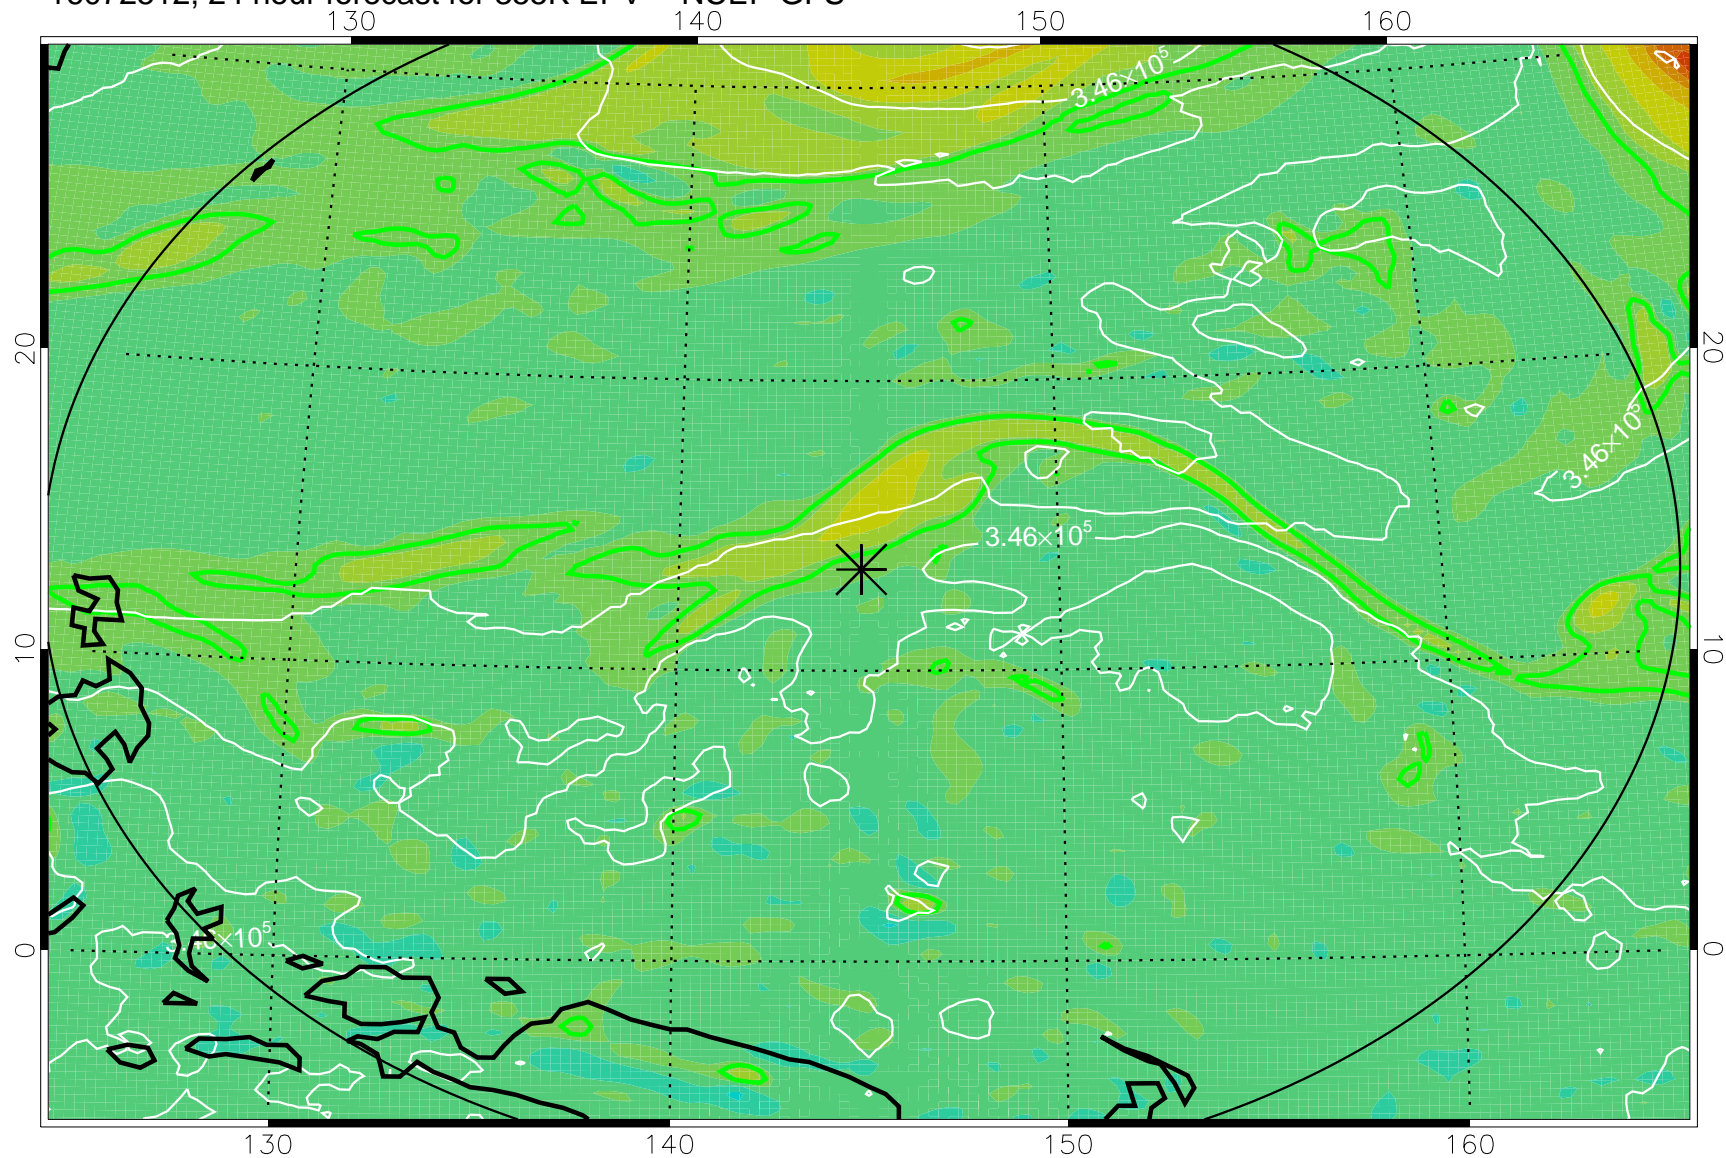

16072418, 6 hour forecast for 355K EPV -- NCEP GFS

355K Montgomery Streamfunction, white
EPV Tropopause (2 PVU) Position
Range ring of 2304 km

16072500, 12 hour forecast for 355K EPV -- NCEP GFS

355K Montgomery Streamfunction, white
EPV Tropopause (2 PVU) Position
Range ring of 2304 km

16072506, 18 hour forecast for 355K EPV -- NCEP GFS

355K Montgomery Streamfunction, white
EPV Tropopause (2 PVU) Position
Range ring of 2304 km

16072512, 24 hour forecast for 355K EPV -- NCEP GFS

355K Montgomery Streamfunction, white
EPV Tropopause (2 PVU) Position
Range ring of 2304 km

16072518, 30 hour forecast for 355K EPV -- NCEP GFS

355K Montgomery Streamfunction, white
EPV Tropopause (2 PVU) Position
Range ring of 2304 km

16072600, 36 hour forecast for 355K EPV -- NCEP GFS

355K Montgomery Streamfunction, white
EPV Tropopause (2 PVU) Position
Range ring of 2304 km

16072606, 42 hour forecast for 355K EPV -- NCEP GFS

355K Montgomery Streamfunction, white
EPV Tropopause (2 PVU) Position
Range ring of 2304 km

16072612, 48 hour forecast for 355K EPV -- NCEP GFS

355K Montgomery Streamfunction, white
EPV Tropopause (2 PVU) Position
Range ring of 2304 km