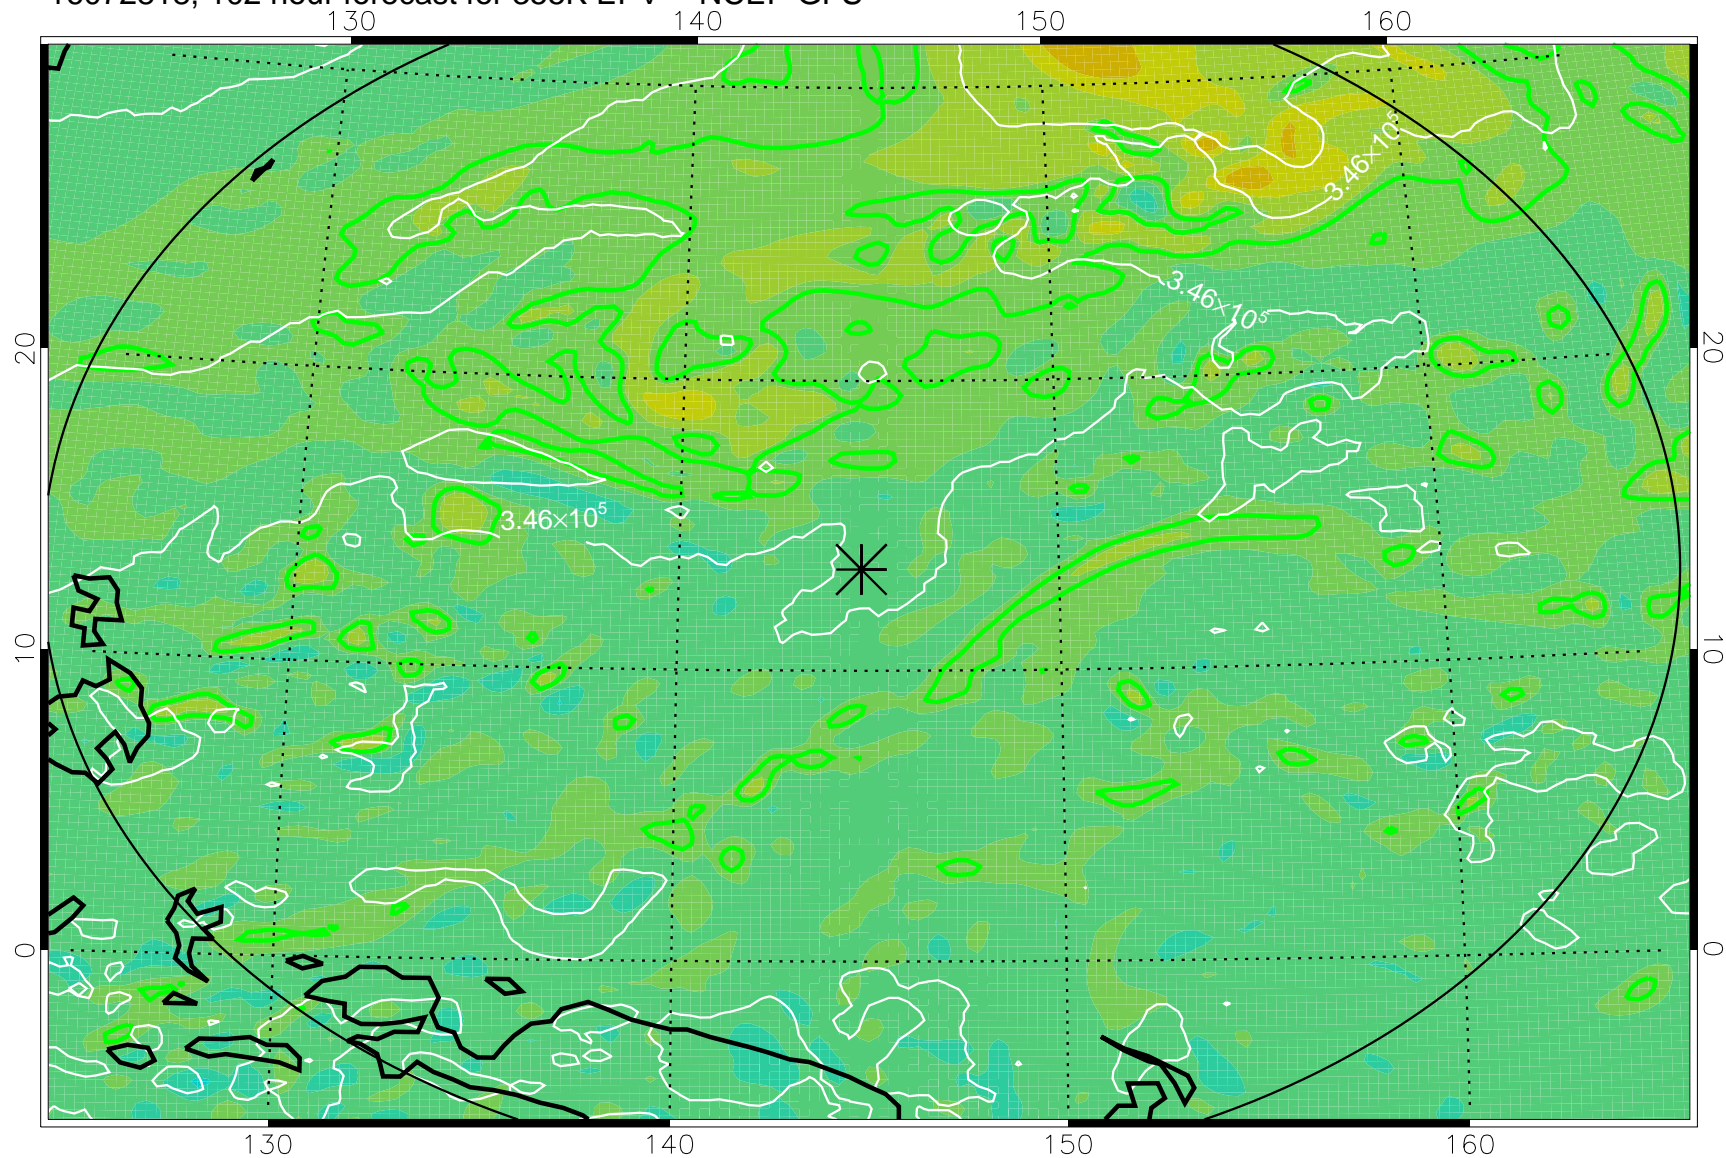

16072718, 78 hour forecast for 355K EPV -- NCEP GFS

355K Montgomery Streamfunction, white
EPV Tropopause (2 PVU) Position
Range ring of 2304 km

16072800, 84 hour forecast for 355K EPV -- NCEP GFS

355K Montgomery Streamfunction, white
EPV Tropopause (2 PVU) Position
Range ring of 2304 km

16072806, 90 hour forecast for 355K EPV -- NCEP GFS

355K Montgomery Streamfunction, white
EPV Tropopause (2 PVU) Position
Range ring of 2304 km

16072812, 96 hour forecast for 355K EPV -- NCEP GFS

355K Montgomery Streamfunction, white
EPV Tropopause (2 PVU) Position
Range ring of 2304 km

16072818, 102 hour forecast for 355K EPV -- NCEP GFS

355K Montgomery Streamfunction, white
EPV Tropopause (2 PVU) Position
Range ring of 2304 km

16072900, 108 hour forecast for 355K EPV -- NCEP GFS

355K Montgomery Streamfunction, white
EPV Tropopause (2 PVU) Position
Range ring of 2304 km

16072906, 114 hour forecast for 355K EPV -- NCEP GFS

355K Montgomery Streamfunction, white
EPV Tropopause (2 PVU) Position
Range ring of 2304 km

16072912, 120 hour forecast for 355K EPV -- NCEP GFS

355K Montgomery Streamfunction, white
EPV Tropopause (2 PVU) Position
Range ring of 2304 km