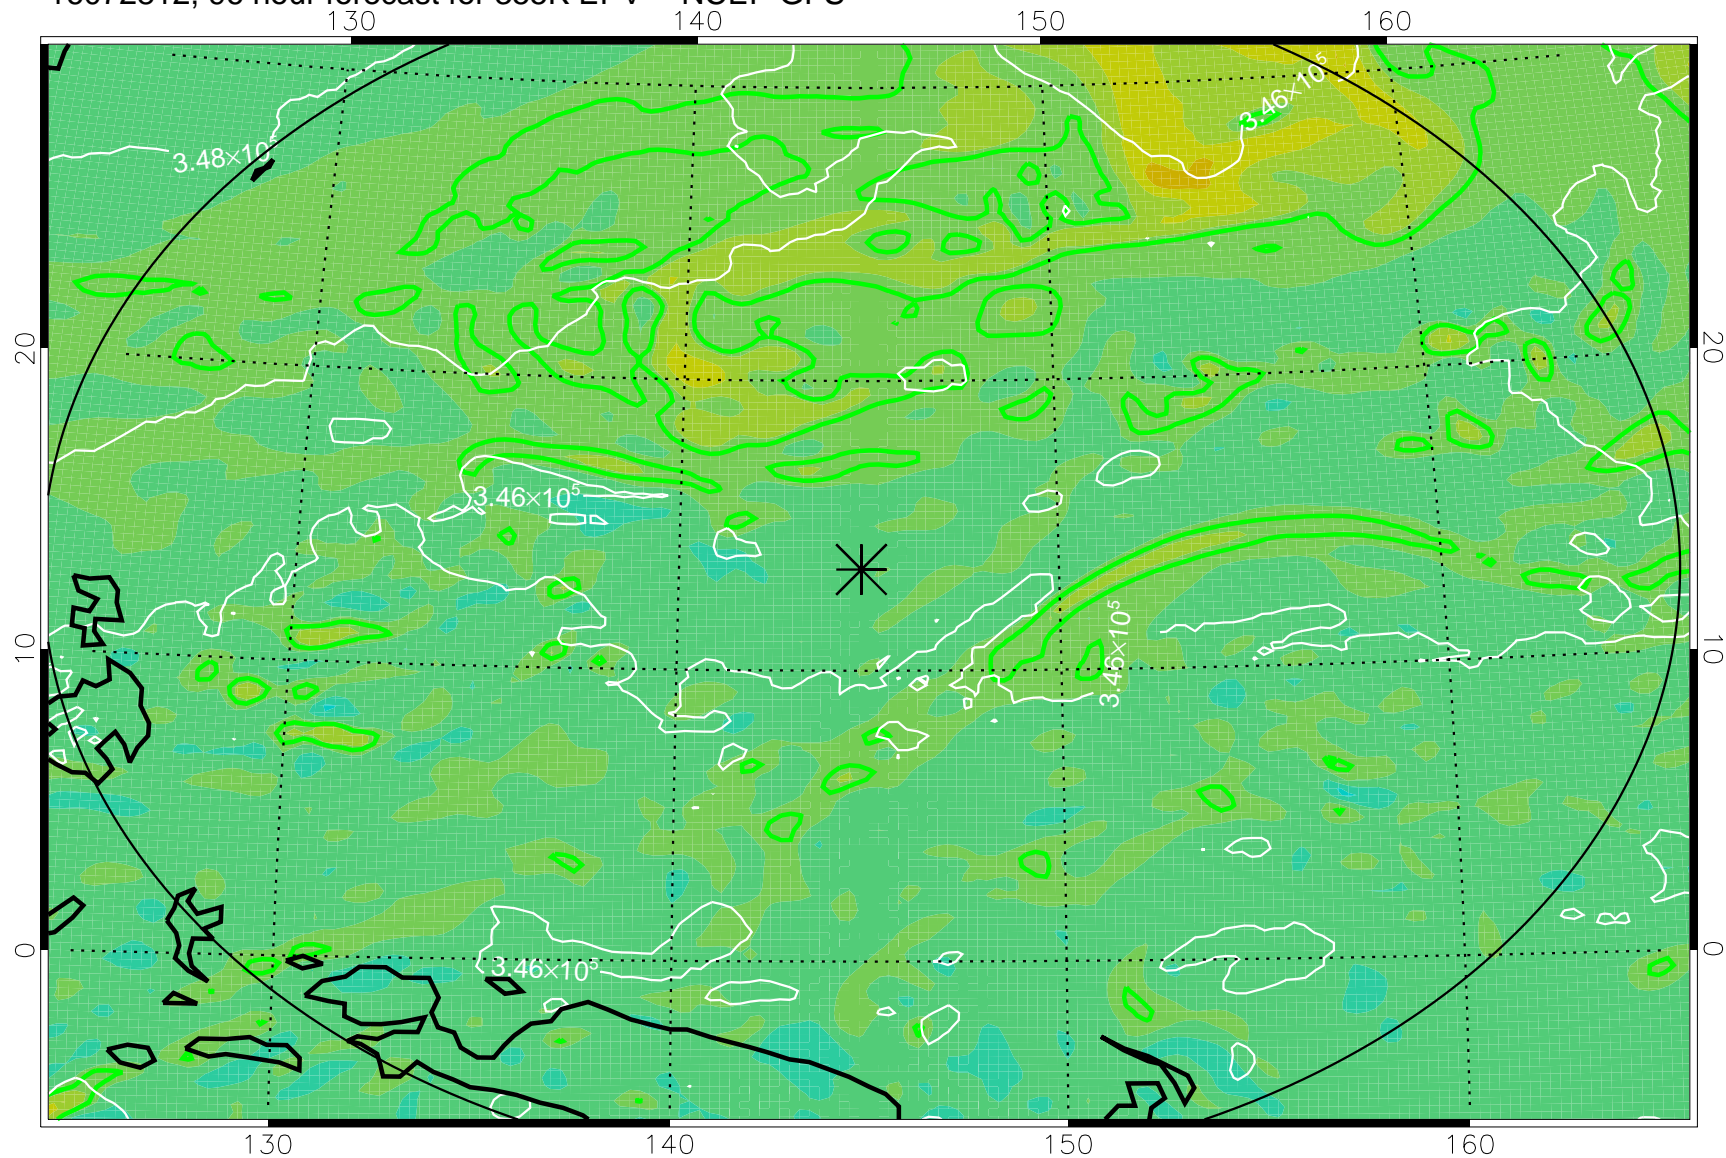

16072718, 78 hour forecast for 355K EPV -- NCEP GFS

355K Montgomery Streamfunction, white
EPV Tropopause (2 PVU) Position
Range ring of 2304 km

16072800, 84 hour forecast for 355K EPV -- NCEP GFS

355K Montgomery Streamfunction, white
EPV Tropopause (2 PVU) Position
Range ring of 2304 km

16072806, 90 hour forecast for 355K EPV -- NCEP GFS

355K Montgomery Streamfunction, white
EPV Tropopause (2 PVU) Position
Range ring of 2304 km

16072812, 96 hour forecast for 355K EPV -- NCEP GFS

355K Montgomery Streamfunction, white
EPV Tropopause (2 PVU) Position
Range ring of 2304 km

16072818, 102 hour forecast for 355K EPV -- NCEP GFS

355K Montgomery Streamfunction, white
EPV Tropopause (2 PVU) Position
Range ring of 2304 km

16072900, 108 hour forecast for 355K EPV -- NCEP GFS

355K Montgomery Streamfunction, white
EPV Tropopause (2 PVU) Position
Range ring of 2304 km

16072906, 114 hour forecast for 355K EPV -- NCEP GFS

355K Montgomery Streamfunction, white
EPV Tropopause (2 PVU) Position
Range ring of 2304 km

16072912, 120 hour forecast for 355K EPV -- NCEP GFS

355K Montgomery Streamfunction, white
EPV Tropopause (2 PVU) Position
Range ring of 2304 km