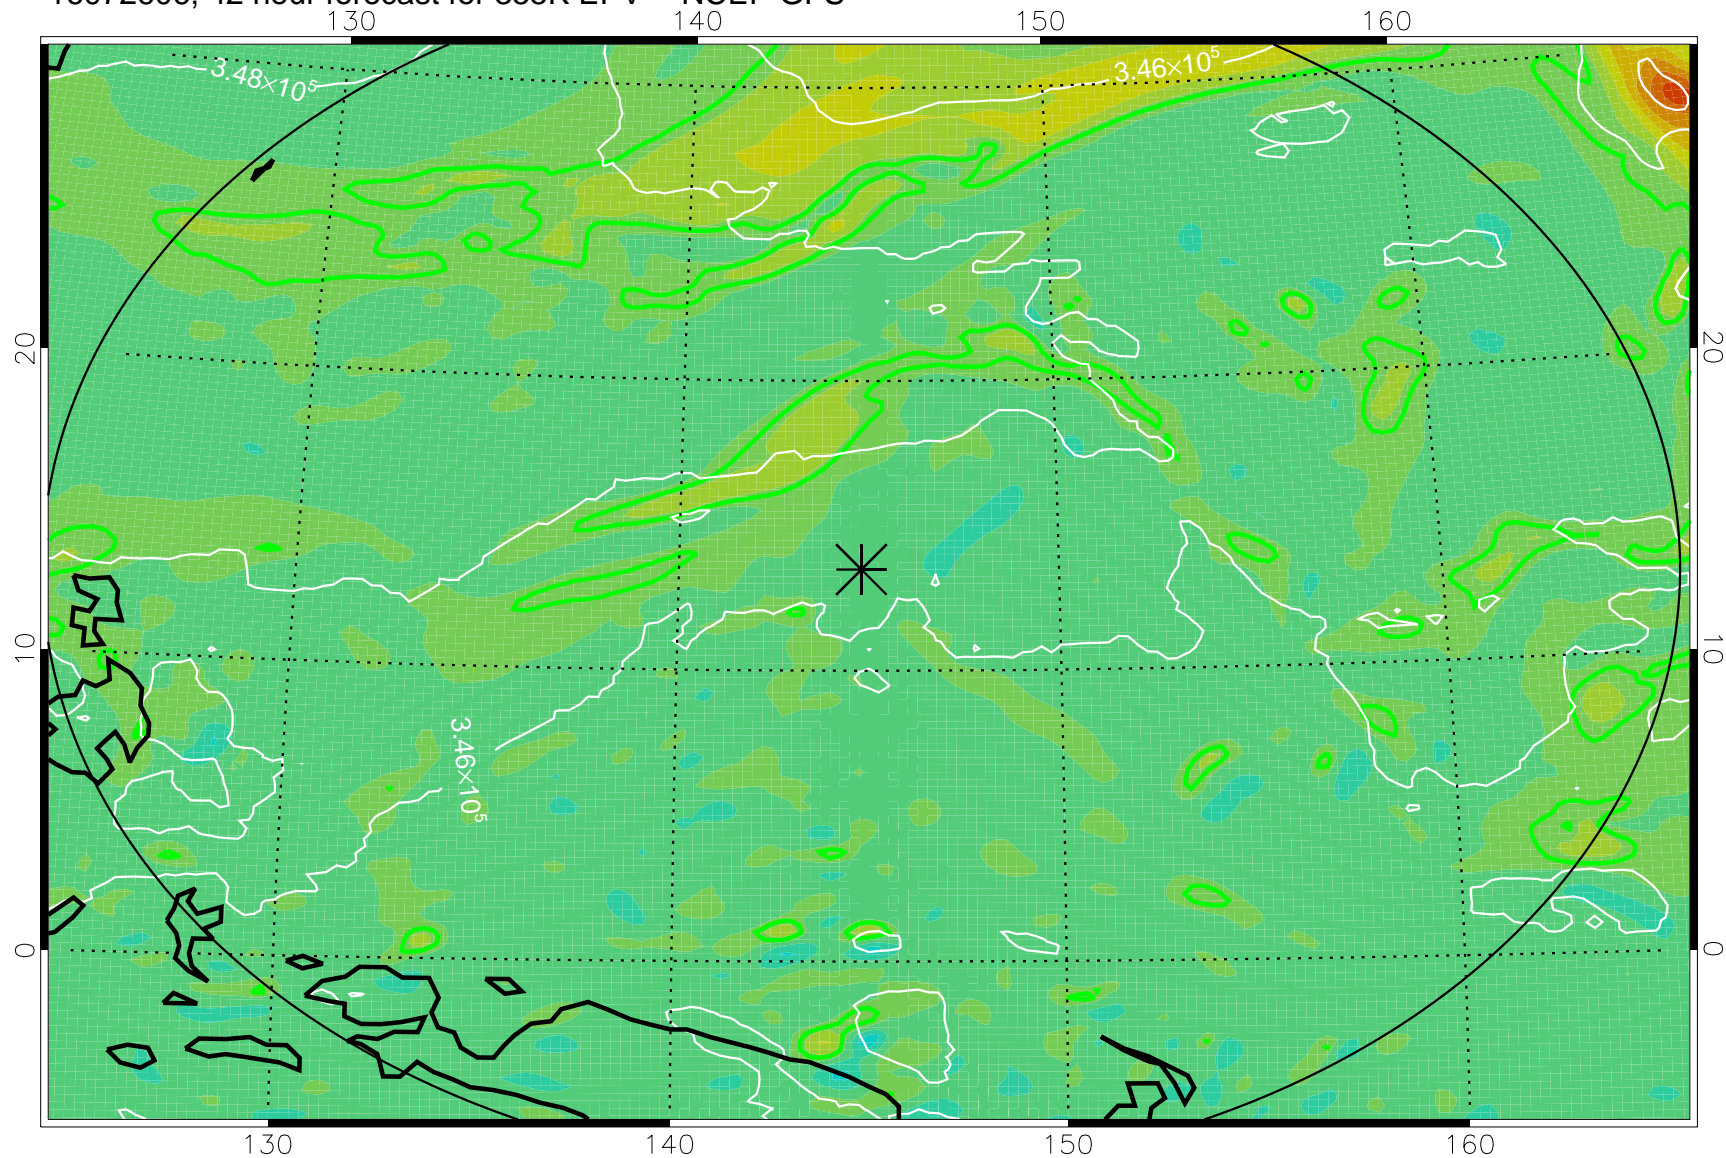

16072518, 30 hour forecast for 355K EPV -- NCEP GFS

355K Montgomery Streamfunction, white
EPV Tropopause (2 PVU) Position
Range ring of 2304 km

16072600, 36 hour forecast for 355K EPV -- NCEP GFS

355K Montgomery Streamfunction, white
EPV Tropopause (2 PVU) Position
Range ring of 2304 km

16072606, 42 hour forecast for 355K EPV -- NCEP GFS

355K Montgomery Streamfunction, white
EPV Tropopause (2 PVU) Position
Range ring of 2304 km

16072612, 48 hour forecast for 355K EPV -- NCEP GFS

355K Montgomery Streamfunction, white
EPV Tropopause (2 PVU) Position
Range ring of 2304 km

16072618, 54 hour forecast for 355K EPV -- NCEP GFS

355K Montgomery Streamfunction, white
EPV Tropopause (2 PVU) Position
Range ring of 2304 km

16072700, 60 hour forecast for 355K EPV -- NCEP GFS

355K Montgomery Streamfunction, white
EPV Tropopause (2 PVU) Position
Range ring of 2304 km

16072718, 78 hour forecast for 355K EPV -- NCEP GFS

355K Montgomery Streamfunction, white
EPV Tropopause (2 PVU) Position
Range ring of 2304 km

16072800, 84 hour forecast for 355K EPV -- NCEP GFS

355K Montgomery Streamfunction, white
EPV Tropopause (2 PVU) Position
Range ring of 2304 km