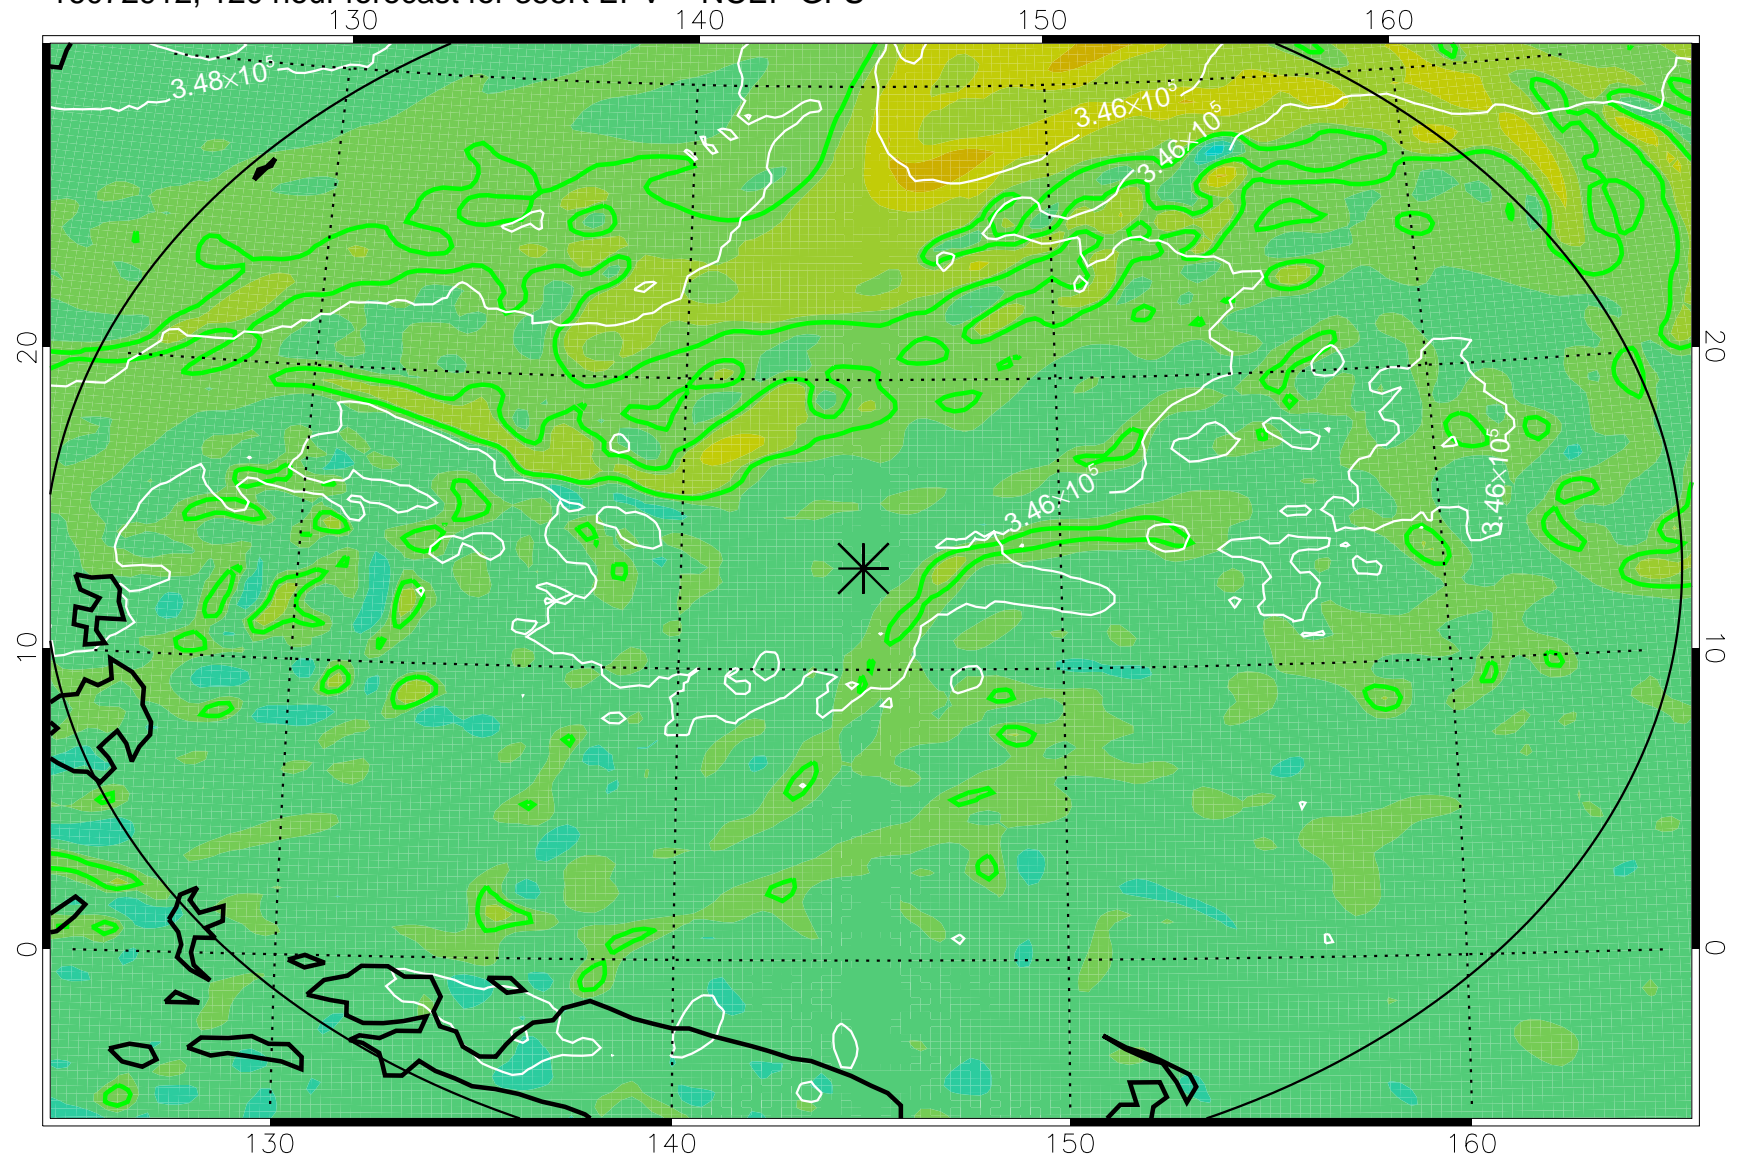

16072718, 78 hour forecast for 355K EPV -- NCEP GFS

355K Montgomery Streamfunction, white
EPV Tropopause (2 PVU) Position
Range ring of 2304 km

16072800, 84 hour forecast for 355K EPV -- NCEP GFS

355K Montgomery Streamfunction, white
EPV Tropopause (2 PVU) Position
Range ring of 2304 km

16072806, 90 hour forecast for 355K EPV -- NCEP GFS

355K Montgomery Streamfunction, white
EPV Tropopause (2 PVU) Position
Range ring of 2304 km

16072812, 96 hour forecast for 355K EPV -- NCEP GFS

355K Montgomery Streamfunction, white
EPV Tropopause (2 PVU) Position
Range ring of 2304 km

16072818, 102 hour forecast for 355K EPV -- NCEP GFS

355K Montgomery Streamfunction, white
EPV Tropopause (2 PVU) Position
Range ring of 2304 km

16072900, 108 hour forecast for 355K EPV -- NCEP GFS

355K Montgomery Streamfunction, white
EPV Tropopause (2 PVU) Position
Range ring of 2304 km

16072906, 114 hour forecast for 355K EPV -- NCEP GFS

355K Montgomery Streamfunction, white
EPV Tropopause (2 PVU) Position
Range ring of 2304 km

16072912, 120 hour forecast for 355K EPV -- NCEP GFS

355K Montgomery Streamfunction, white
EPV Tropopause (2 PVU) Position
Range ring of 2304 km