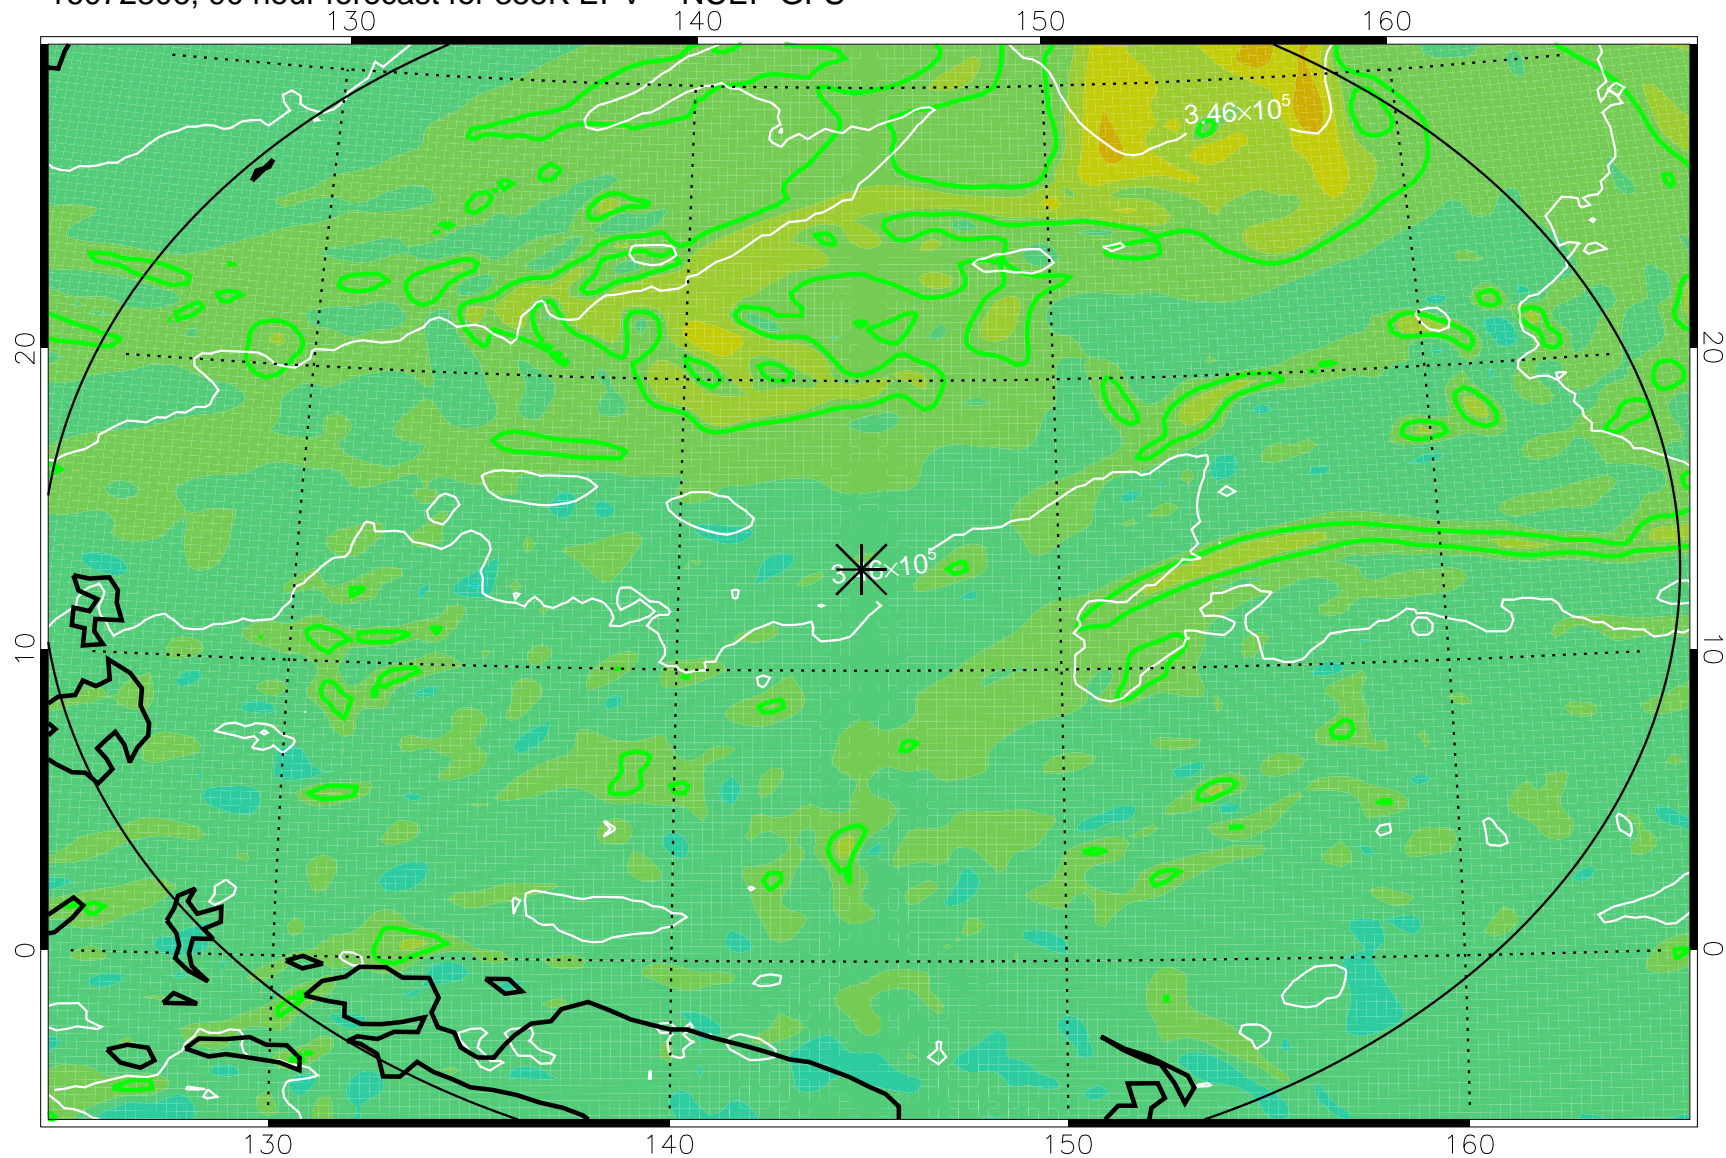

16072718, 78 hour forecast for 355K EPV -- NCEP GFS

355K Montgomery Streamfunction, white
EPV Tropopause (2 PVU) Position
Range ring of 2304 km

16072800, 84 hour forecast for 355K EPV -- NCEP GFS

355K Montgomery Streamfunction, white
EPV Tropopause (2 PVU) Position
Range ring of 2304 km

16072806, 90 hour forecast for 355K EPV -- NCEP GFS

355K Montgomery Streamfunction, white
EPV Tropopause (2 PVU) Position
Range ring of 2304 km

16072812, 96 hour forecast for 355K EPV -- NCEP GFS

355K Montgomery Streamfunction, white
EPV Tropopause (2 PVU) Position
Range ring of 2304 km

16072818, 102 hour forecast for 355K EPV -- NCEP GFS

355K Montgomery Streamfunction, white
EPV Tropopause (2 PVU) Position
Range ring of 2304 km

16072900, 108 hour forecast for 355K EPV -- NCEP GFS

355K Montgomery Streamfunction, white
EPV Tropopause (2 PVU) Position
Range ring of 2304 km

16072906, 114 hour forecast for 355K EPV -- NCEP GFS

355K Montgomery Streamfunction, white
EPV Tropopause (2 PVU) Position
Range ring of 2304 km

16072912, 120 hour forecast for 355K EPV -- NCEP GFS

355K Montgomery Streamfunction, white
EPV Tropopause (2 PVU) Position
Range ring of 2304 km