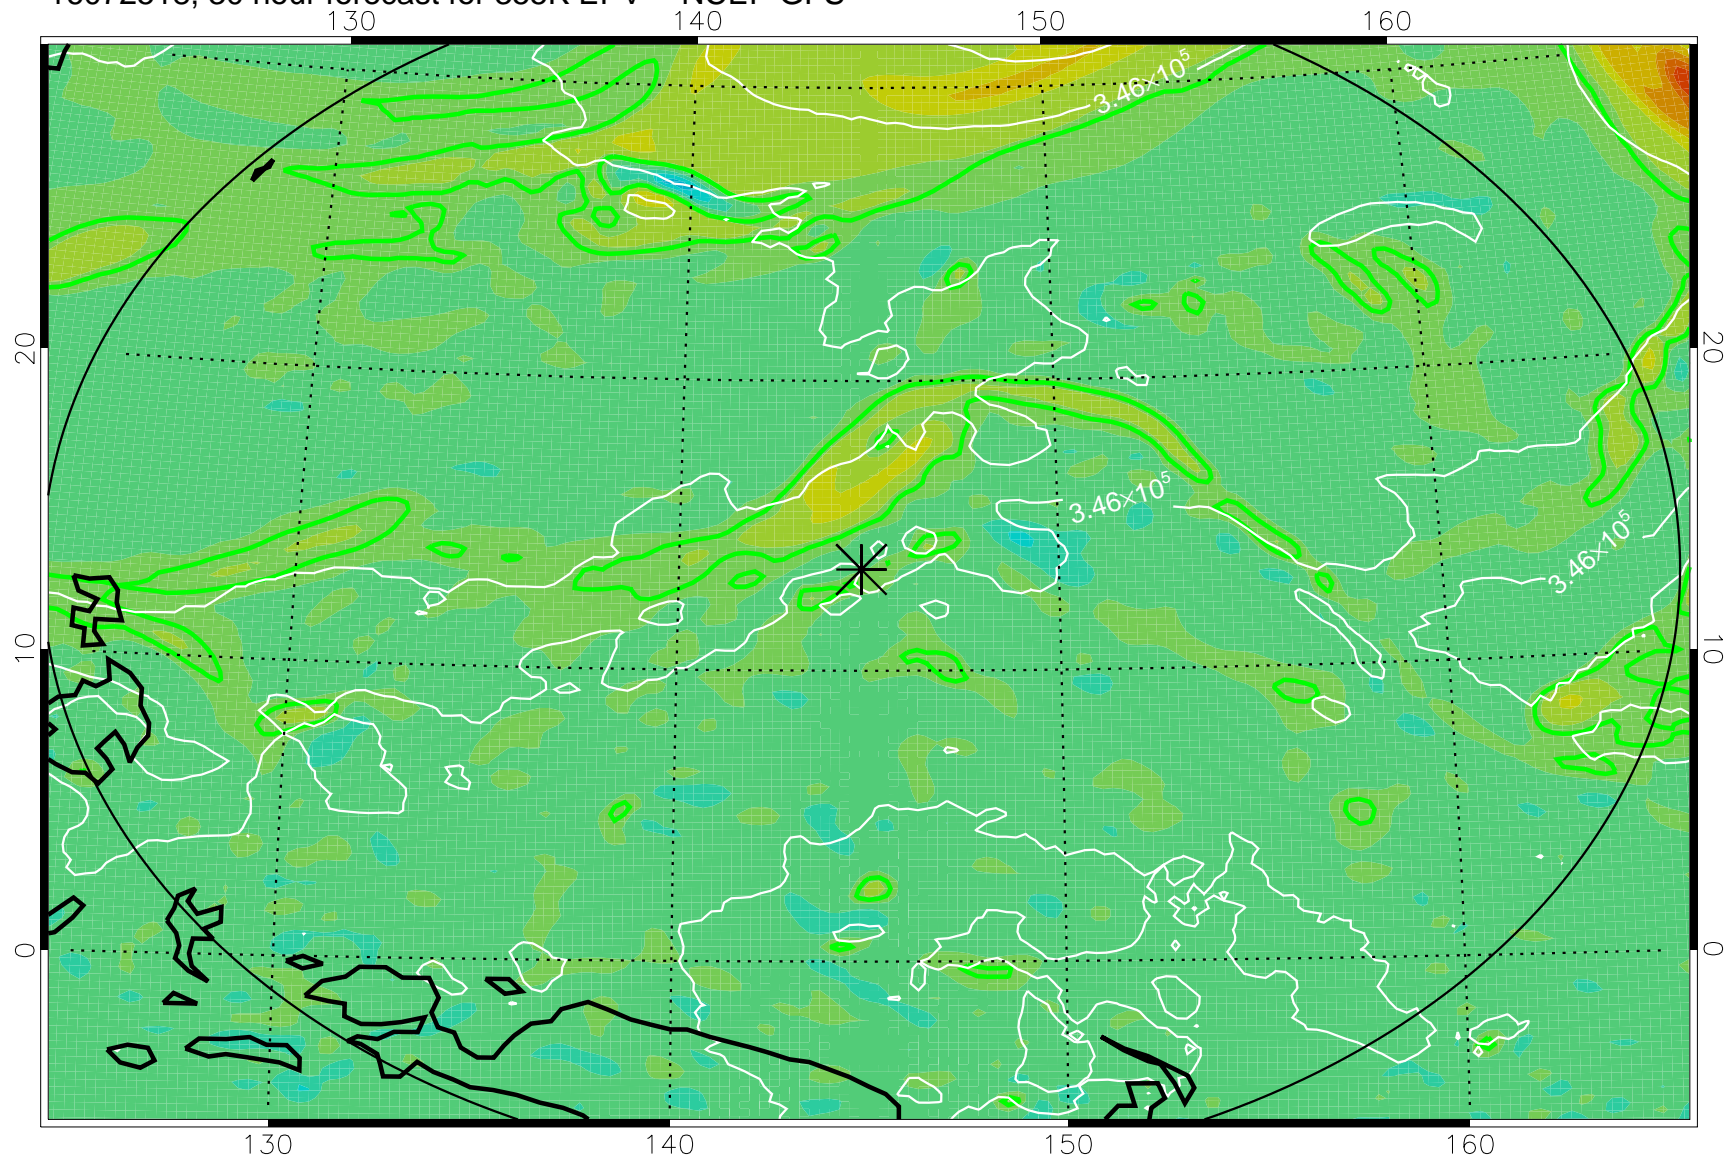

16072506, 18 hour forecast for 355K EPV -- NCEP GFS

355K Montgomery Streamfunction, white
EPV Tropopause (2 PVU) Position
Range ring of 2304 km

16072512, 24 hour forecast for 355K EPV -- NCEP GFS

355K Montgomery Streamfunction, white
EPV Tropopause (2 PVU) Position
Range ring of 2304 km

16072518, 30 hour forecast for 355K EPV -- NCEP GFS

355K Montgomery Streamfunction, white
EPV Tropopause (2 PVU) Position
Range ring of 2304 km

16072600, 36 hour forecast for 355K EPV -- NCEP GFS

355K Montgomery Streamfunction, white
EPV Tropopause (2 PVU) Position
Range ring of 2304 km

16072606, 42 hour forecast for 355K EPV -- NCEP GFS

355K Montgomery Streamfunction, white
EPV Tropopause (2 PVU) Position
Range ring of 2304 km

16072612, 48 hour forecast for 355K EPV -- NCEP GFS

355K Montgomery Streamfunction, white
EPV Tropopause (2 PVU) Position
Range ring of 2304 km

16072718, 78 hour forecast for 355K EPV -- NCEP GFS

355K Montgomery Streamfunction, white
EPV Tropopause (2 PVU) Position
Range ring of 2304 km

16072800, 84 hour forecast for 355K EPV -- NCEP GFS

355K Montgomery Streamfunction, white
EPV Tropopause (2 PVU) Position
Range ring of 2304 km