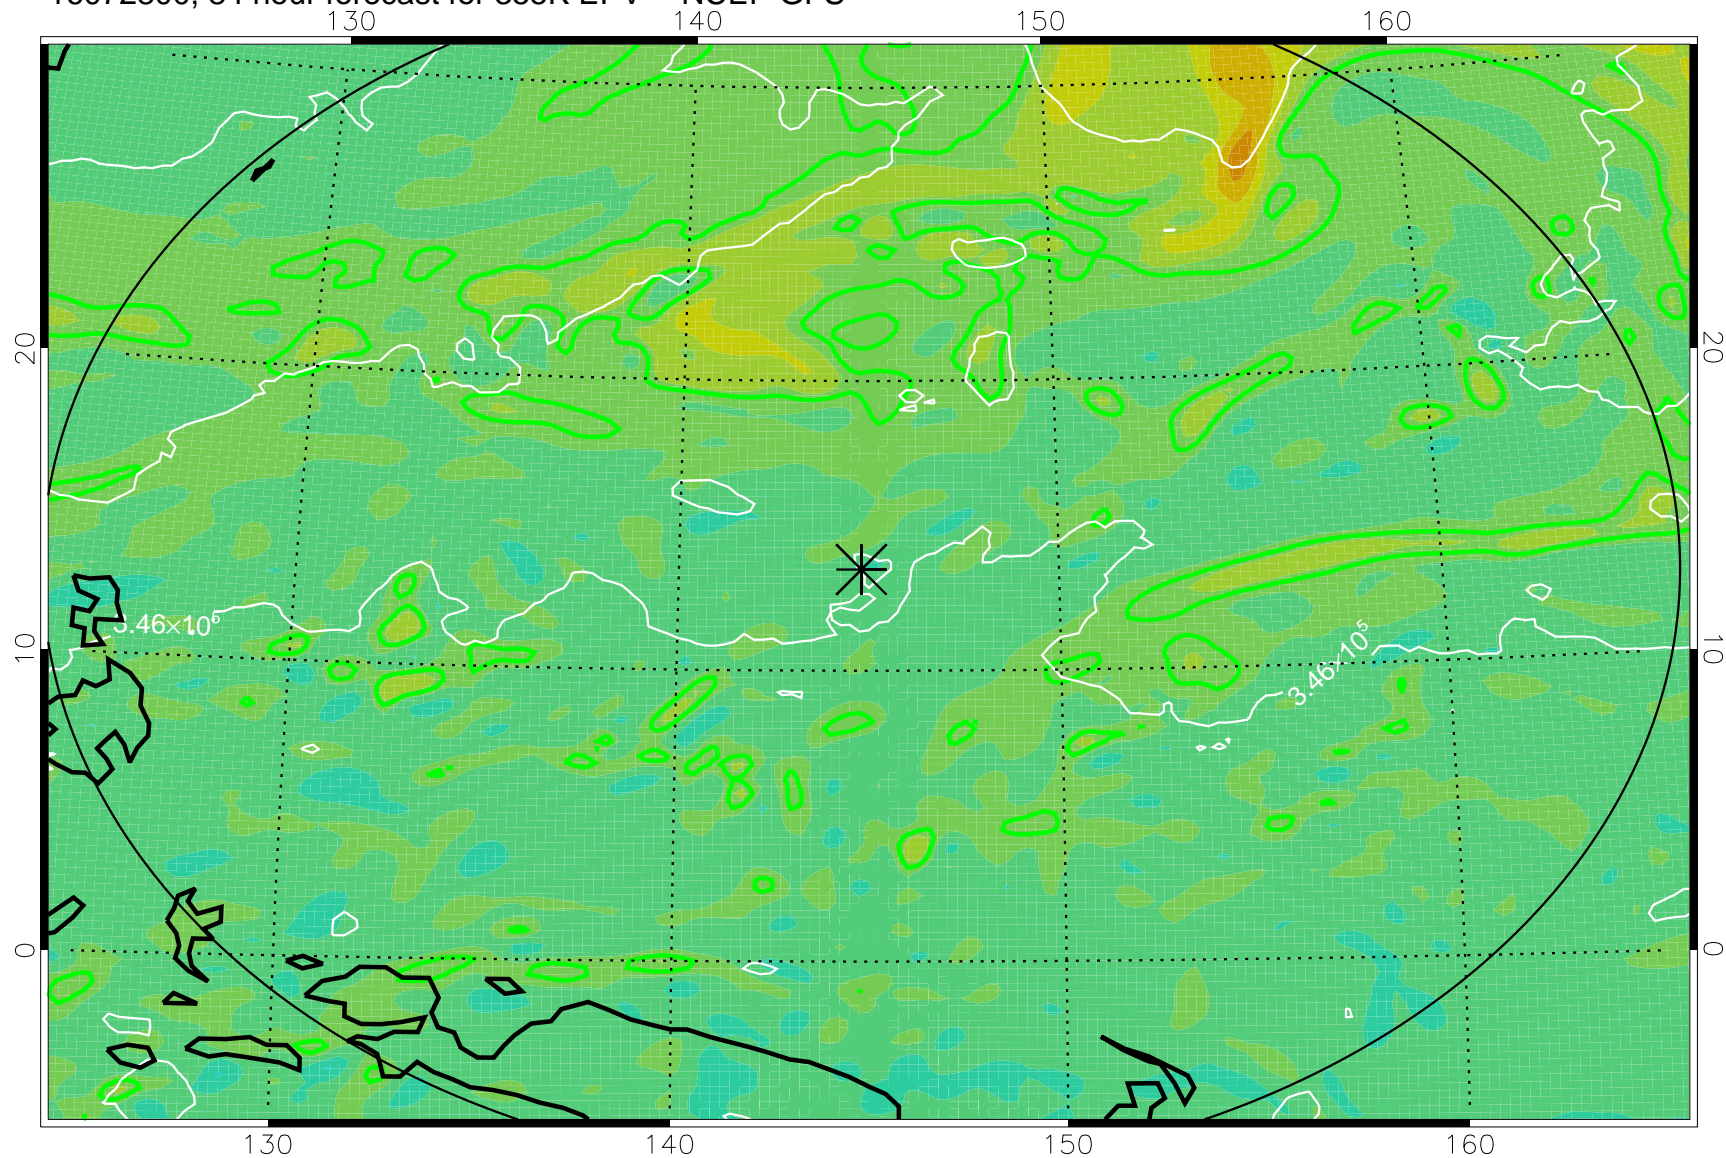

16072706, 66 hour forecast for 355K EPV -- NCEP GFS

355K Montgomery Streamfunction, white
EPV Tropopause (2 PVU) Position
Range ring of 2304 km

16072712, 72 hour forecast for 355K EPV -- NCEP GFS

355K Montgomery Streamfunction, white
EPV Tropopause (2 PVU) Position
Range ring of 2304 km

16072718, 78 hour forecast for 355K EPV -- NCEP GFS

355K Montgomery Streamfunction, white
EPV Tropopause (2 PVU) Position
Range ring of 2304 km

16072800, 84 hour forecast for 355K EPV -- NCEP GFS

355K Montgomery Streamfunction, white
EPV Tropopause (2 PVU) Position
Range ring of 2304 km

16072806, 90 hour forecast for 355K EPV -- NCEP GFS

355K Montgomery Streamfunction, white
EPV Tropopause (2 PVU) Position
Range ring of 2304 km

16072812, 96 hour forecast for 355K EPV -- NCEP GFS

355K Montgomery Streamfunction, white
EPV Tropopause (2 PVU) Position
Range ring of 2304 km

16072818, 102 hour forecast for 355K EPV -- NCEP GFS

355K Montgomery Streamfunction, white
EPV Tropopause (2 PVU) Position
Range ring of 2304 km

16072900, 108 hour forecast for 355K EPV -- NCEP GFS

355K Montgomery Streamfunction, white
EPV Tropopause (2 PVU) Position
Range ring of 2304 km