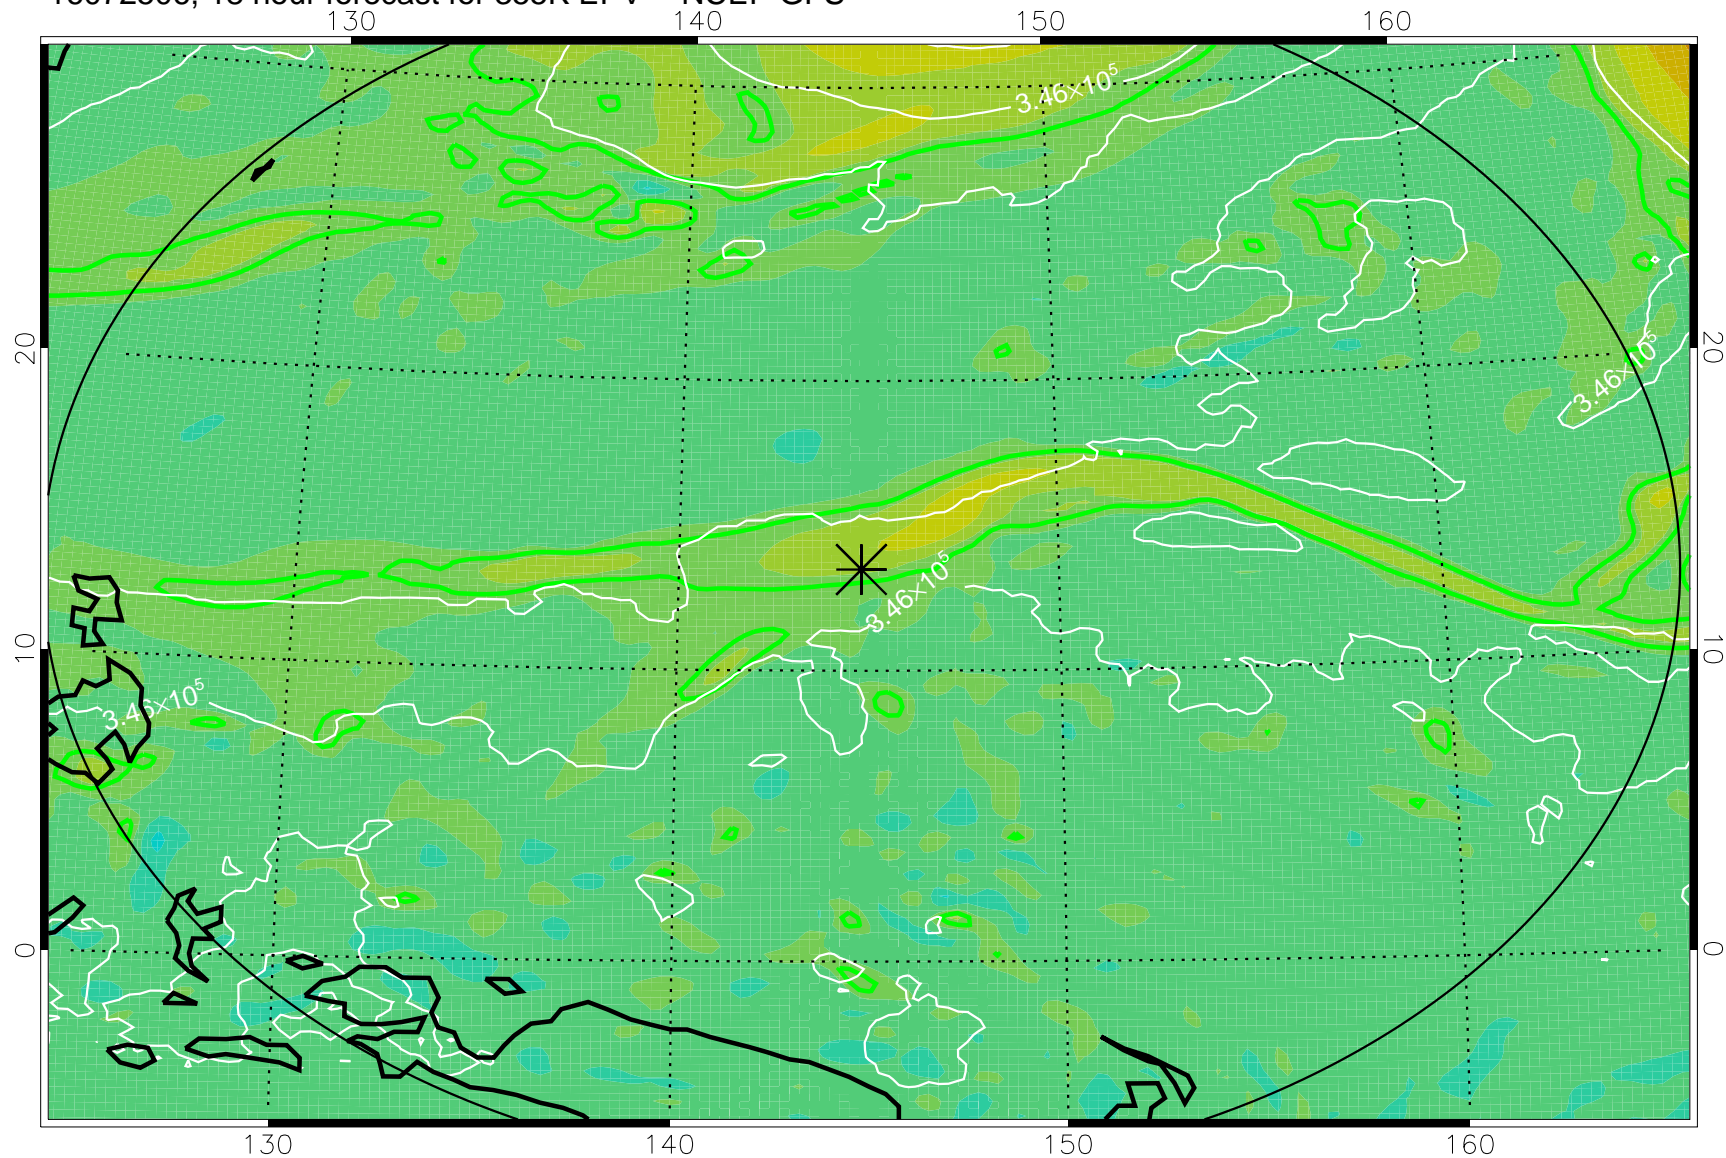

16072418, 6 hour forecast for 355K EPV -- NCEP GFS

355K Montgomery Streamfunction, white
EPV Tropopause (2 PVU) Position
Range ring of 2304 km

16072500, 12 hour forecast for 355K EPV -- NCEP GFS

355K Montgomery Streamfunction, white
EPV Tropopause (2 PVU) Position
Range ring of 2304 km

16072506, 18 hour forecast for 355K EPV -- NCEP GFS

355K Montgomery Streamfunction, white
EPV Tropopause (2 PVU) Position
Range ring of 2304 km

16072512, 24 hour forecast for 355K EPV -- NCEP GFS

355K Montgomery Streamfunction, white
EPV Tropopause (2 PVU) Position
Range ring of 2304 km

16072518, 30 hour forecast for 355K EPV -- NCEP GFS

355K Montgomery Streamfunction, white
EPV Tropopause (2 PVU) Position
Range ring of 2304 km

16072600, 36 hour forecast for 355K EPV -- NCEP GFS

355K Montgomery Streamfunction, white
EPV Tropopause (2 PVU) Position
Range ring of 2304 km

16072606, 42 hour forecast for 355K EPV -- NCEP GFS

355K Montgomery Streamfunction, white
EPV Tropopause (2 PVU) Position
Range ring of 2304 km

16072612, 48 hour forecast for 355K EPV -- NCEP GFS

355K Montgomery Streamfunction, white
EPV Tropopause (2 PVU) Position
Range ring of 2304 km