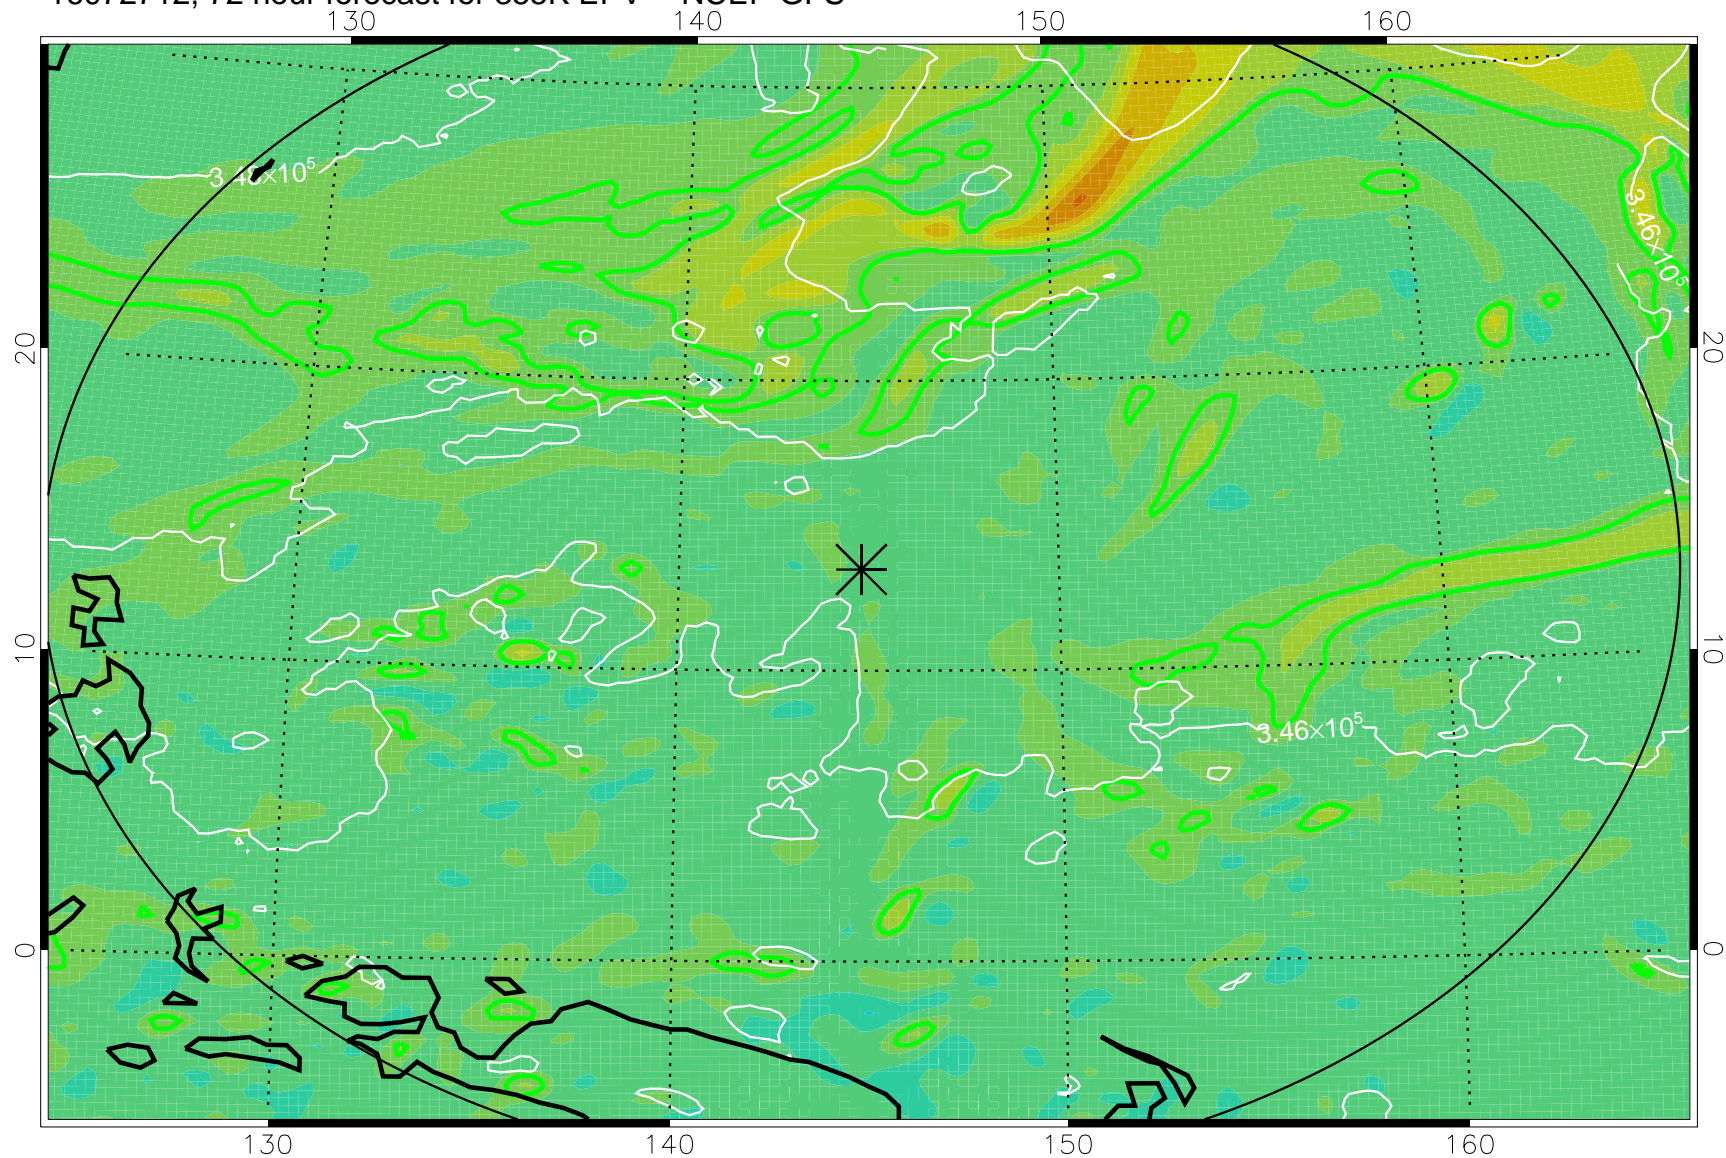

16072618, 54 hour forecast for 355K EPV -- NCEP GFS

355K Montgomery Streamfunction, white
EPV Tropopause (2 PVU) Position
Range ring of 2304 km

16072700, 60 hour forecast for 355K EPV -- NCEP GFS

355K Montgomery Streamfunction, white
EPV Tropopause (2 PVU) Position
Range ring of 2304 km

16072706, 66 hour forecast for 355K EPV -- NCEP GFS

355K Montgomery Streamfunction, white
EPV Tropopause (2 PVU) Position
Range ring of 2304 km

16072712, 72 hour forecast for 355K EPV -- NCEP GFS

355K Montgomery Streamfunction, white
EPV Tropopause (2 PVU) Position
Range ring of 2304 km

16072718, 78 hour forecast for 355K EPV -- NCEP GFS

355K Montgomery Streamfunction, white
EPV Tropopause (2 PVU) Position
Range ring of 2304 km

16072800, 84 hour forecast for 355K EPV -- NCEP GFS

355K Montgomery Streamfunction, white
EPV Tropopause (2 PVU) Position
Range ring of 2304 km

16072818, 102 hour forecast for 355K EPV -- NCEP GFS

355K Montgomery Streamfunction, white
EPV Tropopause (2 PVU) Position
Range ring of 2304 km

16072900, 108 hour forecast for 355K EPV -- NCEP GFS

355K Montgomery Streamfunction, white
EPV Tropopause (2 PVU) Position
Range ring of 2304 km