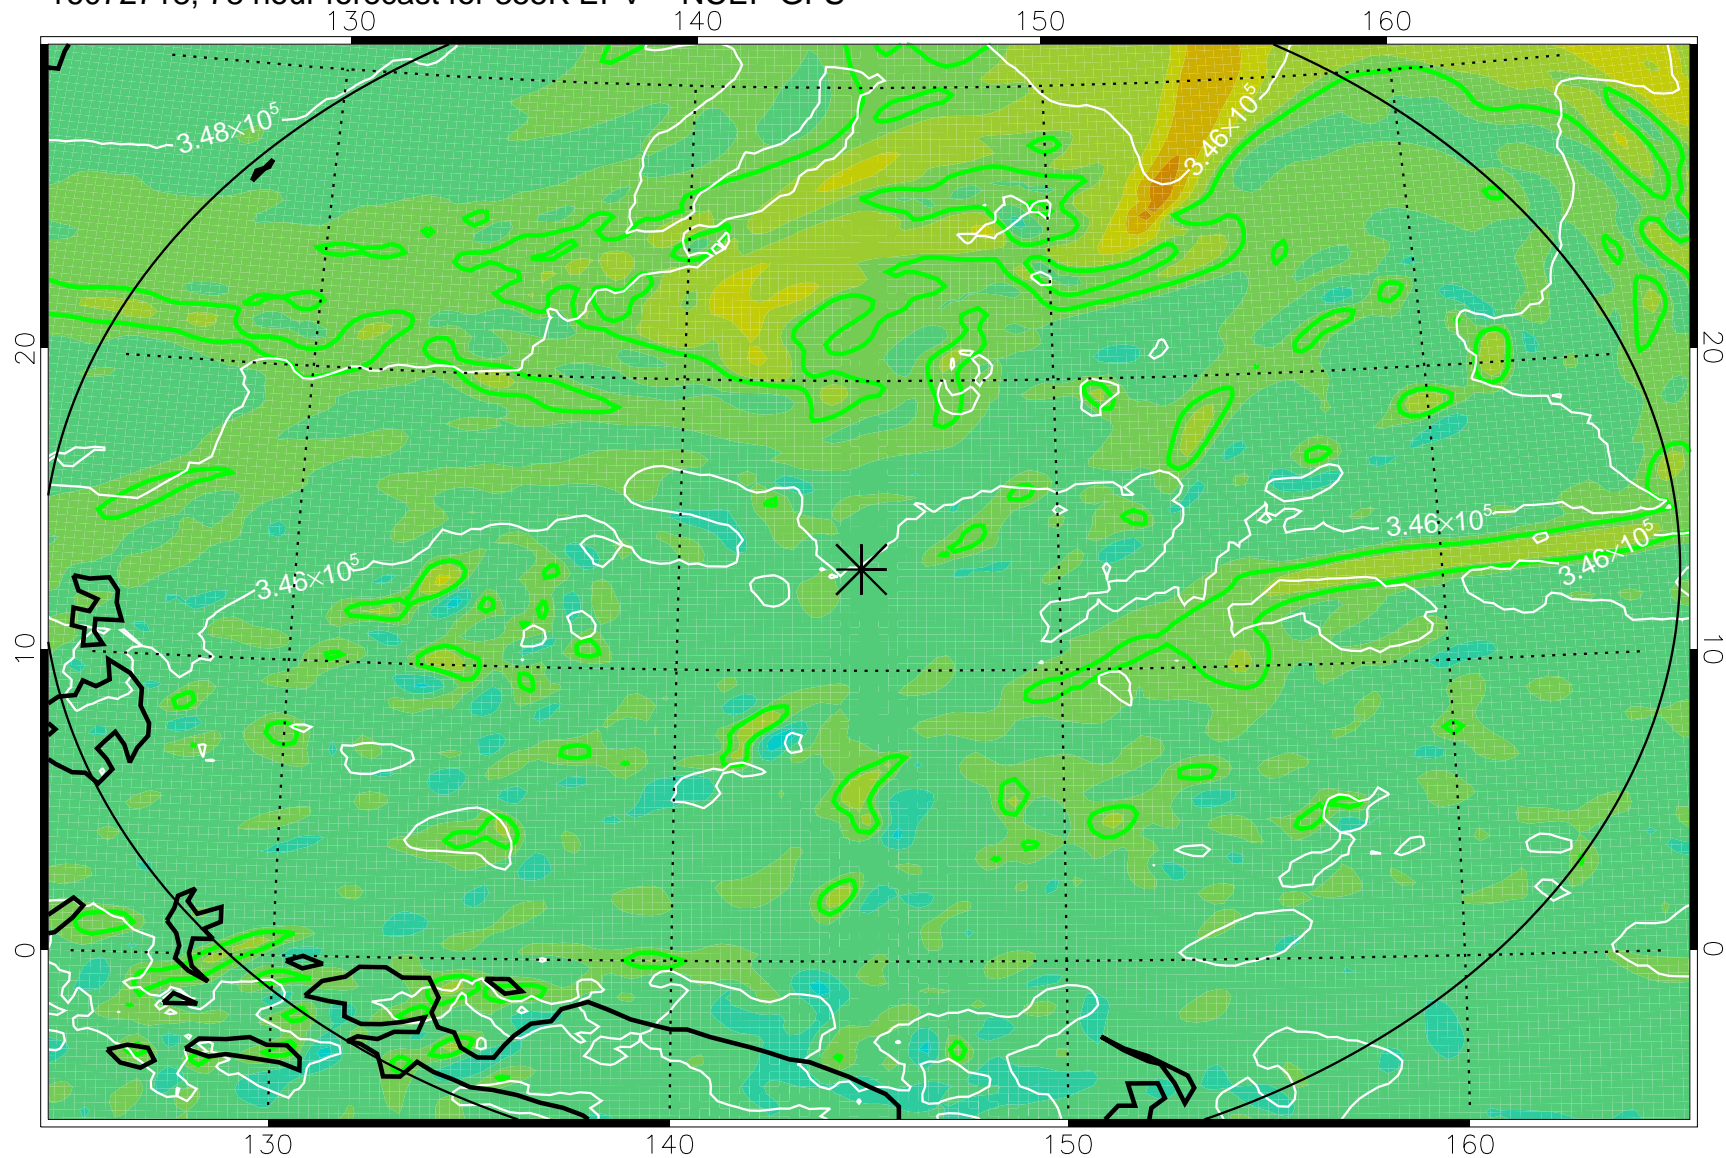

16072706, 66 hour forecast for 355K EPV -- NCEP GFS

355K Montgomery Streamfunction, white
EPV Tropopause (2 PVU) Position
Range ring of 2304 km

16072712, 72 hour forecast for 355K EPV -- NCEP GFS

355K Montgomery Streamfunction, white
EPV Tropopause (2 PVU) Position
Range ring of 2304 km

16072718, 78 hour forecast for 355K EPV -- NCEP GFS

355K Montgomery Streamfunction, white
EPV Tropopause (2 PVU) Position
Range ring of 2304 km

16072800, 84 hour forecast for 355K EPV -- NCEP GFS

355K Montgomery Streamfunction, white
EPV Tropopause (2 PVU) Position
Range ring of 2304 km

16072806, 90 hour forecast for 355K EPV -- NCEP GFS

355K Montgomery Streamfunction, white
EPV Tropopause (2 PVU) Position
Range ring of 2304 km

16072812, 96 hour forecast for 355K EPV -- NCEP GFS

355K Montgomery Streamfunction, white
EPV Tropopause (2 PVU) Position
Range ring of 2304 km

16072818, 102 hour forecast for 355K EPV -- NCEP GFS

355K Montgomery Streamfunction, white
EPV Tropopause (2 PVU) Position
Range ring of 2304 km

16072900, 108 hour forecast for 355K EPV -- NCEP GFS

355K Montgomery Streamfunction, white
EPV Tropopause (2 PVU) Position
Range ring of 2304 km