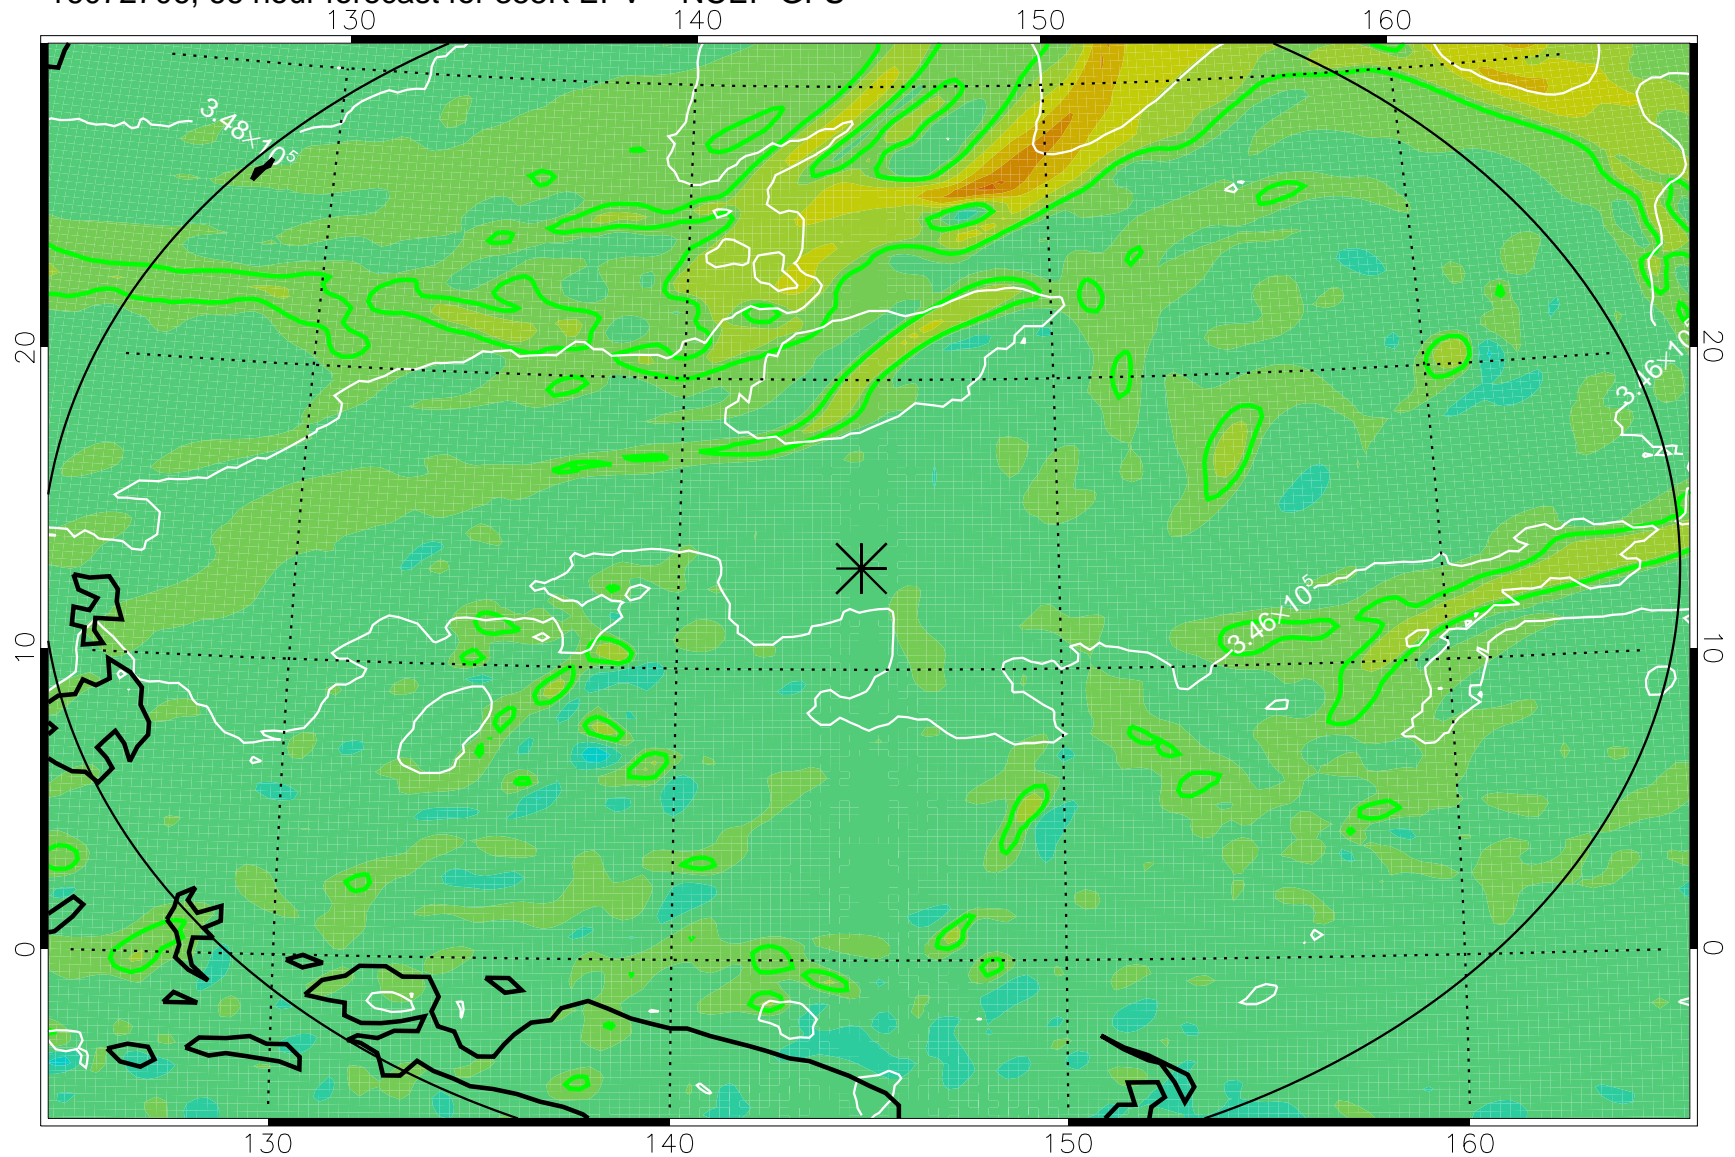

16072618, 54 hour forecast for 355K EPV -- NCEP GFS

355K Montgomery Streamfunction, white
EPV Tropopause (2 PVU) Position
Range ring of 2304 km

16072700, 60 hour forecast for 355K EPV -- NCEP GFS

355K Montgomery Streamfunction, white
EPV Tropopause (2 PVU) Position
Range ring of 2304 km

16072706, 66 hour forecast for 355K EPV -- NCEP GFS

355K Montgomery Streamfunction, white
EPV Tropopause (2 PVU) Position
Range ring of 2304 km

16072712, 72 hour forecast for 355K EPV -- NCEP GFS

355K Montgomery Streamfunction, white
EPV Tropopause (2 PVU) Position
Range ring of 2304 km

16072718, 78 hour forecast for 355K EPV -- NCEP GFS

355K Montgomery Streamfunction, white
EPV Tropopause (2 PVU) Position
Range ring of 2304 km

16072800, 84 hour forecast for 355K EPV -- NCEP GFS

355K Montgomery Streamfunction, white
EPV Tropopause (2 PVU) Position
Range ring of 2304 km

16072818, 102 hour forecast for 355K EPV -- NCEP GFS

355K Montgomery Streamfunction, white
EPV Tropopause (2 PVU) Position
Range ring of 2304 km

16072900, 108 hour forecast for 355K EPV -- NCEP GFS

355K Montgomery Streamfunction, white
EPV Tropopause (2 PVU) Position
Range ring of 2304 km