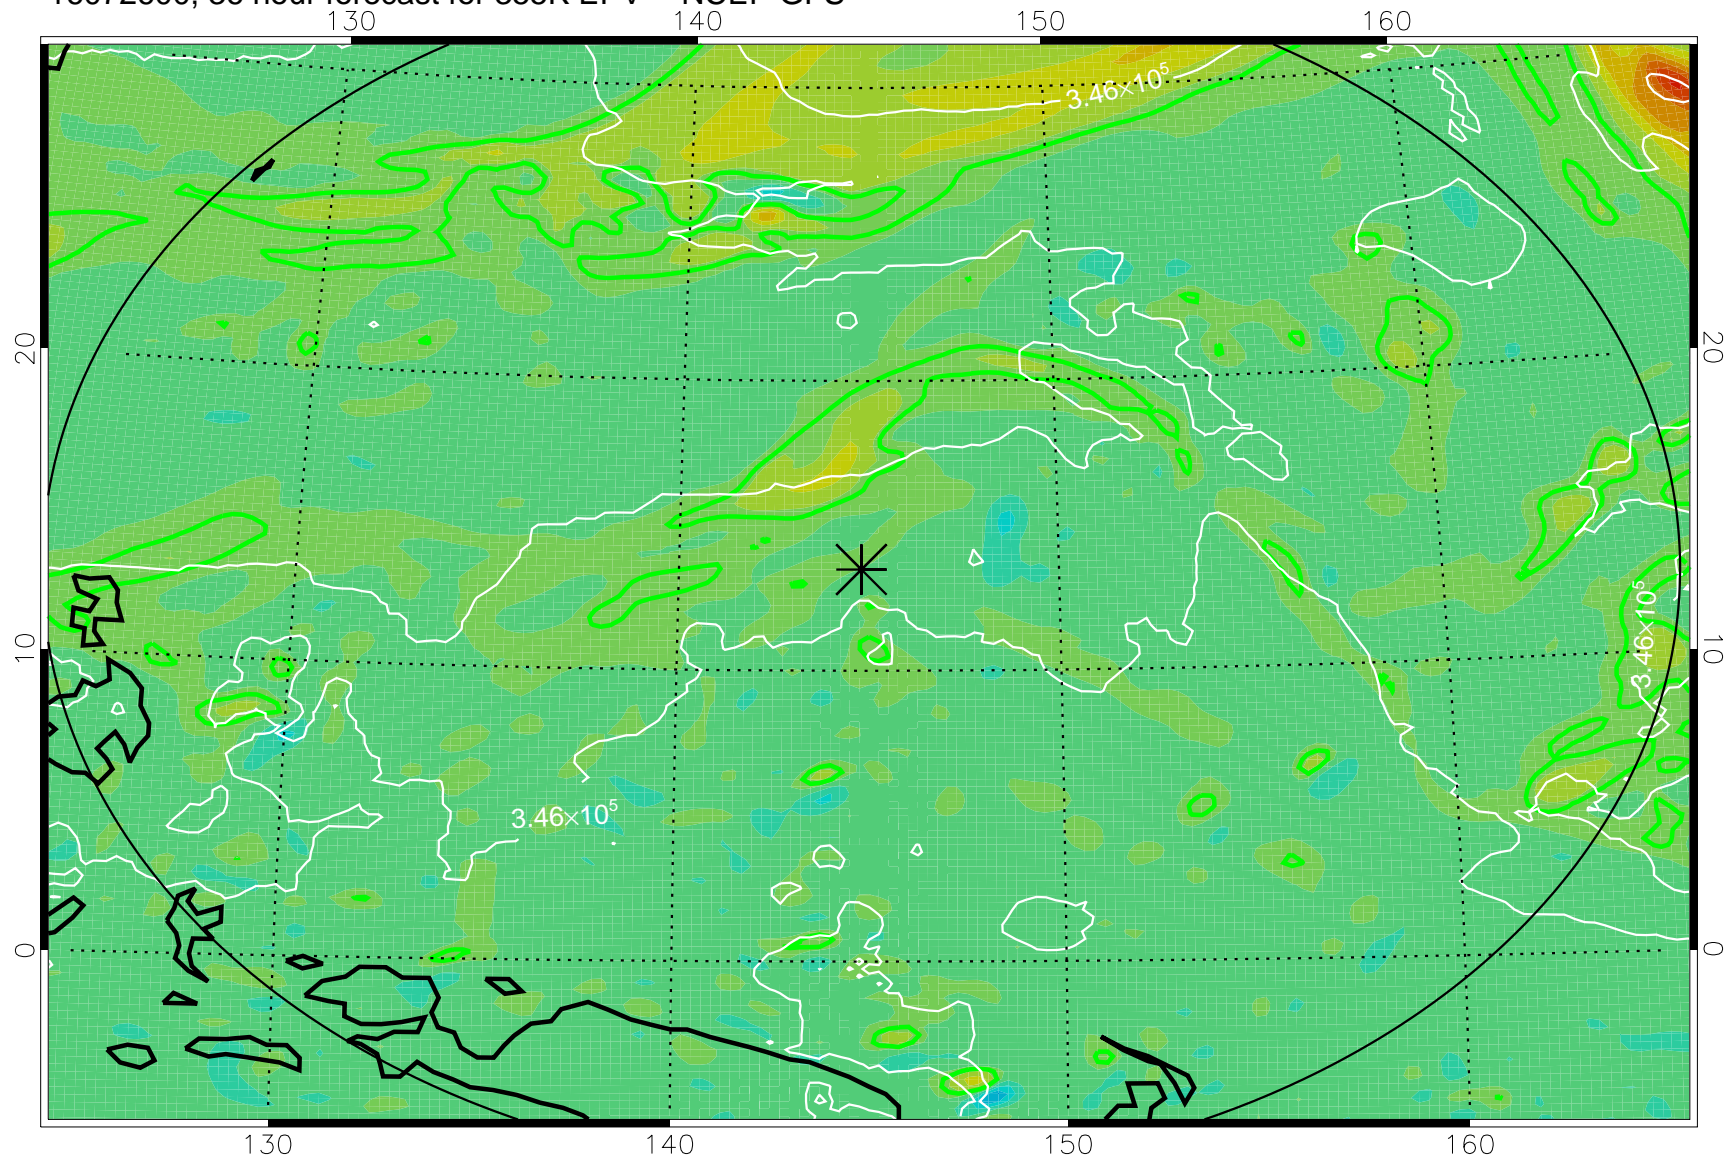

16072506, 18 hour forecast for 355K EPV -- NCEP GFS

355K Montgomery Streamfunction, white
EPV Tropopause (2 PVU) Position
Range ring of 2304 km

16072512, 24 hour forecast for 355K EPV -- NCEP GFS

355K Montgomery Streamfunction, white
EPV Tropopause (2 PVU) Position
Range ring of 2304 km

16072518, 30 hour forecast for 355K EPV -- NCEP GFS

355K Montgomery Streamfunction, white
EPV Tropopause (2 PVU) Position
Range ring of 2304 km

16072600, 36 hour forecast for 355K EPV -- NCEP GFS

355K Montgomery Streamfunction, white
EPV Tropopause (2 PVU) Position
Range ring of 2304 km

16072606, 42 hour forecast for 355K EPV -- NCEP GFS

355K Montgomery Streamfunction, white
EPV Tropopause (2 PVU) Position
Range ring of 2304 km

16072612, 48 hour forecast for 355K EPV -- NCEP GFS

355K Montgomery Streamfunction, white
EPV Tropopause (2 PVU) Position
Range ring of 2304 km

16072718, 78 hour forecast for 355K EPV -- NCEP GFS

355K Montgomery Streamfunction, white
EPV Tropopause (2 PVU) Position
Range ring of 2304 km

16072800, 84 hour forecast for 355K EPV -- NCEP GFS

355K Montgomery Streamfunction, white
EPV Tropopause (2 PVU) Position
Range ring of 2304 km