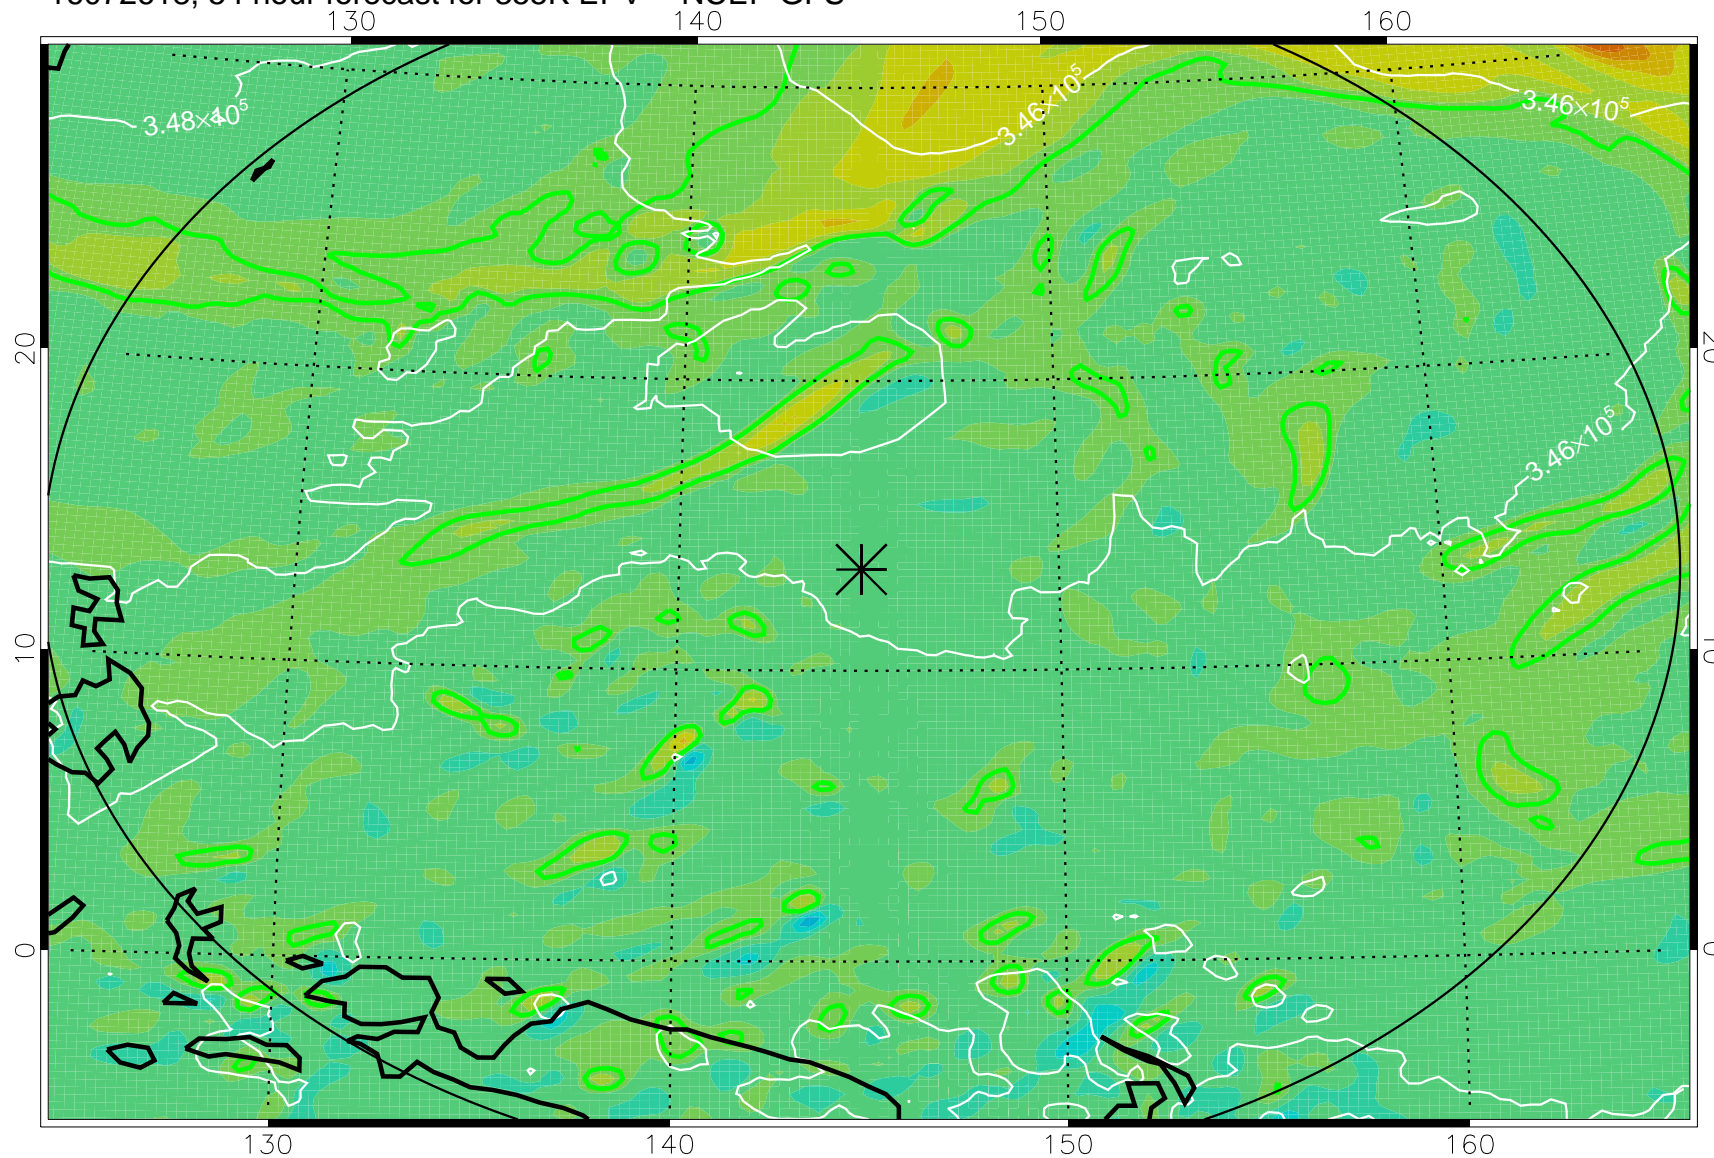

16072606, 42 hour forecast for 355K EPV -- NCEP GFS

355K Montgomery Streamfunction, white
EPV Tropopause (2 PVU) Position
Range ring of 2304 km

16072612, 48 hour forecast for 355K EPV -- NCEP GFS

355K Montgomery Streamfunction, white
EPV Tropopause (2 PVU) Position
Range ring of 2304 km

16072618, 54 hour forecast for 355K EPV -- NCEP GFS

355K Montgomery Streamfunction, white
EPV Tropopause (2 PVU) Position
Range ring of 2304 km

16072700, 60 hour forecast for 355K EPV -- NCEP GFS

355K Montgomery Streamfunction, white
EPV Tropopause (2 PVU) Position
Range ring of 2304 km

16072706, 66 hour forecast for 355K EPV -- NCEP GFS

355K Montgomery Streamfunction, white
EPV Tropopause (2 PVU) Position
Range ring of 2304 km

16072712, 72 hour forecast for 355K EPV -- NCEP GFS

355K Montgomery Streamfunction, white
EPV Tropopause (2 PVU) Position
Range ring of 2304 km

16072718, 78 hour forecast for 355K EPV -- NCEP GFS

355K Montgomery Streamfunction, white
EPV Tropopause (2 PVU) Position
Range ring of 2304 km

16072800, 84 hour forecast for 355K EPV -- NCEP GFS

355K Montgomery Streamfunction, white
EPV Tropopause (2 PVU) Position
Range ring of 2304 km