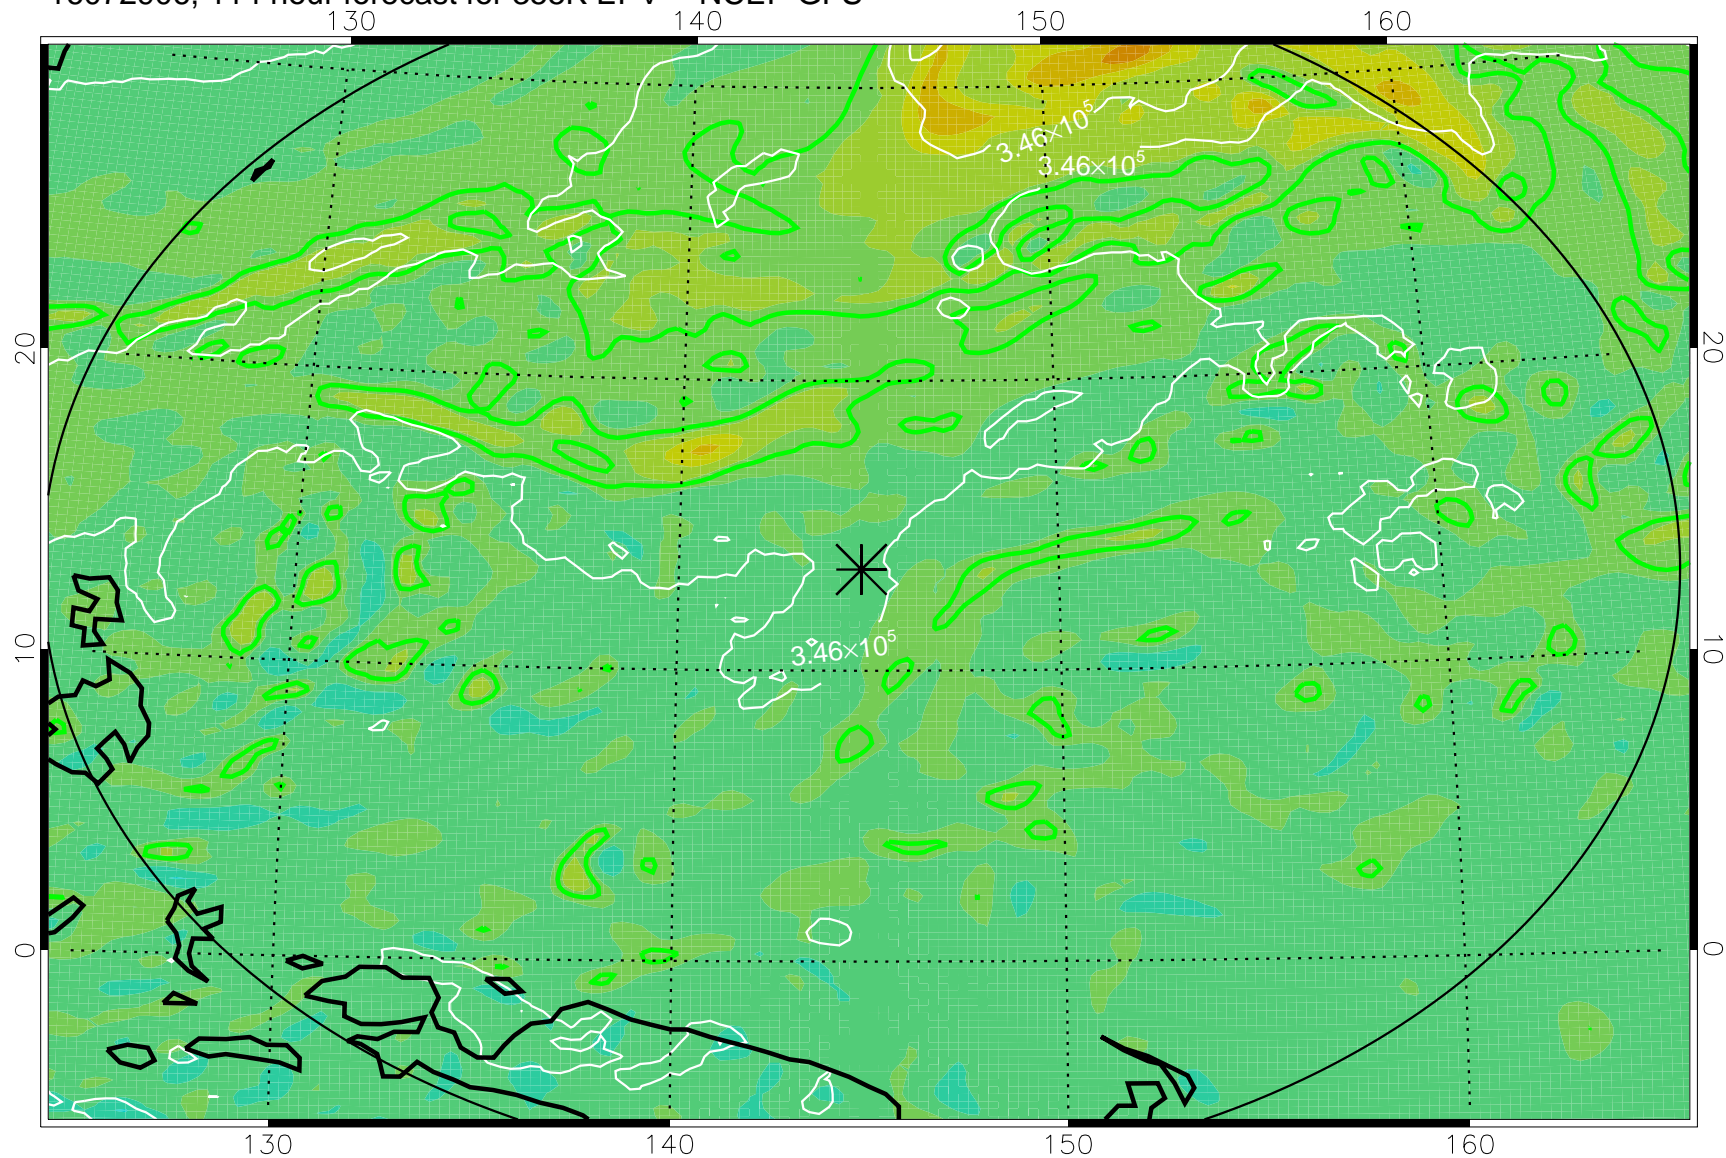

16072718, 78 hour forecast for 355K EPV -- NCEP GFS

355K Montgomery Streamfunction, white
EPV Tropopause (2 PVU) Position
Range ring of 2304 km

16072800, 84 hour forecast for 355K EPV -- NCEP GFS

355K Montgomery Streamfunction, white
EPV Tropopause (2 PVU) Position
Range ring of 2304 km

16072806, 90 hour forecast for 355K EPV -- NCEP GFS

355K Montgomery Streamfunction, white
EPV Tropopause (2 PVU) Position
Range ring of 2304 km

16072812, 96 hour forecast for 355K EPV -- NCEP GFS

355K Montgomery Streamfunction, white
EPV Tropopause (2 PVU) Position
Range ring of 2304 km

16072818, 102 hour forecast for 355K EPV -- NCEP GFS

355K Montgomery Streamfunction, white
EPV Tropopause (2 PVU) Position
Range ring of 2304 km

16072900, 108 hour forecast for 355K EPV -- NCEP GFS

355K Montgomery Streamfunction, white
EPV Tropopause (2 PVU) Position
Range ring of 2304 km

16072906, 114 hour forecast for 355K EPV -- NCEP GFS

355K Montgomery Streamfunction, white
EPV Tropopause (2 PVU) Position
Range ring of 2304 km

16072912, 120 hour forecast for 355K EPV -- NCEP GFS

355K Montgomery Streamfunction, white
EPV Tropopause (2 PVU) Position
Range ring of 2304 km