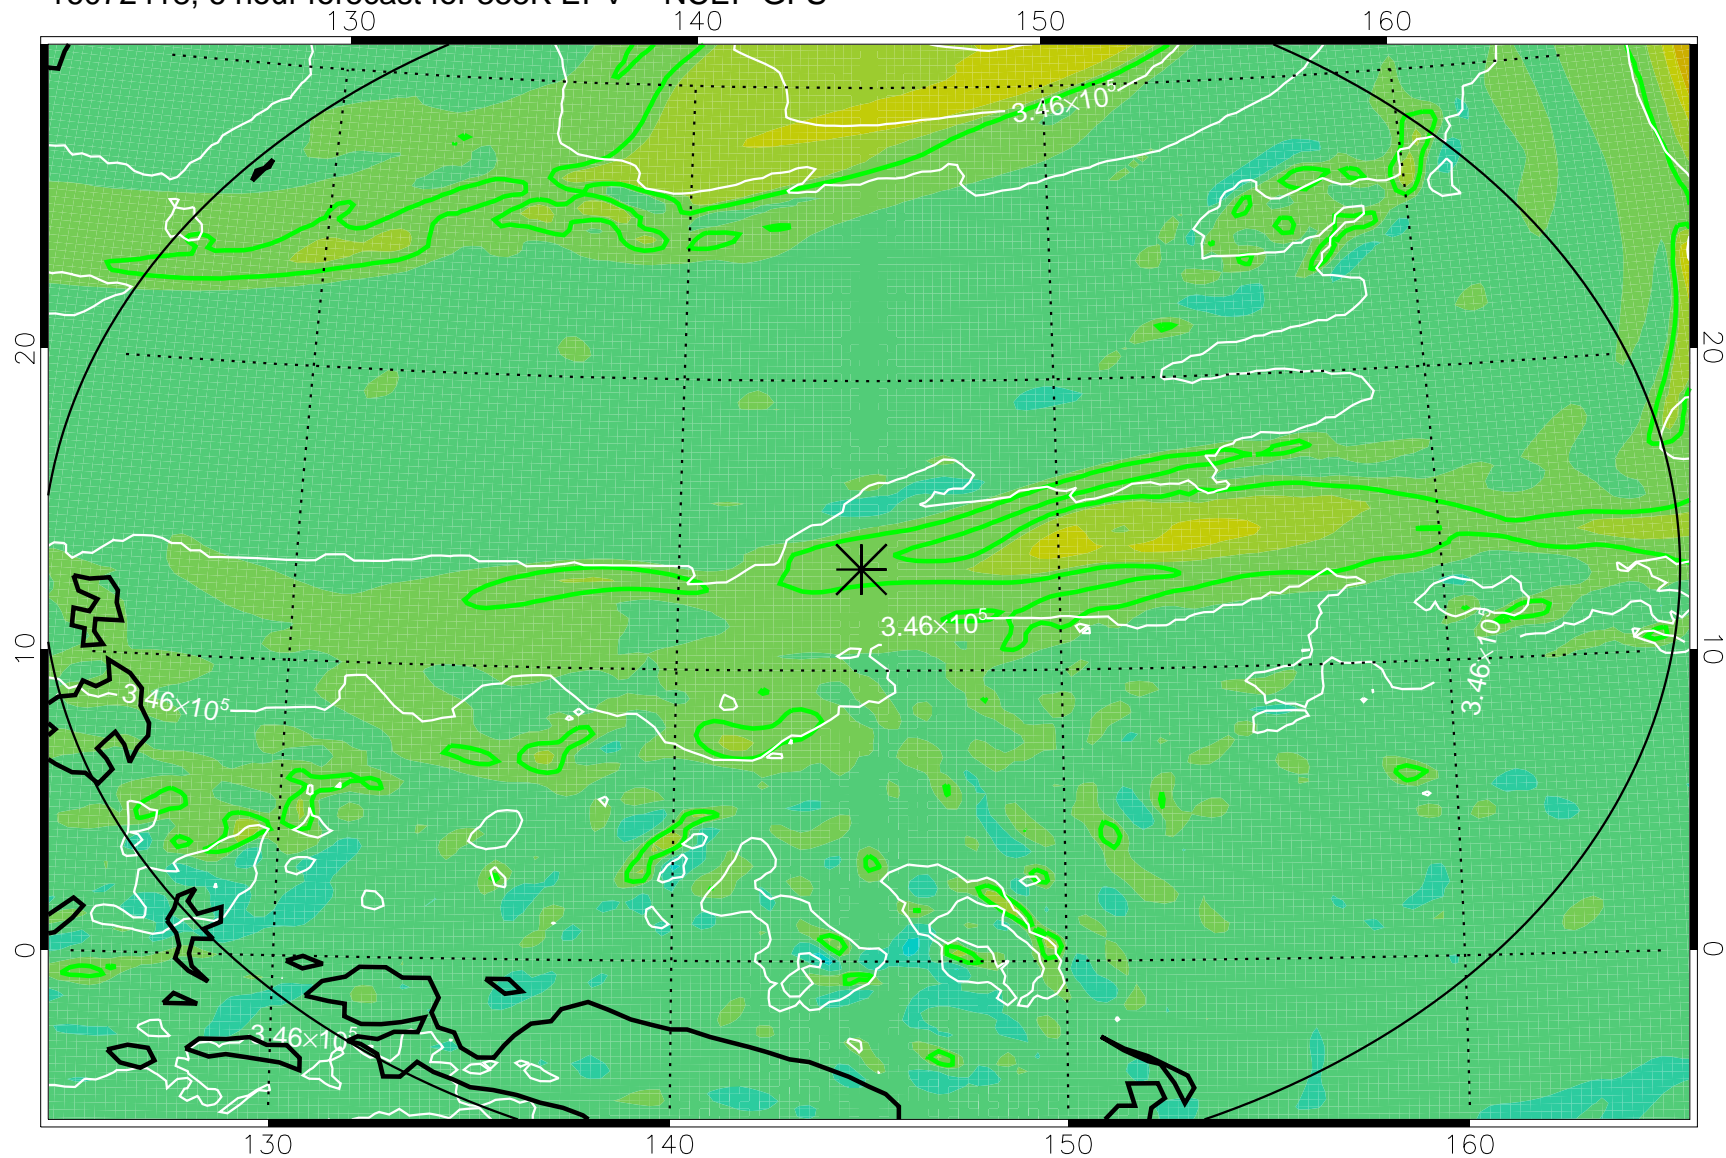

16072418, 6 hour forecast for 355K EPV -- NCEP GFS

355K Montgomery Streamfunction, white
EPV Tropopause (2 PVU) Position
Range ring of 2304 km

16072500, 12 hour forecast for 355K EPV -- NCEP GFS

355K Montgomery Streamfunction, white
EPV Tropopause (2 PVU) Position
Range ring of 2304 km

16072506, 18 hour forecast for 355K EPV -- NCEP GFS

355K Montgomery Streamfunction, white
EPV Tropopause (2 PVU) Position
Range ring of 2304 km

16072512, 24 hour forecast for 355K EPV -- NCEP GFS

355K Montgomery Streamfunction, white
EPV Tropopause (2 PVU) Position
Range ring of 2304 km

16072518, 30 hour forecast for 355K EPV -- NCEP GFS

355K Montgomery Streamfunction, white
EPV Tropopause (2 PVU) Position
Range ring of 2304 km

16072600, 36 hour forecast for 355K EPV -- NCEP GFS

355K Montgomery Streamfunction, white
EPV Tropopause (2 PVU) Position
Range ring of 2304 km

16072606, 42 hour forecast for 355K EPV -- NCEP GFS

355K Montgomery Streamfunction, white
EPV Tropopause (2 PVU) Position
Range ring of 2304 km

16072612, 48 hour forecast for 355K EPV -- NCEP GFS

355K Montgomery Streamfunction, white
EPV Tropopause (2 PVU) Position
Range ring of 2304 km