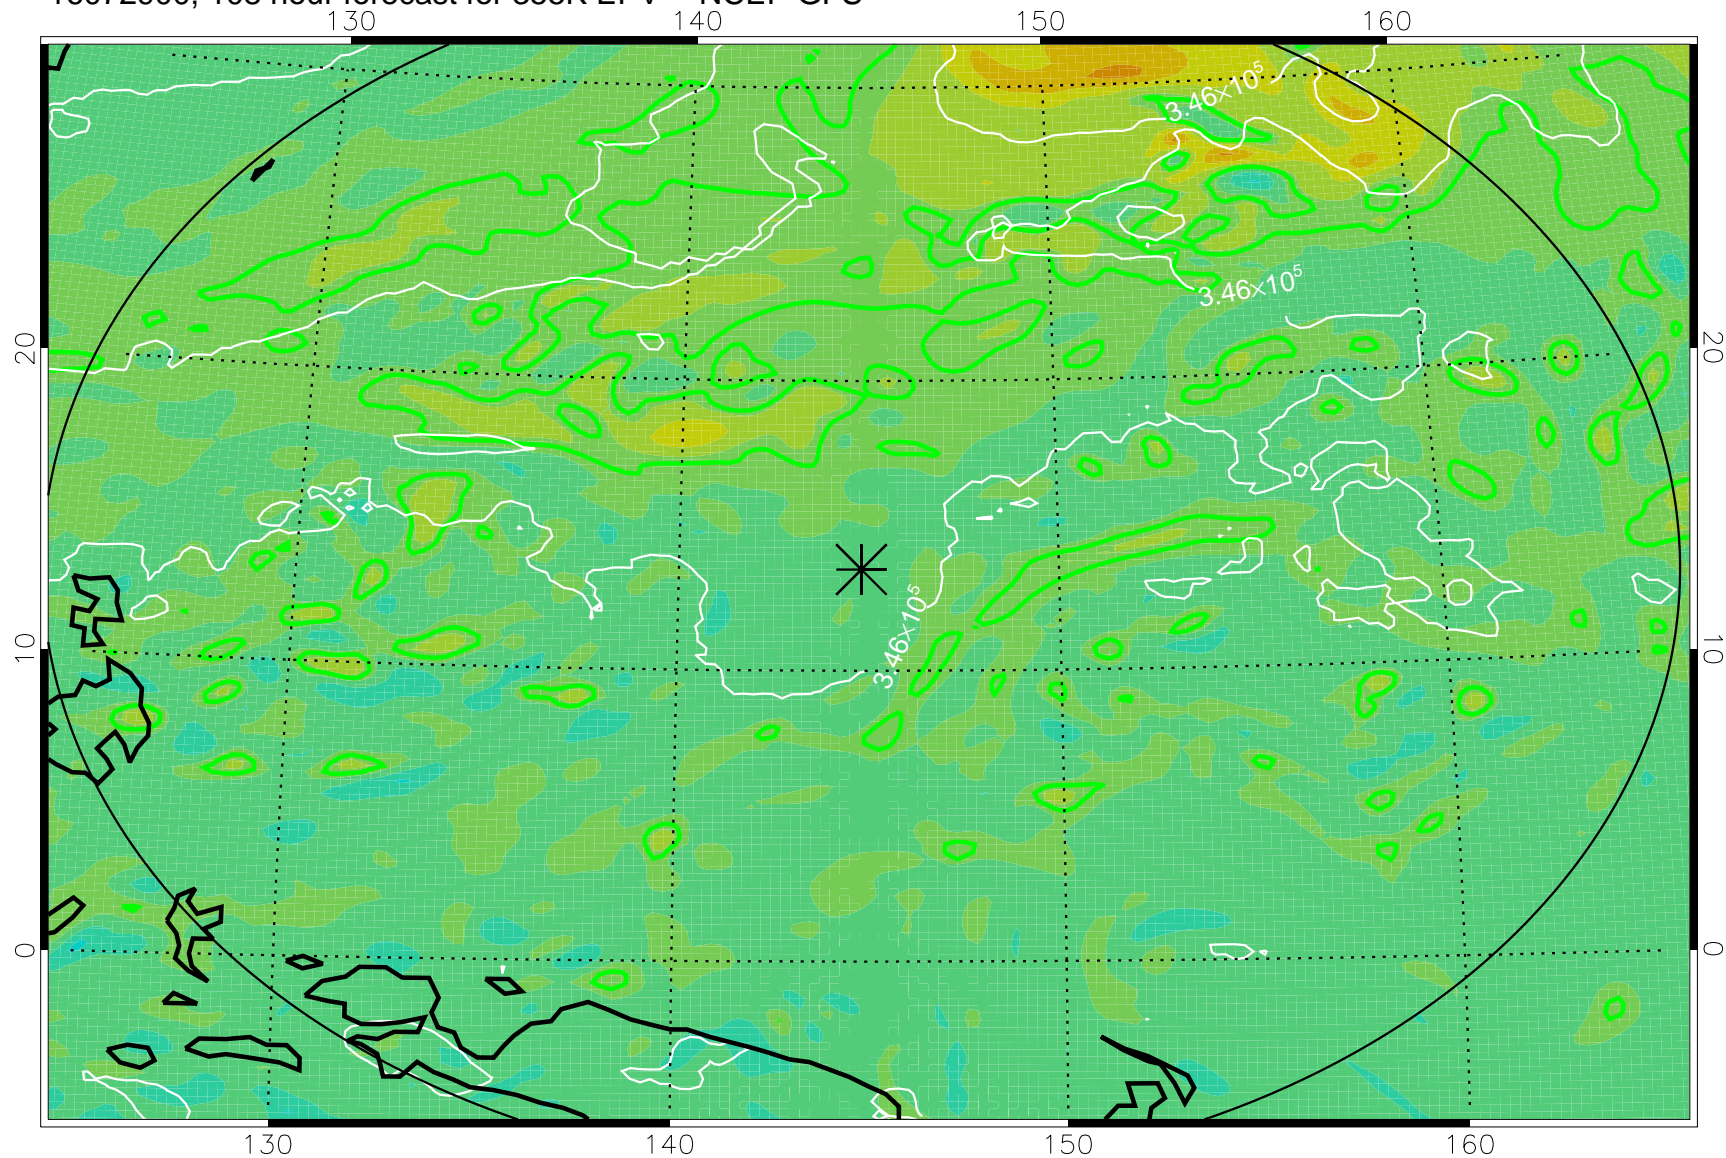

16072718, 78 hour forecast for 355K EPV -- NCEP GFS

355K Montgomery Streamfunction, white
EPV Tropopause (2 PVU) Position
Range ring of 2304 km

16072800, 84 hour forecast for 355K EPV -- NCEP GFS

355K Montgomery Streamfunction, white
EPV Tropopause (2 PVU) Position
Range ring of 2304 km

16072806, 90 hour forecast for 355K EPV -- NCEP GFS

355K Montgomery Streamfunction, white
EPV Tropopause (2 PVU) Position
Range ring of 2304 km

16072812, 96 hour forecast for 355K EPV -- NCEP GFS

355K Montgomery Streamfunction, white
EPV Tropopause (2 PVU) Position
Range ring of 2304 km

16072818, 102 hour forecast for 355K EPV -- NCEP GFS

355K Montgomery Streamfunction, white
EPV Tropopause (2 PVU) Position
Range ring of 2304 km

16072900, 108 hour forecast for 355K EPV -- NCEP GFS

355K Montgomery Streamfunction, white
EPV Tropopause (2 PVU) Position
Range ring of 2304 km

16072906, 114 hour forecast for 355K EPV -- NCEP GFS

355K Montgomery Streamfunction, white
EPV Tropopause (2 PVU) Position
Range ring of 2304 km

16072912, 120 hour forecast for 355K EPV -- NCEP GFS

355K Montgomery Streamfunction, white
EPV Tropopause (2 PVU) Position
Range ring of 2304 km