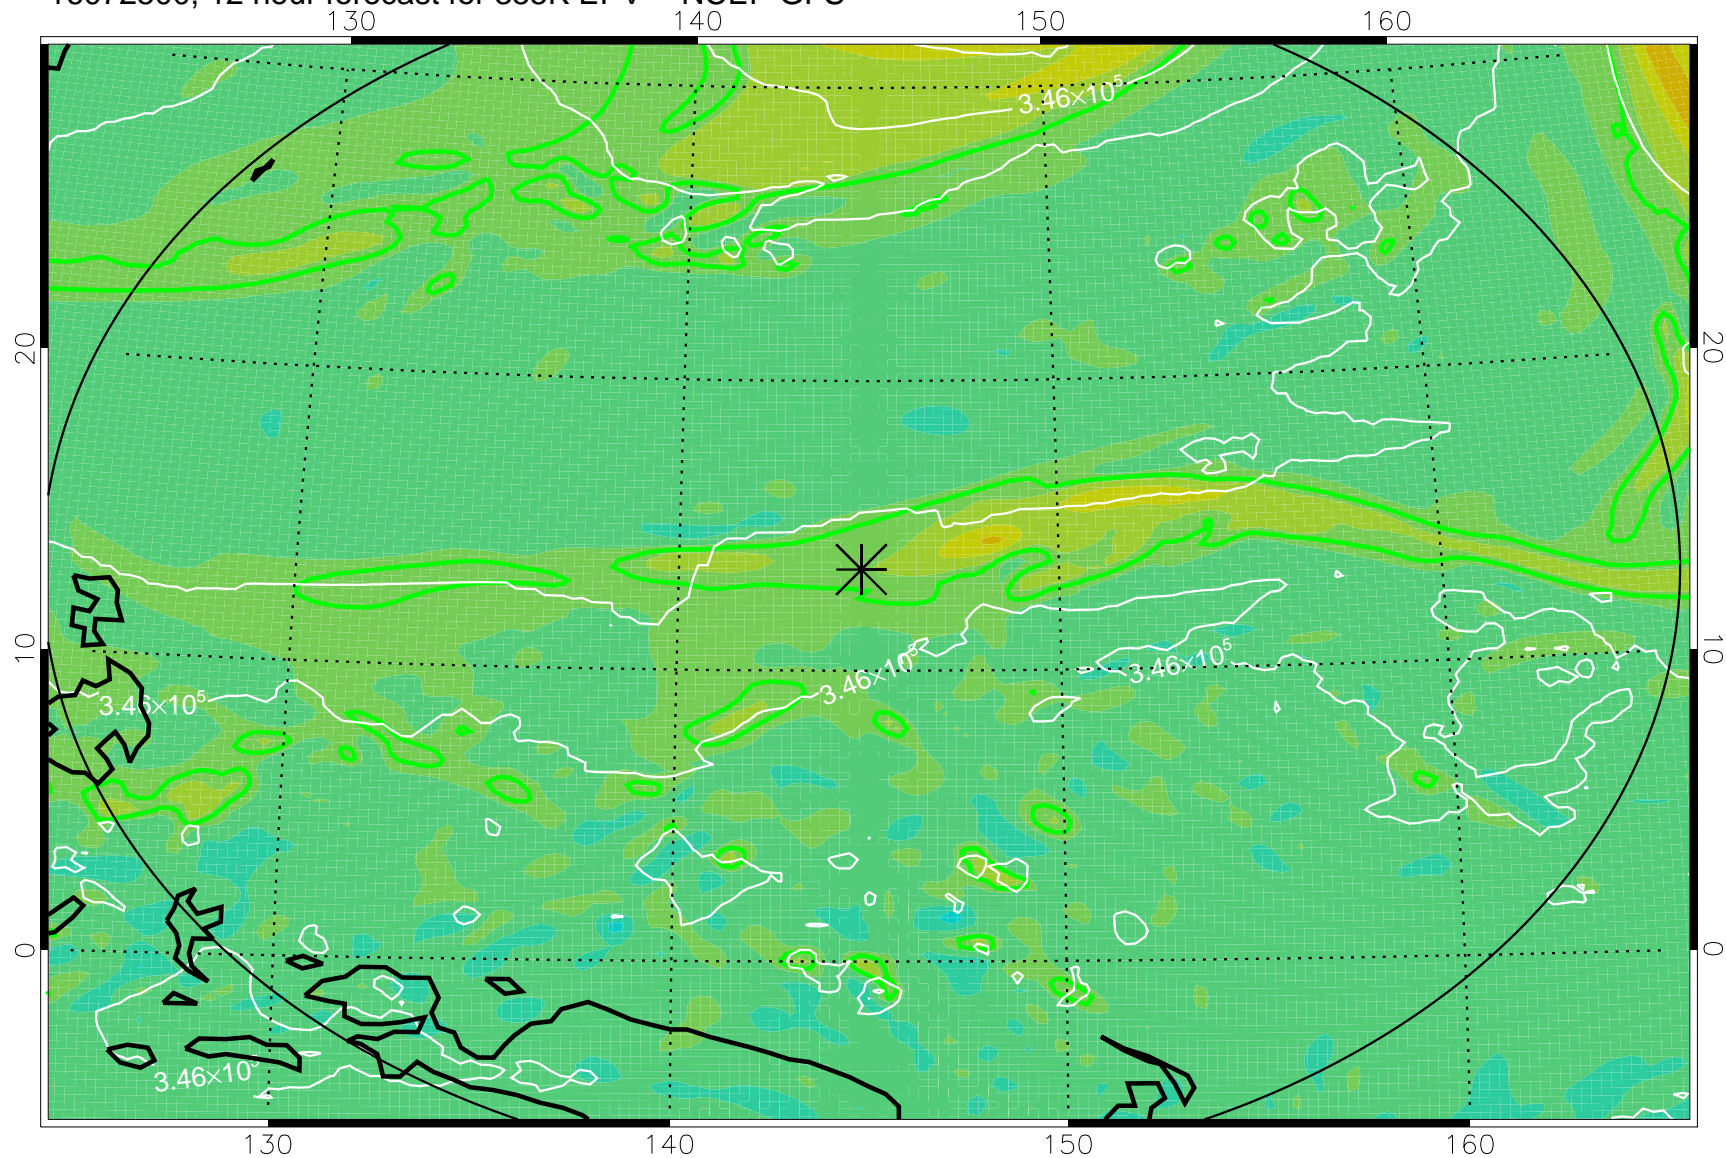

16072418, 6 hour forecast for 355K EPV -- NCEP GFS

355K Montgomery Streamfunction, white
EPV Tropopause (2 PVU) Position
Range ring of 2304 km

16072500, 12 hour forecast for 355K EPV -- NCEP GFS

355K Montgomery Streamfunction, white
EPV Tropopause (2 PVU) Position
Range ring of 2304 km

16072506, 18 hour forecast for 355K EPV -- NCEP GFS

355K Montgomery Streamfunction, white
EPV Tropopause (2 PVU) Position
Range ring of 2304 km

16072512, 24 hour forecast for 355K EPV -- NCEP GFS

355K Montgomery Streamfunction, white
EPV Tropopause (2 PVU) Position
Range ring of 2304 km

16072518, 30 hour forecast for 355K EPV -- NCEP GFS

355K Montgomery Streamfunction, white
EPV Tropopause (2 PVU) Position
Range ring of 2304 km

16072600, 36 hour forecast for 355K EPV -- NCEP GFS

355K Montgomery Streamfunction, white
EPV Tropopause (2 PVU) Position
Range ring of 2304 km

16072606, 42 hour forecast for 355K EPV -- NCEP GFS

355K Montgomery Streamfunction, white
EPV Tropopause (2 PVU) Position
Range ring of 2304 km

16072612, 48 hour forecast for 355K EPV -- NCEP GFS

355K Montgomery Streamfunction, white
EPV Tropopause (2 PVU) Position
Range ring of 2304 km