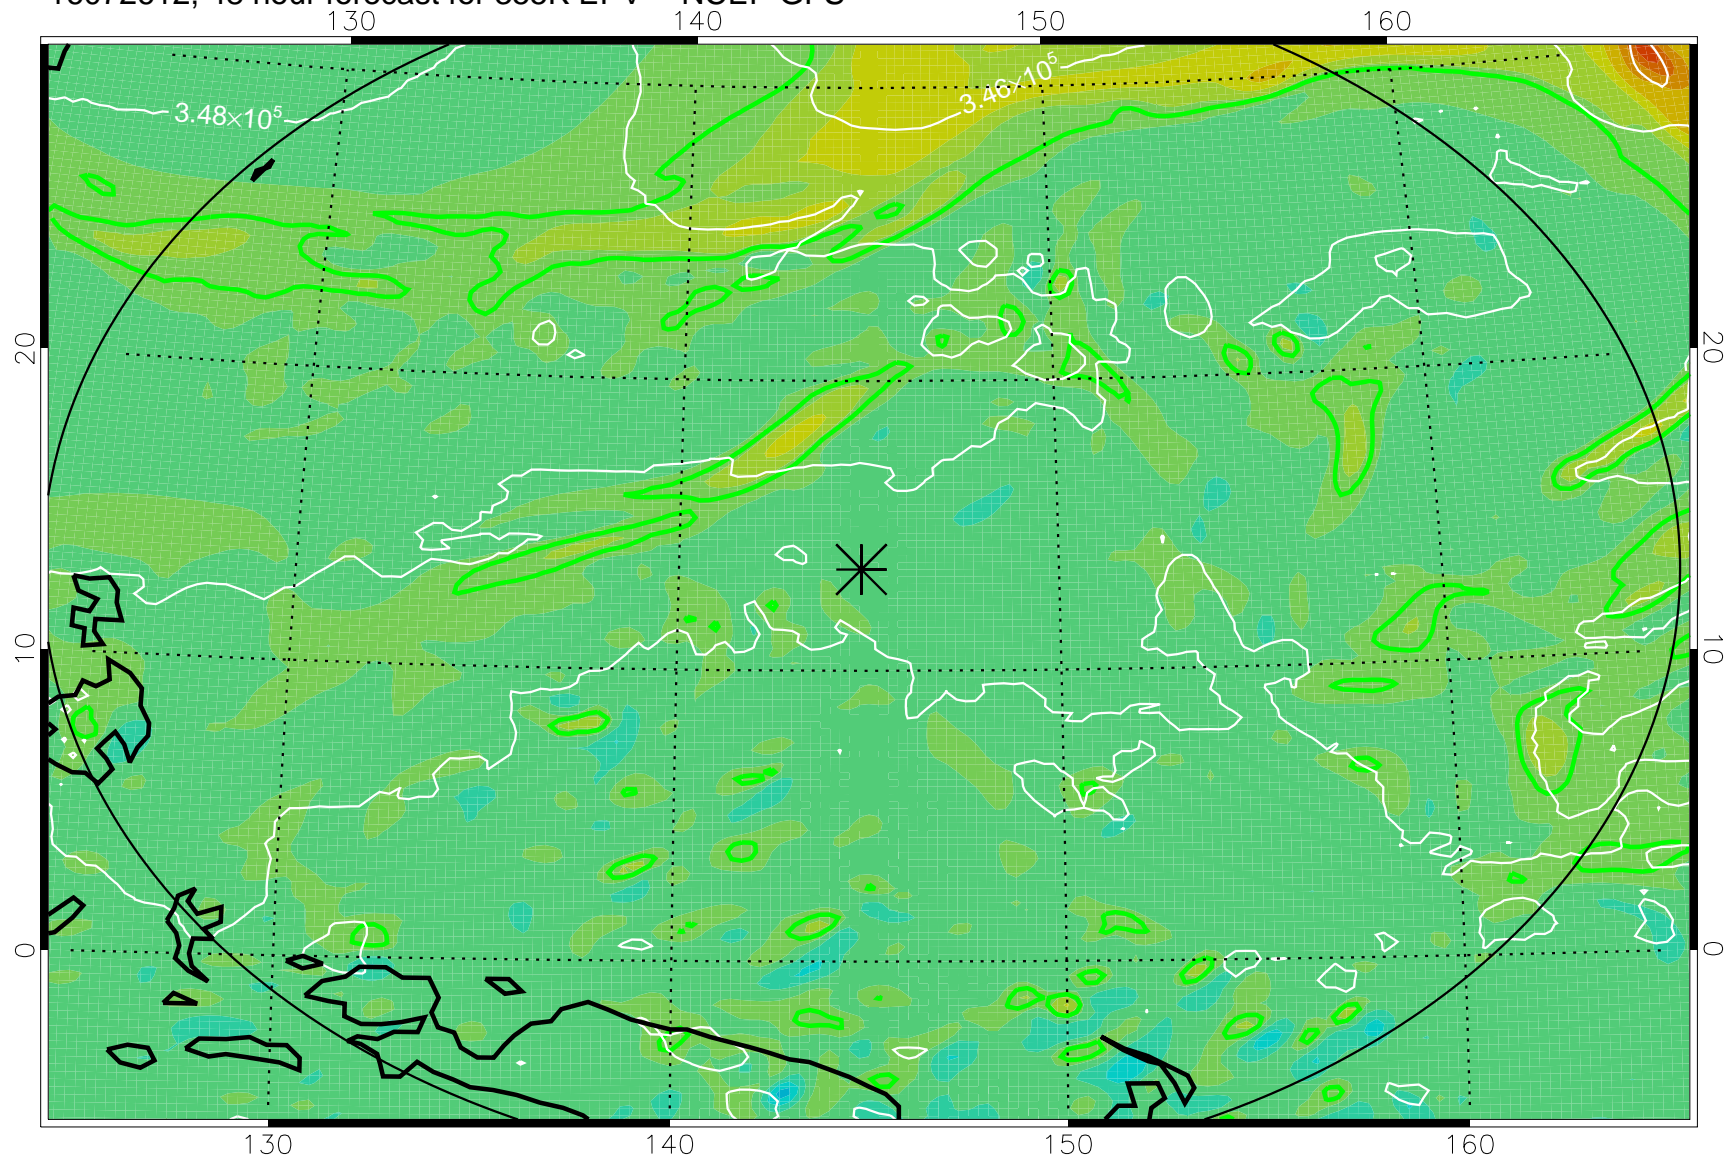

16072518, 30 hour forecast for 355K EPV -- NCEP GFS

355K Montgomery Streamfunction, white
EPV Tropopause (2 PVU) Position
Range ring of 2304 km

16072600, 36 hour forecast for 355K EPV -- NCEP GFS

355K Montgomery Streamfunction, white
EPV Tropopause (2 PVU) Position
Range ring of 2304 km

16072606, 42 hour forecast for 355K EPV -- NCEP GFS

355K Montgomery Streamfunction, white
EPV Tropopause (2 PVU) Position
Range ring of 2304 km

16072612, 48 hour forecast for 355K EPV -- NCEP GFS

355K Montgomery Streamfunction, white
EPV Tropopause (2 PVU) Position
Range ring of 2304 km

16072618, 54 hour forecast for 355K EPV -- NCEP GFS

355K Montgomery Streamfunction, white
EPV Tropopause (2 PVU) Position
Range ring of 2304 km

16072700, 60 hour forecast for 355K EPV -- NCEP GFS

355K Montgomery Streamfunction, white
EPV Tropopause (2 PVU) Position
Range ring of 2304 km

16072718, 78 hour forecast for 355K EPV -- NCEP GFS

355K Montgomery Streamfunction, white
EPV Tropopause (2 PVU) Position
Range ring of 2304 km

16072800, 84 hour forecast for 355K EPV -- NCEP GFS

355K Montgomery Streamfunction, white
EPV Tropopause (2 PVU) Position
Range ring of 2304 km