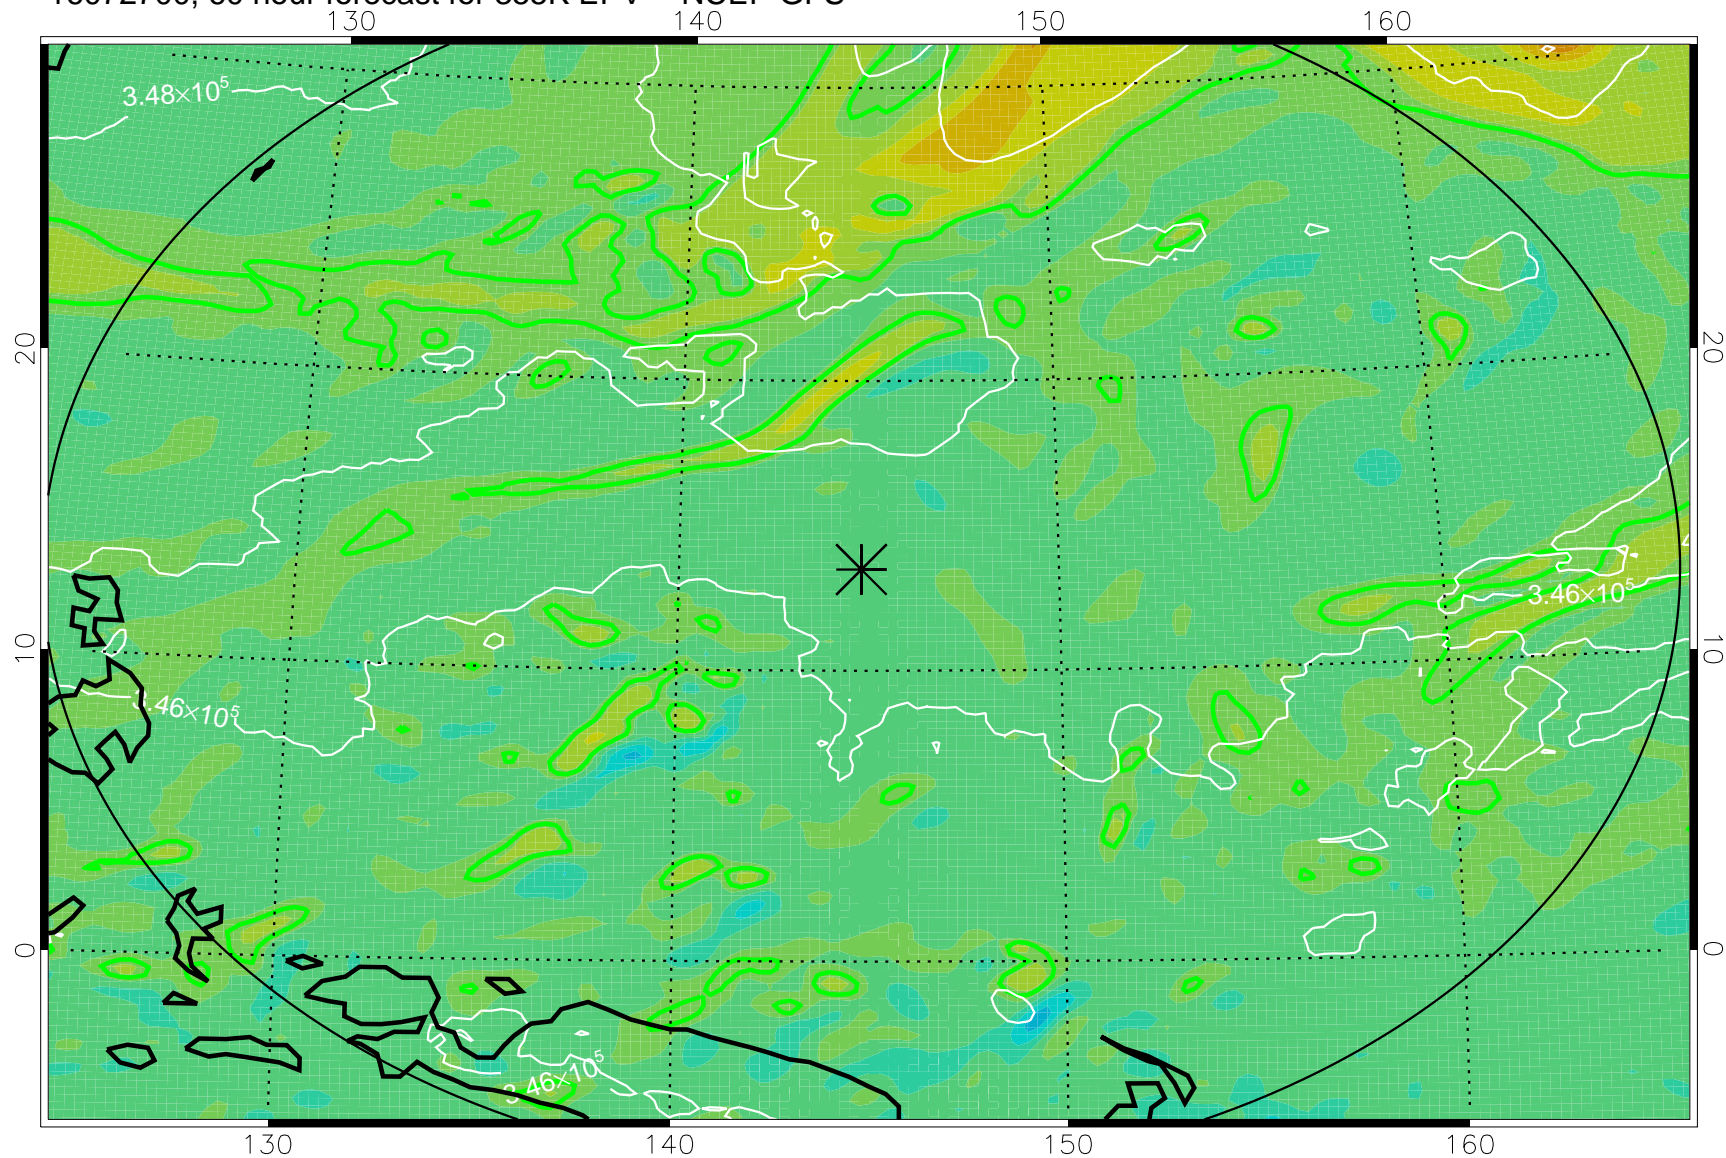

16072606, 42 hour forecast for 355K EPV -- NCEP GFS

355K Montgomery Streamfunction, white
EPV Tropopause (2 PVU) Position
Range ring of 2304 km

16072612, 48 hour forecast for 355K EPV -- NCEP GFS

355K Montgomery Streamfunction, white
EPV Tropopause (2 PVU) Position
Range ring of 2304 km

16072618, 54 hour forecast for 355K EPV -- NCEP GFS

355K Montgomery Streamfunction, white
EPV Tropopause (2 PVU) Position
Range ring of 2304 km

16072700, 60 hour forecast for 355K EPV -- NCEP GFS

355K Montgomery Streamfunction, white
EPV Tropopause (2 PVU) Position
Range ring of 2304 km

16072706, 66 hour forecast for 355K EPV -- NCEP GFS

355K Montgomery Streamfunction, white
EPV Tropopause (2 PVU) Position
Range ring of 2304 km

16072712, 72 hour forecast for 355K EPV -- NCEP GFS

355K Montgomery Streamfunction, white
EPV Tropopause (2 PVU) Position
Range ring of 2304 km

16072718, 78 hour forecast for 355K EPV -- NCEP GFS

355K Montgomery Streamfunction, white
EPV Tropopause (2 PVU) Position
Range ring of 2304 km

16072800, 84 hour forecast for 355K EPV -- NCEP GFS

355K Montgomery Streamfunction, white
EPV Tropopause (2 PVU) Position
Range ring of 2304 km