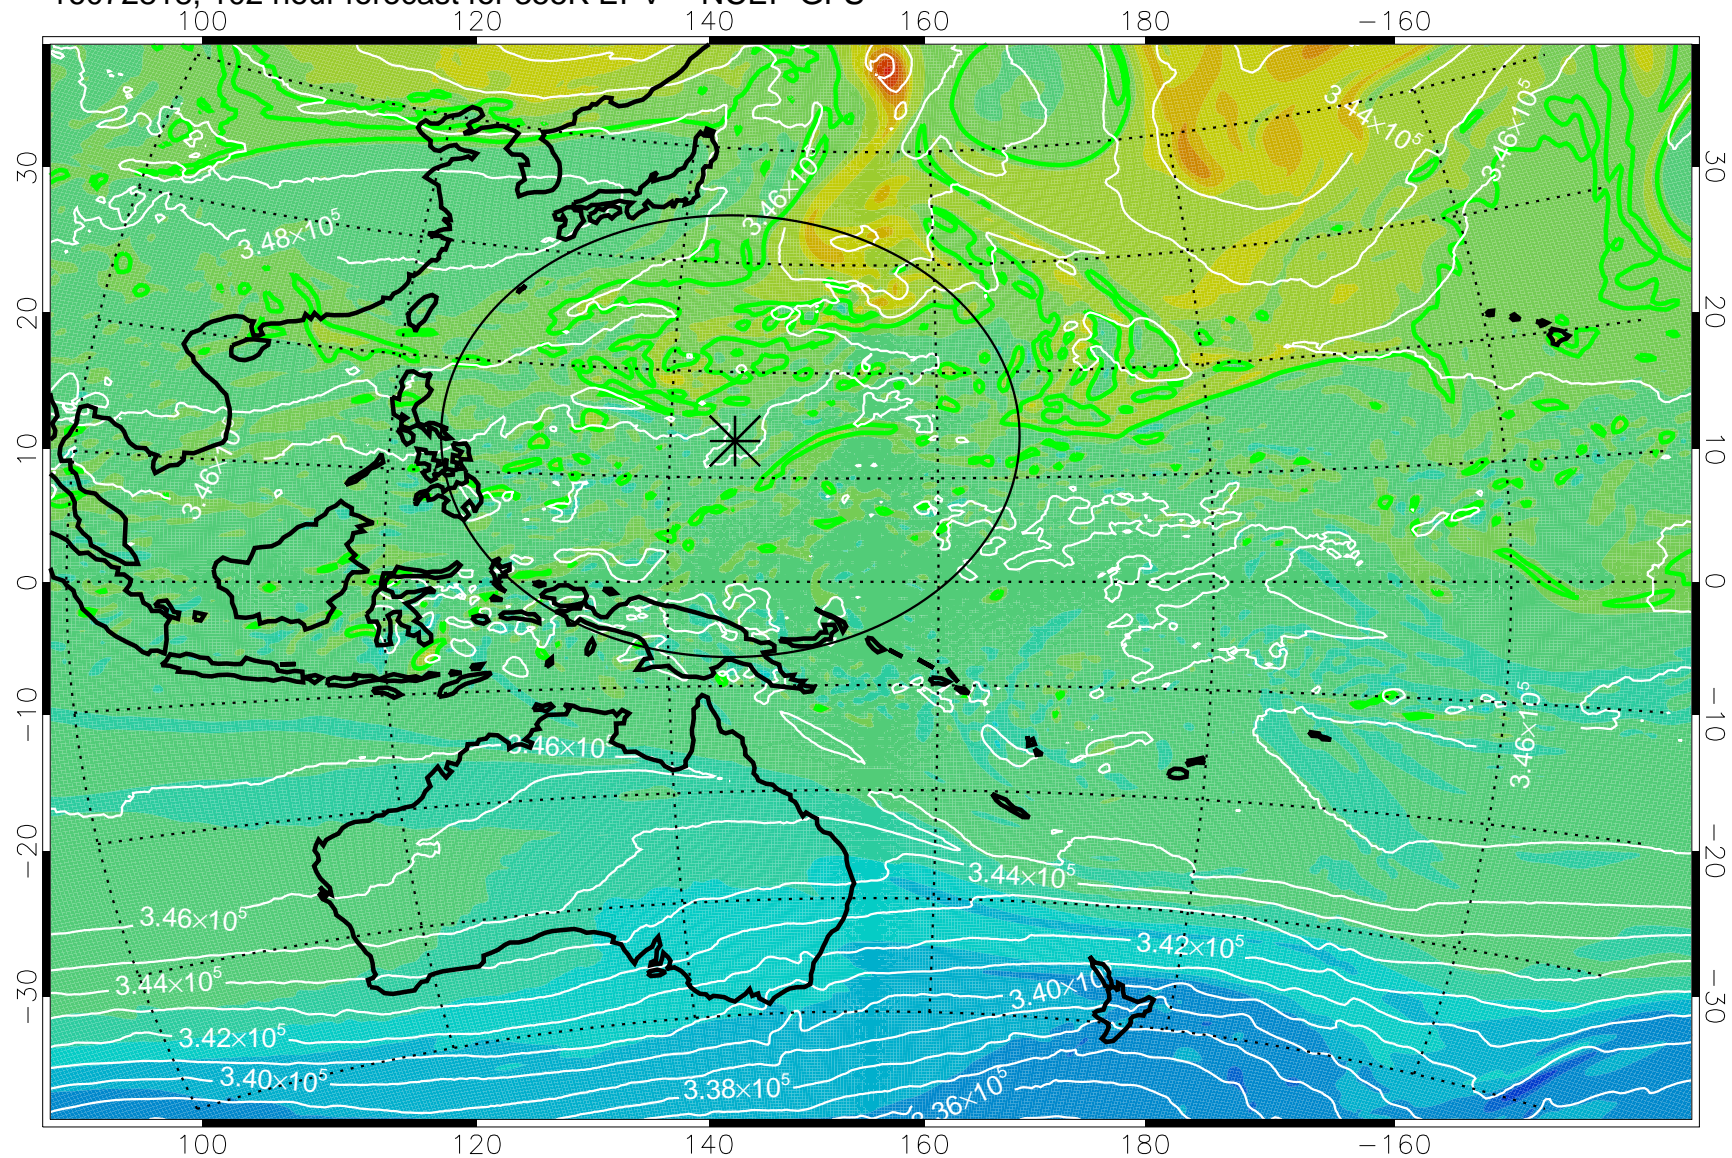

16072718, 78 hour forecast for 355K EPV -- NCEP GFS

355K Montgomery Streamfunction, white  
EPV Tropopause (2 PVU) Position  
Range ring of 2304 km

16072800, 84 hour forecast for 355K EPV -- NCEP GFS

355K Montgomery Streamfunction, white  
EPV Tropopause (2 PVU) Position  
Range ring of 2304 km

16072806, 90 hour forecast for 355K EPV -- NCEP GFS

355K Montgomery Streamfunction, white  
EPV Tropopause (2 PVU) Position  
Range ring of 2304 km

16072812, 96 hour forecast for 355K EPV -- NCEP GFS

355K Montgomery Streamfunction, white  
EPV Tropopause (2 PVU) Position  
Range ring of 2304 km

16072818, 102 hour forecast for 355K EPV -- NCEP GFS

355K Montgomery Streamfunction, white  
EPV Tropopause (2 PVU) Position  
Range ring of 2304 km

16072900, 108 hour forecast for 355K EPV -- NCEP GFS

355K Montgomery Streamfunction, white  
EPV Tropopause (2 PVU) Position  
Range ring of 2304 km

16072906, 114 hour forecast for 355K EPV -- NCEP GFS

355K Montgomery Streamfunction, white  
EPV Tropopause (2 PVU) Position  
Range ring of 2304 km

16072912, 120 hour forecast for 355K EPV -- NCEP GFS

355K Montgomery Streamfunction, white  
EPV Tropopause (2 PVU) Position  
Range ring of 2304 km