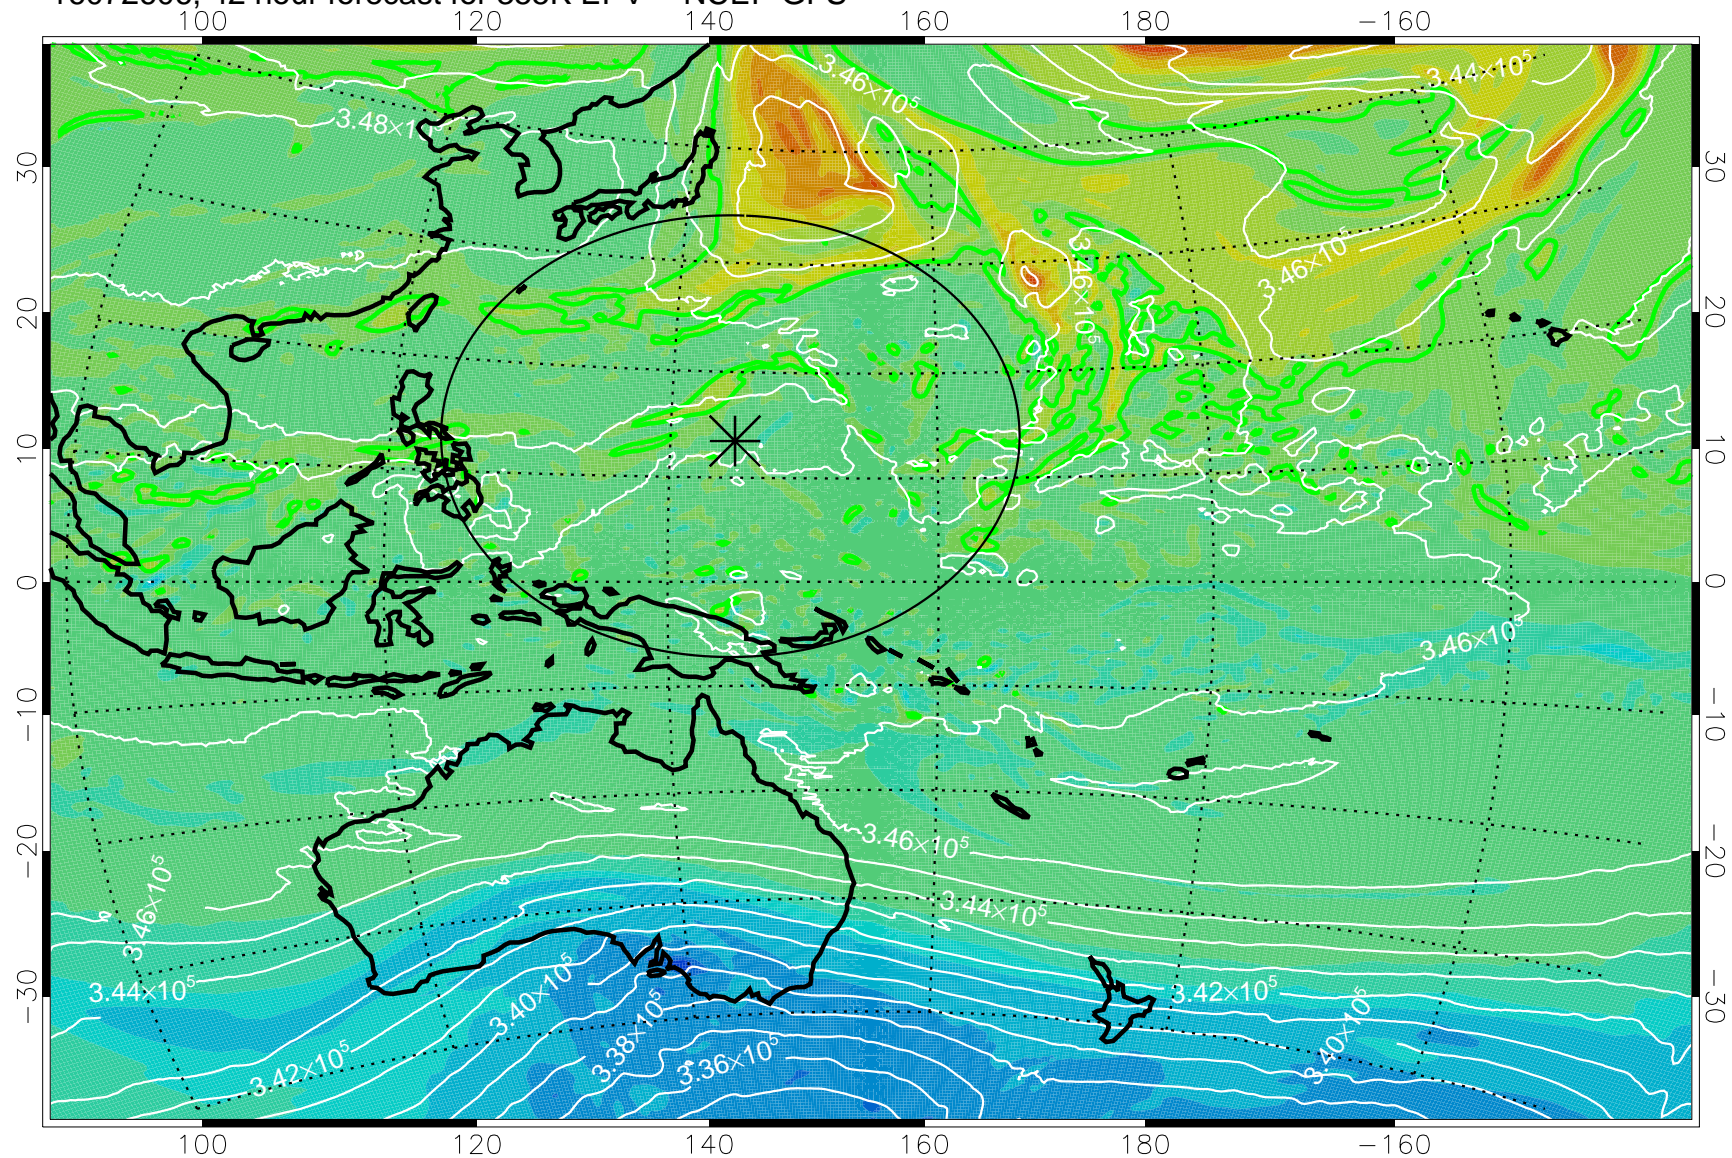

16072518, 30 hour forecast for 355K EPV -- NCEP GFS

355K Montgomery Streamfunction, white  
EPV Tropopause (2 PVU) Position  
Range ring of 2304 km

16072600, 36 hour forecast for 355K EPV -- NCEP GFS

355K Montgomery Streamfunction, white  
EPV Tropopause (2 PVU) Position  
Range ring of 2304 km

16072606, 42 hour forecast for 355K EPV -- NCEP GFS

355K Montgomery Streamfunction, white  
EPV Tropopause (2 PVU) Position  
Range ring of 2304 km

16072612, 48 hour forecast for 355K EPV -- NCEP GFS

355K Montgomery Streamfunction, white  
EPV Tropopause (2 PVU) Position  
Range ring of 2304 km

16072618, 54 hour forecast for 355K EPV -- NCEP GFS

355K Montgomery Streamfunction, white  
EPV Tropopause (2 PVU) Position  
Range ring of 2304 km

16072700, 60 hour forecast for 355K EPV -- NCEP GFS

355K Montgomery Streamfunction, white  
EPV Tropopause (2 PVU) Position  
Range ring of 2304 km

16072706, 66 hour forecast for 355K EPV -- NCEP GFS

355K Montgomery Streamfunction, white  
EPV Tropopause (2 PVU) Position  
Range ring of 2304 km

16072712, 72 hour forecast for 355K EPV -- NCEP GFS

355K Montgomery Streamfunction, white  
EPV Tropopause (2 PVU) Position  
Range ring of 2304 km