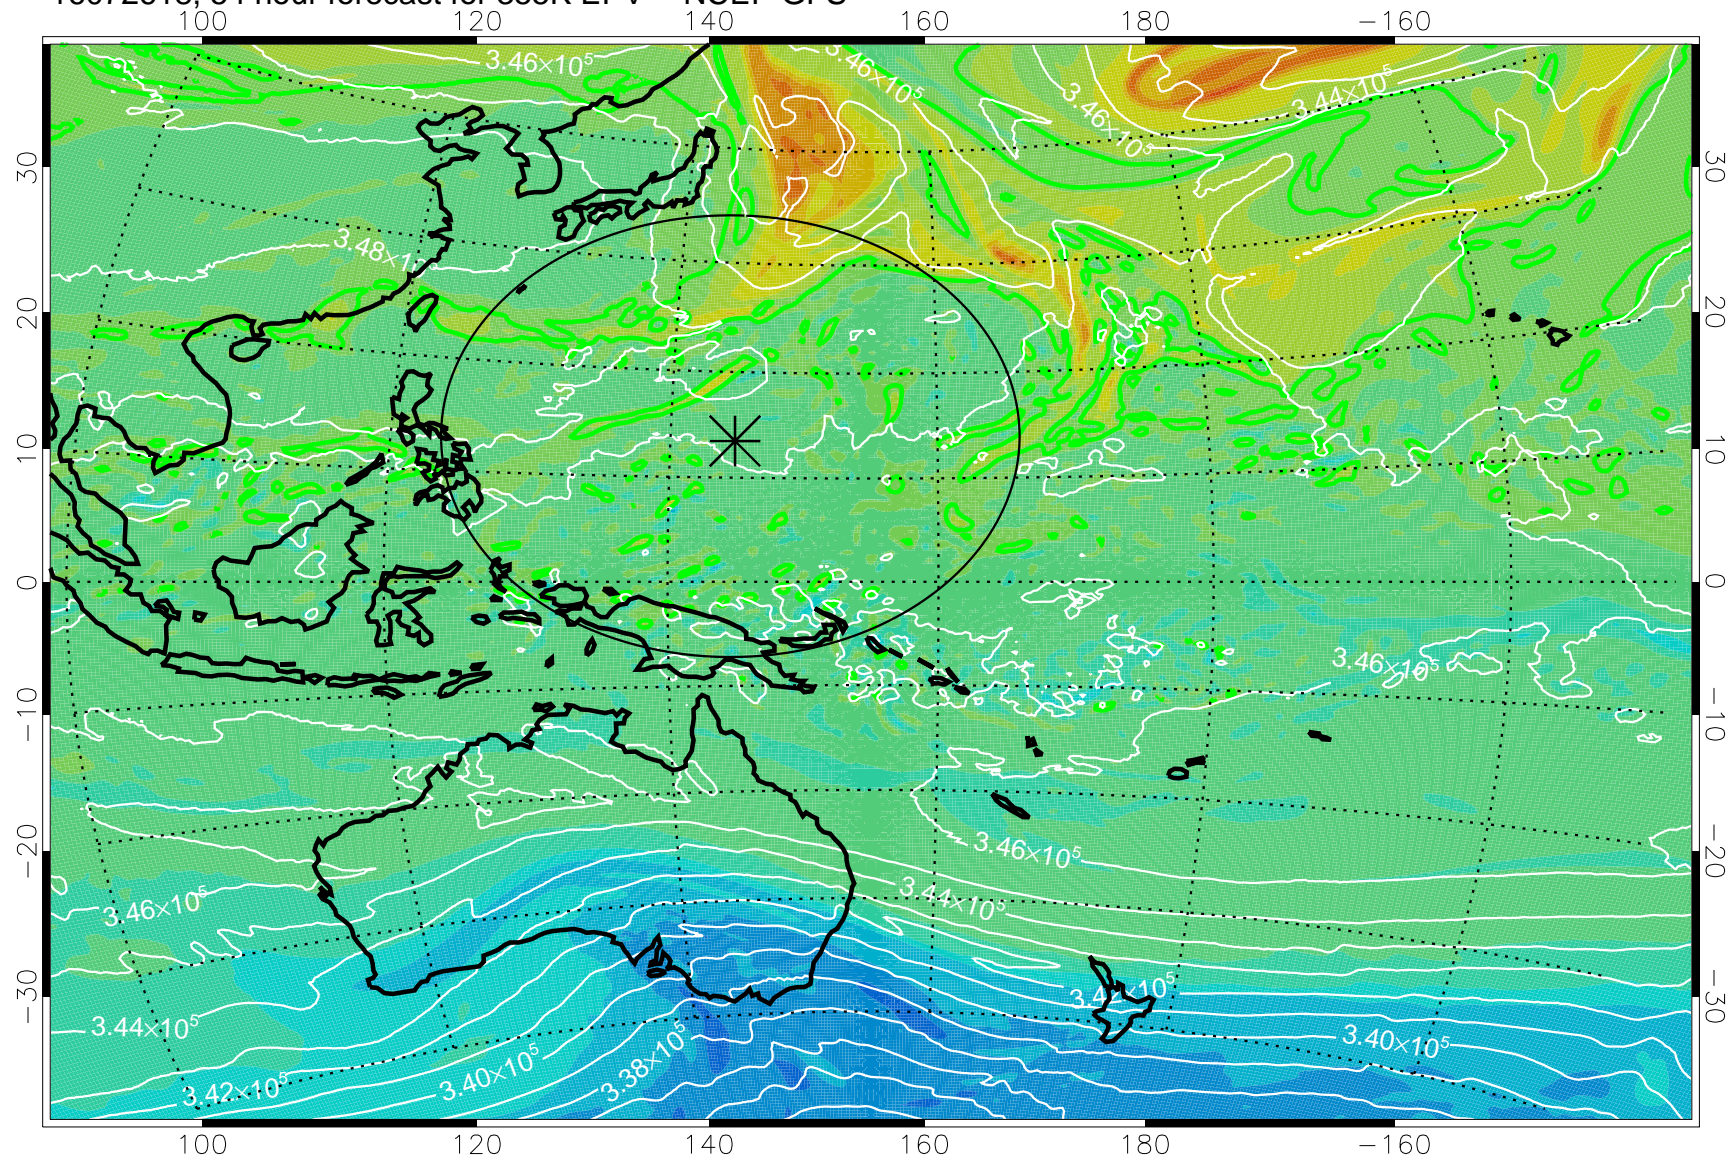

16072518, 30 hour forecast for 355K EPV -- NCEP GFS

355K Montgomery Streamfunction, white  
EPV Tropopause (2 PVU) Position  
Range ring of 2304 km

16072600, 36 hour forecast for 355K EPV -- NCEP GFS

355K Montgomery Streamfunction, white  
EPV Tropopause (2 PVU) Position  
Range ring of 2304 km

16072606, 42 hour forecast for 355K EPV -- NCEP GFS

355K Montgomery Streamfunction, white  
EPV Tropopause (2 PVU) Position  
Range ring of 2304 km

16072612, 48 hour forecast for 355K EPV -- NCEP GFS

355K Montgomery Streamfunction, white  
EPV Tropopause (2 PVU) Position  
Range ring of 2304 km

16072618, 54 hour forecast for 355K EPV -- NCEP GFS

355K Montgomery Streamfunction, white  
EPV Tropopause (2 PVU) Position  
Range ring of 2304 km

16072700, 60 hour forecast for 355K EPV -- NCEP GFS

355K Montgomery Streamfunction, white  
EPV Tropopause (2 PVU) Position  
Range ring of 2304 km

16072706, 66 hour forecast for 355K EPV -- NCEP GFS

355K Montgomery Streamfunction, white  
EPV Tropopause (2 PVU) Position  
Range ring of 2304 km

16072712, 72 hour forecast for 355K EPV -- NCEP GFS

355K Montgomery Streamfunction, white  
EPV Tropopause (2 PVU) Position  
Range ring of 2304 km