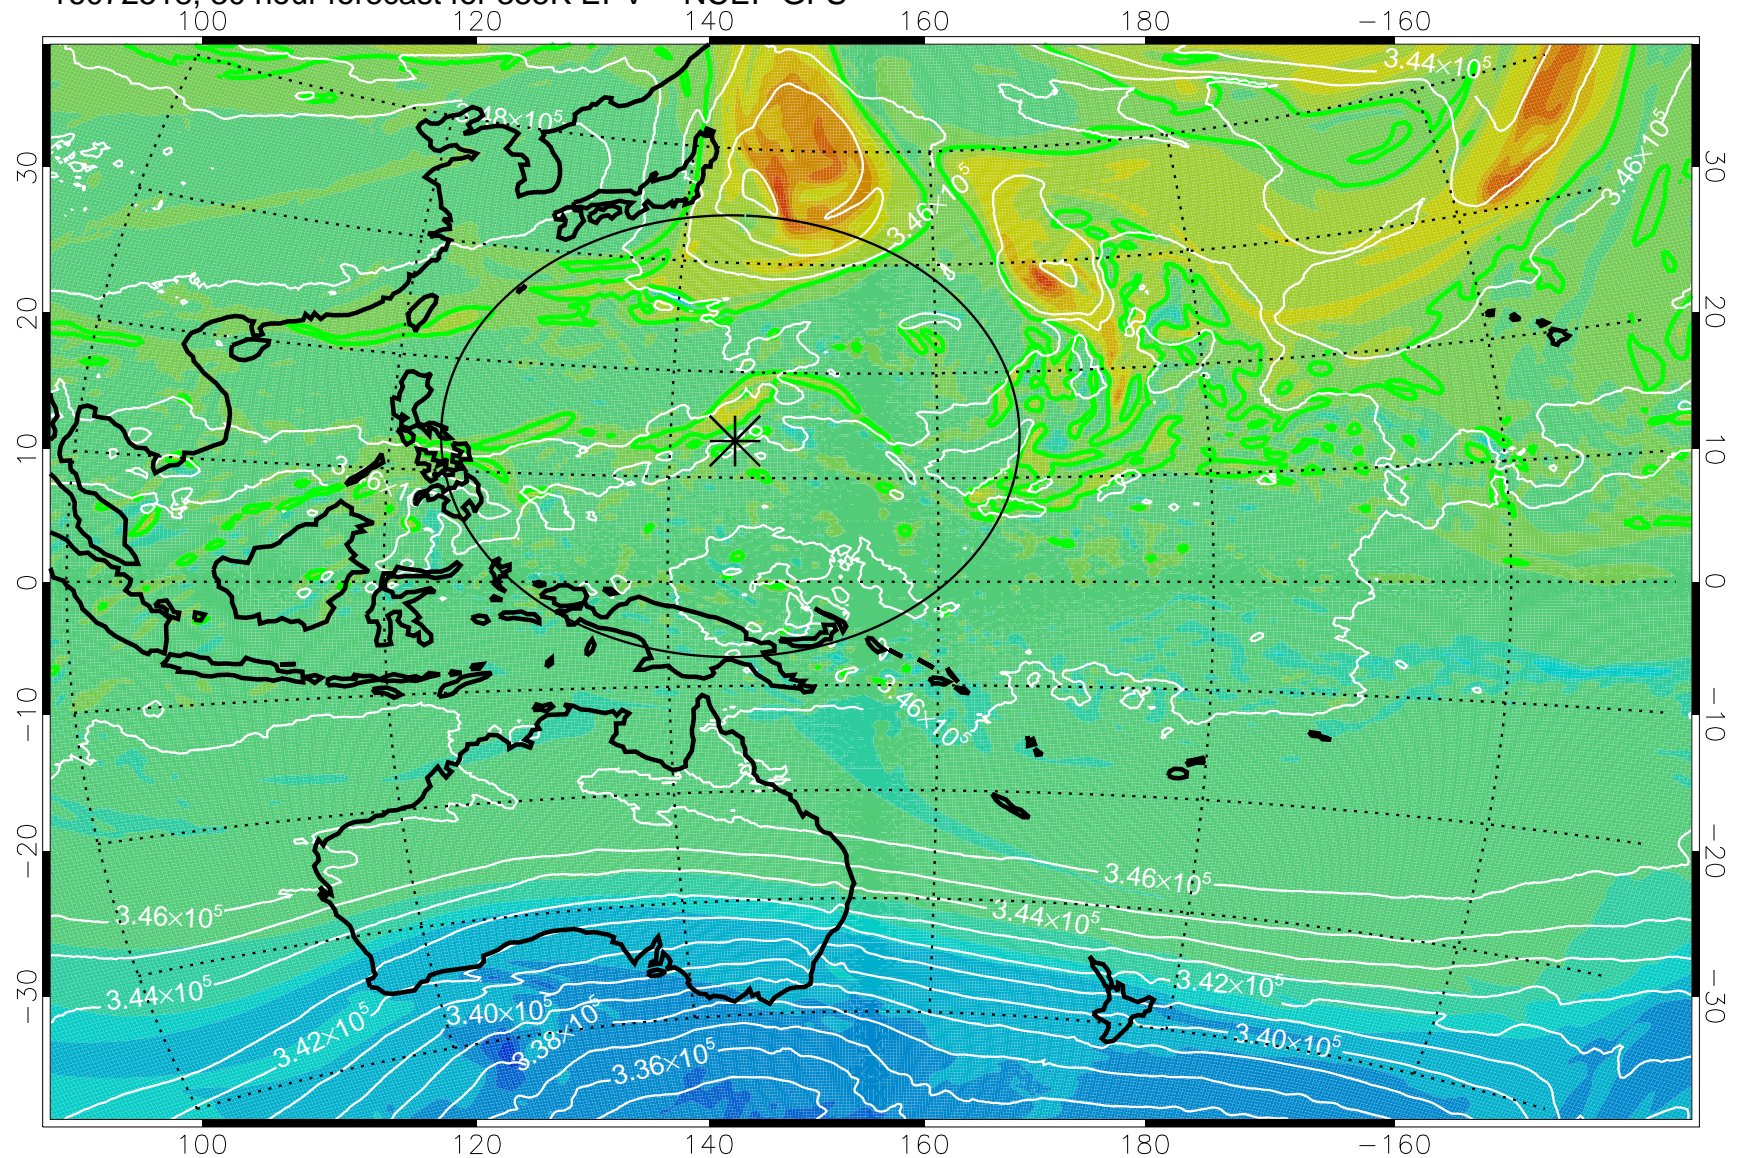

16072506, 18 hour forecast for 355K EPV -- NCEP GFS

355K Montgomery Streamfunction, white  
EPV Tropopause (2 PVU) Position  
Range ring of 2304 km

16072512, 24 hour forecast for 355K EPV -- NCEP GFS

355K Montgomery Streamfunction, white  
EPV Tropopause (2 PVU) Position  
Range ring of 2304 km

16072518, 30 hour forecast for 355K EPV -- NCEP GFS

355K Montgomery Streamfunction, white  
EPV Tropopause (2 PVU) Position  
Range ring of 2304 km

16072600, 36 hour forecast for 355K EPV -- NCEP GFS

355K Montgomery Streamfunction, white  
EPV Tropopause (2 PVU) Position  
Range ring of 2304 km

16072606, 42 hour forecast for 355K EPV -- NCEP GFS

355K Montgomery Streamfunction, white  
EPV Tropopause (2 PVU) Position  
Range ring of 2304 km

16072612, 48 hour forecast for 355K EPV -- NCEP GFS

355K Montgomery Streamfunction, white  
EPV Tropopause (2 PVU) Position  
Range ring of 2304 km

16072618, 54 hour forecast for 355K EPV -- NCEP GFS

355K Montgomery Streamfunction, white  
EPV Tropopause (2 PVU) Position  
Range ring of 2304 km

16072700, 60 hour forecast for 355K EPV -- NCEP GFS

355K Montgomery Streamfunction, white  
EPV Tropopause (2 PVU) Position  
Range ring of 2304 km