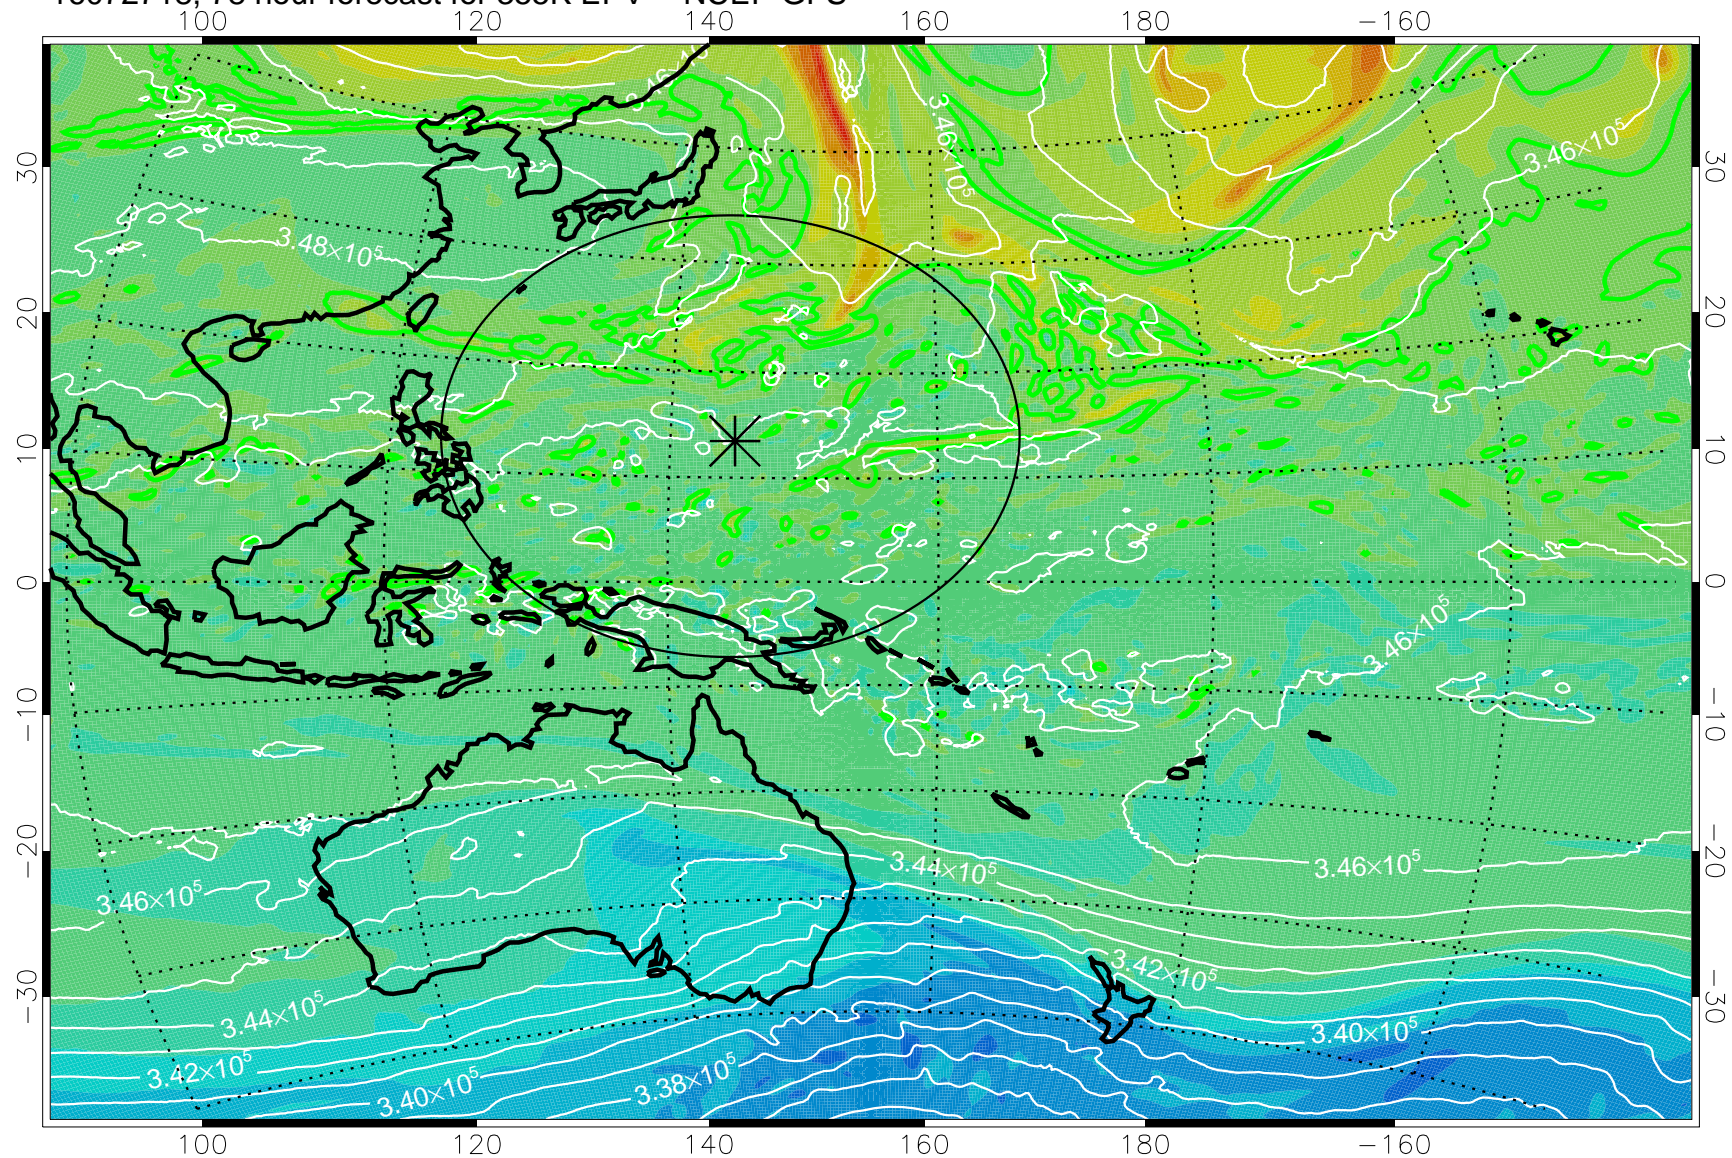

16072618, 54 hour forecast for 355K EPV -- NCEP GFS

355K Montgomery Streamfunction, white  
EPV Tropopause (2 PVU) Position  
Range ring of 2304 km

16072700, 60 hour forecast for 355K EPV -- NCEP GFS

355K Montgomery Streamfunction, white  
EPV Tropopause (2 PVU) Position  
Range ring of 2304 km

16072706, 66 hour forecast for 355K EPV -- NCEP GFS

355K Montgomery Streamfunction, white  
EPV Tropopause (2 PVU) Position  
Range ring of 2304 km

16072712, 72 hour forecast for 355K EPV -- NCEP GFS

355K Montgomery Streamfunction, white  
EPV Tropopause (2 PVU) Position  
Range ring of 2304 km

16072718, 78 hour forecast for 355K EPV -- NCEP GFS

355K Montgomery Streamfunction, white  
EPV Tropopause (2 PVU) Position  
Range ring of 2304 km

16072800, 84 hour forecast for 355K EPV -- NCEP GFS

355K Montgomery Streamfunction, white  
EPV Tropopause (2 PVU) Position  
Range ring of 2304 km

16072806, 90 hour forecast for 355K EPV -- NCEP GFS

355K Montgomery Streamfunction, white  
EPV Tropopause (2 PVU) Position  
Range ring of 2304 km

16072812, 96 hour forecast for 355K EPV -- NCEP GFS

355K Montgomery Streamfunction, white  
EPV Tropopause (2 PVU) Position  
Range ring of 2304 km