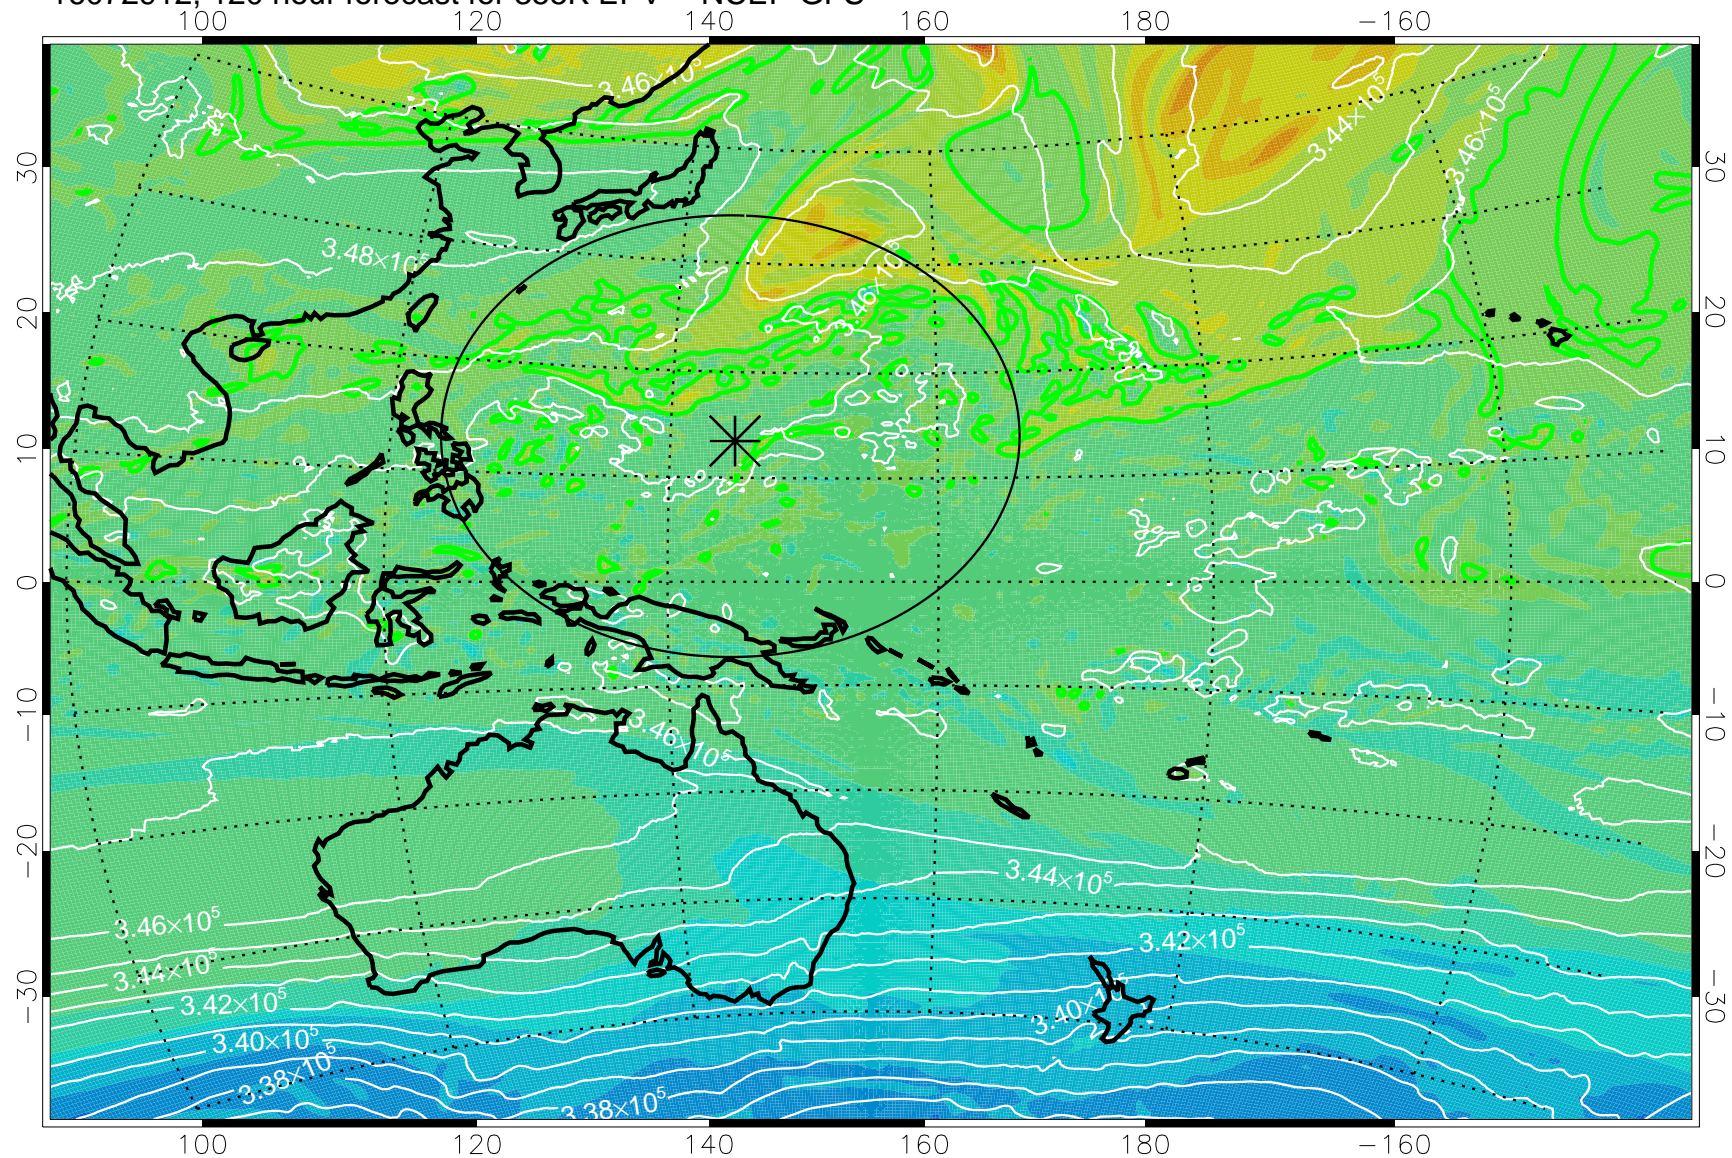

16072718, 78 hour forecast for 355K EPV -- NCEP GFS

355K Montgomery Streamfunction, white  
EPV Tropopause (2 PVU) Position  
Range ring of 2304 km

16072800, 84 hour forecast for 355K EPV -- NCEP GFS

355K Montgomery Streamfunction, white  
EPV Tropopause (2 PVU) Position  
Range ring of 2304 km

16072806, 90 hour forecast for 355K EPV -- NCEP GFS

355K Montgomery Streamfunction, white  
EPV Tropopause (2 PVU) Position  
Range ring of 2304 km

16072812, 96 hour forecast for 355K EPV -- NCEP GFS

355K Montgomery Streamfunction, white  
EPV Tropopause (2 PVU) Position  
Range ring of 2304 km

16072818, 102 hour forecast for 355K EPV -- NCEP GFS

355K Montgomery Streamfunction, white  
EPV Tropopause (2 PVU) Position  
Range ring of 2304 km

16072900, 108 hour forecast for 355K EPV -- NCEP GFS

355K Montgomery Streamfunction, white  
EPV Tropopause (2 PVU) Position  
Range ring of 2304 km

16072906, 114 hour forecast for 355K EPV -- NCEP GFS

355K Montgomery Streamfunction, white  
EPV Tropopause (2 PVU) Position  
Range ring of 2304 km

16072912, 120 hour forecast for 355K EPV -- NCEP GFS

355K Montgomery Streamfunction, white  
EPV Tropopause (2 PVU) Position  
Range ring of 2304 km