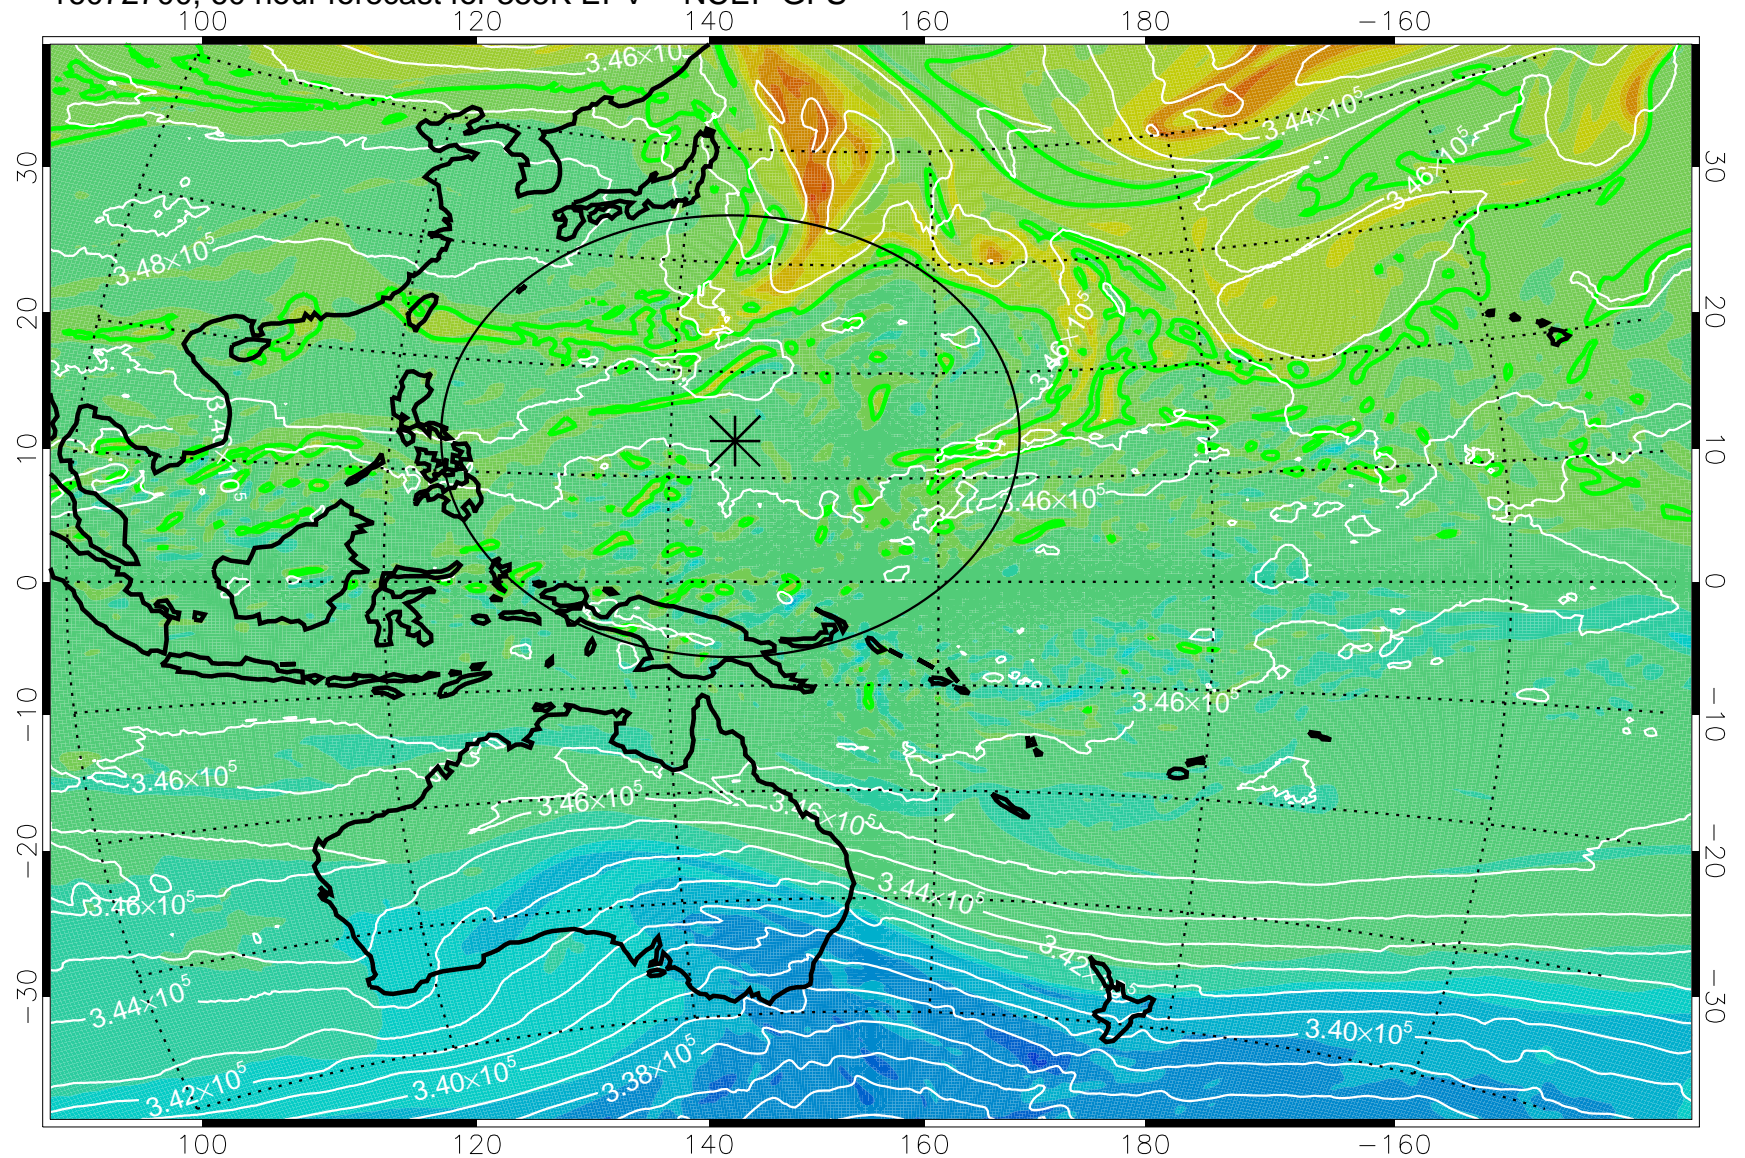

16072606, 42 hour forecast for 355K EPV -- NCEP GFS

355K Montgomery Streamfunction, white  
EPV Tropopause (2 PVU) Position  
Range ring of 2304 km

16072612, 48 hour forecast for 355K EPV -- NCEP GFS

355K Montgomery Streamfunction, white  
EPV Tropopause (2 PVU) Position  
Range ring of 2304 km

16072618, 54 hour forecast for 355K EPV -- NCEP GFS

355K Montgomery Streamfunction, white  
EPV Tropopause (2 PVU) Position  
Range ring of 2304 km

16072700, 60 hour forecast for 355K EPV -- NCEP GFS

355K Montgomery Streamfunction, white  
EPV Tropopause (2 PVU) Position  
Range ring of 2304 km

16072706, 66 hour forecast for 355K EPV -- NCEP GFS

355K Montgomery Streamfunction, white  
EPV Tropopause (2 PVU) Position  
Range ring of 2304 km

16072712, 72 hour forecast for 355K EPV -- NCEP GFS

355K Montgomery Streamfunction, white  
EPV Tropopause (2 PVU) Position  
Range ring of 2304 km

16072718, 78 hour forecast for 355K EPV -- NCEP GFS

355K Montgomery Streamfunction, white  
EPV Tropopause (2 PVU) Position  
Range ring of 2304 km

16072800, 84 hour forecast for 355K EPV -- NCEP GFS

355K Montgomery Streamfunction, white  
EPV Tropopause (2 PVU) Position  
Range ring of 2304 km