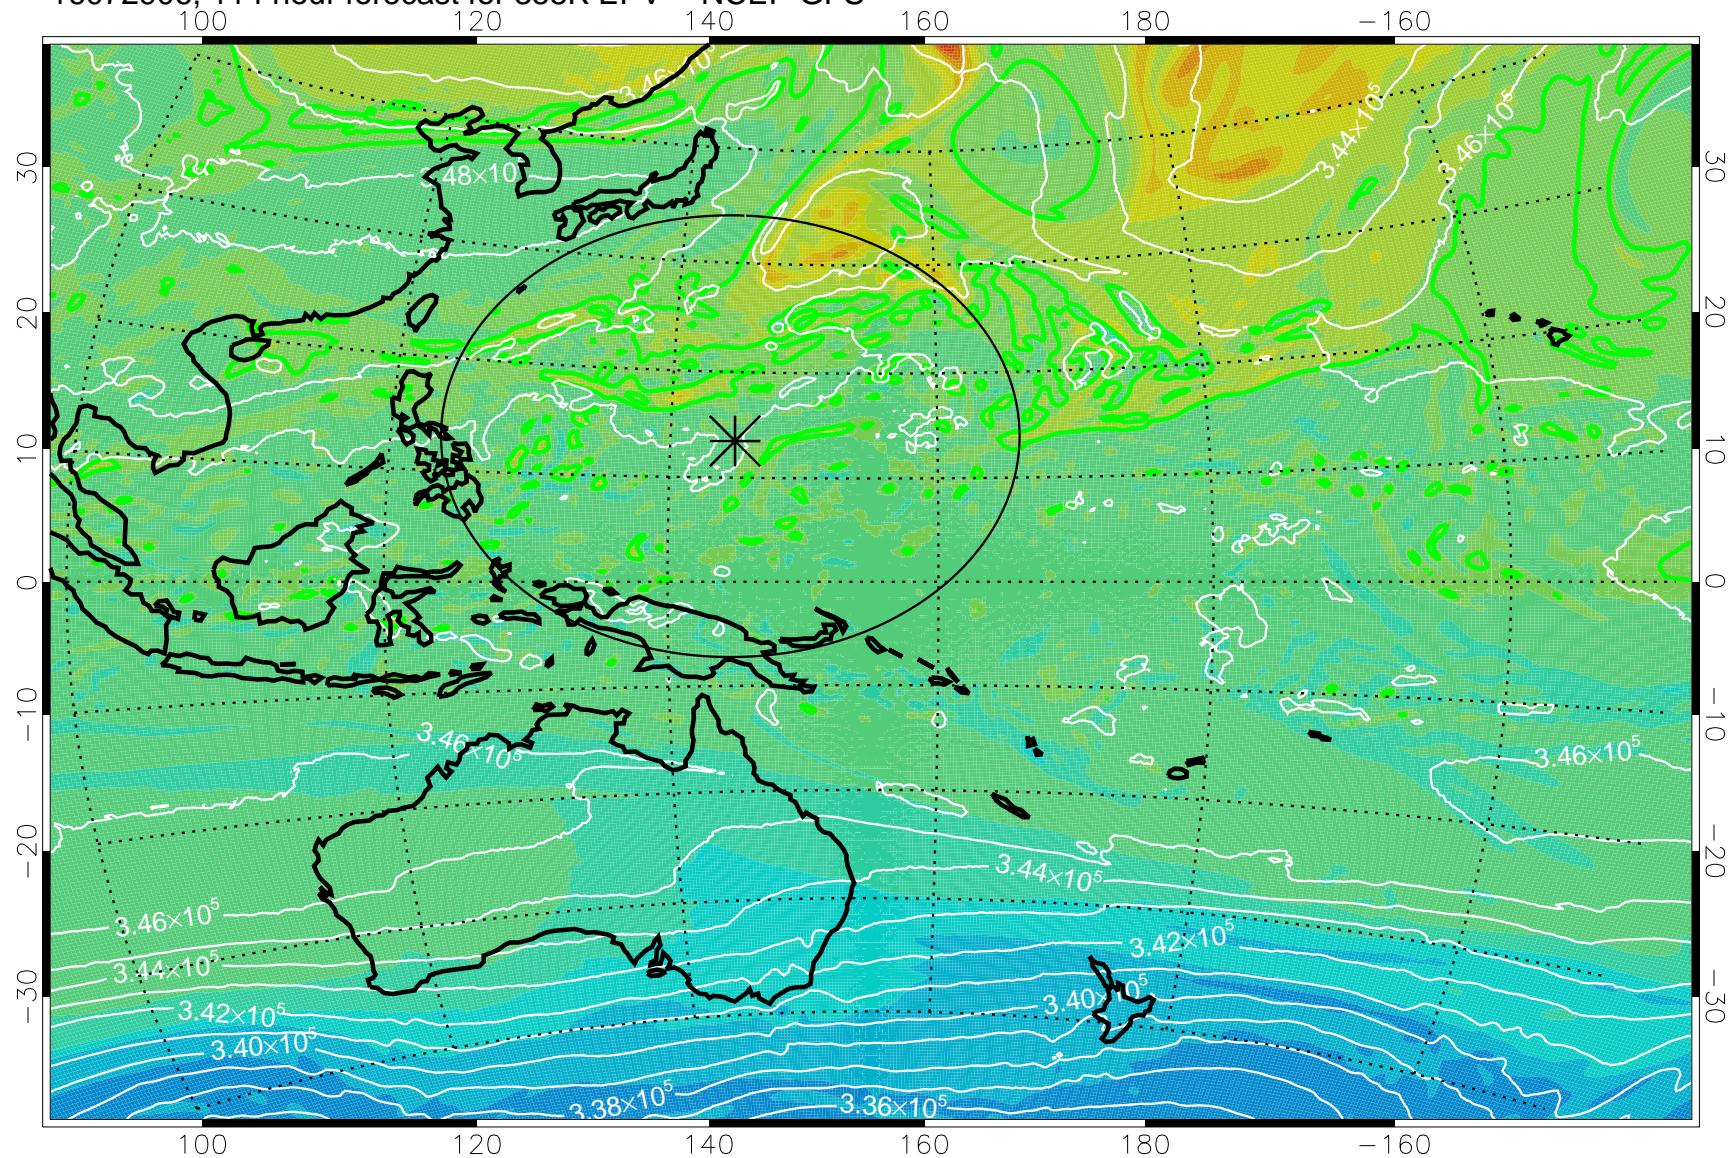

16072718, 78 hour forecast for 355K EPV -- NCEP GFS

355K Montgomery Streamfunction, white  
EPV Tropopause (2 PVU) Position  
Range ring of 2304 km

16072800, 84 hour forecast for 355K EPV -- NCEP GFS

355K Montgomery Streamfunction, white  
EPV Tropopause (2 PVU) Position  
Range ring of 2304 km

16072806, 90 hour forecast for 355K EPV -- NCEP GFS

355K Montgomery Streamfunction, white  
EPV Tropopause (2 PVU) Position  
Range ring of 2304 km

16072812, 96 hour forecast for 355K EPV -- NCEP GFS

355K Montgomery Streamfunction, white  
EPV Tropopause (2 PVU) Position  
Range ring of 2304 km

16072818, 102 hour forecast for 355K EPV -- NCEP GFS

355K Montgomery Streamfunction, white  
EPV Tropopause (2 PVU) Position  
Range ring of 2304 km

16072900, 108 hour forecast for 355K EPV -- NCEP GFS

355K Montgomery Streamfunction, white  
EPV Tropopause (2 PVU) Position  
Range ring of 2304 km

16072906, 114 hour forecast for 355K EPV -- NCEP GFS

355K Montgomery Streamfunction, white  
EPV Tropopause (2 PVU) Position  
Range ring of 2304 km

16072912, 120 hour forecast for 355K EPV -- NCEP GFS

355K Montgomery Streamfunction, white  
EPV Tropopause (2 PVU) Position  
Range ring of 2304 km