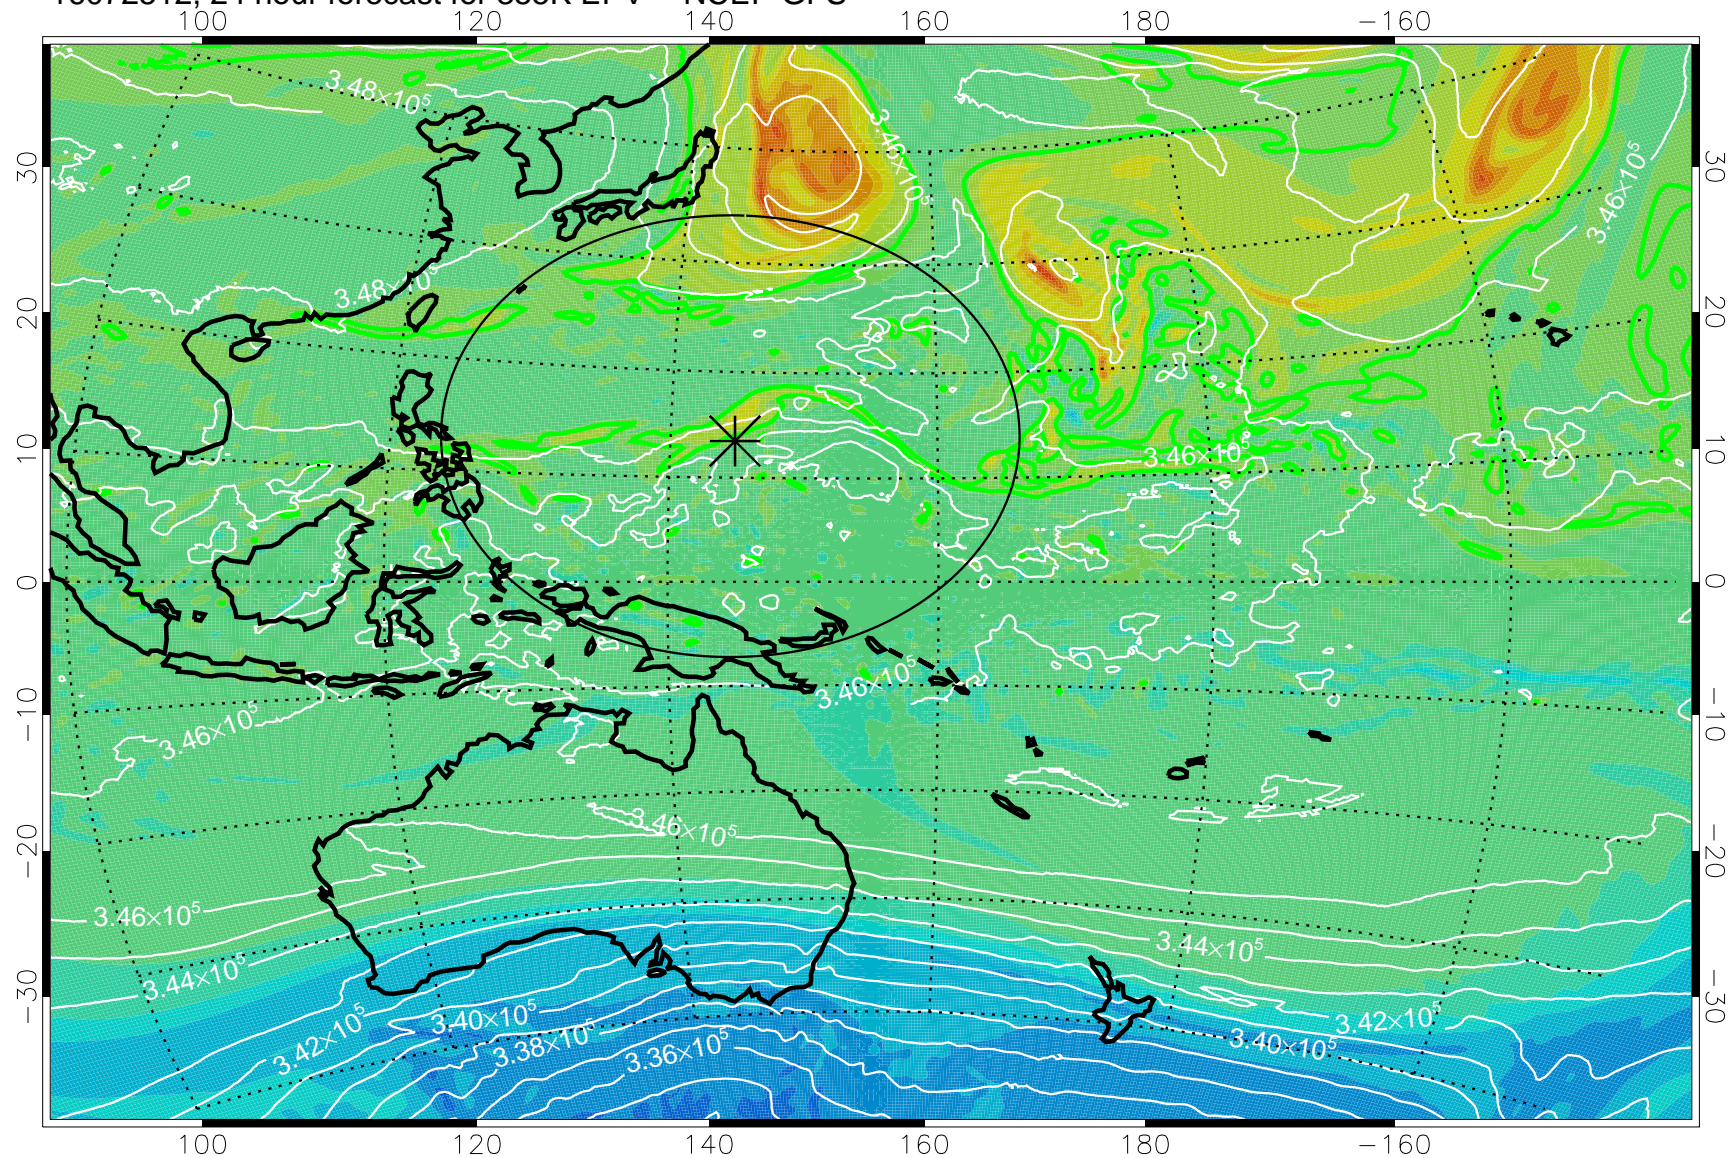

16072418, 6 hour forecast for 355K EPV -- NCEP GFS

355K Montgomery Streamfunction, white  
EPV Tropopause (2 PVU) Position  
Range ring of 2304 km

16072500, 12 hour forecast for 355K EPV -- NCEP GFS

355K Montgomery Streamfunction, white  
EPV Tropopause (2 PVU) Position  
Range ring of 2304 km

16072506, 18 hour forecast for 355K EPV -- NCEP GFS

355K Montgomery Streamfunction, white  
EPV Tropopause (2 PVU) Position  
Range ring of 2304 km

16072512, 24 hour forecast for 355K EPV -- NCEP GFS

355K Montgomery Streamfunction, white  
EPV Tropopause (2 PVU) Position  
Range ring of 2304 km

16072518, 30 hour forecast for 355K EPV -- NCEP GFS

355K Montgomery Streamfunction, white  
EPV Tropopause (2 PVU) Position  
Range ring of 2304 km

16072600, 36 hour forecast for 355K EPV -- NCEP GFS

355K Montgomery Streamfunction, white  
EPV Tropopause (2 PVU) Position  
Range ring of 2304 km

16072606, 42 hour forecast for 355K EPV -- NCEP GFS

355K Montgomery Streamfunction, white  
EPV Tropopause (2 PVU) Position  
Range ring of 2304 km

16072612, 48 hour forecast for 355K EPV -- NCEP GFS

355K Montgomery Streamfunction, white  
EPV Tropopause (2 PVU) Position  
Range ring of 2304 km