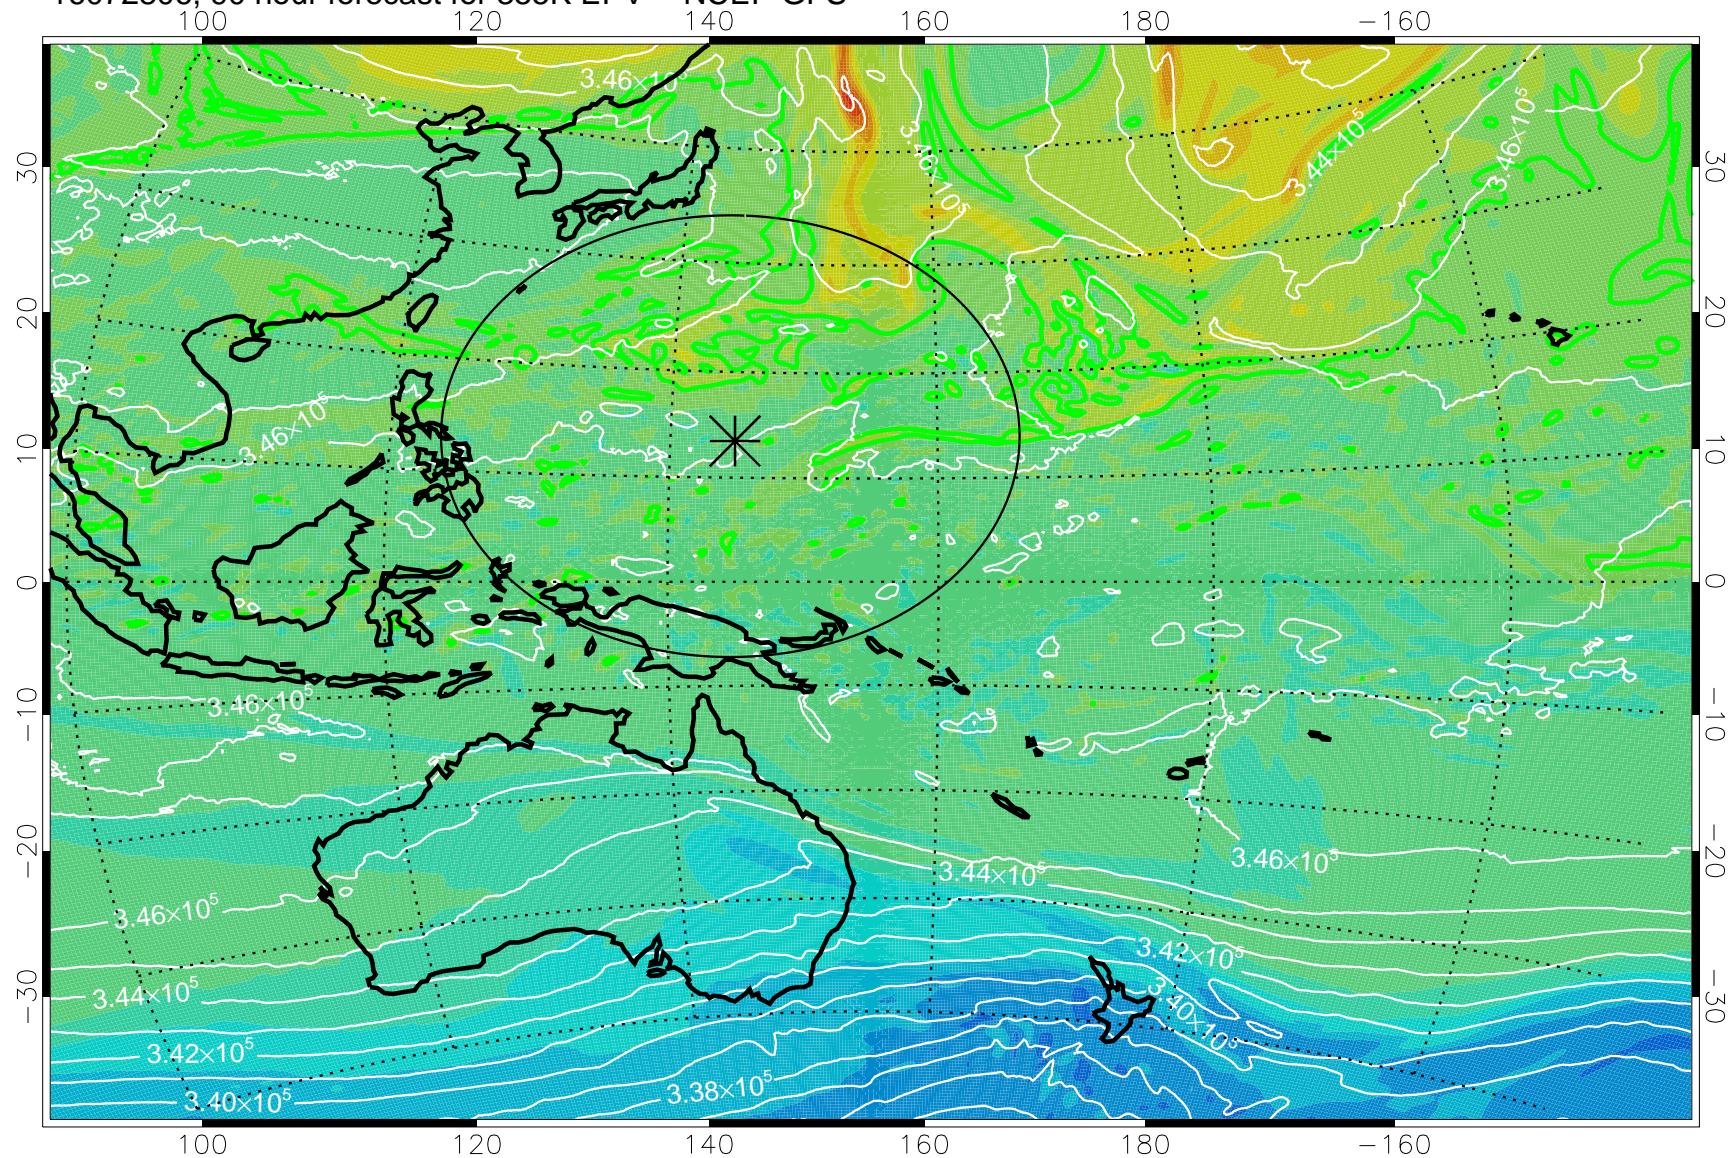

16072706, 66 hour forecast for 355K EPV -- NCEP GFS

355K Montgomery Streamfunction, white  
EPV Tropopause (2 PVU) Position  
Range ring of 2304 km

16072712, 72 hour forecast for 355K EPV -- NCEP GFS

355K Montgomery Streamfunction, white  
EPV Tropopause (2 PVU) Position  
Range ring of 2304 km

16072718, 78 hour forecast for 355K EPV -- NCEP GFS

355K Montgomery Streamfunction, white  
EPV Tropopause (2 PVU) Position  
Range ring of 2304 km

16072800, 84 hour forecast for 355K EPV -- NCEP GFS

355K Montgomery Streamfunction, white  
EPV Tropopause (2 PVU) Position  
Range ring of 2304 km

16072806, 90 hour forecast for 355K EPV -- NCEP GFS

355K Montgomery Streamfunction, white  
EPV Tropopause (2 PVU) Position  
Range ring of 2304 km

16072812, 96 hour forecast for 355K EPV -- NCEP GFS

355K Montgomery Streamfunction, white  
EPV Tropopause (2 PVU) Position  
Range ring of 2304 km

16072818, 102 hour forecast for 355K EPV -- NCEP GFS

355K Montgomery Streamfunction, white  
EPV Tropopause (2 PVU) Position  
Range ring of 2304 km

16072900, 108 hour forecast for 355K EPV -- NCEP GFS

355K Montgomery Streamfunction, white  
EPV Tropopause (2 PVU) Position  
Range ring of 2304 km