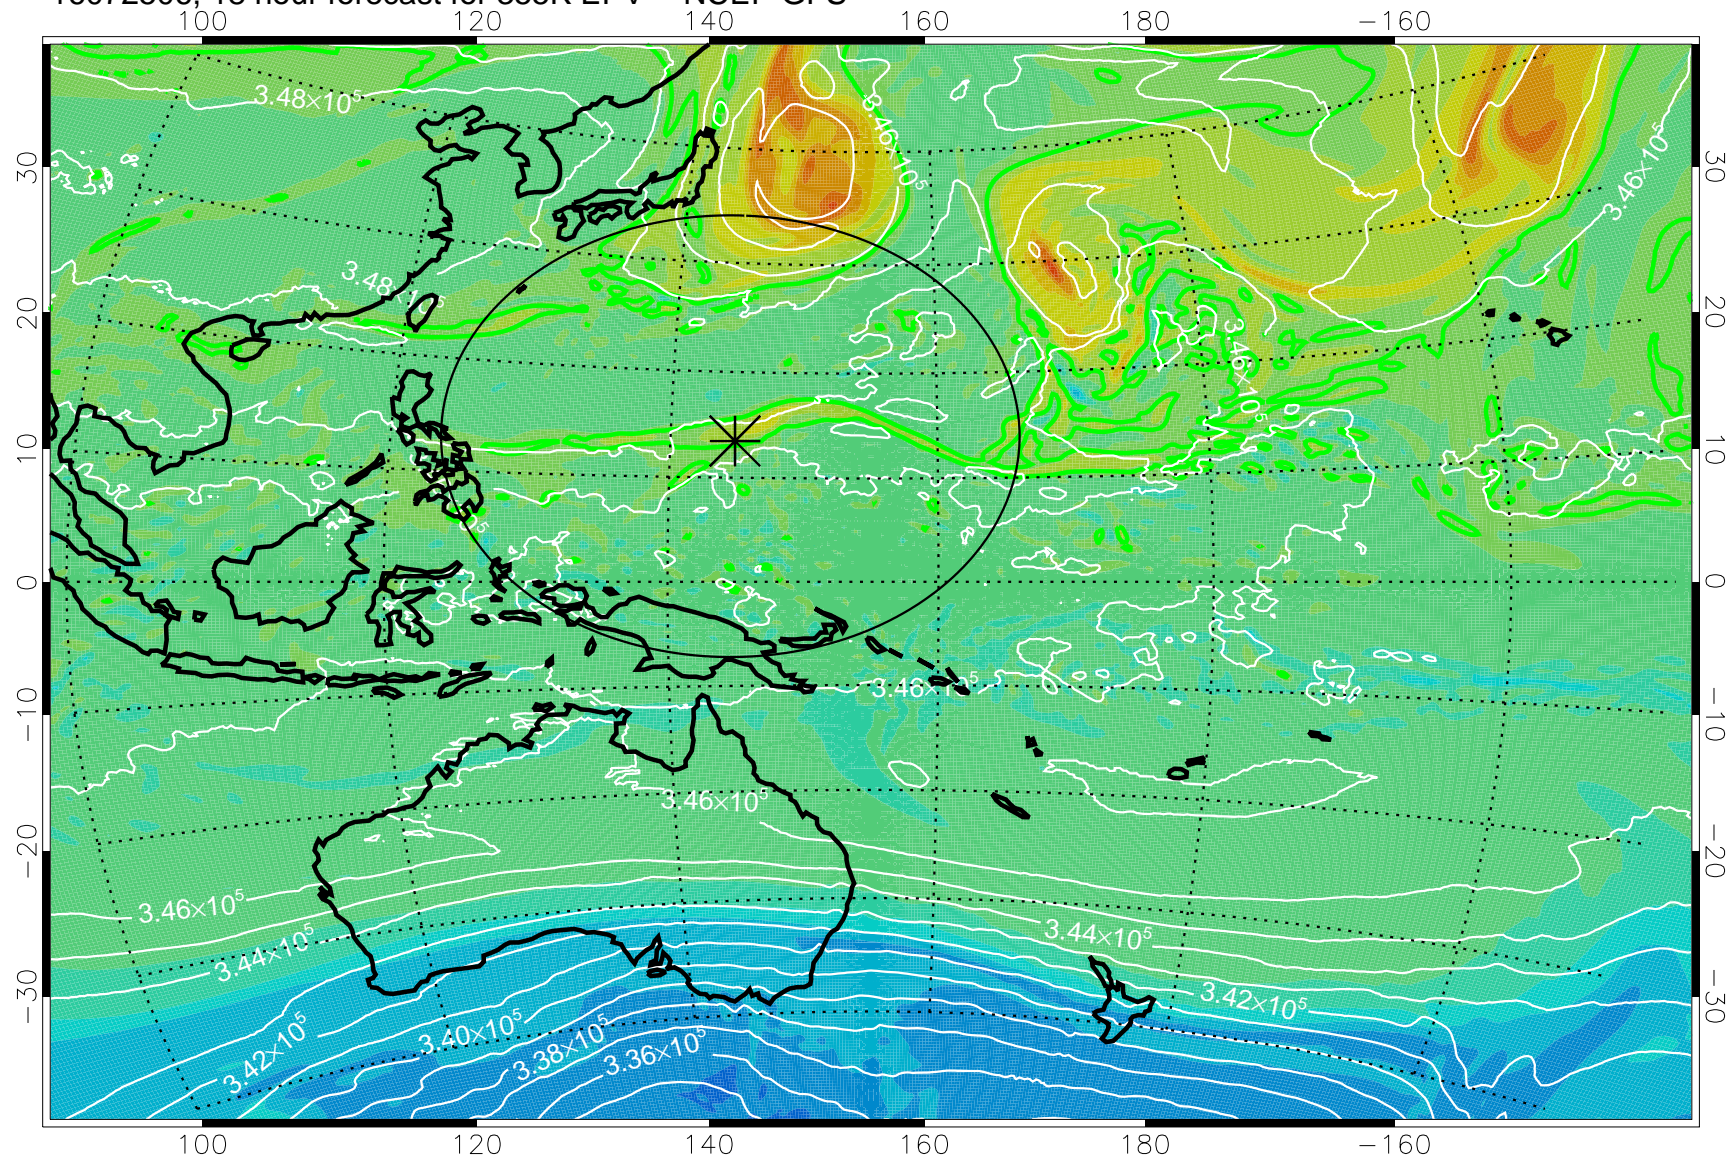

16072418, 6 hour forecast for 355K EPV -- NCEP GFS

355K Montgomery Streamfunction, white  
EPV Tropopause (2 PVU) Position  
Range ring of 2304 km

16072500, 12 hour forecast for 355K EPV -- NCEP GFS

355K Montgomery Streamfunction, white  
EPV Tropopause (2 PVU) Position  
Range ring of 2304 km

16072506, 18 hour forecast for 355K EPV -- NCEP GFS

355K Montgomery Streamfunction, white  
EPV Tropopause (2 PVU) Position  
Range ring of 2304 km

16072512, 24 hour forecast for 355K EPV -- NCEP GFS

355K Montgomery Streamfunction, white  
EPV Tropopause (2 PVU) Position  
Range ring of 2304 km

16072518, 30 hour forecast for 355K EPV -- NCEP GFS

355K Montgomery Streamfunction, white  
EPV Tropopause (2 PVU) Position  
Range ring of 2304 km

16072600, 36 hour forecast for 355K EPV -- NCEP GFS

355K Montgomery Streamfunction, white  
EPV Tropopause (2 PVU) Position  
Range ring of 2304 km

16072606, 42 hour forecast for 355K EPV -- NCEP GFS

355K Montgomery Streamfunction, white  
EPV Tropopause (2 PVU) Position  
Range ring of 2304 km

16072612, 48 hour forecast for 355K EPV -- NCEP GFS

355K Montgomery Streamfunction, white  
EPV Tropopause (2 PVU) Position  
Range ring of 2304 km