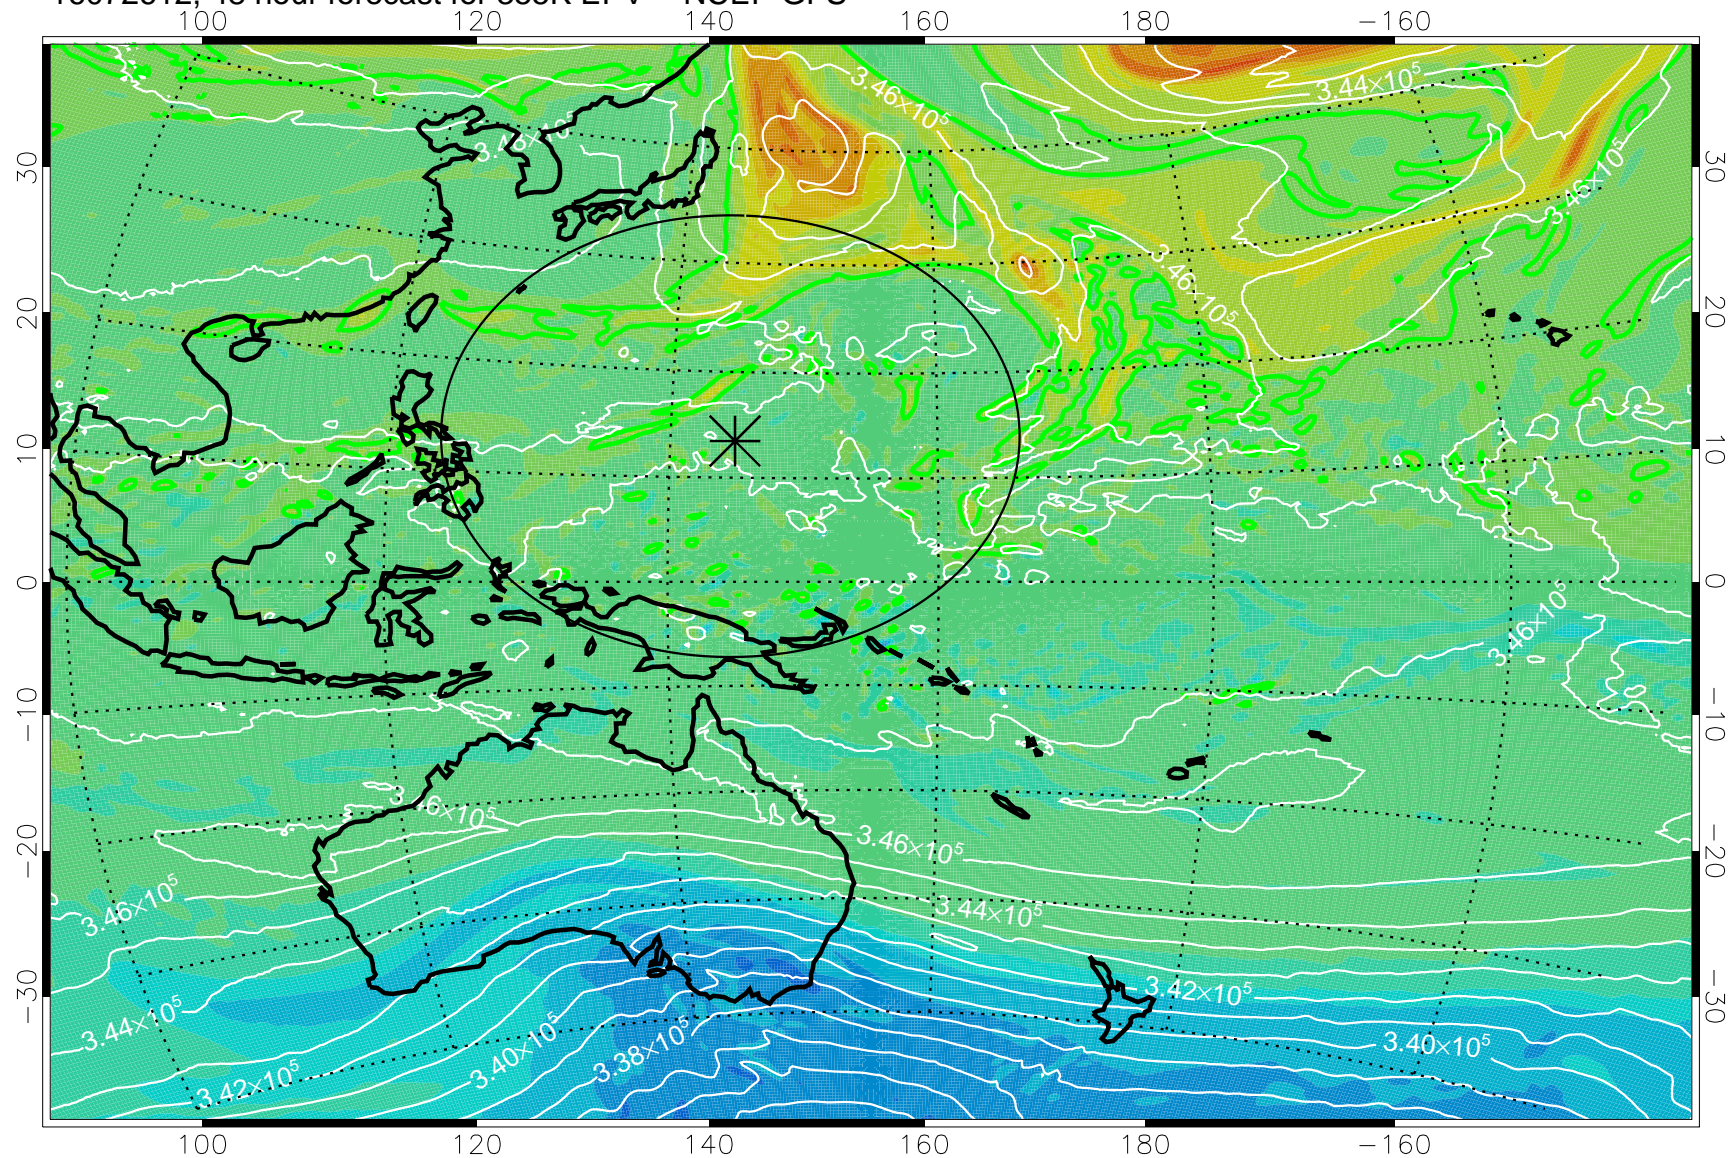

16072518, 30 hour forecast for 355K EPV -- NCEP GFS

355K Montgomery Streamfunction, white  
EPV Tropopause (2 PVU) Position  
Range ring of 2304 km

16072600, 36 hour forecast for 355K EPV -- NCEP GFS

355K Montgomery Streamfunction, white  
EPV Tropopause (2 PVU) Position  
Range ring of 2304 km

16072606, 42 hour forecast for 355K EPV -- NCEP GFS

355K Montgomery Streamfunction, white  
EPV Tropopause (2 PVU) Position  
Range ring of 2304 km

16072612, 48 hour forecast for 355K EPV -- NCEP GFS

355K Montgomery Streamfunction, white  
EPV Tropopause (2 PVU) Position  
Range ring of 2304 km

16072618, 54 hour forecast for 355K EPV -- NCEP GFS

355K Montgomery Streamfunction, white  
EPV Tropopause (2 PVU) Position  
Range ring of 2304 km

16072700, 60 hour forecast for 355K EPV -- NCEP GFS

355K Montgomery Streamfunction, white  
EPV Tropopause (2 PVU) Position  
Range ring of 2304 km

16072706, 66 hour forecast for 355K EPV -- NCEP GFS

355K Montgomery Streamfunction, white  
EPV Tropopause (2 PVU) Position  
Range ring of 2304 km

16072712, 72 hour forecast for 355K EPV -- NCEP GFS

355K Montgomery Streamfunction, white  
EPV Tropopause (2 PVU) Position  
Range ring of 2304 km