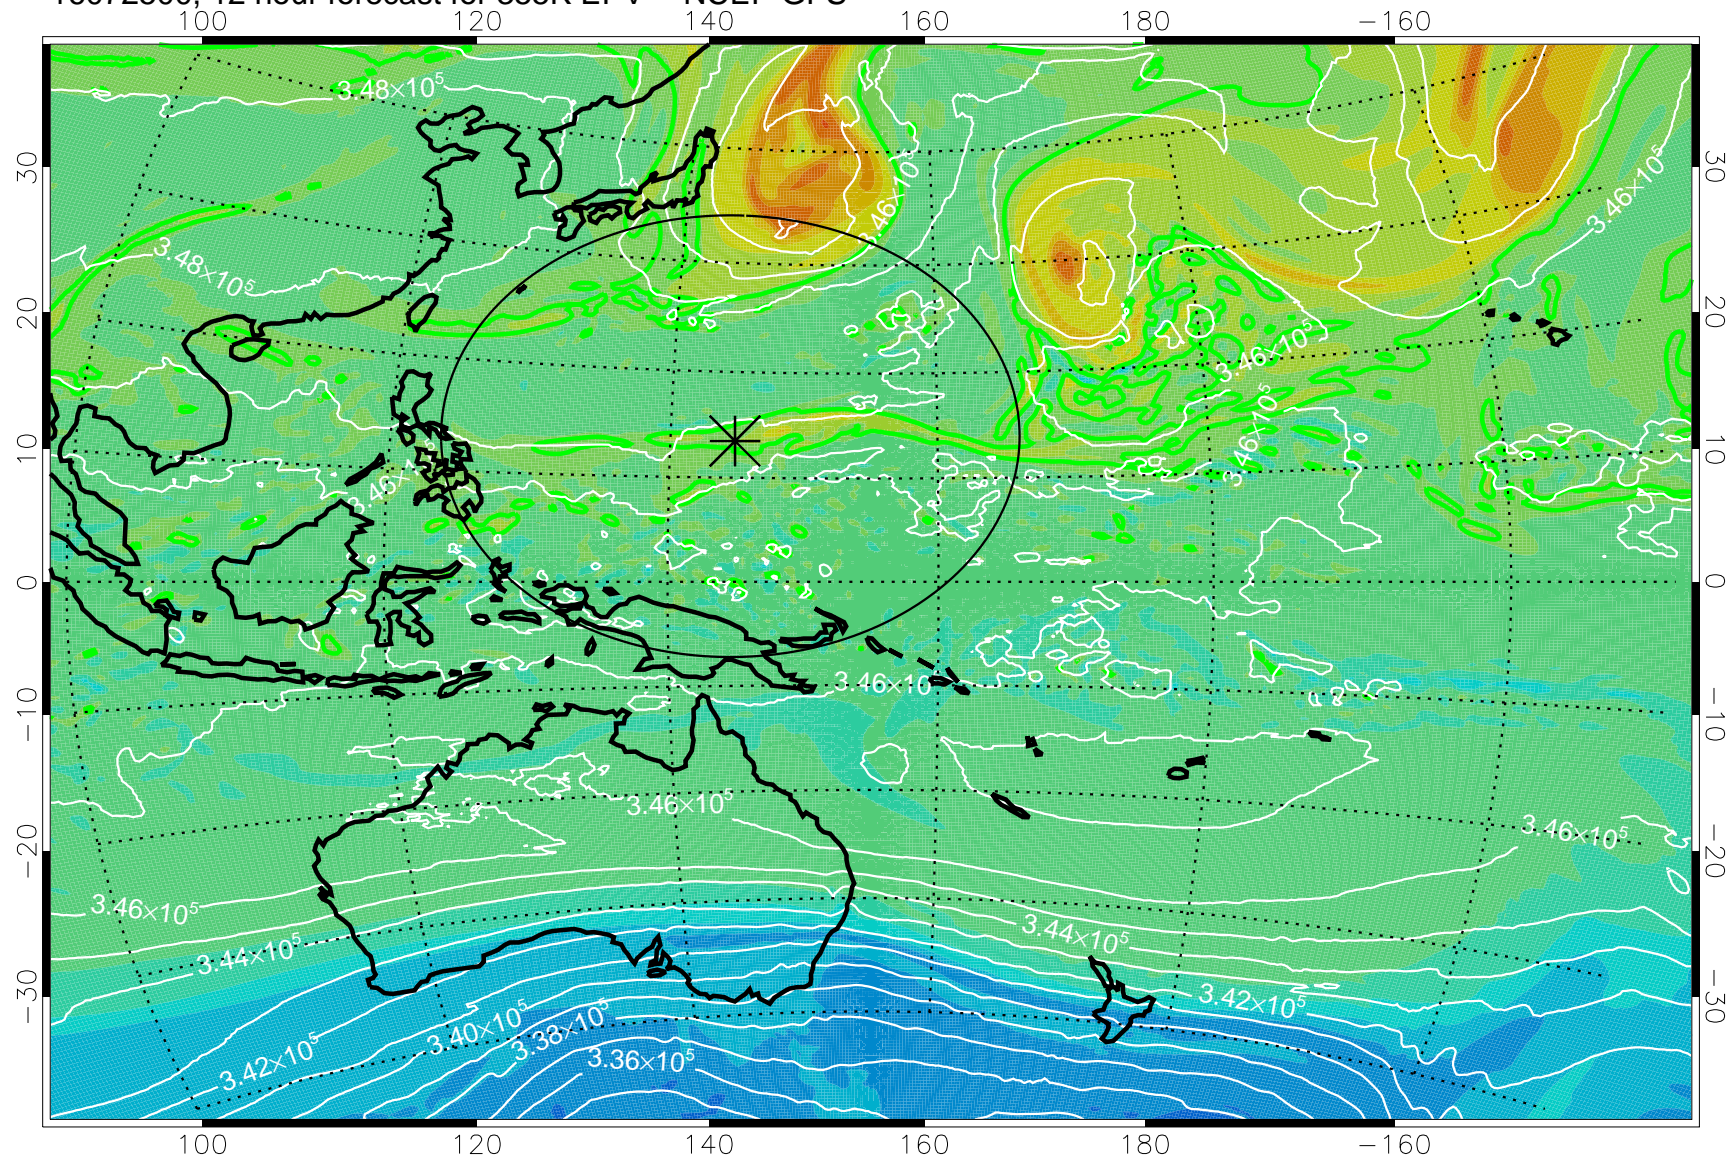

16072418, 6 hour forecast for 355K EPV -- NCEP GFS

355K Montgomery Streamfunction, white  
EPV Tropopause (2 PVU) Position  
Range ring of 2304 km

16072500, 12 hour forecast for 355K EPV -- NCEP GFS

355K Montgomery Streamfunction, white  
EPV Tropopause (2 PVU) Position  
Range ring of 2304 km

16072506, 18 hour forecast for 355K EPV -- NCEP GFS

355K Montgomery Streamfunction, white  
EPV Tropopause (2 PVU) Position  
Range ring of 2304 km

16072512, 24 hour forecast for 355K EPV -- NCEP GFS

355K Montgomery Streamfunction, white  
EPV Tropopause (2 PVU) Position  
Range ring of 2304 km

16072518, 30 hour forecast for 355K EPV -- NCEP GFS

355K Montgomery Streamfunction, white  
EPV Tropopause (2 PVU) Position  
Range ring of 2304 km

16072600, 36 hour forecast for 355K EPV -- NCEP GFS

355K Montgomery Streamfunction, white  
EPV Tropopause (2 PVU) Position  
Range ring of 2304 km

16072606, 42 hour forecast for 355K EPV -- NCEP GFS

355K Montgomery Streamfunction, white  
EPV Tropopause (2 PVU) Position  
Range ring of 2304 km

16072612, 48 hour forecast for 355K EPV -- NCEP GFS

355K Montgomery Streamfunction, white  
EPV Tropopause (2 PVU) Position  
Range ring of 2304 km