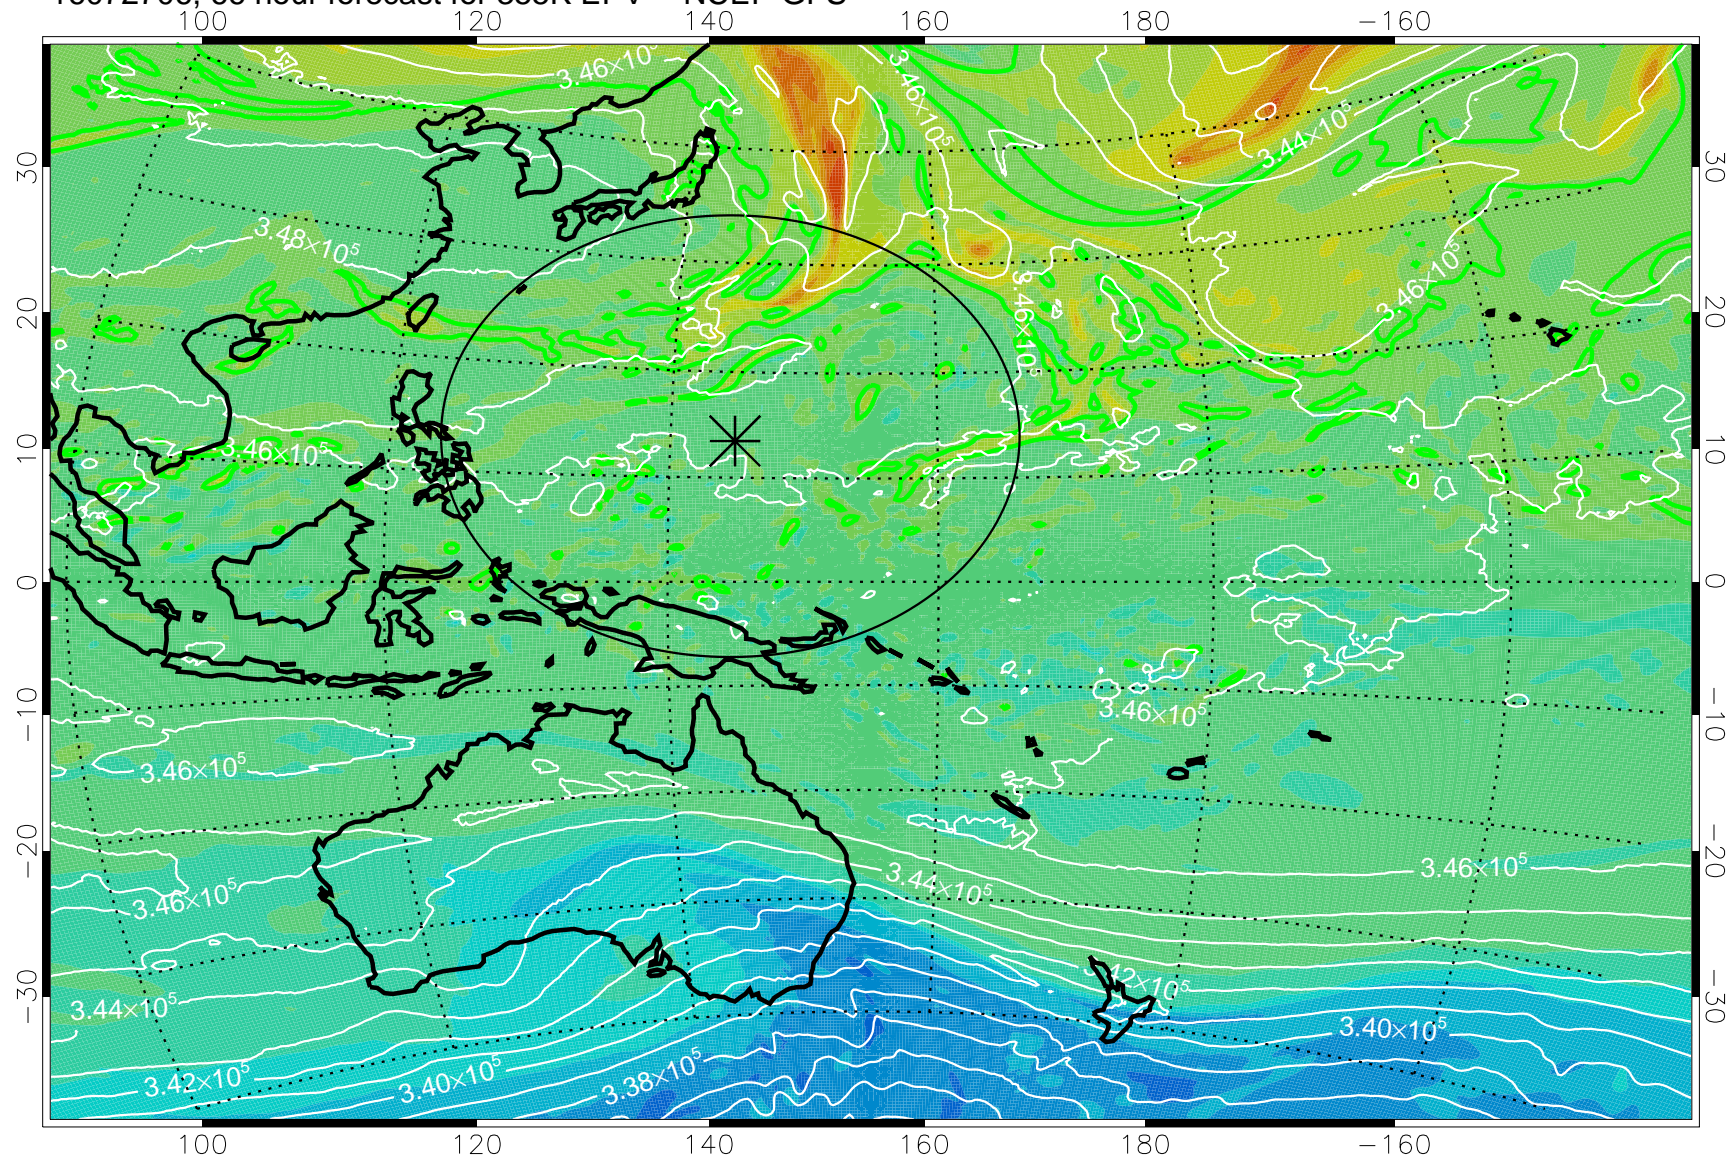

16072606, 42 hour forecast for 355K EPV -- NCEP GFS

355K Montgomery Streamfunction, white  
EPV Tropopause (2 PVU) Position  
Range ring of 2304 km

16072612, 48 hour forecast for 355K EPV -- NCEP GFS

355K Montgomery Streamfunction, white  
EPV Tropopause (2 PVU) Position  
Range ring of 2304 km

16072618, 54 hour forecast for 355K EPV -- NCEP GFS

355K Montgomery Streamfunction, white  
EPV Tropopause (2 PVU) Position  
Range ring of 2304 km

16072700, 60 hour forecast for 355K EPV -- NCEP GFS

355K Montgomery Streamfunction, white  
EPV Tropopause (2 PVU) Position  
Range ring of 2304 km

16072706, 66 hour forecast for 355K EPV -- NCEP GFS

355K Montgomery Streamfunction, white  
EPV Tropopause (2 PVU) Position  
Range ring of 2304 km

16072712, 72 hour forecast for 355K EPV -- NCEP GFS

355K Montgomery Streamfunction, white  
EPV Tropopause (2 PVU) Position  
Range ring of 2304 km

16072718, 78 hour forecast for 355K EPV -- NCEP GFS

355K Montgomery Streamfunction, white  
EPV Tropopause (2 PVU) Position  
Range ring of 2304 km

16072800, 84 hour forecast for 355K EPV -- NCEP GFS

355K Montgomery Streamfunction, white  
EPV Tropopause (2 PVU) Position  
Range ring of 2304 km