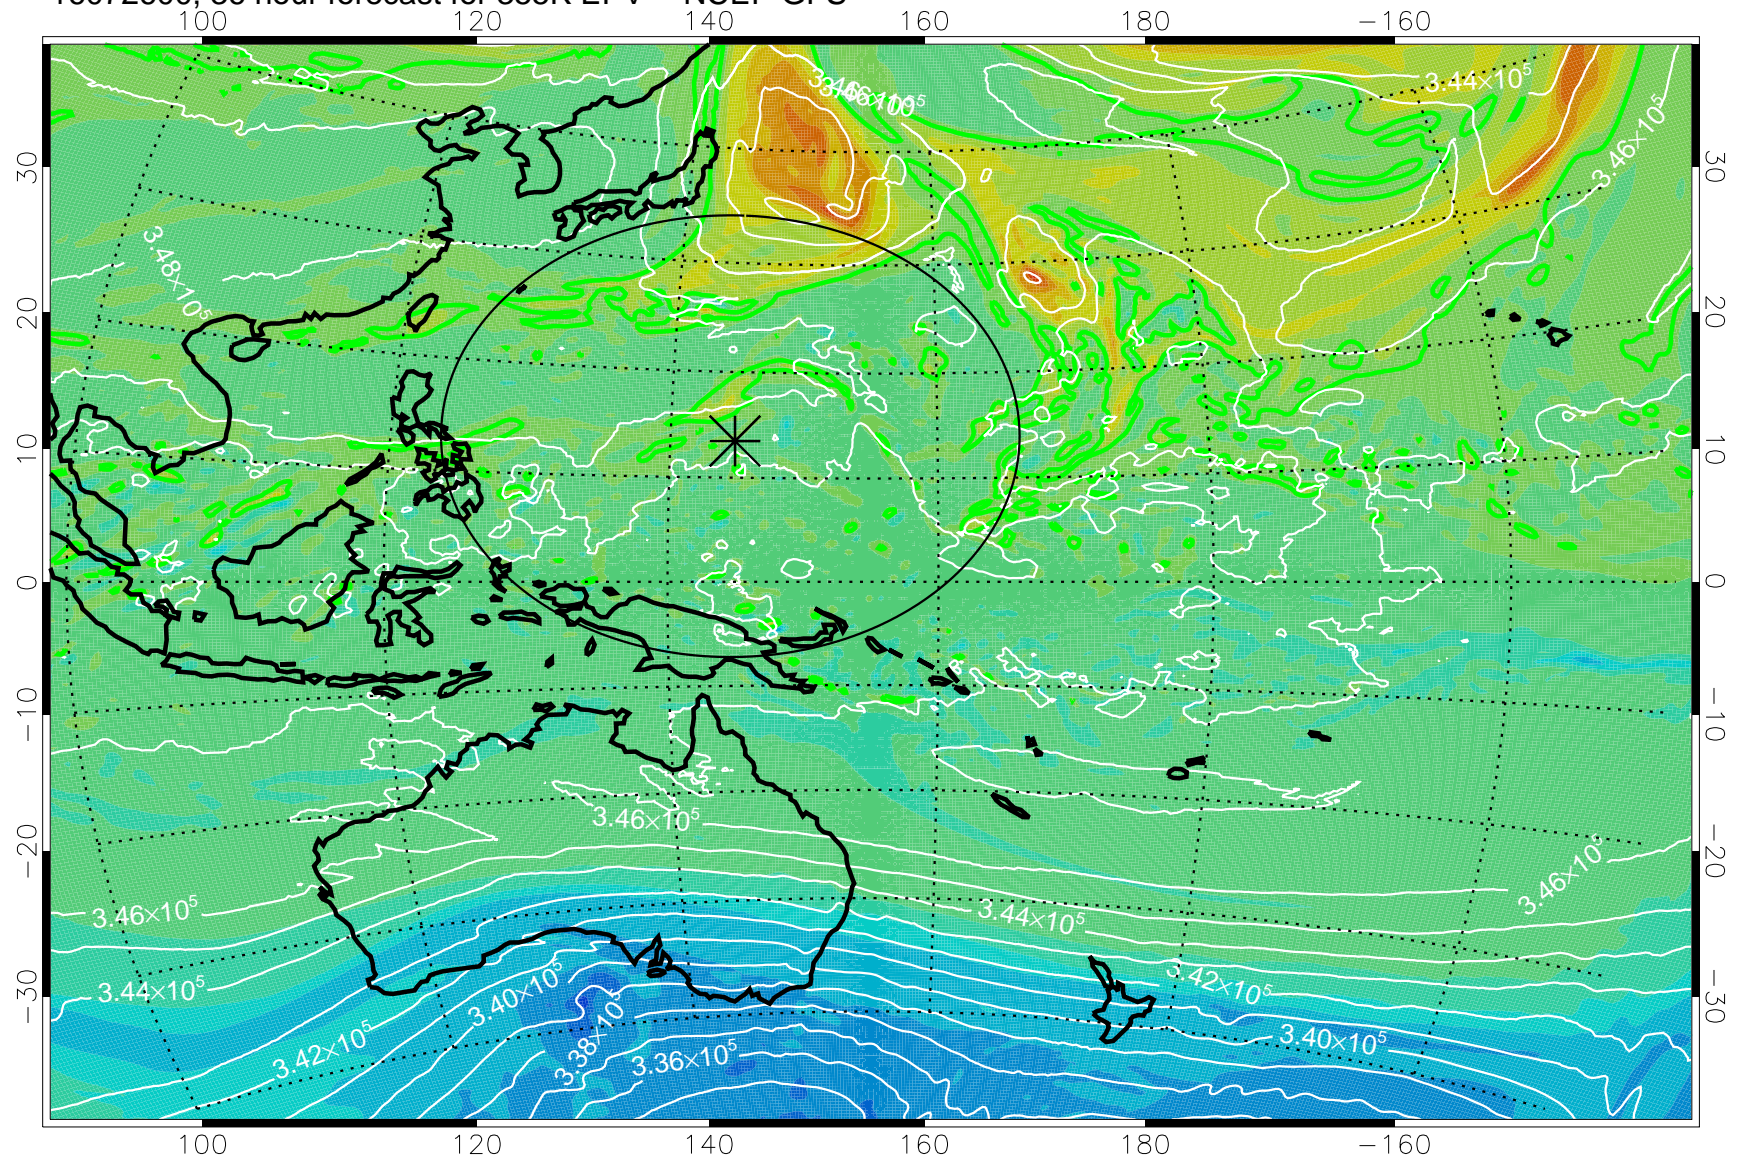

16072506, 18 hour forecast for 355K EPV -- NCEP GFS

355K Montgomery Streamfunction, white  
EPV Tropopause (2 PVU) Position  
Range ring of 2304 km

16072512, 24 hour forecast for 355K EPV -- NCEP GFS

355K Montgomery Streamfunction, white  
EPV Tropopause (2 PVU) Position  
Range ring of 2304 km

16072518, 30 hour forecast for 355K EPV -- NCEP GFS

355K Montgomery Streamfunction, white  
EPV Tropopause (2 PVU) Position  
Range ring of 2304 km

16072600, 36 hour forecast for 355K EPV -- NCEP GFS

355K Montgomery Streamfunction, white  
EPV Tropopause (2 PVU) Position  
Range ring of 2304 km

16072606, 42 hour forecast for 355K EPV -- NCEP GFS

355K Montgomery Streamfunction, white  
EPV Tropopause (2 PVU) Position  
Range ring of 2304 km

16072612, 48 hour forecast for 355K EPV -- NCEP GFS

355K Montgomery Streamfunction, white  
EPV Tropopause (2 PVU) Position  
Range ring of 2304 km

16072618, 54 hour forecast for 355K EPV -- NCEP GFS

355K Montgomery Streamfunction, white  
EPV Tropopause (2 PVU) Position  
Range ring of 2304 km

16072700, 60 hour forecast for 355K EPV -- NCEP GFS

355K Montgomery Streamfunction, white  
EPV Tropopause (2 PVU) Position  
Range ring of 2304 km