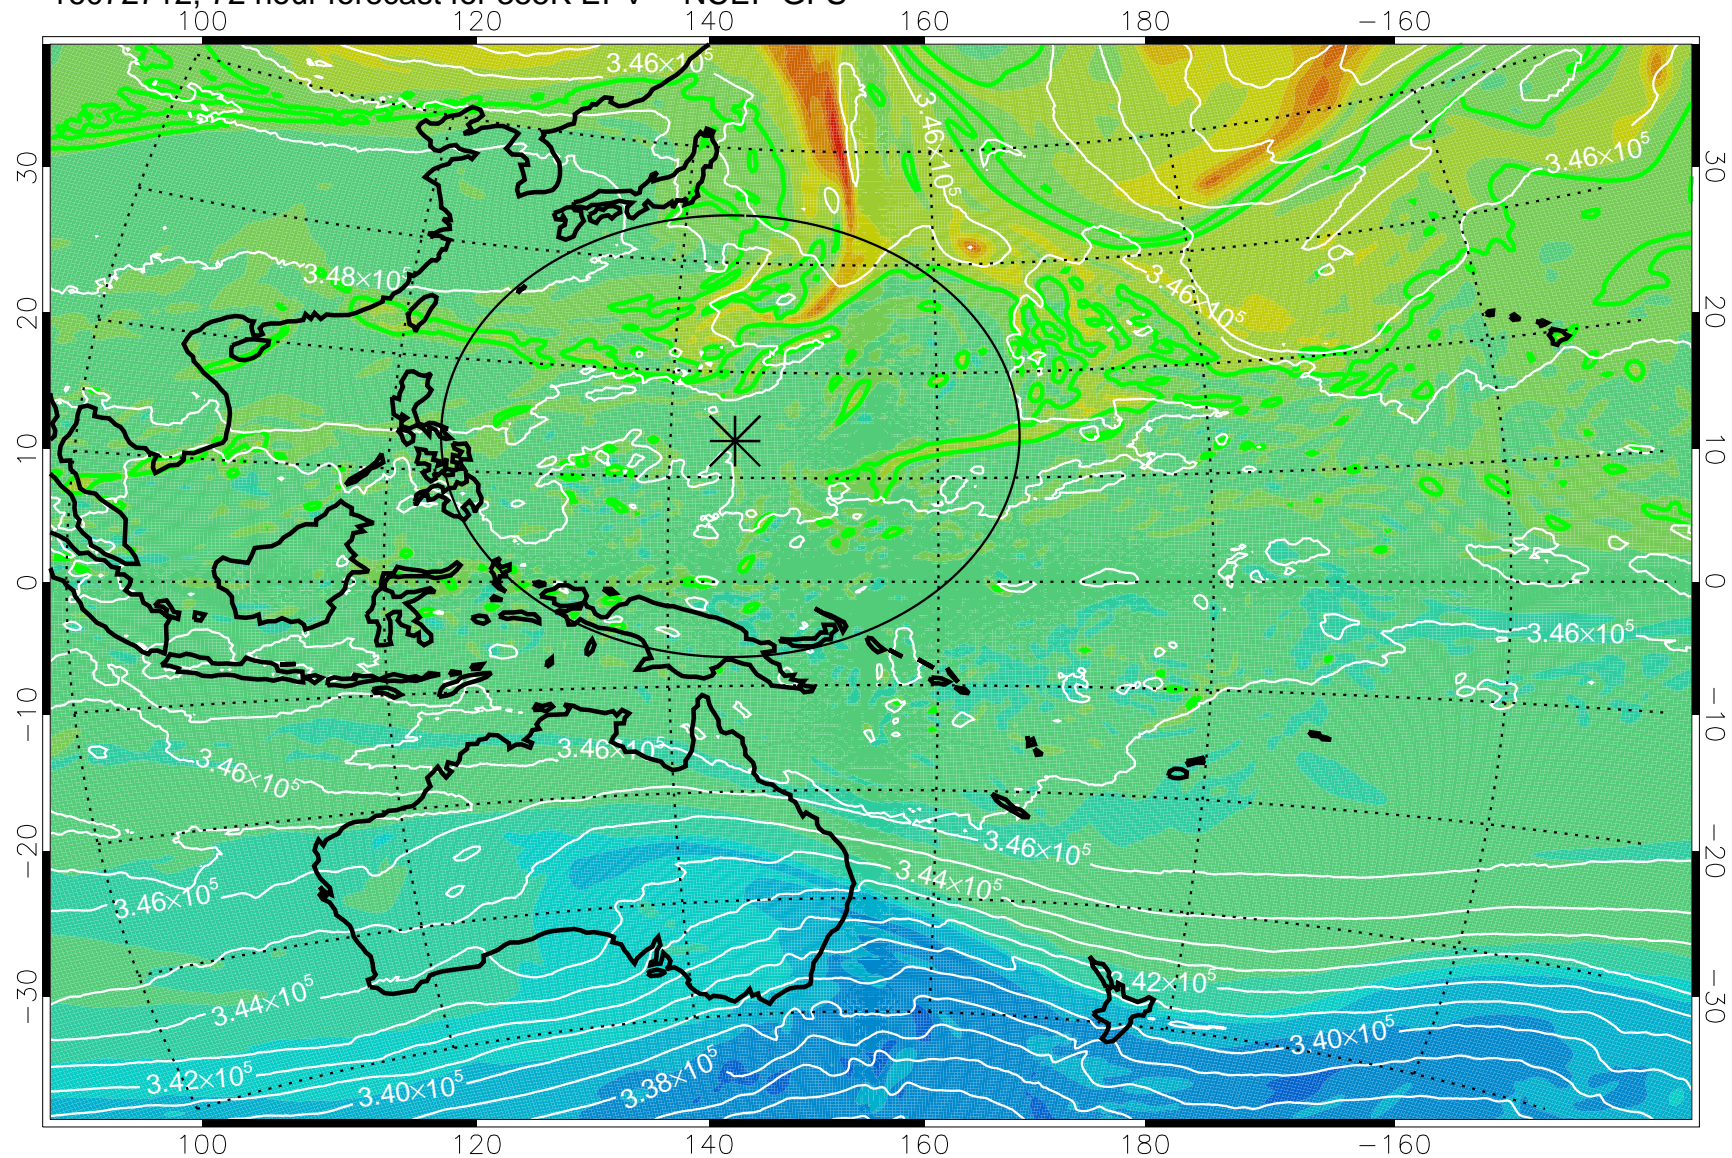

16072606, 42 hour forecast for 355K EPV -- NCEP GFS

355K Montgomery Streamfunction, white  
EPV Tropopause (2 PVU) Position  
Range ring of 2304 km

16072612, 48 hour forecast for 355K EPV -- NCEP GFS

355K Montgomery Streamfunction, white  
EPV Tropopause (2 PVU) Position  
Range ring of 2304 km

16072618, 54 hour forecast for 355K EPV -- NCEP GFS

355K Montgomery Streamfunction, white  
EPV Tropopause (2 PVU) Position  
Range ring of 2304 km

16072700, 60 hour forecast for 355K EPV -- NCEP GFS

355K Montgomery Streamfunction, white  
EPV Tropopause (2 PVU) Position  
Range ring of 2304 km

16072706, 66 hour forecast for 355K EPV -- NCEP GFS

355K Montgomery Streamfunction, white  
EPV Tropopause (2 PVU) Position  
Range ring of 2304 km

16072712, 72 hour forecast for 355K EPV -- NCEP GFS

355K Montgomery Streamfunction, white  
EPV Tropopause (2 PVU) Position  
Range ring of 2304 km

16072718, 78 hour forecast for 355K EPV -- NCEP GFS

355K Montgomery Streamfunction, white  
EPV Tropopause (2 PVU) Position  
Range ring of 2304 km

16072800, 84 hour forecast for 355K EPV -- NCEP GFS

355K Montgomery Streamfunction, white  
EPV Tropopause (2 PVU) Position  
Range ring of 2304 km