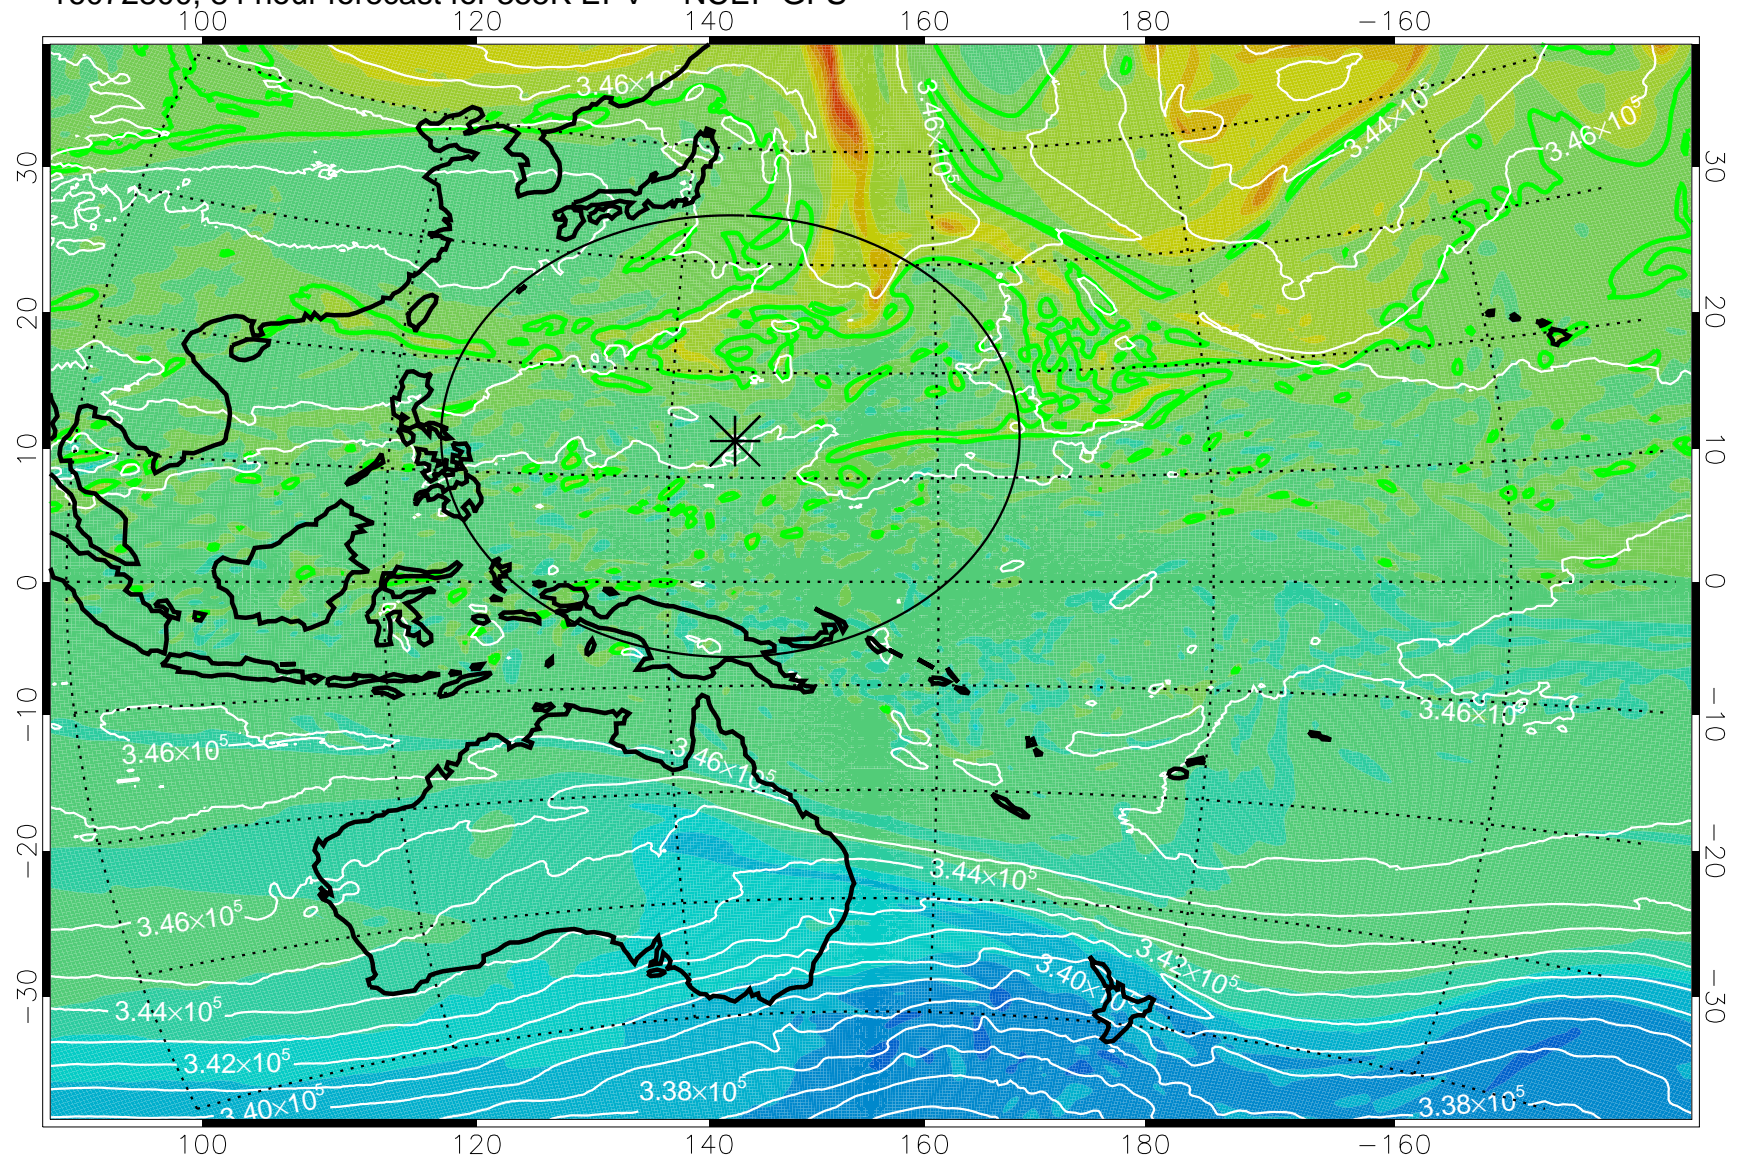

16072618, 54 hour forecast for 355K EPV -- NCEP GFS

355K Montgomery Streamfunction, white  
EPV Tropopause (2 PVU) Position  
Range ring of 2304 km

16072700, 60 hour forecast for 355K EPV -- NCEP GFS

355K Montgomery Streamfunction, white  
EPV Tropopause (2 PVU) Position  
Range ring of 2304 km

16072706, 66 hour forecast for 355K EPV -- NCEP GFS

355K Montgomery Streamfunction, white  
EPV Tropopause (2 PVU) Position  
Range ring of 2304 km

16072712, 72 hour forecast for 355K EPV -- NCEP GFS

355K Montgomery Streamfunction, white  
EPV Tropopause (2 PVU) Position  
Range ring of 2304 km

16072718, 78 hour forecast for 355K EPV -- NCEP GFS

355K Montgomery Streamfunction, white  
EPV Tropopause (2 PVU) Position  
Range ring of 2304 km

16072800, 84 hour forecast for 355K EPV -- NCEP GFS

355K Montgomery Streamfunction, white  
EPV Tropopause (2 PVU) Position  
Range ring of 2304 km

16072806, 90 hour forecast for 355K EPV -- NCEP GFS

355K Montgomery Streamfunction, white  
EPV Tropopause (2 PVU) Position  
Range ring of 2304 km

16072812, 96 hour forecast for 355K EPV -- NCEP GFS

355K Montgomery Streamfunction, white  
EPV Tropopause (2 PVU) Position  
Range ring of 2304 km