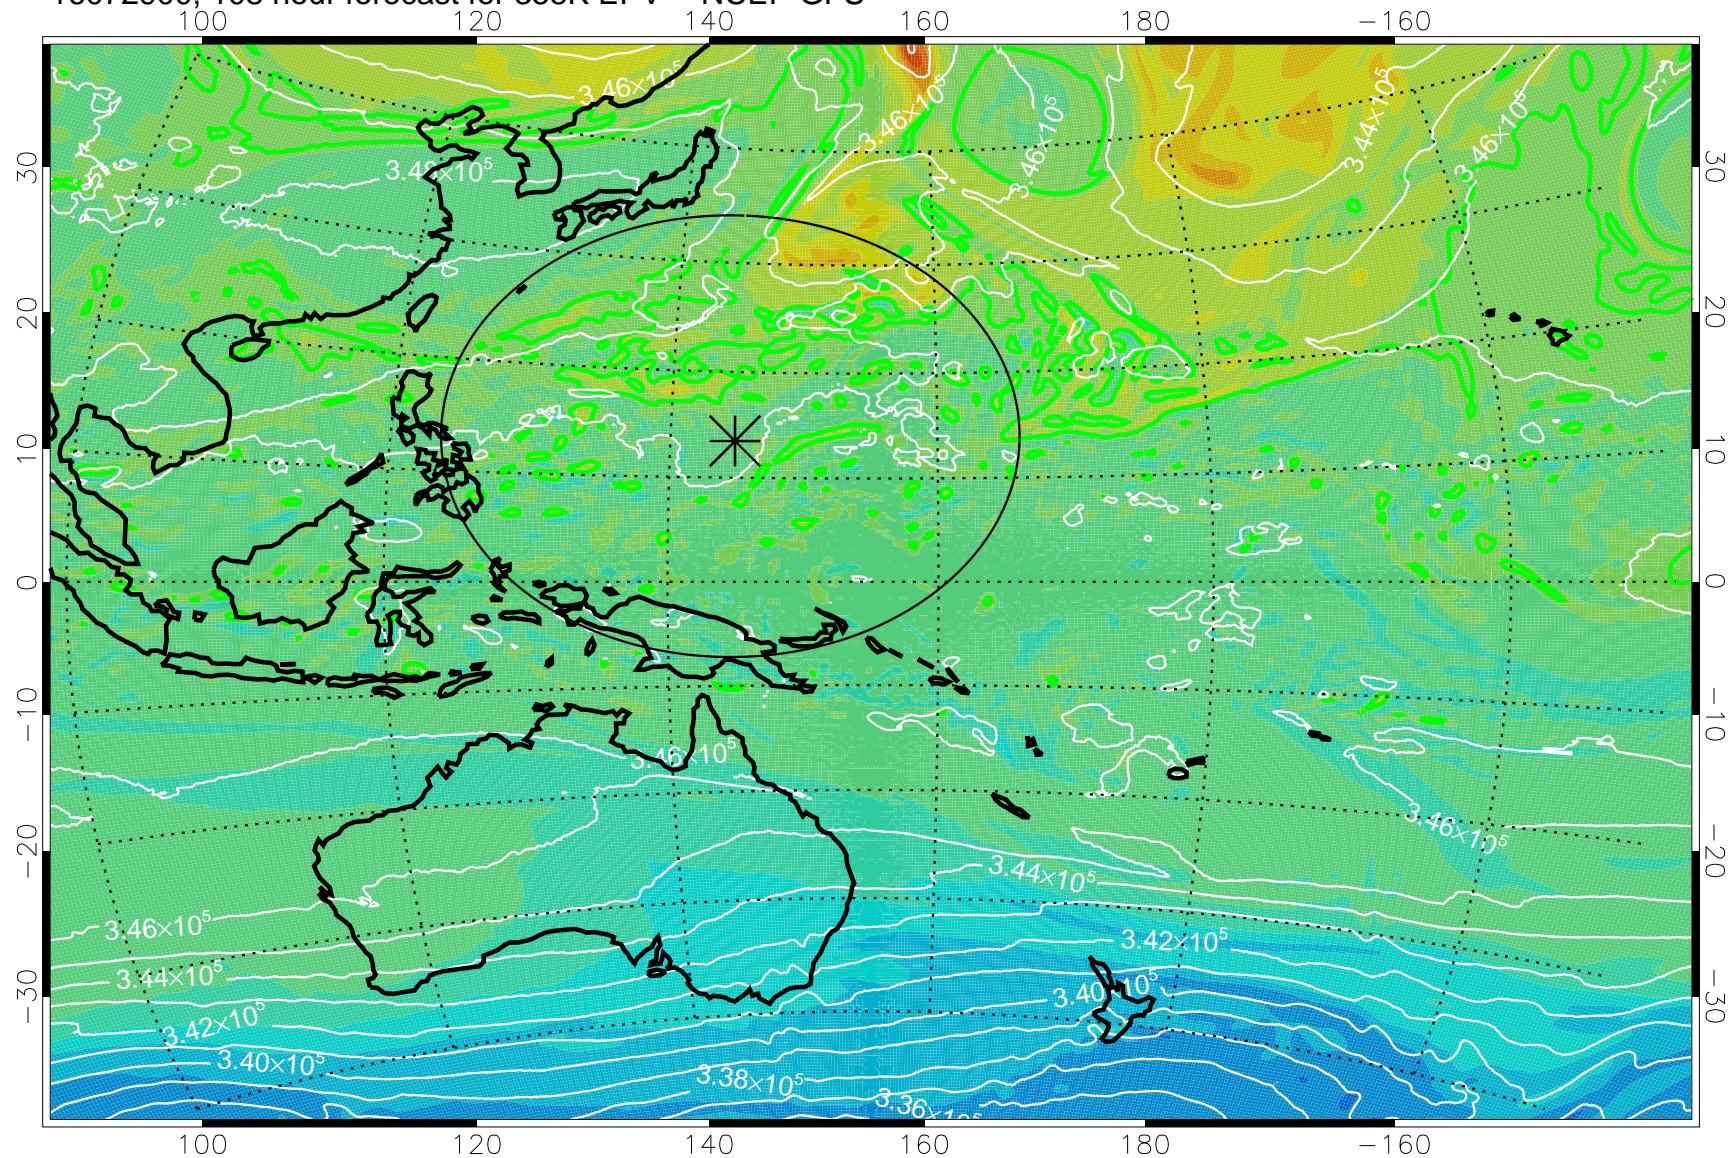

16072718, 78 hour forecast for 355K EPV -- NCEP GFS

355K Montgomery Streamfunction, white  
EPV Tropopause (2 PVU) Position  
Range ring of 2304 km

16072800, 84 hour forecast for 355K EPV -- NCEP GFS

355K Montgomery Streamfunction, white  
EPV Tropopause (2 PVU) Position  
Range ring of 2304 km

16072806, 90 hour forecast for 355K EPV -- NCEP GFS

355K Montgomery Streamfunction, white  
EPV Tropopause (2 PVU) Position  
Range ring of 2304 km

16072812, 96 hour forecast for 355K EPV -- NCEP GFS

355K Montgomery Streamfunction, white  
EPV Tropopause (2 PVU) Position  
Range ring of 2304 km

16072818, 102 hour forecast for 355K EPV -- NCEP GFS

355K Montgomery Streamfunction, white  
EPV Tropopause (2 PVU) Position  
Range ring of 2304 km

16072900, 108 hour forecast for 355K EPV -- NCEP GFS

355K Montgomery Streamfunction, white  
EPV Tropopause (2 PVU) Position  
Range ring of 2304 km

16072906, 114 hour forecast for 355K EPV -- NCEP GFS

355K Montgomery Streamfunction, white  
EPV Tropopause (2 PVU) Position  
Range ring of 2304 km

16072912, 120 hour forecast for 355K EPV -- NCEP GFS

355K Montgomery Streamfunction, white  
EPV Tropopause (2 PVU) Position  
Range ring of 2304 km