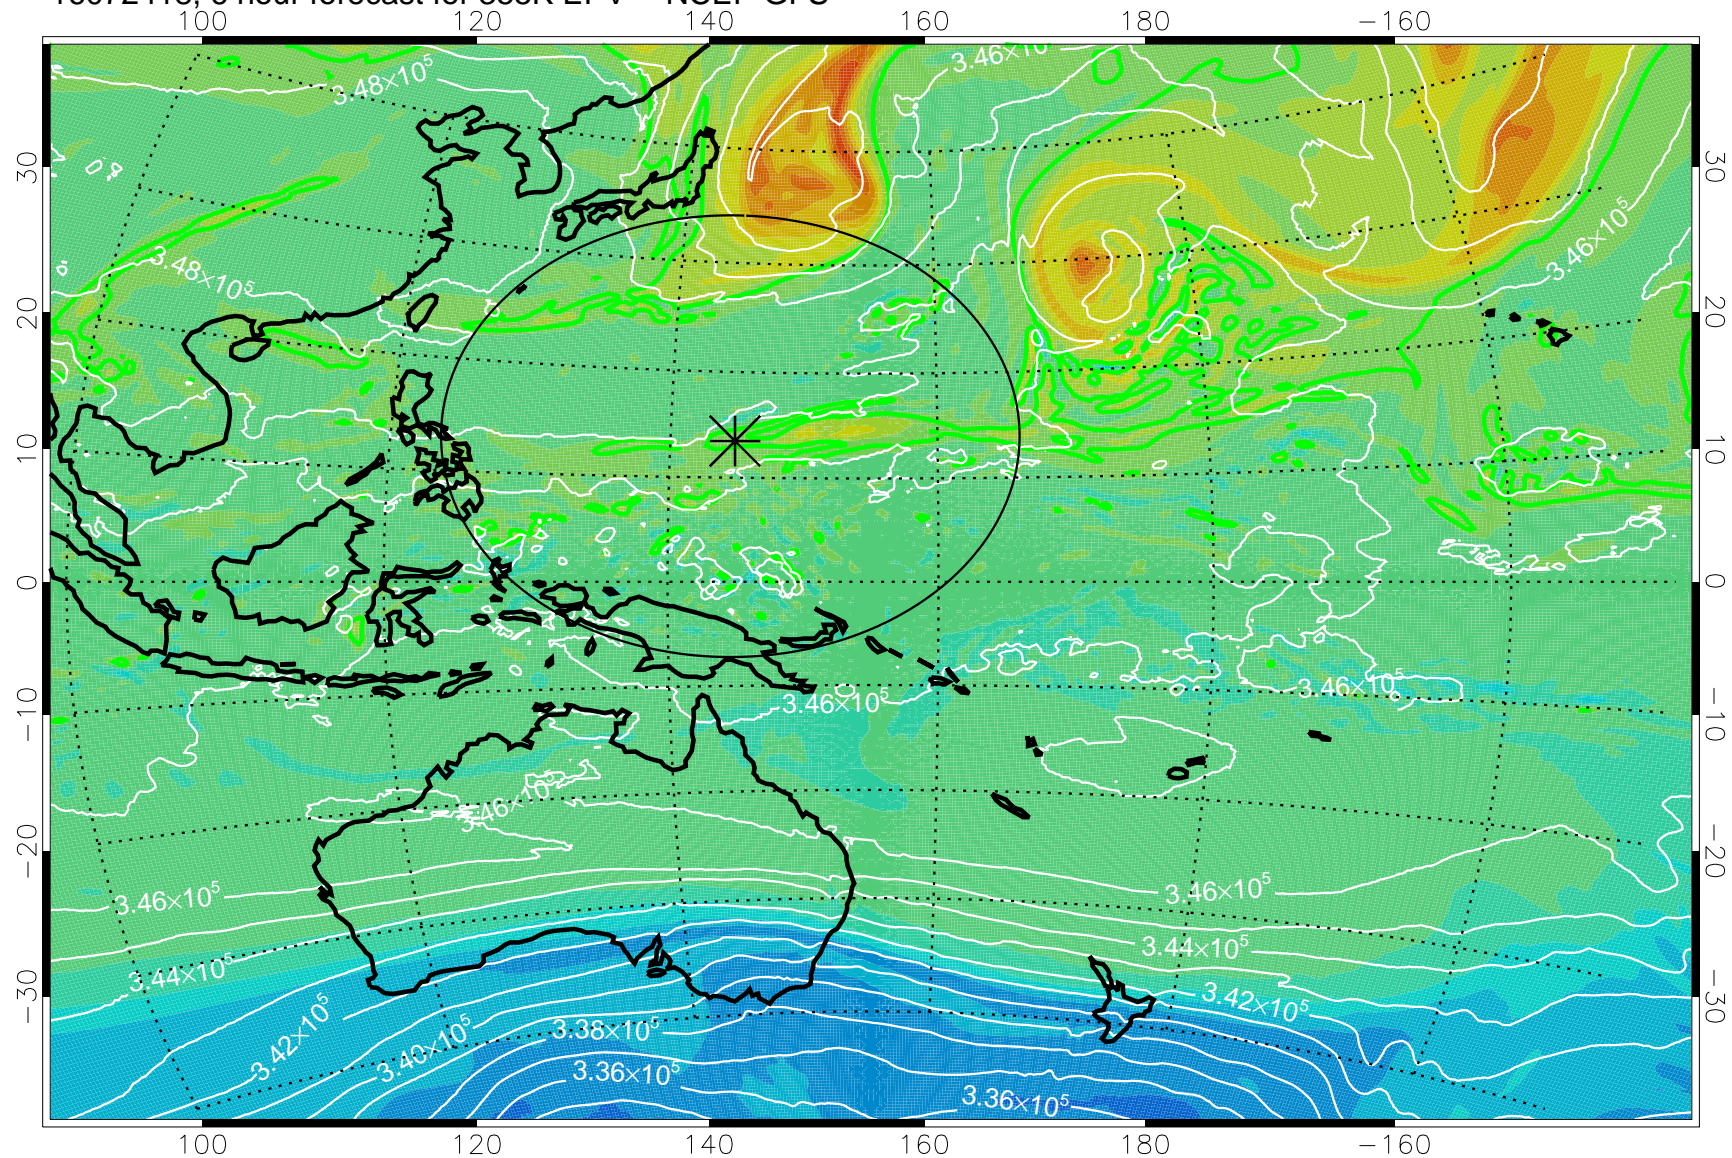

16072418, 6 hour forecast for 355K EPV -- NCEP GFS

355K Montgomery Streamfunction, white  
EPV Tropopause (2 PVU) Position  
Range ring of 2304 km

16072500, 12 hour forecast for 355K EPV -- NCEP GFS

355K Montgomery Streamfunction, white  
EPV Tropopause (2 PVU) Position  
Range ring of 2304 km

16072506, 18 hour forecast for 355K EPV -- NCEP GFS

355K Montgomery Streamfunction, white  
EPV Tropopause (2 PVU) Position  
Range ring of 2304 km

16072512, 24 hour forecast for 355K EPV -- NCEP GFS

355K Montgomery Streamfunction, white  
EPV Tropopause (2 PVU) Position  
Range ring of 2304 km

16072518, 30 hour forecast for 355K EPV -- NCEP GFS

355K Montgomery Streamfunction, white  
EPV Tropopause (2 PVU) Position  
Range ring of 2304 km

16072600, 36 hour forecast for 355K EPV -- NCEP GFS

355K Montgomery Streamfunction, white  
EPV Tropopause (2 PVU) Position  
Range ring of 2304 km

16072606, 42 hour forecast for 355K EPV -- NCEP GFS

355K Montgomery Streamfunction, white  
EPV Tropopause (2 PVU) Position  
Range ring of 2304 km

16072612, 48 hour forecast for 355K EPV -- NCEP GFS

355K Montgomery Streamfunction, white  
EPV Tropopause (2 PVU) Position  
Range ring of 2304 km