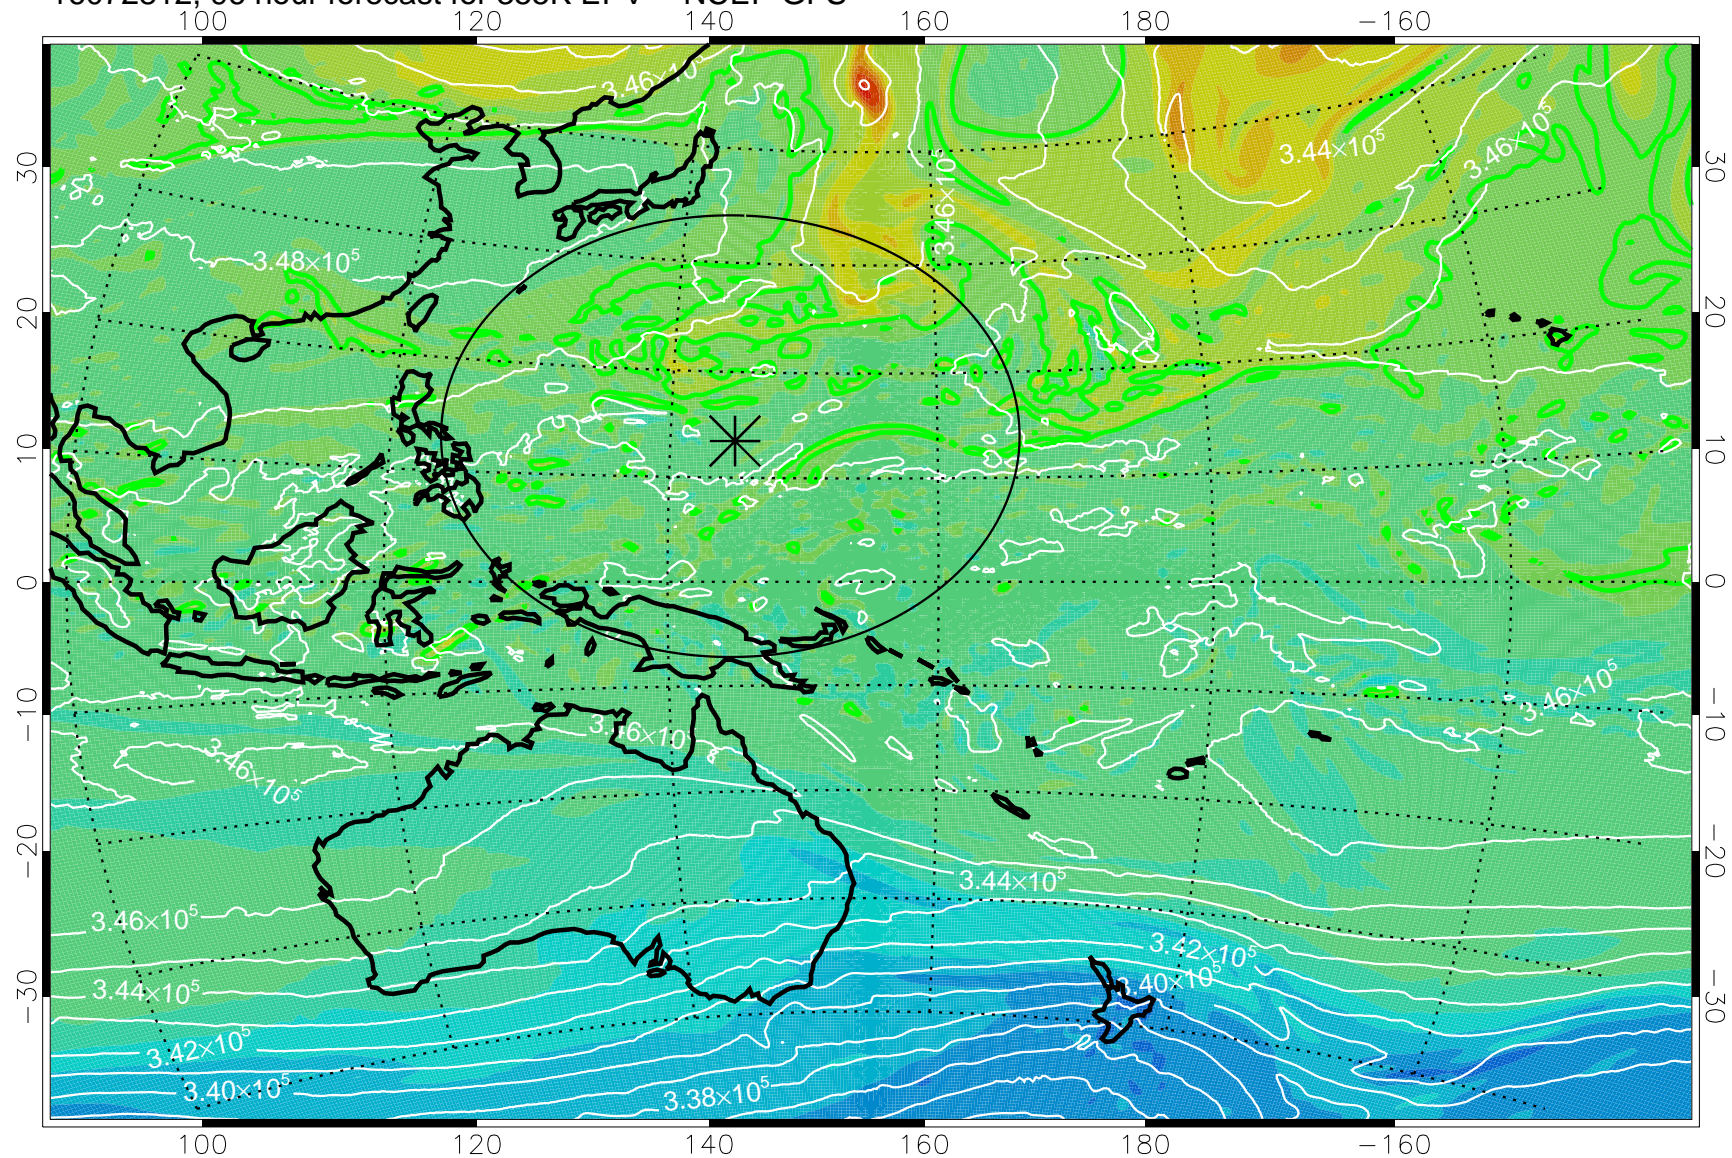

16072706, 66 hour forecast for 355K EPV -- NCEP GFS

355K Montgomery Streamfunction, white  
EPV Tropopause (2 PVU) Position  
Range ring of 2304 km

16072712, 72 hour forecast for 355K EPV -- NCEP GFS

355K Montgomery Streamfunction, white  
EPV Tropopause (2 PVU) Position  
Range ring of 2304 km

16072718, 78 hour forecast for 355K EPV -- NCEP GFS

355K Montgomery Streamfunction, white  
EPV Tropopause (2 PVU) Position  
Range ring of 2304 km

16072800, 84 hour forecast for 355K EPV -- NCEP GFS

355K Montgomery Streamfunction, white  
EPV Tropopause (2 PVU) Position  
Range ring of 2304 km

16072806, 90 hour forecast for 355K EPV -- NCEP GFS

355K Montgomery Streamfunction, white  
EPV Tropopause (2 PVU) Position  
Range ring of 2304 km

16072812, 96 hour forecast for 355K EPV -- NCEP GFS

355K Montgomery Streamfunction, white  
EPV Tropopause (2 PVU) Position  
Range ring of 2304 km

16072818, 102 hour forecast for 355K EPV -- NCEP GFS

355K Montgomery Streamfunction, white  
EPV Tropopause (2 PVU) Position  
Range ring of 2304 km

16072900, 108 hour forecast for 355K EPV -- NCEP GFS

355K Montgomery Streamfunction, white  
EPV Tropopause (2 PVU) Position  
Range ring of 2304 km