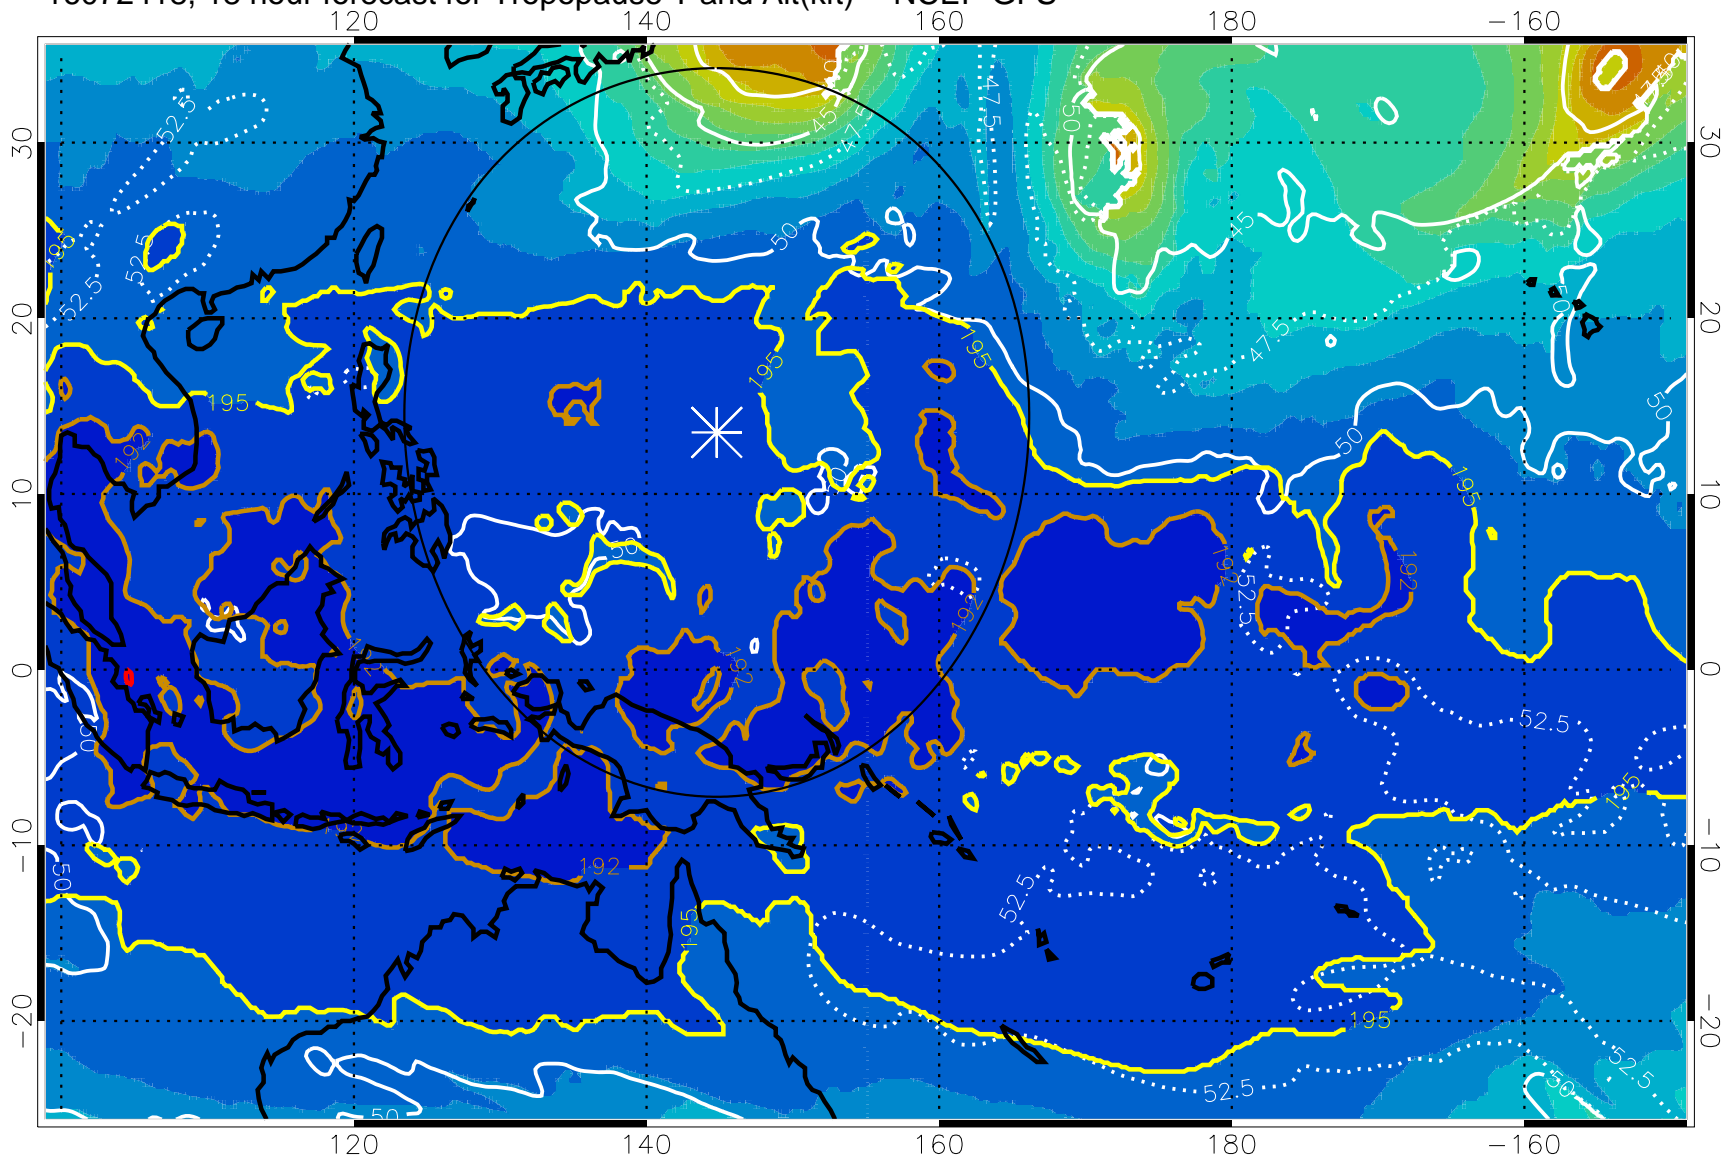

16072418, 18 hour forecast for Tropopause T and Alt(kft) -- NCEP GFS

190 200 210 220 230
Tropopause T, K

Tropopause Altitude in kft (white)

192.5K Isotherm 195K Isotherm
187.5K Isotherm 190K Isotherm

Range ring of 2304 km