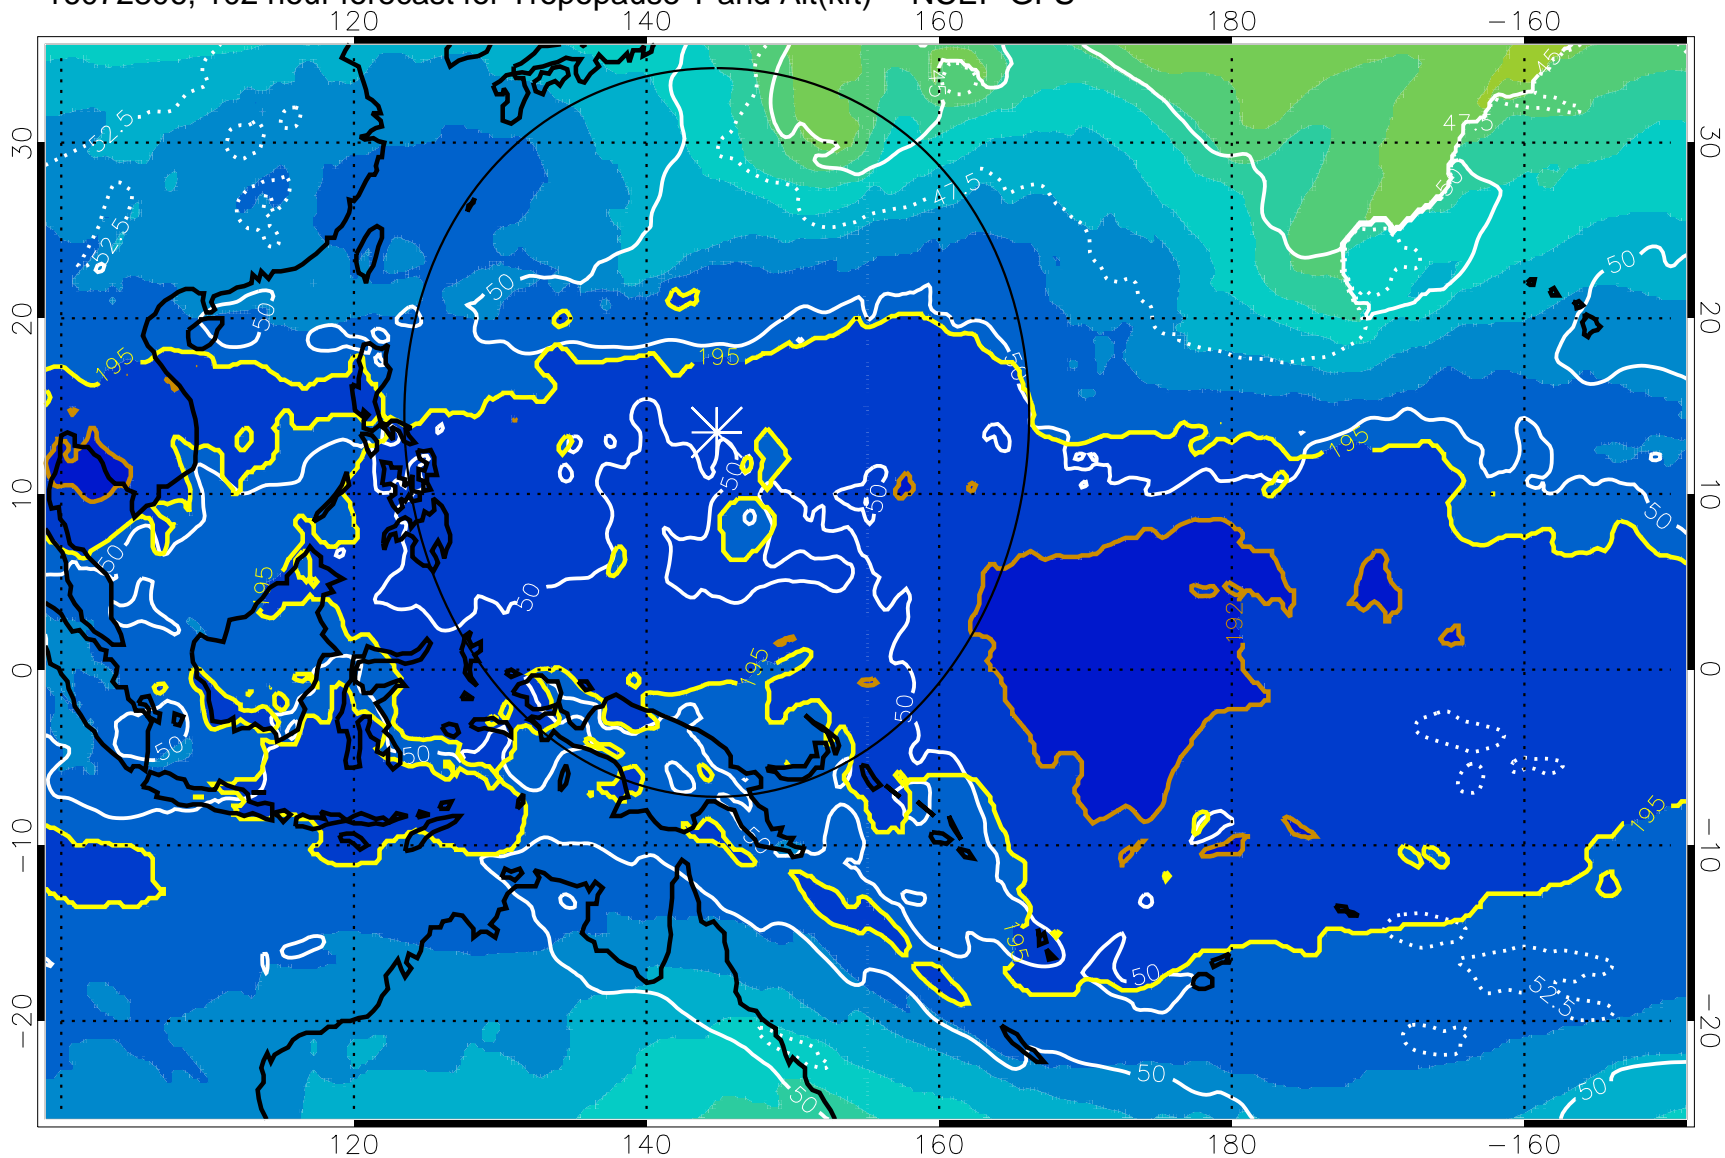

16072806, 102 hour forecast for Tropopause T and Alt(kft) -- NCEP GFS

190 200 210 220 230

Tropopause T, K

Tropopause Altitude in kft (white)

192.5K Isotherm 195K Isotherm

187.5K Isotherm 190K Isotherm

Range ring of 2304 km