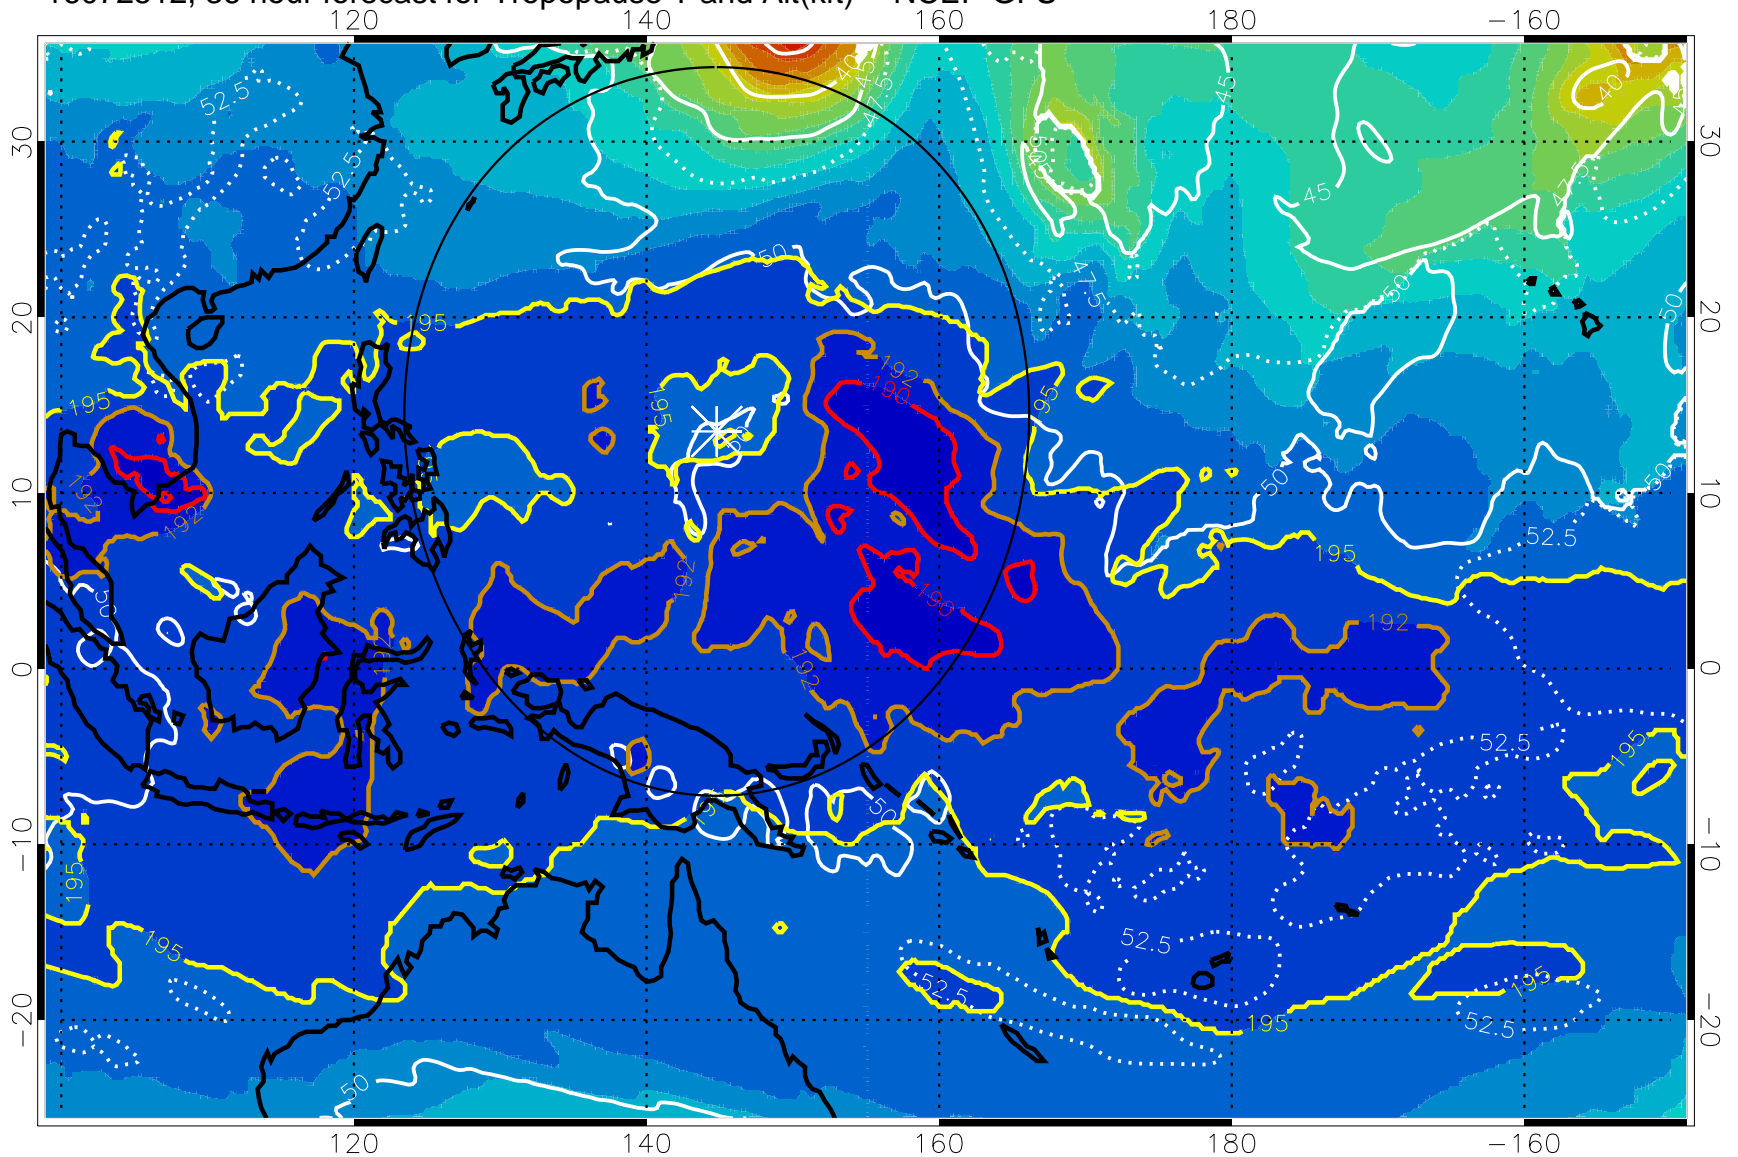

16072512, 36 hour forecast for Tropopause T and Alt(kft) -- NCEP GFS

190 200 210 220 230
Tropopause T, K

Tropopause Altitude in kft (white)

192.5K Isotherm 195K Isotherm
187.5K Isotherm 190K Isotherm

Range ring of 2304 km