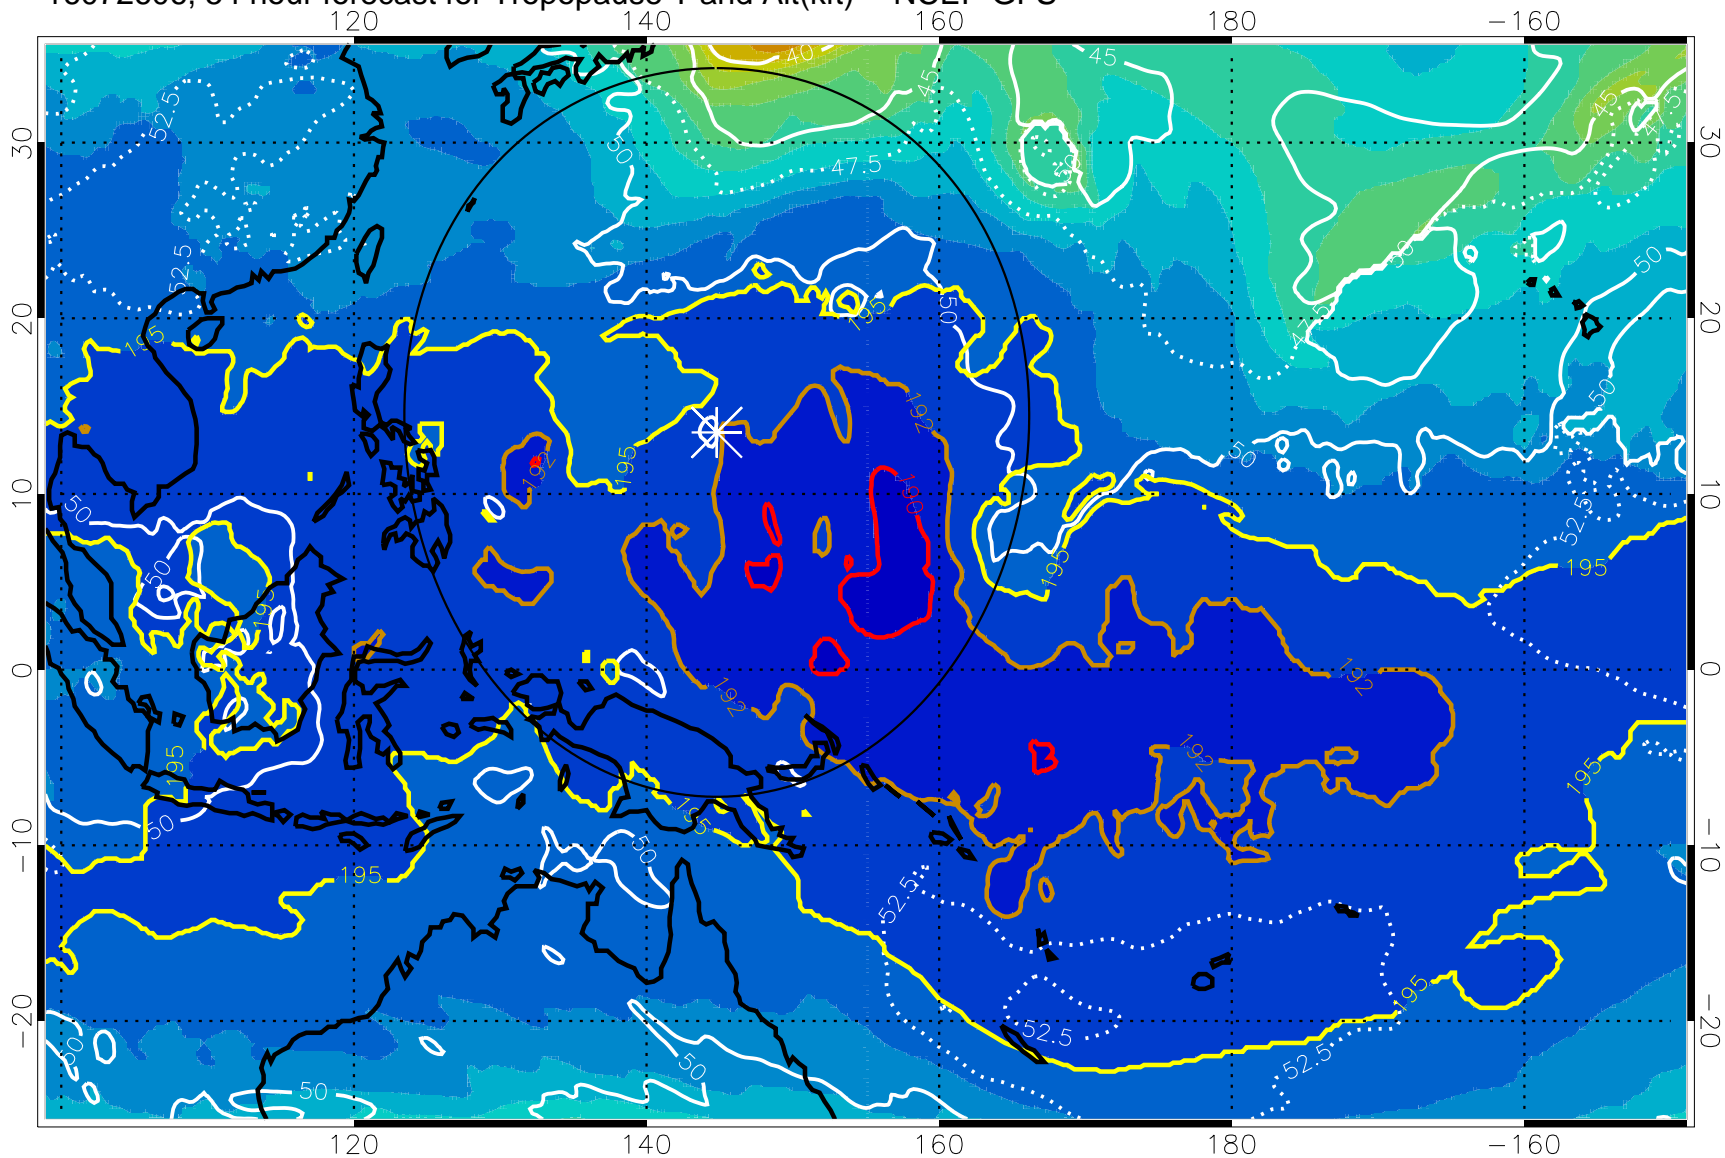

16072606, 54 hour forecast for Tropopause T and Alt(kft) -- NCEP GFS

190 200 210 220 230
Tropopause T, K

Tropopause Altitude in kft (white)

192.5K Isotherm 195K Isotherm
187.5K Isotherm 190K Isotherm

Range ring of 2304 km