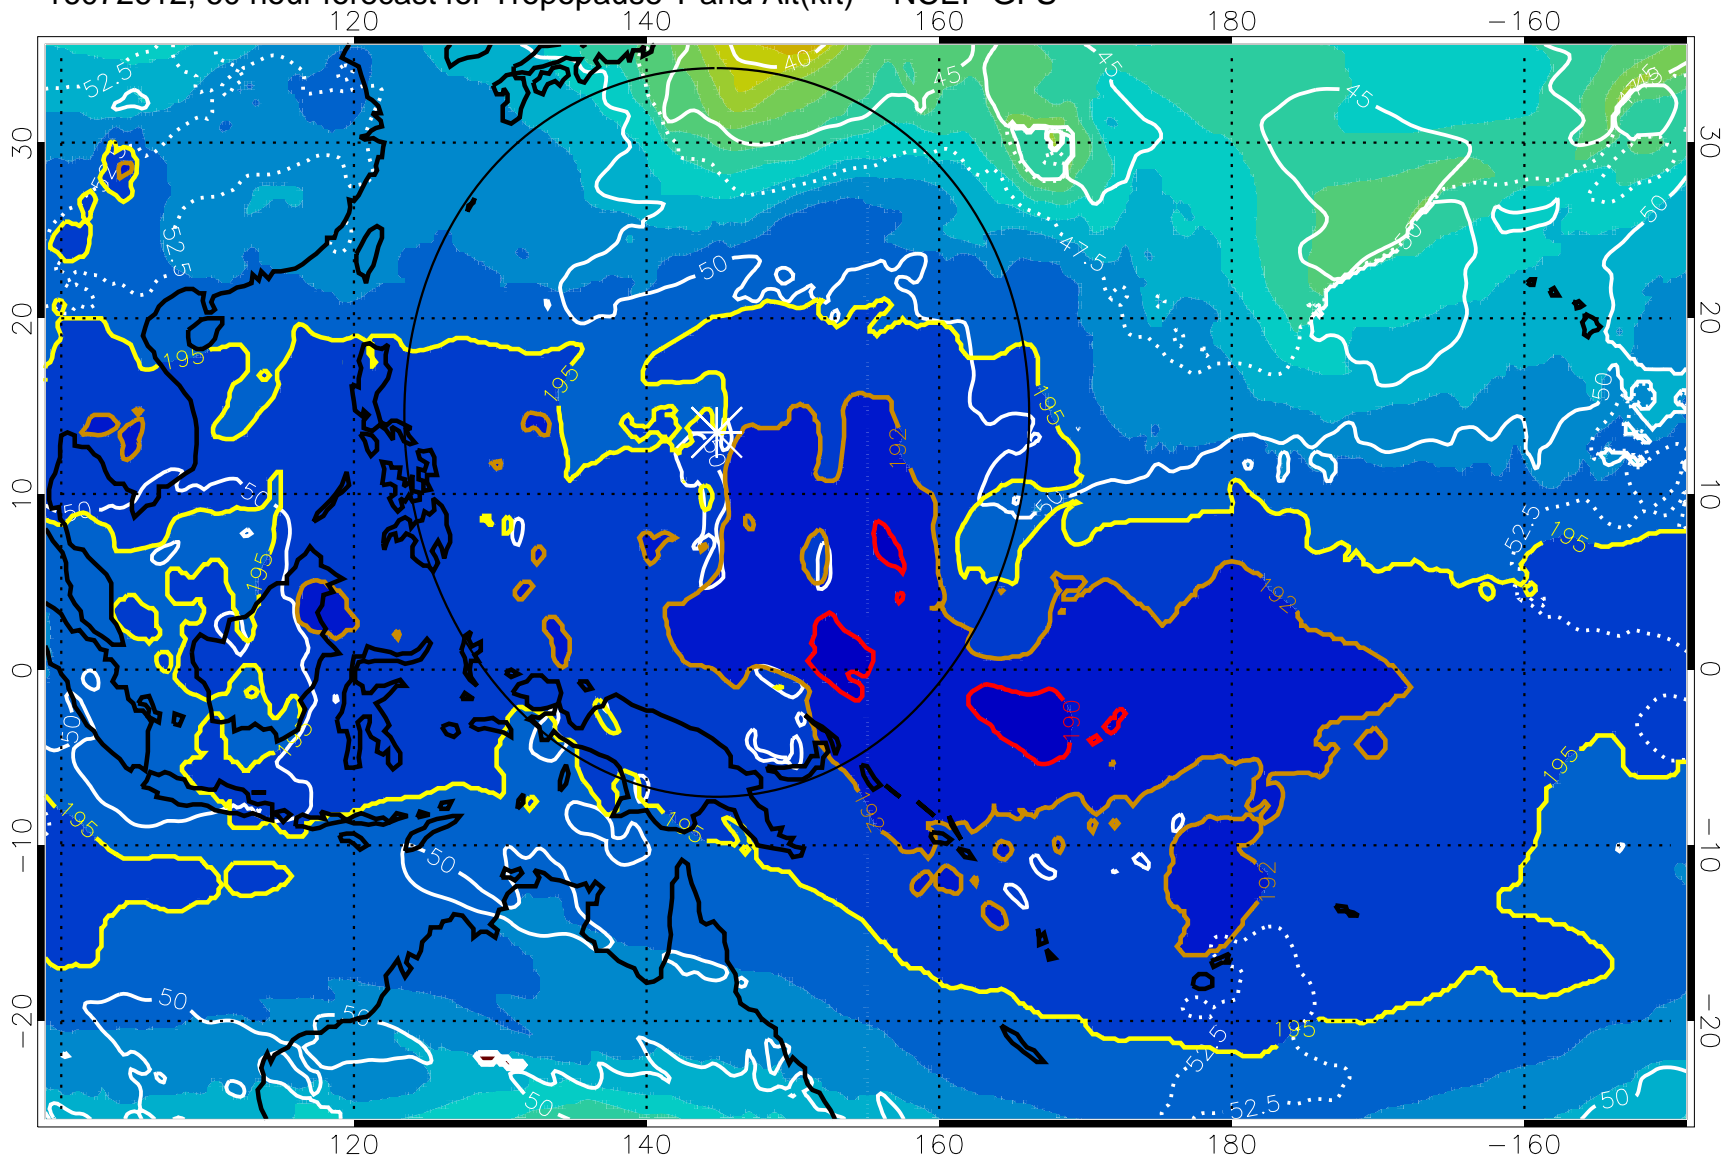

16072612, 60 hour forecast for Tropopause T and Alt(kft) -- NCEP GFS

190   200   210   220   230
Tropopause T, K

Tropopause Altitude in kft (white)

192.5K Isotherm   195K Isotherm
187.5K Isotherm   190K Isotherm

Range ring of 2304 km