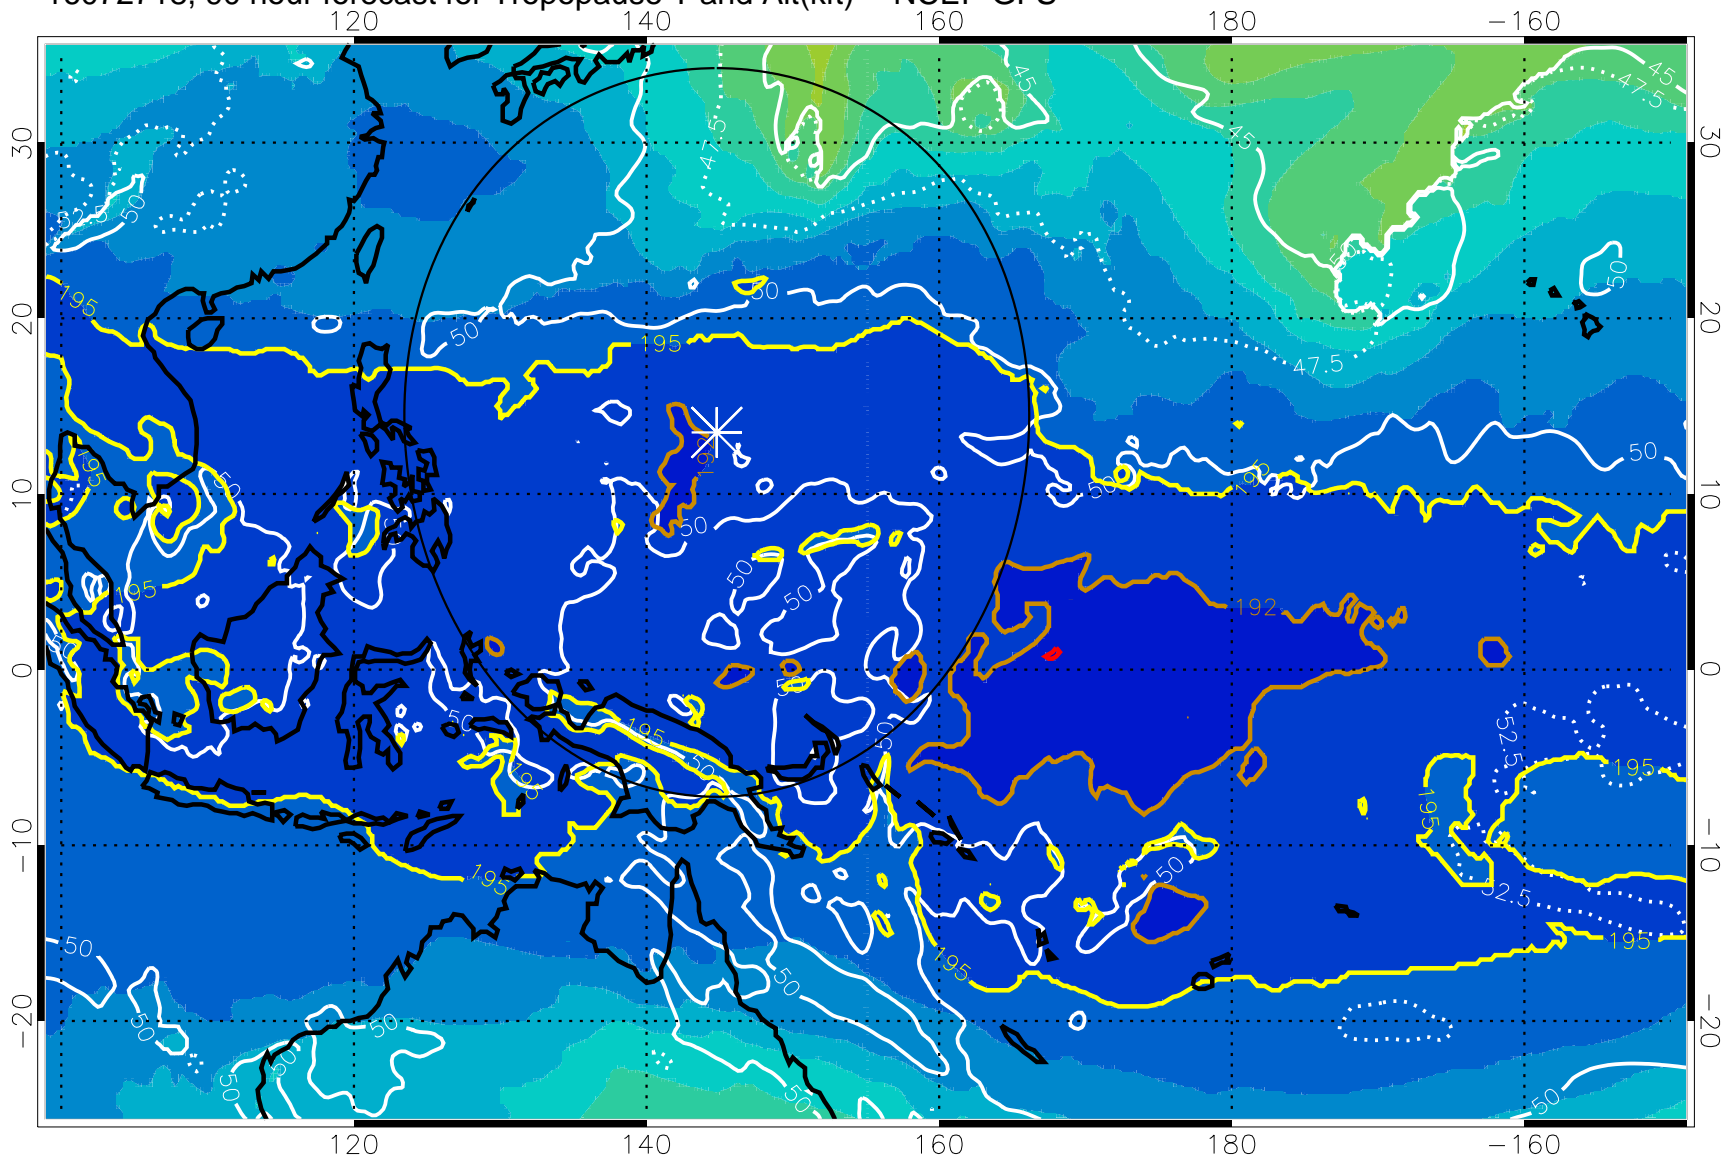

16072718, 90 hour forecast for Tropopause T and Alt(kft) -- NCEP GFS

190 200 210 220 230
Tropopause T, K

Tropopause Altitude in kft (white)

192.5K Isotherm 195K Isotherm
187.5K Isotherm 190K Isotherm

Range ring of 2304 km