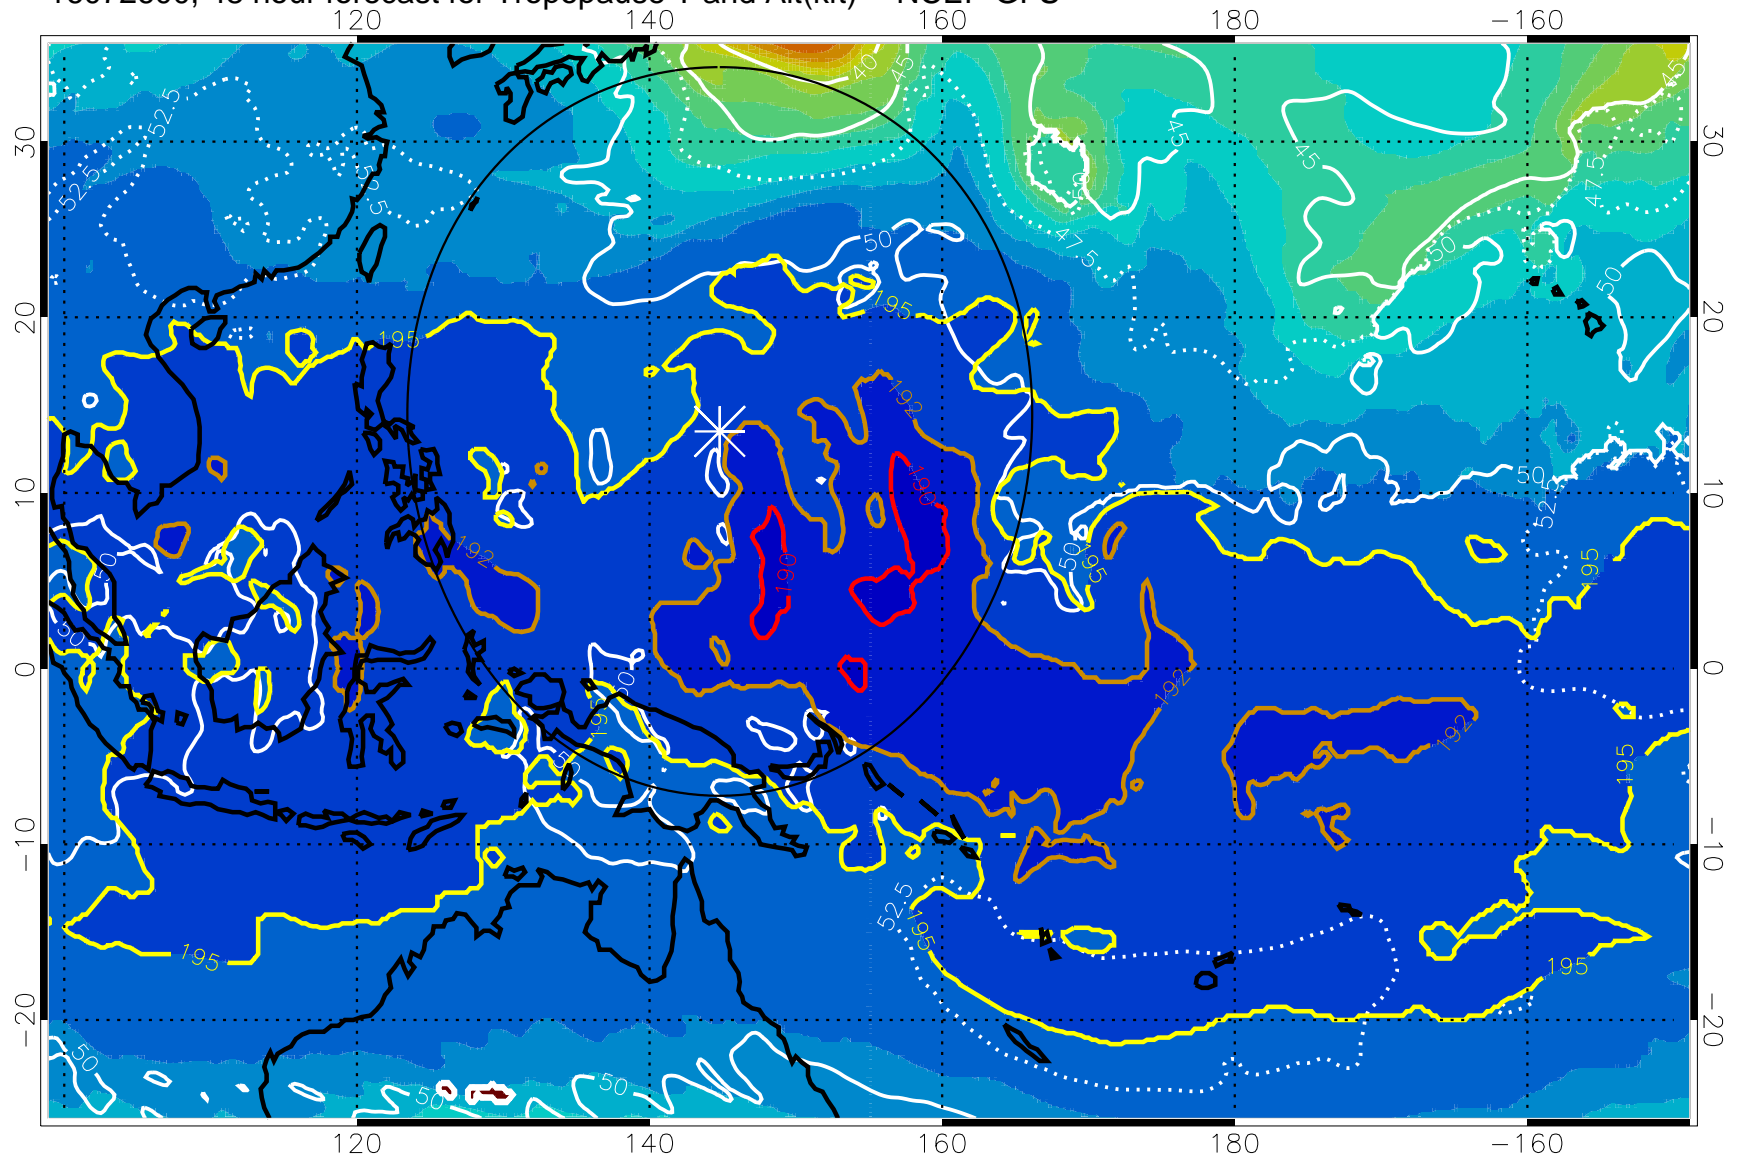

16072600, 48 hour forecast for Tropopause T and Alt(kft) -- NCEP GFS

190   200   210   220   230
Tropopause T, K

Tropopause Altitude in kft (white)

192.5K Isotherm   195K Isotherm
187.5K Isotherm   190K Isotherm

Range ring of 2304 km