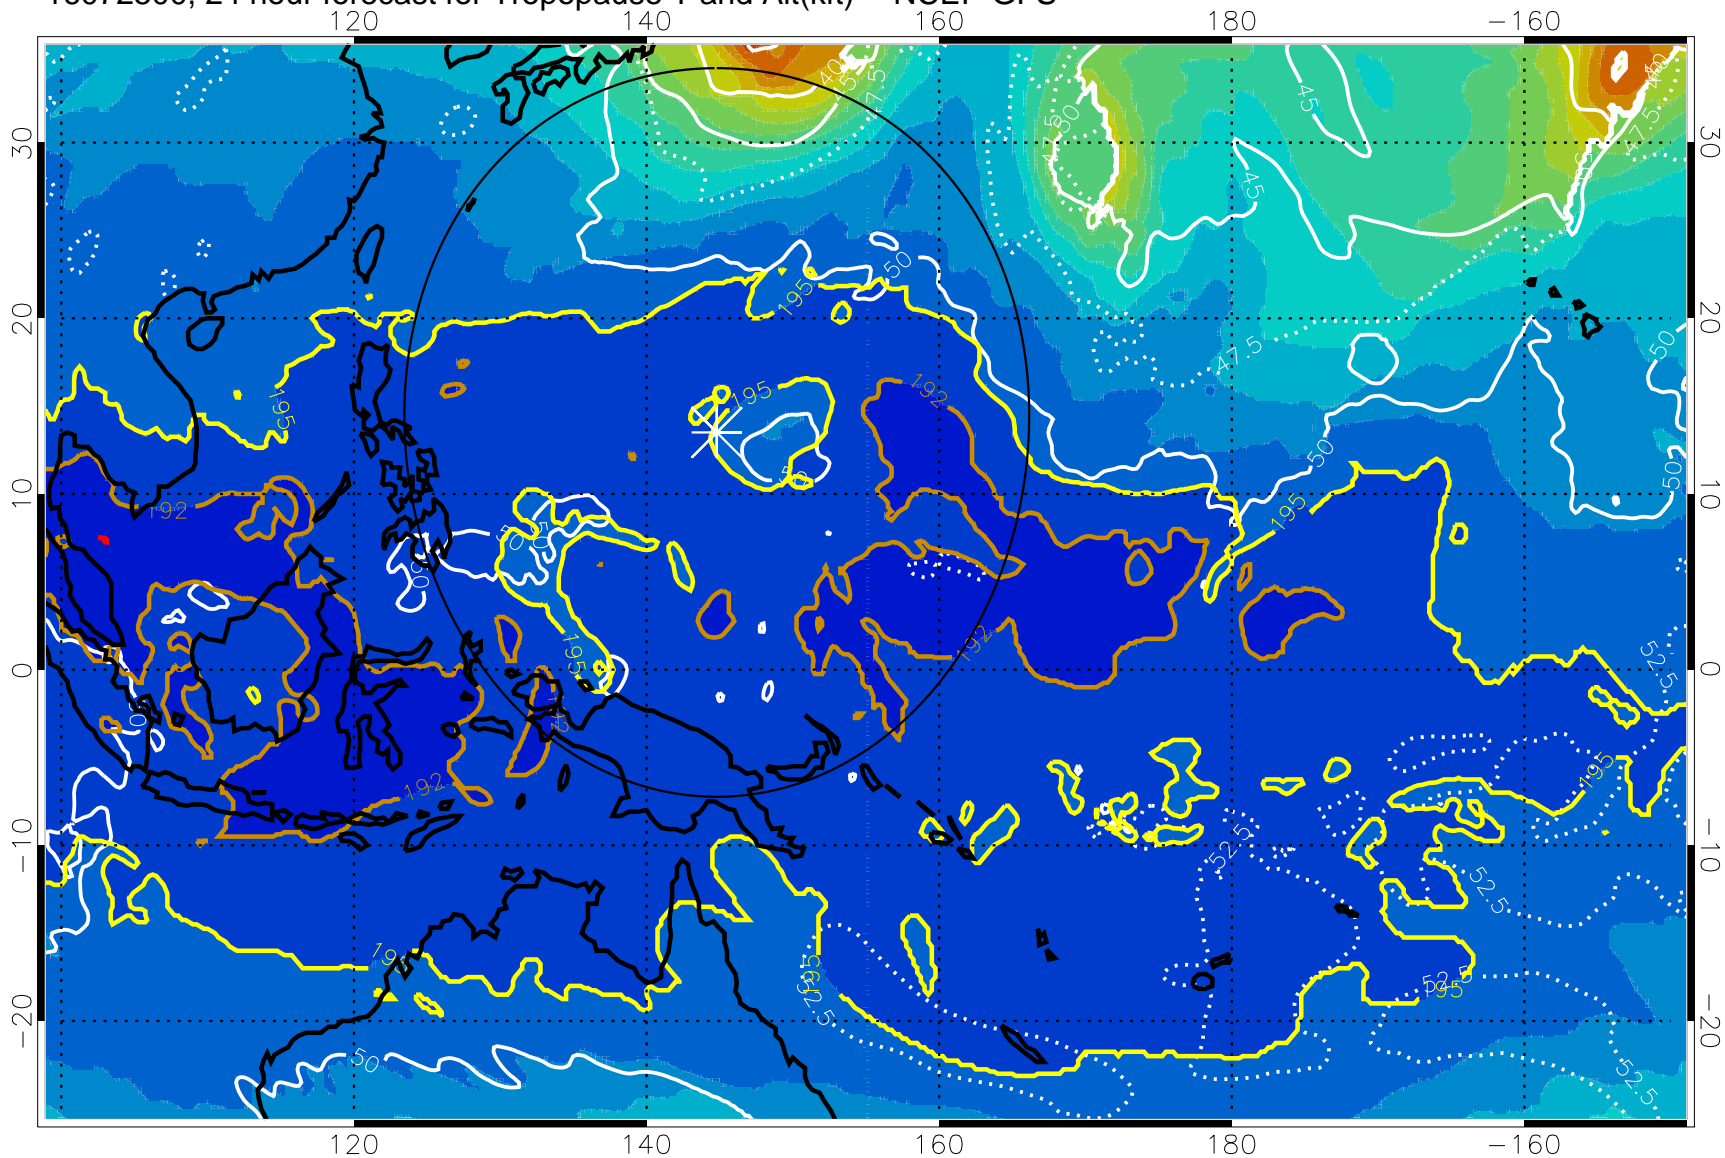

16072500, 24 hour forecast for Tropopause T and Alt(kft) -- NCEP GFS

190 200 210 220 230

Tropopause T, K

Tropopause Altitude in kft (white)

192.5K Isotherm 195K Isotherm
187.5K Isotherm 190K Isotherm

Range ring of 2304 km