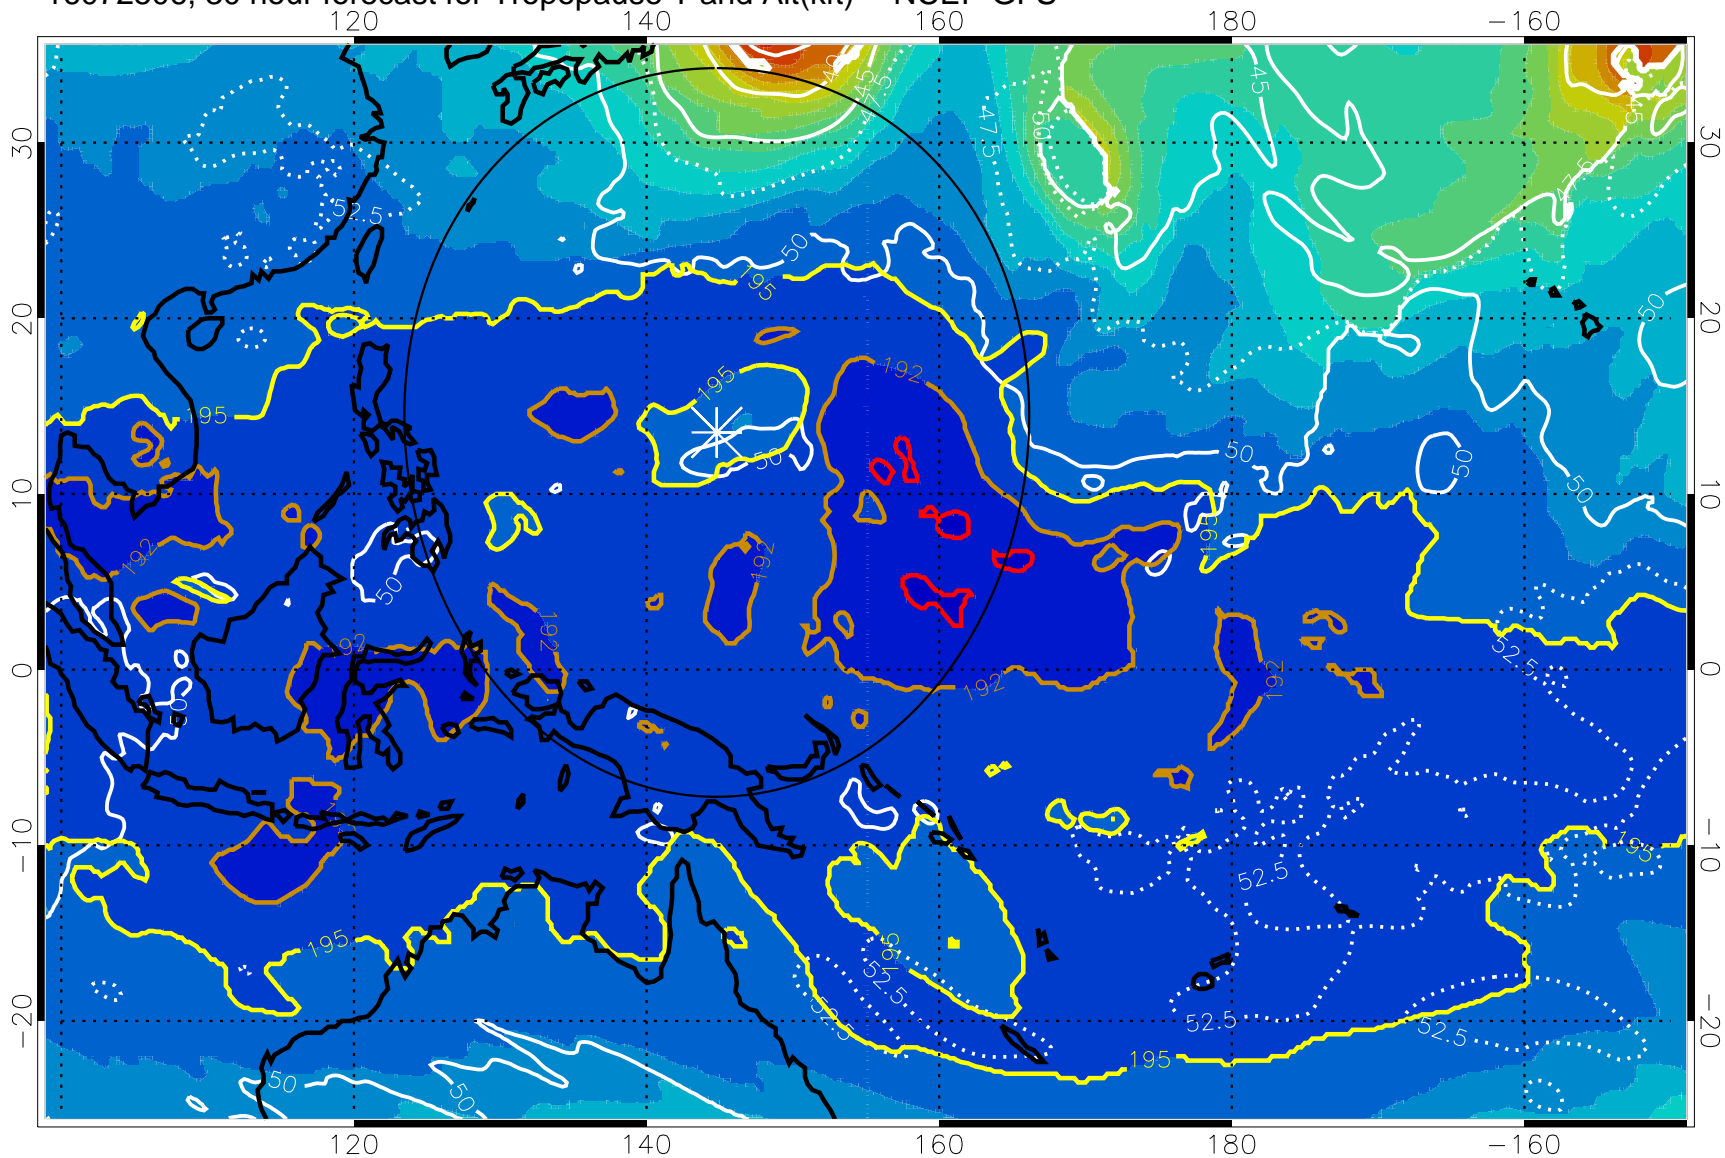

16072506, 30 hour forecast for Tropopause T and Alt(kft) -- NCEP GFS

190 200 210 220 230
Tropopause T, K

Tropopause Altitude in kft (white)

192.5K Isotherm 195K Isotherm
187.5K Isotherm 190K Isotherm

Range ring of 2304 km