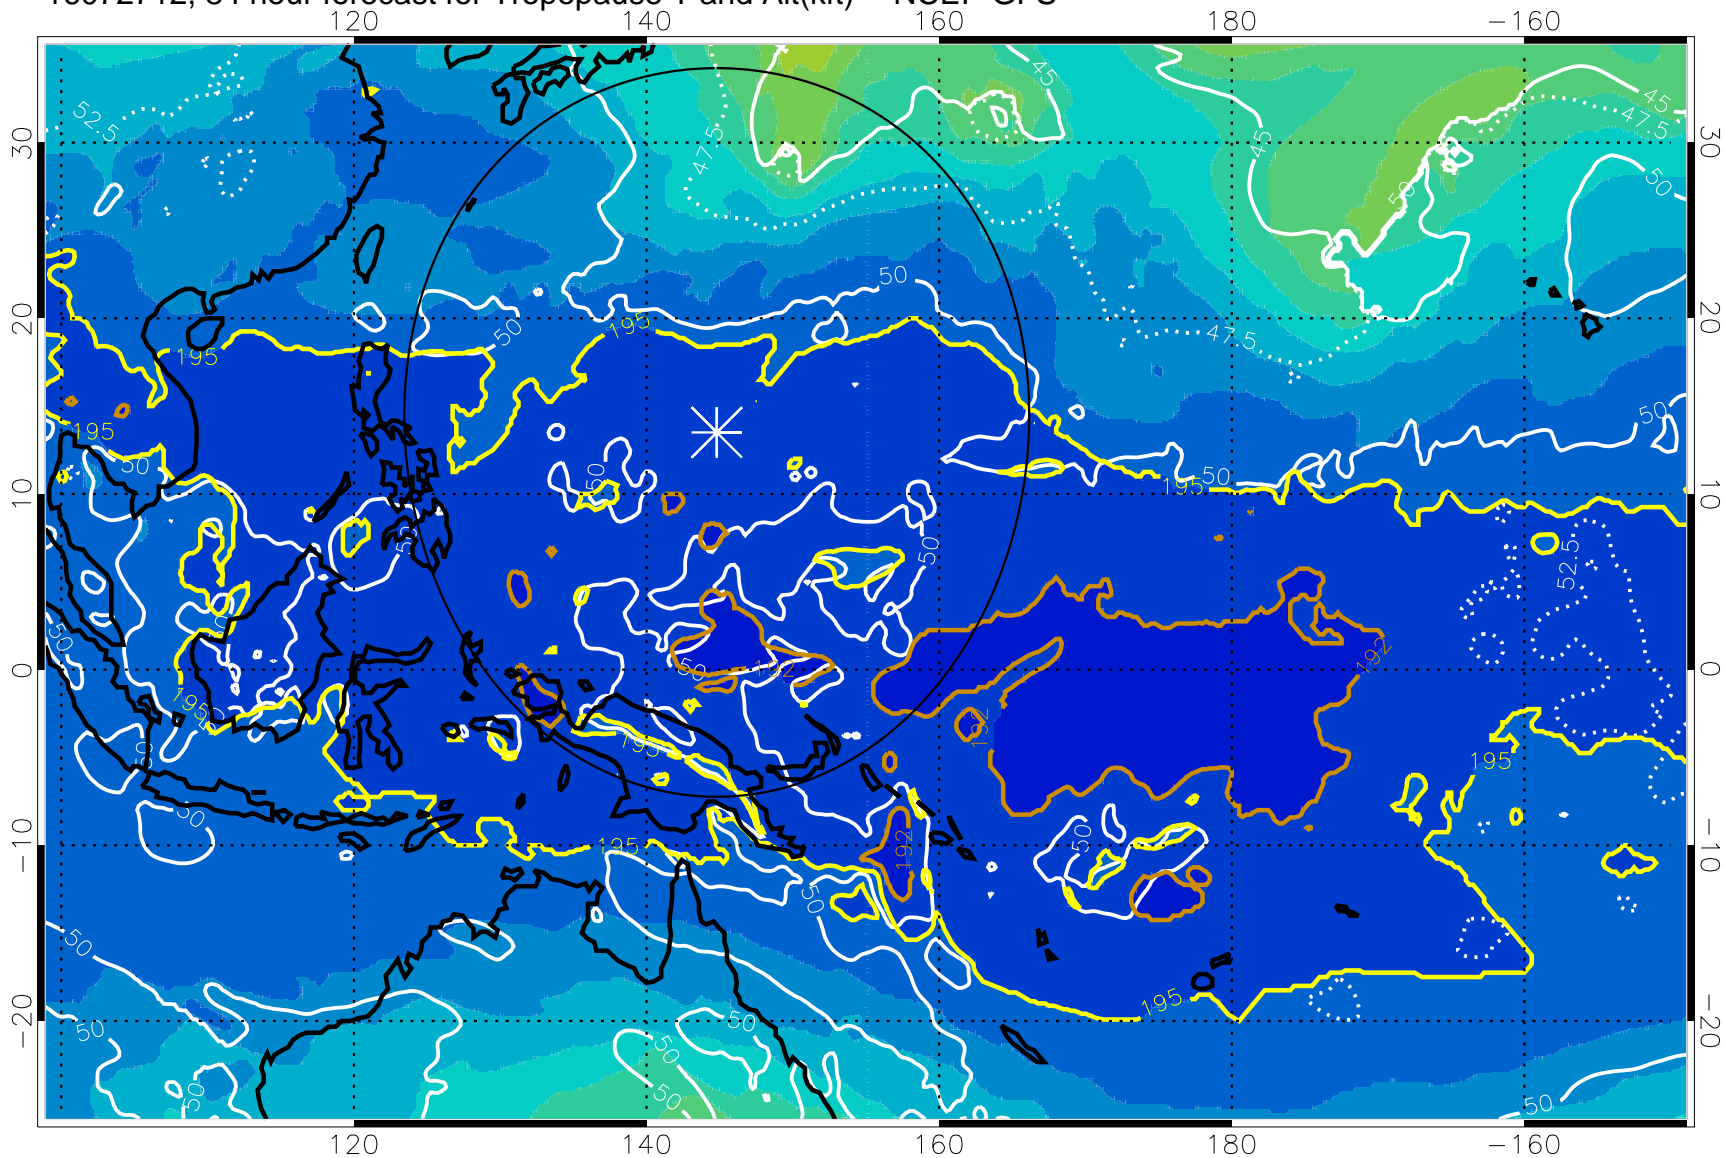

16072712, 84 hour forecast for Tropopause T and Alt(kft) -- NCEP GFS

190 200 210 220 230

Tropopause T, K

Tropopause Altitude in kft (white)

192.5K Isotherm 195K Isotherm
187.5K Isotherm 190K Isotherm

Range ring of 2304 km