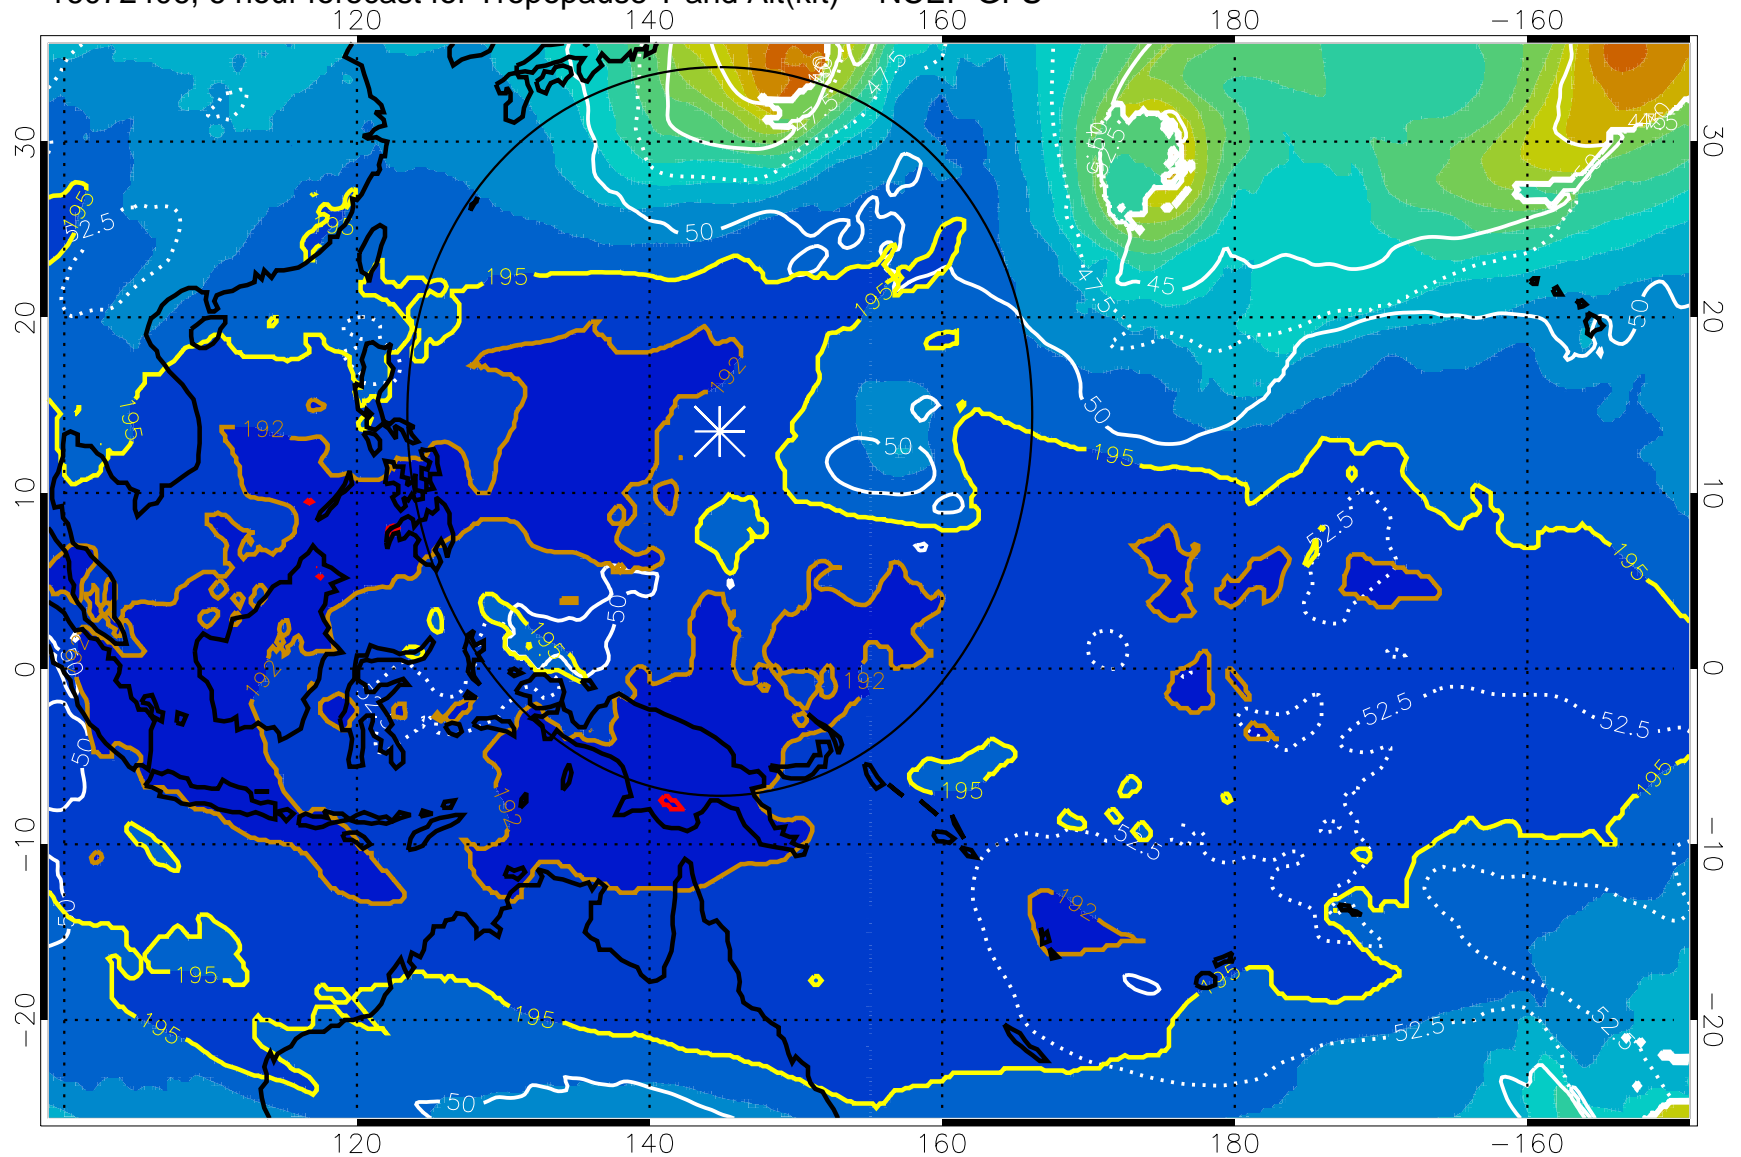

16072406, 6 hour forecast for Tropopause T and Alt(kft) -- NCEP GFS

190 200 210 220 230

Tropopause T, K

Tropopause Altitude in kft (white)

192.5K Isotherm 195K Isotherm

187.5K Isotherm 190K Isotherm

Range ring of 2304 km