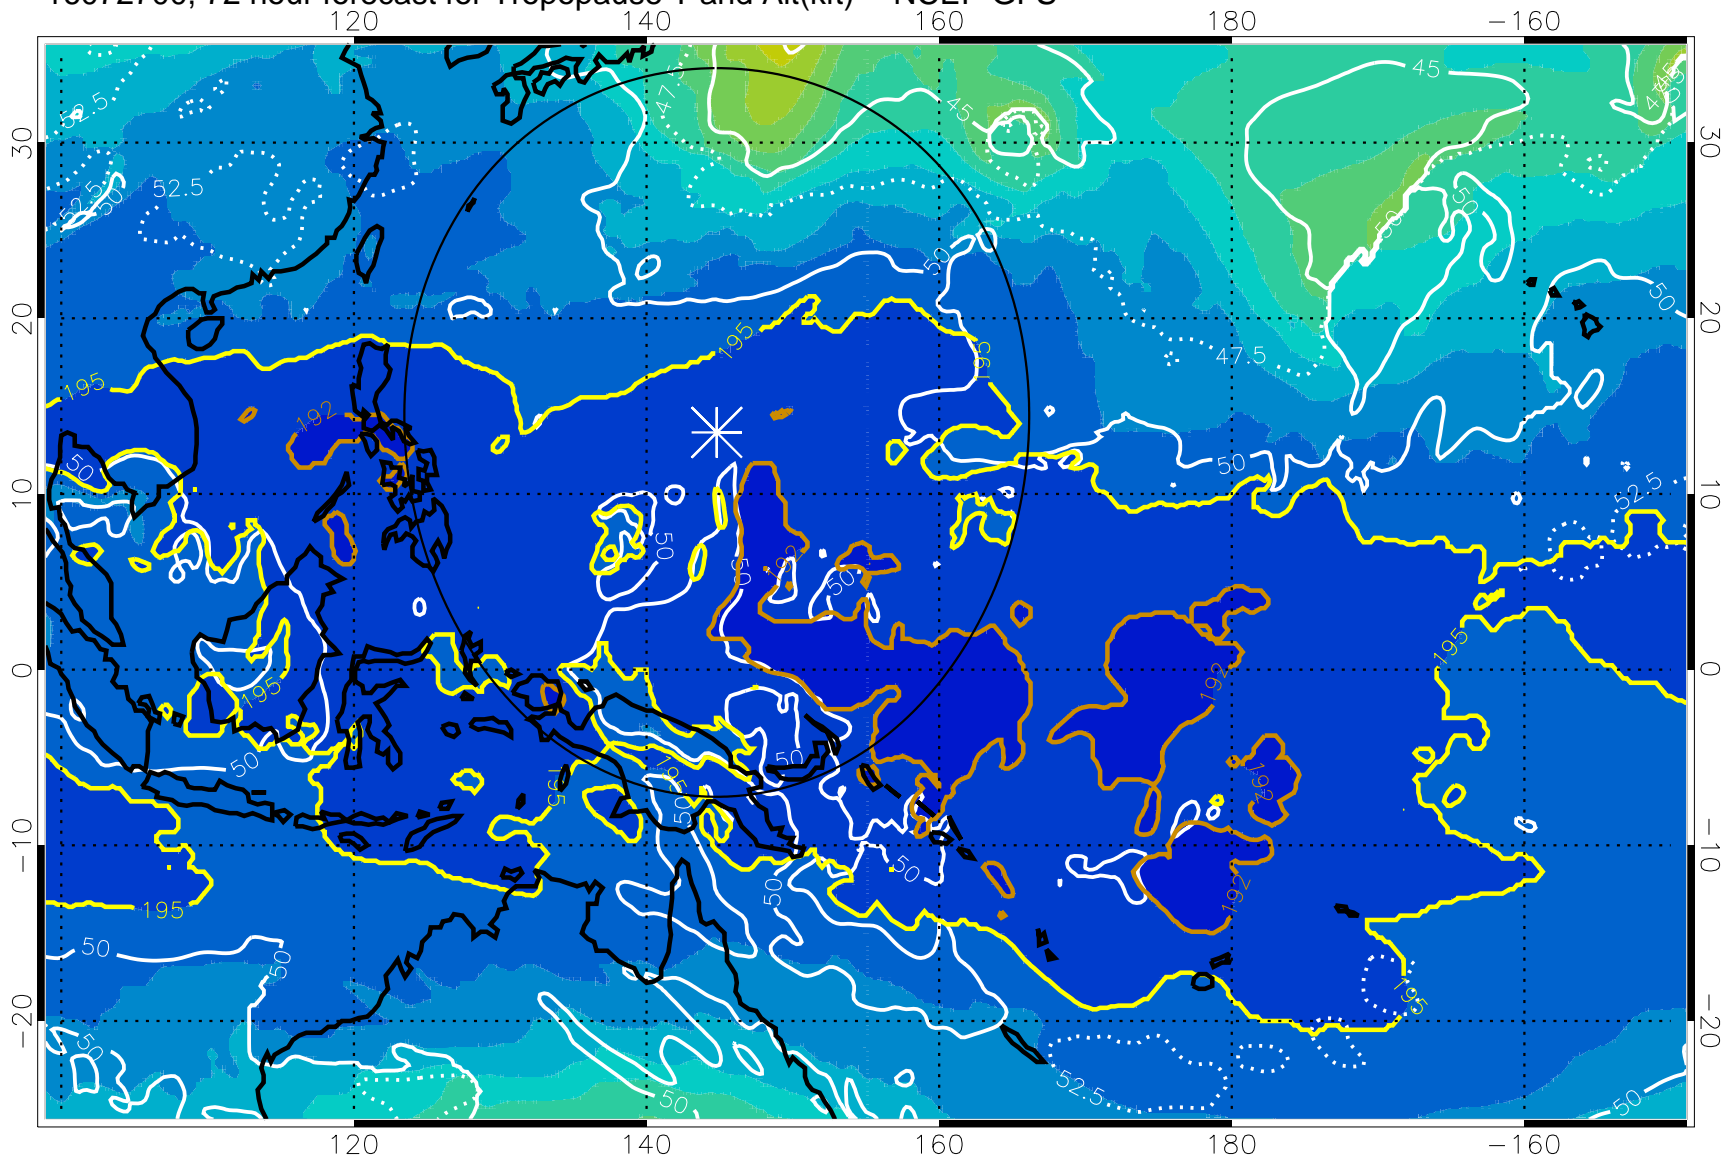

16072700, 72 hour forecast for Tropopause T and Alt(kft) -- NCEP GFS

190 200 210 220 230
Tropopause T, K

Tropopause Altitude in kft (white)

192.5K Isotherm 195K Isotherm
187.5K Isotherm 190K Isotherm

Range ring of 2304 km