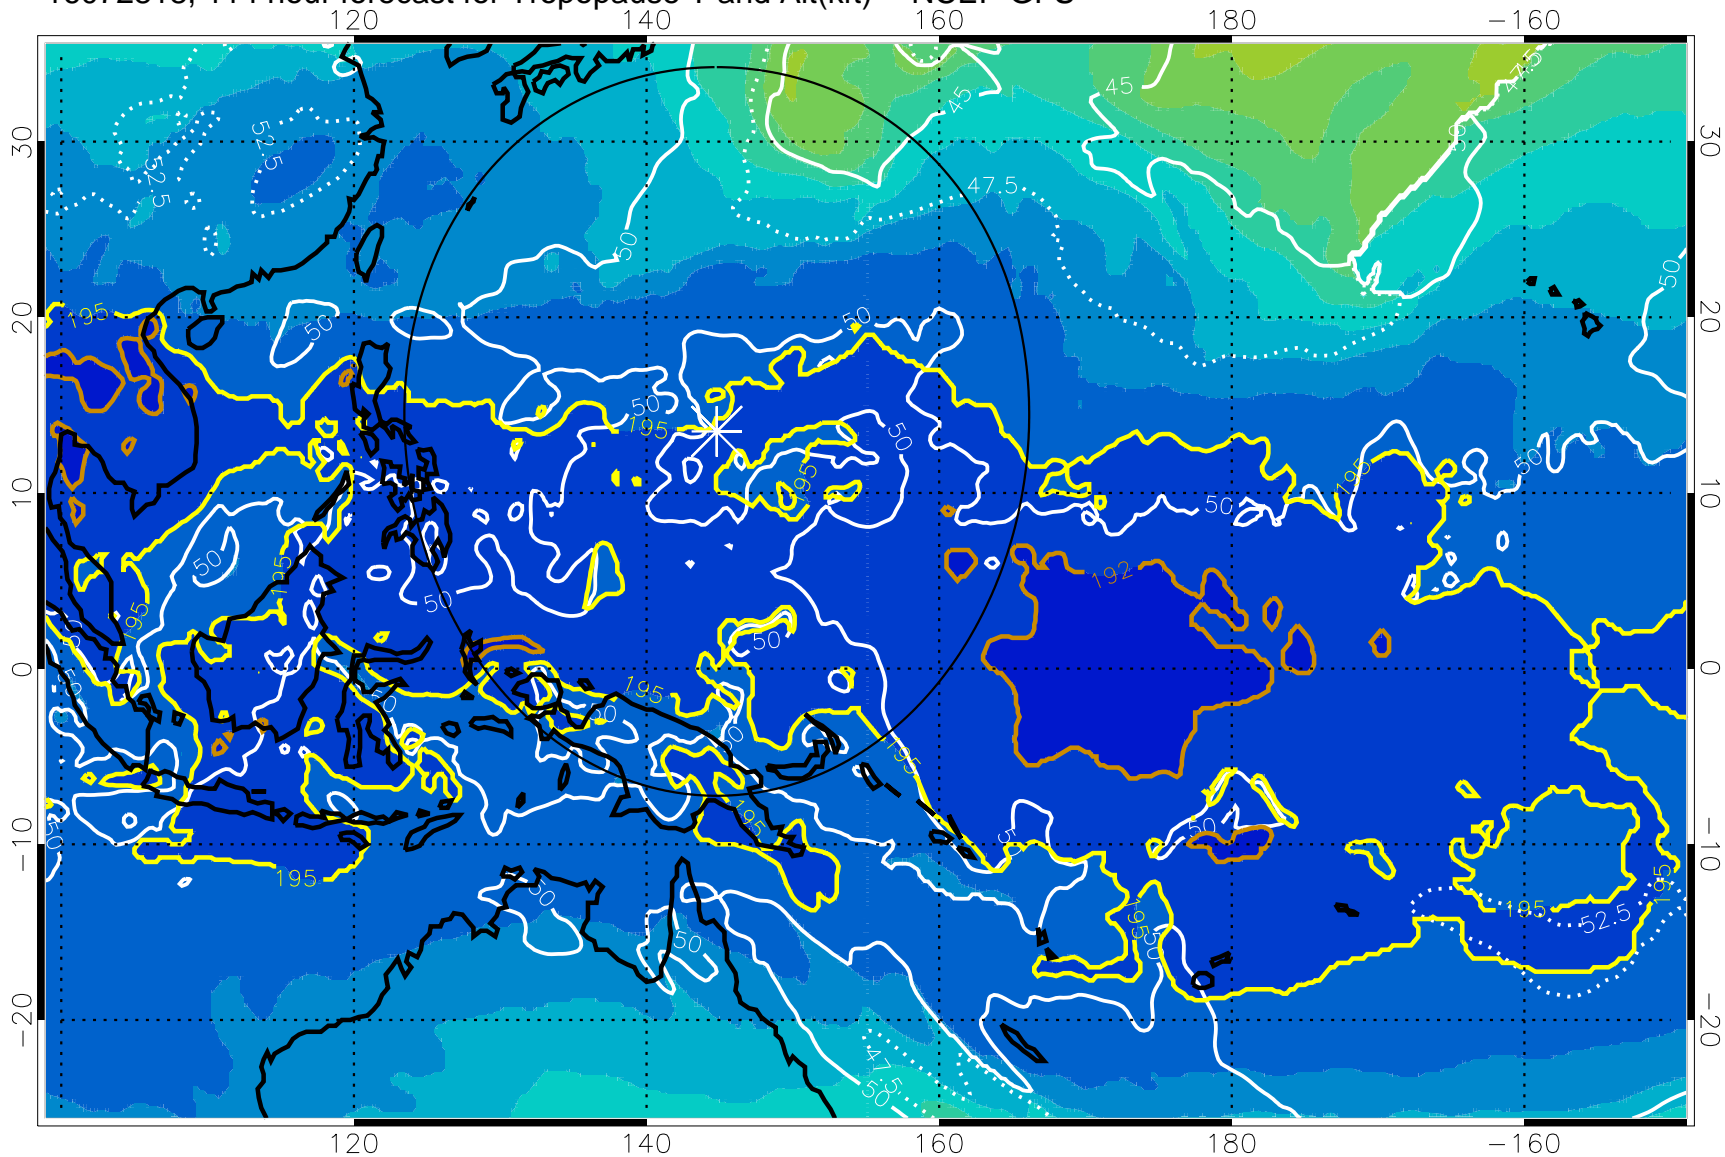

16072812, 108 hour forecast for Tropopause T and Alt(kft) -- NCEP GFS

190 200 210 220 230
Tropopause T, K

Tropopause Altitude in kft (white)

192.5K Isotherm 195K Isotherm
187.5K Isotherm 190K Isotherm

Range ring of 2304 km

16072818, 114 hour forecast for Tropopause T and Alt(kft) -- NCEP GFS

190 200 210 220 230

Tropopause T, K

Tropopause Altitude in kft (white)

192.5K Isotherm 195K Isotherm

187.5K Isotherm 190K Isotherm

Range ring of 2304 km