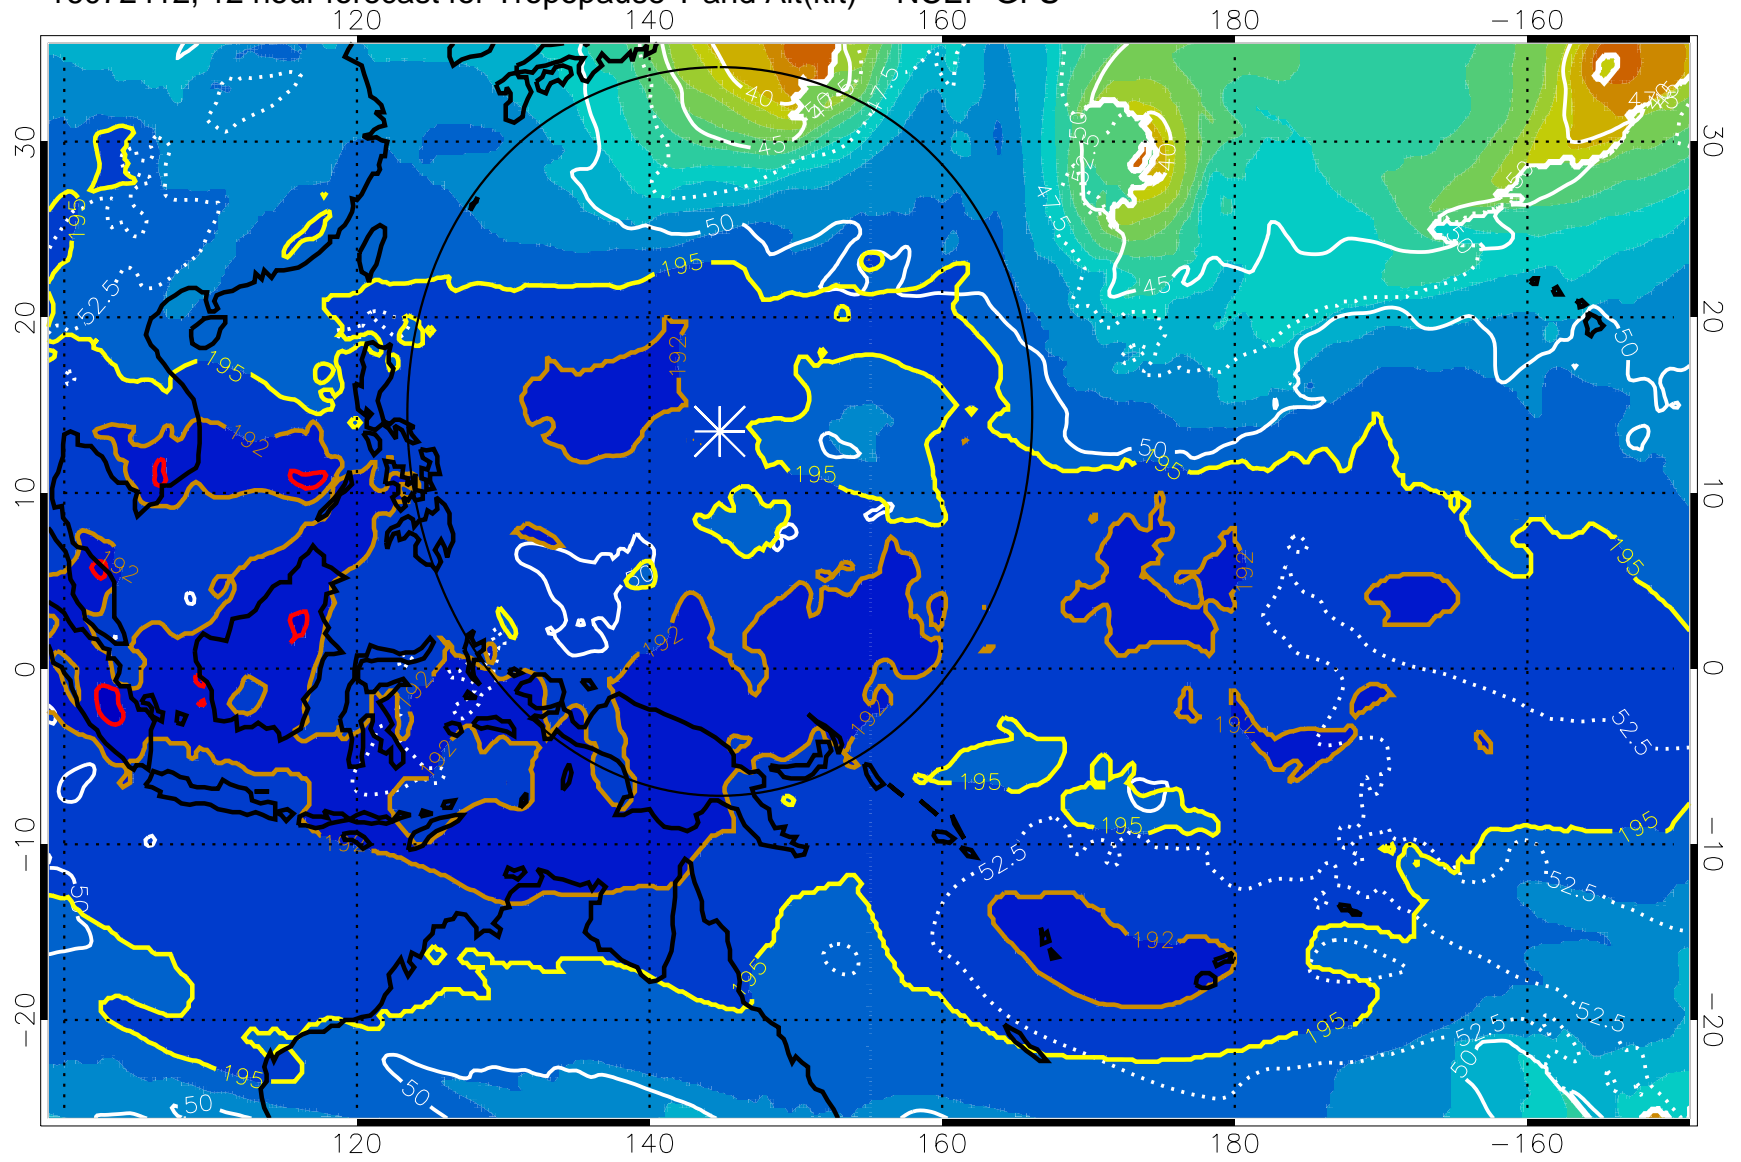

16072412, 12 hour forecast for Tropopause T and Alt(kft) -- NCEP GFS

190   200   210   220   230
Tropopause T, K

Tropopause Altitude in kft (white)

192.5K Isotherm   195K Isotherm
187.5K Isotherm   190K Isotherm

Range ring of 2304 km