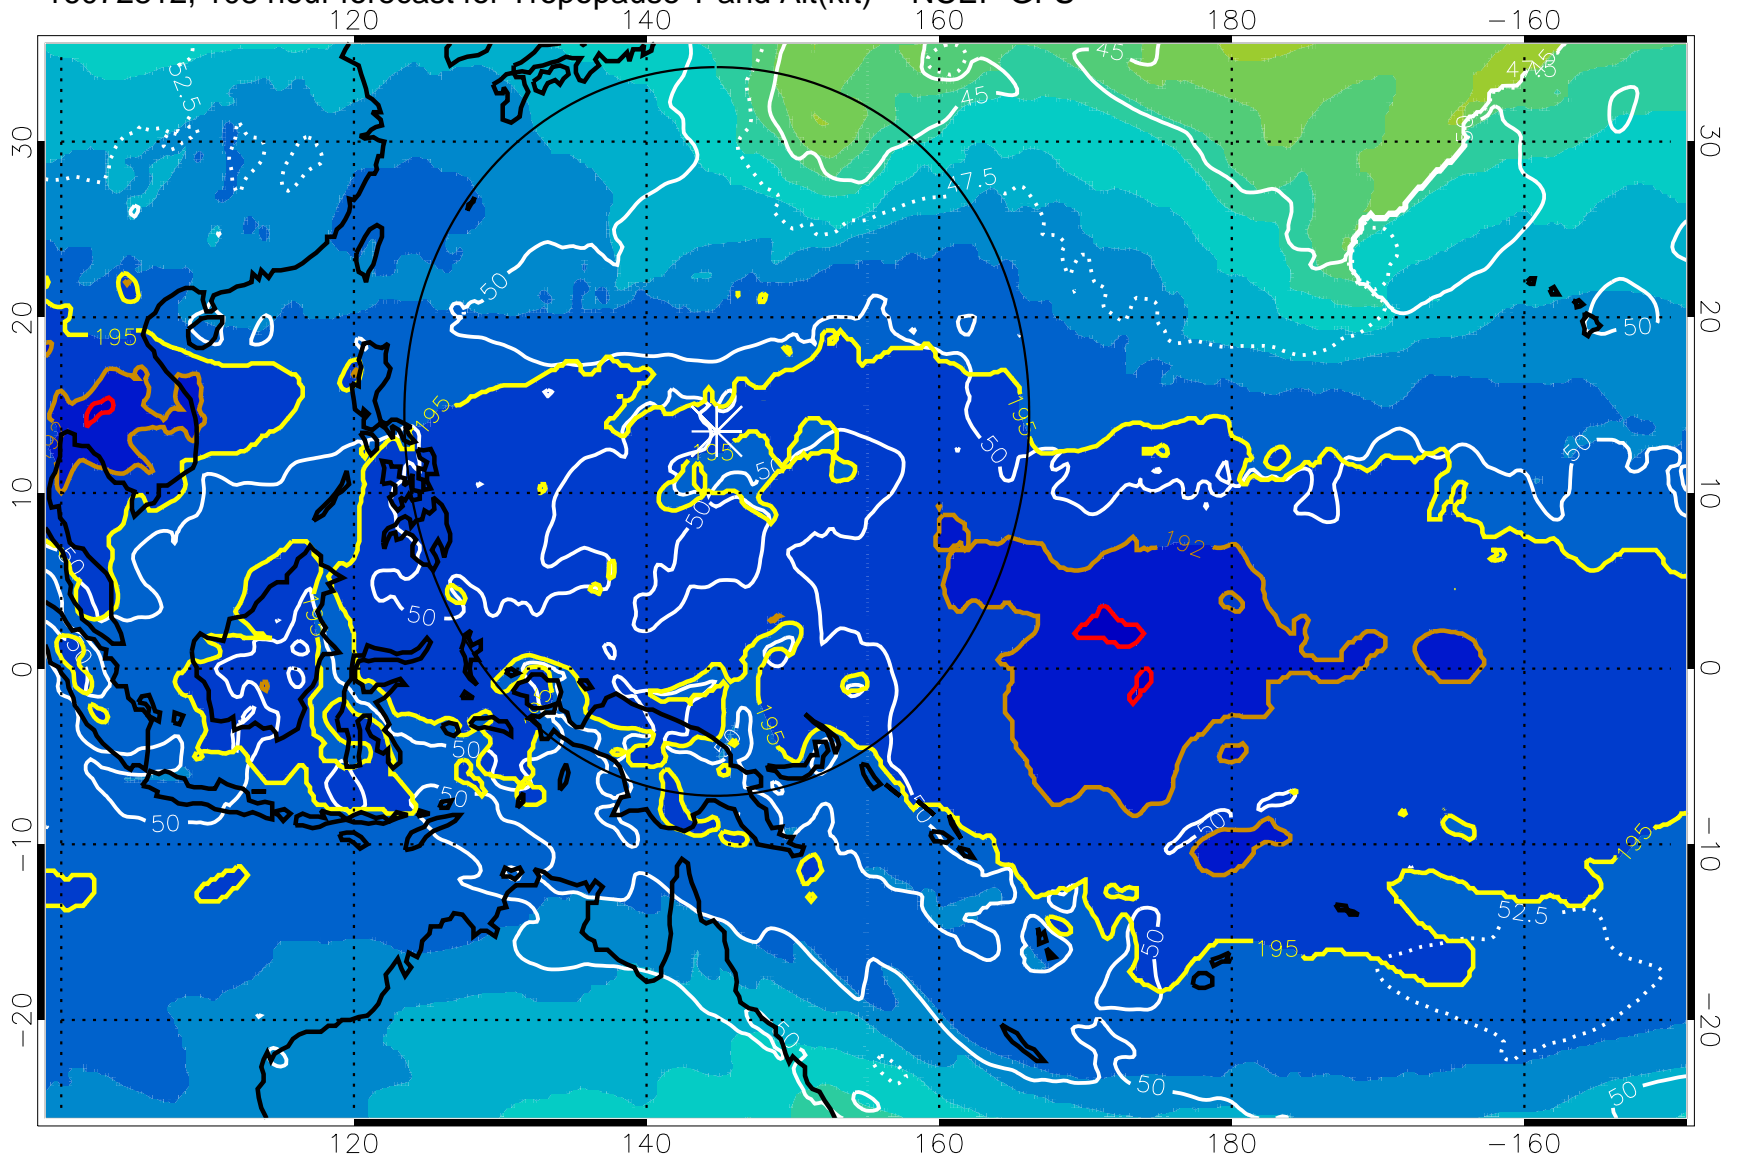

16072812, 108 hour forecast for Tropopause T and Alt(kft) -- NCEP GFS

190   200   210   220   230
Tropopause T, K

Tropopause Altitude in kft (white)

192.5K Isotherm   195K Isotherm
187.5K Isotherm   190K Isotherm

Range ring of 2304 km