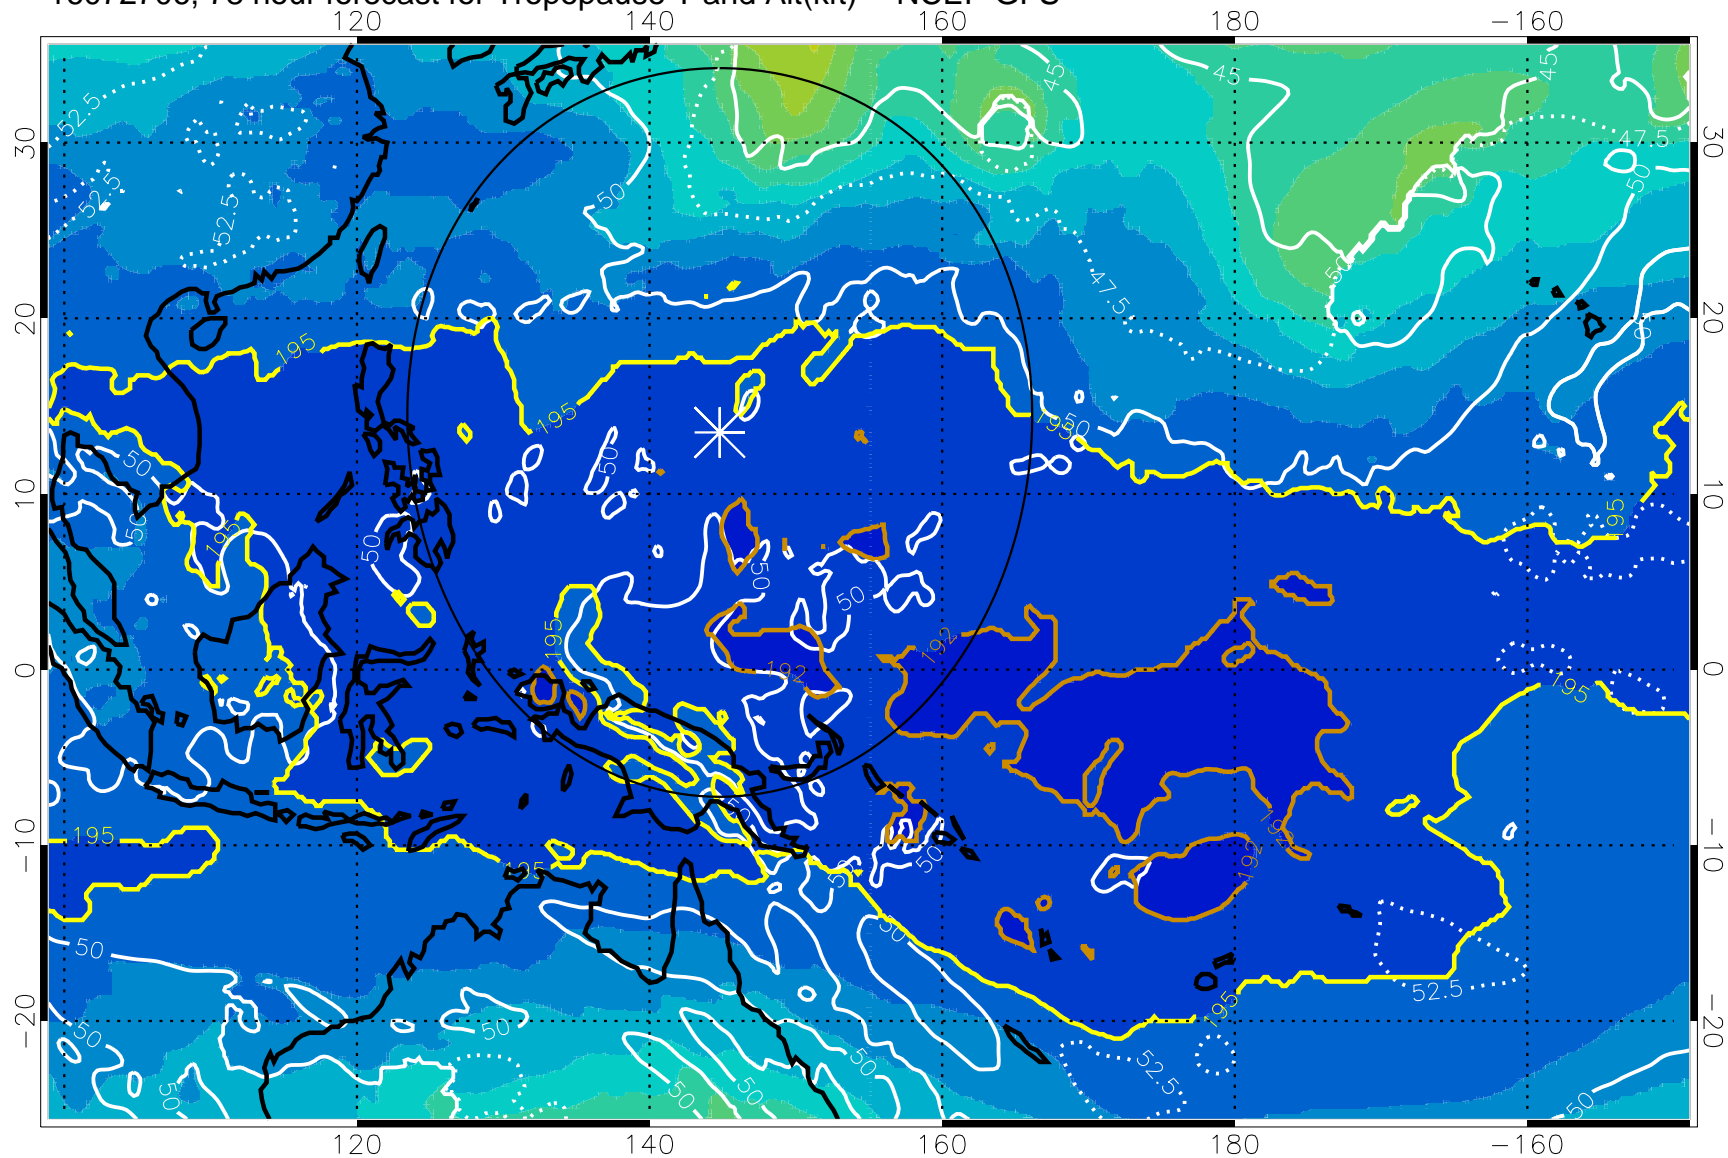

16072706, 78 hour forecast for Tropopause T and Alt(kft) -- NCEP GFS

190 200 210 220 230

Tropopause T, K

Tropopause Altitude in kft (white)

192.5K Isotherm 195K Isotherm
187.5K Isotherm 190K Isotherm

Range ring of 2304 km