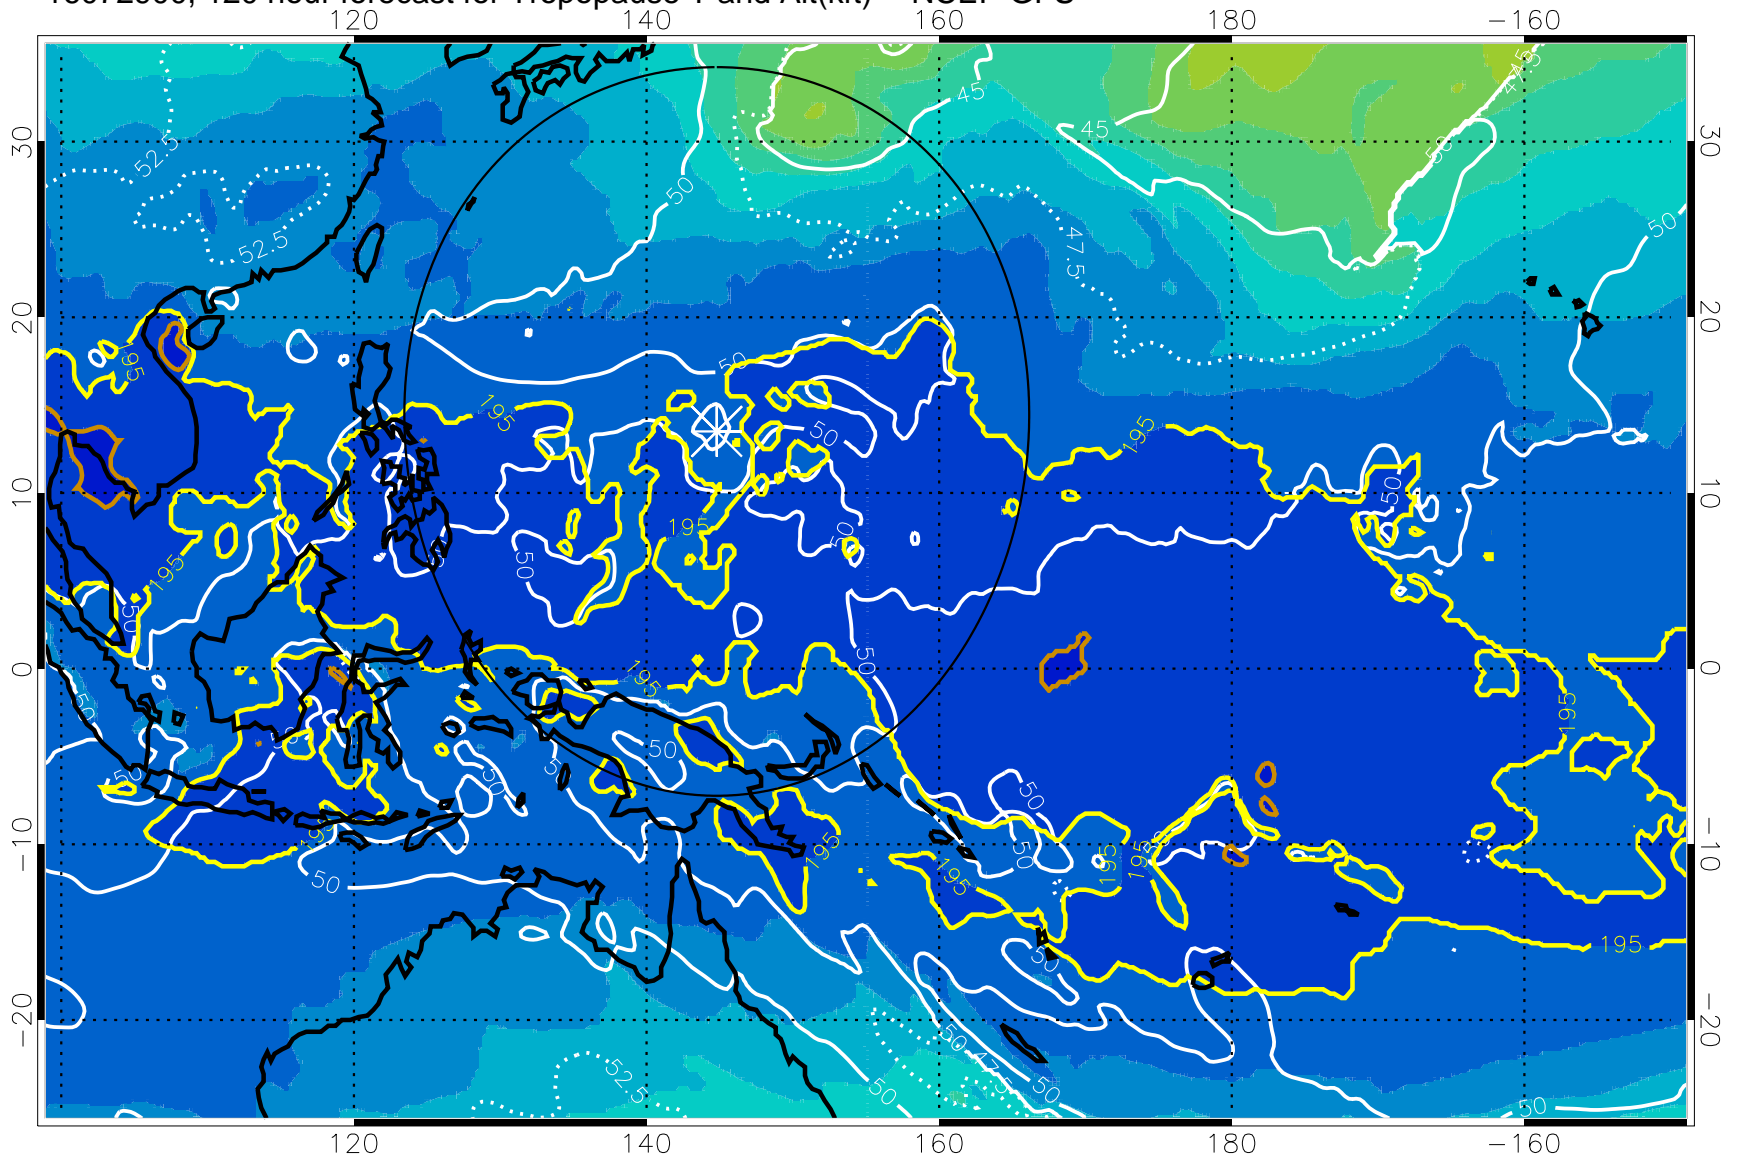

16072818, 114 hour forecast for Tropopause T and Alt(kft) -- NCEP GFS

190 200 210 220 230

Tropopause T, K

Tropopause Altitude in kft (white)

192.5K Isotherm 195K Isotherm

187.5K Isotherm 190K Isotherm

Range ring of 2304 km

16072900, 120 hour forecast for Tropopause T and Alt(kft) -- NCEP GFS

190 200 210 220 230
Tropopause T, K

Tropopause Altitude in kft (white)

192.5K Isotherm 195K Isotherm
187.5K Isotherm 190K Isotherm

Range ring of 2304 km