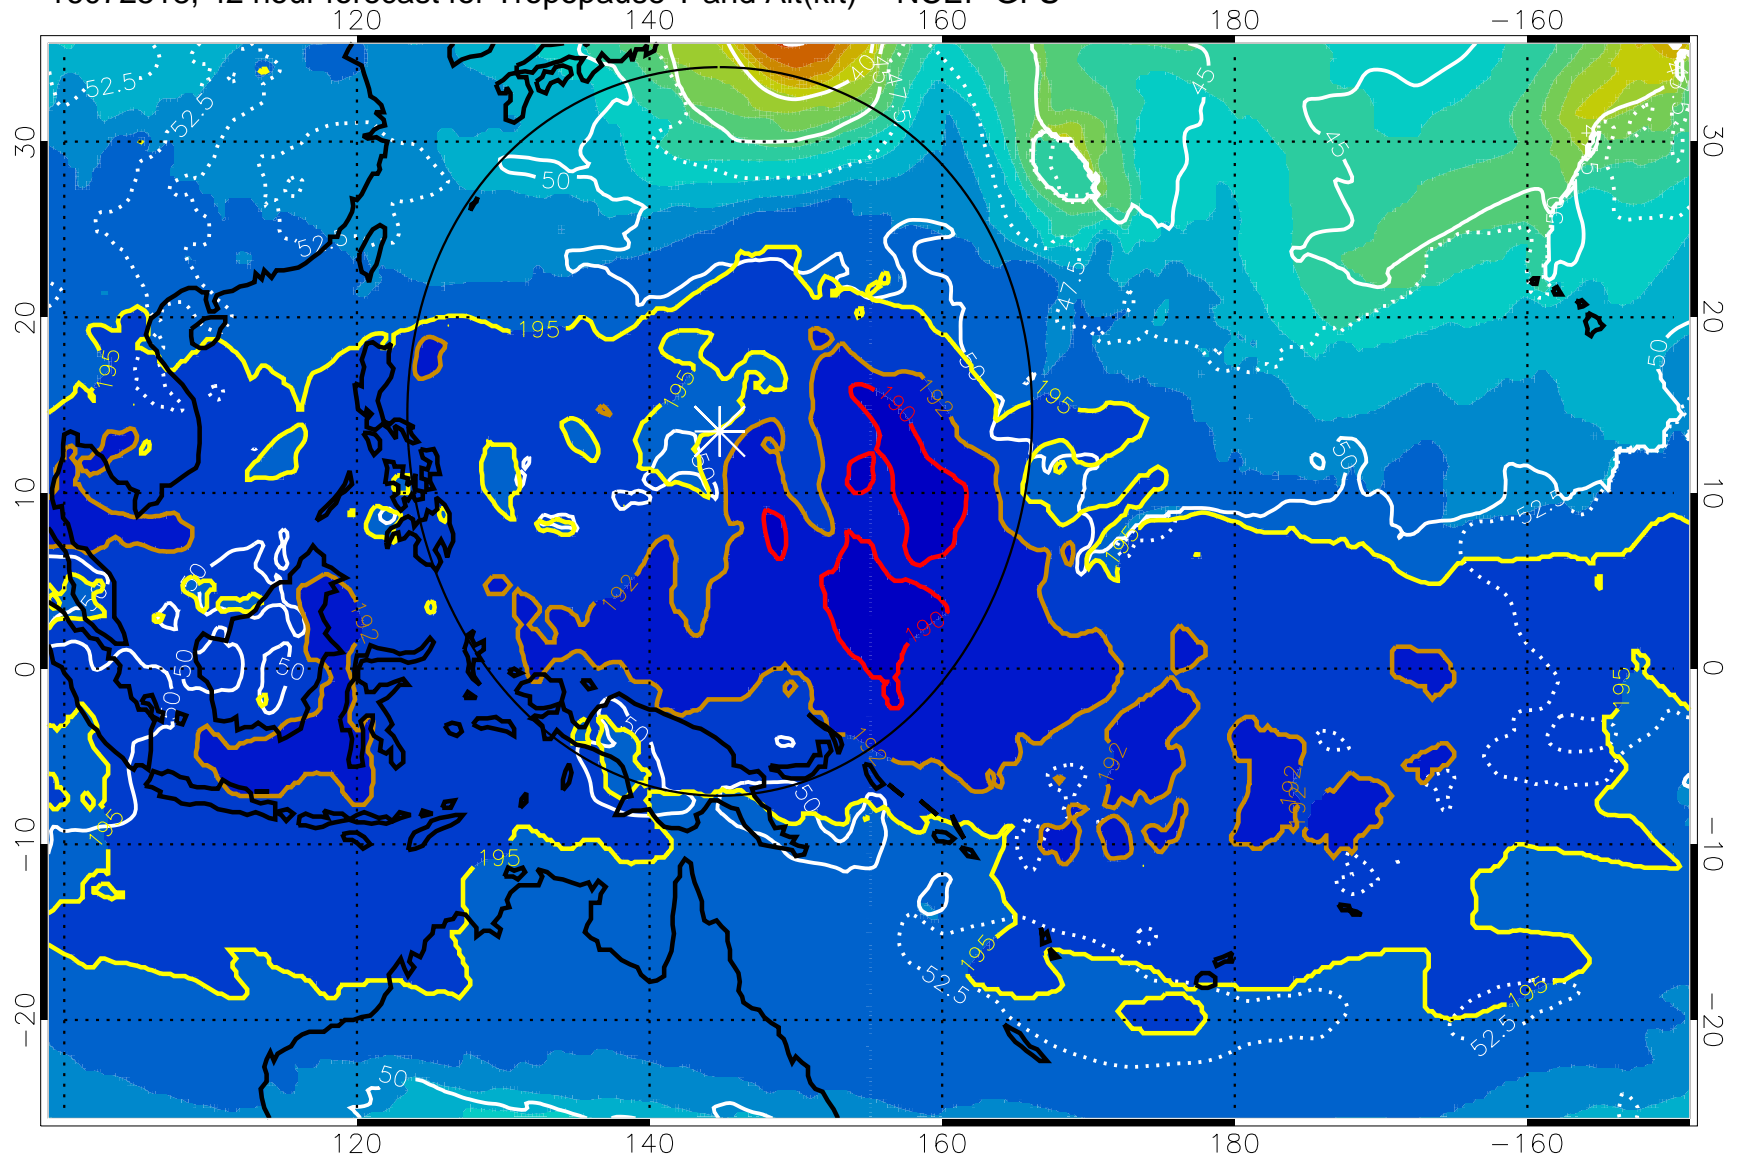

16072518, 42 hour forecast for Tropopause T and Alt(kft) -- NCEP GFS

190 200 210 220 230

Tropopause T, K

Tropopause Altitude in kft (white)

192.5K Isotherm 195K Isotherm
187.5K Isotherm 190K Isotherm

Range ring of 2304 km