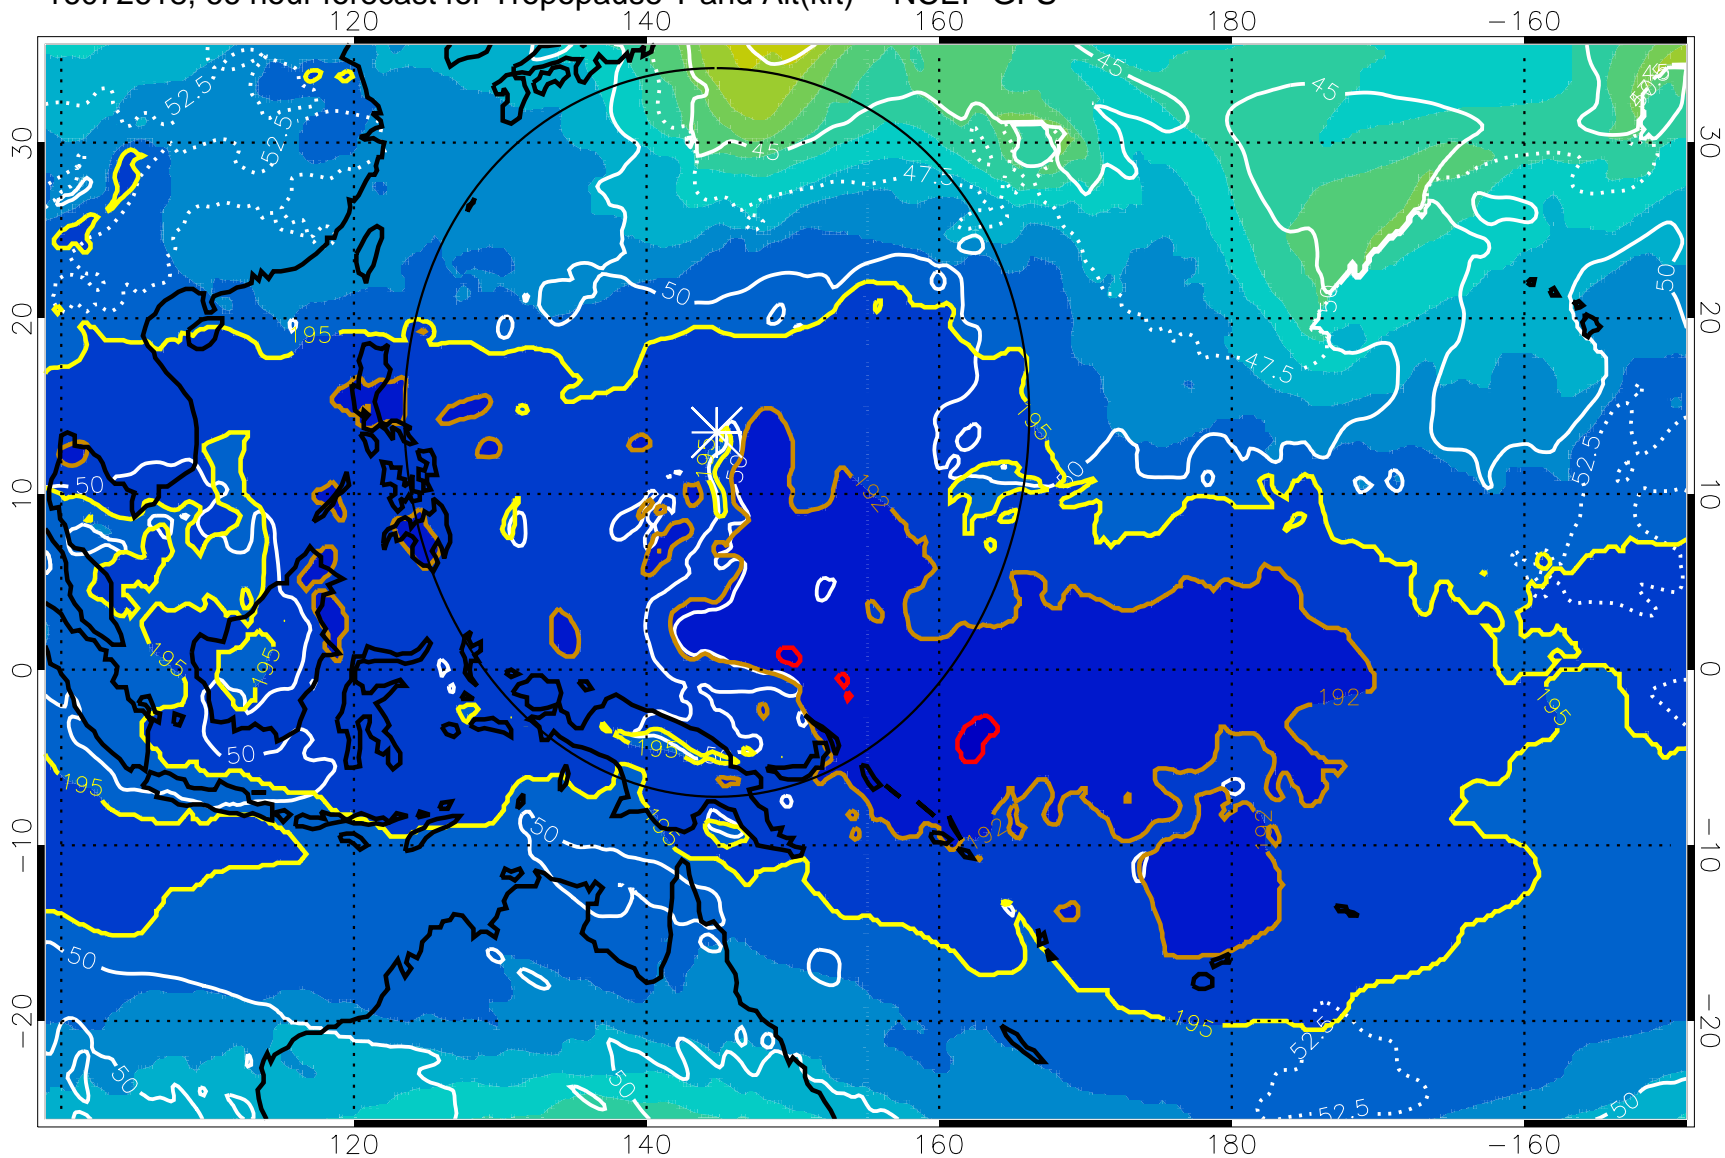

16072612, 60 hour forecast for Tropopause T and Alt(kft) -- NCEP GFS

190 200 210 220 230
Tropopause T, K

Tropopause Altitude in kft (white)

192.5K Isotherm 195K Isotherm
187.5K Isotherm 190K Isotherm

Range ring of 2304 km

16072618, 66 hour forecast for Tropopause T and Alt(kft) -- NCEP GFS

190 200 210 220 230

Tropopause T, K

Tropopause Altitude in kft (white)

192.5K Isotherm 195K Isotherm
187.5K Isotherm 190K Isotherm

Range ring of 2304 km