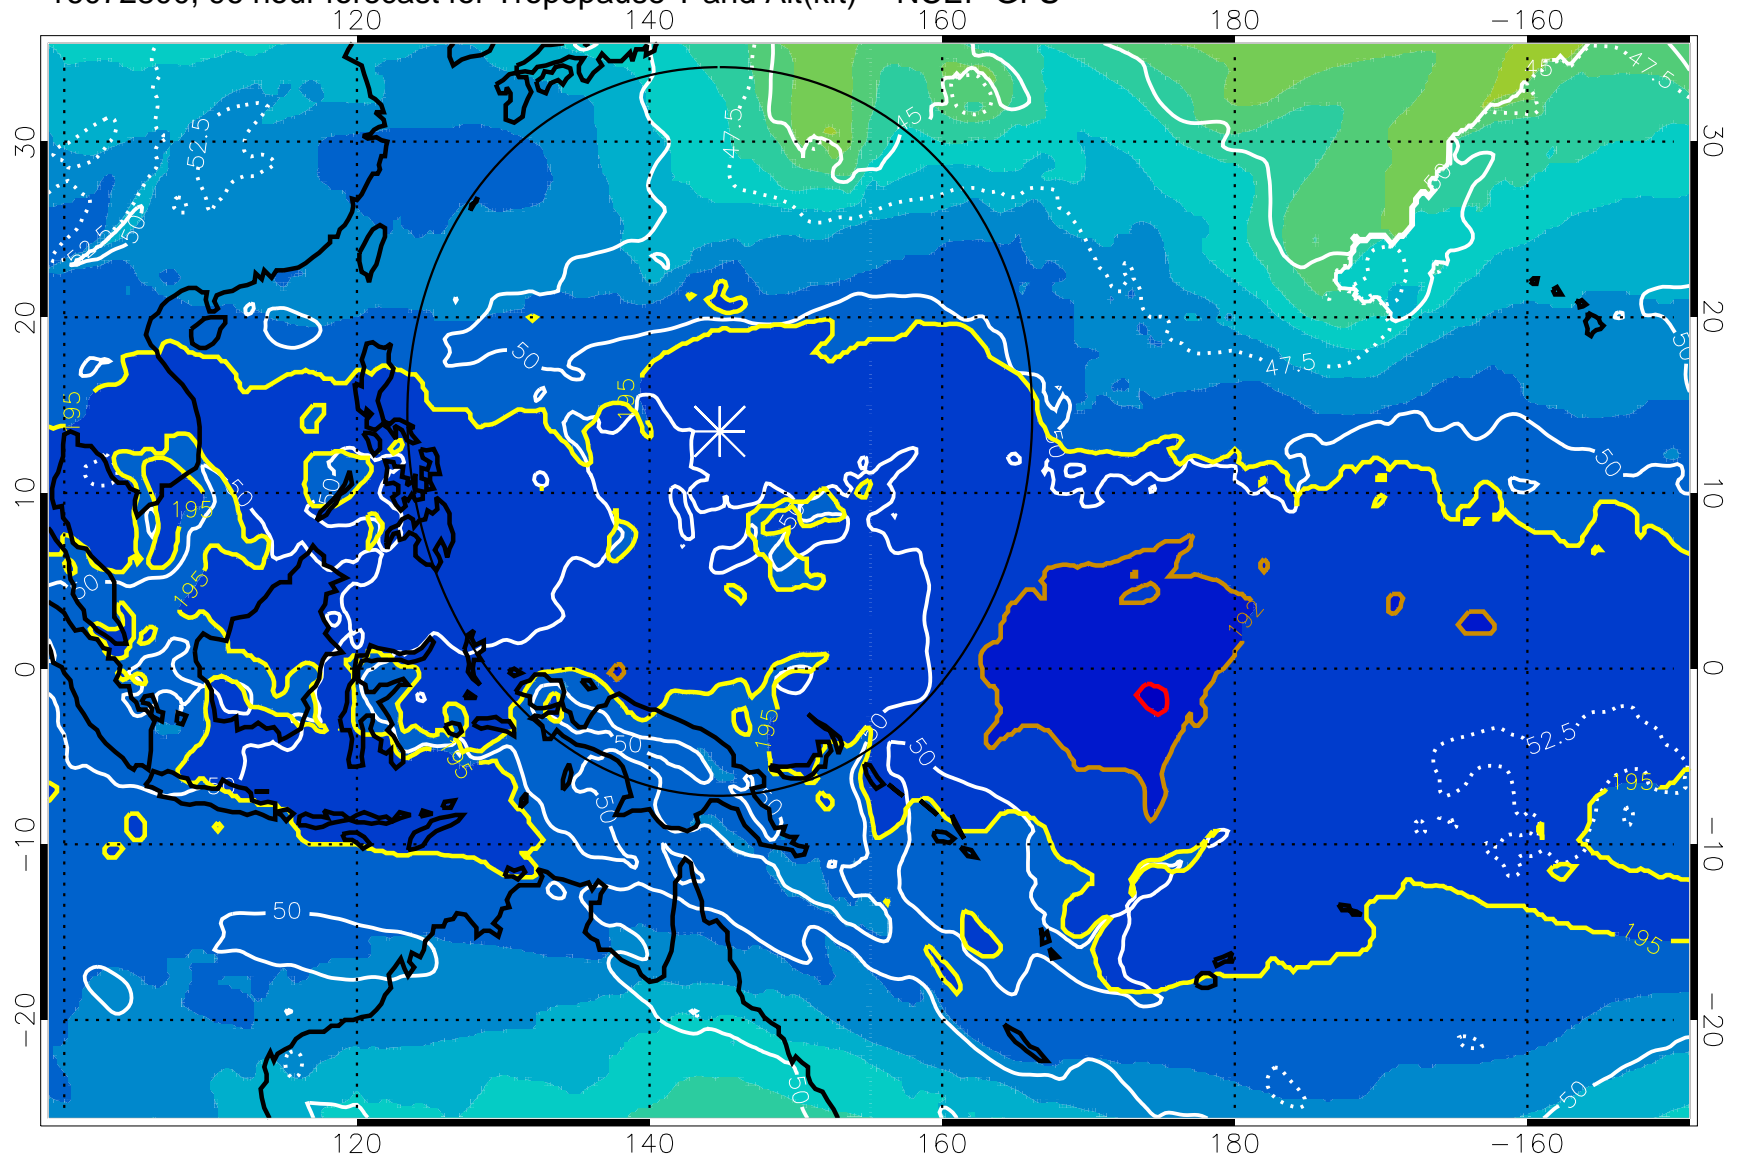

16072800, 96 hour forecast for Tropopause T and Alt(kft) -- NCEP GFS

190 200 210 220 230

Tropopause T, K

Tropopause Altitude in kft (white)

192.5K Isotherm 195K Isotherm

187.5K Isotherm 190K Isotherm

Range ring of 2304 km