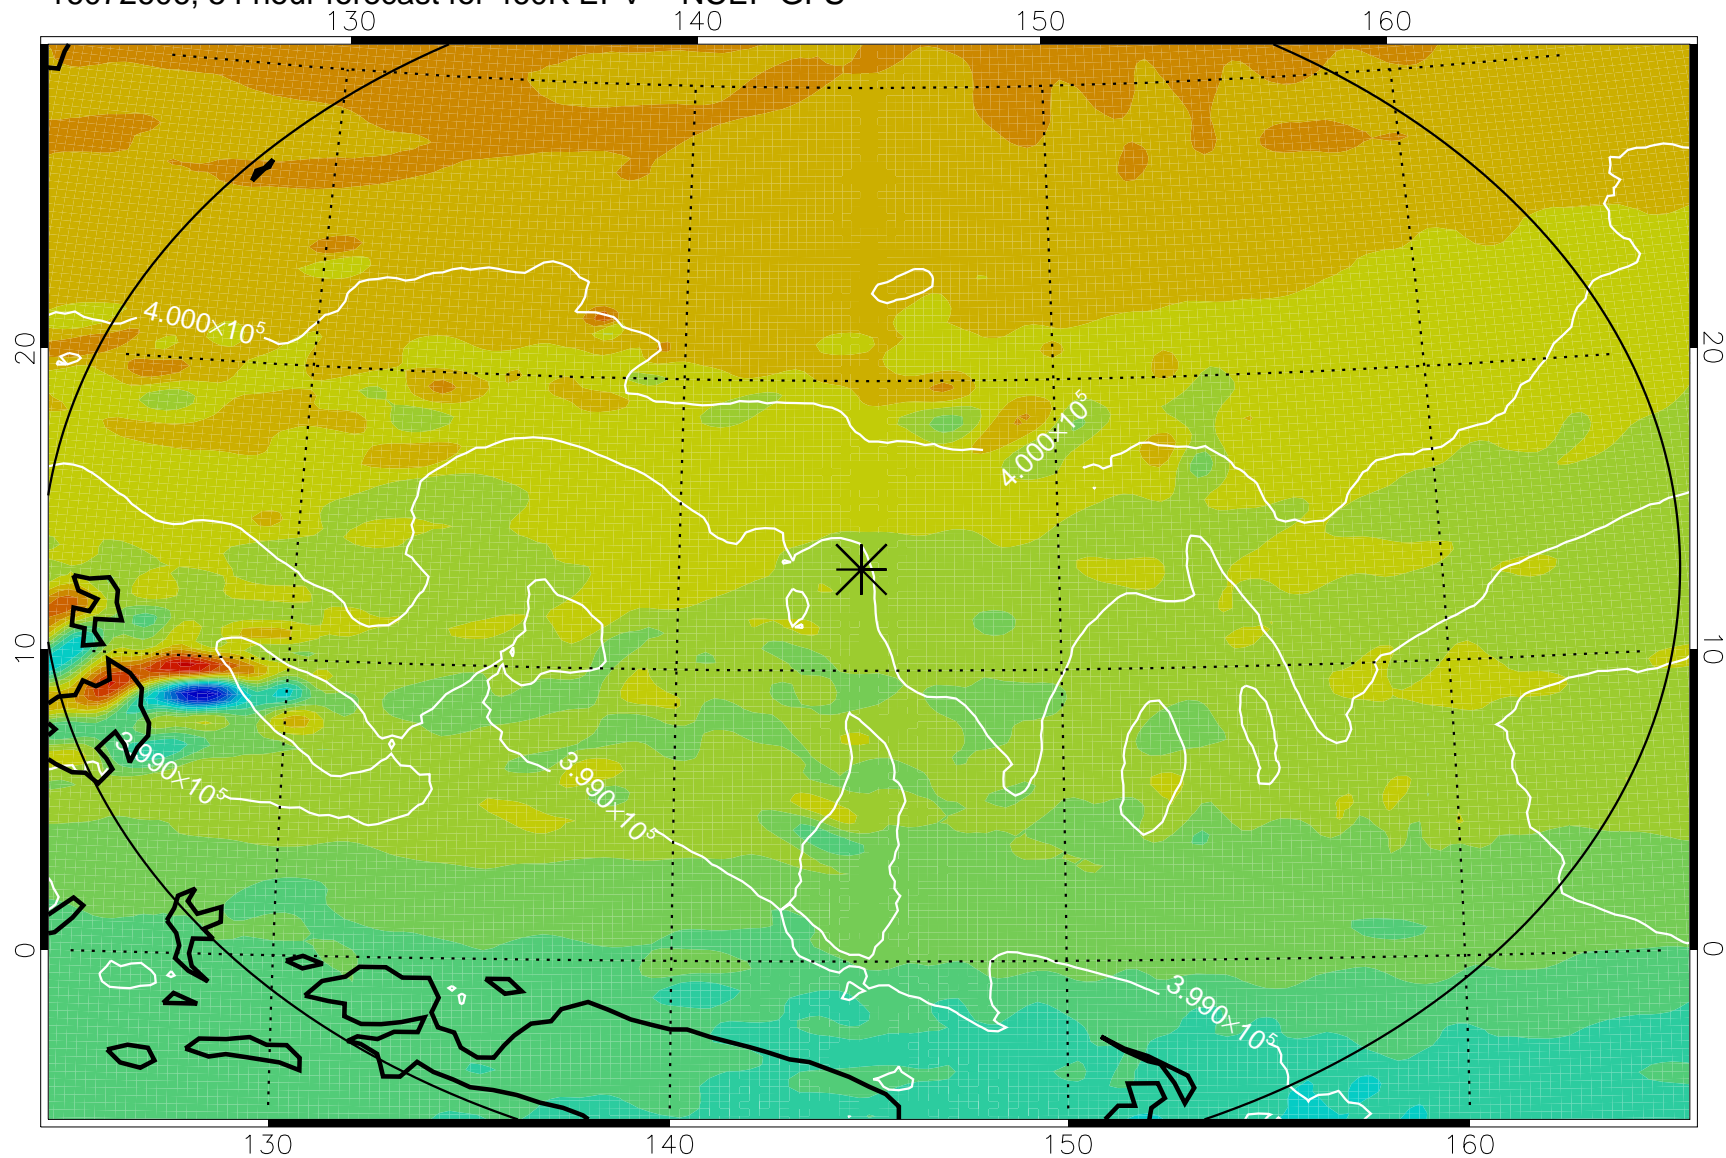

16072506, 30 hour forecast for 460K EPV -- NCEP GFS

460K Montgomery Streamfunction, white

Range ring of 2304 km

16072512, 36 hour forecast for 460K EPV -- NCEP GFS

460K Montgomery Streamfunction, white

Range ring of 2304 km

16072518, 42 hour forecast for 460K EPV -- NCEP GFS

460K Montgomery Streamfunction, white

Range ring of 2304 km

16072600, 48 hour forecast for 460K EPV -- NCEP GFS

460K Montgomery Streamfunction, white

Range ring of 2304 km

16072606, 54 hour forecast for 460K EPV -- NCEP GFS

460K Montgomery Streamfunction, white

Range ring of 2304 km

16072612, 60 hour forecast for 460K EPV -- NCEP GFS

460K Montgomery Streamfunction, white

Range ring of 2304 km

16072618, 66 hour forecast for 460K EPV -- NCEP GFS

460K Montgomery Streamfunction, white

Range ring of 2304 km

16072700, 72 hour forecast for 460K EPV -- NCEP GFS

460K Montgomery Streamfunction, white

Range ring of 2304 km