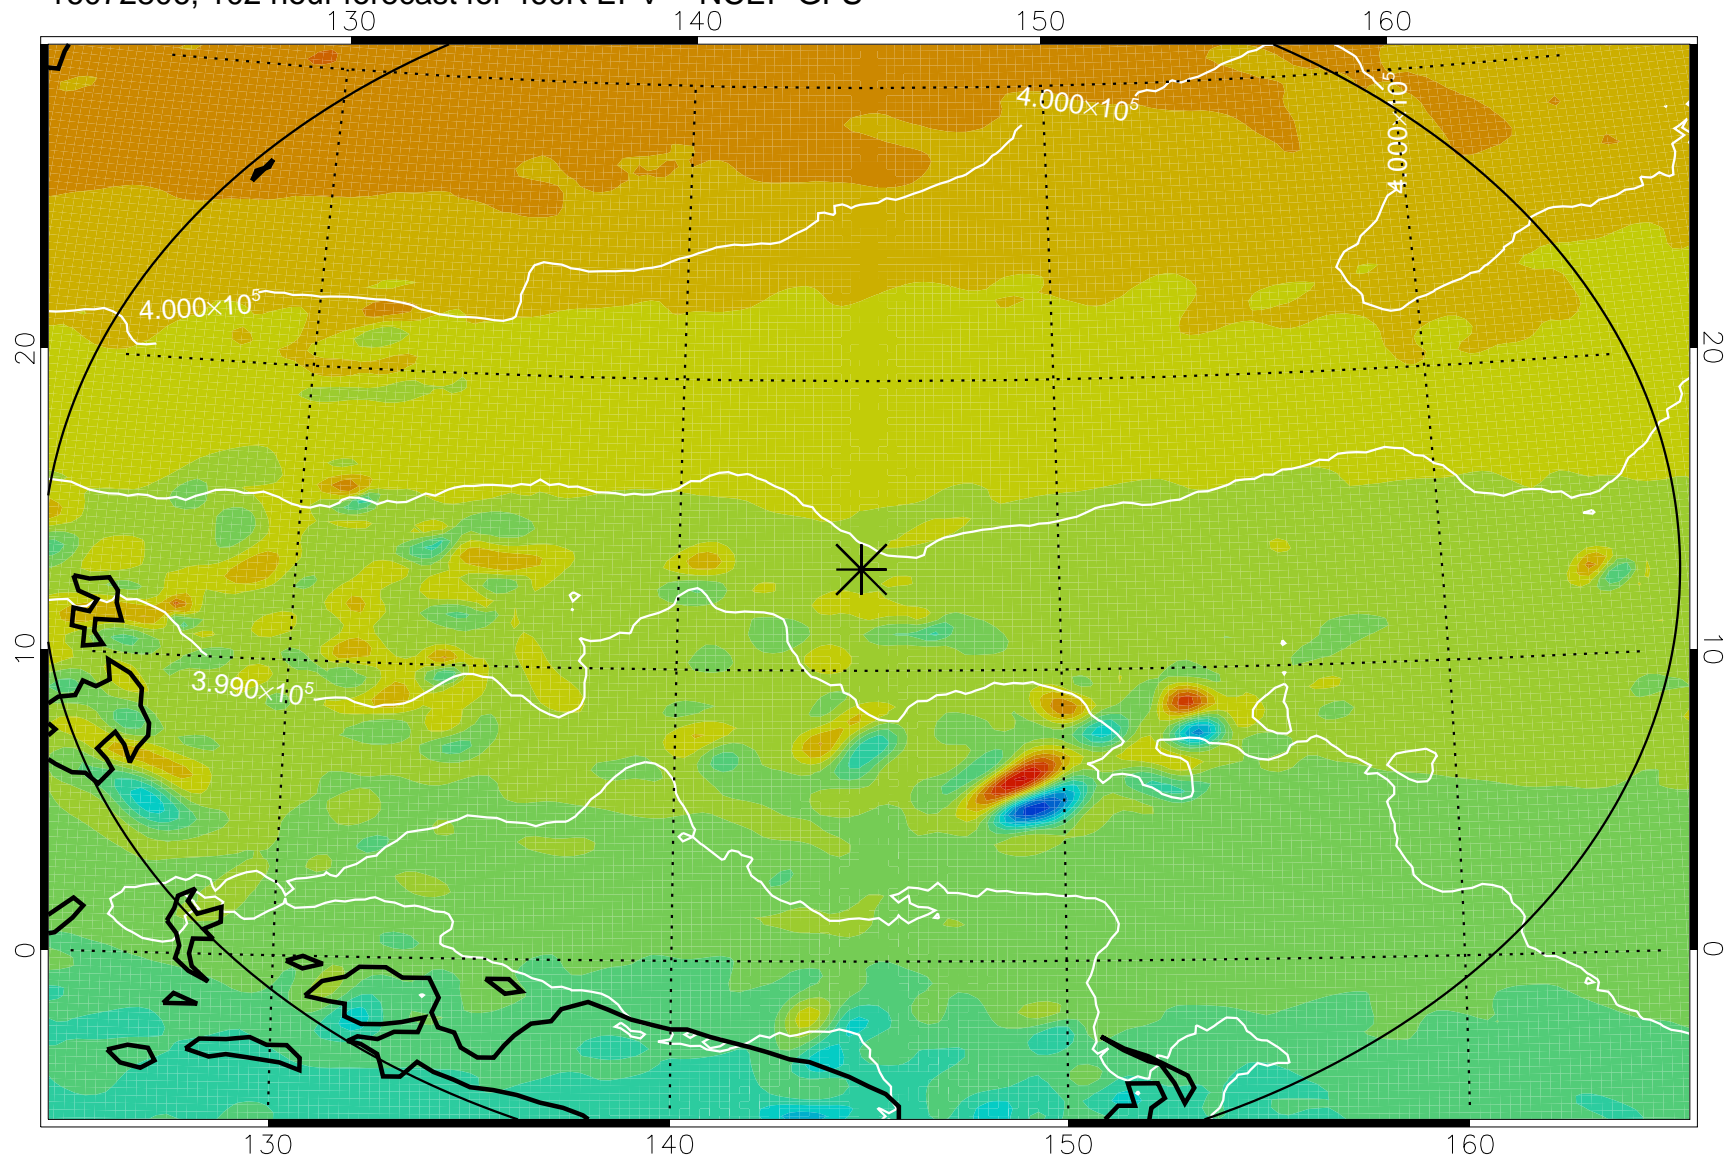

16072706, 78 hour forecast for 460K EPV -- NCEP GFS

460K Montgomery Streamfunction, white

Range ring of 2304 km

16072712, 84 hour forecast for 460K EPV -- NCEP GFS

460K Montgomery Streamfunction, white

Range ring of 2304 km

16072718, 90 hour forecast for 460K EPV -- NCEP GFS

460K Montgomery Streamfunction, white

Range ring of 2304 km

16072800, 96 hour forecast for 460K EPV -- NCEP GFS

460K Montgomery Streamfunction, white

Range ring of 2304 km

16072806, 102 hour forecast for 460K EPV -- NCEP GFS

460K Montgomery Streamfunction, white

Range ring of 2304 km

16072812, 108 hour forecast for 460K EPV -- NCEP GFS

460K Montgomery Streamfunction, white

Range ring of 2304 km

16072818, 114 hour forecast for 460K EPV -- NCEP GFS

460K Montgomery Streamfunction, white

Range ring of 2304 km

16072900, 120 hour forecast for 460K EPV -- NCEP GFS

460K Montgomery Streamfunction, white

Range ring of 2304 km