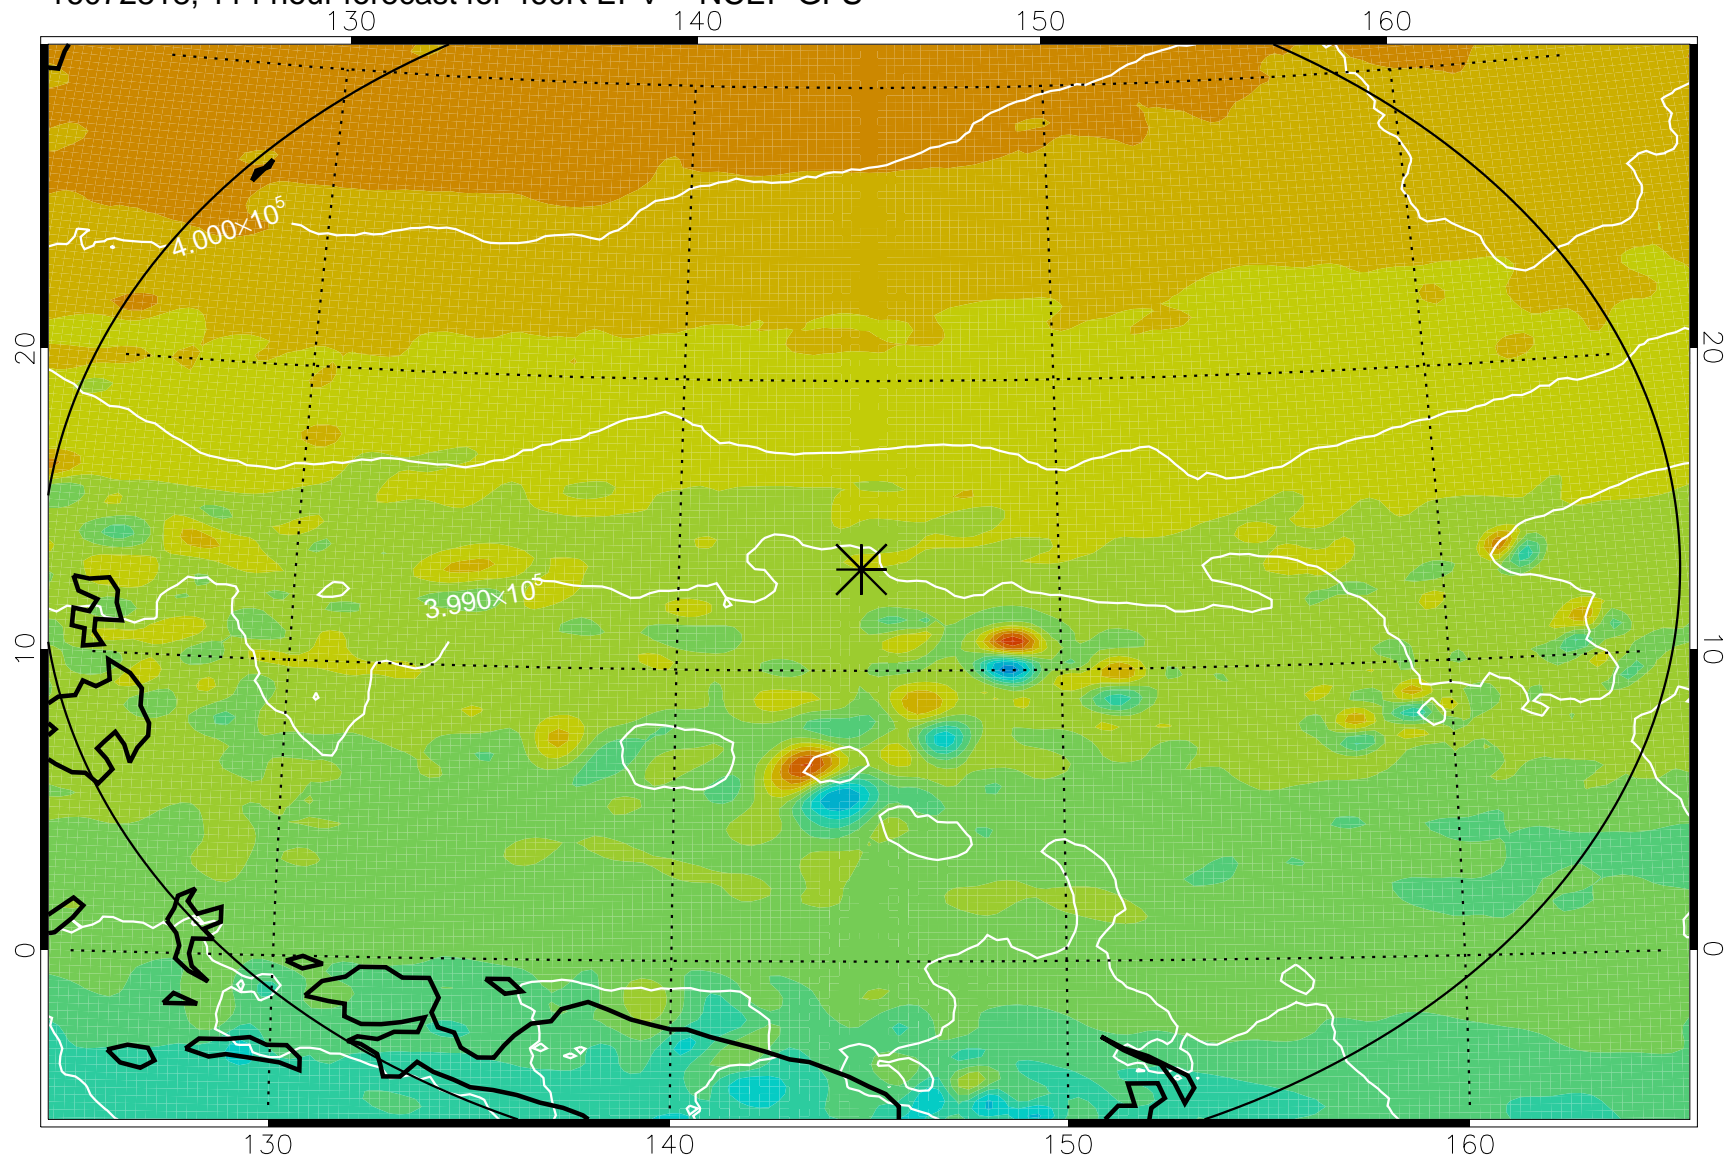

16072706, 78 hour forecast for 460K EPV -- NCEP GFS

460K Montgomery Streamfunction, white

Range ring of 2304 km

16072712, 84 hour forecast for 460K EPV -- NCEP GFS

460K Montgomery Streamfunction, white

Range ring of 2304 km

16072718, 90 hour forecast for 460K EPV -- NCEP GFS

460K Montgomery Streamfunction, white

Range ring of 2304 km

16072800, 96 hour forecast for 460K EPV -- NCEP GFS

460K Montgomery Streamfunction, white

Range ring of 2304 km

16072806, 102 hour forecast for 460K EPV -- NCEP GFS

460K Montgomery Streamfunction, white

Range ring of 2304 km

16072812, 108 hour forecast for 460K EPV -- NCEP GFS

460K Montgomery Streamfunction, white

Range ring of 2304 km

16072818, 114 hour forecast for 460K EPV -- NCEP GFS

460K Montgomery Streamfunction, white

Range ring of 2304 km

16072900, 120 hour forecast for 460K EPV -- NCEP GFS

460K Montgomery Streamfunction, white

Range ring of 2304 km