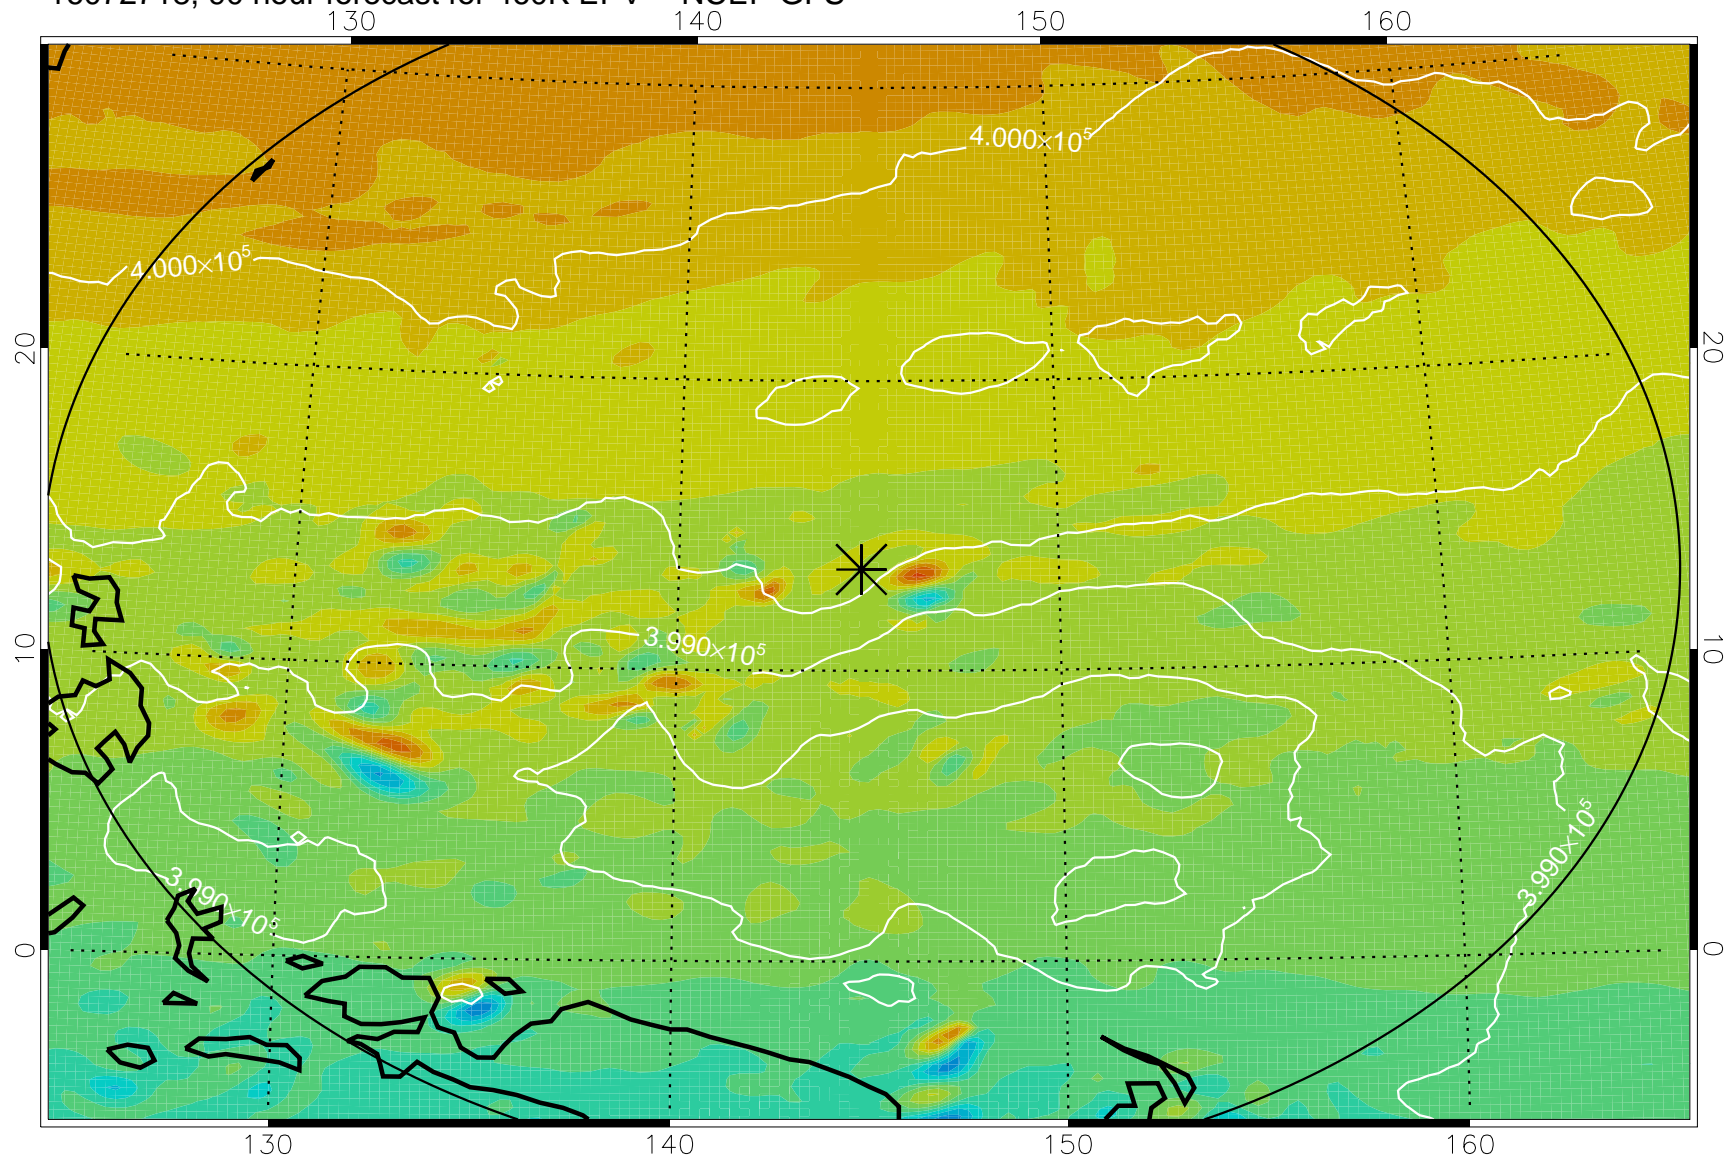

16072618, 66 hour forecast for 460K EPV -- NCEP GFS

460K Montgomery Streamfunction, white

Range ring of 2304 km

16072700, 72 hour forecast for 460K EPV -- NCEP GFS

460K Montgomery Streamfunction, white

Range ring of 2304 km

16072706, 78 hour forecast for 460K EPV -- NCEP GFS

460K Montgomery Streamfunction, white

Range ring of 2304 km

16072712, 84 hour forecast for 460K EPV -- NCEP GFS

460K Montgomery Streamfunction, white

Range ring of 2304 km

16072718, 90 hour forecast for 460K EPV -- NCEP GFS

460K Montgomery Streamfunction, white

Range ring of 2304 km

16072800, 96 hour forecast for 460K EPV -- NCEP GFS

460K Montgomery Streamfunction, white

Range ring of 2304 km

16072806, 102 hour forecast for 460K EPV -- NCEP GFS

460K Montgomery Streamfunction, white

Range ring of 2304 km

16072812, 108 hour forecast for 460K EPV -- NCEP GFS

460K Montgomery Streamfunction, white

Range ring of 2304 km