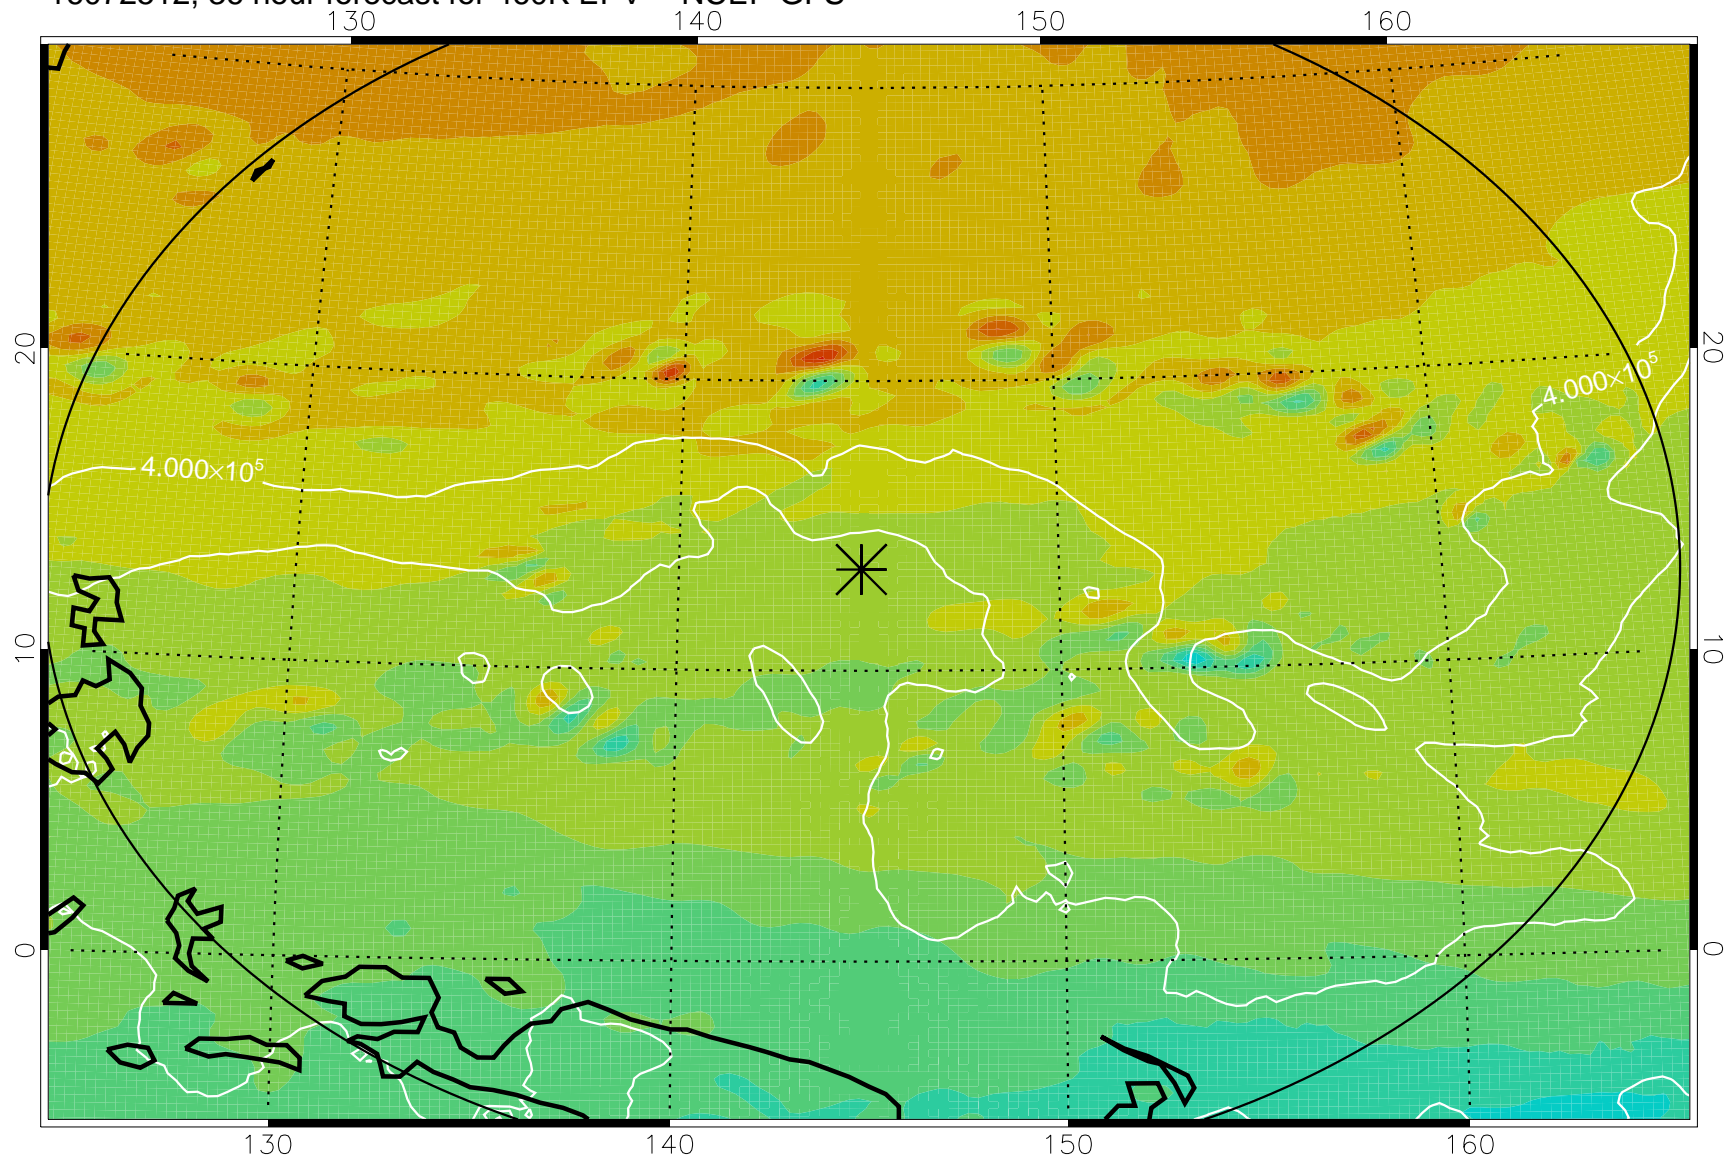

16072418, 18 hour forecast for 460K EPV -- NCEP GFS

460K Montgomery Streamfunction, white

Range ring of 2304 km

16072500, 24 hour forecast for 460K EPV -- NCEP GFS

460K Montgomery Streamfunction, white

Range ring of 2304 km

16072506, 30 hour forecast for 460K EPV -- NCEP GFS

460K Montgomery Streamfunction, white

Range ring of 2304 km

16072512, 36 hour forecast for 460K EPV -- NCEP GFS

460K Montgomery Streamfunction, white

Range ring of 2304 km

16072518, 42 hour forecast for 460K EPV -- NCEP GFS

460K Montgomery Streamfunction, white

Range ring of 2304 km

16072600, 48 hour forecast for 460K EPV -- NCEP GFS

460K Montgomery Streamfunction, white

Range ring of 2304 km

16072618, 66 hour forecast for 460K EPV -- NCEP GFS

460K Montgomery Streamfunction, white

Range ring of 2304 km

16072700, 72 hour forecast for 460K EPV -- NCEP GFS

460K Montgomery Streamfunction, white

Range ring of 2304 km