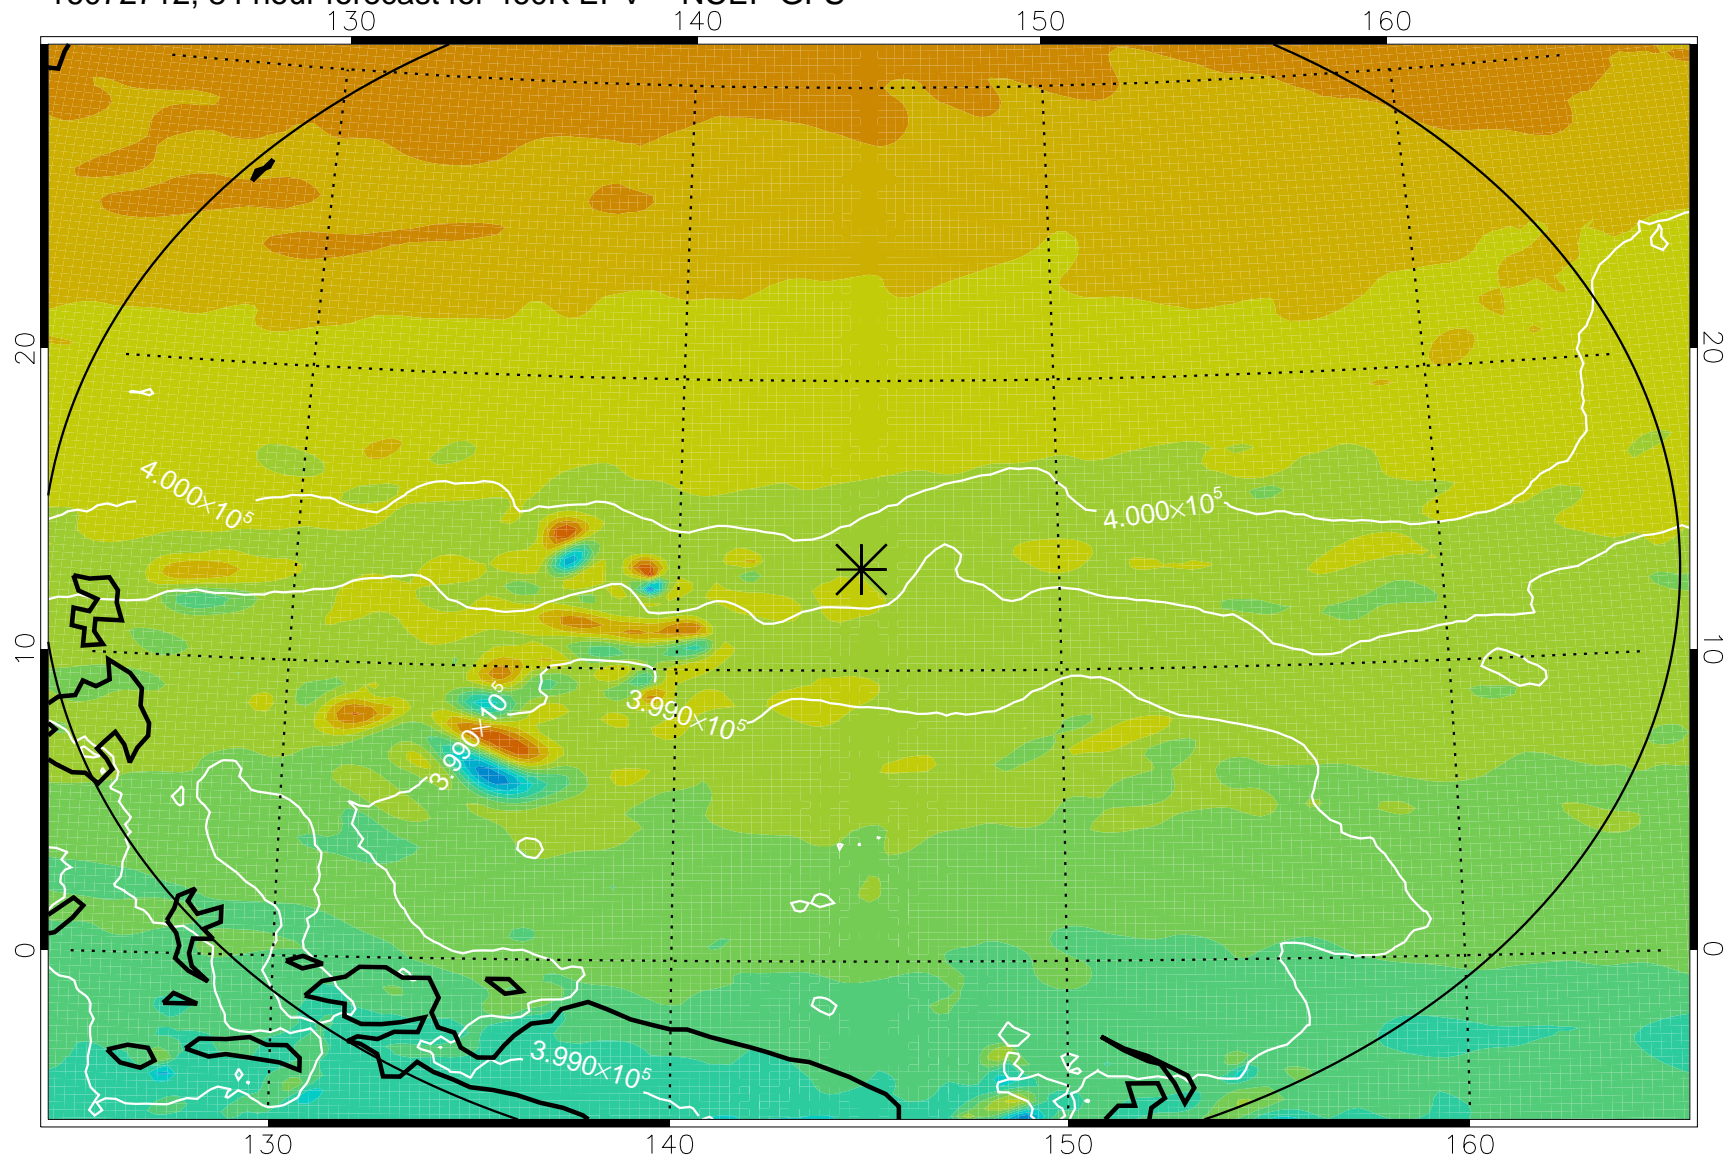

16072618, 66 hour forecast for 460K EPV -- NCEP GFS

460K Montgomery Streamfunction, white

Range ring of 2304 km

16072700, 72 hour forecast for 460K EPV -- NCEP GFS

460K Montgomery Streamfunction, white

Range ring of 2304 km

16072706, 78 hour forecast for 460K EPV -- NCEP GFS

460K Montgomery Streamfunction, white

Range ring of 2304 km

16072712, 84 hour forecast for 460K EPV -- NCEP GFS

460K Montgomery Streamfunction, white

Range ring of 2304 km

16072718, 90 hour forecast for 460K EPV -- NCEP GFS

460K Montgomery Streamfunction, white

Range ring of 2304 km

16072800, 96 hour forecast for 460K EPV -- NCEP GFS

460K Montgomery Streamfunction, white

Range ring of 2304 km

16072806, 102 hour forecast for 460K EPV -- NCEP GFS

460K Montgomery Streamfunction, white

Range ring of 2304 km

16072812, 108 hour forecast for 460K EPV -- NCEP GFS

460K Montgomery Streamfunction, white

Range ring of 2304 km