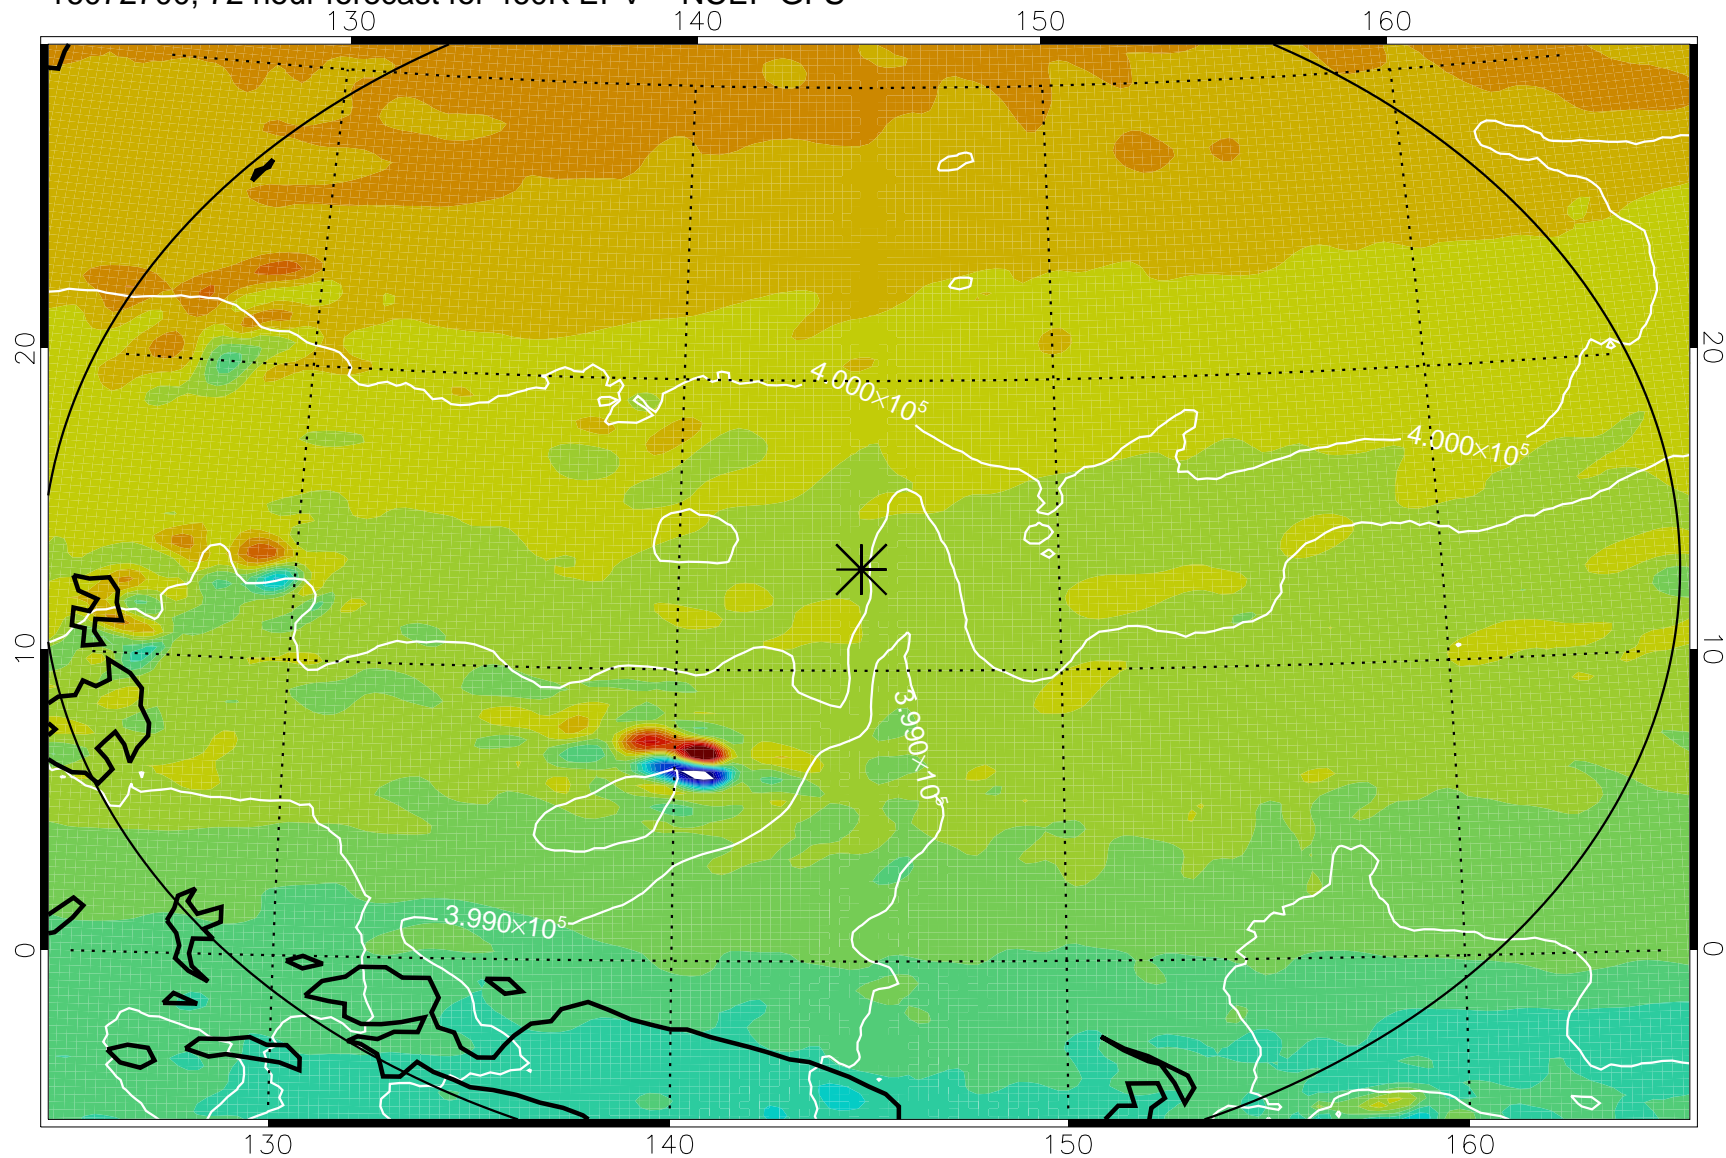

16072518, 42 hour forecast for 460K EPV -- NCEP GFS

460K Montgomery Streamfunction, white

Range ring of 2304 km

16072600, 48 hour forecast for 460K EPV -- NCEP GFS

460K Montgomery Streamfunction, white

Range ring of 2304 km

16072606, 54 hour forecast for 460K EPV -- NCEP GFS

460K Montgomery Streamfunction, white

Range ring of 2304 km

16072612, 60 hour forecast for 460K EPV -- NCEP GFS

460K Montgomery Streamfunction, white

Range ring of 2304 km

16072618, 66 hour forecast for 460K EPV -- NCEP GFS

460K Montgomery Streamfunction, white

Range ring of 2304 km

16072700, 72 hour forecast for 460K EPV -- NCEP GFS

460K Montgomery Streamfunction, white

Range ring of 2304 km

16072706, 78 hour forecast for 460K EPV -- NCEP GFS

460K Montgomery Streamfunction, white

Range ring of 2304 km

16072712, 84 hour forecast for 460K EPV -- NCEP GFS

460K Montgomery Streamfunction, white

Range ring of 2304 km