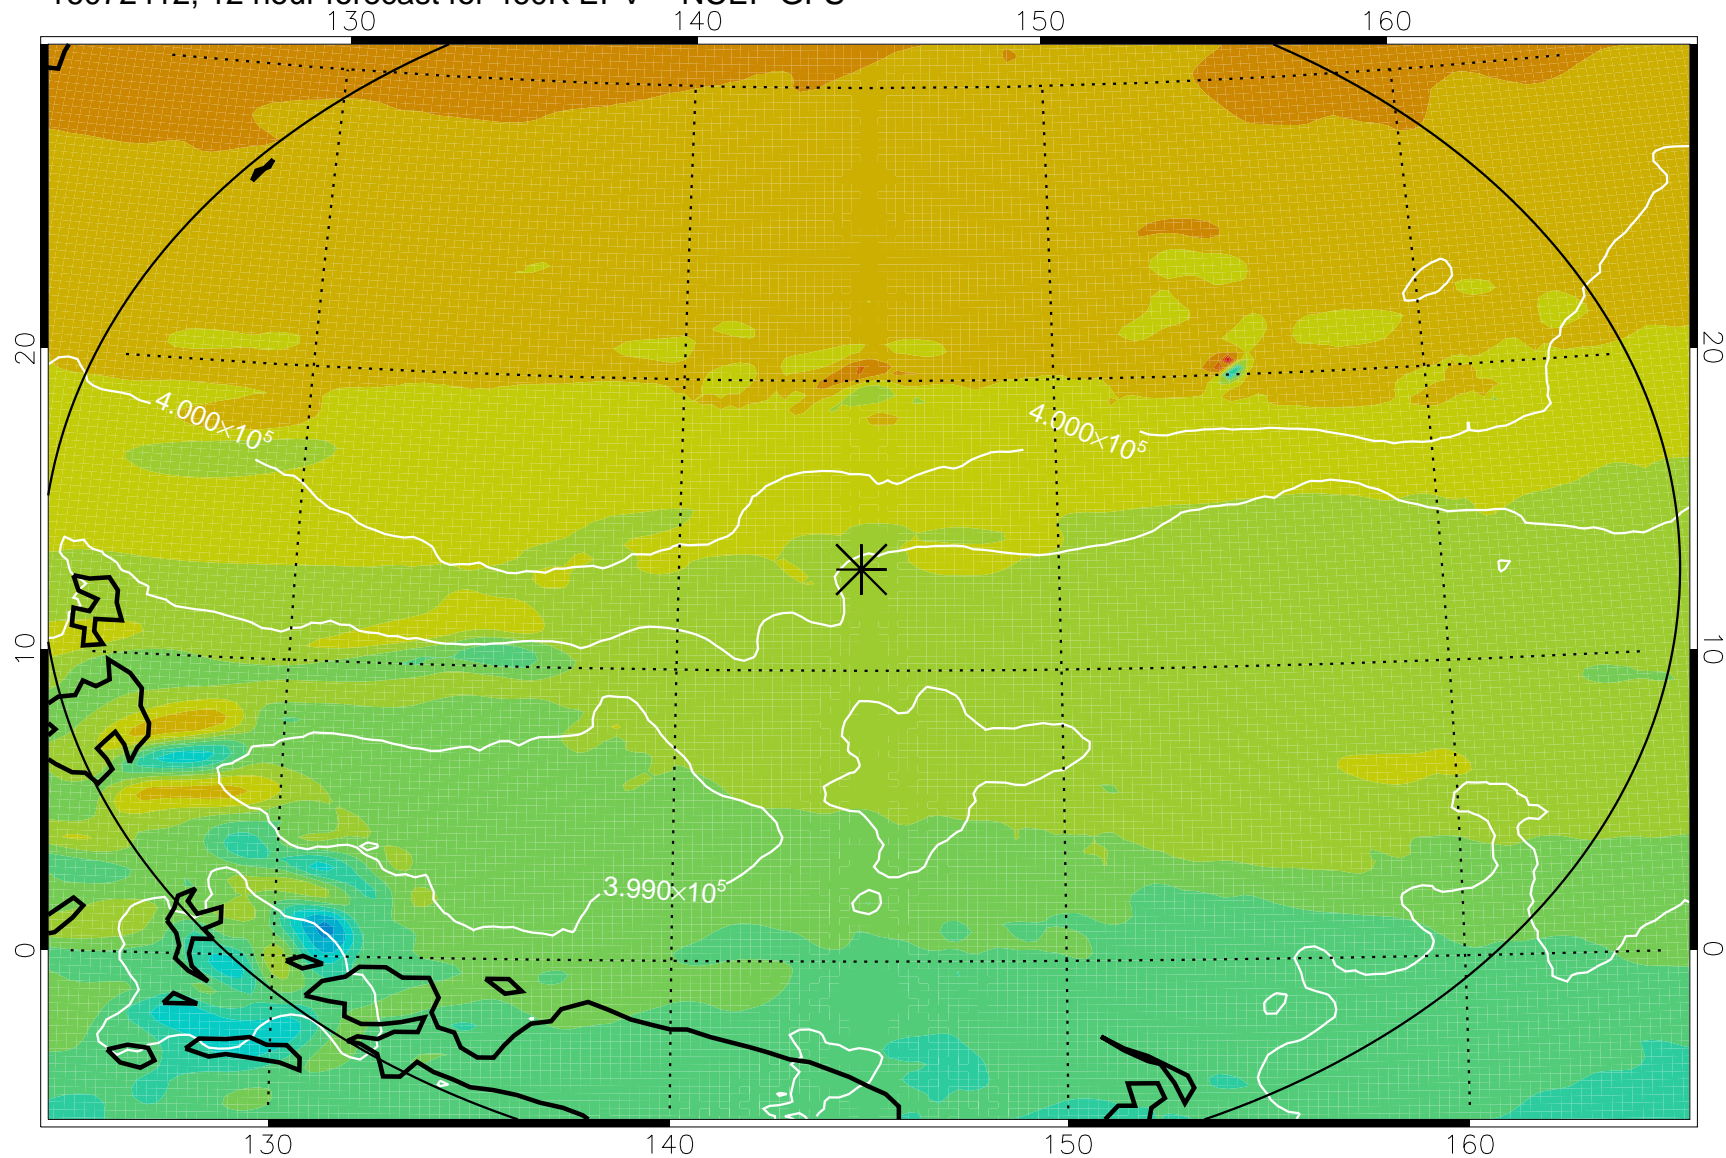

16072406, 6 hour forecast for 460K EPV -- NCEP GFS

460K Montgomery Streamfunction, white

Range ring of 2304 km

16072412, 12 hour forecast for 460K EPV -- NCEP GFS

460K Montgomery Streamfunction, white

Range ring of 2304 km

16072418, 18 hour forecast for 460K EPV -- NCEP GFS

460K Montgomery Streamfunction, white

Range ring of 2304 km

16072500, 24 hour forecast for 460K EPV -- NCEP GFS

460K Montgomery Streamfunction, white

Range ring of 2304 km

16072506, 30 hour forecast for 460K EPV -- NCEP GFS

460K Montgomery Streamfunction, white

Range ring of 2304 km

16072512, 36 hour forecast for 460K EPV -- NCEP GFS

460K Montgomery Streamfunction, white

Range ring of 2304 km

16072518, 42 hour forecast for 460K EPV -- NCEP GFS

460K Montgomery Streamfunction, white

Range ring of 2304 km

16072600, 48 hour forecast for 460K EPV -- NCEP GFS

460K Montgomery Streamfunction, white

Range ring of 2304 km