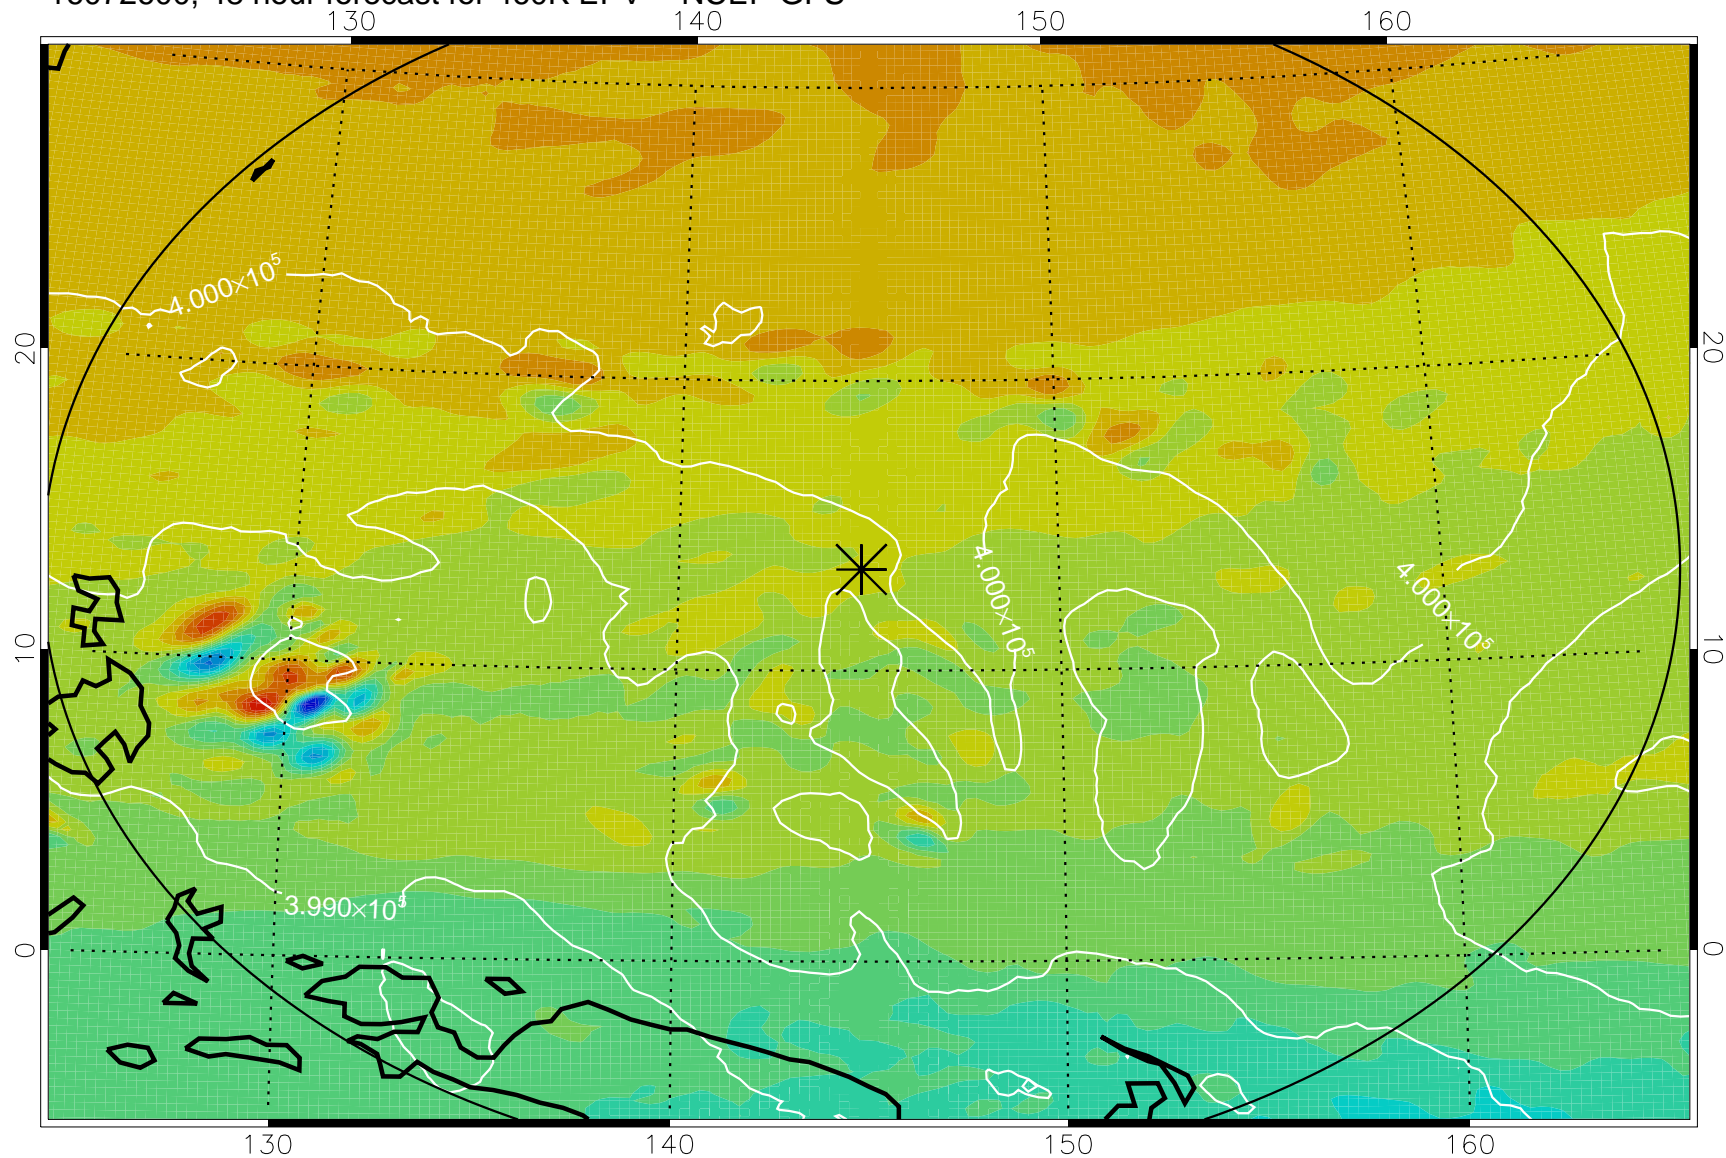

16072518, 42 hour forecast for 460K EPV -- NCEP GFS

460K Montgomery Streamfunction, white

Range ring of 2304 km

16072600, 48 hour forecast for 460K EPV -- NCEP GFS

460K Montgomery Streamfunction, white

Range ring of 2304 km

16072606, 54 hour forecast for 460K EPV -- NCEP GFS

460K Montgomery Streamfunction, white

Range ring of 2304 km

16072612, 60 hour forecast for 460K EPV -- NCEP GFS

460K Montgomery Streamfunction, white

Range ring of 2304 km

16072618, 66 hour forecast for 460K EPV -- NCEP GFS

460K Montgomery Streamfunction, white

Range ring of 2304 km

16072700, 72 hour forecast for 460K EPV -- NCEP GFS

460K Montgomery Streamfunction, white

Range ring of 2304 km

16072718, 90 hour forecast for 460K EPV -- NCEP GFS

460K Montgomery Streamfunction, white

Range ring of 2304 km

16072800, 96 hour forecast for 460K EPV -- NCEP GFS

460K Montgomery Streamfunction, white

Range ring of 2304 km