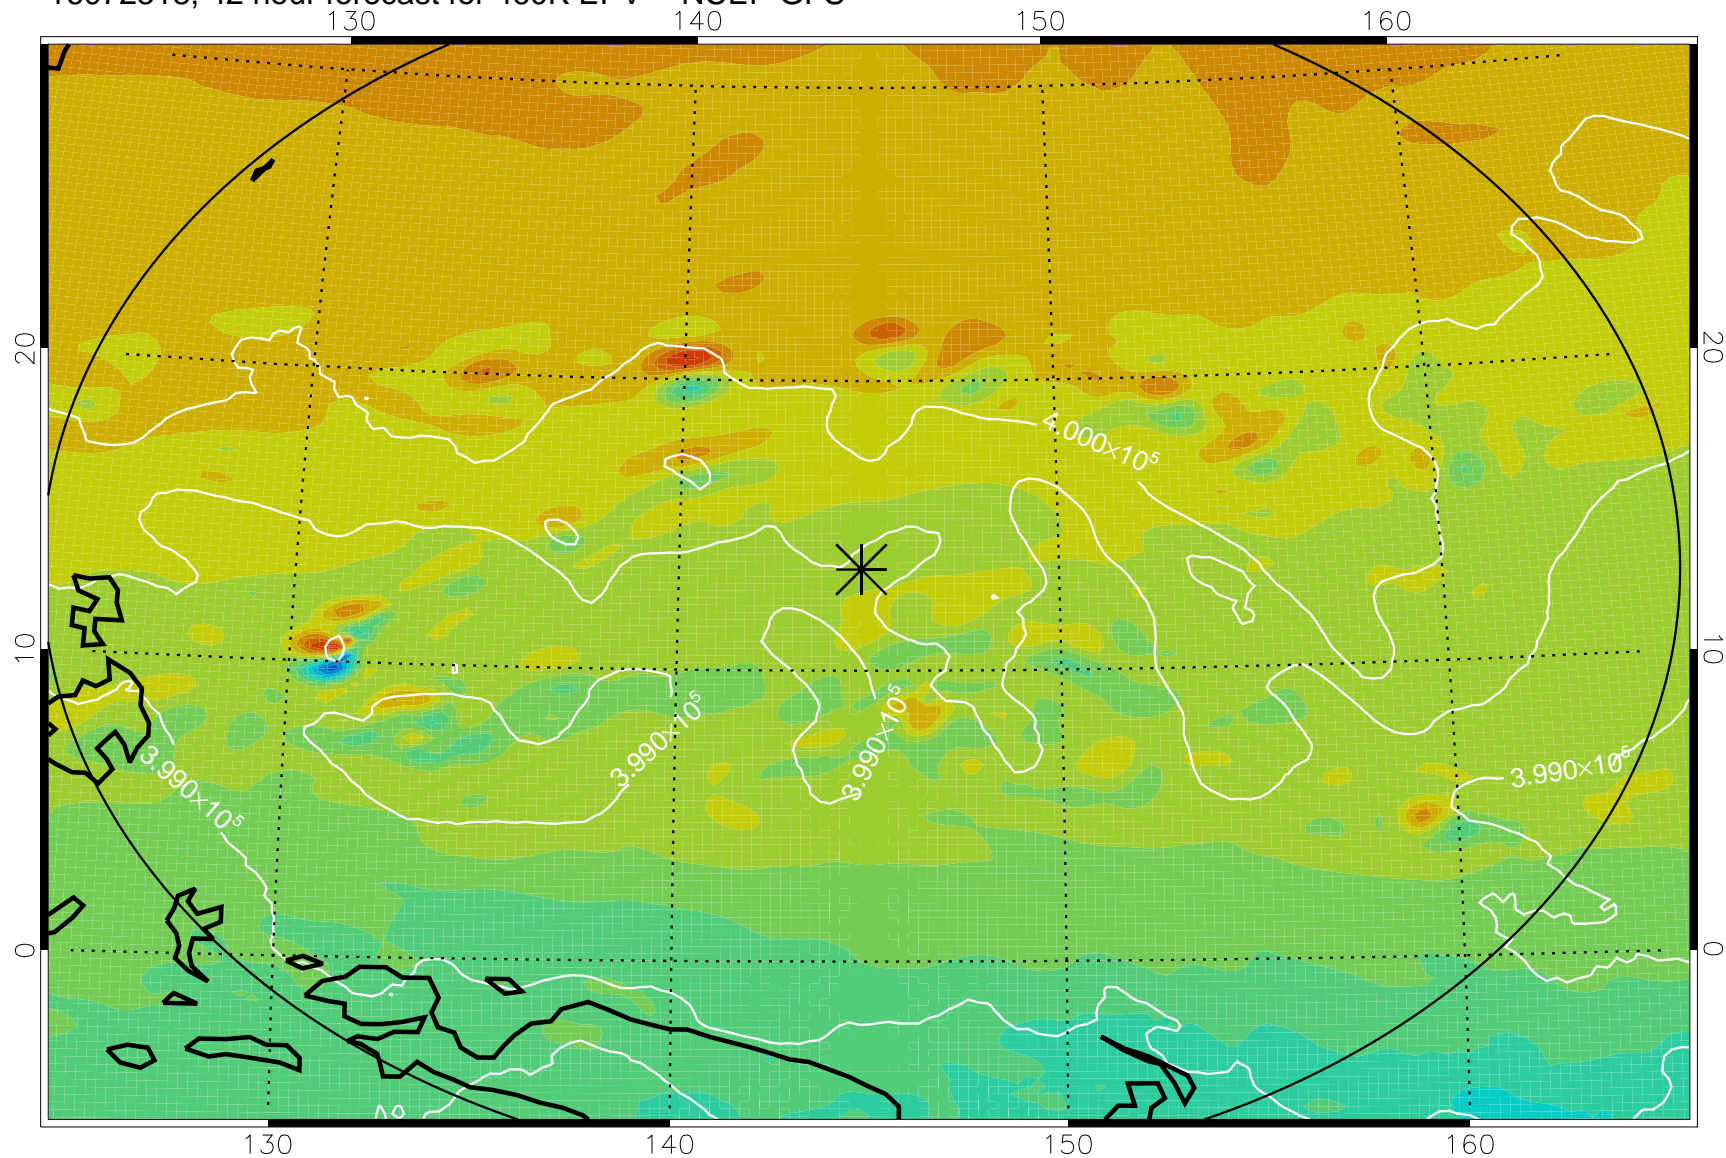

16072506, 30 hour forecast for 460K EPV -- NCEP GFS

460K Montgomery Streamfunction, white

Range ring of 2304 km

16072512, 36 hour forecast for 460K EPV -- NCEP GFS

460K Montgomery Streamfunction, white

Range ring of 2304 km

16072518, 42 hour forecast for 460K EPV -- NCEP GFS

460K Montgomery Streamfunction, white

Range ring of 2304 km

16072600, 48 hour forecast for 460K EPV -- NCEP GFS

460K Montgomery Streamfunction, white

Range ring of 2304 km

16072606, 54 hour forecast for 460K EPV -- NCEP GFS

460K Montgomery Streamfunction, white

Range ring of 2304 km

16072612, 60 hour forecast for 460K EPV -- NCEP GFS

460K Montgomery Streamfunction, white

Range ring of 2304 km

16072618, 66 hour forecast for 460K EPV -- NCEP GFS

460K Montgomery Streamfunction, white

Range ring of 2304 km

16072700, 72 hour forecast for 460K EPV -- NCEP GFS

460K Montgomery Streamfunction, white

Range ring of 2304 km