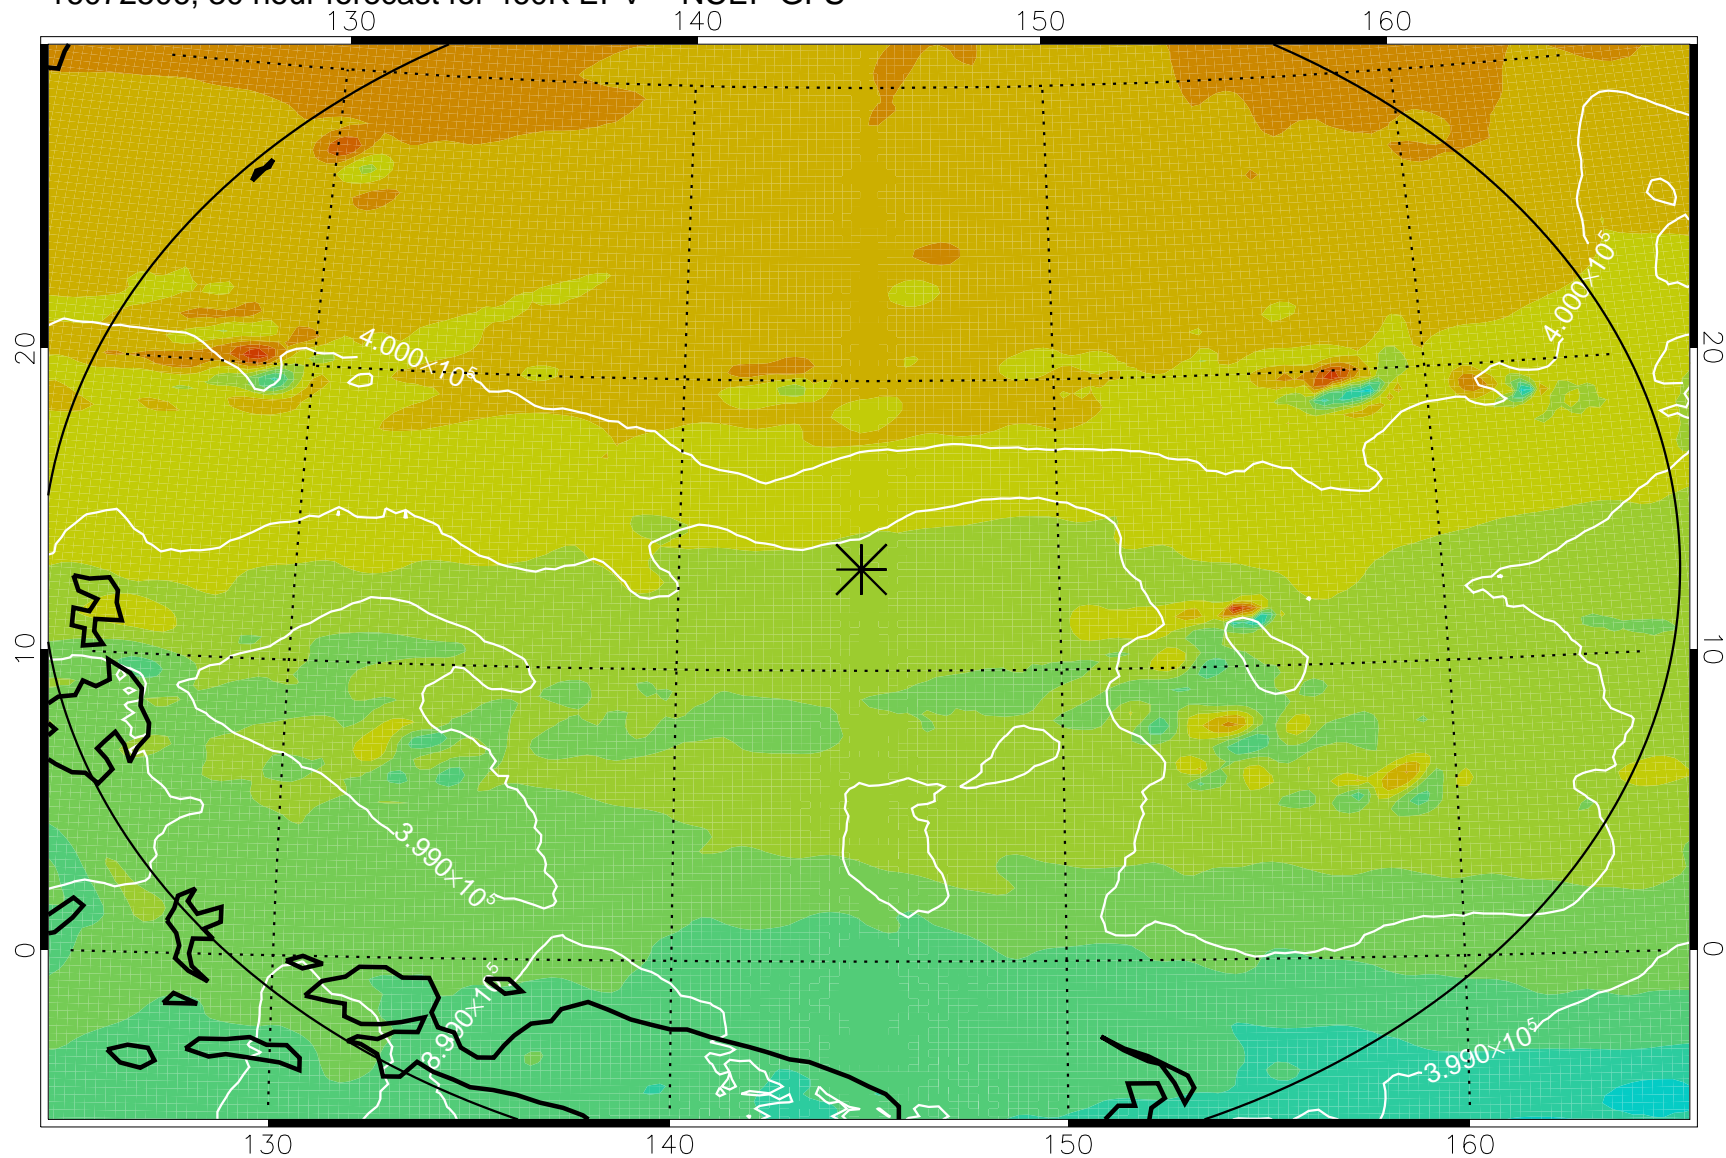

16072406, 6 hour forecast for 460K EPV -- NCEP GFS

460K Montgomery Streamfunction, white

Range ring of 2304 km

16072412, 12 hour forecast for 460K EPV -- NCEP GFS

460K Montgomery Streamfunction, white

Range ring of 2304 km

16072418, 18 hour forecast for 460K EPV -- NCEP GFS

460K Montgomery Streamfunction, white

Range ring of 2304 km

16072500, 24 hour forecast for 460K EPV -- NCEP GFS

460K Montgomery Streamfunction, white

Range ring of 2304 km

16072506, 30 hour forecast for 460K EPV -- NCEP GFS

460K Montgomery Streamfunction, white

Range ring of 2304 km

16072512, 36 hour forecast for 460K EPV -- NCEP GFS

460K Montgomery Streamfunction, white

Range ring of 2304 km

16072518, 42 hour forecast for 460K EPV -- NCEP GFS

460K Montgomery Streamfunction, white

Range ring of 2304 km

16072600, 48 hour forecast for 460K EPV -- NCEP GFS

460K Montgomery Streamfunction, white

Range ring of 2304 km