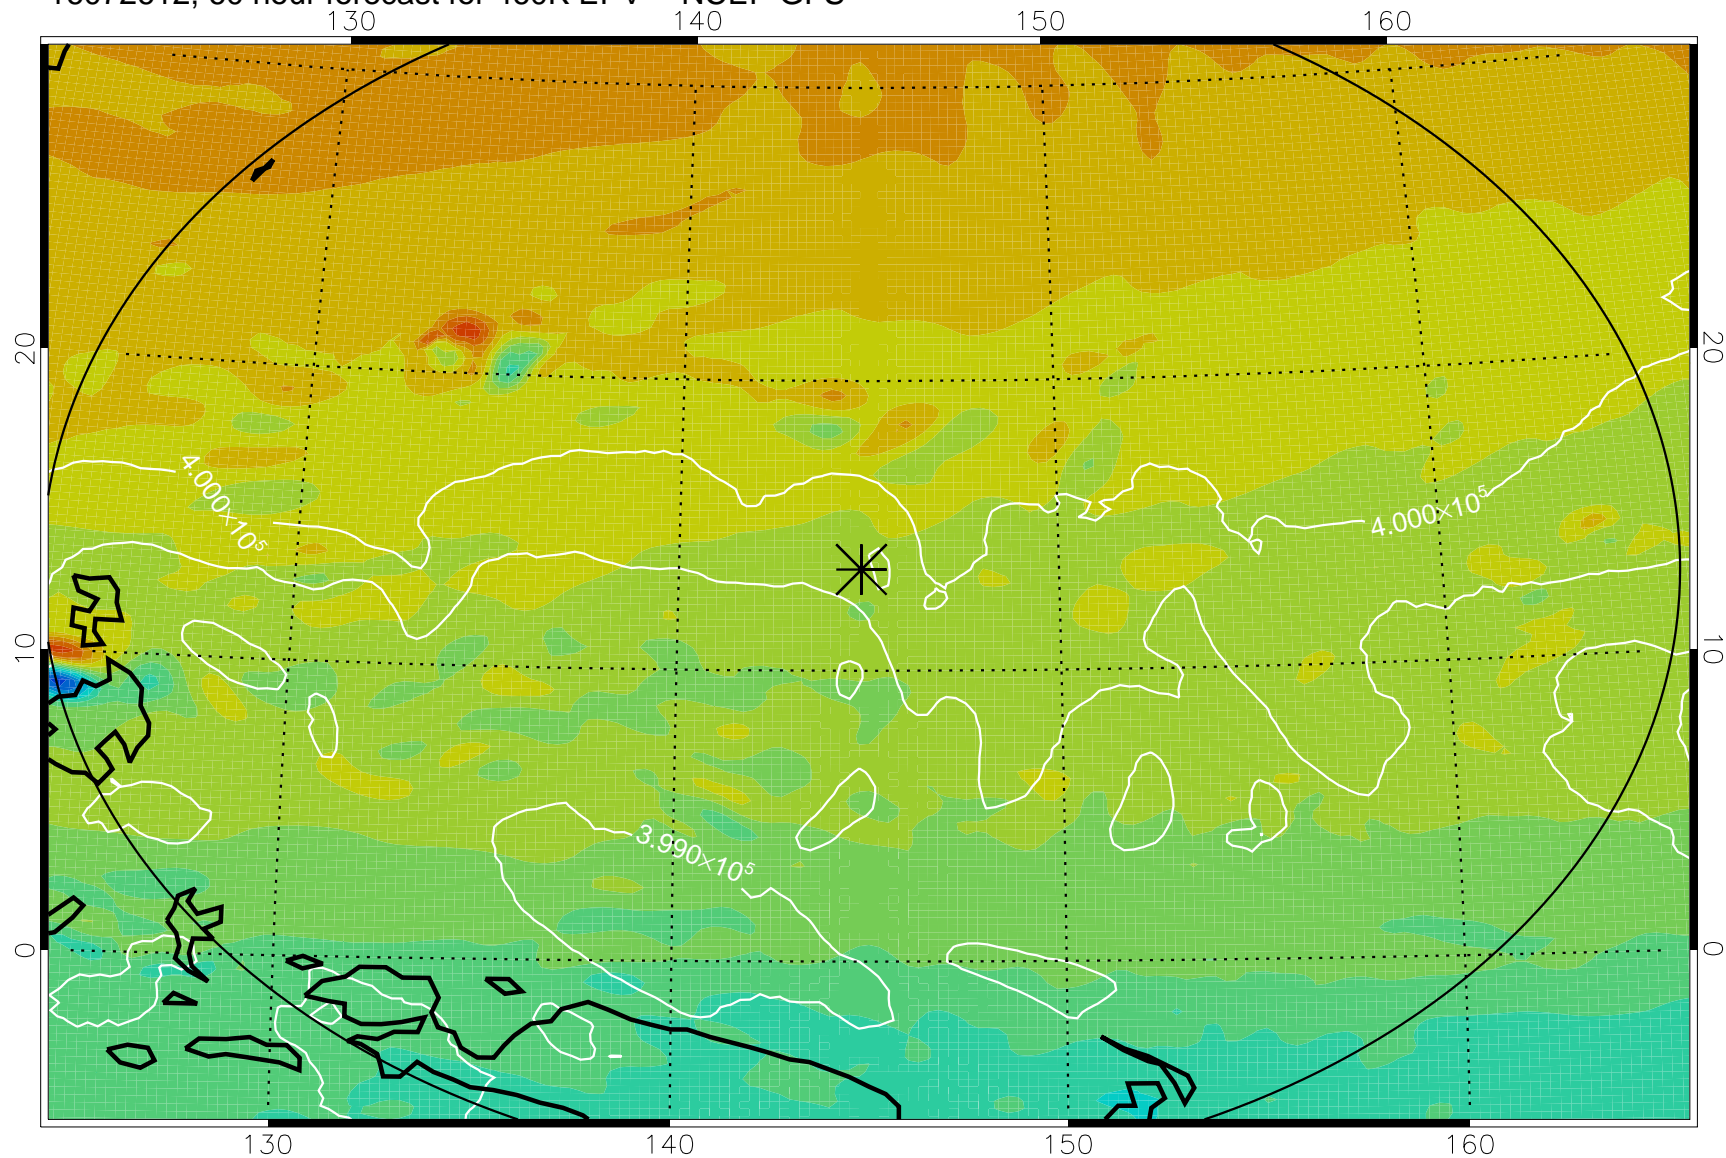

16072518, 42 hour forecast for 460K EPV -- NCEP GFS

460K Montgomery Streamfunction, white

Range ring of 2304 km

16072600, 48 hour forecast for 460K EPV -- NCEP GFS

460K Montgomery Streamfunction, white

Range ring of 2304 km

16072606, 54 hour forecast for 460K EPV -- NCEP GFS

460K Montgomery Streamfunction, white

Range ring of 2304 km

16072612, 60 hour forecast for 460K EPV -- NCEP GFS

460K Montgomery Streamfunction, white

Range ring of 2304 km

16072618, 66 hour forecast for 460K EPV -- NCEP GFS

460K Montgomery Streamfunction, white

Range ring of 2304 km

16072700, 72 hour forecast for 460K EPV -- NCEP GFS

460K Montgomery Streamfunction, white

Range ring of 2304 km

16072718, 90 hour forecast for 460K EPV -- NCEP GFS

460K Montgomery Streamfunction, white

Range ring of 2304 km

16072800, 96 hour forecast for 460K EPV -- NCEP GFS

460K Montgomery Streamfunction, white

Range ring of 2304 km