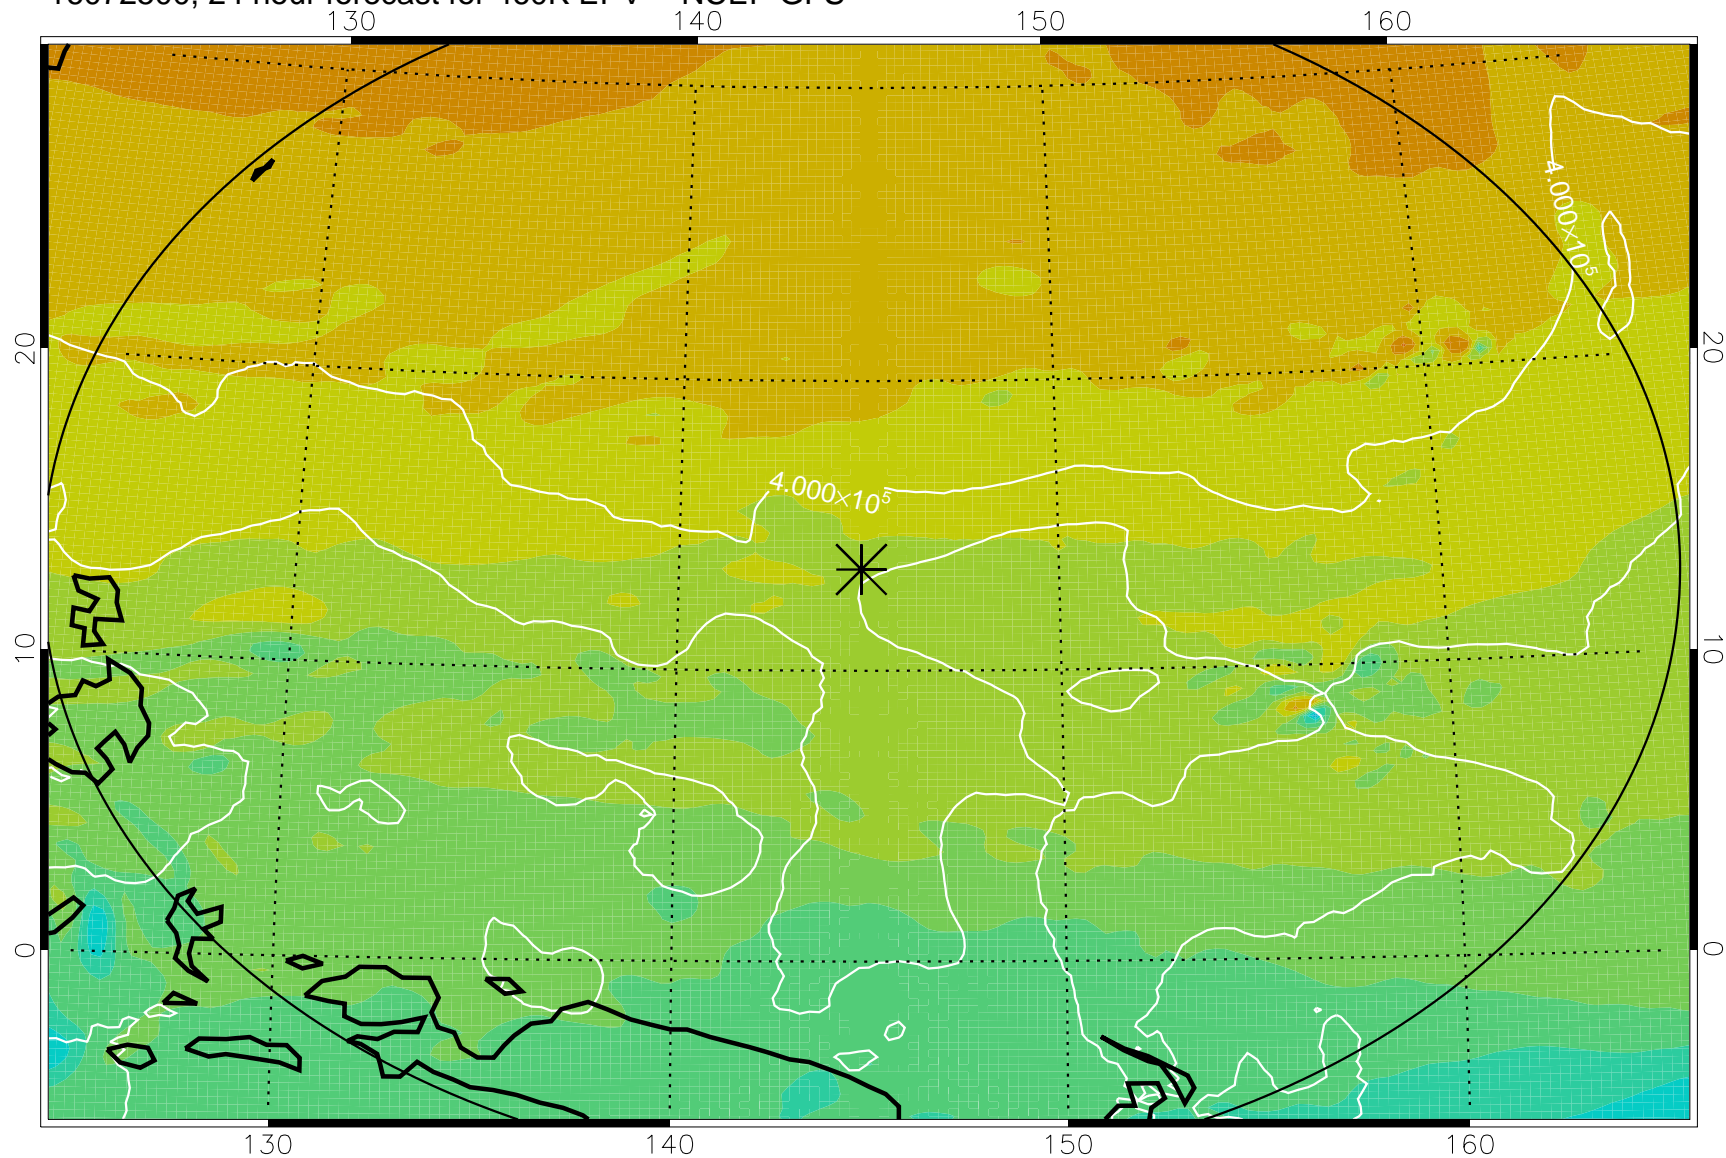

16072406, 6 hour forecast for 460K EPV -- NCEP GFS

460K Montgomery Streamfunction, white

Range ring of 2304 km

16072412, 12 hour forecast for 460K EPV -- NCEP GFS

460K Montgomery Streamfunction, white

Range ring of 2304 km

16072418, 18 hour forecast for 460K EPV -- NCEP GFS

460K Montgomery Streamfunction, white

Range ring of 2304 km

16072500, 24 hour forecast for 460K EPV -- NCEP GFS

460K Montgomery Streamfunction, white

Range ring of 2304 km

16072506, 30 hour forecast for 460K EPV -- NCEP GFS

460K Montgomery Streamfunction, white

Range ring of 2304 km

16072512, 36 hour forecast for 460K EPV -- NCEP GFS

460K Montgomery Streamfunction, white

Range ring of 2304 km

16072518, 42 hour forecast for 460K EPV -- NCEP GFS

460K Montgomery Streamfunction, white

Range ring of 2304 km

16072600, 48 hour forecast for 460K EPV -- NCEP GFS

460K Montgomery Streamfunction, white

Range ring of 2304 km