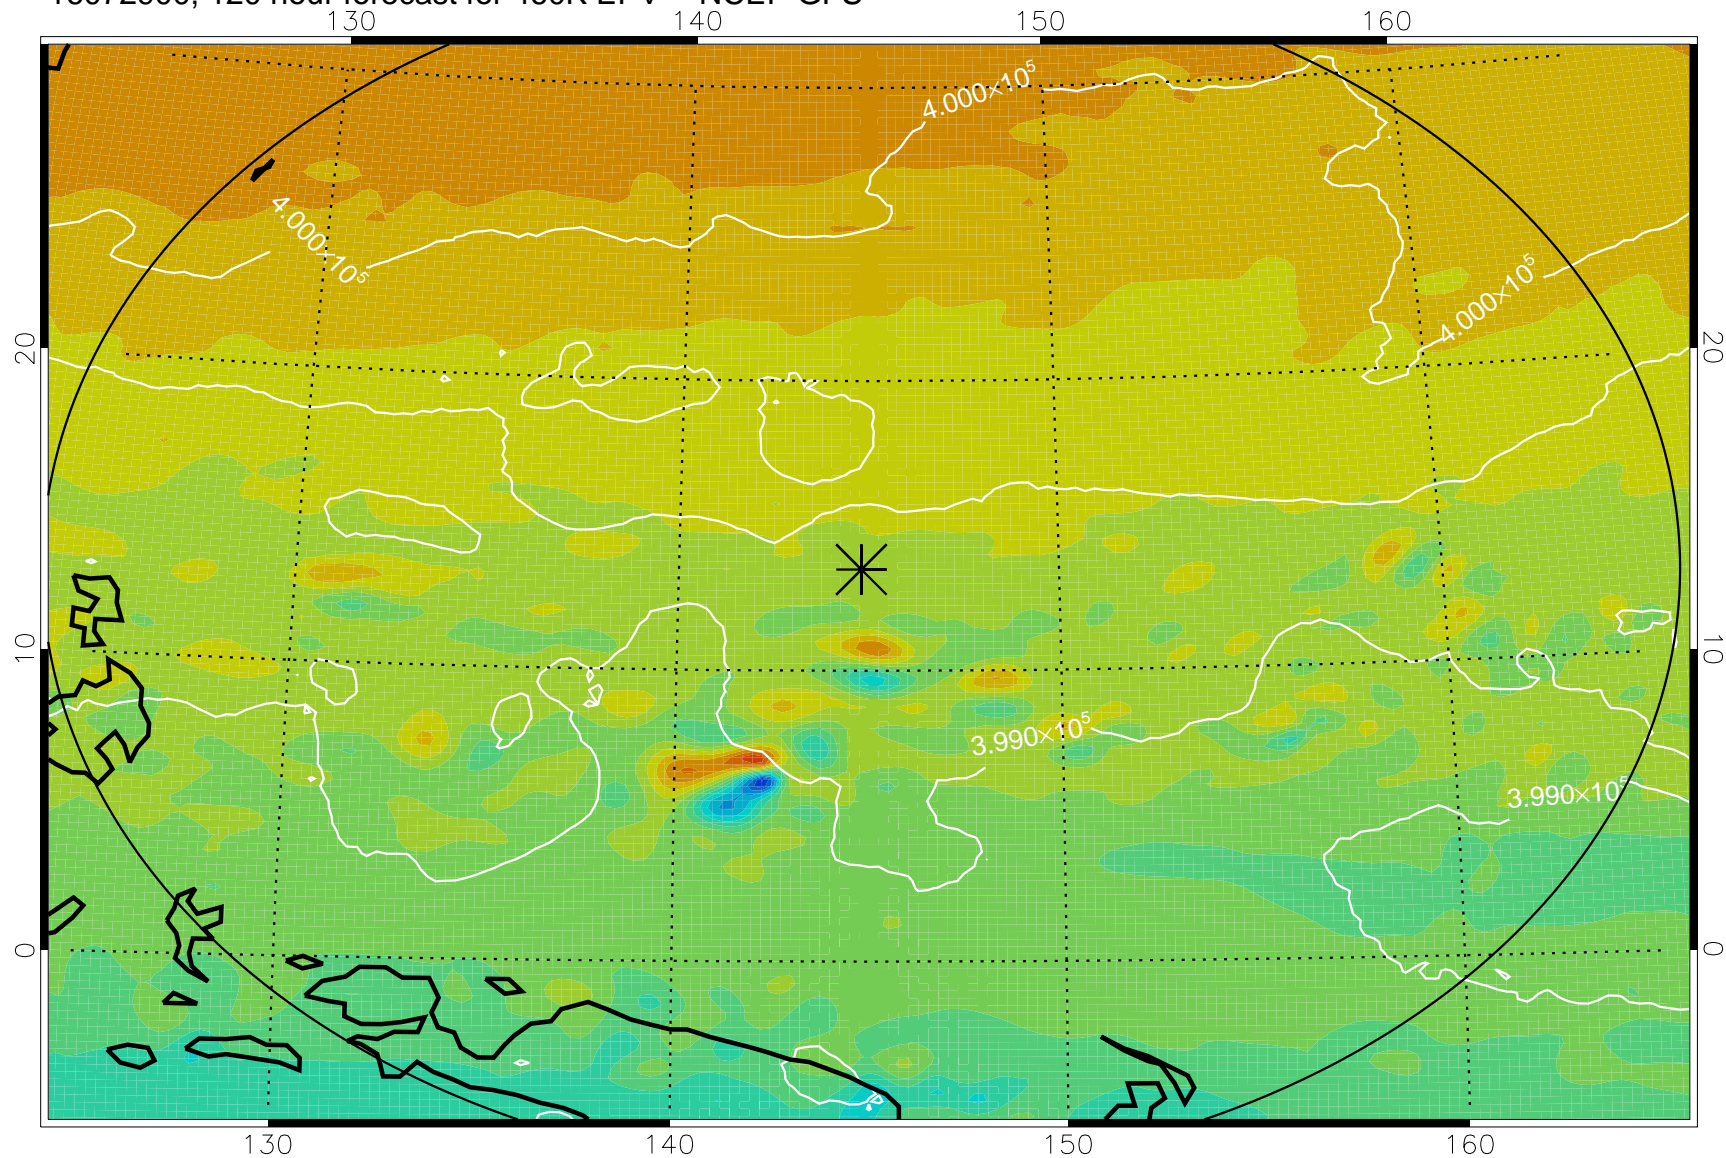

16072718, 90 hour forecast for 460K EPV -- NCEP GFS

460K Montgomery Streamfunction, white

Range ring of 2304 km

16072800, 96 hour forecast for 460K EPV -- NCEP GFS

460K Montgomery Streamfunction, white

Range ring of 2304 km

16072806, 102 hour forecast for 460K EPV -- NCEP GFS

460K Montgomery Streamfunction, white

Range ring of 2304 km

16072812, 108 hour forecast for 460K EPV -- NCEP GFS

460K Montgomery Streamfunction, white

Range ring of 2304 km

16072818, 114 hour forecast for 460K EPV -- NCEP GFS

460K Montgomery Streamfunction, white

Range ring of 2304 km

16072900, 120 hour forecast for 460K EPV -- NCEP GFS

460K Montgomery Streamfunction, white

Range ring of 2304 km