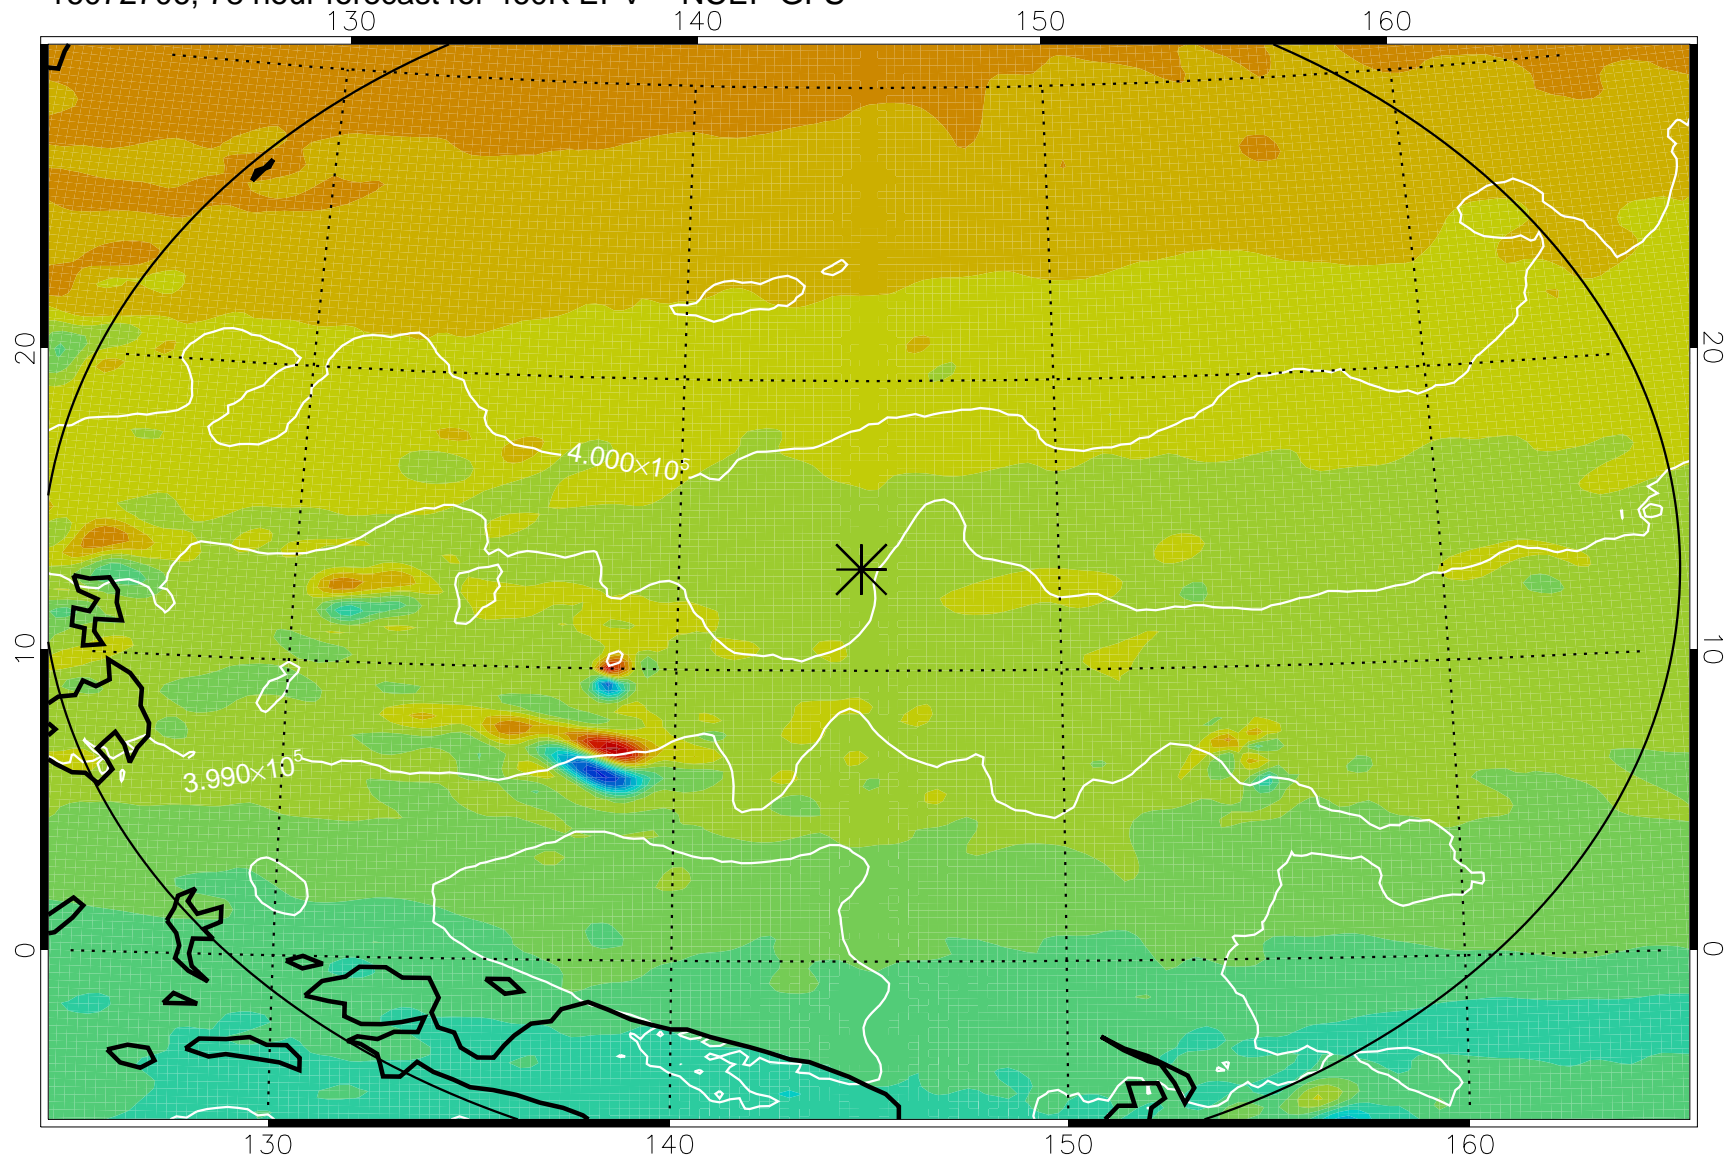

16072606, 54 hour forecast for 460K EPV -- NCEP GFS

460K Montgomery Streamfunction, white

Range ring of 2304 km

16072612, 60 hour forecast for 460K EPV -- NCEP GFS

460K Montgomery Streamfunction, white

Range ring of 2304 km

16072618, 66 hour forecast for 460K EPV -- NCEP GFS

460K Montgomery Streamfunction, white

Range ring of 2304 km

16072700, 72 hour forecast for 460K EPV -- NCEP GFS

460K Montgomery Streamfunction, white

Range ring of 2304 km

16072706, 78 hour forecast for 460K EPV -- NCEP GFS

460K Montgomery Streamfunction, white

Range ring of 2304 km

16072712, 84 hour forecast for 460K EPV -- NCEP GFS

460K Montgomery Streamfunction, white

Range ring of 2304 km

16072718, 90 hour forecast for 460K EPV -- NCEP GFS

460K Montgomery Streamfunction, white

Range ring of 2304 km

16072800, 96 hour forecast for 460K EPV -- NCEP GFS

460K Montgomery Streamfunction, white

Range ring of 2304 km