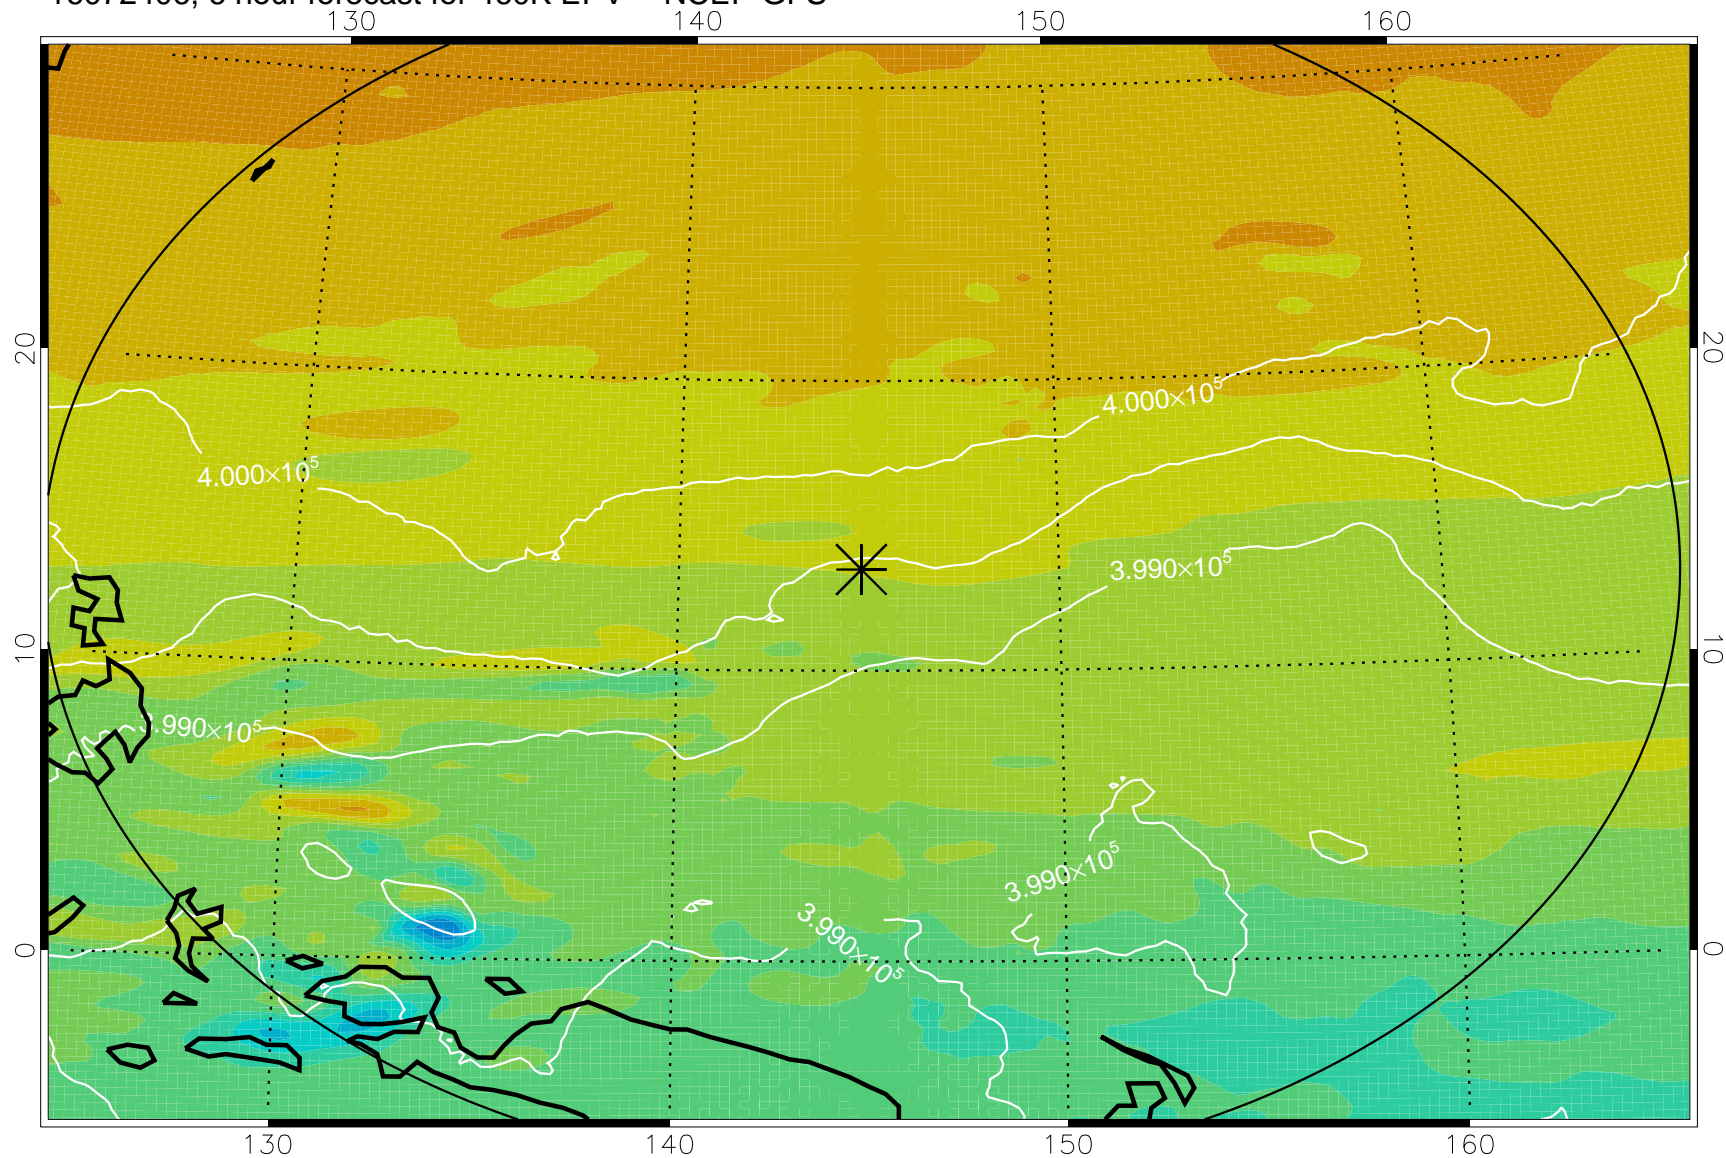

16072406, 6 hour forecast for 460K EPV -- NCEP GFS

460K Montgomery Streamfunction, white

Range ring of 2304 km

16072412, 12 hour forecast for 460K EPV -- NCEP GFS

460K Montgomery Streamfunction, white

Range ring of 2304 km

16072418, 18 hour forecast for 460K EPV -- NCEP GFS

460K Montgomery Streamfunction, white

Range ring of 2304 km

16072500, 24 hour forecast for 460K EPV -- NCEP GFS

460K Montgomery Streamfunction, white

Range ring of 2304 km

16072506, 30 hour forecast for 460K EPV -- NCEP GFS

460K Montgomery Streamfunction, white

Range ring of 2304 km

16072512, 36 hour forecast for 460K EPV -- NCEP GFS

460K Montgomery Streamfunction, white

Range ring of 2304 km

16072518, 42 hour forecast for 460K EPV -- NCEP GFS

460K Montgomery Streamfunction, white

Range ring of 2304 km

16072600, 48 hour forecast for 460K EPV -- NCEP GFS

460K Montgomery Streamfunction, white

Range ring of 2304 km