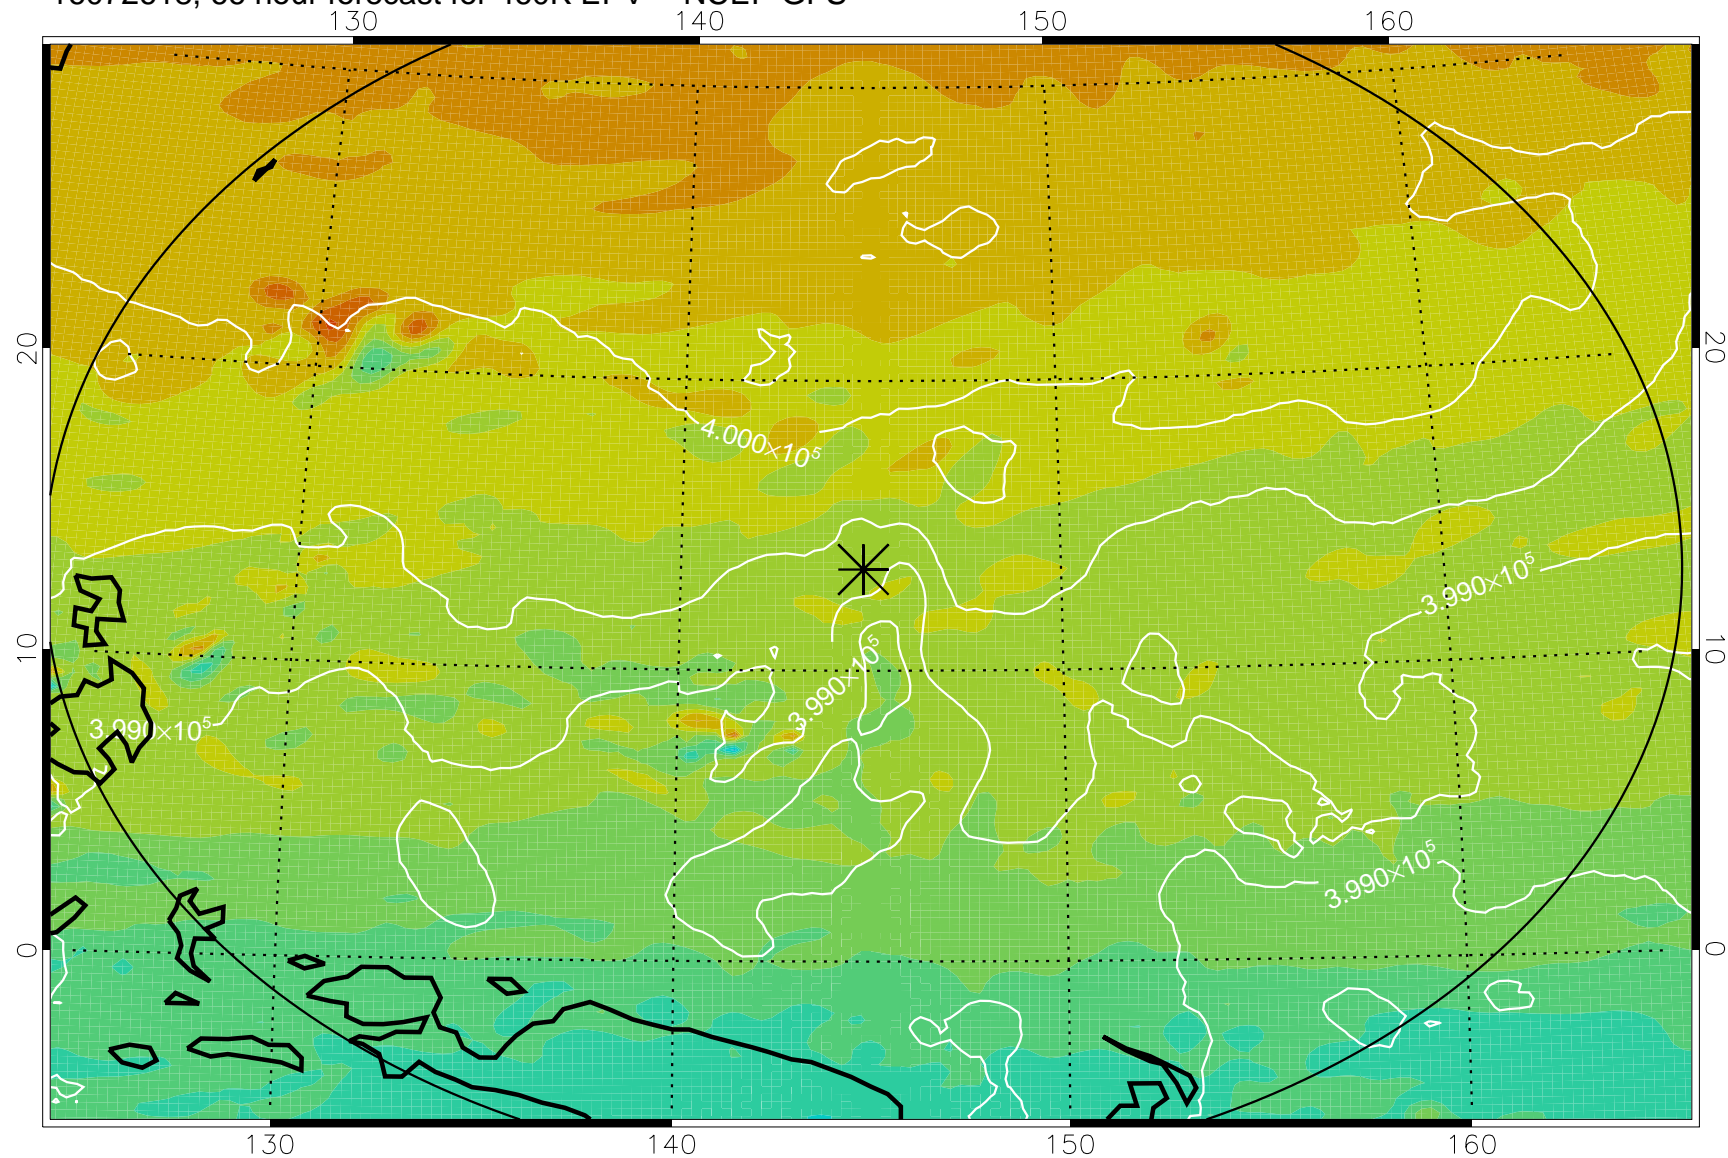

16072606, 54 hour forecast for 460K EPV -- NCEP GFS

460K Montgomery Streamfunction, white

Range ring of 2304 km

16072612, 60 hour forecast for 460K EPV -- NCEP GFS

460K Montgomery Streamfunction, white

Range ring of 2304 km

16072618, 66 hour forecast for 460K EPV -- NCEP GFS

460K Montgomery Streamfunction, white

Range ring of 2304 km

16072700, 72 hour forecast for 460K EPV -- NCEP GFS

460K Montgomery Streamfunction, white

Range ring of 2304 km

16072706, 78 hour forecast for 460K EPV -- NCEP GFS

460K Montgomery Streamfunction, white

Range ring of 2304 km

16072712, 84 hour forecast for 460K EPV -- NCEP GFS

460K Montgomery Streamfunction, white

Range ring of 2304 km

16072718, 90 hour forecast for 460K EPV -- NCEP GFS

460K Montgomery Streamfunction, white

Range ring of 2304 km

16072800, 96 hour forecast for 460K EPV -- NCEP GFS

460K Montgomery Streamfunction, white

Range ring of 2304 km