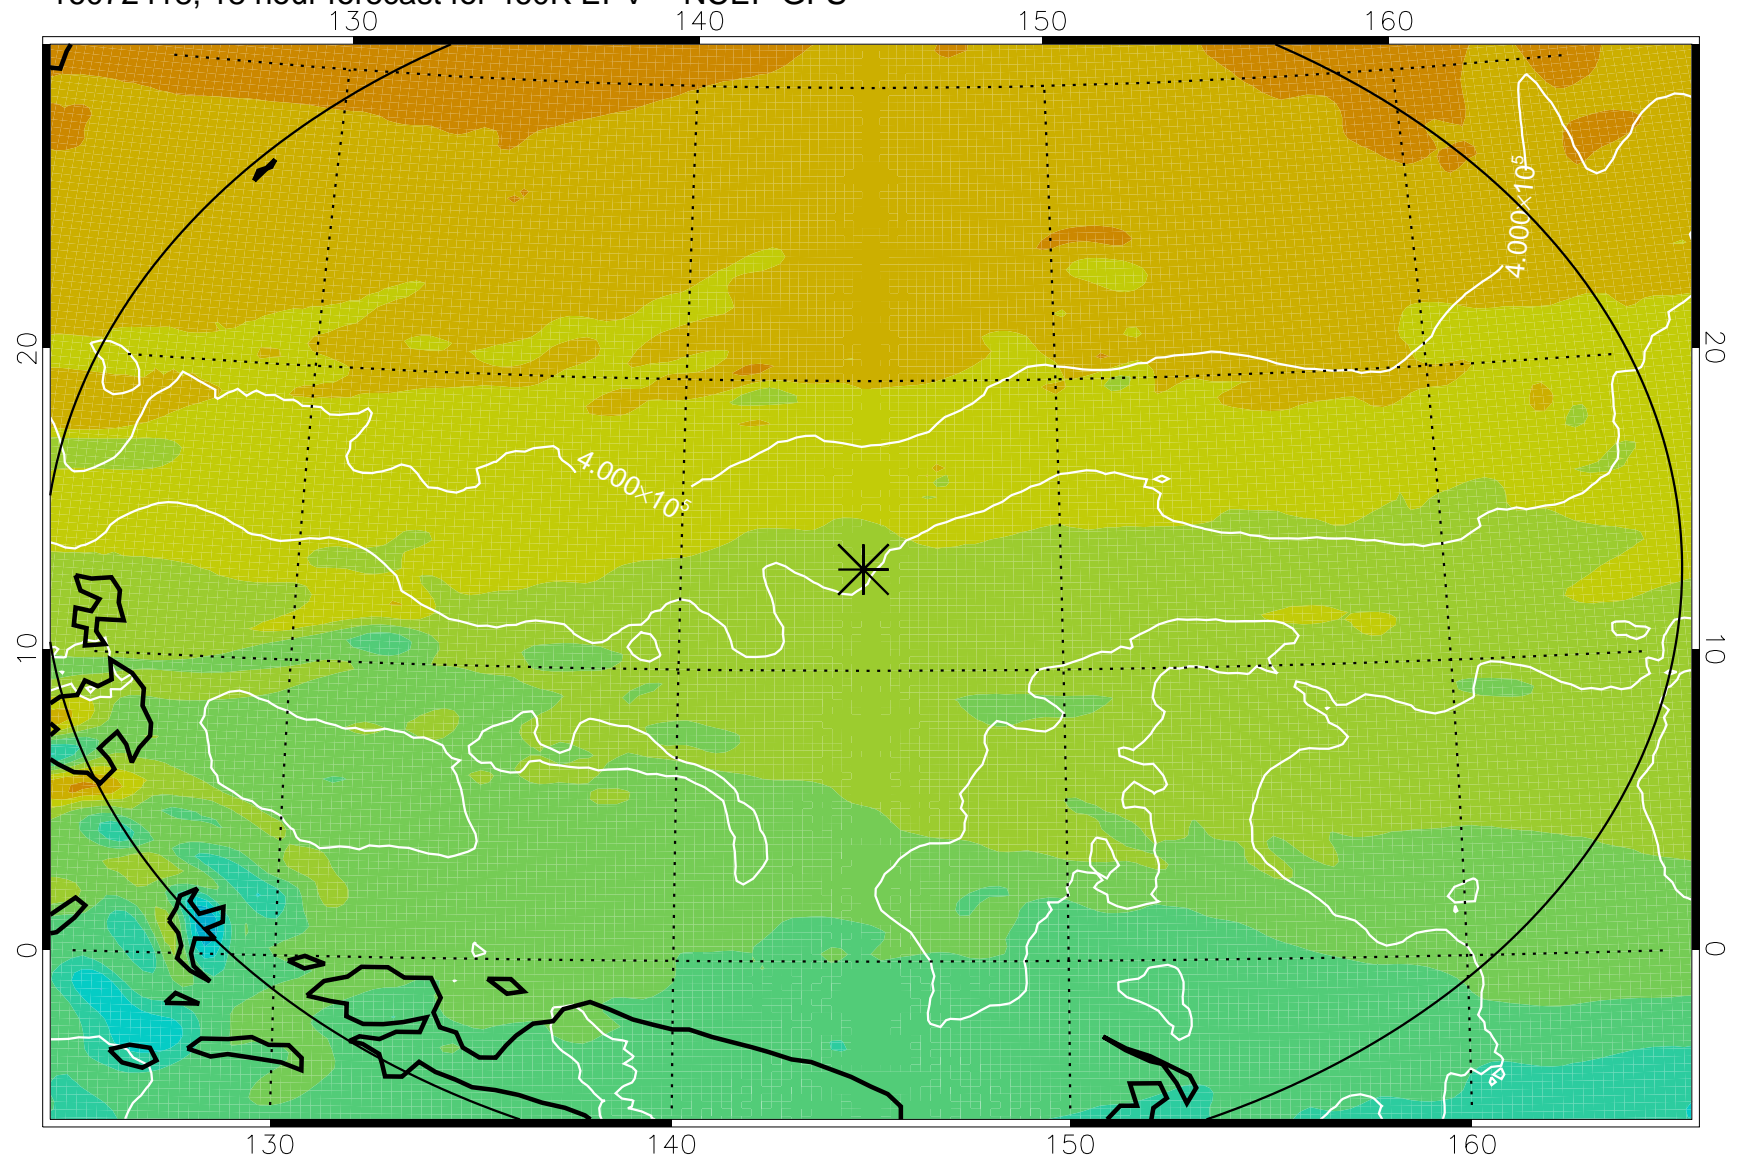

16072406, 6 hour forecast for 460K EPV -- NCEP GFS

460K Montgomery Streamfunction, white

Range ring of 2304 km

16072412, 12 hour forecast for 460K EPV -- NCEP GFS

460K Montgomery Streamfunction, white

Range ring of 2304 km

16072418, 18 hour forecast for 460K EPV -- NCEP GFS

460K Montgomery Streamfunction, white

Range ring of 2304 km

16072500, 24 hour forecast for 460K EPV -- NCEP GFS

460K Montgomery Streamfunction, white

Range ring of 2304 km

16072506, 30 hour forecast for 460K EPV -- NCEP GFS

460K Montgomery Streamfunction, white

Range ring of 2304 km

16072512, 36 hour forecast for 460K EPV -- NCEP GFS

460K Montgomery Streamfunction, white

Range ring of 2304 km

16072518, 42 hour forecast for 460K EPV -- NCEP GFS

460K Montgomery Streamfunction, white

Range ring of 2304 km

16072600, 48 hour forecast for 460K EPV -- NCEP GFS

460K Montgomery Streamfunction, white

Range ring of 2304 km