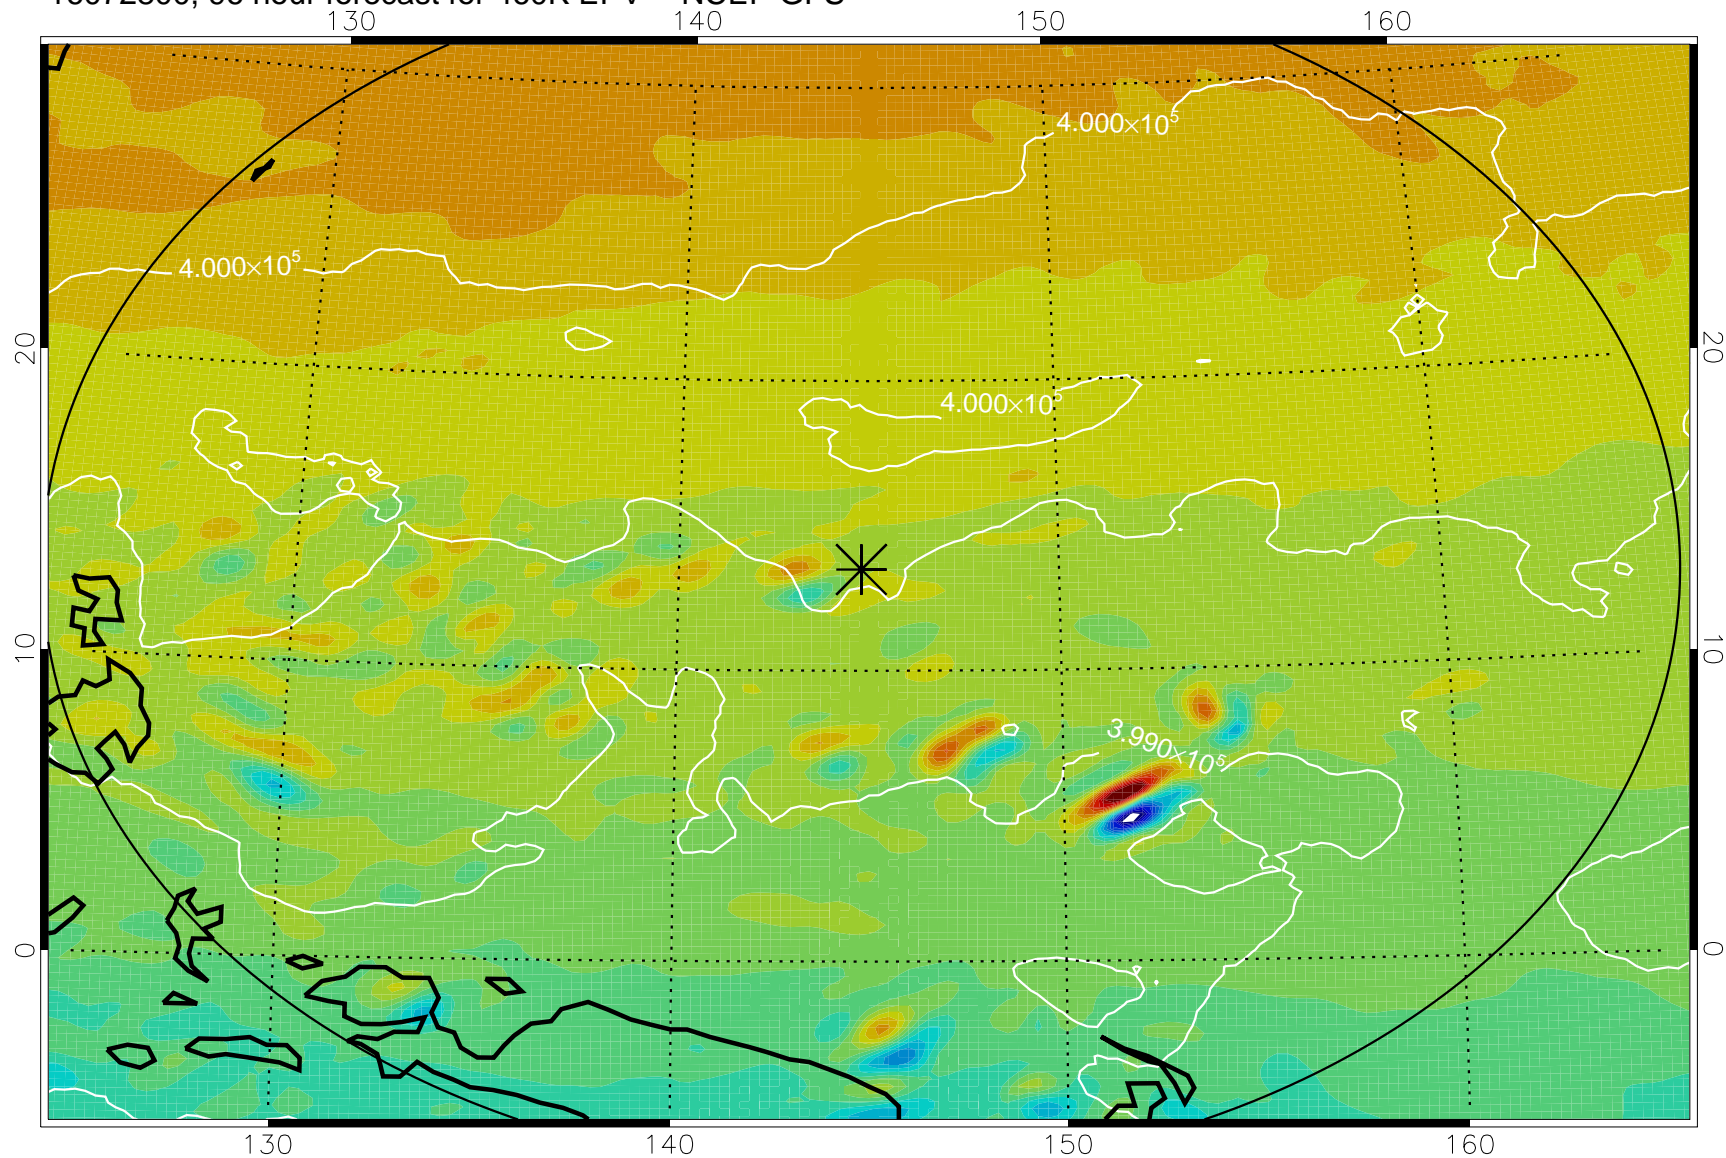

16072618, 66 hour forecast for 460K EPV -- NCEP GFS

460K Montgomery Streamfunction, white

Range ring of 2304 km

16072700, 72 hour forecast for 460K EPV -- NCEP GFS

460K Montgomery Streamfunction, white

Range ring of 2304 km

16072706, 78 hour forecast for 460K EPV -- NCEP GFS

460K Montgomery Streamfunction, white

Range ring of 2304 km

16072712, 84 hour forecast for 460K EPV -- NCEP GFS

460K Montgomery Streamfunction, white

Range ring of 2304 km

16072718, 90 hour forecast for 460K EPV -- NCEP GFS

460K Montgomery Streamfunction, white

Range ring of 2304 km

16072800, 96 hour forecast for 460K EPV -- NCEP GFS

460K Montgomery Streamfunction, white

Range ring of 2304 km

16072806, 102 hour forecast for 460K EPV -- NCEP GFS

460K Montgomery Streamfunction, white

Range ring of 2304 km

16072812, 108 hour forecast for 460K EPV -- NCEP GFS

460K Montgomery Streamfunction, white

Range ring of 2304 km