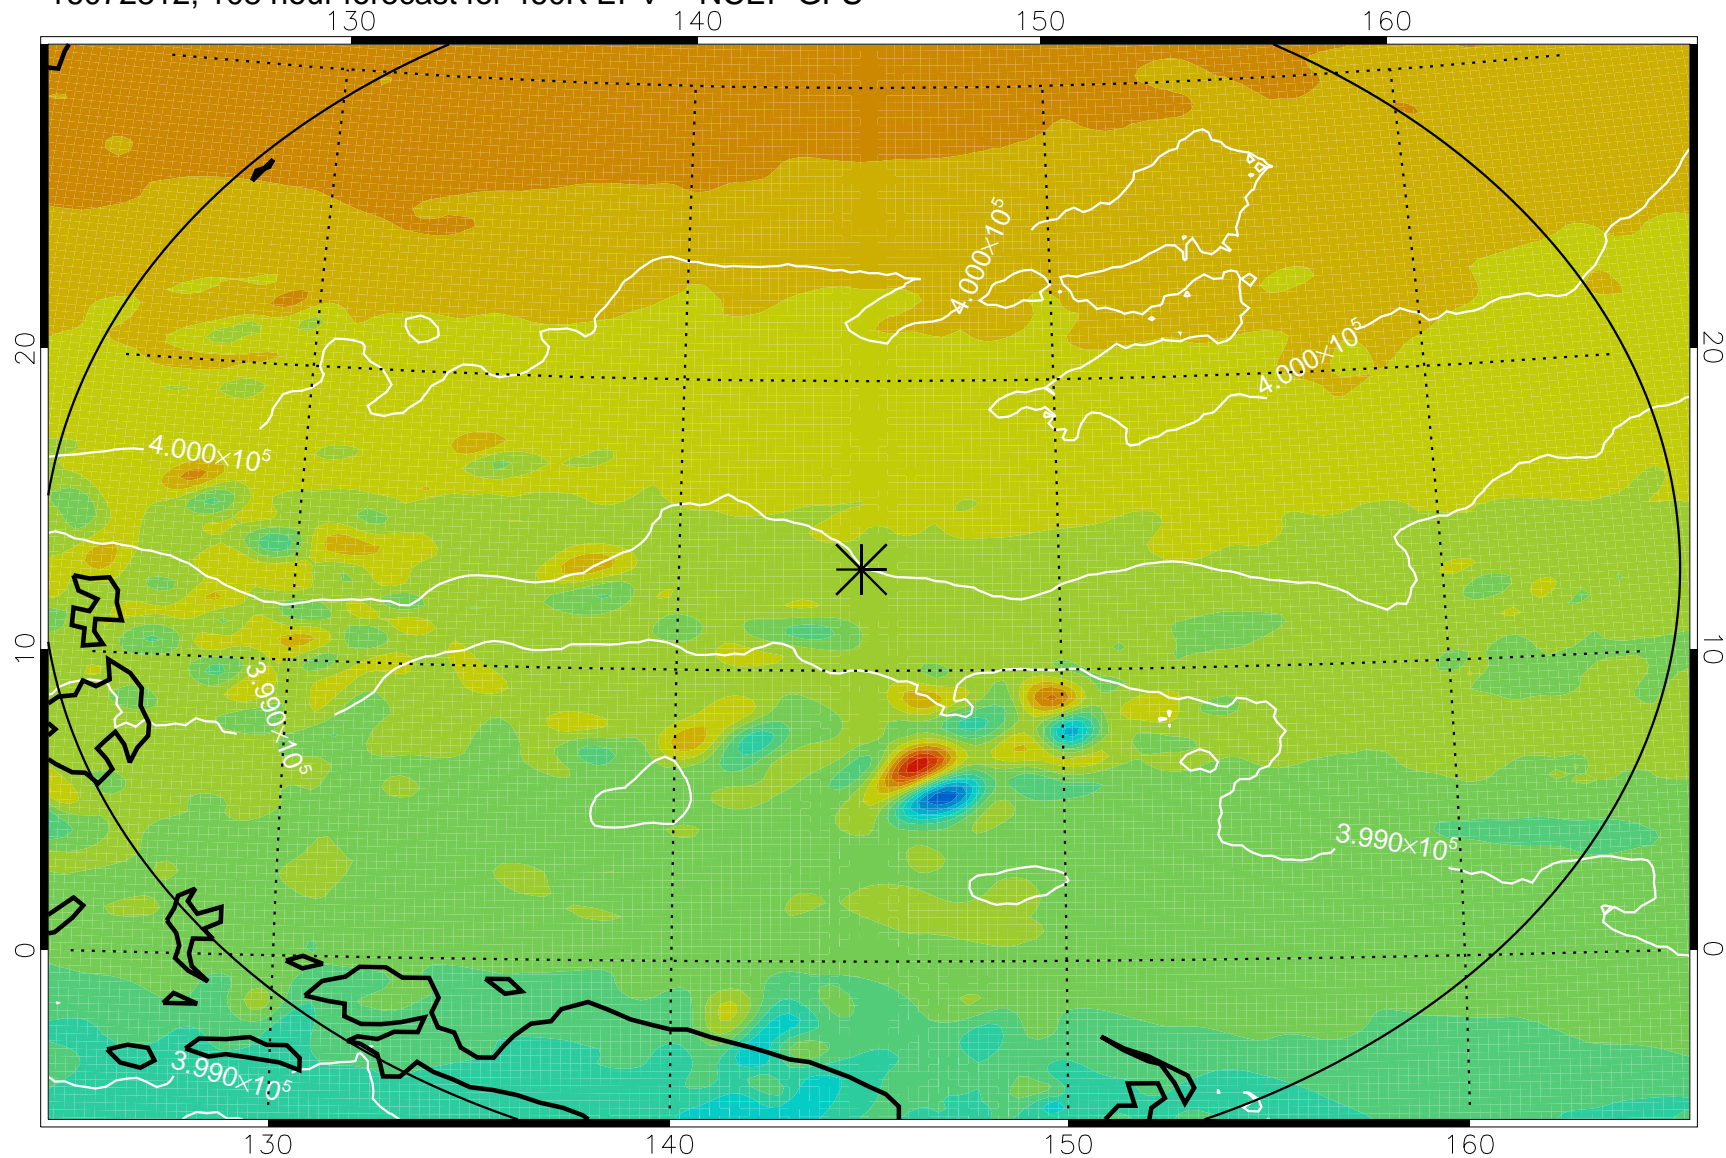

16072706, 78 hour forecast for 460K EPV -- NCEP GFS

460K Montgomery Streamfunction, white

Range ring of 2304 km

16072712, 84 hour forecast for 460K EPV -- NCEP GFS

460K Montgomery Streamfunction, white

Range ring of 2304 km

16072718, 90 hour forecast for 460K EPV -- NCEP GFS

460K Montgomery Streamfunction, white

Range ring of 2304 km

16072800, 96 hour forecast for 460K EPV -- NCEP GFS

460K Montgomery Streamfunction, white

Range ring of 2304 km

16072806, 102 hour forecast for 460K EPV -- NCEP GFS

460K Montgomery Streamfunction, white

Range ring of 2304 km

16072812, 108 hour forecast for 460K EPV -- NCEP GFS

460K Montgomery Streamfunction, white

Range ring of 2304 km

16072818, 114 hour forecast for 460K EPV -- NCEP GFS

460K Montgomery Streamfunction, white

Range ring of 2304 km

16072900, 120 hour forecast for 460K EPV -- NCEP GFS

460K Montgomery Streamfunction, white

Range ring of 2304 km