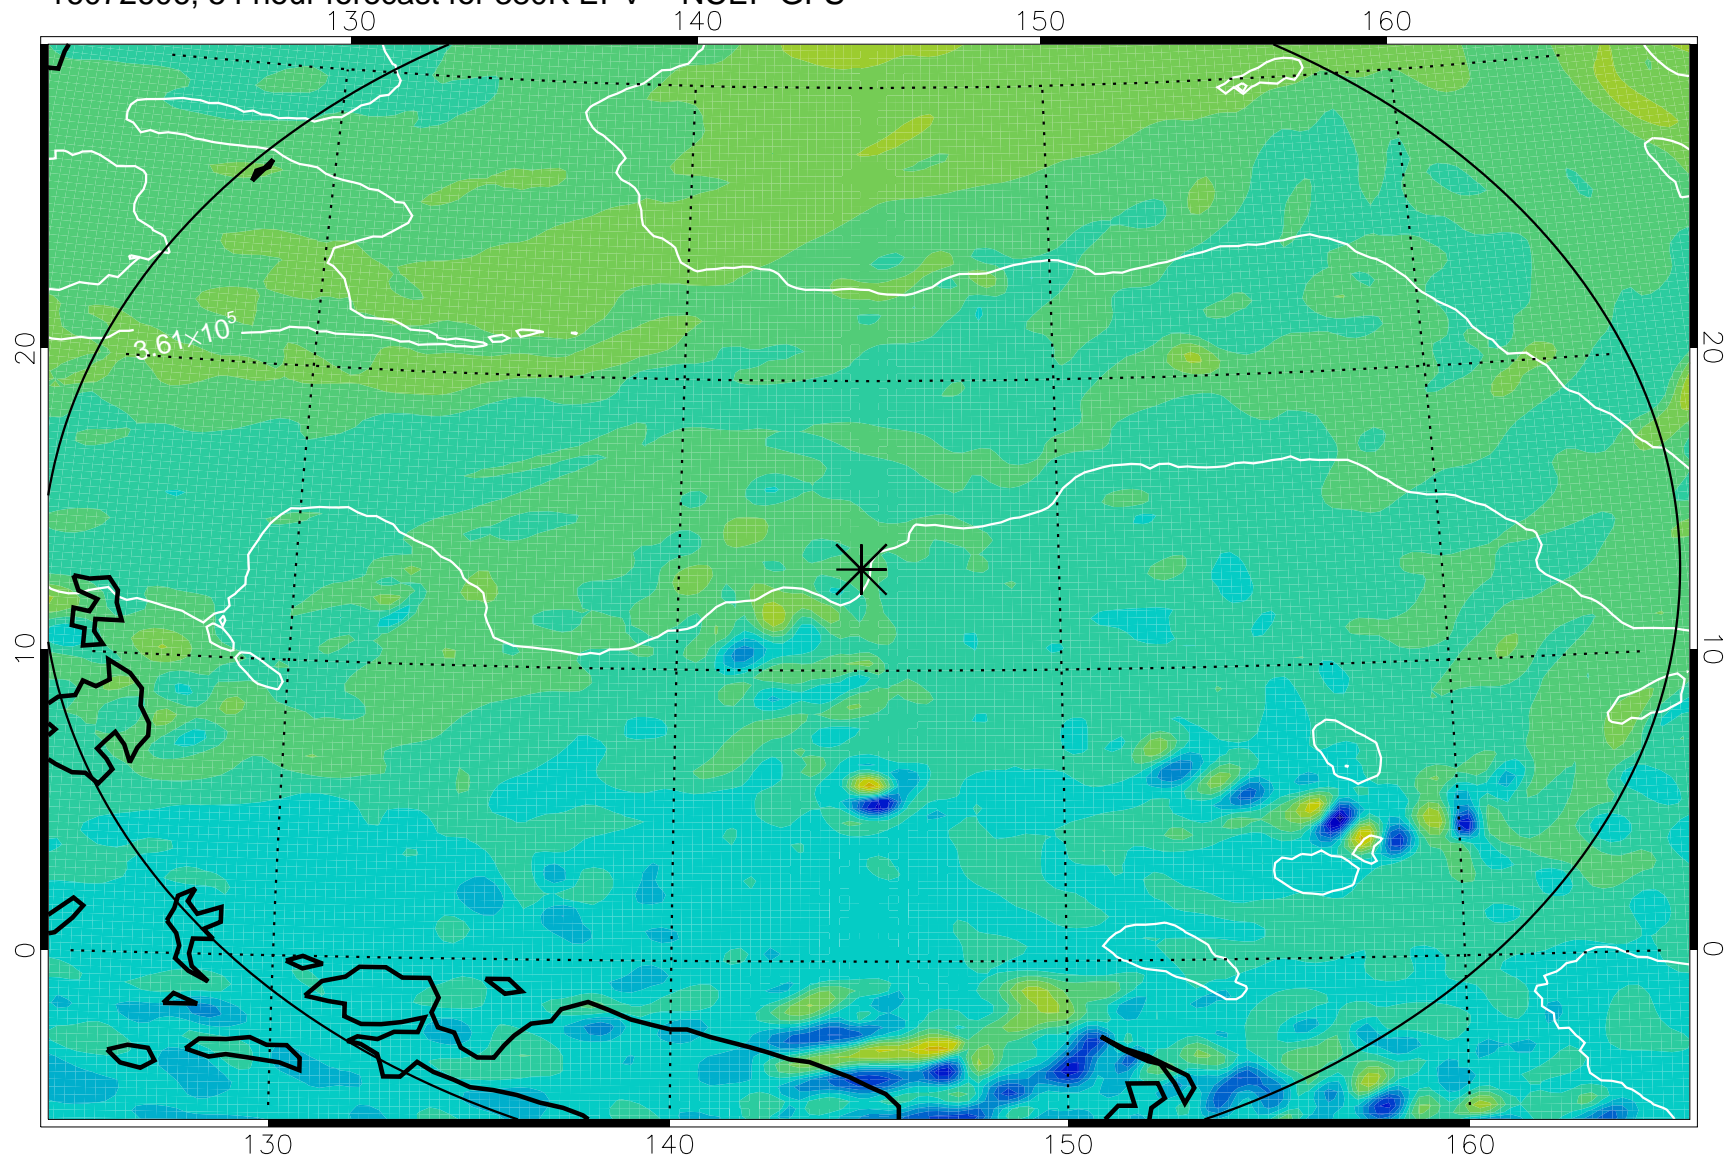

16072506, 30 hour forecast for 380K EPV -- NCEP GFS

16072512, 36 hour forecast for 380K EPV -- NCEP GFS

380K Montgomery Streamfunction, white

Range ring of 2304 km

16072518, 42 hour forecast for 380K EPV -- NCEP GFS

380K Montgomery Streamfunction, white

Range ring of 2304 km

16072600, 48 hour forecast for 380K EPV -- NCEP GFS

380K Montgomery Streamfunction, white

Range ring of 2304 km

16072606, 54 hour forecast for 380K EPV -- NCEP GFS

380K Montgomery Streamfunction, white

Range ring of 2304 km

16072612, 60 hour forecast for 380K EPV -- NCEP GFS

380K Montgomery Streamfunction, white

Range ring of 2304 km

16072618, 66 hour forecast for 380K EPV -- NCEP GFS

380K Montgomery Streamfunction, white

Range ring of 2304 km

16072700, 72 hour forecast for 380K EPV -- NCEP GFS

380K Montgomery Streamfunction, white

Range ring of 2304 km

16072706, 78 hour forecast for 380K EPV -- NCEP GFS