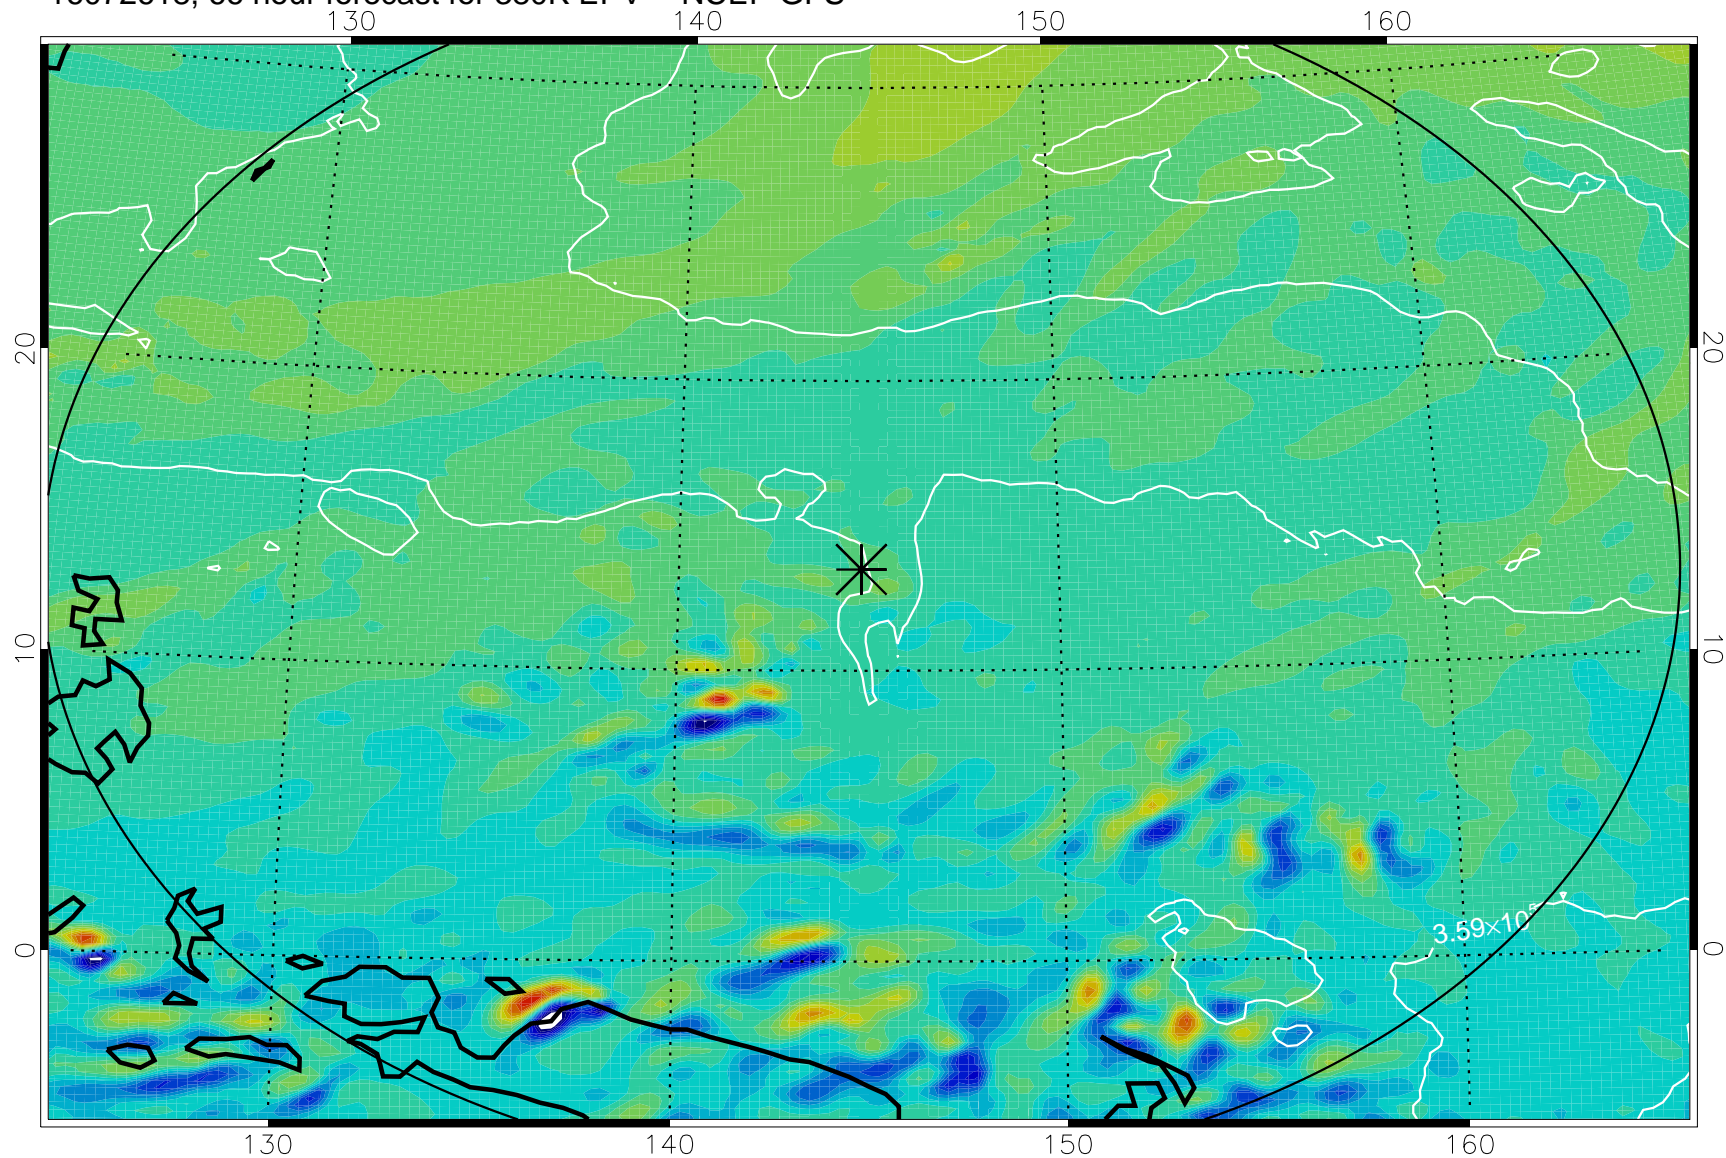

380K Montgomery Streamfunction, white

Range ring of 2304 km

16072600, 48 hour forecast for 380K EPV -- NCEP GFS

380K Montgomery Streamfunction, white

Range ring of 2304 km

16072606, 54 hour forecast for 380K EPV -- NCEP GFS

380K Montgomery Streamfunction, white

Range ring of 2304 km

16072612, 60 hour forecast for 380K EPV -- NCEP GFS

380K Montgomery Streamfunction, white

Range ring of 2304 km

16072618, 66 hour forecast for 380K EPV -- NCEP GFS

380K Montgomery Streamfunction, white

Range ring of 2304 km

16072700, 72 hour forecast for 380K EPV -- NCEP GFS

380K Montgomery Streamfunction, white

Range ring of 2304 km

16072706, 78 hour forecast for 380K EPV -- NCEP GFS

380K Montgomery Streamfunction, white

Range ring of 2304 km

16072712, 84 hour forecast for 380K EPV -- NCEP GFS

380K Montgomery Streamfunction, white

Range ring of 2304 km

16072718, 90 hour forecast for 380K EPV -- NCEP GFS