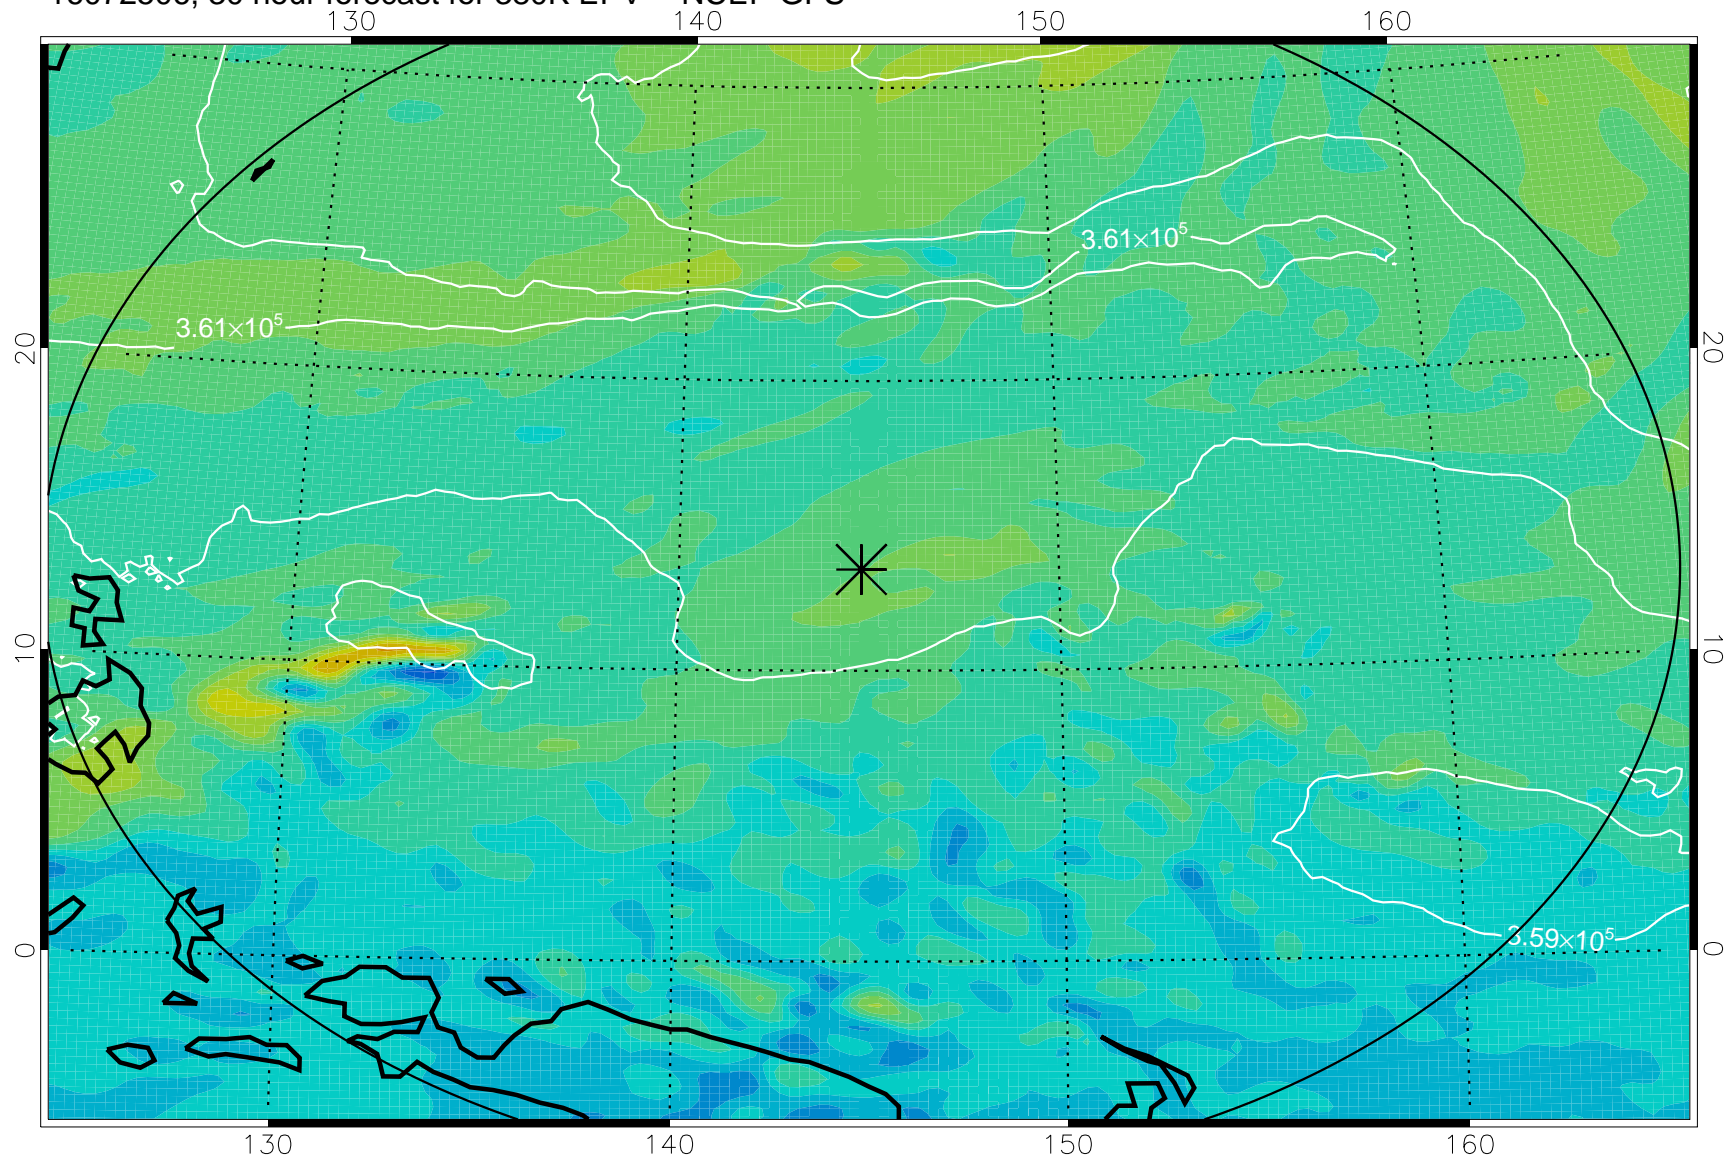

16072406, 6 hour forecast for 380K EPV -- NCEP GFS

380K Montgomery Streamfunction, white

Range ring of 2304 km

16072412, 12 hour forecast for 380K EPV -- NCEP GFS

380K Montgomery Streamfunction, white

Range ring of 2304 km

16072418, 18 hour forecast for 380K EPV -- NCEP GFS

380K Montgomery Streamfunction, white

Range ring of 2304 km

16072500, 24 hour forecast for 380K EPV -- NCEP GFS

380K Montgomery Streamfunction, white

Range ring of 2304 km

16072506, 30 hour forecast for 380K EPV -- NCEP GFS

16072512, 36 hour forecast for 380K EPV -- NCEP GFS

380K Montgomery Streamfunction, white

Range ring of 2304 km

16072518, 42 hour forecast for 380K EPV -- NCEP GFS

380K Montgomery Streamfunction, white

Range ring of 2304 km

16072600, 48 hour forecast for 380K EPV -- NCEP GFS

380K Montgomery Streamfunction, white

Range ring of 2304 km

16072606, 54 hour forecast for 380K EPV -- NCEP GFS