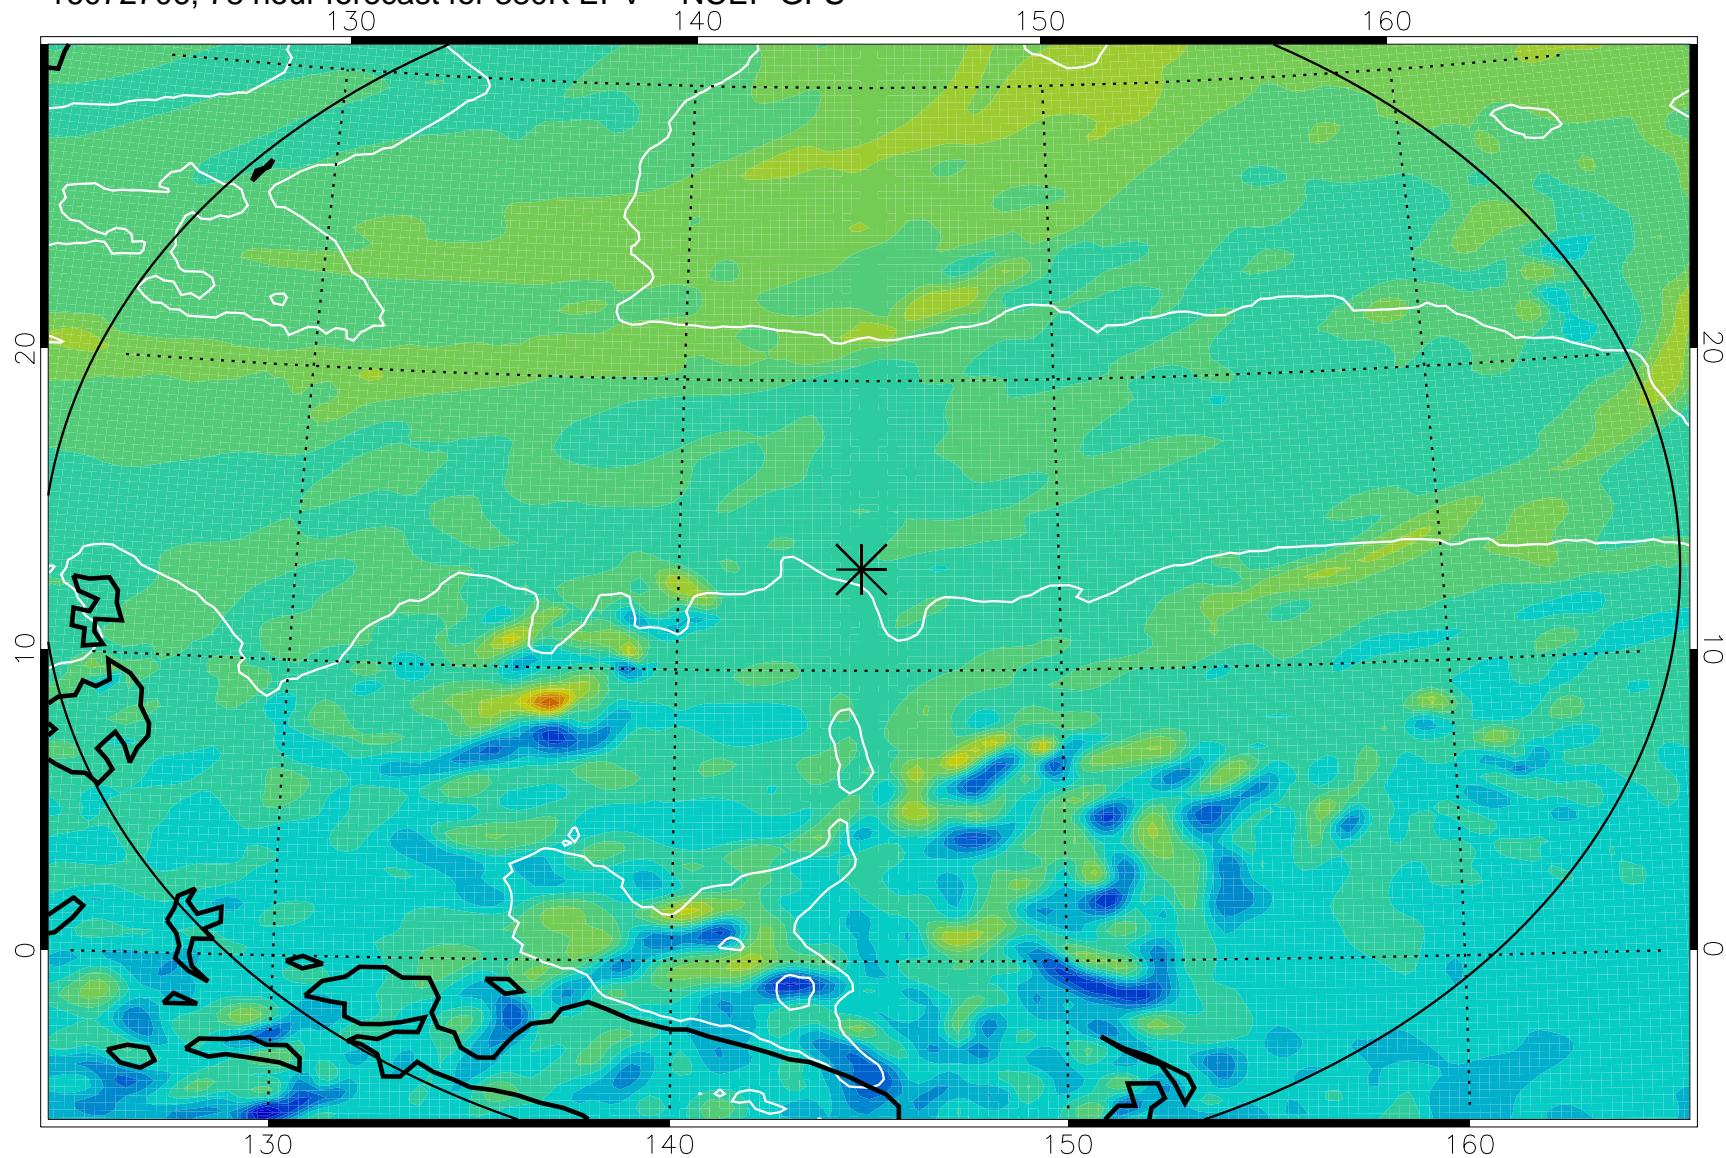

380K Montgomery Streamfunction, white

Range ring of 2304 km

16072612, 60 hour forecast for 380K EPV -- NCEP GFS

380K Montgomery Streamfunction, white

Range ring of 2304 km

16072618, 66 hour forecast for 380K EPV -- NCEP GFS

380K Montgomery Streamfunction, white

Range ring of 2304 km

16072700, 72 hour forecast for 380K EPV -- NCEP GFS

380K Montgomery Streamfunction, white

Range ring of 2304 km

16072706, 78 hour forecast for 380K EPV -- NCEP GFS

380K Montgomery Streamfunction, white

Range ring of 2304 km

16072712, 84 hour forecast for 380K EPV -- NCEP GFS

380K Montgomery Streamfunction, white

Range ring of 2304 km

16072718, 90 hour forecast for 380K EPV -- NCEP GFS

380K Montgomery Streamfunction, white

Range ring of 2304 km

16072800, 96 hour forecast for 380K EPV -- NCEP GFS

380K Montgomery Streamfunction, white

Range ring of 2304 km

16072806, 102 hour forecast for 380K EPV -- NCEP GFS