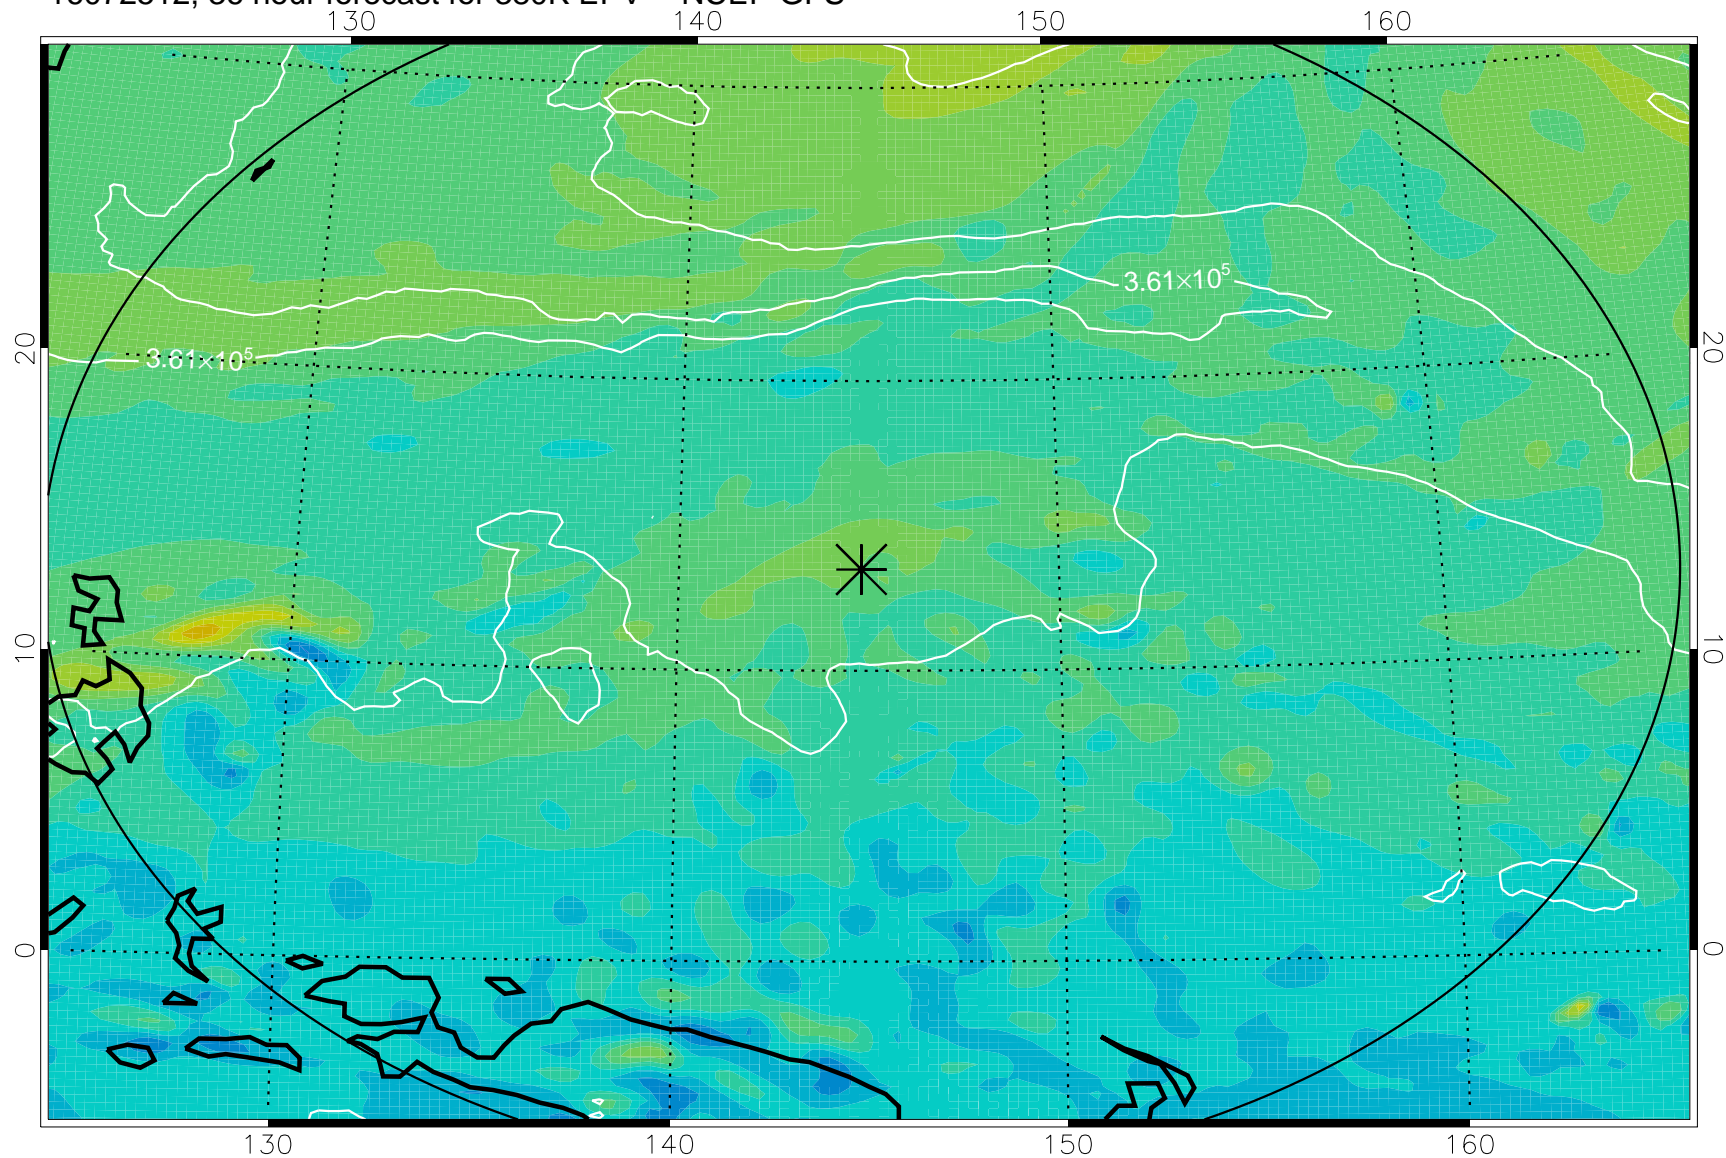

16072406, 6 hour forecast for 380K EPV -- NCEP GFS

380K Montgomery Streamfunction, white

Range ring of 2304 km

16072412, 12 hour forecast for 380K EPV -- NCEP GFS

380K Montgomery Streamfunction, white

Range ring of 2304 km

16072418, 18 hour forecast for 380K EPV -- NCEP GFS

380K Montgomery Streamfunction, white

Range ring of 2304 km

16072500, 24 hour forecast for 380K EPV -- NCEP GFS

380K Montgomery Streamfunction, white

Range ring of 2304 km

16072506, 30 hour forecast for 380K EPV -- NCEP GFS

16072512, 36 hour forecast for 380K EPV -- NCEP GFS

380K Montgomery Streamfunction, white

Range ring of 2304 km

16072518, 42 hour forecast for 380K EPV -- NCEP GFS

380K Montgomery Streamfunction, white

Range ring of 2304 km

16072600, 48 hour forecast for 380K EPV -- NCEP GFS

380K Montgomery Streamfunction, white

Range ring of 2304 km

16072606, 54 hour forecast for 380K EPV -- NCEP GFS