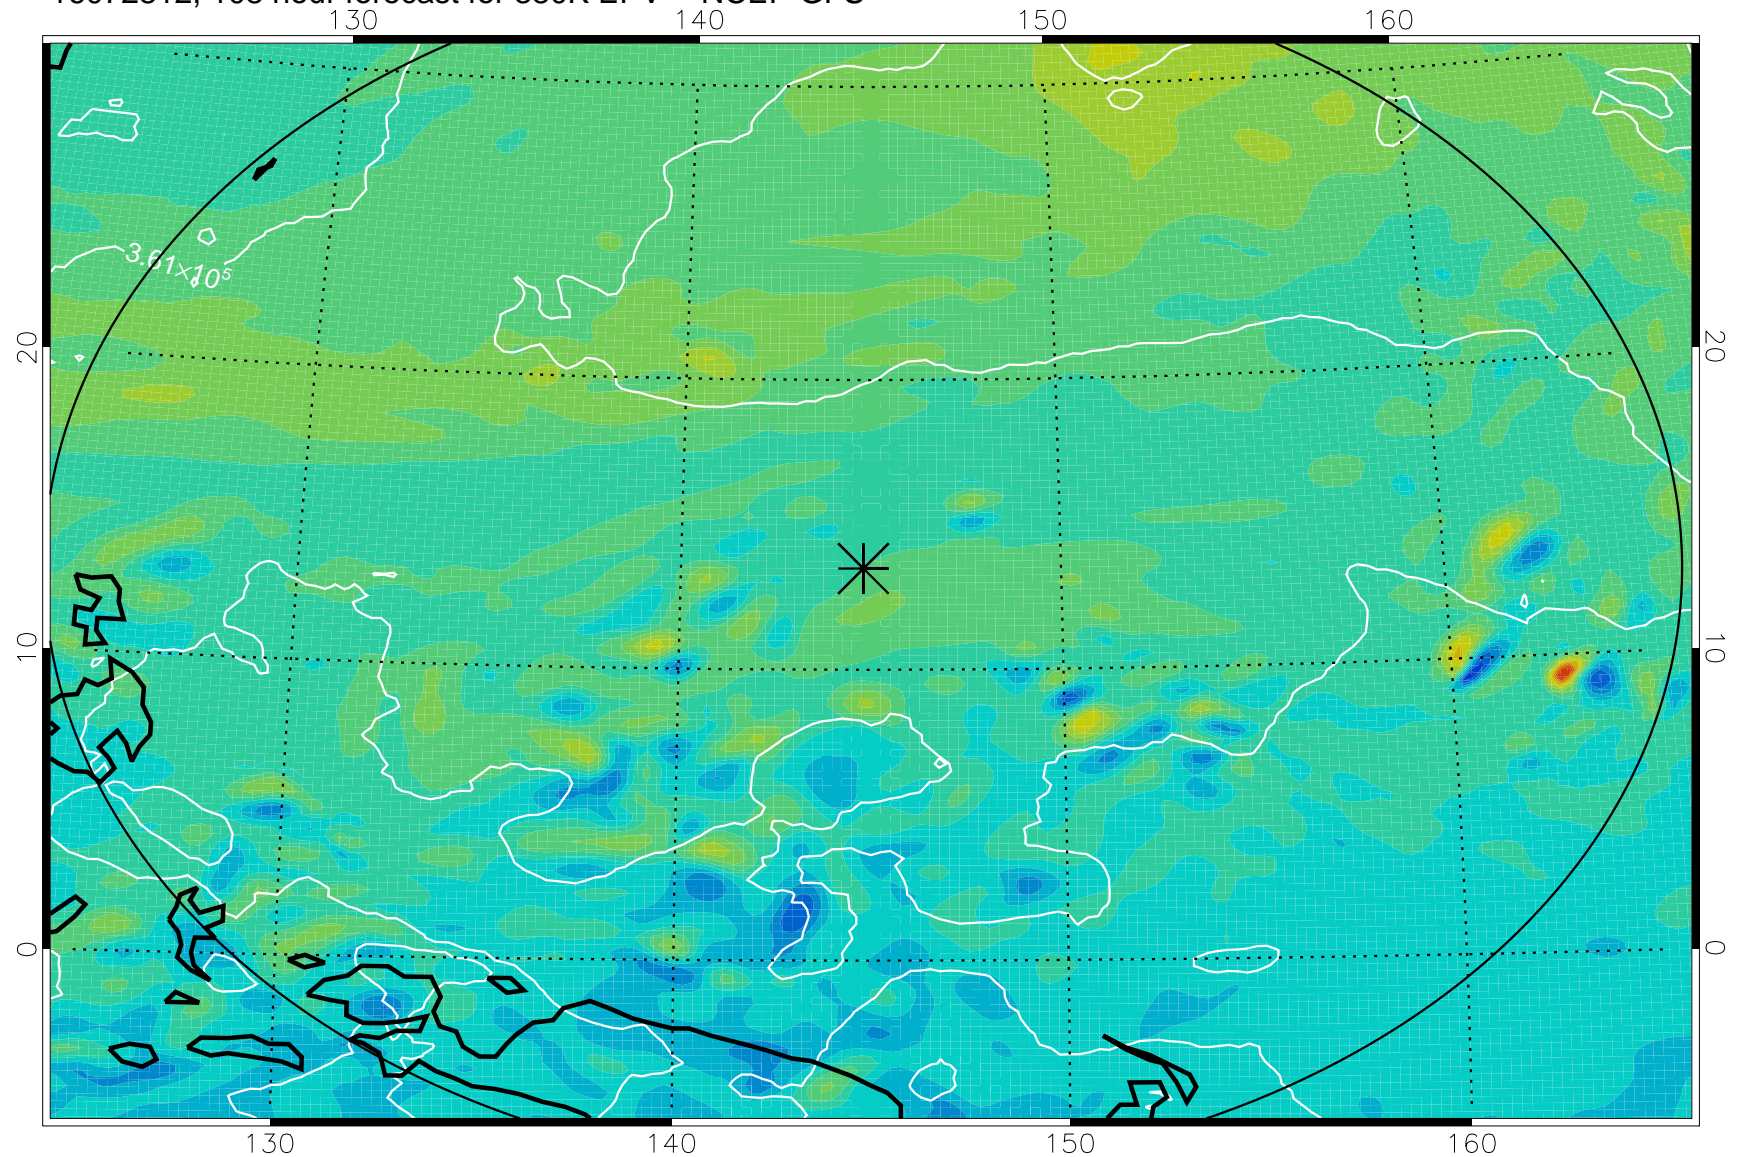

380K Montgomery Streamfunction, white

Range ring of 2304 km

16072712, 84 hour forecast for 380K EPV -- NCEP GFS

380K Montgomery Streamfunction, white

Range ring of 2304 km

16072718, 90 hour forecast for 380K EPV -- NCEP GFS

380K Montgomery Streamfunction, white

Range ring of 2304 km

16072800, 96 hour forecast for 380K EPV -- NCEP GFS

380K Montgomery Streamfunction, white

Range ring of 2304 km

16072806, 102 hour forecast for 380K EPV -- NCEP GFS

380K Montgomery Streamfunction, white

Range ring of 2304 km

16072812, 108 hour forecast for 380K EPV -- NCEP GFS

380K Montgomery Streamfunction, white

Range ring of 2304 km

16072818, 114 hour forecast for 380K EPV -- NCEP GFS

380K Montgomery Streamfunction, white

Range ring of 2304 km

16072900, 120 hour forecast for 380K EPV -- NCEP GFS

380K Montgomery Streamfunction, white

Range ring of 2304 km