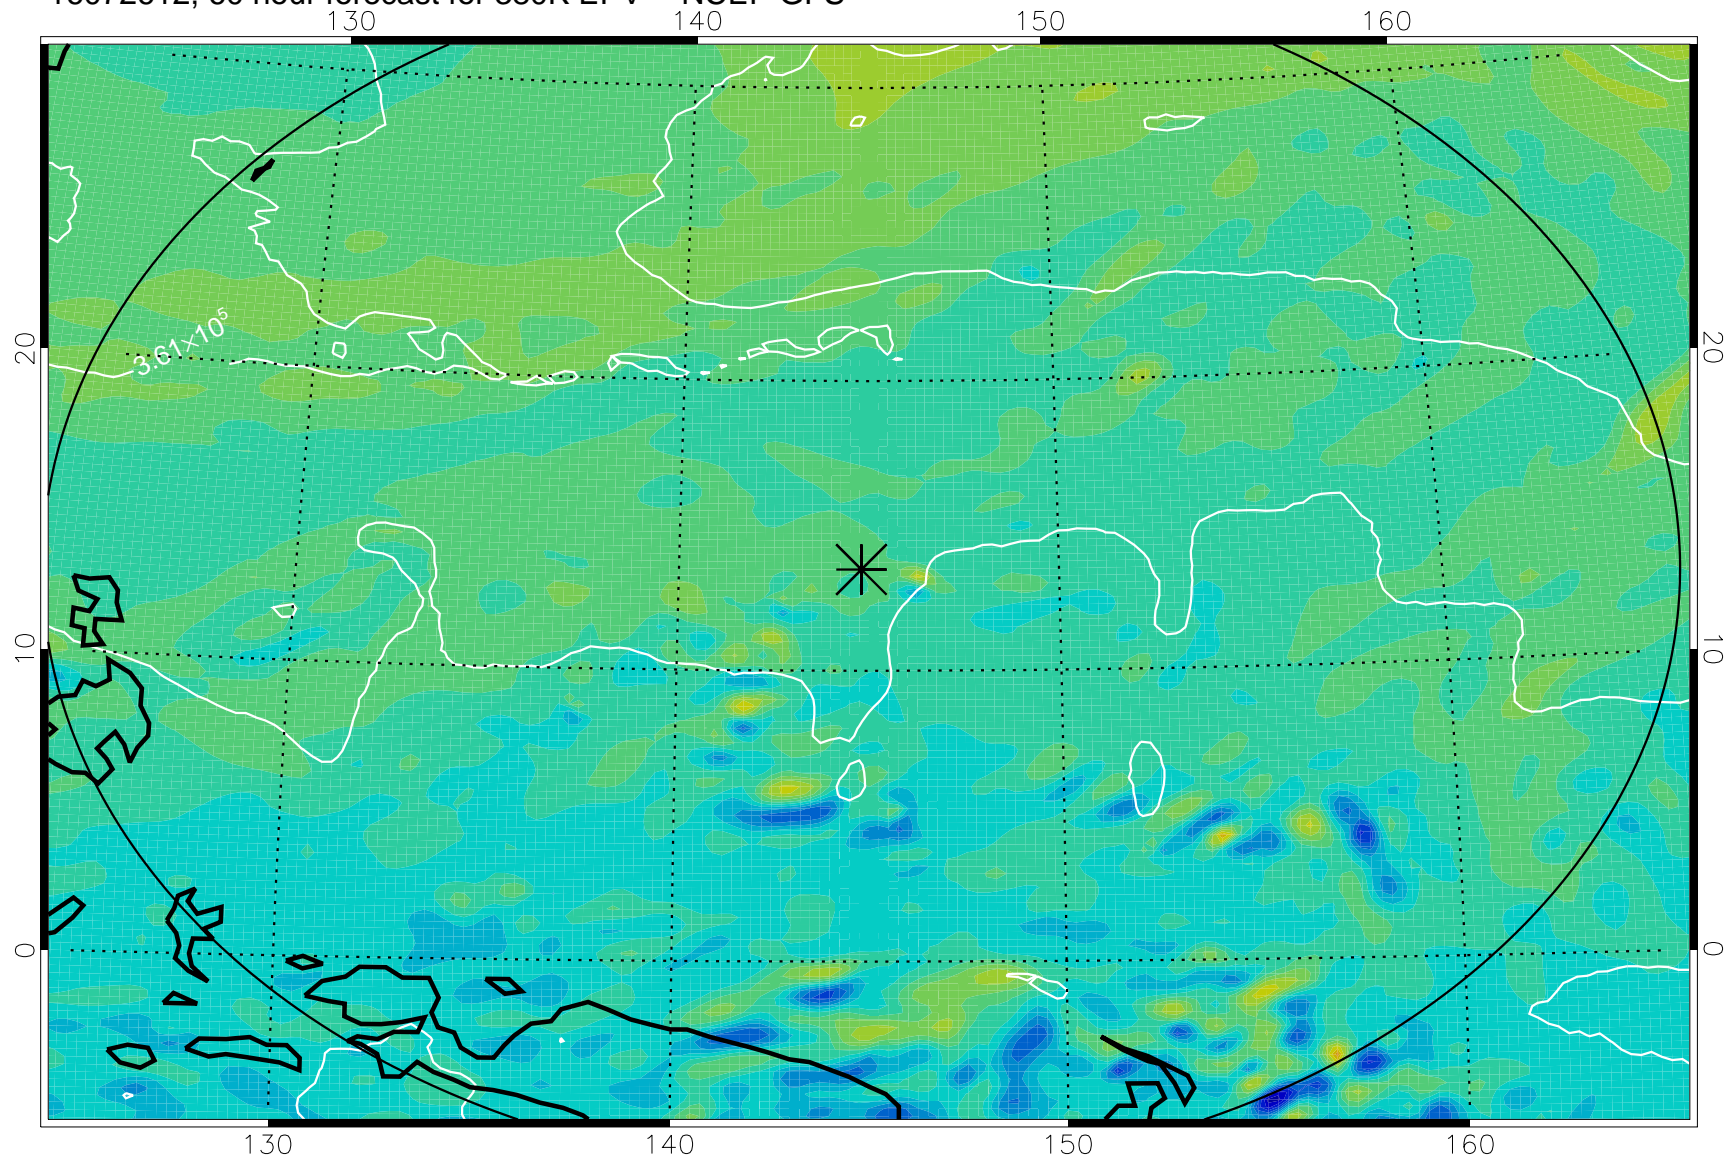

16072506, 30 hour forecast for 380K EPV -- NCEP GFS

16072512, 36 hour forecast for 380K EPV -- NCEP GFS

380K Montgomery Streamfunction, white

Range ring of 2304 km

16072518, 42 hour forecast for 380K EPV -- NCEP GFS

380K Montgomery Streamfunction, white

Range ring of 2304 km

16072600, 48 hour forecast for 380K EPV -- NCEP GFS

380K Montgomery Streamfunction, white

Range ring of 2304 km

16072606, 54 hour forecast for 380K EPV -- NCEP GFS

380K Montgomery Streamfunction, white

Range ring of 2304 km

16072612, 60 hour forecast for 380K EPV -- NCEP GFS

380K Montgomery Streamfunction, white

Range ring of 2304 km

16072618, 66 hour forecast for 380K EPV -- NCEP GFS

380K Montgomery Streamfunction, white

Range ring of 2304 km

16072700, 72 hour forecast for 380K EPV -- NCEP GFS

380K Montgomery Streamfunction, white

Range ring of 2304 km

16072706, 78 hour forecast for 380K EPV -- NCEP GFS