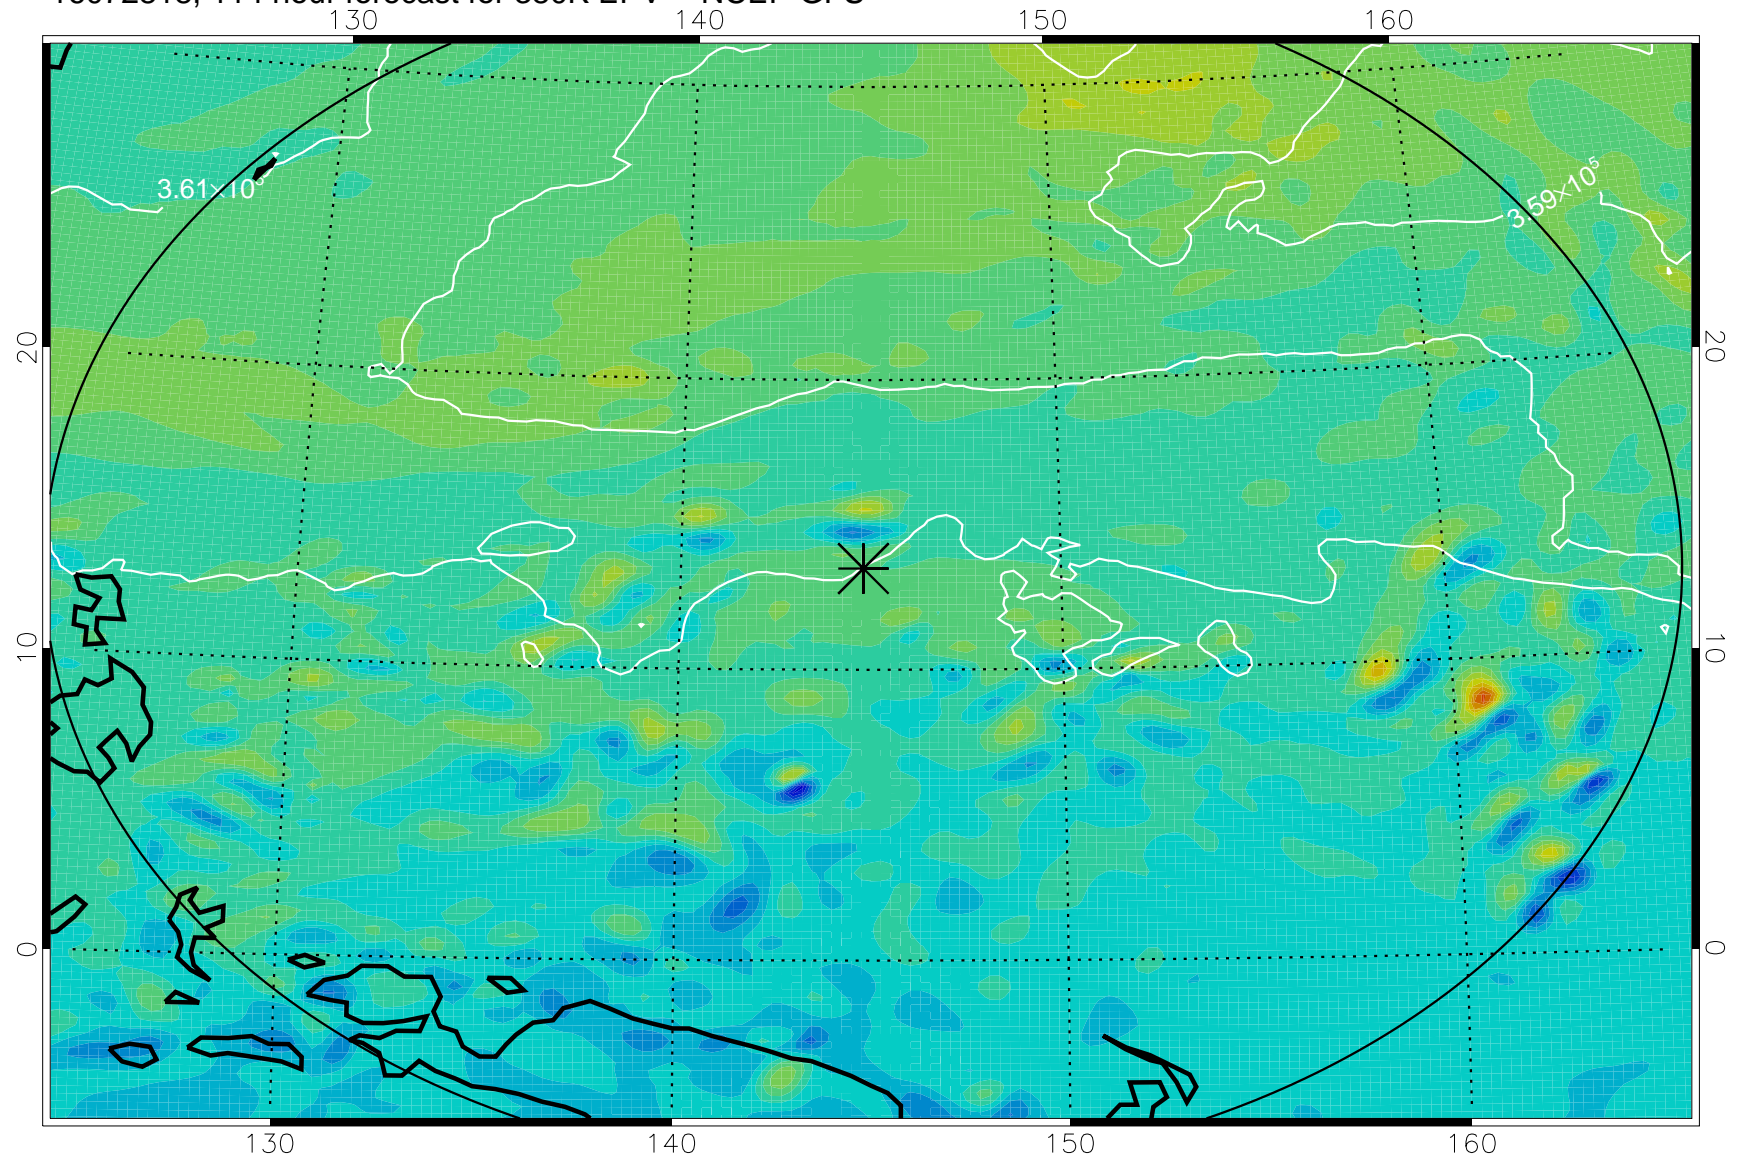

380K Montgomery Streamfunction, white

Range ring of 2304 km

16072712, 84 hour forecast for 380K EPV -- NCEP GFS

380K Montgomery Streamfunction, white

Range ring of 2304 km

16072718, 90 hour forecast for 380K EPV -- NCEP GFS

380K Montgomery Streamfunction, white

Range ring of 2304 km

16072800, 96 hour forecast for 380K EPV -- NCEP GFS

380K Montgomery Streamfunction, white

Range ring of 2304 km

16072806, 102 hour forecast for 380K EPV -- NCEP GFS

380K Montgomery Streamfunction, white

Range ring of 2304 km

16072812, 108 hour forecast for 380K EPV -- NCEP GFS

380K Montgomery Streamfunction, white

Range ring of 2304 km

16072818, 114 hour forecast for 380K EPV -- NCEP GFS

380K Montgomery Streamfunction, white

Range ring of 2304 km

16072900, 120 hour forecast for 380K EPV -- NCEP GFS

380K Montgomery Streamfunction, white

Range ring of 2304 km