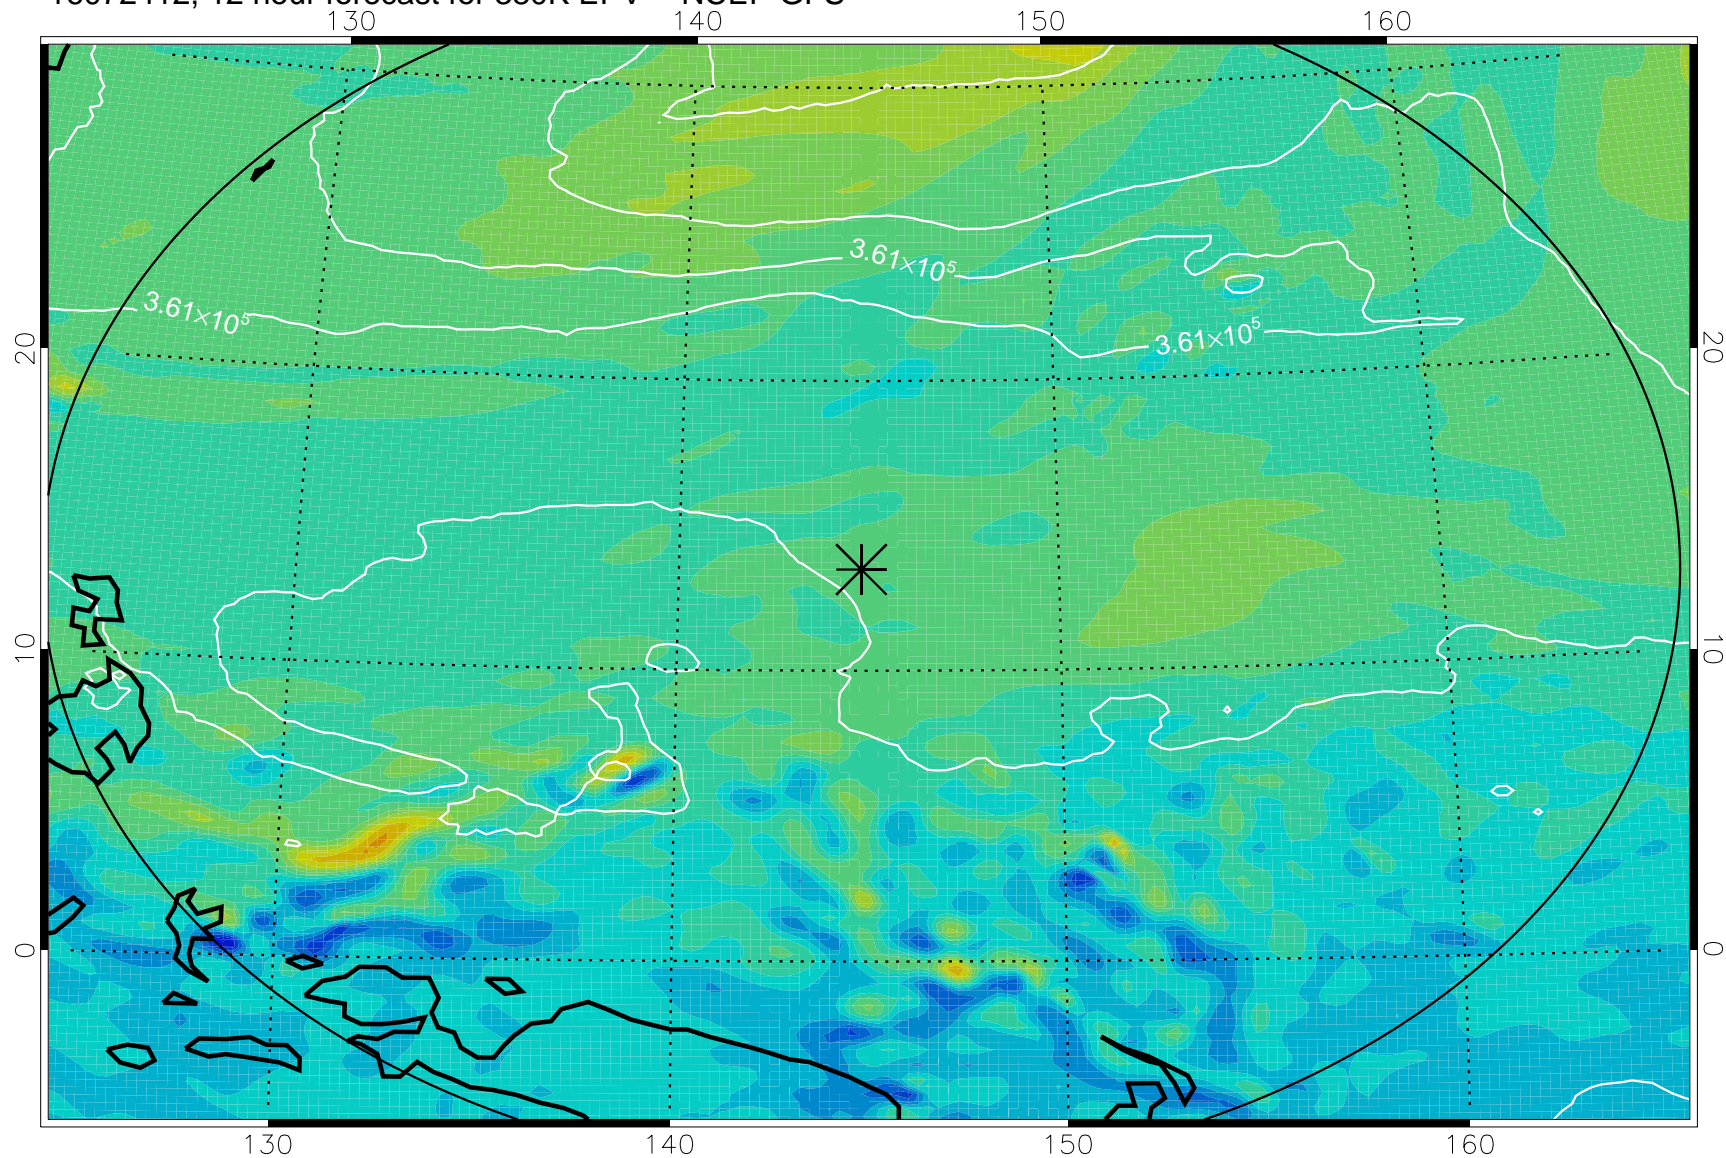

16072406, 6 hour forecast for 380K EPV -- NCEP GFS

380K Montgomery Streamfunction, white

Range ring of 2304 km

16072412, 12 hour forecast for 380K EPV -- NCEP GFS

380K Montgomery Streamfunction, white

Range ring of 2304 km

16072418, 18 hour forecast for 380K EPV -- NCEP GFS

380K Montgomery Streamfunction, white

Range ring of 2304 km

16072500, 24 hour forecast for 380K EPV -- NCEP GFS

380K Montgomery Streamfunction, white

Range ring of 2304 km

16072506, 30 hour forecast for 380K EPV -- NCEP GFS

16072512, 36 hour forecast for 380K EPV -- NCEP GFS

380K Montgomery Streamfunction, white

Range ring of 2304 km

16072518, 42 hour forecast for 380K EPV -- NCEP GFS

380K Montgomery Streamfunction, white

Range ring of 2304 km

16072600, 48 hour forecast for 380K EPV -- NCEP GFS

380K Montgomery Streamfunction, white

Range ring of 2304 km

16072606, 54 hour forecast for 380K EPV -- NCEP GFS