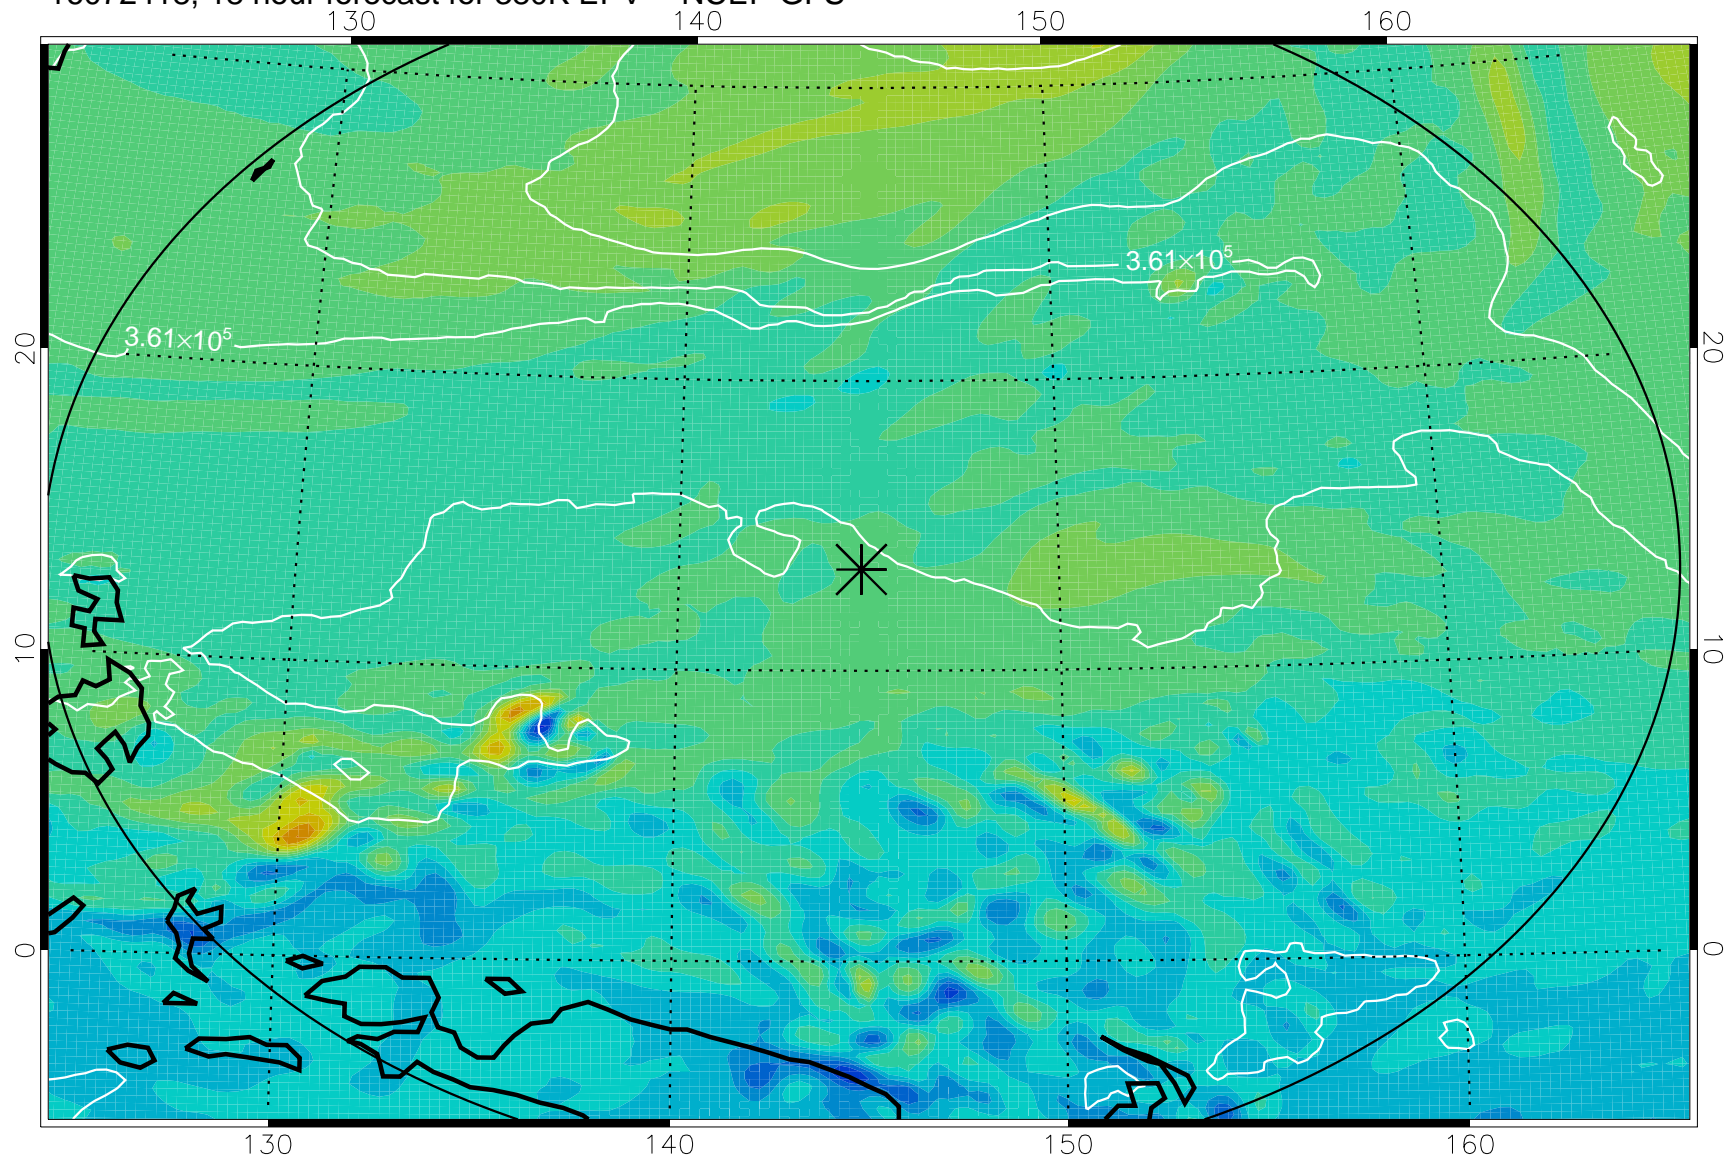

16072406, 6 hour forecast for 380K EPV -- NCEP GFS

380K Montgomery Streamfunction, white

Range ring of 2304 km

16072412, 12 hour forecast for 380K EPV -- NCEP GFS

380K Montgomery Streamfunction, white

Range ring of 2304 km

16072418, 18 hour forecast for 380K EPV -- NCEP GFS

380K Montgomery Streamfunction, white

Range ring of 2304 km

16072500, 24 hour forecast for 380K EPV -- NCEP GFS

380K Montgomery Streamfunction, white

Range ring of 2304 km

16072506, 30 hour forecast for 380K EPV -- NCEP GFS

16072512, 36 hour forecast for 380K EPV -- NCEP GFS

380K Montgomery Streamfunction, white

Range ring of 2304 km

16072518, 42 hour forecast for 380K EPV -- NCEP GFS

380K Montgomery Streamfunction, white

Range ring of 2304 km

16072600, 48 hour forecast for 380K EPV -- NCEP GFS

380K Montgomery Streamfunction, white

Range ring of 2304 km

16072606, 54 hour forecast for 380K EPV -- NCEP GFS