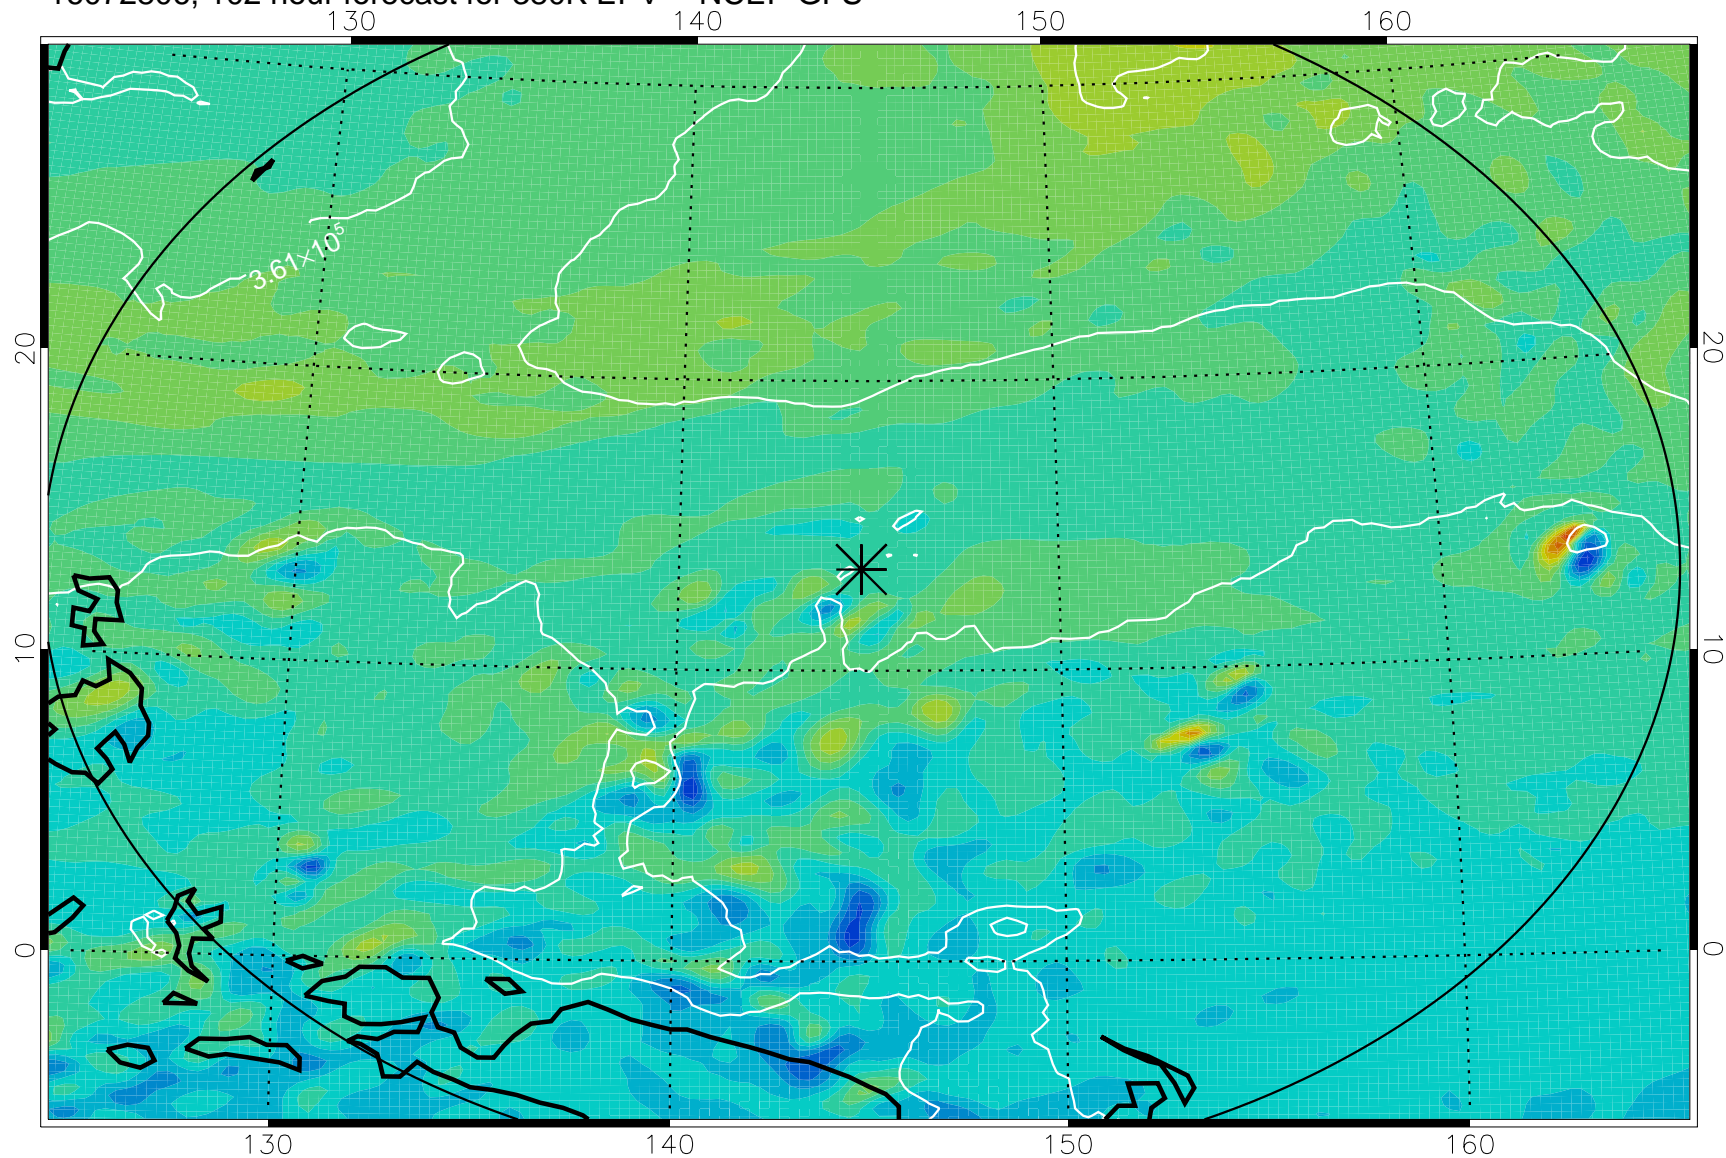

380K Montgomery Streamfunction, white

Range ring of 2304 km

16072712, 84 hour forecast for 380K EPV -- NCEP GFS

380K Montgomery Streamfunction, white

Range ring of 2304 km

16072718, 90 hour forecast for 380K EPV -- NCEP GFS

380K Montgomery Streamfunction, white

Range ring of 2304 km

16072800, 96 hour forecast for 380K EPV -- NCEP GFS

380K Montgomery Streamfunction, white

Range ring of 2304 km

16072806, 102 hour forecast for 380K EPV -- NCEP GFS

380K Montgomery Streamfunction, white

Range ring of 2304 km

16072812, 108 hour forecast for 380K EPV -- NCEP GFS

380K Montgomery Streamfunction, white

Range ring of 2304 km

16072818, 114 hour forecast for 380K EPV -- NCEP GFS

380K Montgomery Streamfunction, white

Range ring of 2304 km

16072900, 120 hour forecast for 380K EPV -- NCEP GFS

380K Montgomery Streamfunction, white

Range ring of 2304 km