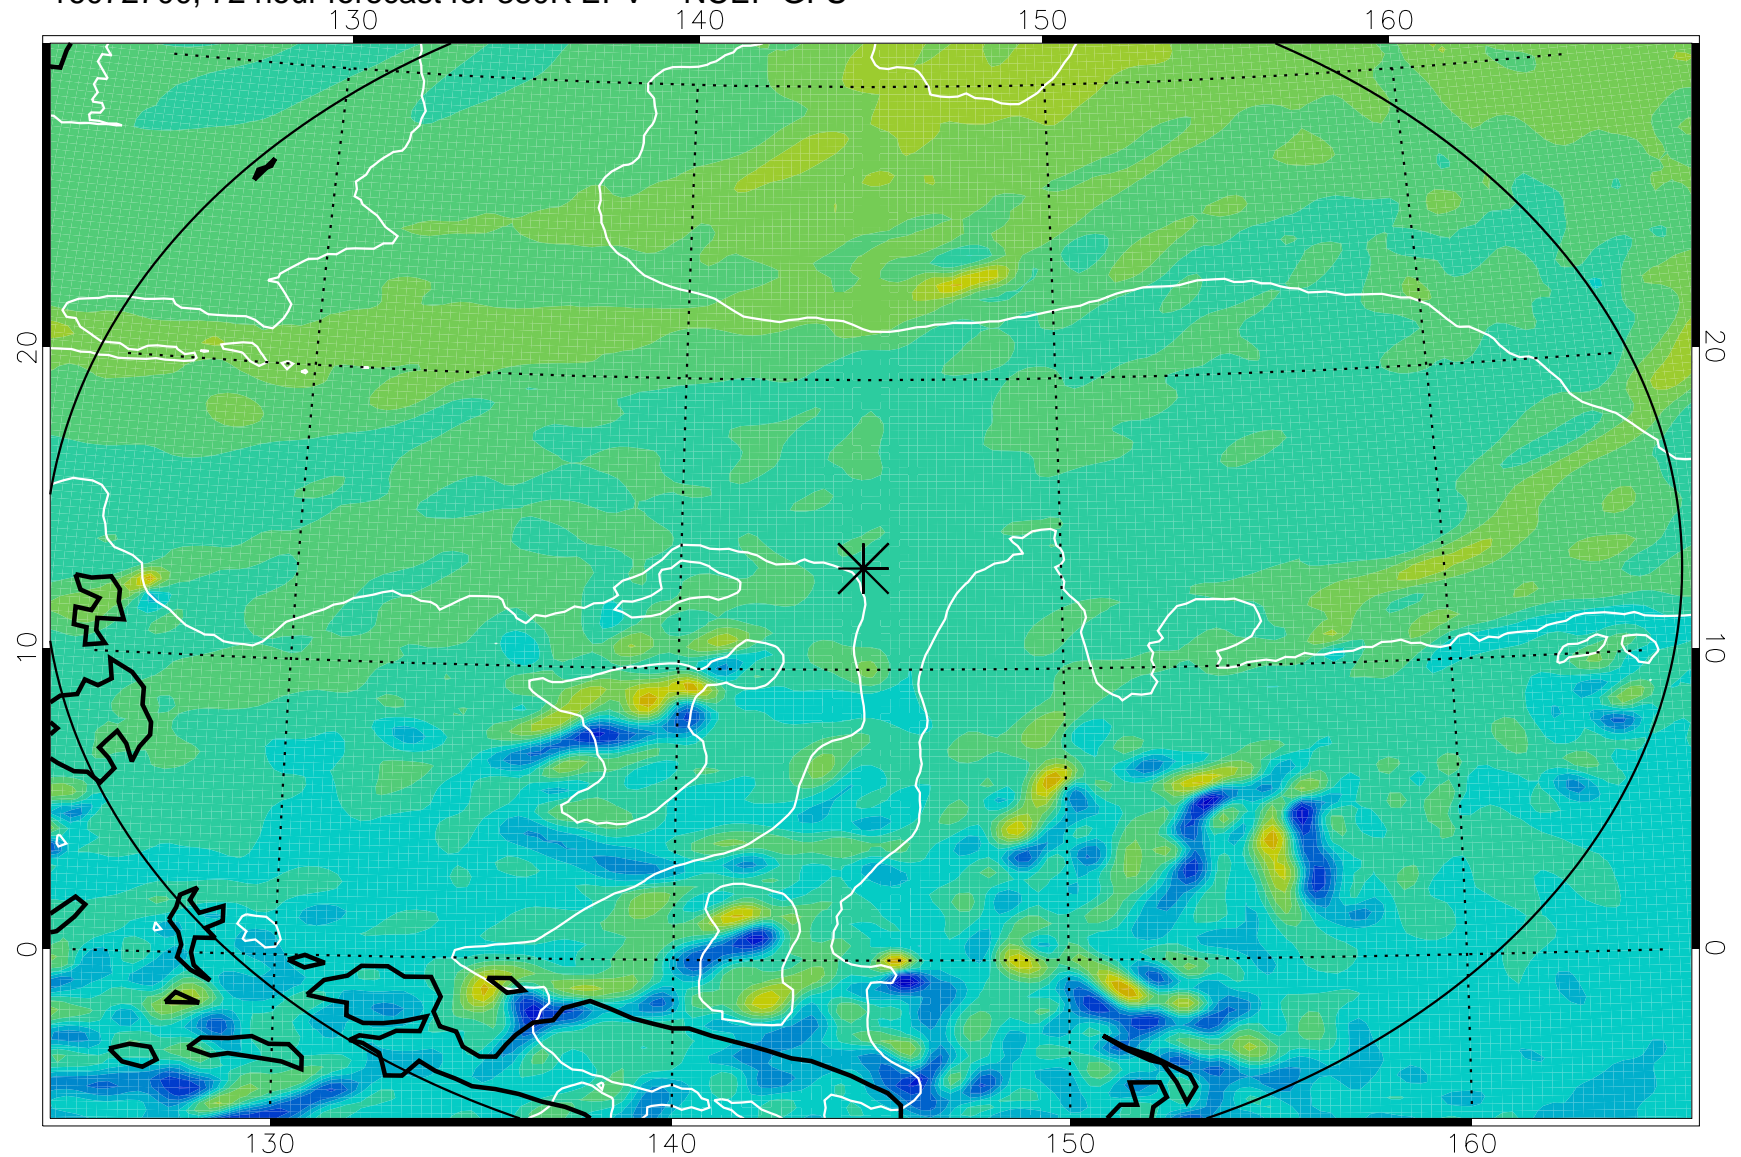

380K Montgomery Streamfunction, white

Range ring of 2304 km

16072600, 48 hour forecast for 380K EPV -- NCEP GFS

380K Montgomery Streamfunction, white

Range ring of 2304 km

16072606, 54 hour forecast for 380K EPV -- NCEP GFS

380K Montgomery Streamfunction, white

Range ring of 2304 km

16072612, 60 hour forecast for 380K EPV -- NCEP GFS

380K Montgomery Streamfunction, white

Range ring of 2304 km

16072618, 66 hour forecast for 380K EPV -- NCEP GFS

380K Montgomery Streamfunction, white

Range ring of 2304 km

16072700, 72 hour forecast for 380K EPV -- NCEP GFS

380K Montgomery Streamfunction, white

Range ring of 2304 km

16072706, 78 hour forecast for 380K EPV -- NCEP GFS

380K Montgomery Streamfunction, white

Range ring of 2304 km

16072712, 84 hour forecast for 380K EPV -- NCEP GFS

380K Montgomery Streamfunction, white

Range ring of 2304 km

16072718, 90 hour forecast for 380K EPV -- NCEP GFS