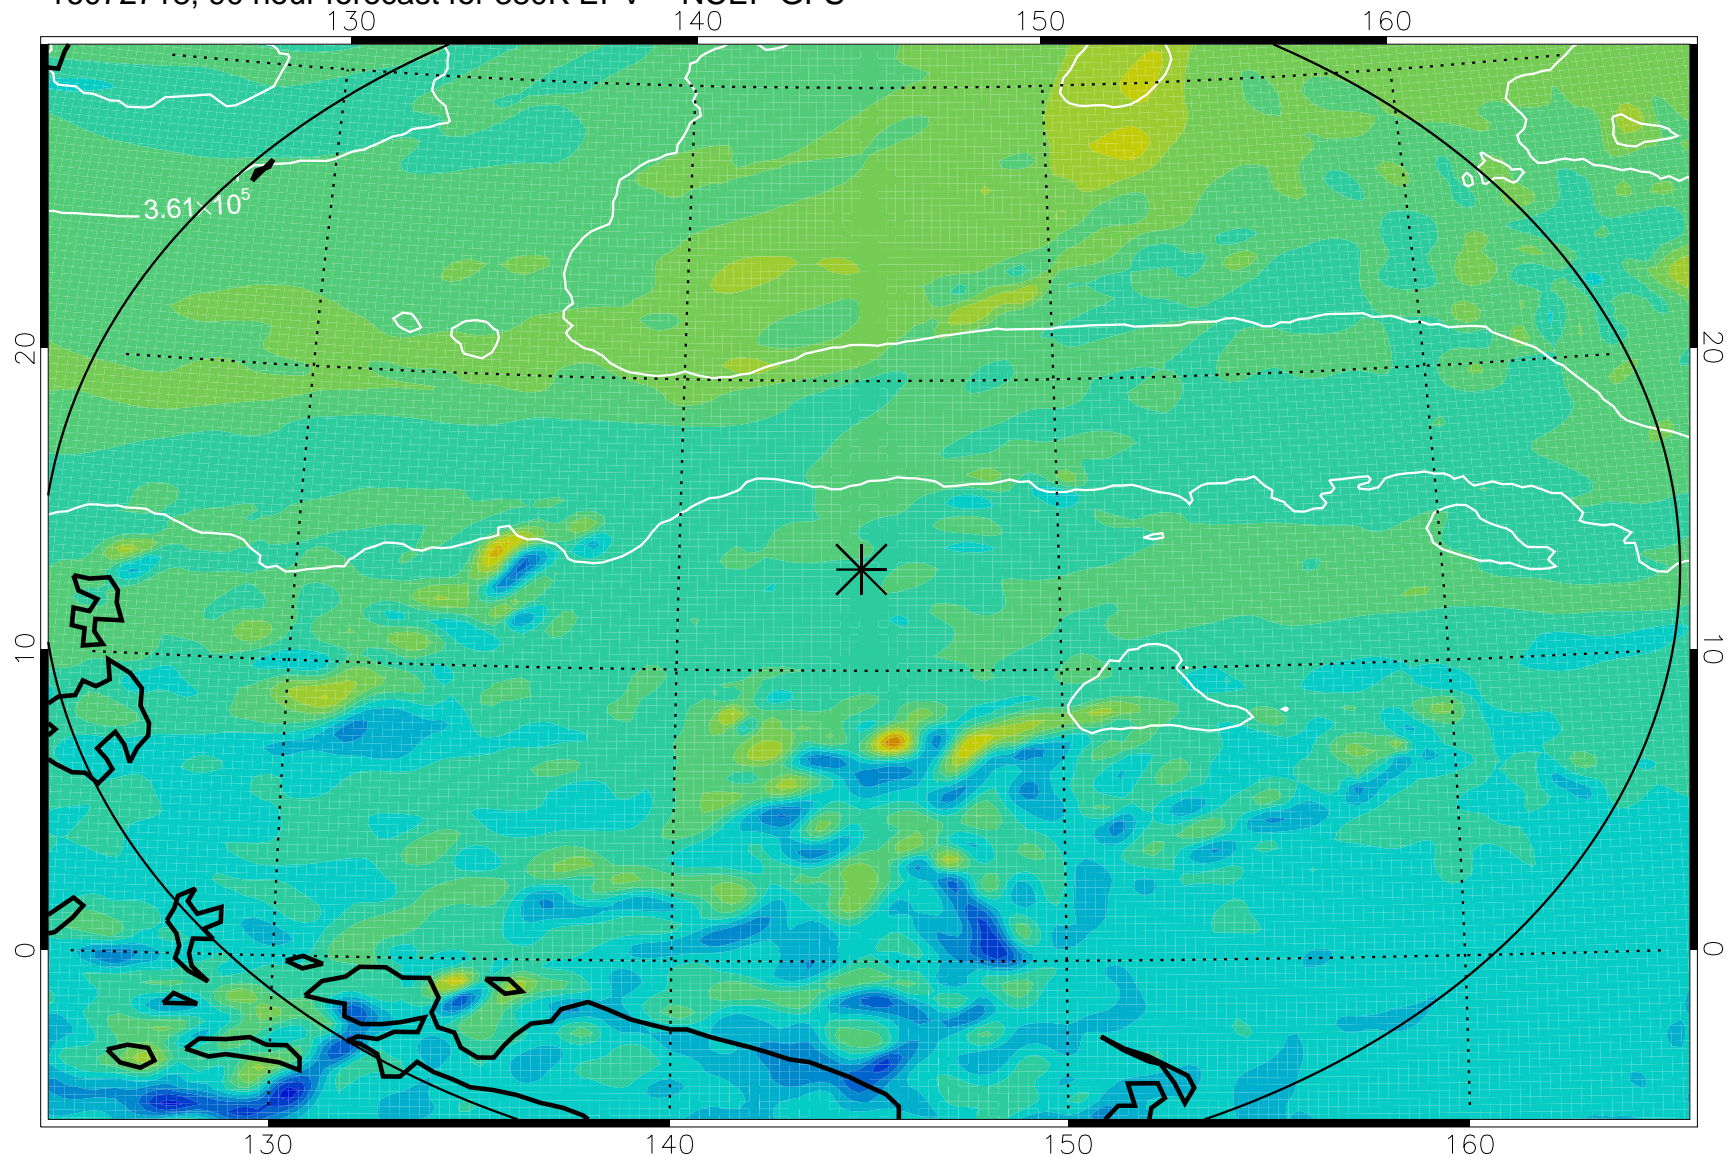

380K Montgomery Streamfunction, white

Range ring of 2304 km

16072700, 72 hour forecast for 380K EPV -- NCEP GFS

380K Montgomery Streamfunction, white

Range ring of 2304 km

16072706, 78 hour forecast for 380K EPV -- NCEP GFS

380K Montgomery Streamfunction, white

Range ring of 2304 km

16072712, 84 hour forecast for 380K EPV -- NCEP GFS

380K Montgomery Streamfunction, white

Range ring of 2304 km

16072718, 90 hour forecast for 380K EPV -- NCEP GFS

380K Montgomery Streamfunction, white

Range ring of 2304 km

16072800, 96 hour forecast for 380K EPV -- NCEP GFS

380K Montgomery Streamfunction, white

Range ring of 2304 km

16072806, 102 hour forecast for 380K EPV -- NCEP GFS

380K Montgomery Streamfunction, white

Range ring of 2304 km

16072812, 108 hour forecast for 380K EPV -- NCEP GFS

380K Montgomery Streamfunction, white

Range ring of 2304 km

16072818, 114 hour forecast for 380K EPV -- NCEP GFS