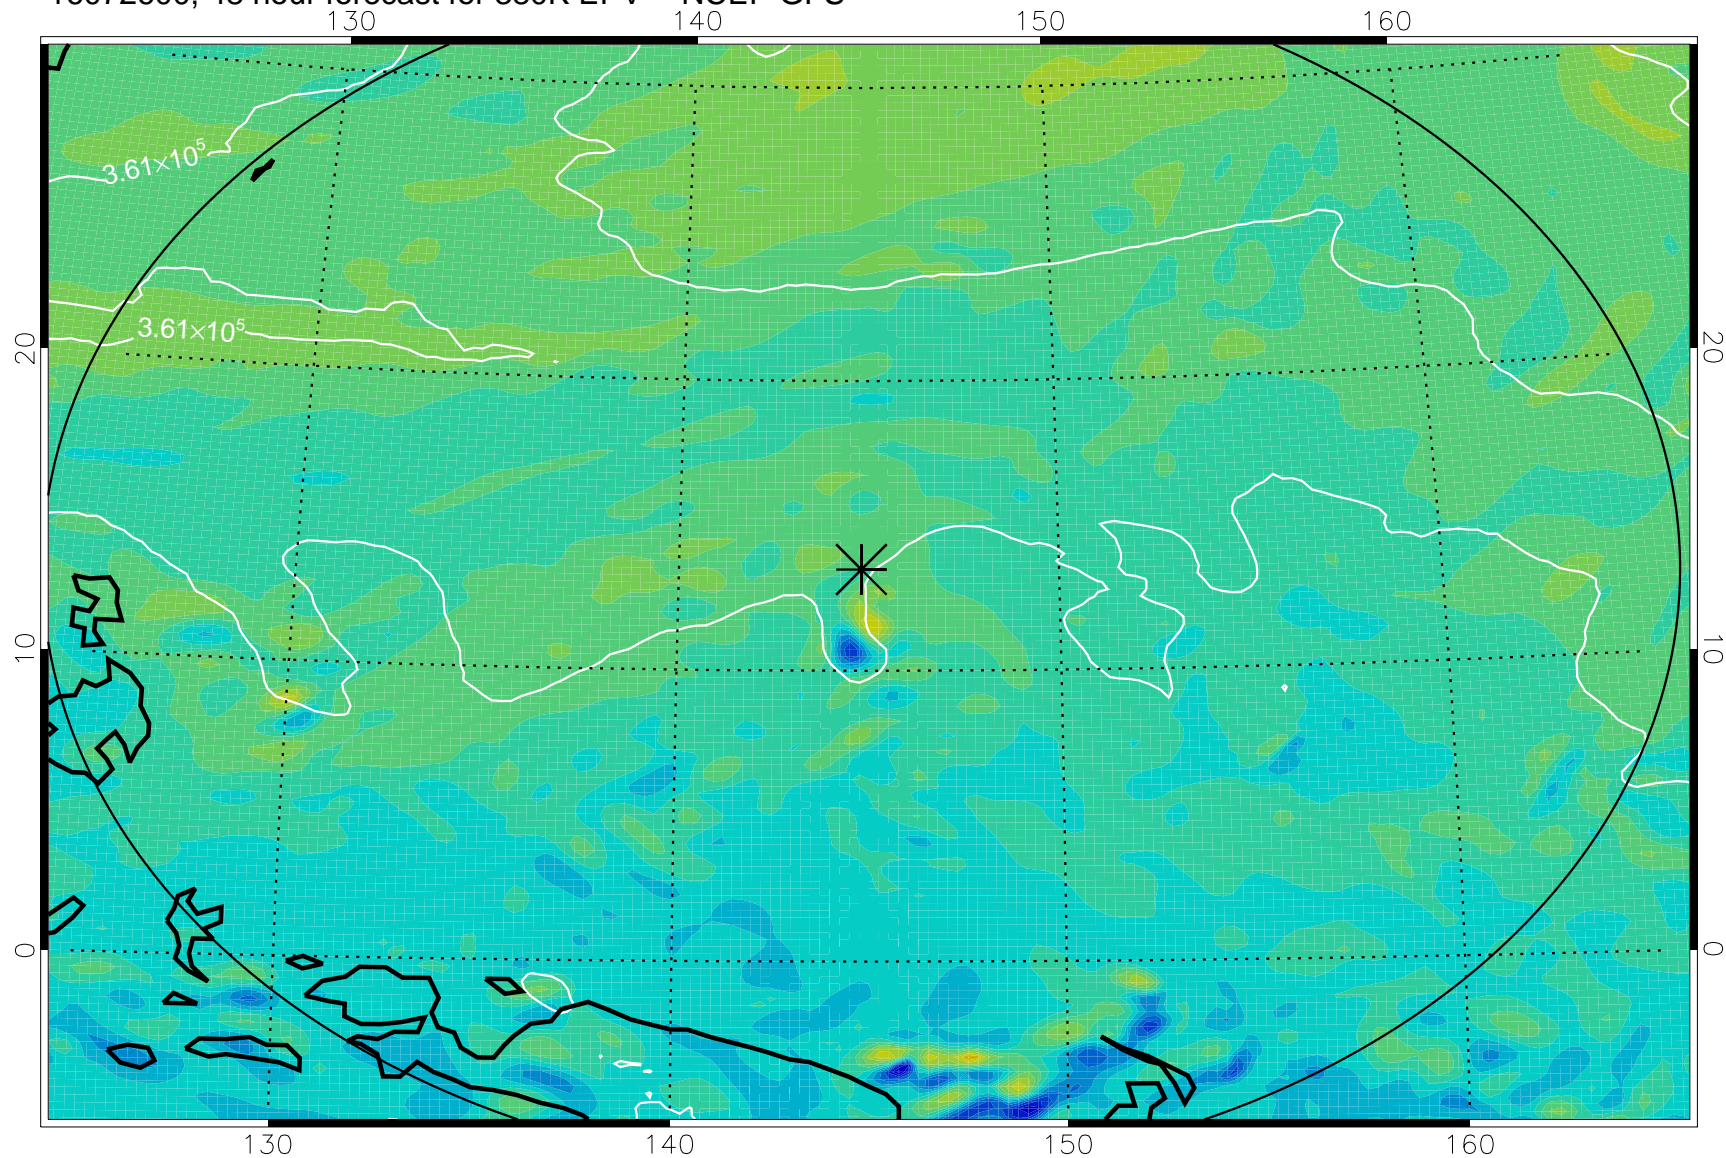

16072418, 18 hour forecast for 380K EPV -- NCEP GFS

380K Montgomery Streamfunction, white

Range ring of 2304 km

16072500, 24 hour forecast for 380K EPV -- NCEP GFS

380K Montgomery Streamfunction, white

Range ring of 2304 km

16072506, 30 hour forecast for 380K EPV -- NCEP GFS

16072512, 36 hour forecast for 380K EPV -- NCEP GFS

380K Montgomery Streamfunction, white

Range ring of 2304 km

16072518, 42 hour forecast for 380K EPV -- NCEP GFS

380K Montgomery Streamfunction, white

Range ring of 2304 km

16072600, 48 hour forecast for 380K EPV -- NCEP GFS

380K Montgomery Streamfunction, white

Range ring of 2304 km

16072606, 54 hour forecast for 380K EPV -- NCEP GFS

380K Montgomery Streamfunction, white

Range ring of 2304 km

16072612, 60 hour forecast for 380K EPV -- NCEP GFS

380K Montgomery Streamfunction, white

Range ring of 2304 km

16072618, 66 hour forecast for 380K EPV -- NCEP GFS