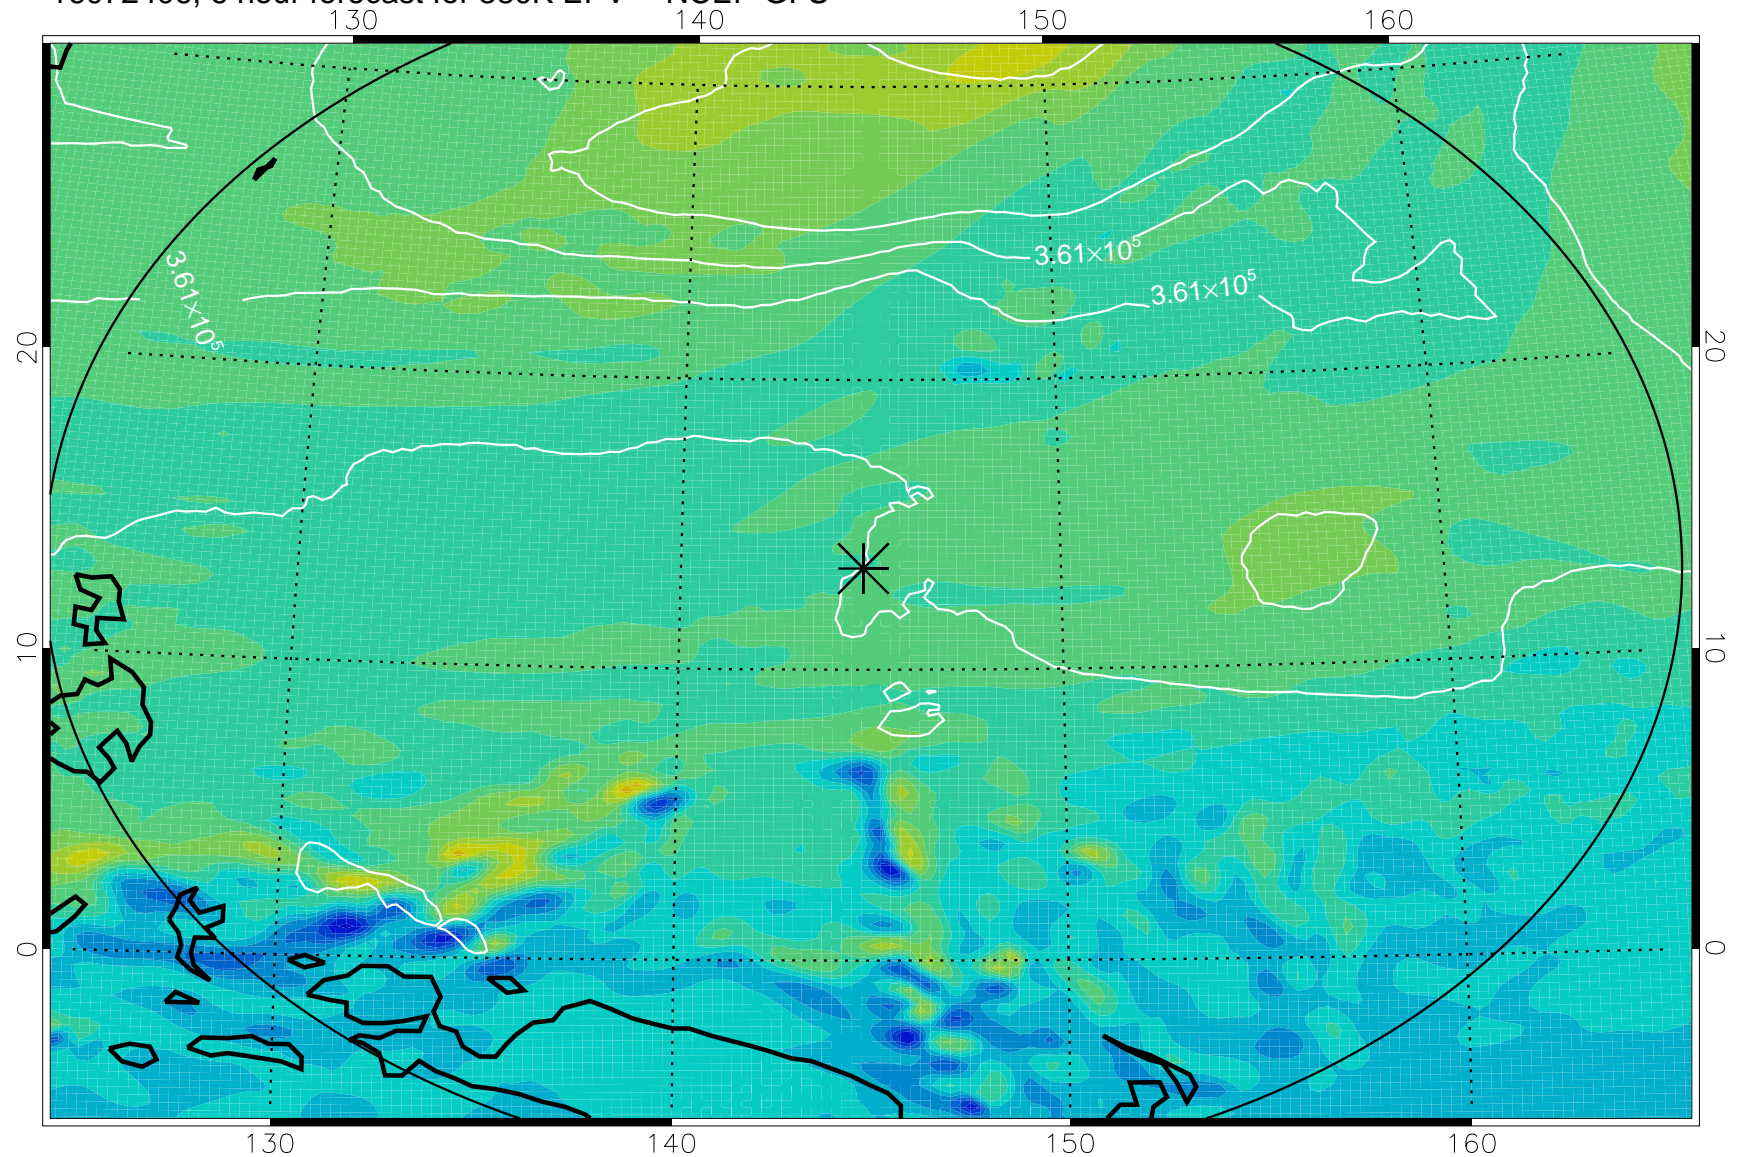

16072406, 6 hour forecast for 380K EPV -- NCEP GFS

380K Montgomery Streamfunction, white

Range ring of 2304 km

16072412, 12 hour forecast for 380K EPV -- NCEP GFS

380K Montgomery Streamfunction, white

Range ring of 2304 km

16072418, 18 hour forecast for 380K EPV -- NCEP GFS

380K Montgomery Streamfunction, white

Range ring of 2304 km

16072500, 24 hour forecast for 380K EPV -- NCEP GFS

380K Montgomery Streamfunction, white

Range ring of 2304 km

16072506, 30 hour forecast for 380K EPV -- NCEP GFS

16072512, 36 hour forecast for 380K EPV -- NCEP GFS

380K Montgomery Streamfunction, white

Range ring of 2304 km

16072518, 42 hour forecast for 380K EPV -- NCEP GFS

380K Montgomery Streamfunction, white

Range ring of 2304 km

16072600, 48 hour forecast for 380K EPV -- NCEP GFS

380K Montgomery Streamfunction, white

Range ring of 2304 km

16072606, 54 hour forecast for 380K EPV -- NCEP GFS