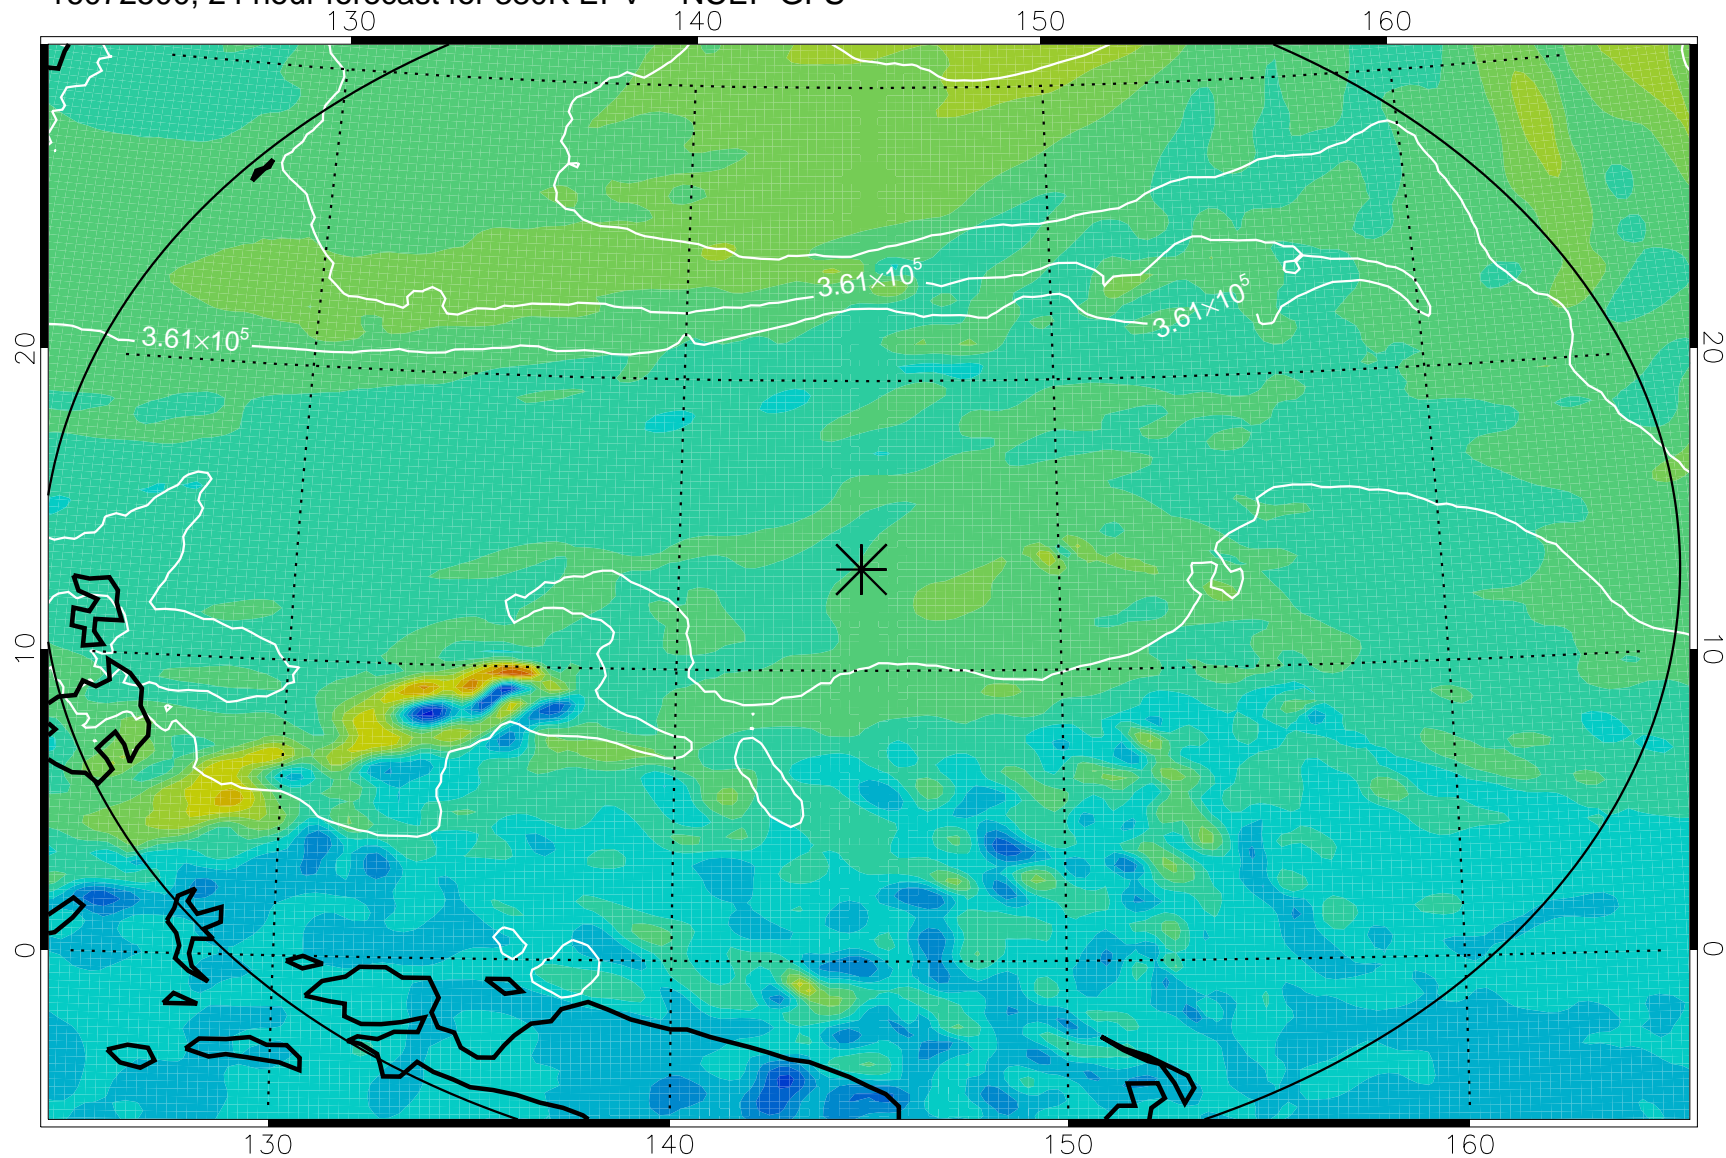

16072406, 6 hour forecast for 380K EPV -- NCEP GFS

380K Montgomery Streamfunction, white

Range ring of 2304 km

16072412, 12 hour forecast for 380K EPV -- NCEP GFS

380K Montgomery Streamfunction, white

Range ring of 2304 km

16072418, 18 hour forecast for 380K EPV -- NCEP GFS

380K Montgomery Streamfunction, white

Range ring of 2304 km

16072500, 24 hour forecast for 380K EPV -- NCEP GFS

380K Montgomery Streamfunction, white

Range ring of 2304 km

16072506, 30 hour forecast for 380K EPV -- NCEP GFS

16072512, 36 hour forecast for 380K EPV -- NCEP GFS

380K Montgomery Streamfunction, white

Range ring of 2304 km

16072518, 42 hour forecast for 380K EPV -- NCEP GFS

380K Montgomery Streamfunction, white

Range ring of 2304 km

16072600, 48 hour forecast for 380K EPV -- NCEP GFS

380K Montgomery Streamfunction, white

Range ring of 2304 km

16072606, 54 hour forecast for 380K EPV -- NCEP GFS