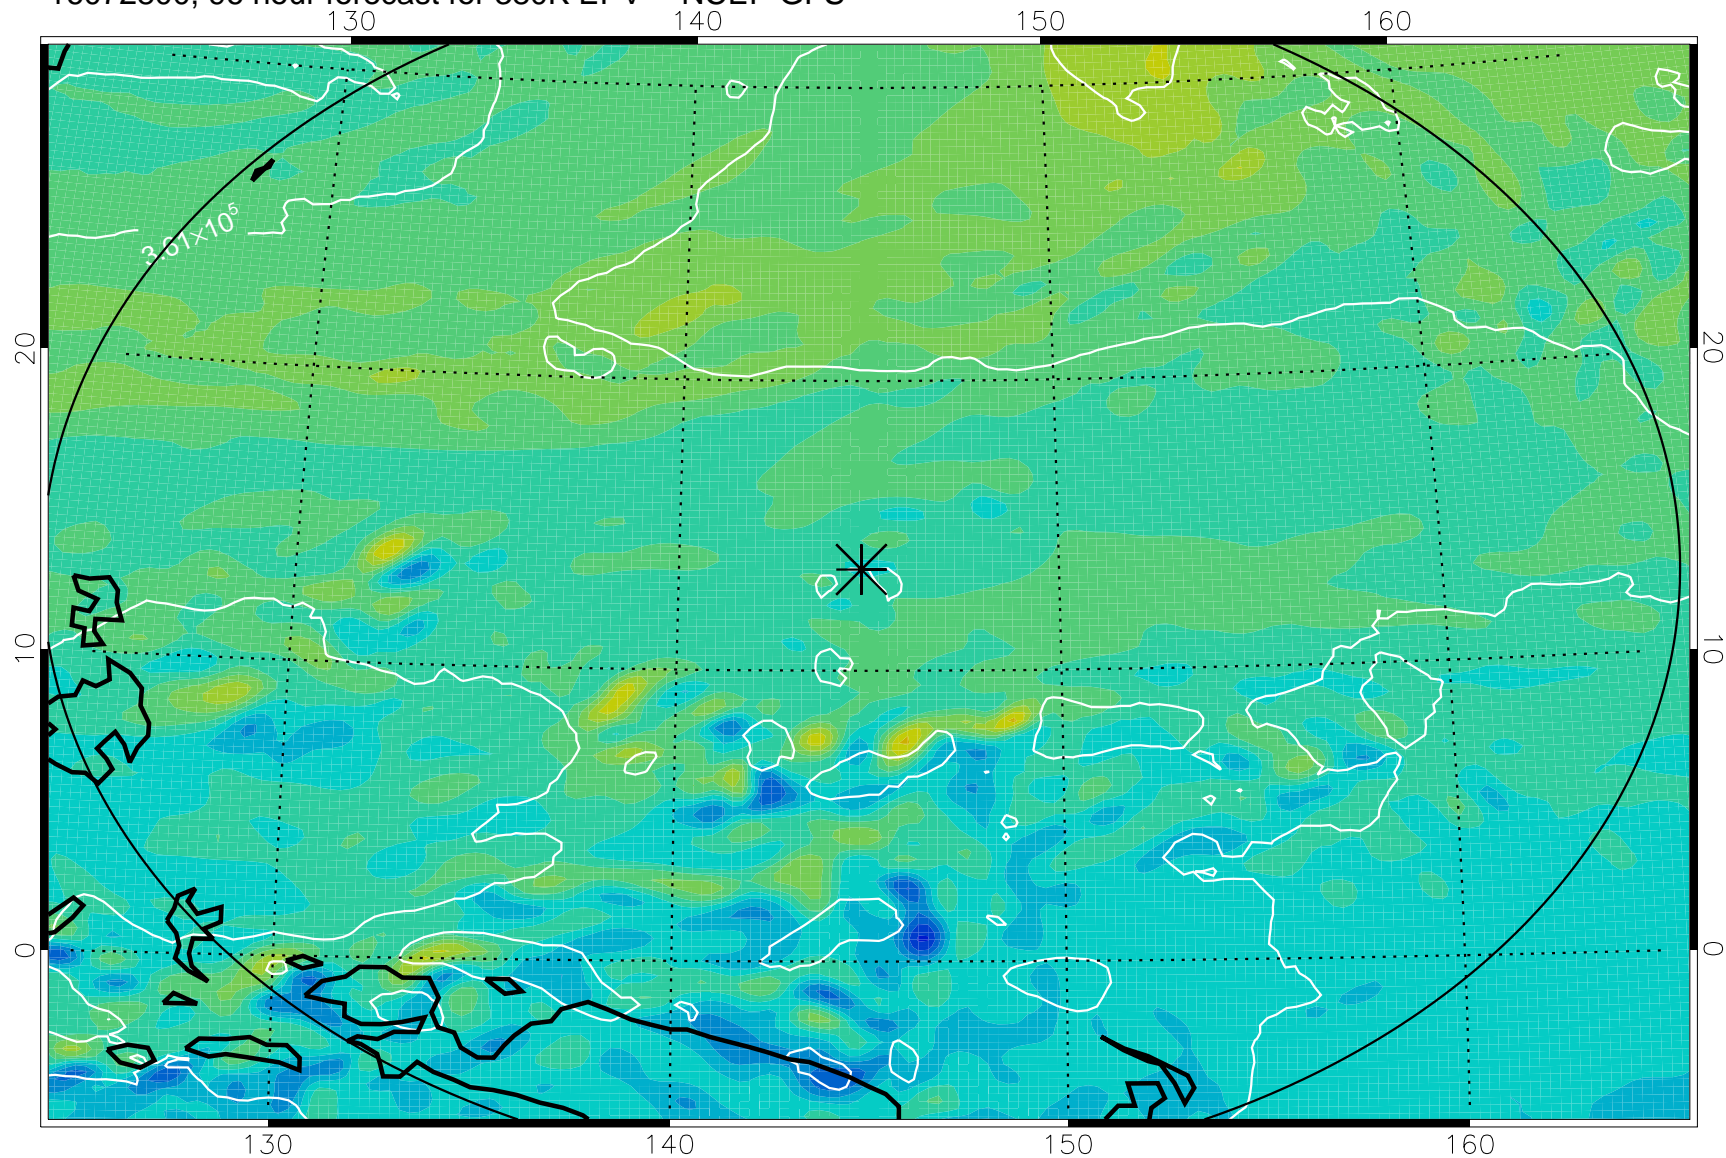

380K Montgomery Streamfunction, white

Range ring of 2304 km

16072700, 72 hour forecast for 380K EPV -- NCEP GFS

380K Montgomery Streamfunction, white

Range ring of 2304 km

16072706, 78 hour forecast for 380K EPV -- NCEP GFS

380K Montgomery Streamfunction, white

Range ring of 2304 km

16072712, 84 hour forecast for 380K EPV -- NCEP GFS

380K Montgomery Streamfunction, white

Range ring of 2304 km

16072718, 90 hour forecast for 380K EPV -- NCEP GFS

380K Montgomery Streamfunction, white

Range ring of 2304 km

16072800, 96 hour forecast for 380K EPV -- NCEP GFS

380K Montgomery Streamfunction, white

Range ring of 2304 km

16072806, 102 hour forecast for 380K EPV -- NCEP GFS

380K Montgomery Streamfunction, white

Range ring of 2304 km

16072812, 108 hour forecast for 380K EPV -- NCEP GFS

380K Montgomery Streamfunction, white

Range ring of 2304 km

16072818, 114 hour forecast for 380K EPV -- NCEP GFS