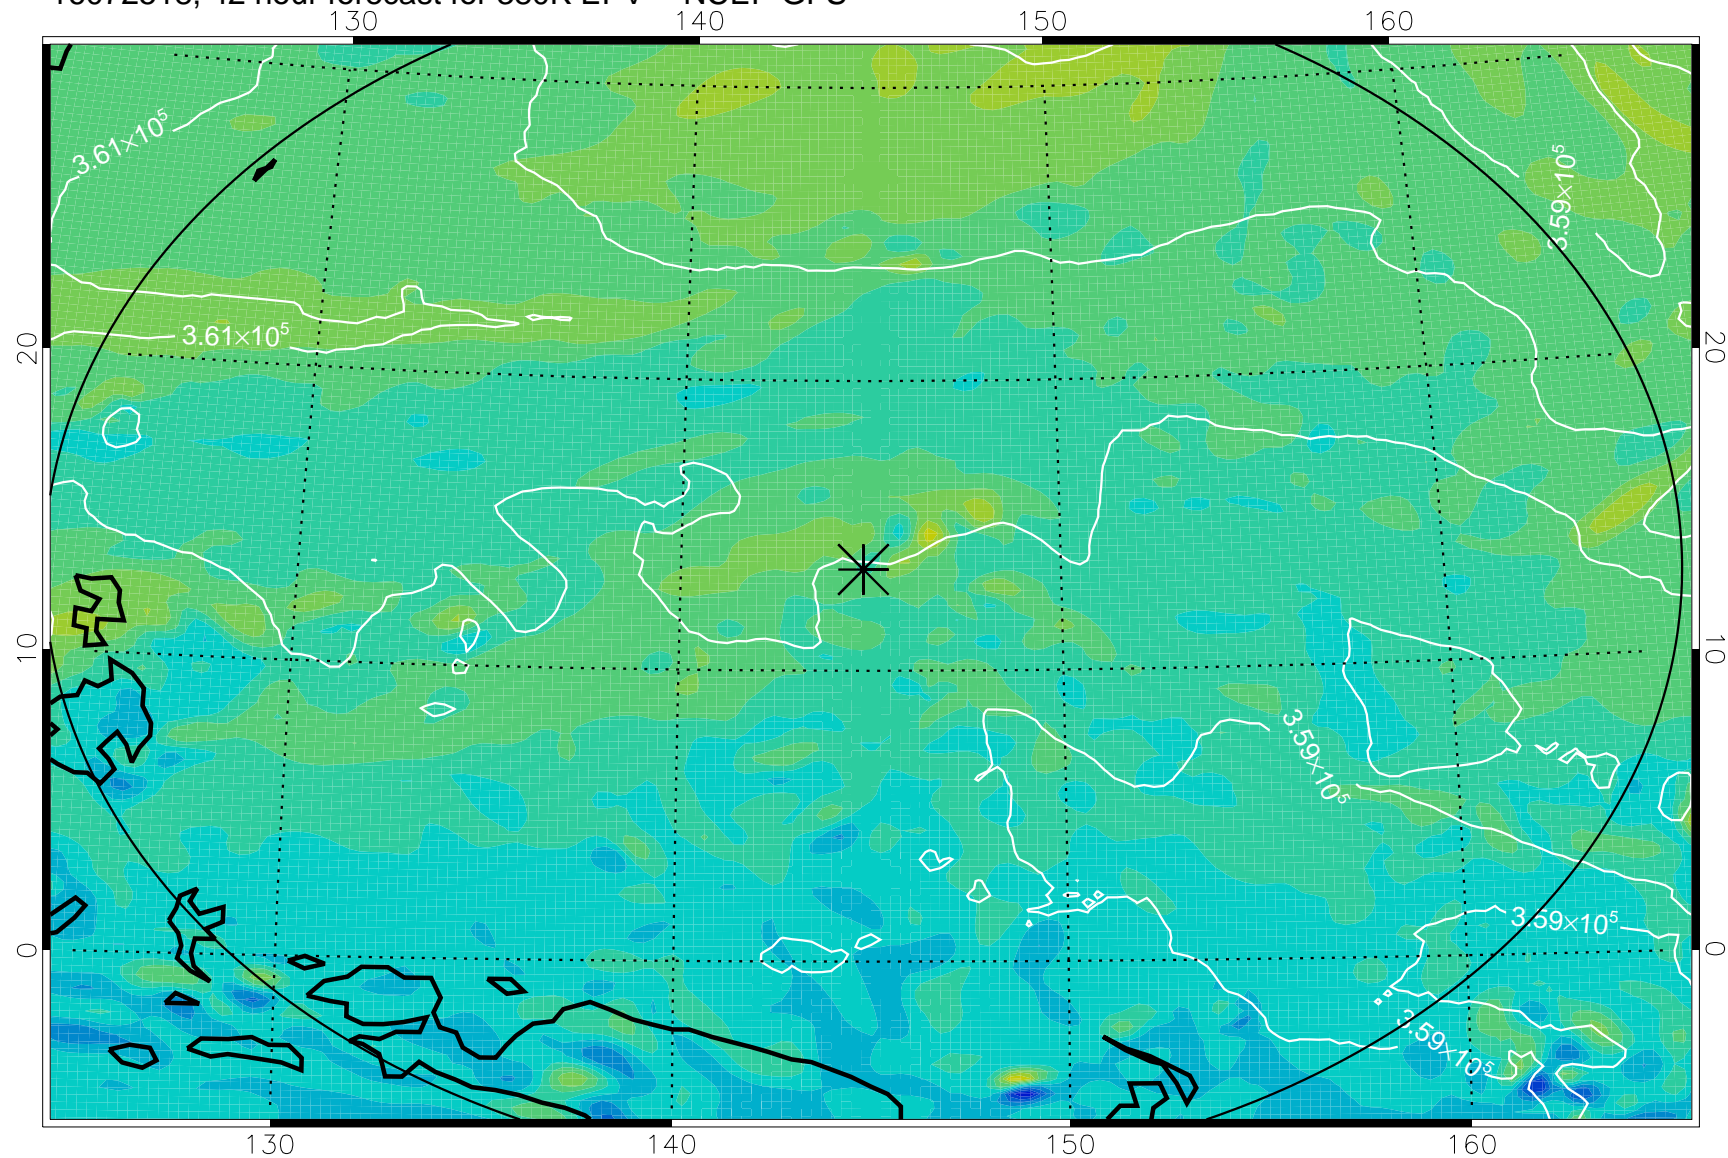

16072418, 18 hour forecast for 380K EPV -- NCEP GFS

380K Montgomery Streamfunction, white

Range ring of 2304 km

16072500, 24 hour forecast for 380K EPV -- NCEP GFS

380K Montgomery Streamfunction, white

Range ring of 2304 km

16072506, 30 hour forecast for 380K EPV -- NCEP GFS

16072512, 36 hour forecast for 380K EPV -- NCEP GFS

380K Montgomery Streamfunction, white

Range ring of 2304 km

16072518, 42 hour forecast for 380K EPV -- NCEP GFS

380K Montgomery Streamfunction, white

Range ring of 2304 km

16072600, 48 hour forecast for 380K EPV -- NCEP GFS

380K Montgomery Streamfunction, white

Range ring of 2304 km

16072606, 54 hour forecast for 380K EPV -- NCEP GFS

380K Montgomery Streamfunction, white

Range ring of 2304 km

16072612, 60 hour forecast for 380K EPV -- NCEP GFS

380K Montgomery Streamfunction, white

Range ring of 2304 km

16072618, 66 hour forecast for 380K EPV -- NCEP GFS