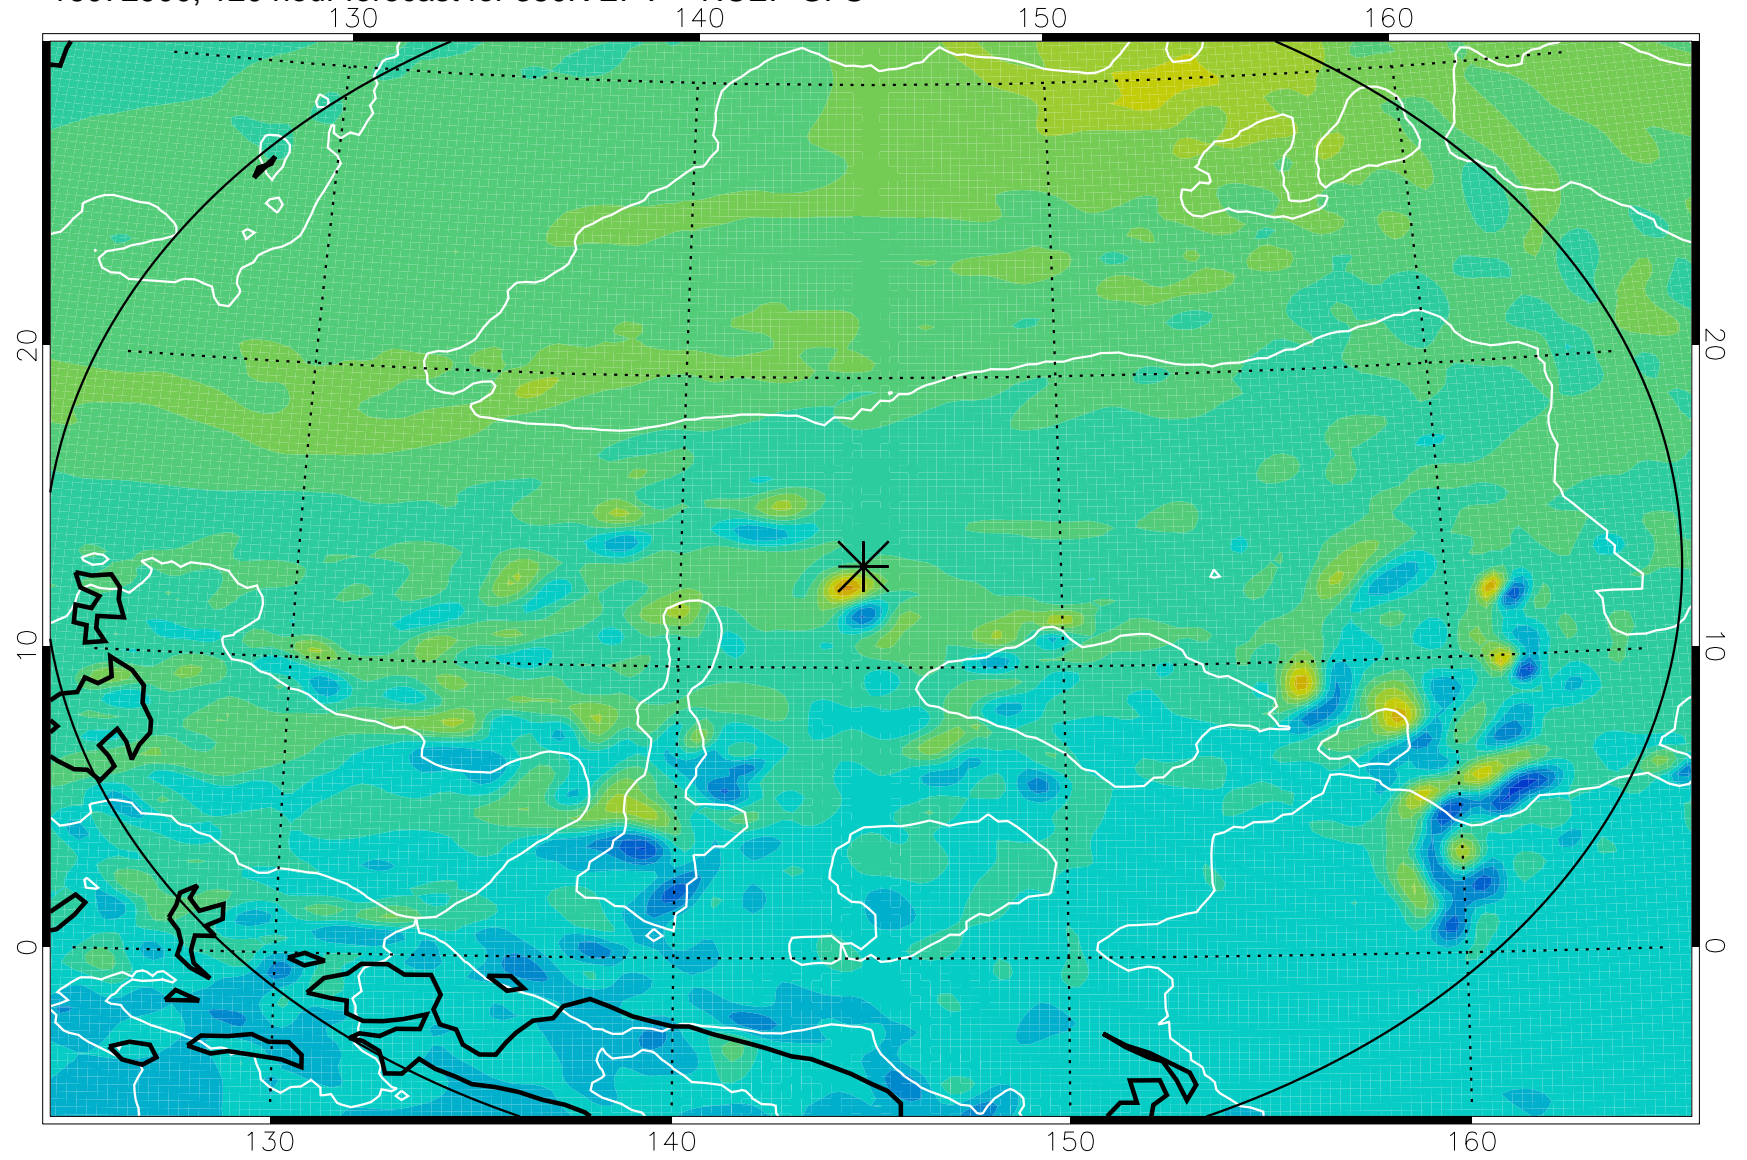

380K Montgomery Streamfunction, white

Range ring of 2304 km

16072712, 84 hour forecast for 380K EPV -- NCEP GFS

380K Montgomery Streamfunction, white

Range ring of 2304 km

16072718, 90 hour forecast for 380K EPV -- NCEP GFS

380K Montgomery Streamfunction, white

Range ring of 2304 km

16072800, 96 hour forecast for 380K EPV -- NCEP GFS

380K Montgomery Streamfunction, white

Range ring of 2304 km

16072806, 102 hour forecast for 380K EPV -- NCEP GFS

380K Montgomery Streamfunction, white

Range ring of 2304 km

16072812, 108 hour forecast for 380K EPV -- NCEP GFS

380K Montgomery Streamfunction, white

Range ring of 2304 km

16072818, 114 hour forecast for 380K EPV -- NCEP GFS

380K Montgomery Streamfunction, white

Range ring of 2304 km

16072900, 120 hour forecast for 380K EPV -- NCEP GFS

380K Montgomery Streamfunction, white

Range ring of 2304 km