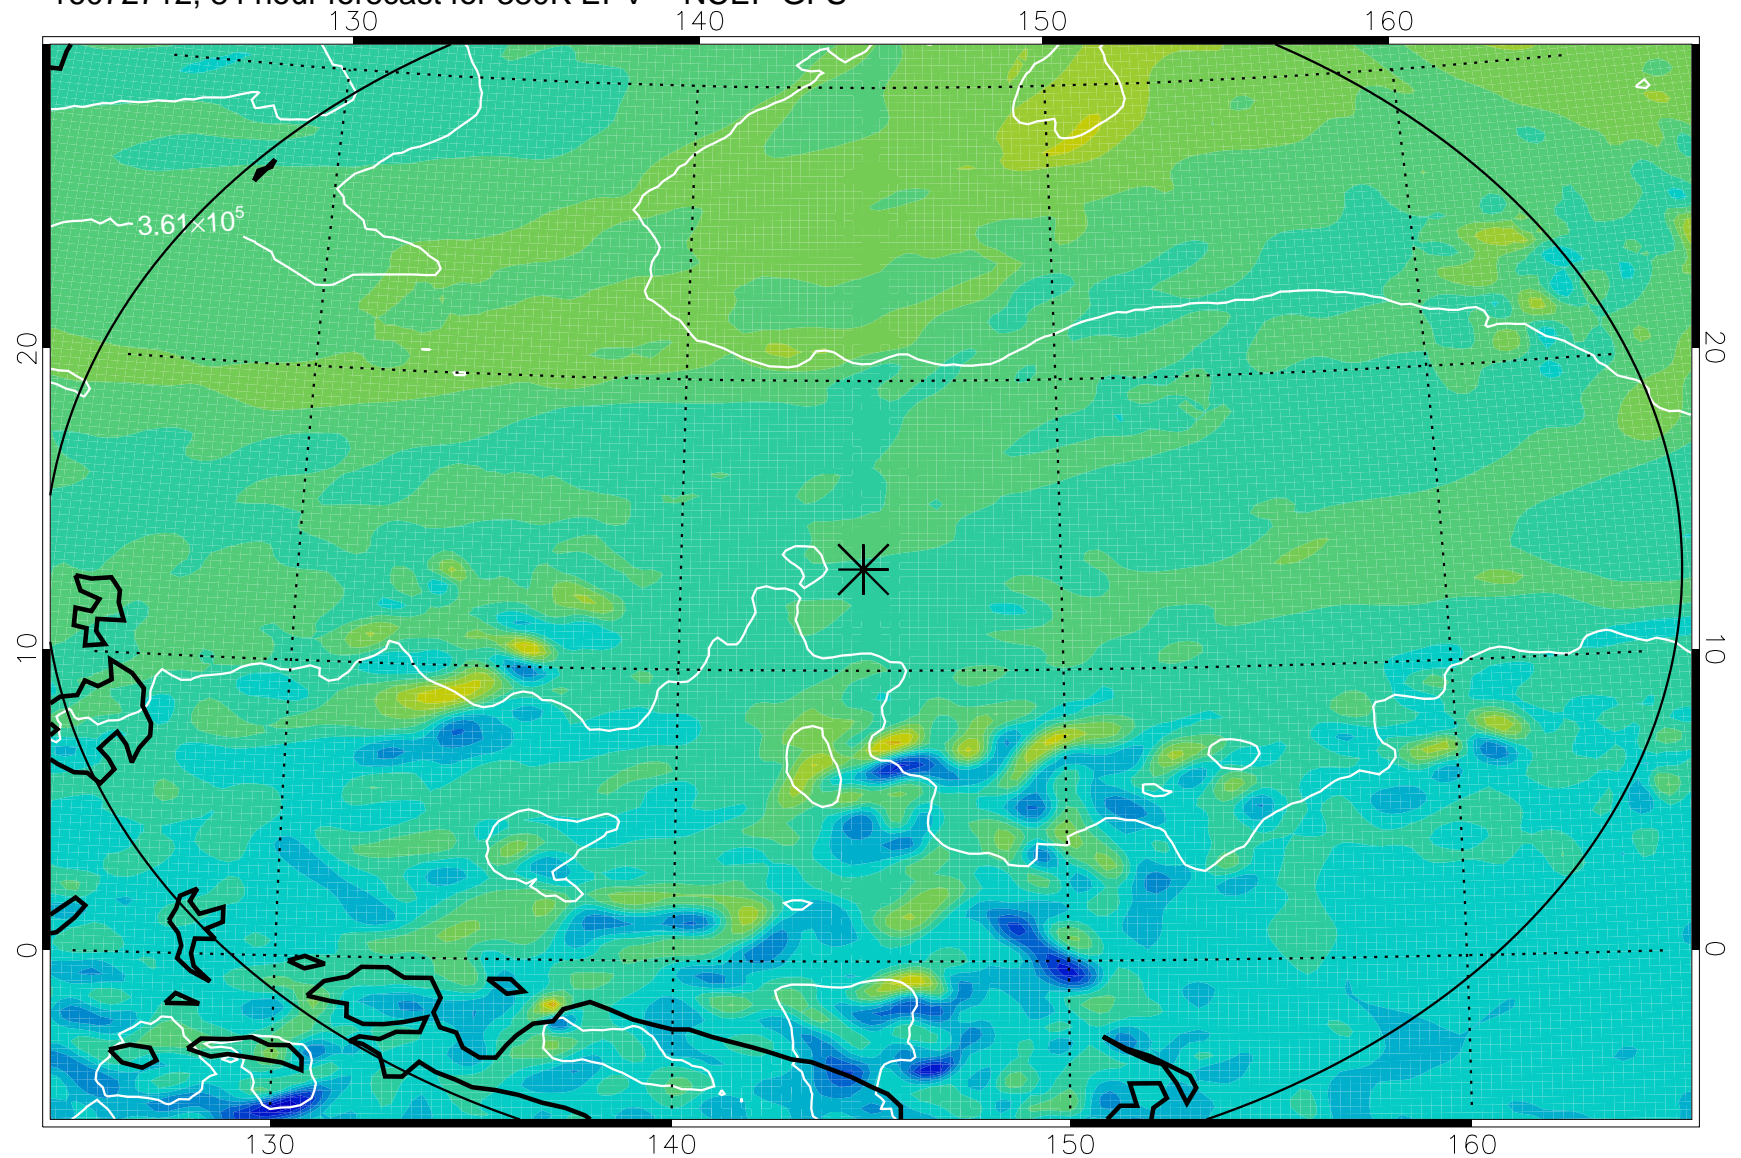

380K Montgomery Streamfunction, white

Range ring of 2304 km

16072612, 60 hour forecast for 380K EPV -- NCEP GFS

380K Montgomery Streamfunction, white

Range ring of 2304 km

16072618, 66 hour forecast for 380K EPV -- NCEP GFS

380K Montgomery Streamfunction, white

Range ring of 2304 km

16072700, 72 hour forecast for 380K EPV -- NCEP GFS

380K Montgomery Streamfunction, white

Range ring of 2304 km

16072706, 78 hour forecast for 380K EPV -- NCEP GFS

380K Montgomery Streamfunction, white

Range ring of 2304 km

16072712, 84 hour forecast for 380K EPV -- NCEP GFS

380K Montgomery Streamfunction, white

Range ring of 2304 km

16072718, 90 hour forecast for 380K EPV -- NCEP GFS

380K Montgomery Streamfunction, white

Range ring of 2304 km

16072800, 96 hour forecast for 380K EPV -- NCEP GFS

380K Montgomery Streamfunction, white

Range ring of 2304 km

16072806, 102 hour forecast for 380K EPV -- NCEP GFS