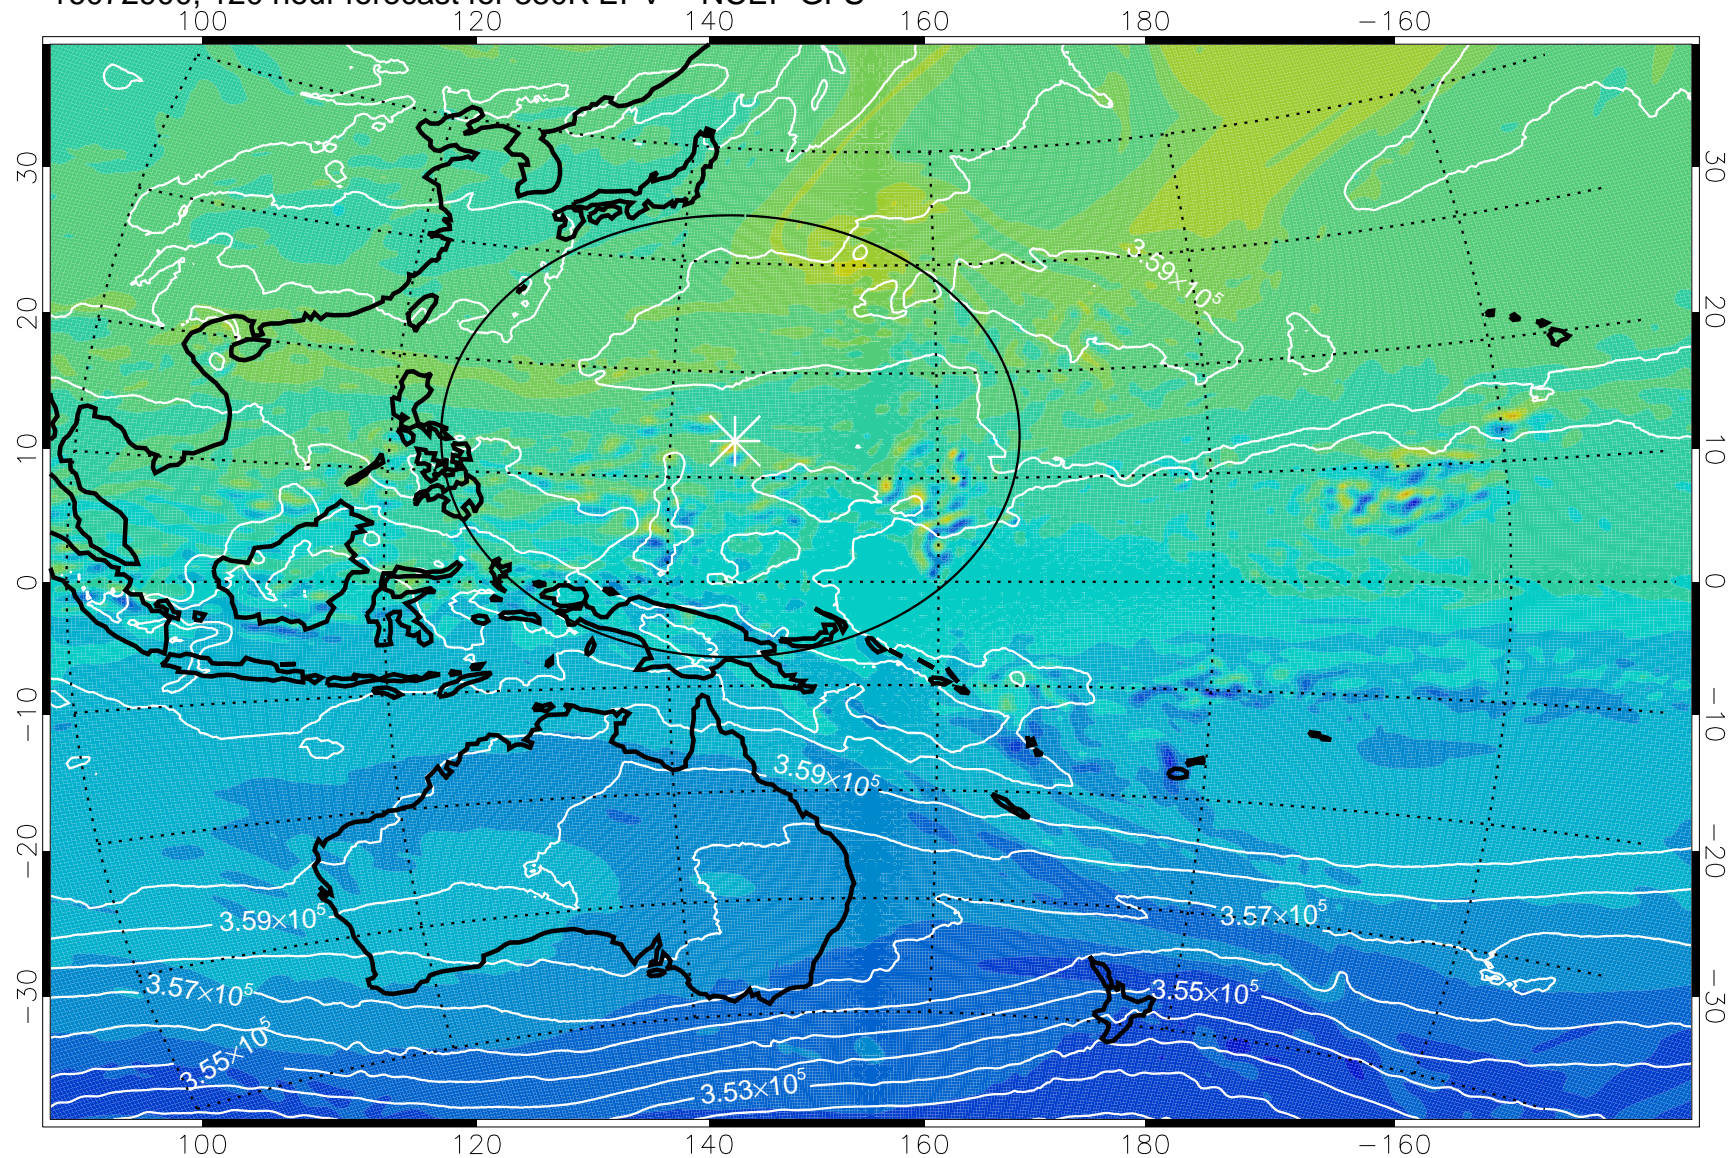

380K Montgomery Streamfunction, white

Range ring of 2304 km

16072800, 96 hour forecast for 380K EPV -- NCEP GFS

380K Montgomery Streamfunction, white

Range ring of 2304 km

16072806, 102 hour forecast for 380K EPV -- NCEP GFS

380K Montgomery Streamfunction, white

Range ring of 2304 km

16072812, 108 hour forecast for 380K EPV -- NCEP GFS

380K Montgomery Streamfunction, white

Range ring of 2304 km

16072818, 114 hour forecast for 380K EPV -- NCEP GFS

380K Montgomery Streamfunction, white

Range ring of 2304 km

16072900, 120 hour forecast for 380K EPV -- NCEP GFS

380K Montgomery Streamfunction, white

Range ring of 2304 km