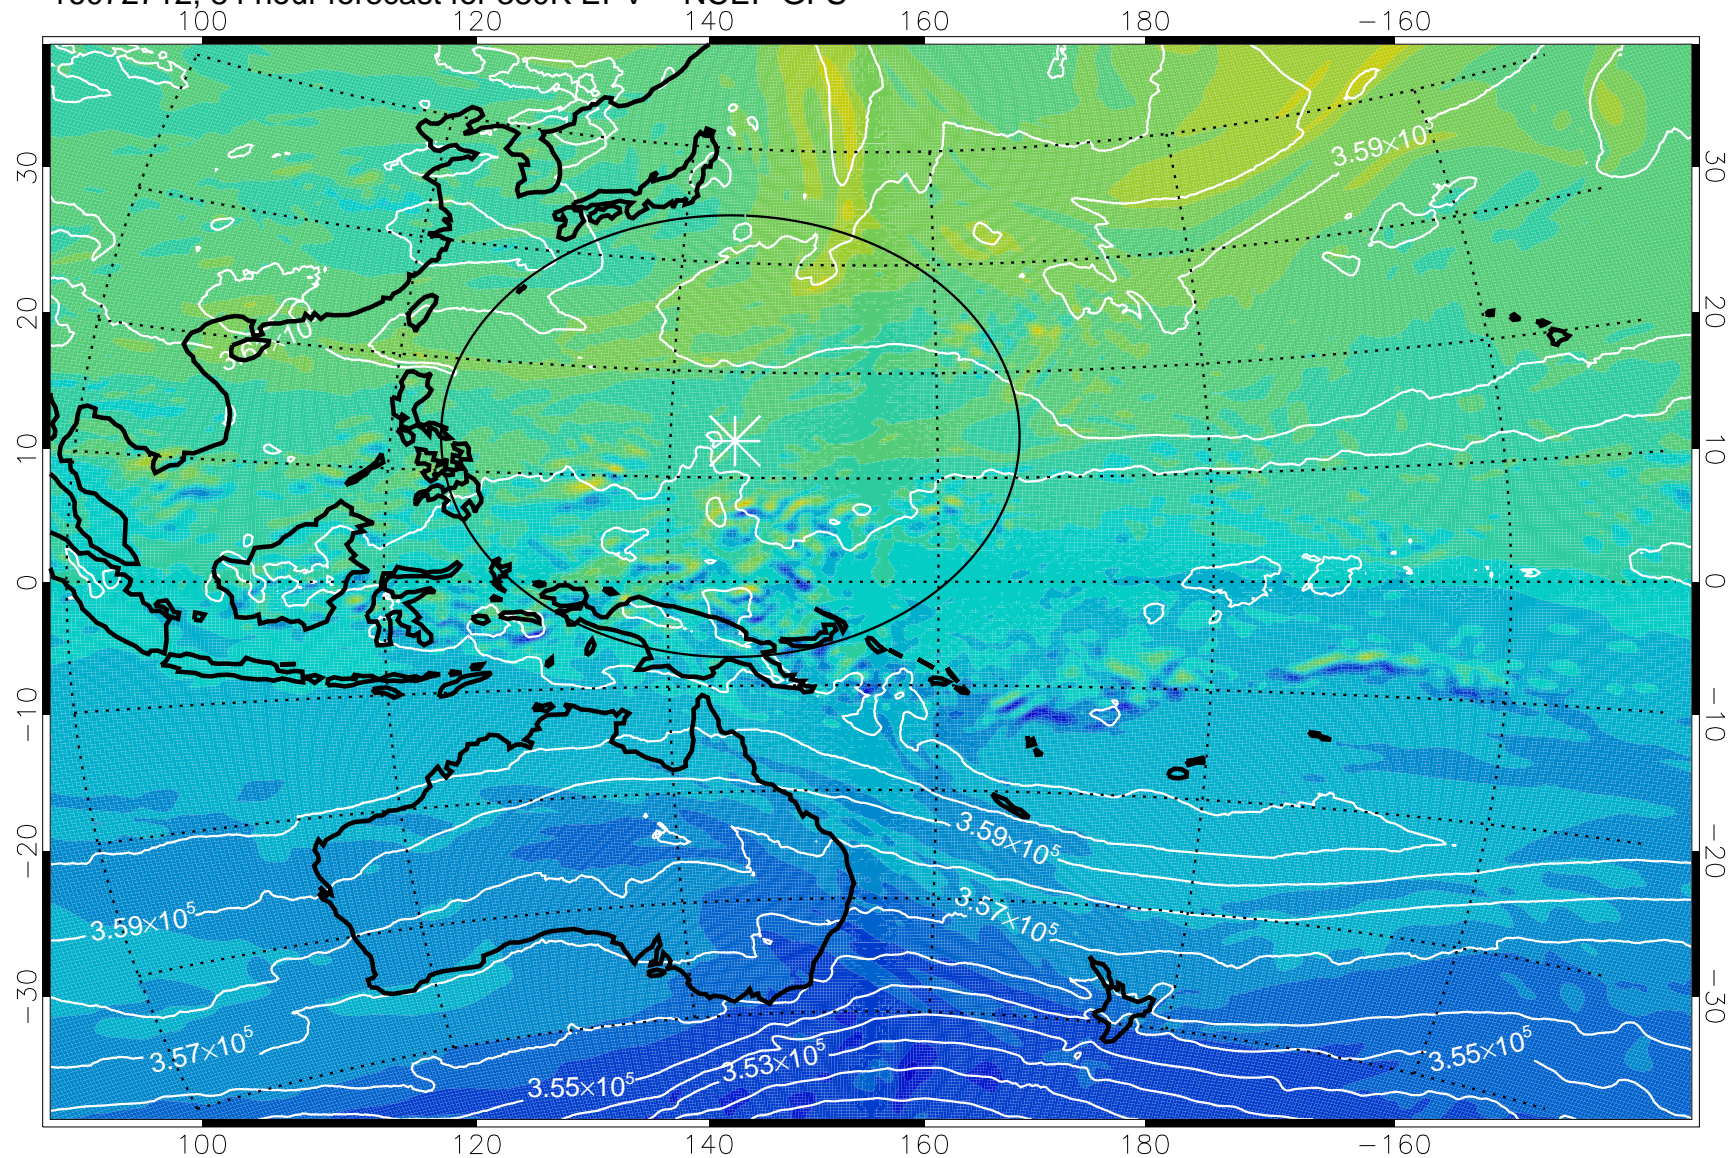

16072606, 54 hour forecast for 380K EPV -- NCEP GFS

380K Montgomery Streamfunction, white

Range ring of 2304 km

16072612, 60 hour forecast for 380K EPV -- NCEP GFS

16072618, 66 hour forecast for 380K EPV -- NCEP GFS

380K Montgomery Streamfunction, white

Range ring of 2304 km

16072700, 72 hour forecast for 380K EPV -- NCEP GFS

380K Montgomery Streamfunction, white

Range ring of 2304 km

16072706, 78 hour forecast for 380K EPV -- NCEP GFS

380K Montgomery Streamfunction, white

Range ring of 2304 km

16072712, 84 hour forecast for 380K EPV -- NCEP GFS

380K Montgomery Streamfunction, white

Range ring of 2304 km

16072718, 90 hour forecast for 380K EPV -- NCEP GFS

380K Montgomery Streamfunction, white

Range ring of 2304 km

16072800, 96 hour forecast for 380K EPV -- NCEP GFS

380K Montgomery Streamfunction, white

Range ring of 2304 km

16072806, 102 hour forecast for 380K EPV -- NCEP GFS