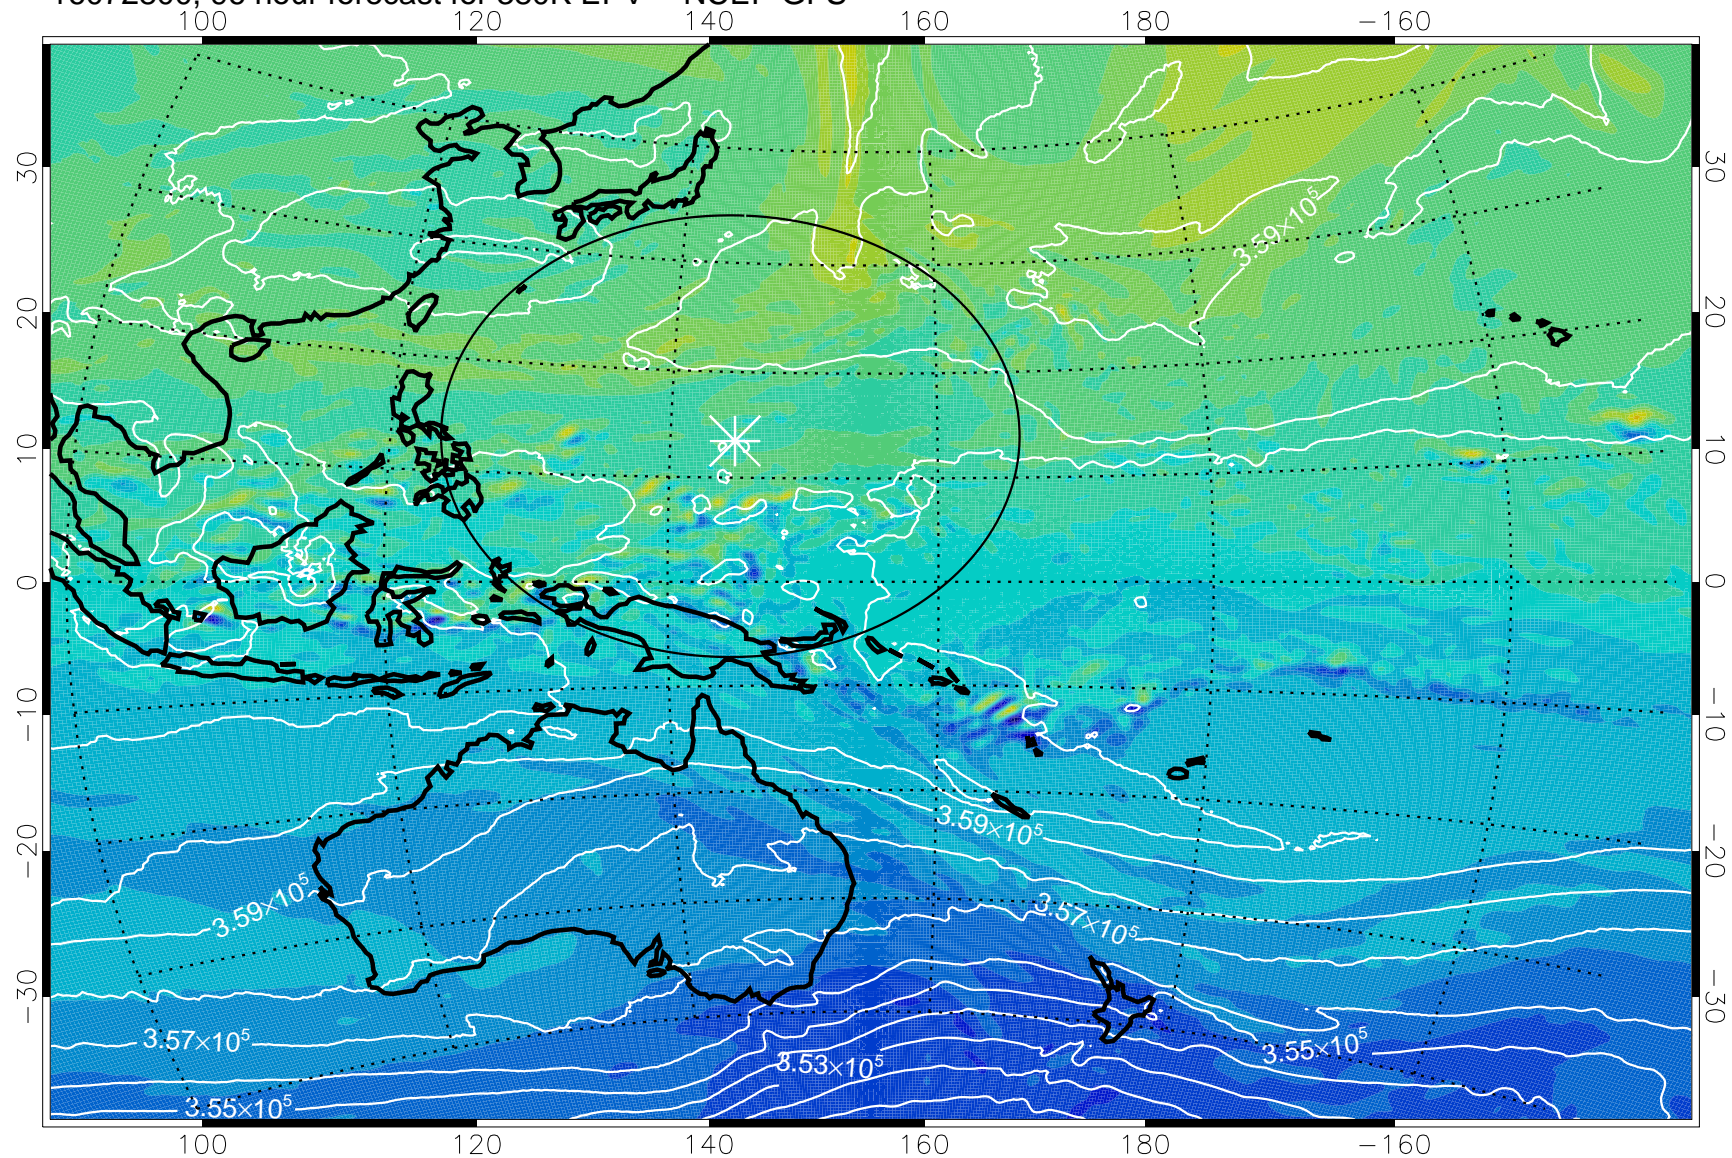

380K Montgomery Streamfunction, white

Range ring of 2304 km

16072700, 72 hour forecast for 380K EPV -- NCEP GFS

380K Montgomery Streamfunction, white

Range ring of 2304 km

16072706, 78 hour forecast for 380K EPV -- NCEP GFS

380K Montgomery Streamfunction, white

Range ring of 2304 km

16072712, 84 hour forecast for 380K EPV -- NCEP GFS

380K Montgomery Streamfunction, white

Range ring of 2304 km

16072718, 90 hour forecast for 380K EPV -- NCEP GFS

380K Montgomery Streamfunction, white

Range ring of 2304 km

16072800, 96 hour forecast for 380K EPV -- NCEP GFS

380K Montgomery Streamfunction, white

Range ring of 2304 km

16072806, 102 hour forecast for 380K EPV -- NCEP GFS

380K Montgomery Streamfunction, white

Range ring of 2304 km

16072812, 108 hour forecast for 380K EPV -- NCEP GFS

380K Montgomery Streamfunction, white

Range ring of 2304 km

16072818, 114 hour forecast for 380K EPV -- NCEP GFS