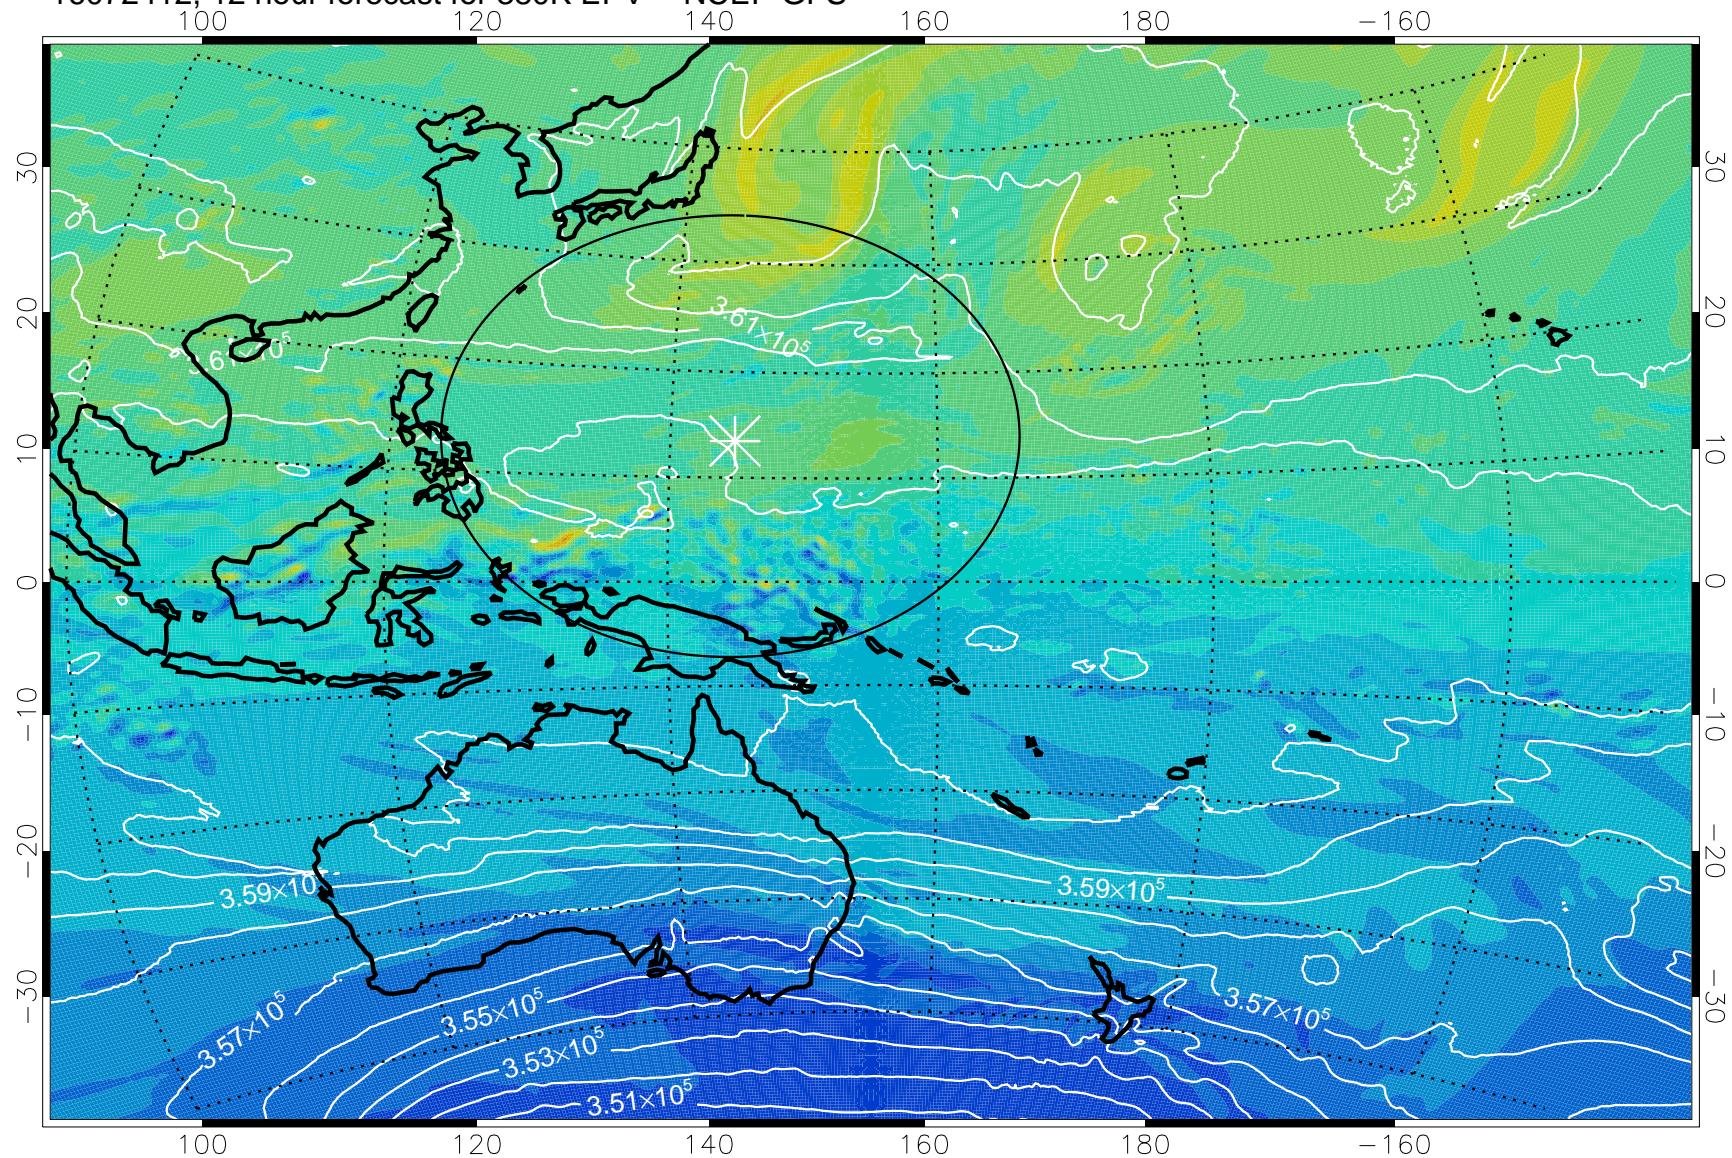

16072406, 6 hour forecast for 380K EPV -- NCEP GFS

380K Montgomery Streamfunction, white

Range ring of 2304 km

16072412, 12 hour forecast for 380K EPV -- NCEP GFS

380K Montgomery Streamfunction, white

Range ring of 2304 km

16072418, 18 hour forecast for 380K EPV -- NCEP GFS

380K Montgomery Streamfunction, white

Range ring of 2304 km

16072500, 24 hour forecast for 380K EPV -- NCEP GFS

380K Montgomery Streamfunction, white

Range ring of 2304 km

16072506, 30 hour forecast for 380K EPV -- NCEP GFS

380K Montgomery Streamfunction, white

Range ring of 2304 km

16072512, 36 hour forecast for 380K EPV -- NCEP GFS

380K Montgomery Streamfunction, white

Range ring of 2304 km

16072518, 42 hour forecast for 380K EPV -- NCEP GFS

380K Montgomery Streamfunction, white

Range ring of 2304 km

16072600, 48 hour forecast for 380K EPV -- NCEP GFS

380K Montgomery Streamfunction, white

Range ring of 2304 km