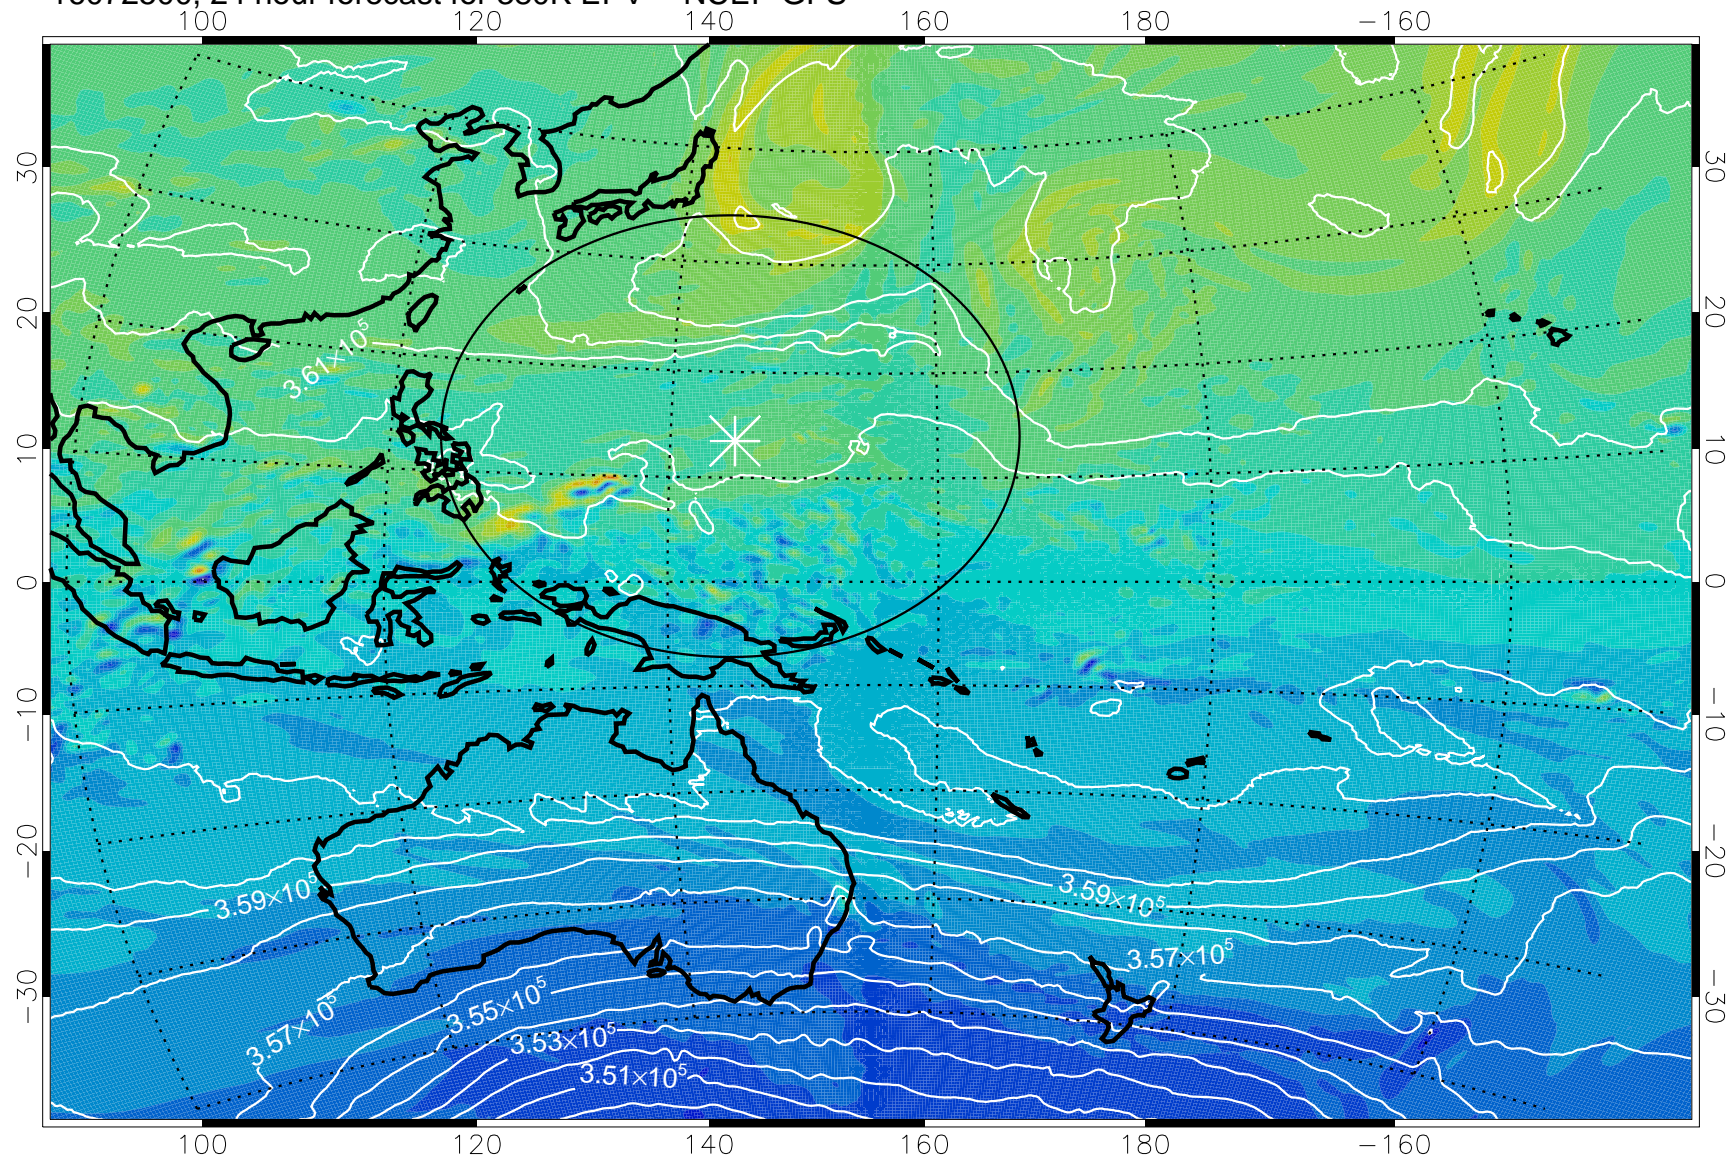

16072418, 18 hour forecast for 380K EPV -- NCEP GFS

380K Montgomery Streamfunction, white

Range ring of 2304 km

16072500, 24 hour forecast for 380K EPV -- NCEP GFS

380K Montgomery Streamfunction, white

Range ring of 2304 km

16072506, 30 hour forecast for 380K EPV -- NCEP GFS

380K Montgomery Streamfunction, white

Range ring of 2304 km

16072512, 36 hour forecast for 380K EPV -- NCEP GFS

380K Montgomery Streamfunction, white

Range ring of 2304 km

16072518, 42 hour forecast for 380K EPV -- NCEP GFS

380K Montgomery Streamfunction, white

Range ring of 2304 km

16072600, 48 hour forecast for 380K EPV -- NCEP GFS

380K Montgomery Streamfunction, white

Range ring of 2304 km

16072606, 54 hour forecast for 380K EPV -- NCEP GFS

380K Montgomery Streamfunction, white

Range ring of 2304 km

16072612, 60 hour forecast for 380K EPV -- NCEP GFS

16072618, 66 hour forecast for 380K EPV -- NCEP GFS