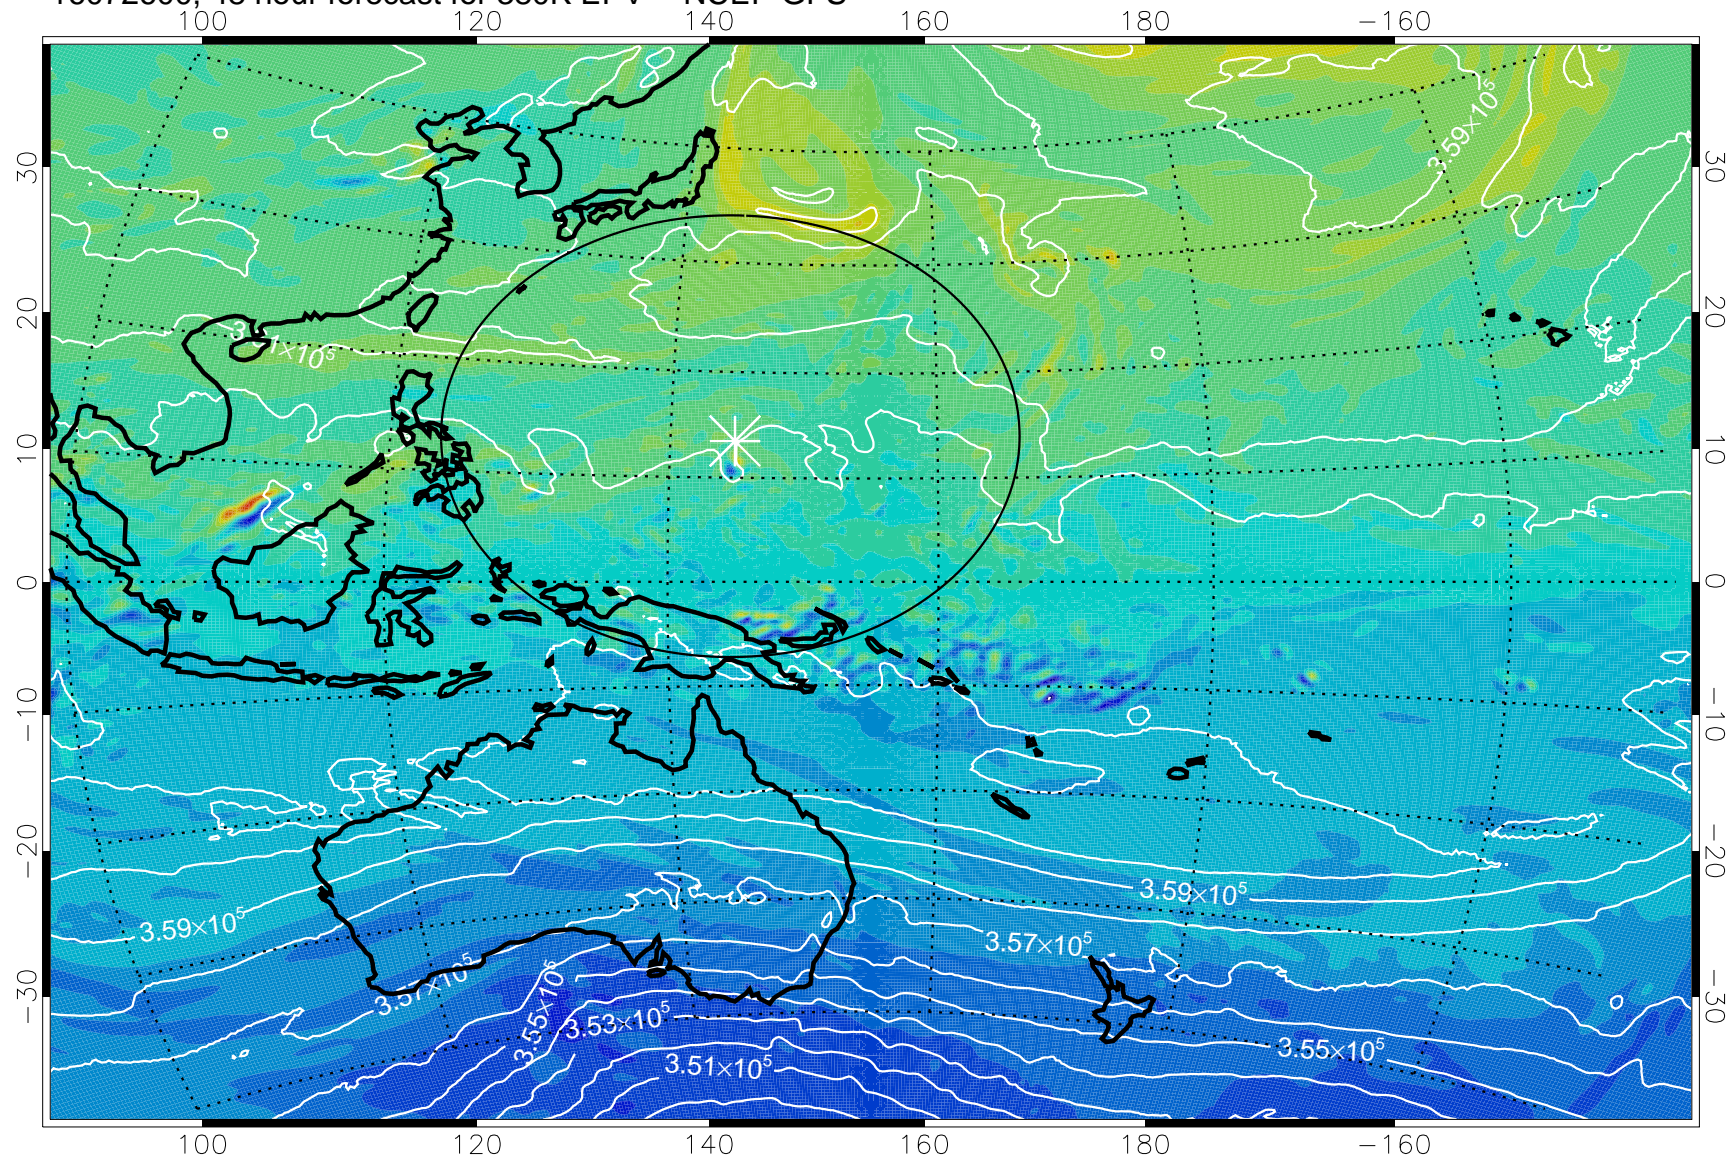

16072506, 30 hour forecast for 380K EPV -- NCEP GFS

380K Montgomery Streamfunction, white

Range ring of 2304 km

16072512, 36 hour forecast for 380K EPV -- NCEP GFS

380K Montgomery Streamfunction, white

Range ring of 2304 km

16072518, 42 hour forecast for 380K EPV -- NCEP GFS

380K Montgomery Streamfunction, white

Range ring of 2304 km

16072600, 48 hour forecast for 380K EPV -- NCEP GFS

380K Montgomery Streamfunction, white

Range ring of 2304 km

16072606, 54 hour forecast for 380K EPV -- NCEP GFS

380K Montgomery Streamfunction, white

Range ring of 2304 km

16072612, 60 hour forecast for 380K EPV -- NCEP GFS

16072618, 66 hour forecast for 380K EPV -- NCEP GFS

380K Montgomery Streamfunction, white

Range ring of 2304 km

16072700, 72 hour forecast for 380K EPV -- NCEP GFS

380K Montgomery Streamfunction, white

Range ring of 2304 km

16072706, 78 hour forecast for 380K EPV -- NCEP GFS