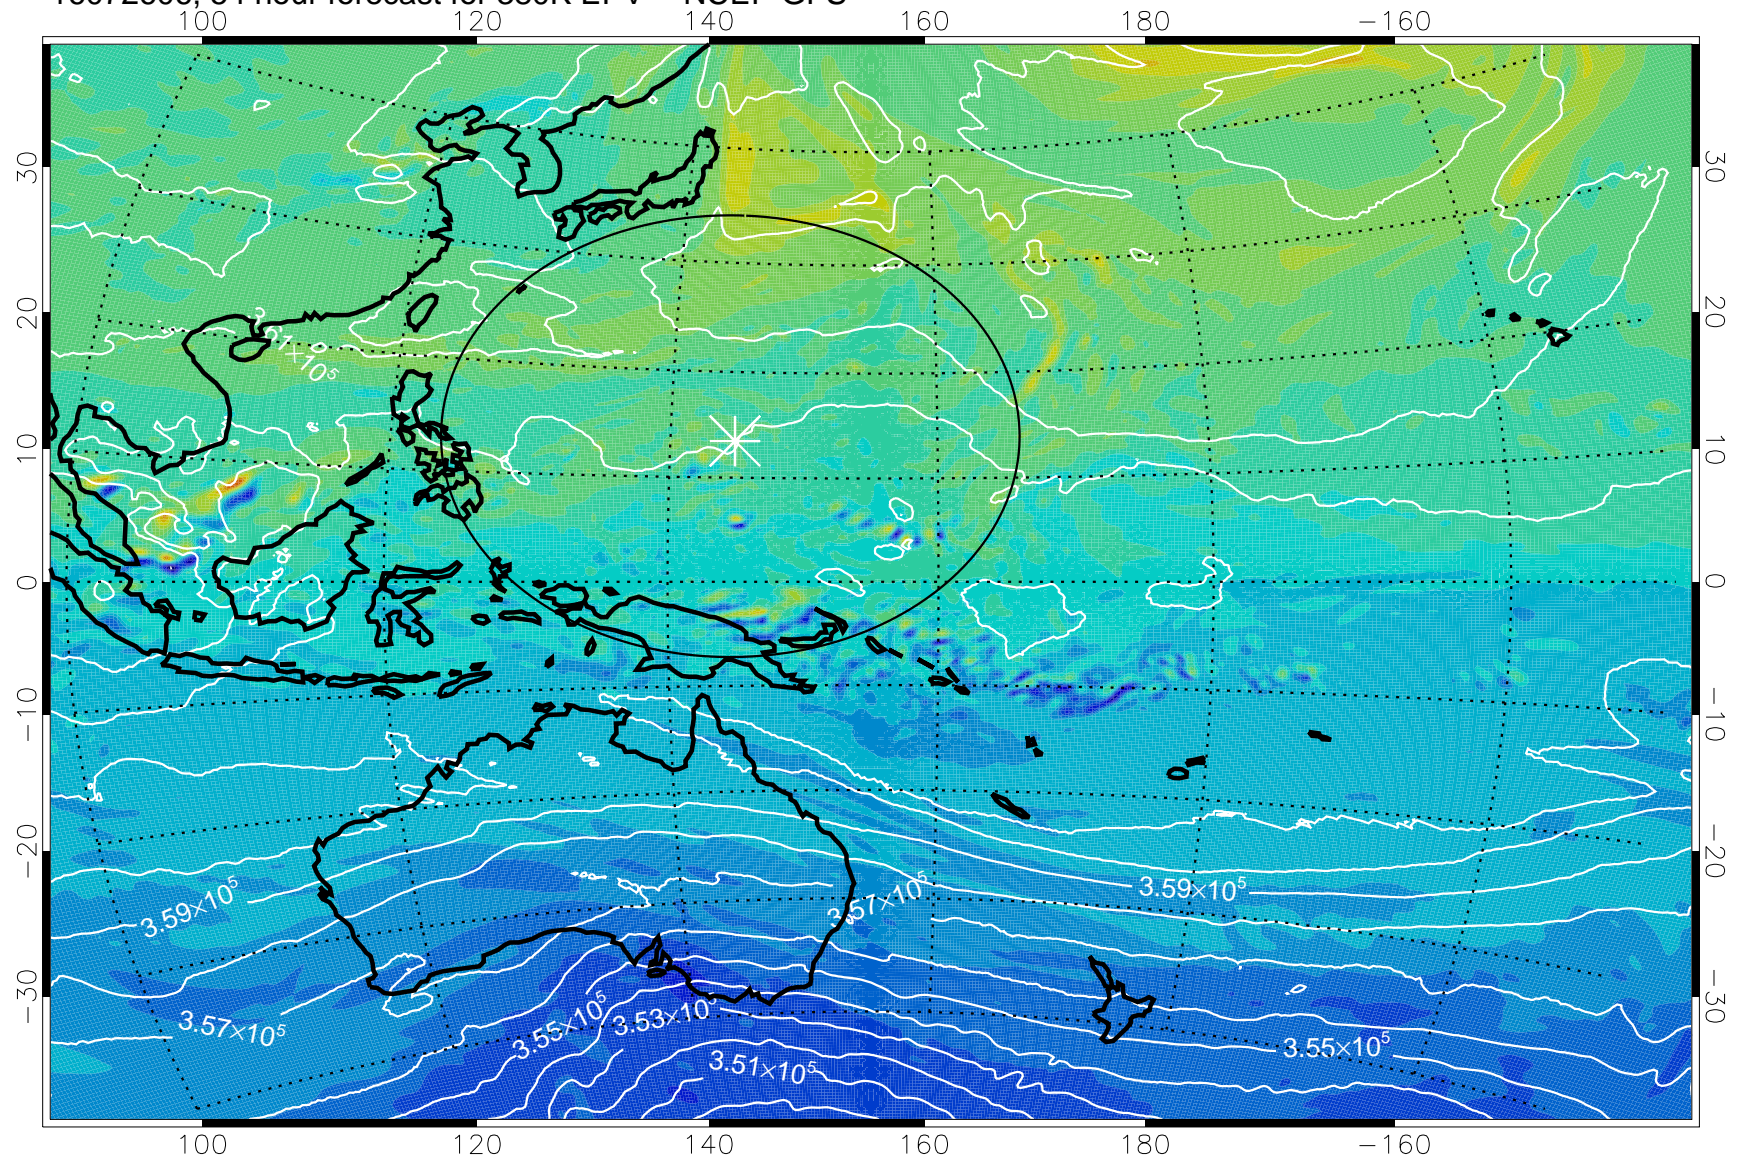

16072506, 30 hour forecast for 380K EPV -- NCEP GFS

380K Montgomery Streamfunction, white

Range ring of 2304 km

16072512, 36 hour forecast for 380K EPV -- NCEP GFS

380K Montgomery Streamfunction, white

Range ring of 2304 km

16072518, 42 hour forecast for 380K EPV -- NCEP GFS

380K Montgomery Streamfunction, white

Range ring of 2304 km

16072600, 48 hour forecast for 380K EPV -- NCEP GFS

380K Montgomery Streamfunction, white

Range ring of 2304 km

16072606, 54 hour forecast for 380K EPV -- NCEP GFS

380K Montgomery Streamfunction, white

Range ring of 2304 km

16072612, 60 hour forecast for 380K EPV -- NCEP GFS

16072618, 66 hour forecast for 380K EPV -- NCEP GFS

380K Montgomery Streamfunction, white

Range ring of 2304 km

16072700, 72 hour forecast for 380K EPV -- NCEP GFS

380K Montgomery Streamfunction, white

Range ring of 2304 km

16072706, 78 hour forecast for 380K EPV -- NCEP GFS