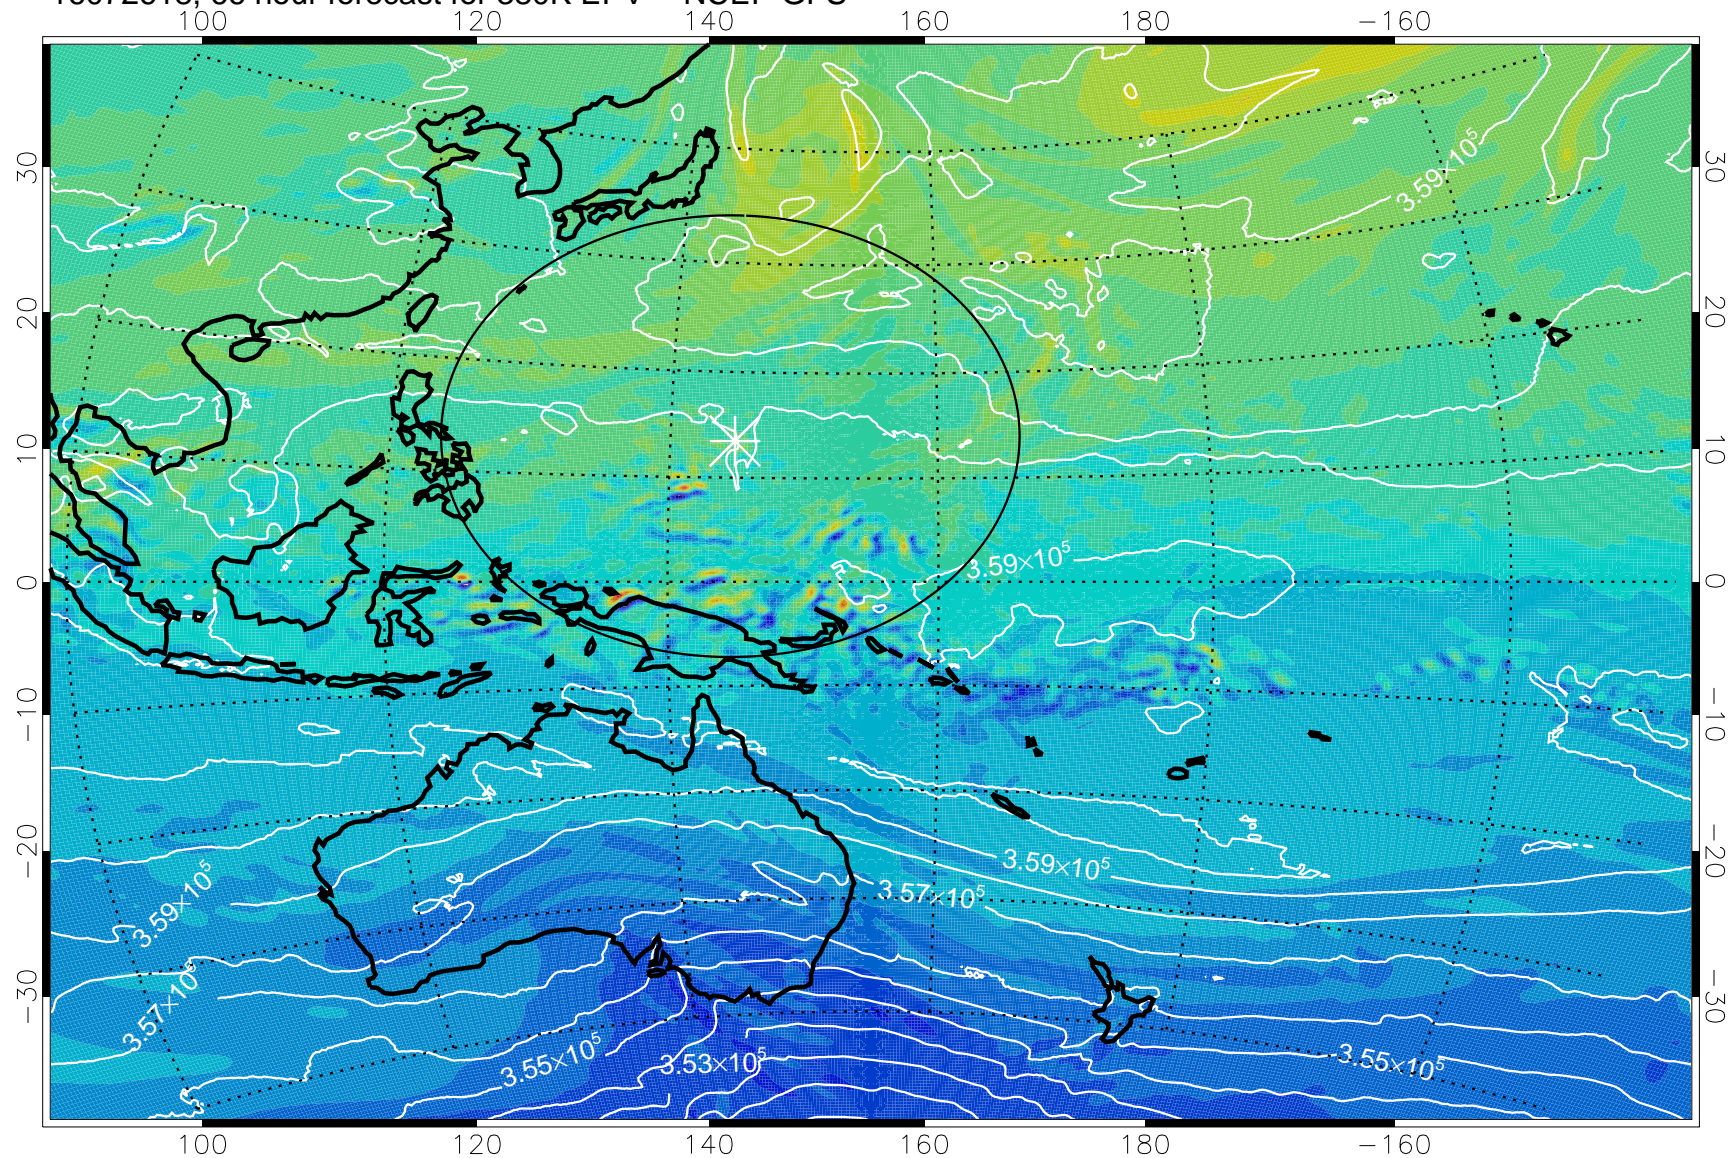

16072518, 42 hour forecast for 380K EPV -- NCEP GFS

380K Montgomery Streamfunction, white

Range ring of 2304 km

16072600, 48 hour forecast for 380K EPV -- NCEP GFS

380K Montgomery Streamfunction, white

Range ring of 2304 km

16072606, 54 hour forecast for 380K EPV -- NCEP GFS

380K Montgomery Streamfunction, white

Range ring of 2304 km

16072612, 60 hour forecast for 380K EPV -- NCEP GFS

16072618, 66 hour forecast for 380K EPV -- NCEP GFS

380K Montgomery Streamfunction, white

Range ring of 2304 km

16072700, 72 hour forecast for 380K EPV -- NCEP GFS

380K Montgomery Streamfunction, white

Range ring of 2304 km

16072706, 78 hour forecast for 380K EPV -- NCEP GFS

380K Montgomery Streamfunction, white

Range ring of 2304 km

16072712, 84 hour forecast for 380K EPV -- NCEP GFS

380K Montgomery Streamfunction, white

Range ring of 2304 km

16072718, 90 hour forecast for 380K EPV -- NCEP GFS