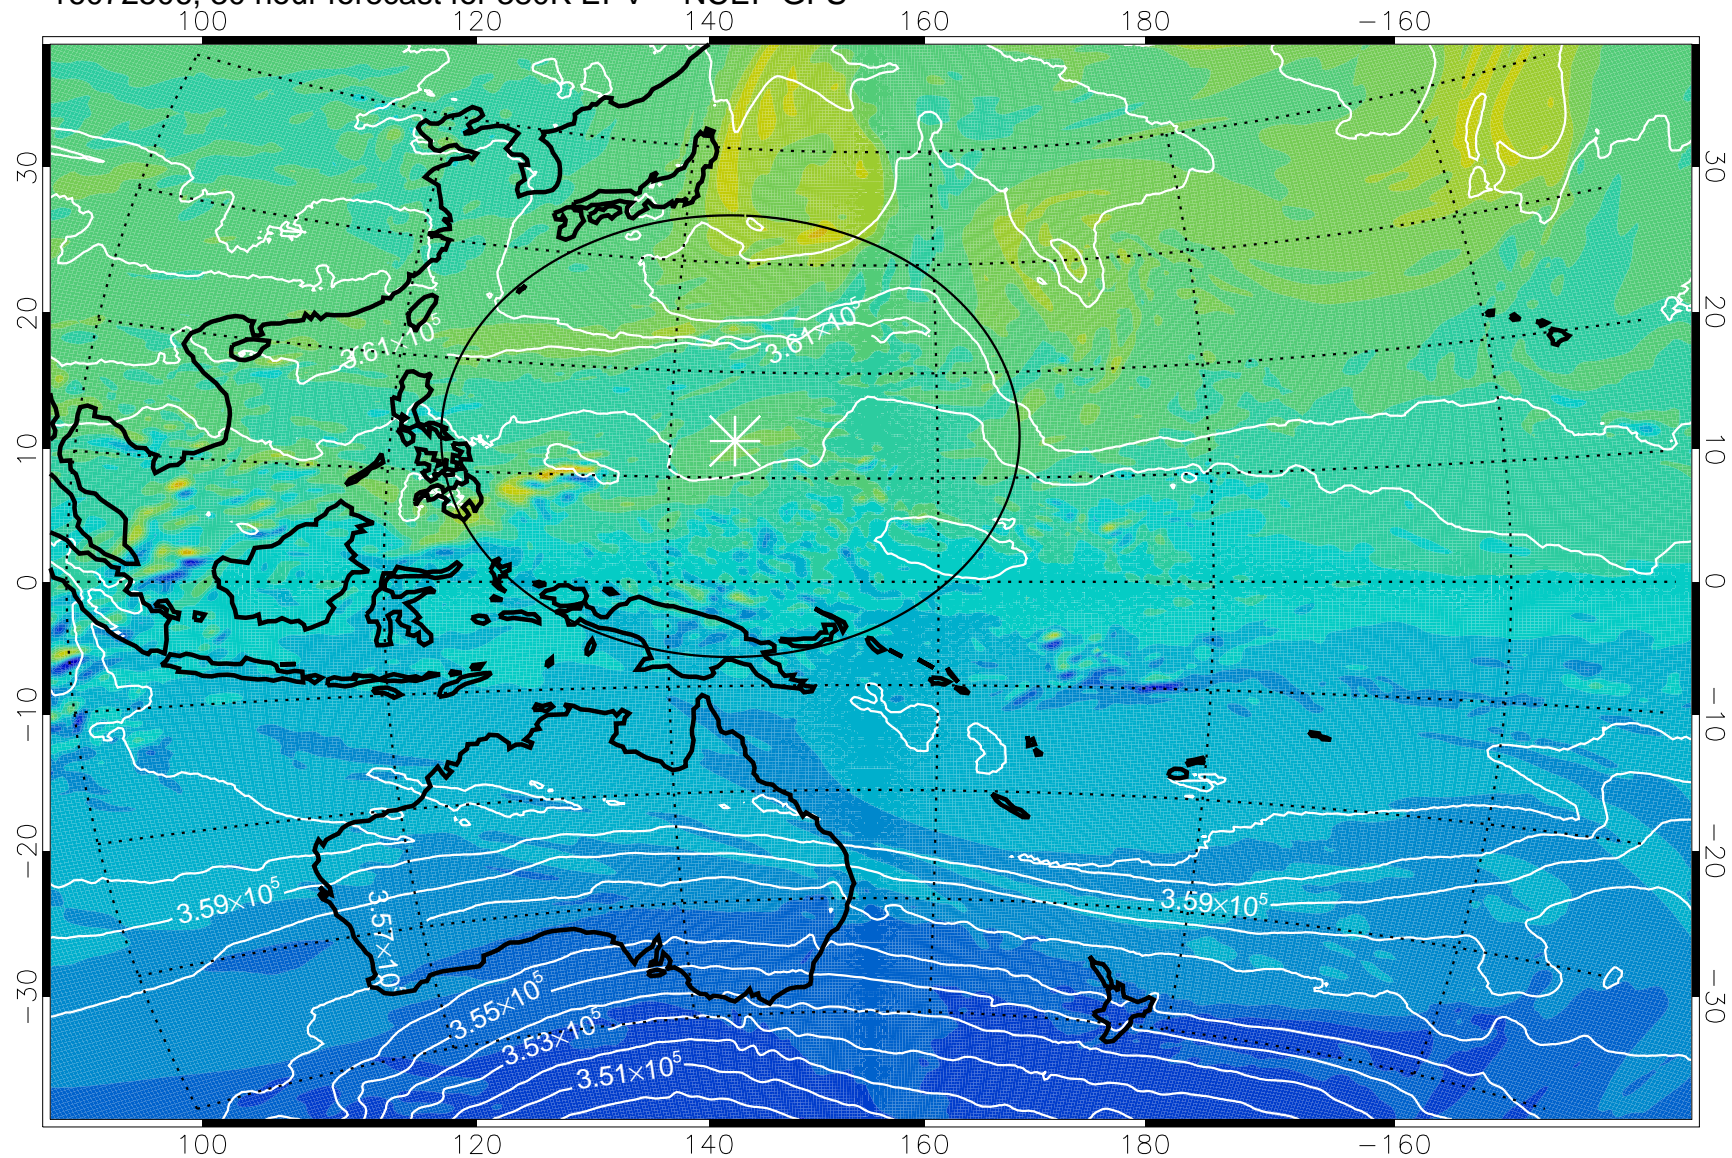

16072418, 18 hour forecast for 380K EPV -- NCEP GFS

380K Montgomery Streamfunction, white

Range ring of 2304 km

16072500, 24 hour forecast for 380K EPV -- NCEP GFS

380K Montgomery Streamfunction, white

Range ring of 2304 km

16072506, 30 hour forecast for 380K EPV -- NCEP GFS

380K Montgomery Streamfunction, white

Range ring of 2304 km

16072512, 36 hour forecast for 380K EPV -- NCEP GFS

380K Montgomery Streamfunction, white

Range ring of 2304 km

16072518, 42 hour forecast for 380K EPV -- NCEP GFS

380K Montgomery Streamfunction, white

Range ring of 2304 km

16072600, 48 hour forecast for 380K EPV -- NCEP GFS

380K Montgomery Streamfunction, white

Range ring of 2304 km

16072606, 54 hour forecast for 380K EPV -- NCEP GFS

380K Montgomery Streamfunction, white

Range ring of 2304 km

16072612, 60 hour forecast for 380K EPV -- NCEP GFS

16072618, 66 hour forecast for 380K EPV -- NCEP GFS