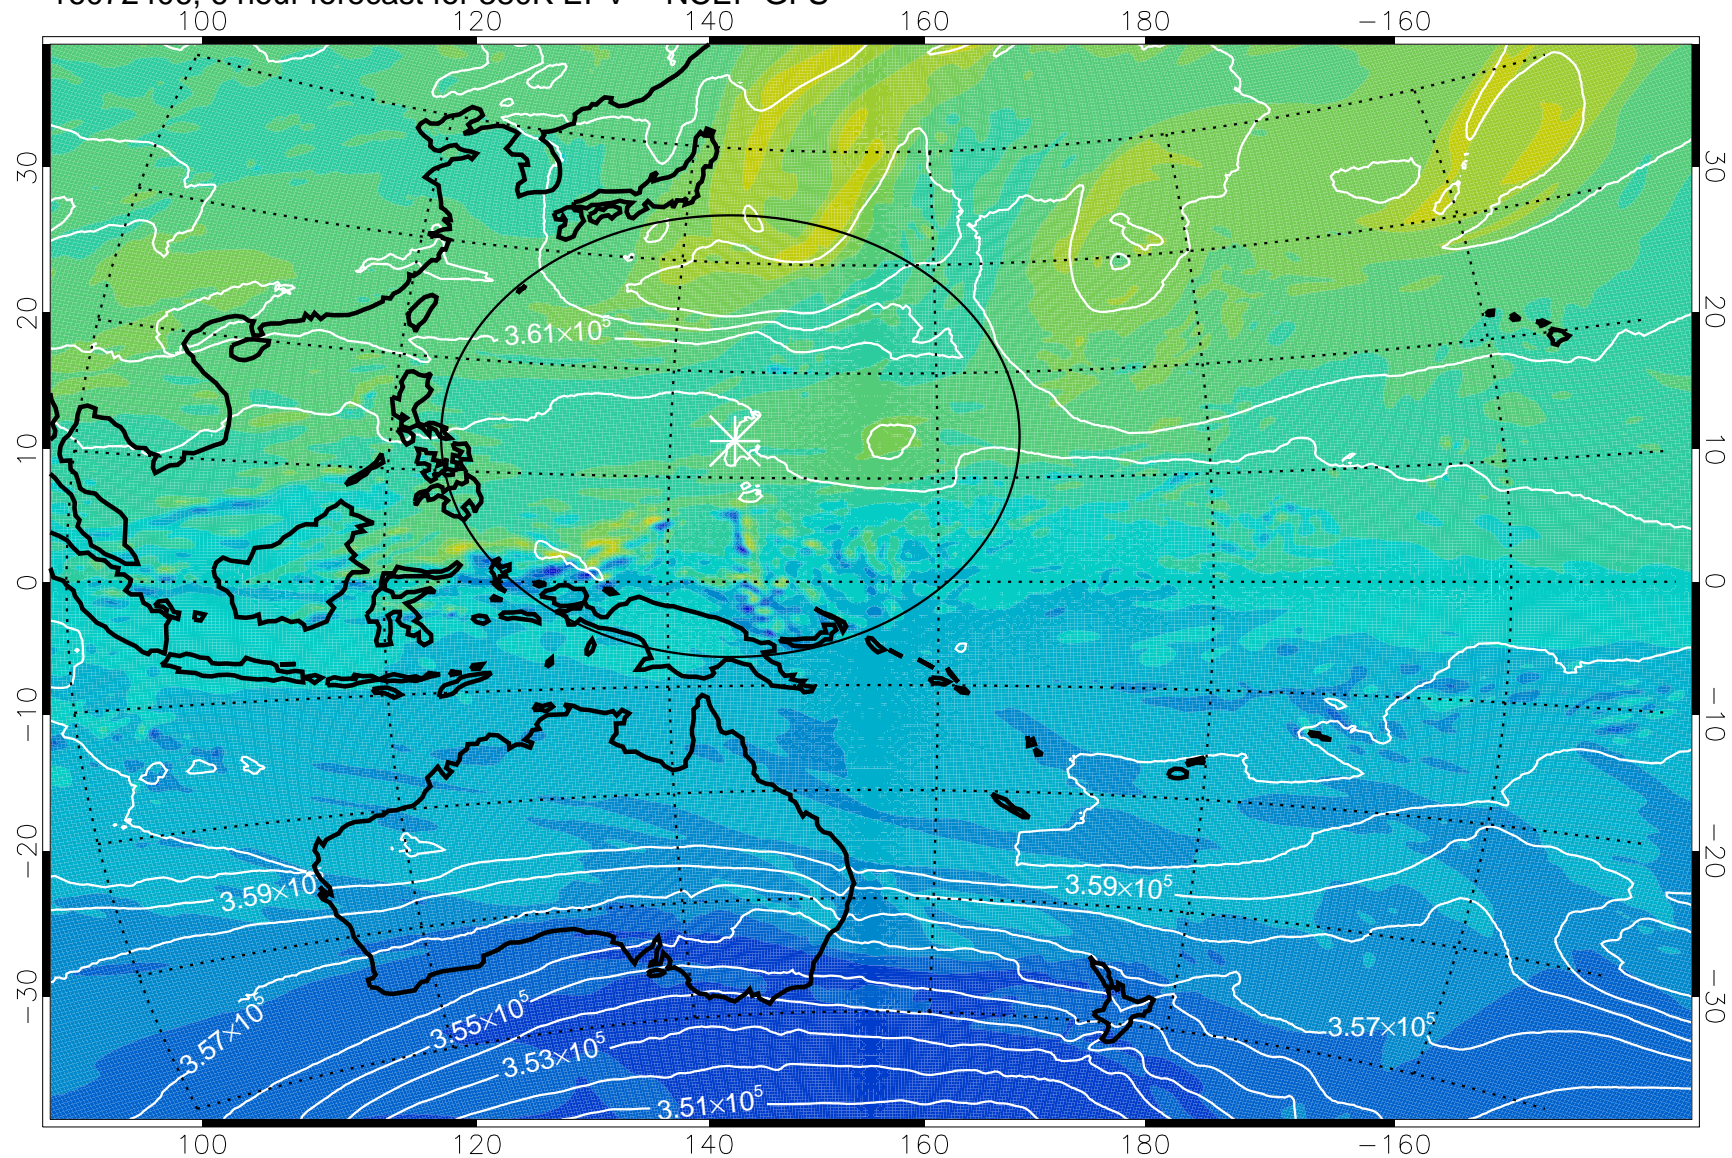

16072406, 6 hour forecast for 380K EPV -- NCEP GFS

380K Montgomery Streamfunction, white

Range ring of 2304 km

16072412, 12 hour forecast for 380K EPV -- NCEP GFS

380K Montgomery Streamfunction, white

Range ring of 2304 km

16072418, 18 hour forecast for 380K EPV -- NCEP GFS

380K Montgomery Streamfunction, white

Range ring of 2304 km

16072500, 24 hour forecast for 380K EPV -- NCEP GFS

380K Montgomery Streamfunction, white

Range ring of 2304 km

16072506, 30 hour forecast for 380K EPV -- NCEP GFS

380K Montgomery Streamfunction, white

Range ring of 2304 km

16072512, 36 hour forecast for 380K EPV -- NCEP GFS

380K Montgomery Streamfunction, white

Range ring of 2304 km

16072518, 42 hour forecast for 380K EPV -- NCEP GFS

380K Montgomery Streamfunction, white

Range ring of 2304 km

16072600, 48 hour forecast for 380K EPV -- NCEP GFS

380K Montgomery Streamfunction, white

Range ring of 2304 km