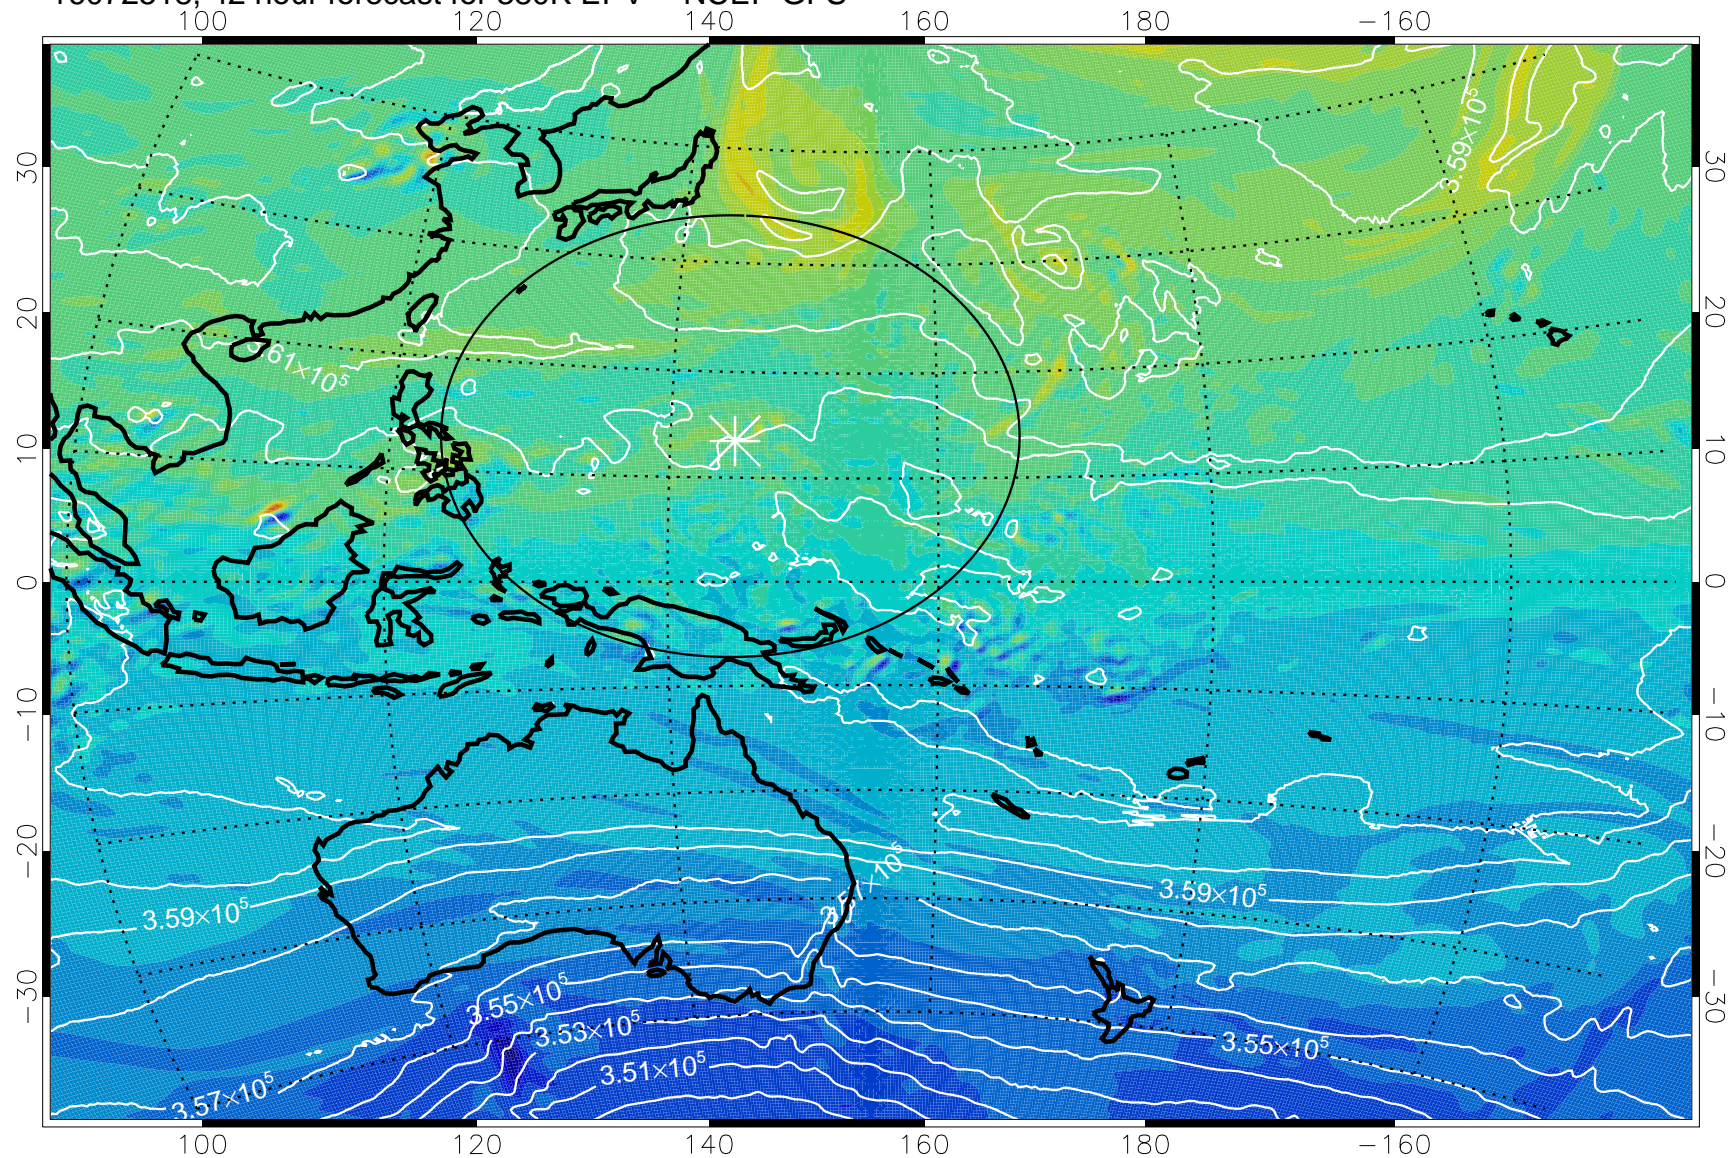

16072418, 18 hour forecast for 380K EPV -- NCEP GFS

380K Montgomery Streamfunction, white

Range ring of 2304 km

16072500, 24 hour forecast for 380K EPV -- NCEP GFS

380K Montgomery Streamfunction, white

Range ring of 2304 km

16072506, 30 hour forecast for 380K EPV -- NCEP GFS

380K Montgomery Streamfunction, white

Range ring of 2304 km

16072512, 36 hour forecast for 380K EPV -- NCEP GFS

380K Montgomery Streamfunction, white

Range ring of 2304 km

16072518, 42 hour forecast for 380K EPV -- NCEP GFS

380K Montgomery Streamfunction, white

Range ring of 2304 km

16072600, 48 hour forecast for 380K EPV -- NCEP GFS

380K Montgomery Streamfunction, white

Range ring of 2304 km

16072606, 54 hour forecast for 380K EPV -- NCEP GFS

380K Montgomery Streamfunction, white

Range ring of 2304 km

16072612, 60 hour forecast for 380K EPV -- NCEP GFS

16072618, 66 hour forecast for 380K EPV -- NCEP GFS