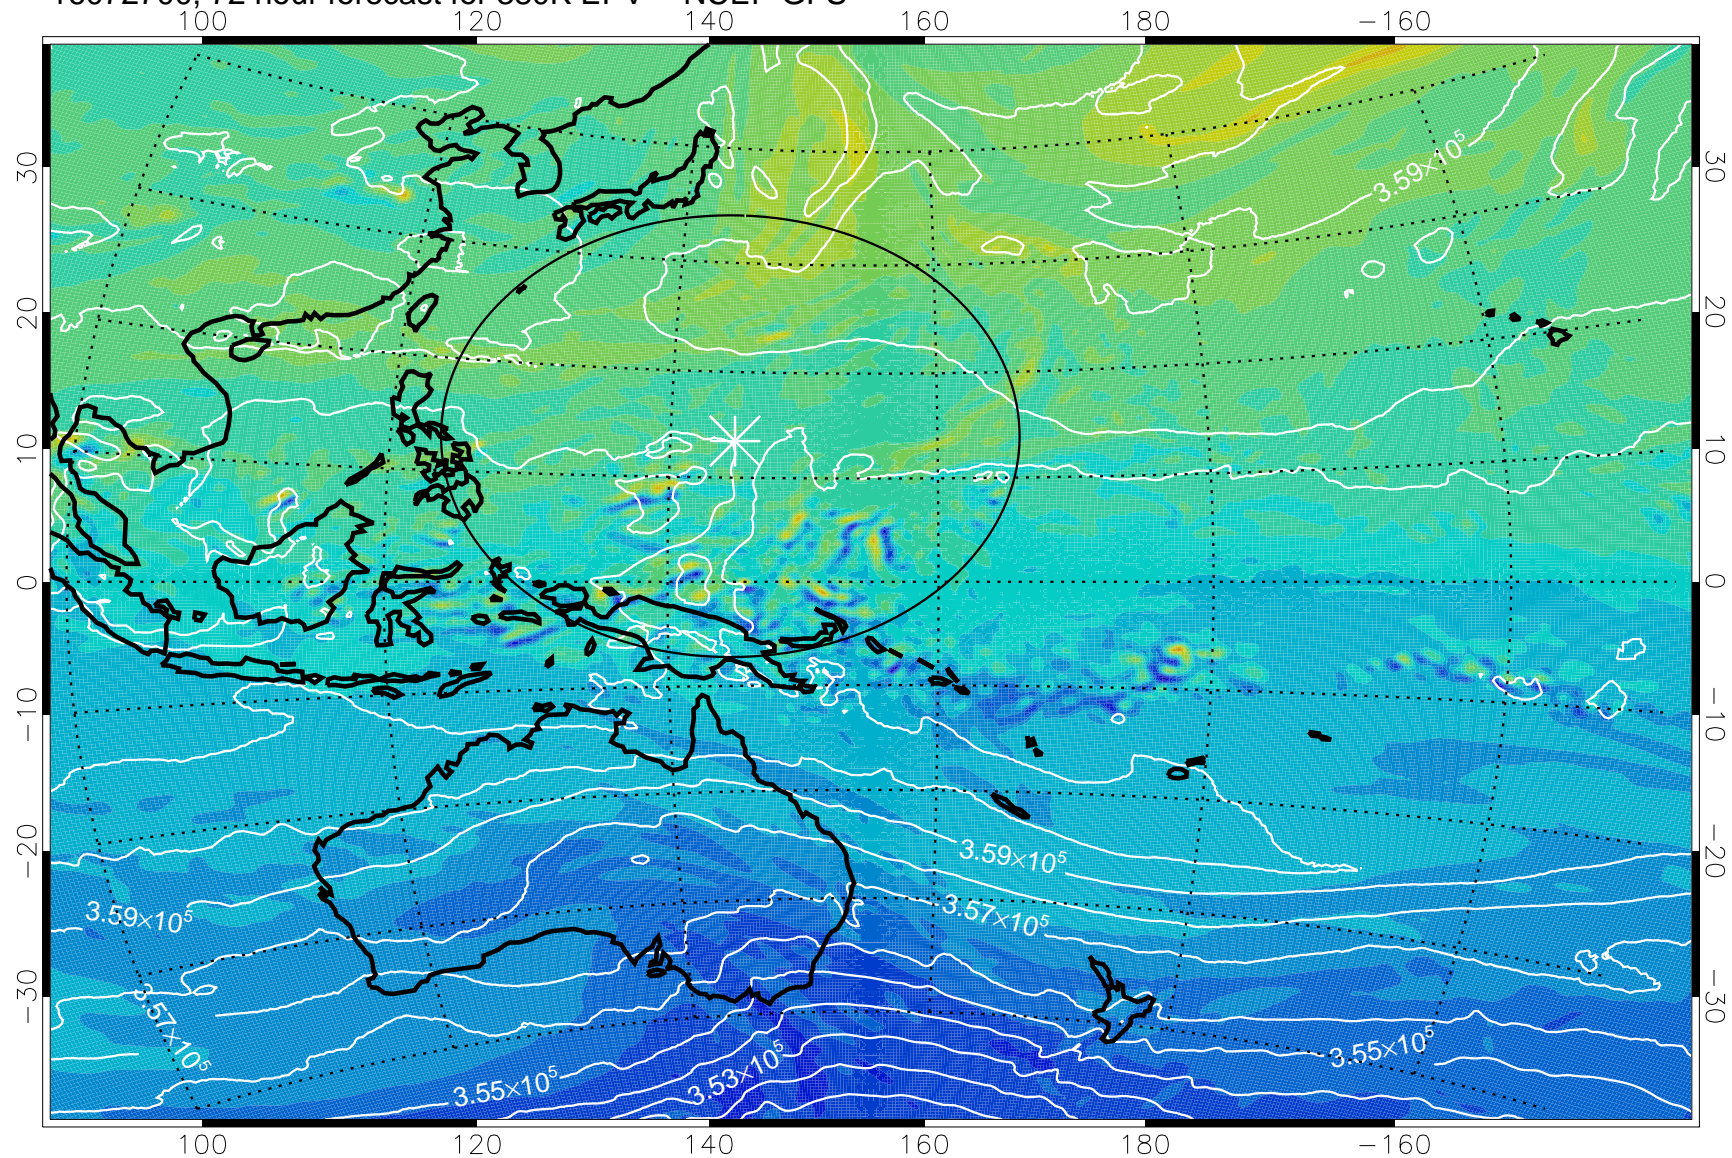

16072518, 42 hour forecast for 380K EPV -- NCEP GFS

380K Montgomery Streamfunction, white

Range ring of 2304 km

16072600, 48 hour forecast for 380K EPV -- NCEP GFS

380K Montgomery Streamfunction, white

Range ring of 2304 km

16072606, 54 hour forecast for 380K EPV -- NCEP GFS

380K Montgomery Streamfunction, white

Range ring of 2304 km

16072612, 60 hour forecast for 380K EPV -- NCEP GFS

16072618, 66 hour forecast for 380K EPV -- NCEP GFS

380K Montgomery Streamfunction, white

Range ring of 2304 km

16072700, 72 hour forecast for 380K EPV -- NCEP GFS

380K Montgomery Streamfunction, white

Range ring of 2304 km

16072706, 78 hour forecast for 380K EPV -- NCEP GFS

380K Montgomery Streamfunction, white

Range ring of 2304 km

16072712, 84 hour forecast for 380K EPV -- NCEP GFS

380K Montgomery Streamfunction, white

Range ring of 2304 km

16072718, 90 hour forecast for 380K EPV -- NCEP GFS