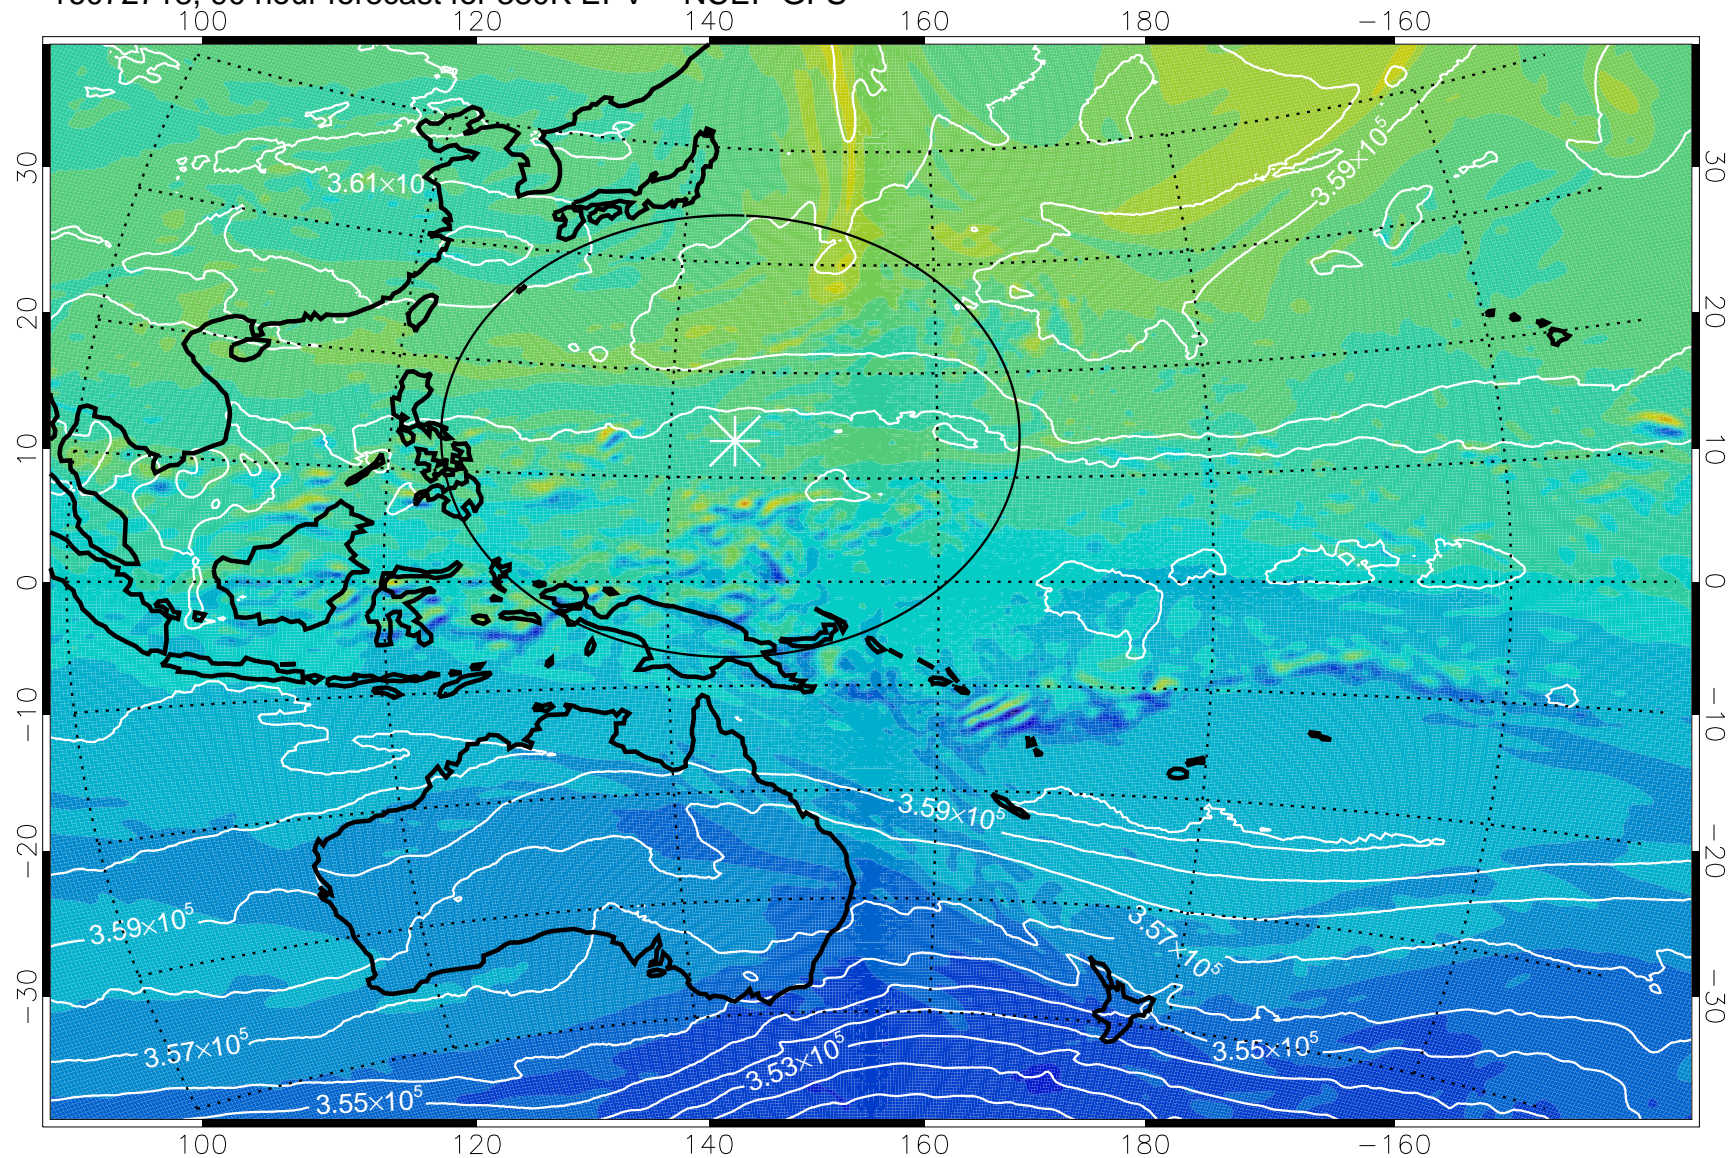

380K Montgomery Streamfunction, white

Range ring of 2304 km

16072700, 72 hour forecast for 380K EPV -- NCEP GFS

380K Montgomery Streamfunction, white

Range ring of 2304 km

16072706, 78 hour forecast for 380K EPV -- NCEP GFS

380K Montgomery Streamfunction, white

Range ring of 2304 km

16072712, 84 hour forecast for 380K EPV -- NCEP GFS

380K Montgomery Streamfunction, white

Range ring of 2304 km

16072718, 90 hour forecast for 380K EPV -- NCEP GFS

380K Montgomery Streamfunction, white

Range ring of 2304 km

16072800, 96 hour forecast for 380K EPV -- NCEP GFS

380K Montgomery Streamfunction, white

Range ring of 2304 km

16072806, 102 hour forecast for 380K EPV -- NCEP GFS

380K Montgomery Streamfunction, white

Range ring of 2304 km

16072812, 108 hour forecast for 380K EPV -- NCEP GFS

380K Montgomery Streamfunction, white

Range ring of 2304 km

16072818, 114 hour forecast for 380K EPV -- NCEP GFS