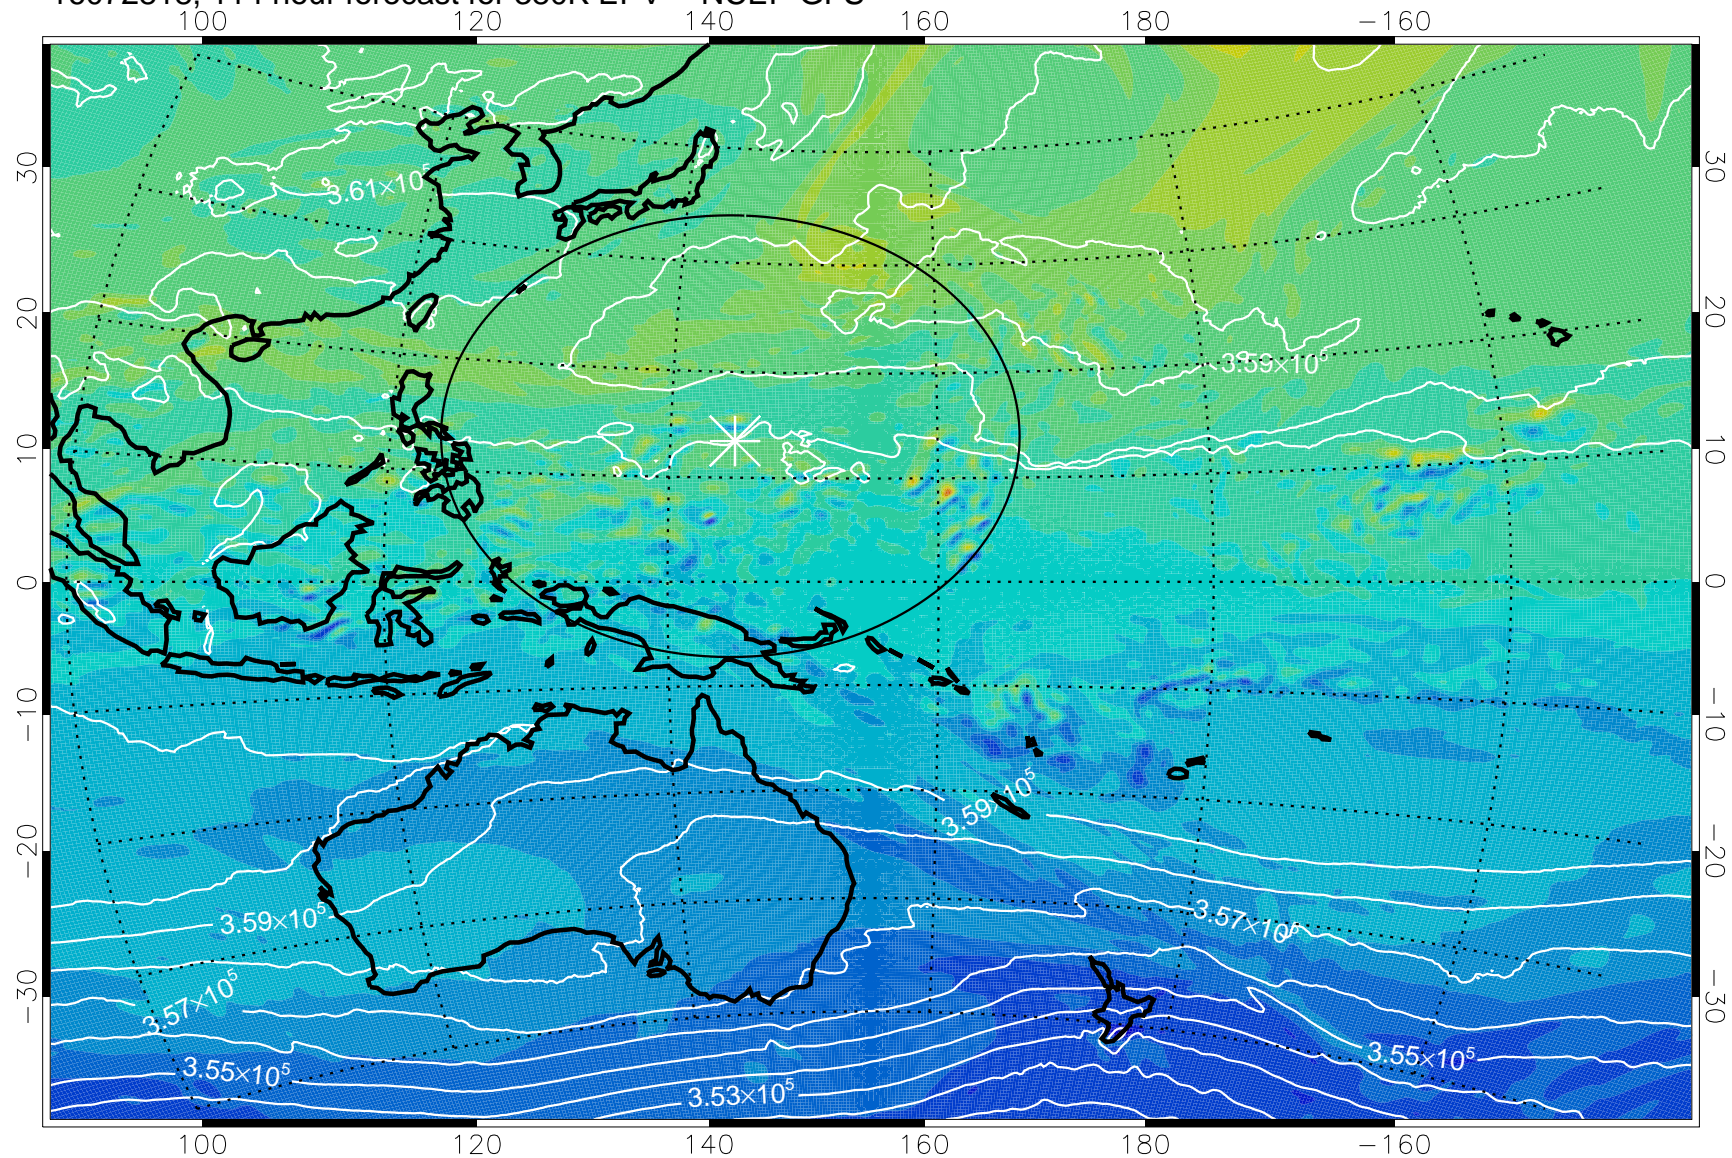

380K Montgomery Streamfunction, white

Range ring of 2304 km

16072800, 96 hour forecast for 380K EPV -- NCEP GFS

380K Montgomery Streamfunction, white

Range ring of 2304 km

16072806, 102 hour forecast for 380K EPV -- NCEP GFS

380K Montgomery Streamfunction, white

Range ring of 2304 km

16072812, 108 hour forecast for 380K EPV -- NCEP GFS

380K Montgomery Streamfunction, white

Range ring of 2304 km

16072818, 114 hour forecast for 380K EPV -- NCEP GFS

380K Montgomery Streamfunction, white

Range ring of 2304 km

16072900, 120 hour forecast for 380K EPV -- NCEP GFS

380K Montgomery Streamfunction, white

Range ring of 2304 km