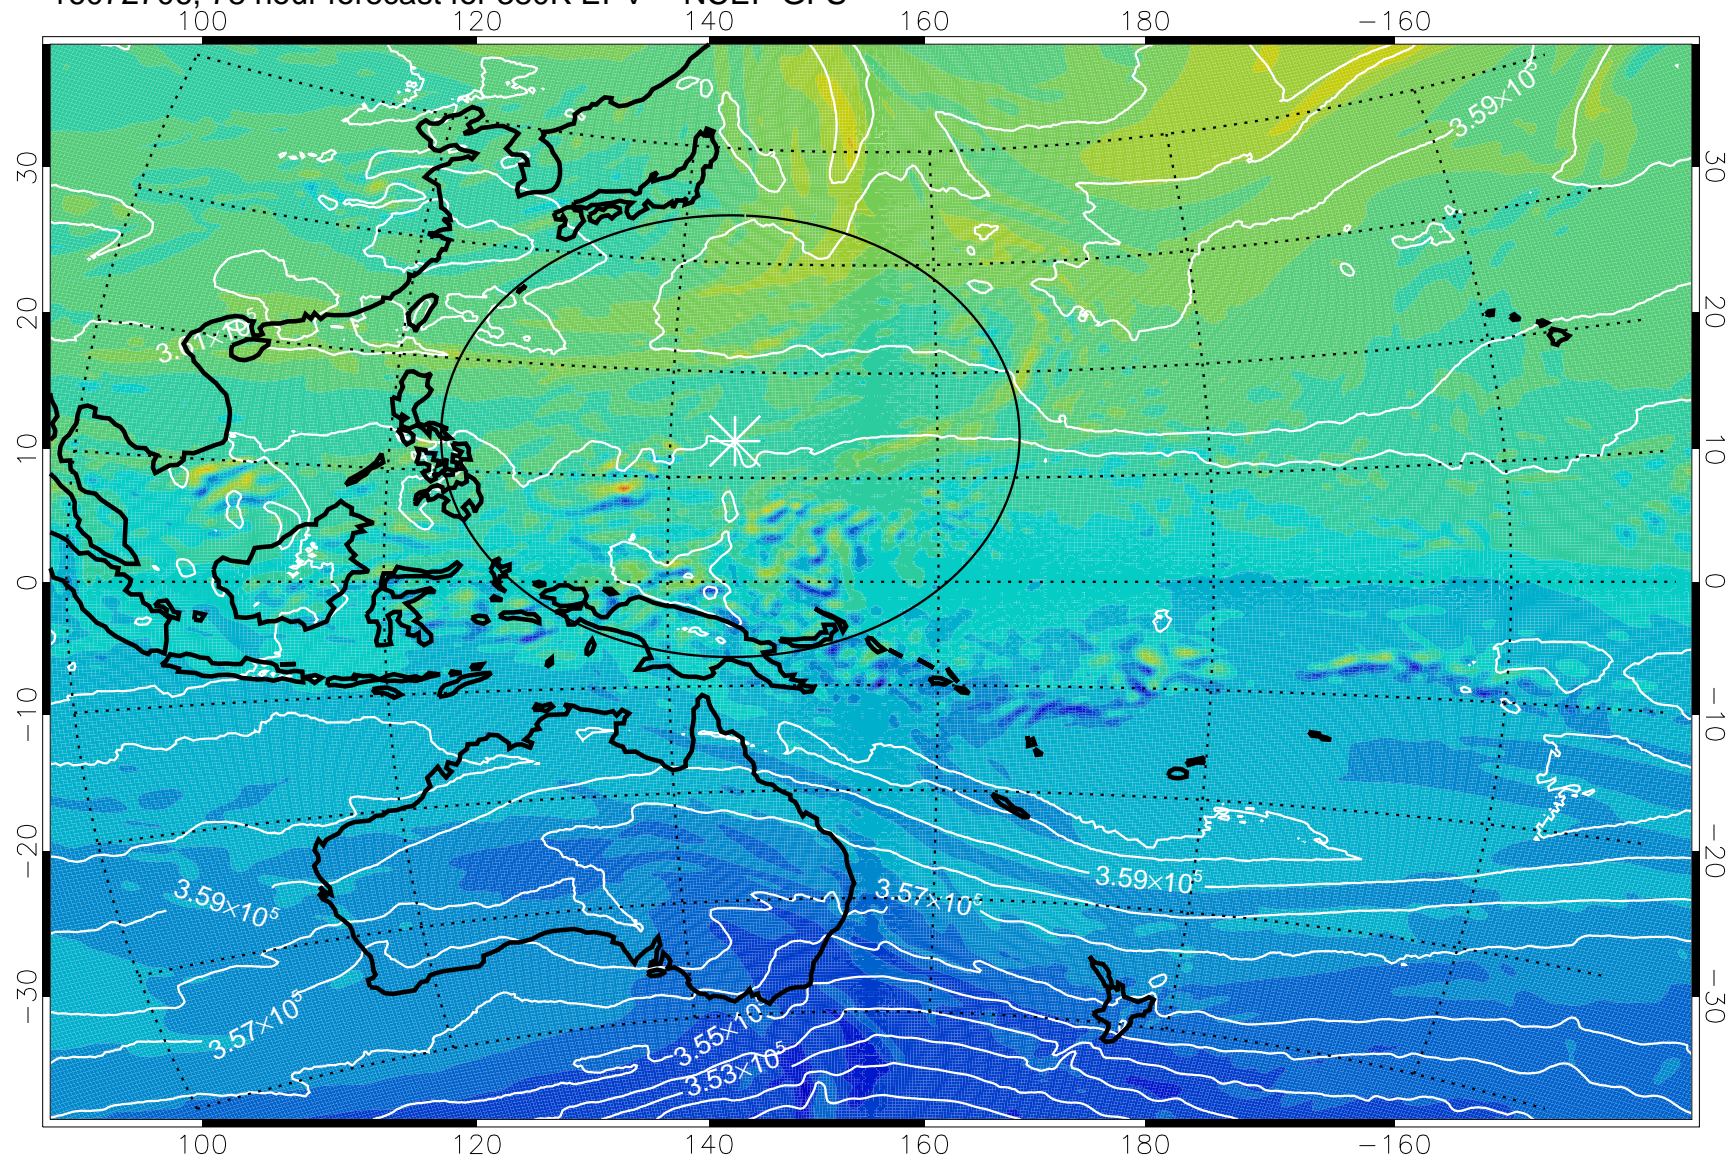

16072606, 54 hour forecast for 380K EPV -- NCEP GFS

380K Montgomery Streamfunction, white

Range ring of 2304 km

16072612, 60 hour forecast for 380K EPV -- NCEP GFS

16072618, 66 hour forecast for 380K EPV -- NCEP GFS

380K Montgomery Streamfunction, white

Range ring of 2304 km

16072700, 72 hour forecast for 380K EPV -- NCEP GFS

380K Montgomery Streamfunction, white

Range ring of 2304 km

16072706, 78 hour forecast for 380K EPV -- NCEP GFS

380K Montgomery Streamfunction, white

Range ring of 2304 km

16072712, 84 hour forecast for 380K EPV -- NCEP GFS

380K Montgomery Streamfunction, white

Range ring of 2304 km

16072718, 90 hour forecast for 380K EPV -- NCEP GFS

380K Montgomery Streamfunction, white

Range ring of 2304 km

16072800, 96 hour forecast for 380K EPV -- NCEP GFS

380K Montgomery Streamfunction, white

Range ring of 2304 km

16072806, 102 hour forecast for 380K EPV -- NCEP GFS