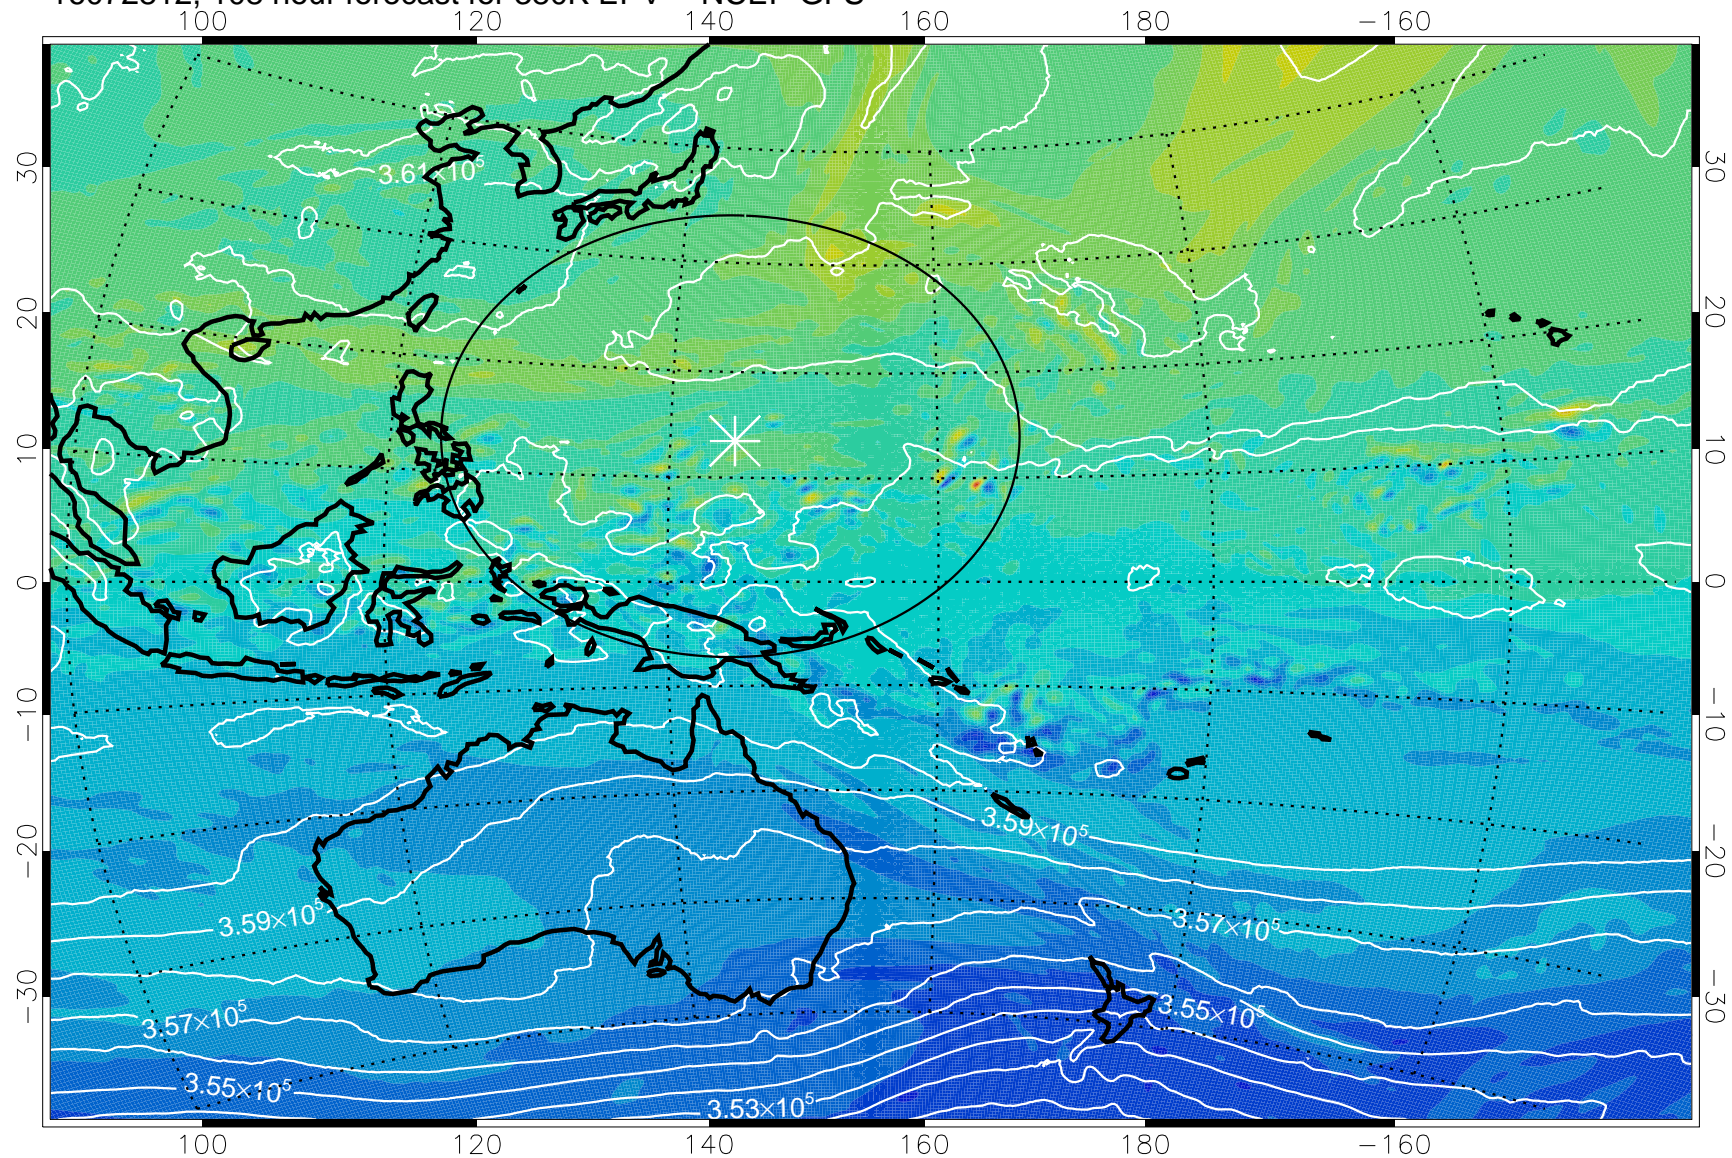

380K Montgomery Streamfunction, white

Range ring of 2304 km

16072712, 84 hour forecast for 380K EPV -- NCEP GFS

380K Montgomery Streamfunction, white

Range ring of 2304 km

16072718, 90 hour forecast for 380K EPV -- NCEP GFS

380K Montgomery Streamfunction, white

Range ring of 2304 km

16072800, 96 hour forecast for 380K EPV -- NCEP GFS

380K Montgomery Streamfunction, white

Range ring of 2304 km

16072806, 102 hour forecast for 380K EPV -- NCEP GFS

380K Montgomery Streamfunction, white

Range ring of 2304 km

16072812, 108 hour forecast for 380K EPV -- NCEP GFS

380K Montgomery Streamfunction, white

Range ring of 2304 km

16072818, 114 hour forecast for 380K EPV -- NCEP GFS

380K Montgomery Streamfunction, white

Range ring of 2304 km

16072900, 120 hour forecast for 380K EPV -- NCEP GFS

380K Montgomery Streamfunction, white

Range ring of 2304 km