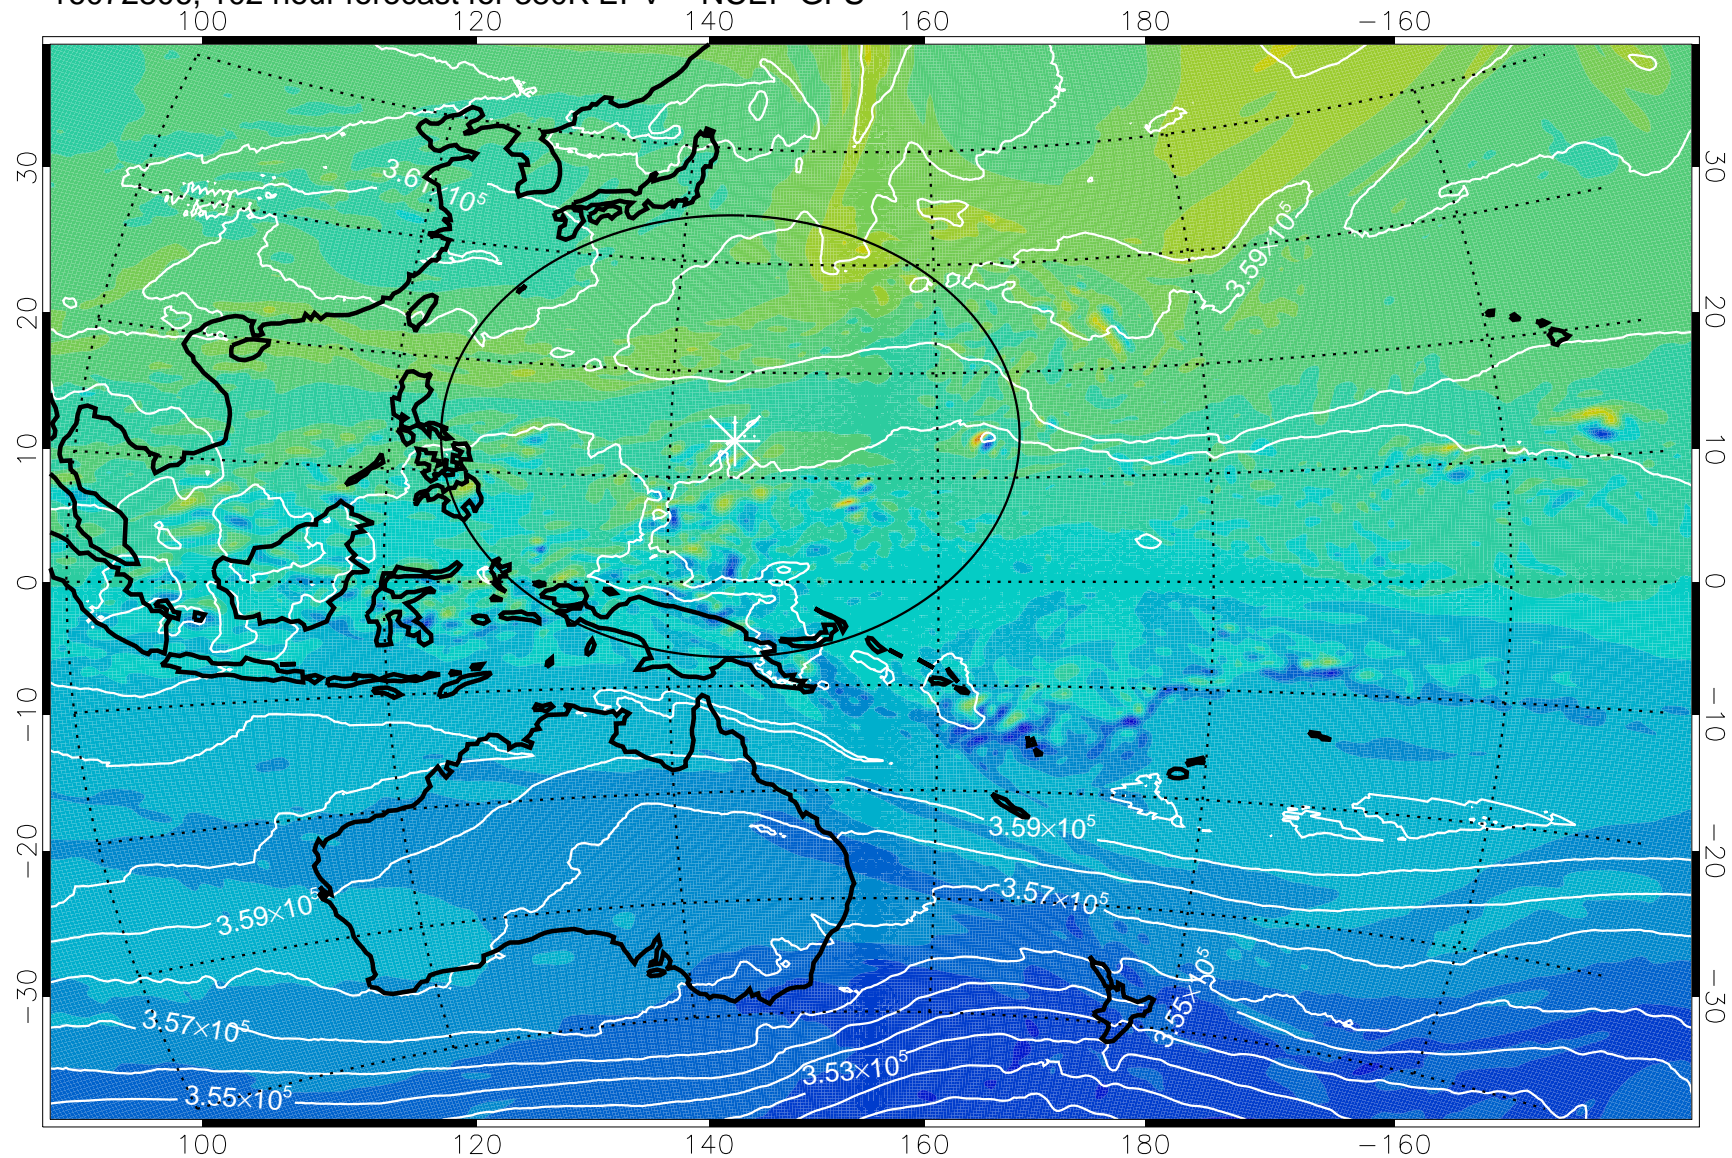

380K Montgomery Streamfunction, white

Range ring of 2304 km

16072712, 84 hour forecast for 380K EPV -- NCEP GFS

380K Montgomery Streamfunction, white

Range ring of 2304 km

16072718, 90 hour forecast for 380K EPV -- NCEP GFS

380K Montgomery Streamfunction, white

Range ring of 2304 km

16072800, 96 hour forecast for 380K EPV -- NCEP GFS

380K Montgomery Streamfunction, white

Range ring of 2304 km

16072806, 102 hour forecast for 380K EPV -- NCEP GFS

380K Montgomery Streamfunction, white

Range ring of 2304 km

16072812, 108 hour forecast for 380K EPV -- NCEP GFS

380K Montgomery Streamfunction, white

Range ring of 2304 km

16072818, 114 hour forecast for 380K EPV -- NCEP GFS

380K Montgomery Streamfunction, white

Range ring of 2304 km

16072900, 120 hour forecast for 380K EPV -- NCEP GFS

380K Montgomery Streamfunction, white

Range ring of 2304 km