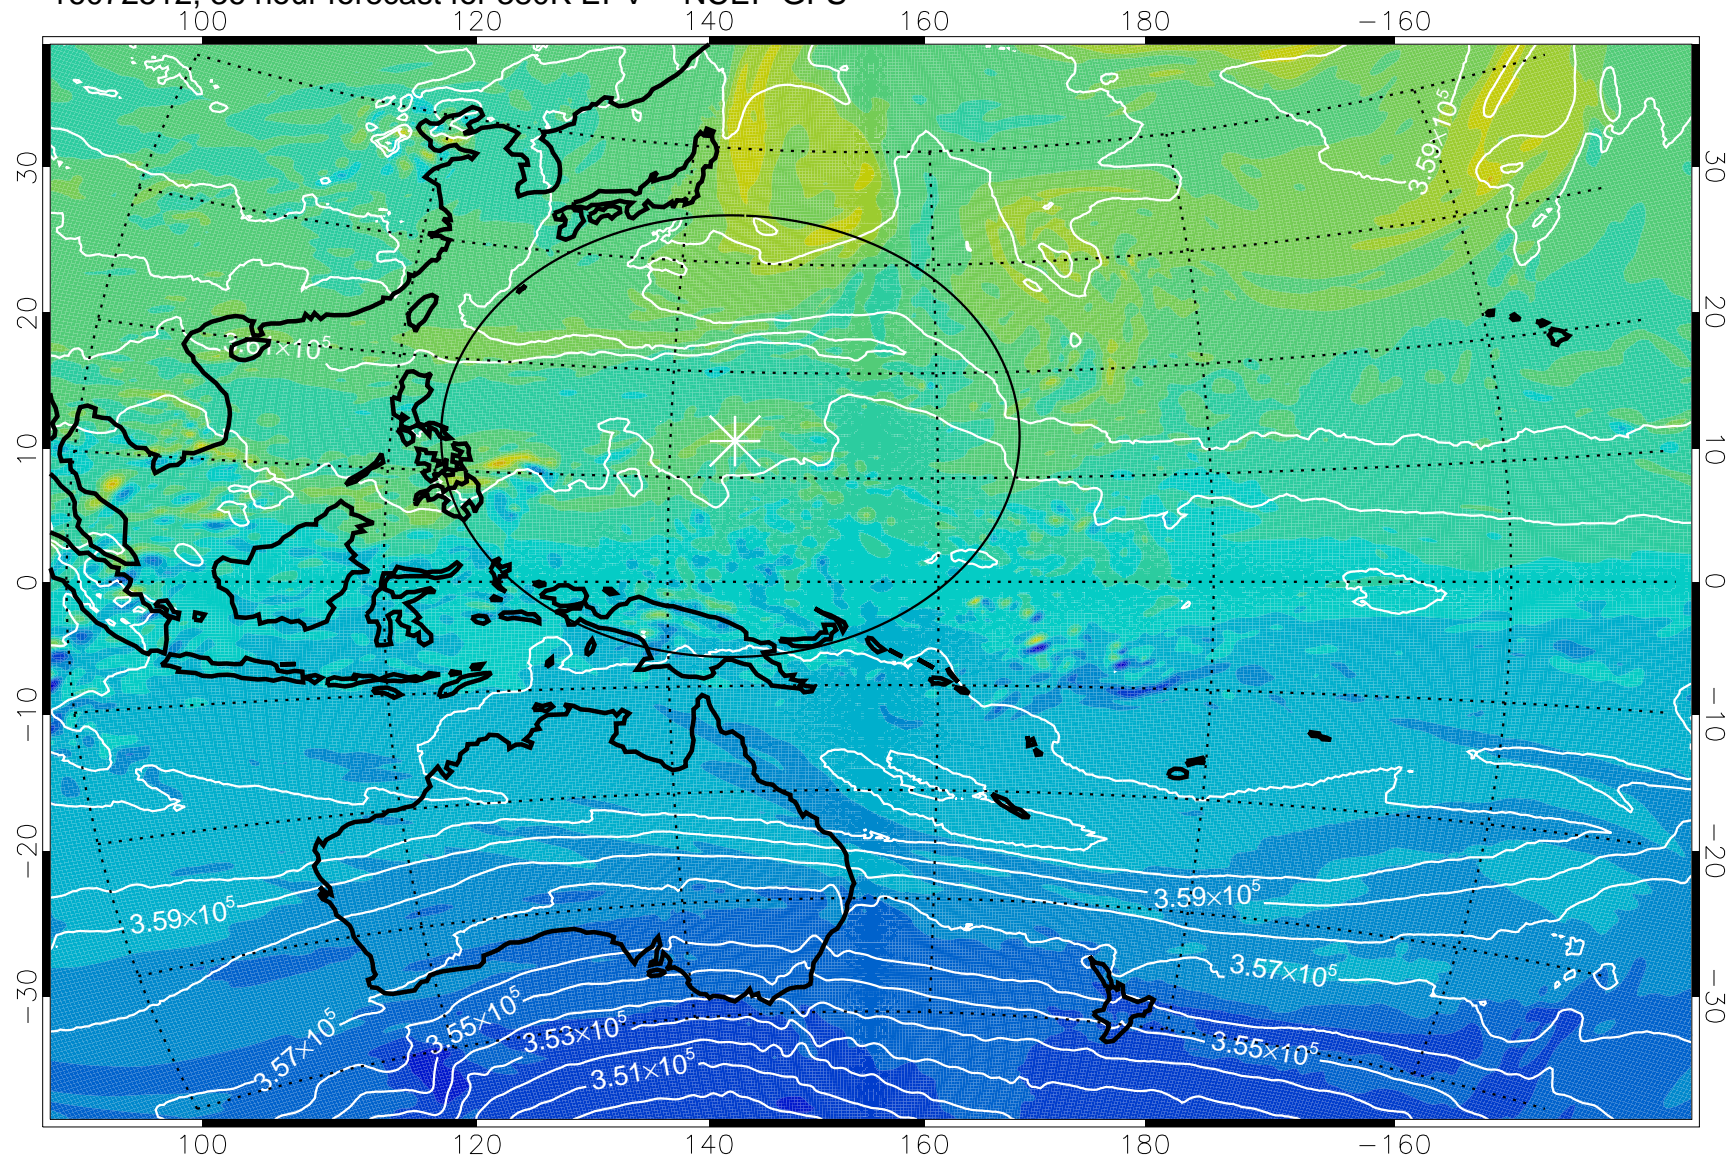

16072418, 18 hour forecast for 380K EPV -- NCEP GFS

380K Montgomery Streamfunction, white

Range ring of 2304 km

16072500, 24 hour forecast for 380K EPV -- NCEP GFS

380K Montgomery Streamfunction, white

Range ring of 2304 km

16072506, 30 hour forecast for 380K EPV -- NCEP GFS

380K Montgomery Streamfunction, white

Range ring of 2304 km

16072512, 36 hour forecast for 380K EPV -- NCEP GFS

380K Montgomery Streamfunction, white

Range ring of 2304 km

16072518, 42 hour forecast for 380K EPV -- NCEP GFS

380K Montgomery Streamfunction, white

Range ring of 2304 km

16072600, 48 hour forecast for 380K EPV -- NCEP GFS

380K Montgomery Streamfunction, white

Range ring of 2304 km

16072606, 54 hour forecast for 380K EPV -- NCEP GFS

380K Montgomery Streamfunction, white

Range ring of 2304 km

16072612, 60 hour forecast for 380K EPV -- NCEP GFS

16072618, 66 hour forecast for 380K EPV -- NCEP GFS