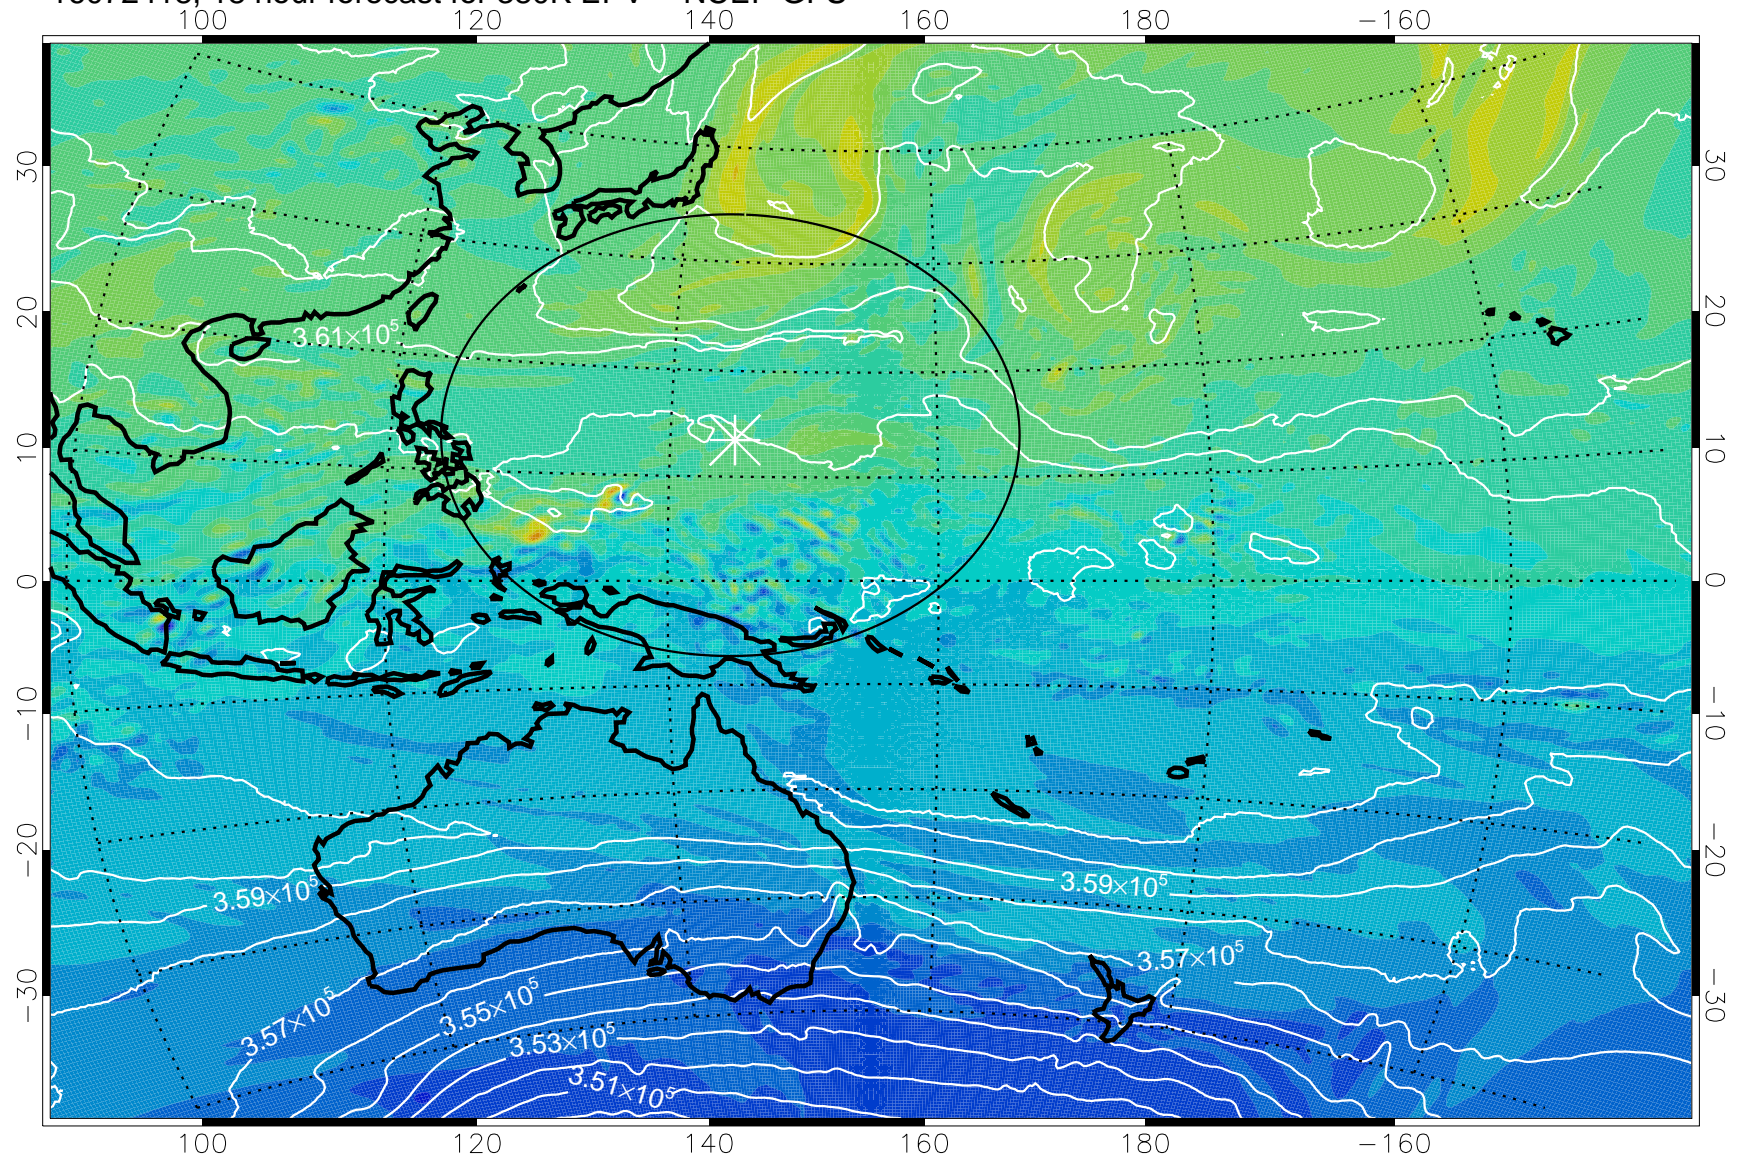

16072406, 6 hour forecast for 380K EPV -- NCEP GFS

380K Montgomery Streamfunction, white

Range ring of 2304 km

16072412, 12 hour forecast for 380K EPV -- NCEP GFS

380K Montgomery Streamfunction, white

Range ring of 2304 km

16072418, 18 hour forecast for 380K EPV -- NCEP GFS

380K Montgomery Streamfunction, white

Range ring of 2304 km

16072500, 24 hour forecast for 380K EPV -- NCEP GFS

380K Montgomery Streamfunction, white

Range ring of 2304 km

16072506, 30 hour forecast for 380K EPV -- NCEP GFS

380K Montgomery Streamfunction, white

Range ring of 2304 km

16072512, 36 hour forecast for 380K EPV -- NCEP GFS

380K Montgomery Streamfunction, white

Range ring of 2304 km

16072518, 42 hour forecast for 380K EPV -- NCEP GFS

380K Montgomery Streamfunction, white

Range ring of 2304 km

16072600, 48 hour forecast for 380K EPV -- NCEP GFS

380K Montgomery Streamfunction, white

Range ring of 2304 km