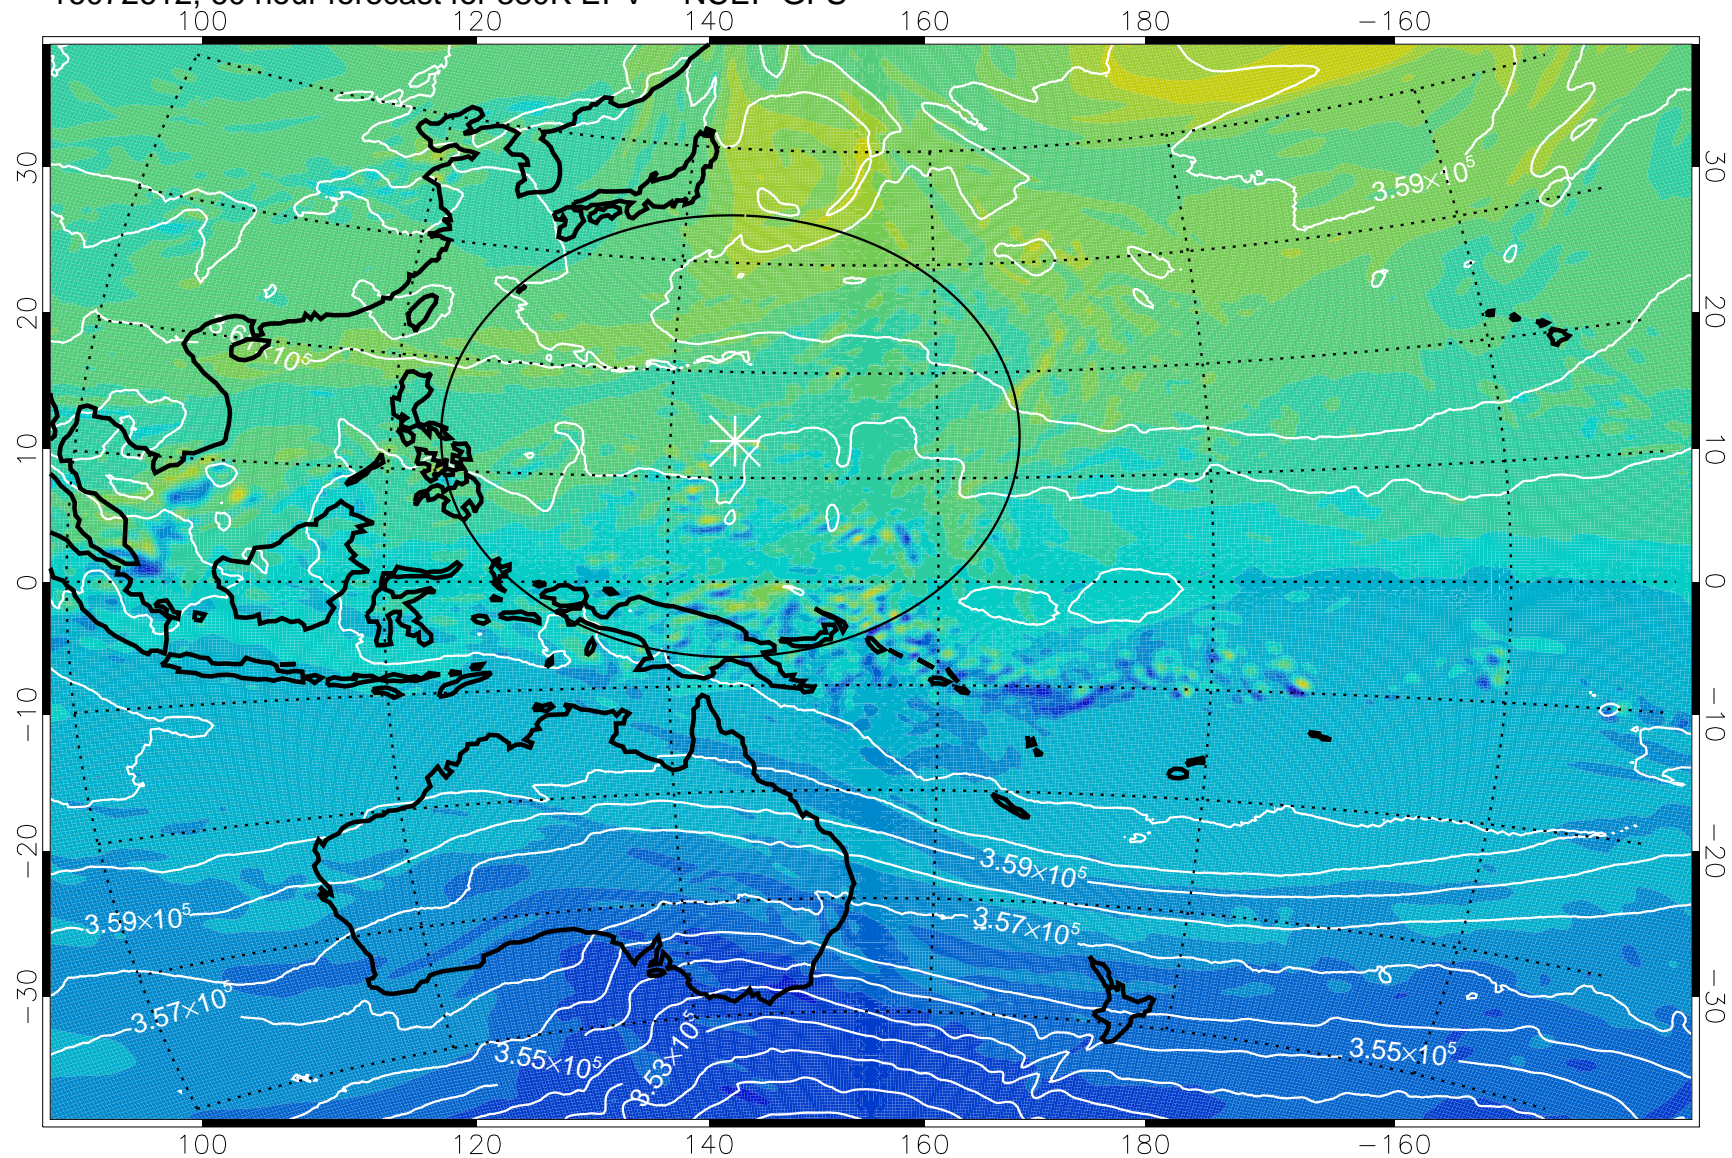

16072518, 42 hour forecast for 380K EPV -- NCEP GFS

380K Montgomery Streamfunction, white

Range ring of 2304 km

16072600, 48 hour forecast for 380K EPV -- NCEP GFS

380K Montgomery Streamfunction, white

Range ring of 2304 km

16072606, 54 hour forecast for 380K EPV -- NCEP GFS

380K Montgomery Streamfunction, white

Range ring of 2304 km

16072612, 60 hour forecast for 380K EPV -- NCEP GFS

16072618, 66 hour forecast for 380K EPV -- NCEP GFS

380K Montgomery Streamfunction, white

Range ring of 2304 km

16072700, 72 hour forecast for 380K EPV -- NCEP GFS

380K Montgomery Streamfunction, white

Range ring of 2304 km

16072706, 78 hour forecast for 380K EPV -- NCEP GFS

380K Montgomery Streamfunction, white

Range ring of 2304 km

16072712, 84 hour forecast for 380K EPV -- NCEP GFS

380K Montgomery Streamfunction, white

Range ring of 2304 km

16072718, 90 hour forecast for 380K EPV -- NCEP GFS