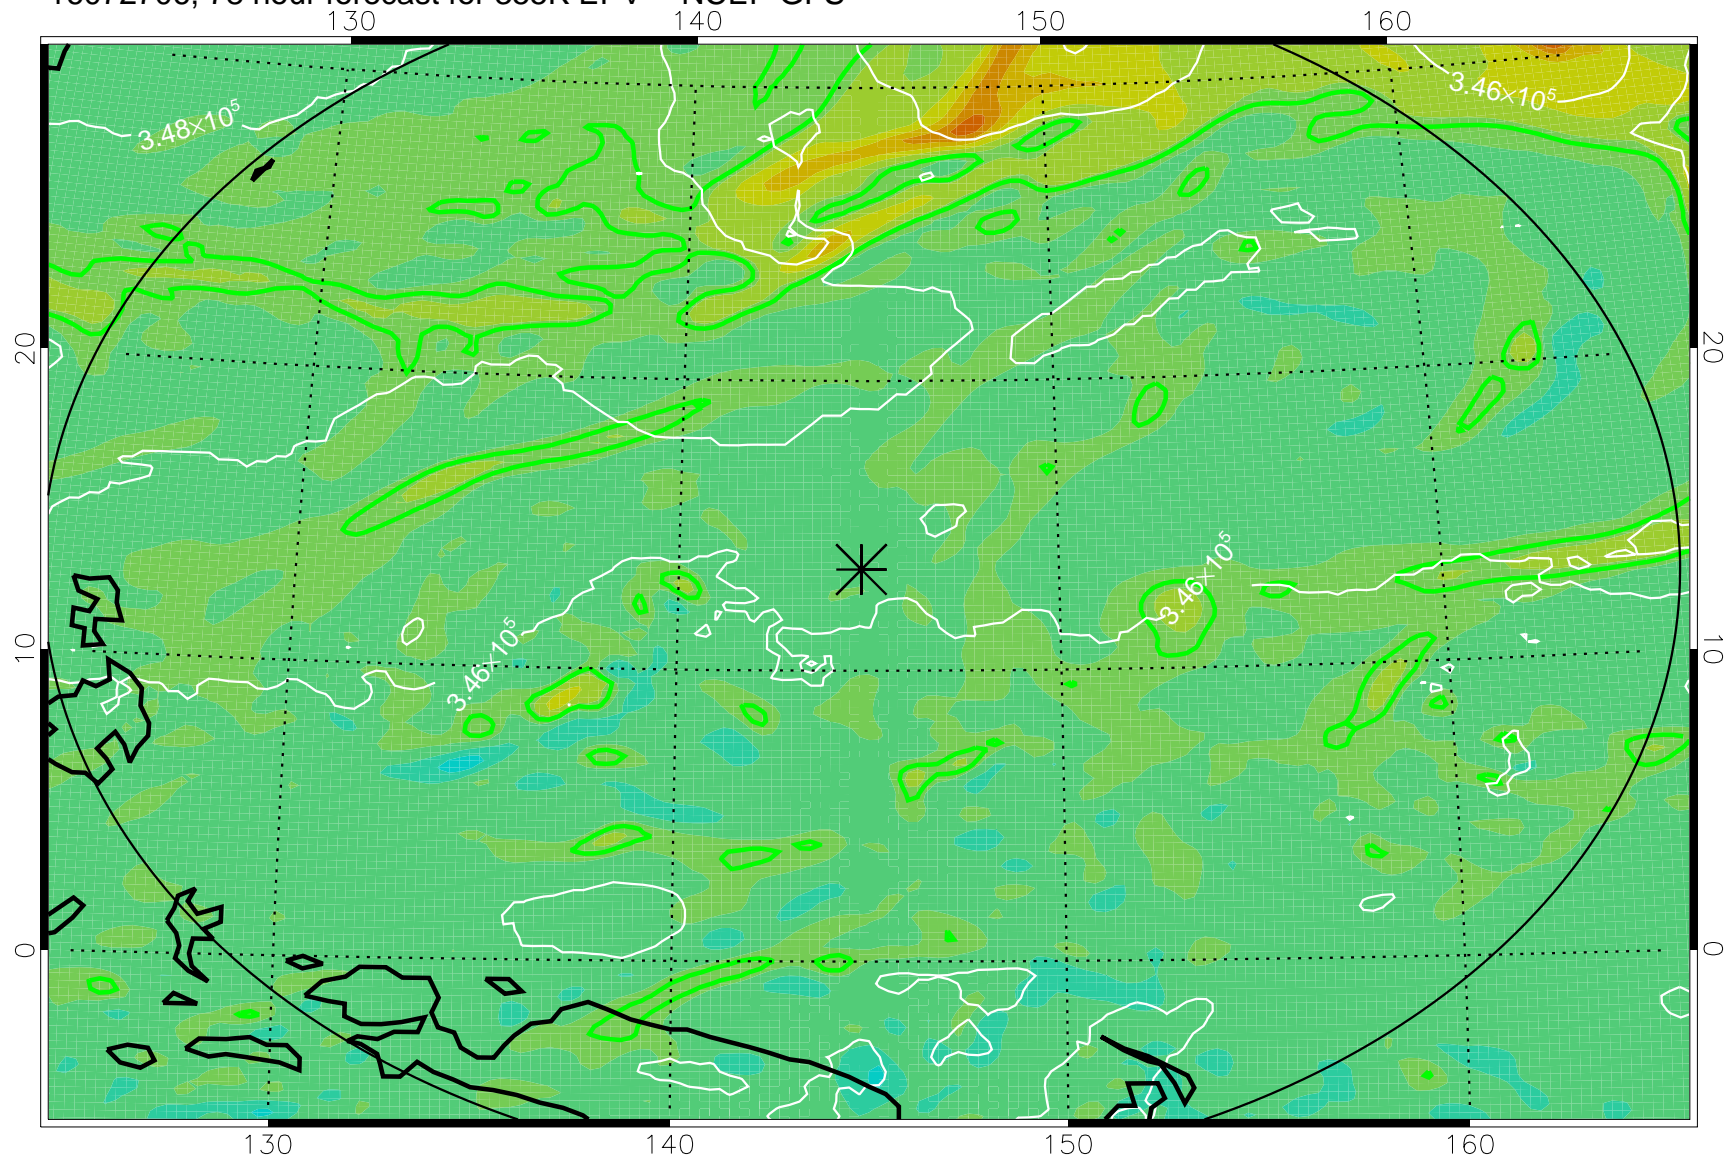

16072618, 66 hour forecast for 355K EPV -- NCEP GFS

355K Montgomery Streamfunction, white
EPV Tropopause (2 PVU) Position
Range ring of 2304 km

16072700, 72 hour forecast for 355K EPV -- NCEP GFS

355K Montgomery Streamfunction, white
EPV Tropopause (2 PVU) Position
Range ring of 2304 km

16072706, 78 hour forecast for 355K EPV -- NCEP GFS

355K Montgomery Streamfunction, white
EPV Tropopause (2 PVU) Position
Range ring of 2304 km

16072712, 84 hour forecast for 355K EPV -- NCEP GFS

355K Montgomery Streamfunction, white
EPV Tropopause (2 PVU) Position
Range ring of 2304 km

16072718, 90 hour forecast for 355K EPV -- NCEP GFS

355K Montgomery Streamfunction, white
EPV Tropopause (2 PVU) Position
Range ring of 2304 km

16072800, 96 hour forecast for 355K EPV -- NCEP GFS

355K Montgomery Streamfunction, white
EPV Tropopause (2 PVU) Position
Range ring of 2304 km

16072806, 102 hour forecast for 355K EPV -- NCEP GFS

355K Montgomery Streamfunction, white
EPV Tropopause (2 PVU) Position
Range ring of 2304 km

16072812, 108 hour forecast for 355K EPV -- NCEP GFS

355K Montgomery Streamfunction, white
EPV Tropopause (2 PVU) Position
Range ring of 2304 km