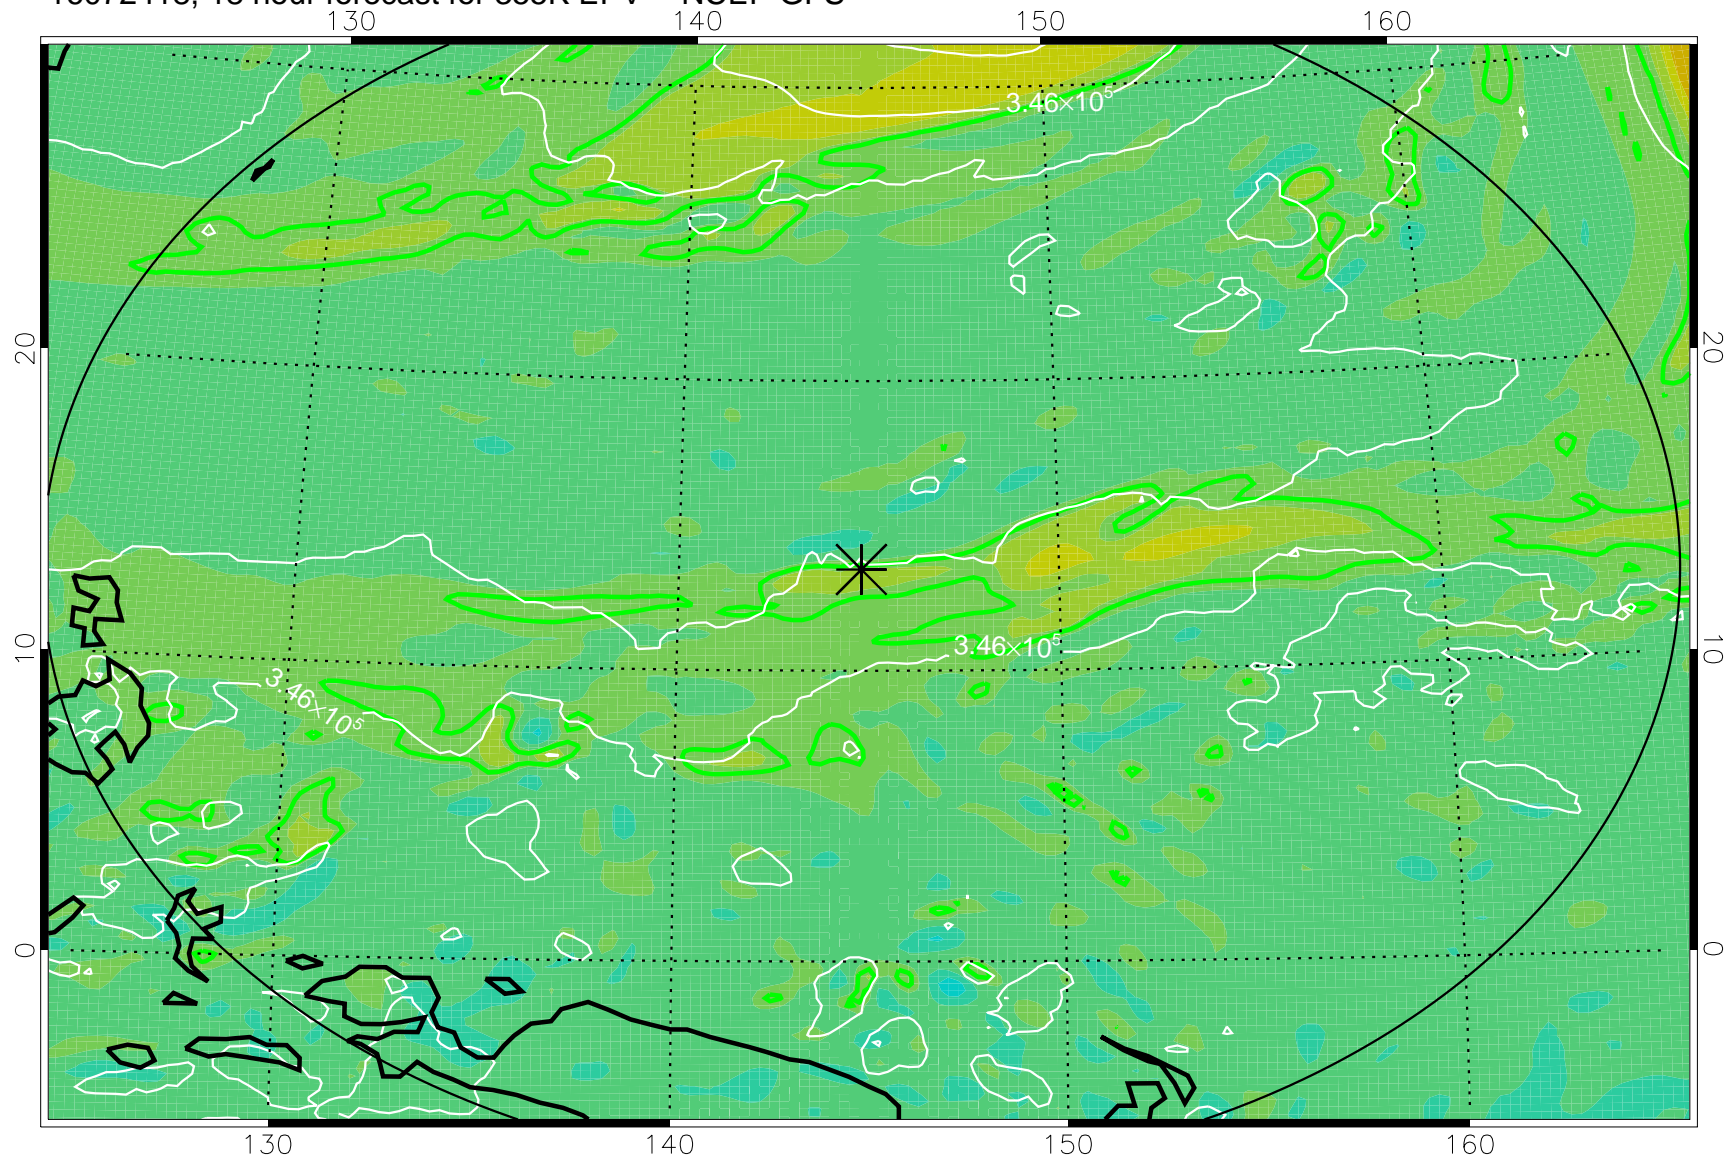

16072406, 6 hour forecast for 355K EPV -- NCEP GFS

355K Montgomery Streamfunction, white
EPV Tropopause (2 PVU) Position
Range ring of 2304 km

16072412, 12 hour forecast for 355K EPV -- NCEP GFS

355K Montgomery Streamfunction, white
EPV Tropopause (2 PVU) Position
Range ring of 2304 km

16072418, 18 hour forecast for 355K EPV -- NCEP GFS

355K Montgomery Streamfunction, white
EPV Tropopause (2 PVU) Position
Range ring of 2304 km

16072500, 24 hour forecast for 355K EPV -- NCEP GFS

355K Montgomery Streamfunction, white
EPV Tropopause (2 PVU) Position
Range ring of 2304 km

16072506, 30 hour forecast for 355K EPV -- NCEP GFS

355K Montgomery Streamfunction, white
EPV Tropopause (2 PVU) Position
Range ring of 2304 km

16072512, 36 hour forecast for 355K EPV -- NCEP GFS

355K Montgomery Streamfunction, white
EPV Tropopause (2 PVU) Position
Range ring of 2304 km

16072518, 42 hour forecast for 355K EPV -- NCEP GFS

355K Montgomery Streamfunction, white
EPV Tropopause (2 PVU) Position
Range ring of 2304 km

16072600, 48 hour forecast for 355K EPV -- NCEP GFS

355K Montgomery Streamfunction, white
EPV Tropopause (2 PVU) Position
Range ring of 2304 km