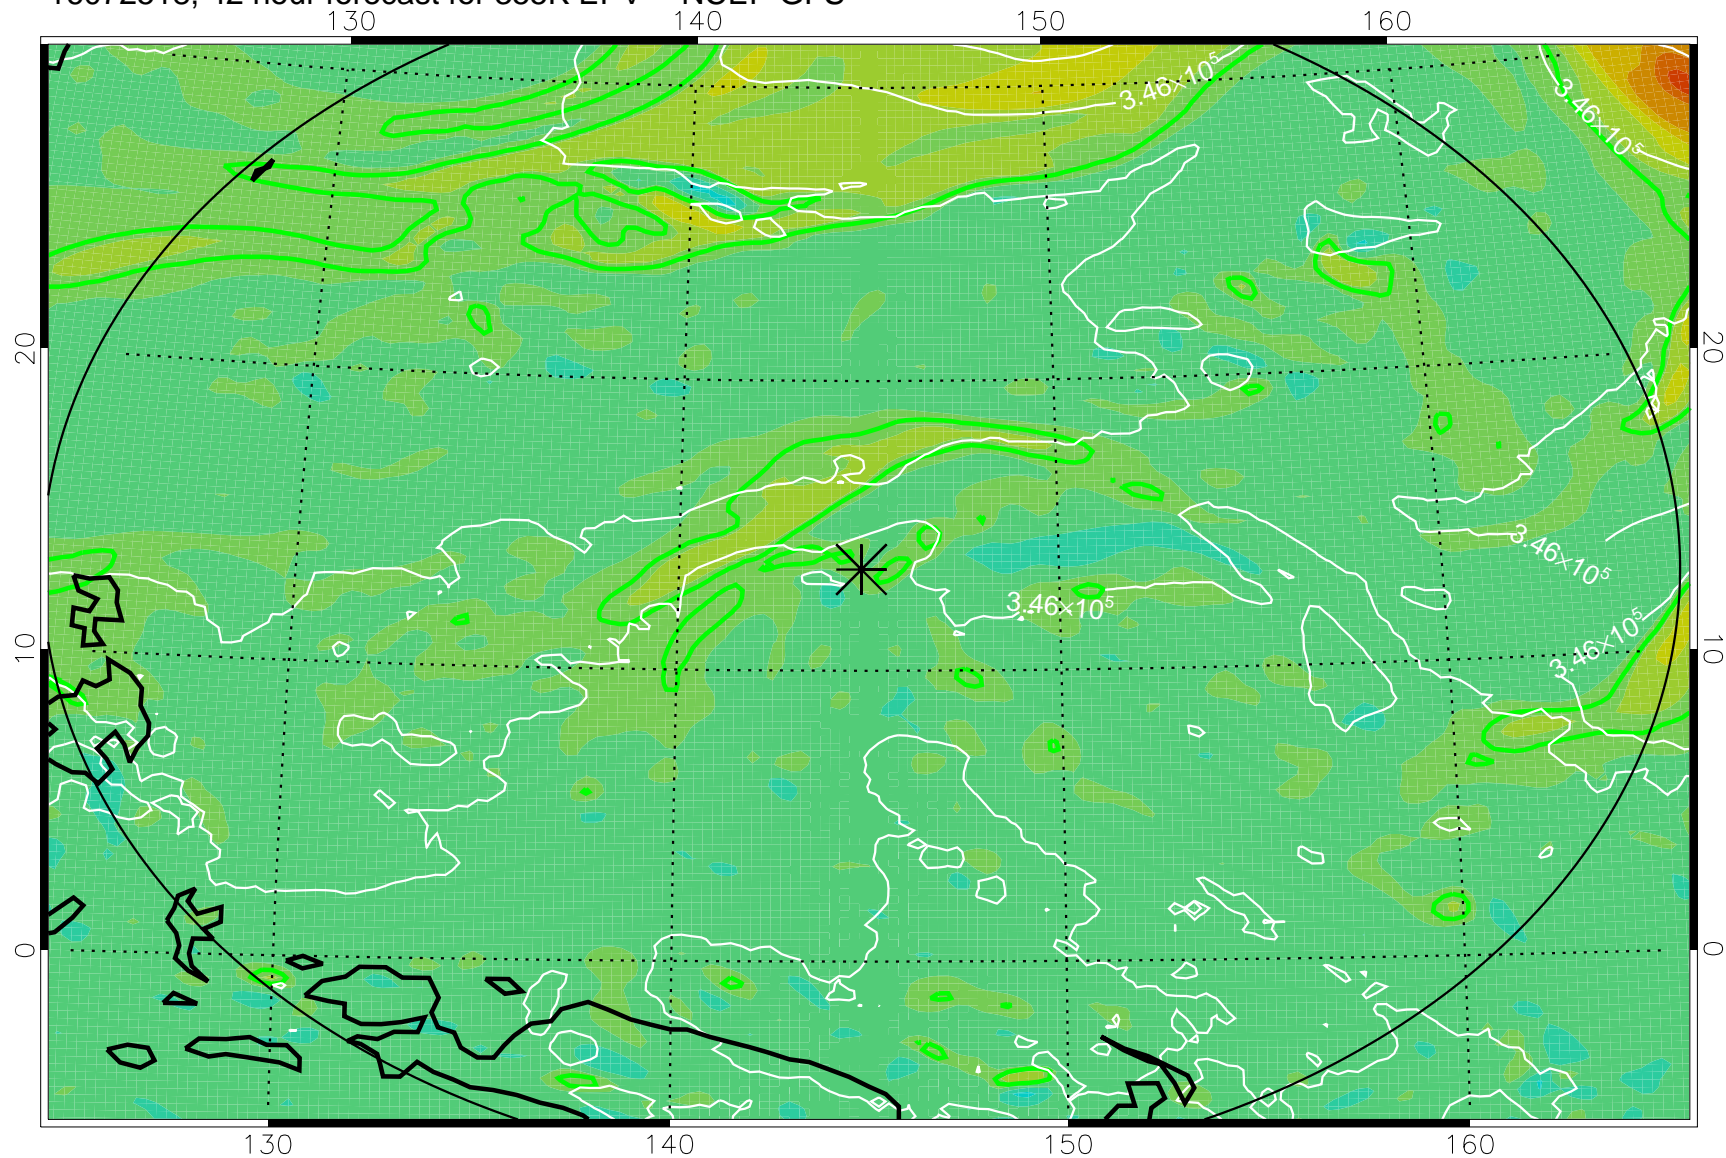

16072506, 30 hour forecast for 355K EPV -- NCEP GFS

355K Montgomery Streamfunction, white
EPV Tropopause (2 PVU) Position
Range ring of 2304 km

16072512, 36 hour forecast for 355K EPV -- NCEP GFS

355K Montgomery Streamfunction, white
EPV Tropopause (2 PVU) Position
Range ring of 2304 km

16072518, 42 hour forecast for 355K EPV -- NCEP GFS

355K Montgomery Streamfunction, white
EPV Tropopause (2 PVU) Position
Range ring of 2304 km

16072600, 48 hour forecast for 355K EPV -- NCEP GFS

355K Montgomery Streamfunction, white
EPV Tropopause (2 PVU) Position
Range ring of 2304 km

16072606, 54 hour forecast for 355K EPV -- NCEP GFS

355K Montgomery Streamfunction, white
EPV Tropopause (2 PVU) Position
Range ring of 2304 km

16072612, 60 hour forecast for 355K EPV -- NCEP GFS

355K Montgomery Streamfunction, white
EPV Tropopause (2 PVU) Position
Range ring of 2304 km

16072618, 66 hour forecast for 355K EPV -- NCEP GFS

355K Montgomery Streamfunction, white
EPV Tropopause (2 PVU) Position
Range ring of 2304 km

16072700, 72 hour forecast for 355K EPV -- NCEP GFS

355K Montgomery Streamfunction, white
EPV Tropopause (2 PVU) Position
Range ring of 2304 km