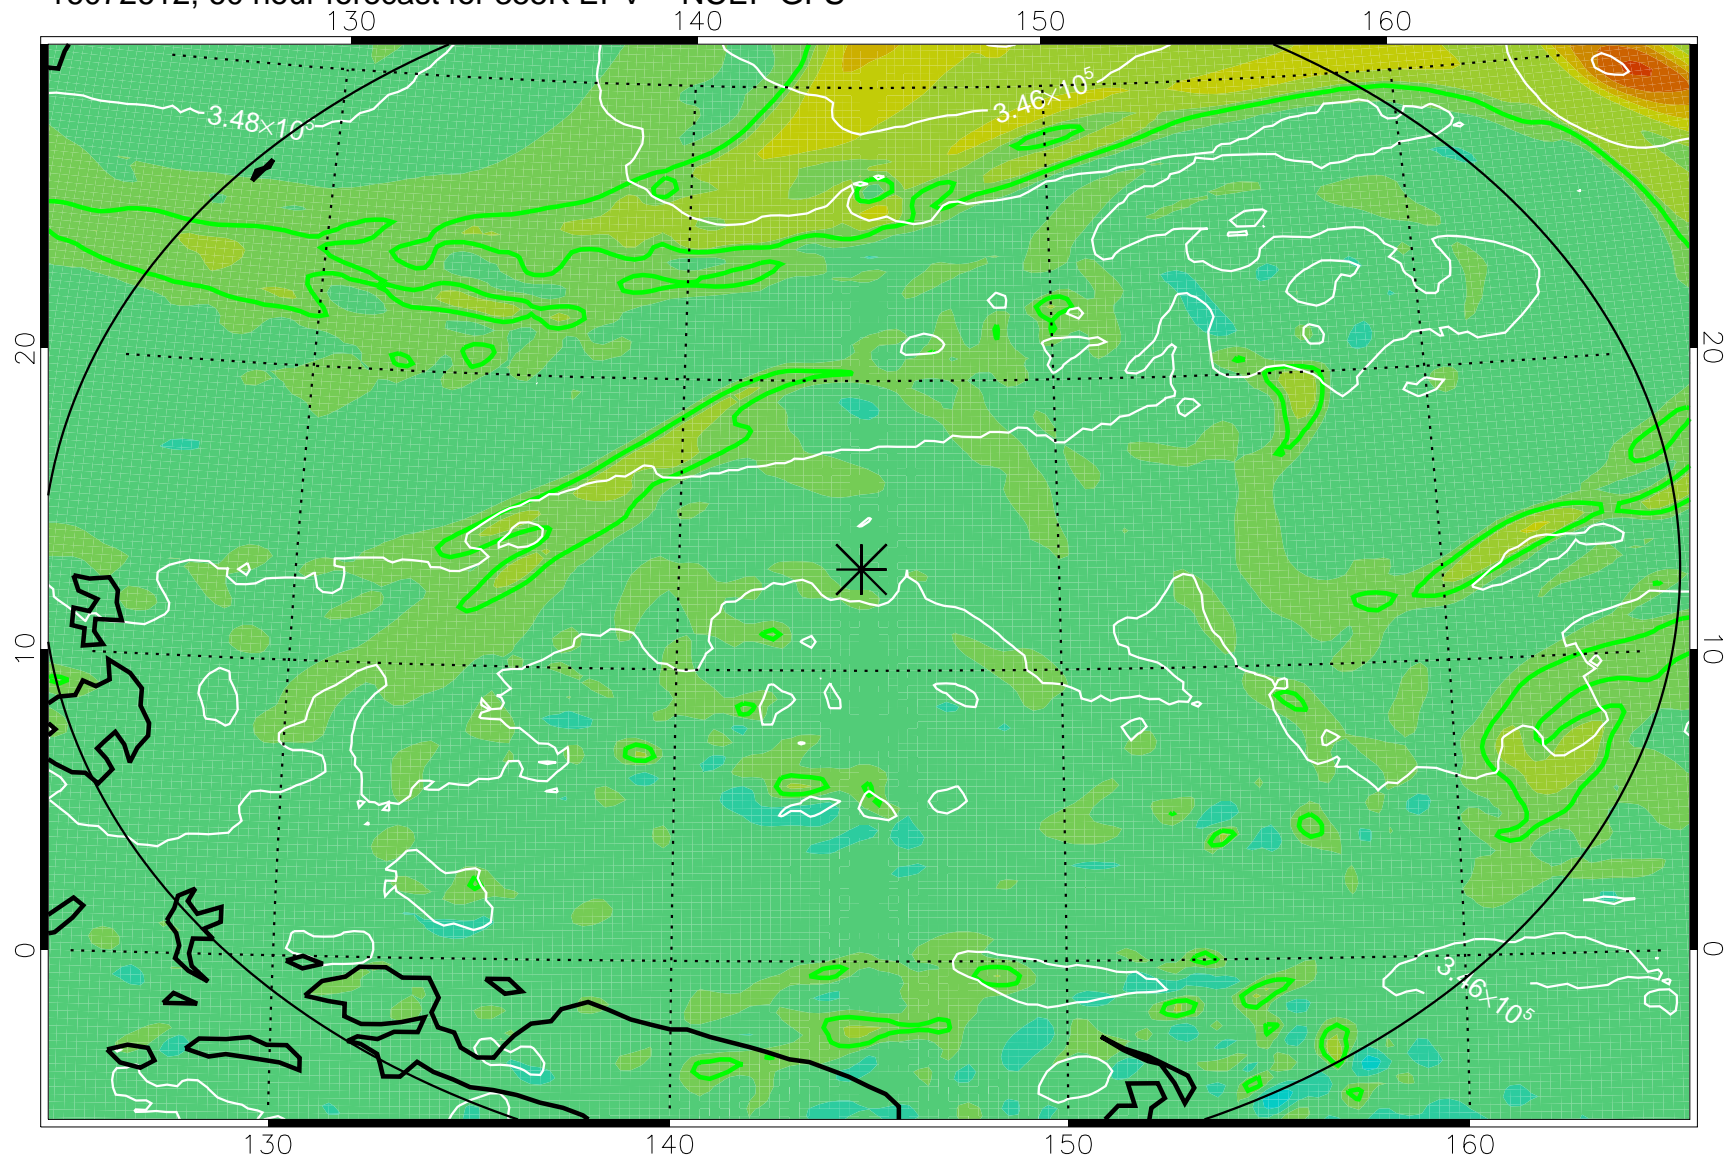

16072518, 42 hour forecast for 355K EPV -- NCEP GFS

355K Montgomery Streamfunction, white
EPV Tropopause (2 PVU) Position
Range ring of 2304 km

16072600, 48 hour forecast for 355K EPV -- NCEP GFS

355K Montgomery Streamfunction, white
EPV Tropopause (2 PVU) Position
Range ring of 2304 km

16072606, 54 hour forecast for 355K EPV -- NCEP GFS

355K Montgomery Streamfunction, white
EPV Tropopause (2 PVU) Position
Range ring of 2304 km

16072612, 60 hour forecast for 355K EPV -- NCEP GFS

355K Montgomery Streamfunction, white
EPV Tropopause (2 PVU) Position
Range ring of 2304 km

16072618, 66 hour forecast for 355K EPV -- NCEP GFS

355K Montgomery Streamfunction, white
EPV Tropopause (2 PVU) Position
Range ring of 2304 km

16072700, 72 hour forecast for 355K EPV -- NCEP GFS

355K Montgomery Streamfunction, white
EPV Tropopause (2 PVU) Position
Range ring of 2304 km

16072718, 90 hour forecast for 355K EPV -- NCEP GFS

355K Montgomery Streamfunction, white
EPV Tropopause (2 PVU) Position
Range ring of 2304 km

16072800, 96 hour forecast for 355K EPV -- NCEP GFS

355K Montgomery Streamfunction, white
EPV Tropopause (2 PVU) Position
Range ring of 2304 km