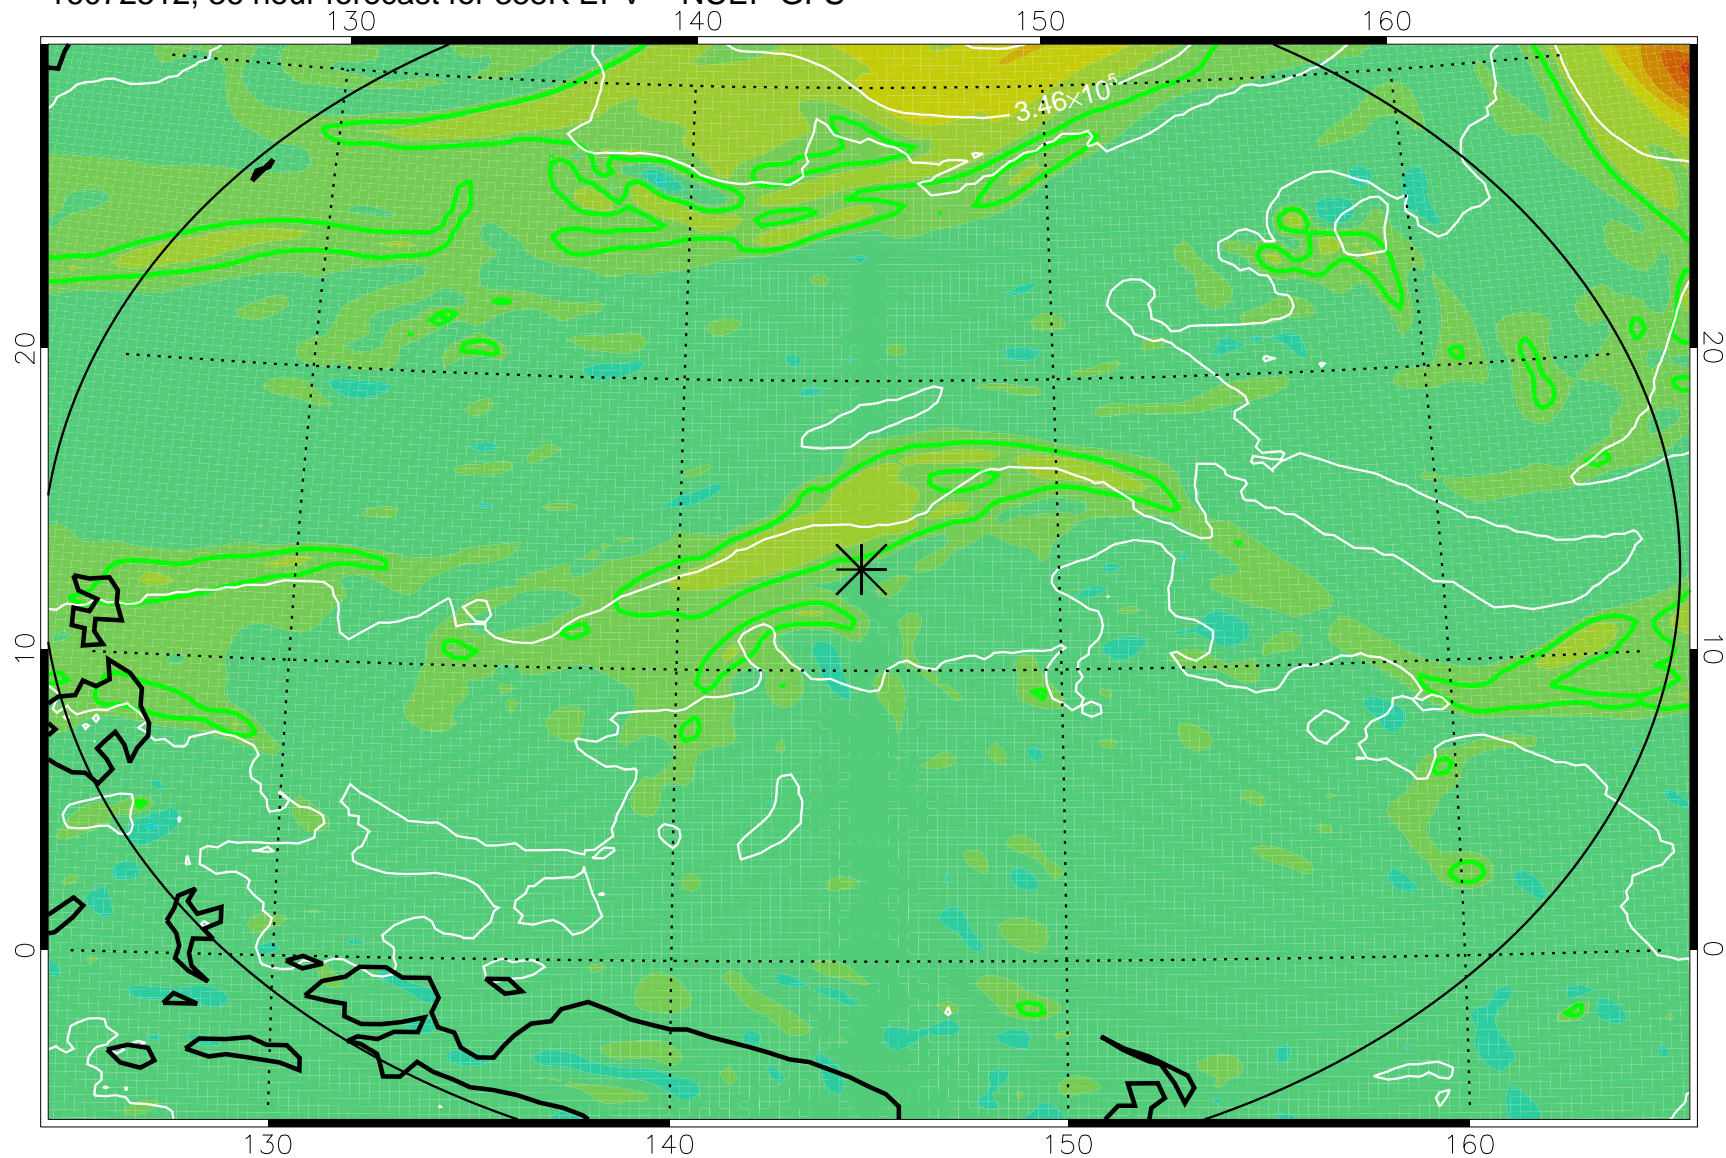

16072418, 18 hour forecast for 355K EPV -- NCEP GFS

355K Montgomery Streamfunction, white
EPV Tropopause (2 PVU) Position
Range ring of 2304 km

16072500, 24 hour forecast for 355K EPV -- NCEP GFS

355K Montgomery Streamfunction, white
EPV Tropopause (2 PVU) Position
Range ring of 2304 km

16072506, 30 hour forecast for 355K EPV -- NCEP GFS

355K Montgomery Streamfunction, white
EPV Tropopause (2 PVU) Position
Range ring of 2304 km

16072512, 36 hour forecast for 355K EPV -- NCEP GFS

355K Montgomery Streamfunction, white
EPV Tropopause (2 PVU) Position
Range ring of 2304 km

16072518, 42 hour forecast for 355K EPV -- NCEP GFS

355K Montgomery Streamfunction, white
EPV Tropopause (2 PVU) Position
Range ring of 2304 km

16072600, 48 hour forecast for 355K EPV -- NCEP GFS

355K Montgomery Streamfunction, white
EPV Tropopause (2 PVU) Position
Range ring of 2304 km

16072618, 66 hour forecast for 355K EPV -- NCEP GFS

355K Montgomery Streamfunction, white
EPV Tropopause (2 PVU) Position
Range ring of 2304 km

16072700, 72 hour forecast for 355K EPV -- NCEP GFS

355K Montgomery Streamfunction, white
EPV Tropopause (2 PVU) Position
Range ring of 2304 km