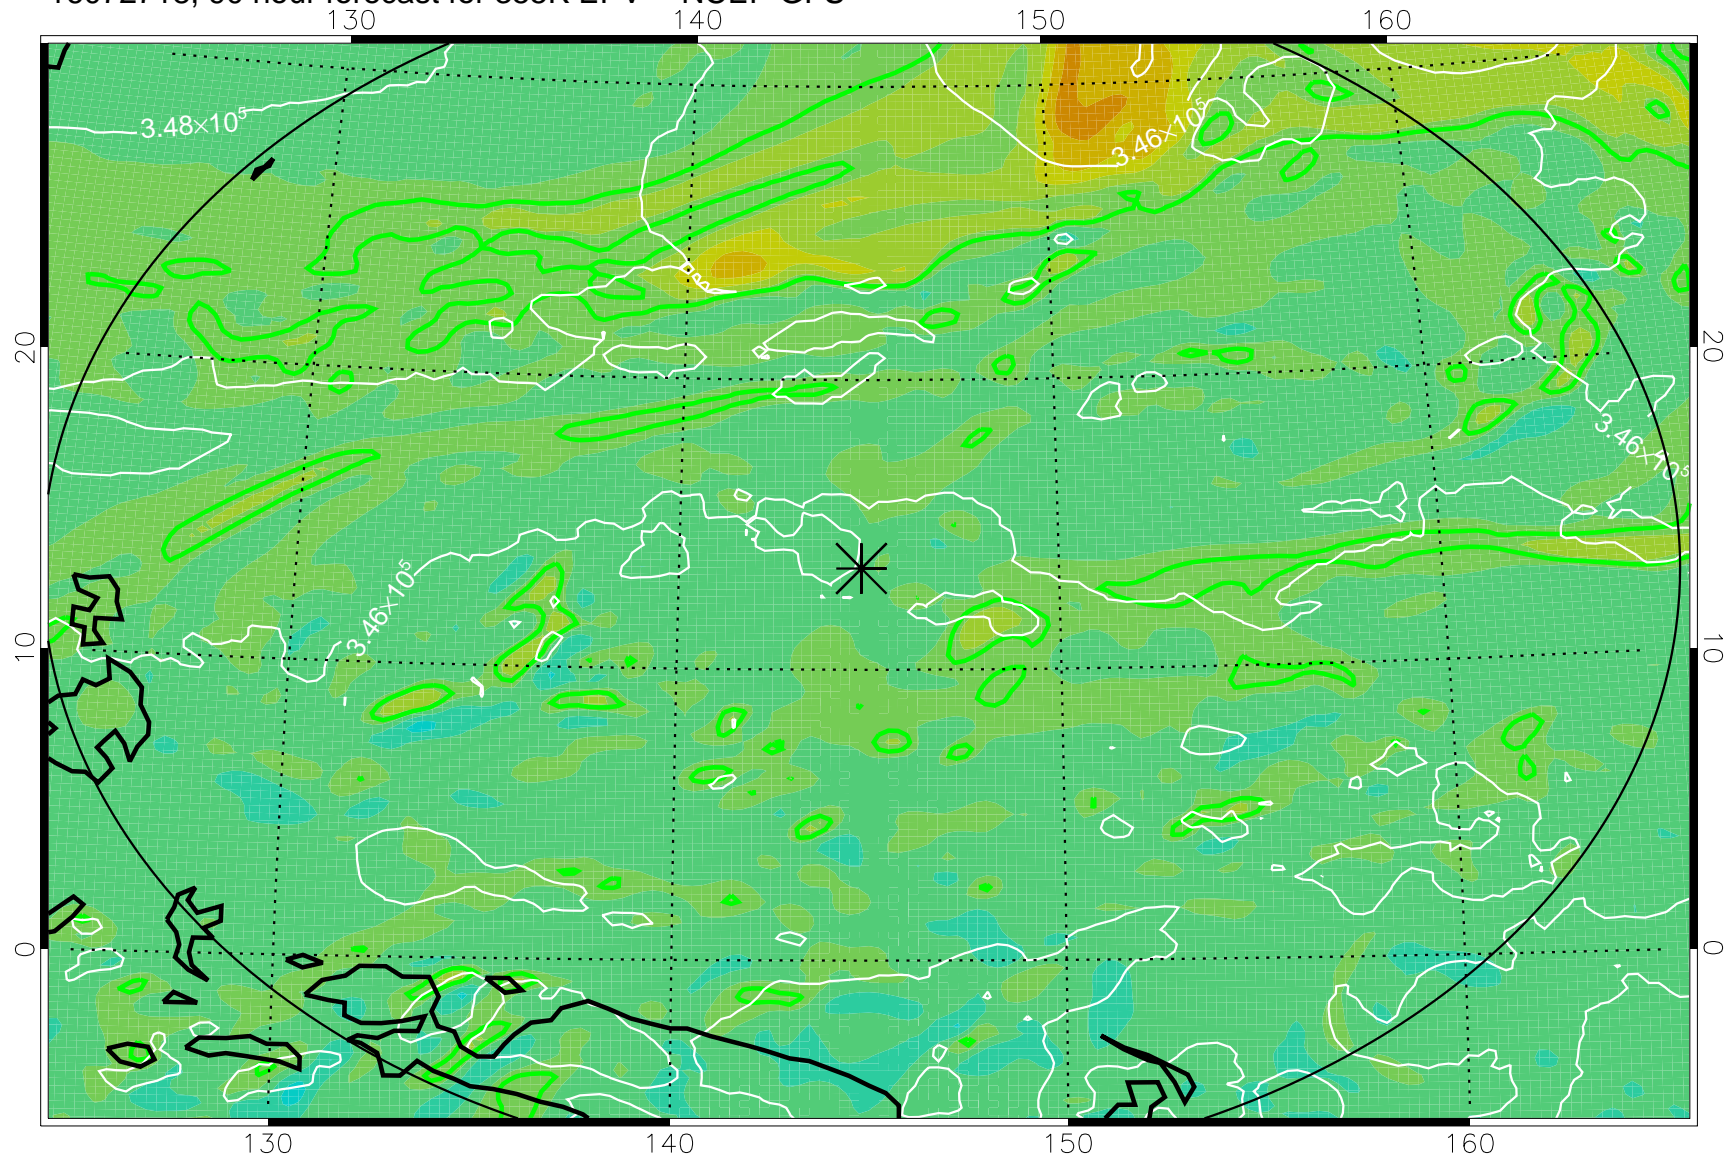

16072706, 78 hour forecast for 355K EPV -- NCEP GFS

355K Montgomery Streamfunction, white
EPV Tropopause (2 PVU) Position
Range ring of 2304 km

16072712, 84 hour forecast for 355K EPV -- NCEP GFS

355K Montgomery Streamfunction, white
EPV Tropopause (2 PVU) Position
Range ring of 2304 km

16072718, 90 hour forecast for 355K EPV -- NCEP GFS

355K Montgomery Streamfunction, white
EPV Tropopause (2 PVU) Position
Range ring of 2304 km

16072800, 96 hour forecast for 355K EPV -- NCEP GFS

355K Montgomery Streamfunction, white
EPV Tropopause (2 PVU) Position
Range ring of 2304 km

16072806, 102 hour forecast for 355K EPV -- NCEP GFS

355K Montgomery Streamfunction, white
EPV Tropopause (2 PVU) Position
Range ring of 2304 km

16072812, 108 hour forecast for 355K EPV -- NCEP GFS

355K Montgomery Streamfunction, white
EPV Tropopause (2 PVU) Position
Range ring of 2304 km

16072818, 114 hour forecast for 355K EPV -- NCEP GFS

355K Montgomery Streamfunction, white
EPV Tropopause (2 PVU) Position
Range ring of 2304 km

16072900, 120 hour forecast for 355K EPV -- NCEP GFS

355K Montgomery Streamfunction, white
EPV Tropopause (2 PVU) Position
Range ring of 2304 km