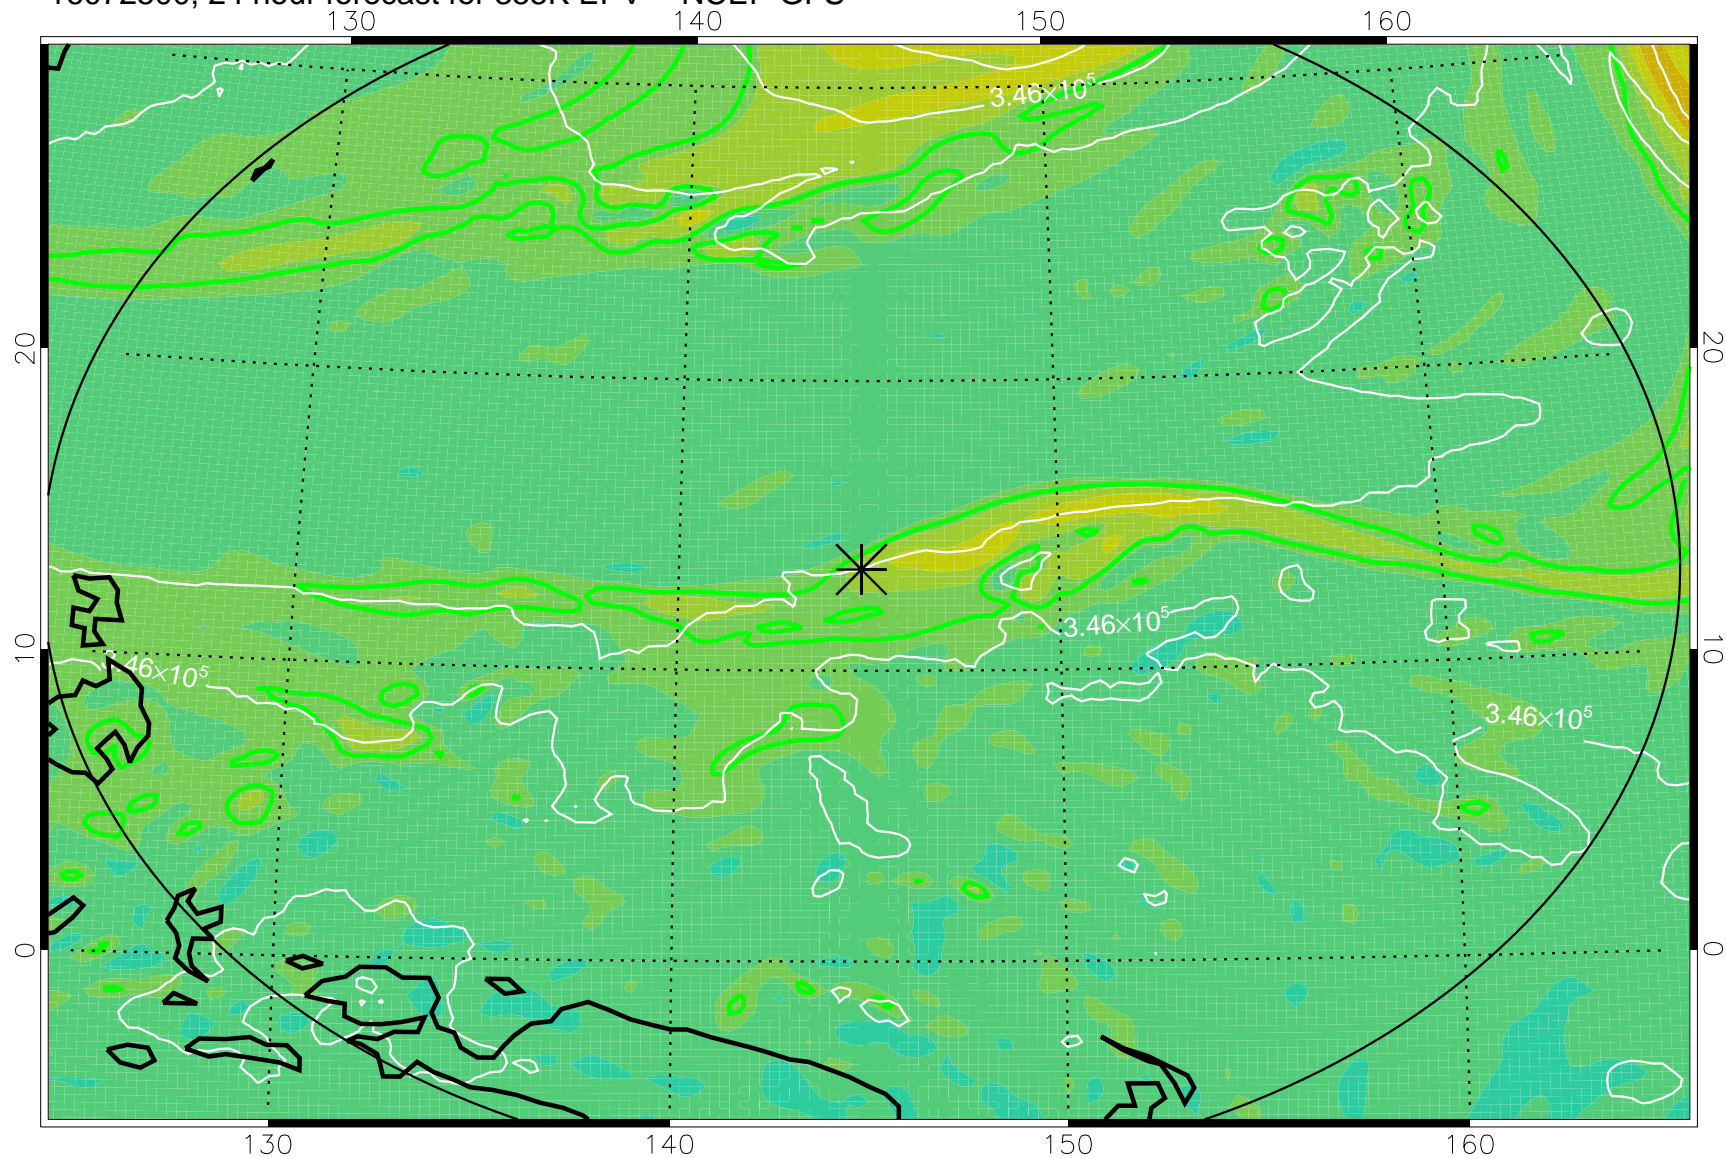

16072406, 6 hour forecast for 355K EPV -- NCEP GFS

355K Montgomery Streamfunction, white
EPV Tropopause (2 PVU) Position
Range ring of 2304 km

16072412, 12 hour forecast for 355K EPV -- NCEP GFS

355K Montgomery Streamfunction, white
EPV Tropopause (2 PVU) Position
Range ring of 2304 km

16072418, 18 hour forecast for 355K EPV -- NCEP GFS

355K Montgomery Streamfunction, white
EPV Tropopause (2 PVU) Position
Range ring of 2304 km

16072500, 24 hour forecast for 355K EPV -- NCEP GFS

355K Montgomery Streamfunction, white
EPV Tropopause (2 PVU) Position
Range ring of 2304 km

16072506, 30 hour forecast for 355K EPV -- NCEP GFS

355K Montgomery Streamfunction, white
EPV Tropopause (2 PVU) Position
Range ring of 2304 km

16072512, 36 hour forecast for 355K EPV -- NCEP GFS

355K Montgomery Streamfunction, white
EPV Tropopause (2 PVU) Position
Range ring of 2304 km

16072518, 42 hour forecast for 355K EPV -- NCEP GFS

355K Montgomery Streamfunction, white
EPV Tropopause (2 PVU) Position
Range ring of 2304 km

16072600, 48 hour forecast for 355K EPV -- NCEP GFS

355K Montgomery Streamfunction, white
EPV Tropopause (2 PVU) Position
Range ring of 2304 km