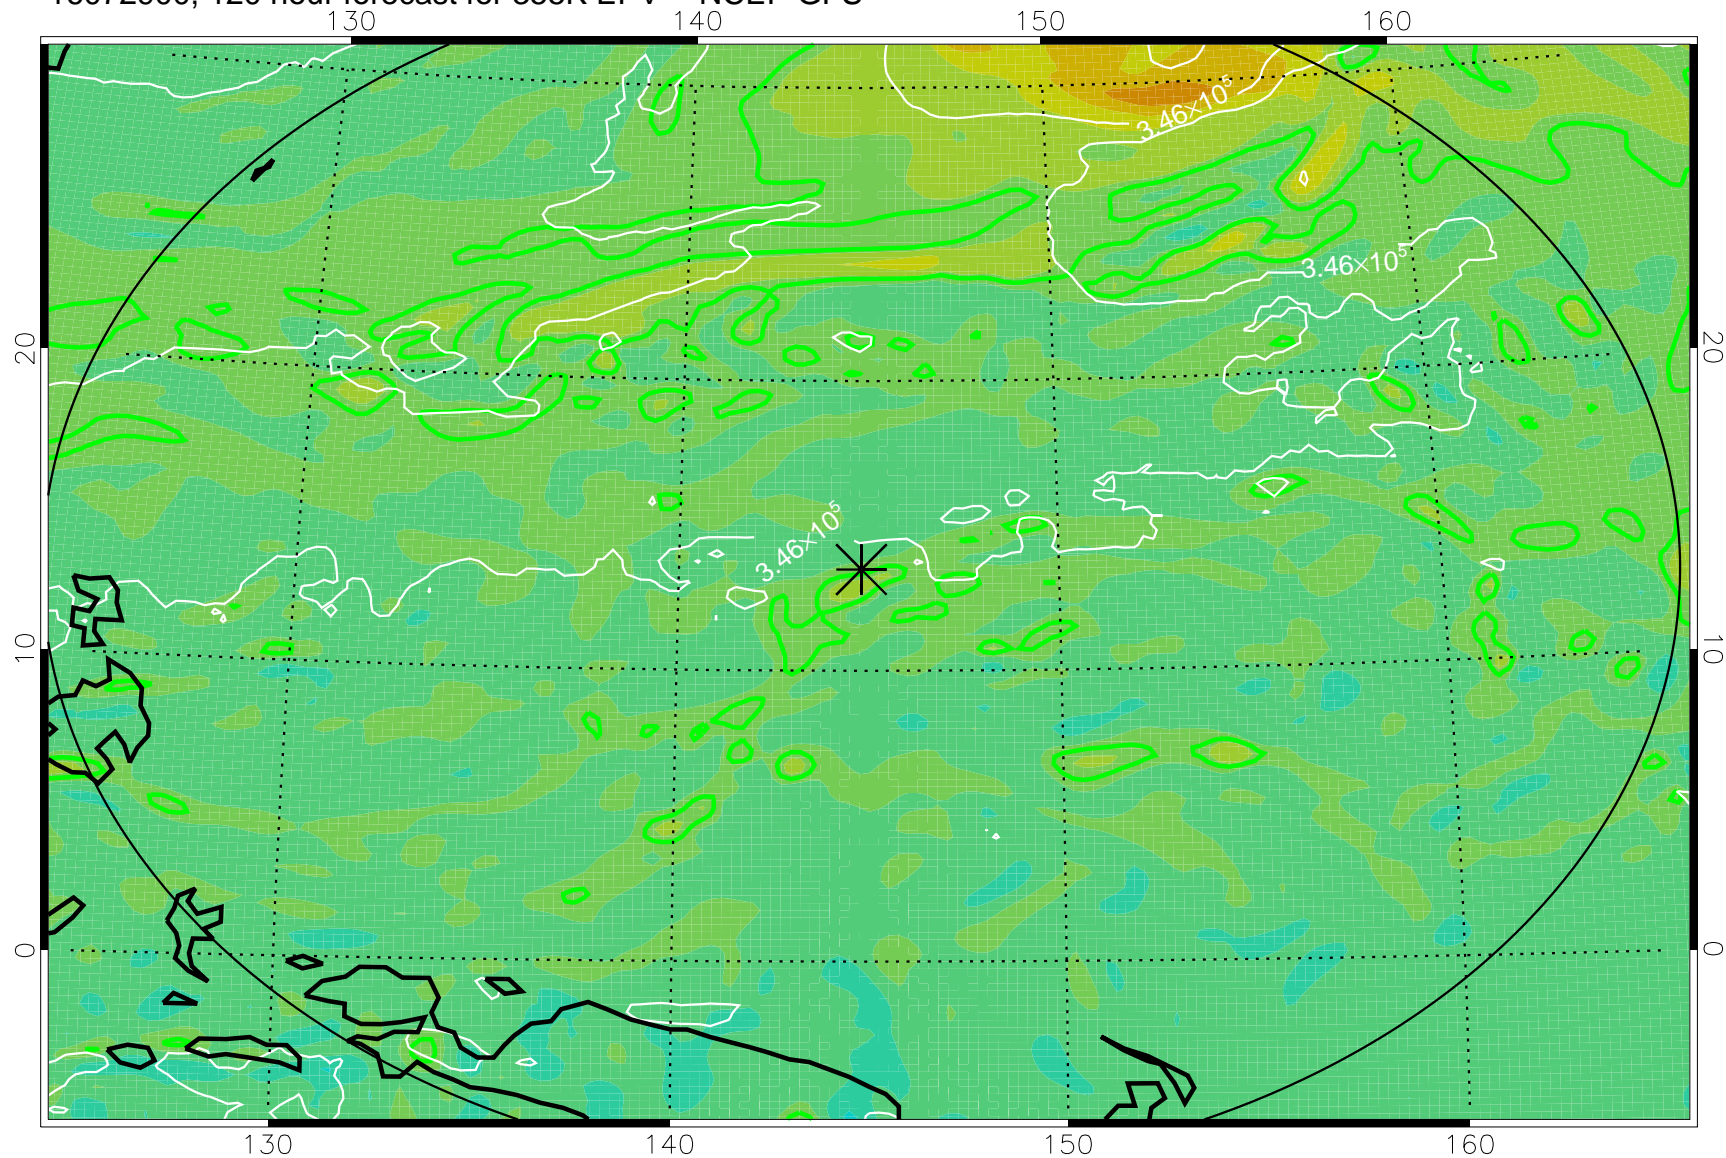

16072706, 78 hour forecast for 355K EPV -- NCEP GFS

355K Montgomery Streamfunction, white
EPV Tropopause (2 PVU) Position
Range ring of 2304 km

16072712, 84 hour forecast for 355K EPV -- NCEP GFS

355K Montgomery Streamfunction, white
EPV Tropopause (2 PVU) Position
Range ring of 2304 km

16072718, 90 hour forecast for 355K EPV -- NCEP GFS

355K Montgomery Streamfunction, white
EPV Tropopause (2 PVU) Position
Range ring of 2304 km

16072800, 96 hour forecast for 355K EPV -- NCEP GFS

355K Montgomery Streamfunction, white
EPV Tropopause (2 PVU) Position
Range ring of 2304 km

16072806, 102 hour forecast for 355K EPV -- NCEP GFS

355K Montgomery Streamfunction, white
EPV Tropopause (2 PVU) Position
Range ring of 2304 km

16072812, 108 hour forecast for 355K EPV -- NCEP GFS

355K Montgomery Streamfunction, white
EPV Tropopause (2 PVU) Position
Range ring of 2304 km

16072818, 114 hour forecast for 355K EPV -- NCEP GFS

355K Montgomery Streamfunction, white
EPV Tropopause (2 PVU) Position
Range ring of 2304 km

16072900, 120 hour forecast for 355K EPV -- NCEP GFS

355K Montgomery Streamfunction, white
EPV Tropopause (2 PVU) Position
Range ring of 2304 km