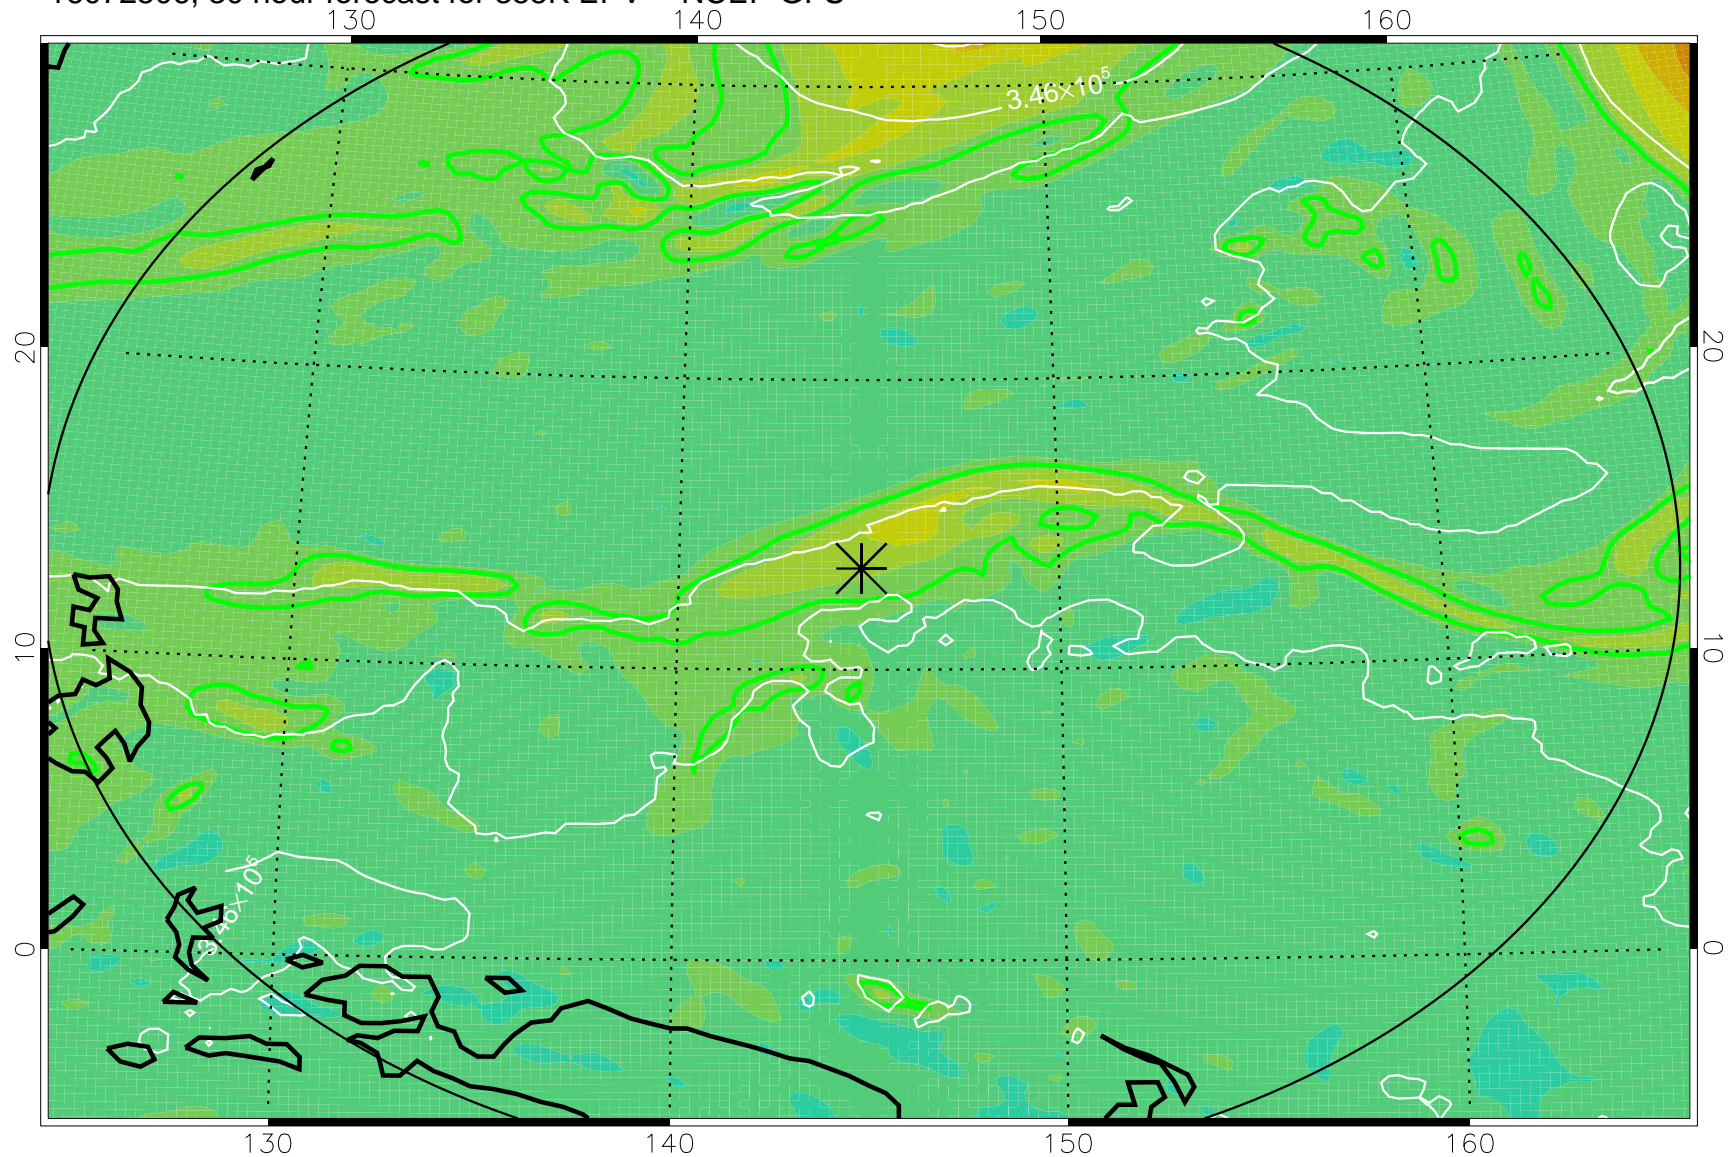

16072418, 18 hour forecast for 355K EPV -- NCEP GFS

355K Montgomery Streamfunction, white
EPV Tropopause (2 PVU) Position
Range ring of 2304 km

16072500, 24 hour forecast for 355K EPV -- NCEP GFS

355K Montgomery Streamfunction, white
EPV Tropopause (2 PVU) Position
Range ring of 2304 km

16072506, 30 hour forecast for 355K EPV -- NCEP GFS

355K Montgomery Streamfunction, white
EPV Tropopause (2 PVU) Position
Range ring of 2304 km

16072512, 36 hour forecast for 355K EPV -- NCEP GFS

355K Montgomery Streamfunction, white
EPV Tropopause (2 PVU) Position
Range ring of 2304 km

16072518, 42 hour forecast for 355K EPV -- NCEP GFS

355K Montgomery Streamfunction, white
EPV Tropopause (2 PVU) Position
Range ring of 2304 km

16072600, 48 hour forecast for 355K EPV -- NCEP GFS

355K Montgomery Streamfunction, white
EPV Tropopause (2 PVU) Position
Range ring of 2304 km

16072618, 66 hour forecast for 355K EPV -- NCEP GFS

355K Montgomery Streamfunction, white
EPV Tropopause (2 PVU) Position
Range ring of 2304 km

16072700, 72 hour forecast for 355K EPV -- NCEP GFS

355K Montgomery Streamfunction, white
EPV Tropopause (2 PVU) Position
Range ring of 2304 km