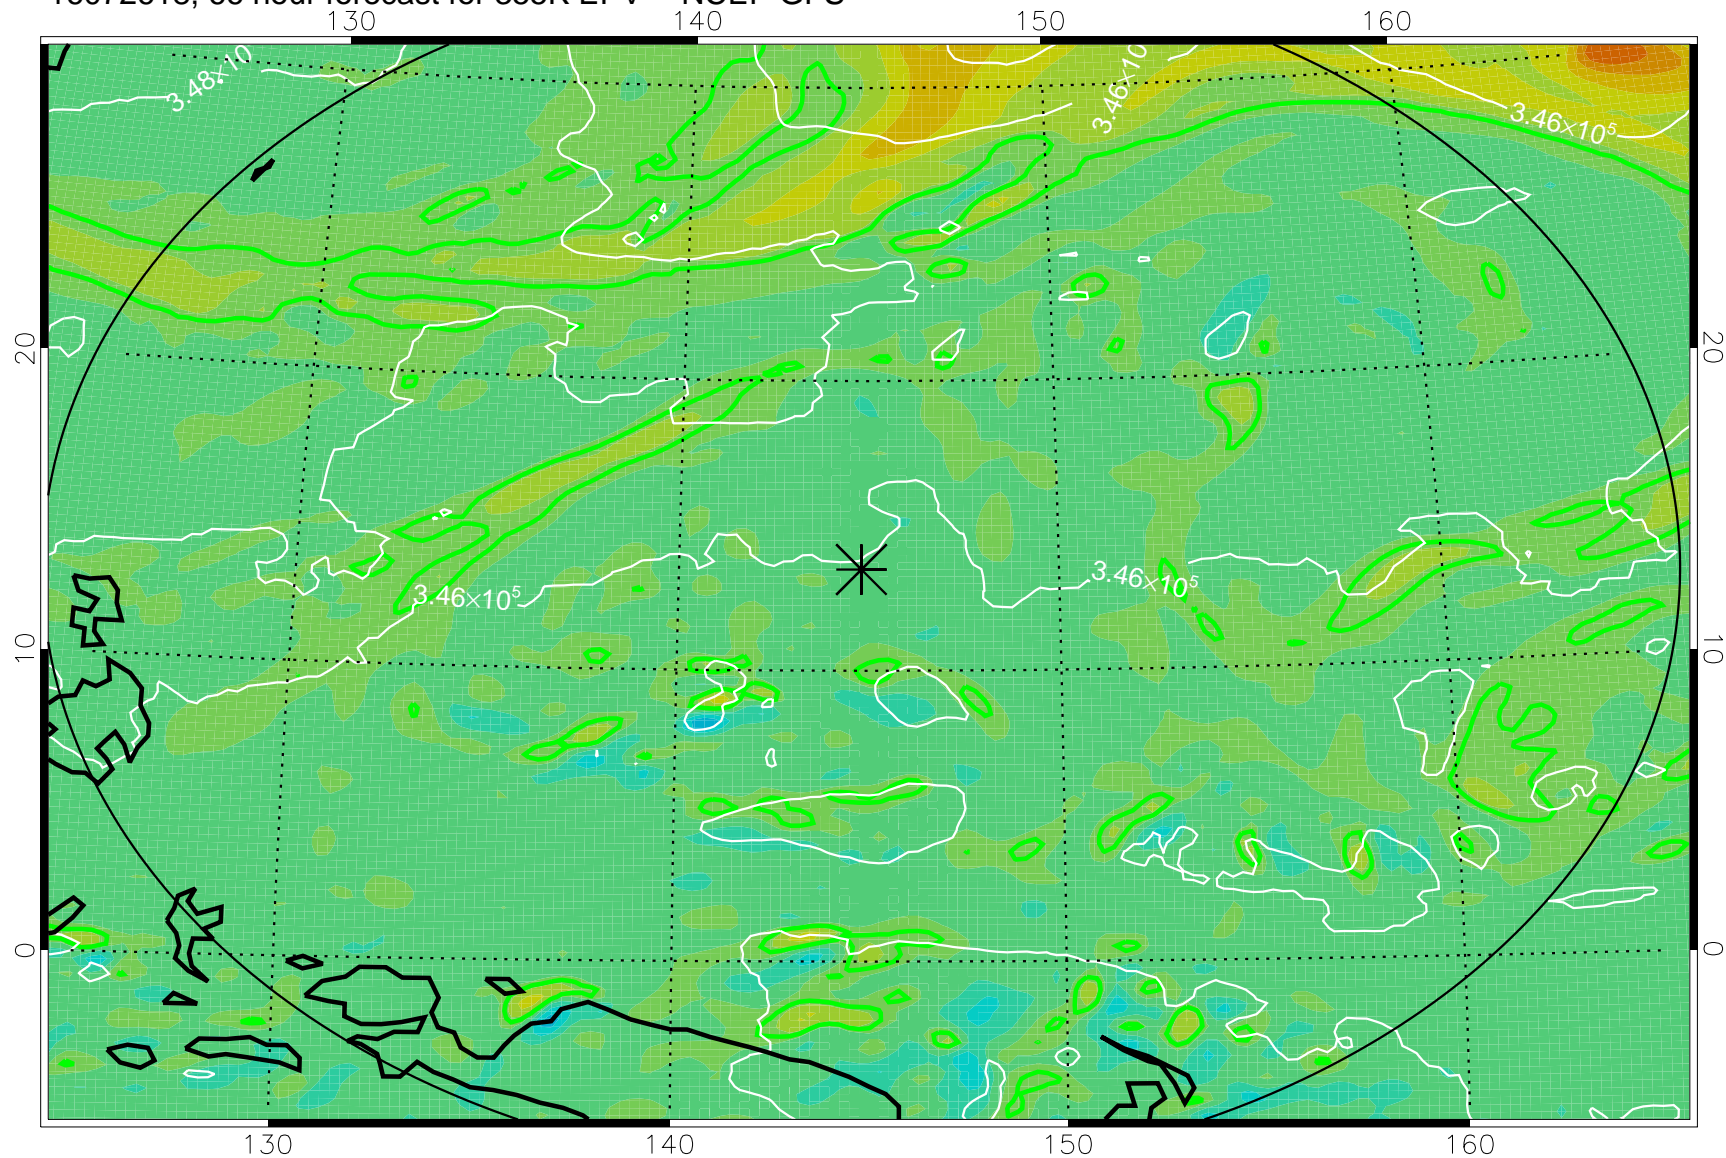

16072606, 54 hour forecast for 355K EPV -- NCEP GFS

355K Montgomery Streamfunction, white
EPV Tropopause (2 PVU) Position
Range ring of 2304 km

16072612, 60 hour forecast for 355K EPV -- NCEP GFS

355K Montgomery Streamfunction, white
EPV Tropopause (2 PVU) Position
Range ring of 2304 km

16072618, 66 hour forecast for 355K EPV -- NCEP GFS

355K Montgomery Streamfunction, white
EPV Tropopause (2 PVU) Position
Range ring of 2304 km

16072700, 72 hour forecast for 355K EPV -- NCEP GFS

355K Montgomery Streamfunction, white
EPV Tropopause (2 PVU) Position
Range ring of 2304 km

16072706, 78 hour forecast for 355K EPV -- NCEP GFS

355K Montgomery Streamfunction, white
EPV Tropopause (2 PVU) Position
Range ring of 2304 km

16072712, 84 hour forecast for 355K EPV -- NCEP GFS

355K Montgomery Streamfunction, white
EPV Tropopause (2 PVU) Position
Range ring of 2304 km

16072718, 90 hour forecast for 355K EPV -- NCEP GFS

355K Montgomery Streamfunction, white
EPV Tropopause (2 PVU) Position
Range ring of 2304 km

16072800, 96 hour forecast for 355K EPV -- NCEP GFS

355K Montgomery Streamfunction, white
EPV Tropopause (2 PVU) Position
Range ring of 2304 km