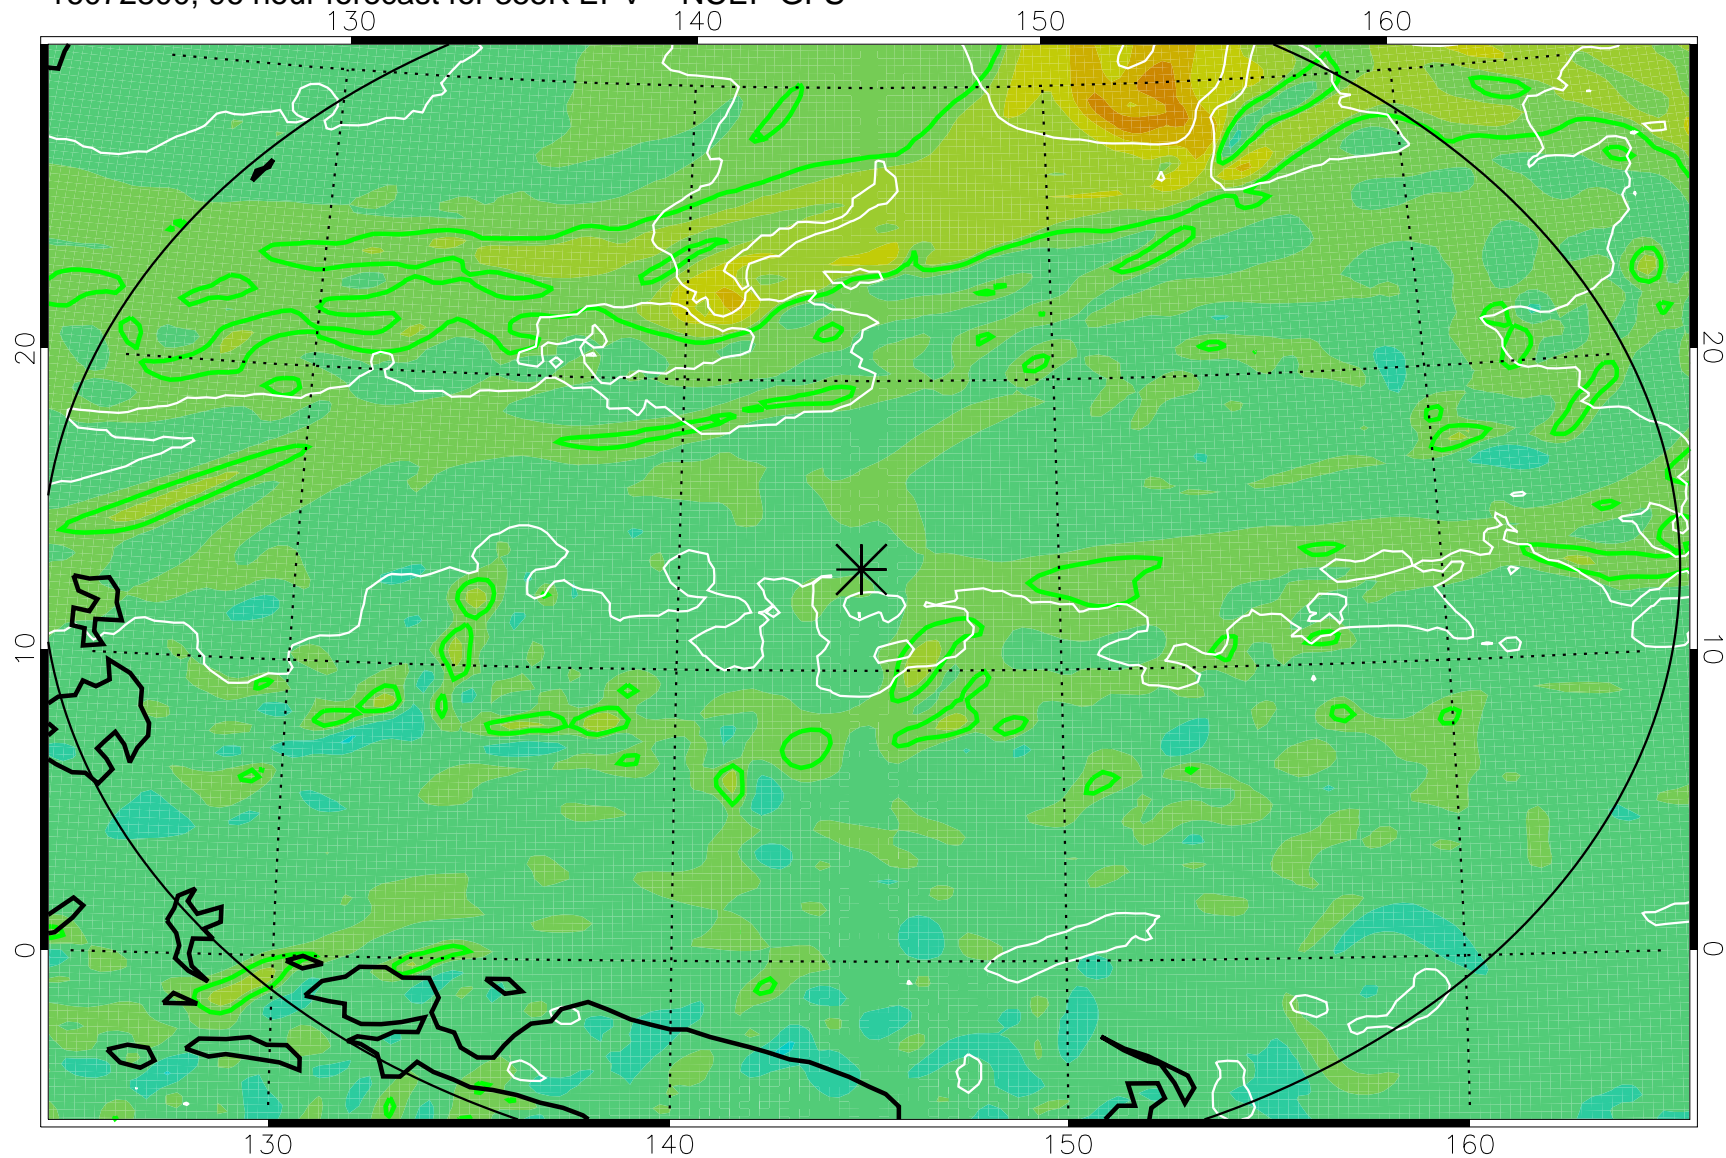

16072706, 78 hour forecast for 355K EPV -- NCEP GFS

355K Montgomery Streamfunction, white
EPV Tropopause (2 PVU) Position
Range ring of 2304 km

16072712, 84 hour forecast for 355K EPV -- NCEP GFS

355K Montgomery Streamfunction, white
EPV Tropopause (2 PVU) Position
Range ring of 2304 km

16072718, 90 hour forecast for 355K EPV -- NCEP GFS

355K Montgomery Streamfunction, white
EPV Tropopause (2 PVU) Position
Range ring of 2304 km

16072800, 96 hour forecast for 355K EPV -- NCEP GFS

355K Montgomery Streamfunction, white
EPV Tropopause (2 PVU) Position
Range ring of 2304 km

16072806, 102 hour forecast for 355K EPV -- NCEP GFS

355K Montgomery Streamfunction, white
EPV Tropopause (2 PVU) Position
Range ring of 2304 km

16072812, 108 hour forecast for 355K EPV -- NCEP GFS

355K Montgomery Streamfunction, white
EPV Tropopause (2 PVU) Position
Range ring of 2304 km

16072818, 114 hour forecast for 355K EPV -- NCEP GFS

355K Montgomery Streamfunction, white
EPV Tropopause (2 PVU) Position
Range ring of 2304 km

16072900, 120 hour forecast for 355K EPV -- NCEP GFS

355K Montgomery Streamfunction, white
EPV Tropopause (2 PVU) Position
Range ring of 2304 km