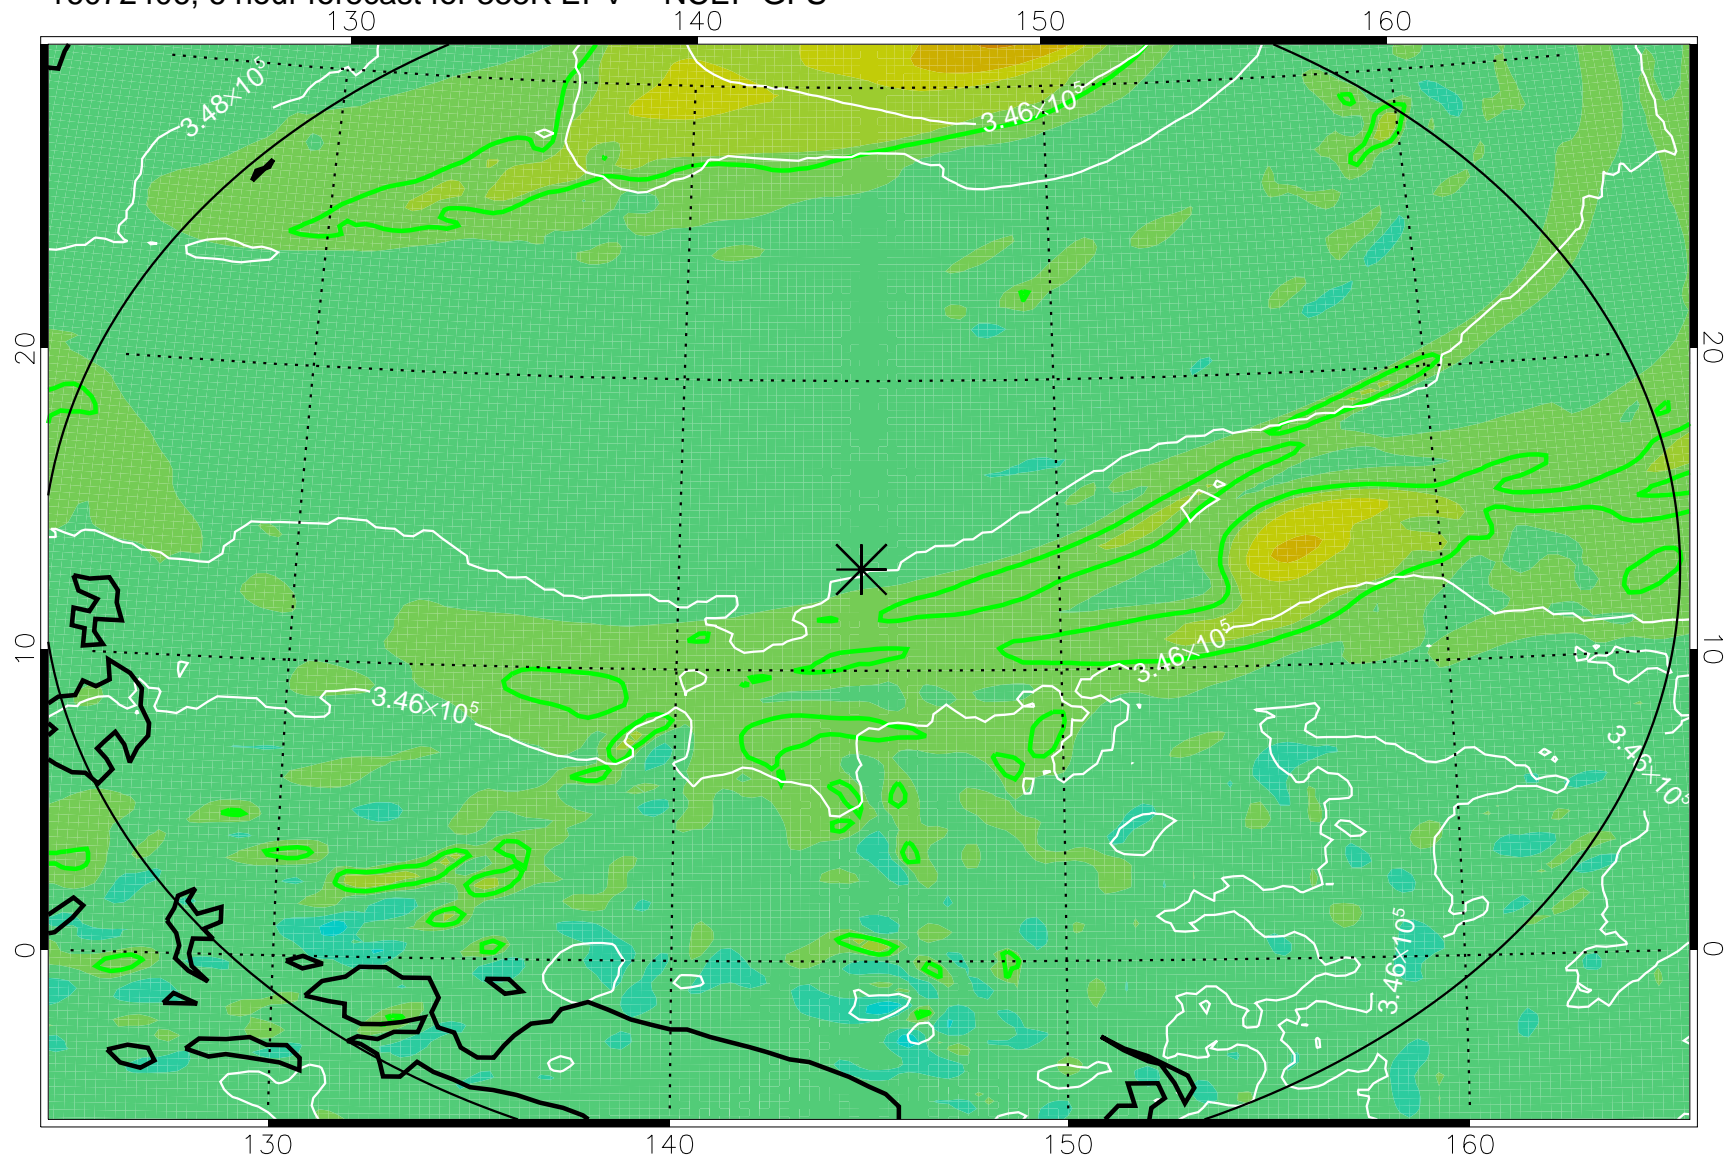

16072406, 6 hour forecast for 355K EPV -- NCEP GFS

355K Montgomery Streamfunction, white
EPV Tropopause (2 PVU) Position
Range ring of 2304 km

16072412, 12 hour forecast for 355K EPV -- NCEP GFS

355K Montgomery Streamfunction, white
EPV Tropopause (2 PVU) Position
Range ring of 2304 km

16072418, 18 hour forecast for 355K EPV -- NCEP GFS

355K Montgomery Streamfunction, white
EPV Tropopause (2 PVU) Position
Range ring of 2304 km

16072500, 24 hour forecast for 355K EPV -- NCEP GFS

355K Montgomery Streamfunction, white
EPV Tropopause (2 PVU) Position
Range ring of 2304 km

16072506, 30 hour forecast for 355K EPV -- NCEP GFS

355K Montgomery Streamfunction, white
EPV Tropopause (2 PVU) Position
Range ring of 2304 km

16072512, 36 hour forecast for 355K EPV -- NCEP GFS

355K Montgomery Streamfunction, white
EPV Tropopause (2 PVU) Position
Range ring of 2304 km

16072518, 42 hour forecast for 355K EPV -- NCEP GFS

355K Montgomery Streamfunction, white
EPV Tropopause (2 PVU) Position
Range ring of 2304 km

16072600, 48 hour forecast for 355K EPV -- NCEP GFS

355K Montgomery Streamfunction, white
EPV Tropopause (2 PVU) Position
Range ring of 2304 km