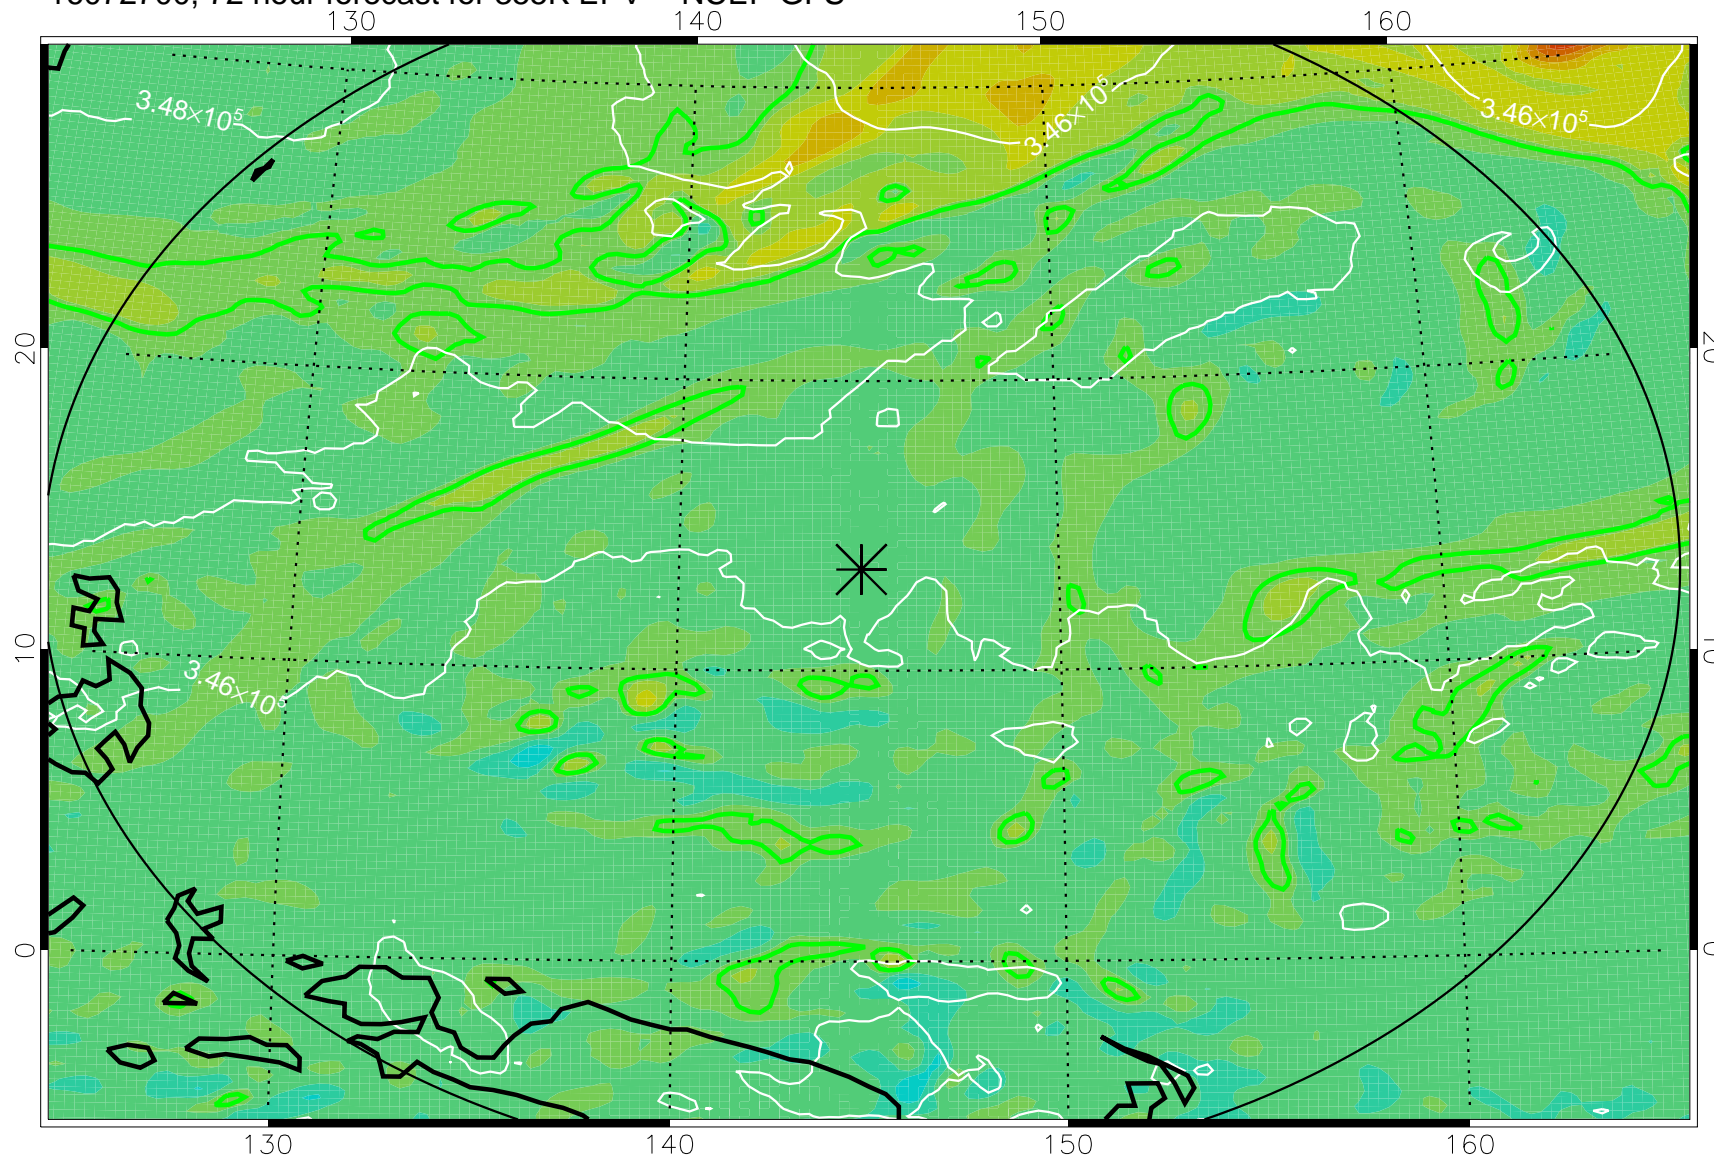

16072606, 54 hour forecast for 355K EPV -- NCEP GFS

355K Montgomery Streamfunction, white
EPV Tropopause (2 PVU) Position
Range ring of 2304 km

16072612, 60 hour forecast for 355K EPV -- NCEP GFS

355K Montgomery Streamfunction, white
EPV Tropopause (2 PVU) Position
Range ring of 2304 km

16072618, 66 hour forecast for 355K EPV -- NCEP GFS

355K Montgomery Streamfunction, white
EPV Tropopause (2 PVU) Position
Range ring of 2304 km

16072700, 72 hour forecast for 355K EPV -- NCEP GFS

355K Montgomery Streamfunction, white
EPV Tropopause (2 PVU) Position
Range ring of 2304 km

16072706, 78 hour forecast for 355K EPV -- NCEP GFS

355K Montgomery Streamfunction, white
EPV Tropopause (2 PVU) Position
Range ring of 2304 km

16072712, 84 hour forecast for 355K EPV -- NCEP GFS

355K Montgomery Streamfunction, white
EPV Tropopause (2 PVU) Position
Range ring of 2304 km

16072718, 90 hour forecast for 355K EPV -- NCEP GFS

355K Montgomery Streamfunction, white
EPV Tropopause (2 PVU) Position
Range ring of 2304 km

16072800, 96 hour forecast for 355K EPV -- NCEP GFS

355K Montgomery Streamfunction, white
EPV Tropopause (2 PVU) Position
Range ring of 2304 km