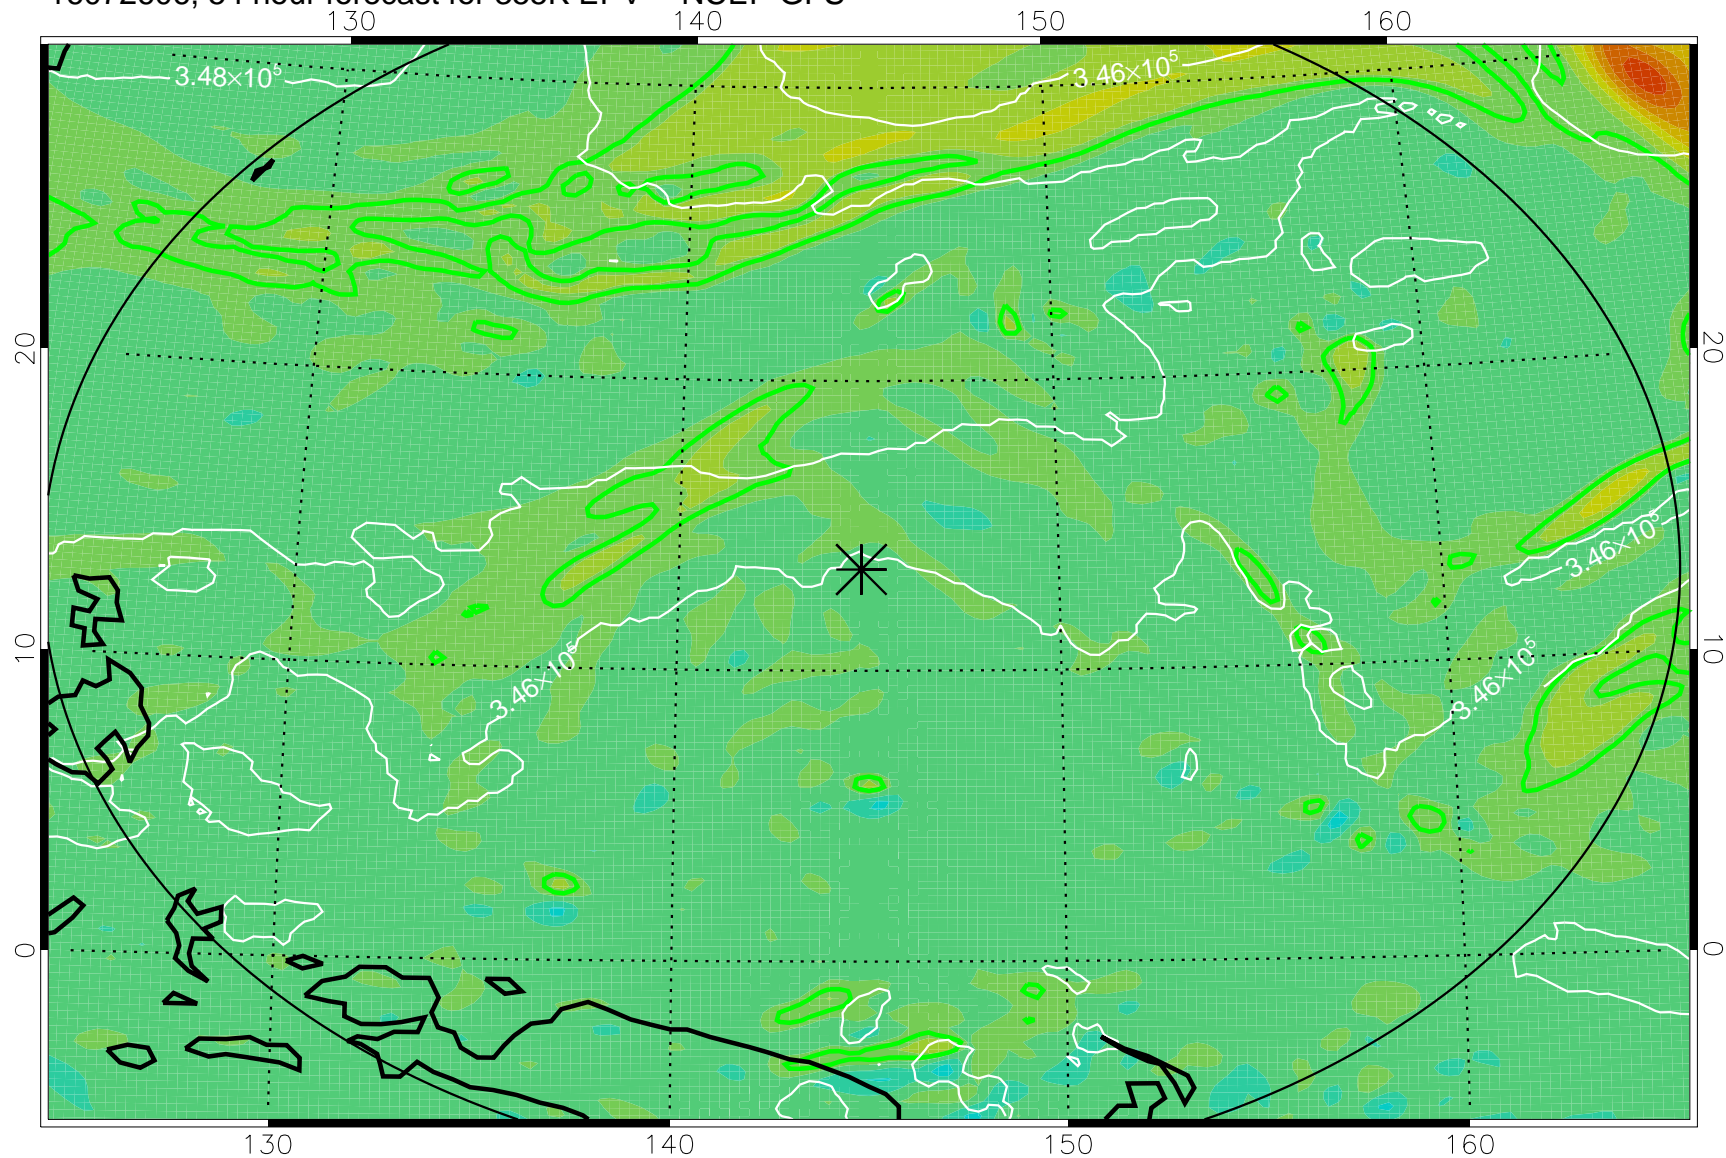

16072518, 42 hour forecast for 355K EPV -- NCEP GFS

355K Montgomery Streamfunction, white
EPV Tropopause (2 PVU) Position
Range ring of 2304 km

16072600, 48 hour forecast for 355K EPV -- NCEP GFS

355K Montgomery Streamfunction, white
EPV Tropopause (2 PVU) Position
Range ring of 2304 km

16072606, 54 hour forecast for 355K EPV -- NCEP GFS

355K Montgomery Streamfunction, white
EPV Tropopause (2 PVU) Position
Range ring of 2304 km

16072612, 60 hour forecast for 355K EPV -- NCEP GFS

355K Montgomery Streamfunction, white
EPV Tropopause (2 PVU) Position
Range ring of 2304 km

16072618, 66 hour forecast for 355K EPV -- NCEP GFS

355K Montgomery Streamfunction, white
EPV Tropopause (2 PVU) Position
Range ring of 2304 km

16072700, 72 hour forecast for 355K EPV -- NCEP GFS

355K Montgomery Streamfunction, white
EPV Tropopause (2 PVU) Position
Range ring of 2304 km

16072718, 90 hour forecast for 355K EPV -- NCEP GFS

355K Montgomery Streamfunction, white
EPV Tropopause (2 PVU) Position
Range ring of 2304 km

16072800, 96 hour forecast for 355K EPV -- NCEP GFS

355K Montgomery Streamfunction, white
EPV Tropopause (2 PVU) Position
Range ring of 2304 km