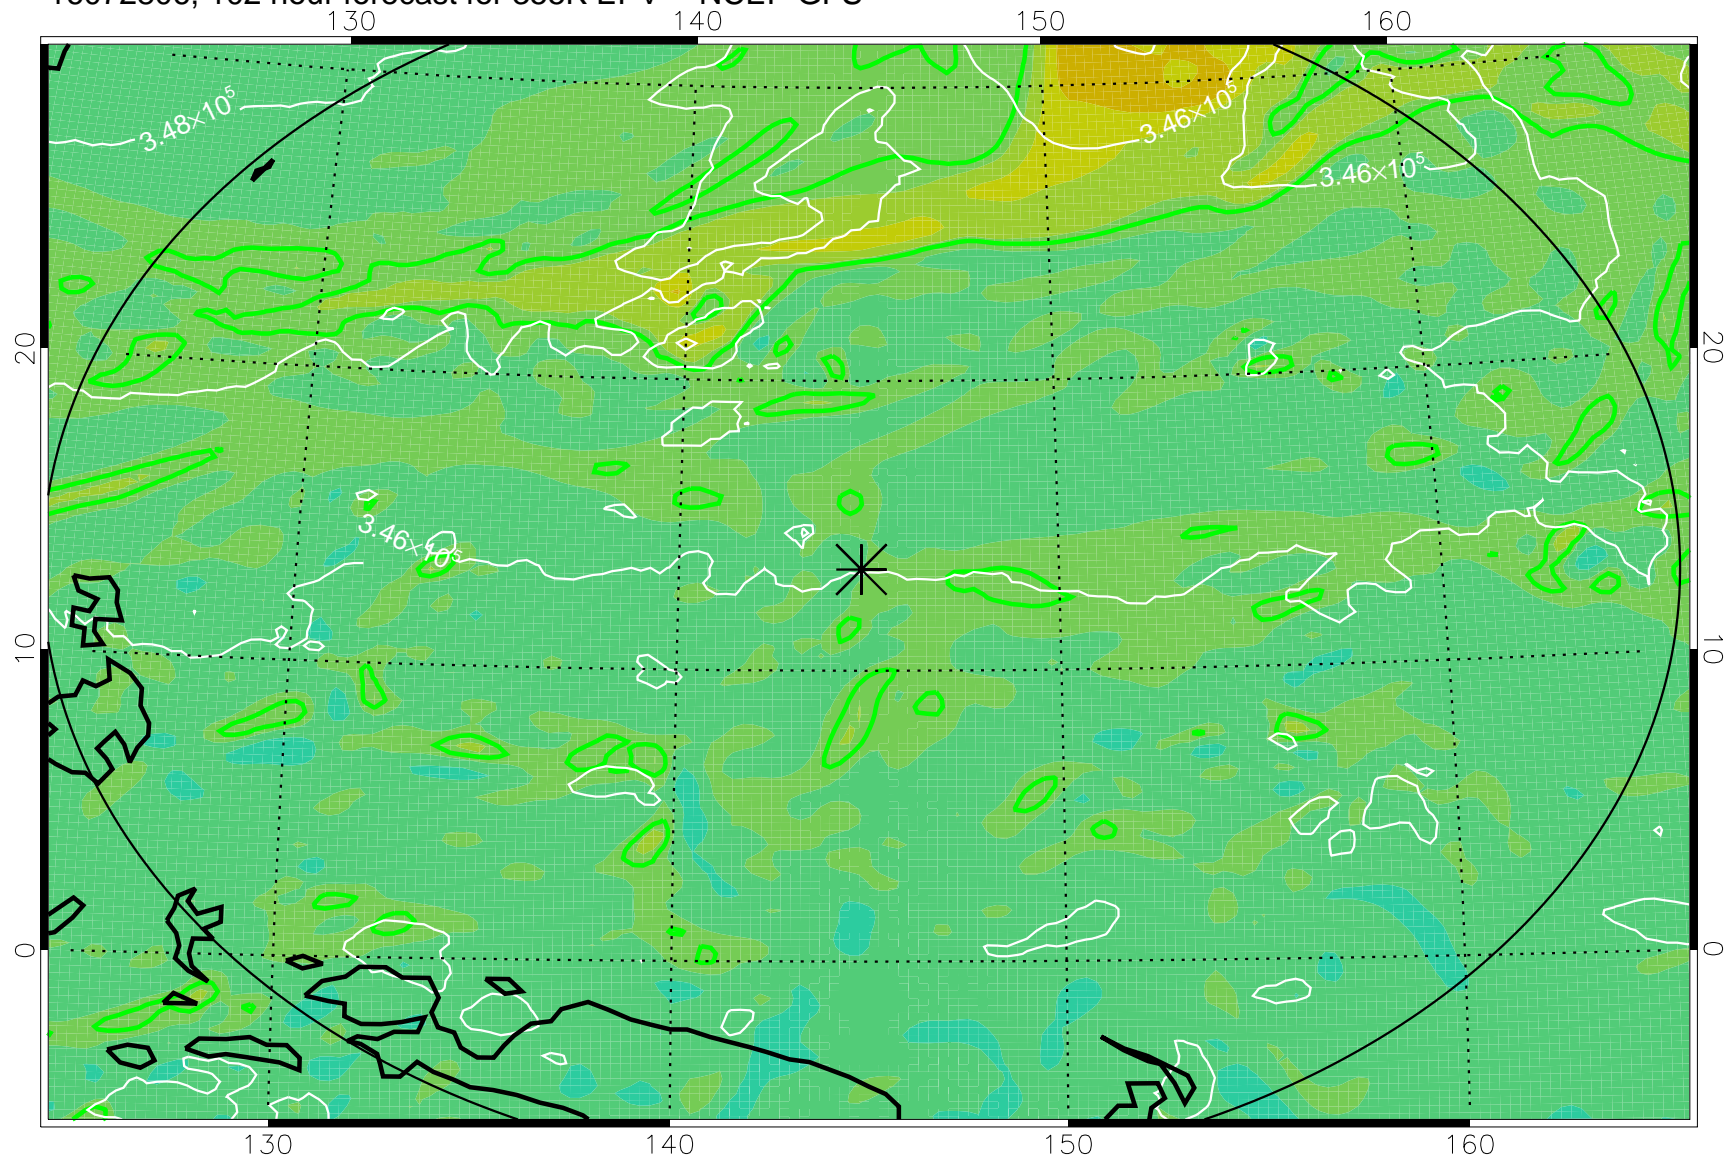

16072706, 78 hour forecast for 355K EPV -- NCEP GFS

355K Montgomery Streamfunction, white
EPV Tropopause (2 PVU) Position
Range ring of 2304 km

16072712, 84 hour forecast for 355K EPV -- NCEP GFS

355K Montgomery Streamfunction, white
EPV Tropopause (2 PVU) Position
Range ring of 2304 km

16072718, 90 hour forecast for 355K EPV -- NCEP GFS

355K Montgomery Streamfunction, white
EPV Tropopause (2 PVU) Position
Range ring of 2304 km

16072800, 96 hour forecast for 355K EPV -- NCEP GFS

355K Montgomery Streamfunction, white
EPV Tropopause (2 PVU) Position
Range ring of 2304 km

16072806, 102 hour forecast for 355K EPV -- NCEP GFS

355K Montgomery Streamfunction, white
EPV Tropopause (2 PVU) Position
Range ring of 2304 km

16072812, 108 hour forecast for 355K EPV -- NCEP GFS

355K Montgomery Streamfunction, white
EPV Tropopause (2 PVU) Position
Range ring of 2304 km

16072818, 114 hour forecast for 355K EPV -- NCEP GFS

355K Montgomery Streamfunction, white
EPV Tropopause (2 PVU) Position
Range ring of 2304 km

16072900, 120 hour forecast for 355K EPV -- NCEP GFS

355K Montgomery Streamfunction, white
EPV Tropopause (2 PVU) Position
Range ring of 2304 km