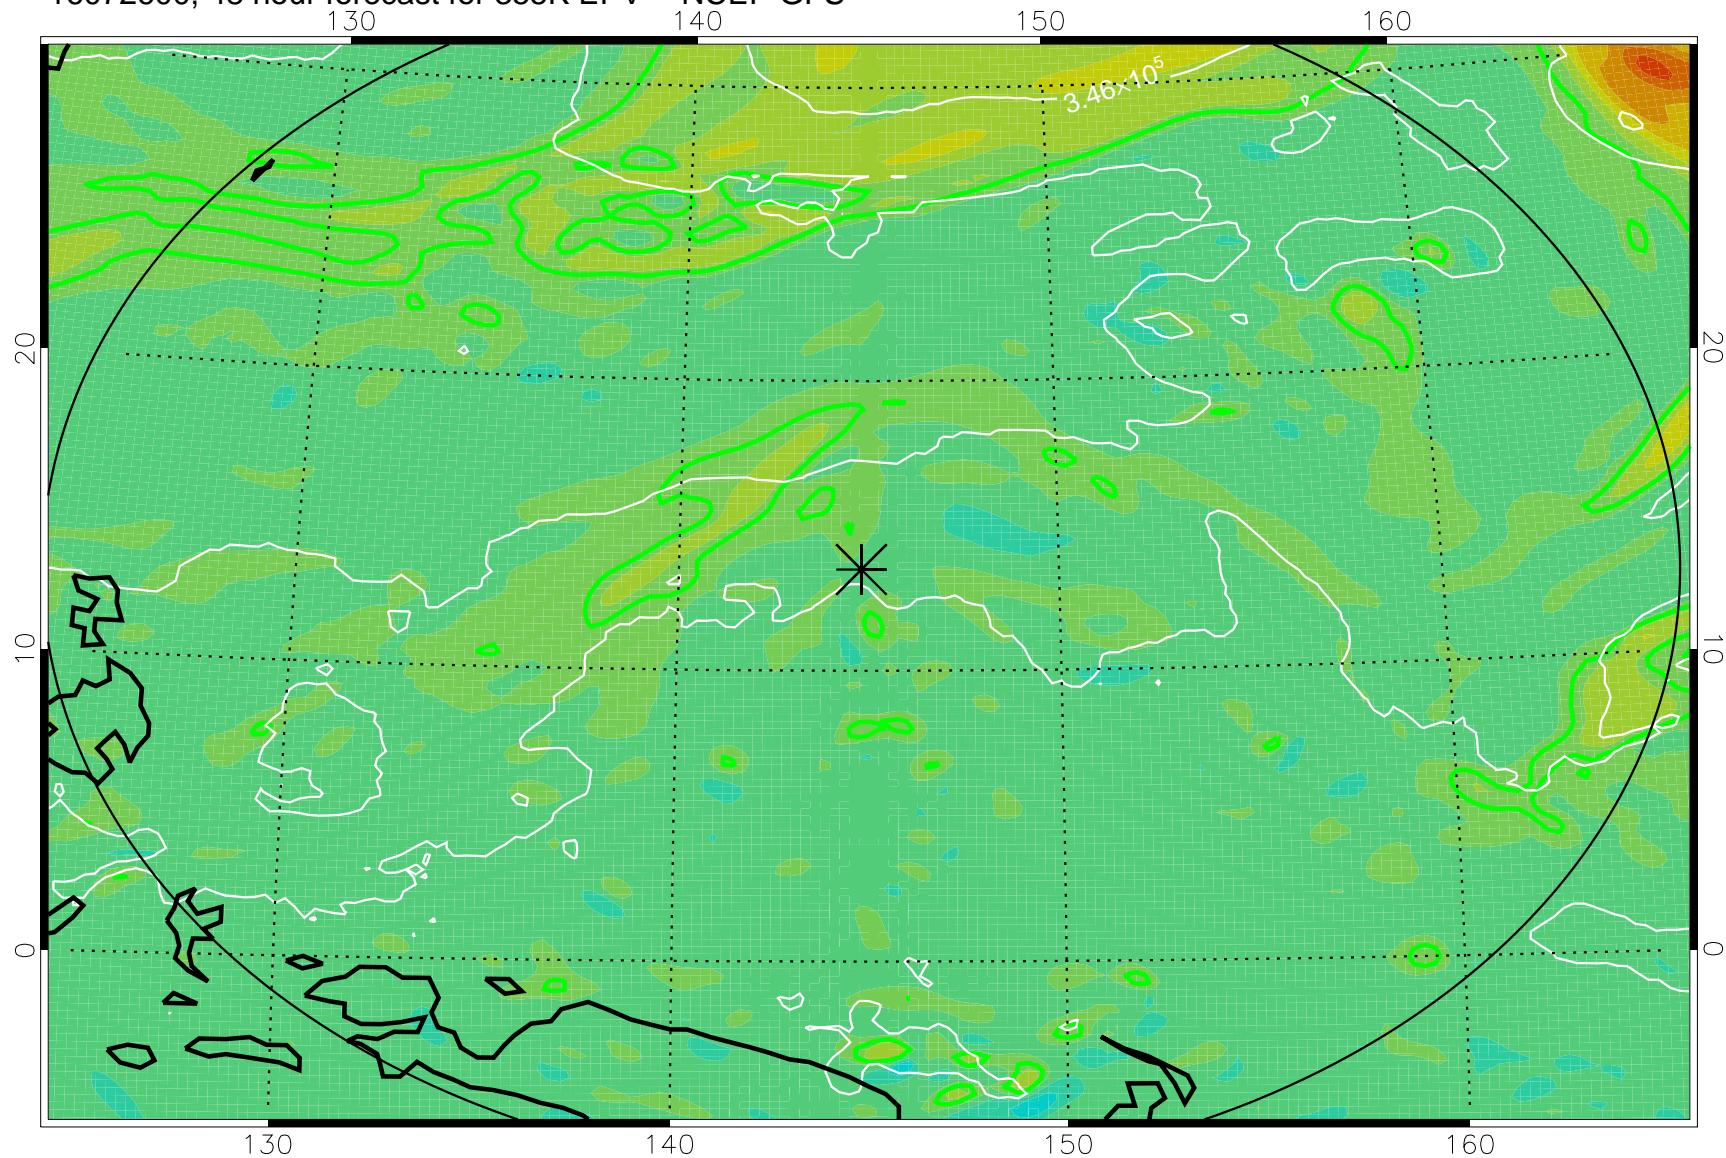

16072506, 30 hour forecast for 355K EPV -- NCEP GFS

355K Montgomery Streamfunction, white
EPV Tropopause (2 PVU) Position
Range ring of 2304 km

16072512, 36 hour forecast for 355K EPV -- NCEP GFS

355K Montgomery Streamfunction, white
EPV Tropopause (2 PVU) Position
Range ring of 2304 km

16072518, 42 hour forecast for 355K EPV -- NCEP GFS

355K Montgomery Streamfunction, white
EPV Tropopause (2 PVU) Position
Range ring of 2304 km

16072600, 48 hour forecast for 355K EPV -- NCEP GFS

355K Montgomery Streamfunction, white
EPV Tropopause (2 PVU) Position
Range ring of 2304 km

16072606, 54 hour forecast for 355K EPV -- NCEP GFS

355K Montgomery Streamfunction, white
EPV Tropopause (2 PVU) Position
Range ring of 2304 km

16072612, 60 hour forecast for 355K EPV -- NCEP GFS

355K Montgomery Streamfunction, white
EPV Tropopause (2 PVU) Position
Range ring of 2304 km

16072618, 66 hour forecast for 355K EPV -- NCEP GFS

355K Montgomery Streamfunction, white
EPV Tropopause (2 PVU) Position
Range ring of 2304 km

16072700, 72 hour forecast for 355K EPV -- NCEP GFS

355K Montgomery Streamfunction, white
EPV Tropopause (2 PVU) Position
Range ring of 2304 km