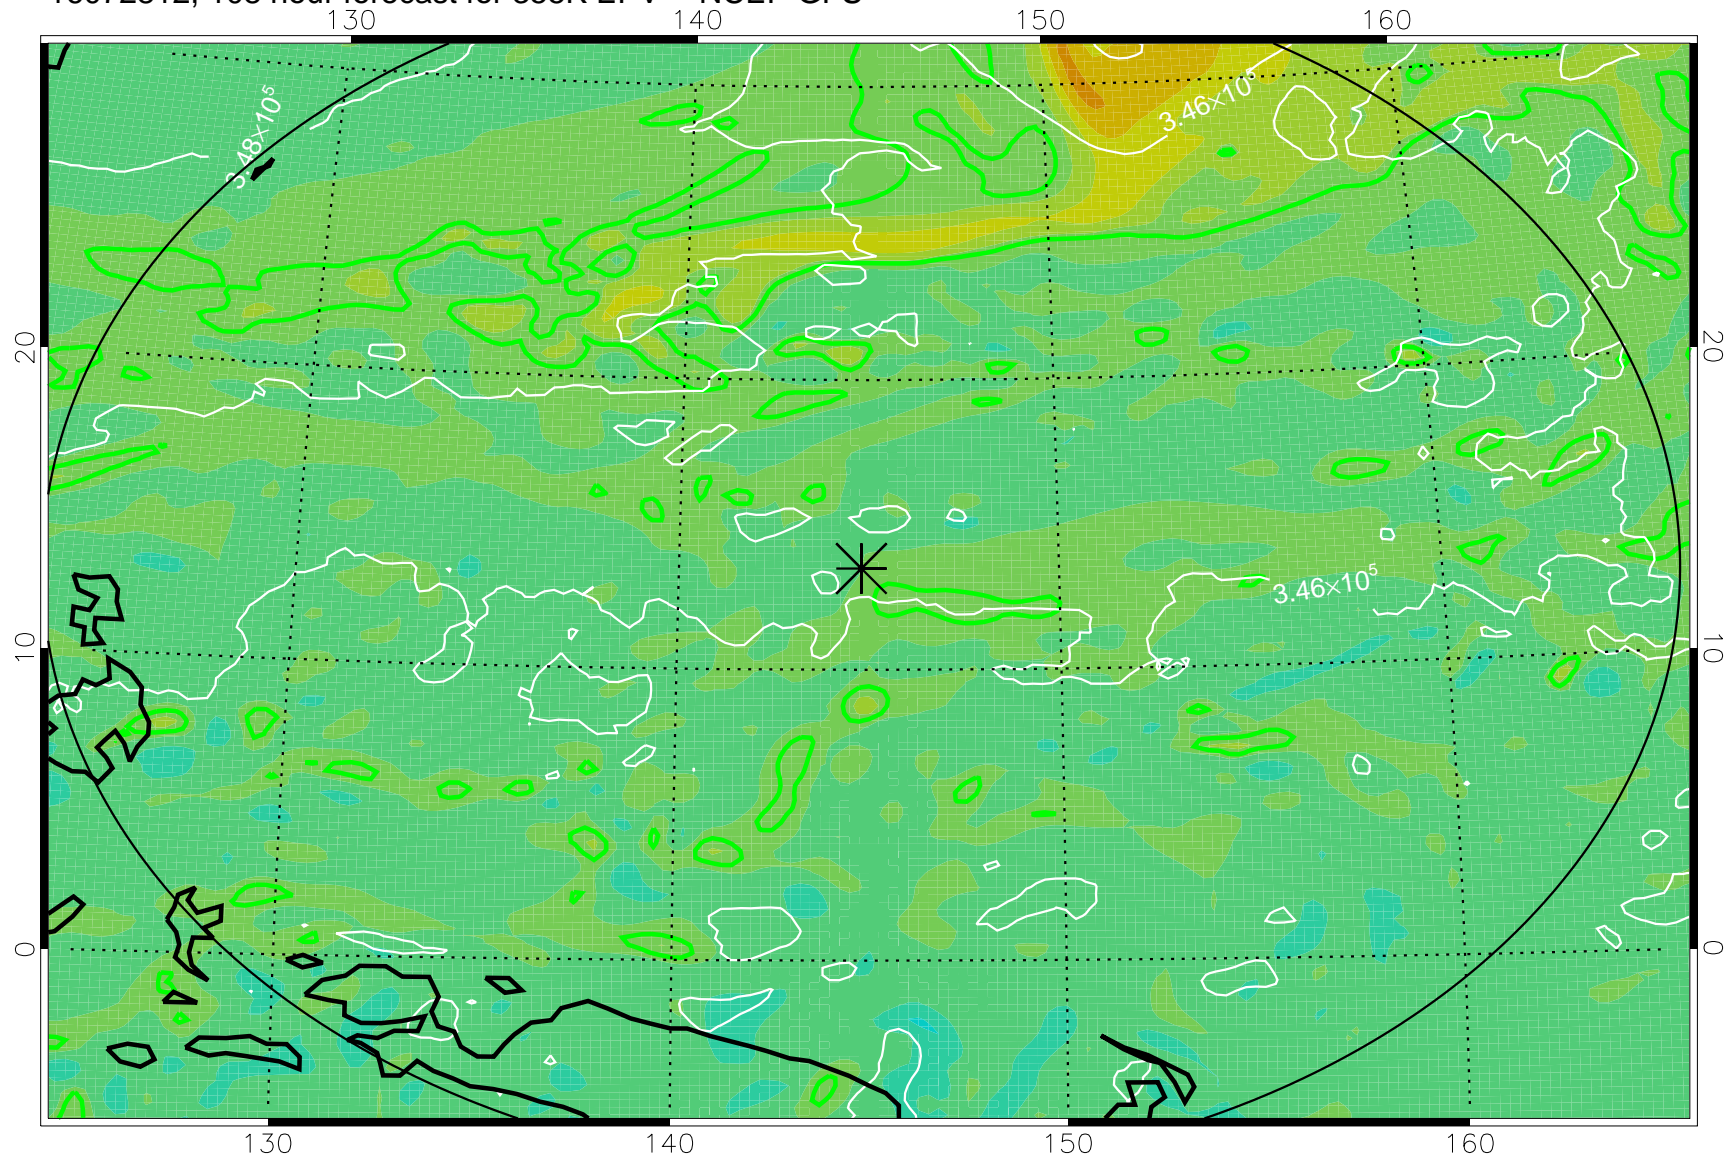

16072706, 78 hour forecast for 355K EPV -- NCEP GFS

355K Montgomery Streamfunction, white
EPV Tropopause (2 PVU) Position
Range ring of 2304 km

16072712, 84 hour forecast for 355K EPV -- NCEP GFS

355K Montgomery Streamfunction, white
EPV Tropopause (2 PVU) Position
Range ring of 2304 km

16072718, 90 hour forecast for 355K EPV -- NCEP GFS

355K Montgomery Streamfunction, white
EPV Tropopause (2 PVU) Position
Range ring of 2304 km

16072800, 96 hour forecast for 355K EPV -- NCEP GFS

355K Montgomery Streamfunction, white
EPV Tropopause (2 PVU) Position
Range ring of 2304 km

16072806, 102 hour forecast for 355K EPV -- NCEP GFS

355K Montgomery Streamfunction, white
EPV Tropopause (2 PVU) Position
Range ring of 2304 km

16072812, 108 hour forecast for 355K EPV -- NCEP GFS

355K Montgomery Streamfunction, white
EPV Tropopause (2 PVU) Position
Range ring of 2304 km

16072818, 114 hour forecast for 355K EPV -- NCEP GFS

355K Montgomery Streamfunction, white
EPV Tropopause (2 PVU) Position
Range ring of 2304 km

16072900, 120 hour forecast for 355K EPV -- NCEP GFS

355K Montgomery Streamfunction, white
EPV Tropopause (2 PVU) Position
Range ring of 2304 km