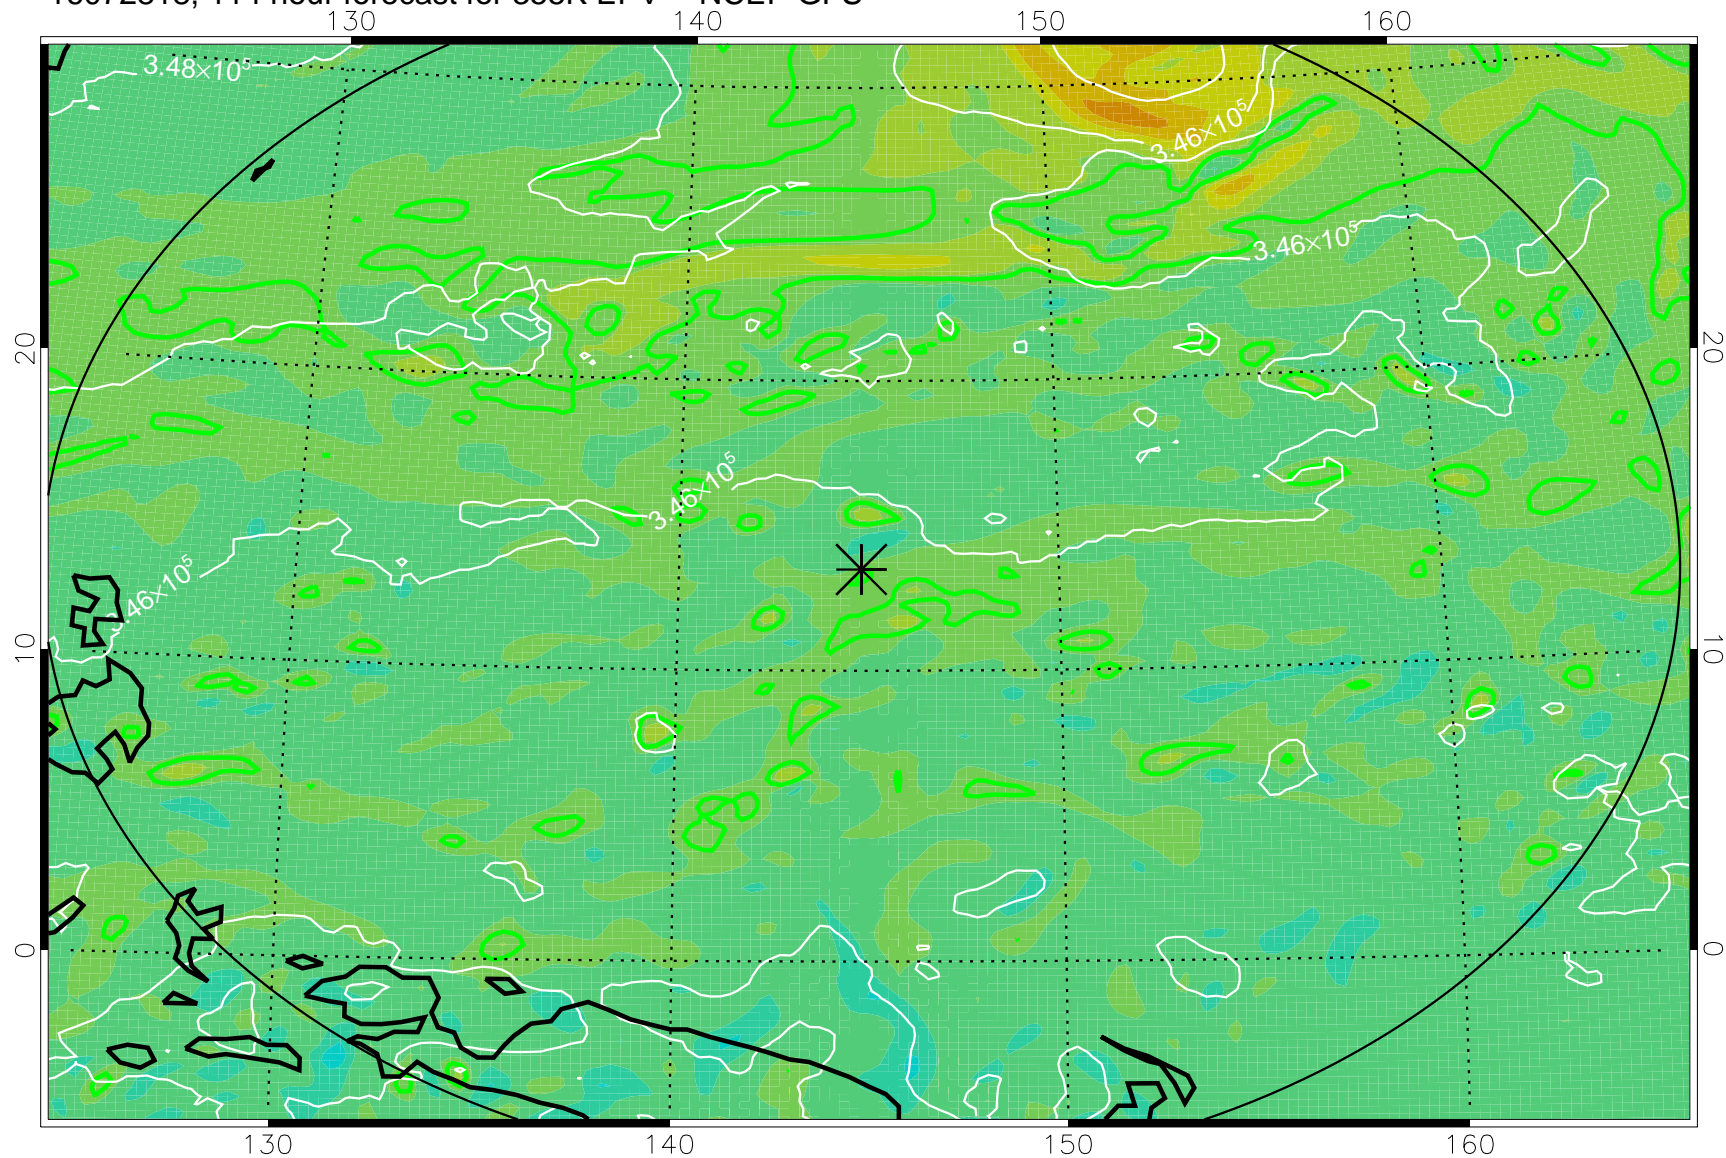

16072706, 78 hour forecast for 355K EPV -- NCEP GFS

355K Montgomery Streamfunction, white
EPV Tropopause (2 PVU) Position
Range ring of 2304 km

16072712, 84 hour forecast for 355K EPV -- NCEP GFS

355K Montgomery Streamfunction, white
EPV Tropopause (2 PVU) Position
Range ring of 2304 km

16072718, 90 hour forecast for 355K EPV -- NCEP GFS

355K Montgomery Streamfunction, white
EPV Tropopause (2 PVU) Position
Range ring of 2304 km

16072800, 96 hour forecast for 355K EPV -- NCEP GFS

355K Montgomery Streamfunction, white
EPV Tropopause (2 PVU) Position
Range ring of 2304 km

16072806, 102 hour forecast for 355K EPV -- NCEP GFS

355K Montgomery Streamfunction, white
EPV Tropopause (2 PVU) Position
Range ring of 2304 km

16072812, 108 hour forecast for 355K EPV -- NCEP GFS

355K Montgomery Streamfunction, white
EPV Tropopause (2 PVU) Position
Range ring of 2304 km

16072818, 114 hour forecast for 355K EPV -- NCEP GFS

355K Montgomery Streamfunction, white
EPV Tropopause (2 PVU) Position
Range ring of 2304 km

16072900, 120 hour forecast for 355K EPV -- NCEP GFS

355K Montgomery Streamfunction, white
EPV Tropopause (2 PVU) Position
Range ring of 2304 km