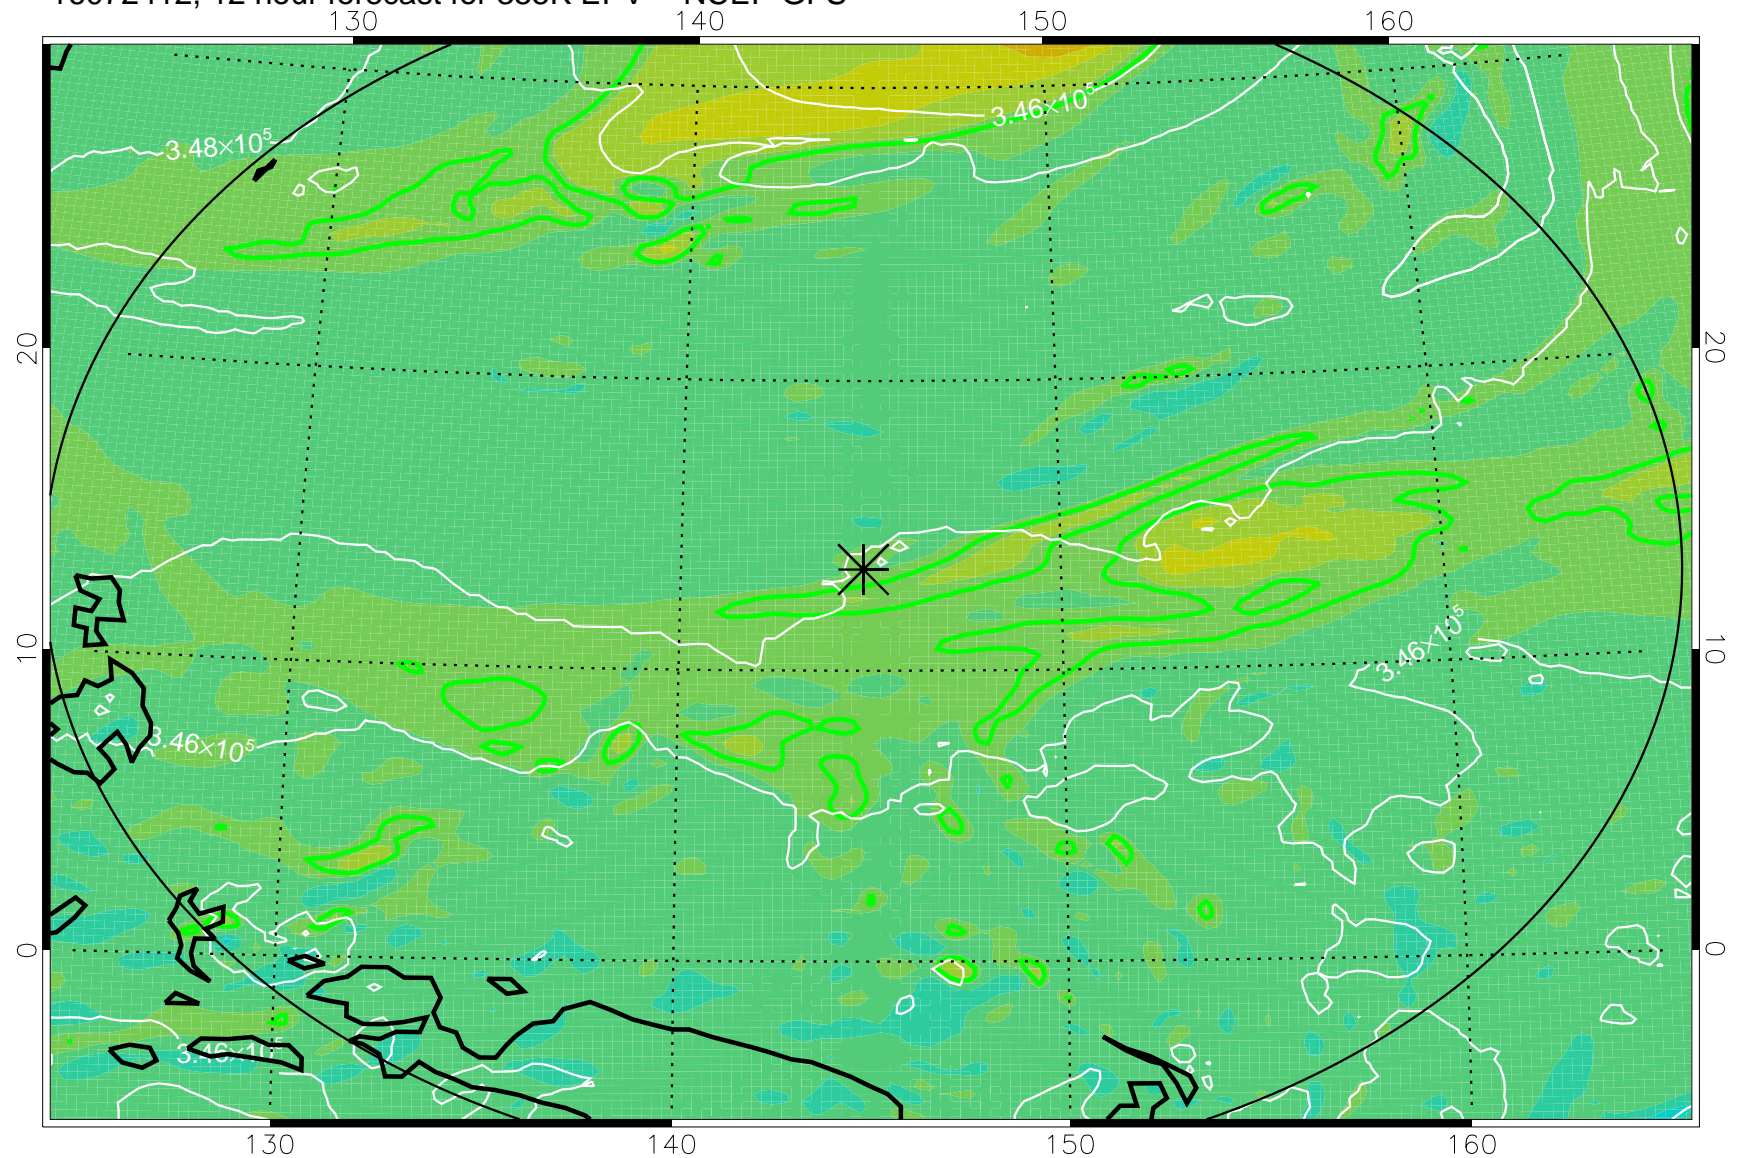

16072406, 6 hour forecast for 355K EPV -- NCEP GFS

355K Montgomery Streamfunction, white
EPV Tropopause (2 PVU) Position
Range ring of 2304 km

16072412, 12 hour forecast for 355K EPV -- NCEP GFS

355K Montgomery Streamfunction, white
EPV Tropopause (2 PVU) Position
Range ring of 2304 km

16072418, 18 hour forecast for 355K EPV -- NCEP GFS

355K Montgomery Streamfunction, white
EPV Tropopause (2 PVU) Position
Range ring of 2304 km

16072500, 24 hour forecast for 355K EPV -- NCEP GFS

355K Montgomery Streamfunction, white
EPV Tropopause (2 PVU) Position
Range ring of 2304 km

16072506, 30 hour forecast for 355K EPV -- NCEP GFS

355K Montgomery Streamfunction, white
EPV Tropopause (2 PVU) Position
Range ring of 2304 km

16072512, 36 hour forecast for 355K EPV -- NCEP GFS

355K Montgomery Streamfunction, white
EPV Tropopause (2 PVU) Position
Range ring of 2304 km

16072518, 42 hour forecast for 355K EPV -- NCEP GFS

355K Montgomery Streamfunction, white
EPV Tropopause (2 PVU) Position
Range ring of 2304 km

16072600, 48 hour forecast for 355K EPV -- NCEP GFS

355K Montgomery Streamfunction, white
EPV Tropopause (2 PVU) Position
Range ring of 2304 km