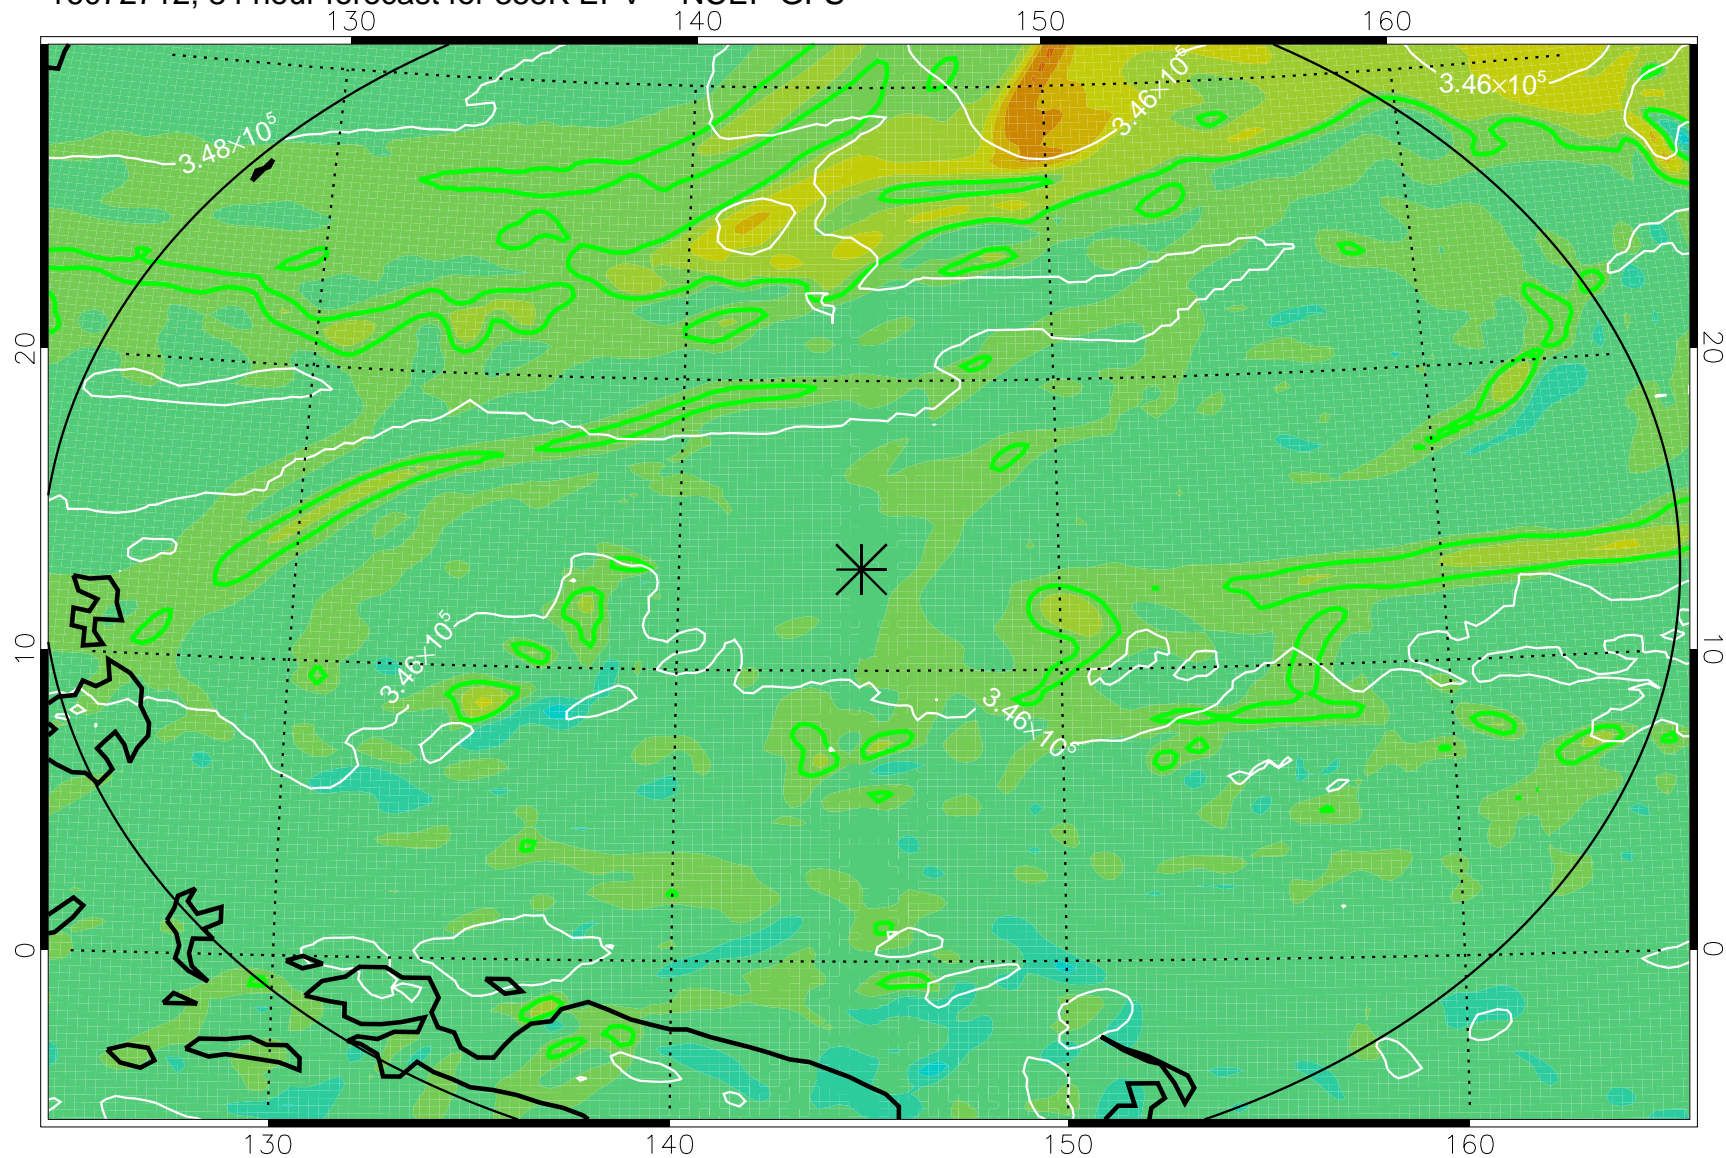

16072618, 66 hour forecast for 355K EPV -- NCEP GFS

355K Montgomery Streamfunction, white
EPV Tropopause (2 PVU) Position
Range ring of 2304 km

16072700, 72 hour forecast for 355K EPV -- NCEP GFS

355K Montgomery Streamfunction, white
EPV Tropopause (2 PVU) Position
Range ring of 2304 km

16072706, 78 hour forecast for 355K EPV -- NCEP GFS

355K Montgomery Streamfunction, white
EPV Tropopause (2 PVU) Position
Range ring of 2304 km

16072712, 84 hour forecast for 355K EPV -- NCEP GFS

355K Montgomery Streamfunction, white
EPV Tropopause (2 PVU) Position
Range ring of 2304 km

16072718, 90 hour forecast for 355K EPV -- NCEP GFS

355K Montgomery Streamfunction, white
EPV Tropopause (2 PVU) Position
Range ring of 2304 km

16072800, 96 hour forecast for 355K EPV -- NCEP GFS

355K Montgomery Streamfunction, white
EPV Tropopause (2 PVU) Position
Range ring of 2304 km

16072806, 102 hour forecast for 355K EPV -- NCEP GFS

355K Montgomery Streamfunction, white
EPV Tropopause (2 PVU) Position
Range ring of 2304 km

16072812, 108 hour forecast for 355K EPV -- NCEP GFS

355K Montgomery Streamfunction, white
EPV Tropopause (2 PVU) Position
Range ring of 2304 km