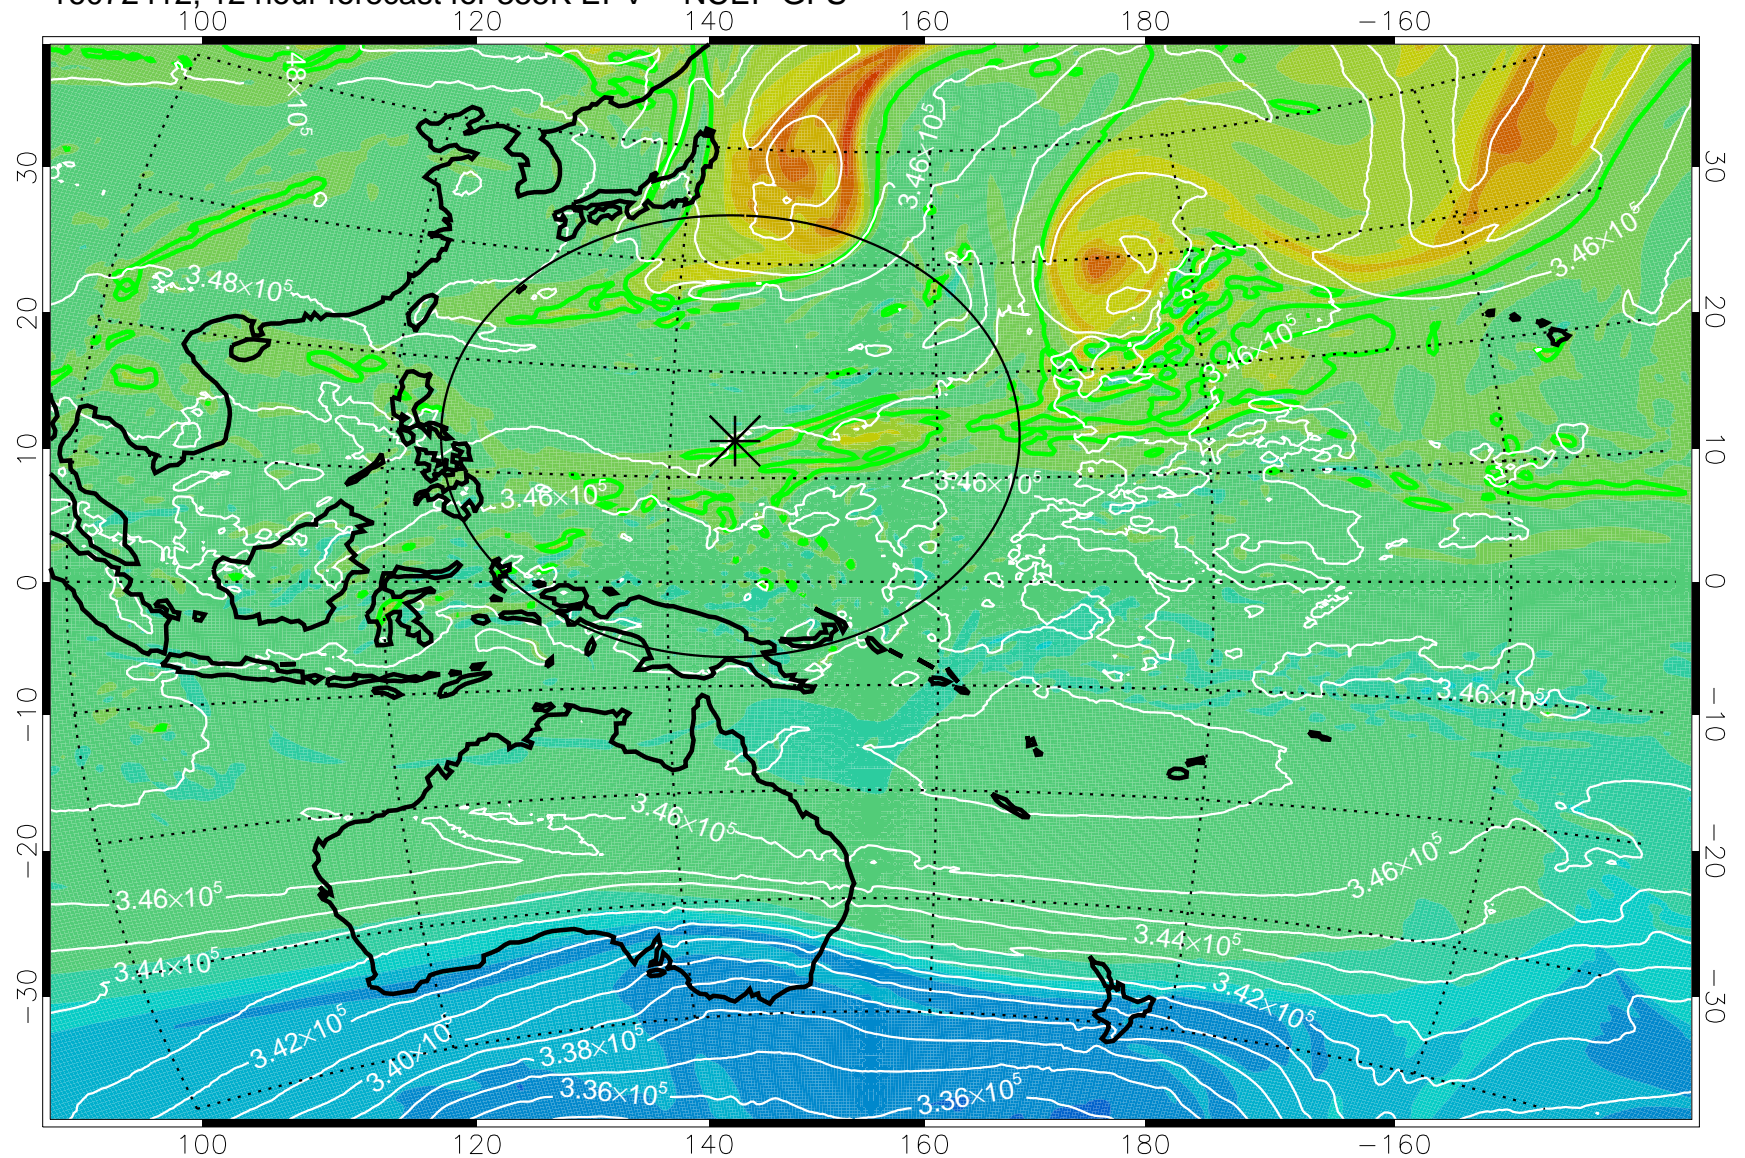

16072406, 6 hour forecast for 355K EPV -- NCEP GFS

355K Montgomery Streamfunction, white
EPV Tropopause (2 PVU) Position
Range ring of 2304 km

16072412, 12 hour forecast for 355K EPV -- NCEP GFS

355K Montgomery Streamfunction, white
EPV Tropopause (2 PVU) Position
Range ring of 2304 km

16072418, 18 hour forecast for 355K EPV -- NCEP GFS

355K Montgomery Streamfunction, white
EPV Tropopause (2 PVU) Position
Range ring of 2304 km

16072500, 24 hour forecast for 355K EPV -- NCEP GFS

355K Montgomery Streamfunction, white
EPV Tropopause (2 PVU) Position
Range ring of 2304 km

16072506, 30 hour forecast for 355K EPV -- NCEP GFS

355K Montgomery Streamfunction, white
EPV Tropopause (2 PVU) Position
Range ring of 2304 km

16072512, 36 hour forecast for 355K EPV -- NCEP GFS

355K Montgomery Streamfunction, white
EPV Tropopause (2 PVU) Position
Range ring of 2304 km

16072518, 42 hour forecast for 355K EPV -- NCEP GFS

355K Montgomery Streamfunction, white
EPV Tropopause (2 PVU) Position
Range ring of 2304 km

16072600, 48 hour forecast for 355K EPV -- NCEP GFS

355K Montgomery Streamfunction, white
EPV Tropopause (2 PVU) Position
Range ring of 2304 km