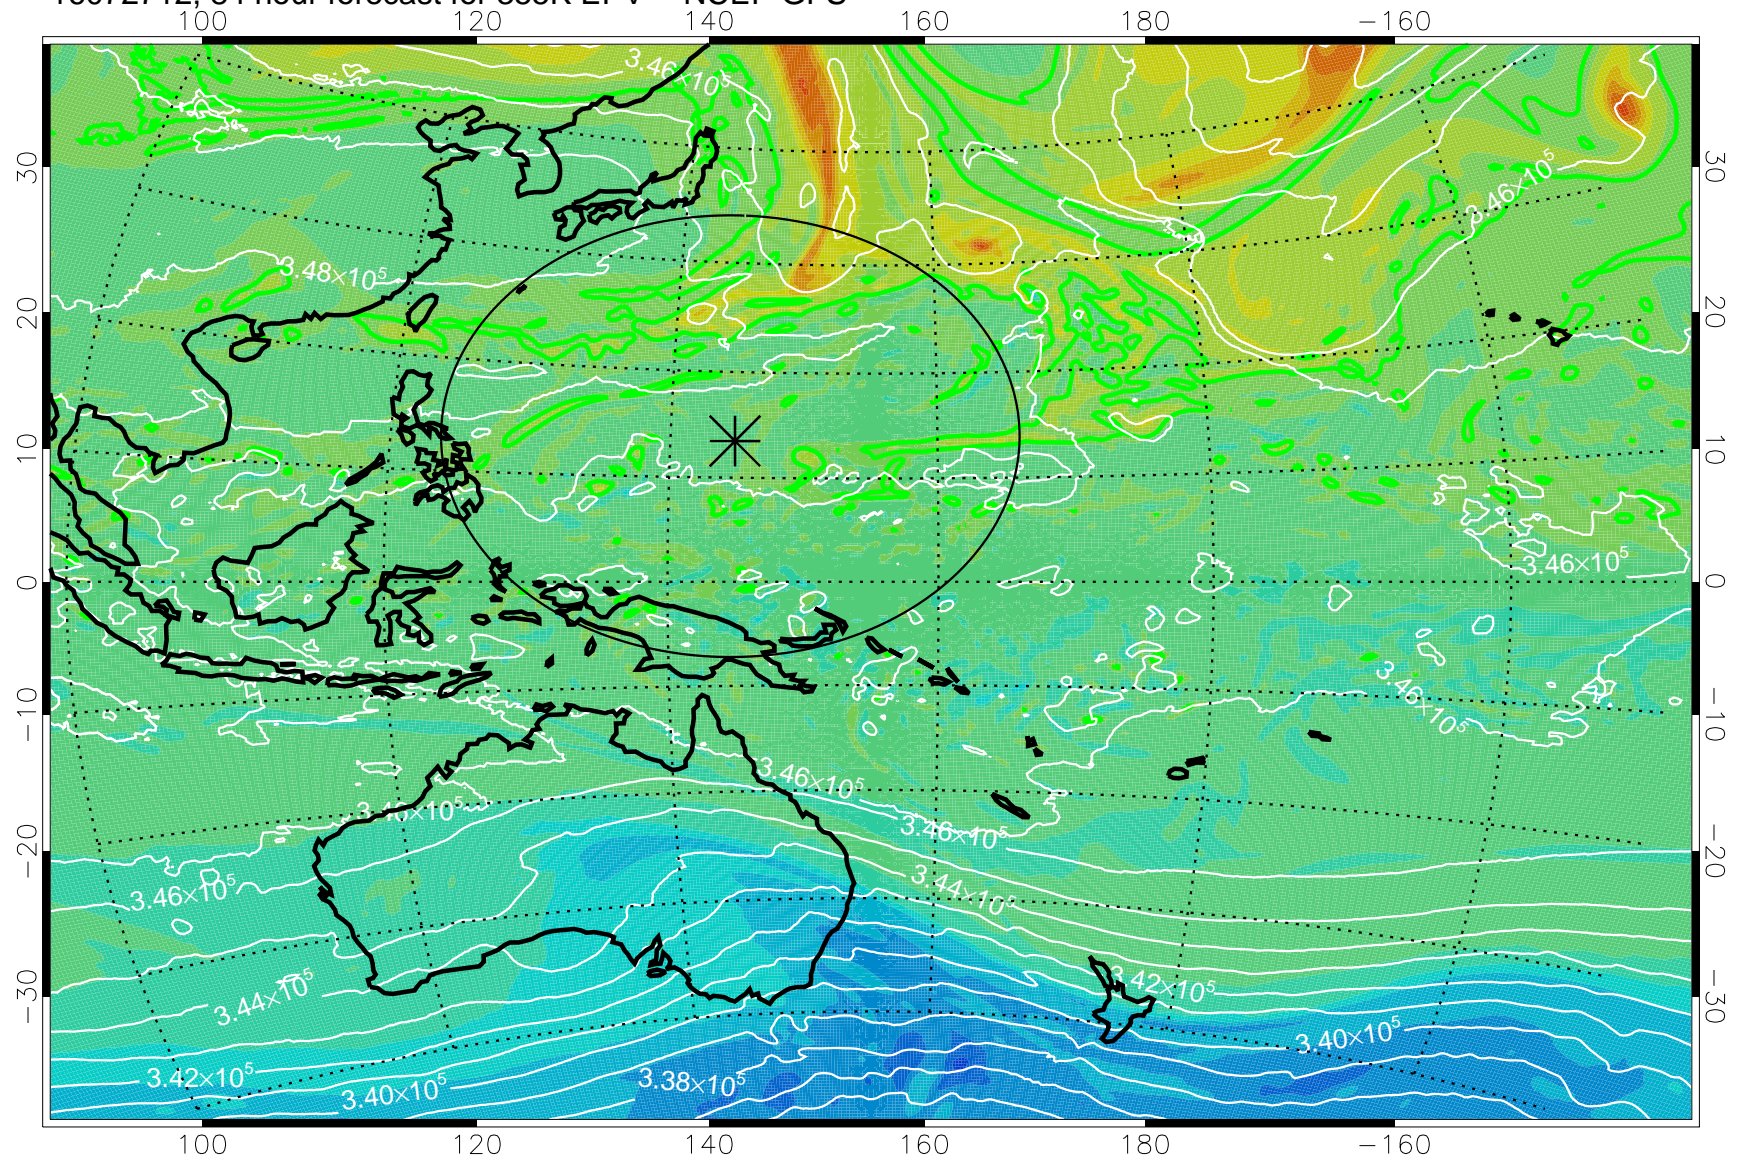

16072618, 66 hour forecast for 355K EPV -- NCEP GFS

355K Montgomery Streamfunction, white
EPV Tropopause (2 PVU) Position
Range ring of 2304 km

16072700, 72 hour forecast for 355K EPV -- NCEP GFS

355K Montgomery Streamfunction, white
EPV Tropopause (2 PVU) Position
Range ring of 2304 km

16072706, 78 hour forecast for 355K EPV -- NCEP GFS

355K Montgomery Streamfunction, white
EPV Tropopause (2 PVU) Position
Range ring of 2304 km

16072712, 84 hour forecast for 355K EPV -- NCEP GFS

355K Montgomery Streamfunction, white
EPV Tropopause (2 PVU) Position
Range ring of 2304 km

16072806, 102 hour forecast for 355K EPV -- NCEP GFS

355K Montgomery Streamfunction, white
EPV Tropopause (2 PVU) Position
Range ring of 2304 km

16072812, 108 hour forecast for 355K EPV -- NCEP GFS

355K Montgomery Streamfunction, white
EPV Tropopause (2 PVU) Position
Range ring of 2304 km

16072900, 120 hour forecast for 355K EPV -- NCEP GFS

355K Montgomery Streamfunction, white
EPV Tropopause (2 PVU) Position
Range ring of 2304 km