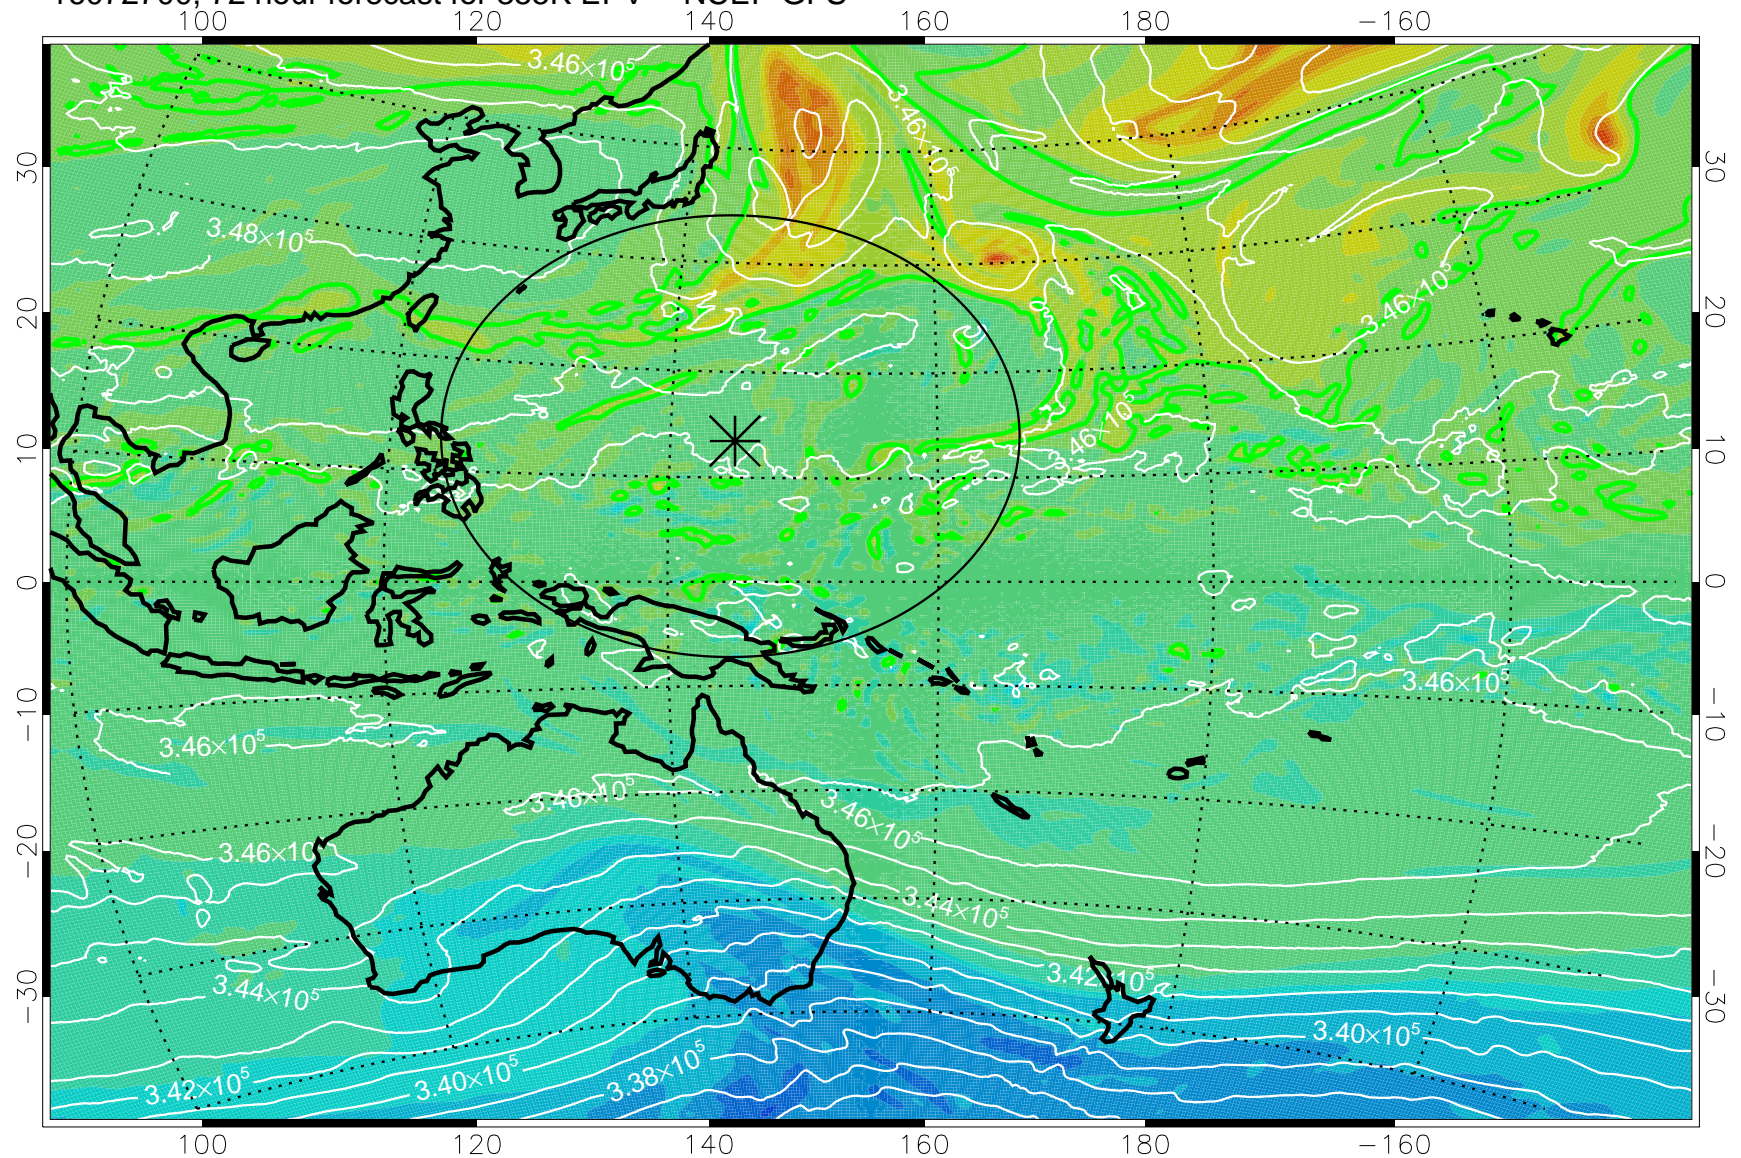

16072518, 42 hour forecast for 355K EPV -- NCEP GFS

355K Montgomery Streamfunction, white
EPV Tropopause (2 PVU) Position
Range ring of 2304 km

16072600, 48 hour forecast for 355K EPV -- NCEP GFS

355K Montgomery Streamfunction, white
EPV Tropopause (2 PVU) Position
Range ring of 2304 km

16072606, 54 hour forecast for 355K EPV -- NCEP GFS

355K Montgomery Streamfunction, white
EPV Tropopause (2 PVU) Position
Range ring of 2304 km

16072612, 60 hour forecast for 355K EPV -- NCEP GFS

355K Montgomery Streamfunction, white
EPV Tropopause (2 PVU) Position
Range ring of 2304 km

16072618, 66 hour forecast for 355K EPV -- NCEP GFS

355K Montgomery Streamfunction, white
EPV Tropopause (2 PVU) Position
Range ring of 2304 km

16072700, 72 hour forecast for 355K EPV -- NCEP GFS

355K Montgomery Streamfunction, white
EPV Tropopause (2 PVU) Position
Range ring of 2304 km

16072706, 78 hour forecast for 355K EPV -- NCEP GFS

355K Montgomery Streamfunction, white
EPV Tropopause (2 PVU) Position
Range ring of 2304 km

16072712, 84 hour forecast for 355K EPV -- NCEP GFS

355K Montgomery Streamfunction, white
EPV Tropopause (2 PVU) Position
Range ring of 2304 km