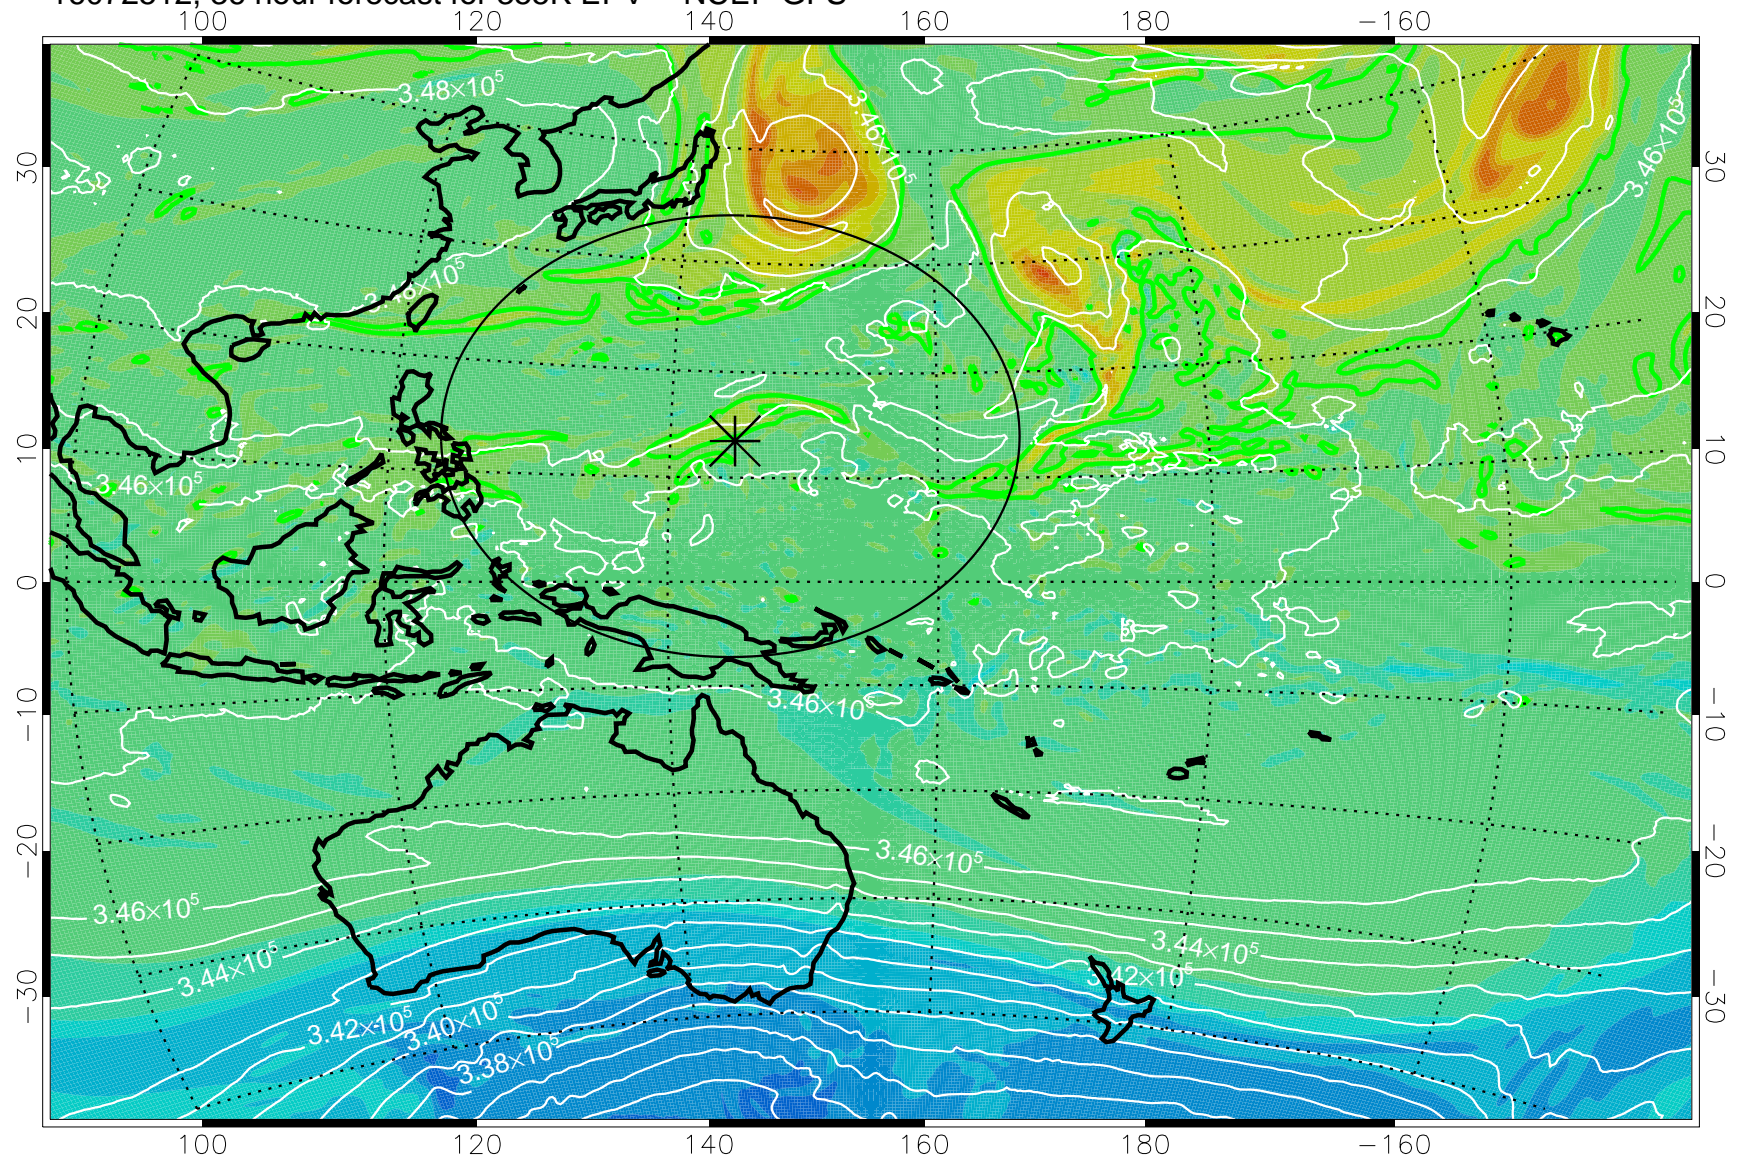

16072418, 18 hour forecast for 355K EPV -- NCEP GFS

355K Montgomery Streamfunction, white
EPV Tropopause (2 PVU) Position
Range ring of 2304 km

16072500, 24 hour forecast for 355K EPV -- NCEP GFS

355K Montgomery Streamfunction, white
EPV Tropopause (2 PVU) Position
Range ring of 2304 km

16072506, 30 hour forecast for 355K EPV -- NCEP GFS

355K Montgomery Streamfunction, white
EPV Tropopause (2 PVU) Position
Range ring of 2304 km

16072512, 36 hour forecast for 355K EPV -- NCEP GFS

355K Montgomery Streamfunction, white
EPV Tropopause (2 PVU) Position
Range ring of 2304 km

16072518, 42 hour forecast for 355K EPV -- NCEP GFS

355K Montgomery Streamfunction, white
EPV Tropopause (2 PVU) Position
Range ring of 2304 km

16072600, 48 hour forecast for 355K EPV -- NCEP GFS

355K Montgomery Streamfunction, white
EPV Tropopause (2 PVU) Position
Range ring of 2304 km

16072618, 66 hour forecast for 355K EPV -- NCEP GFS

355K Montgomery Streamfunction, white
EPV Tropopause (2 PVU) Position
Range ring of 2304 km

16072700, 72 hour forecast for 355K EPV -- NCEP GFS

355K Montgomery Streamfunction, white
EPV Tropopause (2 PVU) Position
Range ring of 2304 km