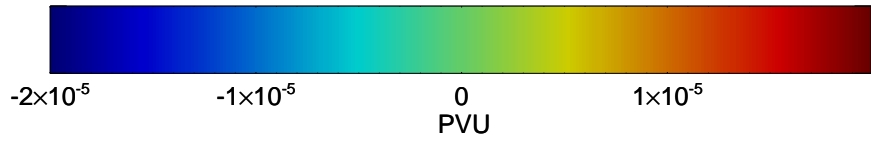

16072406, 6 hour forecast for 355K EPV -- NCEP GFS

355K Montgomery Streamfunction, white
EPV Tropopause (2 PVU) Position
Range ring of 2304 km

16072412, 12 hour forecast for 355K EPV -- NCEP GFS

355K Montgomery Streamfunction, white
EPV Tropopause (2 PVU) Position
Range ring of 2304 km