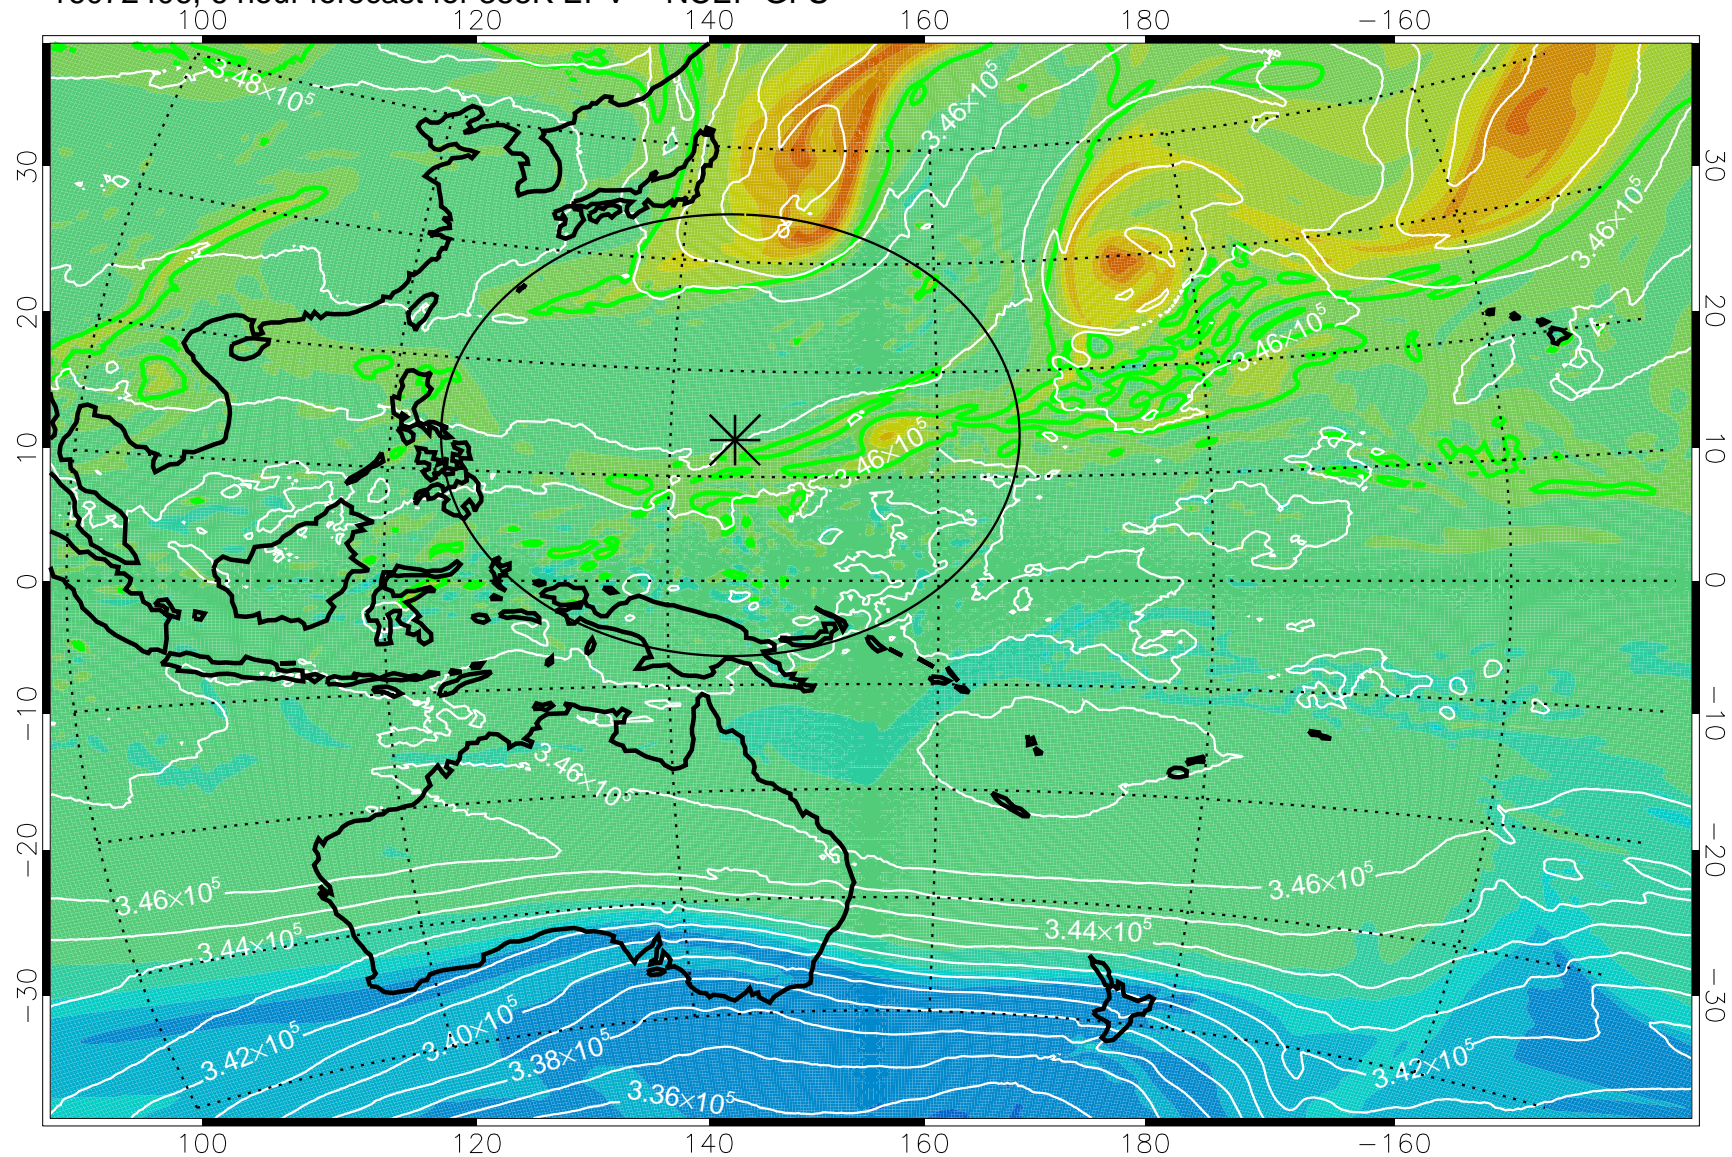

16072406, 6 hour forecast for 355K EPV -- NCEP GFS

355K Montgomery Streamfunction, white
EPV Tropopause (2 PVU) Position
Range ring of 2304 km

16072412, 12 hour forecast for 355K EPV -- NCEP GFS

355K Montgomery Streamfunction, white
EPV Tropopause (2 PVU) Position
Range ring of 2304 km

16072418, 18 hour forecast for 355K EPV -- NCEP GFS

355K Montgomery Streamfunction, white
EPV Tropopause (2 PVU) Position
Range ring of 2304 km

16072500, 24 hour forecast for 355K EPV -- NCEP GFS

355K Montgomery Streamfunction, white
EPV Tropopause (2 PVU) Position
Range ring of 2304 km

16072506, 30 hour forecast for 355K EPV -- NCEP GFS

355K Montgomery Streamfunction, white
EPV Tropopause (2 PVU) Position
Range ring of 2304 km

16072512, 36 hour forecast for 355K EPV -- NCEP GFS

355K Montgomery Streamfunction, white
EPV Tropopause (2 PVU) Position
Range ring of 2304 km

16072518, 42 hour forecast for 355K EPV -- NCEP GFS

355K Montgomery Streamfunction, white
EPV Tropopause (2 PVU) Position
Range ring of 2304 km

16072600, 48 hour forecast for 355K EPV -- NCEP GFS

355K Montgomery Streamfunction, white
EPV Tropopause (2 PVU) Position
Range ring of 2304 km