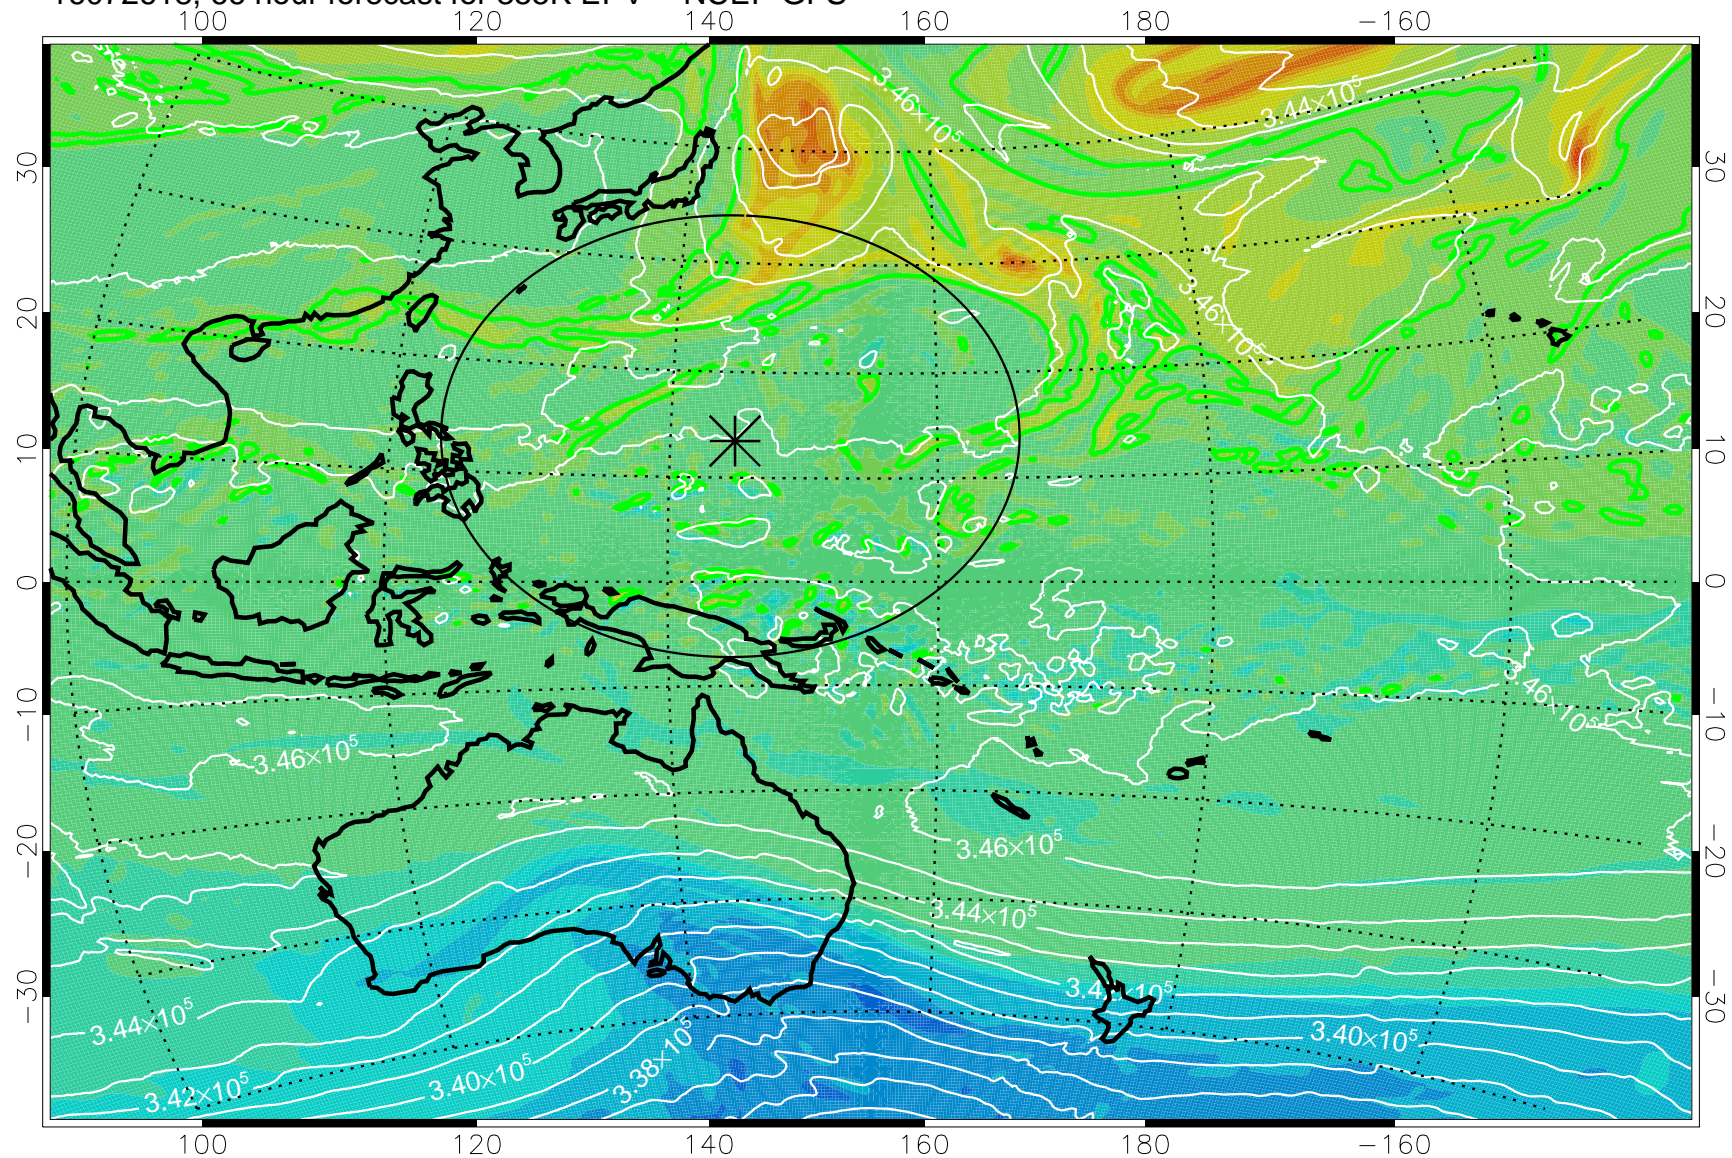

16072518, 42 hour forecast for 355K EPV -- NCEP GFS

355K Montgomery Streamfunction, white
EPV Tropopause (2 PVU) Position
Range ring of 2304 km

16072600, 48 hour forecast for 355K EPV -- NCEP GFS

355K Montgomery Streamfunction, white
EPV Tropopause (2 PVU) Position
Range ring of 2304 km

16072606, 54 hour forecast for 355K EPV -- NCEP GFS

355K Montgomery Streamfunction, white
EPV Tropopause (2 PVU) Position
Range ring of 2304 km

16072612, 60 hour forecast for 355K EPV -- NCEP GFS

355K Montgomery Streamfunction, white
EPV Tropopause (2 PVU) Position
Range ring of 2304 km

16072618, 66 hour forecast for 355K EPV -- NCEP GFS

355K Montgomery Streamfunction, white
EPV Tropopause (2 PVU) Position
Range ring of 2304 km

16072700, 72 hour forecast for 355K EPV -- NCEP GFS

355K Montgomery Streamfunction, white
EPV Tropopause (2 PVU) Position
Range ring of 2304 km

16072706, 78 hour forecast for 355K EPV -- NCEP GFS

355K Montgomery Streamfunction, white
EPV Tropopause (2 PVU) Position
Range ring of 2304 km

16072712, 84 hour forecast for 355K EPV -- NCEP GFS

355K Montgomery Streamfunction, white
EPV Tropopause (2 PVU) Position
Range ring of 2304 km