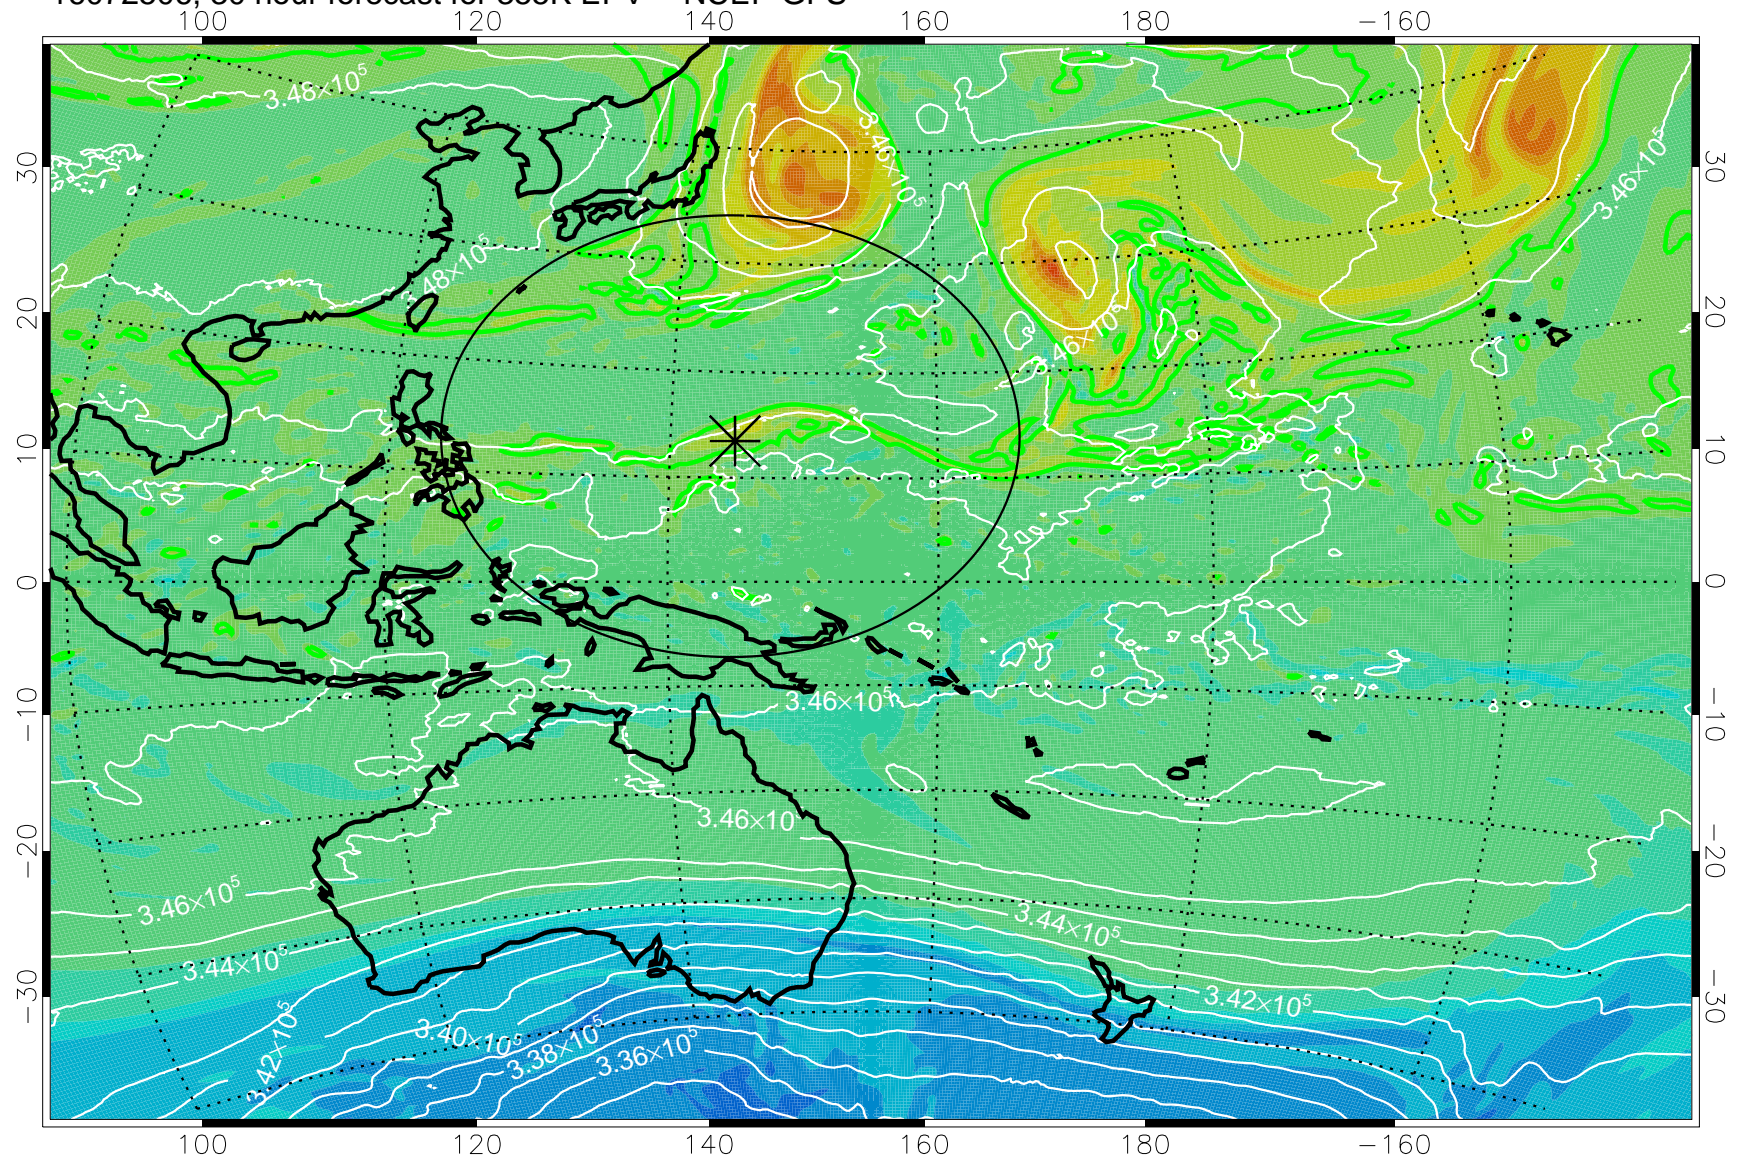

16072418, 18 hour forecast for 355K EPV -- NCEP GFS

355K Montgomery Streamfunction, white
EPV Tropopause (2 PVU) Position
Range ring of 2304 km

16072500, 24 hour forecast for 355K EPV -- NCEP GFS

355K Montgomery Streamfunction, white
EPV Tropopause (2 PVU) Position
Range ring of 2304 km

16072506, 30 hour forecast for 355K EPV -- NCEP GFS

355K Montgomery Streamfunction, white
EPV Tropopause (2 PVU) Position
Range ring of 2304 km

16072512, 36 hour forecast for 355K EPV -- NCEP GFS

355K Montgomery Streamfunction, white
EPV Tropopause (2 PVU) Position
Range ring of 2304 km

16072518, 42 hour forecast for 355K EPV -- NCEP GFS

355K Montgomery Streamfunction, white
EPV Tropopause (2 PVU) Position
Range ring of 2304 km

16072600, 48 hour forecast for 355K EPV -- NCEP GFS

355K Montgomery Streamfunction, white
EPV Tropopause (2 PVU) Position
Range ring of 2304 km

16072606, 54 hour forecast for 355K EPV -- NCEP GFS

355K Montgomery Streamfunction, white
EPV Tropopause (2 PVU) Position
Range ring of 2304 km

16072612, 60 hour forecast for 355K EPV -- NCEP GFS

355K Montgomery Streamfunction, white
EPV Tropopause (2 PVU) Position
Range ring of 2304 km