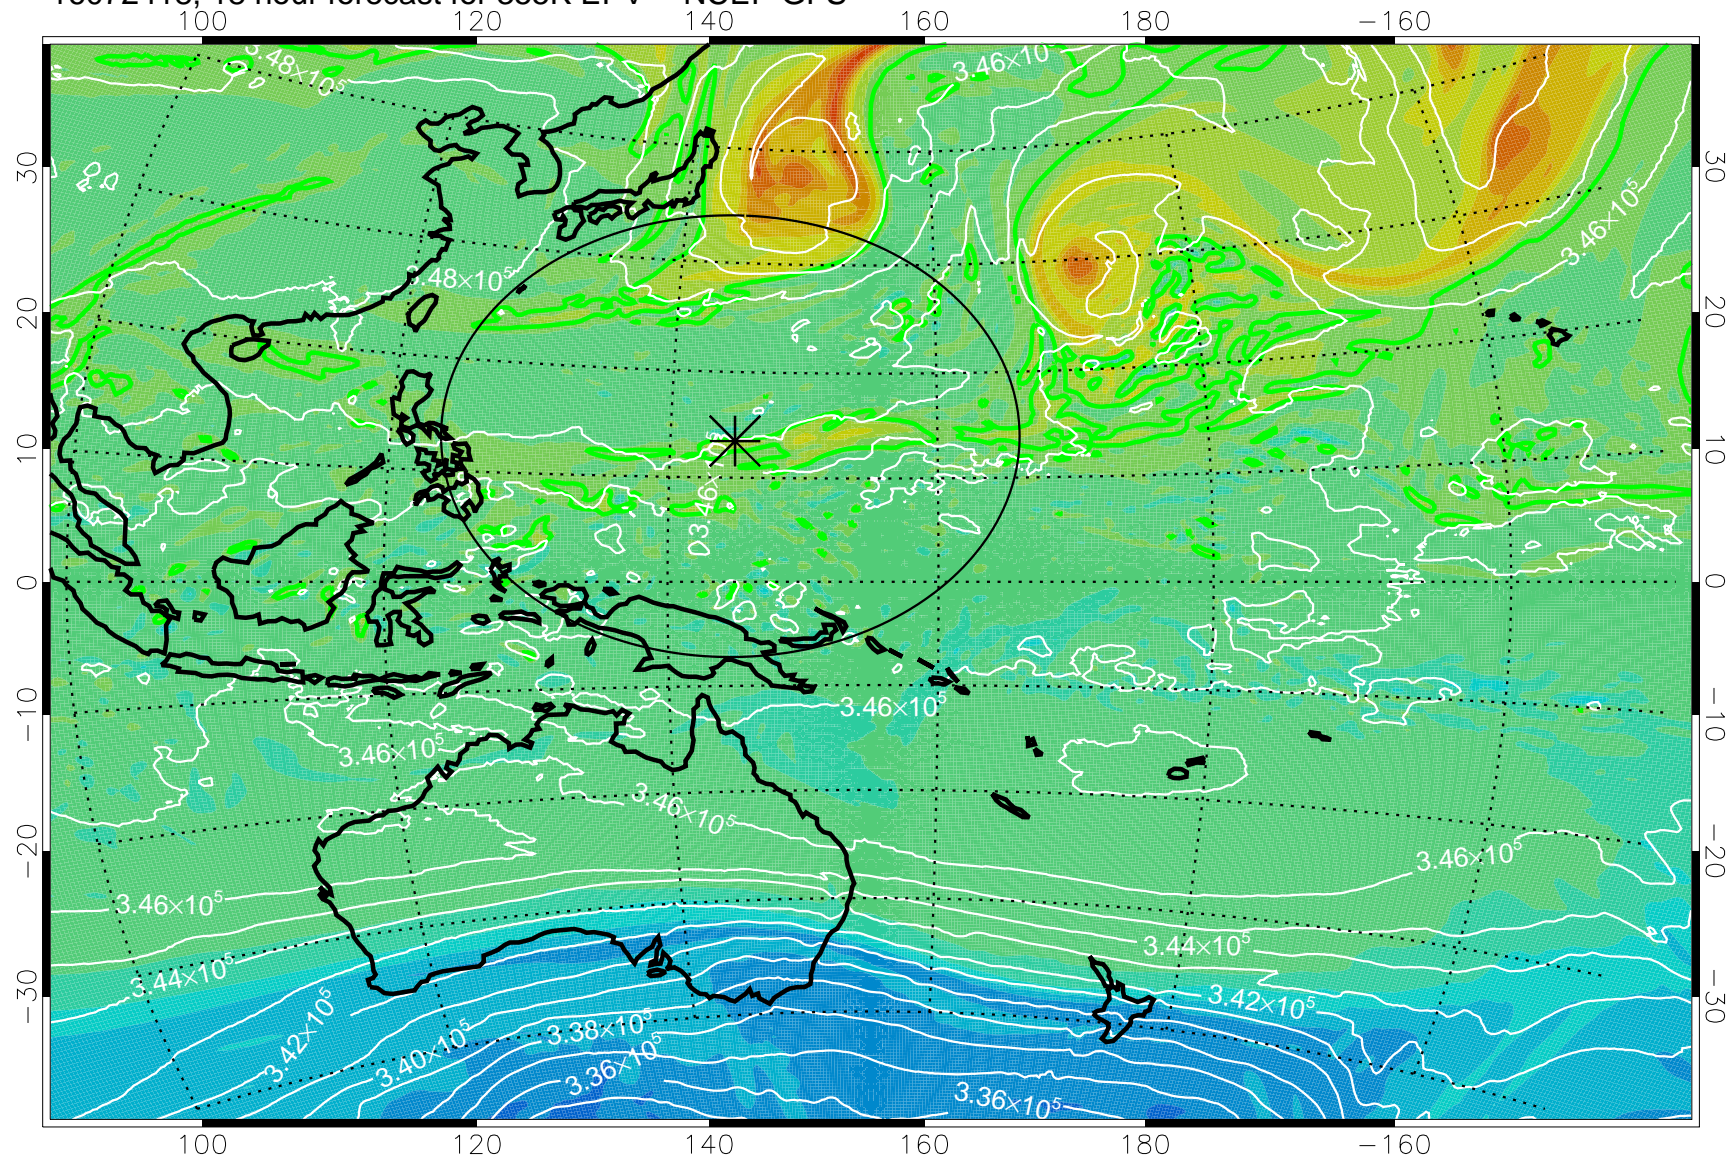

16072406, 6 hour forecast for 355K EPV -- NCEP GFS

355K Montgomery Streamfunction, white
EPV Tropopause (2 PVU) Position
Range ring of 2304 km

16072412, 12 hour forecast for 355K EPV -- NCEP GFS

355K Montgomery Streamfunction, white
EPV Tropopause (2 PVU) Position
Range ring of 2304 km

16072418, 18 hour forecast for 355K EPV -- NCEP GFS

355K Montgomery Streamfunction, white
EPV Tropopause (2 PVU) Position
Range ring of 2304 km

16072500, 24 hour forecast for 355K EPV -- NCEP GFS

355K Montgomery Streamfunction, white
EPV Tropopause (2 PVU) Position
Range ring of 2304 km

16072506, 30 hour forecast for 355K EPV -- NCEP GFS

355K Montgomery Streamfunction, white
EPV Tropopause (2 PVU) Position
Range ring of 2304 km

16072512, 36 hour forecast for 355K EPV -- NCEP GFS

355K Montgomery Streamfunction, white
EPV Tropopause (2 PVU) Position
Range ring of 2304 km

16072518, 42 hour forecast for 355K EPV -- NCEP GFS

355K Montgomery Streamfunction, white
EPV Tropopause (2 PVU) Position
Range ring of 2304 km

16072600, 48 hour forecast for 355K EPV -- NCEP GFS

355K Montgomery Streamfunction, white
EPV Tropopause (2 PVU) Position
Range ring of 2304 km