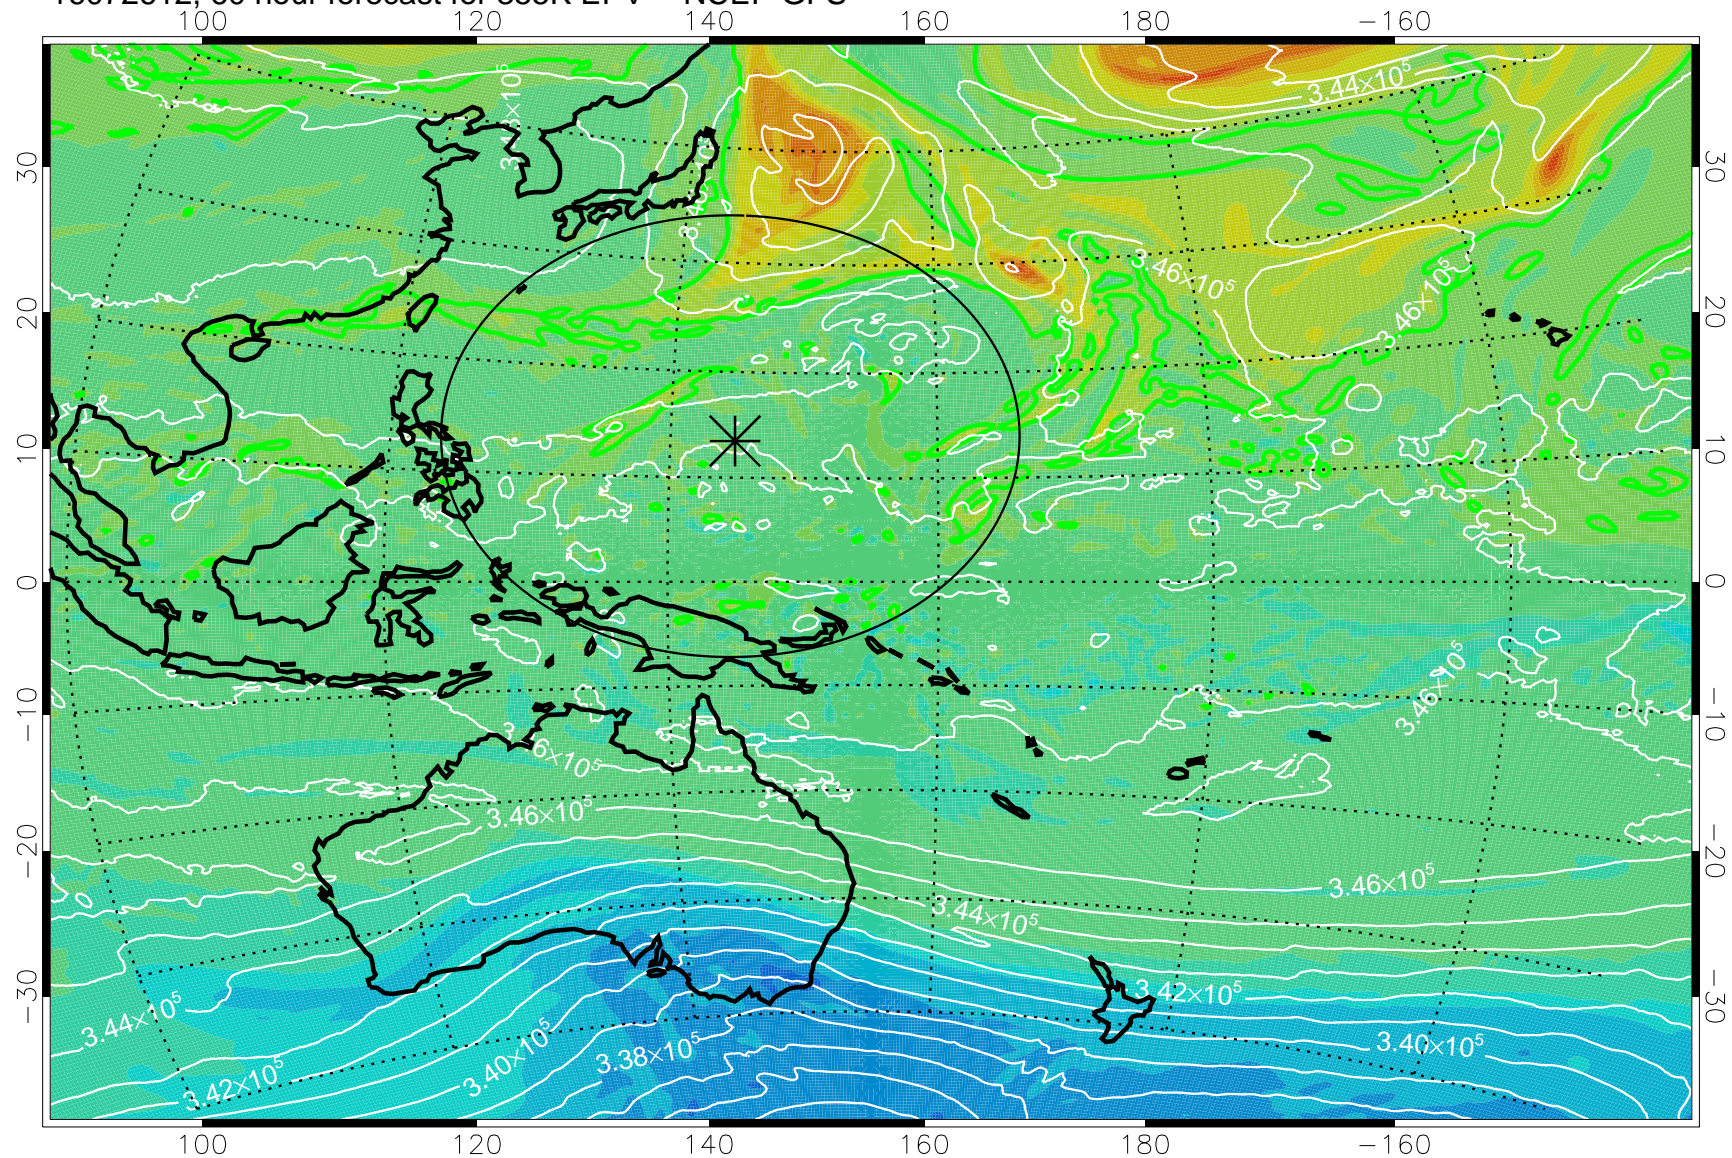

16072506, 30 hour forecast for 355K EPV -- NCEP GFS

355K Montgomery Streamfunction, white
EPV Tropopause (2 PVU) Position
Range ring of 2304 km

16072512, 36 hour forecast for 355K EPV -- NCEP GFS

355K Montgomery Streamfunction, white
EPV Tropopause (2 PVU) Position
Range ring of 2304 km

16072518, 42 hour forecast for 355K EPV -- NCEP GFS

355K Montgomery Streamfunction, white
EPV Tropopause (2 PVU) Position
Range ring of 2304 km

16072600, 48 hour forecast for 355K EPV -- NCEP GFS

355K Montgomery Streamfunction, white
EPV Tropopause (2 PVU) Position
Range ring of 2304 km

16072606, 54 hour forecast for 355K EPV -- NCEP GFS

355K Montgomery Streamfunction, white
EPV Tropopause (2 PVU) Position
Range ring of 2304 km

16072612, 60 hour forecast for 355K EPV -- NCEP GFS

355K Montgomery Streamfunction, white
EPV Tropopause (2 PVU) Position
Range ring of 2304 km

16072618, 66 hour forecast for 355K EPV -- NCEP GFS

355K Montgomery Streamfunction, white
EPV Tropopause (2 PVU) Position
Range ring of 2304 km

16072700, 72 hour forecast for 355K EPV -- NCEP GFS

355K Montgomery Streamfunction, white
EPV Tropopause (2 PVU) Position
Range ring of 2304 km