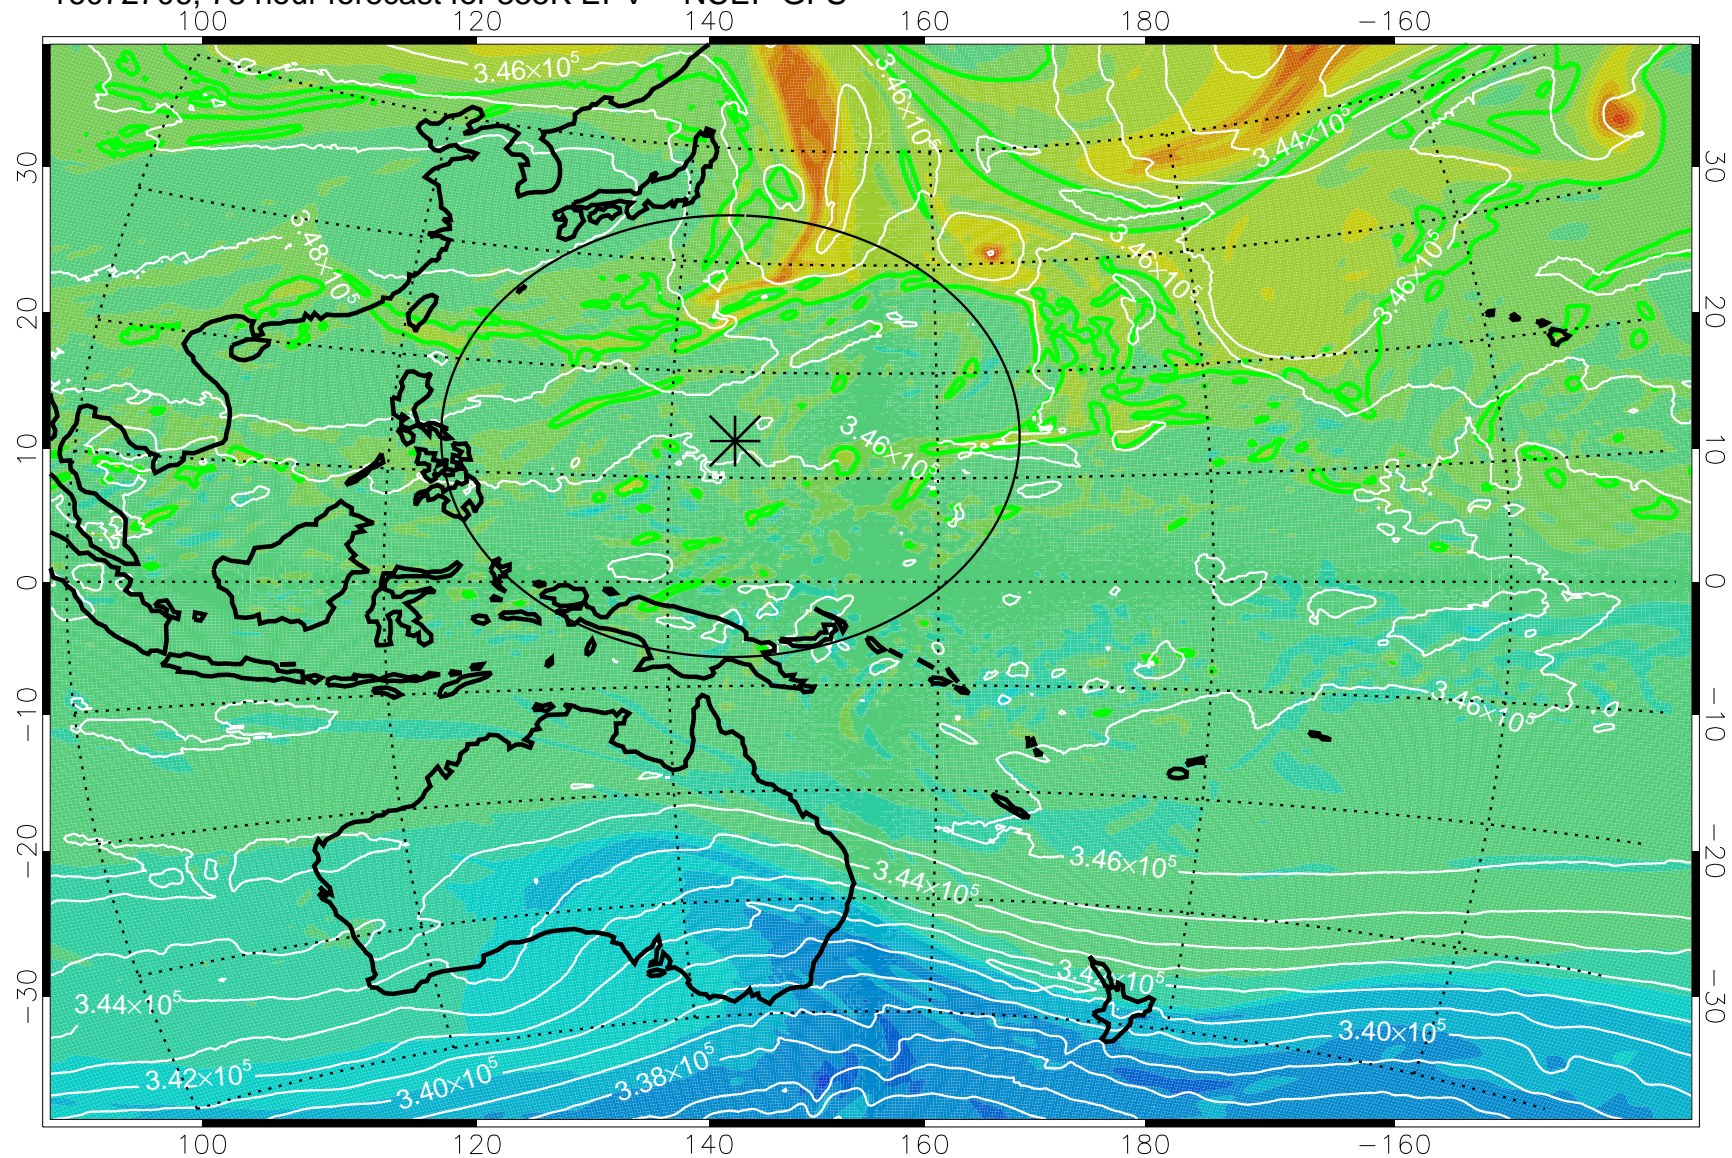

16072618, 66 hour forecast for 355K EPV -- NCEP GFS

355K Montgomery Streamfunction, white
EPV Tropopause (2 PVU) Position
Range ring of 2304 km

16072700, 72 hour forecast for 355K EPV -- NCEP GFS

355K Montgomery Streamfunction, white
EPV Tropopause (2 PVU) Position
Range ring of 2304 km

16072706, 78 hour forecast for 355K EPV -- NCEP GFS

355K Montgomery Streamfunction, white
EPV Tropopause (2 PVU) Position
Range ring of 2304 km

16072712, 84 hour forecast for 355K EPV -- NCEP GFS

355K Montgomery Streamfunction, white
EPV Tropopause (2 PVU) Position
Range ring of 2304 km

16072806, 102 hour forecast for 355K EPV -- NCEP GFS

355K Montgomery Streamfunction, white
EPV Tropopause (2 PVU) Position
Range ring of 2304 km

16072812, 108 hour forecast for 355K EPV -- NCEP GFS

355K Montgomery Streamfunction, white
EPV Tropopause (2 PVU) Position
Range ring of 2304 km

16072900, 120 hour forecast for 355K EPV -- NCEP GFS

355K Montgomery Streamfunction, white
EPV Tropopause (2 PVU) Position
Range ring of 2304 km