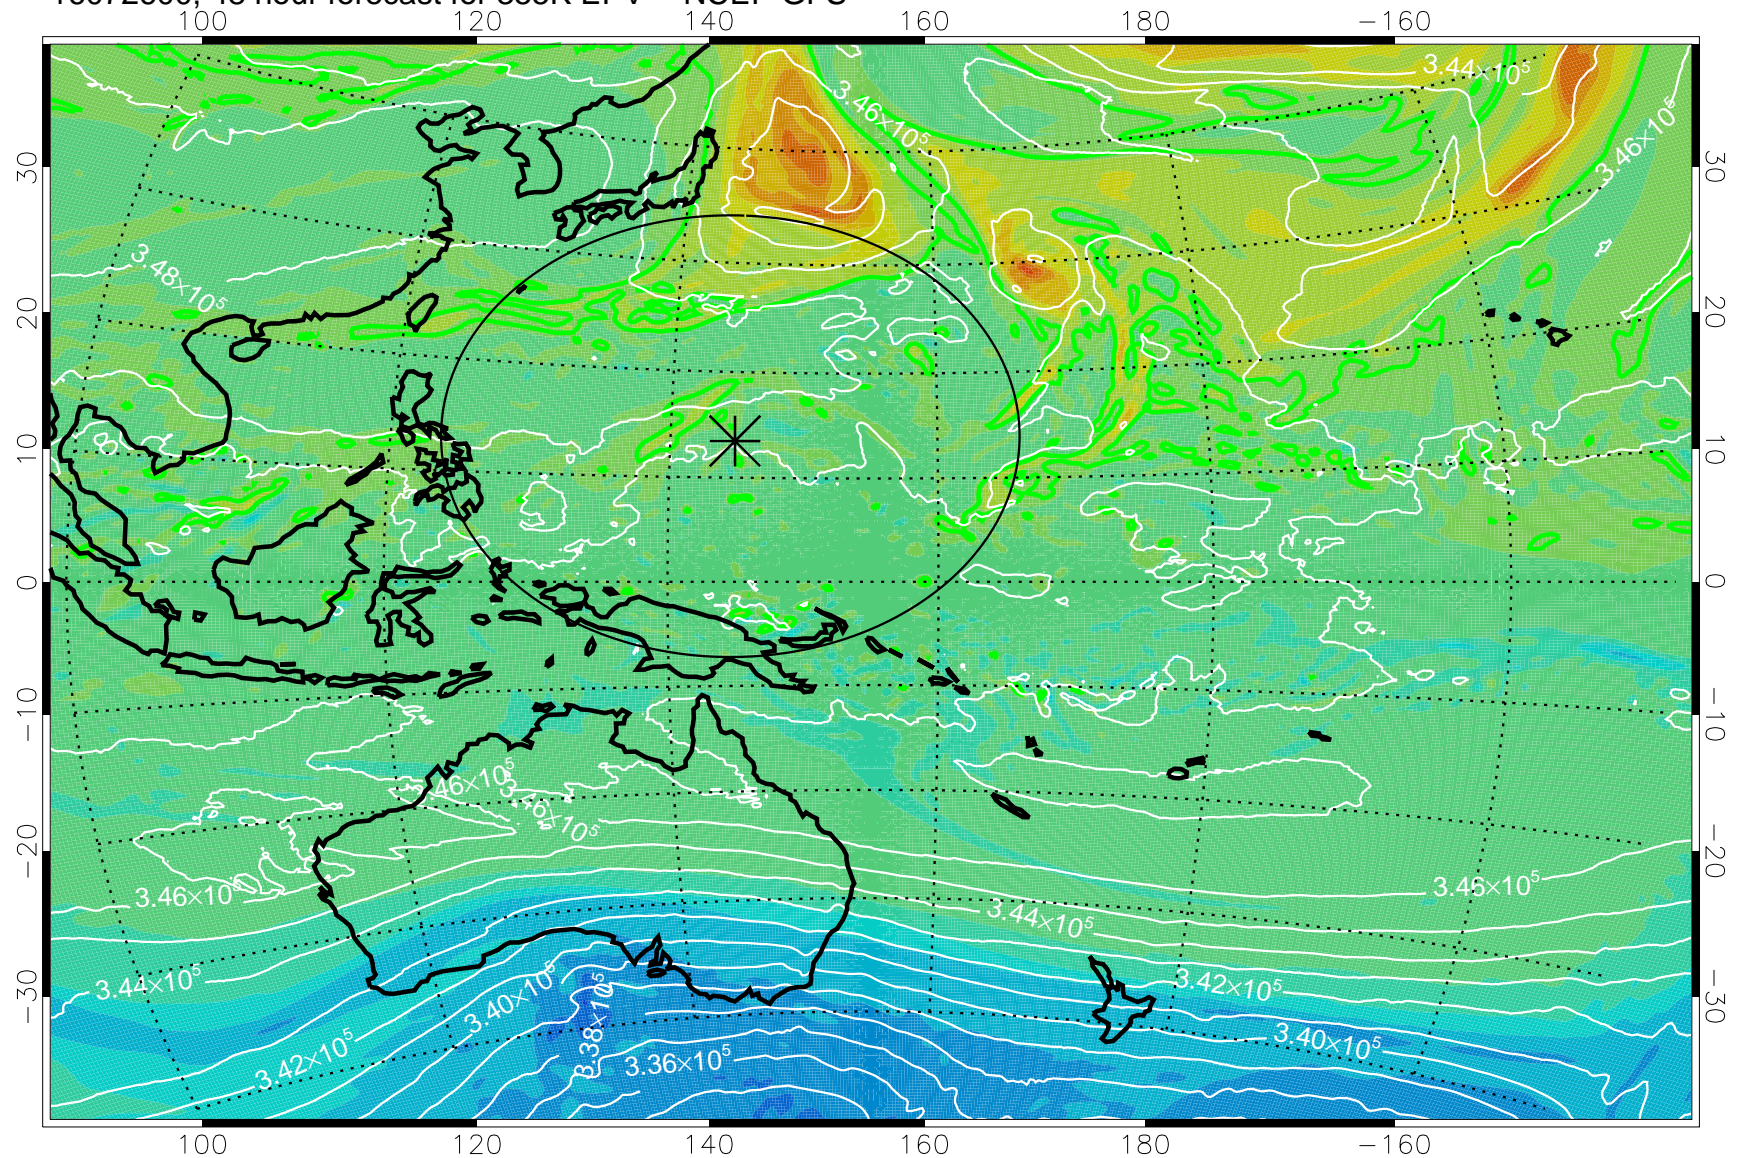

16072506, 30 hour forecast for 355K EPV -- NCEP GFS

355K Montgomery Streamfunction, white
EPV Tropopause (2 PVU) Position
Range ring of 2304 km

16072512, 36 hour forecast for 355K EPV -- NCEP GFS

355K Montgomery Streamfunction, white
EPV Tropopause (2 PVU) Position
Range ring of 2304 km

16072518, 42 hour forecast for 355K EPV -- NCEP GFS

355K Montgomery Streamfunction, white
EPV Tropopause (2 PVU) Position
Range ring of 2304 km

16072600, 48 hour forecast for 355K EPV -- NCEP GFS

355K Montgomery Streamfunction, white
EPV Tropopause (2 PVU) Position
Range ring of 2304 km

16072606, 54 hour forecast for 355K EPV -- NCEP GFS

355K Montgomery Streamfunction, white
EPV Tropopause (2 PVU) Position
Range ring of 2304 km

16072612, 60 hour forecast for 355K EPV -- NCEP GFS

355K Montgomery Streamfunction, white
EPV Tropopause (2 PVU) Position
Range ring of 2304 km

16072618, 66 hour forecast for 355K EPV -- NCEP GFS

355K Montgomery Streamfunction, white
EPV Tropopause (2 PVU) Position
Range ring of 2304 km

16072700, 72 hour forecast for 355K EPV -- NCEP GFS

355K Montgomery Streamfunction, white
EPV Tropopause (2 PVU) Position
Range ring of 2304 km