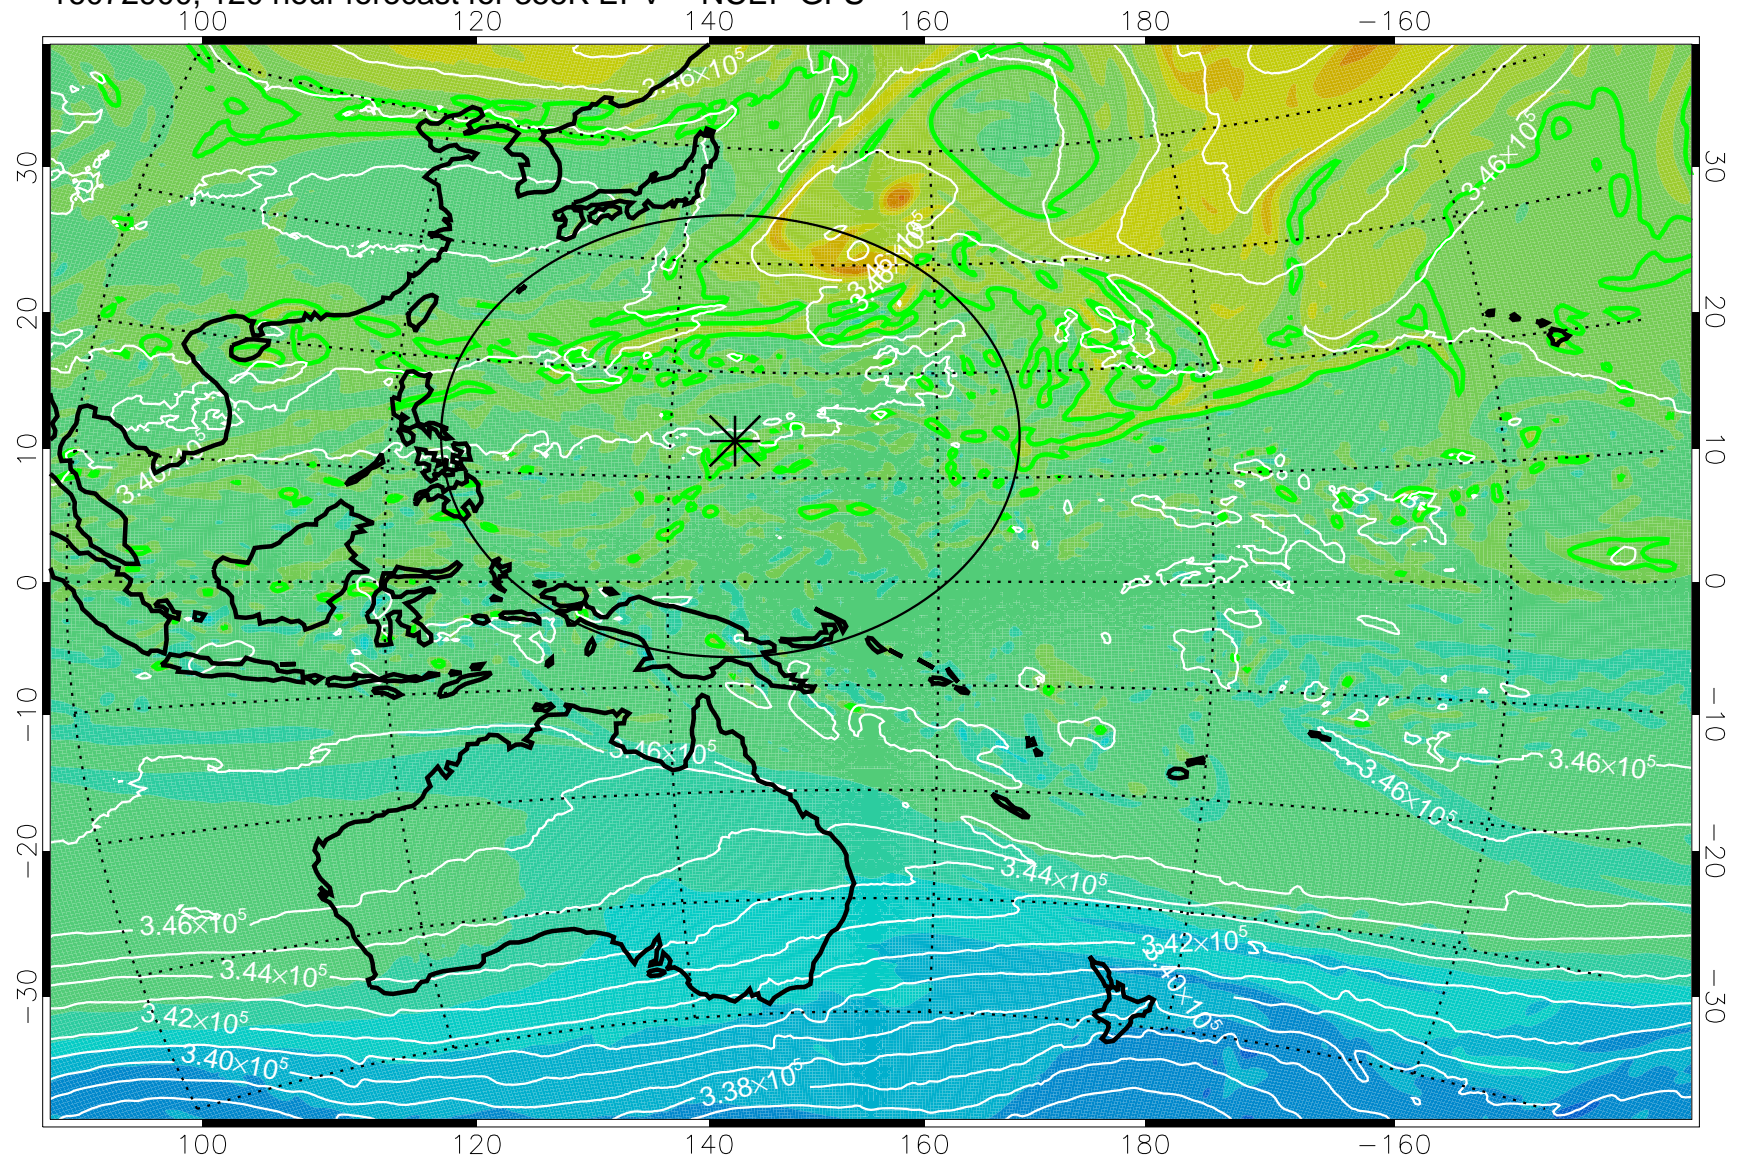

16072618, 66 hour forecast for 355K EPV -- NCEP GFS

355K Montgomery Streamfunction, white
EPV Tropopause (2 PVU) Position
Range ring of 2304 km

16072700, 72 hour forecast for 355K EPV -- NCEP GFS

355K Montgomery Streamfunction, white
EPV Tropopause (2 PVU) Position
Range ring of 2304 km

16072706, 78 hour forecast for 355K EPV -- NCEP GFS

355K Montgomery Streamfunction, white
EPV Tropopause (2 PVU) Position
Range ring of 2304 km

16072712, 84 hour forecast for 355K EPV -- NCEP GFS

355K Montgomery Streamfunction, white
EPV Tropopause (2 PVU) Position
Range ring of 2304 km

16072806, 102 hour forecast for 355K EPV -- NCEP GFS

355K Montgomery Streamfunction, white
EPV Tropopause (2 PVU) Position
Range ring of 2304 km

16072812, 108 hour forecast for 355K EPV -- NCEP GFS

355K Montgomery Streamfunction, white
EPV Tropopause (2 PVU) Position
Range ring of 2304 km

16072900, 120 hour forecast for 355K EPV -- NCEP GFS

355K Montgomery Streamfunction, white
EPV Tropopause (2 PVU) Position
Range ring of 2304 km