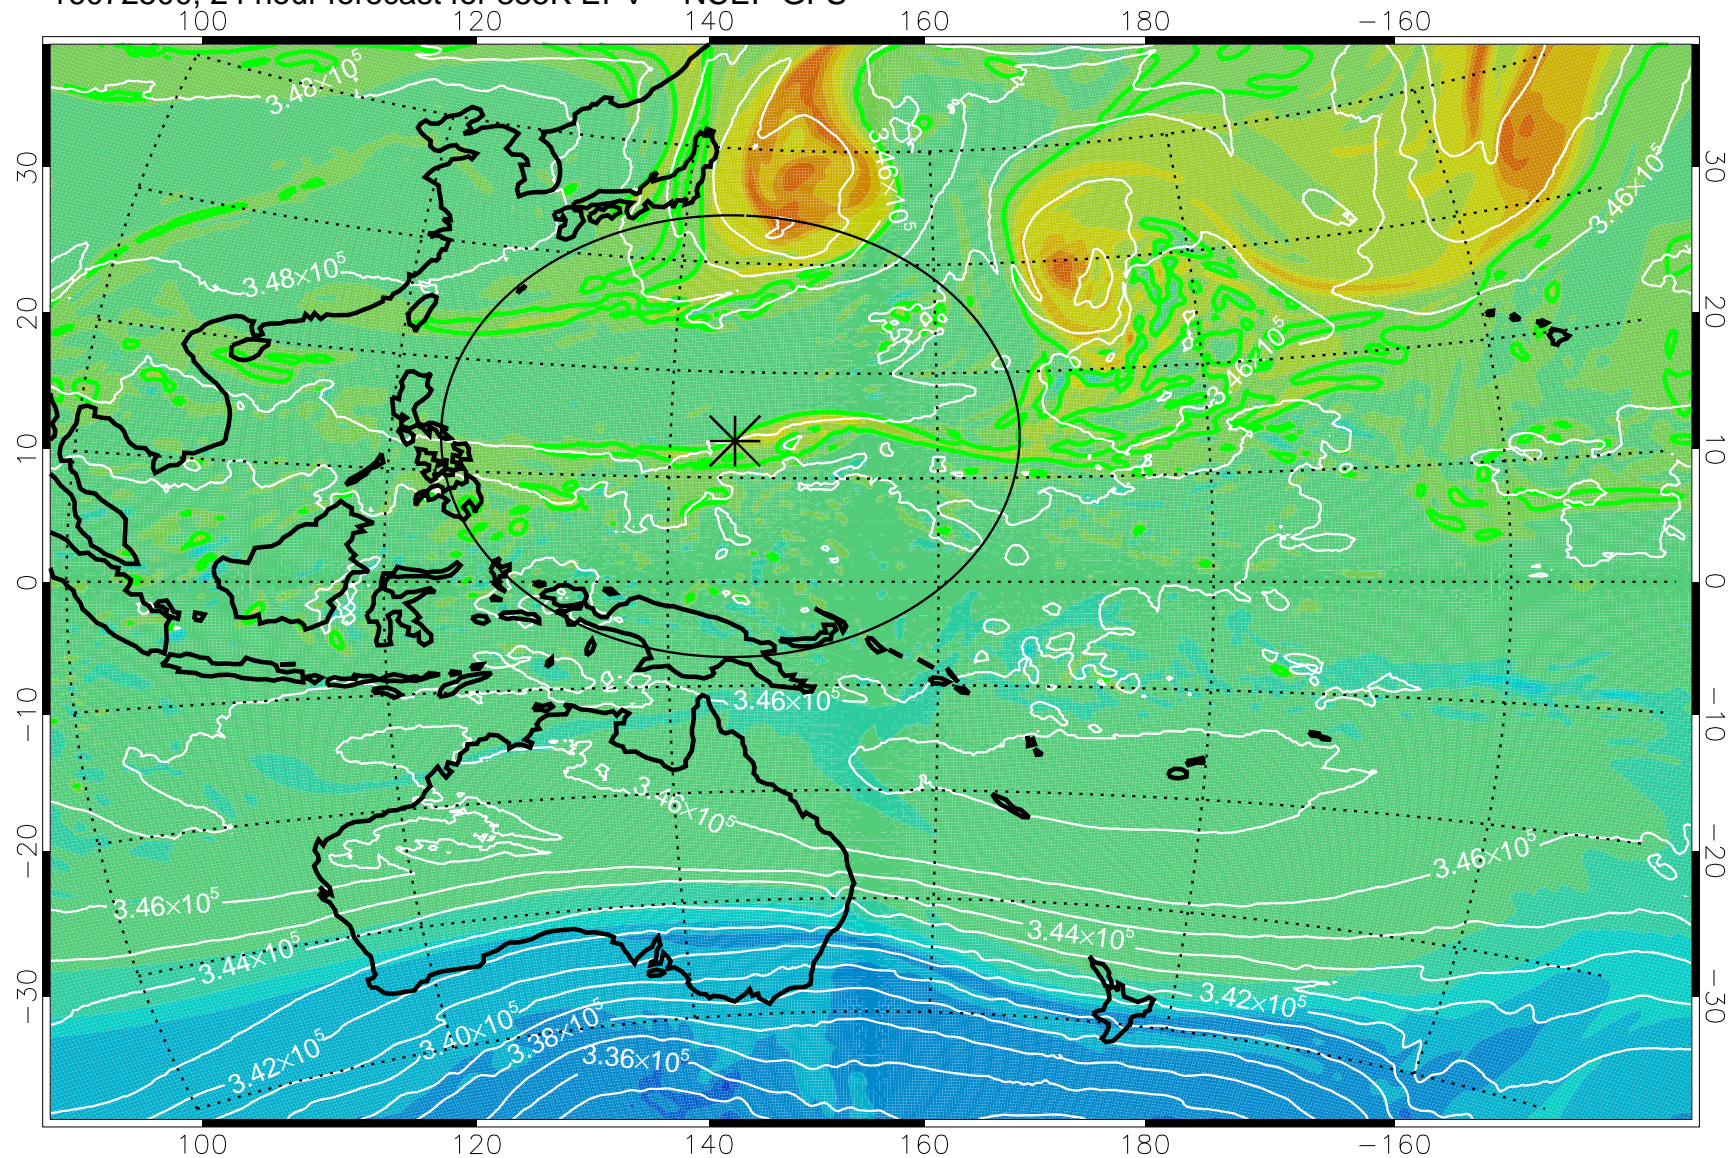

16072406, 6 hour forecast for 355K EPV -- NCEP GFS

355K Montgomery Streamfunction, white
EPV Tropopause (2 PVU) Position
Range ring of 2304 km

16072412, 12 hour forecast for 355K EPV -- NCEP GFS

355K Montgomery Streamfunction, white
EPV Tropopause (2 PVU) Position
Range ring of 2304 km

16072418, 18 hour forecast for 355K EPV -- NCEP GFS

355K Montgomery Streamfunction, white
EPV Tropopause (2 PVU) Position
Range ring of 2304 km

16072500, 24 hour forecast for 355K EPV -- NCEP GFS

355K Montgomery Streamfunction, white
EPV Tropopause (2 PVU) Position
Range ring of 2304 km

16072506, 30 hour forecast for 355K EPV -- NCEP GFS

355K Montgomery Streamfunction, white
EPV Tropopause (2 PVU) Position
Range ring of 2304 km

16072512, 36 hour forecast for 355K EPV -- NCEP GFS

355K Montgomery Streamfunction, white
EPV Tropopause (2 PVU) Position
Range ring of 2304 km

16072518, 42 hour forecast for 355K EPV -- NCEP GFS

355K Montgomery Streamfunction, white
EPV Tropopause (2 PVU) Position
Range ring of 2304 km

16072600, 48 hour forecast for 355K EPV -- NCEP GFS

355K Montgomery Streamfunction, white
EPV Tropopause (2 PVU) Position
Range ring of 2304 km