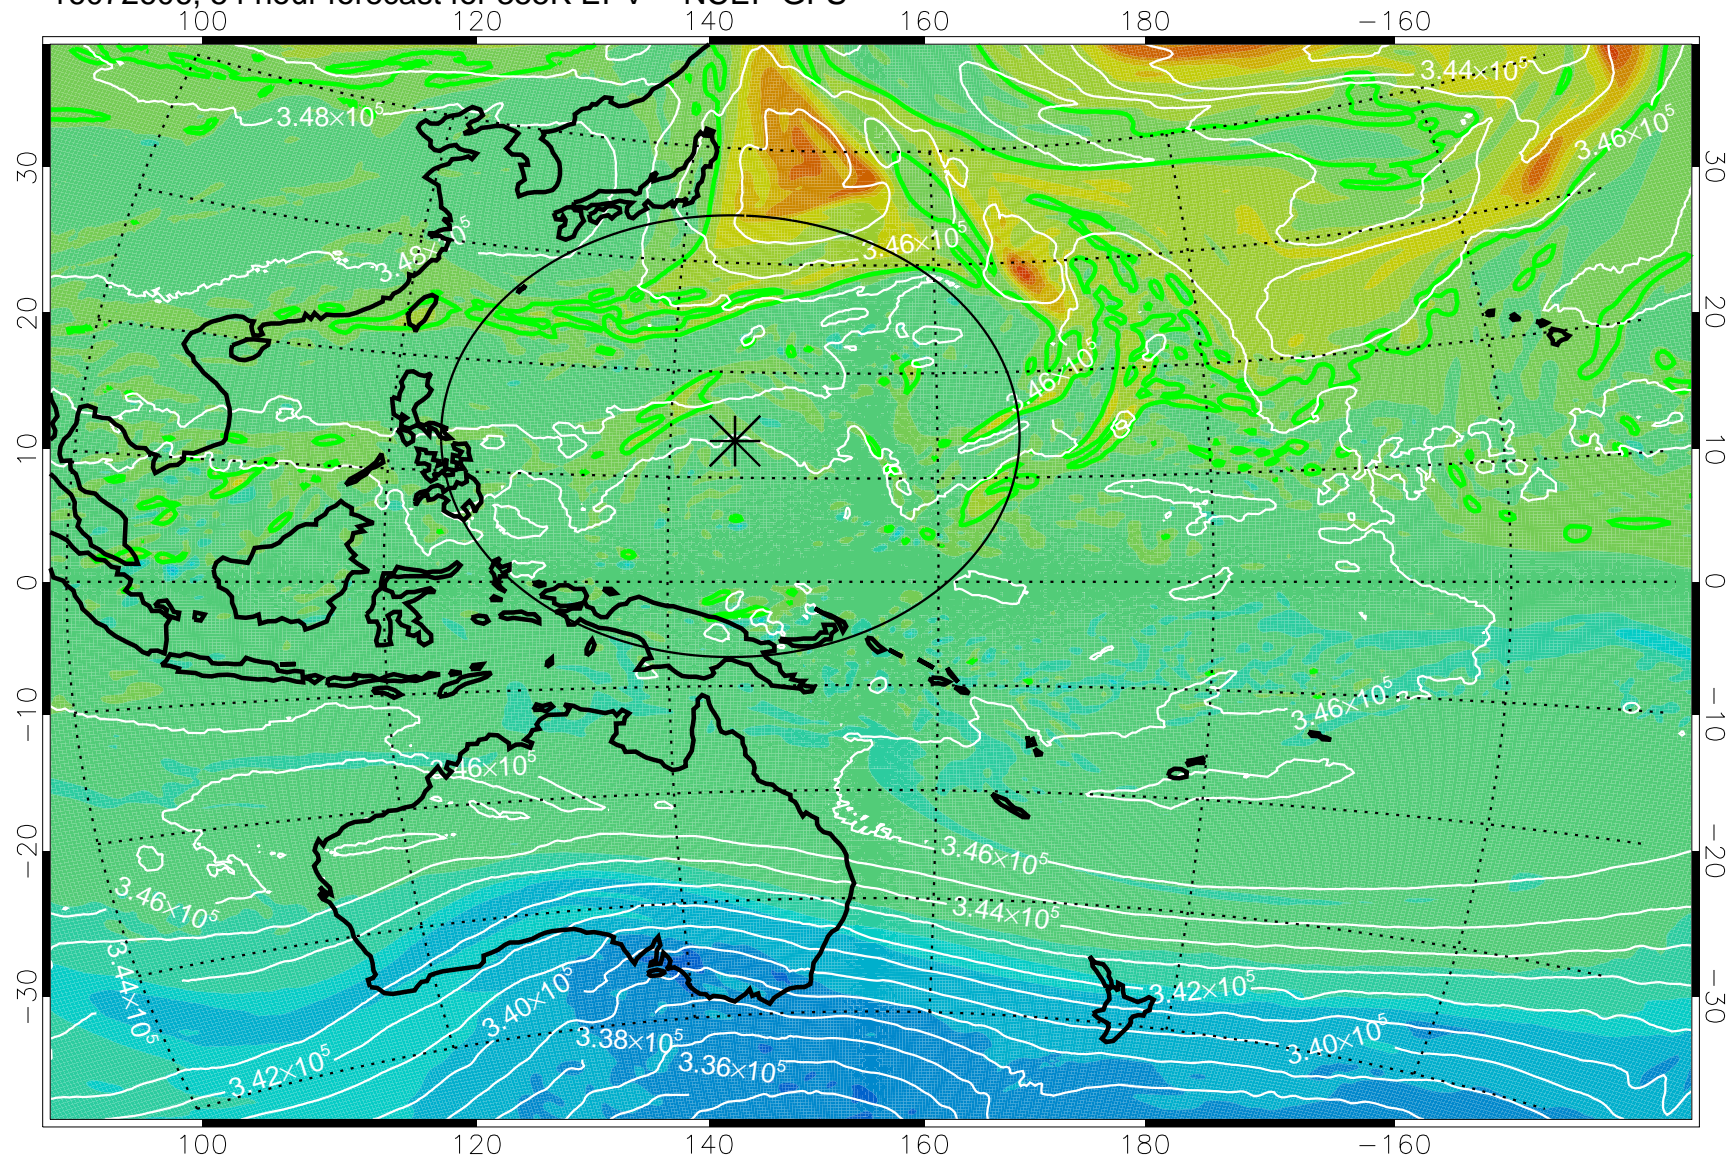

16072506, 30 hour forecast for 355K EPV -- NCEP GFS

355K Montgomery Streamfunction, white
EPV Tropopause (2 PVU) Position
Range ring of 2304 km

16072512, 36 hour forecast for 355K EPV -- NCEP GFS

355K Montgomery Streamfunction, white
EPV Tropopause (2 PVU) Position
Range ring of 2304 km

16072518, 42 hour forecast for 355K EPV -- NCEP GFS

355K Montgomery Streamfunction, white
EPV Tropopause (2 PVU) Position
Range ring of 2304 km

16072600, 48 hour forecast for 355K EPV -- NCEP GFS

355K Montgomery Streamfunction, white
EPV Tropopause (2 PVU) Position
Range ring of 2304 km

16072606, 54 hour forecast for 355K EPV -- NCEP GFS

355K Montgomery Streamfunction, white
EPV Tropopause (2 PVU) Position
Range ring of 2304 km

16072612, 60 hour forecast for 355K EPV -- NCEP GFS

355K Montgomery Streamfunction, white
EPV Tropopause (2 PVU) Position
Range ring of 2304 km

16072618, 66 hour forecast for 355K EPV -- NCEP GFS

355K Montgomery Streamfunction, white
EPV Tropopause (2 PVU) Position
Range ring of 2304 km

16072700, 72 hour forecast for 355K EPV -- NCEP GFS

355K Montgomery Streamfunction, white
EPV Tropopause (2 PVU) Position
Range ring of 2304 km