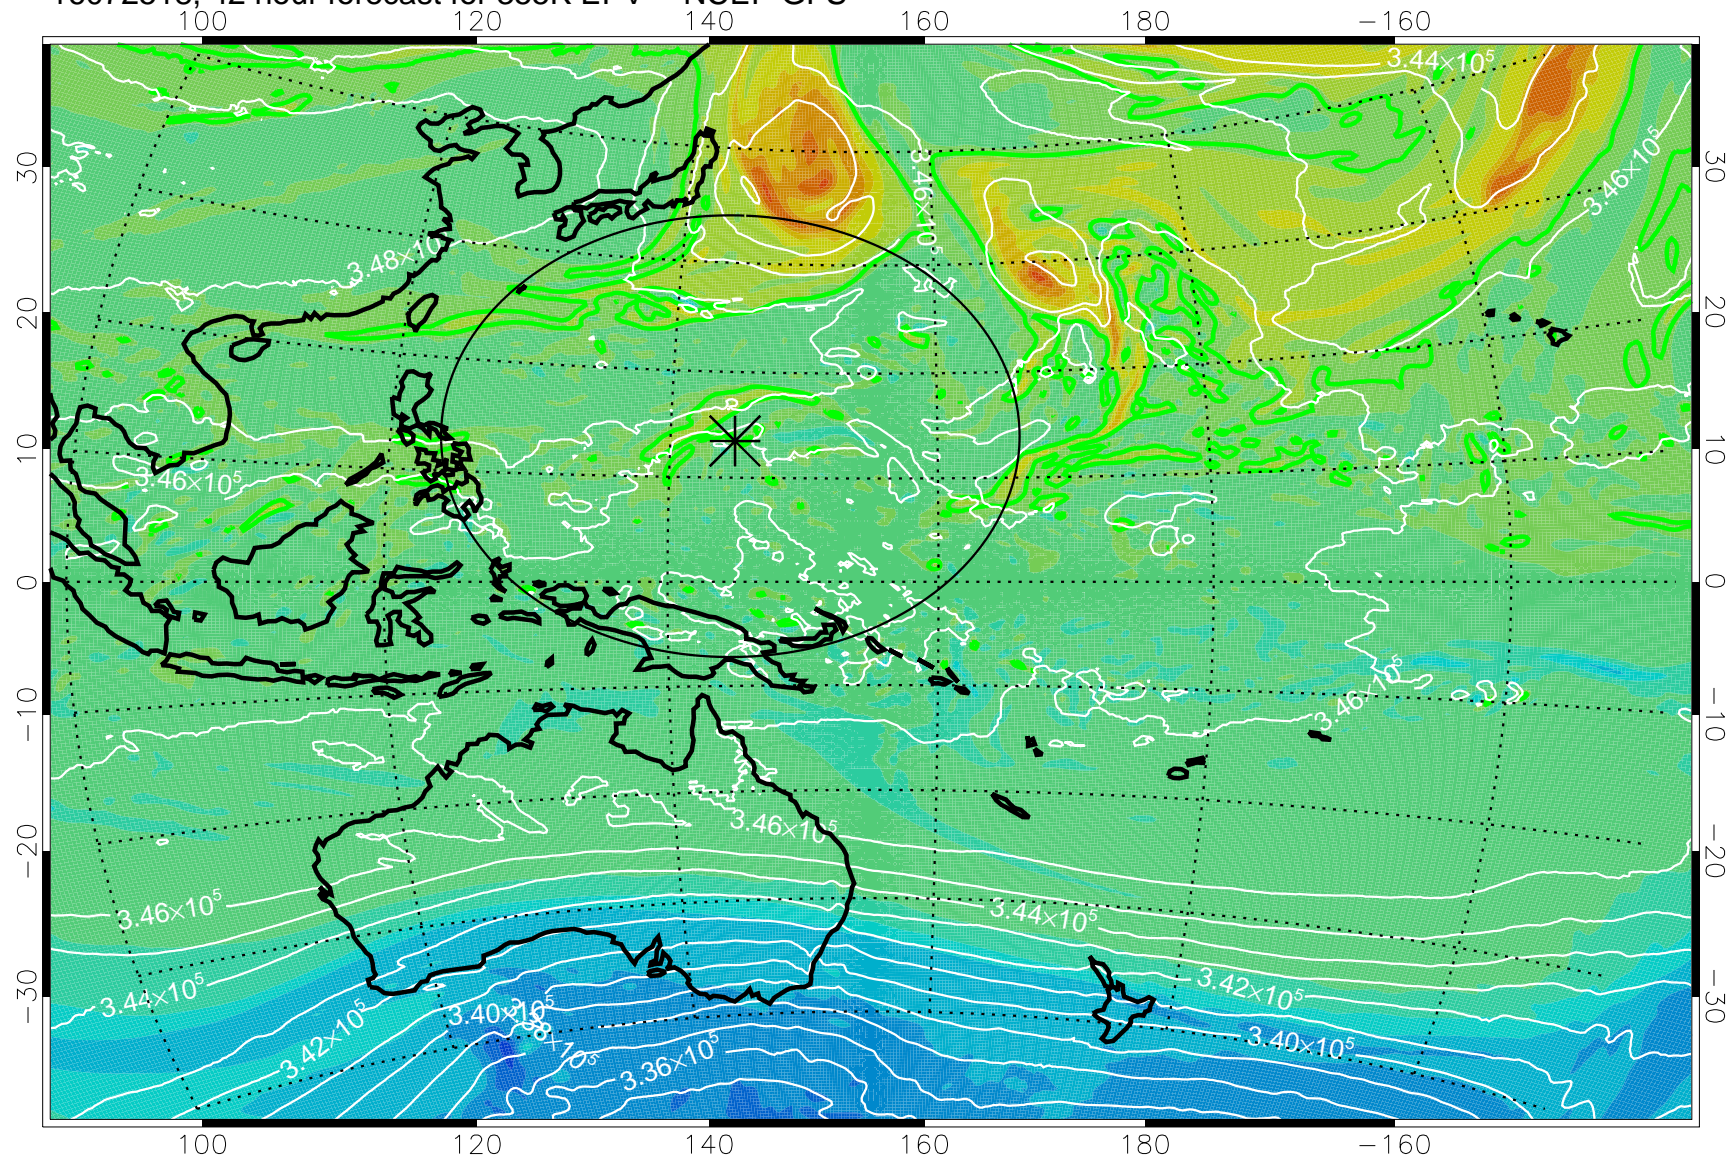

16072506, 30 hour forecast for 355K EPV -- NCEP GFS

355K Montgomery Streamfunction, white
EPV Tropopause (2 PVU) Position
Range ring of 2304 km

16072512, 36 hour forecast for 355K EPV -- NCEP GFS

355K Montgomery Streamfunction, white
EPV Tropopause (2 PVU) Position
Range ring of 2304 km

16072518, 42 hour forecast for 355K EPV -- NCEP GFS

355K Montgomery Streamfunction, white
EPV Tropopause (2 PVU) Position
Range ring of 2304 km

16072600, 48 hour forecast for 355K EPV -- NCEP GFS

355K Montgomery Streamfunction, white
EPV Tropopause (2 PVU) Position
Range ring of 2304 km

16072606, 54 hour forecast for 355K EPV -- NCEP GFS

355K Montgomery Streamfunction, white
EPV Tropopause (2 PVU) Position
Range ring of 2304 km

16072612, 60 hour forecast for 355K EPV -- NCEP GFS

355K Montgomery Streamfunction, white
EPV Tropopause (2 PVU) Position
Range ring of 2304 km

16072618, 66 hour forecast for 355K EPV -- NCEP GFS

355K Montgomery Streamfunction, white
EPV Tropopause (2 PVU) Position
Range ring of 2304 km

16072700, 72 hour forecast for 355K EPV -- NCEP GFS

355K Montgomery Streamfunction, white
EPV Tropopause (2 PVU) Position
Range ring of 2304 km