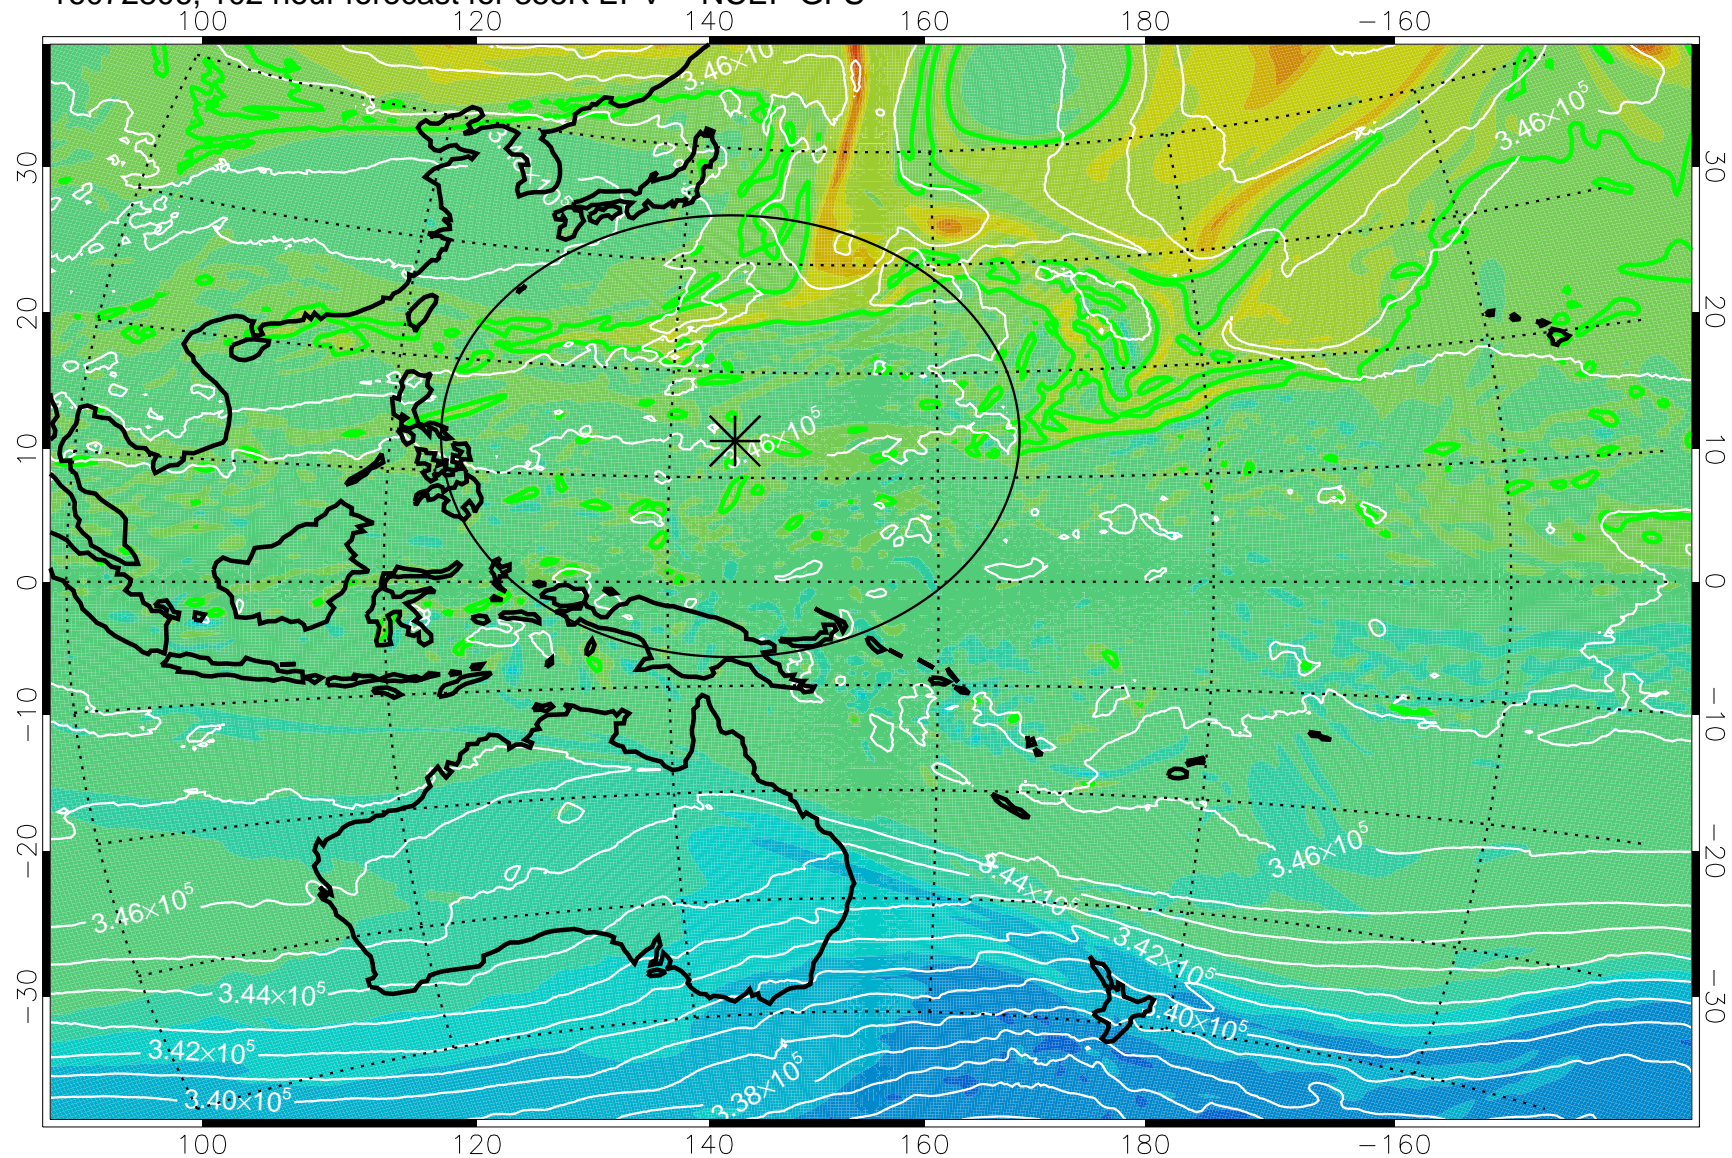

16072618, 66 hour forecast for 355K EPV -- NCEP GFS

355K Montgomery Streamfunction, white
EPV Tropopause (2 PVU) Position
Range ring of 2304 km

16072700, 72 hour forecast for 355K EPV -- NCEP GFS

355K Montgomery Streamfunction, white
EPV Tropopause (2 PVU) Position
Range ring of 2304 km

16072706, 78 hour forecast for 355K EPV -- NCEP GFS

355K Montgomery Streamfunction, white
EPV Tropopause (2 PVU) Position
Range ring of 2304 km

16072712, 84 hour forecast for 355K EPV -- NCEP GFS

355K Montgomery Streamfunction, white
EPV Tropopause (2 PVU) Position
Range ring of 2304 km

16072806, 102 hour forecast for 355K EPV -- NCEP GFS

355K Montgomery Streamfunction, white
EPV Tropopause (2 PVU) Position
Range ring of 2304 km

16072812, 108 hour forecast for 355K EPV -- NCEP GFS

355K Montgomery Streamfunction, white
EPV Tropopause (2 PVU) Position
Range ring of 2304 km

16072900, 120 hour forecast for 355K EPV -- NCEP GFS

355K Montgomery Streamfunction, white
EPV Tropopause (2 PVU) Position
Range ring of 2304 km