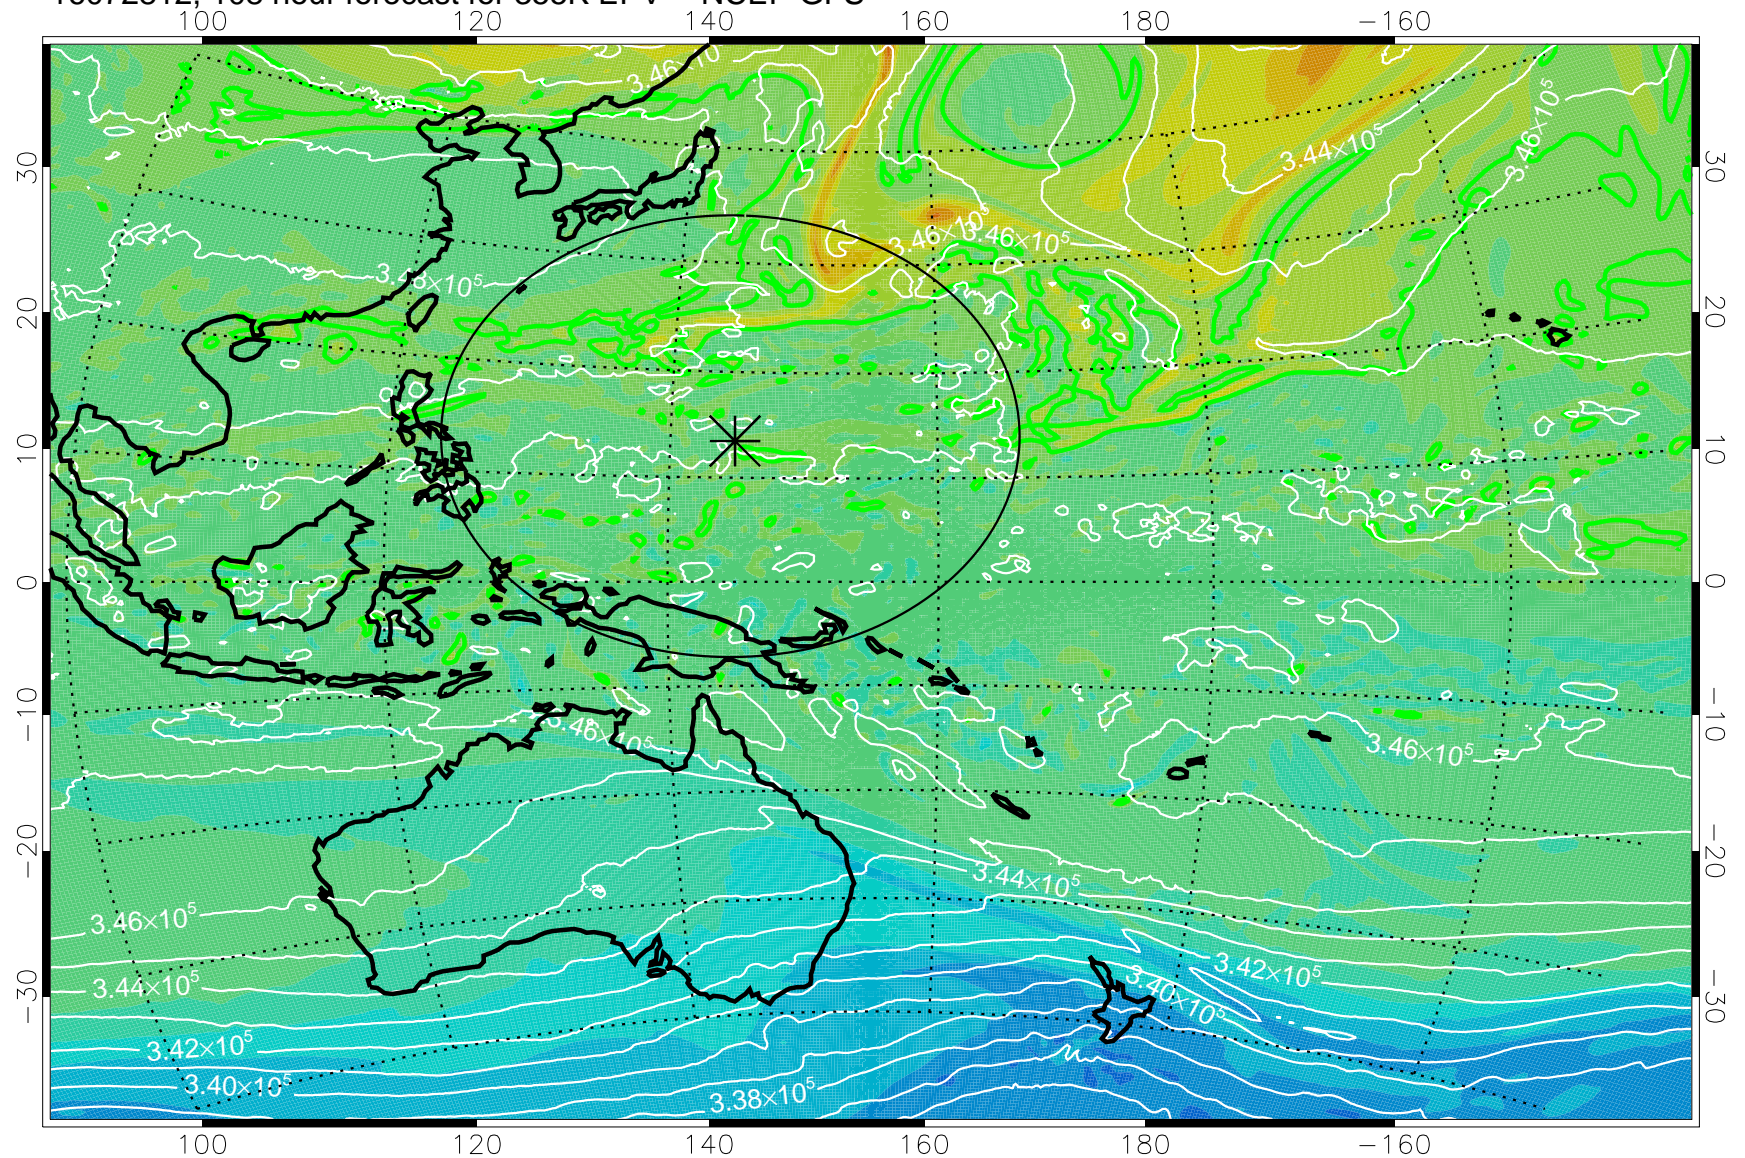

16072618, 66 hour forecast for 355K EPV -- NCEP GFS

355K Montgomery Streamfunction, white
EPV Tropopause (2 PVU) Position
Range ring of 2304 km

16072700, 72 hour forecast for 355K EPV -- NCEP GFS

355K Montgomery Streamfunction, white
EPV Tropopause (2 PVU) Position
Range ring of 2304 km

16072706, 78 hour forecast for 355K EPV -- NCEP GFS

355K Montgomery Streamfunction, white
EPV Tropopause (2 PVU) Position
Range ring of 2304 km

16072712, 84 hour forecast for 355K EPV -- NCEP GFS

355K Montgomery Streamfunction, white
EPV Tropopause (2 PVU) Position
Range ring of 2304 km

16072806, 102 hour forecast for 355K EPV -- NCEP GFS

355K Montgomery Streamfunction, white
EPV Tropopause (2 PVU) Position
Range ring of 2304 km

16072812, 108 hour forecast for 355K EPV -- NCEP GFS

355K Montgomery Streamfunction, white
EPV Tropopause (2 PVU) Position
Range ring of 2304 km

16072900, 120 hour forecast for 355K EPV -- NCEP GFS

355K Montgomery Streamfunction, white
EPV Tropopause (2 PVU) Position
Range ring of 2304 km