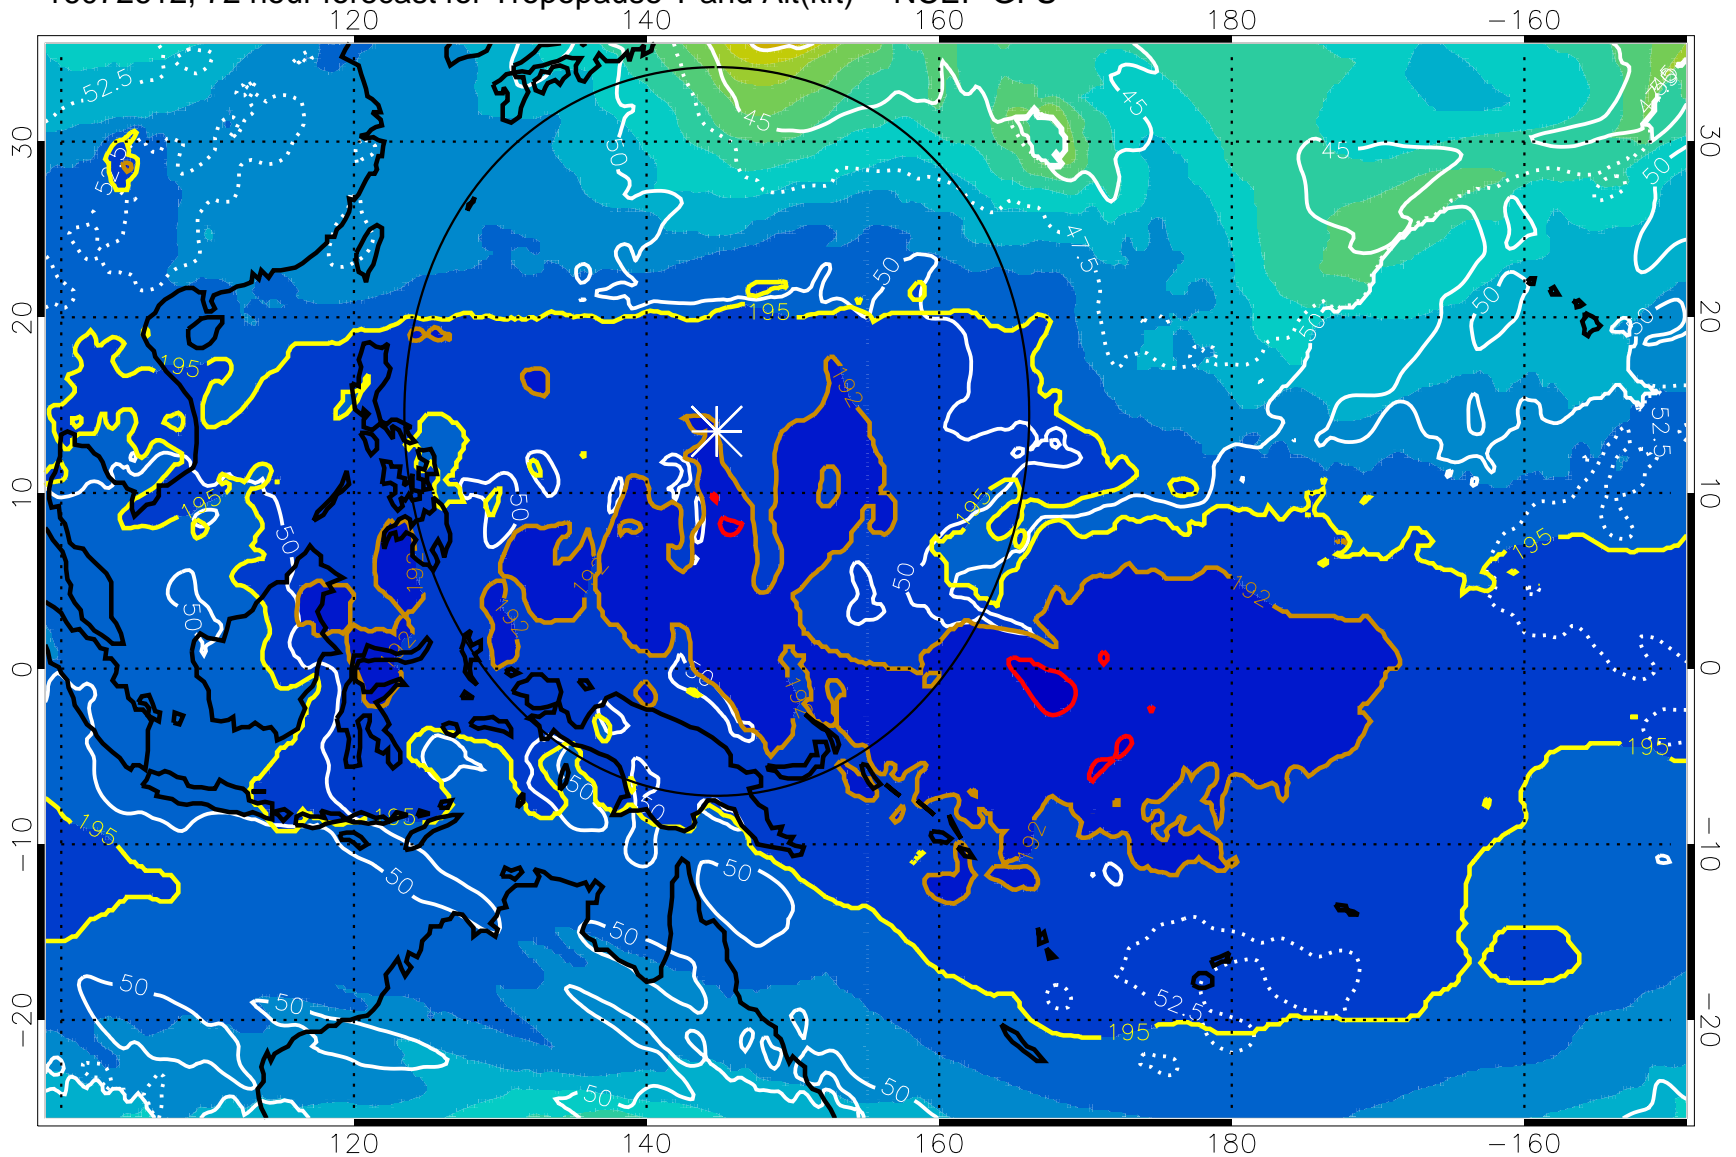

16072612, 72 hour forecast for Tropopause T and Alt(kft) -- NCEP GFS

190 200 210 220 230

Tropopause T, K

Tropopause Altitude in kft (white)

192.5K Isotherm 195K Isotherm

187.5K Isotherm 190K Isotherm

Range ring of 2304 km