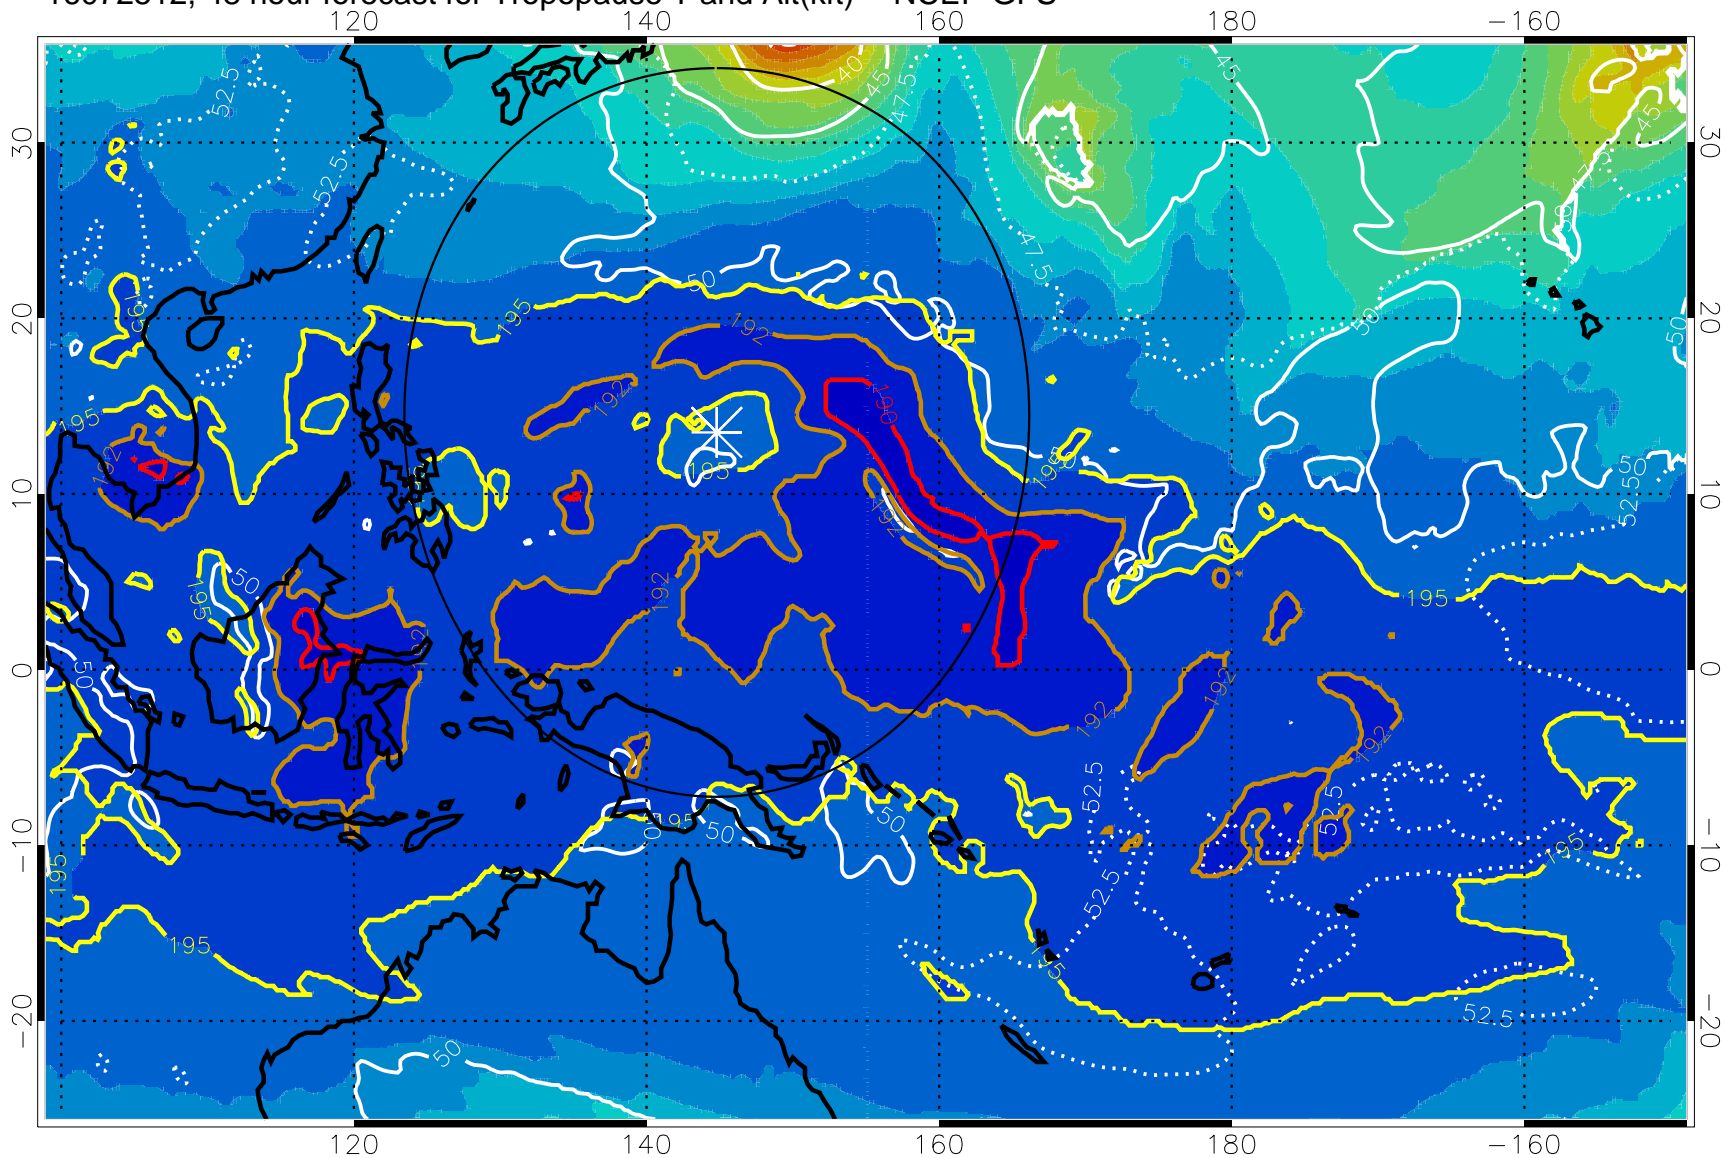

16072512, 48 hour forecast for Tropopause T and Alt(kft) -- NCEP GFS

190 200 210 220 230
Tropopause T, K

Tropopause Altitude in kft (white)

192.5K Isotherm 195K Isotherm
187.5K Isotherm 190K Isotherm

Range ring of 2304 km