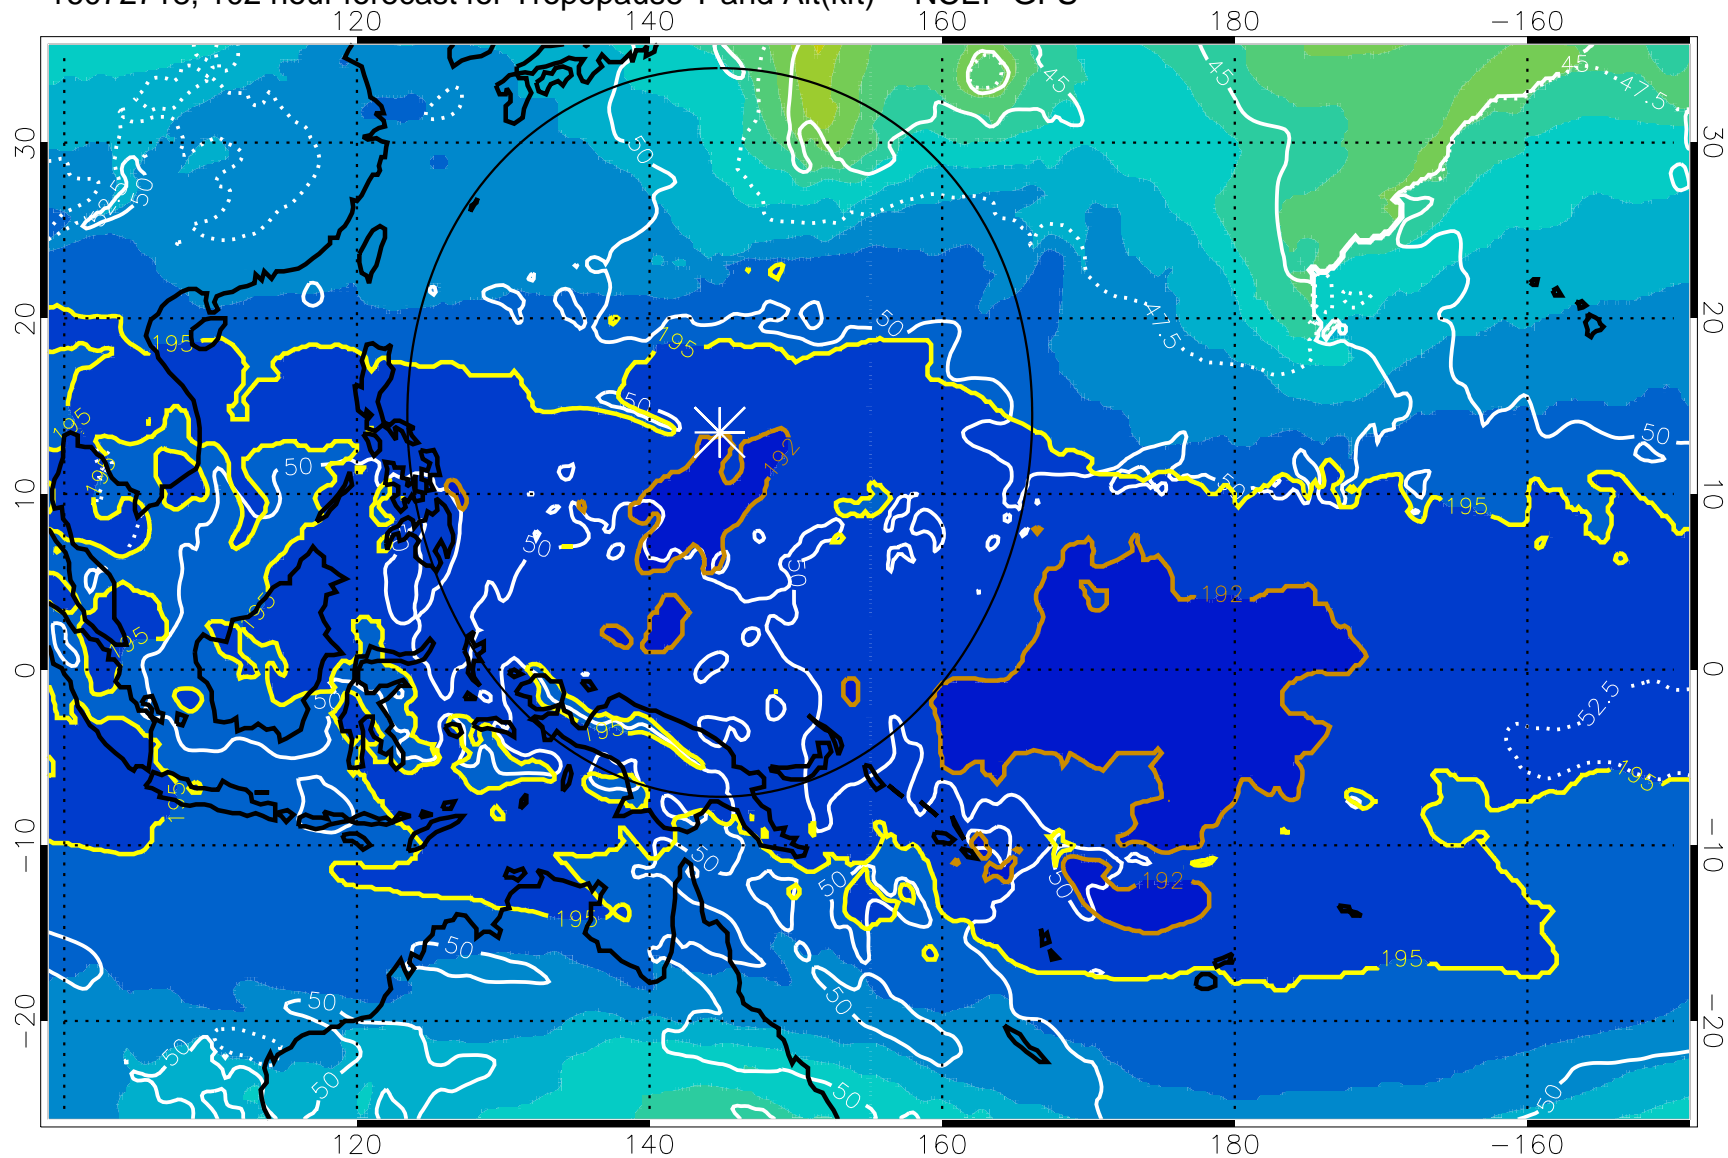

16072718, 102 hour forecast for Tropopause T and Alt(kft) -- NCEP GFS

190 200 210 220 230

Tropopause T, K

Tropopause Altitude in kft (white)

192.5K Isotherm 195K Isotherm

187.5K Isotherm 190K Isotherm

Range ring of 2304 km