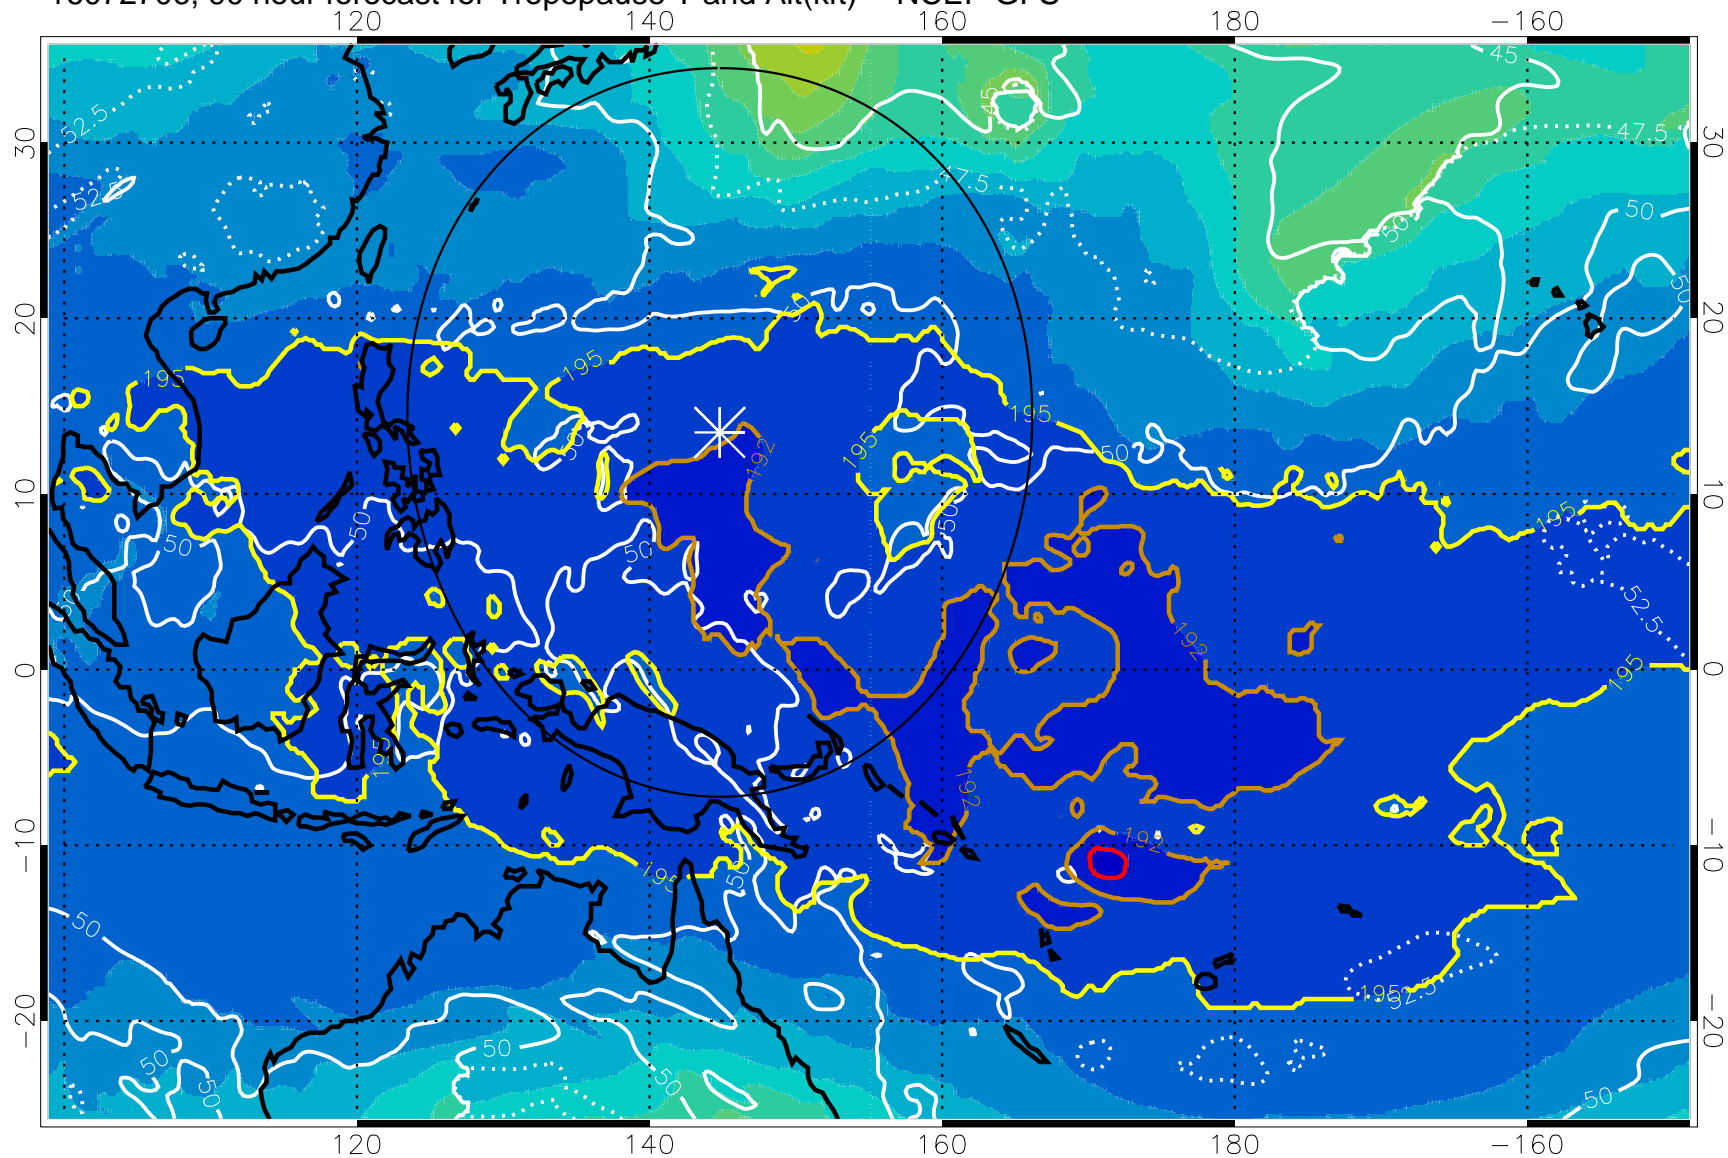

16072706, 90 hour forecast for Tropopause T and Alt(kft) -- NCEP GFS

190 200 210 220 230

Tropopause T, K

Tropopause Altitude in kft (white)

192.5K Isotherm 195K Isotherm

187.5K Isotherm 190K Isotherm

Range ring of 2304 km