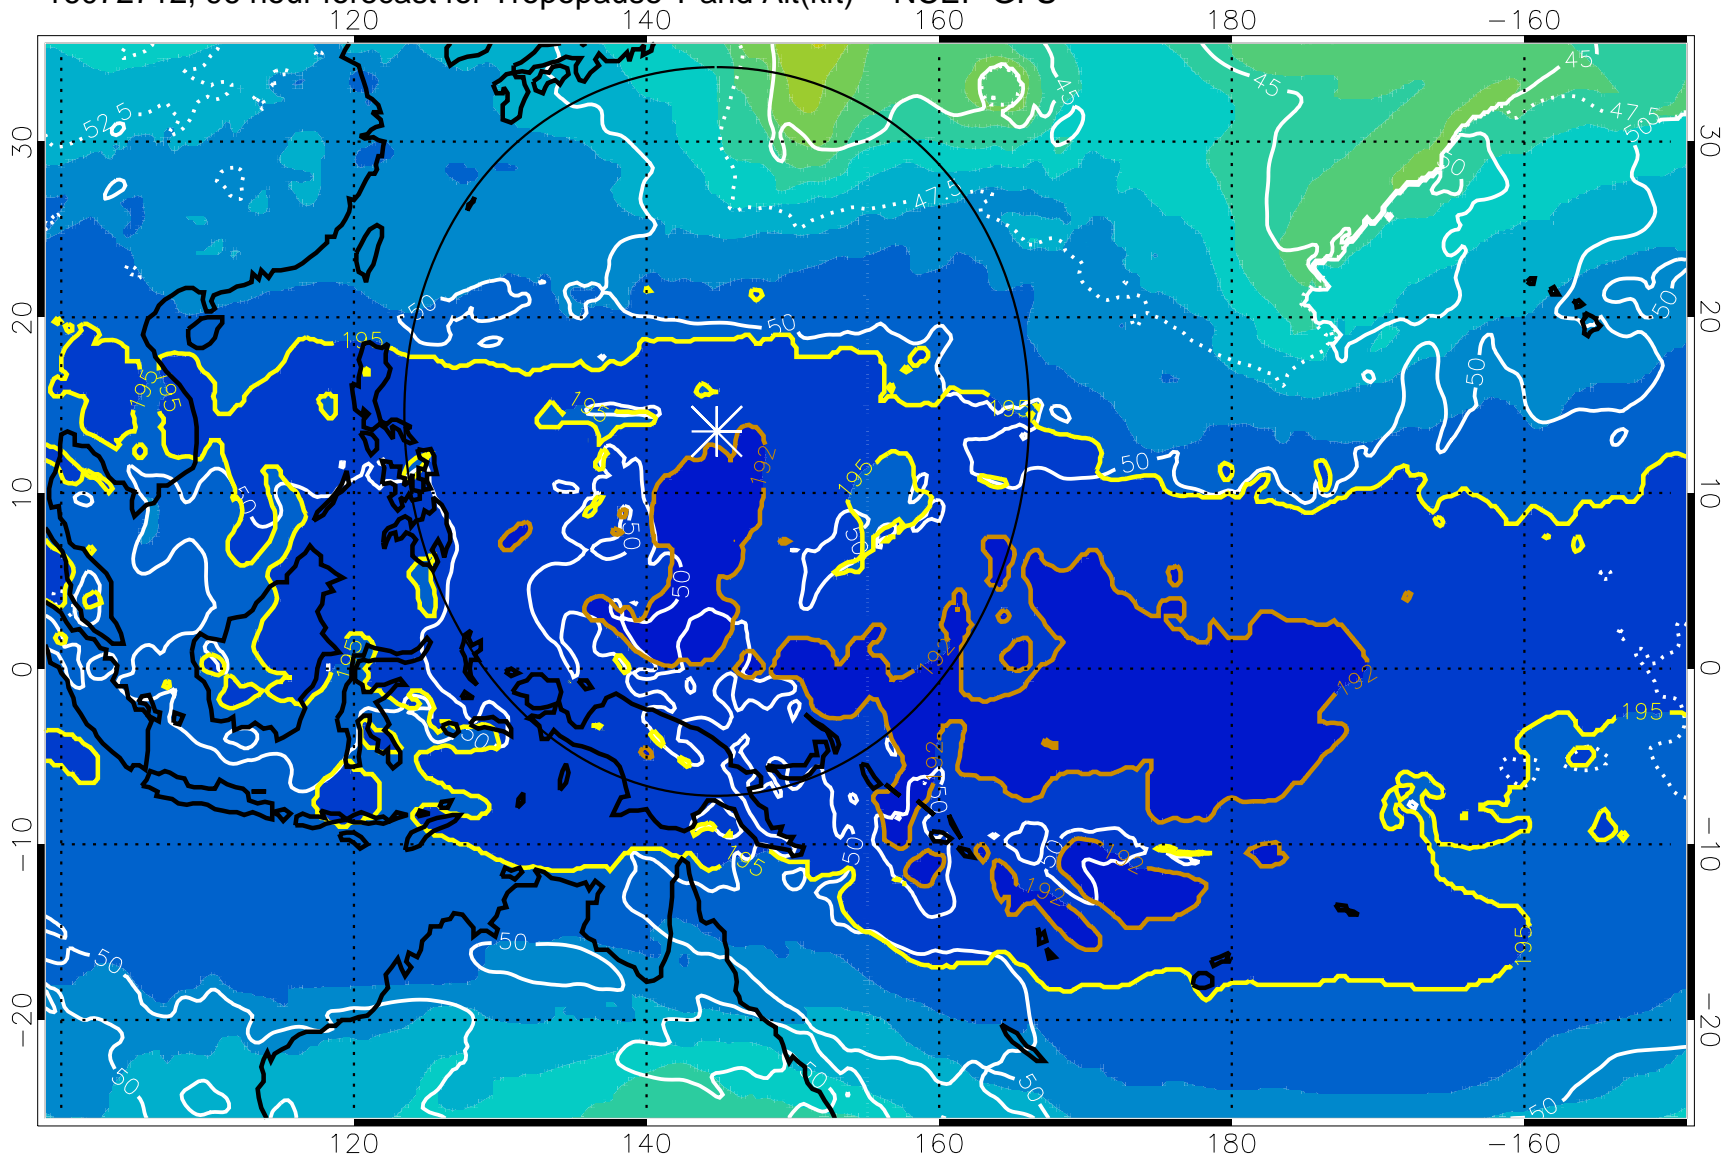

16072712, 96 hour forecast for Tropopause T and Alt(kft) -- NCEP GFS

190 200 210 220 230
Tropopause T, K

Tropopause Altitude in kft (white)

192.5K Isotherm 195K Isotherm
187.5K Isotherm 190K Isotherm

Range ring of 2304 km