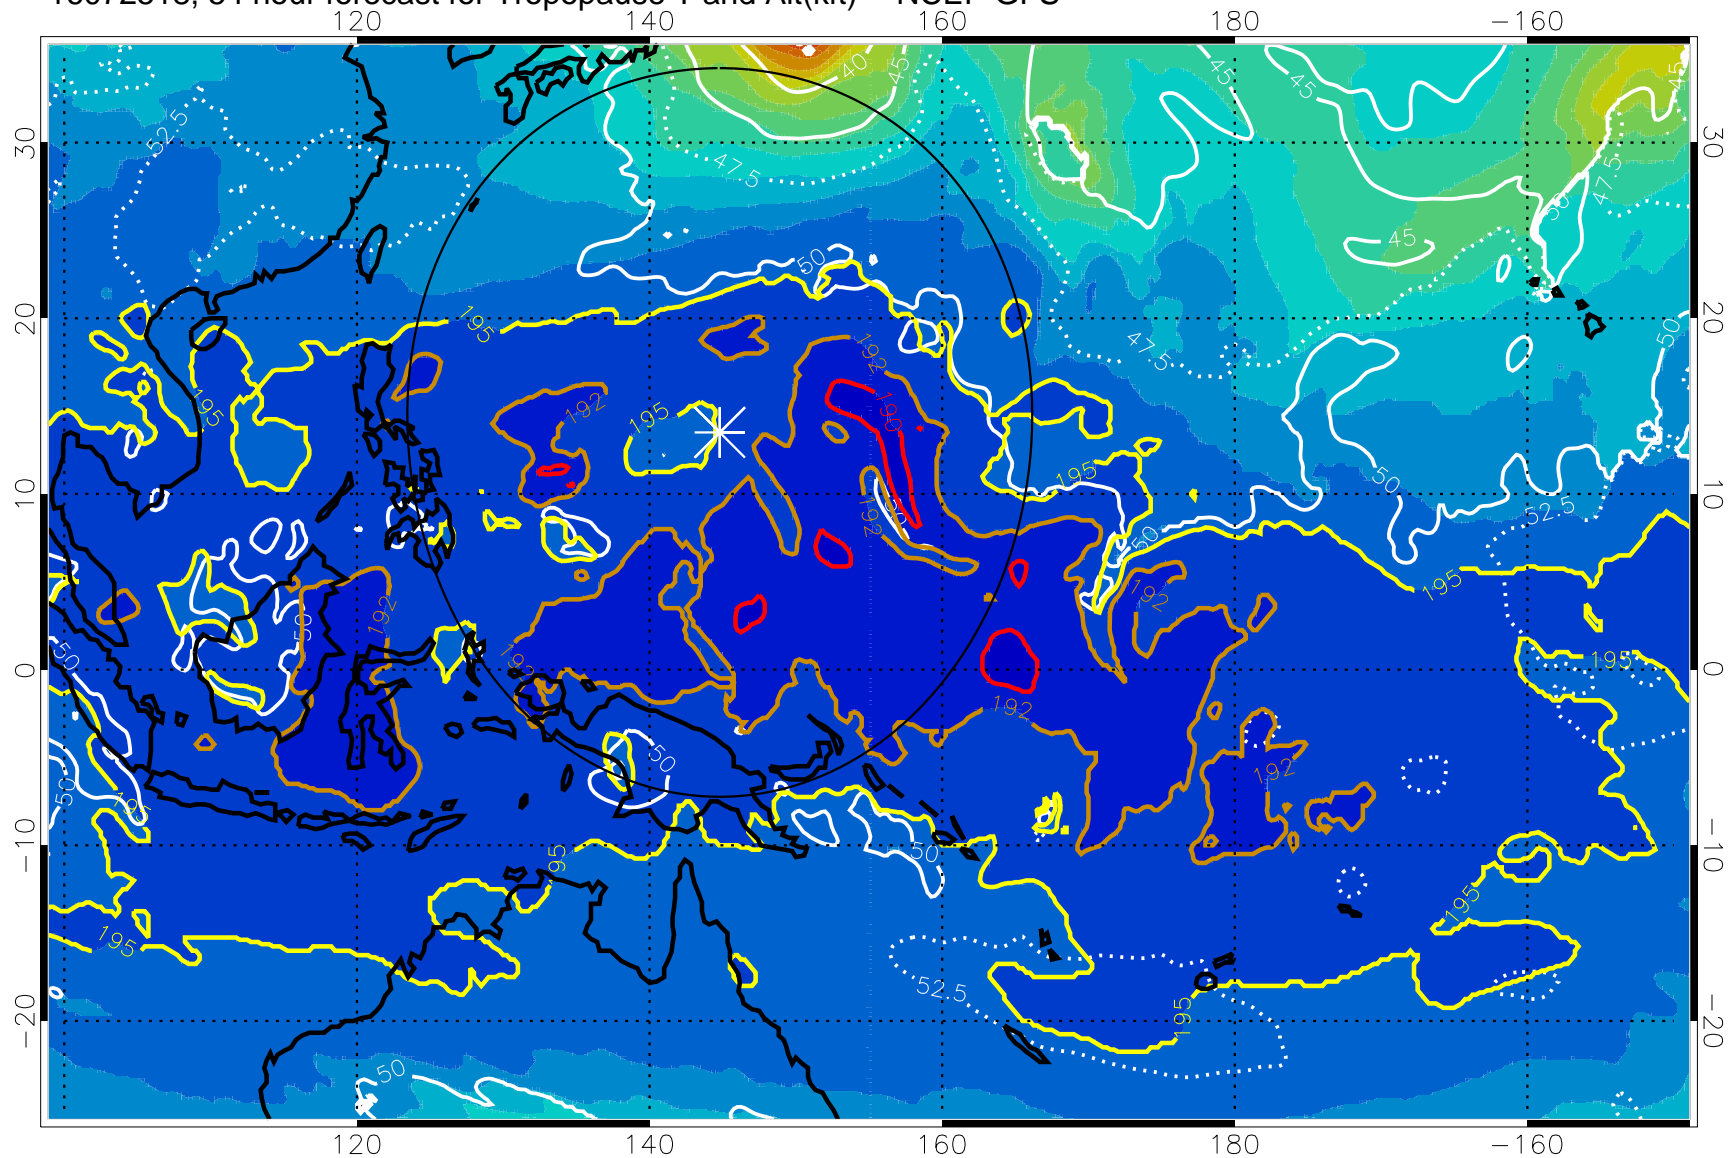

16072518, 54 hour forecast for Tropopause T and Alt(kft) -- NCEP GFS

190 200 210 220 230

Tropopause T, K

Tropopause Altitude in kft (white)

192.5K Isotherm 195K Isotherm
187.5K Isotherm 190K Isotherm

Range ring of 2304 km