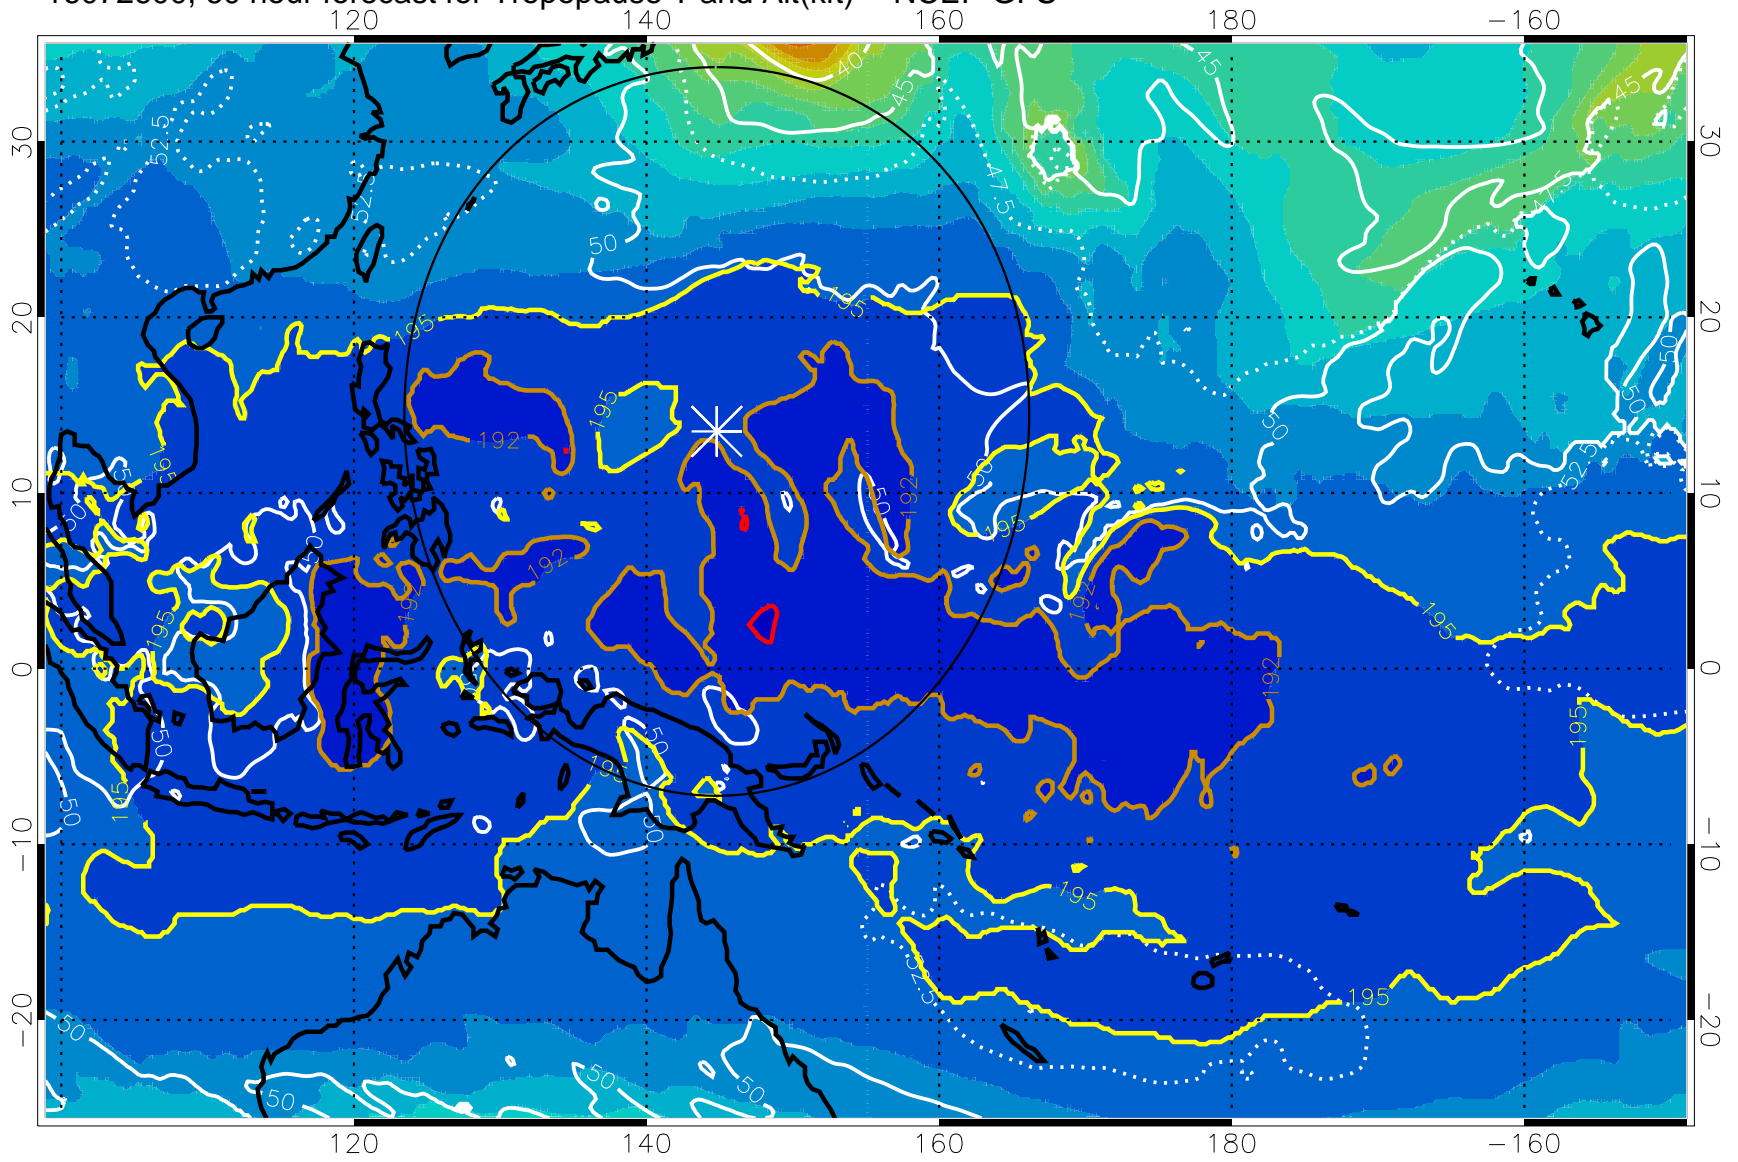

16072600, 60 hour forecast for Tropopause T and Alt(kft) -- NCEP GFS

190 200 210 220 230

Tropopause T, K

Tropopause Altitude in kft (white)

192.5K Isotherm 195K Isotherm

187.5K Isotherm 190K Isotherm

Range ring of 2304 km