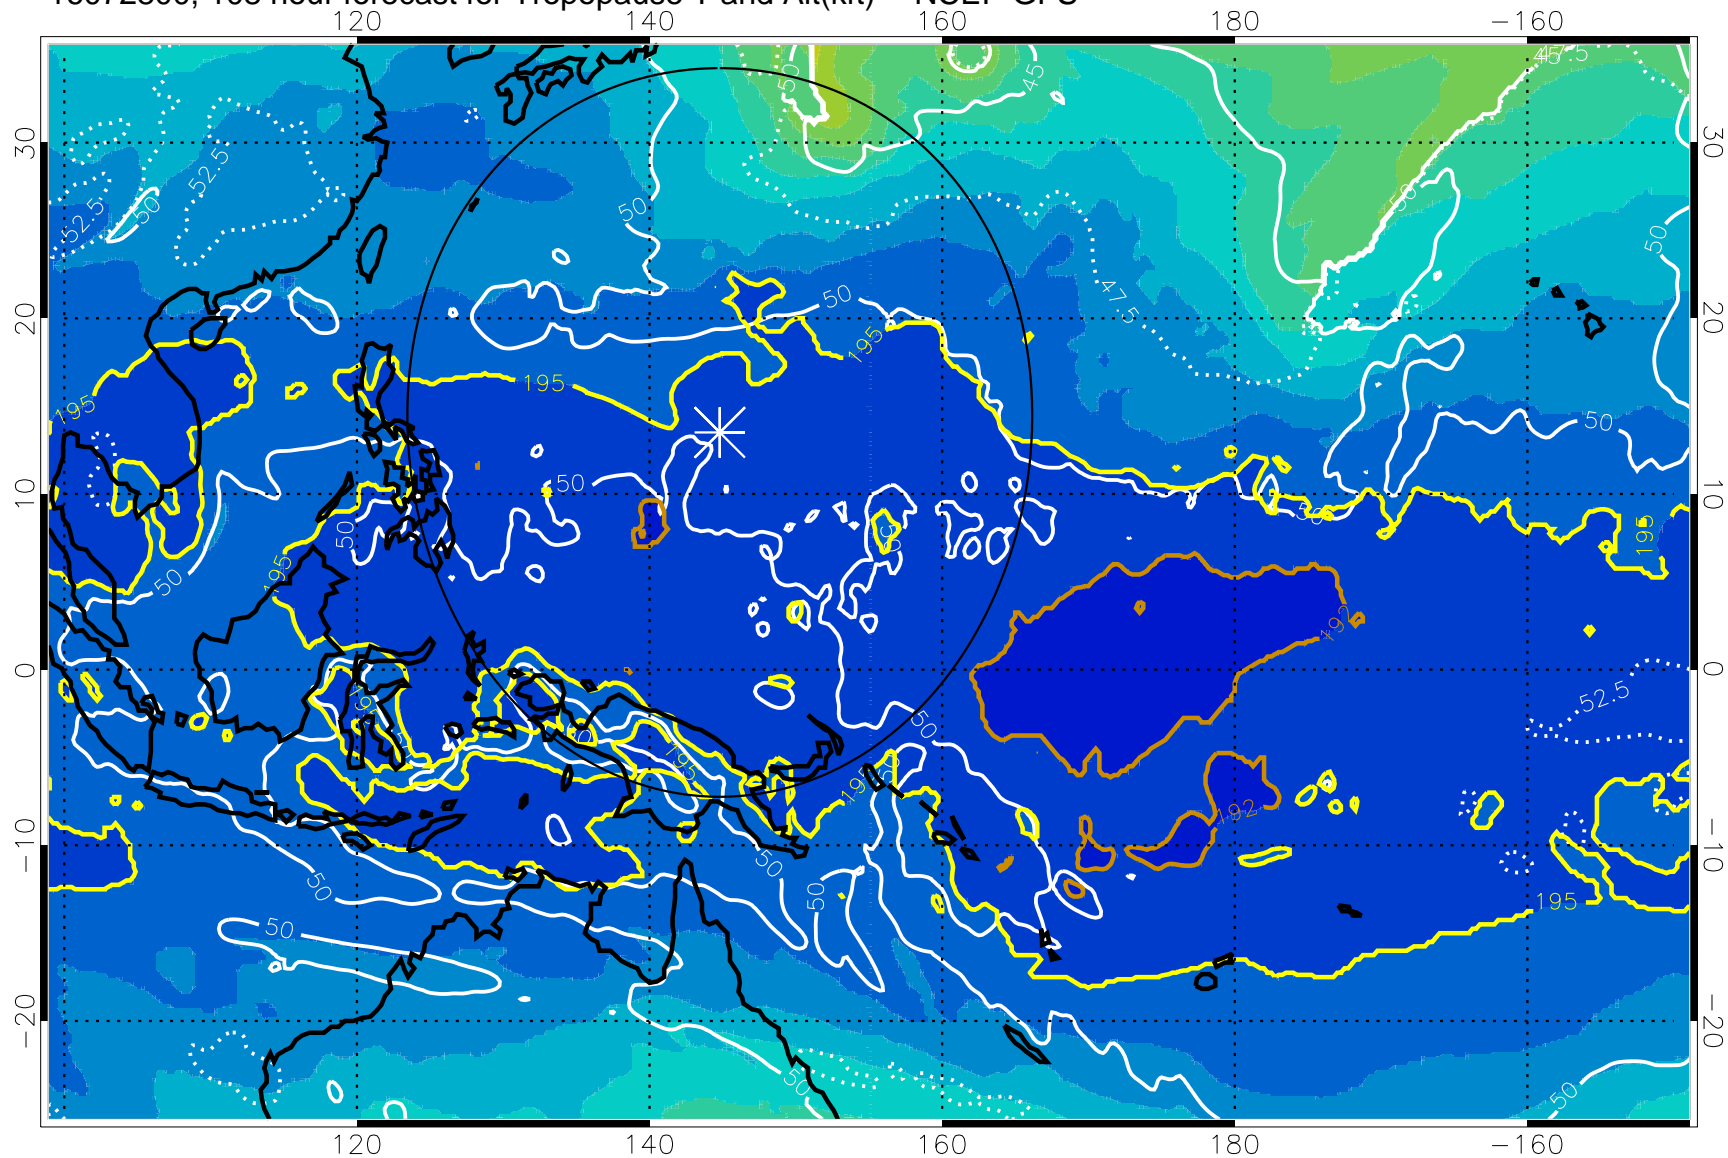

16072800, 108 hour forecast for Tropopause T and Alt(kft) -- NCEP GFS

190 200 210 220 230
Tropopause T, K

Tropopause Altitude in kft (white)

192.5K Isotherm 195K Isotherm
187.5K Isotherm 190K Isotherm

Range ring of 2304 km