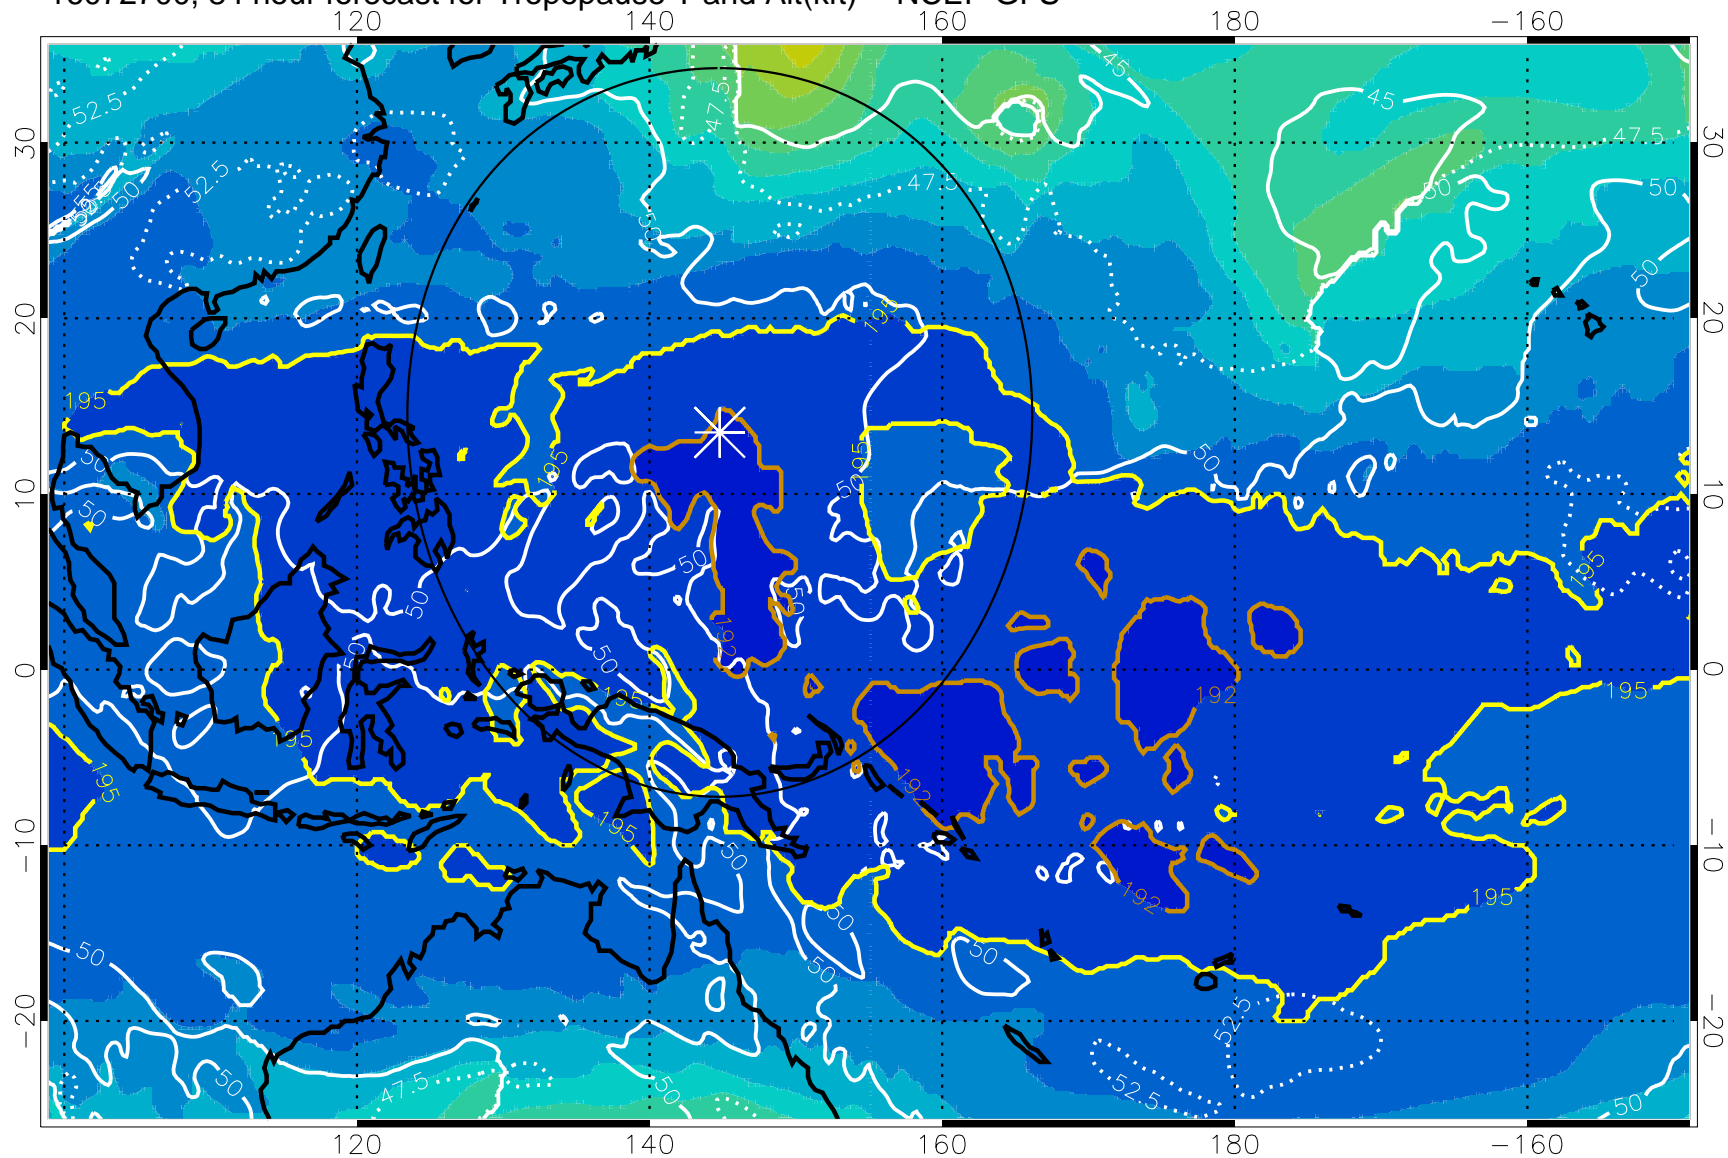

16072700, 84 hour forecast for Tropopause T and Alt(kft) -- NCEP GFS

190 200 210 220 230

Tropopause T, K

Tropopause Altitude in kft (white)

192.5K Isotherm 195K Isotherm

187.5K Isotherm 190K Isotherm

Range ring of 2304 km