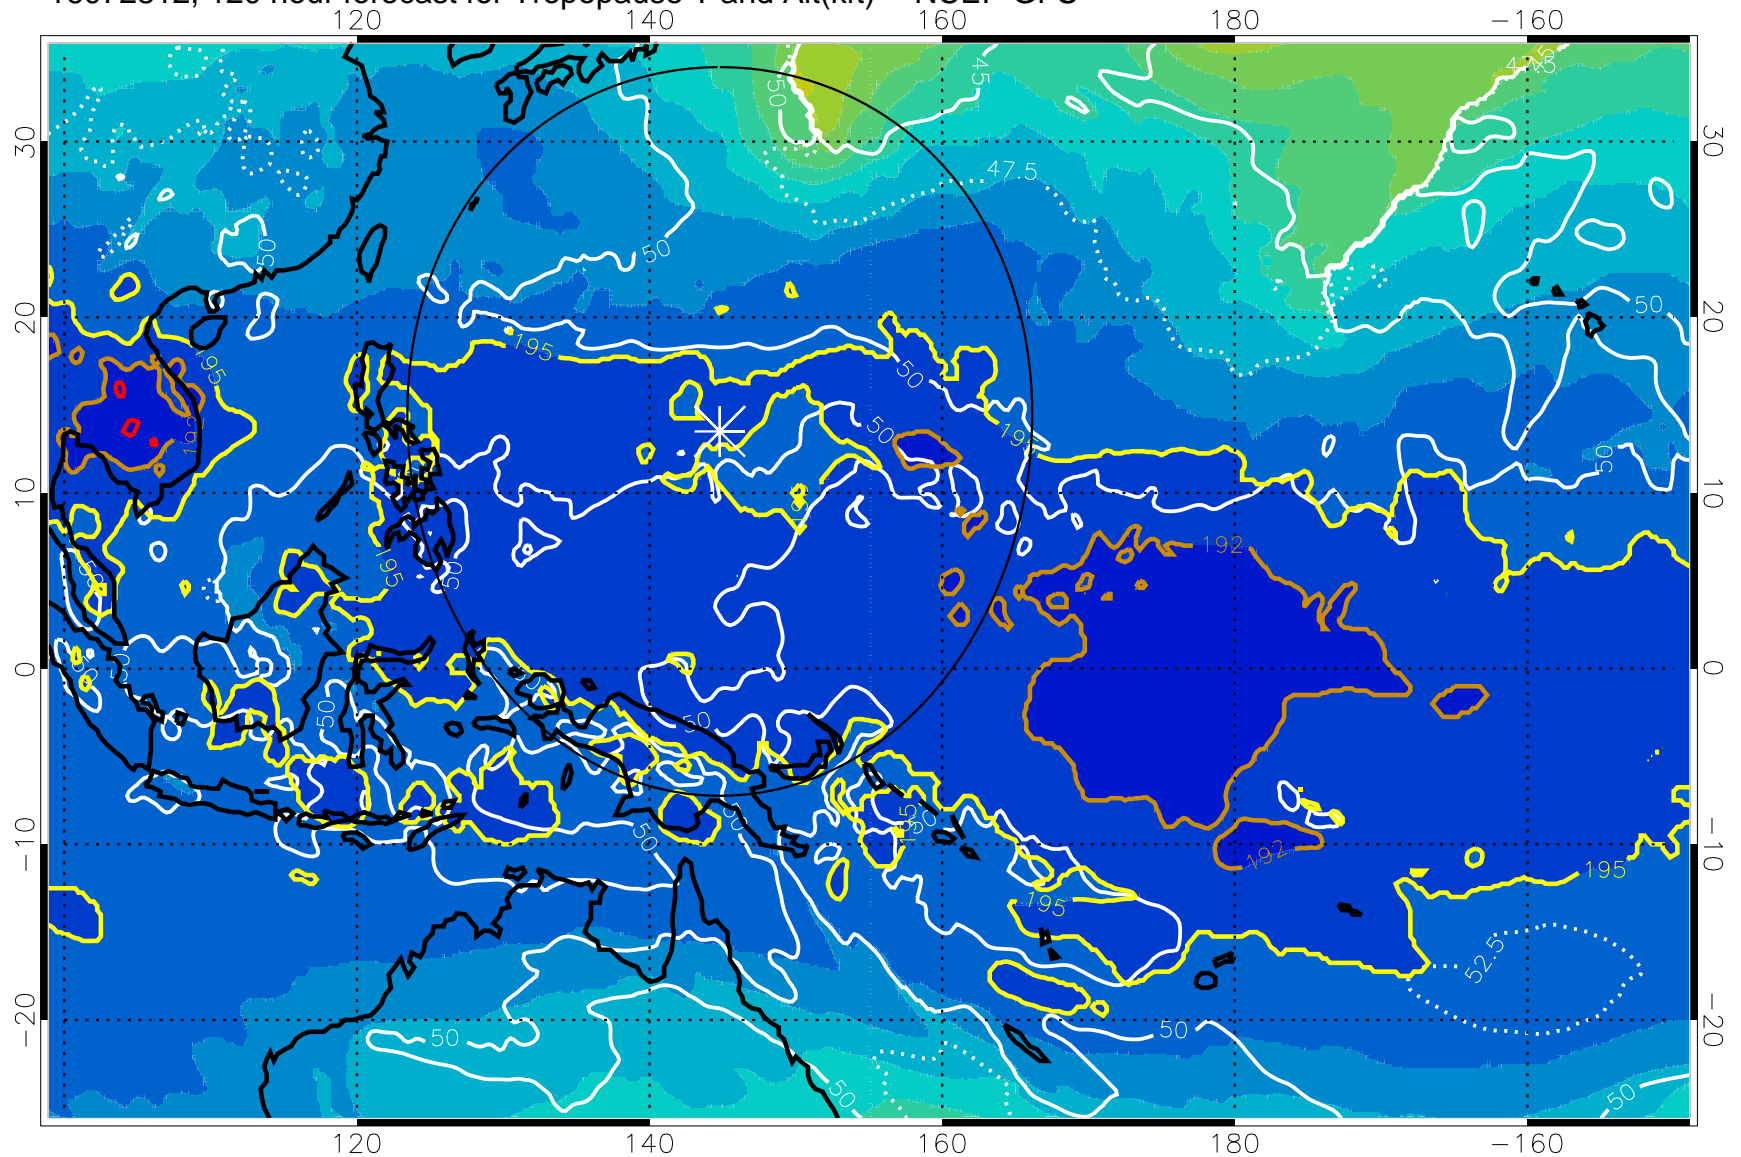

Range ring of 2304 km

16072806, 114 hour forecast for Tropopause T and Alt(kft) -- NCEP GFS

190 200 210 220 230  
Tropopause T, K

Tropopause Altitude in kft (white)

192.5K Isotherm 195K Isotherm  
187.5K Isotherm 190K Isotherm

Range ring of 2304 km

16072812, 120 hour forecast for Tropopause T and Alt(kft) -- NCEP GFS

190 200 210 220 230  
Tropopause T, K

Tropopause Altitude in kft (white)

192.5K Isotherm 195K Isotherm  
187.5K Isotherm 190K Isotherm