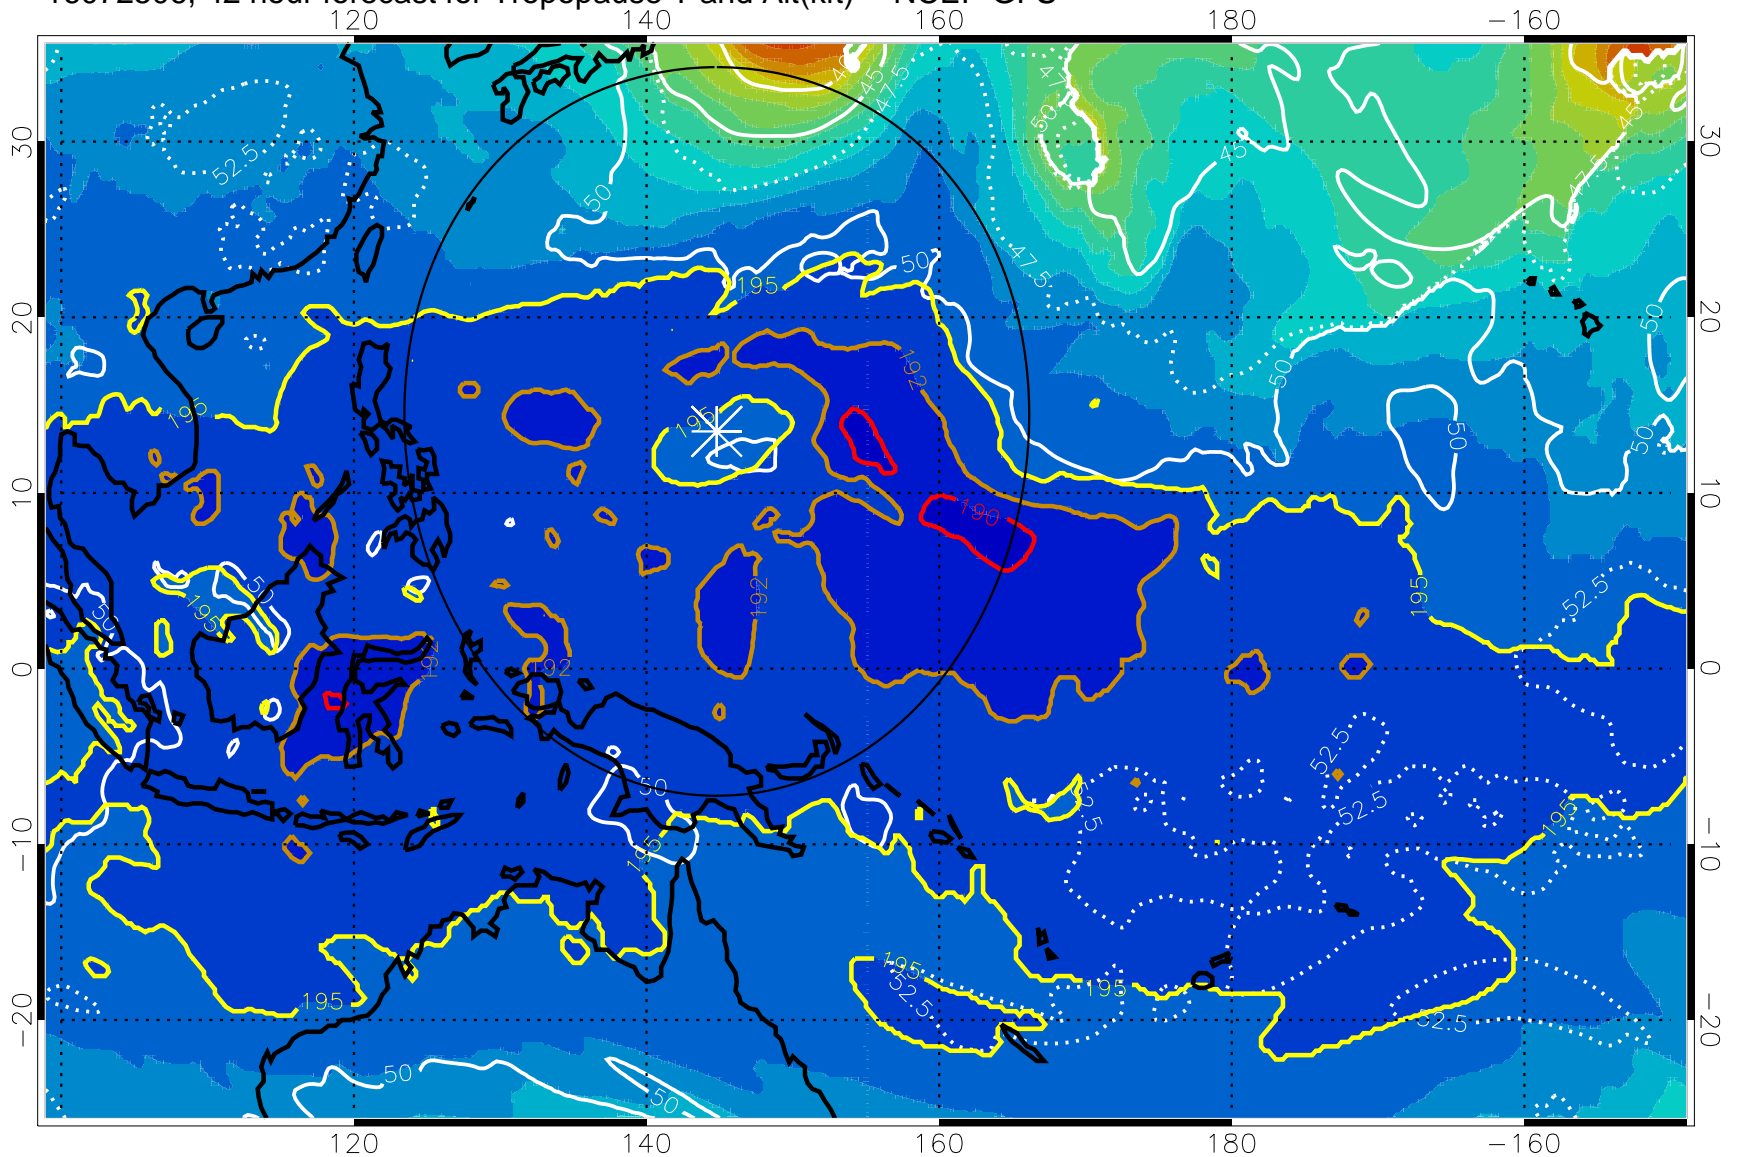

16072506, 42 hour forecast for Tropopause T and Alt(kft) -- NCEP GFS

190 200 210 220 230

Tropopause T, K

Tropopause Altitude in kft (white)

192.5K Isotherm 195K Isotherm

187.5K Isotherm 190K Isotherm

Range ring of 2304 km