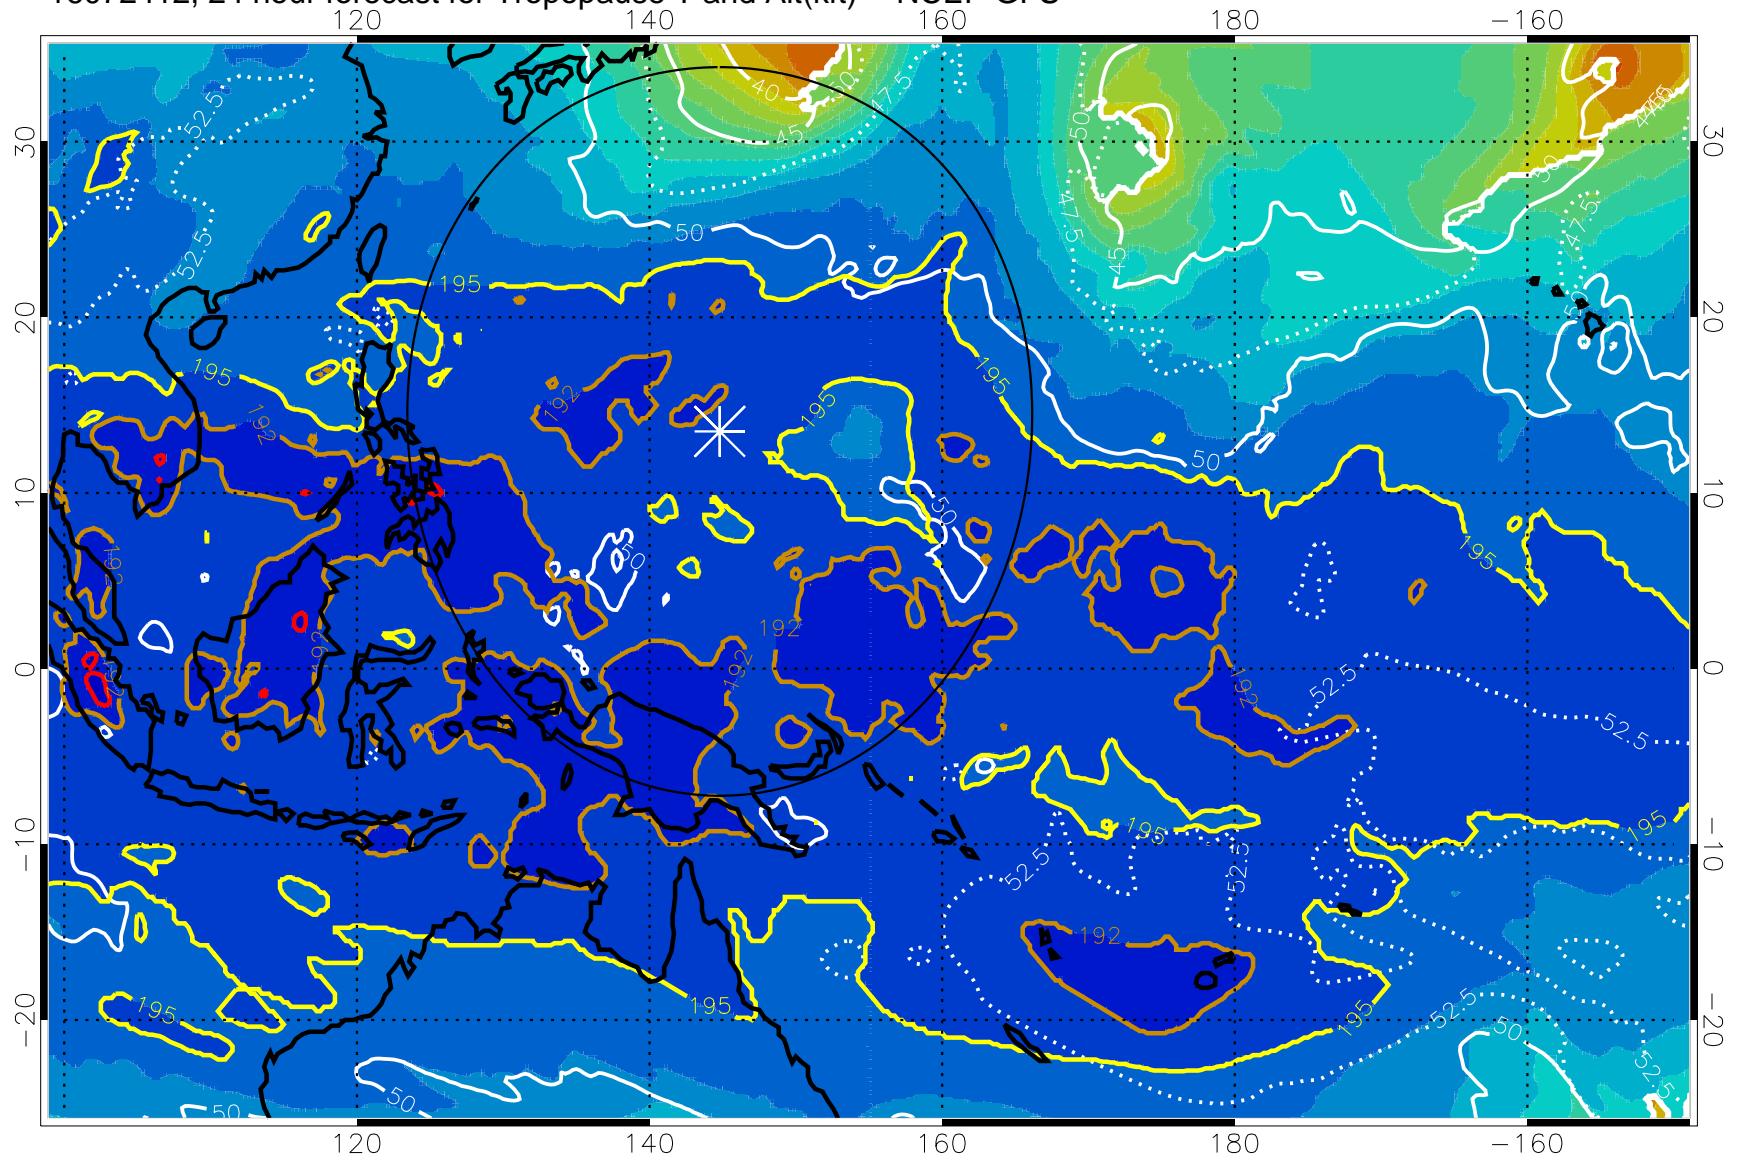

16072412, 24 hour forecast for Tropopause T and Alt(kft) -- NCEP GFS

190   200   210   220   230
Tropopause T, K

Tropopause Altitude in kft (white)

192.5K Isotherm   195K Isotherm
187.5K Isotherm   190K Isotherm

Range ring of 2304 km