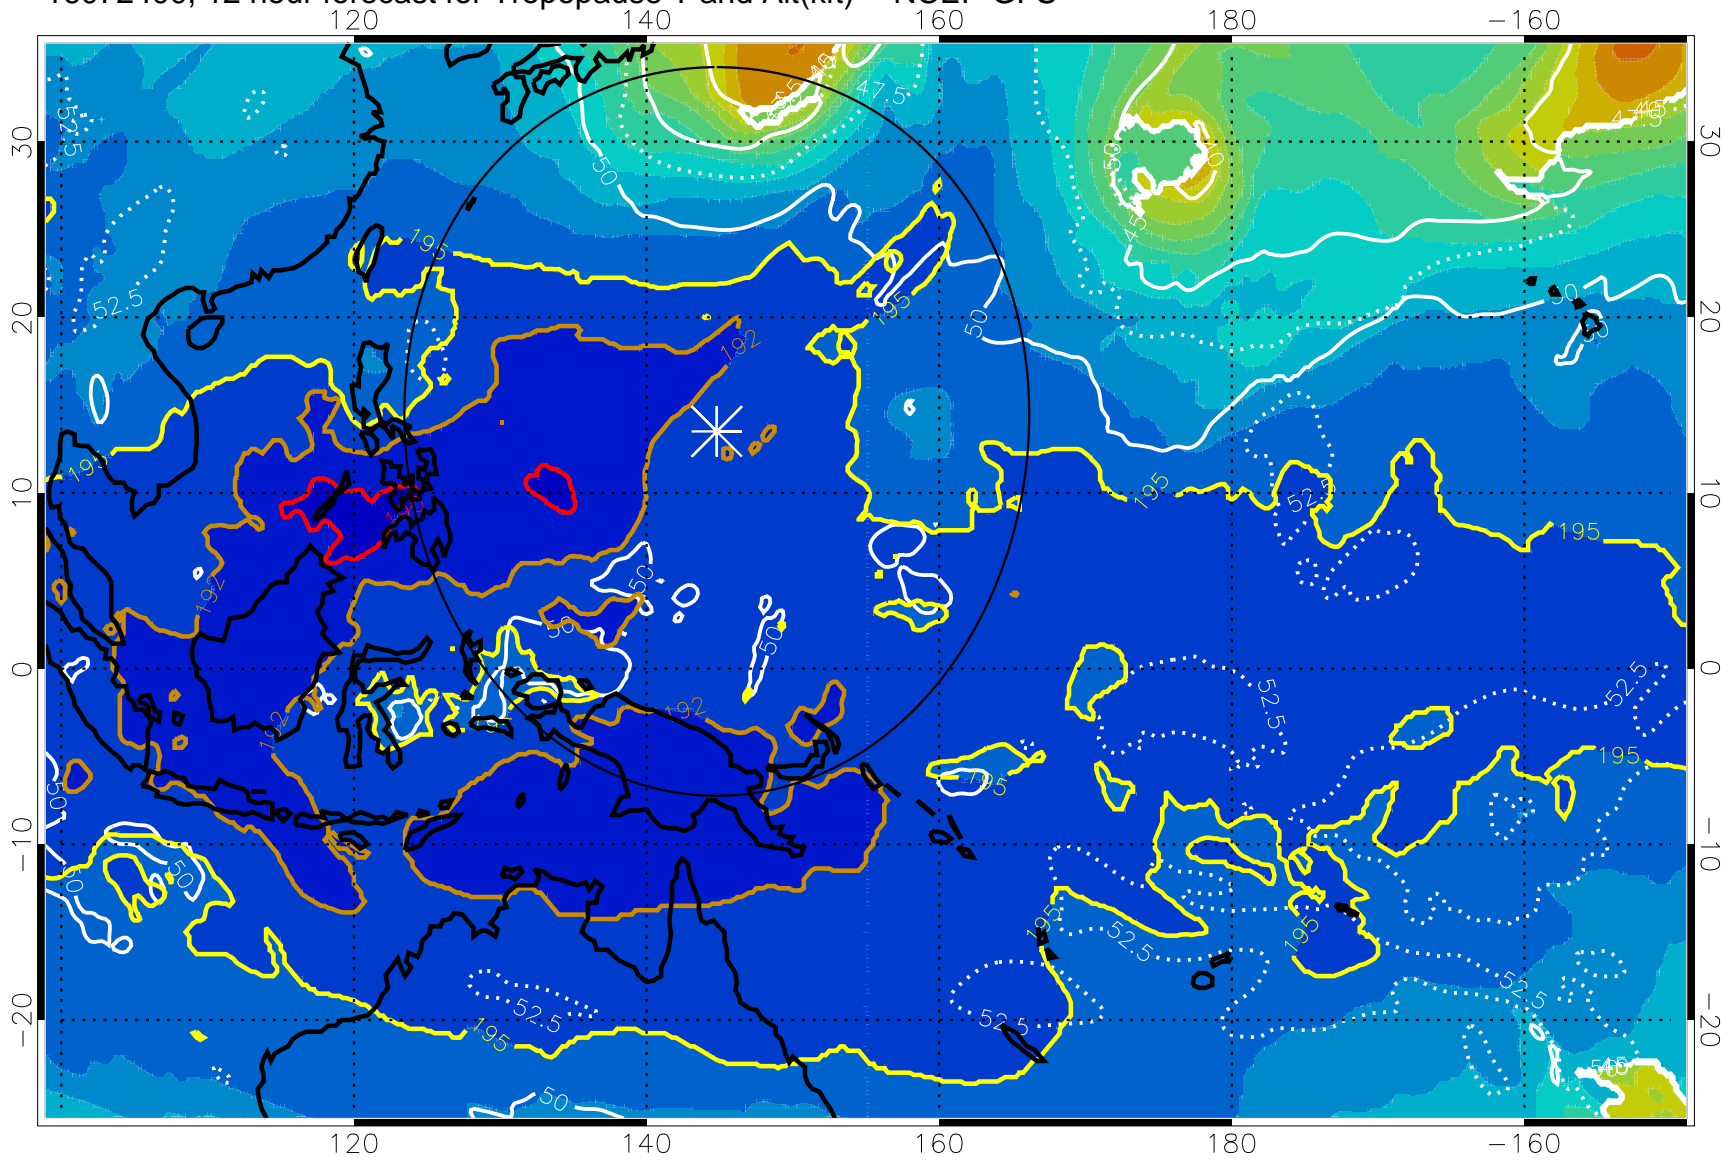

16072400, 12 hour forecast for Tropopause T and Alt(kft) -- NCEP GFS

190   200   210   220   230
Tropopause T, K

Tropopause Altitude in kft (white)

192.5K Isotherm   195K Isotherm
187.5K Isotherm   190K Isotherm

Range ring of 2304 km