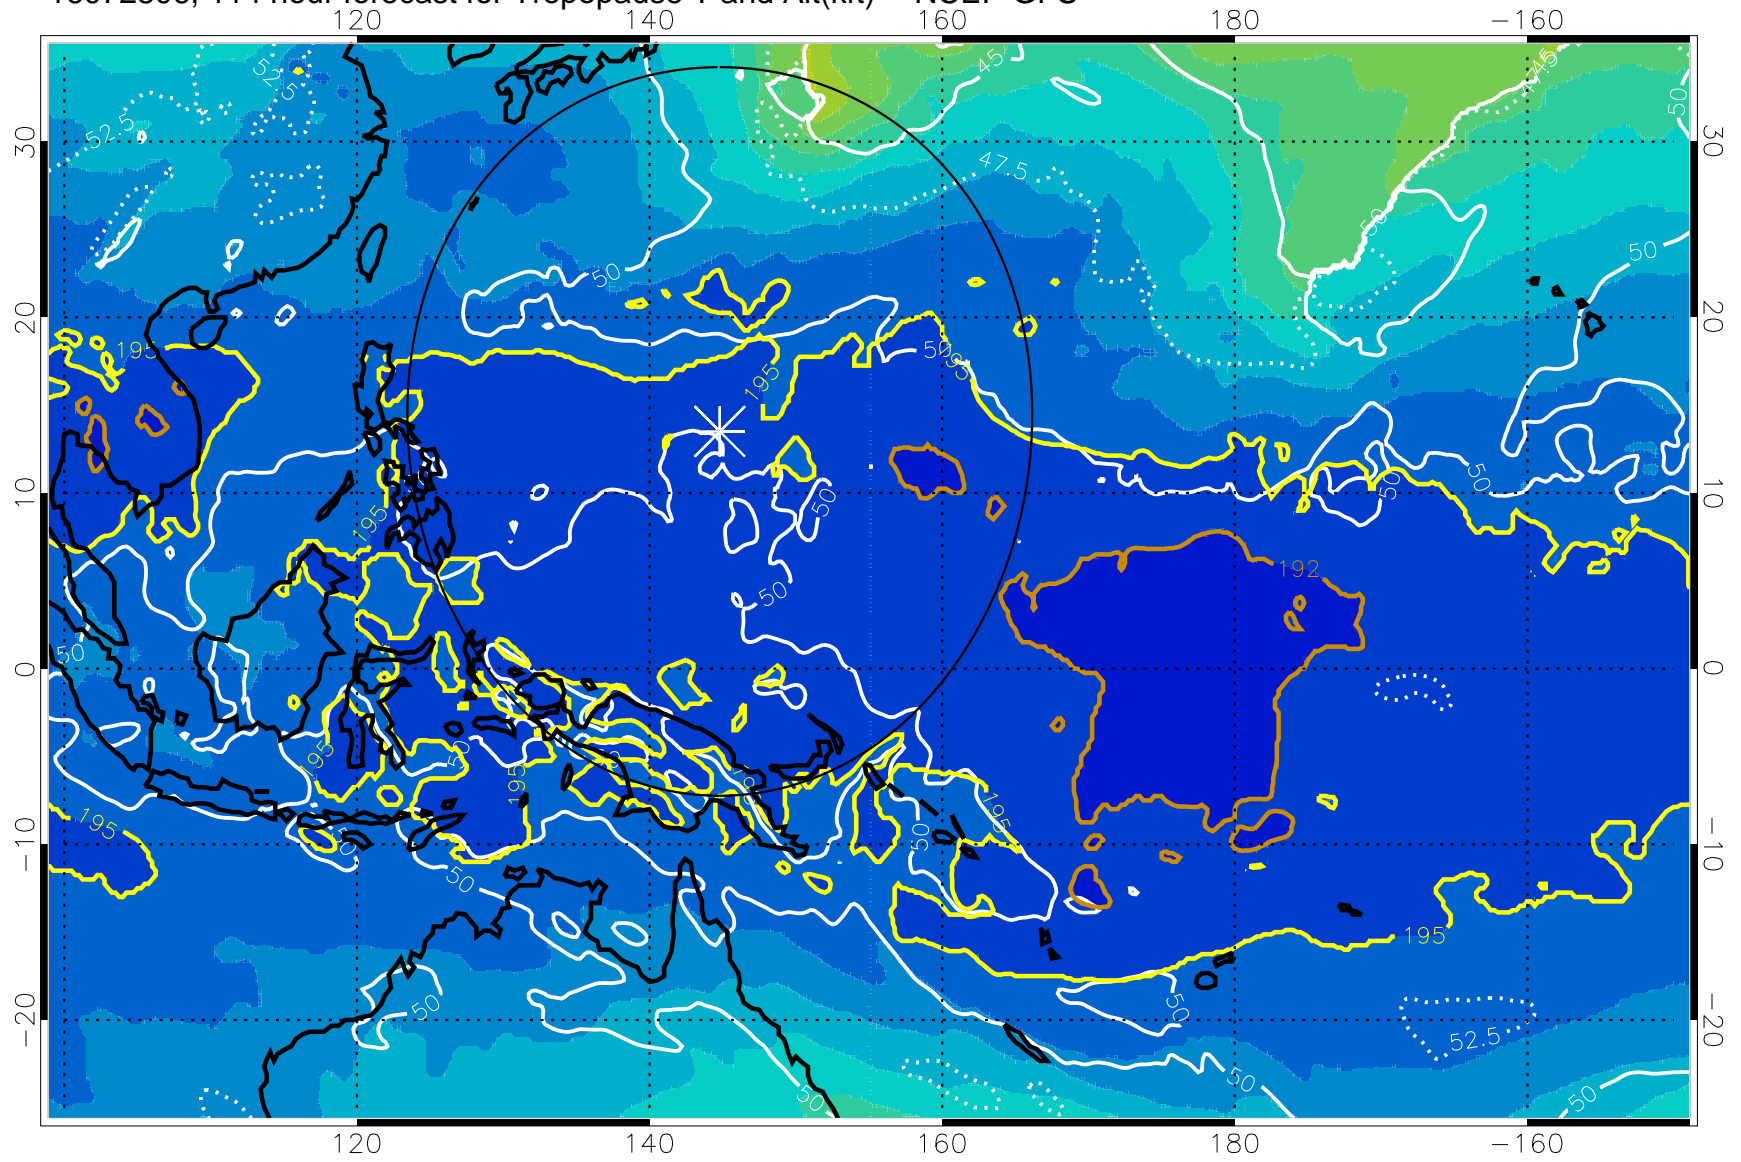

16072806, 114 hour forecast for Tropopause T and Alt(kft) -- NCEP GFS

190 200 210 220 230
Tropopause T, K

Tropopause Altitude in kft (white)

192.5K Isotherm 195K Isotherm
187.5K Isotherm 190K Isotherm

Range ring of 2304 km