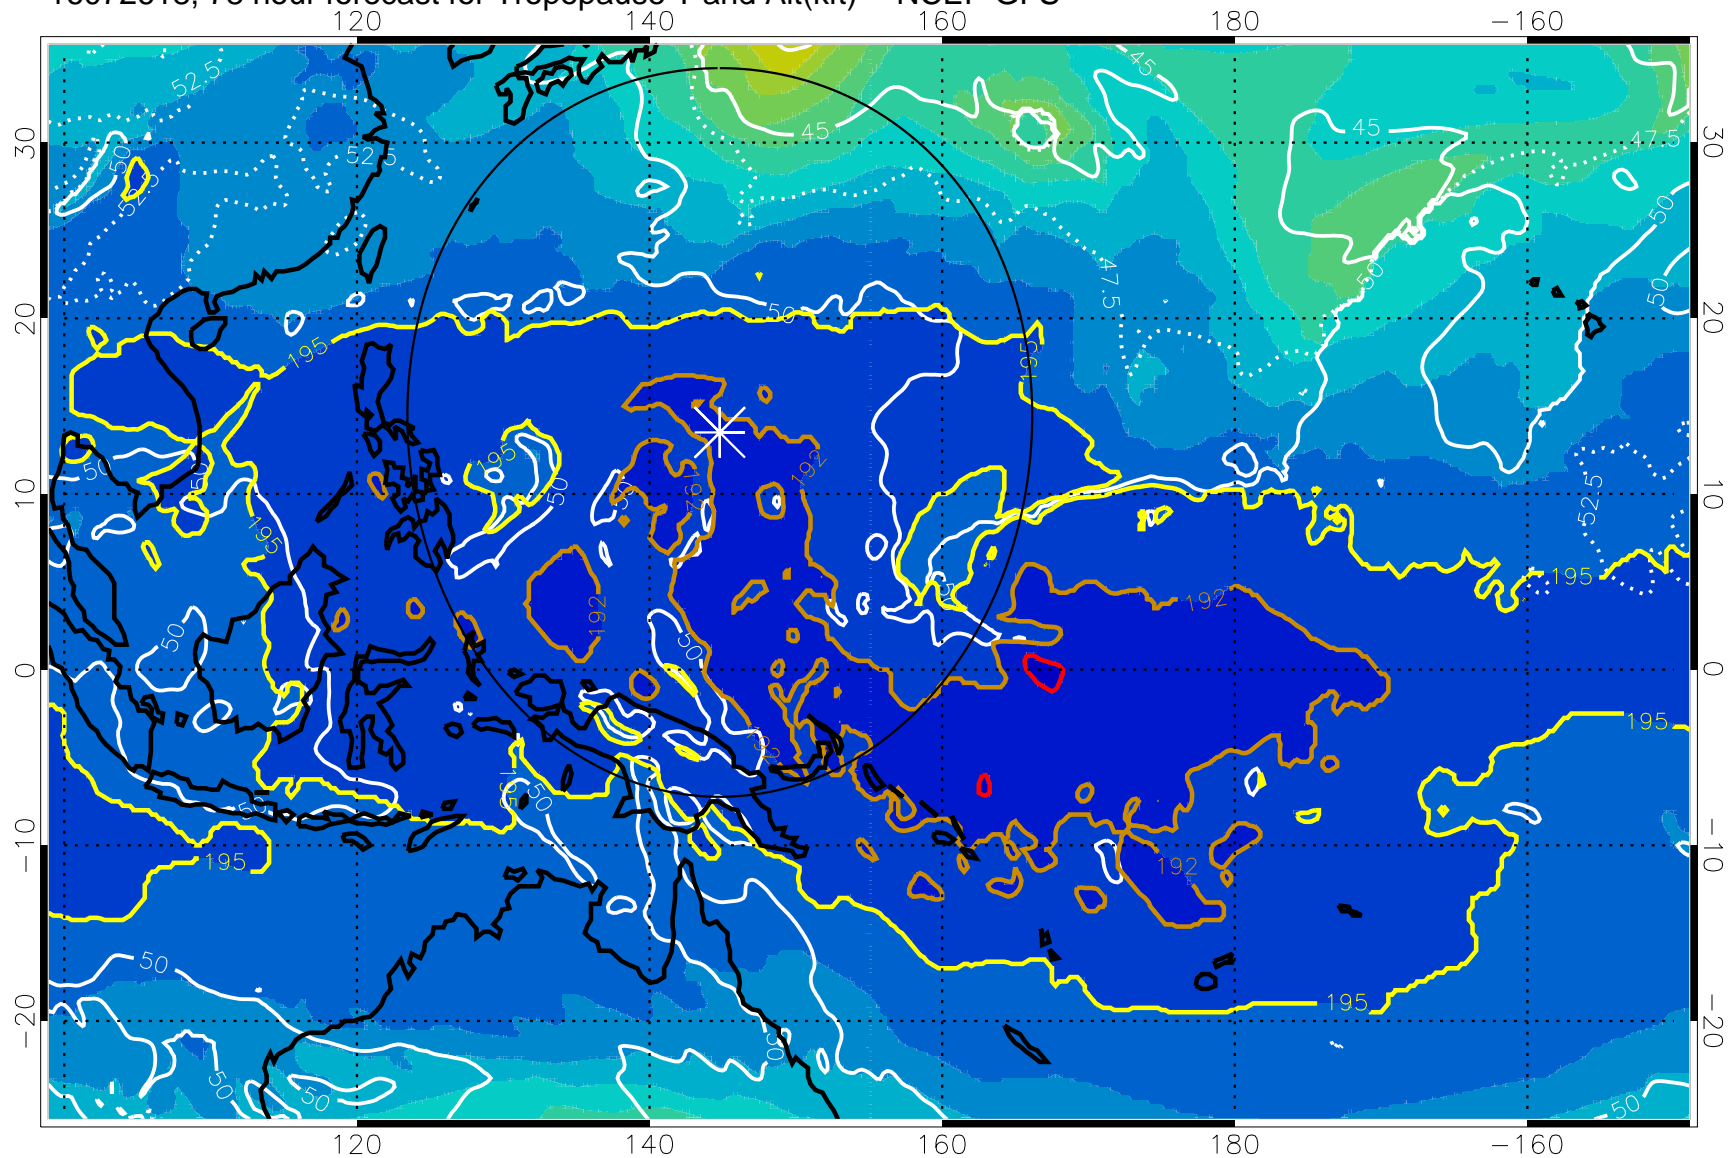

16072618, 78 hour forecast for Tropopause T and Alt(kft) -- NCEP GFS

190 200 210 220 230

Tropopause T, K

Tropopause Altitude in kft (white)

192.5K Isotherm 195K Isotherm
187.5K Isotherm 190K Isotherm

Range ring of 2304 km