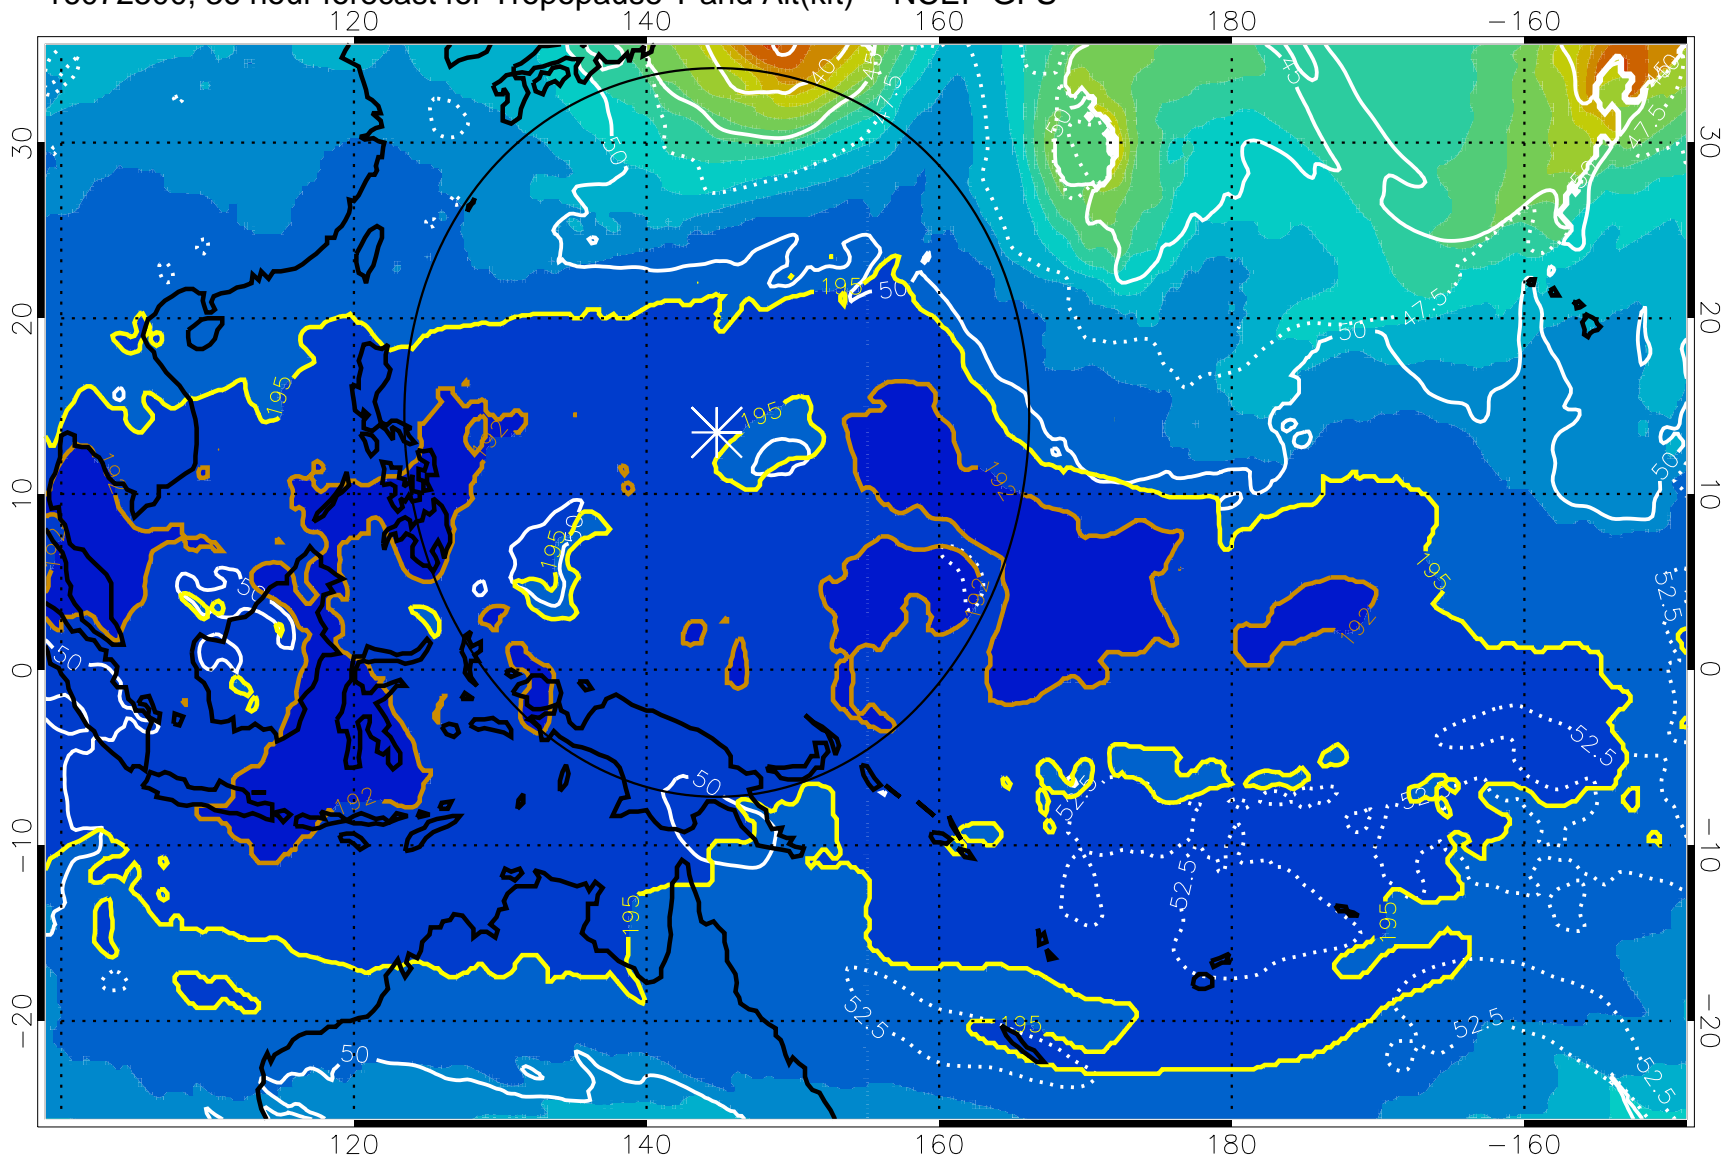

16072500, 36 hour forecast for Tropopause T and Alt(kft) -- NCEP GFS

190 200 210 220 230

Tropopause T, K

Tropopause Altitude in kft (white)

192.5K Isotherm 195K Isotherm
187.5K Isotherm 190K Isotherm

Range ring of 2304 km