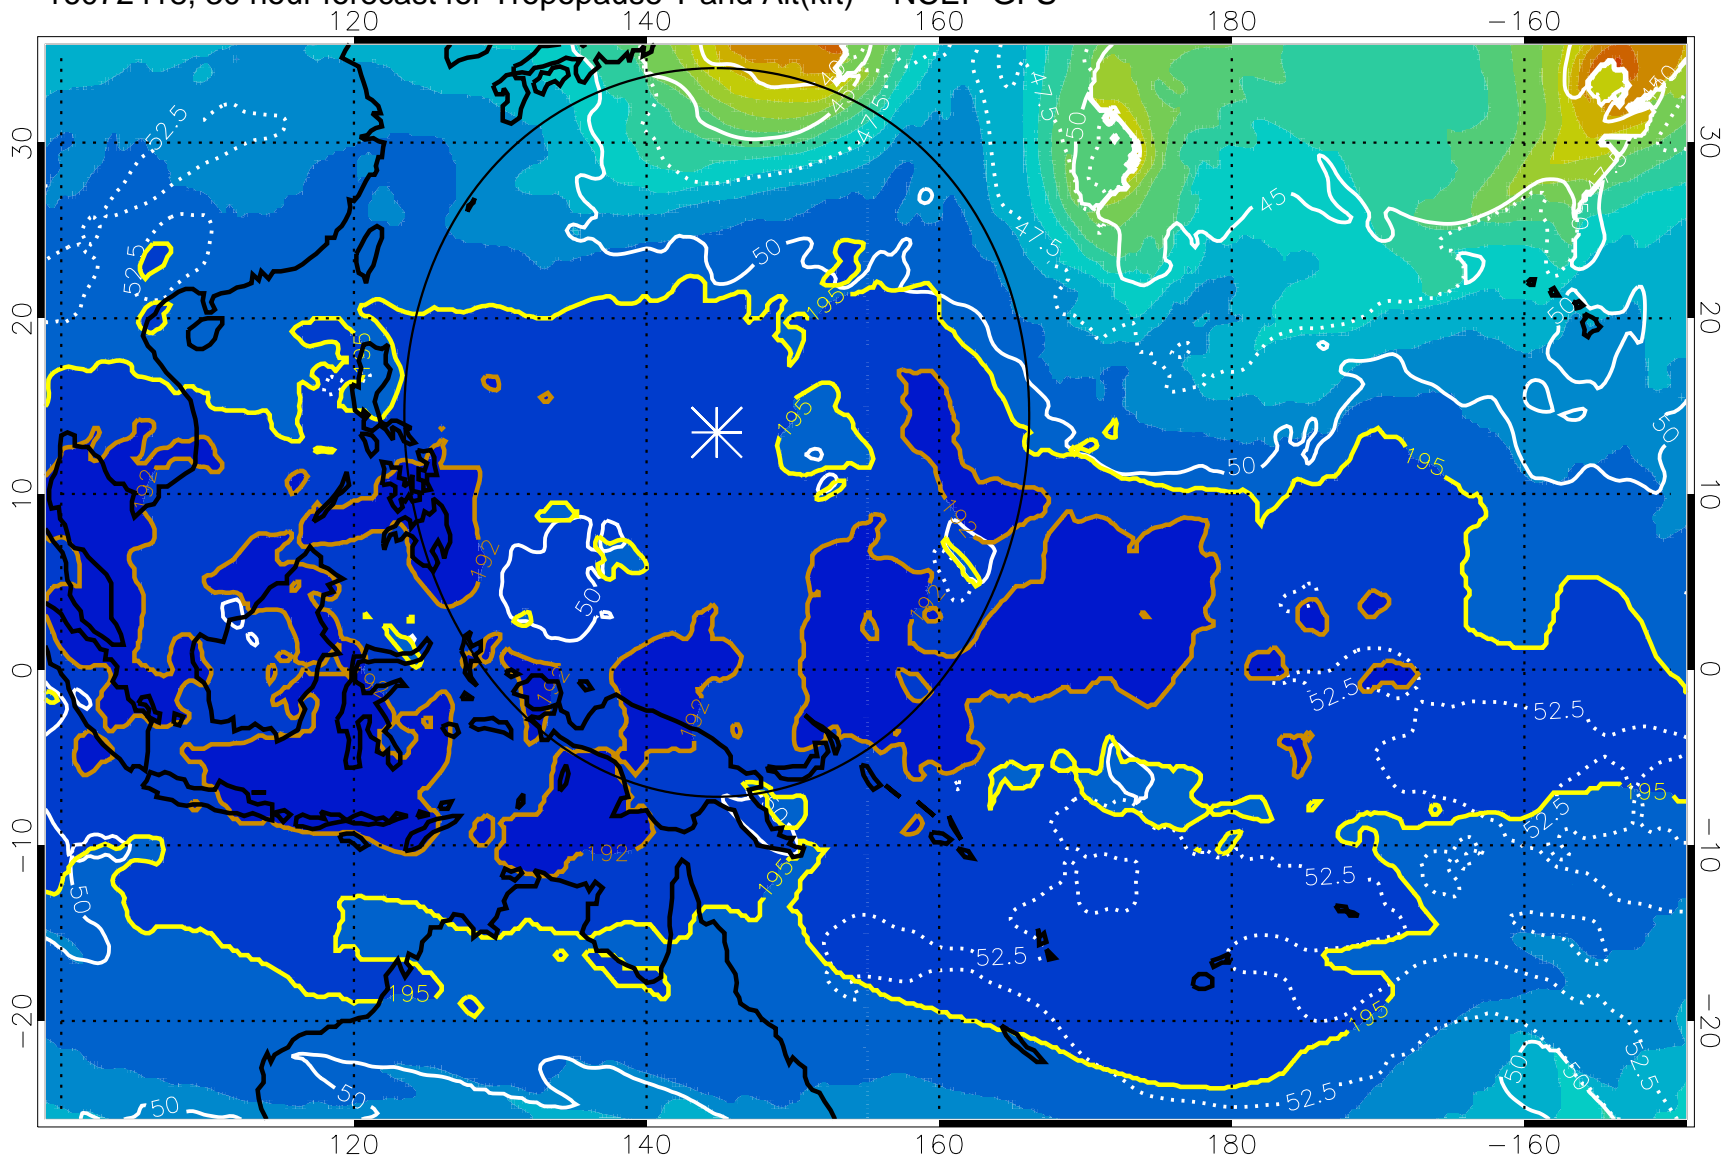

16072418, 30 hour forecast for Tropopause T and Alt(kft) -- NCEP GFS

190   200   210   220   230
Tropopause T, K

Tropopause Altitude in kft (white)

192.5K Isotherm   195K Isotherm
187.5K Isotherm   190K Isotherm

Range ring of 2304 km