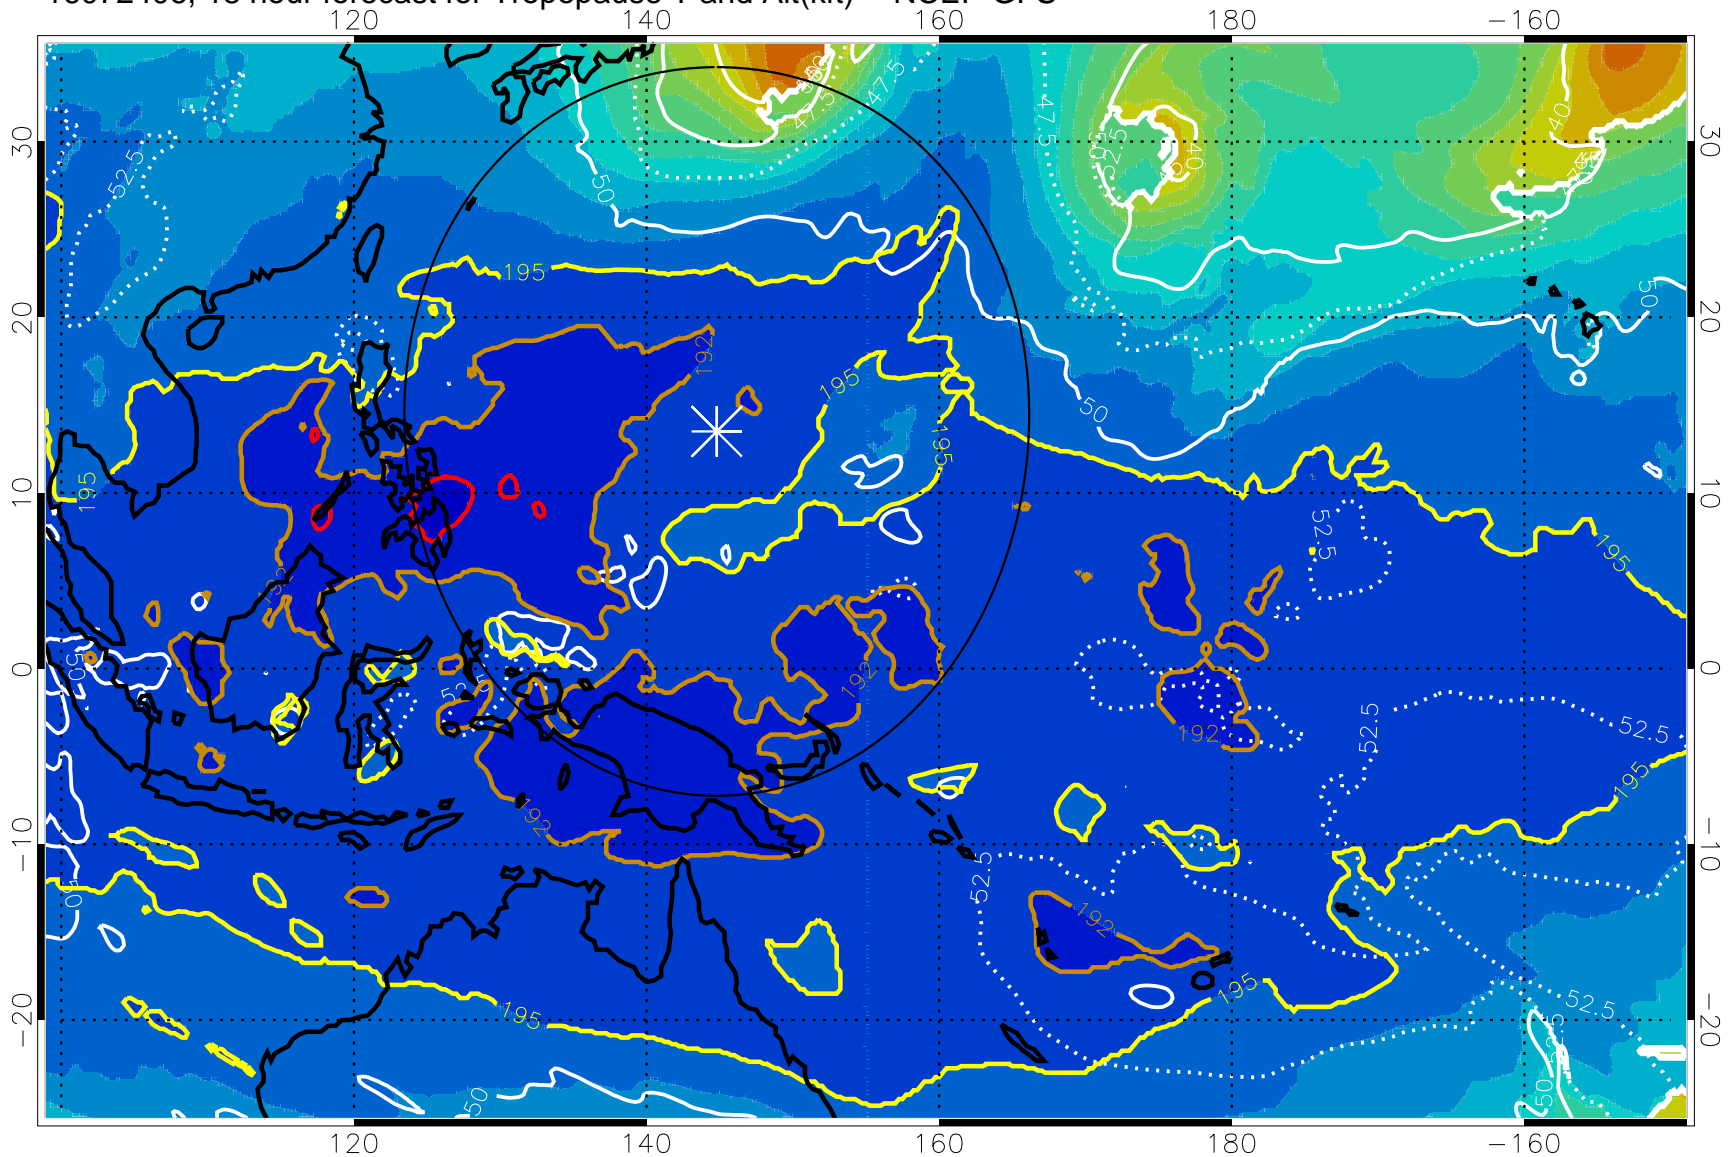

16072406, 18 hour forecast for Tropopause T and Alt(kft) -- NCEP GFS

190 200 210 220 230

Tropopause T, K

Tropopause Altitude in kft (white)

192.5K Isotherm 195K Isotherm

187.5K Isotherm 190K Isotherm

Range ring of 2304 km