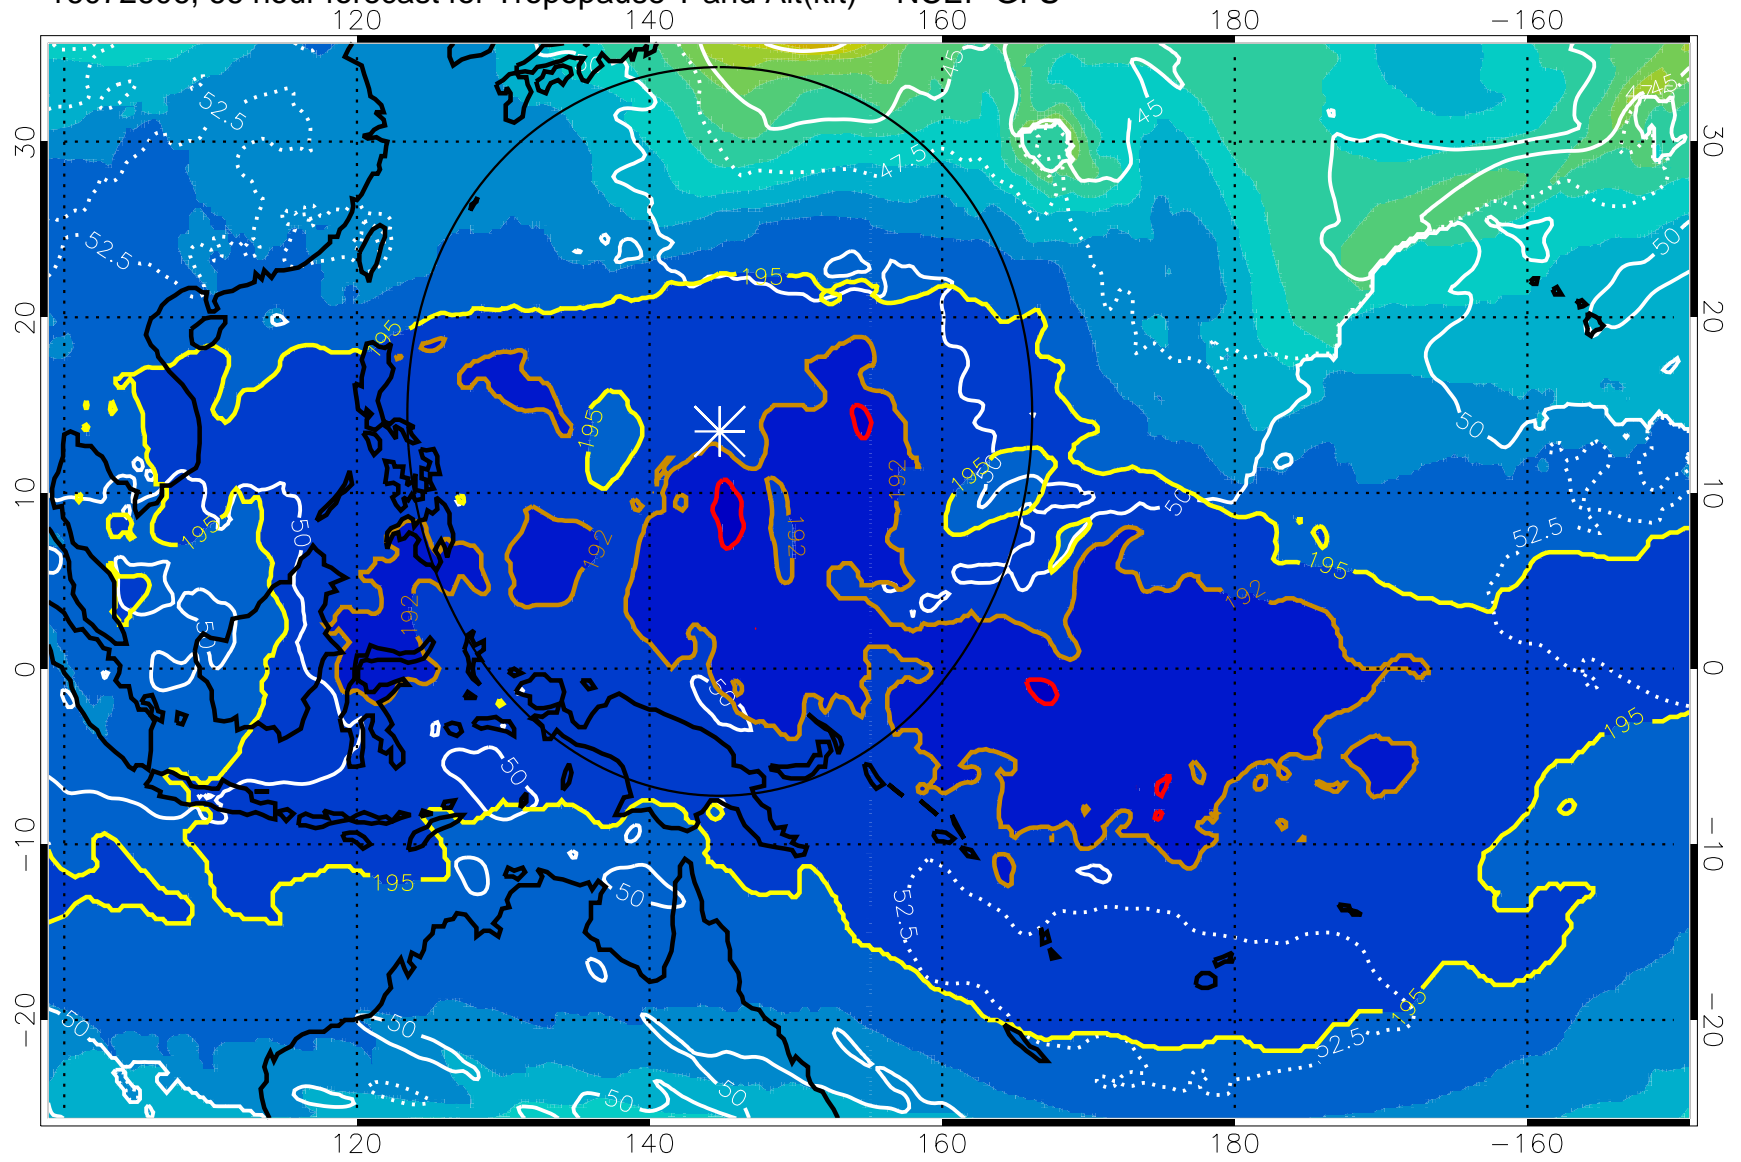

16072606, 66 hour forecast for Tropopause T and Alt(kft) -- NCEP GFS

190   200   210   220   230
Tropopause T, K

Tropopause Altitude in kft (white)

192.5K Isotherm   195K Isotherm
187.5K Isotherm   190K Isotherm

Range ring of 2304 km