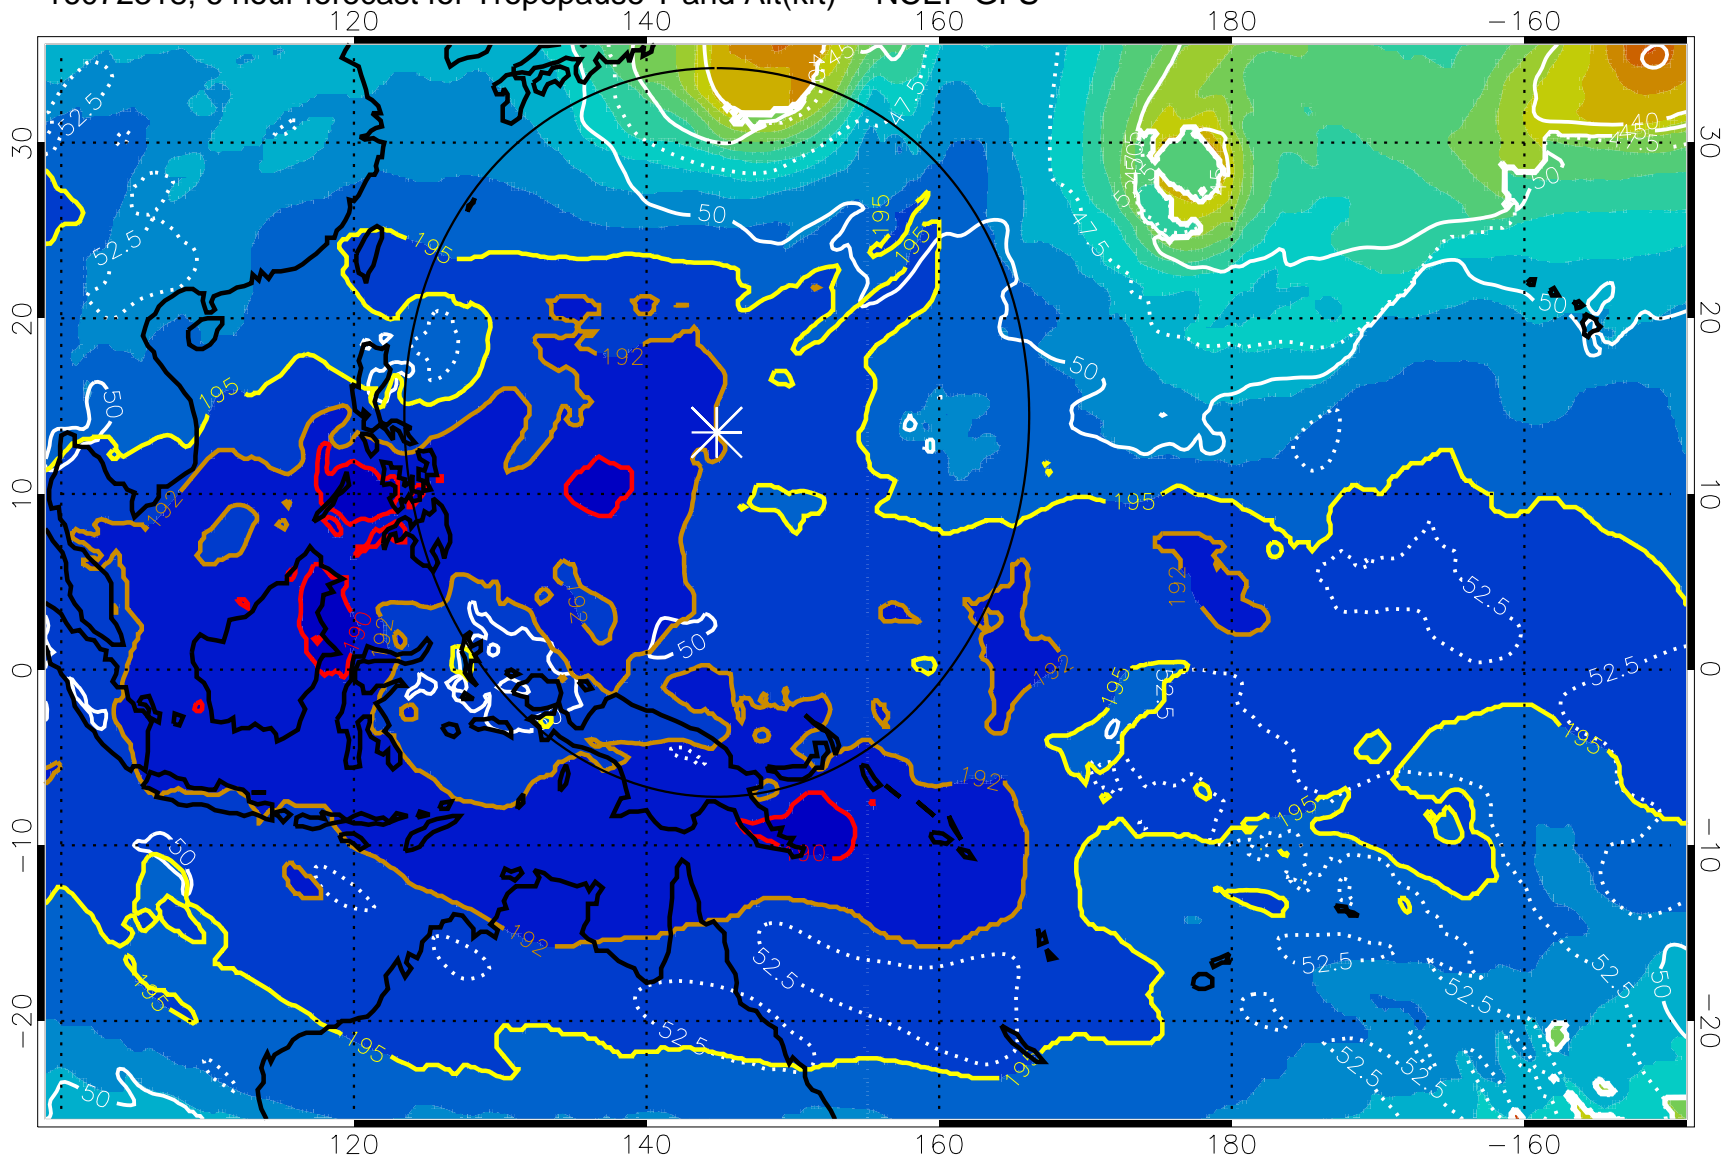

16072318, 6 hour forecast for Tropopause T and Alt(kft) -- NCEP GFS

190 200 210 220 230

Tropopause T, K

Tropopause Altitude in kft (white)

192.5K Isotherm 195K Isotherm  
187.5K Isotherm 190K Isotherm

Range ring of 2304 km