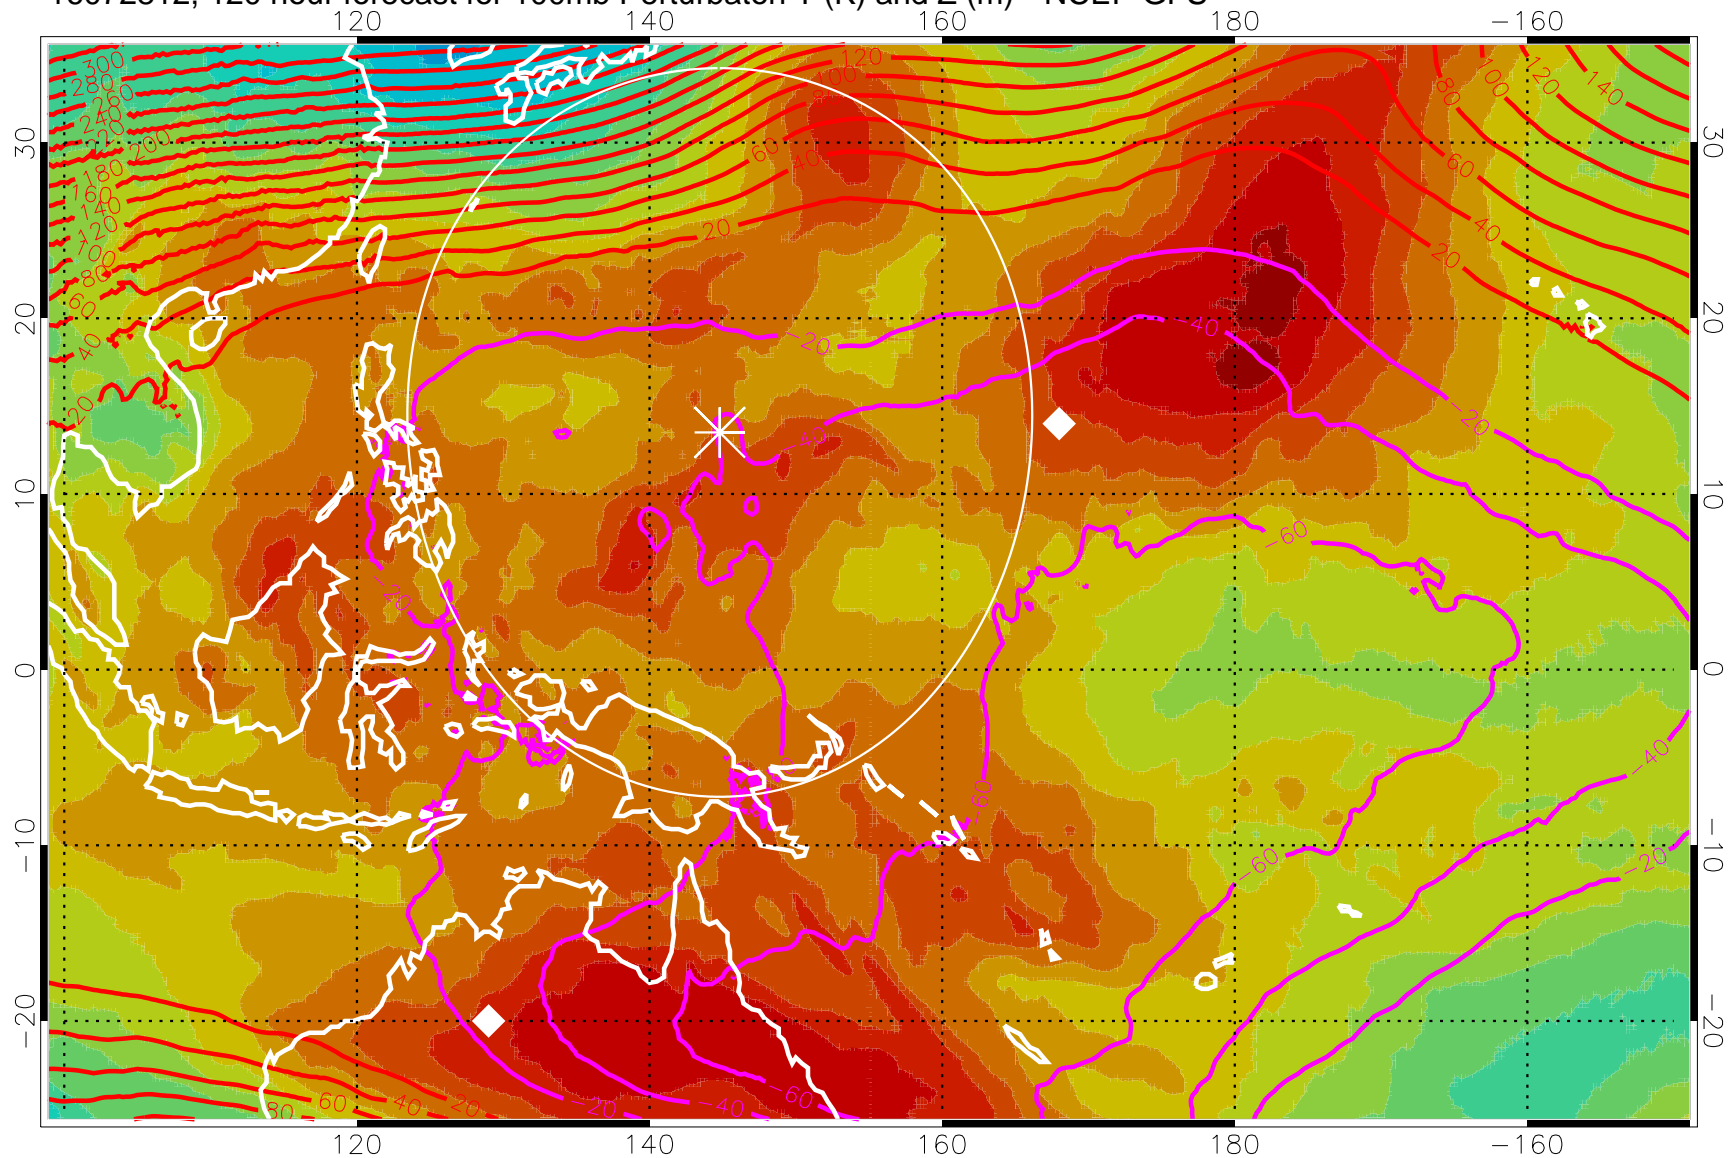

16072812, 120 hour forecast for 100mb Perturbaton T (K) and Z (m)-- NCEP GFS

Contours are 100 mbar Z perturbation (m)
Positive Z Contours
Negative Z Contours
Diamonds-mean pos. of anticyclones

Range ring of 2304 km