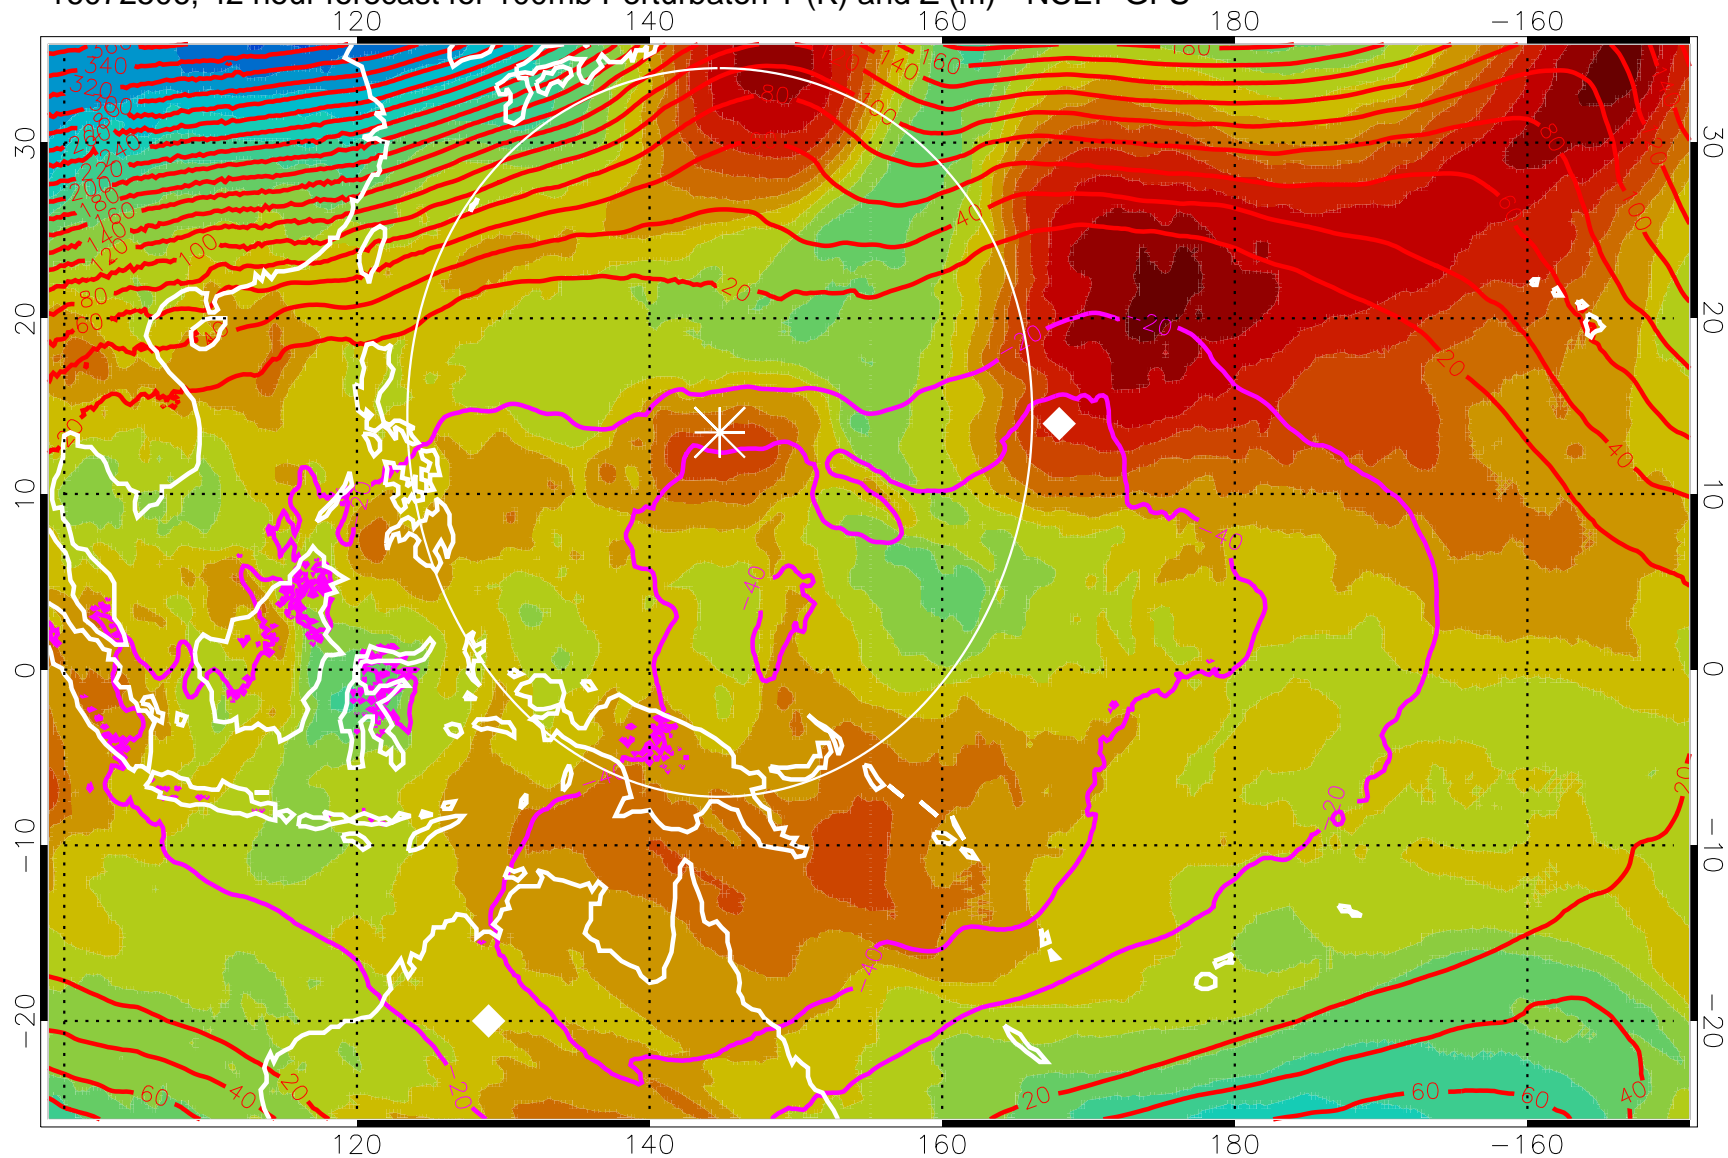

16072506, 42 hour forecast for 100mb Perturbaton T (K) and Z (m)-- NCEP GFS

Contours are 100 mbar Z perturbation (m)
Positive Z Contours
Negative Z Contours
Diamonds-mean pos. of anticyclones

Range ring of 2304 km