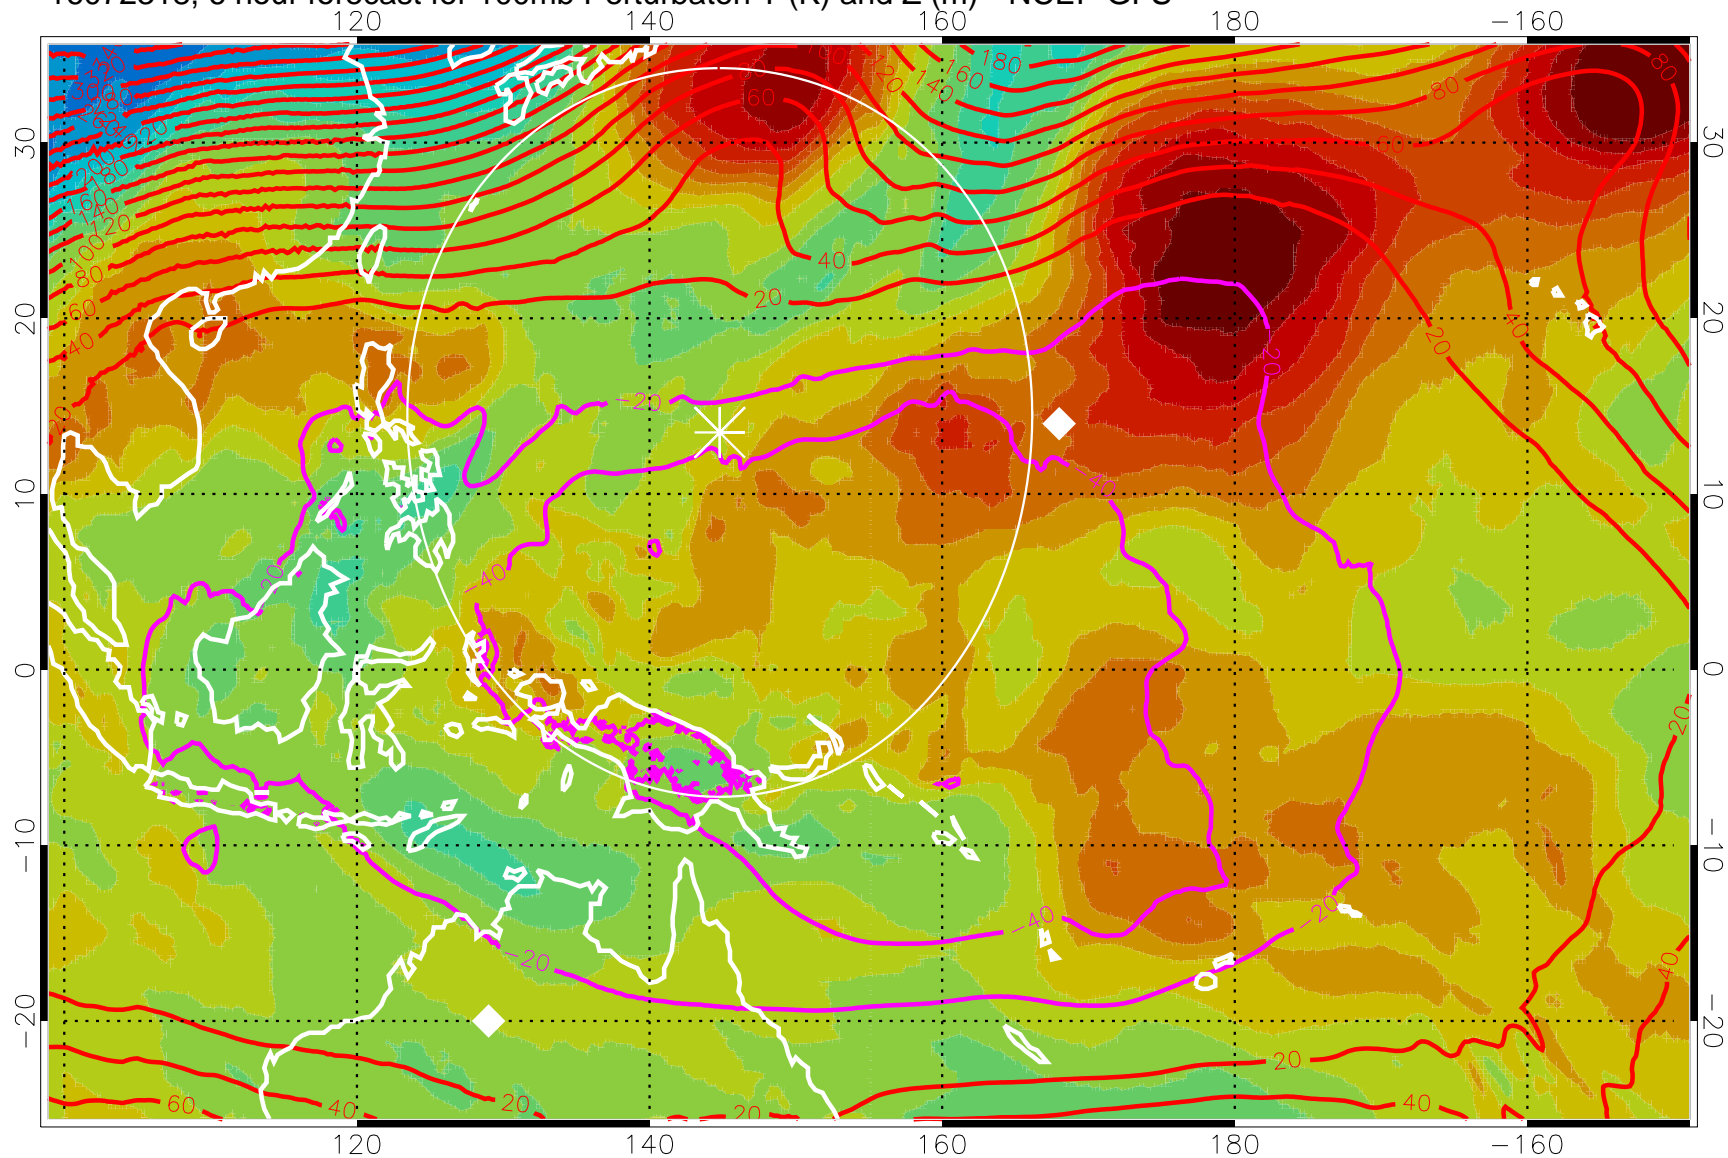

16072318, 6 hour forecast for 100mb Perturbaton T (K) and Z (m)-- NCEP GFS

Contours are 100 mbar Z perturbation (m)
Positive Z Contours
Negative Z Contours
Diamonds-mean pos. of anticyclones

Range ring of 2304 km