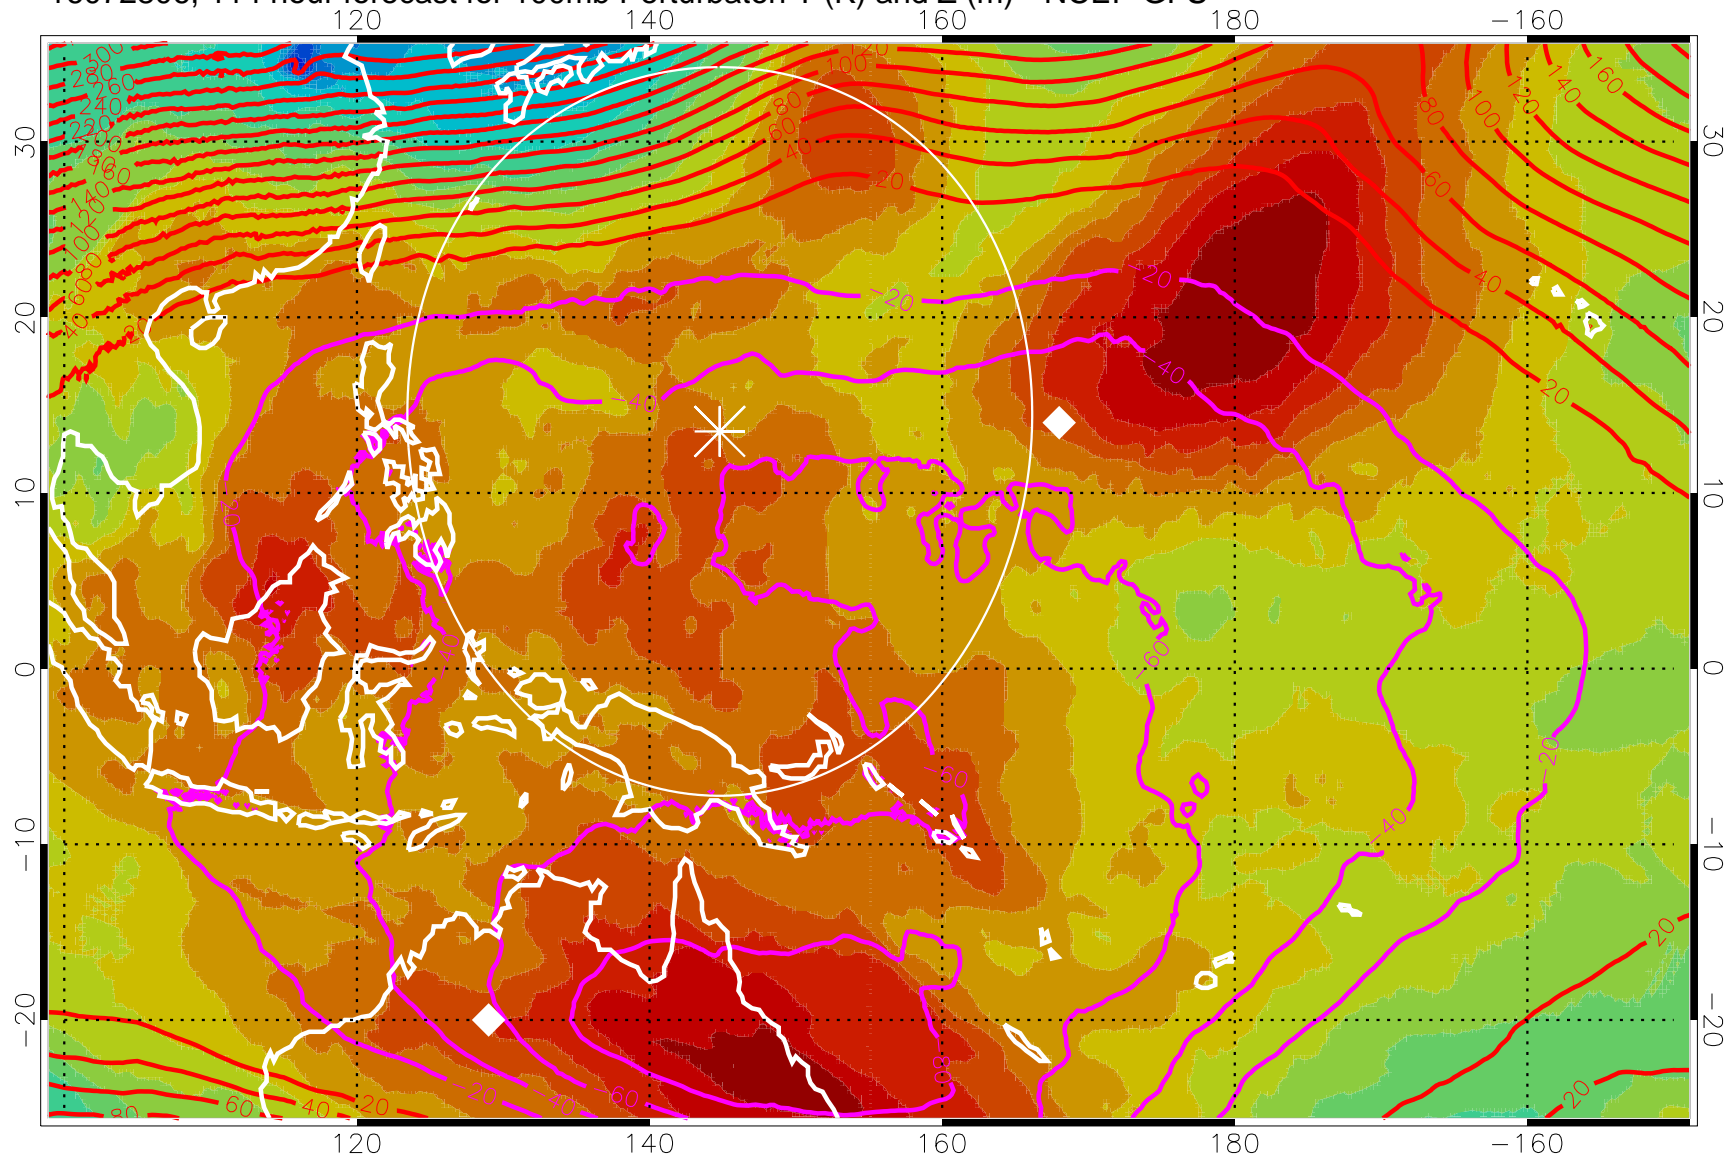

16072806, 114 hour forecast for 100mb Perturbaton T (K) and Z (m)-- NCEP GFS

Contours are 100 mbar Z perturbation (m)
Positive Z Contours
Negative Z Contours
Diamonds-mean pos. of anticyclones

Range ring of 2304 km