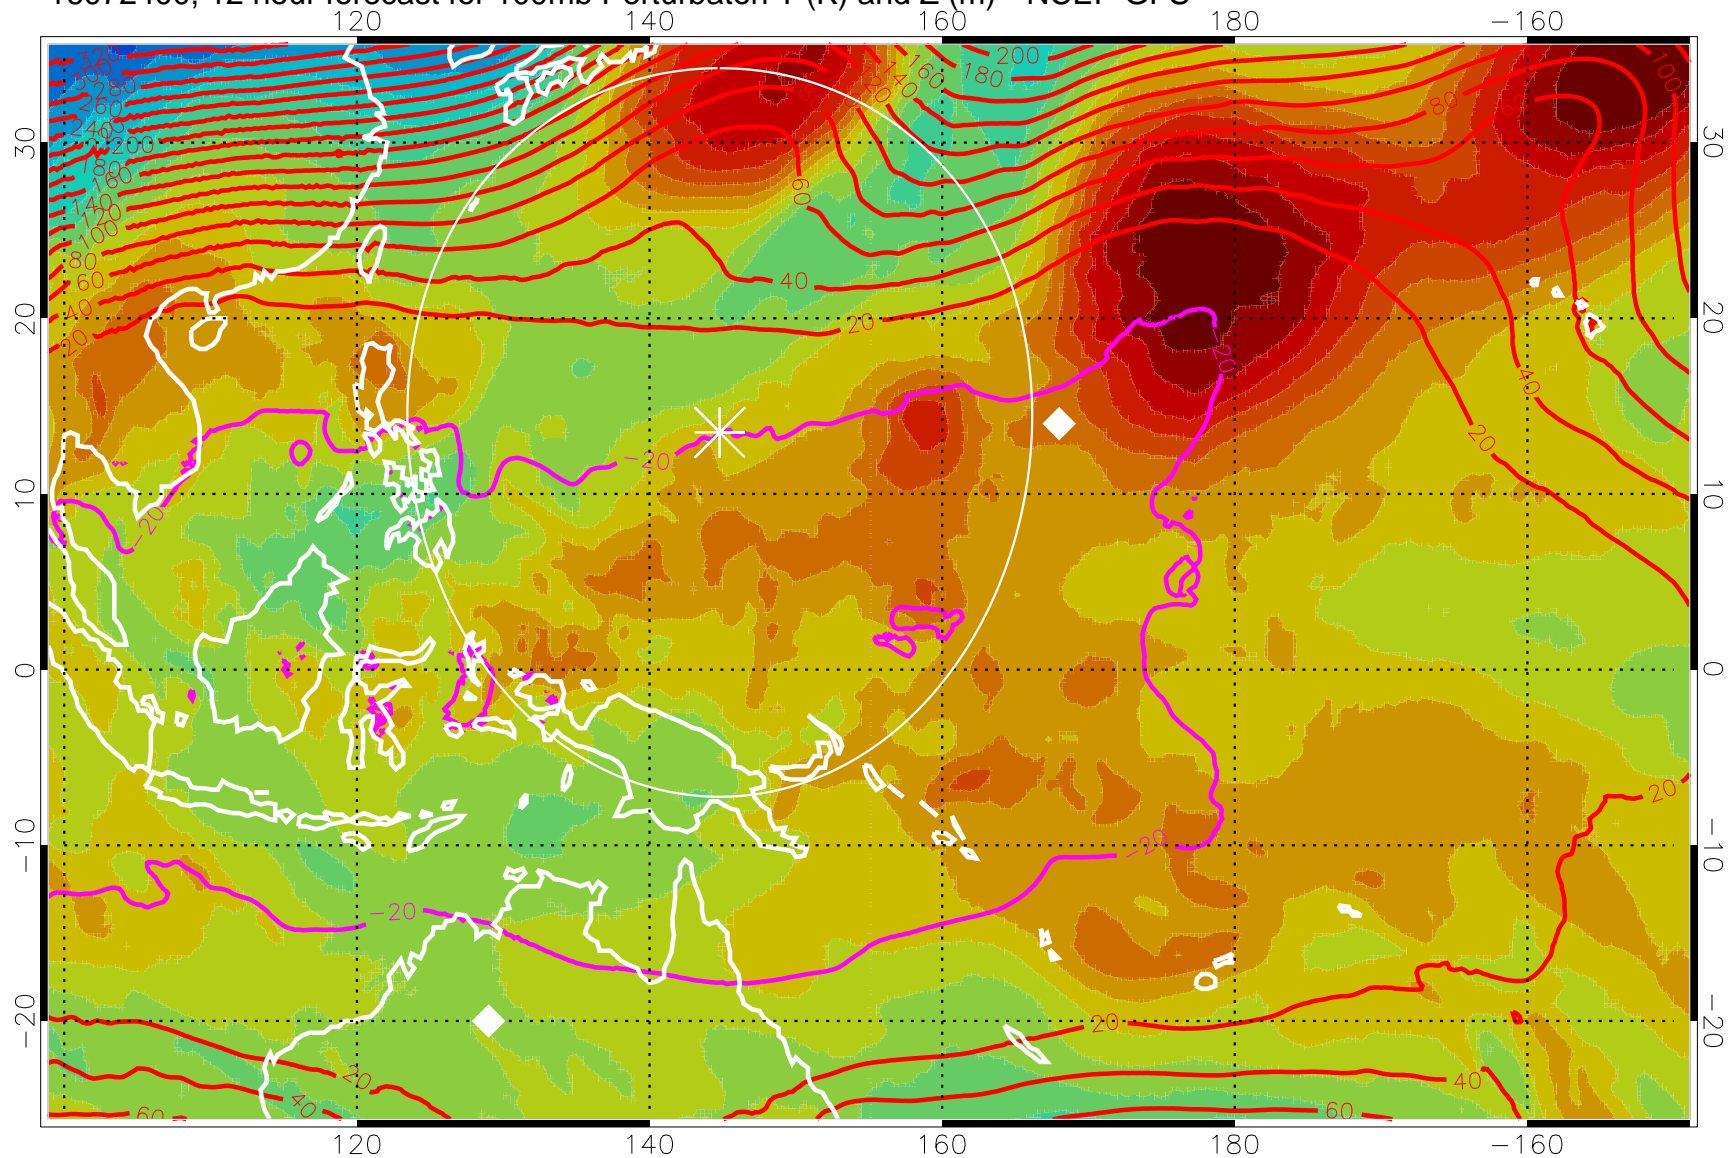

16072400, 12 hour forecast for 100mb Perturbaton T (K) and Z (m)-- NCEP GFS

Contours are 100 mbar Z perturbation (m)
Positive Z Contours
Negative Z Contours
Diamonds-mean pos. of anticyclones

Range ring of 2304 km