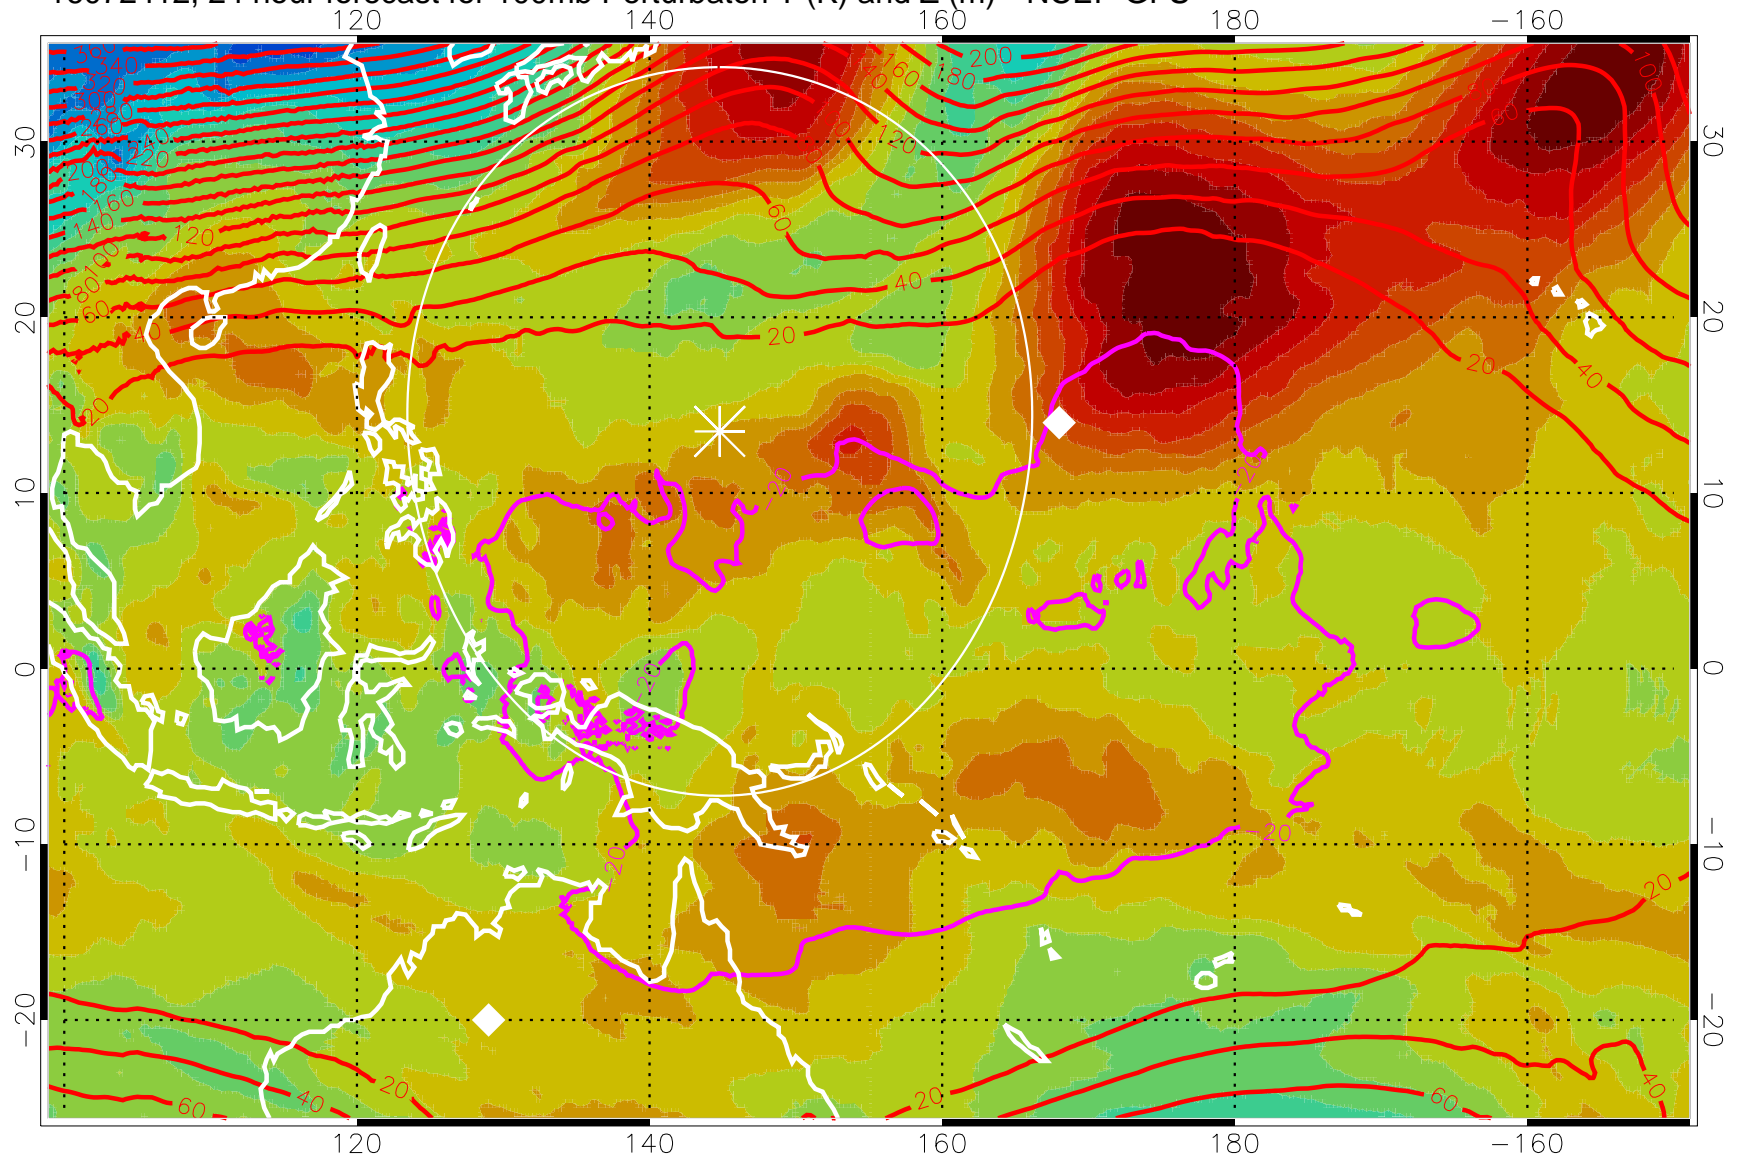

16072412, 24 hour forecast for 100mb Perturbaton T (K) and Z (m)-- NCEP GFS

Contours are 100 mbar Z perturbation (m)
Positive Z Contours
Negative Z Contours
Diamonds-mean pos. of anticyclones

Range ring of 2304 km