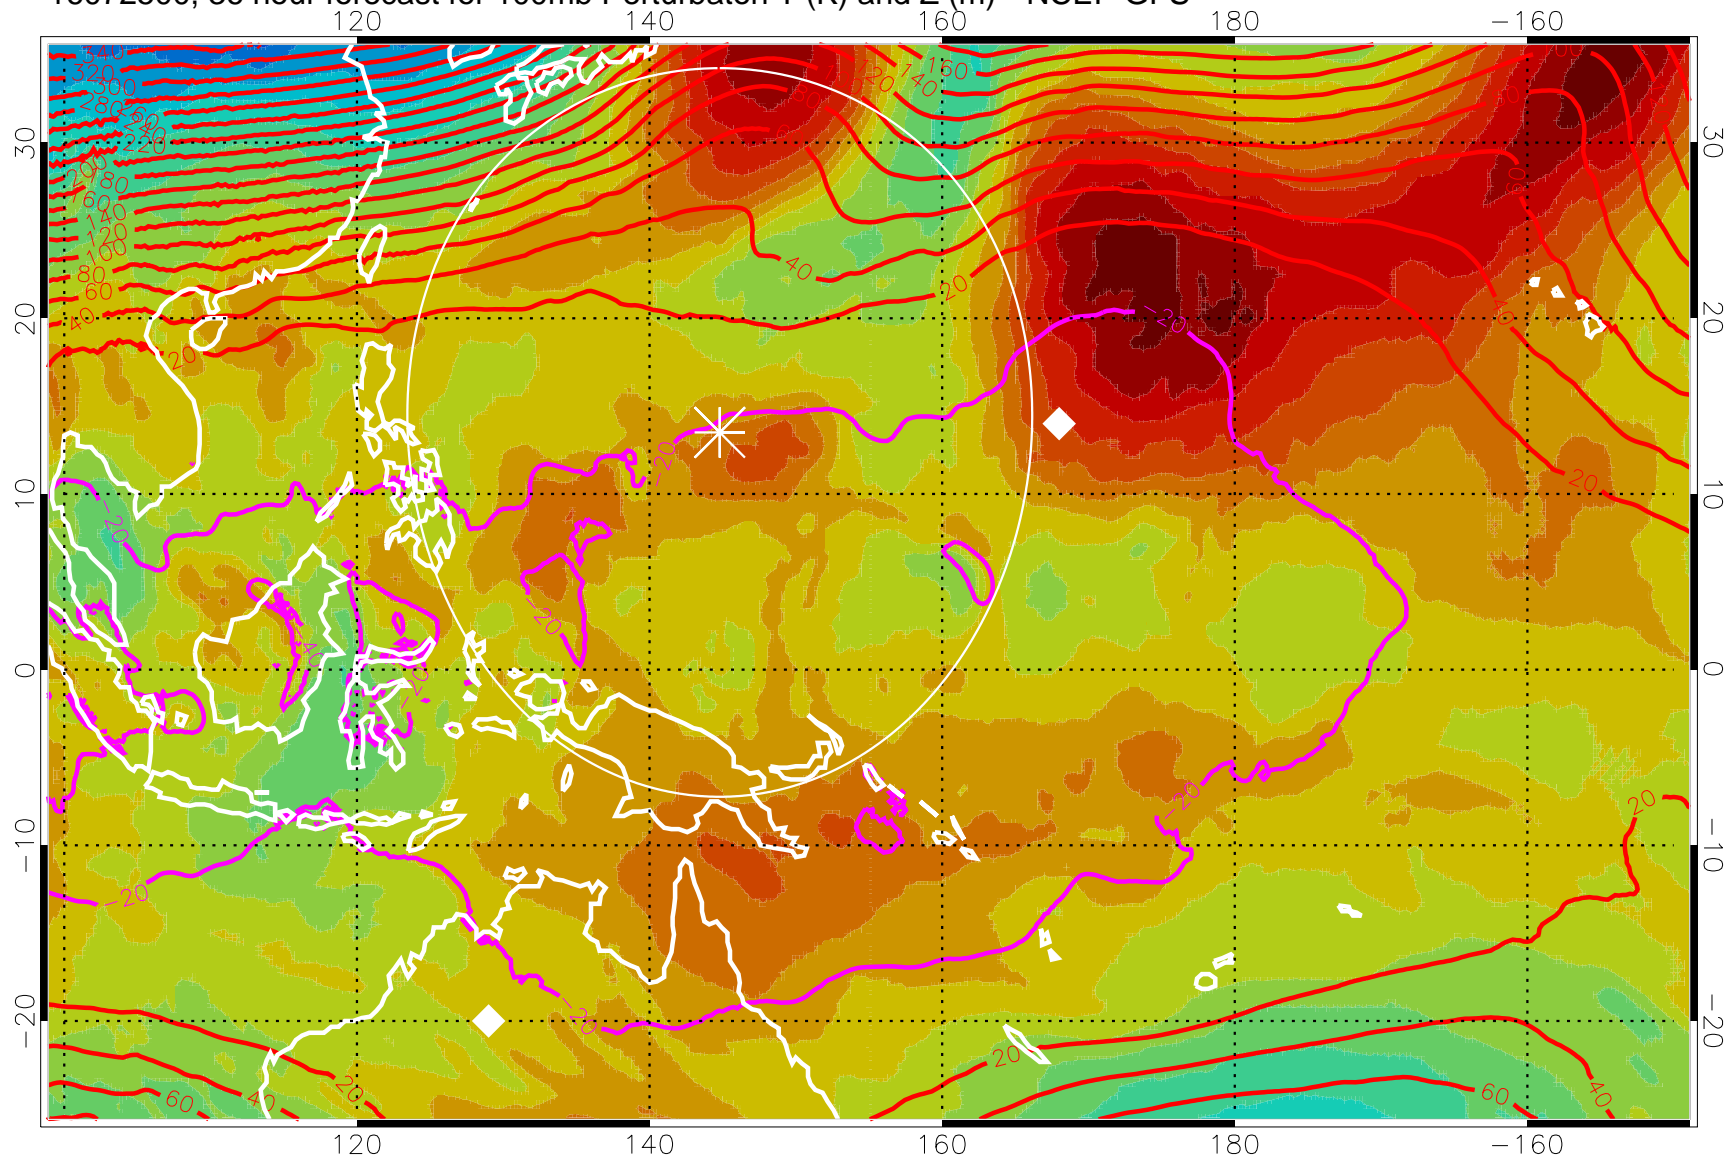

16072500, 36 hour forecast for 100mb Perturbaton T (K) and Z (m)-- NCEP GFS

Contours are 100 mbar Z perturbation (m)
Positive Z Contours
Negative Z Contours
Diamonds-mean pos. of anticyclones

Range ring of 2304 km