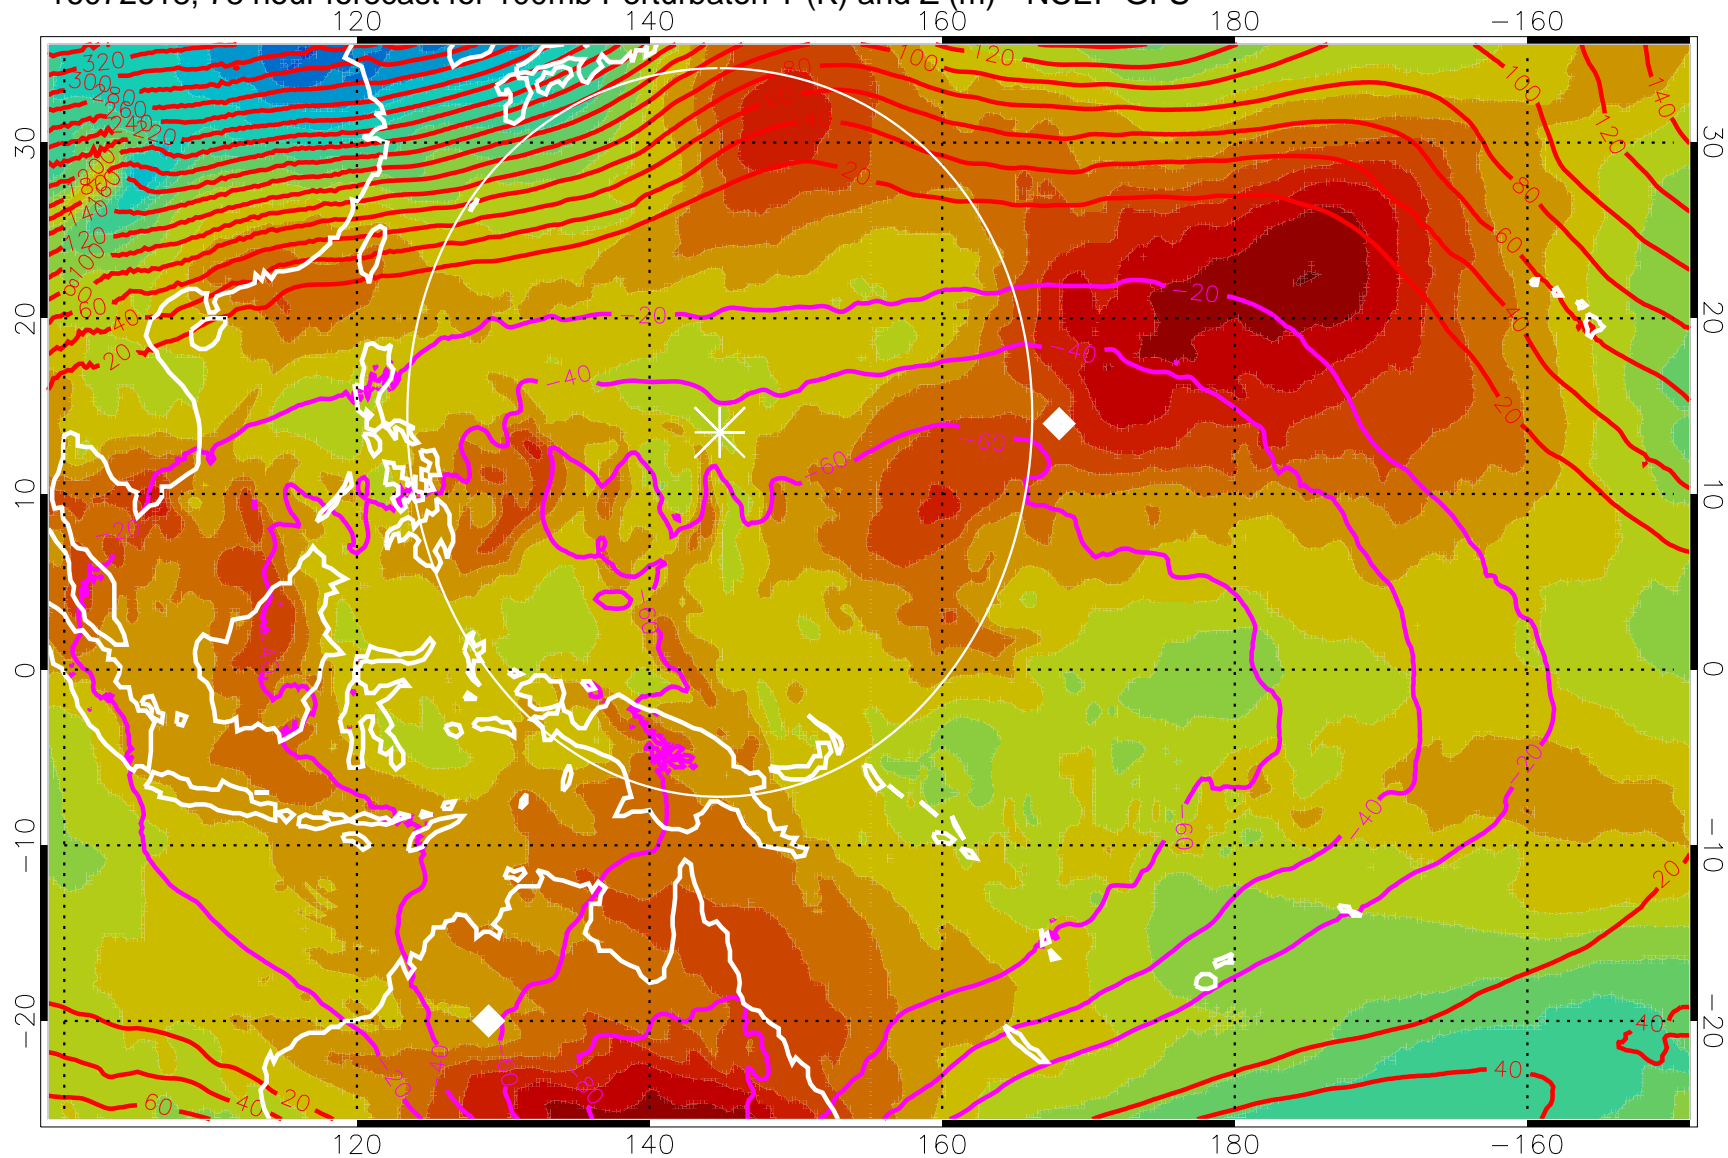

16072618, 78 hour forecast for 100mb Perturbaton T (K) and Z (m)-- NCEP GFS

Contours are 100 mbar Z perturbation (m)
Positive Z Contours
Negative Z Contours
Diamonds-mean pos. of anticyclones

Range ring of 2304 km