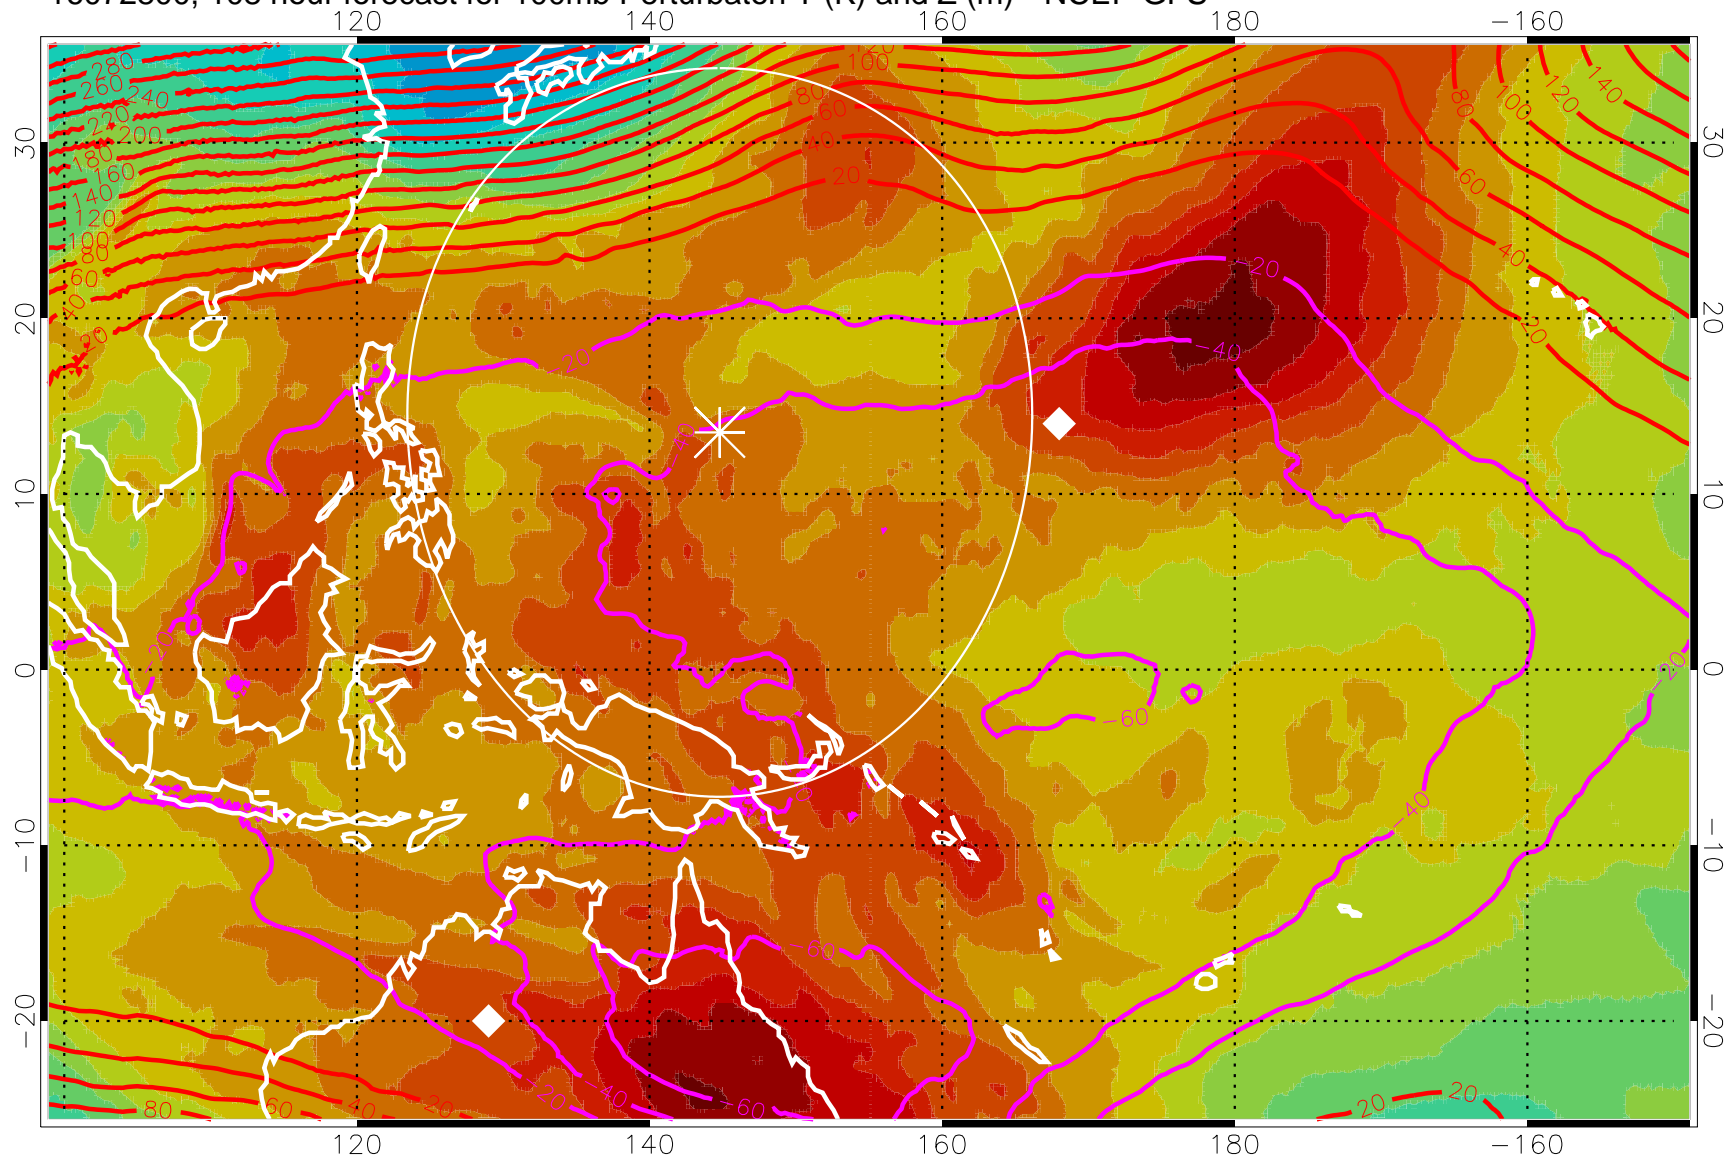

16072800, 108 hour forecast for 100mb Perturbaton T (K) and Z (m)-- NCEP GFS

Contours are 100 mbar Z perturbation (m)
Positive Z Contours
Negative Z Contours
Diamonds-mean pos. of anticyclones

Range ring of 2304 km