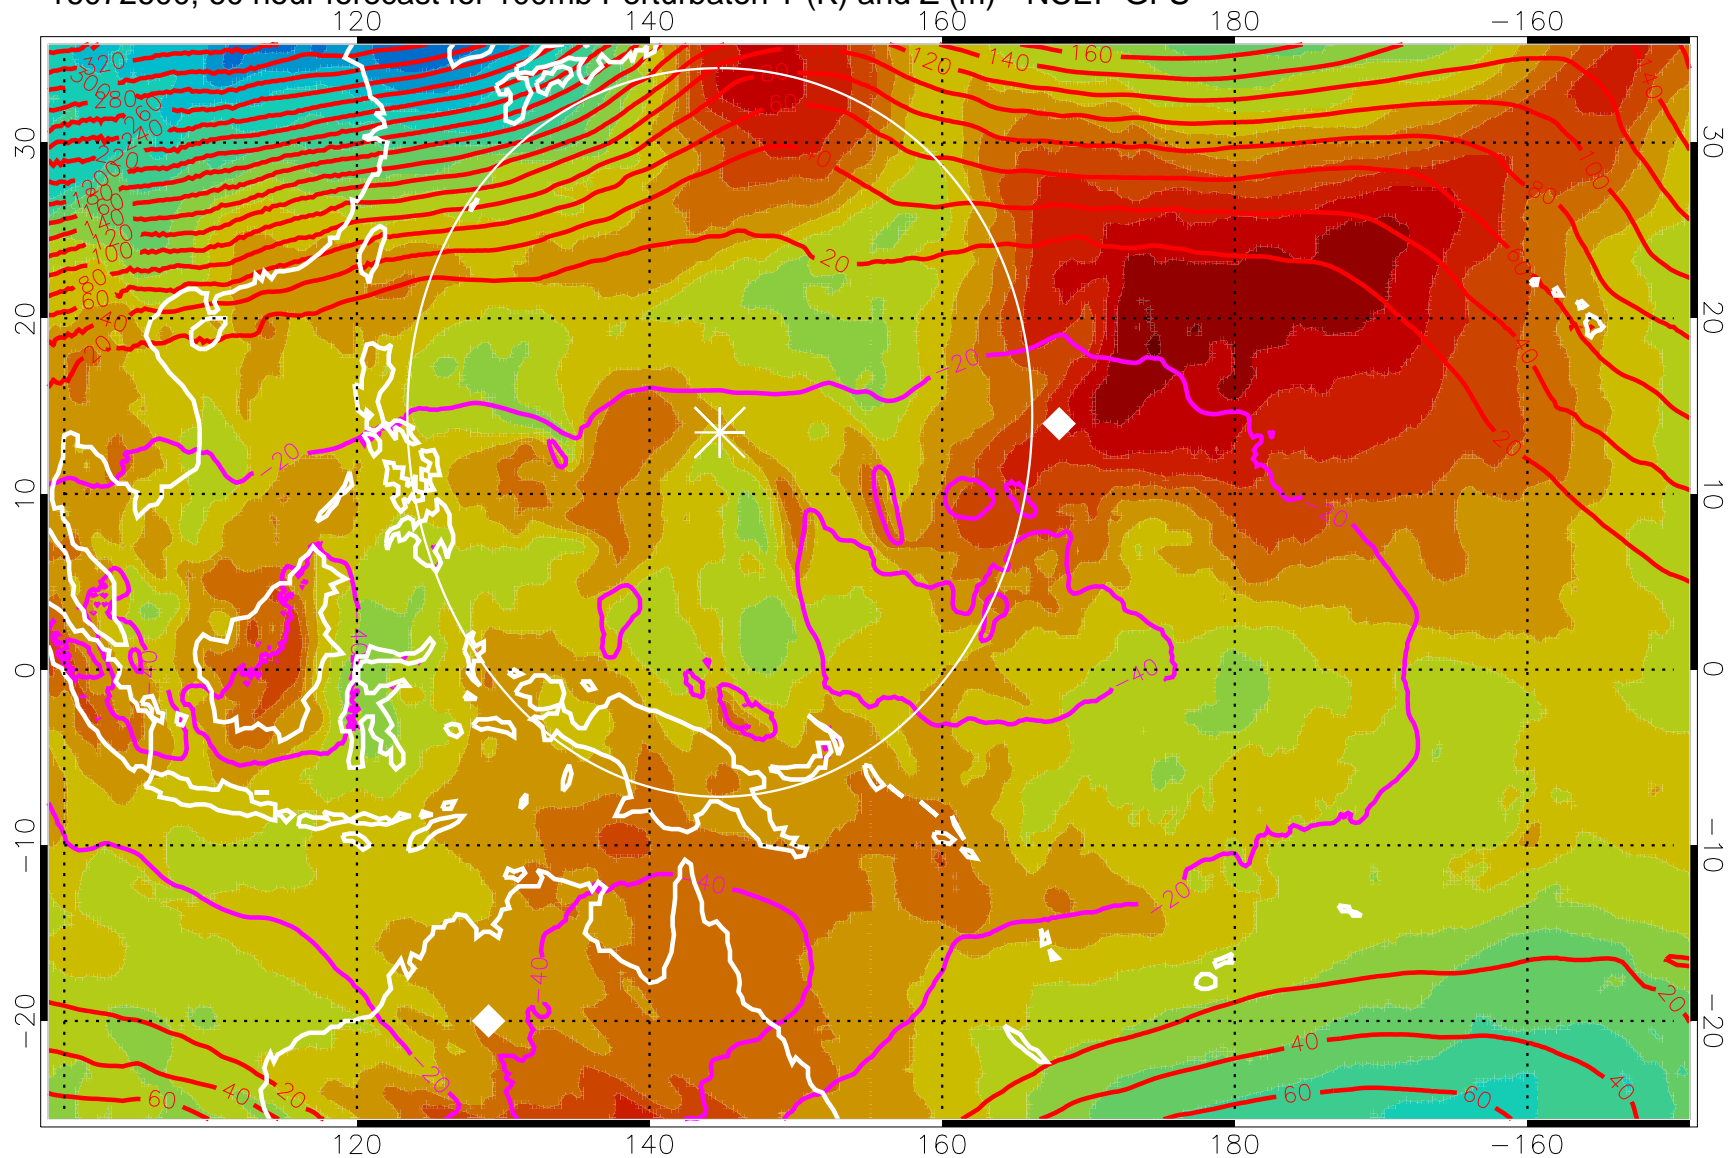

16072600, 60 hour forecast for 100mb Perturbaton T (K) and Z (m)-- NCEP GFS

Contours are 100 mbar Z perturbation (m)
Positive Z Contours
Negative Z Contours
Diamonds-mean pos. of anticyclones

Range ring of 2304 km