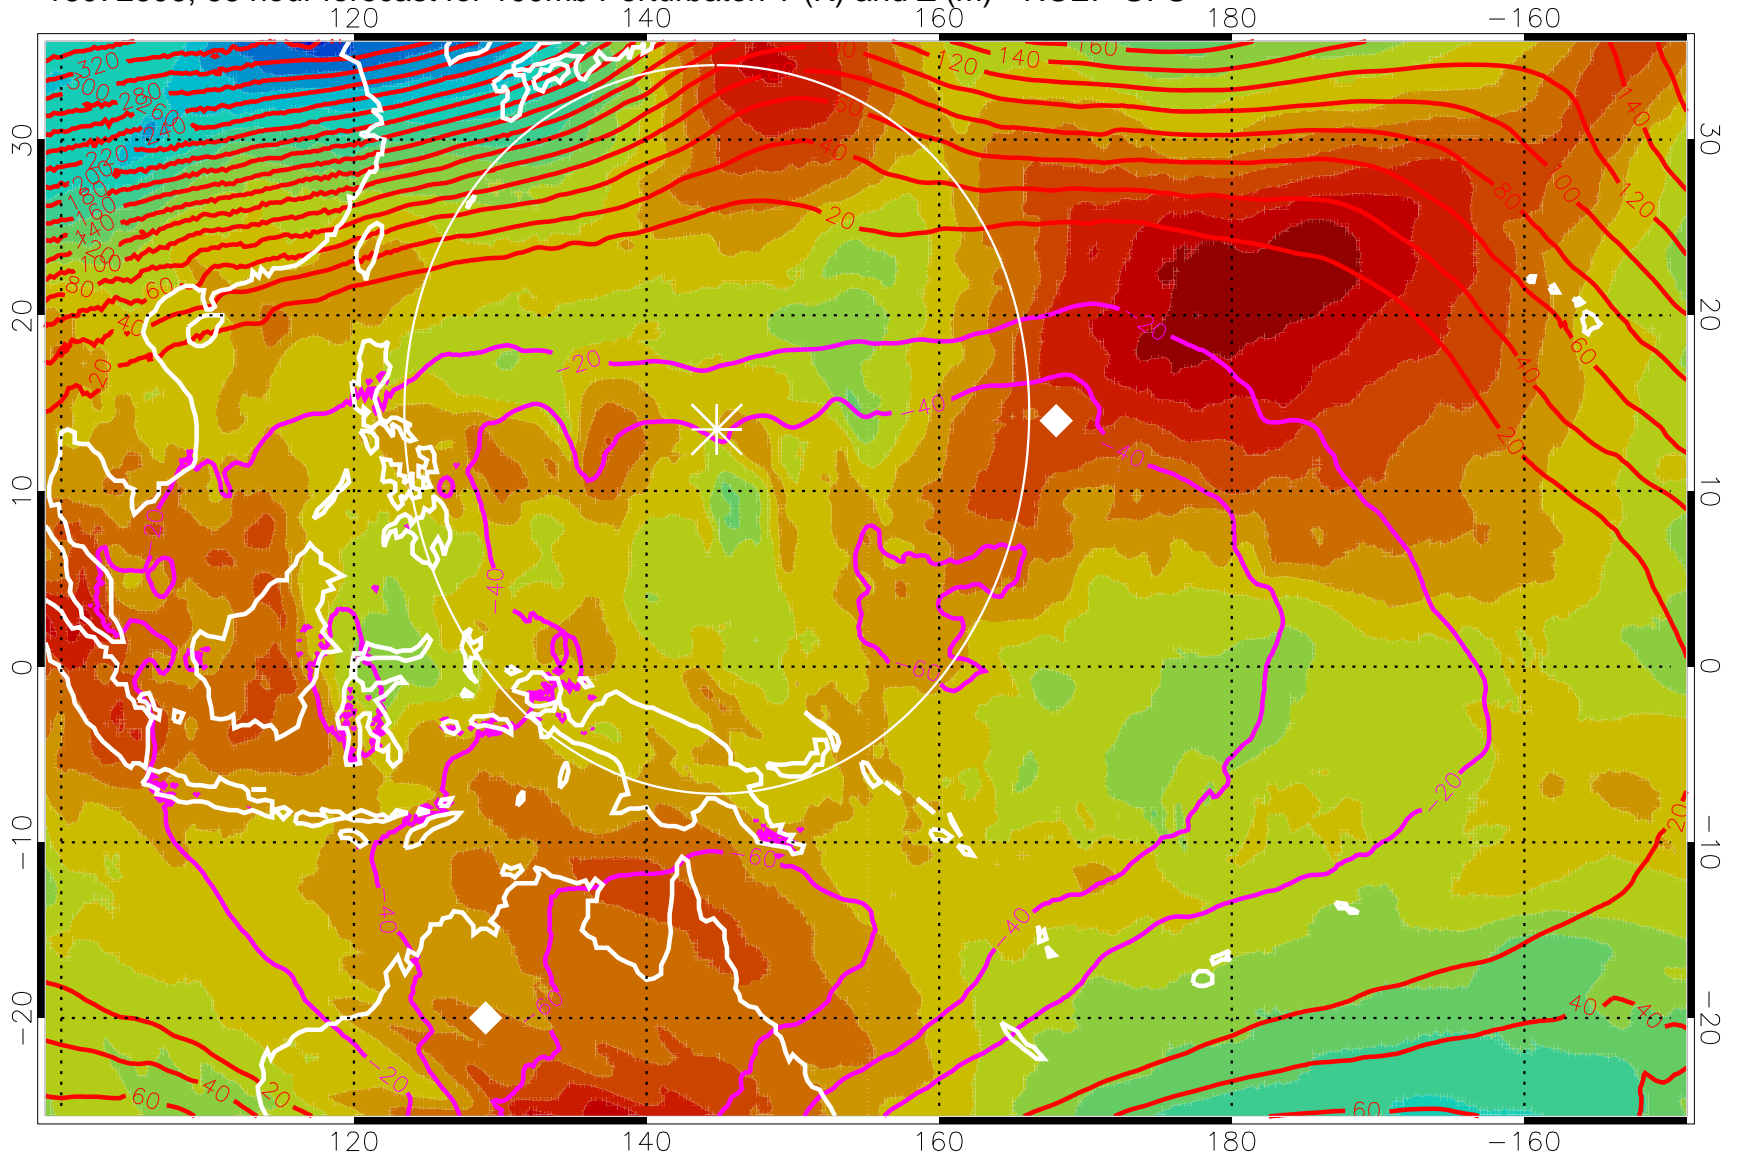

16072606, 66 hour forecast for 100mb Perturbation T (K) and Z (m)-- NCEP GFS

Contours are 100 mbar Z perturbation (m)
Positive Z Contours
Negative Z Contours
Diamonds-mean pos. of anticyclones

Range ring of 2304 km