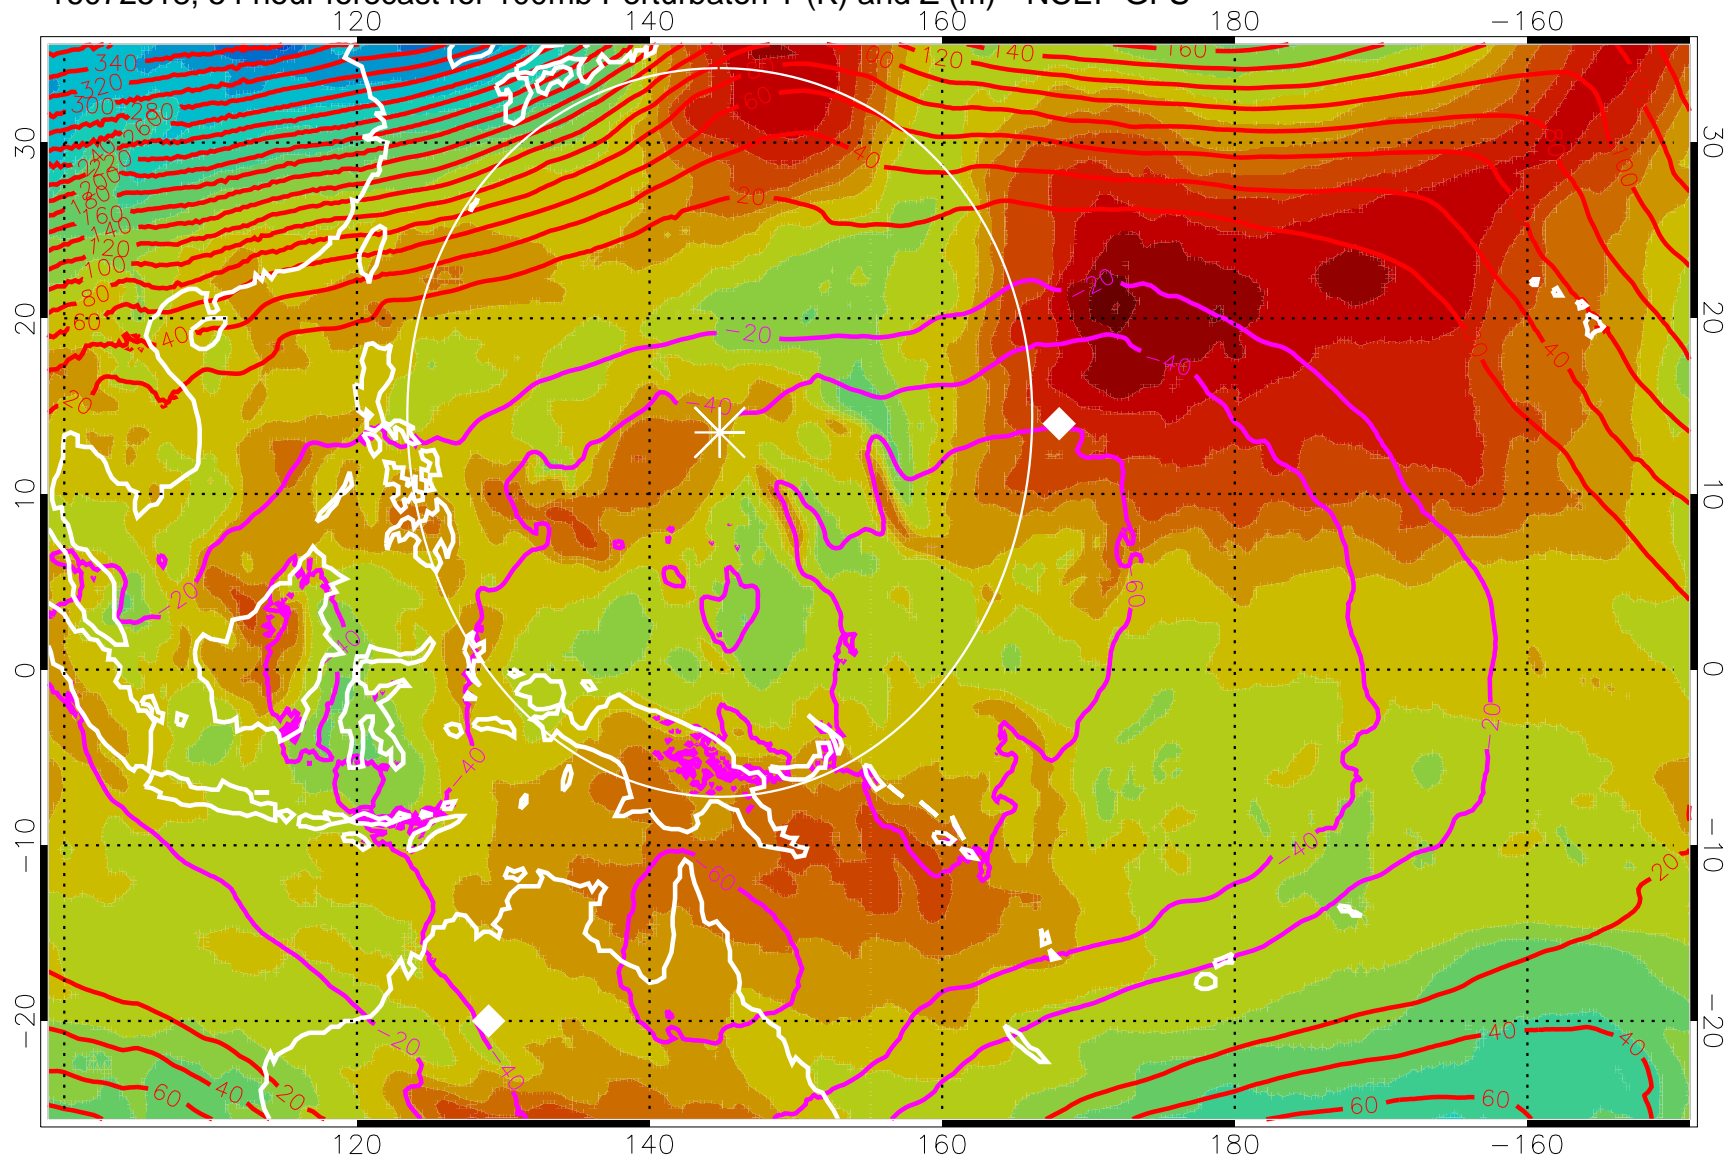

16072518, 54 hour forecast for 100mb Perturbaton T (K) and Z (m)-- NCEP GFS

Contours are 100 mbar Z perturbation (m)
Positive Z Contours
Negative Z Contours
Diamonds-mean pos. of anticyclones

Range ring of 2304 km