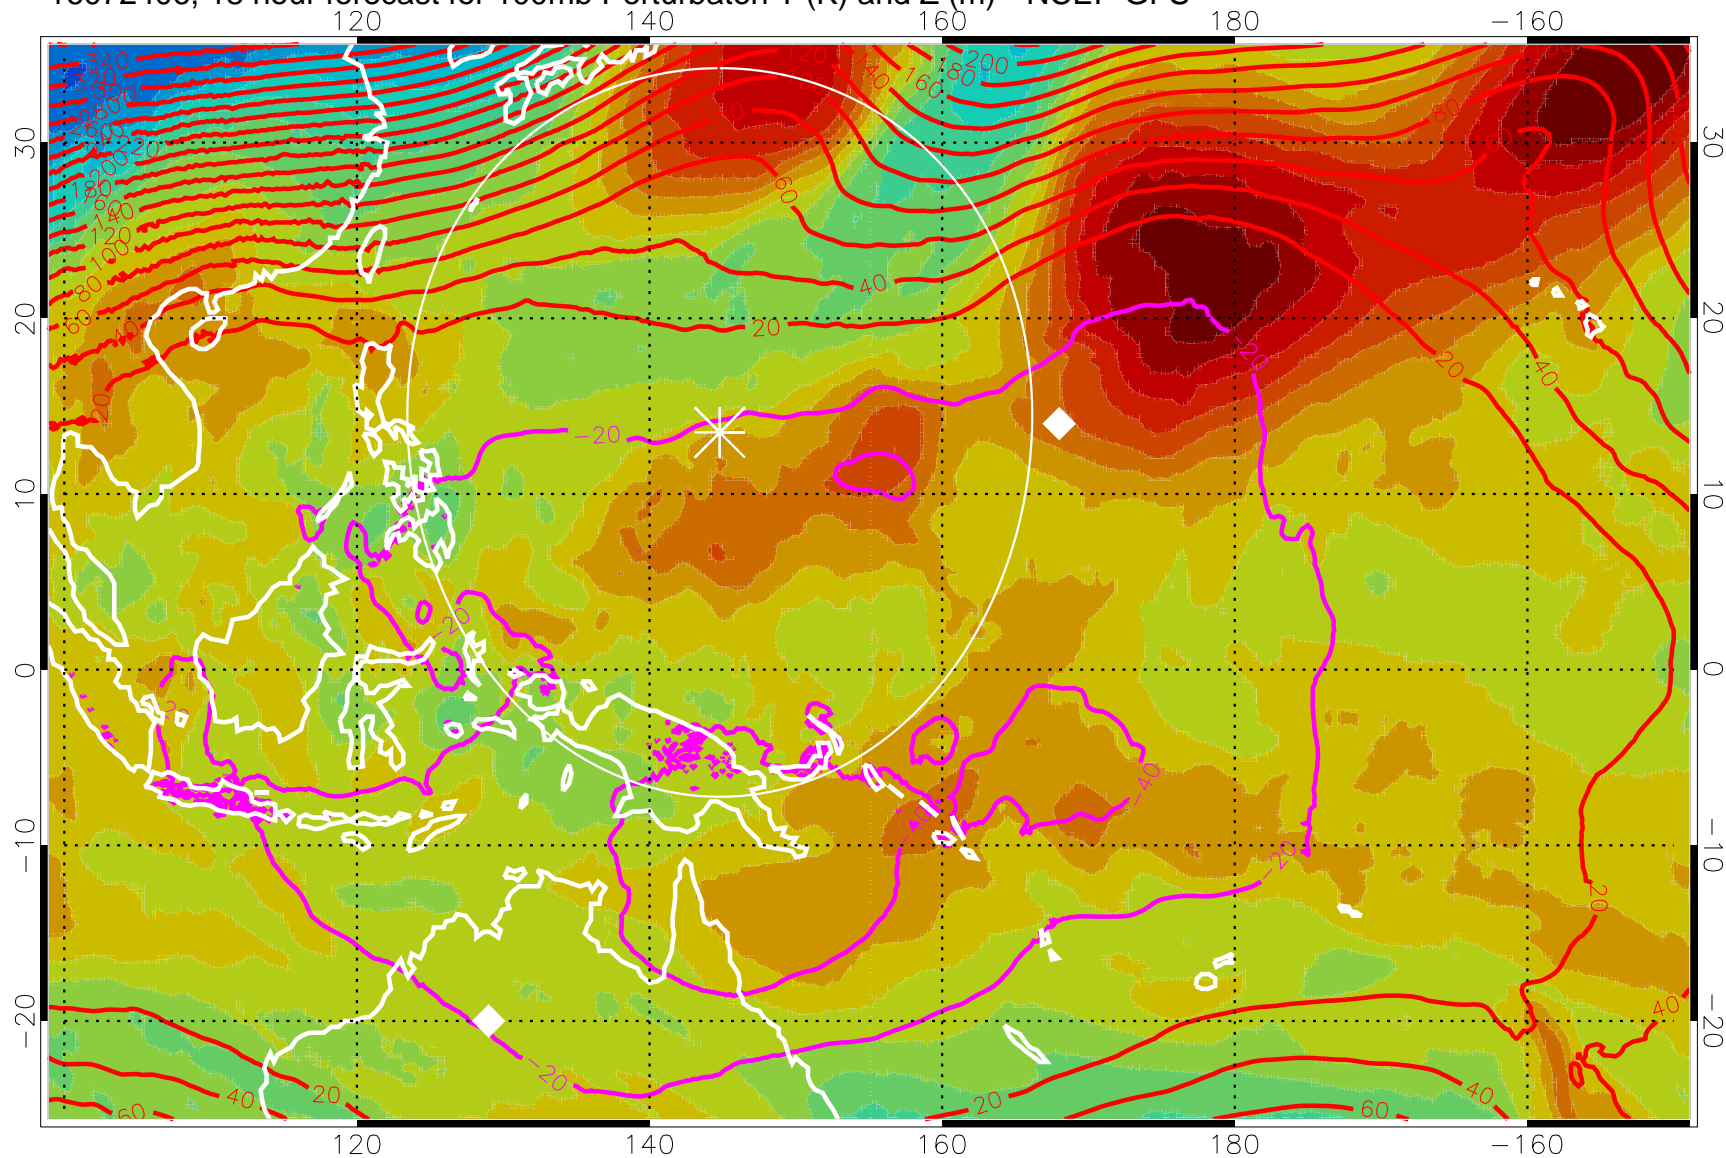

16072406, 18 hour forecast for 100mb Perturbaton T (K) and Z (m)-- NCEP GFS

Contours are 100 mbar Z perturbation (m)
Positive Z Contours
Negative Z Contours
Diamonds-mean pos. of anticyclones

Range ring of 2304 km