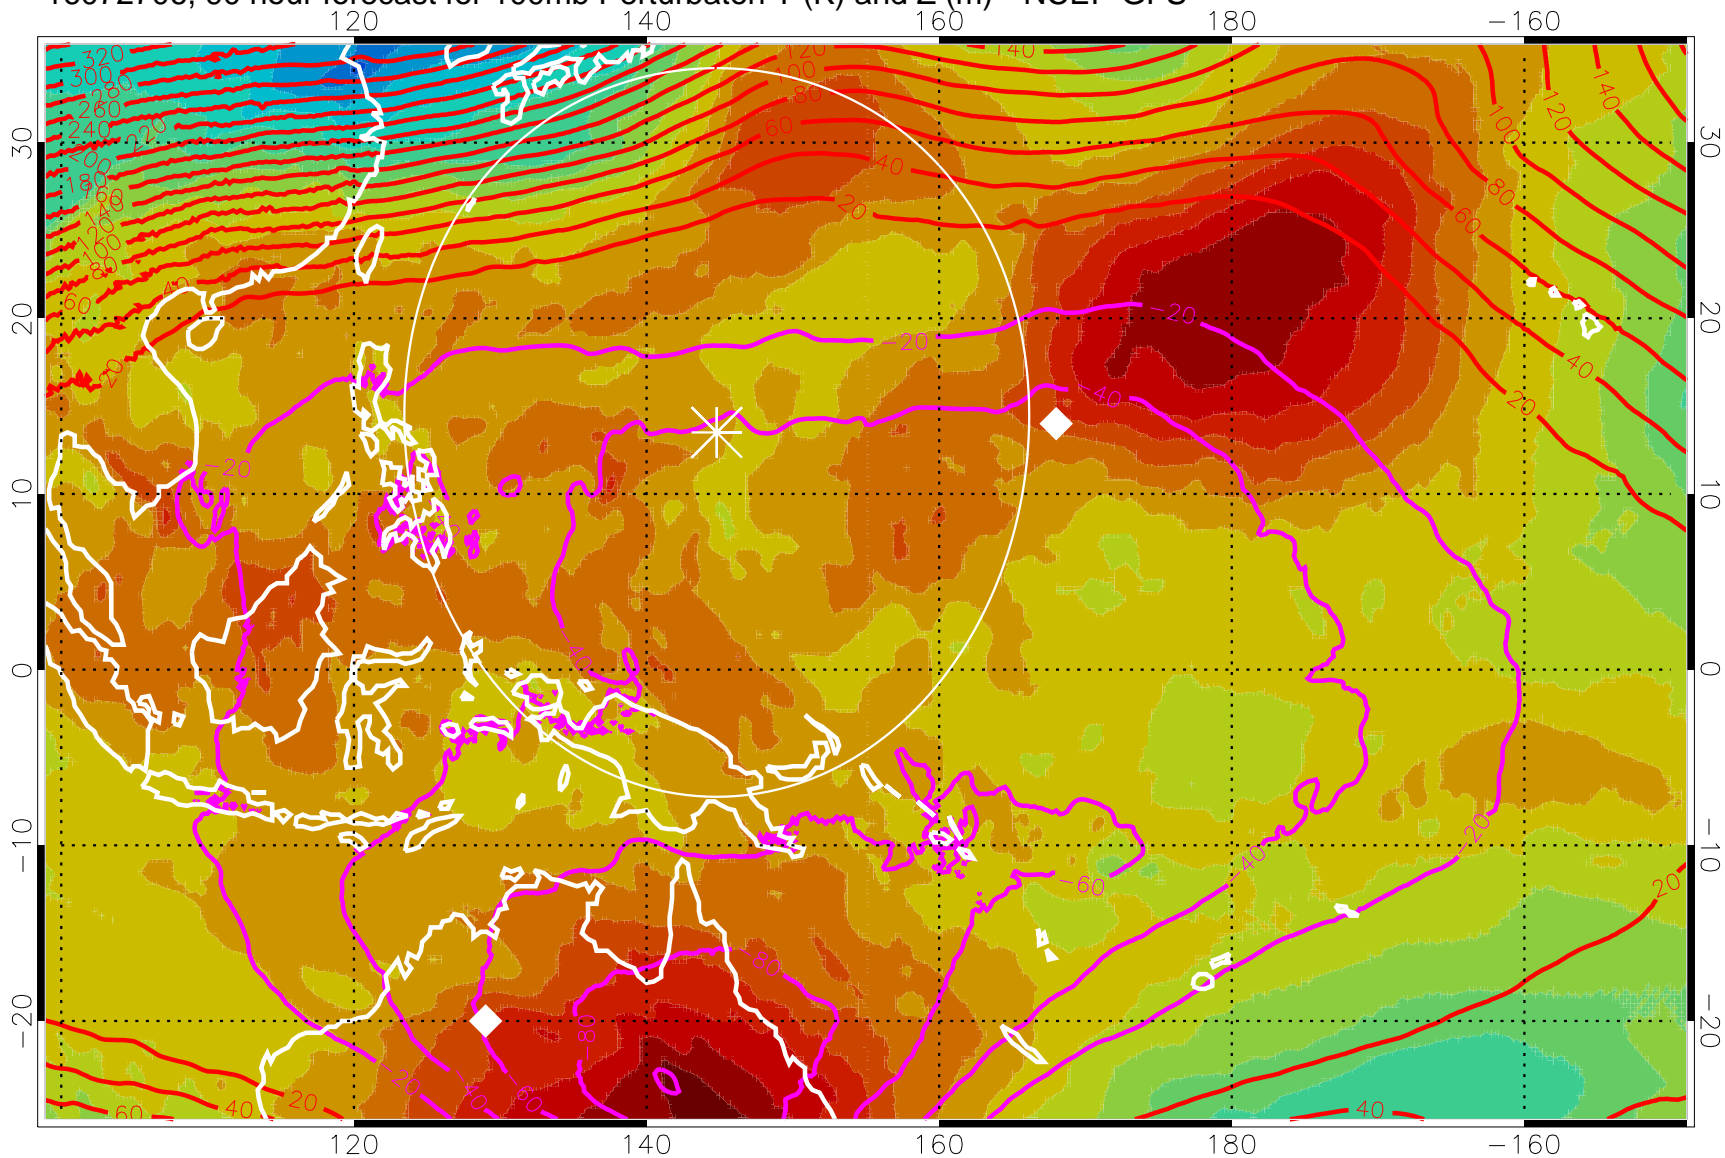

16072706, 90 hour forecast for 100mb Perturbaton T (K) and Z (m)-- NCEP GFS

T deviation from jan-feb mean, K

Contours are 100 mbar Z perturbation (m)
Positive Z Contours
Negative Z Contours
Diamonds-mean pos. of anticyclones

Range ring of 2304 km