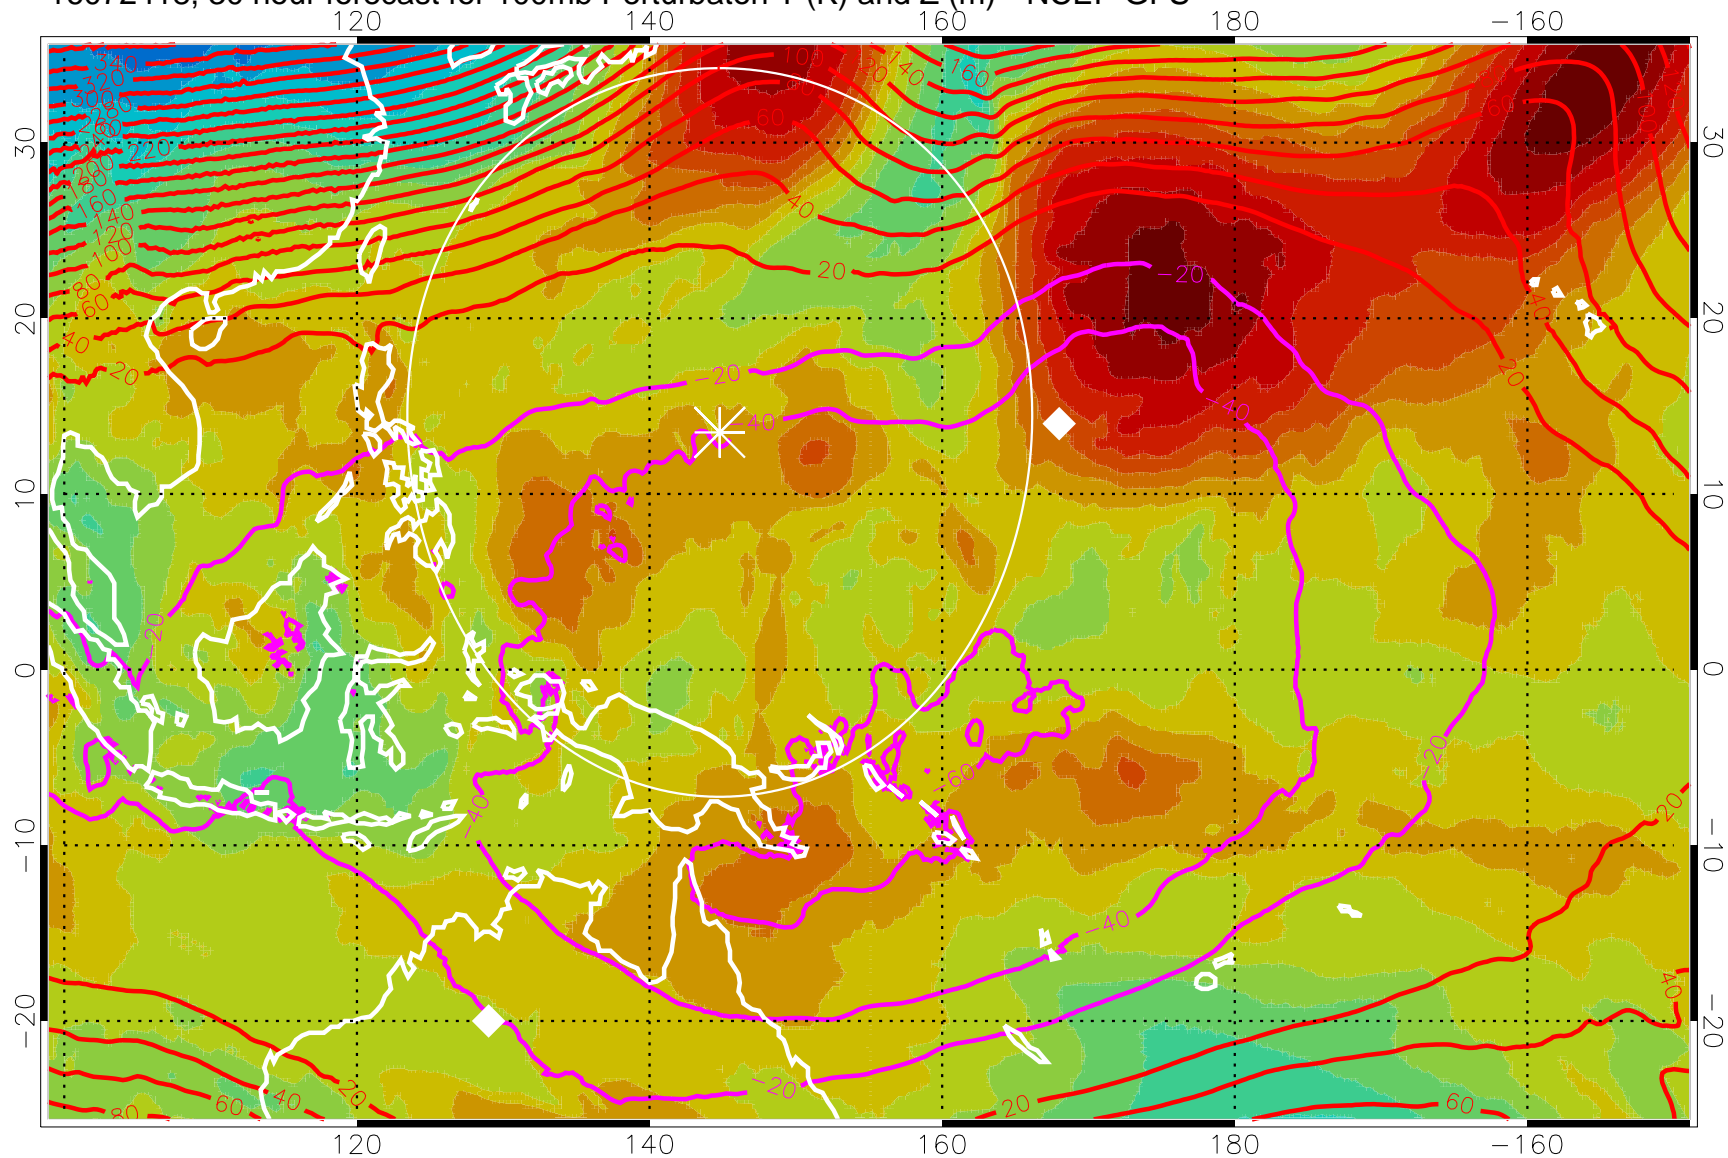

16072418, 30 hour forecast for 100mb Perturbaton T (K) and Z (m)-- NCEP GFS

Contours are 100 mbar Z perturbation (m)
Positive Z Contours
Negative Z Contours
Diamonds-mean pos. of anticyclones

Range ring of 2304 km