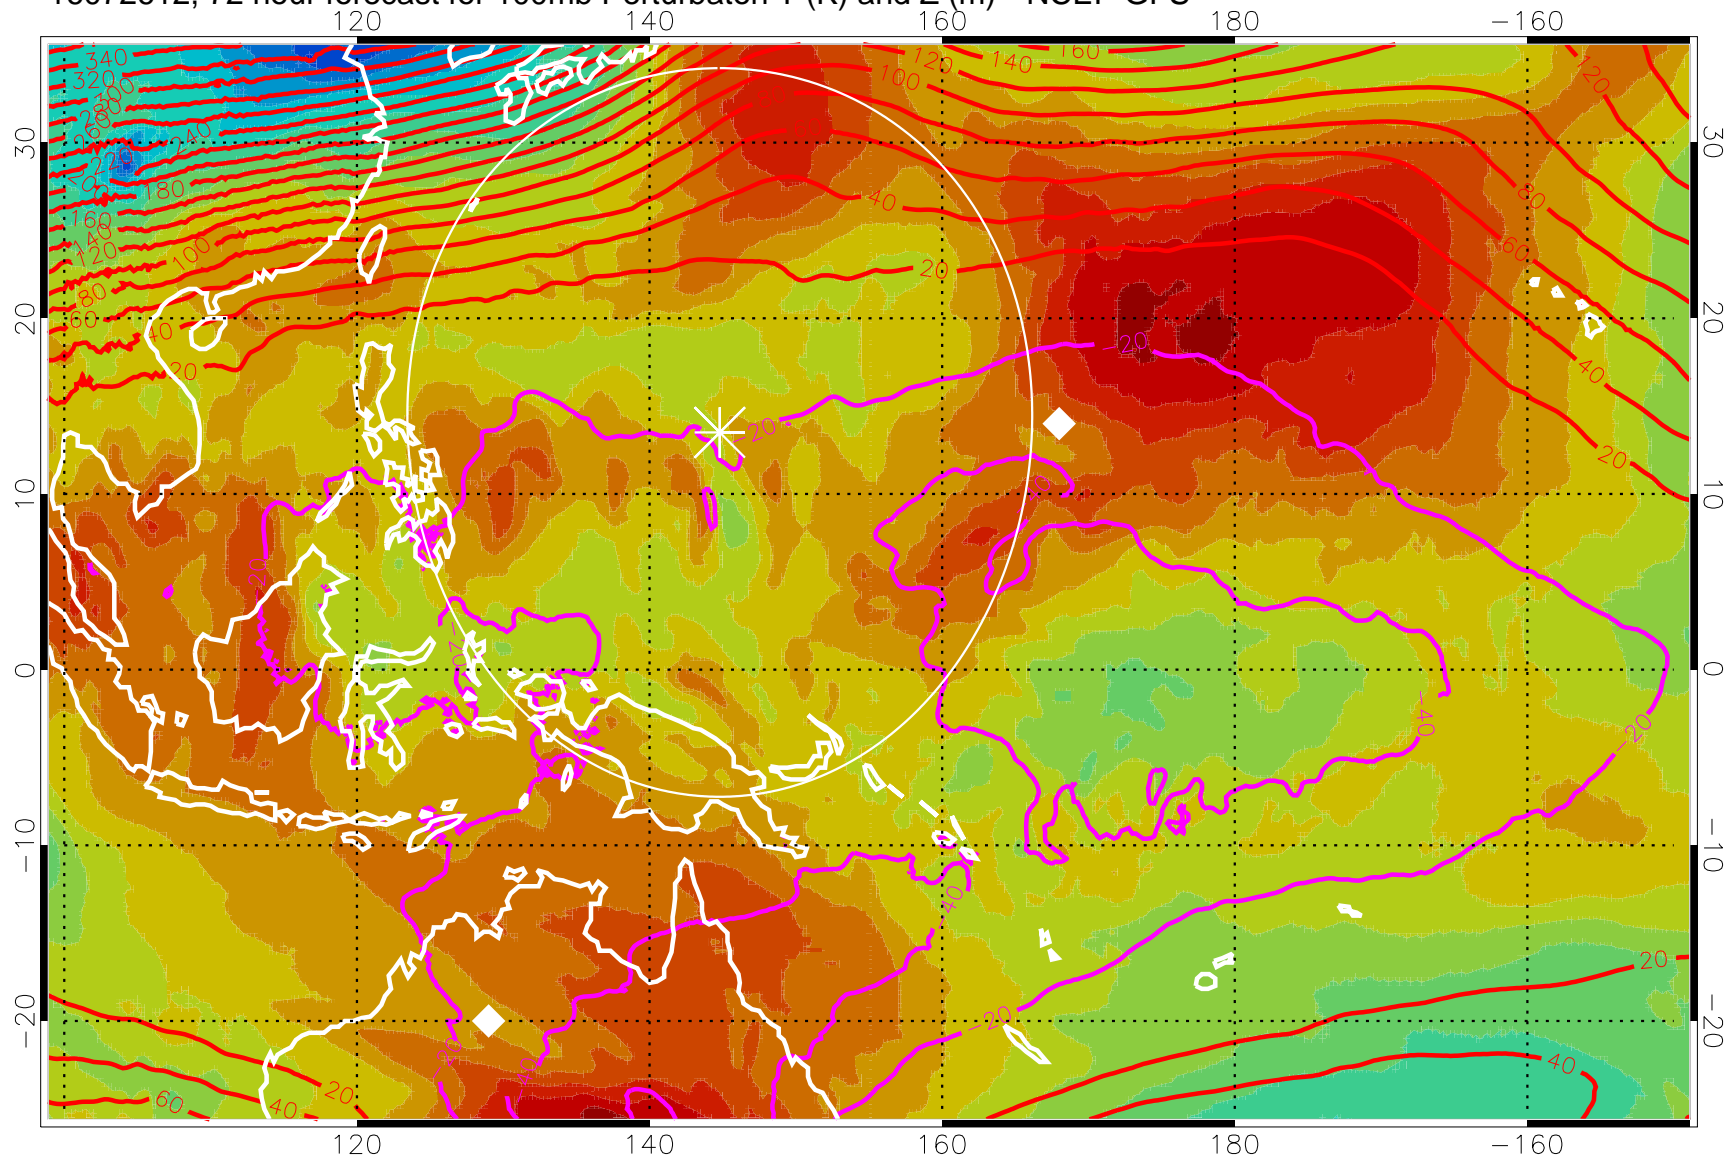

16072612, 72 hour forecast for 100mb Perturbaton T (K) and Z (m)-- NCEP GFS

Contours are 100 mbar Z perturbation (m)
Positive Z Contours
Negative Z Contours
Diamonds-mean pos. of anticyclones

Range ring of 2304 km