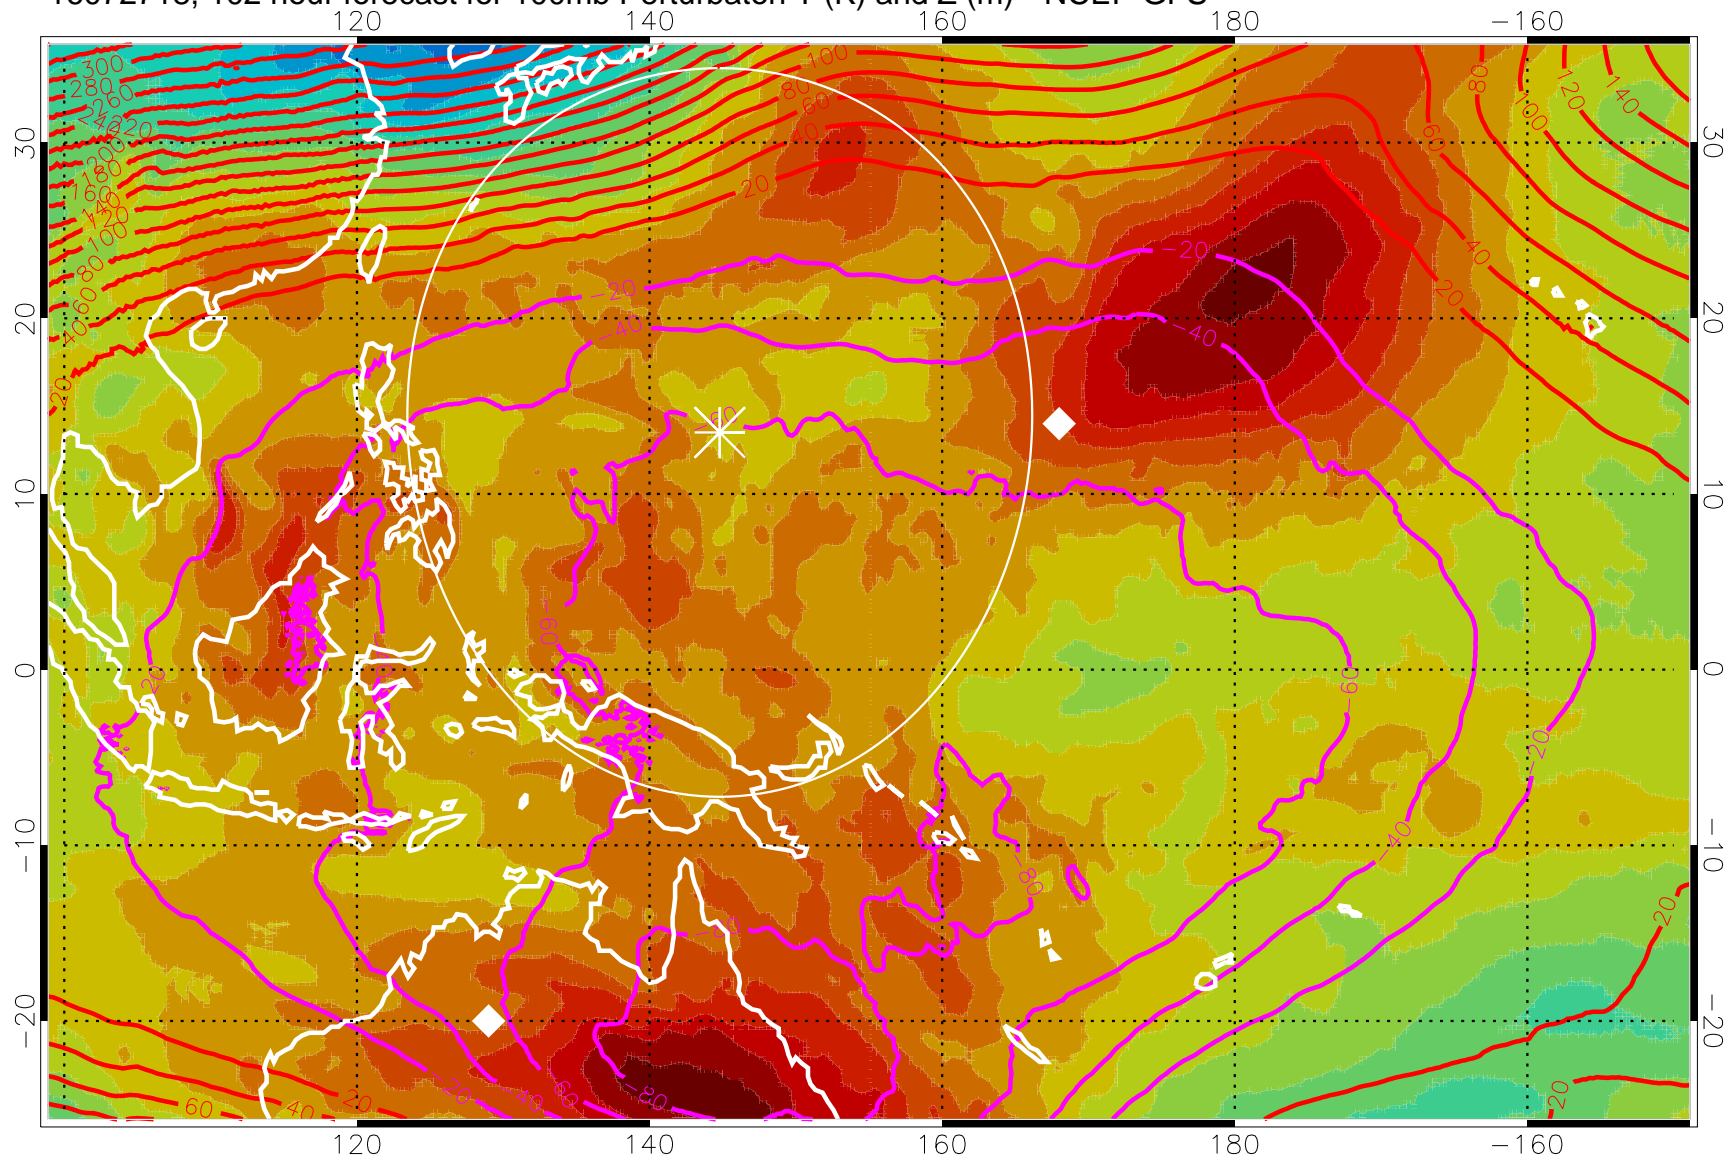

16072718, 102 hour forecast for 100mb Perturbaton T (K) and Z (m)-- NCEP GFS

Contours are 100 mbar Z perturbation (m)
Positive Z Contours
Negative Z Contours
Diamonds-mean pos. of anticyclones

Range ring of 2304 km