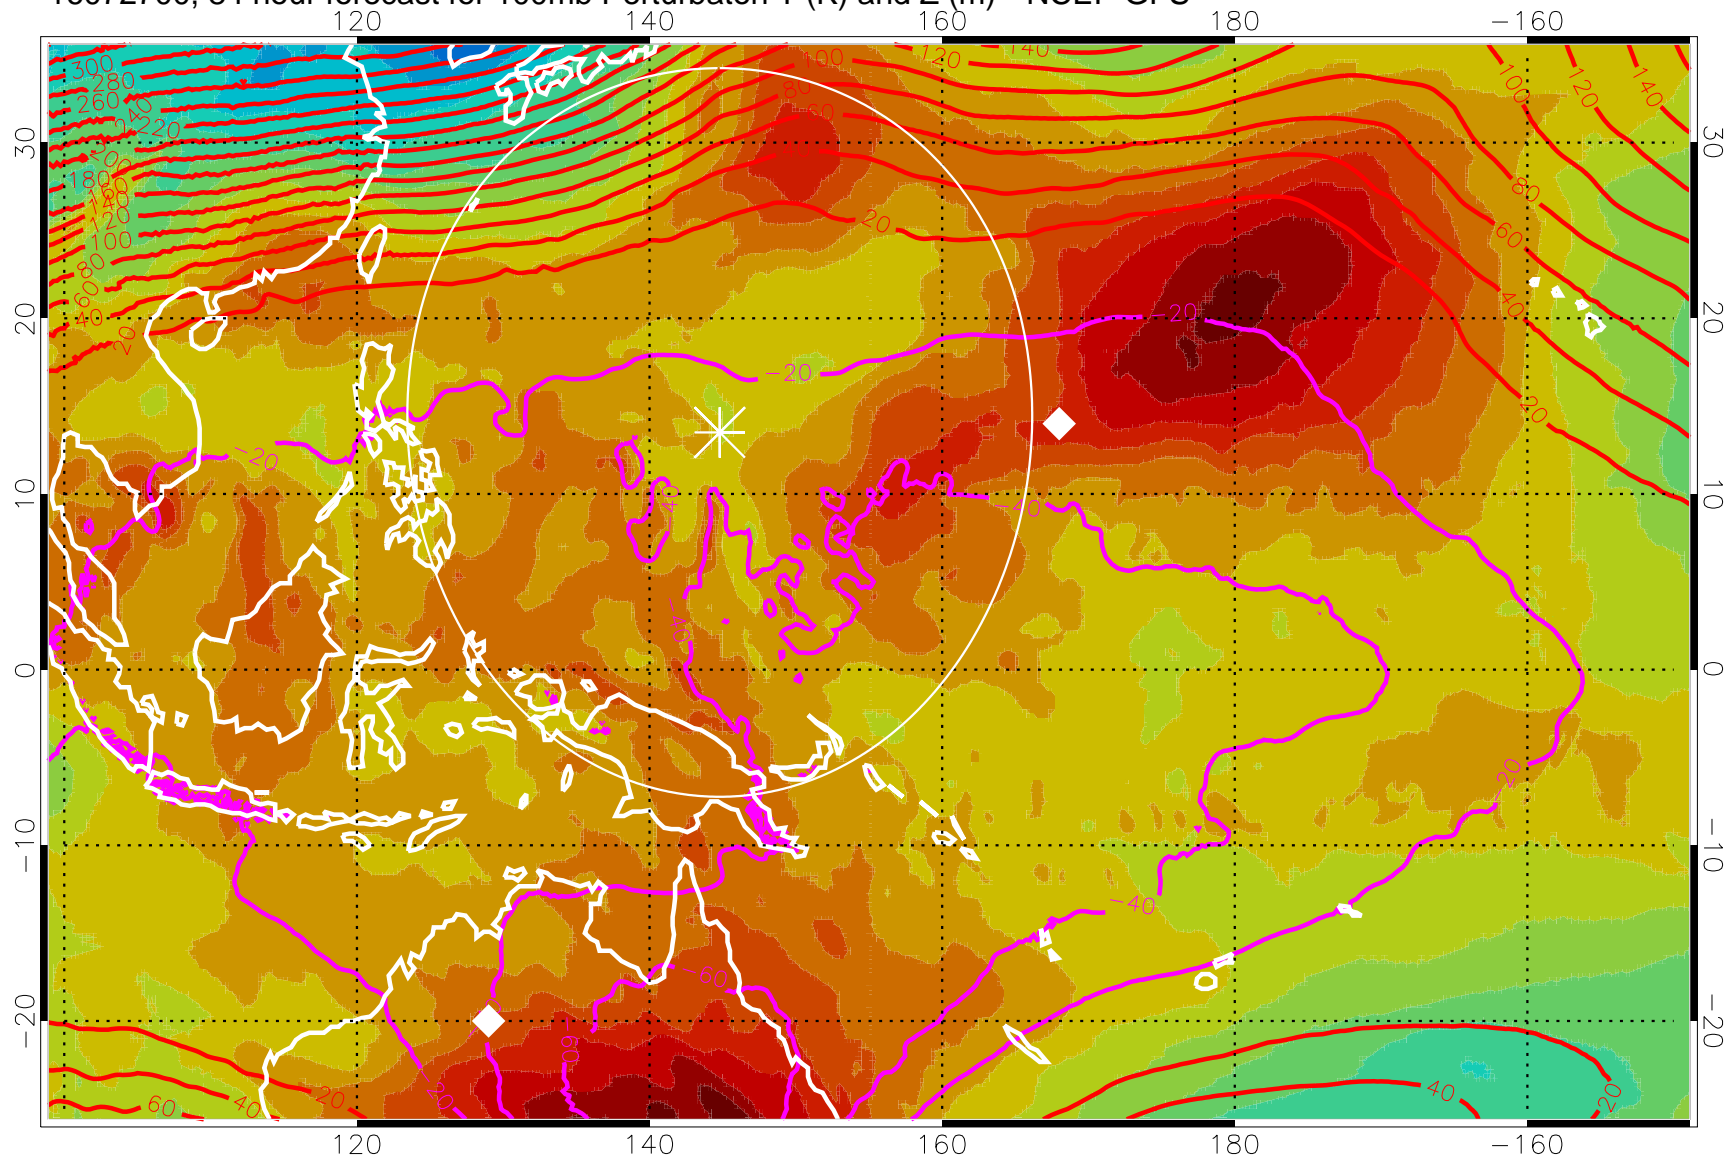

16072700, 84 hour forecast for 100mb Perturbaton T (K) and Z (m)-- NCEP GFS

Contours are 100 mbar Z perturbation (m)
Positive Z Contours
Negative Z Contours
Diamonds-mean pos. of anticyclones

Range ring of 2304 km