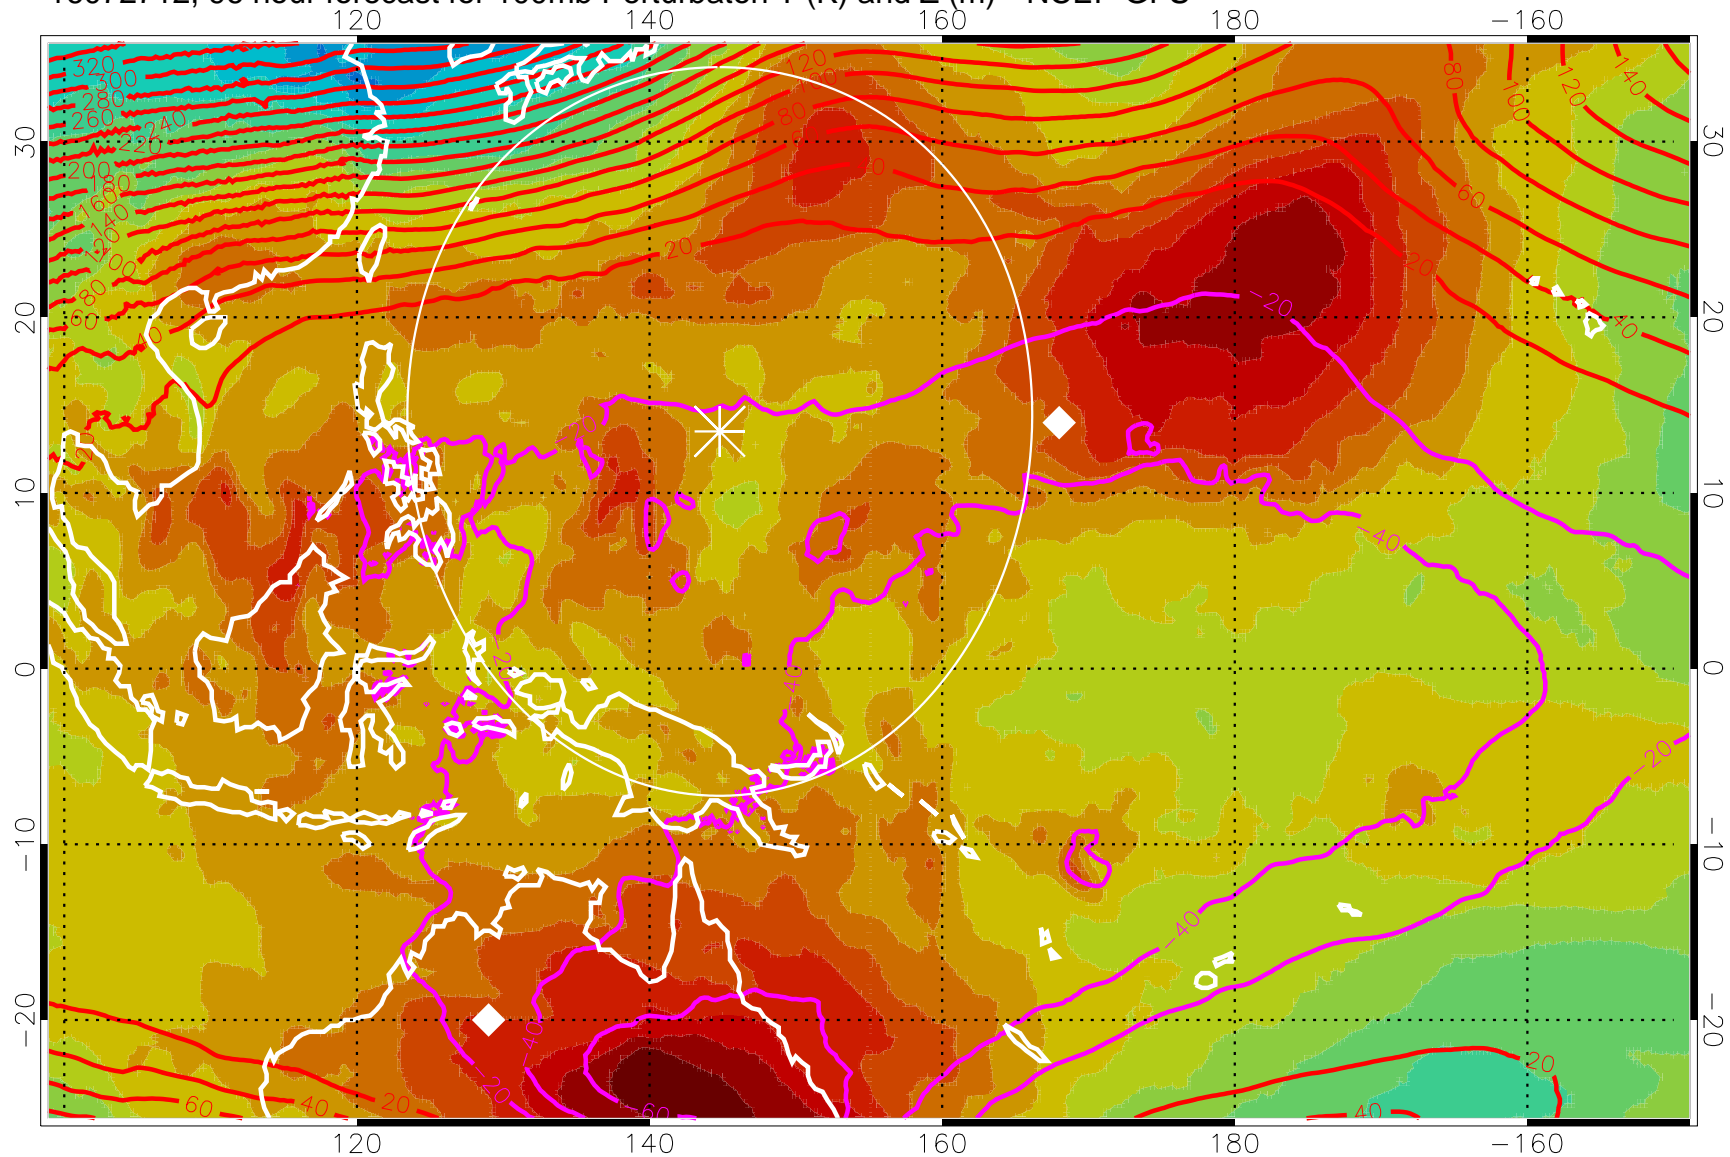

16072712, 96 hour forecast for 100mb Perturbaton T (K) and Z (m)-- NCEP GFS

Contours are 100 mbar Z perturbation (m)
Positive Z Contours
Negative Z Contours
Diamonds-mean pos. of anticyclones

Range ring of 2304 km