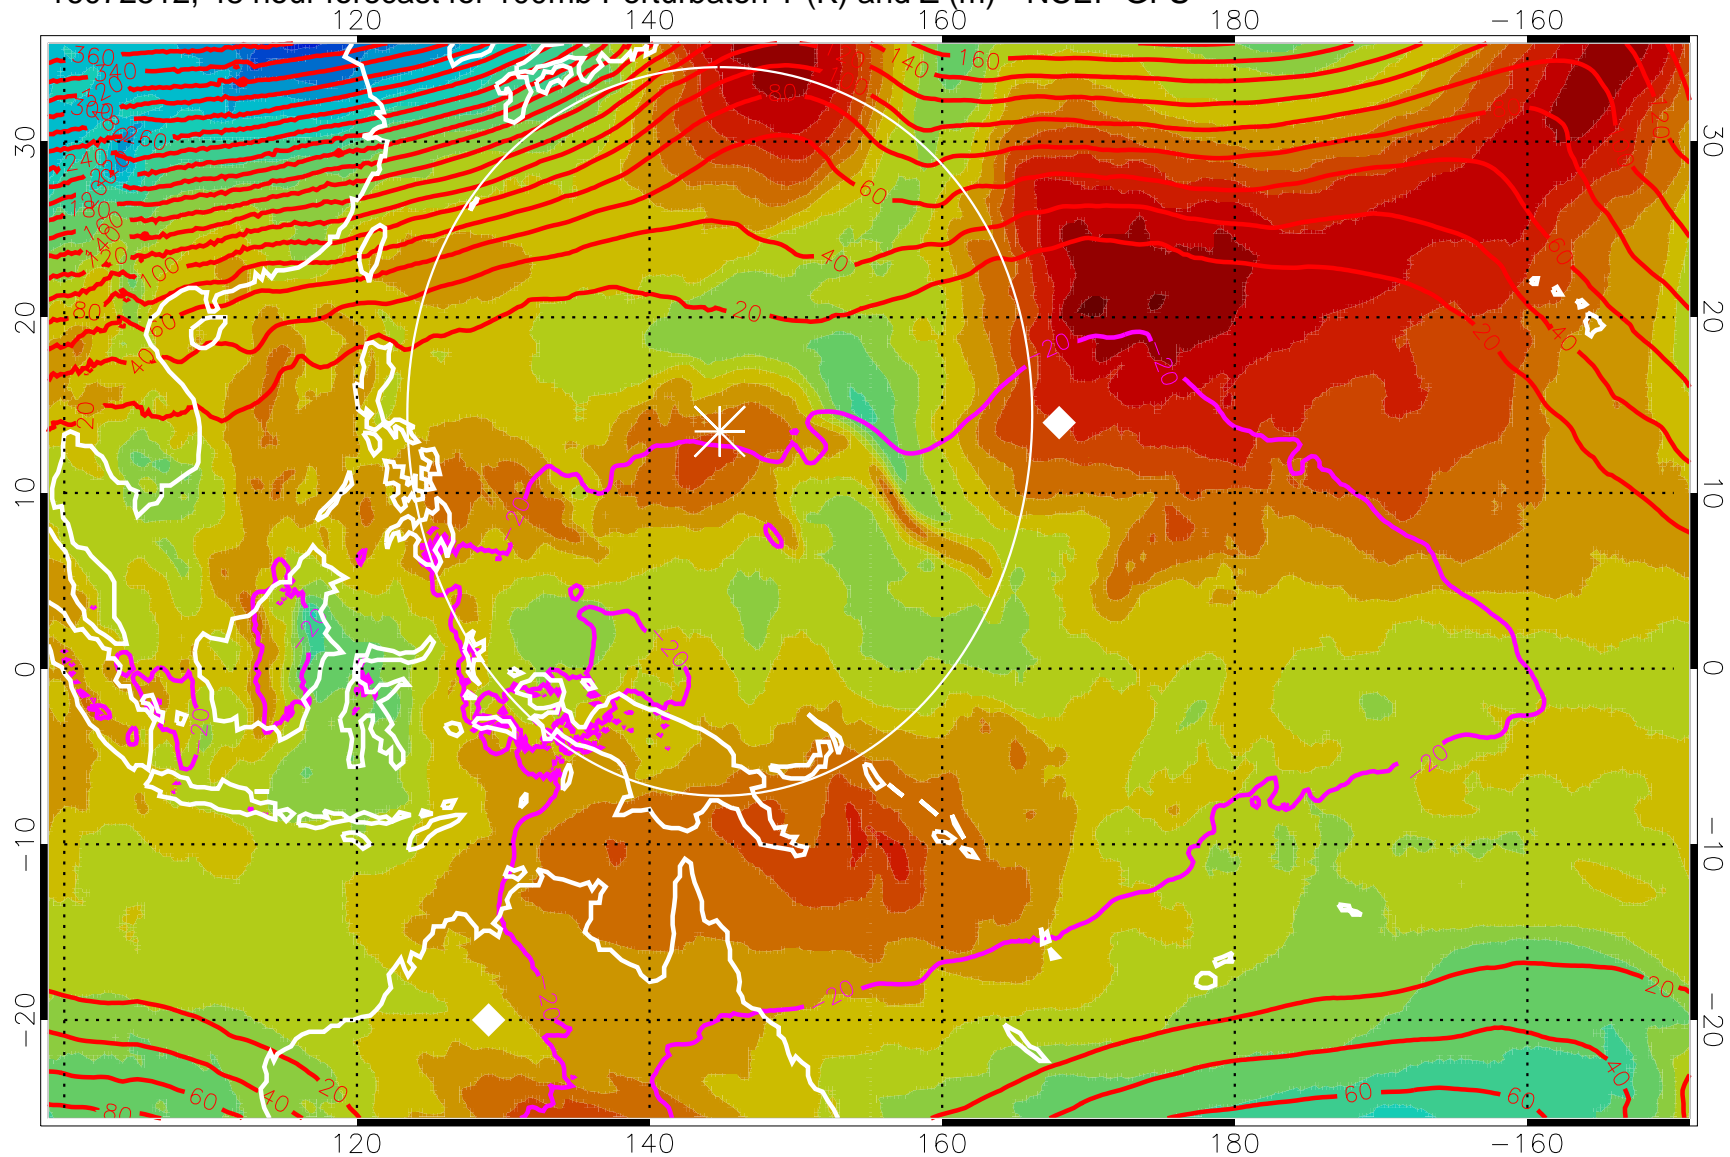

16072512, 48 hour forecast for 100mb Perturbaton T (K) and Z (m)-- NCEP GFS

Contours are 100 mbar Z perturbation (m)
Positive Z Contours
Negative Z Contours
Diamonds-mean pos. of anticyclones

Range ring of 2304 km