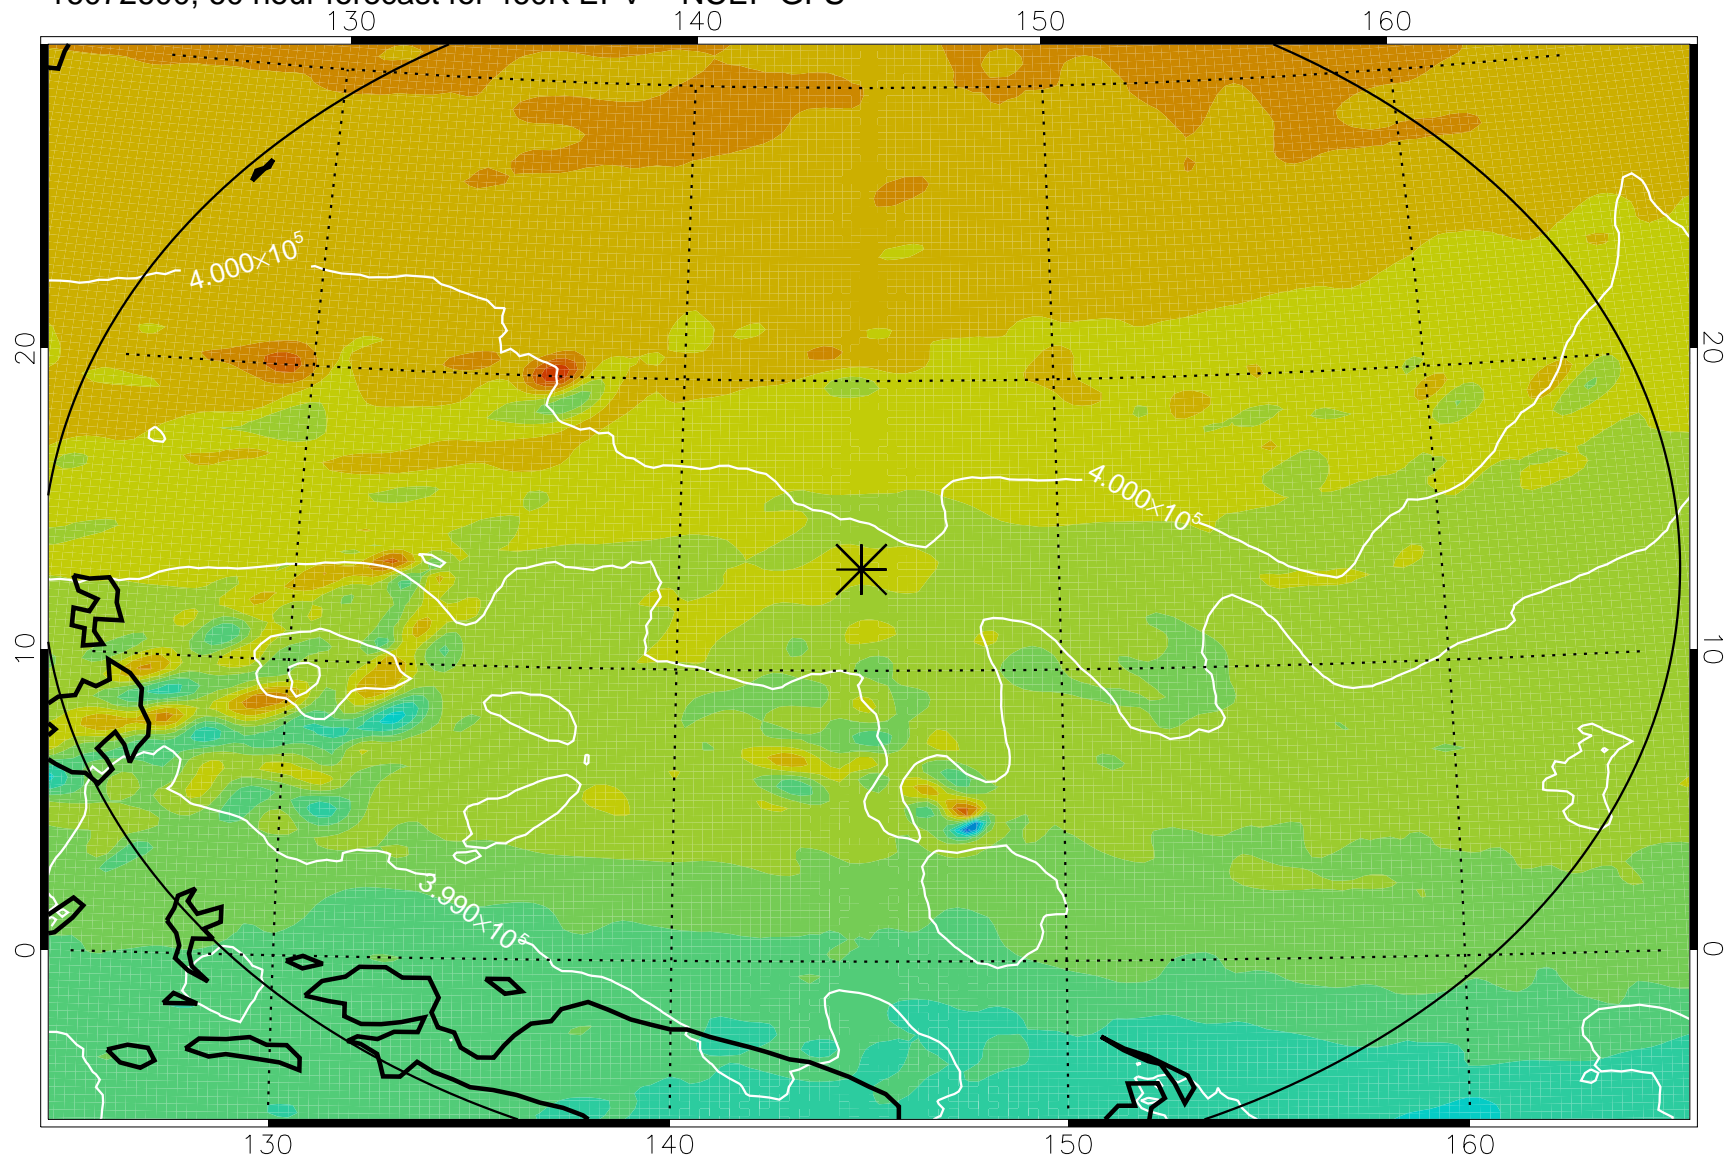

16072506, 42 hour forecast for 460K EPV -- NCEP GFS

460K Montgomery Streamfunction, white

Range ring of 2304 km

16072512, 48 hour forecast for 460K EPV -- NCEP GFS

460K Montgomery Streamfunction, white

Range ring of 2304 km

16072518, 54 hour forecast for 460K EPV -- NCEP GFS

460K Montgomery Streamfunction, white

Range ring of 2304 km

16072600, 60 hour forecast for 460K EPV -- NCEP GFS

460K Montgomery Streamfunction, white

Range ring of 2304 km

16072606, 66 hour forecast for 460K EPV -- NCEP GFS

460K Montgomery Streamfunction, white

Range ring of 2304 km

16072612, 72 hour forecast for 460K EPV -- NCEP GFS

460K Montgomery Streamfunction, white

Range ring of 2304 km

16072618, 78 hour forecast for 460K EPV -- NCEP GFS

460K Montgomery Streamfunction, white

Range ring of 2304 km

16072700, 84 hour forecast for 460K EPV -- NCEP GFS

460K Montgomery Streamfunction, white

Range ring of 2304 km