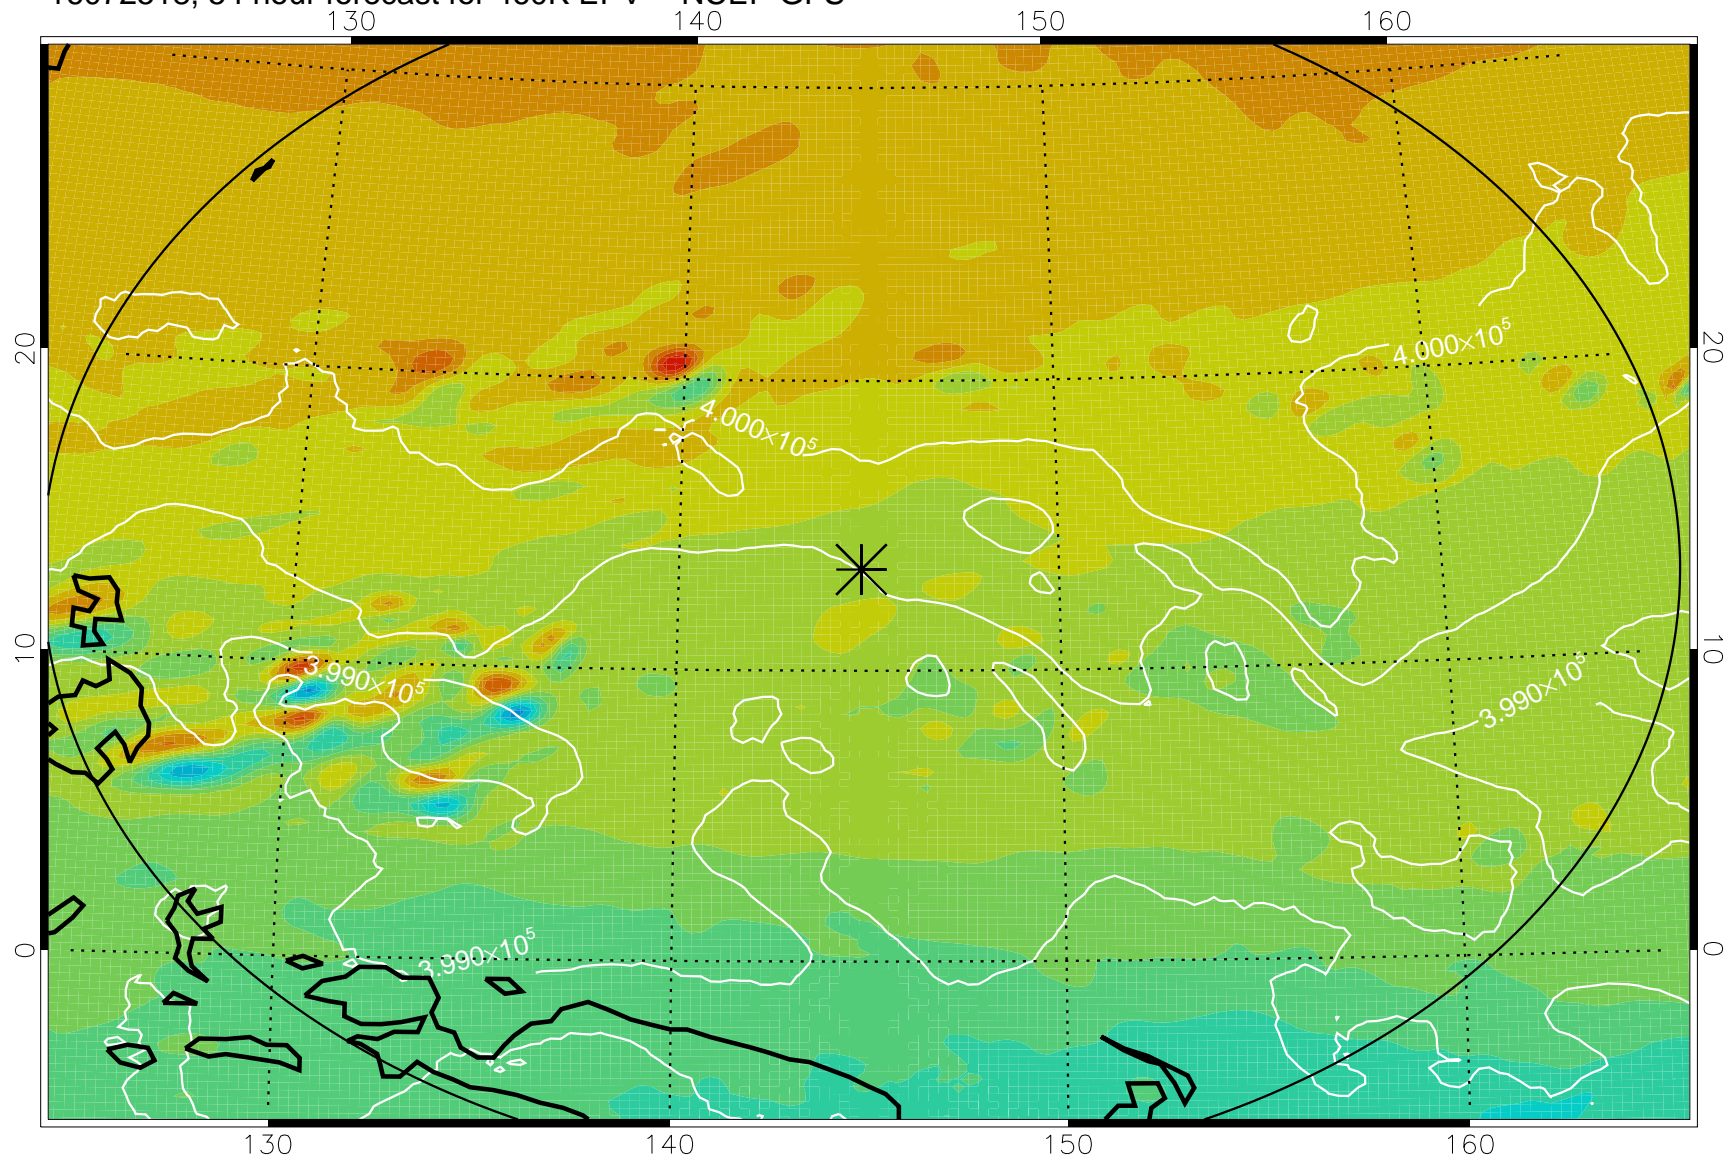

16072506, 42 hour forecast for 460K EPV -- NCEP GFS

460K Montgomery Streamfunction, white

Range ring of 2304 km

16072512, 48 hour forecast for 460K EPV -- NCEP GFS

460K Montgomery Streamfunction, white

Range ring of 2304 km

16072518, 54 hour forecast for 460K EPV -- NCEP GFS

460K Montgomery Streamfunction, white

Range ring of 2304 km

16072600, 60 hour forecast for 460K EPV -- NCEP GFS

460K Montgomery Streamfunction, white

Range ring of 2304 km

16072606, 66 hour forecast for 460K EPV -- NCEP GFS

460K Montgomery Streamfunction, white

Range ring of 2304 km

16072612, 72 hour forecast for 460K EPV -- NCEP GFS

460K Montgomery Streamfunction, white

Range ring of 2304 km

16072618, 78 hour forecast for 460K EPV -- NCEP GFS

460K Montgomery Streamfunction, white

Range ring of 2304 km

16072700, 84 hour forecast for 460K EPV -- NCEP GFS

460K Montgomery Streamfunction, white

Range ring of 2304 km