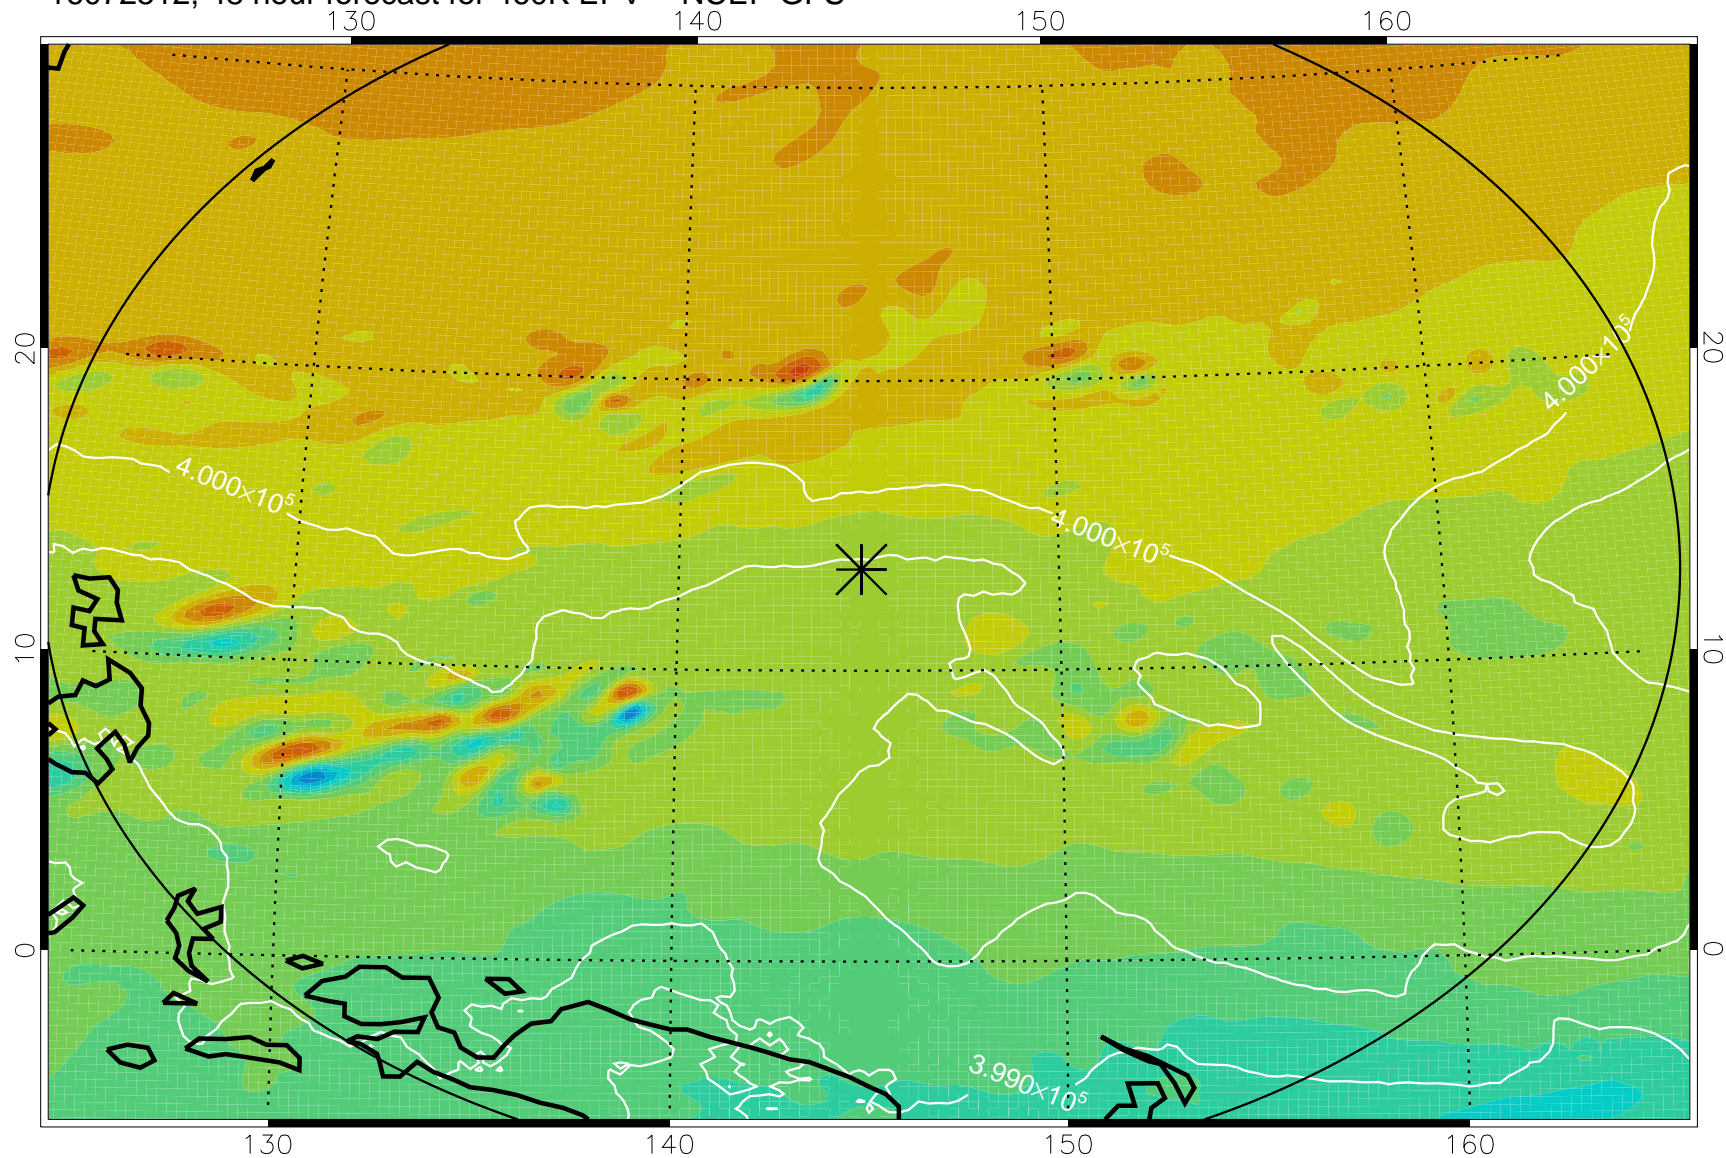

16072418, 30 hour forecast for 460K EPV -- NCEP GFS

460K Montgomery Streamfunction, white

Range ring of 2304 km

16072500, 36 hour forecast for 460K EPV -- NCEP GFS

460K Montgomery Streamfunction, white

Range ring of 2304 km

16072506, 42 hour forecast for 460K EPV -- NCEP GFS

460K Montgomery Streamfunction, white

Range ring of 2304 km

16072512, 48 hour forecast for 460K EPV -- NCEP GFS

460K Montgomery Streamfunction, white

Range ring of 2304 km

16072518, 54 hour forecast for 460K EPV -- NCEP GFS

460K Montgomery Streamfunction, white

Range ring of 2304 km

16072600, 60 hour forecast for 460K EPV -- NCEP GFS

460K Montgomery Streamfunction, white

Range ring of 2304 km

16072606, 66 hour forecast for 460K EPV -- NCEP GFS

460K Montgomery Streamfunction, white

Range ring of 2304 km

16072612, 72 hour forecast for 460K EPV -- NCEP GFS

460K Montgomery Streamfunction, white

Range ring of 2304 km