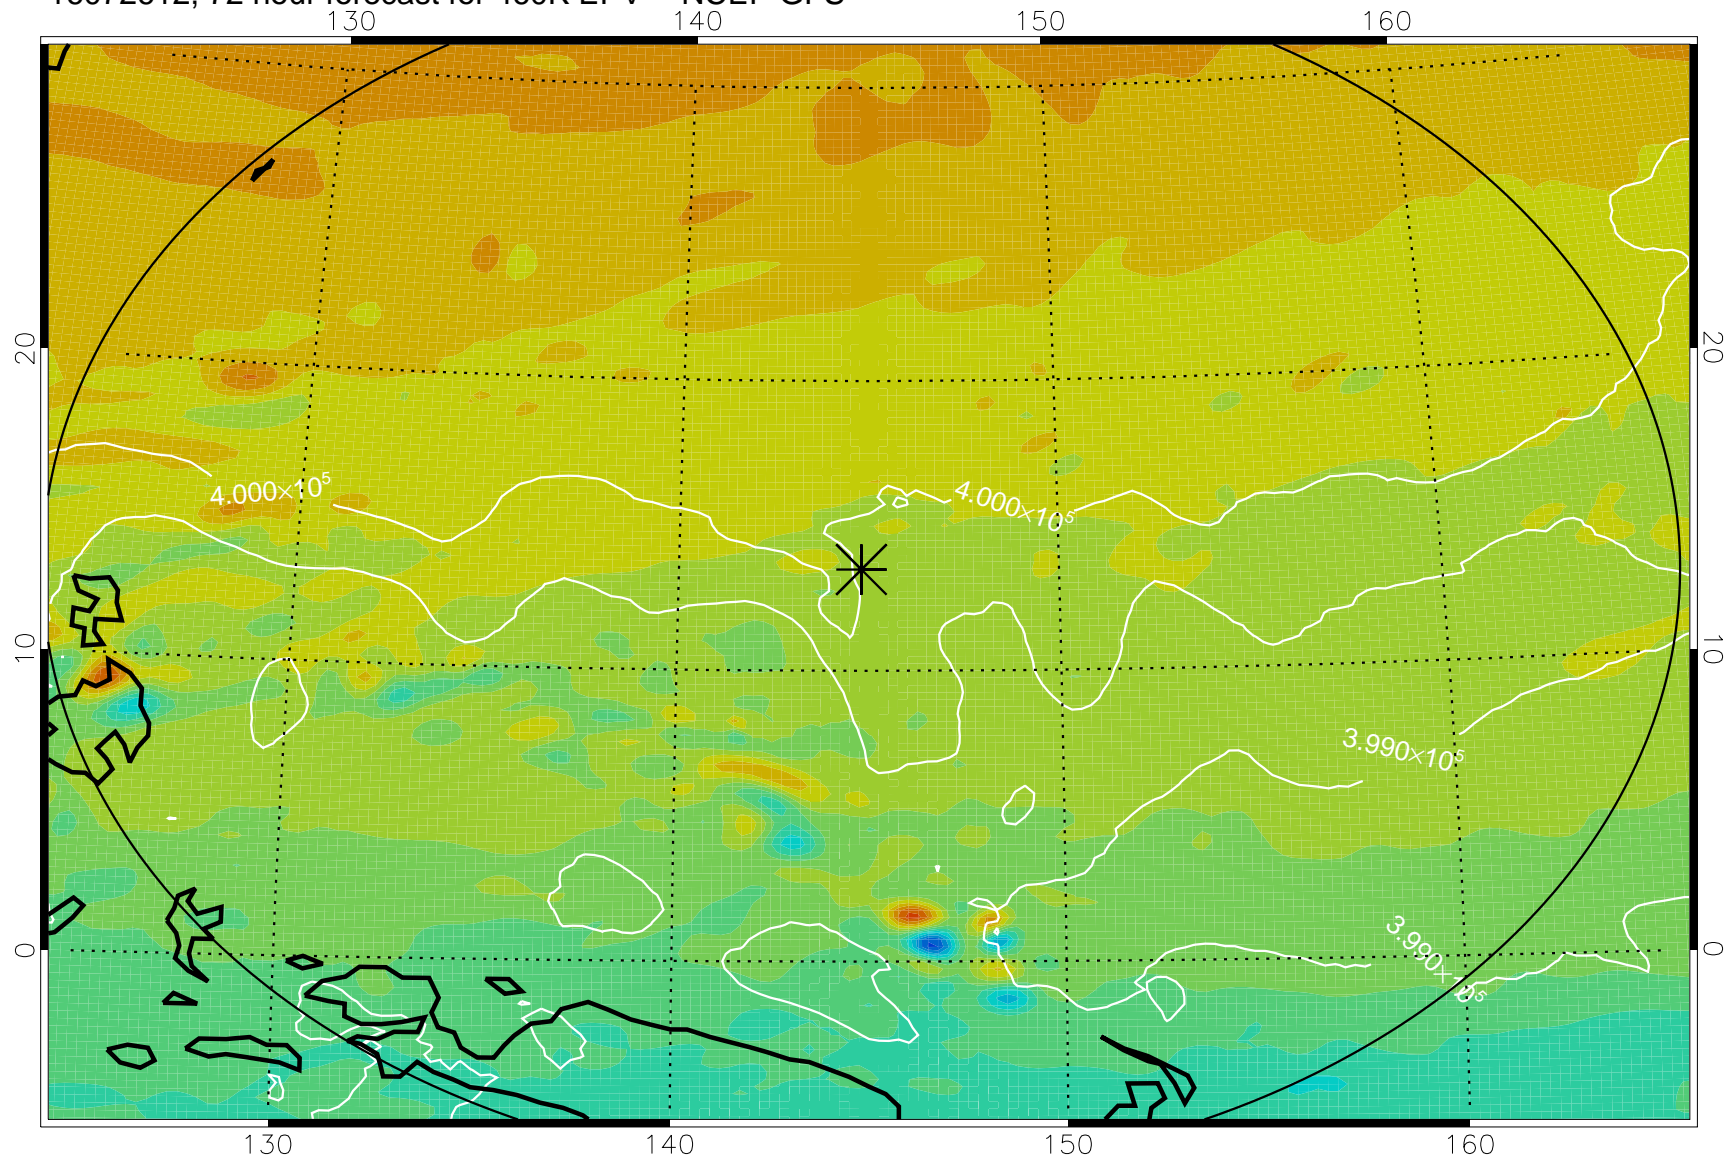

16072518, 54 hour forecast for 460K EPV -- NCEP GFS

460K Montgomery Streamfunction, white

Range ring of 2304 km

16072600, 60 hour forecast for 460K EPV -- NCEP GFS

460K Montgomery Streamfunction, white

Range ring of 2304 km

16072606, 66 hour forecast for 460K EPV -- NCEP GFS

460K Montgomery Streamfunction, white

Range ring of 2304 km

16072612, 72 hour forecast for 460K EPV -- NCEP GFS

460K Montgomery Streamfunction, white

Range ring of 2304 km

16072618, 78 hour forecast for 460K EPV -- NCEP GFS

460K Montgomery Streamfunction, white

Range ring of 2304 km

16072700, 84 hour forecast for 460K EPV -- NCEP GFS

460K Montgomery Streamfunction, white

Range ring of 2304 km

16072718, 102 hour forecast for 460K EPV -- NCEP GFS

460K Montgomery Streamfunction, white

Range ring of 2304 km

16072800, 108 hour forecast for 460K EPV -- NCEP GFS

460K Montgomery Streamfunction, white

Range ring of 2304 km