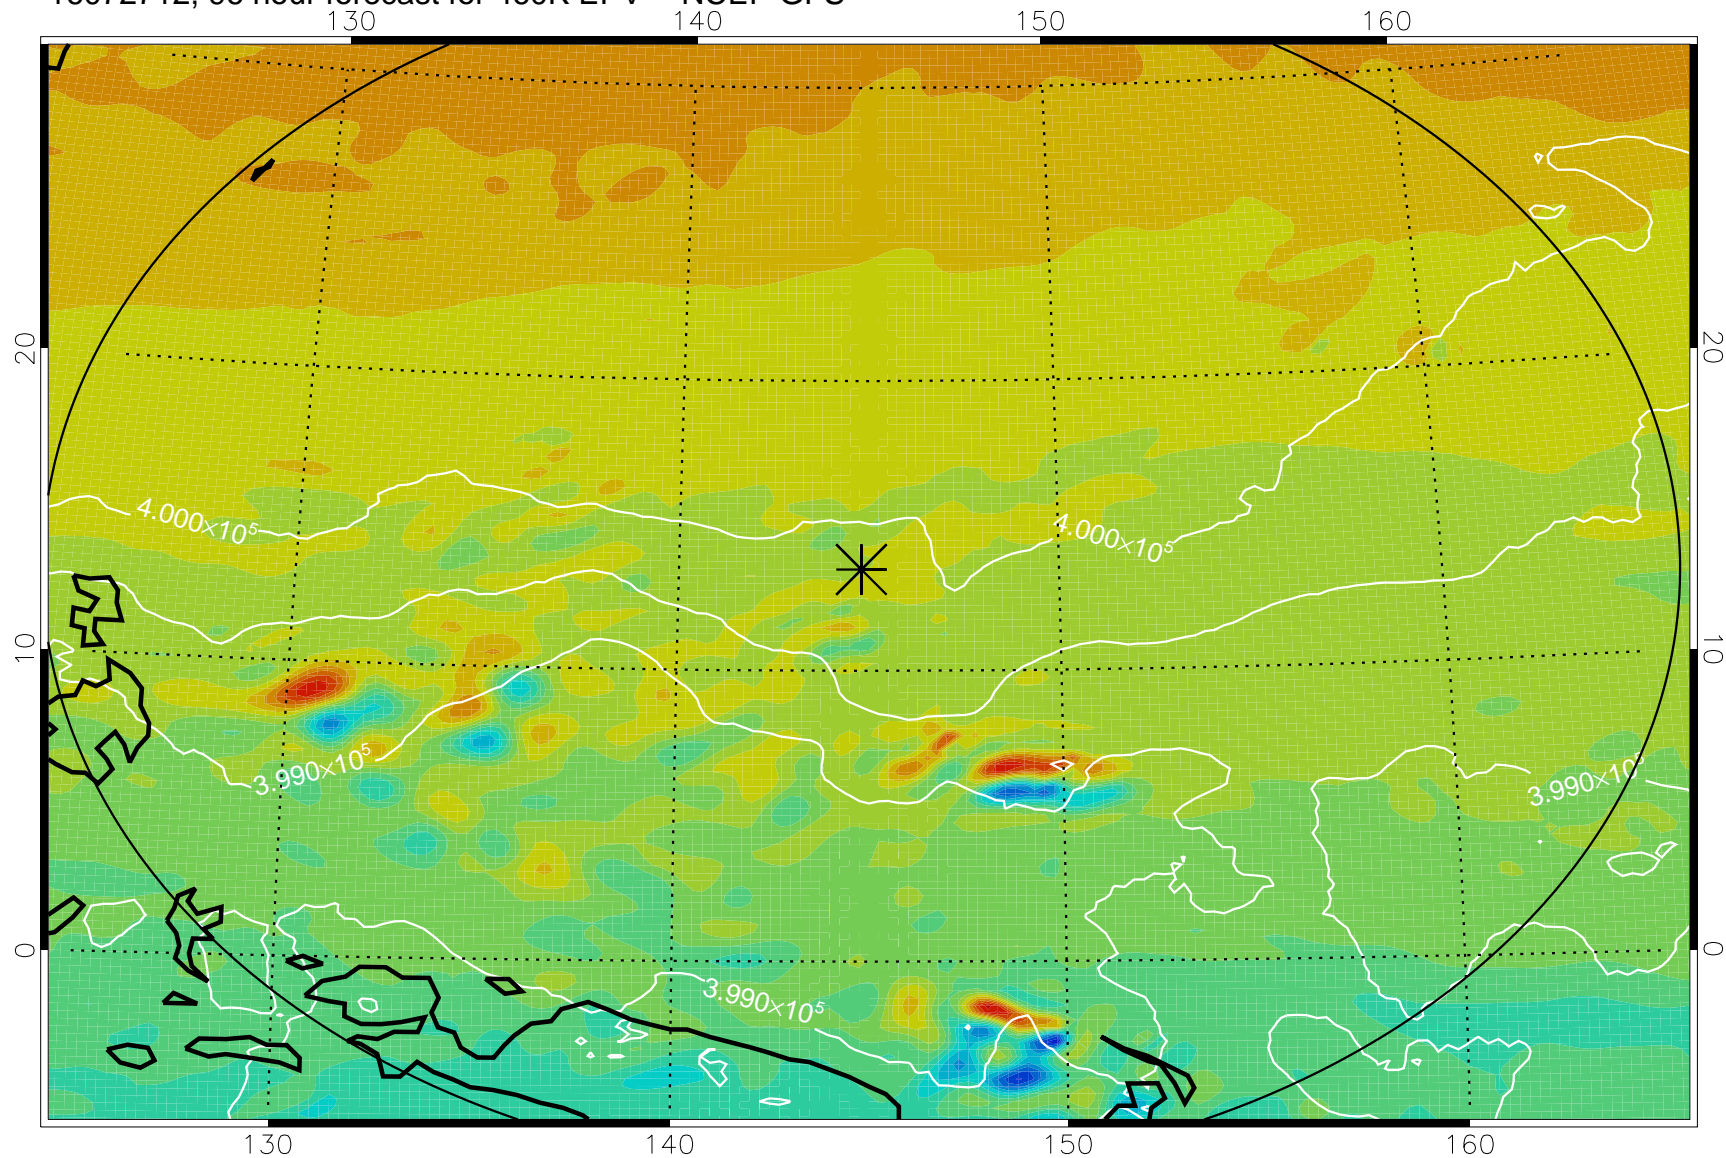

16072606, 66 hour forecast for 460K EPV -- NCEP GFS

460K Montgomery Streamfunction, white

Range ring of 2304 km

16072612, 72 hour forecast for 460K EPV -- NCEP GFS

460K Montgomery Streamfunction, white

Range ring of 2304 km

16072618, 78 hour forecast for 460K EPV -- NCEP GFS

460K Montgomery Streamfunction, white

Range ring of 2304 km

16072700, 84 hour forecast for 460K EPV -- NCEP GFS

460K Montgomery Streamfunction, white

Range ring of 2304 km

16072706, 90 hour forecast for 460K EPV -- NCEP GFS

460K Montgomery Streamfunction, white

Range ring of 2304 km

16072712, 96 hour forecast for 460K EPV -- NCEP GFS

460K Montgomery Streamfunction, white

Range ring of 2304 km

16072718, 102 hour forecast for 460K EPV -- NCEP GFS

460K Montgomery Streamfunction, white

Range ring of 2304 km

16072800, 108 hour forecast for 460K EPV -- NCEP GFS

460K Montgomery Streamfunction, white

Range ring of 2304 km