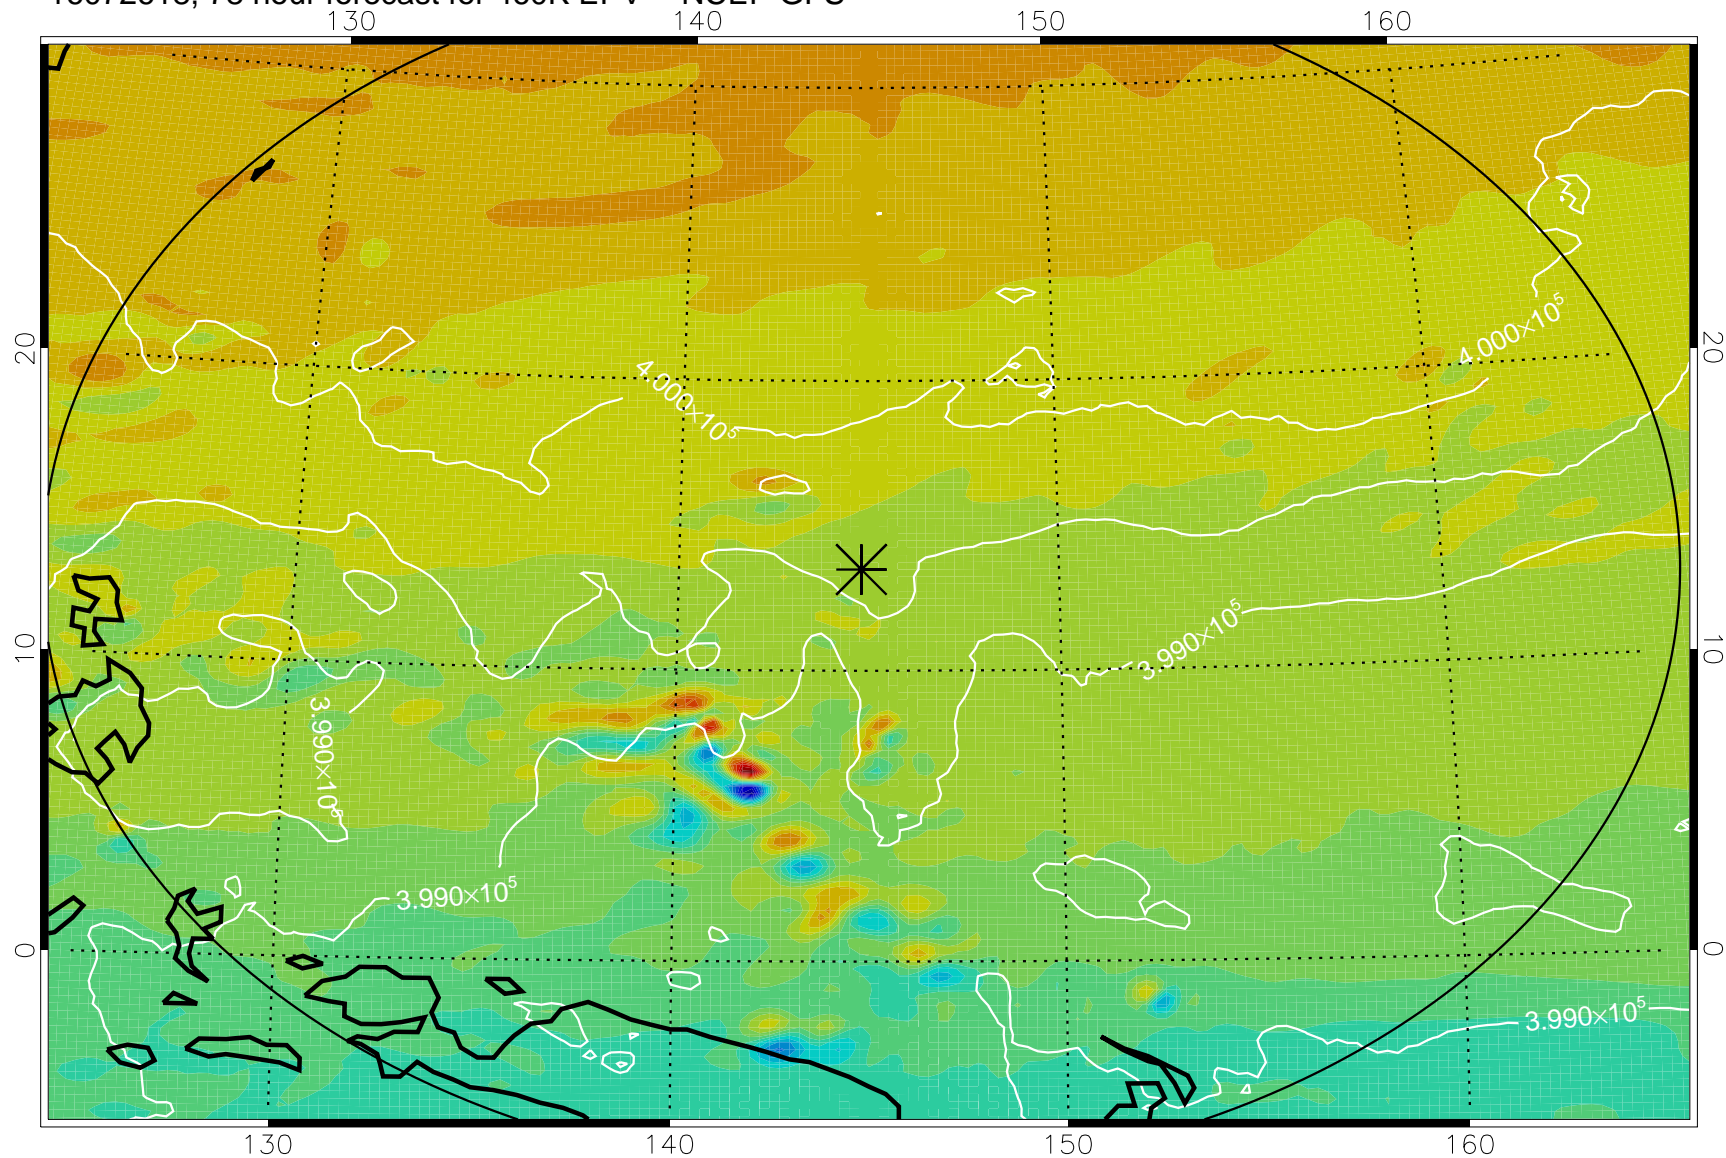

16072518, 54 hour forecast for 460K EPV -- NCEP GFS

460K Montgomery Streamfunction, white

Range ring of 2304 km

16072600, 60 hour forecast for 460K EPV -- NCEP GFS

460K Montgomery Streamfunction, white

Range ring of 2304 km

16072606, 66 hour forecast for 460K EPV -- NCEP GFS

460K Montgomery Streamfunction, white

Range ring of 2304 km

16072612, 72 hour forecast for 460K EPV -- NCEP GFS

460K Montgomery Streamfunction, white

Range ring of 2304 km

16072618, 78 hour forecast for 460K EPV -- NCEP GFS

460K Montgomery Streamfunction, white

Range ring of 2304 km

16072700, 84 hour forecast for 460K EPV -- NCEP GFS

460K Montgomery Streamfunction, white

Range ring of 2304 km

16072718, 102 hour forecast for 460K EPV -- NCEP GFS

460K Montgomery Streamfunction, white

Range ring of 2304 km

16072800, 108 hour forecast for 460K EPV -- NCEP GFS

460K Montgomery Streamfunction, white

Range ring of 2304 km