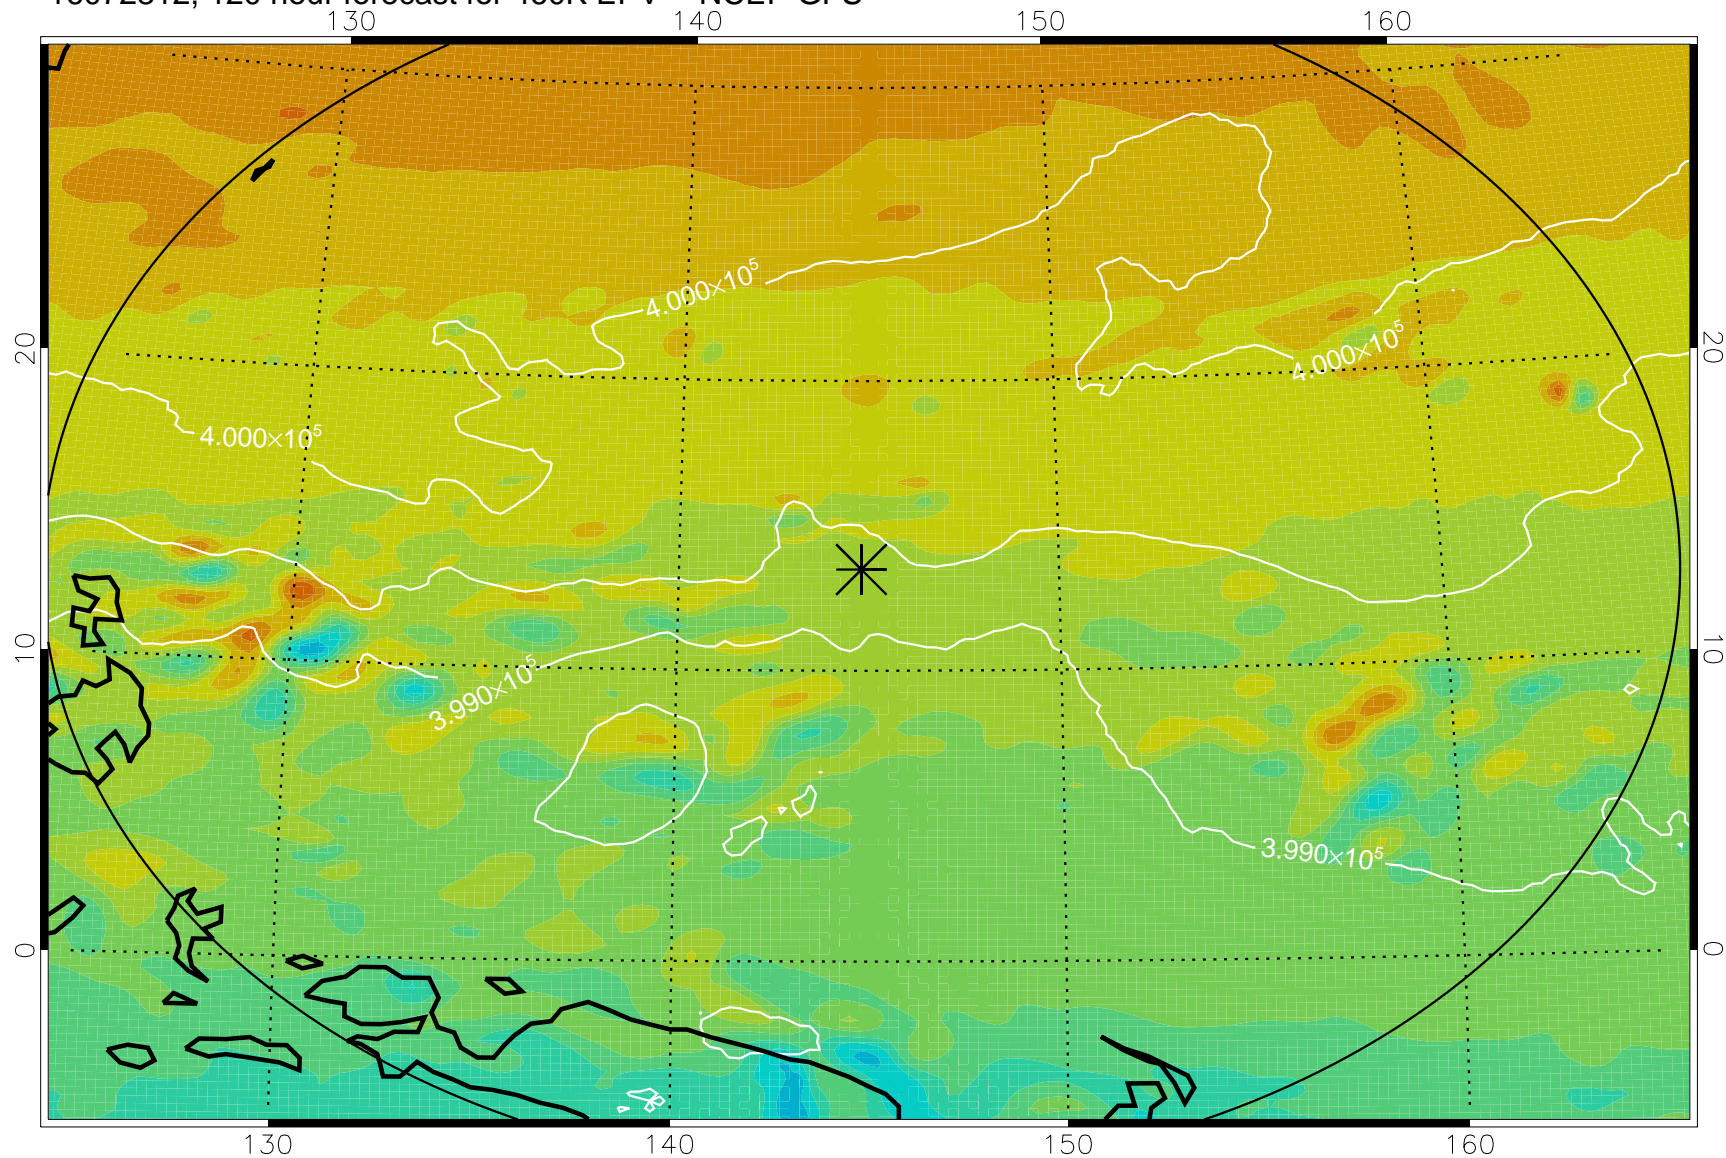

16072618, 78 hour forecast for 460K EPV -- NCEP GFS

460K Montgomery Streamfunction, white

Range ring of 2304 km

16072700, 84 hour forecast for 460K EPV -- NCEP GFS

460K Montgomery Streamfunction, white

Range ring of 2304 km

16072706, 90 hour forecast for 460K EPV -- NCEP GFS

460K Montgomery Streamfunction, white

Range ring of 2304 km

16072712, 96 hour forecast for 460K EPV -- NCEP GFS

460K Montgomery Streamfunction, white

Range ring of 2304 km

16072718, 102 hour forecast for 460K EPV -- NCEP GFS

460K Montgomery Streamfunction, white

Range ring of 2304 km

16072800, 108 hour forecast for 460K EPV -- NCEP GFS

460K Montgomery Streamfunction, white

Range ring of 2304 km

16072806, 114 hour forecast for 460K EPV -- NCEP GFS

460K Montgomery Streamfunction, white

Range ring of 2304 km

16072812, 120 hour forecast for 460K EPV -- NCEP GFS

460K Montgomery Streamfunction, white

Range ring of 2304 km