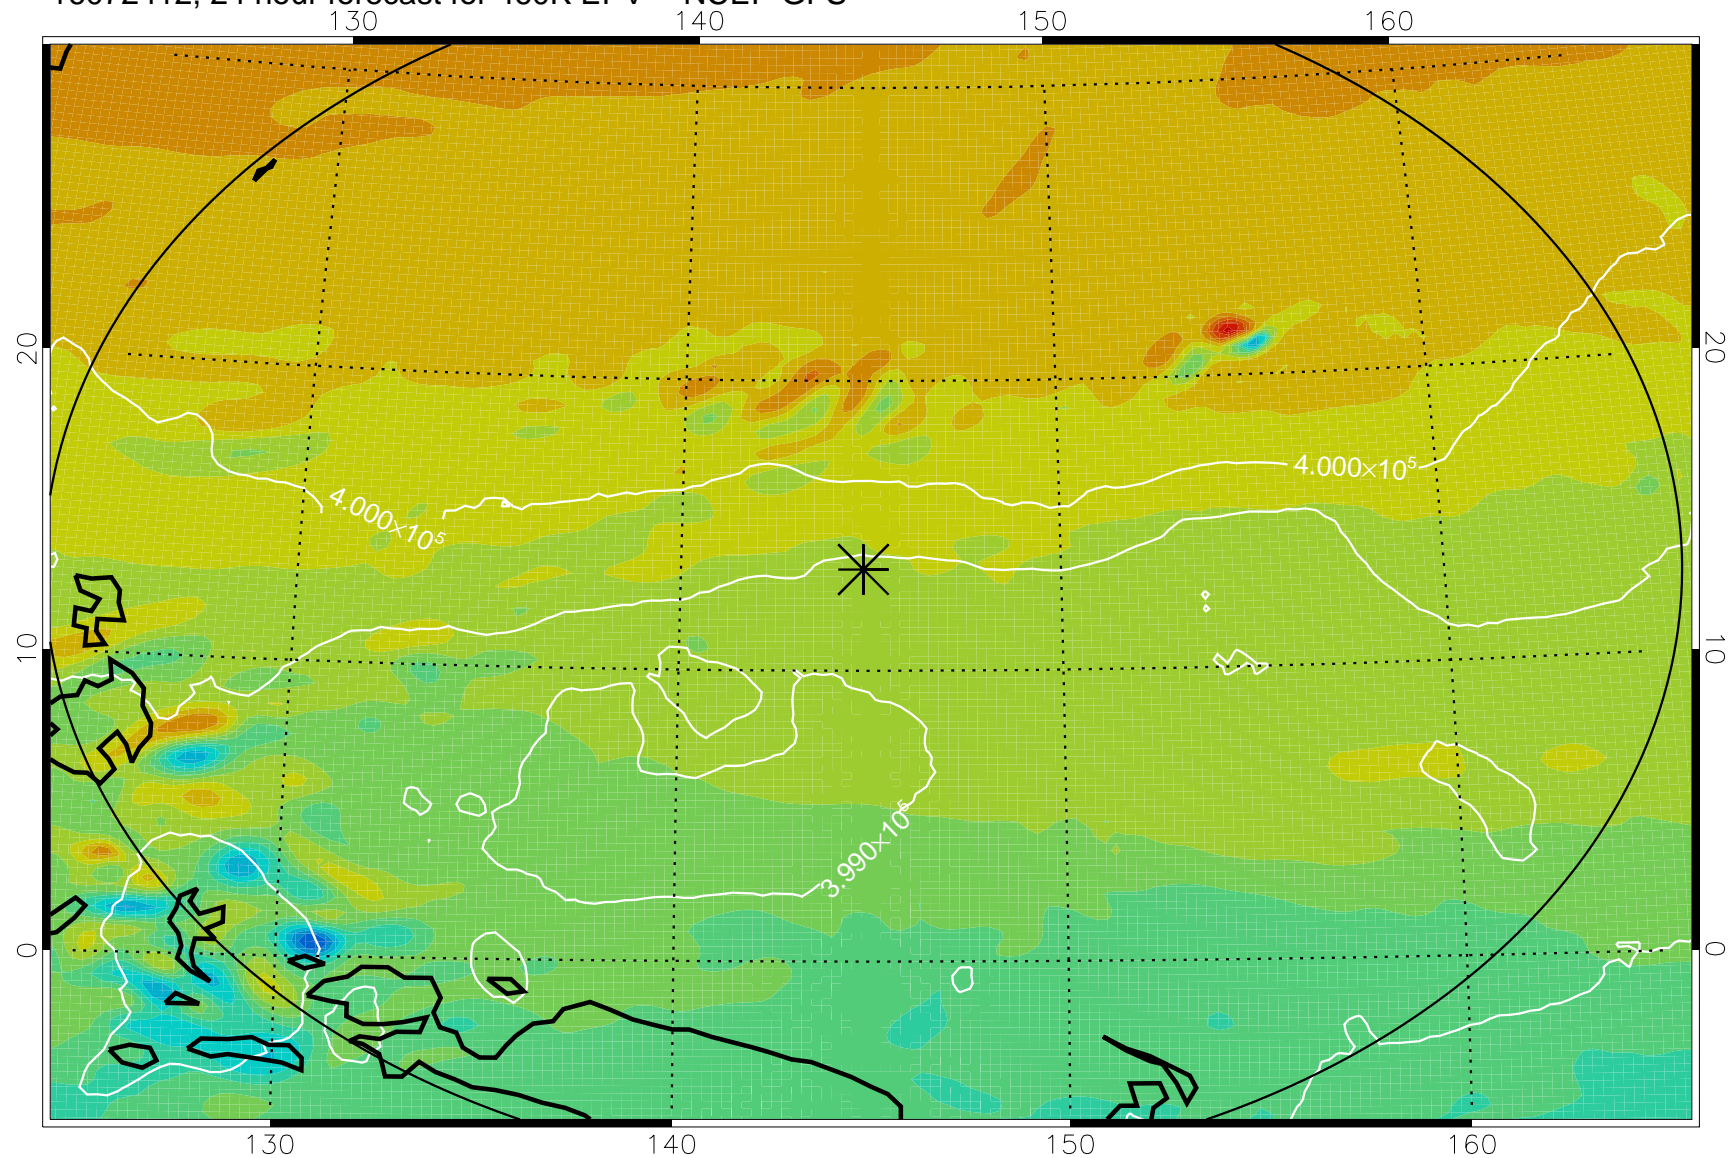

16072318, 6 hour forecast for 460K EPV -- NCEP GFS

460K Montgomery Streamfunction, white

Range ring of 2304 km

16072400, 12 hour forecast for 460K EPV -- NCEP GFS

460K Montgomery Streamfunction, white

Range ring of 2304 km

16072406, 18 hour forecast for 460K EPV -- NCEP GFS

460K Montgomery Streamfunction, white

Range ring of 2304 km

16072412, 24 hour forecast for 460K EPV -- NCEP GFS

460K Montgomery Streamfunction, white

Range ring of 2304 km

16072418, 30 hour forecast for 460K EPV -- NCEP GFS

460K Montgomery Streamfunction, white

Range ring of 2304 km

16072500, 36 hour forecast for 460K EPV -- NCEP GFS

460K Montgomery Streamfunction, white

Range ring of 2304 km

16072506, 42 hour forecast for 460K EPV -- NCEP GFS

460K Montgomery Streamfunction, white

Range ring of 2304 km

16072512, 48 hour forecast for 460K EPV -- NCEP GFS

460K Montgomery Streamfunction, white

Range ring of 2304 km