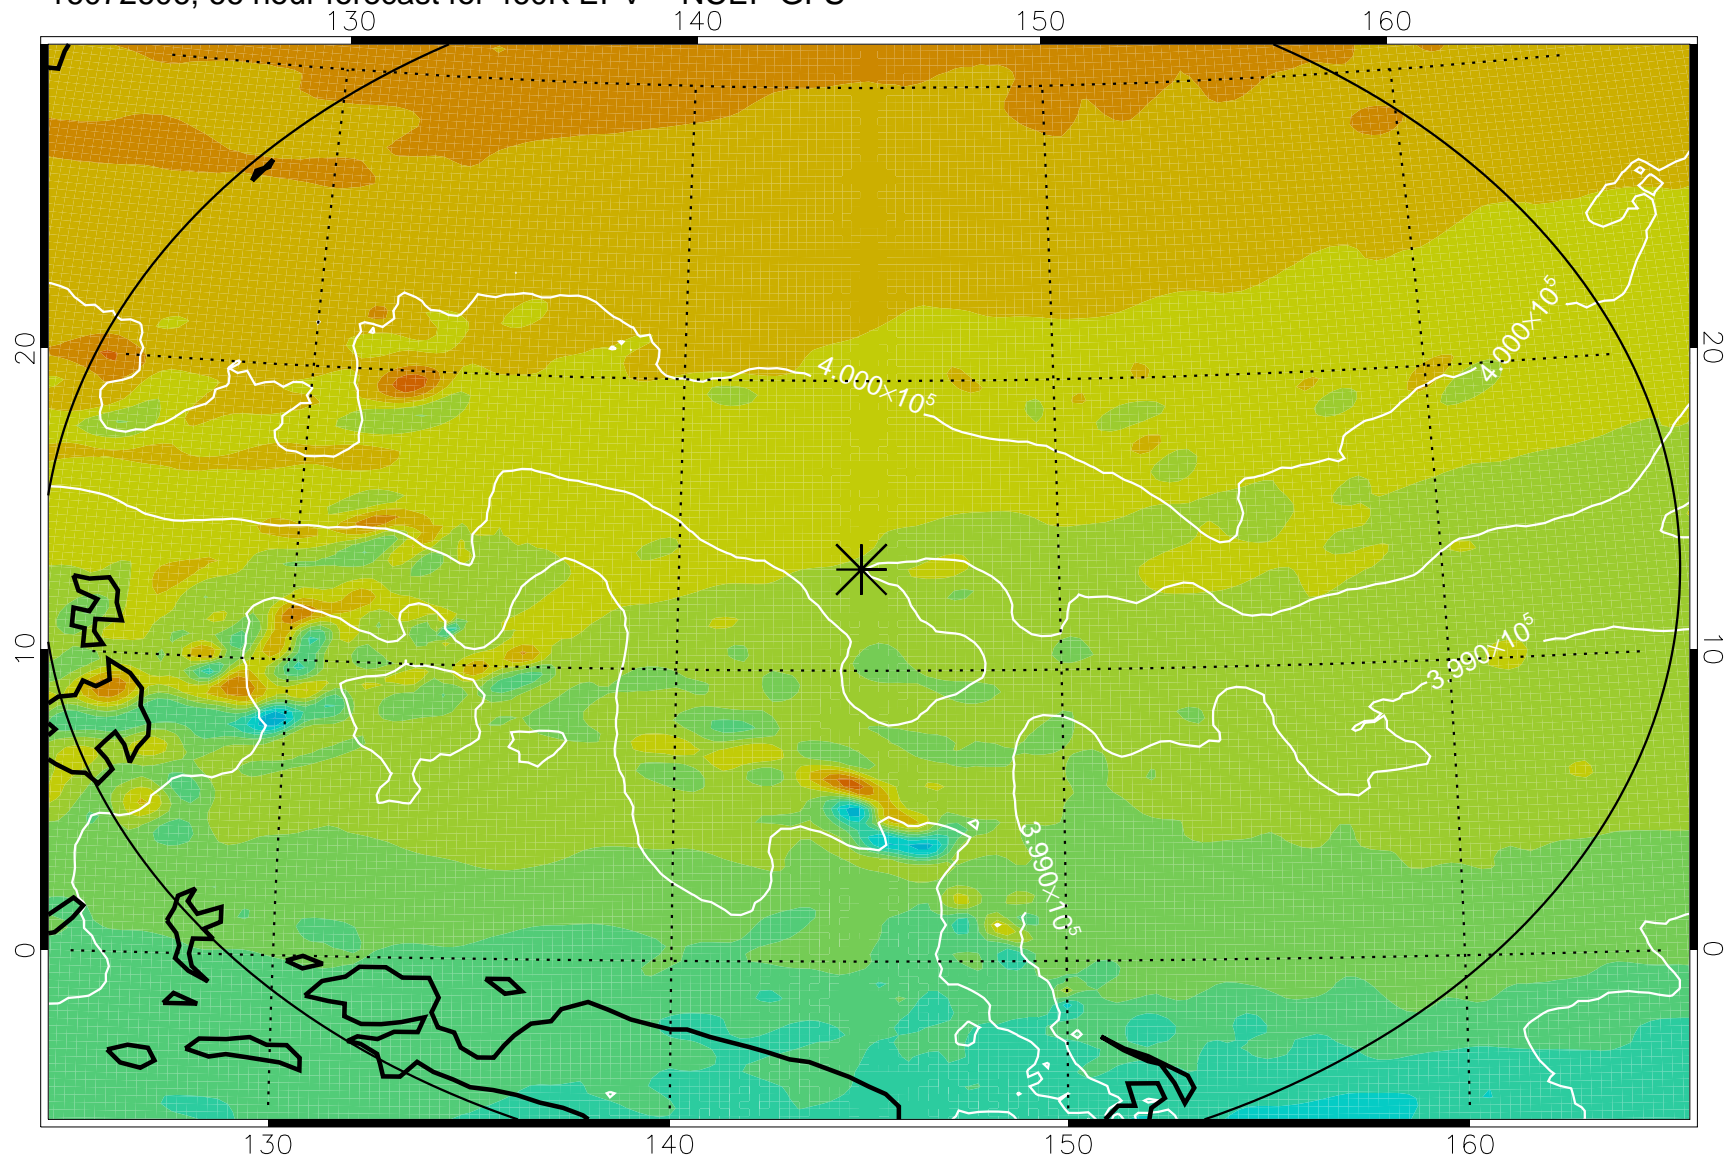

16072506, 42 hour forecast for 460K EPV -- NCEP GFS

460K Montgomery Streamfunction, white

Range ring of 2304 km

16072512, 48 hour forecast for 460K EPV -- NCEP GFS

460K Montgomery Streamfunction, white

Range ring of 2304 km

16072518, 54 hour forecast for 460K EPV -- NCEP GFS

460K Montgomery Streamfunction, white

Range ring of 2304 km

16072600, 60 hour forecast for 460K EPV -- NCEP GFS

460K Montgomery Streamfunction, white

Range ring of 2304 km

16072606, 66 hour forecast for 460K EPV -- NCEP GFS

460K Montgomery Streamfunction, white

Range ring of 2304 km

16072612, 72 hour forecast for 460K EPV -- NCEP GFS

460K Montgomery Streamfunction, white

Range ring of 2304 km

16072618, 78 hour forecast for 460K EPV -- NCEP GFS

460K Montgomery Streamfunction, white

Range ring of 2304 km

16072700, 84 hour forecast for 460K EPV -- NCEP GFS

460K Montgomery Streamfunction, white

Range ring of 2304 km