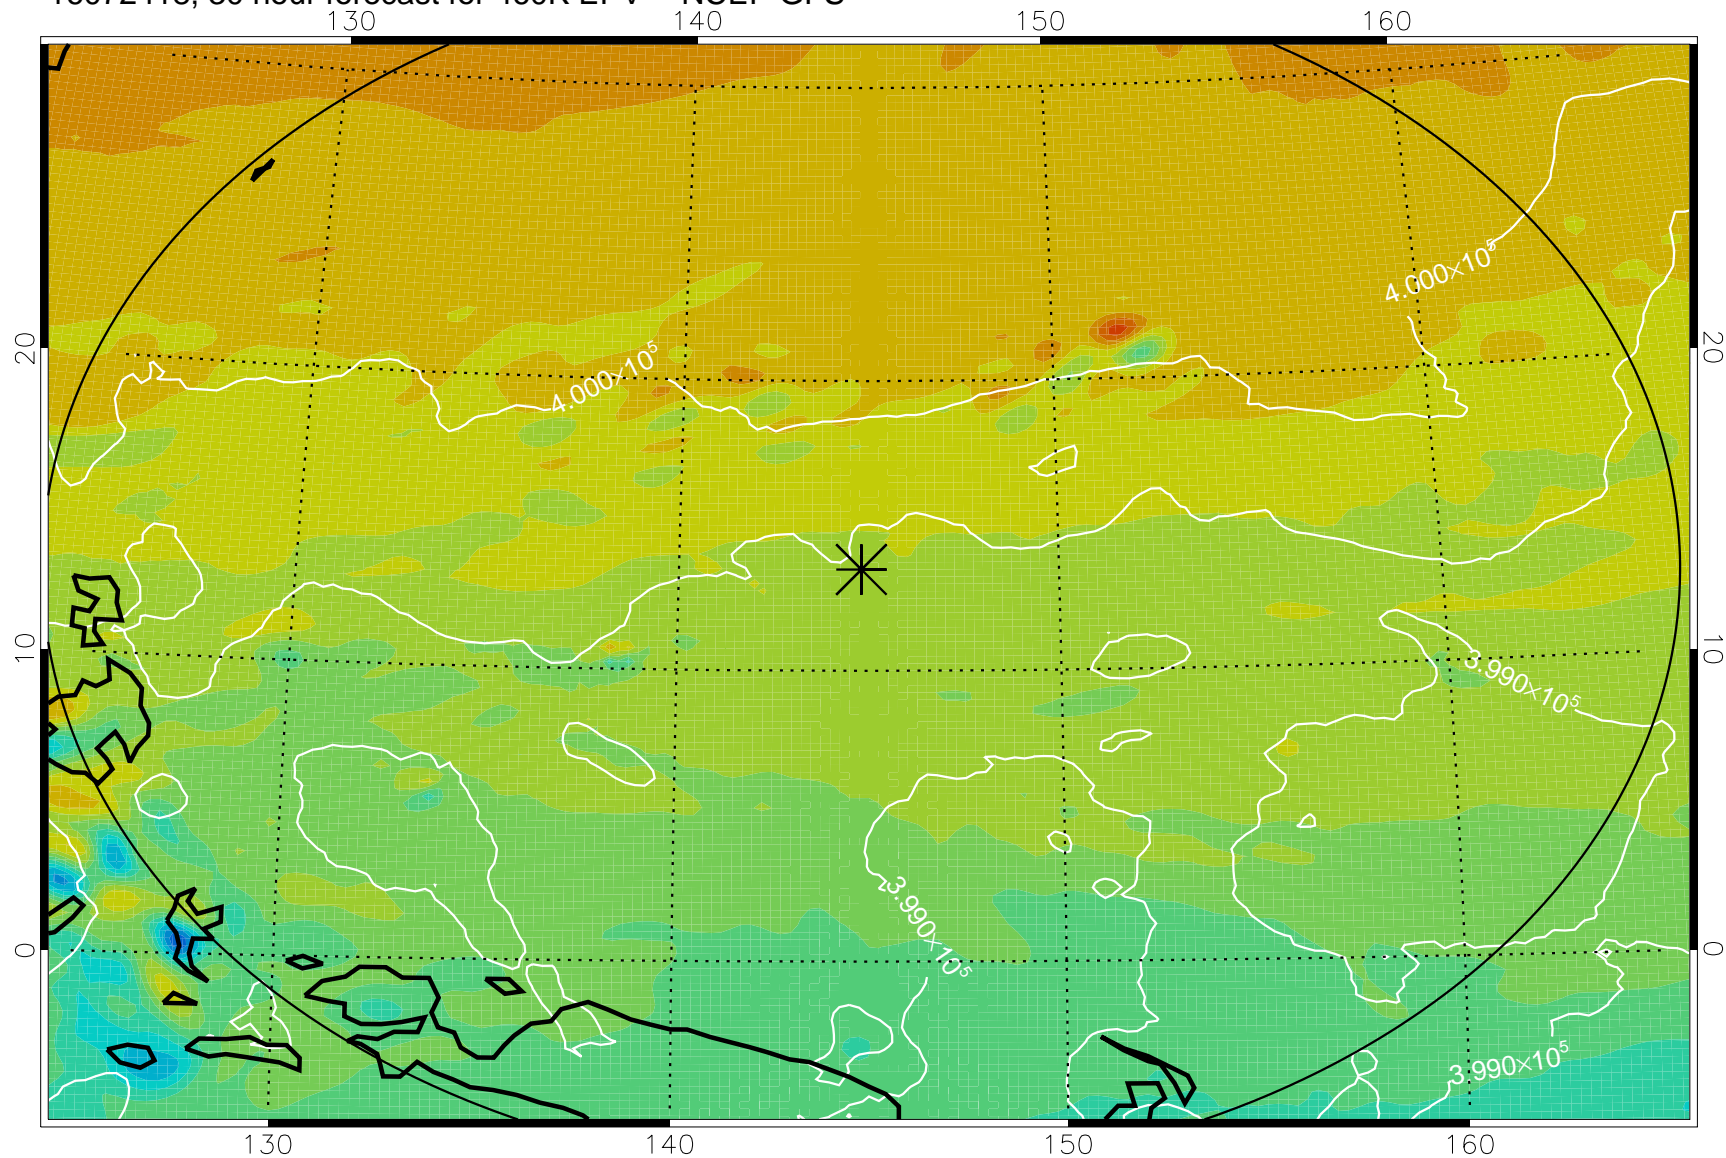

16072318, 6 hour forecast for 460K EPV -- NCEP GFS

460K Montgomery Streamfunction, white

Range ring of 2304 km

16072400, 12 hour forecast for 460K EPV -- NCEP GFS

460K Montgomery Streamfunction, white

Range ring of 2304 km

16072406, 18 hour forecast for 460K EPV -- NCEP GFS

460K Montgomery Streamfunction, white

Range ring of 2304 km

16072412, 24 hour forecast for 460K EPV -- NCEP GFS

460K Montgomery Streamfunction, white

Range ring of 2304 km

16072418, 30 hour forecast for 460K EPV -- NCEP GFS

460K Montgomery Streamfunction, white

Range ring of 2304 km

16072500, 36 hour forecast for 460K EPV -- NCEP GFS

460K Montgomery Streamfunction, white

Range ring of 2304 km

16072506, 42 hour forecast for 460K EPV -- NCEP GFS

460K Montgomery Streamfunction, white

Range ring of 2304 km

16072512, 48 hour forecast for 460K EPV -- NCEP GFS

460K Montgomery Streamfunction, white

Range ring of 2304 km