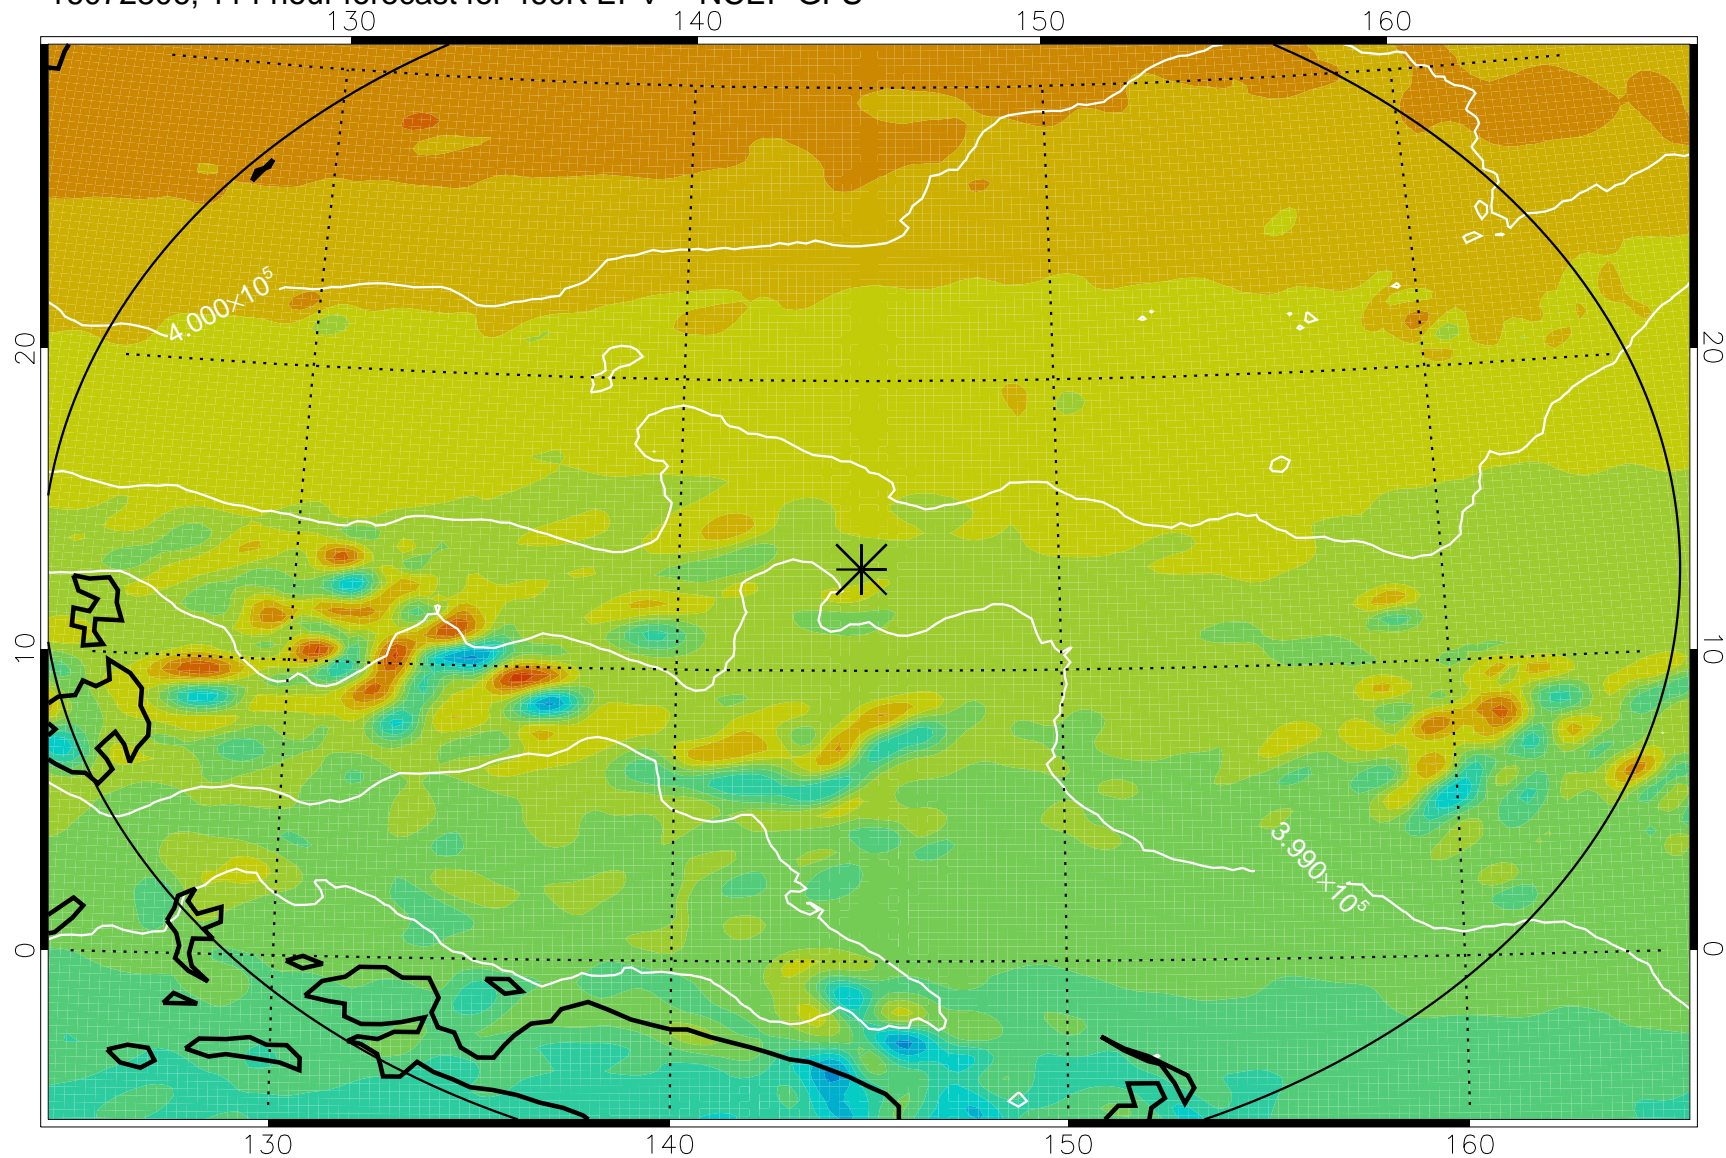

16072618, 78 hour forecast for 460K EPV -- NCEP GFS

460K Montgomery Streamfunction, white

Range ring of 2304 km

16072700, 84 hour forecast for 460K EPV -- NCEP GFS

460K Montgomery Streamfunction, white

Range ring of 2304 km

16072706, 90 hour forecast for 460K EPV -- NCEP GFS

460K Montgomery Streamfunction, white

Range ring of 2304 km

16072712, 96 hour forecast for 460K EPV -- NCEP GFS

460K Montgomery Streamfunction, white

Range ring of 2304 km

16072718, 102 hour forecast for 460K EPV -- NCEP GFS

460K Montgomery Streamfunction, white

Range ring of 2304 km

16072800, 108 hour forecast for 460K EPV -- NCEP GFS

460K Montgomery Streamfunction, white

Range ring of 2304 km

16072806, 114 hour forecast for 460K EPV -- NCEP GFS

460K Montgomery Streamfunction, white

Range ring of 2304 km

16072812, 120 hour forecast for 460K EPV -- NCEP GFS

460K Montgomery Streamfunction, white

Range ring of 2304 km