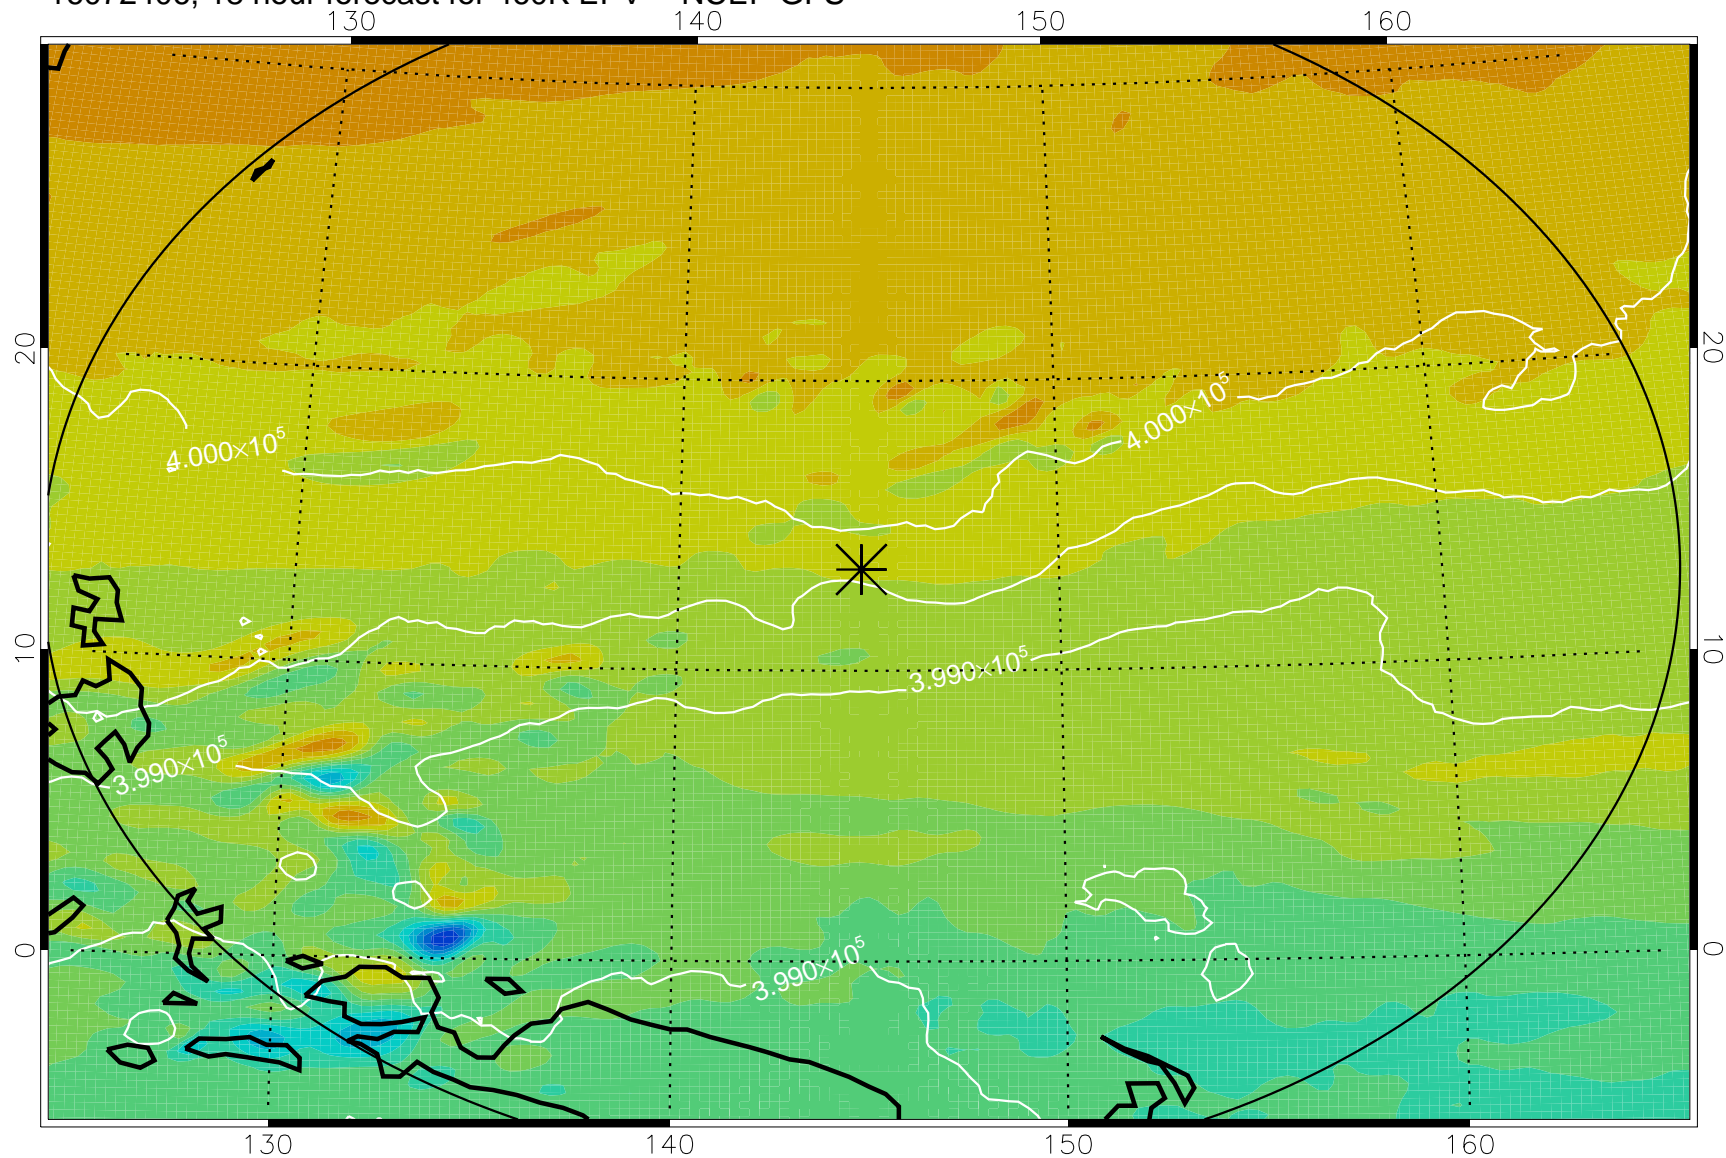

16072318, 6 hour forecast for 460K EPV -- NCEP GFS

460K Montgomery Streamfunction, white

Range ring of 2304 km

16072400, 12 hour forecast for 460K EPV -- NCEP GFS

460K Montgomery Streamfunction, white

Range ring of 2304 km

16072406, 18 hour forecast for 460K EPV -- NCEP GFS

460K Montgomery Streamfunction, white

Range ring of 2304 km

16072412, 24 hour forecast for 460K EPV -- NCEP GFS

460K Montgomery Streamfunction, white

Range ring of 2304 km

16072418, 30 hour forecast for 460K EPV -- NCEP GFS

460K Montgomery Streamfunction, white

Range ring of 2304 km

16072500, 36 hour forecast for 460K EPV -- NCEP GFS

460K Montgomery Streamfunction, white

Range ring of 2304 km

16072506, 42 hour forecast for 460K EPV -- NCEP GFS

460K Montgomery Streamfunction, white

Range ring of 2304 km

16072512, 48 hour forecast for 460K EPV -- NCEP GFS

460K Montgomery Streamfunction, white

Range ring of 2304 km