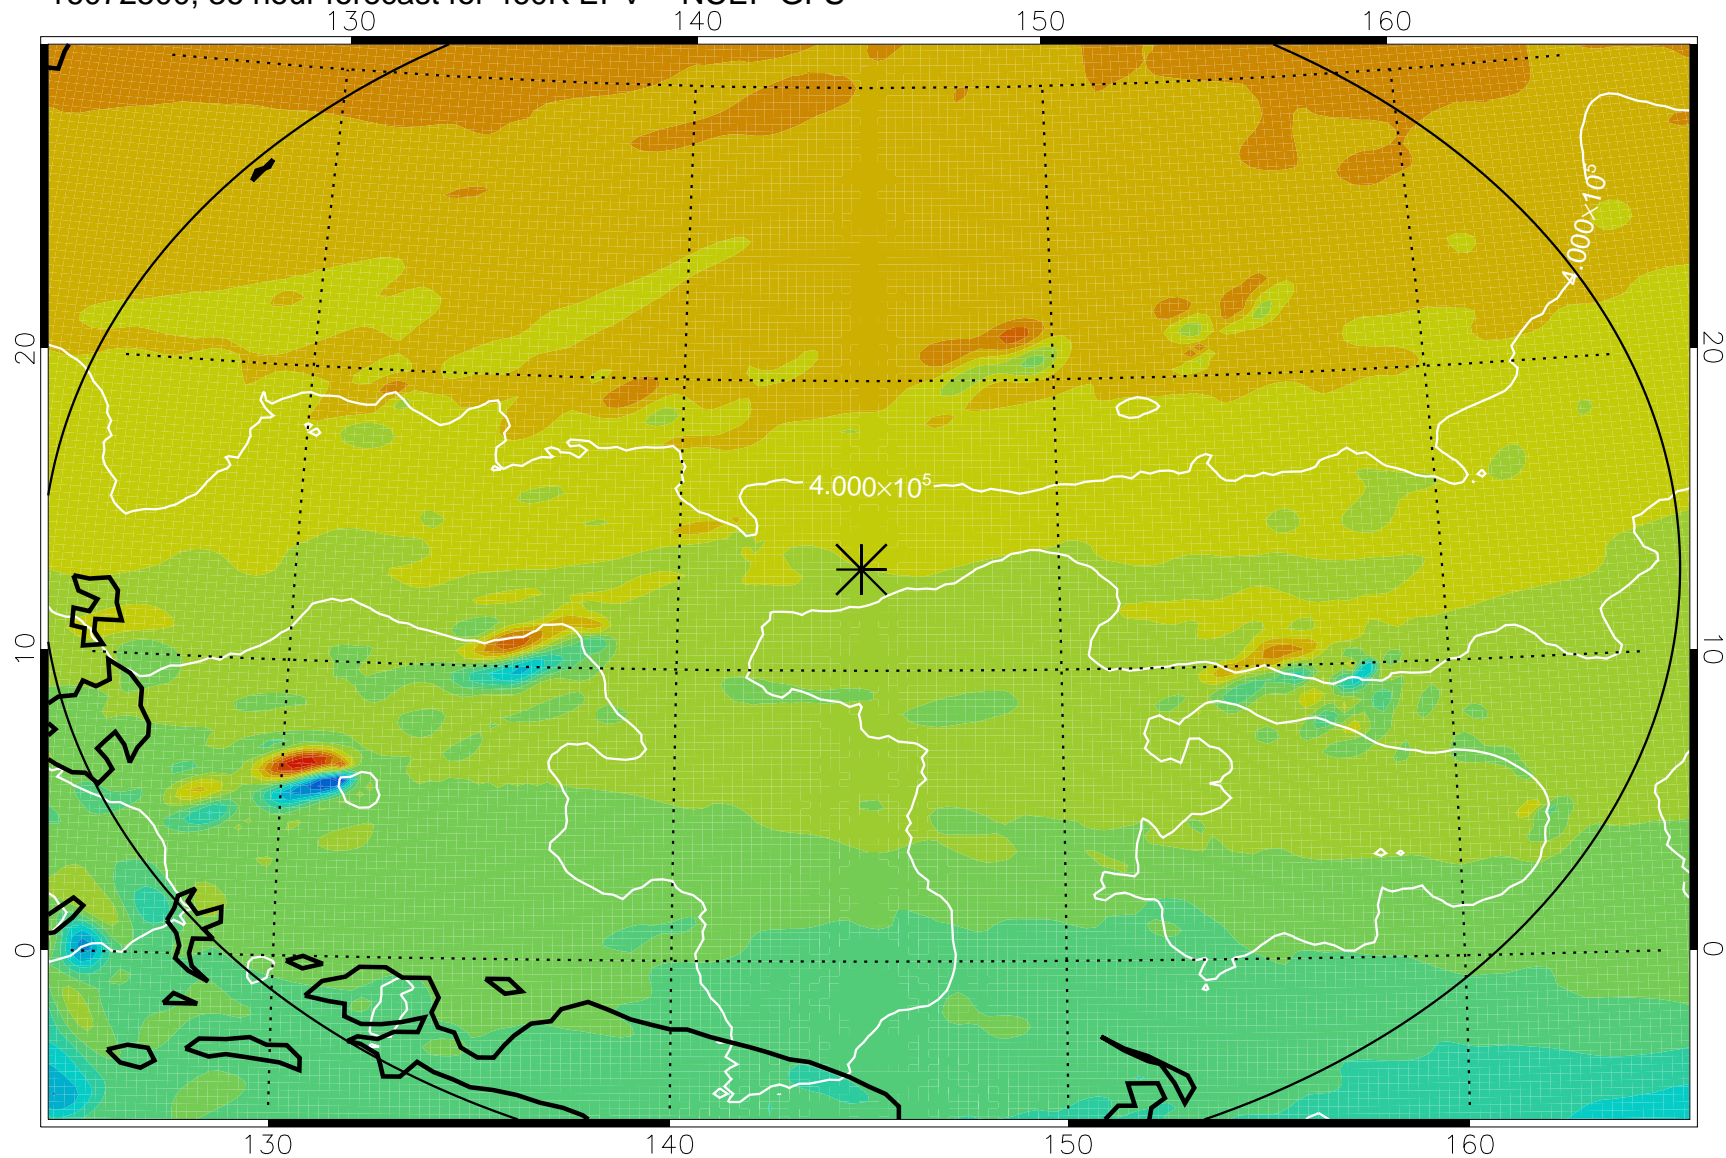

16072318, 6 hour forecast for 460K EPV -- NCEP GFS

460K Montgomery Streamfunction, white

Range ring of 2304 km

16072400, 12 hour forecast for 460K EPV -- NCEP GFS

460K Montgomery Streamfunction, white

Range ring of 2304 km

16072406, 18 hour forecast for 460K EPV -- NCEP GFS

460K Montgomery Streamfunction, white

Range ring of 2304 km

16072412, 24 hour forecast for 460K EPV -- NCEP GFS

460K Montgomery Streamfunction, white

Range ring of 2304 km

16072418, 30 hour forecast for 460K EPV -- NCEP GFS

460K Montgomery Streamfunction, white

Range ring of 2304 km

16072500, 36 hour forecast for 460K EPV -- NCEP GFS

460K Montgomery Streamfunction, white

Range ring of 2304 km

16072506, 42 hour forecast for 460K EPV -- NCEP GFS

460K Montgomery Streamfunction, white

Range ring of 2304 km

16072512, 48 hour forecast for 460K EPV -- NCEP GFS

460K Montgomery Streamfunction, white

Range ring of 2304 km