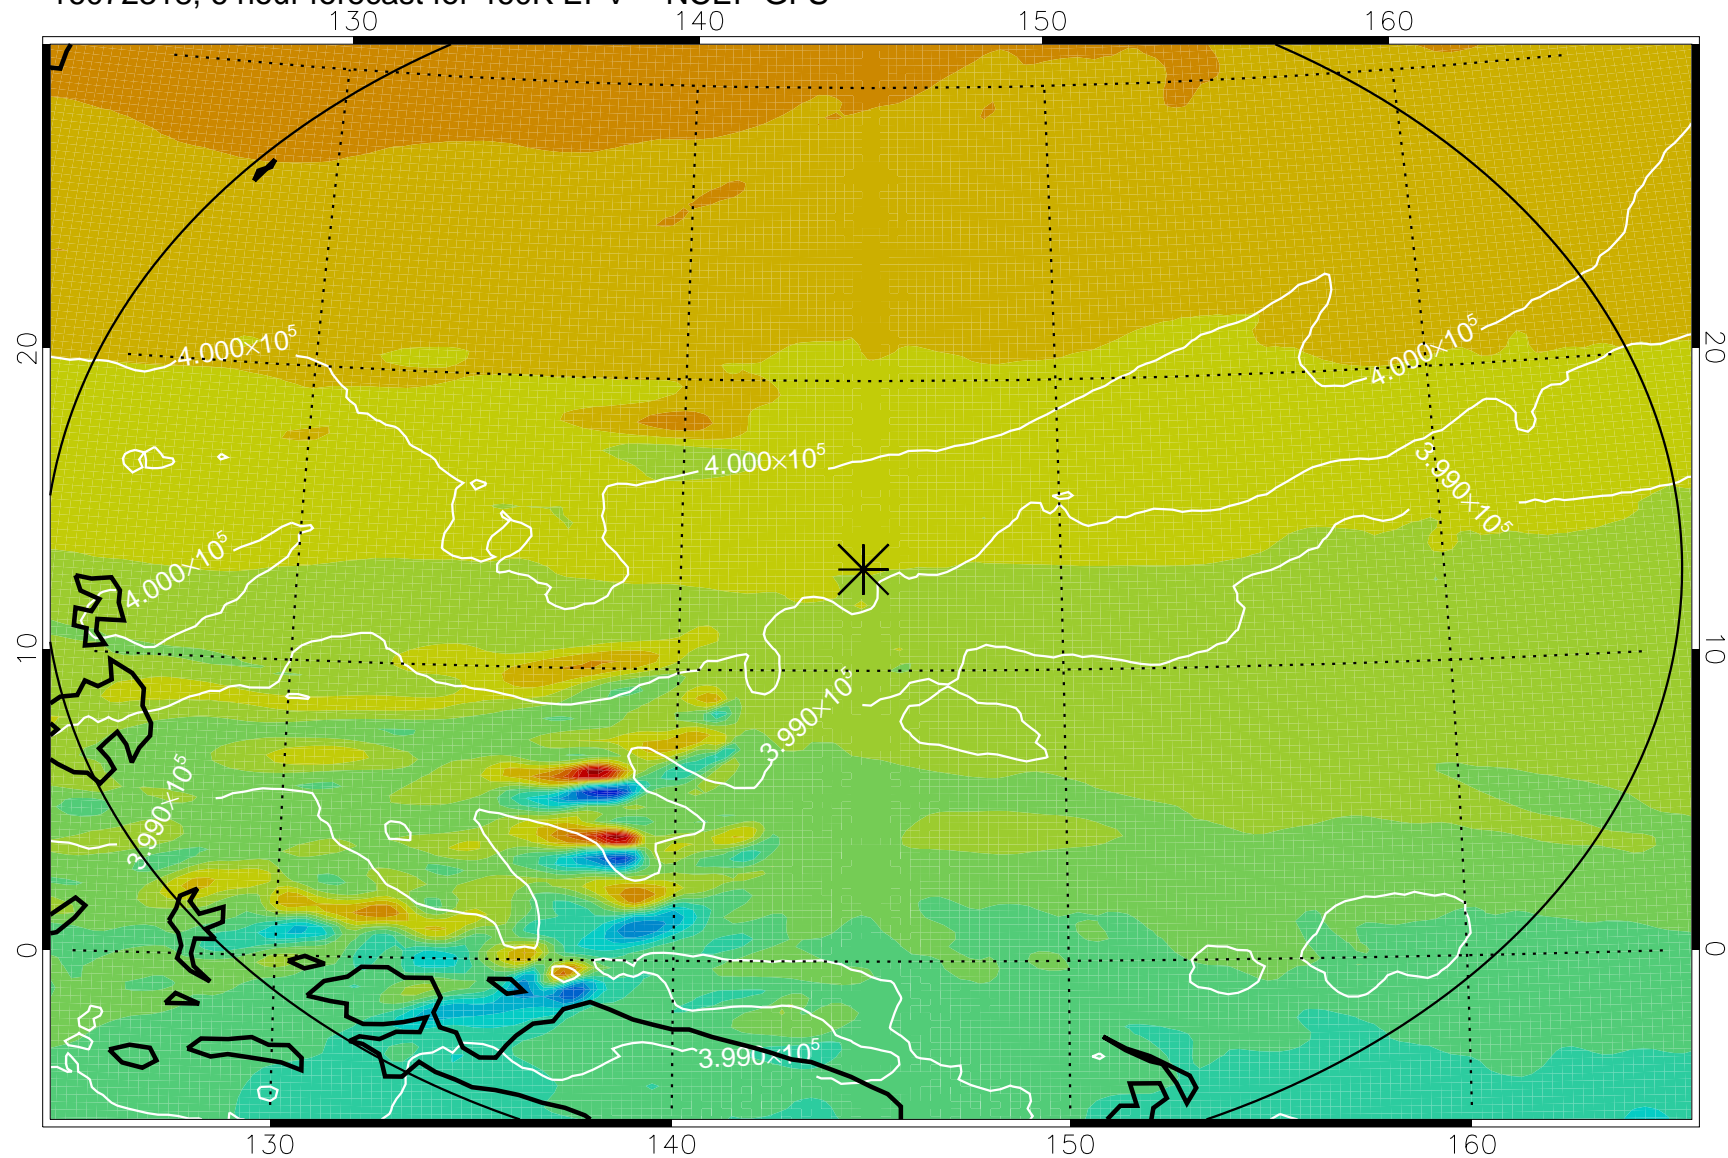

16072318, 6 hour forecast for 460K EPV -- NCEP GFS

460K Montgomery Streamfunction, white

Range ring of 2304 km

16072400, 12 hour forecast for 460K EPV -- NCEP GFS

460K Montgomery Streamfunction, white

Range ring of 2304 km

16072406, 18 hour forecast for 460K EPV -- NCEP GFS

460K Montgomery Streamfunction, white

Range ring of 2304 km

16072412, 24 hour forecast for 460K EPV -- NCEP GFS

460K Montgomery Streamfunction, white

Range ring of 2304 km

16072418, 30 hour forecast for 460K EPV -- NCEP GFS

460K Montgomery Streamfunction, white

Range ring of 2304 km

16072500, 36 hour forecast for 460K EPV -- NCEP GFS

460K Montgomery Streamfunction, white

Range ring of 2304 km

16072506, 42 hour forecast for 460K EPV -- NCEP GFS

460K Montgomery Streamfunction, white

Range ring of 2304 km

16072512, 48 hour forecast for 460K EPV -- NCEP GFS

460K Montgomery Streamfunction, white

Range ring of 2304 km