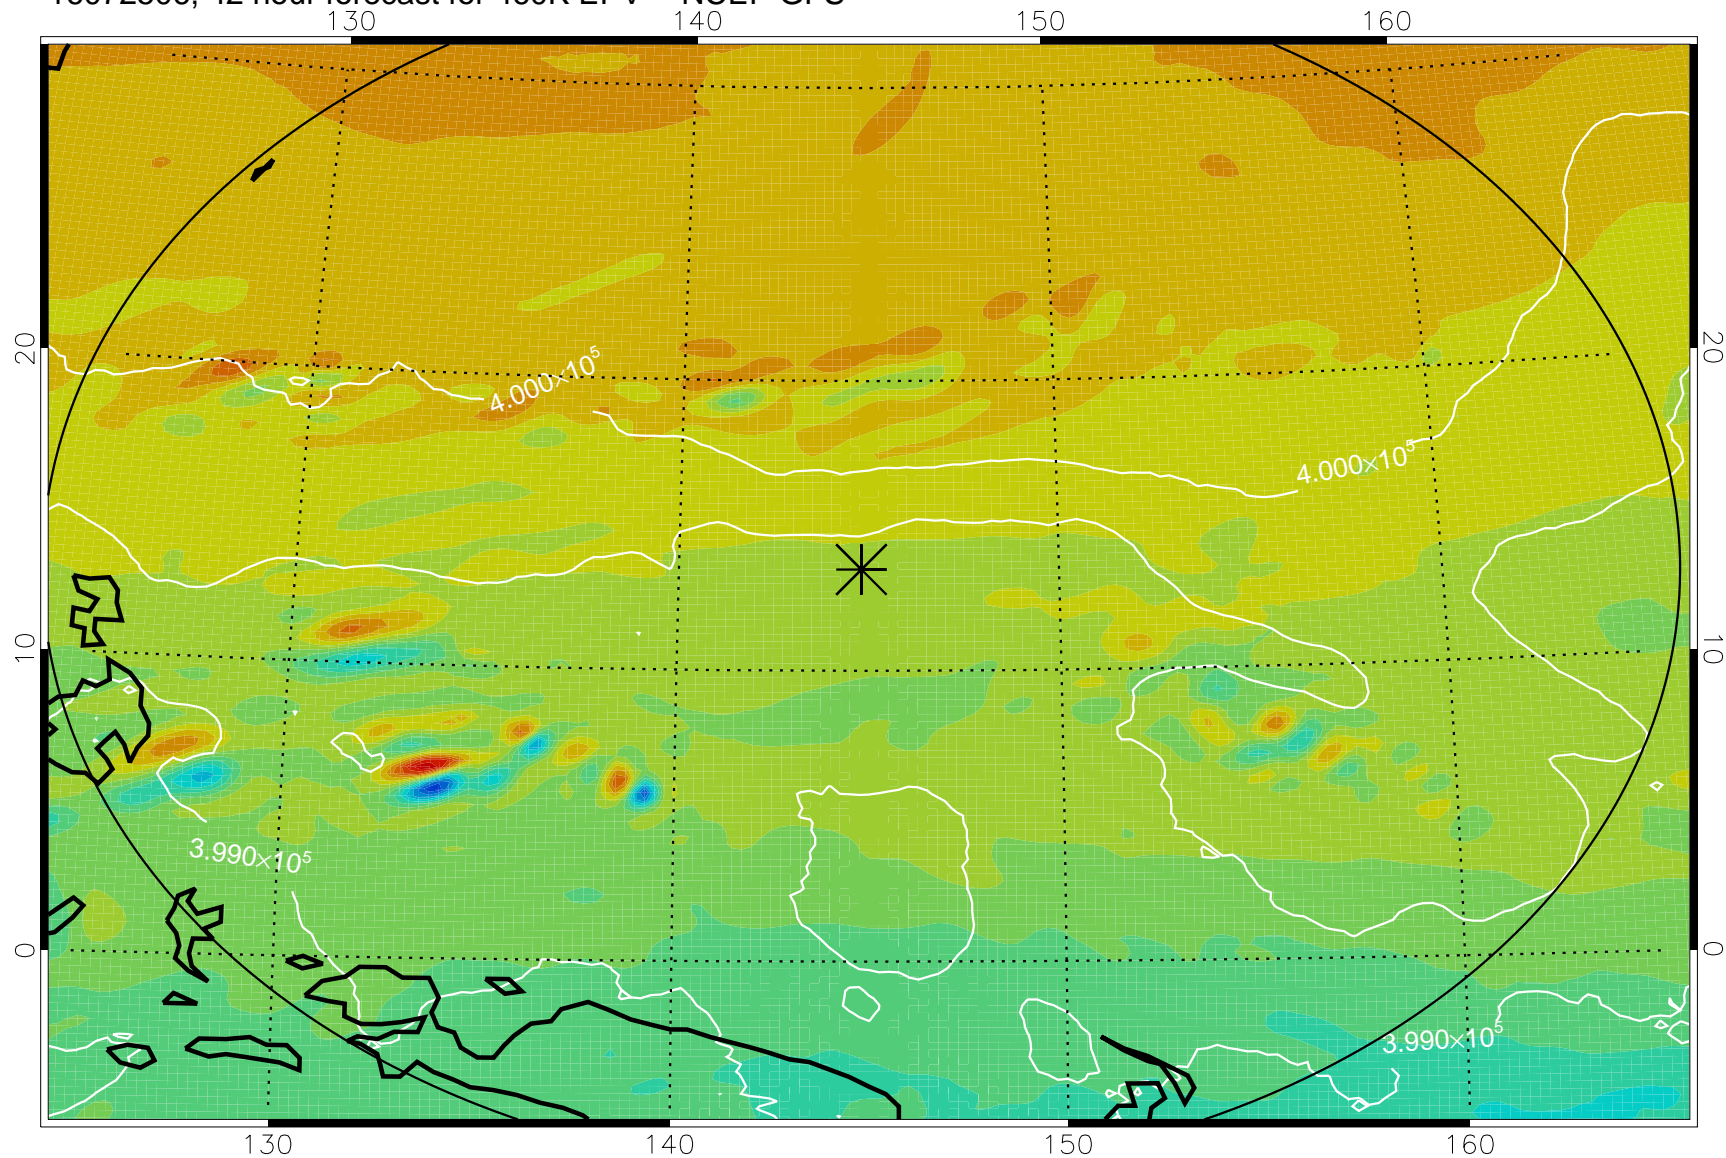

16072418, 30 hour forecast for 460K EPV -- NCEP GFS

460K Montgomery Streamfunction, white

Range ring of 2304 km

16072500, 36 hour forecast for 460K EPV -- NCEP GFS

460K Montgomery Streamfunction, white

Range ring of 2304 km

16072506, 42 hour forecast for 460K EPV -- NCEP GFS

460K Montgomery Streamfunction, white

Range ring of 2304 km

16072512, 48 hour forecast for 460K EPV -- NCEP GFS

460K Montgomery Streamfunction, white

Range ring of 2304 km

16072518, 54 hour forecast for 460K EPV -- NCEP GFS

460K Montgomery Streamfunction, white

Range ring of 2304 km

16072600, 60 hour forecast for 460K EPV -- NCEP GFS

460K Montgomery Streamfunction, white

Range ring of 2304 km

16072606, 66 hour forecast for 460K EPV -- NCEP GFS

460K Montgomery Streamfunction, white

Range ring of 2304 km

16072612, 72 hour forecast for 460K EPV -- NCEP GFS

460K Montgomery Streamfunction, white

Range ring of 2304 km