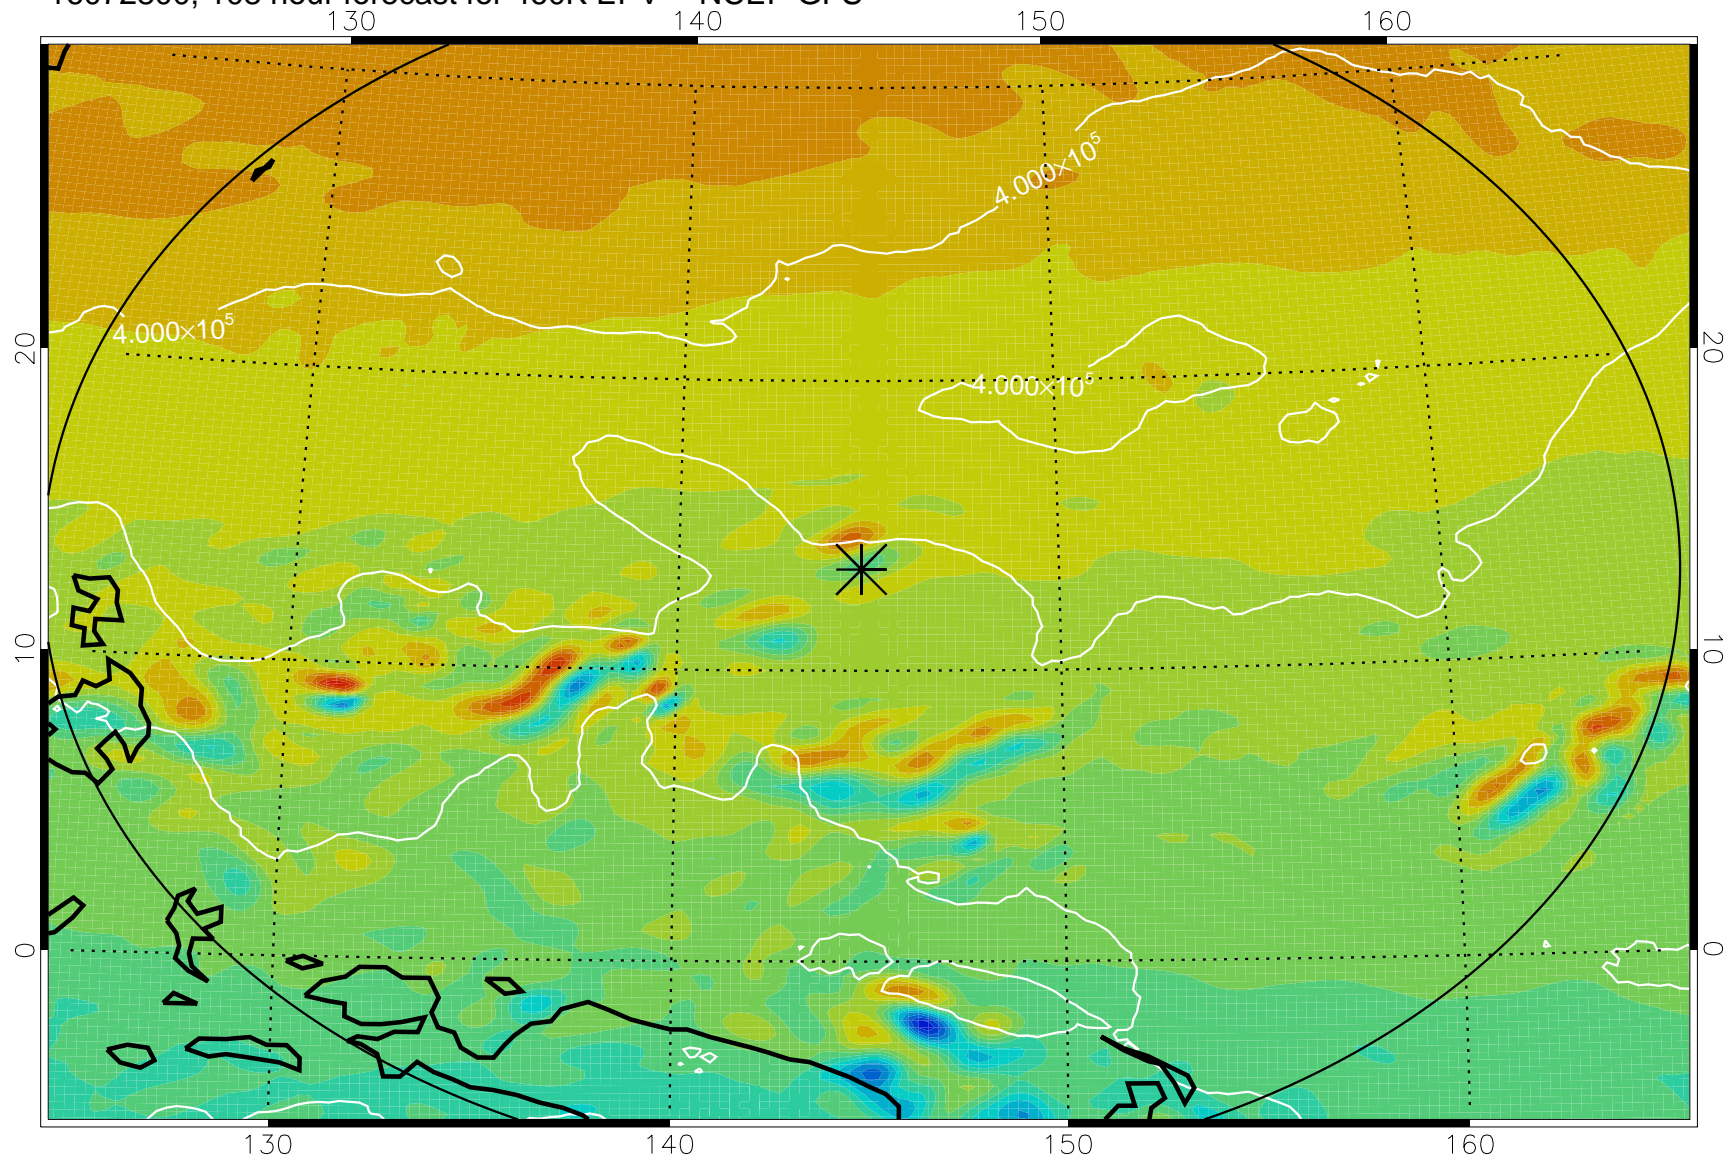

16072618, 78 hour forecast for 460K EPV -- NCEP GFS

460K Montgomery Streamfunction, white

Range ring of 2304 km

16072700, 84 hour forecast for 460K EPV -- NCEP GFS

460K Montgomery Streamfunction, white

Range ring of 2304 km

16072706, 90 hour forecast for 460K EPV -- NCEP GFS

460K Montgomery Streamfunction, white

Range ring of 2304 km

16072712, 96 hour forecast for 460K EPV -- NCEP GFS

460K Montgomery Streamfunction, white

Range ring of 2304 km

16072718, 102 hour forecast for 460K EPV -- NCEP GFS

460K Montgomery Streamfunction, white

Range ring of 2304 km

16072800, 108 hour forecast for 460K EPV -- NCEP GFS

460K Montgomery Streamfunction, white

Range ring of 2304 km

16072806, 114 hour forecast for 460K EPV -- NCEP GFS

460K Montgomery Streamfunction, white

Range ring of 2304 km

16072812, 120 hour forecast for 460K EPV -- NCEP GFS

460K Montgomery Streamfunction, white

Range ring of 2304 km