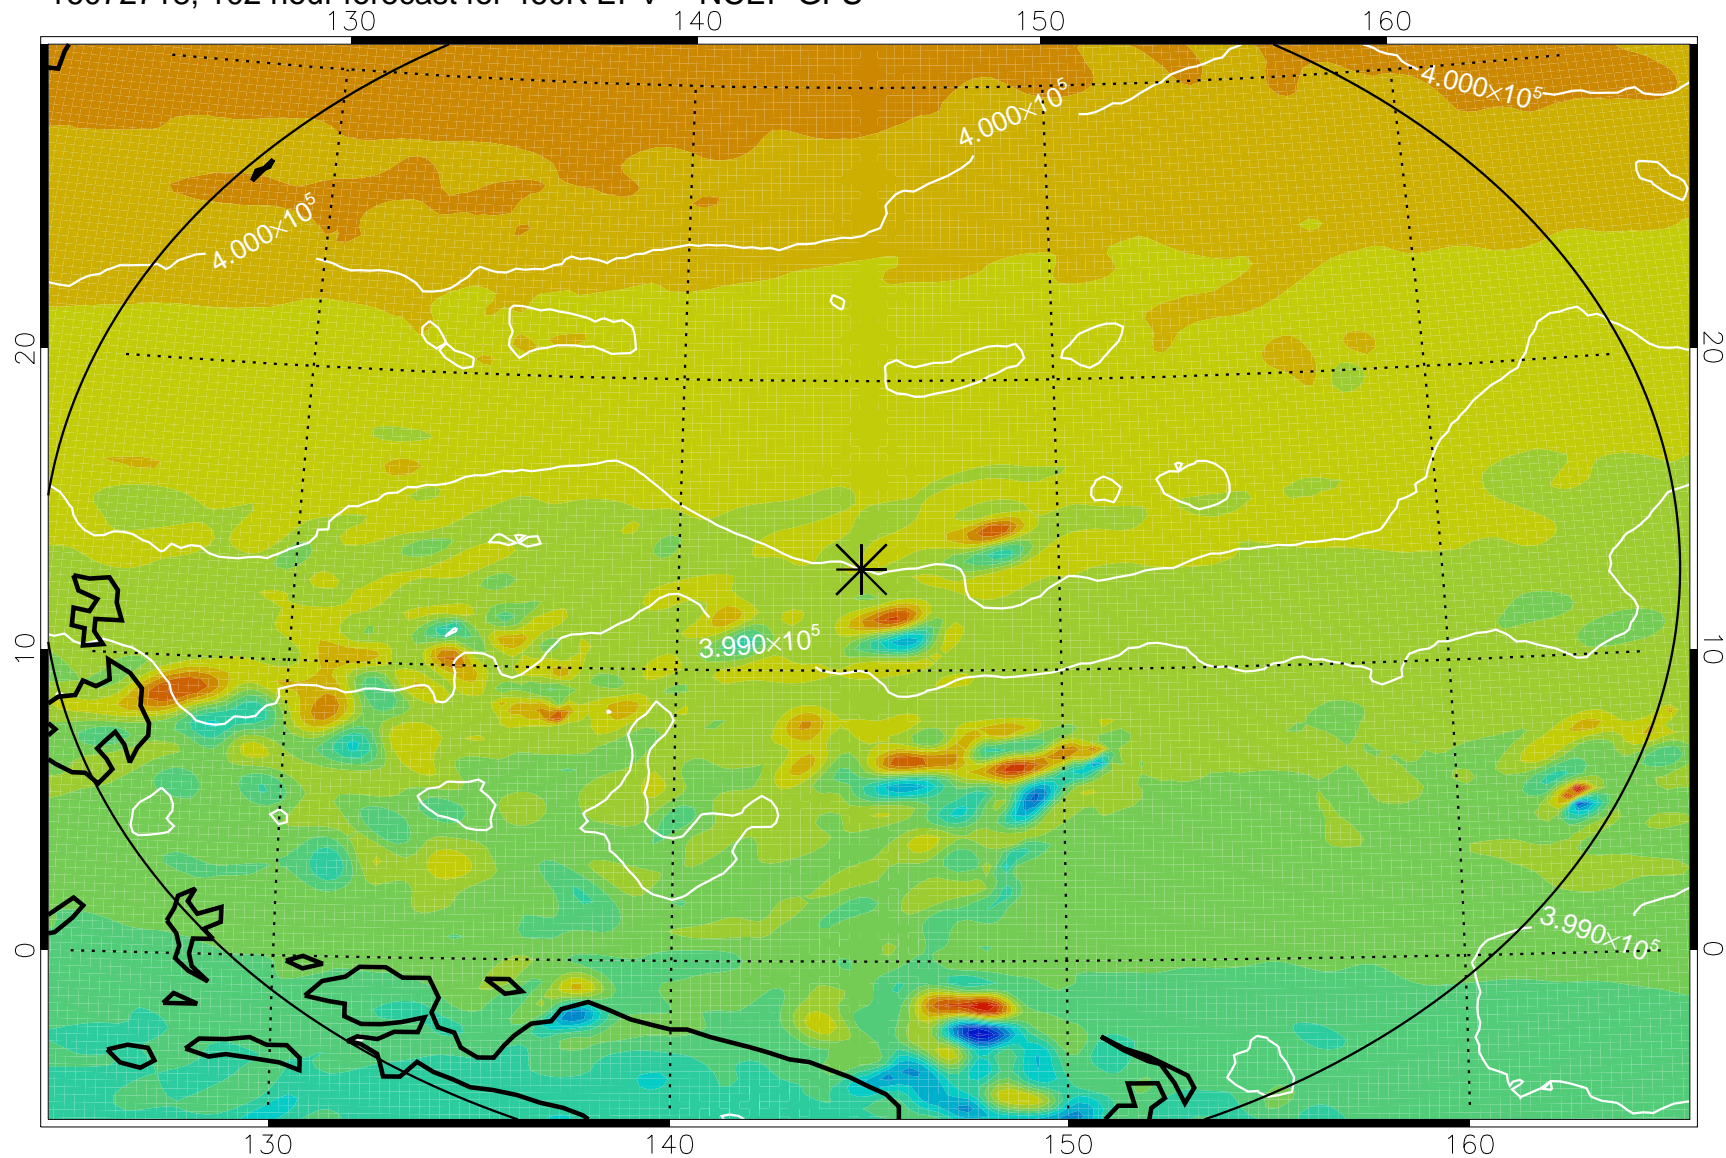

16072618, 78 hour forecast for 460K EPV -- NCEP GFS

460K Montgomery Streamfunction, white

Range ring of 2304 km

16072700, 84 hour forecast for 460K EPV -- NCEP GFS

460K Montgomery Streamfunction, white

Range ring of 2304 km

16072706, 90 hour forecast for 460K EPV -- NCEP GFS

460K Montgomery Streamfunction, white

Range ring of 2304 km

16072712, 96 hour forecast for 460K EPV -- NCEP GFS

460K Montgomery Streamfunction, white

Range ring of 2304 km

16072718, 102 hour forecast for 460K EPV -- NCEP GFS

460K Montgomery Streamfunction, white

Range ring of 2304 km

16072800, 108 hour forecast for 460K EPV -- NCEP GFS

460K Montgomery Streamfunction, white

Range ring of 2304 km

16072806, 114 hour forecast for 460K EPV -- NCEP GFS

460K Montgomery Streamfunction, white

Range ring of 2304 km

16072812, 120 hour forecast for 460K EPV -- NCEP GFS

460K Montgomery Streamfunction, white

Range ring of 2304 km