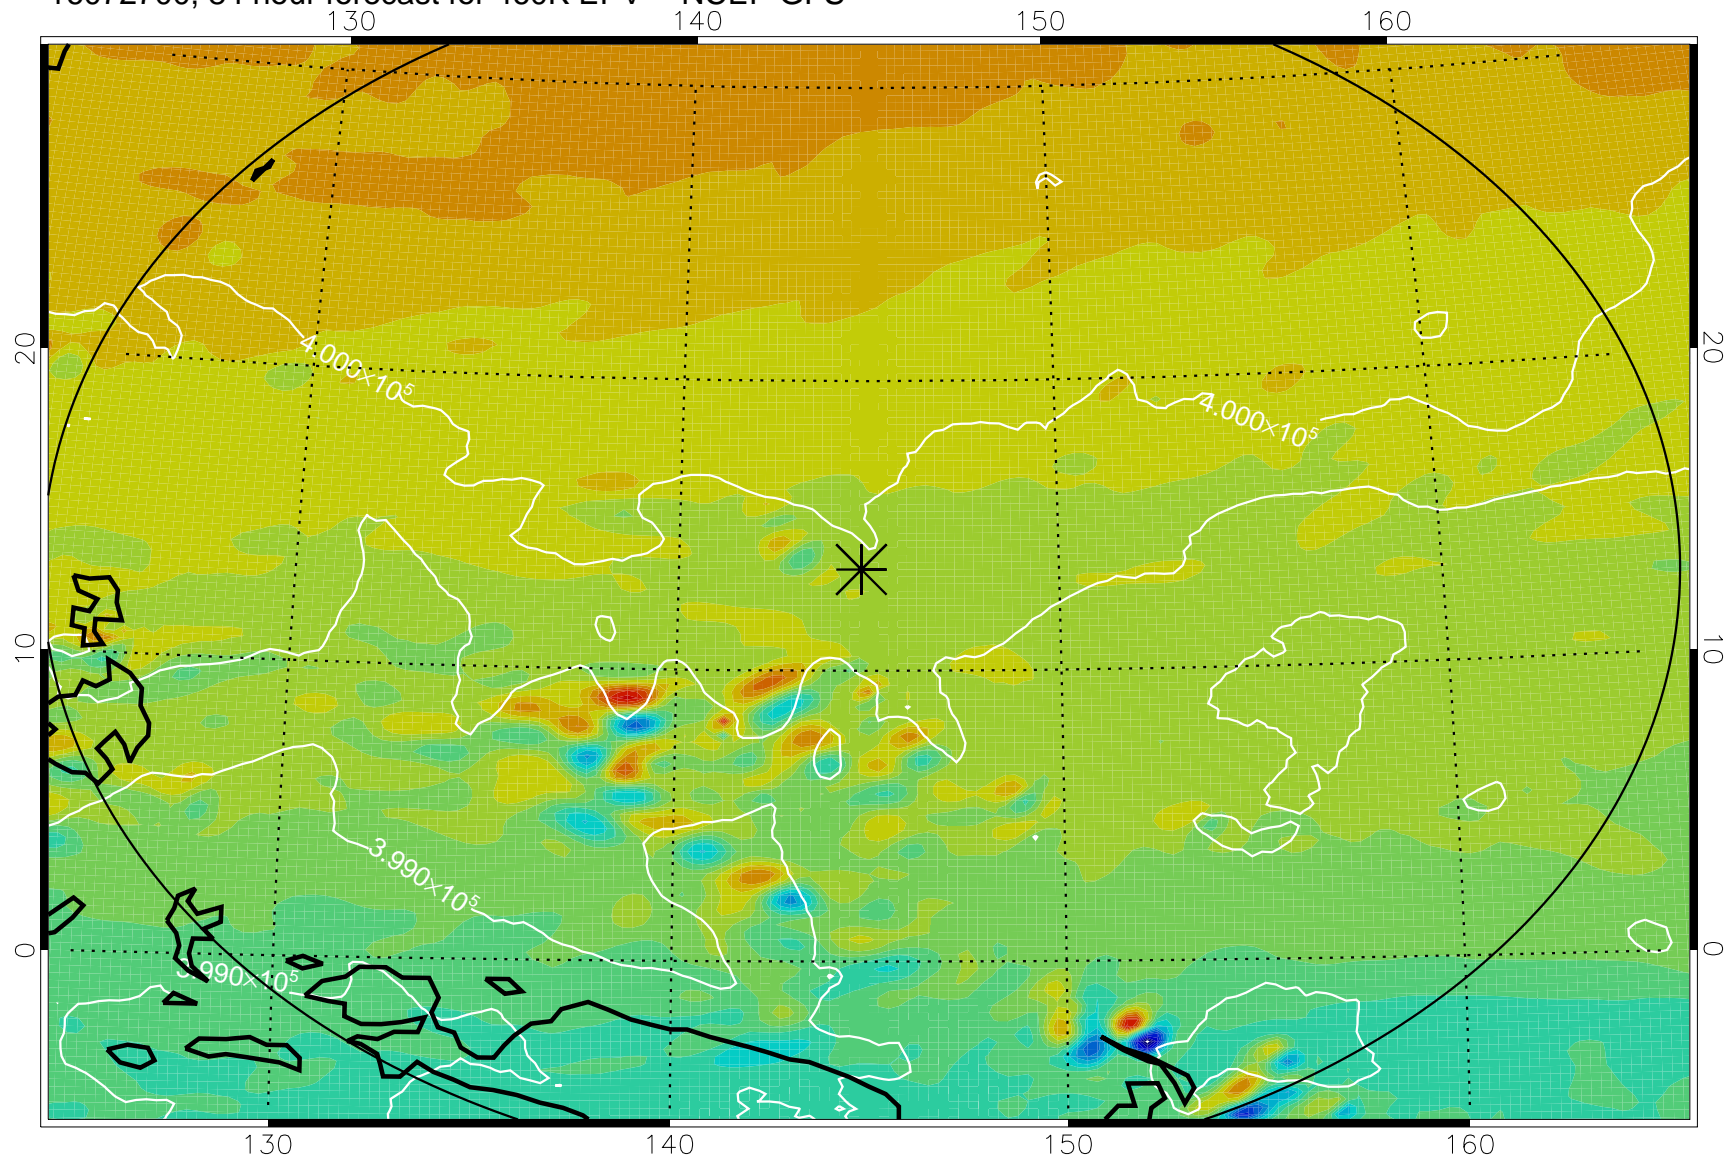

16072606, 66 hour forecast for 460K EPV -- NCEP GFS

460K Montgomery Streamfunction, white

Range ring of 2304 km

16072612, 72 hour forecast for 460K EPV -- NCEP GFS

460K Montgomery Streamfunction, white

Range ring of 2304 km

16072618, 78 hour forecast for 460K EPV -- NCEP GFS

460K Montgomery Streamfunction, white

Range ring of 2304 km

16072700, 84 hour forecast for 460K EPV -- NCEP GFS

460K Montgomery Streamfunction, white

Range ring of 2304 km

16072706, 90 hour forecast for 460K EPV -- NCEP GFS

460K Montgomery Streamfunction, white

Range ring of 2304 km

16072712, 96 hour forecast for 460K EPV -- NCEP GFS

460K Montgomery Streamfunction, white

Range ring of 2304 km

16072718, 102 hour forecast for 460K EPV -- NCEP GFS

460K Montgomery Streamfunction, white

Range ring of 2304 km

16072800, 108 hour forecast for 460K EPV -- NCEP GFS

460K Montgomery Streamfunction, white

Range ring of 2304 km