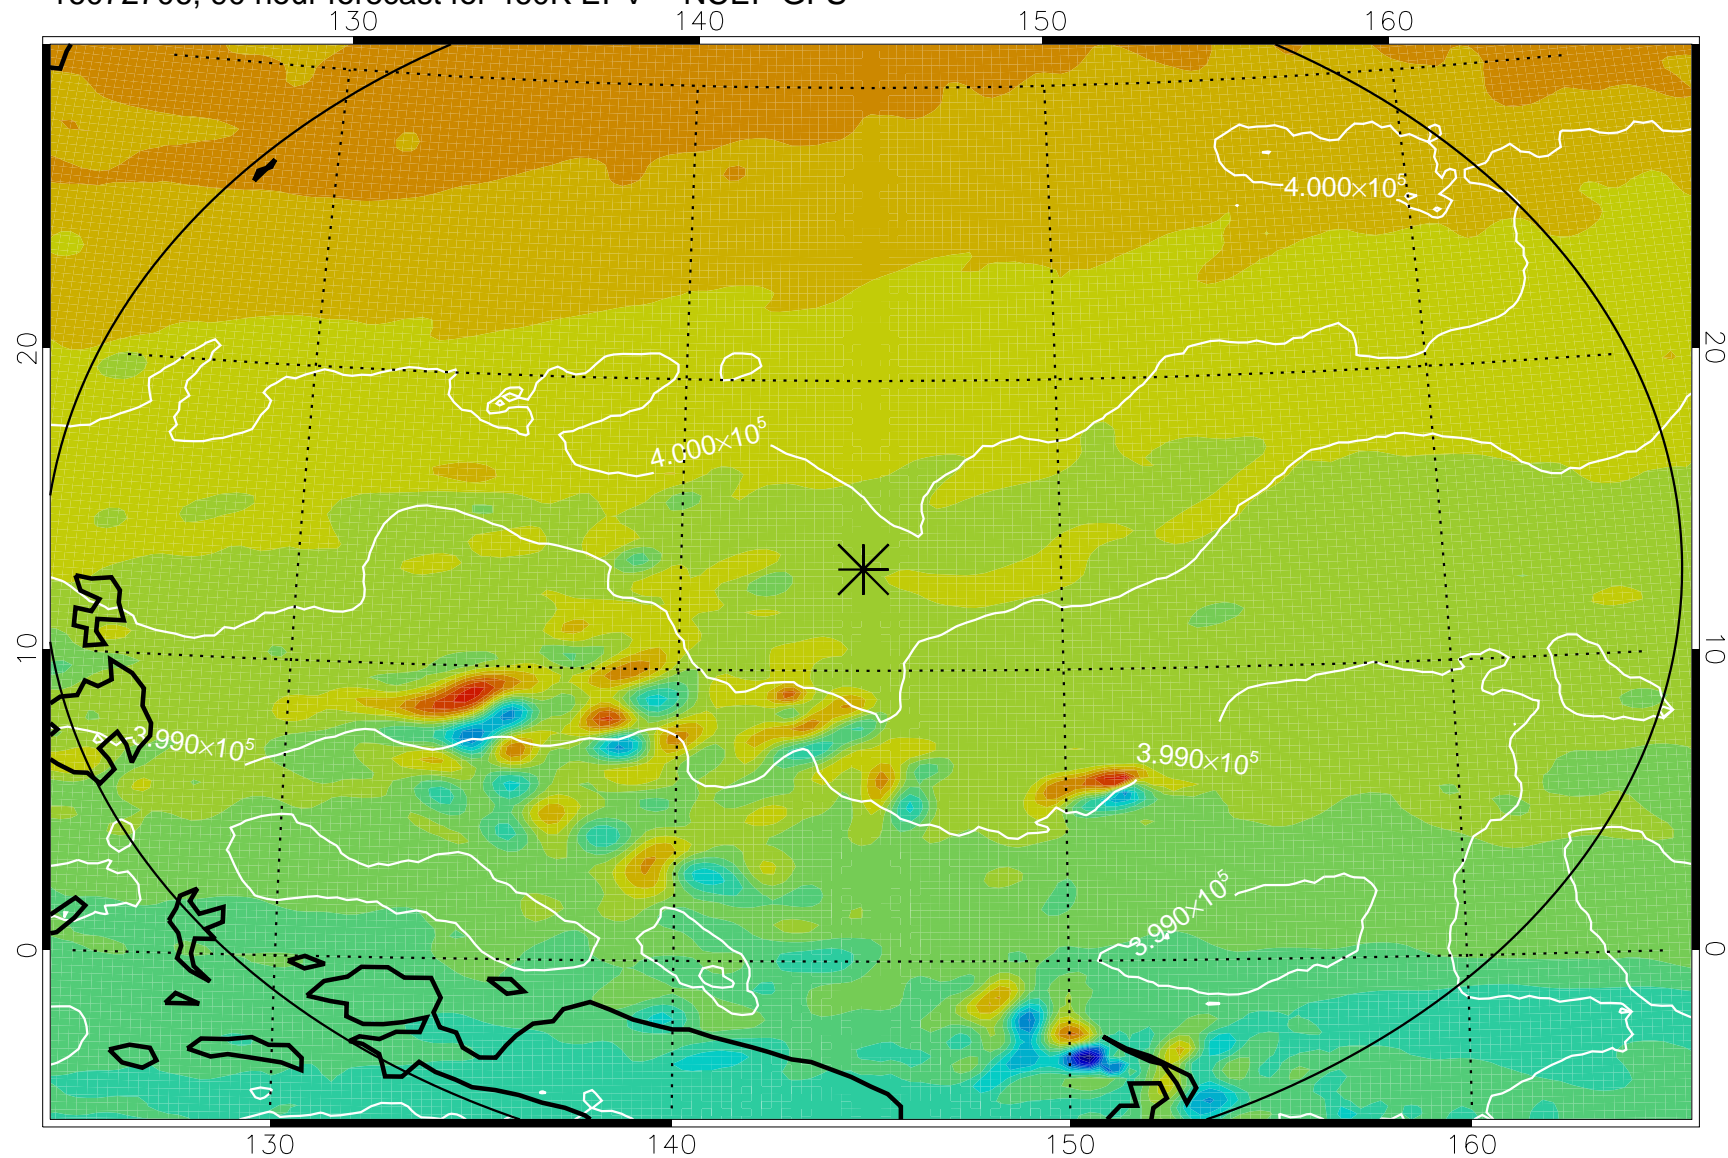

16072606, 66 hour forecast for 460K EPV -- NCEP GFS

460K Montgomery Streamfunction, white

Range ring of 2304 km

16072612, 72 hour forecast for 460K EPV -- NCEP GFS

460K Montgomery Streamfunction, white

Range ring of 2304 km

16072618, 78 hour forecast for 460K EPV -- NCEP GFS

460K Montgomery Streamfunction, white

Range ring of 2304 km

16072700, 84 hour forecast for 460K EPV -- NCEP GFS

460K Montgomery Streamfunction, white

Range ring of 2304 km

16072706, 90 hour forecast for 460K EPV -- NCEP GFS

460K Montgomery Streamfunction, white

Range ring of 2304 km

16072712, 96 hour forecast for 460K EPV -- NCEP GFS

460K Montgomery Streamfunction, white

Range ring of 2304 km

16072718, 102 hour forecast for 460K EPV -- NCEP GFS

460K Montgomery Streamfunction, white

Range ring of 2304 km

16072800, 108 hour forecast for 460K EPV -- NCEP GFS

460K Montgomery Streamfunction, white

Range ring of 2304 km