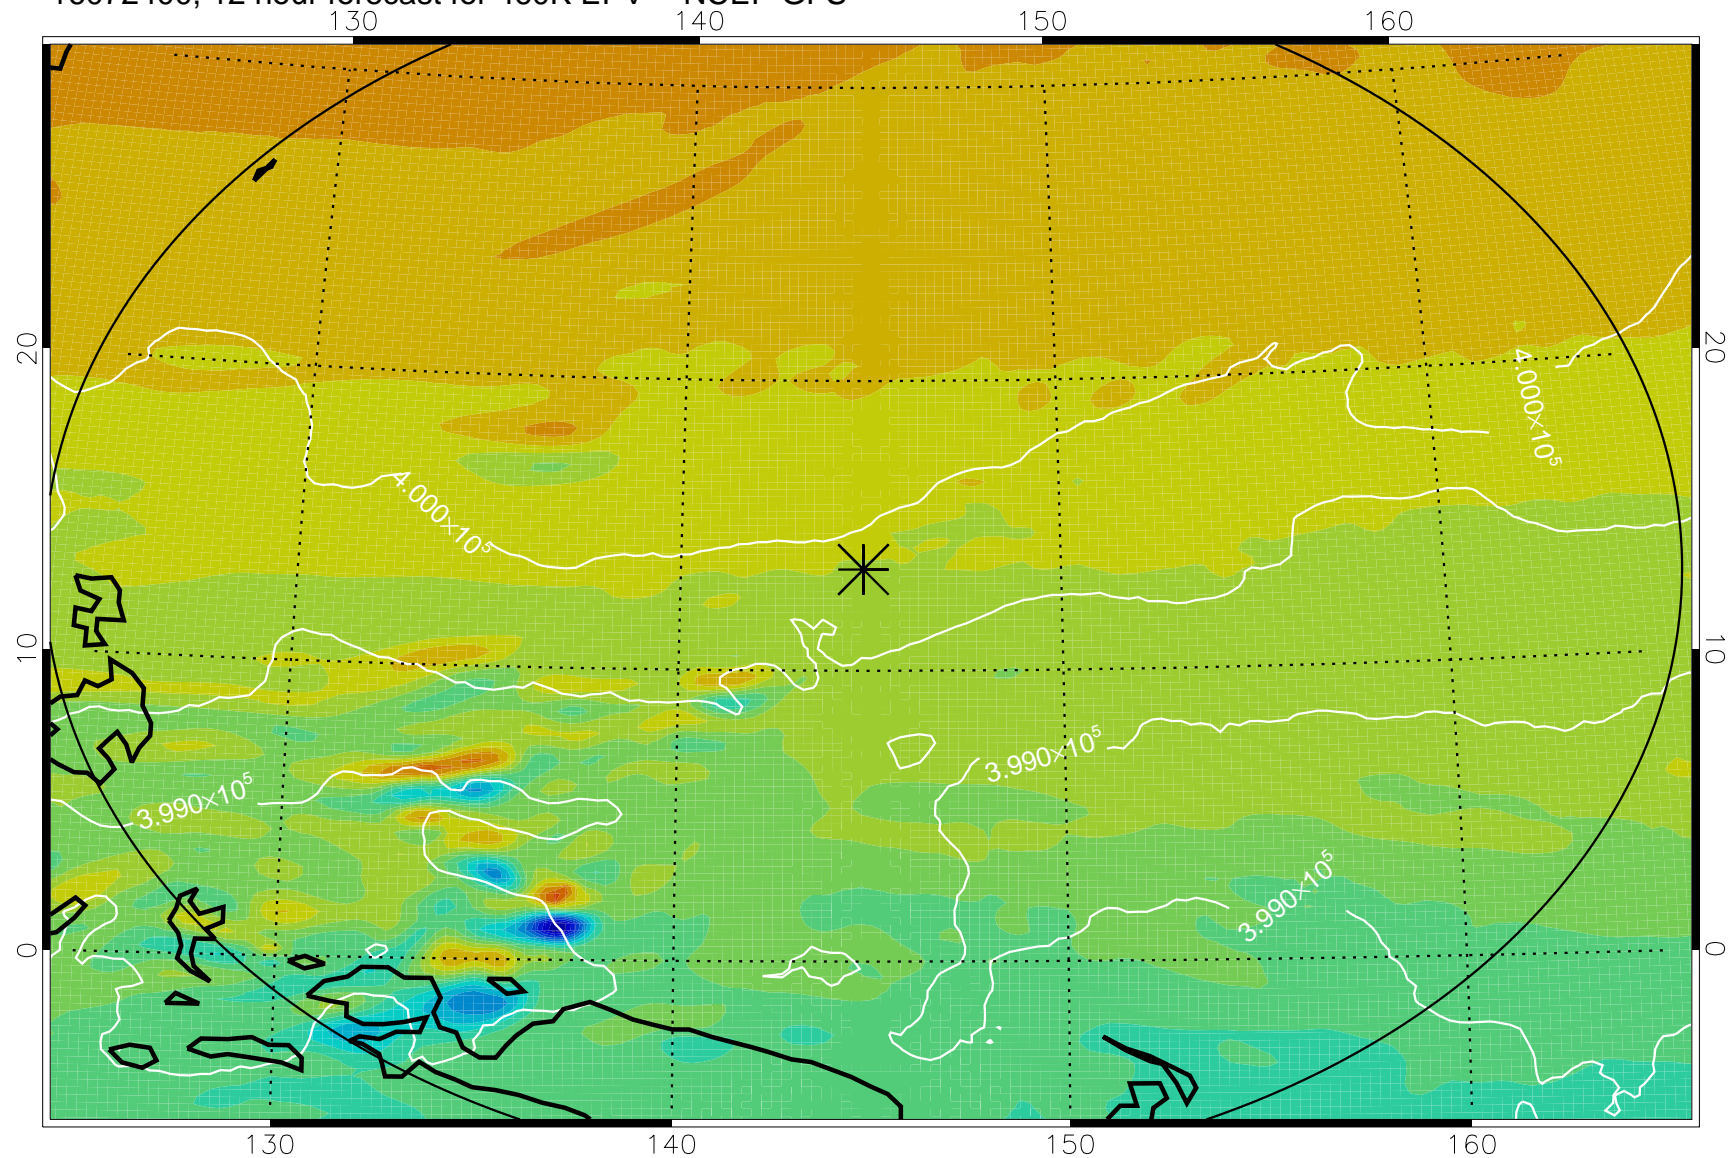

16072318, 6 hour forecast for 460K EPV -- NCEP GFS

460K Montgomery Streamfunction, white

Range ring of 2304 km

16072400, 12 hour forecast for 460K EPV -- NCEP GFS

460K Montgomery Streamfunction, white

Range ring of 2304 km

16072406, 18 hour forecast for 460K EPV -- NCEP GFS

460K Montgomery Streamfunction, white

Range ring of 2304 km

16072412, 24 hour forecast for 460K EPV -- NCEP GFS

460K Montgomery Streamfunction, white

Range ring of 2304 km

16072418, 30 hour forecast for 460K EPV -- NCEP GFS

460K Montgomery Streamfunction, white

Range ring of 2304 km

16072500, 36 hour forecast for 460K EPV -- NCEP GFS

460K Montgomery Streamfunction, white

Range ring of 2304 km

16072506, 42 hour forecast for 460K EPV -- NCEP GFS

460K Montgomery Streamfunction, white

Range ring of 2304 km

16072512, 48 hour forecast for 460K EPV -- NCEP GFS

460K Montgomery Streamfunction, white

Range ring of 2304 km