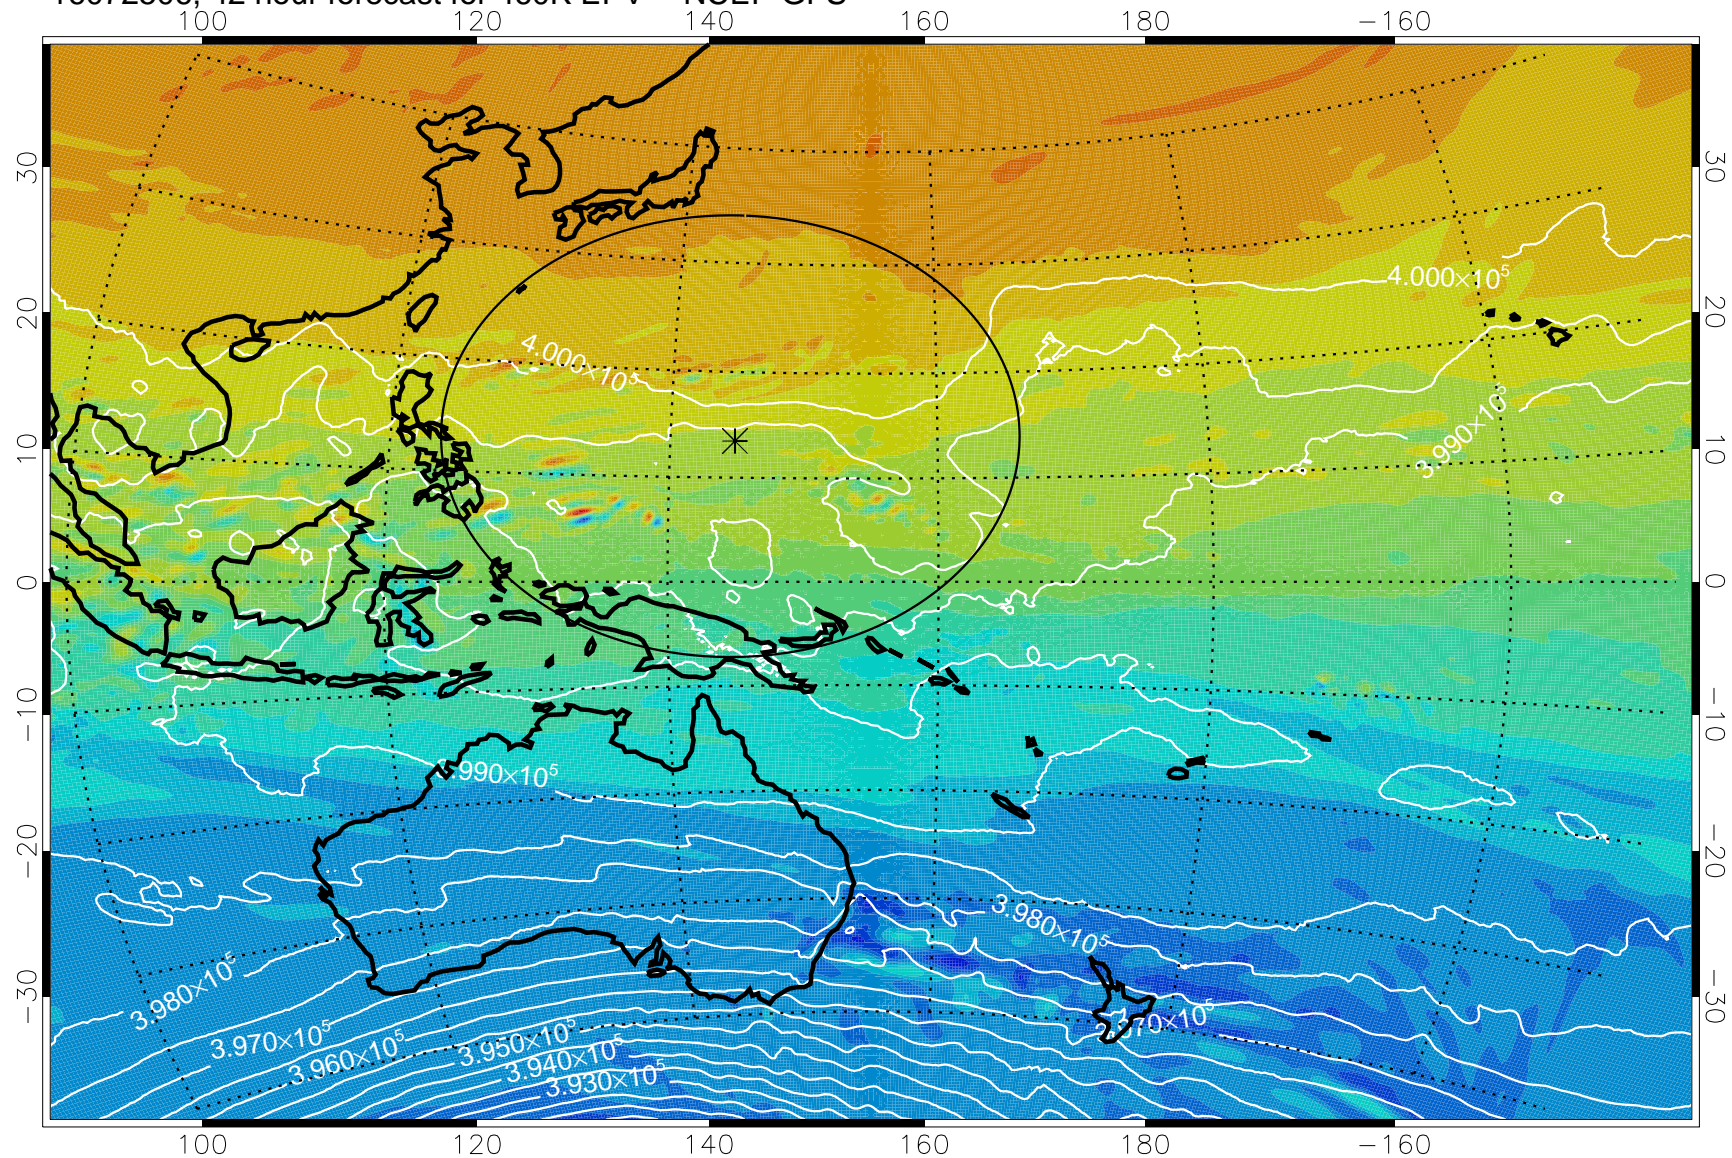

16072500, 36 hour forecast for 460K EPV -- NCEP GFS

460K Montgomery Streamfunction, white

Range ring of 2304 km

16072506, 42 hour forecast for 460K EPV -- NCEP GFS

460K Montgomery Streamfunction, white

Range ring of 2304 km

16072512, 48 hour forecast for 460K EPV -- NCEP GFS

460K Montgomery Streamfunction, white

Range ring of 2304 km

16072518, 54 hour forecast for 460K EPV -- NCEP GFS

460K Montgomery Streamfunction, white

Range ring of 2304 km

16072600, 60 hour forecast for 460K EPV -- NCEP GFS

460K Montgomery Streamfunction, white

Range ring of 2304 km

16072606, 66 hour forecast for 460K EPV -- NCEP GFS

460K Montgomery Streamfunction, white

Range ring of 2304 km

16072612, 72 hour forecast for 460K EPV -- NCEP GFS

460K Montgomery Streamfunction, white

Range ring of 2304 km

16072618, 78 hour forecast for 460K EPV -- NCEP GFS

460K Montgomery Streamfunction, white

Range ring of 2304 km