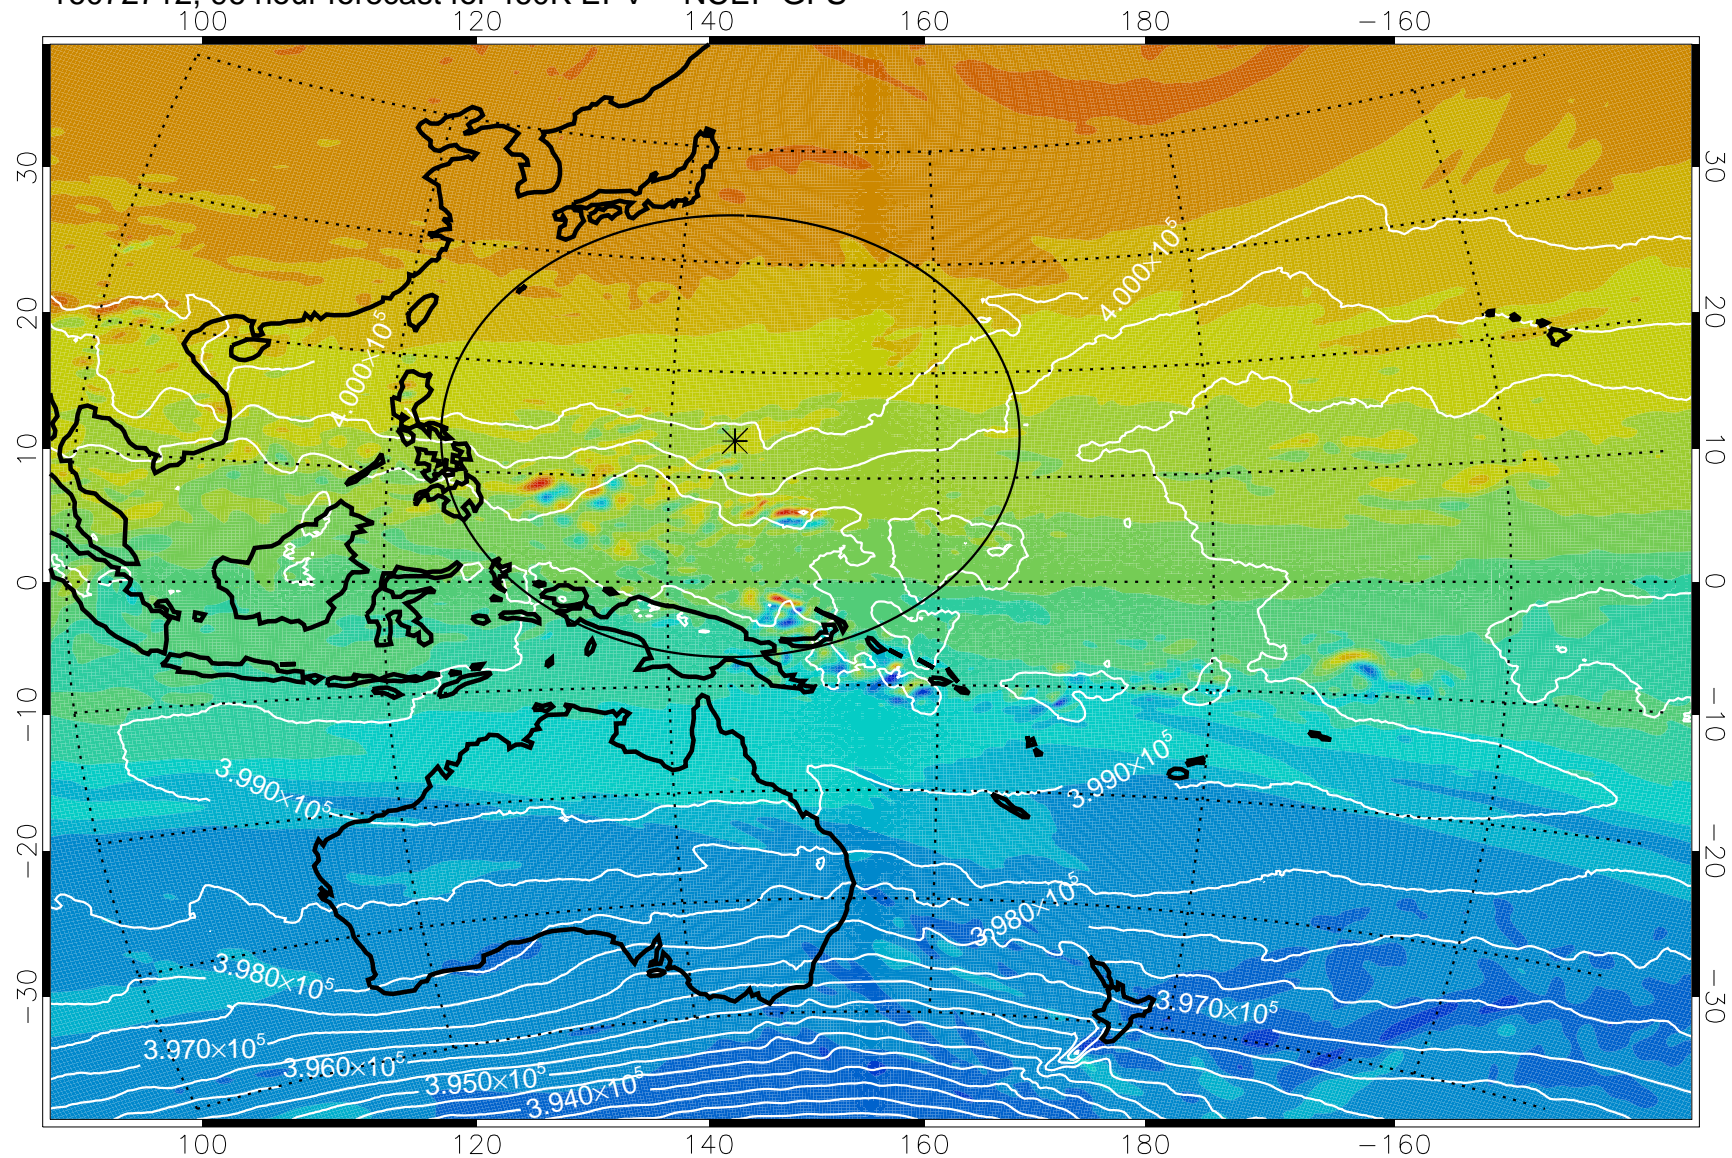

16072700, 84 hour forecast for 460K EPV -- NCEP GFS

460K Montgomery Streamfunction, white

Range ring of 2304 km

16072706, 90 hour forecast for 460K EPV -- NCEP GFS

460K Montgomery Streamfunction, white

Range ring of 2304 km

16072712, 96 hour forecast for 460K EPV -- NCEP GFS

460K Montgomery Streamfunction, white

Range ring of 2304 km

16072718, 102 hour forecast for 460K EPV -- NCEP GFS

460K Montgomery Streamfunction, white

Range ring of 2304 km

16072800, 108 hour forecast for 460K EPV -- NCEP GFS

460K Montgomery Streamfunction, white

Range ring of 2304 km

16072806, 114 hour forecast for 460K EPV -- NCEP GFS

460K Montgomery Streamfunction, white

Range ring of 2304 km

16072812, 120 hour forecast for 460K EPV -- NCEP GFS

460K Montgomery Streamfunction, white

Range ring of 2304 km