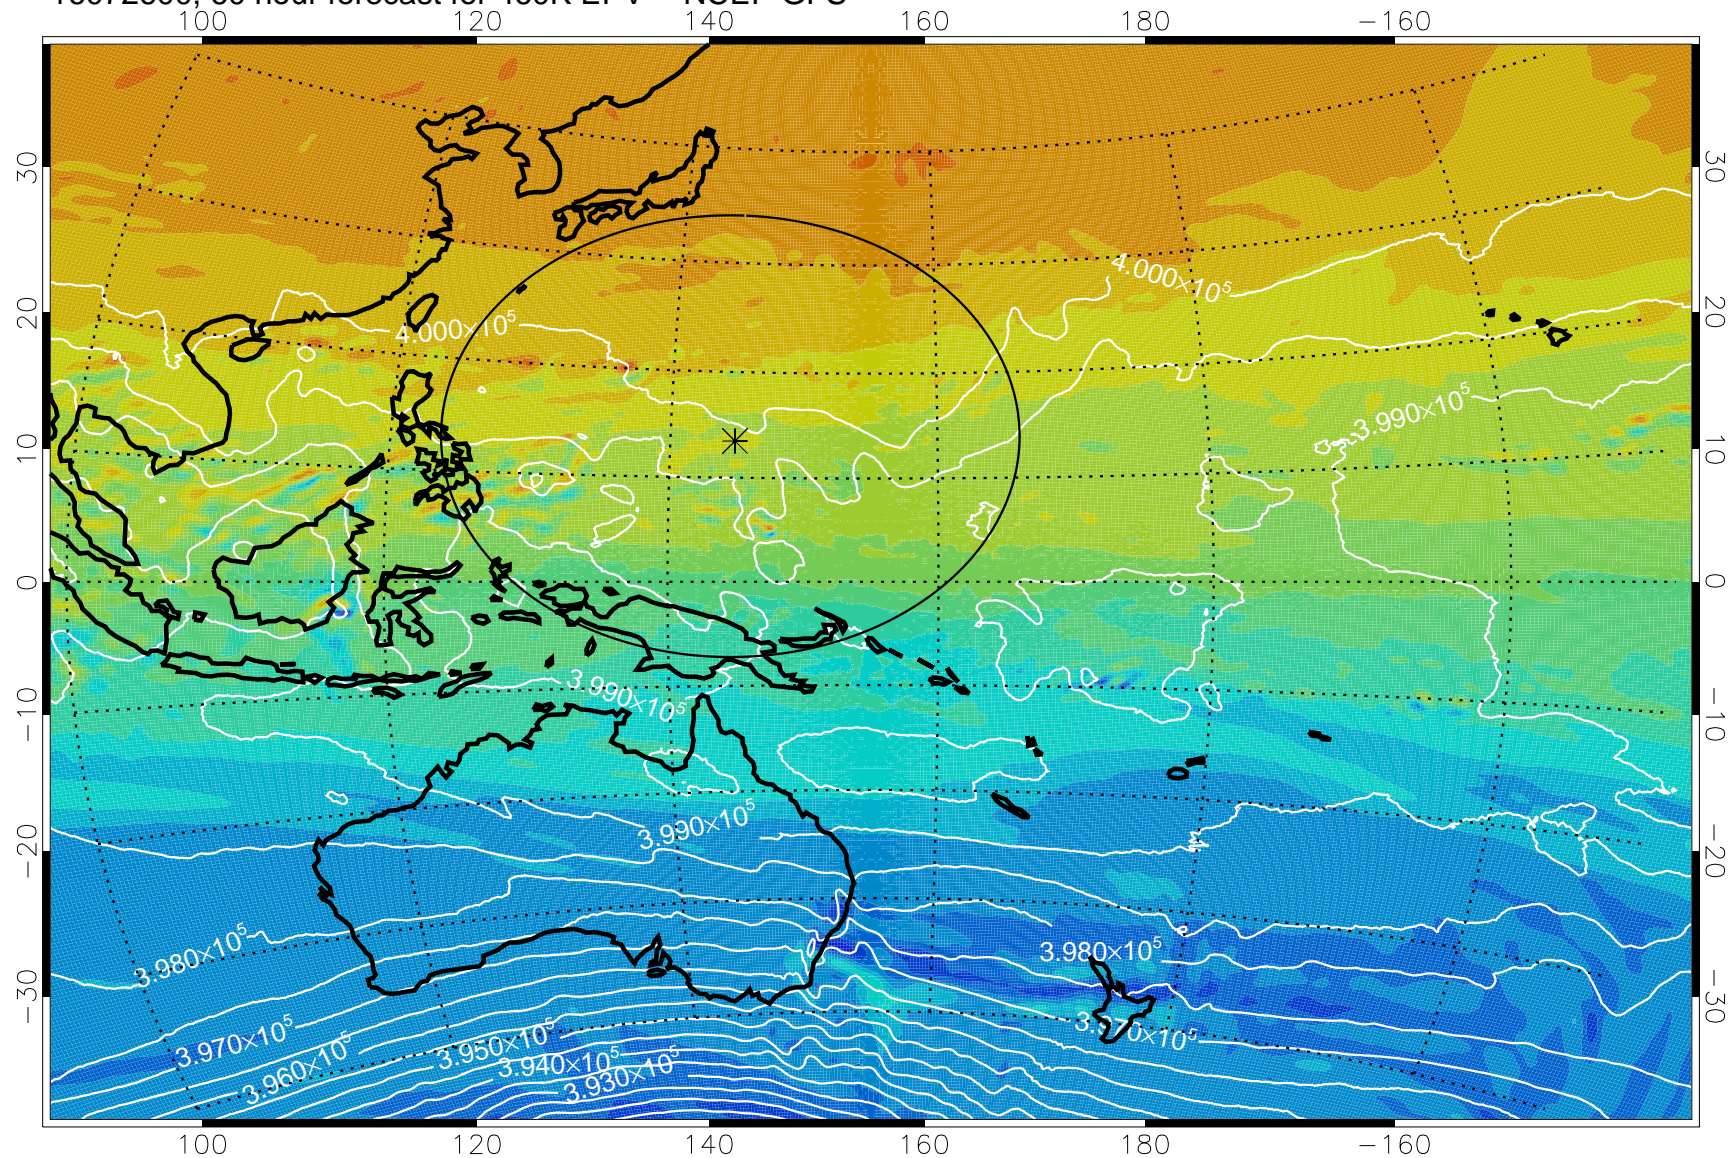

16072500, 36 hour forecast for 460K EPV -- NCEP GFS

460K Montgomery Streamfunction, white

Range ring of 2304 km

16072506, 42 hour forecast for 460K EPV -- NCEP GFS

460K Montgomery Streamfunction, white

Range ring of 2304 km

16072512, 48 hour forecast for 460K EPV -- NCEP GFS

460K Montgomery Streamfunction, white

Range ring of 2304 km

16072518, 54 hour forecast for 460K EPV -- NCEP GFS

460K Montgomery Streamfunction, white

Range ring of 2304 km

16072600, 60 hour forecast for 460K EPV -- NCEP GFS

460K Montgomery Streamfunction, white

Range ring of 2304 km

16072606, 66 hour forecast for 460K EPV -- NCEP GFS

460K Montgomery Streamfunction, white

Range ring of 2304 km

16072612, 72 hour forecast for 460K EPV -- NCEP GFS

460K Montgomery Streamfunction, white

Range ring of 2304 km

16072618, 78 hour forecast for 460K EPV -- NCEP GFS

460K Montgomery Streamfunction, white

Range ring of 2304 km