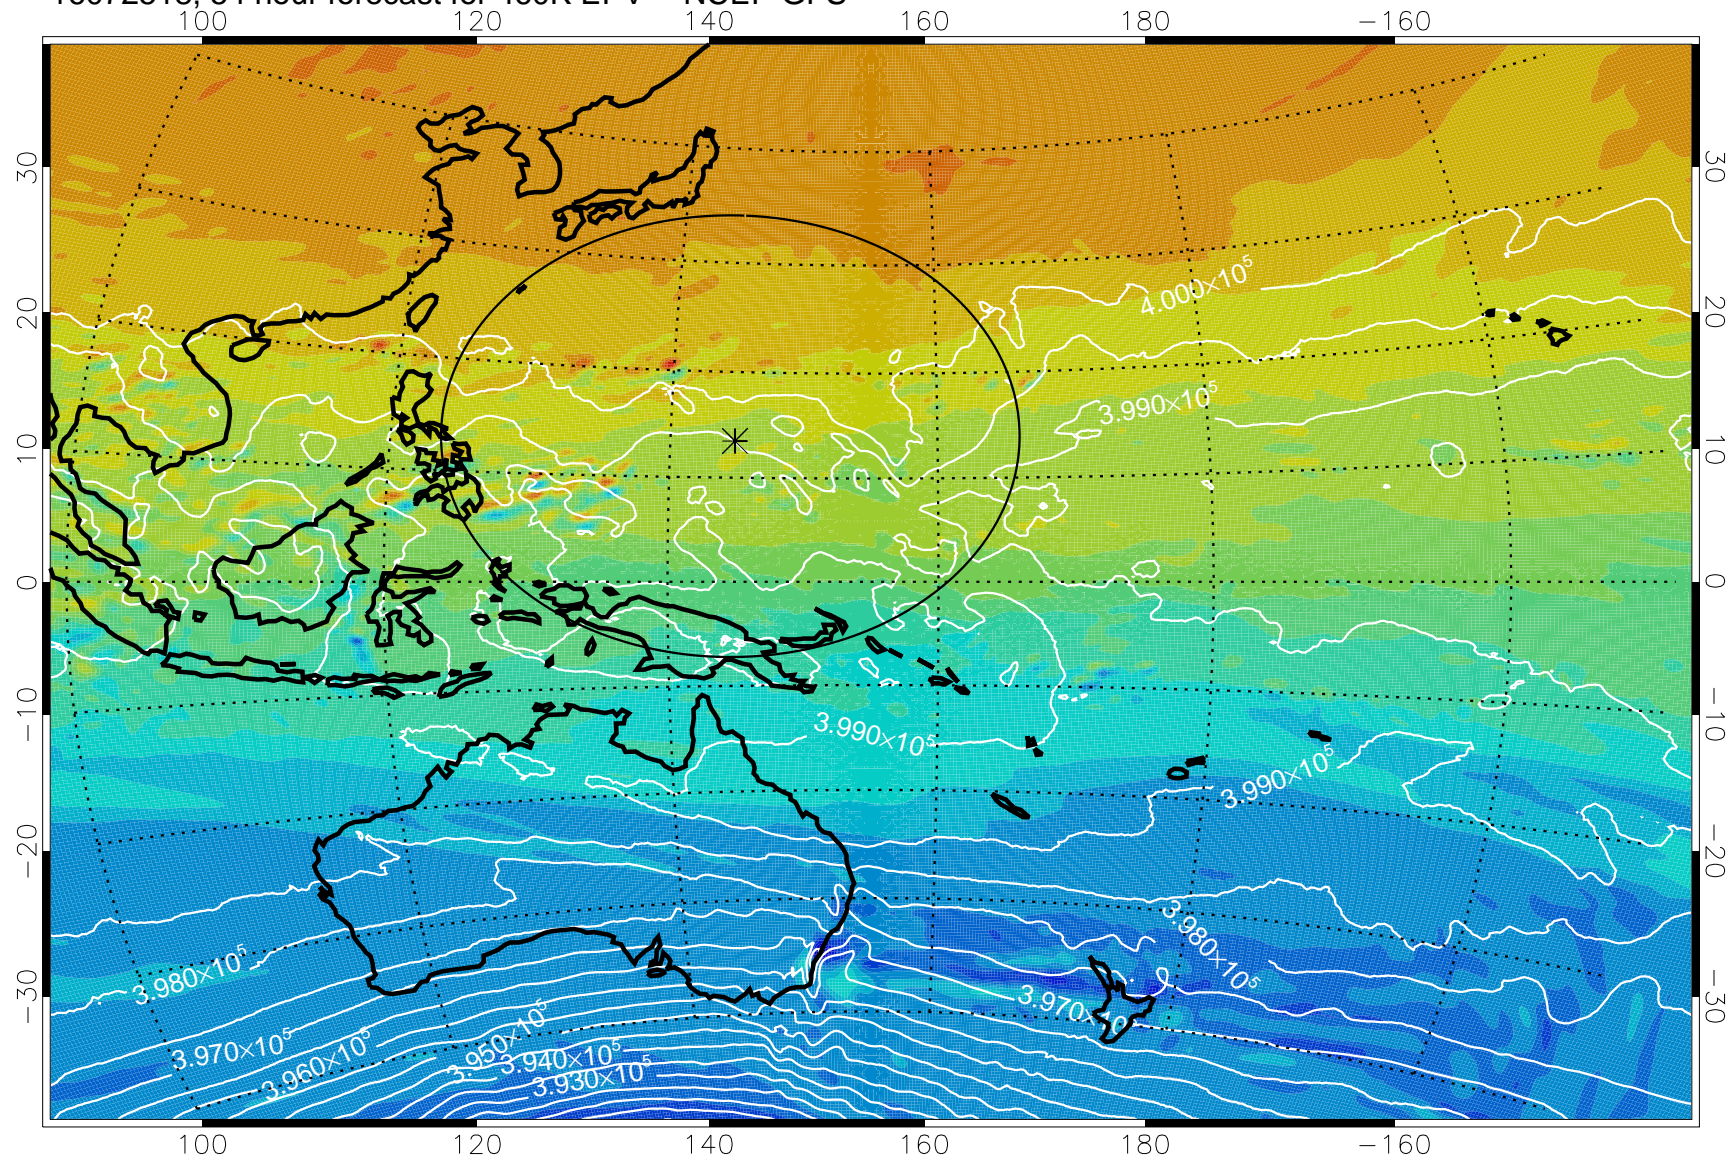

16072500, 36 hour forecast for 460K EPV -- NCEP GFS

460K Montgomery Streamfunction, white

Range ring of 2304 km

16072506, 42 hour forecast for 460K EPV -- NCEP GFS

460K Montgomery Streamfunction, white

Range ring of 2304 km

16072512, 48 hour forecast for 460K EPV -- NCEP GFS

460K Montgomery Streamfunction, white

Range ring of 2304 km

16072518, 54 hour forecast for 460K EPV -- NCEP GFS

460K Montgomery Streamfunction, white

Range ring of 2304 km

16072600, 60 hour forecast for 460K EPV -- NCEP GFS

460K Montgomery Streamfunction, white

Range ring of 2304 km

16072606, 66 hour forecast for 460K EPV -- NCEP GFS

460K Montgomery Streamfunction, white

Range ring of 2304 km

16072612, 72 hour forecast for 460K EPV -- NCEP GFS

460K Montgomery Streamfunction, white

Range ring of 2304 km

16072618, 78 hour forecast for 460K EPV -- NCEP GFS

460K Montgomery Streamfunction, white

Range ring of 2304 km