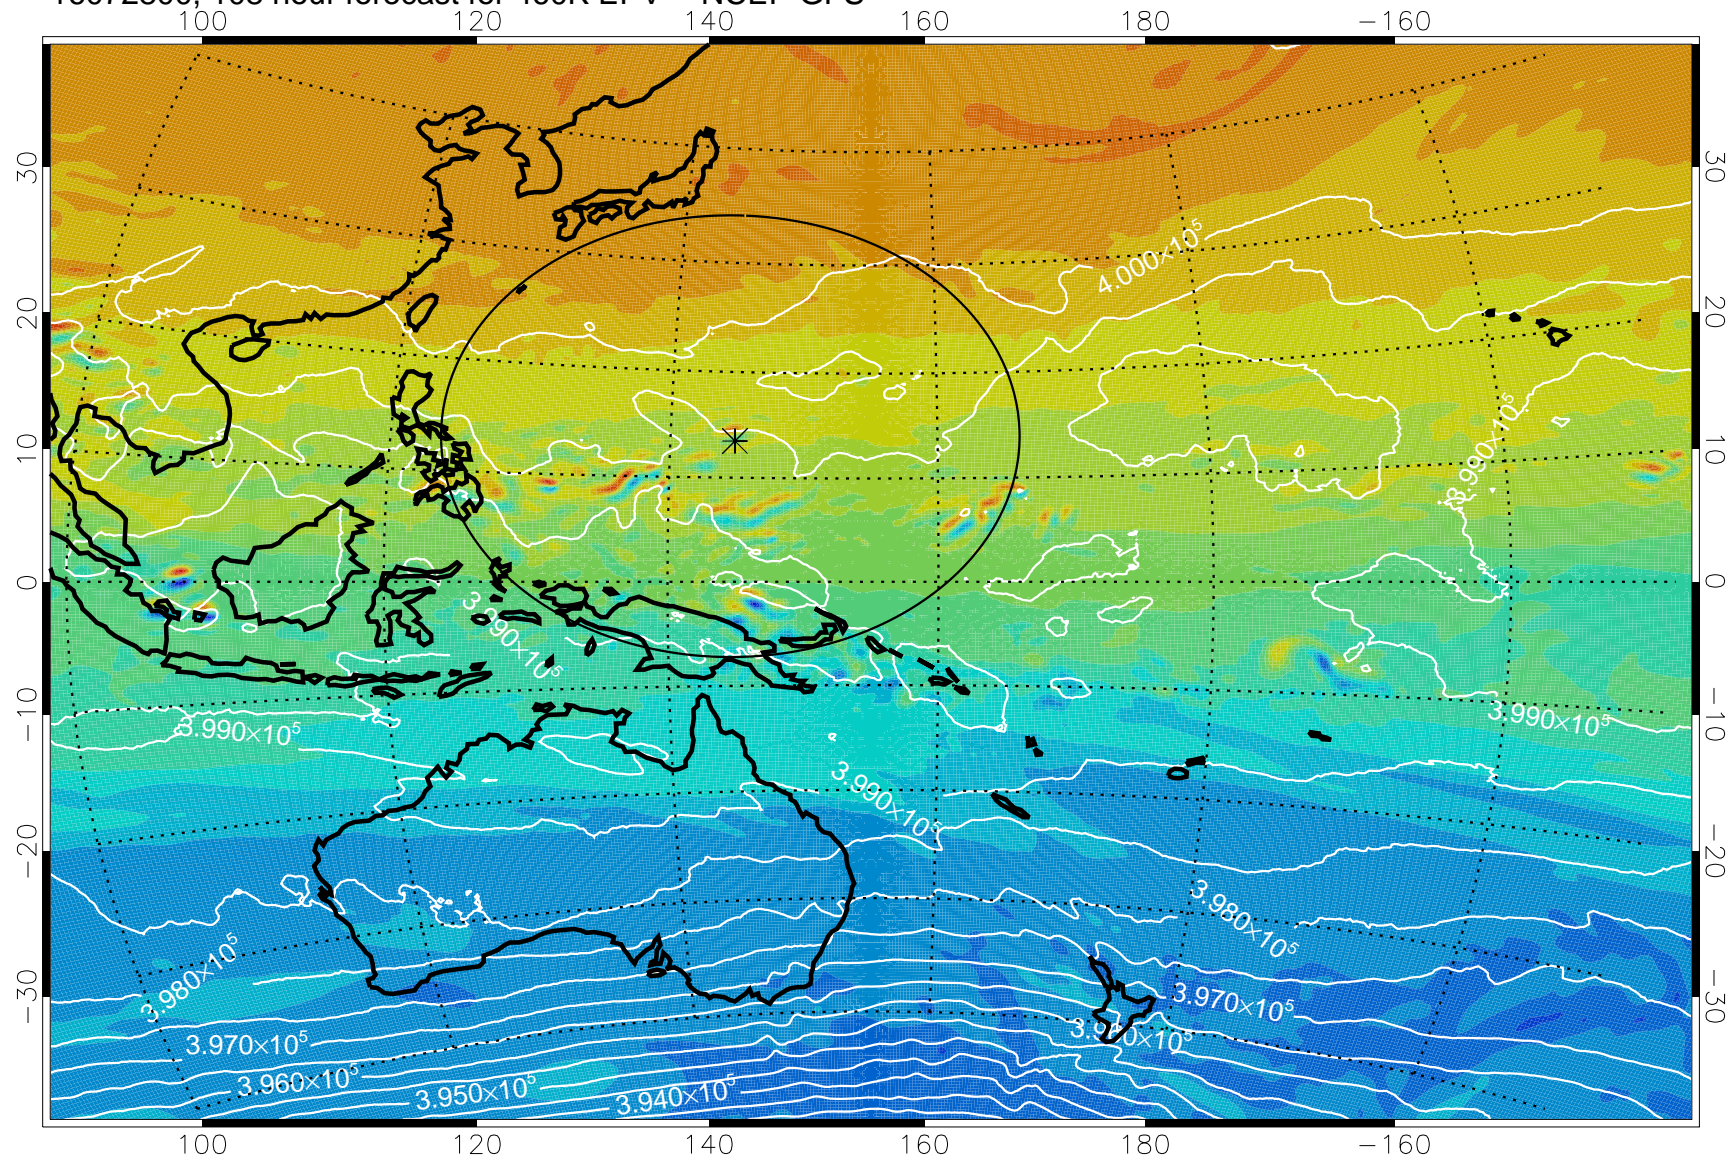

16072700, 84 hour forecast for 460K EPV -- NCEP GFS

460K Montgomery Streamfunction, white

Range ring of 2304 km

16072706, 90 hour forecast for 460K EPV -- NCEP GFS

460K Montgomery Streamfunction, white

Range ring of 2304 km

16072712, 96 hour forecast for 460K EPV -- NCEP GFS

460K Montgomery Streamfunction, white

Range ring of 2304 km

16072718, 102 hour forecast for 460K EPV -- NCEP GFS

460K Montgomery Streamfunction, white

Range ring of 2304 km

16072800, 108 hour forecast for 460K EPV -- NCEP GFS

460K Montgomery Streamfunction, white

Range ring of 2304 km

16072806, 114 hour forecast for 460K EPV -- NCEP GFS

460K Montgomery Streamfunction, white

Range ring of 2304 km

16072812, 120 hour forecast for 460K EPV -- NCEP GFS

460K Montgomery Streamfunction, white

Range ring of 2304 km