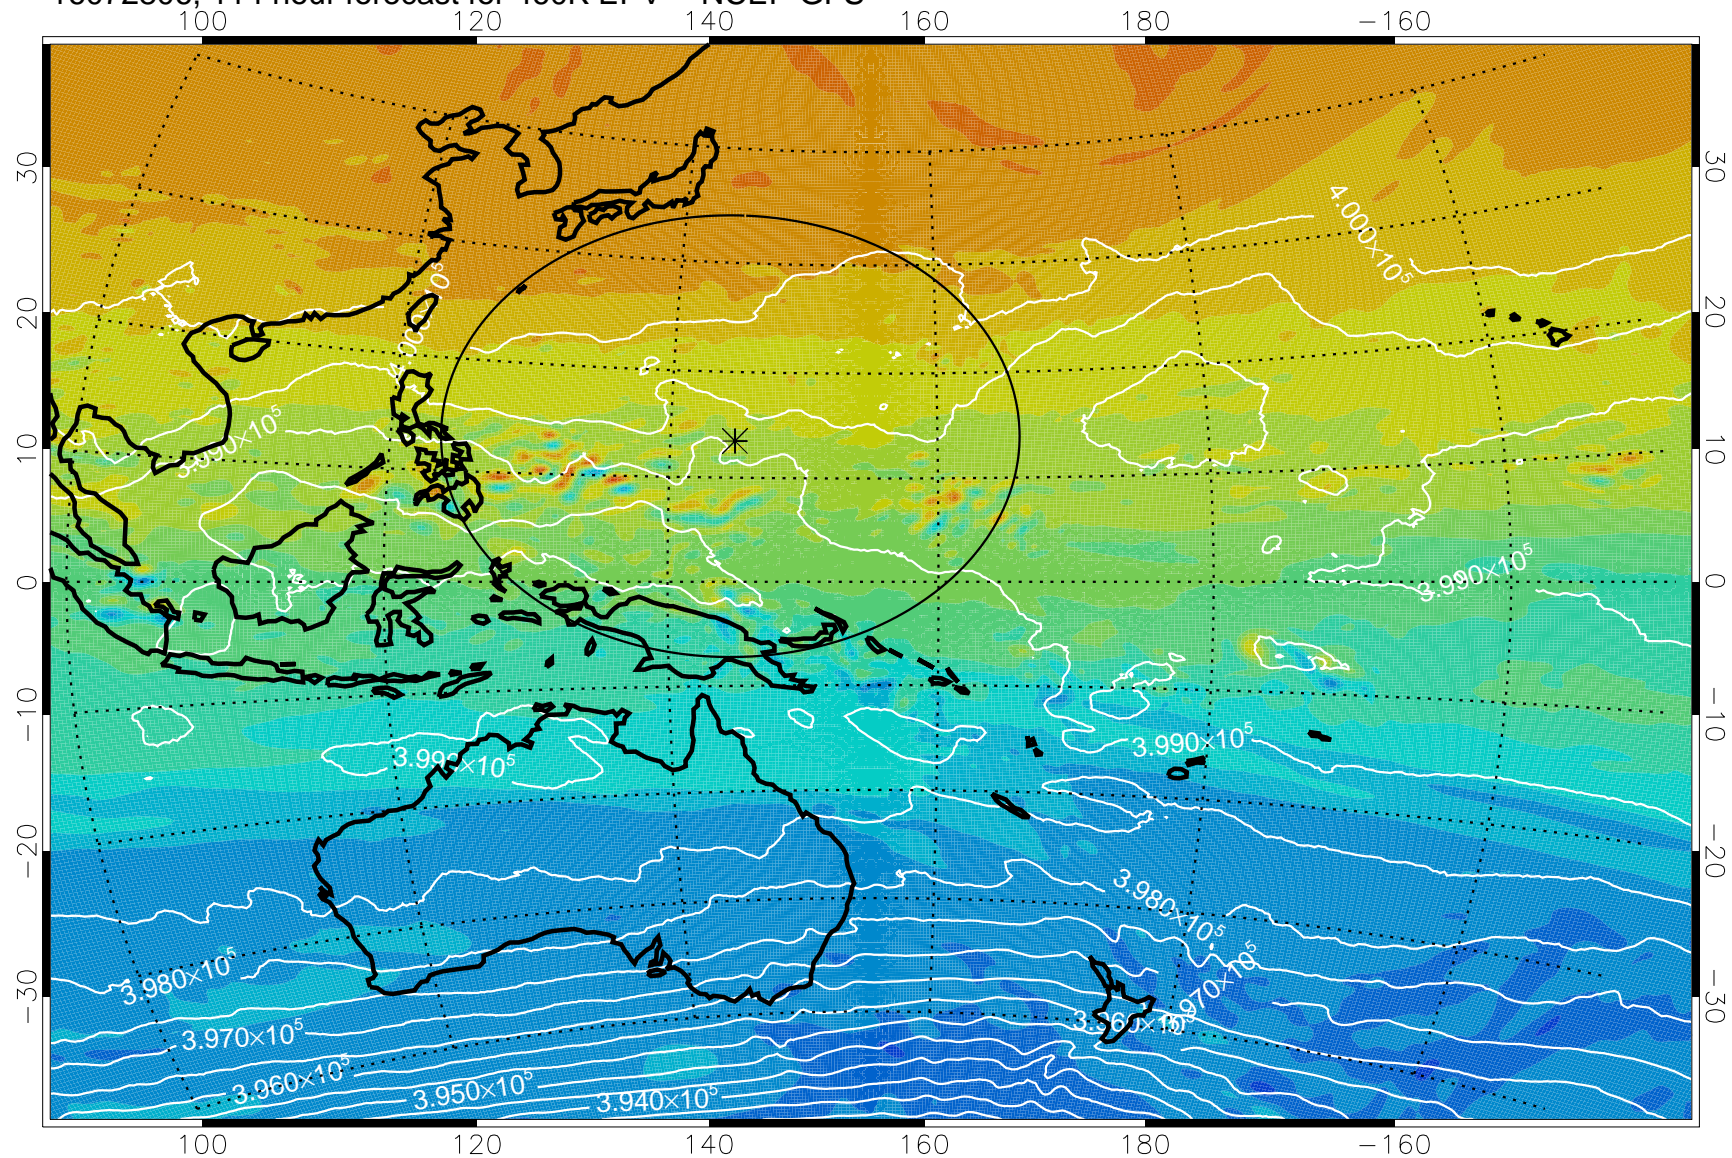

16072712, 96 hour forecast for 460K EPV -- NCEP GFS

460K Montgomery Streamfunction, white

Range ring of 2304 km

16072718, 102 hour forecast for 460K EPV -- NCEP GFS

460K Montgomery Streamfunction, white

Range ring of 2304 km

16072800, 108 hour forecast for 460K EPV -- NCEP GFS

460K Montgomery Streamfunction, white

Range ring of 2304 km

16072806, 114 hour forecast for 460K EPV -- NCEP GFS

460K Montgomery Streamfunction, white

Range ring of 2304 km

16072812, 120 hour forecast for 460K EPV -- NCEP GFS

460K Montgomery Streamfunction, white

Range ring of 2304 km