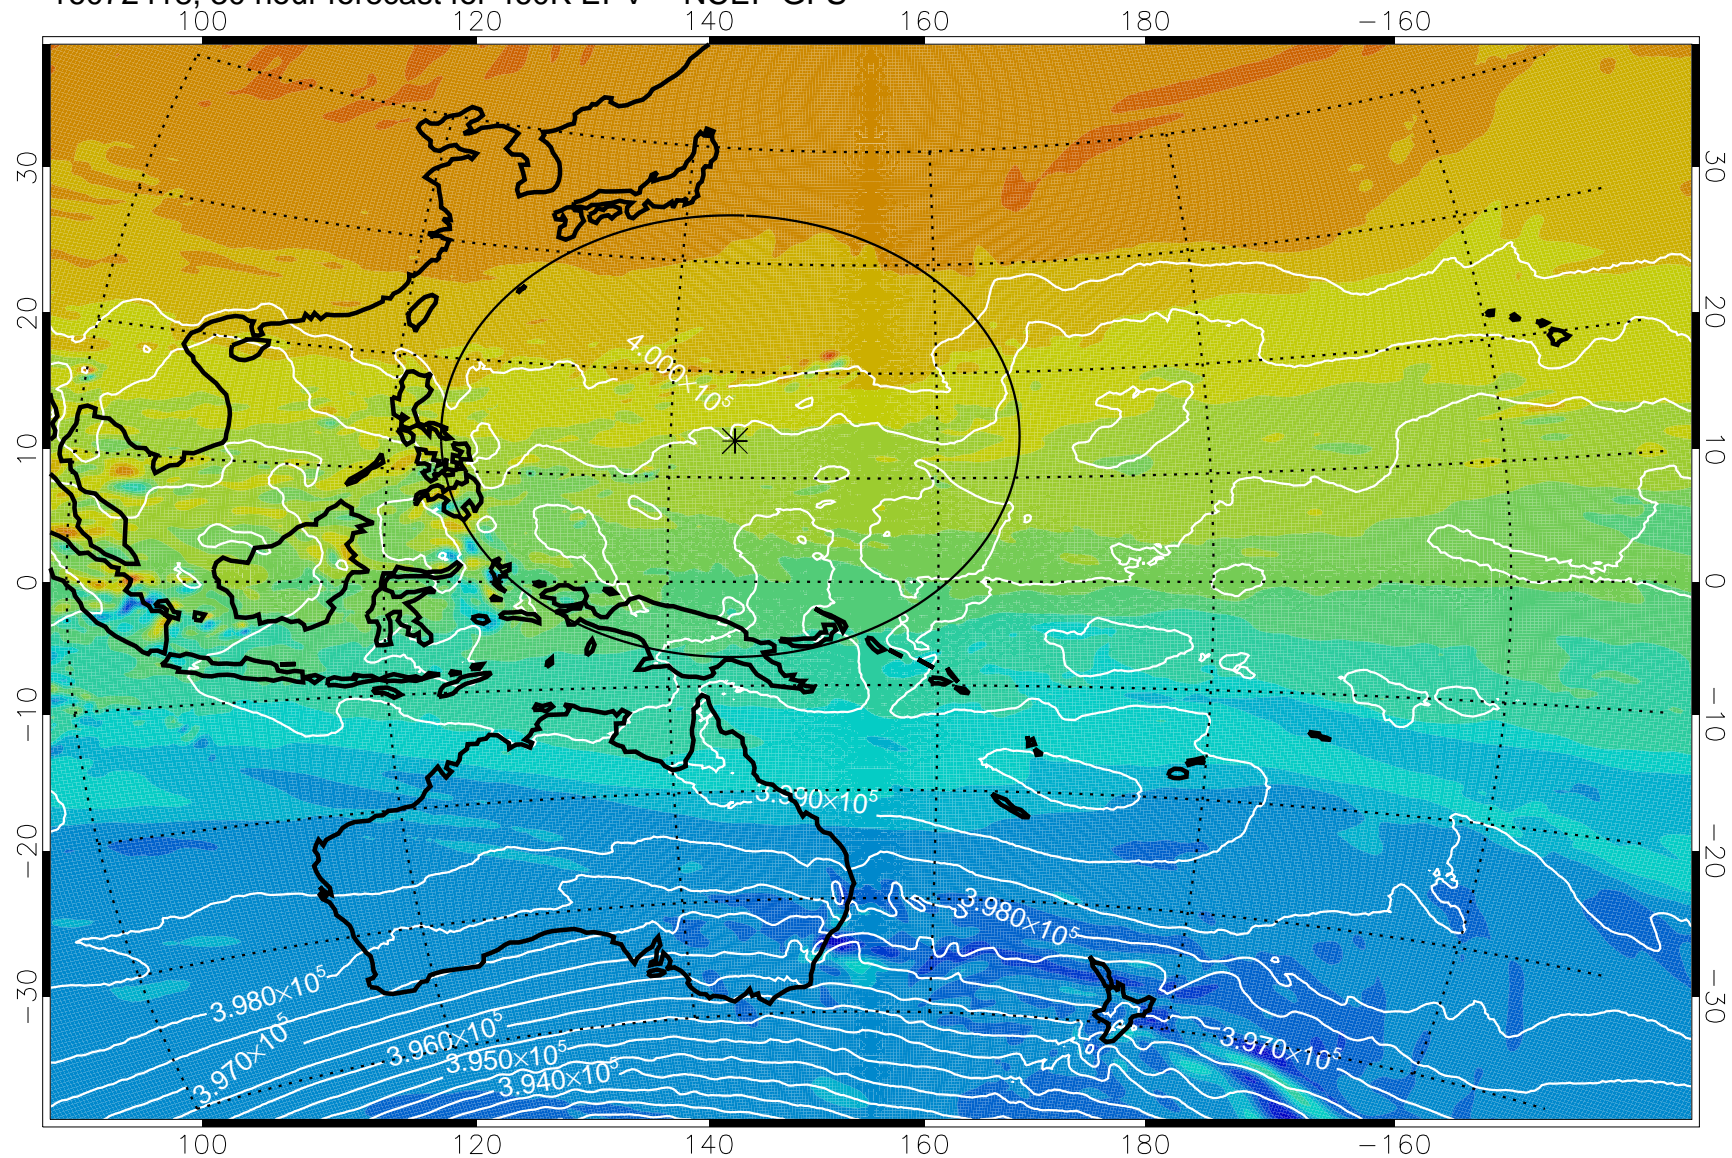

16072412, 24 hour forecast for 460K EPV -- NCEP GFS

460K Montgomery Streamfunction, white

Range ring of 2304 km

16072418, 30 hour forecast for 460K EPV -- NCEP GFS

460K Montgomery Streamfunction, white

Range ring of 2304 km

16072500, 36 hour forecast for 460K EPV -- NCEP GFS

460K Montgomery Streamfunction, white

Range ring of 2304 km

16072506, 42 hour forecast for 460K EPV -- NCEP GFS

460K Montgomery Streamfunction, white

Range ring of 2304 km

16072512, 48 hour forecast for 460K EPV -- NCEP GFS

460K Montgomery Streamfunction, white

Range ring of 2304 km

16072518, 54 hour forecast for 460K EPV -- NCEP GFS

460K Montgomery Streamfunction, white

Range ring of 2304 km

16072600, 60 hour forecast for 460K EPV -- NCEP GFS

460K Montgomery Streamfunction, white

Range ring of 2304 km

16072606, 66 hour forecast for 460K EPV -- NCEP GFS

460K Montgomery Streamfunction, white

Range ring of 2304 km