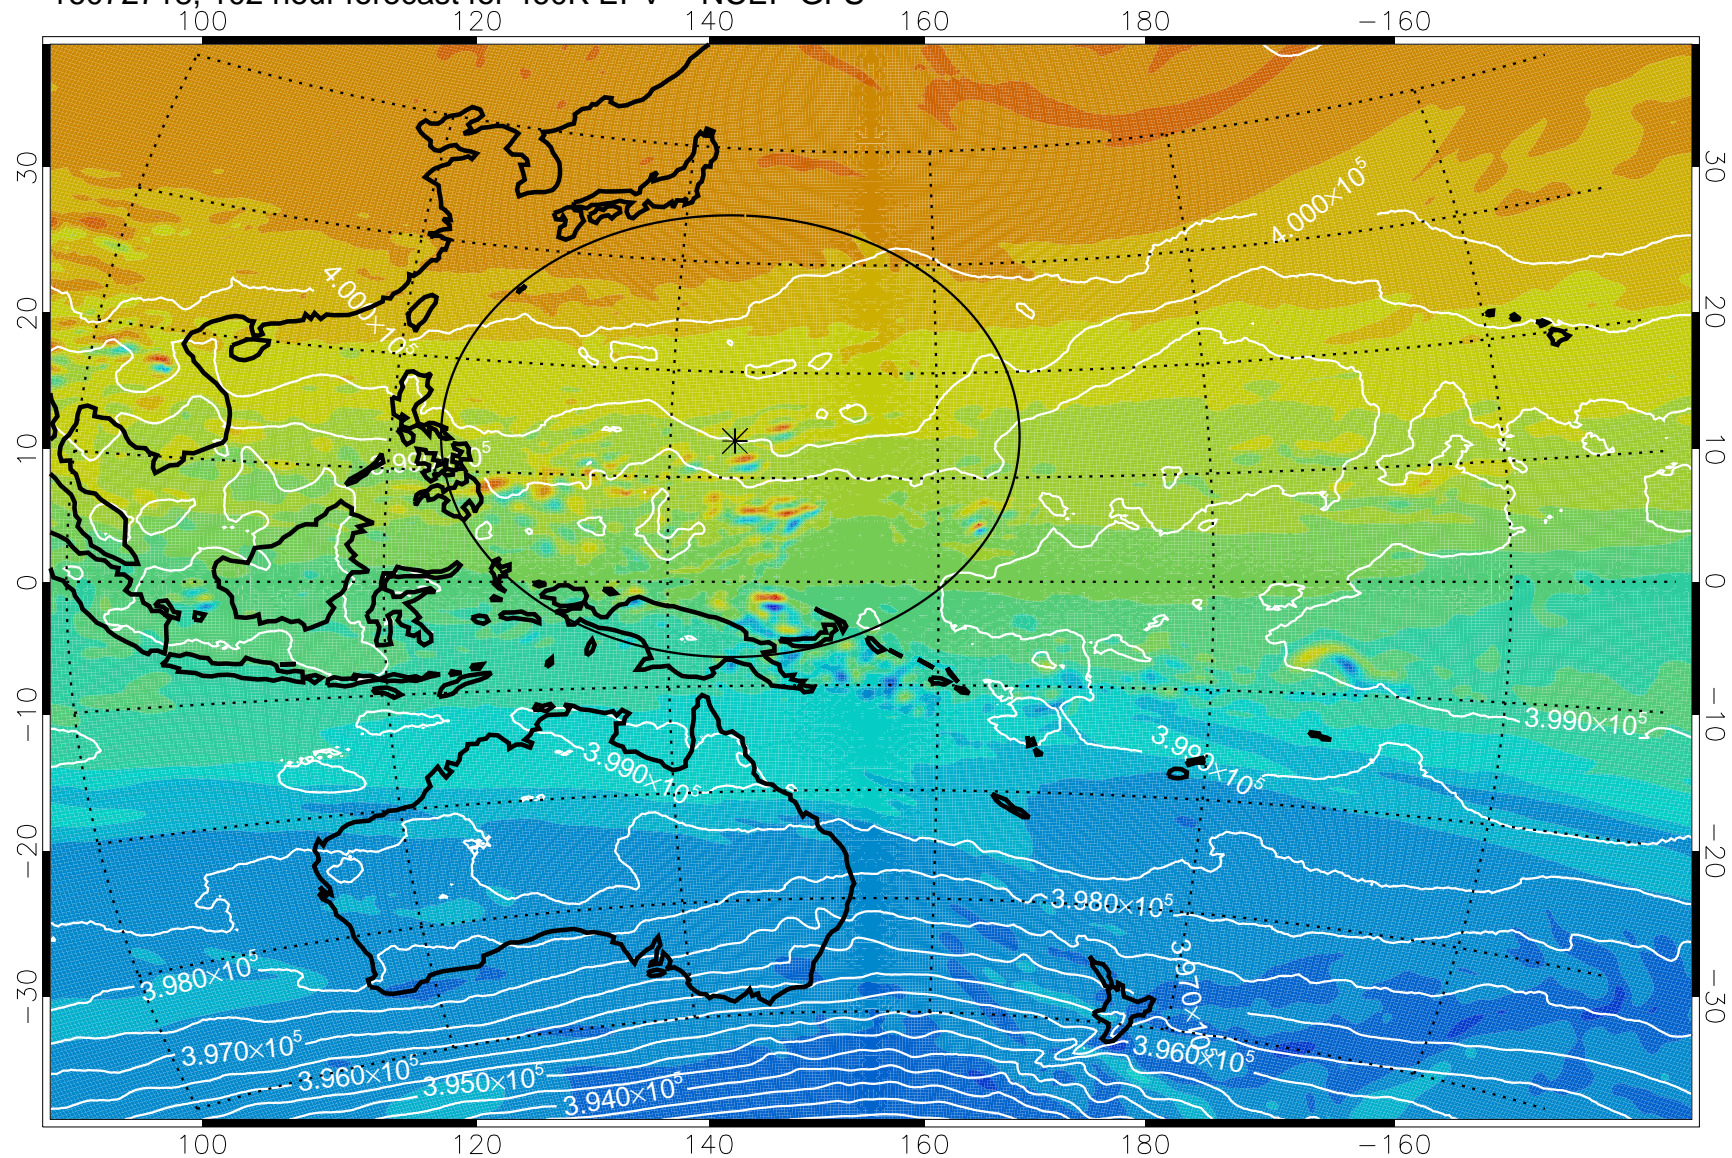

16072700, 84 hour forecast for 460K EPV -- NCEP GFS

460K Montgomery Streamfunction, white

Range ring of 2304 km

16072706, 90 hour forecast for 460K EPV -- NCEP GFS

460K Montgomery Streamfunction, white

Range ring of 2304 km

16072712, 96 hour forecast for 460K EPV -- NCEP GFS

460K Montgomery Streamfunction, white

Range ring of 2304 km

16072718, 102 hour forecast for 460K EPV -- NCEP GFS

460K Montgomery Streamfunction, white

Range ring of 2304 km

16072800, 108 hour forecast for 460K EPV -- NCEP GFS

460K Montgomery Streamfunction, white

Range ring of 2304 km

16072806, 114 hour forecast for 460K EPV -- NCEP GFS

460K Montgomery Streamfunction, white

Range ring of 2304 km

16072812, 120 hour forecast for 460K EPV -- NCEP GFS

460K Montgomery Streamfunction, white

Range ring of 2304 km