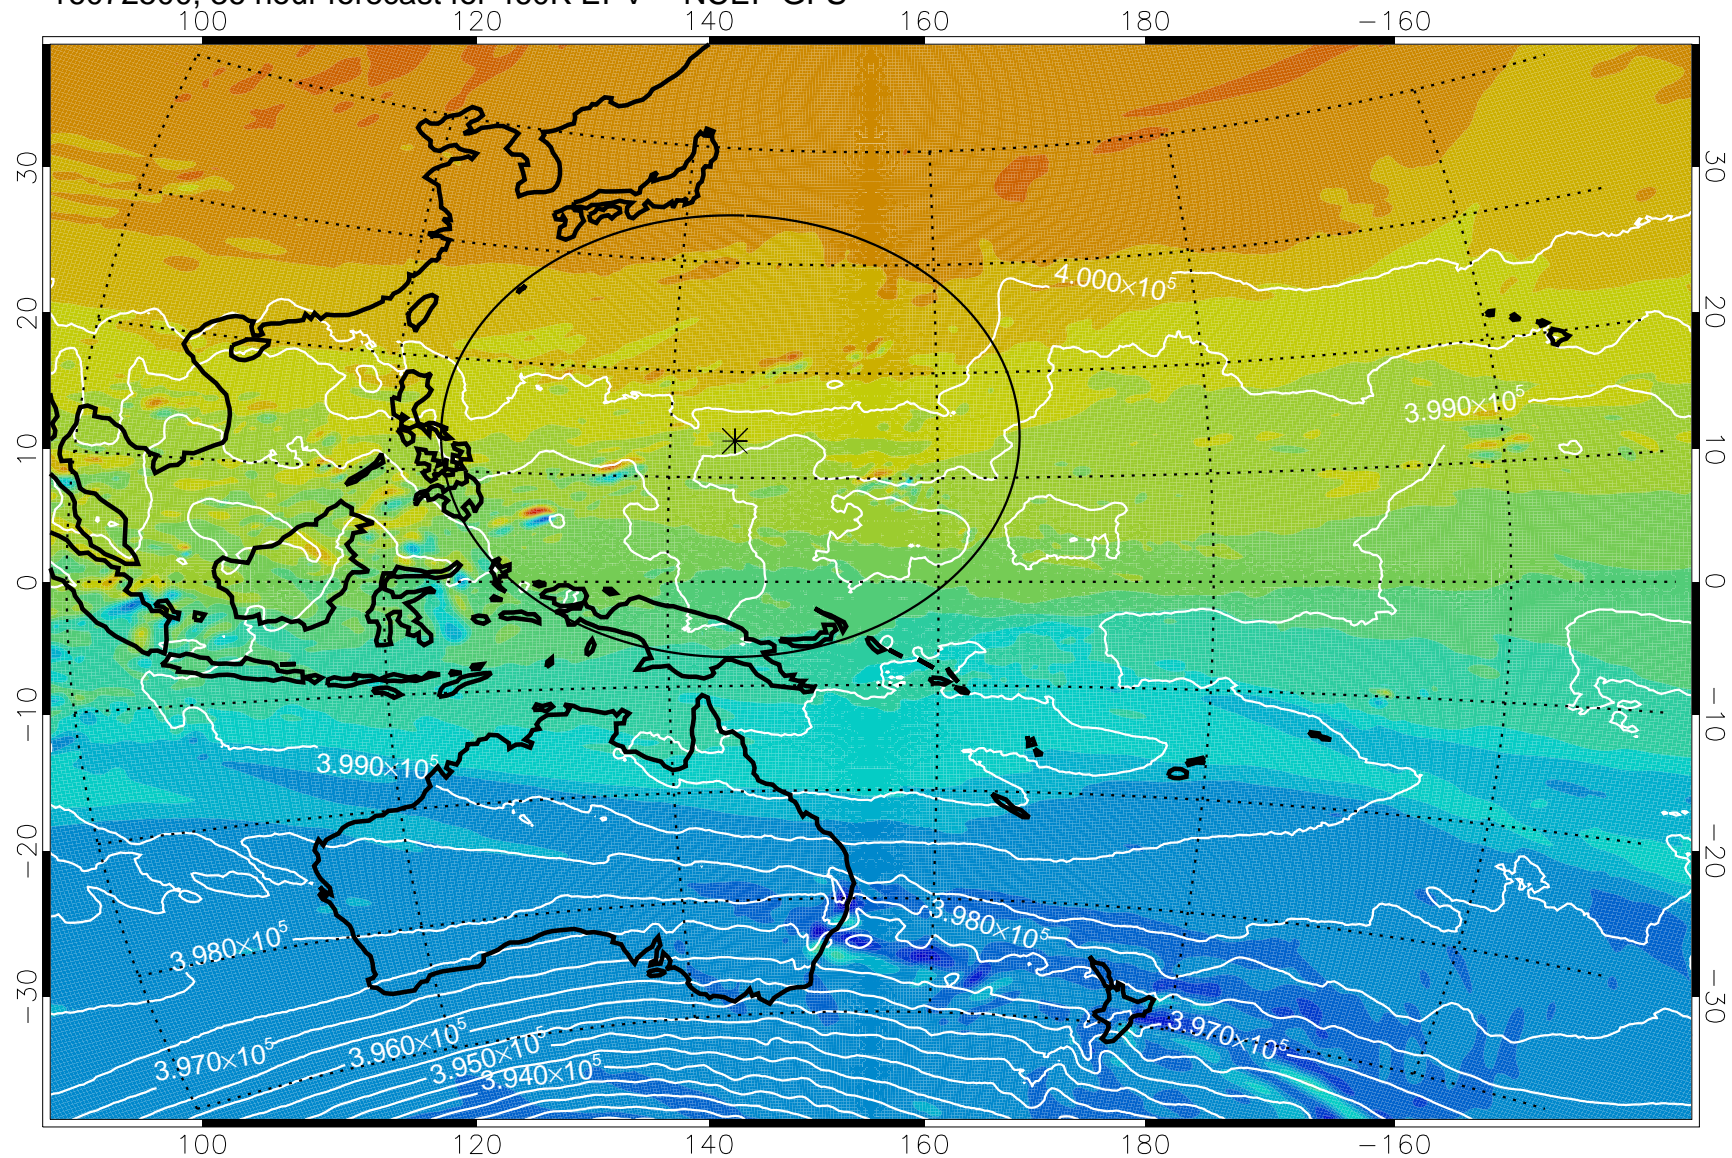

16072412, 24 hour forecast for 460K EPV -- NCEP GFS

460K Montgomery Streamfunction, white

Range ring of 2304 km

16072418, 30 hour forecast for 460K EPV -- NCEP GFS

460K Montgomery Streamfunction, white

Range ring of 2304 km

16072500, 36 hour forecast for 460K EPV -- NCEP GFS

460K Montgomery Streamfunction, white

Range ring of 2304 km

16072506, 42 hour forecast for 460K EPV -- NCEP GFS

460K Montgomery Streamfunction, white

Range ring of 2304 km

16072512, 48 hour forecast for 460K EPV -- NCEP GFS

460K Montgomery Streamfunction, white

Range ring of 2304 km

16072518, 54 hour forecast for 460K EPV -- NCEP GFS

460K Montgomery Streamfunction, white

Range ring of 2304 km

16072600, 60 hour forecast for 460K EPV -- NCEP GFS

460K Montgomery Streamfunction, white

Range ring of 2304 km

16072606, 66 hour forecast for 460K EPV -- NCEP GFS

460K Montgomery Streamfunction, white

Range ring of 2304 km