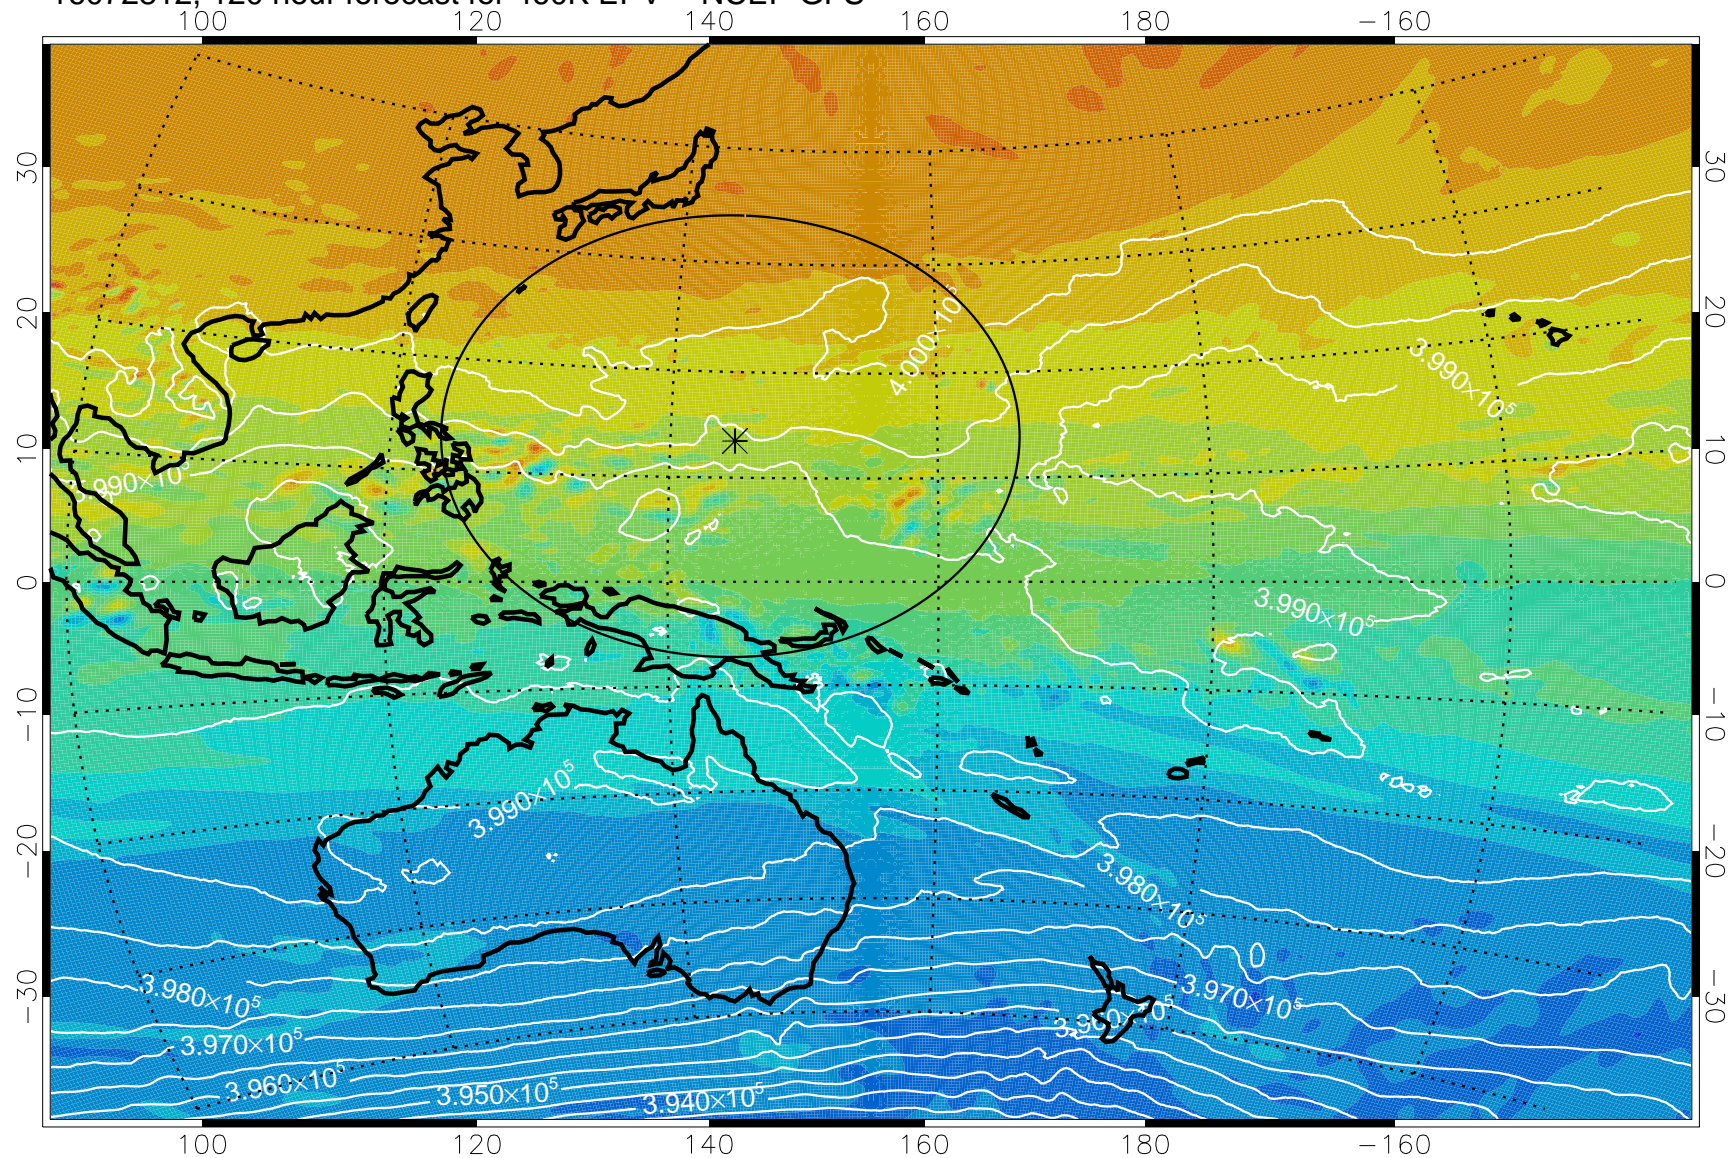

16072700, 84 hour forecast for 460K EPV -- NCEP GFS

460K Montgomery Streamfunction, white

Range ring of 2304 km

16072706, 90 hour forecast for 460K EPV -- NCEP GFS

460K Montgomery Streamfunction, white

Range ring of 2304 km

16072712, 96 hour forecast for 460K EPV -- NCEP GFS

460K Montgomery Streamfunction, white

Range ring of 2304 km

16072718, 102 hour forecast for 460K EPV -- NCEP GFS

460K Montgomery Streamfunction, white

Range ring of 2304 km

16072800, 108 hour forecast for 460K EPV -- NCEP GFS

460K Montgomery Streamfunction, white

Range ring of 2304 km

16072806, 114 hour forecast for 460K EPV -- NCEP GFS

460K Montgomery Streamfunction, white

Range ring of 2304 km

16072812, 120 hour forecast for 460K EPV -- NCEP GFS

460K Montgomery Streamfunction, white

Range ring of 2304 km