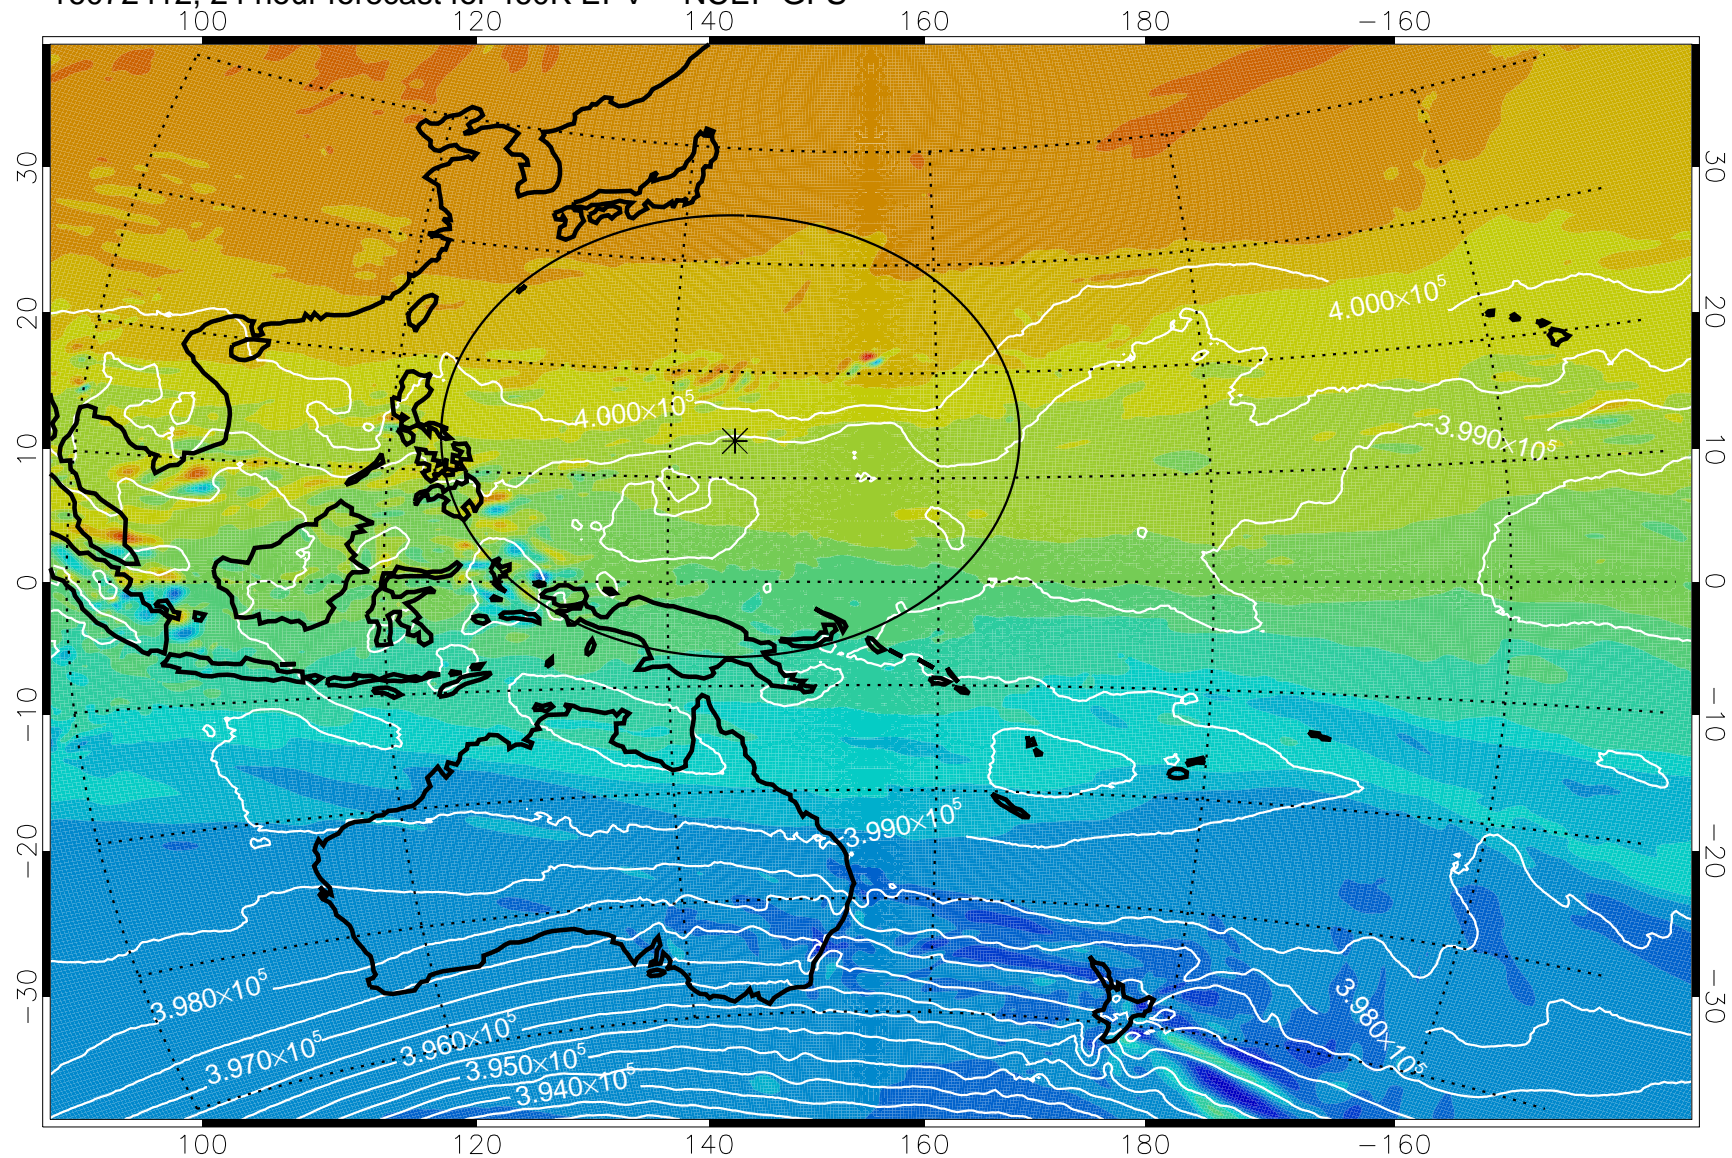

16072400, 12 hour forecast for 460K EPV -- NCEP GFS

460K Montgomery Streamfunction, white

Range ring of 2304 km

16072406, 18 hour forecast for 460K EPV -- NCEP GFS

460K Montgomery Streamfunction, white

Range ring of 2304 km

16072412, 24 hour forecast for 460K EPV -- NCEP GFS

460K Montgomery Streamfunction, white

Range ring of 2304 km

16072418, 30 hour forecast for 460K EPV -- NCEP GFS

460K Montgomery Streamfunction, white

Range ring of 2304 km

16072500, 36 hour forecast for 460K EPV -- NCEP GFS

460K Montgomery Streamfunction, white

Range ring of 2304 km

16072506, 42 hour forecast for 460K EPV -- NCEP GFS

460K Montgomery Streamfunction, white

Range ring of 2304 km

16072512, 48 hour forecast for 460K EPV -- NCEP GFS

460K Montgomery Streamfunction, white

Range ring of 2304 km

16072518, 54 hour forecast for 460K EPV -- NCEP GFS

460K Montgomery Streamfunction, white

Range ring of 2304 km