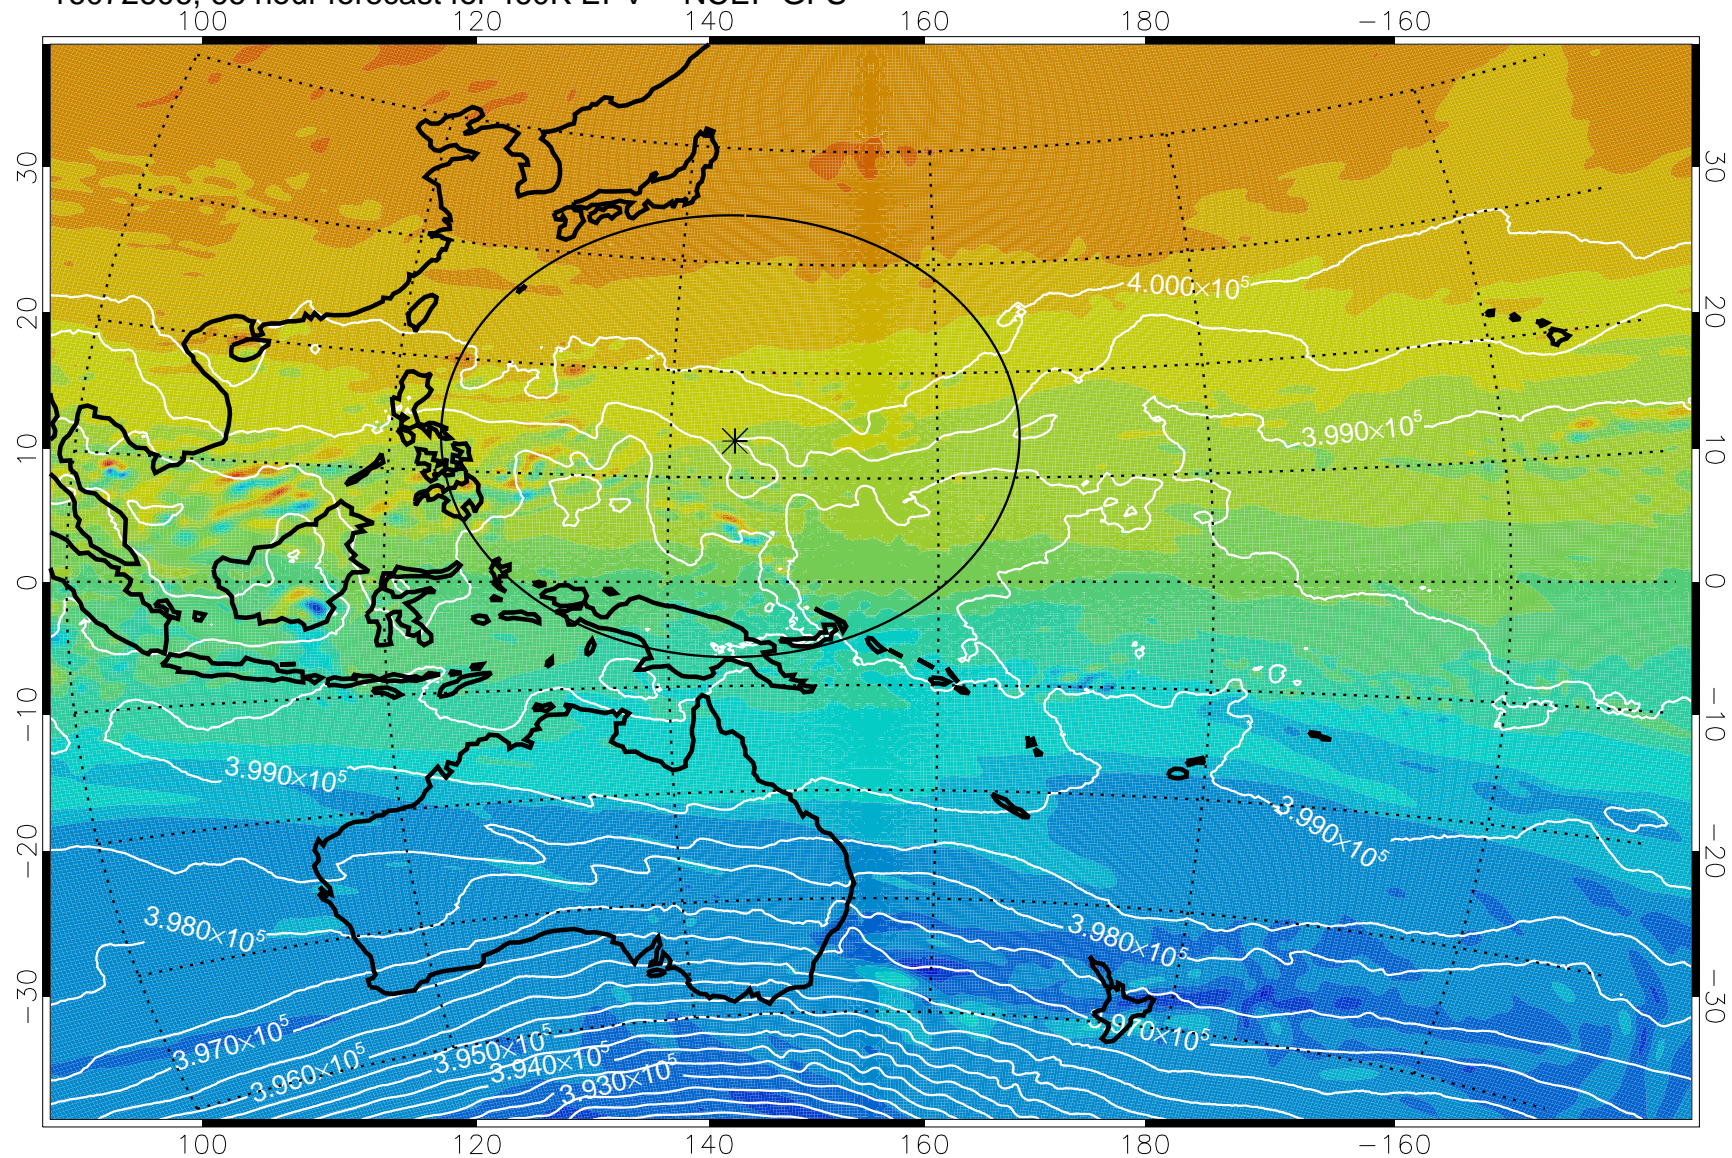

16072512, 48 hour forecast for 460K EPV -- NCEP GFS

460K Montgomery Streamfunction, white

Range ring of 2304 km

16072518, 54 hour forecast for 460K EPV -- NCEP GFS

460K Montgomery Streamfunction, white

Range ring of 2304 km

16072600, 60 hour forecast for 460K EPV -- NCEP GFS

460K Montgomery Streamfunction, white

Range ring of 2304 km

16072606, 66 hour forecast for 460K EPV -- NCEP GFS

460K Montgomery Streamfunction, white

Range ring of 2304 km

16072612, 72 hour forecast for 460K EPV -- NCEP GFS

460K Montgomery Streamfunction, white

Range ring of 2304 km

16072618, 78 hour forecast for 460K EPV -- NCEP GFS

460K Montgomery Streamfunction, white

Range ring of 2304 km

16072700, 84 hour forecast for 460K EPV -- NCEP GFS

460K Montgomery Streamfunction, white

Range ring of 2304 km

16072706, 90 hour forecast for 460K EPV -- NCEP GFS

460K Montgomery Streamfunction, white

Range ring of 2304 km