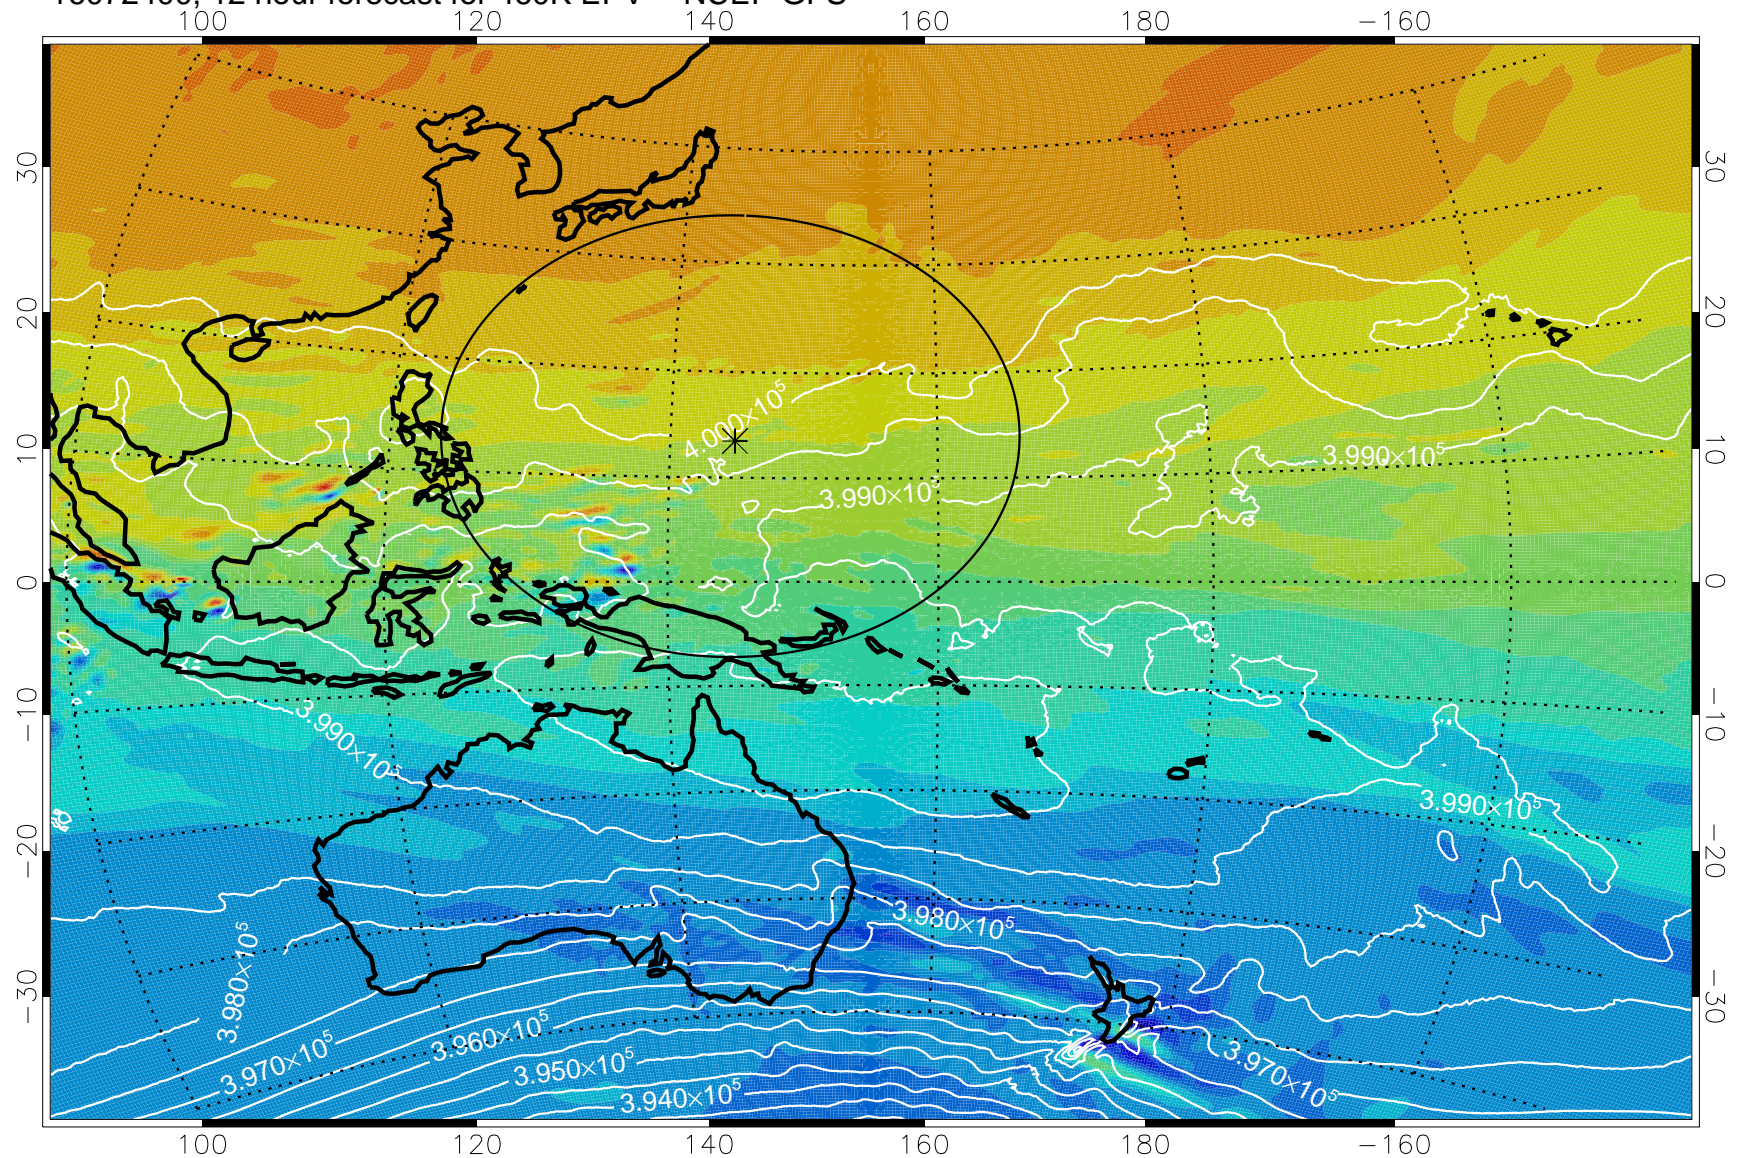

16072400, 12 hour forecast for 460K EPV -- NCEP GFS

460K Montgomery Streamfunction, white

Range ring of 2304 km

16072406, 18 hour forecast for 460K EPV -- NCEP GFS

460K Montgomery Streamfunction, white

Range ring of 2304 km

16072412, 24 hour forecast for 460K EPV -- NCEP GFS

460K Montgomery Streamfunction, white

Range ring of 2304 km

16072418, 30 hour forecast for 460K EPV -- NCEP GFS

460K Montgomery Streamfunction, white

Range ring of 2304 km

16072500, 36 hour forecast for 460K EPV -- NCEP GFS

460K Montgomery Streamfunction, white

Range ring of 2304 km

16072506, 42 hour forecast for 460K EPV -- NCEP GFS

460K Montgomery Streamfunction, white

Range ring of 2304 km

16072512, 48 hour forecast for 460K EPV -- NCEP GFS

460K Montgomery Streamfunction, white

Range ring of 2304 km

16072518, 54 hour forecast for 460K EPV -- NCEP GFS

460K Montgomery Streamfunction, white

Range ring of 2304 km