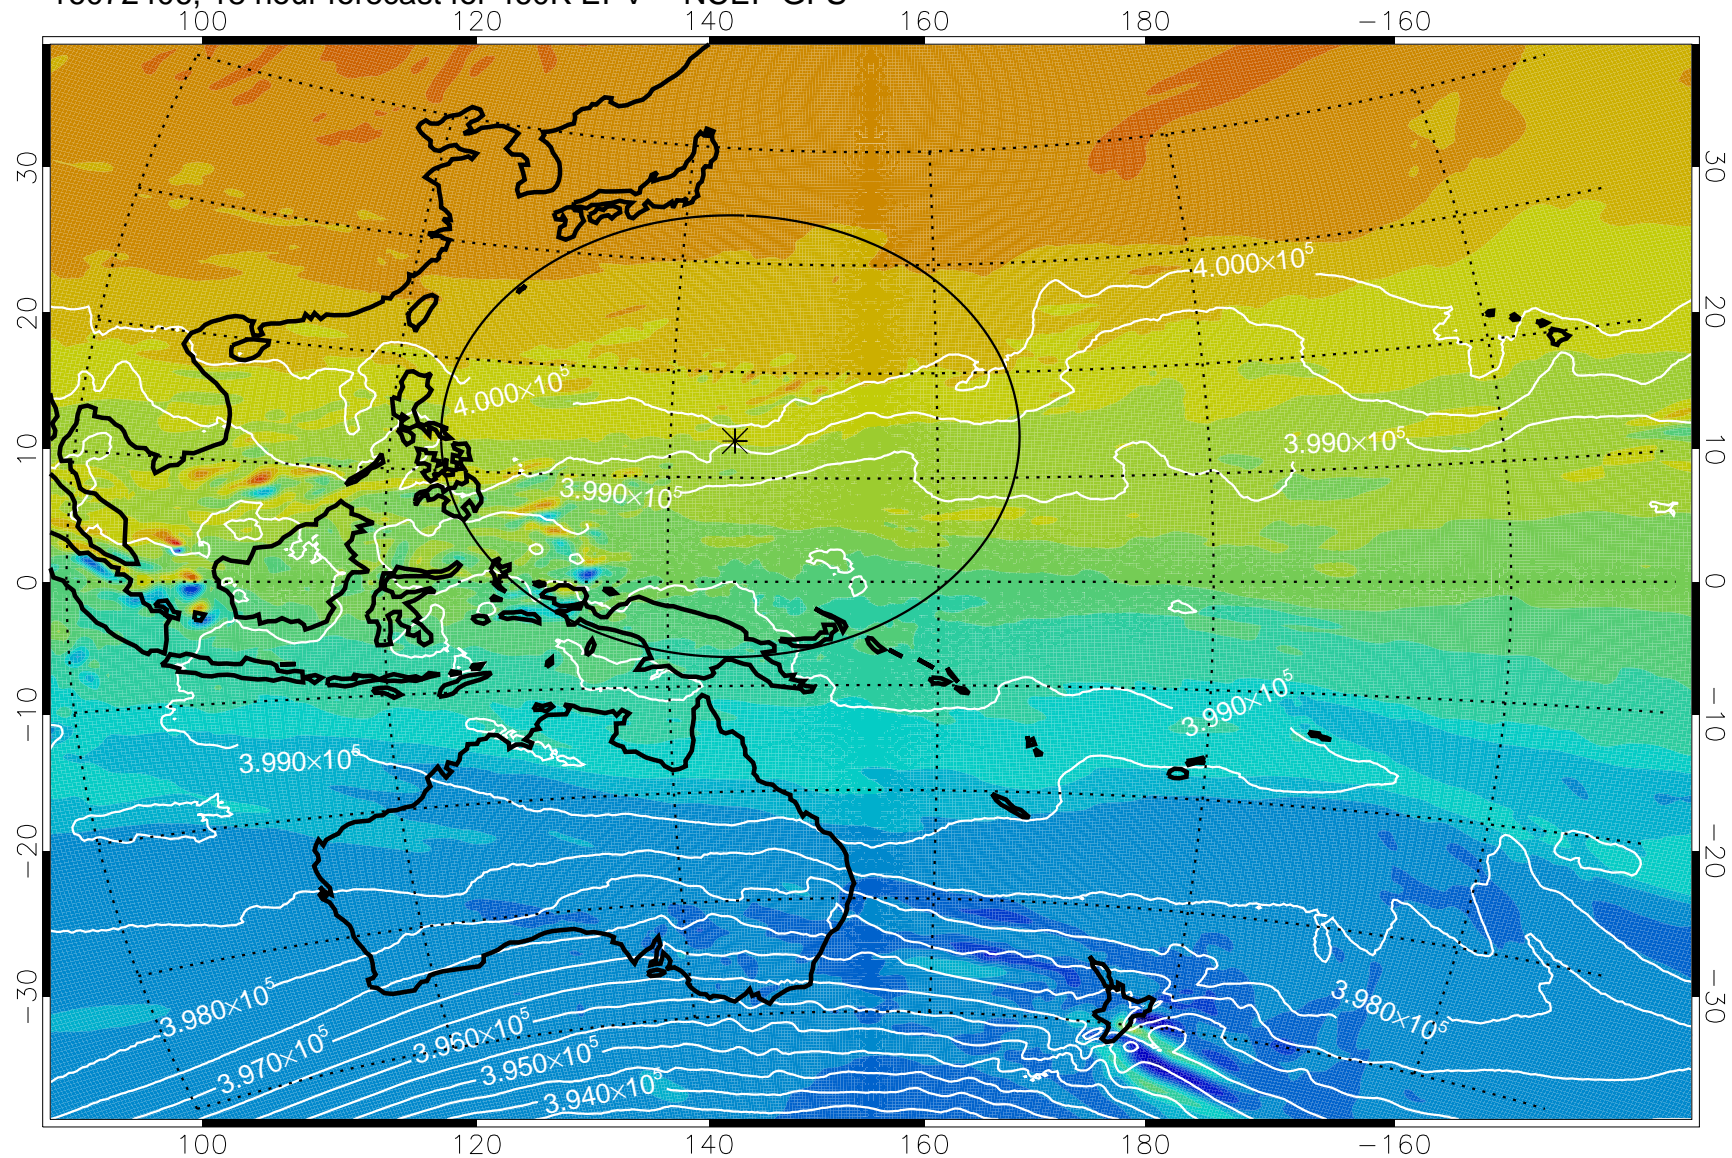

16072400, 12 hour forecast for 460K EPV -- NCEP GFS

460K Montgomery Streamfunction, white

Range ring of 2304 km

16072406, 18 hour forecast for 460K EPV -- NCEP GFS

460K Montgomery Streamfunction, white

Range ring of 2304 km

16072412, 24 hour forecast for 460K EPV -- NCEP GFS

460K Montgomery Streamfunction, white

Range ring of 2304 km

16072418, 30 hour forecast for 460K EPV -- NCEP GFS

460K Montgomery Streamfunction, white

Range ring of 2304 km

16072500, 36 hour forecast for 460K EPV -- NCEP GFS

460K Montgomery Streamfunction, white

Range ring of 2304 km

16072506, 42 hour forecast for 460K EPV -- NCEP GFS

460K Montgomery Streamfunction, white

Range ring of 2304 km

16072512, 48 hour forecast for 460K EPV -- NCEP GFS

460K Montgomery Streamfunction, white

Range ring of 2304 km

16072518, 54 hour forecast for 460K EPV -- NCEP GFS

460K Montgomery Streamfunction, white

Range ring of 2304 km