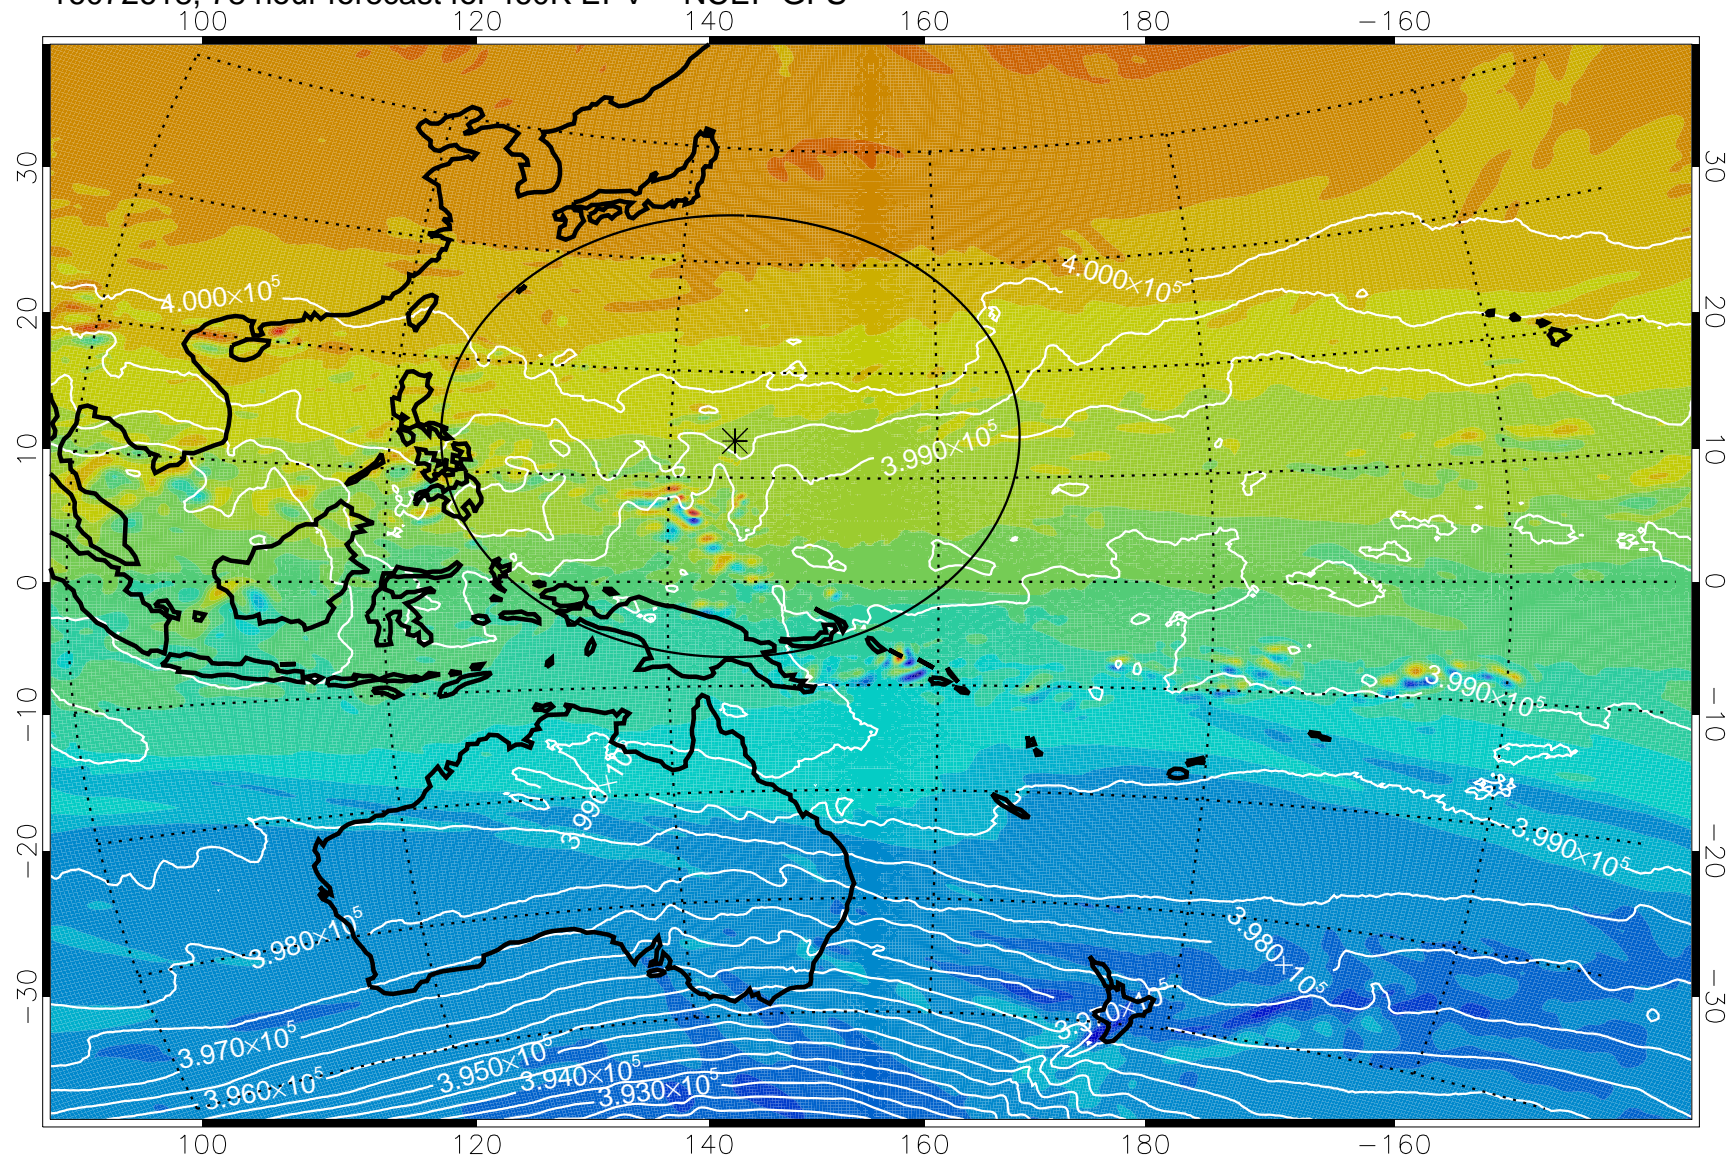

16072600, 60 hour forecast for 460K EPV -- NCEP GFS

460K Montgomery Streamfunction, white

Range ring of 2304 km

16072606, 66 hour forecast for 460K EPV -- NCEP GFS

460K Montgomery Streamfunction, white

Range ring of 2304 km

16072612, 72 hour forecast for 460K EPV -- NCEP GFS

460K Montgomery Streamfunction, white

Range ring of 2304 km

16072618, 78 hour forecast for 460K EPV -- NCEP GFS

460K Montgomery Streamfunction, white

Range ring of 2304 km

16072700, 84 hour forecast for 460K EPV -- NCEP GFS

460K Montgomery Streamfunction, white

Range ring of 2304 km

16072706, 90 hour forecast for 460K EPV -- NCEP GFS

460K Montgomery Streamfunction, white

Range ring of 2304 km

16072712, 96 hour forecast for 460K EPV -- NCEP GFS

460K Montgomery Streamfunction, white

Range ring of 2304 km

16072718, 102 hour forecast for 460K EPV -- NCEP GFS

460K Montgomery Streamfunction, white

Range ring of 2304 km