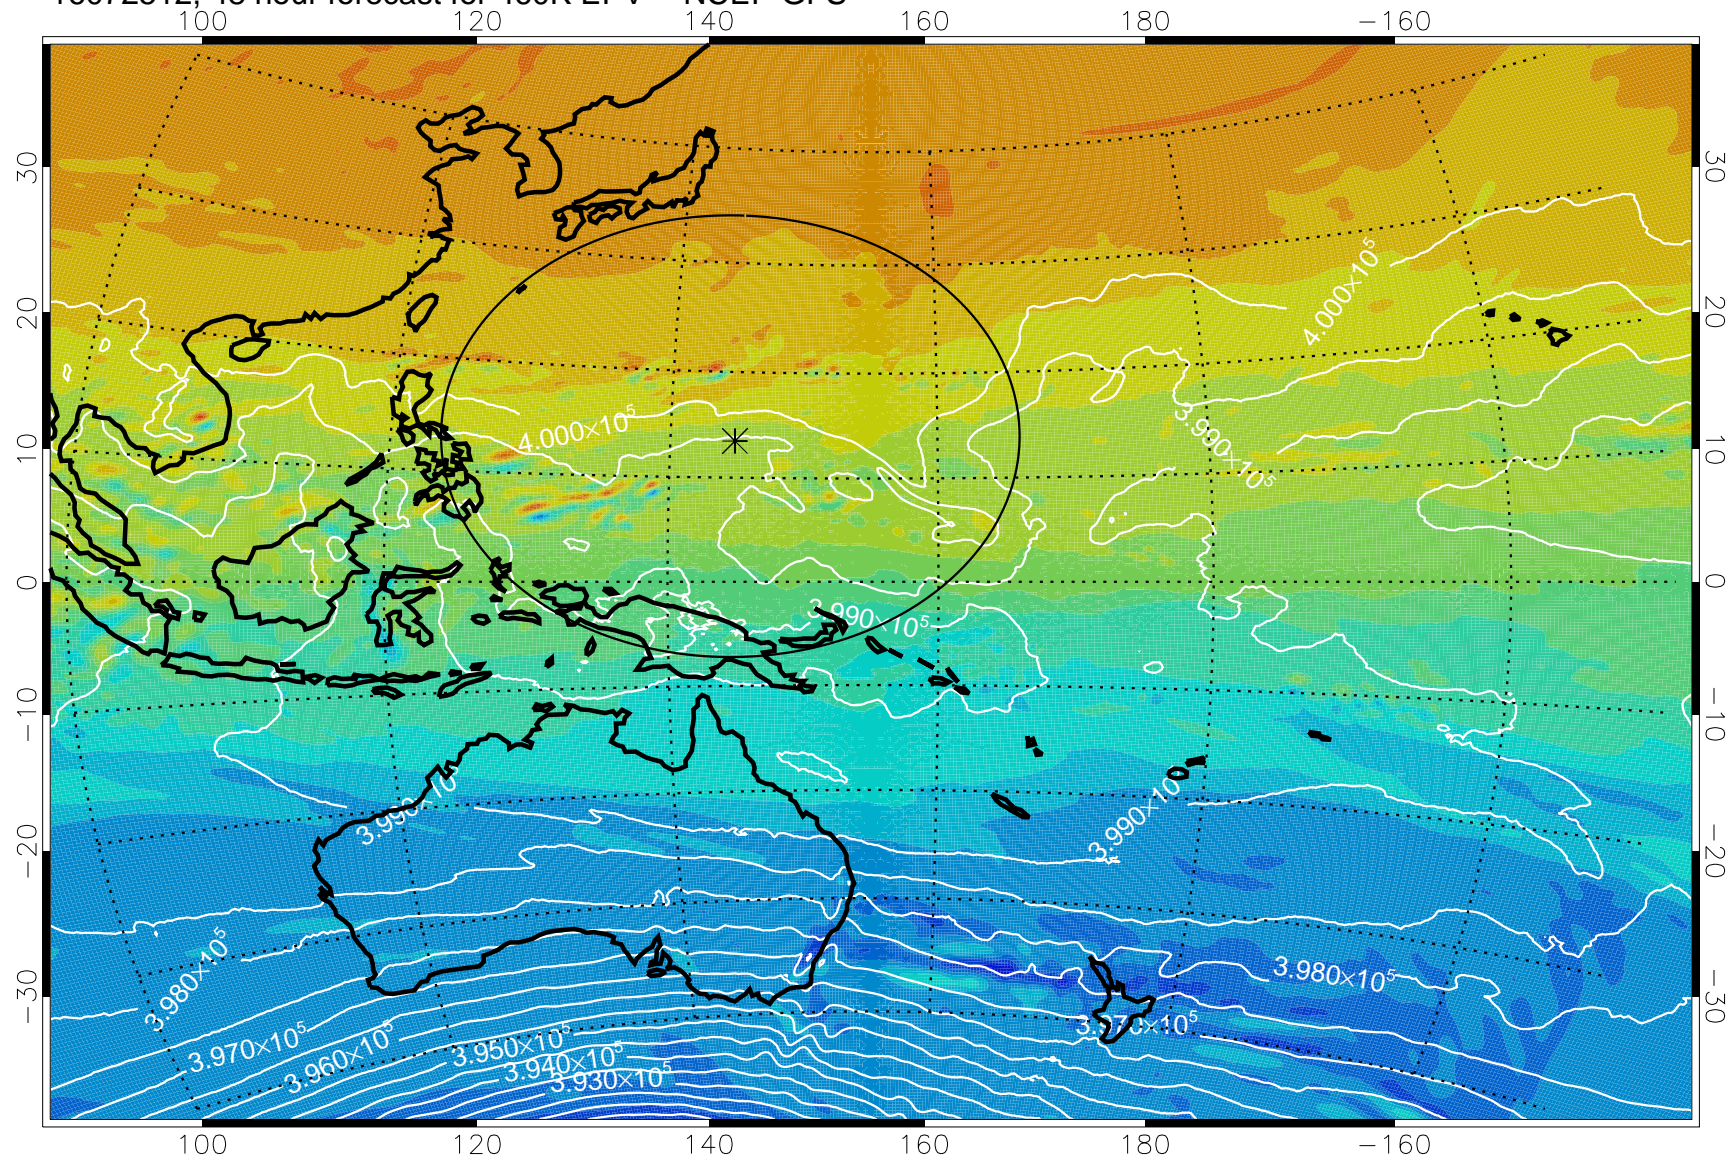

16072500, 36 hour forecast for 460K EPV -- NCEP GFS

460K Montgomery Streamfunction, white

Range ring of 2304 km

16072506, 42 hour forecast for 460K EPV -- NCEP GFS

460K Montgomery Streamfunction, white

Range ring of 2304 km

16072512, 48 hour forecast for 460K EPV -- NCEP GFS

460K Montgomery Streamfunction, white

Range ring of 2304 km

16072518, 54 hour forecast for 460K EPV -- NCEP GFS

460K Montgomery Streamfunction, white

Range ring of 2304 km

16072600, 60 hour forecast for 460K EPV -- NCEP GFS

460K Montgomery Streamfunction, white

Range ring of 2304 km

16072606, 66 hour forecast for 460K EPV -- NCEP GFS

460K Montgomery Streamfunction, white

Range ring of 2304 km

16072612, 72 hour forecast for 460K EPV -- NCEP GFS

460K Montgomery Streamfunction, white

Range ring of 2304 km

16072618, 78 hour forecast for 460K EPV -- NCEP GFS

460K Montgomery Streamfunction, white

Range ring of 2304 km