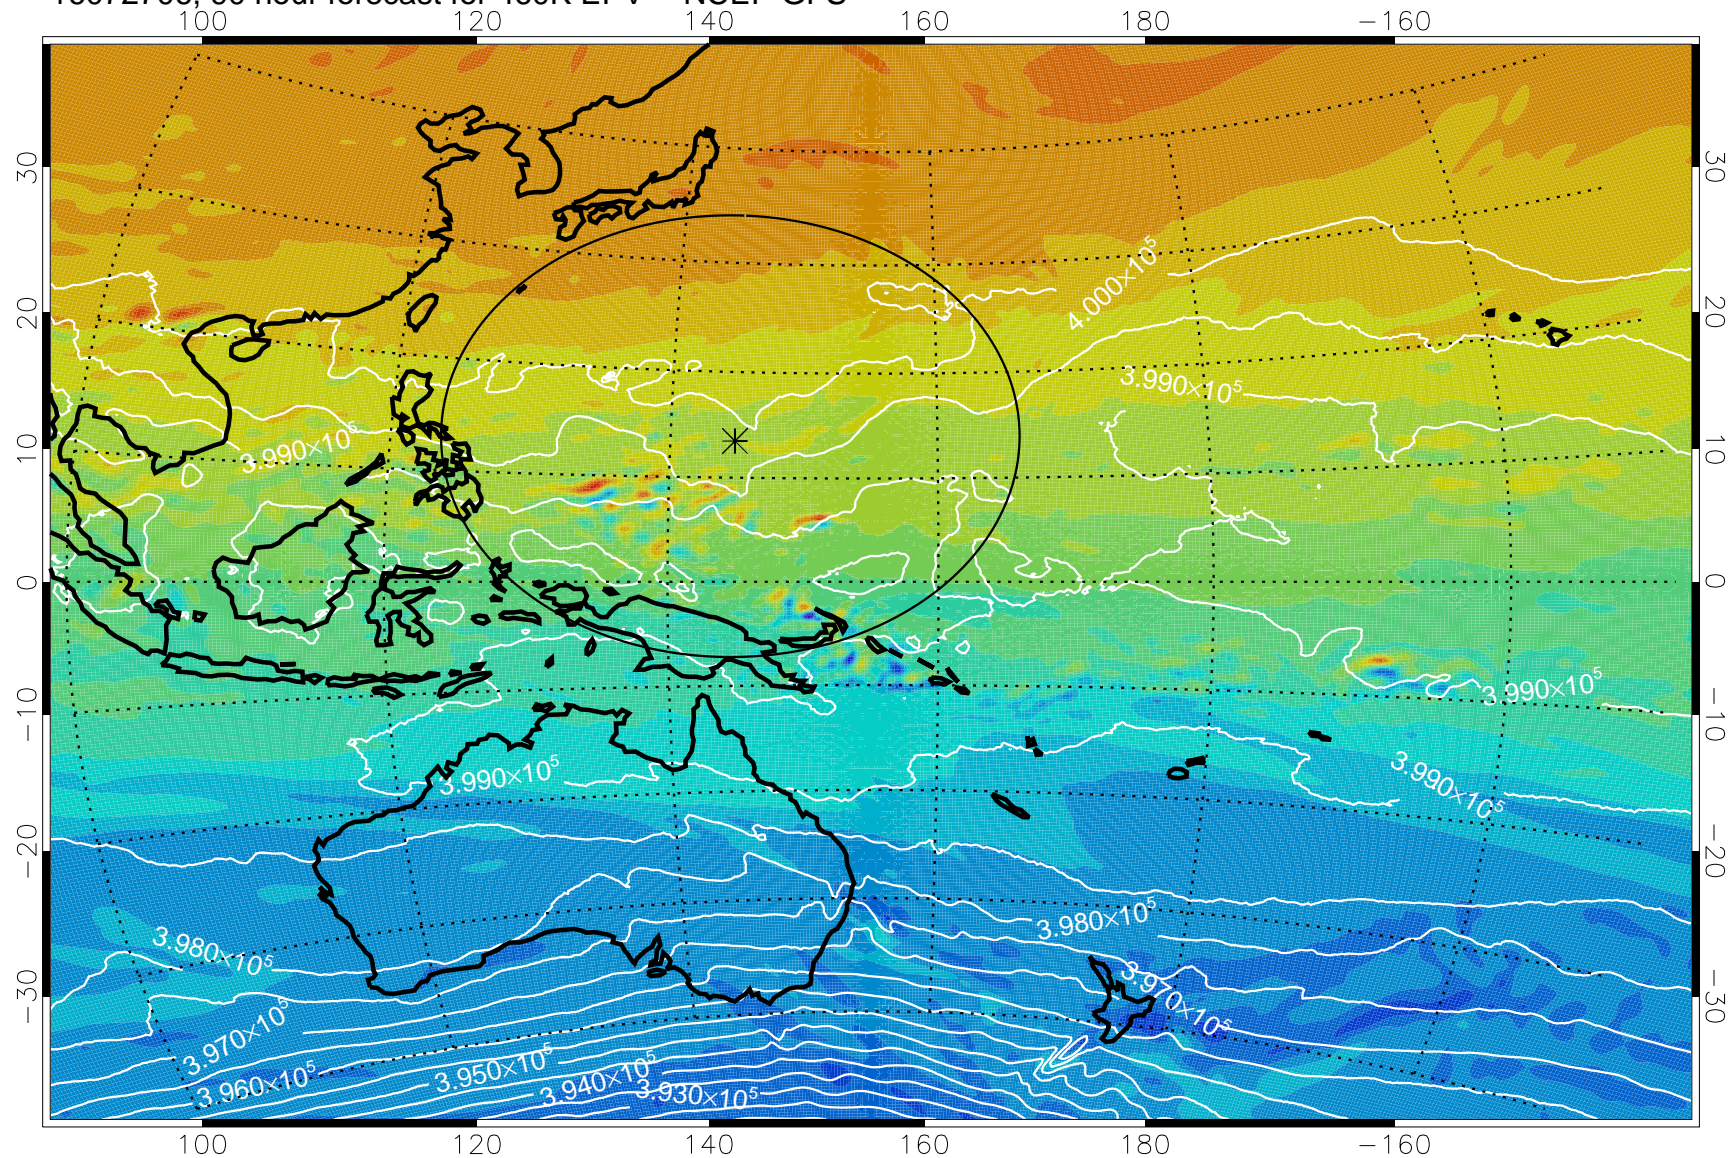

16072612, 72 hour forecast for 460K EPV -- NCEP GFS

460K Montgomery Streamfunction, white

Range ring of 2304 km

16072618, 78 hour forecast for 460K EPV -- NCEP GFS

460K Montgomery Streamfunction, white

Range ring of 2304 km

16072700, 84 hour forecast for 460K EPV -- NCEP GFS

460K Montgomery Streamfunction, white

Range ring of 2304 km

16072706, 90 hour forecast for 460K EPV -- NCEP GFS

460K Montgomery Streamfunction, white

Range ring of 2304 km

16072712, 96 hour forecast for 460K EPV -- NCEP GFS

460K Montgomery Streamfunction, white

Range ring of 2304 km

16072718, 102 hour forecast for 460K EPV -- NCEP GFS

460K Montgomery Streamfunction, white

Range ring of 2304 km

16072800, 108 hour forecast for 460K EPV -- NCEP GFS

460K Montgomery Streamfunction, white

Range ring of 2304 km

16072806, 114 hour forecast for 460K EPV -- NCEP GFS

460K Montgomery Streamfunction, white

Range ring of 2304 km