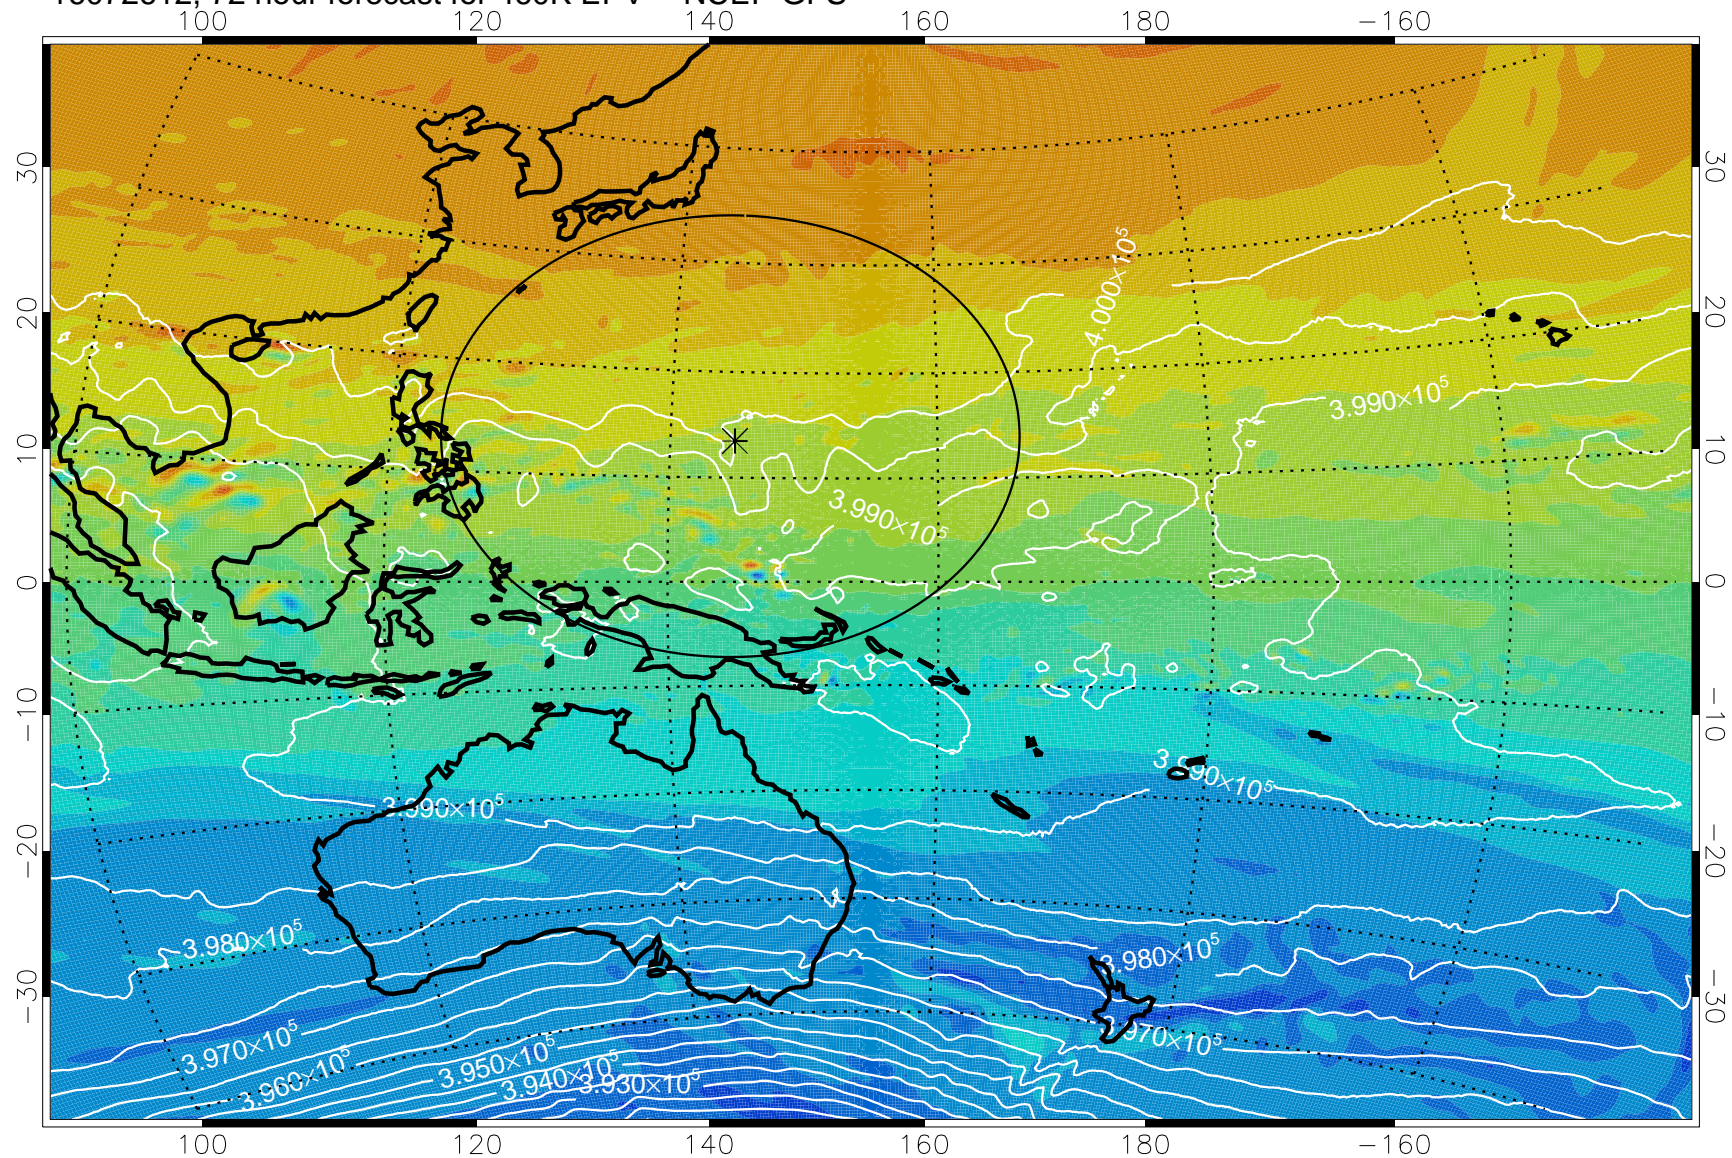

16072512, 48 hour forecast for 460K EPV -- NCEP GFS

460K Montgomery Streamfunction, white

Range ring of 2304 km

16072518, 54 hour forecast for 460K EPV -- NCEP GFS

460K Montgomery Streamfunction, white

Range ring of 2304 km

16072600, 60 hour forecast for 460K EPV -- NCEP GFS

460K Montgomery Streamfunction, white

Range ring of 2304 km

16072606, 66 hour forecast for 460K EPV -- NCEP GFS

460K Montgomery Streamfunction, white

Range ring of 2304 km

16072612, 72 hour forecast for 460K EPV -- NCEP GFS

460K Montgomery Streamfunction, white

Range ring of 2304 km

16072618, 78 hour forecast for 460K EPV -- NCEP GFS

460K Montgomery Streamfunction, white

Range ring of 2304 km

16072700, 84 hour forecast for 460K EPV -- NCEP GFS

460K Montgomery Streamfunction, white

Range ring of 2304 km

16072706, 90 hour forecast for 460K EPV -- NCEP GFS

460K Montgomery Streamfunction, white

Range ring of 2304 km