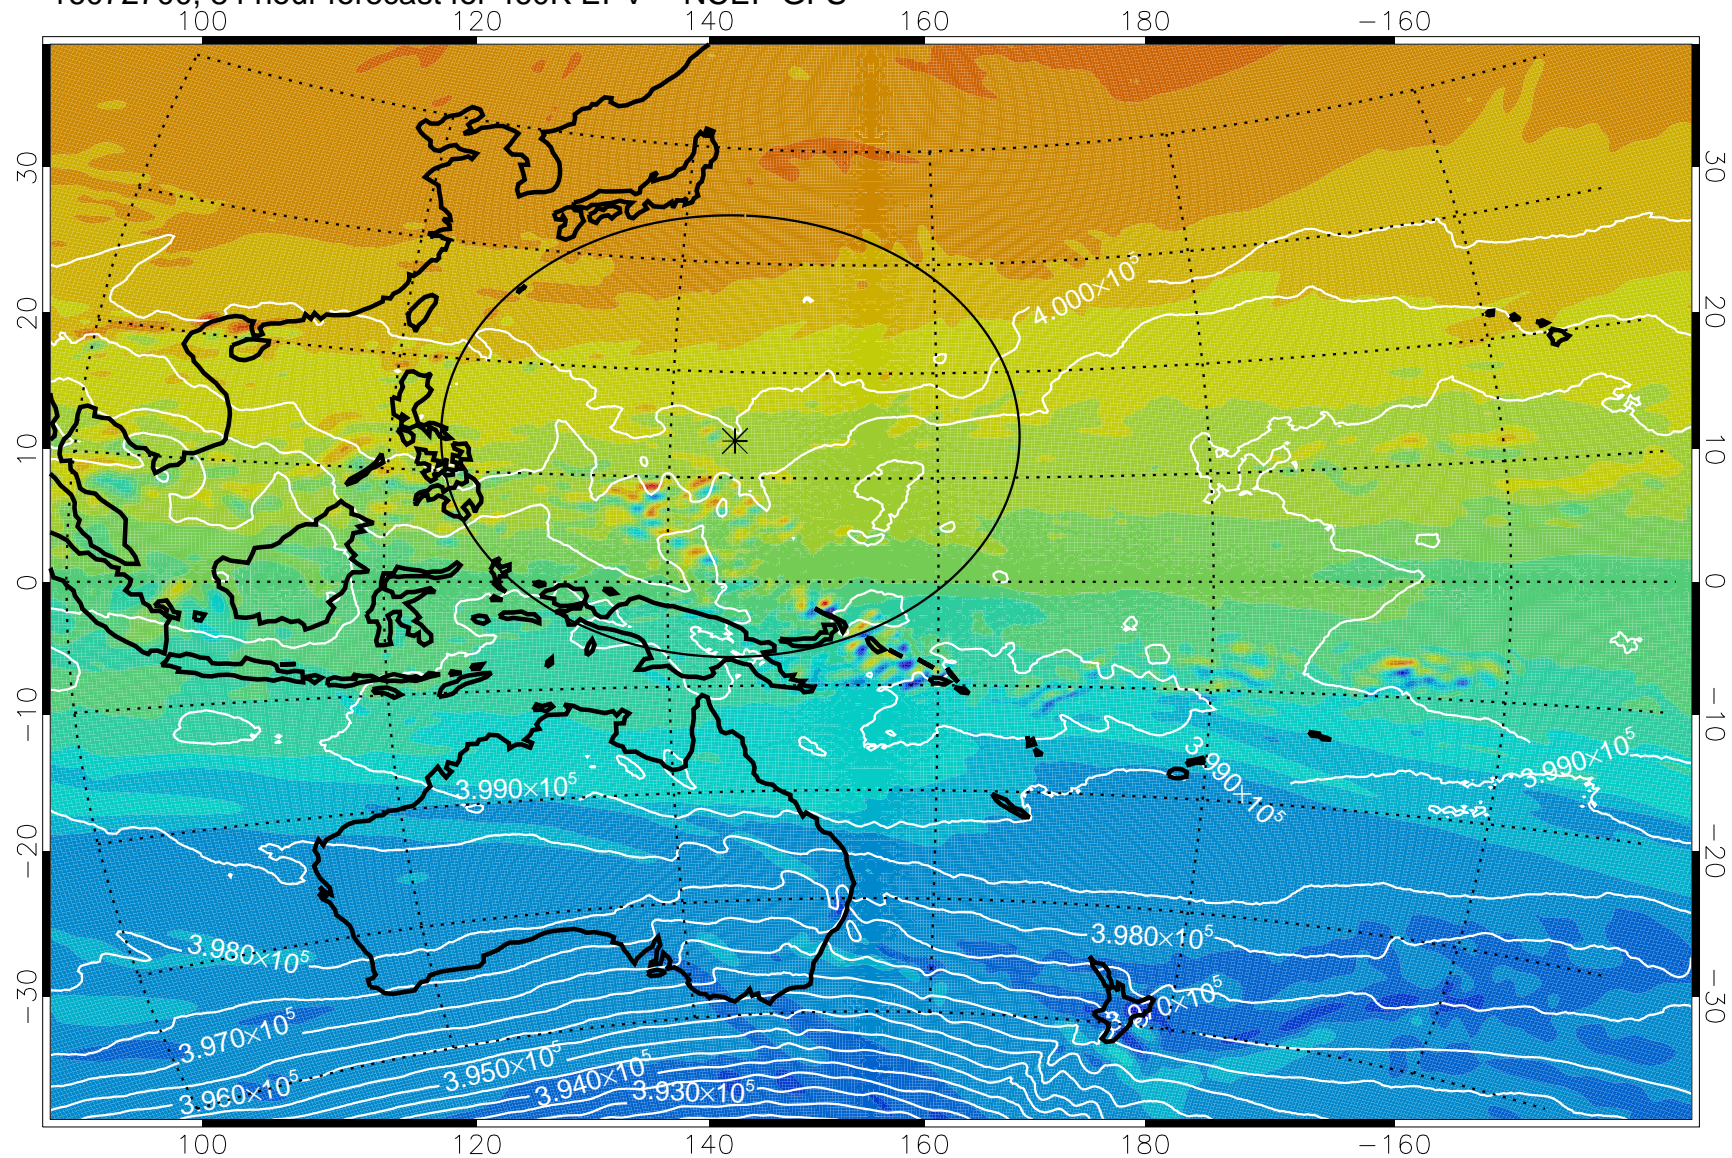

16072600, 60 hour forecast for 460K EPV -- NCEP GFS

460K Montgomery Streamfunction, white

Range ring of 2304 km

16072606, 66 hour forecast for 460K EPV -- NCEP GFS

460K Montgomery Streamfunction, white

Range ring of 2304 km

16072612, 72 hour forecast for 460K EPV -- NCEP GFS

460K Montgomery Streamfunction, white

Range ring of 2304 km

16072618, 78 hour forecast for 460K EPV -- NCEP GFS

460K Montgomery Streamfunction, white

Range ring of 2304 km

16072700, 84 hour forecast for 460K EPV -- NCEP GFS

460K Montgomery Streamfunction, white

Range ring of 2304 km

16072706, 90 hour forecast for 460K EPV -- NCEP GFS

460K Montgomery Streamfunction, white

Range ring of 2304 km

16072712, 96 hour forecast for 460K EPV -- NCEP GFS

460K Montgomery Streamfunction, white

Range ring of 2304 km

16072718, 102 hour forecast for 460K EPV -- NCEP GFS

460K Montgomery Streamfunction, white

Range ring of 2304 km