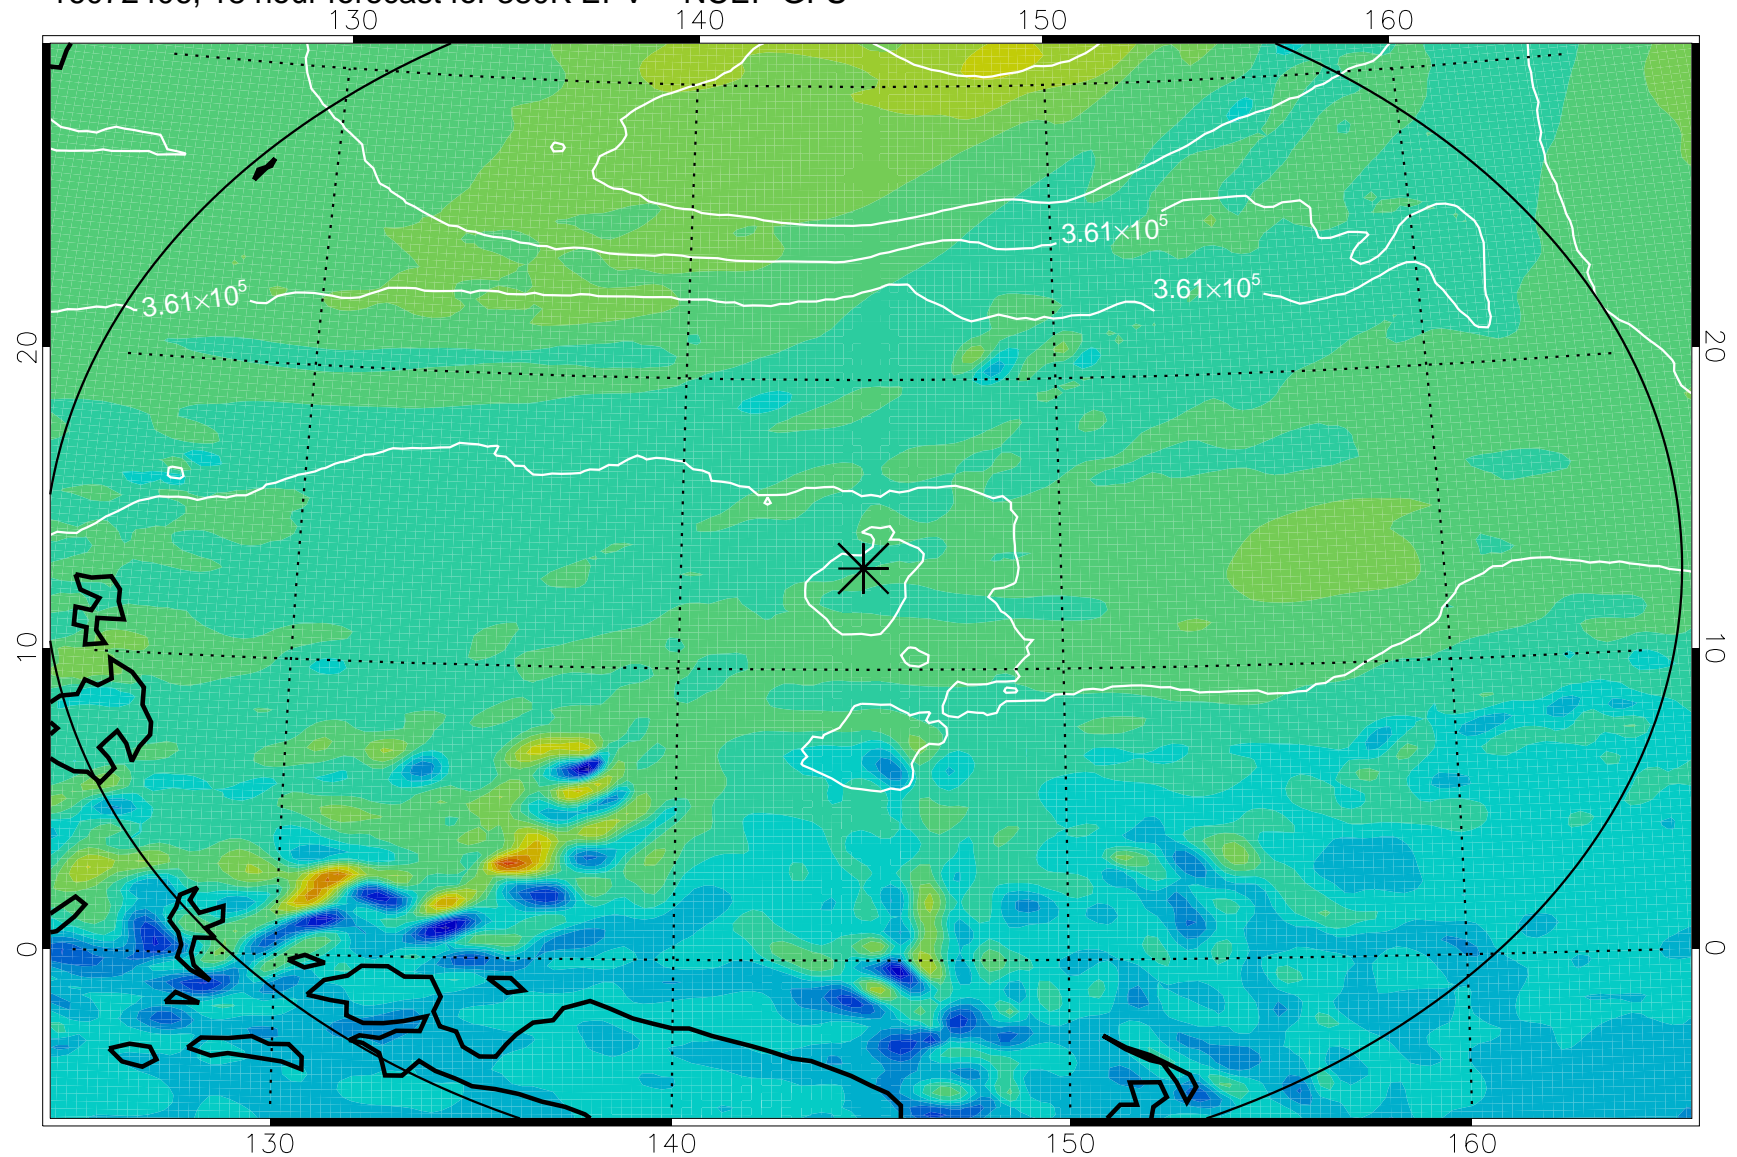

16072318, 6 hour forecast for 380K EPV -- NCEP GFS

380K Montgomery Streamfunction, white

Range ring of 2304 km

16072400, 12 hour forecast for 380K EPV -- NCEP GFS

380K Montgomery Streamfunction, white

Range ring of 2304 km

16072406, 18 hour forecast for 380K EPV -- NCEP GFS

380K Montgomery Streamfunction, white

Range ring of 2304 km

16072412, 24 hour forecast for 380K EPV -- NCEP GFS

380K Montgomery Streamfunction, white

Range ring of 2304 km

16072418, 30 hour forecast for 380K EPV -- NCEP GFS

380K Montgomery Streamfunction, white

Range ring of 2304 km

16072500, 36 hour forecast for 380K EPV -- NCEP GFS

380K Montgomery Streamfunction, white

Range ring of 2304 km

16072506, 42 hour forecast for 380K EPV -- NCEP GFS

380K Montgomery Streamfunction, white

Range ring of 2304 km

16072512, 48 hour forecast for 380K EPV -- NCEP GFS

380K Montgomery Streamfunction, white

Range ring of 2304 km