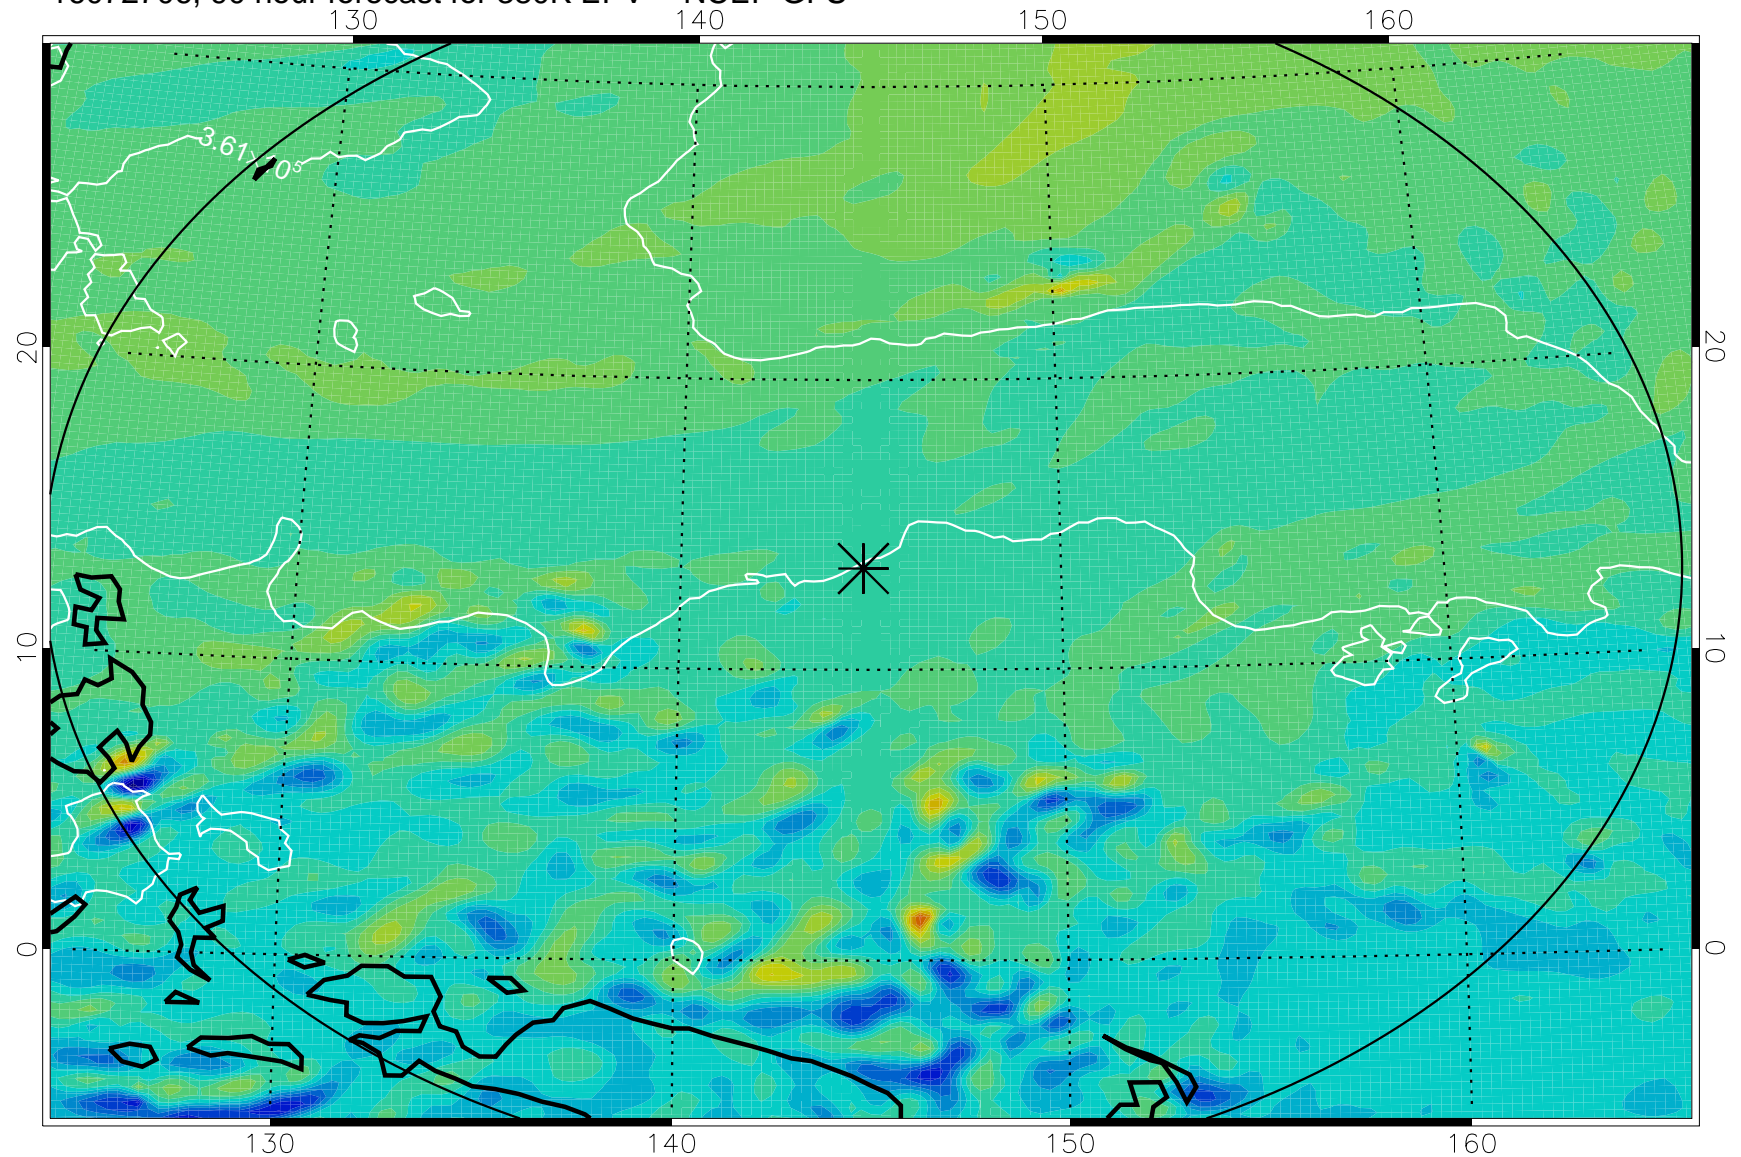

16072606, 66 hour forecast for 380K EPV -- NCEP GFS

380K Montgomery Streamfunction, white

Range ring of 2304 km

16072612, 72 hour forecast for 380K EPV -- NCEP GFS

380K Montgomery Streamfunction, white

Range ring of 2304 km

16072618, 78 hour forecast for 380K EPV -- NCEP GFS

380K Montgomery Streamfunction, white

Range ring of 2304 km

16072700, 84 hour forecast for 380K EPV -- NCEP GFS

380K Montgomery Streamfunction, white

Range ring of 2304 km

16072706, 90 hour forecast for 380K EPV -- NCEP GFS

380K Montgomery Streamfunction, white

Range ring of 2304 km

16072712, 96 hour forecast for 380K EPV -- NCEP GFS

380K Montgomery Streamfunction, white

Range ring of 2304 km

16072718, 102 hour forecast for 380K EPV -- NCEP GFS

380K Montgomery Streamfunction, white

Range ring of 2304 km

16072800, 108 hour forecast for 380K EPV -- NCEP GFS

380K Montgomery Streamfunction, white

Range ring of 2304 km