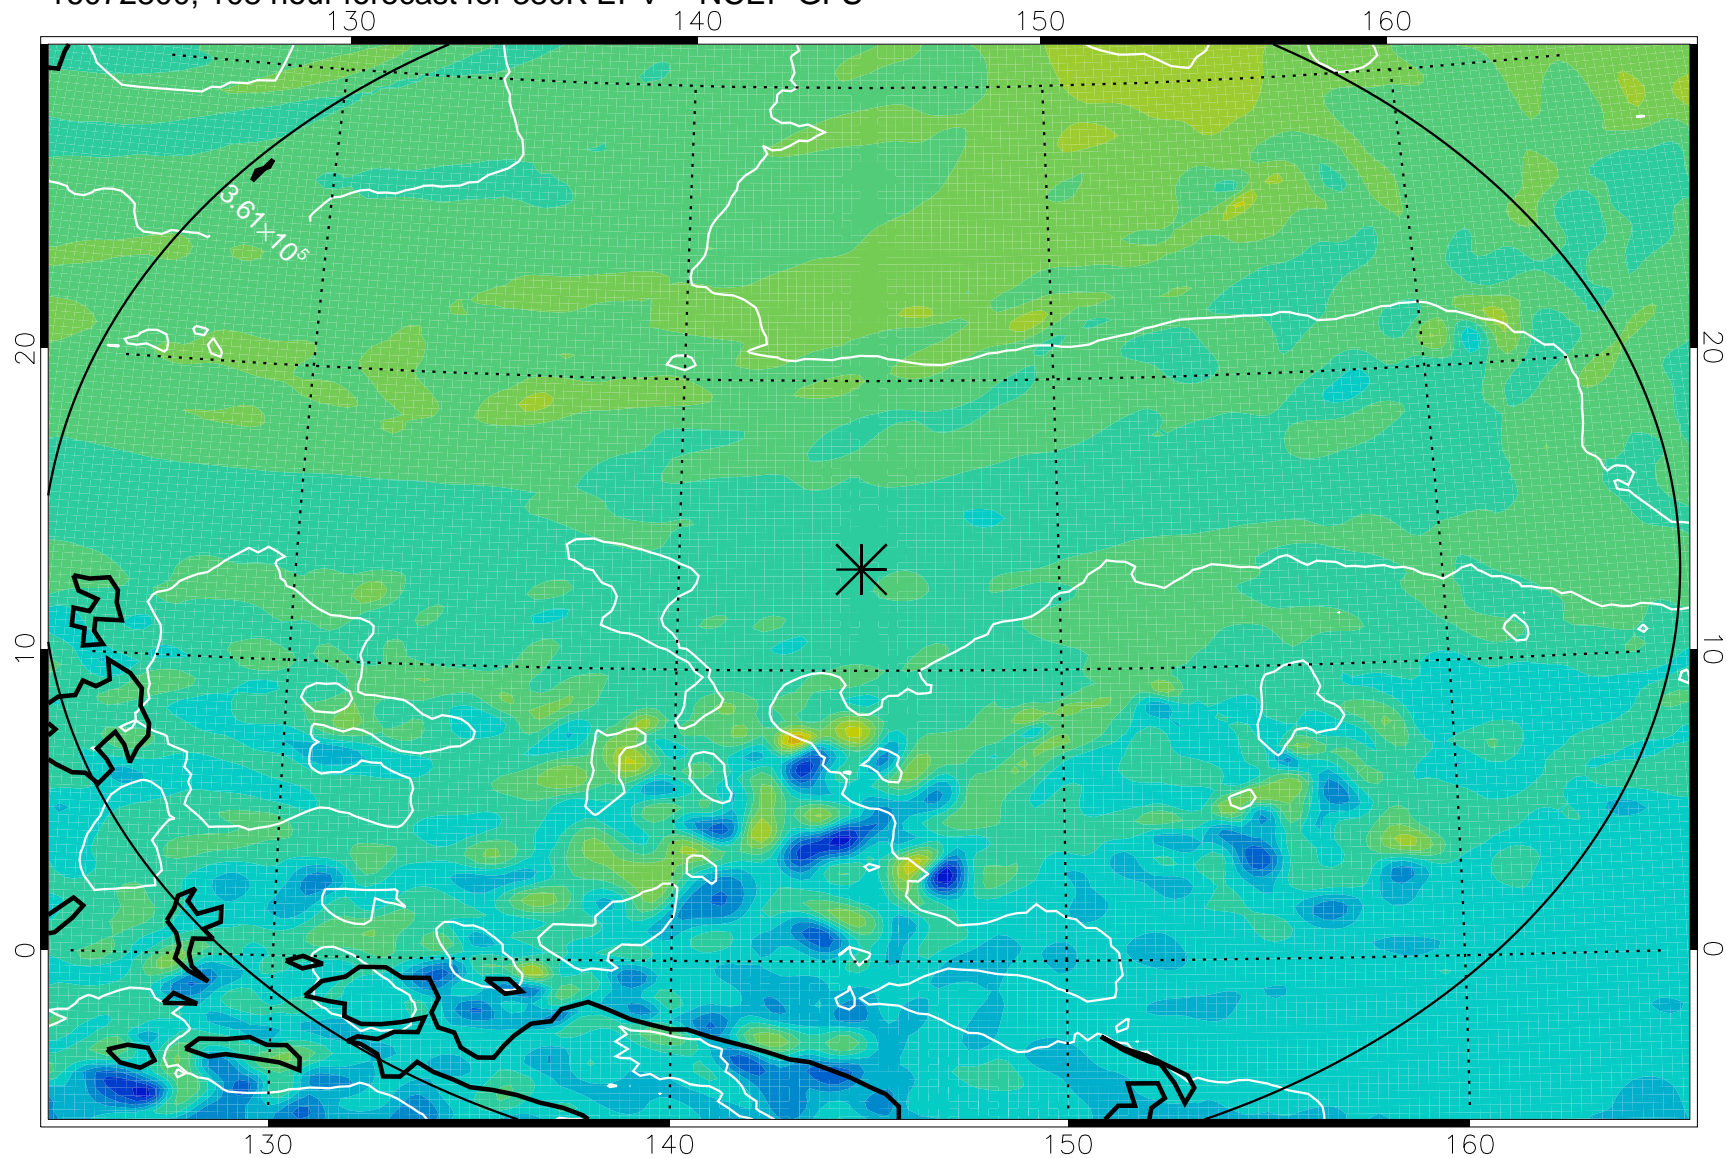

16072618, 78 hour forecast for 380K EPV -- NCEP GFS

380K Montgomery Streamfunction, white

Range ring of 2304 km

16072700, 84 hour forecast for 380K EPV -- NCEP GFS

380K Montgomery Streamfunction, white

Range ring of 2304 km

16072706, 90 hour forecast for 380K EPV -- NCEP GFS

380K Montgomery Streamfunction, white

Range ring of 2304 km

16072712, 96 hour forecast for 380K EPV -- NCEP GFS

380K Montgomery Streamfunction, white

Range ring of 2304 km

16072718, 102 hour forecast for 380K EPV -- NCEP GFS

380K Montgomery Streamfunction, white

Range ring of 2304 km

16072800, 108 hour forecast for 380K EPV -- NCEP GFS

380K Montgomery Streamfunction, white

Range ring of 2304 km

16072806, 114 hour forecast for 380K EPV -- NCEP GFS

380K Montgomery Streamfunction, white

Range ring of 2304 km

16072812, 120 hour forecast for 380K EPV -- NCEP GFS

380K Montgomery Streamfunction, white

Range ring of 2304 km