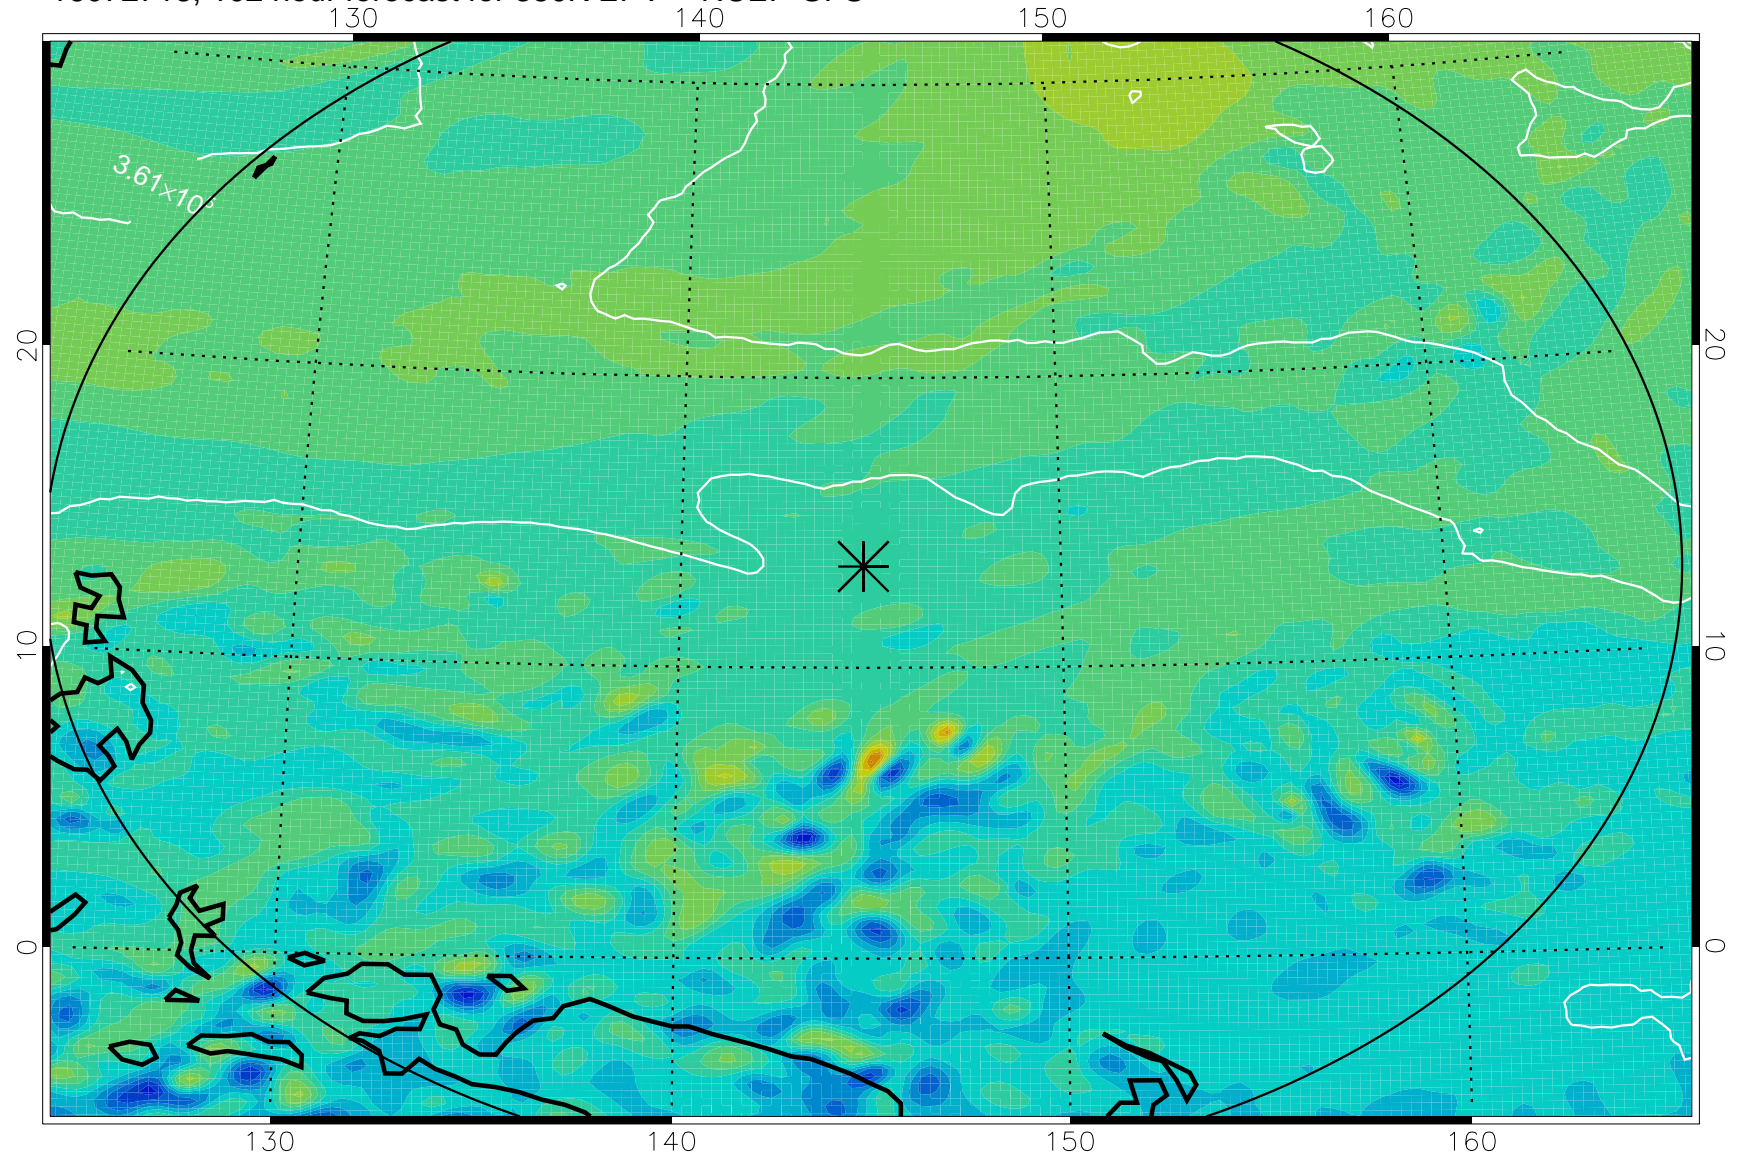

16072618, 78 hour forecast for 380K EPV -- NCEP GFS

380K Montgomery Streamfunction, white

Range ring of 2304 km

16072700, 84 hour forecast for 380K EPV -- NCEP GFS

380K Montgomery Streamfunction, white

Range ring of 2304 km

16072706, 90 hour forecast for 380K EPV -- NCEP GFS

380K Montgomery Streamfunction, white

Range ring of 2304 km

16072712, 96 hour forecast for 380K EPV -- NCEP GFS

380K Montgomery Streamfunction, white

Range ring of 2304 km

16072718, 102 hour forecast for 380K EPV -- NCEP GFS

380K Montgomery Streamfunction, white

Range ring of 2304 km

16072800, 108 hour forecast for 380K EPV -- NCEP GFS

380K Montgomery Streamfunction, white

Range ring of 2304 km

16072806, 114 hour forecast for 380K EPV -- NCEP GFS

380K Montgomery Streamfunction, white

Range ring of 2304 km

16072812, 120 hour forecast for 380K EPV -- NCEP GFS

380K Montgomery Streamfunction, white

Range ring of 2304 km