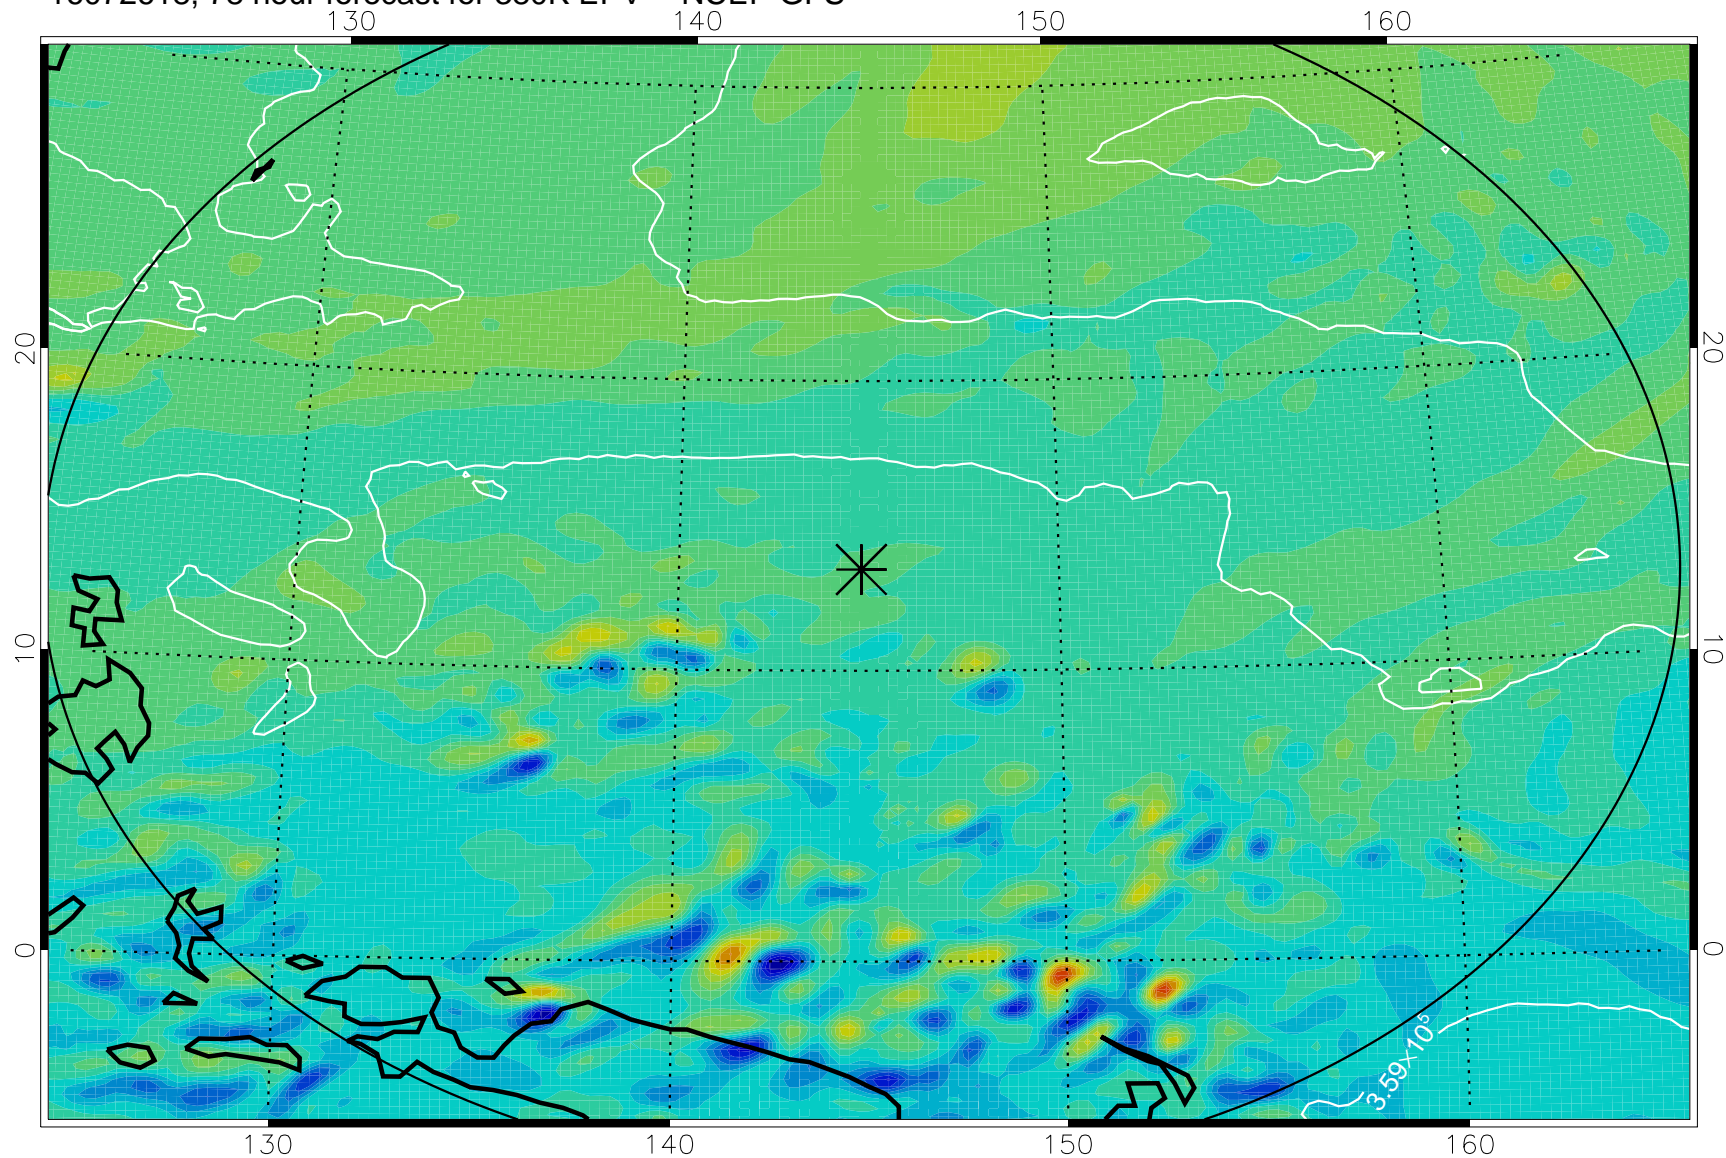

16072606, 66 hour forecast for 380K EPV -- NCEP GFS

380K Montgomery Streamfunction, white

Range ring of 2304 km

16072612, 72 hour forecast for 380K EPV -- NCEP GFS

380K Montgomery Streamfunction, white

Range ring of 2304 km

16072618, 78 hour forecast for 380K EPV -- NCEP GFS

380K Montgomery Streamfunction, white

Range ring of 2304 km

16072700, 84 hour forecast for 380K EPV -- NCEP GFS

380K Montgomery Streamfunction, white

Range ring of 2304 km

16072706, 90 hour forecast for 380K EPV -- NCEP GFS

380K Montgomery Streamfunction, white

Range ring of 2304 km

16072712, 96 hour forecast for 380K EPV -- NCEP GFS

380K Montgomery Streamfunction, white

Range ring of 2304 km

16072718, 102 hour forecast for 380K EPV -- NCEP GFS

380K Montgomery Streamfunction, white

Range ring of 2304 km

16072800, 108 hour forecast for 380K EPV -- NCEP GFS

380K Montgomery Streamfunction, white

Range ring of 2304 km