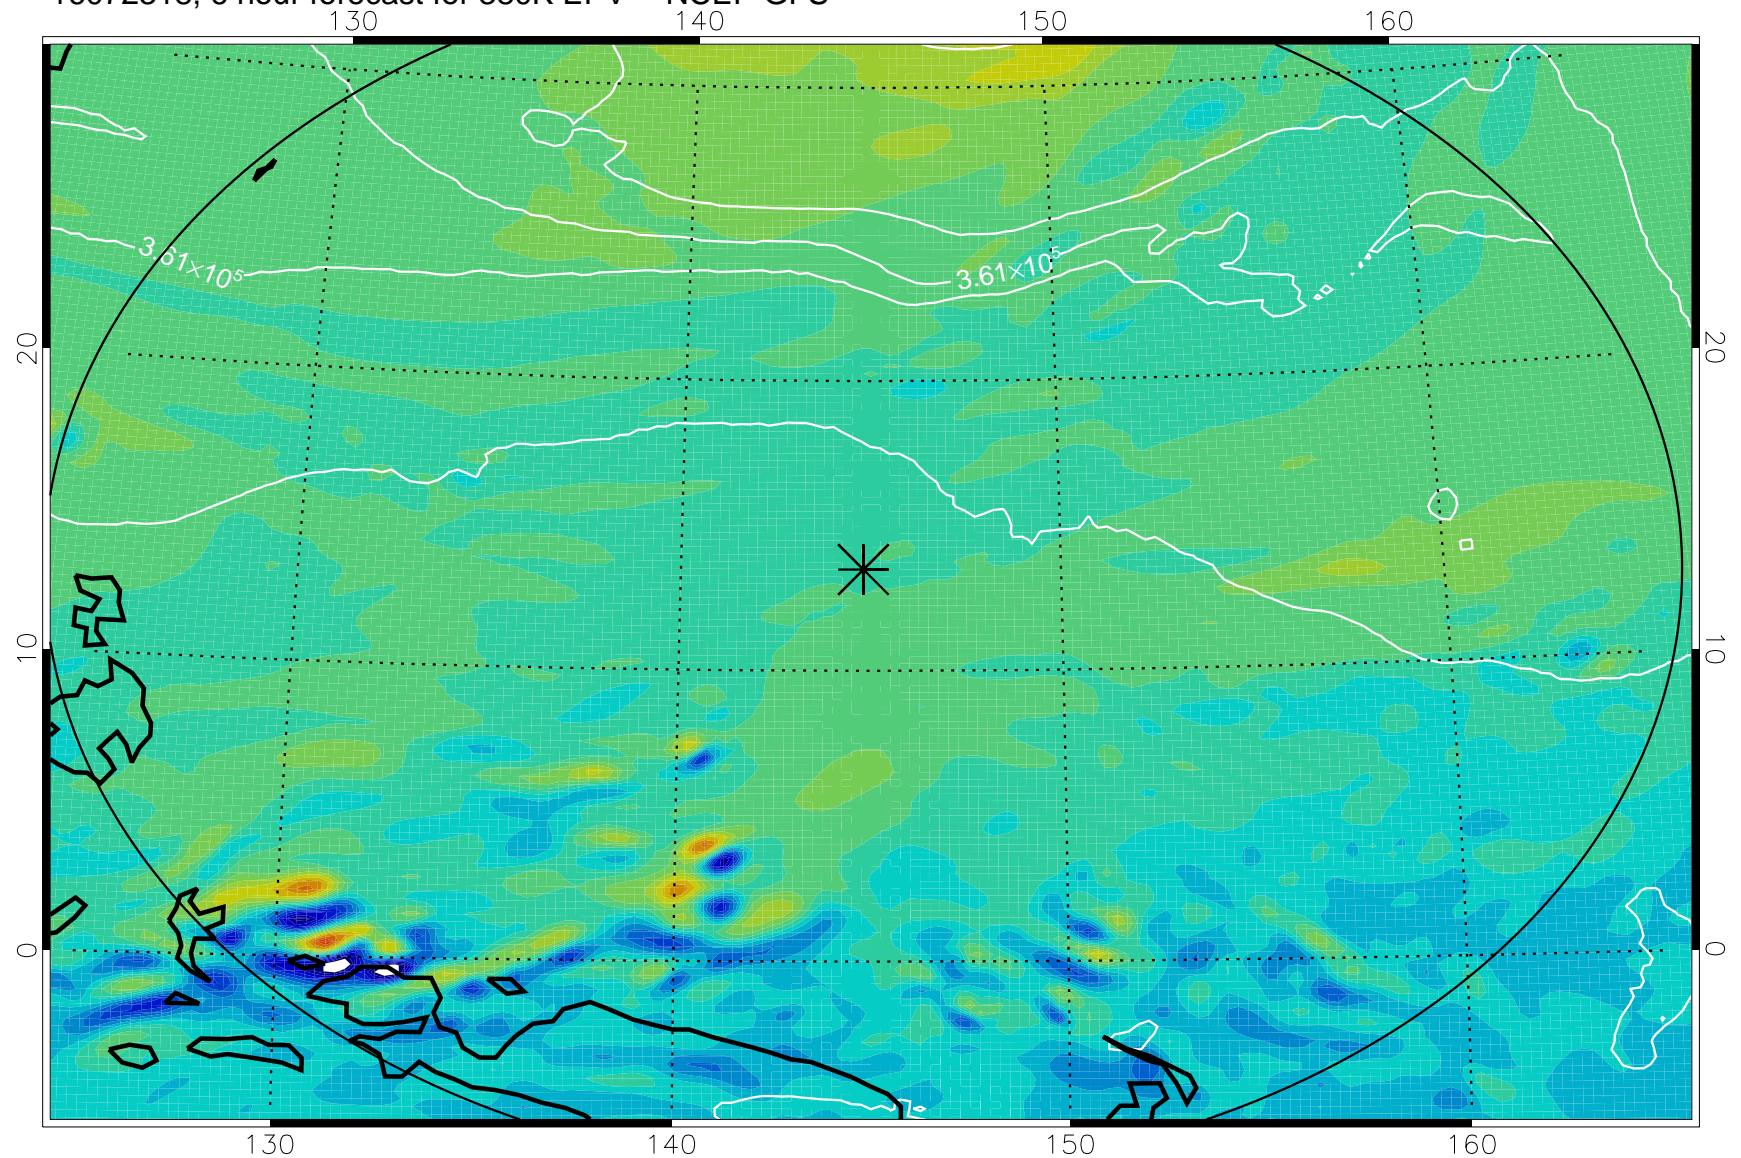

16072318, 6 hour forecast for 380K EPV -- NCEP GFS

380K Montgomery Streamfunction, white

Range ring of 2304 km

16072400, 12 hour forecast for 380K EPV -- NCEP GFS

380K Montgomery Streamfunction, white

Range ring of 2304 km

16072406, 18 hour forecast for 380K EPV -- NCEP GFS

380K Montgomery Streamfunction, white

Range ring of 2304 km

16072412, 24 hour forecast for 380K EPV -- NCEP GFS

380K Montgomery Streamfunction, white

Range ring of 2304 km

16072418, 30 hour forecast for 380K EPV -- NCEP GFS

380K Montgomery Streamfunction, white

Range ring of 2304 km

16072500, 36 hour forecast for 380K EPV -- NCEP GFS

380K Montgomery Streamfunction, white

Range ring of 2304 km

16072506, 42 hour forecast for 380K EPV -- NCEP GFS

380K Montgomery Streamfunction, white

Range ring of 2304 km

16072512, 48 hour forecast for 380K EPV -- NCEP GFS

380K Montgomery Streamfunction, white

Range ring of 2304 km