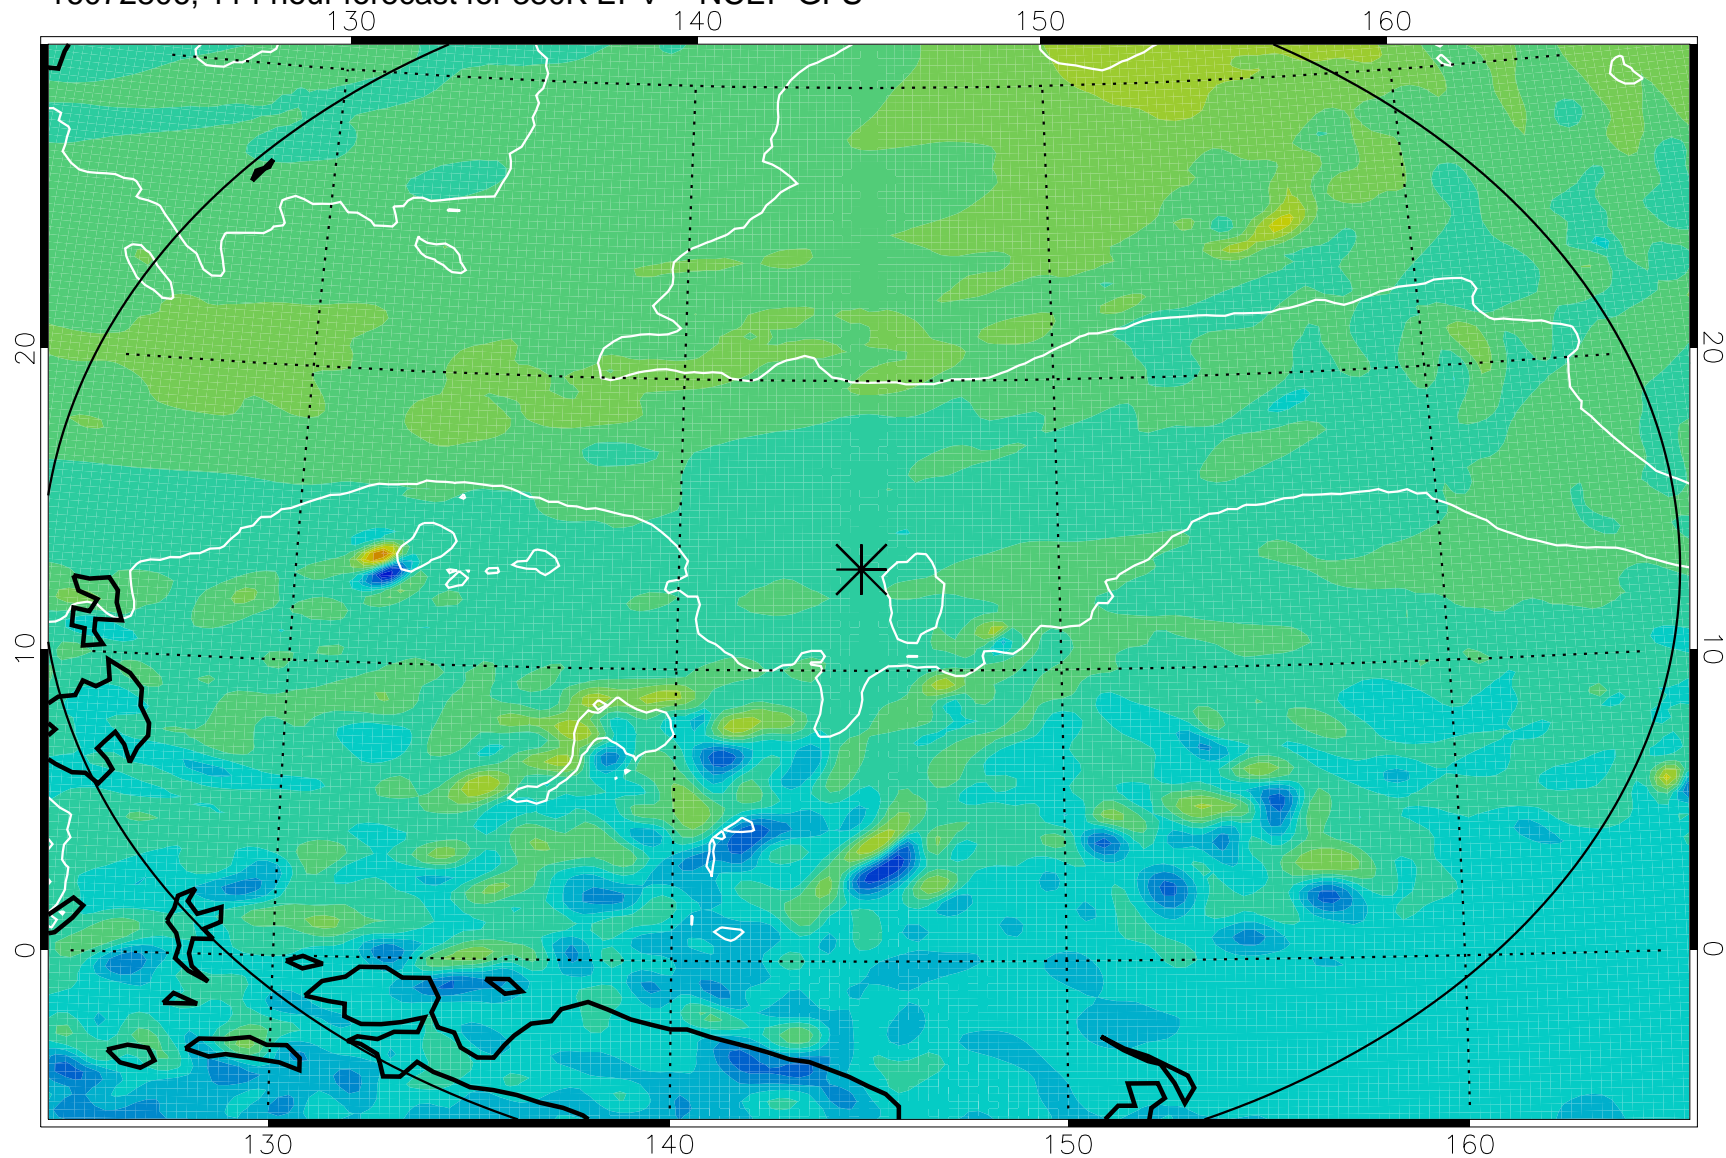

16072618, 78 hour forecast for 380K EPV -- NCEP GFS

380K Montgomery Streamfunction, white

Range ring of 2304 km

16072700, 84 hour forecast for 380K EPV -- NCEP GFS

380K Montgomery Streamfunction, white

Range ring of 2304 km

16072706, 90 hour forecast for 380K EPV -- NCEP GFS

380K Montgomery Streamfunction, white

Range ring of 2304 km

16072712, 96 hour forecast for 380K EPV -- NCEP GFS

380K Montgomery Streamfunction, white

Range ring of 2304 km

16072718, 102 hour forecast for 380K EPV -- NCEP GFS

380K Montgomery Streamfunction, white

Range ring of 2304 km

16072800, 108 hour forecast for 380K EPV -- NCEP GFS

380K Montgomery Streamfunction, white

Range ring of 2304 km

16072806, 114 hour forecast for 380K EPV -- NCEP GFS

380K Montgomery Streamfunction, white

Range ring of 2304 km

16072812, 120 hour forecast for 380K EPV -- NCEP GFS

380K Montgomery Streamfunction, white

Range ring of 2304 km