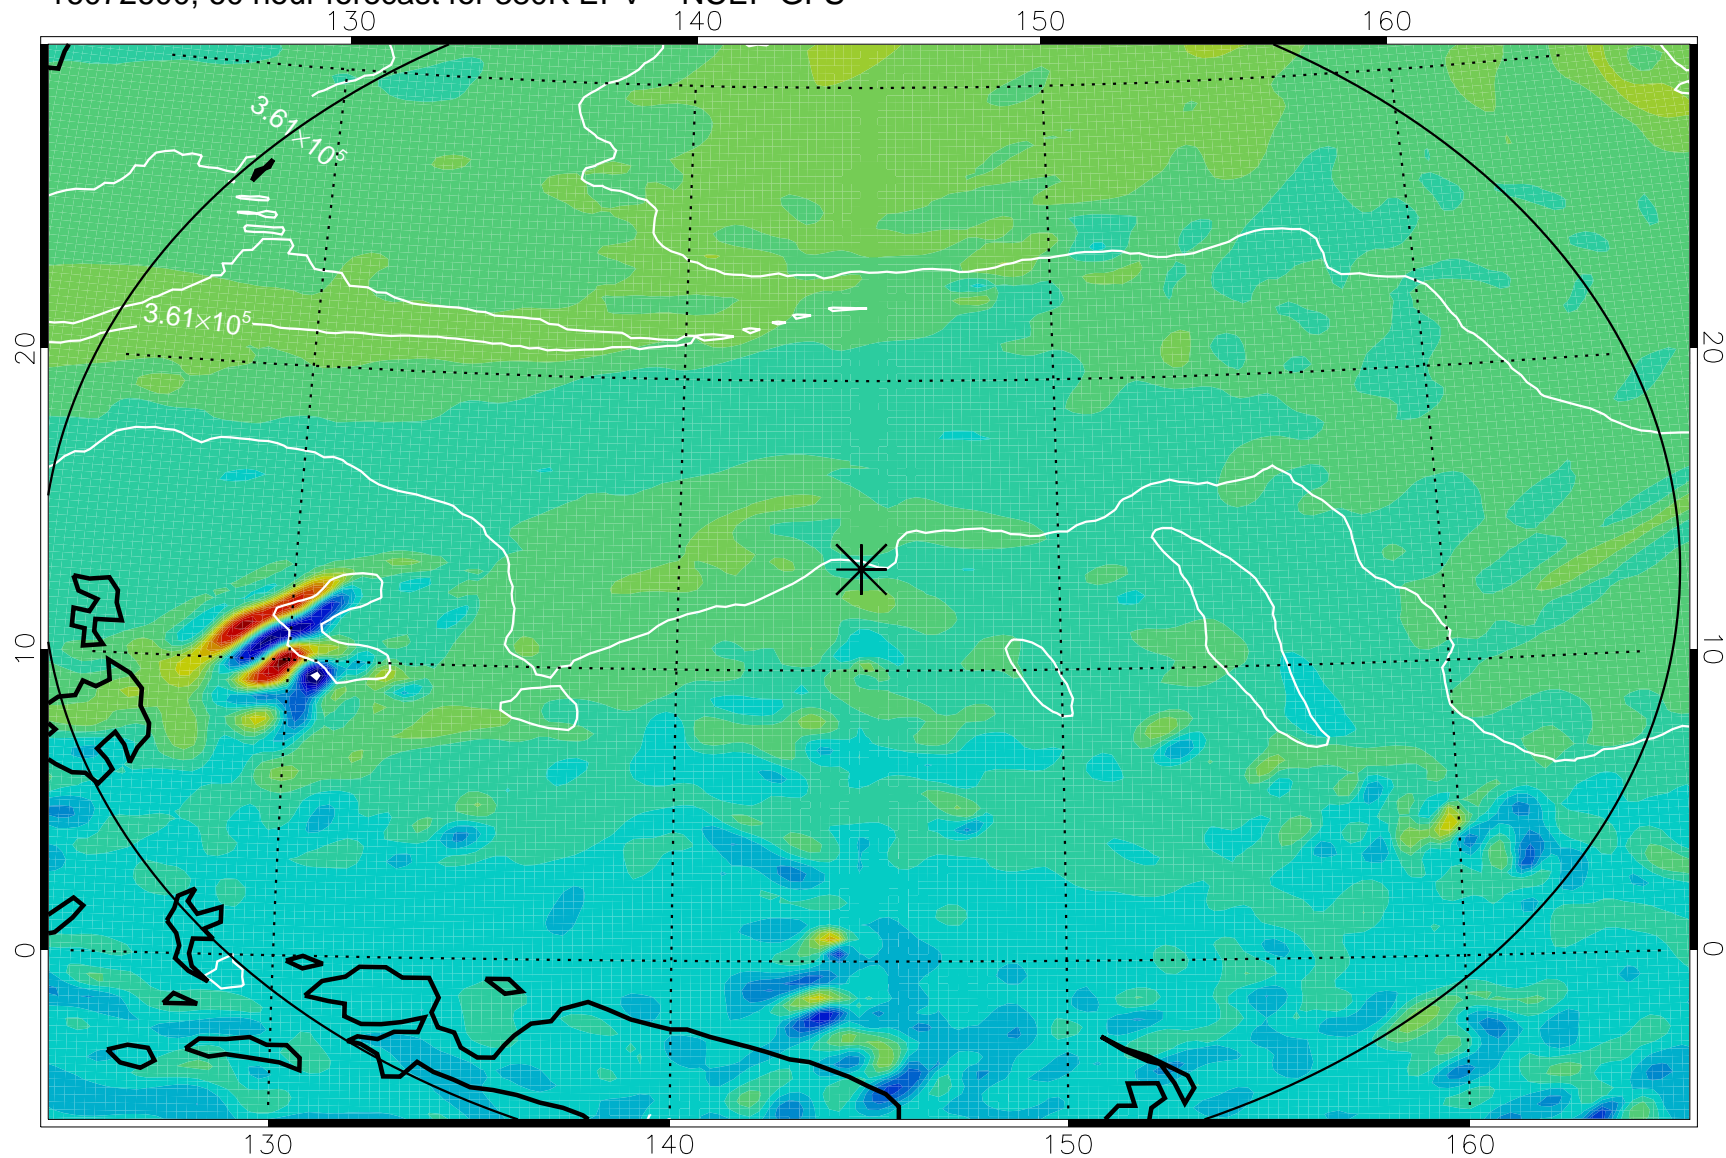

16072418, 30 hour forecast for 380K EPV -- NCEP GFS

380K Montgomery Streamfunction, white

Range ring of 2304 km

16072500, 36 hour forecast for 380K EPV -- NCEP GFS

380K Montgomery Streamfunction, white

Range ring of 2304 km

16072506, 42 hour forecast for 380K EPV -- NCEP GFS

380K Montgomery Streamfunction, white

Range ring of 2304 km

16072512, 48 hour forecast for 380K EPV -- NCEP GFS

380K Montgomery Streamfunction, white

Range ring of 2304 km

16072518, 54 hour forecast for 380K EPV -- NCEP GFS

380K Montgomery Streamfunction, white

Range ring of 2304 km

16072600, 60 hour forecast for 380K EPV -- NCEP GFS

380K Montgomery Streamfunction, white

Range ring of 2304 km

16072606, 66 hour forecast for 380K EPV -- NCEP GFS

380K Montgomery Streamfunction, white

Range ring of 2304 km

16072612, 72 hour forecast for 380K EPV -- NCEP GFS

380K Montgomery Streamfunction, white

Range ring of 2304 km