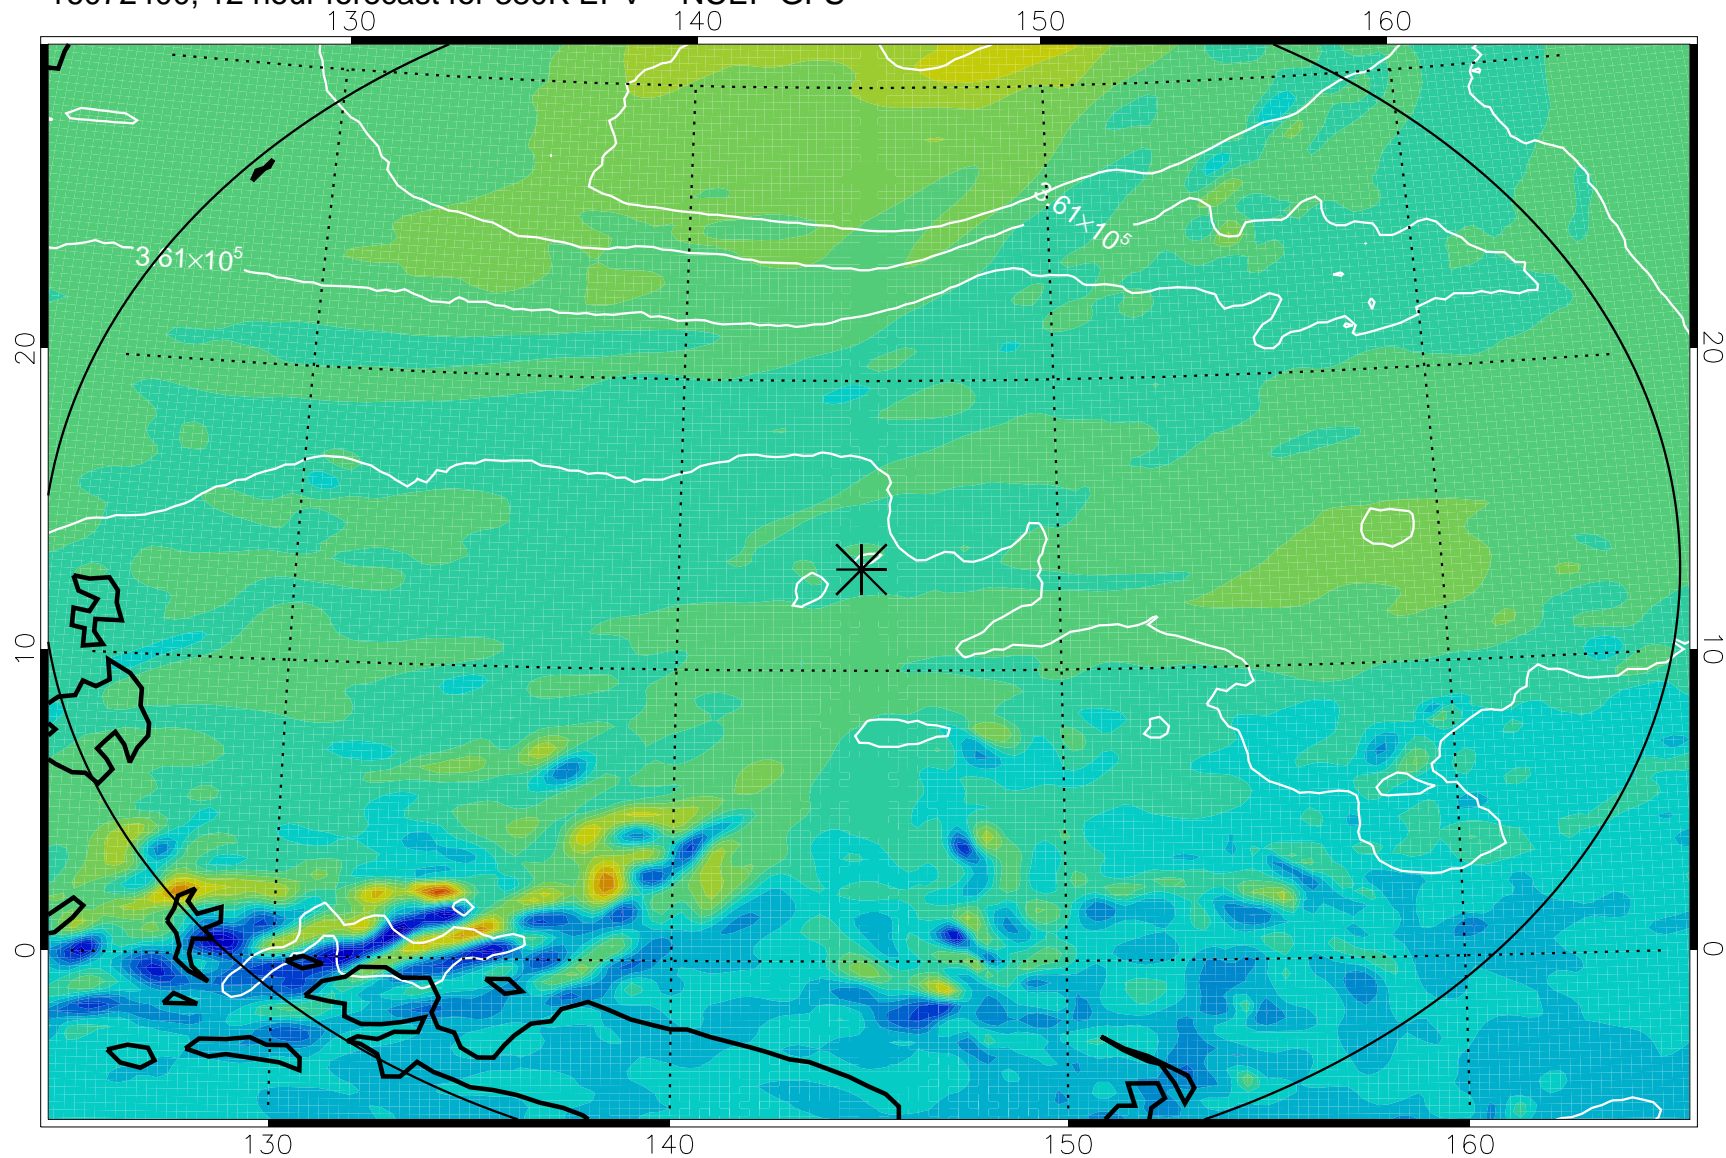

16072318, 6 hour forecast for 380K EPV -- NCEP GFS

380K Montgomery Streamfunction, white

Range ring of 2304 km

16072400, 12 hour forecast for 380K EPV -- NCEP GFS

380K Montgomery Streamfunction, white

Range ring of 2304 km

16072406, 18 hour forecast for 380K EPV -- NCEP GFS

380K Montgomery Streamfunction, white

Range ring of 2304 km

16072412, 24 hour forecast for 380K EPV -- NCEP GFS

380K Montgomery Streamfunction, white

Range ring of 2304 km

16072418, 30 hour forecast for 380K EPV -- NCEP GFS

380K Montgomery Streamfunction, white

Range ring of 2304 km

16072500, 36 hour forecast for 380K EPV -- NCEP GFS

380K Montgomery Streamfunction, white

Range ring of 2304 km

16072506, 42 hour forecast for 380K EPV -- NCEP GFS

380K Montgomery Streamfunction, white

Range ring of 2304 km

16072512, 48 hour forecast for 380K EPV -- NCEP GFS

380K Montgomery Streamfunction, white

Range ring of 2304 km