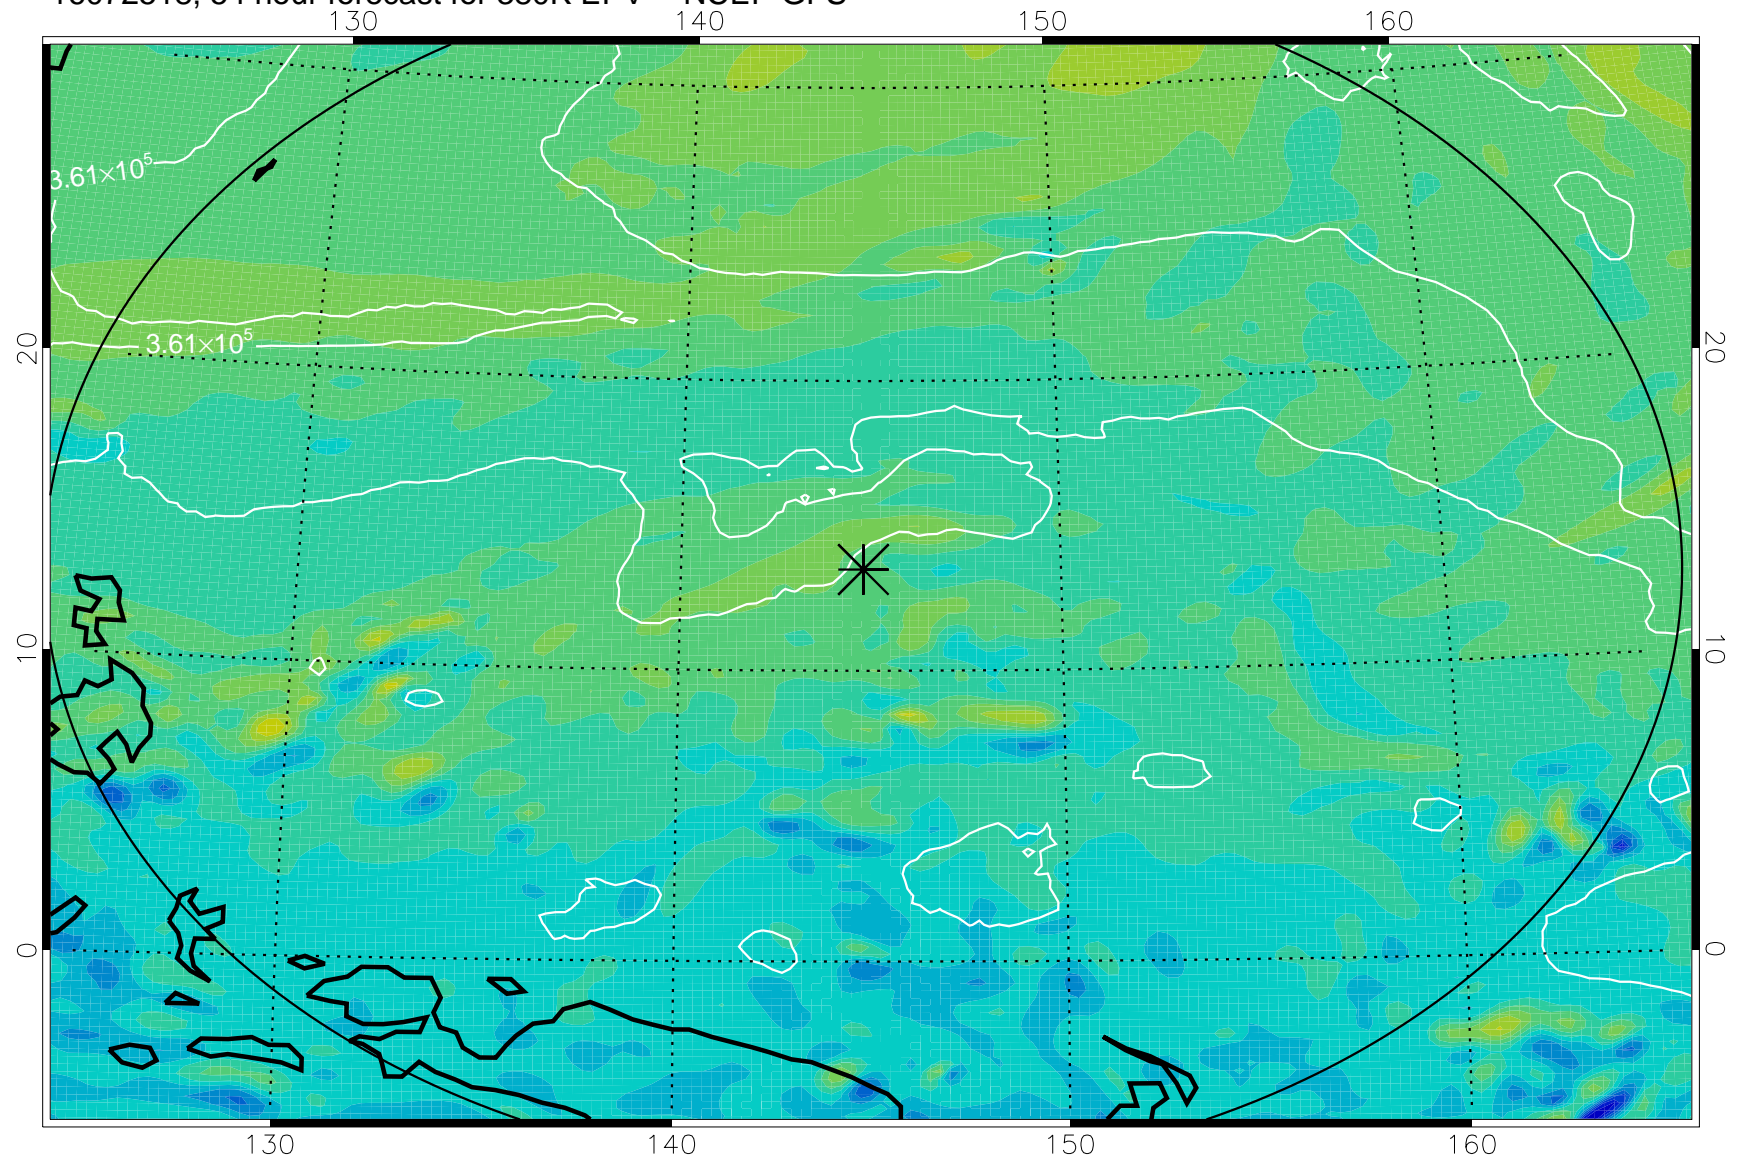

16072506, 42 hour forecast for 380K EPV -- NCEP GFS

380K Montgomery Streamfunction, white

Range ring of 2304 km

16072512, 48 hour forecast for 380K EPV -- NCEP GFS

380K Montgomery Streamfunction, white

Range ring of 2304 km

16072518, 54 hour forecast for 380K EPV -- NCEP GFS

380K Montgomery Streamfunction, white

Range ring of 2304 km

16072600, 60 hour forecast for 380K EPV -- NCEP GFS

380K Montgomery Streamfunction, white

Range ring of 2304 km

16072606, 66 hour forecast for 380K EPV -- NCEP GFS

380K Montgomery Streamfunction, white

Range ring of 2304 km

16072612, 72 hour forecast for 380K EPV -- NCEP GFS

380K Montgomery Streamfunction, white

Range ring of 2304 km

16072618, 78 hour forecast for 380K EPV -- NCEP GFS

380K Montgomery Streamfunction, white

Range ring of 2304 km

16072700, 84 hour forecast for 380K EPV -- NCEP GFS

380K Montgomery Streamfunction, white

Range ring of 2304 km