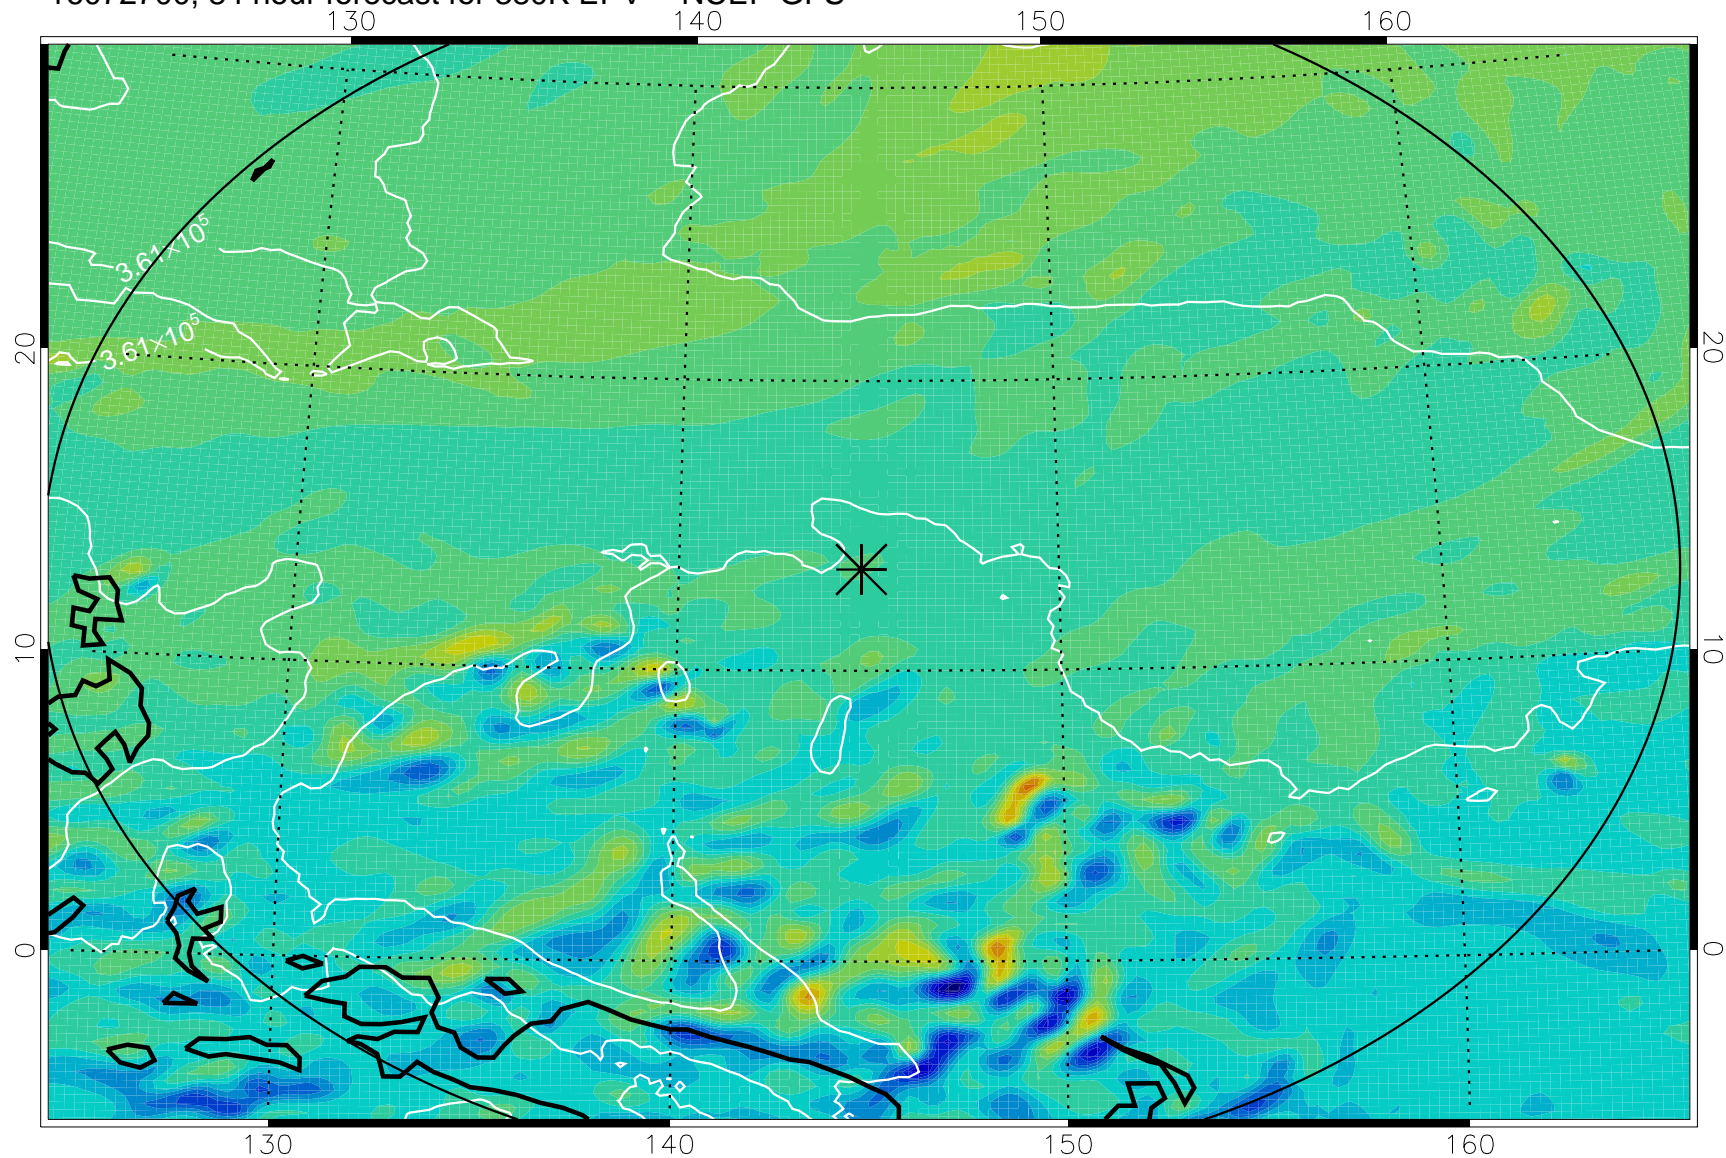

16072518, 54 hour forecast for 380K EPV -- NCEP GFS

380K Montgomery Streamfunction, white

Range ring of 2304 km

16072600, 60 hour forecast for 380K EPV -- NCEP GFS

380K Montgomery Streamfunction, white

Range ring of 2304 km

16072606, 66 hour forecast for 380K EPV -- NCEP GFS

380K Montgomery Streamfunction, white

Range ring of 2304 km

16072612, 72 hour forecast for 380K EPV -- NCEP GFS

380K Montgomery Streamfunction, white

Range ring of 2304 km

16072618, 78 hour forecast for 380K EPV -- NCEP GFS

380K Montgomery Streamfunction, white

Range ring of 2304 km

16072700, 84 hour forecast for 380K EPV -- NCEP GFS

380K Montgomery Streamfunction, white

Range ring of 2304 km

16072706, 90 hour forecast for 380K EPV -- NCEP GFS

380K Montgomery Streamfunction, white

Range ring of 2304 km

16072712, 96 hour forecast for 380K EPV -- NCEP GFS

380K Montgomery Streamfunction, white

Range ring of 2304 km