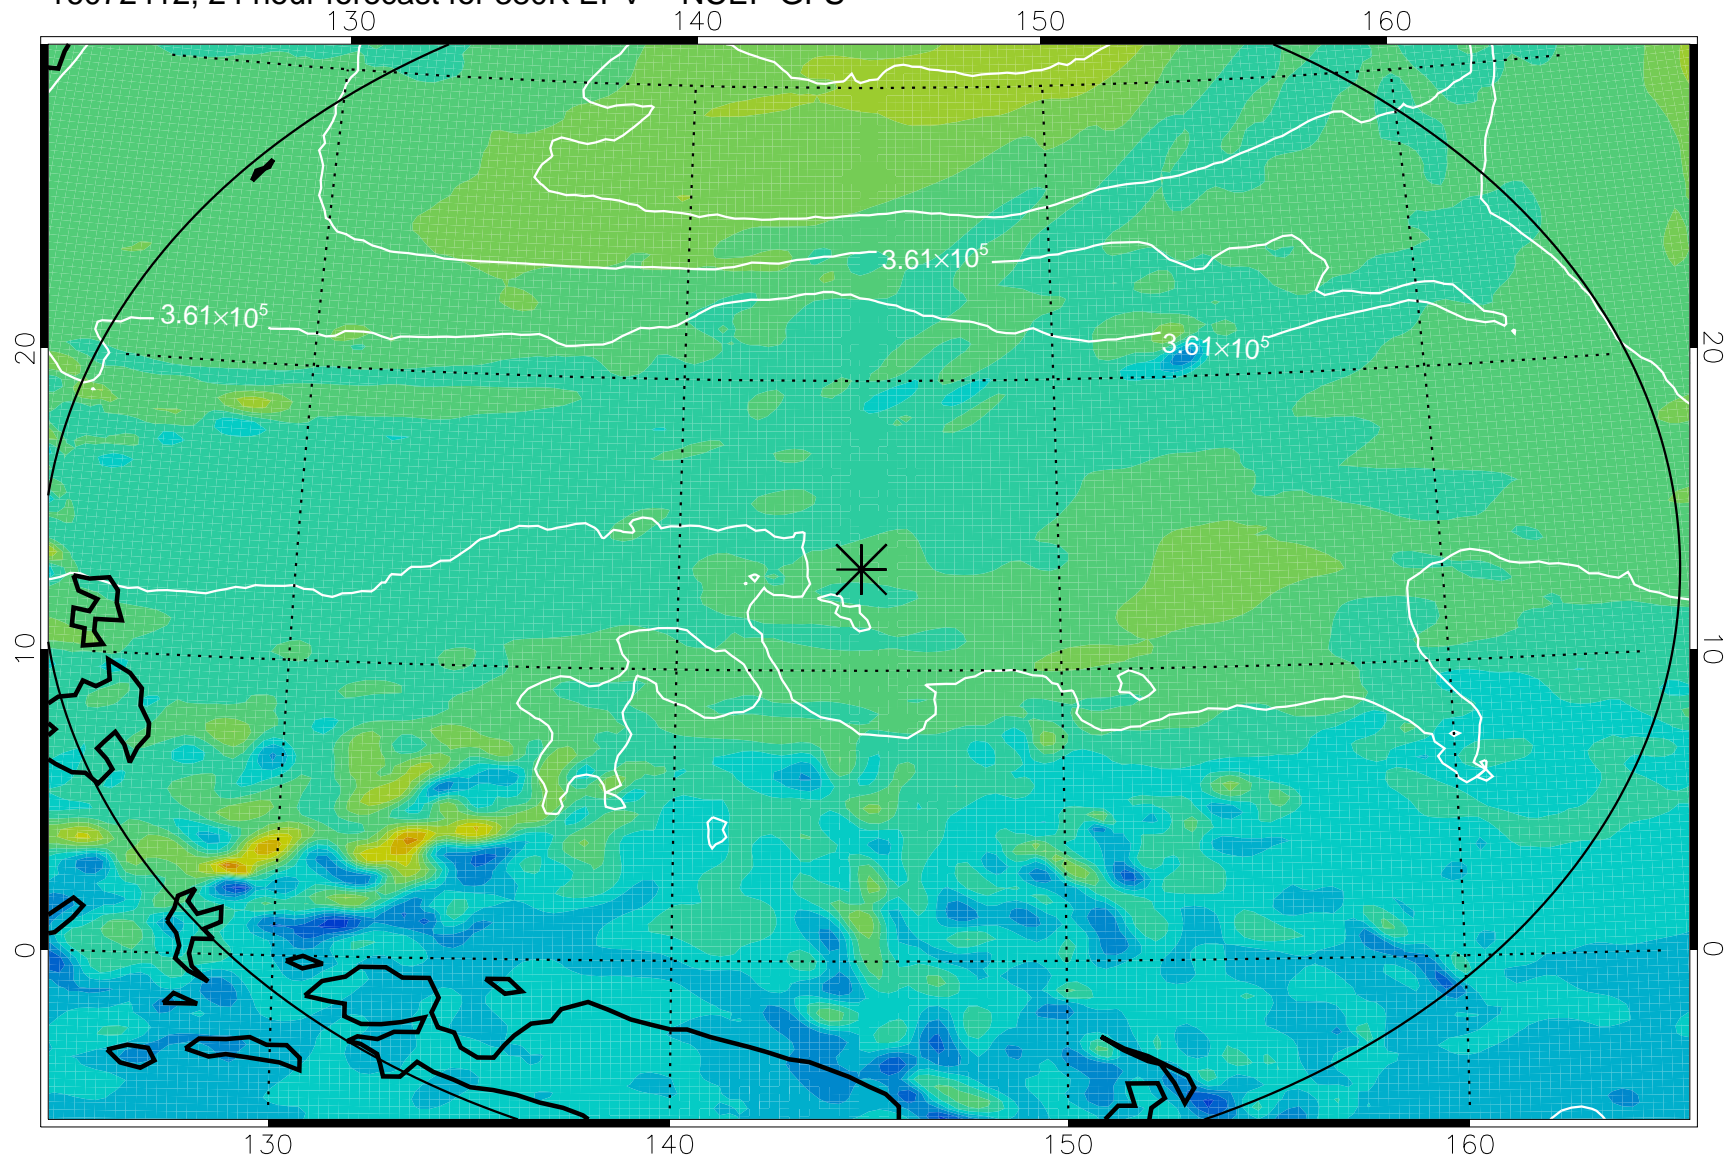

16072318, 6 hour forecast for 380K EPV -- NCEP GFS

380K Montgomery Streamfunction, white

Range ring of 2304 km

16072400, 12 hour forecast for 380K EPV -- NCEP GFS

380K Montgomery Streamfunction, white

Range ring of 2304 km

16072406, 18 hour forecast for 380K EPV -- NCEP GFS

380K Montgomery Streamfunction, white

Range ring of 2304 km

16072412, 24 hour forecast for 380K EPV -- NCEP GFS

380K Montgomery Streamfunction, white

Range ring of 2304 km

16072418, 30 hour forecast for 380K EPV -- NCEP GFS

380K Montgomery Streamfunction, white

Range ring of 2304 km

16072500, 36 hour forecast for 380K EPV -- NCEP GFS

380K Montgomery Streamfunction, white

Range ring of 2304 km

16072506, 42 hour forecast for 380K EPV -- NCEP GFS

380K Montgomery Streamfunction, white

Range ring of 2304 km

16072512, 48 hour forecast for 380K EPV -- NCEP GFS

380K Montgomery Streamfunction, white

Range ring of 2304 km