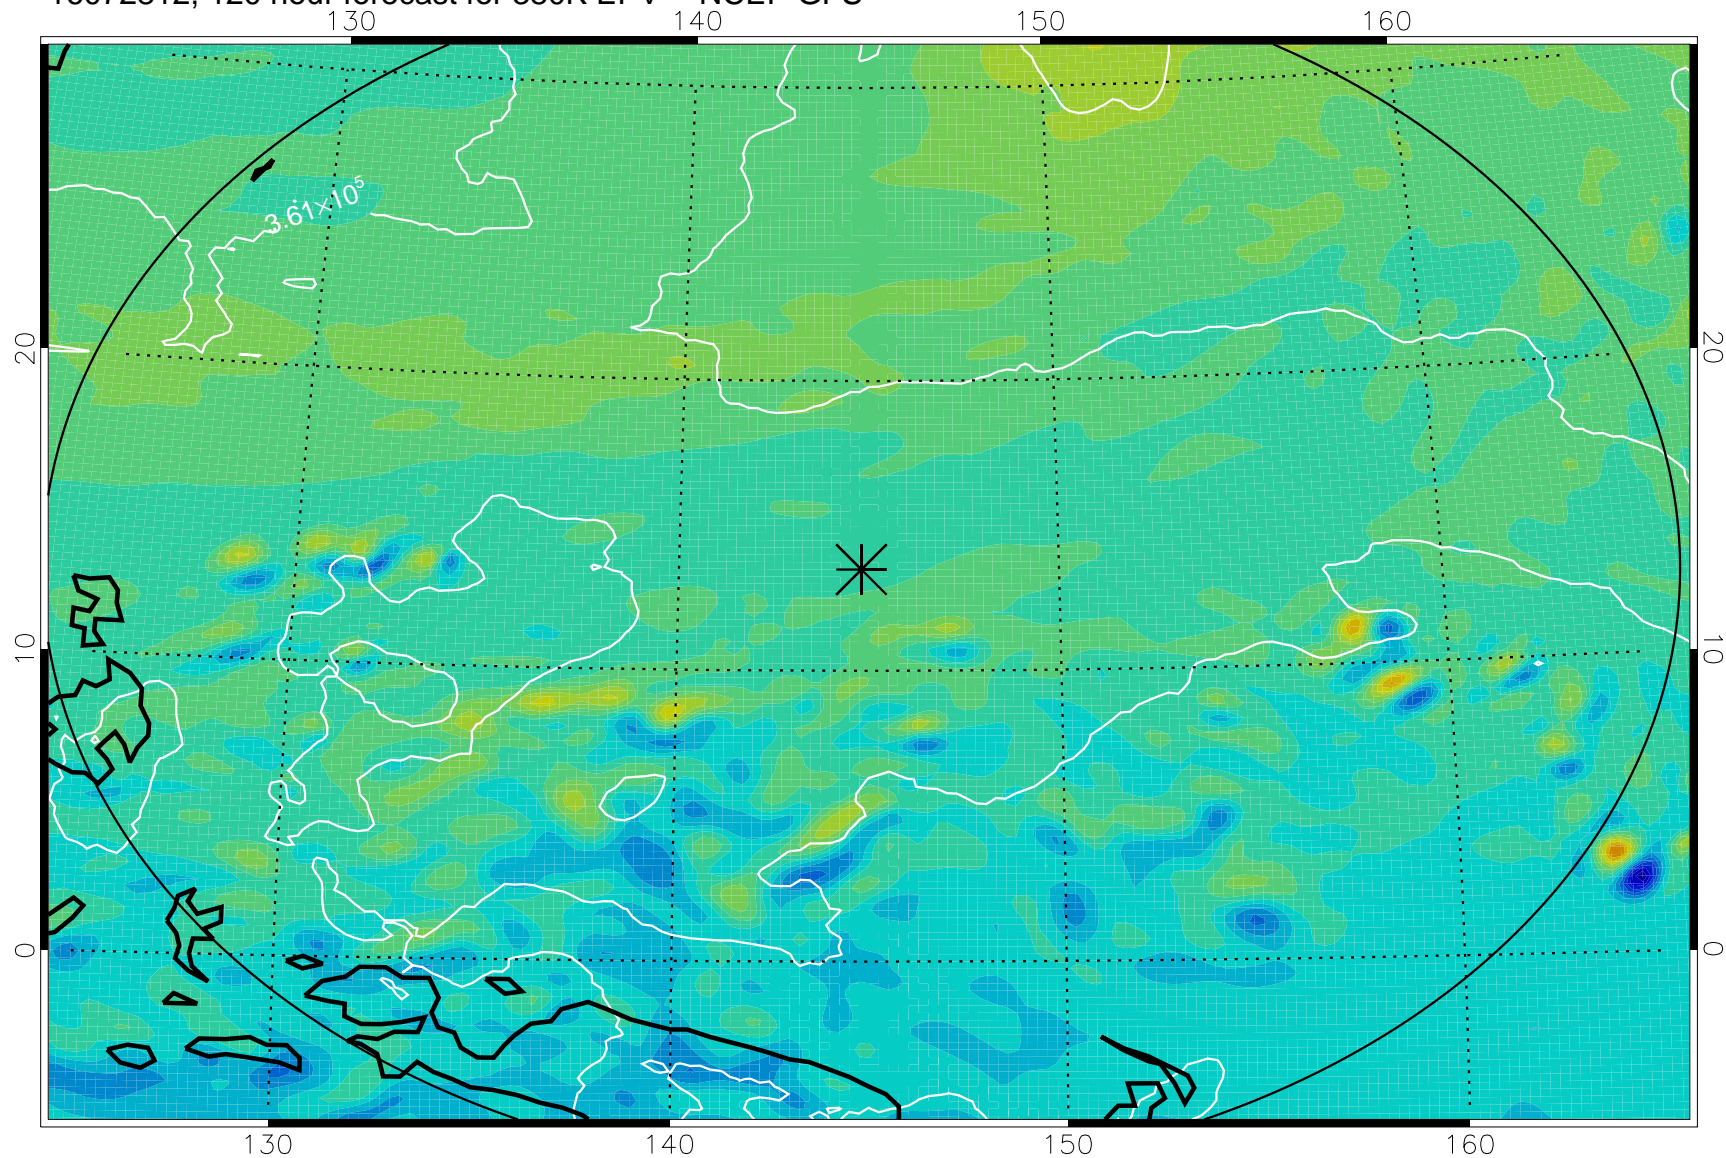

16072618, 78 hour forecast for 380K EPV -- NCEP GFS

380K Montgomery Streamfunction, white

Range ring of 2304 km

16072700, 84 hour forecast for 380K EPV -- NCEP GFS

380K Montgomery Streamfunction, white

Range ring of 2304 km

16072706, 90 hour forecast for 380K EPV -- NCEP GFS

380K Montgomery Streamfunction, white

Range ring of 2304 km

16072712, 96 hour forecast for 380K EPV -- NCEP GFS

380K Montgomery Streamfunction, white

Range ring of 2304 km

16072718, 102 hour forecast for 380K EPV -- NCEP GFS

380K Montgomery Streamfunction, white

Range ring of 2304 km

16072800, 108 hour forecast for 380K EPV -- NCEP GFS

380K Montgomery Streamfunction, white

Range ring of 2304 km

16072806, 114 hour forecast for 380K EPV -- NCEP GFS

380K Montgomery Streamfunction, white

Range ring of 2304 km

16072812, 120 hour forecast for 380K EPV -- NCEP GFS

380K Montgomery Streamfunction, white

Range ring of 2304 km