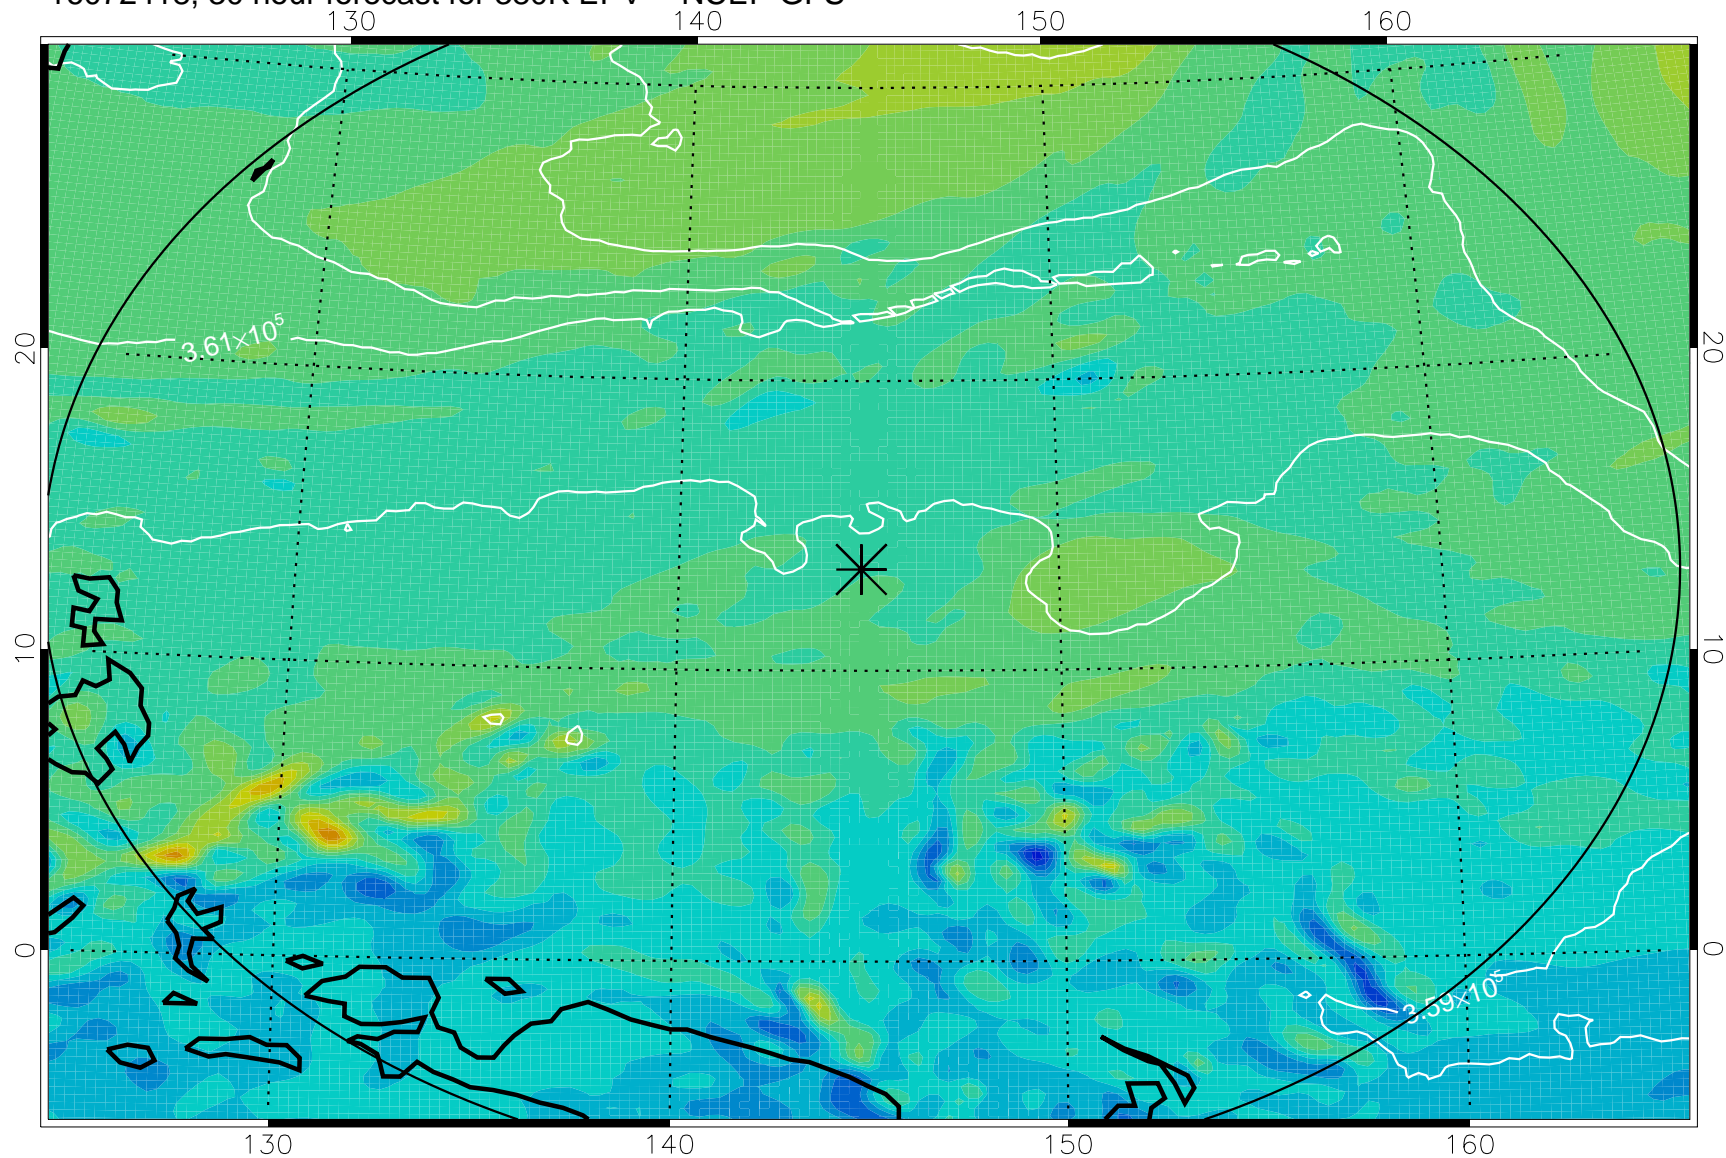

16072406, 18 hour forecast for 380K EPV -- NCEP GFS

380K Montgomery Streamfunction, white

Range ring of 2304 km

16072412, 24 hour forecast for 380K EPV -- NCEP GFS

380K Montgomery Streamfunction, white

Range ring of 2304 km

16072418, 30 hour forecast for 380K EPV -- NCEP GFS

380K Montgomery Streamfunction, white

Range ring of 2304 km

16072500, 36 hour forecast for 380K EPV -- NCEP GFS

380K Montgomery Streamfunction, white

Range ring of 2304 km

16072506, 42 hour forecast for 380K EPV -- NCEP GFS

380K Montgomery Streamfunction, white

Range ring of 2304 km

16072512, 48 hour forecast for 380K EPV -- NCEP GFS

380K Montgomery Streamfunction, white

Range ring of 2304 km

16072518, 54 hour forecast for 380K EPV -- NCEP GFS

380K Montgomery Streamfunction, white

Range ring of 2304 km

16072600, 60 hour forecast for 380K EPV -- NCEP GFS

380K Montgomery Streamfunction, white

Range ring of 2304 km