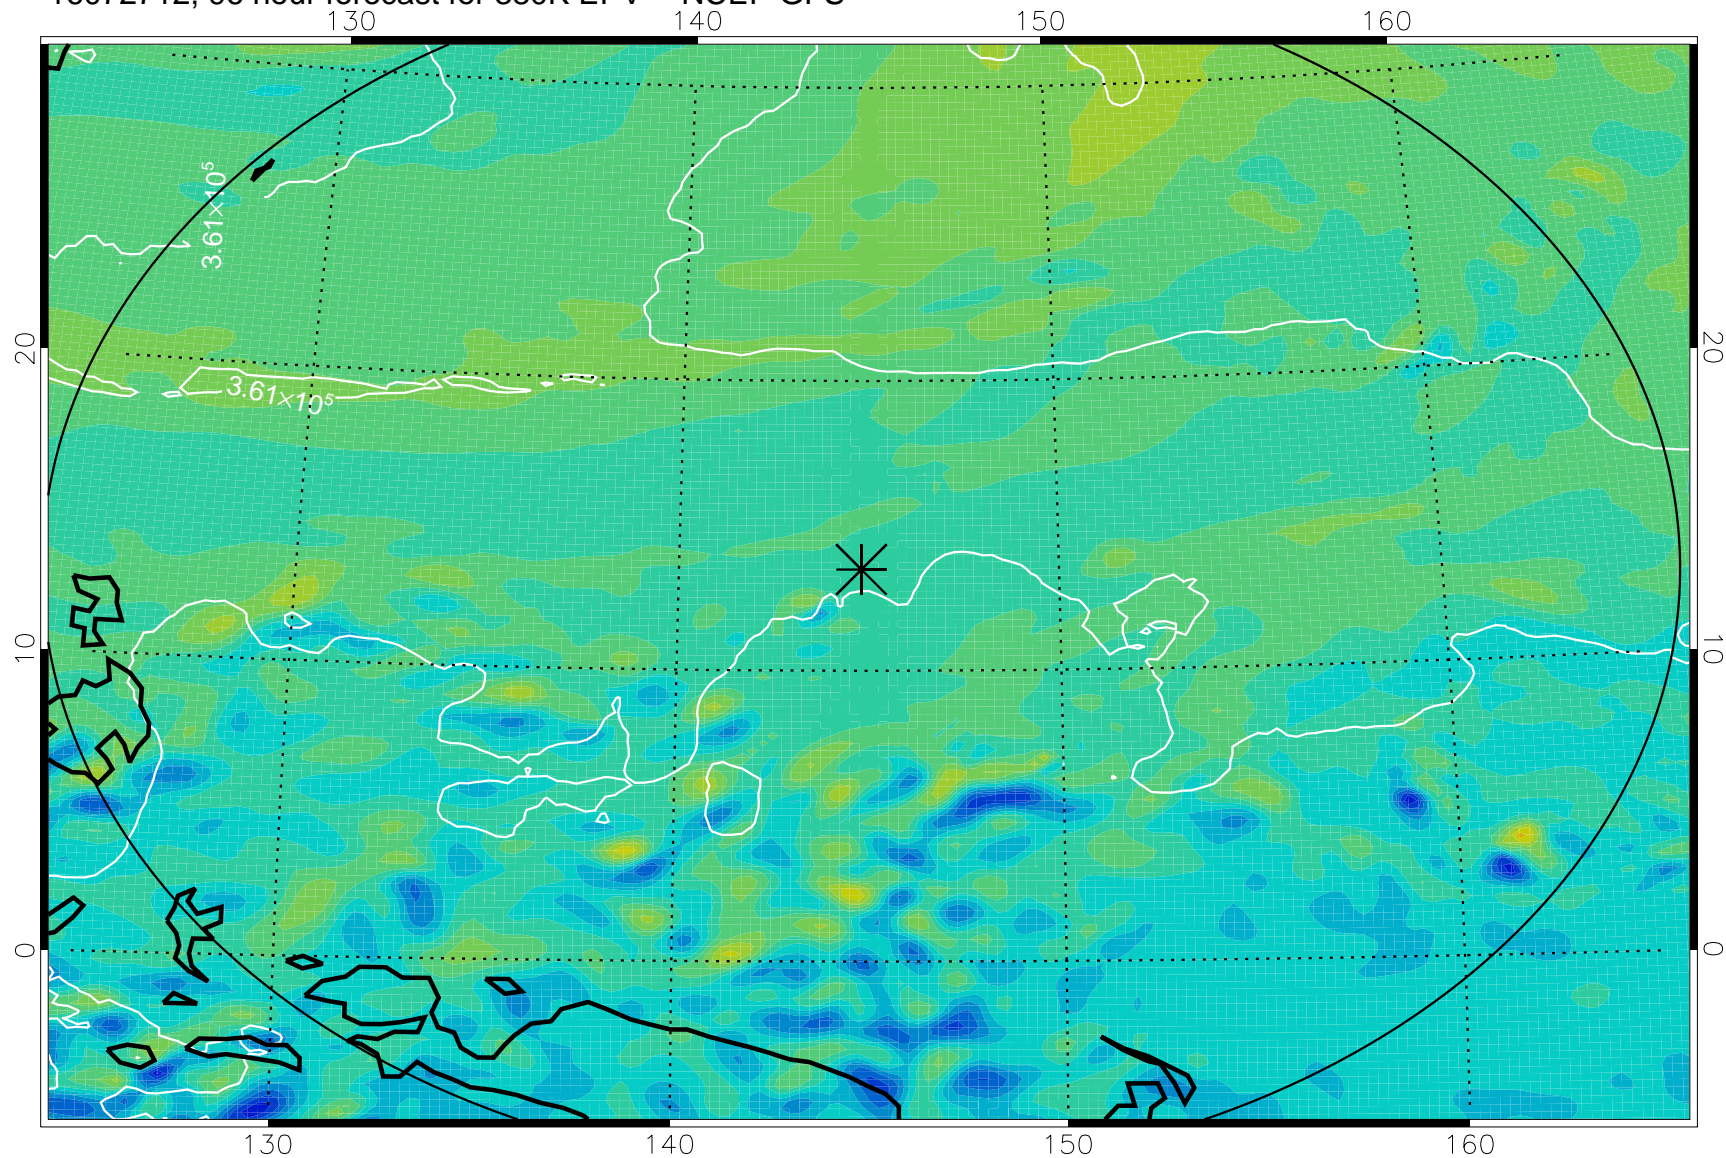

16072606, 66 hour forecast for 380K EPV -- NCEP GFS

380K Montgomery Streamfunction, white

Range ring of 2304 km

16072612, 72 hour forecast for 380K EPV -- NCEP GFS

380K Montgomery Streamfunction, white

Range ring of 2304 km

16072618, 78 hour forecast for 380K EPV -- NCEP GFS

380K Montgomery Streamfunction, white

Range ring of 2304 km

16072700, 84 hour forecast for 380K EPV -- NCEP GFS

380K Montgomery Streamfunction, white

Range ring of 2304 km

16072706, 90 hour forecast for 380K EPV -- NCEP GFS

380K Montgomery Streamfunction, white

Range ring of 2304 km

16072712, 96 hour forecast for 380K EPV -- NCEP GFS

380K Montgomery Streamfunction, white

Range ring of 2304 km

16072718, 102 hour forecast for 380K EPV -- NCEP GFS

380K Montgomery Streamfunction, white

Range ring of 2304 km

16072800, 108 hour forecast for 380K EPV -- NCEP GFS

380K Montgomery Streamfunction, white

Range ring of 2304 km