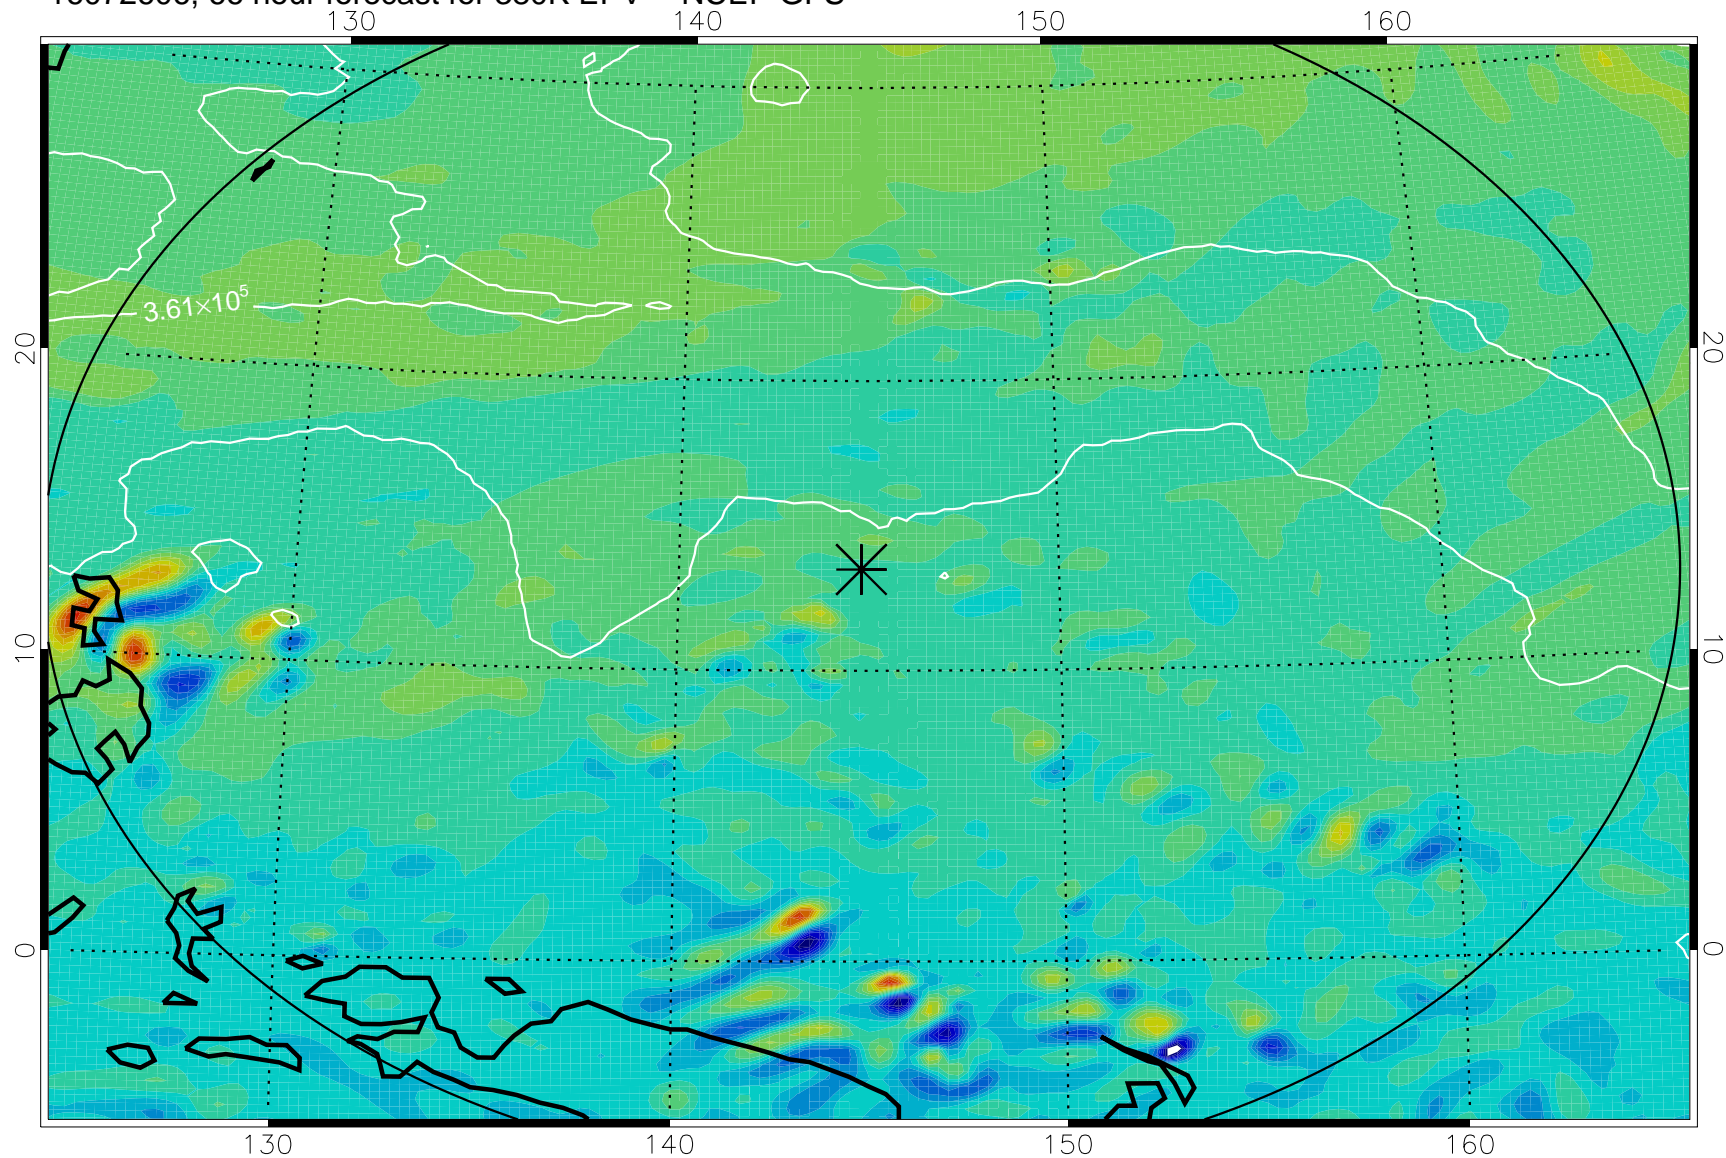

16072518, 54 hour forecast for 380K EPV -- NCEP GFS

380K Montgomery Streamfunction, white

Range ring of 2304 km

16072600, 60 hour forecast for 380K EPV -- NCEP GFS

380K Montgomery Streamfunction, white

Range ring of 2304 km

16072606, 66 hour forecast for 380K EPV -- NCEP GFS

380K Montgomery Streamfunction, white

Range ring of 2304 km

16072612, 72 hour forecast for 380K EPV -- NCEP GFS

380K Montgomery Streamfunction, white

Range ring of 2304 km

16072618, 78 hour forecast for 380K EPV -- NCEP GFS

380K Montgomery Streamfunction, white

Range ring of 2304 km

16072700, 84 hour forecast for 380K EPV -- NCEP GFS

380K Montgomery Streamfunction, white

Range ring of 2304 km

16072718, 102 hour forecast for 380K EPV -- NCEP GFS

380K Montgomery Streamfunction, white

Range ring of 2304 km

16072800, 108 hour forecast for 380K EPV -- NCEP GFS

380K Montgomery Streamfunction, white

Range ring of 2304 km