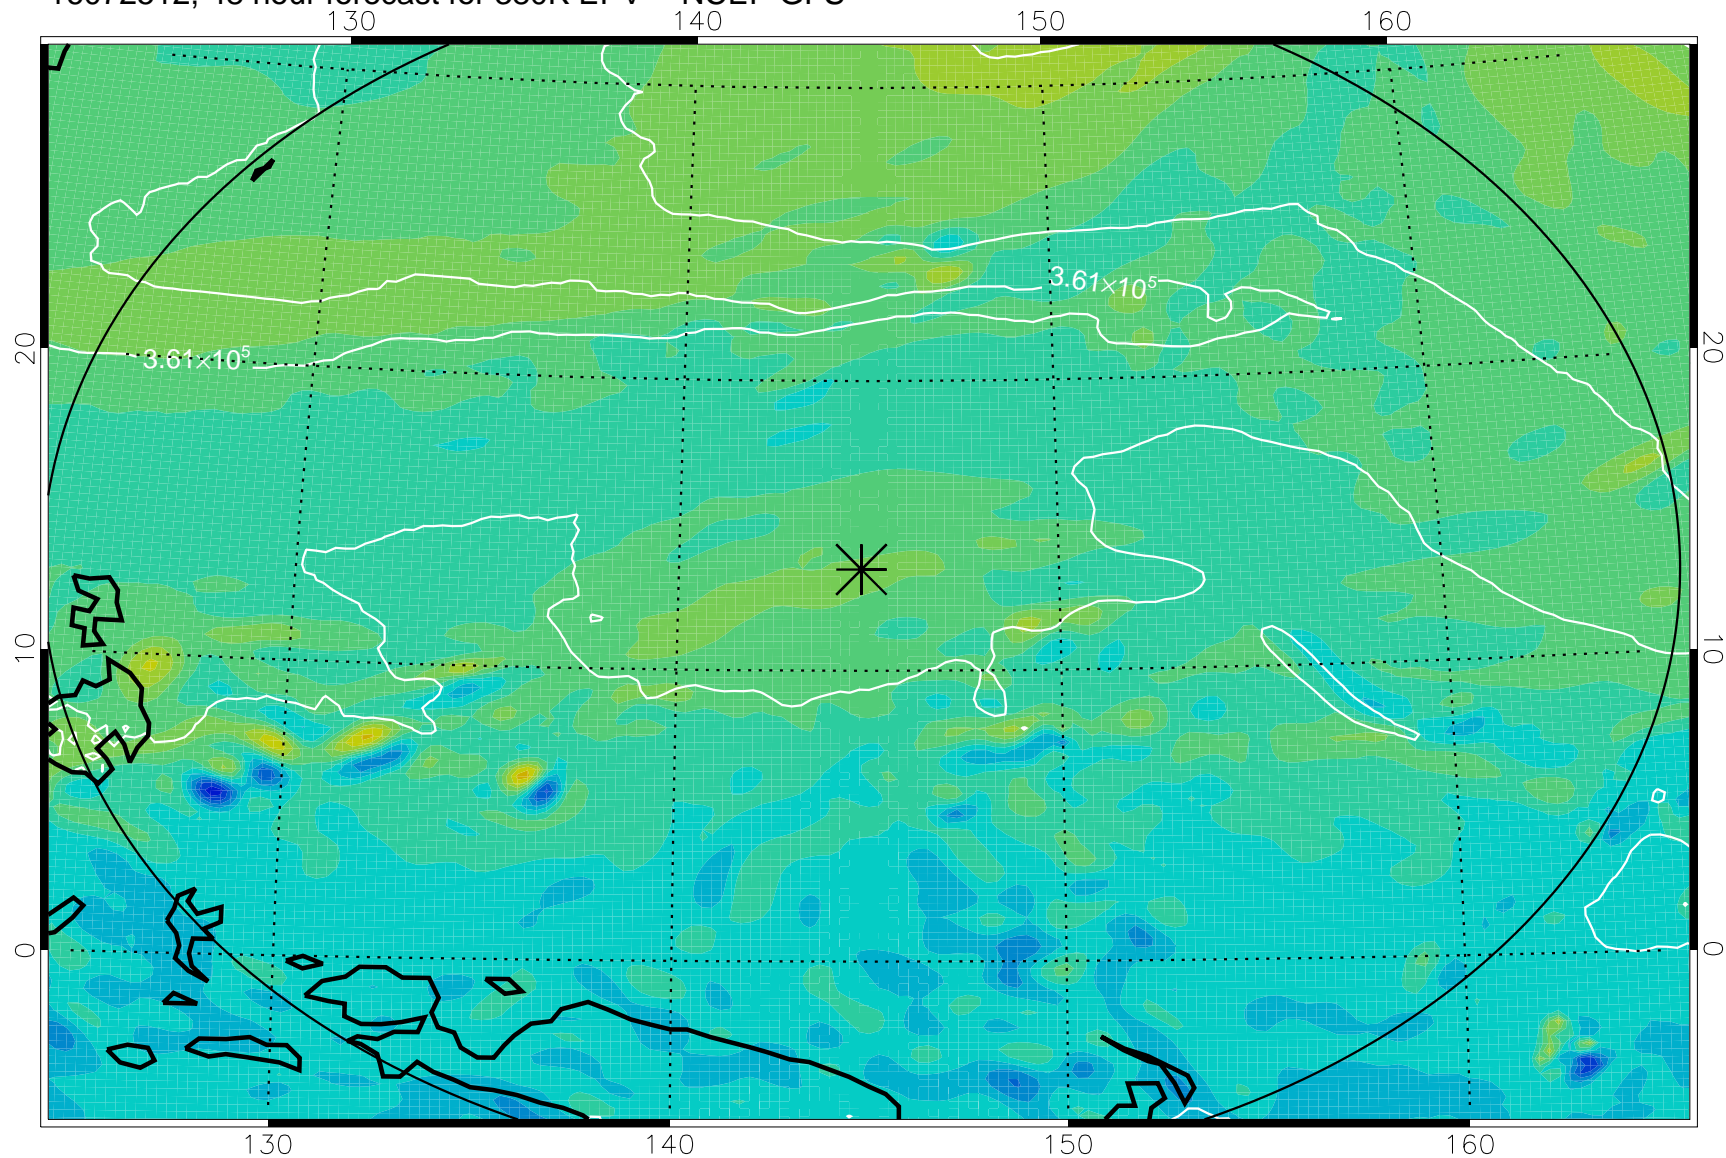

16072406, 18 hour forecast for 380K EPV -- NCEP GFS

380K Montgomery Streamfunction, white

Range ring of 2304 km

16072412, 24 hour forecast for 380K EPV -- NCEP GFS

380K Montgomery Streamfunction, white

Range ring of 2304 km

16072418, 30 hour forecast for 380K EPV -- NCEP GFS

380K Montgomery Streamfunction, white

Range ring of 2304 km

16072500, 36 hour forecast for 380K EPV -- NCEP GFS

380K Montgomery Streamfunction, white

Range ring of 2304 km

16072506, 42 hour forecast for 380K EPV -- NCEP GFS

380K Montgomery Streamfunction, white

Range ring of 2304 km

16072512, 48 hour forecast for 380K EPV -- NCEP GFS

380K Montgomery Streamfunction, white

Range ring of 2304 km

16072518, 54 hour forecast for 380K EPV -- NCEP GFS

380K Montgomery Streamfunction, white

Range ring of 2304 km

16072600, 60 hour forecast for 380K EPV -- NCEP GFS

380K Montgomery Streamfunction, white

Range ring of 2304 km