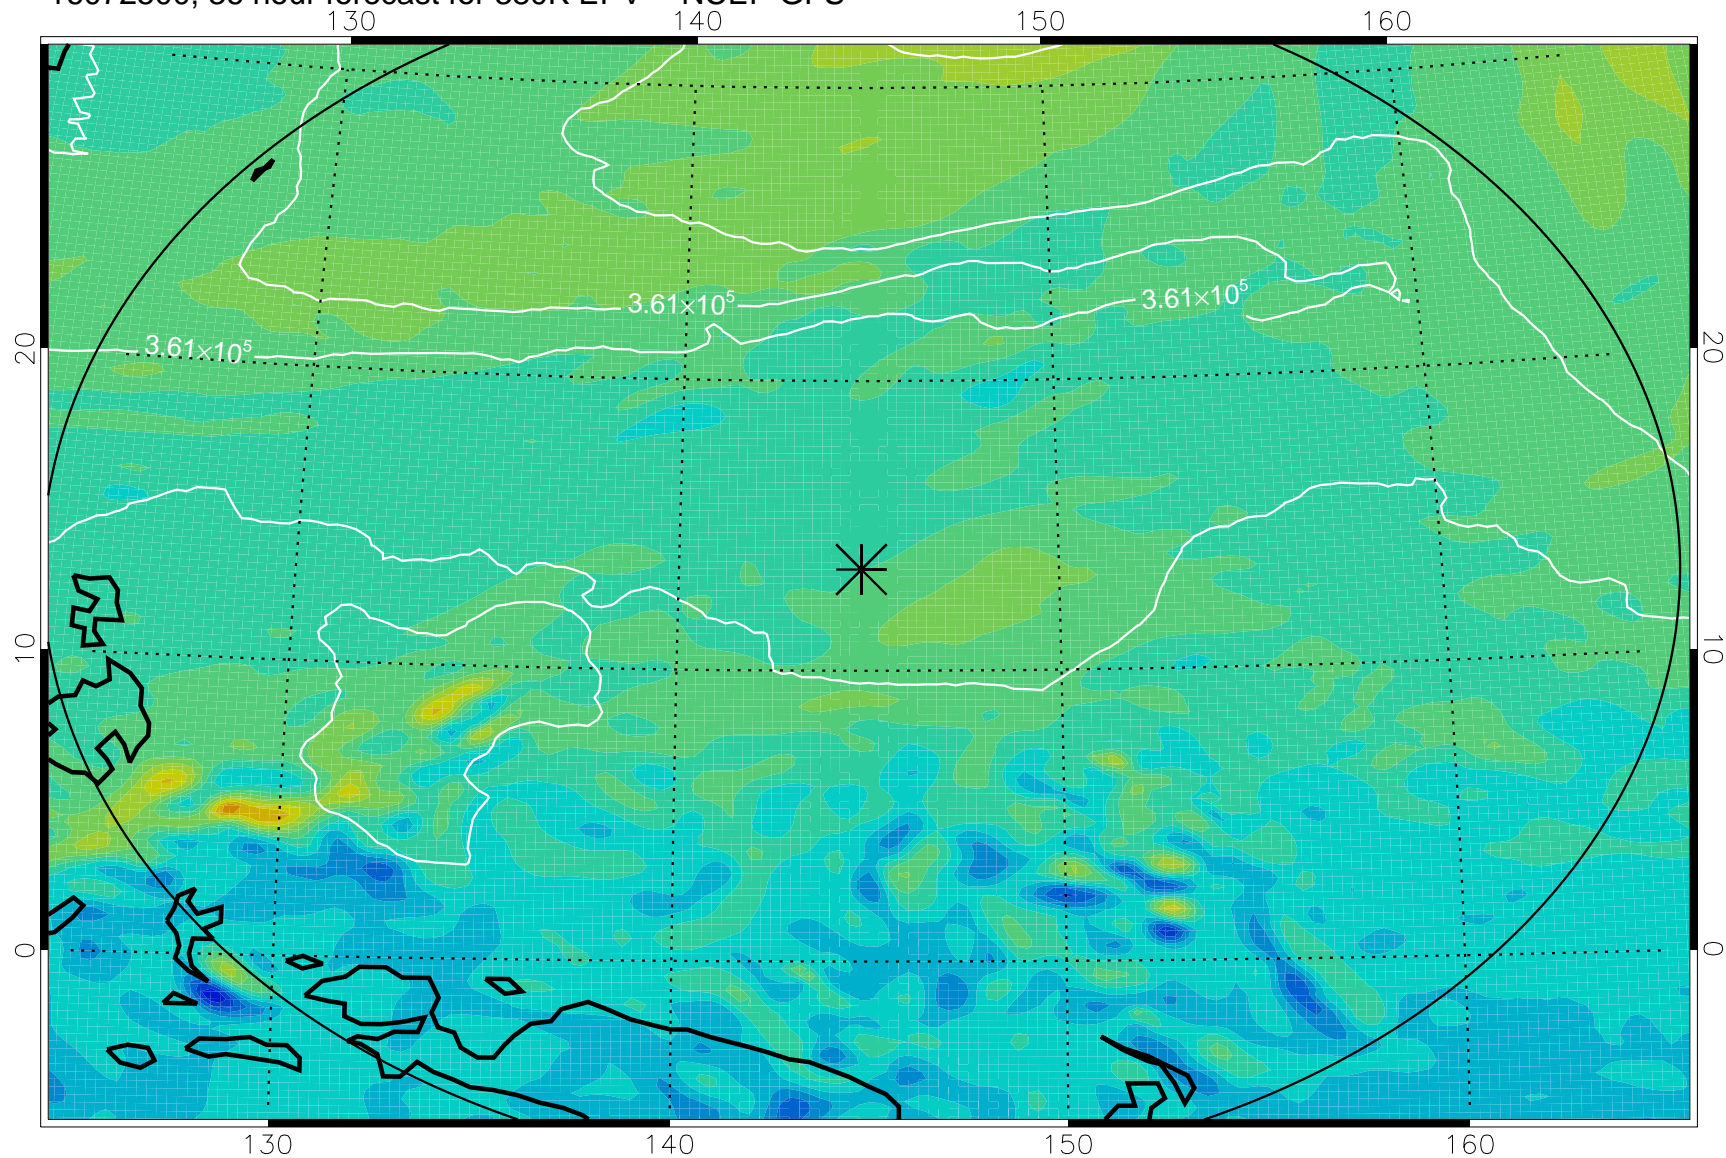

16072318, 6 hour forecast for 380K EPV -- NCEP GFS

380K Montgomery Streamfunction, white

Range ring of 2304 km

16072400, 12 hour forecast for 380K EPV -- NCEP GFS

380K Montgomery Streamfunction, white

Range ring of 2304 km

16072406, 18 hour forecast for 380K EPV -- NCEP GFS

380K Montgomery Streamfunction, white

Range ring of 2304 km

16072412, 24 hour forecast for 380K EPV -- NCEP GFS

380K Montgomery Streamfunction, white

Range ring of 2304 km

16072418, 30 hour forecast for 380K EPV -- NCEP GFS

380K Montgomery Streamfunction, white

Range ring of 2304 km

16072500, 36 hour forecast for 380K EPV -- NCEP GFS

380K Montgomery Streamfunction, white

Range ring of 2304 km

16072506, 42 hour forecast for 380K EPV -- NCEP GFS

380K Montgomery Streamfunction, white

Range ring of 2304 km

16072512, 48 hour forecast for 380K EPV -- NCEP GFS

380K Montgomery Streamfunction, white

Range ring of 2304 km