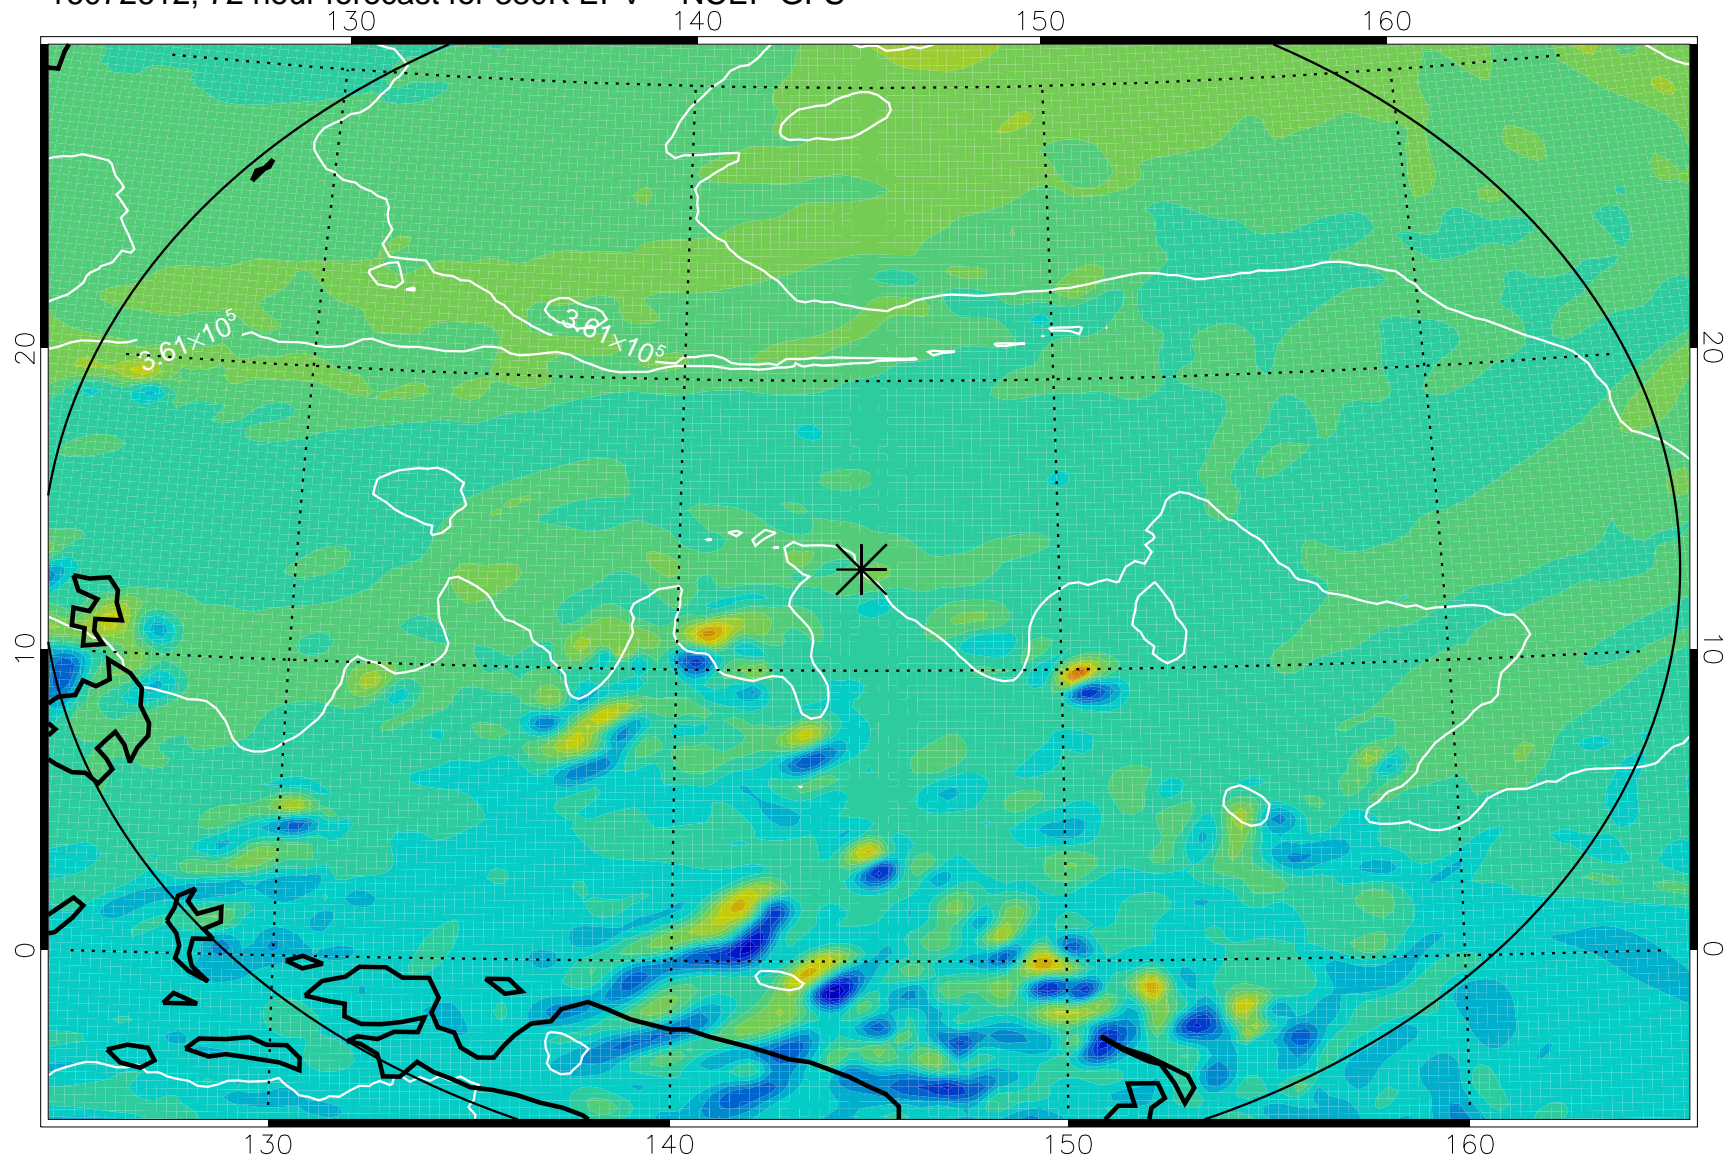

16072506, 42 hour forecast for 380K EPV -- NCEP GFS

380K Montgomery Streamfunction, white

Range ring of 2304 km

16072512, 48 hour forecast for 380K EPV -- NCEP GFS

380K Montgomery Streamfunction, white

Range ring of 2304 km

16072518, 54 hour forecast for 380K EPV -- NCEP GFS

380K Montgomery Streamfunction, white

Range ring of 2304 km

16072600, 60 hour forecast for 380K EPV -- NCEP GFS

380K Montgomery Streamfunction, white

Range ring of 2304 km

16072606, 66 hour forecast for 380K EPV -- NCEP GFS

380K Montgomery Streamfunction, white

Range ring of 2304 km

16072612, 72 hour forecast for 380K EPV -- NCEP GFS

380K Montgomery Streamfunction, white

Range ring of 2304 km

16072618, 78 hour forecast for 380K EPV -- NCEP GFS

380K Montgomery Streamfunction, white

Range ring of 2304 km

16072700, 84 hour forecast for 380K EPV -- NCEP GFS

380K Montgomery Streamfunction, white

Range ring of 2304 km