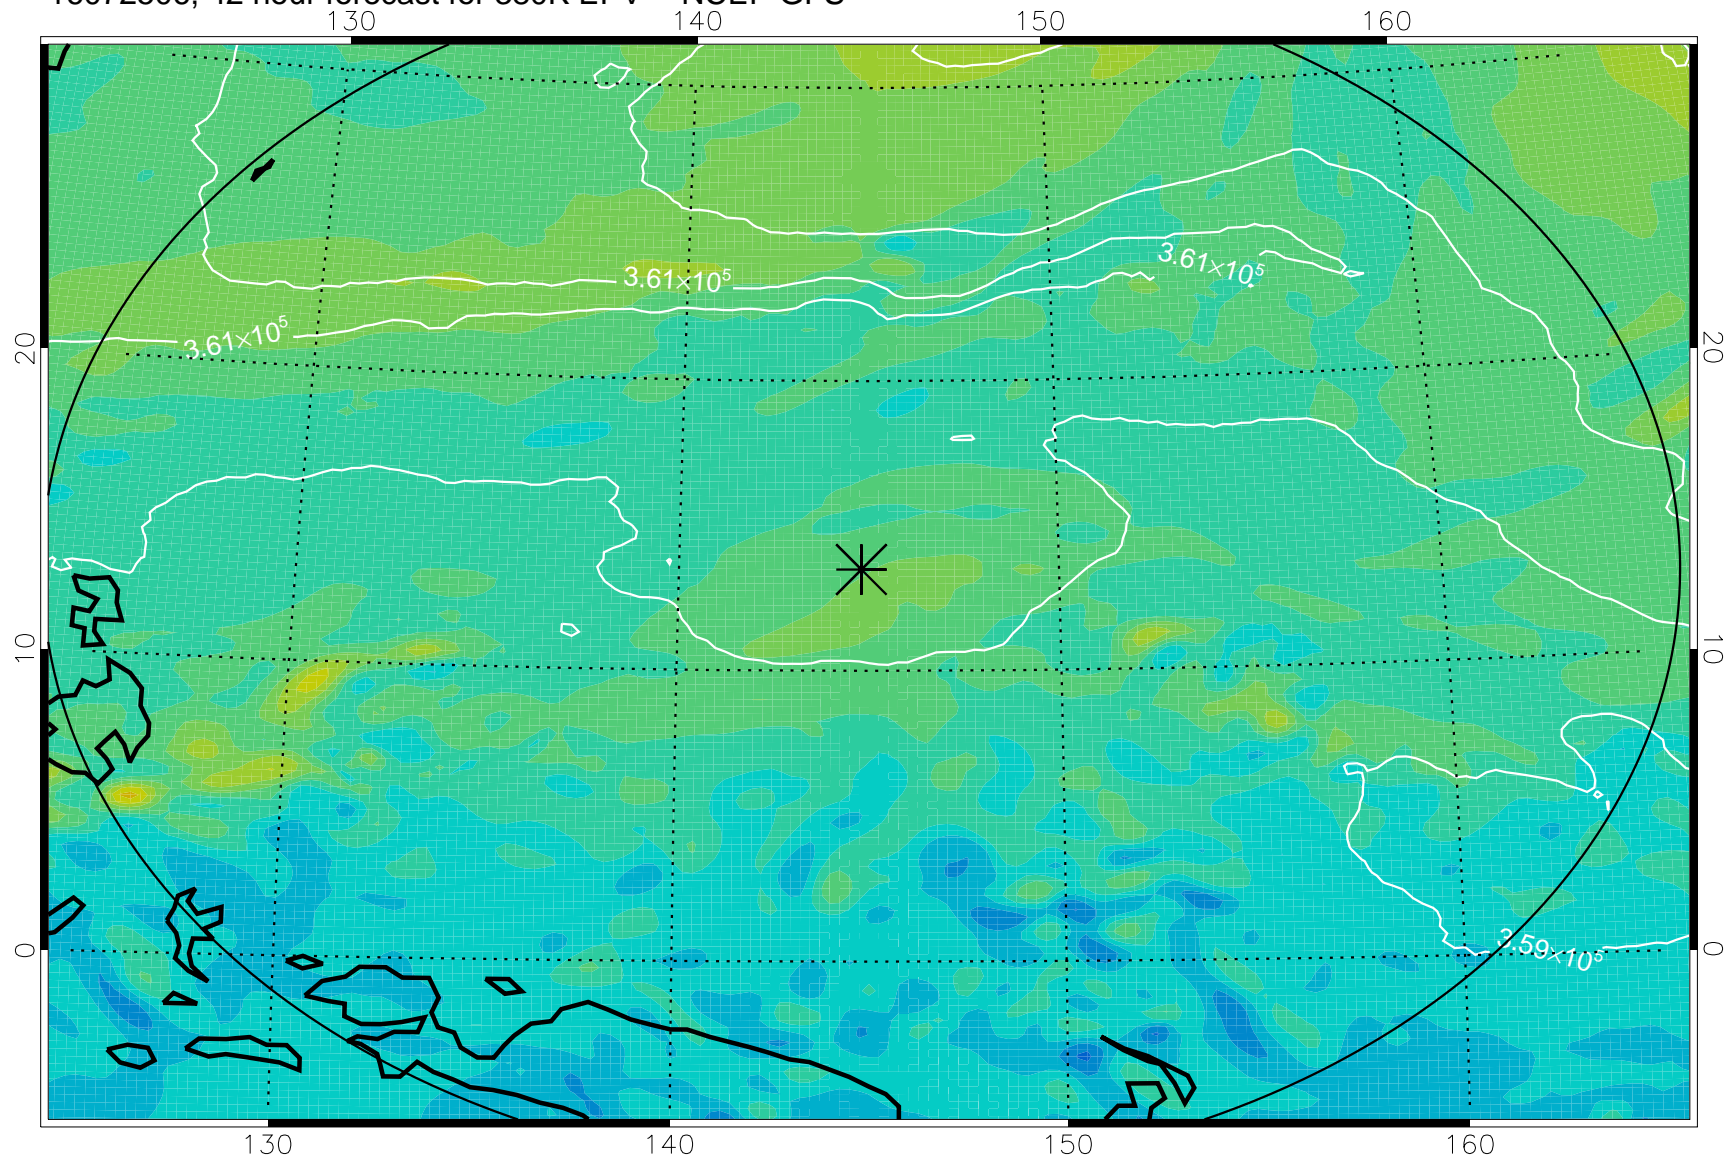

16072406, 18 hour forecast for 380K EPV -- NCEP GFS

380K Montgomery Streamfunction, white

Range ring of 2304 km

16072412, 24 hour forecast for 380K EPV -- NCEP GFS

380K Montgomery Streamfunction, white

Range ring of 2304 km

16072418, 30 hour forecast for 380K EPV -- NCEP GFS

380K Montgomery Streamfunction, white

Range ring of 2304 km

16072500, 36 hour forecast for 380K EPV -- NCEP GFS

380K Montgomery Streamfunction, white

Range ring of 2304 km

16072506, 42 hour forecast for 380K EPV -- NCEP GFS

380K Montgomery Streamfunction, white

Range ring of 2304 km

16072512, 48 hour forecast for 380K EPV -- NCEP GFS

380K Montgomery Streamfunction, white

Range ring of 2304 km

16072518, 54 hour forecast for 380K EPV -- NCEP GFS

380K Montgomery Streamfunction, white

Range ring of 2304 km

16072600, 60 hour forecast for 380K EPV -- NCEP GFS

380K Montgomery Streamfunction, white

Range ring of 2304 km