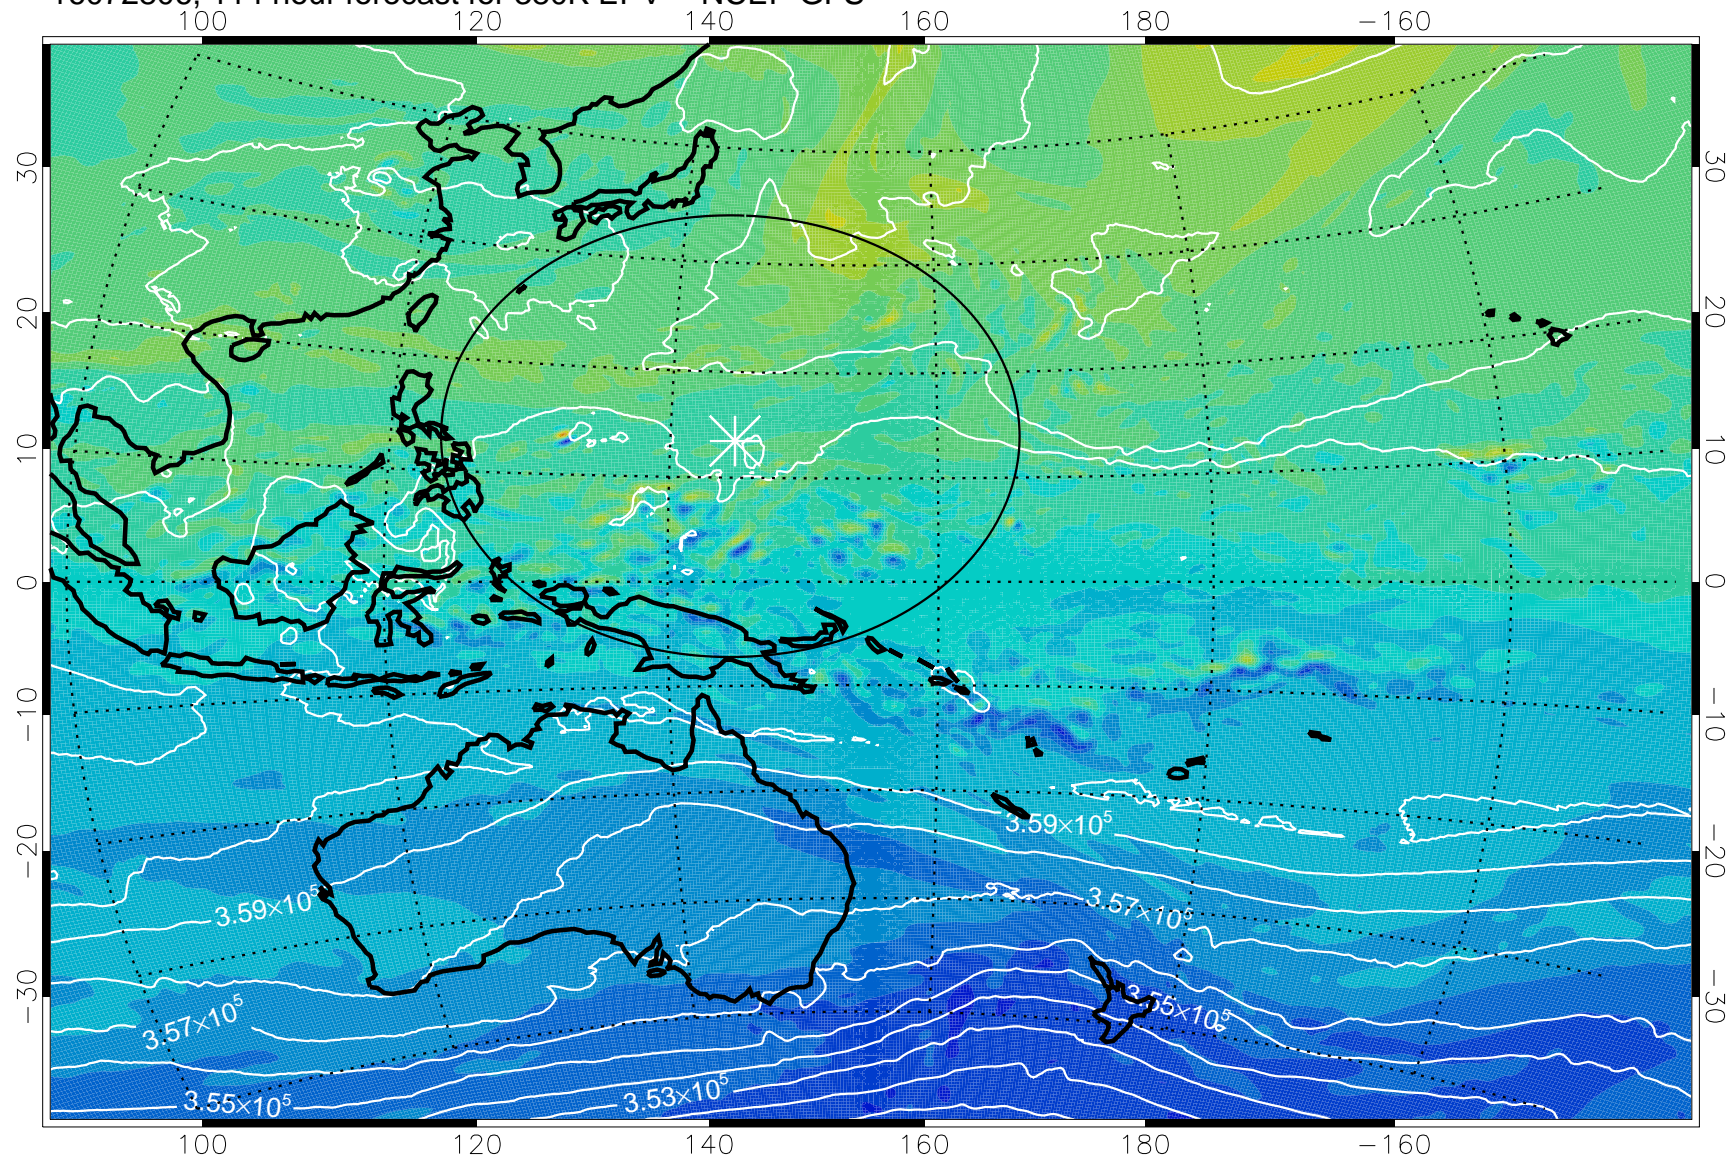

16072706, 90 hour forecast for 380K EPV -- NCEP GFS

380K Montgomery Streamfunction, white

Range ring of 2304 km

16072712, 96 hour forecast for 380K EPV -- NCEP GFS

380K Montgomery Streamfunction, white

Range ring of 2304 km

16072718, 102 hour forecast for 380K EPV -- NCEP GFS

380K Montgomery Streamfunction, white

Range ring of 2304 km

16072800, 108 hour forecast for 380K EPV -- NCEP GFS

380K Montgomery Streamfunction, white

Range ring of 2304 km

16072806, 114 hour forecast for 380K EPV -- NCEP GFS

380K Montgomery Streamfunction, white

Range ring of 2304 km

16072812, 120 hour forecast for 380K EPV -- NCEP GFS

380K Montgomery Streamfunction, white

Range ring of 2304 km