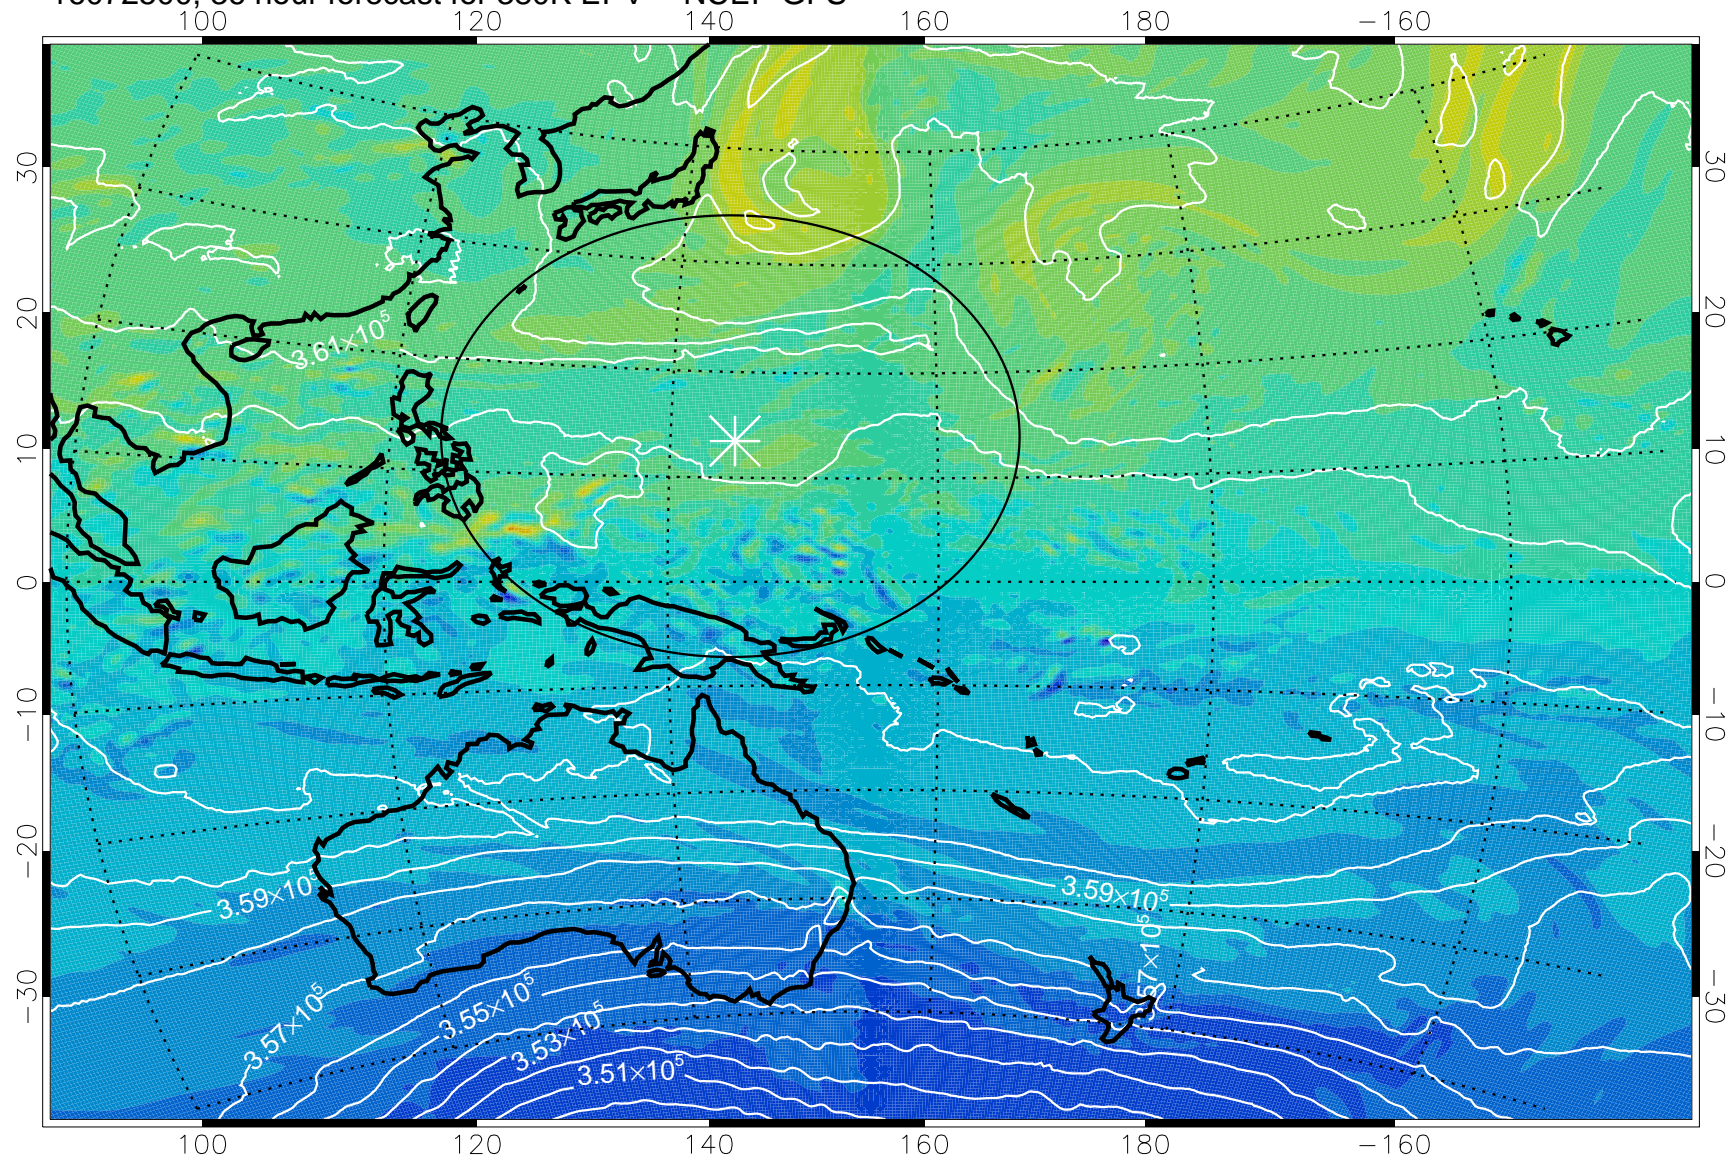

380K Montgomery Streamfunction, white

Range ring of 2304 km

16072418, 30 hour forecast for 380K EPV -- NCEP GFS

380K Montgomery Streamfunction, white

Range ring of 2304 km

16072500, 36 hour forecast for 380K EPV -- NCEP GFS

380K Montgomery Streamfunction, white

Range ring of 2304 km

16072506, 42 hour forecast for 380K EPV -- NCEP GFS

16072512, 48 hour forecast for 380K EPV -- NCEP GFS

380K Montgomery Streamfunction, white

Range ring of 2304 km

16072518, 54 hour forecast for 380K EPV -- NCEP GFS

380K Montgomery Streamfunction, white

Range ring of 2304 km

16072600, 60 hour forecast for 380K EPV -- NCEP GFS

380K Montgomery Streamfunction, white

Range ring of 2304 km

16072606, 66 hour forecast for 380K EPV -- NCEP GFS

380K Montgomery Streamfunction, white

Range ring of 2304 km

16072612, 72 hour forecast for 380K EPV -- NCEP GFS

380K Montgomery Streamfunction, white

Range ring of 2304 km