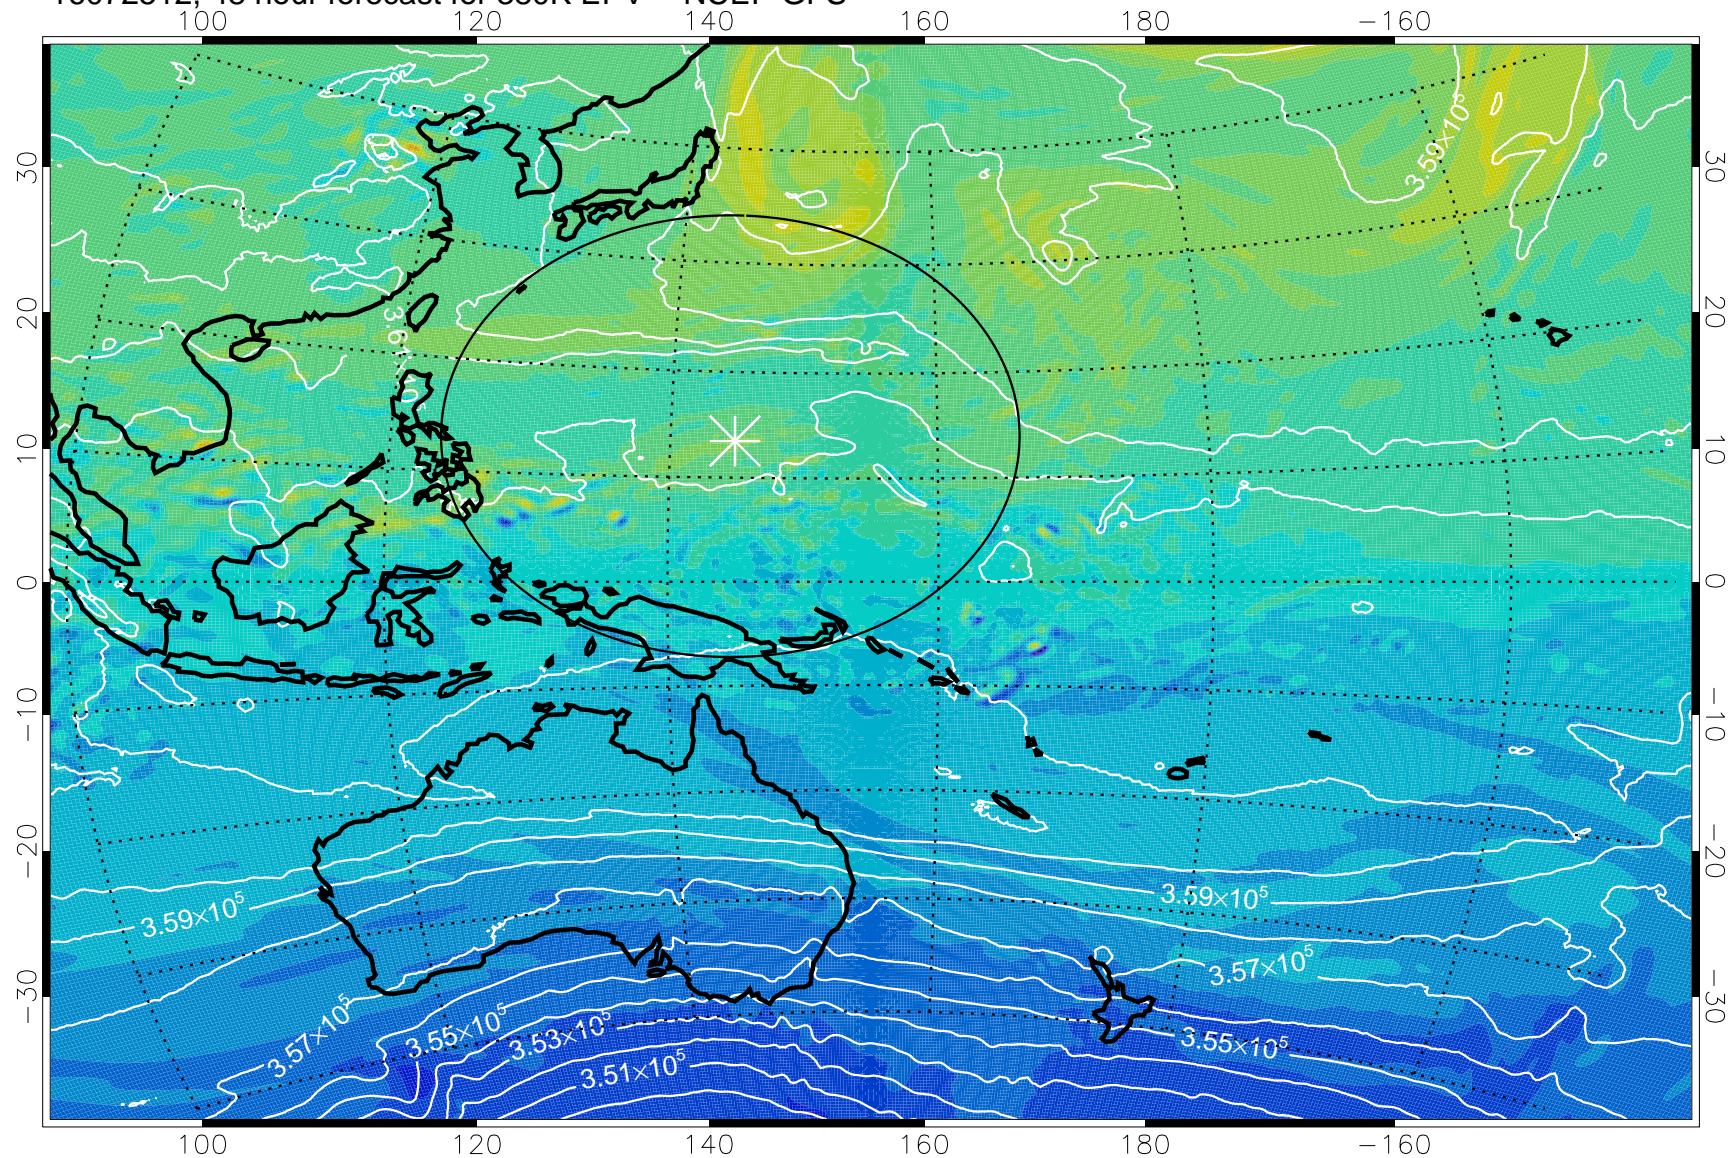

380K Montgomery Streamfunction, white

Range ring of 2304 km

16072418, 30 hour forecast for 380K EPV -- NCEP GFS

380K Montgomery Streamfunction, white

Range ring of 2304 km

16072500, 36 hour forecast for 380K EPV -- NCEP GFS

380K Montgomery Streamfunction, white

Range ring of 2304 km

16072506, 42 hour forecast for 380K EPV -- NCEP GFS

16072512, 48 hour forecast for 380K EPV -- NCEP GFS

380K Montgomery Streamfunction, white

Range ring of 2304 km

16072518, 54 hour forecast for 380K EPV -- NCEP GFS

380K Montgomery Streamfunction, white

Range ring of 2304 km

16072600, 60 hour forecast for 380K EPV -- NCEP GFS

380K Montgomery Streamfunction, white

Range ring of 2304 km

16072606, 66 hour forecast for 380K EPV -- NCEP GFS

380K Montgomery Streamfunction, white

Range ring of 2304 km

16072612, 72 hour forecast for 380K EPV -- NCEP GFS

380K Montgomery Streamfunction, white

Range ring of 2304 km