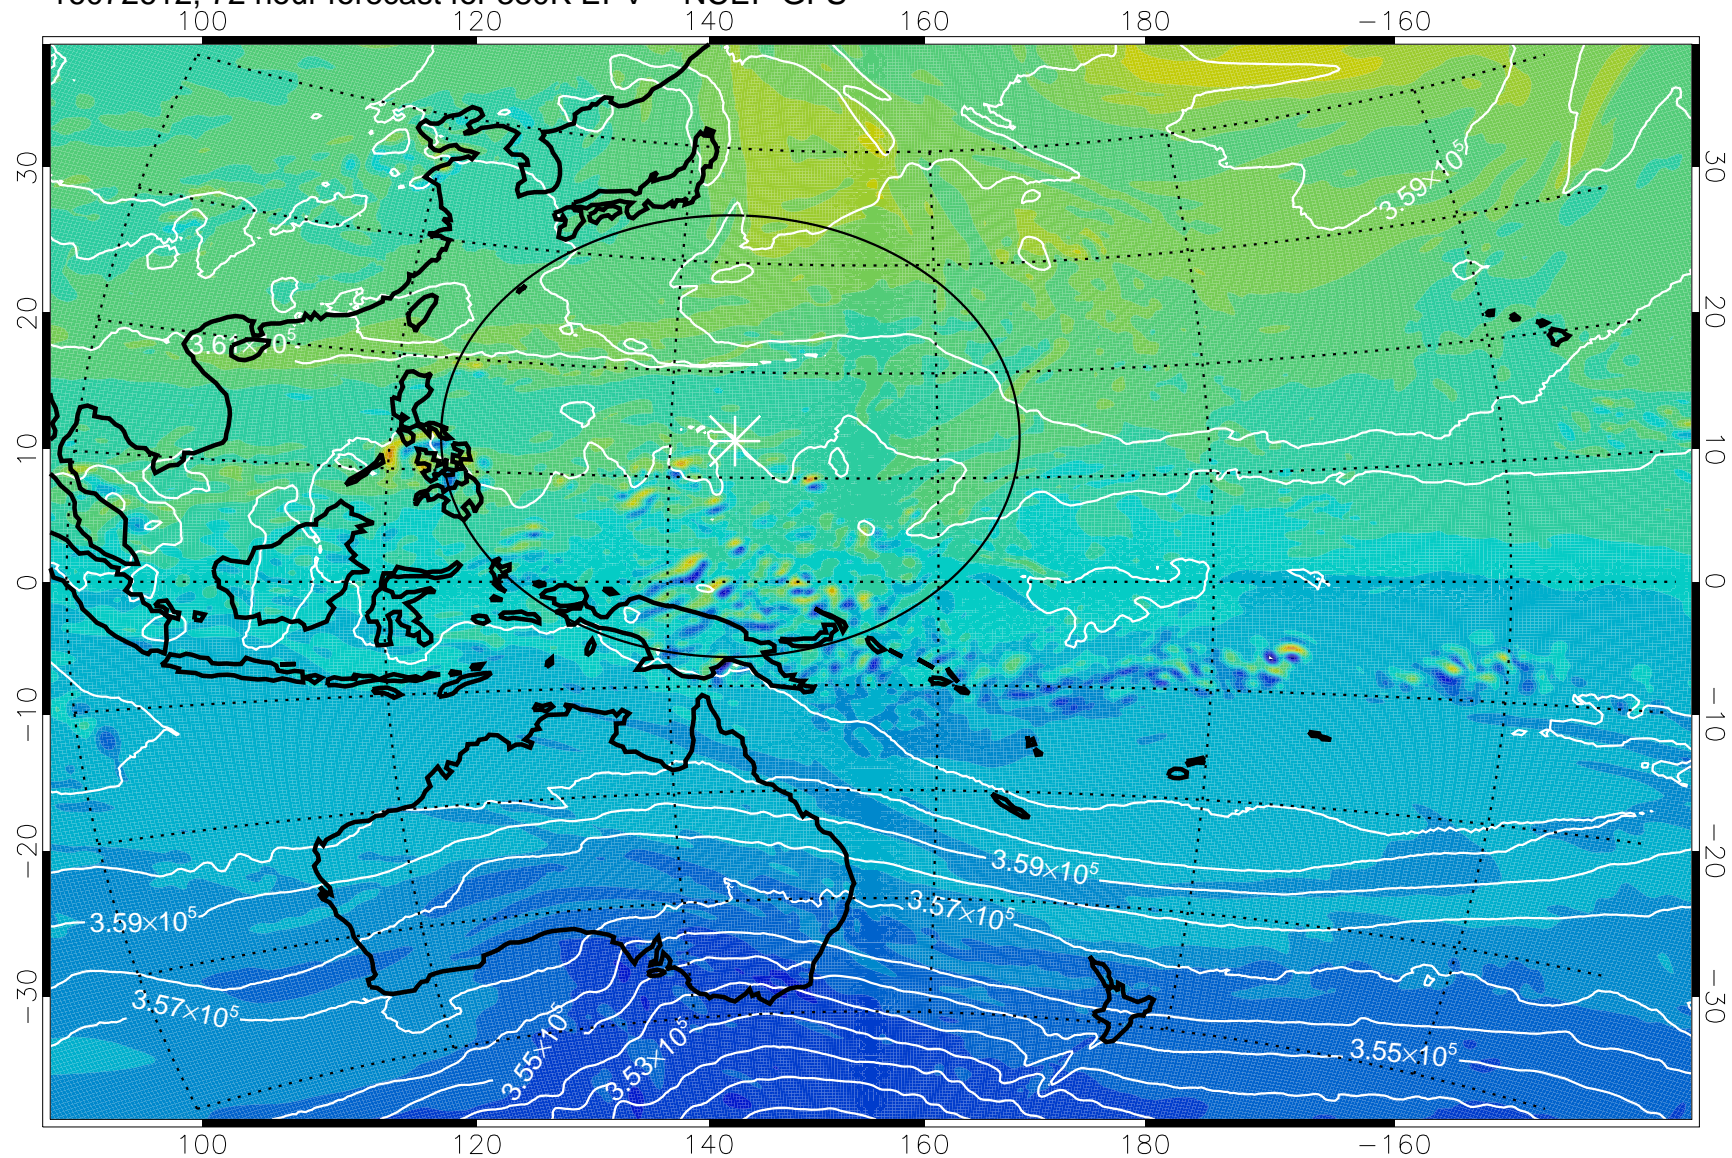

16072518, 54 hour forecast for 380K EPV -- NCEP GFS

380K Montgomery Streamfunction, white

Range ring of 2304 km

16072600, 60 hour forecast for 380K EPV -- NCEP GFS

380K Montgomery Streamfunction, white

Range ring of 2304 km

16072606, 66 hour forecast for 380K EPV -- NCEP GFS

380K Montgomery Streamfunction, white

Range ring of 2304 km

16072612, 72 hour forecast for 380K EPV -- NCEP GFS

380K Montgomery Streamfunction, white

Range ring of 2304 km

16072618, 78 hour forecast for 380K EPV -- NCEP GFS

380K Montgomery Streamfunction, white

Range ring of 2304 km

16072700, 84 hour forecast for 380K EPV -- NCEP GFS

380K Montgomery Streamfunction, white

Range ring of 2304 km

16072706, 90 hour forecast for 380K EPV -- NCEP GFS

380K Montgomery Streamfunction, white

Range ring of 2304 km

16072712, 96 hour forecast for 380K EPV -- NCEP GFS

380K Montgomery Streamfunction, white

Range ring of 2304 km