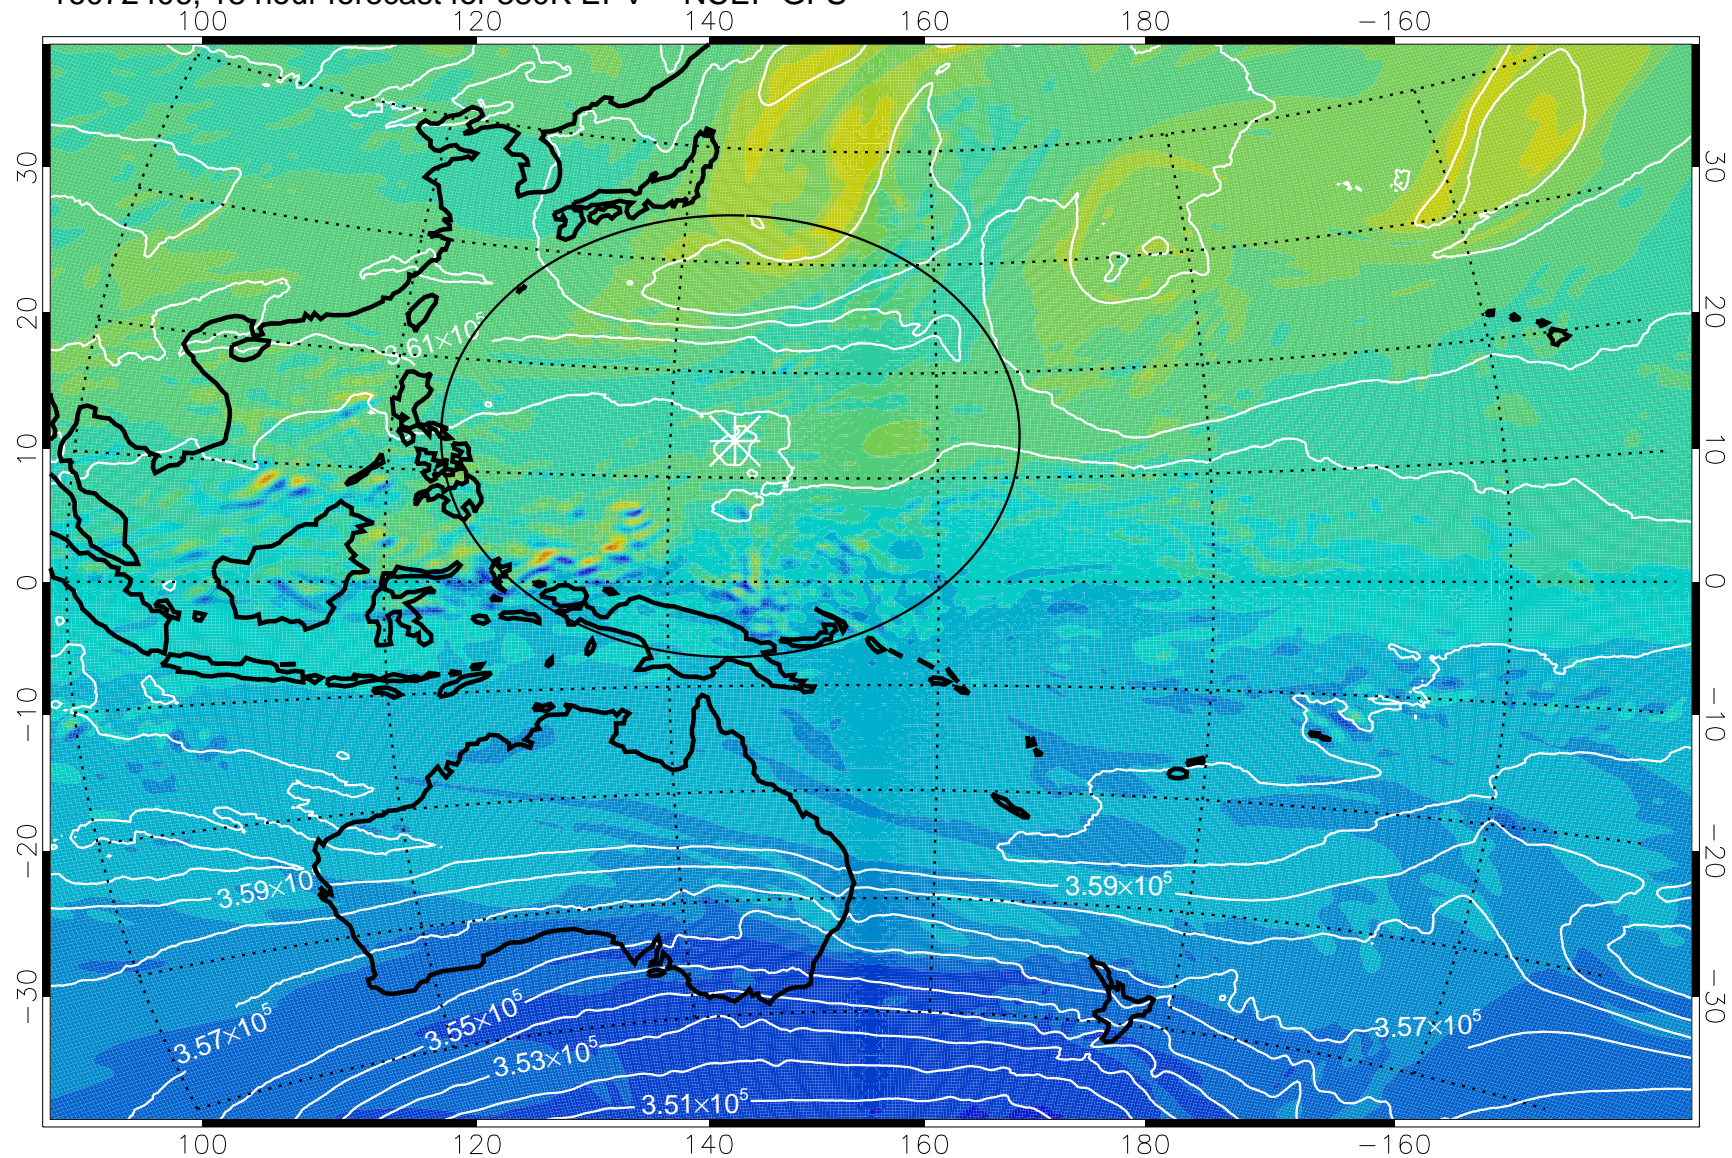

16072318, 6 hour forecast for 380K EPV -- NCEP GFS

380K Montgomery Streamfunction, white

Range ring of 2304 km

16072400, 12 hour forecast for 380K EPV -- NCEP GFS

16072406, 18 hour forecast for 380K EPV -- NCEP GFS

380K Montgomery Streamfunction, white

Range ring of 2304 km

16072412, 24 hour forecast for 380K EPV -- NCEP GFS

$-2 \times 10^{-5}$     $-1 \times 10^{-5}$    0    $1 \times 10^{-5}$     $2 \times 10^{-5}$   
PVU

380K Montgomery Streamfunction, white

Range ring of 2304 km

16072418, 30 hour forecast for 380K EPV -- NCEP GFS

380K Montgomery Streamfunction, white

Range ring of 2304 km

16072500, 36 hour forecast for 380K EPV -- NCEP GFS

380K Montgomery Streamfunction, white

Range ring of 2304 km

16072506, 42 hour forecast for 380K EPV -- NCEP GFS

16072512, 48 hour forecast for 380K EPV -- NCEP GFS

380K Montgomery Streamfunction, white

Range ring of 2304 km