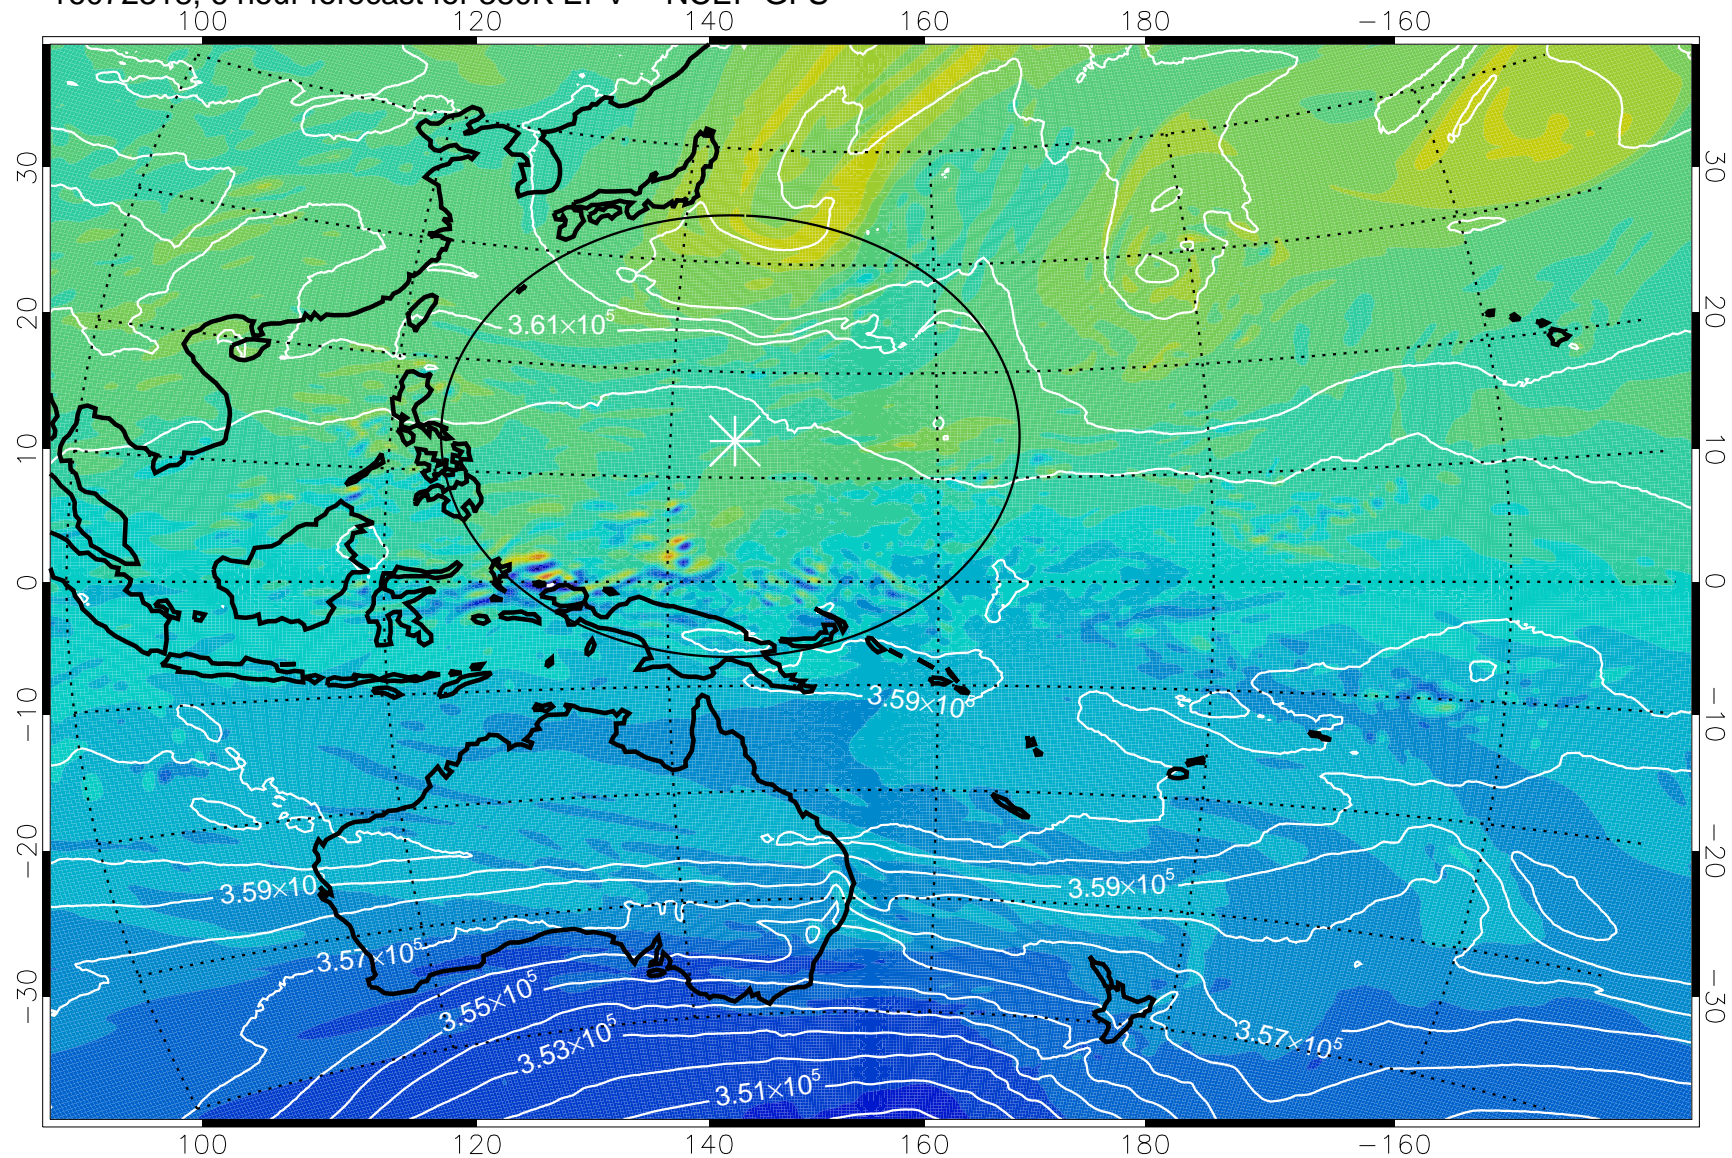

16072318, 6 hour forecast for 380K EPV -- NCEP GFS

380K Montgomery Streamfunction, white

Range ring of 2304 km

16072400, 12 hour forecast for 380K EPV -- NCEP GFS

16072406, 18 hour forecast for 380K EPV -- NCEP GFS

380K Montgomery Streamfunction, white

Range ring of 2304 km

16072412, 24 hour forecast for 380K EPV -- NCEP GFS

$-2 \times 10^{-5}$     $-1 \times 10^{-5}$    0    $1 \times 10^{-5}$     $2 \times 10^{-5}$   
PVU

380K Montgomery Streamfunction, white

Range ring of 2304 km

16072418, 30 hour forecast for 380K EPV -- NCEP GFS

380K Montgomery Streamfunction, white

Range ring of 2304 km

16072500, 36 hour forecast for 380K EPV -- NCEP GFS

380K Montgomery Streamfunction, white

Range ring of 2304 km

16072506, 42 hour forecast for 380K EPV -- NCEP GFS

16072512, 48 hour forecast for 380K EPV -- NCEP GFS

380K Montgomery Streamfunction, white

Range ring of 2304 km