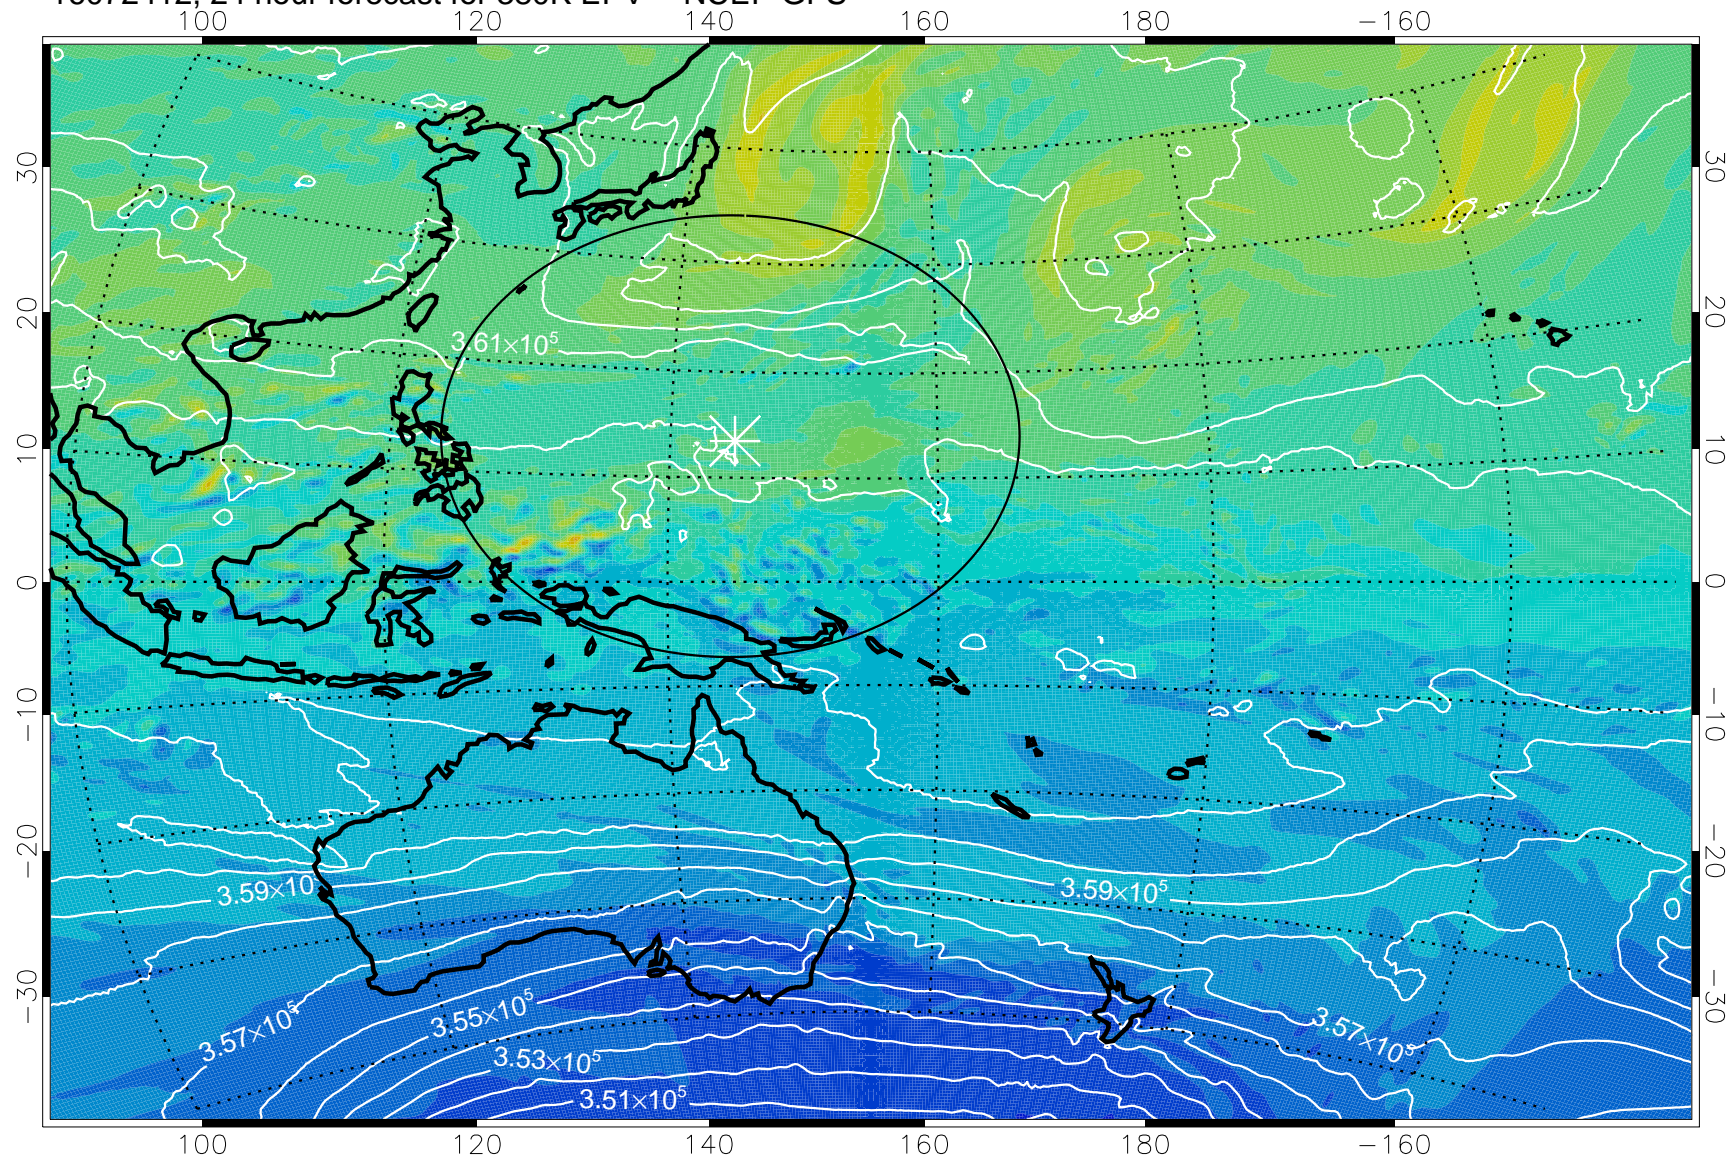

16072318, 6 hour forecast for 380K EPV -- NCEP GFS

380K Montgomery Streamfunction, white

Range ring of 2304 km

16072400, 12 hour forecast for 380K EPV -- NCEP GFS

16072406, 18 hour forecast for 380K EPV -- NCEP GFS

380K Montgomery Streamfunction, white

Range ring of 2304 km

16072412, 24 hour forecast for 380K EPV -- NCEP GFS

$-2 \times 10^{-5}$     $-1 \times 10^{-5}$    0    $1 \times 10^{-5}$     $2 \times 10^{-5}$   
PVU

380K Montgomery Streamfunction, white

Range ring of 2304 km

16072418, 30 hour forecast for 380K EPV -- NCEP GFS

380K Montgomery Streamfunction, white

Range ring of 2304 km

16072500, 36 hour forecast for 380K EPV -- NCEP GFS

380K Montgomery Streamfunction, white

Range ring of 2304 km

16072506, 42 hour forecast for 380K EPV -- NCEP GFS

16072512, 48 hour forecast for 380K EPV -- NCEP GFS

380K Montgomery Streamfunction, white

Range ring of 2304 km