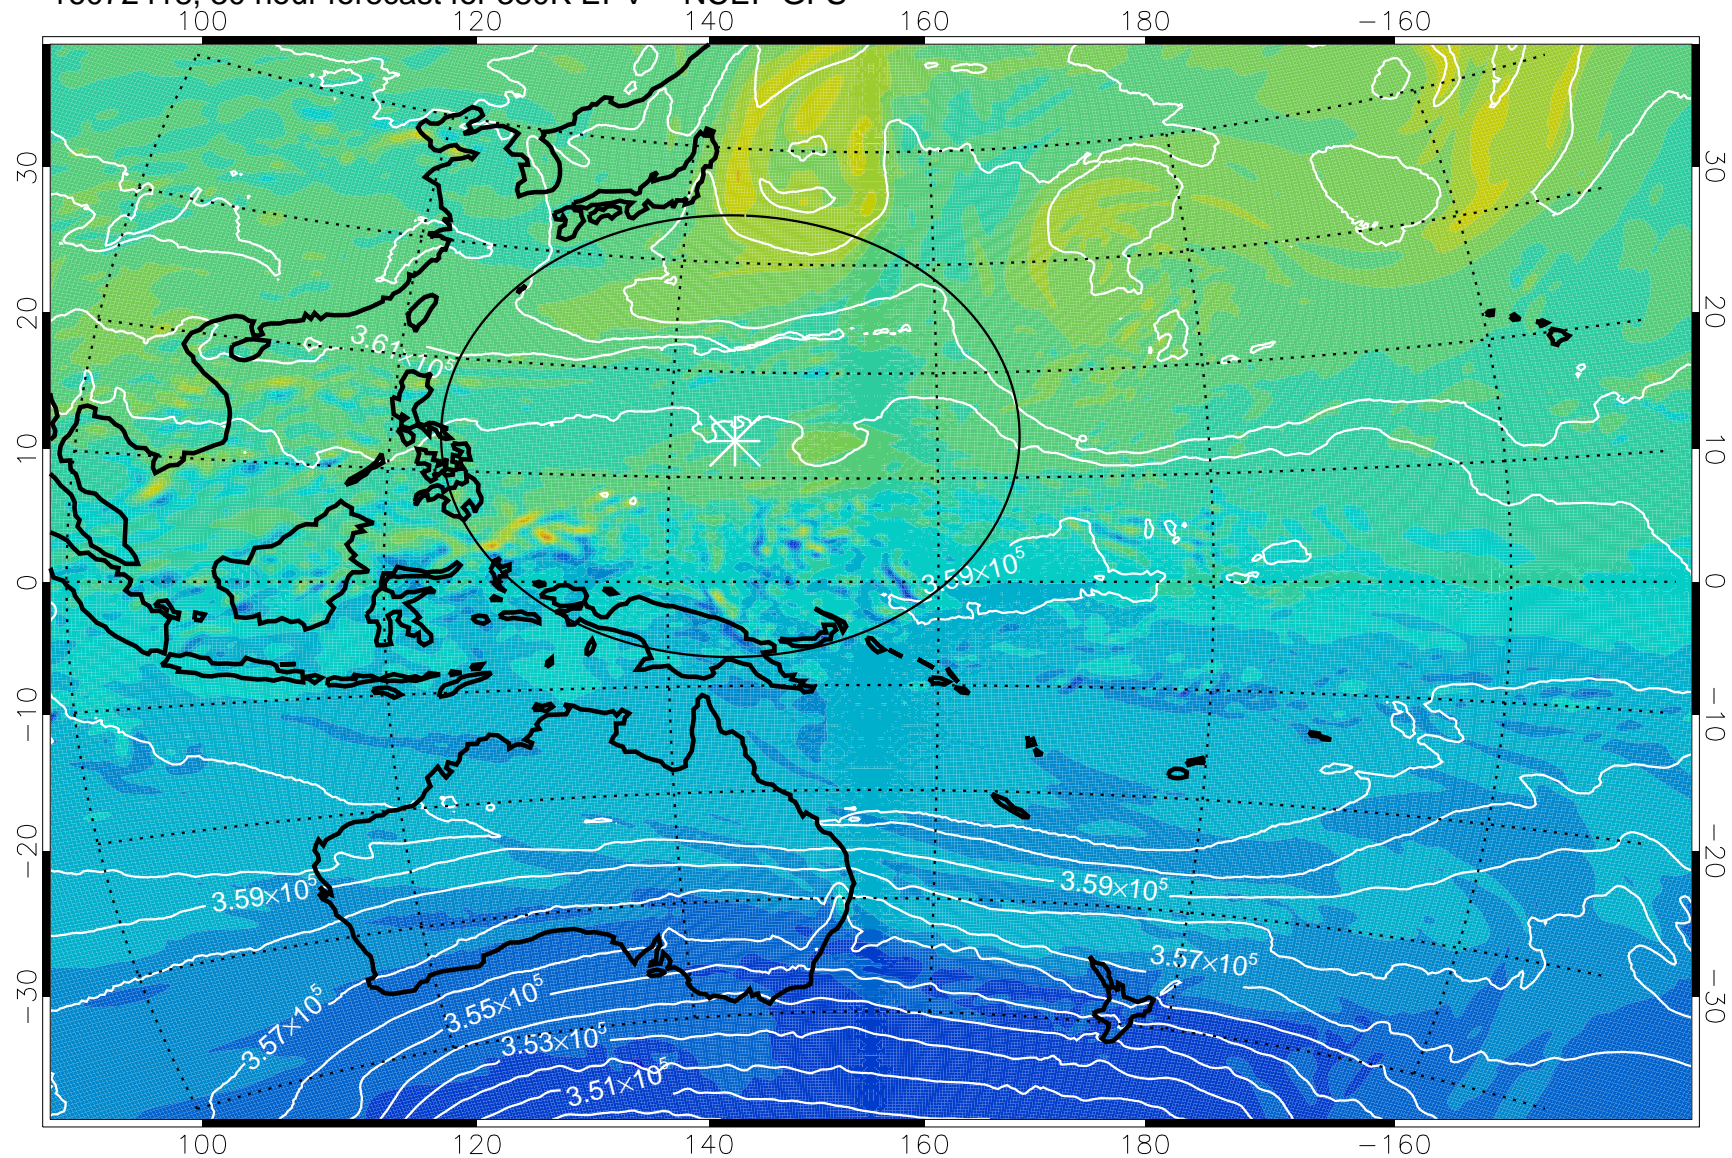

380K Montgomery Streamfunction, white

Range ring of 2304 km

16072412, 24 hour forecast for 380K EPV -- NCEP GFS

$-2 \times 10^{-5}$     $-1 \times 10^{-5}$    0    $1 \times 10^{-5}$     $2 \times 10^{-5}$   
PVU

380K Montgomery Streamfunction, white

Range ring of 2304 km

16072418, 30 hour forecast for 380K EPV -- NCEP GFS

380K Montgomery Streamfunction, white

Range ring of 2304 km

16072500, 36 hour forecast for 380K EPV -- NCEP GFS

380K Montgomery Streamfunction, white

Range ring of 2304 km

16072506, 42 hour forecast for 380K EPV -- NCEP GFS

16072512, 48 hour forecast for 380K EPV -- NCEP GFS

380K Montgomery Streamfunction, white

Range ring of 2304 km

16072518, 54 hour forecast for 380K EPV -- NCEP GFS

380K Montgomery Streamfunction, white

Range ring of 2304 km

16072600, 60 hour forecast for 380K EPV -- NCEP GFS

380K Montgomery Streamfunction, white

Range ring of 2304 km