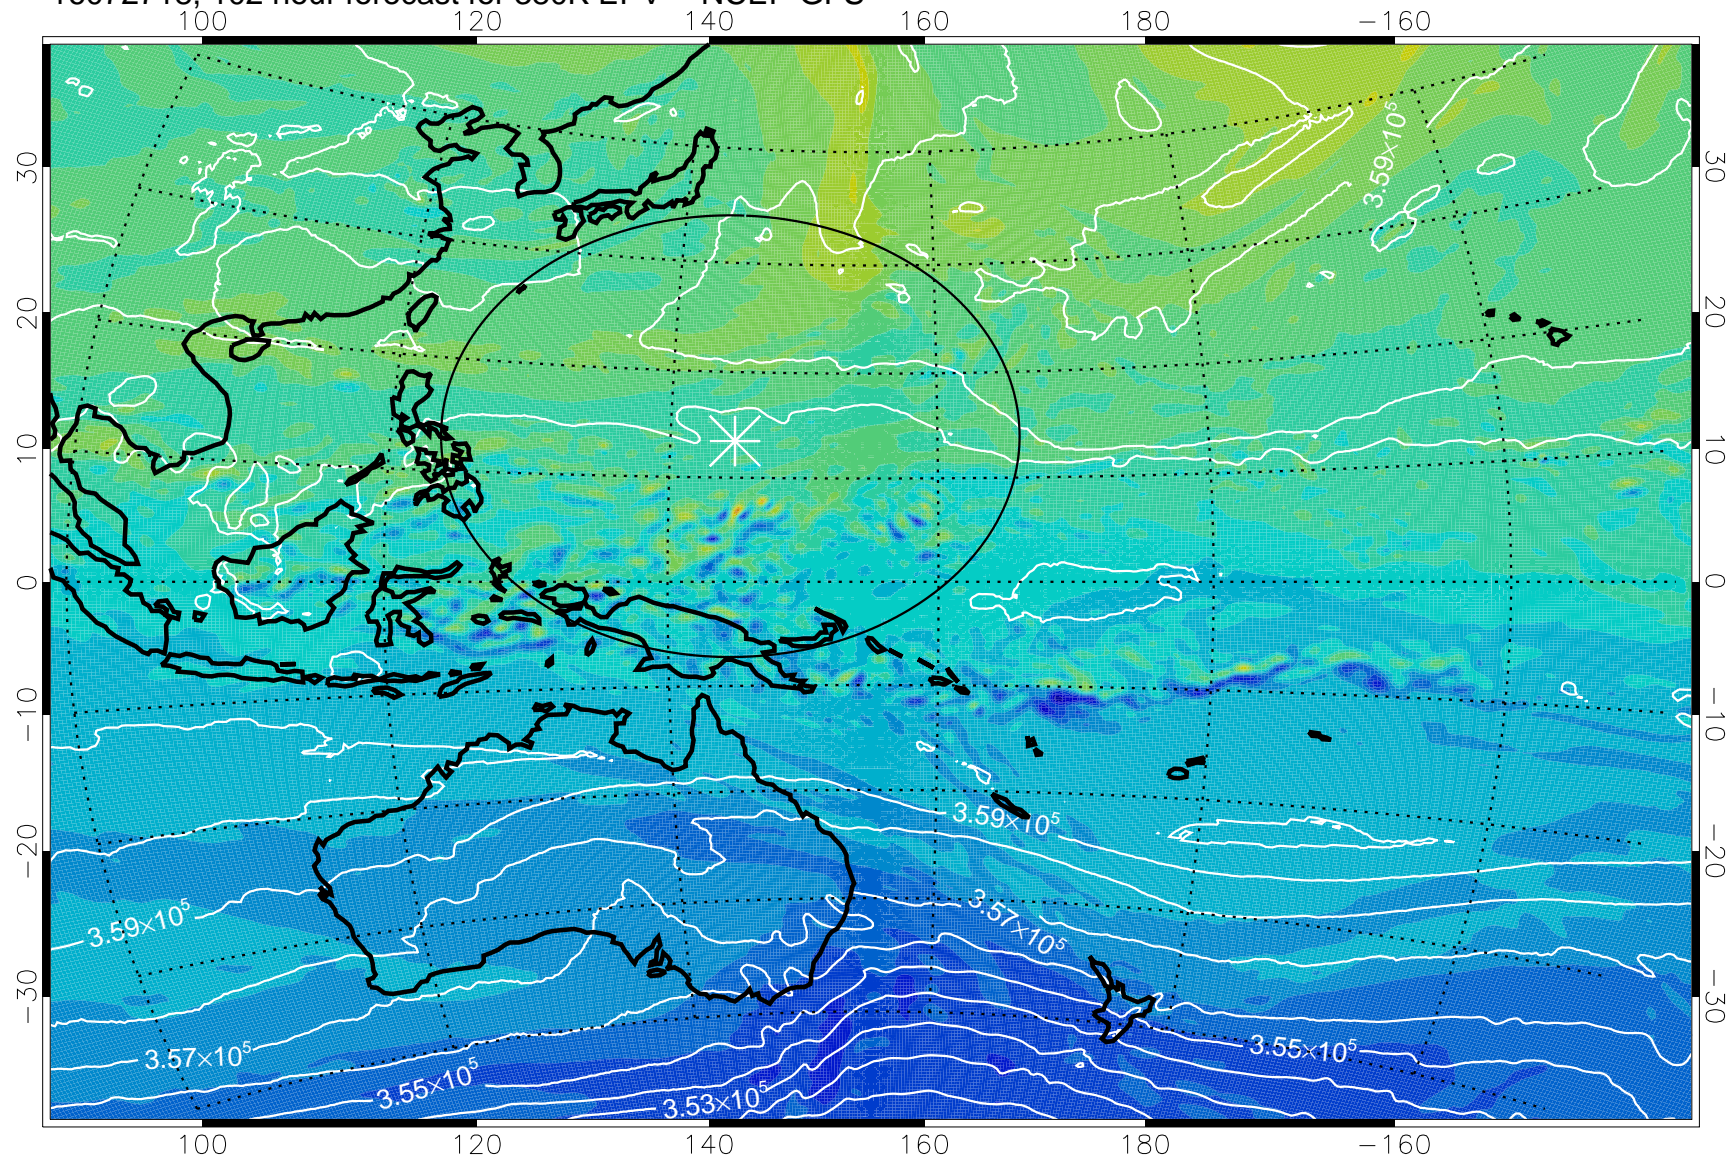

16072618, 78 hour forecast for 380K EPV -- NCEP GFS

380K Montgomery Streamfunction, white

Range ring of 2304 km

16072700, 84 hour forecast for 380K EPV -- NCEP GFS

380K Montgomery Streamfunction, white

Range ring of 2304 km

16072706, 90 hour forecast for 380K EPV -- NCEP GFS

380K Montgomery Streamfunction, white

Range ring of 2304 km

16072712, 96 hour forecast for 380K EPV -- NCEP GFS

380K Montgomery Streamfunction, white

Range ring of 2304 km

16072718, 102 hour forecast for 380K EPV -- NCEP GFS

380K Montgomery Streamfunction, white

Range ring of 2304 km

16072800, 108 hour forecast for 380K EPV -- NCEP GFS

380K Montgomery Streamfunction, white

Range ring of 2304 km

16072806, 114 hour forecast for 380K EPV -- NCEP GFS

380K Montgomery Streamfunction, white

Range ring of 2304 km

16072812, 120 hour forecast for 380K EPV -- NCEP GFS

380K Montgomery Streamfunction, white

Range ring of 2304 km