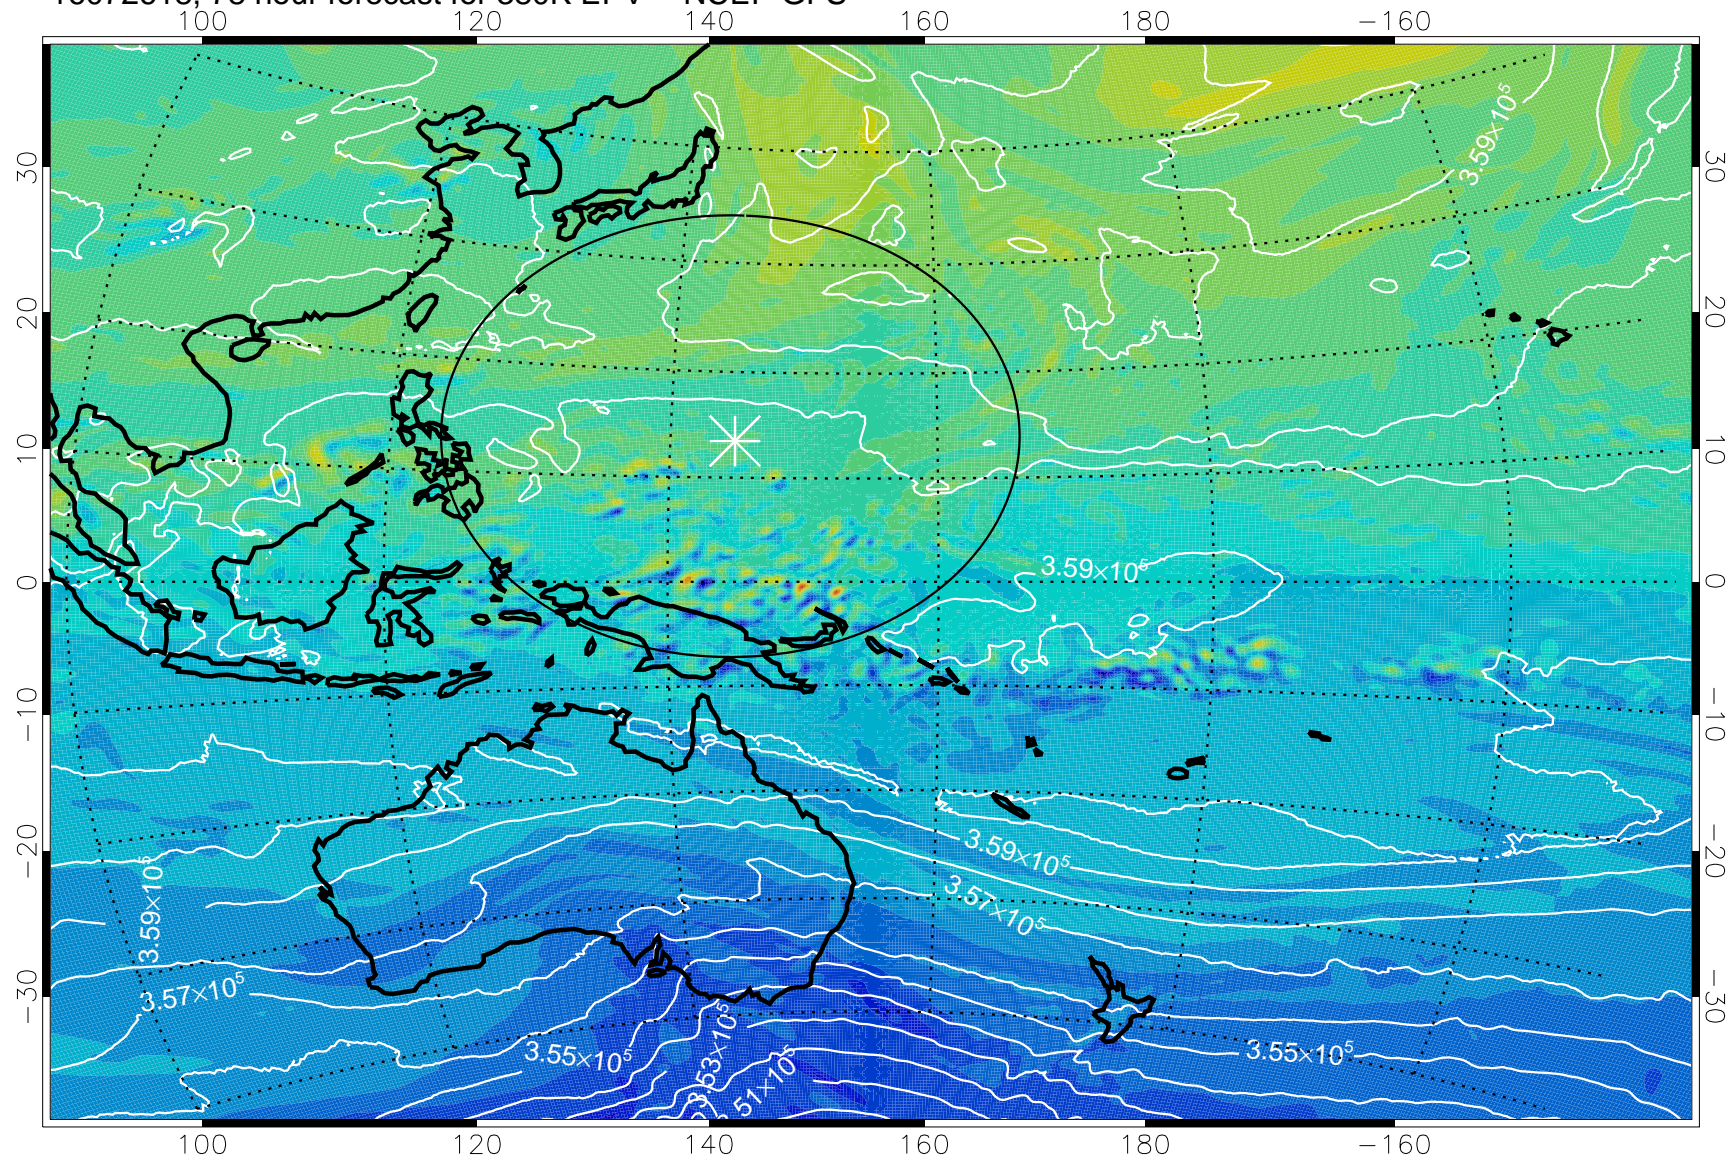

16072518, 54 hour forecast for 380K EPV -- NCEP GFS

380K Montgomery Streamfunction, white

Range ring of 2304 km

16072600, 60 hour forecast for 380K EPV -- NCEP GFS

380K Montgomery Streamfunction, white

Range ring of 2304 km

16072606, 66 hour forecast for 380K EPV -- NCEP GFS

380K Montgomery Streamfunction, white

Range ring of 2304 km

16072612, 72 hour forecast for 380K EPV -- NCEP GFS

380K Montgomery Streamfunction, white

Range ring of 2304 km

16072618, 78 hour forecast for 380K EPV -- NCEP GFS

380K Montgomery Streamfunction, white

Range ring of 2304 km

16072700, 84 hour forecast for 380K EPV -- NCEP GFS

380K Montgomery Streamfunction, white

Range ring of 2304 km

16072706, 90 hour forecast for 380K EPV -- NCEP GFS

380K Montgomery Streamfunction, white

Range ring of 2304 km

16072712, 96 hour forecast for 380K EPV -- NCEP GFS

380K Montgomery Streamfunction, white

Range ring of 2304 km