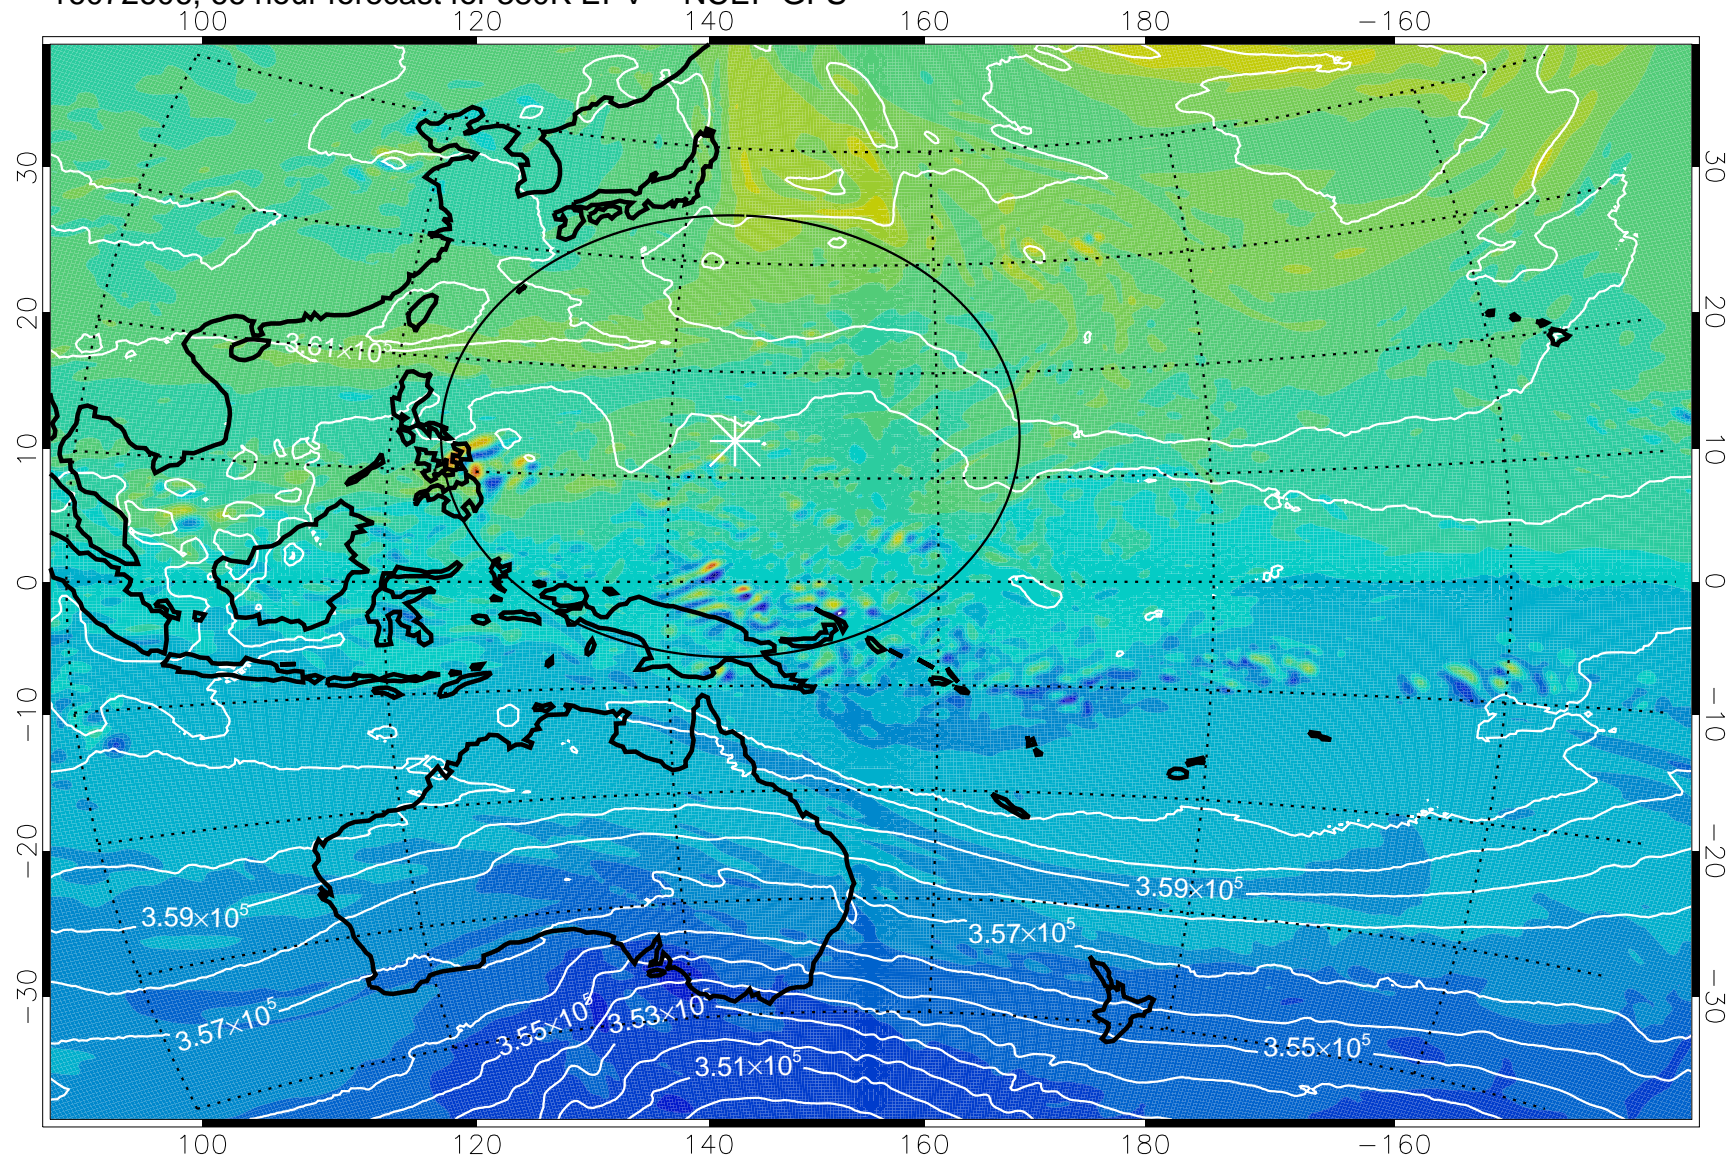

380K Montgomery Streamfunction, white

Range ring of 2304 km

16072506, 42 hour forecast for 380K EPV -- NCEP GFS

16072512, 48 hour forecast for 380K EPV -- NCEP GFS

380K Montgomery Streamfunction, white

Range ring of 2304 km

16072518, 54 hour forecast for 380K EPV -- NCEP GFS

380K Montgomery Streamfunction, white

Range ring of 2304 km

16072600, 60 hour forecast for 380K EPV -- NCEP GFS

380K Montgomery Streamfunction, white

Range ring of 2304 km

16072606, 66 hour forecast for 380K EPV -- NCEP GFS

380K Montgomery Streamfunction, white

Range ring of 2304 km

16072612, 72 hour forecast for 380K EPV -- NCEP GFS

380K Montgomery Streamfunction, white

Range ring of 2304 km

16072618, 78 hour forecast for 380K EPV -- NCEP GFS

380K Montgomery Streamfunction, white

Range ring of 2304 km

16072700, 84 hour forecast for 380K EPV -- NCEP GFS

380K Montgomery Streamfunction, white

Range ring of 2304 km