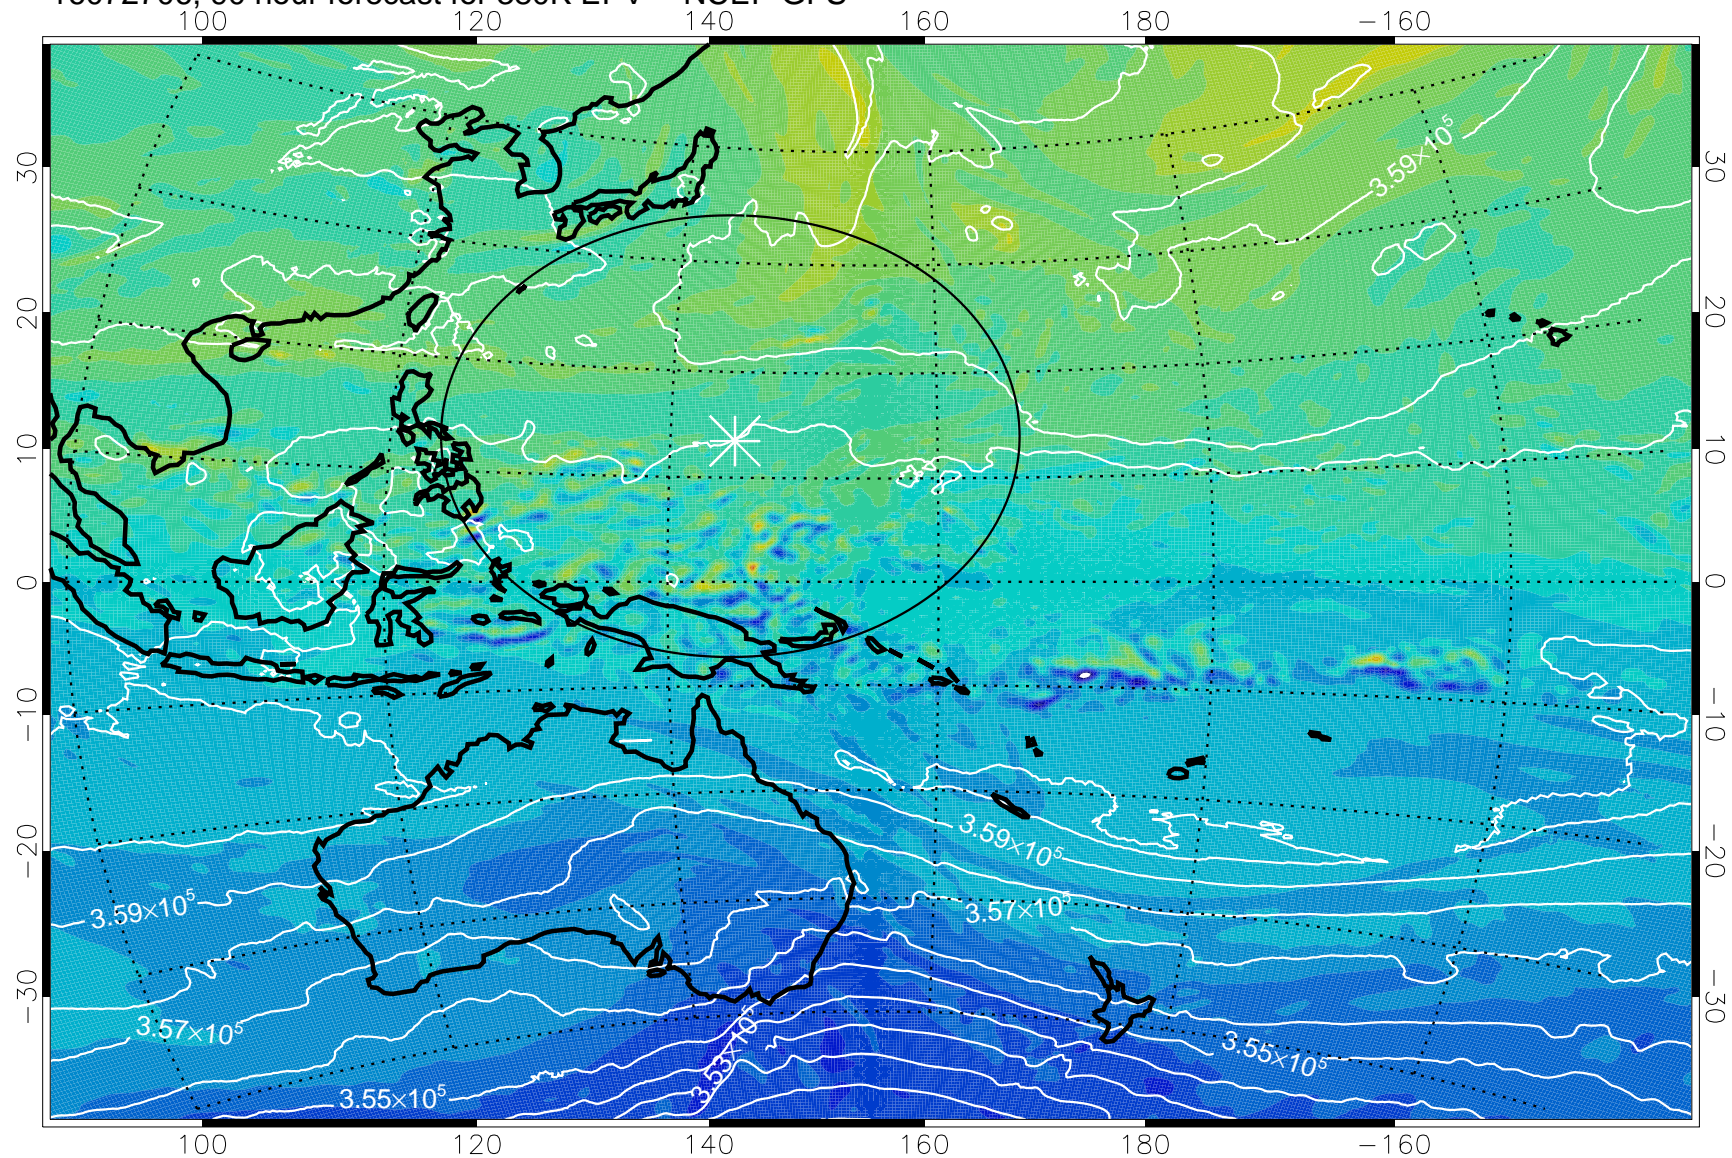

16072606, 66 hour forecast for 380K EPV -- NCEP GFS

380K Montgomery Streamfunction, white

Range ring of 2304 km

16072612, 72 hour forecast for 380K EPV -- NCEP GFS

380K Montgomery Streamfunction, white

Range ring of 2304 km

16072618, 78 hour forecast for 380K EPV -- NCEP GFS

380K Montgomery Streamfunction, white

Range ring of 2304 km

16072700, 84 hour forecast for 380K EPV -- NCEP GFS

380K Montgomery Streamfunction, white

Range ring of 2304 km

16072706, 90 hour forecast for 380K EPV -- NCEP GFS

380K Montgomery Streamfunction, white

Range ring of 2304 km

16072712, 96 hour forecast for 380K EPV -- NCEP GFS

380K Montgomery Streamfunction, white

Range ring of 2304 km

16072718, 102 hour forecast for 380K EPV -- NCEP GFS

380K Montgomery Streamfunction, white

Range ring of 2304 km

16072800, 108 hour forecast for 380K EPV -- NCEP GFS

380K Montgomery Streamfunction, white

Range ring of 2304 km