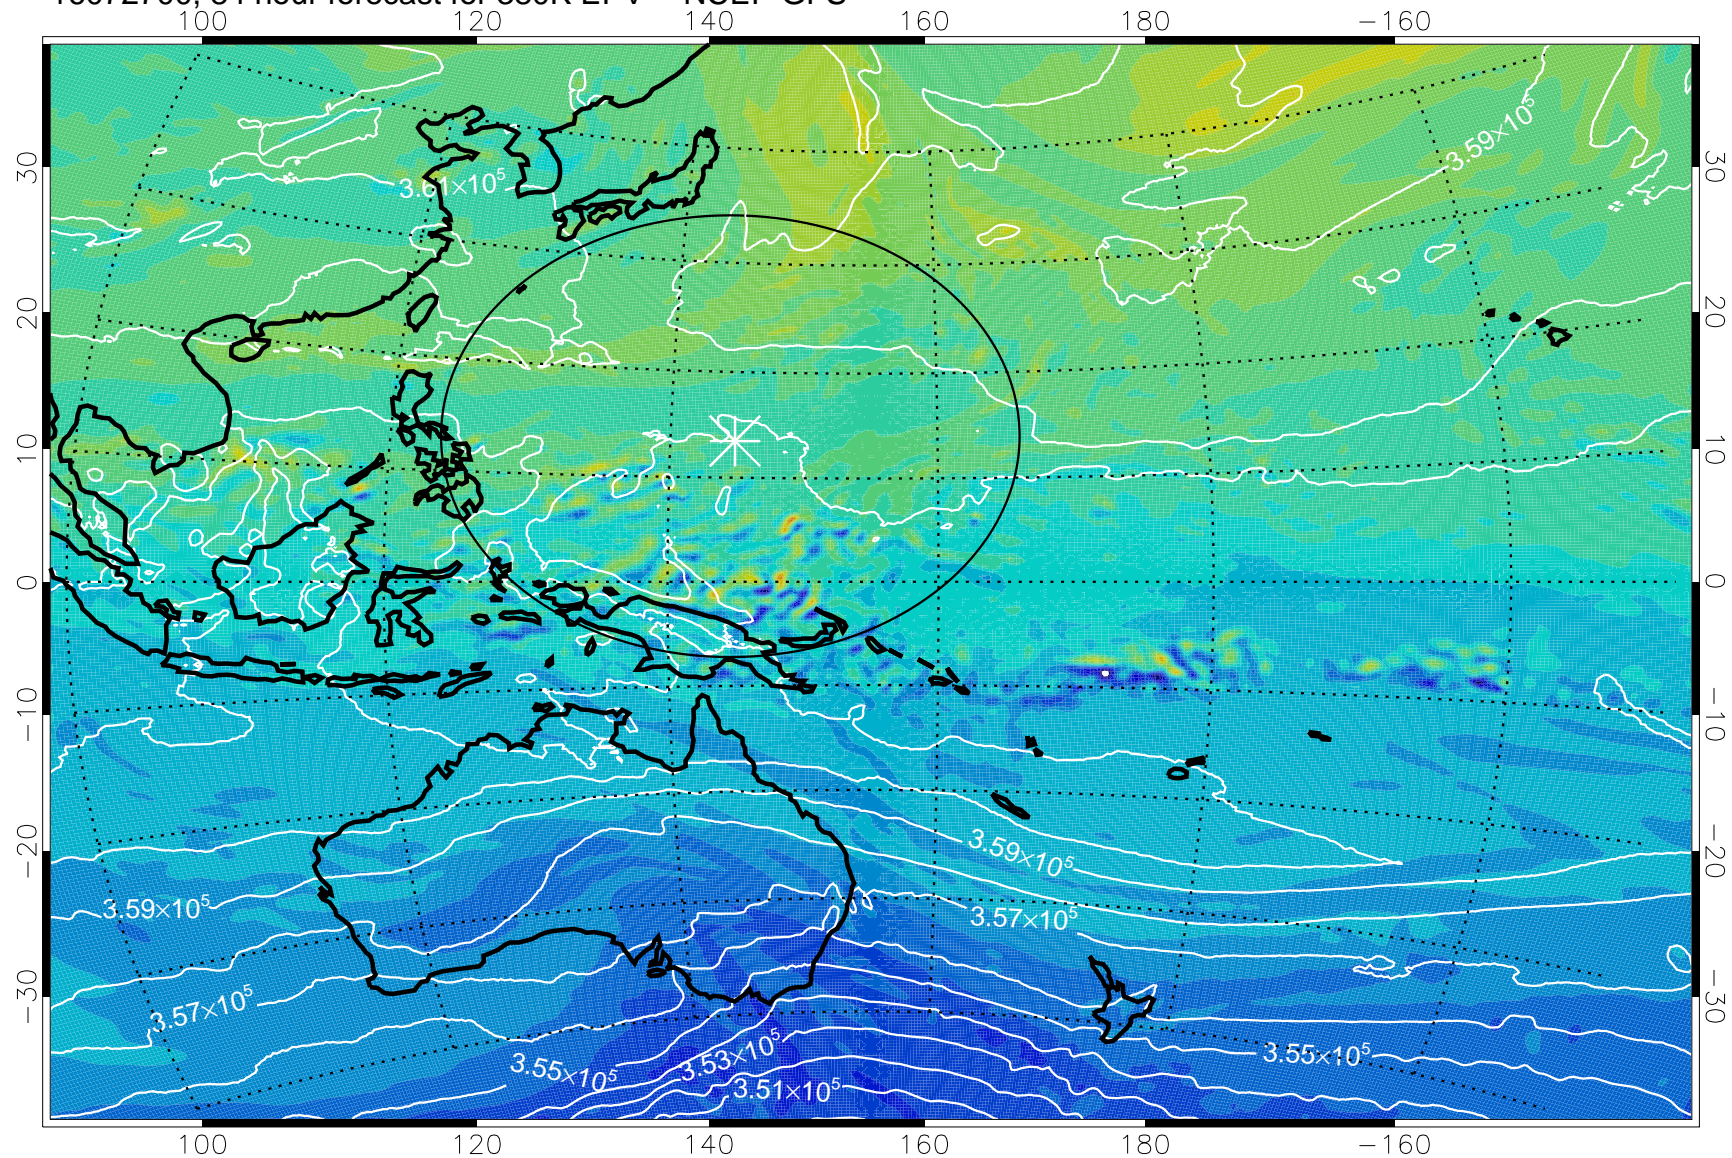

16072606, 66 hour forecast for 380K EPV -- NCEP GFS

380K Montgomery Streamfunction, white

Range ring of 2304 km

16072612, 72 hour forecast for 380K EPV -- NCEP GFS

380K Montgomery Streamfunction, white

Range ring of 2304 km

16072618, 78 hour forecast for 380K EPV -- NCEP GFS

380K Montgomery Streamfunction, white

Range ring of 2304 km

16072700, 84 hour forecast for 380K EPV -- NCEP GFS

380K Montgomery Streamfunction, white

Range ring of 2304 km

16072706, 90 hour forecast for 380K EPV -- NCEP GFS

380K Montgomery Streamfunction, white

Range ring of 2304 km

16072712, 96 hour forecast for 380K EPV -- NCEP GFS

380K Montgomery Streamfunction, white

Range ring of 2304 km

16072718, 102 hour forecast for 380K EPV -- NCEP GFS

380K Montgomery Streamfunction, white

Range ring of 2304 km

16072800, 108 hour forecast for 380K EPV -- NCEP GFS

380K Montgomery Streamfunction, white

Range ring of 2304 km