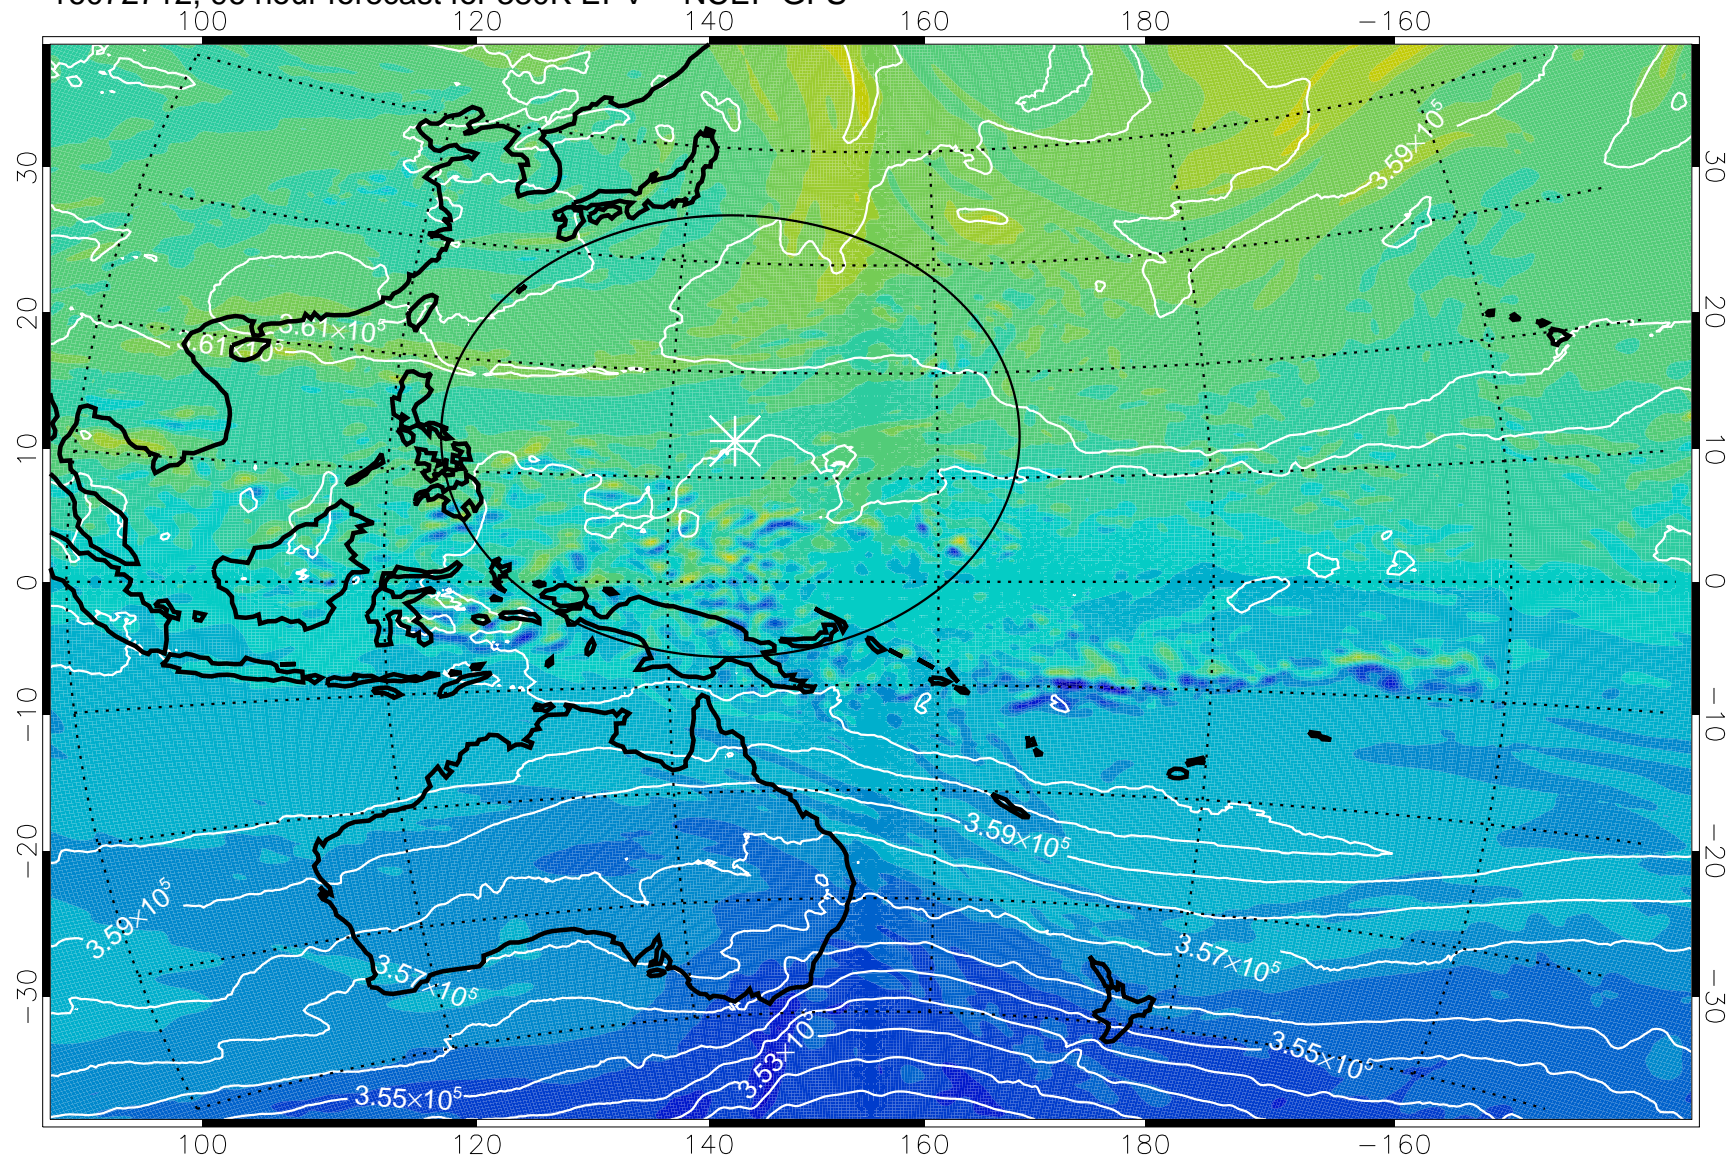

16072618, 78 hour forecast for 380K EPV -- NCEP GFS

380K Montgomery Streamfunction, white

Range ring of 2304 km

16072700, 84 hour forecast for 380K EPV -- NCEP GFS

380K Montgomery Streamfunction, white

Range ring of 2304 km

16072706, 90 hour forecast for 380K EPV -- NCEP GFS

380K Montgomery Streamfunction, white

Range ring of 2304 km

16072712, 96 hour forecast for 380K EPV -- NCEP GFS

380K Montgomery Streamfunction, white

Range ring of 2304 km

16072718, 102 hour forecast for 380K EPV -- NCEP GFS

380K Montgomery Streamfunction, white

Range ring of 2304 km

16072800, 108 hour forecast for 380K EPV -- NCEP GFS

380K Montgomery Streamfunction, white

Range ring of 2304 km

16072806, 114 hour forecast for 380K EPV -- NCEP GFS

380K Montgomery Streamfunction, white

Range ring of 2304 km

16072812, 120 hour forecast for 380K EPV -- NCEP GFS

380K Montgomery Streamfunction, white

Range ring of 2304 km