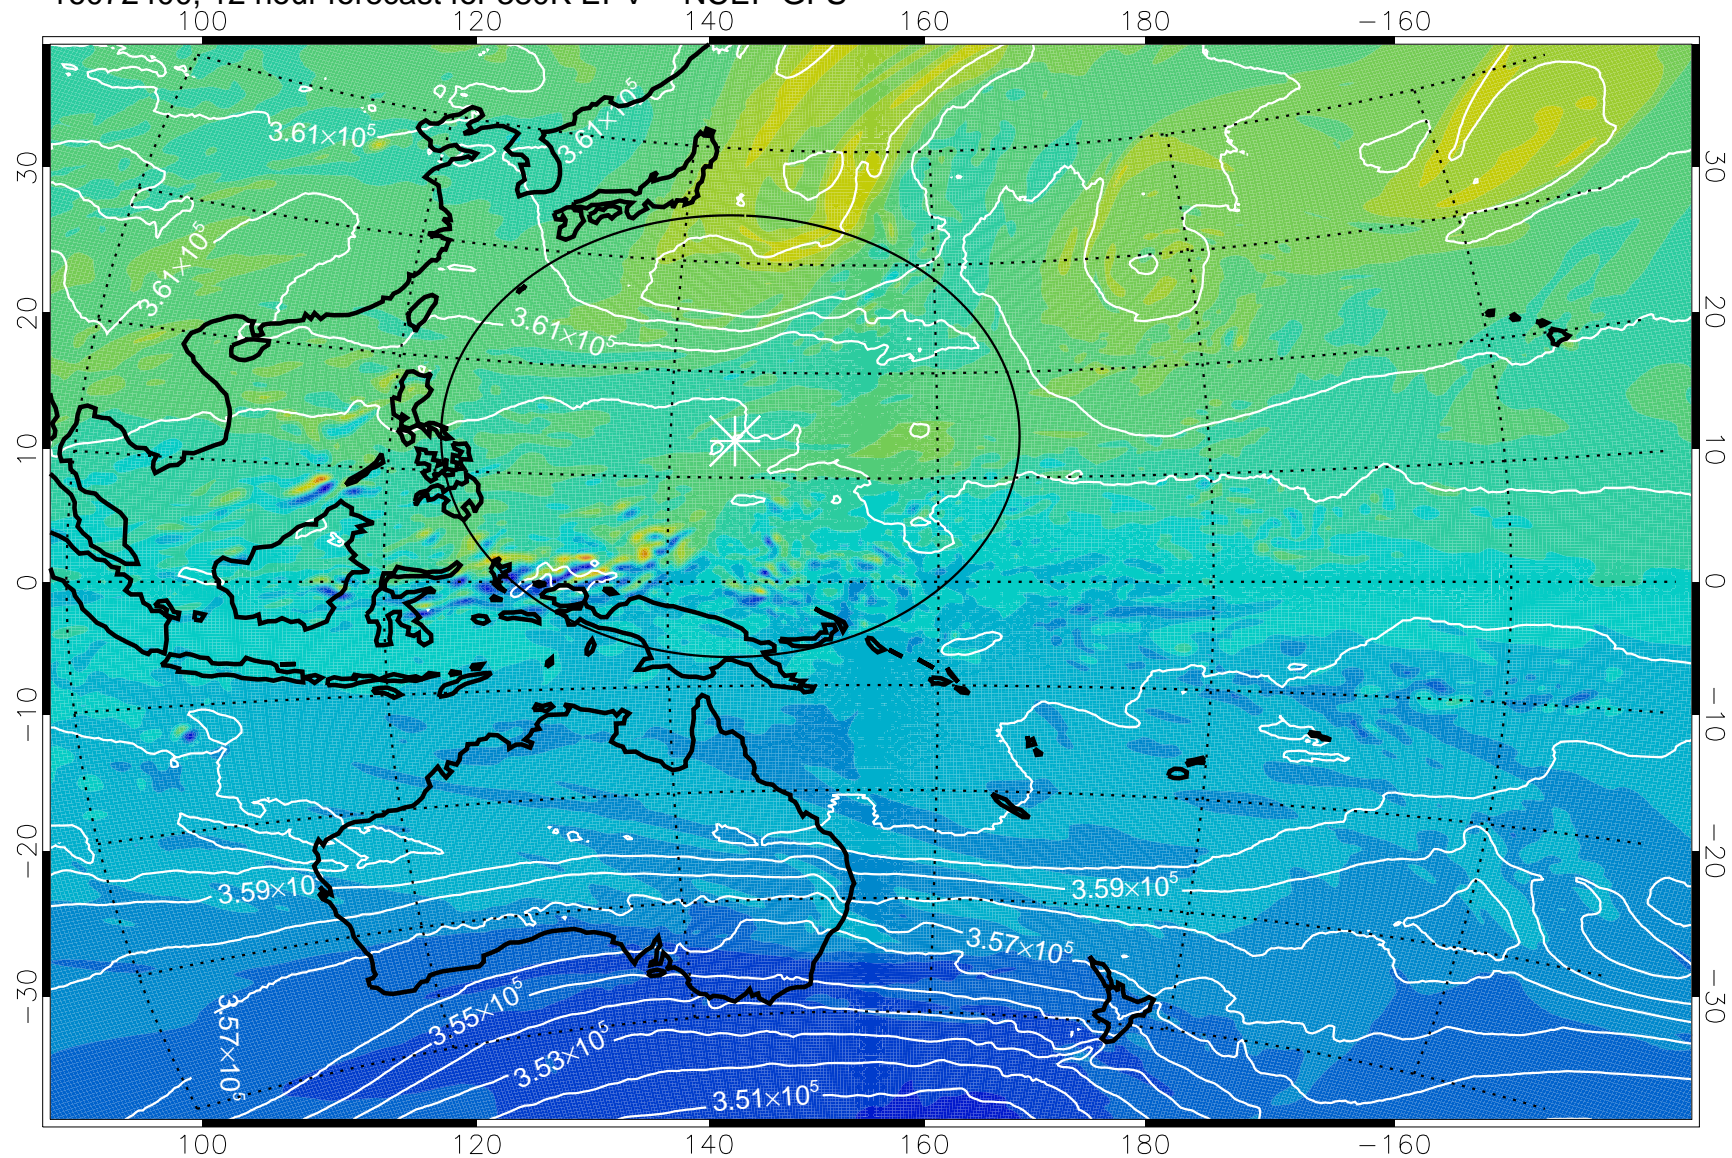

16072318, 6 hour forecast for 380K EPV -- NCEP GFS

380K Montgomery Streamfunction, white

Range ring of 2304 km

16072400, 12 hour forecast for 380K EPV -- NCEP GFS

16072406, 18 hour forecast for 380K EPV -- NCEP GFS

380K Montgomery Streamfunction, white

Range ring of 2304 km

16072412, 24 hour forecast for 380K EPV -- NCEP GFS

$-2 \times 10^{-5}$     $-1 \times 10^{-5}$    0    $1 \times 10^{-5}$     $2 \times 10^{-5}$   
PVU

380K Montgomery Streamfunction, white

Range ring of 2304 km

16072418, 30 hour forecast for 380K EPV -- NCEP GFS

380K Montgomery Streamfunction, white

Range ring of 2304 km

16072500, 36 hour forecast for 380K EPV -- NCEP GFS

380K Montgomery Streamfunction, white

Range ring of 2304 km

16072506, 42 hour forecast for 380K EPV -- NCEP GFS

16072512, 48 hour forecast for 380K EPV -- NCEP GFS

380K Montgomery Streamfunction, white

Range ring of 2304 km