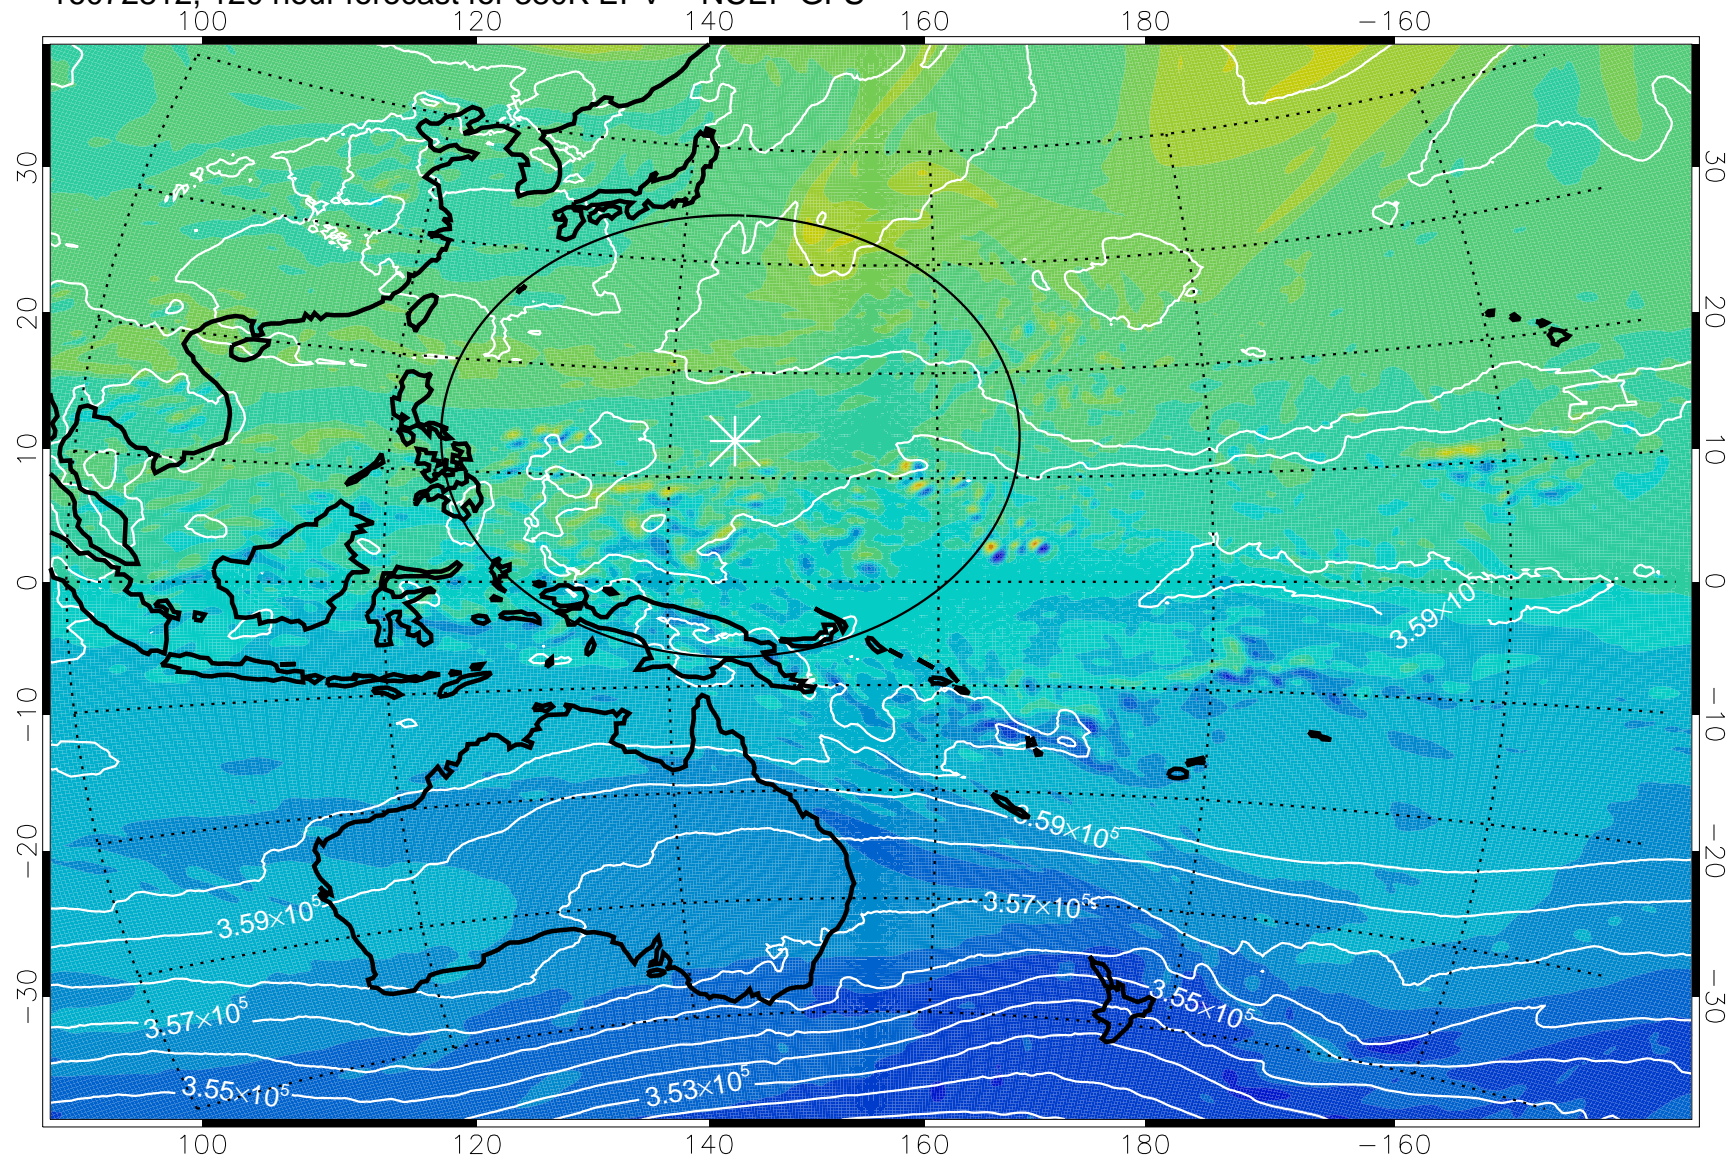

16072718, 102 hour forecast for 380K EPV -- NCEP GFS

380K Montgomery Streamfunction, white

Range ring of 2304 km

16072800, 108 hour forecast for 380K EPV -- NCEP GFS

380K Montgomery Streamfunction, white

Range ring of 2304 km

16072806, 114 hour forecast for 380K EPV -- NCEP GFS

380K Montgomery Streamfunction, white

Range ring of 2304 km

16072812, 120 hour forecast for 380K EPV -- NCEP GFS

380K Montgomery Streamfunction, white

Range ring of 2304 km