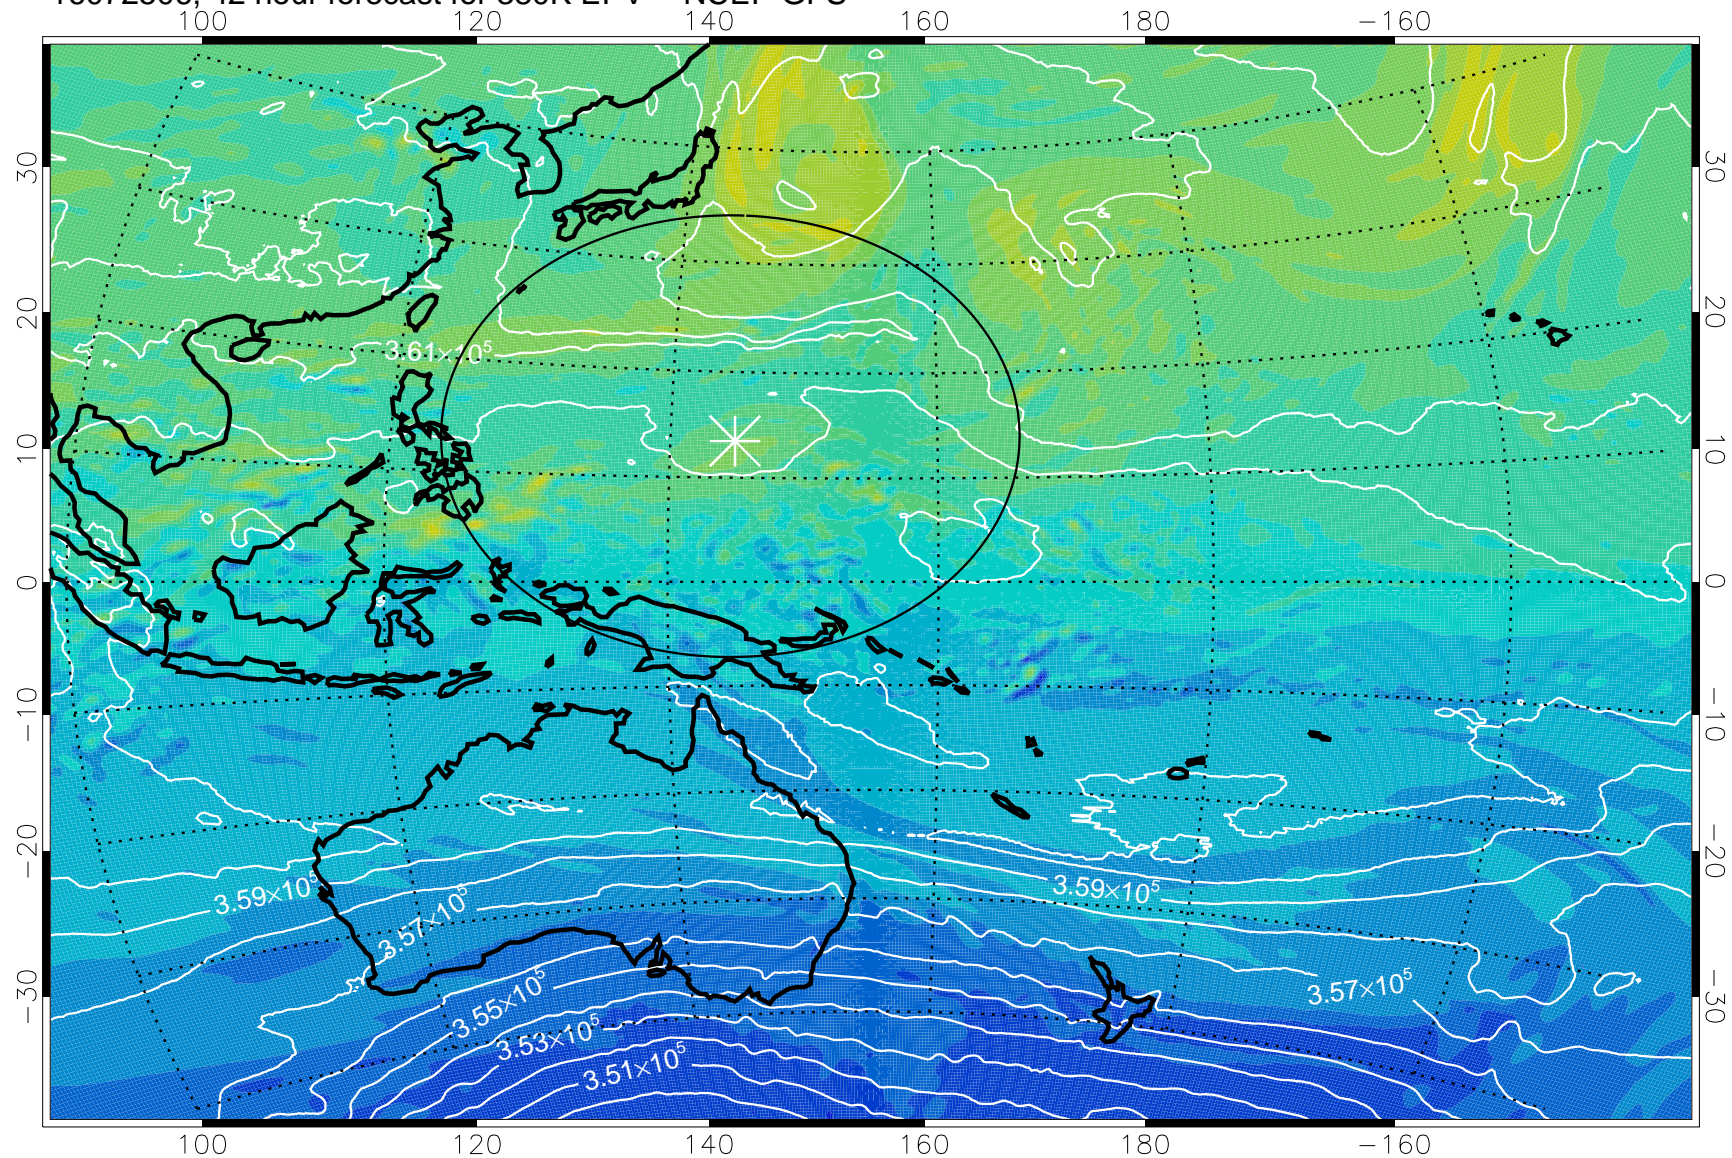

380K Montgomery Streamfunction, white

Range ring of 2304 km

16072418, 30 hour forecast for 380K EPV -- NCEP GFS

380K Montgomery Streamfunction, white

Range ring of 2304 km

16072500, 36 hour forecast for 380K EPV -- NCEP GFS

380K Montgomery Streamfunction, white

Range ring of 2304 km

16072506, 42 hour forecast for 380K EPV -- NCEP GFS

16072512, 48 hour forecast for 380K EPV -- NCEP GFS

380K Montgomery Streamfunction, white

Range ring of 2304 km

16072518, 54 hour forecast for 380K EPV -- NCEP GFS

380K Montgomery Streamfunction, white

Range ring of 2304 km

16072600, 60 hour forecast for 380K EPV -- NCEP GFS

380K Montgomery Streamfunction, white

Range ring of 2304 km

16072606, 66 hour forecast for 380K EPV -- NCEP GFS

380K Montgomery Streamfunction, white

Range ring of 2304 km

16072612, 72 hour forecast for 380K EPV -- NCEP GFS

380K Montgomery Streamfunction, white

Range ring of 2304 km