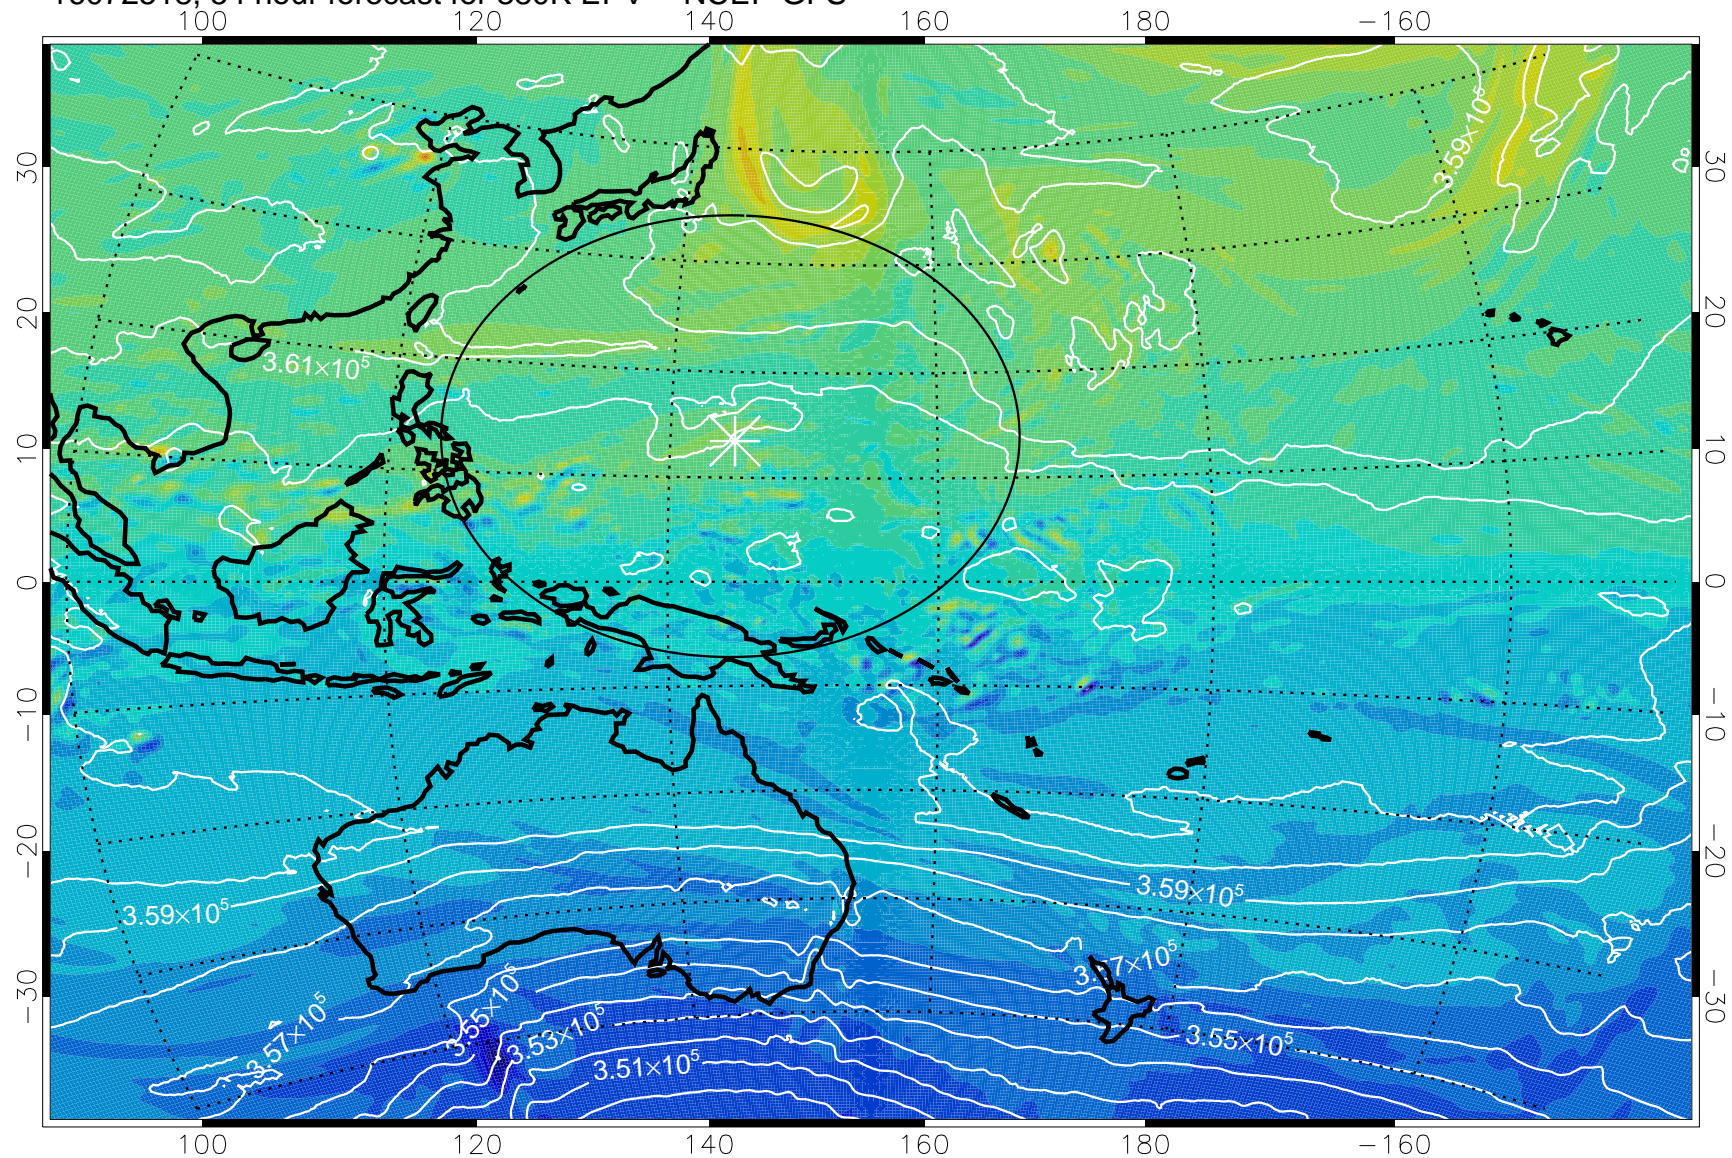

380K Montgomery Streamfunction, white

Range ring of 2304 km

16072506, 42 hour forecast for 380K EPV -- NCEP GFS

16072512, 48 hour forecast for 380K EPV -- NCEP GFS

380K Montgomery Streamfunction, white

Range ring of 2304 km

16072518, 54 hour forecast for 380K EPV -- NCEP GFS

380K Montgomery Streamfunction, white

Range ring of 2304 km

16072600, 60 hour forecast for 380K EPV -- NCEP GFS

380K Montgomery Streamfunction, white

Range ring of 2304 km

16072606, 66 hour forecast for 380K EPV -- NCEP GFS

380K Montgomery Streamfunction, white

Range ring of 2304 km

16072612, 72 hour forecast for 380K EPV -- NCEP GFS

380K Montgomery Streamfunction, white

Range ring of 2304 km

16072618, 78 hour forecast for 380K EPV -- NCEP GFS

380K Montgomery Streamfunction, white

Range ring of 2304 km

16072700, 84 hour forecast for 380K EPV -- NCEP GFS

380K Montgomery Streamfunction, white

Range ring of 2304 km