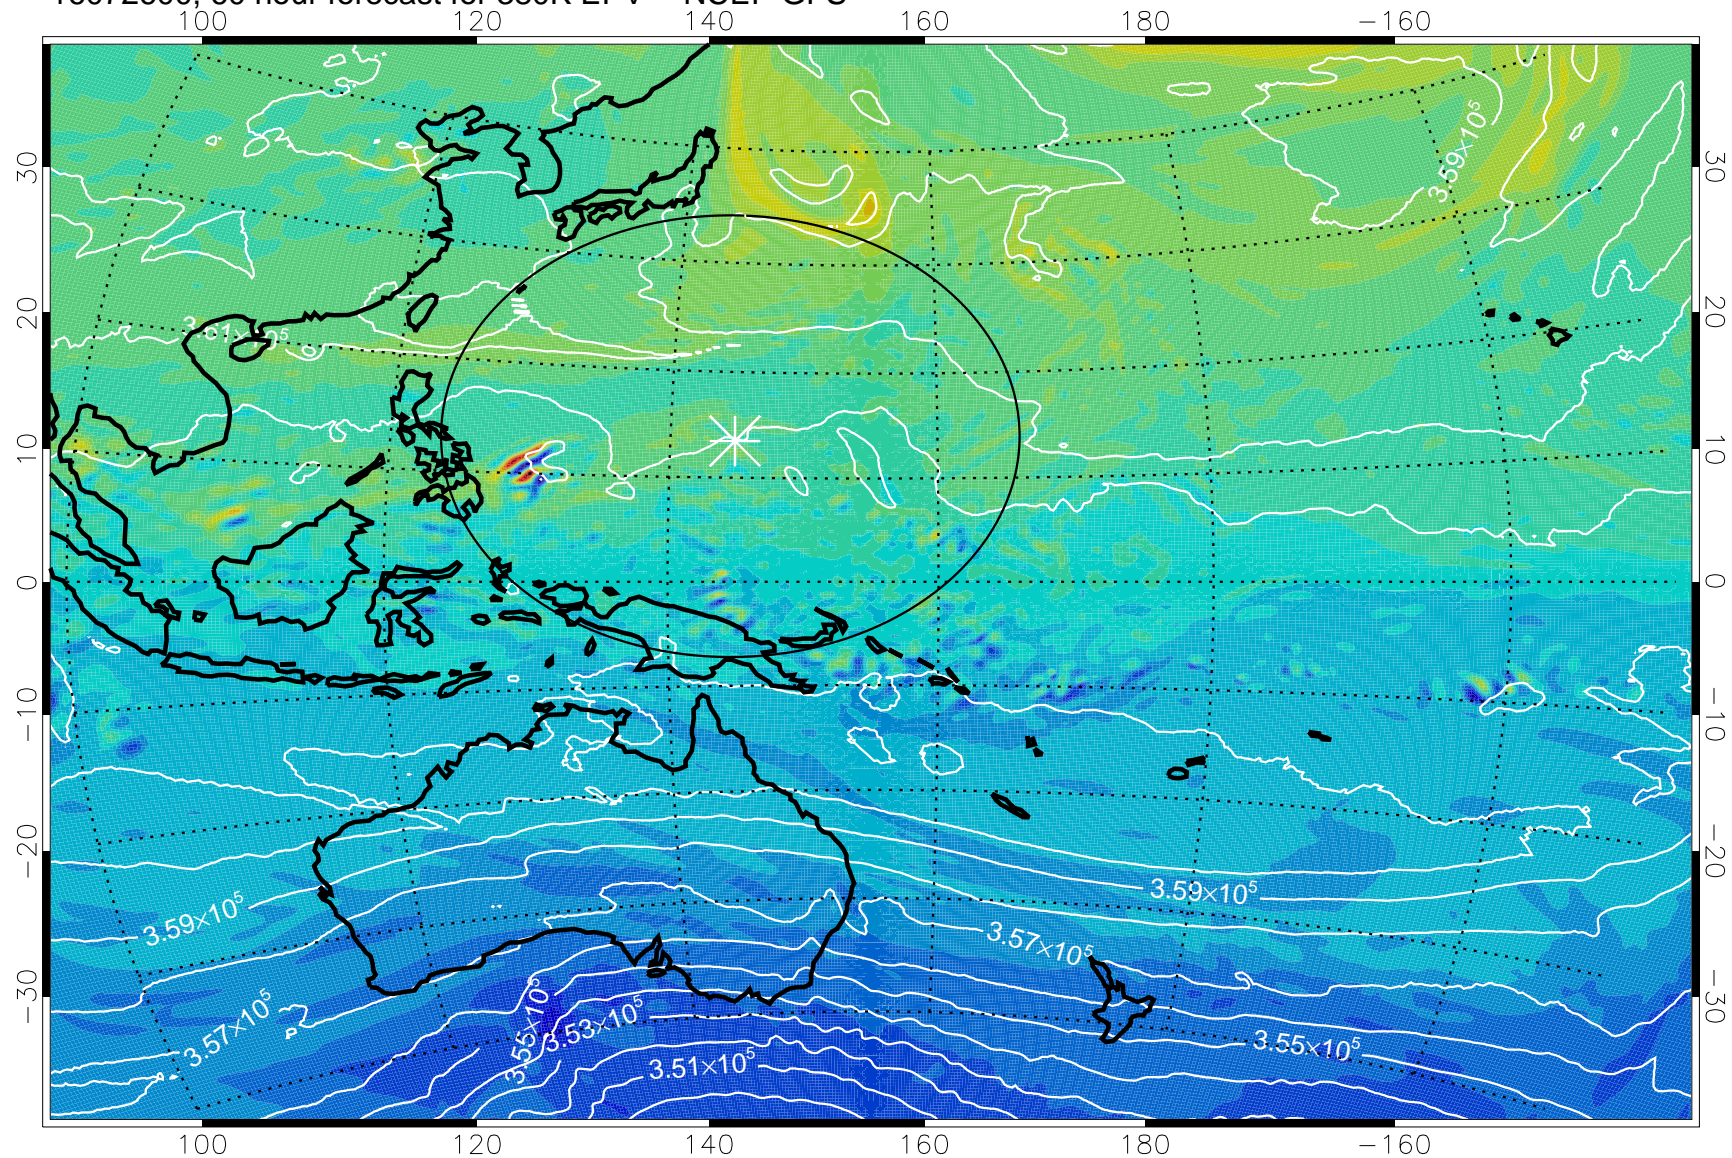

380K Montgomery Streamfunction, white

Range ring of 2304 km

16072506, 42 hour forecast for 380K EPV -- NCEP GFS

16072512, 48 hour forecast for 380K EPV -- NCEP GFS

380K Montgomery Streamfunction, white

Range ring of 2304 km

16072518, 54 hour forecast for 380K EPV -- NCEP GFS

380K Montgomery Streamfunction, white

Range ring of 2304 km

16072600, 60 hour forecast for 380K EPV -- NCEP GFS

380K Montgomery Streamfunction, white

Range ring of 2304 km

16072606, 66 hour forecast for 380K EPV -- NCEP GFS

380K Montgomery Streamfunction, white

Range ring of 2304 km

16072612, 72 hour forecast for 380K EPV -- NCEP GFS

380K Montgomery Streamfunction, white

Range ring of 2304 km

16072618, 78 hour forecast for 380K EPV -- NCEP GFS

380K Montgomery Streamfunction, white

Range ring of 2304 km

16072700, 84 hour forecast for 380K EPV -- NCEP GFS

380K Montgomery Streamfunction, white

Range ring of 2304 km