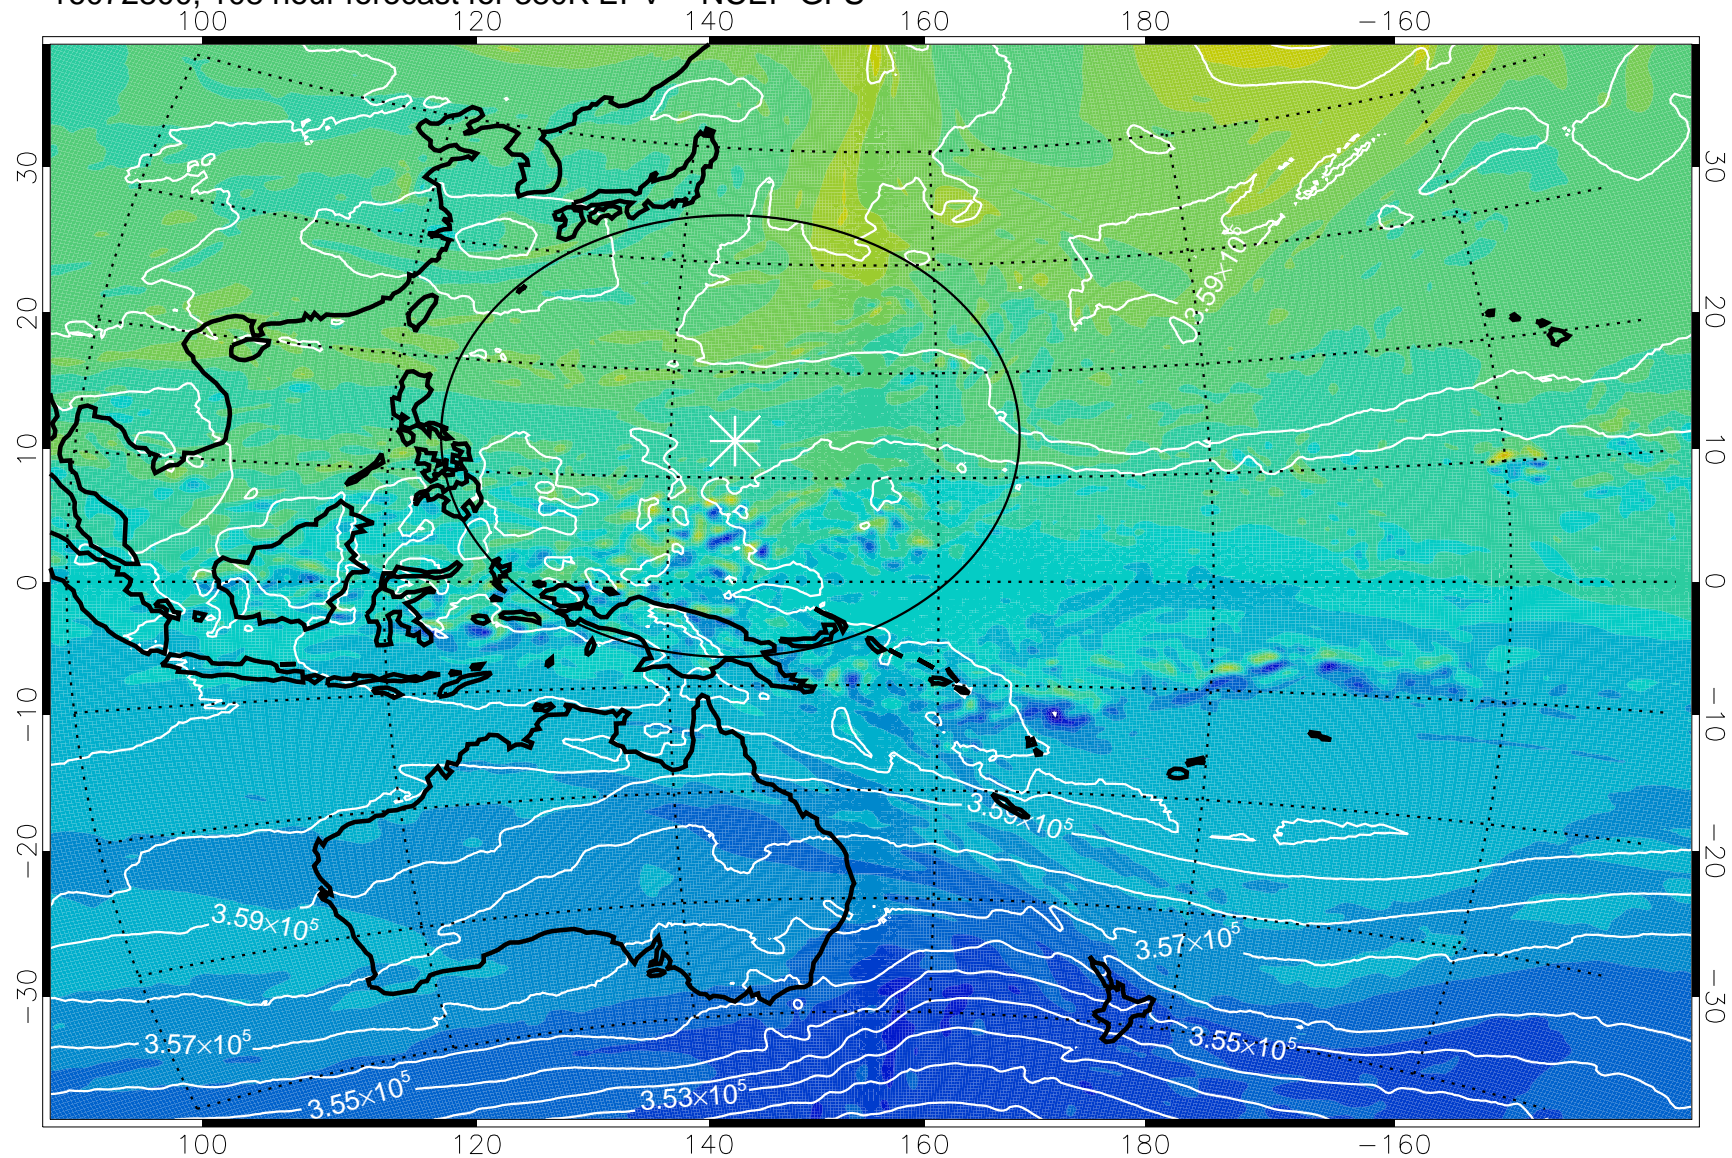

16072706, 90 hour forecast for 380K EPV -- NCEP GFS

380K Montgomery Streamfunction, white

Range ring of 2304 km

16072712, 96 hour forecast for 380K EPV -- NCEP GFS

380K Montgomery Streamfunction, white

Range ring of 2304 km

16072718, 102 hour forecast for 380K EPV -- NCEP GFS

380K Montgomery Streamfunction, white

Range ring of 2304 km

16072800, 108 hour forecast for 380K EPV -- NCEP GFS

380K Montgomery Streamfunction, white

Range ring of 2304 km

16072806, 114 hour forecast for 380K EPV -- NCEP GFS

380K Montgomery Streamfunction, white

Range ring of 2304 km

16072812, 120 hour forecast for 380K EPV -- NCEP GFS

380K Montgomery Streamfunction, white

Range ring of 2304 km