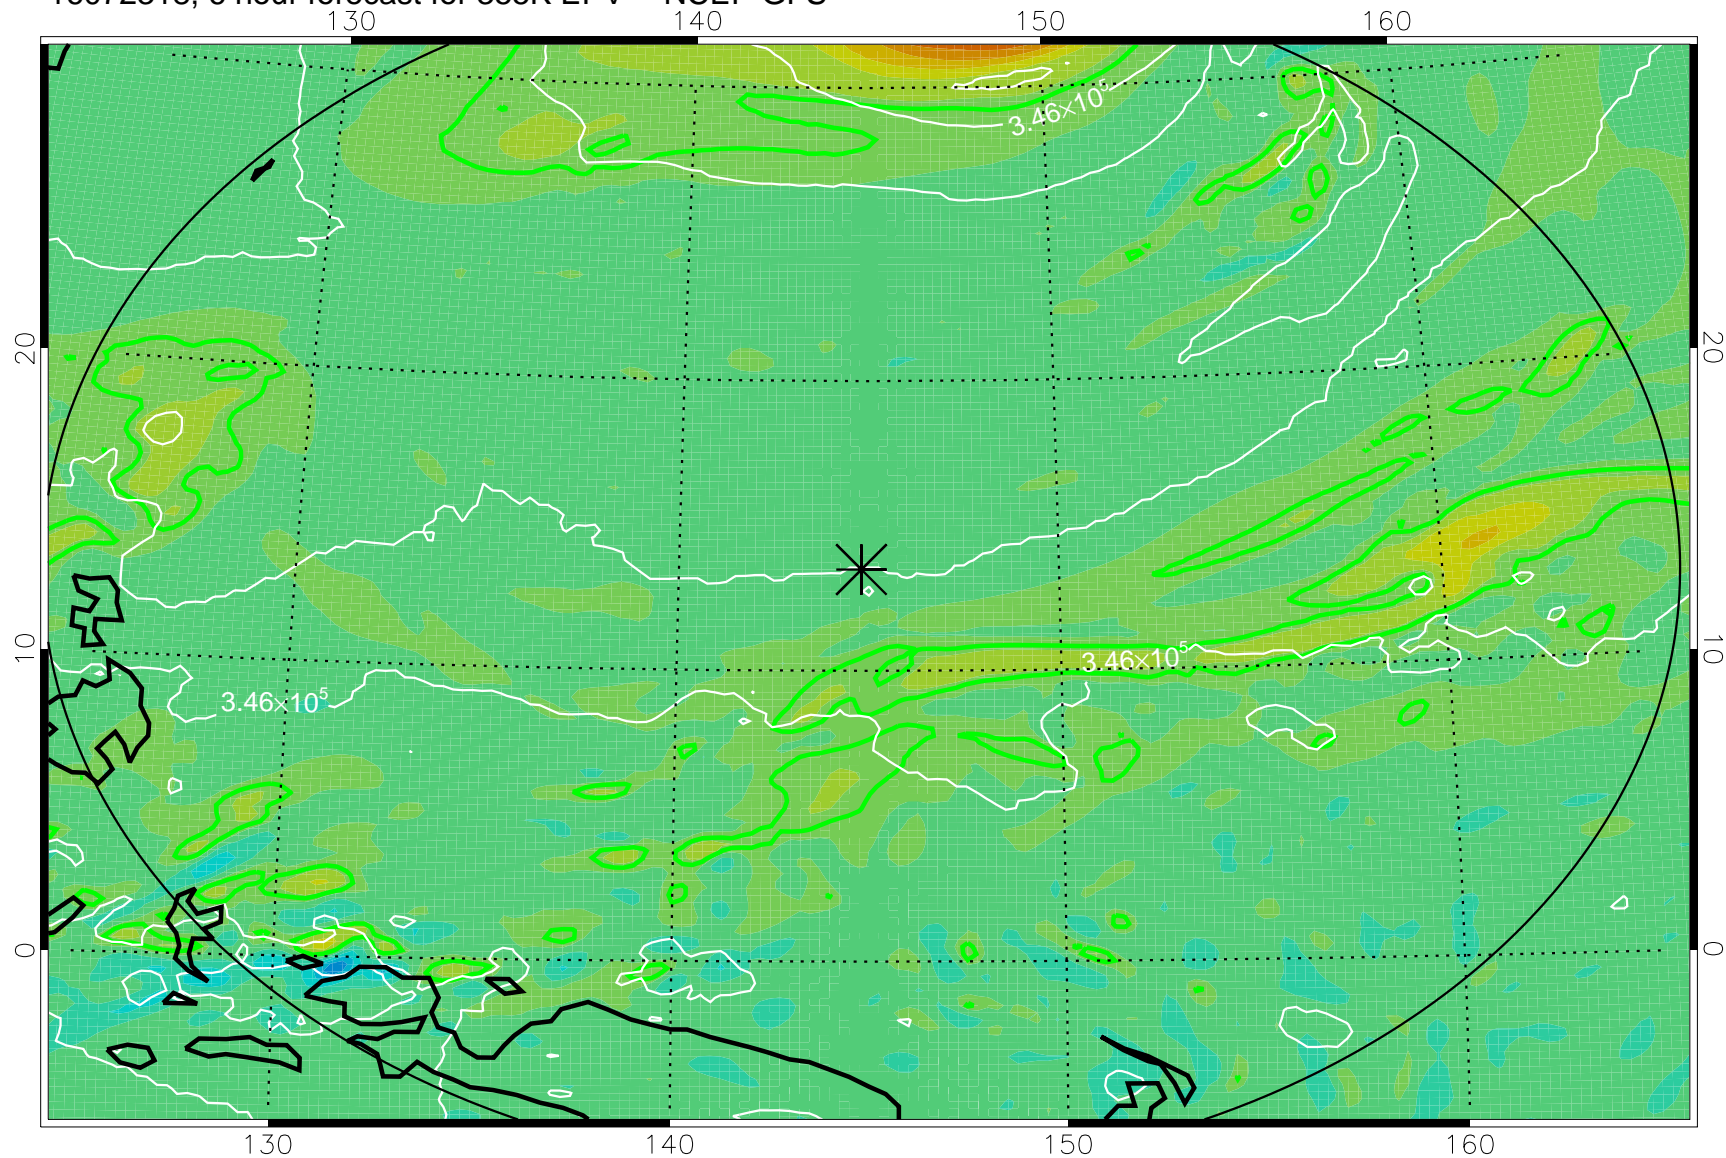

16072318, 6 hour forecast for 355K EPV -- NCEP GFS

355K Montgomery Streamfunction, white  
EPV Tropopause (2 PVU) Position  
Range ring of 2304 km

16072400, 12 hour forecast for 355K EPV -- NCEP GFS

355K Montgomery Streamfunction, white  
EPV Tropopause (2 PVU) Position  
Range ring of 2304 km

16072406, 18 hour forecast for 355K EPV -- NCEP GFS

355K Montgomery Streamfunction, white  
EPV Tropopause (2 PVU) Position  
Range ring of 2304 km

16072412, 24 hour forecast for 355K EPV -- NCEP GFS

355K Montgomery Streamfunction, white  
EPV Tropopause (2 PVU) Position  
Range ring of 2304 km

16072418, 30 hour forecast for 355K EPV -- NCEP GFS

355K Montgomery Streamfunction, white  
EPV Tropopause (2 PVU) Position  
Range ring of 2304 km

16072500, 36 hour forecast for 355K EPV -- NCEP GFS

355K Montgomery Streamfunction, white  
EPV Tropopause (2 PVU) Position  
Range ring of 2304 km

16072506, 42 hour forecast for 355K EPV -- NCEP GFS

355K Montgomery Streamfunction, white  
EPV Tropopause (2 PVU) Position  
Range ring of 2304 km

16072512, 48 hour forecast for 355K EPV -- NCEP GFS

355K Montgomery Streamfunction, white  
EPV Tropopause (2 PVU) Position  
Range ring of 2304 km