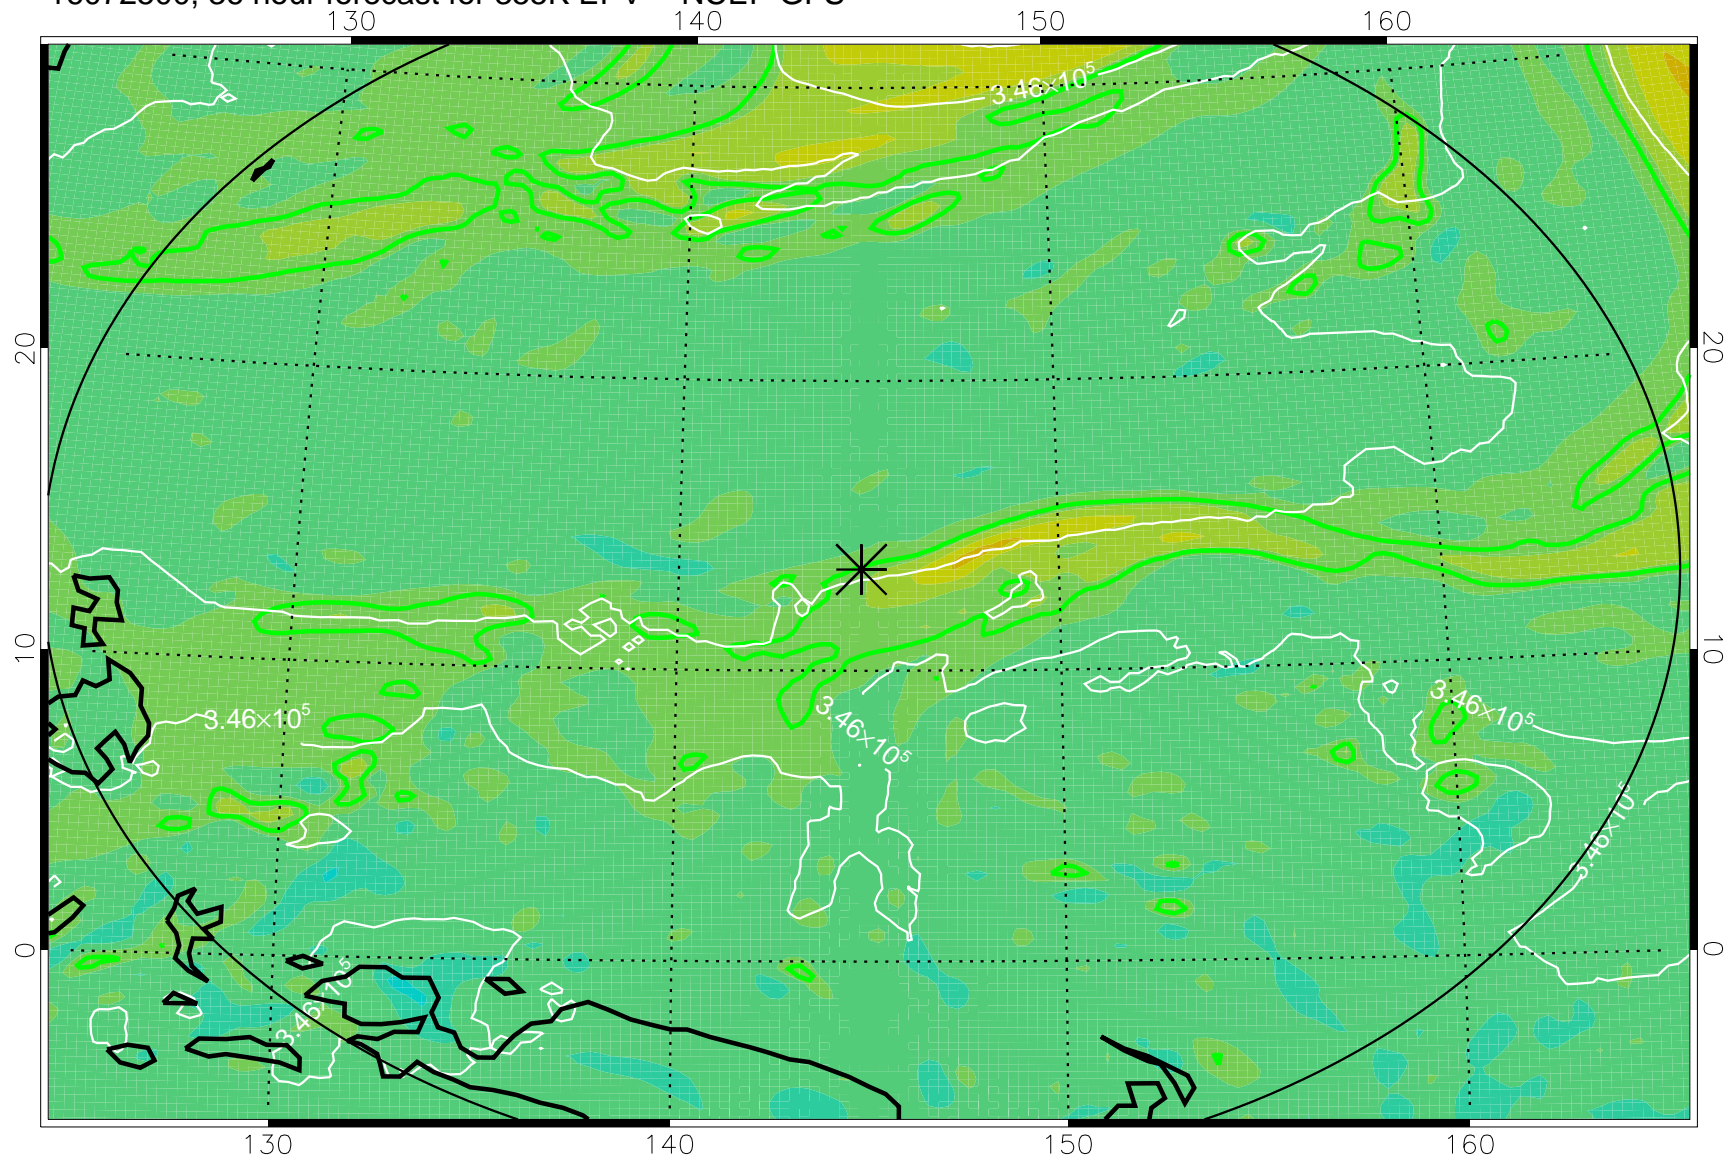

16072406, 18 hour forecast for 355K EPV -- NCEP GFS

355K Montgomery Streamfunction, white  
EPV Tropopause (2 PVU) Position  
Range ring of 2304 km

16072412, 24 hour forecast for 355K EPV -- NCEP GFS

355K Montgomery Streamfunction, white  
EPV Tropopause (2 PVU) Position  
Range ring of 2304 km

16072418, 30 hour forecast for 355K EPV -- NCEP GFS

355K Montgomery Streamfunction, white  
EPV Tropopause (2 PVU) Position  
Range ring of 2304 km

16072500, 36 hour forecast for 355K EPV -- NCEP GFS

355K Montgomery Streamfunction, white  
EPV Tropopause (2 PVU) Position  
Range ring of 2304 km

16072506, 42 hour forecast for 355K EPV -- NCEP GFS

355K Montgomery Streamfunction, white  
EPV Tropopause (2 PVU) Position  
Range ring of 2304 km

16072512, 48 hour forecast for 355K EPV -- NCEP GFS

355K Montgomery Streamfunction, white  
EPV Tropopause (2 PVU) Position  
Range ring of 2304 km

16072606, 66 hour forecast for 355K EPV -- NCEP GFS

355K Montgomery Streamfunction, white  
EPV Tropopause (2 PVU) Position  
Range ring of 2304 km

16072612, 72 hour forecast for 355K EPV -- NCEP GFS

355K Montgomery Streamfunction, white  
EPV Tropopause (2 PVU) Position  
Range ring of 2304 km