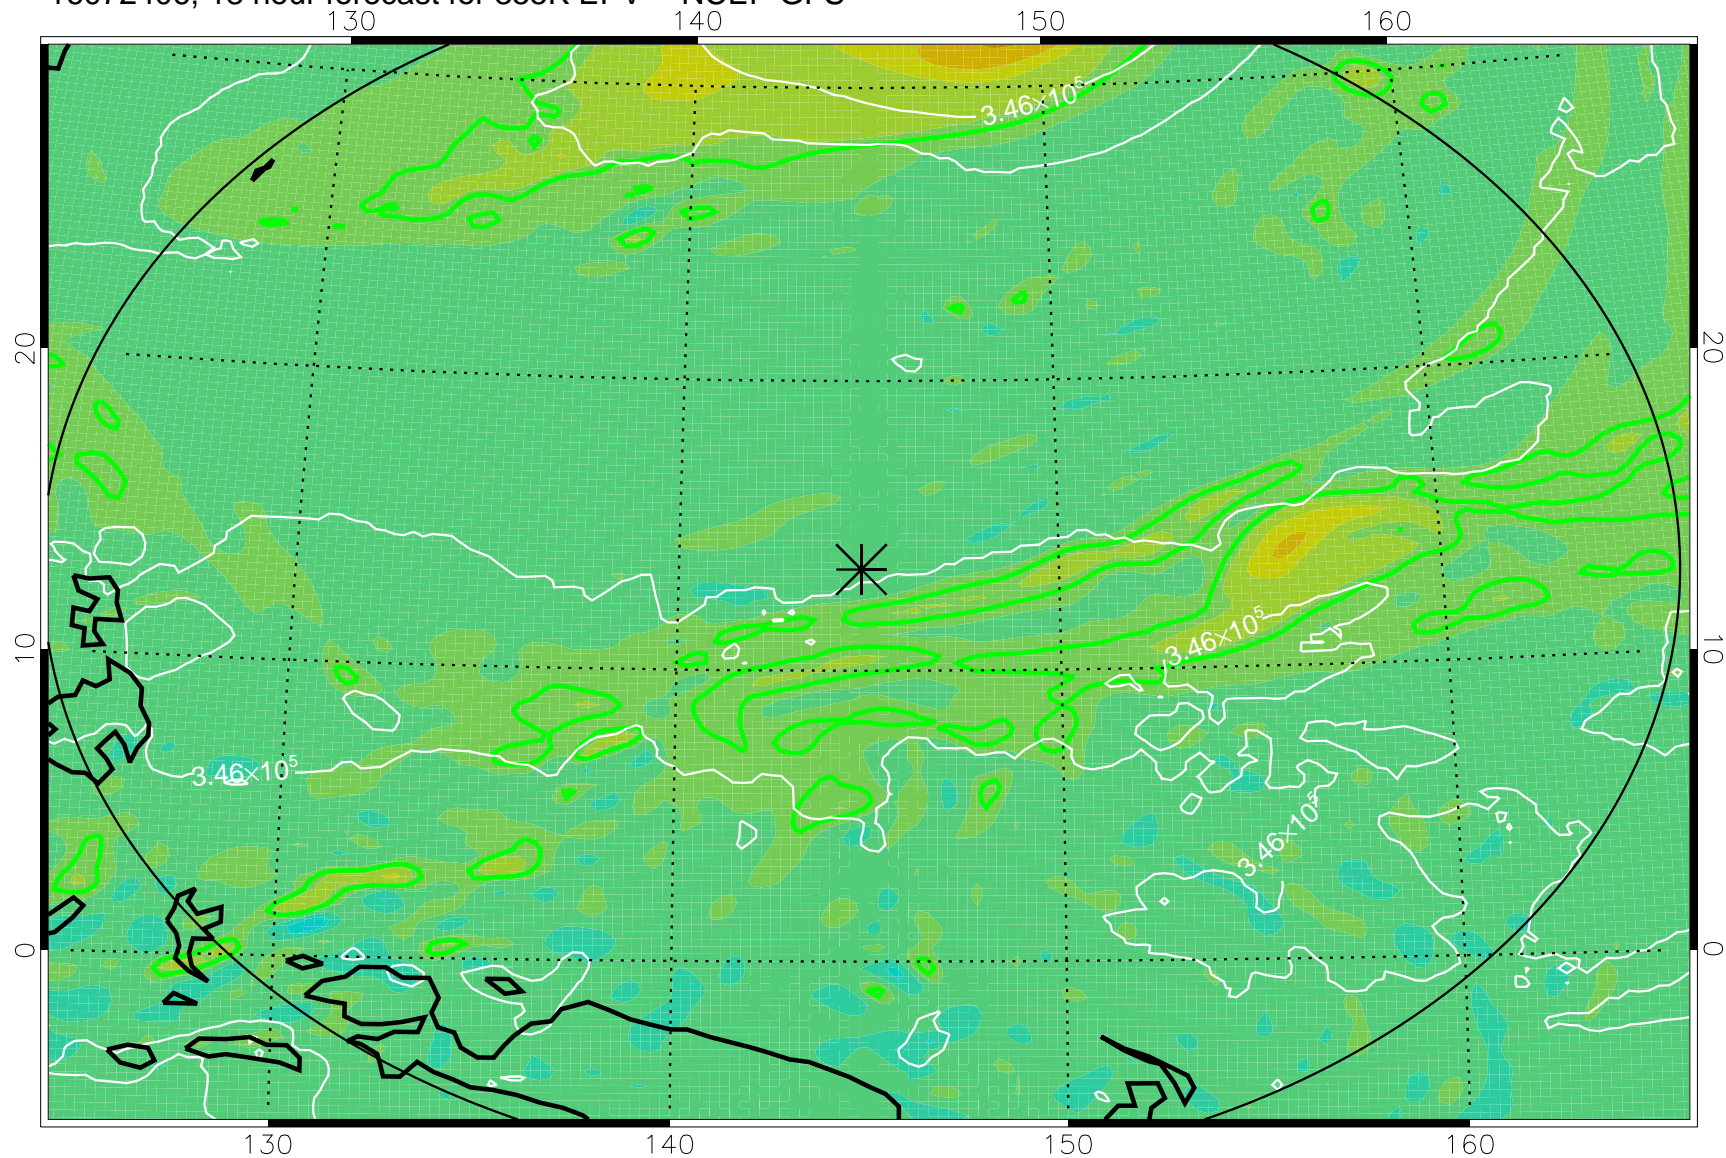

16072318, 6 hour forecast for 355K EPV -- NCEP GFS

355K Montgomery Streamfunction, white  
EPV Tropopause (2 PVU) Position  
Range ring of 2304 km

16072400, 12 hour forecast for 355K EPV -- NCEP GFS

355K Montgomery Streamfunction, white  
EPV Tropopause (2 PVU) Position  
Range ring of 2304 km

16072406, 18 hour forecast for 355K EPV -- NCEP GFS

355K Montgomery Streamfunction, white  
EPV Tropopause (2 PVU) Position  
Range ring of 2304 km

16072412, 24 hour forecast for 355K EPV -- NCEP GFS

355K Montgomery Streamfunction, white  
EPV Tropopause (2 PVU) Position  
Range ring of 2304 km

16072418, 30 hour forecast for 355K EPV -- NCEP GFS

355K Montgomery Streamfunction, white  
EPV Tropopause (2 PVU) Position  
Range ring of 2304 km

16072500, 36 hour forecast for 355K EPV -- NCEP GFS

355K Montgomery Streamfunction, white  
EPV Tropopause (2 PVU) Position  
Range ring of 2304 km

16072606, 66 hour forecast for 355K EPV -- NCEP GFS

355K Montgomery Streamfunction, white  
EPV Tropopause (2 PVU) Position  
Range ring of 2304 km

16072612, 72 hour forecast for 355K EPV -- NCEP GFS

355K Montgomery Streamfunction, white  
EPV Tropopause (2 PVU) Position  
Range ring of 2304 km