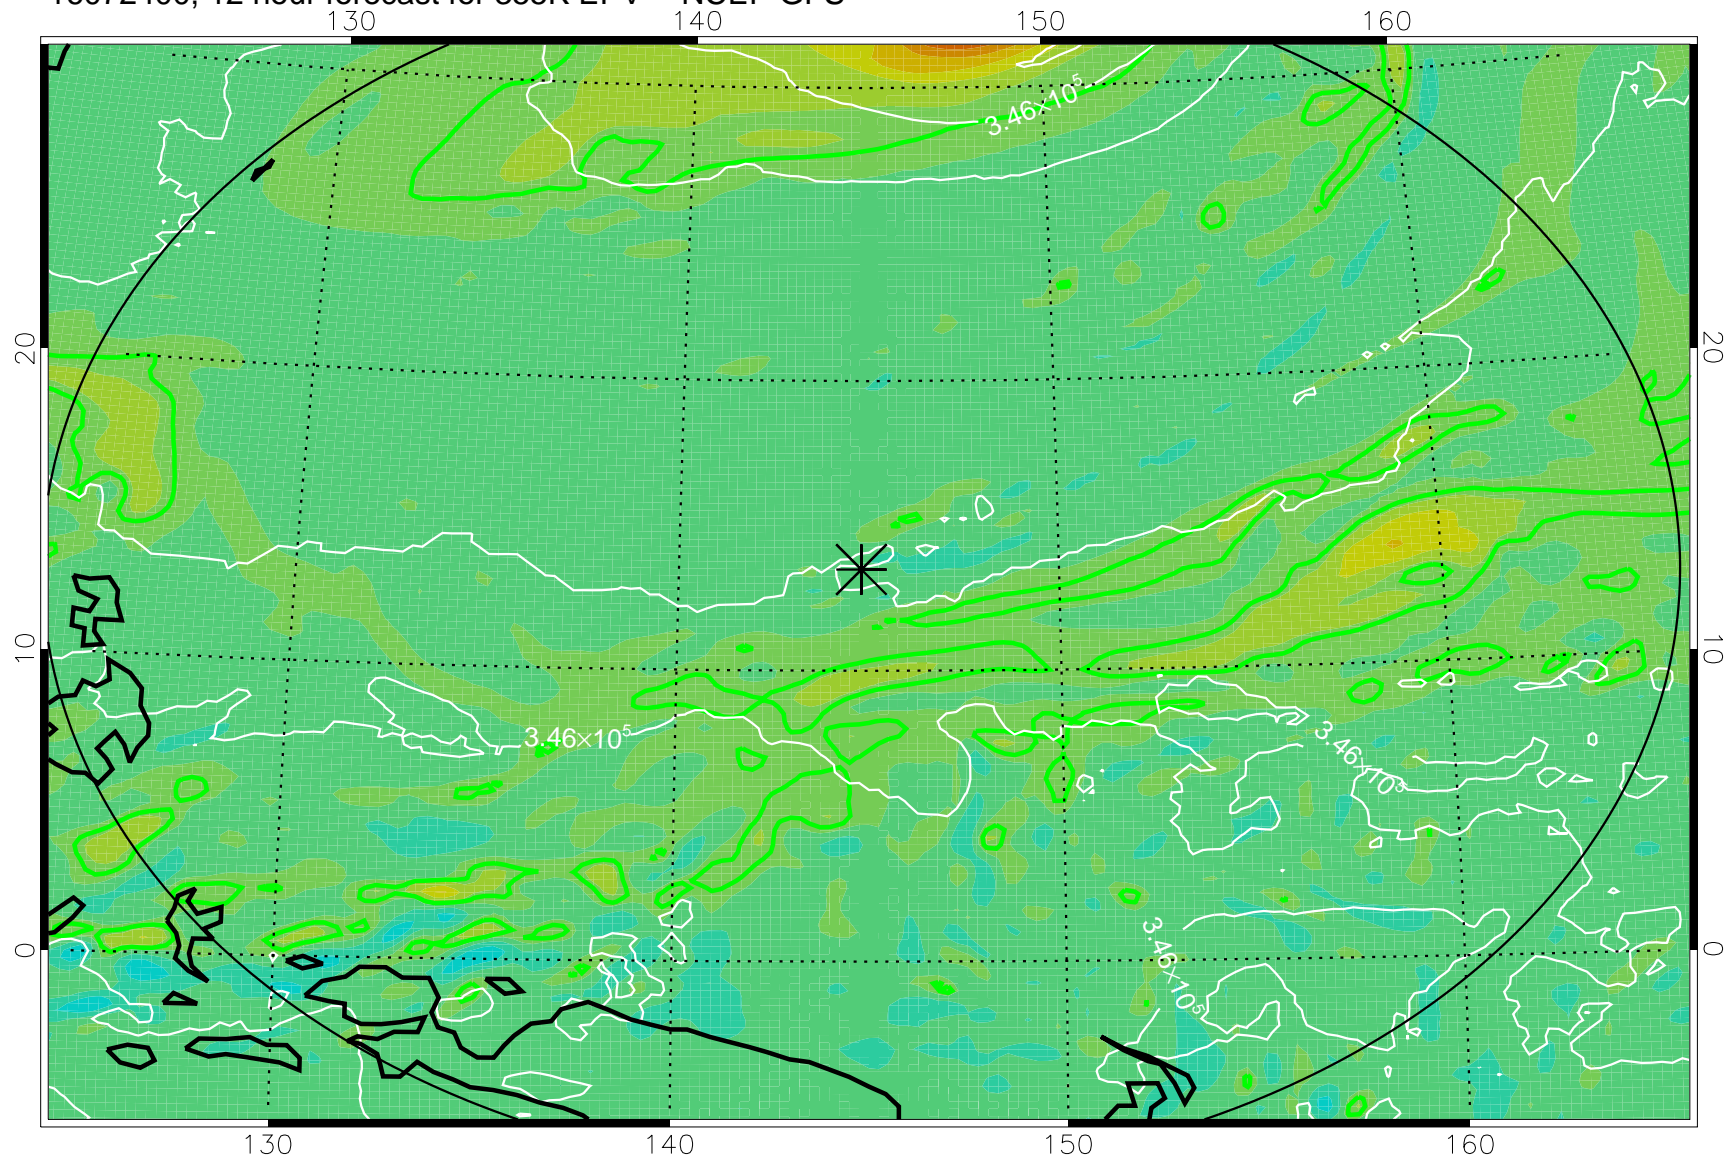

16072318, 6 hour forecast for 355K EPV -- NCEP GFS

355K Montgomery Streamfunction, white  
EPV Tropopause (2 PVU) Position  
Range ring of 2304 km

16072400, 12 hour forecast for 355K EPV -- NCEP GFS

355K Montgomery Streamfunction, white  
EPV Tropopause (2 PVU) Position  
Range ring of 2304 km

16072406, 18 hour forecast for 355K EPV -- NCEP GFS

355K Montgomery Streamfunction, white  
EPV Tropopause (2 PVU) Position  
Range ring of 2304 km

16072412, 24 hour forecast for 355K EPV -- NCEP GFS

355K Montgomery Streamfunction, white  
EPV Tropopause (2 PVU) Position  
Range ring of 2304 km

16072418, 30 hour forecast for 355K EPV -- NCEP GFS

355K Montgomery Streamfunction, white  
EPV Tropopause (2 PVU) Position  
Range ring of 2304 km

16072500, 36 hour forecast for 355K EPV -- NCEP GFS

355K Montgomery Streamfunction, white  
EPV Tropopause (2 PVU) Position  
Range ring of 2304 km

16072506, 42 hour forecast for 355K EPV -- NCEP GFS

355K Montgomery Streamfunction, white  
EPV Tropopause (2 PVU) Position  
Range ring of 2304 km

16072512, 48 hour forecast for 355K EPV -- NCEP GFS

355K Montgomery Streamfunction, white  
EPV Tropopause (2 PVU) Position  
Range ring of 2304 km