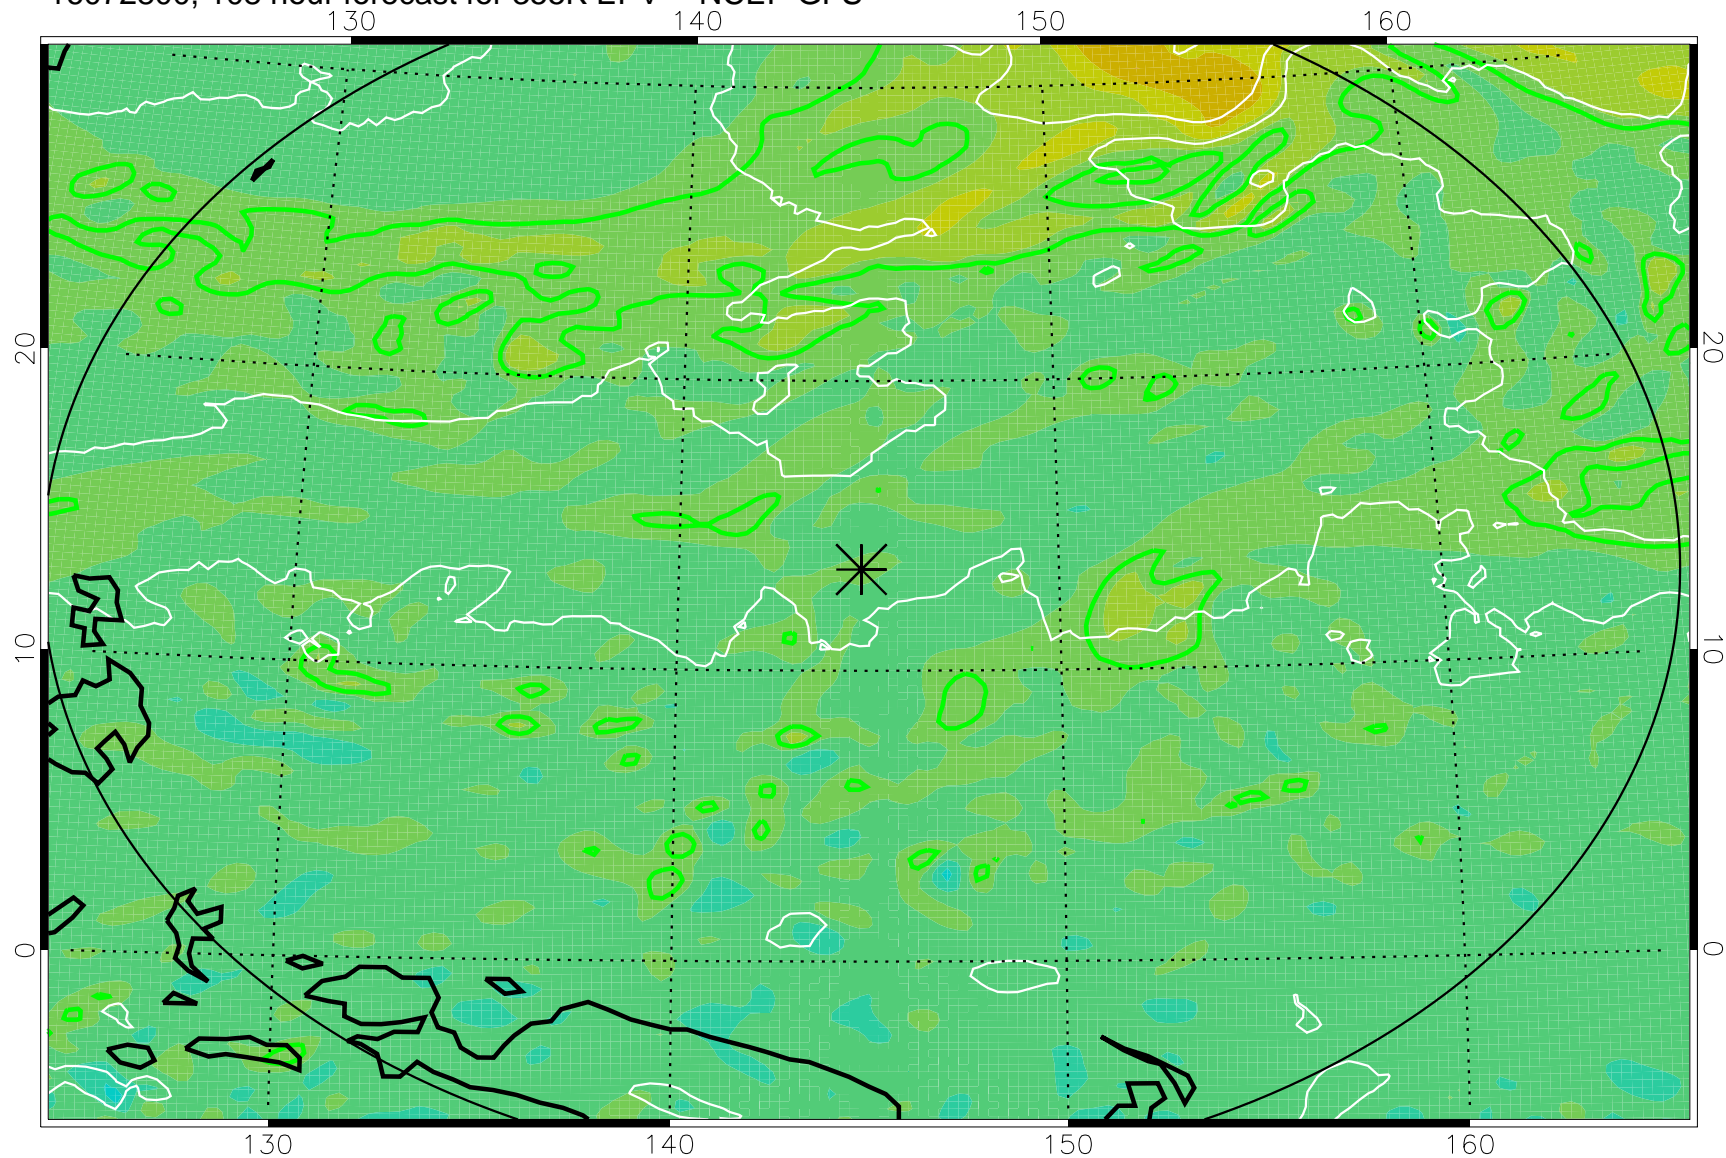

16072618, 78 hour forecast for 355K EPV -- NCEP GFS

355K Montgomery Streamfunction, white  
EPV Tropopause (2 PVU) Position  
Range ring of 2304 km

16072700, 84 hour forecast for 355K EPV -- NCEP GFS

355K Montgomery Streamfunction, white  
EPV Tropopause (2 PVU) Position  
Range ring of 2304 km

16072706, 90 hour forecast for 355K EPV -- NCEP GFS

355K Montgomery Streamfunction, white  
EPV Tropopause (2 PVU) Position  
Range ring of 2304 km

16072712, 96 hour forecast for 355K EPV -- NCEP GFS

355K Montgomery Streamfunction, white  
EPV Tropopause (2 PVU) Position  
Range ring of 2304 km

16072718, 102 hour forecast for 355K EPV -- NCEP GFS

355K Montgomery Streamfunction, white  
EPV Tropopause (2 PVU) Position  
Range ring of 2304 km

16072800, 108 hour forecast for 355K EPV -- NCEP GFS

355K Montgomery Streamfunction, white  
EPV Tropopause (2 PVU) Position  
Range ring of 2304 km

16072806, 114 hour forecast for 355K EPV -- NCEP GFS

355K Montgomery Streamfunction, white  
EPV Tropopause (2 PVU) Position  
Range ring of 2304 km

16072812, 120 hour forecast for 355K EPV -- NCEP GFS

355K Montgomery Streamfunction, white  
EPV Tropopause (2 PVU) Position  
Range ring of 2304 km