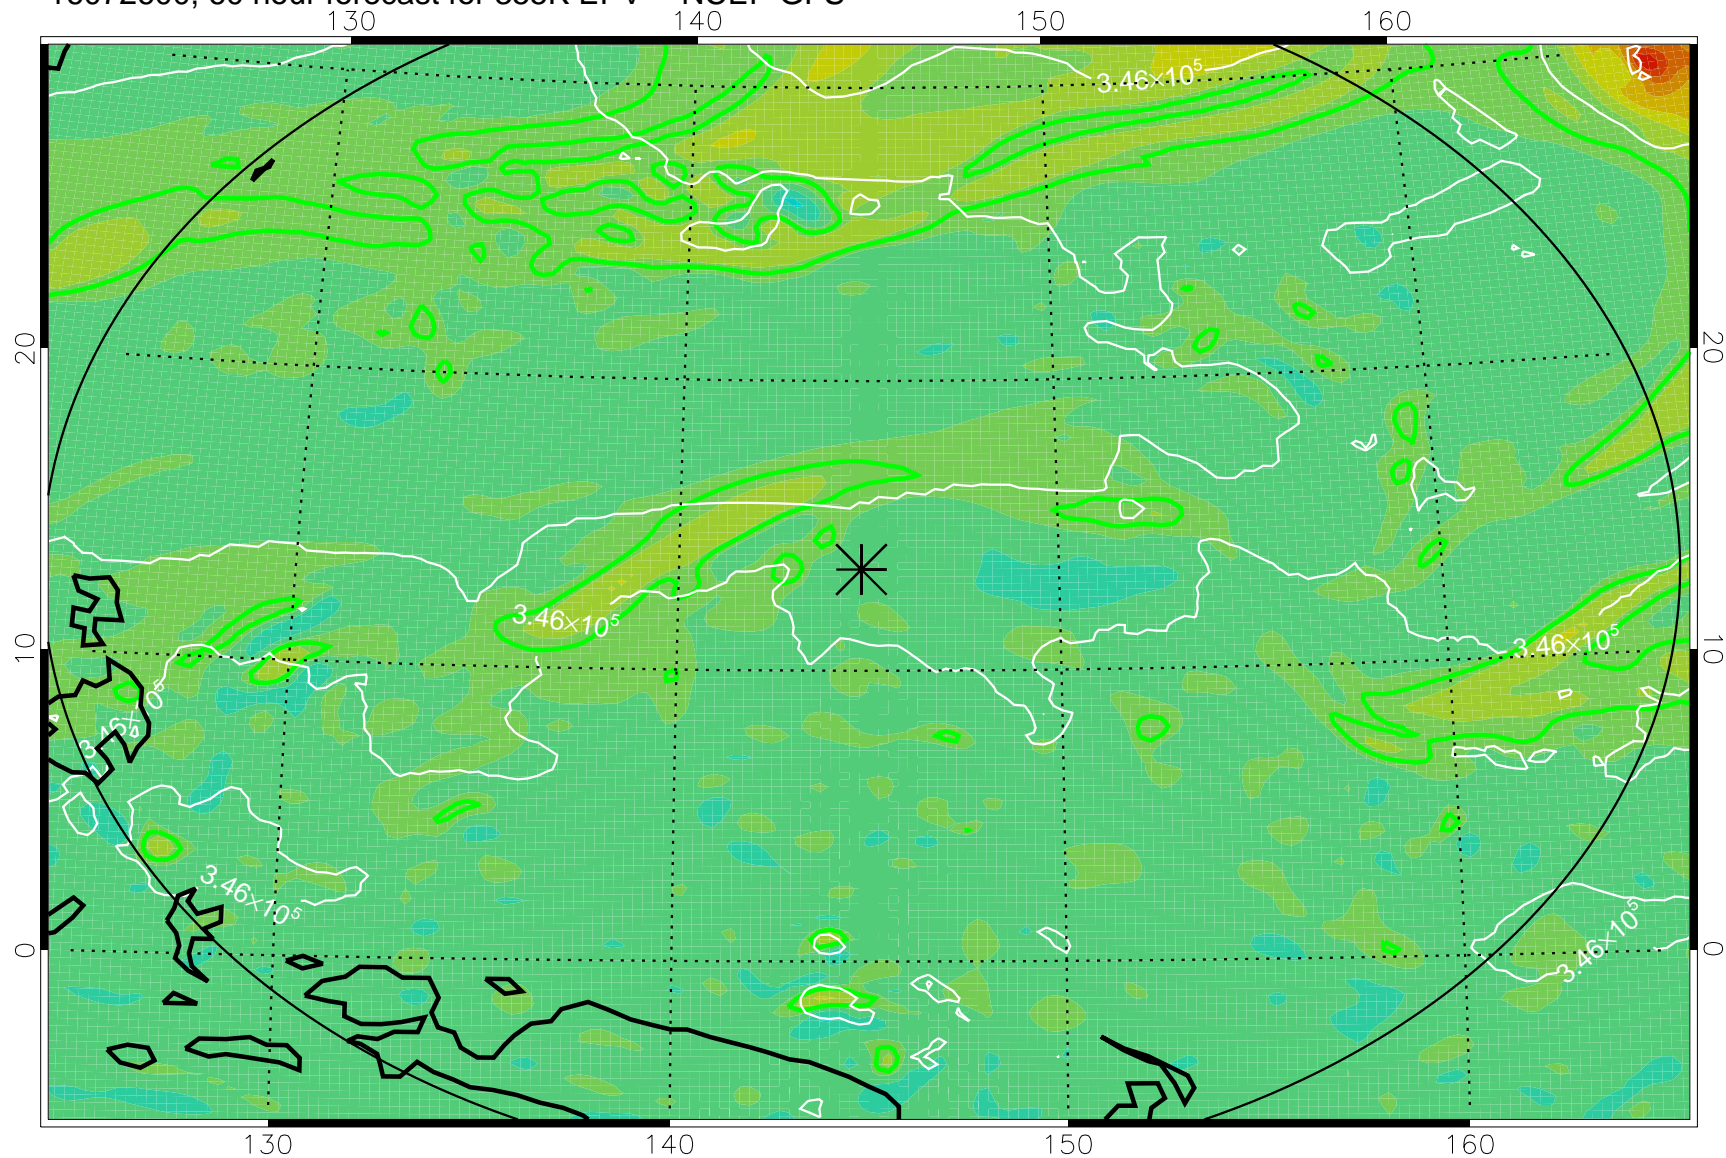

16072506, 42 hour forecast for 355K EPV -- NCEP GFS

355K Montgomery Streamfunction, white  
EPV Tropopause (2 PVU) Position  
Range ring of 2304 km

16072512, 48 hour forecast for 355K EPV -- NCEP GFS

355K Montgomery Streamfunction, white  
EPV Tropopause (2 PVU) Position  
Range ring of 2304 km

16072518, 54 hour forecast for 355K EPV -- NCEP GFS

355K Montgomery Streamfunction, white  
EPV Tropopause (2 PVU) Position  
Range ring of 2304 km

16072600, 60 hour forecast for 355K EPV -- NCEP GFS

355K Montgomery Streamfunction, white  
EPV Tropopause (2 PVU) Position  
Range ring of 2304 km

16072606, 66 hour forecast for 355K EPV -- NCEP GFS

355K Montgomery Streamfunction, white  
EPV Tropopause (2 PVU) Position  
Range ring of 2304 km

16072612, 72 hour forecast for 355K EPV -- NCEP GFS

355K Montgomery Streamfunction, white  
EPV Tropopause (2 PVU) Position  
Range ring of 2304 km

16072618, 78 hour forecast for 355K EPV -- NCEP GFS

355K Montgomery Streamfunction, white  
EPV Tropopause (2 PVU) Position  
Range ring of 2304 km

16072700, 84 hour forecast for 355K EPV -- NCEP GFS

355K Montgomery Streamfunction, white  
EPV Tropopause (2 PVU) Position  
Range ring of 2304 km