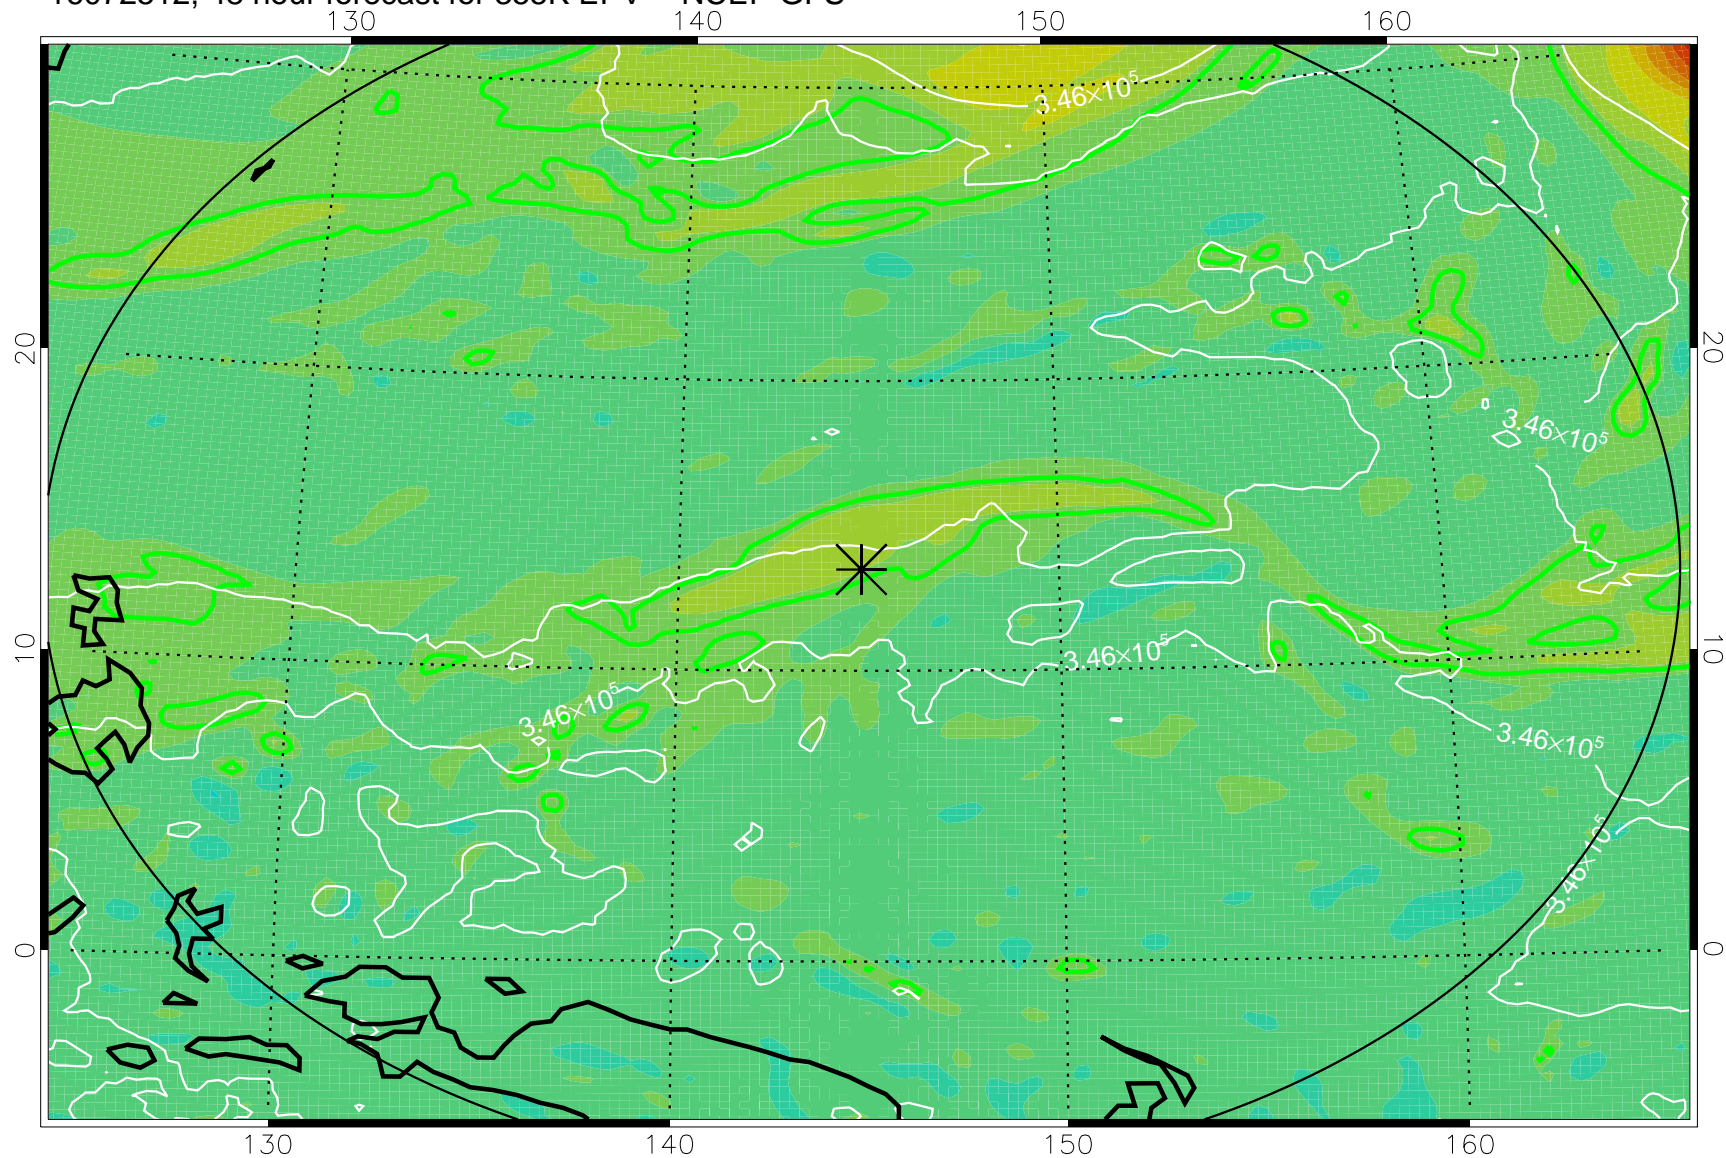

16072418, 30 hour forecast for 355K EPV -- NCEP GFS

355K Montgomery Streamfunction, white  
EPV Tropopause (2 PVU) Position  
Range ring of 2304 km

16072500, 36 hour forecast for 355K EPV -- NCEP GFS

355K Montgomery Streamfunction, white  
EPV Tropopause (2 PVU) Position  
Range ring of 2304 km

16072506, 42 hour forecast for 355K EPV -- NCEP GFS

355K Montgomery Streamfunction, white  
EPV Tropopause (2 PVU) Position  
Range ring of 2304 km

16072512, 48 hour forecast for 355K EPV -- NCEP GFS

355K Montgomery Streamfunction, white  
EPV Tropopause (2 PVU) Position  
Range ring of 2304 km

16072518, 54 hour forecast for 355K EPV -- NCEP GFS

355K Montgomery Streamfunction, white  
EPV Tropopause (2 PVU) Position  
Range ring of 2304 km

16072600, 60 hour forecast for 355K EPV -- NCEP GFS

355K Montgomery Streamfunction, white  
EPV Tropopause (2 PVU) Position  
Range ring of 2304 km

16072606, 66 hour forecast for 355K EPV -- NCEP GFS

355K Montgomery Streamfunction, white  
EPV Tropopause (2 PVU) Position  
Range ring of 2304 km

16072612, 72 hour forecast for 355K EPV -- NCEP GFS

355K Montgomery Streamfunction, white  
EPV Tropopause (2 PVU) Position  
Range ring of 2304 km