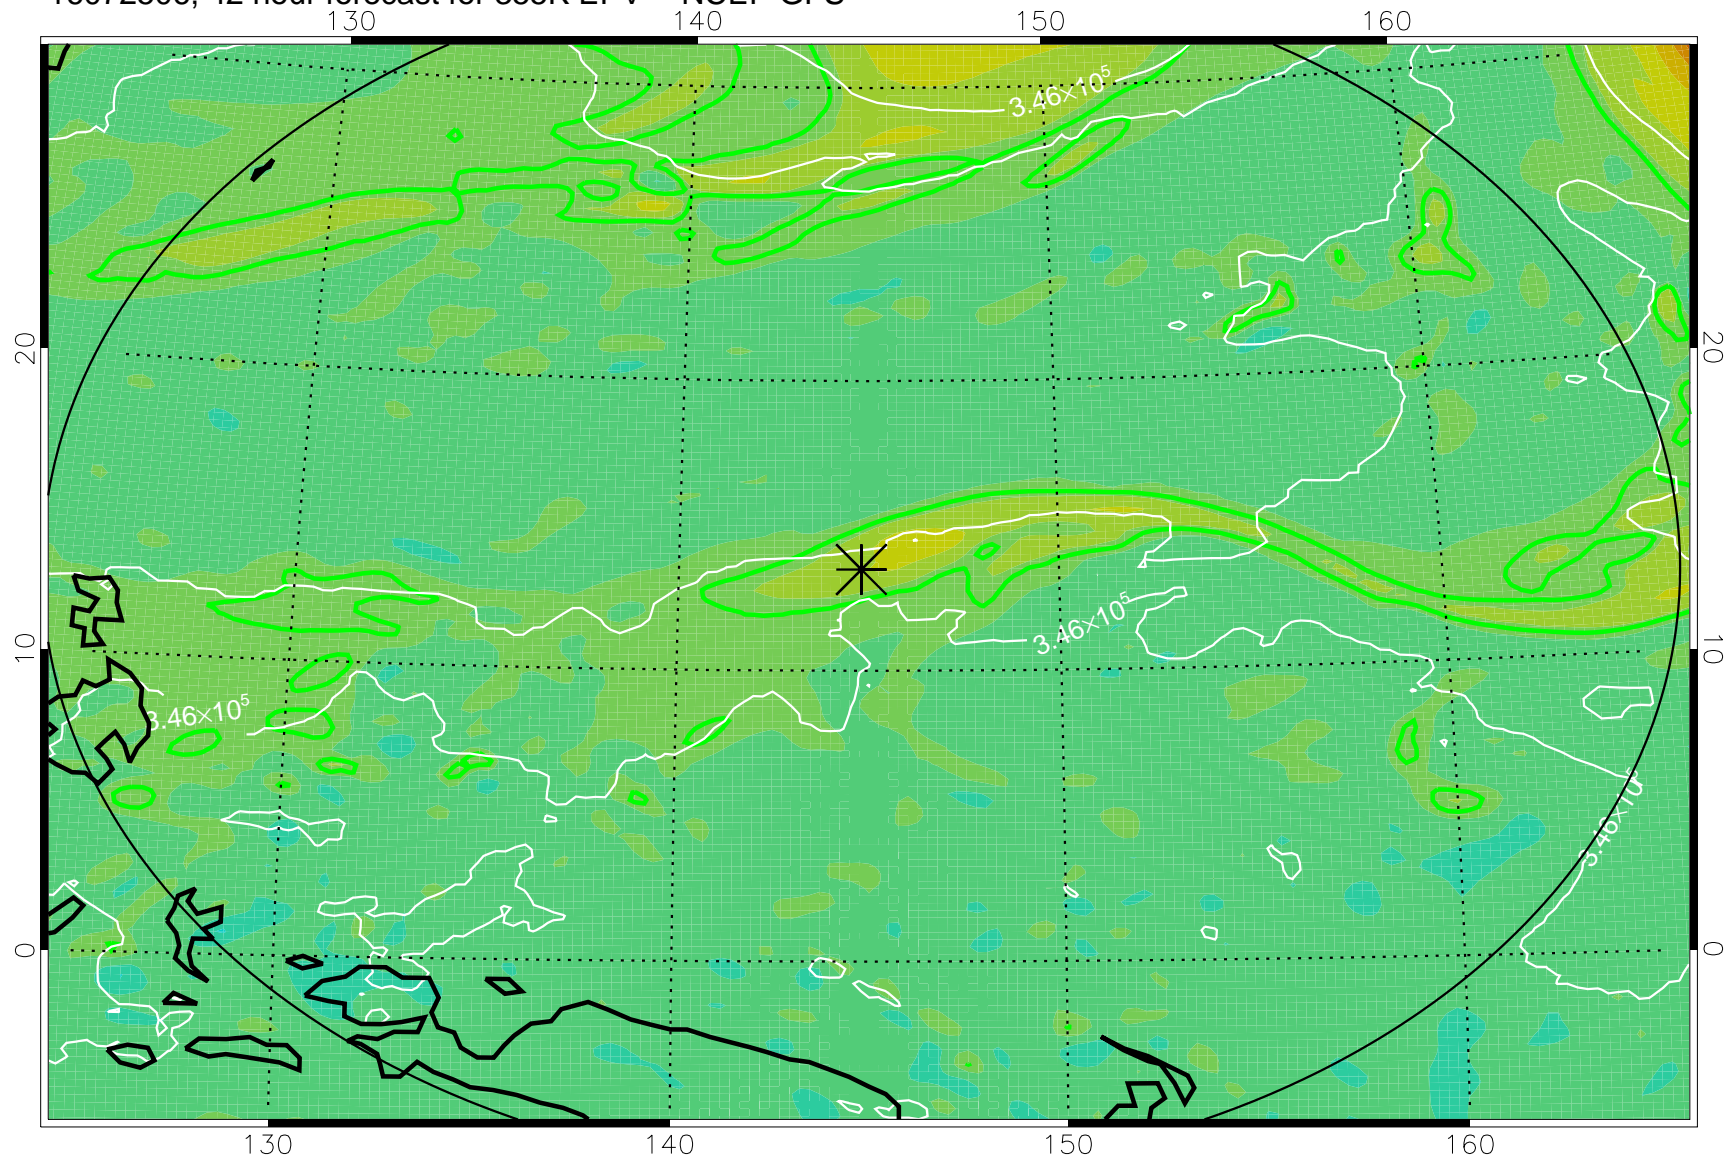

16072418, 30 hour forecast for 355K EPV -- NCEP GFS

355K Montgomery Streamfunction, white  
EPV Tropopause (2 PVU) Position  
Range ring of 2304 km

16072500, 36 hour forecast for 355K EPV -- NCEP GFS

355K Montgomery Streamfunction, white  
EPV Tropopause (2 PVU) Position  
Range ring of 2304 km

16072506, 42 hour forecast for 355K EPV -- NCEP GFS

355K Montgomery Streamfunction, white  
EPV Tropopause (2 PVU) Position  
Range ring of 2304 km

16072512, 48 hour forecast for 355K EPV -- NCEP GFS

355K Montgomery Streamfunction, white  
EPV Tropopause (2 PVU) Position  
Range ring of 2304 km

16072518, 54 hour forecast for 355K EPV -- NCEP GFS

355K Montgomery Streamfunction, white  
EPV Tropopause (2 PVU) Position  
Range ring of 2304 km

16072600, 60 hour forecast for 355K EPV -- NCEP GFS

355K Montgomery Streamfunction, white  
EPV Tropopause (2 PVU) Position  
Range ring of 2304 km

16072606, 66 hour forecast for 355K EPV -- NCEP GFS

355K Montgomery Streamfunction, white  
EPV Tropopause (2 PVU) Position  
Range ring of 2304 km

16072612, 72 hour forecast for 355K EPV -- NCEP GFS

355K Montgomery Streamfunction, white  
EPV Tropopause (2 PVU) Position  
Range ring of 2304 km