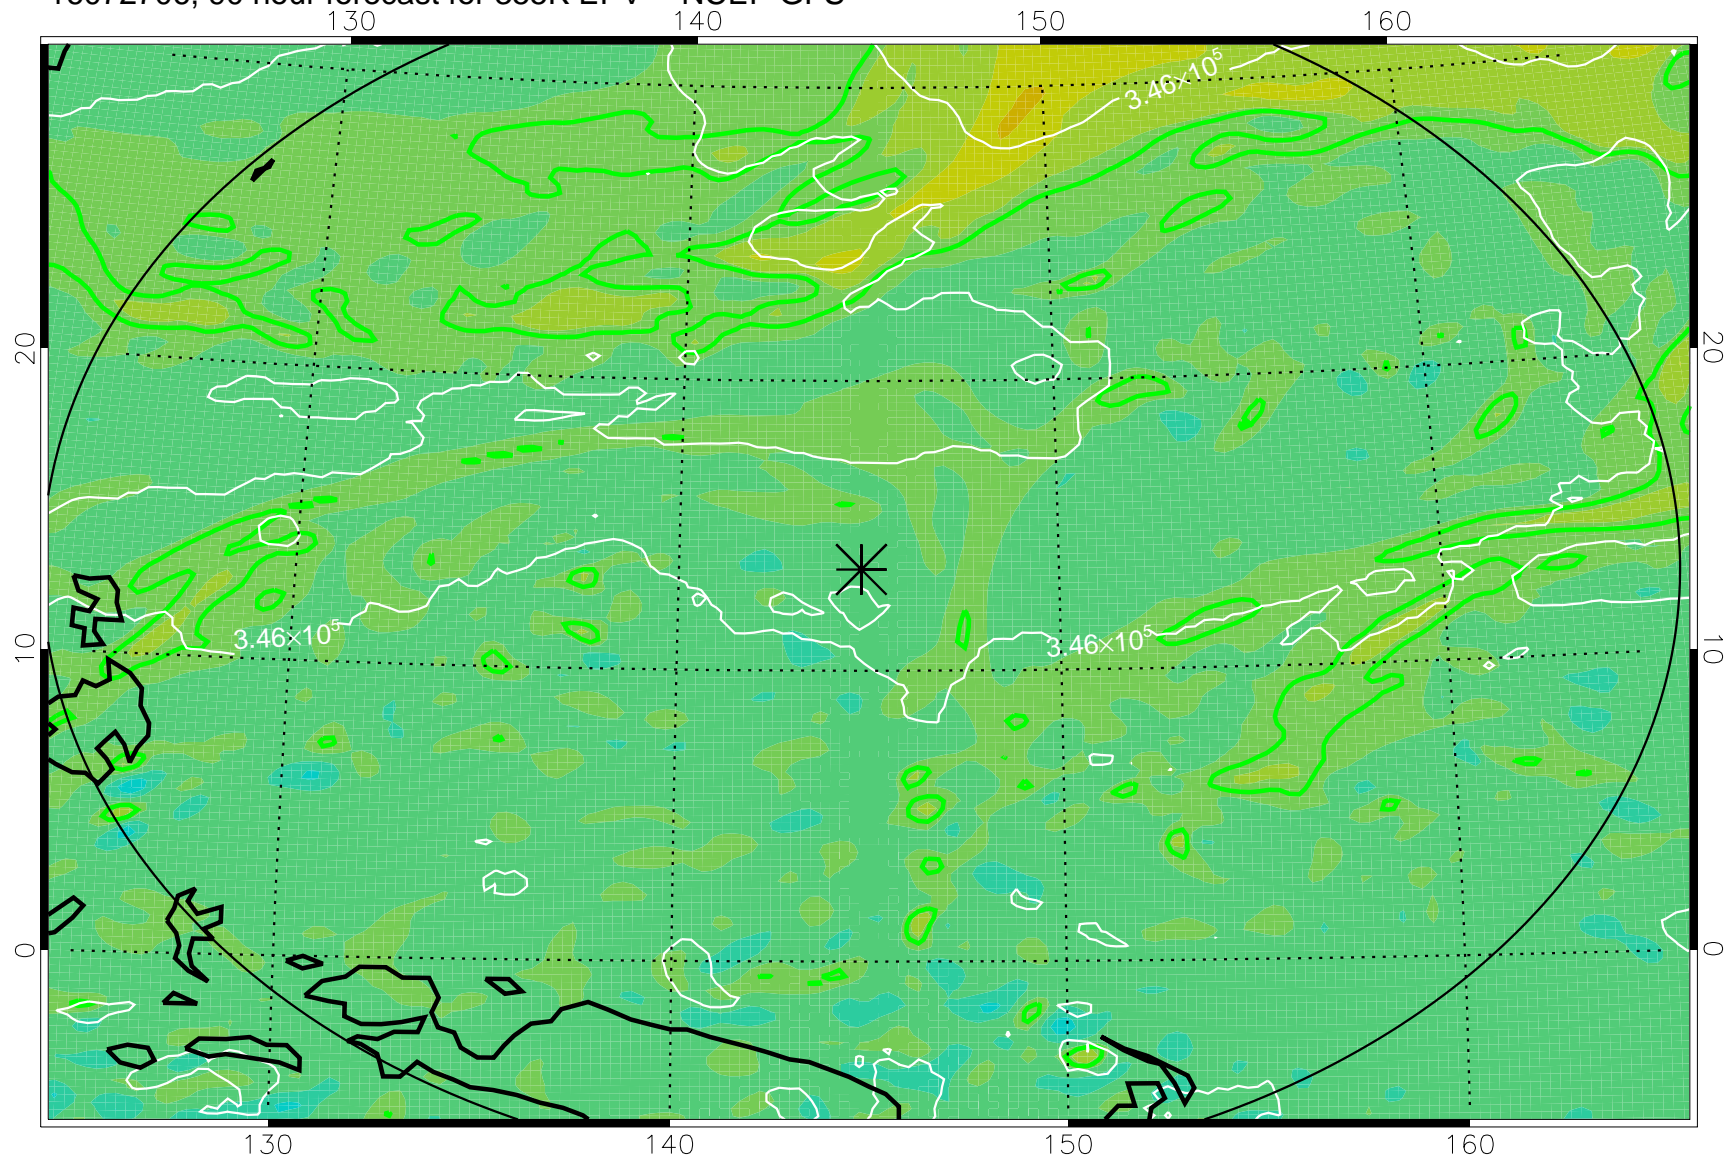

16072606, 66 hour forecast for 355K EPV -- NCEP GFS

355K Montgomery Streamfunction, white  
EPV Tropopause (2 PVU) Position  
Range ring of 2304 km

16072612, 72 hour forecast for 355K EPV -- NCEP GFS

355K Montgomery Streamfunction, white  
EPV Tropopause (2 PVU) Position  
Range ring of 2304 km

16072618, 78 hour forecast for 355K EPV -- NCEP GFS

355K Montgomery Streamfunction, white  
EPV Tropopause (2 PVU) Position  
Range ring of 2304 km

16072700, 84 hour forecast for 355K EPV -- NCEP GFS

355K Montgomery Streamfunction, white  
EPV Tropopause (2 PVU) Position  
Range ring of 2304 km

16072706, 90 hour forecast for 355K EPV -- NCEP GFS

355K Montgomery Streamfunction, white  
EPV Tropopause (2 PVU) Position  
Range ring of 2304 km

16072712, 96 hour forecast for 355K EPV -- NCEP GFS

355K Montgomery Streamfunction, white  
EPV Tropopause (2 PVU) Position  
Range ring of 2304 km

16072718, 102 hour forecast for 355K EPV -- NCEP GFS

355K Montgomery Streamfunction, white  
EPV Tropopause (2 PVU) Position  
Range ring of 2304 km

16072800, 108 hour forecast for 355K EPV -- NCEP GFS

355K Montgomery Streamfunction, white  
EPV Tropopause (2 PVU) Position  
Range ring of 2304 km