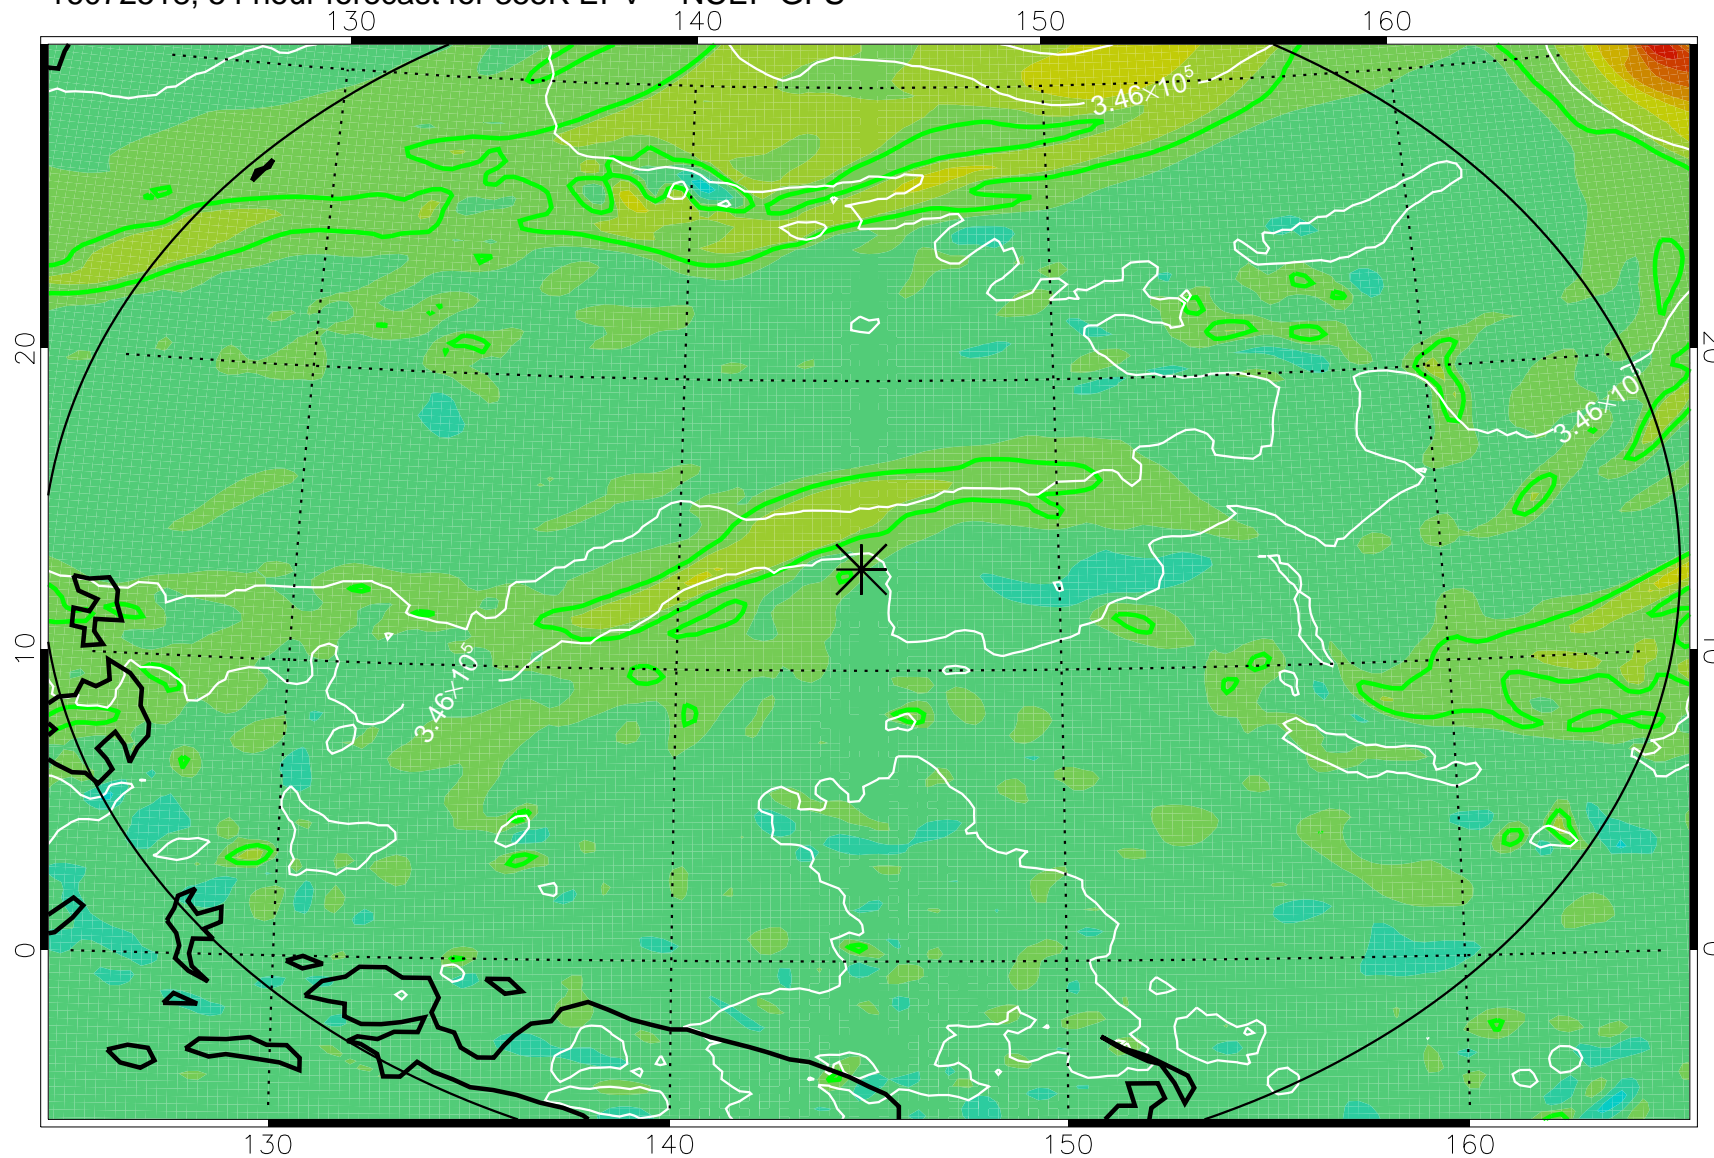

16072506, 42 hour forecast for 355K EPV -- NCEP GFS

355K Montgomery Streamfunction, white  
EPV Tropopause (2 PVU) Position  
Range ring of 2304 km

16072512, 48 hour forecast for 355K EPV -- NCEP GFS

355K Montgomery Streamfunction, white  
EPV Tropopause (2 PVU) Position  
Range ring of 2304 km

16072518, 54 hour forecast for 355K EPV -- NCEP GFS

355K Montgomery Streamfunction, white  
EPV Tropopause (2 PVU) Position  
Range ring of 2304 km

16072600, 60 hour forecast for 355K EPV -- NCEP GFS

355K Montgomery Streamfunction, white  
EPV Tropopause (2 PVU) Position  
Range ring of 2304 km

16072606, 66 hour forecast for 355K EPV -- NCEP GFS

355K Montgomery Streamfunction, white  
EPV Tropopause (2 PVU) Position  
Range ring of 2304 km

16072612, 72 hour forecast for 355K EPV -- NCEP GFS

355K Montgomery Streamfunction, white  
EPV Tropopause (2 PVU) Position  
Range ring of 2304 km

16072618, 78 hour forecast for 355K EPV -- NCEP GFS

355K Montgomery Streamfunction, white  
EPV Tropopause (2 PVU) Position  
Range ring of 2304 km

16072700, 84 hour forecast for 355K EPV -- NCEP GFS

355K Montgomery Streamfunction, white  
EPV Tropopause (2 PVU) Position  
Range ring of 2304 km