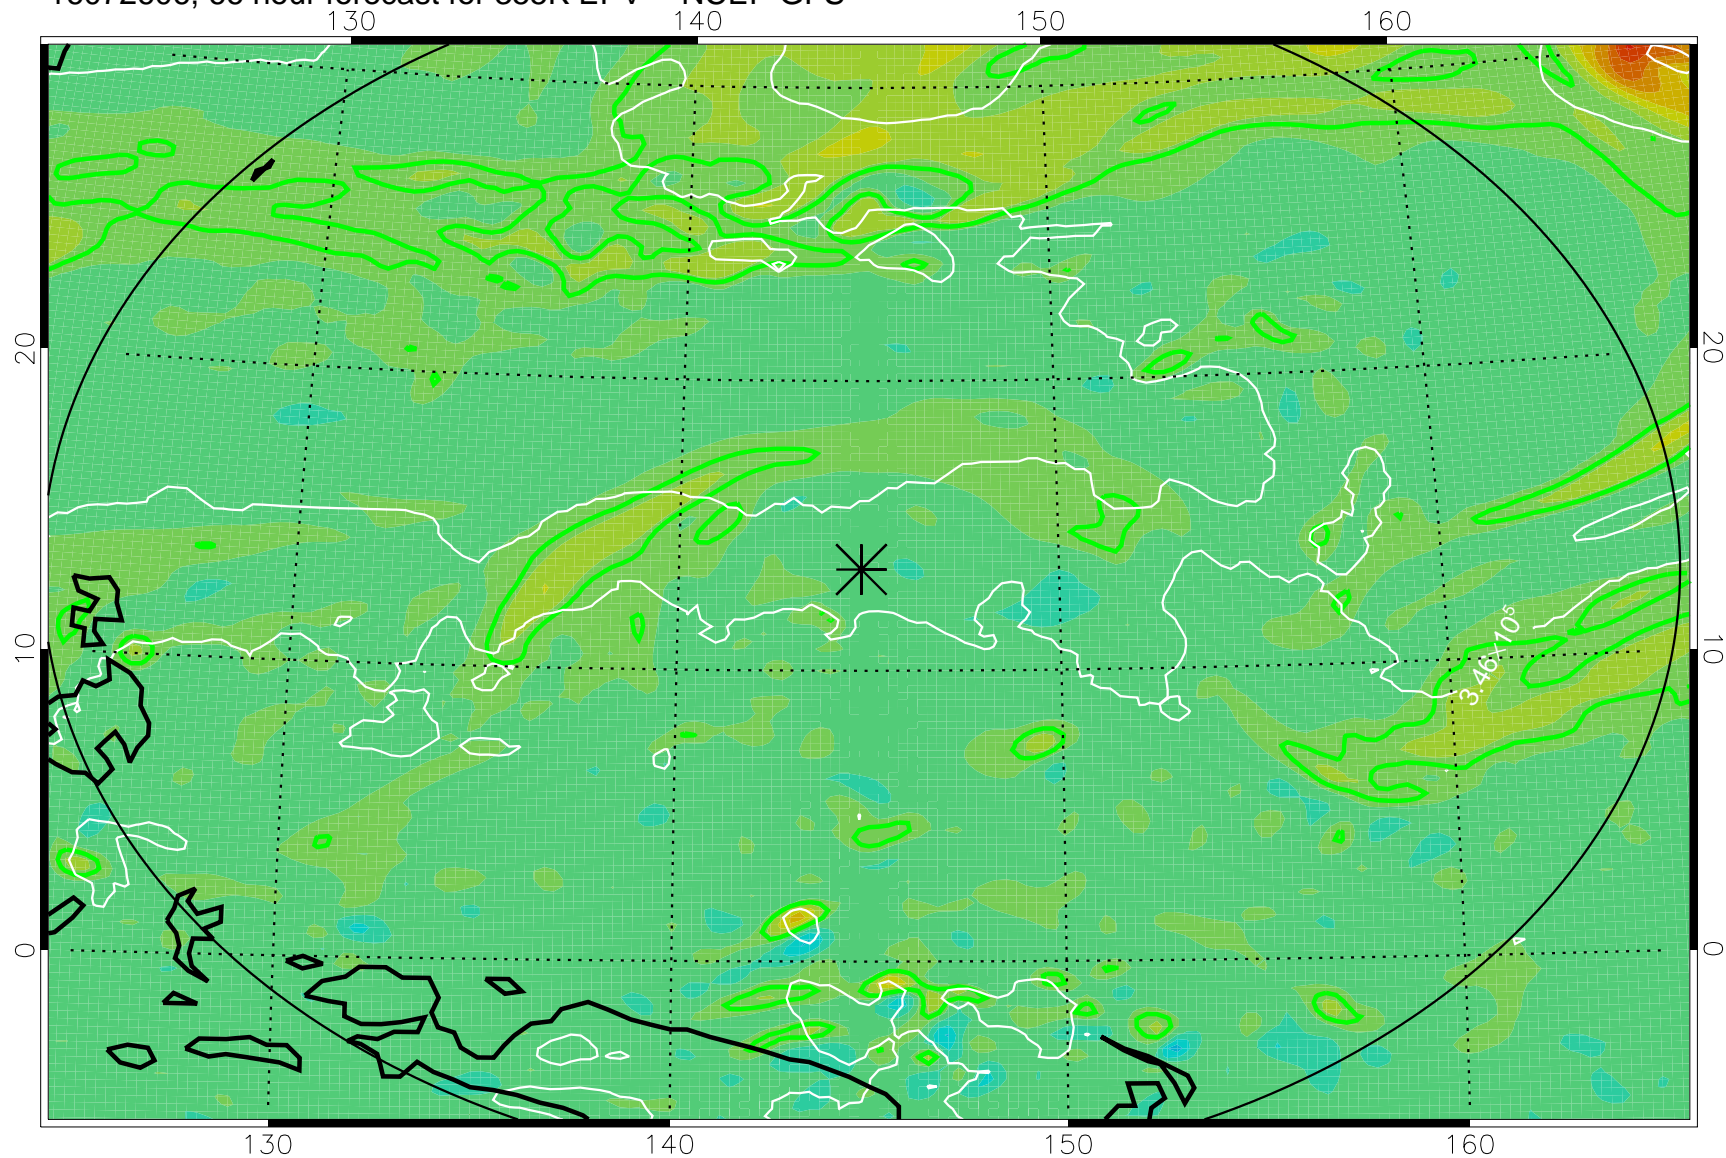

16072518, 54 hour forecast for 355K EPV -- NCEP GFS

355K Montgomery Streamfunction, white  
EPV Tropopause (2 PVU) Position  
Range ring of 2304 km

16072600, 60 hour forecast for 355K EPV -- NCEP GFS

355K Montgomery Streamfunction, white  
EPV Tropopause (2 PVU) Position  
Range ring of 2304 km

16072606, 66 hour forecast for 355K EPV -- NCEP GFS

355K Montgomery Streamfunction, white  
EPV Tropopause (2 PVU) Position  
Range ring of 2304 km

16072612, 72 hour forecast for 355K EPV -- NCEP GFS

355K Montgomery Streamfunction, white  
EPV Tropopause (2 PVU) Position  
Range ring of 2304 km

16072618, 78 hour forecast for 355K EPV -- NCEP GFS

355K Montgomery Streamfunction, white  
EPV Tropopause (2 PVU) Position  
Range ring of 2304 km

16072700, 84 hour forecast for 355K EPV -- NCEP GFS

355K Montgomery Streamfunction, white  
EPV Tropopause (2 PVU) Position  
Range ring of 2304 km

16072706, 90 hour forecast for 355K EPV -- NCEP GFS

355K Montgomery Streamfunction, white  
EPV Tropopause (2 PVU) Position  
Range ring of 2304 km

16072712, 96 hour forecast for 355K EPV -- NCEP GFS

355K Montgomery Streamfunction, white  
EPV Tropopause (2 PVU) Position  
Range ring of 2304 km