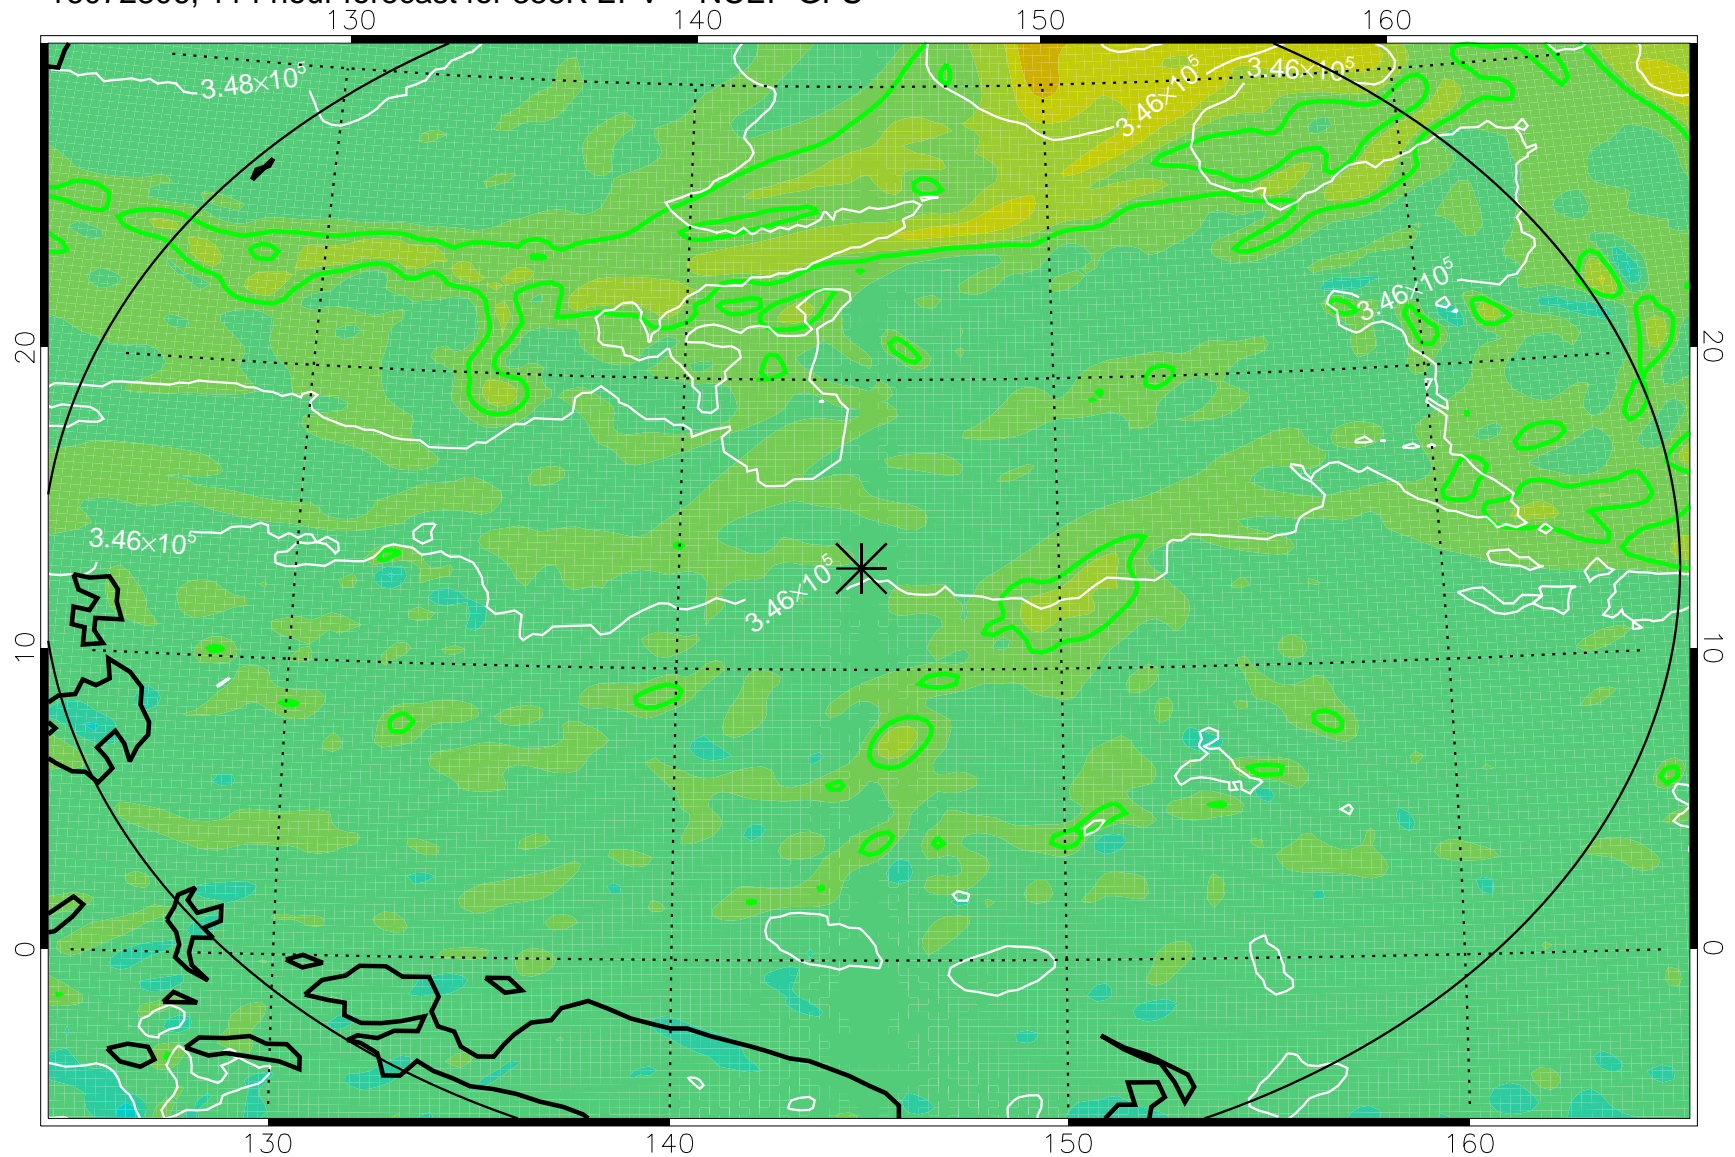

16072618, 78 hour forecast for 355K EPV -- NCEP GFS

355K Montgomery Streamfunction, white  
EPV Tropopause (2 PVU) Position  
Range ring of 2304 km

16072700, 84 hour forecast for 355K EPV -- NCEP GFS

355K Montgomery Streamfunction, white  
EPV Tropopause (2 PVU) Position  
Range ring of 2304 km

16072706, 90 hour forecast for 355K EPV -- NCEP GFS

355K Montgomery Streamfunction, white  
EPV Tropopause (2 PVU) Position  
Range ring of 2304 km

16072712, 96 hour forecast for 355K EPV -- NCEP GFS

355K Montgomery Streamfunction, white  
EPV Tropopause (2 PVU) Position  
Range ring of 2304 km

16072718, 102 hour forecast for 355K EPV -- NCEP GFS

355K Montgomery Streamfunction, white  
EPV Tropopause (2 PVU) Position  
Range ring of 2304 km

16072800, 108 hour forecast for 355K EPV -- NCEP GFS

355K Montgomery Streamfunction, white  
EPV Tropopause (2 PVU) Position  
Range ring of 2304 km

16072806, 114 hour forecast for 355K EPV -- NCEP GFS

355K Montgomery Streamfunction, white  
EPV Tropopause (2 PVU) Position  
Range ring of 2304 km

16072812, 120 hour forecast for 355K EPV -- NCEP GFS

355K Montgomery Streamfunction, white  
EPV Tropopause (2 PVU) Position  
Range ring of 2304 km