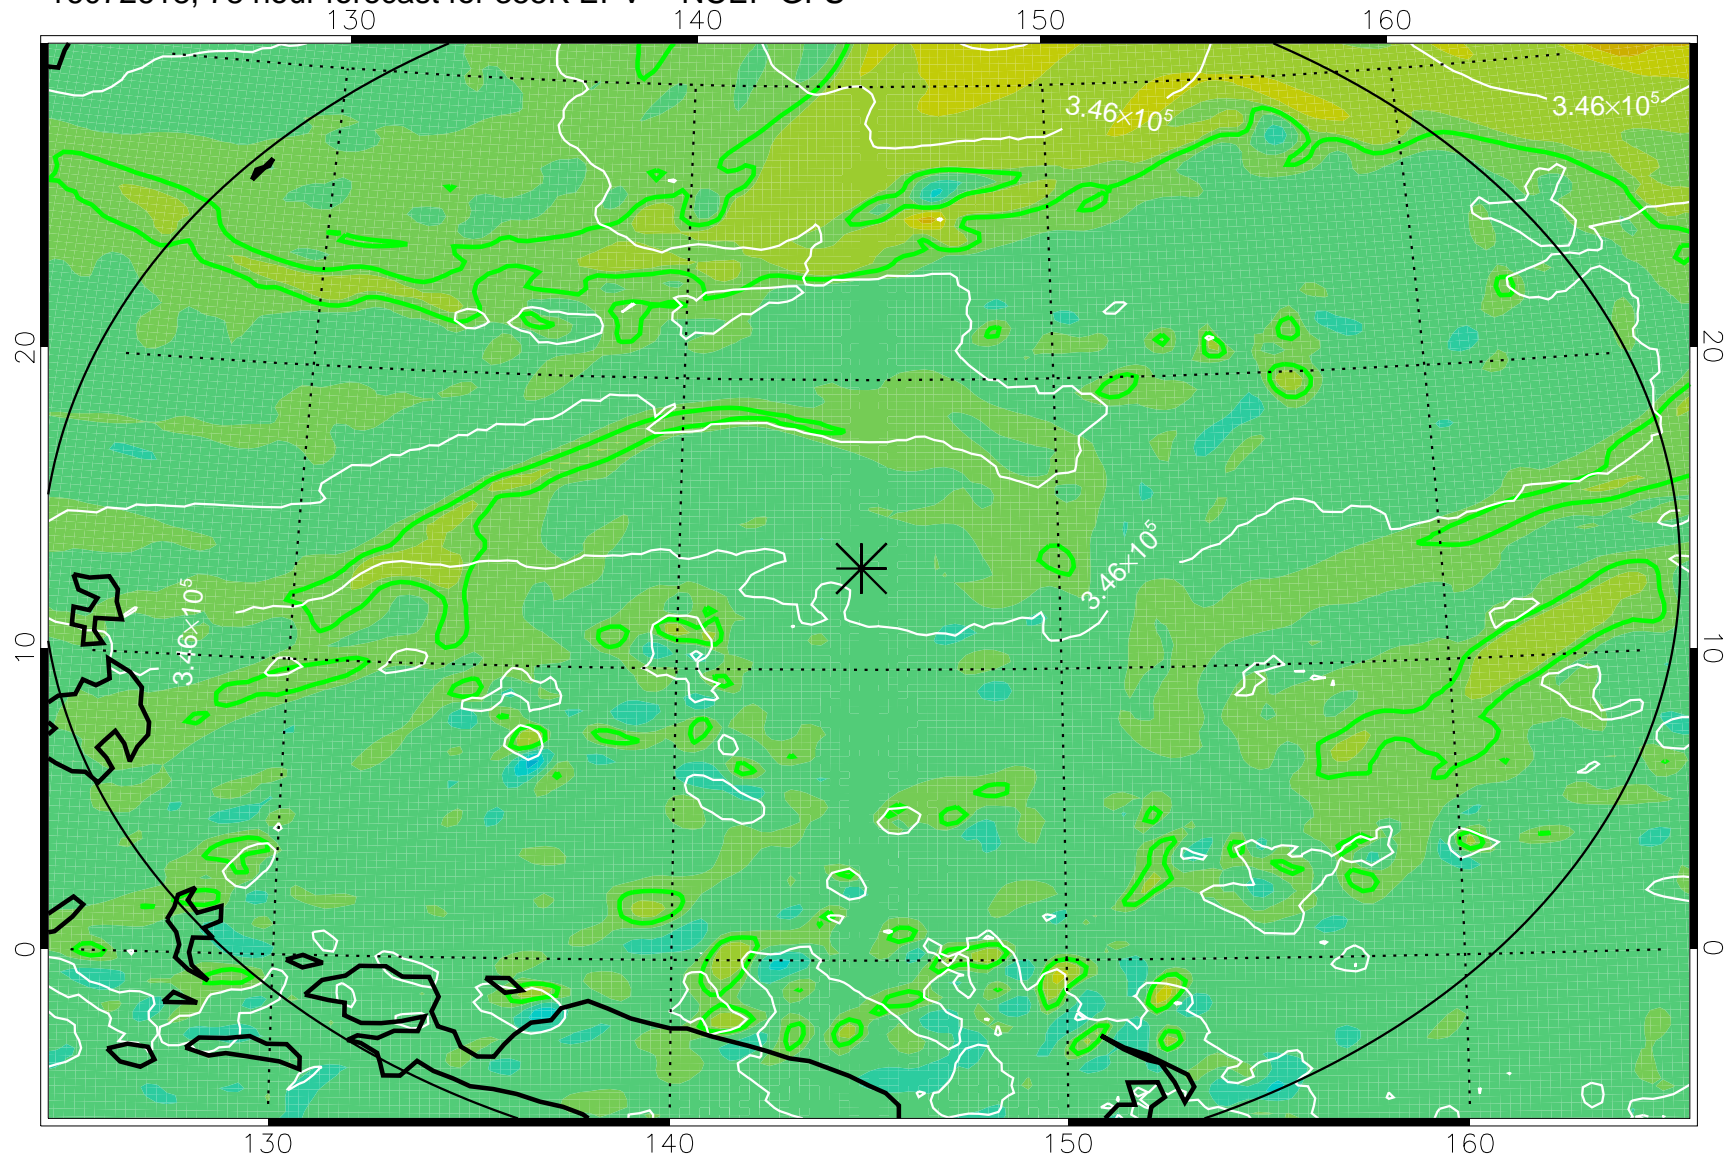

16072606, 66 hour forecast for 355K EPV -- NCEP GFS

355K Montgomery Streamfunction, white  
EPV Tropopause (2 PVU) Position  
Range ring of 2304 km

16072612, 72 hour forecast for 355K EPV -- NCEP GFS

355K Montgomery Streamfunction, white  
EPV Tropopause (2 PVU) Position  
Range ring of 2304 km

16072618, 78 hour forecast for 355K EPV -- NCEP GFS

355K Montgomery Streamfunction, white  
EPV Tropopause (2 PVU) Position  
Range ring of 2304 km

16072700, 84 hour forecast for 355K EPV -- NCEP GFS

355K Montgomery Streamfunction, white  
EPV Tropopause (2 PVU) Position  
Range ring of 2304 km

16072706, 90 hour forecast for 355K EPV -- NCEP GFS

355K Montgomery Streamfunction, white  
EPV Tropopause (2 PVU) Position  
Range ring of 2304 km

16072712, 96 hour forecast for 355K EPV -- NCEP GFS

355K Montgomery Streamfunction, white  
EPV Tropopause (2 PVU) Position  
Range ring of 2304 km

16072718, 102 hour forecast for 355K EPV -- NCEP GFS

355K Montgomery Streamfunction, white  
EPV Tropopause (2 PVU) Position  
Range ring of 2304 km

16072800, 108 hour forecast for 355K EPV -- NCEP GFS

355K Montgomery Streamfunction, white  
EPV Tropopause (2 PVU) Position  
Range ring of 2304 km