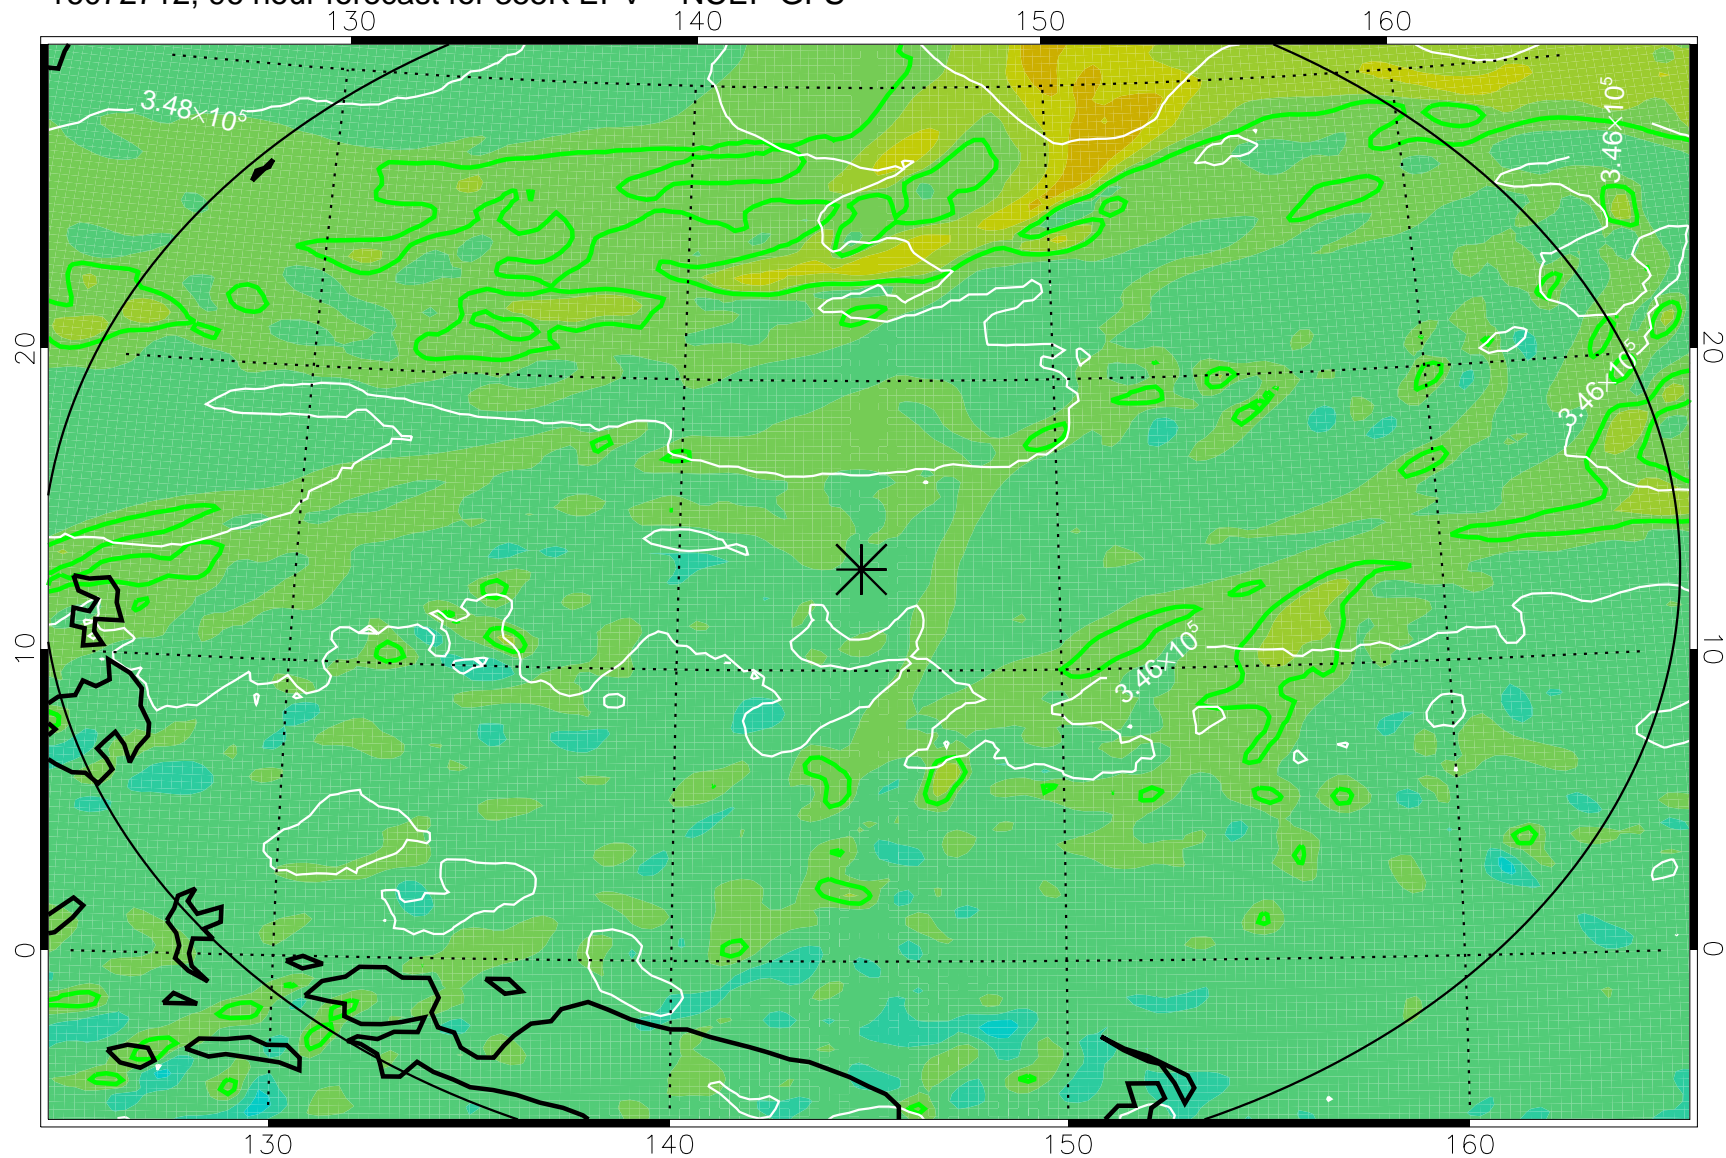

16072618, 78 hour forecast for 355K EPV -- NCEP GFS

355K Montgomery Streamfunction, white  
EPV Tropopause (2 PVU) Position  
Range ring of 2304 km

16072700, 84 hour forecast for 355K EPV -- NCEP GFS

355K Montgomery Streamfunction, white  
EPV Tropopause (2 PVU) Position  
Range ring of 2304 km

16072706, 90 hour forecast for 355K EPV -- NCEP GFS

355K Montgomery Streamfunction, white  
EPV Tropopause (2 PVU) Position  
Range ring of 2304 km

16072712, 96 hour forecast for 355K EPV -- NCEP GFS

355K Montgomery Streamfunction, white  
EPV Tropopause (2 PVU) Position  
Range ring of 2304 km

16072718, 102 hour forecast for 355K EPV -- NCEP GFS

355K Montgomery Streamfunction, white  
EPV Tropopause (2 PVU) Position  
Range ring of 2304 km

16072800, 108 hour forecast for 355K EPV -- NCEP GFS

355K Montgomery Streamfunction, white  
EPV Tropopause (2 PVU) Position  
Range ring of 2304 km

16072806, 114 hour forecast for 355K EPV -- NCEP GFS

355K Montgomery Streamfunction, white  
EPV Tropopause (2 PVU) Position  
Range ring of 2304 km

16072812, 120 hour forecast for 355K EPV -- NCEP GFS

355K Montgomery Streamfunction, white  
EPV Tropopause (2 PVU) Position  
Range ring of 2304 km