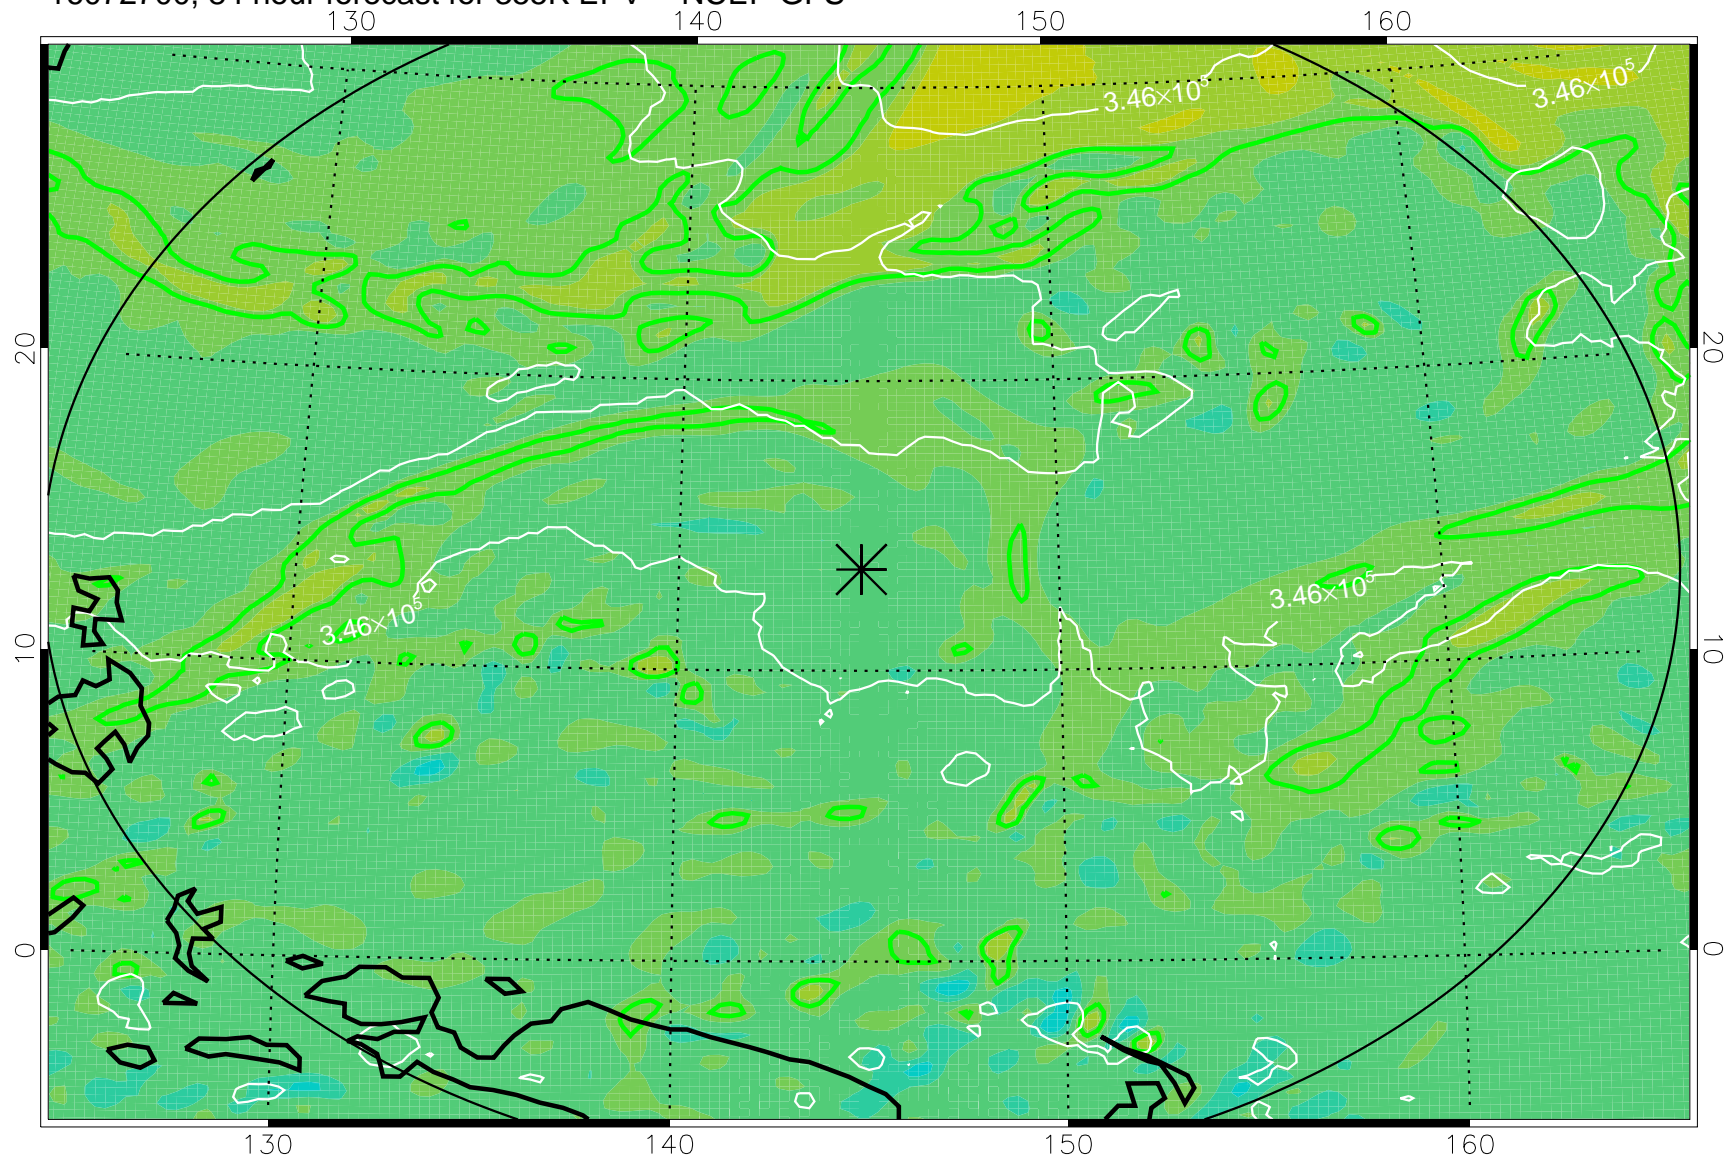

16072606, 66 hour forecast for 355K EPV -- NCEP GFS

355K Montgomery Streamfunction, white  
EPV Tropopause (2 PVU) Position  
Range ring of 2304 km

16072612, 72 hour forecast for 355K EPV -- NCEP GFS

355K Montgomery Streamfunction, white  
EPV Tropopause (2 PVU) Position  
Range ring of 2304 km

16072618, 78 hour forecast for 355K EPV -- NCEP GFS

355K Montgomery Streamfunction, white  
EPV Tropopause (2 PVU) Position  
Range ring of 2304 km

16072700, 84 hour forecast for 355K EPV -- NCEP GFS

355K Montgomery Streamfunction, white  
EPV Tropopause (2 PVU) Position  
Range ring of 2304 km

16072706, 90 hour forecast for 355K EPV -- NCEP GFS

355K Montgomery Streamfunction, white  
EPV Tropopause (2 PVU) Position  
Range ring of 2304 km

16072712, 96 hour forecast for 355K EPV -- NCEP GFS

355K Montgomery Streamfunction, white  
EPV Tropopause (2 PVU) Position  
Range ring of 2304 km

16072718, 102 hour forecast for 355K EPV -- NCEP GFS

355K Montgomery Streamfunction, white  
EPV Tropopause (2 PVU) Position  
Range ring of 2304 km

16072800, 108 hour forecast for 355K EPV -- NCEP GFS

355K Montgomery Streamfunction, white  
EPV Tropopause (2 PVU) Position  
Range ring of 2304 km