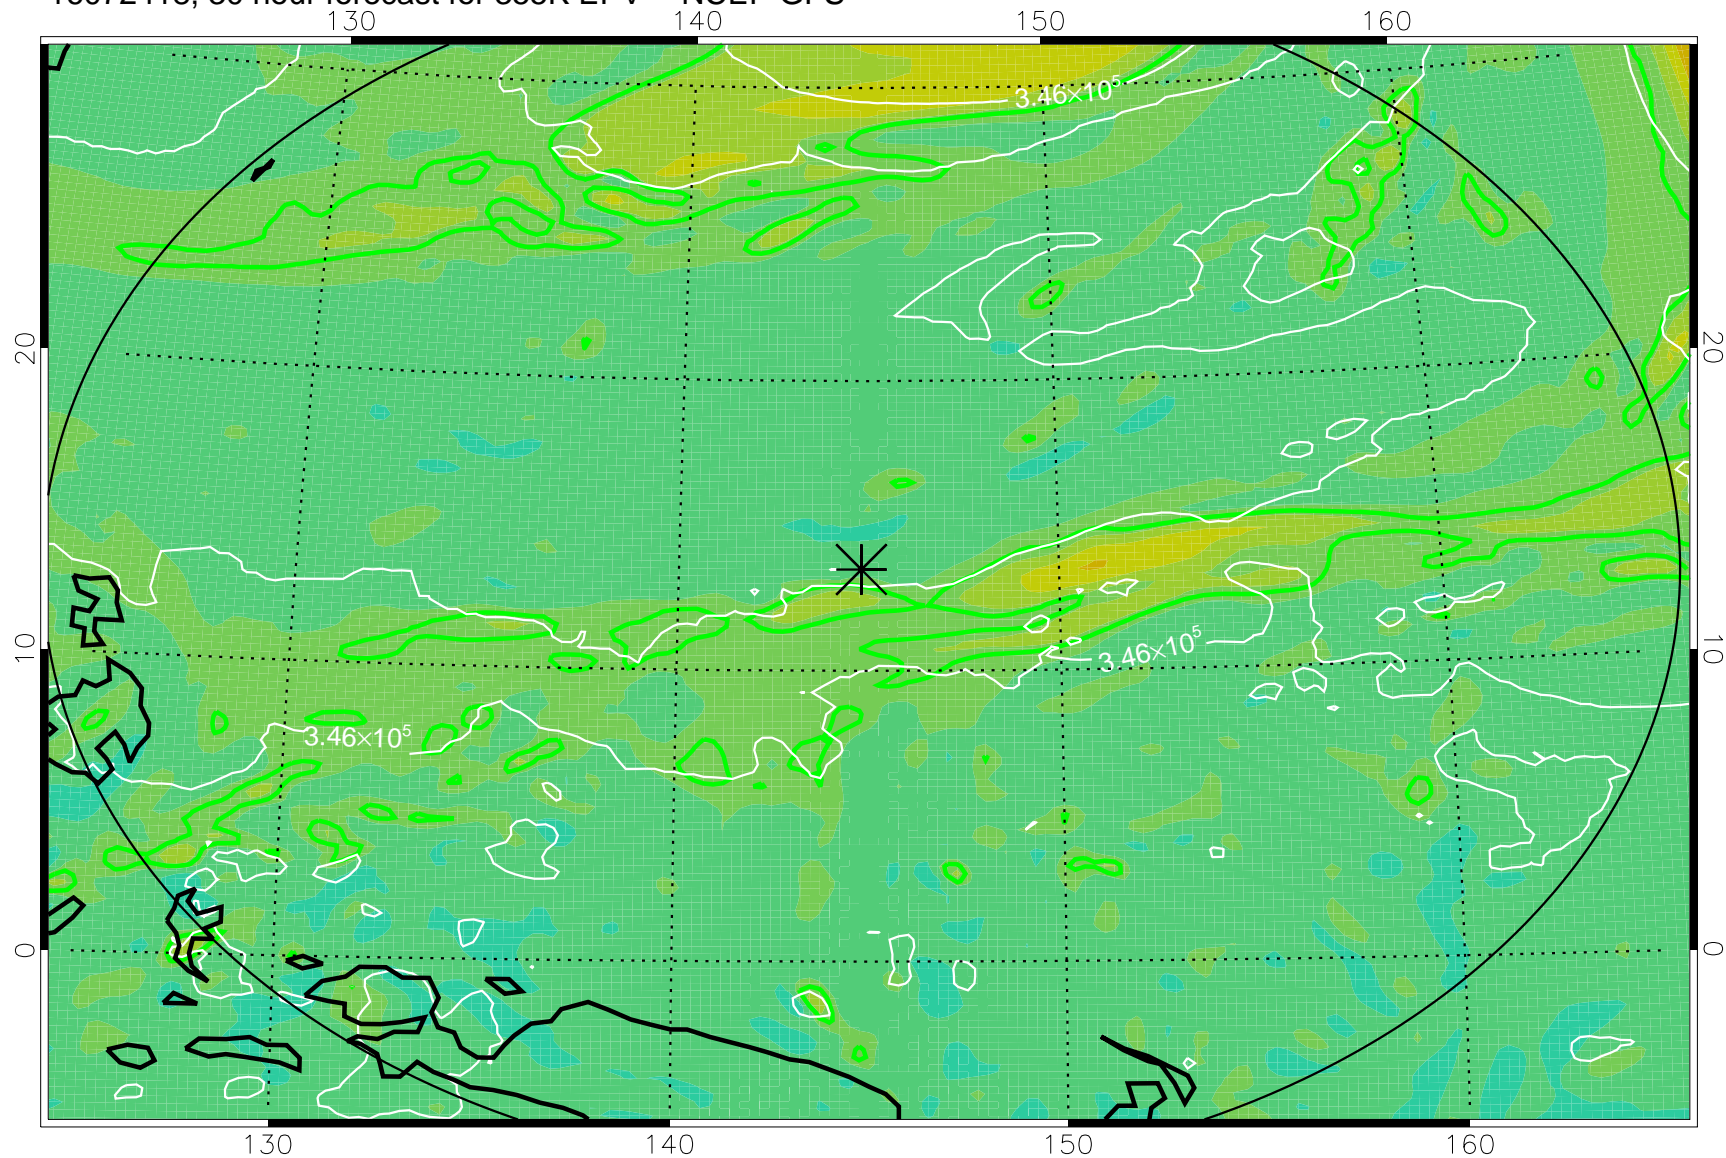

16072406, 18 hour forecast for 355K EPV -- NCEP GFS

355K Montgomery Streamfunction, white  
EPV Tropopause (2 PVU) Position  
Range ring of 2304 km

16072412, 24 hour forecast for 355K EPV -- NCEP GFS

355K Montgomery Streamfunction, white  
EPV Tropopause (2 PVU) Position  
Range ring of 2304 km

16072418, 30 hour forecast for 355K EPV -- NCEP GFS

355K Montgomery Streamfunction, white  
EPV Tropopause (2 PVU) Position  
Range ring of 2304 km

16072500, 36 hour forecast for 355K EPV -- NCEP GFS

355K Montgomery Streamfunction, white  
EPV Tropopause (2 PVU) Position  
Range ring of 2304 km

16072506, 42 hour forecast for 355K EPV -- NCEP GFS

355K Montgomery Streamfunction, white  
EPV Tropopause (2 PVU) Position  
Range ring of 2304 km

16072512, 48 hour forecast for 355K EPV -- NCEP GFS

355K Montgomery Streamfunction, white  
EPV Tropopause (2 PVU) Position  
Range ring of 2304 km

16072618, 78 hour forecast for 355K EPV -- NCEP GFS

355K Montgomery Streamfunction, white  
EPV Tropopause (2 PVU) Position  
Range ring of 2304 km

16072700, 84 hour forecast for 355K EPV -- NCEP GFS

355K Montgomery Streamfunction, white  
EPV Tropopause (2 PVU) Position  
Range ring of 2304 km