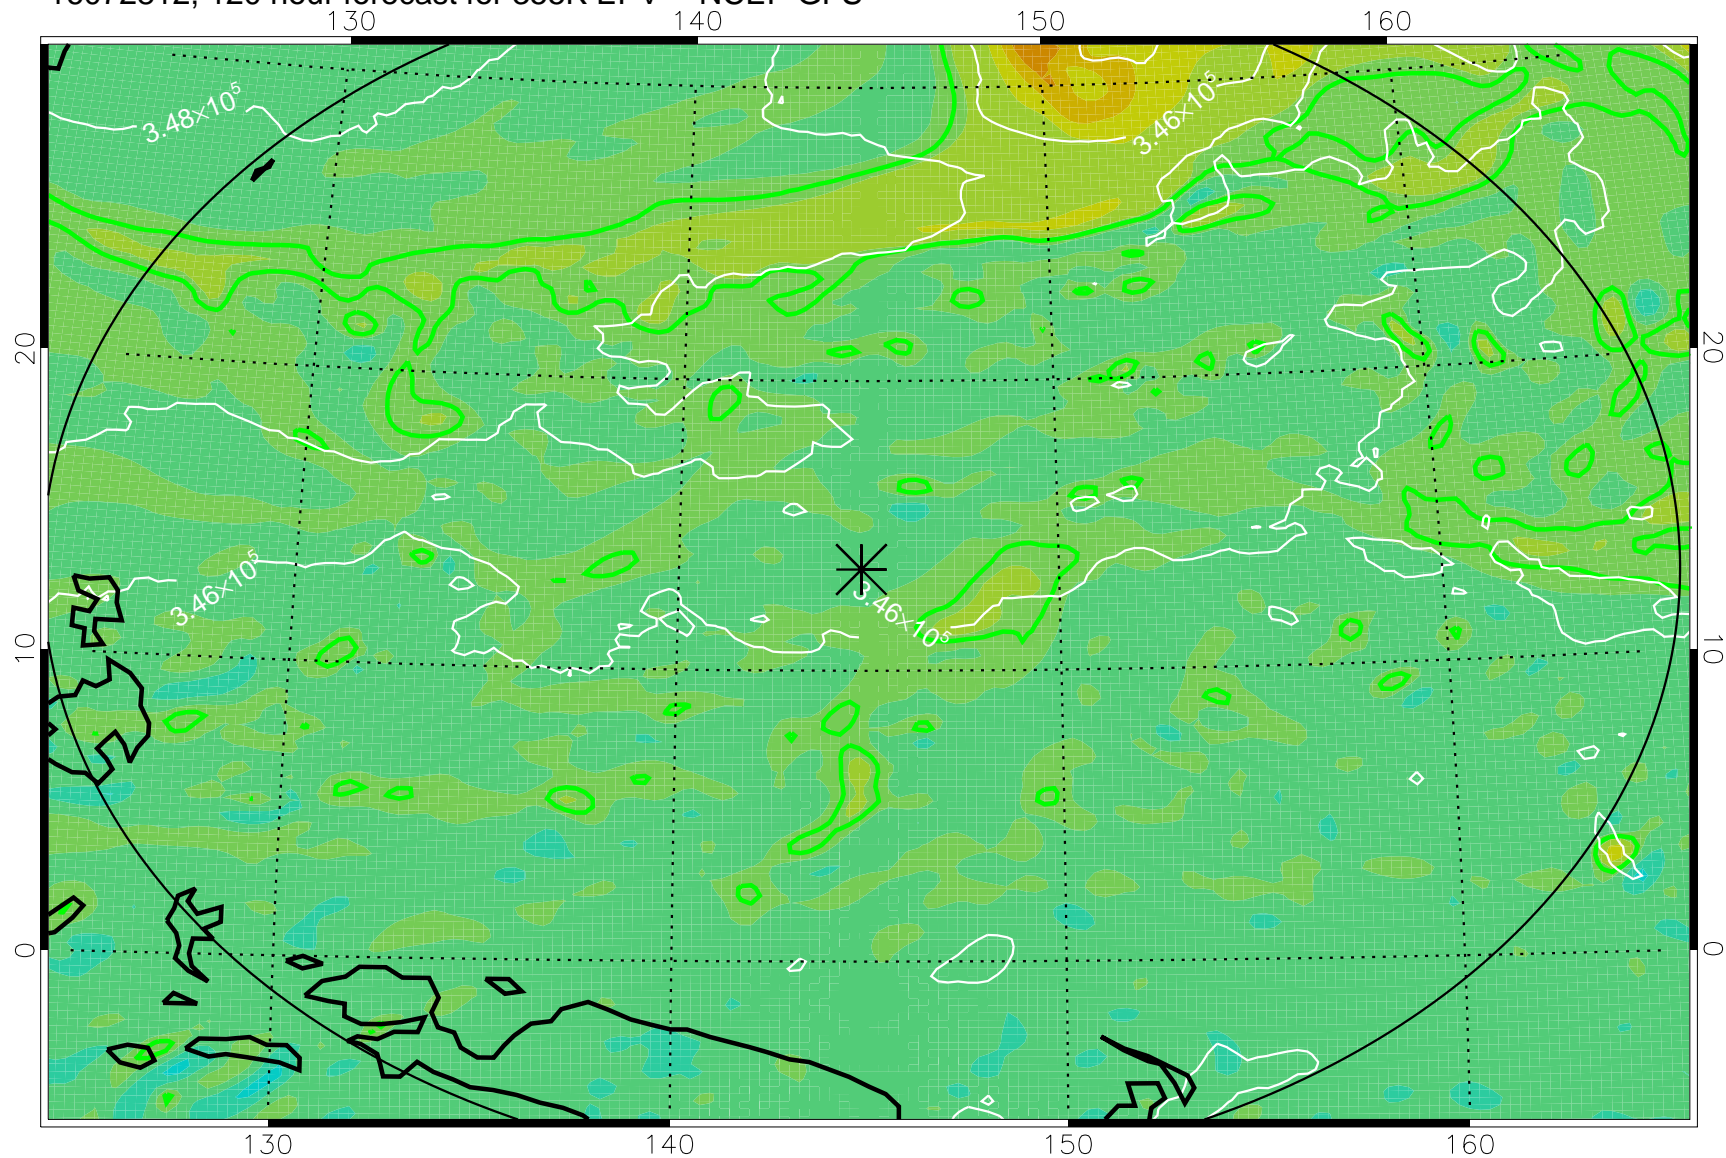

16072618, 78 hour forecast for 355K EPV -- NCEP GFS

355K Montgomery Streamfunction, white  
EPV Tropopause (2 PVU) Position  
Range ring of 2304 km

16072700, 84 hour forecast for 355K EPV -- NCEP GFS

355K Montgomery Streamfunction, white  
EPV Tropopause (2 PVU) Position  
Range ring of 2304 km

16072706, 90 hour forecast for 355K EPV -- NCEP GFS

355K Montgomery Streamfunction, white  
EPV Tropopause (2 PVU) Position  
Range ring of 2304 km

16072712, 96 hour forecast for 355K EPV -- NCEP GFS

355K Montgomery Streamfunction, white  
EPV Tropopause (2 PVU) Position  
Range ring of 2304 km

16072718, 102 hour forecast for 355K EPV -- NCEP GFS

355K Montgomery Streamfunction, white  
EPV Tropopause (2 PVU) Position  
Range ring of 2304 km

16072800, 108 hour forecast for 355K EPV -- NCEP GFS

355K Montgomery Streamfunction, white  
EPV Tropopause (2 PVU) Position  
Range ring of 2304 km

16072806, 114 hour forecast for 355K EPV -- NCEP GFS

355K Montgomery Streamfunction, white  
EPV Tropopause (2 PVU) Position  
Range ring of 2304 km

16072812, 120 hour forecast for 355K EPV -- NCEP GFS

355K Montgomery Streamfunction, white  
EPV Tropopause (2 PVU) Position  
Range ring of 2304 km