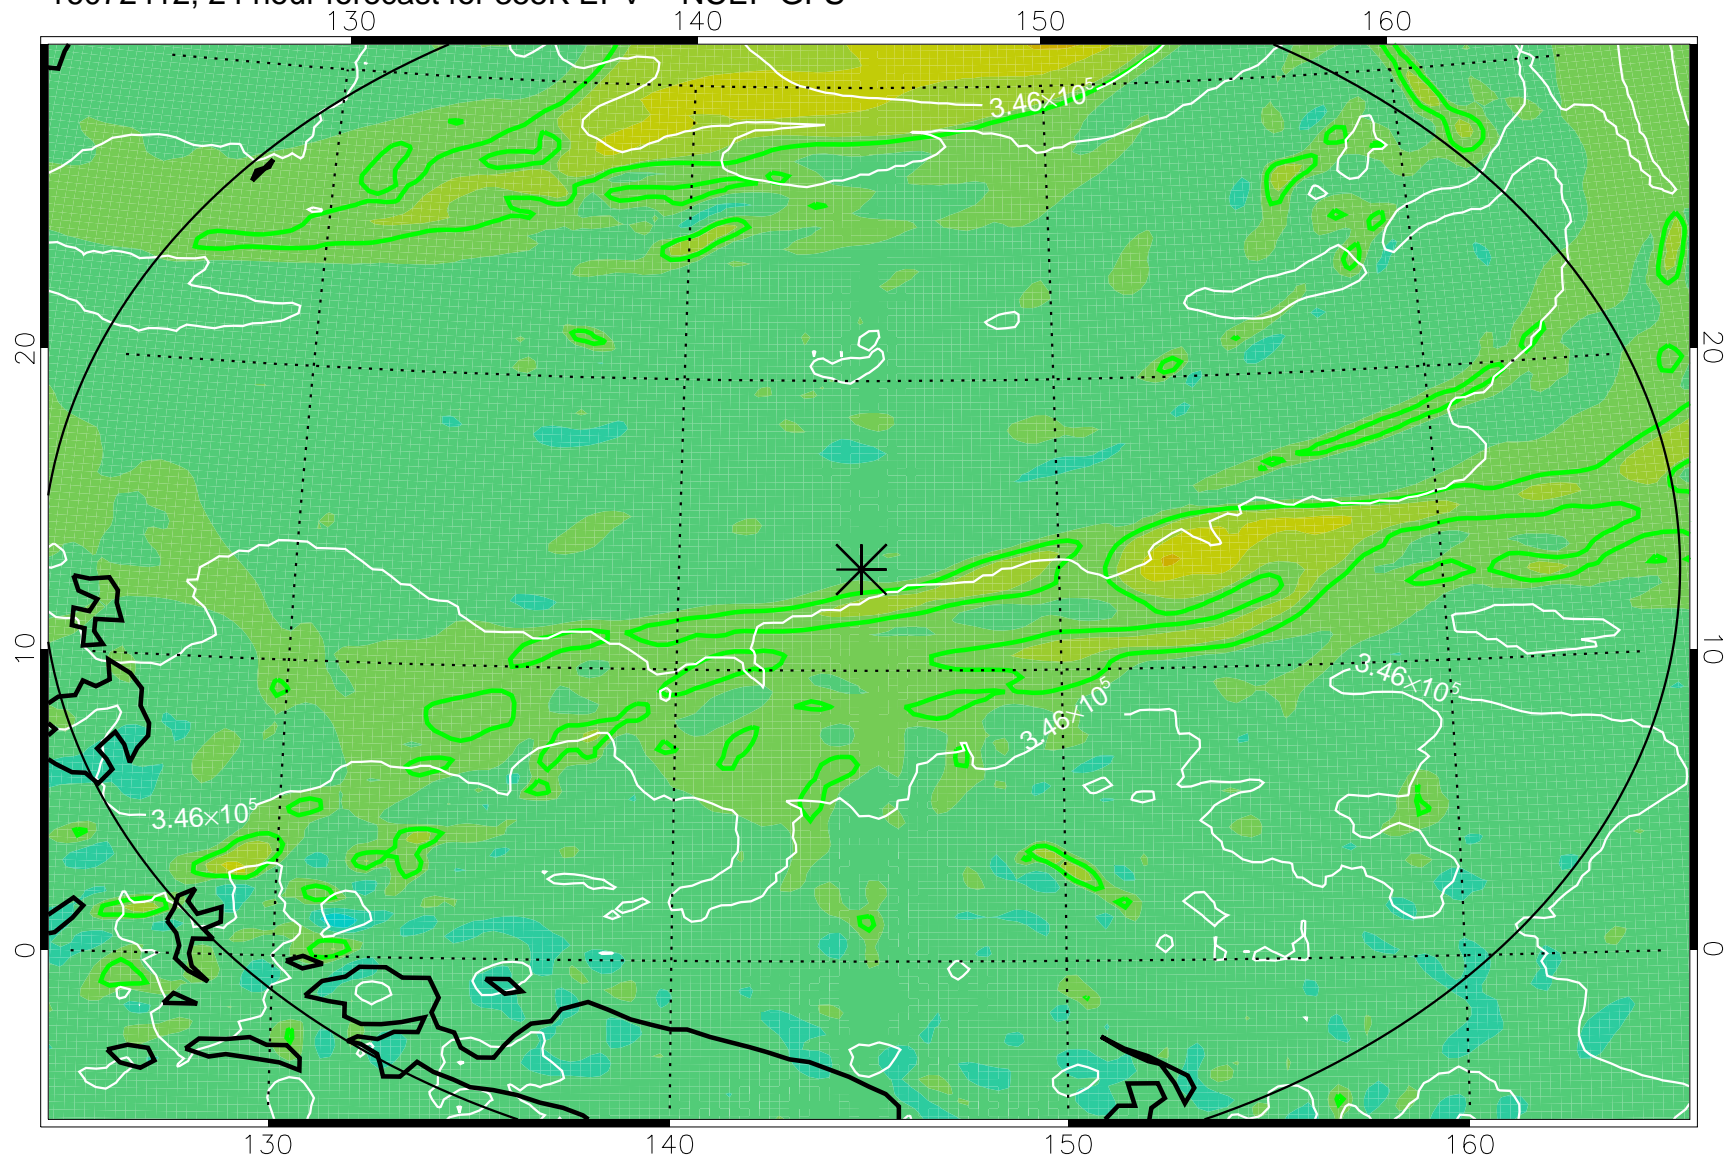

16072318, 6 hour forecast for 355K EPV -- NCEP GFS

355K Montgomery Streamfunction, white  
EPV Tropopause (2 PVU) Position  
Range ring of 2304 km

16072400, 12 hour forecast for 355K EPV -- NCEP GFS

355K Montgomery Streamfunction, white  
EPV Tropopause (2 PVU) Position  
Range ring of 2304 km

16072406, 18 hour forecast for 355K EPV -- NCEP GFS

355K Montgomery Streamfunction, white  
EPV Tropopause (2 PVU) Position  
Range ring of 2304 km

16072412, 24 hour forecast for 355K EPV -- NCEP GFS

355K Montgomery Streamfunction, white  
EPV Tropopause (2 PVU) Position  
Range ring of 2304 km

16072418, 30 hour forecast for 355K EPV -- NCEP GFS

355K Montgomery Streamfunction, white  
EPV Tropopause (2 PVU) Position  
Range ring of 2304 km

16072500, 36 hour forecast for 355K EPV -- NCEP GFS

355K Montgomery Streamfunction, white  
EPV Tropopause (2 PVU) Position  
Range ring of 2304 km

16072506, 42 hour forecast for 355K EPV -- NCEP GFS

355K Montgomery Streamfunction, white  
EPV Tropopause (2 PVU) Position  
Range ring of 2304 km

16072512, 48 hour forecast for 355K EPV -- NCEP GFS

355K Montgomery Streamfunction, white  
EPV Tropopause (2 PVU) Position  
Range ring of 2304 km