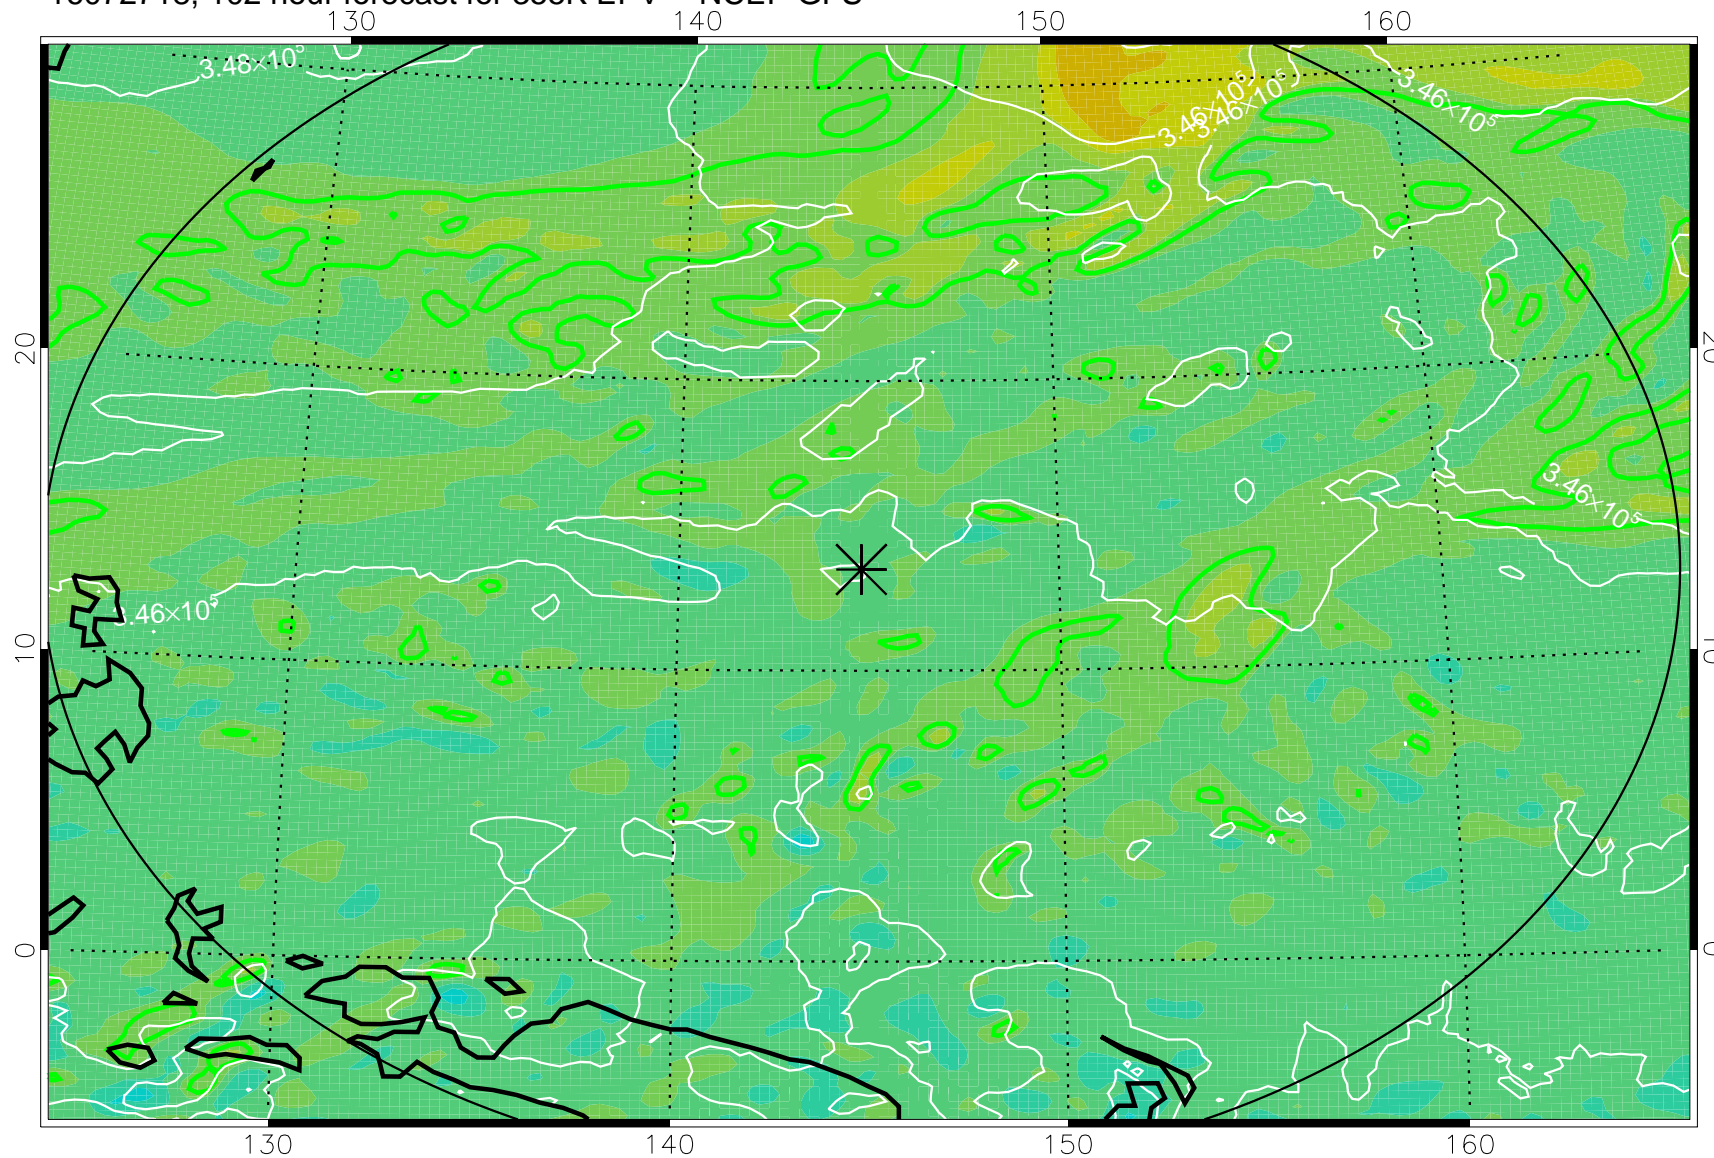

16072618, 78 hour forecast for 355K EPV -- NCEP GFS

355K Montgomery Streamfunction, white  
EPV Tropopause (2 PVU) Position  
Range ring of 2304 km

16072700, 84 hour forecast for 355K EPV -- NCEP GFS

355K Montgomery Streamfunction, white  
EPV Tropopause (2 PVU) Position  
Range ring of 2304 km

16072706, 90 hour forecast for 355K EPV -- NCEP GFS

355K Montgomery Streamfunction, white  
EPV Tropopause (2 PVU) Position  
Range ring of 2304 km

16072712, 96 hour forecast for 355K EPV -- NCEP GFS

355K Montgomery Streamfunction, white  
EPV Tropopause (2 PVU) Position  
Range ring of 2304 km

16072718, 102 hour forecast for 355K EPV -- NCEP GFS

355K Montgomery Streamfunction, white  
EPV Tropopause (2 PVU) Position  
Range ring of 2304 km

16072800, 108 hour forecast for 355K EPV -- NCEP GFS

355K Montgomery Streamfunction, white  
EPV Tropopause (2 PVU) Position  
Range ring of 2304 km

16072806, 114 hour forecast for 355K EPV -- NCEP GFS

355K Montgomery Streamfunction, white  
EPV Tropopause (2 PVU) Position  
Range ring of 2304 km

16072812, 120 hour forecast for 355K EPV -- NCEP GFS

355K Montgomery Streamfunction, white  
EPV Tropopause (2 PVU) Position  
Range ring of 2304 km