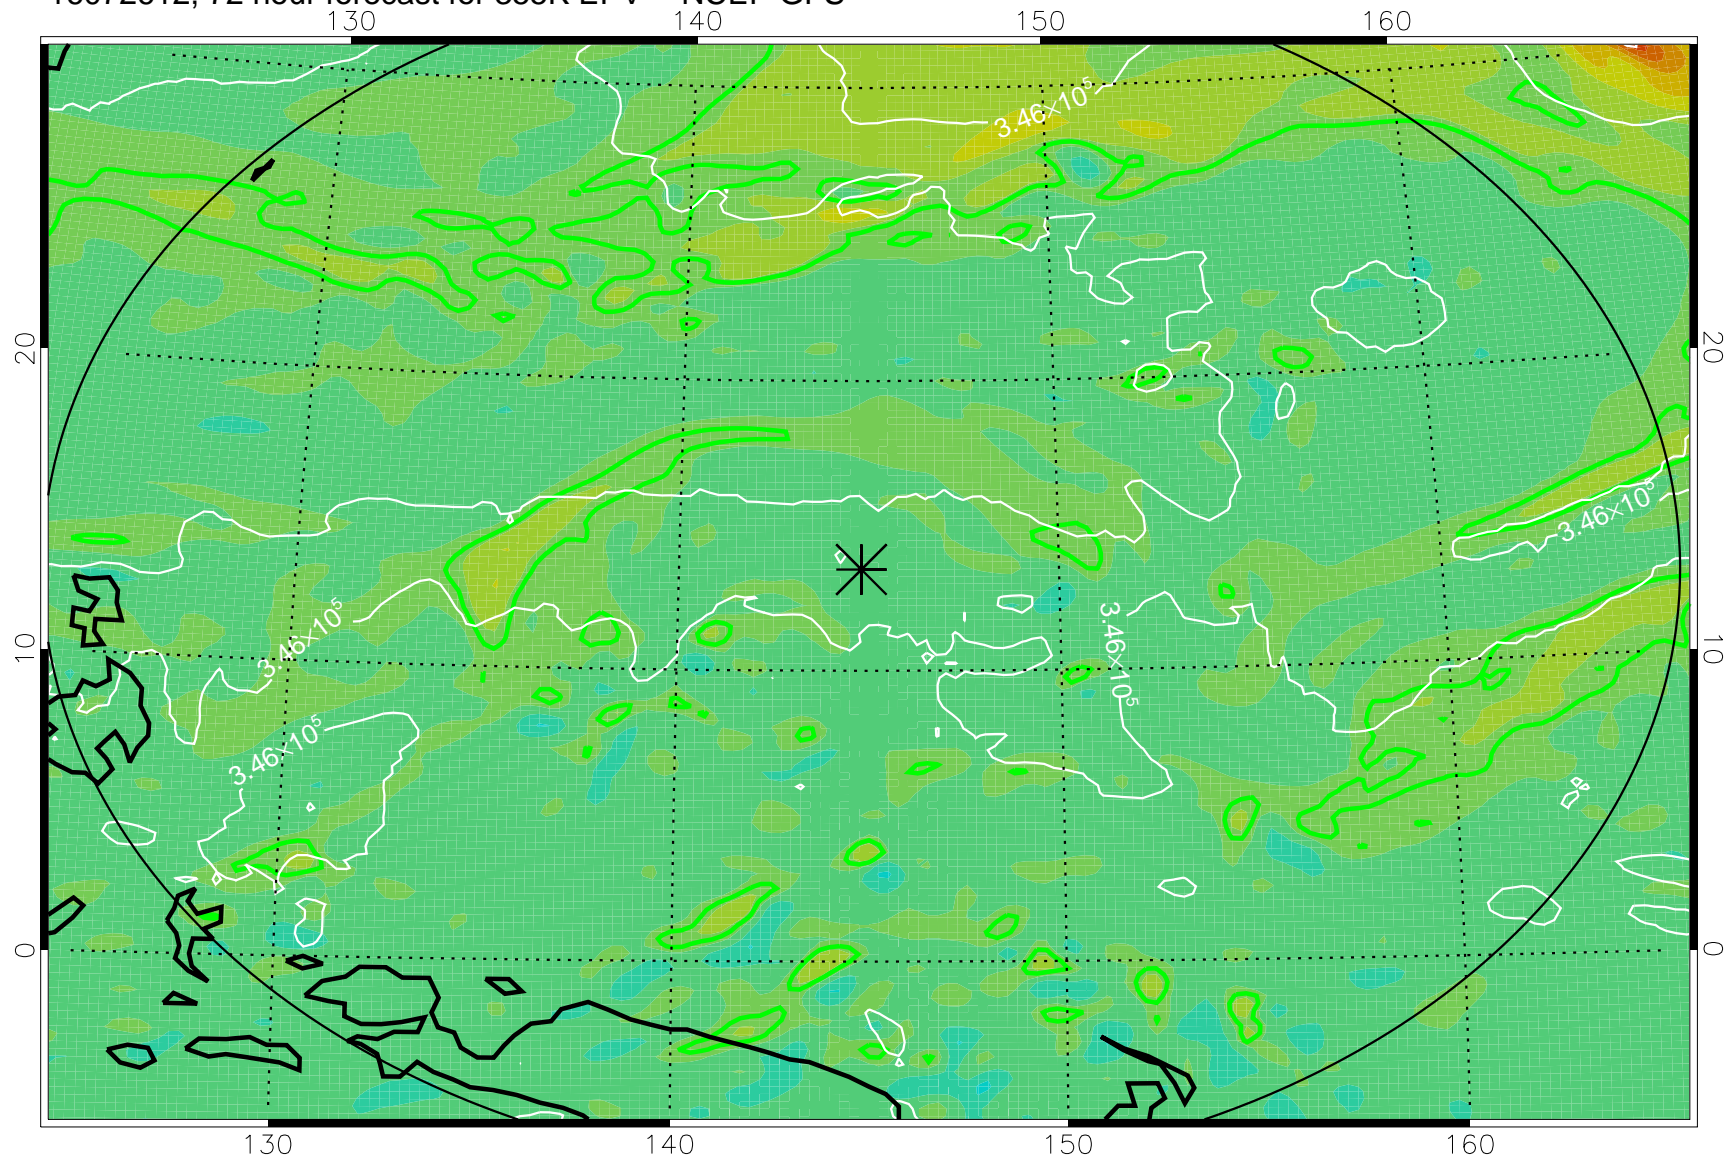

16072518, 54 hour forecast for 355K EPV -- NCEP GFS

355K Montgomery Streamfunction, white  
EPV Tropopause (2 PVU) Position  
Range ring of 2304 km

16072600, 60 hour forecast for 355K EPV -- NCEP GFS

355K Montgomery Streamfunction, white  
EPV Tropopause (2 PVU) Position  
Range ring of 2304 km

16072606, 66 hour forecast for 355K EPV -- NCEP GFS

355K Montgomery Streamfunction, white  
EPV Tropopause (2 PVU) Position  
Range ring of 2304 km

16072612, 72 hour forecast for 355K EPV -- NCEP GFS

355K Montgomery Streamfunction, white  
EPV Tropopause (2 PVU) Position  
Range ring of 2304 km

16072618, 78 hour forecast for 355K EPV -- NCEP GFS

355K Montgomery Streamfunction, white  
EPV Tropopause (2 PVU) Position  
Range ring of 2304 km

16072700, 84 hour forecast for 355K EPV -- NCEP GFS

355K Montgomery Streamfunction, white  
EPV Tropopause (2 PVU) Position  
Range ring of 2304 km

16072718, 102 hour forecast for 355K EPV -- NCEP GFS

355K Montgomery Streamfunction, white  
EPV Tropopause (2 PVU) Position  
Range ring of 2304 km

16072800, 108 hour forecast for 355K EPV -- NCEP GFS

355K Montgomery Streamfunction, white  
EPV Tropopause (2 PVU) Position  
Range ring of 2304 km