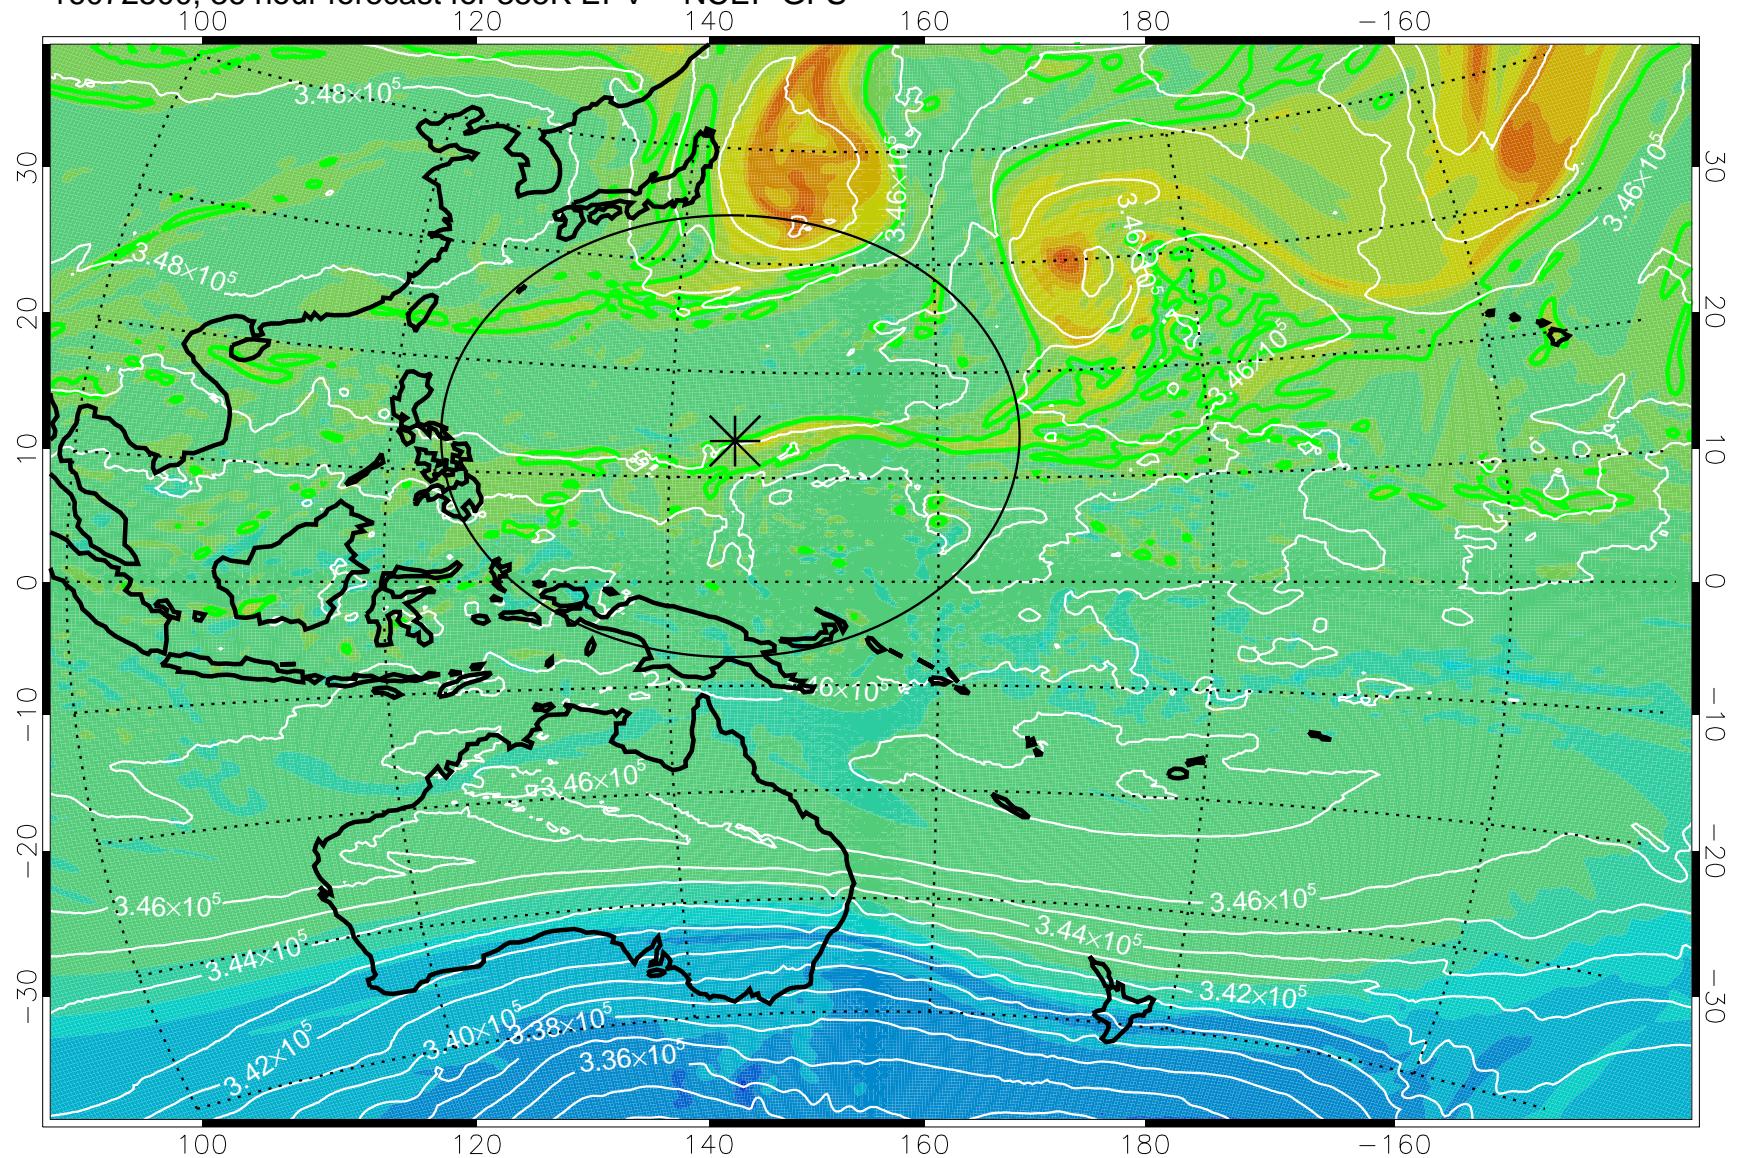

16072406, 18 hour forecast for 355K EPV -- NCEP GFS

355K Montgomery Streamfunction, white
EPV Tropopause (2 PVU) Position
Range ring of 2304 km

16072412, 24 hour forecast for 355K EPV -- NCEP GFS

355K Montgomery Streamfunction, white
EPV Tropopause (2 PVU) Position
Range ring of 2304 km

16072418, 30 hour forecast for 355K EPV -- NCEP GFS

355K Montgomery Streamfunction, white
EPV Tropopause (2 PVU) Position
Range ring of 2304 km

16072500, 36 hour forecast for 355K EPV -- NCEP GFS

355K Montgomery Streamfunction, white
EPV Tropopause (2 PVU) Position
Range ring of 2304 km

16072506, 42 hour forecast for 355K EPV -- NCEP GFS

355K Montgomery Streamfunction, white
EPV Tropopause (2 PVU) Position
Range ring of 2304 km

16072512, 48 hour forecast for 355K EPV -- NCEP GFS

355K Montgomery Streamfunction, white
EPV Tropopause (2 PVU) Position
Range ring of 2304 km

16072518, 54 hour forecast for 355K EPV -- NCEP GFS

355K Montgomery Streamfunction, white
EPV Tropopause (2 PVU) Position
Range ring of 2304 km

16072600, 60 hour forecast for 355K EPV -- NCEP GFS

355K Montgomery Streamfunction, white
EPV Tropopause (2 PVU) Position
Range ring of 2304 km