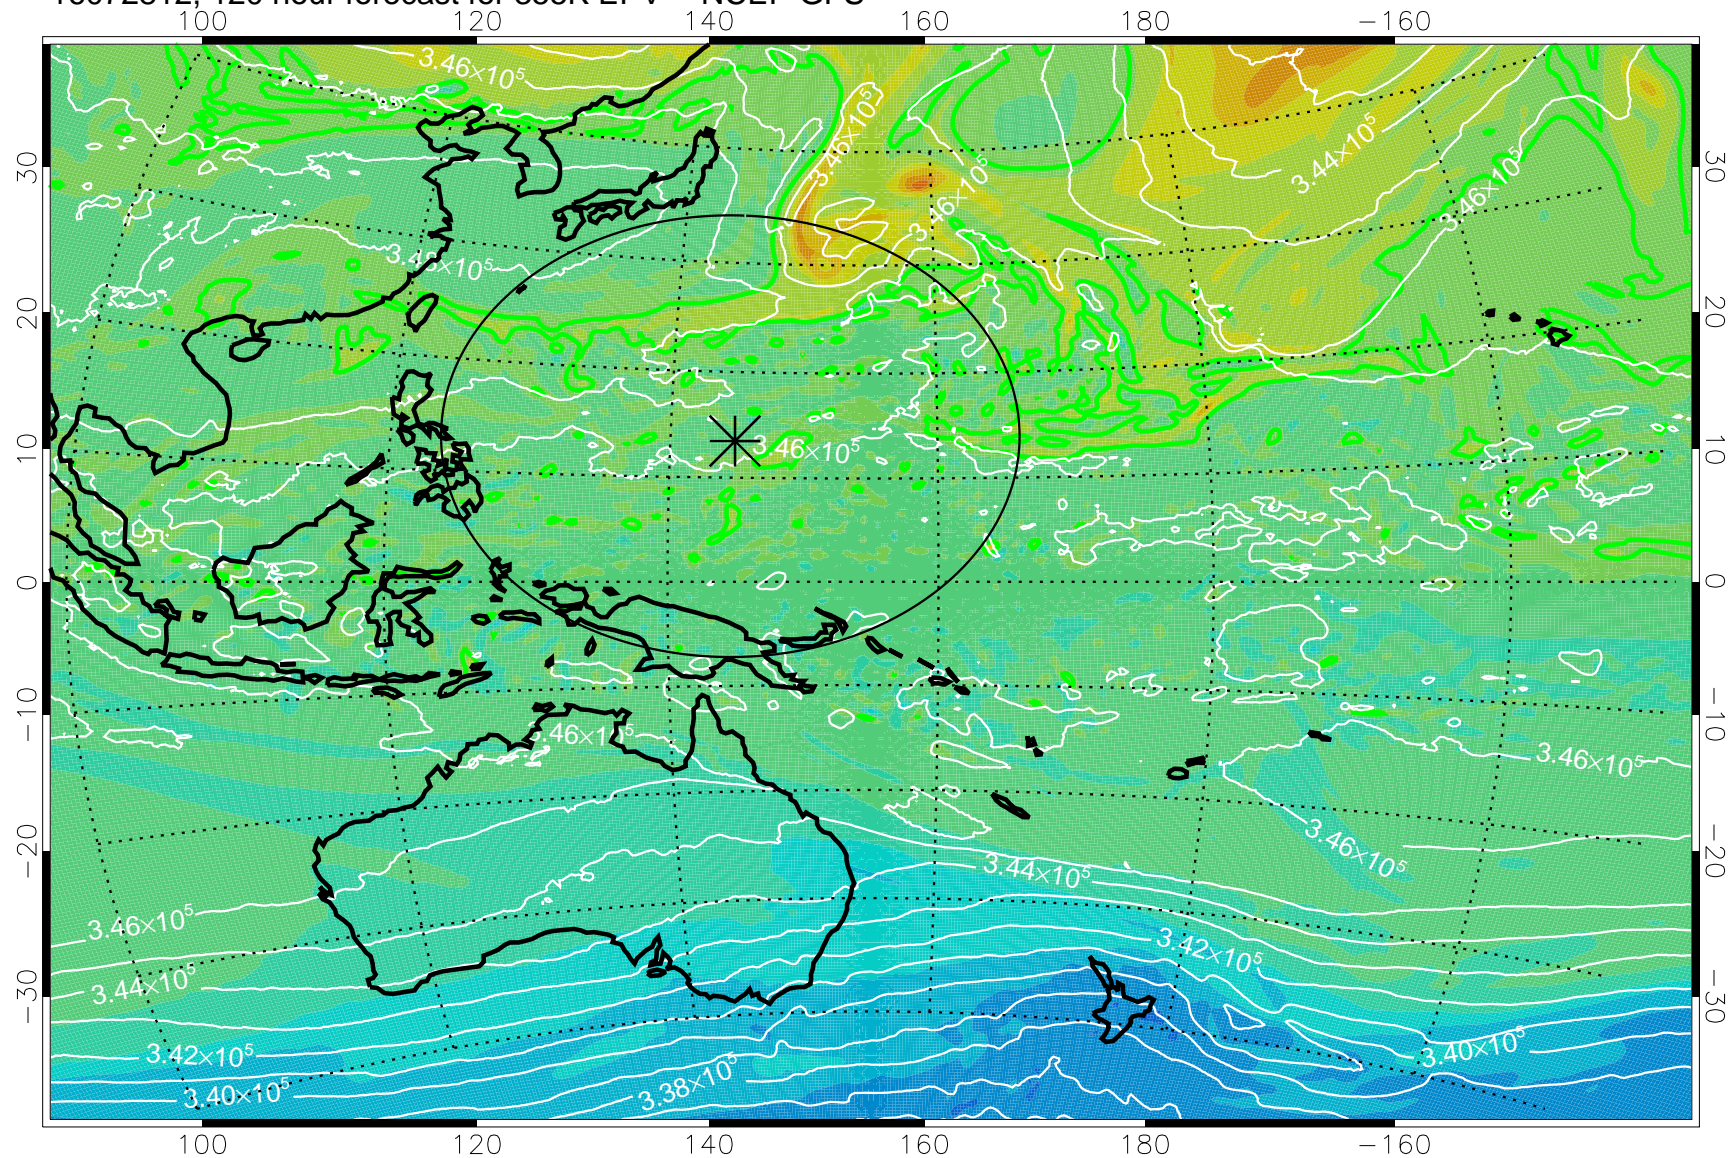

16072618, 78 hour forecast for 355K EPV -- NCEP GFS

355K Montgomery Streamfunction, white
EPV Tropopause (2 PVU) Position
Range ring of 2304 km

16072700, 84 hour forecast for 355K EPV -- NCEP GFS

355K Montgomery Streamfunction, white
EPV Tropopause (2 PVU) Position
Range ring of 2304 km

16072706, 90 hour forecast for 355K EPV -- NCEP GFS

355K Montgomery Streamfunction, white
EPV Tropopause (2 PVU) Position
Range ring of 2304 km

16072712, 96 hour forecast for 355K EPV -- NCEP GFS

355K Montgomery Streamfunction, white
EPV Tropopause (2 PVU) Position
Range ring of 2304 km

16072718, 102 hour forecast for 355K EPV -- NCEP GFS

355K Montgomery Streamfunction, white
EPV Tropopause (2 PVU) Position
Range ring of 2304 km

16072800, 108 hour forecast for 355K EPV -- NCEP GFS

355K Montgomery Streamfunction, white
EPV Tropopause (2 PVU) Position
Range ring of 2304 km

16072806, 114 hour forecast for 355K EPV -- NCEP GFS

355K Montgomery Streamfunction, white
EPV Tropopause (2 PVU) Position
Range ring of 2304 km

16072812, 120 hour forecast for 355K EPV -- NCEP GFS

355K Montgomery Streamfunction, white
EPV Tropopause (2 PVU) Position
Range ring of 2304 km