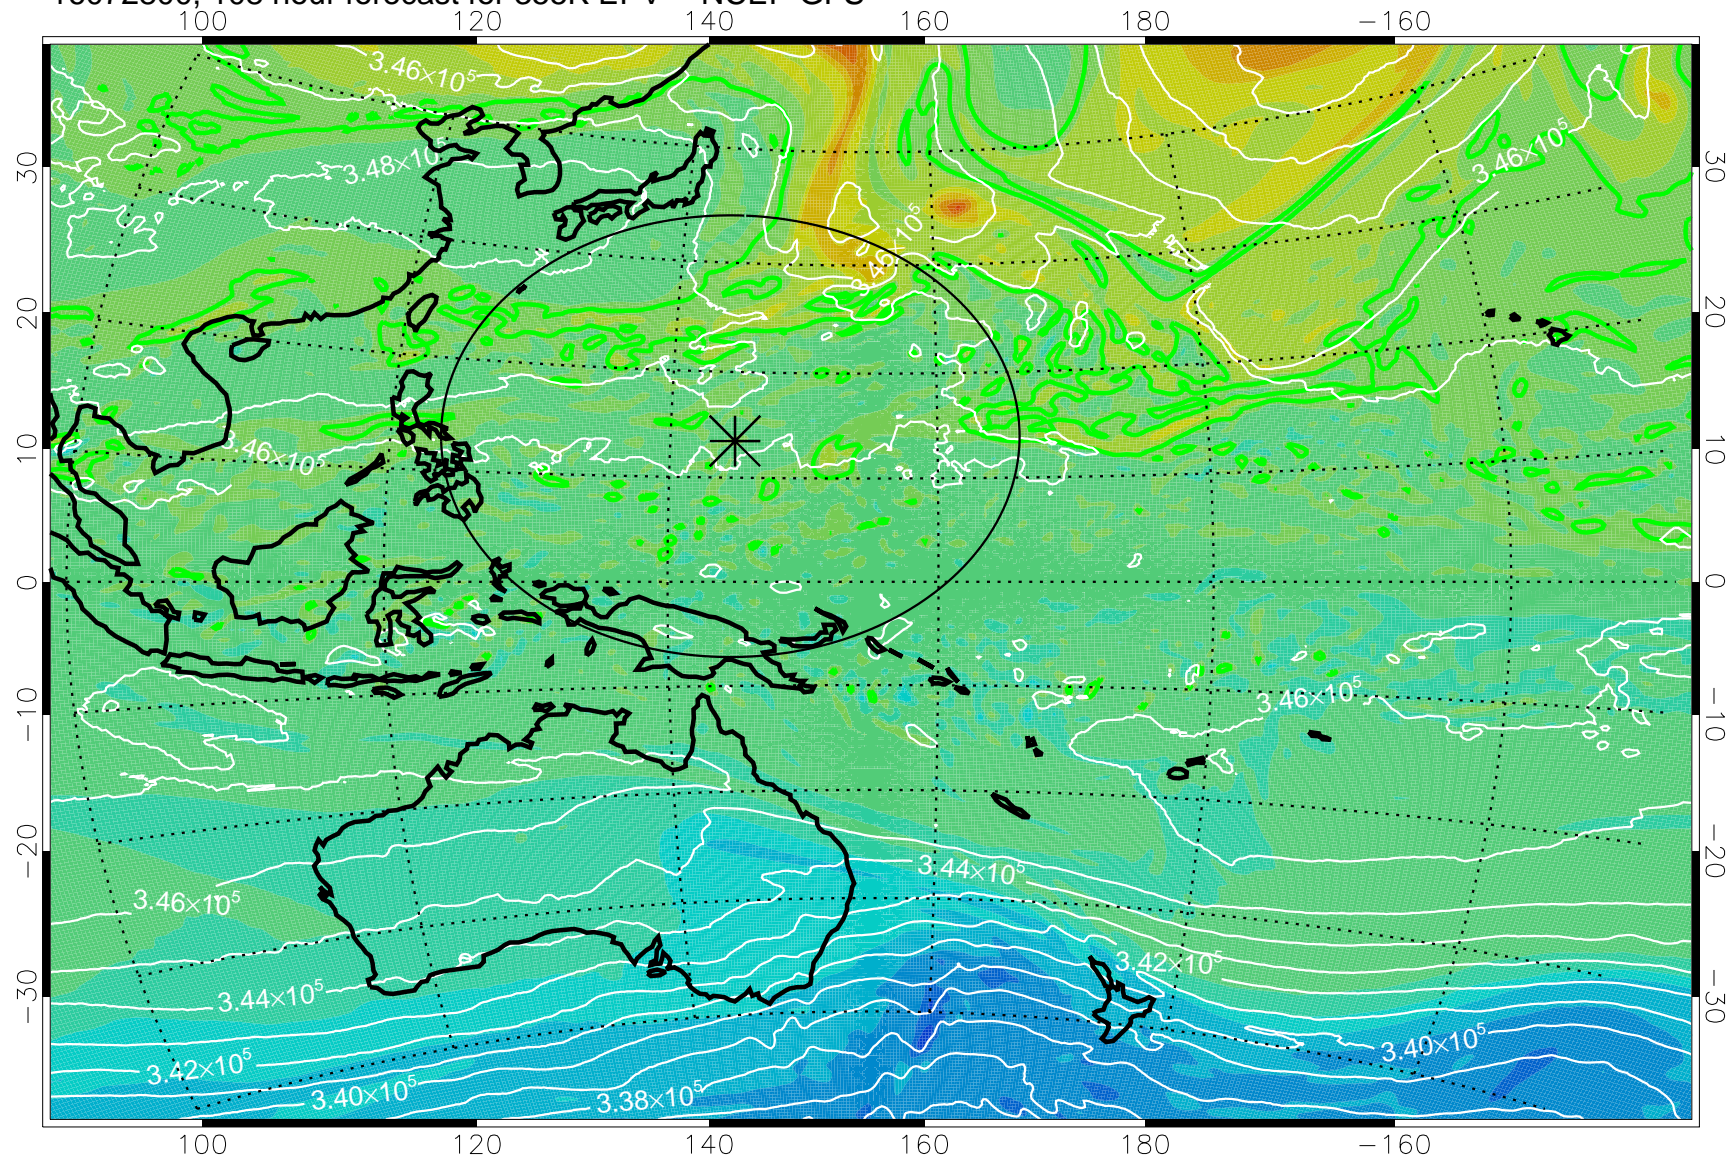

16072618, 78 hour forecast for 355K EPV -- NCEP GFS

355K Montgomery Streamfunction, white
EPV Tropopause (2 PVU) Position
Range ring of 2304 km

16072700, 84 hour forecast for 355K EPV -- NCEP GFS

355K Montgomery Streamfunction, white
EPV Tropopause (2 PVU) Position
Range ring of 2304 km

16072706, 90 hour forecast for 355K EPV -- NCEP GFS

355K Montgomery Streamfunction, white
EPV Tropopause (2 PVU) Position
Range ring of 2304 km

16072712, 96 hour forecast for 355K EPV -- NCEP GFS

355K Montgomery Streamfunction, white
EPV Tropopause (2 PVU) Position
Range ring of 2304 km

16072718, 102 hour forecast for 355K EPV -- NCEP GFS

355K Montgomery Streamfunction, white
EPV Tropopause (2 PVU) Position
Range ring of 2304 km

16072800, 108 hour forecast for 355K EPV -- NCEP GFS

355K Montgomery Streamfunction, white
EPV Tropopause (2 PVU) Position
Range ring of 2304 km

16072806, 114 hour forecast for 355K EPV -- NCEP GFS

355K Montgomery Streamfunction, white
EPV Tropopause (2 PVU) Position
Range ring of 2304 km

16072812, 120 hour forecast for 355K EPV -- NCEP GFS

355K Montgomery Streamfunction, white
EPV Tropopause (2 PVU) Position
Range ring of 2304 km