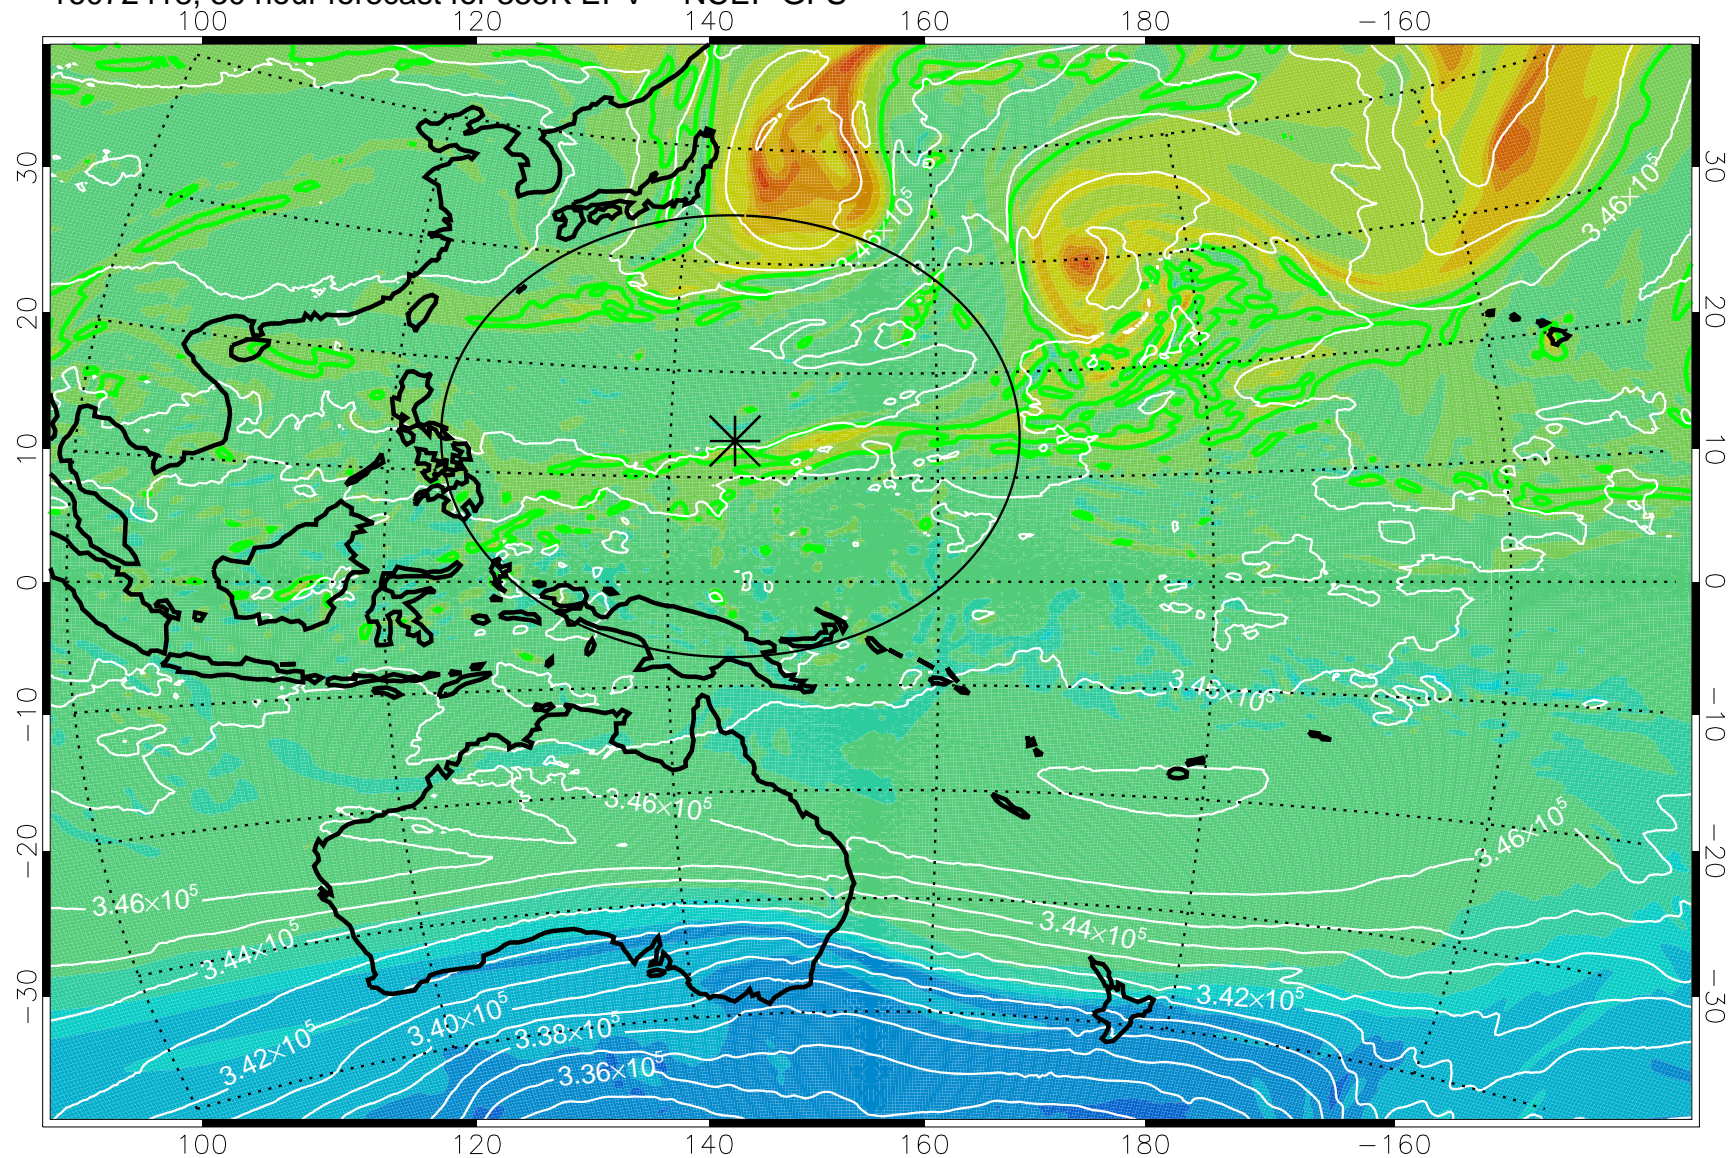

16072406, 18 hour forecast for 355K EPV -- NCEP GFS

355K Montgomery Streamfunction, white
EPV Tropopause (2 PVU) Position
Range ring of 2304 km

16072412, 24 hour forecast for 355K EPV -- NCEP GFS

355K Montgomery Streamfunction, white
EPV Tropopause (2 PVU) Position
Range ring of 2304 km

16072418, 30 hour forecast for 355K EPV -- NCEP GFS

355K Montgomery Streamfunction, white
EPV Tropopause (2 PVU) Position
Range ring of 2304 km

16072500, 36 hour forecast for 355K EPV -- NCEP GFS

355K Montgomery Streamfunction, white
EPV Tropopause (2 PVU) Position
Range ring of 2304 km

16072506, 42 hour forecast for 355K EPV -- NCEP GFS

355K Montgomery Streamfunction, white
EPV Tropopause (2 PVU) Position
Range ring of 2304 km

16072512, 48 hour forecast for 355K EPV -- NCEP GFS

355K Montgomery Streamfunction, white
EPV Tropopause (2 PVU) Position
Range ring of 2304 km

16072518, 54 hour forecast for 355K EPV -- NCEP GFS

355K Montgomery Streamfunction, white
EPV Tropopause (2 PVU) Position
Range ring of 2304 km

16072600, 60 hour forecast for 355K EPV -- NCEP GFS

355K Montgomery Streamfunction, white
EPV Tropopause (2 PVU) Position
Range ring of 2304 km