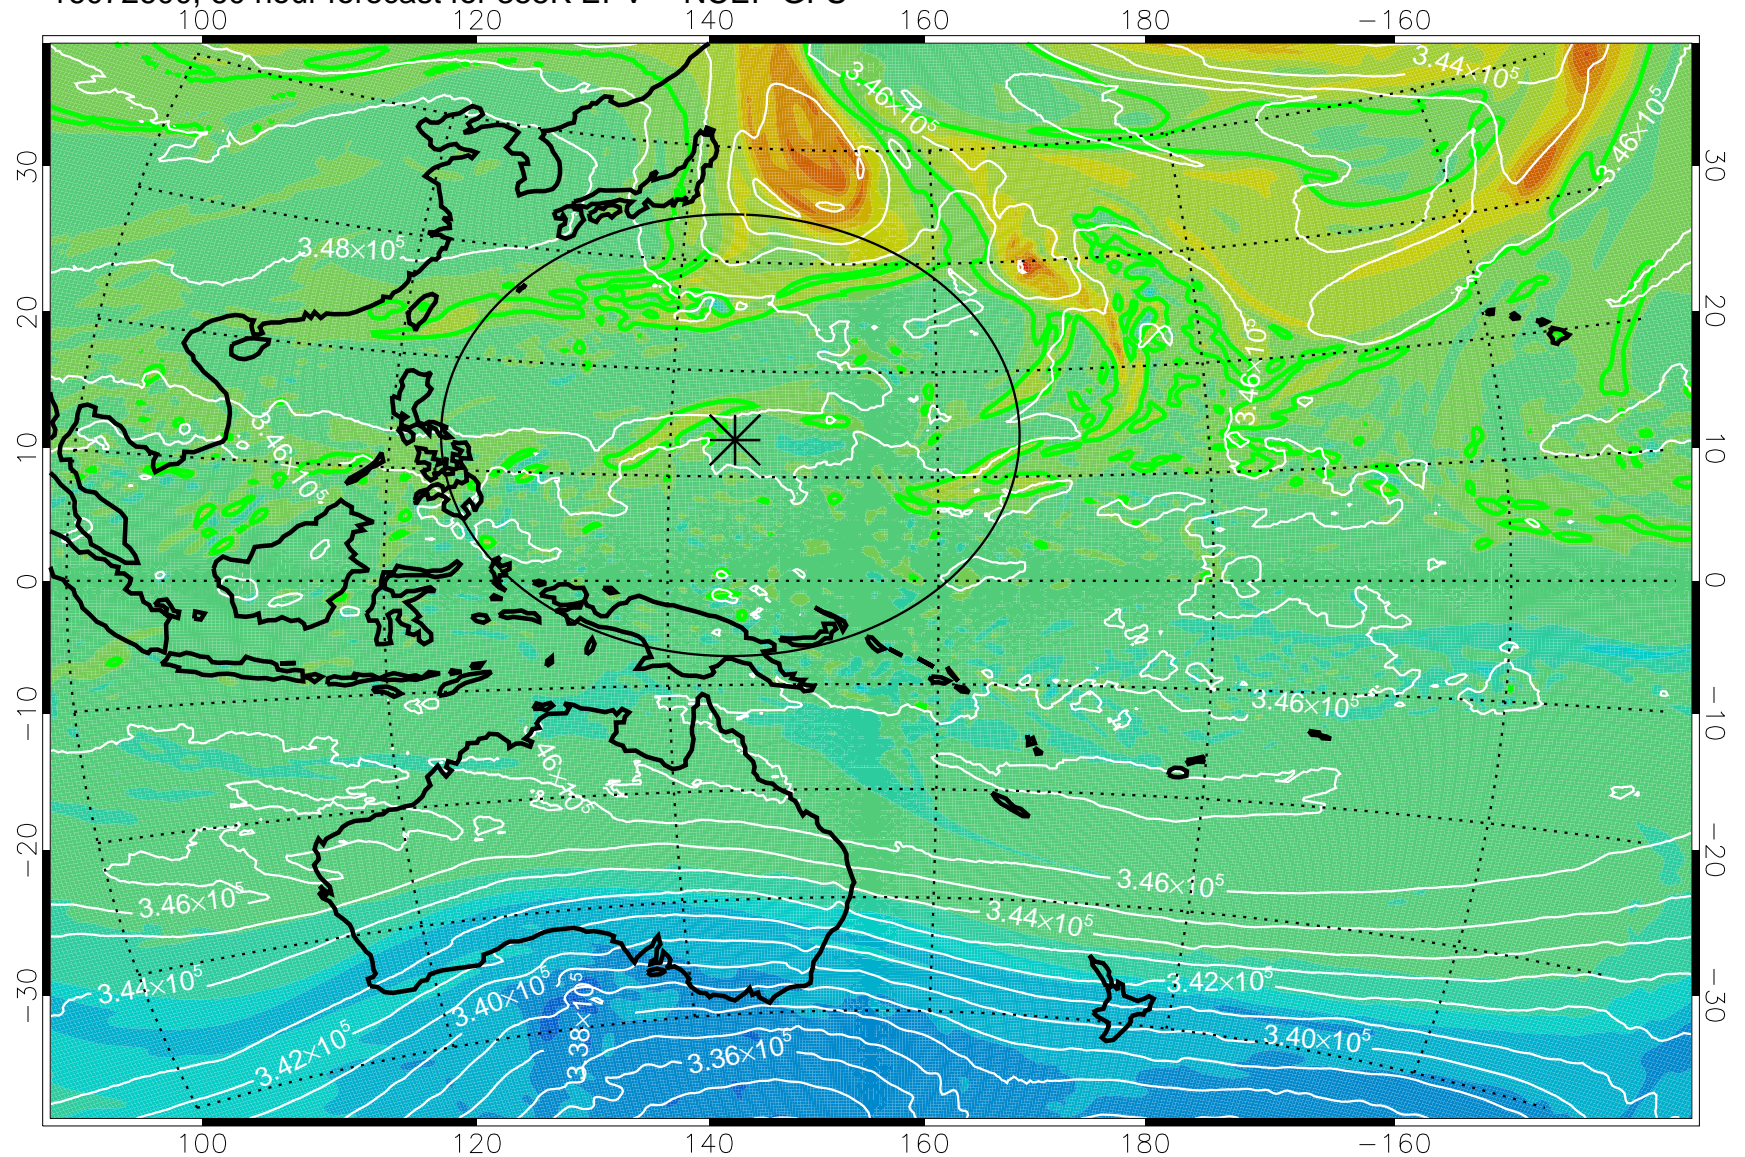

16072506, 42 hour forecast for 355K EPV -- NCEP GFS

355K Montgomery Streamfunction, white
EPV Tropopause (2 PVU) Position
Range ring of 2304 km

16072512, 48 hour forecast for 355K EPV -- NCEP GFS

355K Montgomery Streamfunction, white
EPV Tropopause (2 PVU) Position
Range ring of 2304 km

16072518, 54 hour forecast for 355K EPV -- NCEP GFS

355K Montgomery Streamfunction, white
EPV Tropopause (2 PVU) Position
Range ring of 2304 km

16072600, 60 hour forecast for 355K EPV -- NCEP GFS

355K Montgomery Streamfunction, white
EPV Tropopause (2 PVU) Position
Range ring of 2304 km

16072606, 66 hour forecast for 355K EPV -- NCEP GFS

355K Montgomery Streamfunction, white
EPV Tropopause (2 PVU) Position
Range ring of 2304 km

16072612, 72 hour forecast for 355K EPV -- NCEP GFS

355K Montgomery Streamfunction, white
EPV Tropopause (2 PVU) Position
Range ring of 2304 km

16072618, 78 hour forecast for 355K EPV -- NCEP GFS

355K Montgomery Streamfunction, white
EPV Tropopause (2 PVU) Position
Range ring of 2304 km

16072700, 84 hour forecast for 355K EPV -- NCEP GFS

355K Montgomery Streamfunction, white
EPV Tropopause (2 PVU) Position
Range ring of 2304 km