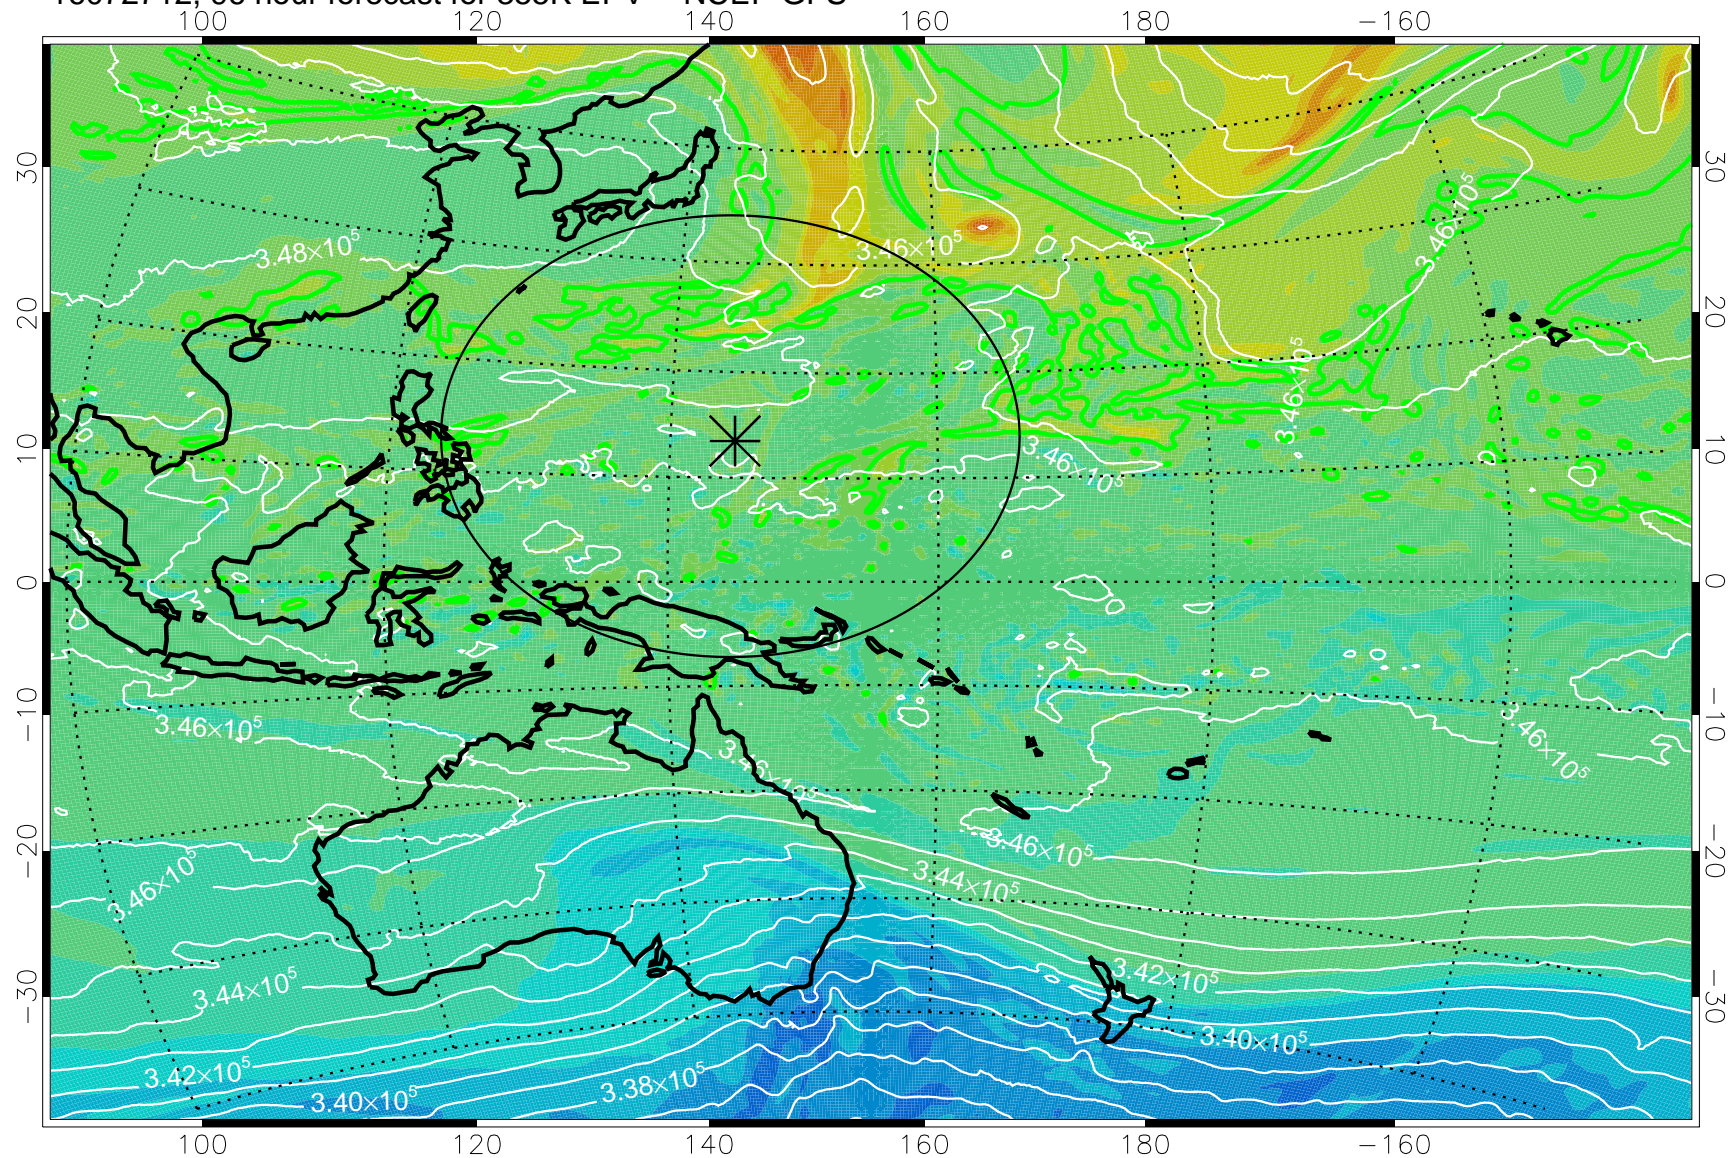

16072606, 66 hour forecast for 355K EPV -- NCEP GFS

355K Montgomery Streamfunction, white
EPV Tropopause (2 PVU) Position
Range ring of 2304 km

16072612, 72 hour forecast for 355K EPV -- NCEP GFS

355K Montgomery Streamfunction, white
EPV Tropopause (2 PVU) Position
Range ring of 2304 km

16072618, 78 hour forecast for 355K EPV -- NCEP GFS

355K Montgomery Streamfunction, white
EPV Tropopause (2 PVU) Position
Range ring of 2304 km

16072700, 84 hour forecast for 355K EPV -- NCEP GFS

355K Montgomery Streamfunction, white
EPV Tropopause (2 PVU) Position
Range ring of 2304 km

16072706, 90 hour forecast for 355K EPV -- NCEP GFS

355K Montgomery Streamfunction, white
EPV Tropopause (2 PVU) Position
Range ring of 2304 km

16072712, 96 hour forecast for 355K EPV -- NCEP GFS

355K Montgomery Streamfunction, white
EPV Tropopause (2 PVU) Position
Range ring of 2304 km

16072718, 102 hour forecast for 355K EPV -- NCEP GFS

355K Montgomery Streamfunction, white
EPV Tropopause (2 PVU) Position
Range ring of 2304 km

16072800, 108 hour forecast for 355K EPV -- NCEP GFS

355K Montgomery Streamfunction, white
EPV Tropopause (2 PVU) Position
Range ring of 2304 km