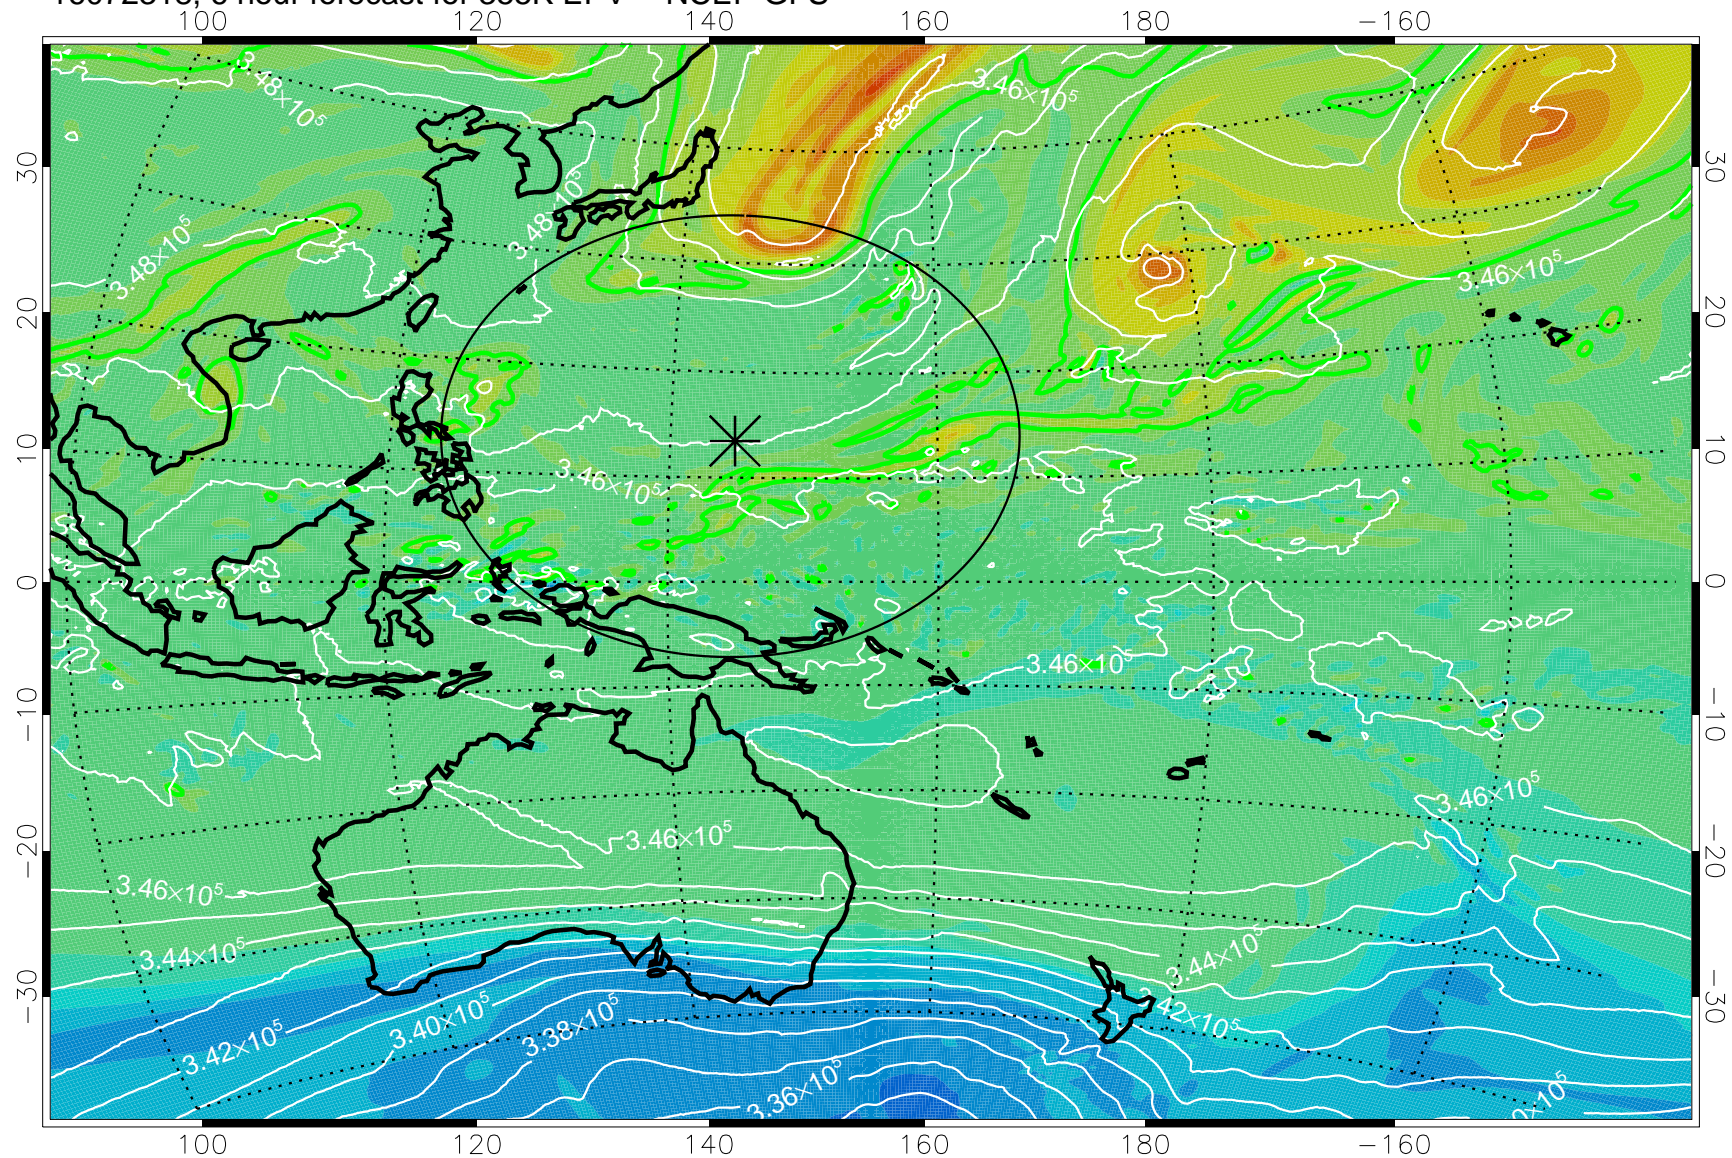

16072318, 6 hour forecast for 355K EPV -- NCEP GFS

355K Montgomery Streamfunction, white
EPV Tropopause (2 PVU) Position
Range ring of 2304 km

16072400, 12 hour forecast for 355K EPV -- NCEP GFS

355K Montgomery Streamfunction, white
EPV Tropopause (2 PVU) Position
Range ring of 2304 km

16072406, 18 hour forecast for 355K EPV -- NCEP GFS

355K Montgomery Streamfunction, white
EPV Tropopause (2 PVU) Position
Range ring of 2304 km

16072412, 24 hour forecast for 355K EPV -- NCEP GFS

355K Montgomery Streamfunction, white
EPV Tropopause (2 PVU) Position
Range ring of 2304 km

16072418, 30 hour forecast for 355K EPV -- NCEP GFS

355K Montgomery Streamfunction, white
EPV Tropopause (2 PVU) Position
Range ring of 2304 km

16072500, 36 hour forecast for 355K EPV -- NCEP GFS

355K Montgomery Streamfunction, white
EPV Tropopause (2 PVU) Position
Range ring of 2304 km

16072506, 42 hour forecast for 355K EPV -- NCEP GFS

355K Montgomery Streamfunction, white
EPV Tropopause (2 PVU) Position
Range ring of 2304 km

16072512, 48 hour forecast for 355K EPV -- NCEP GFS

355K Montgomery Streamfunction, white
EPV Tropopause (2 PVU) Position
Range ring of 2304 km