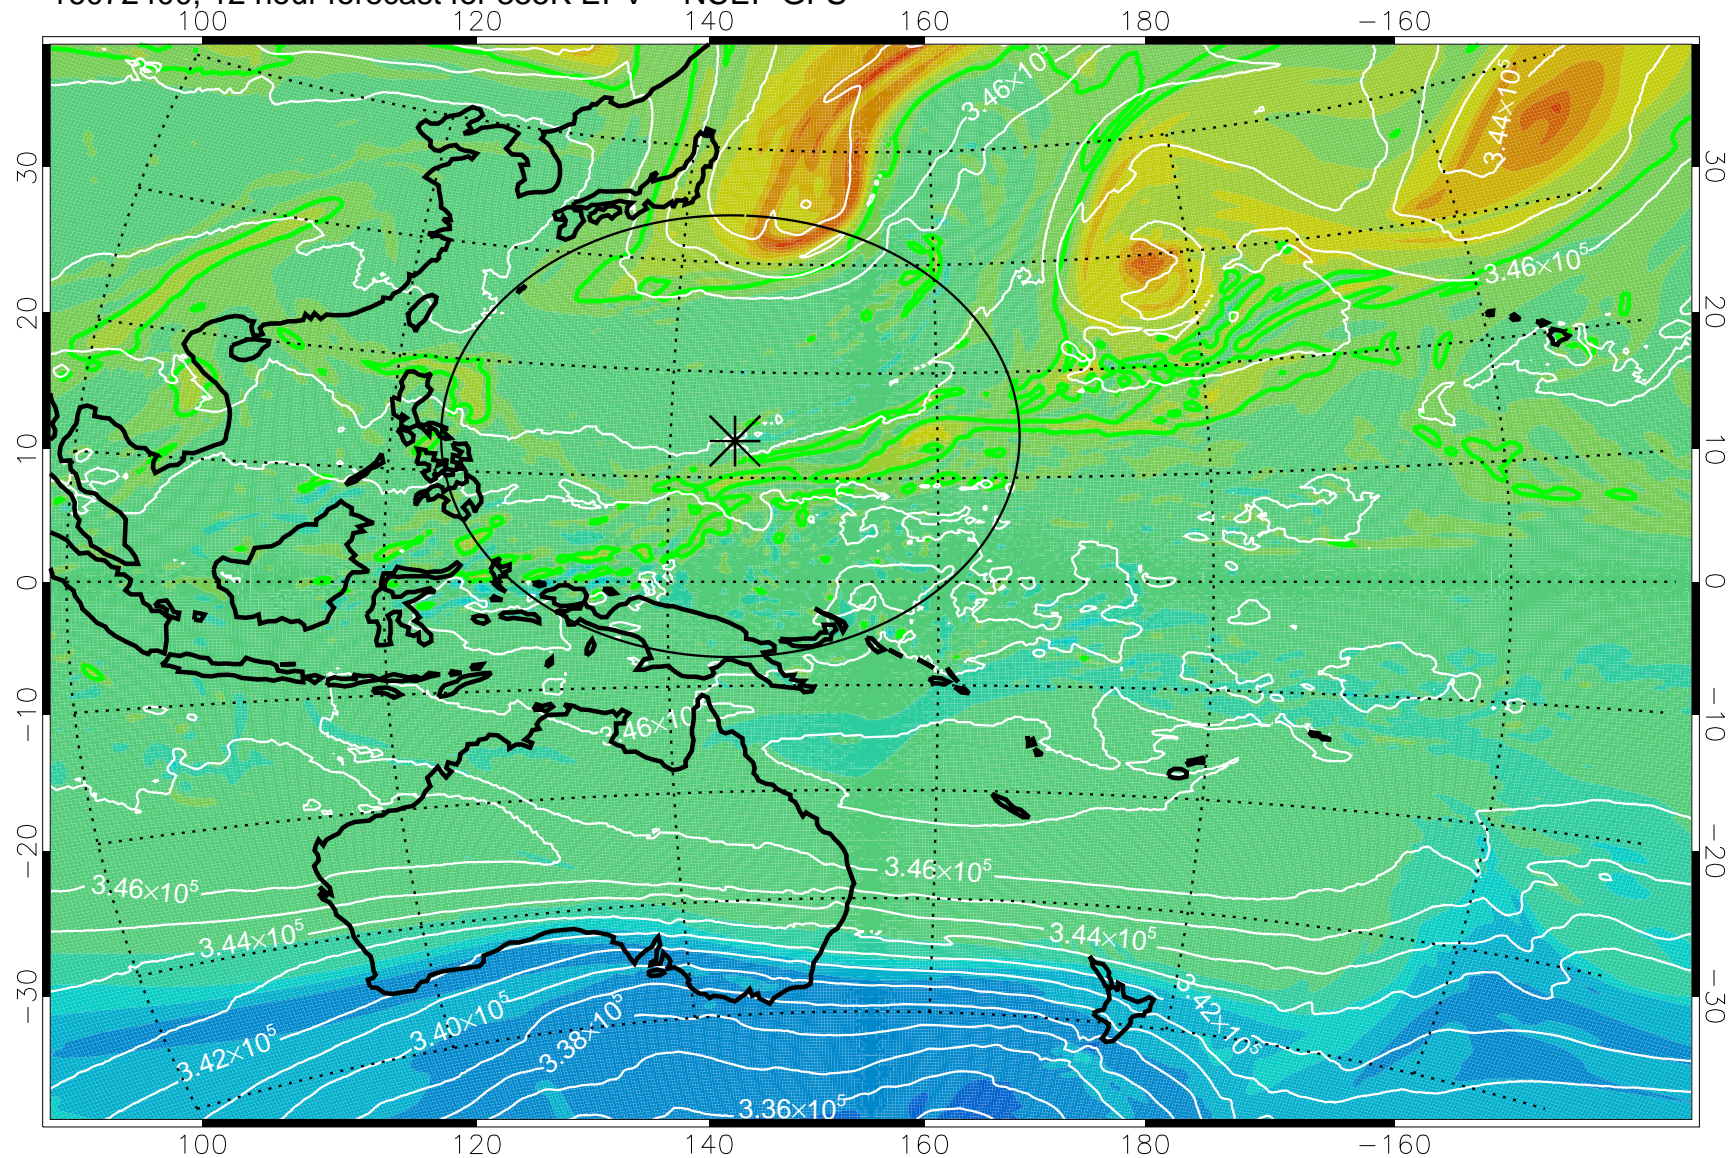

16072318, 6 hour forecast for 355K EPV -- NCEP GFS

355K Montgomery Streamfunction, white
EPV Tropopause (2 PVU) Position
Range ring of 2304 km

16072400, 12 hour forecast for 355K EPV -- NCEP GFS

355K Montgomery Streamfunction, white
EPV Tropopause (2 PVU) Position
Range ring of 2304 km

16072406, 18 hour forecast for 355K EPV -- NCEP GFS

355K Montgomery Streamfunction, white
EPV Tropopause (2 PVU) Position
Range ring of 2304 km

16072412, 24 hour forecast for 355K EPV -- NCEP GFS

355K Montgomery Streamfunction, white
EPV Tropopause (2 PVU) Position
Range ring of 2304 km

16072418, 30 hour forecast for 355K EPV -- NCEP GFS

355K Montgomery Streamfunction, white
EPV Tropopause (2 PVU) Position
Range ring of 2304 km

16072500, 36 hour forecast for 355K EPV -- NCEP GFS

355K Montgomery Streamfunction, white
EPV Tropopause (2 PVU) Position
Range ring of 2304 km

16072506, 42 hour forecast for 355K EPV -- NCEP GFS

355K Montgomery Streamfunction, white
EPV Tropopause (2 PVU) Position
Range ring of 2304 km

16072512, 48 hour forecast for 355K EPV -- NCEP GFS

355K Montgomery Streamfunction, white
EPV Tropopause (2 PVU) Position
Range ring of 2304 km