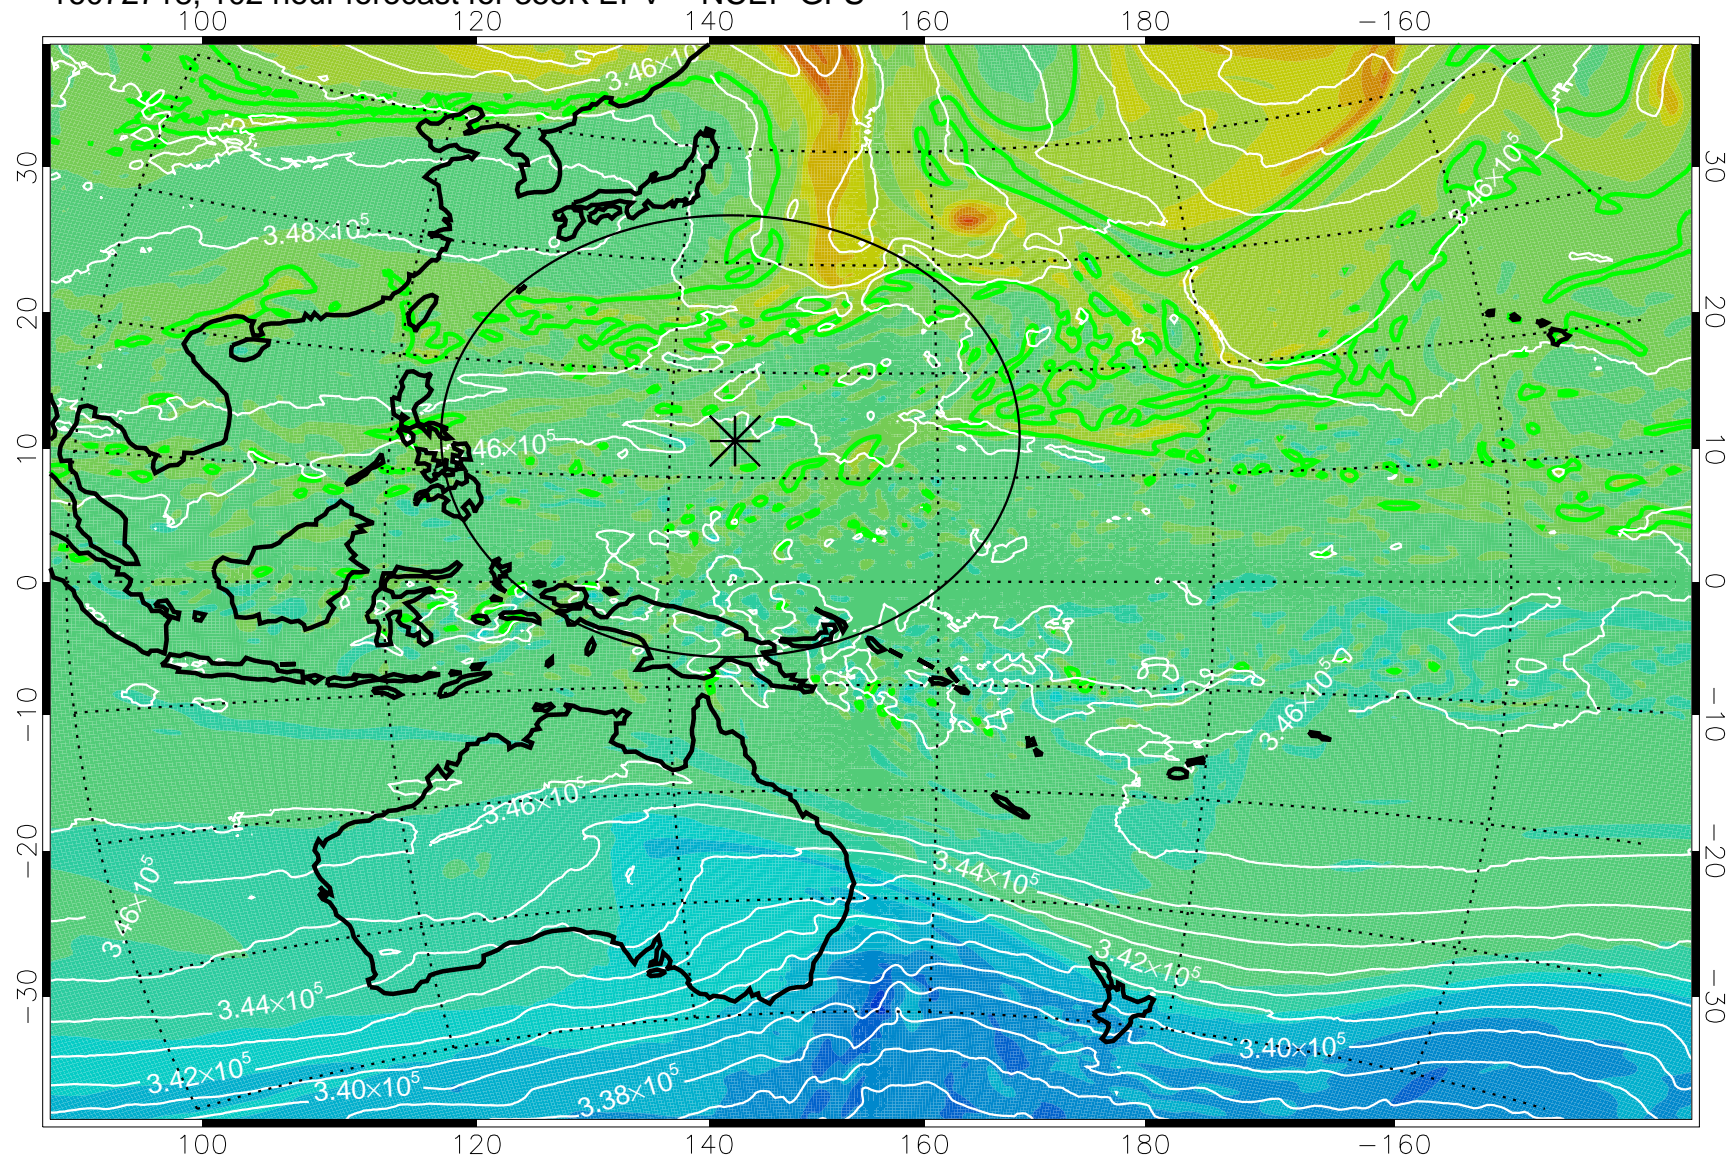

16072618, 78 hour forecast for 355K EPV -- NCEP GFS

355K Montgomery Streamfunction, white
EPV Tropopause (2 PVU) Position
Range ring of 2304 km

16072700, 84 hour forecast for 355K EPV -- NCEP GFS

355K Montgomery Streamfunction, white
EPV Tropopause (2 PVU) Position
Range ring of 2304 km

16072706, 90 hour forecast for 355K EPV -- NCEP GFS

355K Montgomery Streamfunction, white
EPV Tropopause (2 PVU) Position
Range ring of 2304 km

16072712, 96 hour forecast for 355K EPV -- NCEP GFS

355K Montgomery Streamfunction, white
EPV Tropopause (2 PVU) Position
Range ring of 2304 km

16072718, 102 hour forecast for 355K EPV -- NCEP GFS

355K Montgomery Streamfunction, white
EPV Tropopause (2 PVU) Position
Range ring of 2304 km

16072800, 108 hour forecast for 355K EPV -- NCEP GFS

355K Montgomery Streamfunction, white
EPV Tropopause (2 PVU) Position
Range ring of 2304 km

16072806, 114 hour forecast for 355K EPV -- NCEP GFS

355K Montgomery Streamfunction, white
EPV Tropopause (2 PVU) Position
Range ring of 2304 km

16072812, 120 hour forecast for 355K EPV -- NCEP GFS

355K Montgomery Streamfunction, white
EPV Tropopause (2 PVU) Position
Range ring of 2304 km