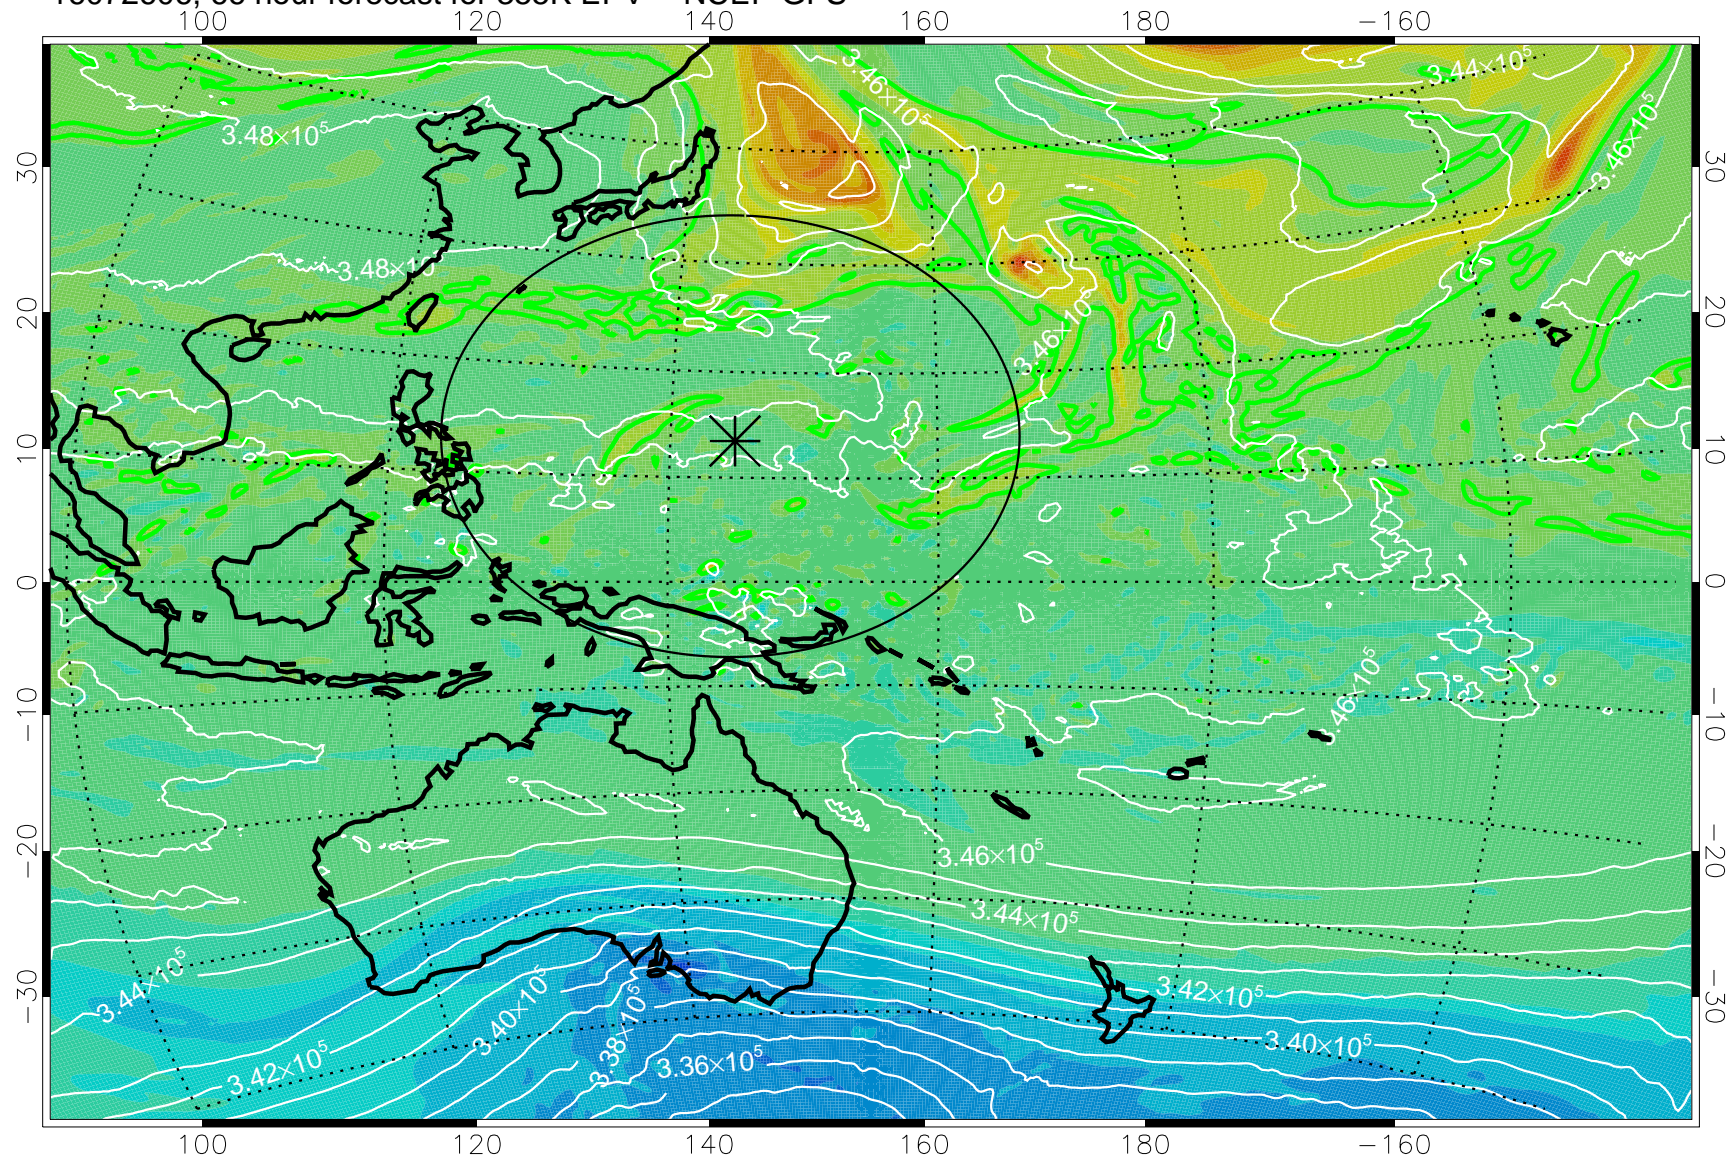

16072506, 42 hour forecast for 355K EPV -- NCEP GFS

355K Montgomery Streamfunction, white
EPV Tropopause (2 PVU) Position
Range ring of 2304 km

16072512, 48 hour forecast for 355K EPV -- NCEP GFS

355K Montgomery Streamfunction, white
EPV Tropopause (2 PVU) Position
Range ring of 2304 km

16072518, 54 hour forecast for 355K EPV -- NCEP GFS

355K Montgomery Streamfunction, white
EPV Tropopause (2 PVU) Position
Range ring of 2304 km

16072600, 60 hour forecast for 355K EPV -- NCEP GFS

355K Montgomery Streamfunction, white
EPV Tropopause (2 PVU) Position
Range ring of 2304 km

16072606, 66 hour forecast for 355K EPV -- NCEP GFS

355K Montgomery Streamfunction, white
EPV Tropopause (2 PVU) Position
Range ring of 2304 km

16072612, 72 hour forecast for 355K EPV -- NCEP GFS

355K Montgomery Streamfunction, white
EPV Tropopause (2 PVU) Position
Range ring of 2304 km

16072618, 78 hour forecast for 355K EPV -- NCEP GFS

355K Montgomery Streamfunction, white
EPV Tropopause (2 PVU) Position
Range ring of 2304 km

16072700, 84 hour forecast for 355K EPV -- NCEP GFS

355K Montgomery Streamfunction, white
EPV Tropopause (2 PVU) Position
Range ring of 2304 km