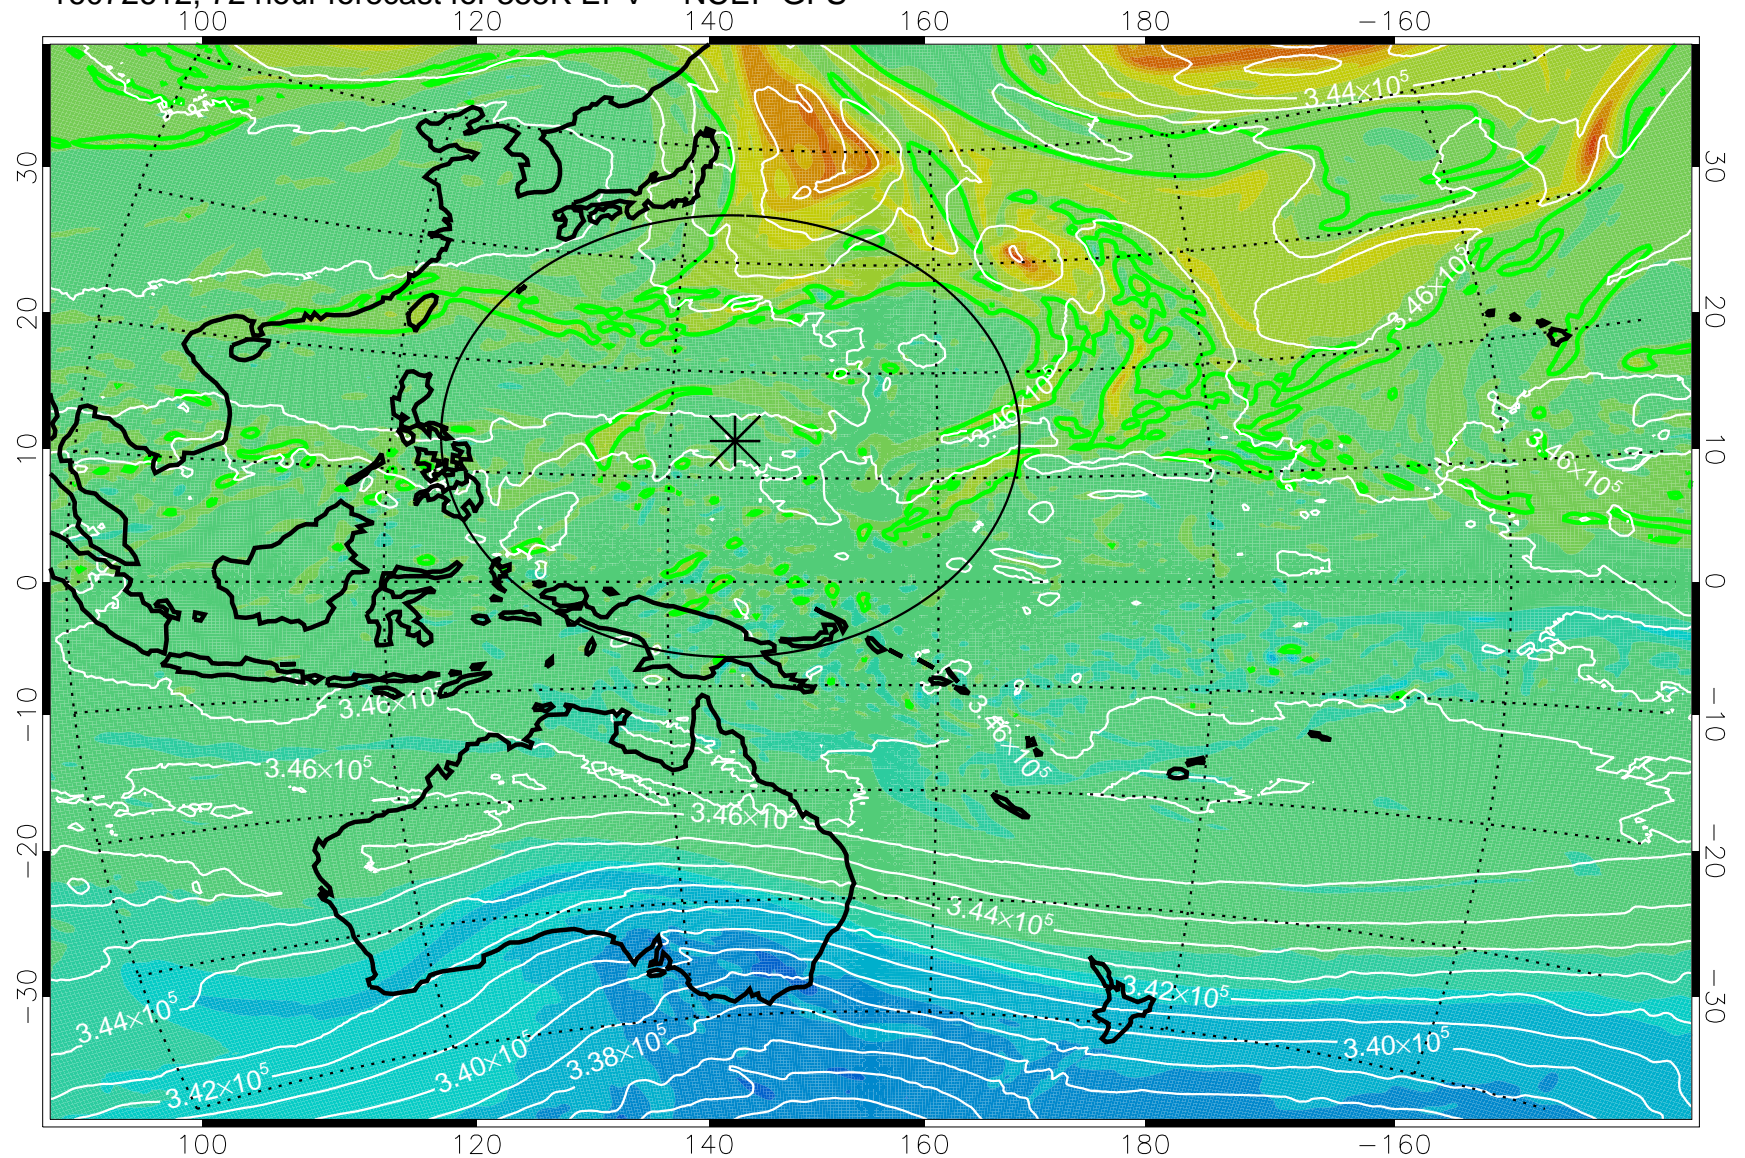

16072506, 42 hour forecast for 355K EPV -- NCEP GFS

355K Montgomery Streamfunction, white
EPV Tropopause (2 PVU) Position
Range ring of 2304 km

16072512, 48 hour forecast for 355K EPV -- NCEP GFS

355K Montgomery Streamfunction, white
EPV Tropopause (2 PVU) Position
Range ring of 2304 km

16072518, 54 hour forecast for 355K EPV -- NCEP GFS

355K Montgomery Streamfunction, white
EPV Tropopause (2 PVU) Position
Range ring of 2304 km

16072600, 60 hour forecast for 355K EPV -- NCEP GFS

355K Montgomery Streamfunction, white
EPV Tropopause (2 PVU) Position
Range ring of 2304 km

16072606, 66 hour forecast for 355K EPV -- NCEP GFS

355K Montgomery Streamfunction, white
EPV Tropopause (2 PVU) Position
Range ring of 2304 km

16072612, 72 hour forecast for 355K EPV -- NCEP GFS

355K Montgomery Streamfunction, white
EPV Tropopause (2 PVU) Position
Range ring of 2304 km

16072618, 78 hour forecast for 355K EPV -- NCEP GFS

355K Montgomery Streamfunction, white
EPV Tropopause (2 PVU) Position
Range ring of 2304 km

16072700, 84 hour forecast for 355K EPV -- NCEP GFS

355K Montgomery Streamfunction, white
EPV Tropopause (2 PVU) Position
Range ring of 2304 km