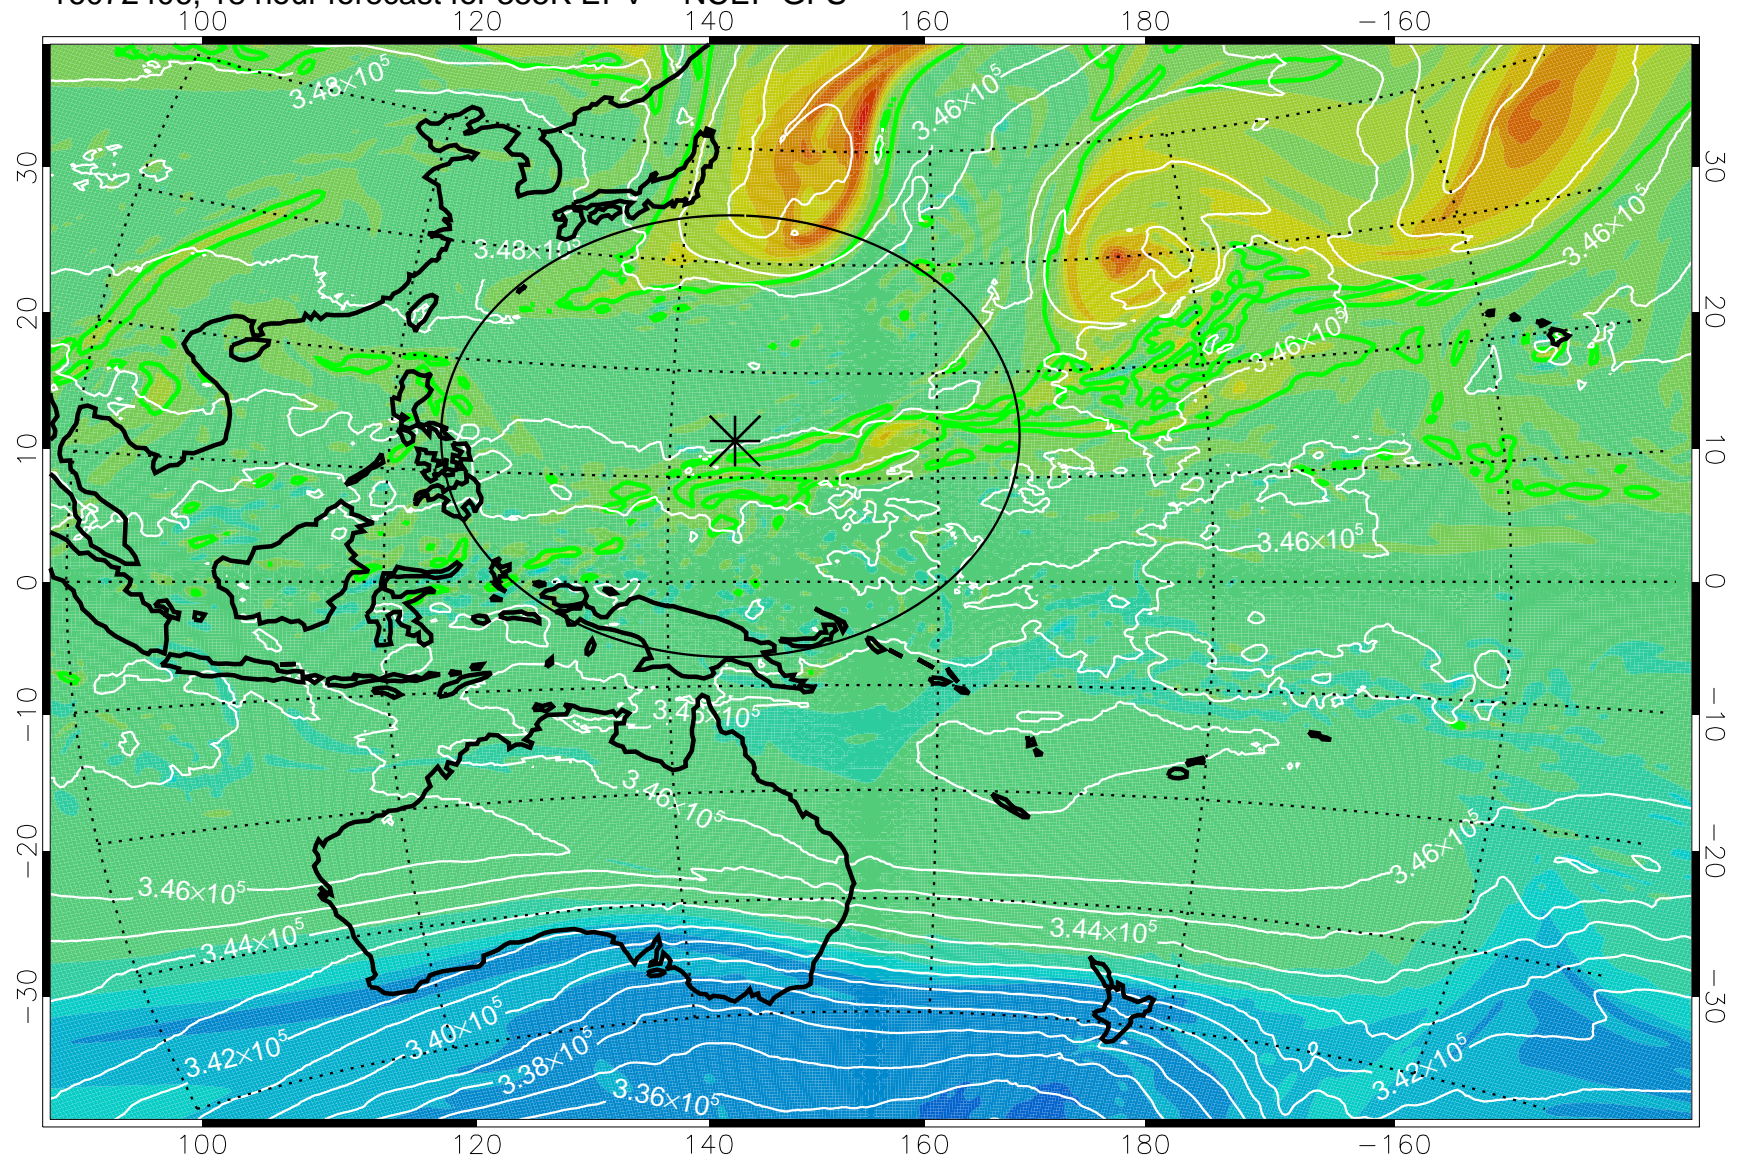

16072318, 6 hour forecast for 355K EPV -- NCEP GFS

355K Montgomery Streamfunction, white
EPV Tropopause (2 PVU) Position
Range ring of 2304 km

16072400, 12 hour forecast for 355K EPV -- NCEP GFS

355K Montgomery Streamfunction, white
EPV Tropopause (2 PVU) Position
Range ring of 2304 km

16072406, 18 hour forecast for 355K EPV -- NCEP GFS

355K Montgomery Streamfunction, white
EPV Tropopause (2 PVU) Position
Range ring of 2304 km

16072412, 24 hour forecast for 355K EPV -- NCEP GFS

355K Montgomery Streamfunction, white
EPV Tropopause (2 PVU) Position
Range ring of 2304 km

16072418, 30 hour forecast for 355K EPV -- NCEP GFS

355K Montgomery Streamfunction, white
EPV Tropopause (2 PVU) Position
Range ring of 2304 km

16072500, 36 hour forecast for 355K EPV -- NCEP GFS

355K Montgomery Streamfunction, white
EPV Tropopause (2 PVU) Position
Range ring of 2304 km

16072506, 42 hour forecast for 355K EPV -- NCEP GFS

355K Montgomery Streamfunction, white
EPV Tropopause (2 PVU) Position
Range ring of 2304 km

16072512, 48 hour forecast for 355K EPV -- NCEP GFS

355K Montgomery Streamfunction, white
EPV Tropopause (2 PVU) Position
Range ring of 2304 km