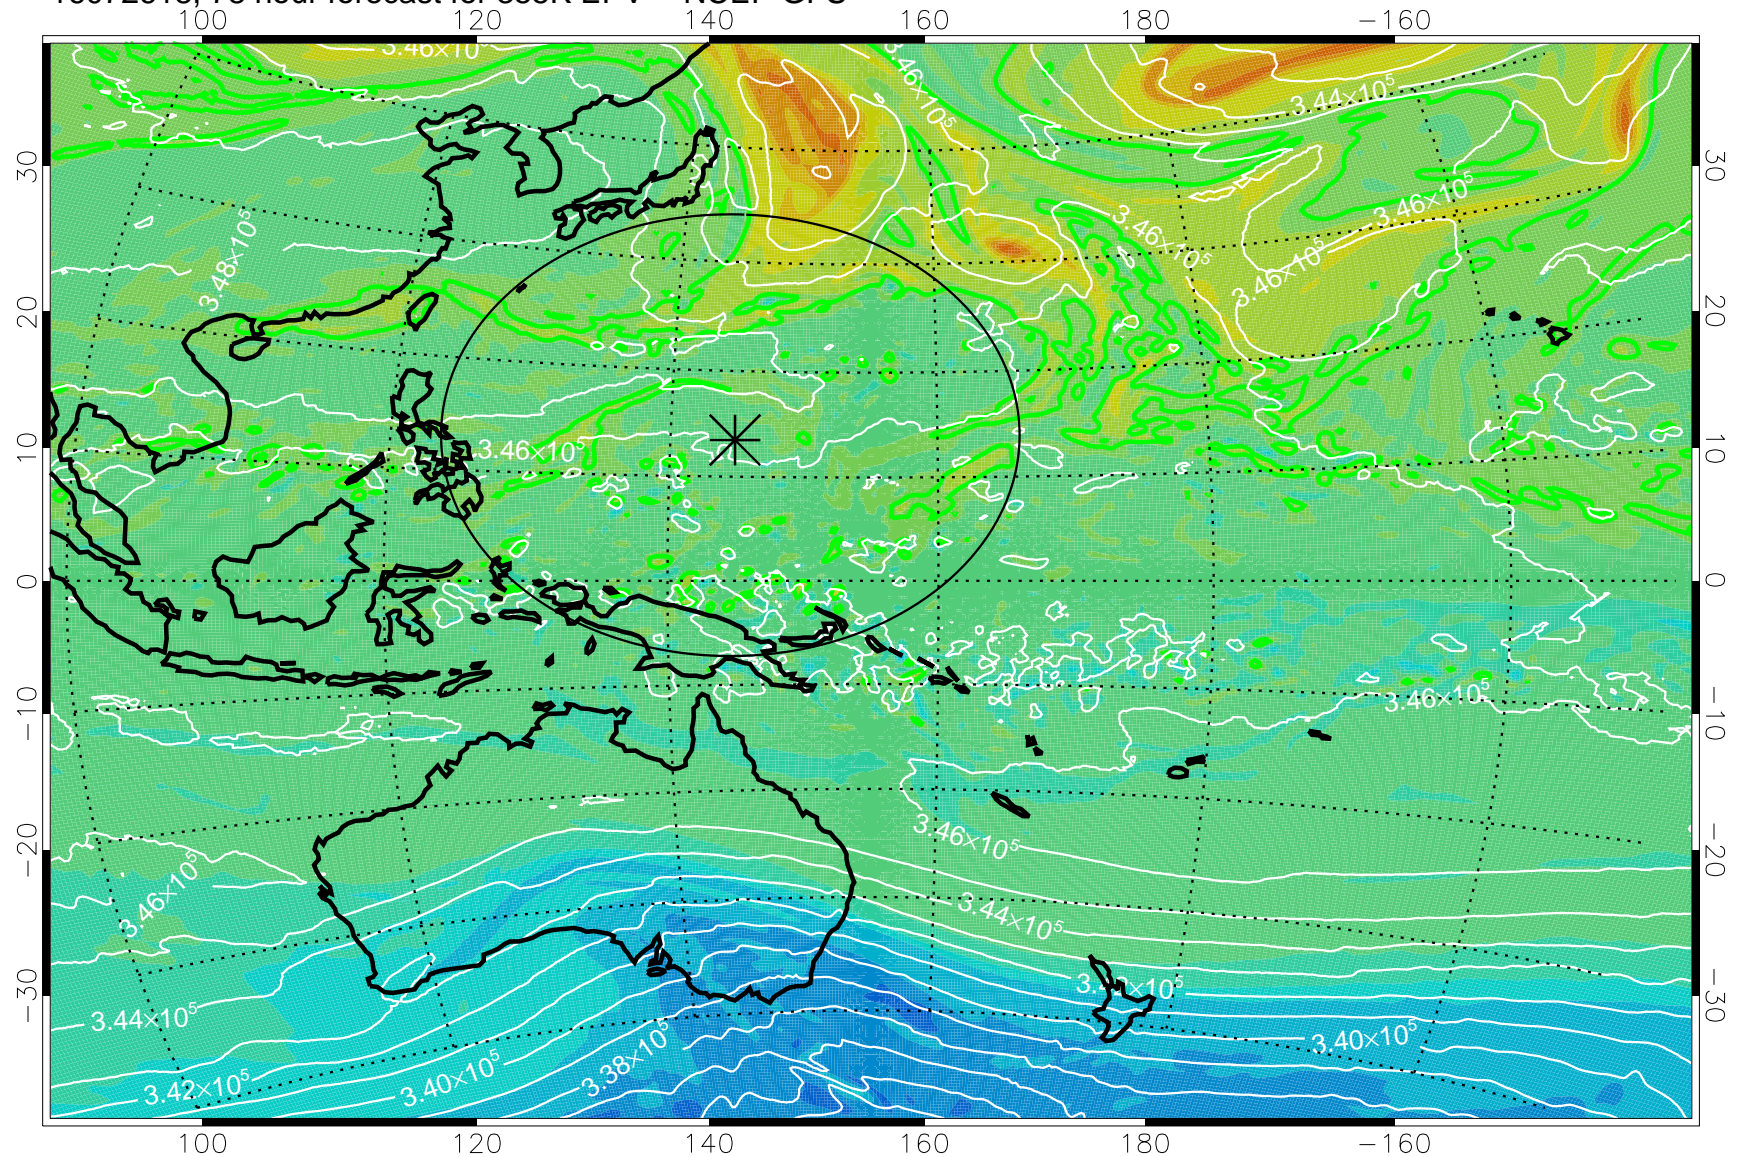

16072518, 54 hour forecast for 355K EPV -- NCEP GFS

355K Montgomery Streamfunction, white
EPV Tropopause (2 PVU) Position
Range ring of 2304 km

16072600, 60 hour forecast for 355K EPV -- NCEP GFS

355K Montgomery Streamfunction, white
EPV Tropopause (2 PVU) Position
Range ring of 2304 km

16072606, 66 hour forecast for 355K EPV -- NCEP GFS

355K Montgomery Streamfunction, white
EPV Tropopause (2 PVU) Position
Range ring of 2304 km

16072612, 72 hour forecast for 355K EPV -- NCEP GFS

355K Montgomery Streamfunction, white
EPV Tropopause (2 PVU) Position
Range ring of 2304 km

16072618, 78 hour forecast for 355K EPV -- NCEP GFS

355K Montgomery Streamfunction, white
EPV Tropopause (2 PVU) Position
Range ring of 2304 km

16072700, 84 hour forecast for 355K EPV -- NCEP GFS

355K Montgomery Streamfunction, white
EPV Tropopause (2 PVU) Position
Range ring of 2304 km

16072706, 90 hour forecast for 355K EPV -- NCEP GFS

355K Montgomery Streamfunction, white
EPV Tropopause (2 PVU) Position
Range ring of 2304 km

16072712, 96 hour forecast for 355K EPV -- NCEP GFS

355K Montgomery Streamfunction, white
EPV Tropopause (2 PVU) Position
Range ring of 2304 km