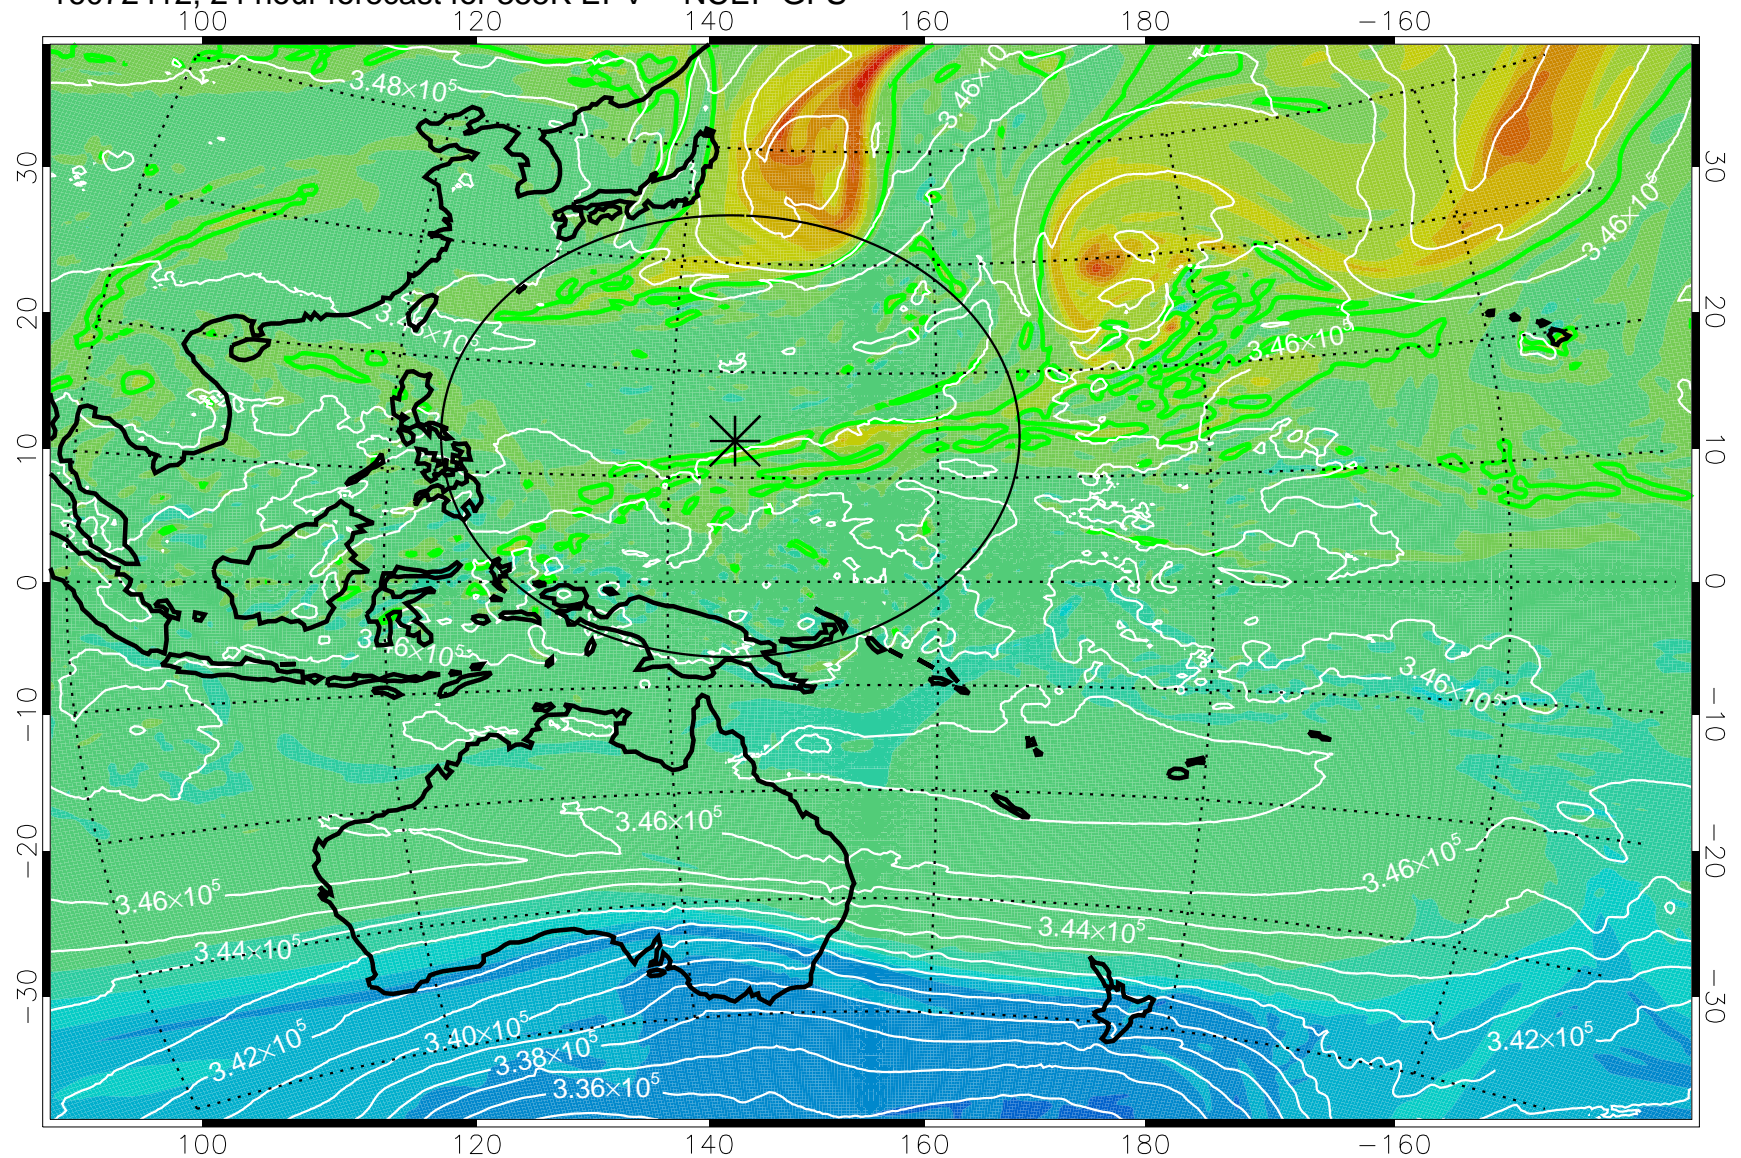

16072318, 6 hour forecast for 355K EPV -- NCEP GFS

355K Montgomery Streamfunction, white
EPV Tropopause (2 PVU) Position
Range ring of 2304 km

16072400, 12 hour forecast for 355K EPV -- NCEP GFS

355K Montgomery Streamfunction, white
EPV Tropopause (2 PVU) Position
Range ring of 2304 km

16072406, 18 hour forecast for 355K EPV -- NCEP GFS

355K Montgomery Streamfunction, white
EPV Tropopause (2 PVU) Position
Range ring of 2304 km

16072412, 24 hour forecast for 355K EPV -- NCEP GFS

355K Montgomery Streamfunction, white
EPV Tropopause (2 PVU) Position
Range ring of 2304 km

16072418, 30 hour forecast for 355K EPV -- NCEP GFS

355K Montgomery Streamfunction, white
EPV Tropopause (2 PVU) Position
Range ring of 2304 km

16072500, 36 hour forecast for 355K EPV -- NCEP GFS

355K Montgomery Streamfunction, white
EPV Tropopause (2 PVU) Position
Range ring of 2304 km

16072506, 42 hour forecast for 355K EPV -- NCEP GFS

355K Montgomery Streamfunction, white
EPV Tropopause (2 PVU) Position
Range ring of 2304 km

16072512, 48 hour forecast for 355K EPV -- NCEP GFS

355K Montgomery Streamfunction, white
EPV Tropopause (2 PVU) Position
Range ring of 2304 km