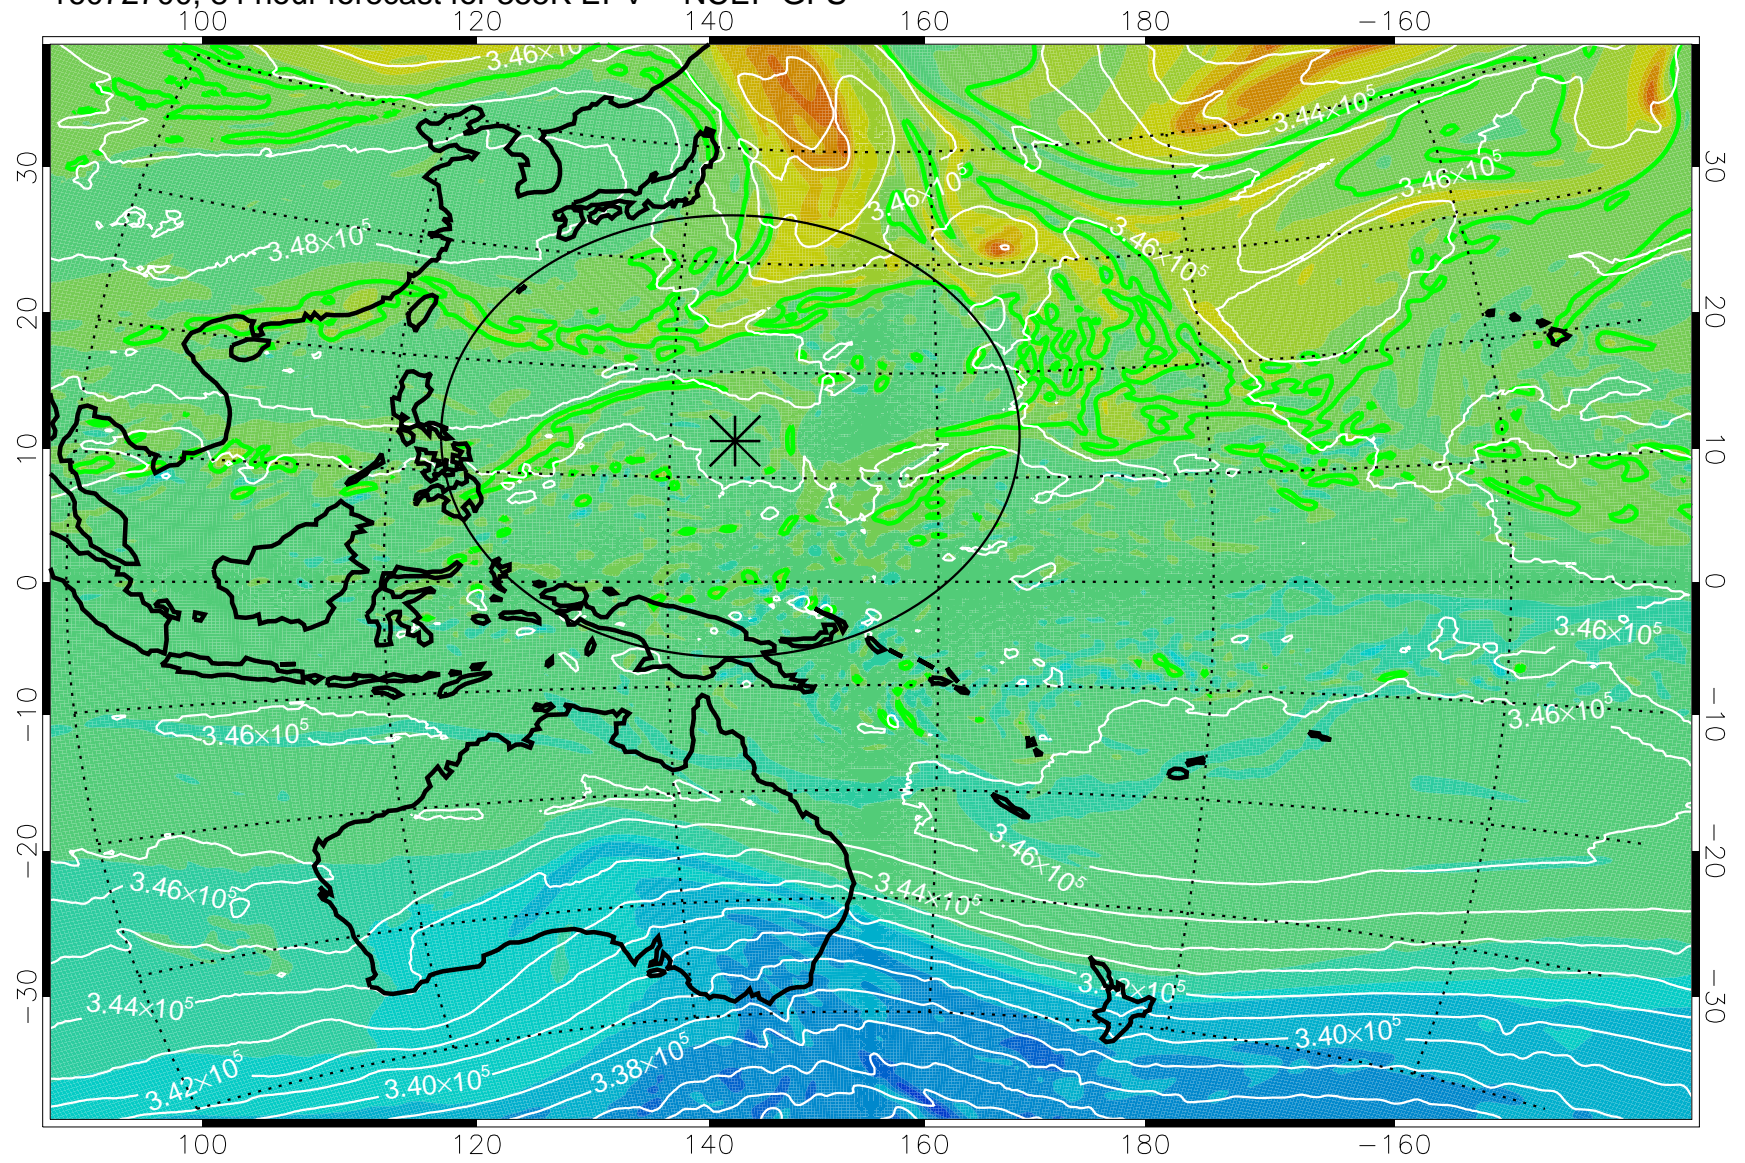

16072518, 54 hour forecast for 355K EPV -- NCEP GFS

355K Montgomery Streamfunction, white
EPV Tropopause (2 PVU) Position
Range ring of 2304 km

16072600, 60 hour forecast for 355K EPV -- NCEP GFS

355K Montgomery Streamfunction, white
EPV Tropopause (2 PVU) Position
Range ring of 2304 km

16072606, 66 hour forecast for 355K EPV -- NCEP GFS

355K Montgomery Streamfunction, white
EPV Tropopause (2 PVU) Position
Range ring of 2304 km

16072612, 72 hour forecast for 355K EPV -- NCEP GFS

355K Montgomery Streamfunction, white
EPV Tropopause (2 PVU) Position
Range ring of 2304 km

16072618, 78 hour forecast for 355K EPV -- NCEP GFS

355K Montgomery Streamfunction, white
EPV Tropopause (2 PVU) Position
Range ring of 2304 km

16072700, 84 hour forecast for 355K EPV -- NCEP GFS

355K Montgomery Streamfunction, white
EPV Tropopause (2 PVU) Position
Range ring of 2304 km

16072706, 90 hour forecast for 355K EPV -- NCEP GFS

355K Montgomery Streamfunction, white
EPV Tropopause (2 PVU) Position
Range ring of 2304 km

16072712, 96 hour forecast for 355K EPV -- NCEP GFS

355K Montgomery Streamfunction, white
EPV Tropopause (2 PVU) Position
Range ring of 2304 km