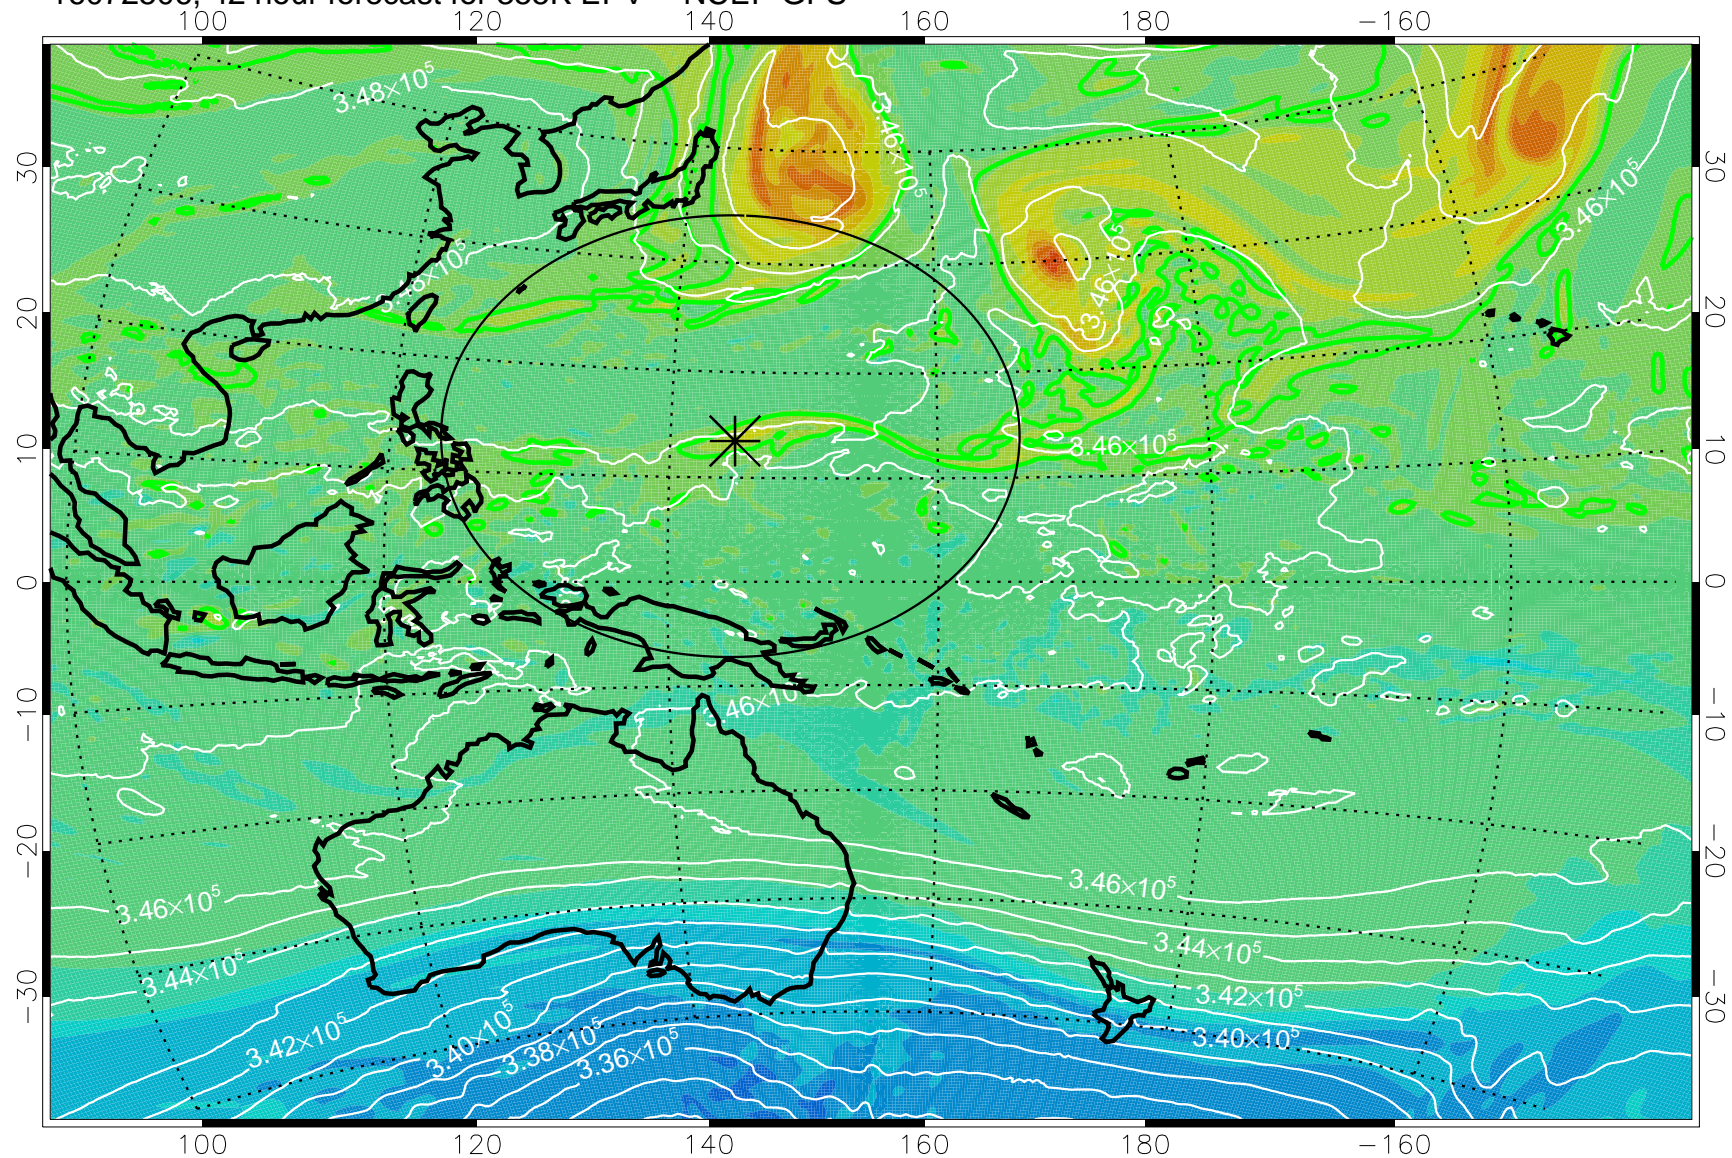

16072418, 30 hour forecast for 355K EPV -- NCEP GFS

355K Montgomery Streamfunction, white
EPV Tropopause (2 PVU) Position
Range ring of 2304 km

16072500, 36 hour forecast for 355K EPV -- NCEP GFS

355K Montgomery Streamfunction, white
EPV Tropopause (2 PVU) Position
Range ring of 2304 km

16072506, 42 hour forecast for 355K EPV -- NCEP GFS

355K Montgomery Streamfunction, white
EPV Tropopause (2 PVU) Position
Range ring of 2304 km

16072512, 48 hour forecast for 355K EPV -- NCEP GFS

355K Montgomery Streamfunction, white
EPV Tropopause (2 PVU) Position
Range ring of 2304 km

16072518, 54 hour forecast for 355K EPV -- NCEP GFS

355K Montgomery Streamfunction, white
EPV Tropopause (2 PVU) Position
Range ring of 2304 km

16072600, 60 hour forecast for 355K EPV -- NCEP GFS

355K Montgomery Streamfunction, white
EPV Tropopause (2 PVU) Position
Range ring of 2304 km

16072606, 66 hour forecast for 355K EPV -- NCEP GFS

355K Montgomery Streamfunction, white
EPV Tropopause (2 PVU) Position
Range ring of 2304 km

16072612, 72 hour forecast for 355K EPV -- NCEP GFS

355K Montgomery Streamfunction, white
EPV Tropopause (2 PVU) Position
Range ring of 2304 km