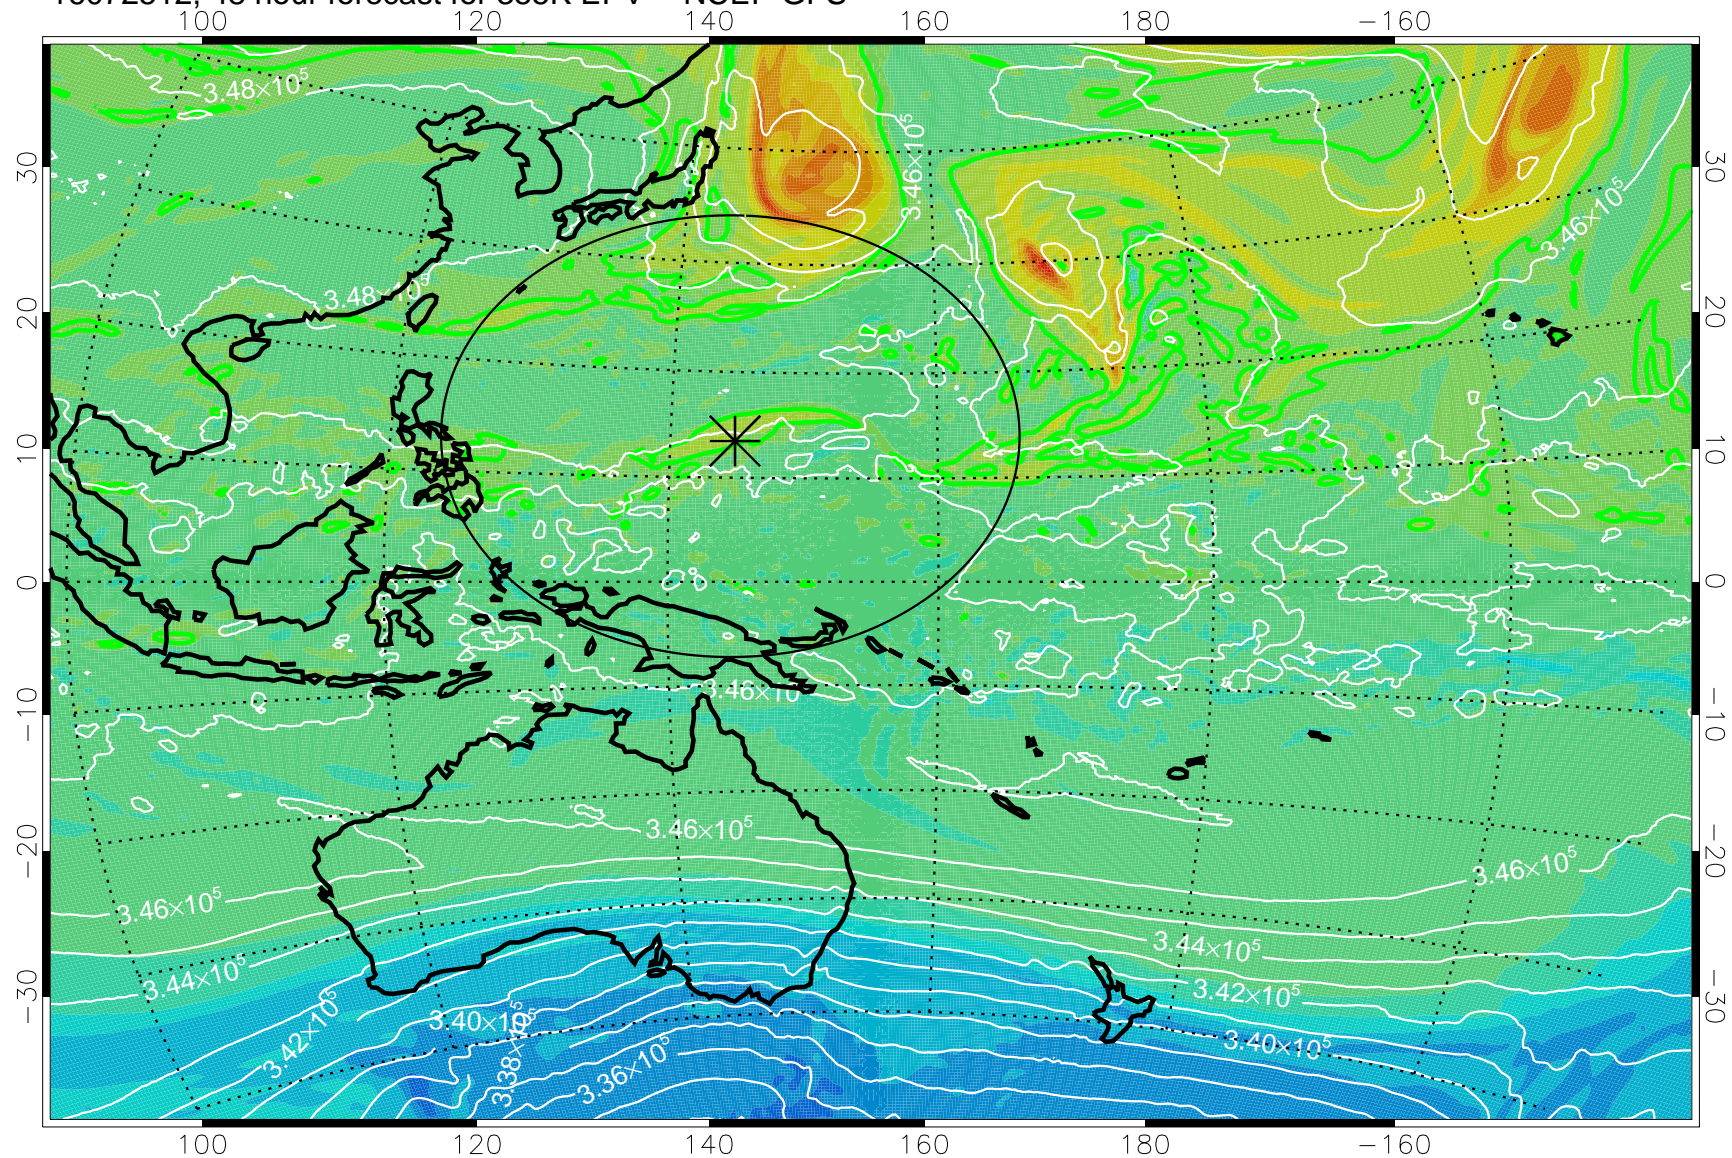

16072418, 30 hour forecast for 355K EPV -- NCEP GFS

355K Montgomery Streamfunction, white
EPV Tropopause (2 PVU) Position
Range ring of 2304 km

16072500, 36 hour forecast for 355K EPV -- NCEP GFS

355K Montgomery Streamfunction, white
EPV Tropopause (2 PVU) Position
Range ring of 2304 km

16072506, 42 hour forecast for 355K EPV -- NCEP GFS

355K Montgomery Streamfunction, white
EPV Tropopause (2 PVU) Position
Range ring of 2304 km

16072512, 48 hour forecast for 355K EPV -- NCEP GFS

355K Montgomery Streamfunction, white
EPV Tropopause (2 PVU) Position
Range ring of 2304 km

16072518, 54 hour forecast for 355K EPV -- NCEP GFS

355K Montgomery Streamfunction, white
EPV Tropopause (2 PVU) Position
Range ring of 2304 km

16072600, 60 hour forecast for 355K EPV -- NCEP GFS

355K Montgomery Streamfunction, white
EPV Tropopause (2 PVU) Position
Range ring of 2304 km

16072606, 66 hour forecast for 355K EPV -- NCEP GFS

355K Montgomery Streamfunction, white
EPV Tropopause (2 PVU) Position
Range ring of 2304 km

16072612, 72 hour forecast for 355K EPV -- NCEP GFS

355K Montgomery Streamfunction, white
EPV Tropopause (2 PVU) Position
Range ring of 2304 km