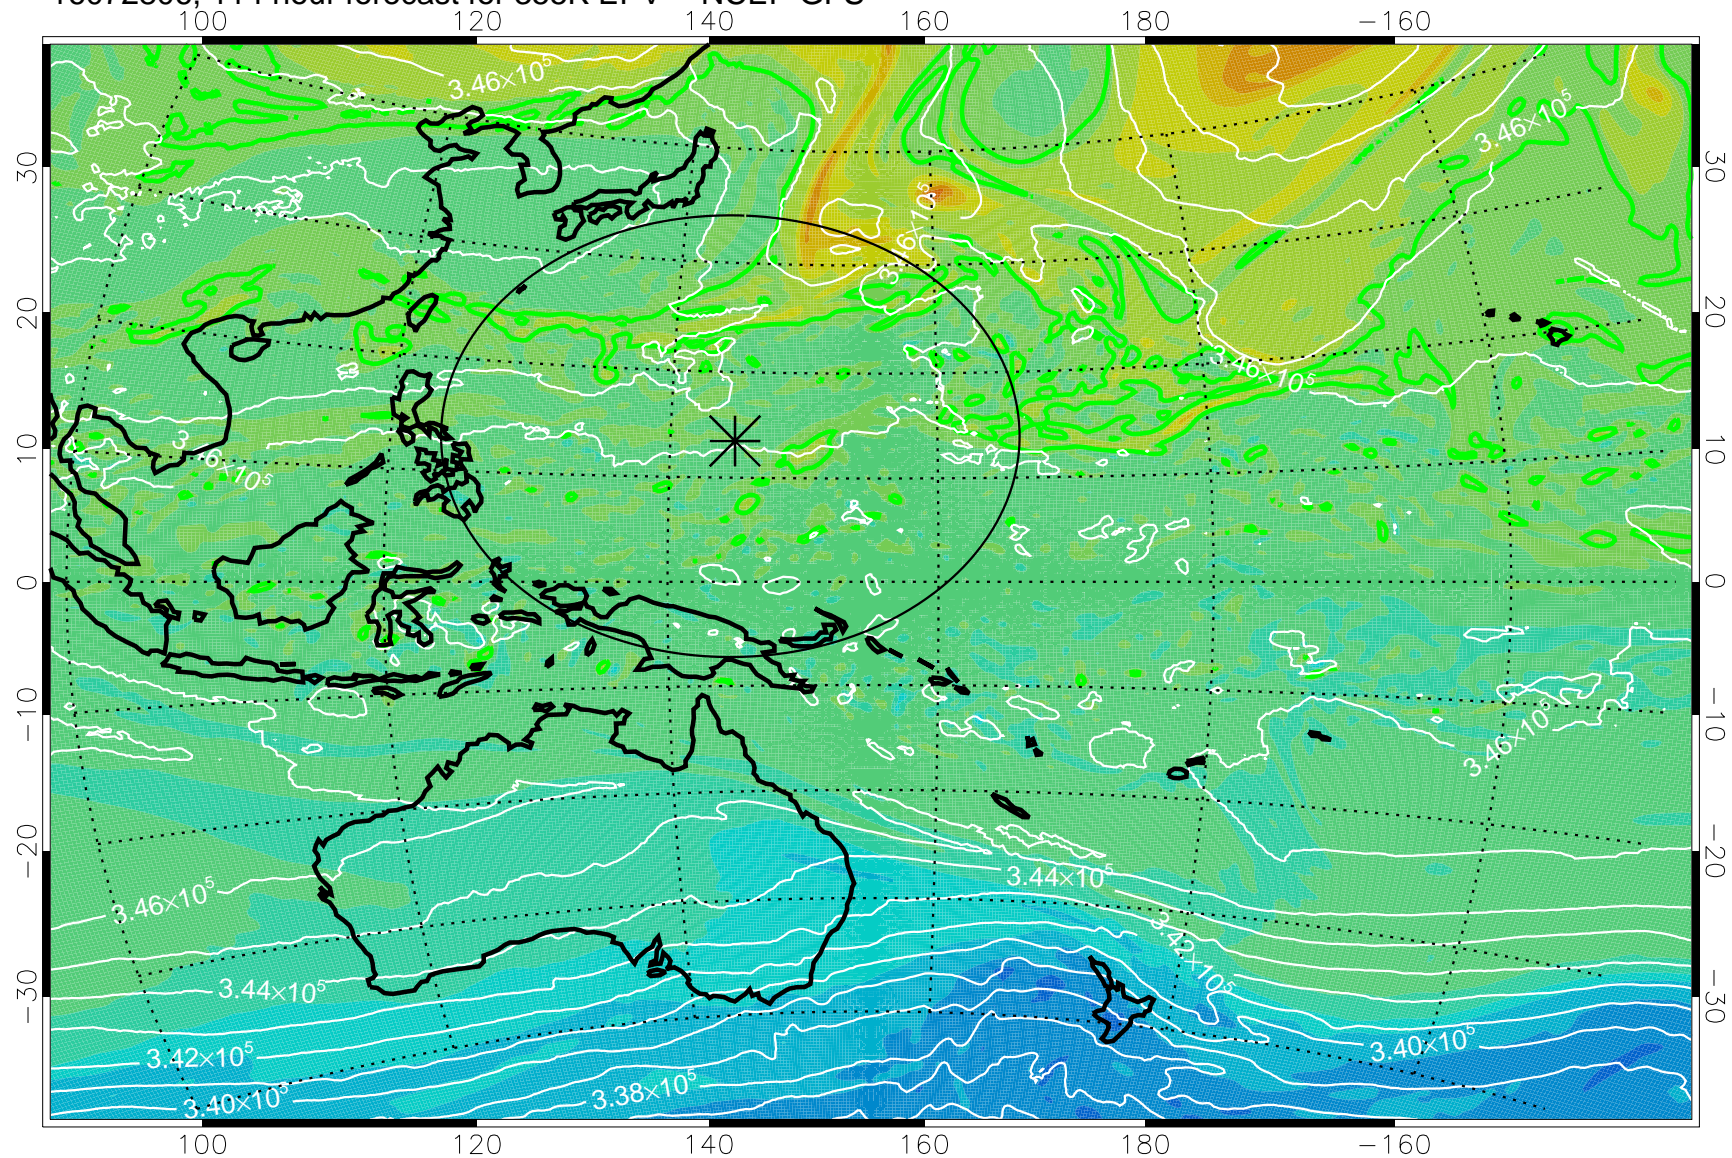

16072618, 78 hour forecast for 355K EPV -- NCEP GFS

355K Montgomery Streamfunction, white
EPV Tropopause (2 PVU) Position
Range ring of 2304 km

16072700, 84 hour forecast for 355K EPV -- NCEP GFS

355K Montgomery Streamfunction, white
EPV Tropopause (2 PVU) Position
Range ring of 2304 km

16072706, 90 hour forecast for 355K EPV -- NCEP GFS

355K Montgomery Streamfunction, white
EPV Tropopause (2 PVU) Position
Range ring of 2304 km

16072712, 96 hour forecast for 355K EPV -- NCEP GFS

355K Montgomery Streamfunction, white
EPV Tropopause (2 PVU) Position
Range ring of 2304 km

16072718, 102 hour forecast for 355K EPV -- NCEP GFS

355K Montgomery Streamfunction, white
EPV Tropopause (2 PVU) Position
Range ring of 2304 km

16072800, 108 hour forecast for 355K EPV -- NCEP GFS

355K Montgomery Streamfunction, white
EPV Tropopause (2 PVU) Position
Range ring of 2304 km

16072806, 114 hour forecast for 355K EPV -- NCEP GFS

355K Montgomery Streamfunction, white
EPV Tropopause (2 PVU) Position
Range ring of 2304 km

16072812, 120 hour forecast for 355K EPV -- NCEP GFS

355K Montgomery Streamfunction, white
EPV Tropopause (2 PVU) Position
Range ring of 2304 km