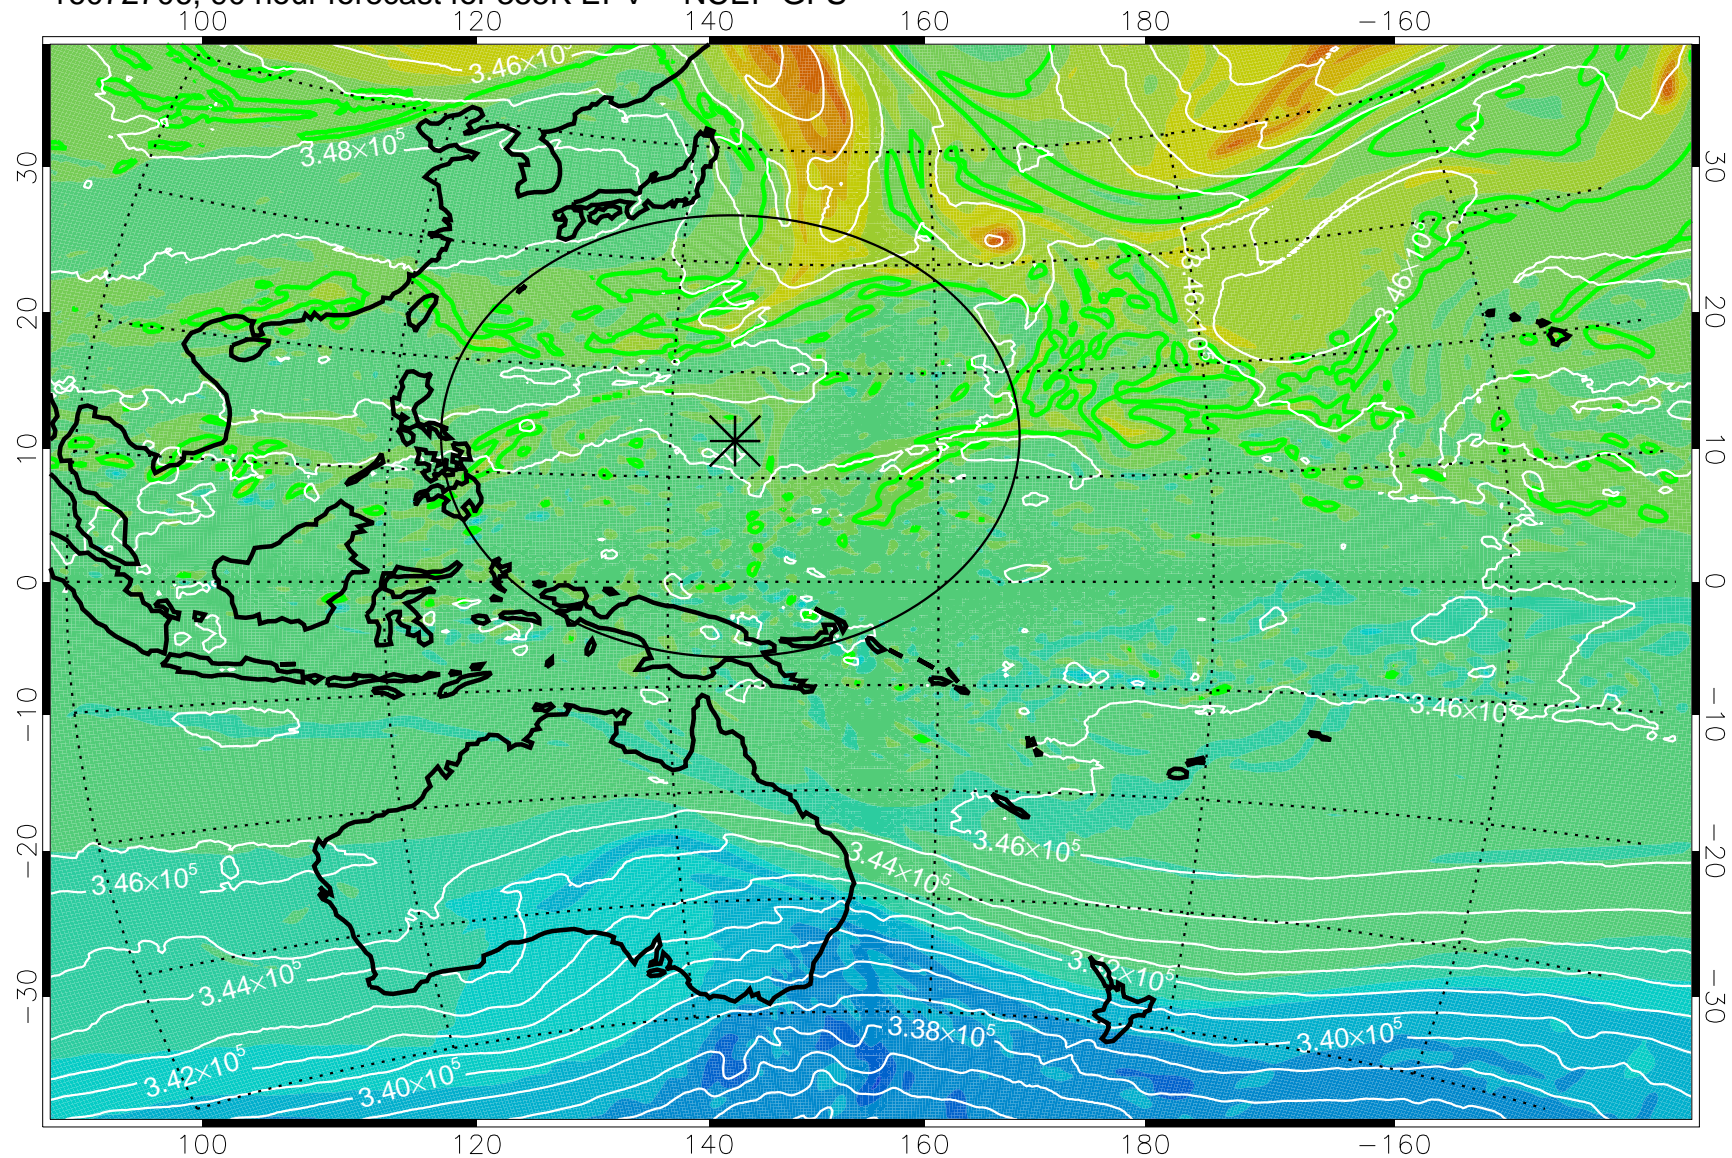

16072606, 66 hour forecast for 355K EPV -- NCEP GFS

355K Montgomery Streamfunction, white
EPV Tropopause (2 PVU) Position
Range ring of 2304 km

16072612, 72 hour forecast for 355K EPV -- NCEP GFS

355K Montgomery Streamfunction, white
EPV Tropopause (2 PVU) Position
Range ring of 2304 km

16072618, 78 hour forecast for 355K EPV -- NCEP GFS

355K Montgomery Streamfunction, white
EPV Tropopause (2 PVU) Position
Range ring of 2304 km

16072700, 84 hour forecast for 355K EPV -- NCEP GFS

355K Montgomery Streamfunction, white
EPV Tropopause (2 PVU) Position
Range ring of 2304 km

16072706, 90 hour forecast for 355K EPV -- NCEP GFS

355K Montgomery Streamfunction, white
EPV Tropopause (2 PVU) Position
Range ring of 2304 km

16072712, 96 hour forecast for 355K EPV -- NCEP GFS

355K Montgomery Streamfunction, white
EPV Tropopause (2 PVU) Position
Range ring of 2304 km

16072718, 102 hour forecast for 355K EPV -- NCEP GFS

355K Montgomery Streamfunction, white
EPV Tropopause (2 PVU) Position
Range ring of 2304 km

16072800, 108 hour forecast for 355K EPV -- NCEP GFS

355K Montgomery Streamfunction, white
EPV Tropopause (2 PVU) Position
Range ring of 2304 km