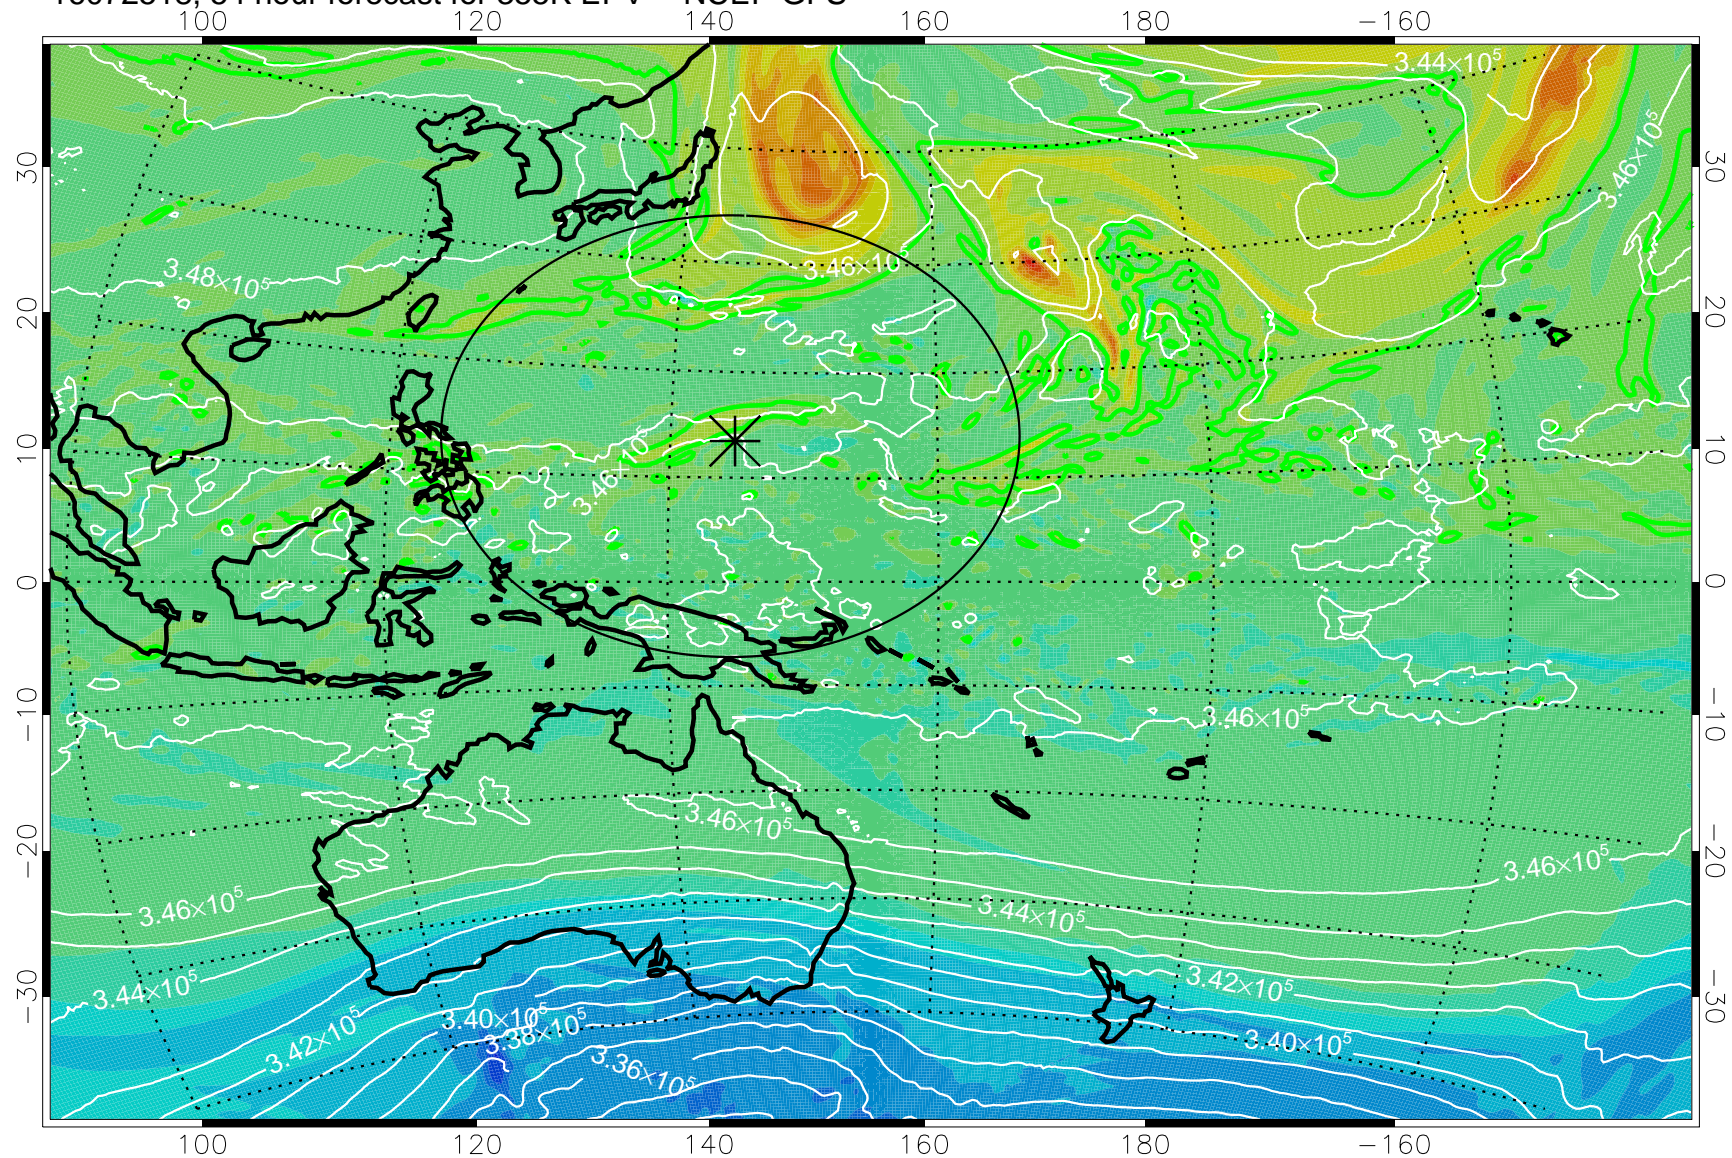

16072418, 30 hour forecast for 355K EPV -- NCEP GFS

355K Montgomery Streamfunction, white
EPV Tropopause (2 PVU) Position
Range ring of 2304 km

16072500, 36 hour forecast for 355K EPV -- NCEP GFS

355K Montgomery Streamfunction, white
EPV Tropopause (2 PVU) Position
Range ring of 2304 km

16072506, 42 hour forecast for 355K EPV -- NCEP GFS

355K Montgomery Streamfunction, white
EPV Tropopause (2 PVU) Position
Range ring of 2304 km

16072512, 48 hour forecast for 355K EPV -- NCEP GFS

355K Montgomery Streamfunction, white
EPV Tropopause (2 PVU) Position
Range ring of 2304 km

16072518, 54 hour forecast for 355K EPV -- NCEP GFS

355K Montgomery Streamfunction, white
EPV Tropopause (2 PVU) Position
Range ring of 2304 km

16072600, 60 hour forecast for 355K EPV -- NCEP GFS

355K Montgomery Streamfunction, white
EPV Tropopause (2 PVU) Position
Range ring of 2304 km

16072606, 66 hour forecast for 355K EPV -- NCEP GFS

355K Montgomery Streamfunction, white
EPV Tropopause (2 PVU) Position
Range ring of 2304 km

16072612, 72 hour forecast for 355K EPV -- NCEP GFS

355K Montgomery Streamfunction, white
EPV Tropopause (2 PVU) Position
Range ring of 2304 km