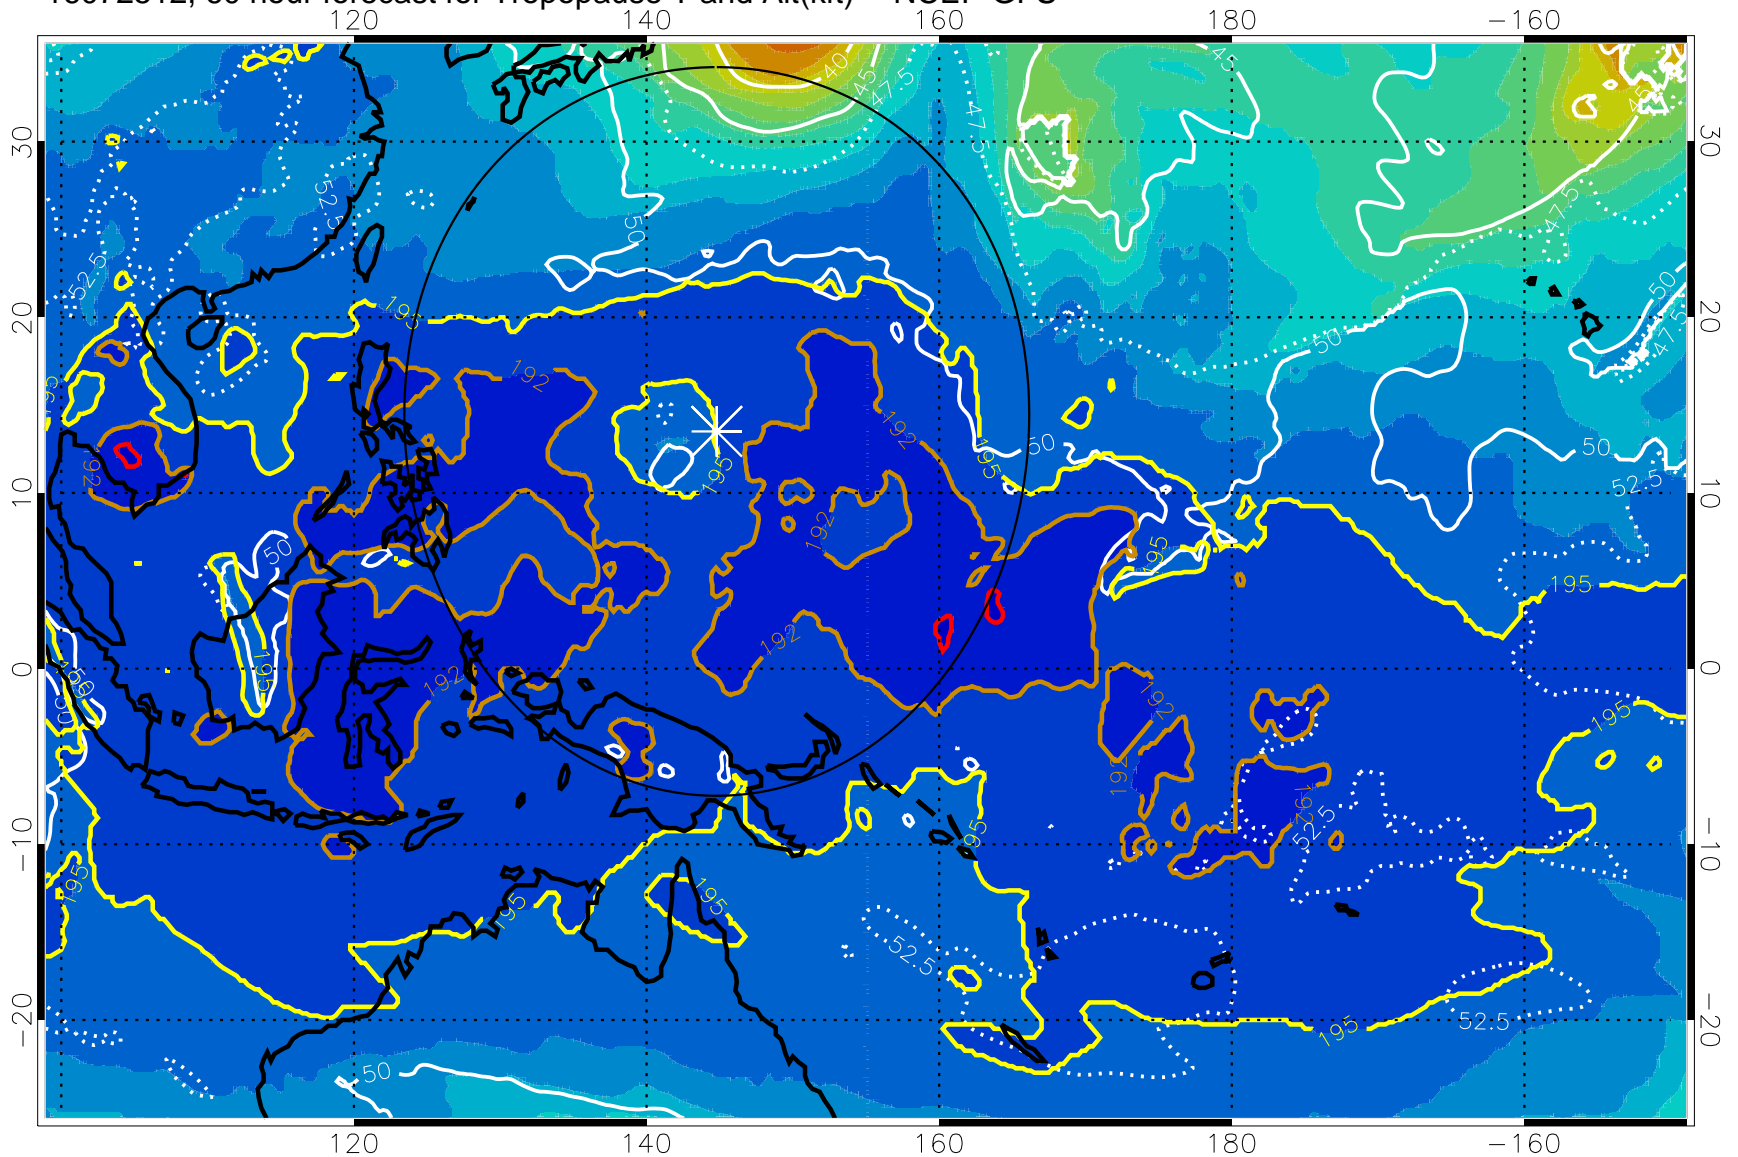

16072512, 60 hour forecast for Tropopause T and Alt(kft) -- NCEP GFS

190 200 210 220 230
Tropopause T, K

Tropopause Altitude in kft (white)

192.5K Isotherm 195K Isotherm
187.5K Isotherm 190K Isotherm

Range ring of 2304 km