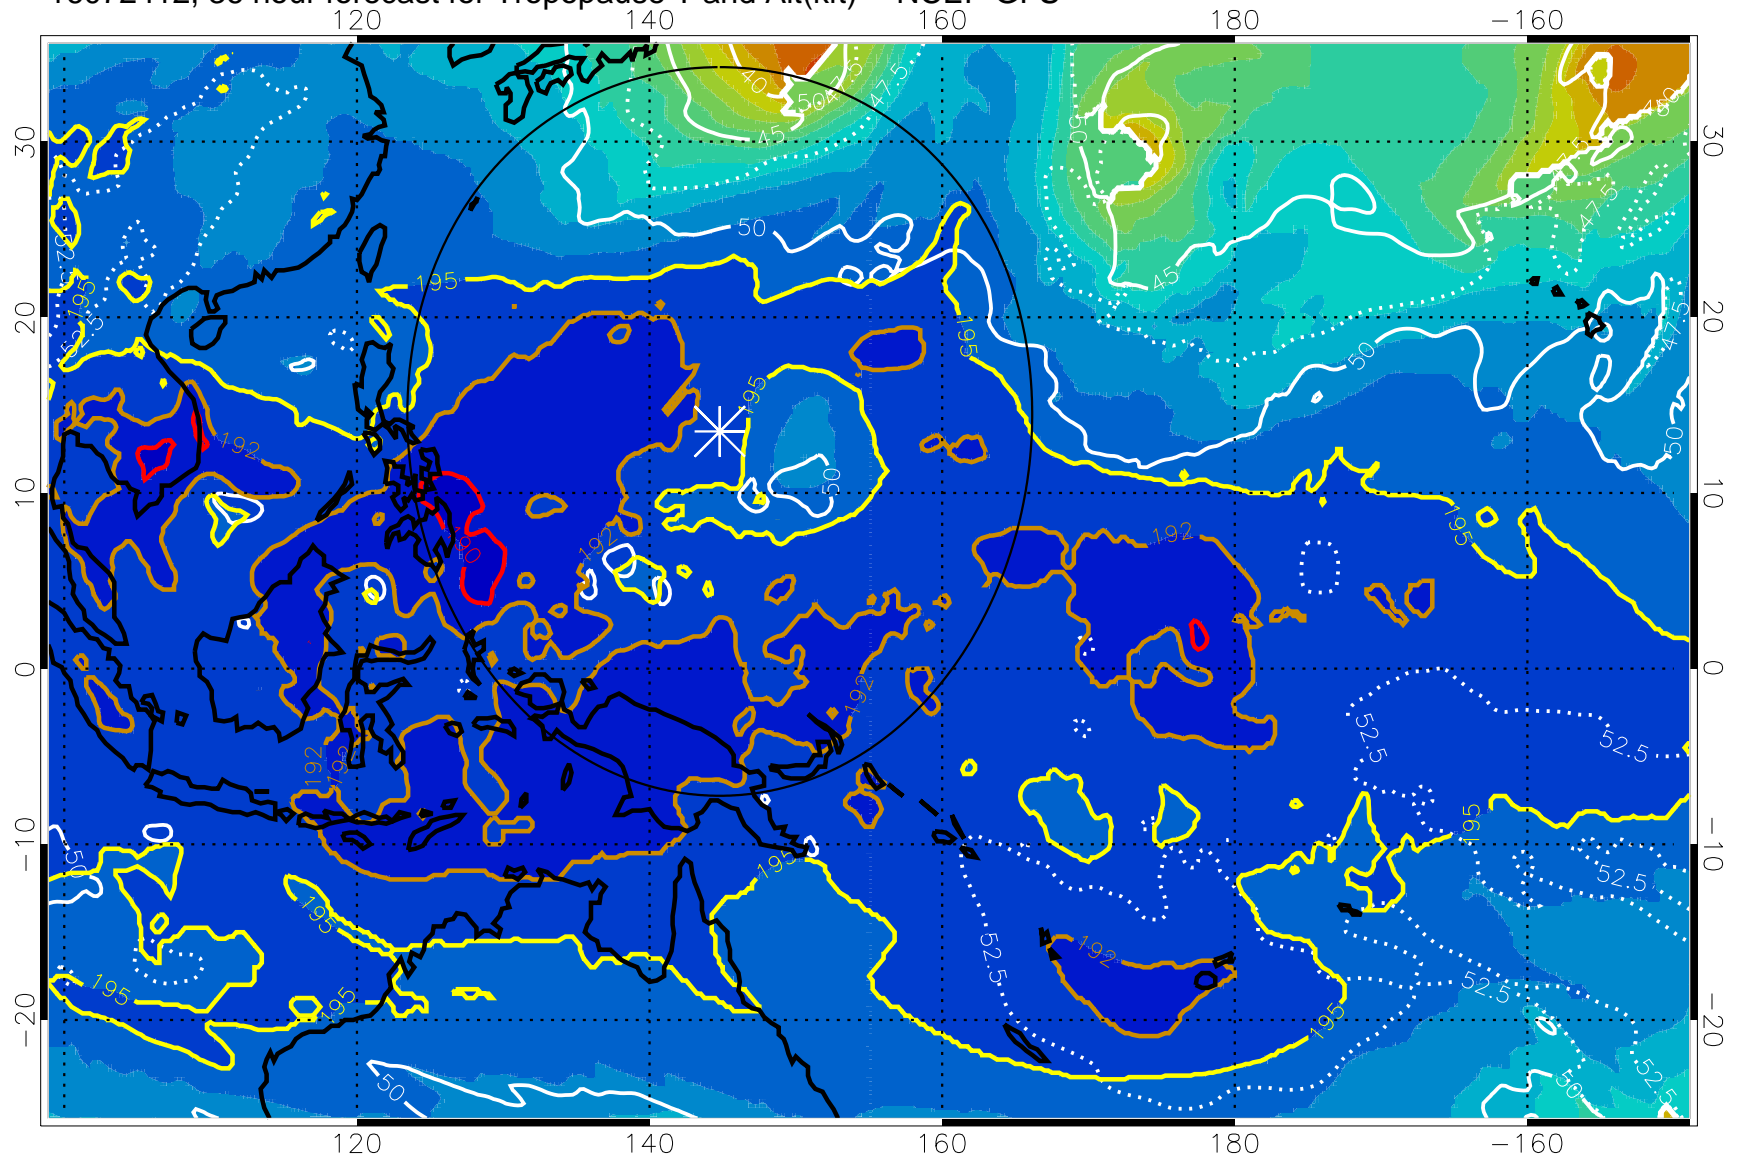

16072412, 36 hour forecast for Tropopause T and Alt(kft) -- NCEP GFS

190 200 210 220 230

Tropopause T, K

Tropopause Altitude in kft (white)

192.5K Isotherm 195K Isotherm
187.5K Isotherm 190K Isotherm

Range ring of 2304 km