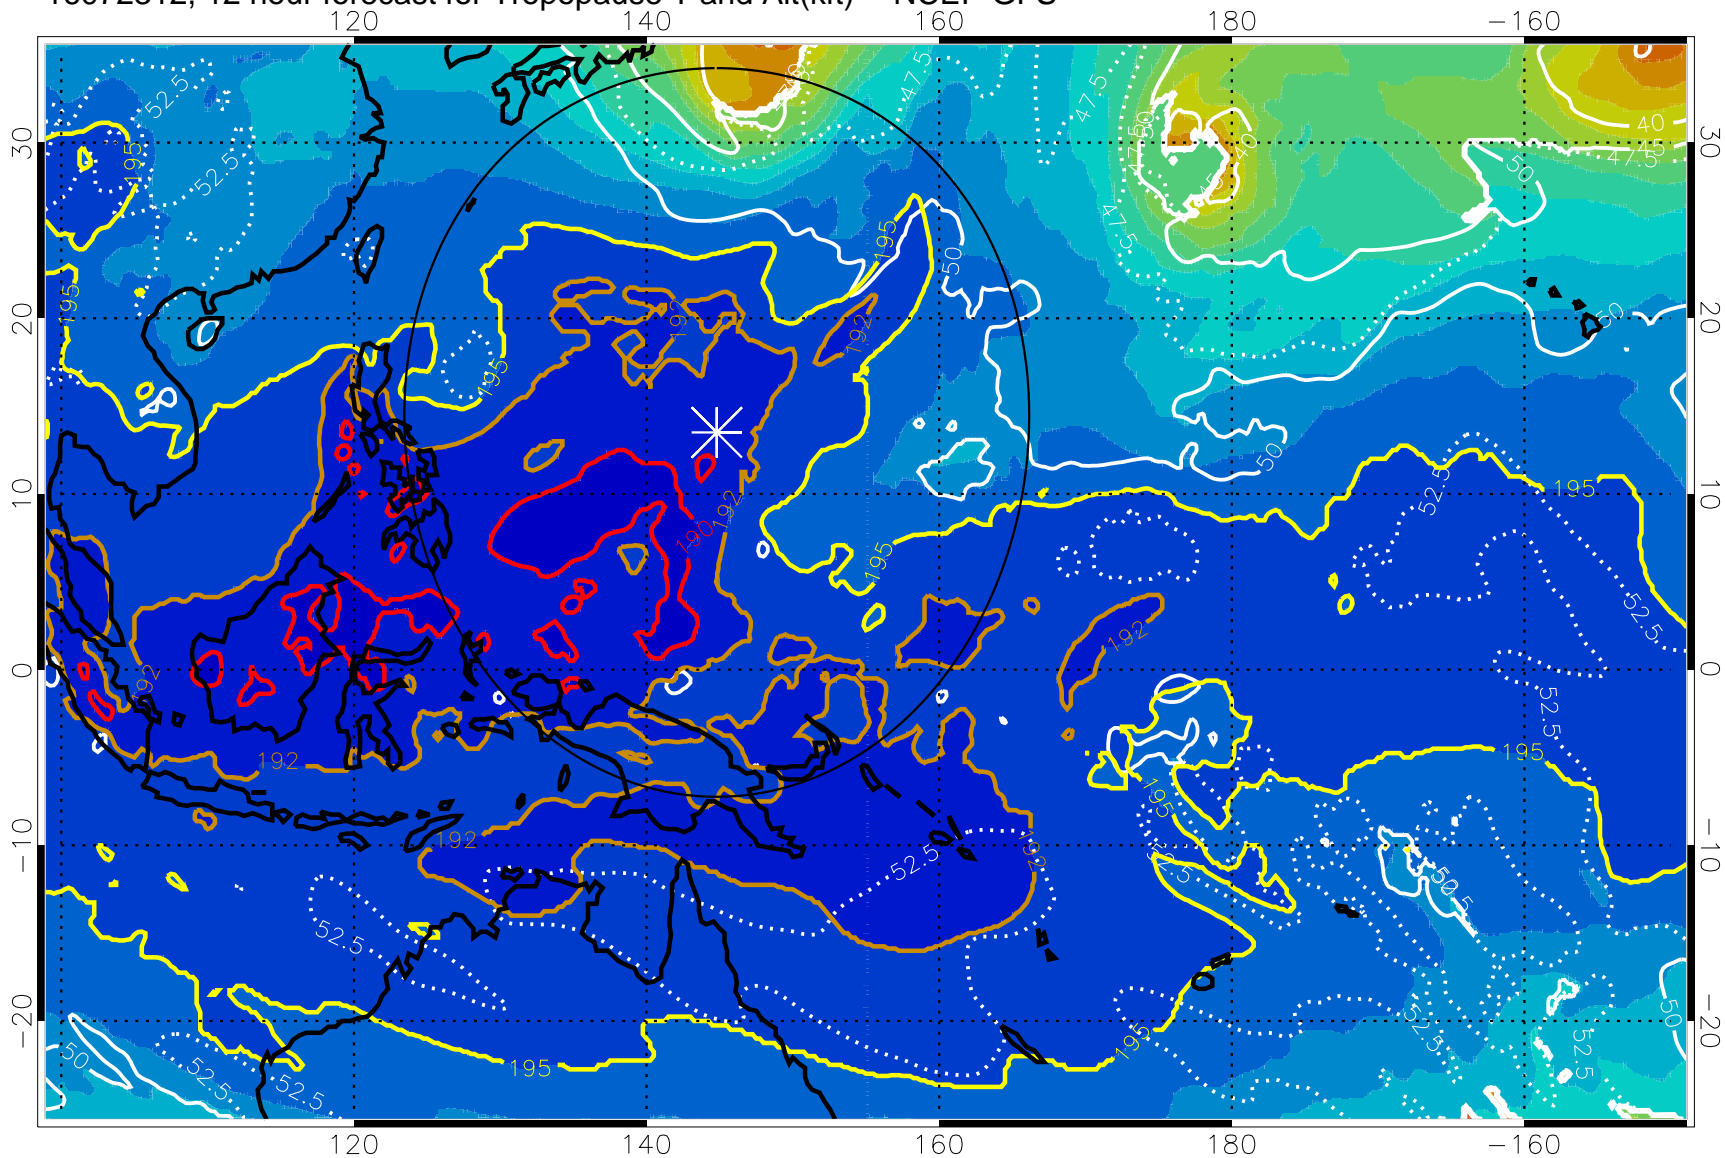

16072312, 12 hour forecast for Tropopause T and Alt(kft) -- NCEP GFS

190 200 210 220 230

Tropopause T, K

Tropopause Altitude in kft (white)

192.5K Isotherm 195K Isotherm
187.5K Isotherm 190K Isotherm

Range ring of 2304 km