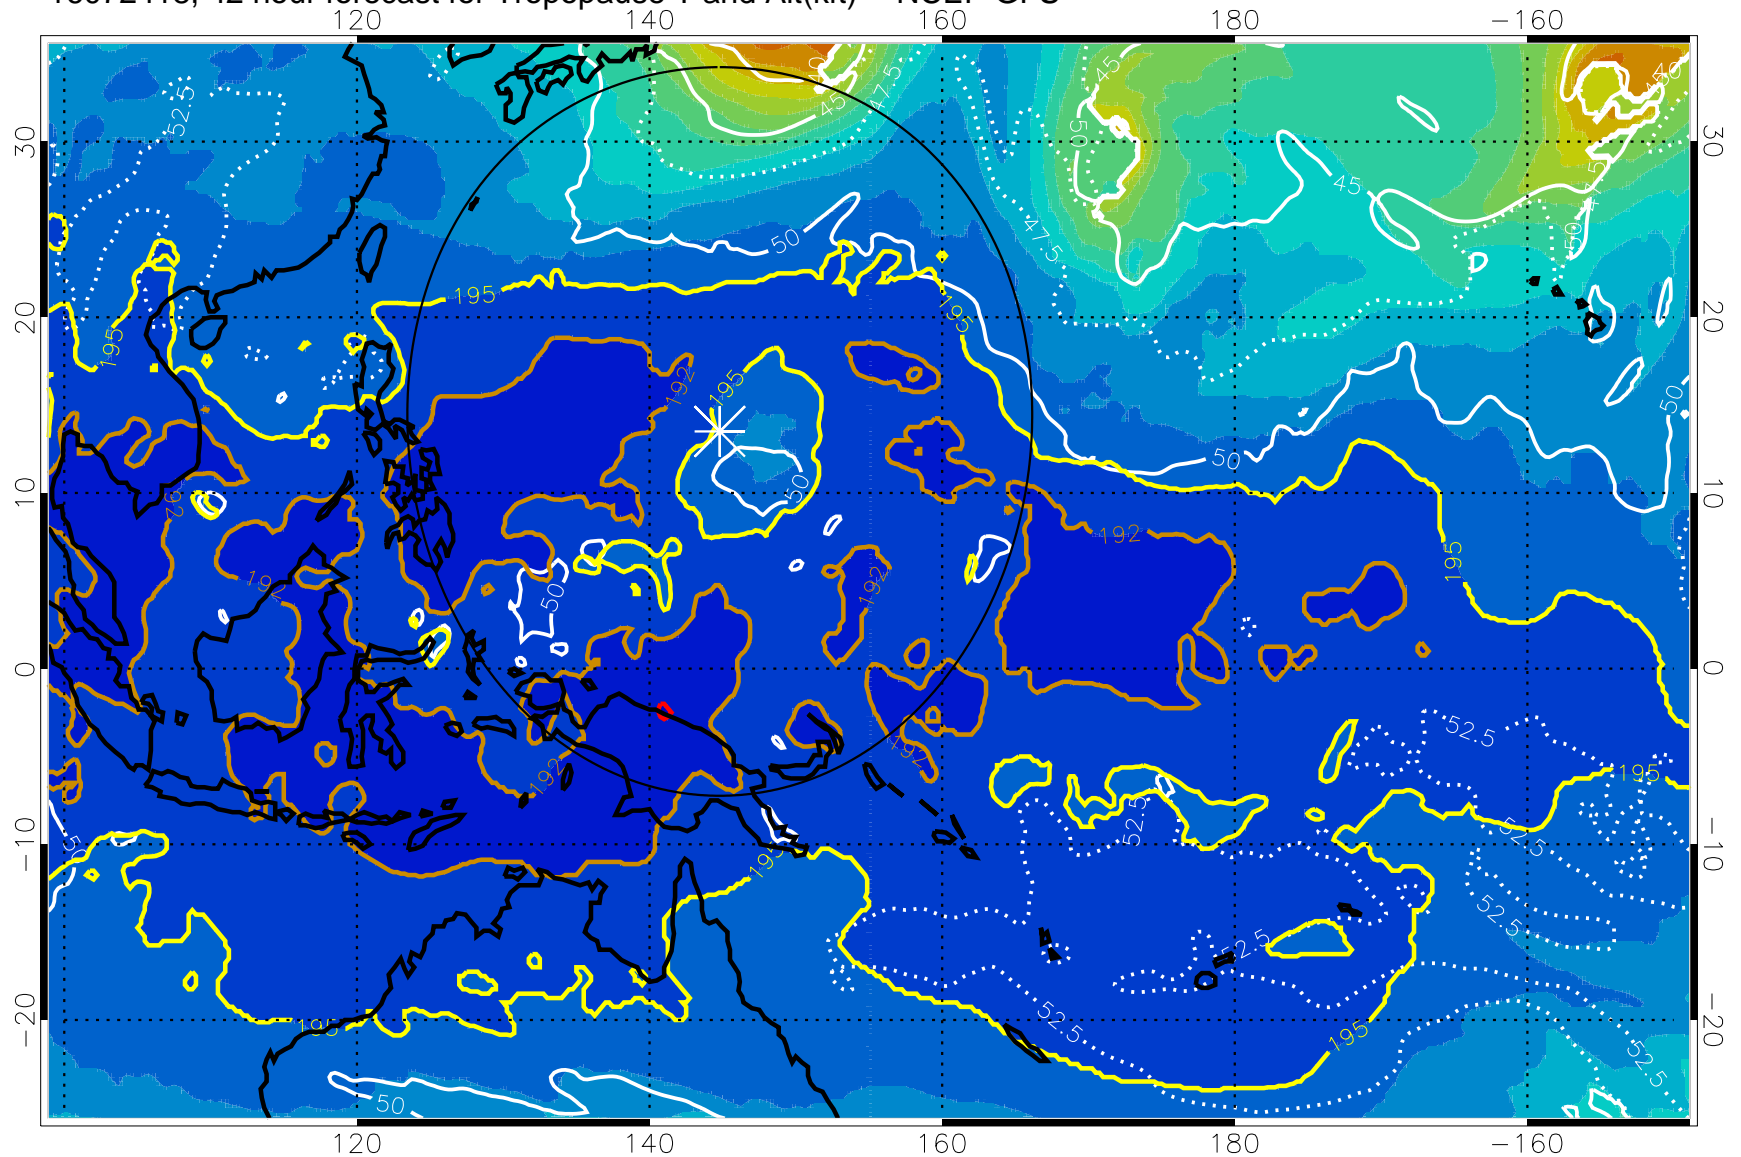

16072418, 42 hour forecast for Tropopause T and Alt(kft) -- NCEP GFS

190 200 210 220 230
Tropopause T, K

Tropopause Altitude in kft (white)

192.5K Isotherm 195K Isotherm
187.5K Isotherm 190K Isotherm

Range ring of 2304 km