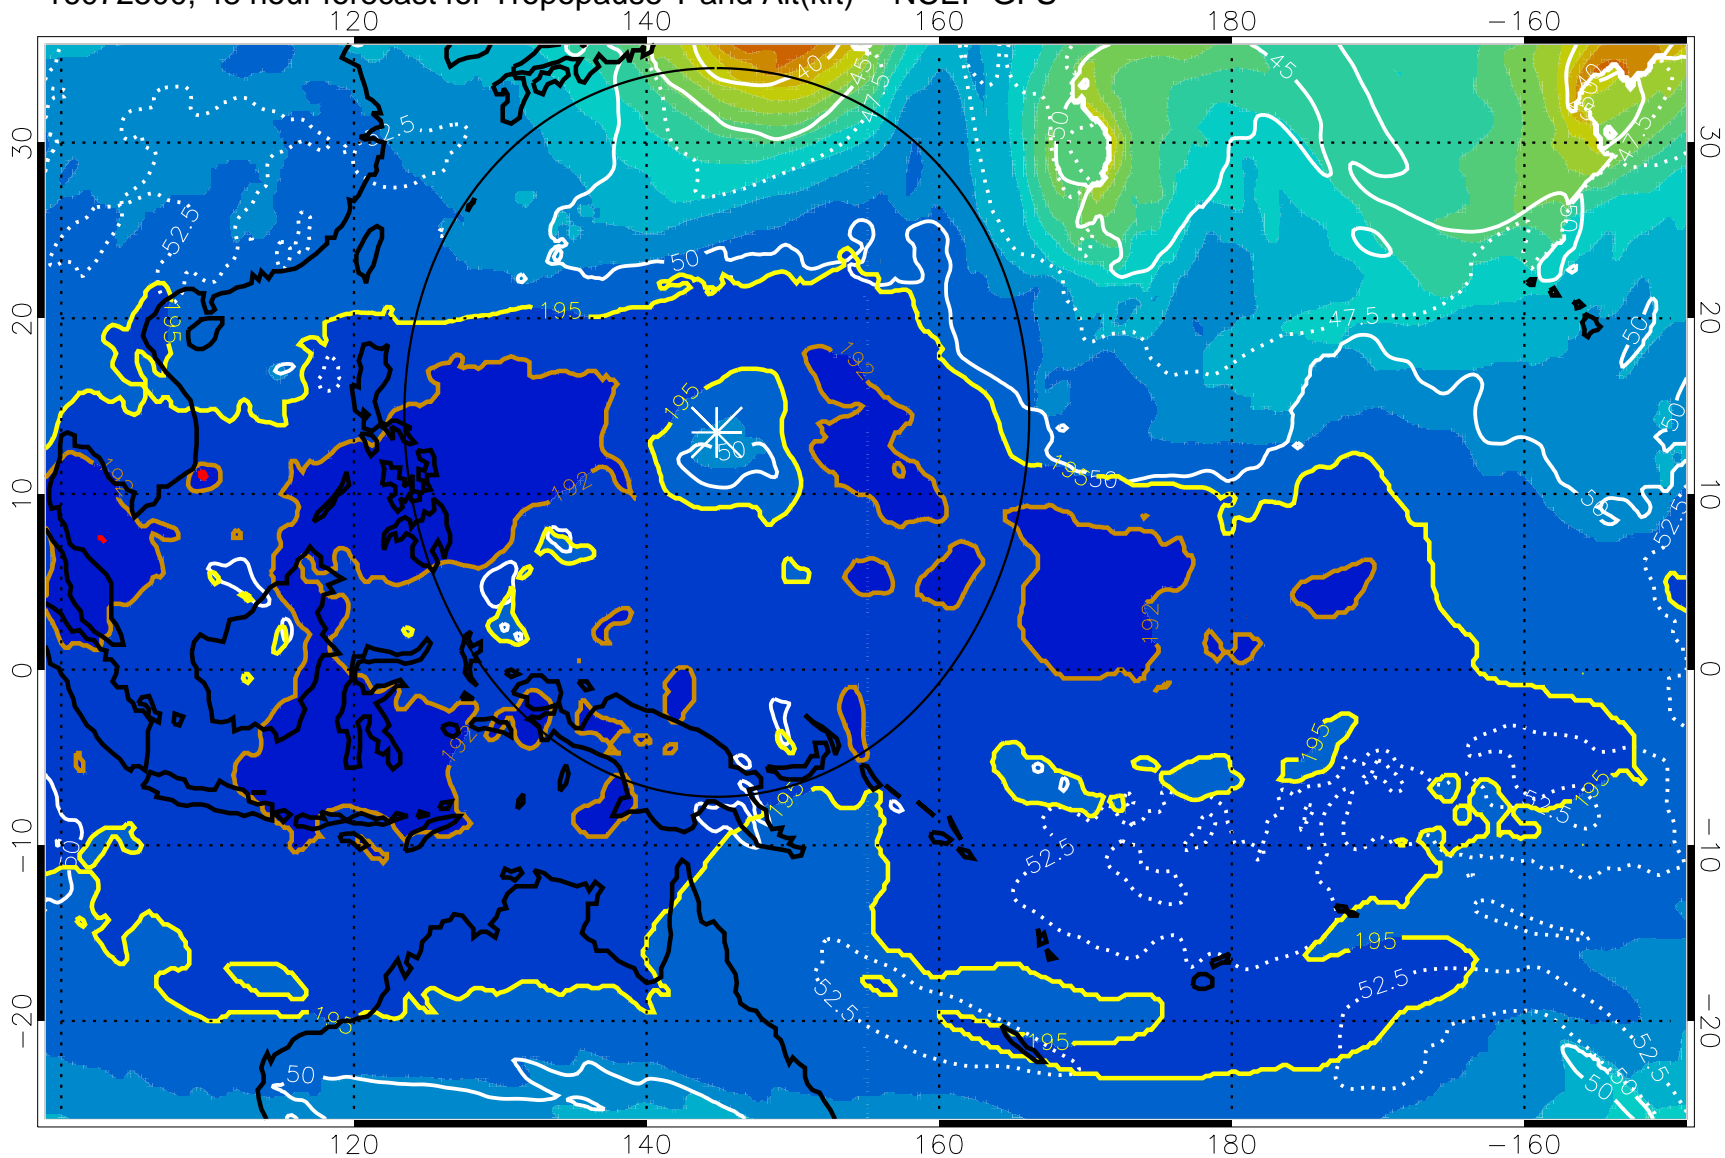

16072500, 48 hour forecast for Tropopause T and Alt(kft) -- NCEP GFS

190 200 210 220 230

Tropopause T, K

Tropopause Altitude in kft (white)

192.5K Isotherm 195K Isotherm
187.5K Isotherm 190K Isotherm

Range ring of 2304 km