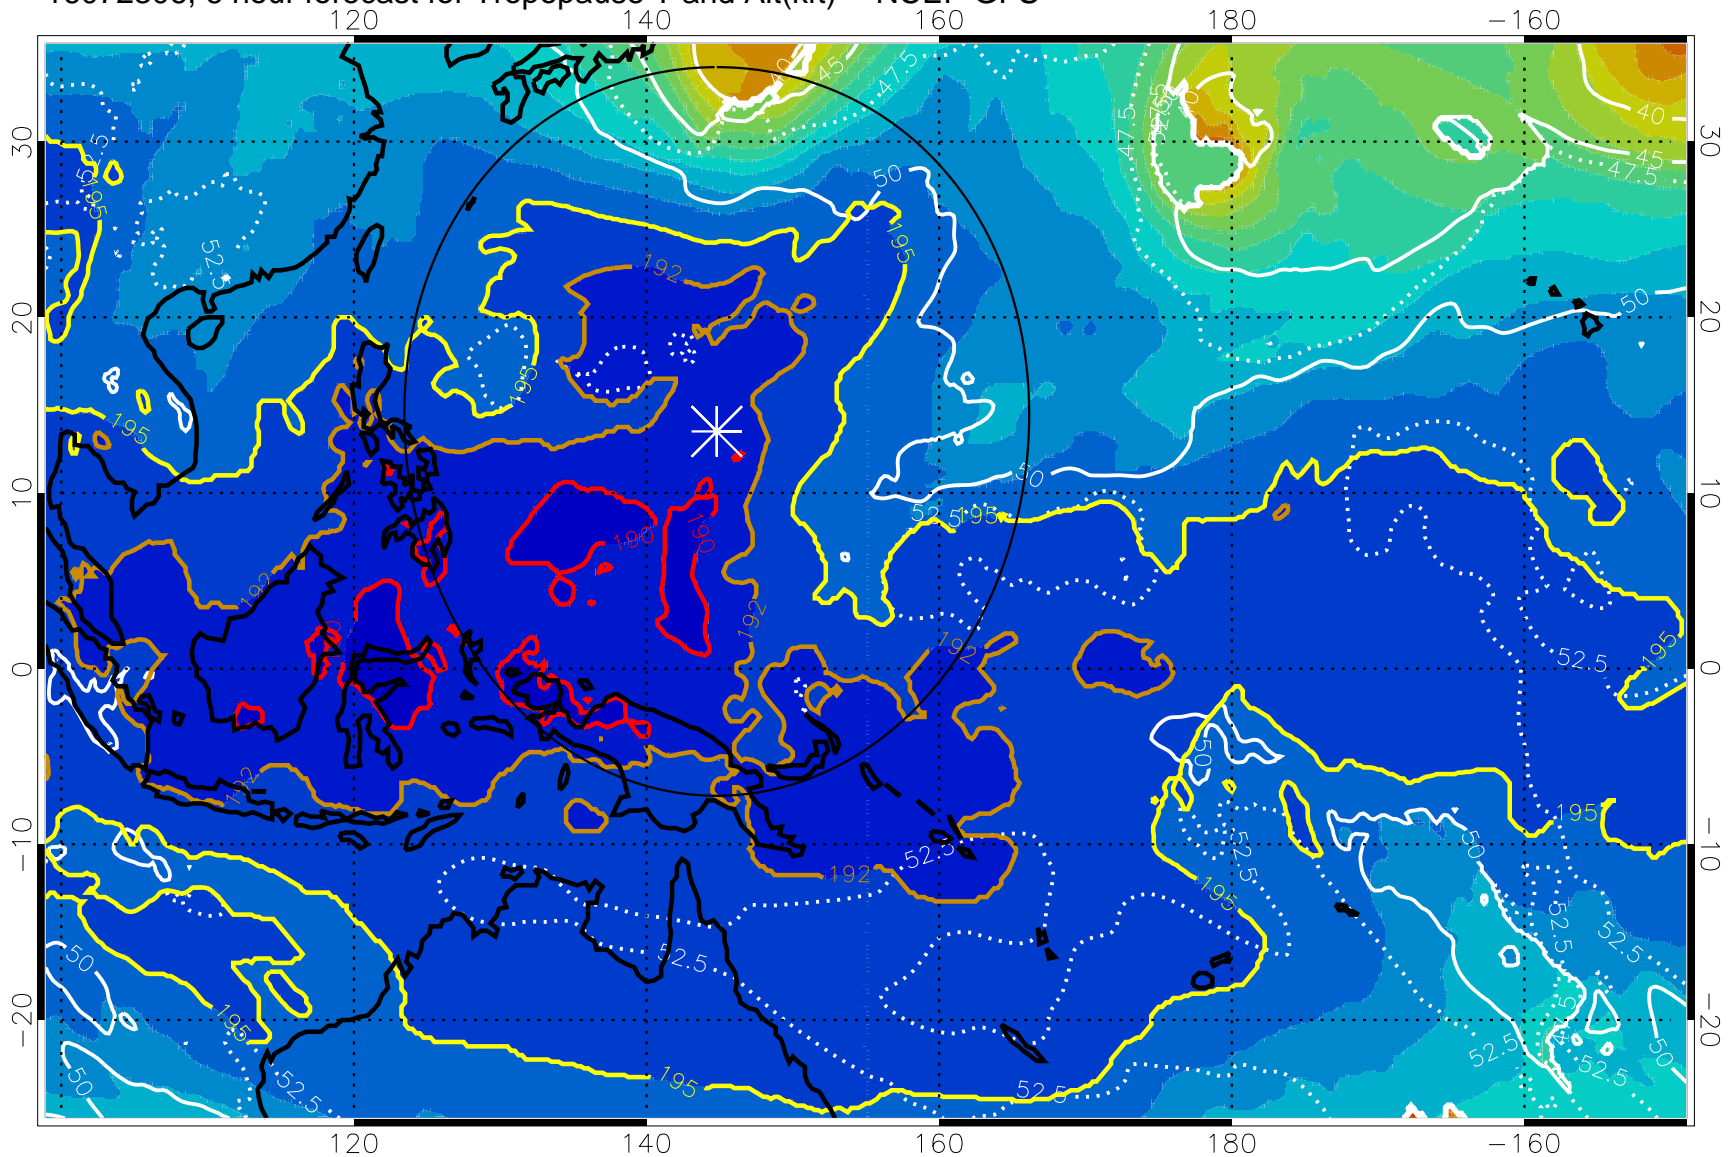

16072306, 6 hour forecast for Tropopause T and Alt(kft) -- NCEP GFS

190 200 210 220 230

Tropopause T, K

Tropopause Altitude in kft (white)

192.5K Isotherm 195K Isotherm

187.5K Isotherm 190K Isotherm

Range ring of 2304 km