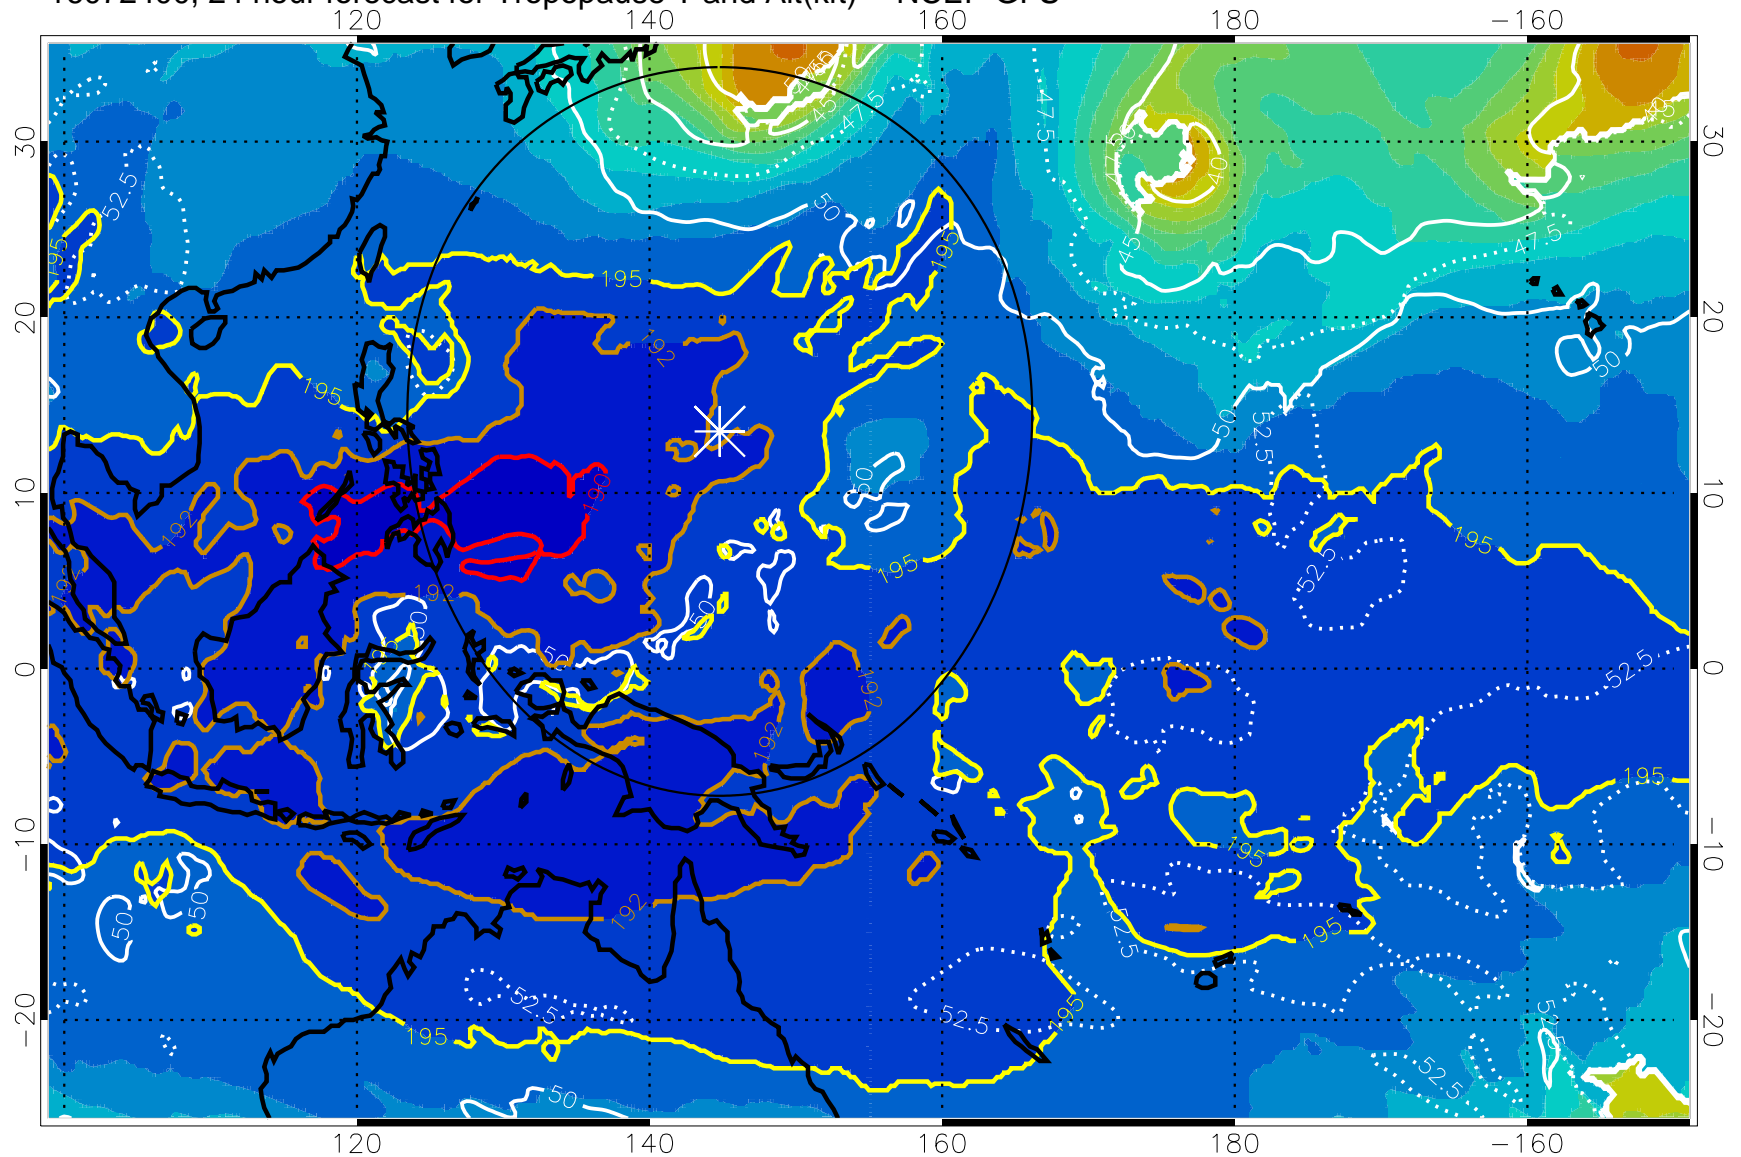

16072400, 24 hour forecast for Tropopause T and Alt(kft) -- NCEP GFS

190 200 210 220 230

Tropopause T, K

Tropopause Altitude in kft (white)

192.5K Isotherm 195K Isotherm

187.5K Isotherm 190K Isotherm

Range ring of 2304 km