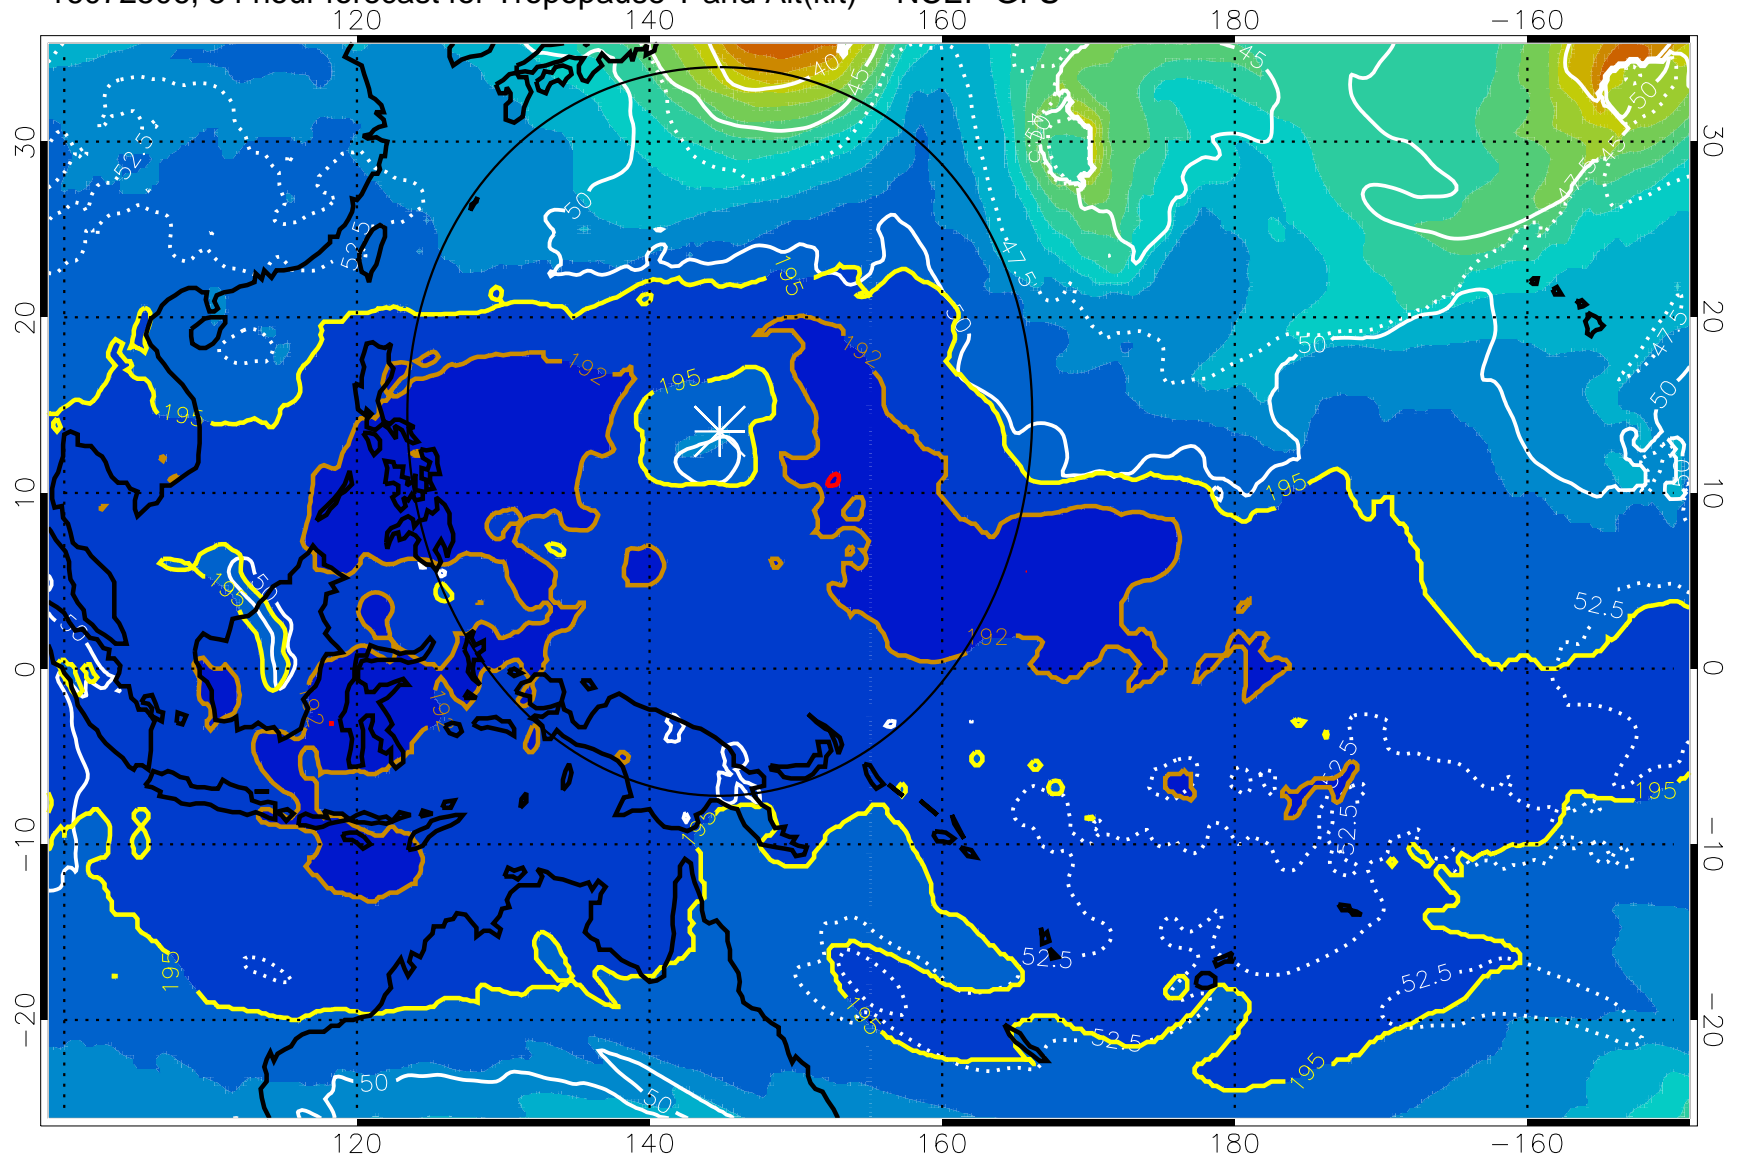

16072506, 54 hour forecast for Tropopause T and Alt(kft) -- NCEP GFS

190 200 210 220 230
Tropopause T, K

Tropopause Altitude in kft (white)

192.5K Isotherm 195K Isotherm
187.5K Isotherm 190K Isotherm

Range ring of 2304 km