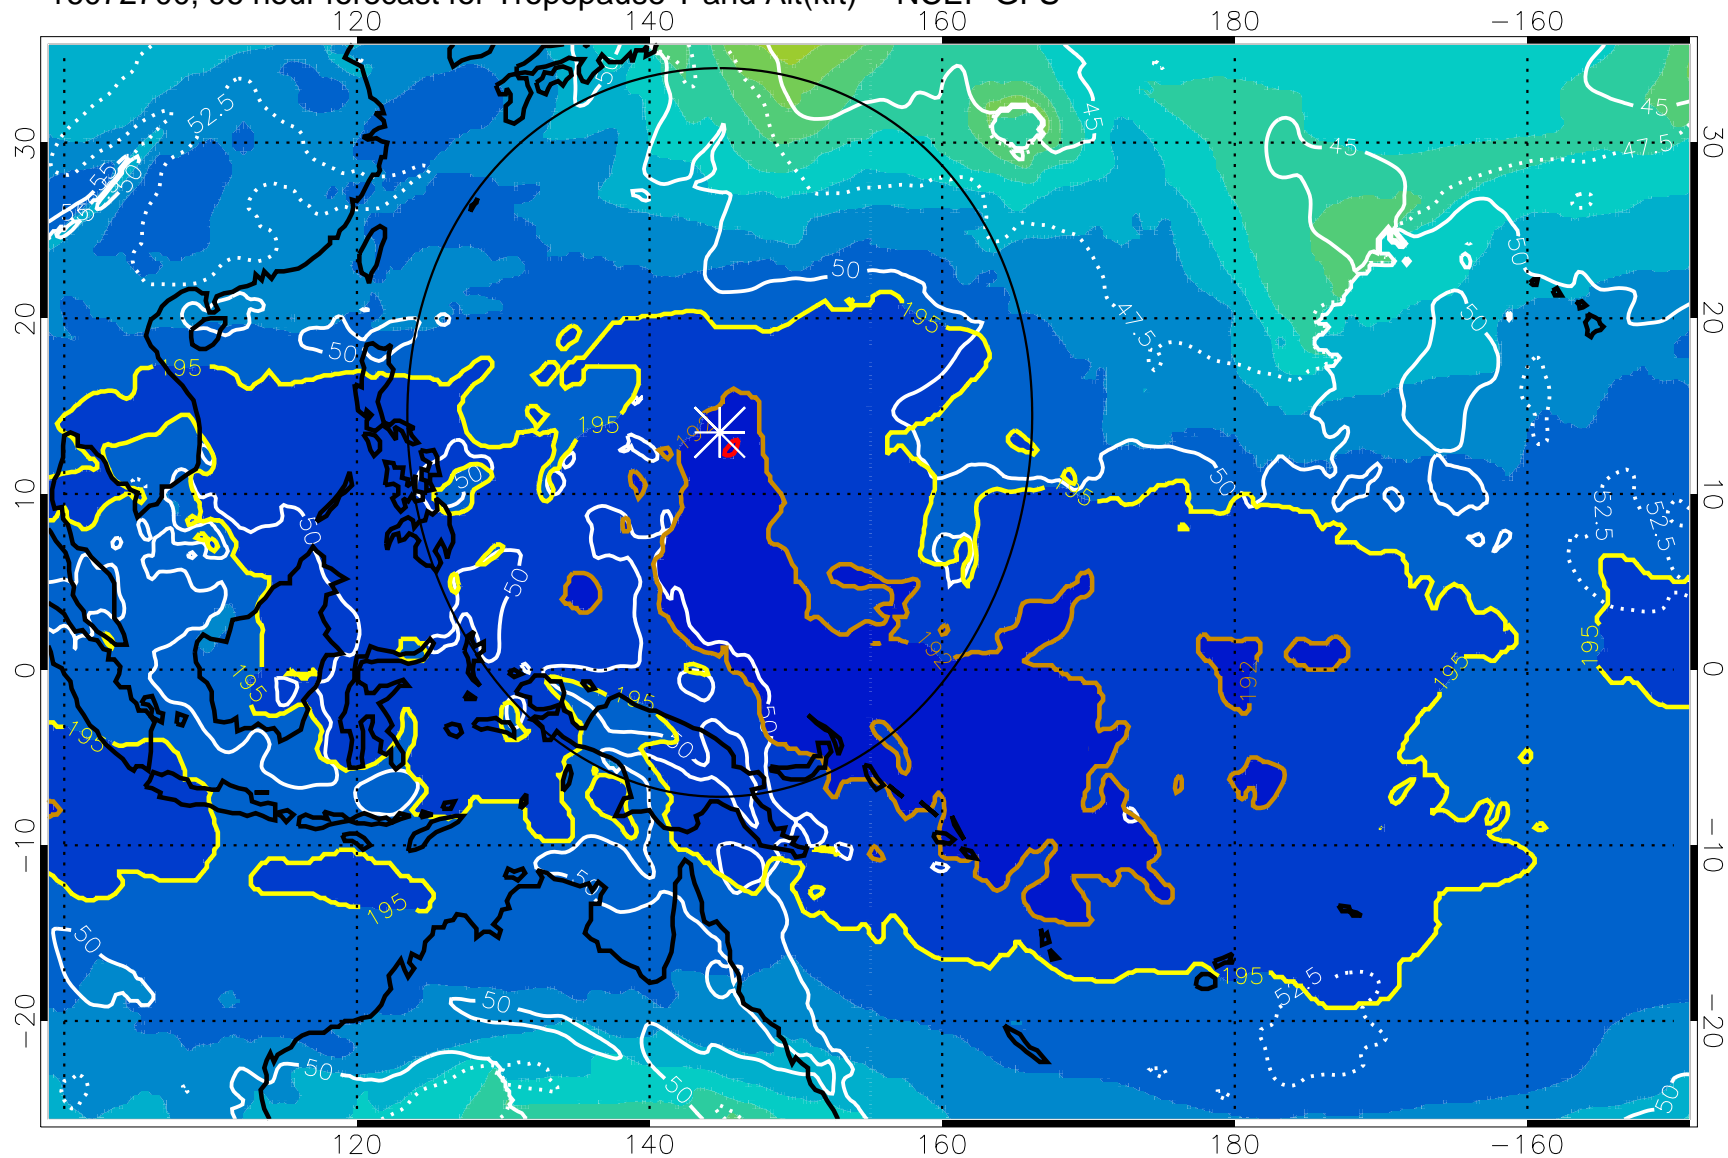

16072700, 96 hour forecast for Tropopause T and Alt(kft) -- NCEP GFS

190 200 210 220 230

Tropopause T, K

Tropopause Altitude in kft (white)

192.5K Isotherm 195K Isotherm

187.5K Isotherm 190K Isotherm

Range ring of 2304 km