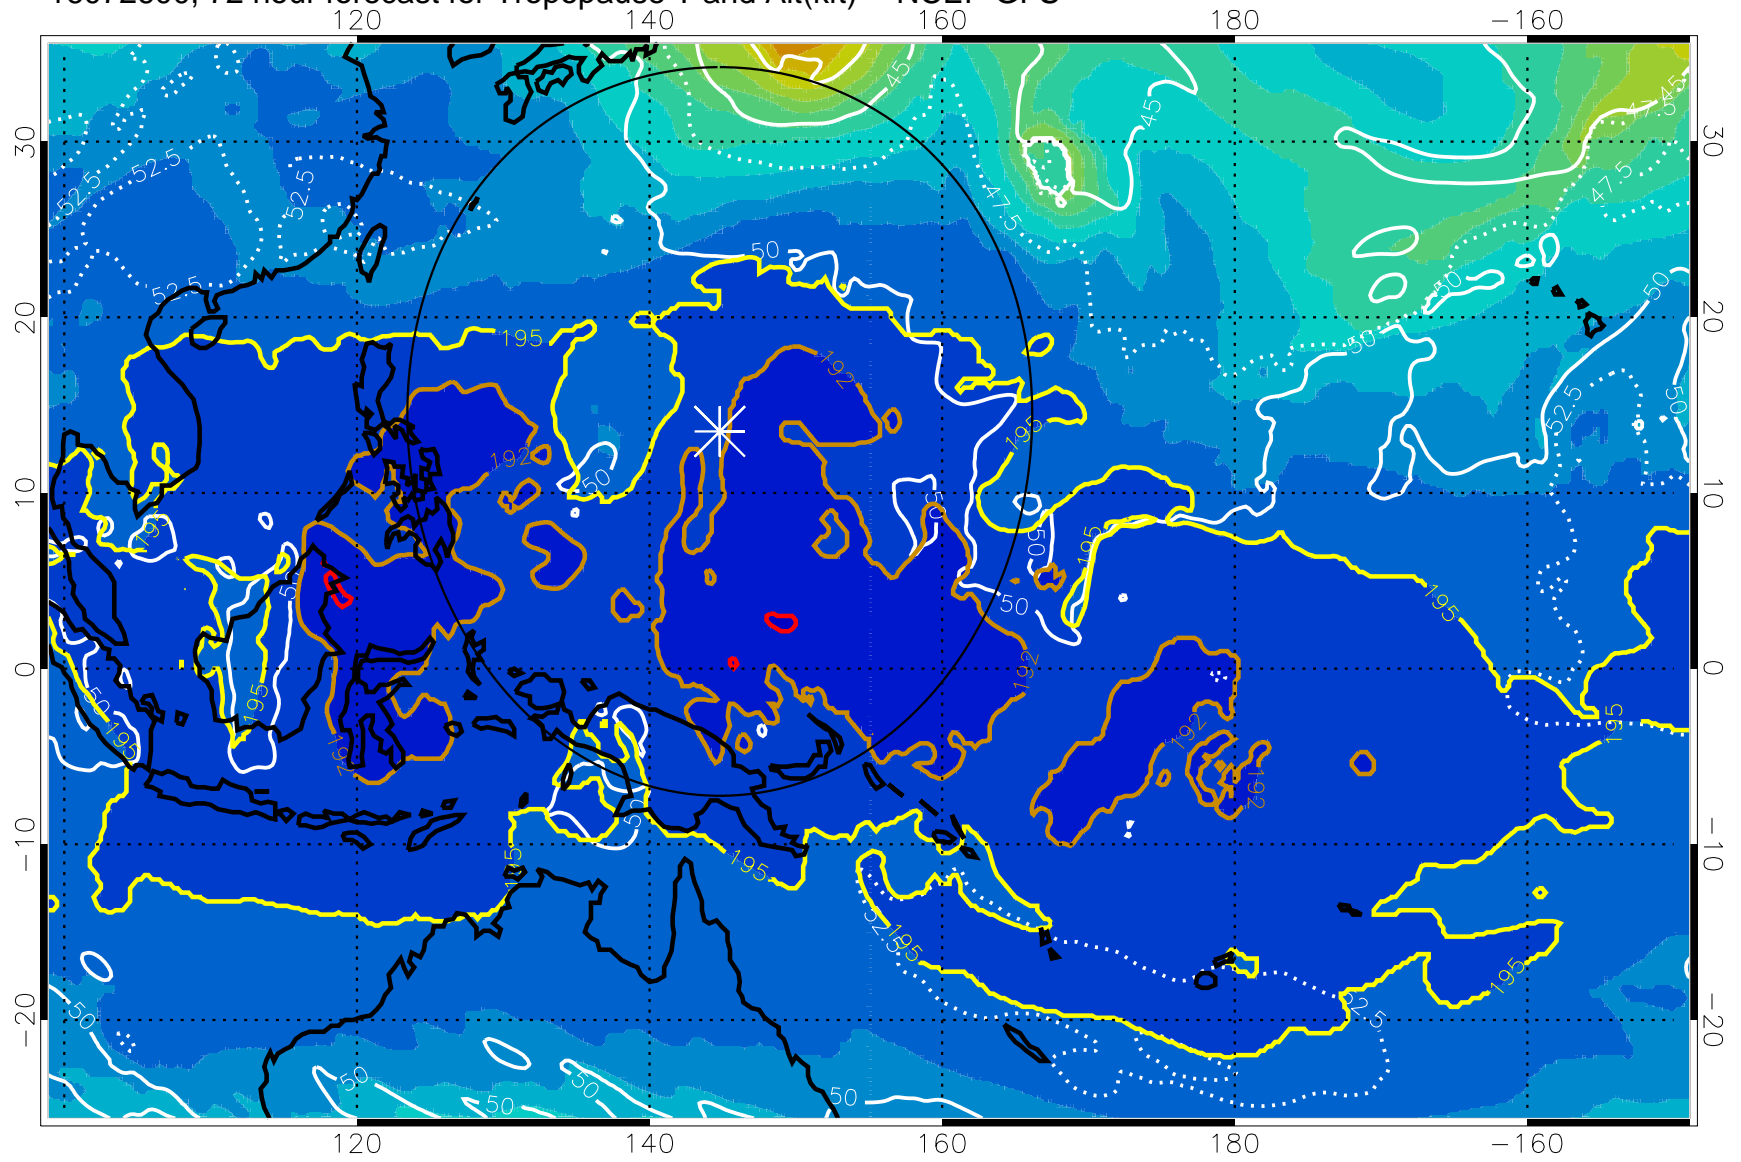

16072600, 72 hour forecast for Tropopause T and Alt(kft) -- NCEP GFS

190 200 210 220 230

Tropopause T, K

Tropopause Altitude in kft (white)

192.5K Isotherm 195K Isotherm

187.5K Isotherm 190K Isotherm

Range ring of 2304 km