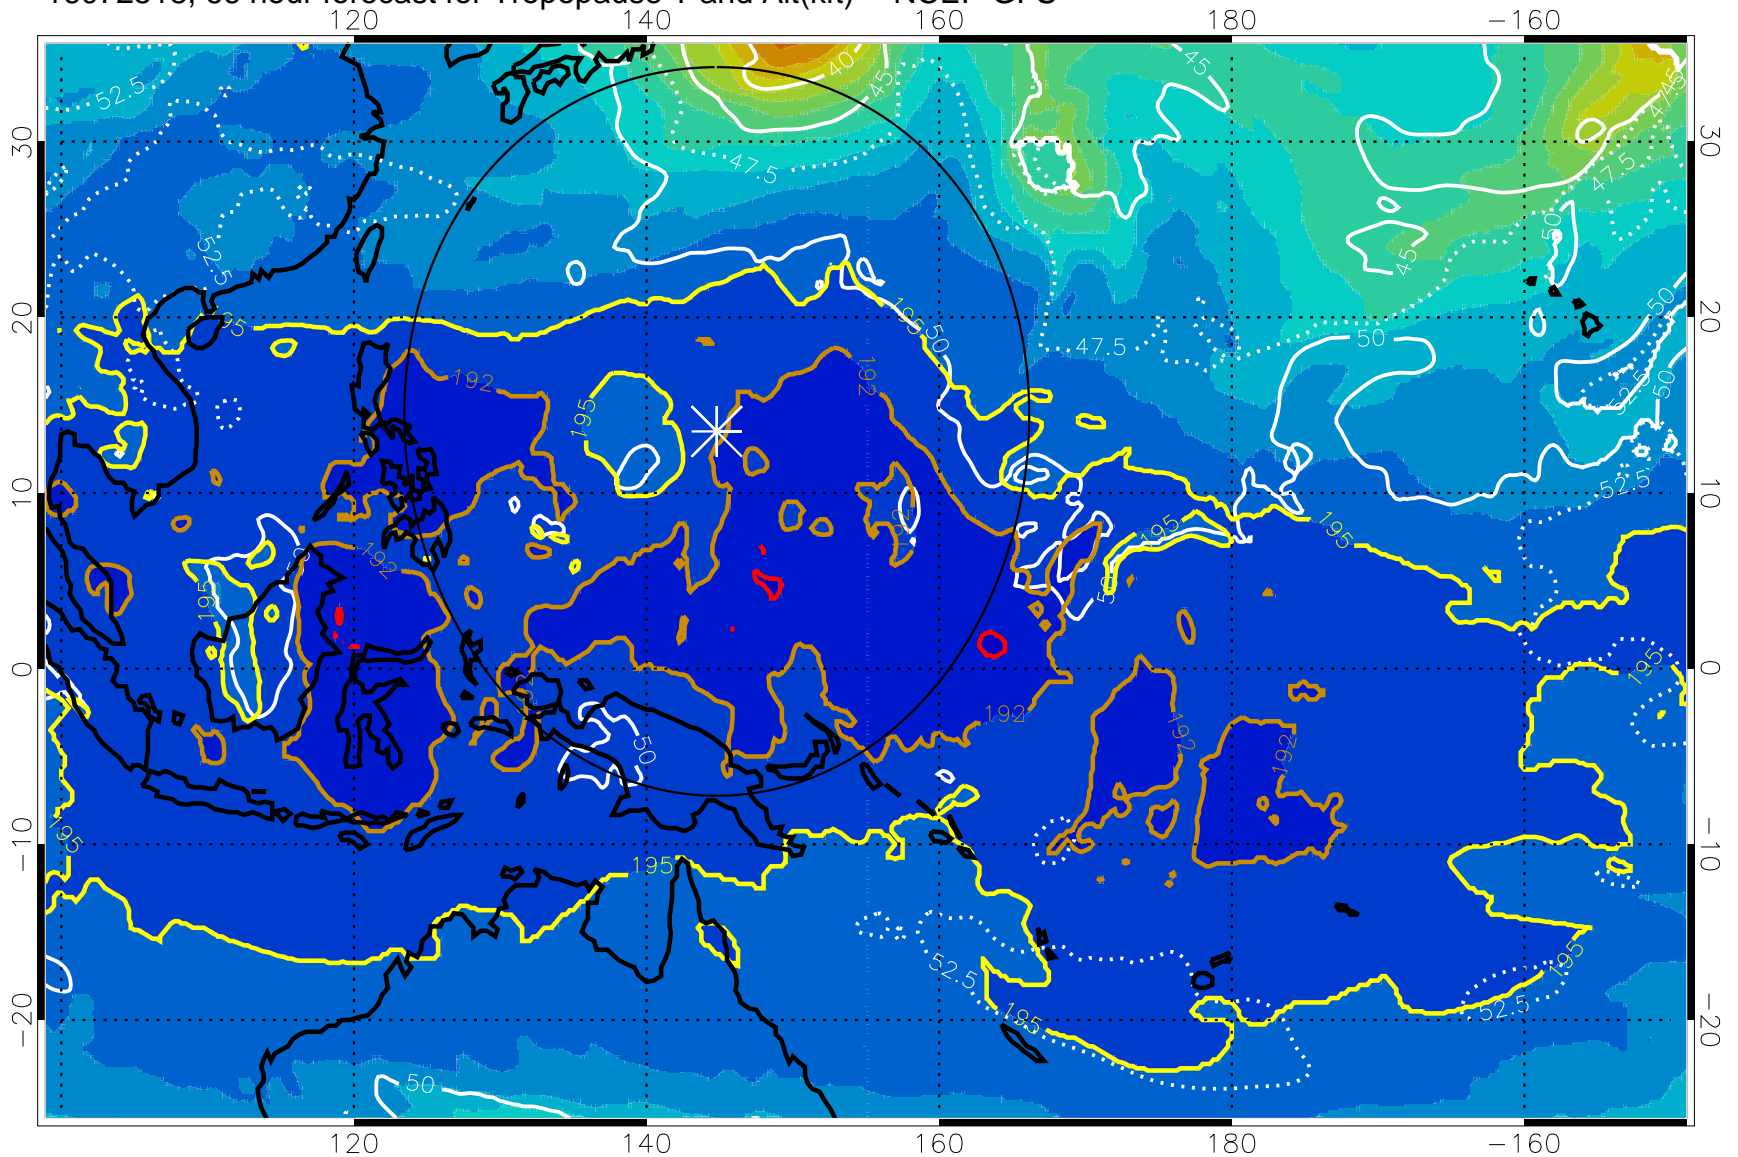

Range ring of 2304 km

16072512, 60 hour forecast for Tropopause T and Alt(kft) -- NCEP GFS

190 200 210 220 230  
Tropopause T, K

Tropopause Altitude in kft (white)

192.5K Isotherm 195K Isotherm  
187.5K Isotherm 190K Isotherm

Range ring of 2304 km

16072518, 66 hour forecast for Tropopause T and Alt(kft) -- NCEP GFS

190 200 210 220 230  
Tropopause T, K

Tropopause Altitude in kft (white)

192.5K Isotherm 195K Isotherm  
187.5K Isotherm 190K Isotherm