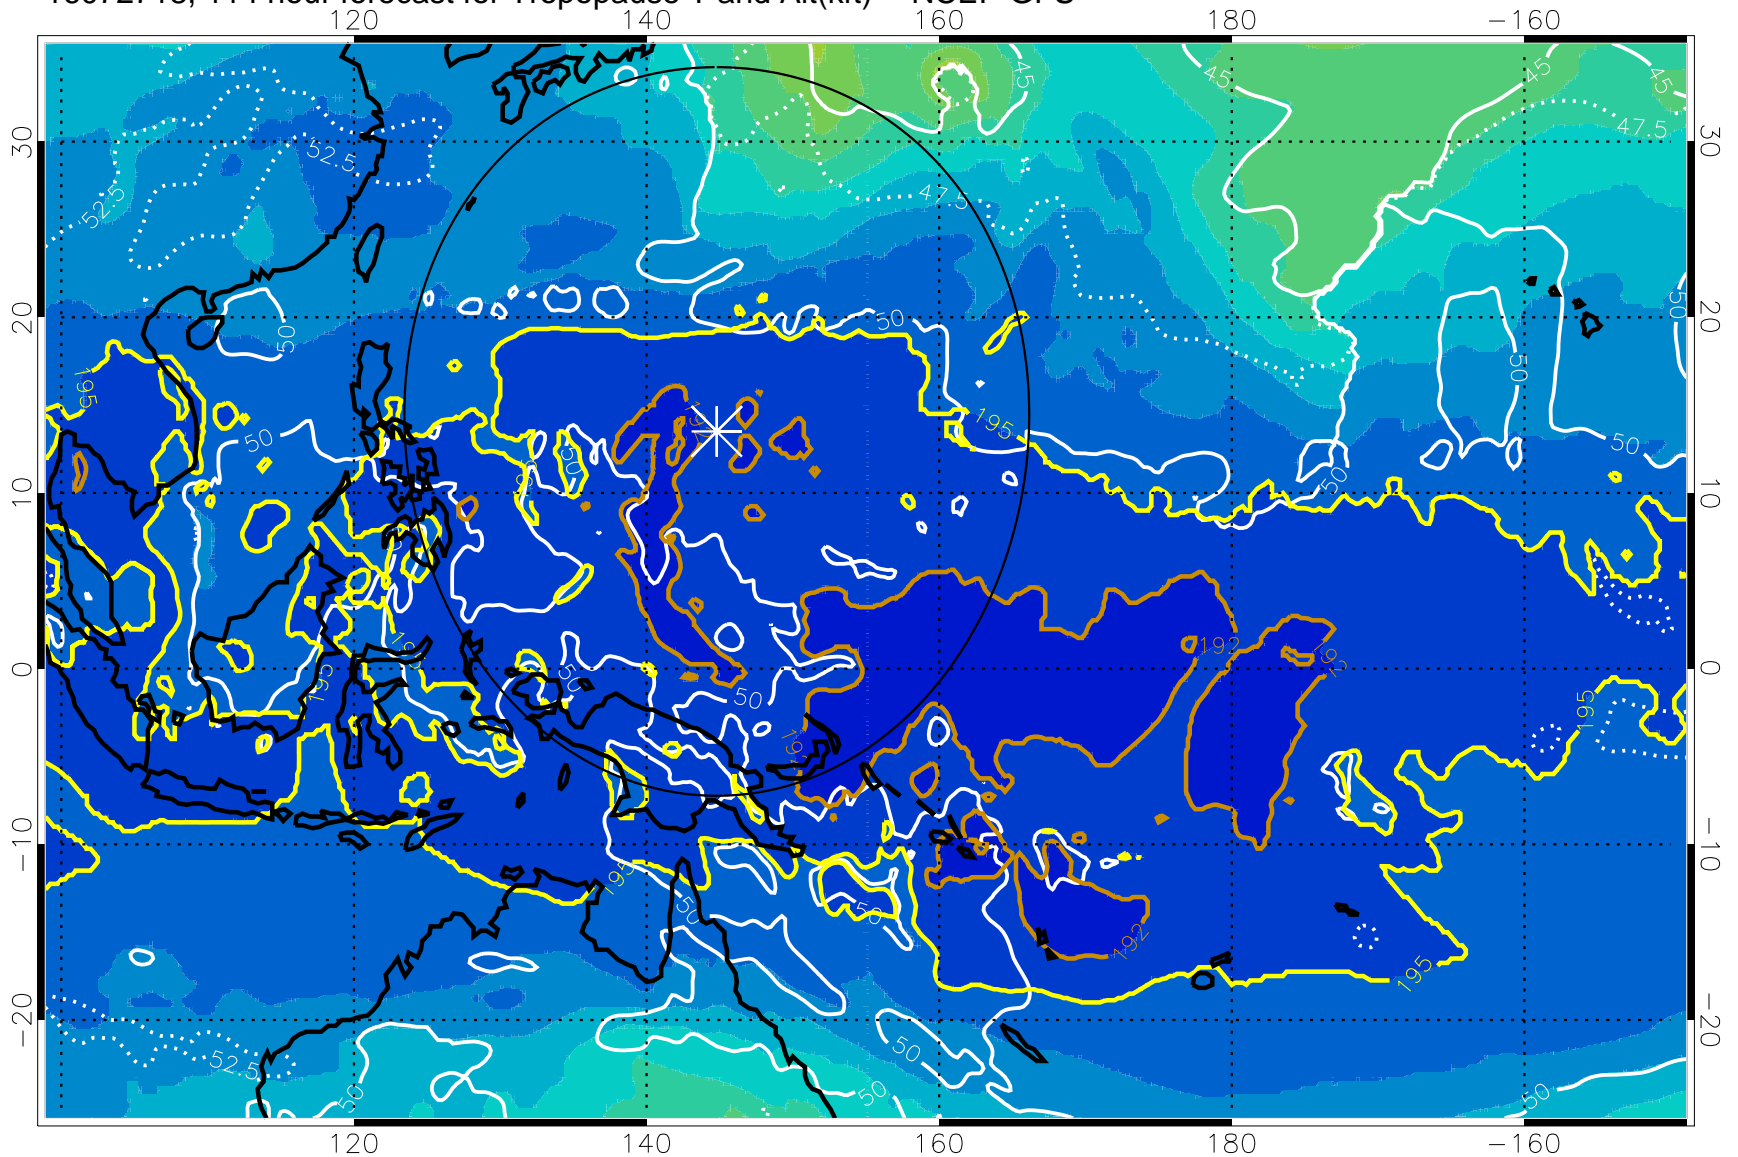

16072718, 114 hour forecast for Tropopause T and Alt(kft) -- NCEP GFS

190 200 210 220 230
Tropopause T, K

Tropopause Altitude in kft (white)

192.5K Isotherm 195K Isotherm
187.5K Isotherm 190K Isotherm

Range ring of 2304 km