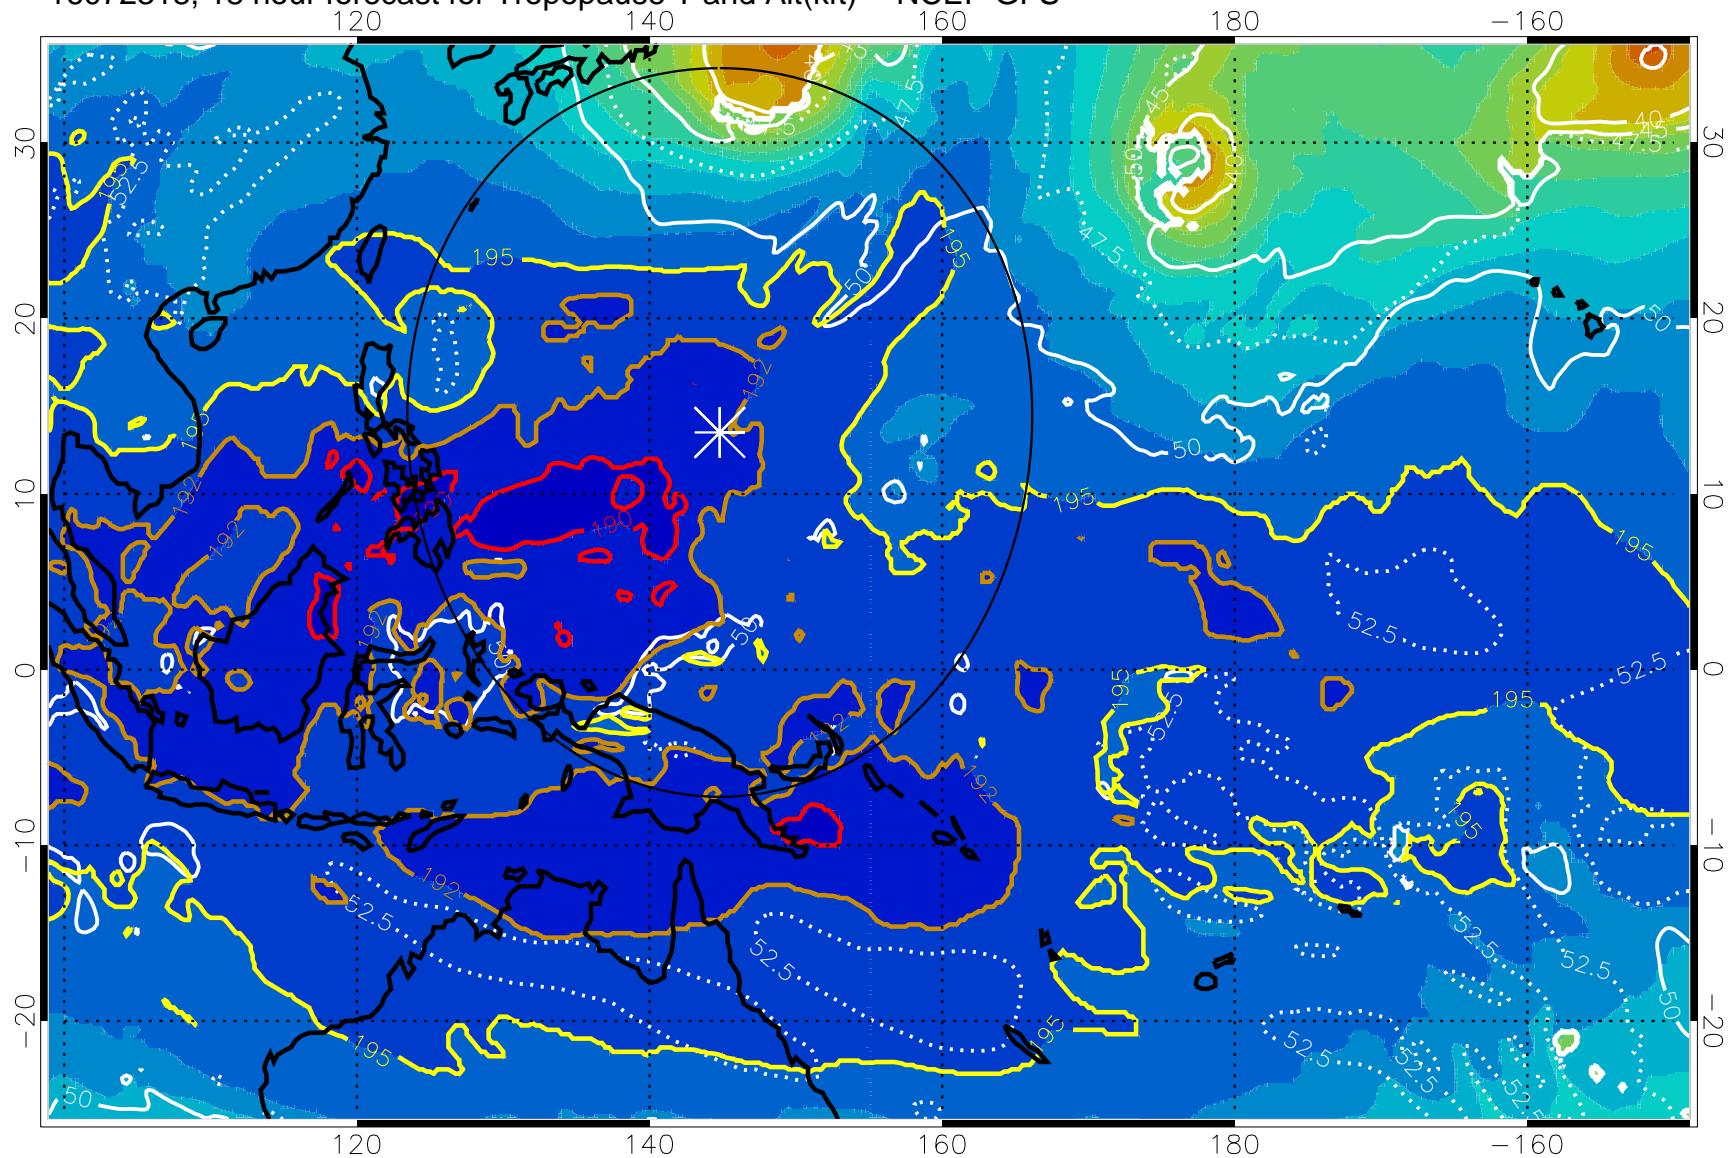

16072318, 18 hour forecast for Tropopause T and Alt(kft) -- NCEP GFS

190 200 210 220 230

Tropopause T, K

Tropopause Altitude in kft (white)

192.5K Isotherm 195K Isotherm
187.5K Isotherm 190K Isotherm

Range ring of 2304 km