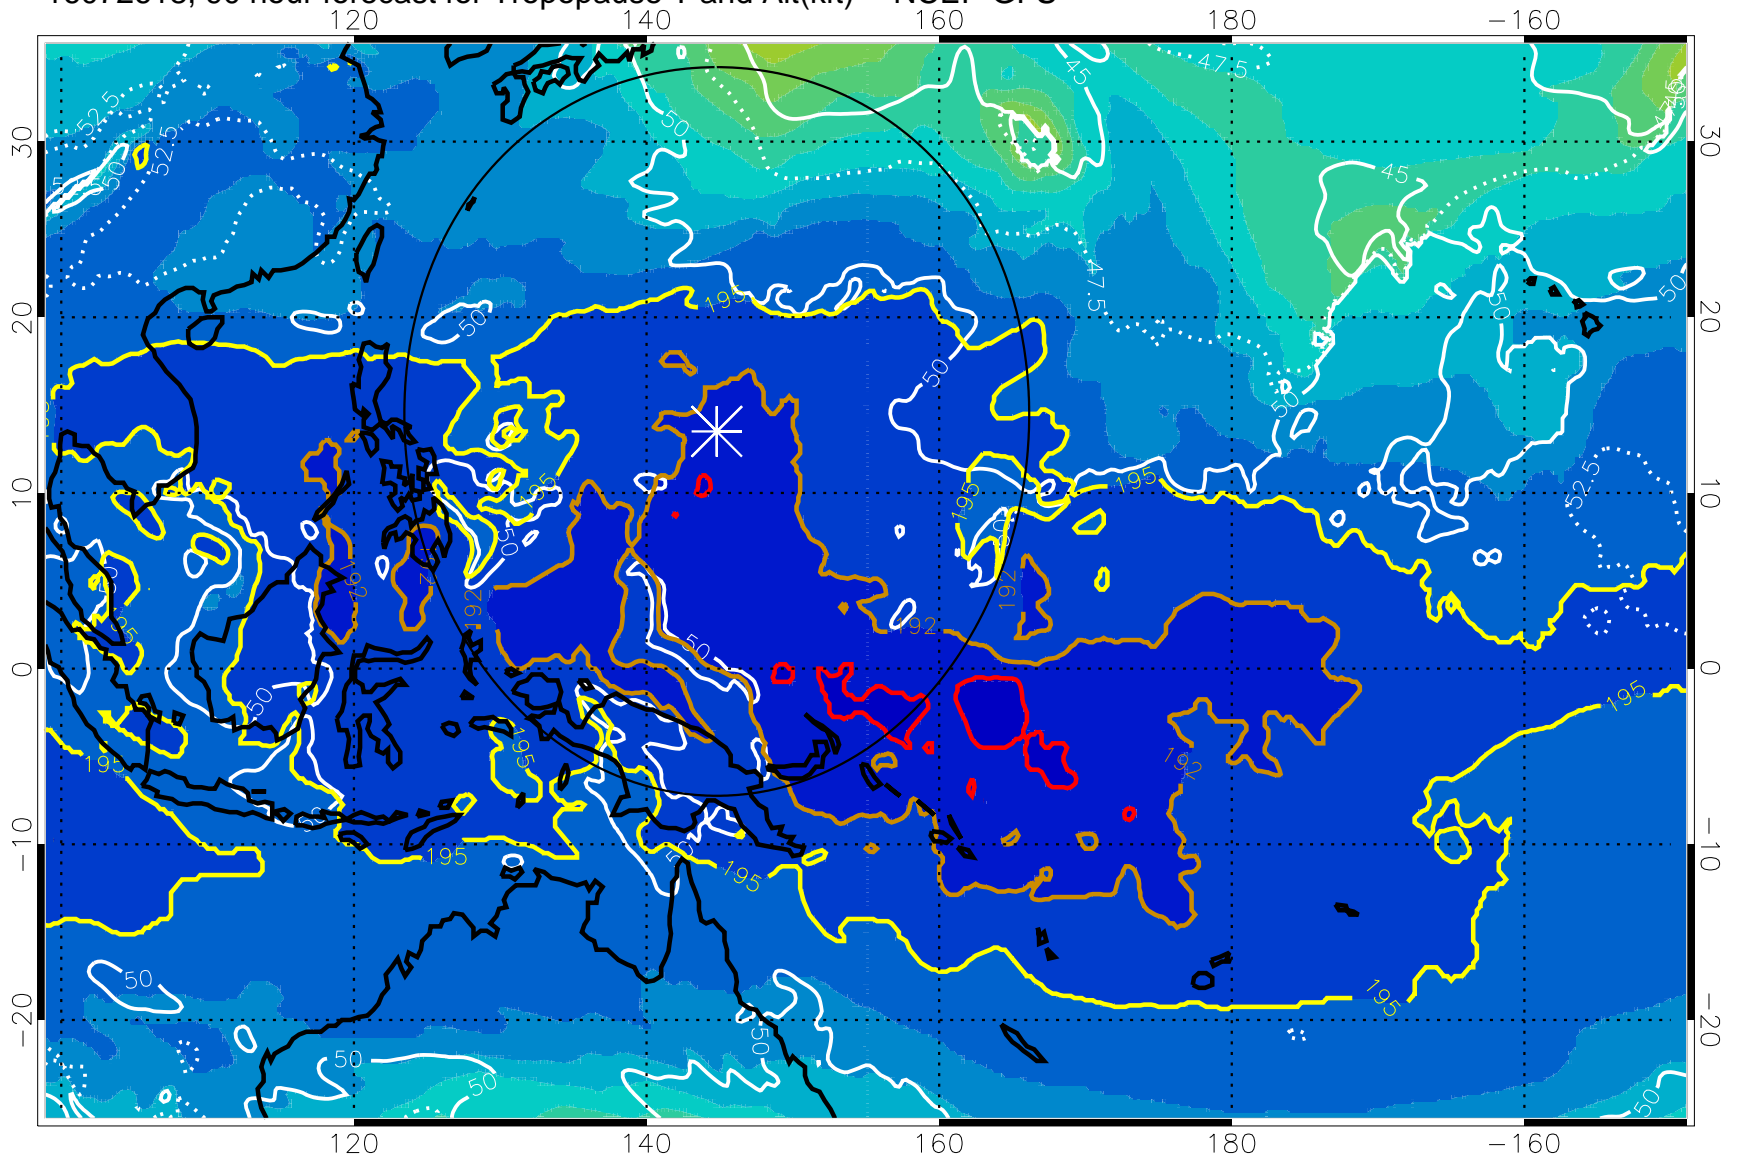

16072618, 90 hour forecast for Tropopause T and Alt(kft) -- NCEP GFS

190   200   210   220   230
Tropopause T, K

Tropopause Altitude in kft (white)

192.5K Isotherm   195K Isotherm
187.5K Isotherm   190K Isotherm

Range ring of 2304 km