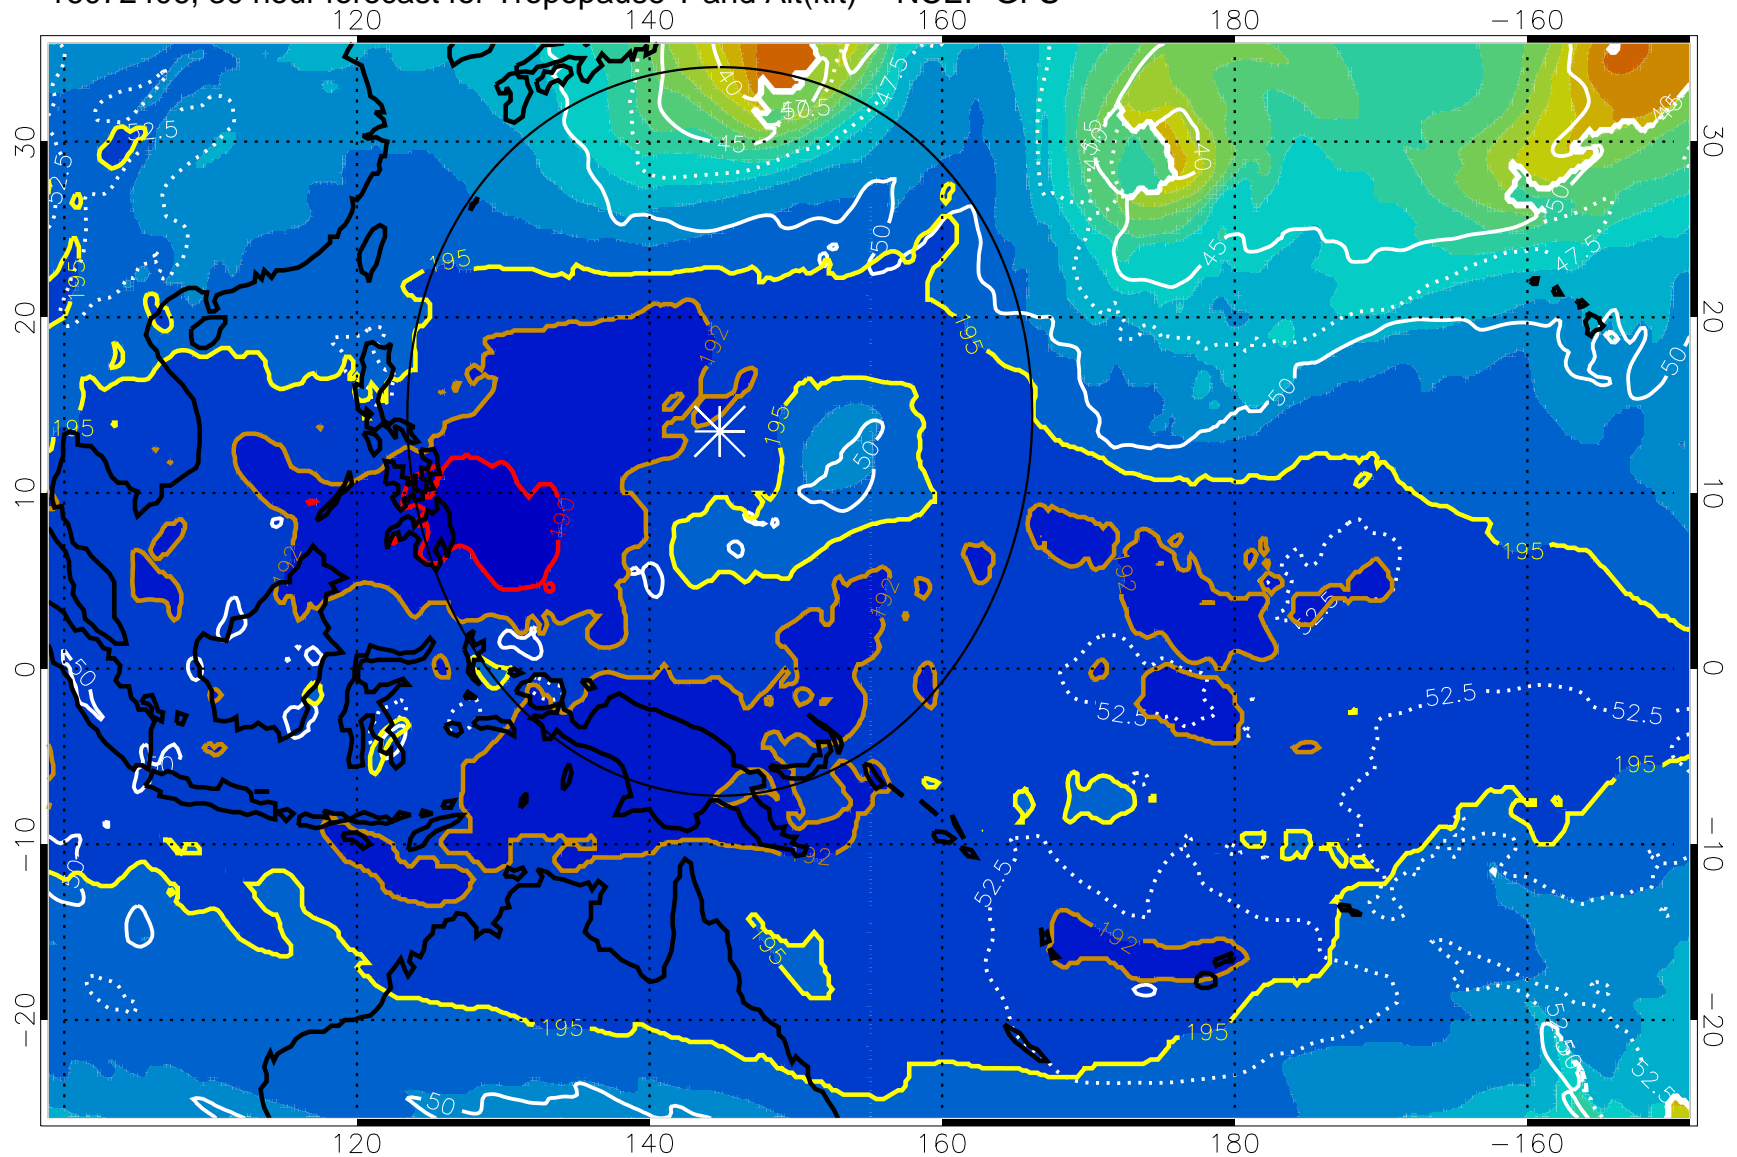

16072406, 30 hour forecast for Tropopause T and Alt(kft) -- NCEP GFS

190 200 210 220 230
Tropopause T, K

Tropopause Altitude in kft (white)

192.5K Isotherm 195K Isotherm
187.5K Isotherm 190K Isotherm

Range ring of 2304 km