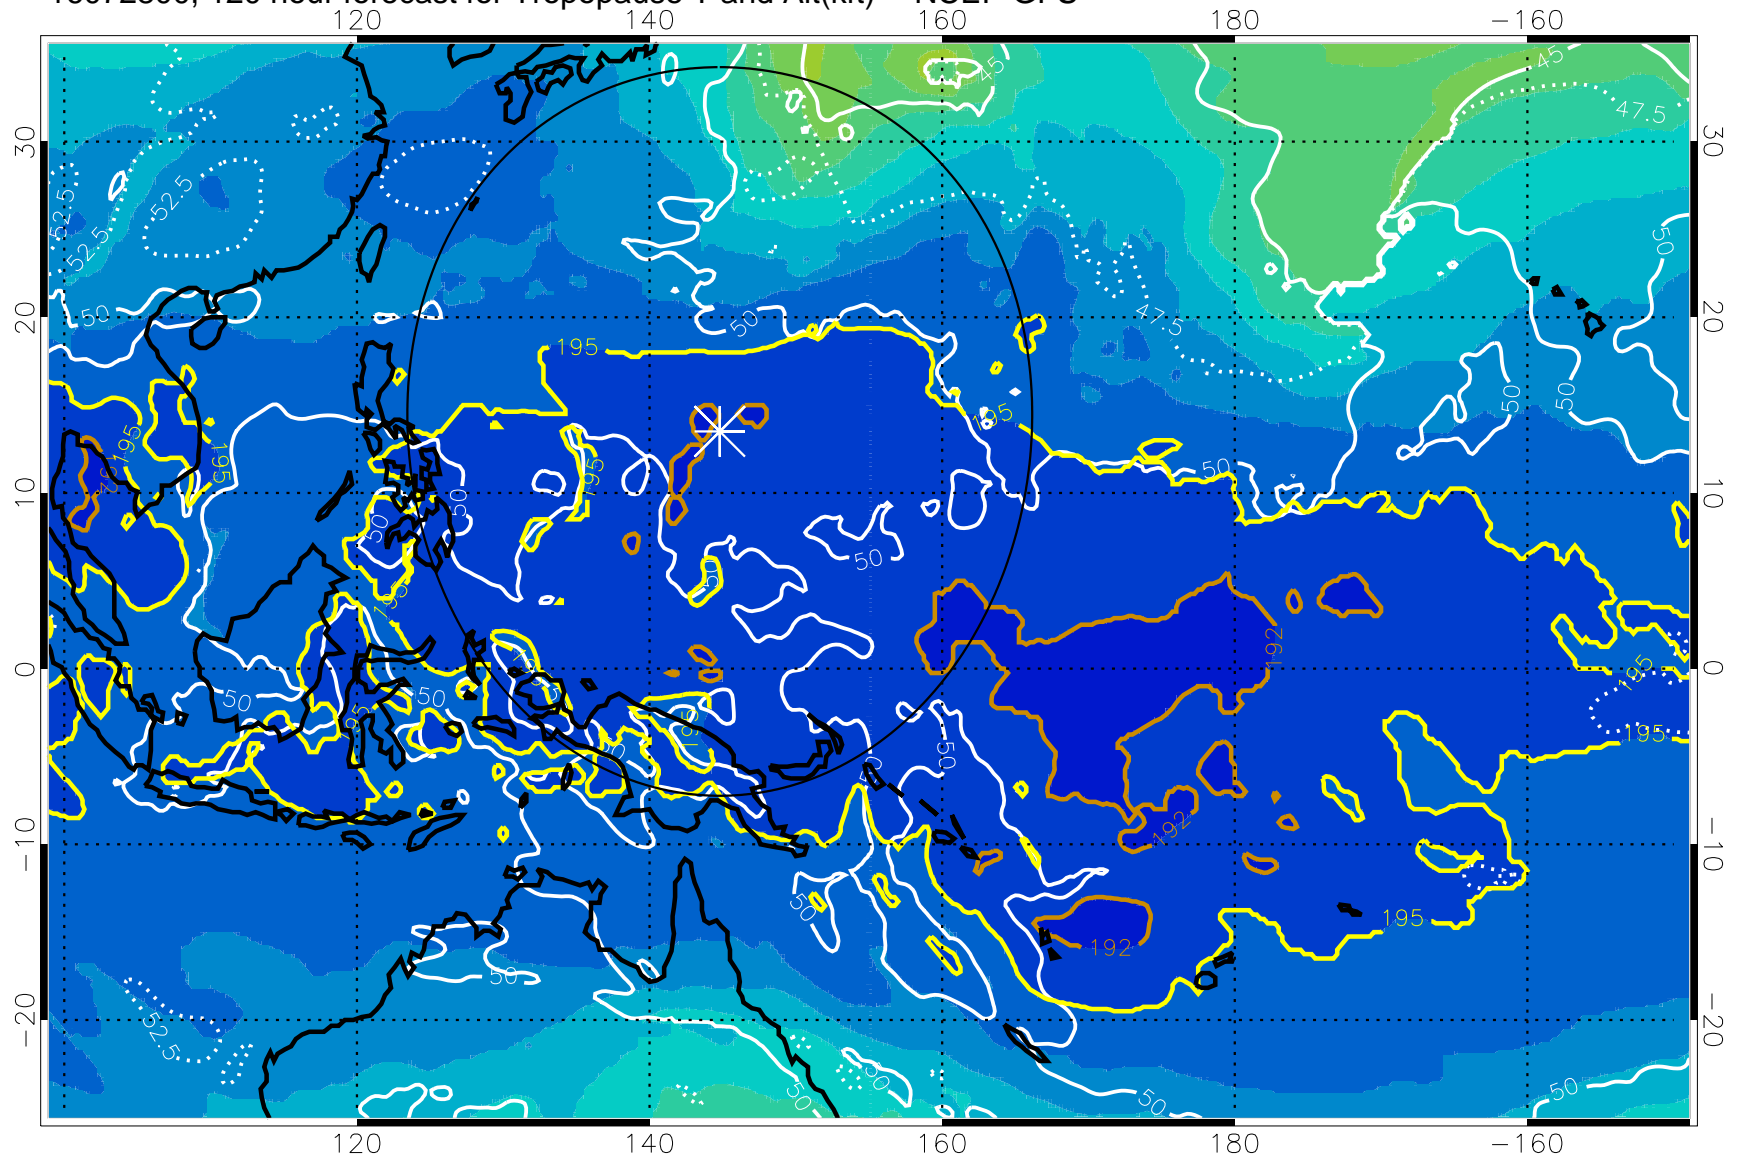

16072800, 120 hour forecast for Tropopause T and Alt(kft) -- NCEP GFS

190 200 210 220 230

Tropopause T, K

Tropopause Altitude in kft (white)

192.5K Isotherm 195K Isotherm

187.5K Isotherm 190K Isotherm

Range ring of 2304 km