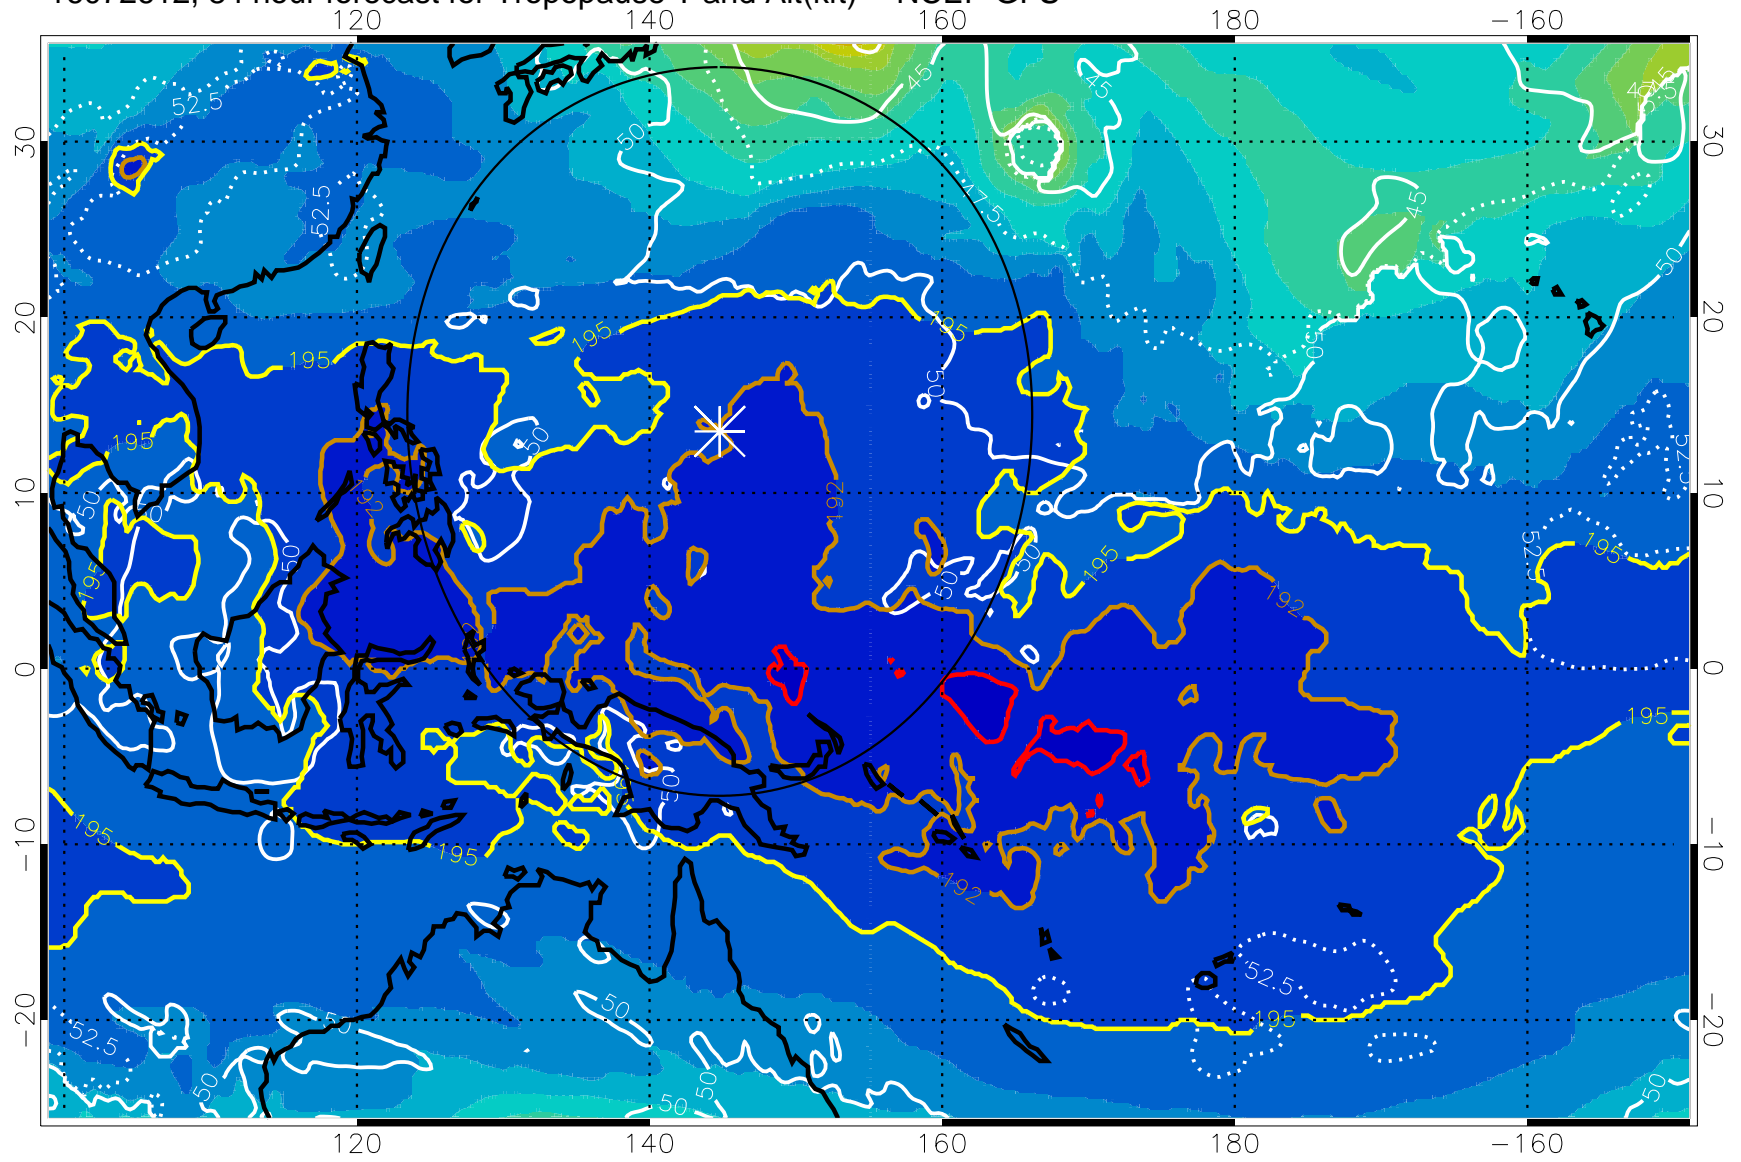

16072612, 84 hour forecast for Tropopause T and Alt(kft) -- NCEP GFS

190 200 210 220 230

Tropopause T, K

Tropopause Altitude in kft (white)

192.5K Isotherm 195K Isotherm

187.5K Isotherm 190K Isotherm

Range ring of 2304 km