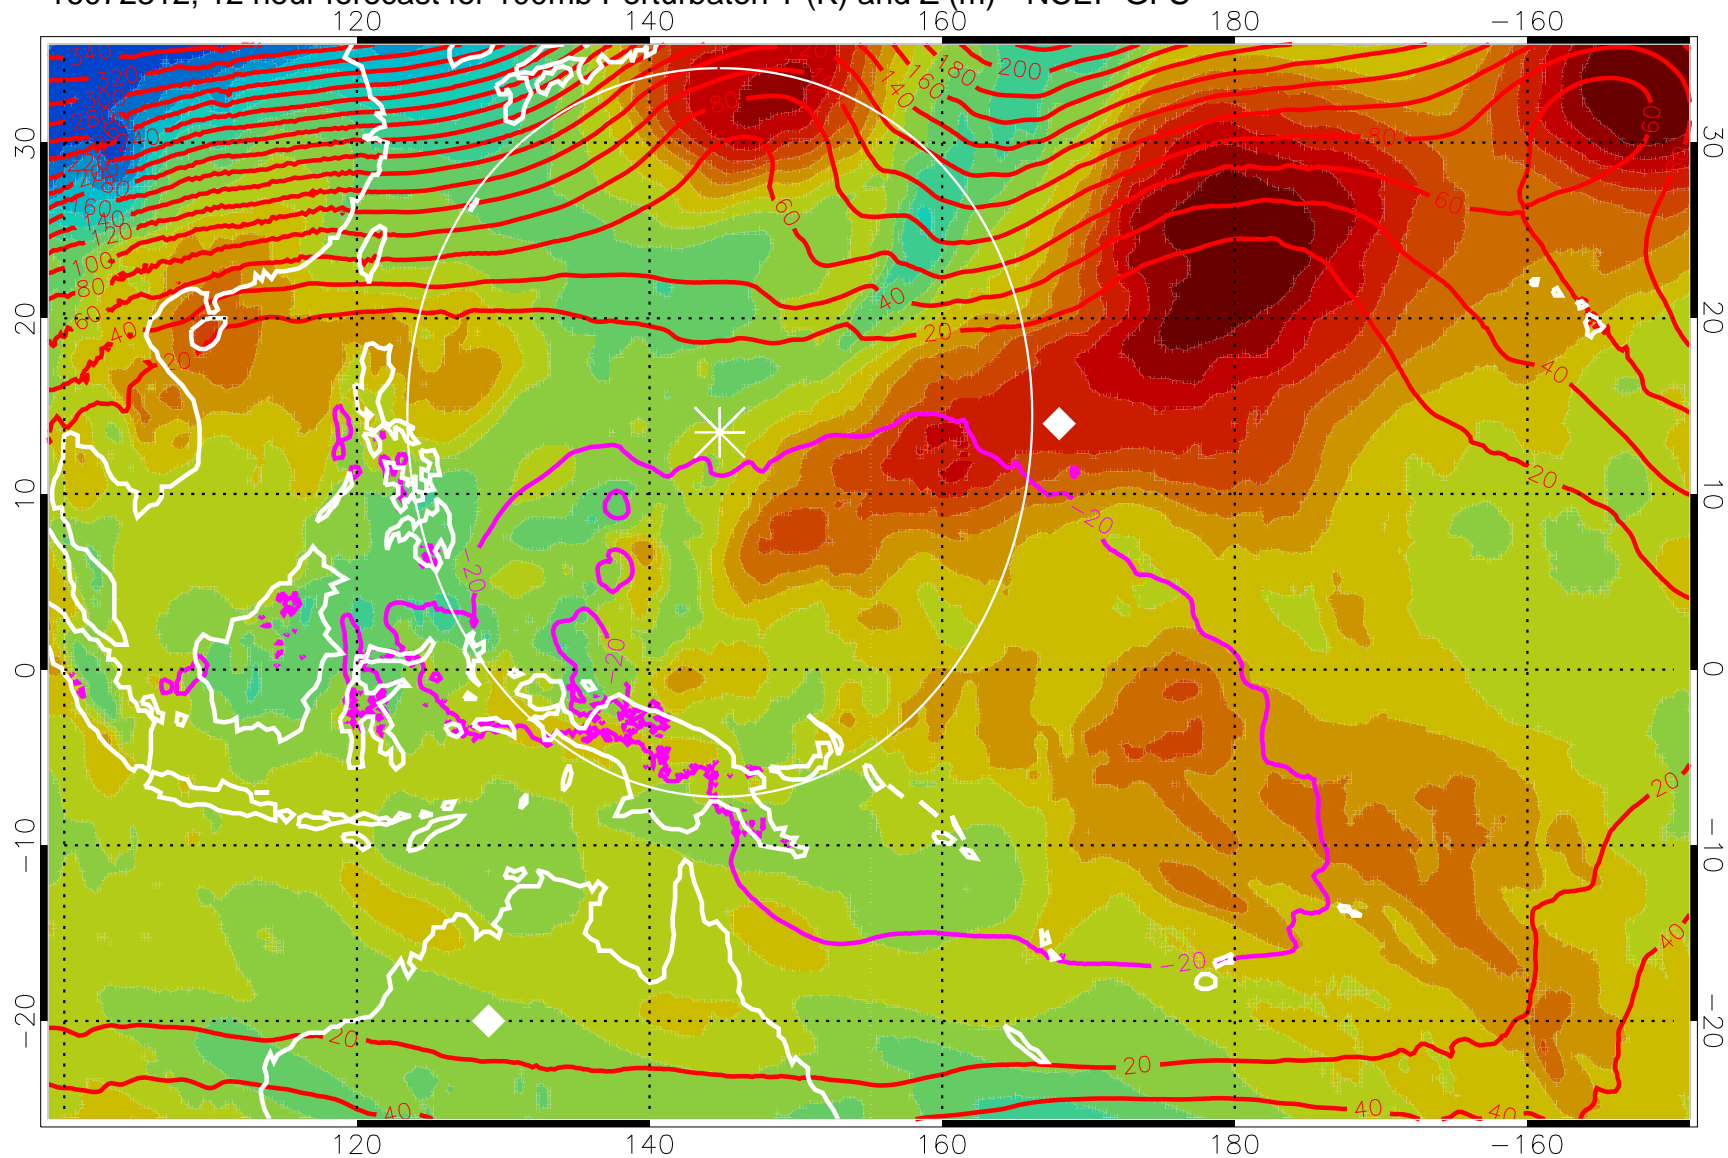

16072312, 12 hour forecast for 100mb Perturbaton T (K) and Z (m)-- NCEP GFS

Contours are 100 mbar Z perturbation (m)
Positive Z Contours
Negative Z Contours
Diamonds-mean pos. of anticyclones

Range ring of 2304 km