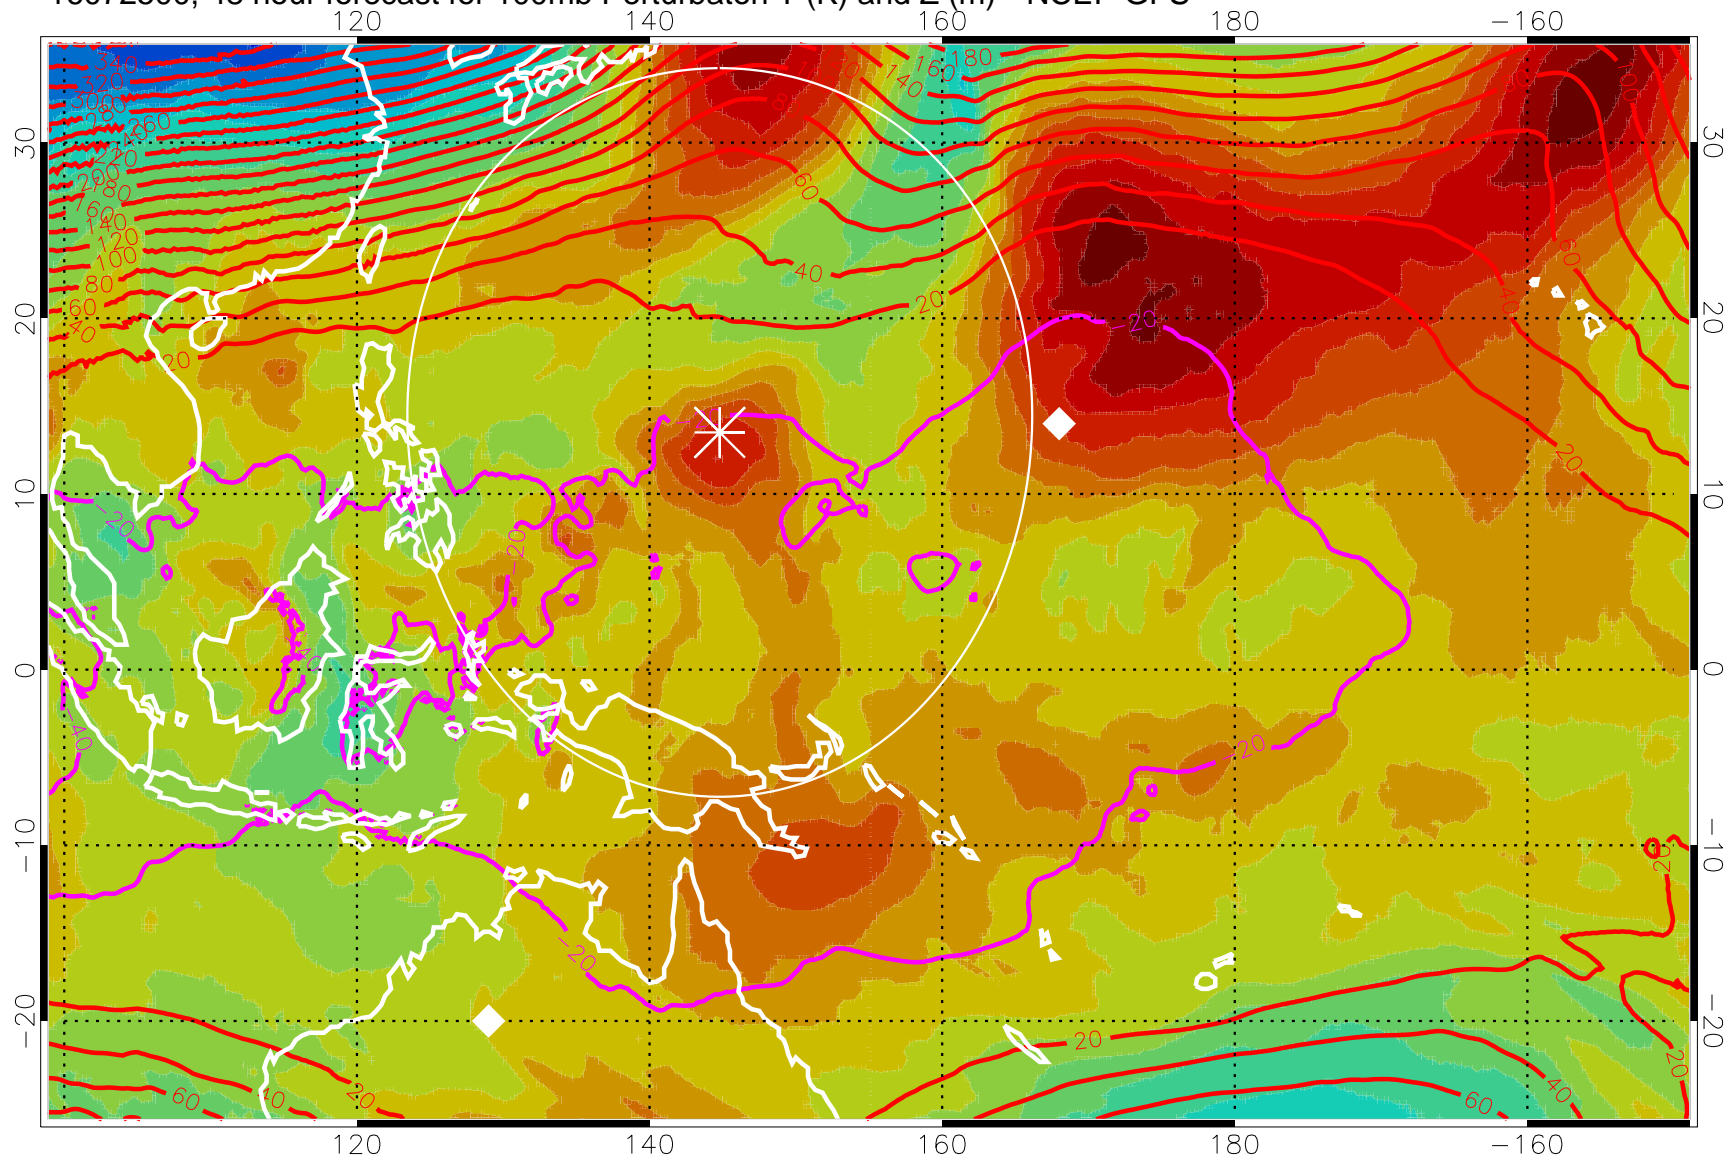

16072500, 48 hour forecast for 100mb Perturbaton T (K) and Z (m)-- NCEP GFS

Contours are 100 mbar Z perturbation (m)
Positive Z Contours
Negative Z Contours
Diamonds-mean pos. of anticyclones

Range ring of 2304 km