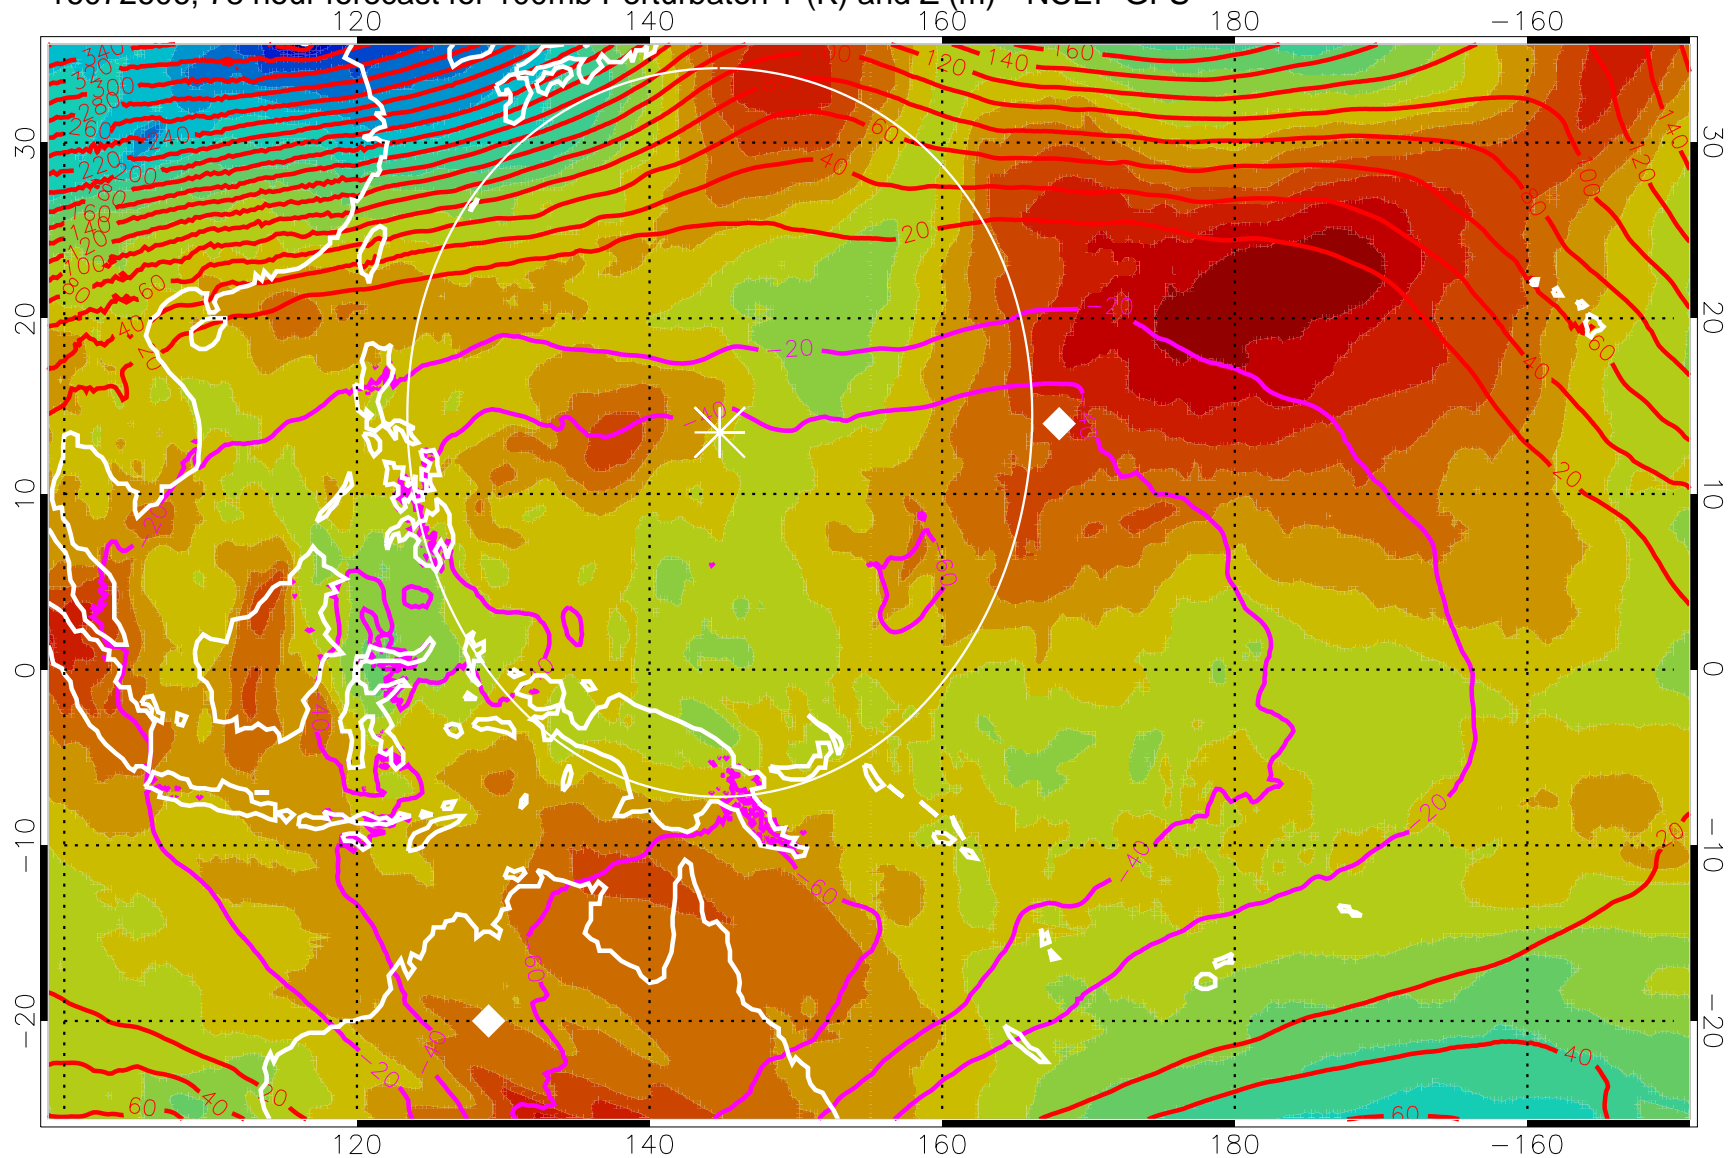

16072606, 78 hour forecast for 100mb Perturbaton T (K) and Z (m)-- NCEP GFS

Contours are 100 mbar Z perturbation (m)
Positive Z Contours
Negative Z Contours
Diamonds-mean pos. of anticyclones

Range ring of 2304 km