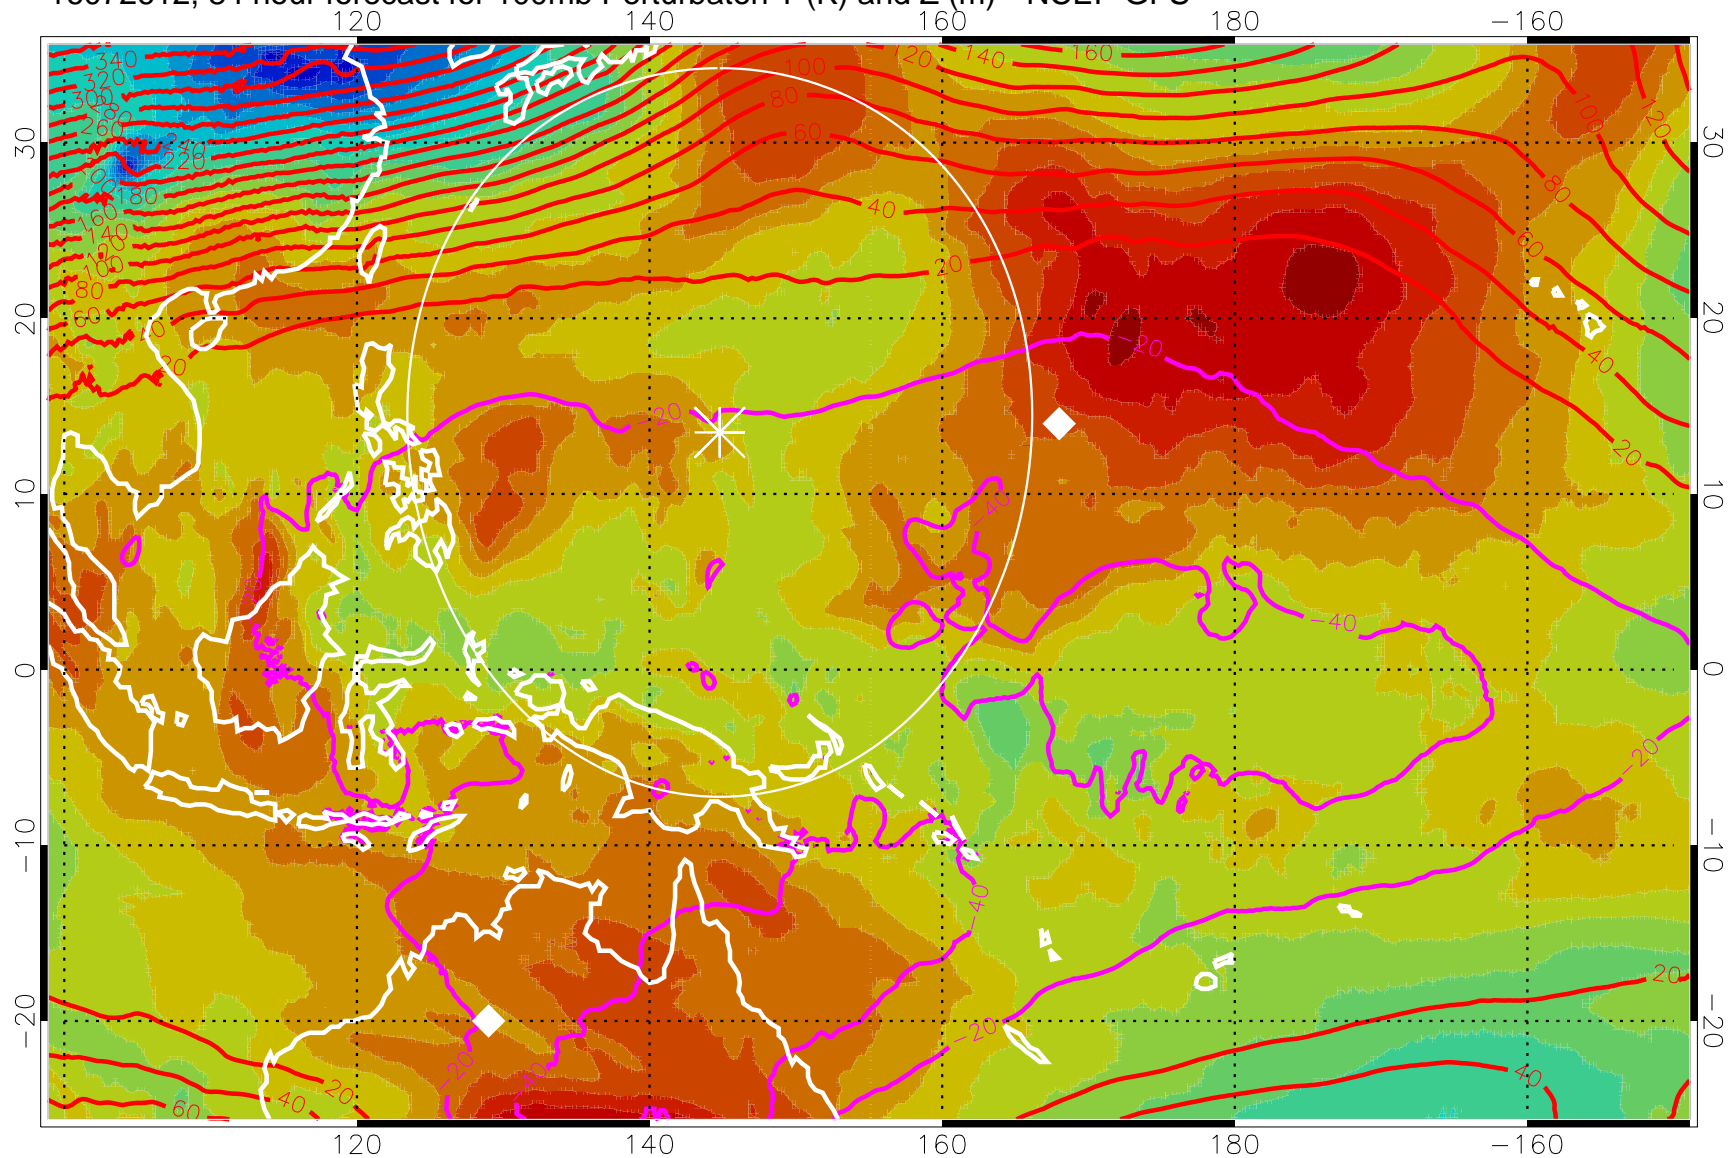

16072612, 84 hour forecast for 100mb Perturbaton T (K) and Z (m)-- NCEP GFS

Contours are 100 mbar Z perturbation (m)
Positive Z Contours
Negative Z Contours
Diamonds-mean pos. of anticyclones

Range ring of 2304 km