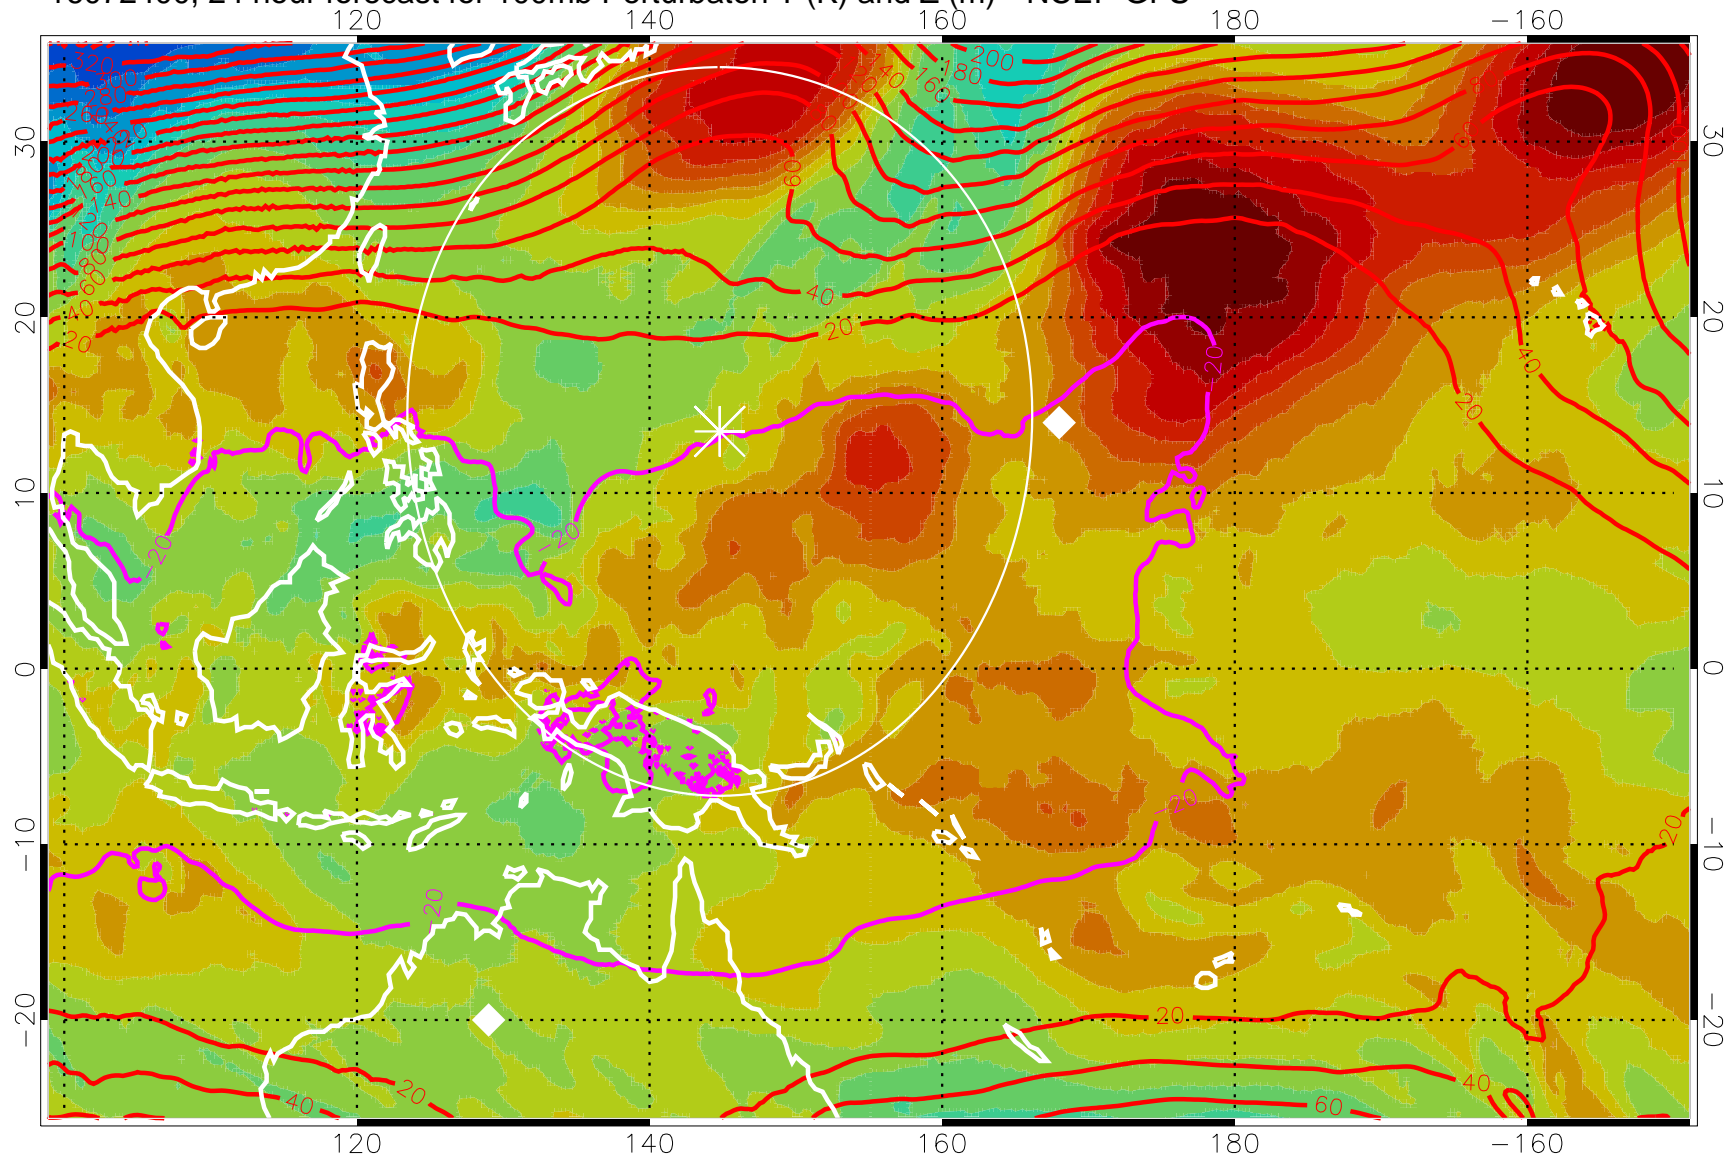

16072400, 24 hour forecast for 100mb Perturbaton T (K) and Z (m)-- NCEP GFS

Contours are 100 mbar Z perturbation (m)
Positive Z Contours
Negative Z Contours
Diamonds-mean pos. of anticyclones

Range ring of 2304 km