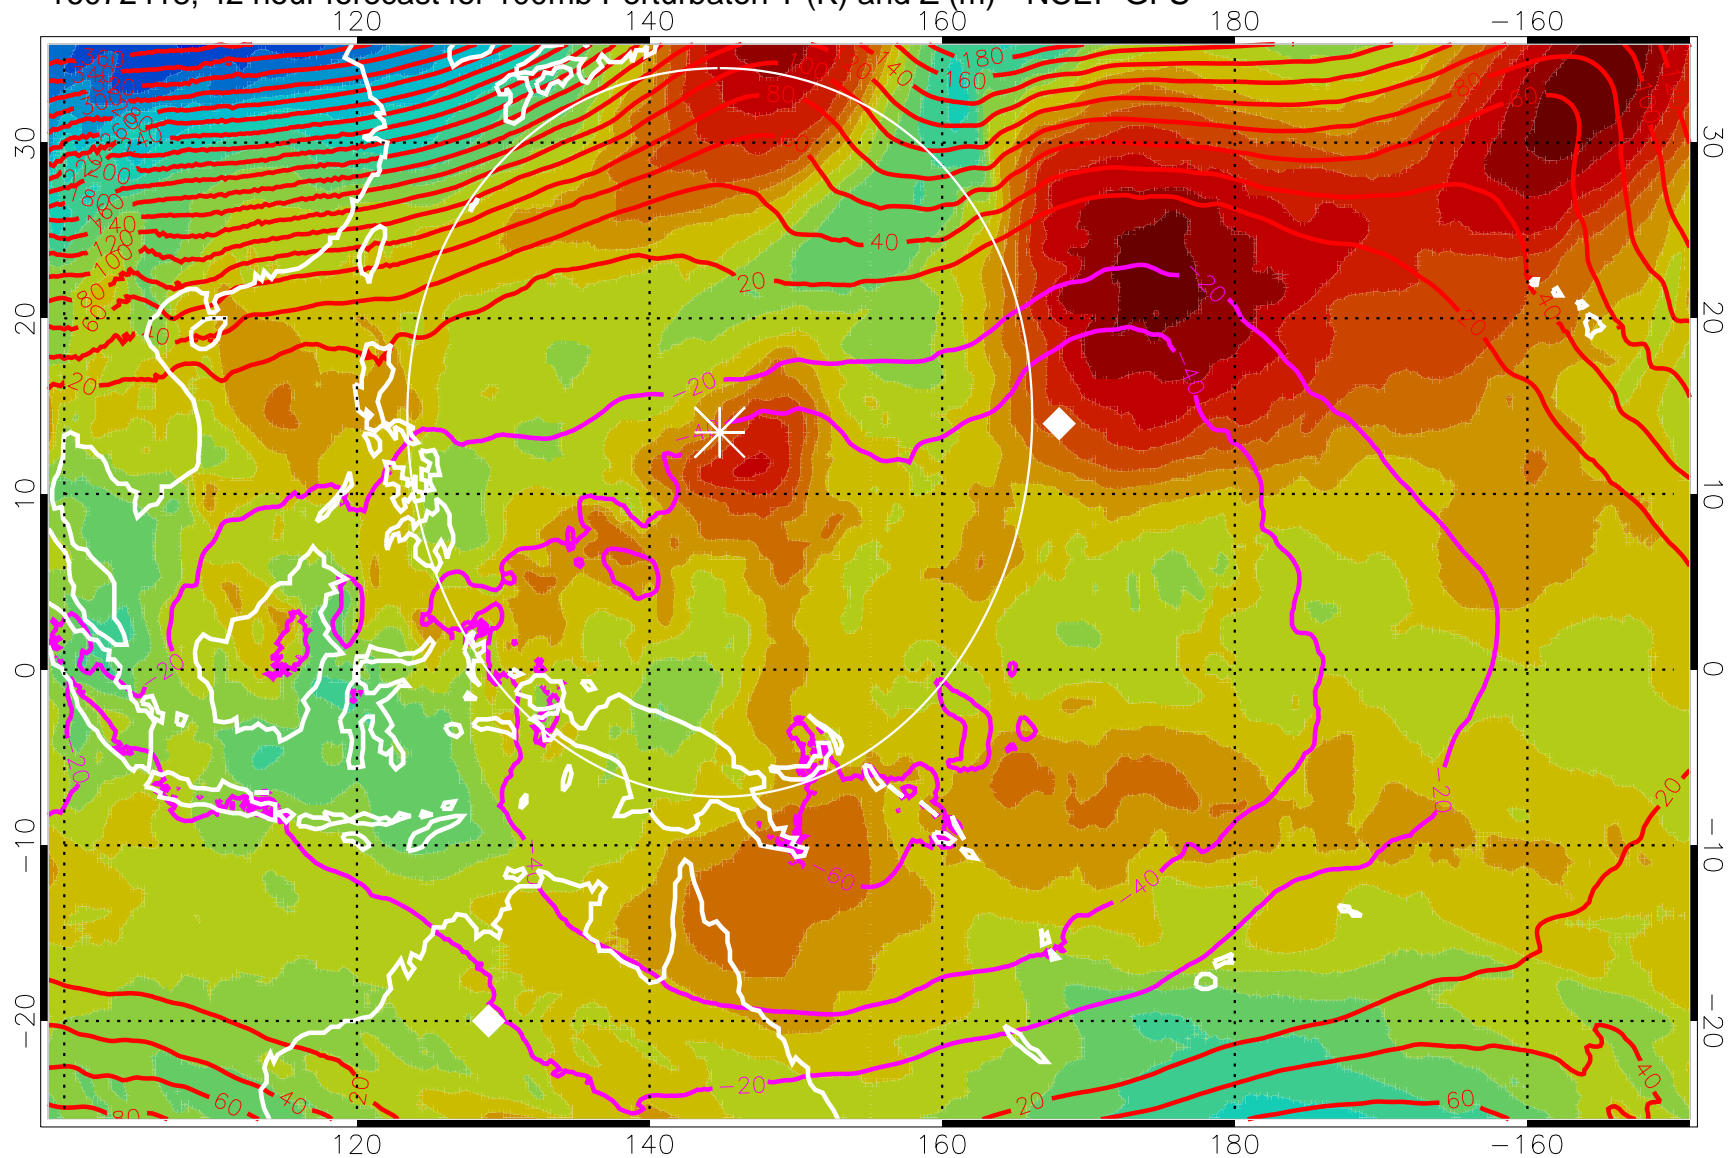

16072418, 42 hour forecast for 100mb Perturbaton T (K) and Z (m)-- NCEP GFS

T deviation from jan-feb mean, K

Contours are 100 mbar Z perturbation (m)
Positive Z Contours
Negative Z Contours
Diamonds-mean pos. of anticyclones

Range ring of 2304 km