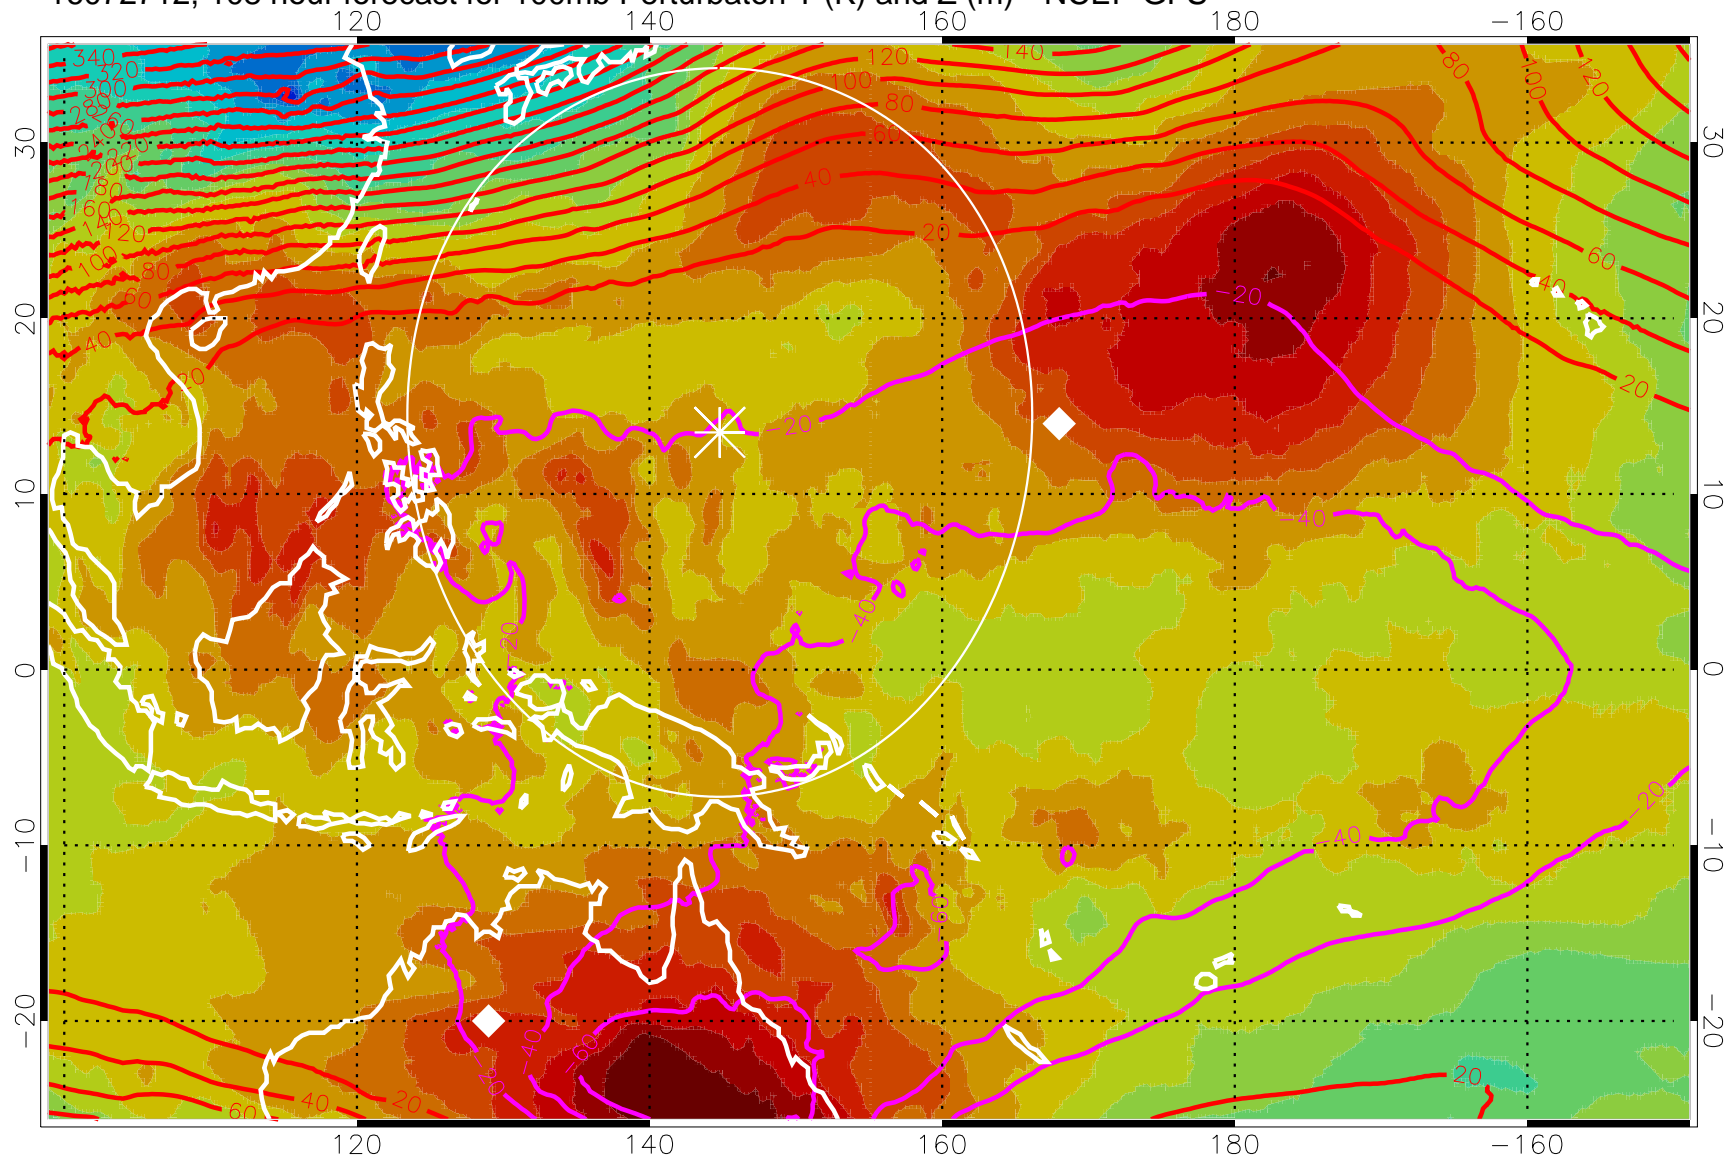

16072712, 108 hour forecast for 100mb Perturbaton T (K) and Z (m)-- NCEP GFS

Contours are 100 mbar Z perturbation (m)
Positive Z Contours
Negative Z Contours
Diamonds-mean pos. of anticyclones

Range ring of 2304 km