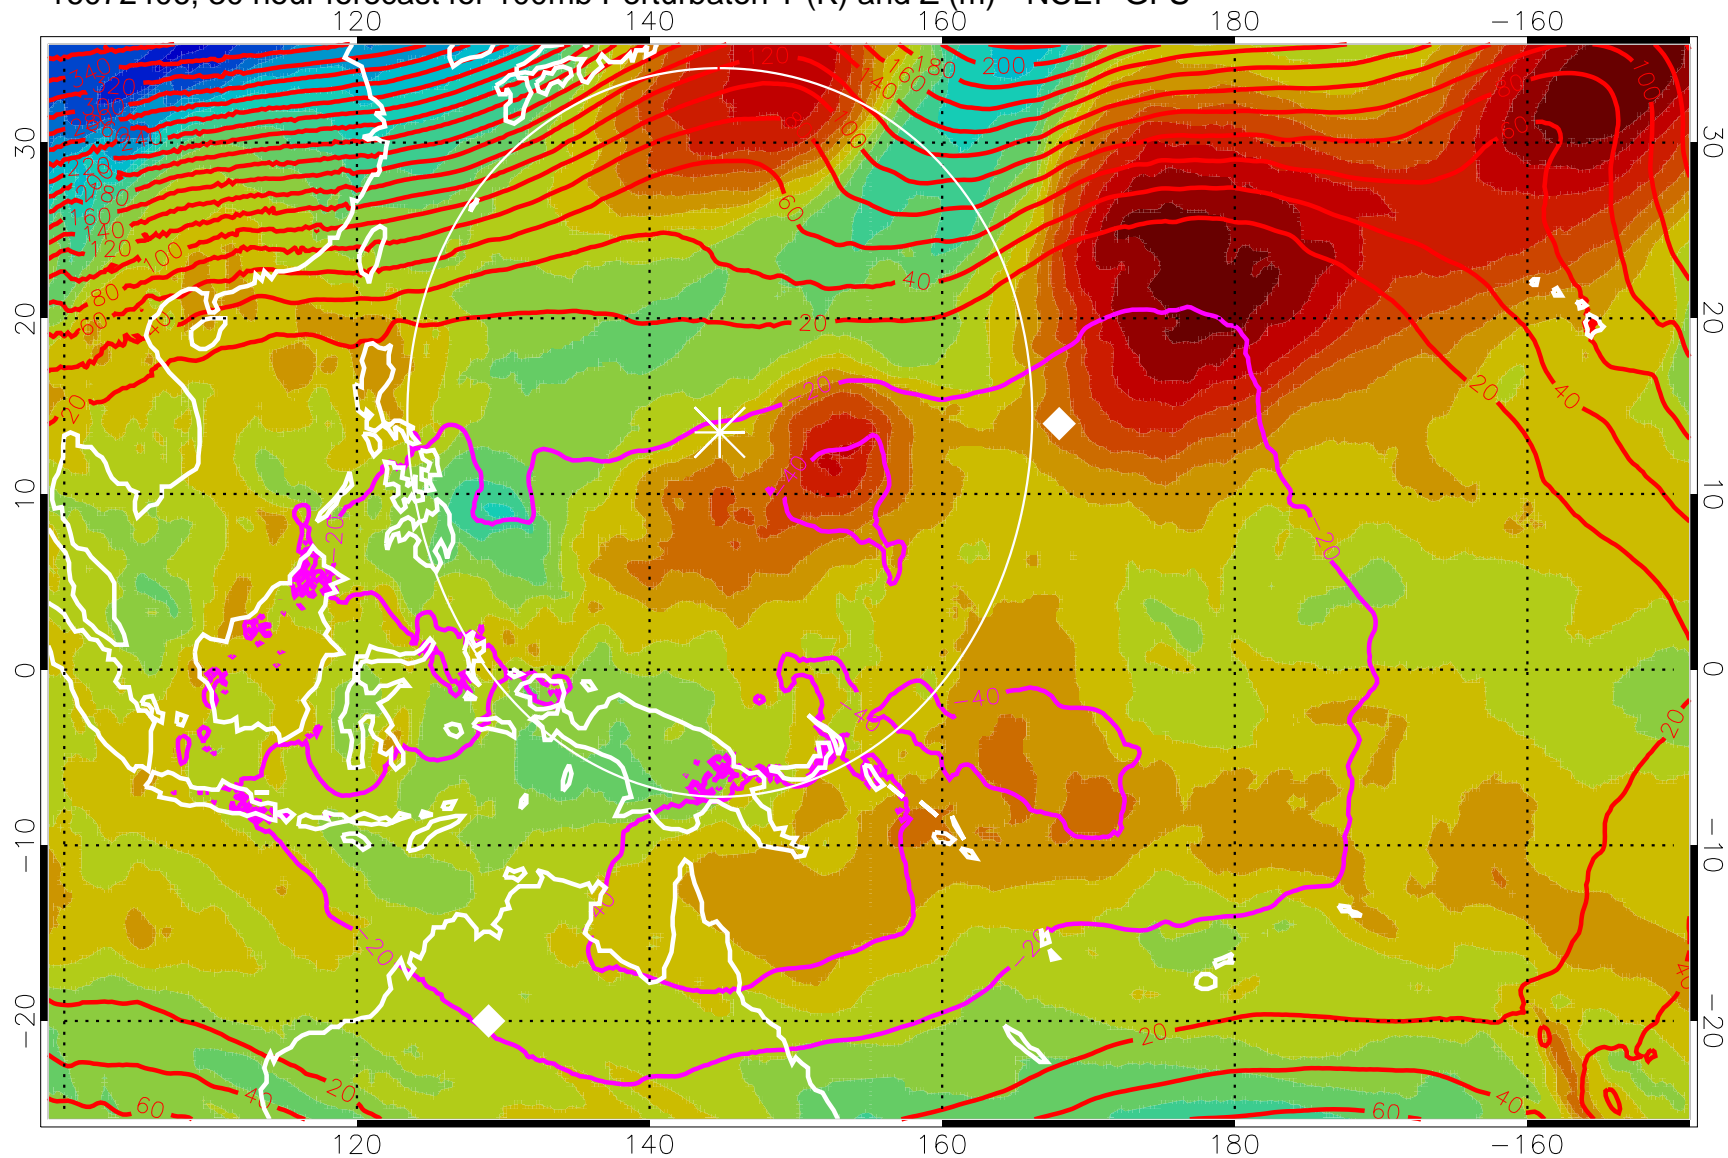

16072406, 30 hour forecast for 100mb Perturbaton T (K) and Z (m)-- NCEP GFS

Contours are 100 mbar Z perturbation (m)
Positive Z Contours
Negative Z Contours
Diamonds-mean pos. of anticyclones

Range ring of 2304 km