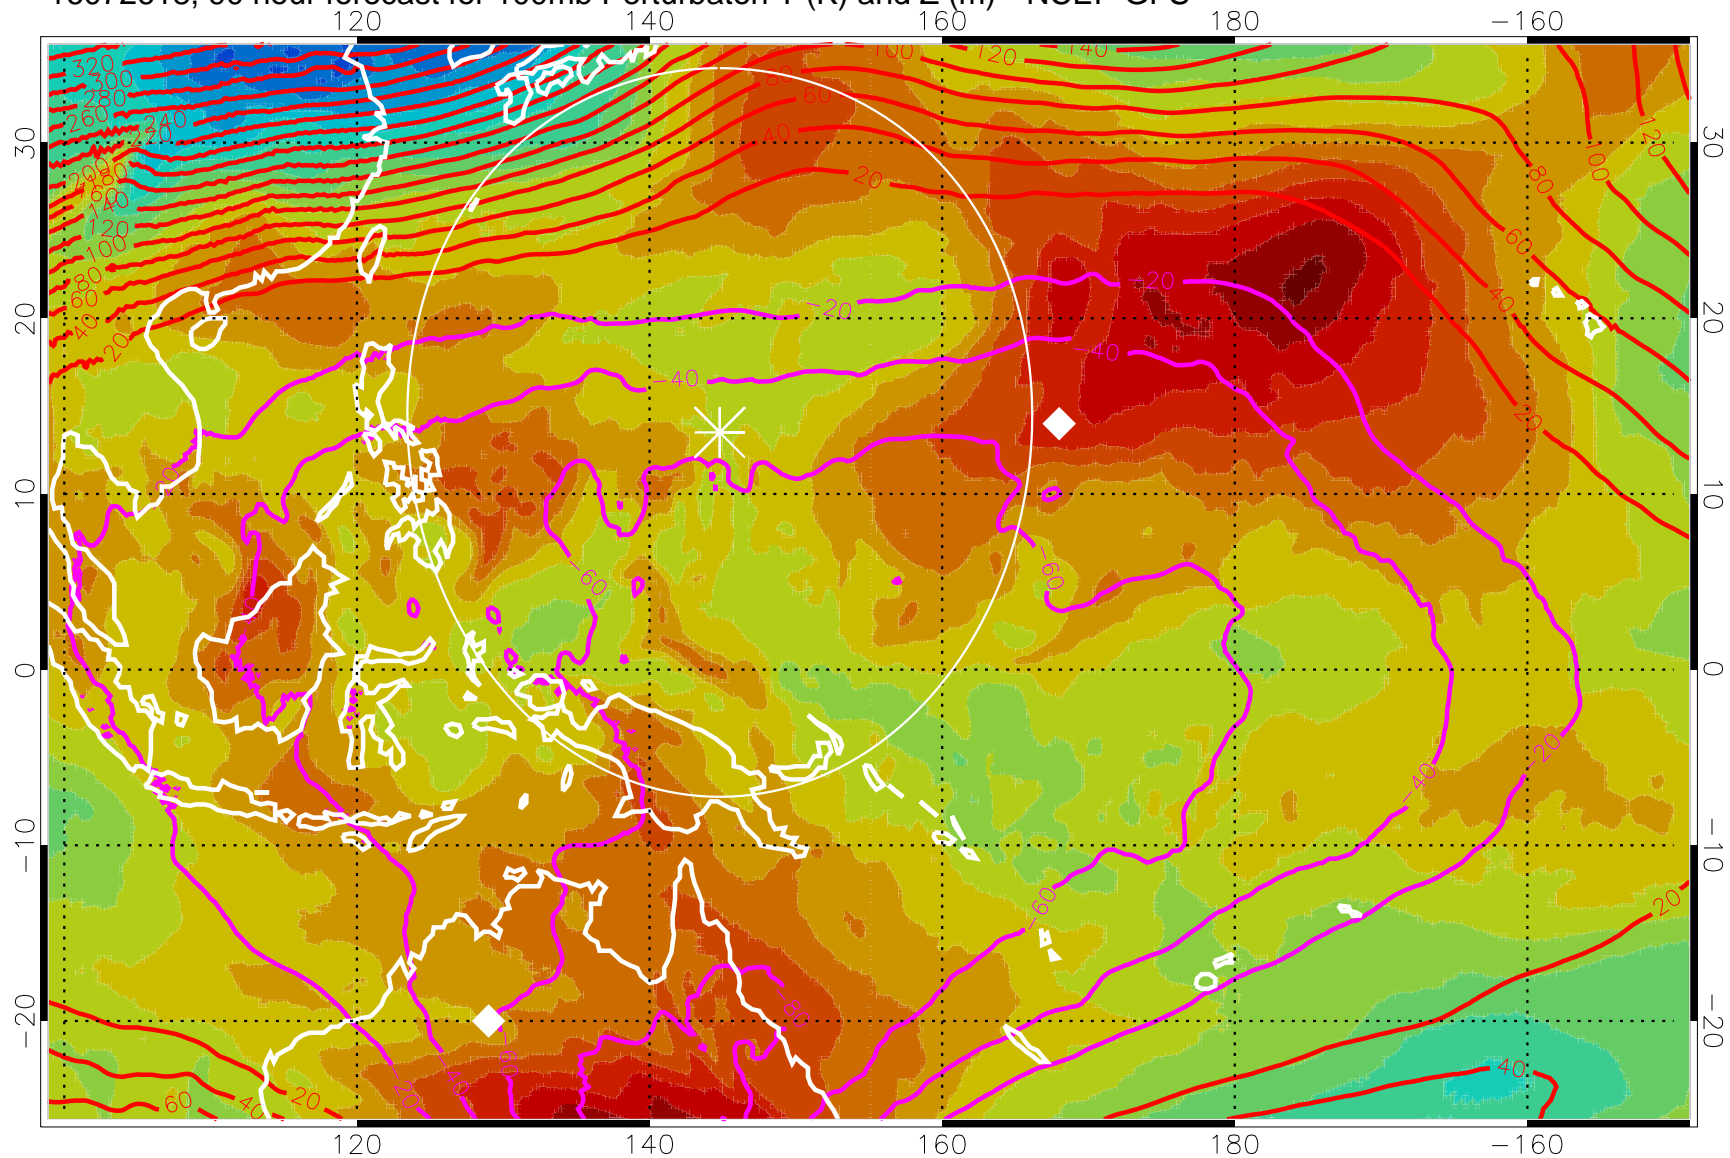

16072618, 90 hour forecast for 100mb Perturbaton T (K) and Z (m)-- NCEP GFS

Contours are 100 mbar Z perturbation (m)
Positive Z Contours
Negative Z Contours
Diamonds-mean pos. of anticyclones

Range ring of 2304 km