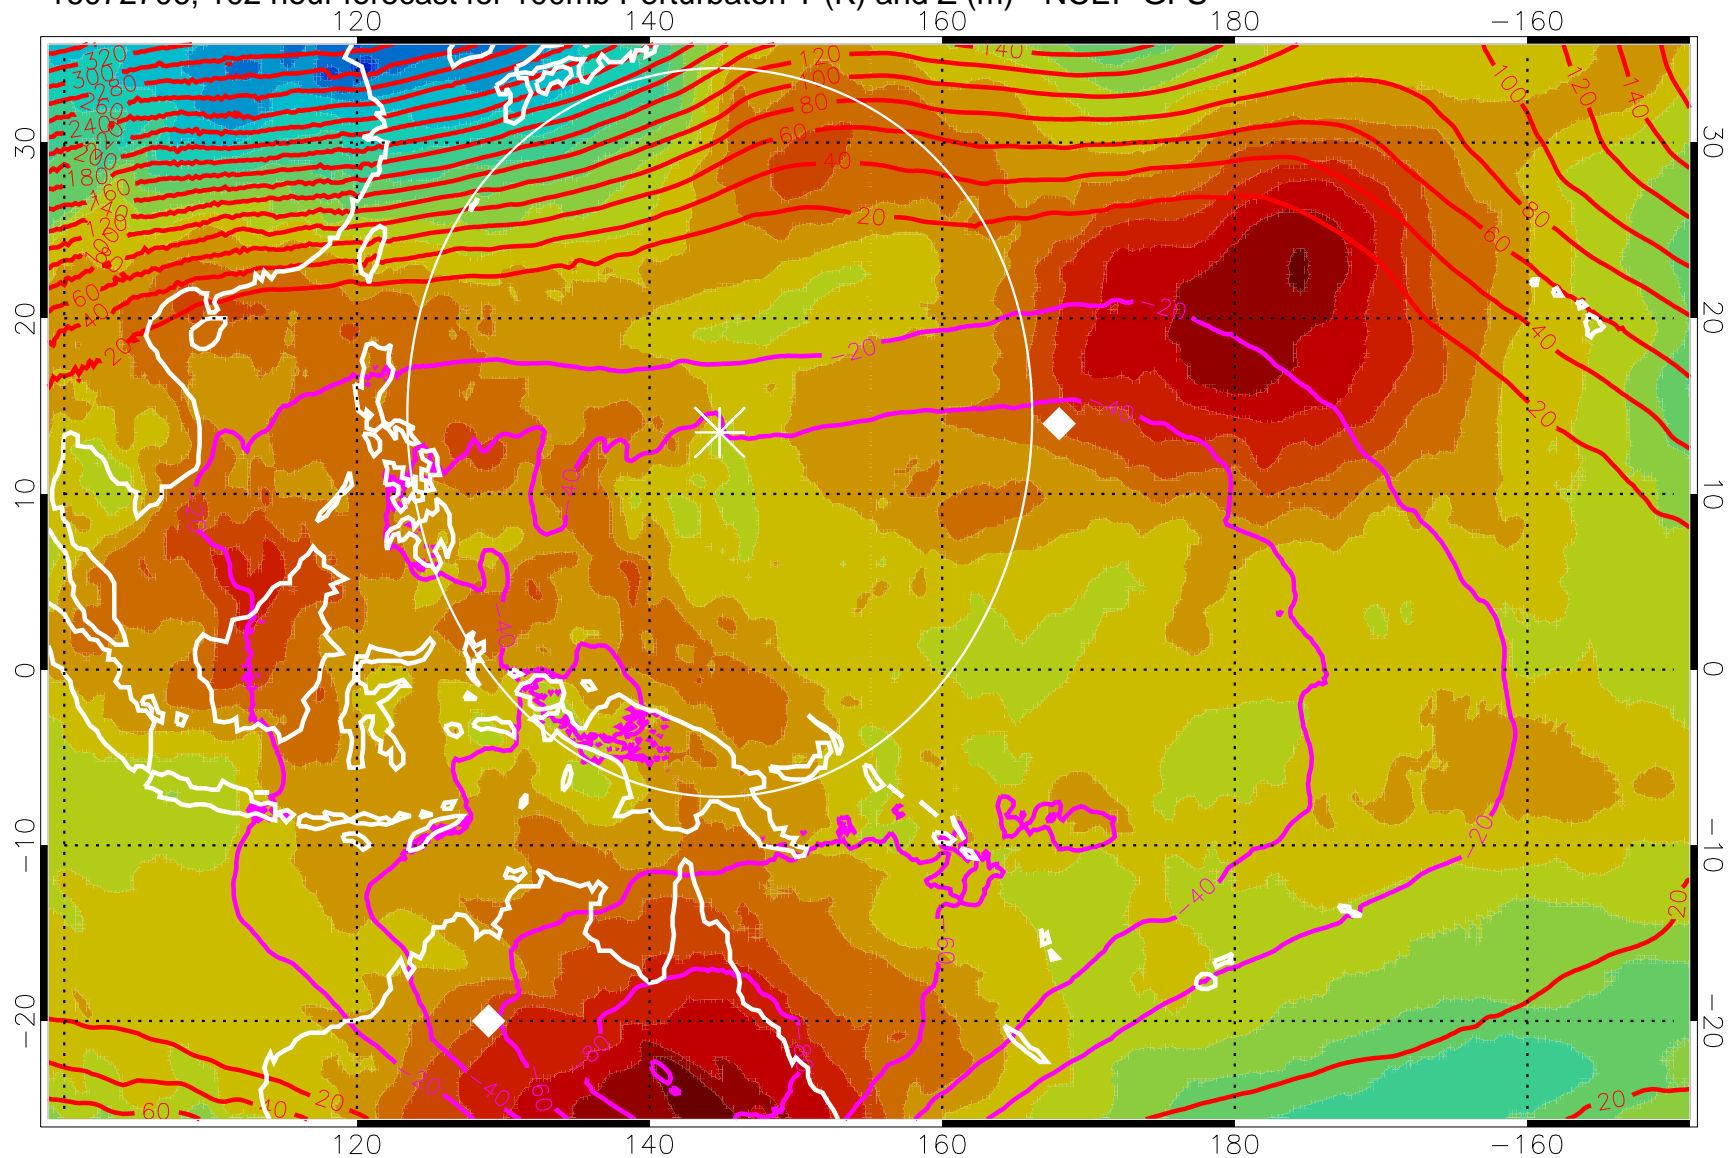

16072706, 102 hour forecast for 100mb Perturbaton T (K) and Z (m)-- NCEP GFS

Contours are 100 mbar Z perturbation (m)
Positive Z Contours
Negative Z Contours
Diamonds-mean pos. of anticyclones

Range ring of 2304 km