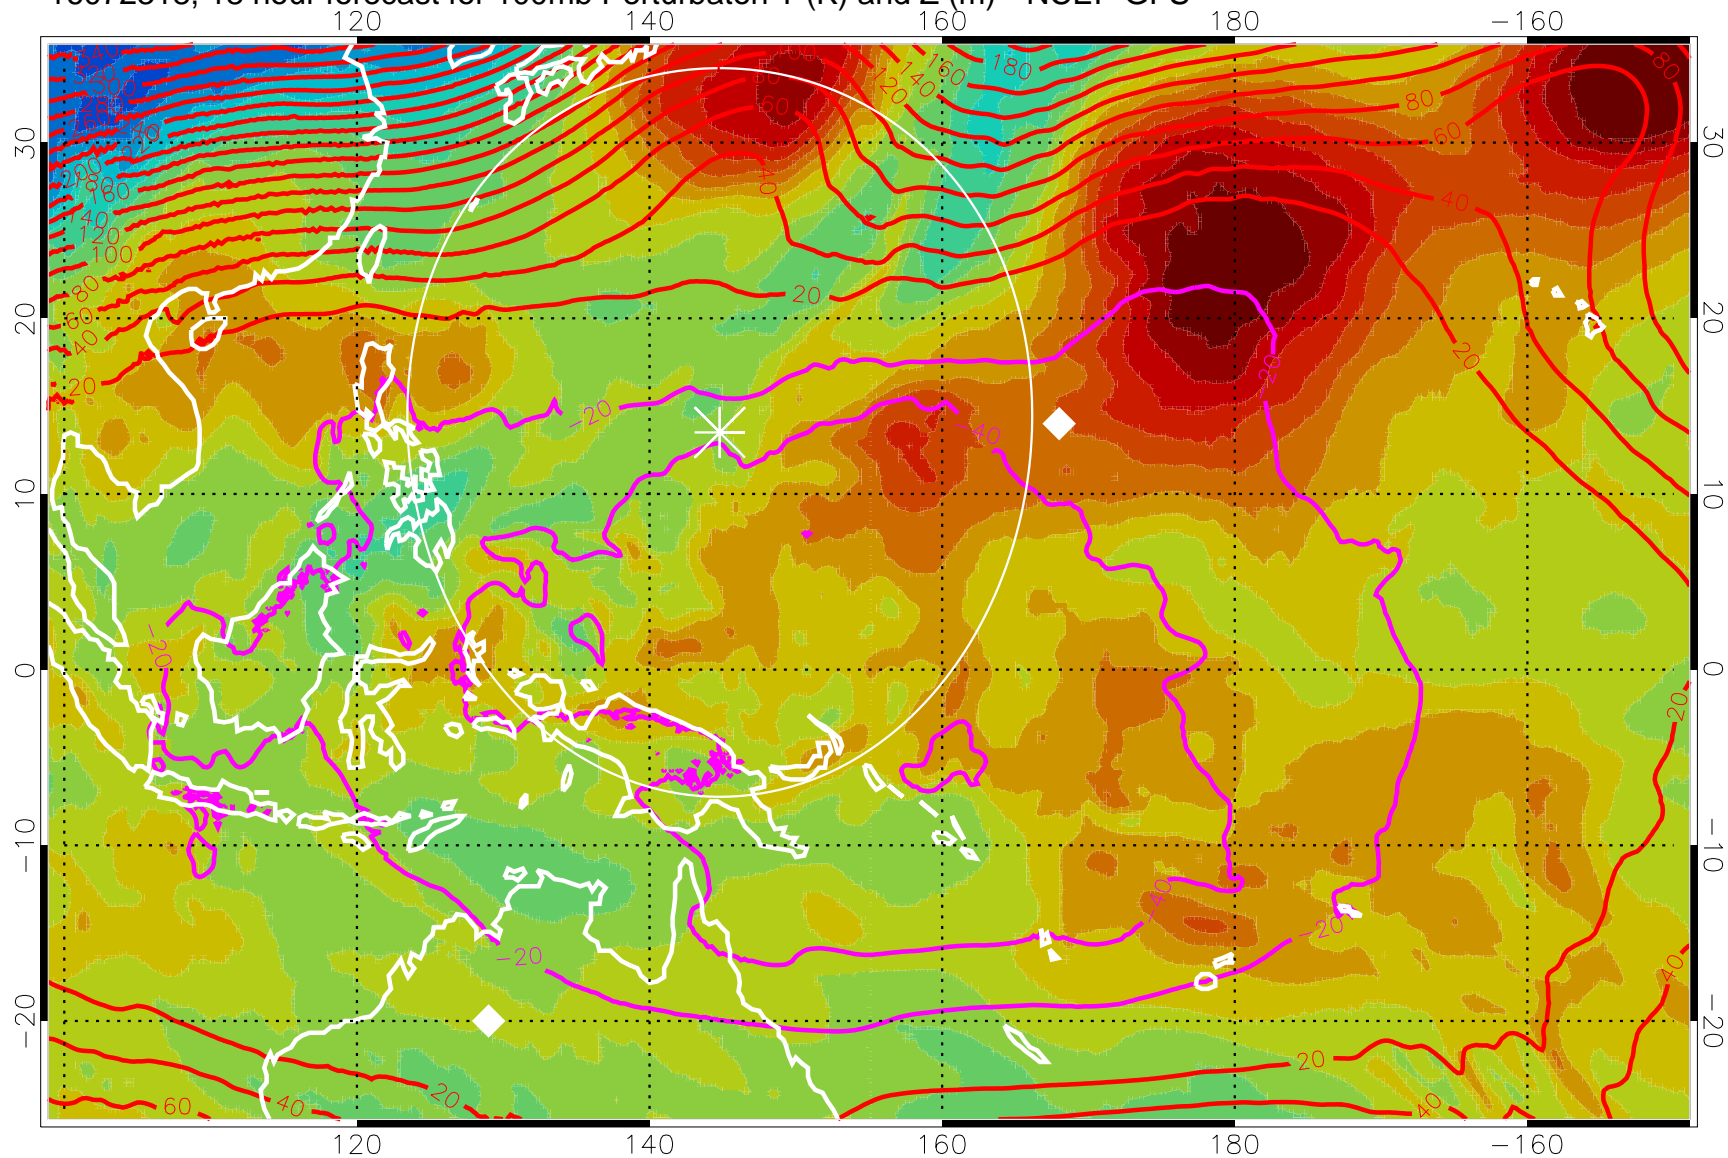

16072318, 18 hour forecast for 100mb Perturbaton T (K) and Z (m)-- NCEP GFS

Contours are 100 mbar Z perturbation (m)
Positive Z Contours
Negative Z Contours
Diamonds-mean pos. of anticyclones

Range ring of 2304 km