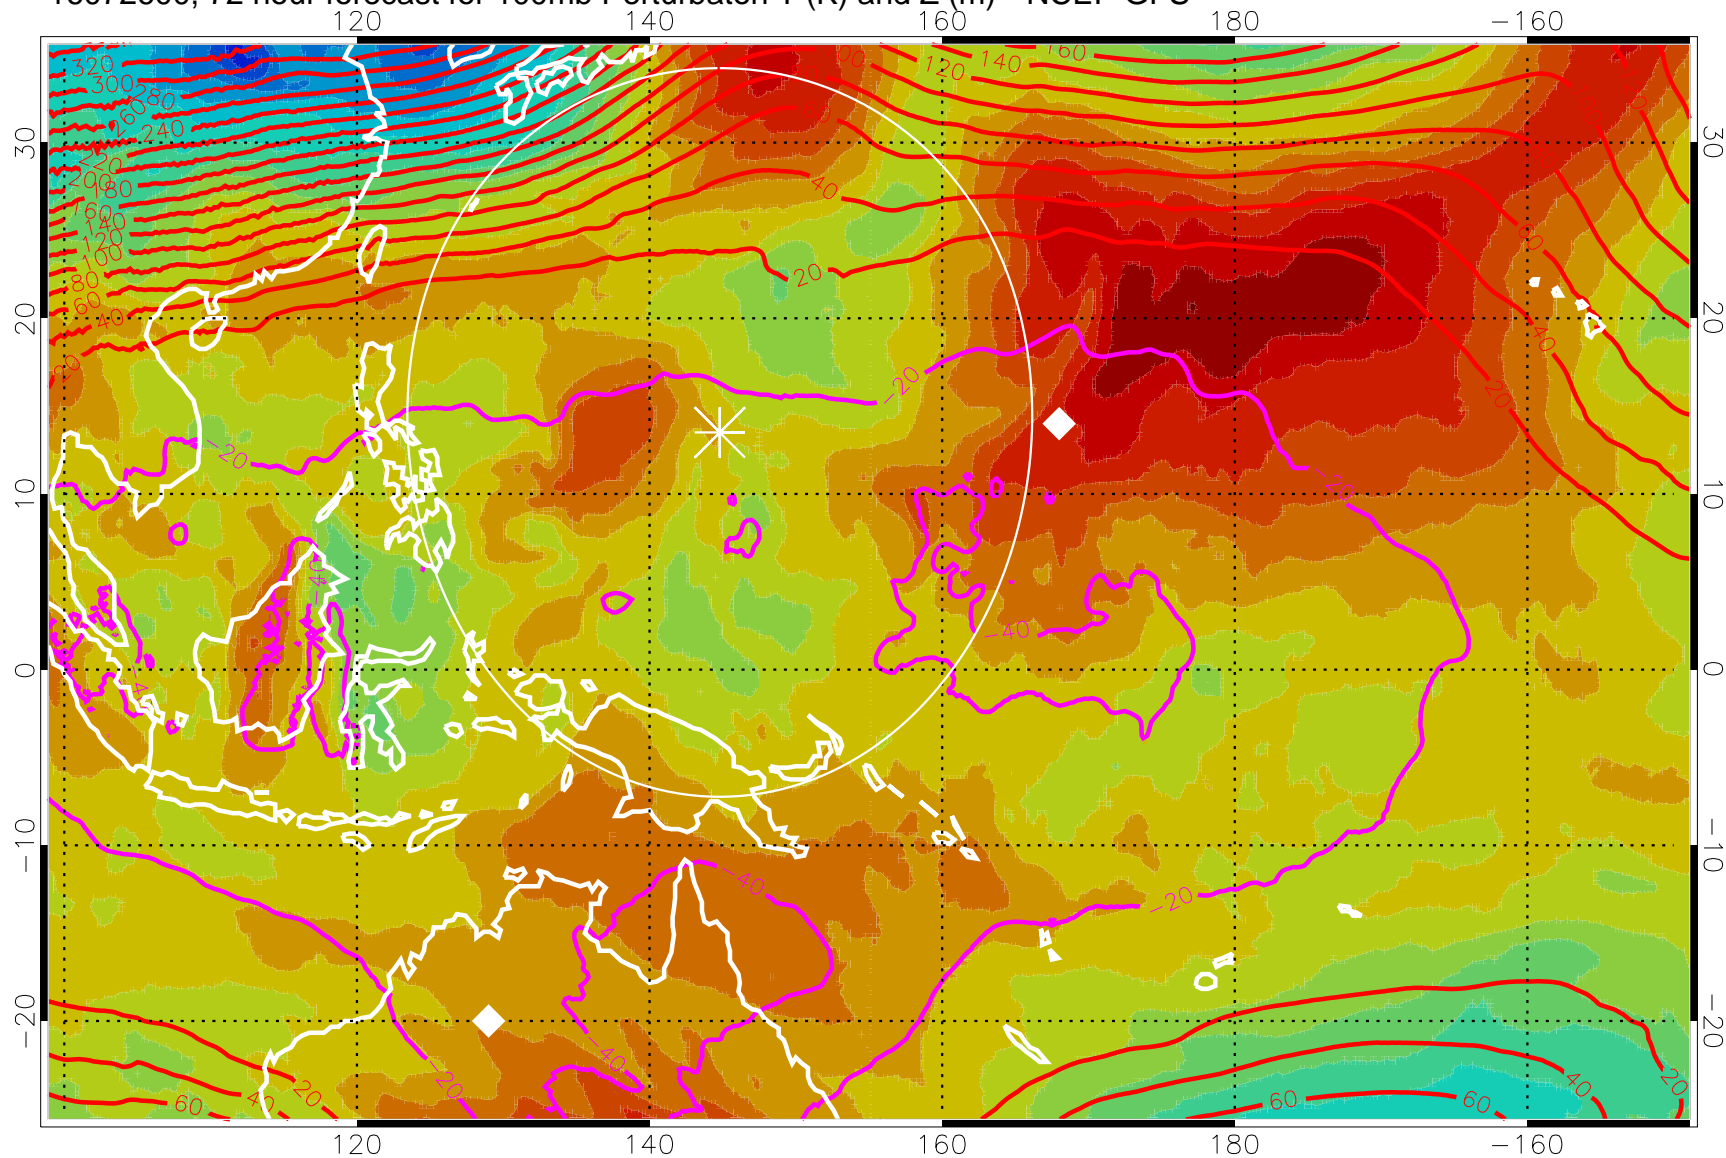

16072600, 72 hour forecast for 100mb Perturbaton T (K) and Z (m)-- NCEP GFS

Contours are 100 mbar Z perturbation (m)
Positive Z Contours
Negative Z Contours
Diamonds-mean pos. of anticyclones

Range ring of 2304 km