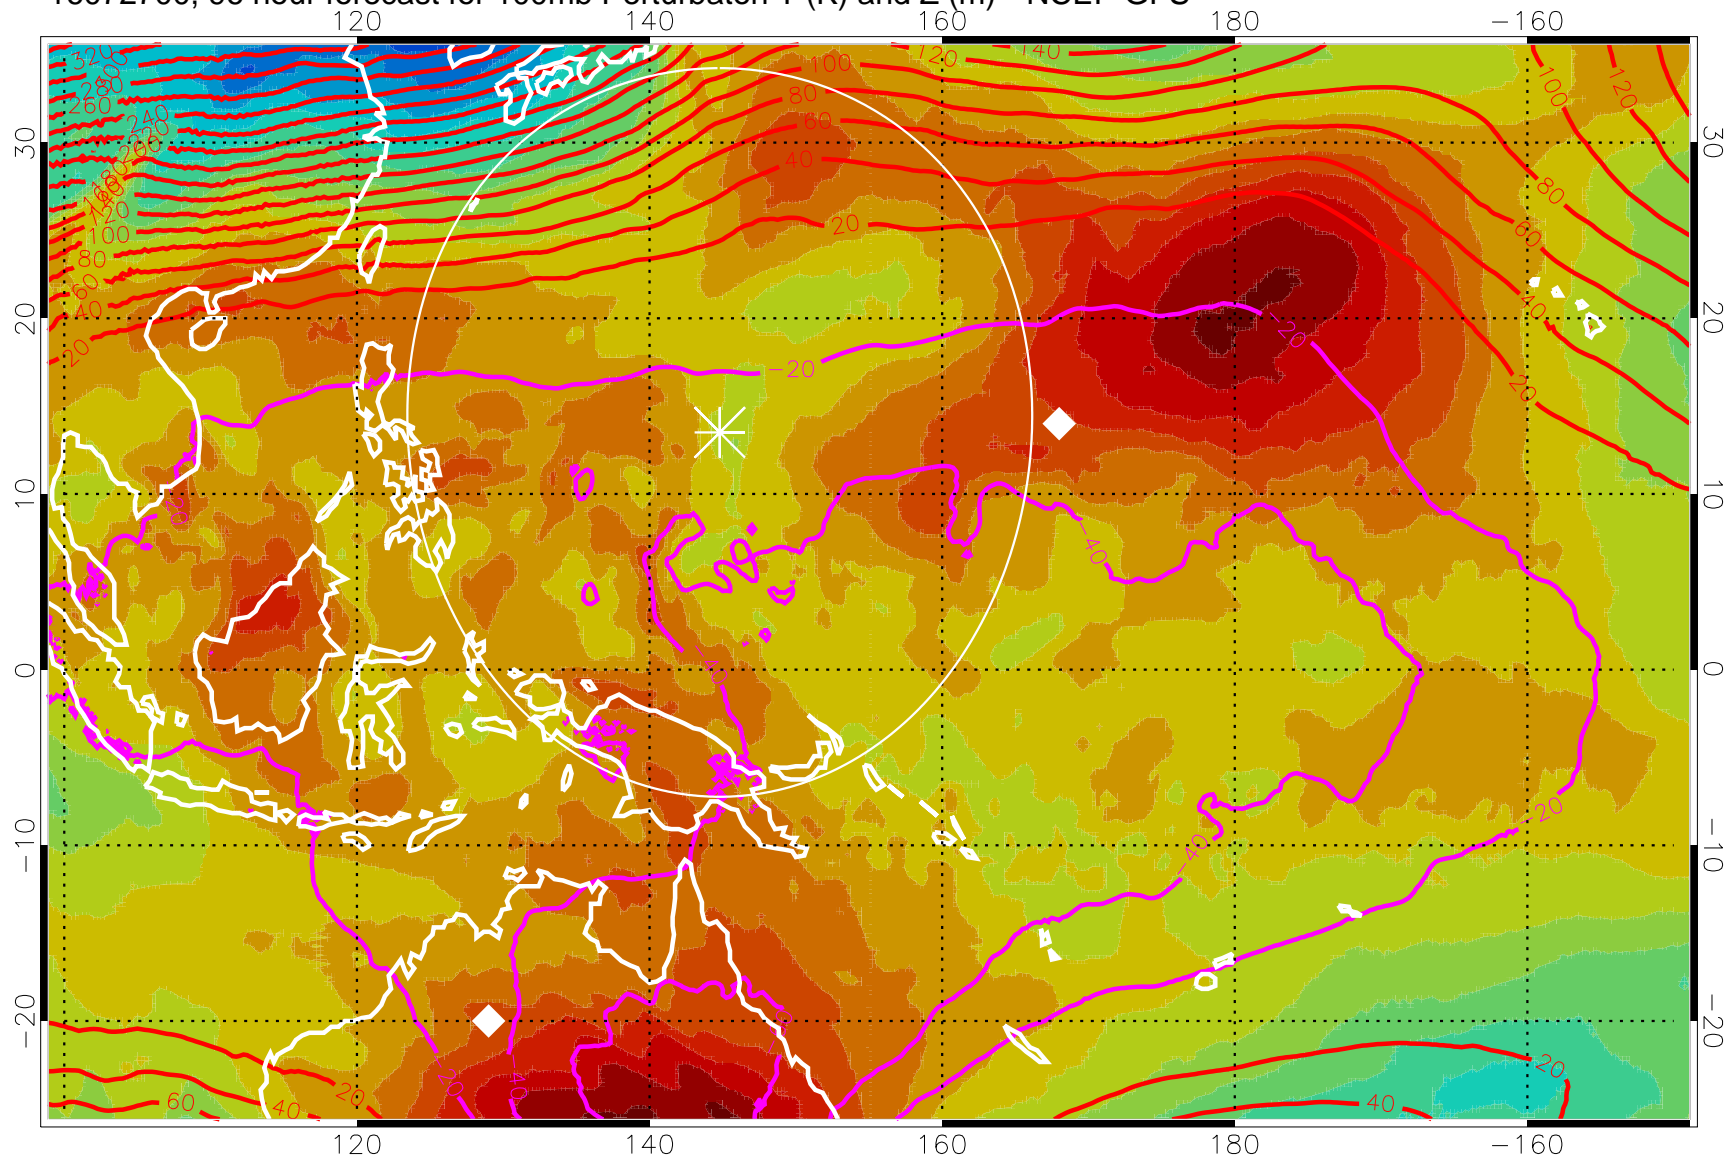

16072700, 96 hour forecast for 100mb Perturbaton T (K) and Z (m)-- NCEP GFS

Contours are 100 mbar Z perturbation (m)
Positive Z Contours
Negative Z Contours
Diamonds-mean pos. of anticyclones

Range ring of 2304 km