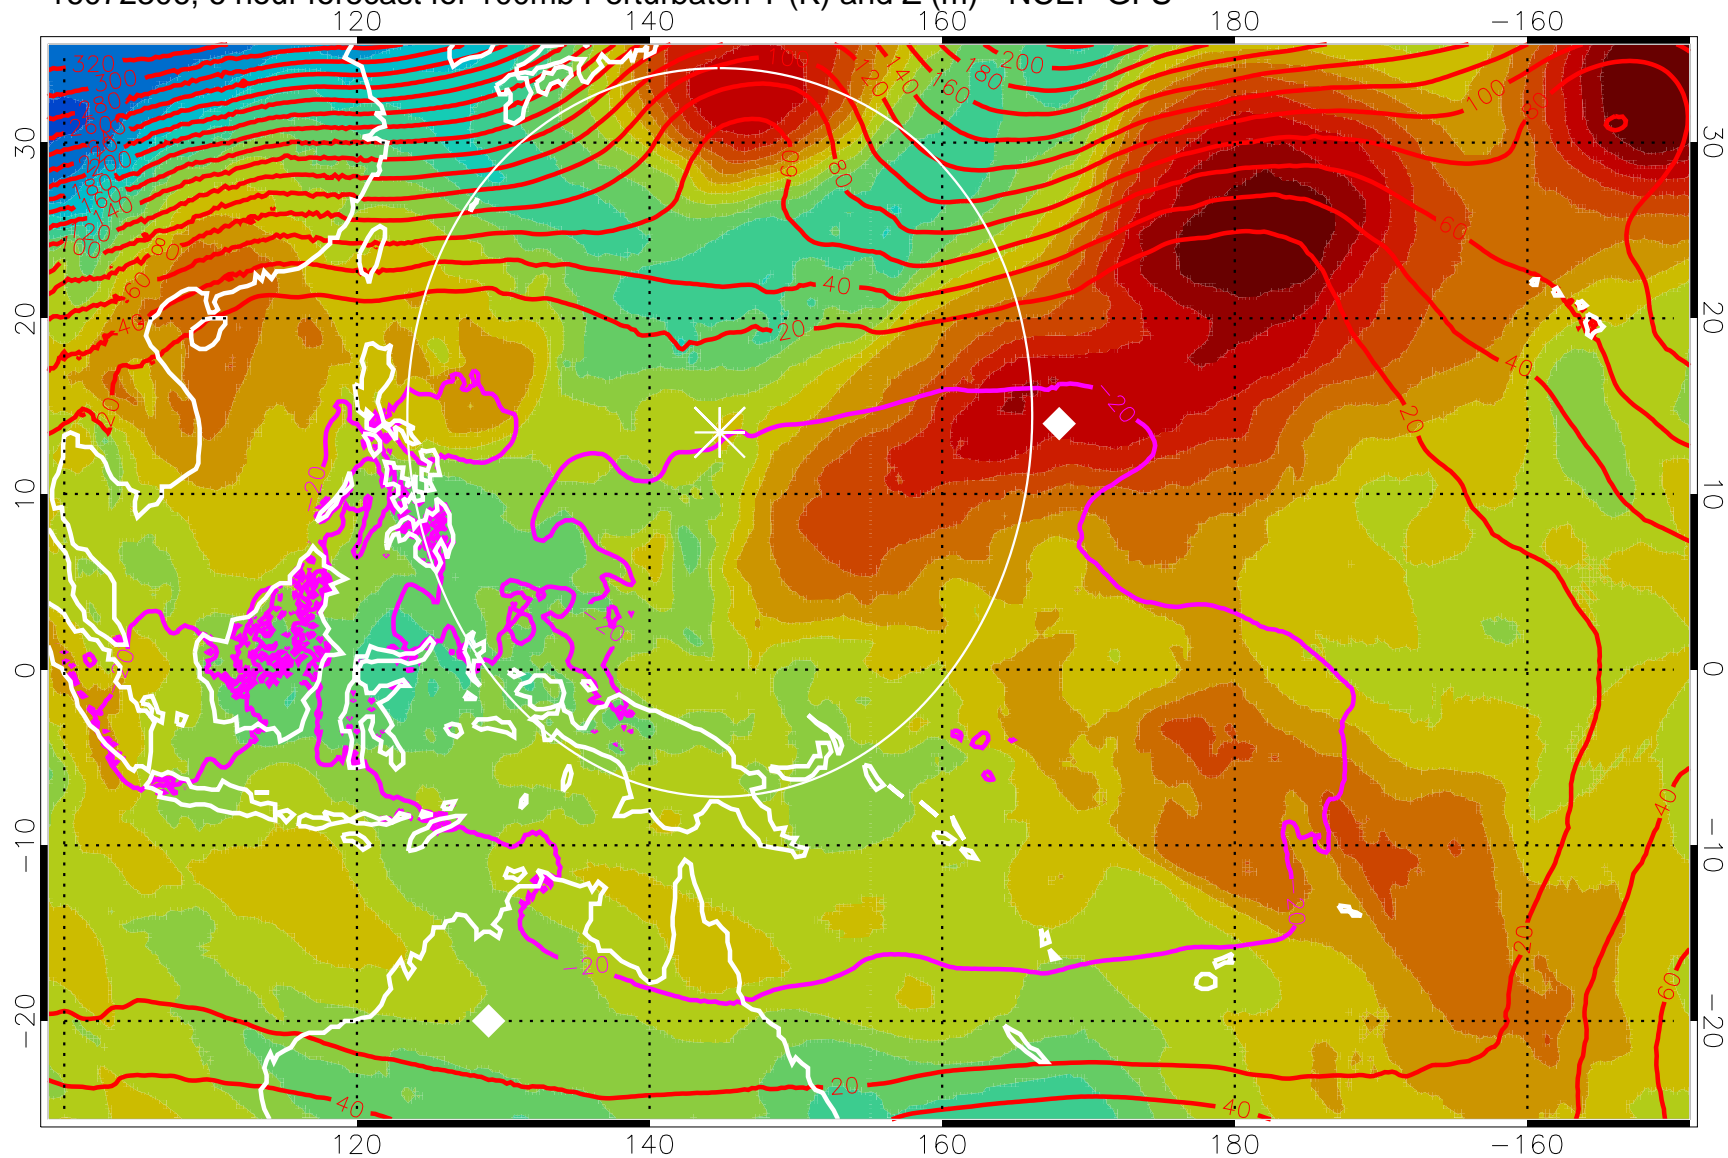

16072306, 6 hour forecast for 100mb Perturbaton T (K) and Z (m)-- NCEP GFS

Contours are 100 mbar Z perturbation (m)  
Positive Z Contours  
Negative Z Contours  
Diamonds-mean pos. of anticyclones

Range ring of 2304 km