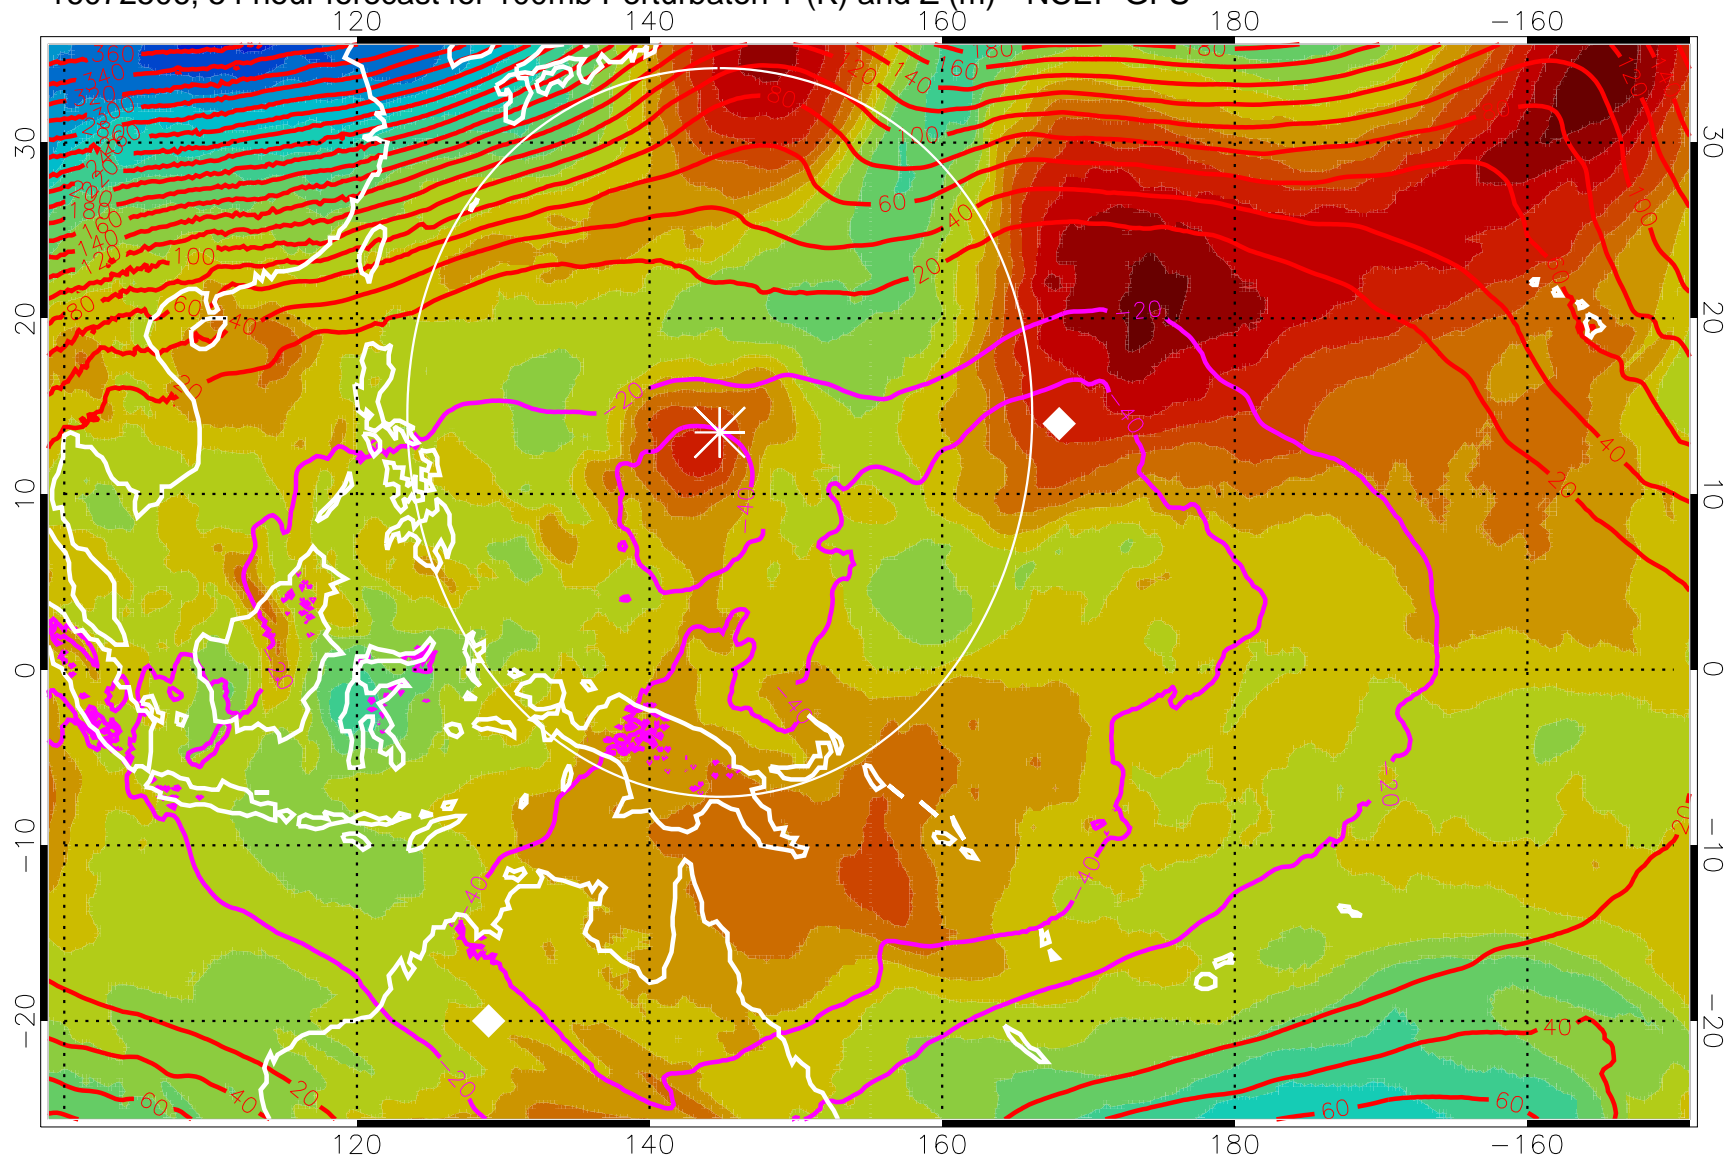

16072506, 54 hour forecast for 100mb Perturbaton T (K) and Z (m)-- NCEP GFS

Contours are 100 mbar Z perturbation (m)
Positive Z Contours
Negative Z Contours
Diamonds-mean pos. of anticyclones

Range ring of 2304 km