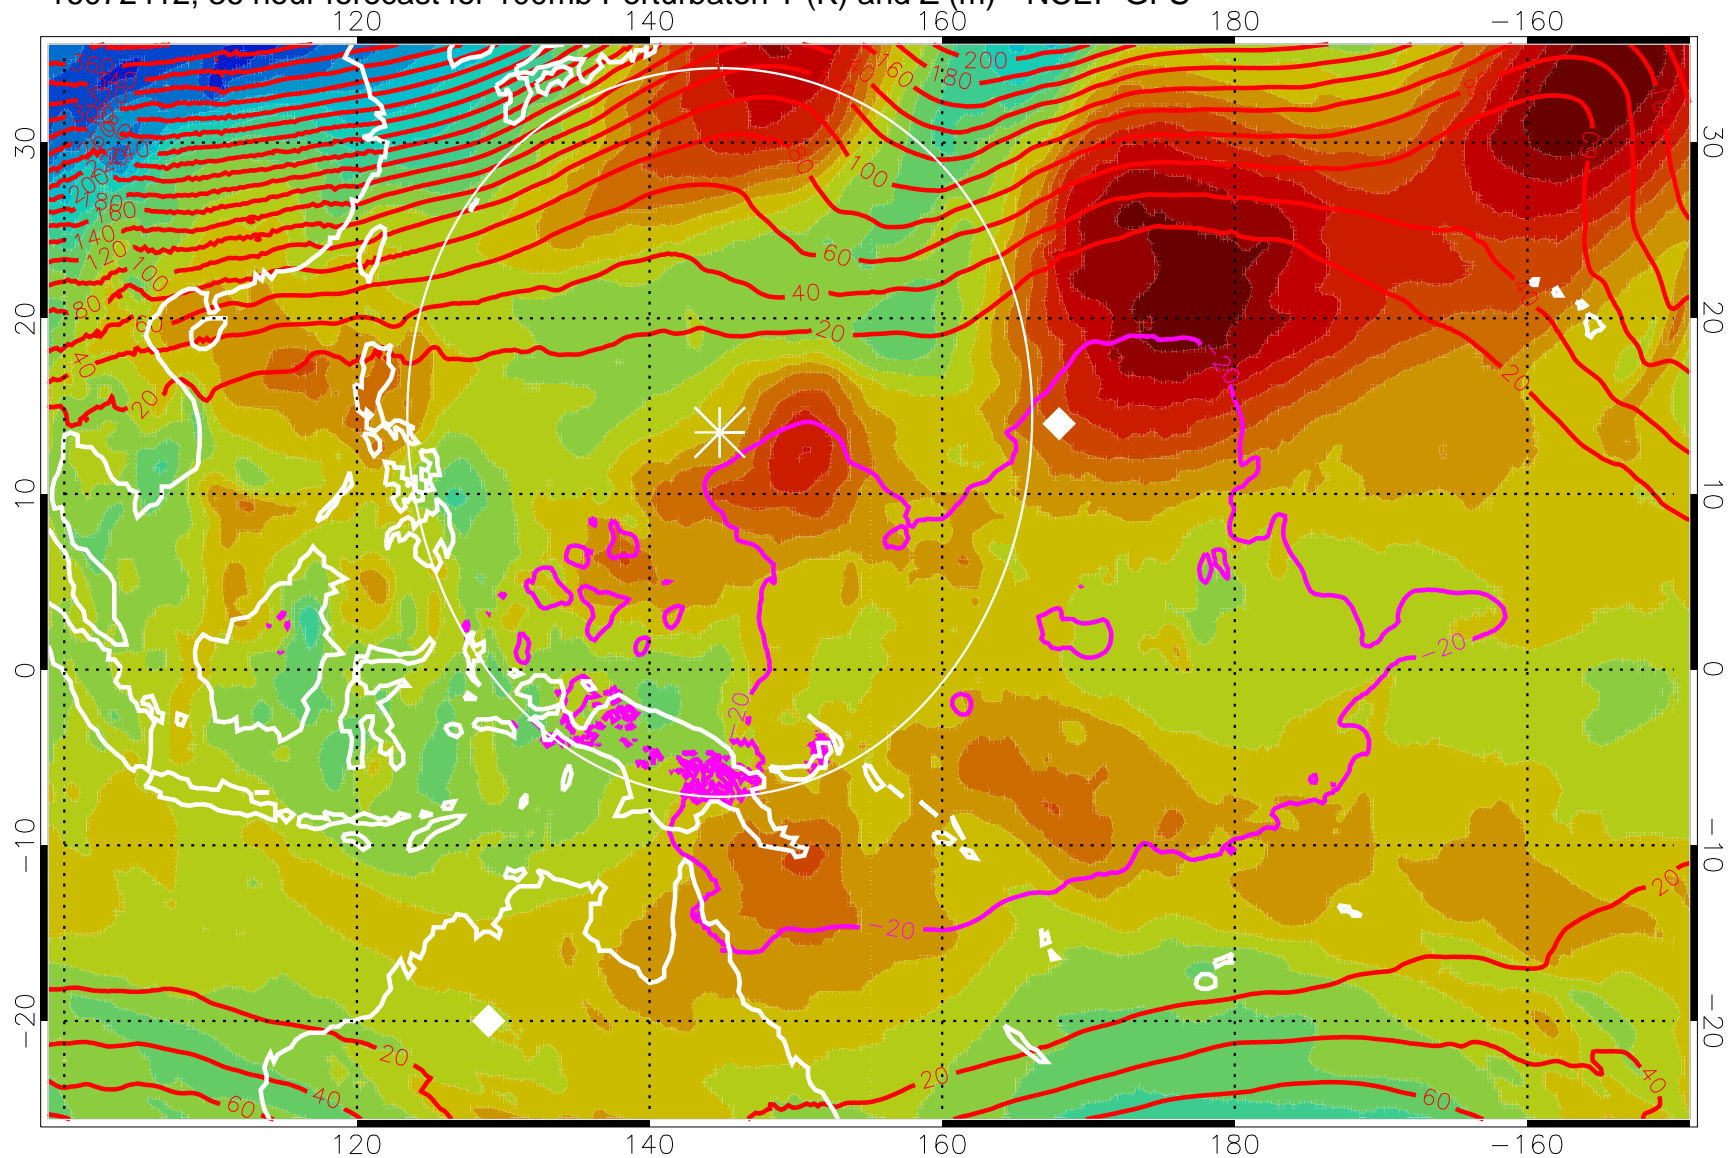

16072412, 36 hour forecast for 100mb Perturbaton T (K) and Z (m)-- NCEP GFS

Contours are 100 mbar Z perturbation (m)
Positive Z Contours
Negative Z Contours
Diamonds-mean pos. of anticyclones

Range ring of 2304 km