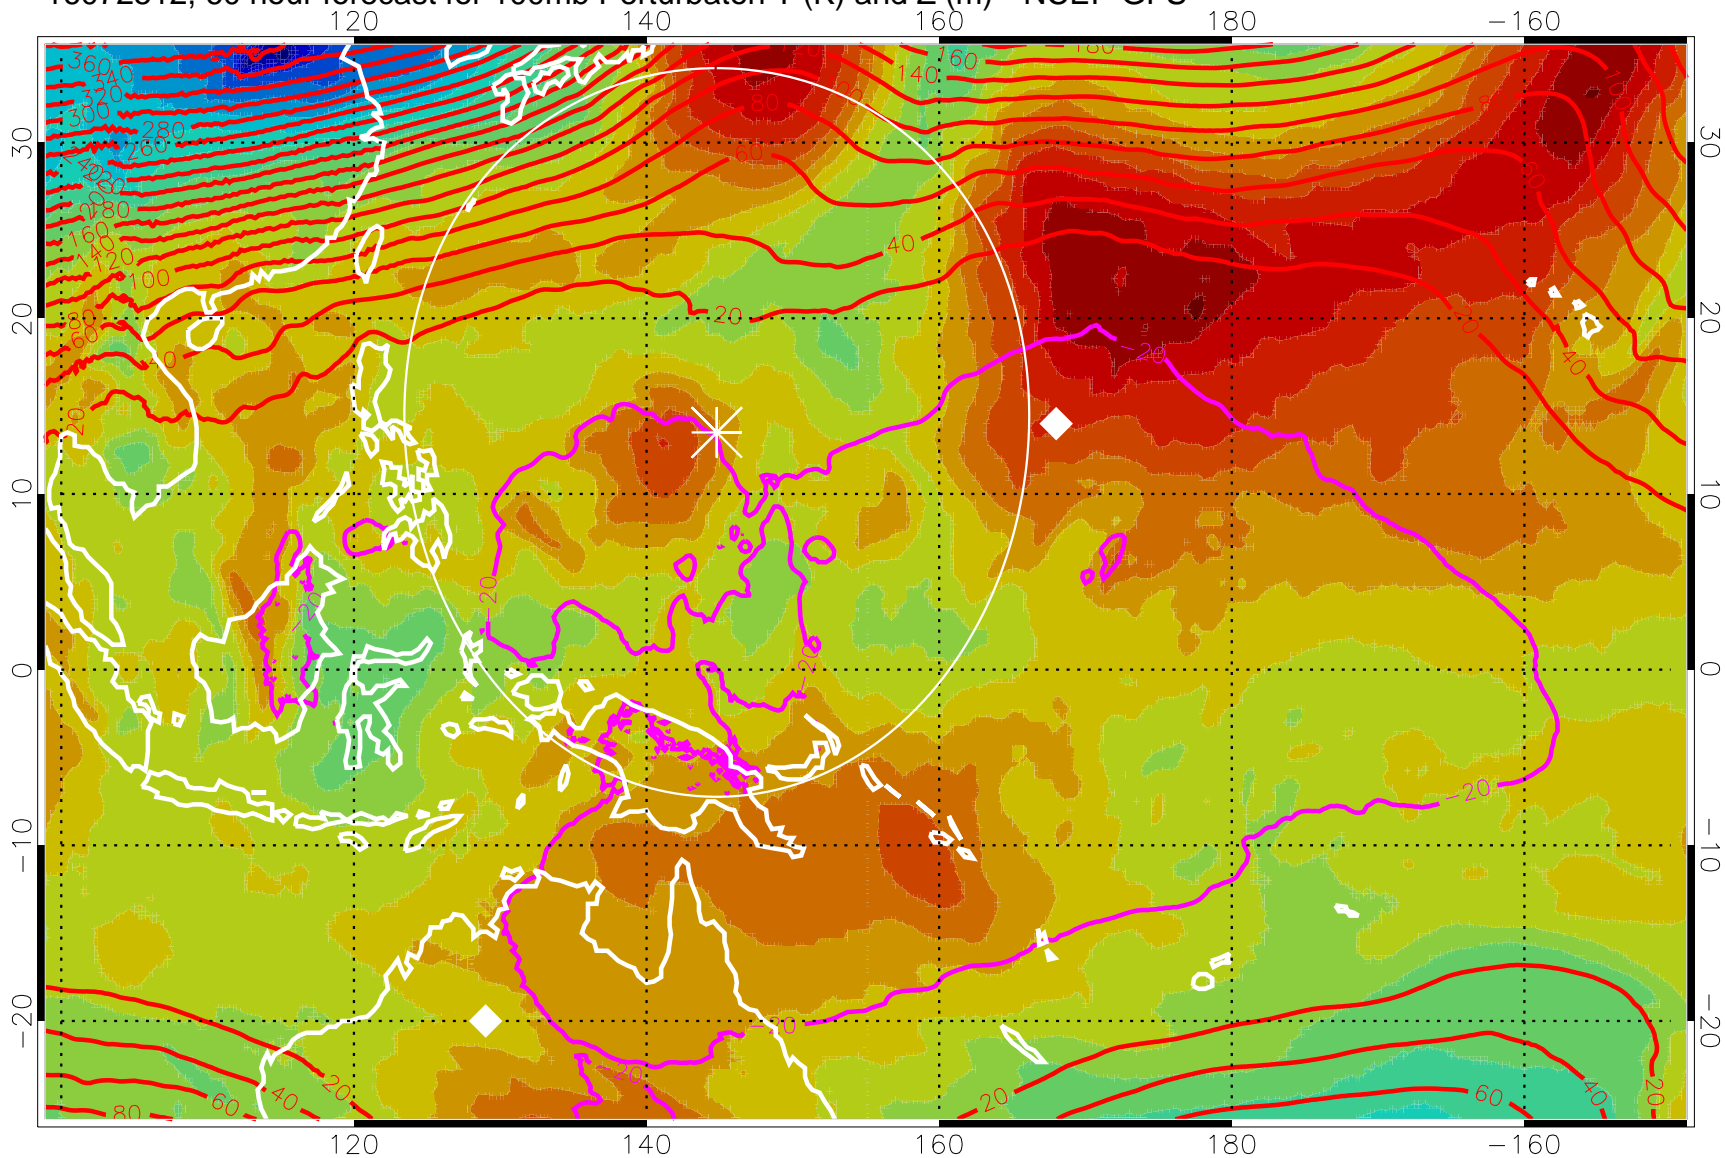

16072512, 60 hour forecast for 100mb Perturbaton T (K) and Z (m)-- NCEP GFS

Contours are 100 mbar Z perturbation (m)
Positive Z Contours
Negative Z Contours
Diamonds-mean pos. of anticyclones

Range ring of 2304 km