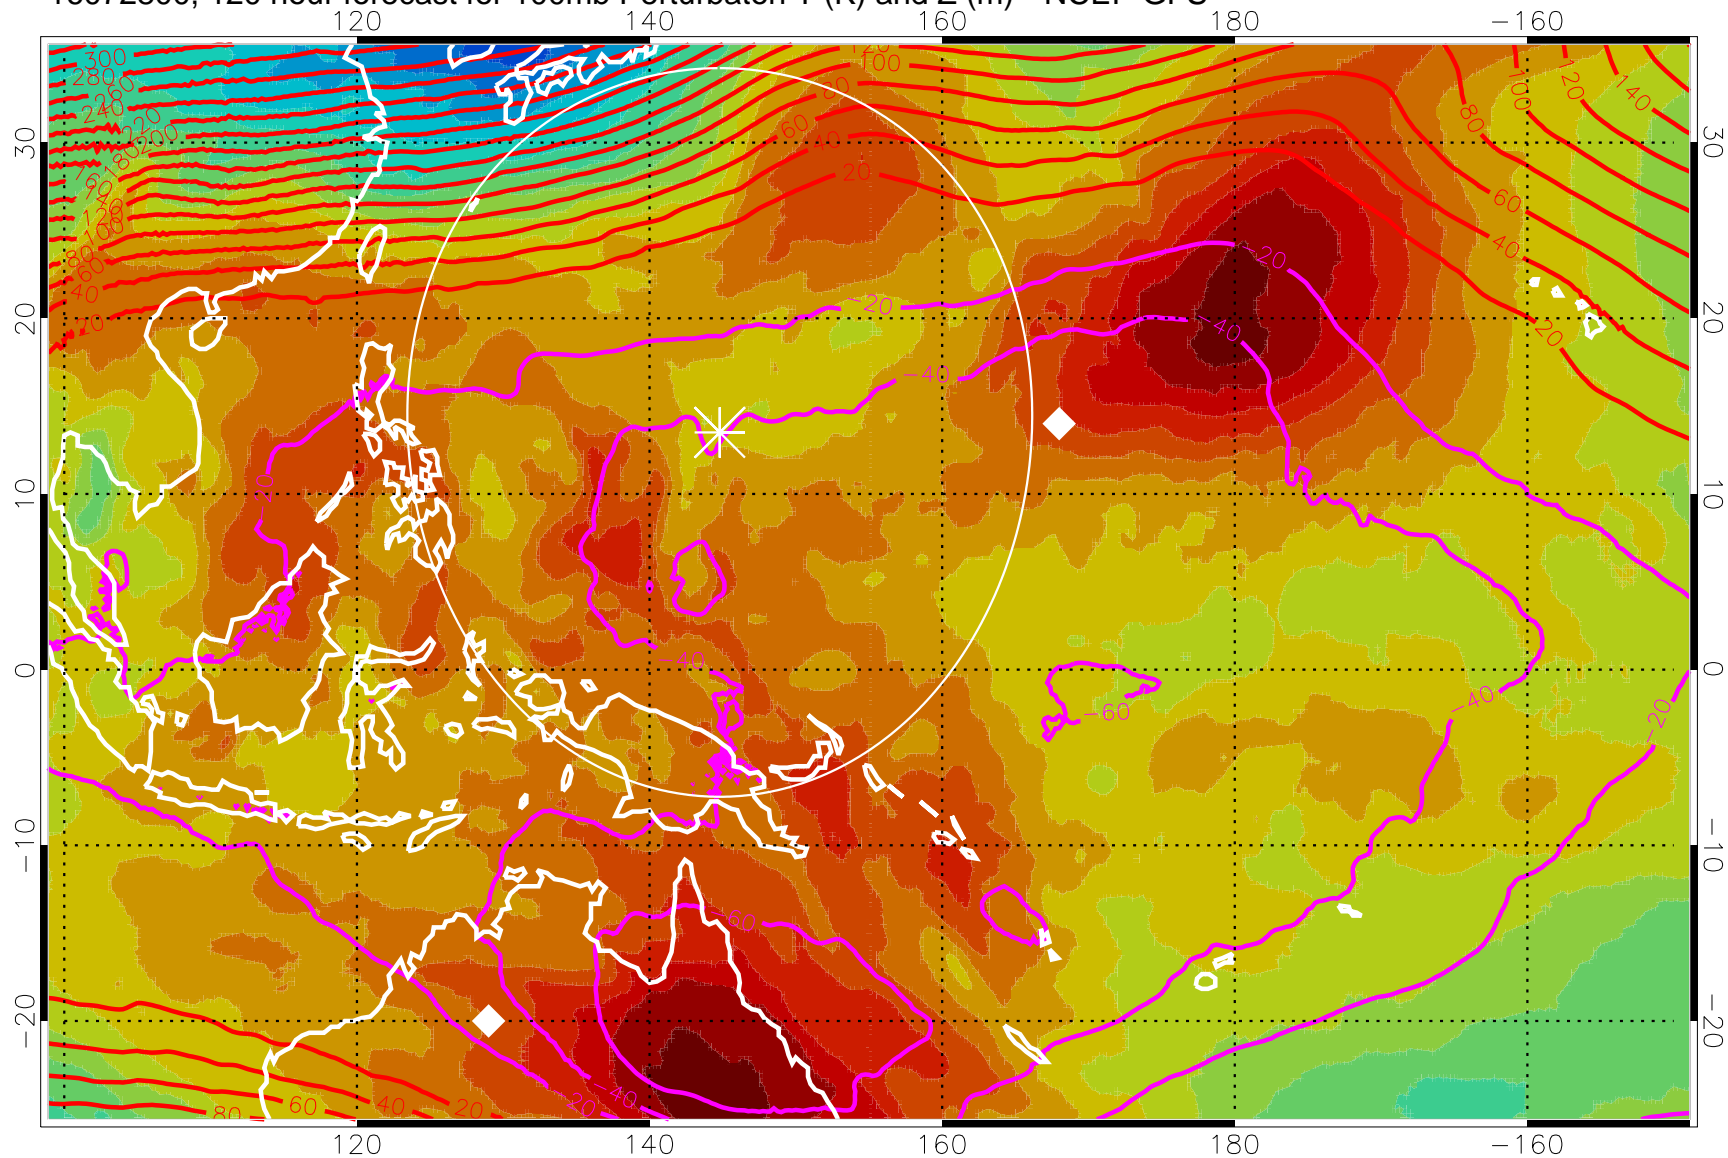

16072800, 120 hour forecast for 100mb Perturbaton T (K) and Z (m)-- NCEP GFS

Contours are 100 mbar Z perturbation (m)
Positive Z Contours
Negative Z Contours
Diamonds-mean pos. of anticyclones

Range ring of 2304 km