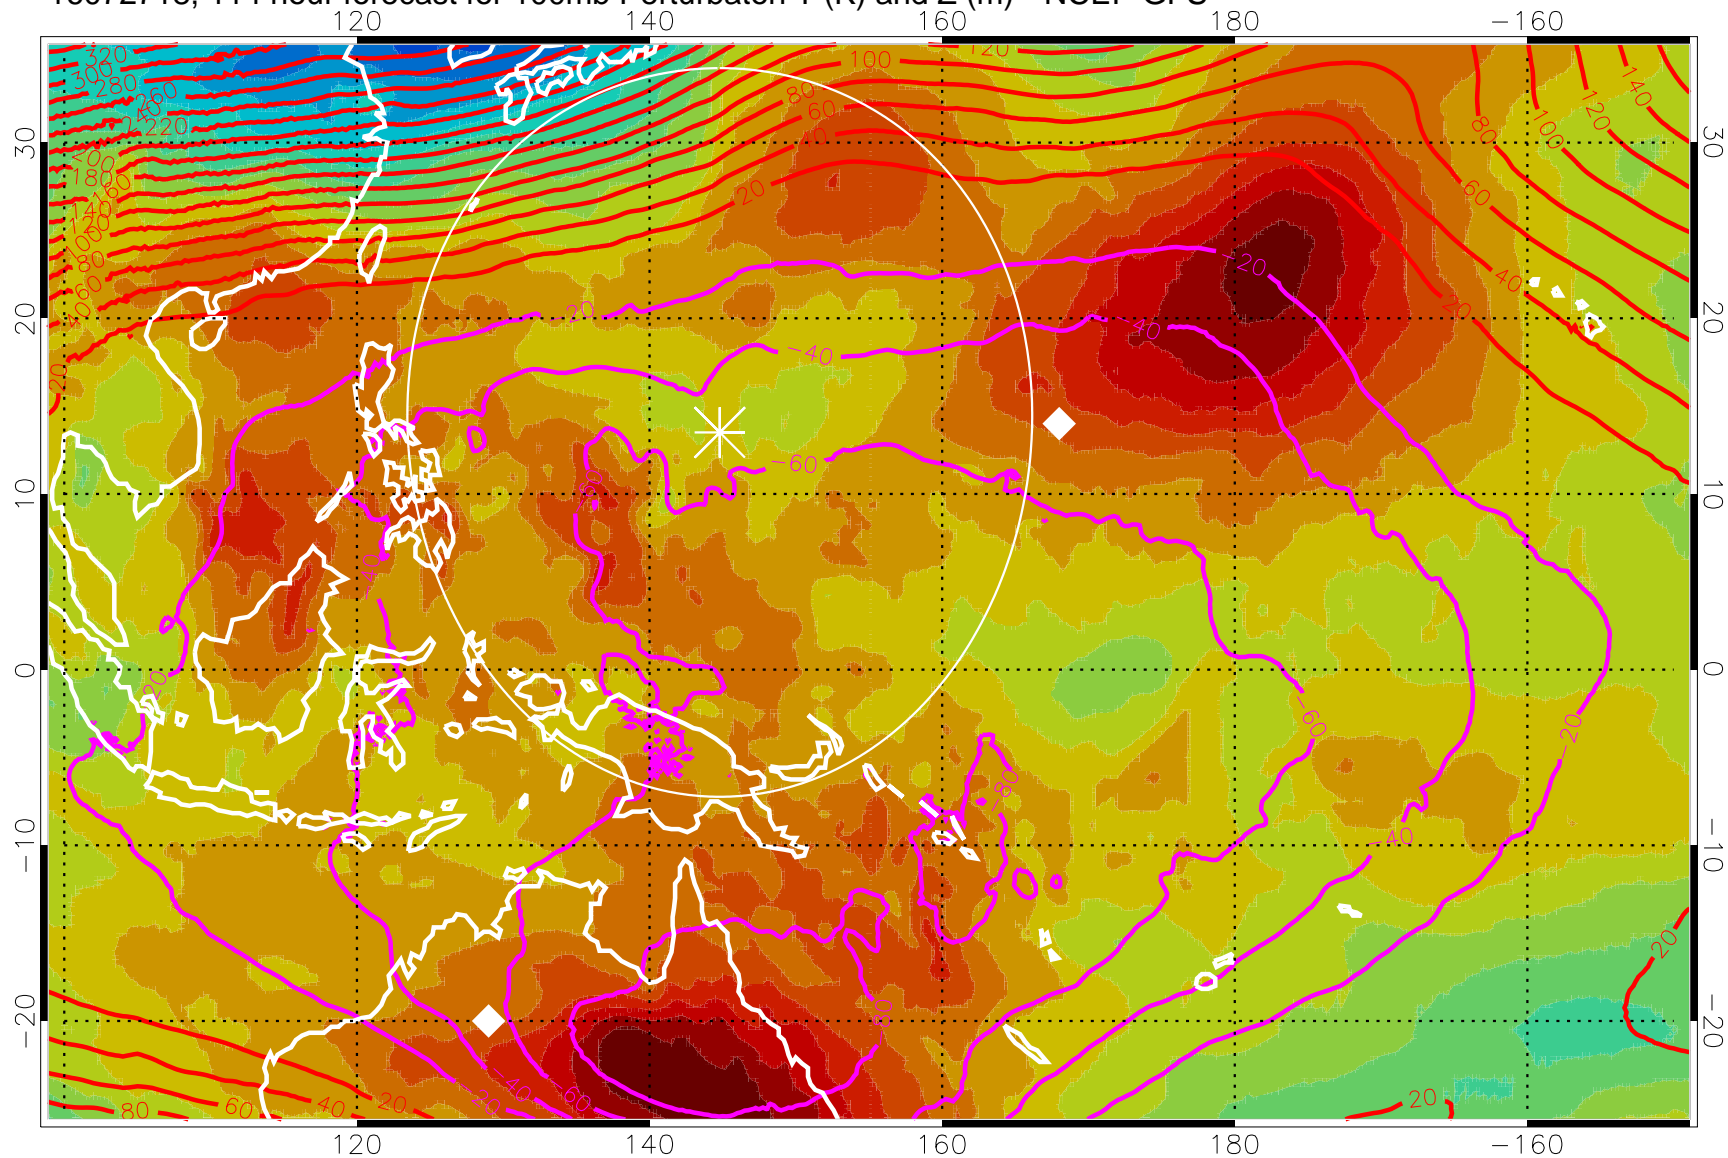

16072718, 114 hour forecast for 100mb Perturbaton T (K) and Z (m)-- NCEP GFS

Contours are 100 mbar Z perturbation (m)
Positive Z Contours
Negative Z Contours
Diamonds-mean pos. of anticyclones

Range ring of 2304 km