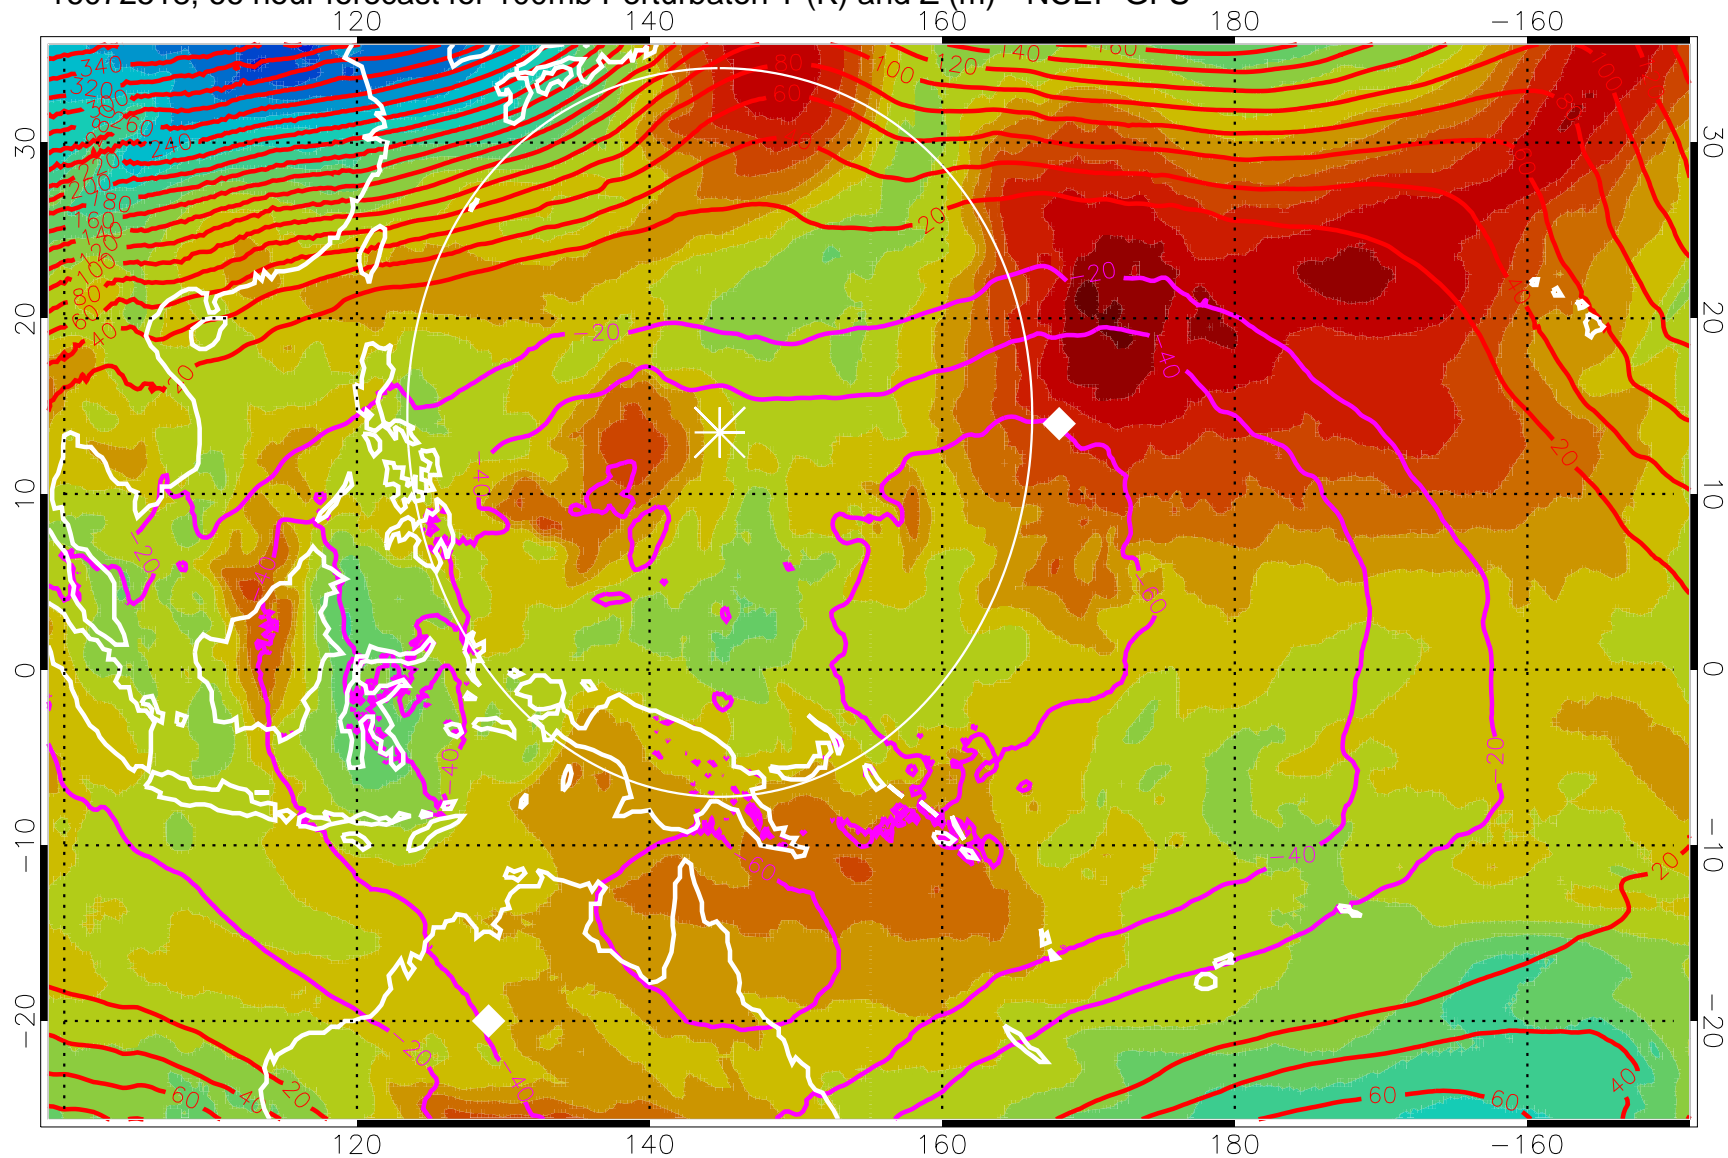

16072518, 66 hour forecast for 100mb Perturbaton T (K) and Z (m)-- NCEP GFS

Contours are 100 mbar Z perturbation (m)
Positive Z Contours
Negative Z Contours
Diamonds-mean pos. of anticyclones

Range ring of 2304 km