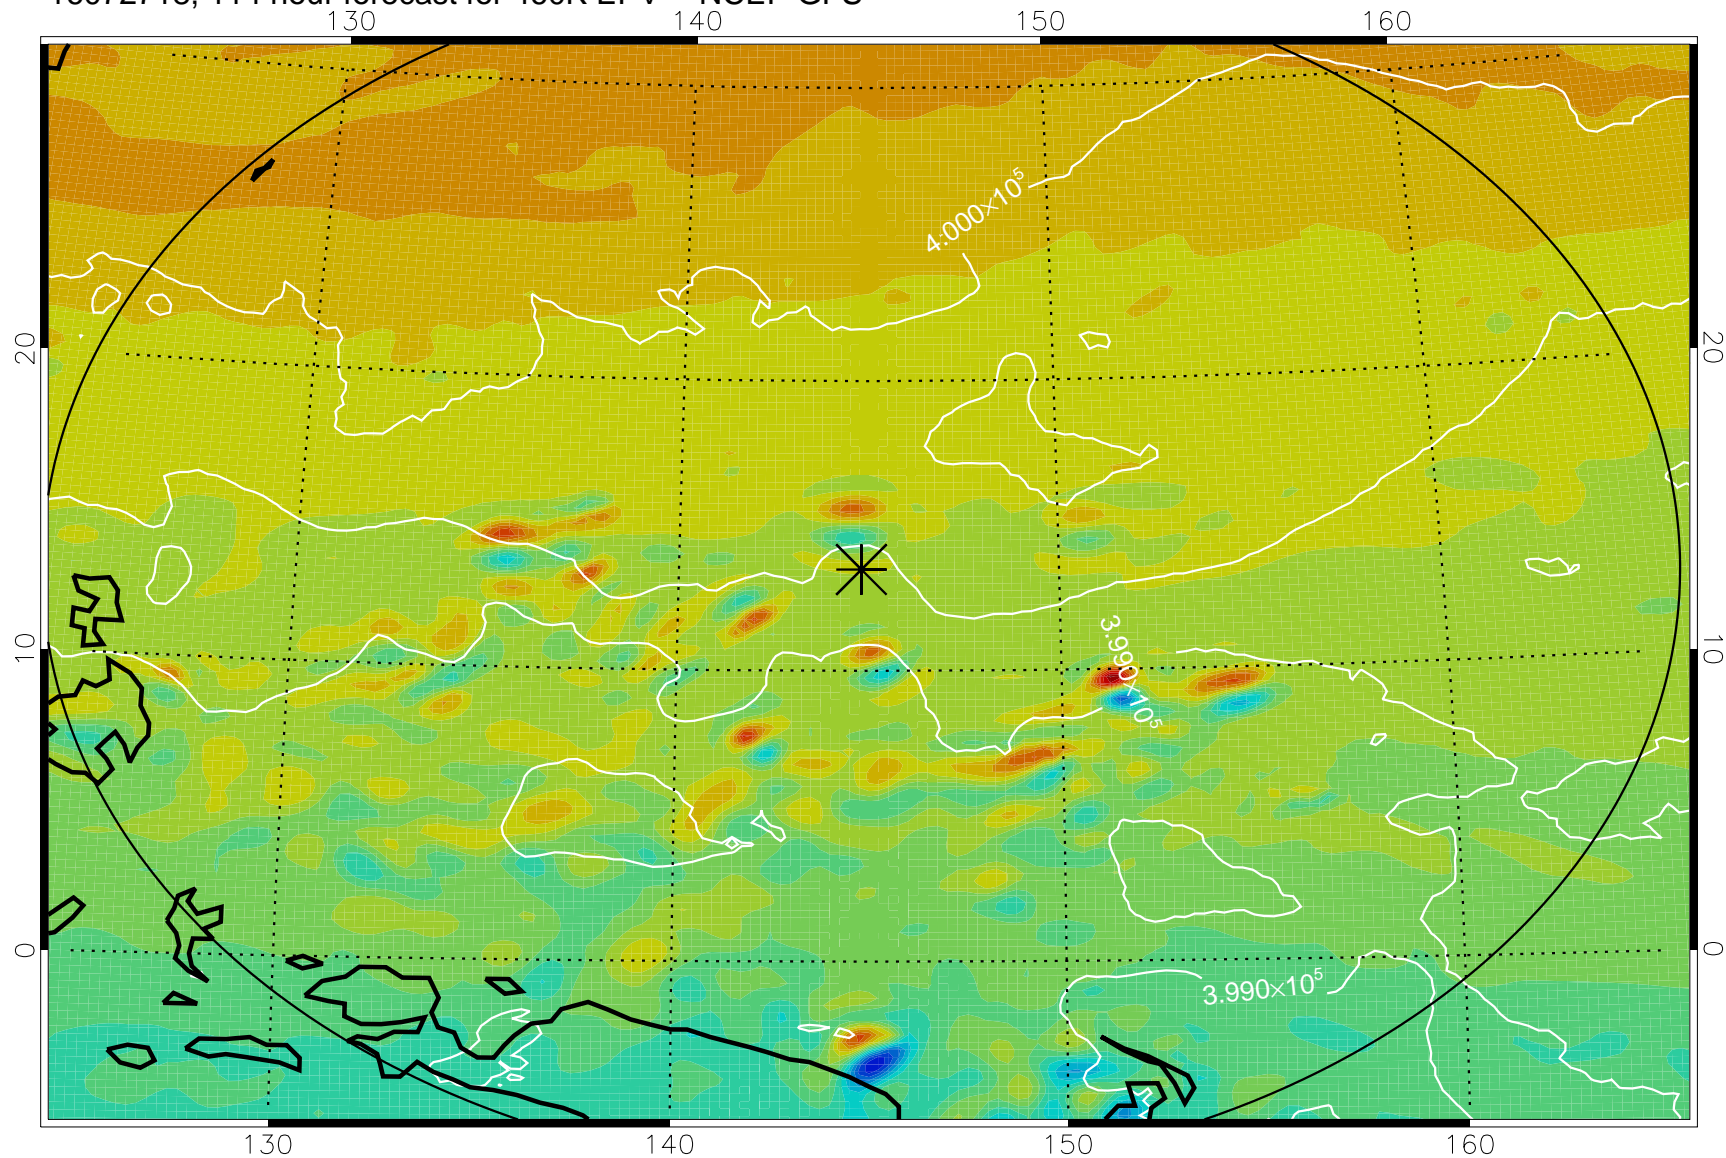

16072606, 78 hour forecast for 460K EPV -- NCEP GFS

460K Montgomery Streamfunction, white

Range ring of 2304 km

16072612, 84 hour forecast for 460K EPV -- NCEP GFS

460K Montgomery Streamfunction, white

Range ring of 2304 km

16072618, 90 hour forecast for 460K EPV -- NCEP GFS

460K Montgomery Streamfunction, white

Range ring of 2304 km

16072700, 96 hour forecast for 460K EPV -- NCEP GFS

460K Montgomery Streamfunction, white

Range ring of 2304 km

16072706, 102 hour forecast for 460K EPV -- NCEP GFS

460K Montgomery Streamfunction, white

Range ring of 2304 km

16072712, 108 hour forecast for 460K EPV -- NCEP GFS

460K Montgomery Streamfunction, white

Range ring of 2304 km

16072718, 114 hour forecast for 460K EPV -- NCEP GFS

460K Montgomery Streamfunction, white

Range ring of 2304 km

16072800, 120 hour forecast for 460K EPV -- NCEP GFS

460K Montgomery Streamfunction, white

Range ring of 2304 km