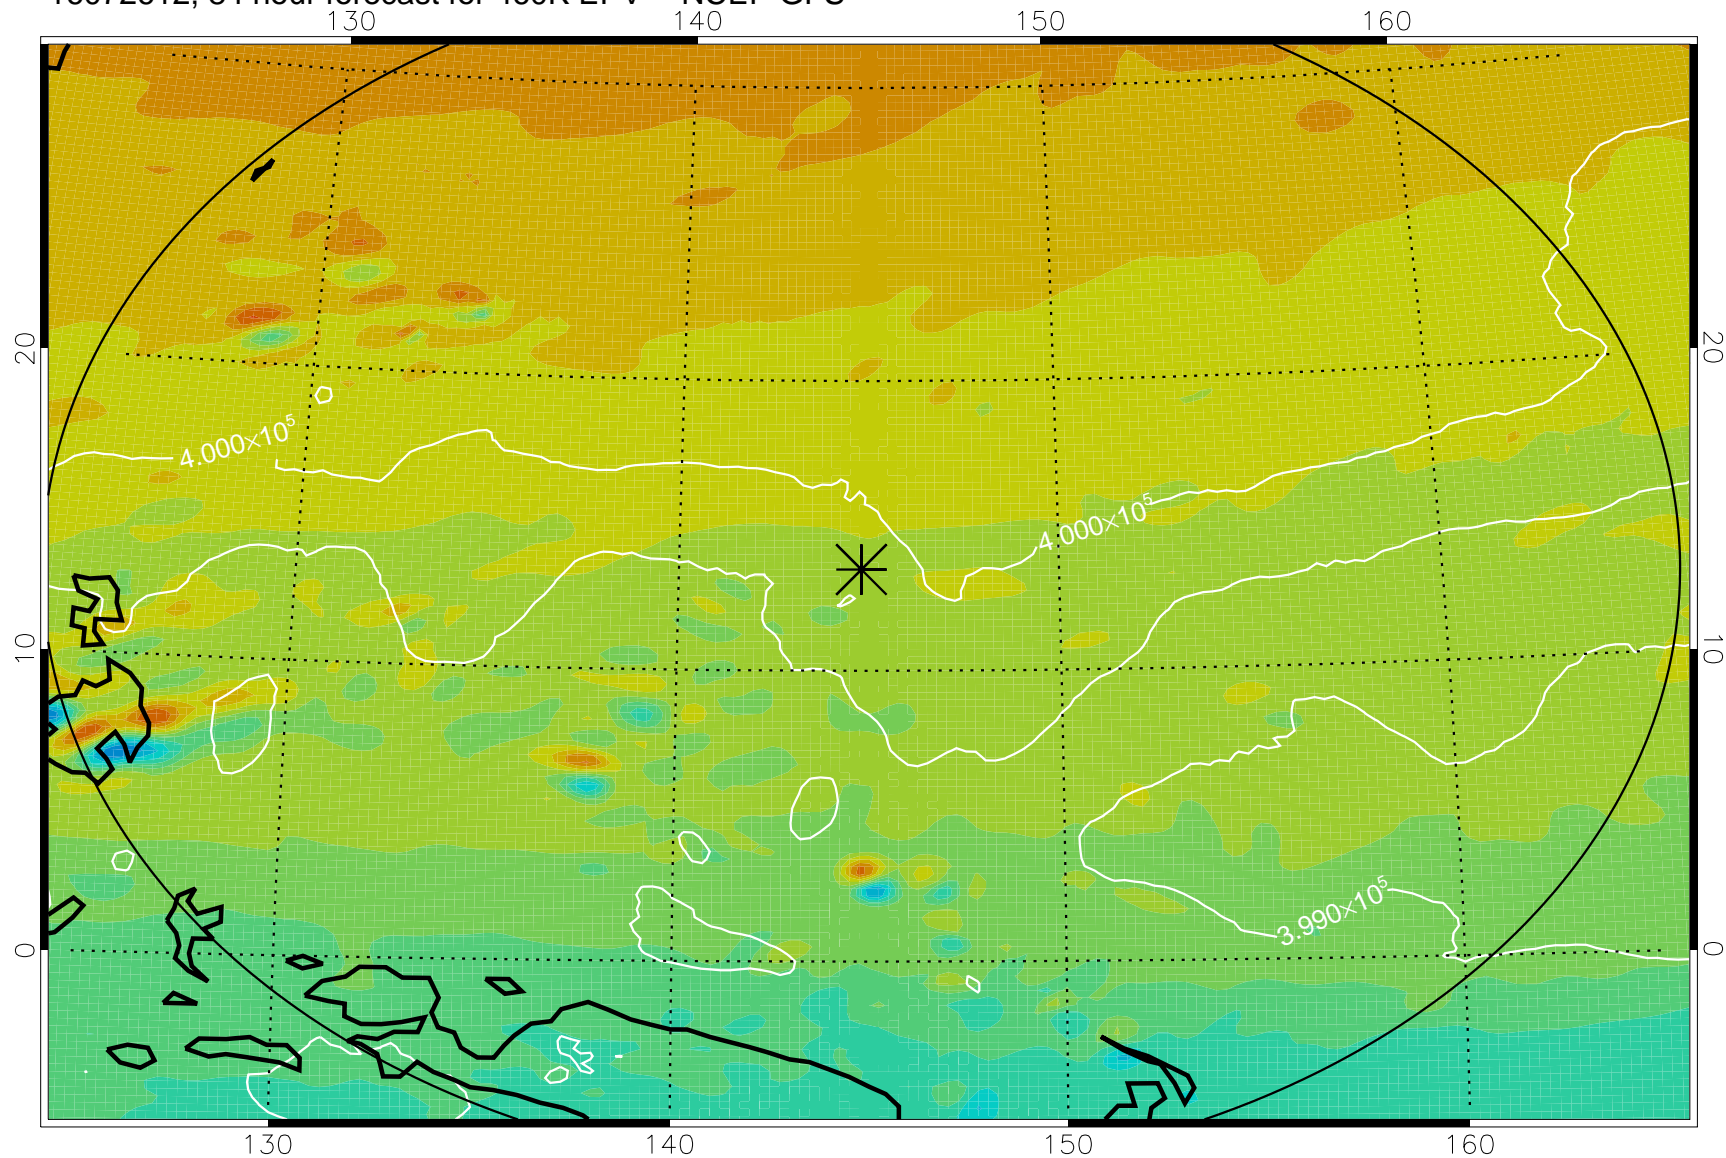

16072518, 66 hour forecast for 460K EPV -- NCEP GFS

460K Montgomery Streamfunction, white

Range ring of 2304 km

16072600, 72 hour forecast for 460K EPV -- NCEP GFS

460K Montgomery Streamfunction, white

Range ring of 2304 km

16072606, 78 hour forecast for 460K EPV -- NCEP GFS

460K Montgomery Streamfunction, white

Range ring of 2304 km

16072612, 84 hour forecast for 460K EPV -- NCEP GFS

460K Montgomery Streamfunction, white

Range ring of 2304 km

16072618, 90 hour forecast for 460K EPV -- NCEP GFS

460K Montgomery Streamfunction, white

Range ring of 2304 km

16072700, 96 hour forecast for 460K EPV -- NCEP GFS

460K Montgomery Streamfunction, white

Range ring of 2304 km

16072706, 102 hour forecast for 460K EPV -- NCEP GFS

460K Montgomery Streamfunction, white

Range ring of 2304 km

16072712, 108 hour forecast for 460K EPV -- NCEP GFS

460K Montgomery Streamfunction, white

Range ring of 2304 km