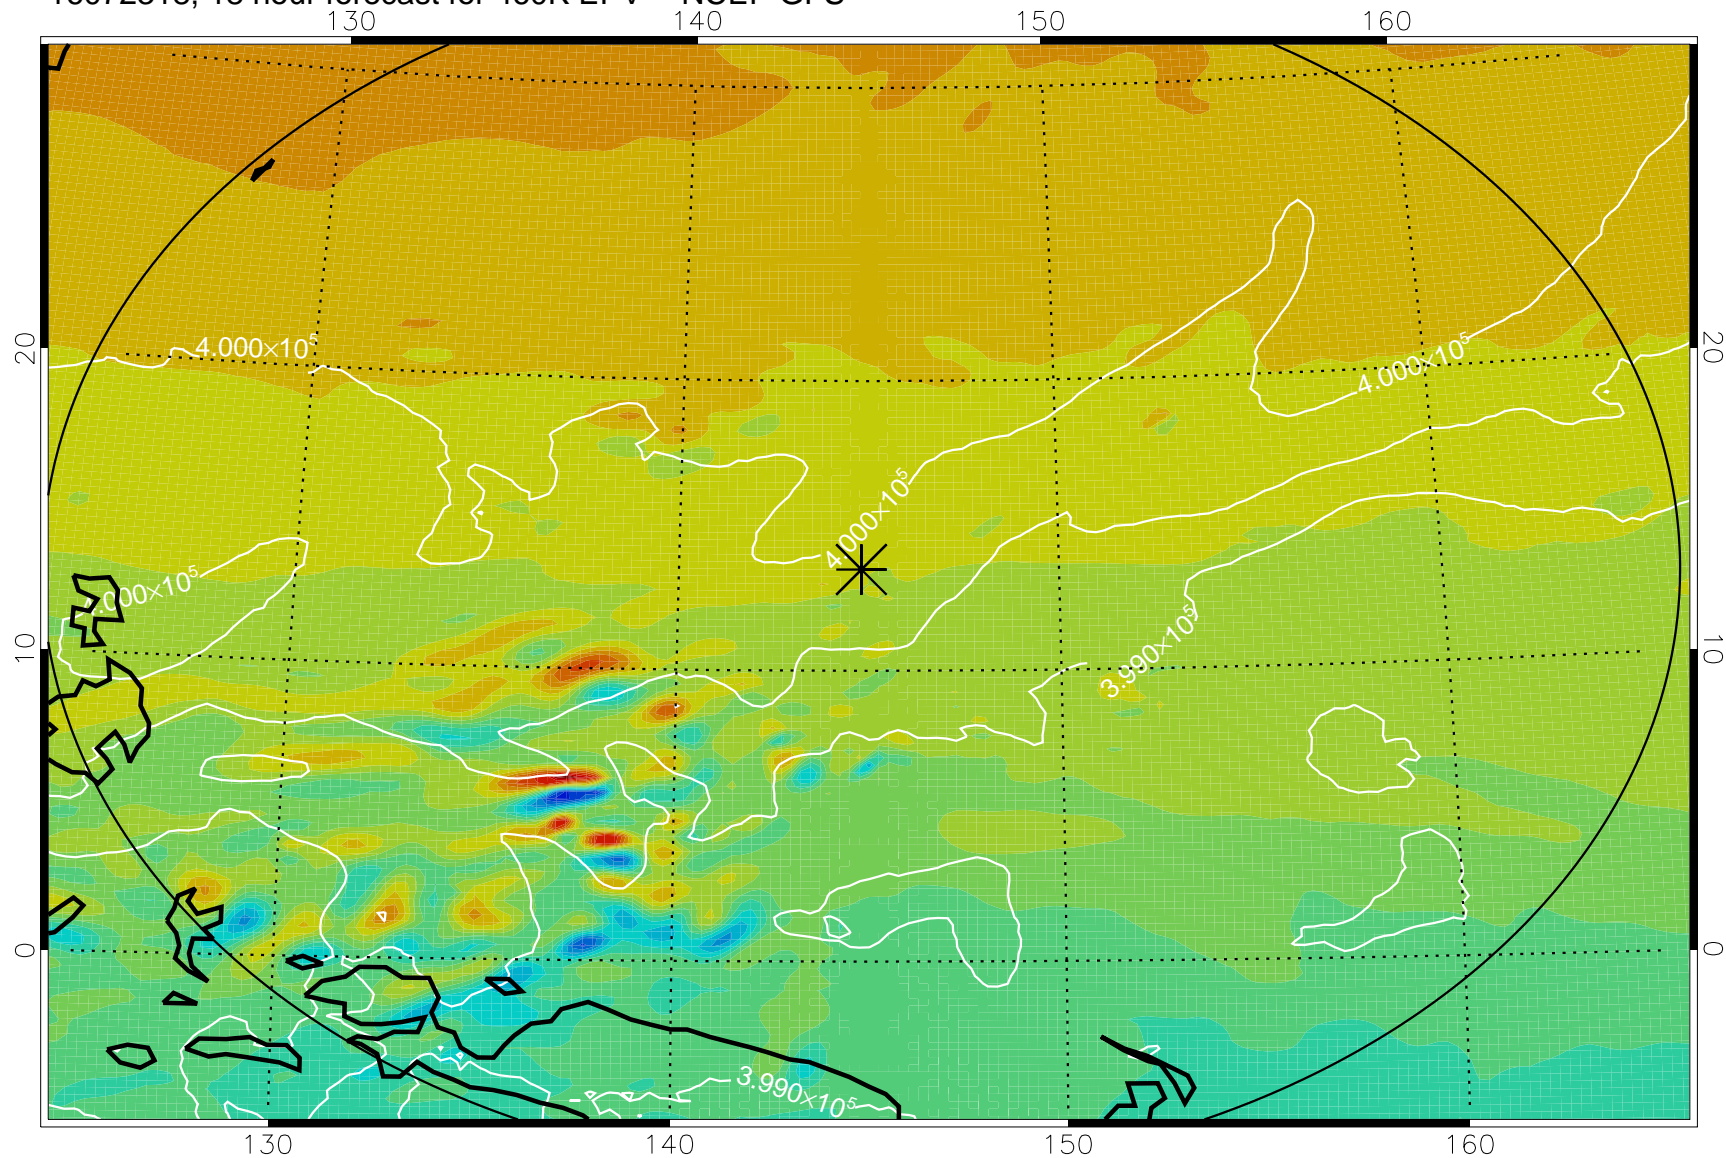

16072306, 6 hour forecast for 460K EPV -- NCEP GFS

460K Montgomery Streamfunction, white

Range ring of 2304 km

16072312, 12 hour forecast for 460K EPV -- NCEP GFS

460K Montgomery Streamfunction, white

Range ring of 2304 km

16072318, 18 hour forecast for 460K EPV -- NCEP GFS

460K Montgomery Streamfunction, white

Range ring of 2304 km

16072400, 24 hour forecast for 460K EPV -- NCEP GFS

460K Montgomery Streamfunction, white

Range ring of 2304 km

16072406, 30 hour forecast for 460K EPV -- NCEP GFS

460K Montgomery Streamfunction, white

Range ring of 2304 km

16072412, 36 hour forecast for 460K EPV -- NCEP GFS

460K Montgomery Streamfunction, white

Range ring of 2304 km

16072418, 42 hour forecast for 460K EPV -- NCEP GFS

460K Montgomery Streamfunction, white

Range ring of 2304 km

16072500, 48 hour forecast for 460K EPV -- NCEP GFS

460K Montgomery Streamfunction, white

Range ring of 2304 km