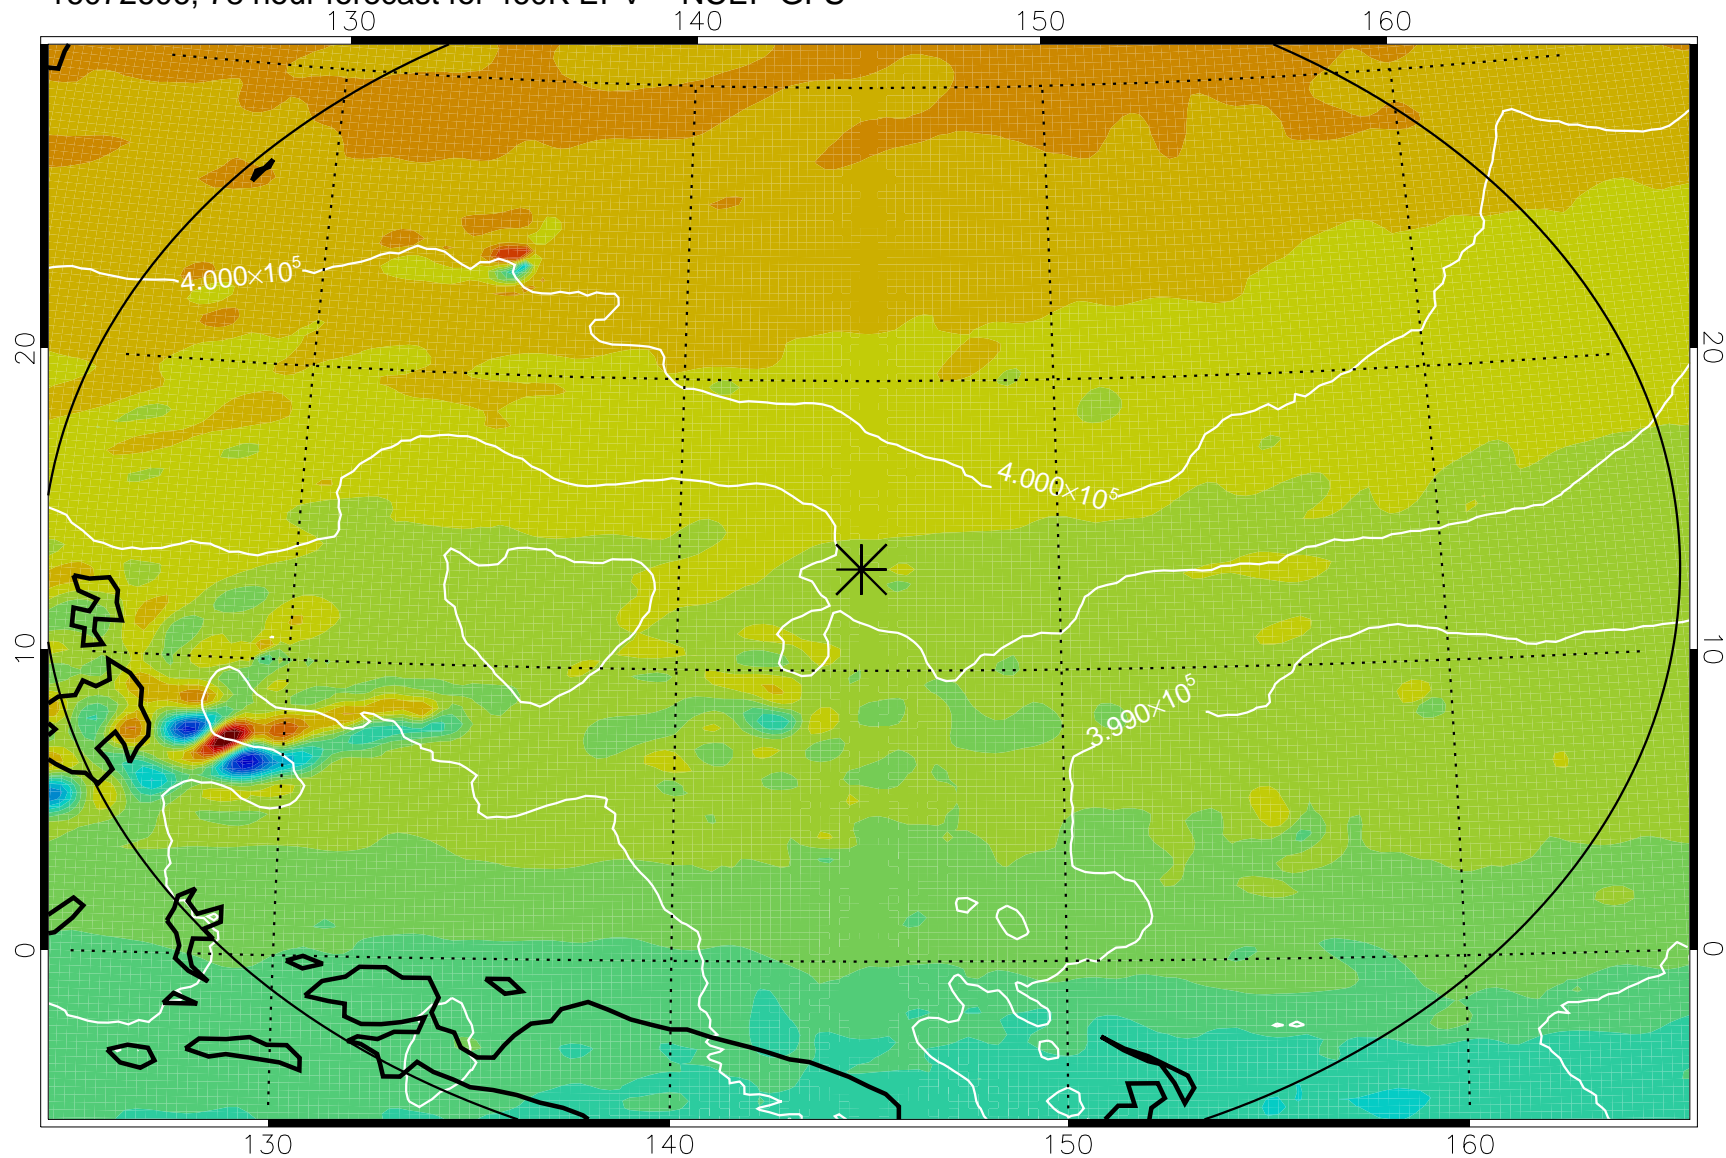

16072506, 54 hour forecast for 460K EPV -- NCEP GFS

460K Montgomery Streamfunction, white

Range ring of 2304 km

16072512, 60 hour forecast for 460K EPV -- NCEP GFS

460K Montgomery Streamfunction, white

Range ring of 2304 km

16072518, 66 hour forecast for 460K EPV -- NCEP GFS

460K Montgomery Streamfunction, white

Range ring of 2304 km

16072600, 72 hour forecast for 460K EPV -- NCEP GFS

460K Montgomery Streamfunction, white

Range ring of 2304 km

16072606, 78 hour forecast for 460K EPV -- NCEP GFS

460K Montgomery Streamfunction, white

Range ring of 2304 km

16072612, 84 hour forecast for 460K EPV -- NCEP GFS

460K Montgomery Streamfunction, white

Range ring of 2304 km

16072618, 90 hour forecast for 460K EPV -- NCEP GFS

460K Montgomery Streamfunction, white

Range ring of 2304 km

16072700, 96 hour forecast for 460K EPV -- NCEP GFS

460K Montgomery Streamfunction, white

Range ring of 2304 km