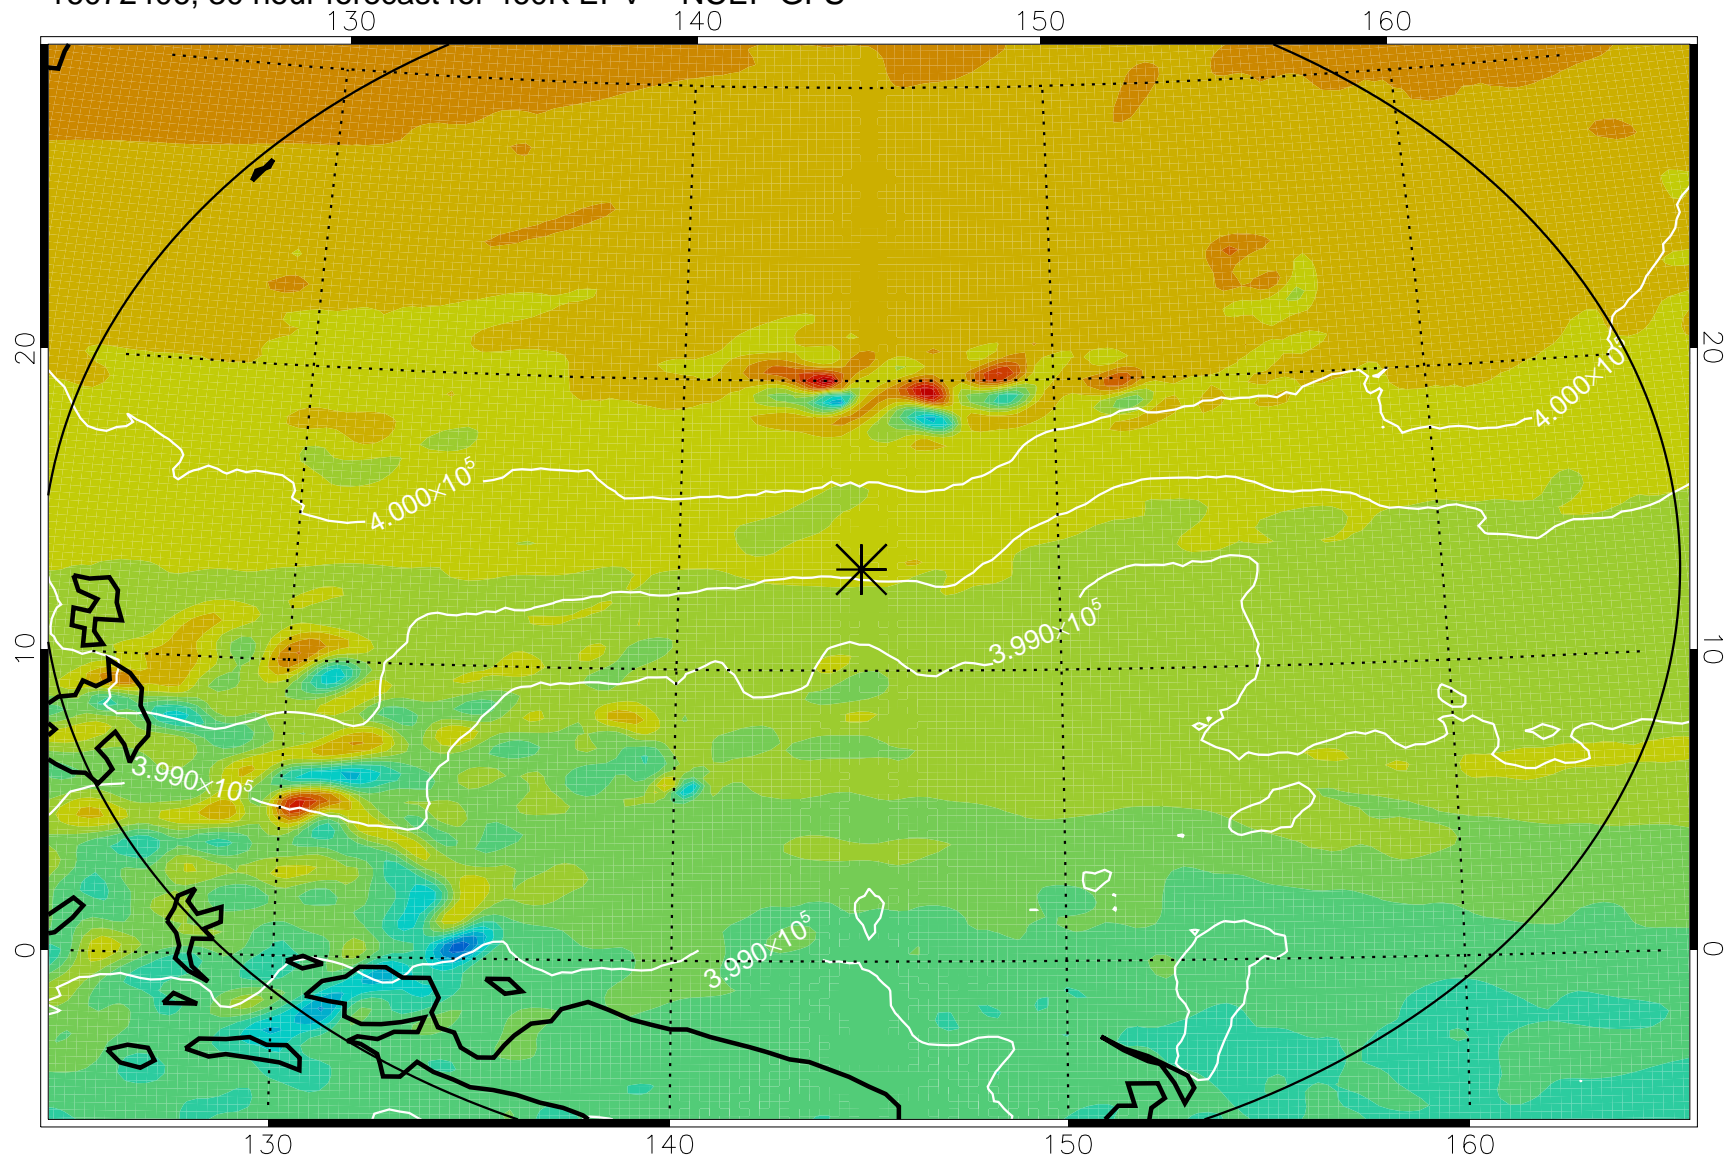

16072318, 18 hour forecast for 460K EPV -- NCEP GFS

460K Montgomery Streamfunction, white

Range ring of 2304 km

16072400, 24 hour forecast for 460K EPV -- NCEP GFS

460K Montgomery Streamfunction, white

Range ring of 2304 km

16072406, 30 hour forecast for 460K EPV -- NCEP GFS

460K Montgomery Streamfunction, white

Range ring of 2304 km

16072412, 36 hour forecast for 460K EPV -- NCEP GFS

460K Montgomery Streamfunction, white

Range ring of 2304 km

16072418, 42 hour forecast for 460K EPV -- NCEP GFS

460K Montgomery Streamfunction, white

Range ring of 2304 km

16072500, 48 hour forecast for 460K EPV -- NCEP GFS

460K Montgomery Streamfunction, white

Range ring of 2304 km

16072518, 66 hour forecast for 460K EPV -- NCEP GFS

460K Montgomery Streamfunction, white

Range ring of 2304 km

16072600, 72 hour forecast for 460K EPV -- NCEP GFS

460K Montgomery Streamfunction, white

Range ring of 2304 km