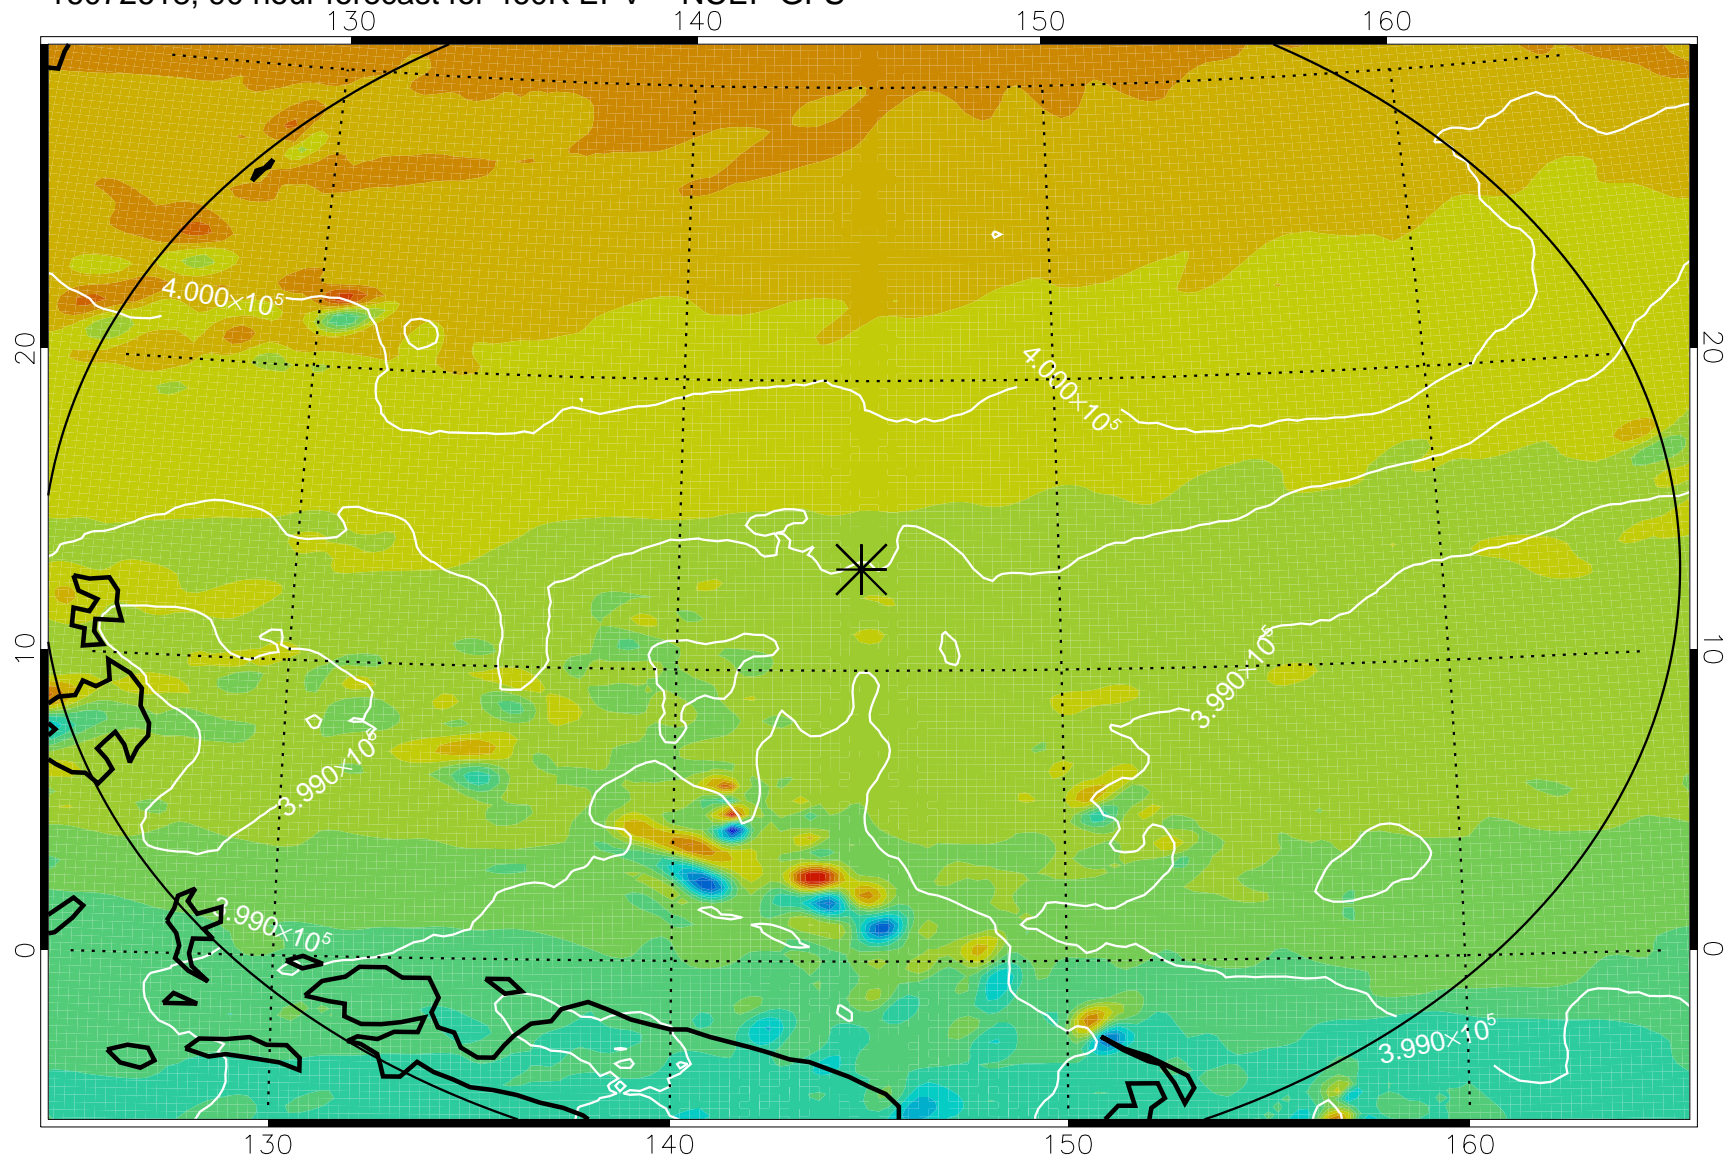

16072518, 66 hour forecast for 460K EPV -- NCEP GFS

460K Montgomery Streamfunction, white

Range ring of 2304 km

16072600, 72 hour forecast for 460K EPV -- NCEP GFS

460K Montgomery Streamfunction, white

Range ring of 2304 km

16072606, 78 hour forecast for 460K EPV -- NCEP GFS

460K Montgomery Streamfunction, white

Range ring of 2304 km

16072612, 84 hour forecast for 460K EPV -- NCEP GFS

460K Montgomery Streamfunction, white

Range ring of 2304 km

16072618, 90 hour forecast for 460K EPV -- NCEP GFS

460K Montgomery Streamfunction, white

Range ring of 2304 km

16072700, 96 hour forecast for 460K EPV -- NCEP GFS

460K Montgomery Streamfunction, white

Range ring of 2304 km

16072706, 102 hour forecast for 460K EPV -- NCEP GFS

460K Montgomery Streamfunction, white

Range ring of 2304 km

16072712, 108 hour forecast for 460K EPV -- NCEP GFS

460K Montgomery Streamfunction, white

Range ring of 2304 km