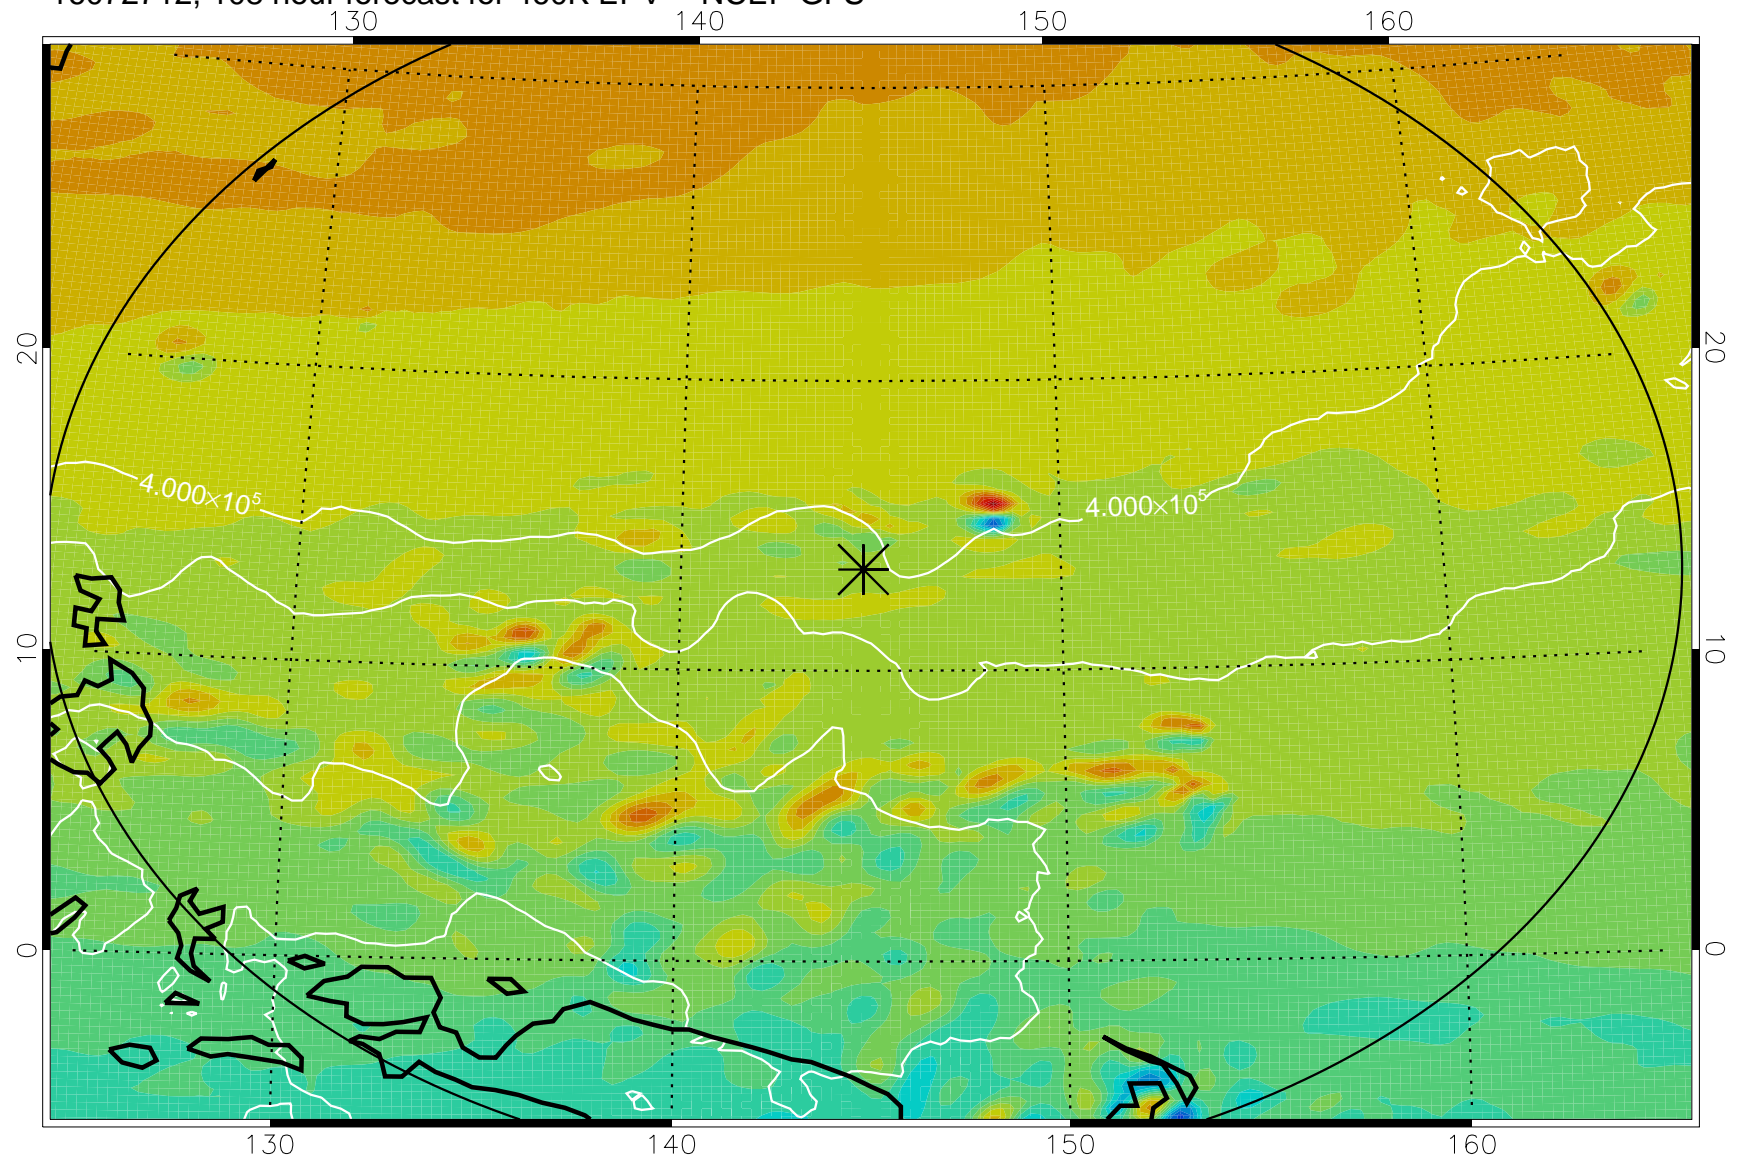

16072606, 78 hour forecast for 460K EPV -- NCEP GFS

460K Montgomery Streamfunction, white

Range ring of 2304 km

16072612, 84 hour forecast for 460K EPV -- NCEP GFS

460K Montgomery Streamfunction, white

Range ring of 2304 km

16072618, 90 hour forecast for 460K EPV -- NCEP GFS

460K Montgomery Streamfunction, white

Range ring of 2304 km

16072700, 96 hour forecast for 460K EPV -- NCEP GFS

460K Montgomery Streamfunction, white

Range ring of 2304 km

16072706, 102 hour forecast for 460K EPV -- NCEP GFS

460K Montgomery Streamfunction, white

Range ring of 2304 km

16072712, 108 hour forecast for 460K EPV -- NCEP GFS

460K Montgomery Streamfunction, white

Range ring of 2304 km

16072718, 114 hour forecast for 460K EPV -- NCEP GFS

460K Montgomery Streamfunction, white

Range ring of 2304 km

16072800, 120 hour forecast for 460K EPV -- NCEP GFS

460K Montgomery Streamfunction, white

Range ring of 2304 km