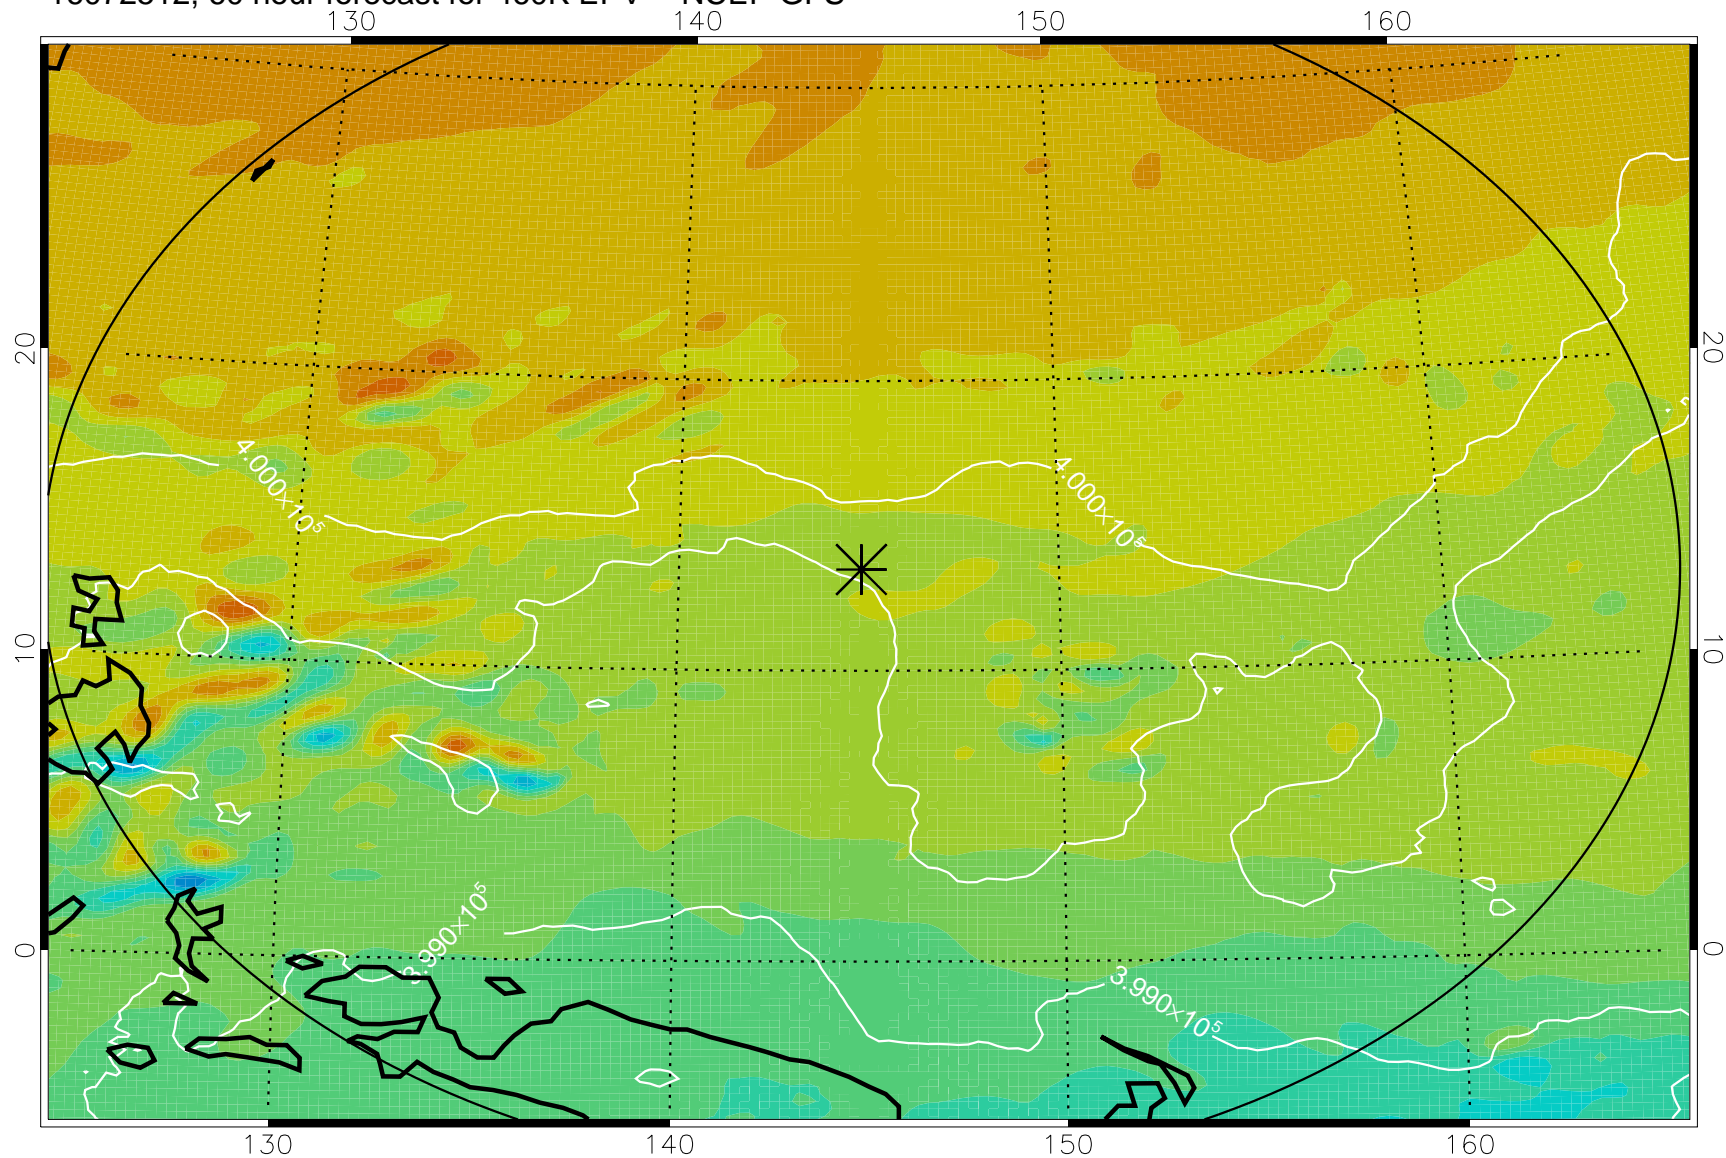

16072418, 42 hour forecast for 460K EPV -- NCEP GFS

460K Montgomery Streamfunction, white

Range ring of 2304 km

16072500, 48 hour forecast for 460K EPV -- NCEP GFS

460K Montgomery Streamfunction, white

Range ring of 2304 km

16072506, 54 hour forecast for 460K EPV -- NCEP GFS

460K Montgomery Streamfunction, white

Range ring of 2304 km

16072512, 60 hour forecast for 460K EPV -- NCEP GFS

460K Montgomery Streamfunction, white

Range ring of 2304 km

16072518, 66 hour forecast for 460K EPV -- NCEP GFS

460K Montgomery Streamfunction, white

Range ring of 2304 km

16072600, 72 hour forecast for 460K EPV -- NCEP GFS

460K Montgomery Streamfunction, white

Range ring of 2304 km

16072606, 78 hour forecast for 460K EPV -- NCEP GFS

460K Montgomery Streamfunction, white

Range ring of 2304 km

16072612, 84 hour forecast for 460K EPV -- NCEP GFS

460K Montgomery Streamfunction, white

Range ring of 2304 km