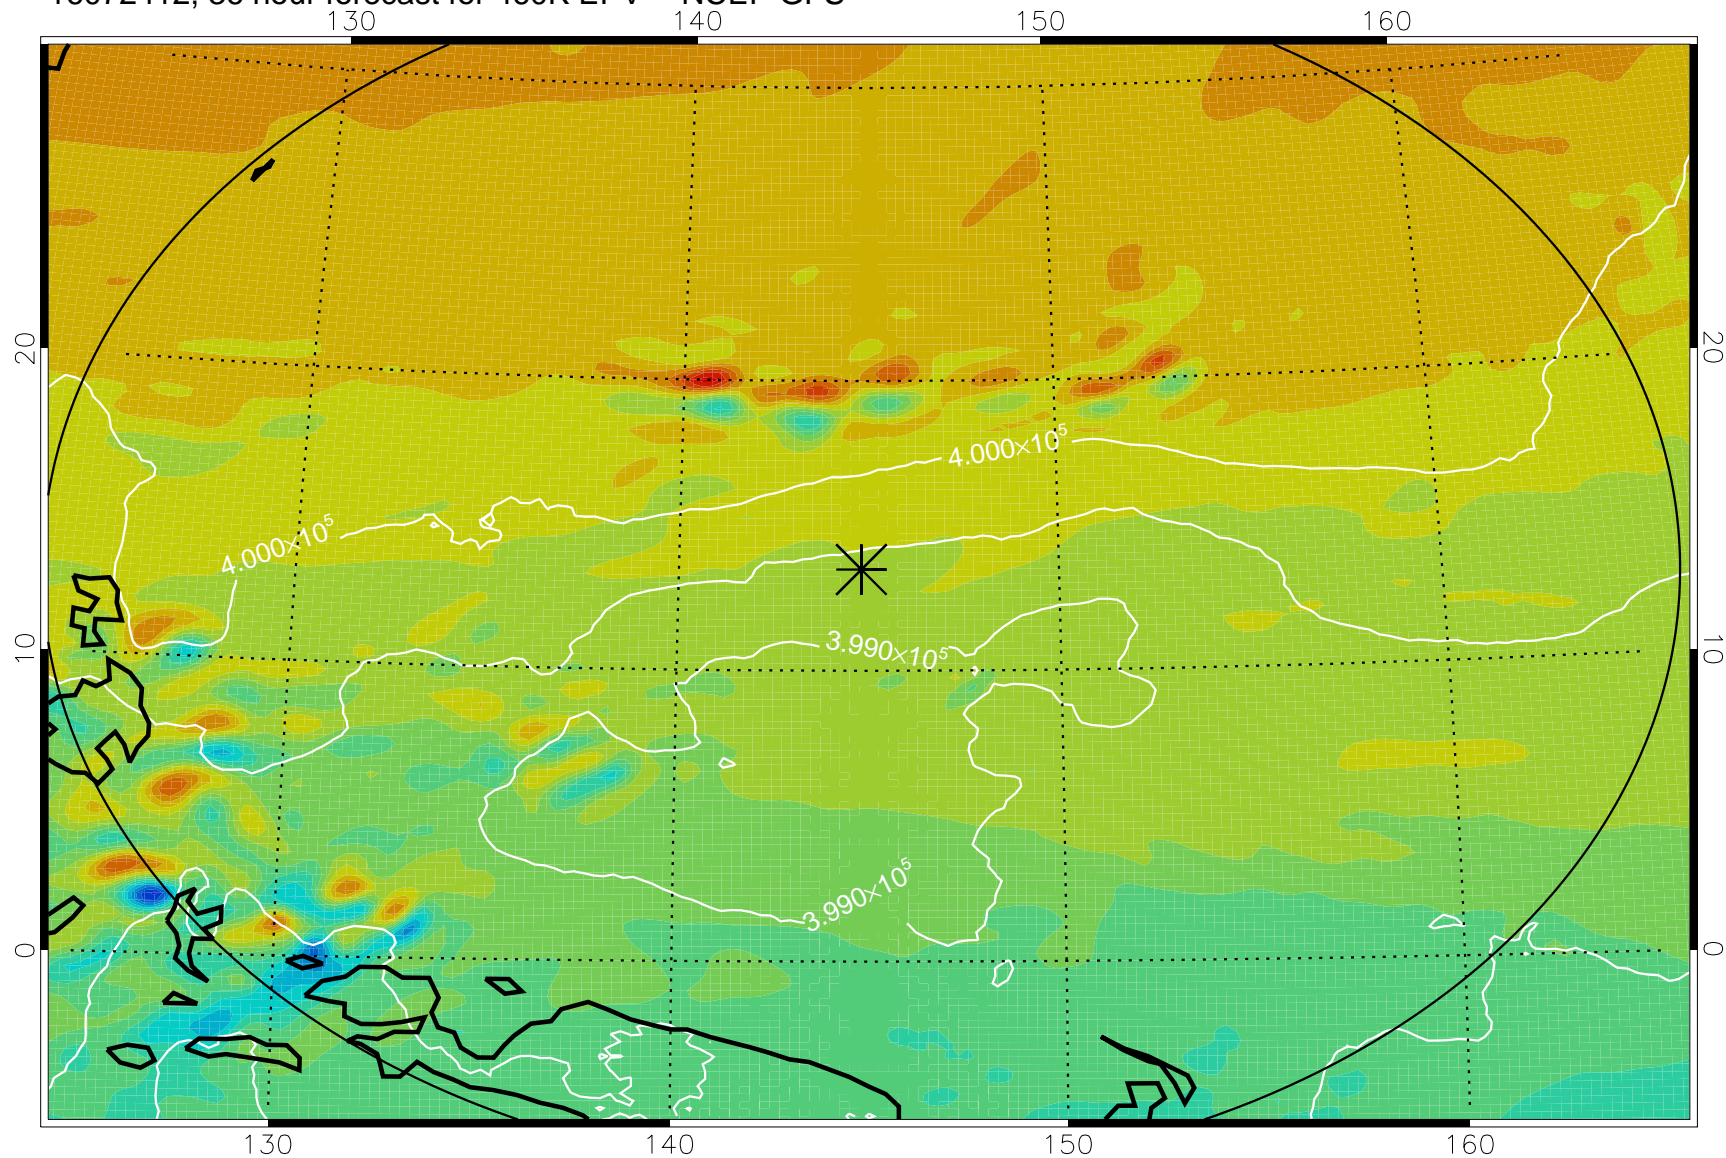

16072318, 18 hour forecast for 460K EPV -- NCEP GFS

460K Montgomery Streamfunction, white

Range ring of 2304 km

16072400, 24 hour forecast for 460K EPV -- NCEP GFS

460K Montgomery Streamfunction, white

Range ring of 2304 km

16072406, 30 hour forecast for 460K EPV -- NCEP GFS

460K Montgomery Streamfunction, white

Range ring of 2304 km

16072412, 36 hour forecast for 460K EPV -- NCEP GFS

460K Montgomery Streamfunction, white

Range ring of 2304 km

16072418, 42 hour forecast for 460K EPV -- NCEP GFS

460K Montgomery Streamfunction, white

Range ring of 2304 km

16072500, 48 hour forecast for 460K EPV -- NCEP GFS

460K Montgomery Streamfunction, white

Range ring of 2304 km

16072518, 66 hour forecast for 460K EPV -- NCEP GFS

460K Montgomery Streamfunction, white

Range ring of 2304 km

16072600, 72 hour forecast for 460K EPV -- NCEP GFS

460K Montgomery Streamfunction, white

Range ring of 2304 km