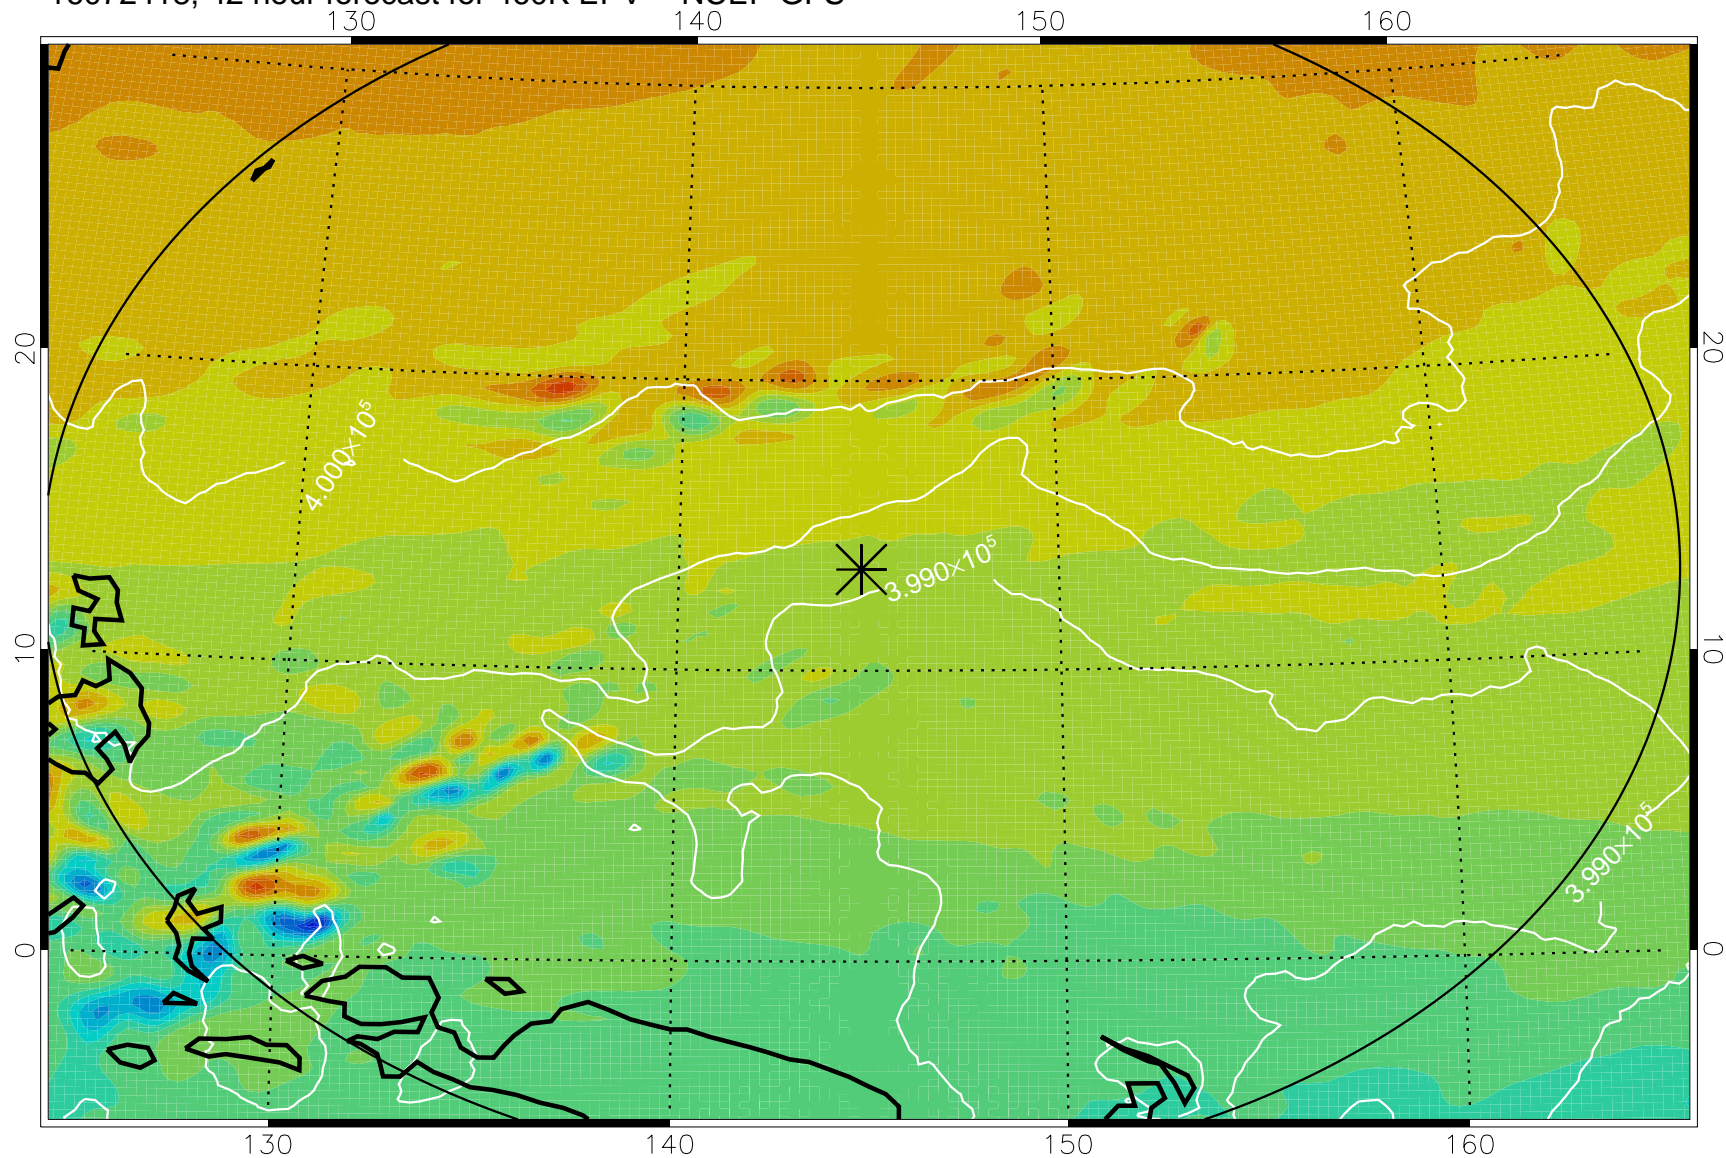

16072406, 30 hour forecast for 460K EPV -- NCEP GFS

460K Montgomery Streamfunction, white

Range ring of 2304 km

16072412, 36 hour forecast for 460K EPV -- NCEP GFS

460K Montgomery Streamfunction, white

Range ring of 2304 km

16072418, 42 hour forecast for 460K EPV -- NCEP GFS

460K Montgomery Streamfunction, white

Range ring of 2304 km

16072500, 48 hour forecast for 460K EPV -- NCEP GFS

460K Montgomery Streamfunction, white

Range ring of 2304 km

16072506, 54 hour forecast for 460K EPV -- NCEP GFS

460K Montgomery Streamfunction, white

Range ring of 2304 km

16072512, 60 hour forecast for 460K EPV -- NCEP GFS

460K Montgomery Streamfunction, white

Range ring of 2304 km

16072518, 66 hour forecast for 460K EPV -- NCEP GFS

460K Montgomery Streamfunction, white

Range ring of 2304 km

16072600, 72 hour forecast for 460K EPV -- NCEP GFS

460K Montgomery Streamfunction, white

Range ring of 2304 km