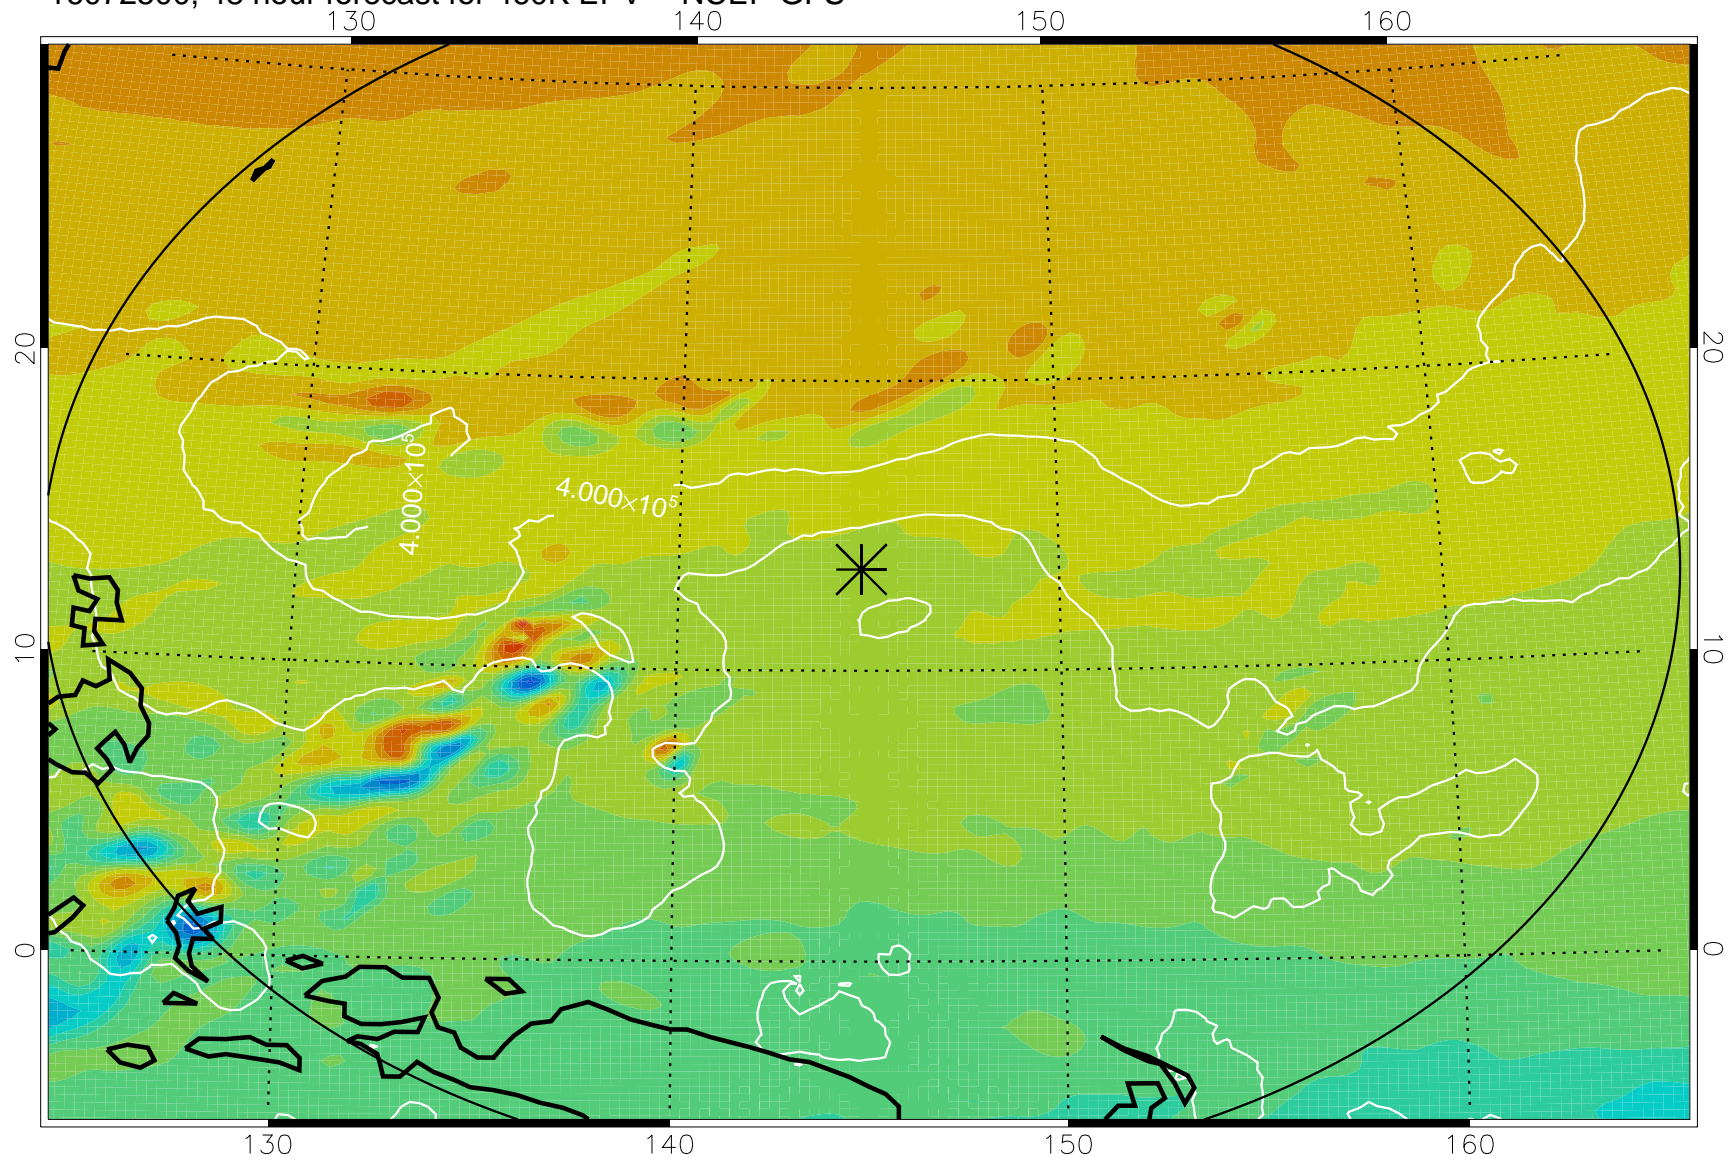

16072418, 42 hour forecast for 460K EPV -- NCEP GFS

460K Montgomery Streamfunction, white

Range ring of 2304 km

16072500, 48 hour forecast for 460K EPV -- NCEP GFS

460K Montgomery Streamfunction, white

Range ring of 2304 km

16072506, 54 hour forecast for 460K EPV -- NCEP GFS

460K Montgomery Streamfunction, white

Range ring of 2304 km

16072512, 60 hour forecast for 460K EPV -- NCEP GFS

460K Montgomery Streamfunction, white

Range ring of 2304 km

16072518, 66 hour forecast for 460K EPV -- NCEP GFS

460K Montgomery Streamfunction, white

Range ring of 2304 km

16072600, 72 hour forecast for 460K EPV -- NCEP GFS

460K Montgomery Streamfunction, white

Range ring of 2304 km

16072606, 78 hour forecast for 460K EPV -- NCEP GFS

460K Montgomery Streamfunction, white

Range ring of 2304 km

16072612, 84 hour forecast for 460K EPV -- NCEP GFS

460K Montgomery Streamfunction, white

Range ring of 2304 km