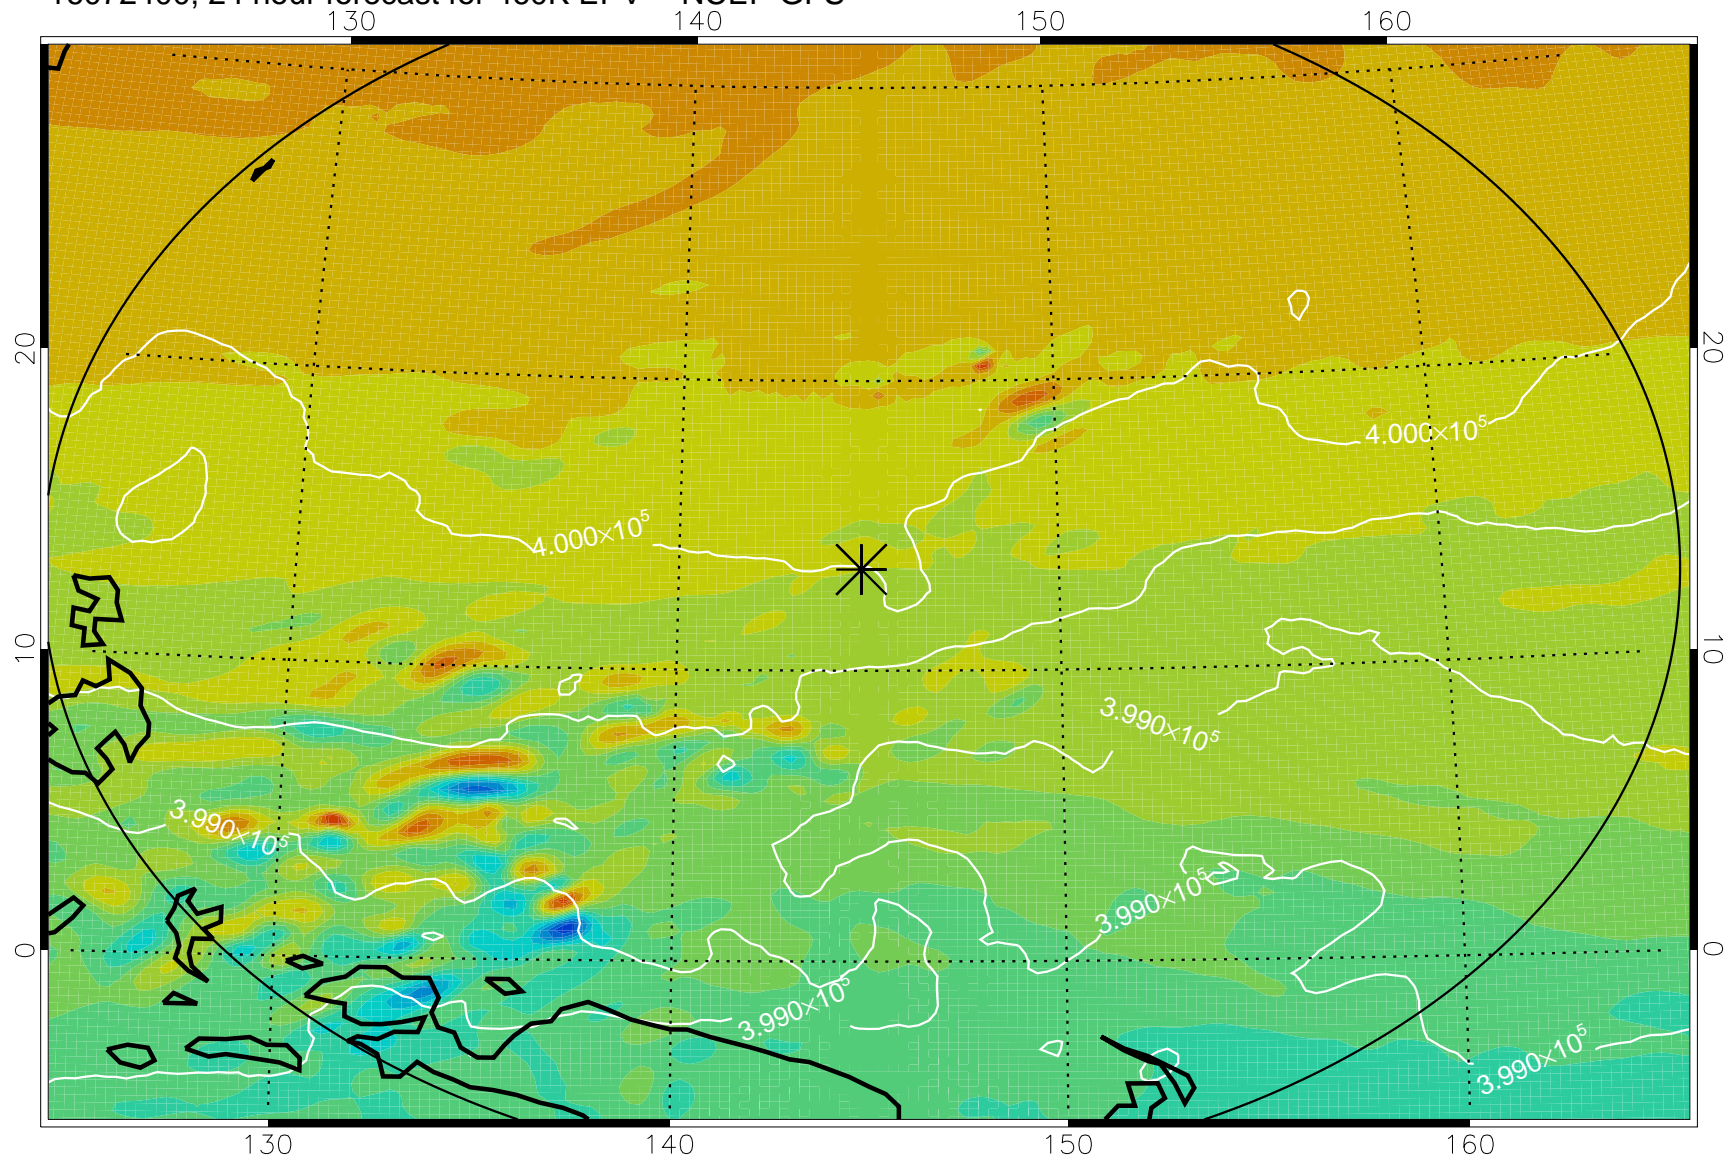

16072318, 18 hour forecast for 460K EPV -- NCEP GFS

460K Montgomery Streamfunction, white

Range ring of 2304 km

16072400, 24 hour forecast for 460K EPV -- NCEP GFS

460K Montgomery Streamfunction, white

Range ring of 2304 km

16072406, 30 hour forecast for 460K EPV -- NCEP GFS

460K Montgomery Streamfunction, white

Range ring of 2304 km

16072412, 36 hour forecast for 460K EPV -- NCEP GFS

460K Montgomery Streamfunction, white

Range ring of 2304 km

16072418, 42 hour forecast for 460K EPV -- NCEP GFS

460K Montgomery Streamfunction, white

Range ring of 2304 km

16072500, 48 hour forecast for 460K EPV -- NCEP GFS

460K Montgomery Streamfunction, white

Range ring of 2304 km

16072518, 66 hour forecast for 460K EPV -- NCEP GFS

460K Montgomery Streamfunction, white

Range ring of 2304 km

16072600, 72 hour forecast for 460K EPV -- NCEP GFS

460K Montgomery Streamfunction, white

Range ring of 2304 km