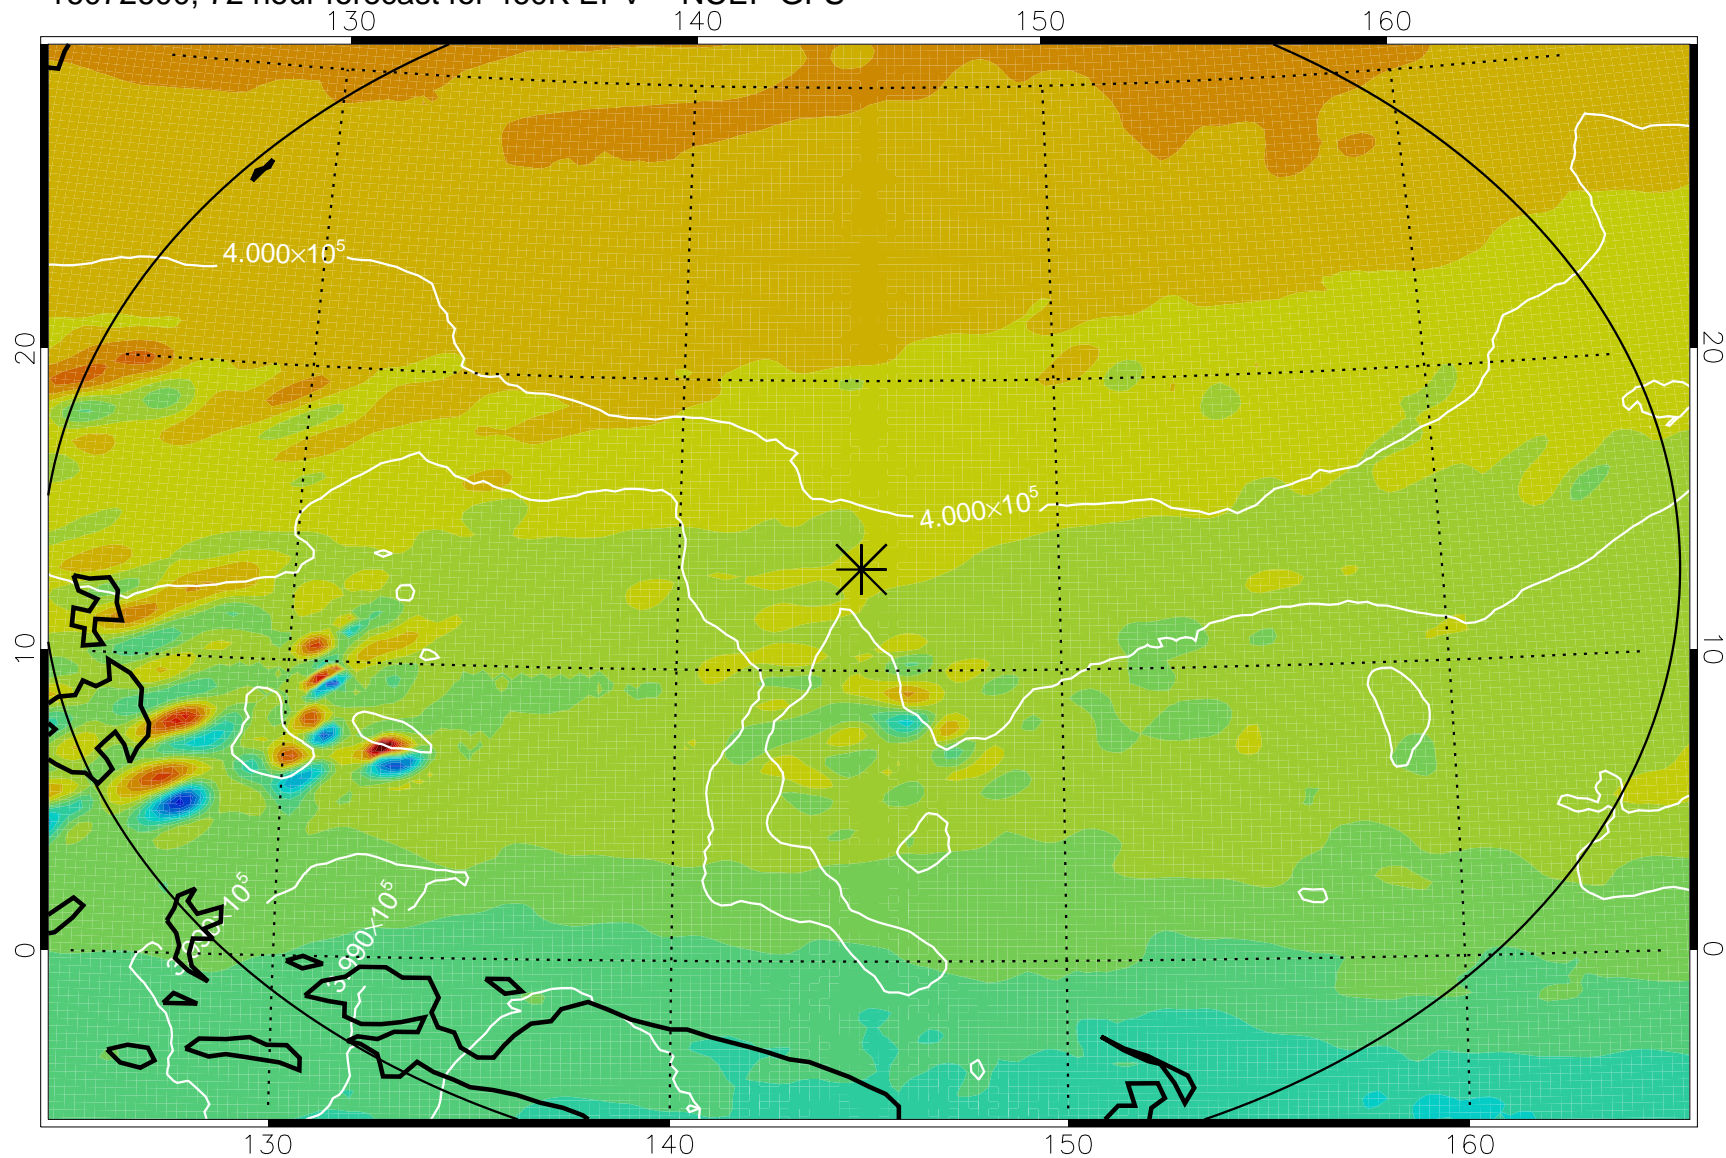

16072506, 54 hour forecast for 460K EPV -- NCEP GFS

460K Montgomery Streamfunction, white

Range ring of 2304 km

16072512, 60 hour forecast for 460K EPV -- NCEP GFS

460K Montgomery Streamfunction, white

Range ring of 2304 km

16072518, 66 hour forecast for 460K EPV -- NCEP GFS

460K Montgomery Streamfunction, white

Range ring of 2304 km

16072600, 72 hour forecast for 460K EPV -- NCEP GFS

460K Montgomery Streamfunction, white

Range ring of 2304 km

16072606, 78 hour forecast for 460K EPV -- NCEP GFS

460K Montgomery Streamfunction, white

Range ring of 2304 km

16072612, 84 hour forecast for 460K EPV -- NCEP GFS

460K Montgomery Streamfunction, white

Range ring of 2304 km

16072618, 90 hour forecast for 460K EPV -- NCEP GFS

460K Montgomery Streamfunction, white

Range ring of 2304 km

16072700, 96 hour forecast for 460K EPV -- NCEP GFS

460K Montgomery Streamfunction, white

Range ring of 2304 km