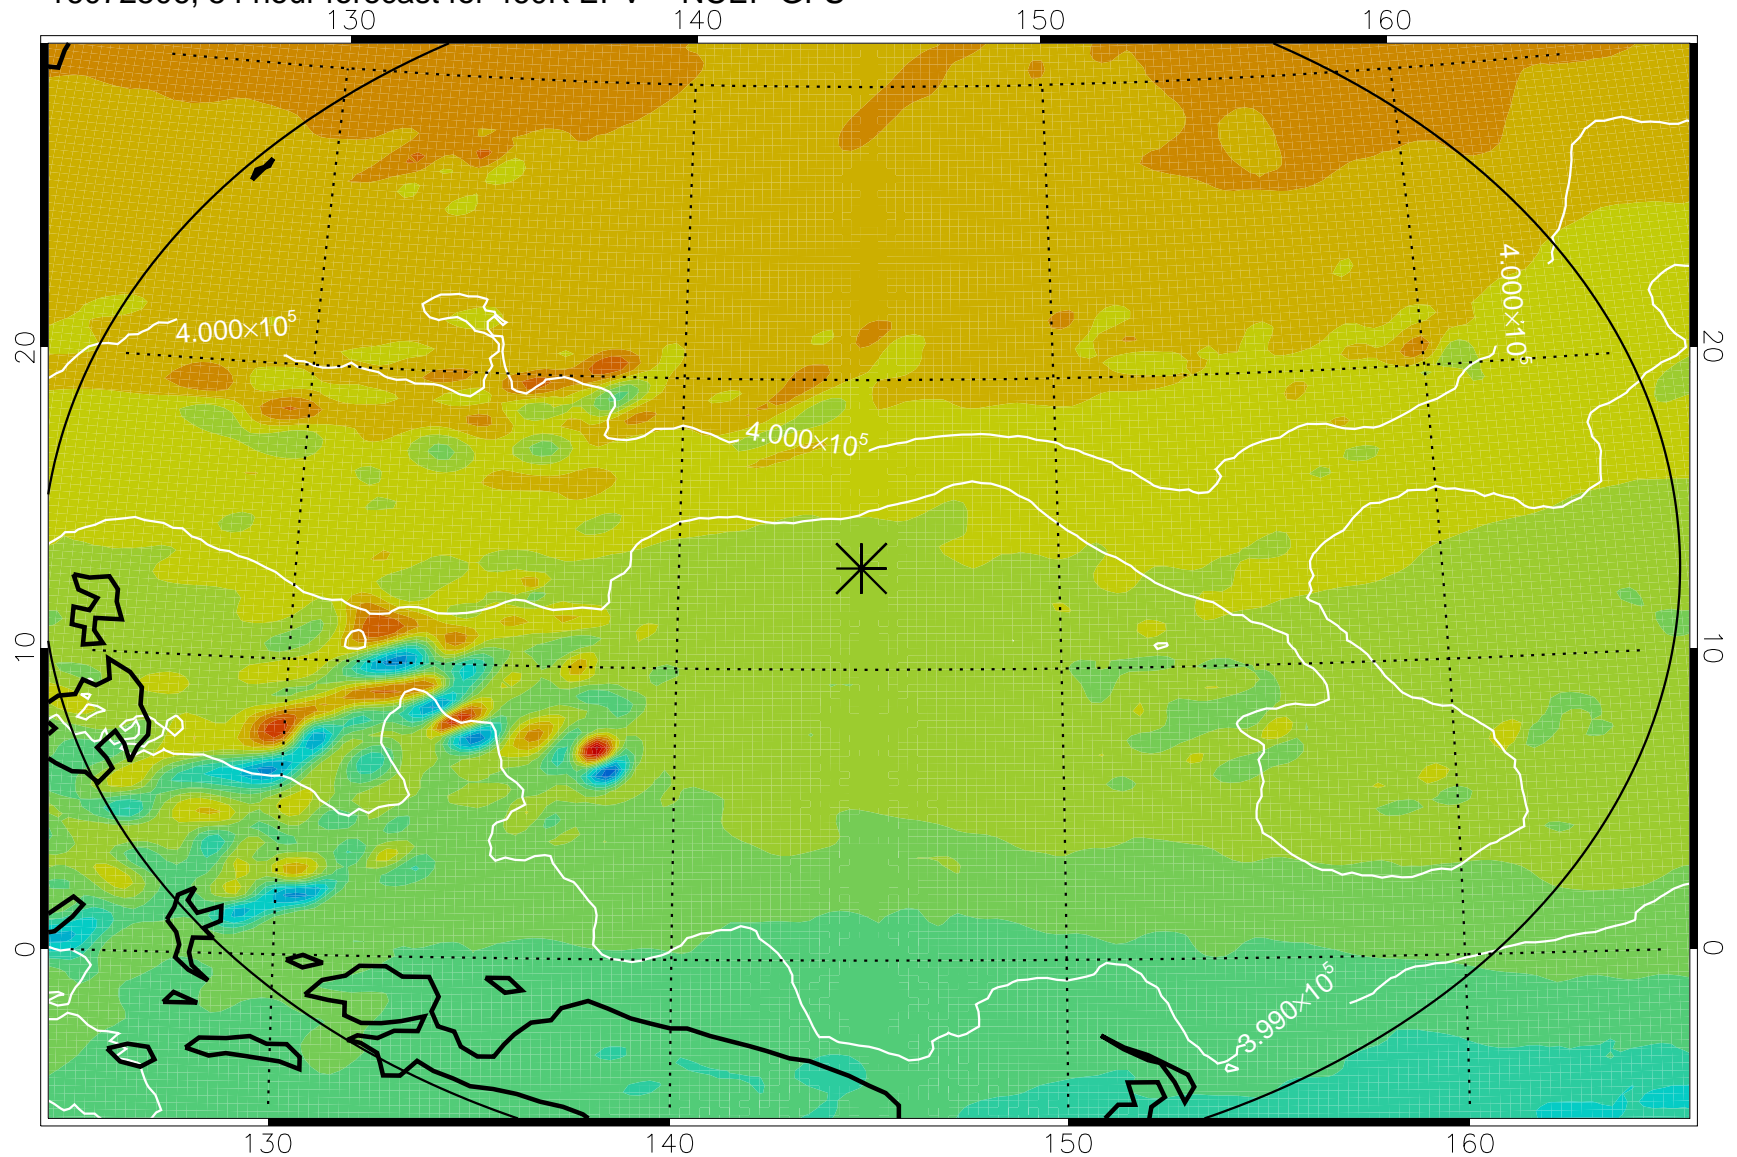

16072418, 42 hour forecast for 460K EPV -- NCEP GFS

460K Montgomery Streamfunction, white

Range ring of 2304 km

16072500, 48 hour forecast for 460K EPV -- NCEP GFS

460K Montgomery Streamfunction, white

Range ring of 2304 km

16072506, 54 hour forecast for 460K EPV -- NCEP GFS

460K Montgomery Streamfunction, white

Range ring of 2304 km

16072512, 60 hour forecast for 460K EPV -- NCEP GFS

460K Montgomery Streamfunction, white

Range ring of 2304 km

16072518, 66 hour forecast for 460K EPV -- NCEP GFS

460K Montgomery Streamfunction, white

Range ring of 2304 km

16072600, 72 hour forecast for 460K EPV -- NCEP GFS

460K Montgomery Streamfunction, white

Range ring of 2304 km

16072606, 78 hour forecast for 460K EPV -- NCEP GFS

460K Montgomery Streamfunction, white

Range ring of 2304 km

16072612, 84 hour forecast for 460K EPV -- NCEP GFS

460K Montgomery Streamfunction, white

Range ring of 2304 km