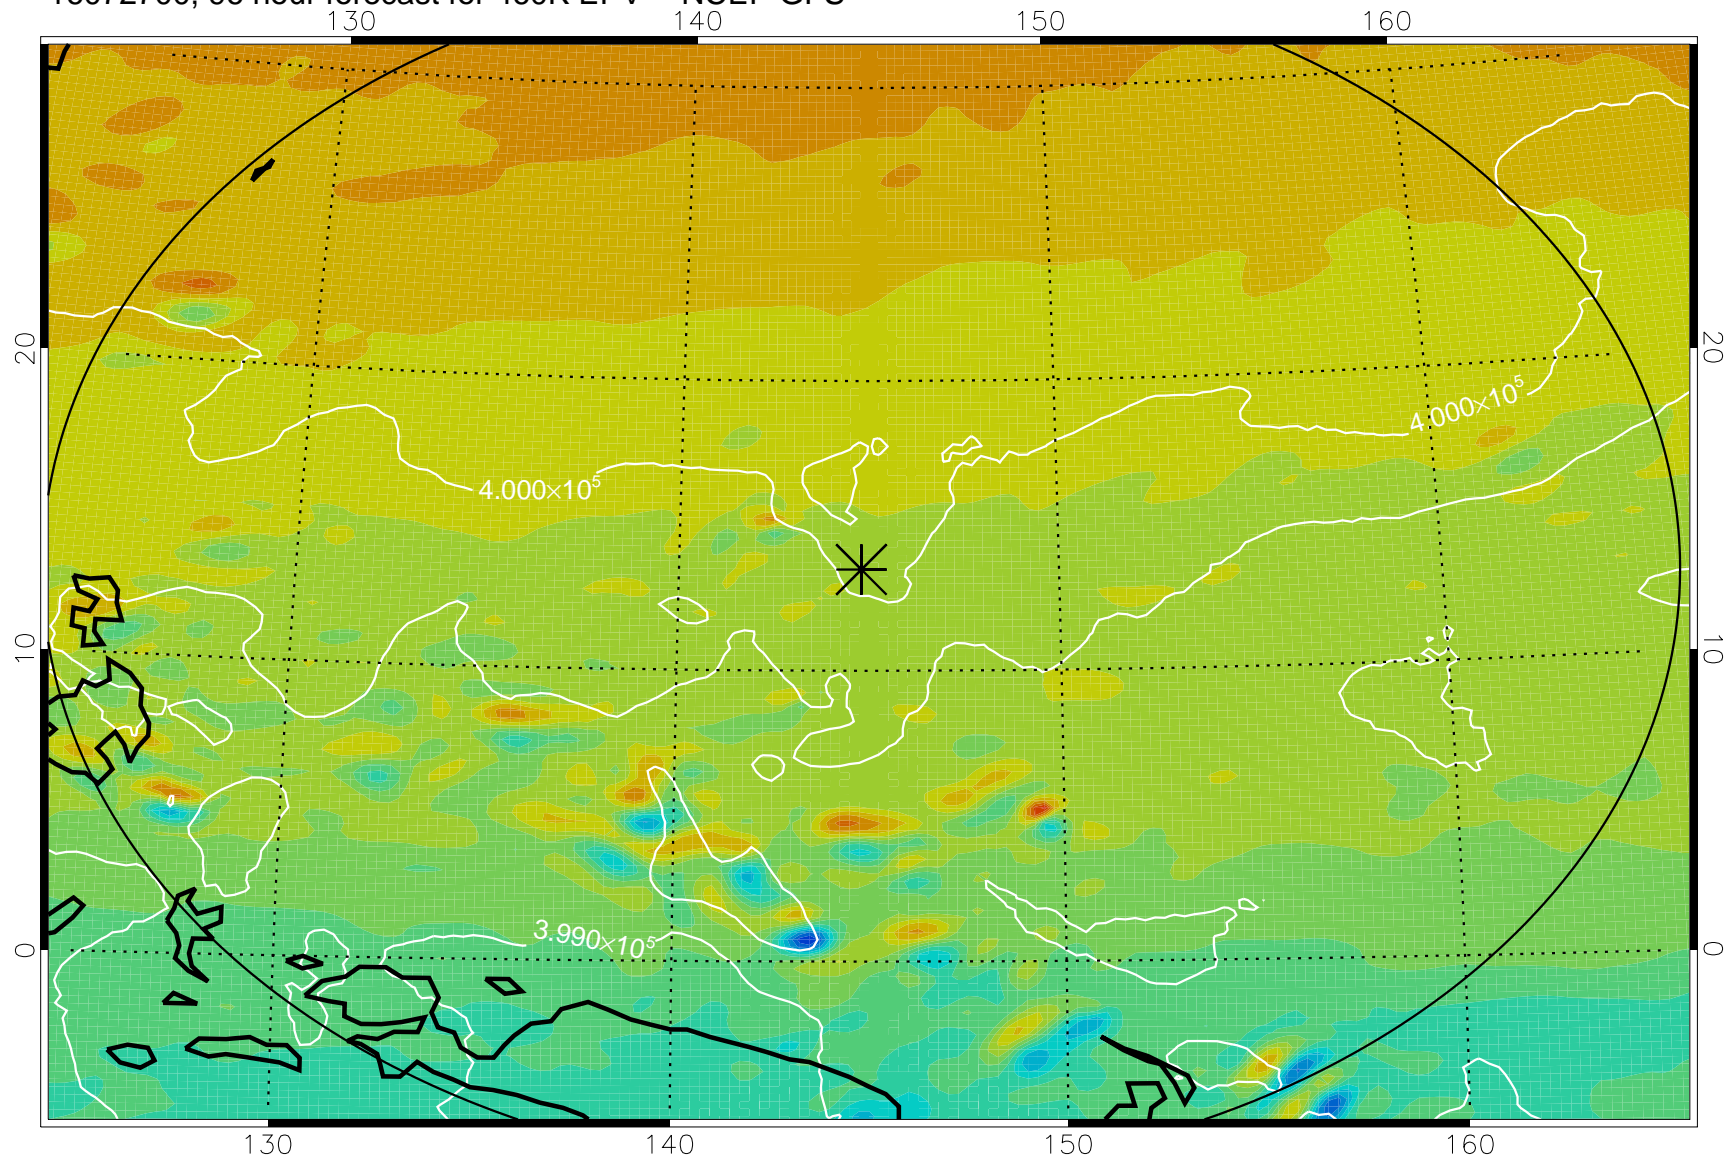

16072518, 66 hour forecast for 460K EPV -- NCEP GFS

460K Montgomery Streamfunction, white

Range ring of 2304 km

16072600, 72 hour forecast for 460K EPV -- NCEP GFS

460K Montgomery Streamfunction, white

Range ring of 2304 km

16072606, 78 hour forecast for 460K EPV -- NCEP GFS

460K Montgomery Streamfunction, white

Range ring of 2304 km

16072612, 84 hour forecast for 460K EPV -- NCEP GFS

460K Montgomery Streamfunction, white

Range ring of 2304 km

16072618, 90 hour forecast for 460K EPV -- NCEP GFS

460K Montgomery Streamfunction, white

Range ring of 2304 km

16072700, 96 hour forecast for 460K EPV -- NCEP GFS

460K Montgomery Streamfunction, white

Range ring of 2304 km

16072706, 102 hour forecast for 460K EPV -- NCEP GFS

460K Montgomery Streamfunction, white

Range ring of 2304 km

16072712, 108 hour forecast for 460K EPV -- NCEP GFS

460K Montgomery Streamfunction, white

Range ring of 2304 km