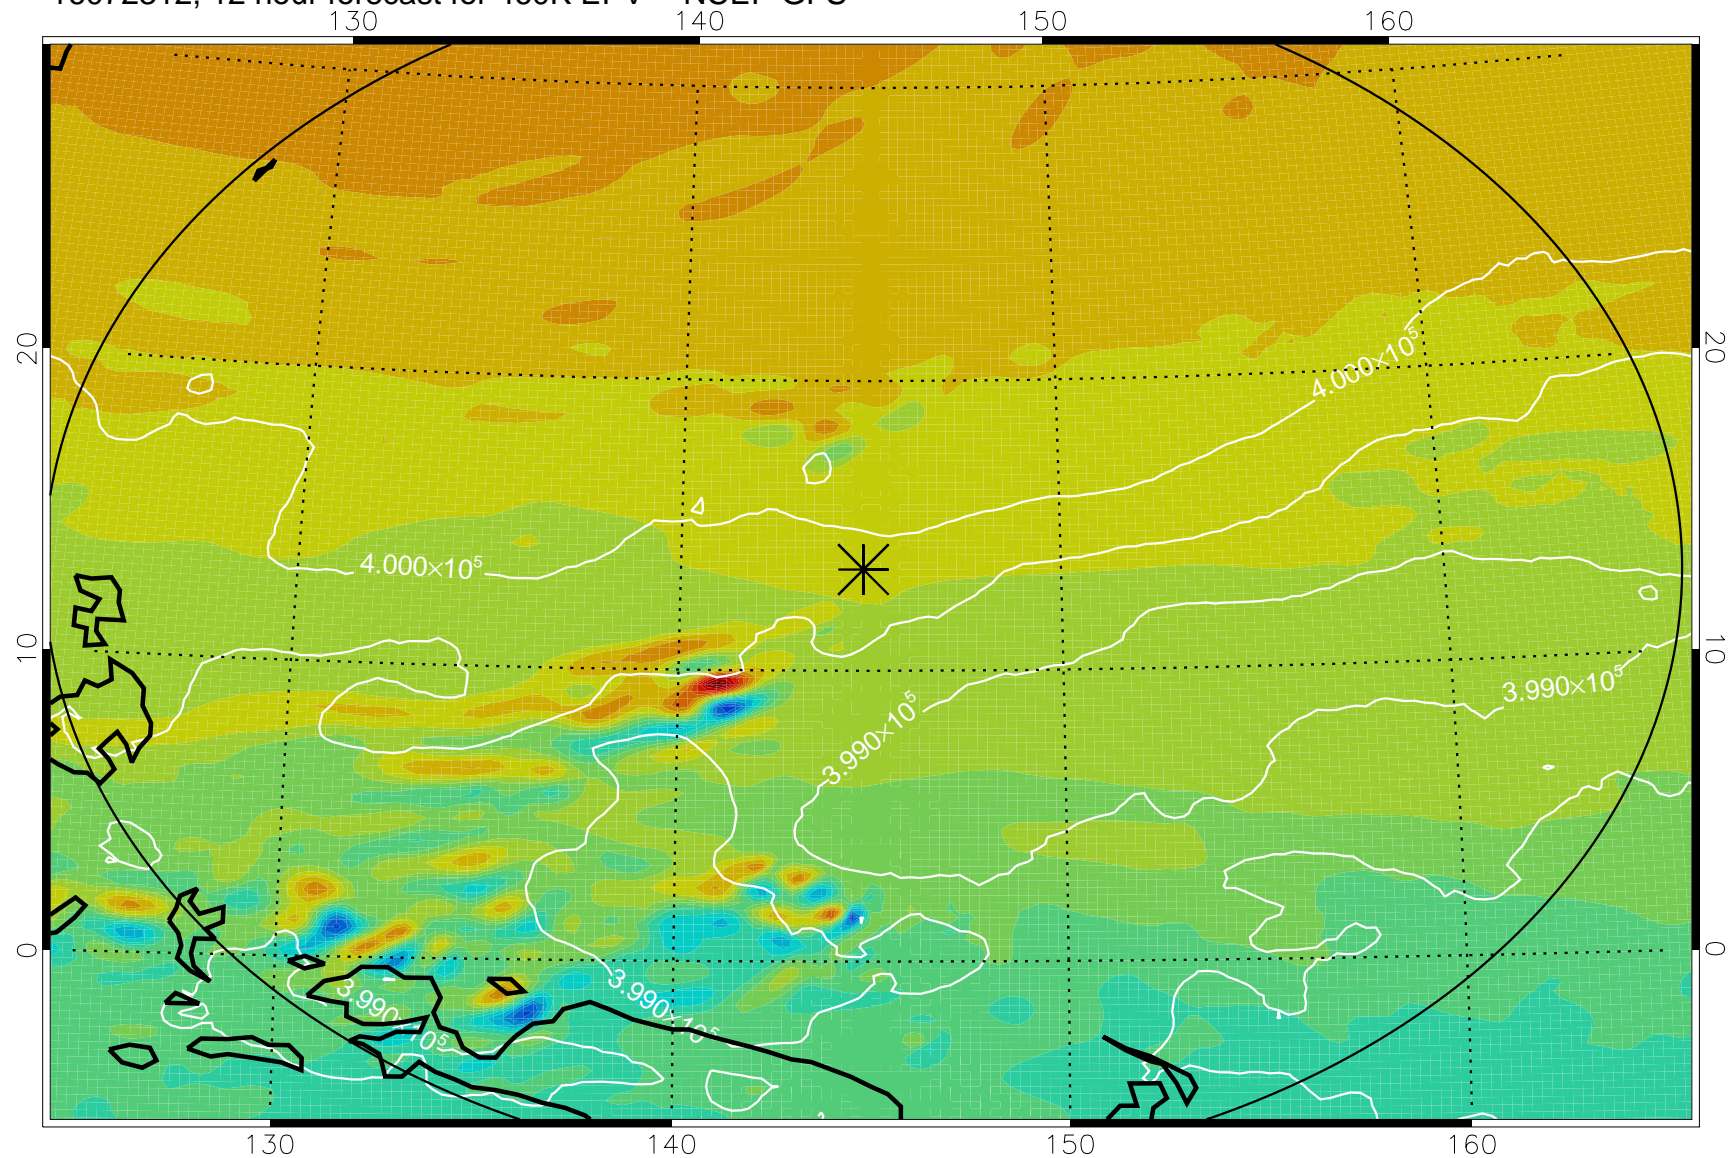

16072306, 6 hour forecast for 460K EPV -- NCEP GFS

460K Montgomery Streamfunction, white

Range ring of 2304 km

16072312, 12 hour forecast for 460K EPV -- NCEP GFS

460K Montgomery Streamfunction, white

Range ring of 2304 km

16072318, 18 hour forecast for 460K EPV -- NCEP GFS

460K Montgomery Streamfunction, white

Range ring of 2304 km

16072400, 24 hour forecast for 460K EPV -- NCEP GFS

460K Montgomery Streamfunction, white

Range ring of 2304 km

16072406, 30 hour forecast for 460K EPV -- NCEP GFS

460K Montgomery Streamfunction, white

Range ring of 2304 km

16072412, 36 hour forecast for 460K EPV -- NCEP GFS

460K Montgomery Streamfunction, white

Range ring of 2304 km

16072418, 42 hour forecast for 460K EPV -- NCEP GFS

460K Montgomery Streamfunction, white

Range ring of 2304 km

16072500, 48 hour forecast for 460K EPV -- NCEP GFS

460K Montgomery Streamfunction, white

Range ring of 2304 km