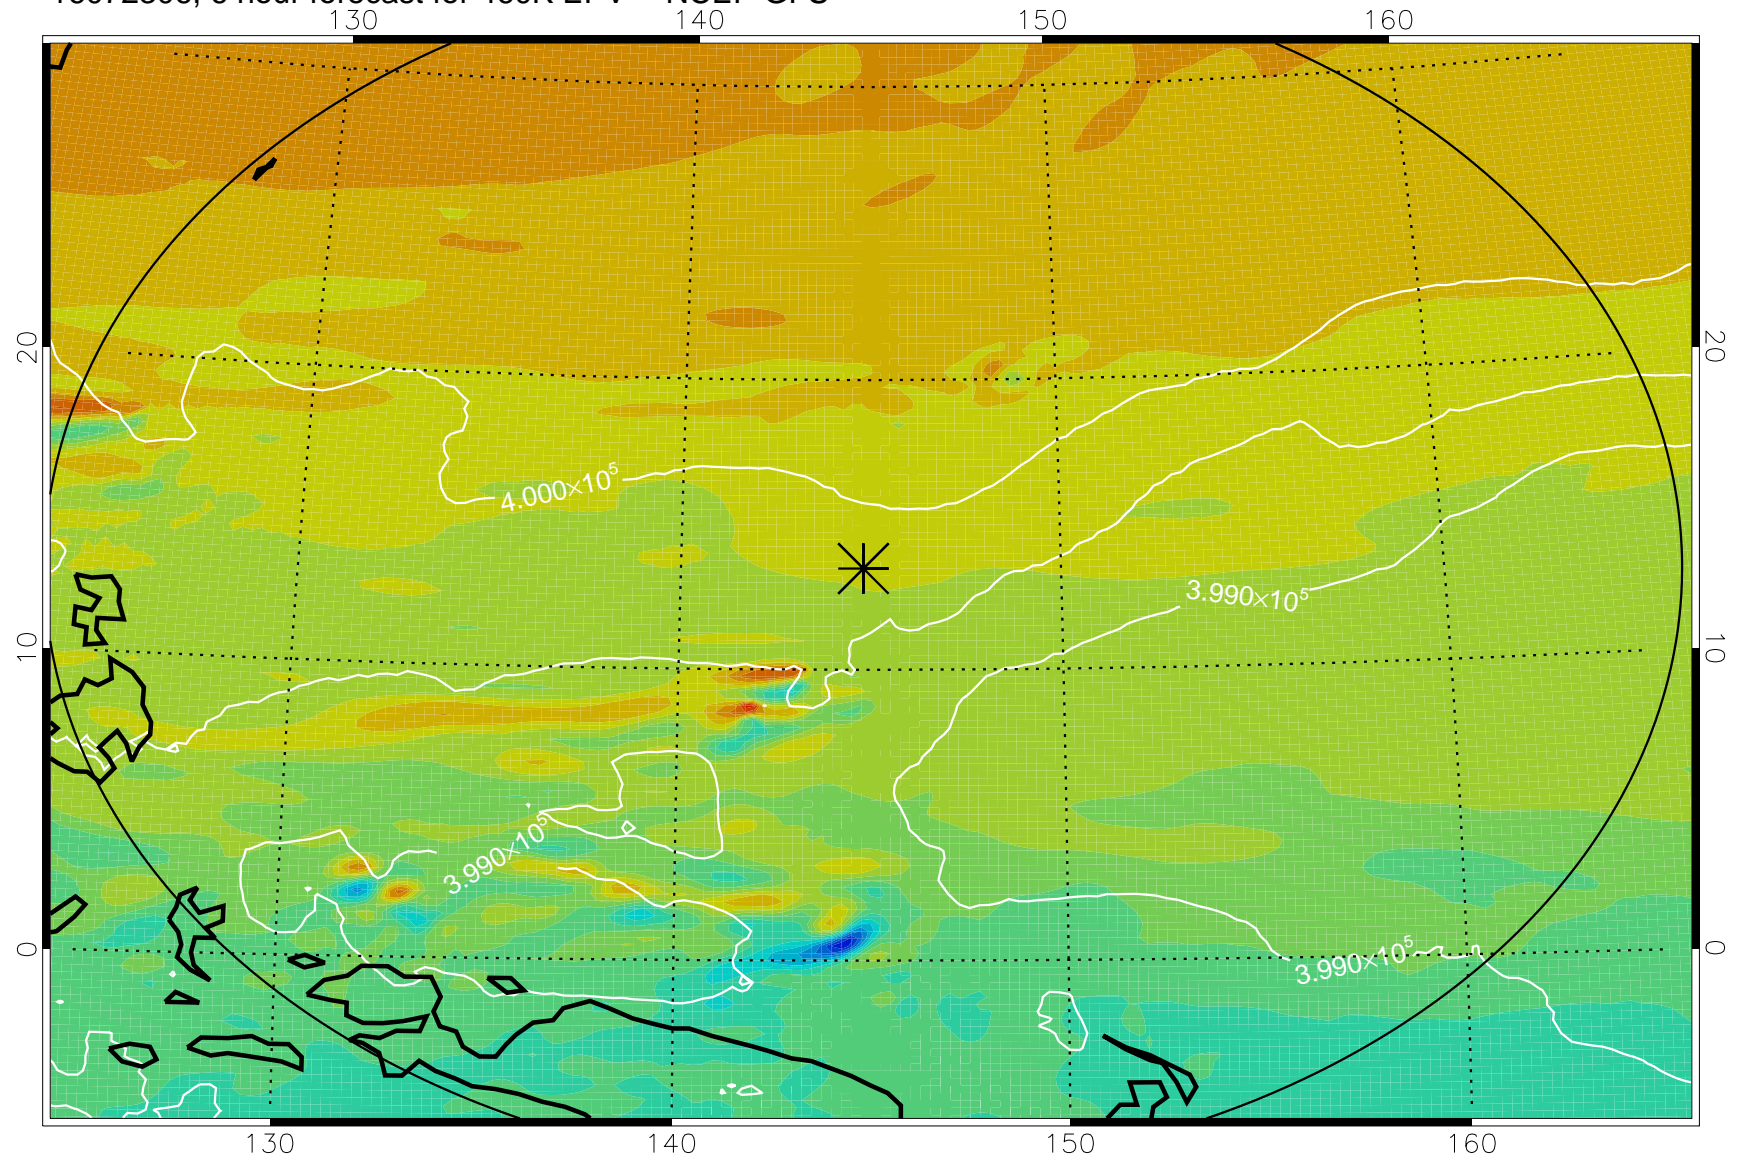

16072306, 6 hour forecast for 460K EPV -- NCEP GFS

460K Montgomery Streamfunction, white

Range ring of 2304 km

16072312, 12 hour forecast for 460K EPV -- NCEP GFS

460K Montgomery Streamfunction, white

Range ring of 2304 km

16072318, 18 hour forecast for 460K EPV -- NCEP GFS

460K Montgomery Streamfunction, white

Range ring of 2304 km

16072400, 24 hour forecast for 460K EPV -- NCEP GFS

460K Montgomery Streamfunction, white

Range ring of 2304 km

16072406, 30 hour forecast for 460K EPV -- NCEP GFS

460K Montgomery Streamfunction, white

Range ring of 2304 km

16072412, 36 hour forecast for 460K EPV -- NCEP GFS

460K Montgomery Streamfunction, white

Range ring of 2304 km

16072418, 42 hour forecast for 460K EPV -- NCEP GFS

460K Montgomery Streamfunction, white

Range ring of 2304 km

16072500, 48 hour forecast for 460K EPV -- NCEP GFS

460K Montgomery Streamfunction, white

Range ring of 2304 km