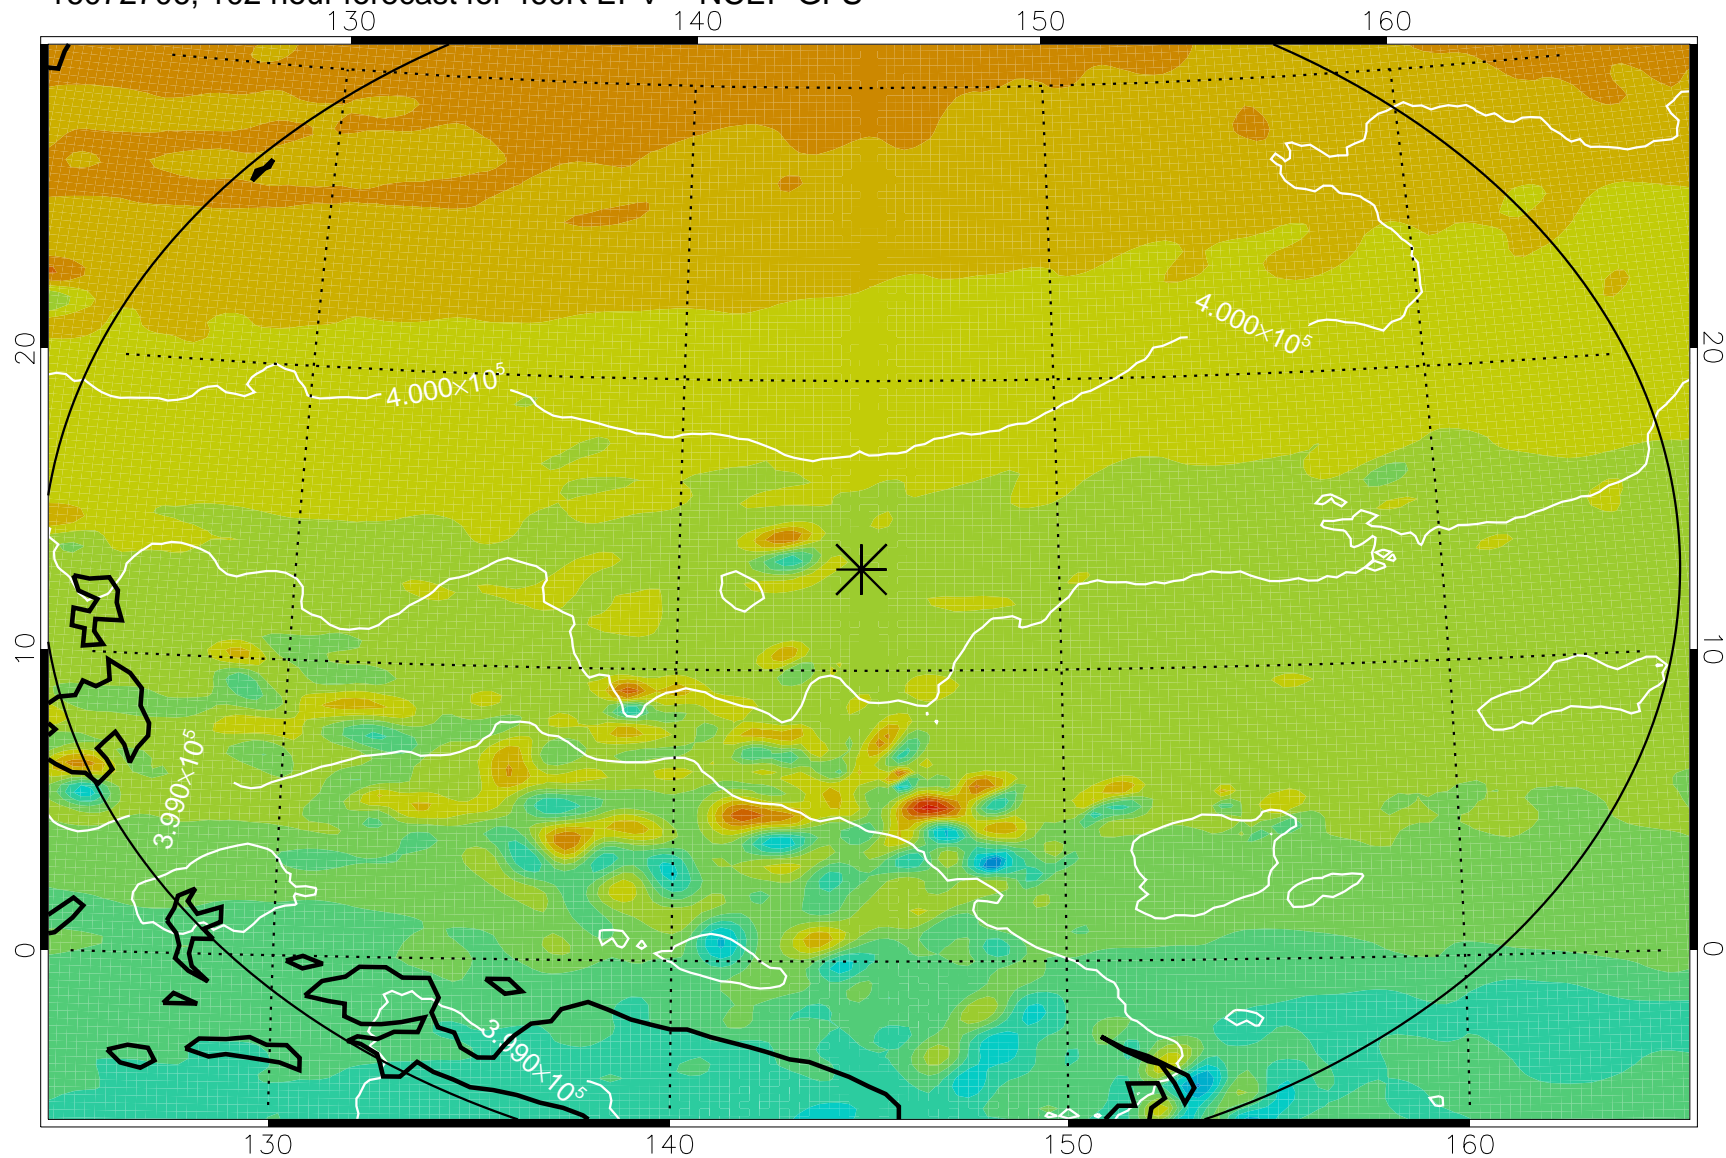

16072606, 78 hour forecast for 460K EPV -- NCEP GFS

460K Montgomery Streamfunction, white

Range ring of 2304 km

16072612, 84 hour forecast for 460K EPV -- NCEP GFS

460K Montgomery Streamfunction, white

Range ring of 2304 km

16072618, 90 hour forecast for 460K EPV -- NCEP GFS

460K Montgomery Streamfunction, white

Range ring of 2304 km

16072700, 96 hour forecast for 460K EPV -- NCEP GFS

460K Montgomery Streamfunction, white

Range ring of 2304 km

16072706, 102 hour forecast for 460K EPV -- NCEP GFS

460K Montgomery Streamfunction, white

Range ring of 2304 km

16072712, 108 hour forecast for 460K EPV -- NCEP GFS

460K Montgomery Streamfunction, white

Range ring of 2304 km

16072718, 114 hour forecast for 460K EPV -- NCEP GFS

460K Montgomery Streamfunction, white

Range ring of 2304 km

16072800, 120 hour forecast for 460K EPV -- NCEP GFS

460K Montgomery Streamfunction, white

Range ring of 2304 km