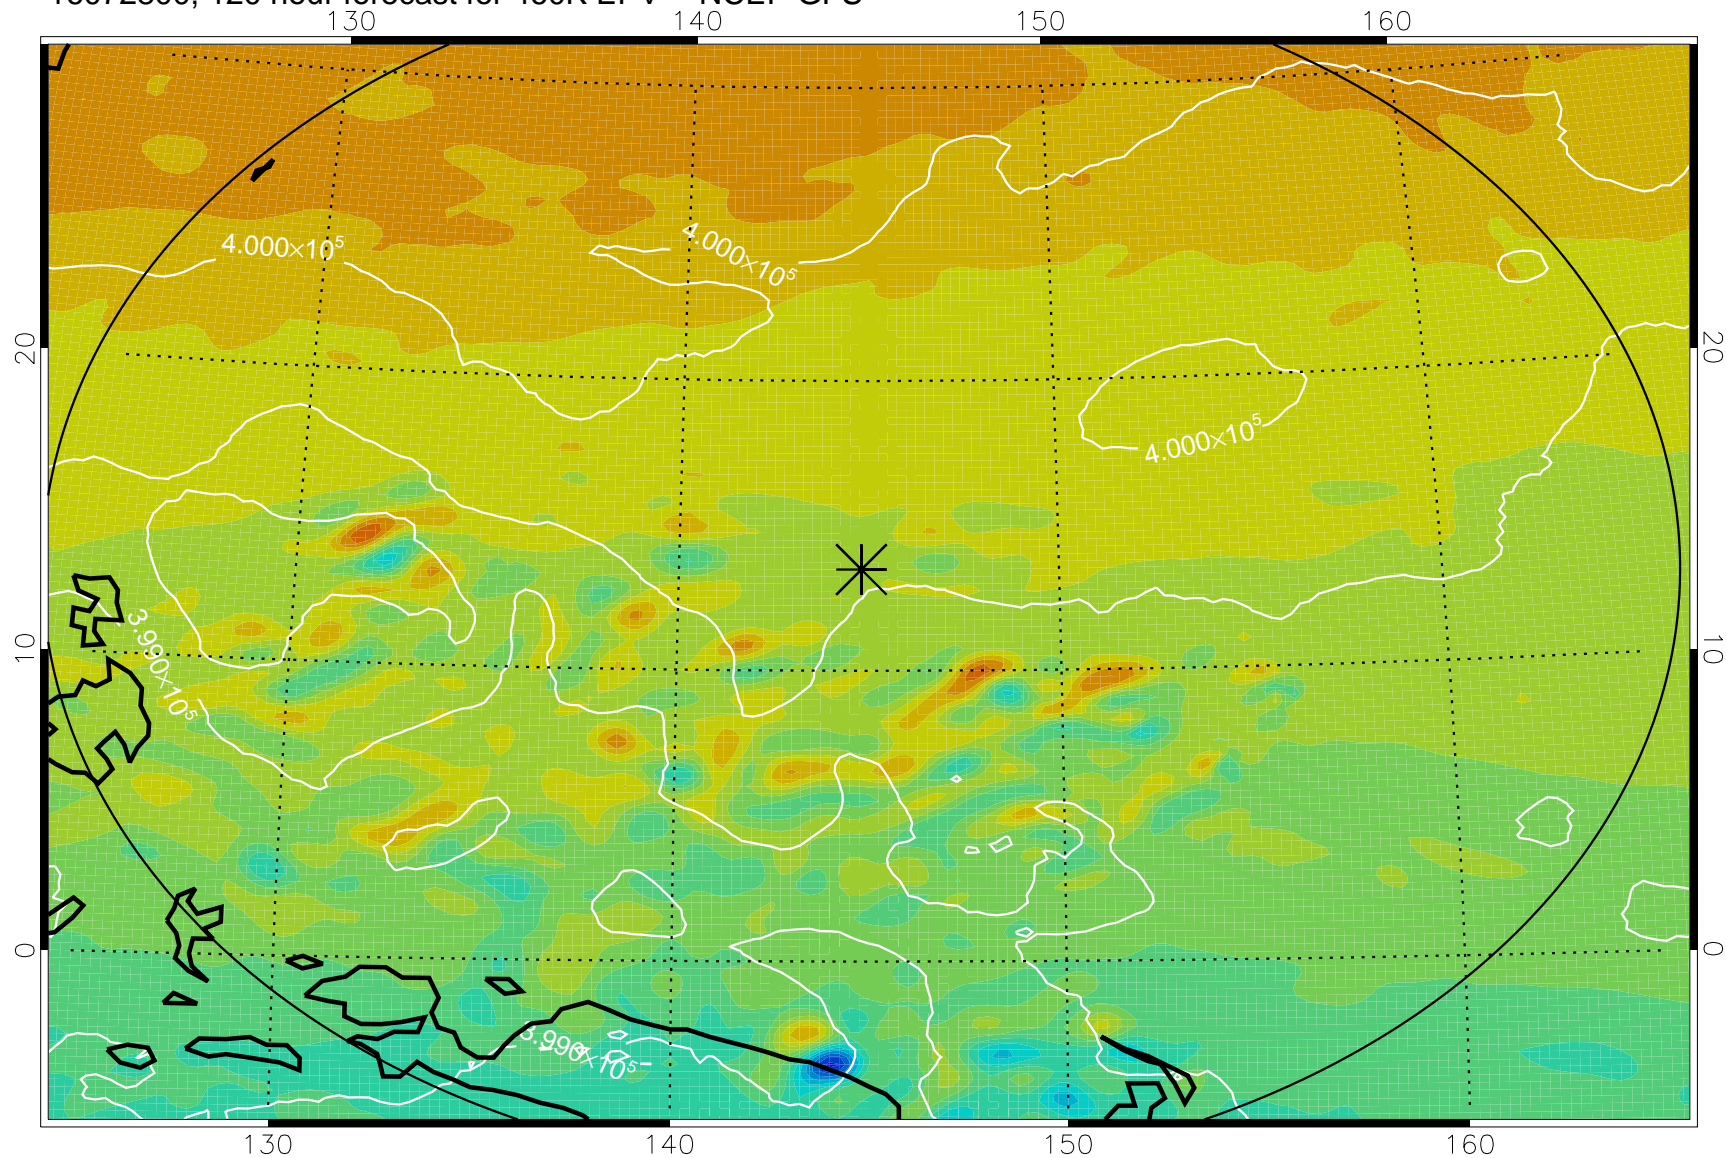

16072606, 78 hour forecast for 460K EPV -- NCEP GFS

460K Montgomery Streamfunction, white

Range ring of 2304 km

16072612, 84 hour forecast for 460K EPV -- NCEP GFS

460K Montgomery Streamfunction, white

Range ring of 2304 km

16072618, 90 hour forecast for 460K EPV -- NCEP GFS

460K Montgomery Streamfunction, white

Range ring of 2304 km

16072700, 96 hour forecast for 460K EPV -- NCEP GFS

460K Montgomery Streamfunction, white

Range ring of 2304 km

16072706, 102 hour forecast for 460K EPV -- NCEP GFS

460K Montgomery Streamfunction, white

Range ring of 2304 km

16072712, 108 hour forecast for 460K EPV -- NCEP GFS

460K Montgomery Streamfunction, white

Range ring of 2304 km

16072718, 114 hour forecast for 460K EPV -- NCEP GFS

460K Montgomery Streamfunction, white

Range ring of 2304 km

16072800, 120 hour forecast for 460K EPV -- NCEP GFS

460K Montgomery Streamfunction, white

Range ring of 2304 km