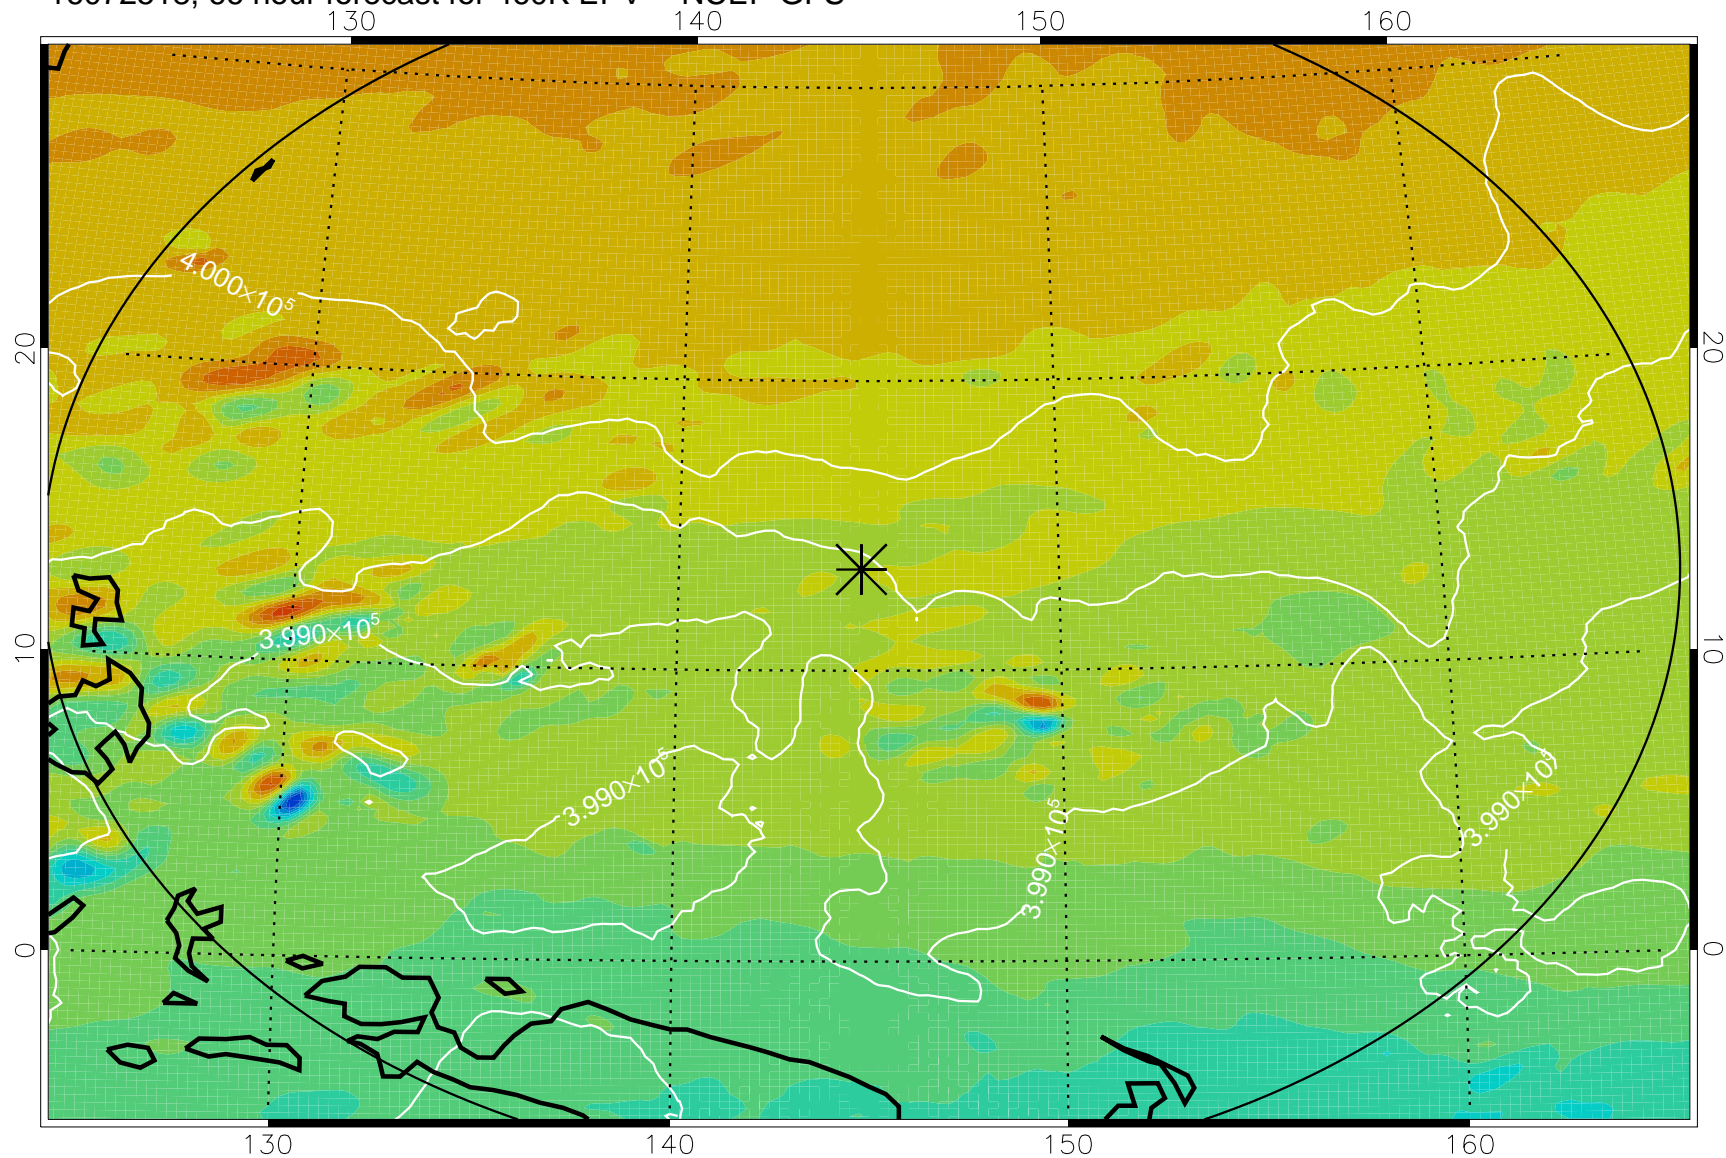

16072506, 54 hour forecast for 460K EPV -- NCEP GFS

460K Montgomery Streamfunction, white

Range ring of 2304 km

16072512, 60 hour forecast for 460K EPV -- NCEP GFS

460K Montgomery Streamfunction, white

Range ring of 2304 km

16072518, 66 hour forecast for 460K EPV -- NCEP GFS

460K Montgomery Streamfunction, white

Range ring of 2304 km

16072600, 72 hour forecast for 460K EPV -- NCEP GFS

460K Montgomery Streamfunction, white

Range ring of 2304 km

16072606, 78 hour forecast for 460K EPV -- NCEP GFS

460K Montgomery Streamfunction, white

Range ring of 2304 km

16072612, 84 hour forecast for 460K EPV -- NCEP GFS

460K Montgomery Streamfunction, white

Range ring of 2304 km

16072618, 90 hour forecast for 460K EPV -- NCEP GFS

460K Montgomery Streamfunction, white

Range ring of 2304 km

16072700, 96 hour forecast for 460K EPV -- NCEP GFS

460K Montgomery Streamfunction, white

Range ring of 2304 km