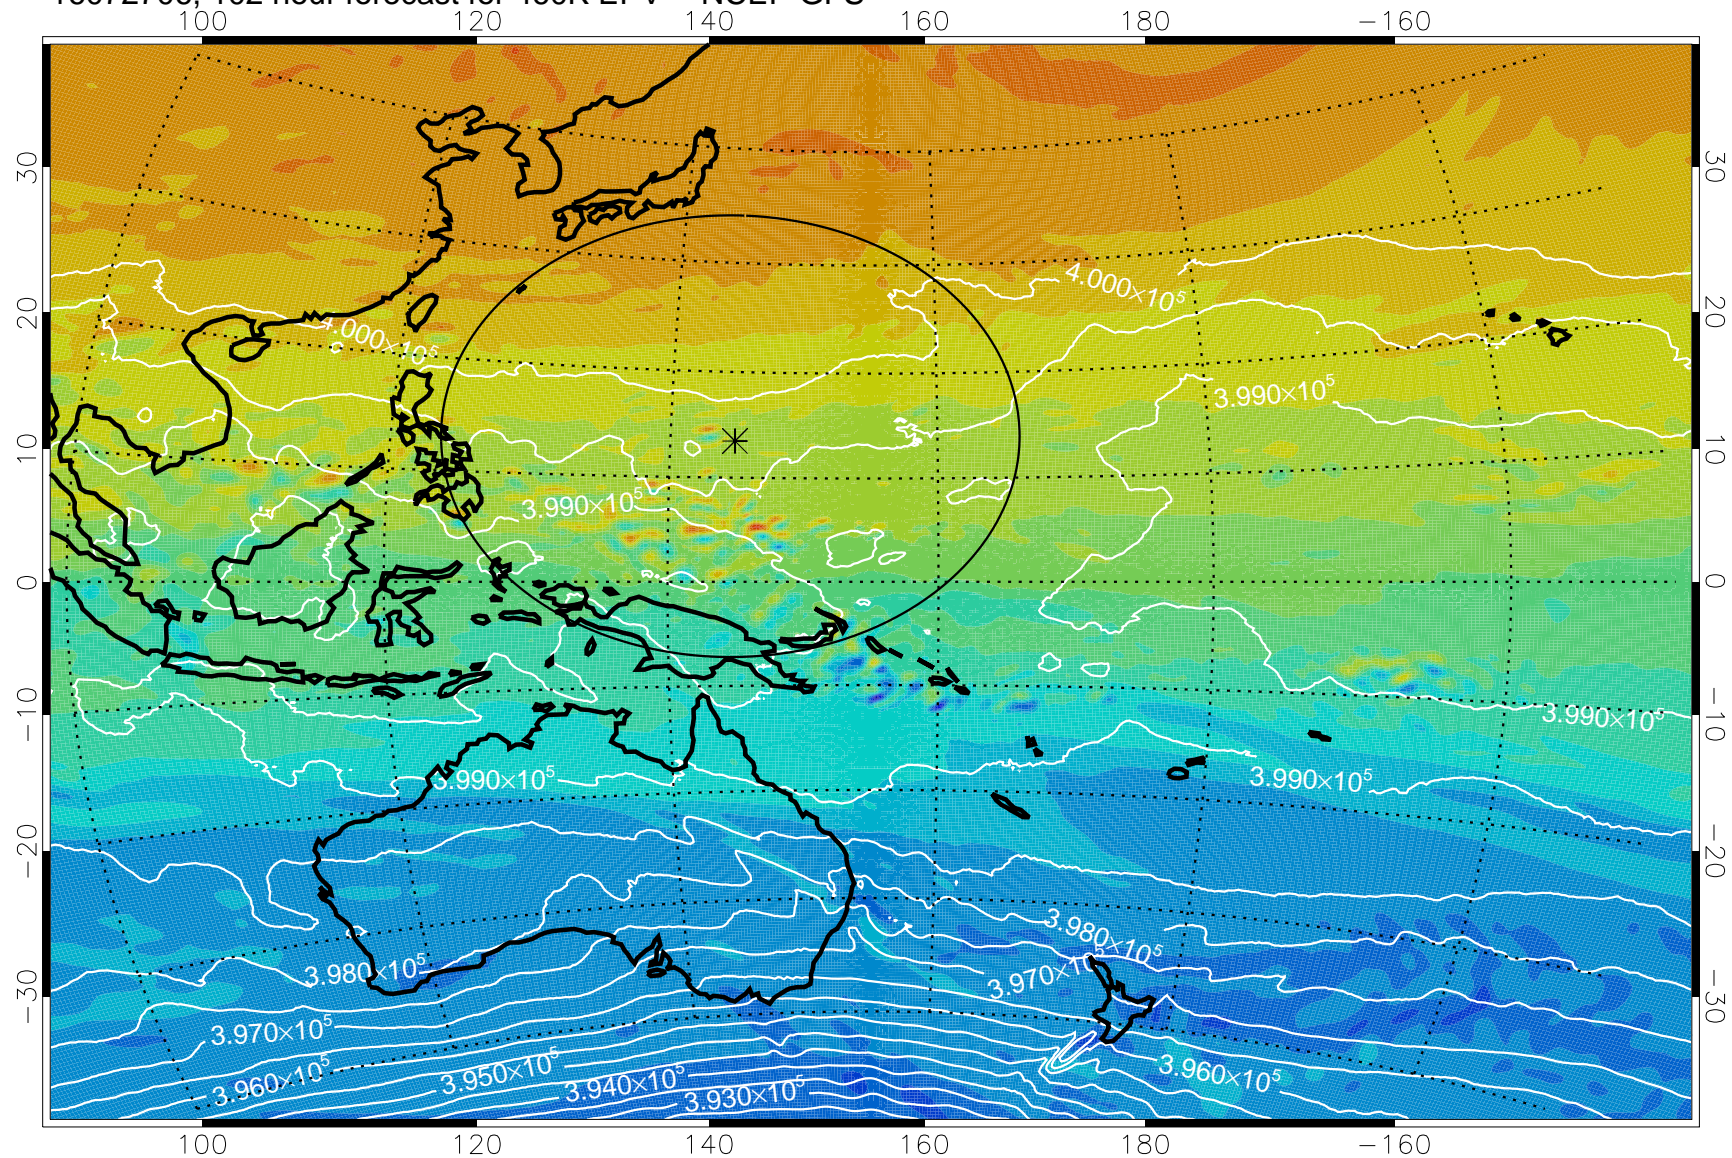

16072606, 78 hour forecast for 460K EPV -- NCEP GFS

460K Montgomery Streamfunction, white

Range ring of 2304 km

16072612, 84 hour forecast for 460K EPV -- NCEP GFS

16072618, 90 hour forecast for 460K EPV -- NCEP GFS

460K Montgomery Streamfunction, white

Range ring of 2304 km

16072700, 96 hour forecast for 460K EPV -- NCEP GFS

460K Montgomery Streamfunction, white

Range ring of 2304 km

16072706, 102 hour forecast for 460K EPV -- NCEP GFS

460K Montgomery Streamfunction, white

Range ring of 2304 km

16072712, 108 hour forecast for 460K EPV -- NCEP GFS

460K Montgomery Streamfunction, white

Range ring of 2304 km

16072718, 114 hour forecast for 460K EPV -- NCEP GFS

460K Montgomery Streamfunction, white

Range ring of 2304 km

16072800, 120 hour forecast for 460K EPV -- NCEP GFS

460K Montgomery Streamfunction, white

Range ring of 2304 km