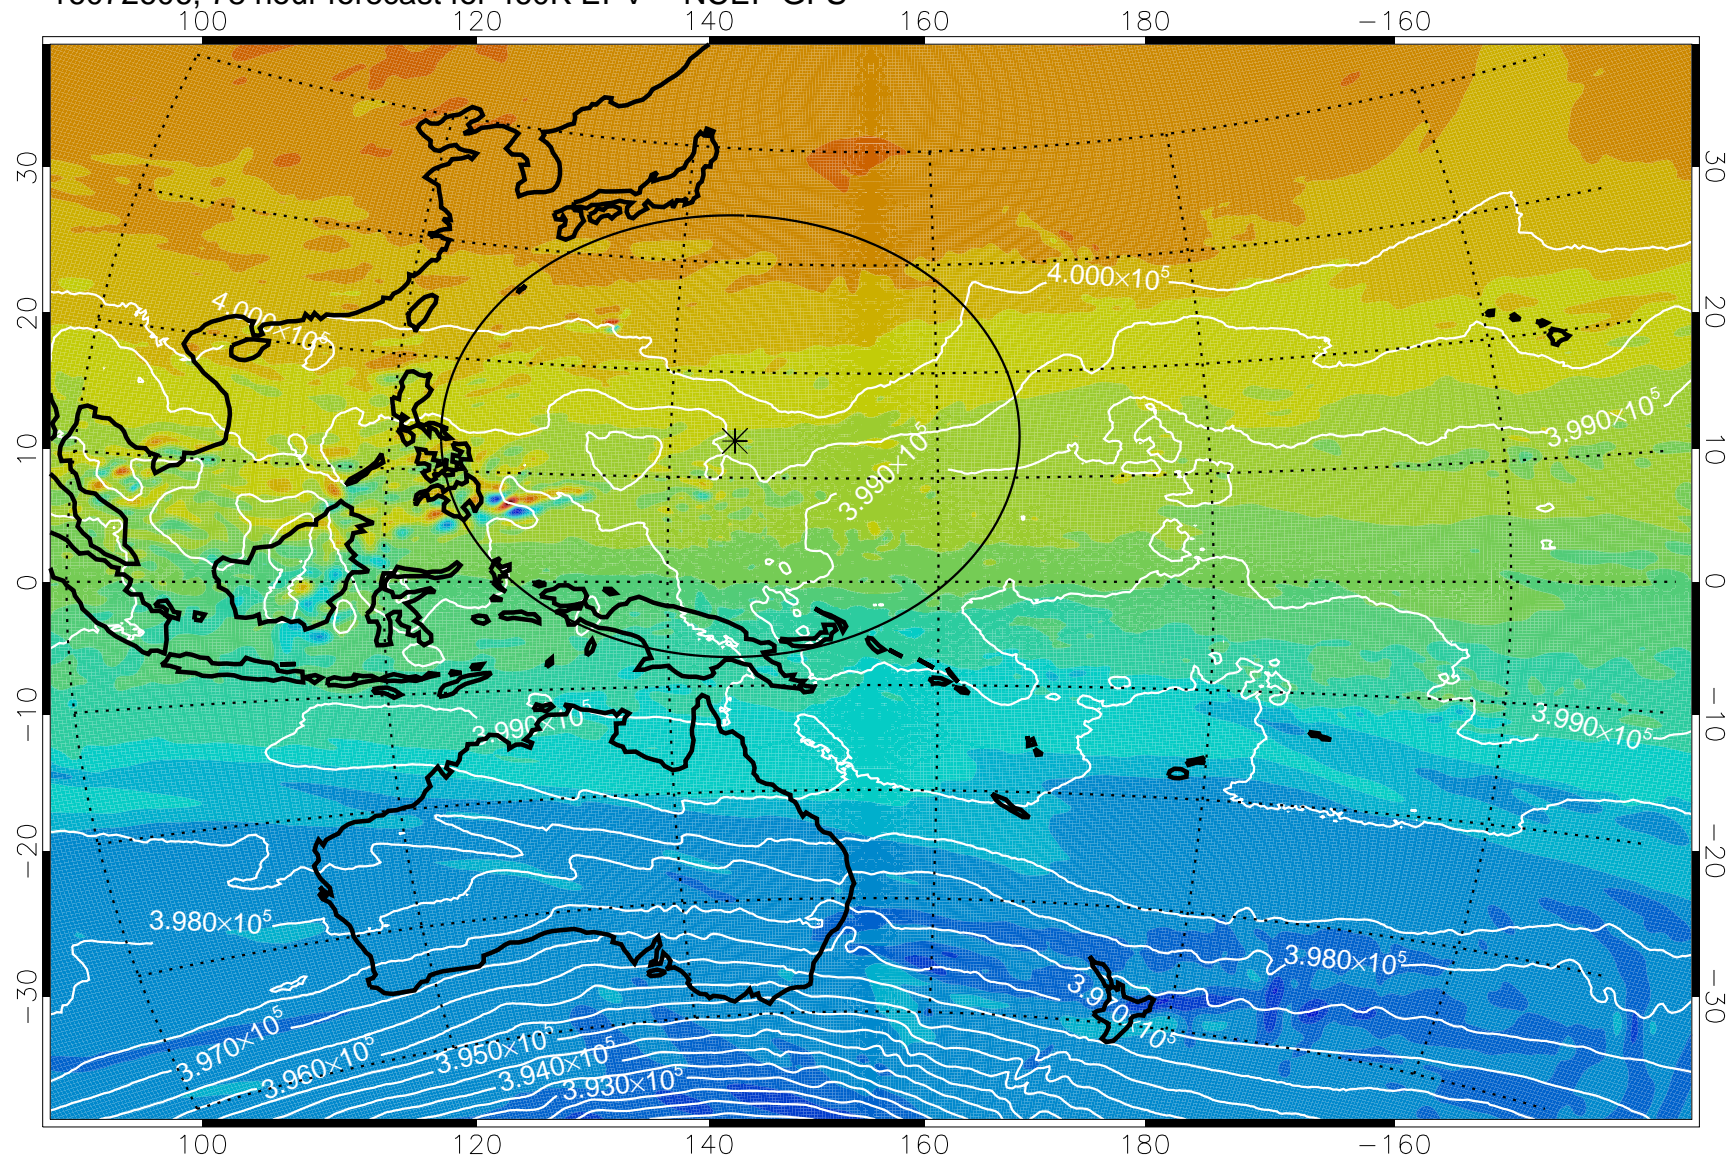

16072506, 54 hour forecast for 460K EPV -- NCEP GFS

460K Montgomery Streamfunction, white

Range ring of 2304 km

16072512, 60 hour forecast for 460K EPV -- NCEP GFS

460K Montgomery Streamfunction, white

Range ring of 2304 km

16072518, 66 hour forecast for 460K EPV -- NCEP GFS

460K Montgomery Streamfunction, white

Range ring of 2304 km

16072600, 72 hour forecast for 460K EPV -- NCEP GFS

460K Montgomery Streamfunction, white

Range ring of 2304 km

16072606, 78 hour forecast for 460K EPV -- NCEP GFS

460K Montgomery Streamfunction, white

Range ring of 2304 km

16072612, 84 hour forecast for 460K EPV -- NCEP GFS

16072618, 90 hour forecast for 460K EPV -- NCEP GFS

460K Montgomery Streamfunction, white

Range ring of 2304 km

16072700, 96 hour forecast for 460K EPV -- NCEP GFS

460K Montgomery Streamfunction, white

Range ring of 2304 km

16072706, 102 hour forecast for 460K EPV -- NCEP GFS