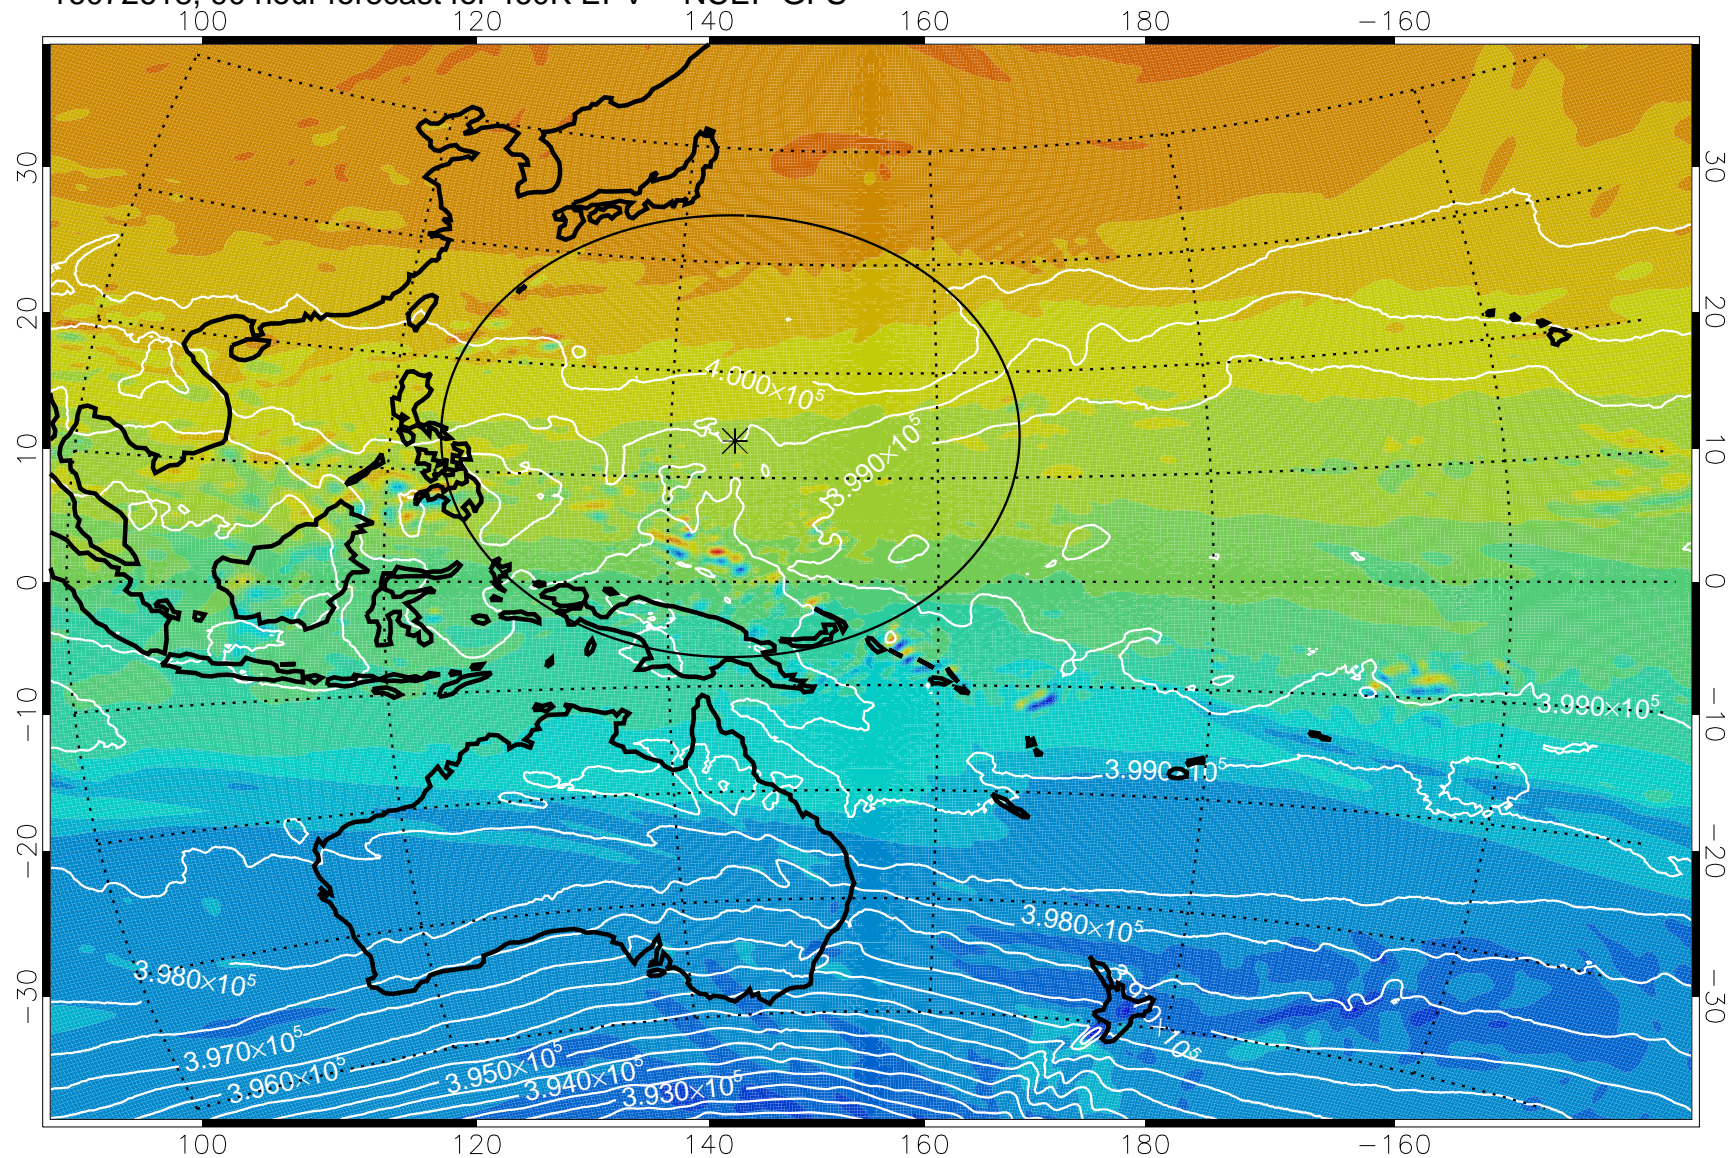

16072518, 66 hour forecast for 460K EPV -- NCEP GFS

460K Montgomery Streamfunction, white

Range ring of 2304 km

16072600, 72 hour forecast for 460K EPV -- NCEP GFS

460K Montgomery Streamfunction, white

Range ring of 2304 km

16072606, 78 hour forecast for 460K EPV -- NCEP GFS

460K Montgomery Streamfunction, white

Range ring of 2304 km

16072612, 84 hour forecast for 460K EPV -- NCEP GFS

16072618, 90 hour forecast for 460K EPV -- NCEP GFS

460K Montgomery Streamfunction, white

Range ring of 2304 km

16072700, 96 hour forecast for 460K EPV -- NCEP GFS

460K Montgomery Streamfunction, white

Range ring of 2304 km

16072706, 102 hour forecast for 460K EPV -- NCEP GFS

460K Montgomery Streamfunction, white

Range ring of 2304 km

16072712, 108 hour forecast for 460K EPV -- NCEP GFS

460K Montgomery Streamfunction, white

Range ring of 2304 km

16072718, 114 hour forecast for 460K EPV -- NCEP GFS