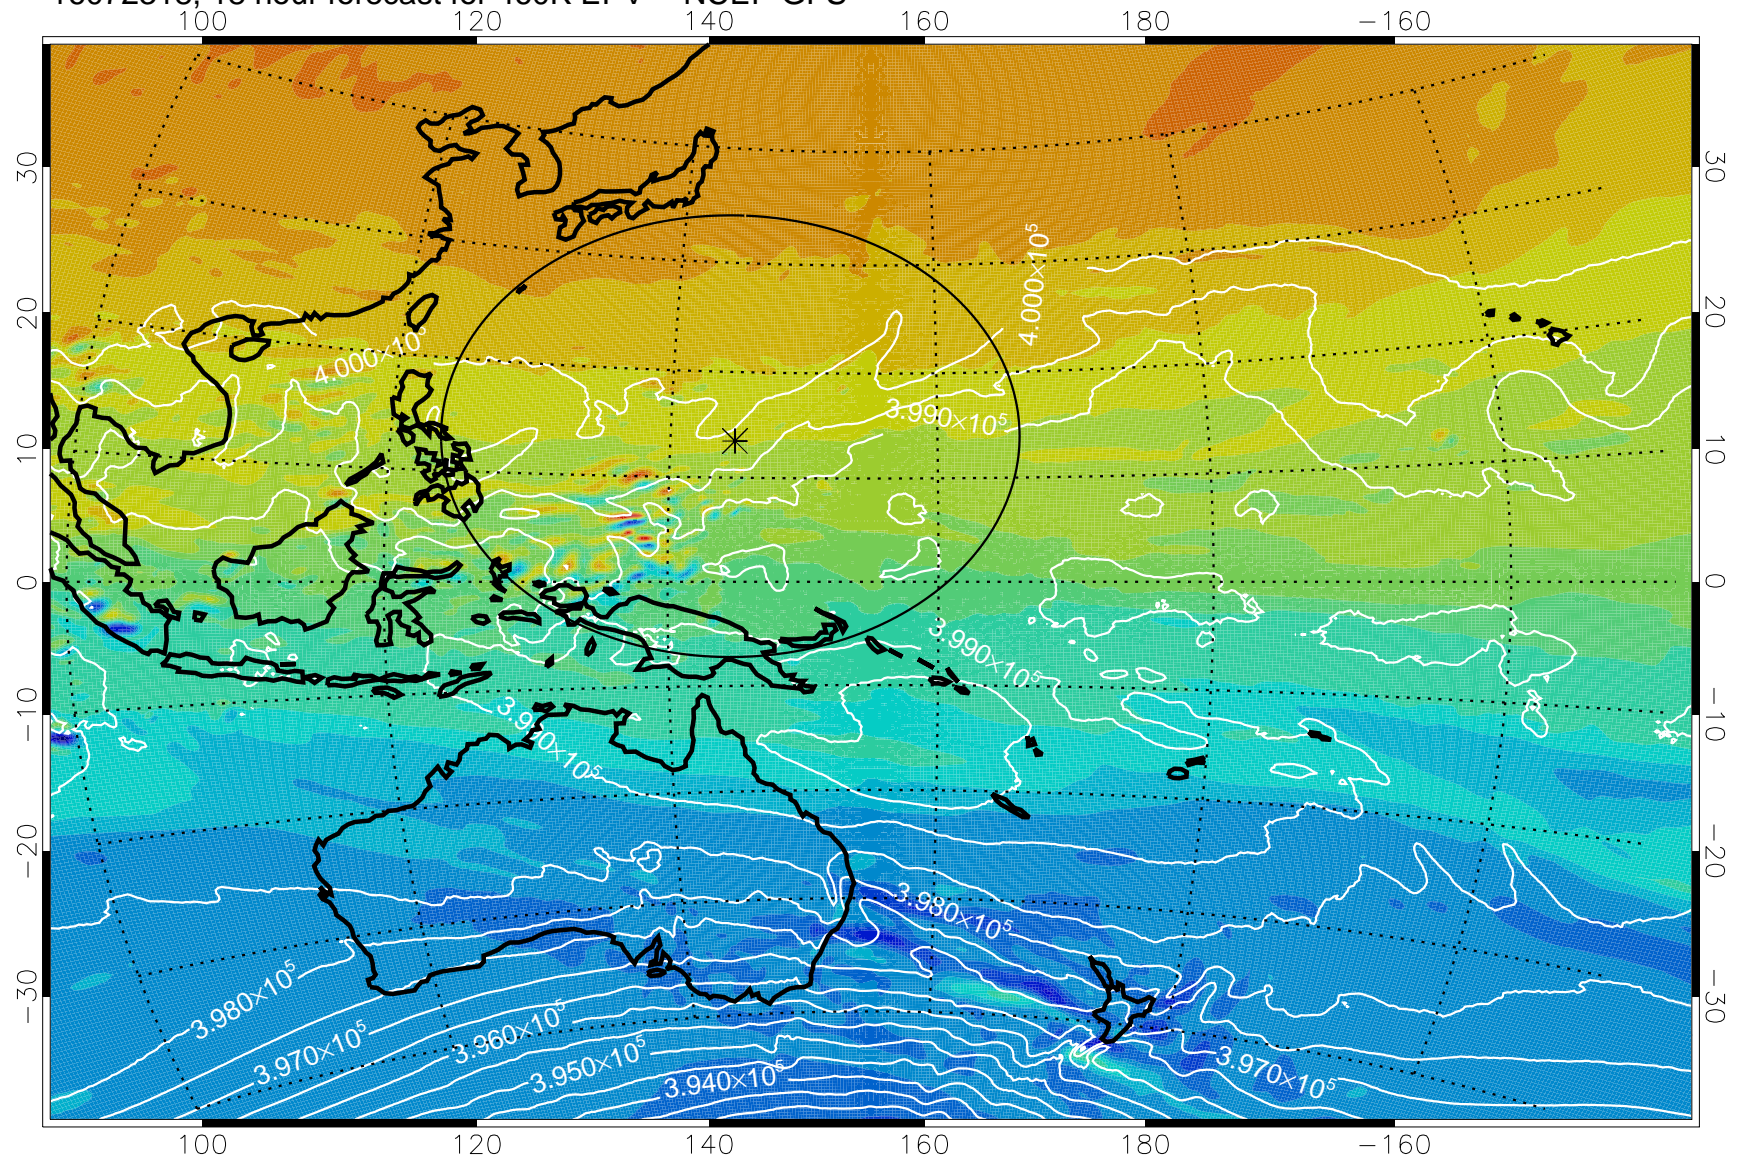

16072306, 6 hour forecast for 460K EPV -- NCEP GFS

460K Montgomery Streamfunction, white

Range ring of 2304 km

16072312, 12 hour forecast for 460K EPV -- NCEP GFS

460K Montgomery Streamfunction, white

Range ring of 2304 km

16072318, 18 hour forecast for 460K EPV -- NCEP GFS

460K Montgomery Streamfunction, white

Range ring of 2304 km

16072400, 24 hour forecast for 460K EPV -- NCEP GFS

460K Montgomery Streamfunction, white

Range ring of 2304 km

16072406, 30 hour forecast for 460K EPV -- NCEP GFS

460K Montgomery Streamfunction, white

Range ring of 2304 km

16072412, 36 hour forecast for 460K EPV -- NCEP GFS

460K Montgomery Streamfunction, white

Range ring of 2304 km

16072418, 42 hour forecast for 460K EPV -- NCEP GFS

460K Montgomery Streamfunction, white

Range ring of 2304 km

16072500, 48 hour forecast for 460K EPV -- NCEP GFS

460K Montgomery Streamfunction, white

Range ring of 2304 km