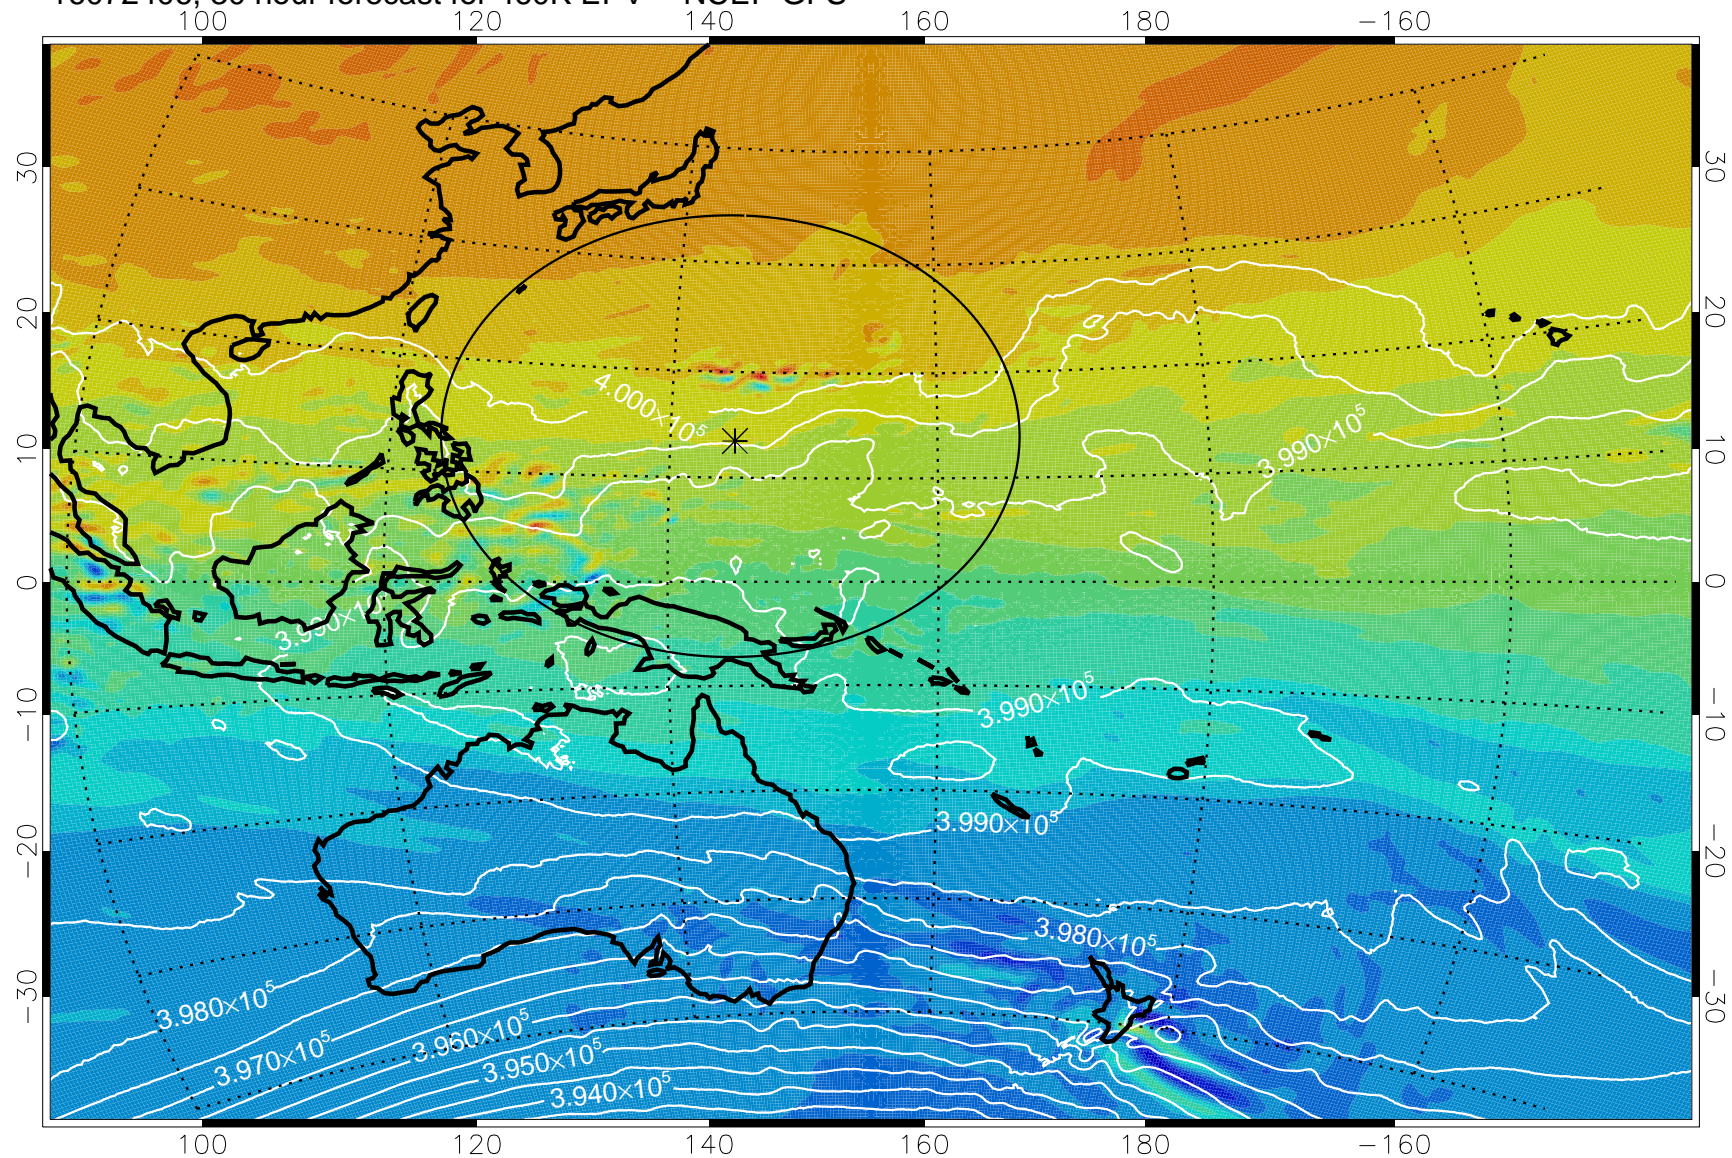

16072318, 18 hour forecast for 460K EPV -- NCEP GFS

460K Montgomery Streamfunction, white

Range ring of 2304 km

16072400, 24 hour forecast for 460K EPV -- NCEP GFS

460K Montgomery Streamfunction, white

Range ring of 2304 km

16072406, 30 hour forecast for 460K EPV -- NCEP GFS

460K Montgomery Streamfunction, white

Range ring of 2304 km

16072412, 36 hour forecast for 460K EPV -- NCEP GFS

460K Montgomery Streamfunction, white

Range ring of 2304 km

16072418, 42 hour forecast for 460K EPV -- NCEP GFS

460K Montgomery Streamfunction, white

Range ring of 2304 km

16072500, 48 hour forecast for 460K EPV -- NCEP GFS

460K Montgomery Streamfunction, white

Range ring of 2304 km

16072506, 54 hour forecast for 460K EPV -- NCEP GFS

460K Montgomery Streamfunction, white

Range ring of 2304 km

16072512, 60 hour forecast for 460K EPV -- NCEP GFS

460K Montgomery Streamfunction, white

Range ring of 2304 km