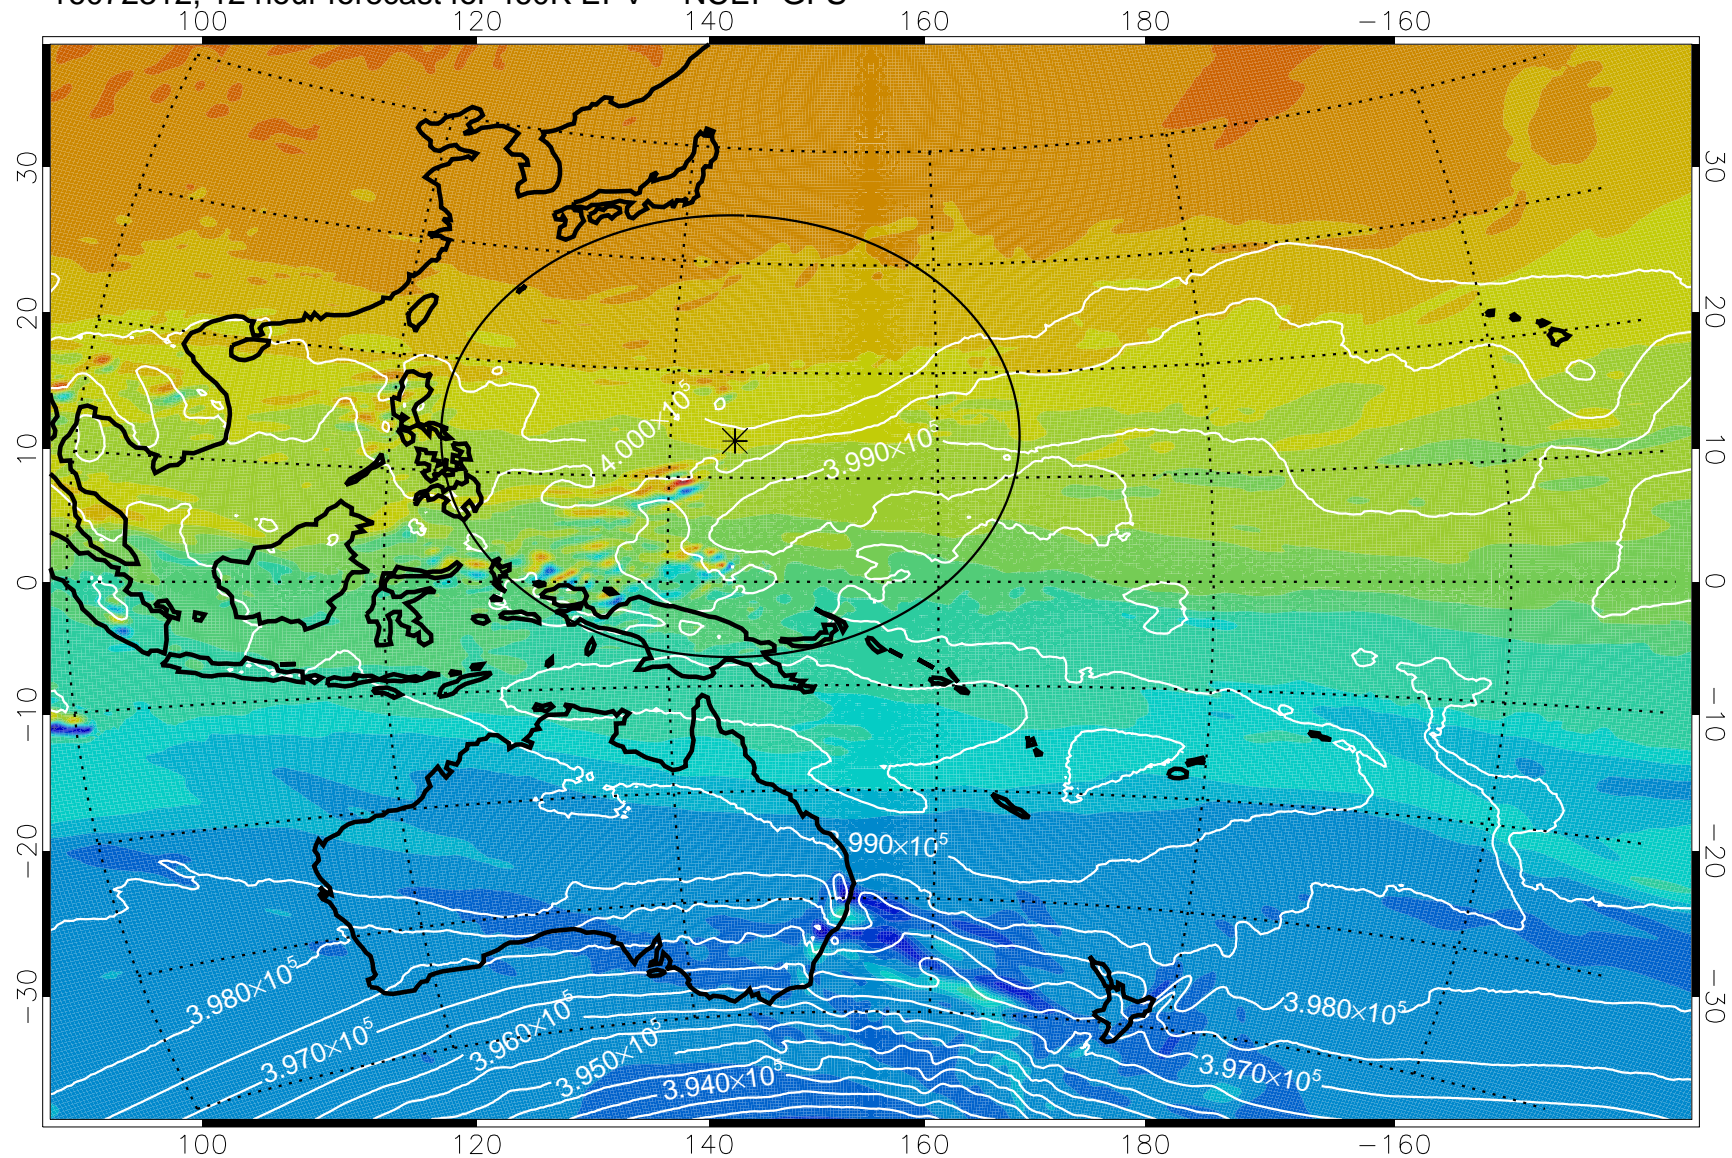

16072306, 6 hour forecast for 460K EPV -- NCEP GFS

460K Montgomery Streamfunction, white

Range ring of 2304 km

16072312, 12 hour forecast for 460K EPV -- NCEP GFS

460K Montgomery Streamfunction, white

Range ring of 2304 km

16072318, 18 hour forecast for 460K EPV -- NCEP GFS

460K Montgomery Streamfunction, white

Range ring of 2304 km

16072400, 24 hour forecast for 460K EPV -- NCEP GFS

460K Montgomery Streamfunction, white

Range ring of 2304 km

16072406, 30 hour forecast for 460K EPV -- NCEP GFS

460K Montgomery Streamfunction, white

Range ring of 2304 km

16072412, 36 hour forecast for 460K EPV -- NCEP GFS

460K Montgomery Streamfunction, white

Range ring of 2304 km

16072418, 42 hour forecast for 460K EPV -- NCEP GFS

460K Montgomery Streamfunction, white

Range ring of 2304 km

16072500, 48 hour forecast for 460K EPV -- NCEP GFS

460K Montgomery Streamfunction, white

Range ring of 2304 km