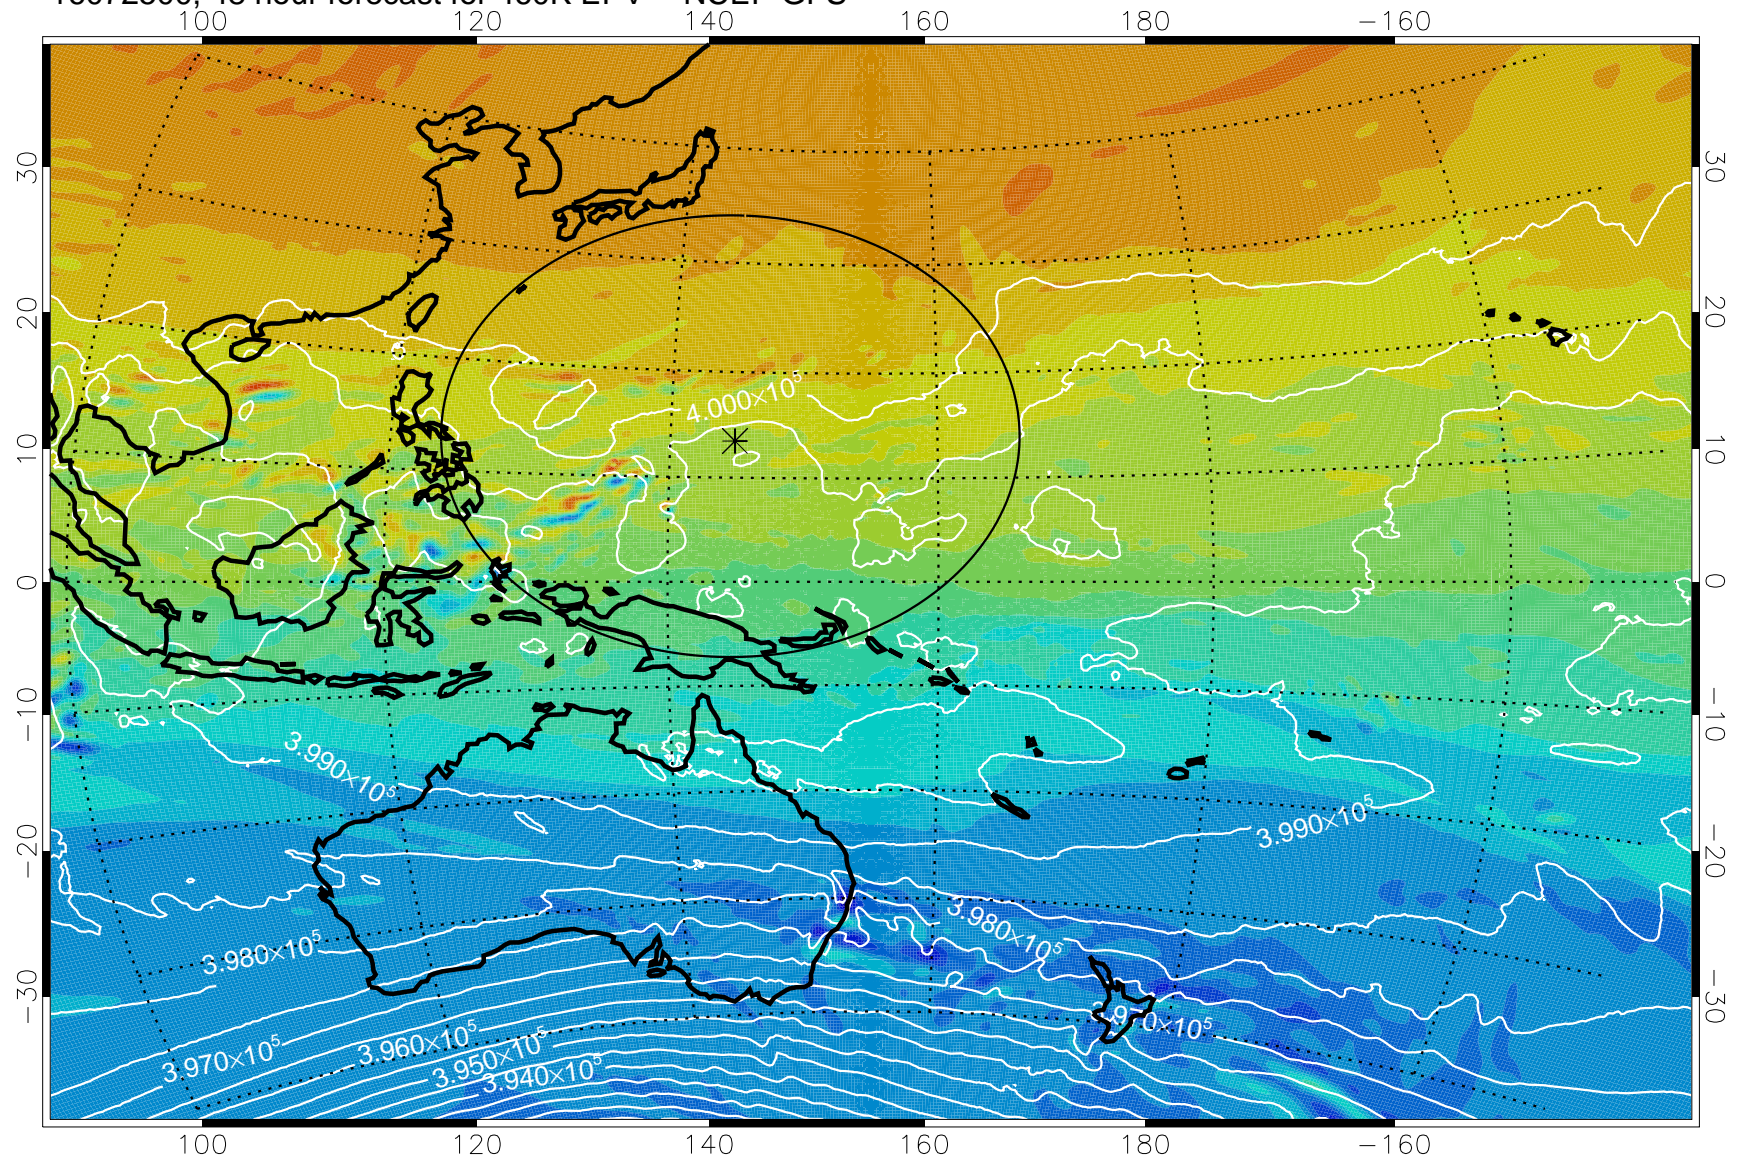

16072406, 30 hour forecast for 460K EPV -- NCEP GFS

460K Montgomery Streamfunction, white

Range ring of 2304 km

16072412, 36 hour forecast for 460K EPV -- NCEP GFS

460K Montgomery Streamfunction, white

Range ring of 2304 km

16072418, 42 hour forecast for 460K EPV -- NCEP GFS

460K Montgomery Streamfunction, white

Range ring of 2304 km

16072500, 48 hour forecast for 460K EPV -- NCEP GFS

460K Montgomery Streamfunction, white

Range ring of 2304 km

16072506, 54 hour forecast for 460K EPV -- NCEP GFS

460K Montgomery Streamfunction, white

Range ring of 2304 km

16072512, 60 hour forecast for 460K EPV -- NCEP GFS

460K Montgomery Streamfunction, white

Range ring of 2304 km

16072518, 66 hour forecast for 460K EPV -- NCEP GFS

460K Montgomery Streamfunction, white

Range ring of 2304 km

16072600, 72 hour forecast for 460K EPV -- NCEP GFS

460K Montgomery Streamfunction, white

Range ring of 2304 km