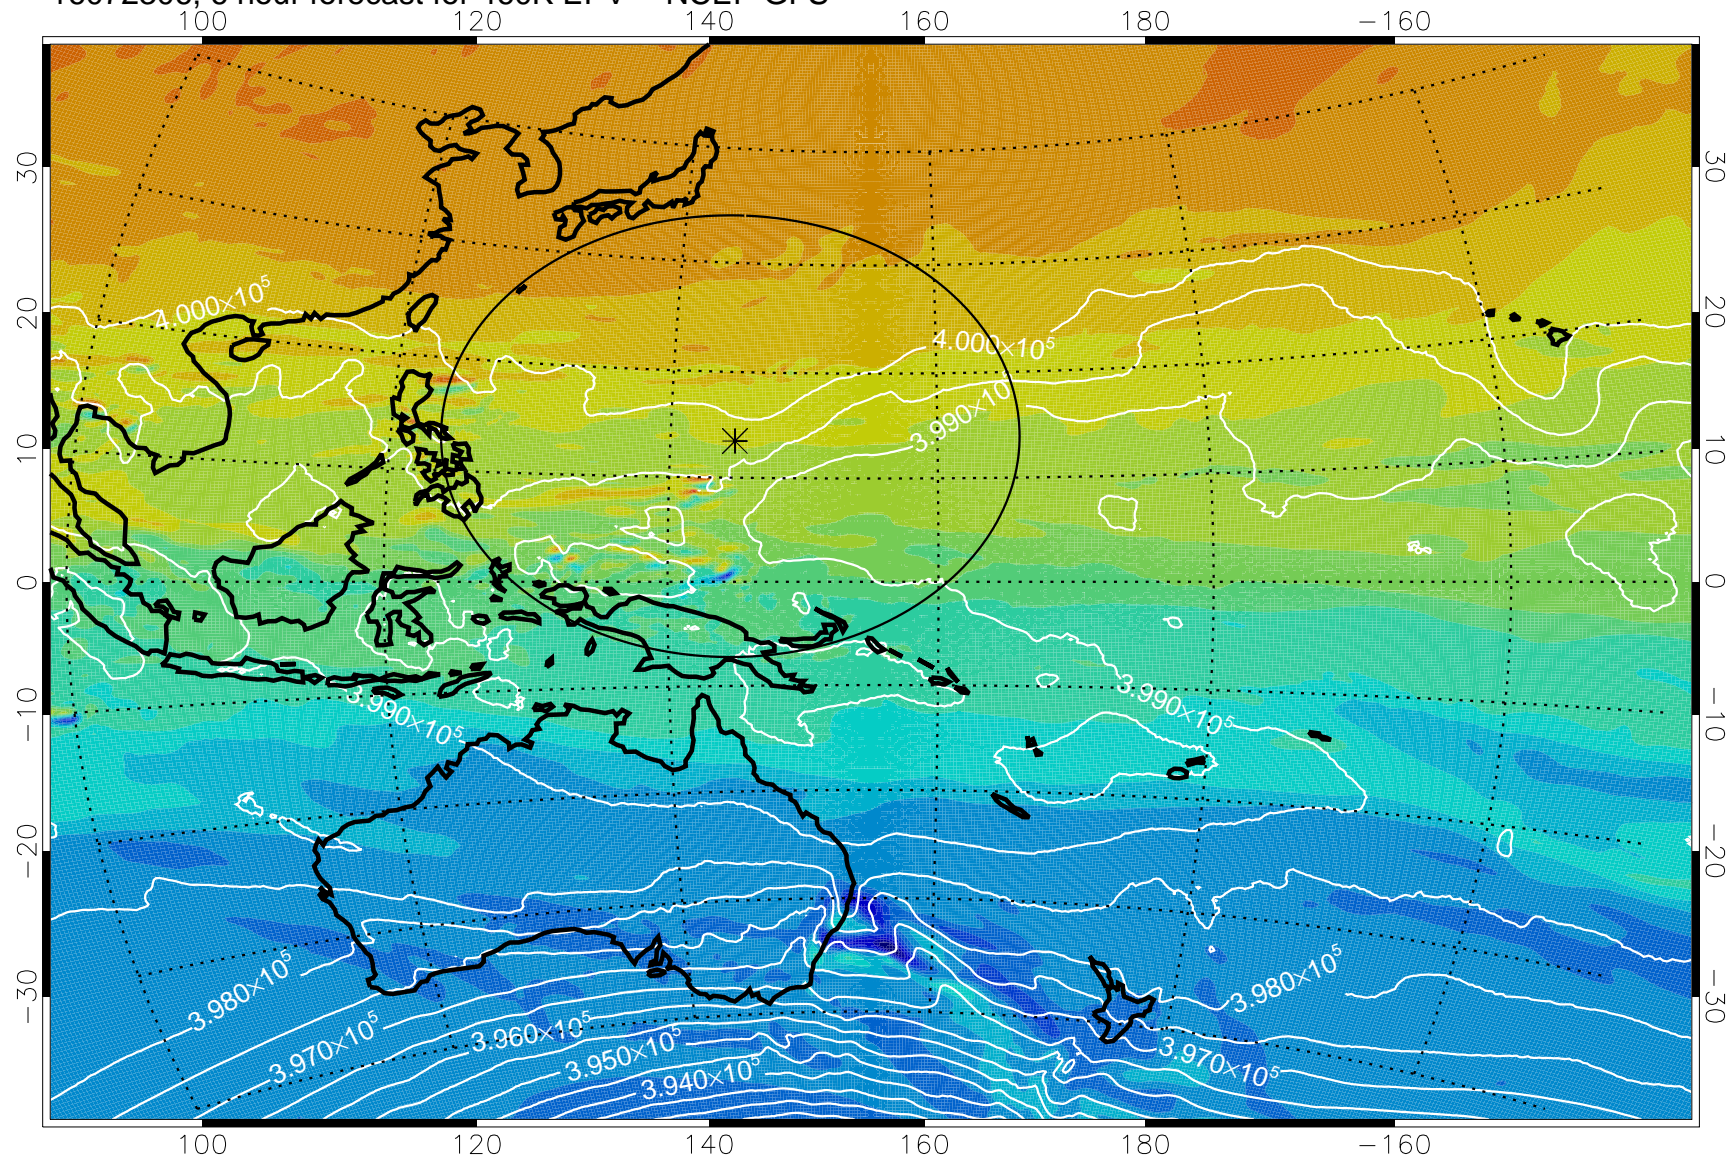

16072306, 6 hour forecast for 460K EPV -- NCEP GFS

460K Montgomery Streamfunction, white

Range ring of 2304 km

16072312, 12 hour forecast for 460K EPV -- NCEP GFS

460K Montgomery Streamfunction, white

Range ring of 2304 km

16072318, 18 hour forecast for 460K EPV -- NCEP GFS

460K Montgomery Streamfunction, white

Range ring of 2304 km

16072400, 24 hour forecast for 460K EPV -- NCEP GFS

460K Montgomery Streamfunction, white

Range ring of 2304 km

16072406, 30 hour forecast for 460K EPV -- NCEP GFS

460K Montgomery Streamfunction, white

Range ring of 2304 km

16072412, 36 hour forecast for 460K EPV -- NCEP GFS

460K Montgomery Streamfunction, white

Range ring of 2304 km

16072418, 42 hour forecast for 460K EPV -- NCEP GFS

460K Montgomery Streamfunction, white

Range ring of 2304 km

16072500, 48 hour forecast for 460K EPV -- NCEP GFS

460K Montgomery Streamfunction, white

Range ring of 2304 km