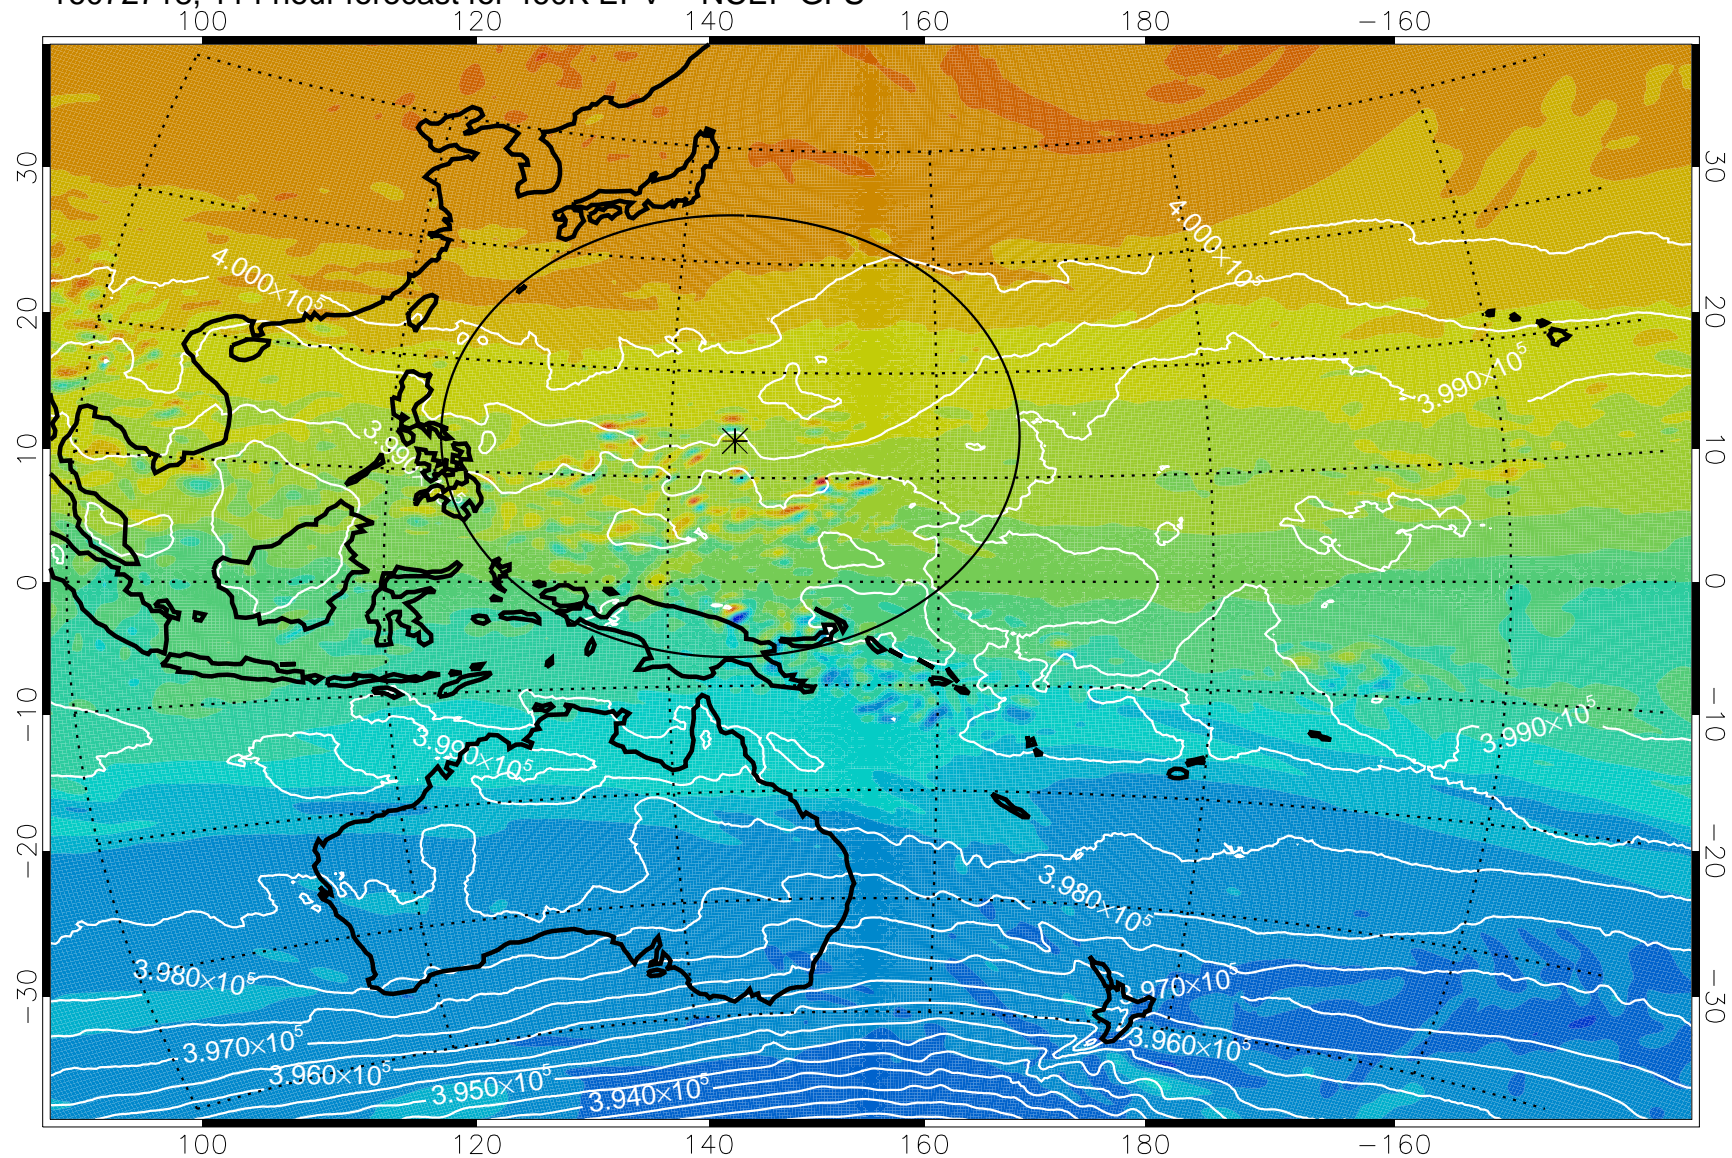

16072606, 78 hour forecast for 460K EPV -- NCEP GFS

460K Montgomery Streamfunction, white

Range ring of 2304 km

16072612, 84 hour forecast for 460K EPV -- NCEP GFS

16072618, 90 hour forecast for 460K EPV -- NCEP GFS

460K Montgomery Streamfunction, white

Range ring of 2304 km

16072700, 96 hour forecast for 460K EPV -- NCEP GFS

460K Montgomery Streamfunction, white

Range ring of 2304 km

16072706, 102 hour forecast for 460K EPV -- NCEP GFS

460K Montgomery Streamfunction, white

Range ring of 2304 km

16072712, 108 hour forecast for 460K EPV -- NCEP GFS

460K Montgomery Streamfunction, white

Range ring of 2304 km

16072718, 114 hour forecast for 460K EPV -- NCEP GFS

460K Montgomery Streamfunction, white

Range ring of 2304 km

16072800, 120 hour forecast for 460K EPV -- NCEP GFS

460K Montgomery Streamfunction, white

Range ring of 2304 km