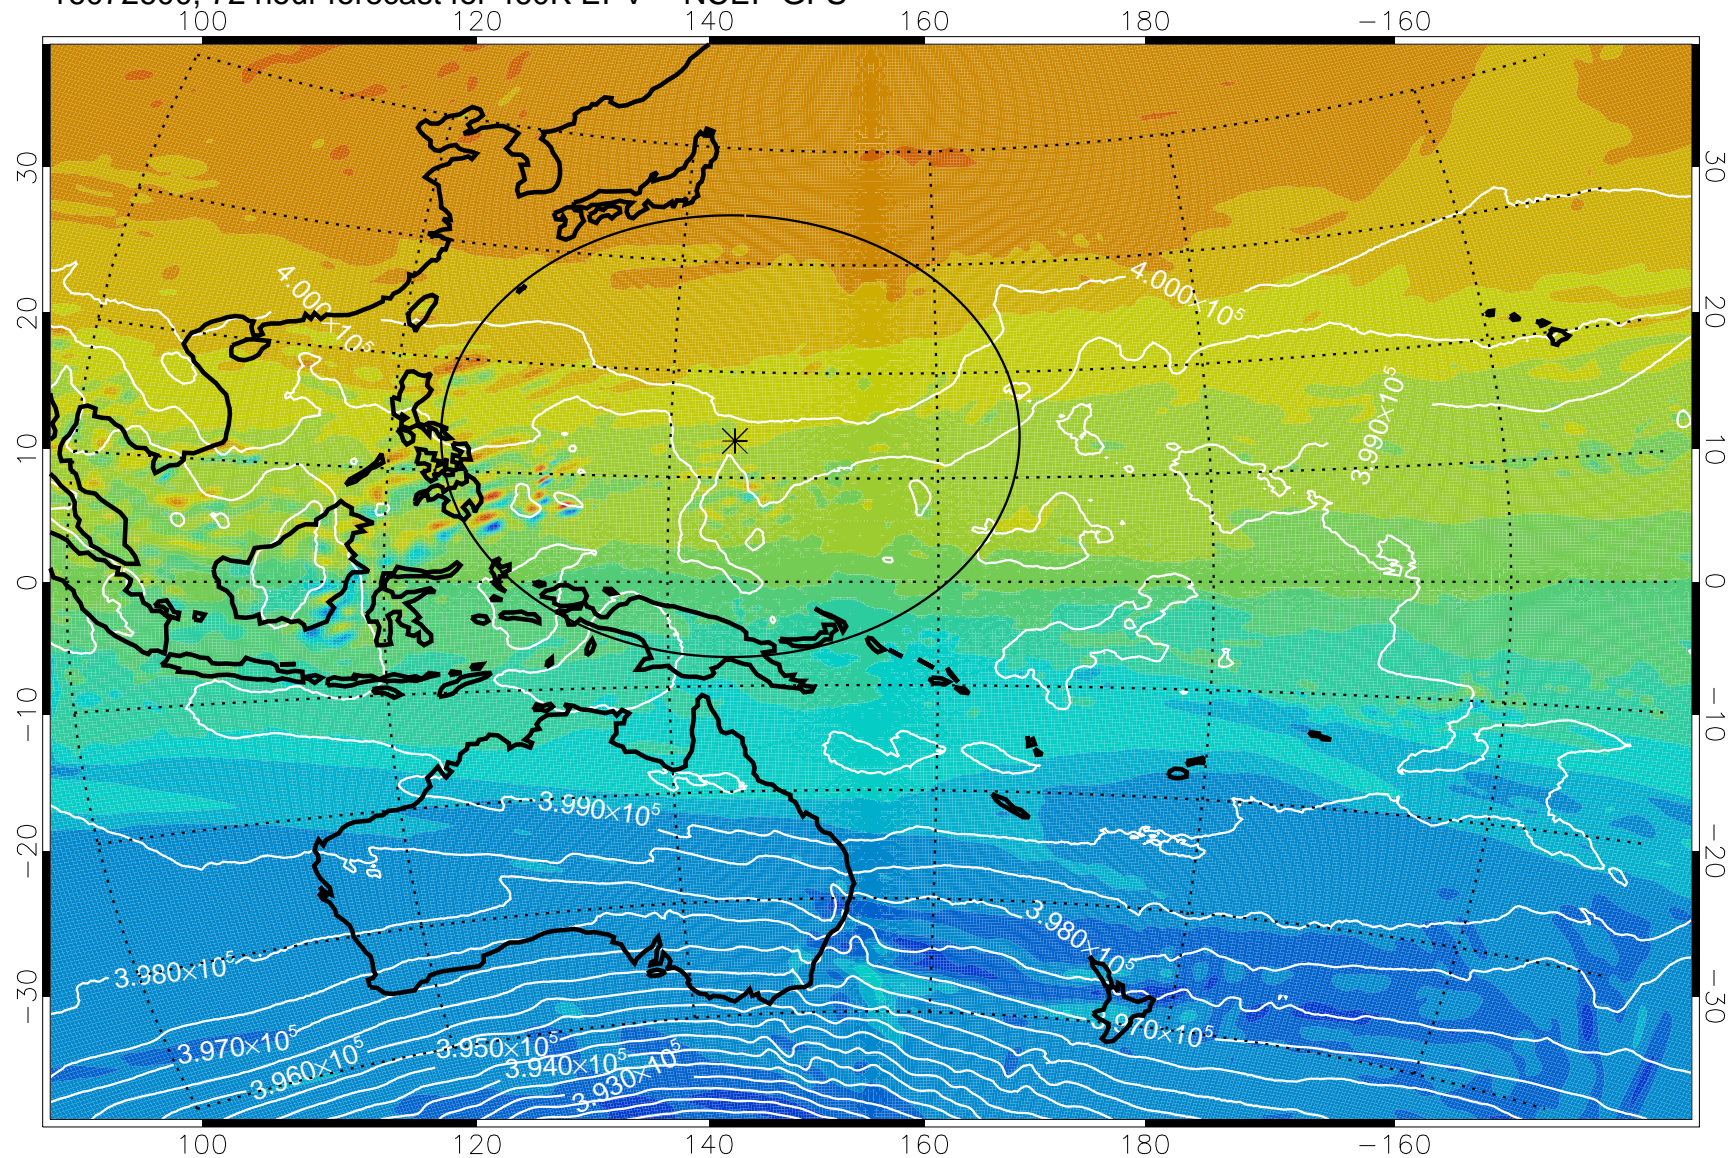

16072418, 42 hour forecast for 460K EPV -- NCEP GFS

460K Montgomery Streamfunction, white

Range ring of 2304 km

16072500, 48 hour forecast for 460K EPV -- NCEP GFS

460K Montgomery Streamfunction, white

Range ring of 2304 km

16072506, 54 hour forecast for 460K EPV -- NCEP GFS

460K Montgomery Streamfunction, white

Range ring of 2304 km

16072512, 60 hour forecast for 460K EPV -- NCEP GFS

460K Montgomery Streamfunction, white

Range ring of 2304 km

16072518, 66 hour forecast for 460K EPV -- NCEP GFS

460K Montgomery Streamfunction, white

Range ring of 2304 km

16072600, 72 hour forecast for 460K EPV -- NCEP GFS

460K Montgomery Streamfunction, white

Range ring of 2304 km

16072606, 78 hour forecast for 460K EPV -- NCEP GFS

460K Montgomery Streamfunction, white

Range ring of 2304 km

16072612, 84 hour forecast for 460K EPV -- NCEP GFS

16072618, 90 hour forecast for 460K EPV -- NCEP GFS