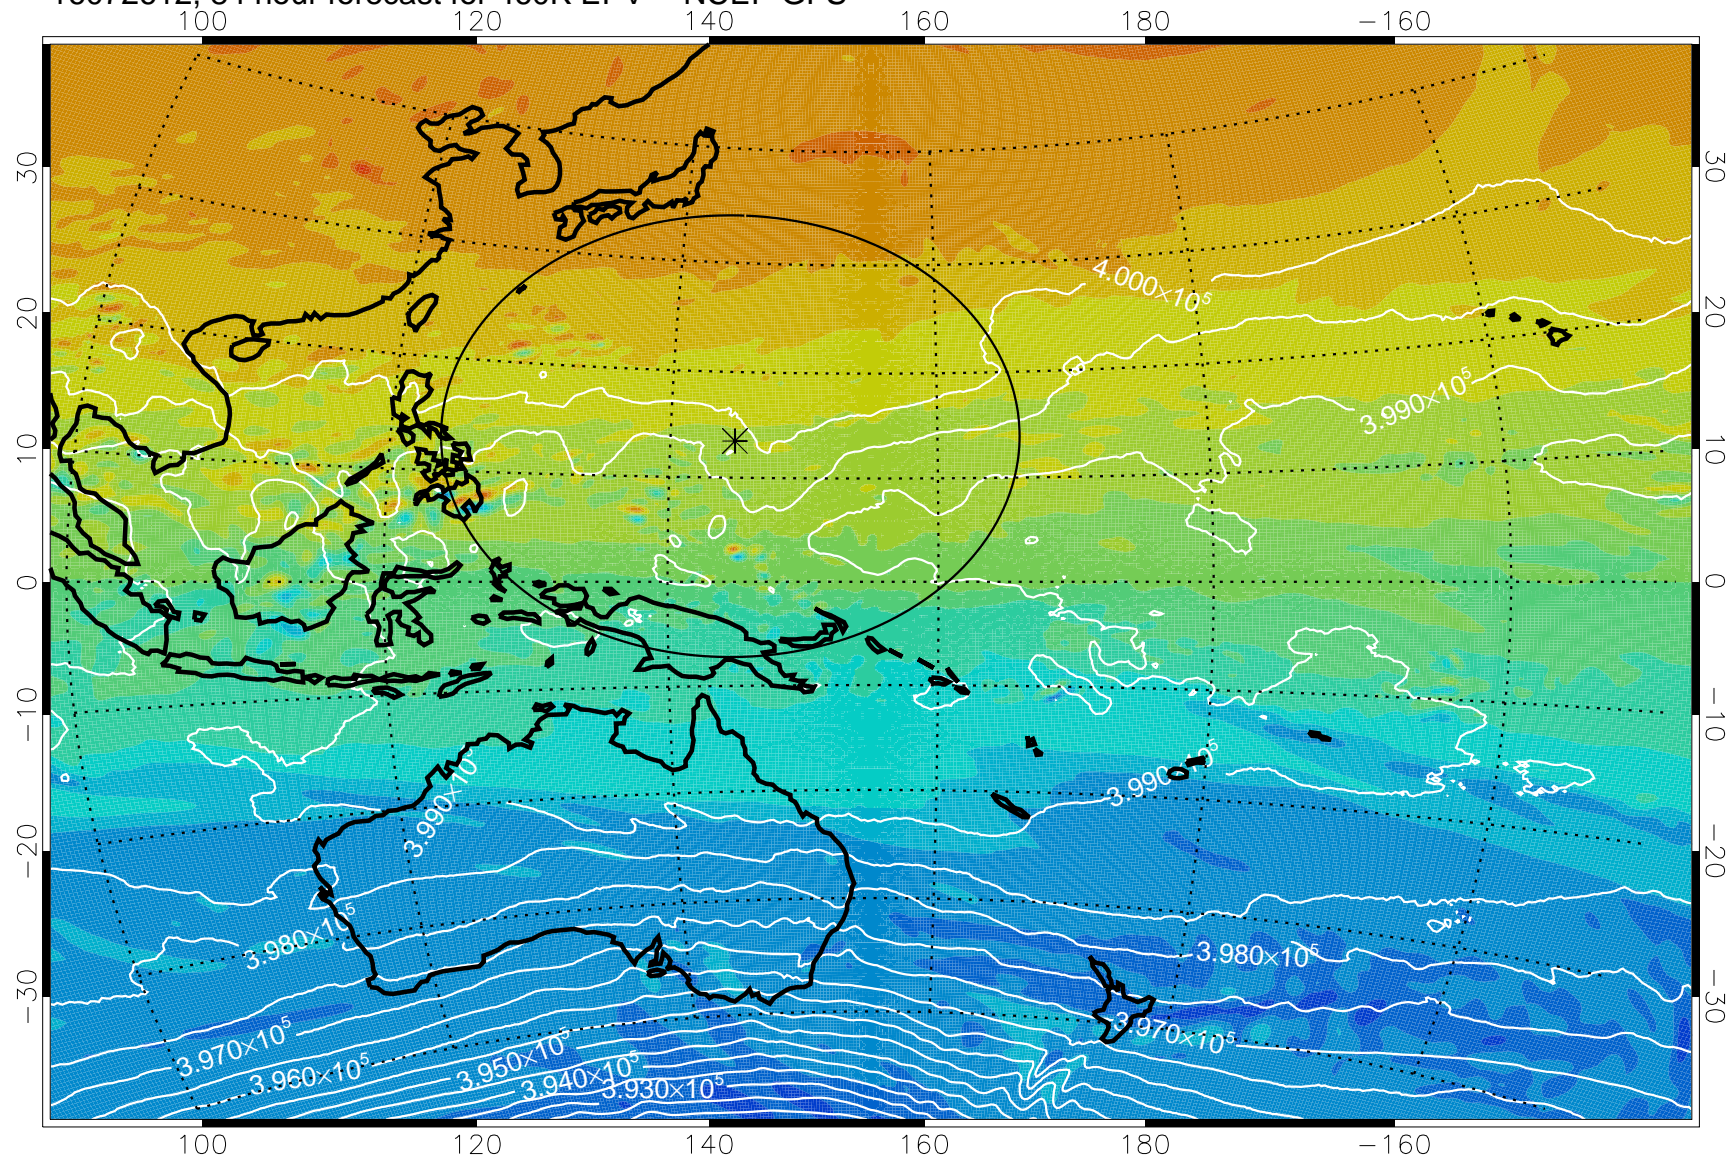

16072506, 54 hour forecast for 460K EPV -- NCEP GFS

460K Montgomery Streamfunction, white

Range ring of 2304 km

16072512, 60 hour forecast for 460K EPV -- NCEP GFS

460K Montgomery Streamfunction, white

Range ring of 2304 km

16072518, 66 hour forecast for 460K EPV -- NCEP GFS

460K Montgomery Streamfunction, white

Range ring of 2304 km

16072600, 72 hour forecast for 460K EPV -- NCEP GFS

460K Montgomery Streamfunction, white

Range ring of 2304 km

16072606, 78 hour forecast for 460K EPV -- NCEP GFS

460K Montgomery Streamfunction, white

Range ring of 2304 km

16072612, 84 hour forecast for 460K EPV -- NCEP GFS

16072618, 90 hour forecast for 460K EPV -- NCEP GFS

460K Montgomery Streamfunction, white

Range ring of 2304 km

16072700, 96 hour forecast for 460K EPV -- NCEP GFS

460K Montgomery Streamfunction, white

Range ring of 2304 km

16072706, 102 hour forecast for 460K EPV -- NCEP GFS