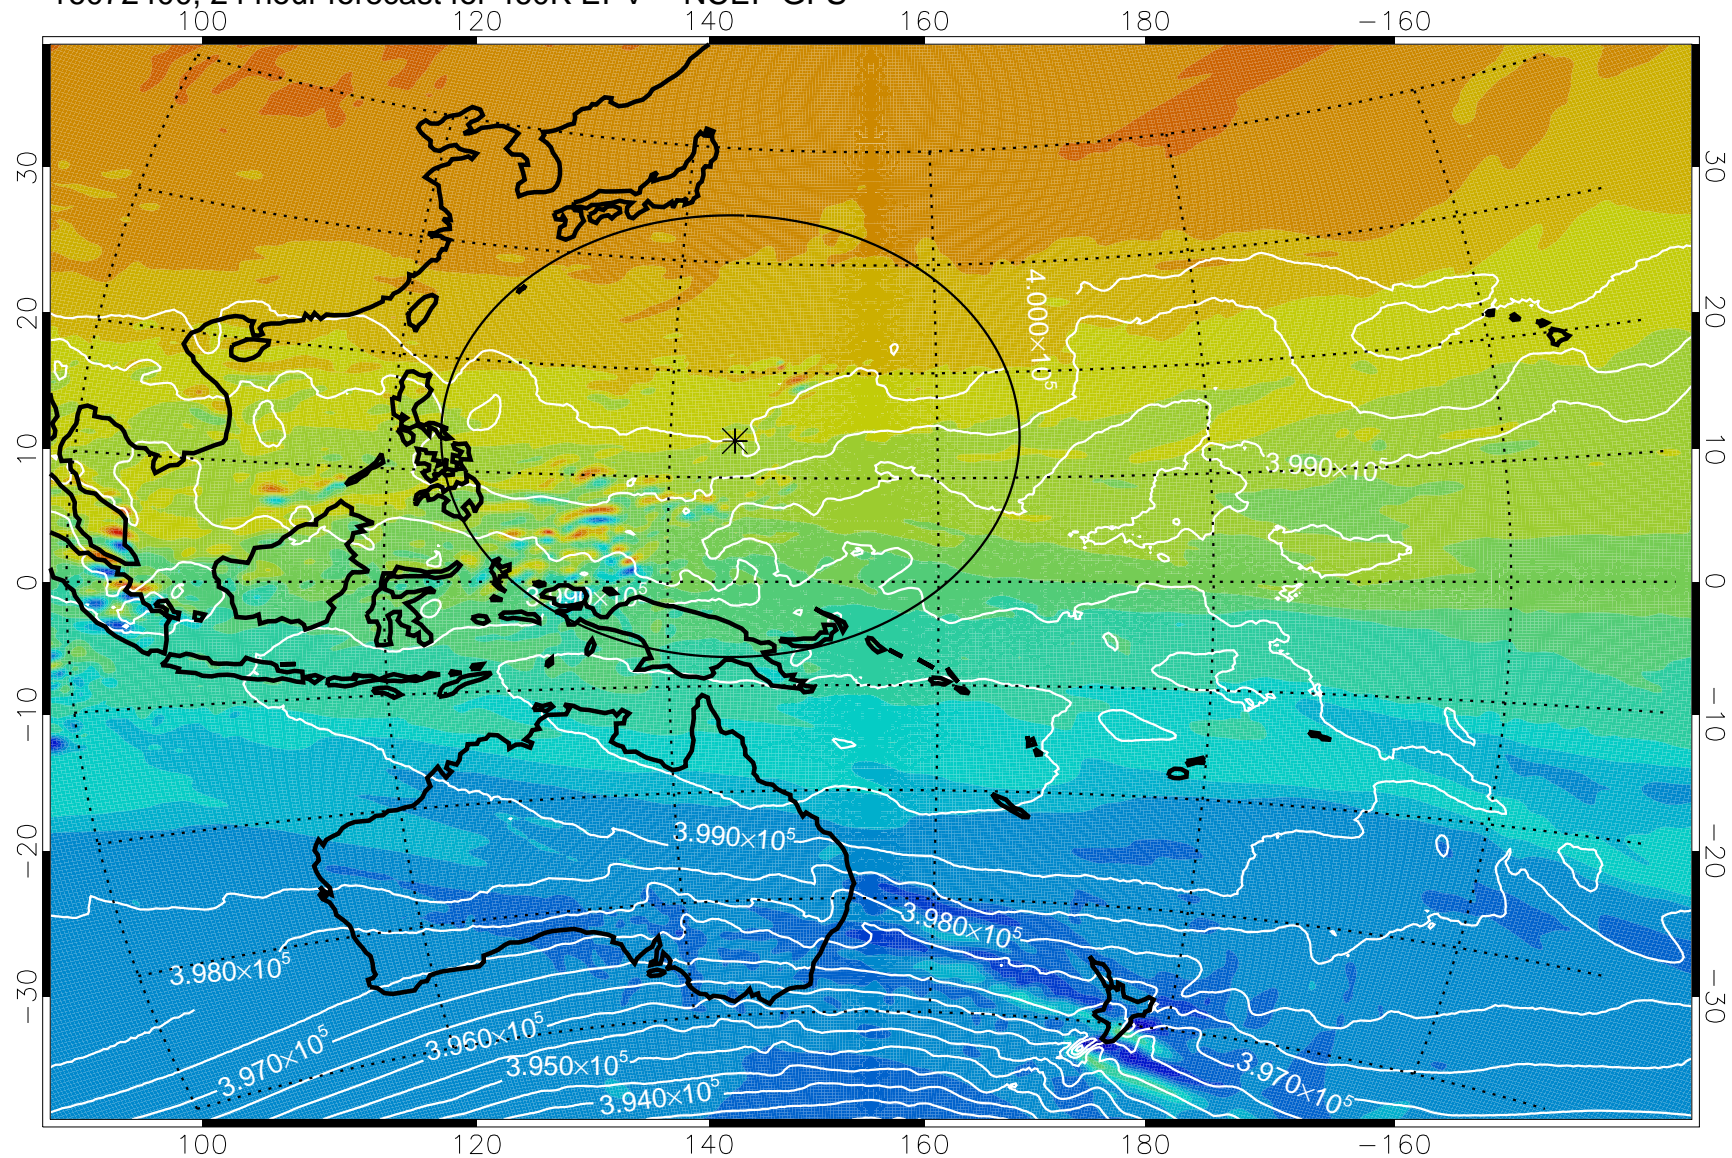

16072306, 6 hour forecast for 460K EPV -- NCEP GFS

460K Montgomery Streamfunction, white

Range ring of 2304 km

16072312, 12 hour forecast for 460K EPV -- NCEP GFS

460K Montgomery Streamfunction, white

Range ring of 2304 km

16072318, 18 hour forecast for 460K EPV -- NCEP GFS

460K Montgomery Streamfunction, white

Range ring of 2304 km

16072400, 24 hour forecast for 460K EPV -- NCEP GFS

460K Montgomery Streamfunction, white

Range ring of 2304 km

16072406, 30 hour forecast for 460K EPV -- NCEP GFS

460K Montgomery Streamfunction, white

Range ring of 2304 km

16072412, 36 hour forecast for 460K EPV -- NCEP GFS

460K Montgomery Streamfunction, white

Range ring of 2304 km

16072418, 42 hour forecast for 460K EPV -- NCEP GFS

460K Montgomery Streamfunction, white

Range ring of 2304 km

16072500, 48 hour forecast for 460K EPV -- NCEP GFS

460K Montgomery Streamfunction, white

Range ring of 2304 km