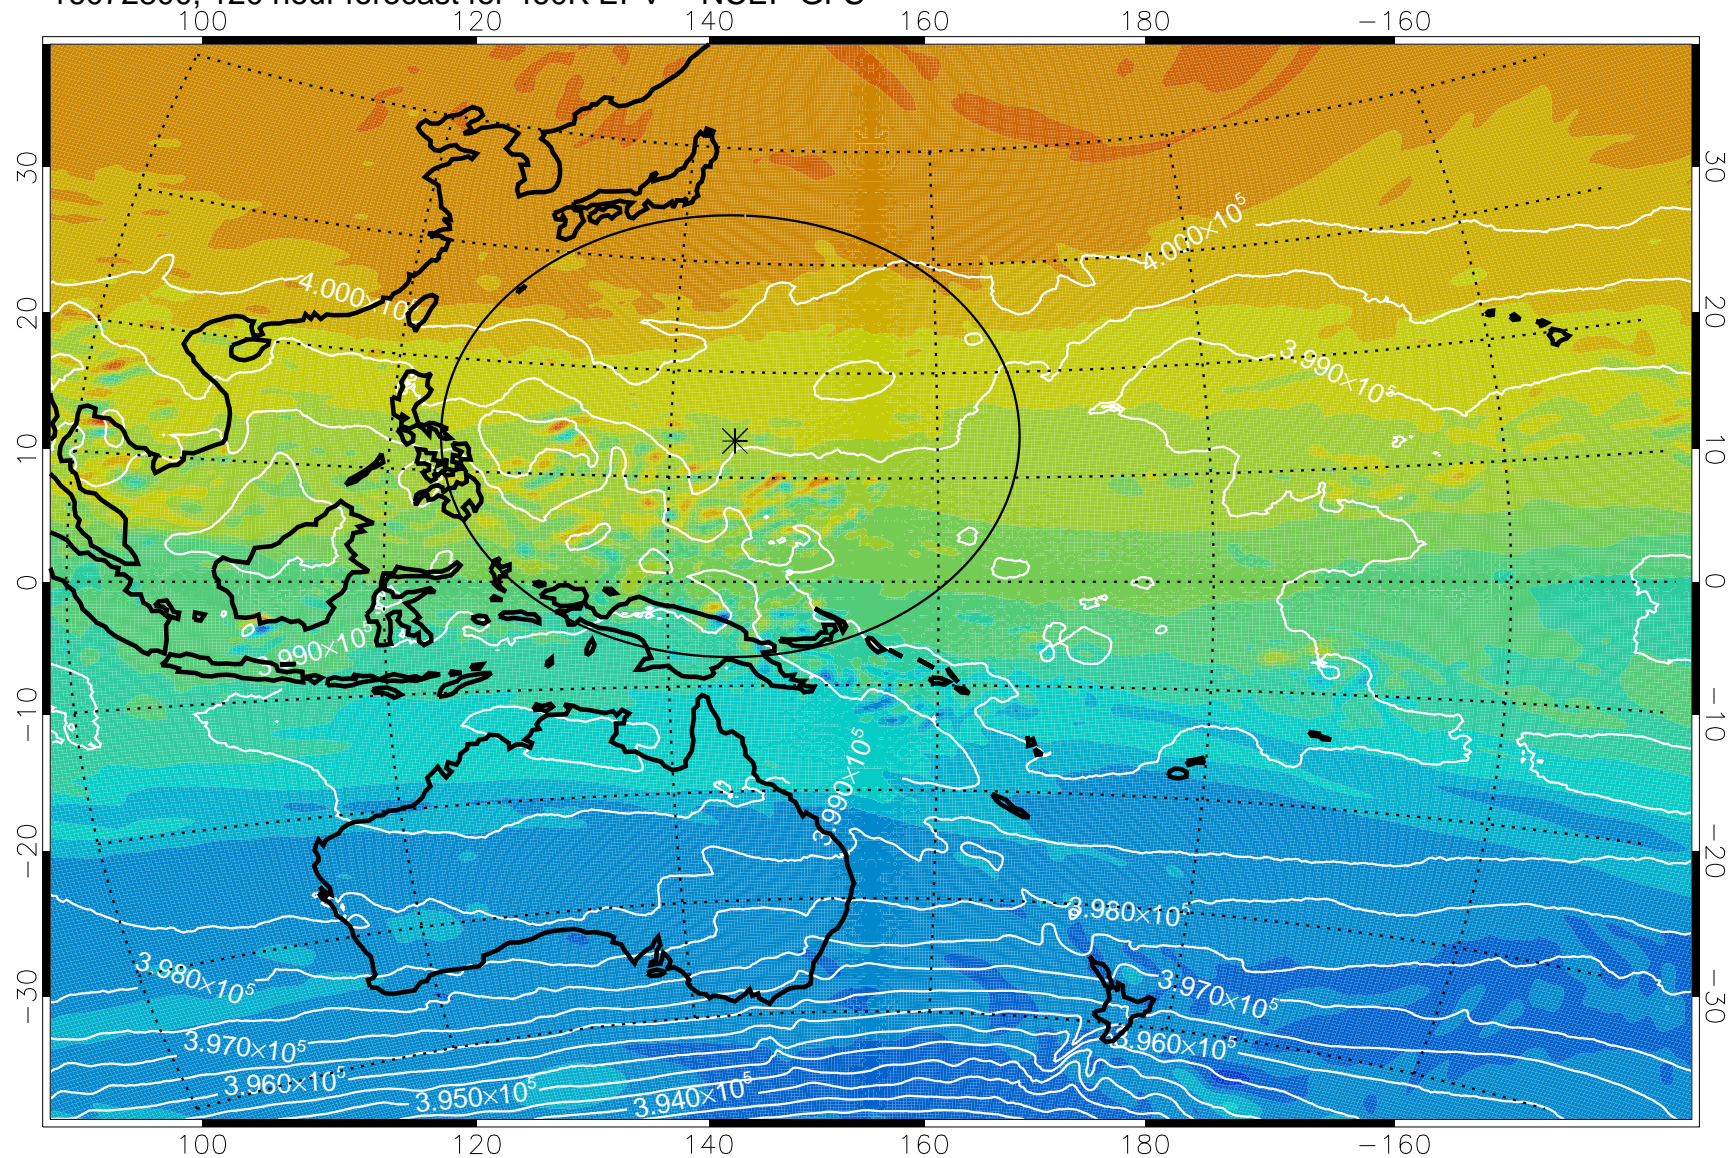

460K Montgomery Streamfunction, white

Range ring of 2304 km

16072700, 96 hour forecast for 460K EPV -- NCEP GFS

460K Montgomery Streamfunction, white

Range ring of 2304 km

16072706, 102 hour forecast for 460K EPV -- NCEP GFS

460K Montgomery Streamfunction, white

Range ring of 2304 km

16072712, 108 hour forecast for 460K EPV -- NCEP GFS

460K Montgomery Streamfunction, white

Range ring of 2304 km

16072718, 114 hour forecast for 460K EPV -- NCEP GFS

460K Montgomery Streamfunction, white

Range ring of 2304 km

16072800, 120 hour forecast for 460K EPV -- NCEP GFS

460K Montgomery Streamfunction, white

Range ring of 2304 km