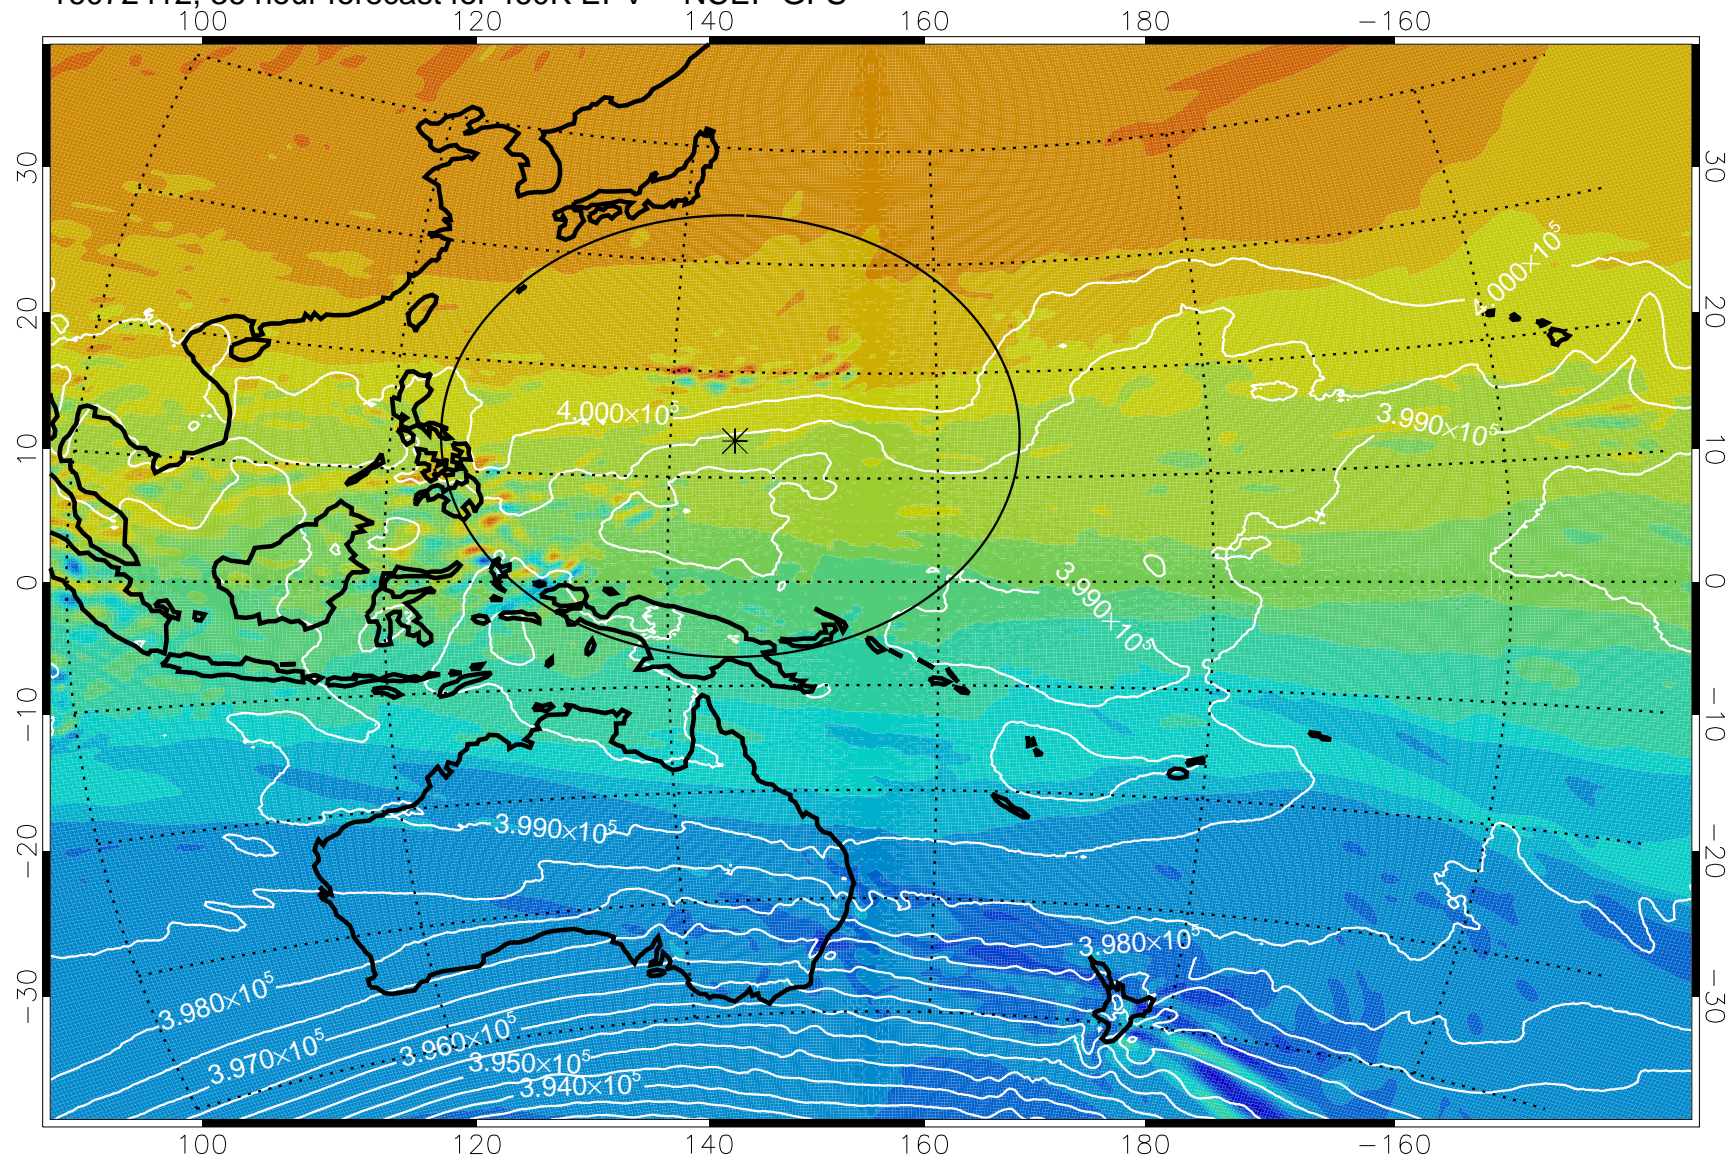

16072406, 30 hour forecast for 460K EPV -- NCEP GFS

460K Montgomery Streamfunction, white

Range ring of 2304 km

16072412, 36 hour forecast for 460K EPV -- NCEP GFS

460K Montgomery Streamfunction, white

Range ring of 2304 km

16072418, 42 hour forecast for 460K EPV -- NCEP GFS

460K Montgomery Streamfunction, white

Range ring of 2304 km

16072500, 48 hour forecast for 460K EPV -- NCEP GFS

460K Montgomery Streamfunction, white

Range ring of 2304 km

16072506, 54 hour forecast for 460K EPV -- NCEP GFS

460K Montgomery Streamfunction, white

Range ring of 2304 km

16072512, 60 hour forecast for 460K EPV -- NCEP GFS

460K Montgomery Streamfunction, white

Range ring of 2304 km

16072518, 66 hour forecast for 460K EPV -- NCEP GFS

460K Montgomery Streamfunction, white

Range ring of 2304 km

16072600, 72 hour forecast for 460K EPV -- NCEP GFS

460K Montgomery Streamfunction, white

Range ring of 2304 km