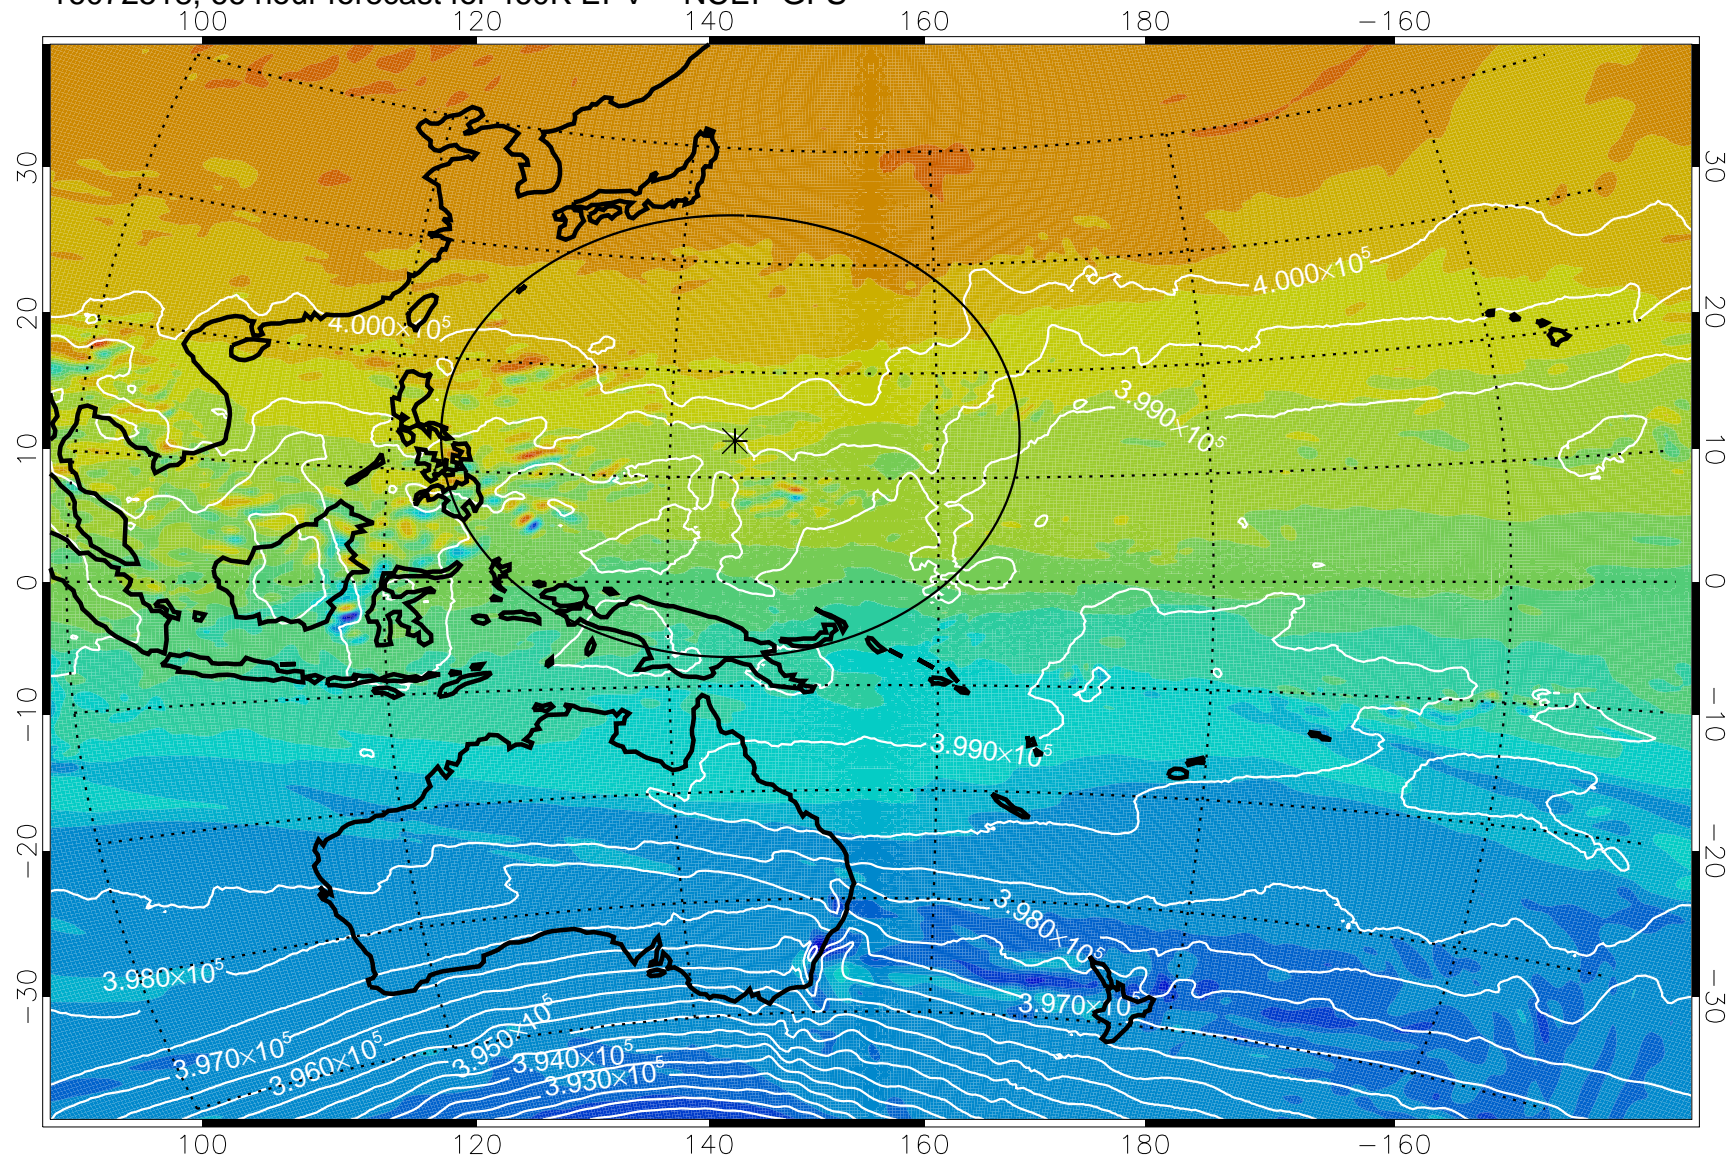

16072418, 42 hour forecast for 460K EPV -- NCEP GFS

460K Montgomery Streamfunction, white

Range ring of 2304 km

16072500, 48 hour forecast for 460K EPV -- NCEP GFS

460K Montgomery Streamfunction, white

Range ring of 2304 km

16072506, 54 hour forecast for 460K EPV -- NCEP GFS

460K Montgomery Streamfunction, white

Range ring of 2304 km

16072512, 60 hour forecast for 460K EPV -- NCEP GFS

460K Montgomery Streamfunction, white

Range ring of 2304 km

16072518, 66 hour forecast for 460K EPV -- NCEP GFS

460K Montgomery Streamfunction, white

Range ring of 2304 km

16072600, 72 hour forecast for 460K EPV -- NCEP GFS

460K Montgomery Streamfunction, white

Range ring of 2304 km

16072606, 78 hour forecast for 460K EPV -- NCEP GFS

460K Montgomery Streamfunction, white

Range ring of 2304 km

16072612, 84 hour forecast for 460K EPV -- NCEP GFS

16072618, 90 hour forecast for 460K EPV -- NCEP GFS