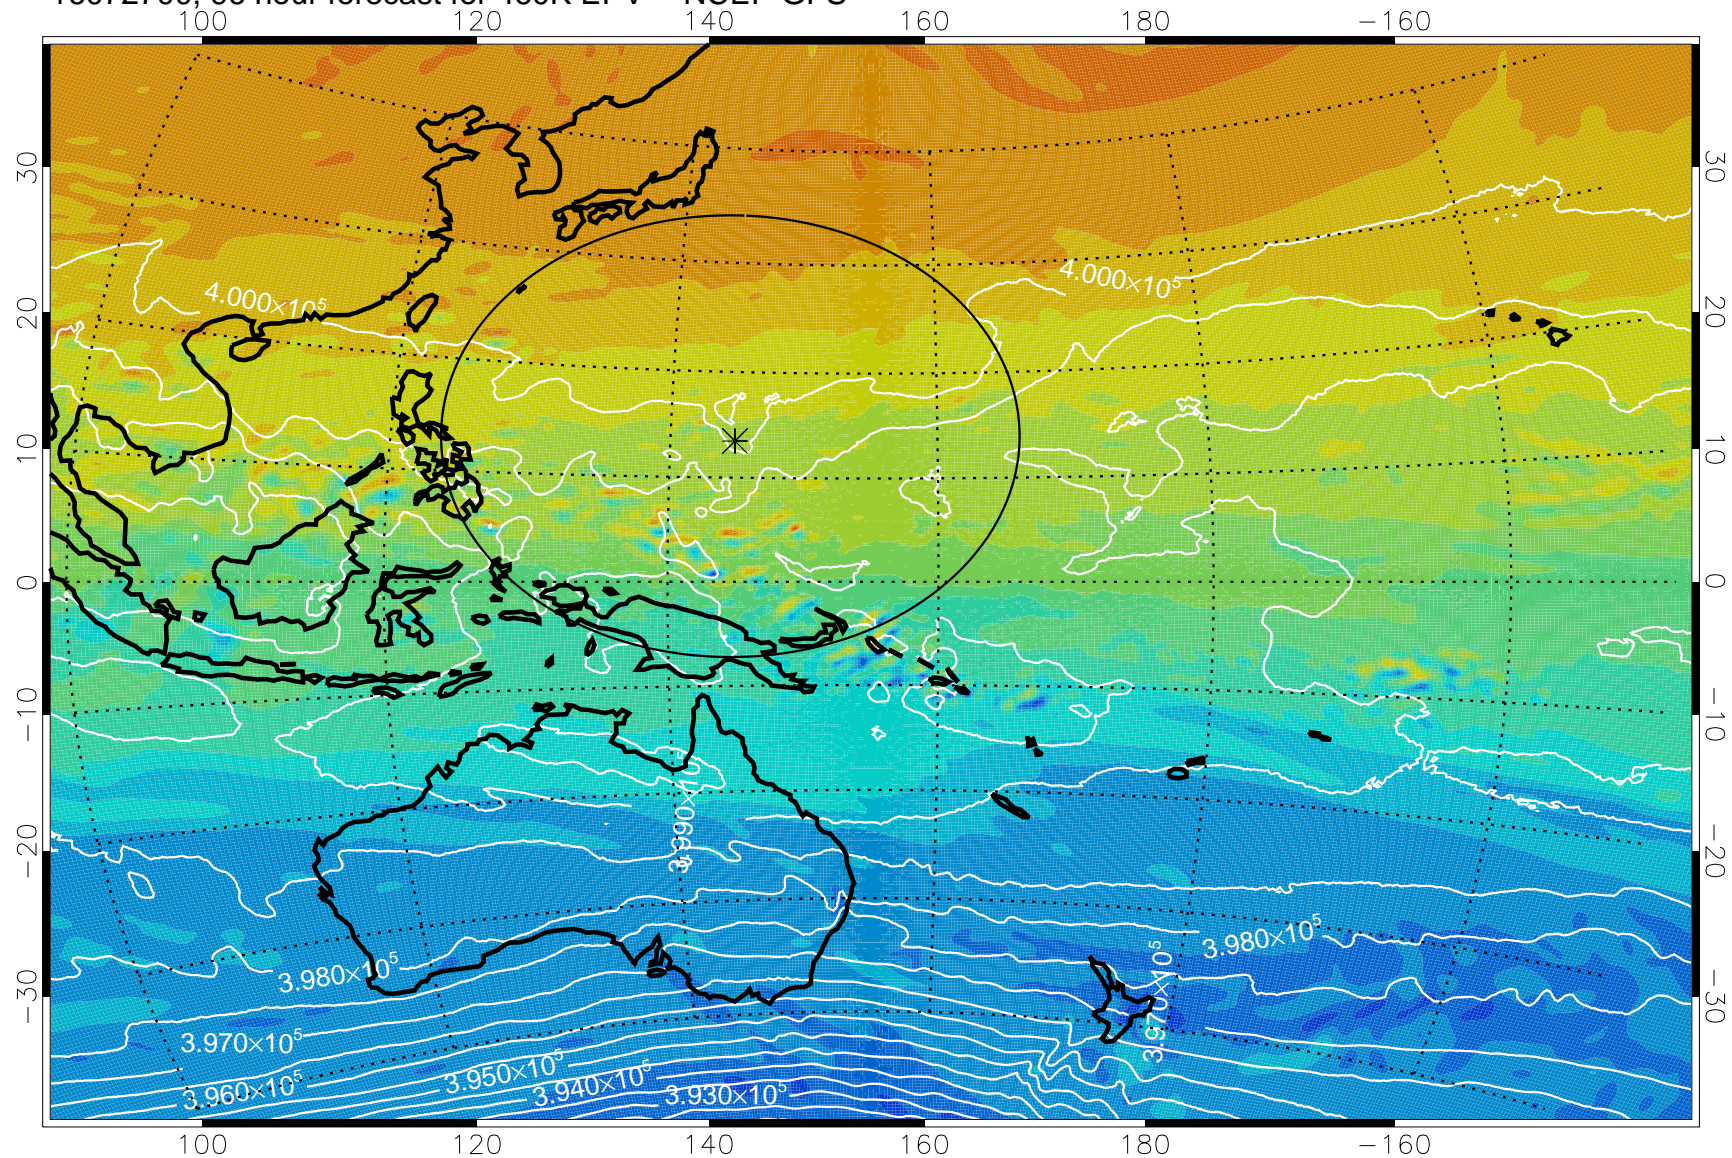

16072518, 66 hour forecast for 460K EPV -- NCEP GFS

460K Montgomery Streamfunction, white

Range ring of 2304 km

16072600, 72 hour forecast for 460K EPV -- NCEP GFS

460K Montgomery Streamfunction, white

Range ring of 2304 km

16072606, 78 hour forecast for 460K EPV -- NCEP GFS

460K Montgomery Streamfunction, white

Range ring of 2304 km

16072612, 84 hour forecast for 460K EPV -- NCEP GFS

16072618, 90 hour forecast for 460K EPV -- NCEP GFS

460K Montgomery Streamfunction, white

Range ring of 2304 km

16072700, 96 hour forecast for 460K EPV -- NCEP GFS

460K Montgomery Streamfunction, white

Range ring of 2304 km

16072706, 102 hour forecast for 460K EPV -- NCEP GFS

460K Montgomery Streamfunction, white

Range ring of 2304 km

16072712, 108 hour forecast for 460K EPV -- NCEP GFS

460K Montgomery Streamfunction, white

Range ring of 2304 km

16072718, 114 hour forecast for 460K EPV -- NCEP GFS