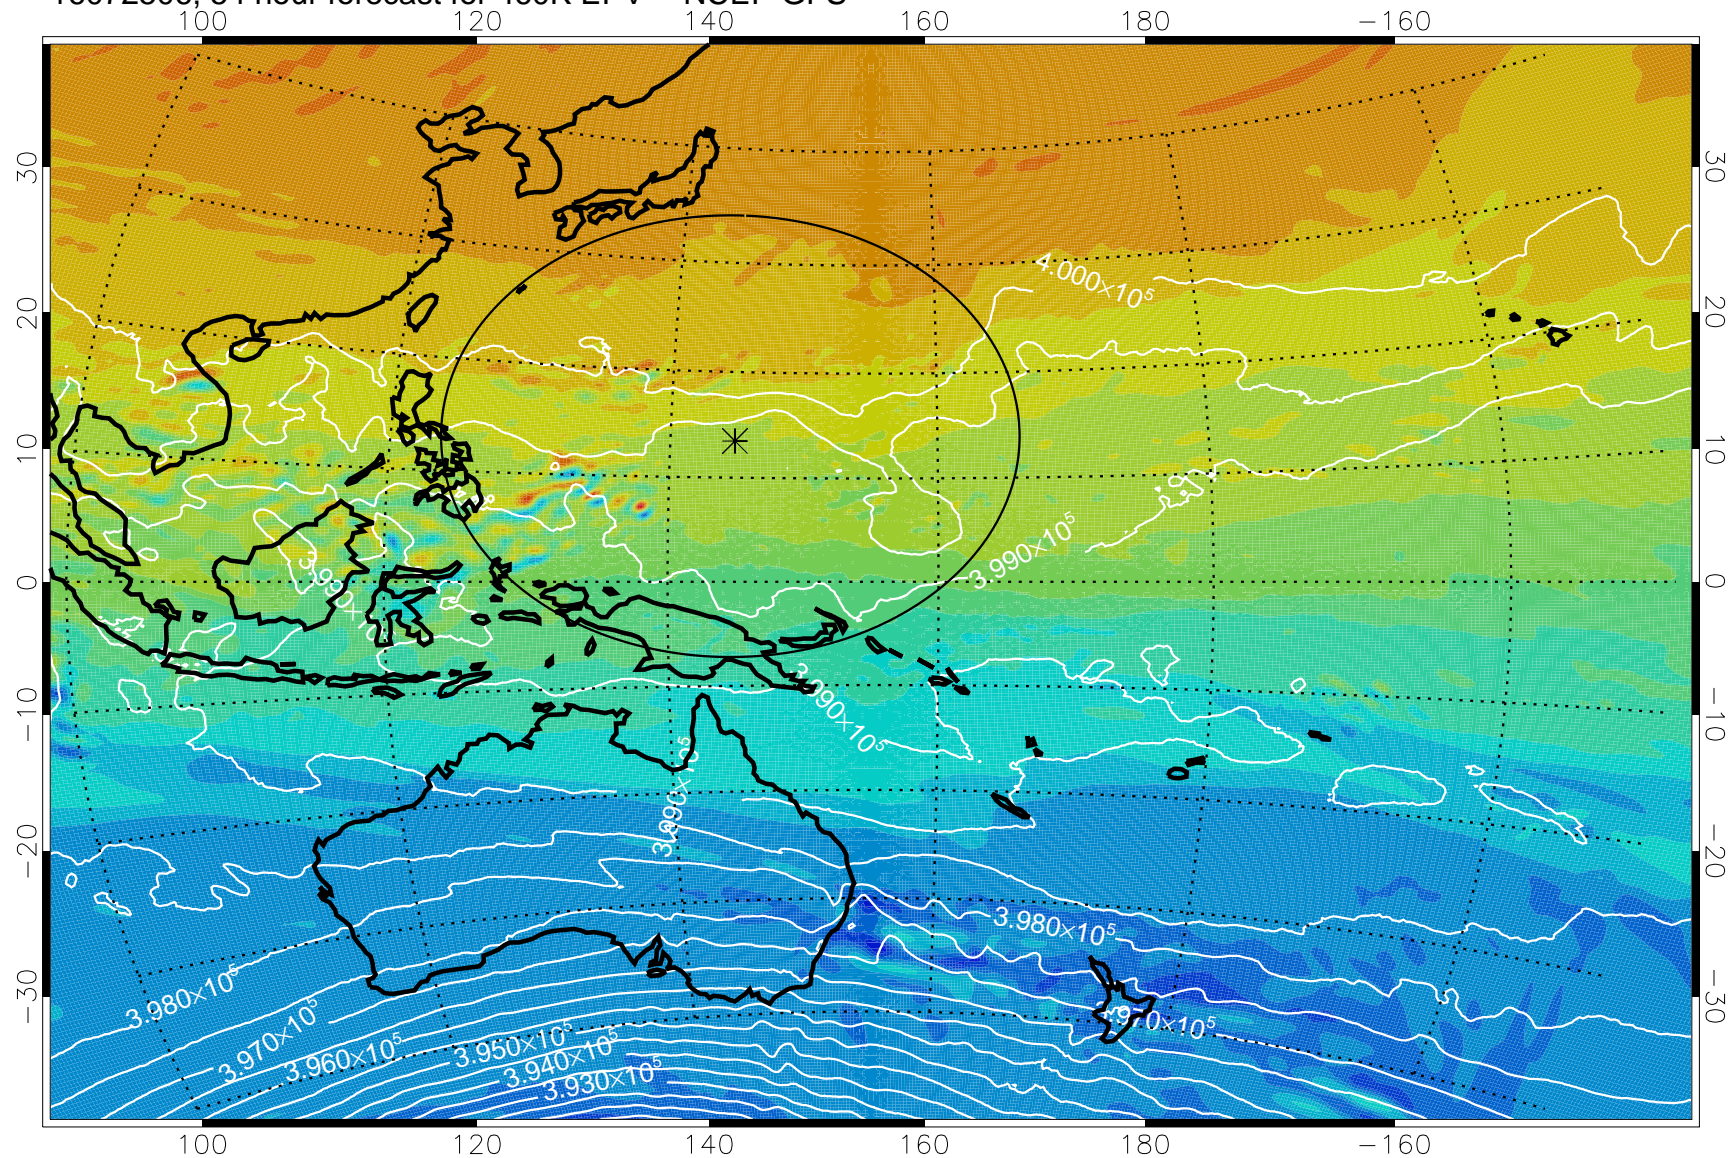

16072418, 42 hour forecast for 460K EPV -- NCEP GFS

460K Montgomery Streamfunction, white

Range ring of 2304 km

16072500, 48 hour forecast for 460K EPV -- NCEP GFS

460K Montgomery Streamfunction, white

Range ring of 2304 km

16072506, 54 hour forecast for 460K EPV -- NCEP GFS

460K Montgomery Streamfunction, white

Range ring of 2304 km

16072512, 60 hour forecast for 460K EPV -- NCEP GFS

460K Montgomery Streamfunction, white

Range ring of 2304 km

16072518, 66 hour forecast for 460K EPV -- NCEP GFS

460K Montgomery Streamfunction, white

Range ring of 2304 km

16072600, 72 hour forecast for 460K EPV -- NCEP GFS

460K Montgomery Streamfunction, white

Range ring of 2304 km

16072606, 78 hour forecast for 460K EPV -- NCEP GFS

460K Montgomery Streamfunction, white

Range ring of 2304 km

16072612, 84 hour forecast for 460K EPV -- NCEP GFS

16072618, 90 hour forecast for 460K EPV -- NCEP GFS