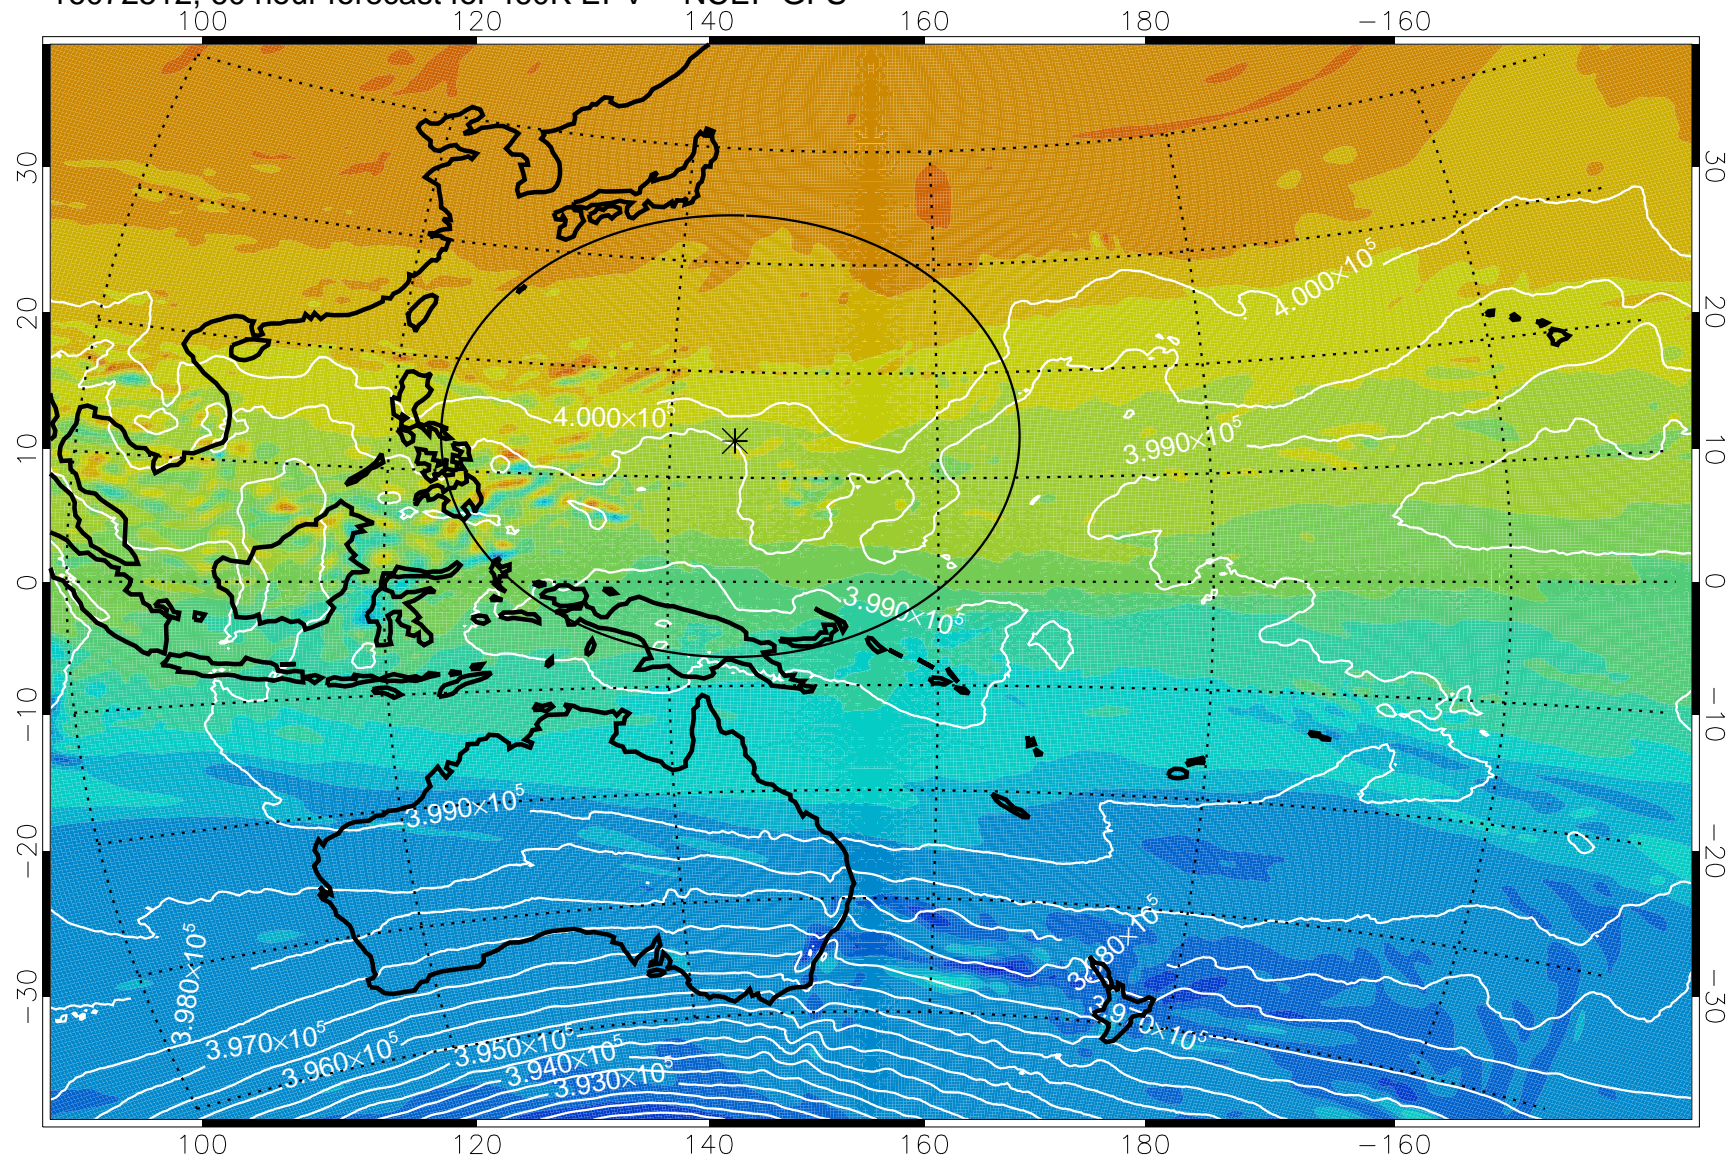

16072418, 42 hour forecast for 460K EPV -- NCEP GFS

460K Montgomery Streamfunction, white

Range ring of 2304 km

16072500, 48 hour forecast for 460K EPV -- NCEP GFS

460K Montgomery Streamfunction, white

Range ring of 2304 km

16072506, 54 hour forecast for 460K EPV -- NCEP GFS

460K Montgomery Streamfunction, white

Range ring of 2304 km

16072512, 60 hour forecast for 460K EPV -- NCEP GFS

460K Montgomery Streamfunction, white

Range ring of 2304 km

16072518, 66 hour forecast for 460K EPV -- NCEP GFS

460K Montgomery Streamfunction, white

Range ring of 2304 km

16072600, 72 hour forecast for 460K EPV -- NCEP GFS

460K Montgomery Streamfunction, white

Range ring of 2304 km

16072606, 78 hour forecast for 460K EPV -- NCEP GFS

460K Montgomery Streamfunction, white

Range ring of 2304 km

16072612, 84 hour forecast for 460K EPV -- NCEP GFS

16072618, 90 hour forecast for 460K EPV -- NCEP GFS