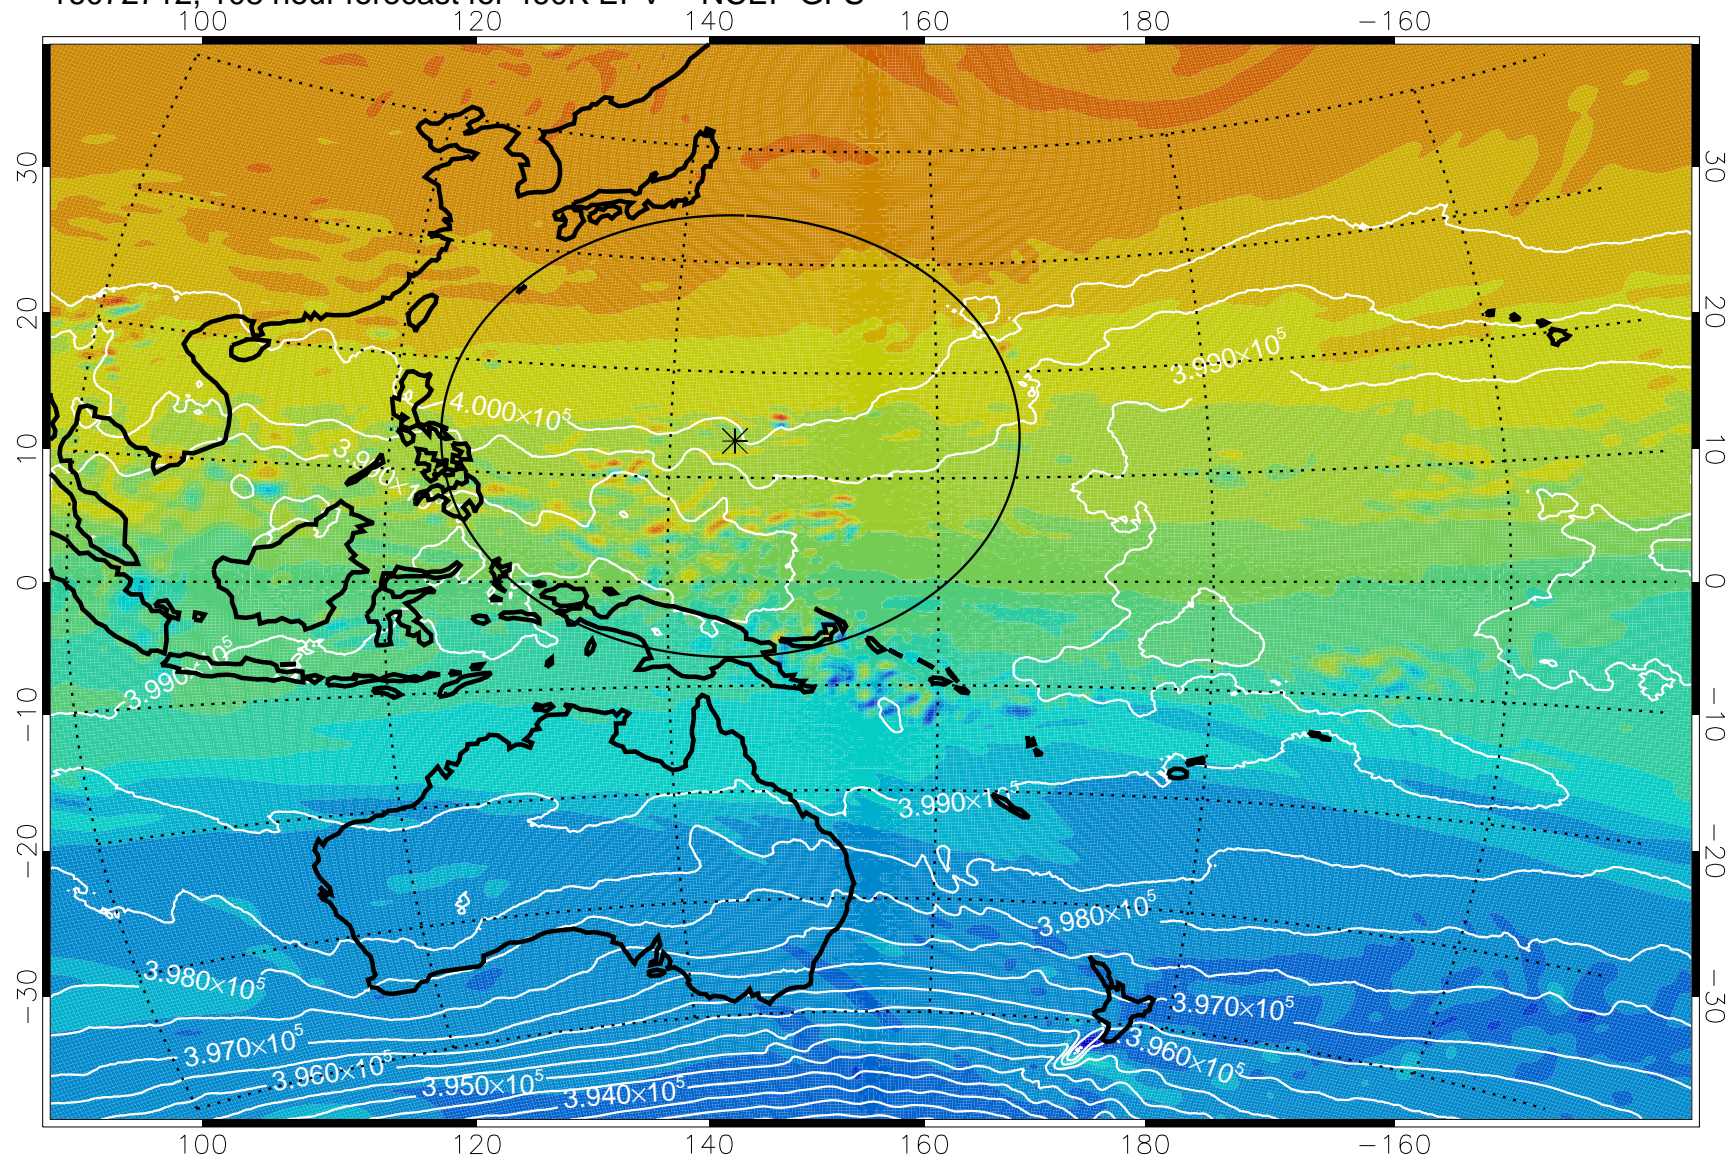

16072606, 78 hour forecast for 460K EPV -- NCEP GFS

460K Montgomery Streamfunction, white

Range ring of 2304 km

16072612, 84 hour forecast for 460K EPV -- NCEP GFS

16072618, 90 hour forecast for 460K EPV -- NCEP GFS

460K Montgomery Streamfunction, white

Range ring of 2304 km

16072700, 96 hour forecast for 460K EPV -- NCEP GFS

460K Montgomery Streamfunction, white

Range ring of 2304 km

16072706, 102 hour forecast for 460K EPV -- NCEP GFS

460K Montgomery Streamfunction, white

Range ring of 2304 km

16072712, 108 hour forecast for 460K EPV -- NCEP GFS

460K Montgomery Streamfunction, white

Range ring of 2304 km

16072718, 114 hour forecast for 460K EPV -- NCEP GFS

460K Montgomery Streamfunction, white

Range ring of 2304 km

16072800, 120 hour forecast for 460K EPV -- NCEP GFS

460K Montgomery Streamfunction, white

Range ring of 2304 km