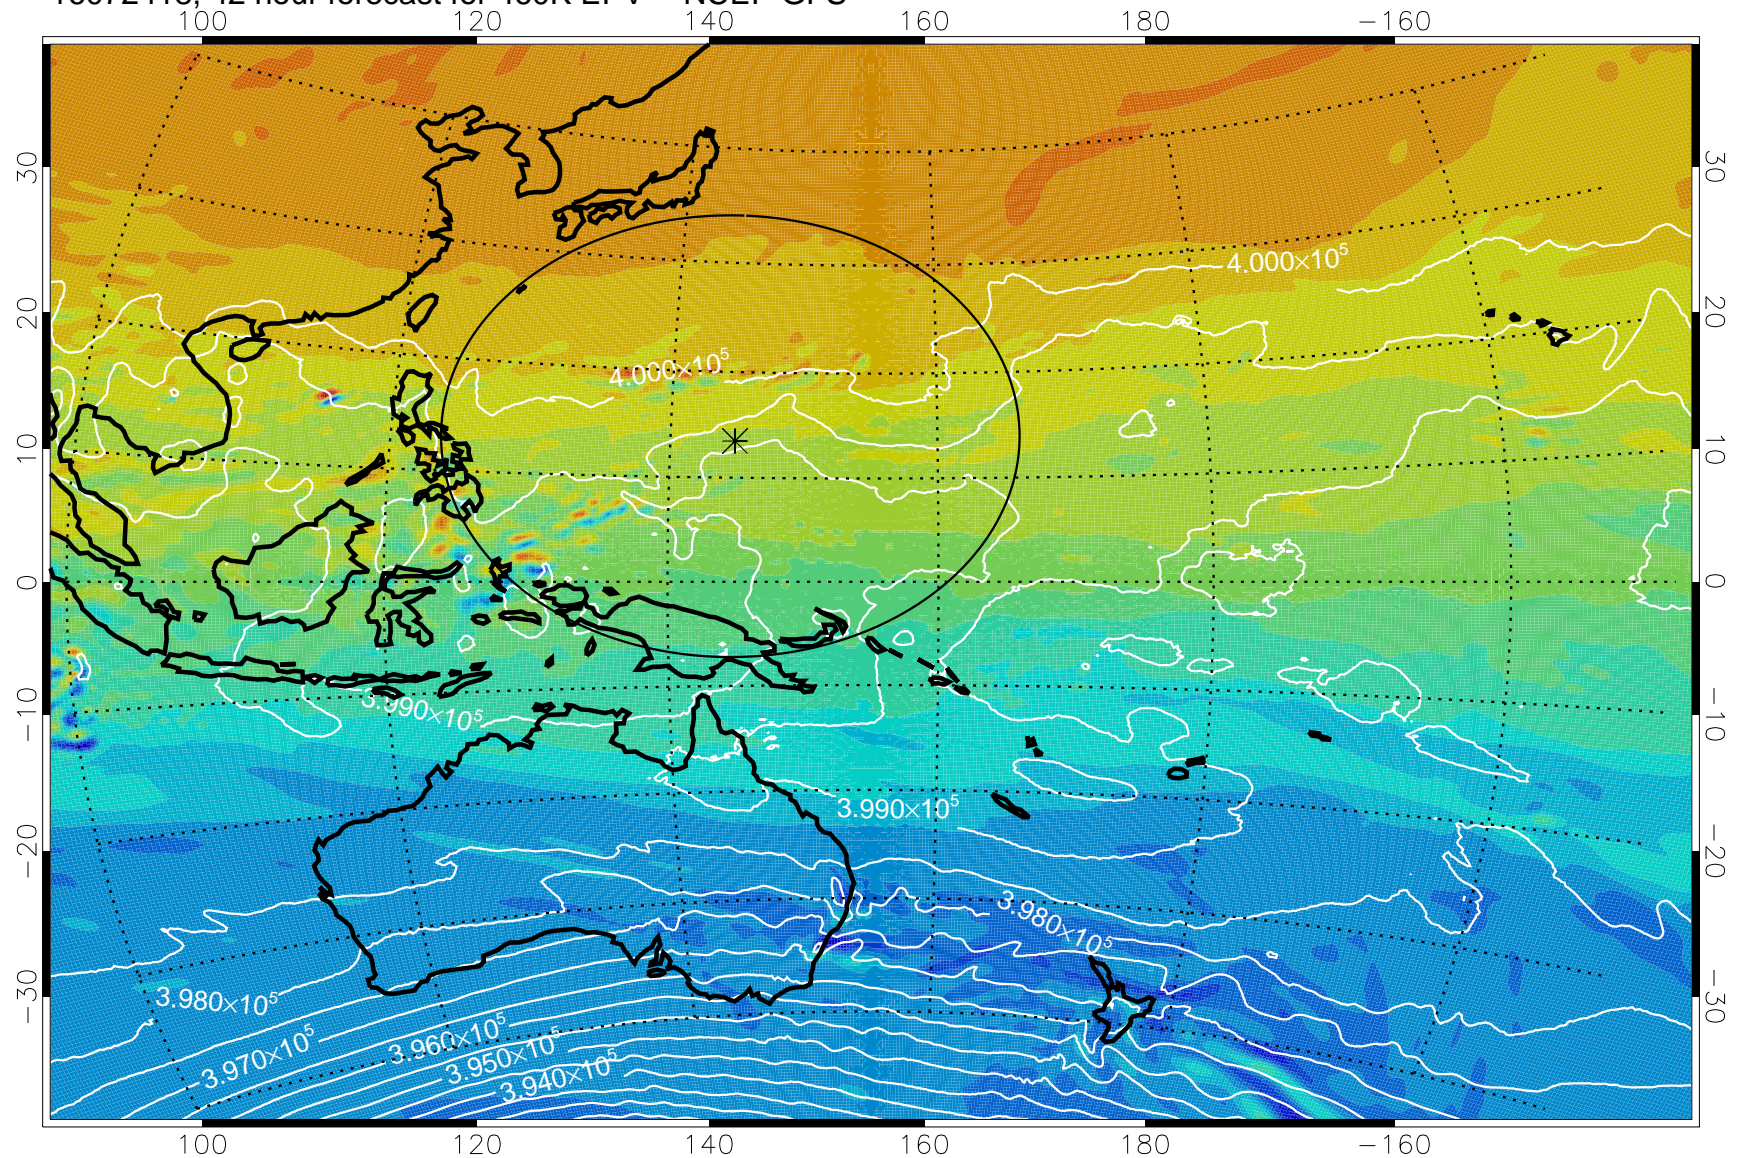

16072406, 30 hour forecast for 460K EPV -- NCEP GFS

460K Montgomery Streamfunction, white

Range ring of 2304 km

16072412, 36 hour forecast for 460K EPV -- NCEP GFS

460K Montgomery Streamfunction, white

Range ring of 2304 km

16072418, 42 hour forecast for 460K EPV -- NCEP GFS

460K Montgomery Streamfunction, white

Range ring of 2304 km

16072500, 48 hour forecast for 460K EPV -- NCEP GFS

460K Montgomery Streamfunction, white

Range ring of 2304 km

16072506, 54 hour forecast for 460K EPV -- NCEP GFS

460K Montgomery Streamfunction, white

Range ring of 2304 km

16072512, 60 hour forecast for 460K EPV -- NCEP GFS

460K Montgomery Streamfunction, white

Range ring of 2304 km

16072518, 66 hour forecast for 460K EPV -- NCEP GFS

460K Montgomery Streamfunction, white

Range ring of 2304 km

16072600, 72 hour forecast for 460K EPV -- NCEP GFS

460K Montgomery Streamfunction, white

Range ring of 2304 km