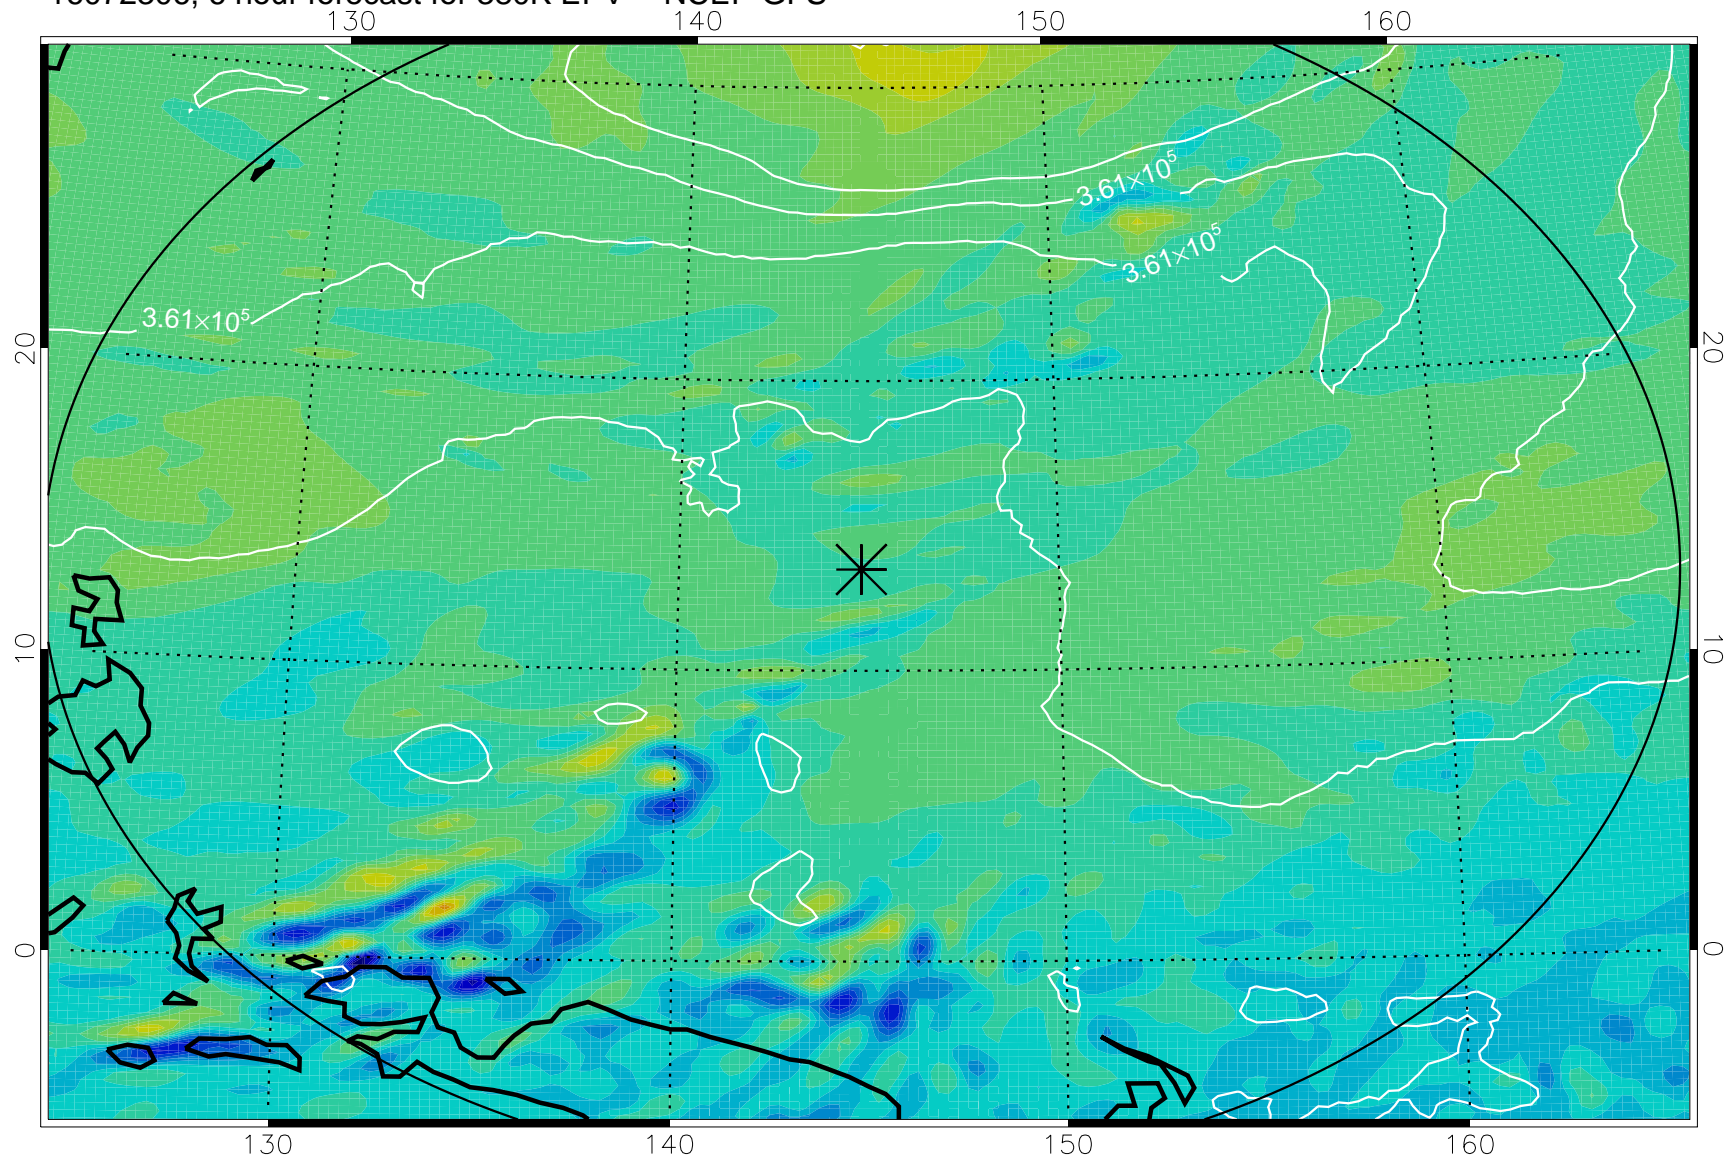

16072306, 6 hour forecast for 380K EPV -- NCEP GFS

380K Montgomery Streamfunction, white

Range ring of 2304 km

16072312, 12 hour forecast for 380K EPV -- NCEP GFS

380K Montgomery Streamfunction, white

Range ring of 2304 km

16072318, 18 hour forecast for 380K EPV -- NCEP GFS

380K Montgomery Streamfunction, white

Range ring of 2304 km

16072400, 24 hour forecast for 380K EPV -- NCEP GFS

380K Montgomery Streamfunction, white

Range ring of 2304 km

16072406, 30 hour forecast for 380K EPV -- NCEP GFS

380K Montgomery Streamfunction, white

Range ring of 2304 km

16072412, 36 hour forecast for 380K EPV -- NCEP GFS

380K Montgomery Streamfunction, white

Range ring of 2304 km

16072418, 42 hour forecast for 380K EPV -- NCEP GFS

380K Montgomery Streamfunction, white

Range ring of 2304 km

16072500, 48 hour forecast for 380K EPV -- NCEP GFS

380K Montgomery Streamfunction, white

Range ring of 2304 km