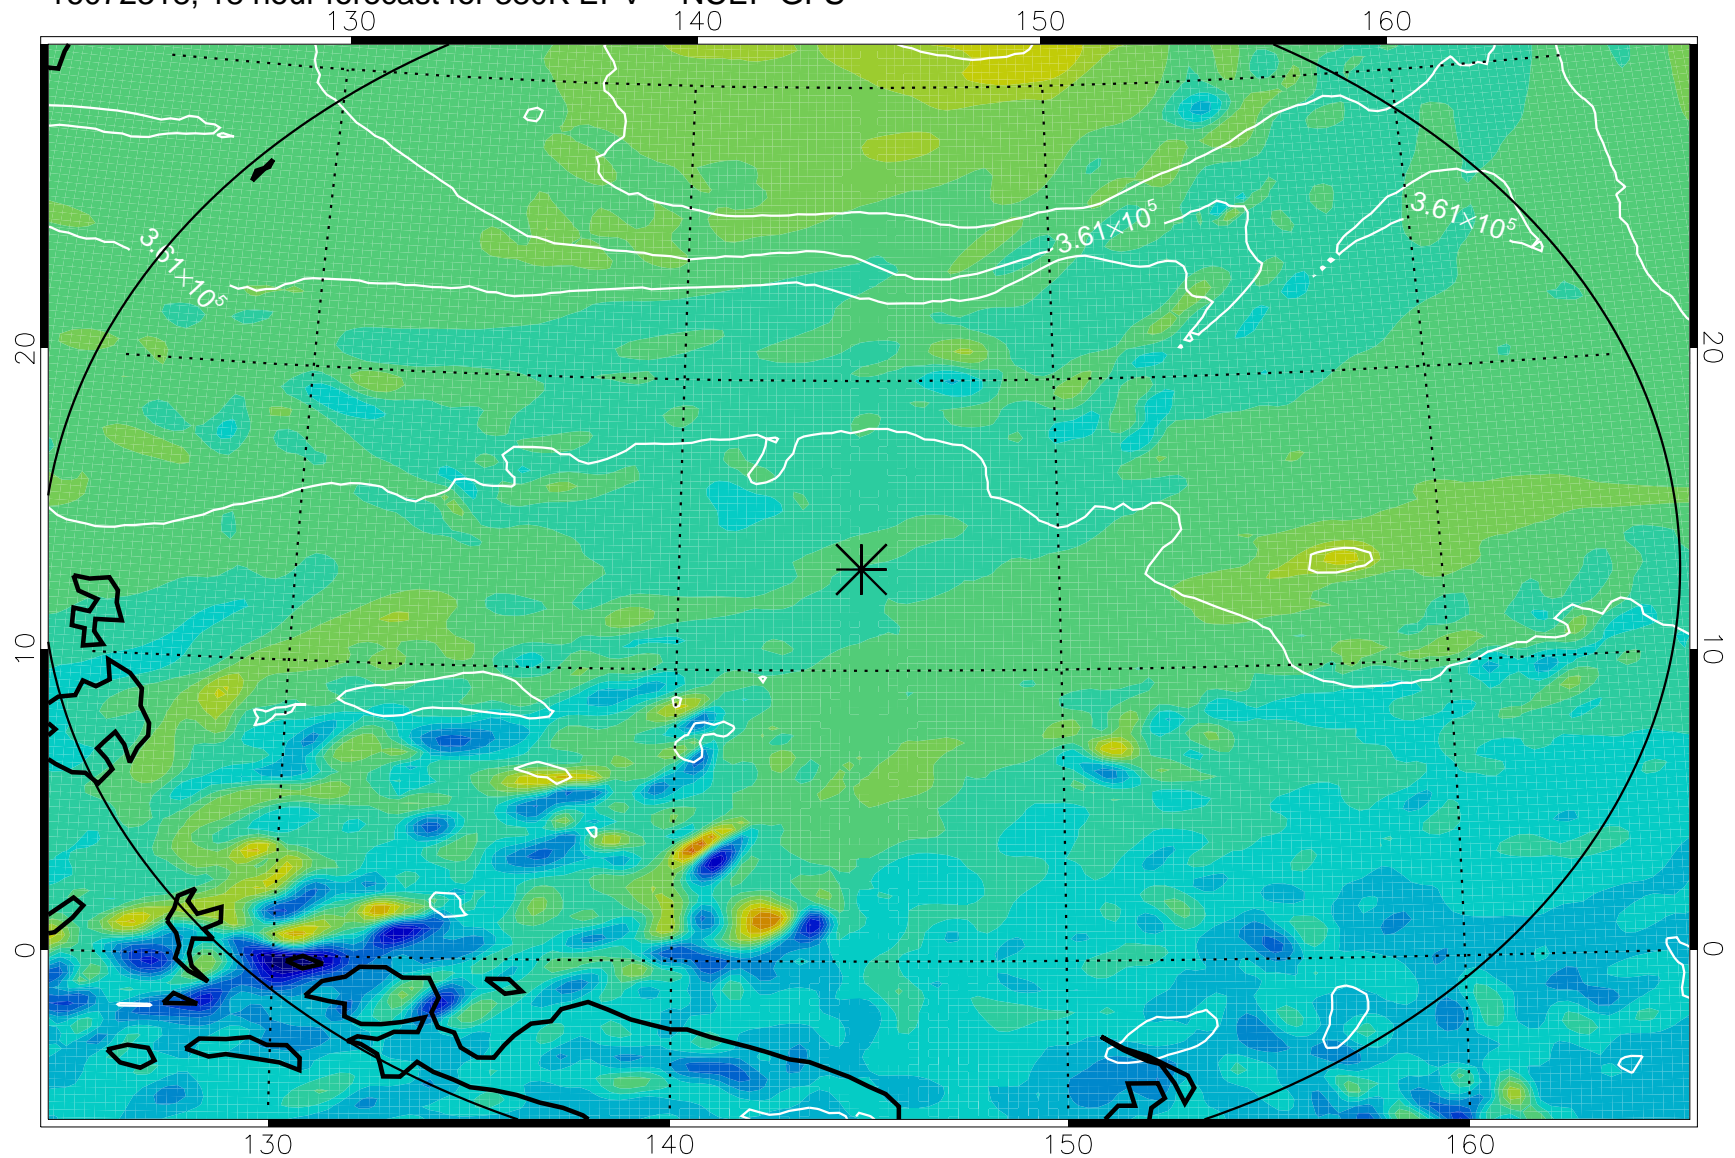

16072306, 6 hour forecast for 380K EPV -- NCEP GFS

380K Montgomery Streamfunction, white

Range ring of 2304 km

16072312, 12 hour forecast for 380K EPV -- NCEP GFS

380K Montgomery Streamfunction, white

Range ring of 2304 km

16072318, 18 hour forecast for 380K EPV -- NCEP GFS

380K Montgomery Streamfunction, white

Range ring of 2304 km

16072400, 24 hour forecast for 380K EPV -- NCEP GFS

380K Montgomery Streamfunction, white

Range ring of 2304 km

16072406, 30 hour forecast for 380K EPV -- NCEP GFS

380K Montgomery Streamfunction, white

Range ring of 2304 km

16072412, 36 hour forecast for 380K EPV -- NCEP GFS

380K Montgomery Streamfunction, white

Range ring of 2304 km

16072518, 66 hour forecast for 380K EPV -- NCEP GFS

380K Montgomery Streamfunction, white

Range ring of 2304 km

16072600, 72 hour forecast for 380K EPV -- NCEP GFS

380K Montgomery Streamfunction, white

Range ring of 2304 km