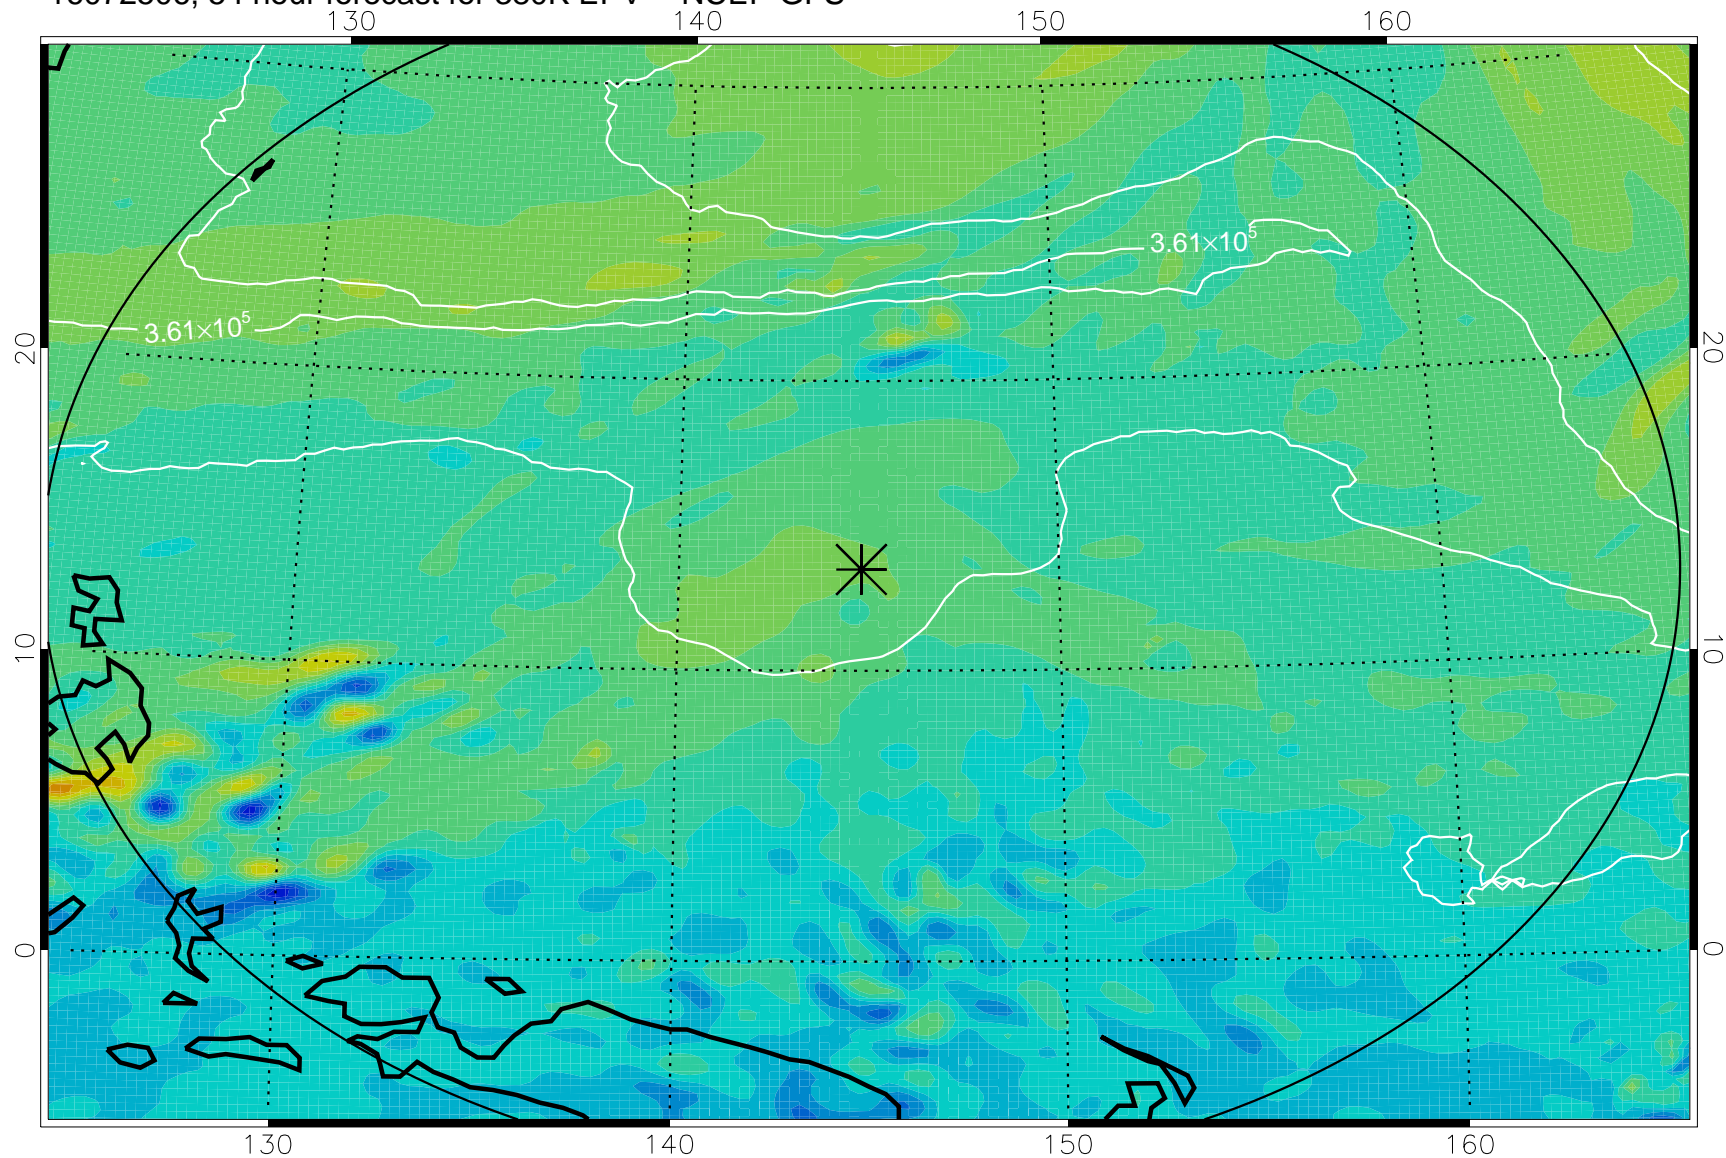

16072406, 30 hour forecast for 380K EPV -- NCEP GFS

380K Montgomery Streamfunction, white

Range ring of 2304 km

16072412, 36 hour forecast for 380K EPV -- NCEP GFS

380K Montgomery Streamfunction, white

Range ring of 2304 km

16072418, 42 hour forecast for 380K EPV -- NCEP GFS

380K Montgomery Streamfunction, white

Range ring of 2304 km

16072500, 48 hour forecast for 380K EPV -- NCEP GFS

380K Montgomery Streamfunction, white

Range ring of 2304 km

16072506, 54 hour forecast for 380K EPV -- NCEP GFS

380K Montgomery Streamfunction, white

Range ring of 2304 km

16072512, 60 hour forecast for 380K EPV -- NCEP GFS

380K Montgomery Streamfunction, white

Range ring of 2304 km

16072518, 66 hour forecast for 380K EPV -- NCEP GFS

380K Montgomery Streamfunction, white

Range ring of 2304 km

16072600, 72 hour forecast for 380K EPV -- NCEP GFS

380K Montgomery Streamfunction, white

Range ring of 2304 km