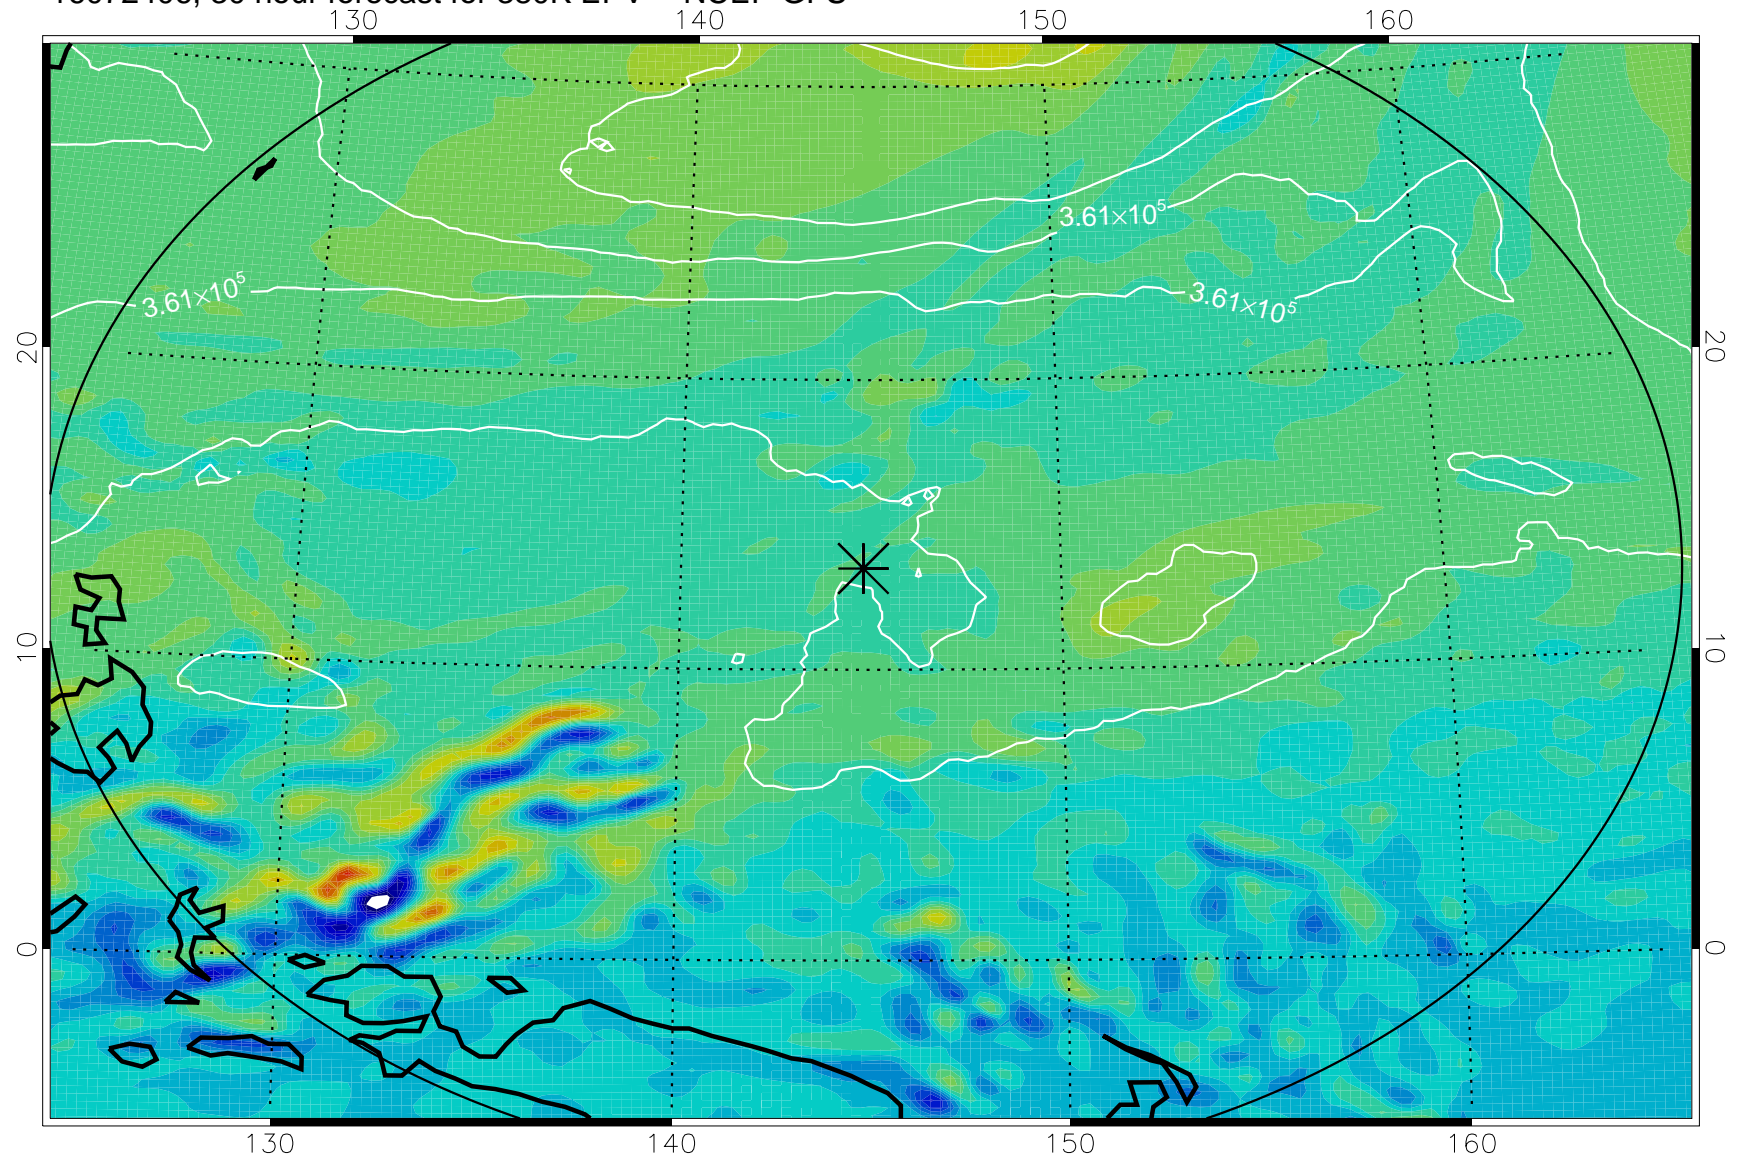

16072318, 18 hour forecast for 380K EPV -- NCEP GFS

380K Montgomery Streamfunction, white

Range ring of 2304 km

16072400, 24 hour forecast for 380K EPV -- NCEP GFS

380K Montgomery Streamfunction, white

Range ring of 2304 km

16072406, 30 hour forecast for 380K EPV -- NCEP GFS

380K Montgomery Streamfunction, white

Range ring of 2304 km

16072412, 36 hour forecast for 380K EPV -- NCEP GFS

380K Montgomery Streamfunction, white

Range ring of 2304 km

16072418, 42 hour forecast for 380K EPV -- NCEP GFS

380K Montgomery Streamfunction, white

Range ring of 2304 km

16072500, 48 hour forecast for 380K EPV -- NCEP GFS

380K Montgomery Streamfunction, white

Range ring of 2304 km

16072506, 54 hour forecast for 380K EPV -- NCEP GFS

380K Montgomery Streamfunction, white

Range ring of 2304 km

16072512, 60 hour forecast for 380K EPV -- NCEP GFS

380K Montgomery Streamfunction, white

Range ring of 2304 km