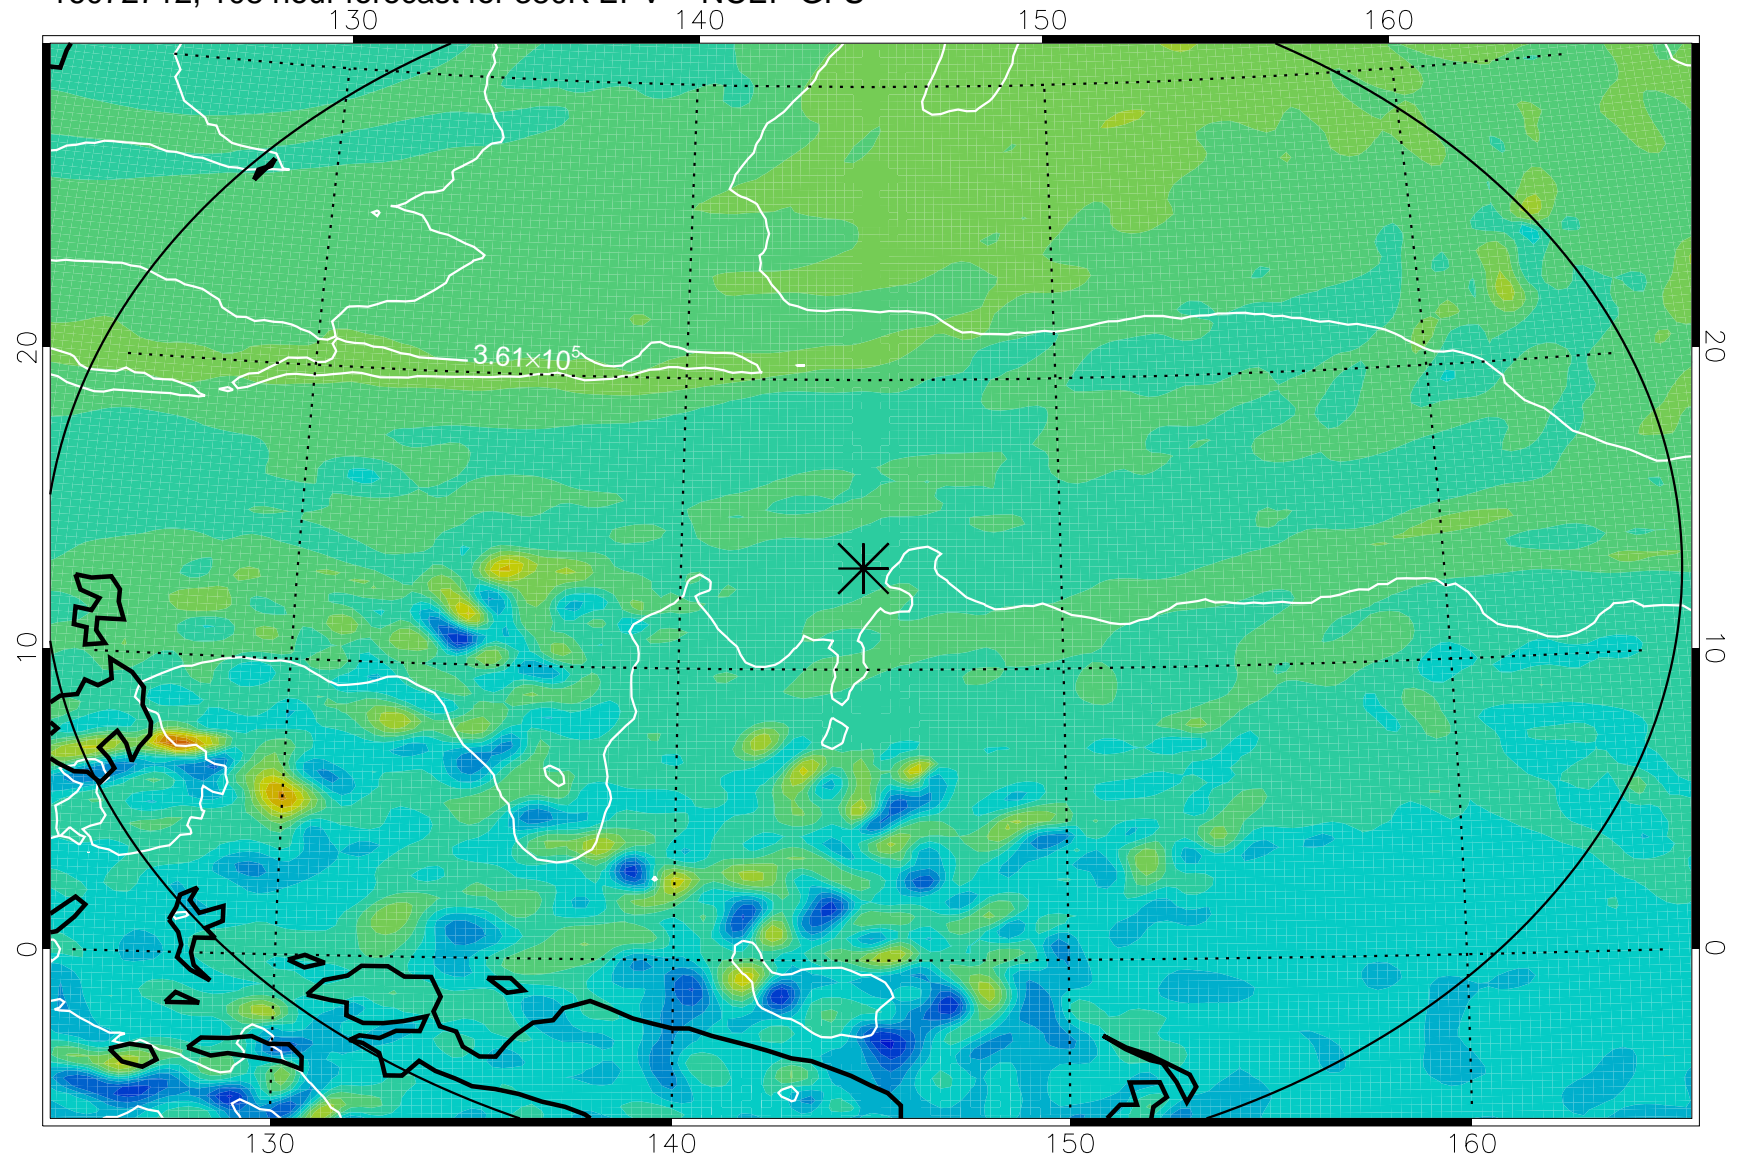

16072606, 78 hour forecast for 380K EPV -- NCEP GFS

380K Montgomery Streamfunction, white

Range ring of 2304 km

16072612, 84 hour forecast for 380K EPV -- NCEP GFS

380K Montgomery Streamfunction, white

Range ring of 2304 km

16072618, 90 hour forecast for 380K EPV -- NCEP GFS

380K Montgomery Streamfunction, white

Range ring of 2304 km

16072700, 96 hour forecast for 380K EPV -- NCEP GFS

380K Montgomery Streamfunction, white

Range ring of 2304 km

16072706, 102 hour forecast for 380K EPV -- NCEP GFS

380K Montgomery Streamfunction, white

Range ring of 2304 km

16072712, 108 hour forecast for 380K EPV -- NCEP GFS

380K Montgomery Streamfunction, white

Range ring of 2304 km

16072718, 114 hour forecast for 380K EPV -- NCEP GFS

380K Montgomery Streamfunction, white

Range ring of 2304 km

16072800, 120 hour forecast for 380K EPV -- NCEP GFS

380K Montgomery Streamfunction, white

Range ring of 2304 km