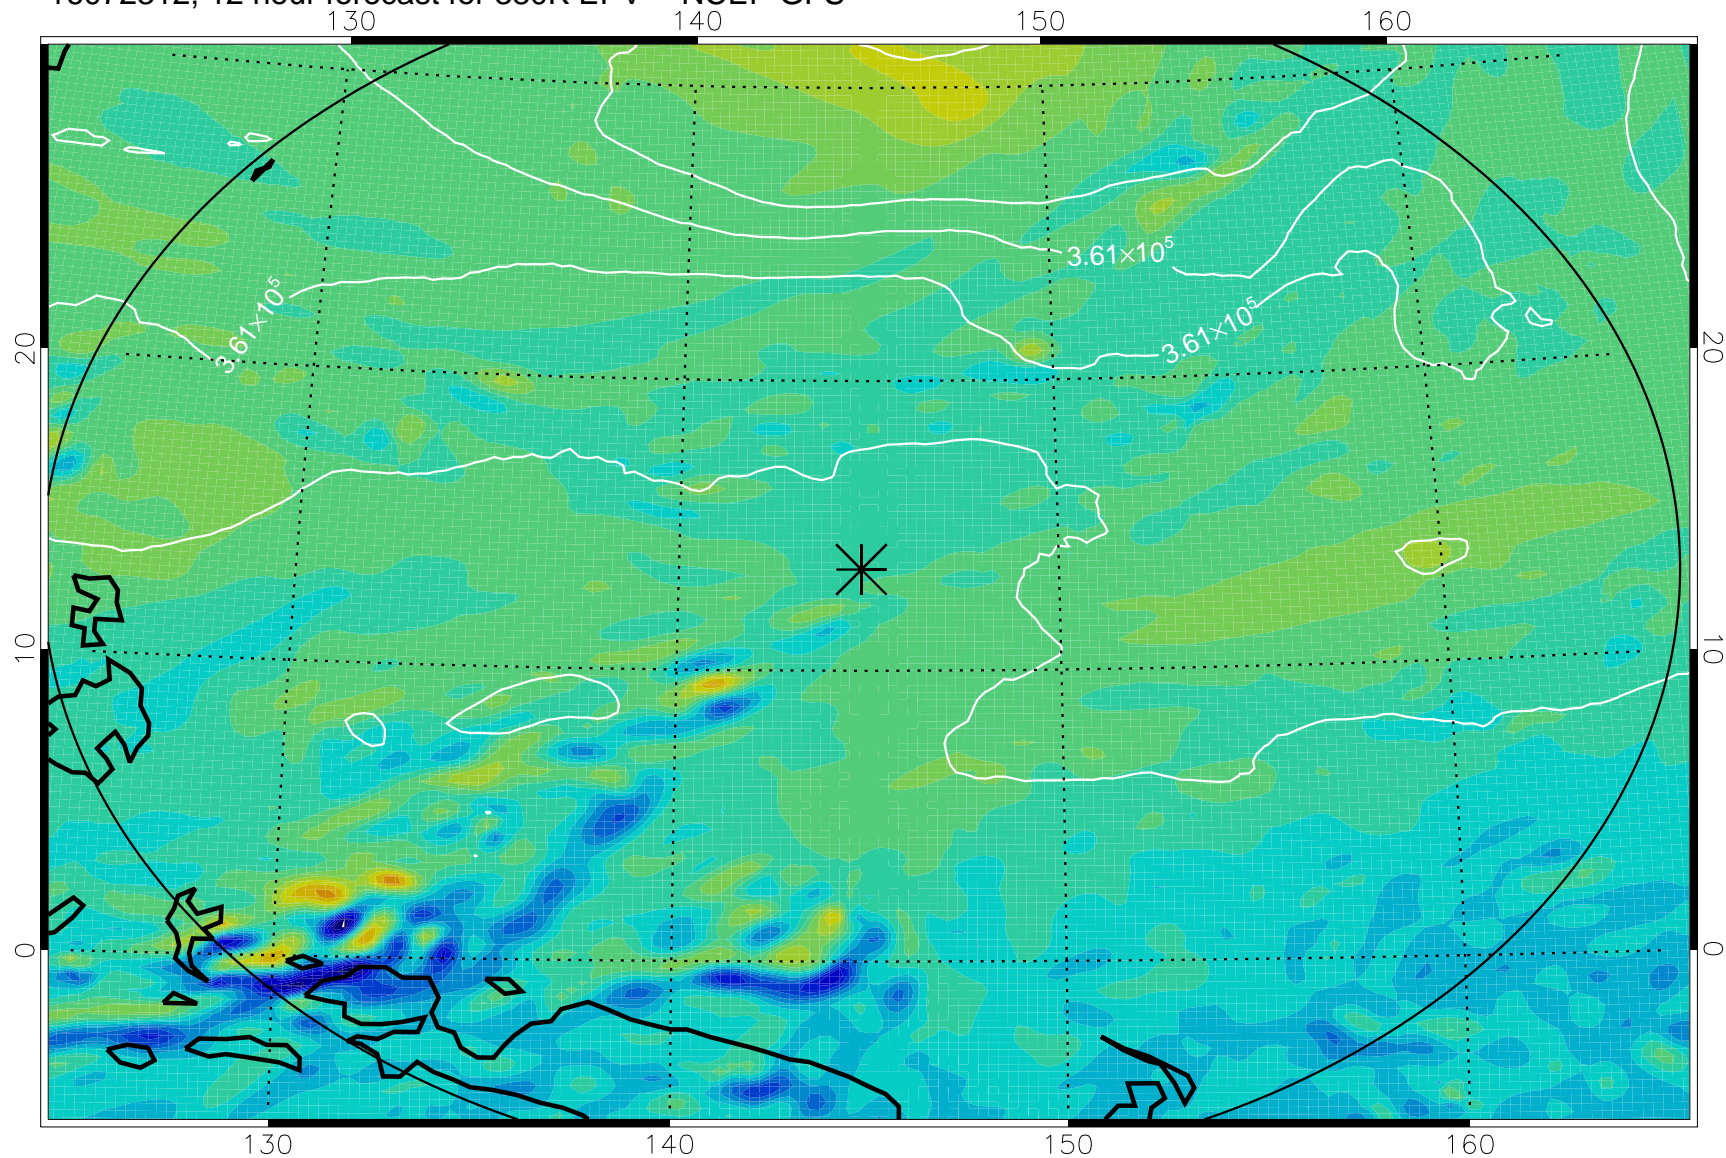

16072306, 6 hour forecast for 380K EPV -- NCEP GFS

380K Montgomery Streamfunction, white

Range ring of 2304 km

16072312, 12 hour forecast for 380K EPV -- NCEP GFS

380K Montgomery Streamfunction, white

Range ring of 2304 km

16072318, 18 hour forecast for 380K EPV -- NCEP GFS

380K Montgomery Streamfunction, white

Range ring of 2304 km

16072400, 24 hour forecast for 380K EPV -- NCEP GFS

380K Montgomery Streamfunction, white

Range ring of 2304 km

16072406, 30 hour forecast for 380K EPV -- NCEP GFS

380K Montgomery Streamfunction, white

Range ring of 2304 km

16072412, 36 hour forecast for 380K EPV -- NCEP GFS

380K Montgomery Streamfunction, white

Range ring of 2304 km

16072418, 42 hour forecast for 380K EPV -- NCEP GFS

380K Montgomery Streamfunction, white

Range ring of 2304 km

16072500, 48 hour forecast for 380K EPV -- NCEP GFS

380K Montgomery Streamfunction, white

Range ring of 2304 km