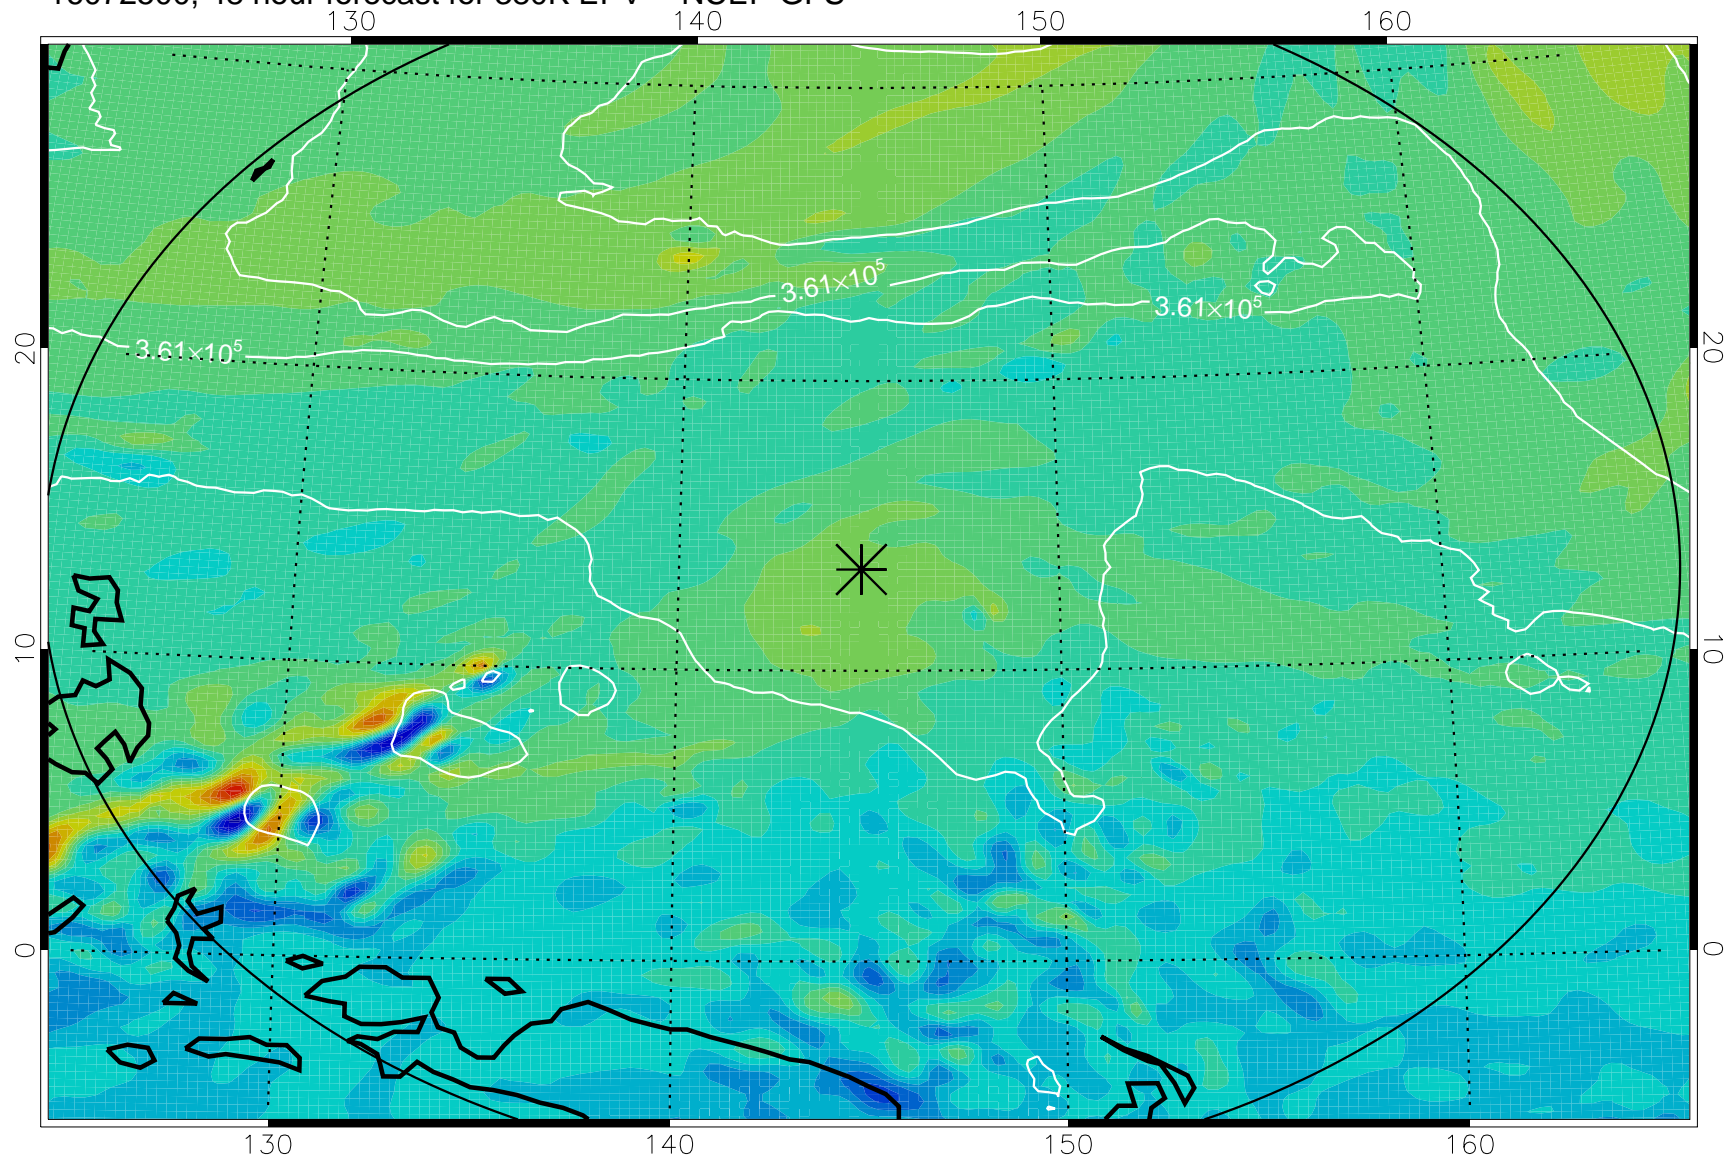

16072406, 30 hour forecast for 380K EPV -- NCEP GFS

380K Montgomery Streamfunction, white

Range ring of 2304 km

16072412, 36 hour forecast for 380K EPV -- NCEP GFS

380K Montgomery Streamfunction, white

Range ring of 2304 km

16072418, 42 hour forecast for 380K EPV -- NCEP GFS

380K Montgomery Streamfunction, white

Range ring of 2304 km

16072500, 48 hour forecast for 380K EPV -- NCEP GFS

380K Montgomery Streamfunction, white

Range ring of 2304 km

16072506, 54 hour forecast for 380K EPV -- NCEP GFS

380K Montgomery Streamfunction, white

Range ring of 2304 km

16072512, 60 hour forecast for 380K EPV -- NCEP GFS

380K Montgomery Streamfunction, white

Range ring of 2304 km

16072518, 66 hour forecast for 380K EPV -- NCEP GFS

380K Montgomery Streamfunction, white

Range ring of 2304 km

16072600, 72 hour forecast for 380K EPV -- NCEP GFS

380K Montgomery Streamfunction, white

Range ring of 2304 km