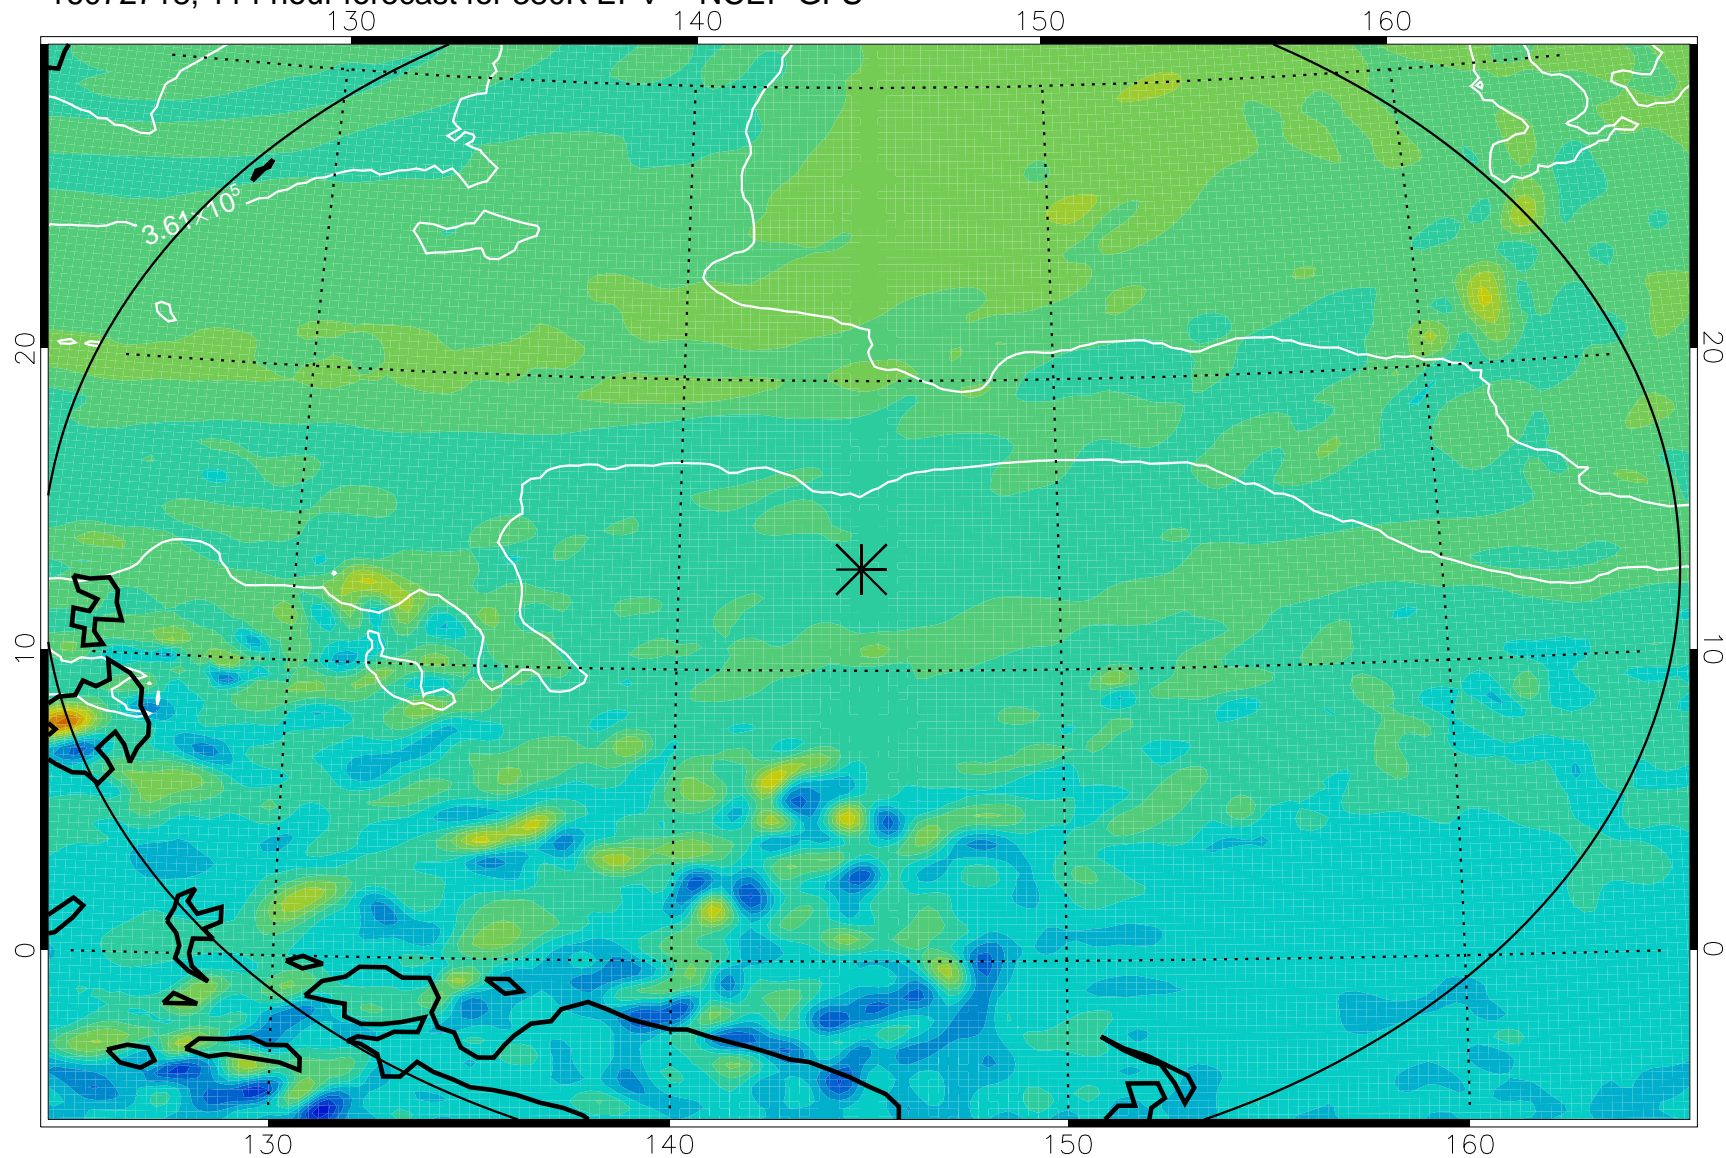

16072606, 78 hour forecast for 380K EPV -- NCEP GFS

380K Montgomery Streamfunction, white

Range ring of 2304 km

16072612, 84 hour forecast for 380K EPV -- NCEP GFS

380K Montgomery Streamfunction, white

Range ring of 2304 km

16072618, 90 hour forecast for 380K EPV -- NCEP GFS

380K Montgomery Streamfunction, white

Range ring of 2304 km

16072700, 96 hour forecast for 380K EPV -- NCEP GFS

380K Montgomery Streamfunction, white

Range ring of 2304 km

16072706, 102 hour forecast for 380K EPV -- NCEP GFS

380K Montgomery Streamfunction, white

Range ring of 2304 km

16072712, 108 hour forecast for 380K EPV -- NCEP GFS

380K Montgomery Streamfunction, white

Range ring of 2304 km

16072718, 114 hour forecast for 380K EPV -- NCEP GFS

380K Montgomery Streamfunction, white

Range ring of 2304 km

16072800, 120 hour forecast for 380K EPV -- NCEP GFS

380K Montgomery Streamfunction, white

Range ring of 2304 km