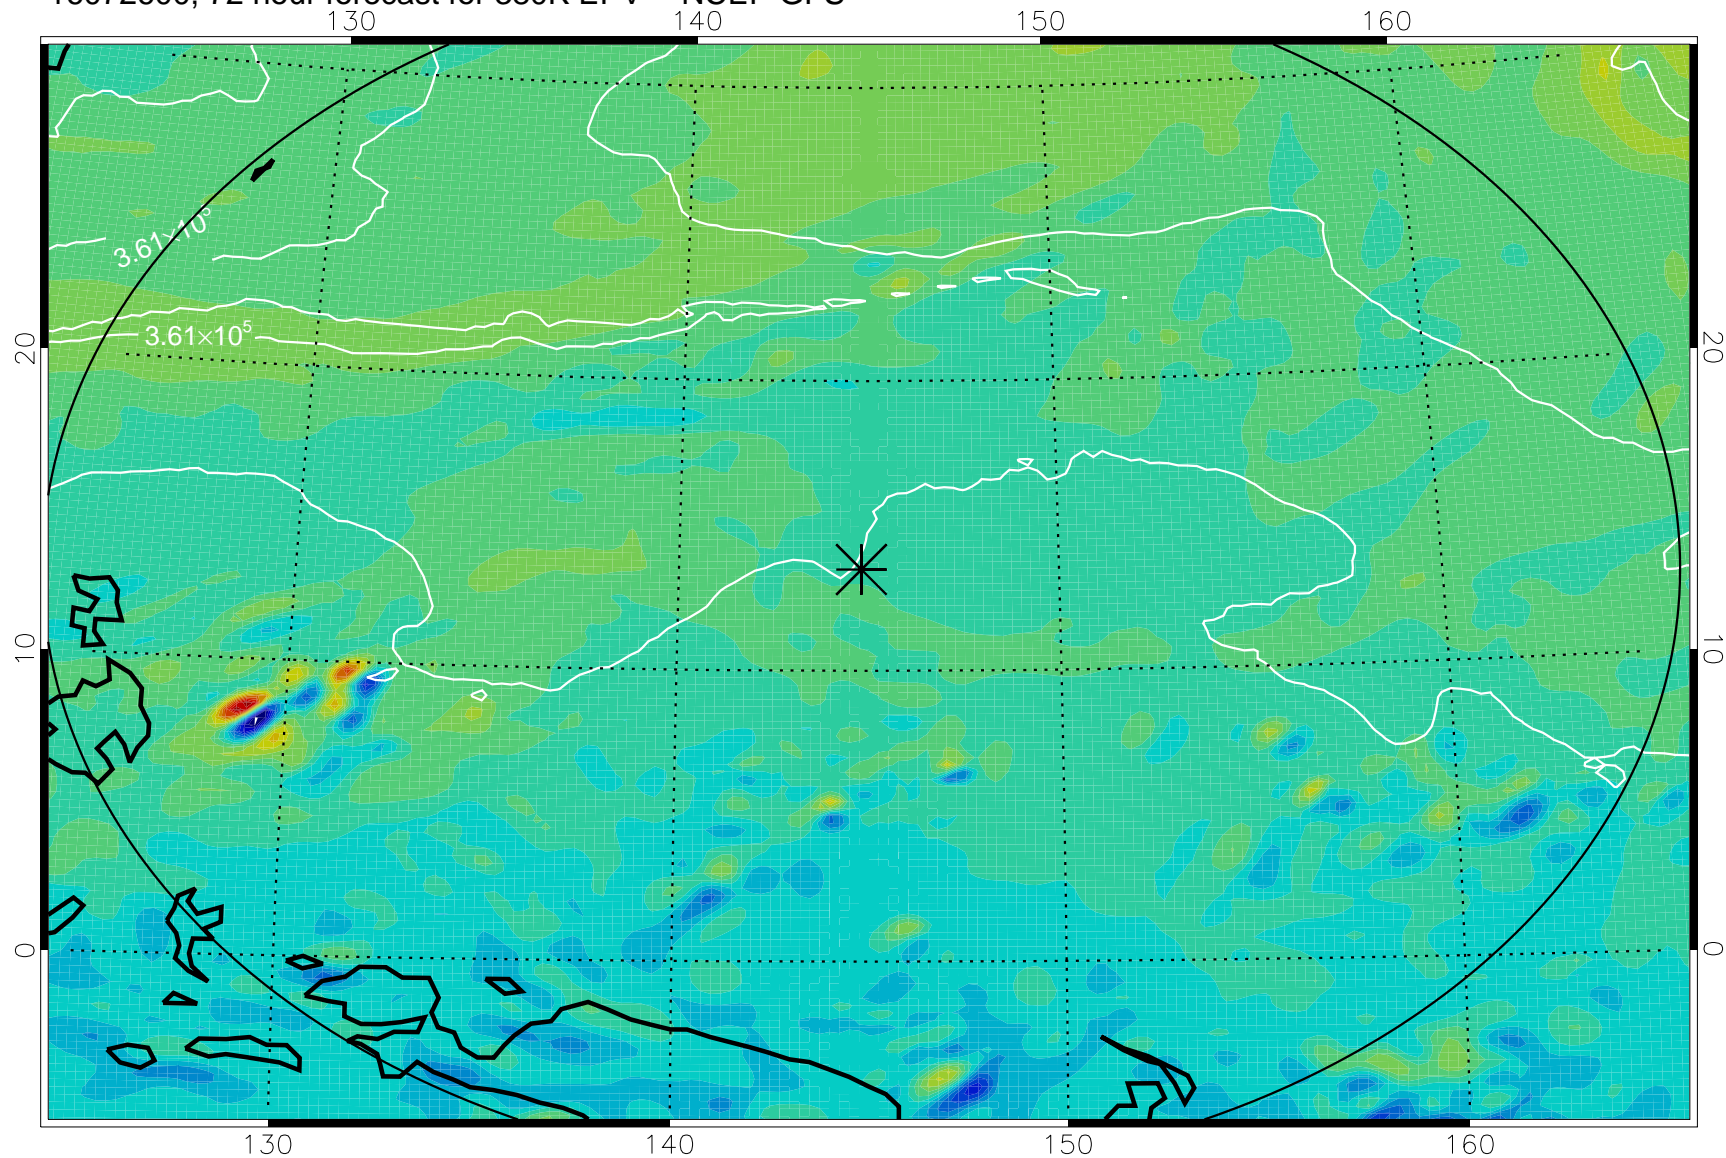

16072506, 54 hour forecast for 380K EPV -- NCEP GFS

380K Montgomery Streamfunction, white

Range ring of 2304 km

16072512, 60 hour forecast for 380K EPV -- NCEP GFS

380K Montgomery Streamfunction, white

Range ring of 2304 km

16072518, 66 hour forecast for 380K EPV -- NCEP GFS

380K Montgomery Streamfunction, white

Range ring of 2304 km

16072600, 72 hour forecast for 380K EPV -- NCEP GFS

380K Montgomery Streamfunction, white

Range ring of 2304 km

16072606, 78 hour forecast for 380K EPV -- NCEP GFS

380K Montgomery Streamfunction, white

Range ring of 2304 km

16072612, 84 hour forecast for 380K EPV -- NCEP GFS

380K Montgomery Streamfunction, white

Range ring of 2304 km

16072618, 90 hour forecast for 380K EPV -- NCEP GFS

380K Montgomery Streamfunction, white

Range ring of 2304 km

16072700, 96 hour forecast for 380K EPV -- NCEP GFS

380K Montgomery Streamfunction, white

Range ring of 2304 km