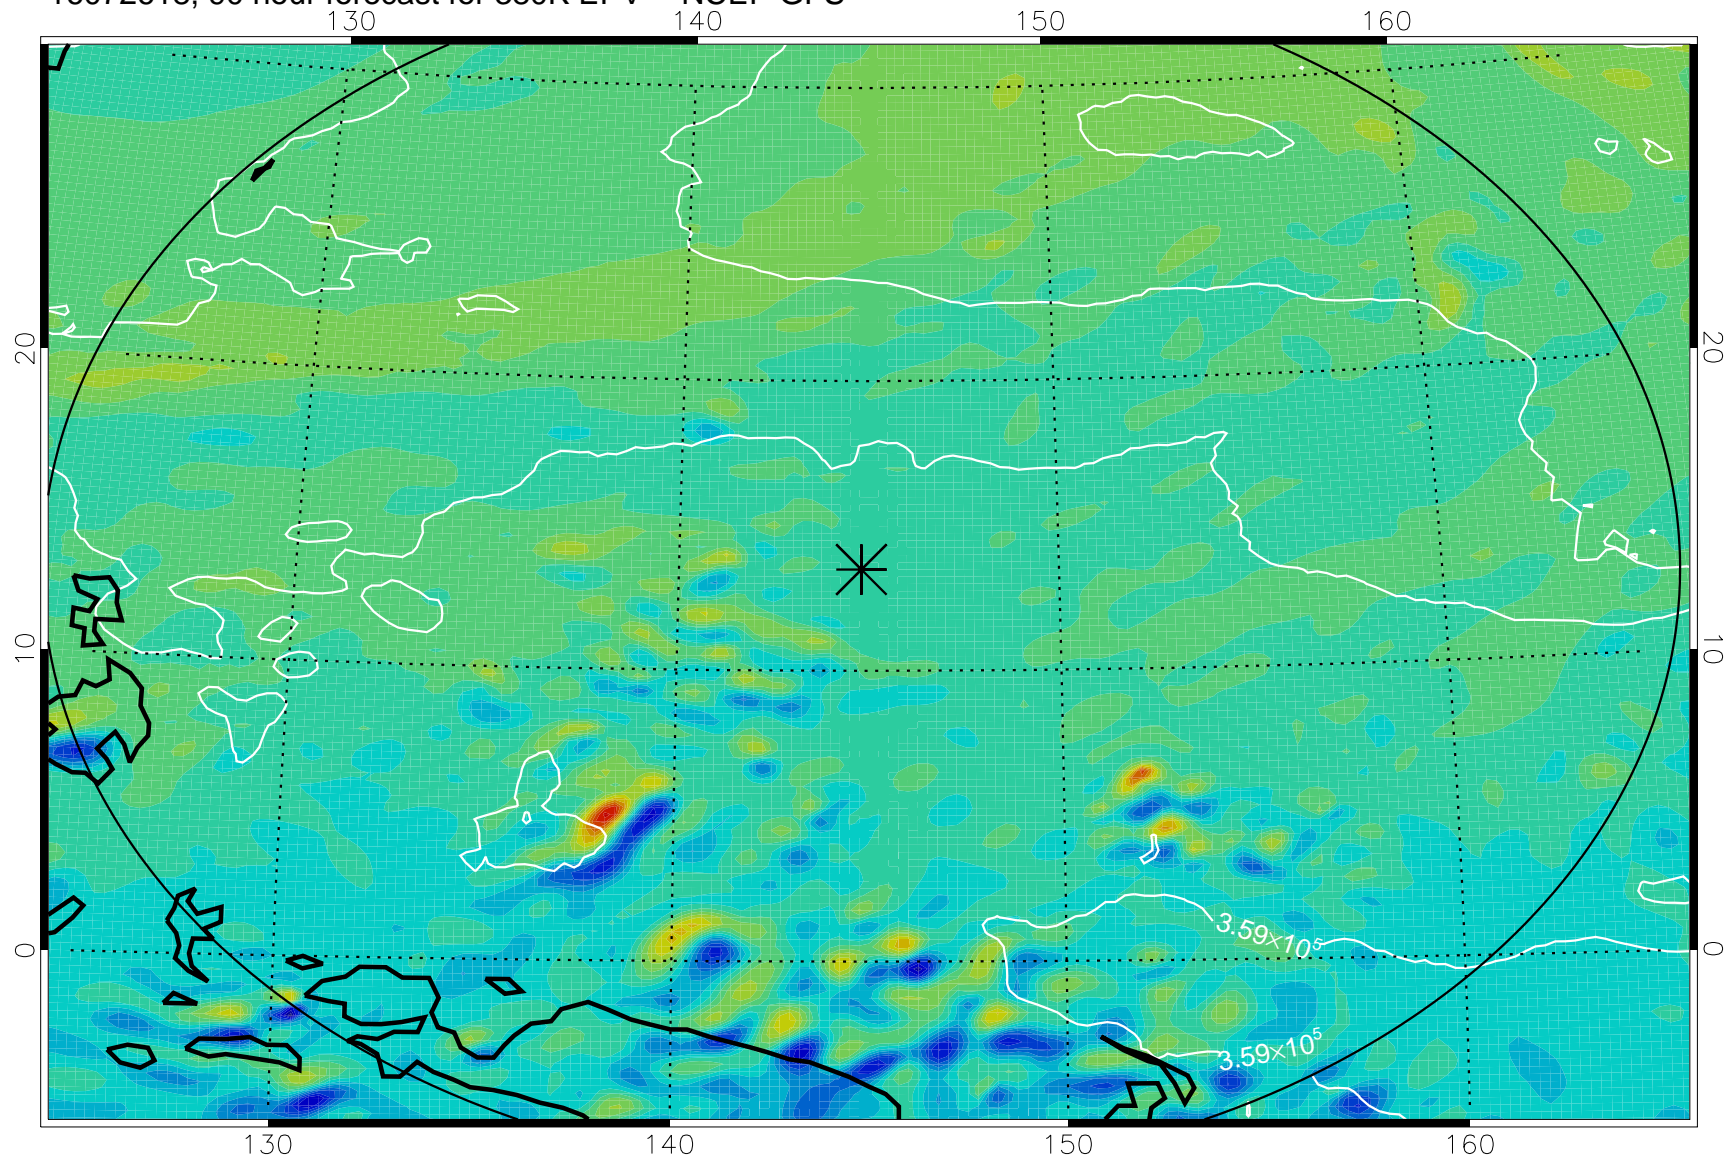

16072518, 66 hour forecast for 380K EPV -- NCEP GFS

380K Montgomery Streamfunction, white

Range ring of 2304 km

16072600, 72 hour forecast for 380K EPV -- NCEP GFS

380K Montgomery Streamfunction, white

Range ring of 2304 km

16072606, 78 hour forecast for 380K EPV -- NCEP GFS

380K Montgomery Streamfunction, white

Range ring of 2304 km

16072612, 84 hour forecast for 380K EPV -- NCEP GFS

380K Montgomery Streamfunction, white

Range ring of 2304 km

16072618, 90 hour forecast for 380K EPV -- NCEP GFS

380K Montgomery Streamfunction, white

Range ring of 2304 km

16072700, 96 hour forecast for 380K EPV -- NCEP GFS

380K Montgomery Streamfunction, white

Range ring of 2304 km

16072706, 102 hour forecast for 380K EPV -- NCEP GFS

380K Montgomery Streamfunction, white

Range ring of 2304 km

16072712, 108 hour forecast for 380K EPV -- NCEP GFS

380K Montgomery Streamfunction, white

Range ring of 2304 km