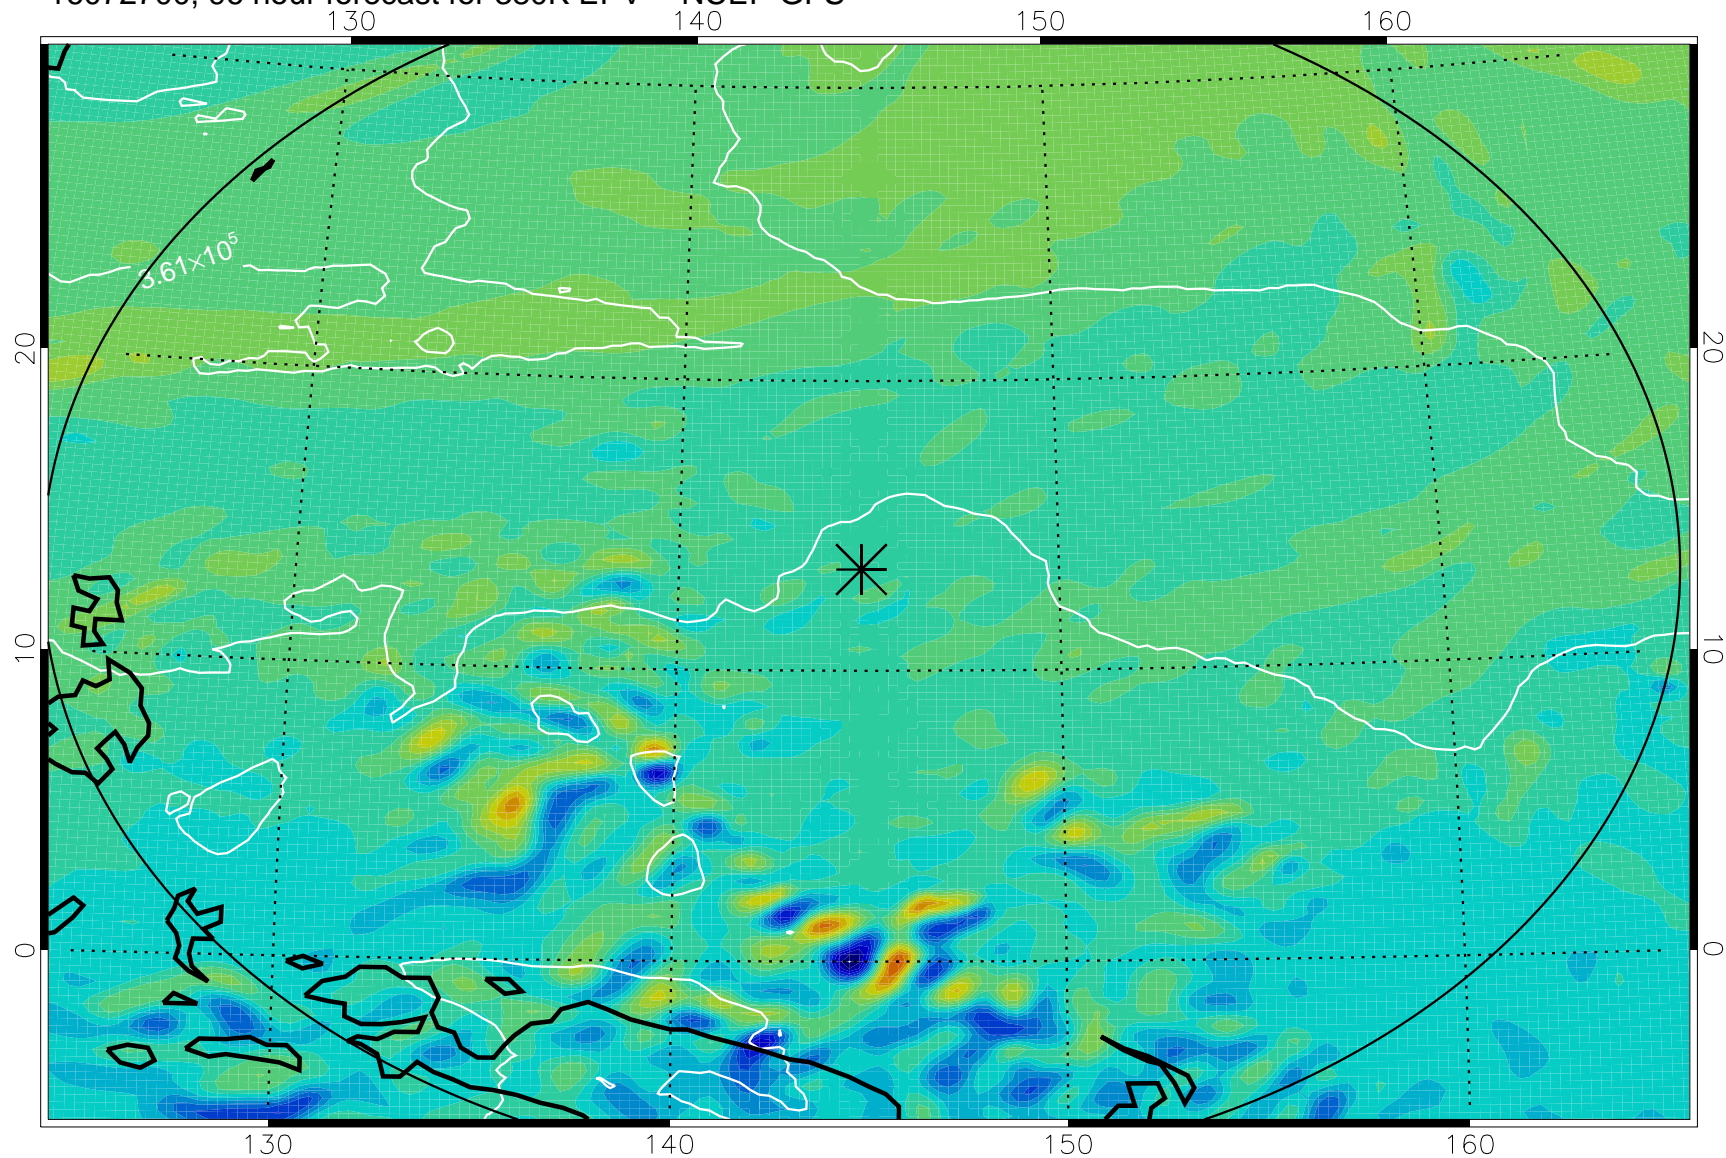

16072518, 66 hour forecast for 380K EPV -- NCEP GFS

380K Montgomery Streamfunction, white

Range ring of 2304 km

16072600, 72 hour forecast for 380K EPV -- NCEP GFS

380K Montgomery Streamfunction, white

Range ring of 2304 km

16072606, 78 hour forecast for 380K EPV -- NCEP GFS

380K Montgomery Streamfunction, white

Range ring of 2304 km

16072612, 84 hour forecast for 380K EPV -- NCEP GFS

380K Montgomery Streamfunction, white

Range ring of 2304 km

16072618, 90 hour forecast for 380K EPV -- NCEP GFS

380K Montgomery Streamfunction, white

Range ring of 2304 km

16072700, 96 hour forecast for 380K EPV -- NCEP GFS

380K Montgomery Streamfunction, white

Range ring of 2304 km

16072706, 102 hour forecast for 380K EPV -- NCEP GFS

380K Montgomery Streamfunction, white

Range ring of 2304 km

16072712, 108 hour forecast for 380K EPV -- NCEP GFS

380K Montgomery Streamfunction, white

Range ring of 2304 km