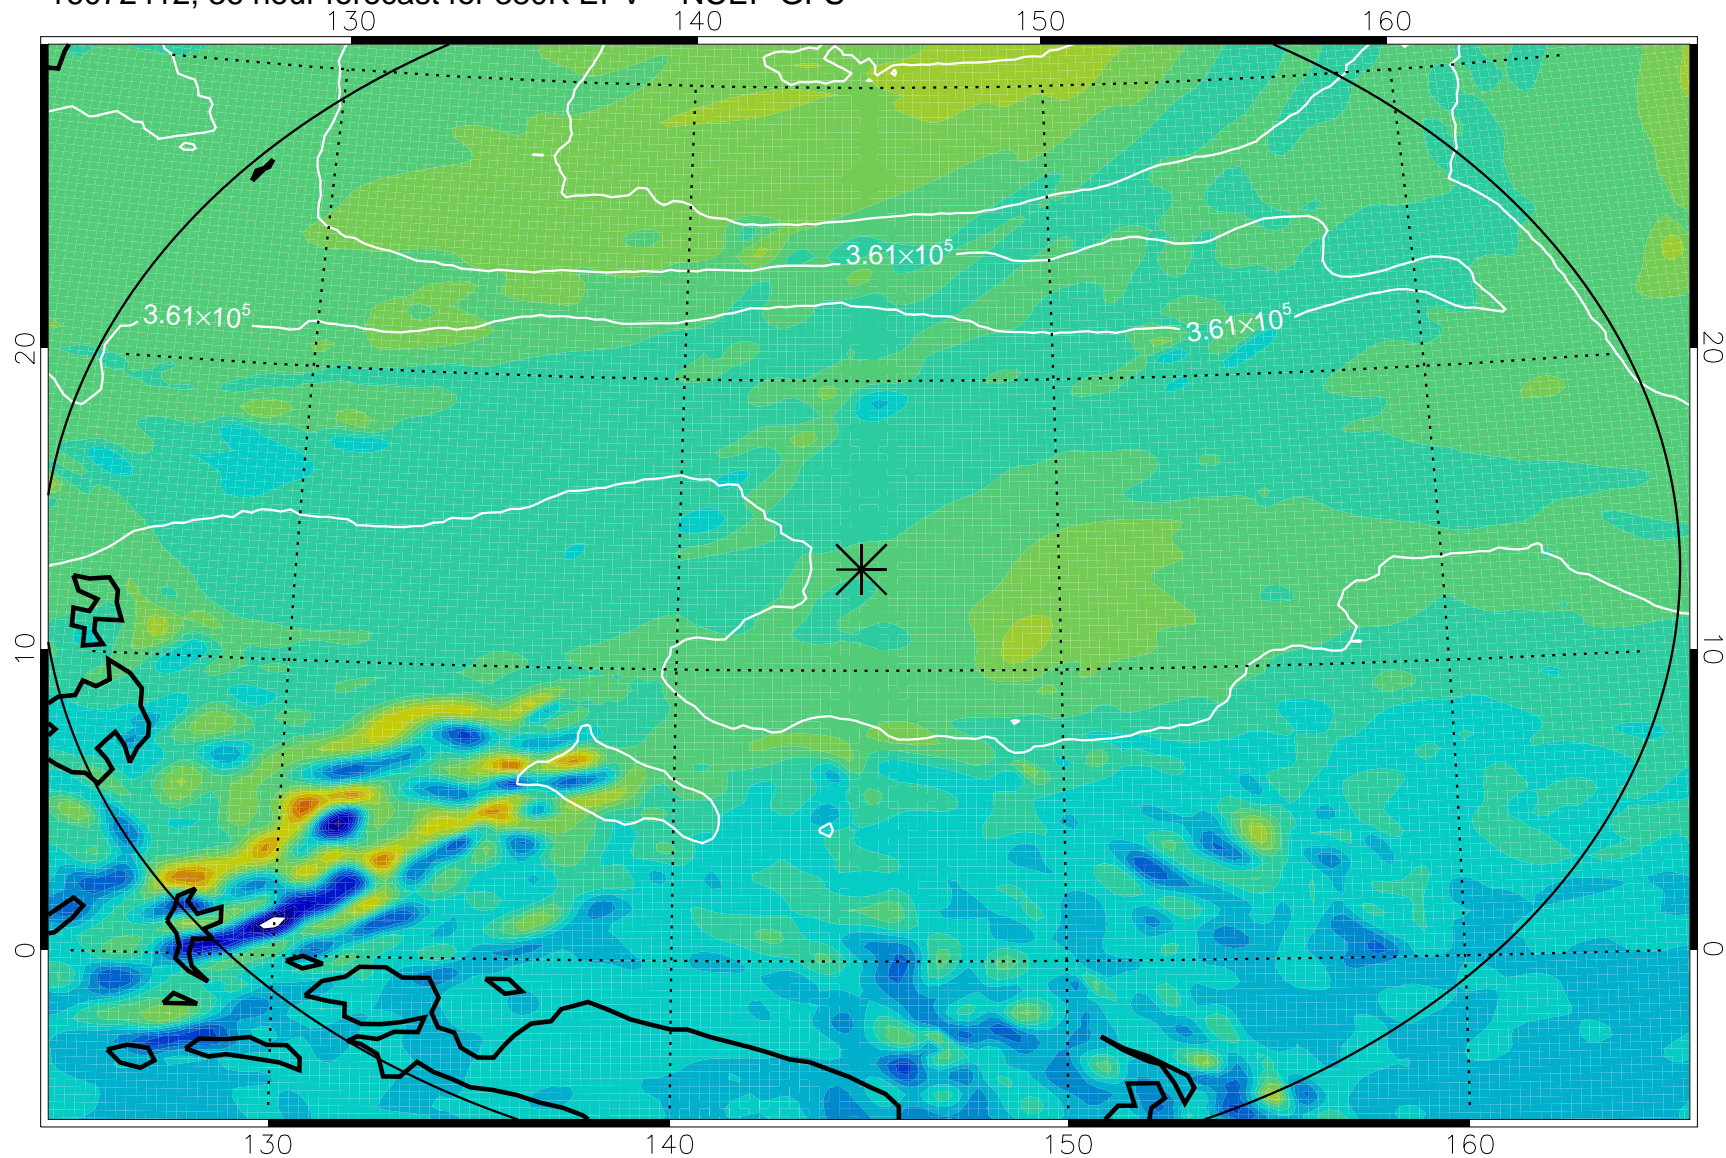

16072318, 18 hour forecast for 380K EPV -- NCEP GFS

380K Montgomery Streamfunction, white

Range ring of 2304 km

16072400, 24 hour forecast for 380K EPV -- NCEP GFS

380K Montgomery Streamfunction, white

Range ring of 2304 km

16072406, 30 hour forecast for 380K EPV -- NCEP GFS

380K Montgomery Streamfunction, white

Range ring of 2304 km

16072412, 36 hour forecast for 380K EPV -- NCEP GFS

380K Montgomery Streamfunction, white

Range ring of 2304 km

16072418, 42 hour forecast for 380K EPV -- NCEP GFS

380K Montgomery Streamfunction, white

Range ring of 2304 km

16072500, 48 hour forecast for 380K EPV -- NCEP GFS

380K Montgomery Streamfunction, white

Range ring of 2304 km

16072518, 66 hour forecast for 380K EPV -- NCEP GFS

380K Montgomery Streamfunction, white

Range ring of 2304 km

16072600, 72 hour forecast for 380K EPV -- NCEP GFS

380K Montgomery Streamfunction, white

Range ring of 2304 km