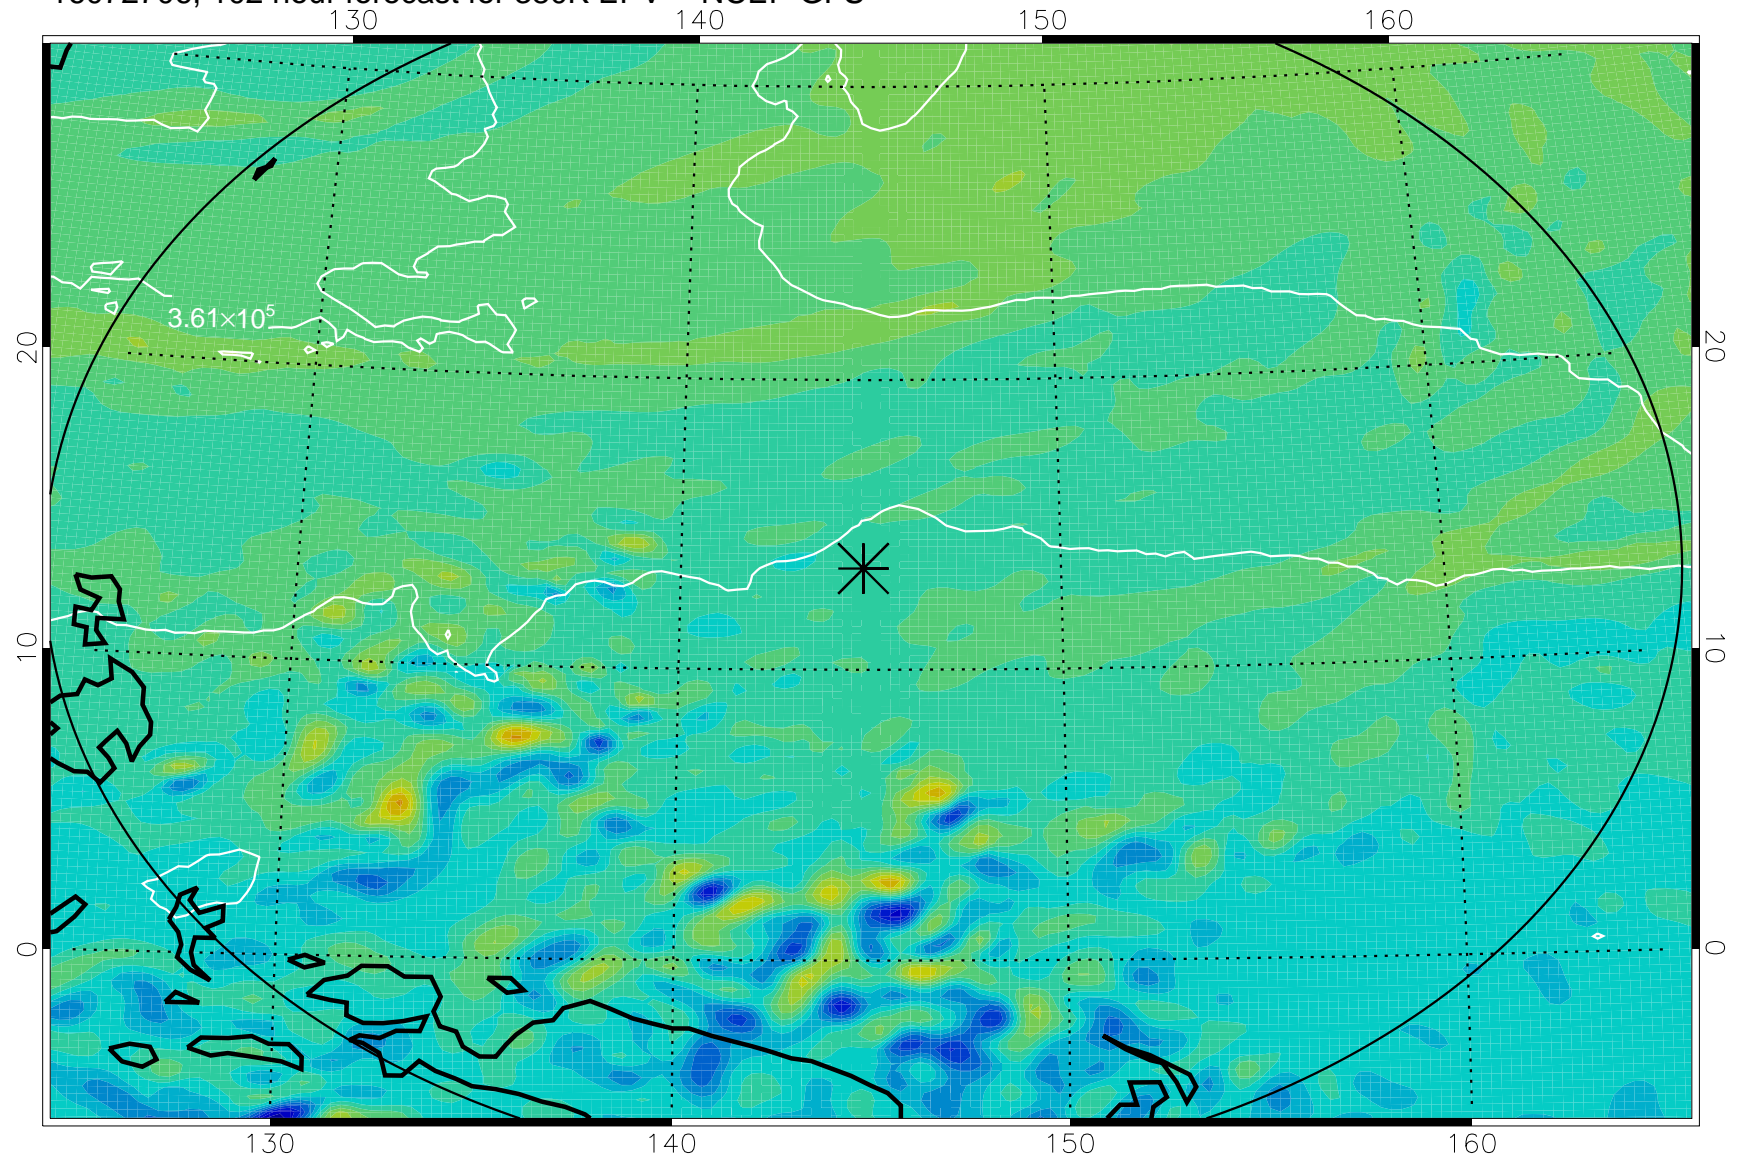

16072606, 78 hour forecast for 380K EPV -- NCEP GFS

380K Montgomery Streamfunction, white

Range ring of 2304 km

16072612, 84 hour forecast for 380K EPV -- NCEP GFS

380K Montgomery Streamfunction, white

Range ring of 2304 km

16072618, 90 hour forecast for 380K EPV -- NCEP GFS

380K Montgomery Streamfunction, white

Range ring of 2304 km

16072700, 96 hour forecast for 380K EPV -- NCEP GFS

380K Montgomery Streamfunction, white

Range ring of 2304 km

16072706, 102 hour forecast for 380K EPV -- NCEP GFS

380K Montgomery Streamfunction, white

Range ring of 2304 km

16072712, 108 hour forecast for 380K EPV -- NCEP GFS

380K Montgomery Streamfunction, white

Range ring of 2304 km

16072718, 114 hour forecast for 380K EPV -- NCEP GFS

380K Montgomery Streamfunction, white

Range ring of 2304 km

16072800, 120 hour forecast for 380K EPV -- NCEP GFS

380K Montgomery Streamfunction, white

Range ring of 2304 km