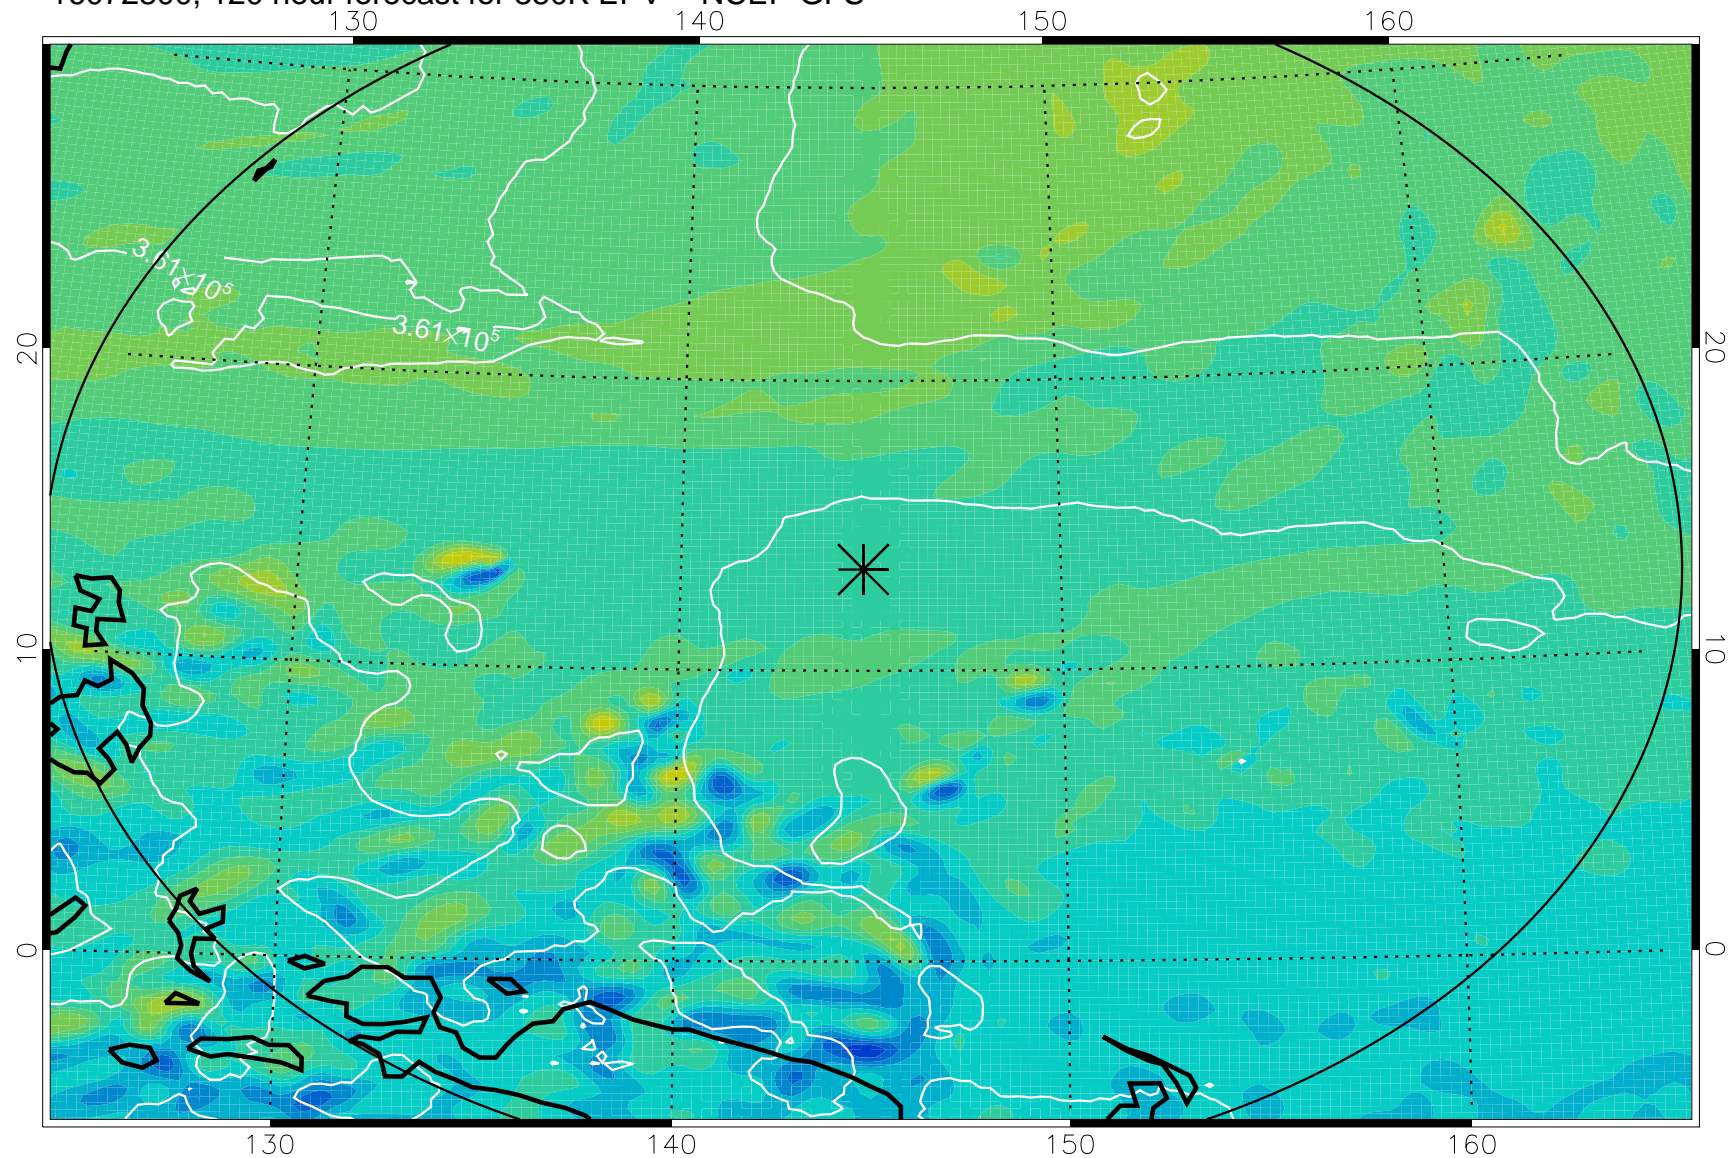

16072606, 78 hour forecast for 380K EPV -- NCEP GFS

380K Montgomery Streamfunction, white

Range ring of 2304 km

16072612, 84 hour forecast for 380K EPV -- NCEP GFS

380K Montgomery Streamfunction, white

Range ring of 2304 km

16072618, 90 hour forecast for 380K EPV -- NCEP GFS

380K Montgomery Streamfunction, white

Range ring of 2304 km

16072700, 96 hour forecast for 380K EPV -- NCEP GFS

380K Montgomery Streamfunction, white

Range ring of 2304 km

16072706, 102 hour forecast for 380K EPV -- NCEP GFS

380K Montgomery Streamfunction, white

Range ring of 2304 km

16072712, 108 hour forecast for 380K EPV -- NCEP GFS

380K Montgomery Streamfunction, white

Range ring of 2304 km

16072718, 114 hour forecast for 380K EPV -- NCEP GFS

380K Montgomery Streamfunction, white

Range ring of 2304 km

16072800, 120 hour forecast for 380K EPV -- NCEP GFS

380K Montgomery Streamfunction, white

Range ring of 2304 km