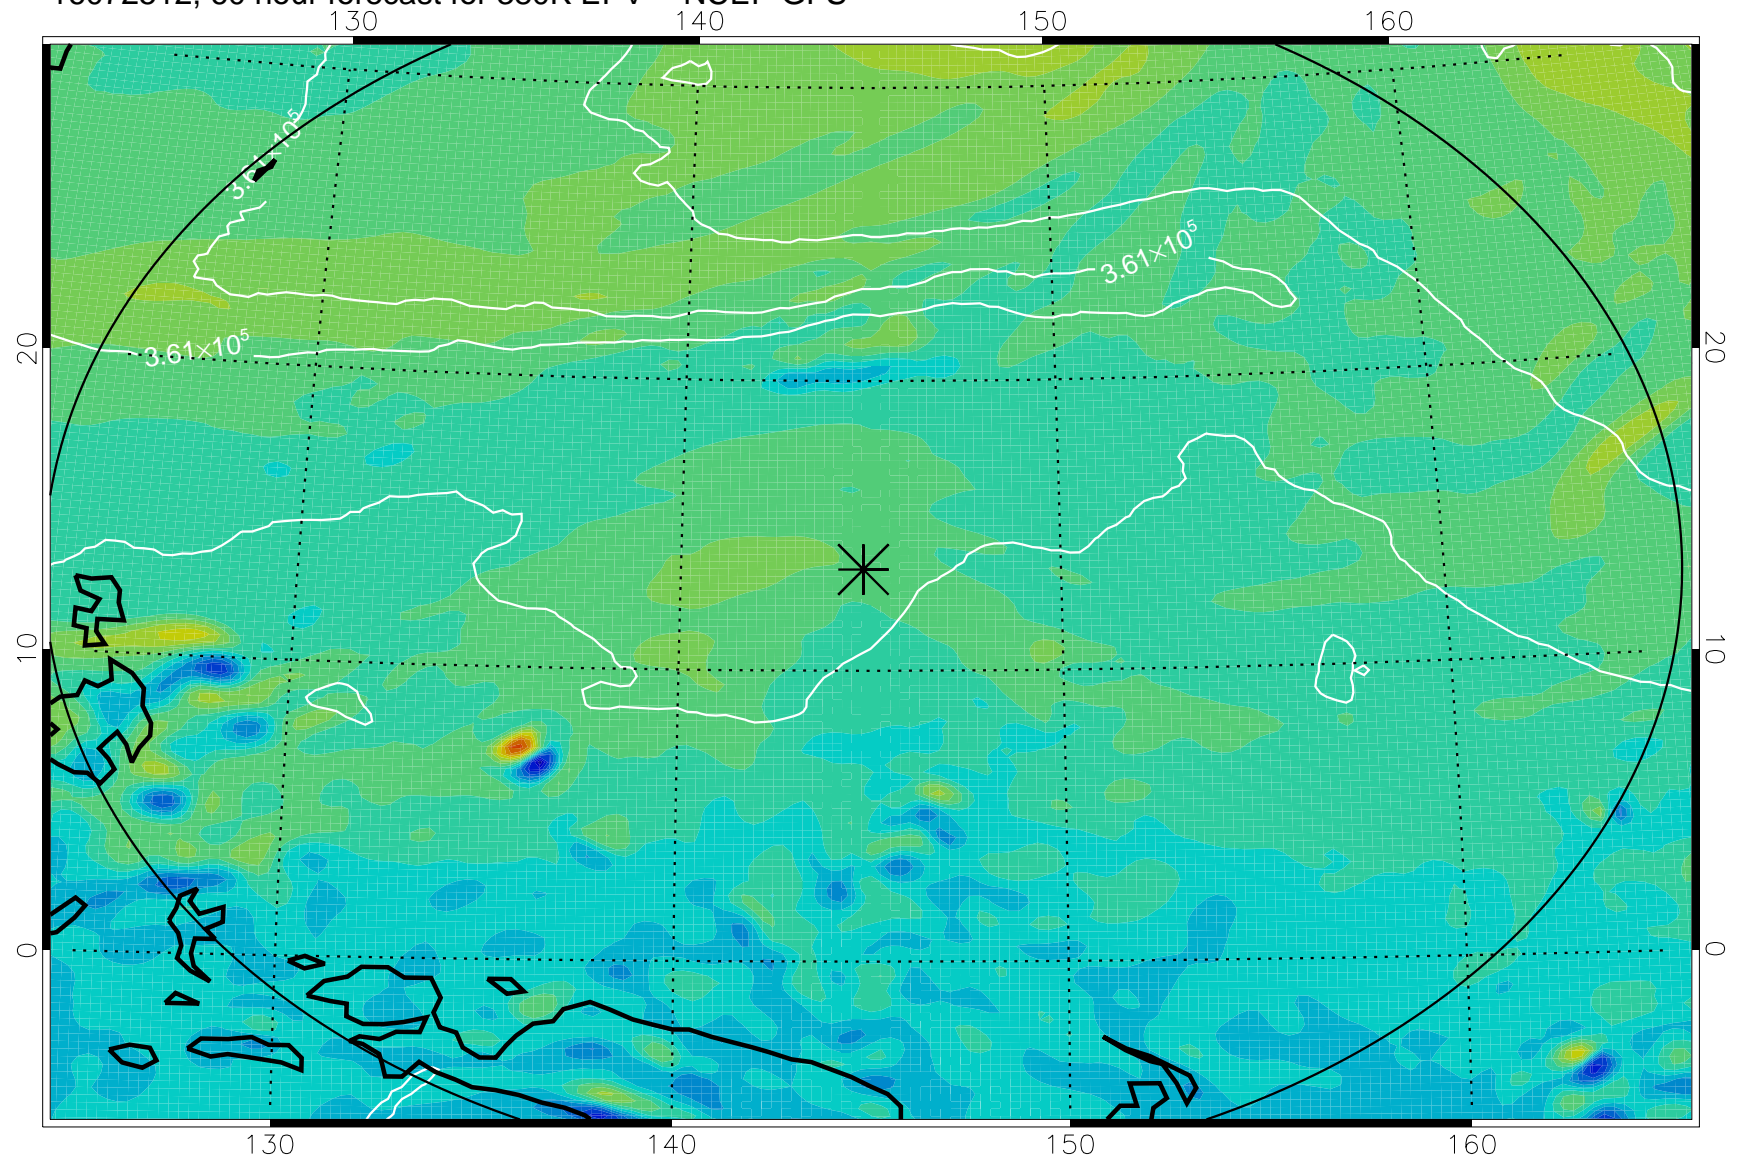

16072418, 42 hour forecast for 380K EPV -- NCEP GFS

380K Montgomery Streamfunction, white

Range ring of 2304 km

16072500, 48 hour forecast for 380K EPV -- NCEP GFS

380K Montgomery Streamfunction, white

Range ring of 2304 km

16072506, 54 hour forecast for 380K EPV -- NCEP GFS

380K Montgomery Streamfunction, white

Range ring of 2304 km

16072512, 60 hour forecast for 380K EPV -- NCEP GFS

380K Montgomery Streamfunction, white

Range ring of 2304 km

16072518, 66 hour forecast for 380K EPV -- NCEP GFS

380K Montgomery Streamfunction, white

Range ring of 2304 km

16072600, 72 hour forecast for 380K EPV -- NCEP GFS

380K Montgomery Streamfunction, white

Range ring of 2304 km

16072606, 78 hour forecast for 380K EPV -- NCEP GFS

380K Montgomery Streamfunction, white

Range ring of 2304 km

16072612, 84 hour forecast for 380K EPV -- NCEP GFS

380K Montgomery Streamfunction, white

Range ring of 2304 km