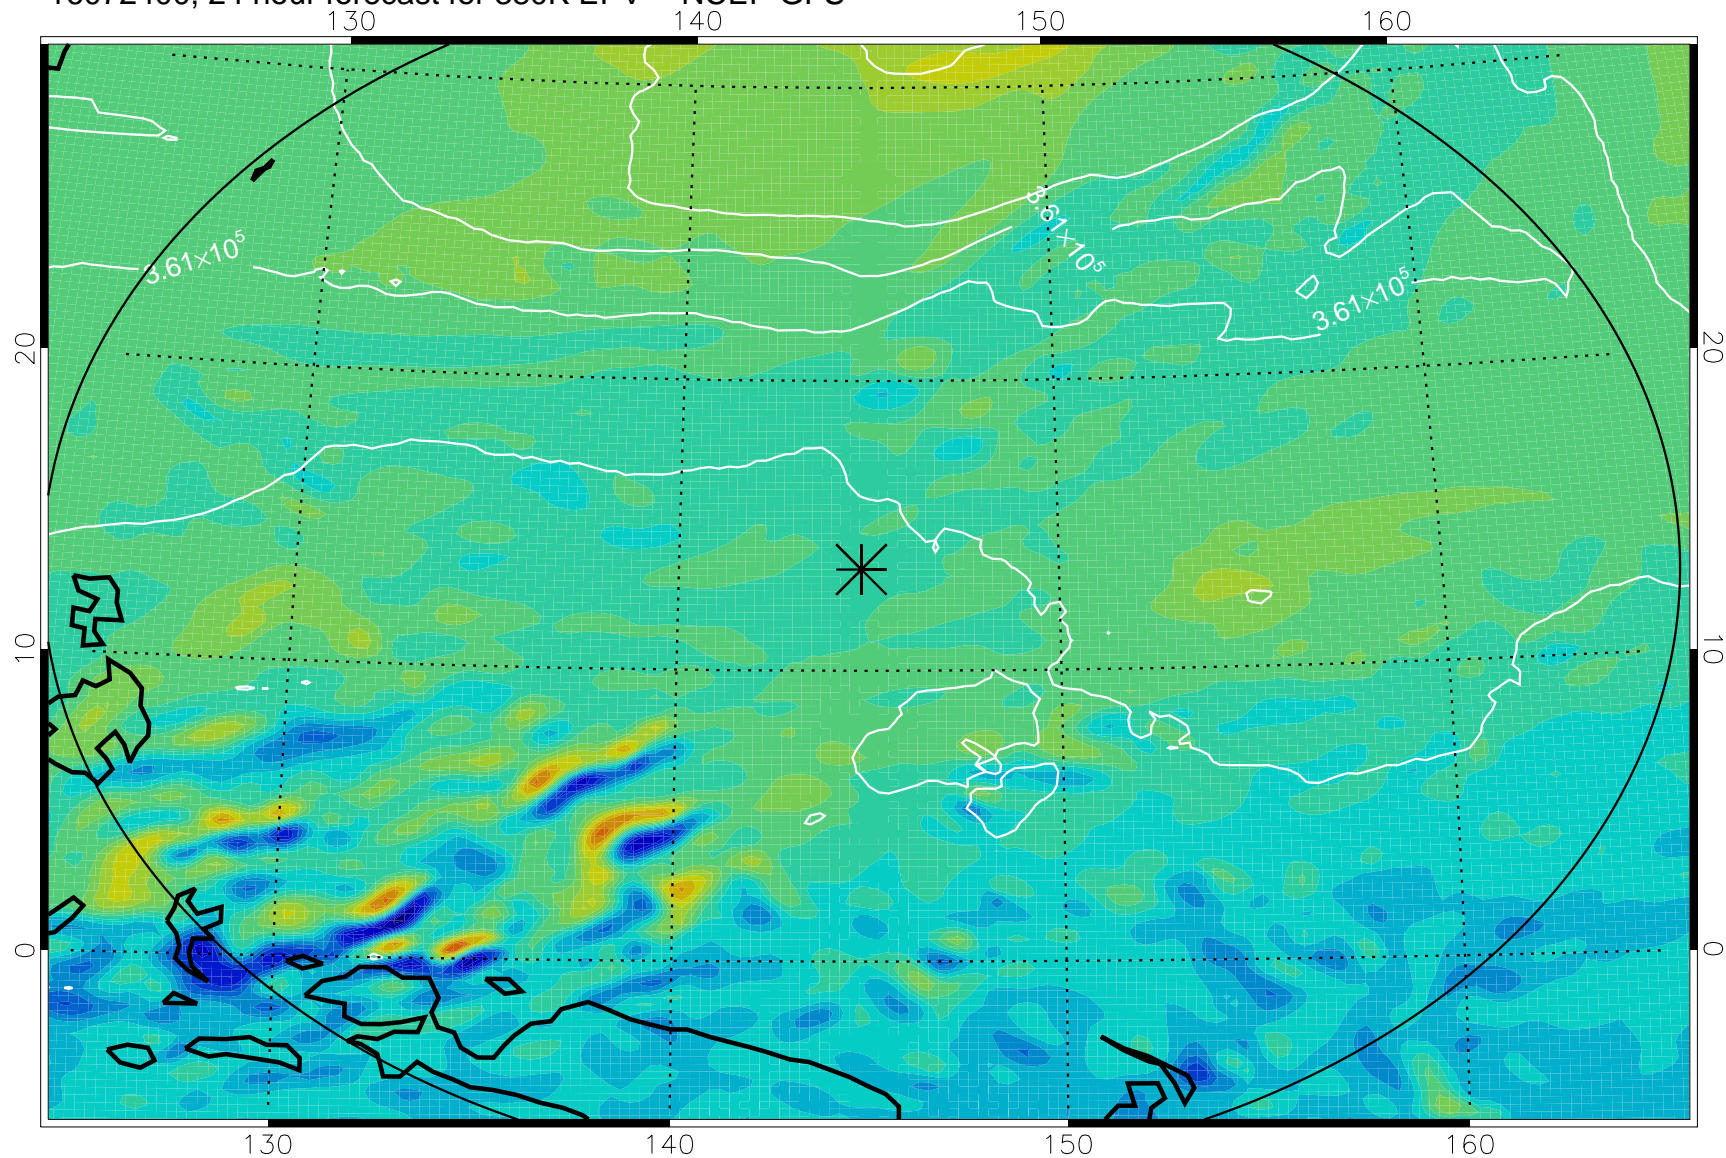

16072306, 6 hour forecast for 380K EPV -- NCEP GFS

380K Montgomery Streamfunction, white

Range ring of 2304 km

16072312, 12 hour forecast for 380K EPV -- NCEP GFS

380K Montgomery Streamfunction, white

Range ring of 2304 km

16072318, 18 hour forecast for 380K EPV -- NCEP GFS

380K Montgomery Streamfunction, white

Range ring of 2304 km

16072400, 24 hour forecast for 380K EPV -- NCEP GFS

380K Montgomery Streamfunction, white

Range ring of 2304 km

16072406, 30 hour forecast for 380K EPV -- NCEP GFS

380K Montgomery Streamfunction, white

Range ring of 2304 km

16072412, 36 hour forecast for 380K EPV -- NCEP GFS

380K Montgomery Streamfunction, white

Range ring of 2304 km

16072418, 42 hour forecast for 380K EPV -- NCEP GFS

380K Montgomery Streamfunction, white

Range ring of 2304 km

16072500, 48 hour forecast for 380K EPV -- NCEP GFS

380K Montgomery Streamfunction, white

Range ring of 2304 km