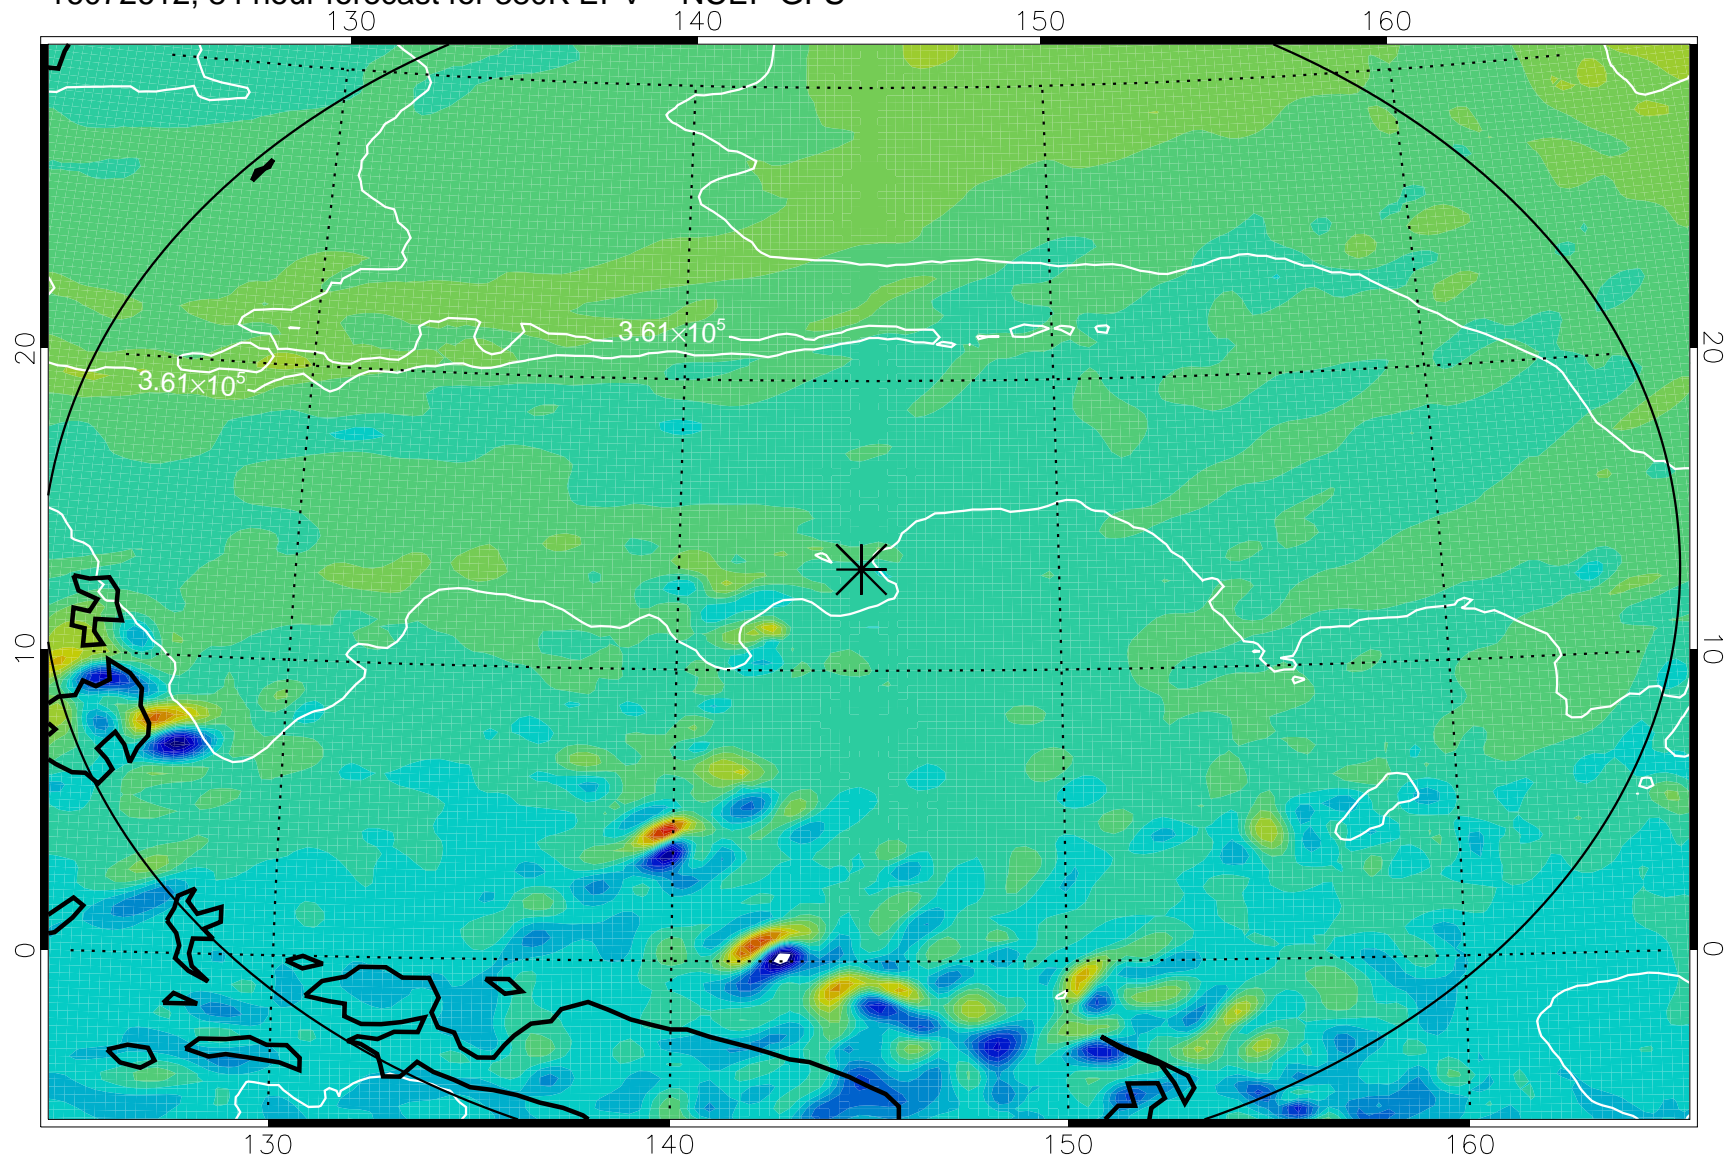

16072518, 66 hour forecast for 380K EPV -- NCEP GFS

380K Montgomery Streamfunction, white

Range ring of 2304 km

16072600, 72 hour forecast for 380K EPV -- NCEP GFS

380K Montgomery Streamfunction, white

Range ring of 2304 km

16072606, 78 hour forecast for 380K EPV -- NCEP GFS

380K Montgomery Streamfunction, white

Range ring of 2304 km

16072612, 84 hour forecast for 380K EPV -- NCEP GFS

380K Montgomery Streamfunction, white

Range ring of 2304 km

16072618, 90 hour forecast for 380K EPV -- NCEP GFS

380K Montgomery Streamfunction, white

Range ring of 2304 km

16072700, 96 hour forecast for 380K EPV -- NCEP GFS

380K Montgomery Streamfunction, white

Range ring of 2304 km

16072706, 102 hour forecast for 380K EPV -- NCEP GFS

380K Montgomery Streamfunction, white

Range ring of 2304 km

16072712, 108 hour forecast for 380K EPV -- NCEP GFS

380K Montgomery Streamfunction, white

Range ring of 2304 km