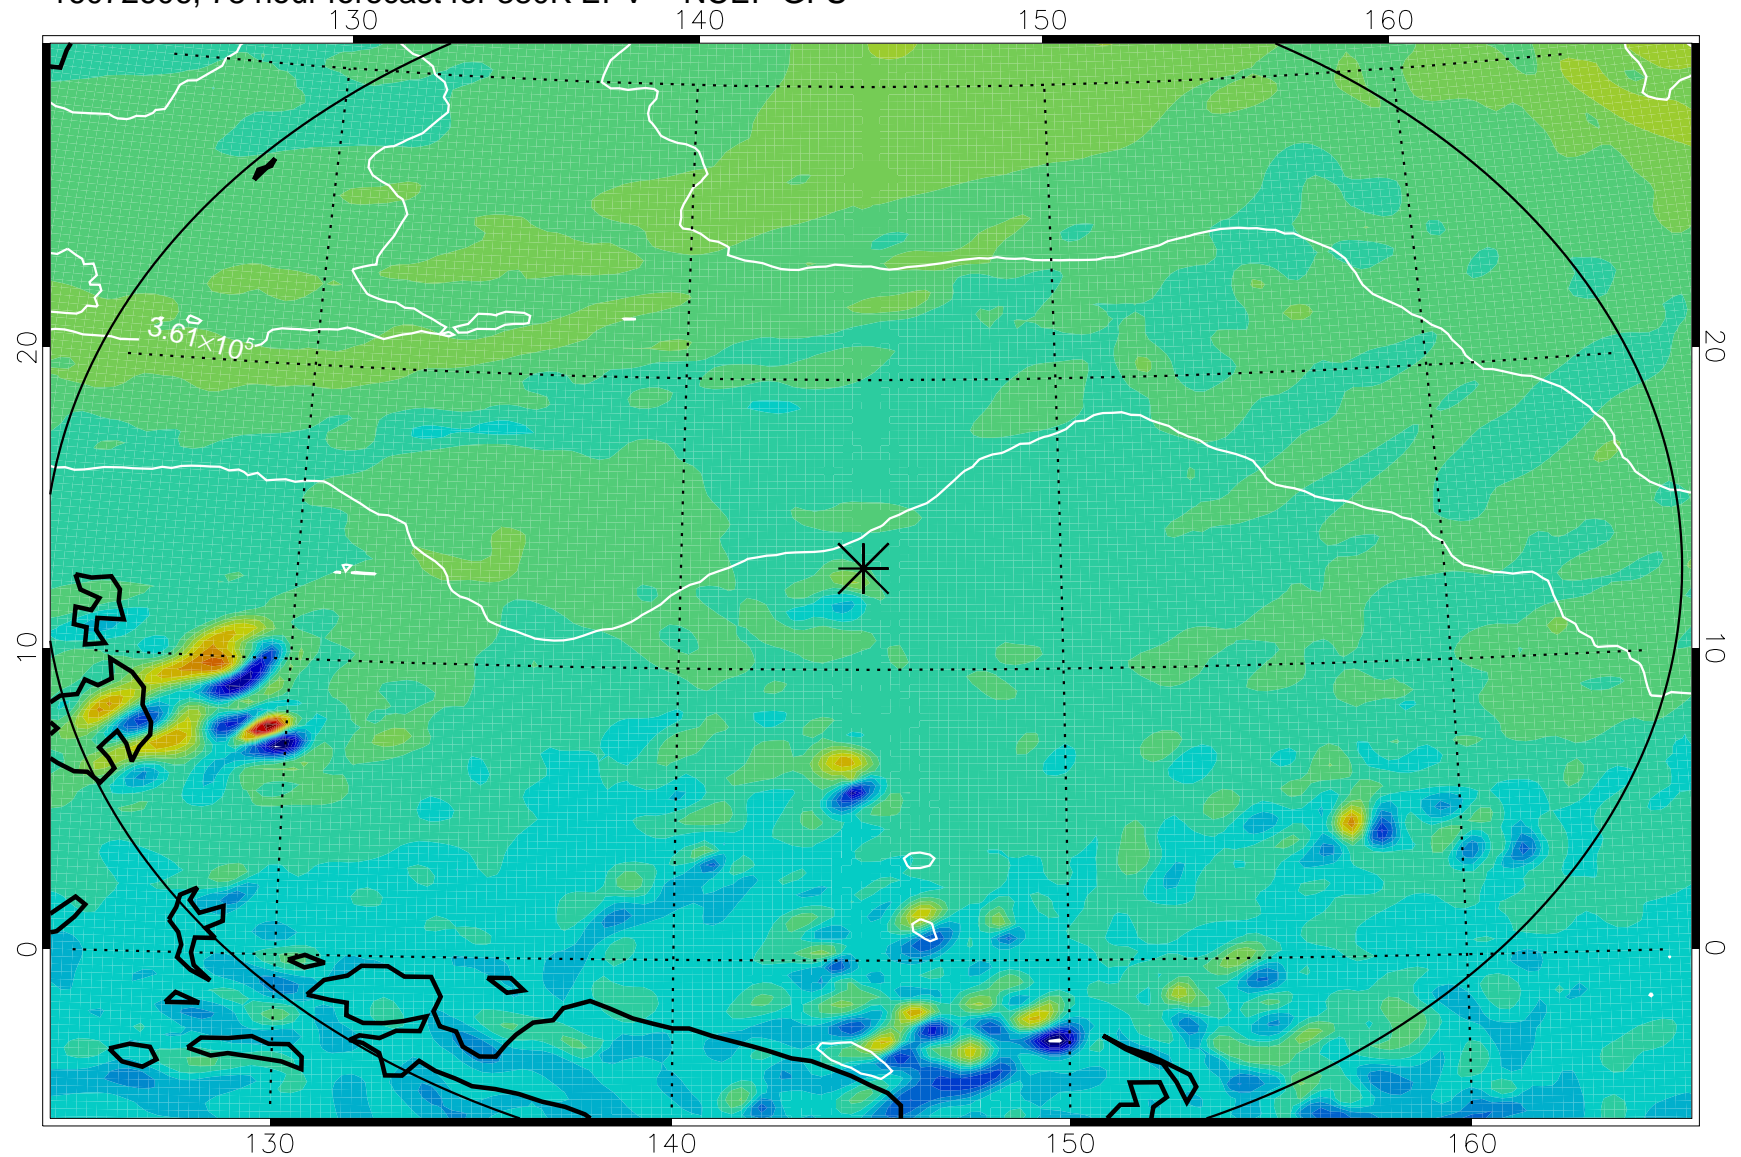

16072518, 66 hour forecast for 380K EPV -- NCEP GFS

380K Montgomery Streamfunction, white

Range ring of 2304 km

16072600, 72 hour forecast for 380K EPV -- NCEP GFS

380K Montgomery Streamfunction, white

Range ring of 2304 km

16072606, 78 hour forecast for 380K EPV -- NCEP GFS

380K Montgomery Streamfunction, white

Range ring of 2304 km

16072612, 84 hour forecast for 380K EPV -- NCEP GFS

380K Montgomery Streamfunction, white

Range ring of 2304 km

16072618, 90 hour forecast for 380K EPV -- NCEP GFS

380K Montgomery Streamfunction, white

Range ring of 2304 km

16072700, 96 hour forecast for 380K EPV -- NCEP GFS

380K Montgomery Streamfunction, white

Range ring of 2304 km

16072718, 114 hour forecast for 380K EPV -- NCEP GFS

380K Montgomery Streamfunction, white

Range ring of 2304 km

16072800, 120 hour forecast for 380K EPV -- NCEP GFS

380K Montgomery Streamfunction, white

Range ring of 2304 km