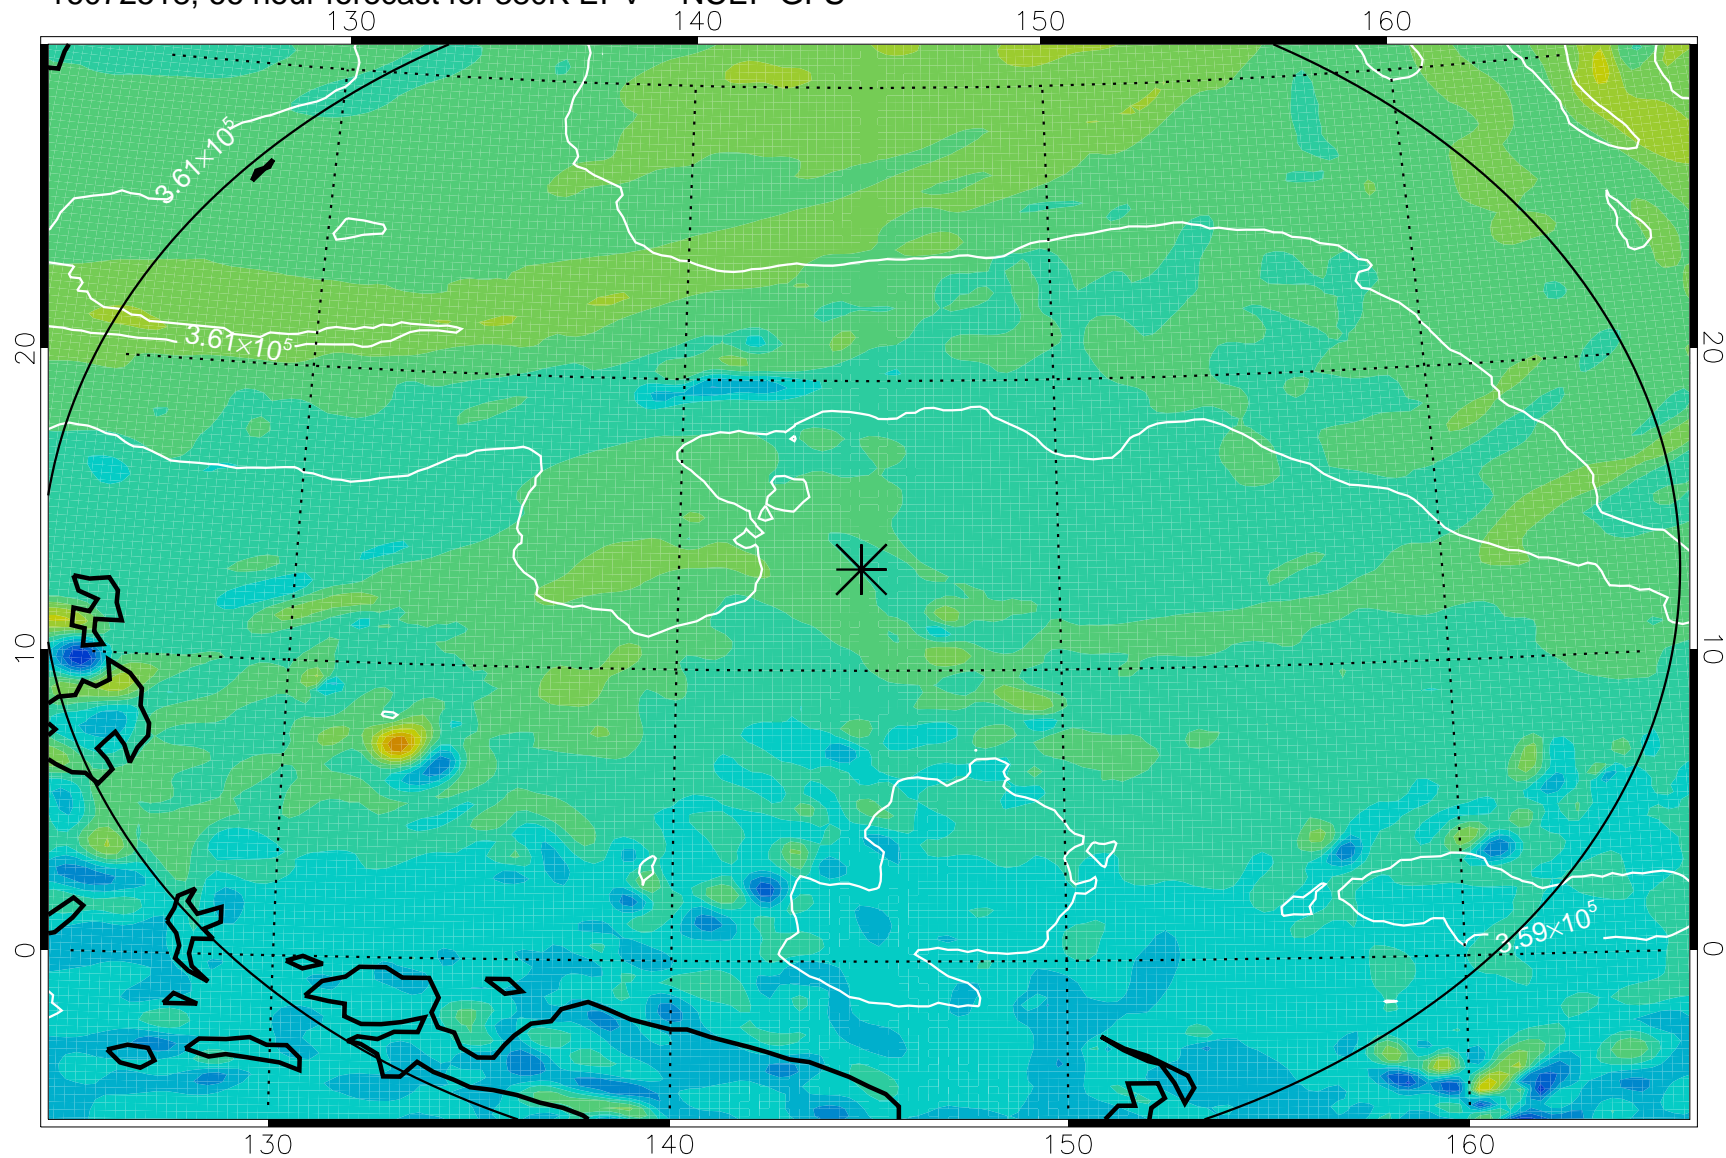

16072506, 54 hour forecast for 380K EPV -- NCEP GFS

380K Montgomery Streamfunction, white

Range ring of 2304 km

16072512, 60 hour forecast for 380K EPV -- NCEP GFS

380K Montgomery Streamfunction, white

Range ring of 2304 km

16072518, 66 hour forecast for 380K EPV -- NCEP GFS

380K Montgomery Streamfunction, white

Range ring of 2304 km

16072600, 72 hour forecast for 380K EPV -- NCEP GFS

380K Montgomery Streamfunction, white

Range ring of 2304 km

16072606, 78 hour forecast for 380K EPV -- NCEP GFS

380K Montgomery Streamfunction, white

Range ring of 2304 km

16072612, 84 hour forecast for 380K EPV -- NCEP GFS

380K Montgomery Streamfunction, white

Range ring of 2304 km

16072618, 90 hour forecast for 380K EPV -- NCEP GFS

380K Montgomery Streamfunction, white

Range ring of 2304 km

16072700, 96 hour forecast for 380K EPV -- NCEP GFS

380K Montgomery Streamfunction, white

Range ring of 2304 km