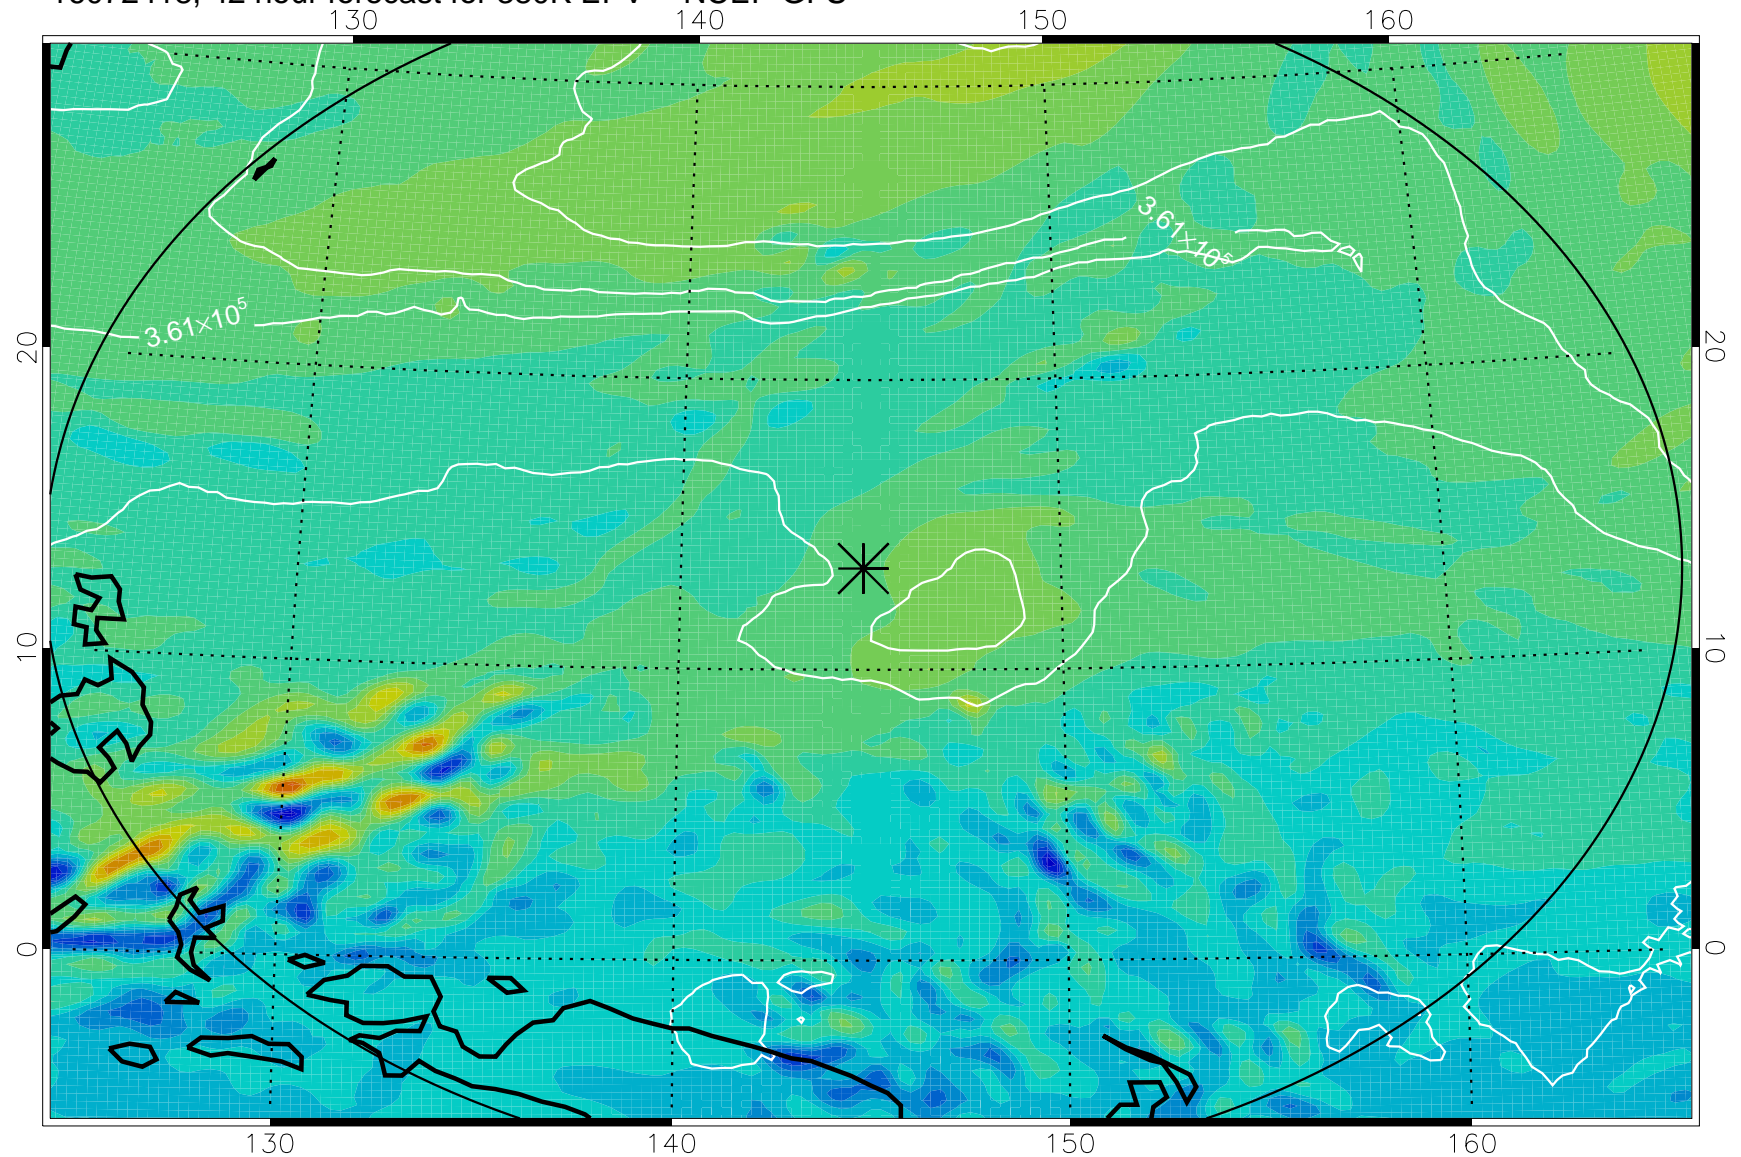

16072406, 30 hour forecast for 380K EPV -- NCEP GFS

380K Montgomery Streamfunction, white

Range ring of 2304 km

16072412, 36 hour forecast for 380K EPV -- NCEP GFS

380K Montgomery Streamfunction, white

Range ring of 2304 km

16072418, 42 hour forecast for 380K EPV -- NCEP GFS

380K Montgomery Streamfunction, white

Range ring of 2304 km

16072500, 48 hour forecast for 380K EPV -- NCEP GFS

380K Montgomery Streamfunction, white

Range ring of 2304 km

16072506, 54 hour forecast for 380K EPV -- NCEP GFS

380K Montgomery Streamfunction, white

Range ring of 2304 km

16072512, 60 hour forecast for 380K EPV -- NCEP GFS

380K Montgomery Streamfunction, white

Range ring of 2304 km

16072518, 66 hour forecast for 380K EPV -- NCEP GFS

380K Montgomery Streamfunction, white

Range ring of 2304 km

16072600, 72 hour forecast for 380K EPV -- NCEP GFS

380K Montgomery Streamfunction, white

Range ring of 2304 km