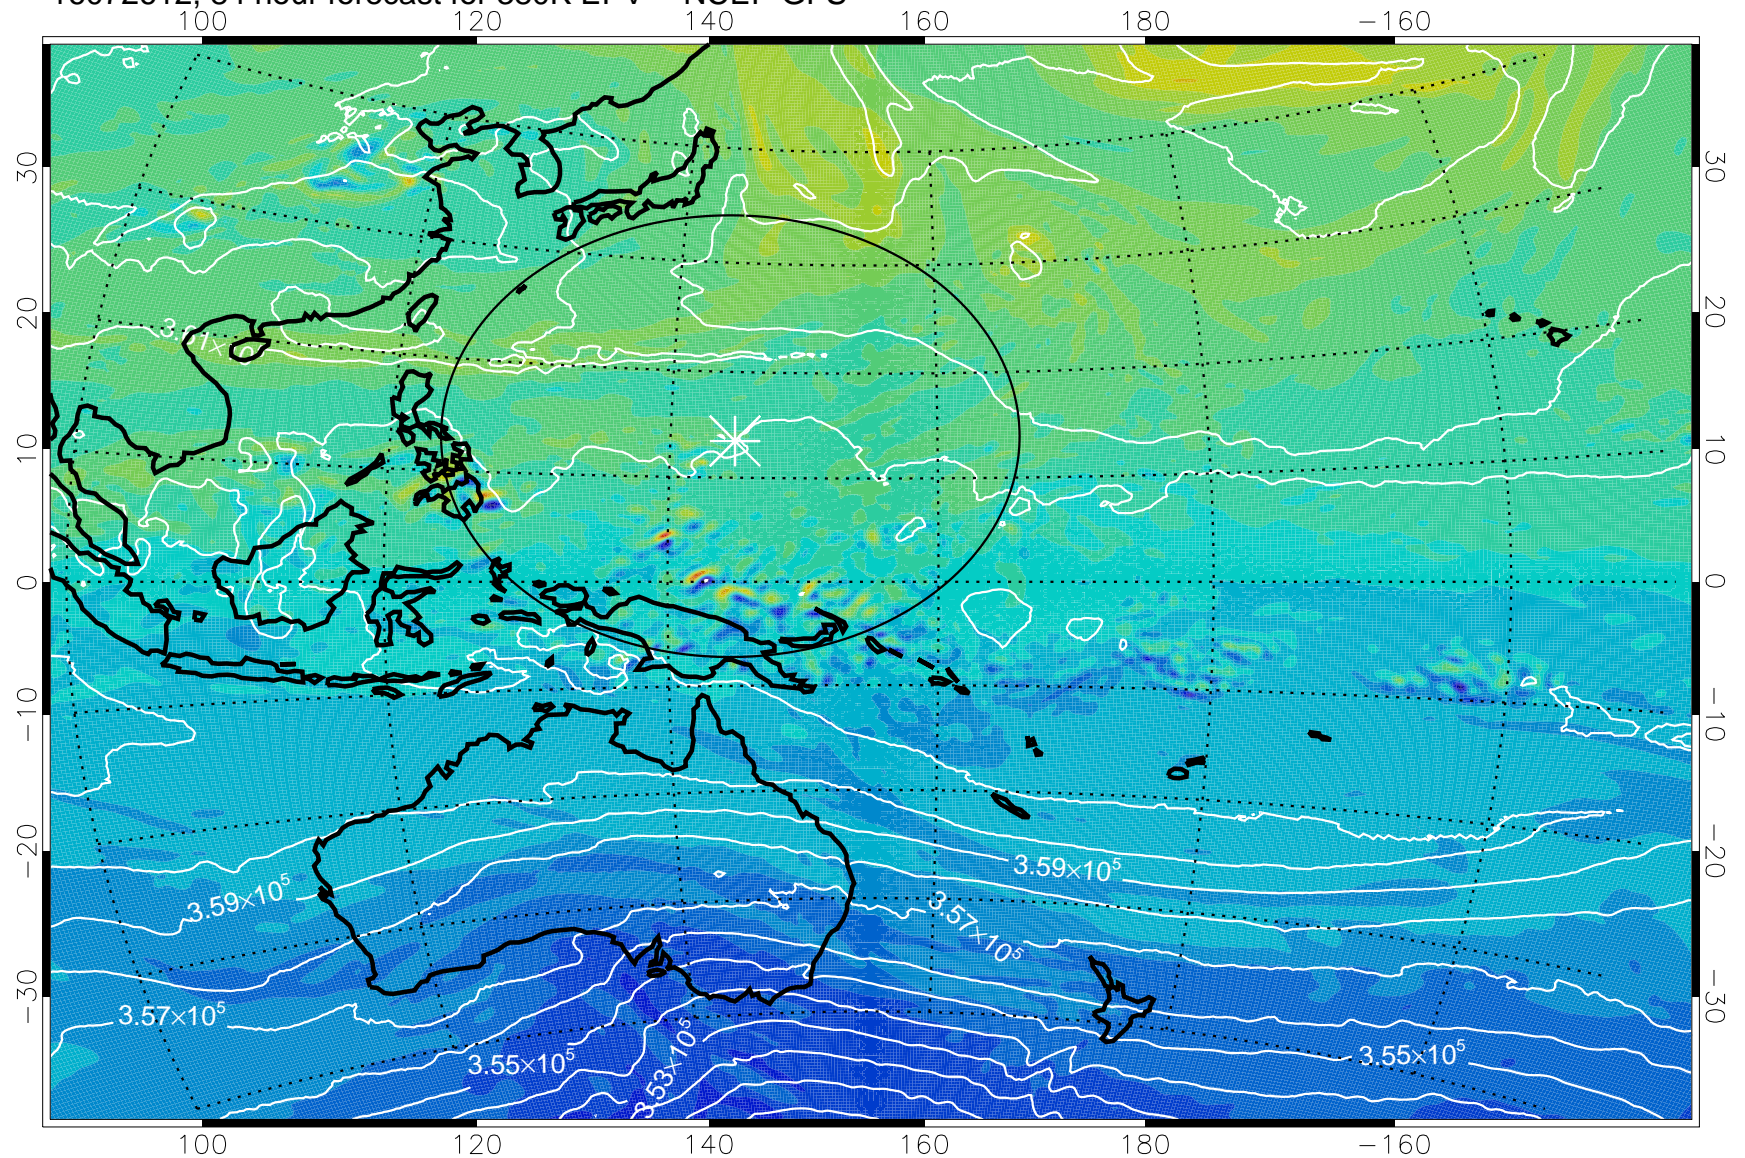

16072512, 60 hour forecast for 380K EPV -- NCEP GFS

380K Montgomery Streamfunction, white

Range ring of 2304 km

16072518, 66 hour forecast for 380K EPV -- NCEP GFS

380K Montgomery Streamfunction, white

Range ring of 2304 km

16072600, 72 hour forecast for 380K EPV -- NCEP GFS

380K Montgomery Streamfunction, white

Range ring of 2304 km

16072606, 78 hour forecast for 380K EPV -- NCEP GFS

380K Montgomery Streamfunction, white

Range ring of 2304 km

16072612, 84 hour forecast for 380K EPV -- NCEP GFS

380K Montgomery Streamfunction, white

Range ring of 2304 km

16072618, 90 hour forecast for 380K EPV -- NCEP GFS

380K Montgomery Streamfunction, white

Range ring of 2304 km

16072700, 96 hour forecast for 380K EPV -- NCEP GFS

380K Montgomery Streamfunction, white

Range ring of 2304 km

16072706, 102 hour forecast for 380K EPV -- NCEP GFS

380K Montgomery Streamfunction, white

Range ring of 2304 km