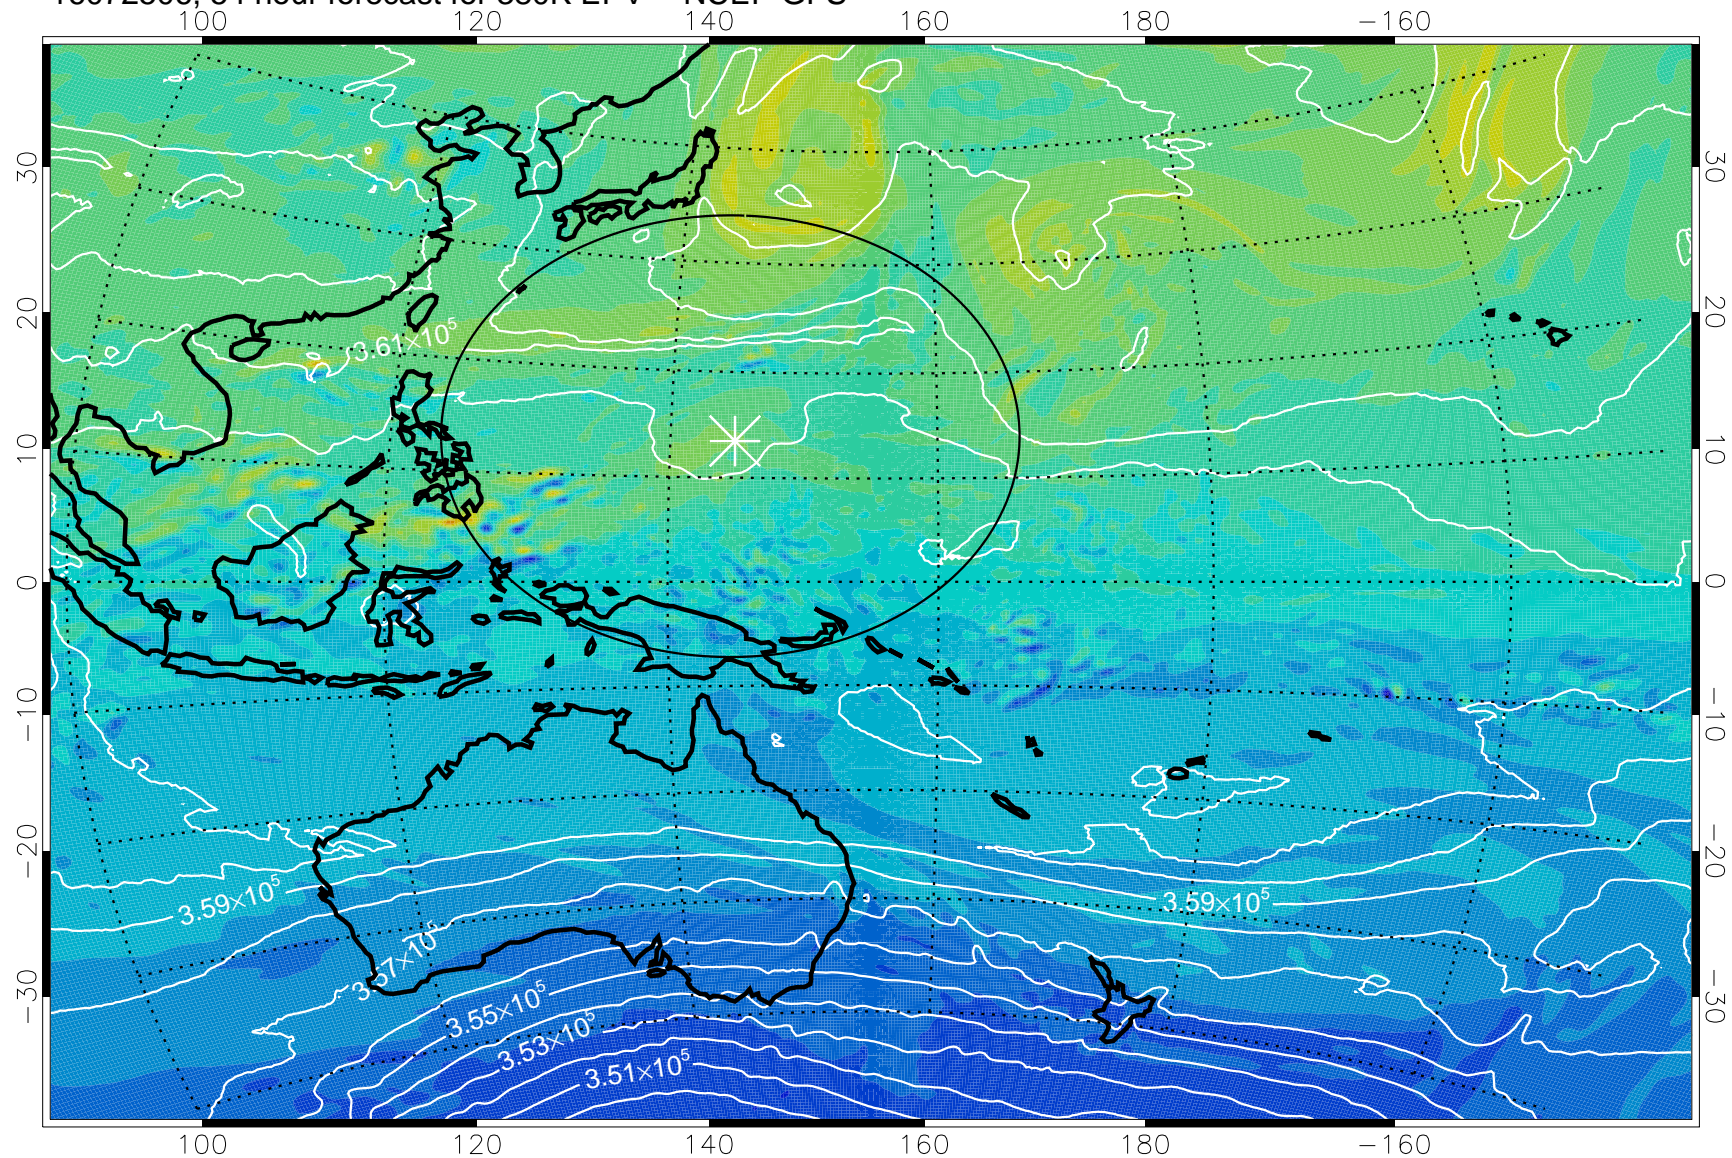

380K Montgomery Streamfunction, white

Range ring of 2304 km

16072412, 36 hour forecast for 380K EPV -- NCEP GFS

380K Montgomery Streamfunction, white

Range ring of 2304 km

16072418, 42 hour forecast for 380K EPV -- NCEP GFS

380K Montgomery Streamfunction, white

Range ring of 2304 km

16072500, 48 hour forecast for 380K EPV -- NCEP GFS

16072506, 54 hour forecast for 380K EPV -- NCEP GFS

380K Montgomery Streamfunction, white

Range ring of 2304 km

16072512, 60 hour forecast for 380K EPV -- NCEP GFS

380K Montgomery Streamfunction, white

Range ring of 2304 km

16072518, 66 hour forecast for 380K EPV -- NCEP GFS

380K Montgomery Streamfunction, white

Range ring of 2304 km

16072600, 72 hour forecast for 380K EPV -- NCEP GFS

380K Montgomery Streamfunction, white

Range ring of 2304 km

16072606, 78 hour forecast for 380K EPV -- NCEP GFS

380K Montgomery Streamfunction, white

Range ring of 2304 km