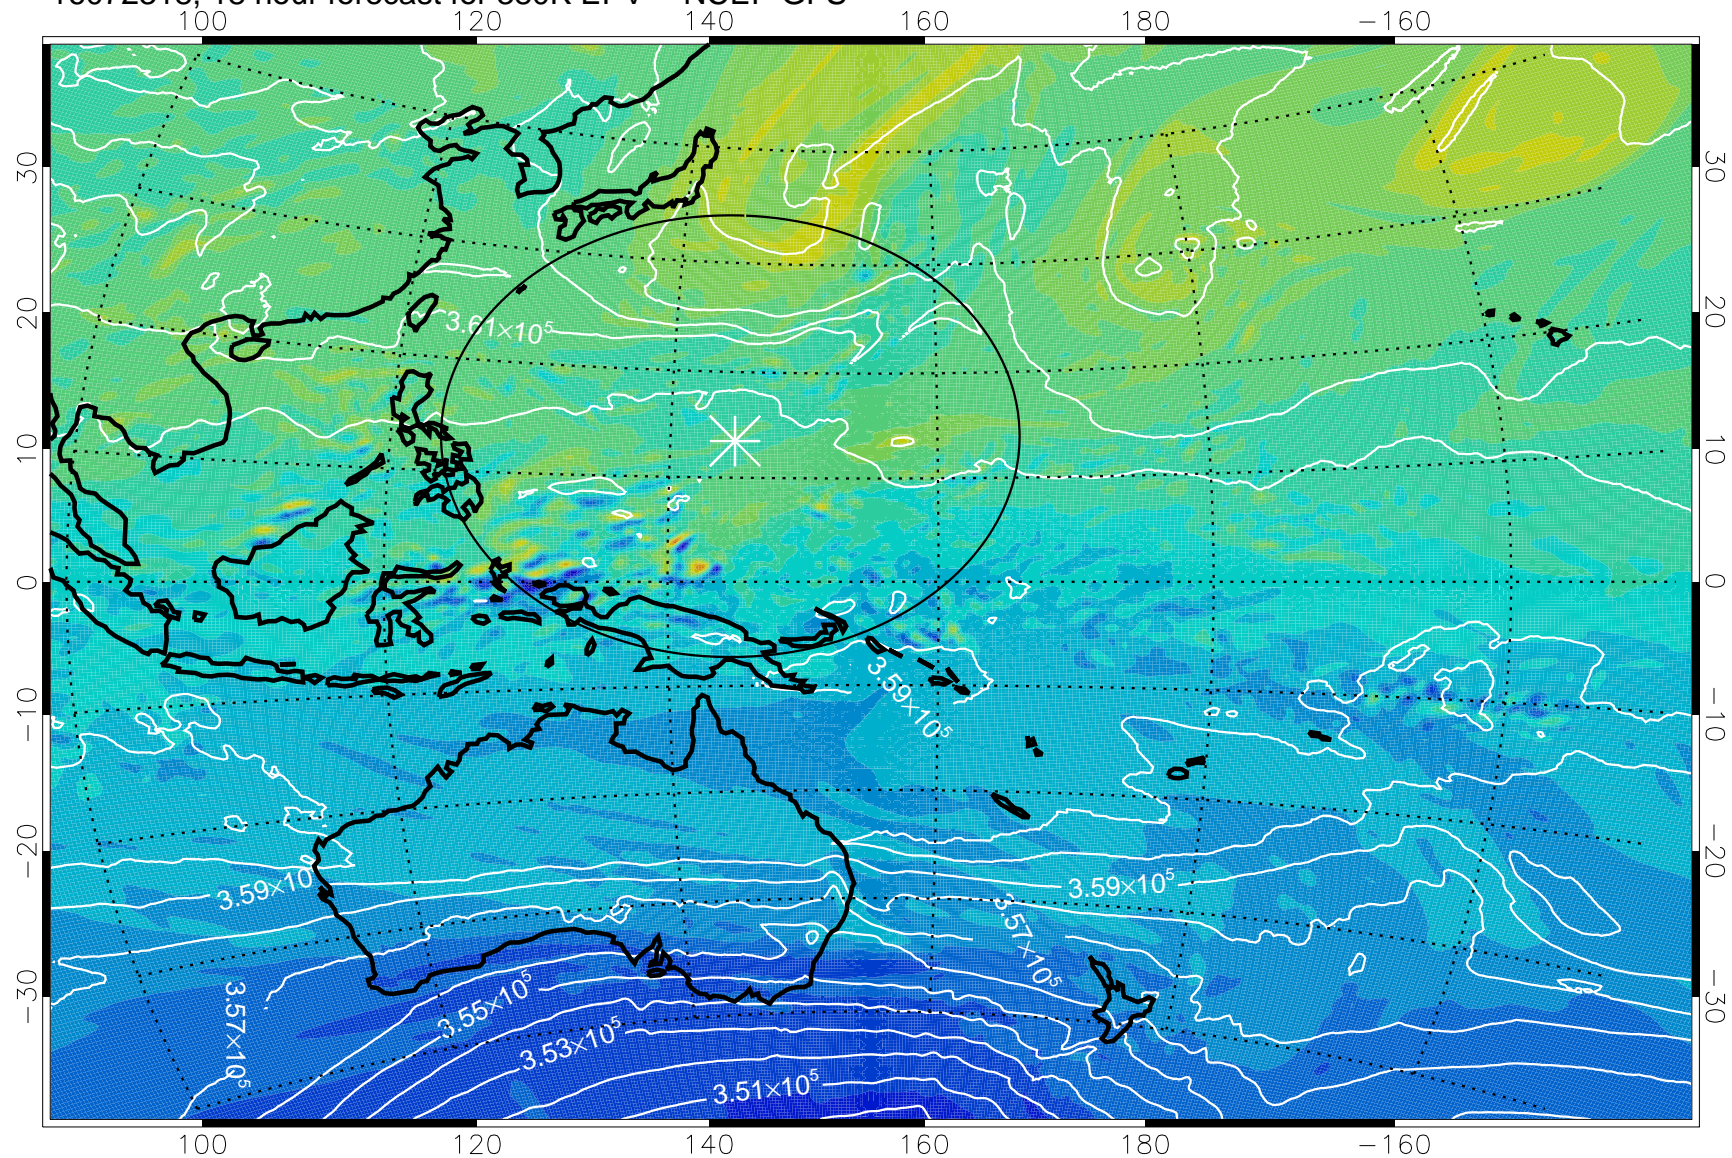

16072306, 6 hour forecast for 380K EPV -- NCEP GFS

380K Montgomery Streamfunction, white

Range ring of 2304 km

16072312, 12 hour forecast for 380K EPV -- NCEP GFS

380K Montgomery Streamfunction, white

Range ring of 2304 km

16072318, 18 hour forecast for 380K EPV -- NCEP GFS

380K Montgomery Streamfunction, white

Range ring of 2304 km

16072400, 24 hour forecast for 380K EPV -- NCEP GFS

16072406, 30 hour forecast for 380K EPV -- NCEP GFS

380K Montgomery Streamfunction, white

Range ring of 2304 km

16072412, 36 hour forecast for 380K EPV -- NCEP GFS

380K Montgomery Streamfunction, white

Range ring of 2304 km

16072418, 42 hour forecast for 380K EPV -- NCEP GFS

380K Montgomery Streamfunction, white

Range ring of 2304 km

16072500, 48 hour forecast for 380K EPV -- NCEP GFS

16072506, 54 hour forecast for 380K EPV -- NCEP GFS

380K Montgomery Streamfunction, white

Range ring of 2304 km