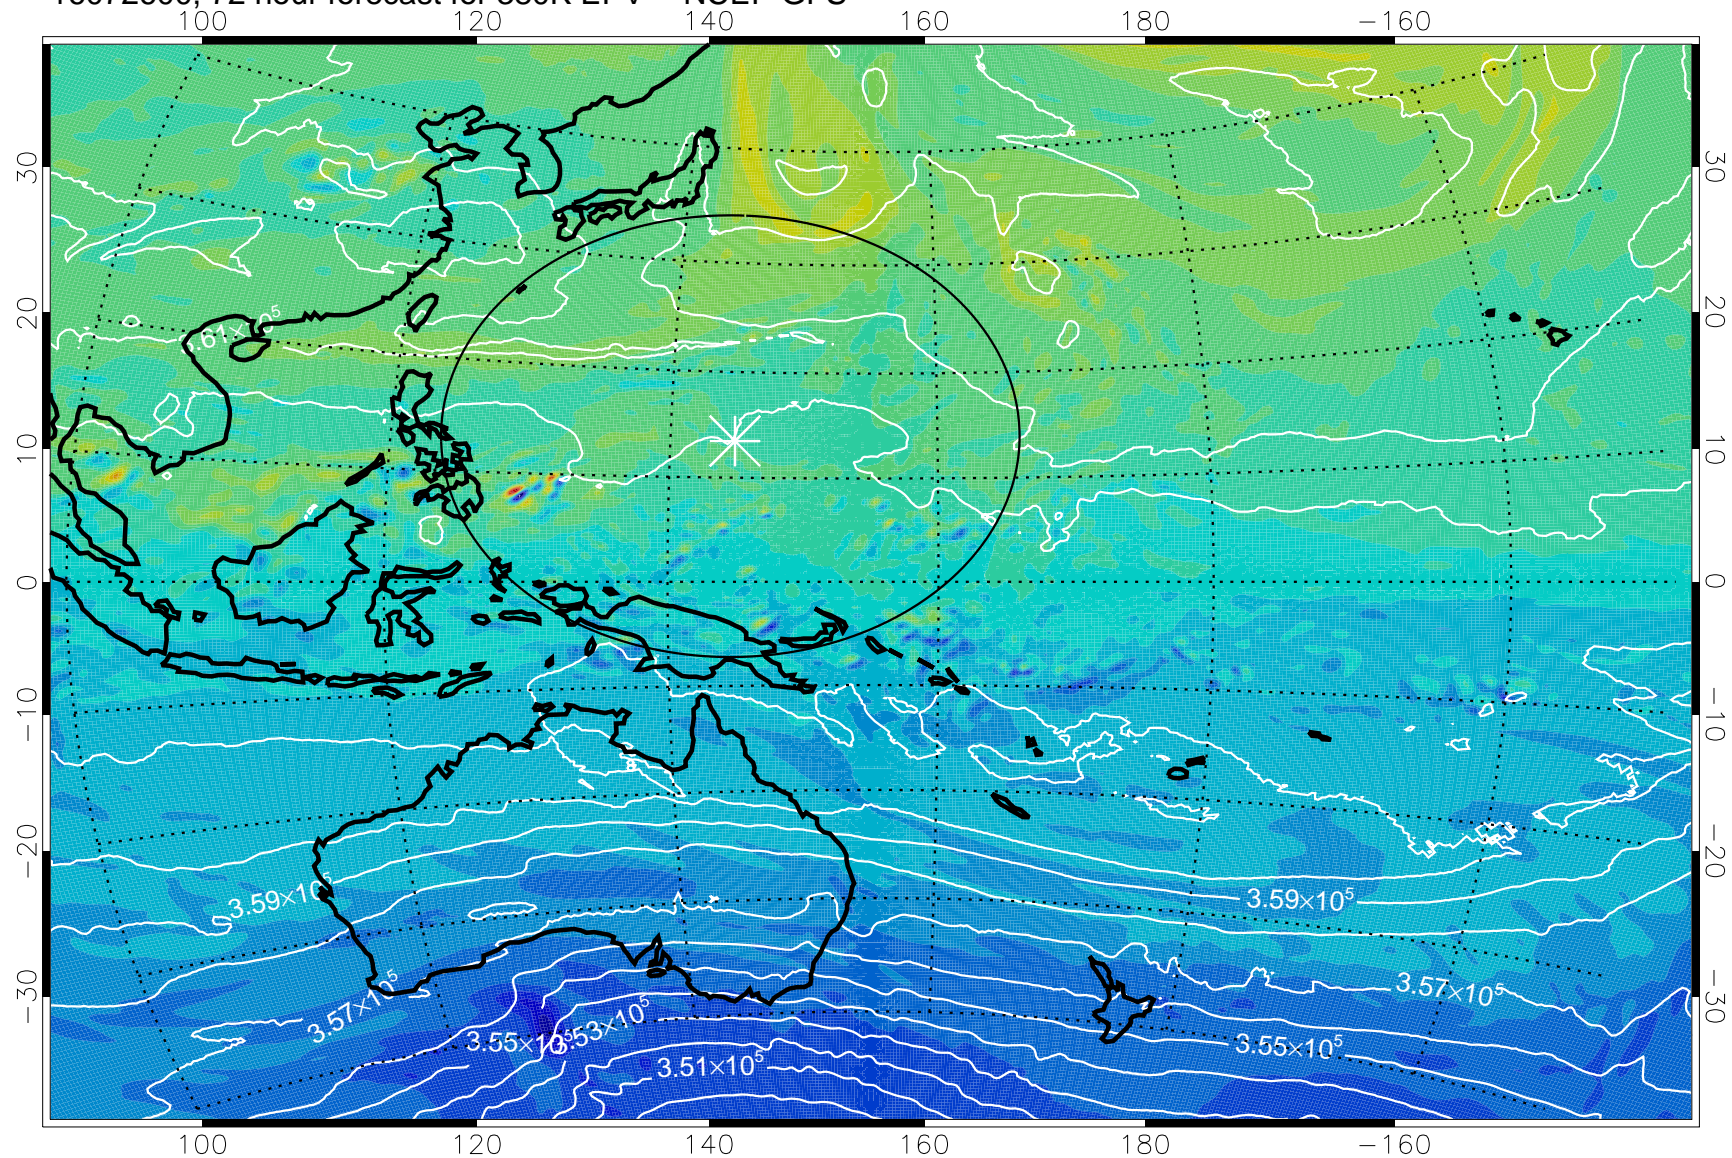

380K Montgomery Streamfunction, white

Range ring of 2304 km

16072500, 48 hour forecast for 380K EPV -- NCEP GFS

16072506, 54 hour forecast for 380K EPV -- NCEP GFS

380K Montgomery Streamfunction, white

Range ring of 2304 km

16072512, 60 hour forecast for 380K EPV -- NCEP GFS

380K Montgomery Streamfunction, white

Range ring of 2304 km

16072518, 66 hour forecast for 380K EPV -- NCEP GFS

380K Montgomery Streamfunction, white

Range ring of 2304 km

16072600, 72 hour forecast for 380K EPV -- NCEP GFS

380K Montgomery Streamfunction, white

Range ring of 2304 km

16072606, 78 hour forecast for 380K EPV -- NCEP GFS

380K Montgomery Streamfunction, white

Range ring of 2304 km

16072612, 84 hour forecast for 380K EPV -- NCEP GFS

380K Montgomery Streamfunction, white

Range ring of 2304 km

16072618, 90 hour forecast for 380K EPV -- NCEP GFS

380K Montgomery Streamfunction, white

Range ring of 2304 km