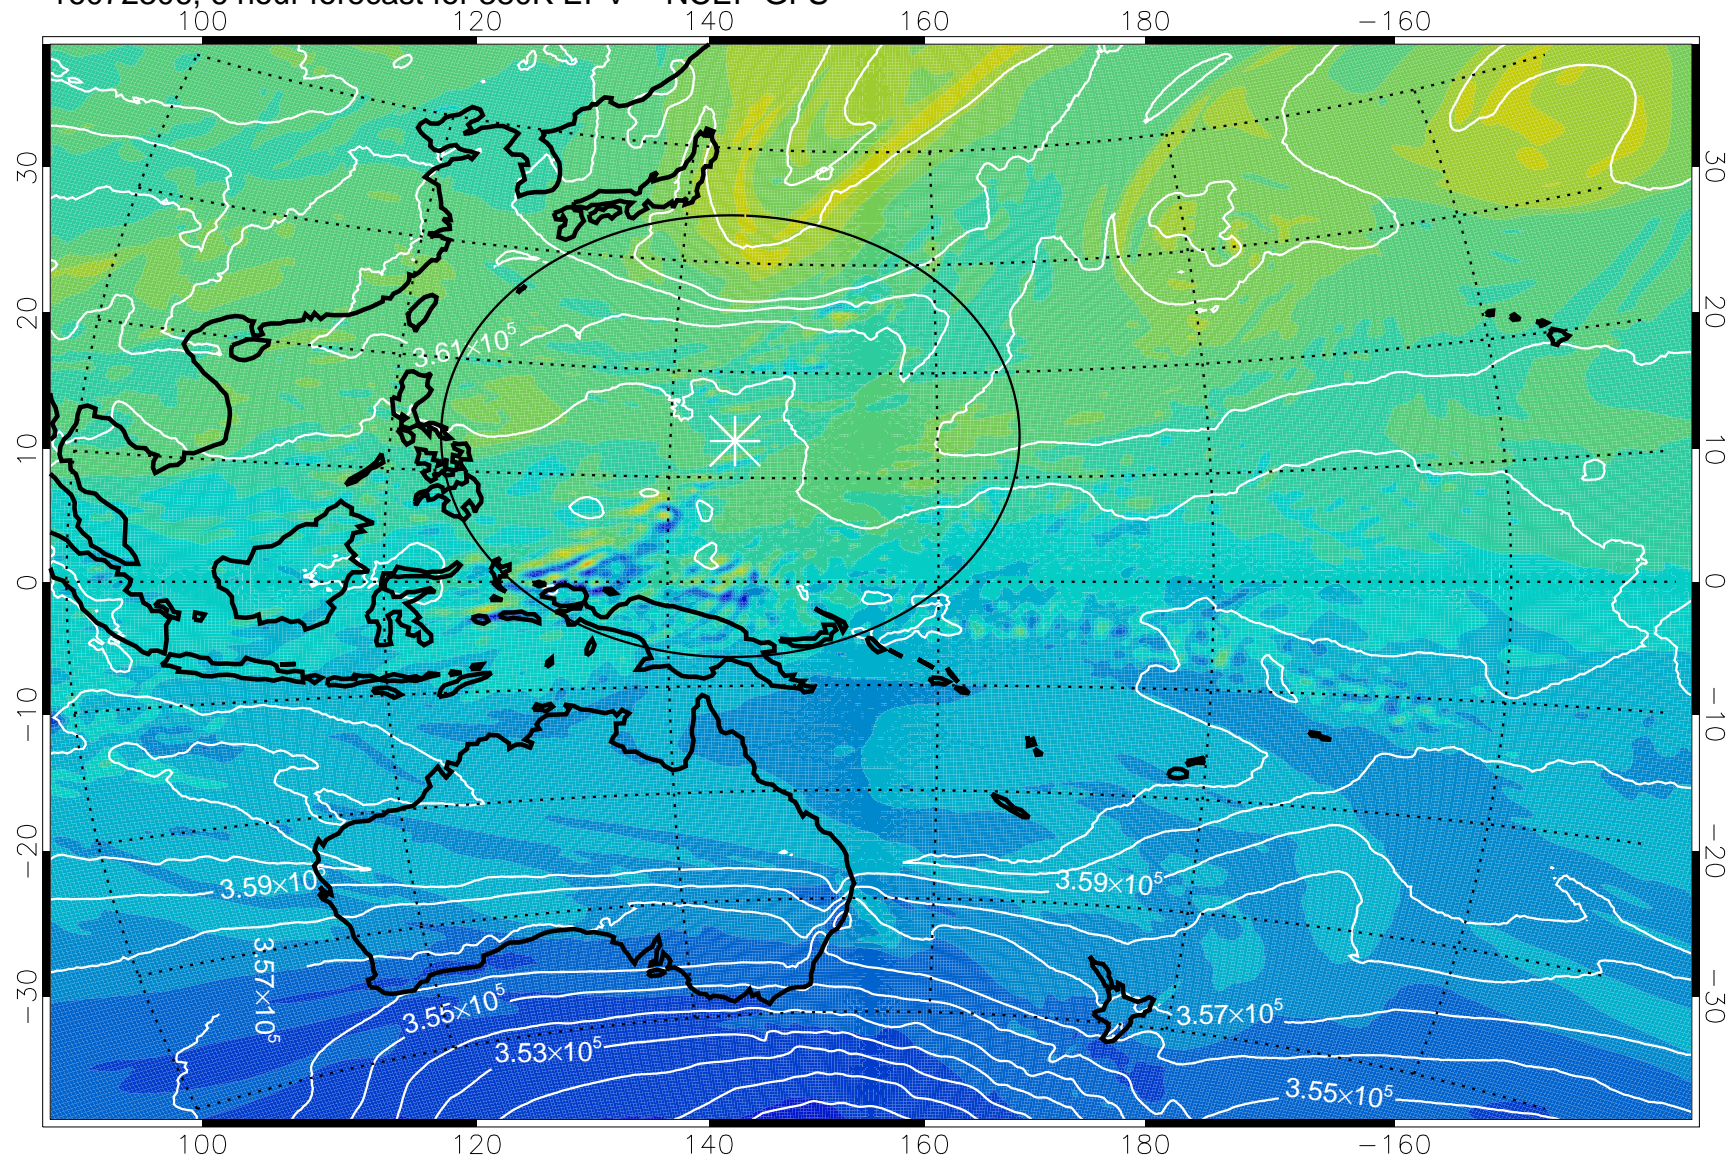

16072306, 6 hour forecast for 380K EPV -- NCEP GFS

380K Montgomery Streamfunction, white

Range ring of 2304 km

16072312, 12 hour forecast for 380K EPV -- NCEP GFS

380K Montgomery Streamfunction, white

Range ring of 2304 km

16072318, 18 hour forecast for 380K EPV -- NCEP GFS

380K Montgomery Streamfunction, white

Range ring of 2304 km

16072400, 24 hour forecast for 380K EPV -- NCEP GFS

16072406, 30 hour forecast for 380K EPV -- NCEP GFS

380K Montgomery Streamfunction, white

Range ring of 2304 km

16072412, 36 hour forecast for 380K EPV -- NCEP GFS

380K Montgomery Streamfunction, white

Range ring of 2304 km

16072418, 42 hour forecast for 380K EPV -- NCEP GFS

380K Montgomery Streamfunction, white

Range ring of 2304 km

16072500, 48 hour forecast for 380K EPV -- NCEP GFS

16072506, 54 hour forecast for 380K EPV -- NCEP GFS

380K Montgomery Streamfunction, white

Range ring of 2304 km