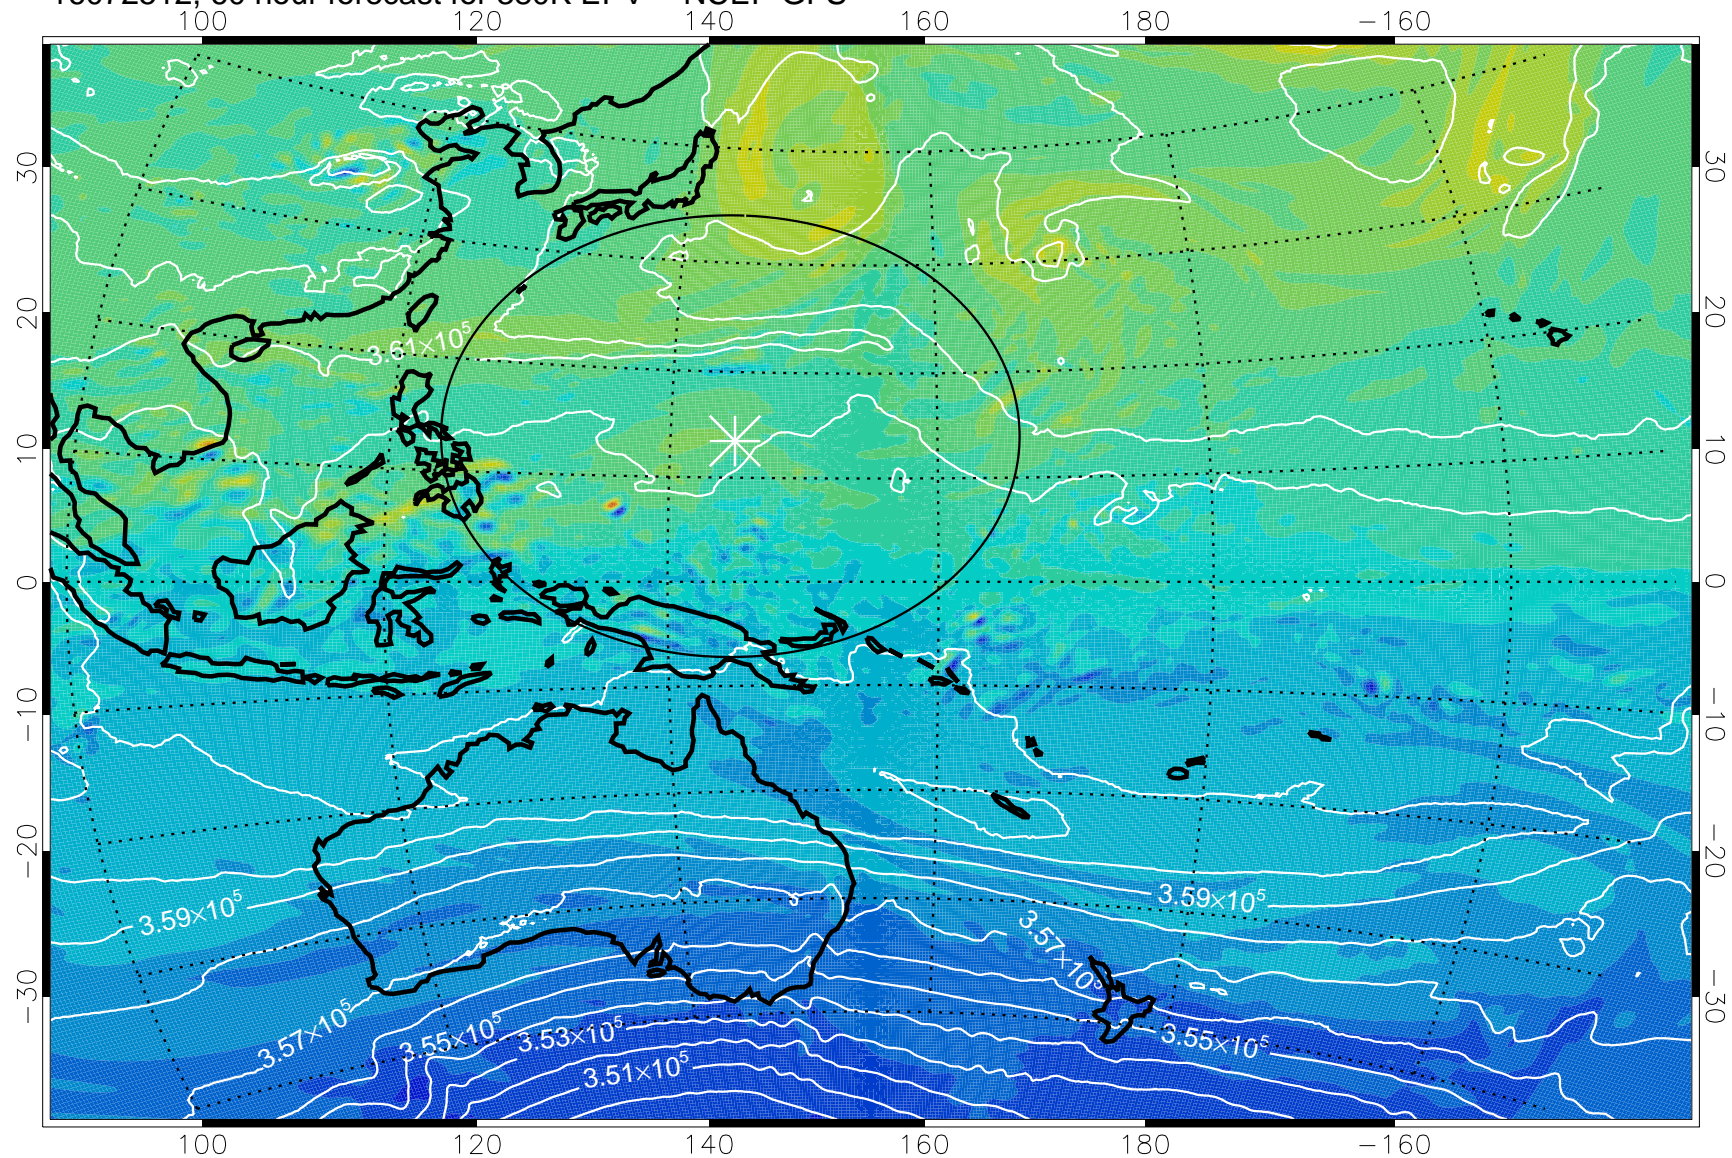

380K Montgomery Streamfunction, white

Range ring of 2304 km

16072412, 36 hour forecast for 380K EPV -- NCEP GFS

380K Montgomery Streamfunction, white

Range ring of 2304 km

16072418, 42 hour forecast for 380K EPV -- NCEP GFS

380K Montgomery Streamfunction, white

Range ring of 2304 km

16072500, 48 hour forecast for 380K EPV -- NCEP GFS

16072506, 54 hour forecast for 380K EPV -- NCEP GFS

380K Montgomery Streamfunction, white

Range ring of 2304 km

16072512, 60 hour forecast for 380K EPV -- NCEP GFS

380K Montgomery Streamfunction, white

Range ring of 2304 km

16072518, 66 hour forecast for 380K EPV -- NCEP GFS

380K Montgomery Streamfunction, white

Range ring of 2304 km

16072600, 72 hour forecast for 380K EPV -- NCEP GFS

380K Montgomery Streamfunction, white

Range ring of 2304 km

16072606, 78 hour forecast for 380K EPV -- NCEP GFS

380K Montgomery Streamfunction, white

Range ring of 2304 km