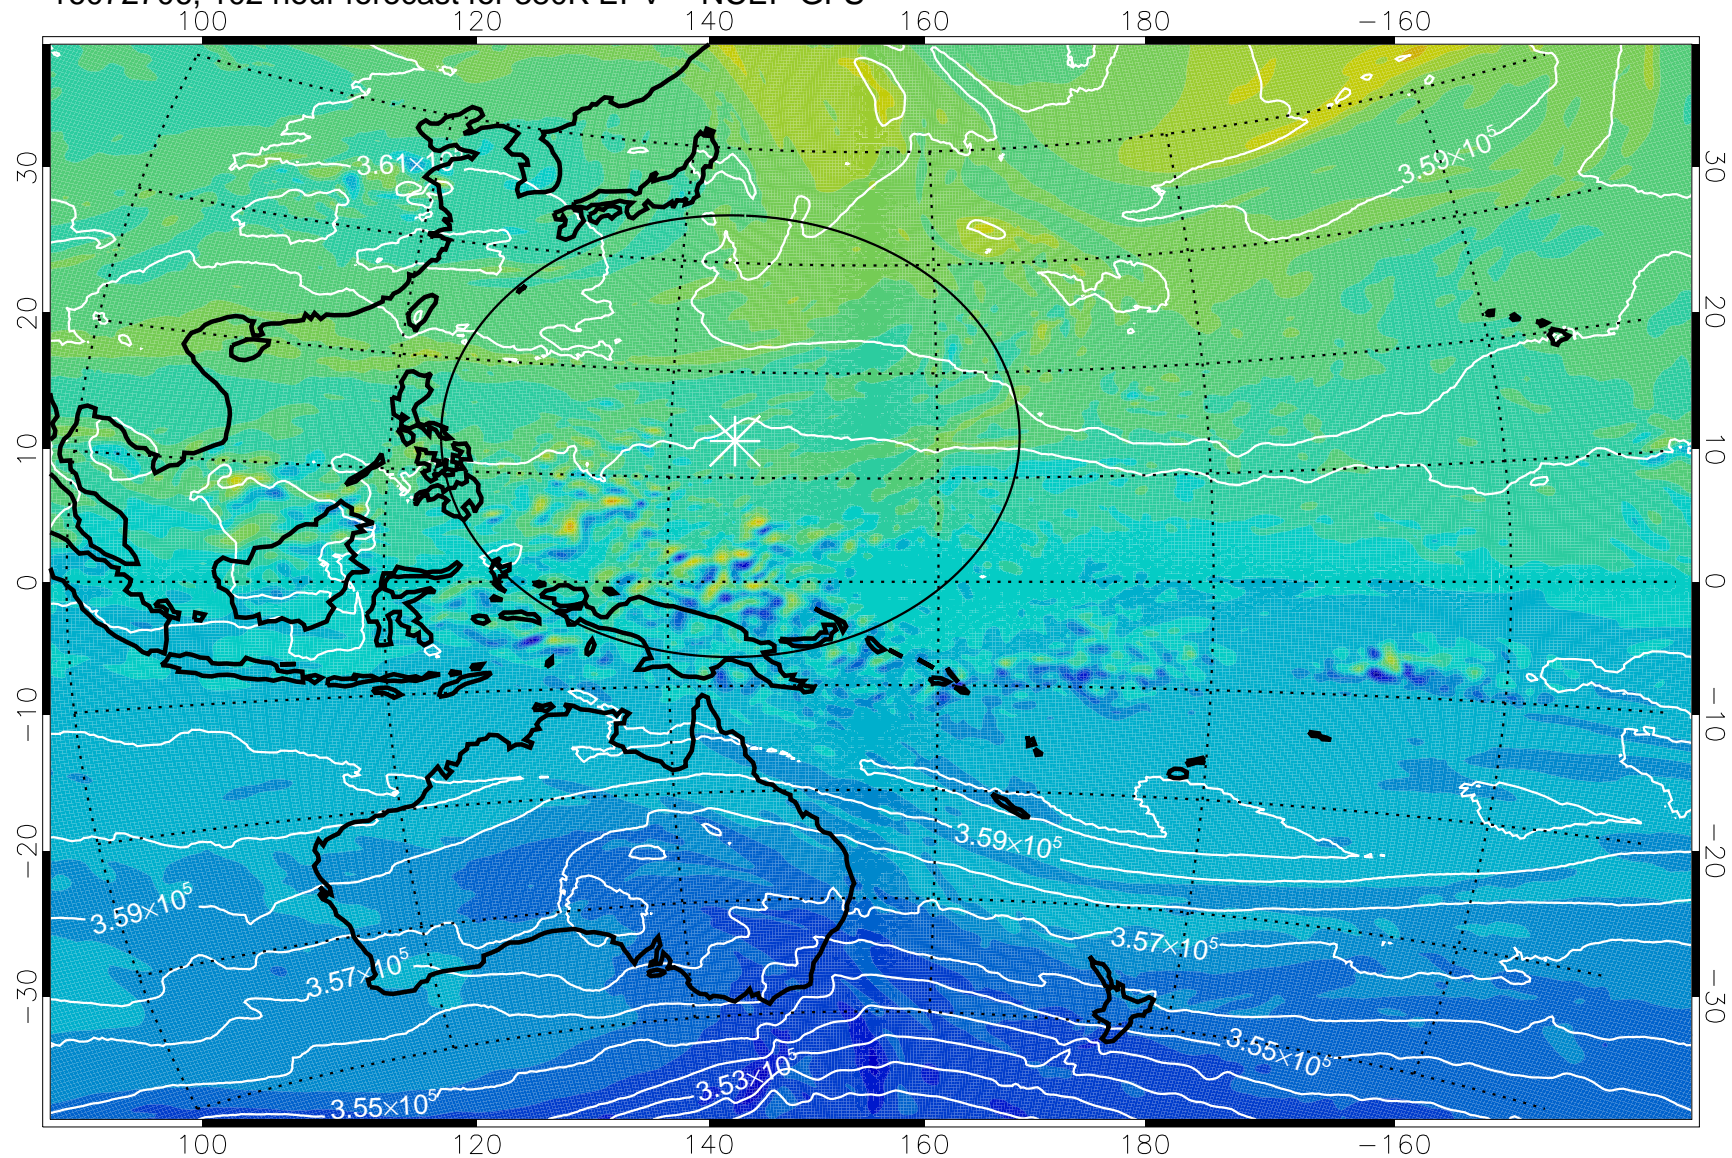

16072612, 84 hour forecast for 380K EPV -- NCEP GFS

380K Montgomery Streamfunction, white

Range ring of 2304 km

16072618, 90 hour forecast for 380K EPV -- NCEP GFS

380K Montgomery Streamfunction, white

Range ring of 2304 km

16072700, 96 hour forecast for 380K EPV -- NCEP GFS

380K Montgomery Streamfunction, white

Range ring of 2304 km

16072706, 102 hour forecast for 380K EPV -- NCEP GFS

380K Montgomery Streamfunction, white

Range ring of 2304 km

16072712, 108 hour forecast for 380K EPV -- NCEP GFS

380K Montgomery Streamfunction, white

Range ring of 2304 km

16072718, 114 hour forecast for 380K EPV -- NCEP GFS

380K Montgomery Streamfunction, white

Range ring of 2304 km

16072800, 120 hour forecast for 380K EPV -- NCEP GFS

380K Montgomery Streamfunction, white

Range ring of 2304 km