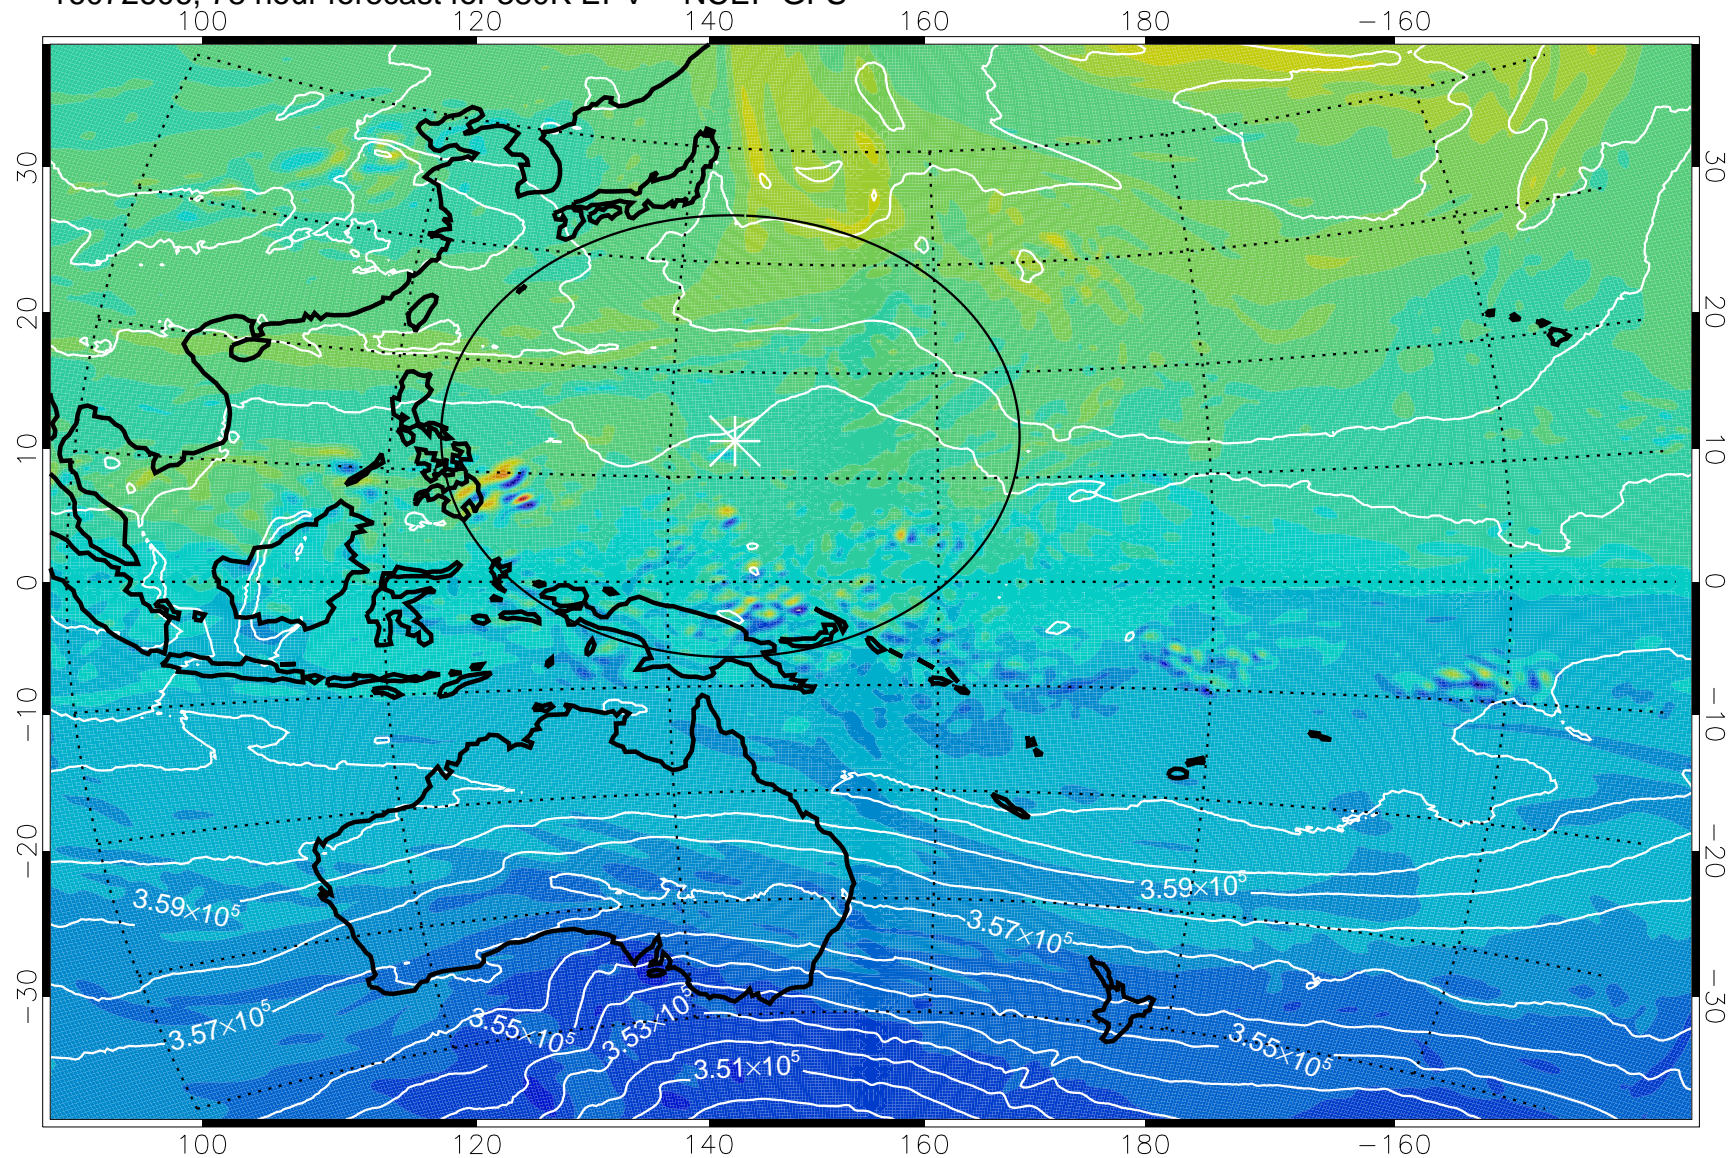

16072512, 60 hour forecast for 380K EPV -- NCEP GFS

380K Montgomery Streamfunction, white

Range ring of 2304 km

16072518, 66 hour forecast for 380K EPV -- NCEP GFS

380K Montgomery Streamfunction, white

Range ring of 2304 km

16072600, 72 hour forecast for 380K EPV -- NCEP GFS

380K Montgomery Streamfunction, white

Range ring of 2304 km

16072606, 78 hour forecast for 380K EPV -- NCEP GFS

380K Montgomery Streamfunction, white

Range ring of 2304 km

16072612, 84 hour forecast for 380K EPV -- NCEP GFS

380K Montgomery Streamfunction, white

Range ring of 2304 km

16072618, 90 hour forecast for 380K EPV -- NCEP GFS

380K Montgomery Streamfunction, white

Range ring of 2304 km

16072700, 96 hour forecast for 380K EPV -- NCEP GFS

380K Montgomery Streamfunction, white

Range ring of 2304 km

16072706, 102 hour forecast for 380K EPV -- NCEP GFS

380K Montgomery Streamfunction, white

Range ring of 2304 km