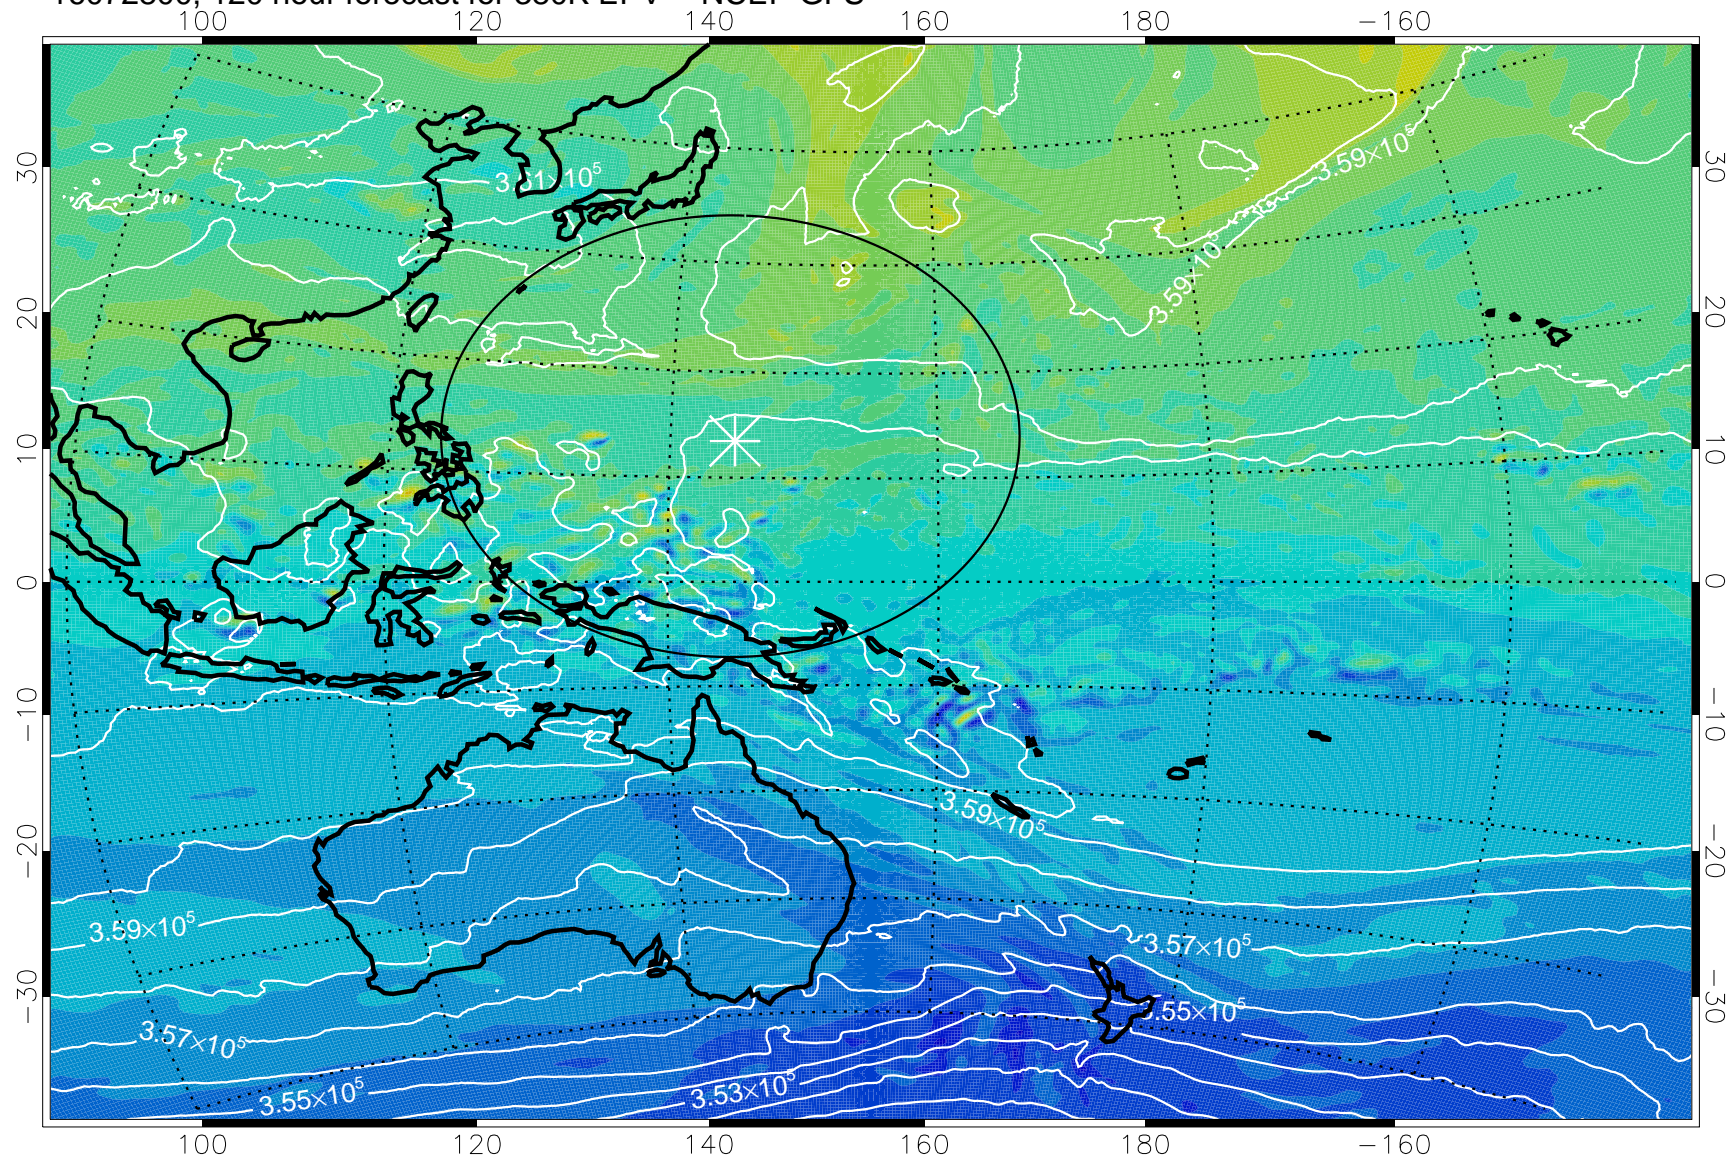

16072700, 96 hour forecast for 380K EPV -- NCEP GFS

380K Montgomery Streamfunction, white

Range ring of 2304 km

16072706, 102 hour forecast for 380K EPV -- NCEP GFS

380K Montgomery Streamfunction, white

Range ring of 2304 km

16072712, 108 hour forecast for 380K EPV -- NCEP GFS

380K Montgomery Streamfunction, white

Range ring of 2304 km

16072718, 114 hour forecast for 380K EPV -- NCEP GFS

380K Montgomery Streamfunction, white

Range ring of 2304 km

16072800, 120 hour forecast for 380K EPV -- NCEP GFS

380K Montgomery Streamfunction, white

Range ring of 2304 km