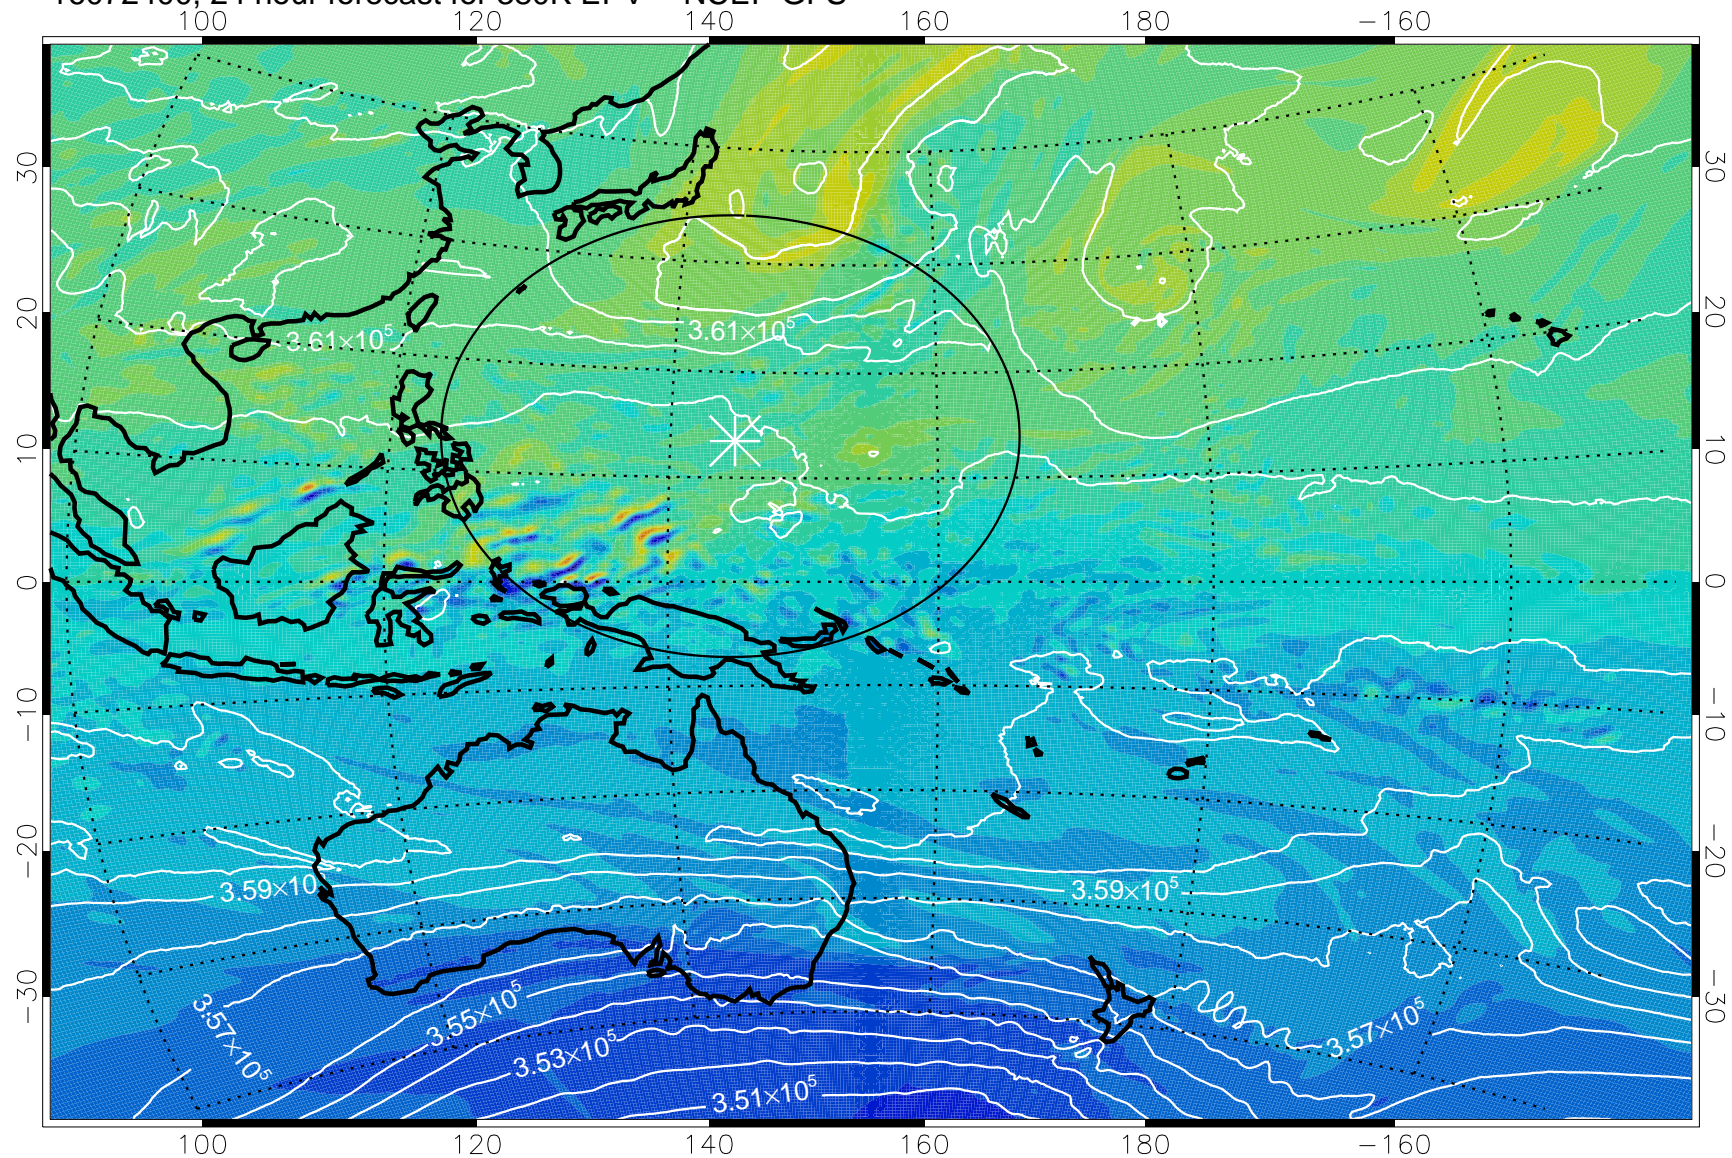

16072318, 18 hour forecast for 380K EPV -- NCEP GFS

380K Montgomery Streamfunction, white

Range ring of 2304 km

16072400, 24 hour forecast for 380K EPV -- NCEP GFS

16072406, 30 hour forecast for 380K EPV -- NCEP GFS

380K Montgomery Streamfunction, white

Range ring of 2304 km

16072412, 36 hour forecast for 380K EPV -- NCEP GFS

380K Montgomery Streamfunction, white

Range ring of 2304 km

16072418, 42 hour forecast for 380K EPV -- NCEP GFS

380K Montgomery Streamfunction, white

Range ring of 2304 km

16072500, 48 hour forecast for 380K EPV -- NCEP GFS

16072506, 54 hour forecast for 380K EPV -- NCEP GFS

380K Montgomery Streamfunction, white

Range ring of 2304 km

16072512, 60 hour forecast for 380K EPV -- NCEP GFS

380K Montgomery Streamfunction, white

Range ring of 2304 km

16072518, 66 hour forecast for 380K EPV -- NCEP GFS

380K Montgomery Streamfunction, white

Range ring of 2304 km