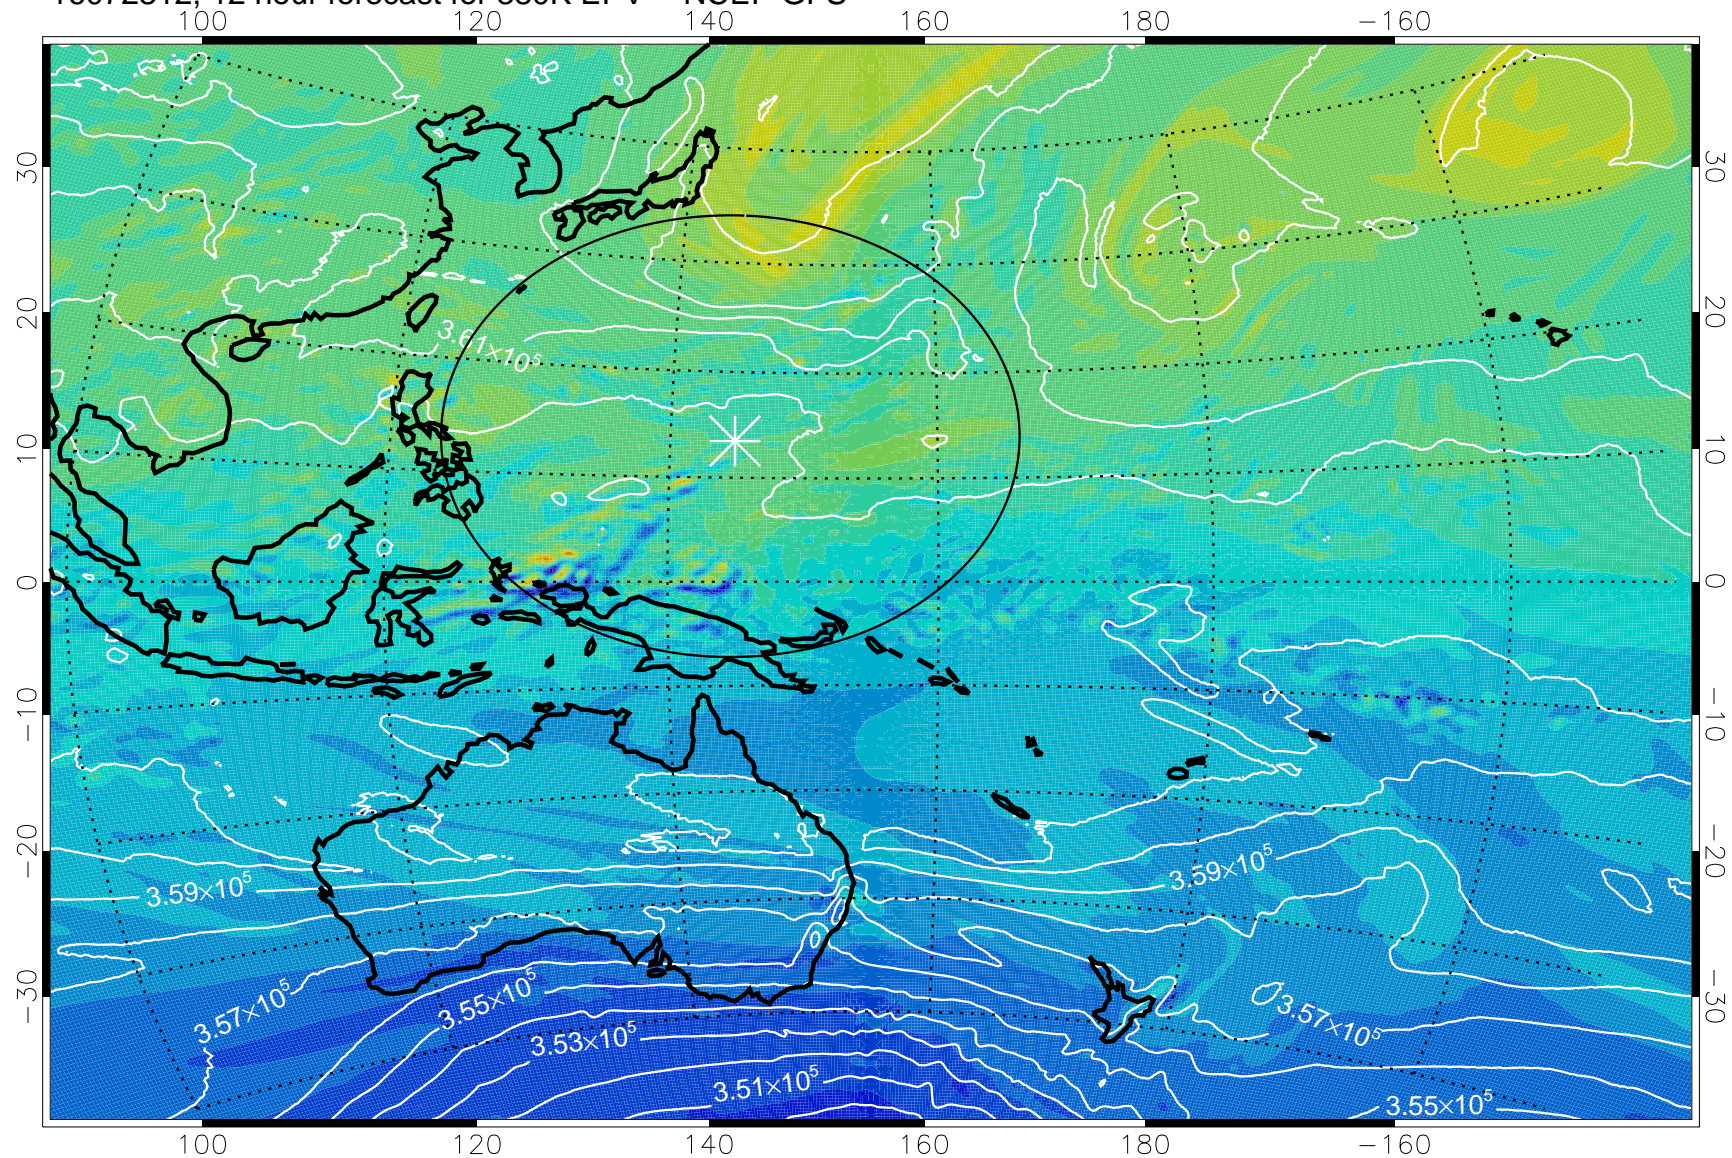

16072306, 6 hour forecast for 380K EPV -- NCEP GFS

380K Montgomery Streamfunction, white

Range ring of 2304 km

16072312, 12 hour forecast for 380K EPV -- NCEP GFS

380K Montgomery Streamfunction, white

Range ring of 2304 km

16072318, 18 hour forecast for 380K EPV -- NCEP GFS

380K Montgomery Streamfunction, white

Range ring of 2304 km

16072400, 24 hour forecast for 380K EPV -- NCEP GFS

16072406, 30 hour forecast for 380K EPV -- NCEP GFS

380K Montgomery Streamfunction, white

Range ring of 2304 km

16072412, 36 hour forecast for 380K EPV -- NCEP GFS

380K Montgomery Streamfunction, white

Range ring of 2304 km

16072418, 42 hour forecast for 380K EPV -- NCEP GFS

380K Montgomery Streamfunction, white

Range ring of 2304 km

16072500, 48 hour forecast for 380K EPV -- NCEP GFS

16072506, 54 hour forecast for 380K EPV -- NCEP GFS

380K Montgomery Streamfunction, white

Range ring of 2304 km