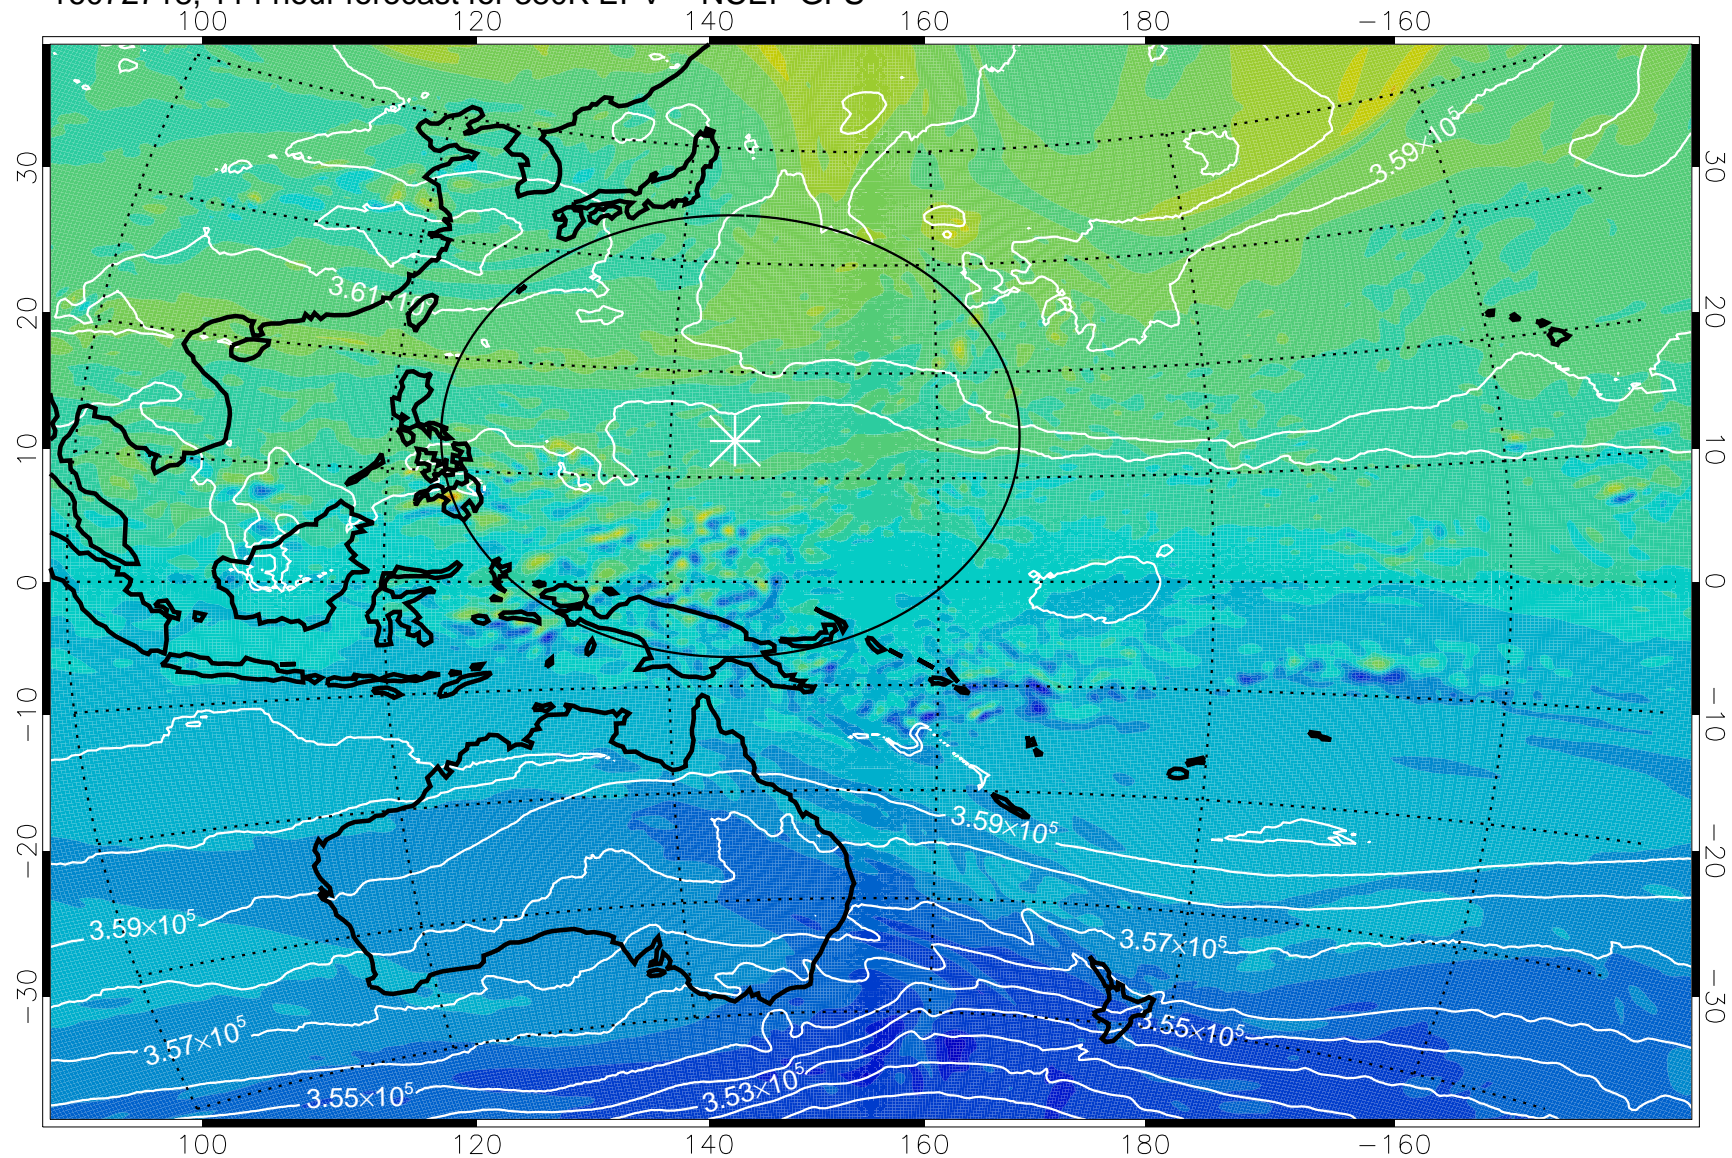

16072612, 84 hour forecast for 380K EPV -- NCEP GFS

380K Montgomery Streamfunction, white

Range ring of 2304 km

16072618, 90 hour forecast for 380K EPV -- NCEP GFS

380K Montgomery Streamfunction, white

Range ring of 2304 km

16072700, 96 hour forecast for 380K EPV -- NCEP GFS

380K Montgomery Streamfunction, white

Range ring of 2304 km

16072706, 102 hour forecast for 380K EPV -- NCEP GFS

380K Montgomery Streamfunction, white

Range ring of 2304 km

16072712, 108 hour forecast for 380K EPV -- NCEP GFS

380K Montgomery Streamfunction, white

Range ring of 2304 km

16072718, 114 hour forecast for 380K EPV -- NCEP GFS

380K Montgomery Streamfunction, white

Range ring of 2304 km

16072800, 120 hour forecast for 380K EPV -- NCEP GFS

380K Montgomery Streamfunction, white

Range ring of 2304 km