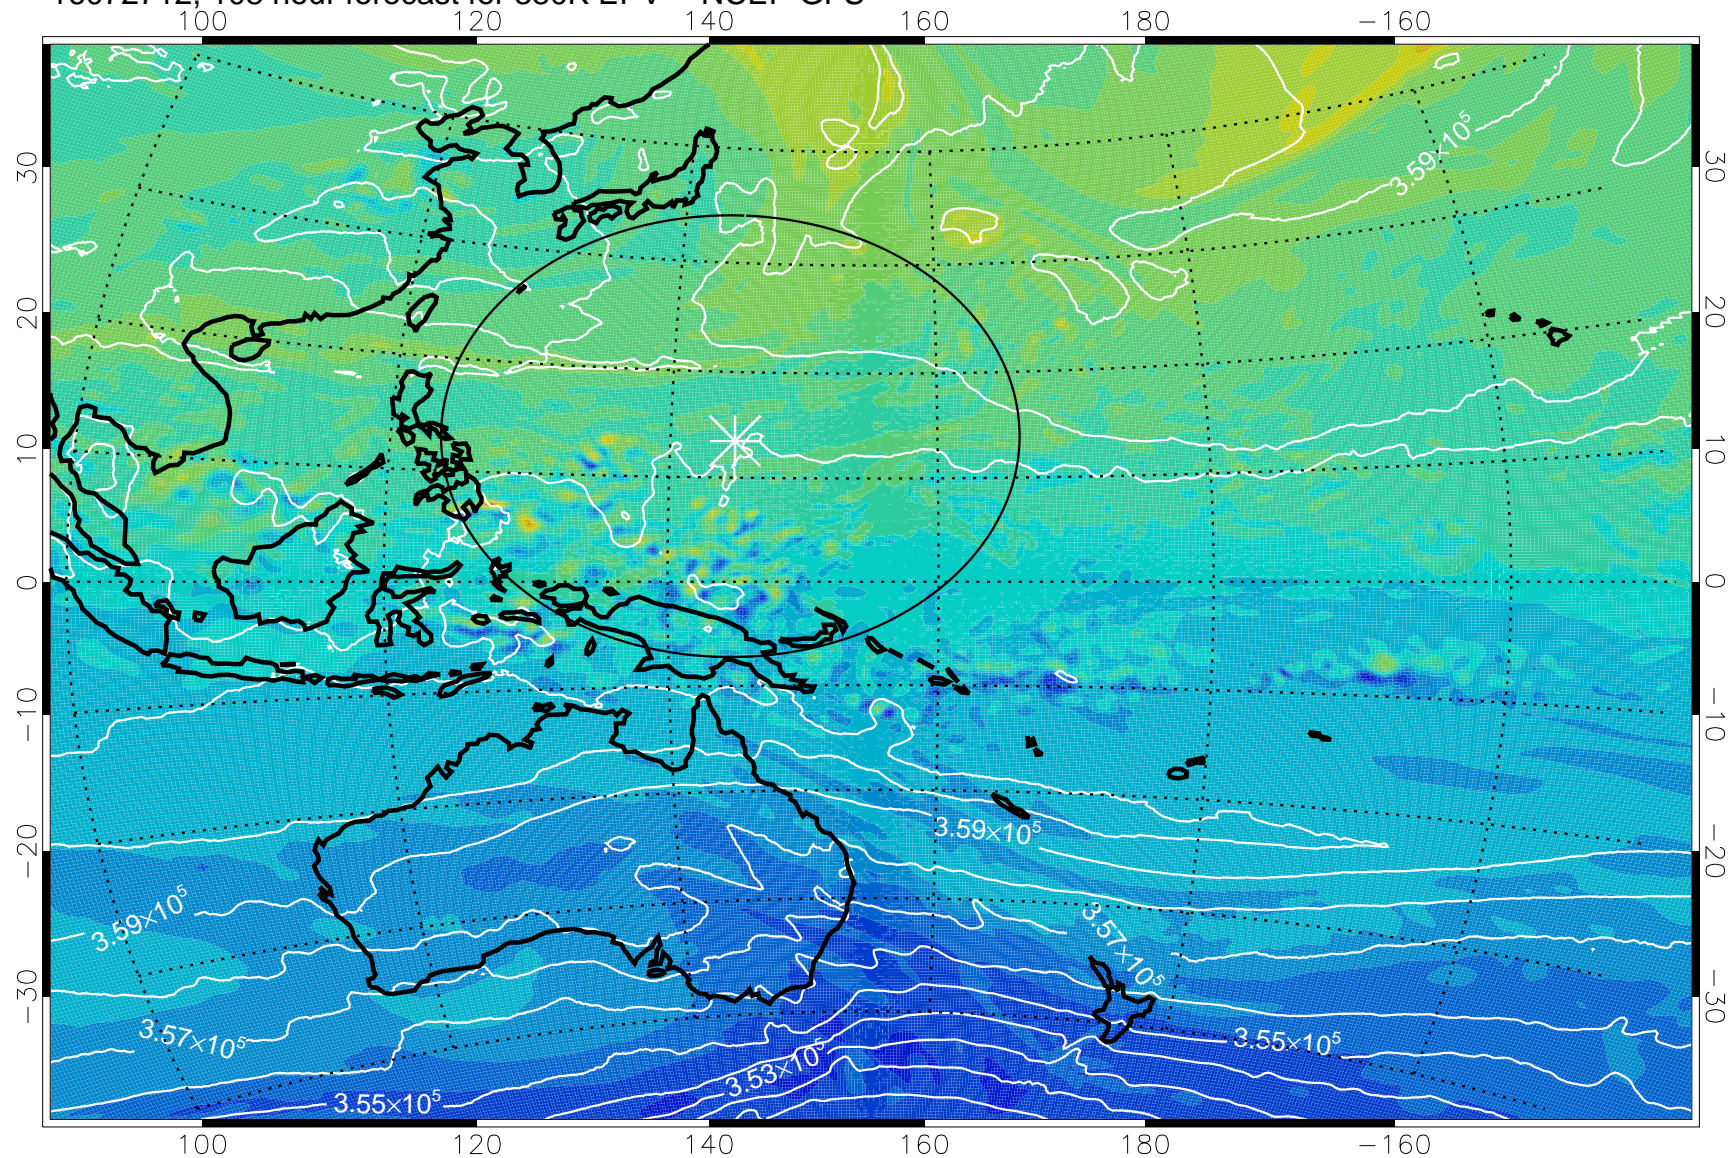

16072612, 84 hour forecast for 380K EPV -- NCEP GFS

380K Montgomery Streamfunction, white

Range ring of 2304 km

16072618, 90 hour forecast for 380K EPV -- NCEP GFS

380K Montgomery Streamfunction, white

Range ring of 2304 km

16072700, 96 hour forecast for 380K EPV -- NCEP GFS

380K Montgomery Streamfunction, white

Range ring of 2304 km

16072706, 102 hour forecast for 380K EPV -- NCEP GFS

380K Montgomery Streamfunction, white

Range ring of 2304 km

16072712, 108 hour forecast for 380K EPV -- NCEP GFS

380K Montgomery Streamfunction, white

Range ring of 2304 km

16072718, 114 hour forecast for 380K EPV -- NCEP GFS

380K Montgomery Streamfunction, white

Range ring of 2304 km

16072800, 120 hour forecast for 380K EPV -- NCEP GFS

380K Montgomery Streamfunction, white

Range ring of 2304 km