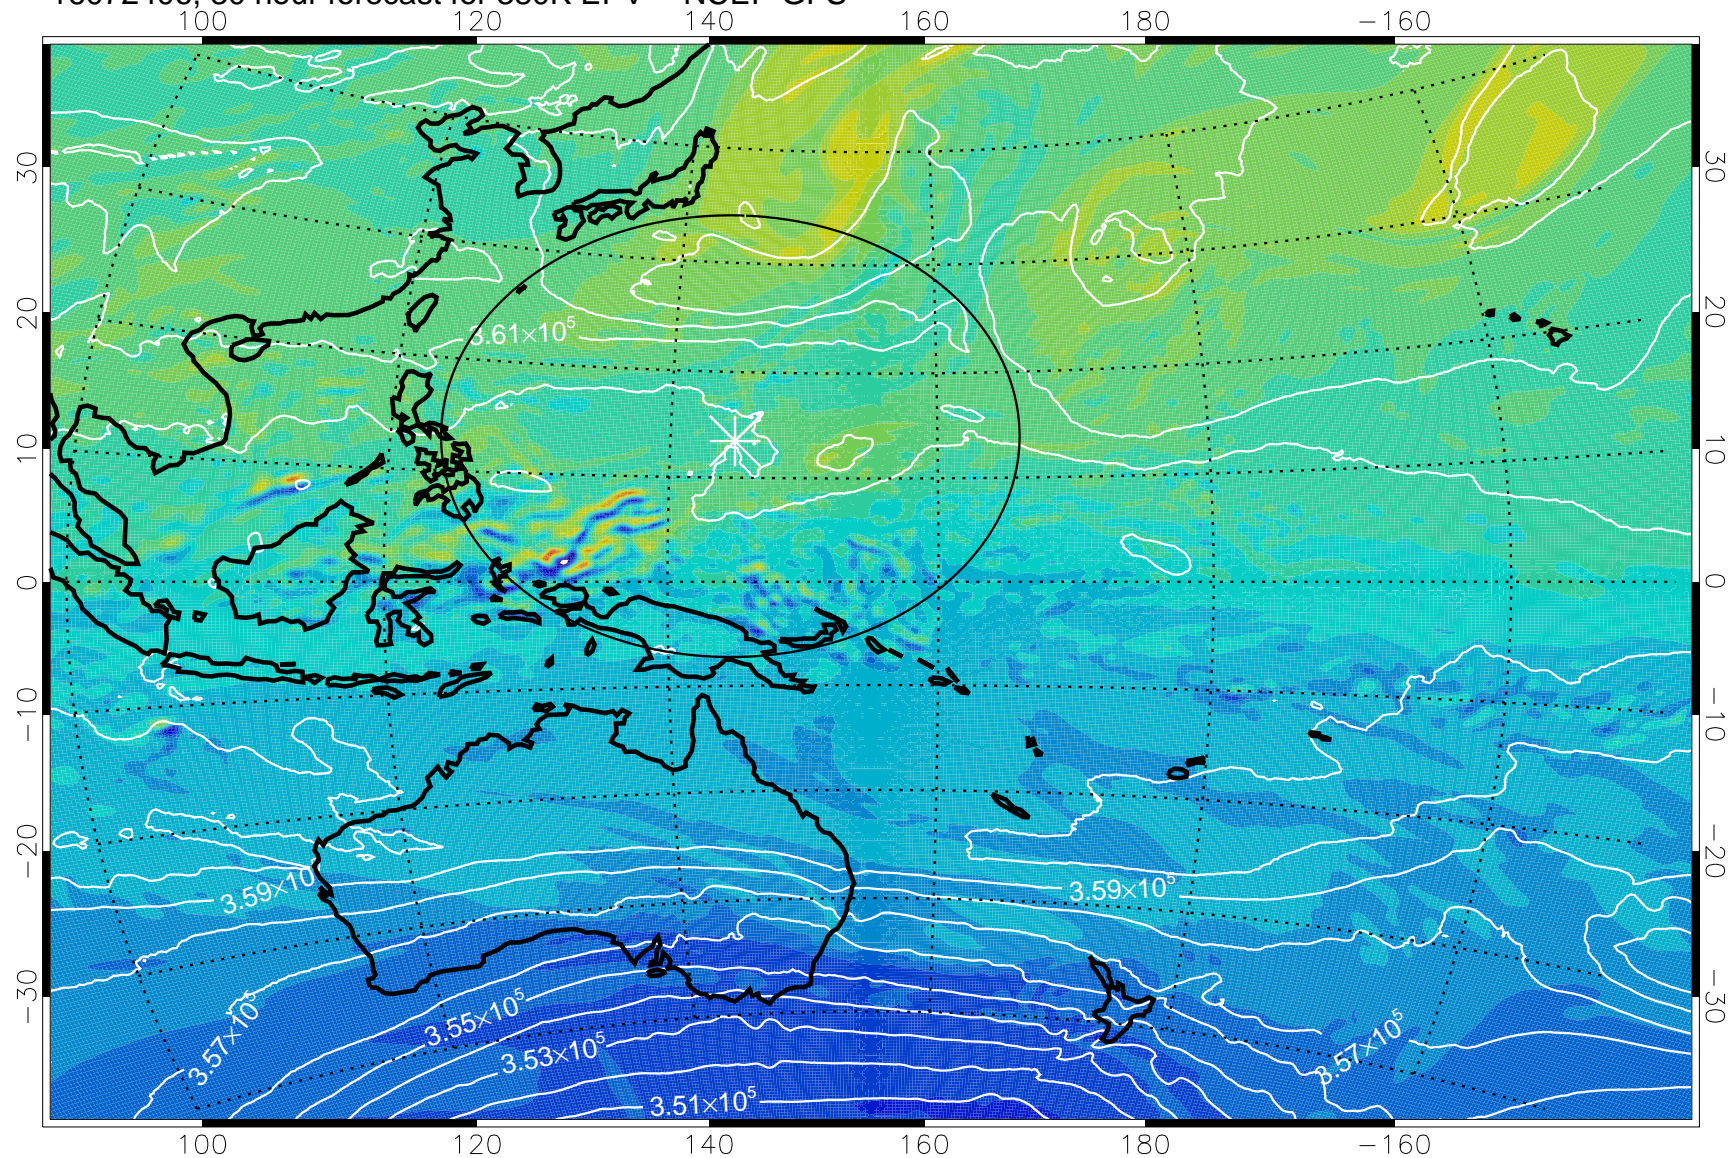

16072318, 18 hour forecast for 380K EPV -- NCEP GFS

380K Montgomery Streamfunction, white

Range ring of 2304 km

16072400, 24 hour forecast for 380K EPV -- NCEP GFS

16072406, 30 hour forecast for 380K EPV -- NCEP GFS

380K Montgomery Streamfunction, white

Range ring of 2304 km

16072412, 36 hour forecast for 380K EPV -- NCEP GFS

380K Montgomery Streamfunction, white

Range ring of 2304 km

16072418, 42 hour forecast for 380K EPV -- NCEP GFS

380K Montgomery Streamfunction, white

Range ring of 2304 km

16072500, 48 hour forecast for 380K EPV -- NCEP GFS

16072506, 54 hour forecast for 380K EPV -- NCEP GFS

380K Montgomery Streamfunction, white

Range ring of 2304 km

16072512, 60 hour forecast for 380K EPV -- NCEP GFS

380K Montgomery Streamfunction, white

Range ring of 2304 km

16072518, 66 hour forecast for 380K EPV -- NCEP GFS

380K Montgomery Streamfunction, white

Range ring of 2304 km