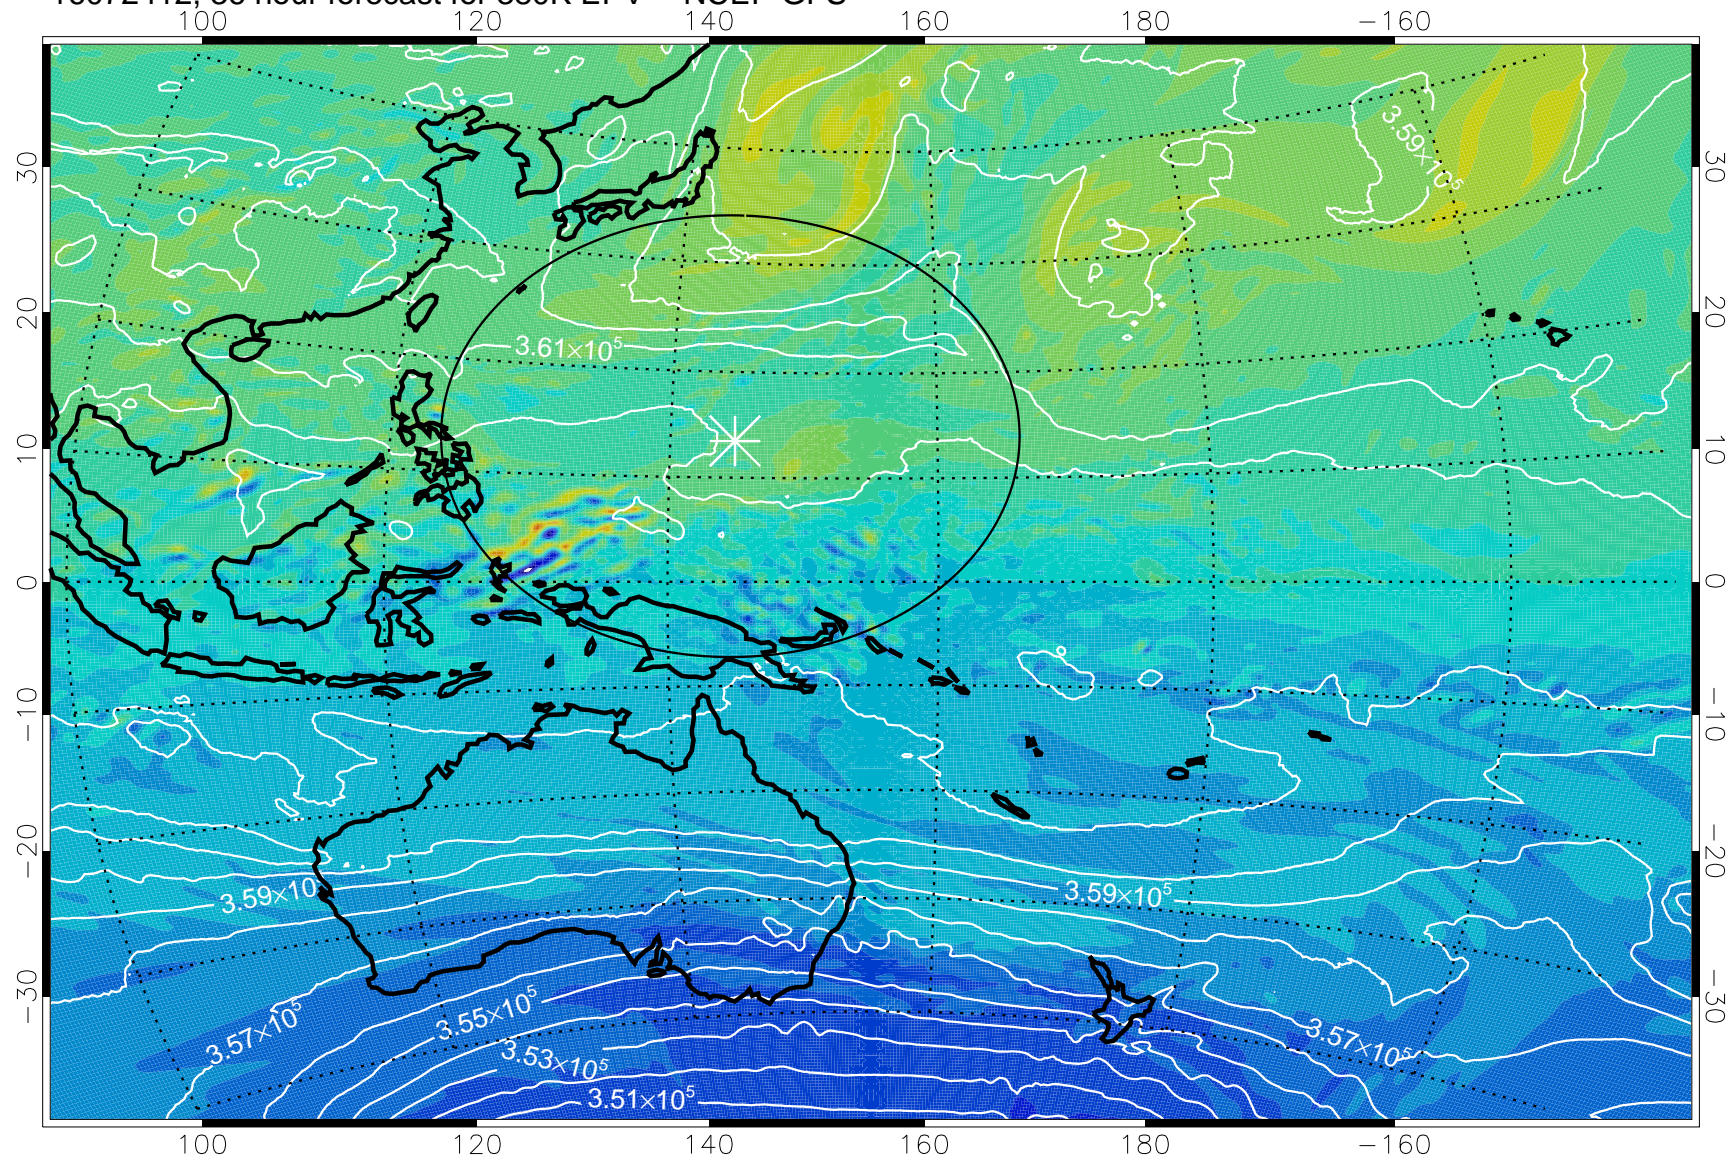

16072318, 18 hour forecast for 380K EPV -- NCEP GFS

380K Montgomery Streamfunction, white

Range ring of 2304 km

16072400, 24 hour forecast for 380K EPV -- NCEP GFS

16072406, 30 hour forecast for 380K EPV -- NCEP GFS

380K Montgomery Streamfunction, white

Range ring of 2304 km

16072412, 36 hour forecast for 380K EPV -- NCEP GFS

380K Montgomery Streamfunction, white

Range ring of 2304 km

16072418, 42 hour forecast for 380K EPV -- NCEP GFS

380K Montgomery Streamfunction, white

Range ring of 2304 km

16072500, 48 hour forecast for 380K EPV -- NCEP GFS

16072506, 54 hour forecast for 380K EPV -- NCEP GFS

380K Montgomery Streamfunction, white

Range ring of 2304 km

16072512, 60 hour forecast for 380K EPV -- NCEP GFS

380K Montgomery Streamfunction, white

Range ring of 2304 km

16072518, 66 hour forecast for 380K EPV -- NCEP GFS

380K Montgomery Streamfunction, white

Range ring of 2304 km