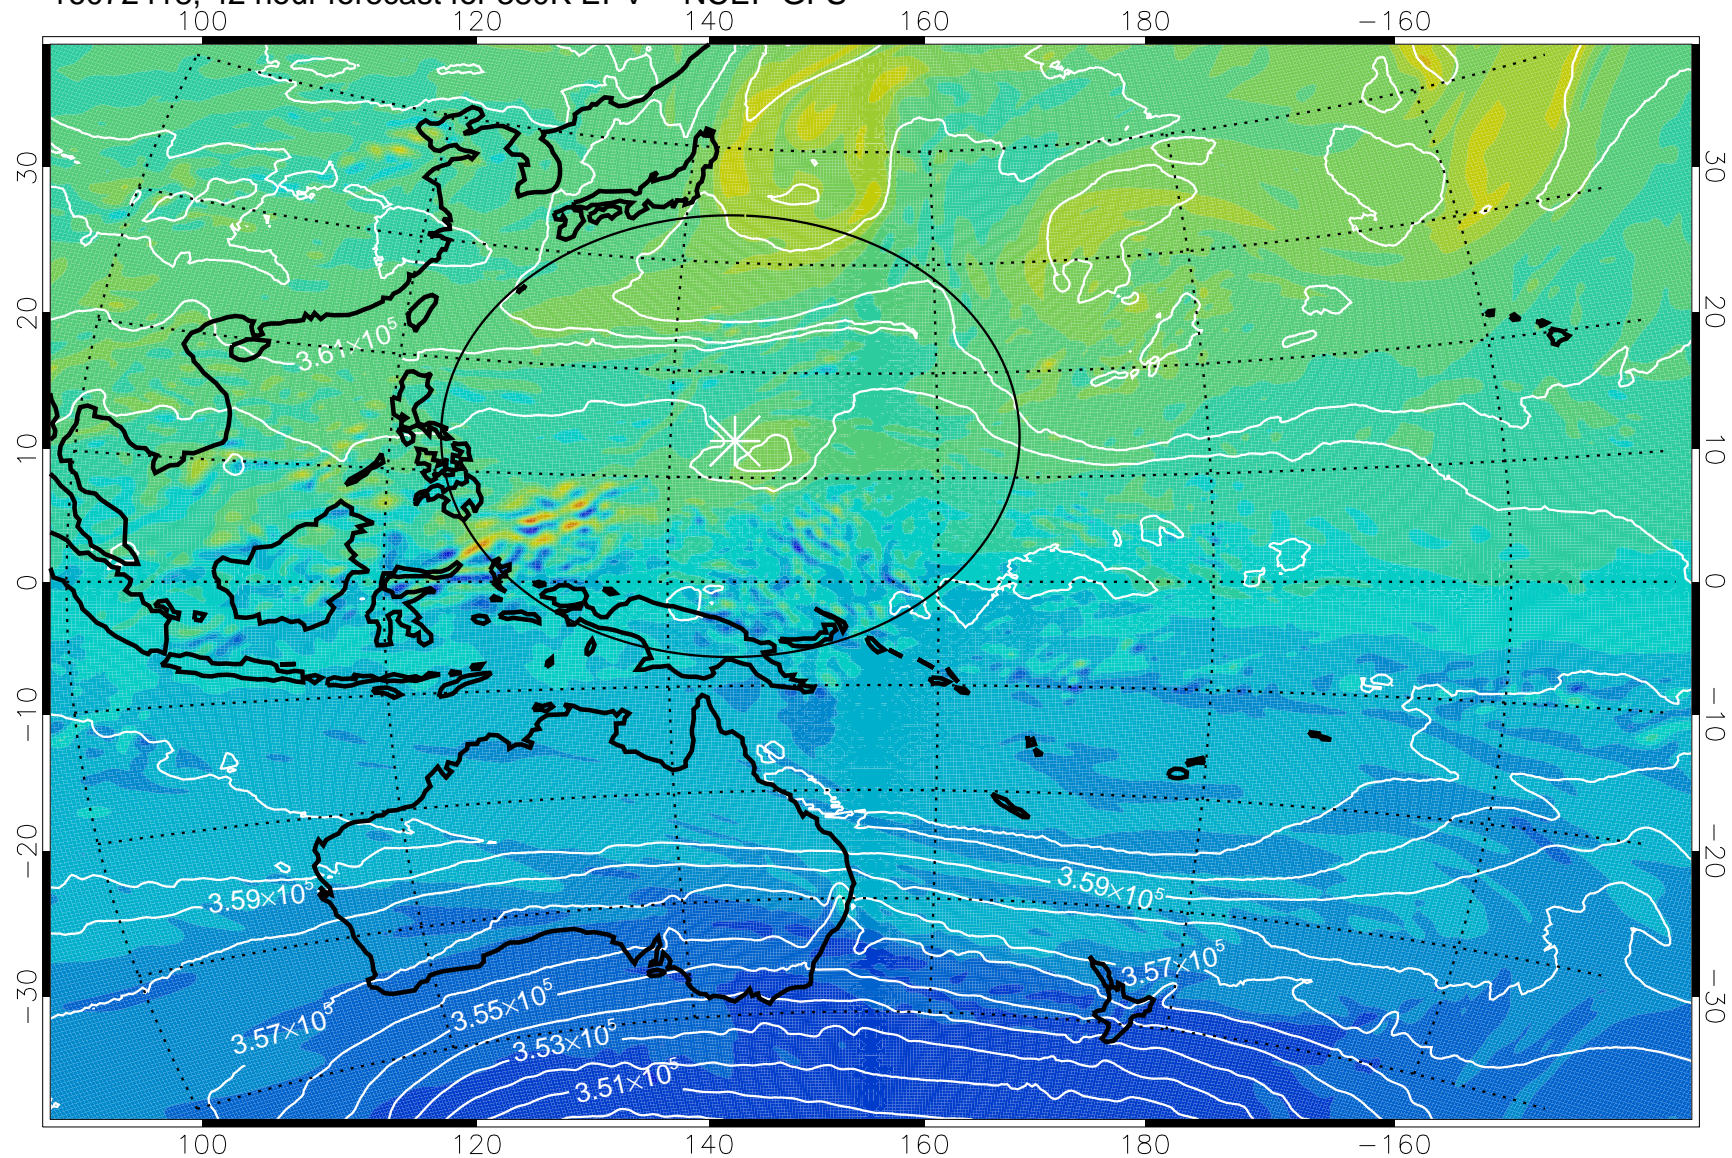

16072318, 18 hour forecast for 380K EPV -- NCEP GFS

380K Montgomery Streamfunction, white

Range ring of 2304 km

16072400, 24 hour forecast for 380K EPV -- NCEP GFS

16072406, 30 hour forecast for 380K EPV -- NCEP GFS

380K Montgomery Streamfunction, white

Range ring of 2304 km

16072412, 36 hour forecast for 380K EPV -- NCEP GFS

380K Montgomery Streamfunction, white

Range ring of 2304 km

16072418, 42 hour forecast for 380K EPV -- NCEP GFS

380K Montgomery Streamfunction, white

Range ring of 2304 km

16072500, 48 hour forecast for 380K EPV -- NCEP GFS

16072506, 54 hour forecast for 380K EPV -- NCEP GFS

380K Montgomery Streamfunction, white

Range ring of 2304 km

16072512, 60 hour forecast for 380K EPV -- NCEP GFS

380K Montgomery Streamfunction, white

Range ring of 2304 km

16072518, 66 hour forecast for 380K EPV -- NCEP GFS

380K Montgomery Streamfunction, white

Range ring of 2304 km