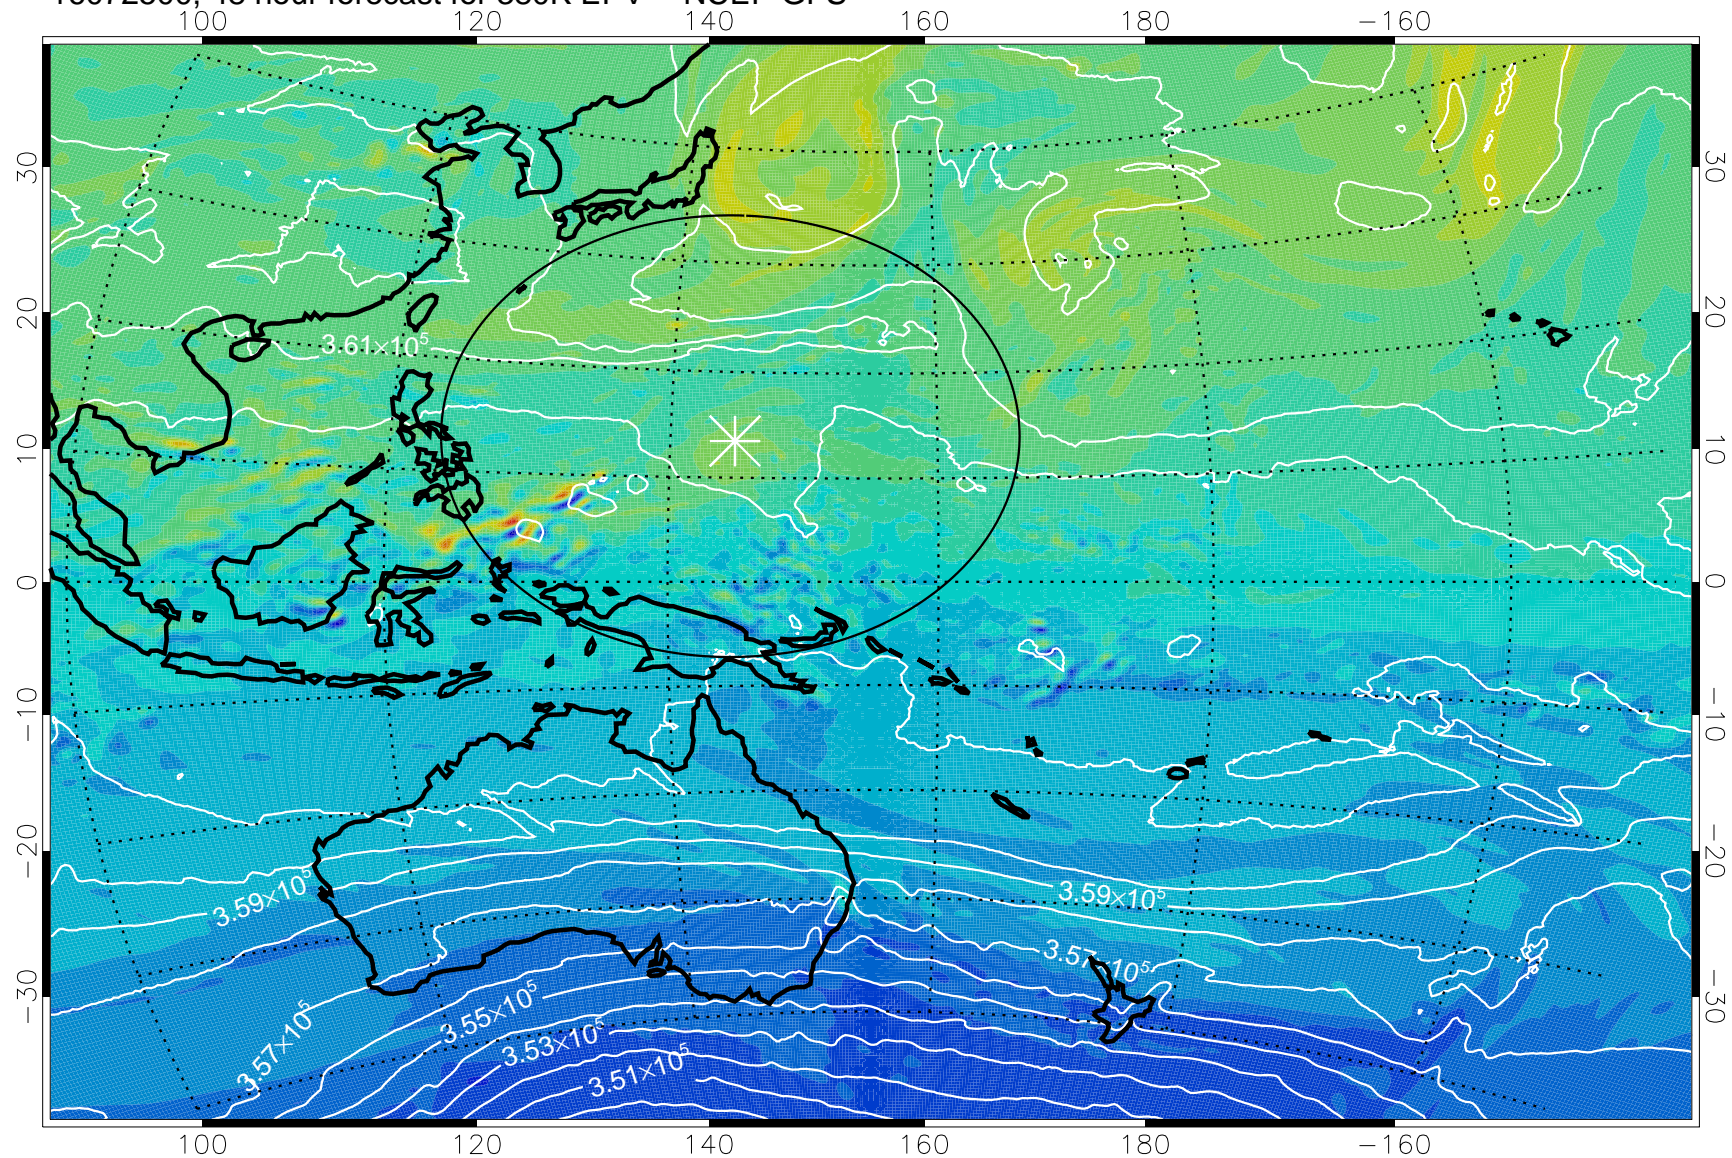

16072318, 18 hour forecast for 380K EPV -- NCEP GFS

380K Montgomery Streamfunction, white

Range ring of 2304 km

16072400, 24 hour forecast for 380K EPV -- NCEP GFS

16072406, 30 hour forecast for 380K EPV -- NCEP GFS

380K Montgomery Streamfunction, white

Range ring of 2304 km

16072412, 36 hour forecast for 380K EPV -- NCEP GFS

380K Montgomery Streamfunction, white

Range ring of 2304 km

16072418, 42 hour forecast for 380K EPV -- NCEP GFS

380K Montgomery Streamfunction, white

Range ring of 2304 km

16072500, 48 hour forecast for 380K EPV -- NCEP GFS

16072506, 54 hour forecast for 380K EPV -- NCEP GFS

380K Montgomery Streamfunction, white

Range ring of 2304 km

16072512, 60 hour forecast for 380K EPV -- NCEP GFS

380K Montgomery Streamfunction, white

Range ring of 2304 km

16072518, 66 hour forecast for 380K EPV -- NCEP GFS

380K Montgomery Streamfunction, white

Range ring of 2304 km