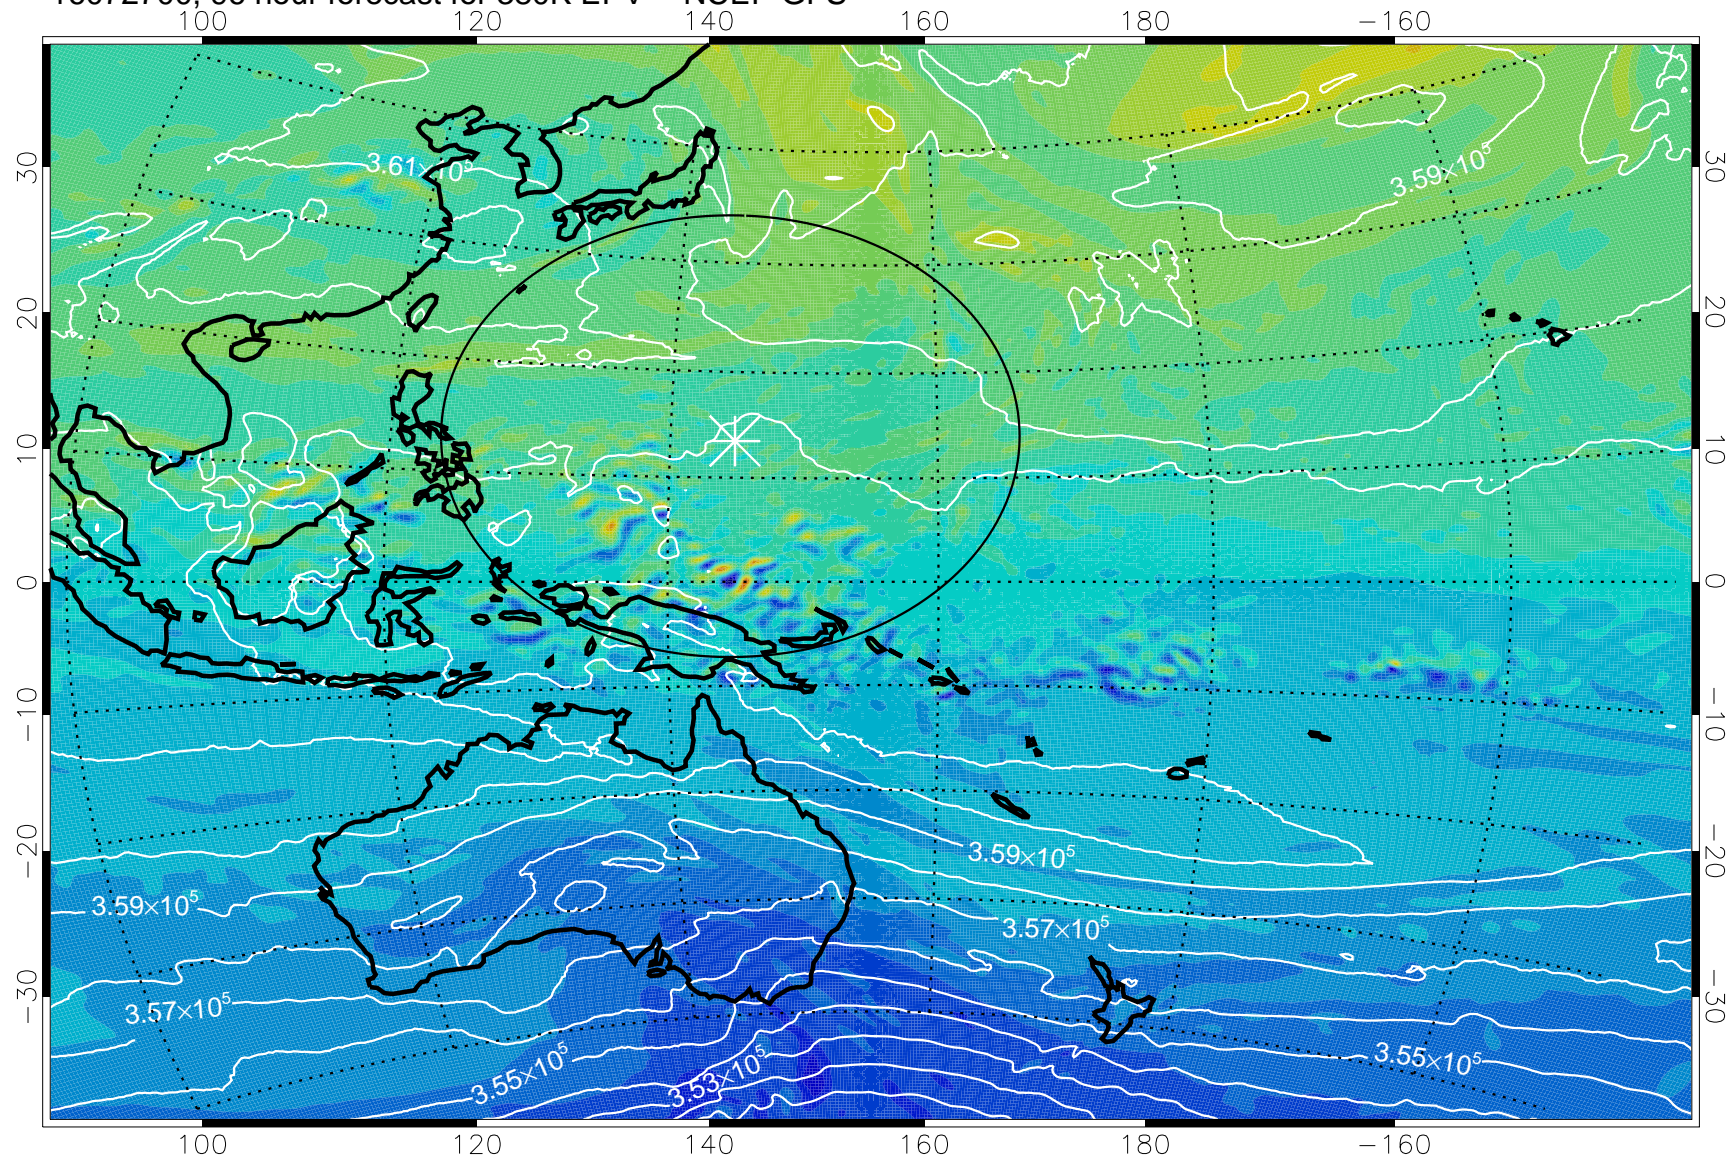

16072600, 72 hour forecast for 380K EPV -- NCEP GFS

380K Montgomery Streamfunction, white

Range ring of 2304 km

16072606, 78 hour forecast for 380K EPV -- NCEP GFS

380K Montgomery Streamfunction, white

Range ring of 2304 km

16072612, 84 hour forecast for 380K EPV -- NCEP GFS

380K Montgomery Streamfunction, white

Range ring of 2304 km

16072618, 90 hour forecast for 380K EPV -- NCEP GFS

380K Montgomery Streamfunction, white

Range ring of 2304 km

16072700, 96 hour forecast for 380K EPV -- NCEP GFS

380K Montgomery Streamfunction, white

Range ring of 2304 km

16072706, 102 hour forecast for 380K EPV -- NCEP GFS

380K Montgomery Streamfunction, white

Range ring of 2304 km

16072712, 108 hour forecast for 380K EPV -- NCEP GFS

380K Montgomery Streamfunction, white

Range ring of 2304 km

16072718, 114 hour forecast for 380K EPV -- NCEP GFS

380K Montgomery Streamfunction, white

Range ring of 2304 km