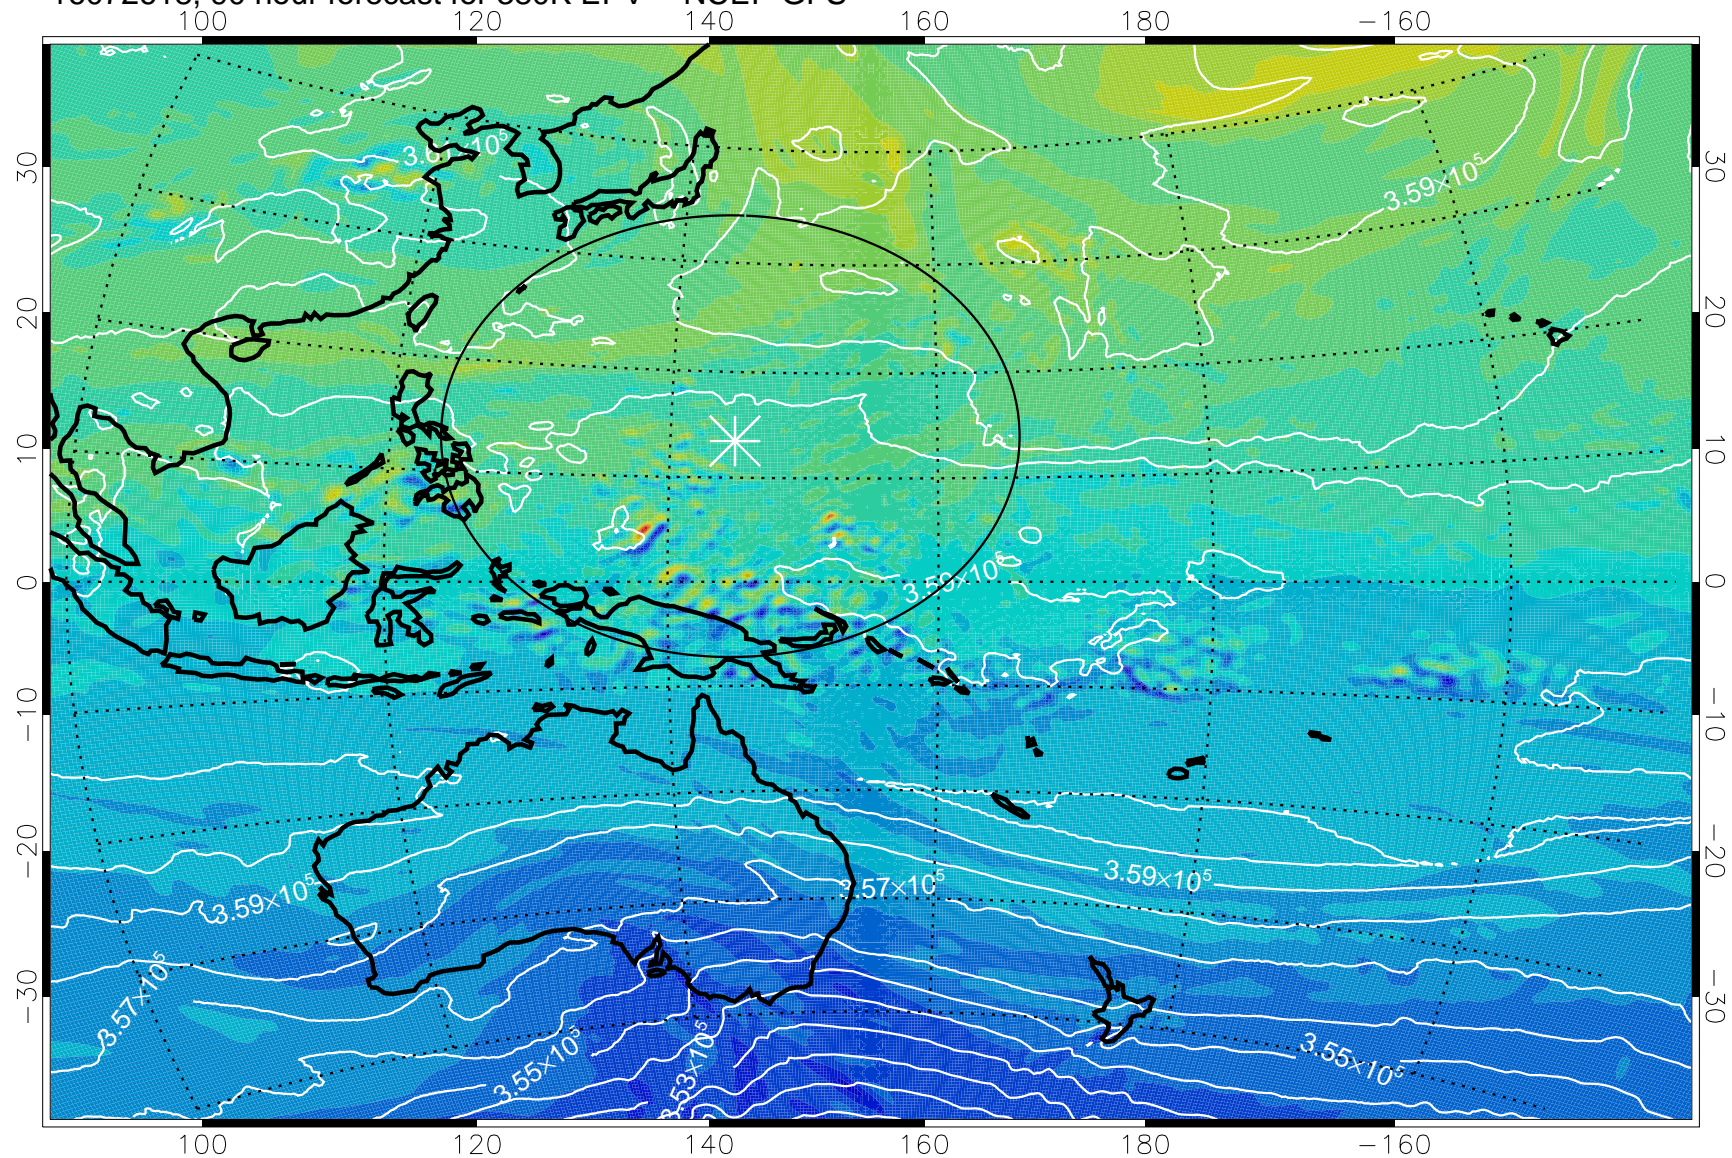

16072600, 72 hour forecast for 380K EPV -- NCEP GFS

380K Montgomery Streamfunction, white

Range ring of 2304 km

16072606, 78 hour forecast for 380K EPV -- NCEP GFS

380K Montgomery Streamfunction, white

Range ring of 2304 km

16072612, 84 hour forecast for 380K EPV -- NCEP GFS

380K Montgomery Streamfunction, white

Range ring of 2304 km

16072618, 90 hour forecast for 380K EPV -- NCEP GFS

380K Montgomery Streamfunction, white

Range ring of 2304 km

16072700, 96 hour forecast for 380K EPV -- NCEP GFS

380K Montgomery Streamfunction, white

Range ring of 2304 km

16072706, 102 hour forecast for 380K EPV -- NCEP GFS

380K Montgomery Streamfunction, white

Range ring of 2304 km

16072712, 108 hour forecast for 380K EPV -- NCEP GFS

380K Montgomery Streamfunction, white

Range ring of 2304 km

16072718, 114 hour forecast for 380K EPV -- NCEP GFS

380K Montgomery Streamfunction, white

Range ring of 2304 km