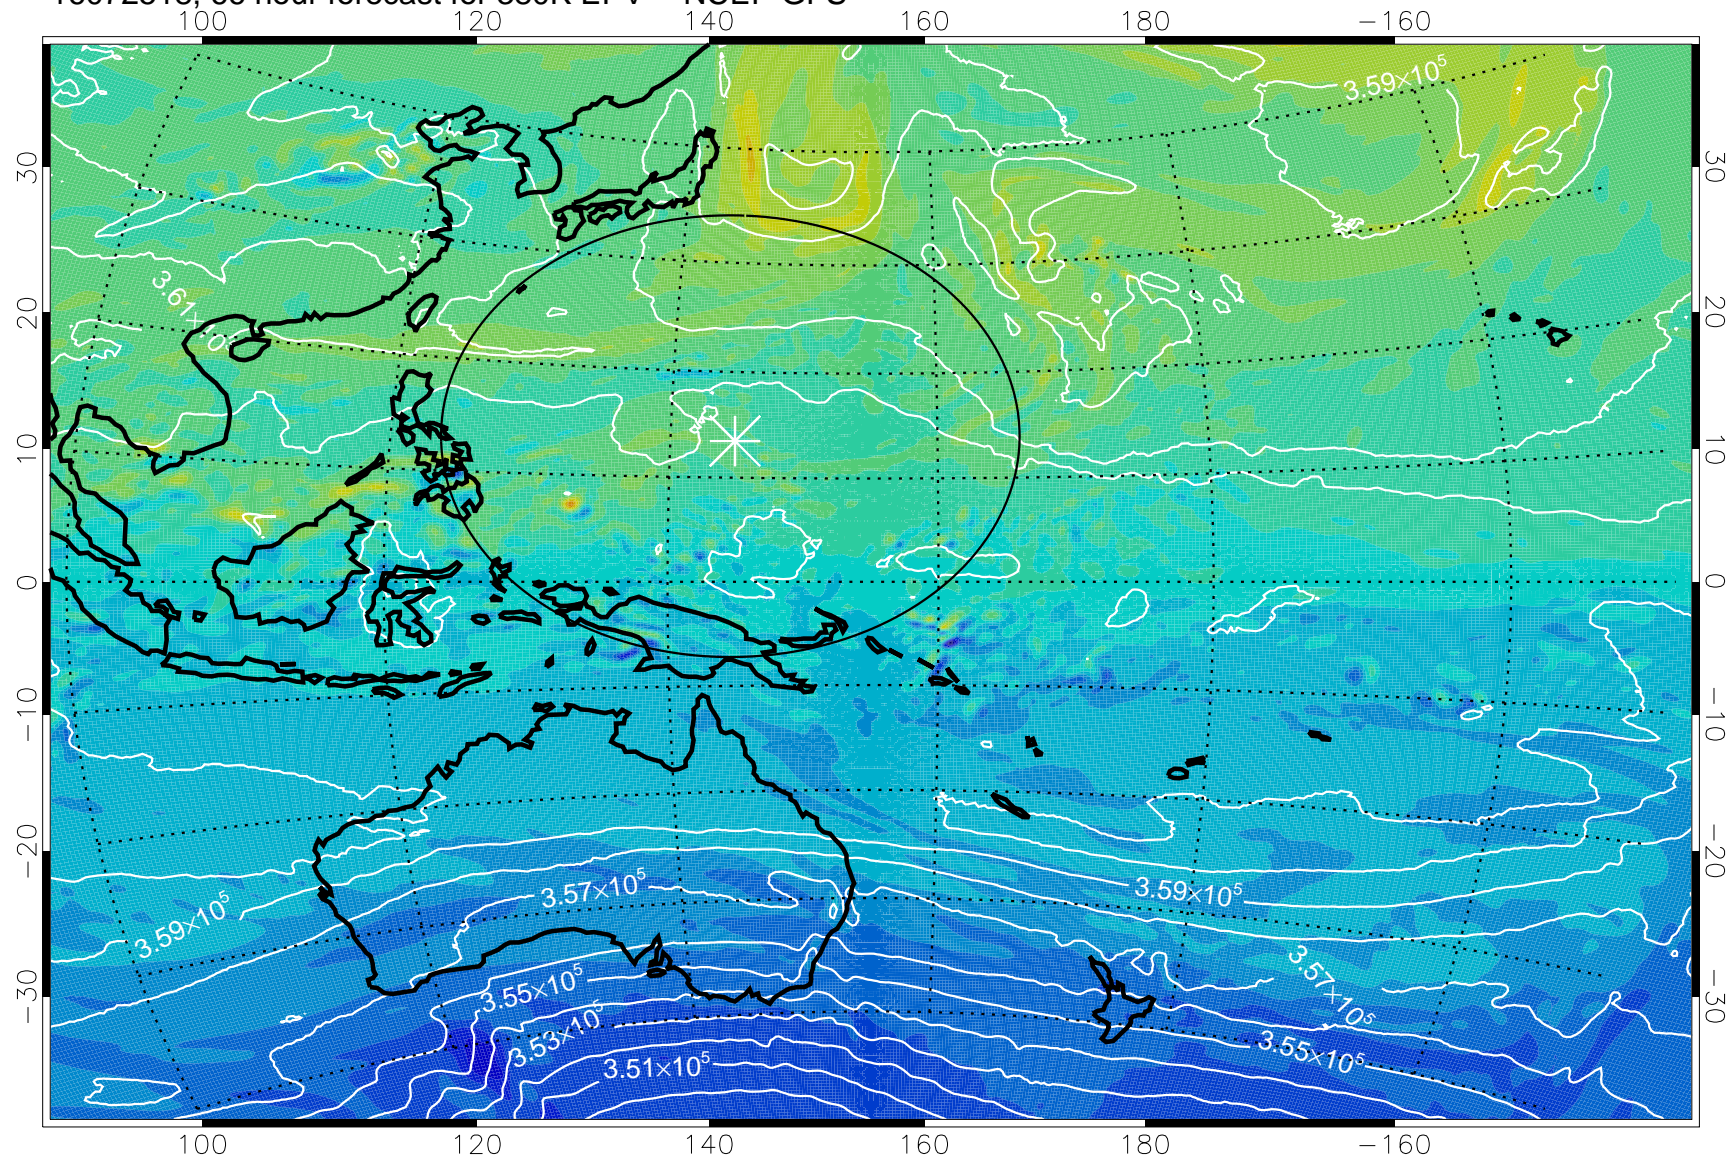

380K Montgomery Streamfunction, white

Range ring of 2304 km

16072412, 36 hour forecast for 380K EPV -- NCEP GFS

380K Montgomery Streamfunction, white

Range ring of 2304 km

16072418, 42 hour forecast for 380K EPV -- NCEP GFS

380K Montgomery Streamfunction, white

Range ring of 2304 km

16072500, 48 hour forecast for 380K EPV -- NCEP GFS

16072506, 54 hour forecast for 380K EPV -- NCEP GFS

380K Montgomery Streamfunction, white

Range ring of 2304 km

16072512, 60 hour forecast for 380K EPV -- NCEP GFS

380K Montgomery Streamfunction, white

Range ring of 2304 km

16072518, 66 hour forecast for 380K EPV -- NCEP GFS

380K Montgomery Streamfunction, white

Range ring of 2304 km

16072600, 72 hour forecast for 380K EPV -- NCEP GFS

380K Montgomery Streamfunction, white

Range ring of 2304 km

16072606, 78 hour forecast for 380K EPV -- NCEP GFS

380K Montgomery Streamfunction, white

Range ring of 2304 km