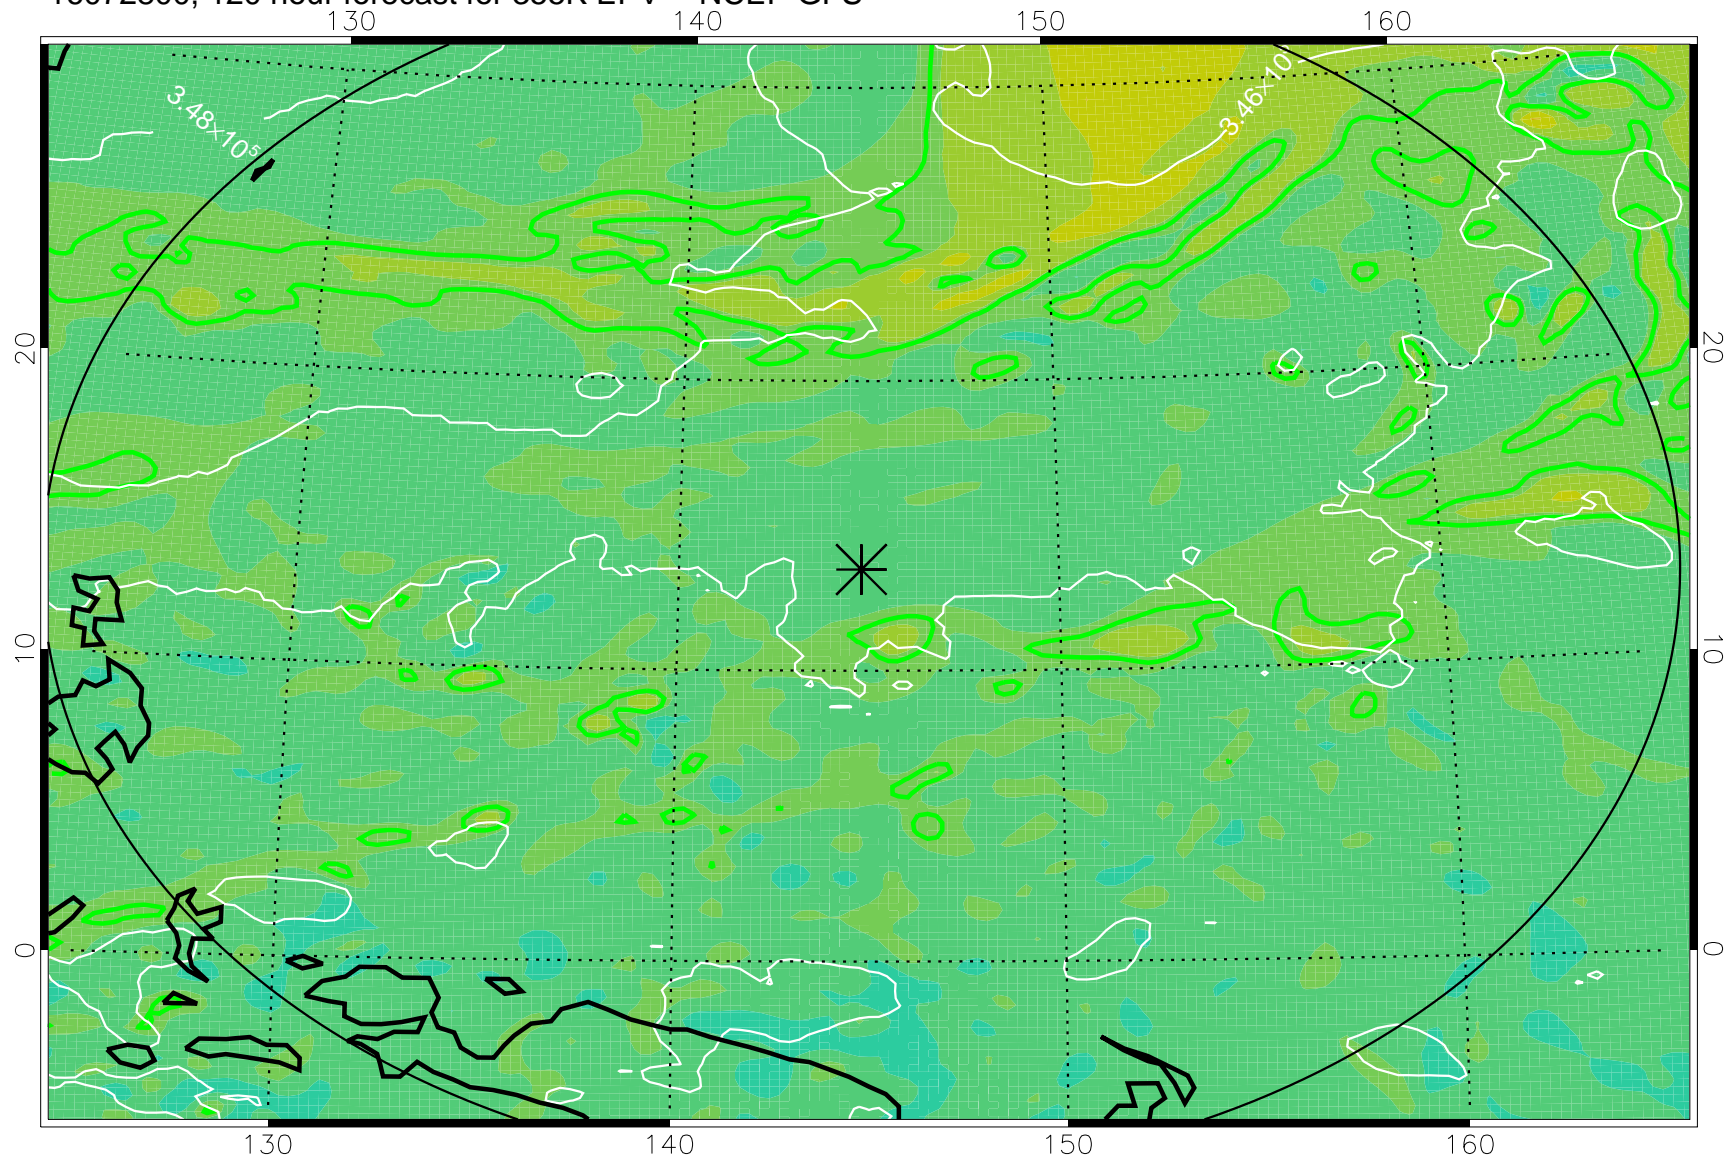

16072606, 78 hour forecast for 355K EPV -- NCEP GFS

355K Montgomery Streamfunction, white
EPV Tropopause (2 PVU) Position
Range ring of 2304 km

16072612, 84 hour forecast for 355K EPV -- NCEP GFS

355K Montgomery Streamfunction, white
EPV Tropopause (2 PVU) Position
Range ring of 2304 km

16072618, 90 hour forecast for 355K EPV -- NCEP GFS

355K Montgomery Streamfunction, white
EPV Tropopause (2 PVU) Position
Range ring of 2304 km

16072700, 96 hour forecast for 355K EPV -- NCEP GFS

355K Montgomery Streamfunction, white
EPV Tropopause (2 PVU) Position
Range ring of 2304 km

16072706, 102 hour forecast for 355K EPV -- NCEP GFS

355K Montgomery Streamfunction, white
EPV Tropopause (2 PVU) Position
Range ring of 2304 km

16072712, 108 hour forecast for 355K EPV -- NCEP GFS

355K Montgomery Streamfunction, white
EPV Tropopause (2 PVU) Position
Range ring of 2304 km

16072718, 114 hour forecast for 355K EPV -- NCEP GFS

355K Montgomery Streamfunction, white
EPV Tropopause (2 PVU) Position
Range ring of 2304 km

16072800, 120 hour forecast for 355K EPV -- NCEP GFS

355K Montgomery Streamfunction, white
EPV Tropopause (2 PVU) Position
Range ring of 2304 km