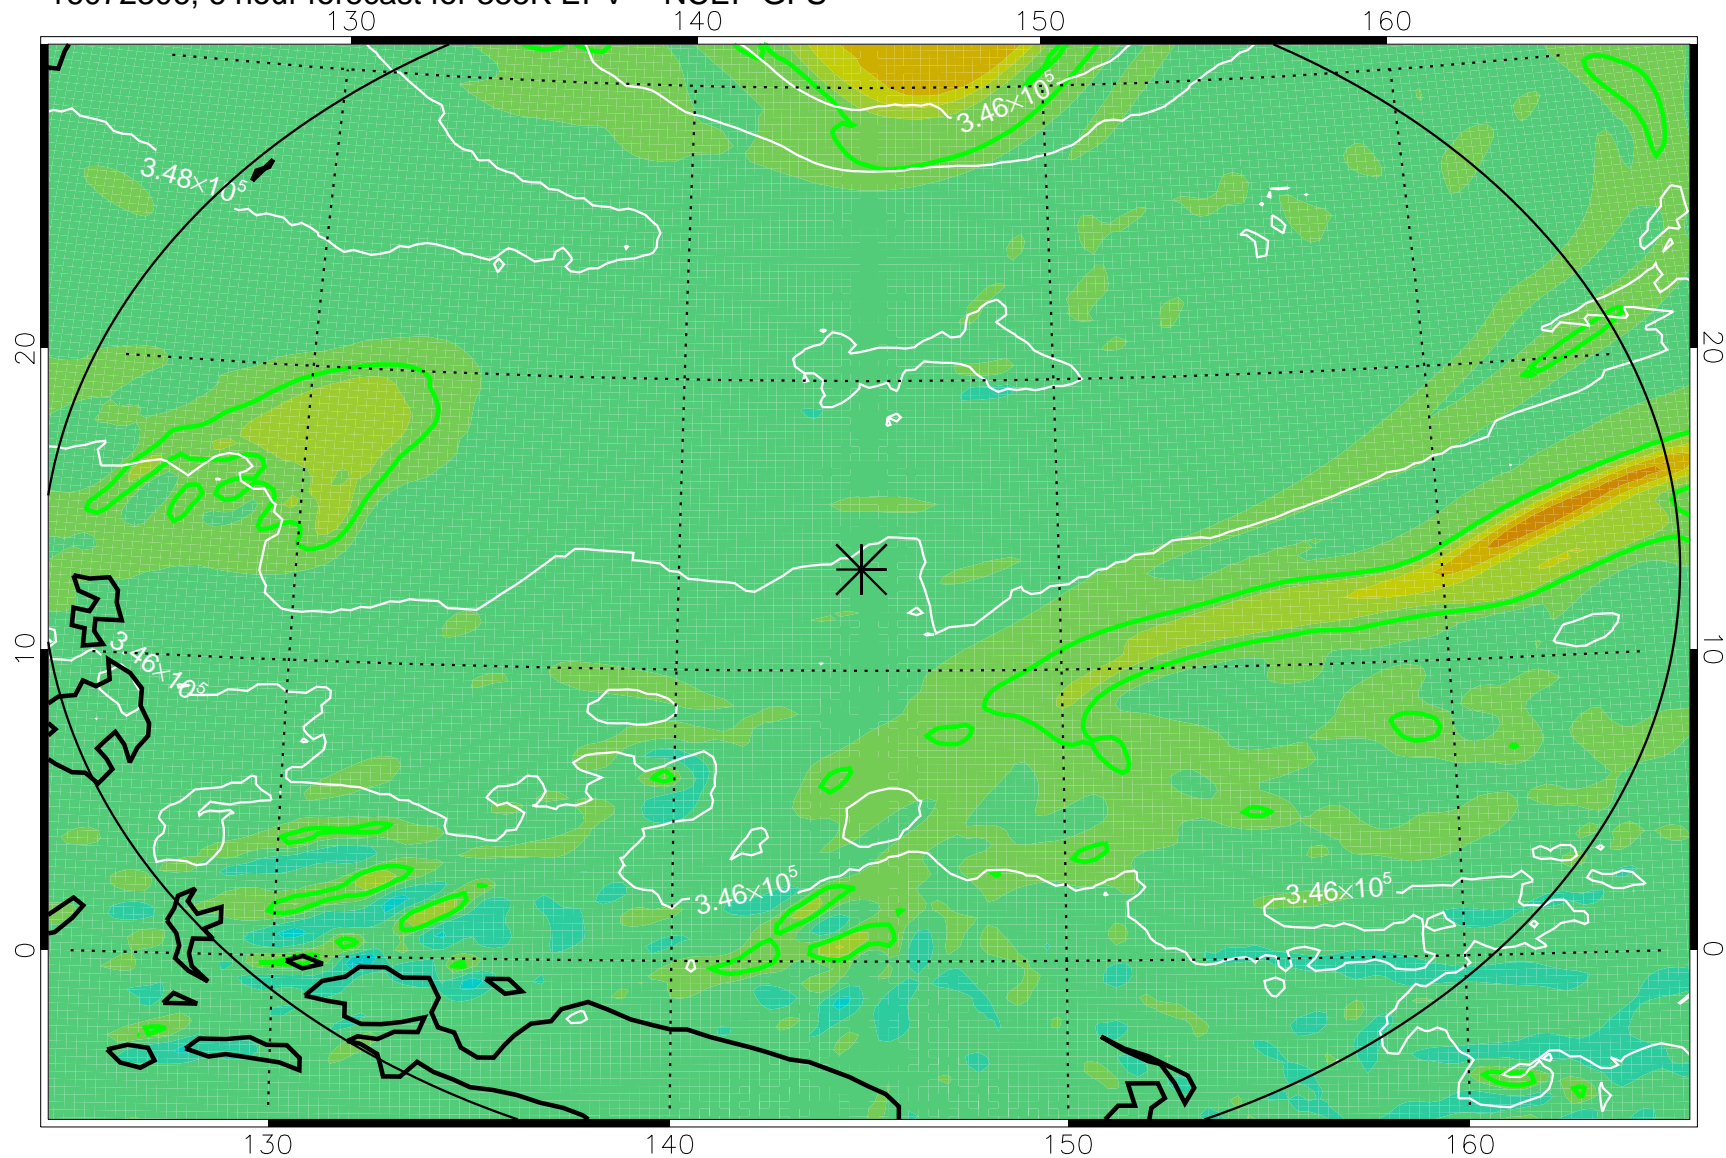

16072306, 6 hour forecast for 355K EPV -- NCEP GFS

355K Montgomery Streamfunction, white
EPV Tropopause (2 PVU) Position
Range ring of 2304 km

16072312, 12 hour forecast for 355K EPV -- NCEP GFS

355K Montgomery Streamfunction, white
EPV Tropopause (2 PVU) Position
Range ring of 2304 km

16072318, 18 hour forecast for 355K EPV -- NCEP GFS

355K Montgomery Streamfunction, white
EPV Tropopause (2 PVU) Position
Range ring of 2304 km

16072400, 24 hour forecast for 355K EPV -- NCEP GFS

355K Montgomery Streamfunction, white
EPV Tropopause (2 PVU) Position
Range ring of 2304 km

16072406, 30 hour forecast for 355K EPV -- NCEP GFS

355K Montgomery Streamfunction, white
EPV Tropopause (2 PVU) Position
Range ring of 2304 km

16072412, 36 hour forecast for 355K EPV -- NCEP GFS

355K Montgomery Streamfunction, white
EPV Tropopause (2 PVU) Position
Range ring of 2304 km

16072418, 42 hour forecast for 355K EPV -- NCEP GFS

355K Montgomery Streamfunction, white
EPV Tropopause (2 PVU) Position
Range ring of 2304 km

16072500, 48 hour forecast for 355K EPV -- NCEP GFS

355K Montgomery Streamfunction, white
EPV Tropopause (2 PVU) Position
Range ring of 2304 km