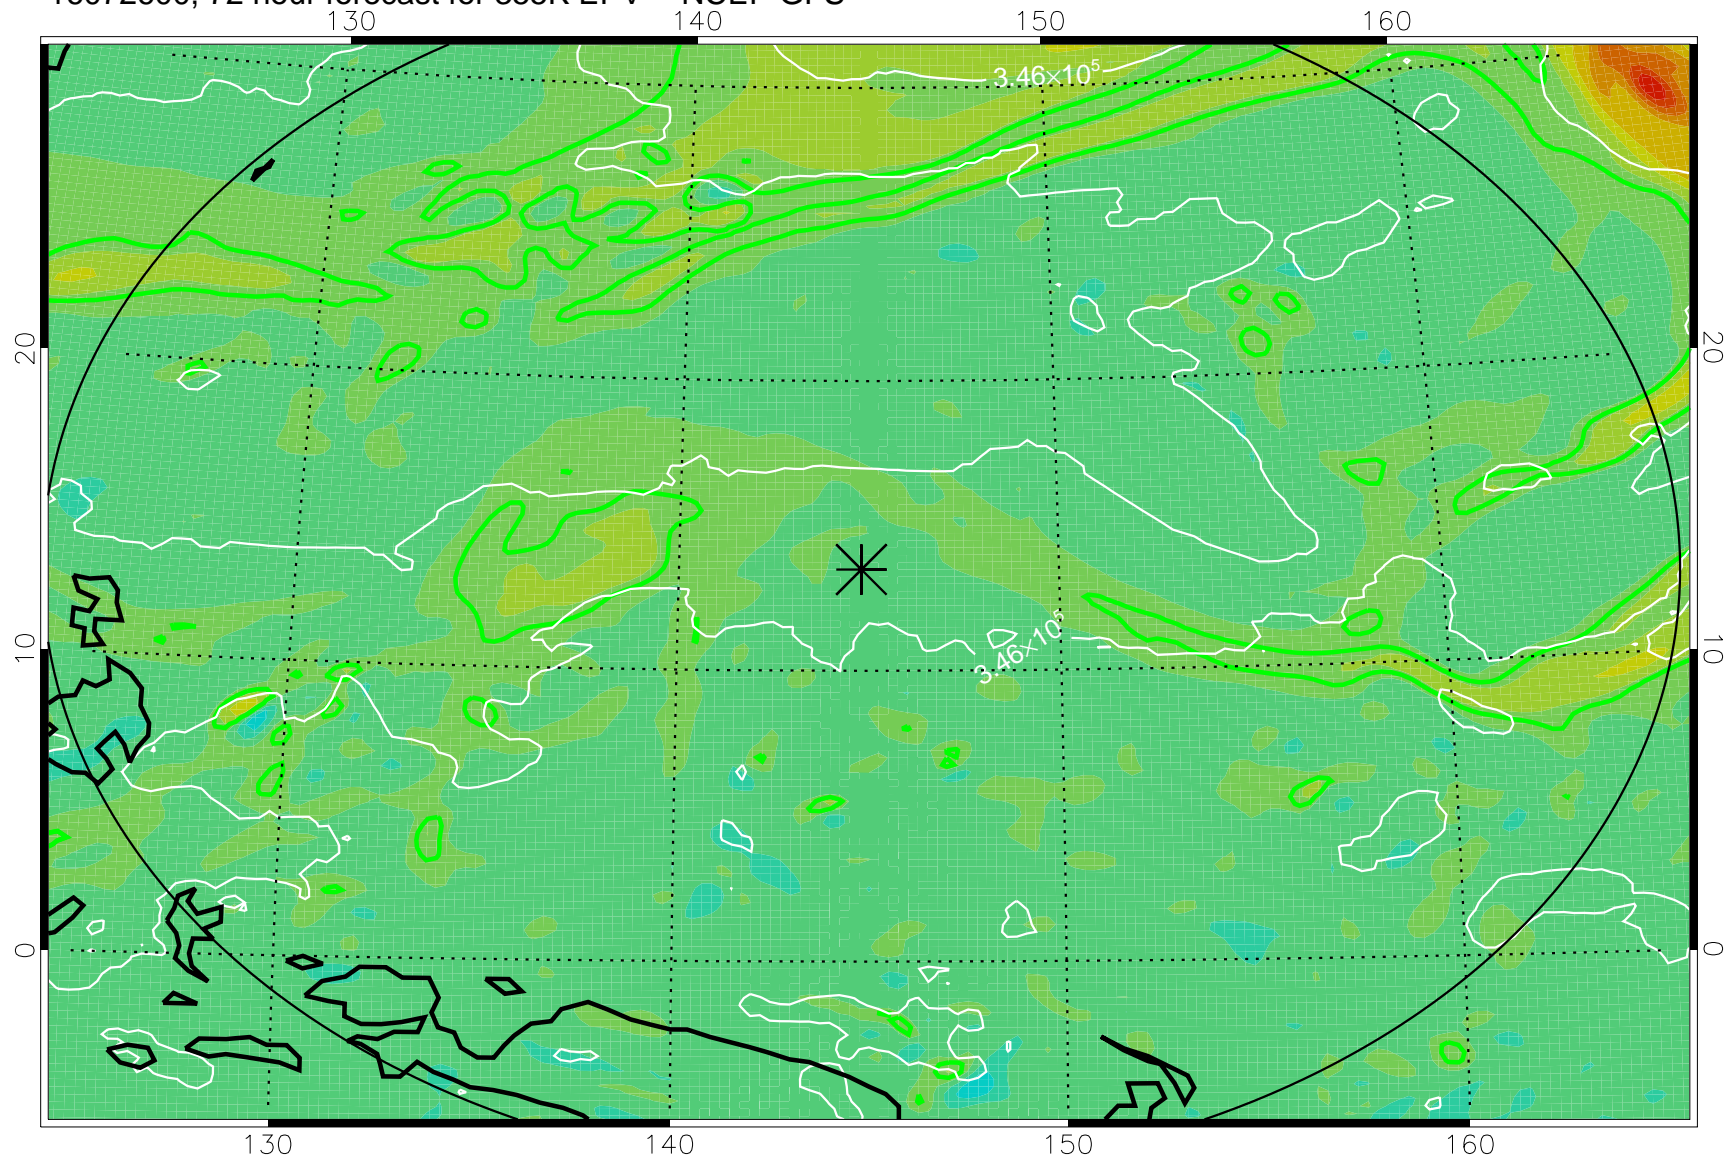

16072506, 54 hour forecast for 355K EPV -- NCEP GFS

355K Montgomery Streamfunction, white
EPV Tropopause (2 PVU) Position
Range ring of 2304 km

16072512, 60 hour forecast for 355K EPV -- NCEP GFS

355K Montgomery Streamfunction, white
EPV Tropopause (2 PVU) Position
Range ring of 2304 km

16072518, 66 hour forecast for 355K EPV -- NCEP GFS

355K Montgomery Streamfunction, white
EPV Tropopause (2 PVU) Position
Range ring of 2304 km

16072600, 72 hour forecast for 355K EPV -- NCEP GFS

355K Montgomery Streamfunction, white
EPV Tropopause (2 PVU) Position
Range ring of 2304 km

16072606, 78 hour forecast for 355K EPV -- NCEP GFS

355K Montgomery Streamfunction, white
EPV Tropopause (2 PVU) Position
Range ring of 2304 km

16072612, 84 hour forecast for 355K EPV -- NCEP GFS

355K Montgomery Streamfunction, white
EPV Tropopause (2 PVU) Position
Range ring of 2304 km

16072618, 90 hour forecast for 355K EPV -- NCEP GFS

355K Montgomery Streamfunction, white
EPV Tropopause (2 PVU) Position
Range ring of 2304 km

16072700, 96 hour forecast for 355K EPV -- NCEP GFS

355K Montgomery Streamfunction, white
EPV Tropopause (2 PVU) Position
Range ring of 2304 km