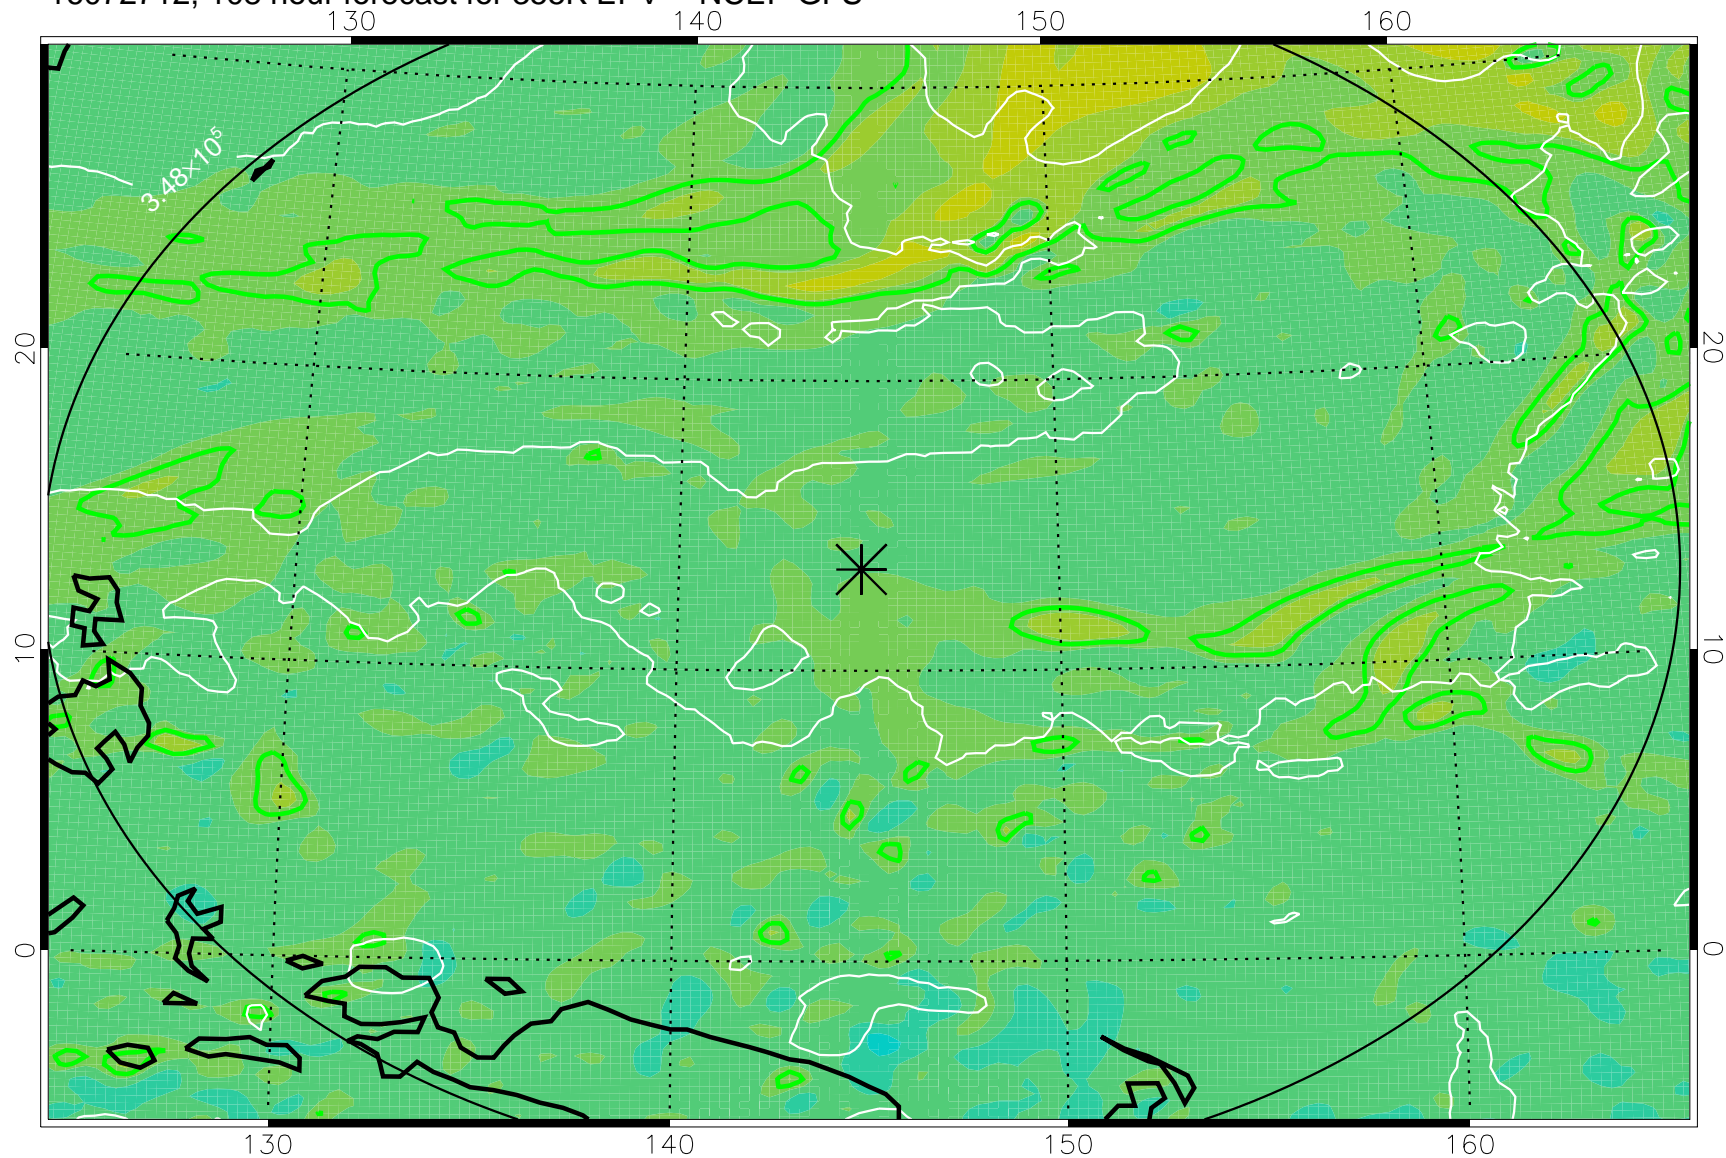

16072606, 78 hour forecast for 355K EPV -- NCEP GFS

355K Montgomery Streamfunction, white
EPV Tropopause (2 PVU) Position
Range ring of 2304 km

16072612, 84 hour forecast for 355K EPV -- NCEP GFS

355K Montgomery Streamfunction, white
EPV Tropopause (2 PVU) Position
Range ring of 2304 km

16072618, 90 hour forecast for 355K EPV -- NCEP GFS

355K Montgomery Streamfunction, white
EPV Tropopause (2 PVU) Position
Range ring of 2304 km

16072700, 96 hour forecast for 355K EPV -- NCEP GFS

355K Montgomery Streamfunction, white
EPV Tropopause (2 PVU) Position
Range ring of 2304 km

16072706, 102 hour forecast for 355K EPV -- NCEP GFS

355K Montgomery Streamfunction, white
EPV Tropopause (2 PVU) Position
Range ring of 2304 km

16072712, 108 hour forecast for 355K EPV -- NCEP GFS

355K Montgomery Streamfunction, white
EPV Tropopause (2 PVU) Position
Range ring of 2304 km

16072718, 114 hour forecast for 355K EPV -- NCEP GFS

355K Montgomery Streamfunction, white
EPV Tropopause (2 PVU) Position
Range ring of 2304 km

16072800, 120 hour forecast for 355K EPV -- NCEP GFS

355K Montgomery Streamfunction, white
EPV Tropopause (2 PVU) Position
Range ring of 2304 km