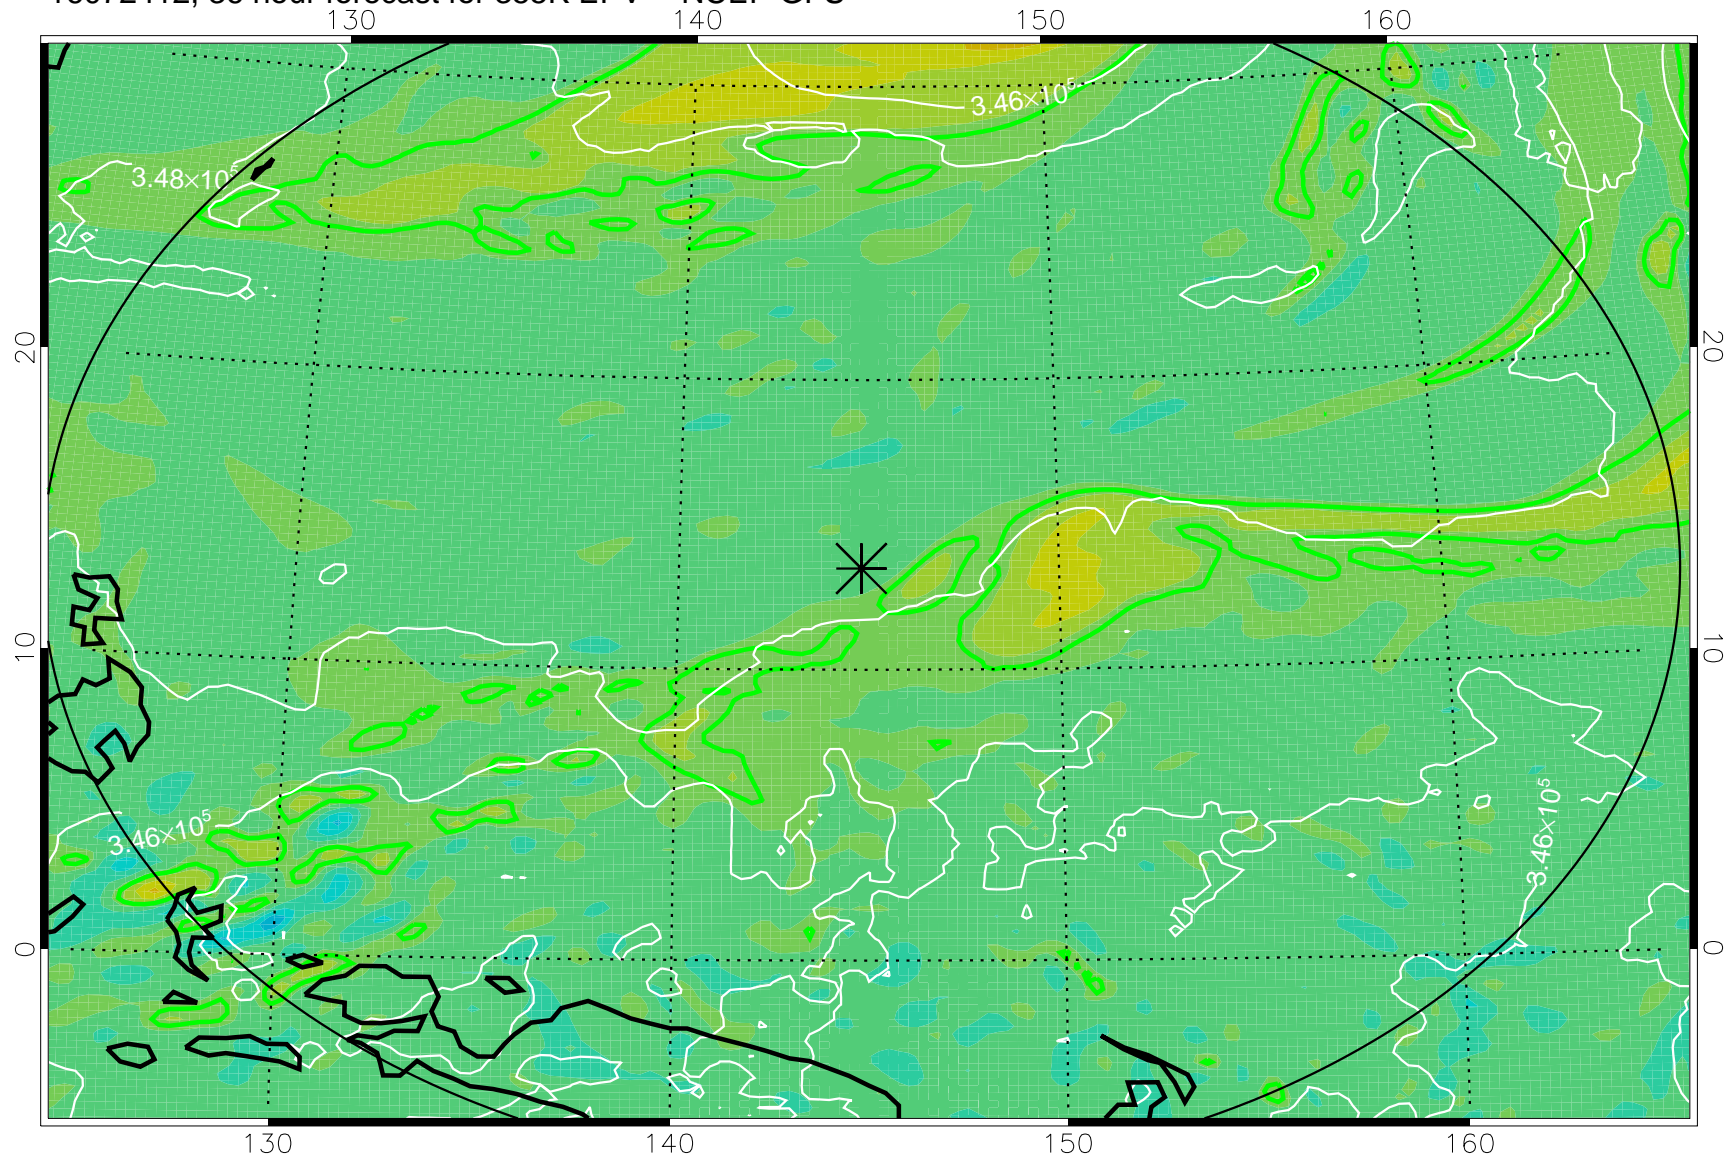

16072318, 18 hour forecast for 355K EPV -- NCEP GFS

355K Montgomery Streamfunction, white
EPV Tropopause (2 PVU) Position
Range ring of 2304 km

16072400, 24 hour forecast for 355K EPV -- NCEP GFS

355K Montgomery Streamfunction, white
EPV Tropopause (2 PVU) Position
Range ring of 2304 km

16072406, 30 hour forecast for 355K EPV -- NCEP GFS

355K Montgomery Streamfunction, white
EPV Tropopause (2 PVU) Position
Range ring of 2304 km

16072412, 36 hour forecast for 355K EPV -- NCEP GFS

355K Montgomery Streamfunction, white
EPV Tropopause (2 PVU) Position
Range ring of 2304 km

16072418, 42 hour forecast for 355K EPV -- NCEP GFS

355K Montgomery Streamfunction, white
EPV Tropopause (2 PVU) Position
Range ring of 2304 km

16072500, 48 hour forecast for 355K EPV -- NCEP GFS

355K Montgomery Streamfunction, white
EPV Tropopause (2 PVU) Position
Range ring of 2304 km

16072518, 66 hour forecast for 355K EPV -- NCEP GFS

355K Montgomery Streamfunction, white
EPV Tropopause (2 PVU) Position
Range ring of 2304 km

16072600, 72 hour forecast for 355K EPV -- NCEP GFS

355K Montgomery Streamfunction, white
EPV Tropopause (2 PVU) Position
Range ring of 2304 km