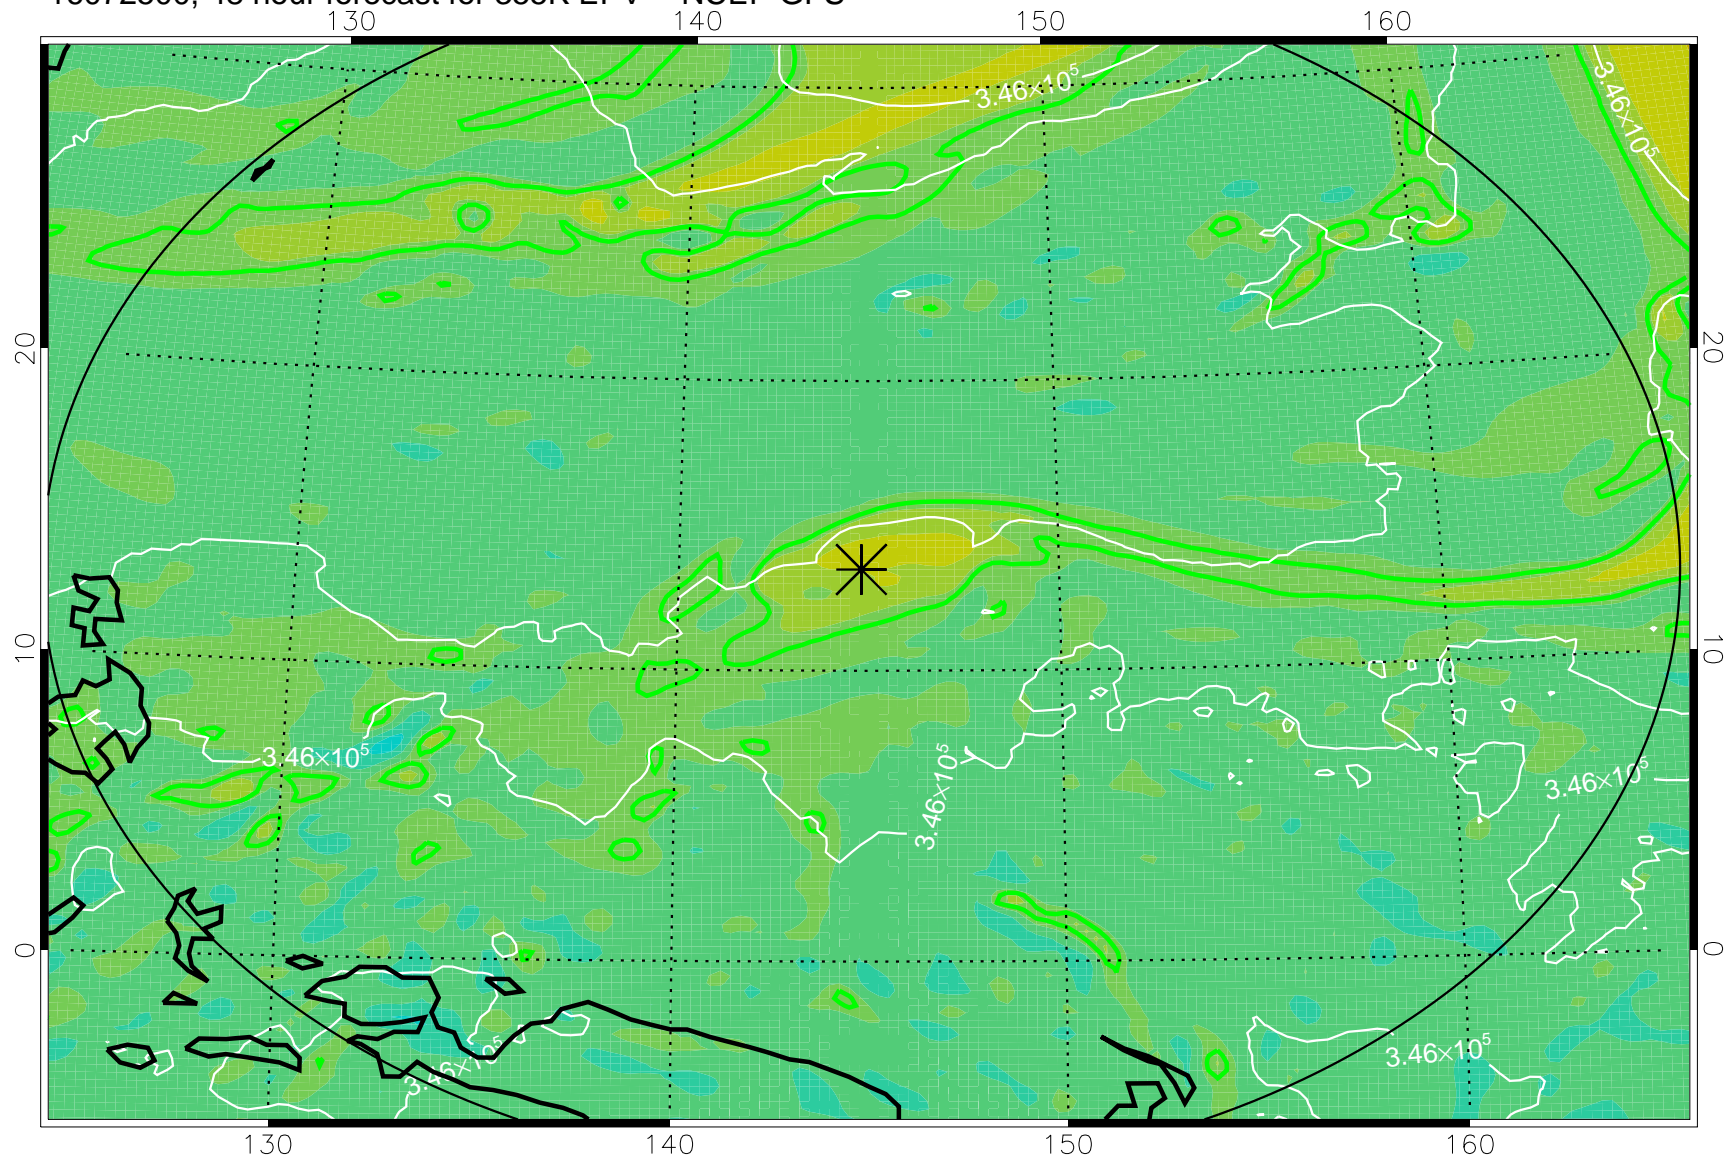

16072318, 18 hour forecast for 355K EPV -- NCEP GFS

355K Montgomery Streamfunction, white
EPV Tropopause (2 PVU) Position
Range ring of 2304 km

16072400, 24 hour forecast for 355K EPV -- NCEP GFS

355K Montgomery Streamfunction, white
EPV Tropopause (2 PVU) Position
Range ring of 2304 km

16072406, 30 hour forecast for 355K EPV -- NCEP GFS

355K Montgomery Streamfunction, white
EPV Tropopause (2 PVU) Position
Range ring of 2304 km

16072412, 36 hour forecast for 355K EPV -- NCEP GFS

355K Montgomery Streamfunction, white
EPV Tropopause (2 PVU) Position
Range ring of 2304 km

16072418, 42 hour forecast for 355K EPV -- NCEP GFS

355K Montgomery Streamfunction, white
EPV Tropopause (2 PVU) Position
Range ring of 2304 km

16072500, 48 hour forecast for 355K EPV -- NCEP GFS

355K Montgomery Streamfunction, white
EPV Tropopause (2 PVU) Position
Range ring of 2304 km

16072506, 54 hour forecast for 355K EPV -- NCEP GFS

355K Montgomery Streamfunction, white
EPV Tropopause (2 PVU) Position
Range ring of 2304 km

16072512, 60 hour forecast for 355K EPV -- NCEP GFS

355K Montgomery Streamfunction, white
EPV Tropopause (2 PVU) Position
Range ring of 2304 km