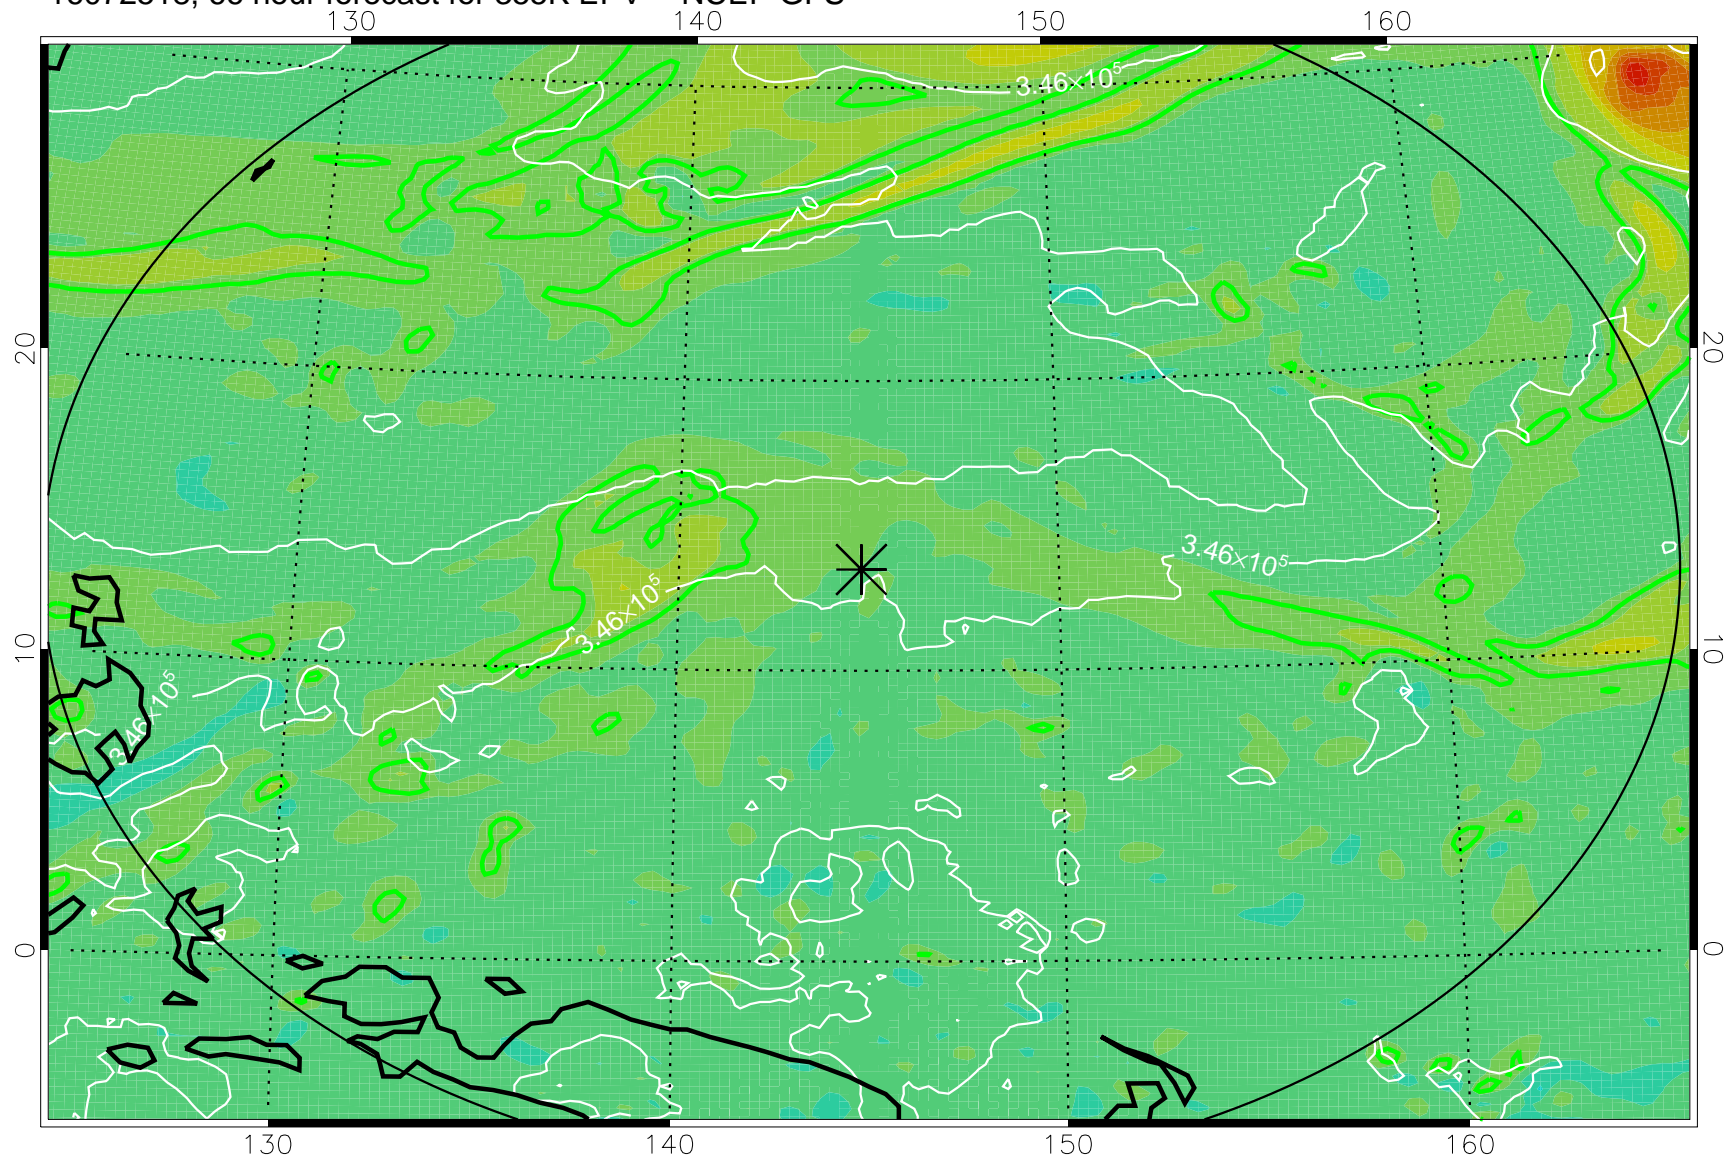

16072506, 54 hour forecast for 355K EPV -- NCEP GFS

355K Montgomery Streamfunction, white
EPV Tropopause (2 PVU) Position
Range ring of 2304 km

16072512, 60 hour forecast for 355K EPV -- NCEP GFS

355K Montgomery Streamfunction, white
EPV Tropopause (2 PVU) Position
Range ring of 2304 km

16072518, 66 hour forecast for 355K EPV -- NCEP GFS

355K Montgomery Streamfunction, white
EPV Tropopause (2 PVU) Position
Range ring of 2304 km

16072600, 72 hour forecast for 355K EPV -- NCEP GFS

355K Montgomery Streamfunction, white
EPV Tropopause (2 PVU) Position
Range ring of 2304 km

16072606, 78 hour forecast for 355K EPV -- NCEP GFS

355K Montgomery Streamfunction, white
EPV Tropopause (2 PVU) Position
Range ring of 2304 km

16072612, 84 hour forecast for 355K EPV -- NCEP GFS

355K Montgomery Streamfunction, white
EPV Tropopause (2 PVU) Position
Range ring of 2304 km

16072618, 90 hour forecast for 355K EPV -- NCEP GFS

355K Montgomery Streamfunction, white
EPV Tropopause (2 PVU) Position
Range ring of 2304 km

16072700, 96 hour forecast for 355K EPV -- NCEP GFS

355K Montgomery Streamfunction, white
EPV Tropopause (2 PVU) Position
Range ring of 2304 km