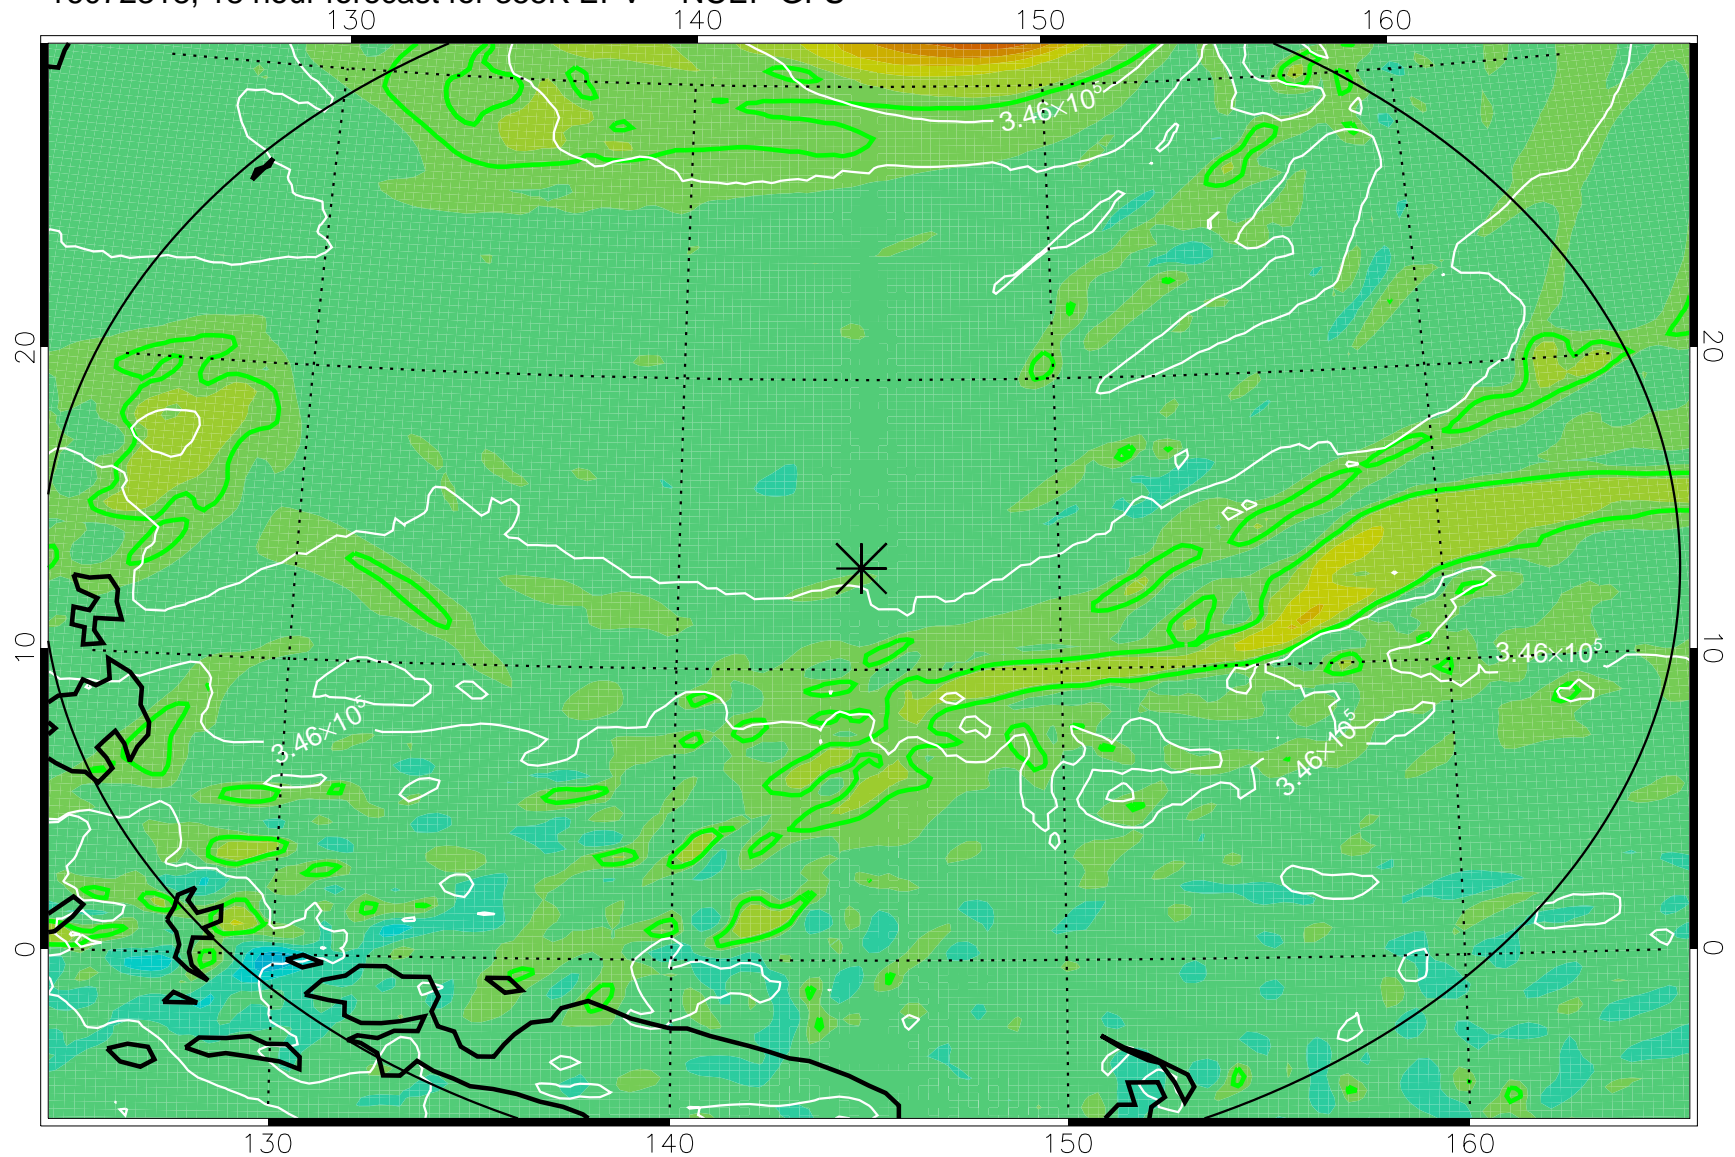

16072306, 6 hour forecast for 355K EPV -- NCEP GFS

355K Montgomery Streamfunction, white
EPV Tropopause (2 PVU) Position
Range ring of 2304 km

16072312, 12 hour forecast for 355K EPV -- NCEP GFS

355K Montgomery Streamfunction, white
EPV Tropopause (2 PVU) Position
Range ring of 2304 km

16072318, 18 hour forecast for 355K EPV -- NCEP GFS

355K Montgomery Streamfunction, white
EPV Tropopause (2 PVU) Position
Range ring of 2304 km

16072400, 24 hour forecast for 355K EPV -- NCEP GFS

355K Montgomery Streamfunction, white
EPV Tropopause (2 PVU) Position
Range ring of 2304 km

16072406, 30 hour forecast for 355K EPV -- NCEP GFS

355K Montgomery Streamfunction, white
EPV Tropopause (2 PVU) Position
Range ring of 2304 km

16072412, 36 hour forecast for 355K EPV -- NCEP GFS

355K Montgomery Streamfunction, white
EPV Tropopause (2 PVU) Position
Range ring of 2304 km

16072418, 42 hour forecast for 355K EPV -- NCEP GFS

355K Montgomery Streamfunction, white
EPV Tropopause (2 PVU) Position
Range ring of 2304 km

16072500, 48 hour forecast for 355K EPV -- NCEP GFS

355K Montgomery Streamfunction, white
EPV Tropopause (2 PVU) Position
Range ring of 2304 km