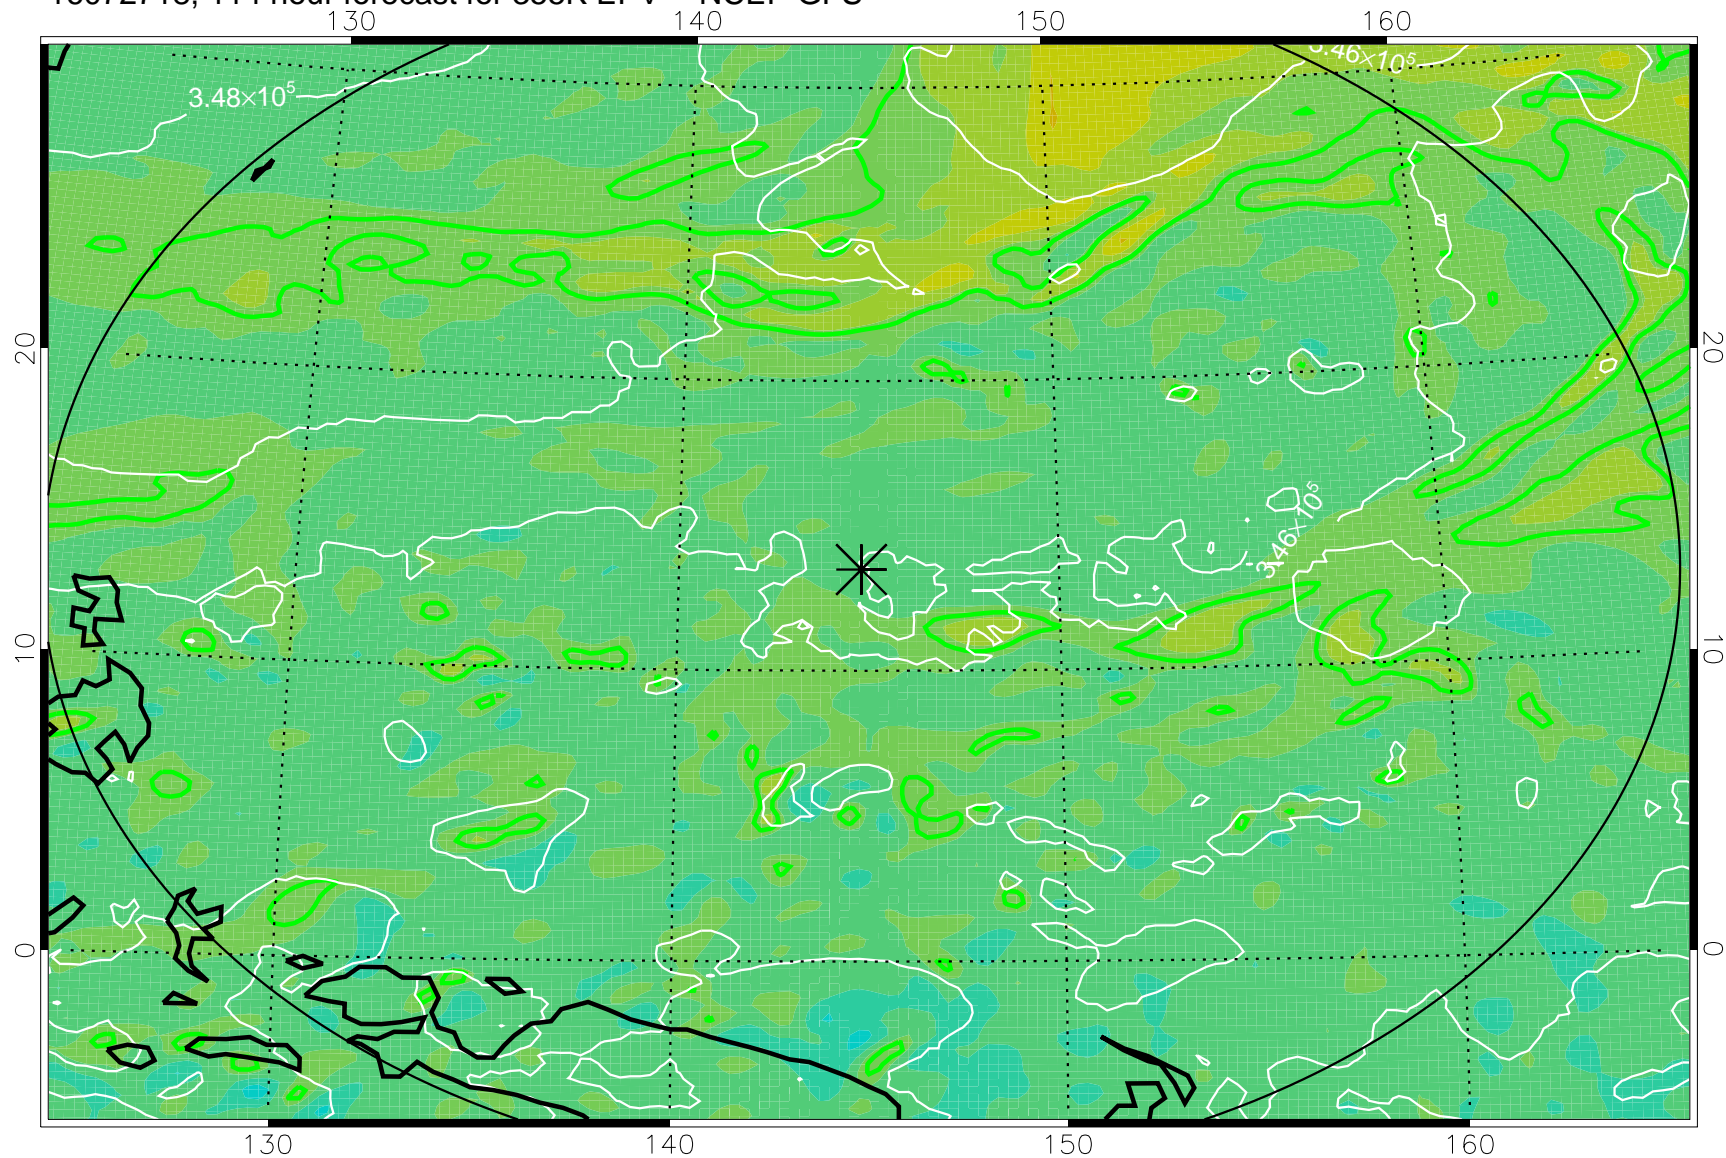

16072606, 78 hour forecast for 355K EPV -- NCEP GFS

355K Montgomery Streamfunction, white
EPV Tropopause (2 PVU) Position
Range ring of 2304 km

16072612, 84 hour forecast for 355K EPV -- NCEP GFS

355K Montgomery Streamfunction, white
EPV Tropopause (2 PVU) Position
Range ring of 2304 km

16072618, 90 hour forecast for 355K EPV -- NCEP GFS

355K Montgomery Streamfunction, white
EPV Tropopause (2 PVU) Position
Range ring of 2304 km

16072700, 96 hour forecast for 355K EPV -- NCEP GFS

355K Montgomery Streamfunction, white
EPV Tropopause (2 PVU) Position
Range ring of 2304 km

16072706, 102 hour forecast for 355K EPV -- NCEP GFS

355K Montgomery Streamfunction, white
EPV Tropopause (2 PVU) Position
Range ring of 2304 km

16072712, 108 hour forecast for 355K EPV -- NCEP GFS

355K Montgomery Streamfunction, white
EPV Tropopause (2 PVU) Position
Range ring of 2304 km

16072718, 114 hour forecast for 355K EPV -- NCEP GFS

355K Montgomery Streamfunction, white
EPV Tropopause (2 PVU) Position
Range ring of 2304 km

16072800, 120 hour forecast for 355K EPV -- NCEP GFS

355K Montgomery Streamfunction, white
EPV Tropopause (2 PVU) Position
Range ring of 2304 km