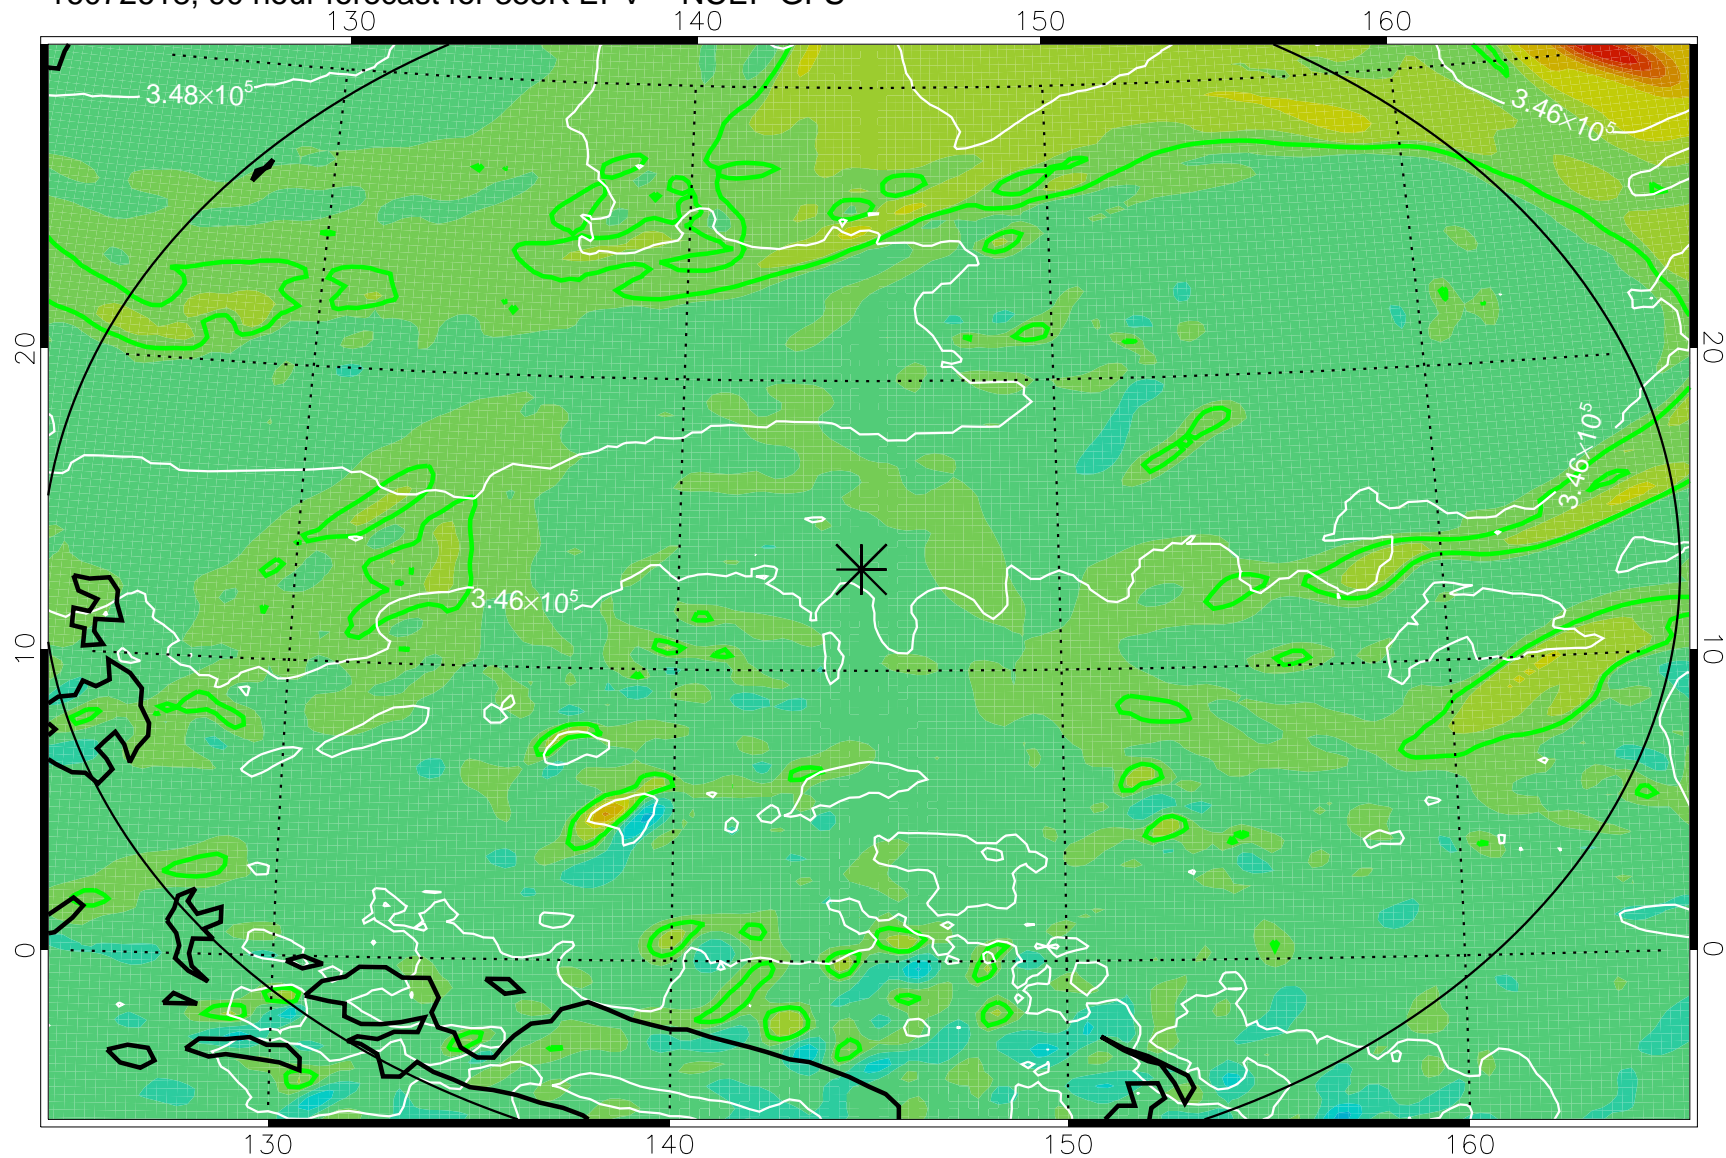

16072606, 78 hour forecast for 355K EPV -- NCEP GFS

355K Montgomery Streamfunction, white
EPV Tropopause (2 PVU) Position
Range ring of 2304 km

16072612, 84 hour forecast for 355K EPV -- NCEP GFS

355K Montgomery Streamfunction, white
EPV Tropopause (2 PVU) Position
Range ring of 2304 km

16072618, 90 hour forecast for 355K EPV -- NCEP GFS

355K Montgomery Streamfunction, white
EPV Tropopause (2 PVU) Position
Range ring of 2304 km

16072700, 96 hour forecast for 355K EPV -- NCEP GFS

355K Montgomery Streamfunction, white
EPV Tropopause (2 PVU) Position
Range ring of 2304 km

16072706, 102 hour forecast for 355K EPV -- NCEP GFS

355K Montgomery Streamfunction, white
EPV Tropopause (2 PVU) Position
Range ring of 2304 km

16072712, 108 hour forecast for 355K EPV -- NCEP GFS

355K Montgomery Streamfunction, white
EPV Tropopause (2 PVU) Position
Range ring of 2304 km

16072718, 114 hour forecast for 355K EPV -- NCEP GFS

355K Montgomery Streamfunction, white
EPV Tropopause (2 PVU) Position
Range ring of 2304 km

16072800, 120 hour forecast for 355K EPV -- NCEP GFS

355K Montgomery Streamfunction, white
EPV Tropopause (2 PVU) Position
Range ring of 2304 km