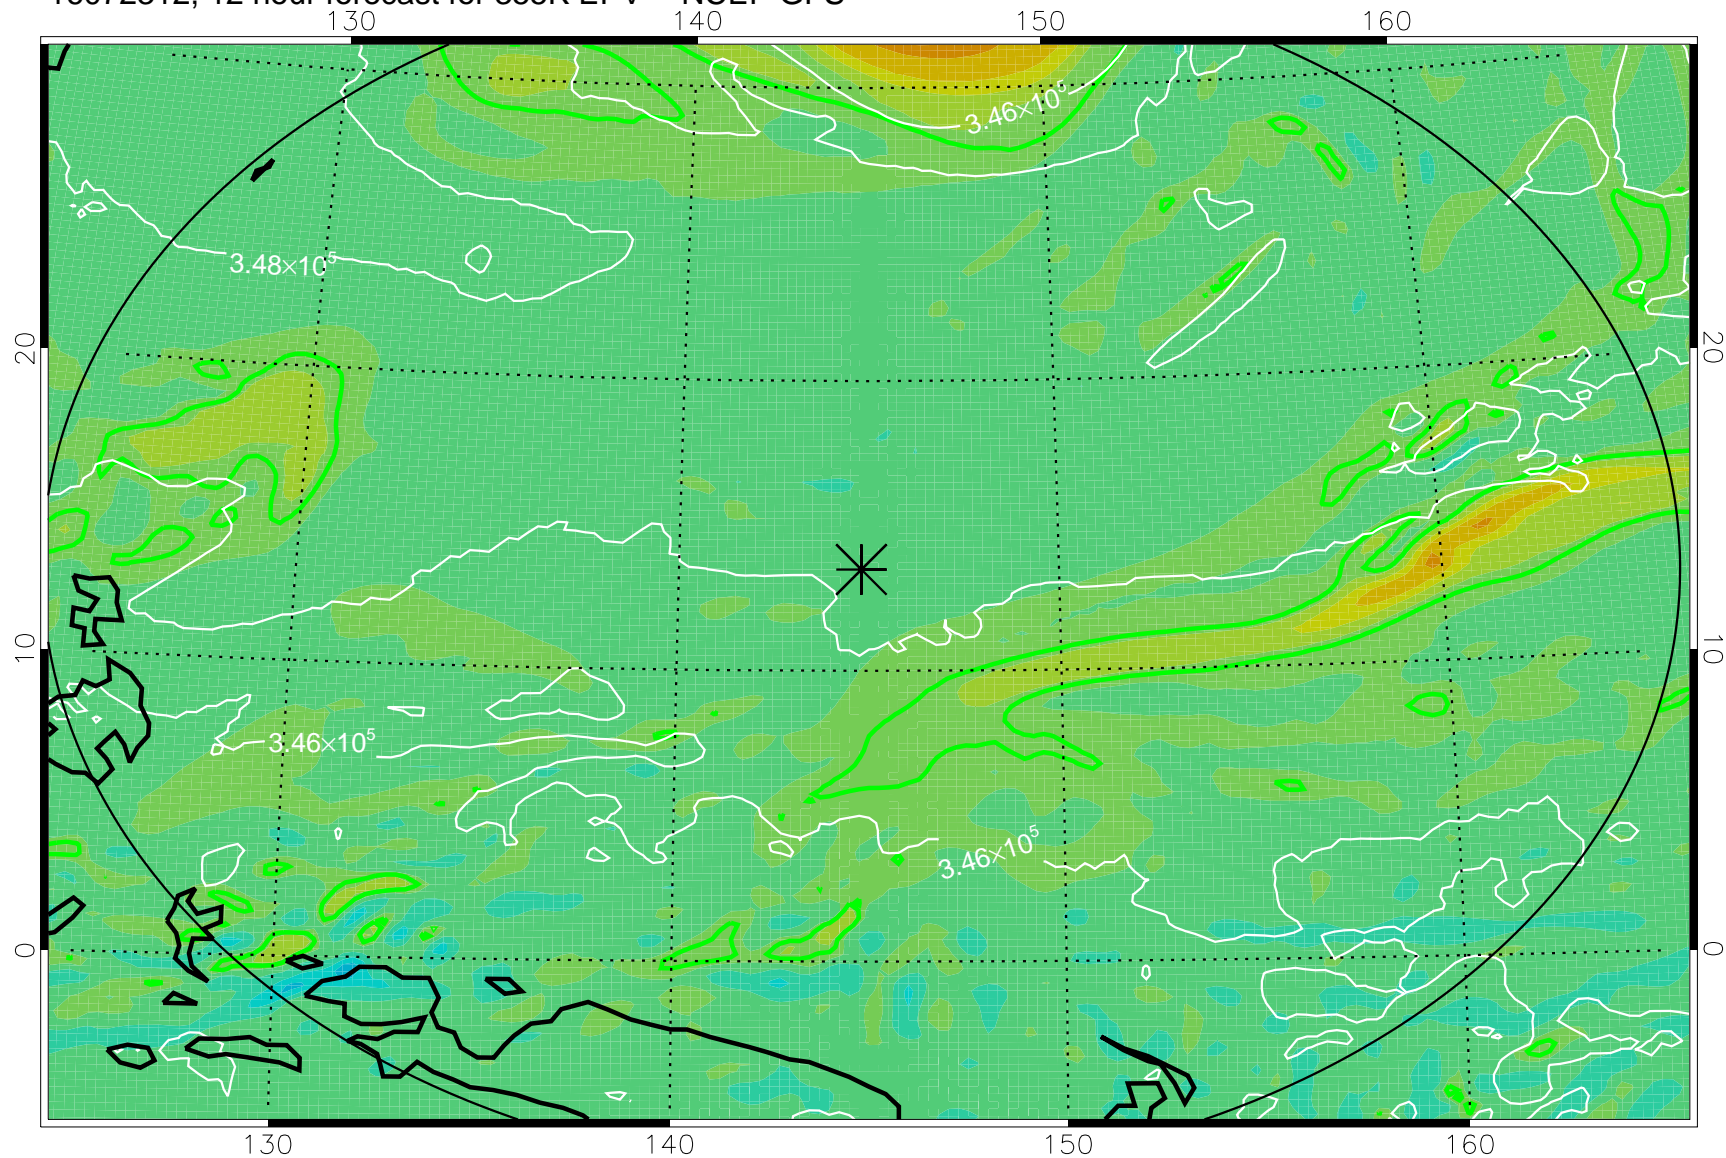

16072306, 6 hour forecast for 355K EPV -- NCEP GFS

355K Montgomery Streamfunction, white
EPV Tropopause (2 PVU) Position
Range ring of 2304 km

16072312, 12 hour forecast for 355K EPV -- NCEP GFS

355K Montgomery Streamfunction, white
EPV Tropopause (2 PVU) Position
Range ring of 2304 km

16072318, 18 hour forecast for 355K EPV -- NCEP GFS

355K Montgomery Streamfunction, white
EPV Tropopause (2 PVU) Position
Range ring of 2304 km

16072400, 24 hour forecast for 355K EPV -- NCEP GFS

355K Montgomery Streamfunction, white
EPV Tropopause (2 PVU) Position
Range ring of 2304 km

16072406, 30 hour forecast for 355K EPV -- NCEP GFS

355K Montgomery Streamfunction, white
EPV Tropopause (2 PVU) Position
Range ring of 2304 km

16072412, 36 hour forecast for 355K EPV -- NCEP GFS

355K Montgomery Streamfunction, white
EPV Tropopause (2 PVU) Position
Range ring of 2304 km

16072418, 42 hour forecast for 355K EPV -- NCEP GFS

355K Montgomery Streamfunction, white
EPV Tropopause (2 PVU) Position
Range ring of 2304 km

16072500, 48 hour forecast for 355K EPV -- NCEP GFS

355K Montgomery Streamfunction, white
EPV Tropopause (2 PVU) Position
Range ring of 2304 km