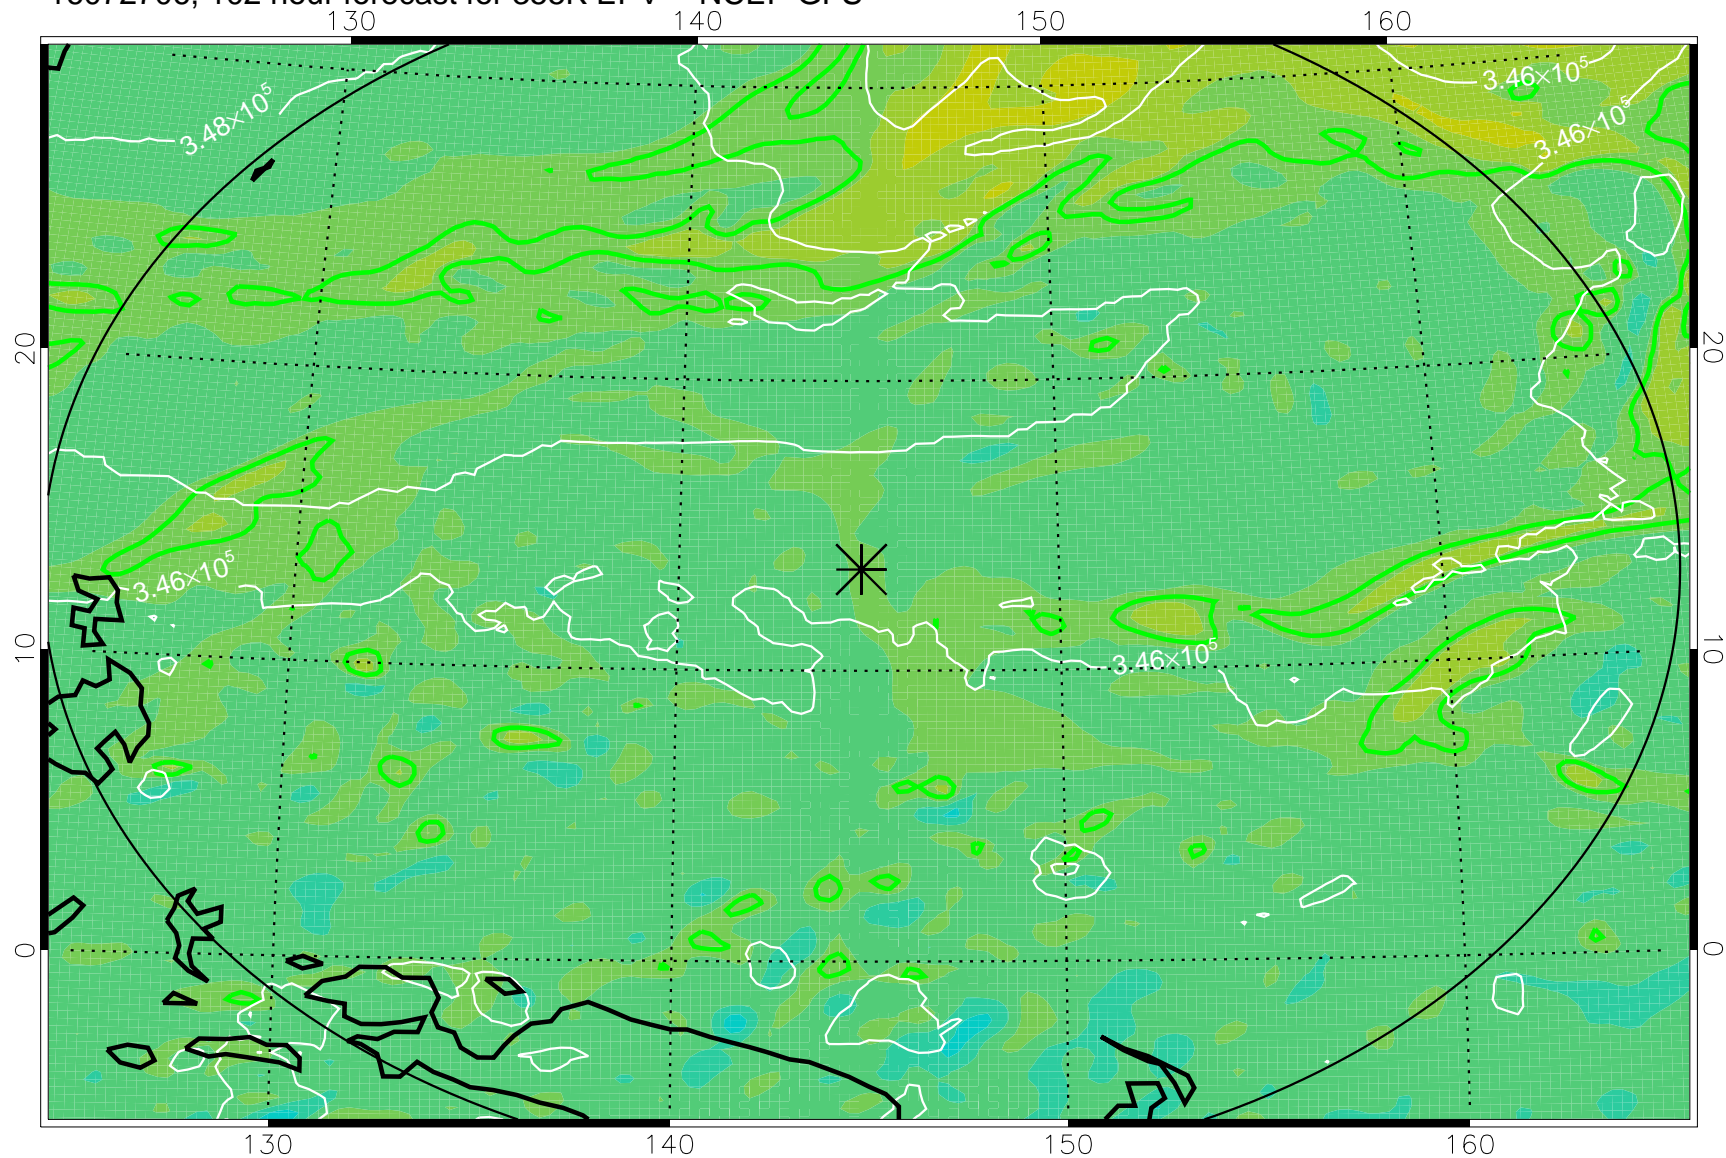

16072606, 78 hour forecast for 355K EPV -- NCEP GFS

355K Montgomery Streamfunction, white
EPV Tropopause (2 PVU) Position
Range ring of 2304 km

16072612, 84 hour forecast for 355K EPV -- NCEP GFS

355K Montgomery Streamfunction, white
EPV Tropopause (2 PVU) Position
Range ring of 2304 km

16072618, 90 hour forecast for 355K EPV -- NCEP GFS

355K Montgomery Streamfunction, white
EPV Tropopause (2 PVU) Position
Range ring of 2304 km

16072700, 96 hour forecast for 355K EPV -- NCEP GFS

355K Montgomery Streamfunction, white
EPV Tropopause (2 PVU) Position
Range ring of 2304 km

16072706, 102 hour forecast for 355K EPV -- NCEP GFS

355K Montgomery Streamfunction, white
EPV Tropopause (2 PVU) Position
Range ring of 2304 km

16072712, 108 hour forecast for 355K EPV -- NCEP GFS

355K Montgomery Streamfunction, white
EPV Tropopause (2 PVU) Position
Range ring of 2304 km

16072718, 114 hour forecast for 355K EPV -- NCEP GFS

355K Montgomery Streamfunction, white
EPV Tropopause (2 PVU) Position
Range ring of 2304 km

16072800, 120 hour forecast for 355K EPV -- NCEP GFS

355K Montgomery Streamfunction, white
EPV Tropopause (2 PVU) Position
Range ring of 2304 km