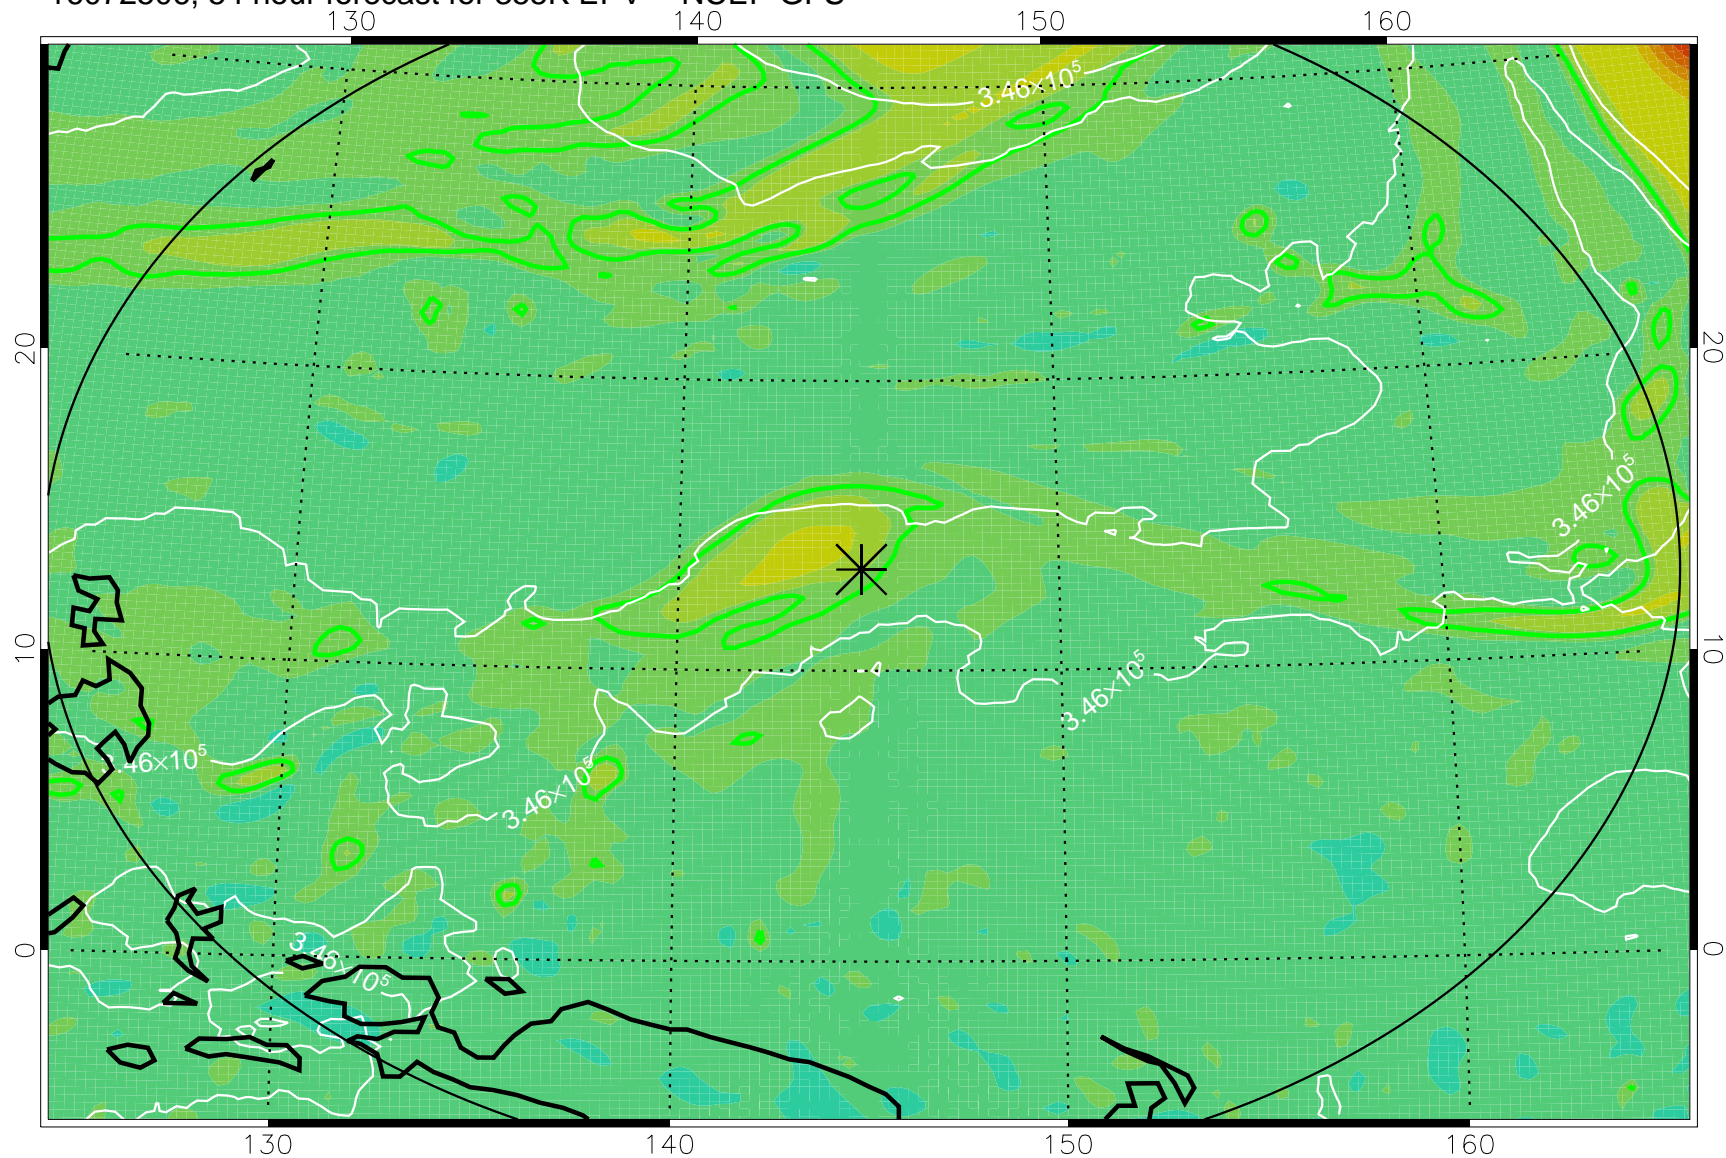

16072418, 42 hour forecast for 355K EPV -- NCEP GFS

355K Montgomery Streamfunction, white
EPV Tropopause (2 PVU) Position
Range ring of 2304 km

16072500, 48 hour forecast for 355K EPV -- NCEP GFS

355K Montgomery Streamfunction, white
EPV Tropopause (2 PVU) Position
Range ring of 2304 km

16072506, 54 hour forecast for 355K EPV -- NCEP GFS

355K Montgomery Streamfunction, white
EPV Tropopause (2 PVU) Position
Range ring of 2304 km

16072512, 60 hour forecast for 355K EPV -- NCEP GFS

355K Montgomery Streamfunction, white
EPV Tropopause (2 PVU) Position
Range ring of 2304 km

16072518, 66 hour forecast for 355K EPV -- NCEP GFS

355K Montgomery Streamfunction, white
EPV Tropopause (2 PVU) Position
Range ring of 2304 km

16072600, 72 hour forecast for 355K EPV -- NCEP GFS

355K Montgomery Streamfunction, white
EPV Tropopause (2 PVU) Position
Range ring of 2304 km

16072606, 78 hour forecast for 355K EPV -- NCEP GFS

355K Montgomery Streamfunction, white
EPV Tropopause (2 PVU) Position
Range ring of 2304 km

16072612, 84 hour forecast for 355K EPV -- NCEP GFS

355K Montgomery Streamfunction, white
EPV Tropopause (2 PVU) Position
Range ring of 2304 km