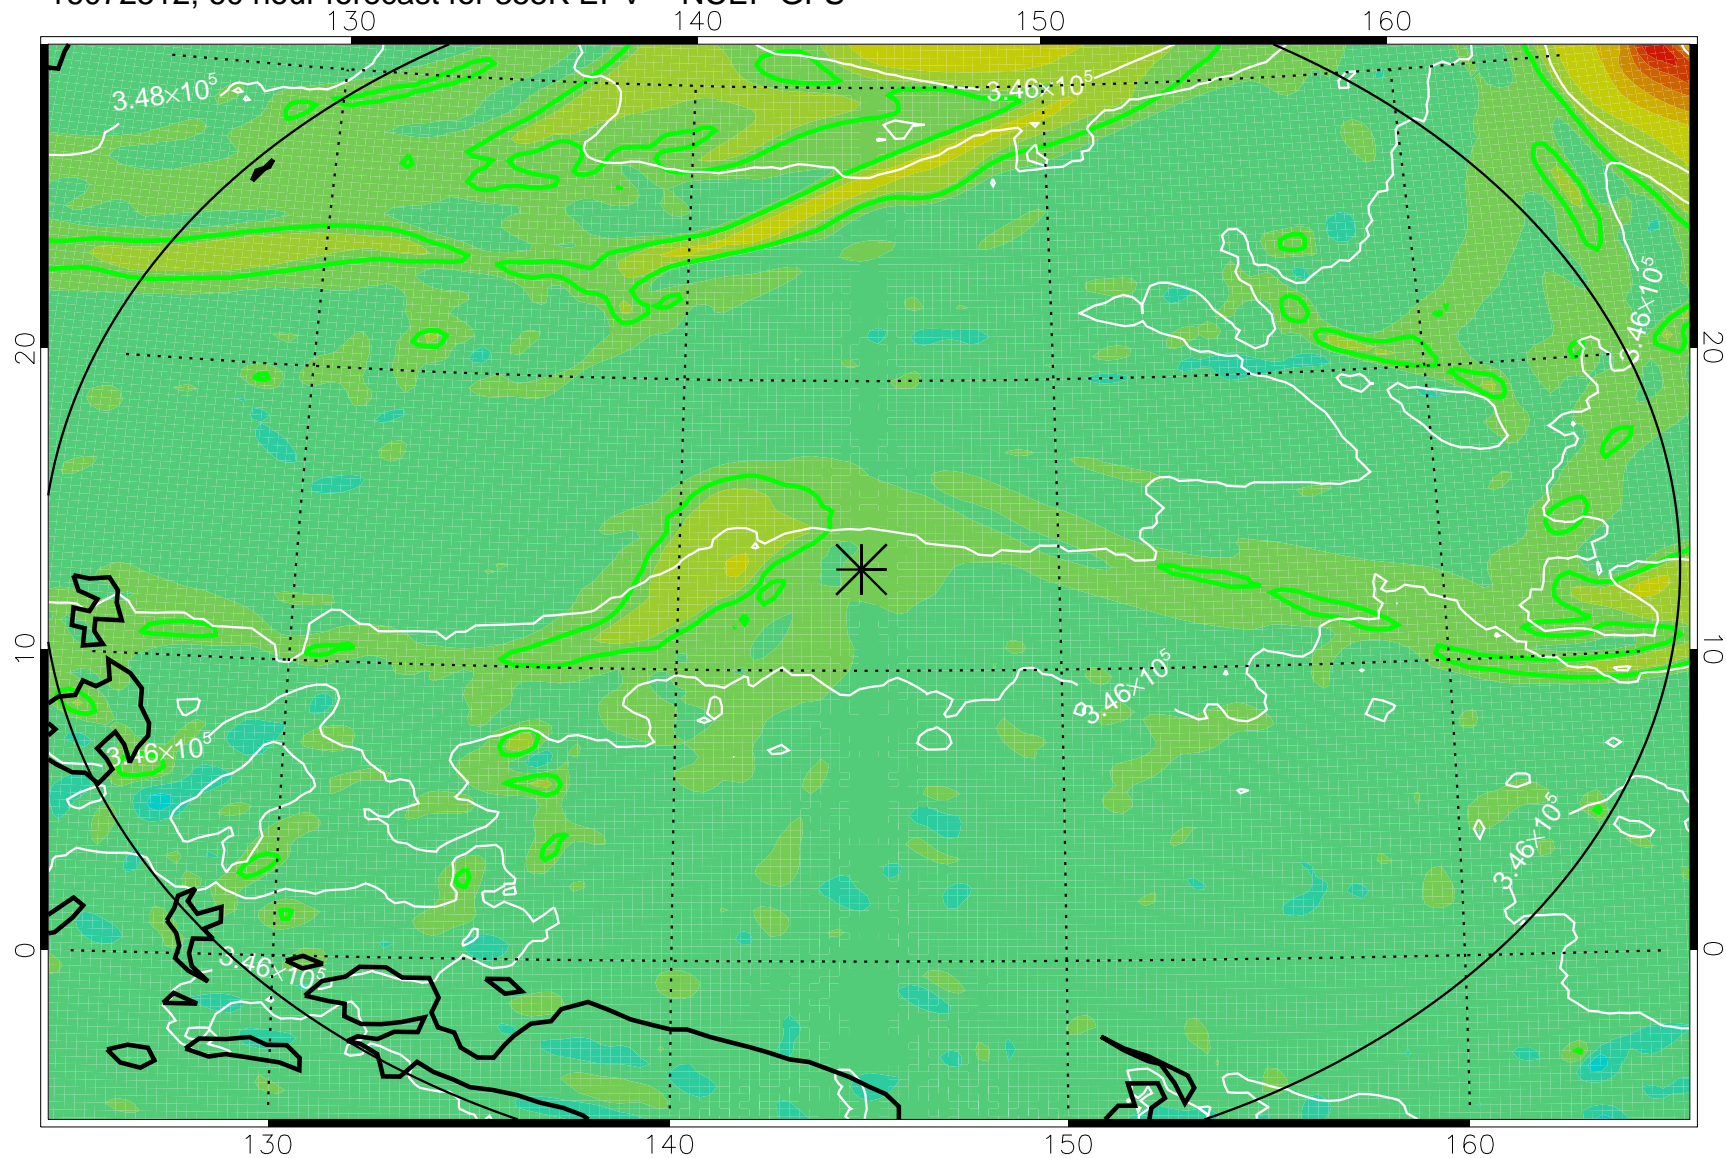

16072418, 42 hour forecast for 355K EPV -- NCEP GFS

355K Montgomery Streamfunction, white
EPV Tropopause (2 PVU) Position
Range ring of 2304 km

16072500, 48 hour forecast for 355K EPV -- NCEP GFS

355K Montgomery Streamfunction, white
EPV Tropopause (2 PVU) Position
Range ring of 2304 km

16072506, 54 hour forecast for 355K EPV -- NCEP GFS

355K Montgomery Streamfunction, white
EPV Tropopause (2 PVU) Position
Range ring of 2304 km

16072512, 60 hour forecast for 355K EPV -- NCEP GFS

355K Montgomery Streamfunction, white
EPV Tropopause (2 PVU) Position
Range ring of 2304 km

16072518, 66 hour forecast for 355K EPV -- NCEP GFS

355K Montgomery Streamfunction, white
EPV Tropopause (2 PVU) Position
Range ring of 2304 km

16072600, 72 hour forecast for 355K EPV -- NCEP GFS

355K Montgomery Streamfunction, white
EPV Tropopause (2 PVU) Position
Range ring of 2304 km

16072606, 78 hour forecast for 355K EPV -- NCEP GFS

355K Montgomery Streamfunction, white
EPV Tropopause (2 PVU) Position
Range ring of 2304 km

16072612, 84 hour forecast for 355K EPV -- NCEP GFS

355K Montgomery Streamfunction, white
EPV Tropopause (2 PVU) Position
Range ring of 2304 km