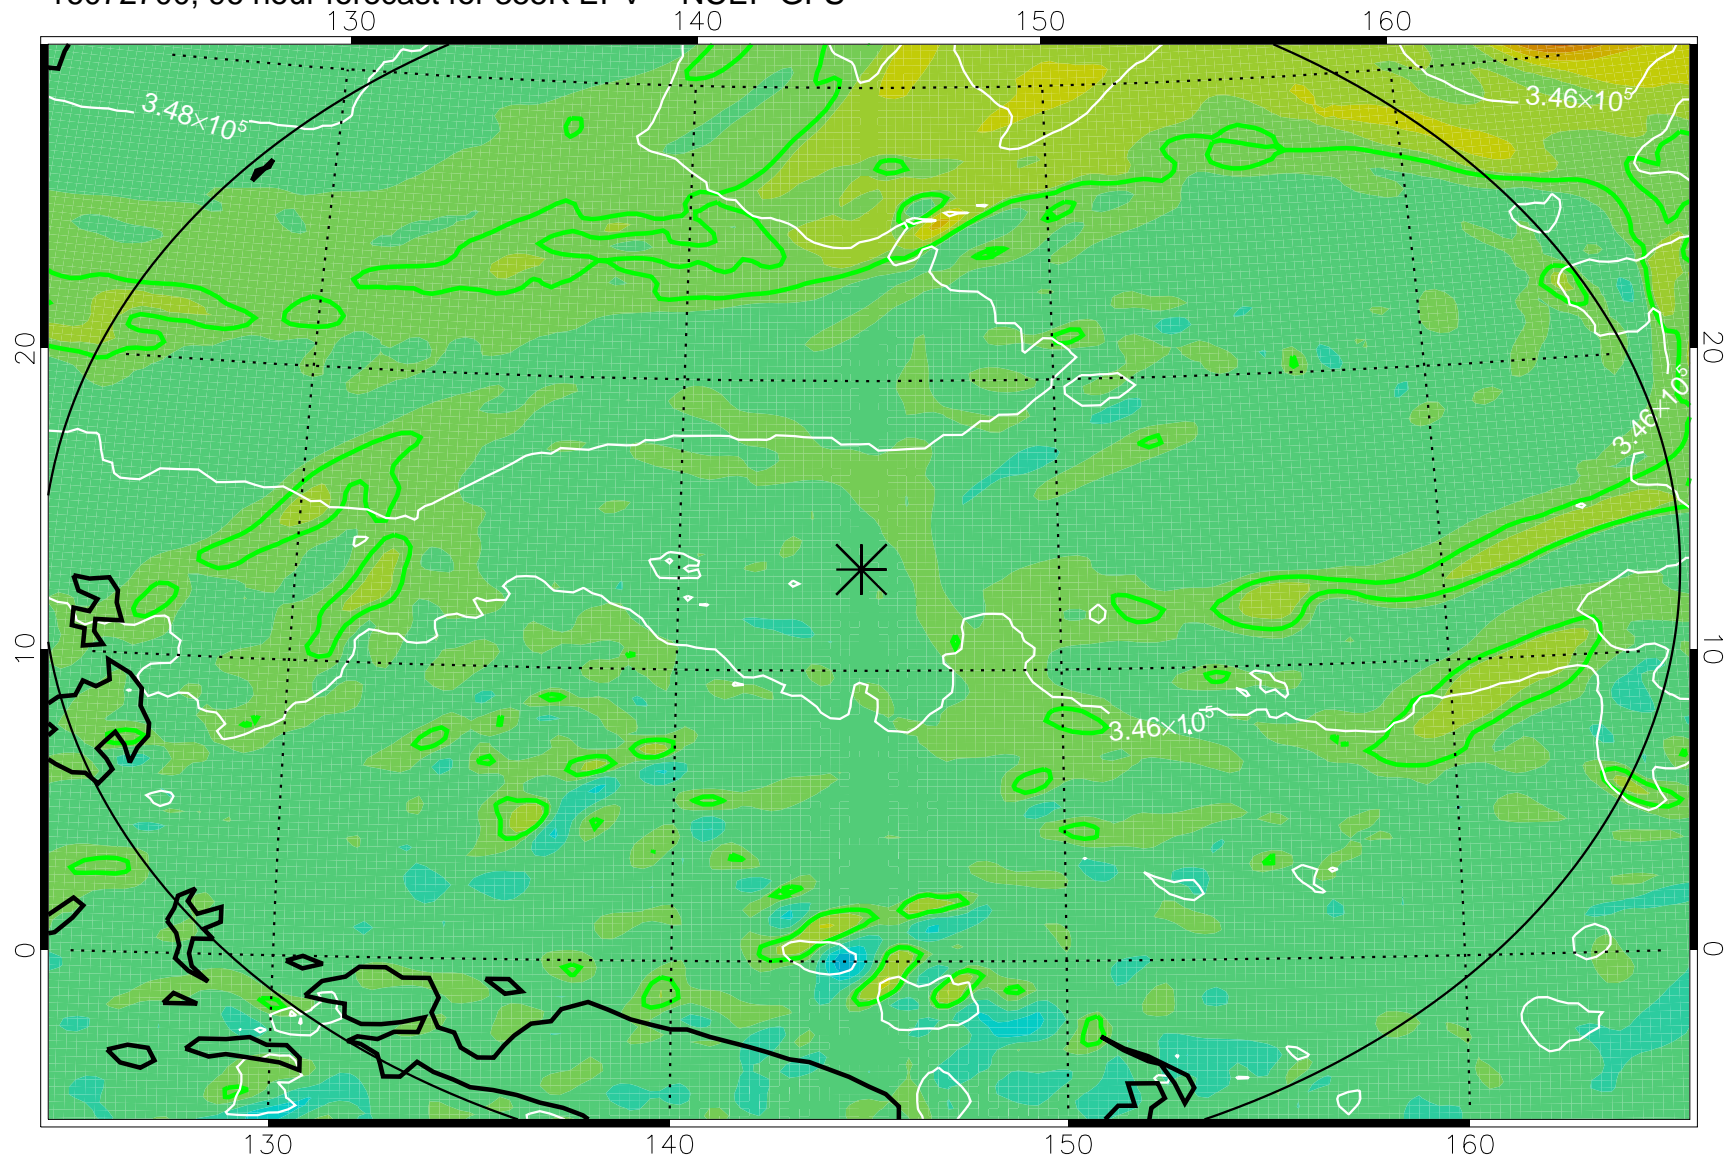

16072606, 78 hour forecast for 355K EPV -- NCEP GFS

355K Montgomery Streamfunction, white
EPV Tropopause (2 PVU) Position
Range ring of 2304 km

16072612, 84 hour forecast for 355K EPV -- NCEP GFS

355K Montgomery Streamfunction, white
EPV Tropopause (2 PVU) Position
Range ring of 2304 km

16072618, 90 hour forecast for 355K EPV -- NCEP GFS

355K Montgomery Streamfunction, white
EPV Tropopause (2 PVU) Position
Range ring of 2304 km

16072700, 96 hour forecast for 355K EPV -- NCEP GFS

355K Montgomery Streamfunction, white
EPV Tropopause (2 PVU) Position
Range ring of 2304 km

16072706, 102 hour forecast for 355K EPV -- NCEP GFS

355K Montgomery Streamfunction, white
EPV Tropopause (2 PVU) Position
Range ring of 2304 km

16072712, 108 hour forecast for 355K EPV -- NCEP GFS

355K Montgomery Streamfunction, white
EPV Tropopause (2 PVU) Position
Range ring of 2304 km

16072718, 114 hour forecast for 355K EPV -- NCEP GFS

355K Montgomery Streamfunction, white
EPV Tropopause (2 PVU) Position
Range ring of 2304 km

16072800, 120 hour forecast for 355K EPV -- NCEP GFS

355K Montgomery Streamfunction, white
EPV Tropopause (2 PVU) Position
Range ring of 2304 km