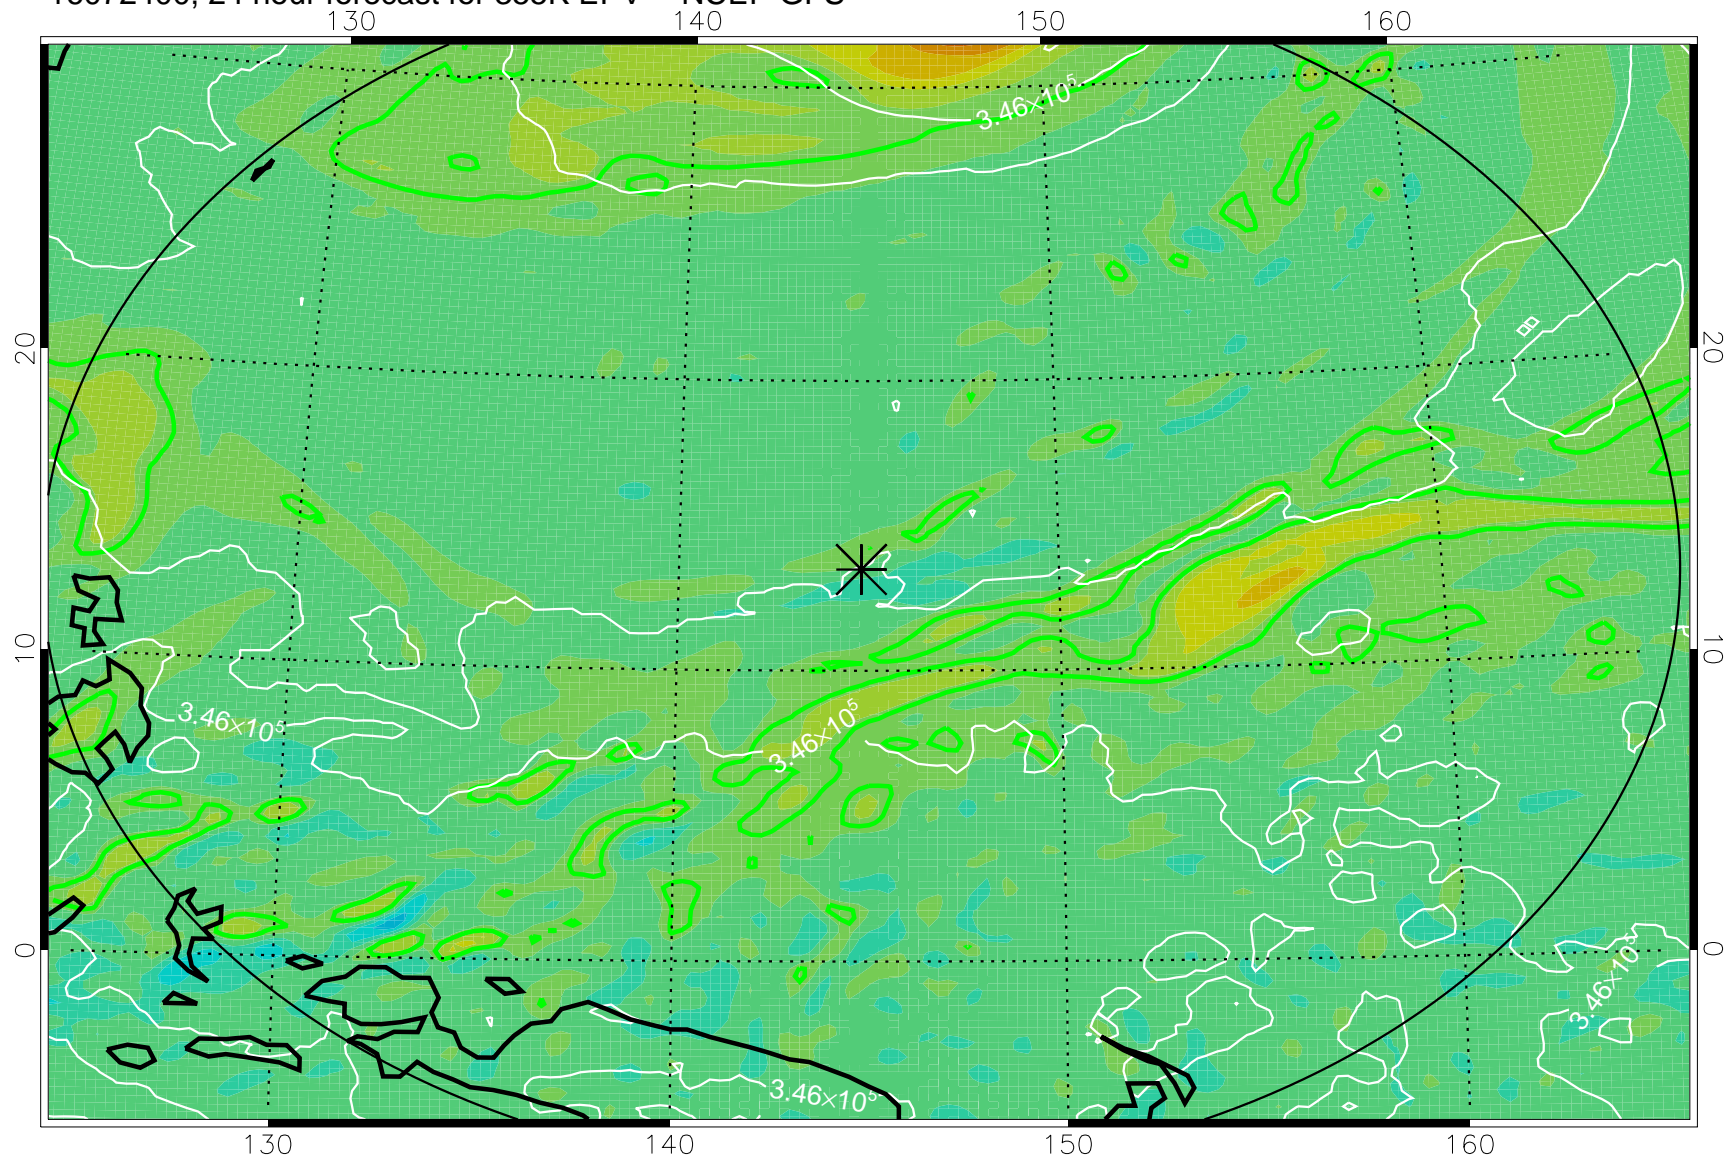

16072306, 6 hour forecast for 355K EPV -- NCEP GFS

355K Montgomery Streamfunction, white
EPV Tropopause (2 PVU) Position
Range ring of 2304 km

16072312, 12 hour forecast for 355K EPV -- NCEP GFS

355K Montgomery Streamfunction, white
EPV Tropopause (2 PVU) Position
Range ring of 2304 km

16072318, 18 hour forecast for 355K EPV -- NCEP GFS

355K Montgomery Streamfunction, white
EPV Tropopause (2 PVU) Position
Range ring of 2304 km

16072400, 24 hour forecast for 355K EPV -- NCEP GFS

355K Montgomery Streamfunction, white
EPV Tropopause (2 PVU) Position
Range ring of 2304 km

16072406, 30 hour forecast for 355K EPV -- NCEP GFS

355K Montgomery Streamfunction, white
EPV Tropopause (2 PVU) Position
Range ring of 2304 km

16072412, 36 hour forecast for 355K EPV -- NCEP GFS

355K Montgomery Streamfunction, white
EPV Tropopause (2 PVU) Position
Range ring of 2304 km

16072418, 42 hour forecast for 355K EPV -- NCEP GFS

355K Montgomery Streamfunction, white
EPV Tropopause (2 PVU) Position
Range ring of 2304 km

16072500, 48 hour forecast for 355K EPV -- NCEP GFS

355K Montgomery Streamfunction, white
EPV Tropopause (2 PVU) Position
Range ring of 2304 km