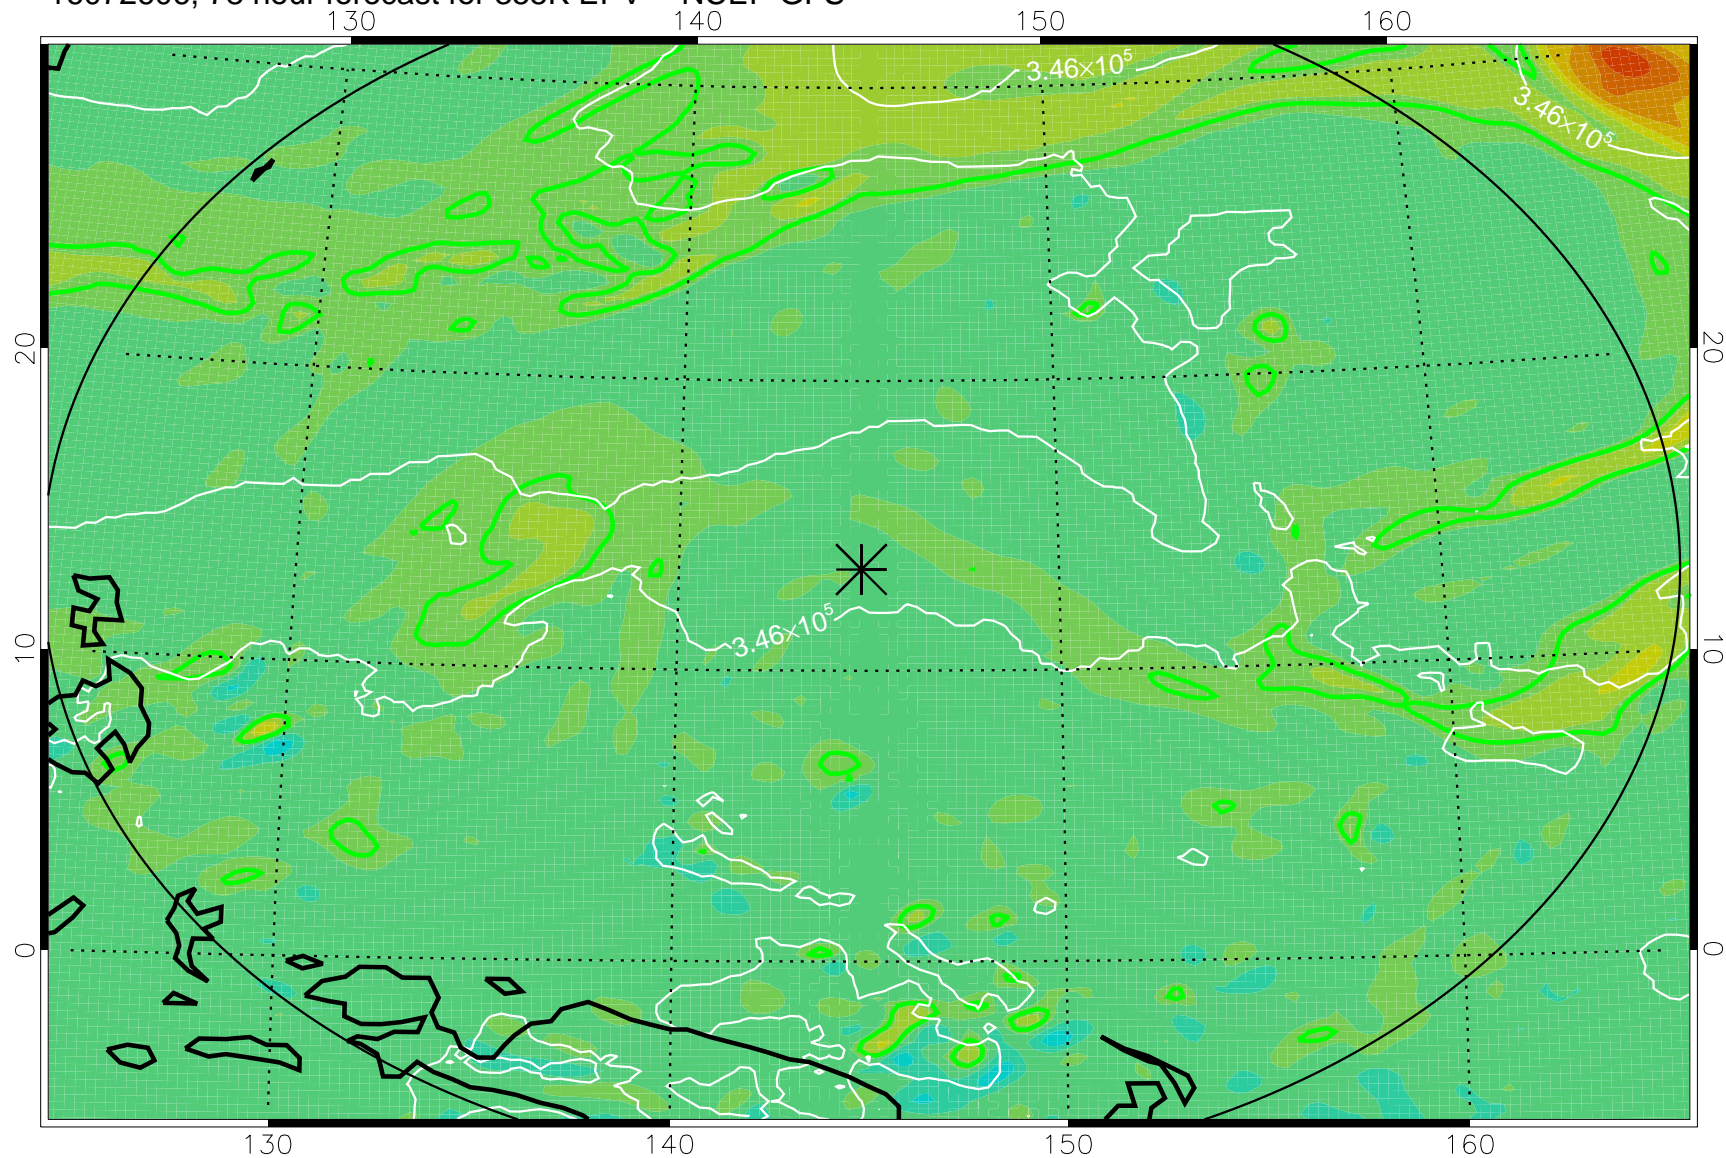

16072518, 66 hour forecast for 355K EPV -- NCEP GFS

355K Montgomery Streamfunction, white
EPV Tropopause (2 PVU) Position
Range ring of 2304 km

16072600, 72 hour forecast for 355K EPV -- NCEP GFS

355K Montgomery Streamfunction, white
EPV Tropopause (2 PVU) Position
Range ring of 2304 km

16072606, 78 hour forecast for 355K EPV -- NCEP GFS

355K Montgomery Streamfunction, white
EPV Tropopause (2 PVU) Position
Range ring of 2304 km

16072612, 84 hour forecast for 355K EPV -- NCEP GFS

355K Montgomery Streamfunction, white
EPV Tropopause (2 PVU) Position
Range ring of 2304 km

16072618, 90 hour forecast for 355K EPV -- NCEP GFS

355K Montgomery Streamfunction, white
EPV Tropopause (2 PVU) Position
Range ring of 2304 km

16072700, 96 hour forecast for 355K EPV -- NCEP GFS

355K Montgomery Streamfunction, white
EPV Tropopause (2 PVU) Position
Range ring of 2304 km

16072706, 102 hour forecast for 355K EPV -- NCEP GFS

355K Montgomery Streamfunction, white
EPV Tropopause (2 PVU) Position
Range ring of 2304 km

16072712, 108 hour forecast for 355K EPV -- NCEP GFS

355K Montgomery Streamfunction, white
EPV Tropopause (2 PVU) Position
Range ring of 2304 km