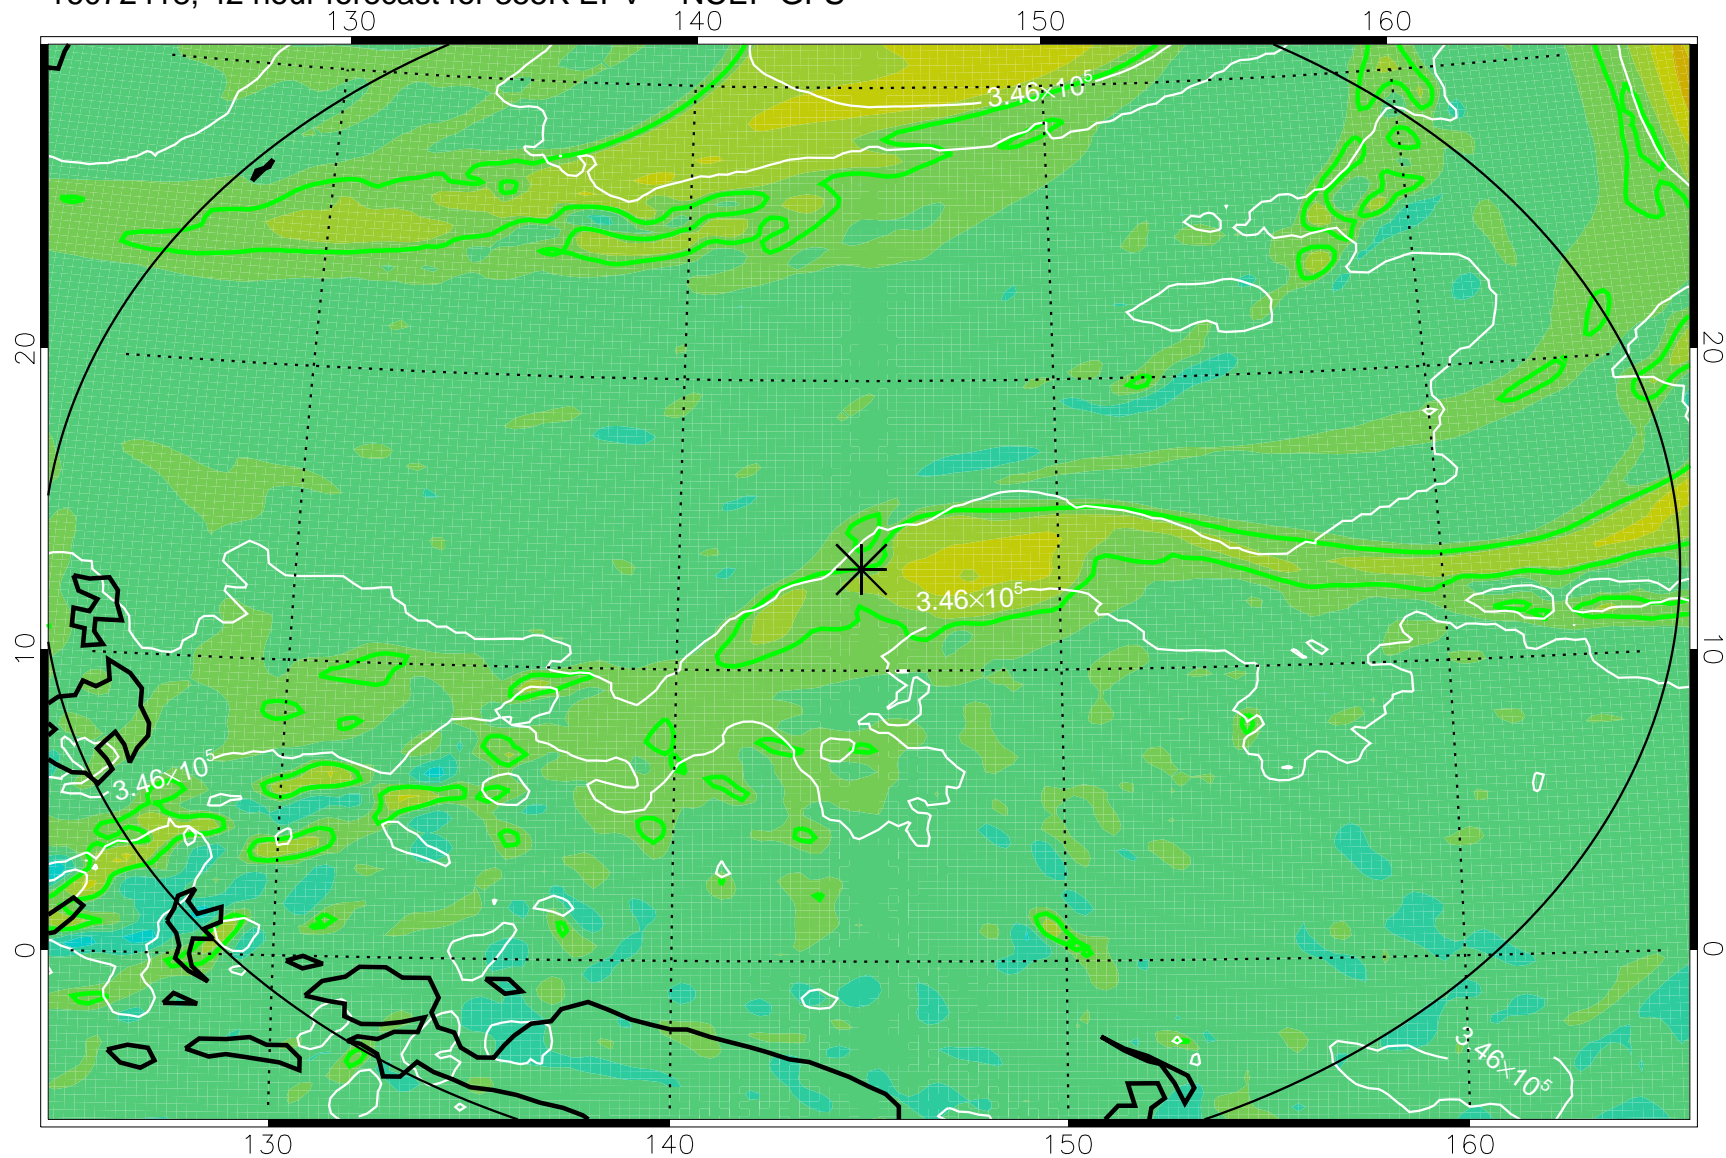

16072406, 30 hour forecast for 355K EPV -- NCEP GFS

355K Montgomery Streamfunction, white
EPV Tropopause (2 PVU) Position
Range ring of 2304 km

16072412, 36 hour forecast for 355K EPV -- NCEP GFS

355K Montgomery Streamfunction, white
EPV Tropopause (2 PVU) Position
Range ring of 2304 km

16072418, 42 hour forecast for 355K EPV -- NCEP GFS

355K Montgomery Streamfunction, white
EPV Tropopause (2 PVU) Position
Range ring of 2304 km

16072500, 48 hour forecast for 355K EPV -- NCEP GFS

355K Montgomery Streamfunction, white
EPV Tropopause (2 PVU) Position
Range ring of 2304 km

16072506, 54 hour forecast for 355K EPV -- NCEP GFS

355K Montgomery Streamfunction, white
EPV Tropopause (2 PVU) Position
Range ring of 2304 km

16072512, 60 hour forecast for 355K EPV -- NCEP GFS

355K Montgomery Streamfunction, white
EPV Tropopause (2 PVU) Position
Range ring of 2304 km

16072518, 66 hour forecast for 355K EPV -- NCEP GFS

355K Montgomery Streamfunction, white
EPV Tropopause (2 PVU) Position
Range ring of 2304 km

16072600, 72 hour forecast for 355K EPV -- NCEP GFS

355K Montgomery Streamfunction, white
EPV Tropopause (2 PVU) Position
Range ring of 2304 km