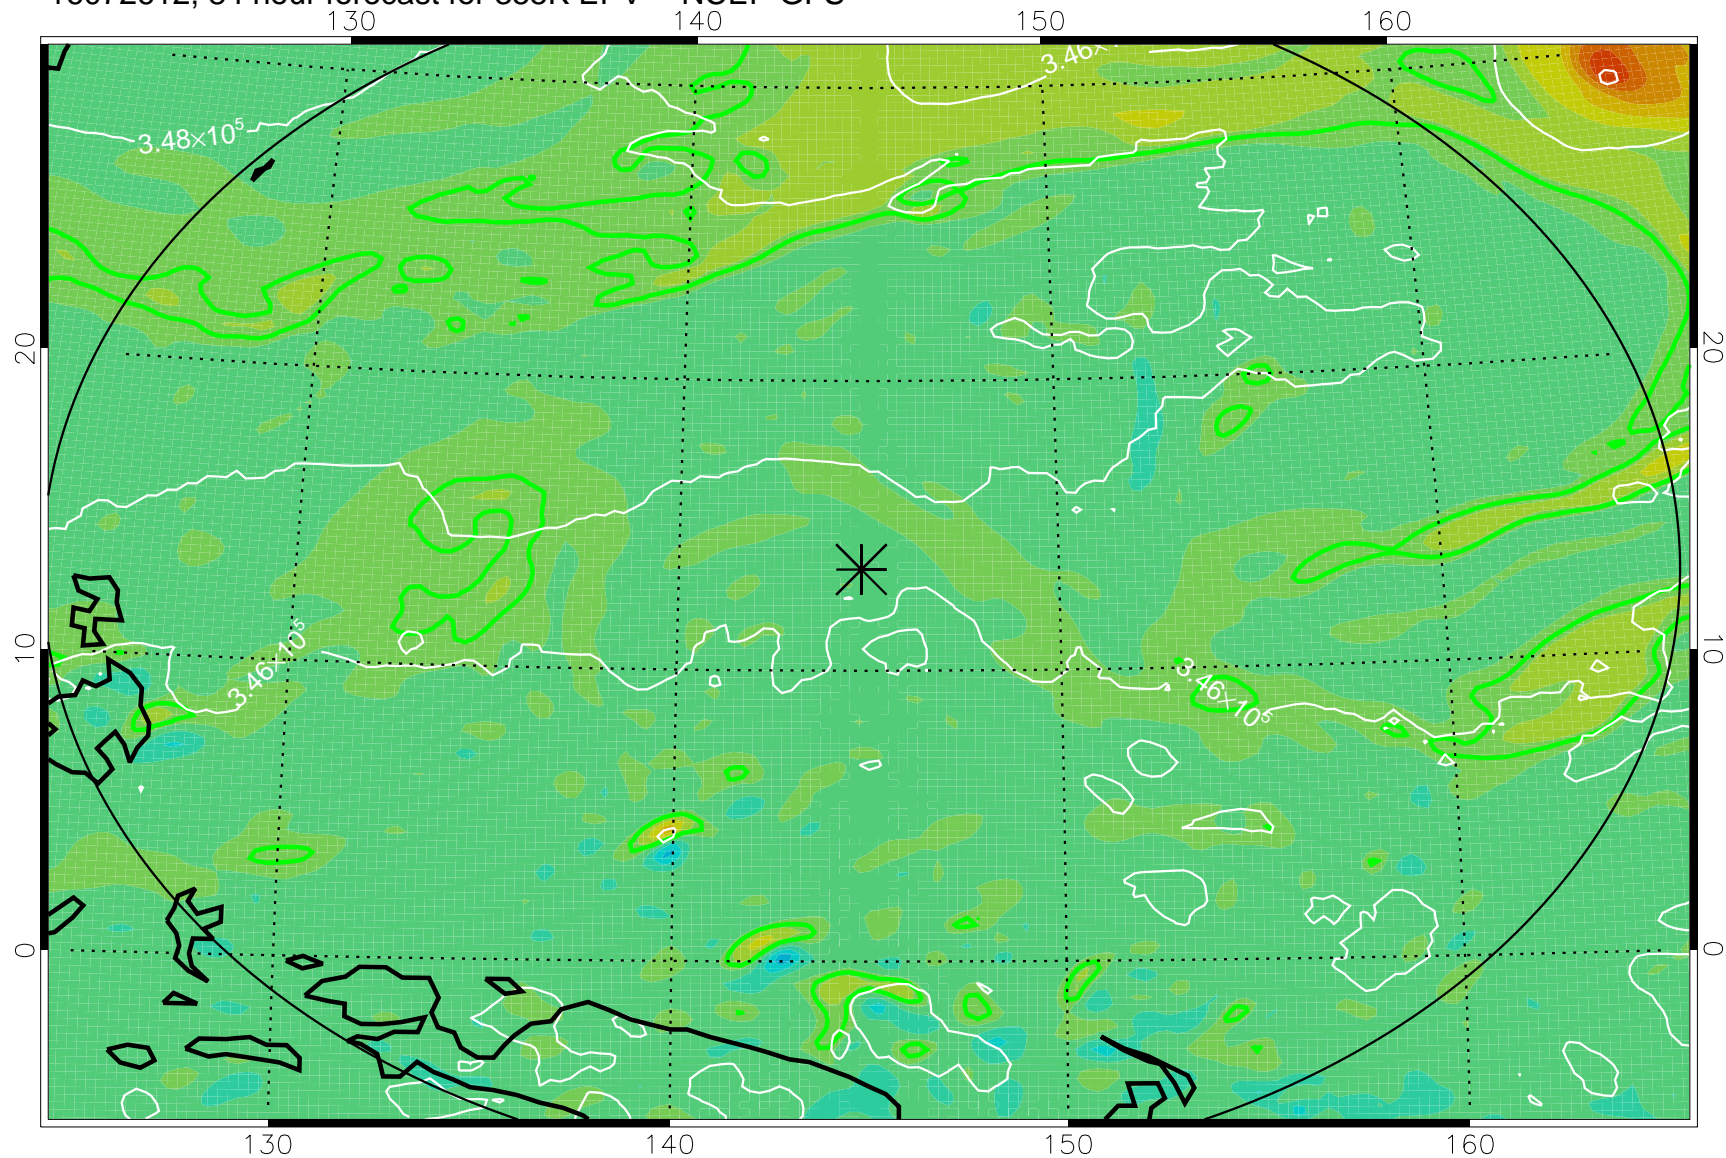

16072518, 66 hour forecast for 355K EPV -- NCEP GFS

355K Montgomery Streamfunction, white
EPV Tropopause (2 PVU) Position
Range ring of 2304 km

16072600, 72 hour forecast for 355K EPV -- NCEP GFS

355K Montgomery Streamfunction, white
EPV Tropopause (2 PVU) Position
Range ring of 2304 km

16072606, 78 hour forecast for 355K EPV -- NCEP GFS

355K Montgomery Streamfunction, white
EPV Tropopause (2 PVU) Position
Range ring of 2304 km

16072612, 84 hour forecast for 355K EPV -- NCEP GFS

355K Montgomery Streamfunction, white
EPV Tropopause (2 PVU) Position
Range ring of 2304 km

16072618, 90 hour forecast for 355K EPV -- NCEP GFS

355K Montgomery Streamfunction, white
EPV Tropopause (2 PVU) Position
Range ring of 2304 km

16072700, 96 hour forecast for 355K EPV -- NCEP GFS

355K Montgomery Streamfunction, white
EPV Tropopause (2 PVU) Position
Range ring of 2304 km

16072706, 102 hour forecast for 355K EPV -- NCEP GFS

355K Montgomery Streamfunction, white
EPV Tropopause (2 PVU) Position
Range ring of 2304 km

16072712, 108 hour forecast for 355K EPV -- NCEP GFS

355K Montgomery Streamfunction, white
EPV Tropopause (2 PVU) Position
Range ring of 2304 km