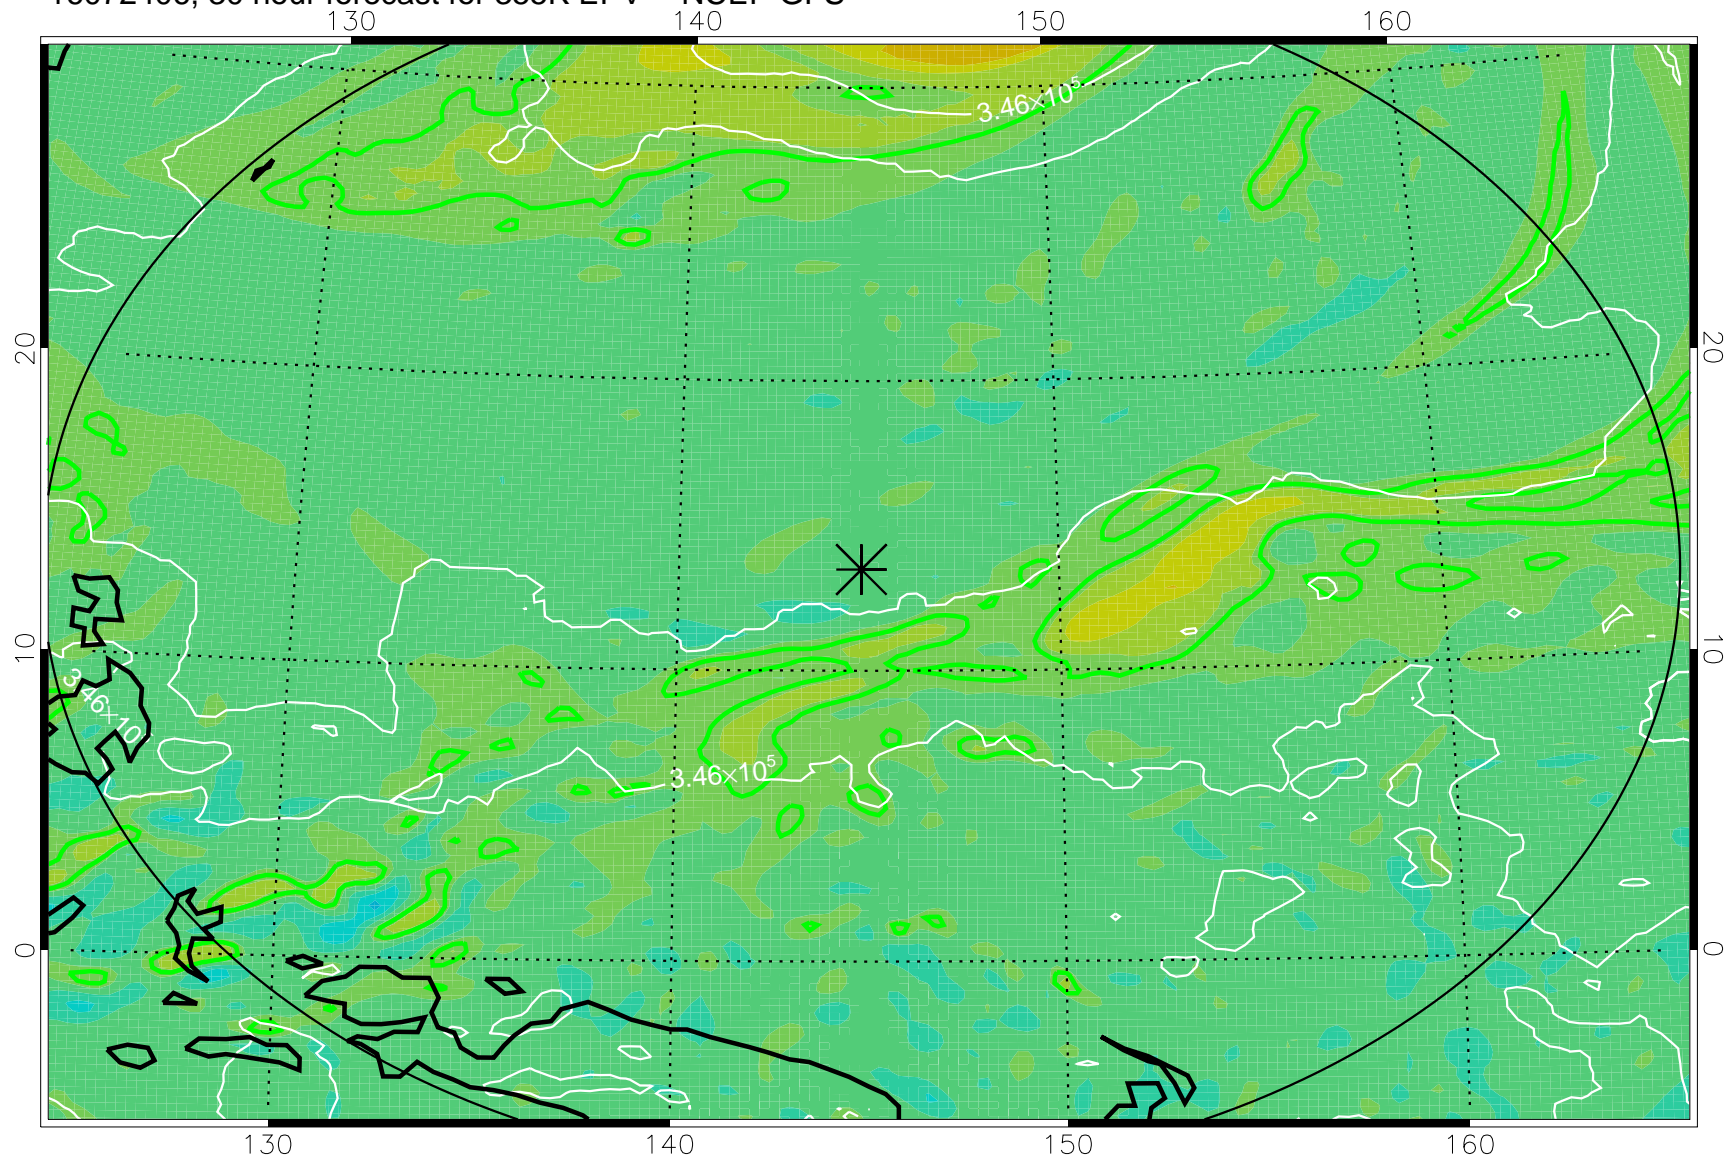

16072318, 18 hour forecast for 355K EPV -- NCEP GFS

355K Montgomery Streamfunction, white
EPV Tropopause (2 PVU) Position
Range ring of 2304 km

16072400, 24 hour forecast for 355K EPV -- NCEP GFS

355K Montgomery Streamfunction, white
EPV Tropopause (2 PVU) Position
Range ring of 2304 km

16072406, 30 hour forecast for 355K EPV -- NCEP GFS

355K Montgomery Streamfunction, white
EPV Tropopause (2 PVU) Position
Range ring of 2304 km

16072412, 36 hour forecast for 355K EPV -- NCEP GFS

355K Montgomery Streamfunction, white
EPV Tropopause (2 PVU) Position
Range ring of 2304 km

16072418, 42 hour forecast for 355K EPV -- NCEP GFS

355K Montgomery Streamfunction, white
EPV Tropopause (2 PVU) Position
Range ring of 2304 km

16072500, 48 hour forecast for 355K EPV -- NCEP GFS

355K Montgomery Streamfunction, white
EPV Tropopause (2 PVU) Position
Range ring of 2304 km

16072518, 66 hour forecast for 355K EPV -- NCEP GFS

355K Montgomery Streamfunction, white
EPV Tropopause (2 PVU) Position
Range ring of 2304 km

16072600, 72 hour forecast for 355K EPV -- NCEP GFS

355K Montgomery Streamfunction, white
EPV Tropopause (2 PVU) Position
Range ring of 2304 km