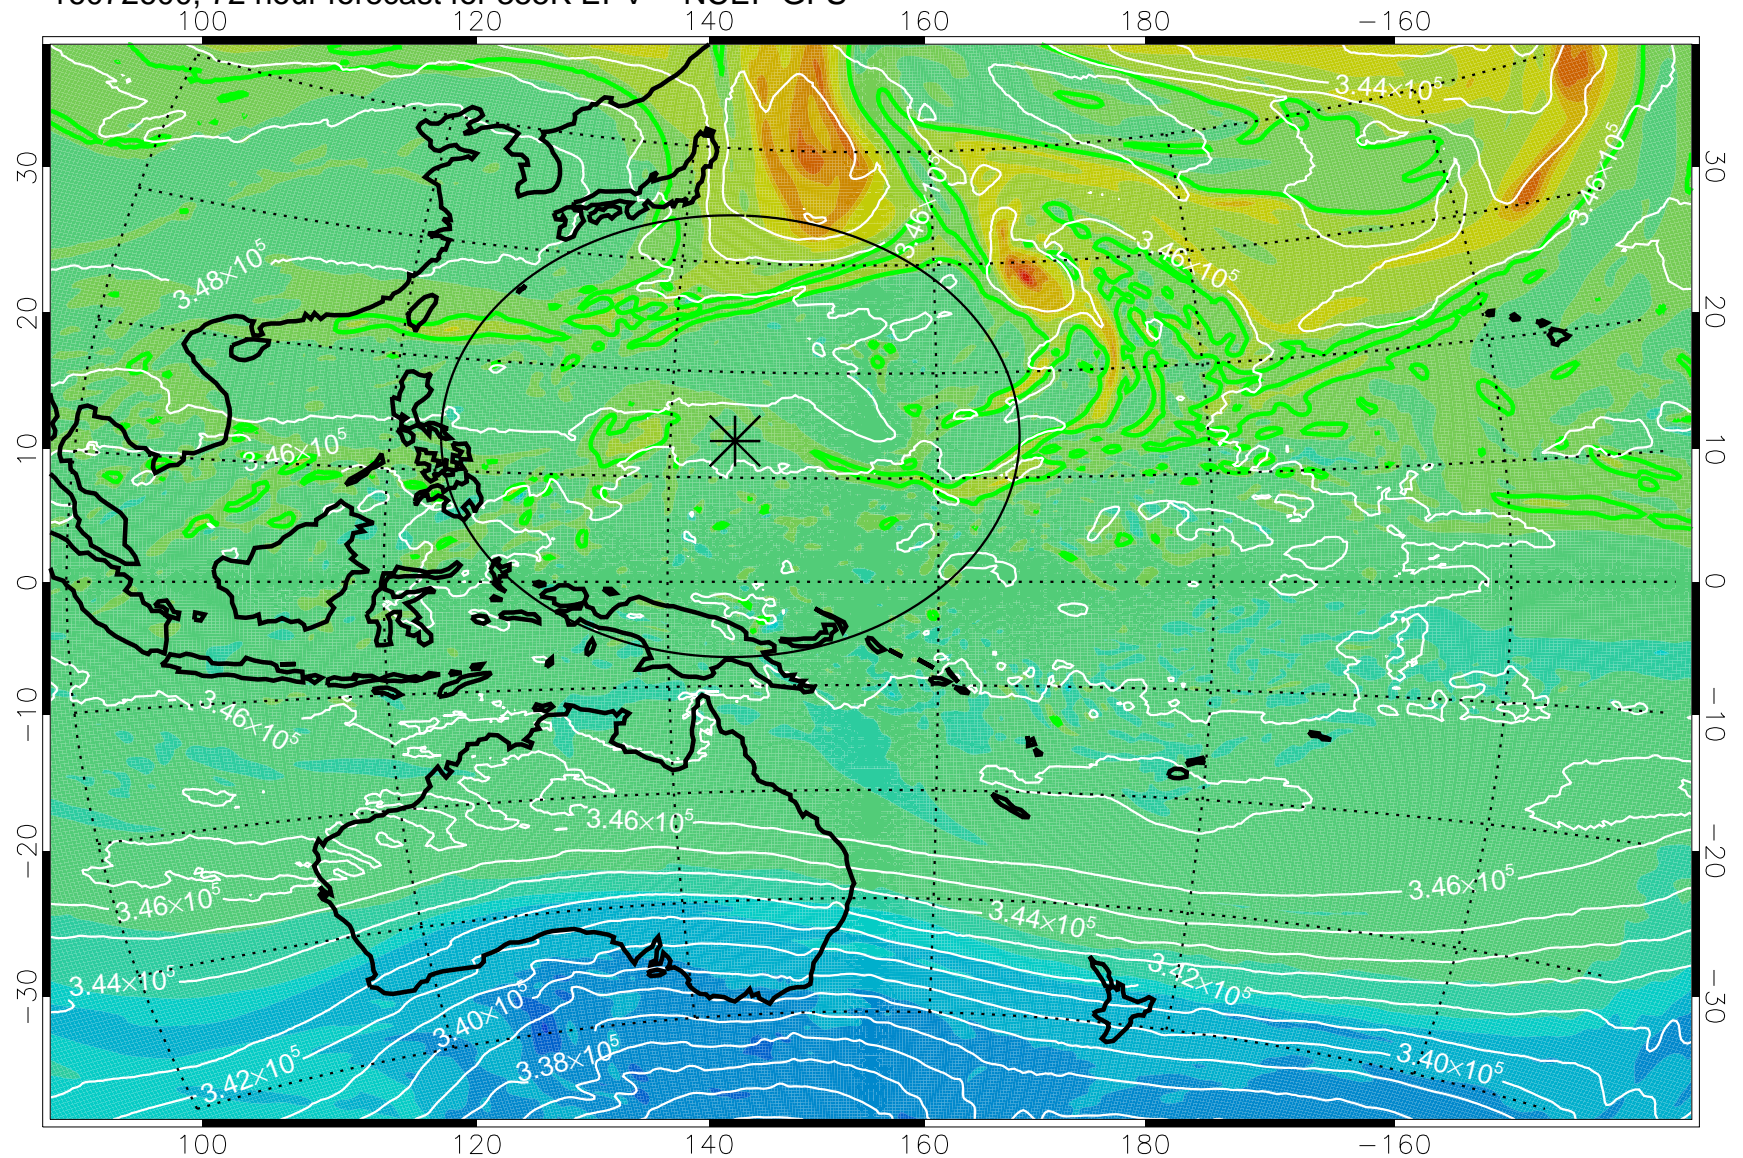

16072418, 42 hour forecast for 355K EPV -- NCEP GFS

355K Montgomery Streamfunction, white
EPV Tropopause (2 PVU) Position
Range ring of 2304 km

16072500, 48 hour forecast for 355K EPV -- NCEP GFS

355K Montgomery Streamfunction, white
EPV Tropopause (2 PVU) Position
Range ring of 2304 km

16072506, 54 hour forecast for 355K EPV -- NCEP GFS

355K Montgomery Streamfunction, white
EPV Tropopause (2 PVU) Position
Range ring of 2304 km

16072512, 60 hour forecast for 355K EPV -- NCEP GFS

355K Montgomery Streamfunction, white
EPV Tropopause (2 PVU) Position
Range ring of 2304 km

16072518, 66 hour forecast for 355K EPV -- NCEP GFS

355K Montgomery Streamfunction, white
EPV Tropopause (2 PVU) Position
Range ring of 2304 km

16072600, 72 hour forecast for 355K EPV -- NCEP GFS

355K Montgomery Streamfunction, white
EPV Tropopause (2 PVU) Position
Range ring of 2304 km

16072606, 78 hour forecast for 355K EPV -- NCEP GFS

355K Montgomery Streamfunction, white
EPV Tropopause (2 PVU) Position
Range ring of 2304 km

16072612, 84 hour forecast for 355K EPV -- NCEP GFS

355K Montgomery Streamfunction, white
EPV Tropopause (2 PVU) Position
Range ring of 2304 km