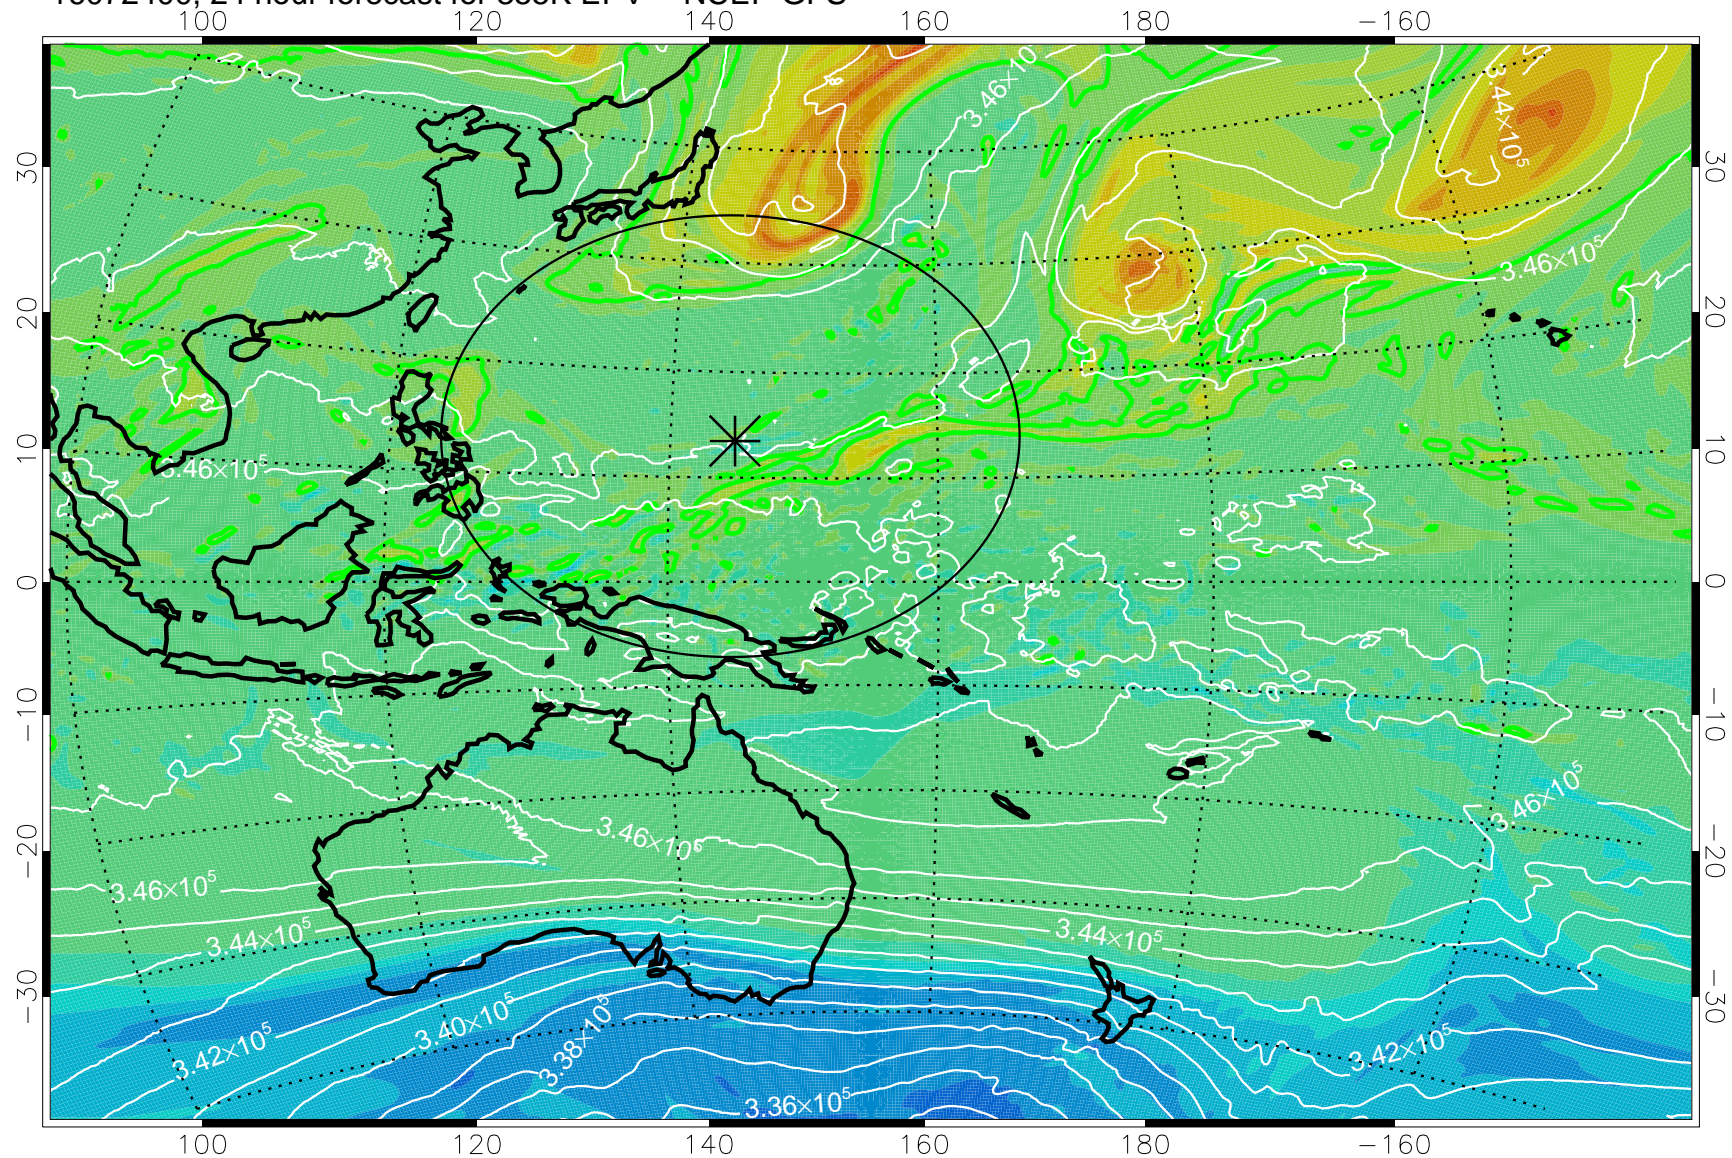

16072306, 6 hour forecast for 355K EPV -- NCEP GFS

355K Montgomery Streamfunction, white
EPV Tropopause (2 PVU) Position
Range ring of 2304 km

16072312, 12 hour forecast for 355K EPV -- NCEP GFS

355K Montgomery Streamfunction, white
EPV Tropopause (2 PVU) Position
Range ring of 2304 km

16072318, 18 hour forecast for 355K EPV -- NCEP GFS

355K Montgomery Streamfunction, white
EPV Tropopause (2 PVU) Position
Range ring of 2304 km

16072400, 24 hour forecast for 355K EPV -- NCEP GFS

355K Montgomery Streamfunction, white
EPV Tropopause (2 PVU) Position
Range ring of 2304 km

16072406, 30 hour forecast for 355K EPV -- NCEP GFS

355K Montgomery Streamfunction, white
EPV Tropopause (2 PVU) Position
Range ring of 2304 km

16072412, 36 hour forecast for 355K EPV -- NCEP GFS

355K Montgomery Streamfunction, white
EPV Tropopause (2 PVU) Position
Range ring of 2304 km

16072418, 42 hour forecast for 355K EPV -- NCEP GFS

355K Montgomery Streamfunction, white
EPV Tropopause (2 PVU) Position
Range ring of 2304 km

16072500, 48 hour forecast for 355K EPV -- NCEP GFS

355K Montgomery Streamfunction, white
EPV Tropopause (2 PVU) Position
Range ring of 2304 km