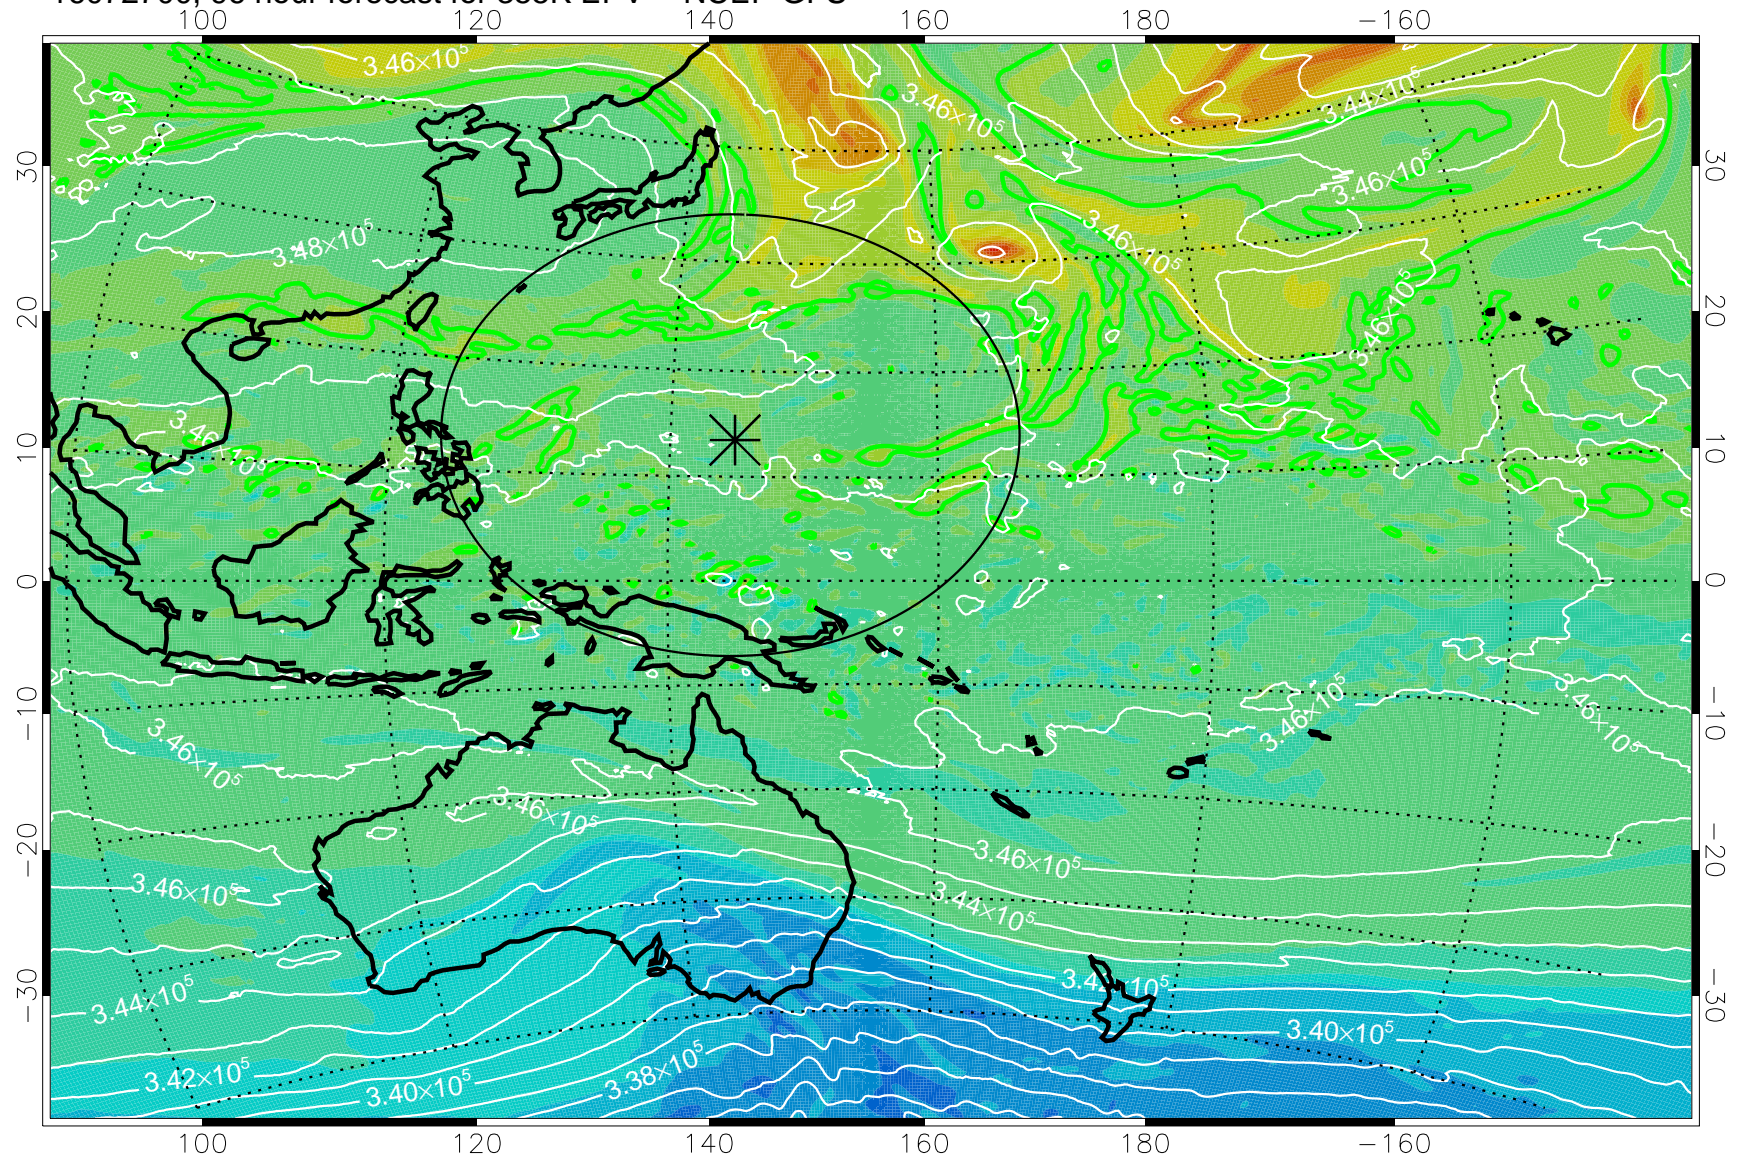

16072518, 66 hour forecast for 355K EPV -- NCEP GFS

355K Montgomery Streamfunction, white
EPV Tropopause (2 PVU) Position
Range ring of 2304 km

16072600, 72 hour forecast for 355K EPV -- NCEP GFS

355K Montgomery Streamfunction, white
EPV Tropopause (2 PVU) Position
Range ring of 2304 km

16072606, 78 hour forecast for 355K EPV -- NCEP GFS

355K Montgomery Streamfunction, white
EPV Tropopause (2 PVU) Position
Range ring of 2304 km

16072612, 84 hour forecast for 355K EPV -- NCEP GFS

355K Montgomery Streamfunction, white
EPV Tropopause (2 PVU) Position
Range ring of 2304 km

16072618, 90 hour forecast for 355K EPV -- NCEP GFS

355K Montgomery Streamfunction, white
EPV Tropopause (2 PVU) Position
Range ring of 2304 km

16072700, 96 hour forecast for 355K EPV -- NCEP GFS

355K Montgomery Streamfunction, white
EPV Tropopause (2 PVU) Position
Range ring of 2304 km

16072706, 102 hour forecast for 355K EPV -- NCEP GFS

355K Montgomery Streamfunction, white
EPV Tropopause (2 PVU) Position
Range ring of 2304 km

16072712, 108 hour forecast for 355K EPV -- NCEP GFS

355K Montgomery Streamfunction, white
EPV Tropopause (2 PVU) Position
Range ring of 2304 km