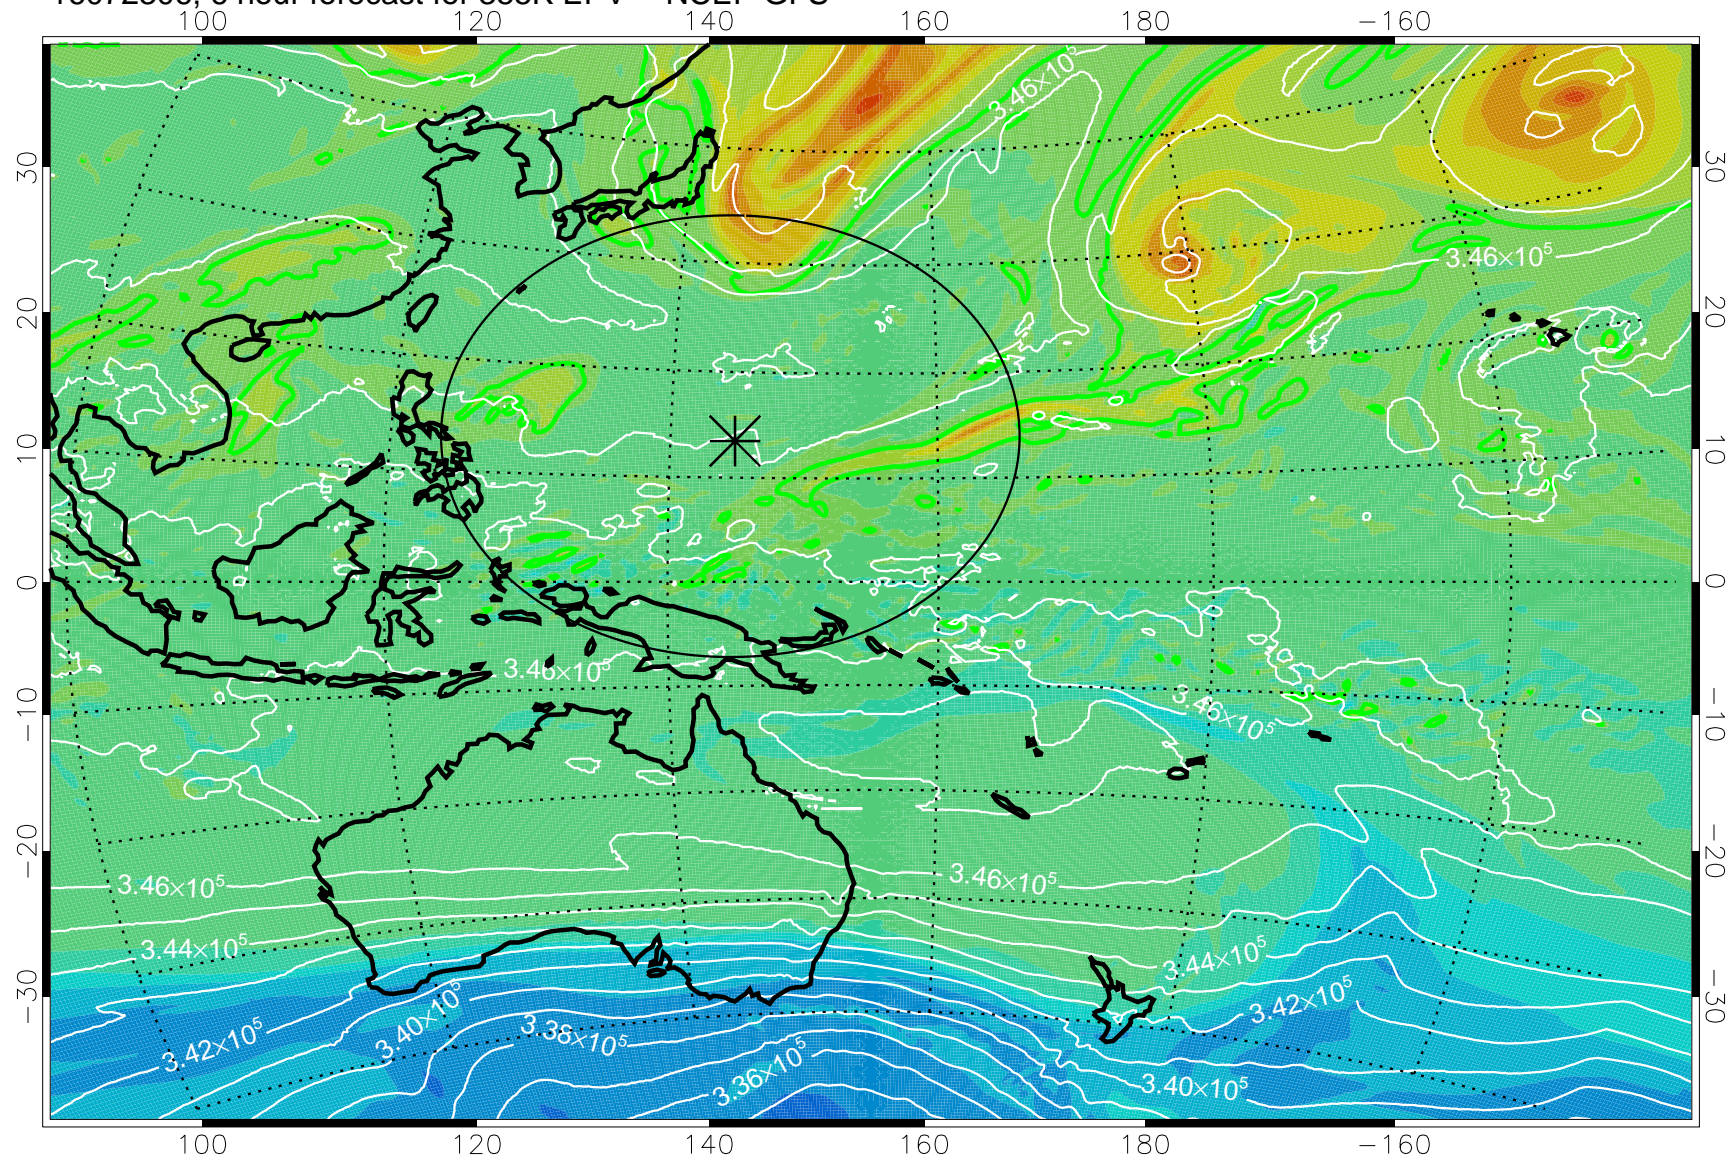

16072306, 6 hour forecast for 355K EPV -- NCEP GFS

355K Montgomery Streamfunction, white
EPV Tropopause (2 PVU) Position
Range ring of 2304 km

16072312, 12 hour forecast for 355K EPV -- NCEP GFS

355K Montgomery Streamfunction, white
EPV Tropopause (2 PVU) Position
Range ring of 2304 km

16072318, 18 hour forecast for 355K EPV -- NCEP GFS

355K Montgomery Streamfunction, white
EPV Tropopause (2 PVU) Position
Range ring of 2304 km

16072400, 24 hour forecast for 355K EPV -- NCEP GFS

355K Montgomery Streamfunction, white
EPV Tropopause (2 PVU) Position
Range ring of 2304 km

16072406, 30 hour forecast for 355K EPV -- NCEP GFS

355K Montgomery Streamfunction, white
EPV Tropopause (2 PVU) Position
Range ring of 2304 km

16072412, 36 hour forecast for 355K EPV -- NCEP GFS

355K Montgomery Streamfunction, white
EPV Tropopause (2 PVU) Position
Range ring of 2304 km

16072418, 42 hour forecast for 355K EPV -- NCEP GFS

355K Montgomery Streamfunction, white
EPV Tropopause (2 PVU) Position
Range ring of 2304 km

16072500, 48 hour forecast for 355K EPV -- NCEP GFS

355K Montgomery Streamfunction, white
EPV Tropopause (2 PVU) Position
Range ring of 2304 km