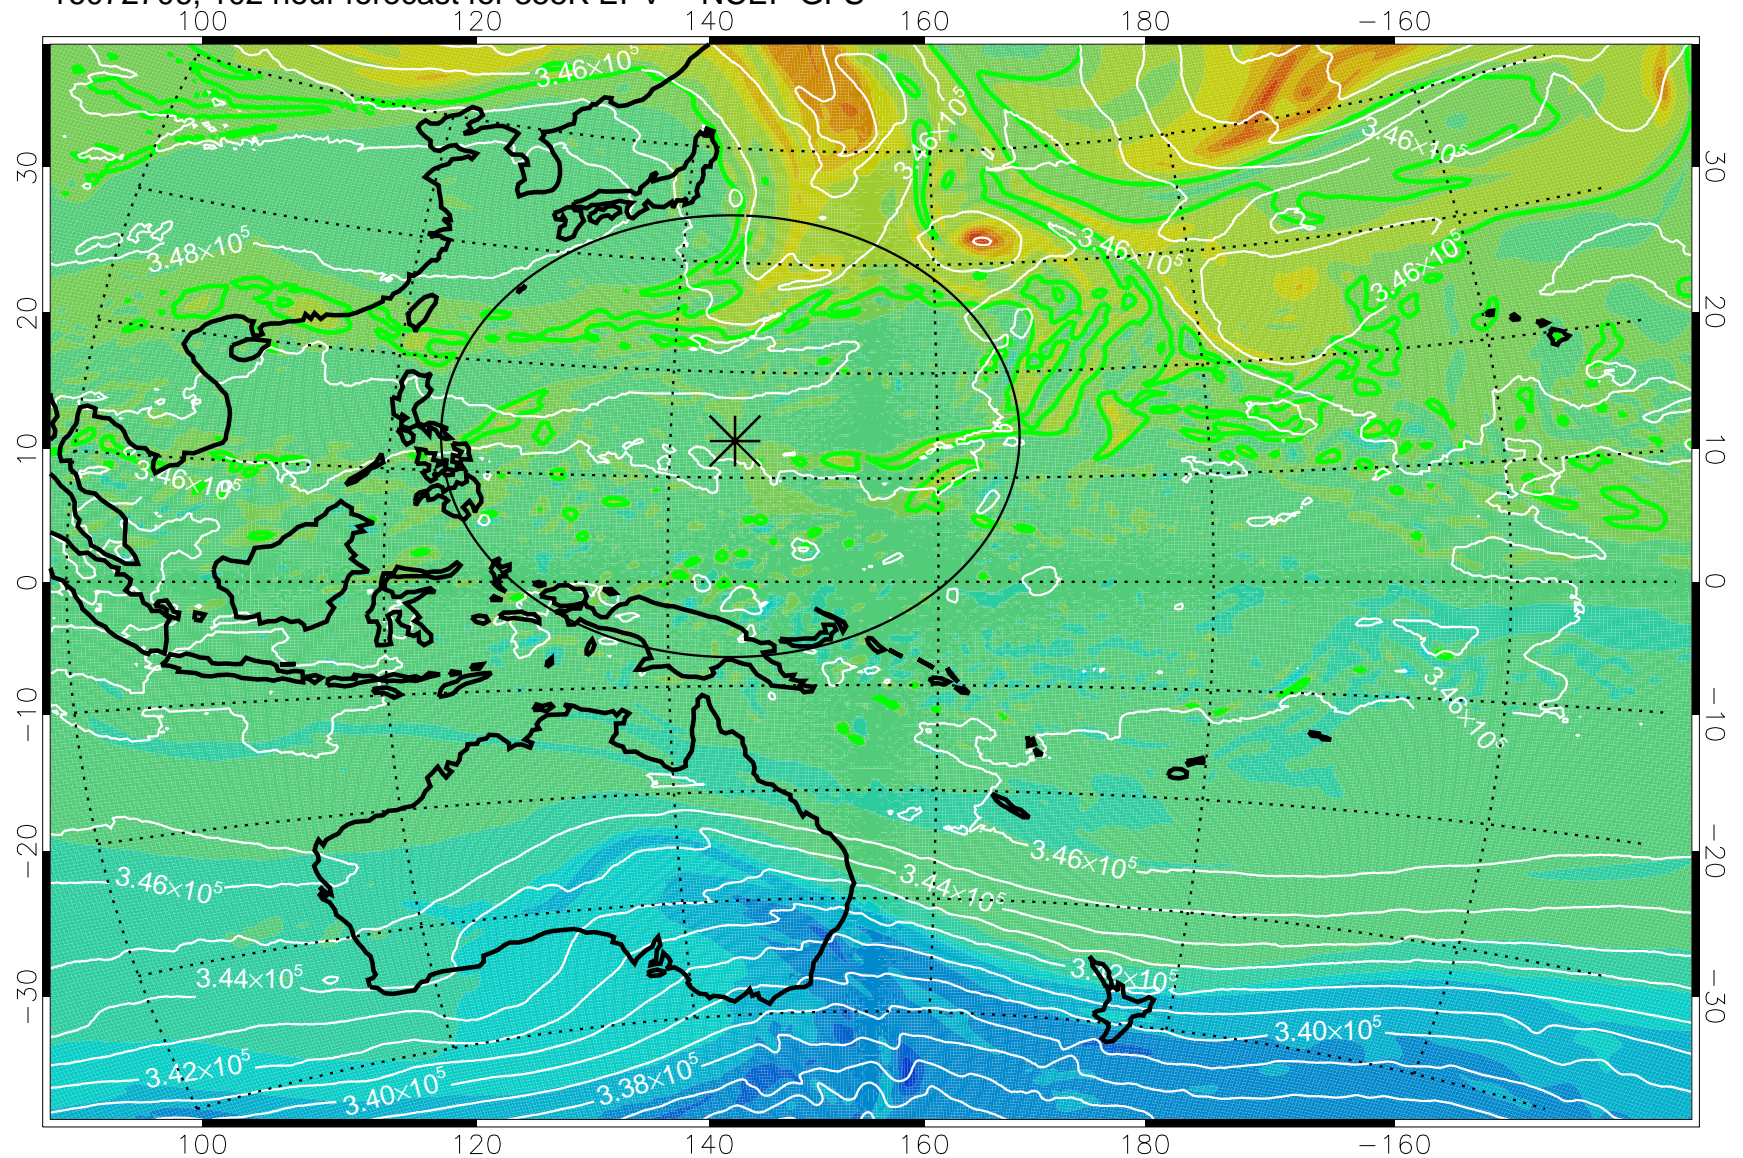

16072606, 78 hour forecast for 355K EPV -- NCEP GFS

355K Montgomery Streamfunction, white
EPV Tropopause (2 PVU) Position
Range ring of 2304 km

16072612, 84 hour forecast for 355K EPV -- NCEP GFS

355K Montgomery Streamfunction, white
EPV Tropopause (2 PVU) Position
Range ring of 2304 km

16072618, 90 hour forecast for 355K EPV -- NCEP GFS

355K Montgomery Streamfunction, white
EPV Tropopause (2 PVU) Position
Range ring of 2304 km

16072700, 96 hour forecast for 355K EPV -- NCEP GFS

355K Montgomery Streamfunction, white
EPV Tropopause (2 PVU) Position
Range ring of 2304 km

16072706, 102 hour forecast for 355K EPV -- NCEP GFS

355K Montgomery Streamfunction, white
EPV Tropopause (2 PVU) Position
Range ring of 2304 km

16072712, 108 hour forecast for 355K EPV -- NCEP GFS

355K Montgomery Streamfunction, white
EPV Tropopause (2 PVU) Position
Range ring of 2304 km

16072718, 114 hour forecast for 355K EPV -- NCEP GFS

355K Montgomery Streamfunction, white
EPV Tropopause (2 PVU) Position
Range ring of 2304 km

16072800, 120 hour forecast for 355K EPV -- NCEP GFS

355K Montgomery Streamfunction, white
EPV Tropopause (2 PVU) Position
Range ring of 2304 km