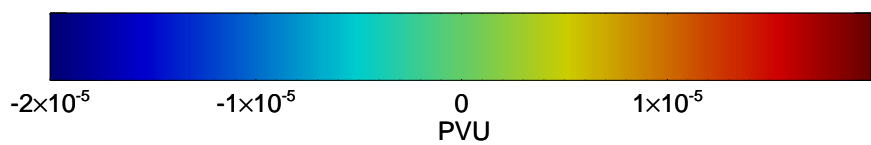

16072500, 48 hour forecast for 355K EPV -- NCEP GFS

355K Montgomery Streamfunction, white
EPV Tropopause (2 PVU) Position
Range ring of 2304 km