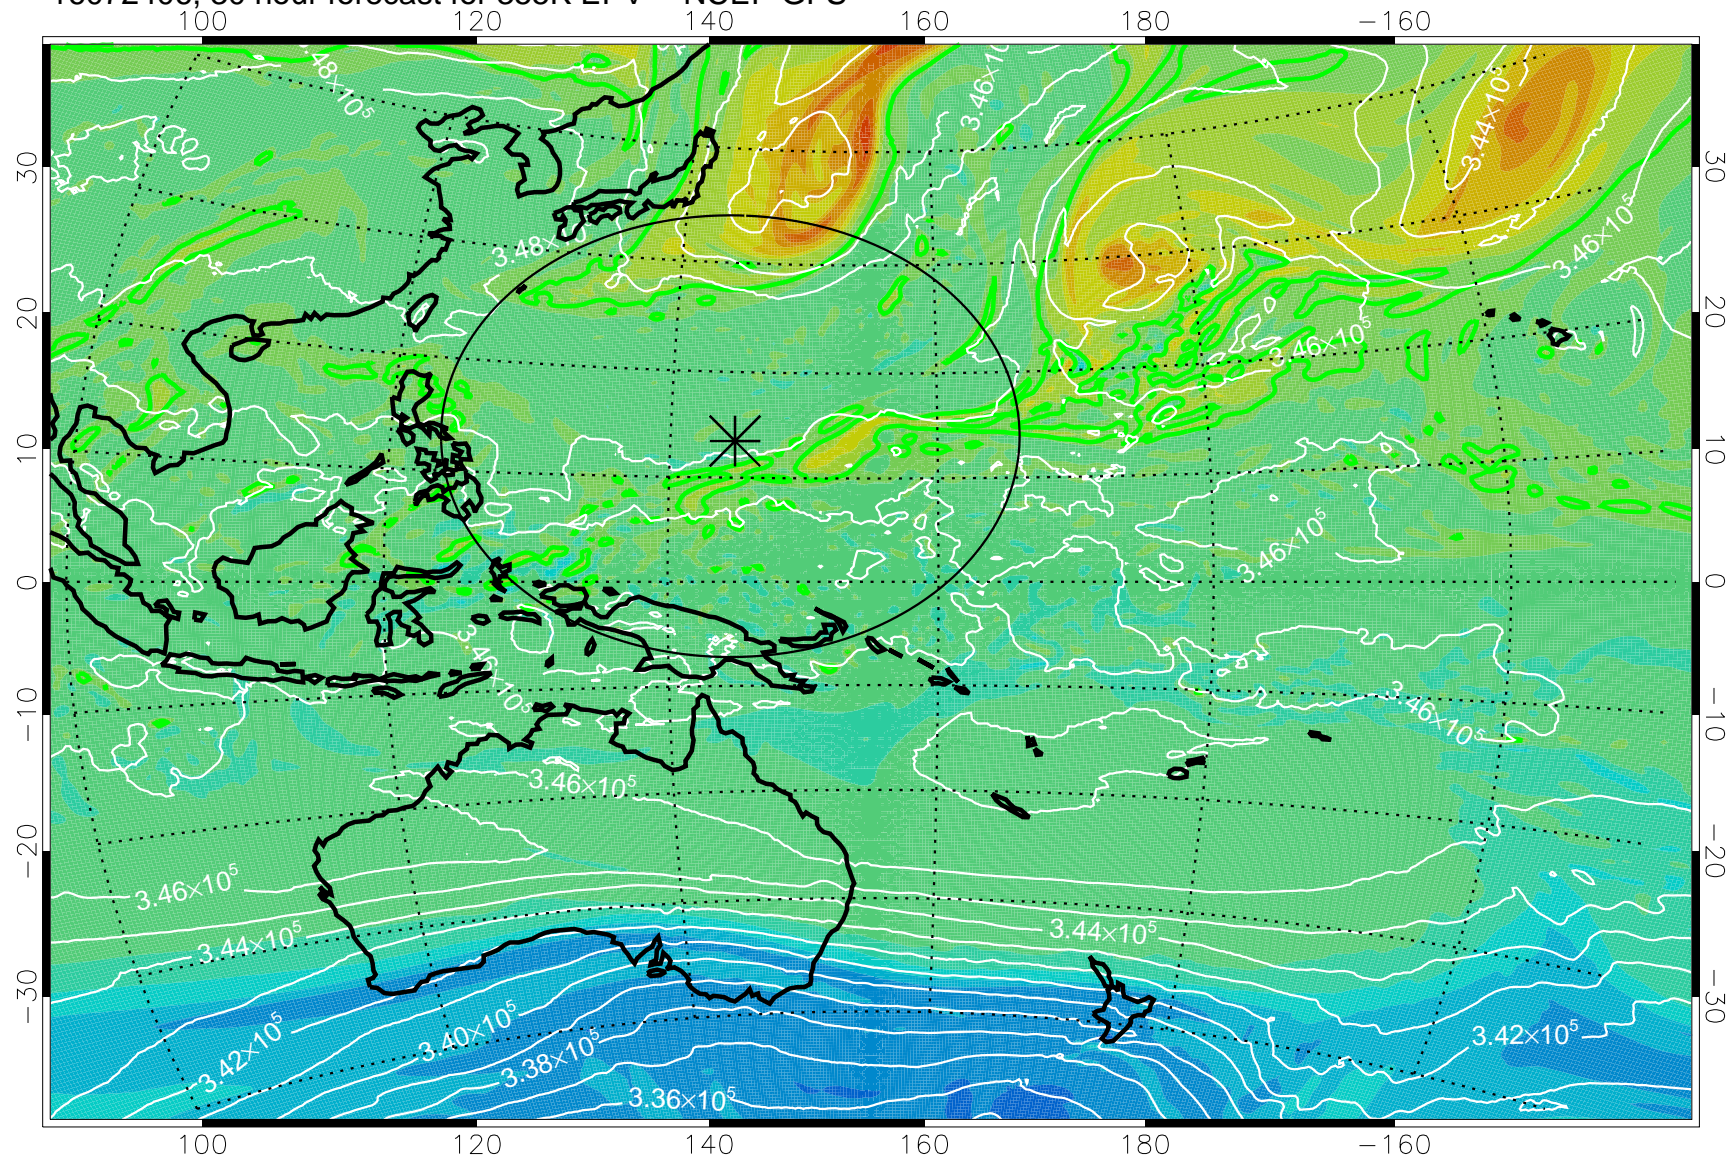

16072318, 18 hour forecast for 355K EPV -- NCEP GFS

355K Montgomery Streamfunction, white
EPV Tropopause (2 PVU) Position
Range ring of 2304 km

16072400, 24 hour forecast for 355K EPV -- NCEP GFS

355K Montgomery Streamfunction, white
EPV Tropopause (2 PVU) Position
Range ring of 2304 km

16072406, 30 hour forecast for 355K EPV -- NCEP GFS

355K Montgomery Streamfunction, white
EPV Tropopause (2 PVU) Position
Range ring of 2304 km

16072412, 36 hour forecast for 355K EPV -- NCEP GFS

355K Montgomery Streamfunction, white
EPV Tropopause (2 PVU) Position
Range ring of 2304 km

16072418, 42 hour forecast for 355K EPV -- NCEP GFS

355K Montgomery Streamfunction, white
EPV Tropopause (2 PVU) Position
Range ring of 2304 km

16072500, 48 hour forecast for 355K EPV -- NCEP GFS

355K Montgomery Streamfunction, white
EPV Tropopause (2 PVU) Position
Range ring of 2304 km

16072518, 66 hour forecast for 355K EPV -- NCEP GFS

355K Montgomery Streamfunction, white
EPV Tropopause (2 PVU) Position
Range ring of 2304 km

16072600, 72 hour forecast for 355K EPV -- NCEP GFS

355K Montgomery Streamfunction, white
EPV Tropopause (2 PVU) Position
Range ring of 2304 km