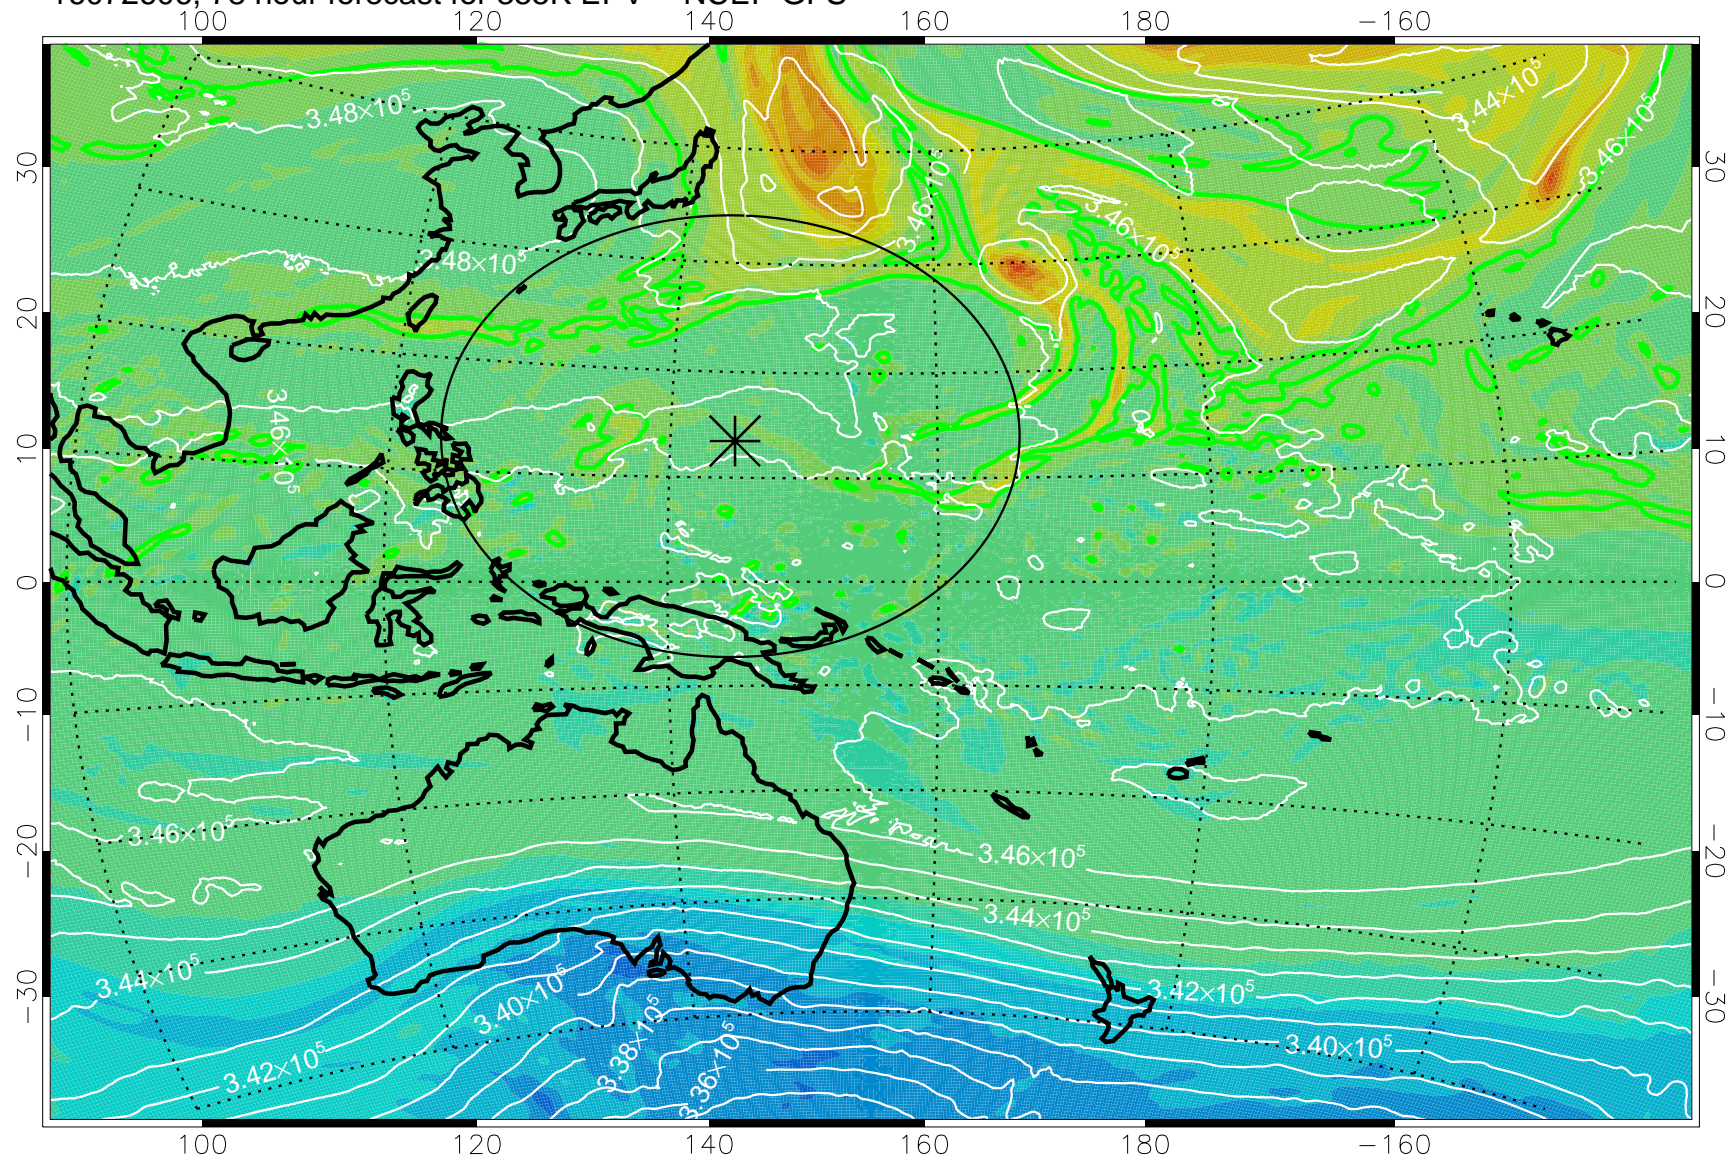

16072506, 54 hour forecast for 355K EPV -- NCEP GFS

355K Montgomery Streamfunction, white
EPV Tropopause (2 PVU) Position
Range ring of 2304 km

16072512, 60 hour forecast for 355K EPV -- NCEP GFS

355K Montgomery Streamfunction, white
EPV Tropopause (2 PVU) Position
Range ring of 2304 km

16072518, 66 hour forecast for 355K EPV -- NCEP GFS

355K Montgomery Streamfunction, white
EPV Tropopause (2 PVU) Position
Range ring of 2304 km

16072600, 72 hour forecast for 355K EPV -- NCEP GFS

355K Montgomery Streamfunction, white
EPV Tropopause (2 PVU) Position
Range ring of 2304 km

16072606, 78 hour forecast for 355K EPV -- NCEP GFS

355K Montgomery Streamfunction, white
EPV Tropopause (2 PVU) Position
Range ring of 2304 km

16072612, 84 hour forecast for 355K EPV -- NCEP GFS

355K Montgomery Streamfunction, white
EPV Tropopause (2 PVU) Position
Range ring of 2304 km

16072618, 90 hour forecast for 355K EPV -- NCEP GFS

355K Montgomery Streamfunction, white
EPV Tropopause (2 PVU) Position
Range ring of 2304 km

16072700, 96 hour forecast for 355K EPV -- NCEP GFS

355K Montgomery Streamfunction, white
EPV Tropopause (2 PVU) Position
Range ring of 2304 km