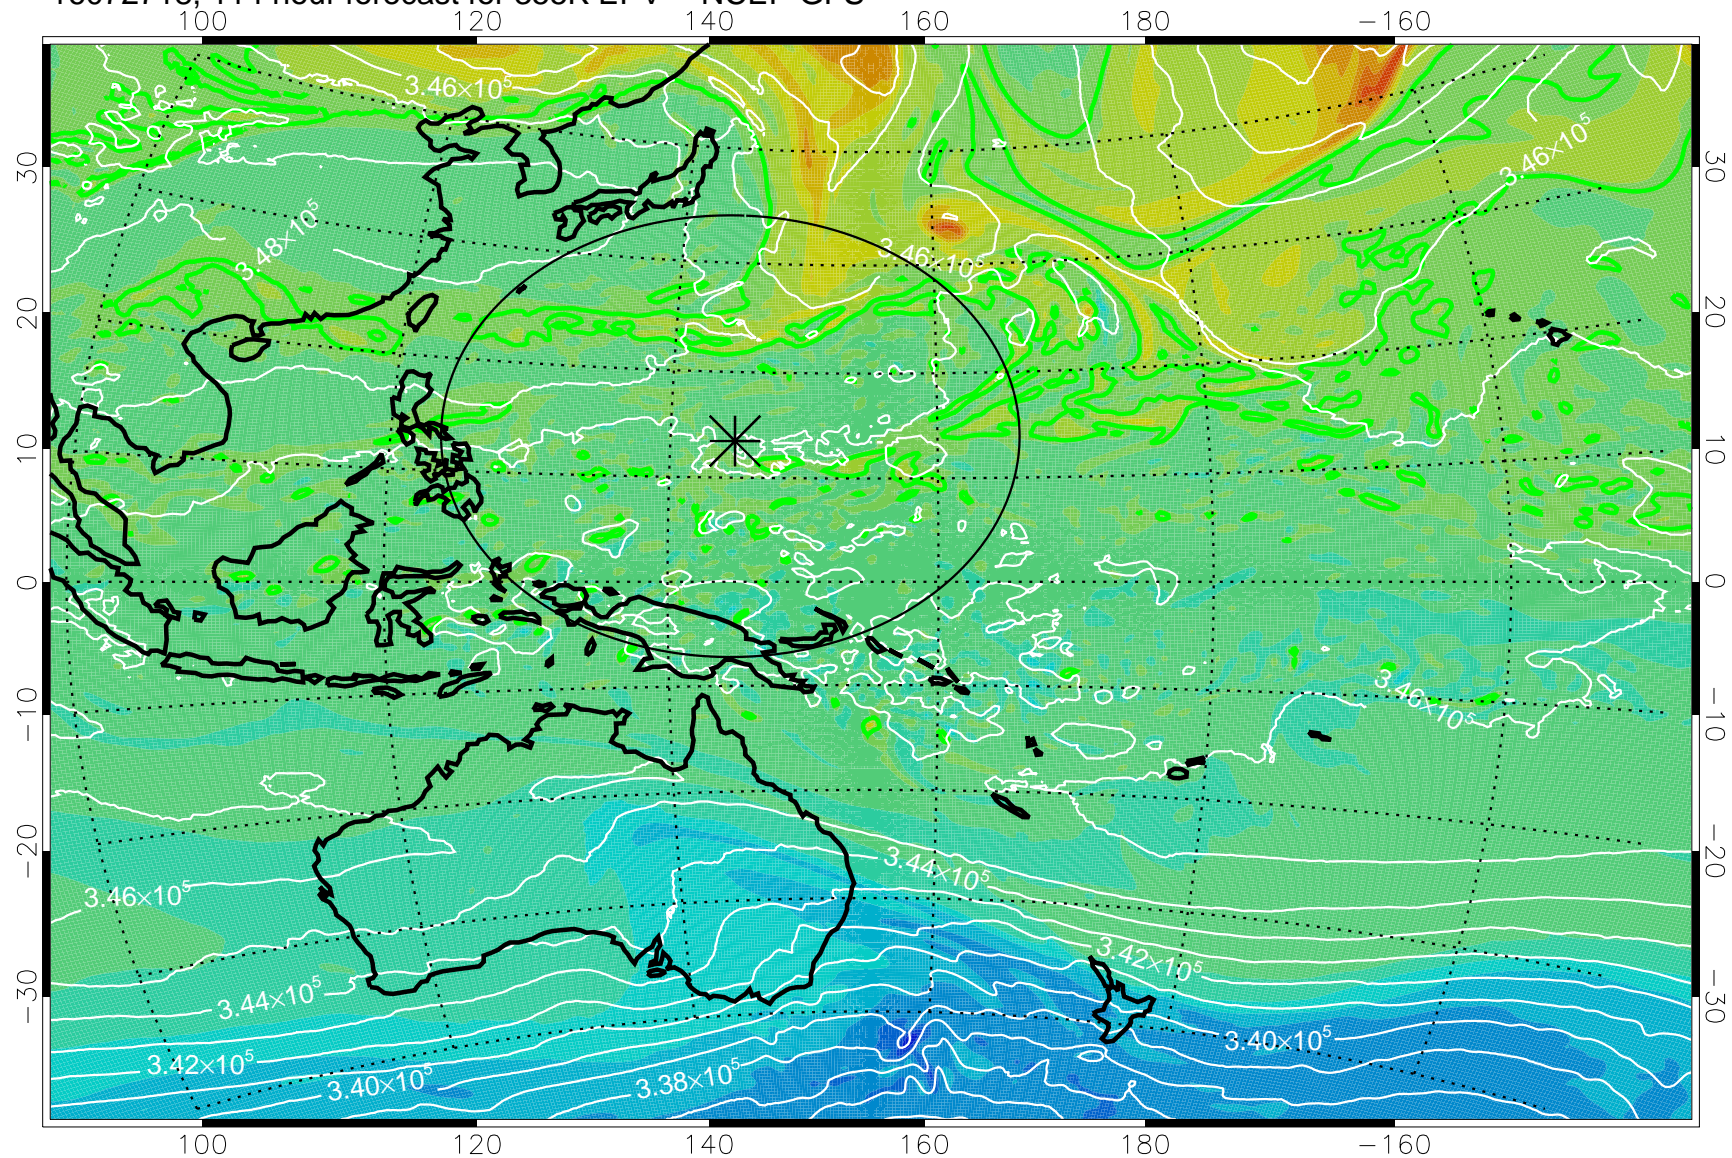

16072606, 78 hour forecast for 355K EPV -- NCEP GFS

355K Montgomery Streamfunction, white
EPV Tropopause (2 PVU) Position
Range ring of 2304 km

16072612, 84 hour forecast for 355K EPV -- NCEP GFS

355K Montgomery Streamfunction, white
EPV Tropopause (2 PVU) Position
Range ring of 2304 km

16072618, 90 hour forecast for 355K EPV -- NCEP GFS

355K Montgomery Streamfunction, white
EPV Tropopause (2 PVU) Position
Range ring of 2304 km

16072700, 96 hour forecast for 355K EPV -- NCEP GFS

355K Montgomery Streamfunction, white
EPV Tropopause (2 PVU) Position
Range ring of 2304 km

16072706, 102 hour forecast for 355K EPV -- NCEP GFS

355K Montgomery Streamfunction, white
EPV Tropopause (2 PVU) Position
Range ring of 2304 km

16072712, 108 hour forecast for 355K EPV -- NCEP GFS

355K Montgomery Streamfunction, white
EPV Tropopause (2 PVU) Position
Range ring of 2304 km

16072718, 114 hour forecast for 355K EPV -- NCEP GFS

355K Montgomery Streamfunction, white
EPV Tropopause (2 PVU) Position
Range ring of 2304 km

16072800, 120 hour forecast for 355K EPV -- NCEP GFS

355K Montgomery Streamfunction, white
EPV Tropopause (2 PVU) Position
Range ring of 2304 km