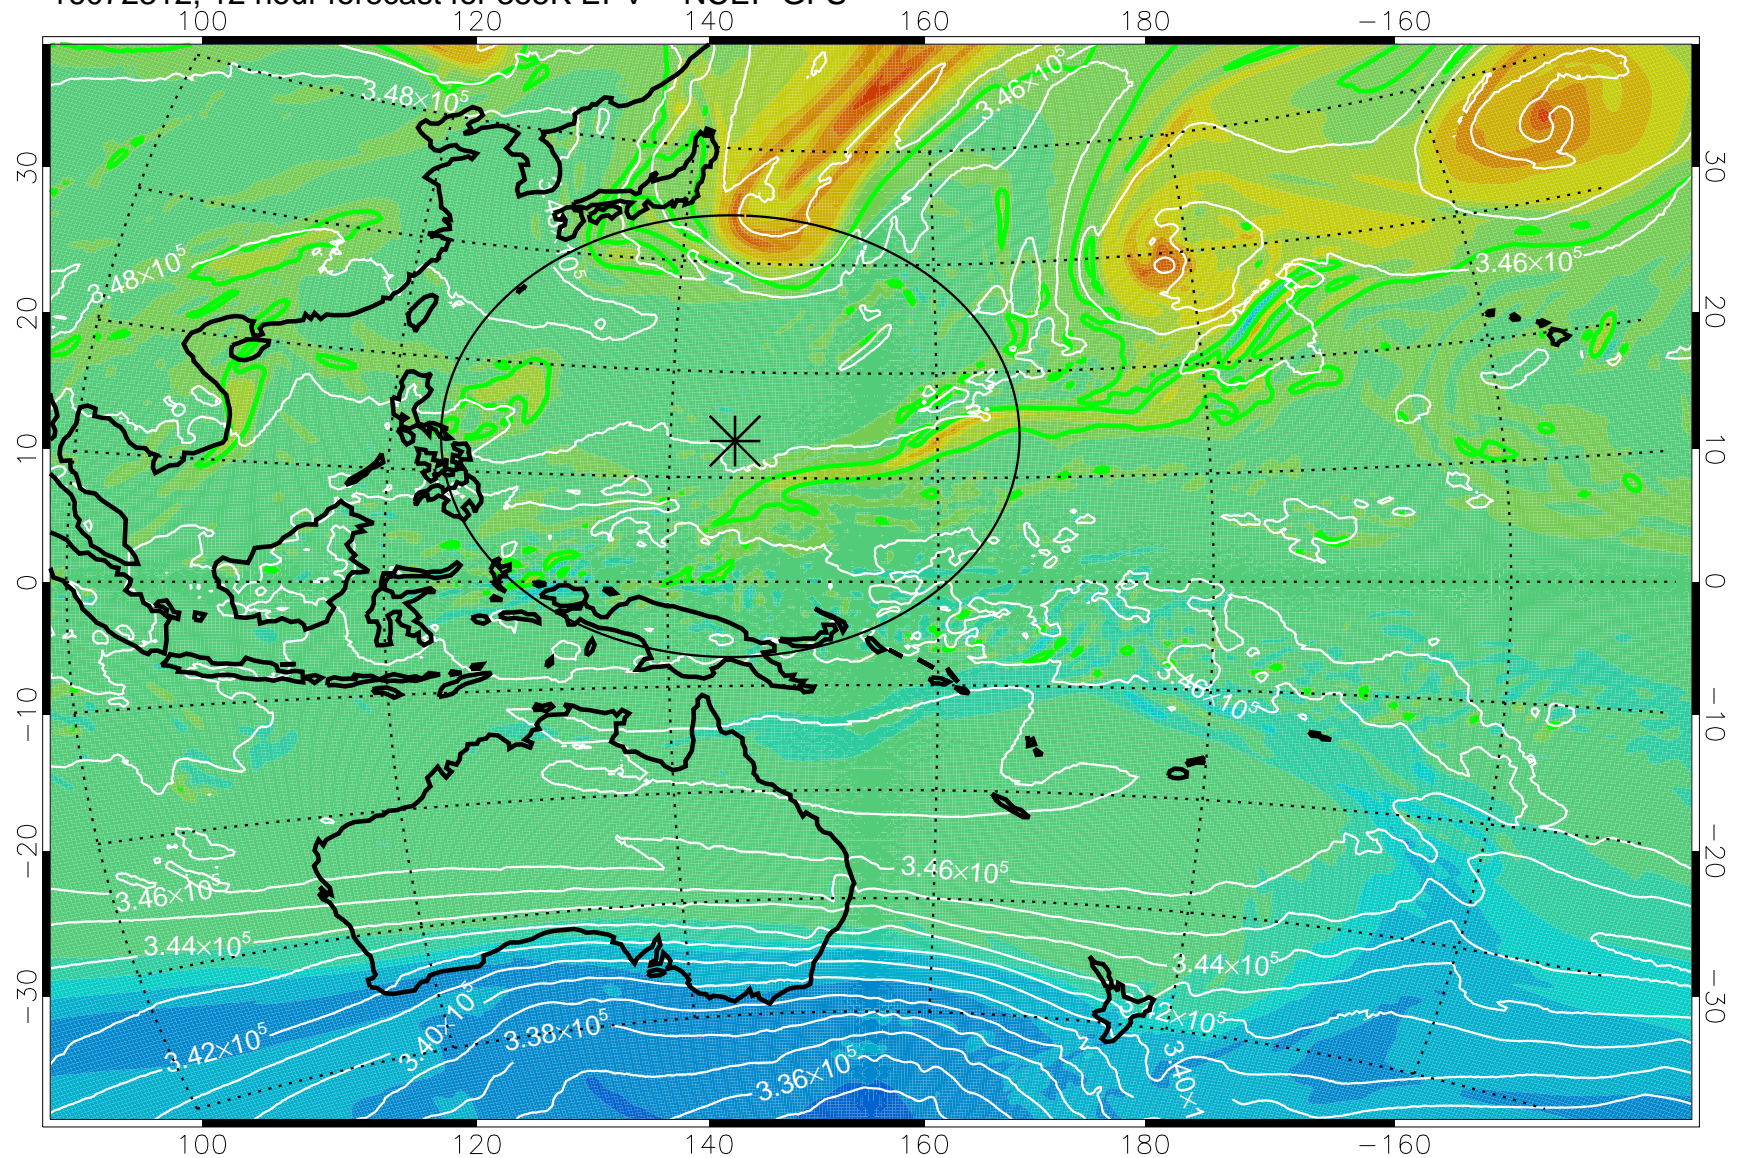

16072306, 6 hour forecast for 355K EPV -- NCEP GFS

355K Montgomery Streamfunction, white
EPV Tropopause (2 PVU) Position
Range ring of 2304 km

16072312, 12 hour forecast for 355K EPV -- NCEP GFS

355K Montgomery Streamfunction, white
EPV Tropopause (2 PVU) Position
Range ring of 2304 km

16072318, 18 hour forecast for 355K EPV -- NCEP GFS

355K Montgomery Streamfunction, white
EPV Tropopause (2 PVU) Position
Range ring of 2304 km

16072400, 24 hour forecast for 355K EPV -- NCEP GFS

355K Montgomery Streamfunction, white
EPV Tropopause (2 PVU) Position
Range ring of 2304 km

16072406, 30 hour forecast for 355K EPV -- NCEP GFS

355K Montgomery Streamfunction, white
EPV Tropopause (2 PVU) Position
Range ring of 2304 km

16072412, 36 hour forecast for 355K EPV -- NCEP GFS

355K Montgomery Streamfunction, white
EPV Tropopause (2 PVU) Position
Range ring of 2304 km

16072418, 42 hour forecast for 355K EPV -- NCEP GFS

355K Montgomery Streamfunction, white
EPV Tropopause (2 PVU) Position
Range ring of 2304 km

16072500, 48 hour forecast for 355K EPV -- NCEP GFS

355K Montgomery Streamfunction, white
EPV Tropopause (2 PVU) Position
Range ring of 2304 km