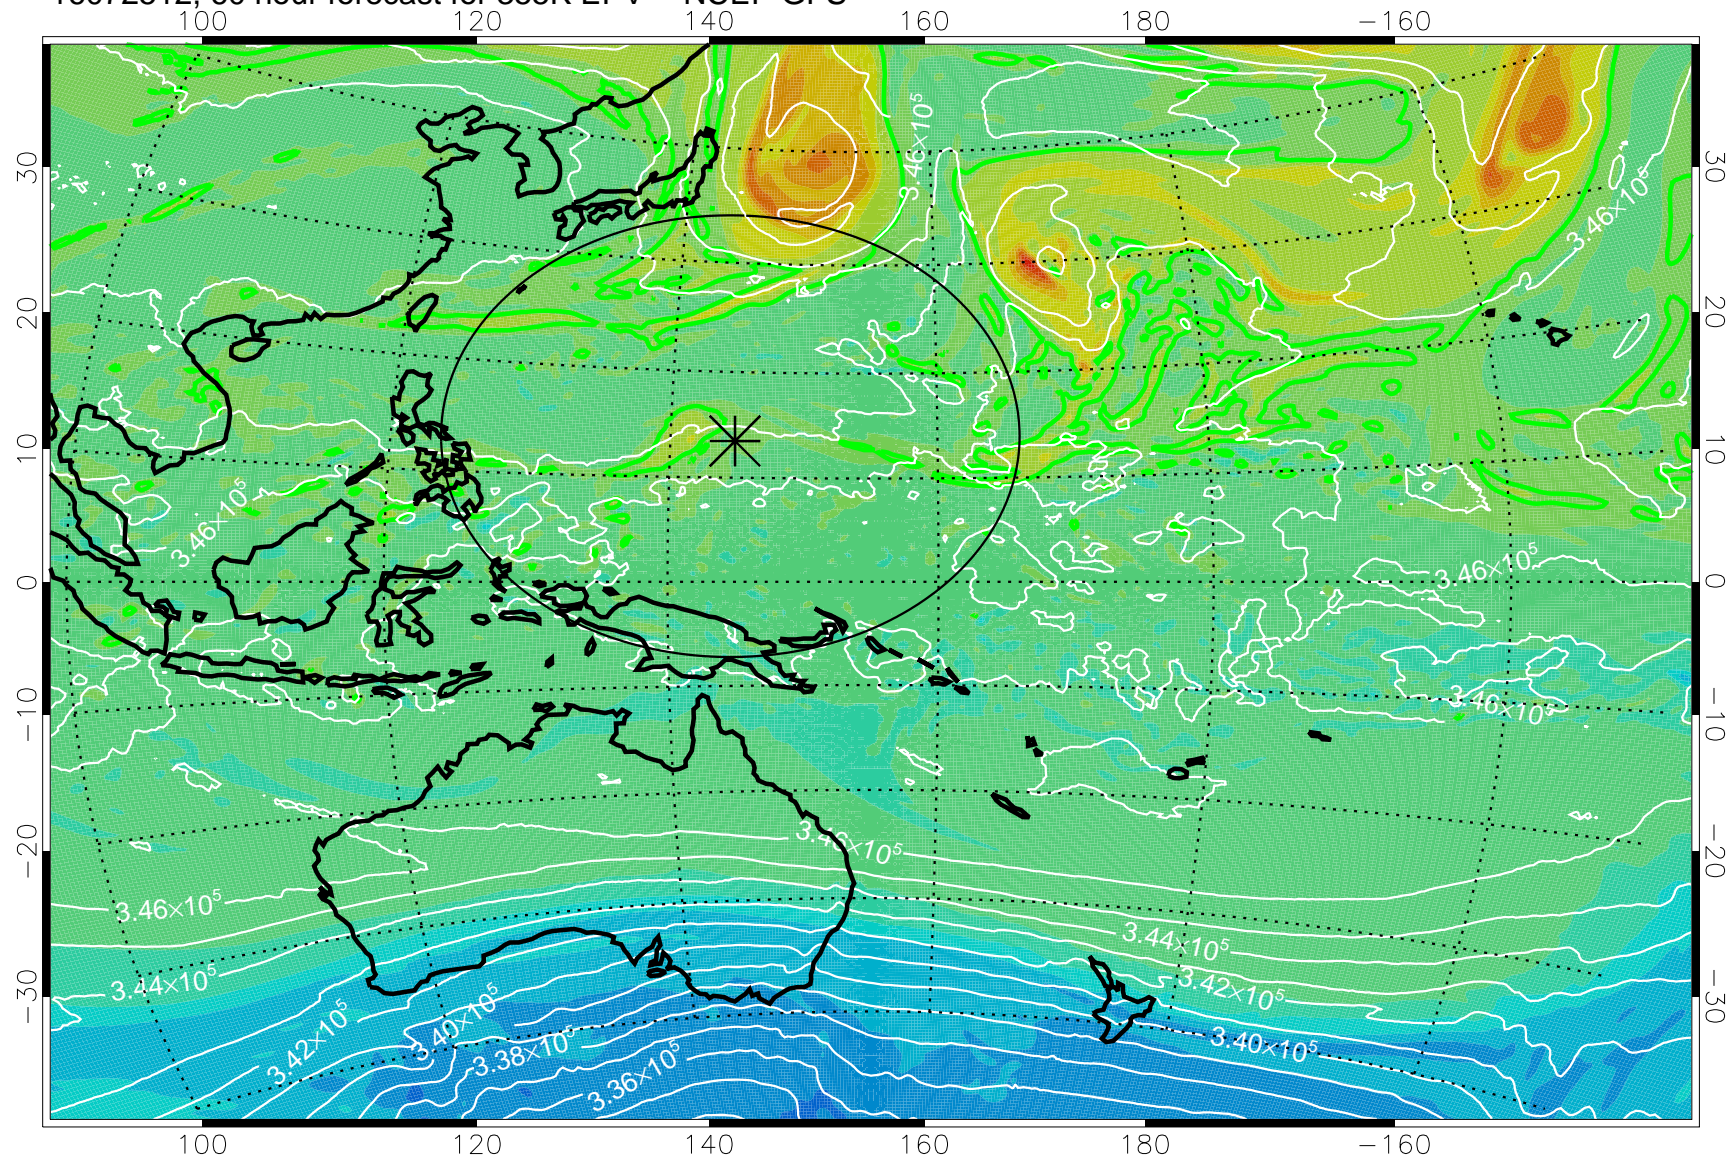

16072418, 42 hour forecast for 355K EPV -- NCEP GFS

355K Montgomery Streamfunction, white
EPV Tropopause (2 PVU) Position
Range ring of 2304 km

16072500, 48 hour forecast for 355K EPV -- NCEP GFS

355K Montgomery Streamfunction, white
EPV Tropopause (2 PVU) Position
Range ring of 2304 km

16072506, 54 hour forecast for 355K EPV -- NCEP GFS

355K Montgomery Streamfunction, white
EPV Tropopause (2 PVU) Position
Range ring of 2304 km

16072512, 60 hour forecast for 355K EPV -- NCEP GFS

355K Montgomery Streamfunction, white
EPV Tropopause (2 PVU) Position
Range ring of 2304 km

16072518, 66 hour forecast for 355K EPV -- NCEP GFS

355K Montgomery Streamfunction, white
EPV Tropopause (2 PVU) Position
Range ring of 2304 km

16072600, 72 hour forecast for 355K EPV -- NCEP GFS

355K Montgomery Streamfunction, white
EPV Tropopause (2 PVU) Position
Range ring of 2304 km

16072606, 78 hour forecast for 355K EPV -- NCEP GFS

355K Montgomery Streamfunction, white
EPV Tropopause (2 PVU) Position
Range ring of 2304 km

16072612, 84 hour forecast for 355K EPV -- NCEP GFS

355K Montgomery Streamfunction, white
EPV Tropopause (2 PVU) Position
Range ring of 2304 km