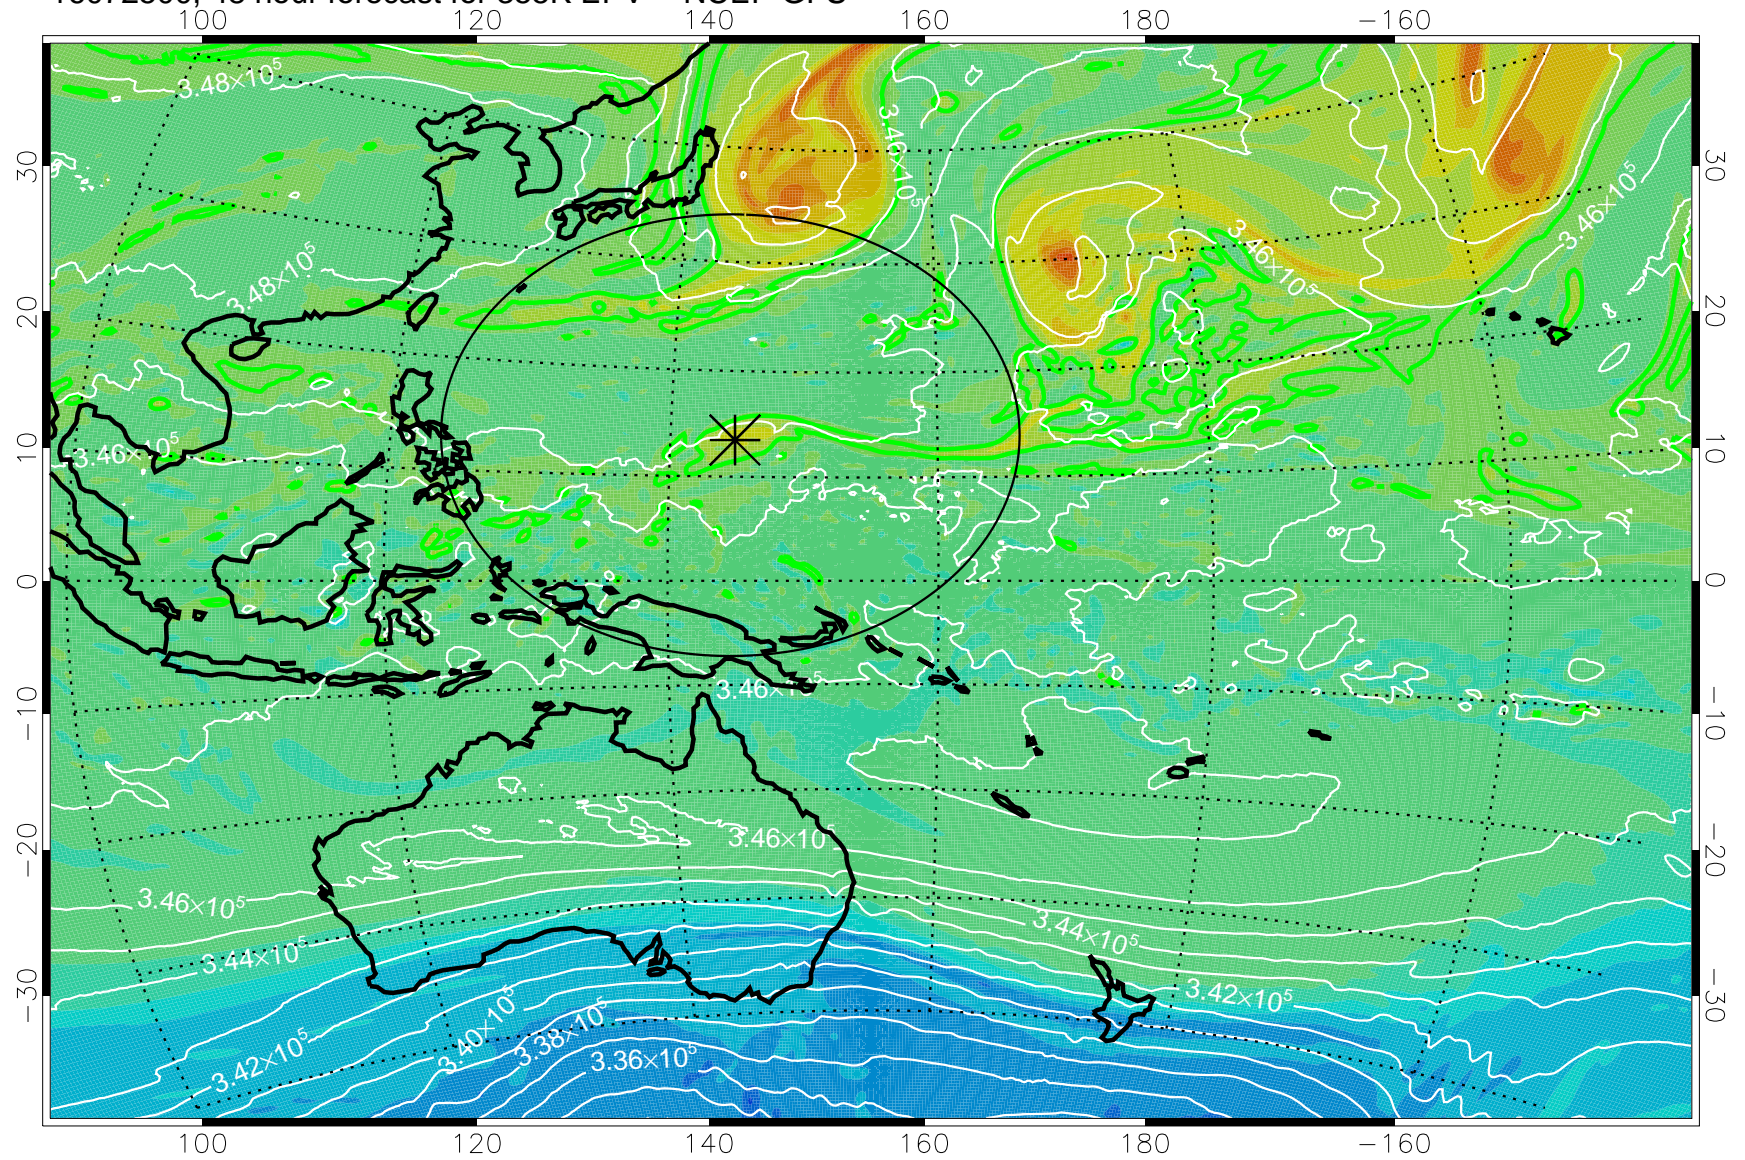

16072406, 30 hour forecast for 355K EPV -- NCEP GFS

355K Montgomery Streamfunction, white
EPV Tropopause (2 PVU) Position
Range ring of 2304 km

16072412, 36 hour forecast for 355K EPV -- NCEP GFS

355K Montgomery Streamfunction, white
EPV Tropopause (2 PVU) Position
Range ring of 2304 km

16072418, 42 hour forecast for 355K EPV -- NCEP GFS

355K Montgomery Streamfunction, white
EPV Tropopause (2 PVU) Position
Range ring of 2304 km

16072500, 48 hour forecast for 355K EPV -- NCEP GFS

355K Montgomery Streamfunction, white
EPV Tropopause (2 PVU) Position
Range ring of 2304 km

16072506, 54 hour forecast for 355K EPV -- NCEP GFS

355K Montgomery Streamfunction, white
EPV Tropopause (2 PVU) Position
Range ring of 2304 km

16072512, 60 hour forecast for 355K EPV -- NCEP GFS

355K Montgomery Streamfunction, white
EPV Tropopause (2 PVU) Position
Range ring of 2304 km

16072518, 66 hour forecast for 355K EPV -- NCEP GFS

355K Montgomery Streamfunction, white
EPV Tropopause (2 PVU) Position
Range ring of 2304 km

16072600, 72 hour forecast for 355K EPV -- NCEP GFS

355K Montgomery Streamfunction, white
EPV Tropopause (2 PVU) Position
Range ring of 2304 km