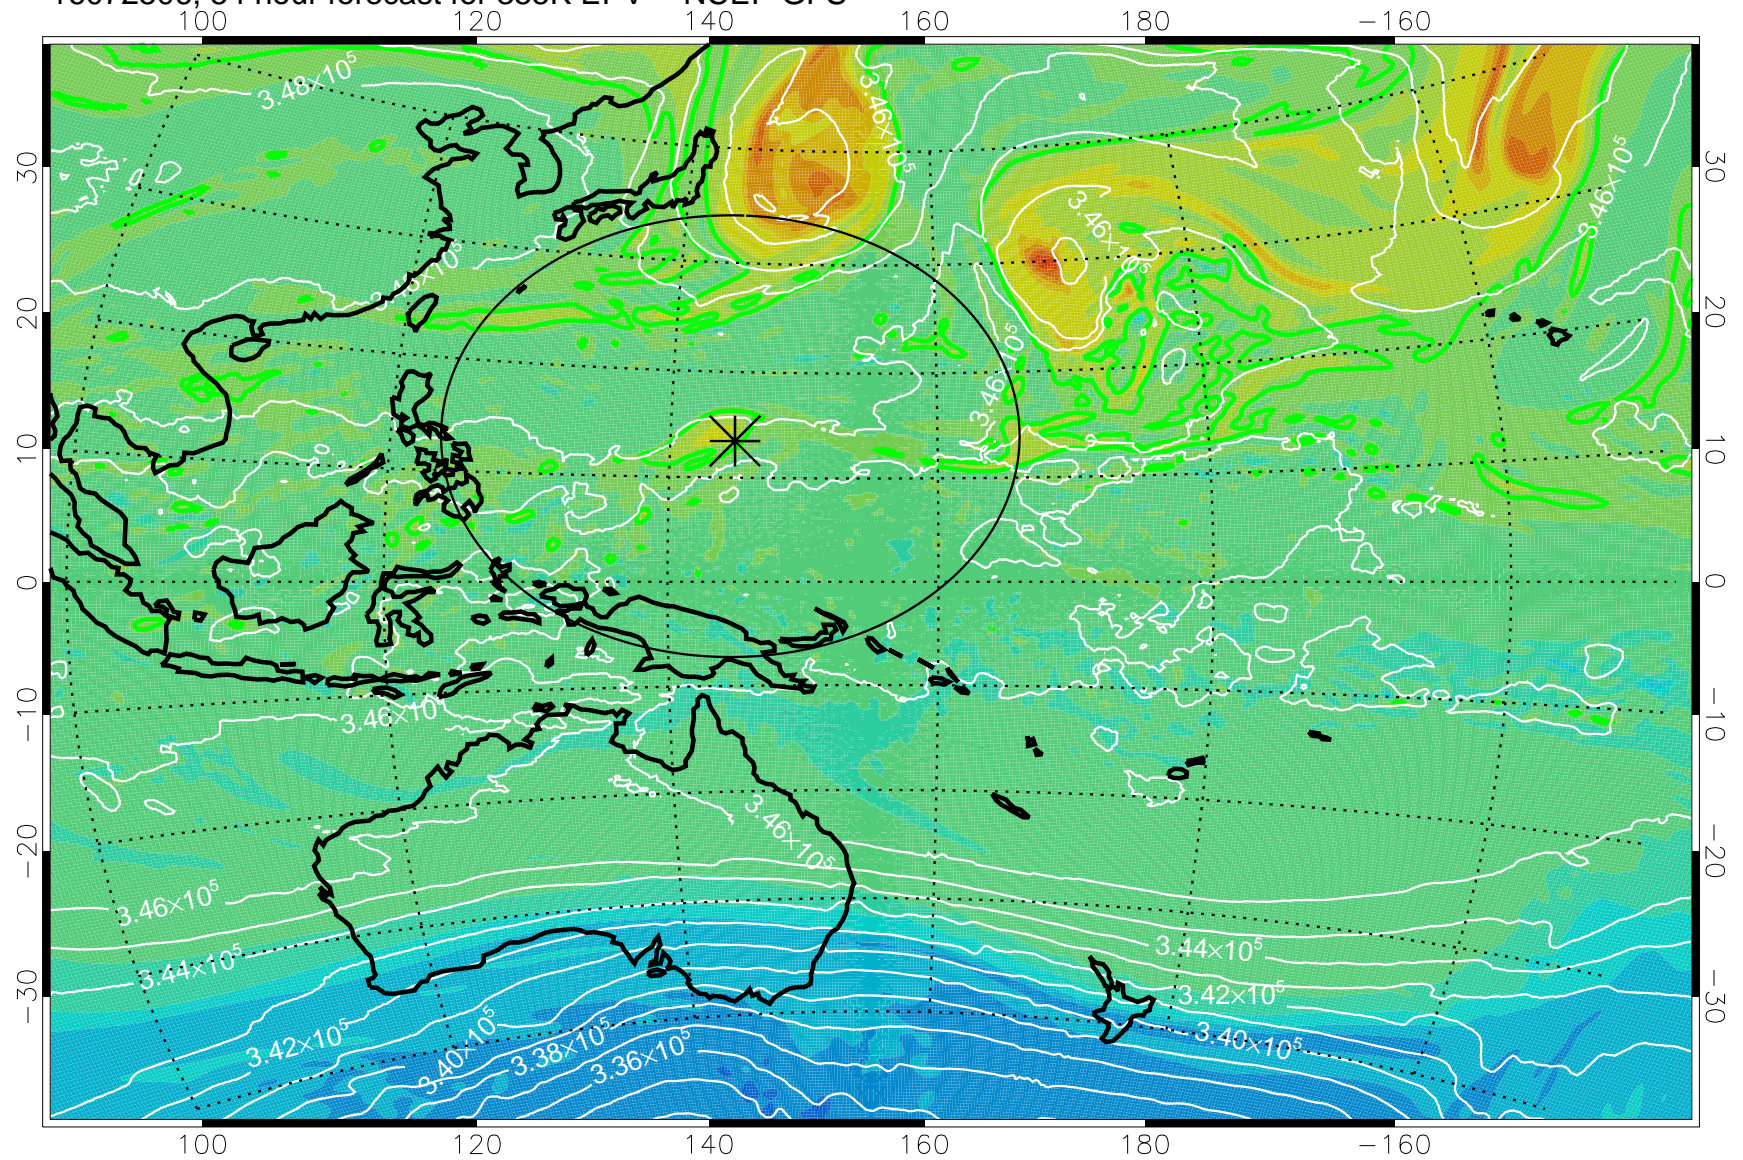

16072418, 42 hour forecast for 355K EPV -- NCEP GFS

355K Montgomery Streamfunction, white
EPV Tropopause (2 PVU) Position
Range ring of 2304 km

16072500, 48 hour forecast for 355K EPV -- NCEP GFS

355K Montgomery Streamfunction, white
EPV Tropopause (2 PVU) Position
Range ring of 2304 km

16072506, 54 hour forecast for 355K EPV -- NCEP GFS

355K Montgomery Streamfunction, white
EPV Tropopause (2 PVU) Position
Range ring of 2304 km

16072512, 60 hour forecast for 355K EPV -- NCEP GFS

355K Montgomery Streamfunction, white
EPV Tropopause (2 PVU) Position
Range ring of 2304 km

16072518, 66 hour forecast for 355K EPV -- NCEP GFS

355K Montgomery Streamfunction, white
EPV Tropopause (2 PVU) Position
Range ring of 2304 km

16072600, 72 hour forecast for 355K EPV -- NCEP GFS

355K Montgomery Streamfunction, white
EPV Tropopause (2 PVU) Position
Range ring of 2304 km

16072606, 78 hour forecast for 355K EPV -- NCEP GFS

355K Montgomery Streamfunction, white
EPV Tropopause (2 PVU) Position
Range ring of 2304 km

16072612, 84 hour forecast for 355K EPV -- NCEP GFS

355K Montgomery Streamfunction, white
EPV Tropopause (2 PVU) Position
Range ring of 2304 km