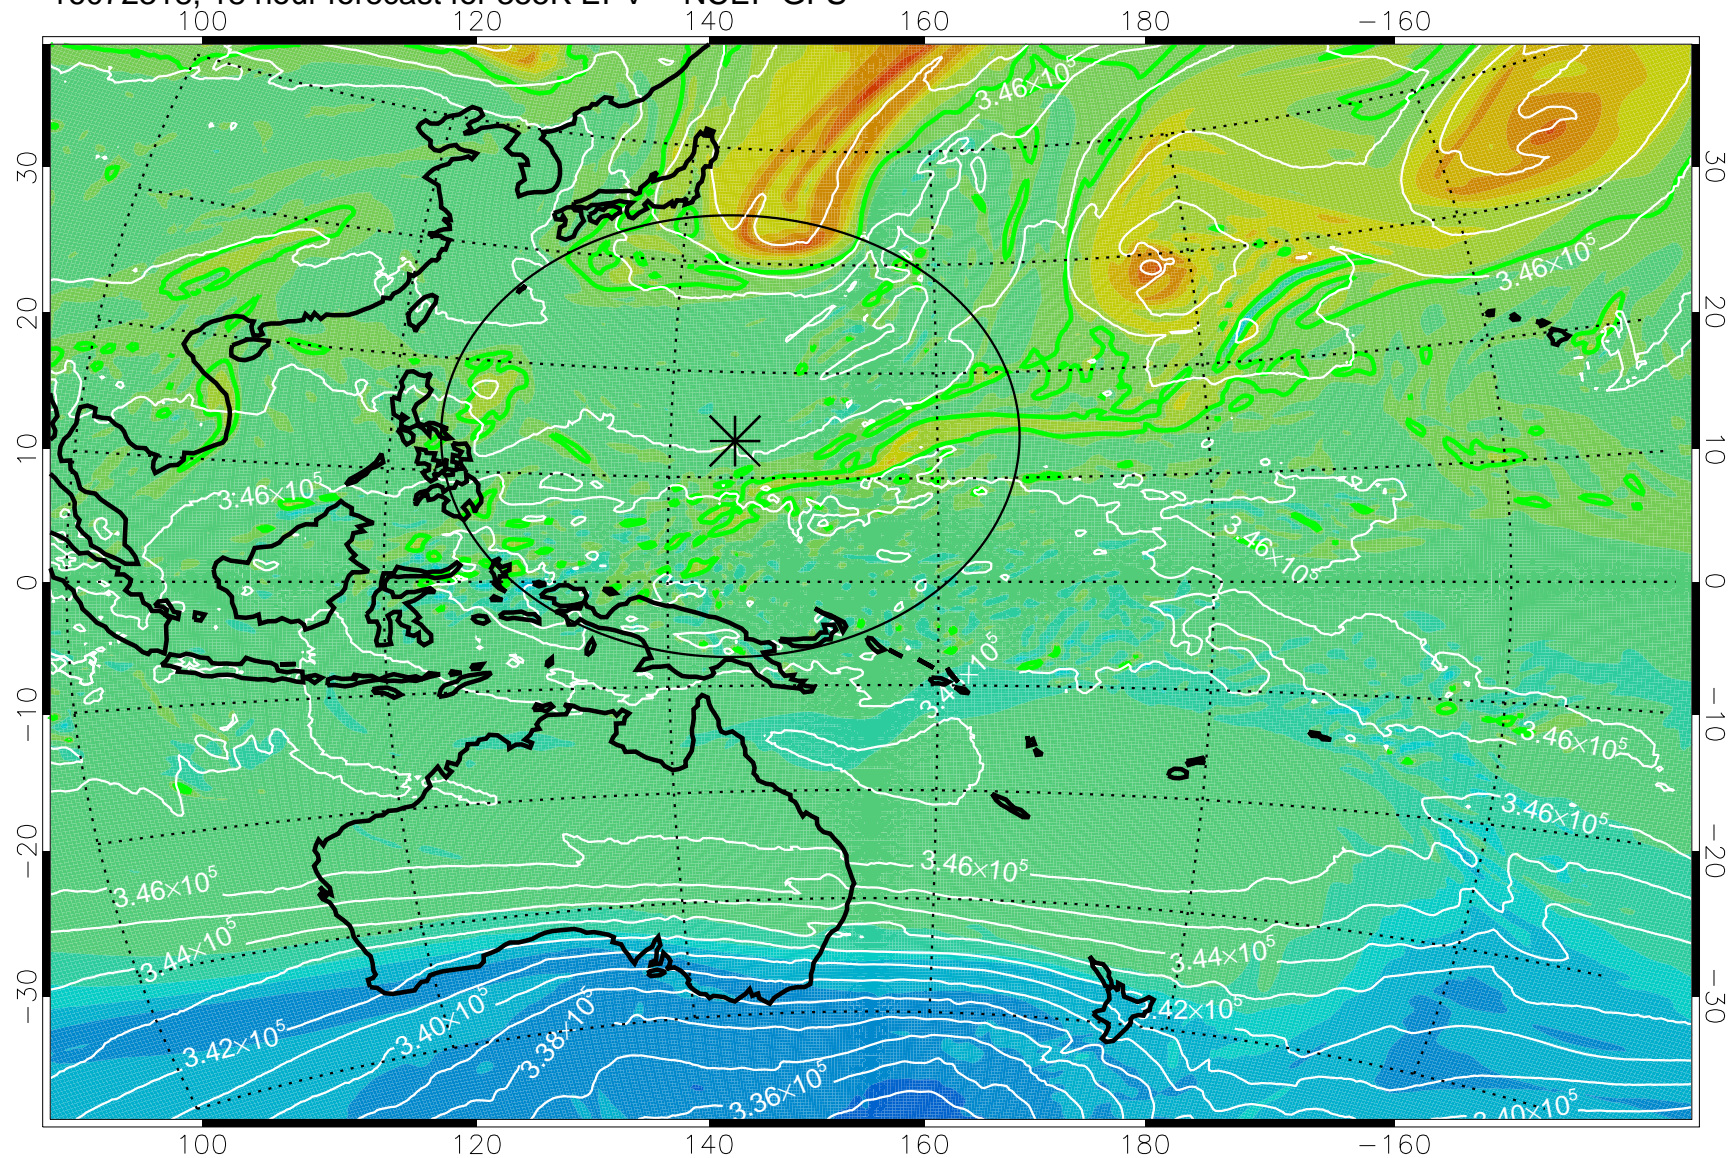

16072306, 6 hour forecast for 355K EPV -- NCEP GFS

355K Montgomery Streamfunction, white
EPV Tropopause (2 PVU) Position
Range ring of 2304 km

16072312, 12 hour forecast for 355K EPV -- NCEP GFS

355K Montgomery Streamfunction, white
EPV Tropopause (2 PVU) Position
Range ring of 2304 km

16072318, 18 hour forecast for 355K EPV -- NCEP GFS

355K Montgomery Streamfunction, white
EPV Tropopause (2 PVU) Position
Range ring of 2304 km

16072400, 24 hour forecast for 355K EPV -- NCEP GFS

355K Montgomery Streamfunction, white
EPV Tropopause (2 PVU) Position
Range ring of 2304 km

16072406, 30 hour forecast for 355K EPV -- NCEP GFS

355K Montgomery Streamfunction, white
EPV Tropopause (2 PVU) Position
Range ring of 2304 km

16072412, 36 hour forecast for 355K EPV -- NCEP GFS

355K Montgomery Streamfunction, white
EPV Tropopause (2 PVU) Position
Range ring of 2304 km

16072418, 42 hour forecast for 355K EPV -- NCEP GFS

355K Montgomery Streamfunction, white
EPV Tropopause (2 PVU) Position
Range ring of 2304 km

16072500, 48 hour forecast for 355K EPV -- NCEP GFS

355K Montgomery Streamfunction, white
EPV Tropopause (2 PVU) Position
Range ring of 2304 km