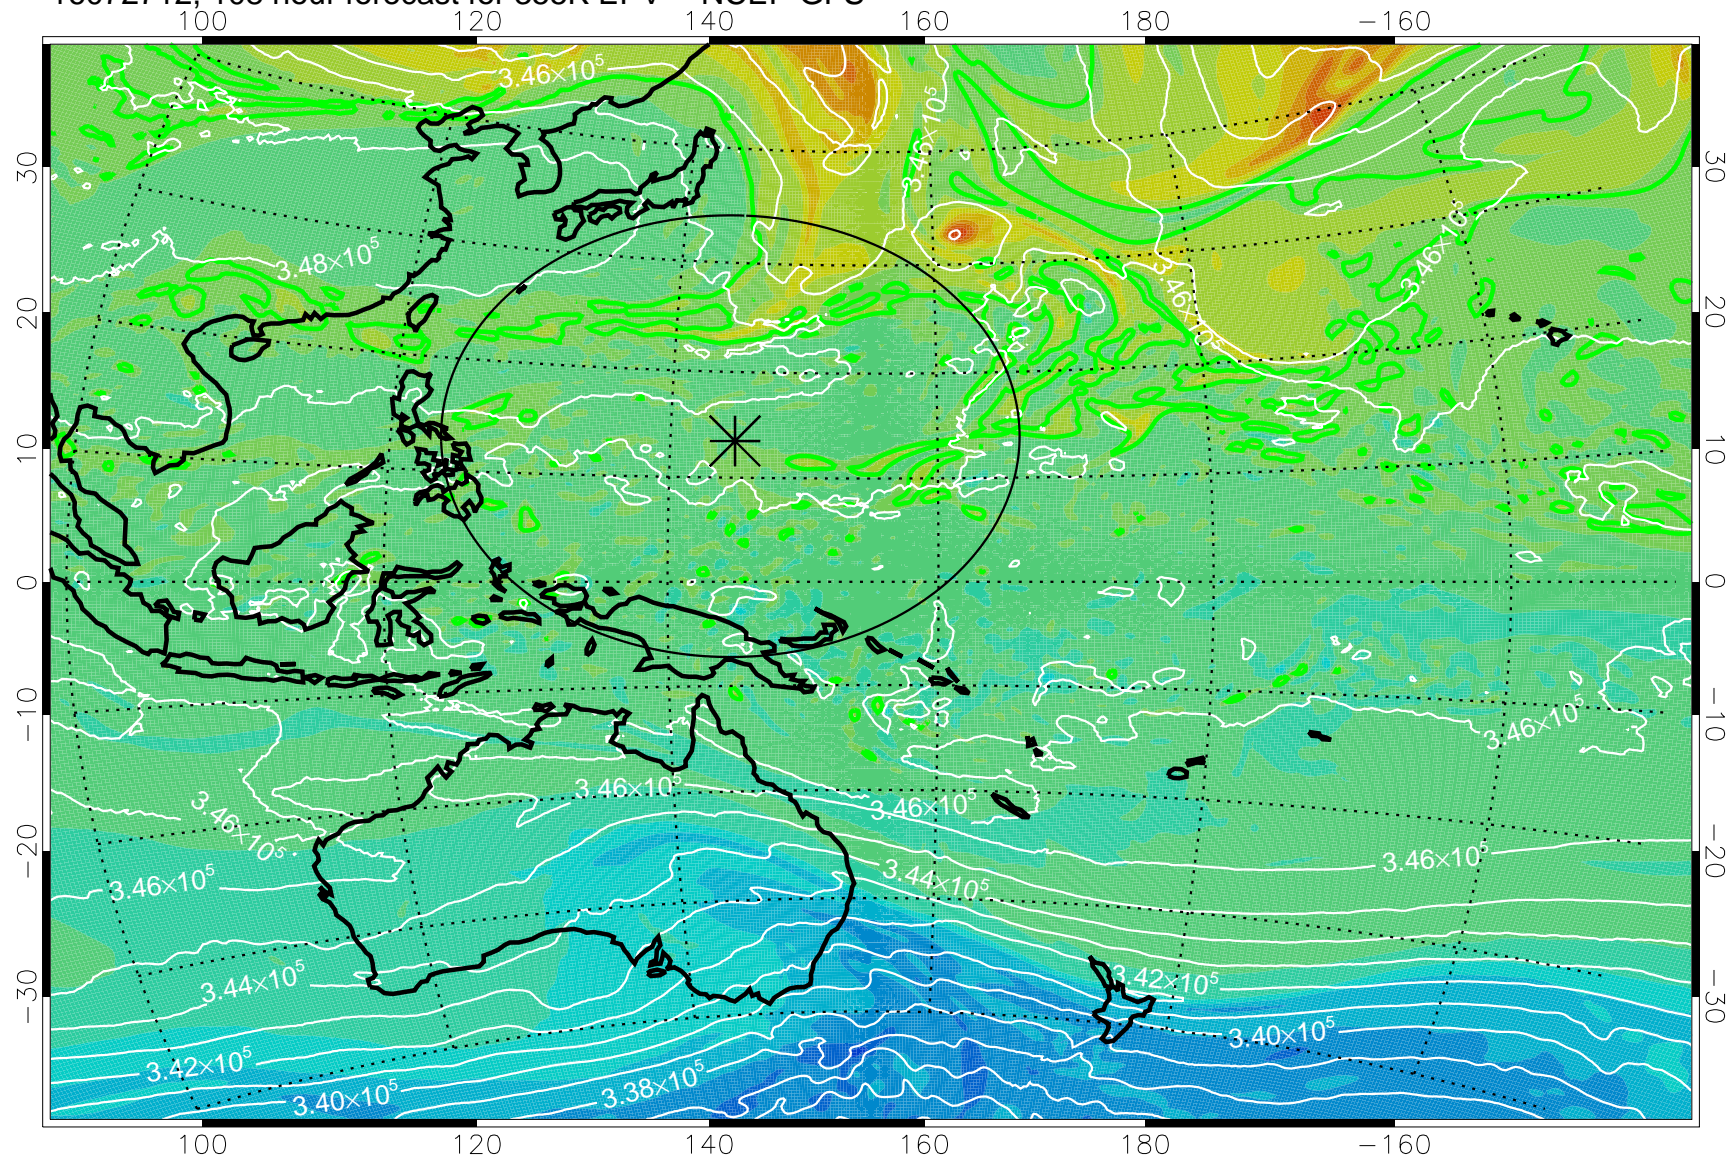

16072606, 78 hour forecast for 355K EPV -- NCEP GFS

355K Montgomery Streamfunction, white
EPV Tropopause (2 PVU) Position
Range ring of 2304 km

16072612, 84 hour forecast for 355K EPV -- NCEP GFS

355K Montgomery Streamfunction, white
EPV Tropopause (2 PVU) Position
Range ring of 2304 km

16072618, 90 hour forecast for 355K EPV -- NCEP GFS

355K Montgomery Streamfunction, white
EPV Tropopause (2 PVU) Position
Range ring of 2304 km

16072700, 96 hour forecast for 355K EPV -- NCEP GFS

355K Montgomery Streamfunction, white
EPV Tropopause (2 PVU) Position
Range ring of 2304 km

16072706, 102 hour forecast for 355K EPV -- NCEP GFS

355K Montgomery Streamfunction, white
EPV Tropopause (2 PVU) Position
Range ring of 2304 km

16072712, 108 hour forecast for 355K EPV -- NCEP GFS

355K Montgomery Streamfunction, white
EPV Tropopause (2 PVU) Position
Range ring of 2304 km

16072718, 114 hour forecast for 355K EPV -- NCEP GFS

355K Montgomery Streamfunction, white
EPV Tropopause (2 PVU) Position
Range ring of 2304 km

16072800, 120 hour forecast for 355K EPV -- NCEP GFS

355K Montgomery Streamfunction, white
EPV Tropopause (2 PVU) Position
Range ring of 2304 km