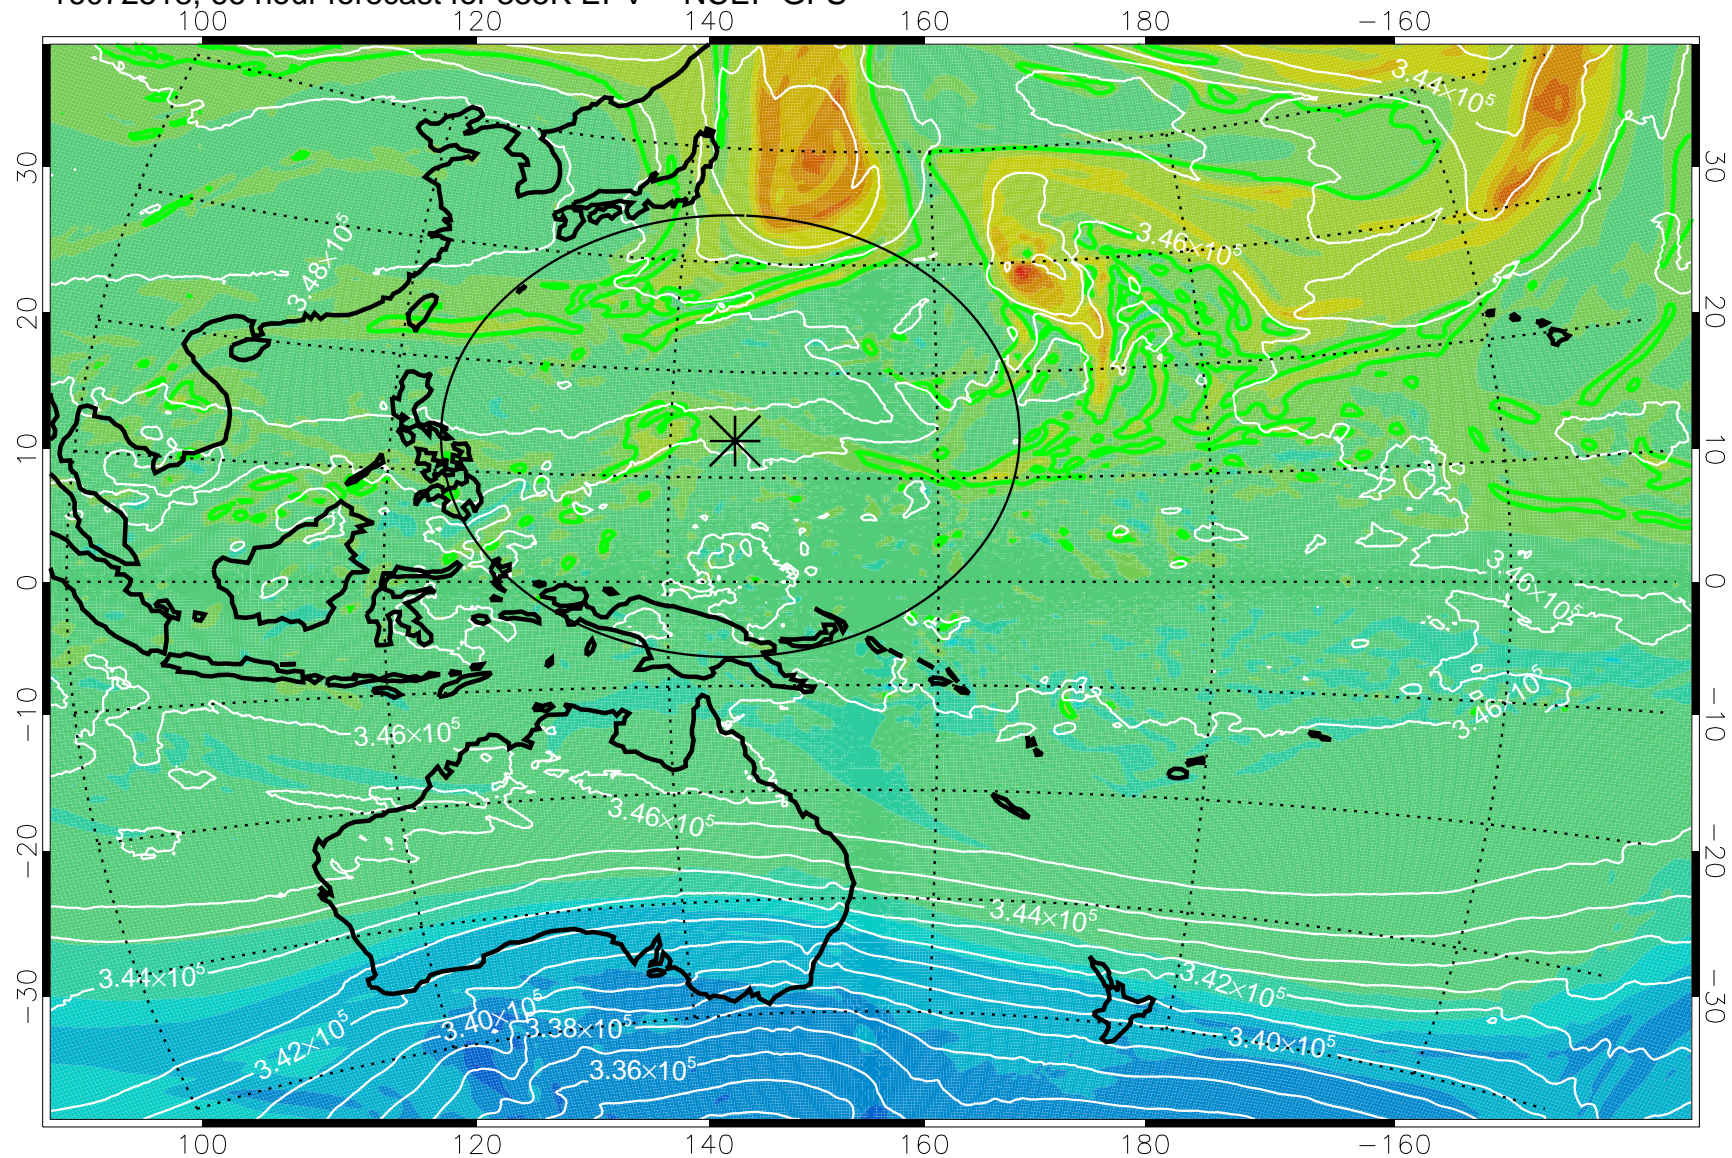

16072418, 42 hour forecast for 355K EPV -- NCEP GFS

355K Montgomery Streamfunction, white
EPV Tropopause (2 PVU) Position
Range ring of 2304 km

16072500, 48 hour forecast for 355K EPV -- NCEP GFS

355K Montgomery Streamfunction, white
EPV Tropopause (2 PVU) Position
Range ring of 2304 km

16072506, 54 hour forecast for 355K EPV -- NCEP GFS

355K Montgomery Streamfunction, white
EPV Tropopause (2 PVU) Position
Range ring of 2304 km

16072512, 60 hour forecast for 355K EPV -- NCEP GFS

355K Montgomery Streamfunction, white
EPV Tropopause (2 PVU) Position
Range ring of 2304 km

16072518, 66 hour forecast for 355K EPV -- NCEP GFS

355K Montgomery Streamfunction, white
EPV Tropopause (2 PVU) Position
Range ring of 2304 km

16072600, 72 hour forecast for 355K EPV -- NCEP GFS

355K Montgomery Streamfunction, white
EPV Tropopause (2 PVU) Position
Range ring of 2304 km

16072606, 78 hour forecast for 355K EPV -- NCEP GFS

355K Montgomery Streamfunction, white
EPV Tropopause (2 PVU) Position
Range ring of 2304 km

16072612, 84 hour forecast for 355K EPV -- NCEP GFS

355K Montgomery Streamfunction, white
EPV Tropopause (2 PVU) Position
Range ring of 2304 km