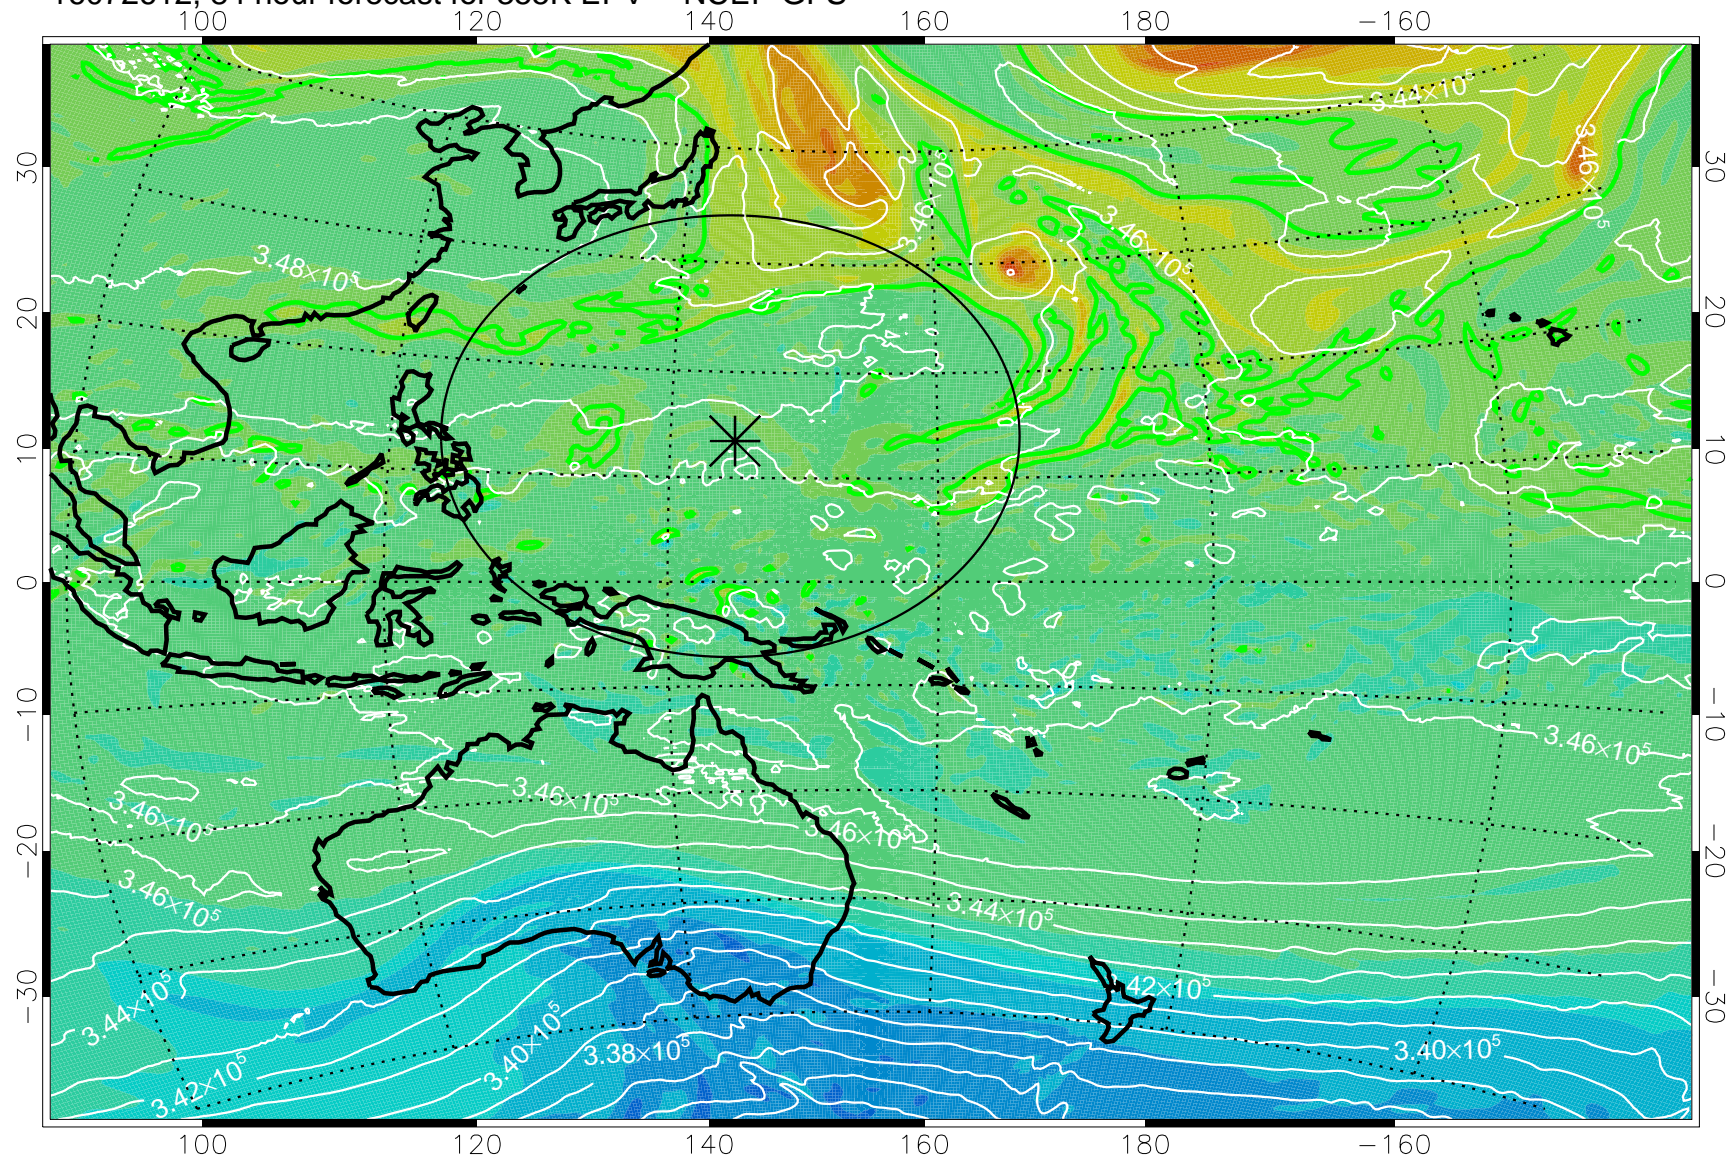

16072506, 54 hour forecast for 355K EPV -- NCEP GFS

355K Montgomery Streamfunction, white
EPV Tropopause (2 PVU) Position
Range ring of 2304 km

16072512, 60 hour forecast for 355K EPV -- NCEP GFS

355K Montgomery Streamfunction, white
EPV Tropopause (2 PVU) Position
Range ring of 2304 km

16072518, 66 hour forecast for 355K EPV -- NCEP GFS

355K Montgomery Streamfunction, white
EPV Tropopause (2 PVU) Position
Range ring of 2304 km

16072600, 72 hour forecast for 355K EPV -- NCEP GFS

355K Montgomery Streamfunction, white
EPV Tropopause (2 PVU) Position
Range ring of 2304 km

16072606, 78 hour forecast for 355K EPV -- NCEP GFS

355K Montgomery Streamfunction, white
EPV Tropopause (2 PVU) Position
Range ring of 2304 km

16072612, 84 hour forecast for 355K EPV -- NCEP GFS

355K Montgomery Streamfunction, white
EPV Tropopause (2 PVU) Position
Range ring of 2304 km

16072618, 90 hour forecast for 355K EPV -- NCEP GFS

355K Montgomery Streamfunction, white
EPV Tropopause (2 PVU) Position
Range ring of 2304 km

16072700, 96 hour forecast for 355K EPV -- NCEP GFS

355K Montgomery Streamfunction, white
EPV Tropopause (2 PVU) Position
Range ring of 2304 km