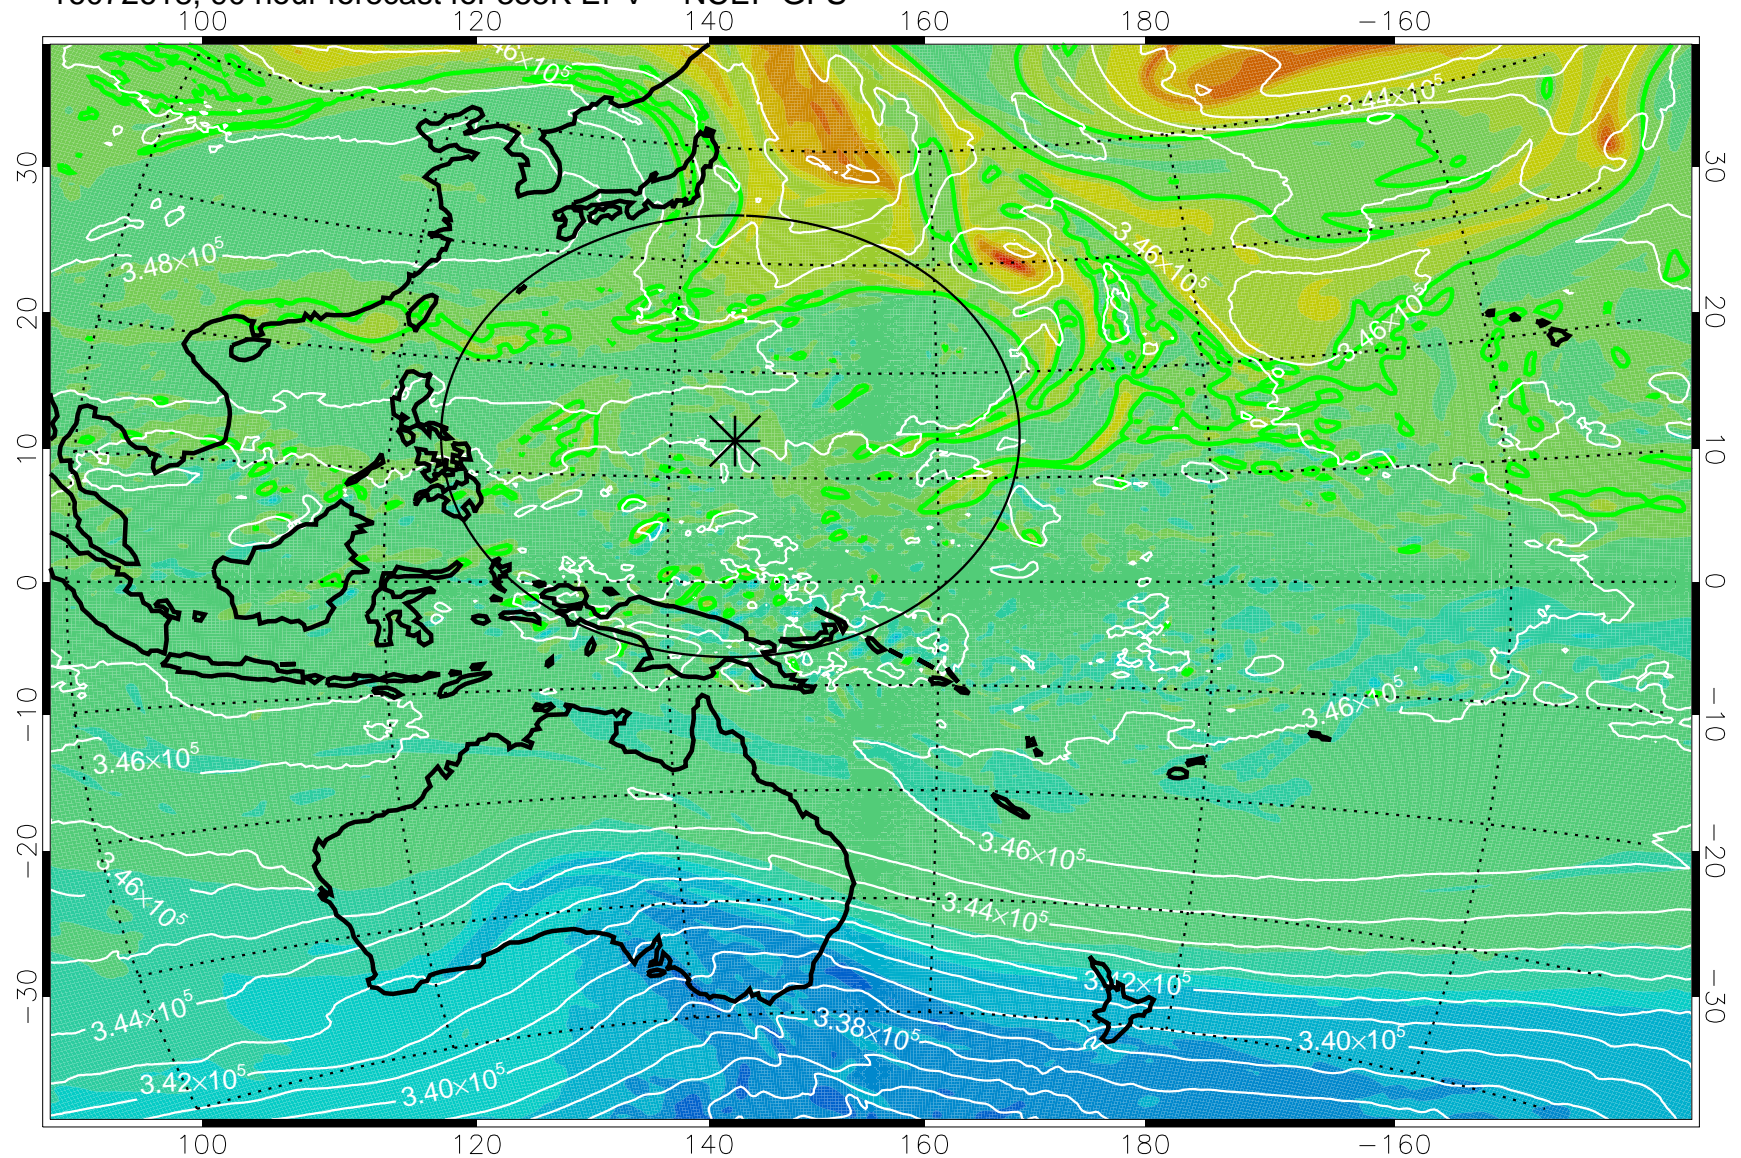

16072518, 66 hour forecast for 355K EPV -- NCEP GFS

355K Montgomery Streamfunction, white
EPV Tropopause (2 PVU) Position
Range ring of 2304 km

16072600, 72 hour forecast for 355K EPV -- NCEP GFS

355K Montgomery Streamfunction, white
EPV Tropopause (2 PVU) Position
Range ring of 2304 km

16072606, 78 hour forecast for 355K EPV -- NCEP GFS

355K Montgomery Streamfunction, white
EPV Tropopause (2 PVU) Position
Range ring of 2304 km

16072612, 84 hour forecast for 355K EPV -- NCEP GFS

355K Montgomery Streamfunction, white
EPV Tropopause (2 PVU) Position
Range ring of 2304 km

16072618, 90 hour forecast for 355K EPV -- NCEP GFS

355K Montgomery Streamfunction, white
EPV Tropopause (2 PVU) Position
Range ring of 2304 km

16072700, 96 hour forecast for 355K EPV -- NCEP GFS

355K Montgomery Streamfunction, white
EPV Tropopause (2 PVU) Position
Range ring of 2304 km

16072706, 102 hour forecast for 355K EPV -- NCEP GFS

355K Montgomery Streamfunction, white
EPV Tropopause (2 PVU) Position
Range ring of 2304 km

16072712, 108 hour forecast for 355K EPV -- NCEP GFS

355K Montgomery Streamfunction, white
EPV Tropopause (2 PVU) Position
Range ring of 2304 km