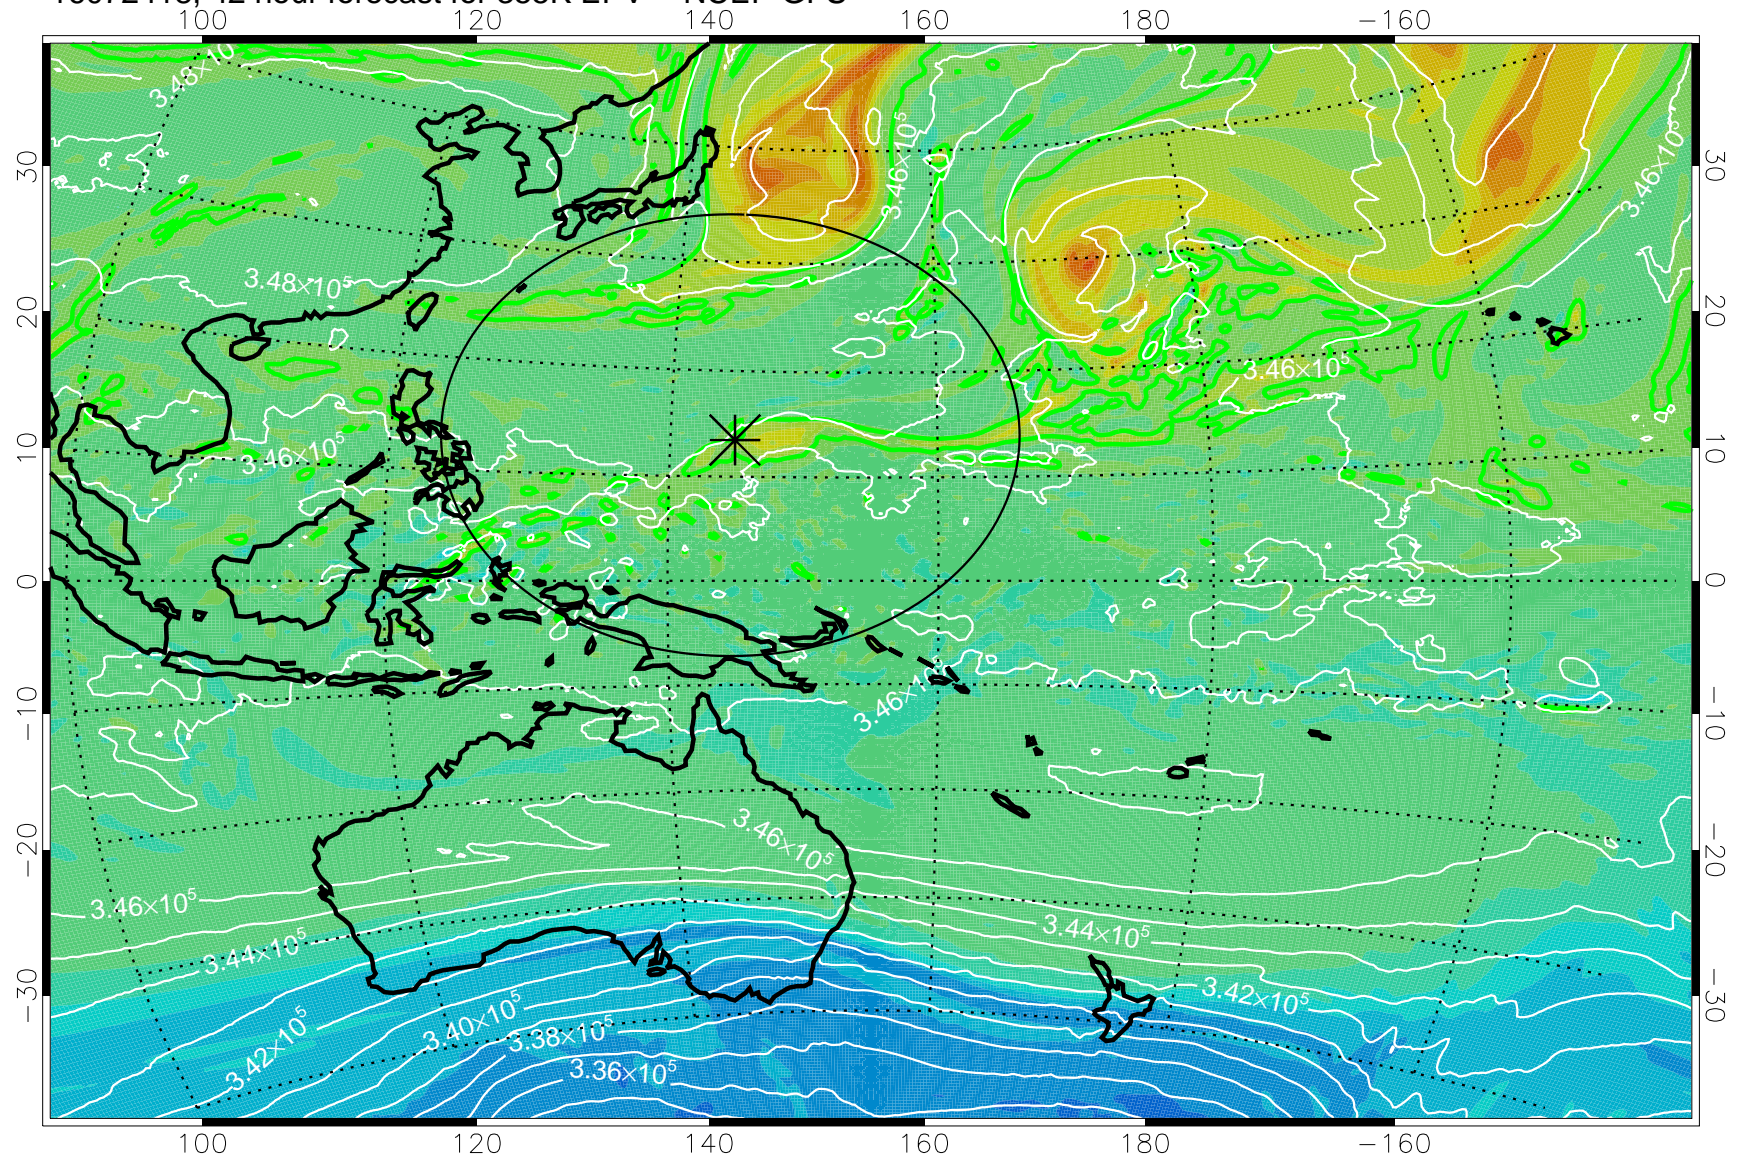

16072406, 30 hour forecast for 355K EPV -- NCEP GFS

355K Montgomery Streamfunction, white
EPV Tropopause (2 PVU) Position
Range ring of 2304 km

16072412, 36 hour forecast for 355K EPV -- NCEP GFS

355K Montgomery Streamfunction, white
EPV Tropopause (2 PVU) Position
Range ring of 2304 km

16072418, 42 hour forecast for 355K EPV -- NCEP GFS

355K Montgomery Streamfunction, white
EPV Tropopause (2 PVU) Position
Range ring of 2304 km

16072500, 48 hour forecast for 355K EPV -- NCEP GFS

355K Montgomery Streamfunction, white
EPV Tropopause (2 PVU) Position
Range ring of 2304 km

16072506, 54 hour forecast for 355K EPV -- NCEP GFS

355K Montgomery Streamfunction, white
EPV Tropopause (2 PVU) Position
Range ring of 2304 km

16072512, 60 hour forecast for 355K EPV -- NCEP GFS

355K Montgomery Streamfunction, white
EPV Tropopause (2 PVU) Position
Range ring of 2304 km

16072518, 66 hour forecast for 355K EPV -- NCEP GFS

355K Montgomery Streamfunction, white
EPV Tropopause (2 PVU) Position
Range ring of 2304 km

16072600, 72 hour forecast for 355K EPV -- NCEP GFS

355K Montgomery Streamfunction, white
EPV Tropopause (2 PVU) Position
Range ring of 2304 km