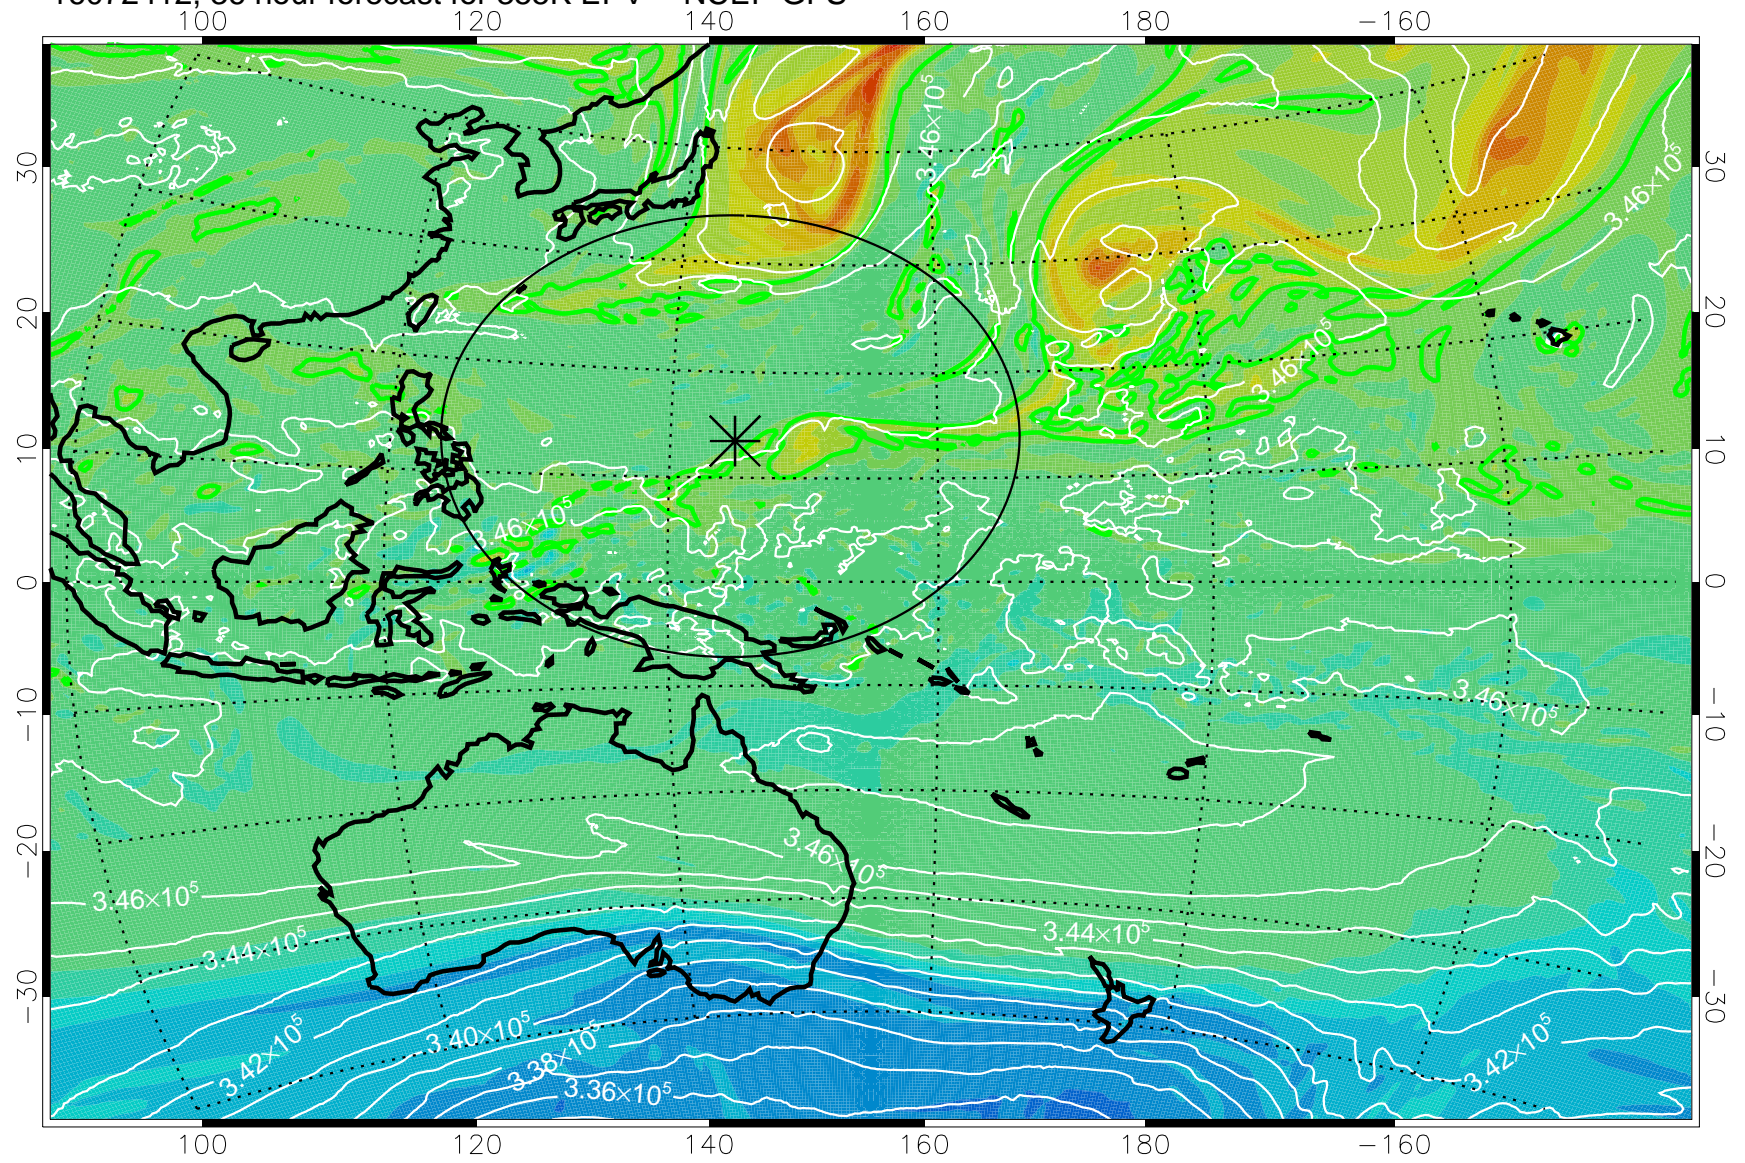

16072318, 18 hour forecast for 355K EPV -- NCEP GFS

355K Montgomery Streamfunction, white
EPV Tropopause (2 PVU) Position
Range ring of 2304 km

16072400, 24 hour forecast for 355K EPV -- NCEP GFS

355K Montgomery Streamfunction, white
EPV Tropopause (2 PVU) Position
Range ring of 2304 km

16072406, 30 hour forecast for 355K EPV -- NCEP GFS

355K Montgomery Streamfunction, white
EPV Tropopause (2 PVU) Position
Range ring of 2304 km

16072412, 36 hour forecast for 355K EPV -- NCEP GFS

355K Montgomery Streamfunction, white
EPV Tropopause (2 PVU) Position
Range ring of 2304 km

16072418, 42 hour forecast for 355K EPV -- NCEP GFS

355K Montgomery Streamfunction, white
EPV Tropopause (2 PVU) Position
Range ring of 2304 km

16072500, 48 hour forecast for 355K EPV -- NCEP GFS

355K Montgomery Streamfunction, white
EPV Tropopause (2 PVU) Position
Range ring of 2304 km

16072506, 54 hour forecast for 355K EPV -- NCEP GFS

355K Montgomery Streamfunction, white
EPV Tropopause (2 PVU) Position
Range ring of 2304 km

16072512, 60 hour forecast for 355K EPV -- NCEP GFS

355K Montgomery Streamfunction, white
EPV Tropopause (2 PVU) Position
Range ring of 2304 km