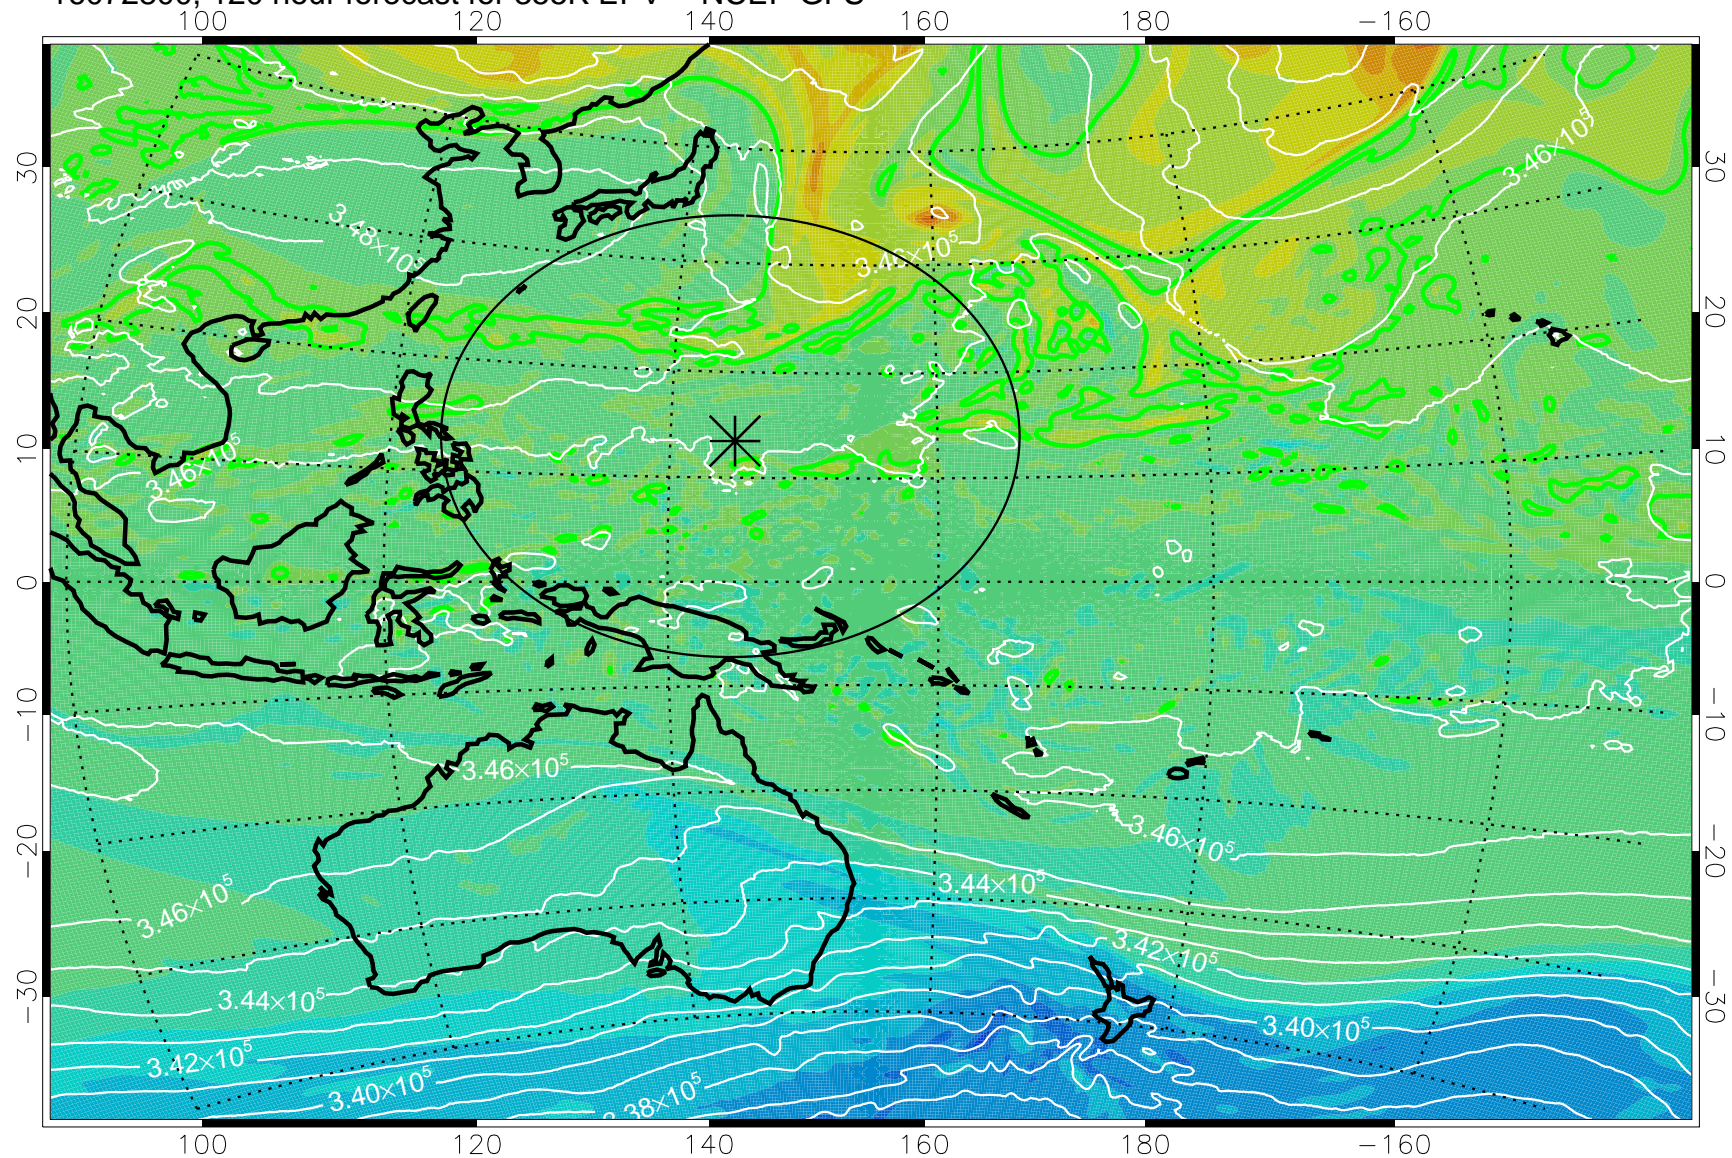

16072606, 78 hour forecast for 355K EPV -- NCEP GFS

355K Montgomery Streamfunction, white
EPV Tropopause (2 PVU) Position
Range ring of 2304 km

16072612, 84 hour forecast for 355K EPV -- NCEP GFS

355K Montgomery Streamfunction, white
EPV Tropopause (2 PVU) Position
Range ring of 2304 km

16072618, 90 hour forecast for 355K EPV -- NCEP GFS

355K Montgomery Streamfunction, white
EPV Tropopause (2 PVU) Position
Range ring of 2304 km

16072700, 96 hour forecast for 355K EPV -- NCEP GFS

355K Montgomery Streamfunction, white
EPV Tropopause (2 PVU) Position
Range ring of 2304 km

16072706, 102 hour forecast for 355K EPV -- NCEP GFS

355K Montgomery Streamfunction, white
EPV Tropopause (2 PVU) Position
Range ring of 2304 km

16072712, 108 hour forecast for 355K EPV -- NCEP GFS

355K Montgomery Streamfunction, white
EPV Tropopause (2 PVU) Position
Range ring of 2304 km

16072718, 114 hour forecast for 355K EPV -- NCEP GFS

355K Montgomery Streamfunction, white
EPV Tropopause (2 PVU) Position
Range ring of 2304 km

16072800, 120 hour forecast for 355K EPV -- NCEP GFS

355K Montgomery Streamfunction, white
EPV Tropopause (2 PVU) Position
Range ring of 2304 km