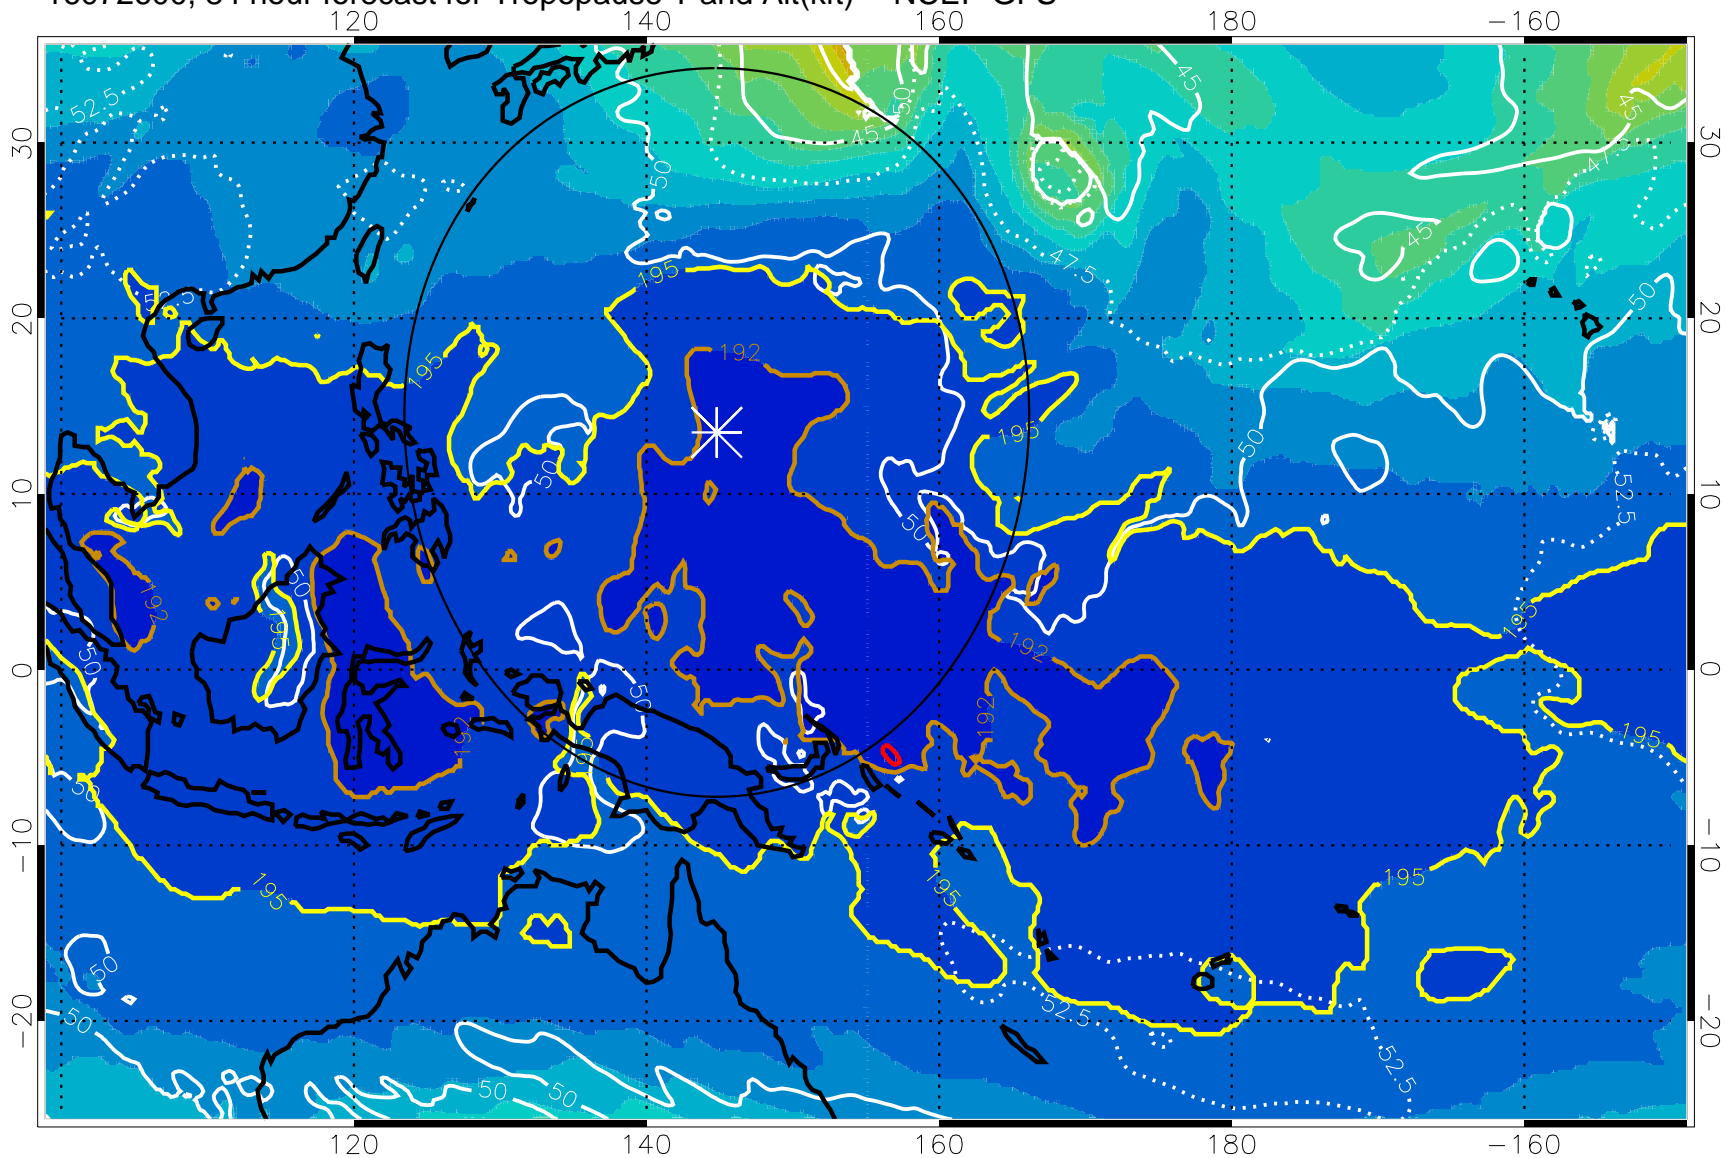

16072600, 84 hour forecast for Tropopause T and Alt(kft) -- NCEP GFS

190 200 210 220 230

Tropopause T, K

Tropopause Altitude in kft (white)

192.5K Isotherm 195K Isotherm
187.5K Isotherm 190K Isotherm

Range ring of 2304 km