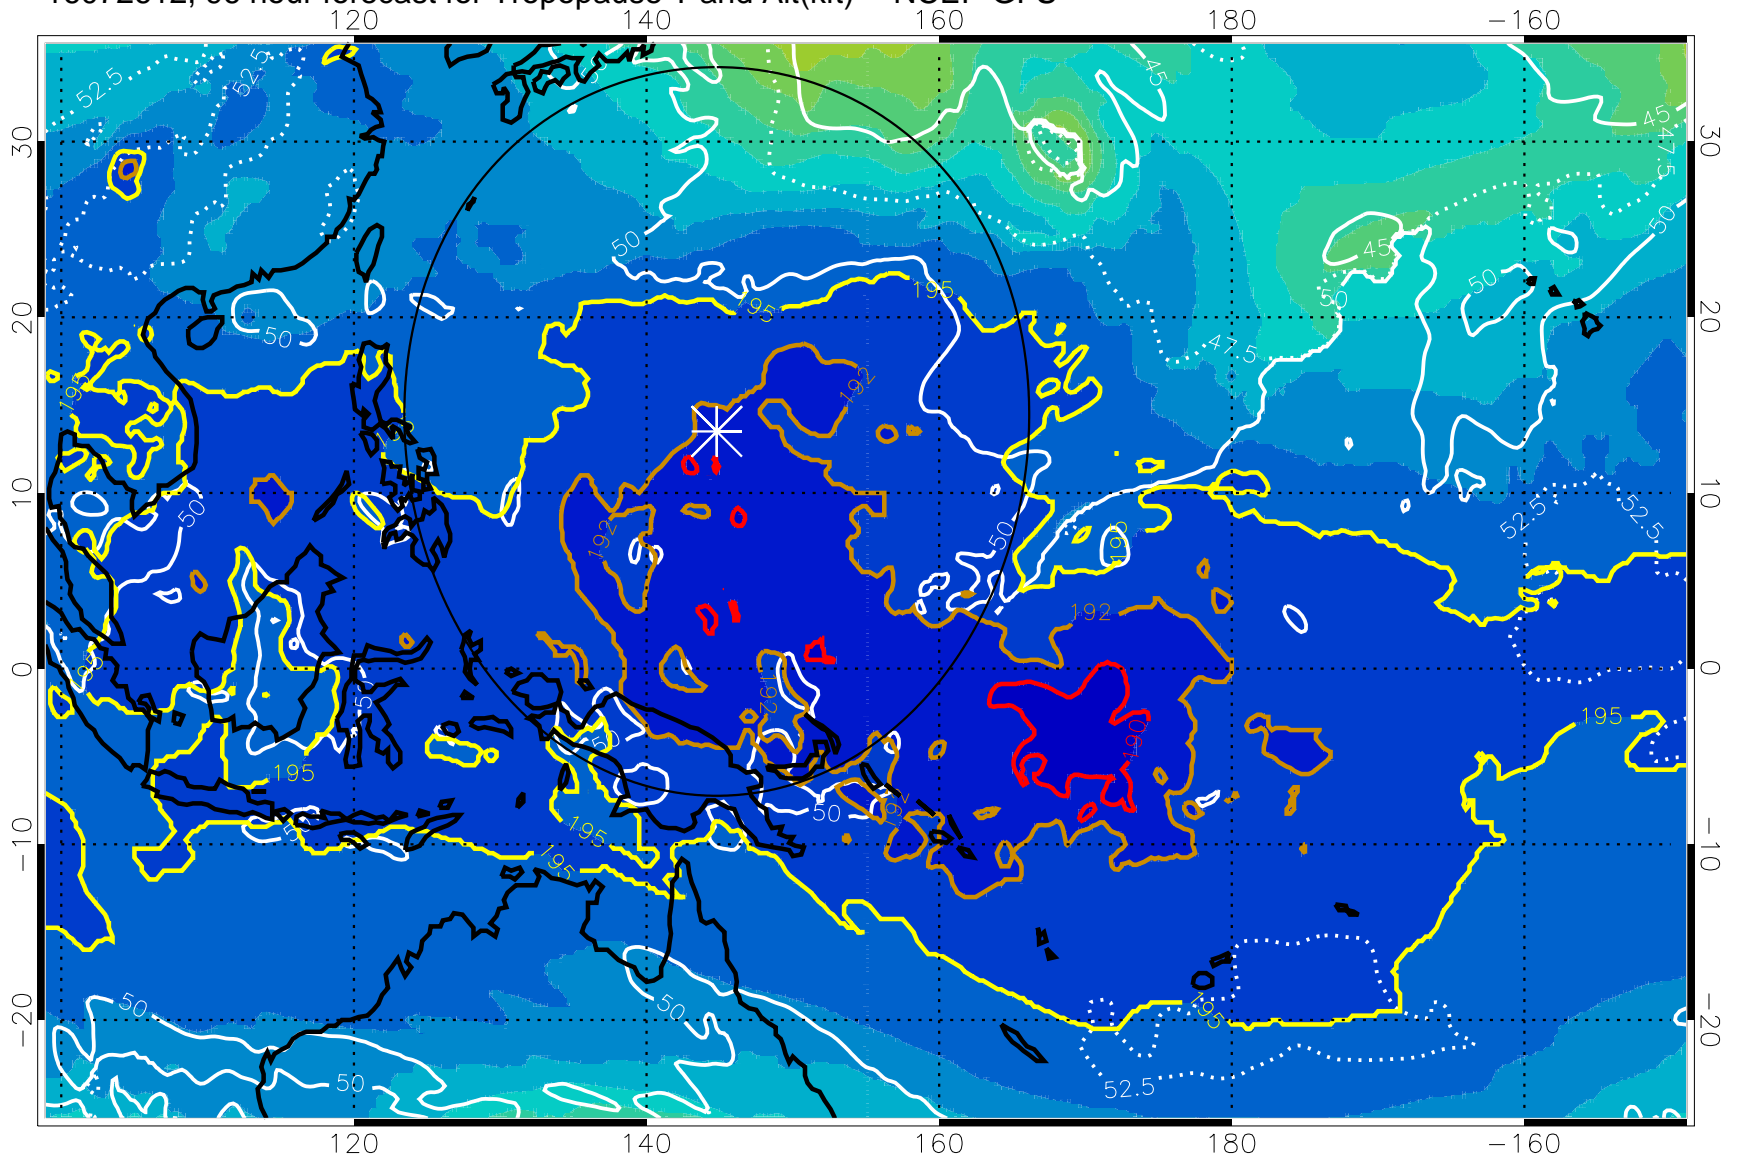

16072612, 96 hour forecast for Tropopause T and Alt(kft) -- NCEP GFS

190 200 210 220 230
Tropopause T, K

Tropopause Altitude in kft (white)

192.5K Isotherm 195K Isotherm
187.5K Isotherm 190K Isotherm

Range ring of 2304 km