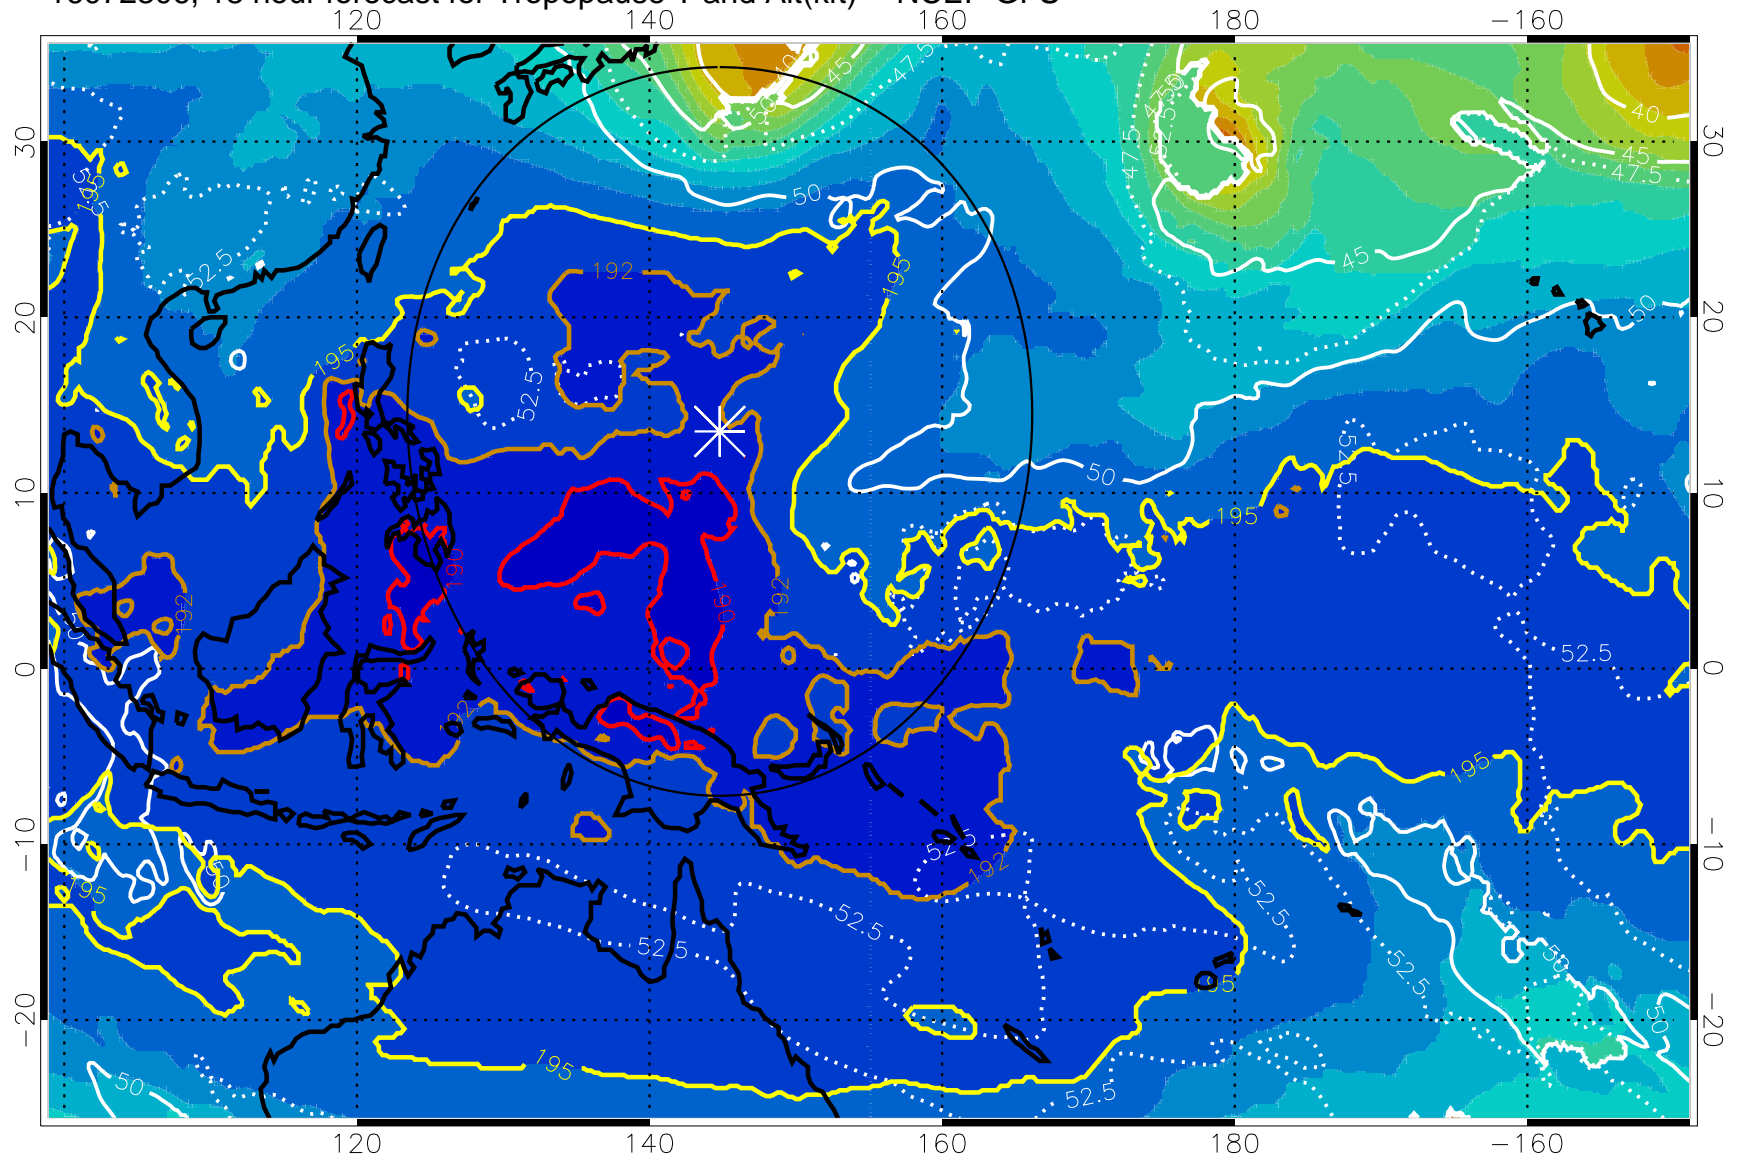

16072306, 18 hour forecast for Tropopause T and Alt(kft) -- NCEP GFS

190 200 210 220 230

Tropopause T, K

Tropopause Altitude in kft (white)

192.5K Isotherm 195K Isotherm
187.5K Isotherm 190K Isotherm

Range ring of 2304 km