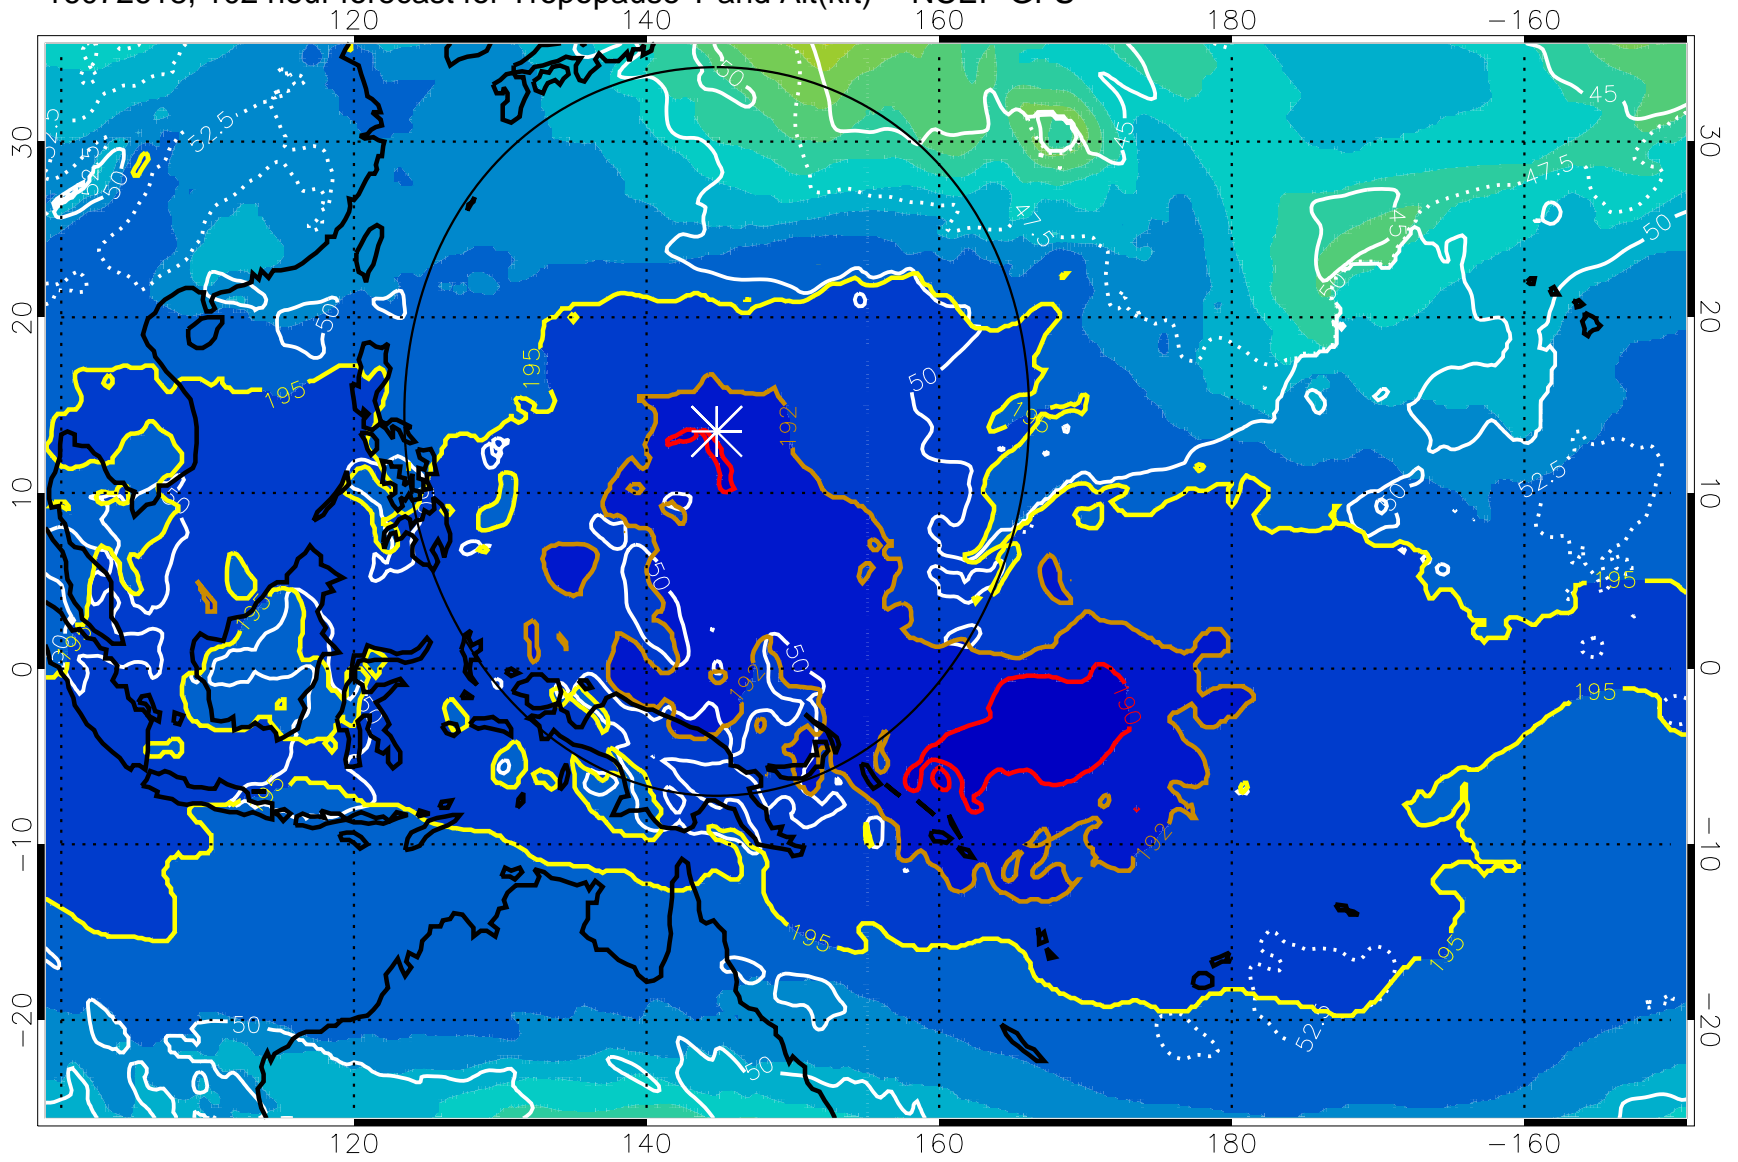

16072612, 96 hour forecast for Tropopause T and Alt(kft) -- NCEP GFS

190 200 210 220 230
Tropopause T, K

Tropopause Altitude in kft (white)

192.5K Isotherm 195K Isotherm
187.5K Isotherm 190K Isotherm

Range ring of 2304 km

16072618, 102 hour forecast for Tropopause T and Alt(kft) -- NCEP GFS

190 200 210 220 230
Tropopause T, K

Tropopause Altitude in kft (white)

192.5K Isotherm 195K Isotherm
187.5K Isotherm 190K Isotherm

Range ring of 2304 km