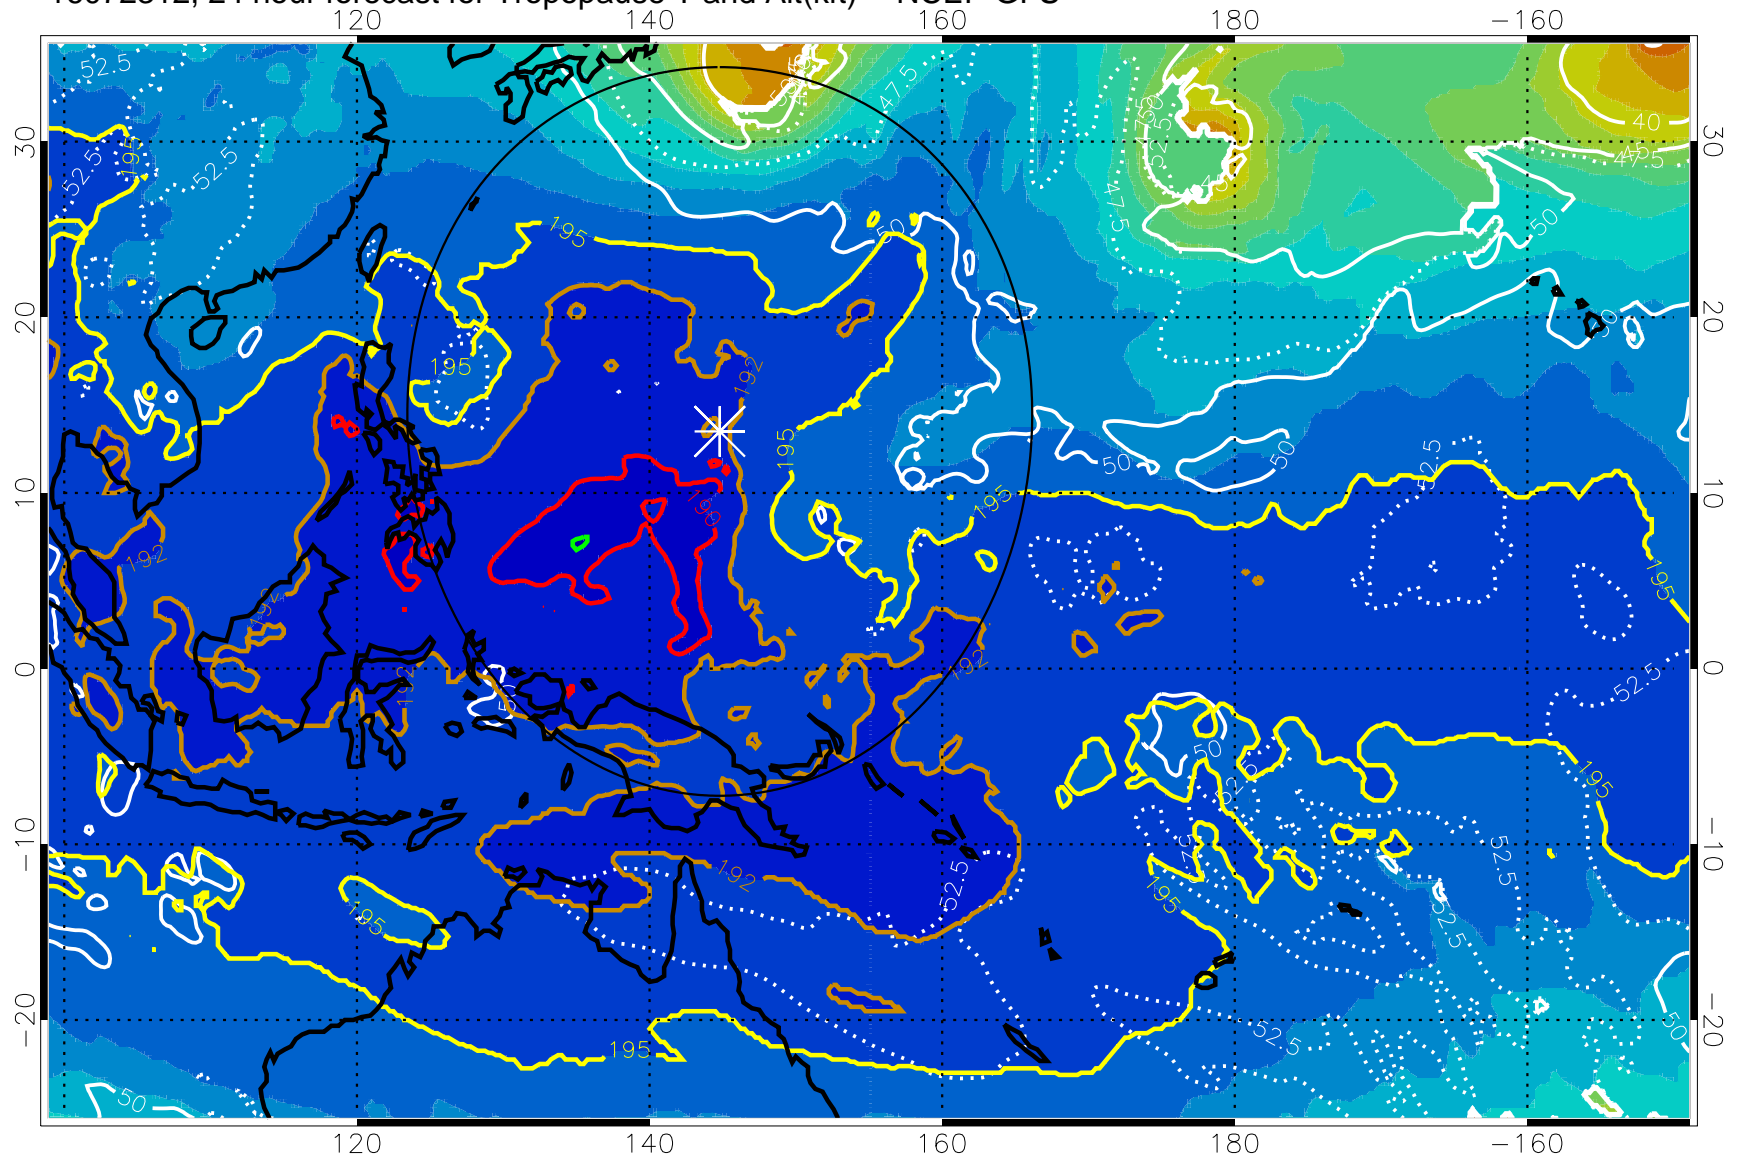

16072312, 24 hour forecast for Tropopause T and Alt(kft) -- NCEP GFS

190 200 210 220 230

Tropopause T, K

Tropopause Altitude in kft (white)

192.5K Isotherm 195K Isotherm

187.5K Isotherm 190K Isotherm

Range ring of 2304 km