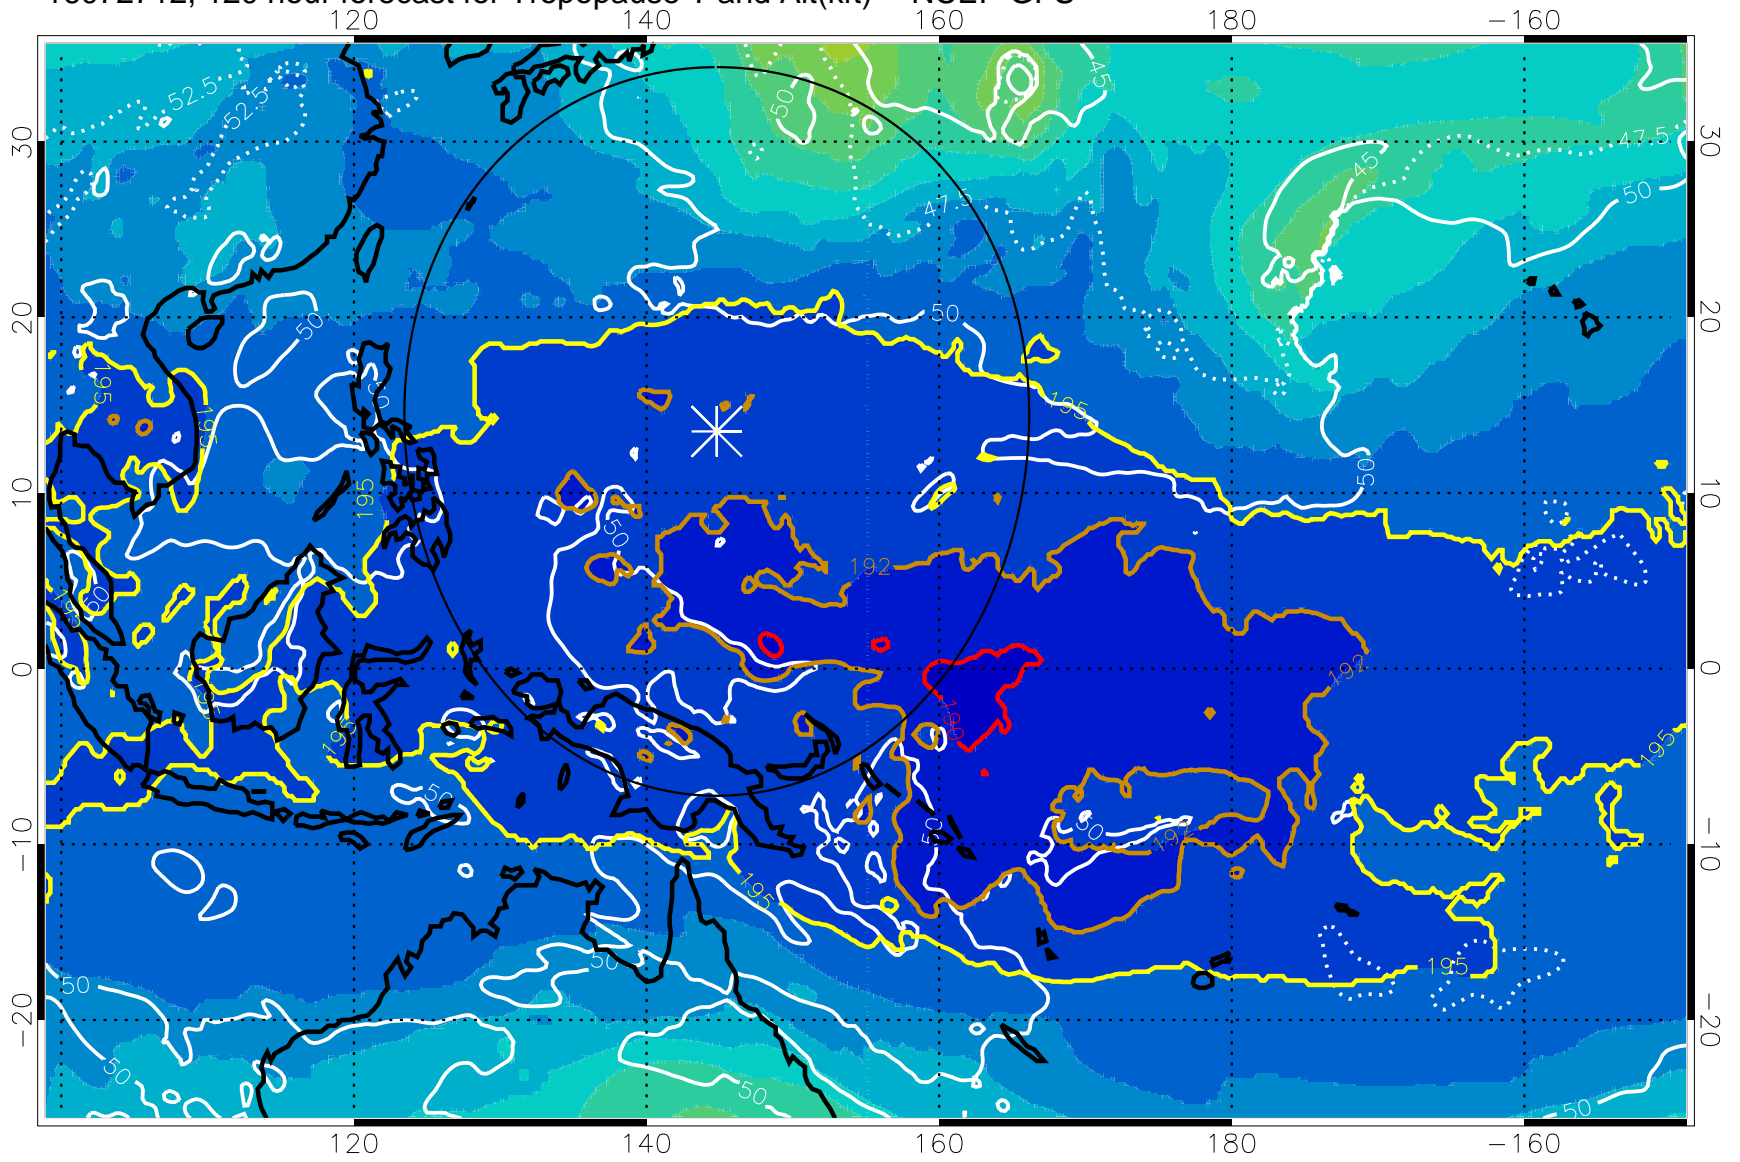

16072712, 120 hour forecast for Tropopause T and Alt(kft) -- NCEP GFS

190 200 210 220 230

Tropopause T, K

Tropopause Altitude in kft (white)

192.5K Isotherm 195K Isotherm

187.5K Isotherm 190K Isotherm

Range ring of 2304 km