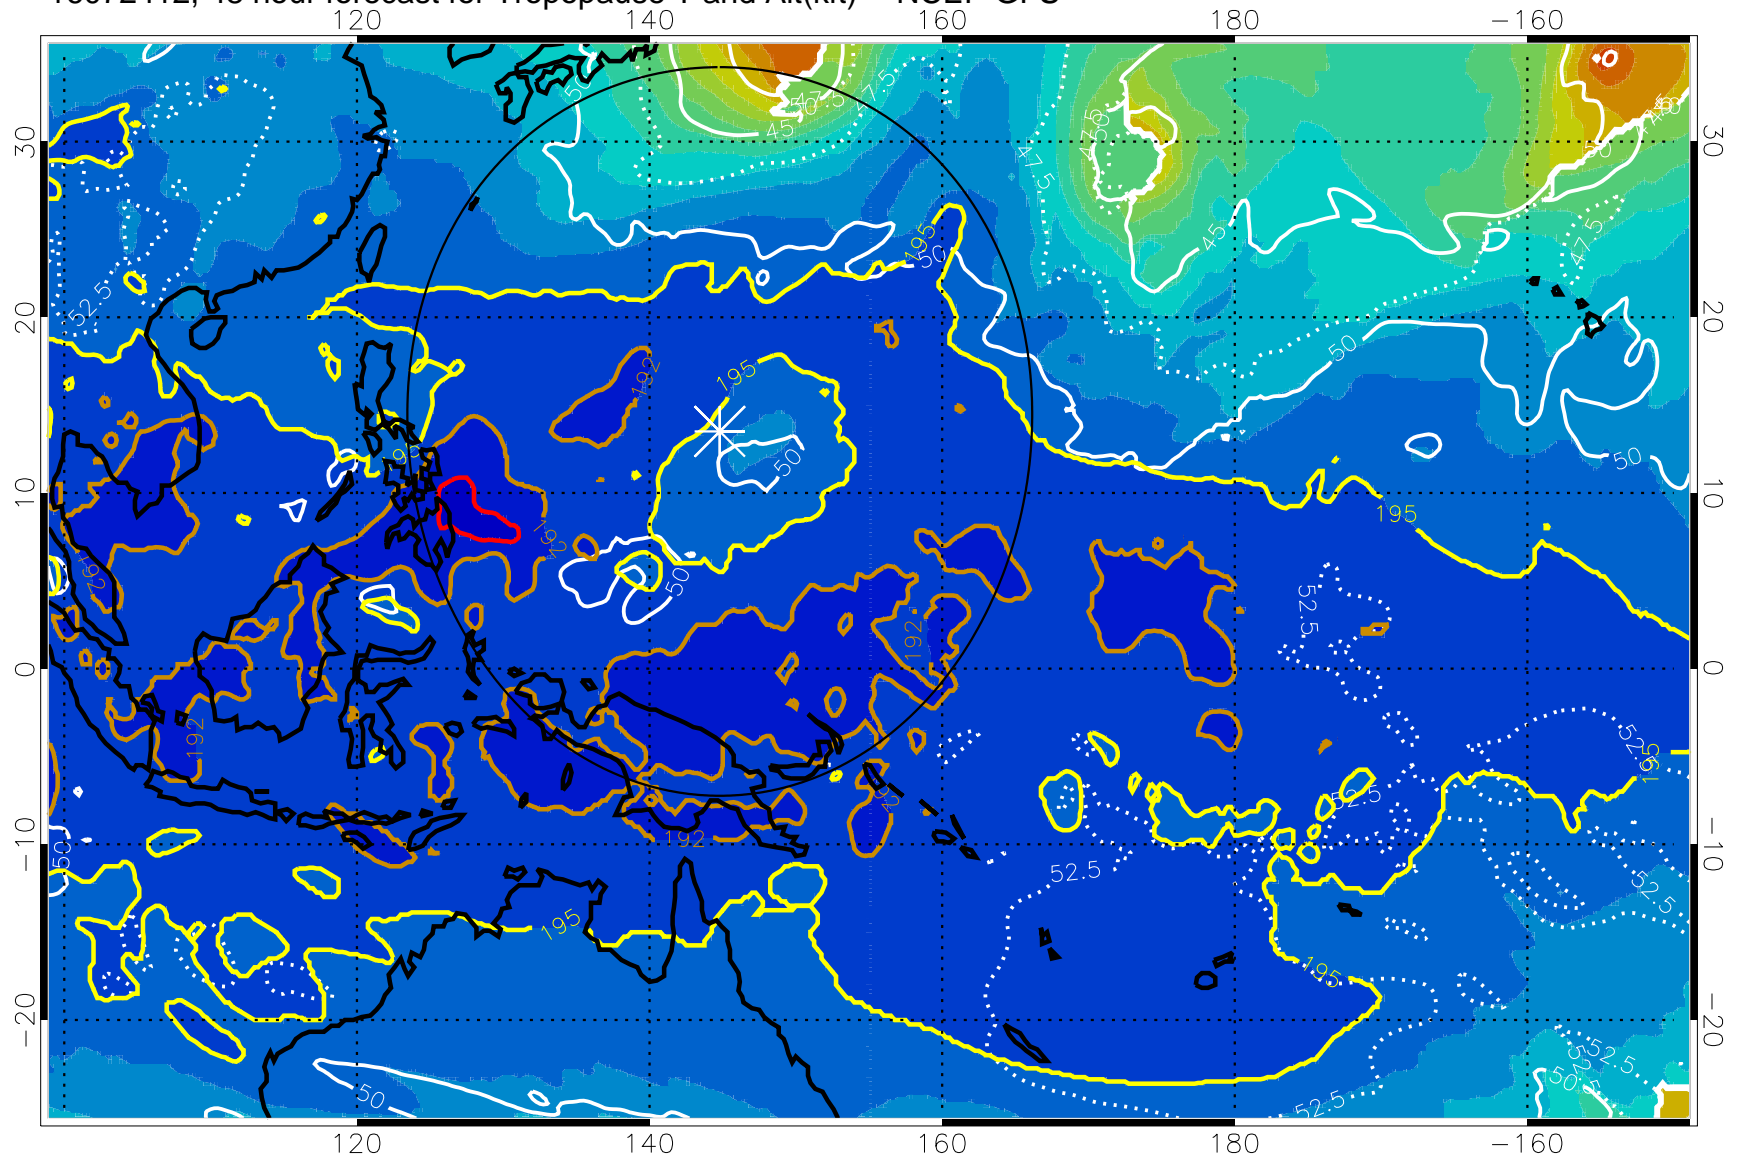

16072412, 48 hour forecast for Tropopause T and Alt(kft) -- NCEP GFS

190 200 210 220 230

Tropopause T, K

Tropopause Altitude in kft (white)

192.5K Isotherm 195K Isotherm
187.5K Isotherm 190K Isotherm

Range ring of 2304 km