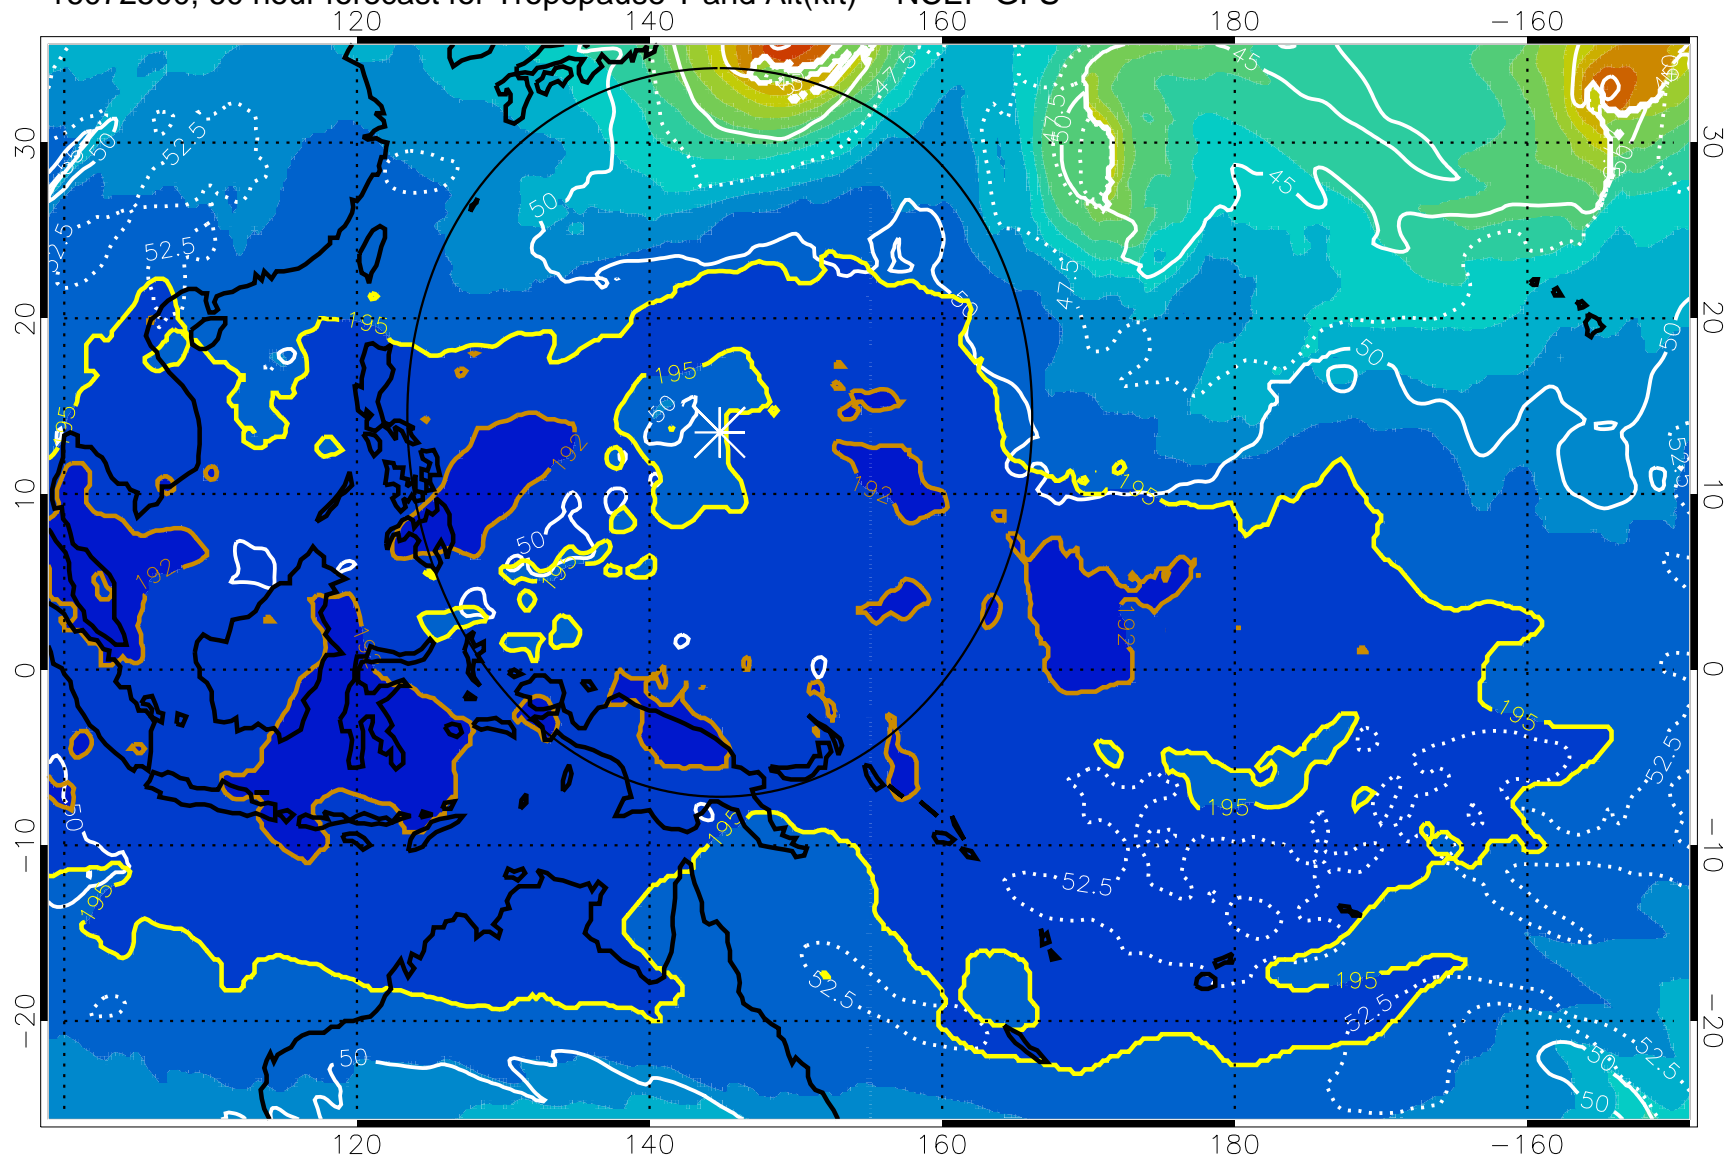

16072500, 60 hour forecast for Tropopause T and Alt(kft) -- NCEP GFS

190 200 210 220 230

Tropopause T, K

Tropopause Altitude in kft (white)

192.5K Isotherm 195K Isotherm
187.5K Isotherm 190K Isotherm

Range ring of 2304 km