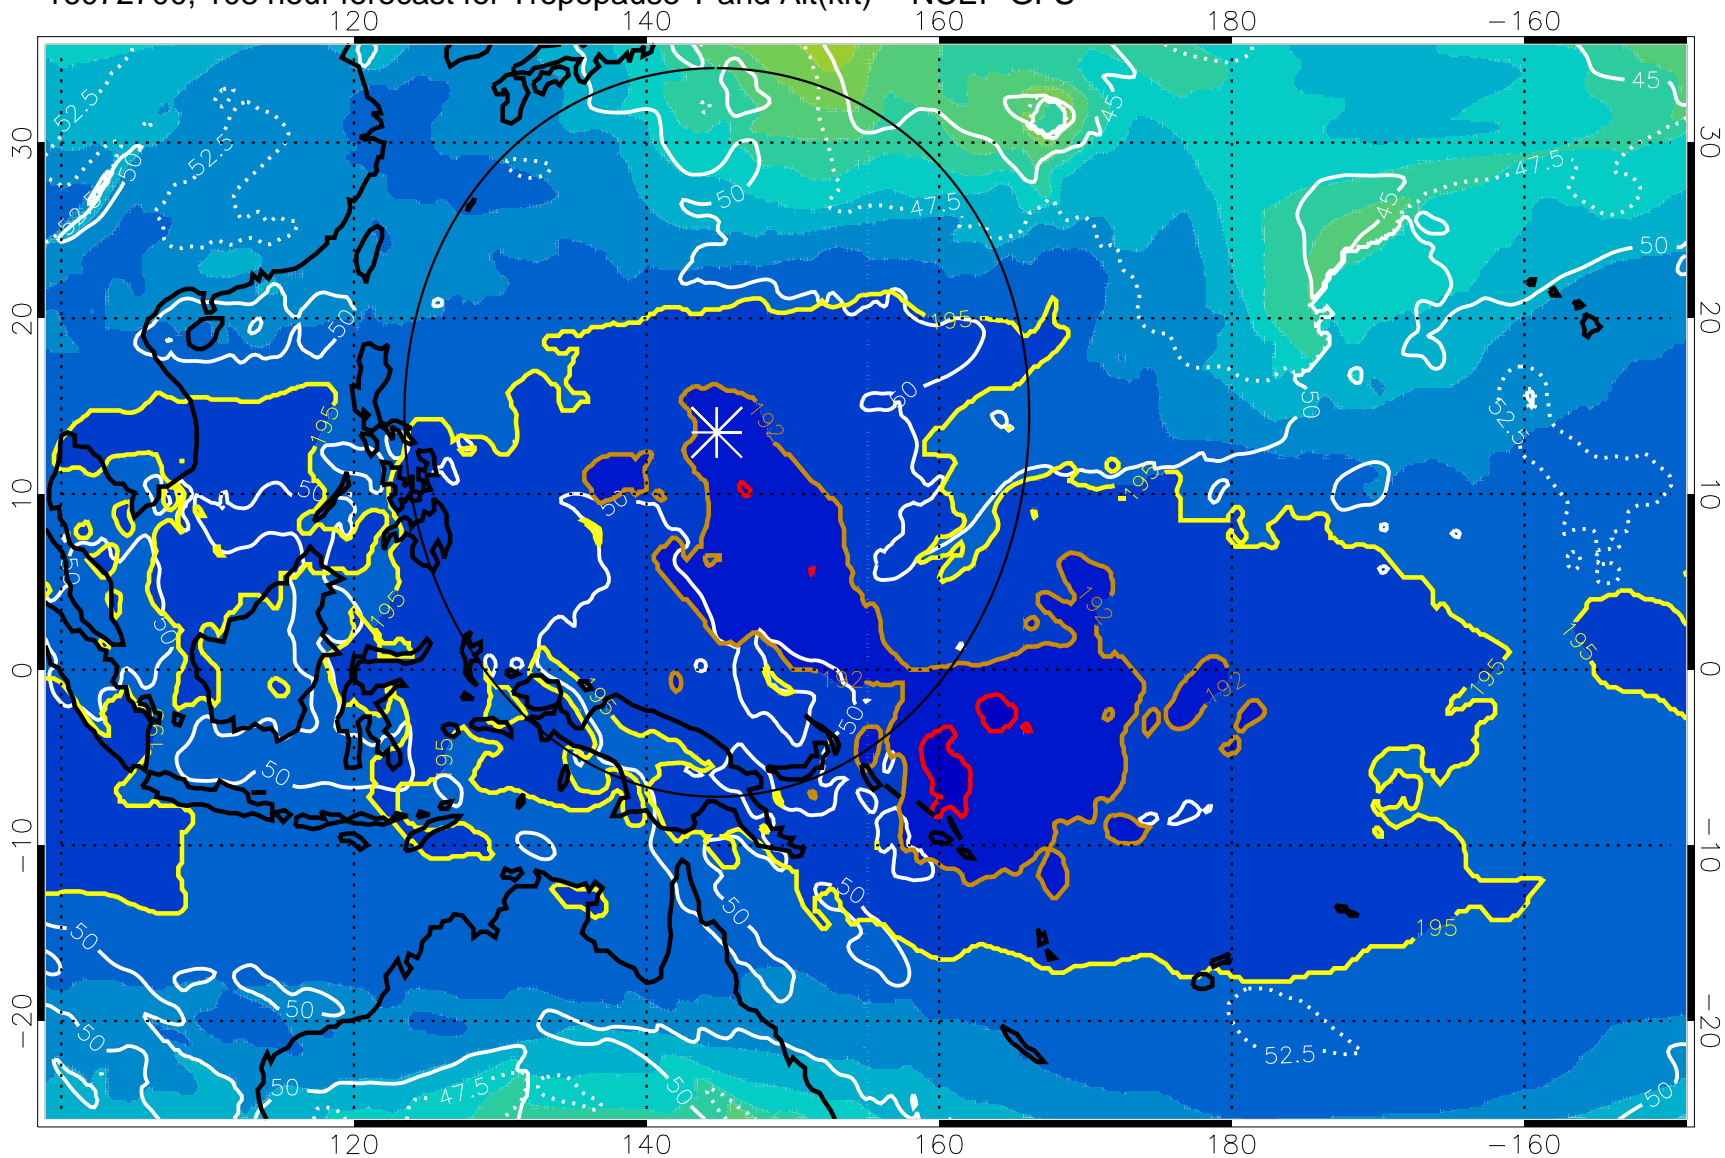

16072700, 108 hour forecast for Tropopause T and Alt(kft) -- NCEP GFS

190 200 210 220 230

Tropopause T, K

Tropopause Altitude in kft (white)

192.5K Isotherm 195K Isotherm
187.5K Isotherm 190K Isotherm

Range ring of 2304 km