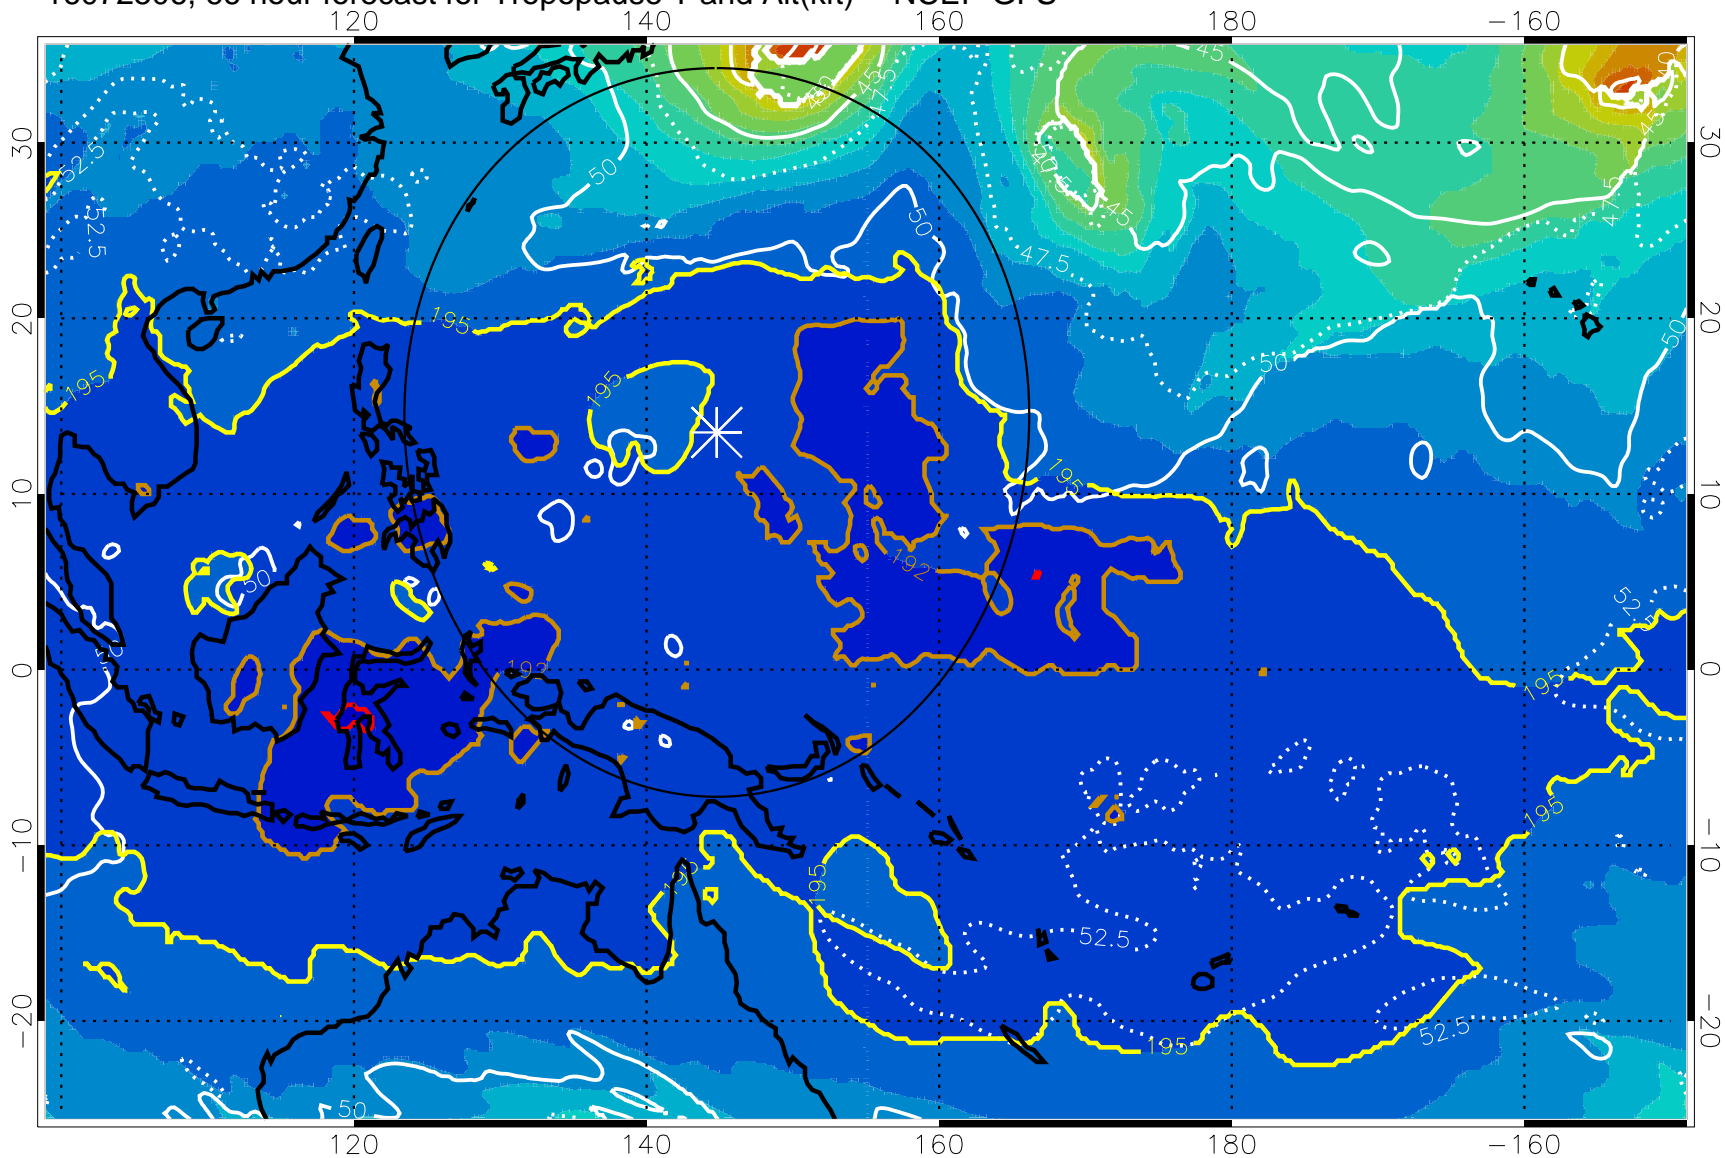

16072506, 66 hour forecast for Tropopause T and Alt(kft) -- NCEP GFS

190 200 210 220 230
Tropopause T, K

Tropopause Altitude in kft (white)

192.5K Isotherm 195K Isotherm
187.5K Isotherm 190K Isotherm

Range ring of 2304 km