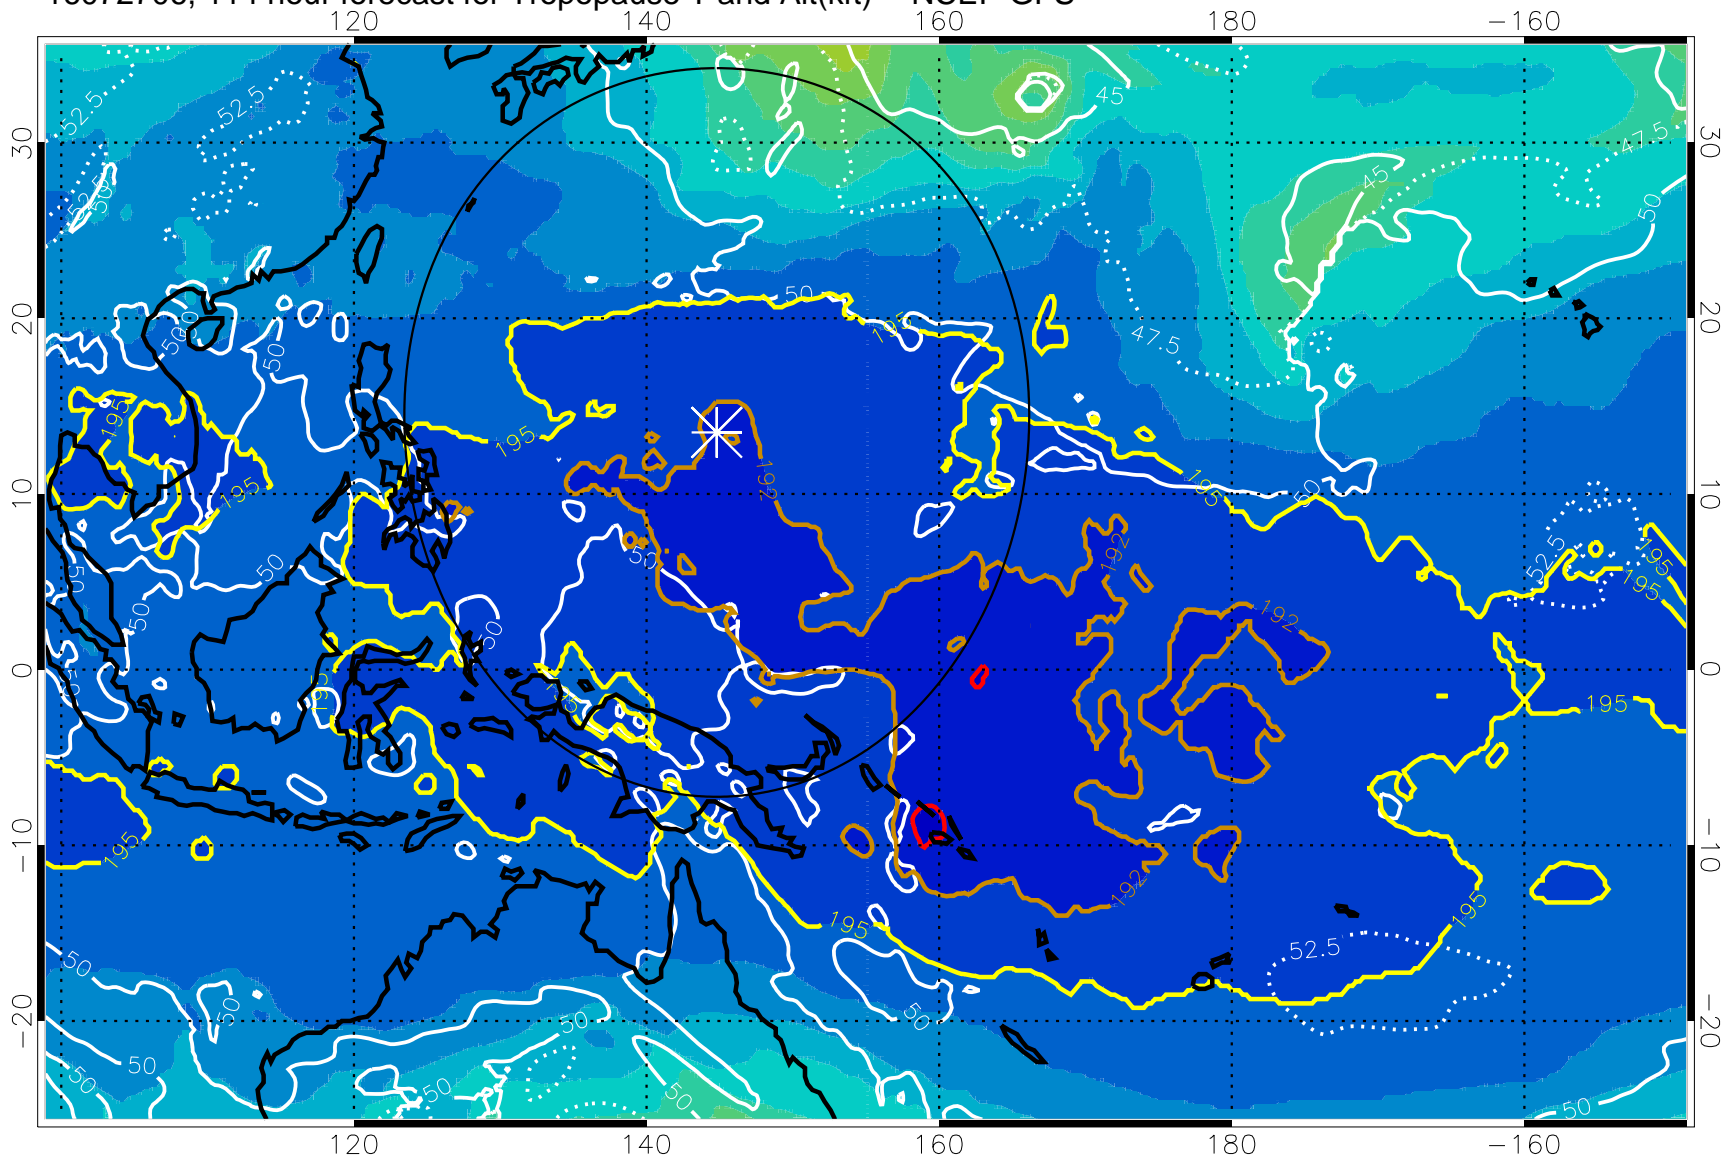

16072700, 108 hour forecast for Tropopause T and Alt(kft) -- NCEP GFS

190 200 210 220 230

Tropopause T, K

Tropopause Altitude in kft (white)

192.5K Isotherm 195K Isotherm
187.5K Isotherm 190K Isotherm

Range ring of 2304 km

16072706, 114 hour forecast for Tropopause T and Alt(kft) -- NCEP GFS

190 200 210 220 230

Tropopause T, K

Tropopause Altitude in kft (white)

192.5K Isotherm 195K Isotherm
187.5K Isotherm 190K Isotherm

Range ring of 2304 km