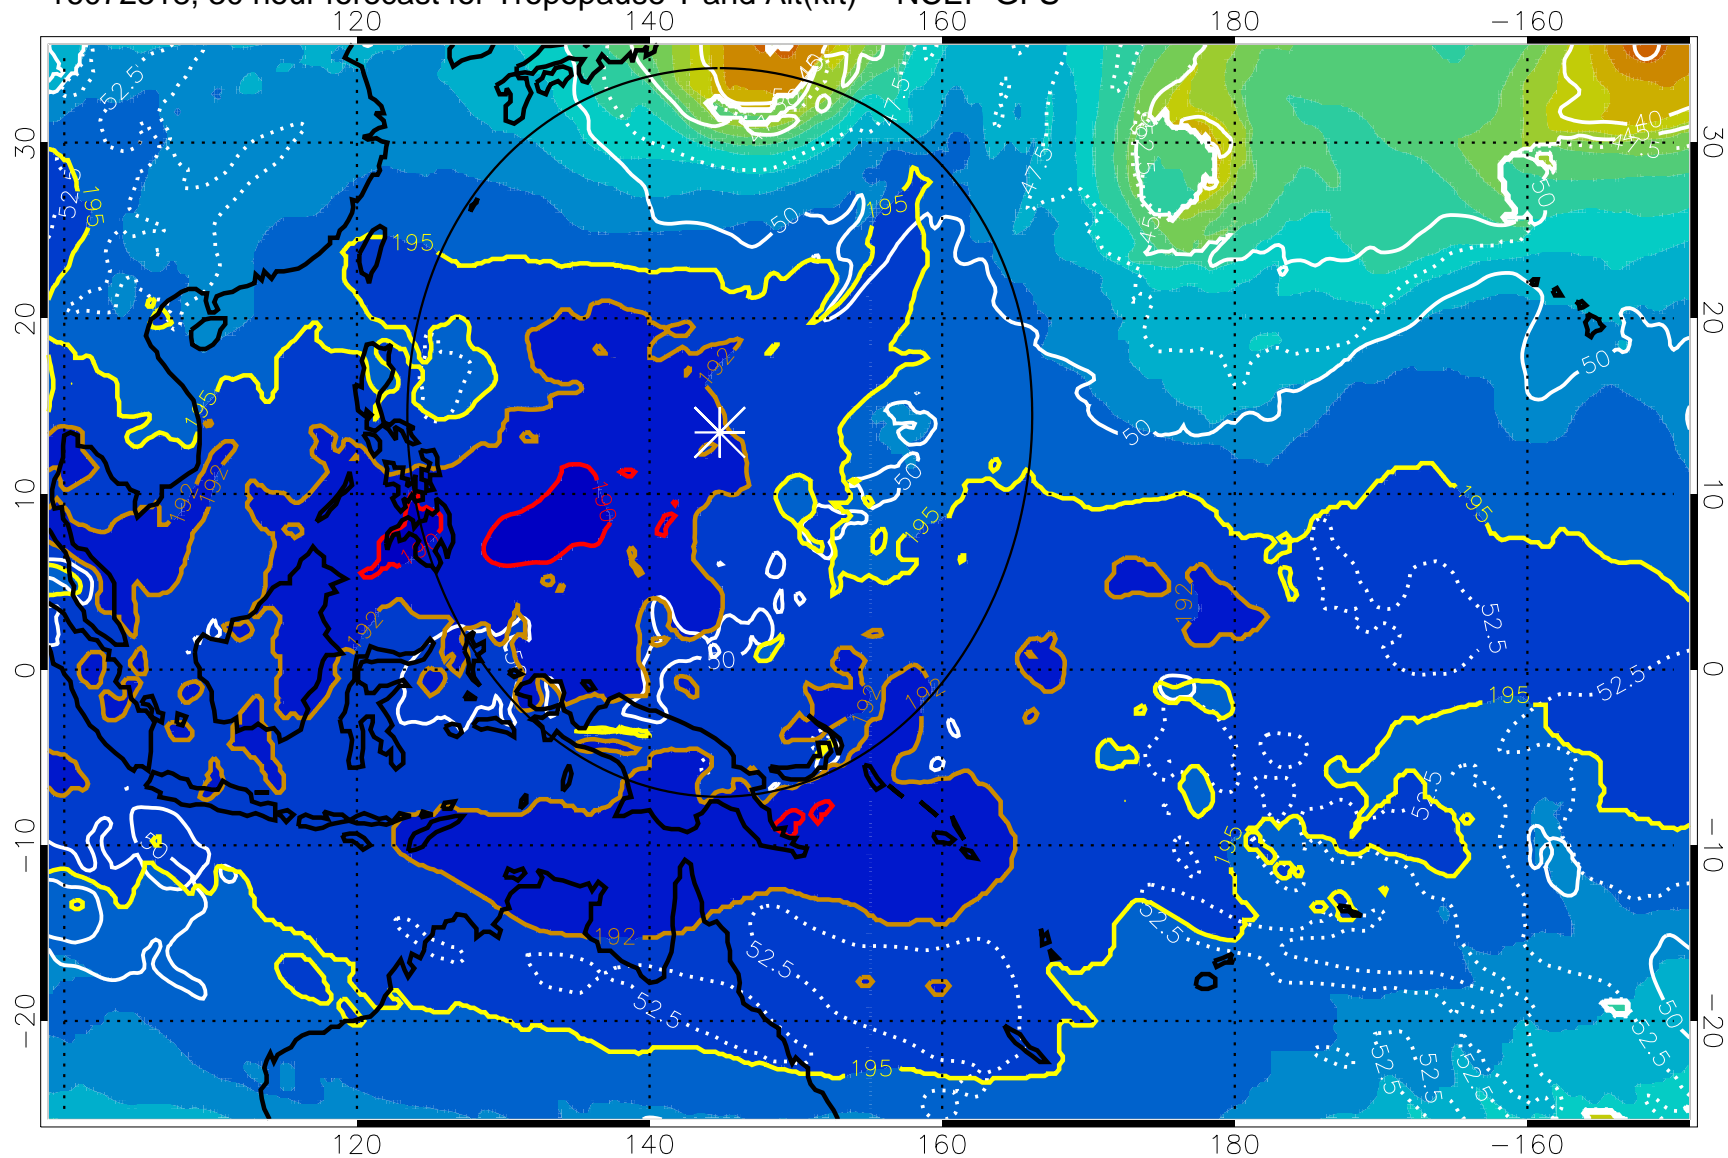

16072318, 30 hour forecast for Tropopause T and Alt(kft) -- NCEP GFS

190 200 210 220 230

Tropopause T, K

Tropopause Altitude in kft (white)

192.5K Isotherm 195K Isotherm
187.5K Isotherm 190K Isotherm

Range ring of 2304 km