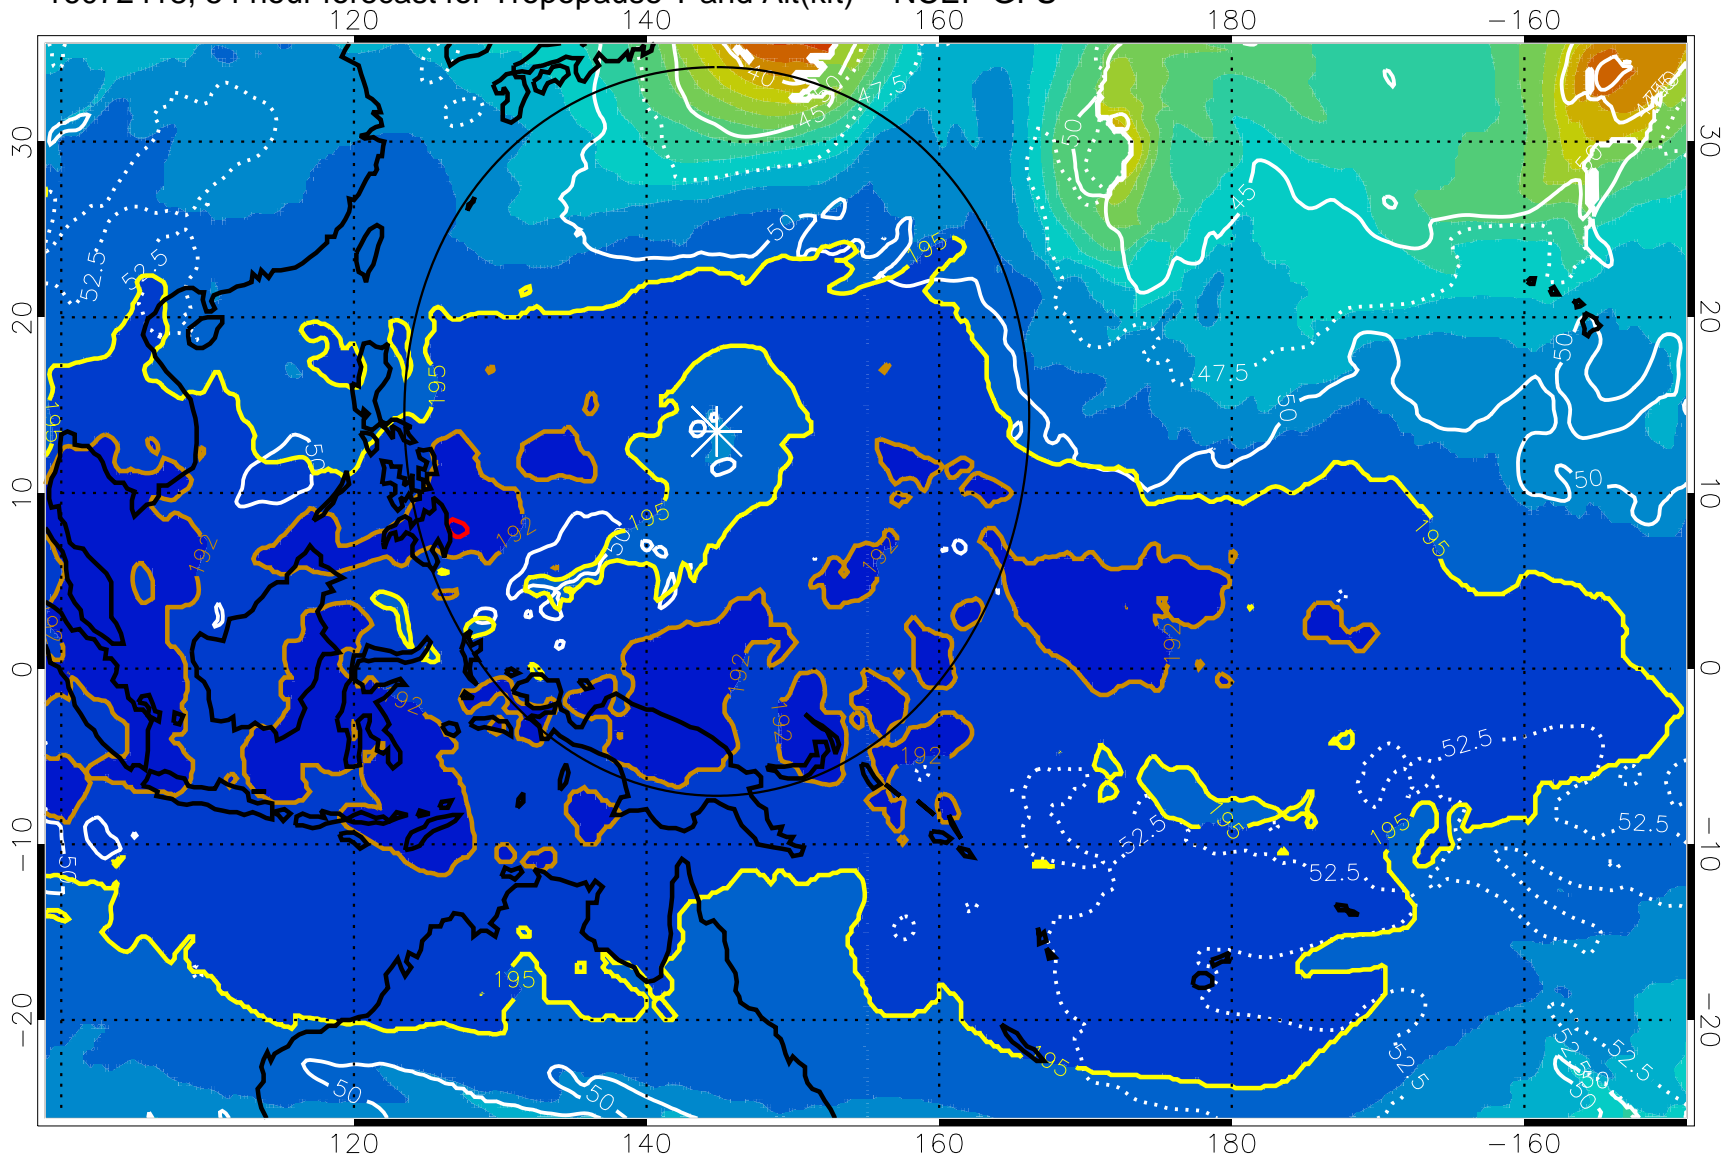

16072418, 54 hour forecast for Tropopause T and Alt(kft) -- NCEP GFS

190 200 210 220 230
Tropopause T, K

Tropopause Altitude in kft (white)

192.5K Isotherm 195K Isotherm
187.5K Isotherm 190K Isotherm

Range ring of 2304 km