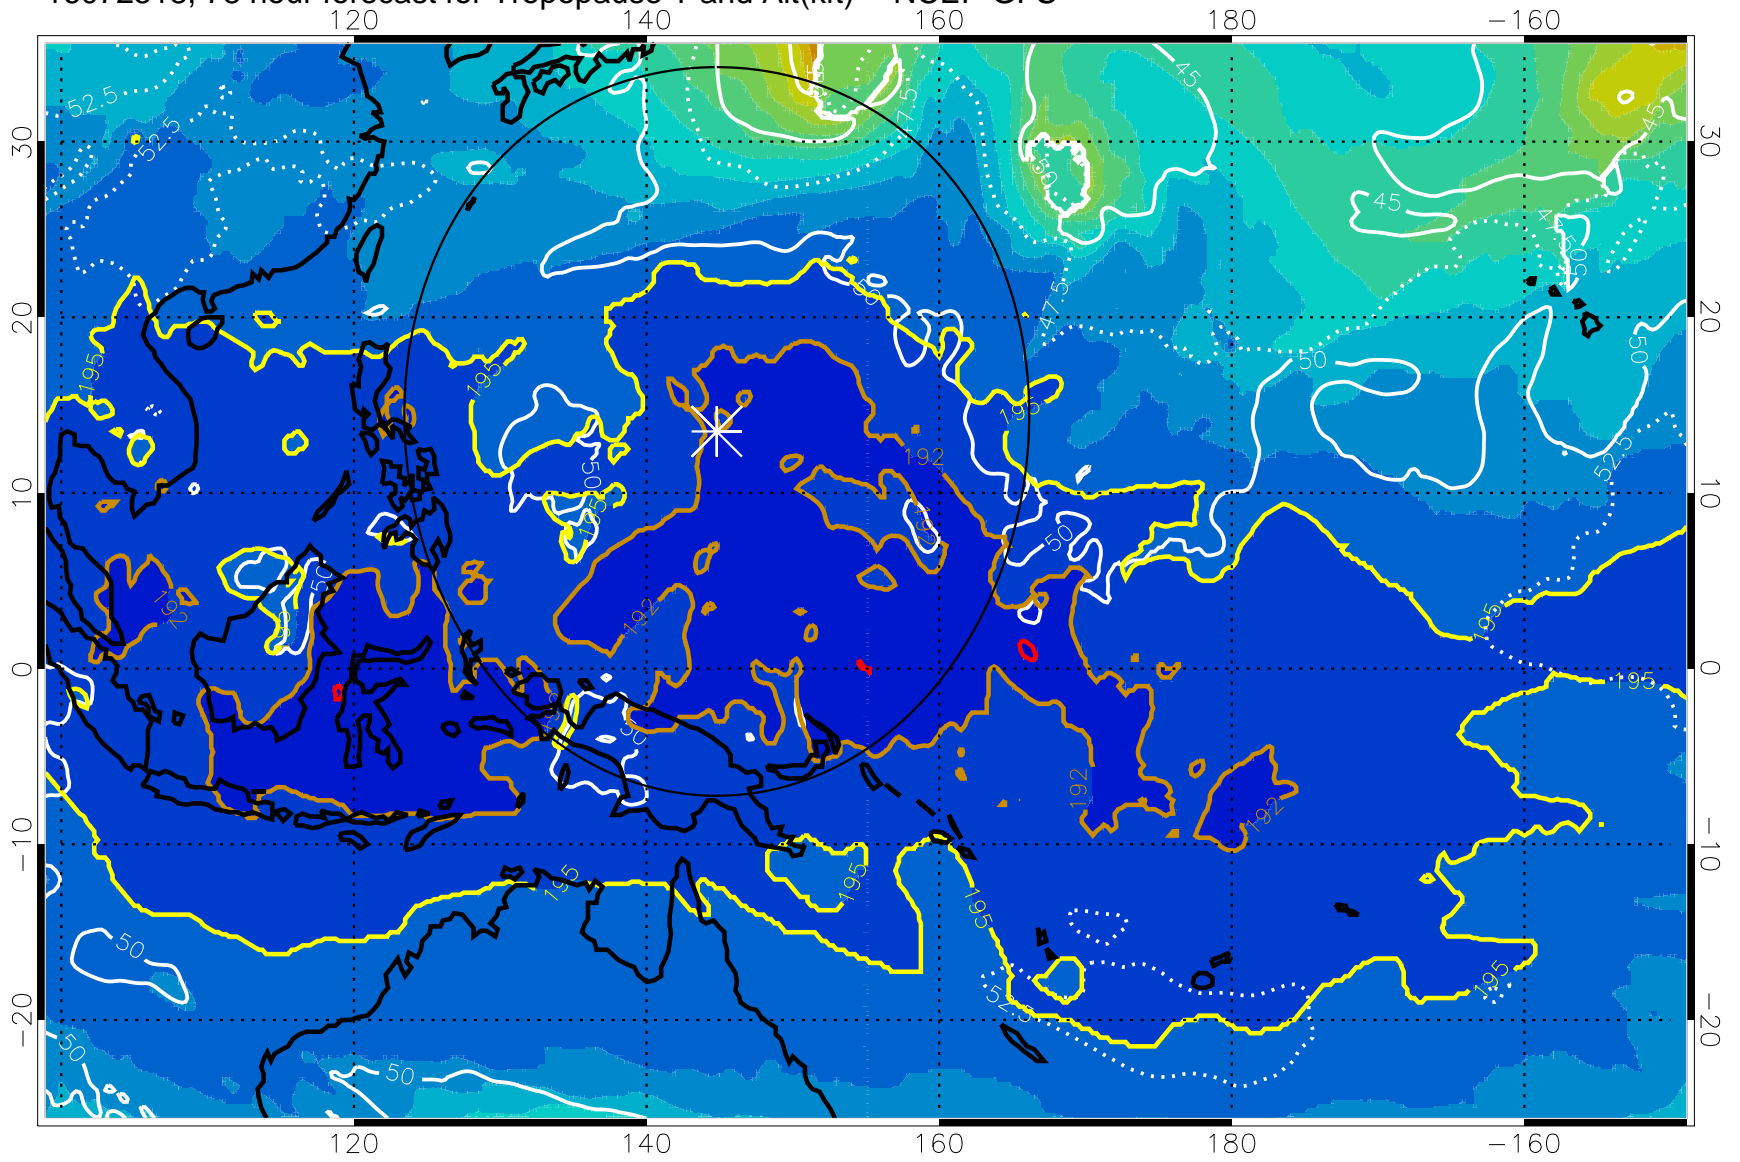

16072518, 78 hour forecast for Tropopause T and Alt(kft) -- NCEP GFS

190 200 210 220 230

Tropopause T, K

Tropopause Altitude in kft (white)

192.5K Isotherm 195K Isotherm

187.5K Isotherm 190K Isotherm

Range ring of 2304 km