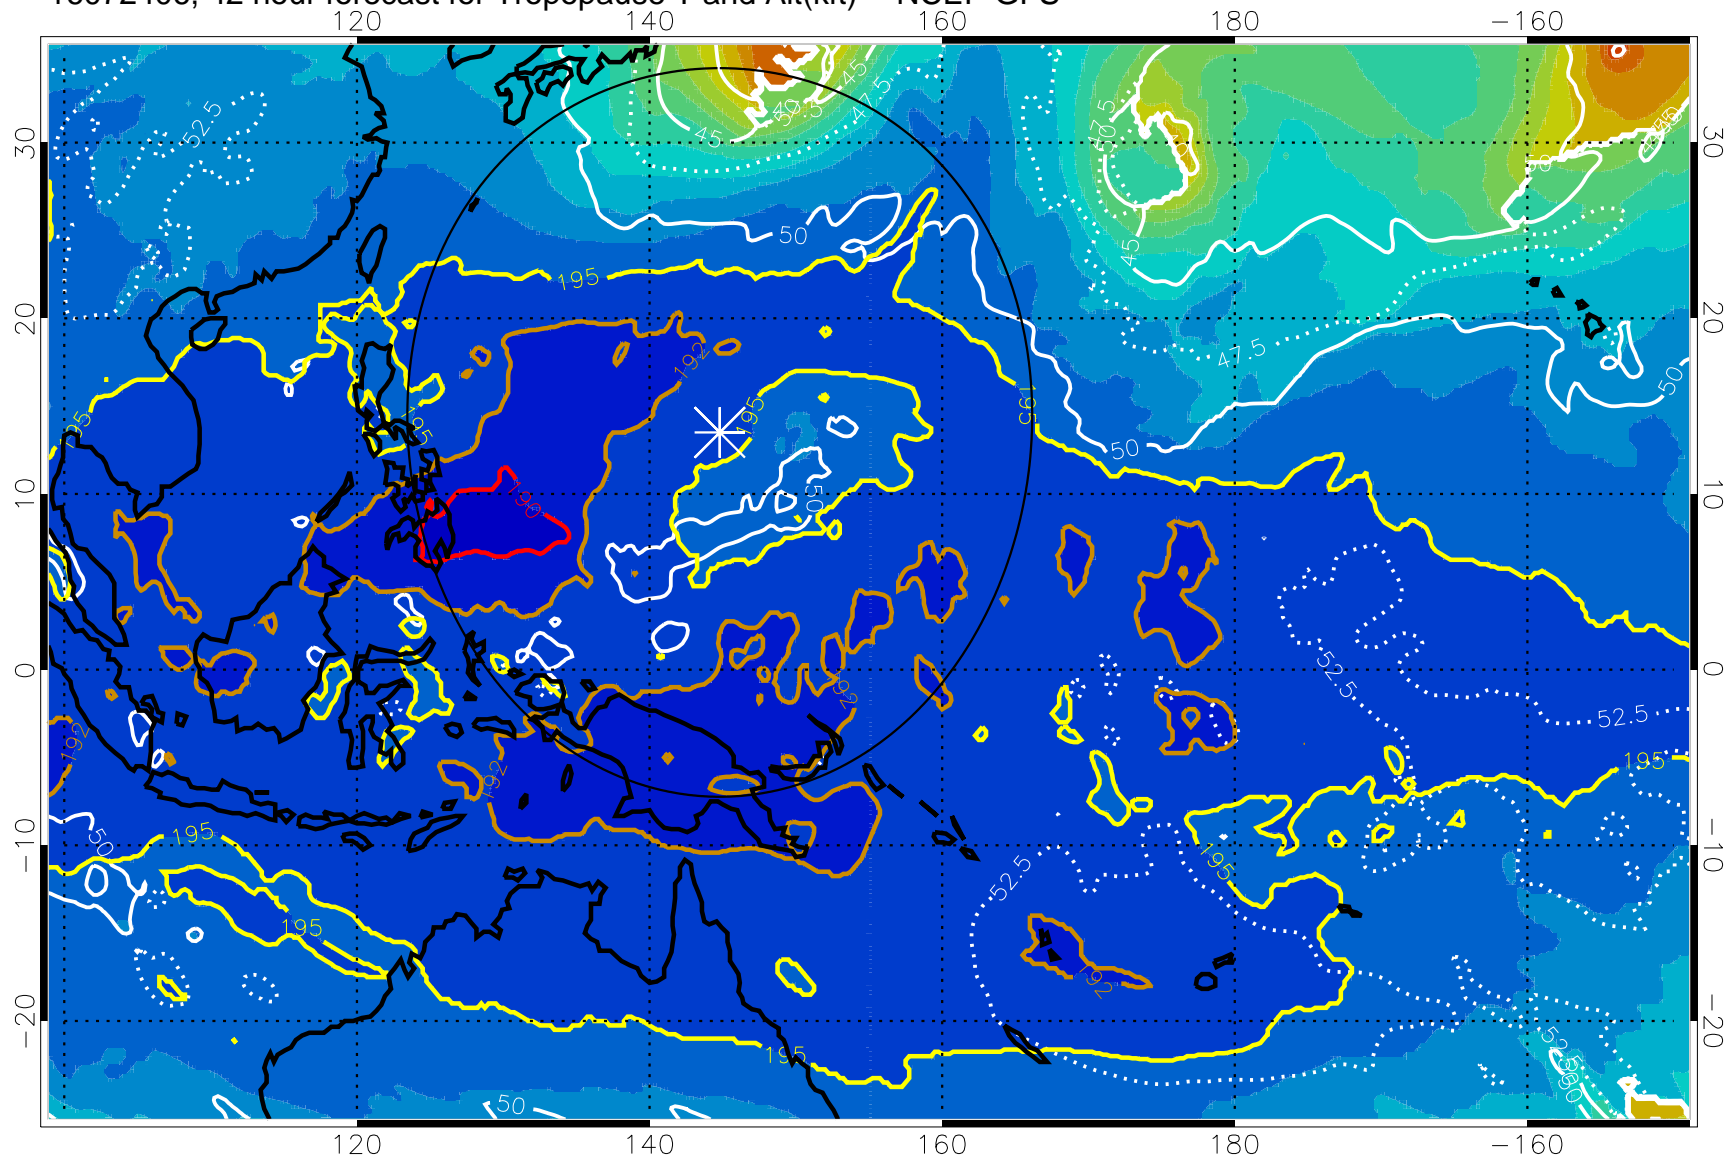

16072406, 42 hour forecast for Tropopause T and Alt(kft) -- NCEP GFS

190 200 210 220 230

Tropopause T, K

Tropopause Altitude in kft (white)

192.5K Isotherm 195K Isotherm
187.5K Isotherm 190K Isotherm

Range ring of 2304 km