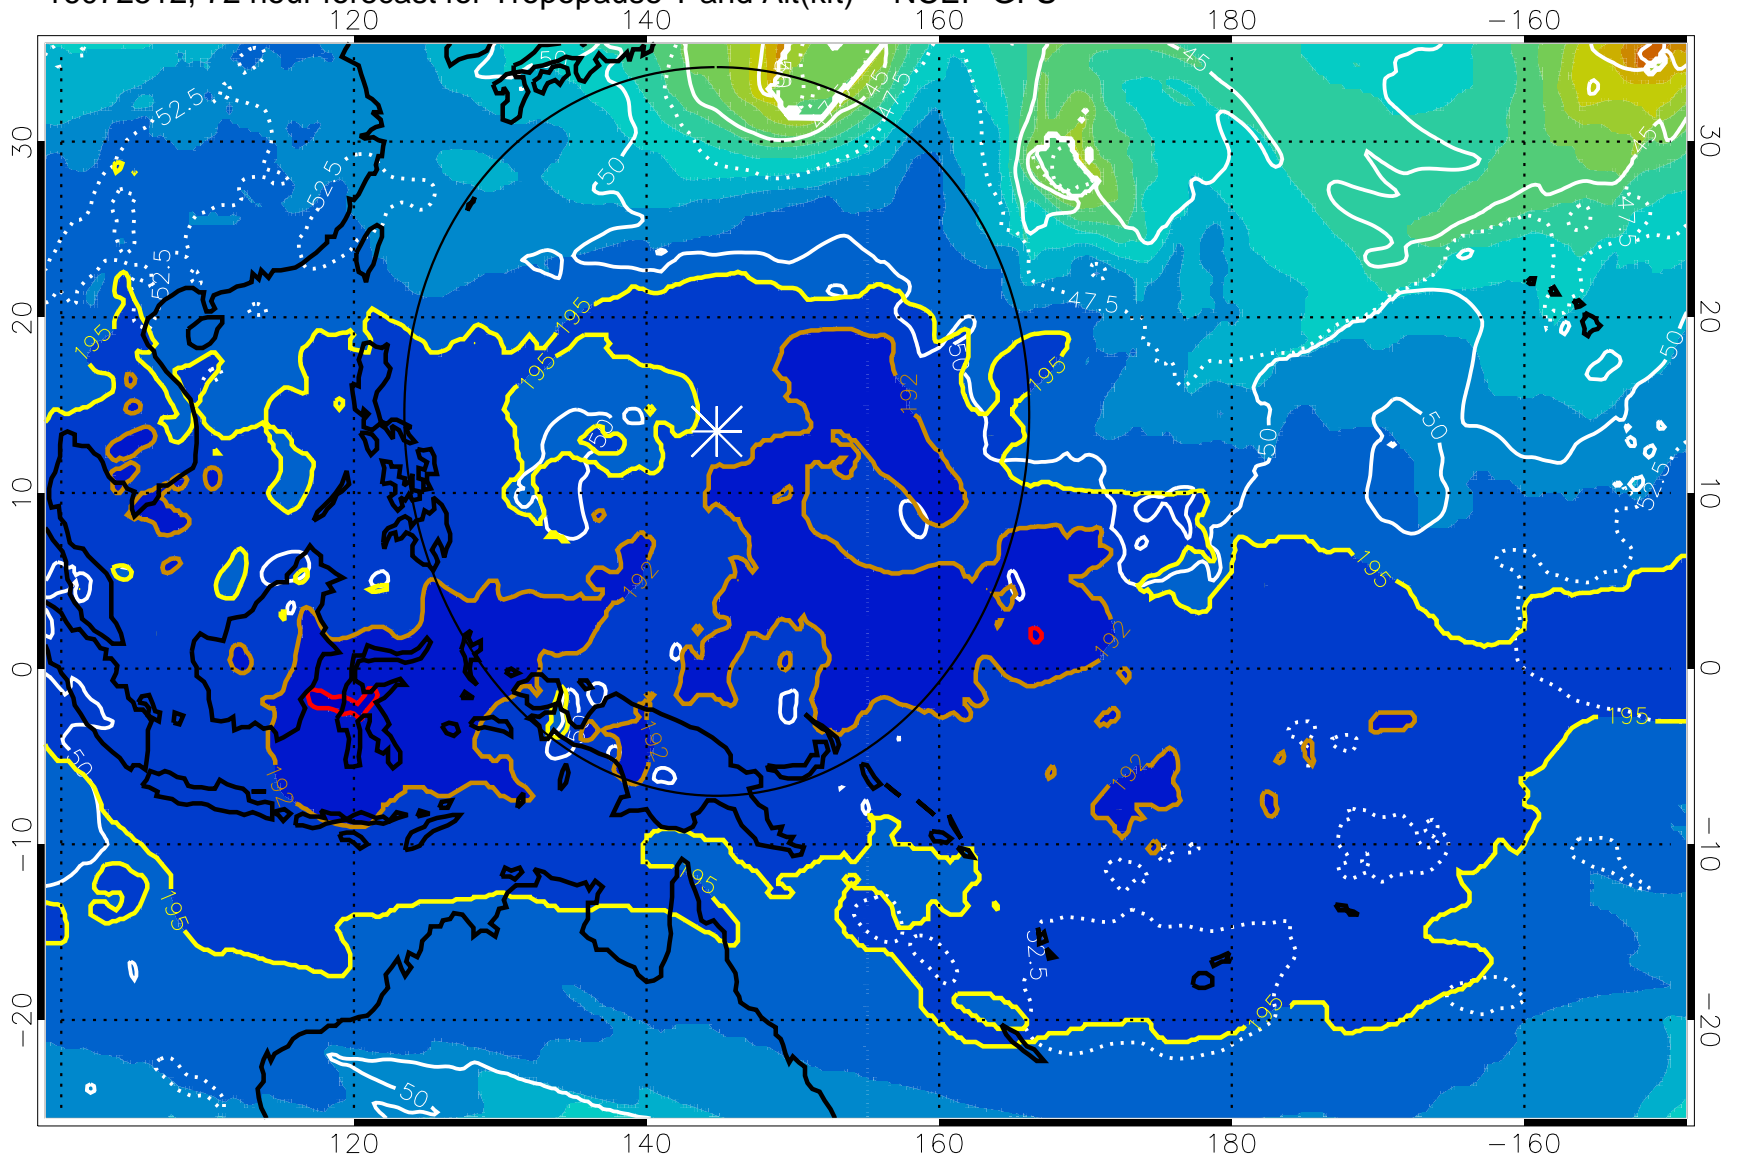

16072512, 72 hour forecast for Tropopause T and Alt(kft) -- NCEP GFS

190 200 210 220 230
Tropopause T, K

Tropopause Altitude in kft (white)

192.5K Isotherm 195K Isotherm
187.5K Isotherm 190K Isotherm

Range ring of 2304 km