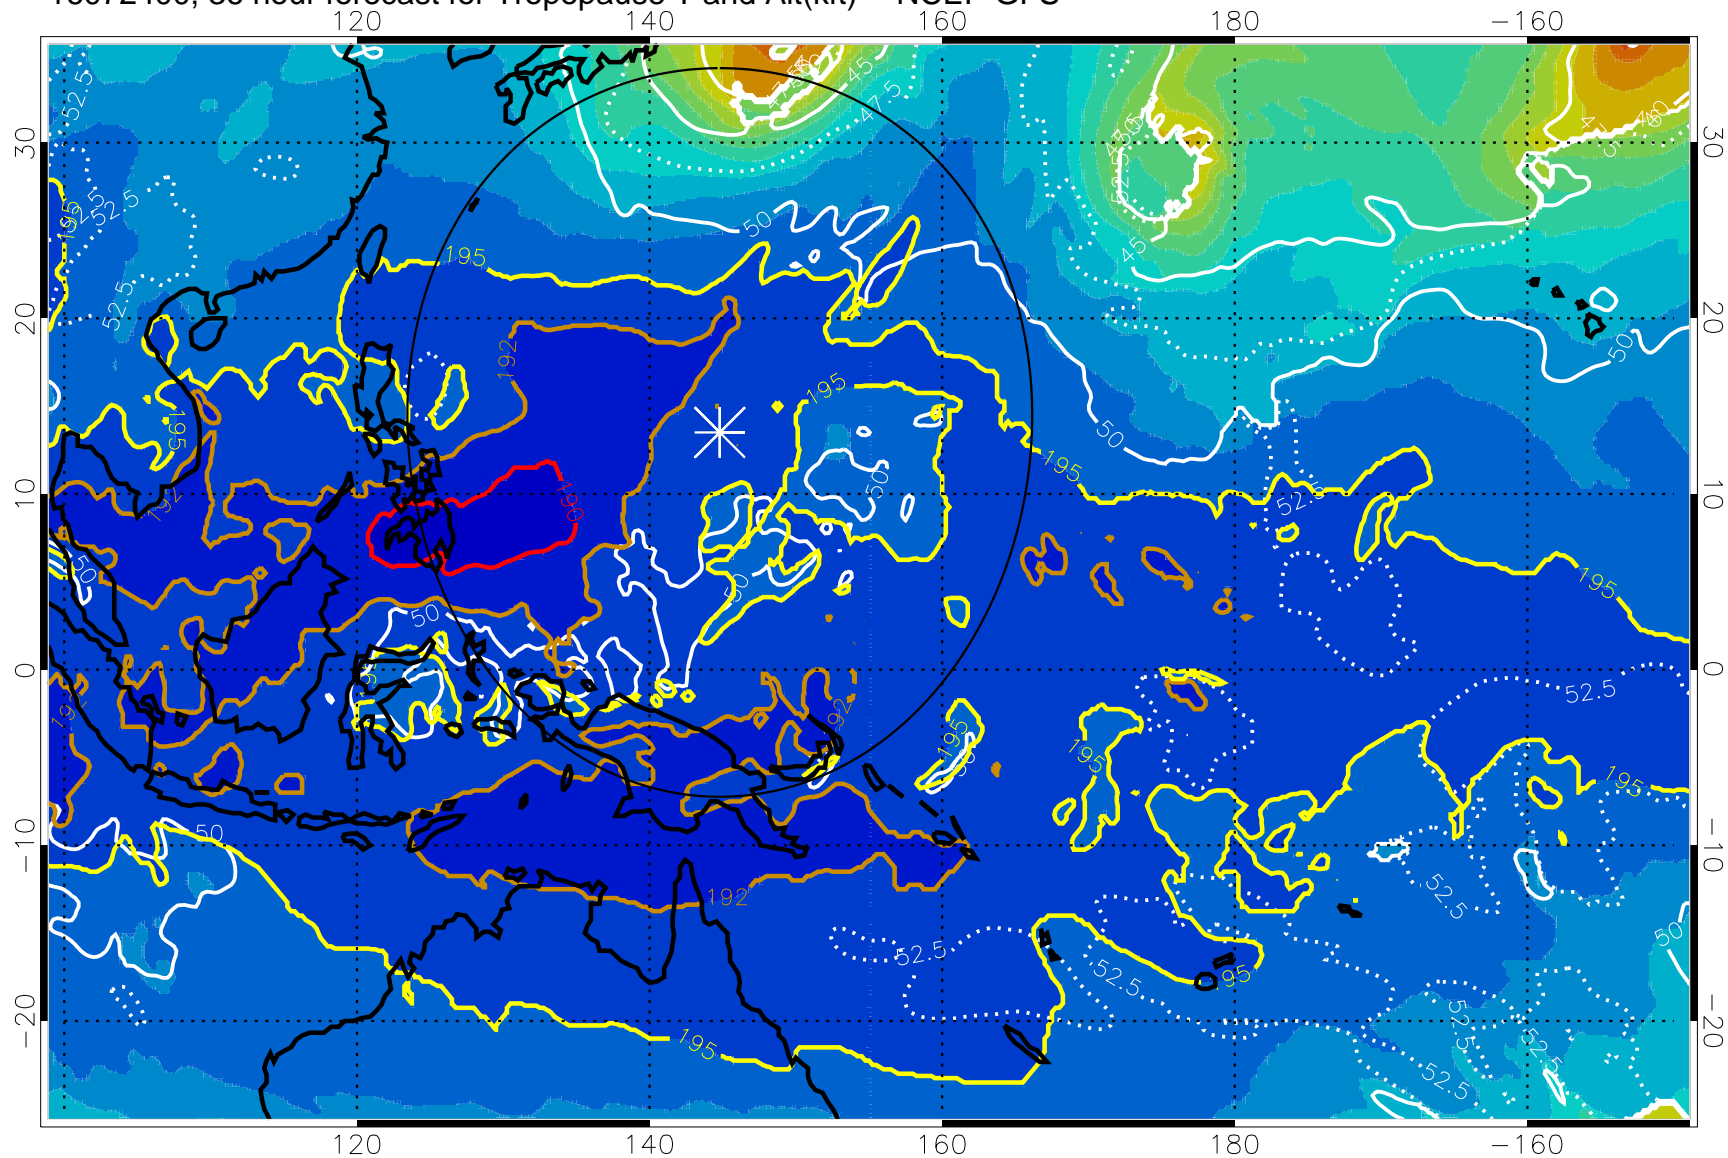

16072400, 36 hour forecast for Tropopause T and Alt(kft) -- NCEP GFS

190 200 210 220 230

Tropopause T, K

Tropopause Altitude in kft (white)

192.5K Isotherm 195K Isotherm
187.5K Isotherm 190K Isotherm

Range ring of 2304 km