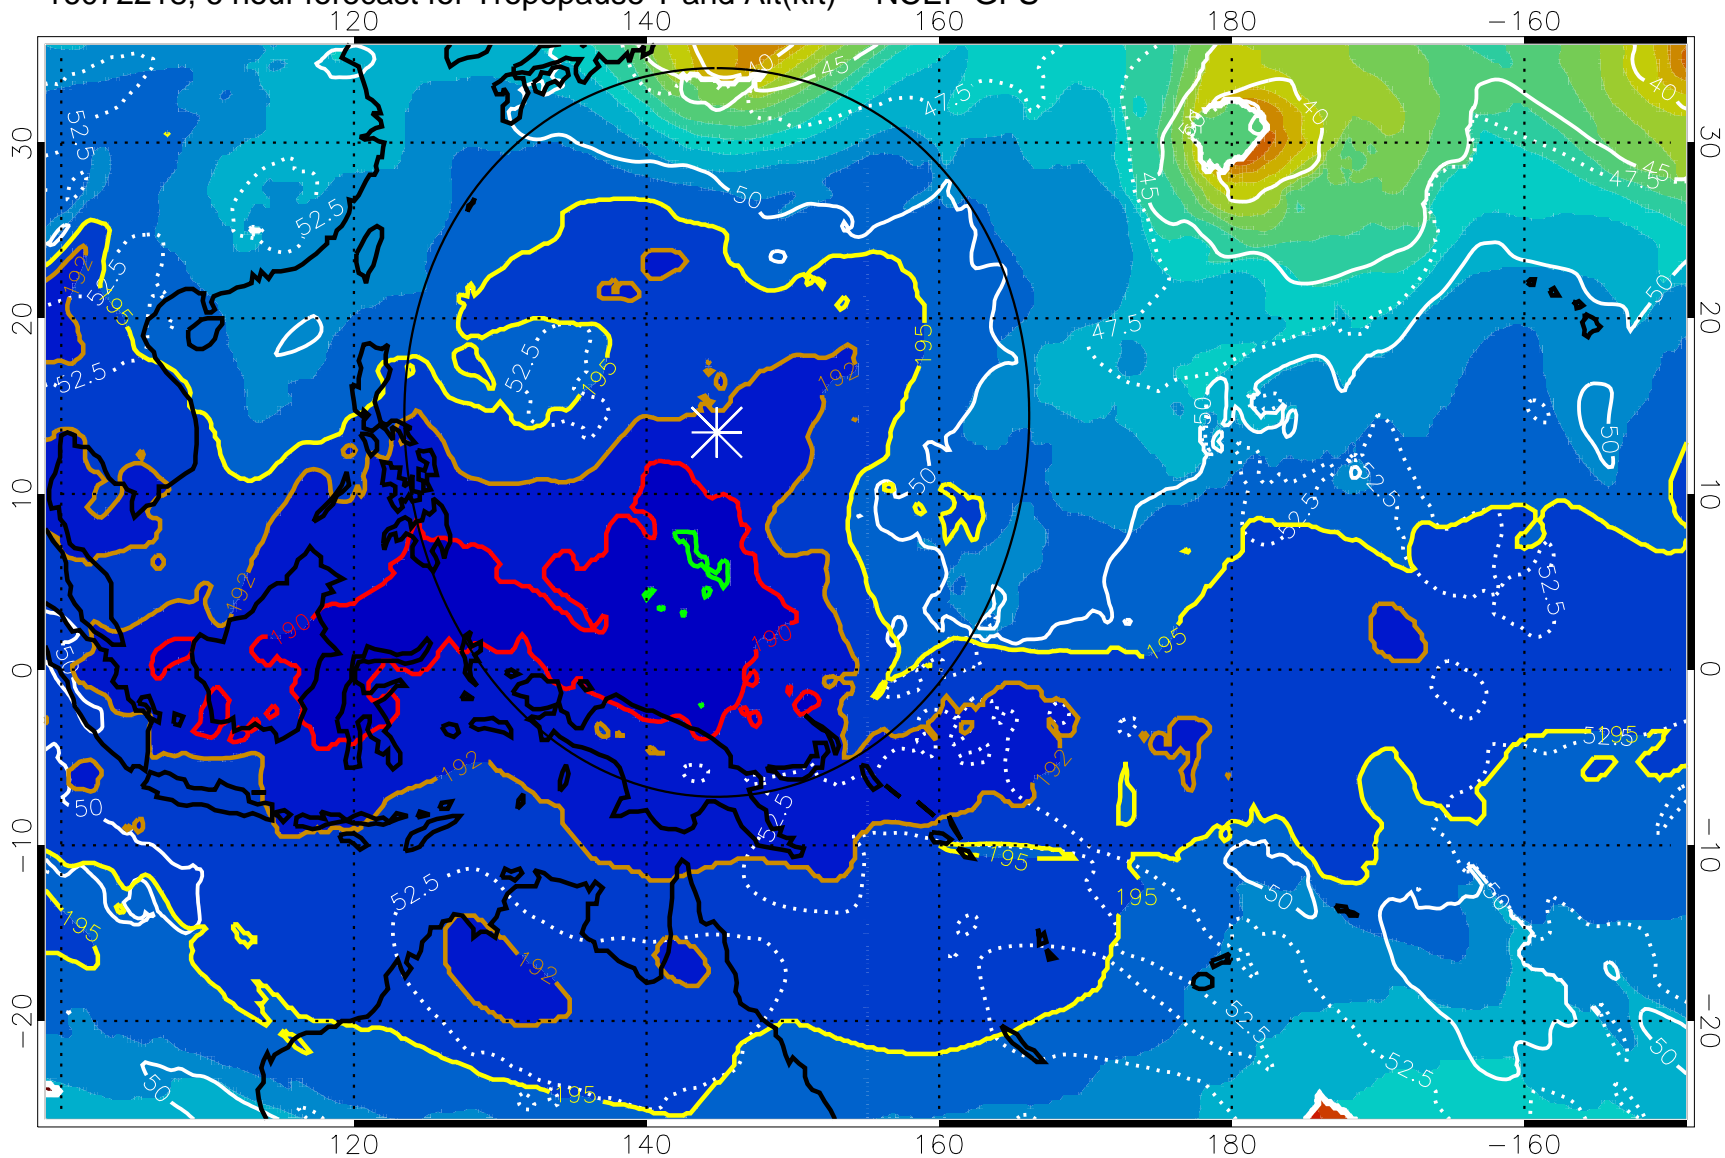

16072218, 6 hour forecast for Tropopause T and Alt(kft) -- NCEP GFS

190 200 210 220 230

Tropopause T, K

Tropopause Altitude in kft (white)

192.5K Isotherm 195K Isotherm
187.5K Isotherm 190K Isotherm

Range ring of 2304 km

16072300, 12 hour forecast for Tropopause T and Alt(kft) -- NCEP GFS

190 200 210 220 230

Tropopause T, K

Tropopause Altitude in kft (white)

192.5K Isotherm 195K Isotherm

187.5K Isotherm 190K Isotherm

Range ring of 2304 km