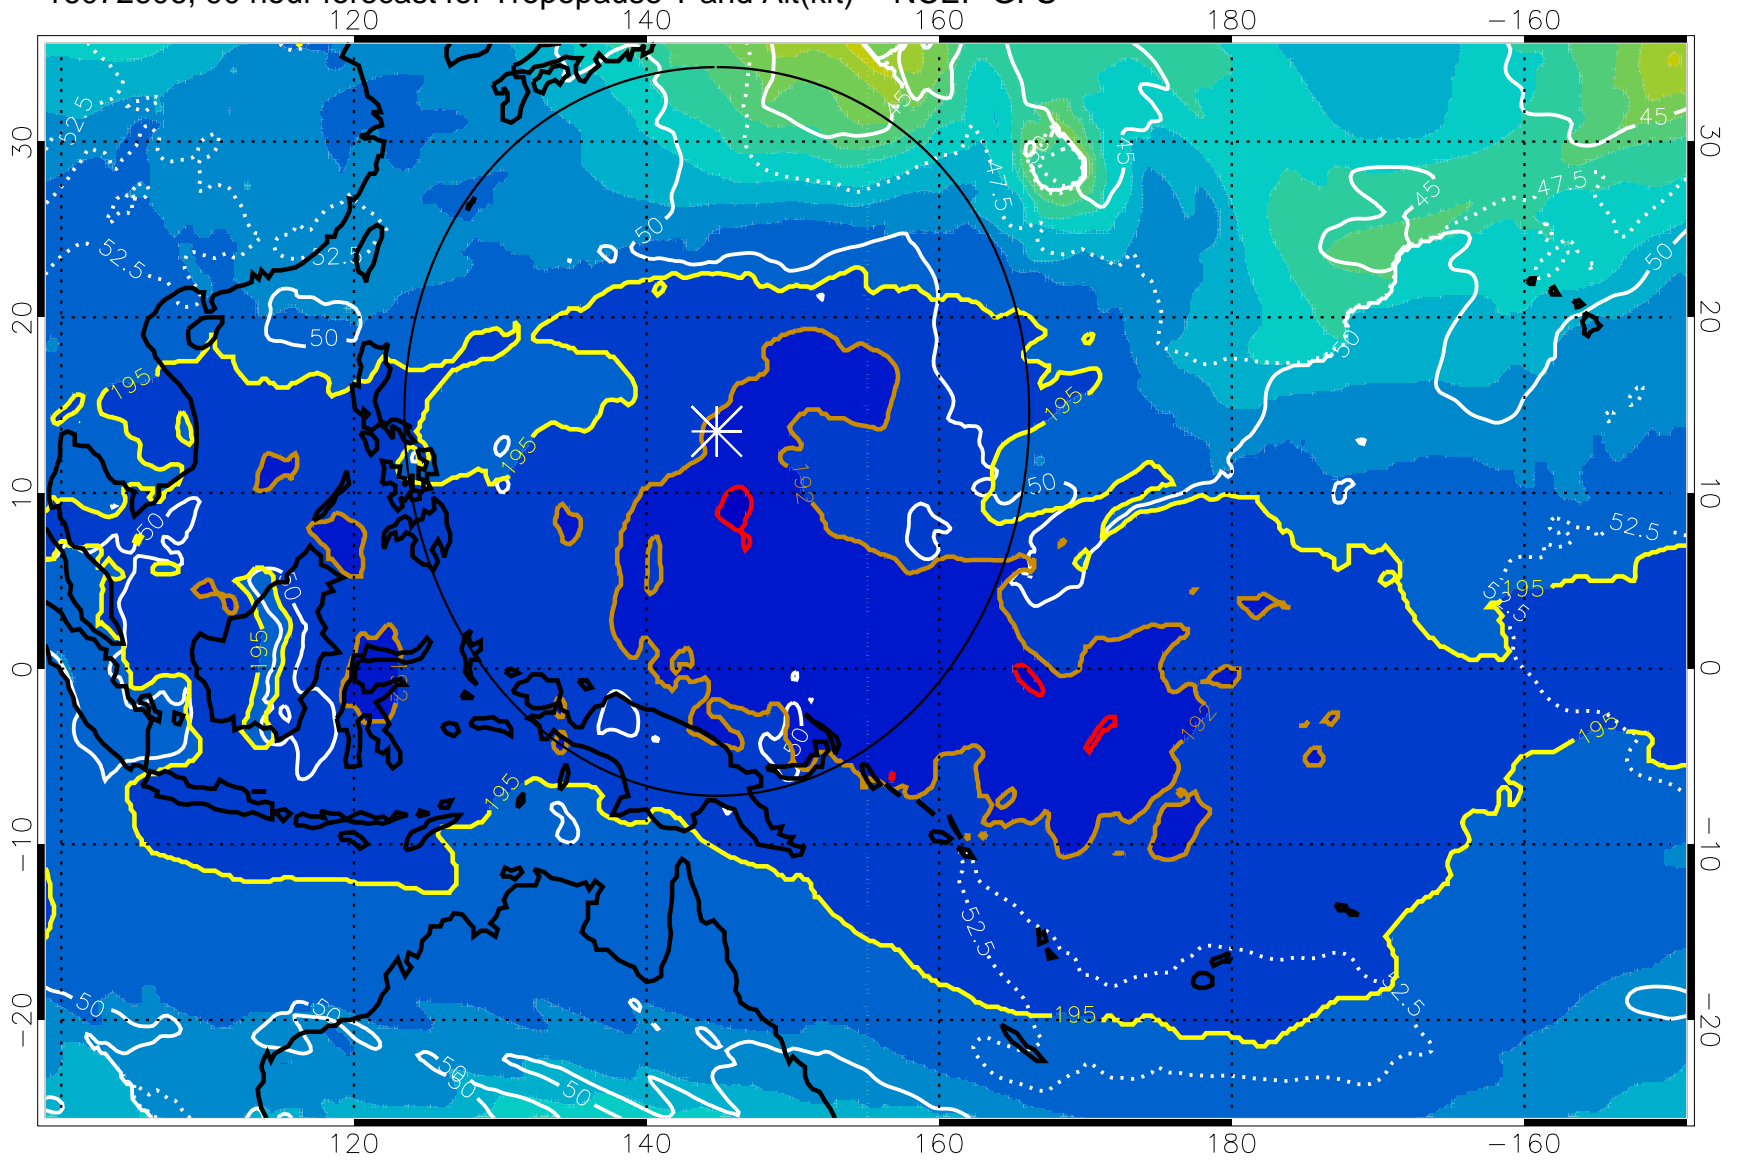

16072606, 90 hour forecast for Tropopause T and Alt(kft) -- NCEP GFS

190 200 210 220 230

Tropopause T, K

Tropopause Altitude in kft (white)

192.5K Isotherm 195K Isotherm

187.5K Isotherm 190K Isotherm

Range ring of 2304 km