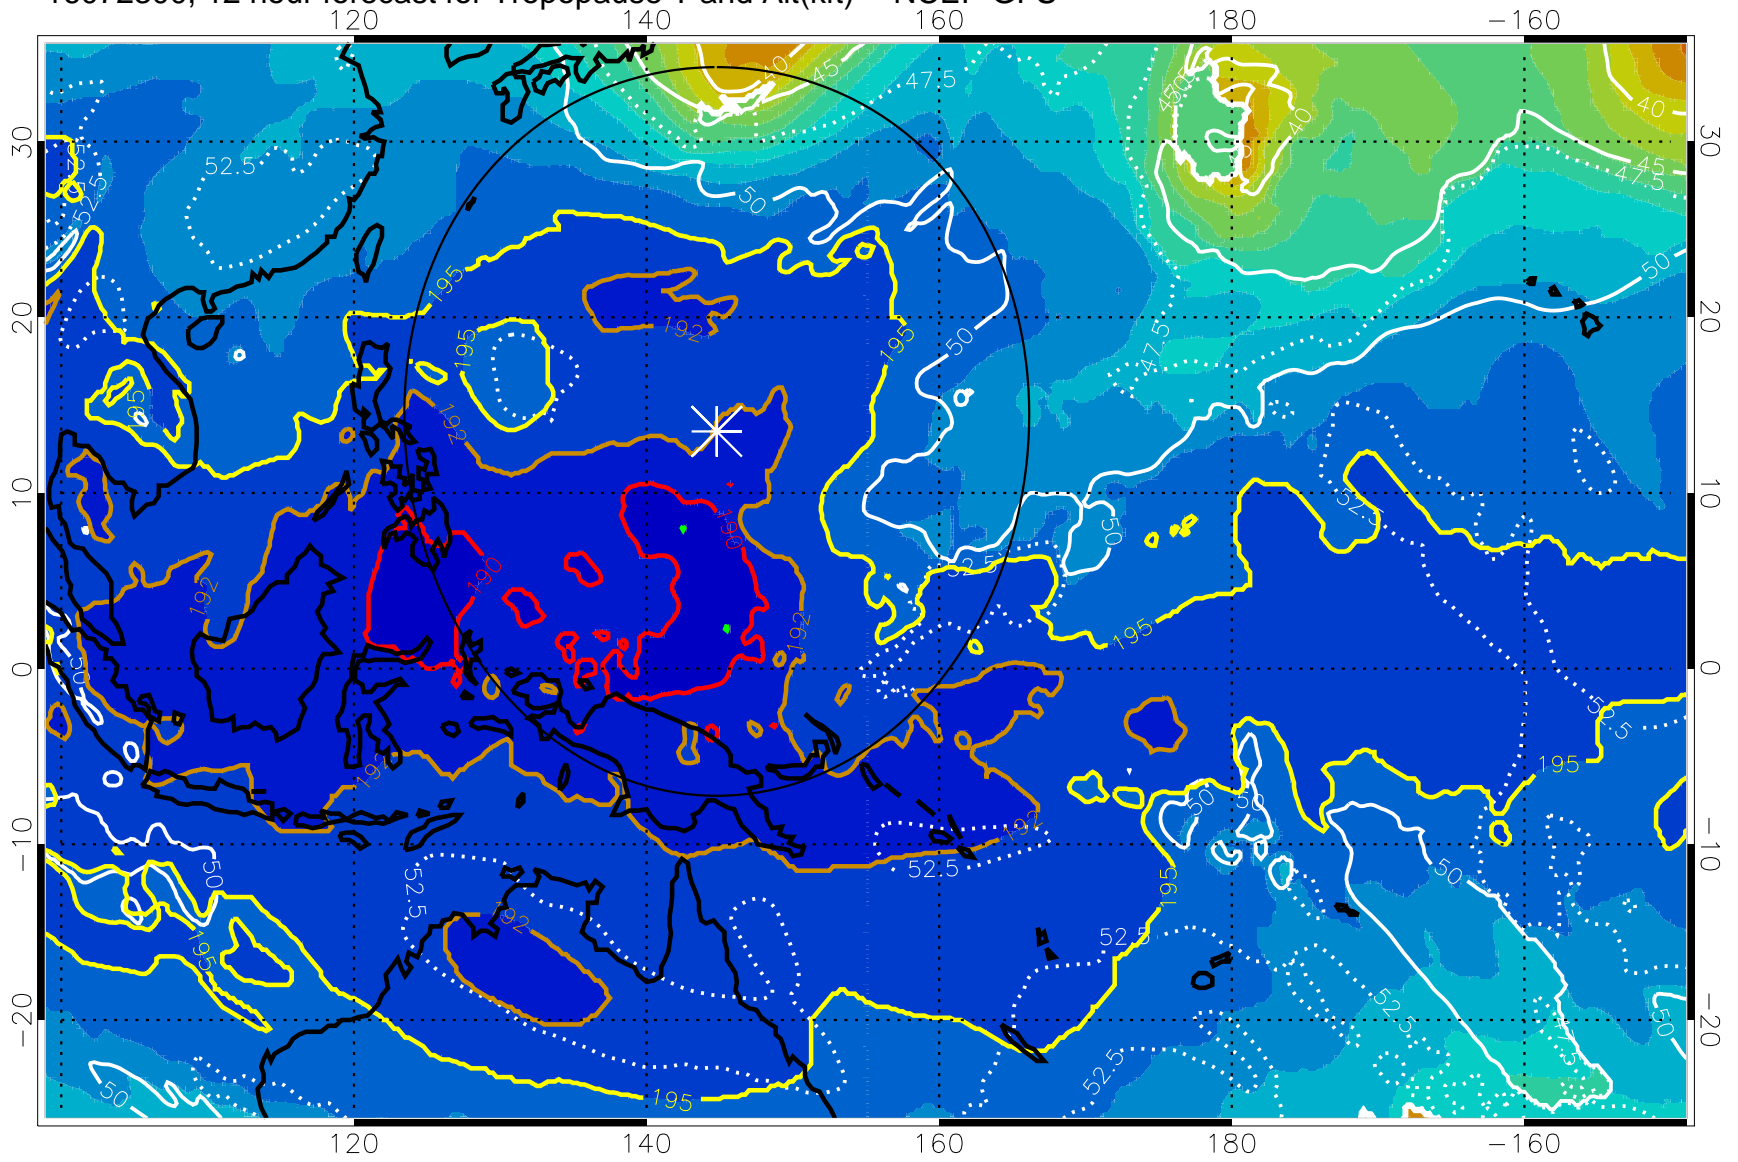

16072300, 12 hour forecast for Tropopause T and Alt(kft) -- NCEP GFS

190 200 210 220 230

Tropopause T, K

Tropopause Altitude in kft (white)

192.5K Isotherm 195K Isotherm

187.5K Isotherm 190K Isotherm

Range ring of 2304 km