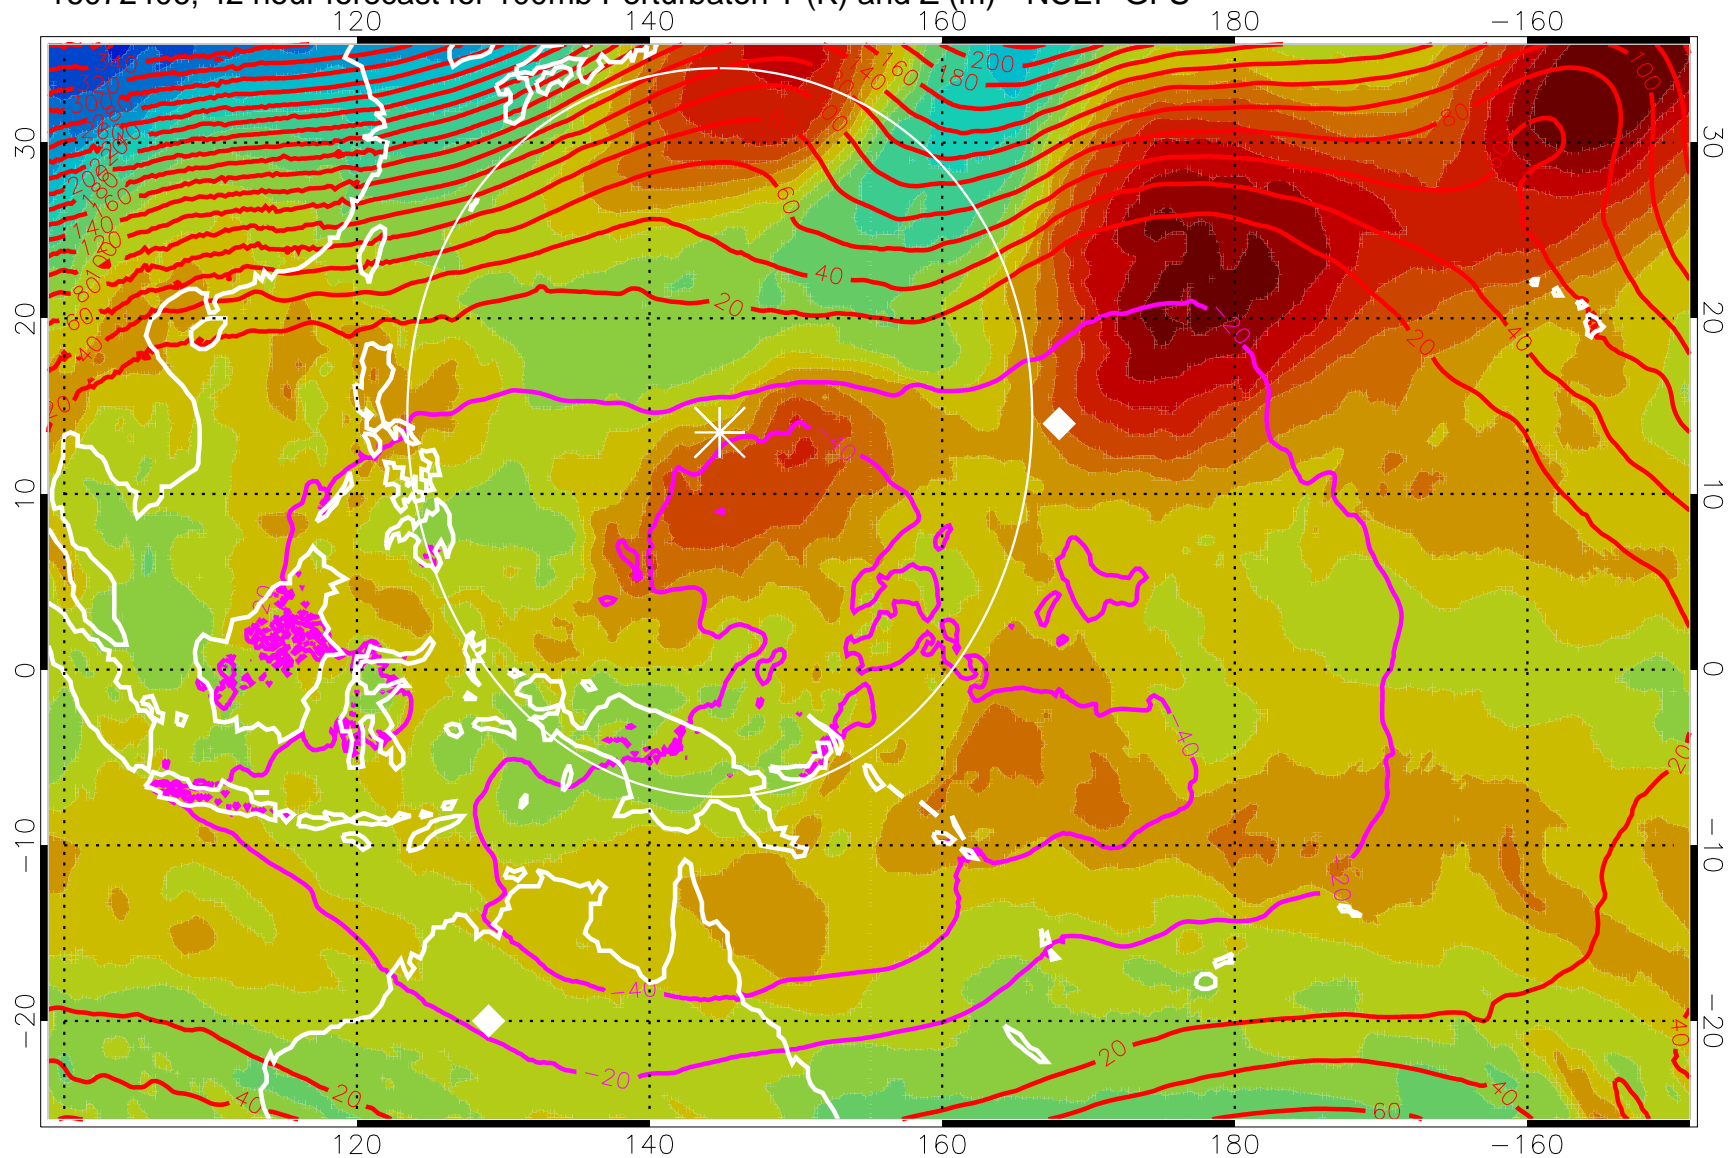

16072406, 42 hour forecast for 100mb Perturbaton T (K) and Z (m)-- NCEP GFS

Contours are 100 mbar Z perturbation (m)
Positive Z Contours
Negative Z Contours
Diamonds-mean pos. of anticyclones

Range ring of 2304 km