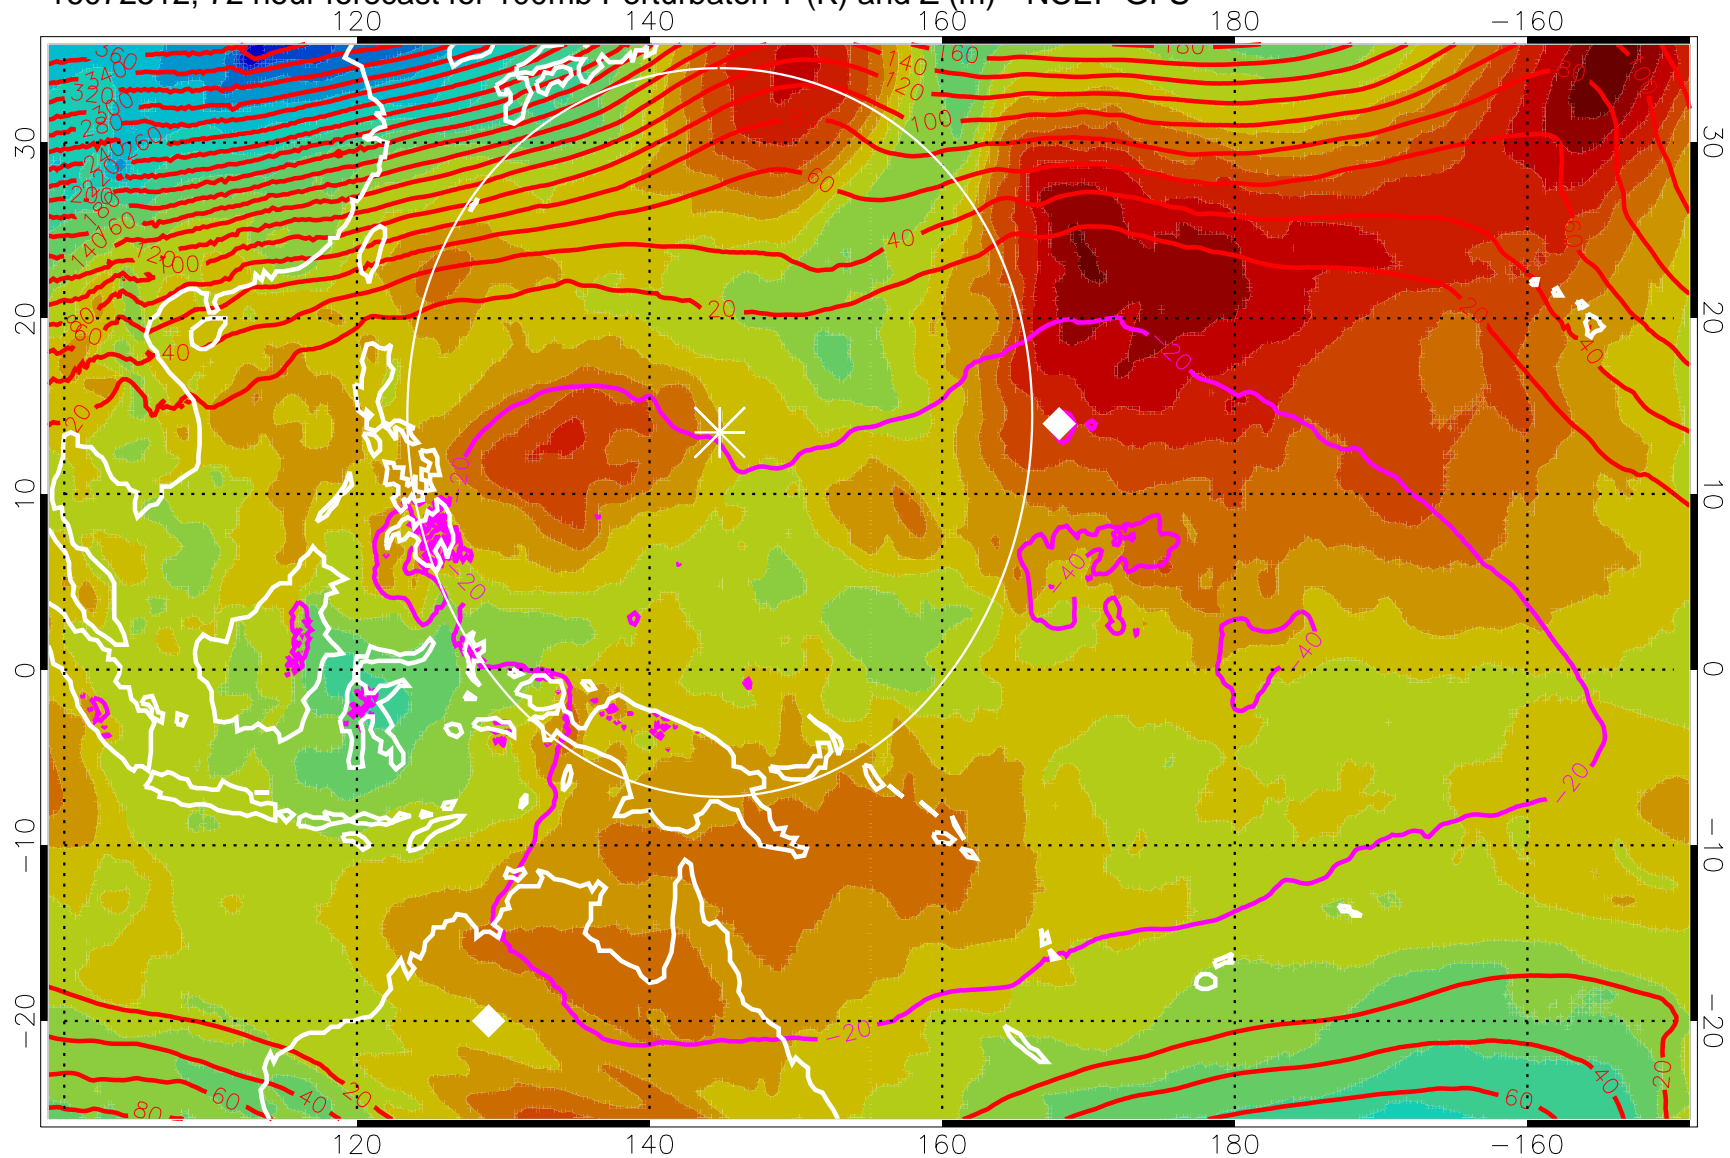

16072512, 72 hour forecast for 100mb Perturbaton T (K) and Z (m)-- NCEP GFS

Contours are 100 mbar Z perturbation (m)
Positive Z Contours
Negative Z Contours
Diamonds-mean pos. of anticyclones

Range ring of 2304 km