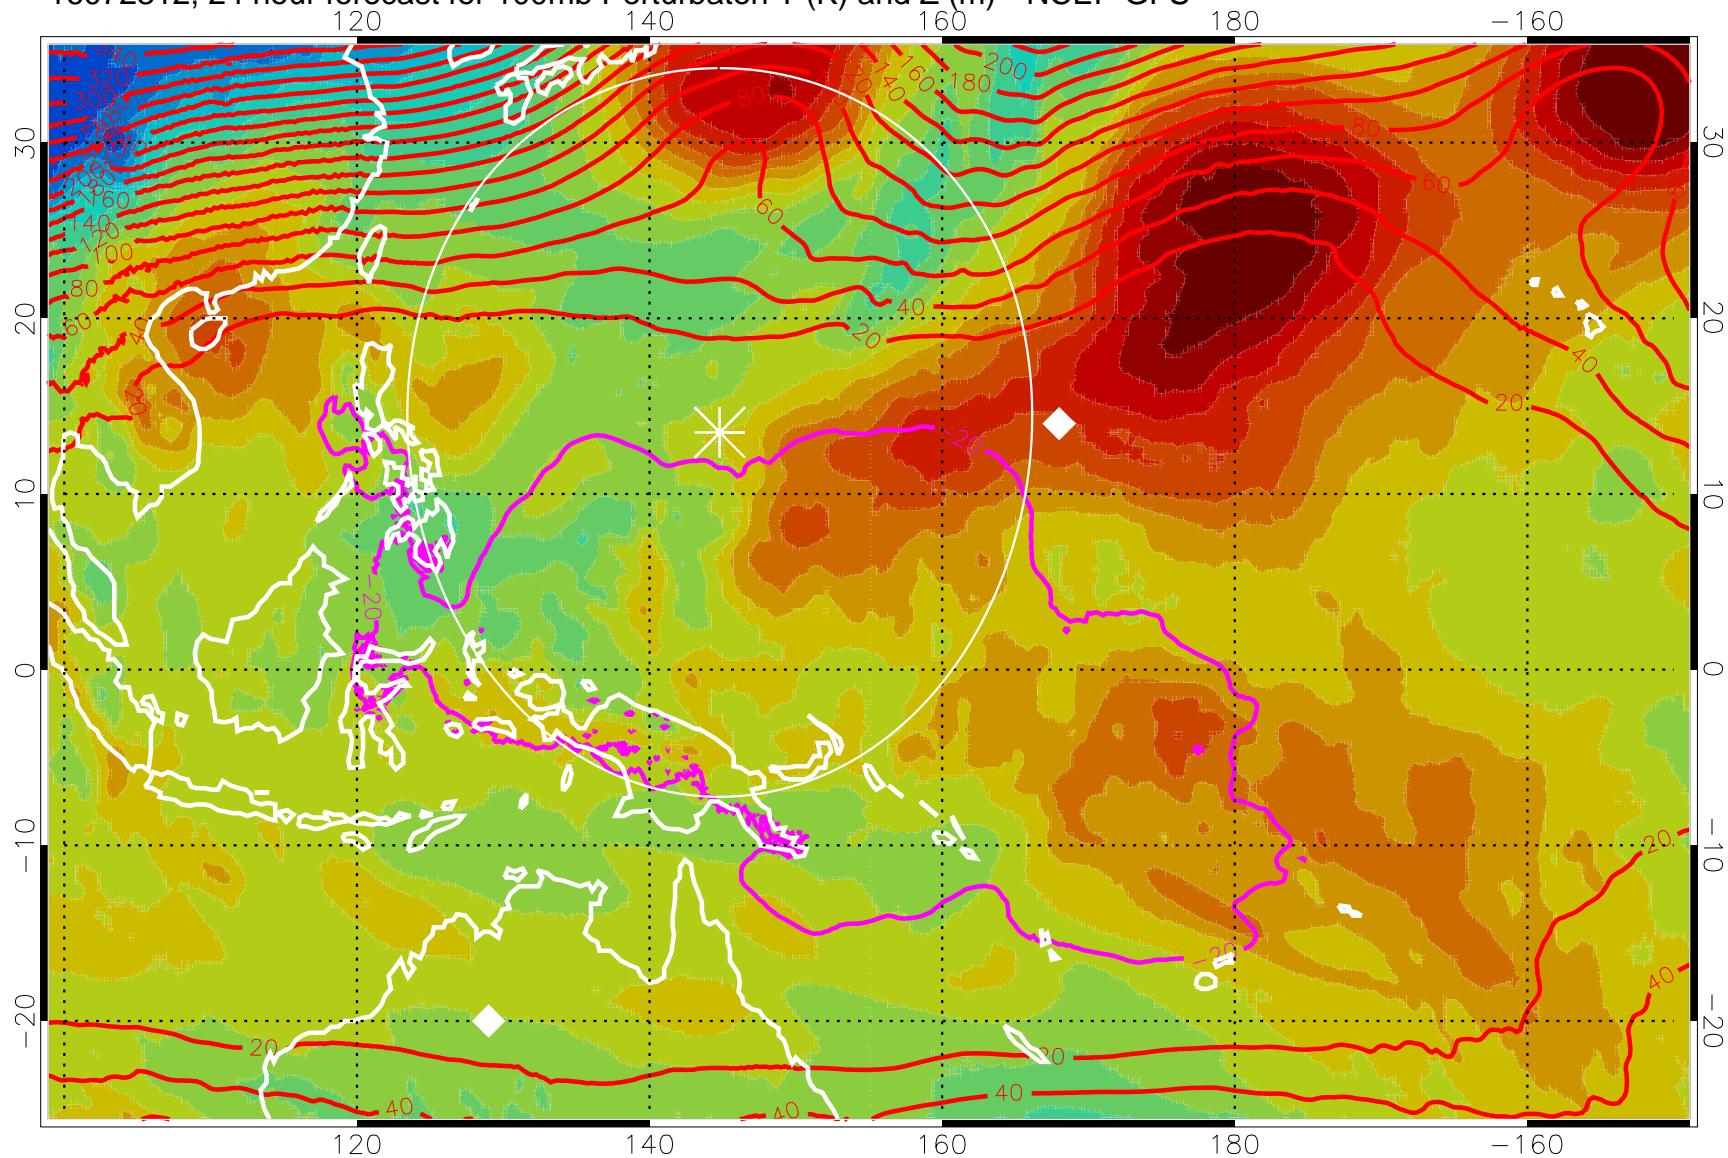

16072312, 24 hour forecast for 100mb Perturbaton T (K) and Z (m)-- NCEP GFS

Contours are 100 mbar Z perturbation (m)
Positive Z Contours
Negative Z Contours
Diamonds-mean pos. of anticyclones

Range ring of 2304 km