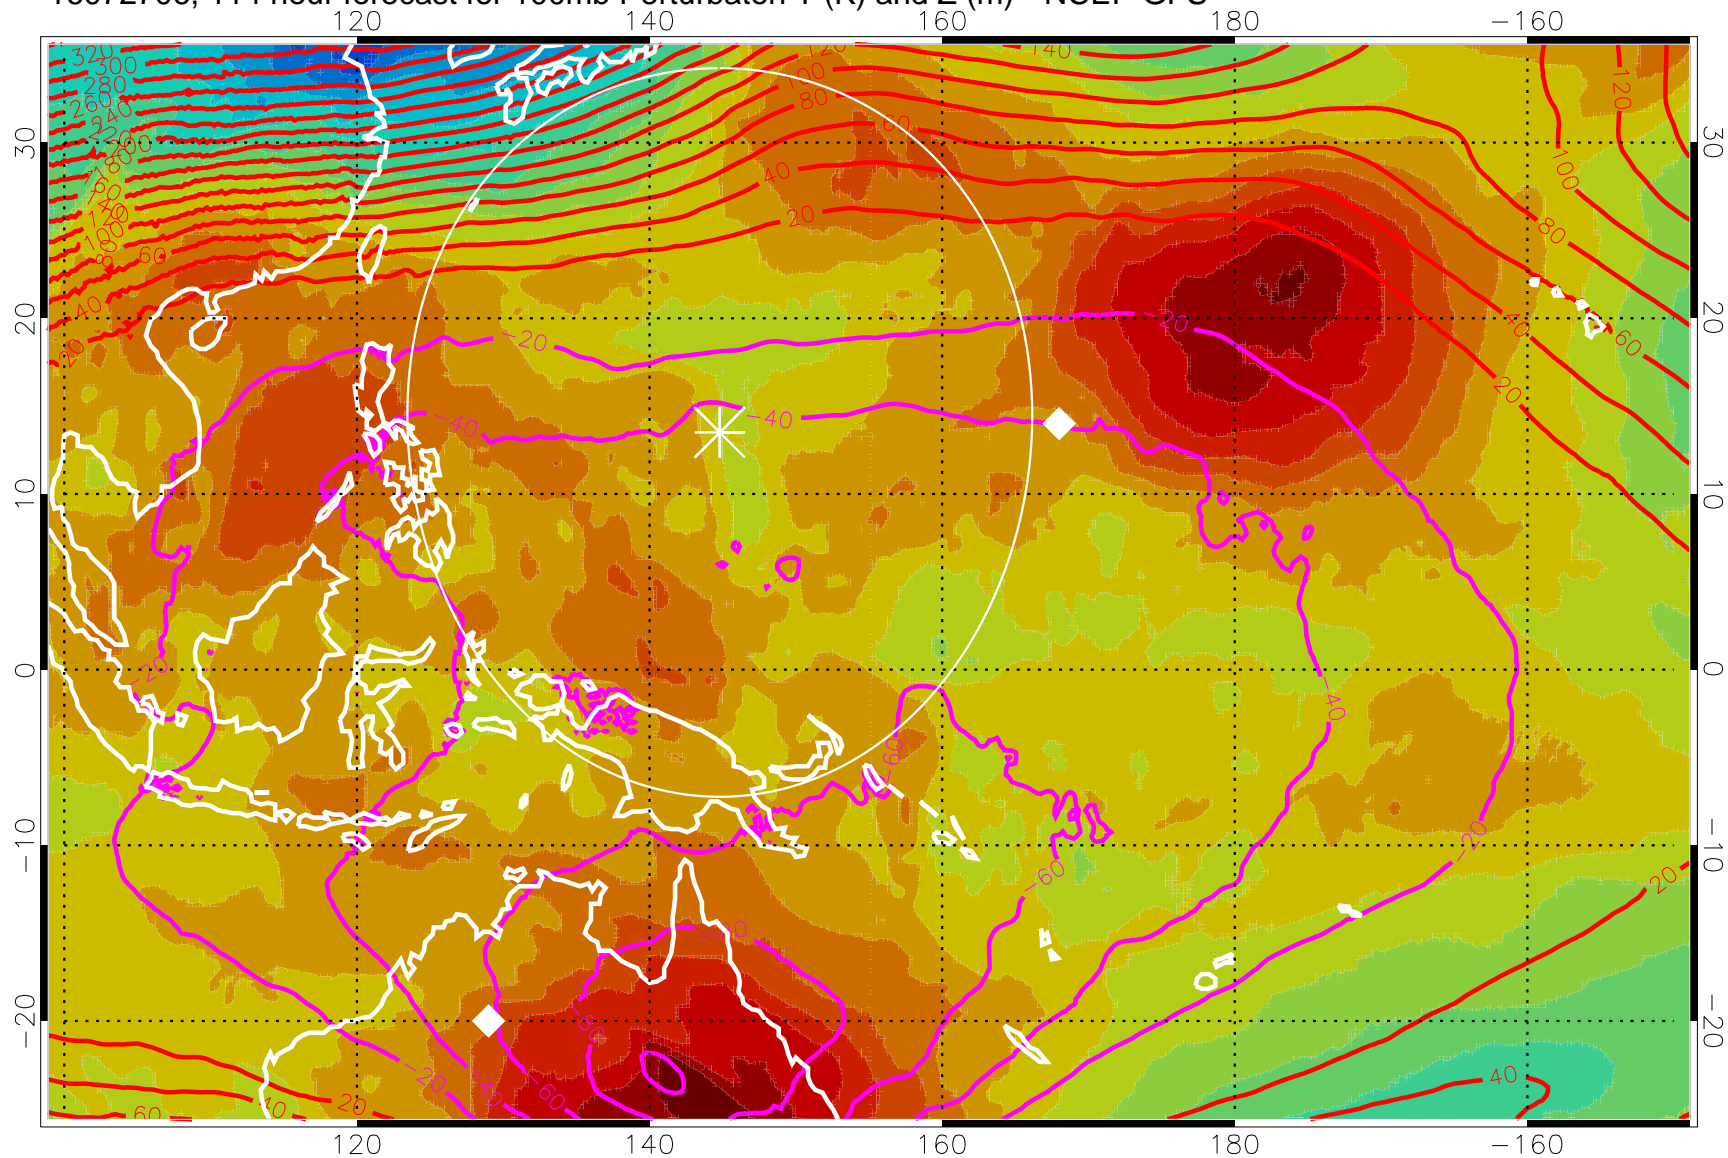

16072706, 114 hour forecast for 100mb Perturbaton T (K) and Z (m)-- NCEP GFS

Contours are 100 mbar Z perturbation (m)
Positive Z Contours
Negative Z Contours
Diamonds-mean pos. of anticyclones

Range ring of 2304 km