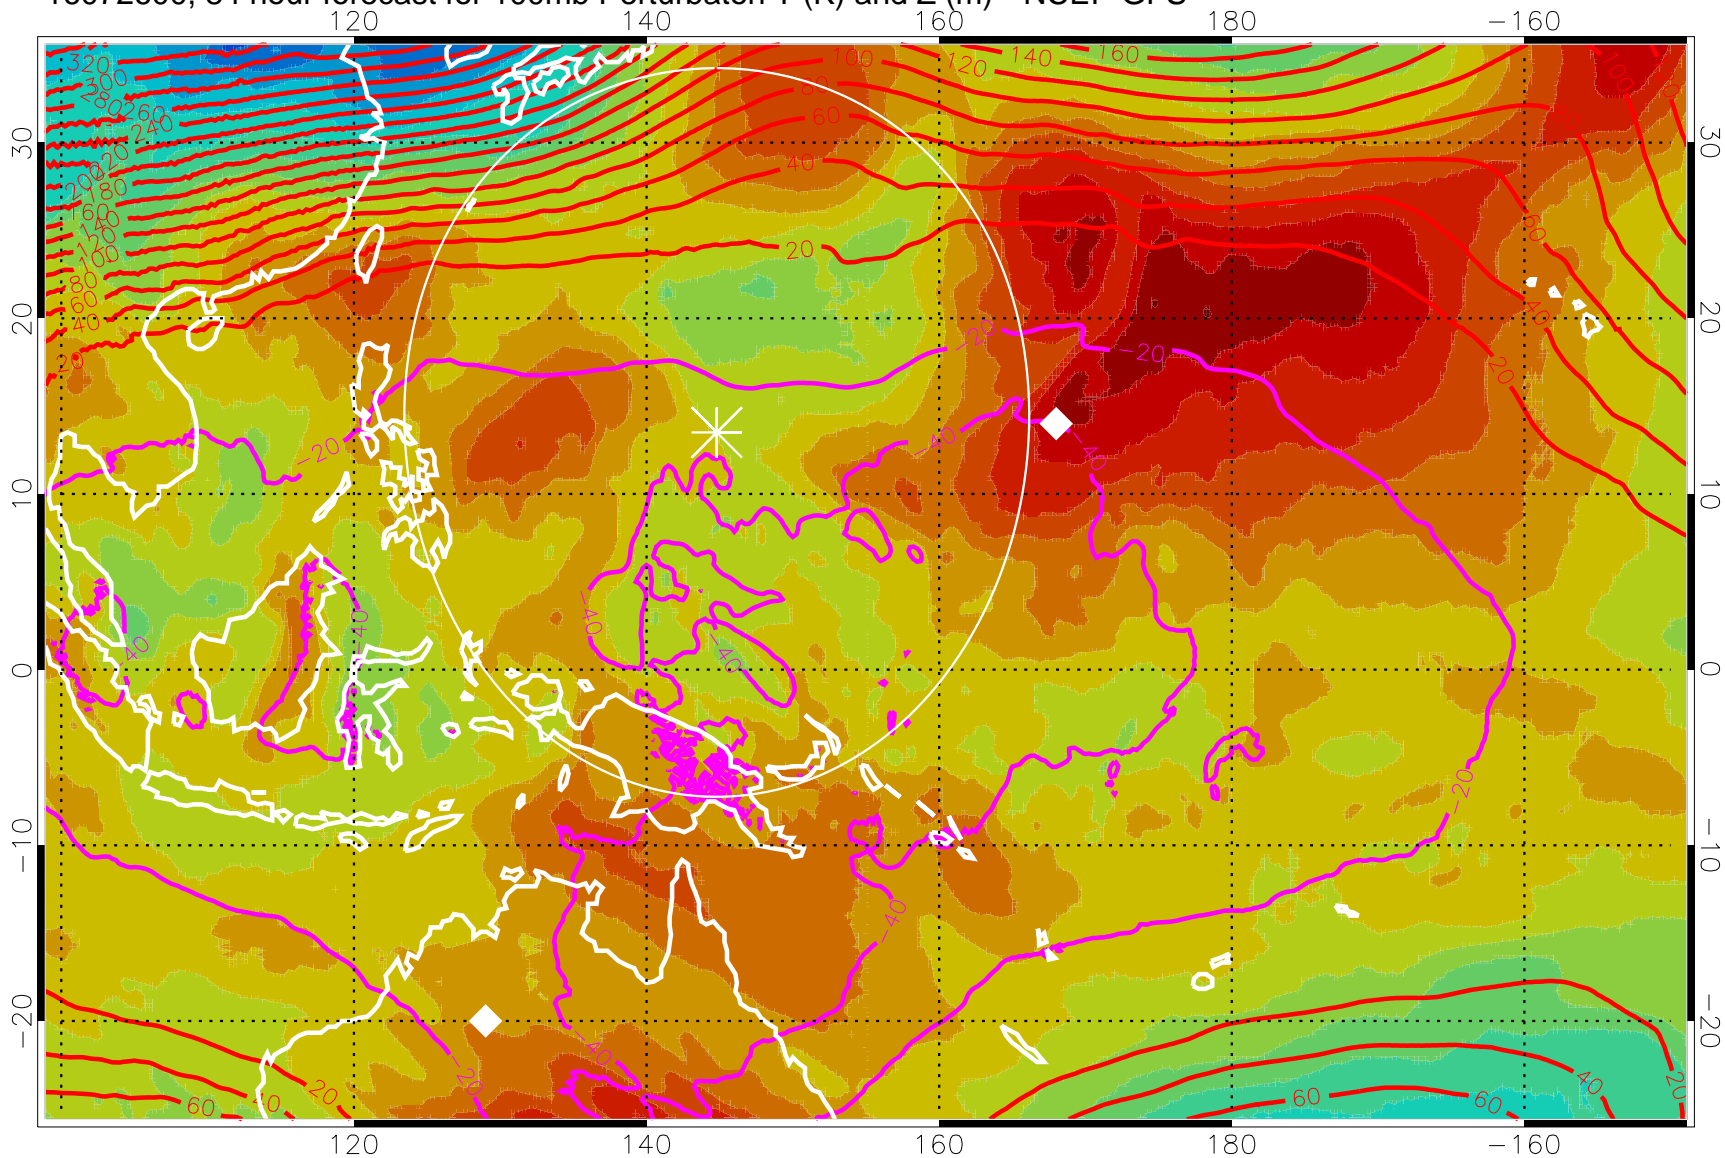

16072600, 84 hour forecast for 100mb Perturbaton T (K) and Z (m)-- NCEP GFS

Contours are 100 mbar Z perturbation (m)
Positive Z Contours
Negative Z Contours
Diamonds-mean pos. of anticyclones

Range ring of 2304 km