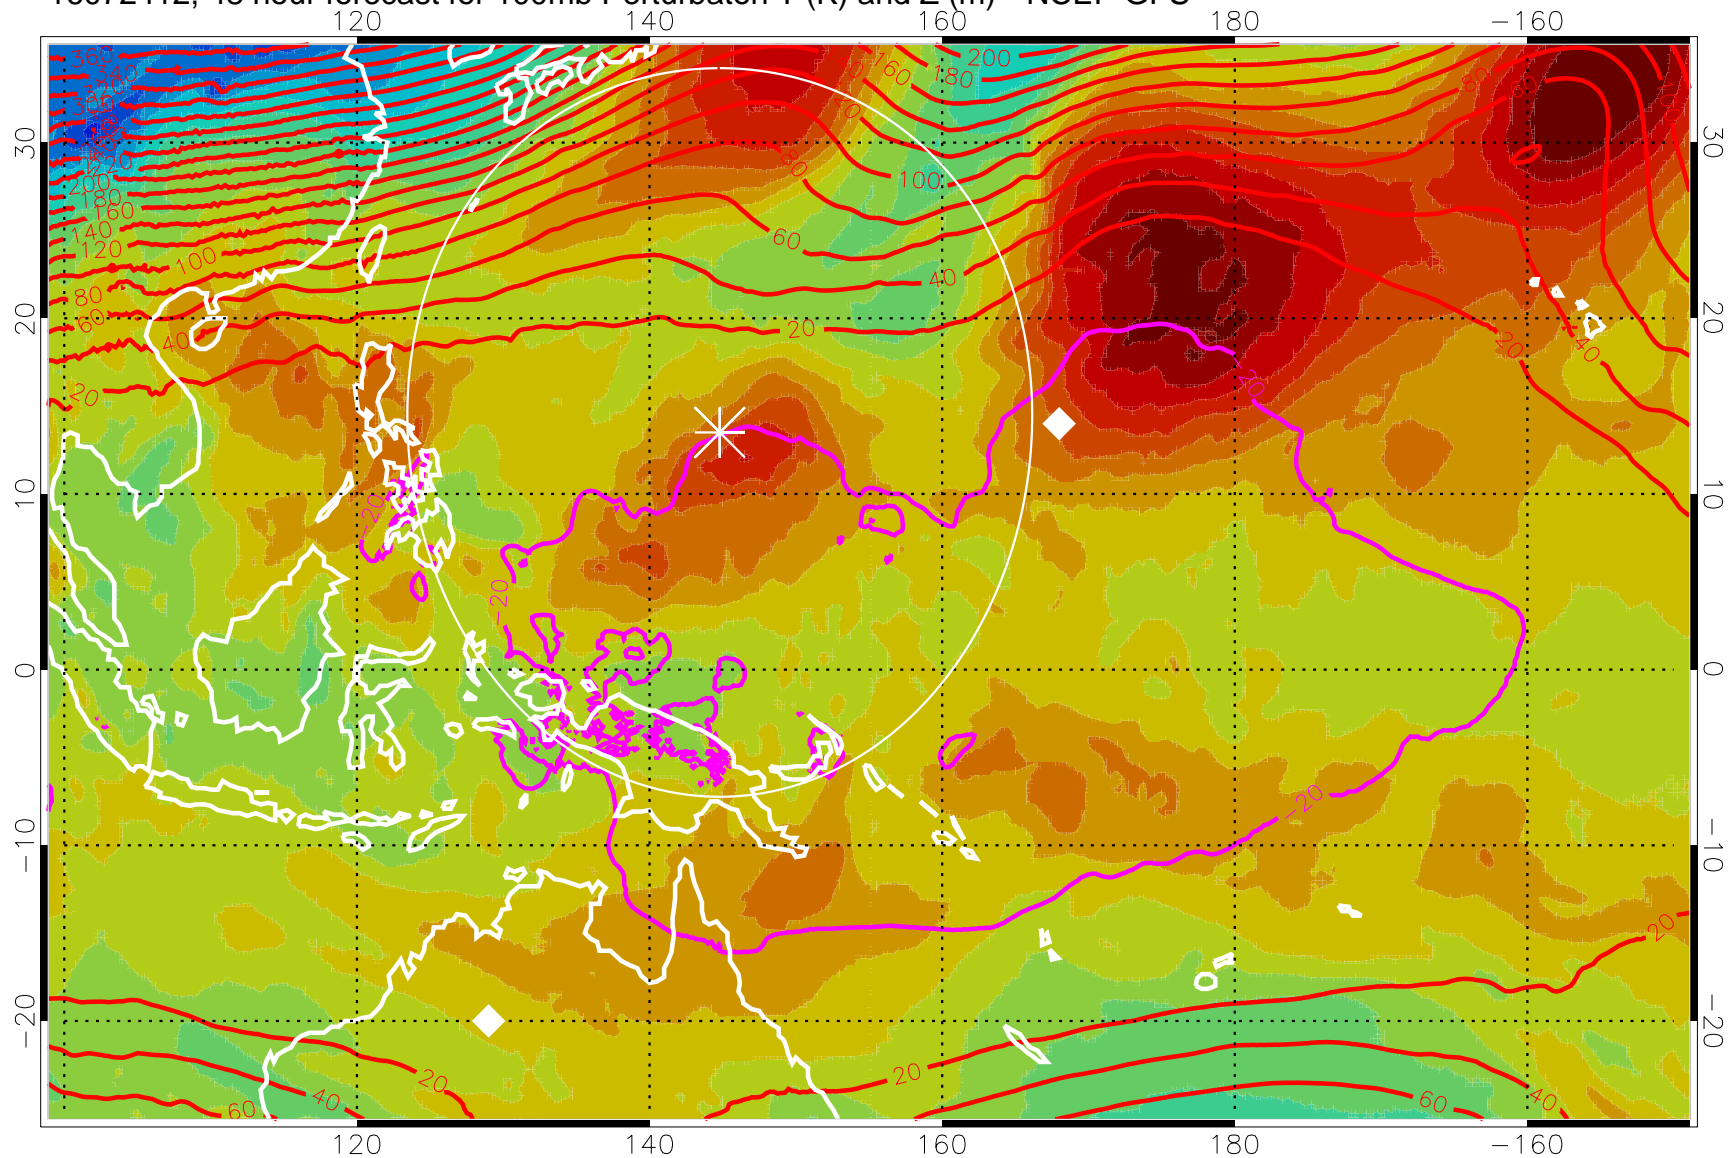

16072412, 48 hour forecast for 100mb Perturbaton T (K) and Z (m)-- NCEP GFS

Contours are 100 mbar Z perturbation (m)
Positive Z Contours
Negative Z Contours
Diamonds-mean pos. of anticyclones

Range ring of 2304 km