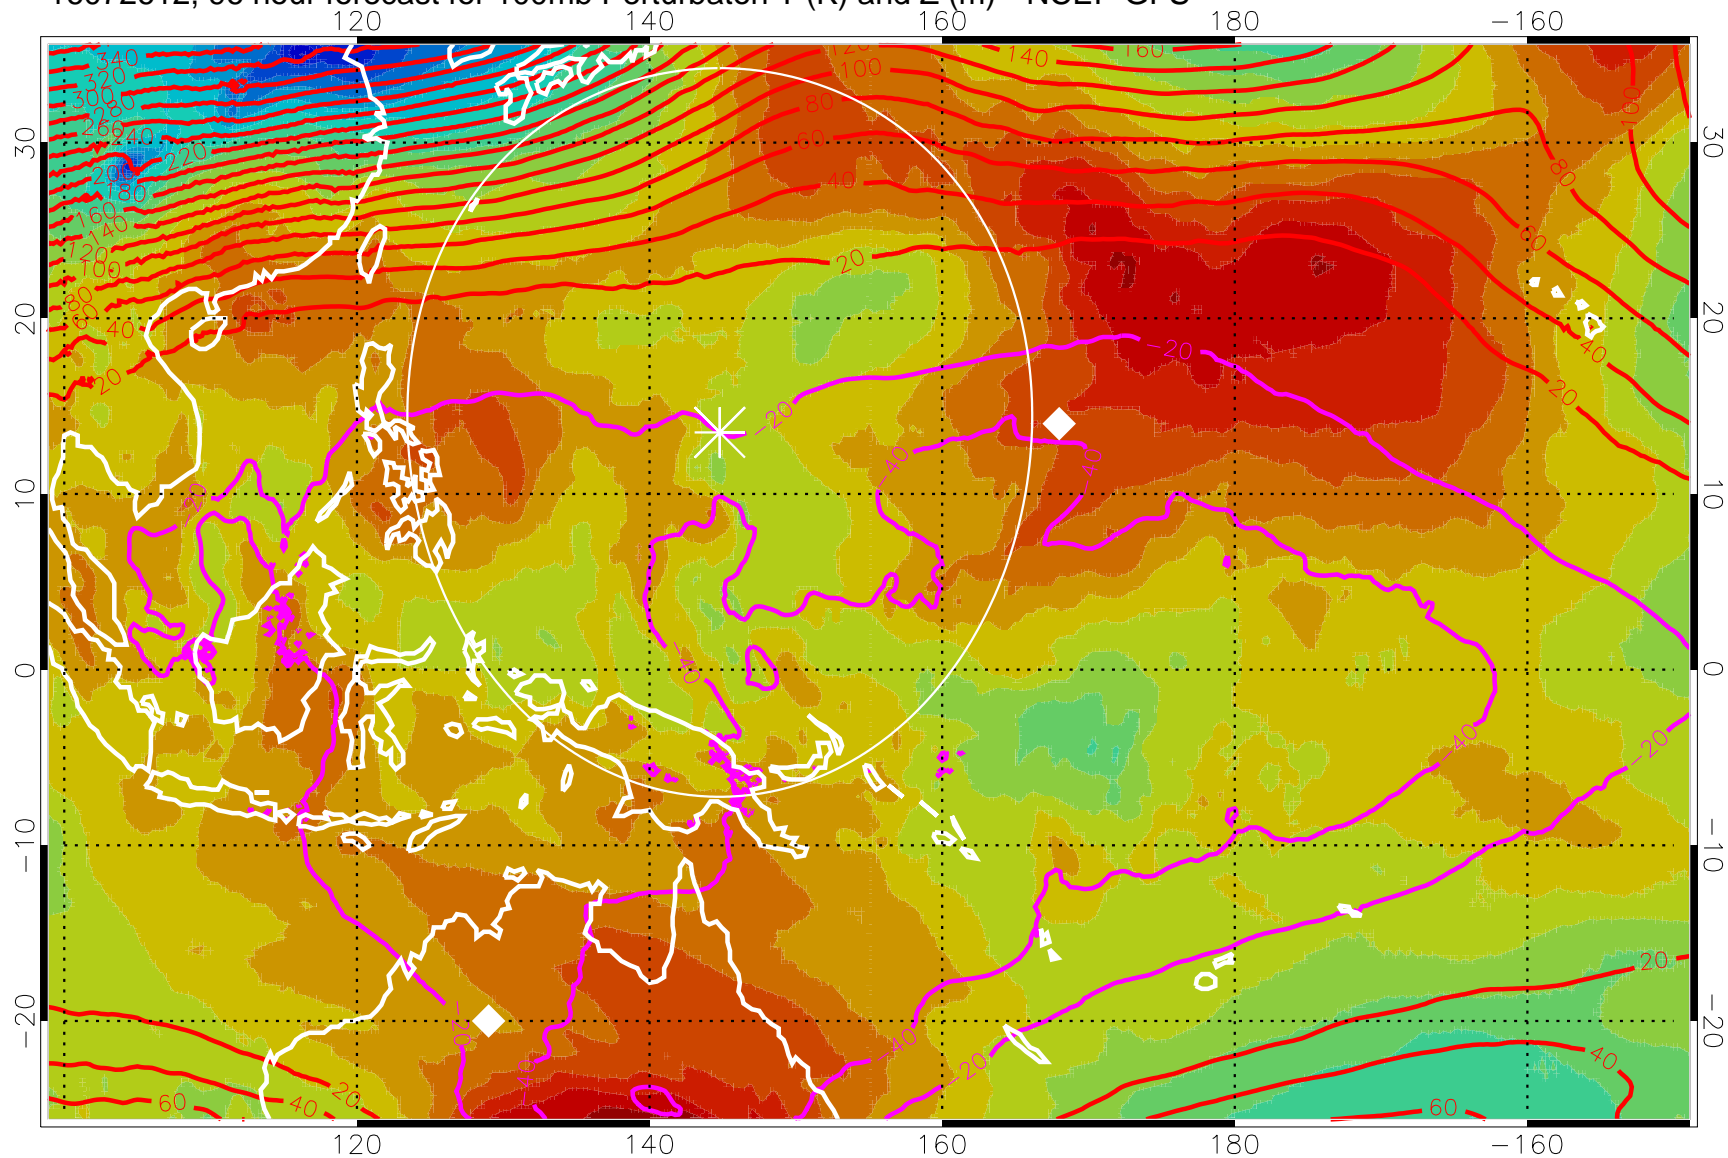

16072612, 96 hour forecast for 100mb Perturbaton T (K) and Z (m)-- NCEP GFS

Contours are 100 mbar Z perturbation (m)
Positive Z Contours
Negative Z Contours
Diamonds-mean pos. of anticyclones

Range ring of 2304 km