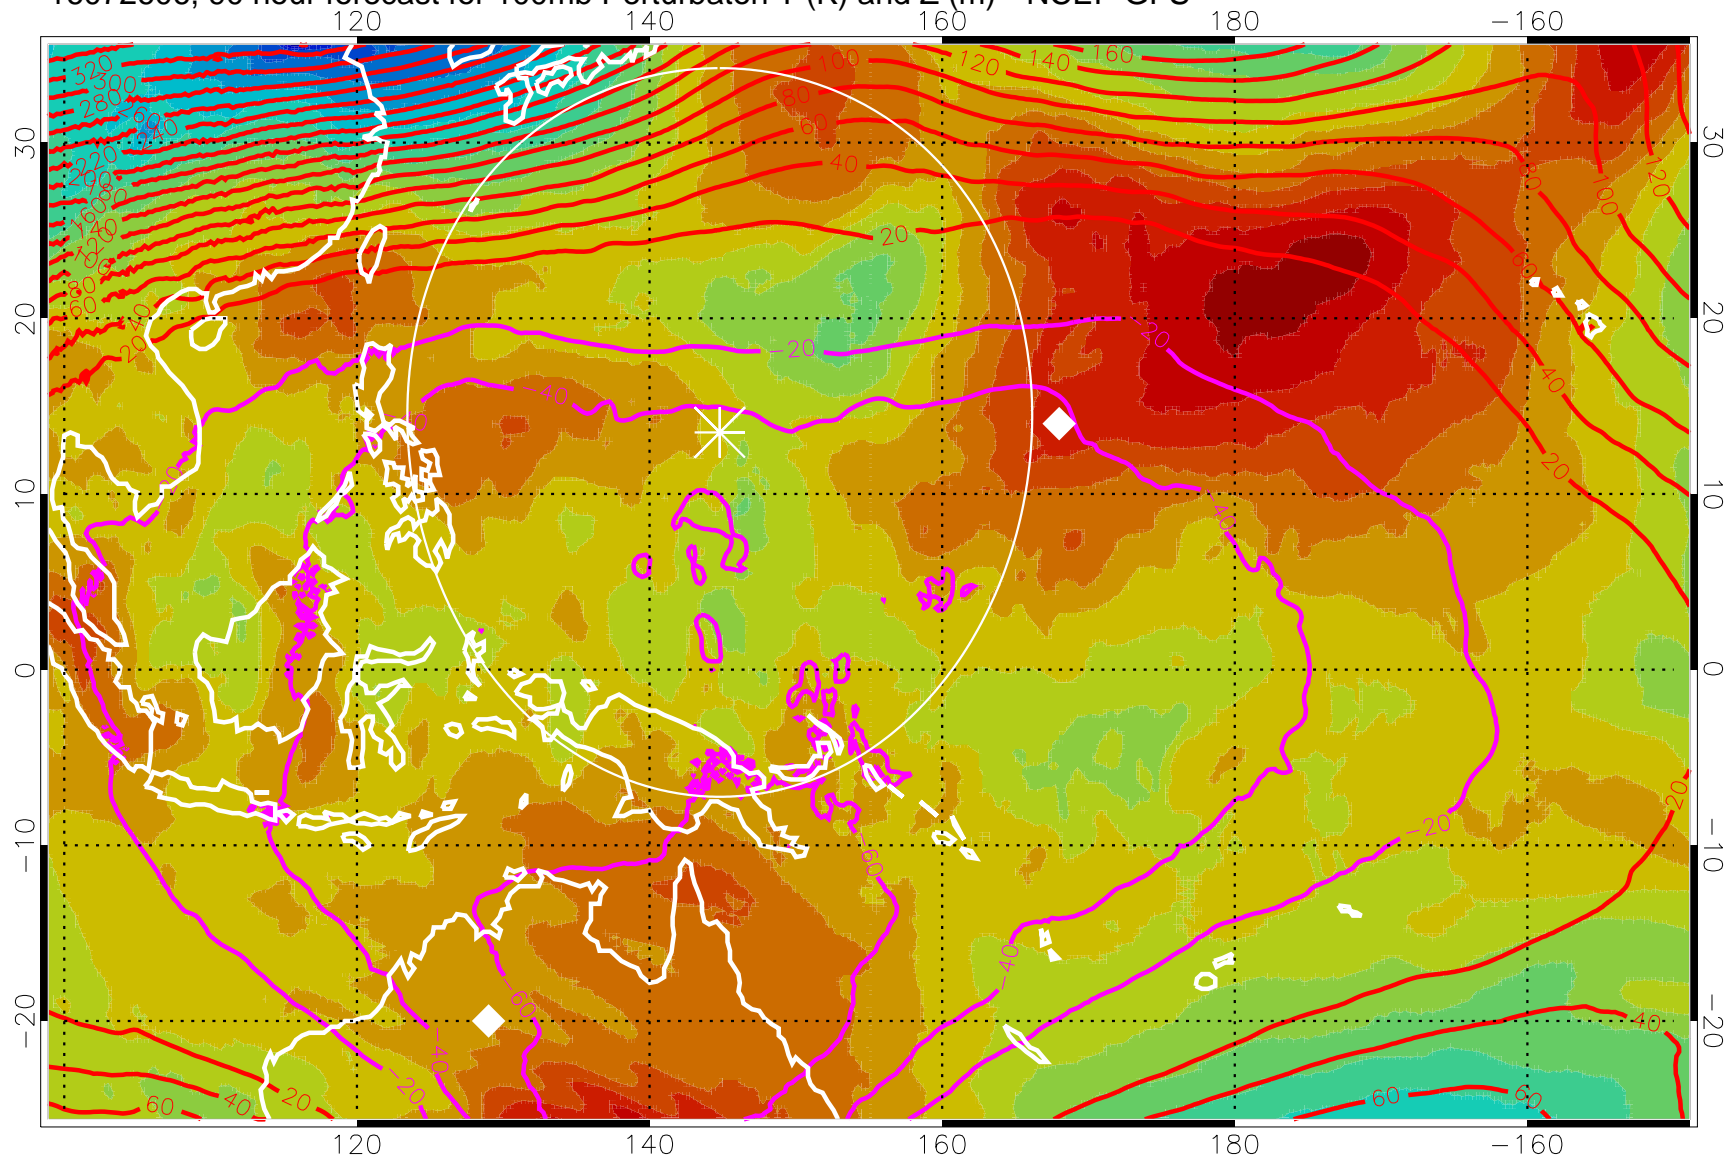

16072606, 90 hour forecast for 100mb Perturbaton T (K) and Z (m)-- NCEP GFS

Contours are 100 mbar Z perturbation (m)
Positive Z Contours
Negative Z Contours
Diamonds-mean pos. of anticyclones

Range ring of 2304 km