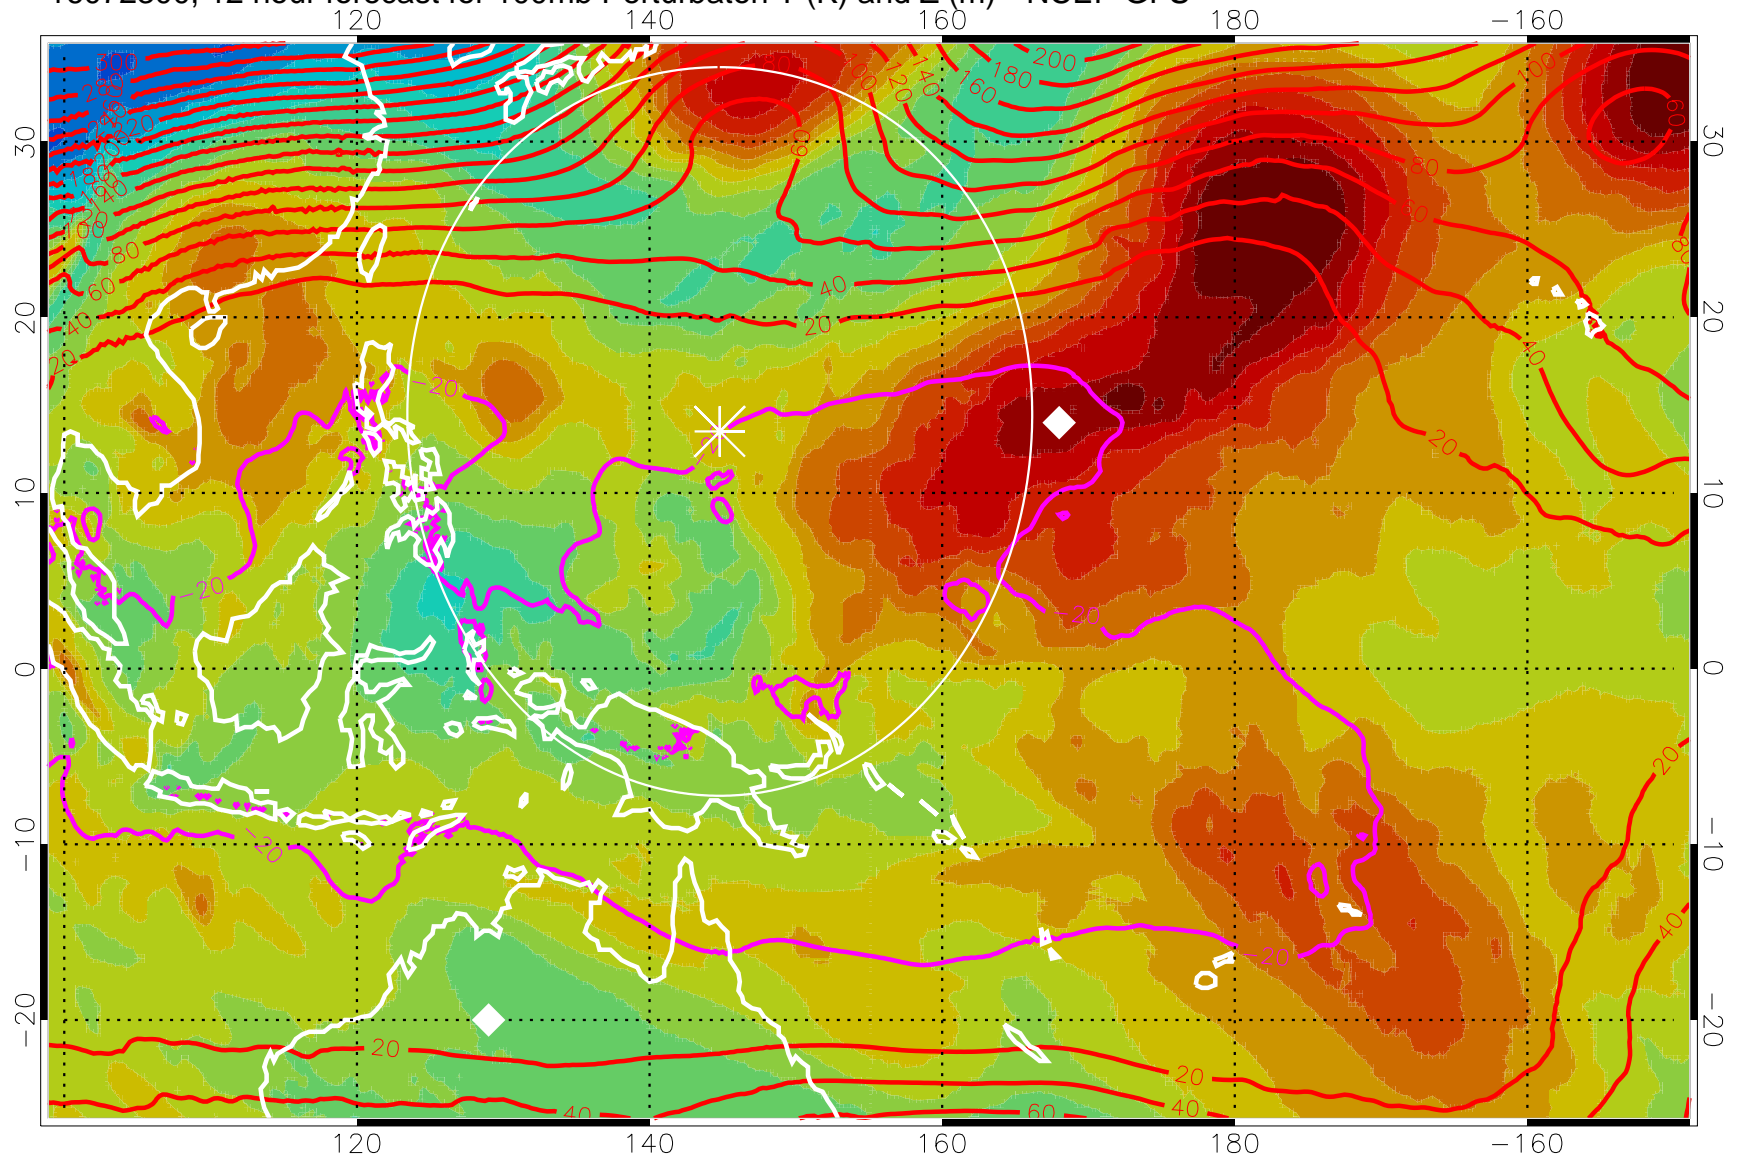

16072300, 12 hour forecast for 100mb Perturbaton T (K) and Z (m)-- NCEP GFS

Contours are 100 mbar Z perturbation (m)
Positive Z Contours
Negative Z Contours
Diamonds-mean pos. of anticyclones

Range ring of 2304 km