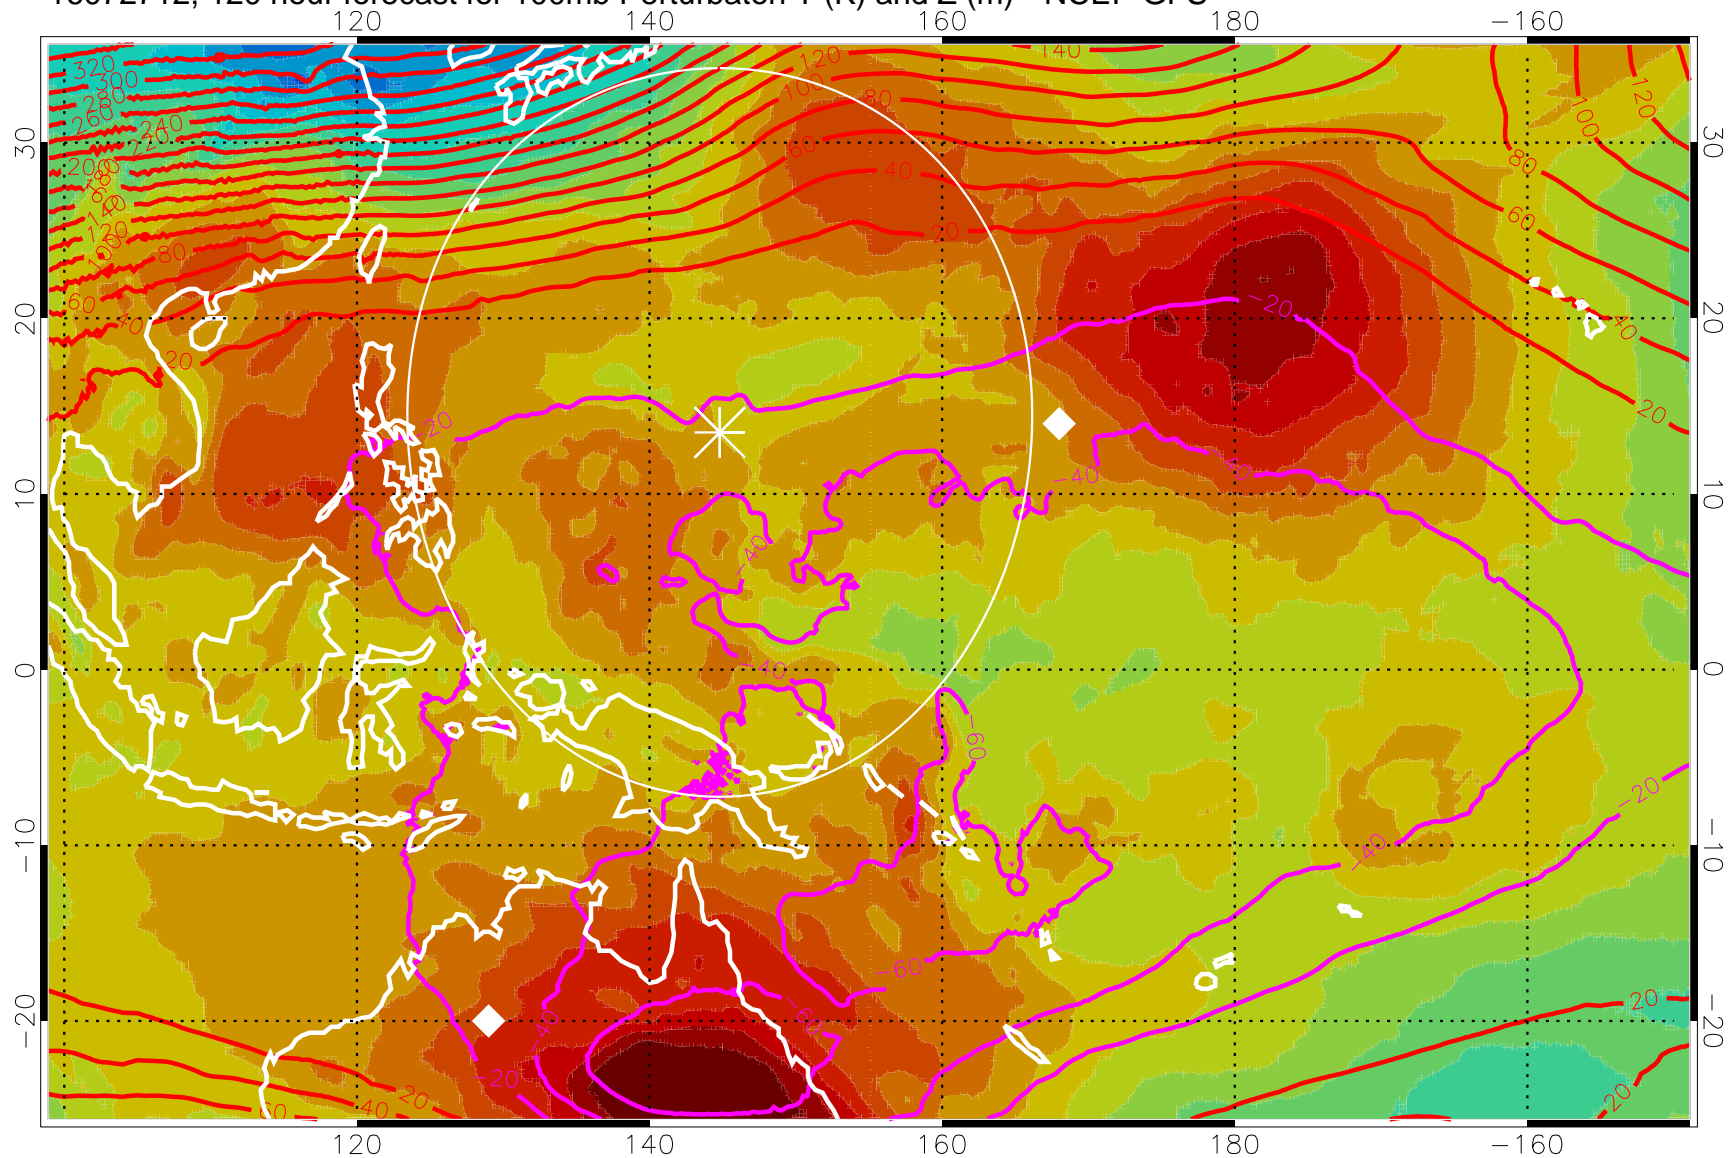

16072712, 120 hour forecast for 100mb Perturbaton T (K) and Z (m)-- NCEP GFS

Contours are 100 mbar Z perturbation (m)
Positive Z Contours
Negative Z Contours
Diamonds-mean pos. of anticyclones

Range ring of 2304 km