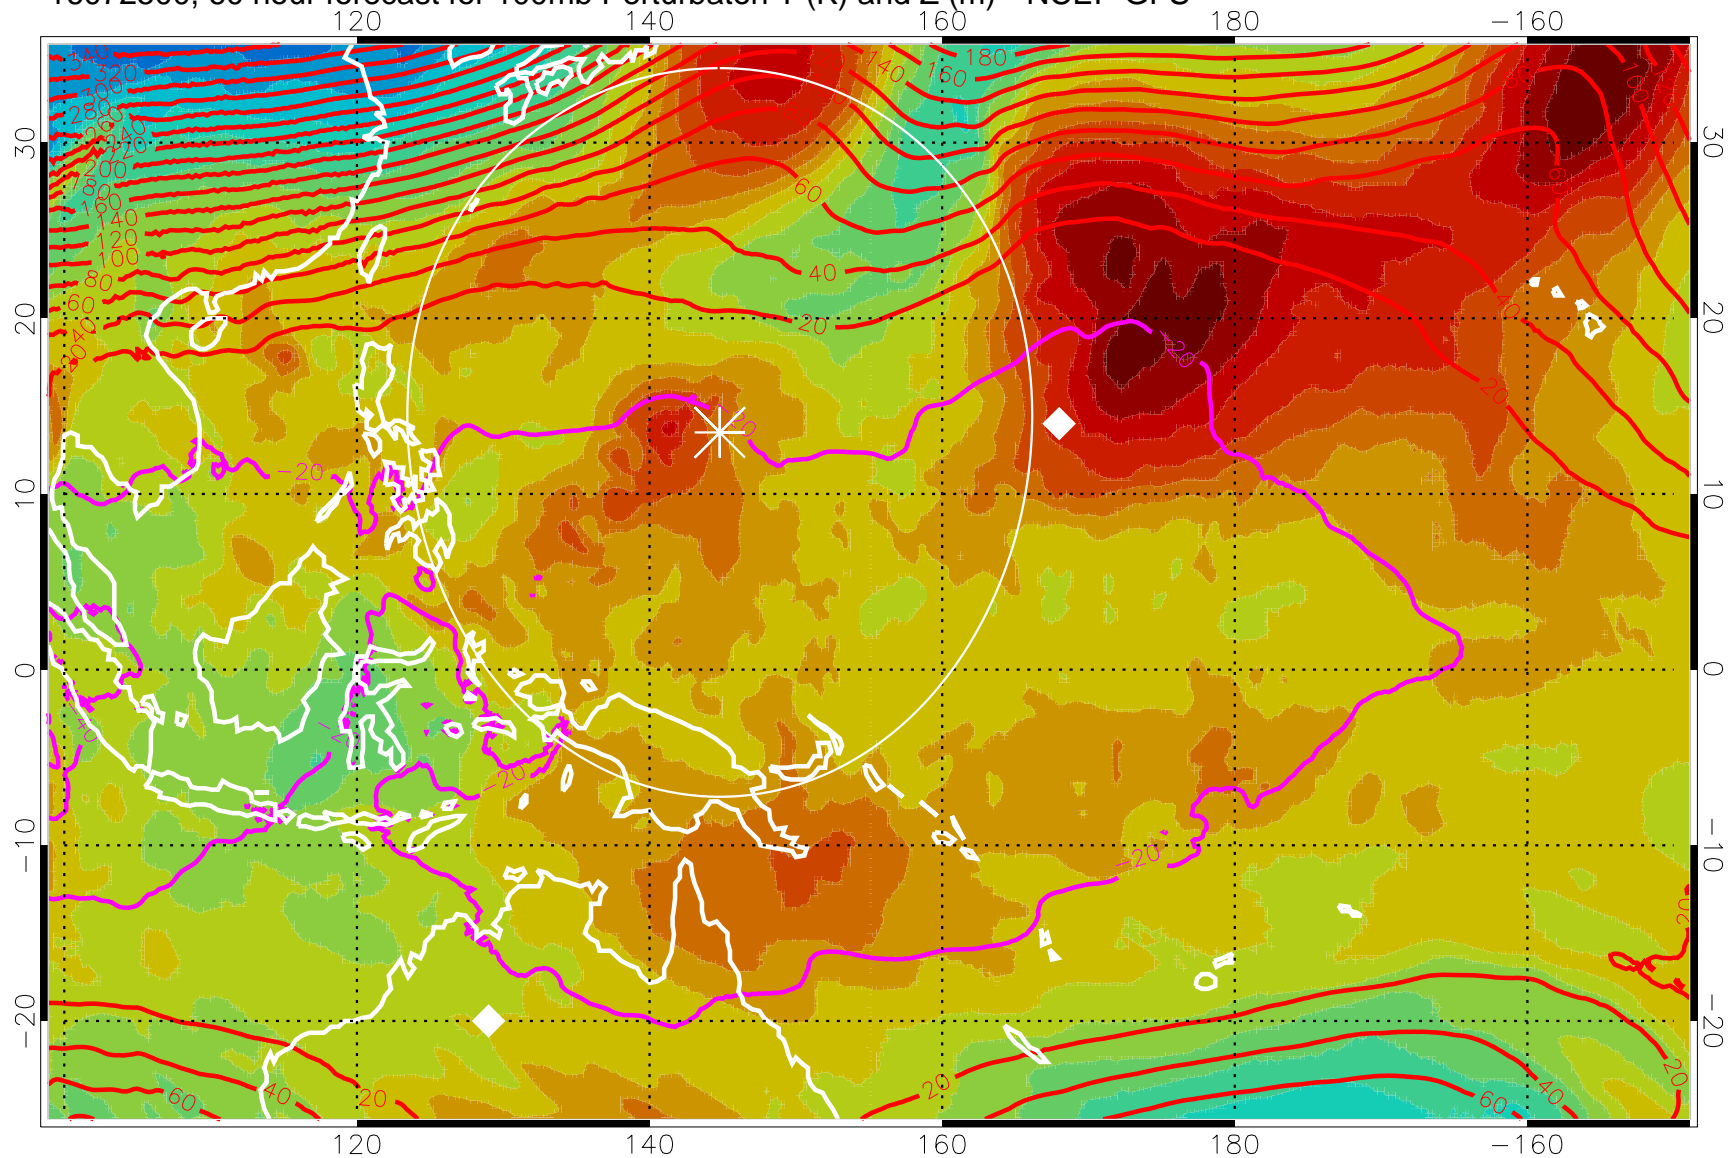

16072500, 60 hour forecast for 100mb Perturbaton T (K) and Z (m)-- NCEP GFS

Contours are 100 mbar Z perturbation (m)
Positive Z Contours
Negative Z Contours
Diamonds-mean pos. of anticyclones

Range ring of 2304 km