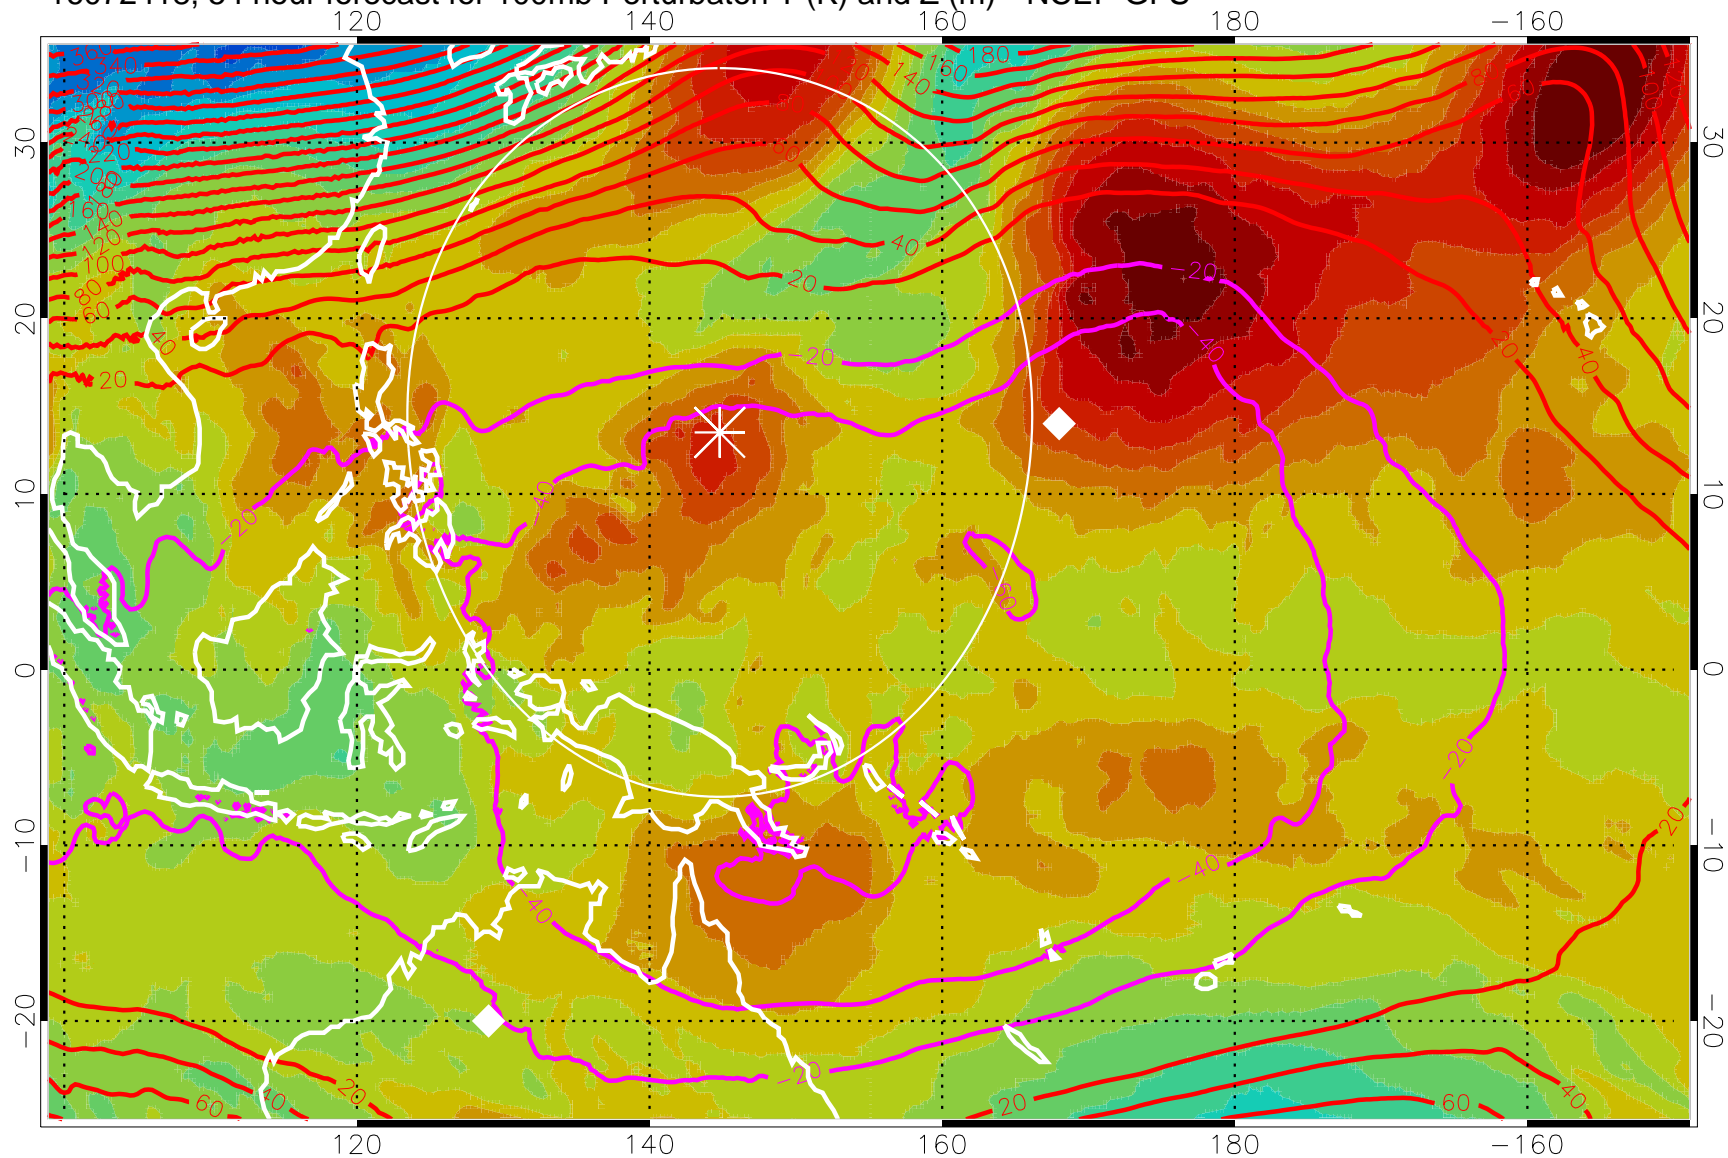

16072418, 54 hour forecast for 100mb Perturbaton T (K) and Z (m)-- NCEP GFS

Contours are 100 mbar Z perturbation (m)
Positive Z Contours
Negative Z Contours
Diamonds-mean pos. of anticyclones

Range ring of 2304 km