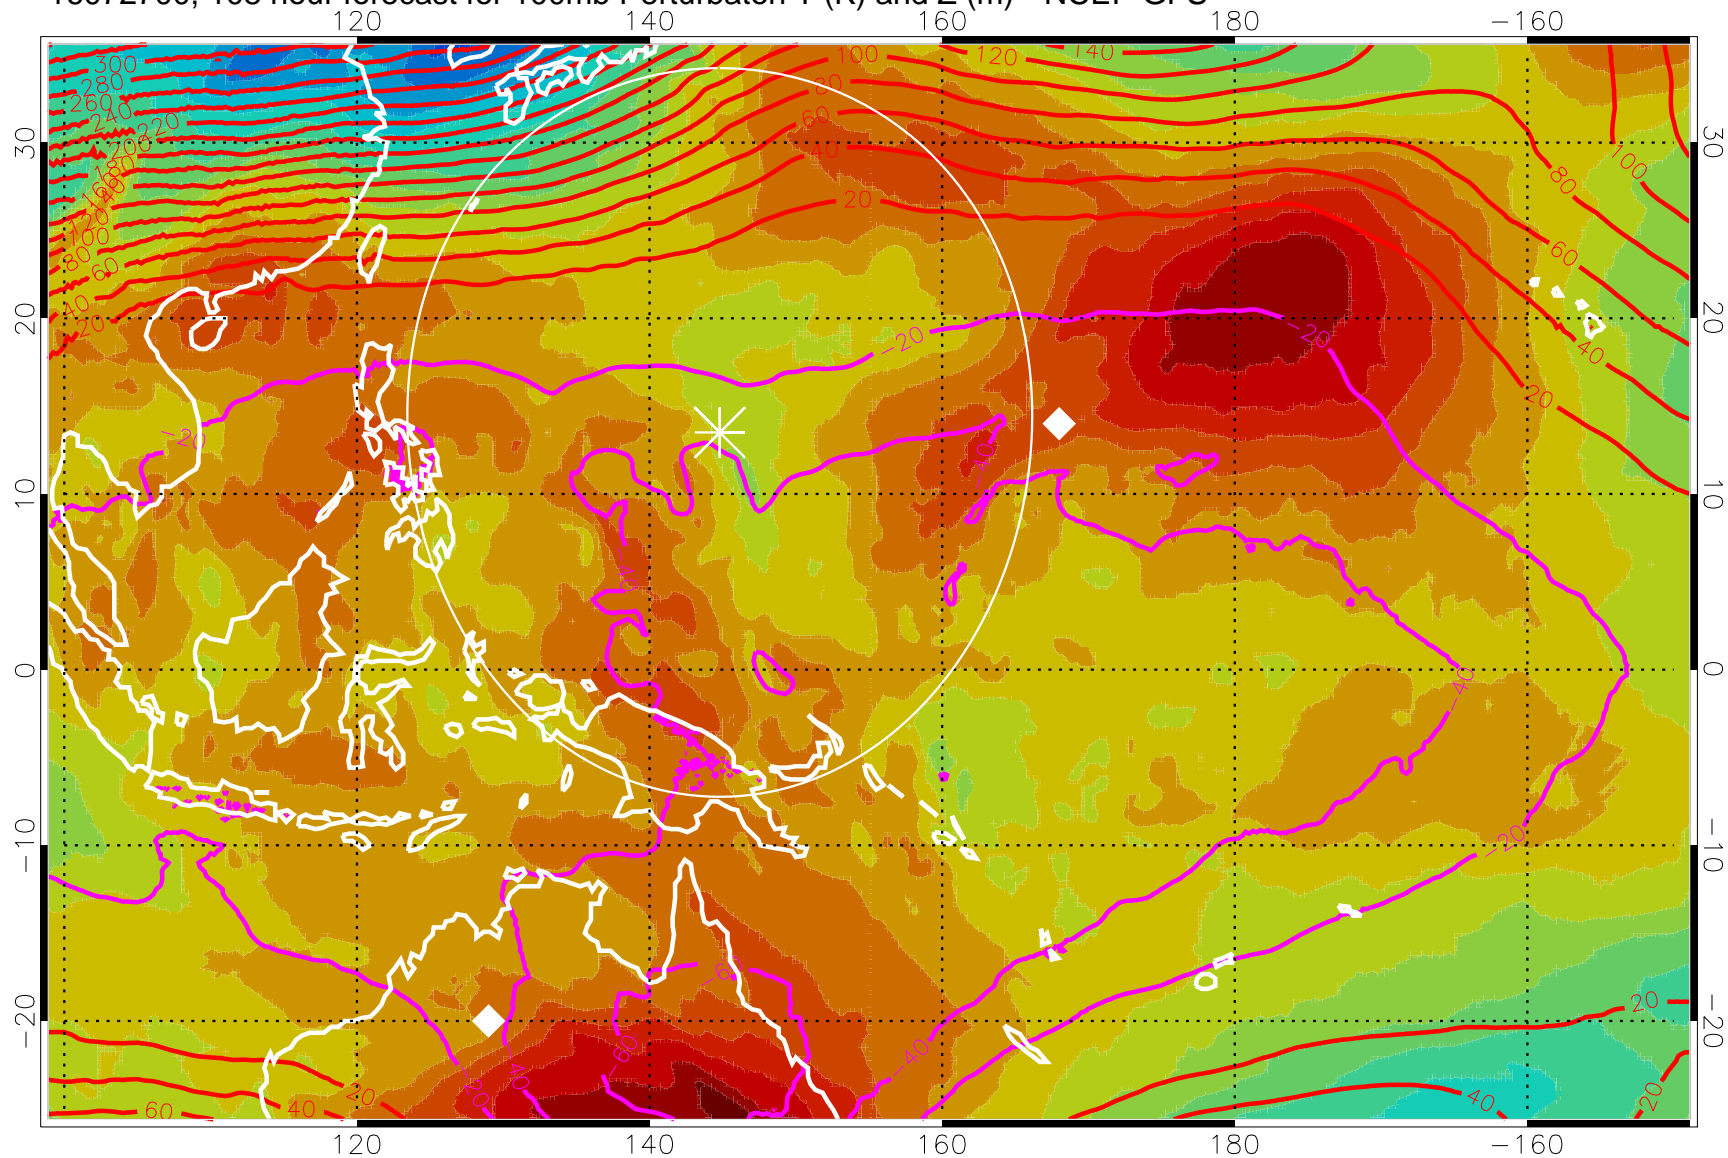

16072700, 108 hour forecast for 100mb Perturbaton T (K) and Z (m)-- NCEP GFS

Contours are 100 mbar Z perturbation (m)
Positive Z Contours
Negative Z Contours
Diamonds-mean pos. of anticyclones

Range ring of 2304 km