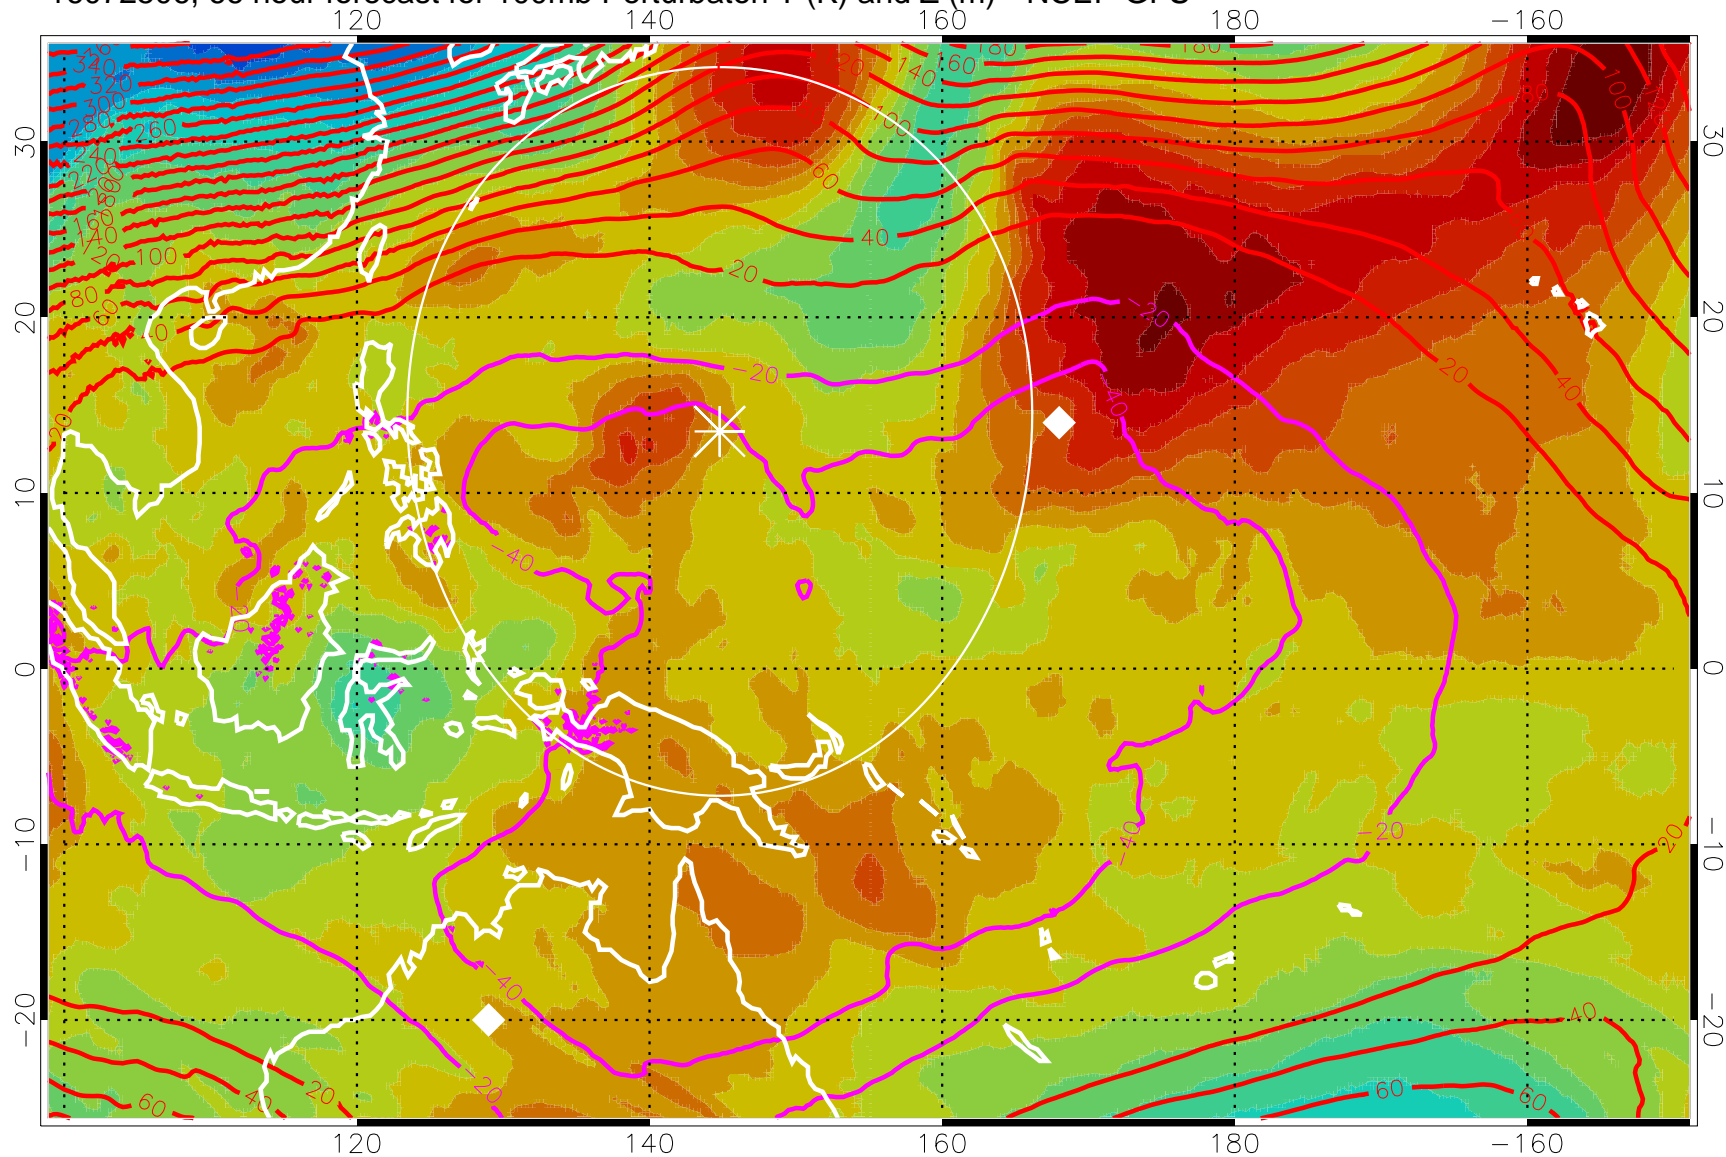

16072506, 66 hour forecast for 100mb Perturbaton T (K) and Z (m)-- NCEP GFS

Contours are 100 mbar Z perturbation (m)
Positive Z Contours
Negative Z Contours
Diamonds-mean pos. of anticyclones

Range ring of 2304 km