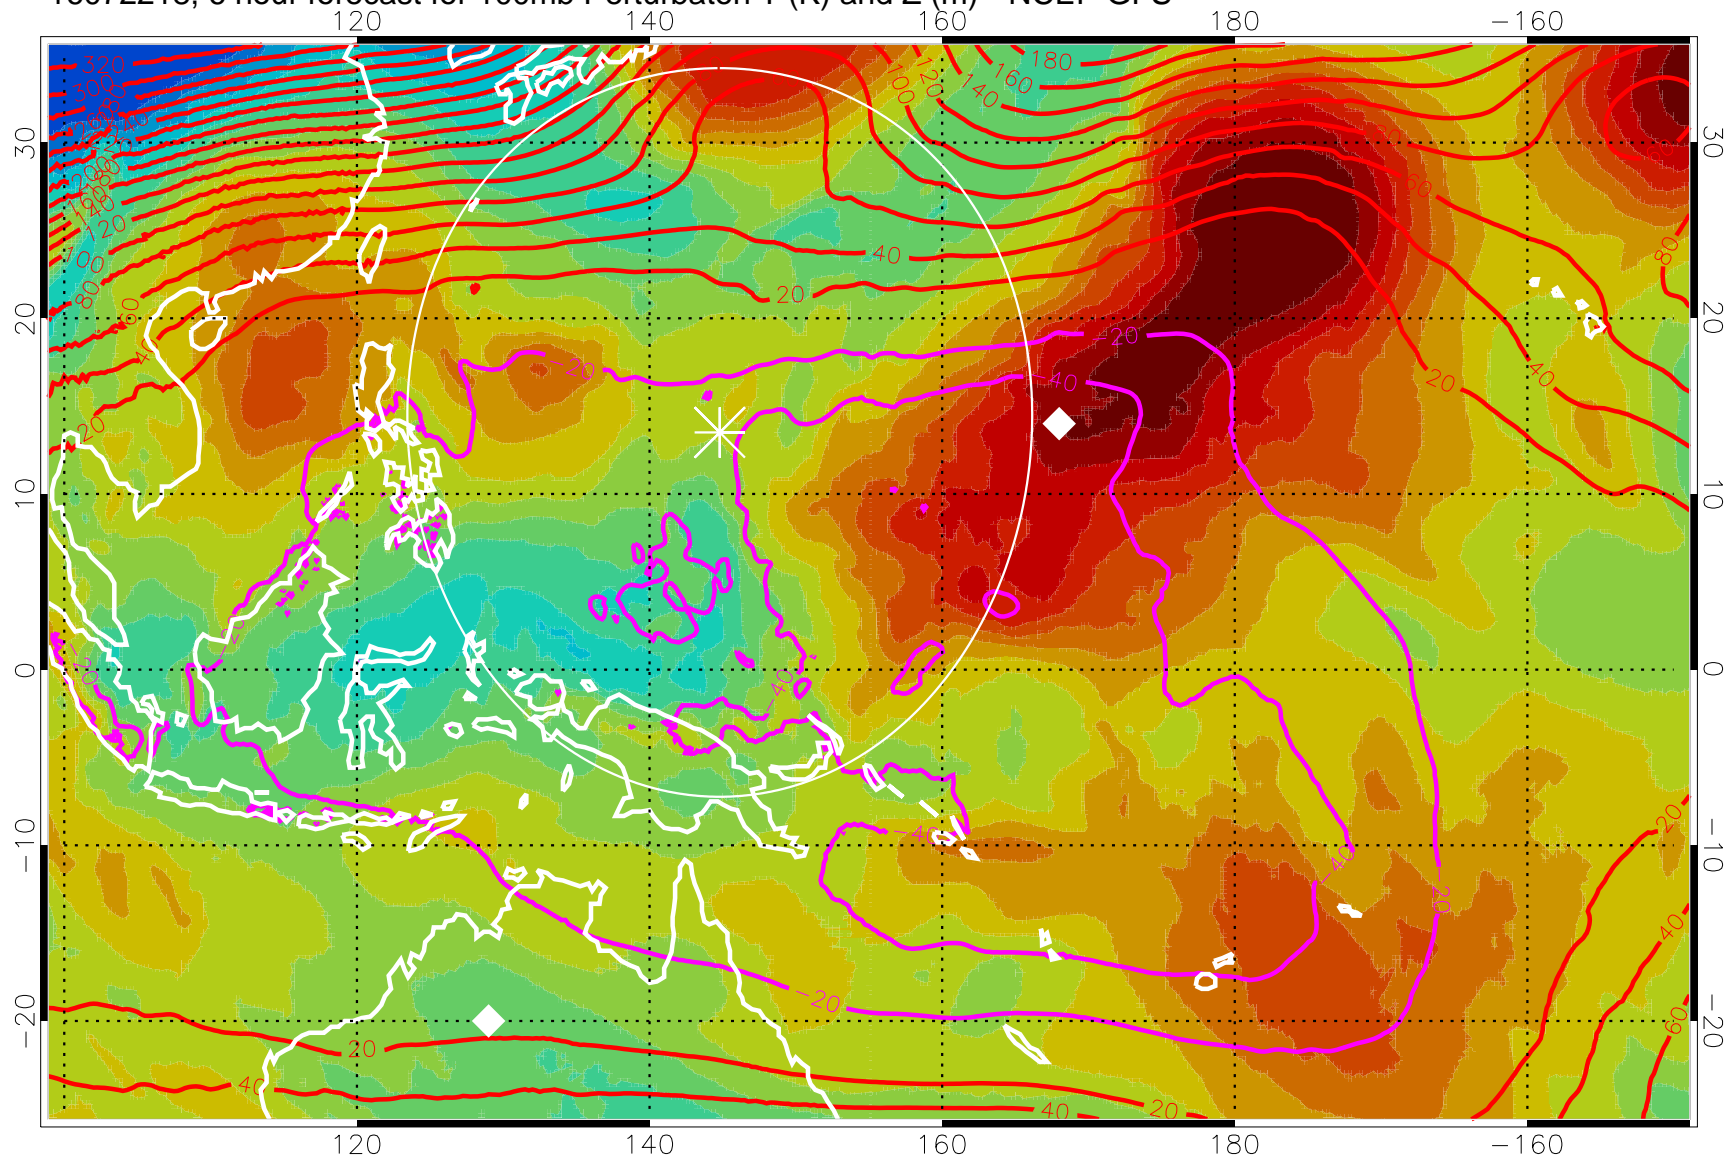

16072218, 6 hour forecast for 100mb Perturbaton T (K) and Z (m)-- NCEP GFS

Contours are 100 mbar Z perturbation (m)  
Positive Z Contours  
Negative Z Contours  
Diamonds-mean pos. of anticyclones

Range ring of 2304 km