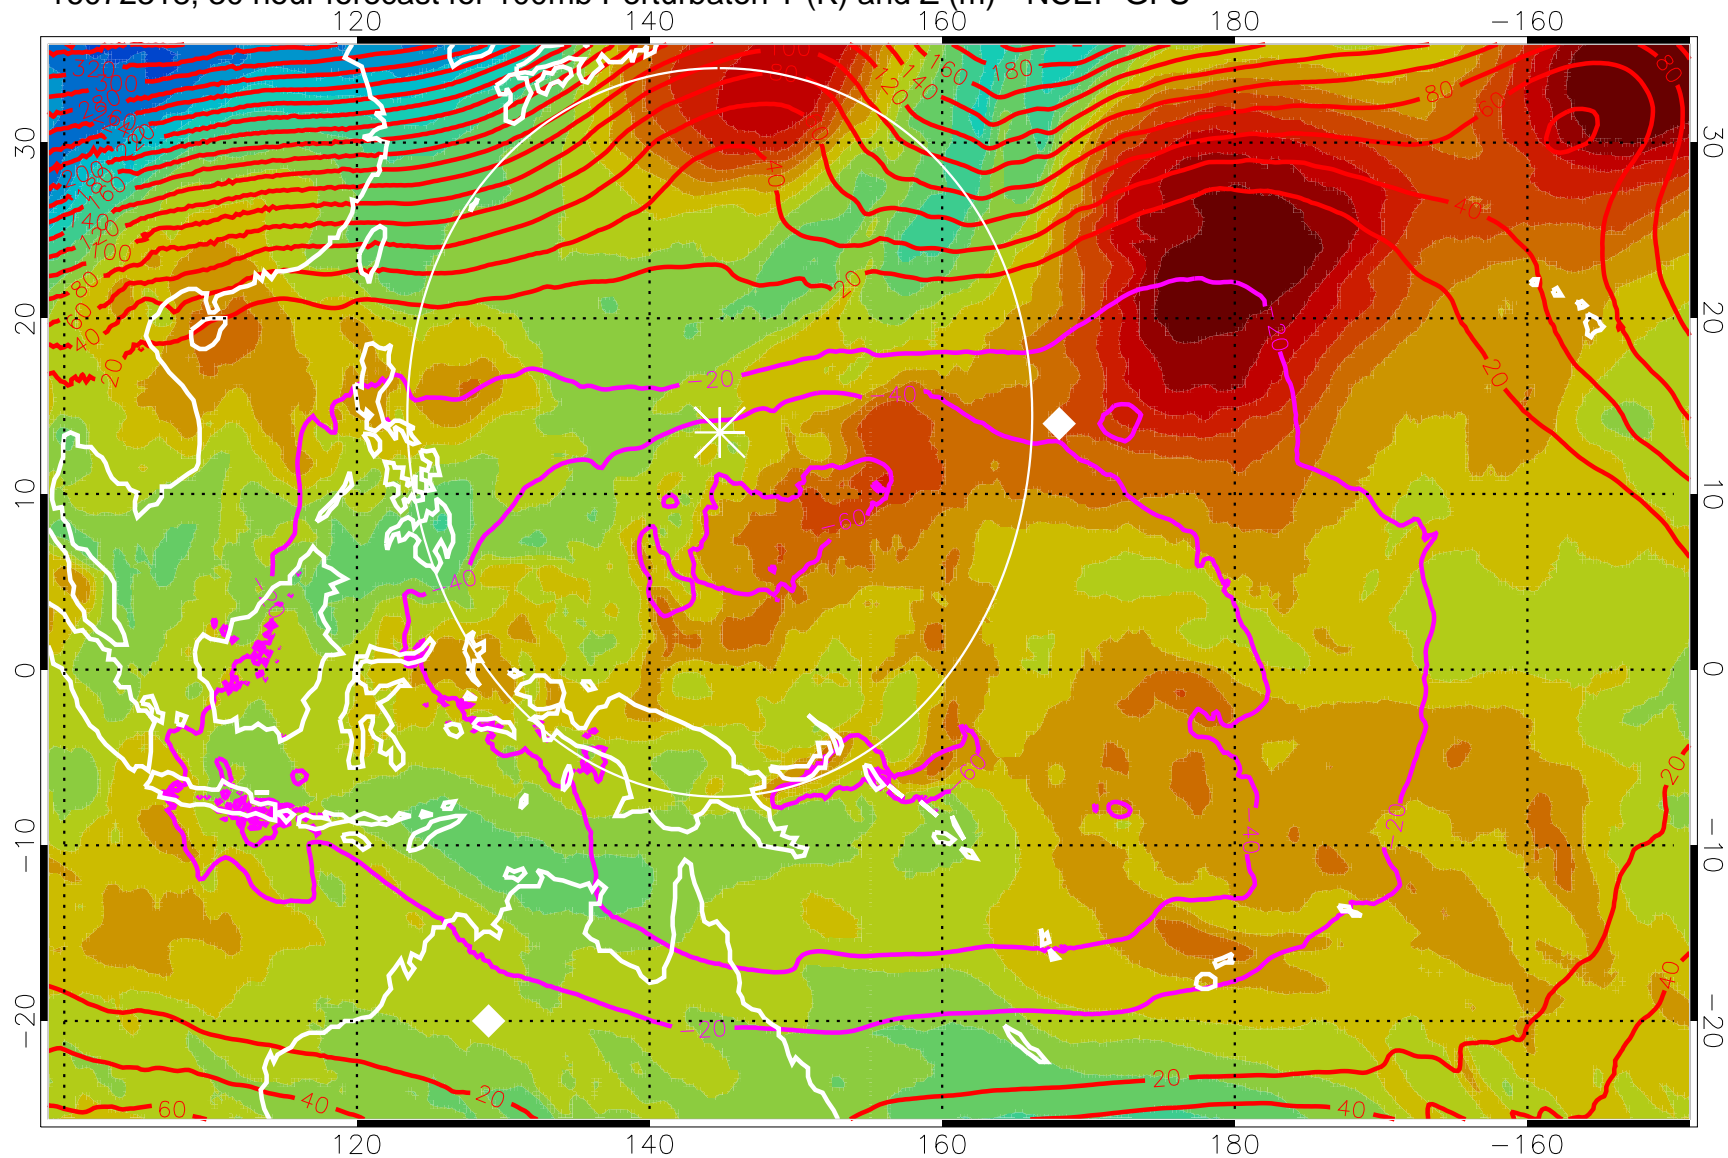

16072318, 30 hour forecast for 100mb Perturbaton T (K) and Z (m)-- NCEP GFS

Contours are 100 mbar Z perturbation (m)
Positive Z Contours
Negative Z Contours
Diamonds-mean pos. of anticyclones

Range ring of 2304 km