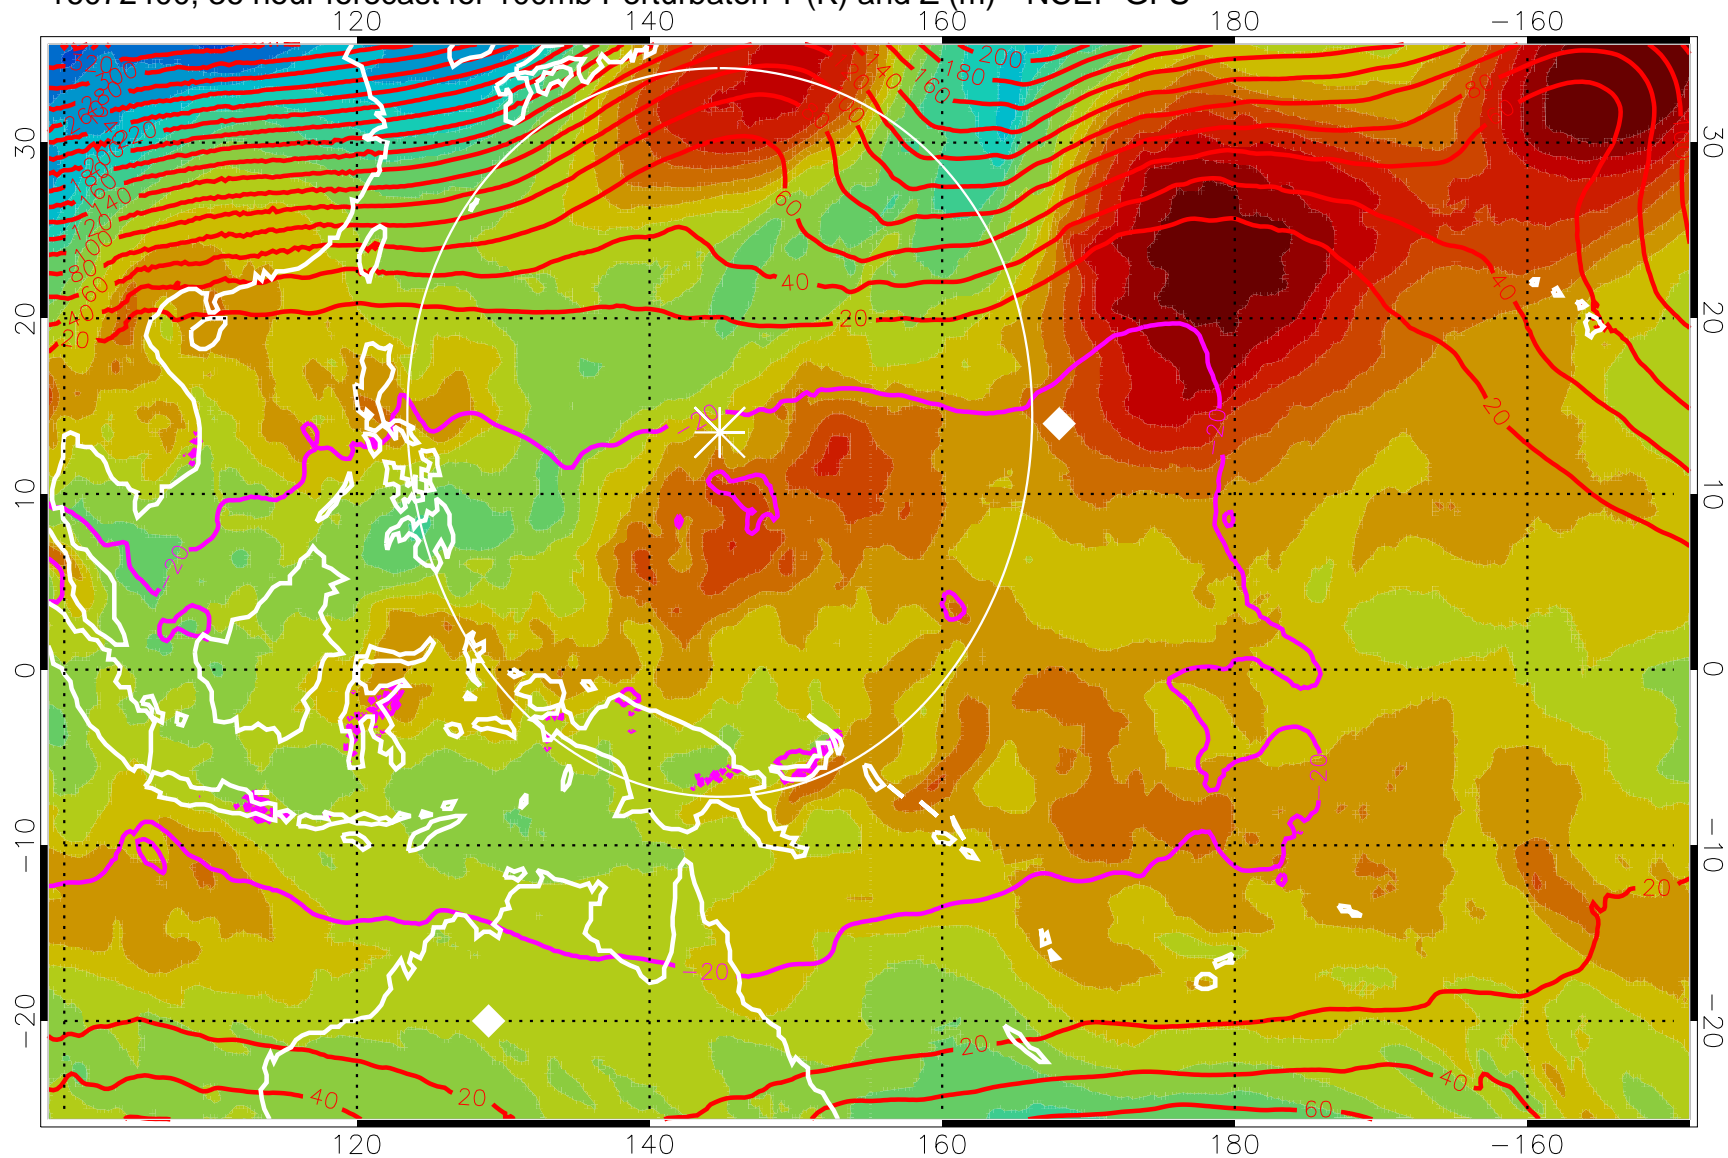

16072400, 36 hour forecast for 100mb Perturbaton T (K) and Z (m)-- NCEP GFS

Contours are 100 mbar Z perturbation (m)
Positive Z Contours
Negative Z Contours
Diamonds-mean pos. of anticyclones

Range ring of 2304 km