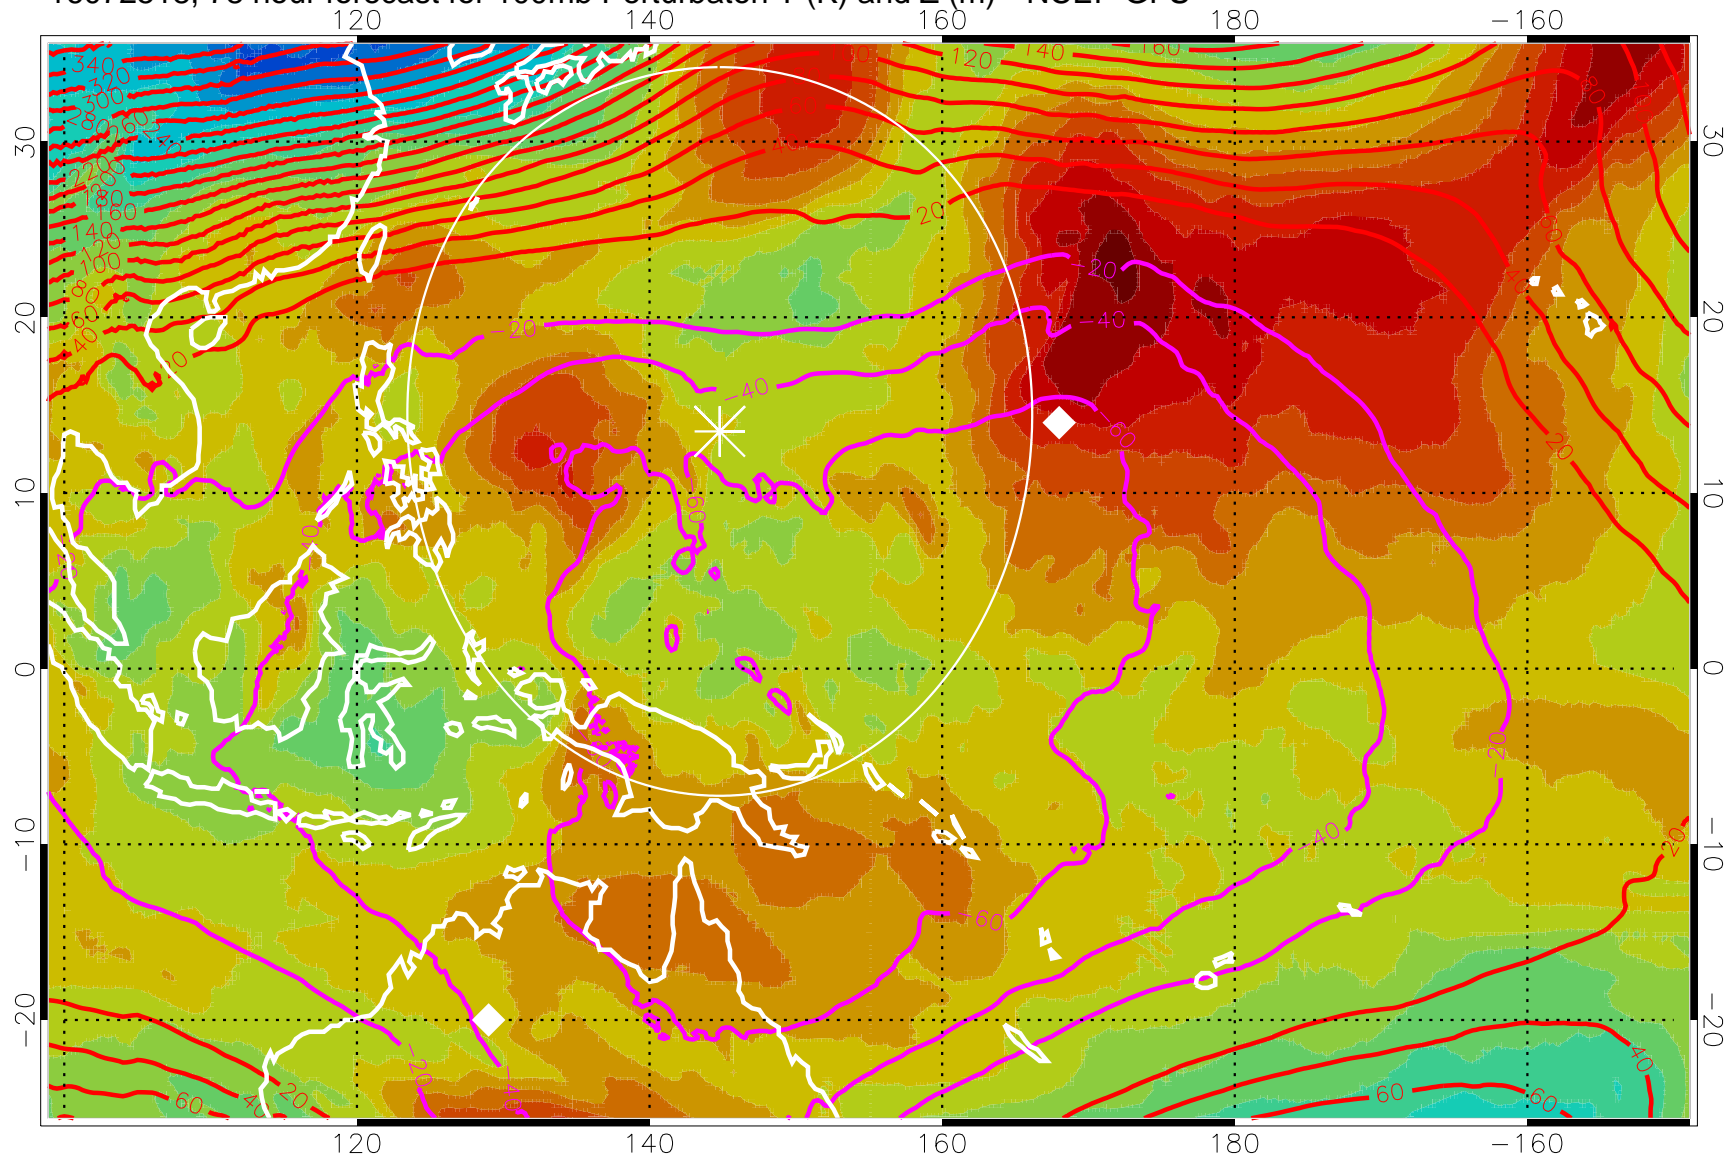

16072518, 78 hour forecast for 100mb Perturbaton T (K) and Z (m)-- NCEP GFS

Contours are 100 mbar Z perturbation (m)
Positive Z Contours
Negative Z Contours
Diamonds-mean pos. of anticyclones

Range ring of 2304 km