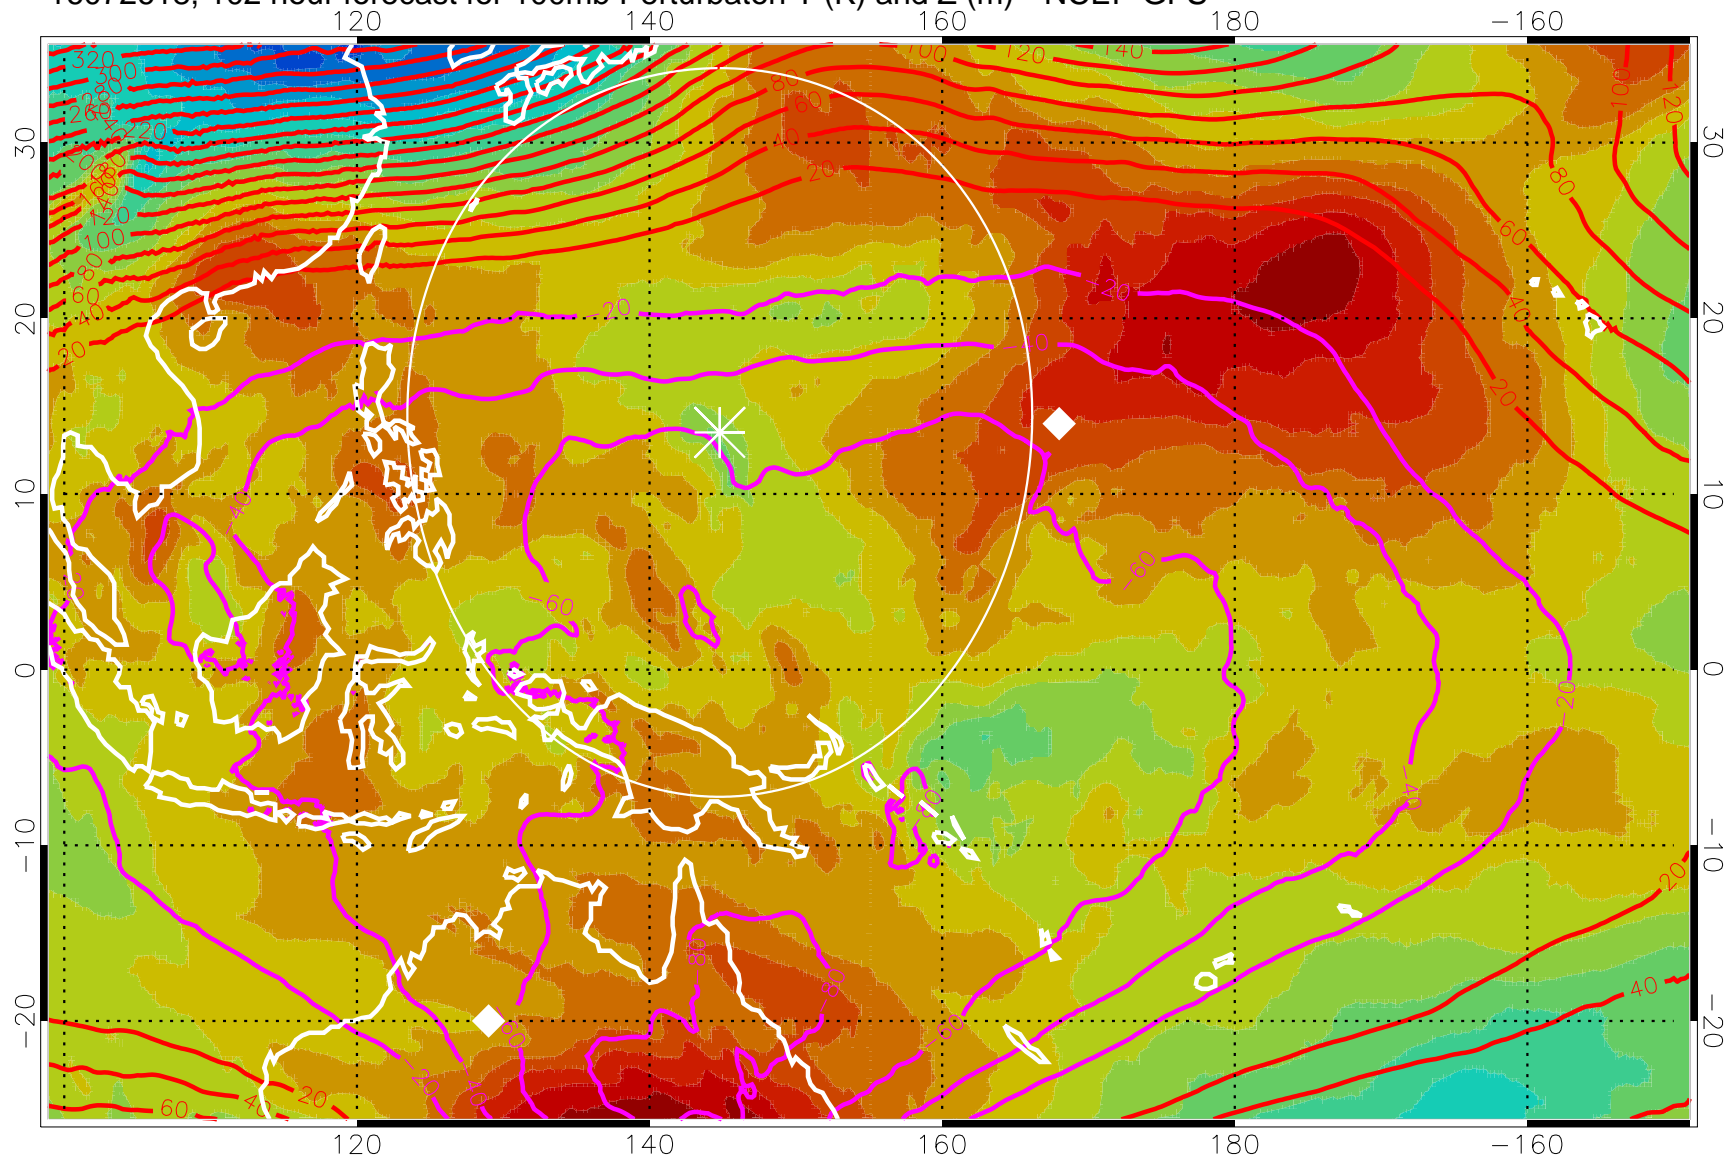

16072618, 102 hour forecast for 100mb Perturbaton T (K) and Z (m)-- NCEP GFS

Contours are 100 mbar Z perturbation (m)
Positive Z Contours
Negative Z Contours
Diamonds-mean pos. of anticyclones

Range ring of 2304 km