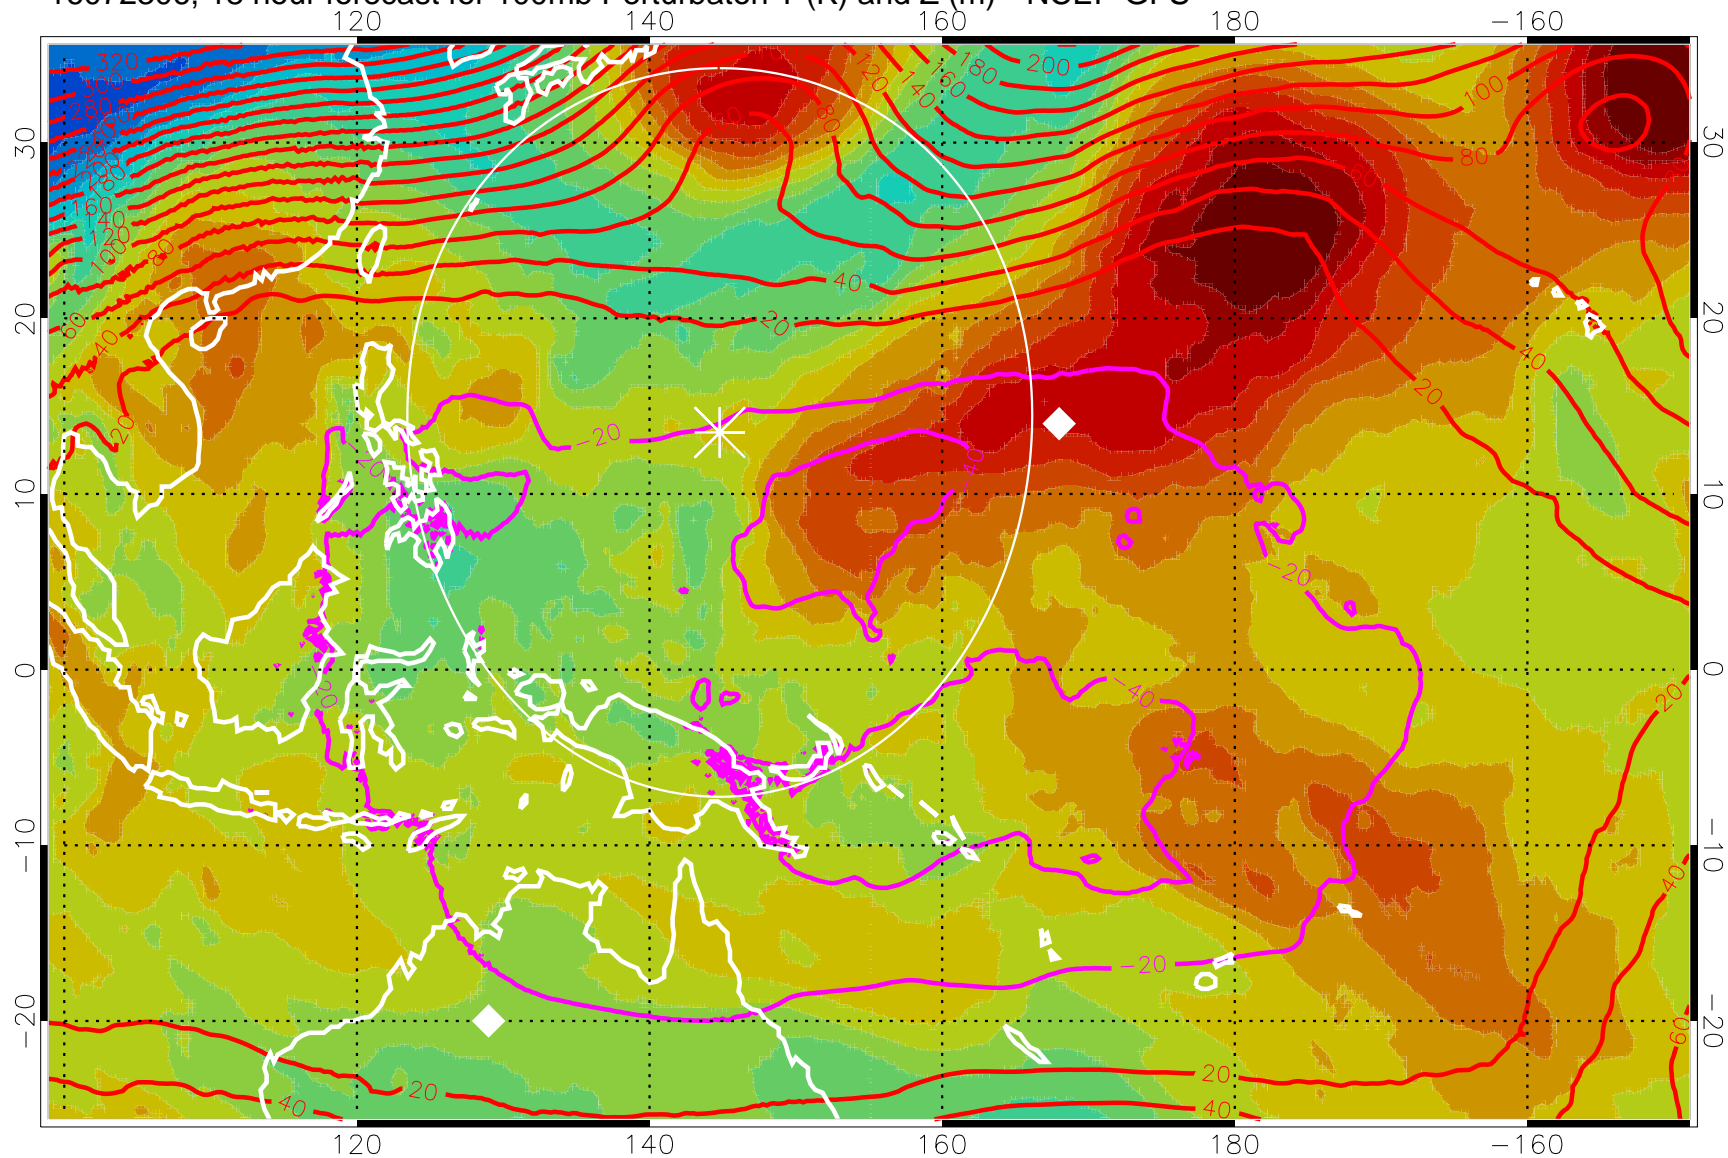

16072306, 18 hour forecast for 100mb Perturbaton T (K) and Z (m)-- NCEP GFS

Contours are 100 mbar Z perturbation (m)
Positive Z Contours
Negative Z Contours
Diamonds-mean pos. of anticyclones

Range ring of 2304 km