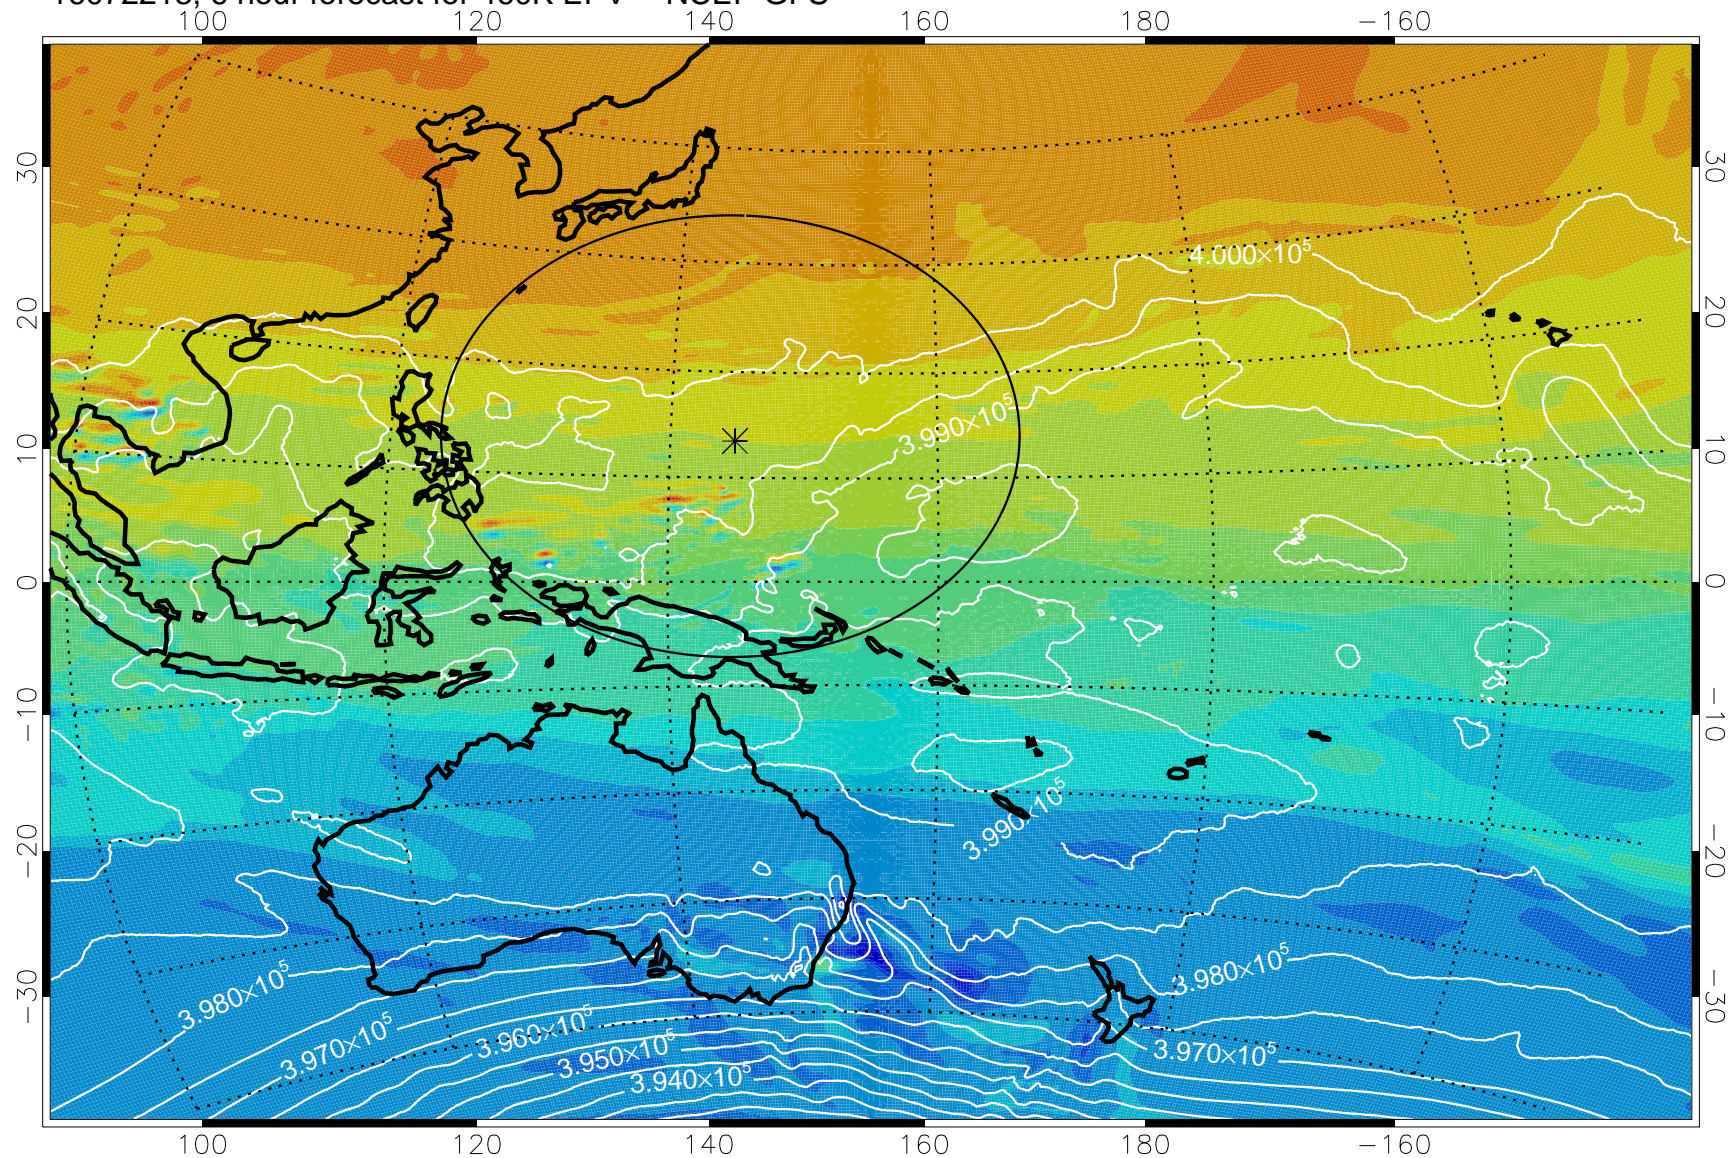

16072218, 6 hour forecast for 460K EPV -- NCEP GFS

460K Montgomery Streamfunction, white

Range ring of 2304 km

16072300, 12 hour forecast for 460K EPV -- NCEP GFS

460K Montgomery Streamfunction, white

Range ring of 2304 km

16072306, 18 hour forecast for 460K EPV -- NCEP GFS

460K Montgomery Streamfunction, white

Range ring of 2304 km

16072312, 24 hour forecast for 460K EPV -- NCEP GFS

460K Montgomery Streamfunction, white

Range ring of 2304 km

16072318, 30 hour forecast for 460K EPV -- NCEP GFS

460K Montgomery Streamfunction, white

Range ring of 2304 km

16072400, 36 hour forecast for 460K EPV -- NCEP GFS

460K Montgomery Streamfunction, white

Range ring of 2304 km

16072406, 42 hour forecast for 460K EPV -- NCEP GFS

460K Montgomery Streamfunction, white

Range ring of 2304 km

16072412, 48 hour forecast for 460K EPV -- NCEP GFS

460K Montgomery Streamfunction, white

Range ring of 2304 km