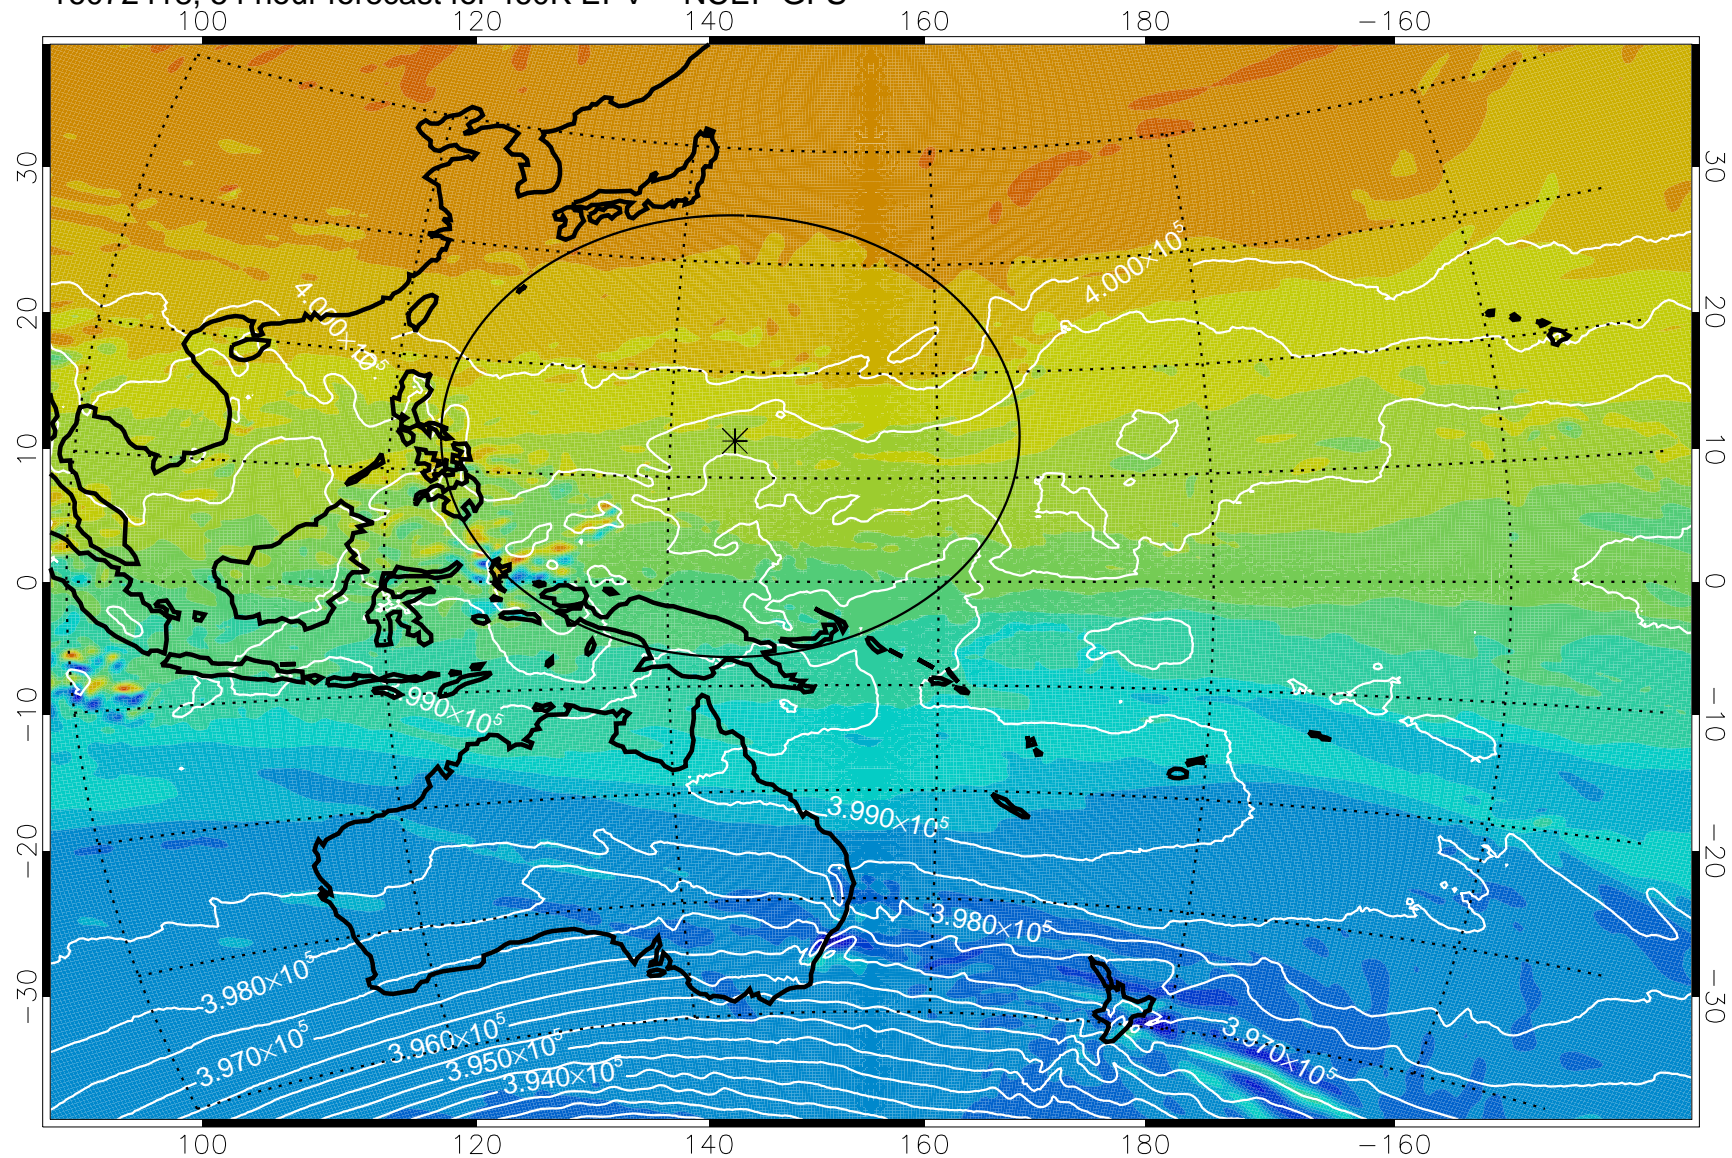

16072406, 42 hour forecast for 460K EPV -- NCEP GFS

460K Montgomery Streamfunction, white

Range ring of 2304 km

16072412, 48 hour forecast for 460K EPV -- NCEP GFS

460K Montgomery Streamfunction, white

Range ring of 2304 km

16072418, 54 hour forecast for 460K EPV -- NCEP GFS

460K Montgomery Streamfunction, white

Range ring of 2304 km

16072500, 60 hour forecast for 460K EPV -- NCEP GFS

460K Montgomery Streamfunction, white

Range ring of 2304 km

16072506, 66 hour forecast for 460K EPV -- NCEP GFS

460K Montgomery Streamfunction, white

Range ring of 2304 km

16072512, 72 hour forecast for 460K EPV -- NCEP GFS

460K Montgomery Streamfunction, white

Range ring of 2304 km

16072518, 78 hour forecast for 460K EPV -- NCEP GFS

460K Montgomery Streamfunction, white

Range ring of 2304 km

16072600, 84 hour forecast for 460K EPV -- NCEP GFS

460K Montgomery Streamfunction, white

Range ring of 2304 km