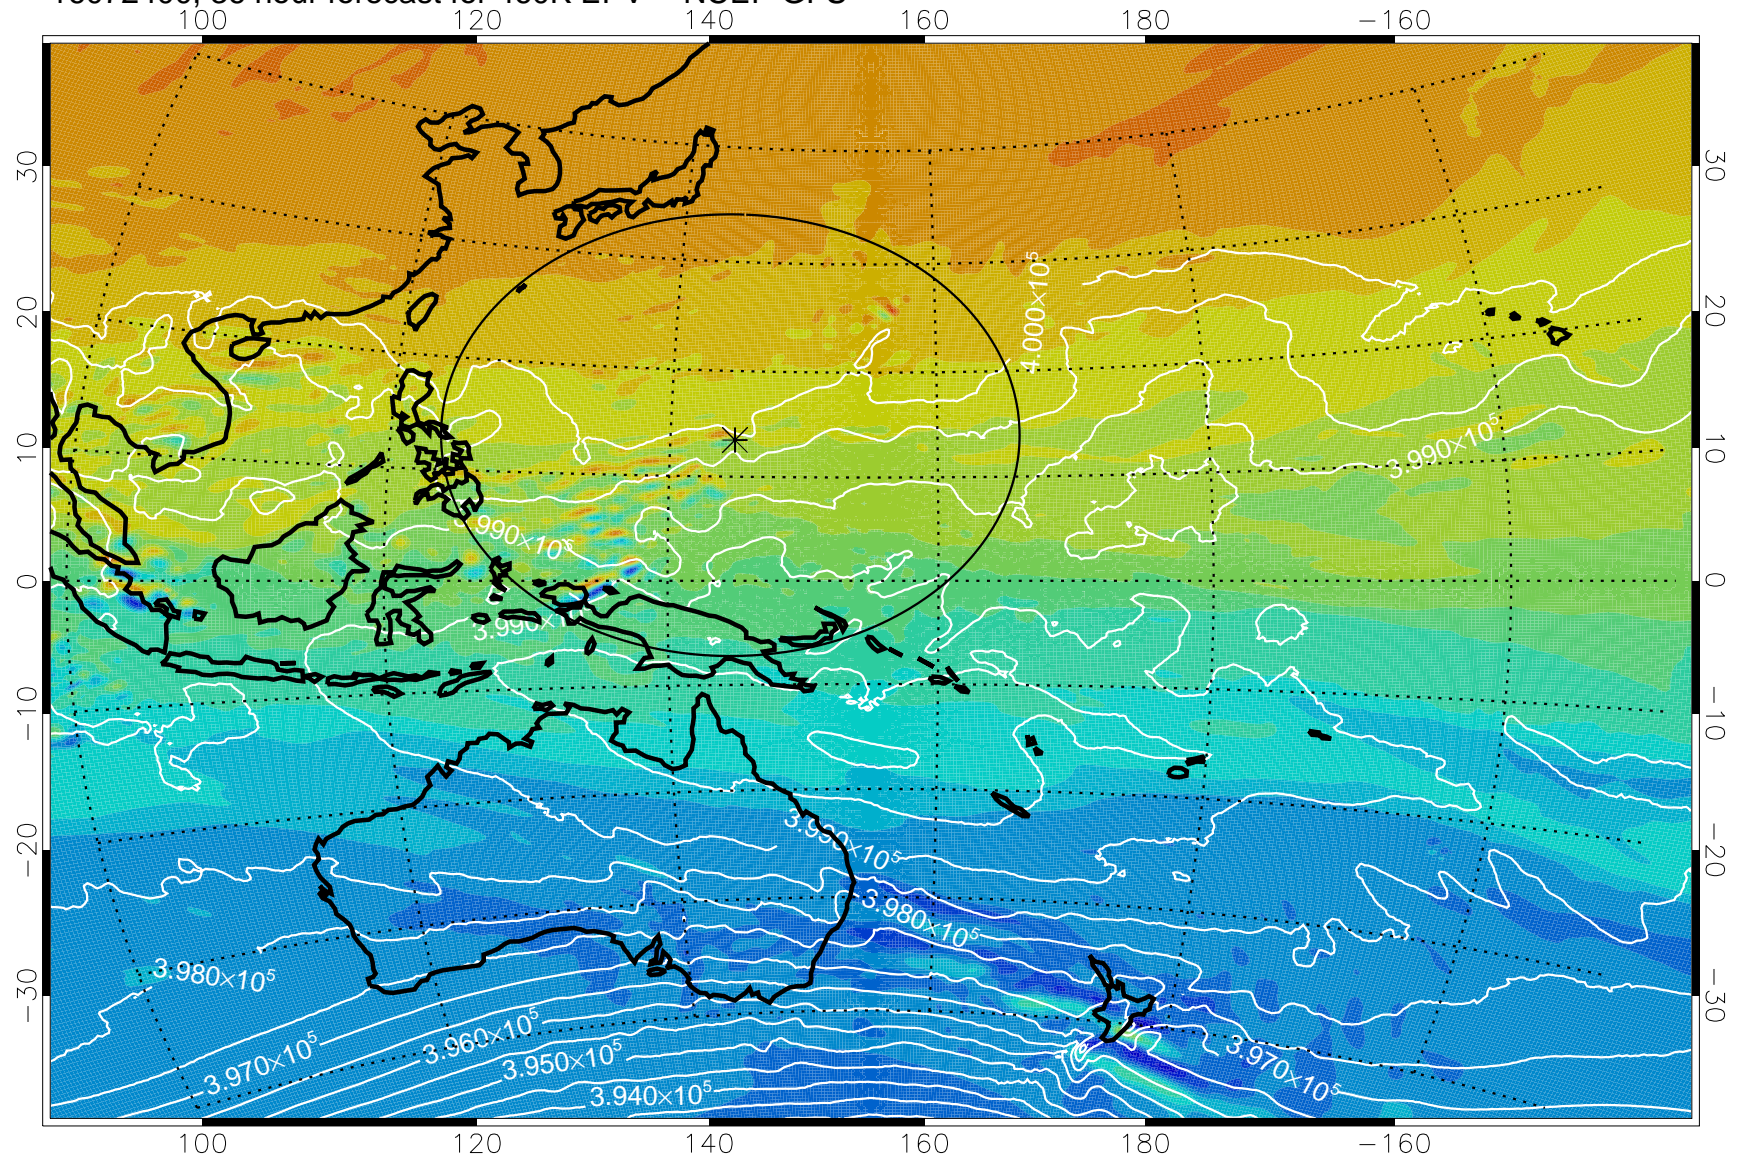

16072318, 30 hour forecast for 460K EPV -- NCEP GFS

460K Montgomery Streamfunction, white

Range ring of 2304 km

16072400, 36 hour forecast for 460K EPV -- NCEP GFS

460K Montgomery Streamfunction, white

Range ring of 2304 km

16072406, 42 hour forecast for 460K EPV -- NCEP GFS

460K Montgomery Streamfunction, white

Range ring of 2304 km

16072412, 48 hour forecast for 460K EPV -- NCEP GFS

460K Montgomery Streamfunction, white

Range ring of 2304 km

16072418, 54 hour forecast for 460K EPV -- NCEP GFS

460K Montgomery Streamfunction, white

Range ring of 2304 km

16072500, 60 hour forecast for 460K EPV -- NCEP GFS

460K Montgomery Streamfunction, white

Range ring of 2304 km

16072506, 66 hour forecast for 460K EPV -- NCEP GFS

460K Montgomery Streamfunction, white

Range ring of 2304 km

16072512, 72 hour forecast for 460K EPV -- NCEP GFS

460K Montgomery Streamfunction, white

Range ring of 2304 km