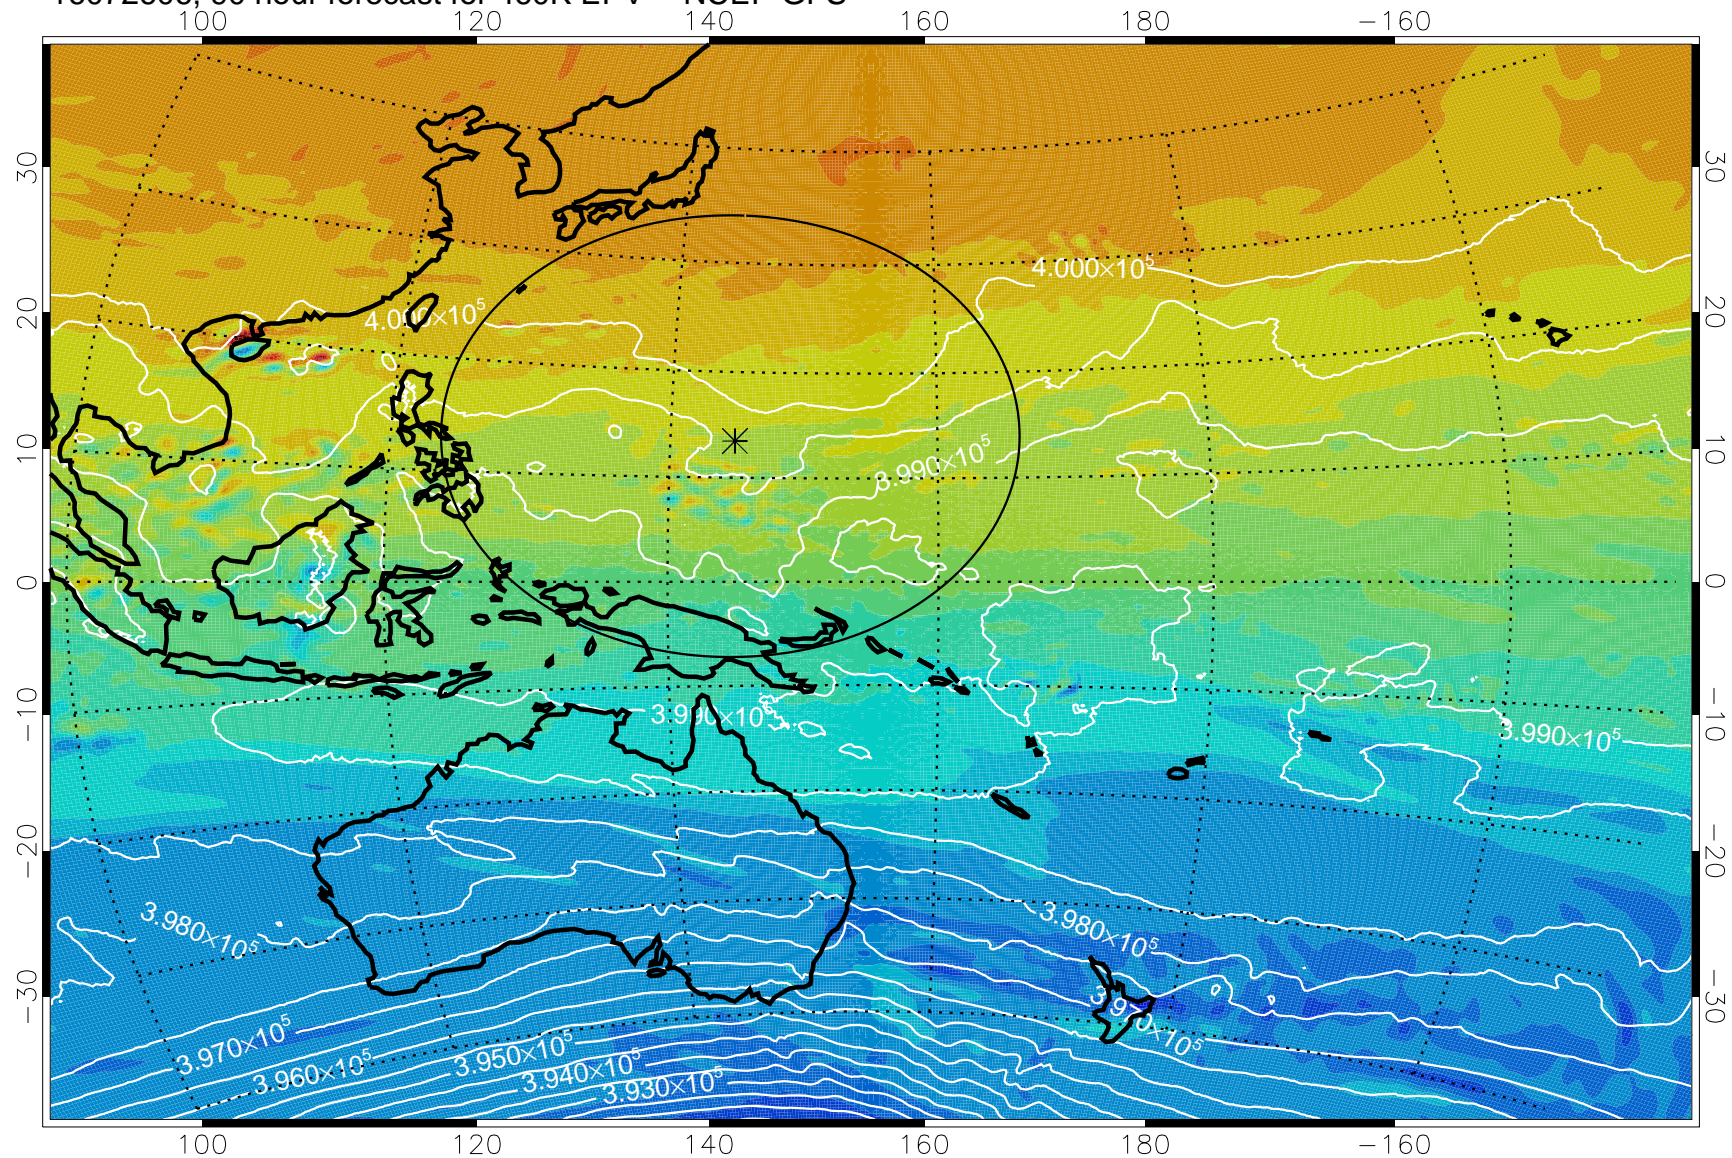

16072506, 66 hour forecast for 460K EPV -- NCEP GFS

460K Montgomery Streamfunction, white

Range ring of 2304 km

16072512, 72 hour forecast for 460K EPV -- NCEP GFS

460K Montgomery Streamfunction, white

Range ring of 2304 km

16072518, 78 hour forecast for 460K EPV -- NCEP GFS

460K Montgomery Streamfunction, white

Range ring of 2304 km

16072600, 84 hour forecast for 460K EPV -- NCEP GFS

460K Montgomery Streamfunction, white

Range ring of 2304 km

16072606, 90 hour forecast for 460K EPV -- NCEP GFS

460K Montgomery Streamfunction, white

Range ring of 2304 km

16072612, 96 hour forecast for 460K EPV -- NCEP GFS

460K Montgomery Streamfunction, white

Range ring of 2304 km

16072618, 102 hour forecast for 460K EPV -- NCEP GFS

460K Montgomery Streamfunction, white

Range ring of 2304 km

16072700, 108 hour forecast for 460K EPV -- NCEP GFS

460K Montgomery Streamfunction, white

Range ring of 2304 km