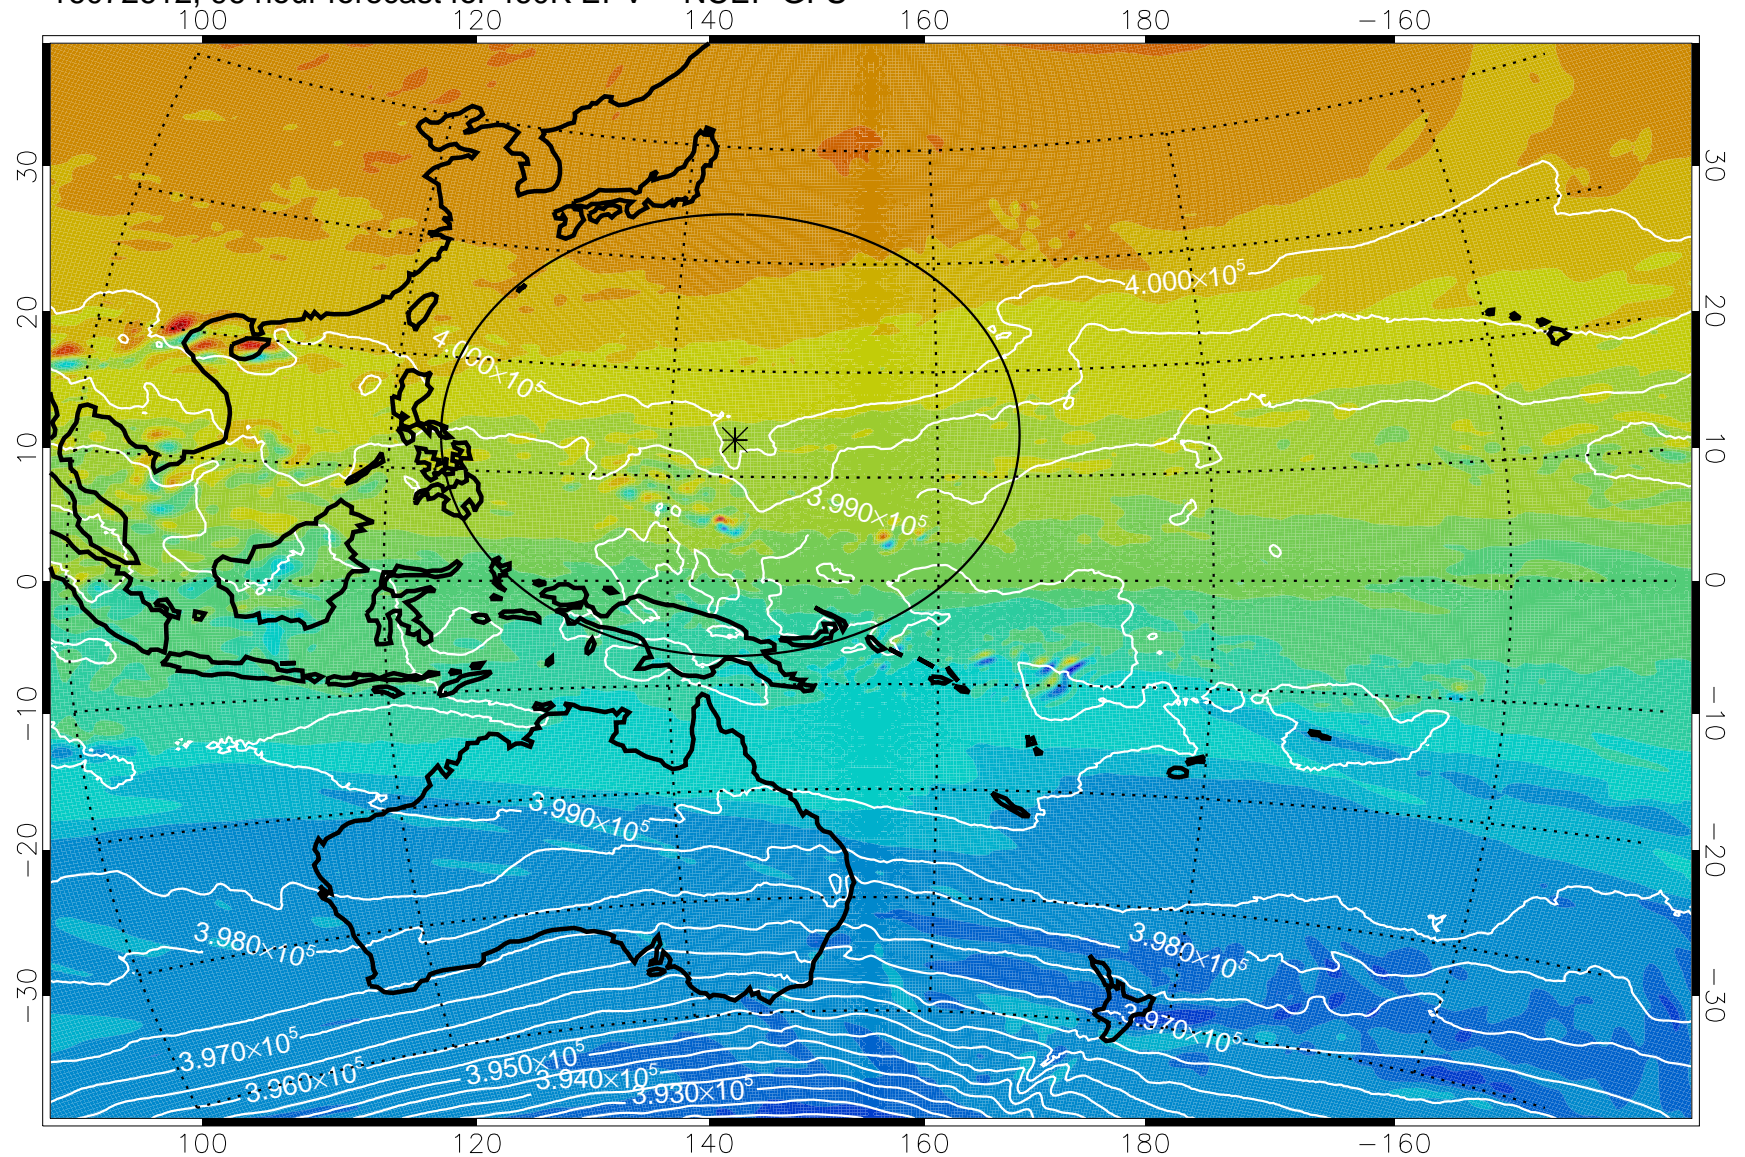

16072518, 78 hour forecast for 460K EPV -- NCEP GFS

460K Montgomery Streamfunction, white

Range ring of 2304 km

16072600, 84 hour forecast for 460K EPV -- NCEP GFS

460K Montgomery Streamfunction, white

Range ring of 2304 km

16072606, 90 hour forecast for 460K EPV -- NCEP GFS

460K Montgomery Streamfunction, white

Range ring of 2304 km

16072612, 96 hour forecast for 460K EPV -- NCEP GFS

460K Montgomery Streamfunction, white

Range ring of 2304 km

16072618, 102 hour forecast for 460K EPV -- NCEP GFS

460K Montgomery Streamfunction, white

Range ring of 2304 km

16072700, 108 hour forecast for 460K EPV -- NCEP GFS

460K Montgomery Streamfunction, white

Range ring of 2304 km

16072706, 114 hour forecast for 460K EPV -- NCEP GFS

460K Montgomery Streamfunction, white

Range ring of 2304 km