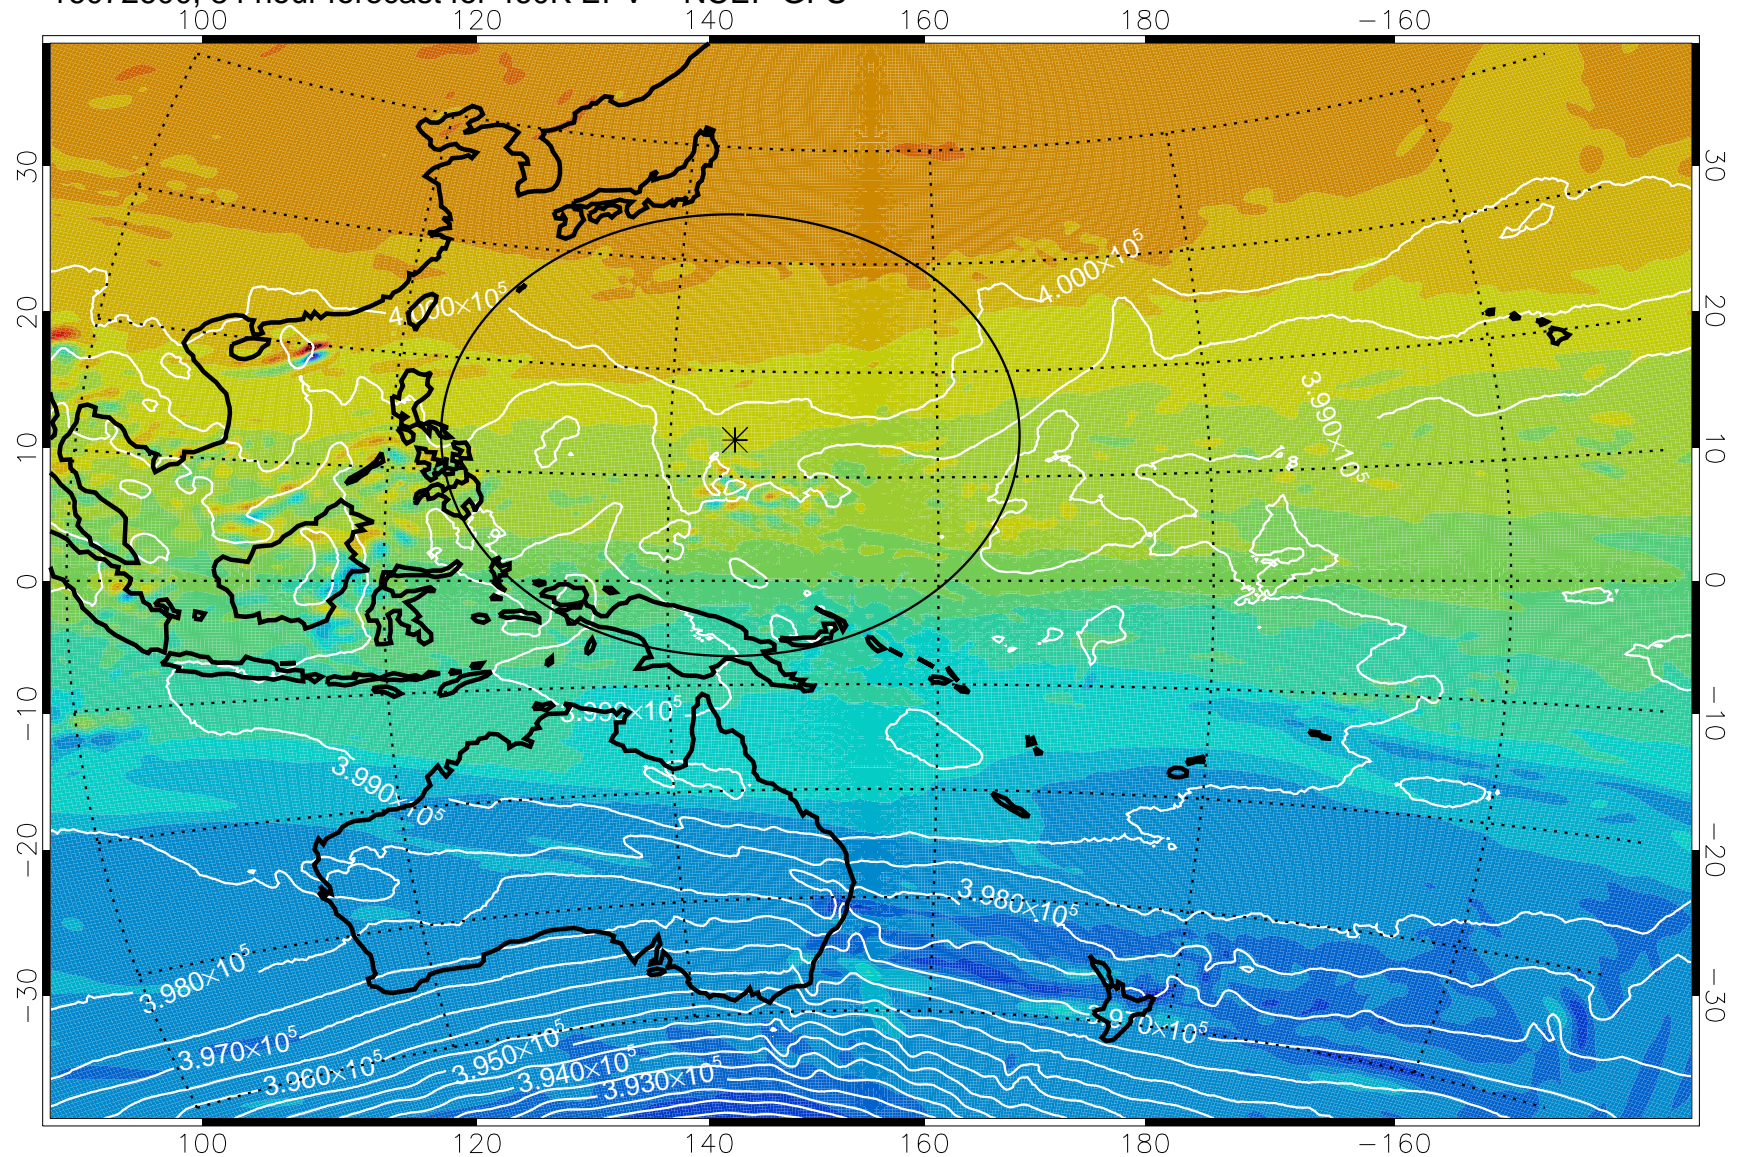

16072506, 66 hour forecast for 460K EPV -- NCEP GFS

460K Montgomery Streamfunction, white

Range ring of 2304 km

16072512, 72 hour forecast for 460K EPV -- NCEP GFS

460K Montgomery Streamfunction, white

Range ring of 2304 km

16072518, 78 hour forecast for 460K EPV -- NCEP GFS

460K Montgomery Streamfunction, white

Range ring of 2304 km

16072600, 84 hour forecast for 460K EPV -- NCEP GFS

460K Montgomery Streamfunction, white

Range ring of 2304 km

16072606, 90 hour forecast for 460K EPV -- NCEP GFS

460K Montgomery Streamfunction, white

Range ring of 2304 km

16072612, 96 hour forecast for 460K EPV -- NCEP GFS

460K Montgomery Streamfunction, white

Range ring of 2304 km

16072618, 102 hour forecast for 460K EPV -- NCEP GFS

460K Montgomery Streamfunction, white

Range ring of 2304 km

16072700, 108 hour forecast for 460K EPV -- NCEP GFS

460K Montgomery Streamfunction, white

Range ring of 2304 km