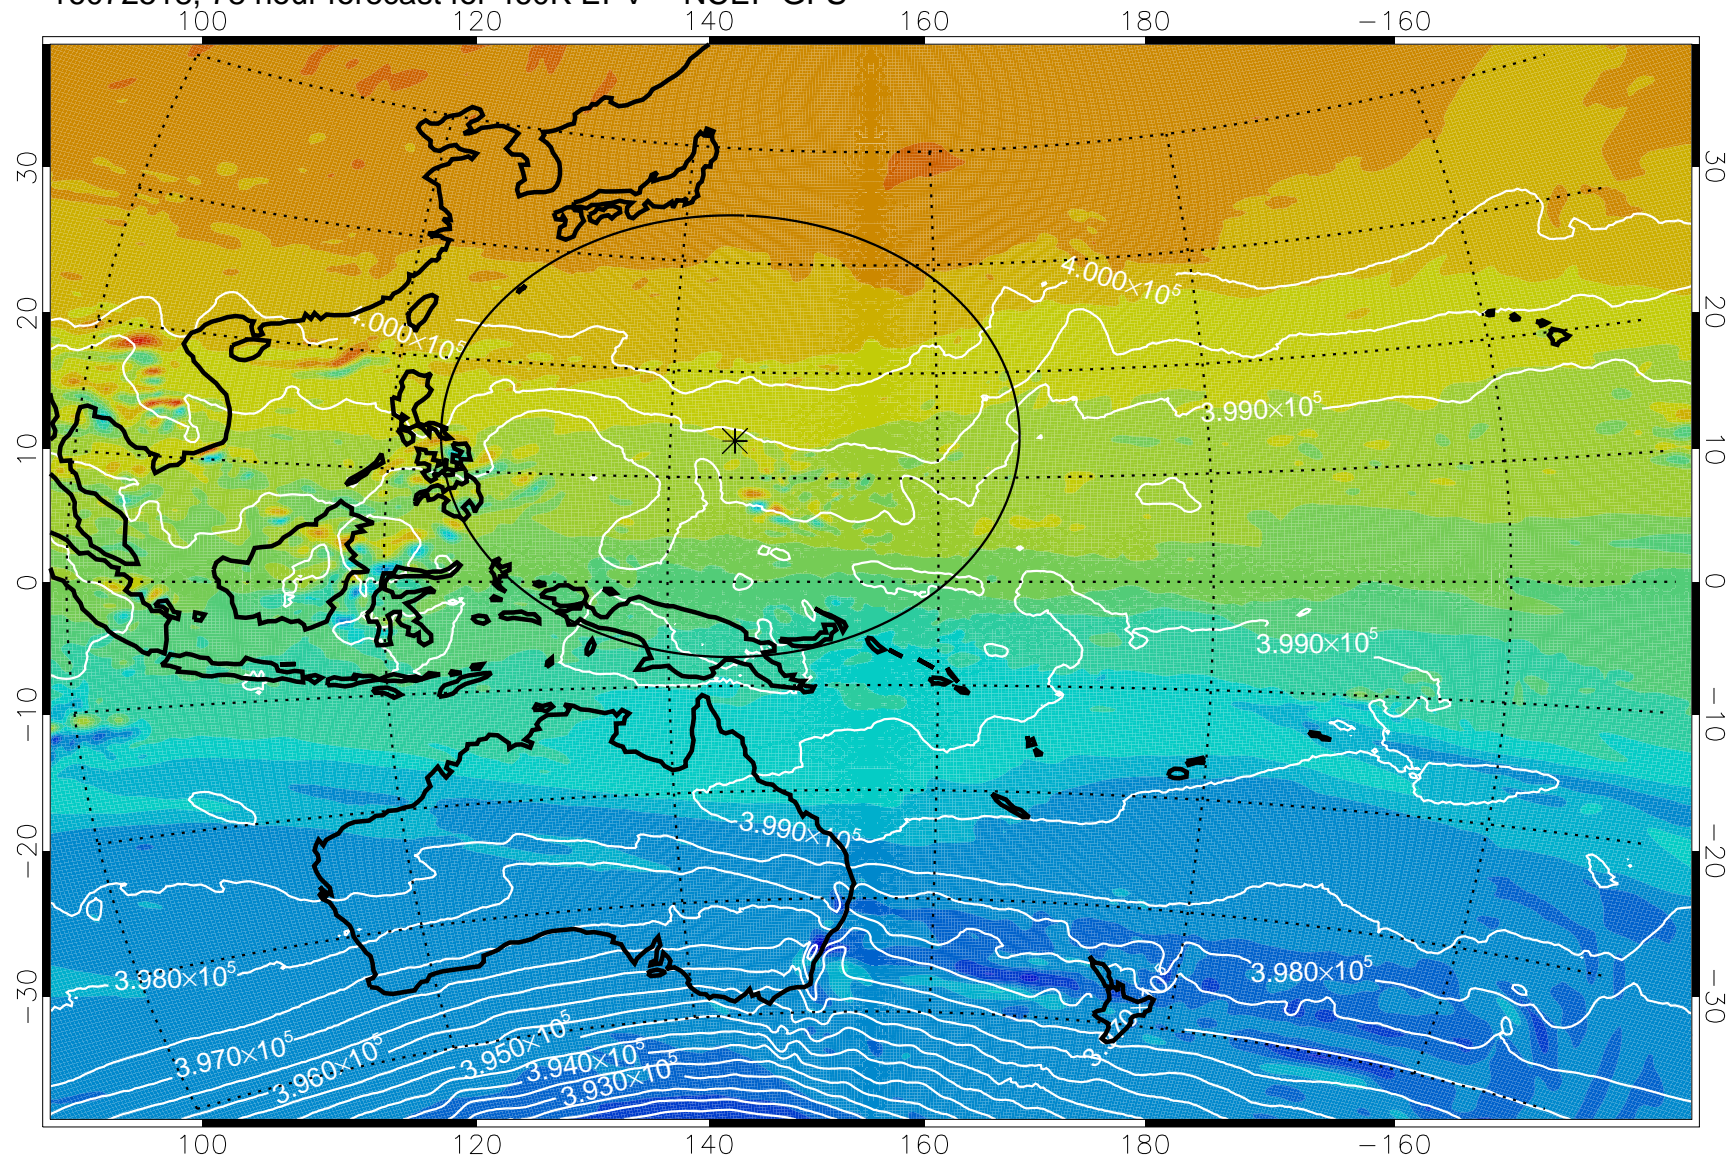

16072418, 54 hour forecast for 460K EPV -- NCEP GFS

460K Montgomery Streamfunction, white

Range ring of 2304 km

16072500, 60 hour forecast for 460K EPV -- NCEP GFS

460K Montgomery Streamfunction, white

Range ring of 2304 km

16072506, 66 hour forecast for 460K EPV -- NCEP GFS

460K Montgomery Streamfunction, white

Range ring of 2304 km

16072512, 72 hour forecast for 460K EPV -- NCEP GFS

460K Montgomery Streamfunction, white

Range ring of 2304 km

16072518, 78 hour forecast for 460K EPV -- NCEP GFS

460K Montgomery Streamfunction, white

Range ring of 2304 km

16072600, 84 hour forecast for 460K EPV -- NCEP GFS

460K Montgomery Streamfunction, white

Range ring of 2304 km

16072606, 90 hour forecast for 460K EPV -- NCEP GFS

460K Montgomery Streamfunction, white

Range ring of 2304 km

16072612, 96 hour forecast for 460K EPV -- NCEP GFS

460K Montgomery Streamfunction, white

Range ring of 2304 km