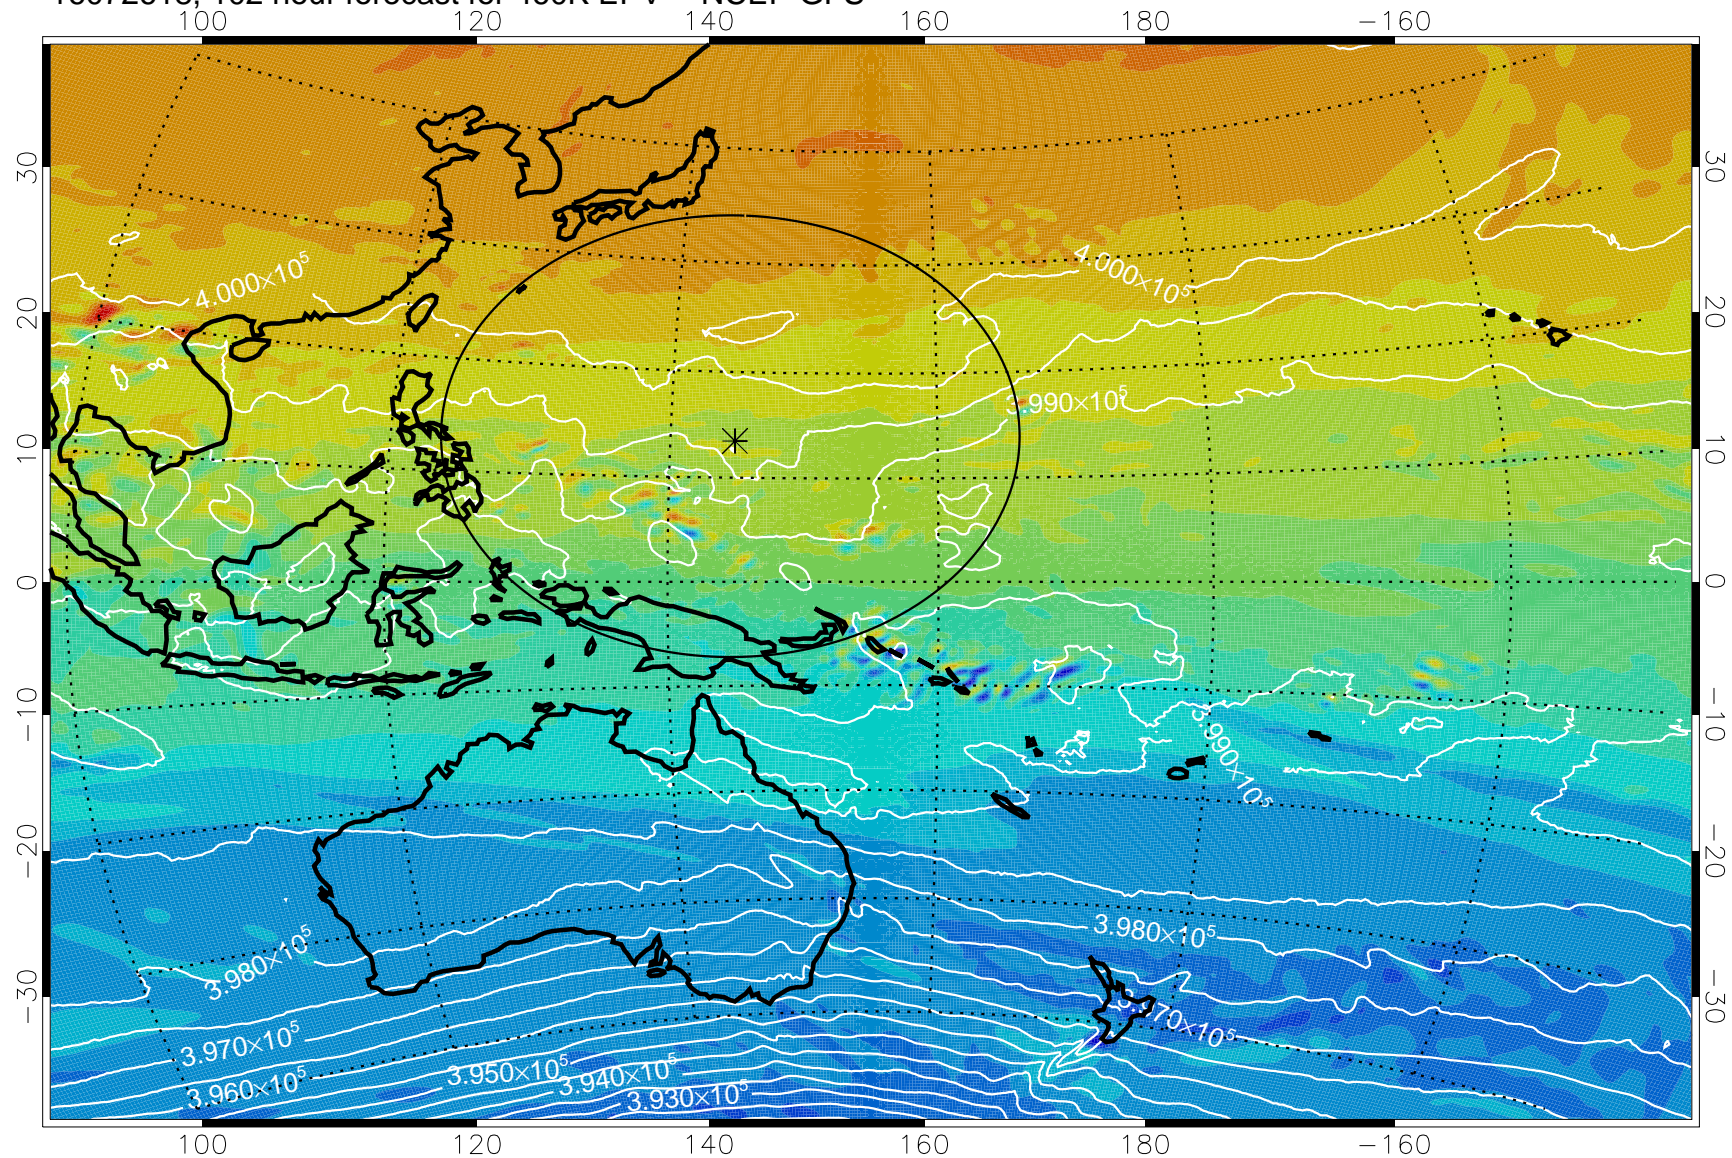

16072518, 78 hour forecast for 460K EPV -- NCEP GFS

460K Montgomery Streamfunction, white

Range ring of 2304 km

16072600, 84 hour forecast for 460K EPV -- NCEP GFS

460K Montgomery Streamfunction, white

Range ring of 2304 km

16072606, 90 hour forecast for 460K EPV -- NCEP GFS

460K Montgomery Streamfunction, white

Range ring of 2304 km

16072612, 96 hour forecast for 460K EPV -- NCEP GFS

460K Montgomery Streamfunction, white

Range ring of 2304 km

16072618, 102 hour forecast for 460K EPV -- NCEP GFS

460K Montgomery Streamfunction, white

Range ring of 2304 km

16072700, 108 hour forecast for 460K EPV -- NCEP GFS

460K Montgomery Streamfunction, white

Range ring of 2304 km

16072706, 114 hour forecast for 460K EPV -- NCEP GFS

460K Montgomery Streamfunction, white

Range ring of 2304 km