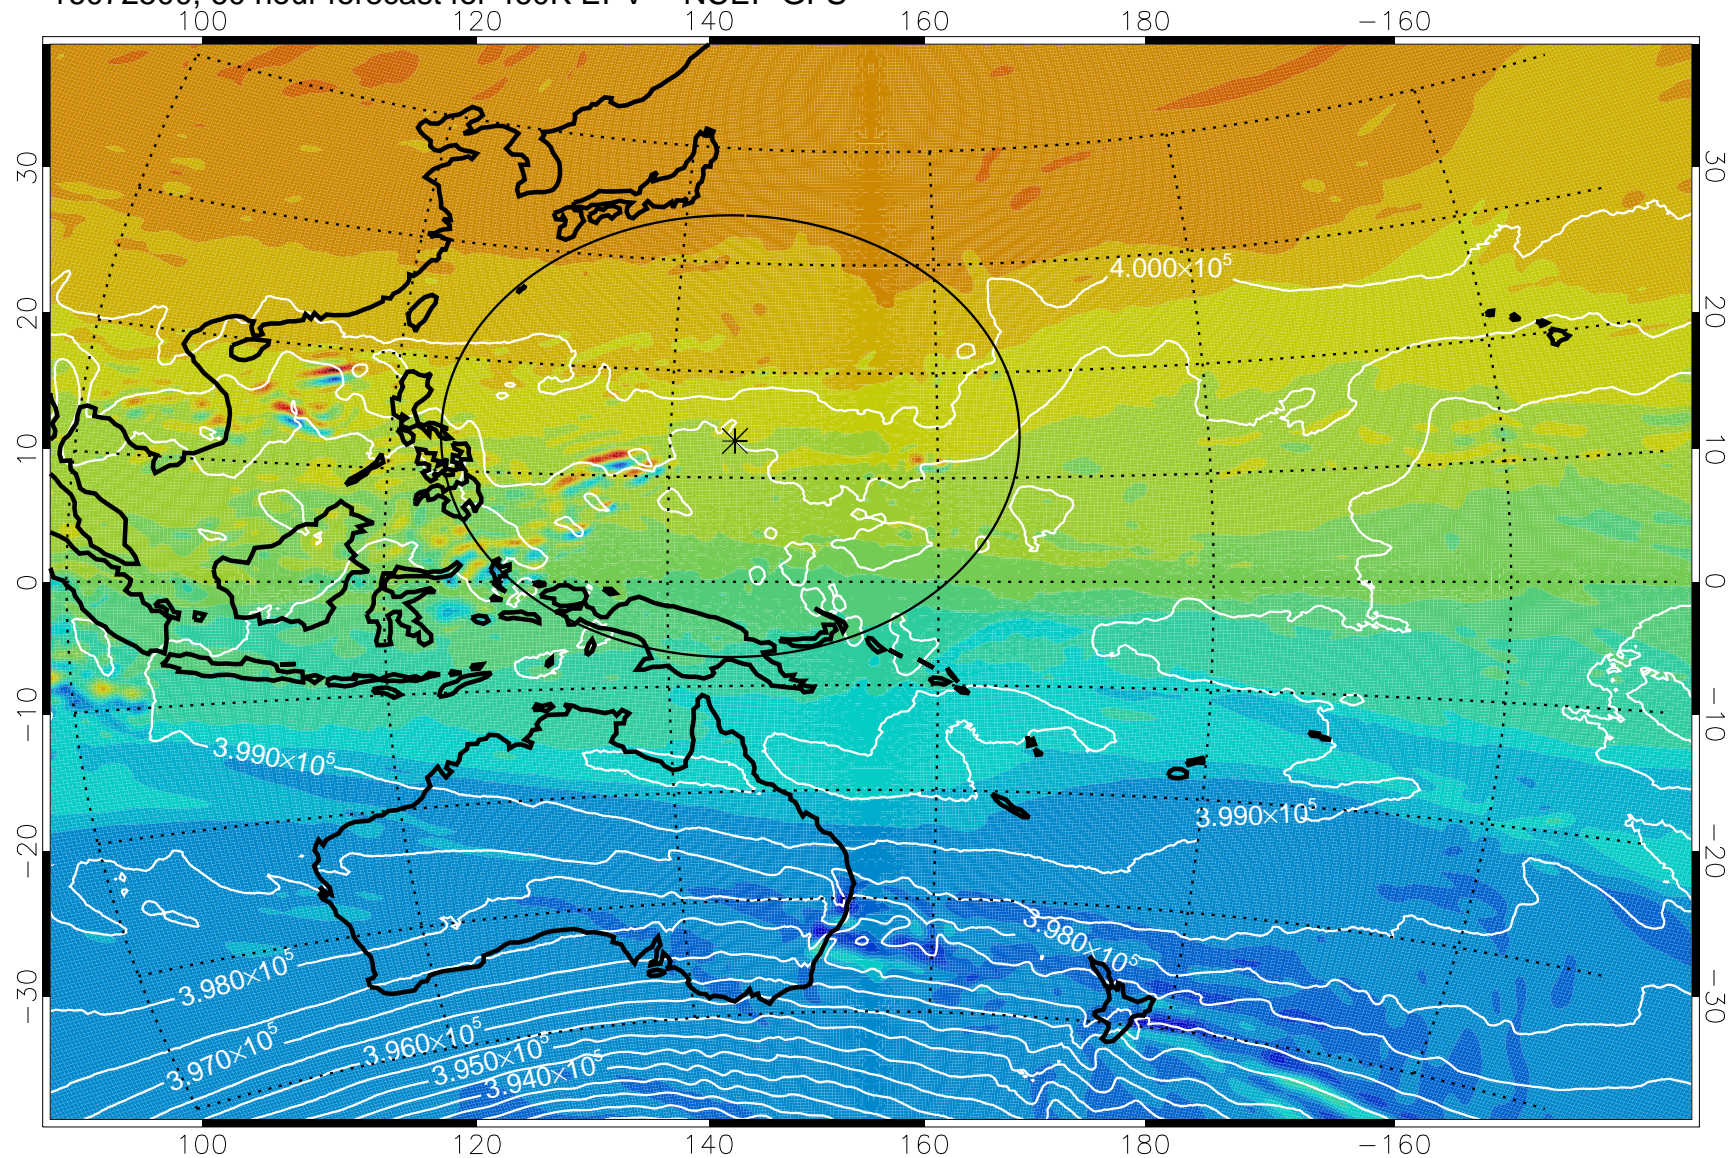

16072406, 42 hour forecast for 460K EPV -- NCEP GFS

460K Montgomery Streamfunction, white

Range ring of 2304 km

16072412, 48 hour forecast for 460K EPV -- NCEP GFS

460K Montgomery Streamfunction, white

Range ring of 2304 km

16072418, 54 hour forecast for 460K EPV -- NCEP GFS

460K Montgomery Streamfunction, white

Range ring of 2304 km

16072500, 60 hour forecast for 460K EPV -- NCEP GFS

460K Montgomery Streamfunction, white

Range ring of 2304 km

16072506, 66 hour forecast for 460K EPV -- NCEP GFS

460K Montgomery Streamfunction, white

Range ring of 2304 km

16072512, 72 hour forecast for 460K EPV -- NCEP GFS

460K Montgomery Streamfunction, white

Range ring of 2304 km

16072518, 78 hour forecast for 460K EPV -- NCEP GFS

460K Montgomery Streamfunction, white

Range ring of 2304 km

16072600, 84 hour forecast for 460K EPV -- NCEP GFS

460K Montgomery Streamfunction, white

Range ring of 2304 km