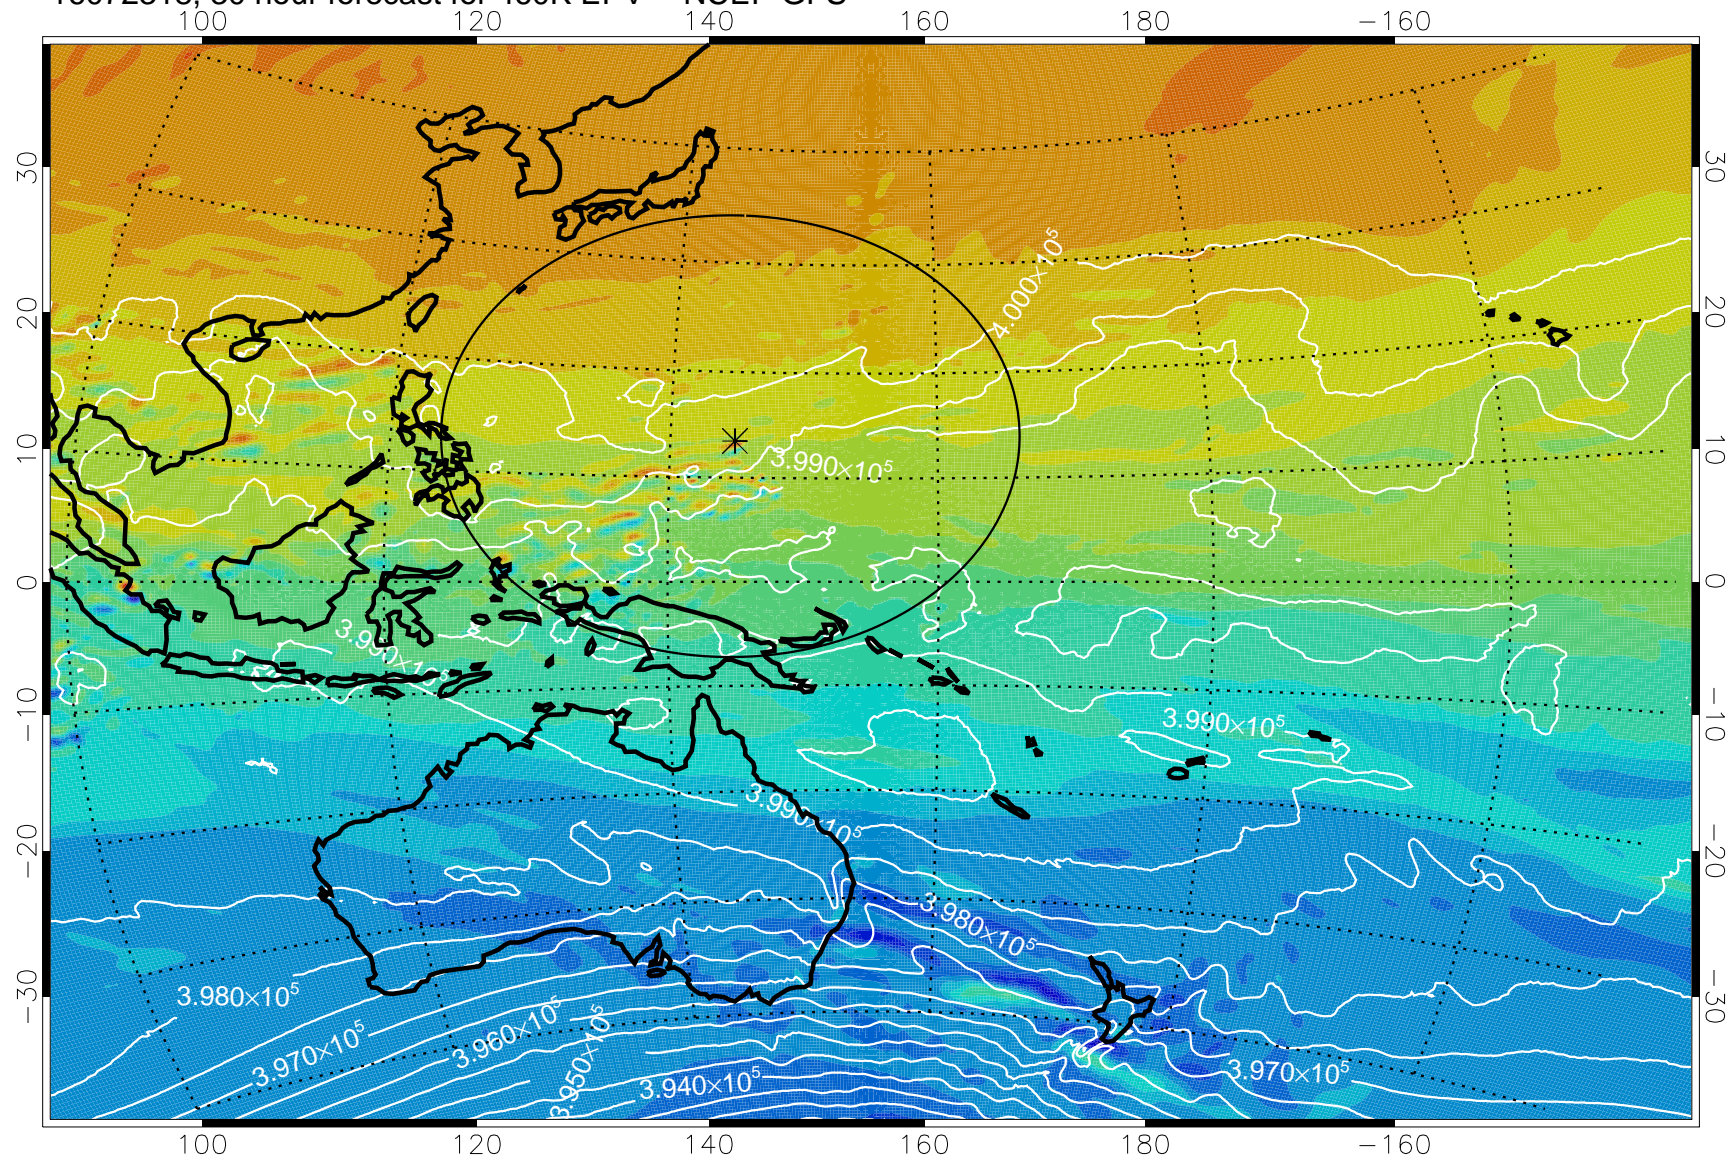

16072306, 18 hour forecast for 460K EPV -- NCEP GFS

460K Montgomery Streamfunction, white

Range ring of 2304 km

16072312, 24 hour forecast for 460K EPV -- NCEP GFS

460K Montgomery Streamfunction, white

Range ring of 2304 km

16072318, 30 hour forecast for 460K EPV -- NCEP GFS

460K Montgomery Streamfunction, white

Range ring of 2304 km

16072400, 36 hour forecast for 460K EPV -- NCEP GFS

460K Montgomery Streamfunction, white

Range ring of 2304 km

16072406, 42 hour forecast for 460K EPV -- NCEP GFS

460K Montgomery Streamfunction, white

Range ring of 2304 km

16072412, 48 hour forecast for 460K EPV -- NCEP GFS

460K Montgomery Streamfunction, white

Range ring of 2304 km

16072418, 54 hour forecast for 460K EPV -- NCEP GFS

460K Montgomery Streamfunction, white

Range ring of 2304 km

16072500, 60 hour forecast for 460K EPV -- NCEP GFS

460K Montgomery Streamfunction, white

Range ring of 2304 km