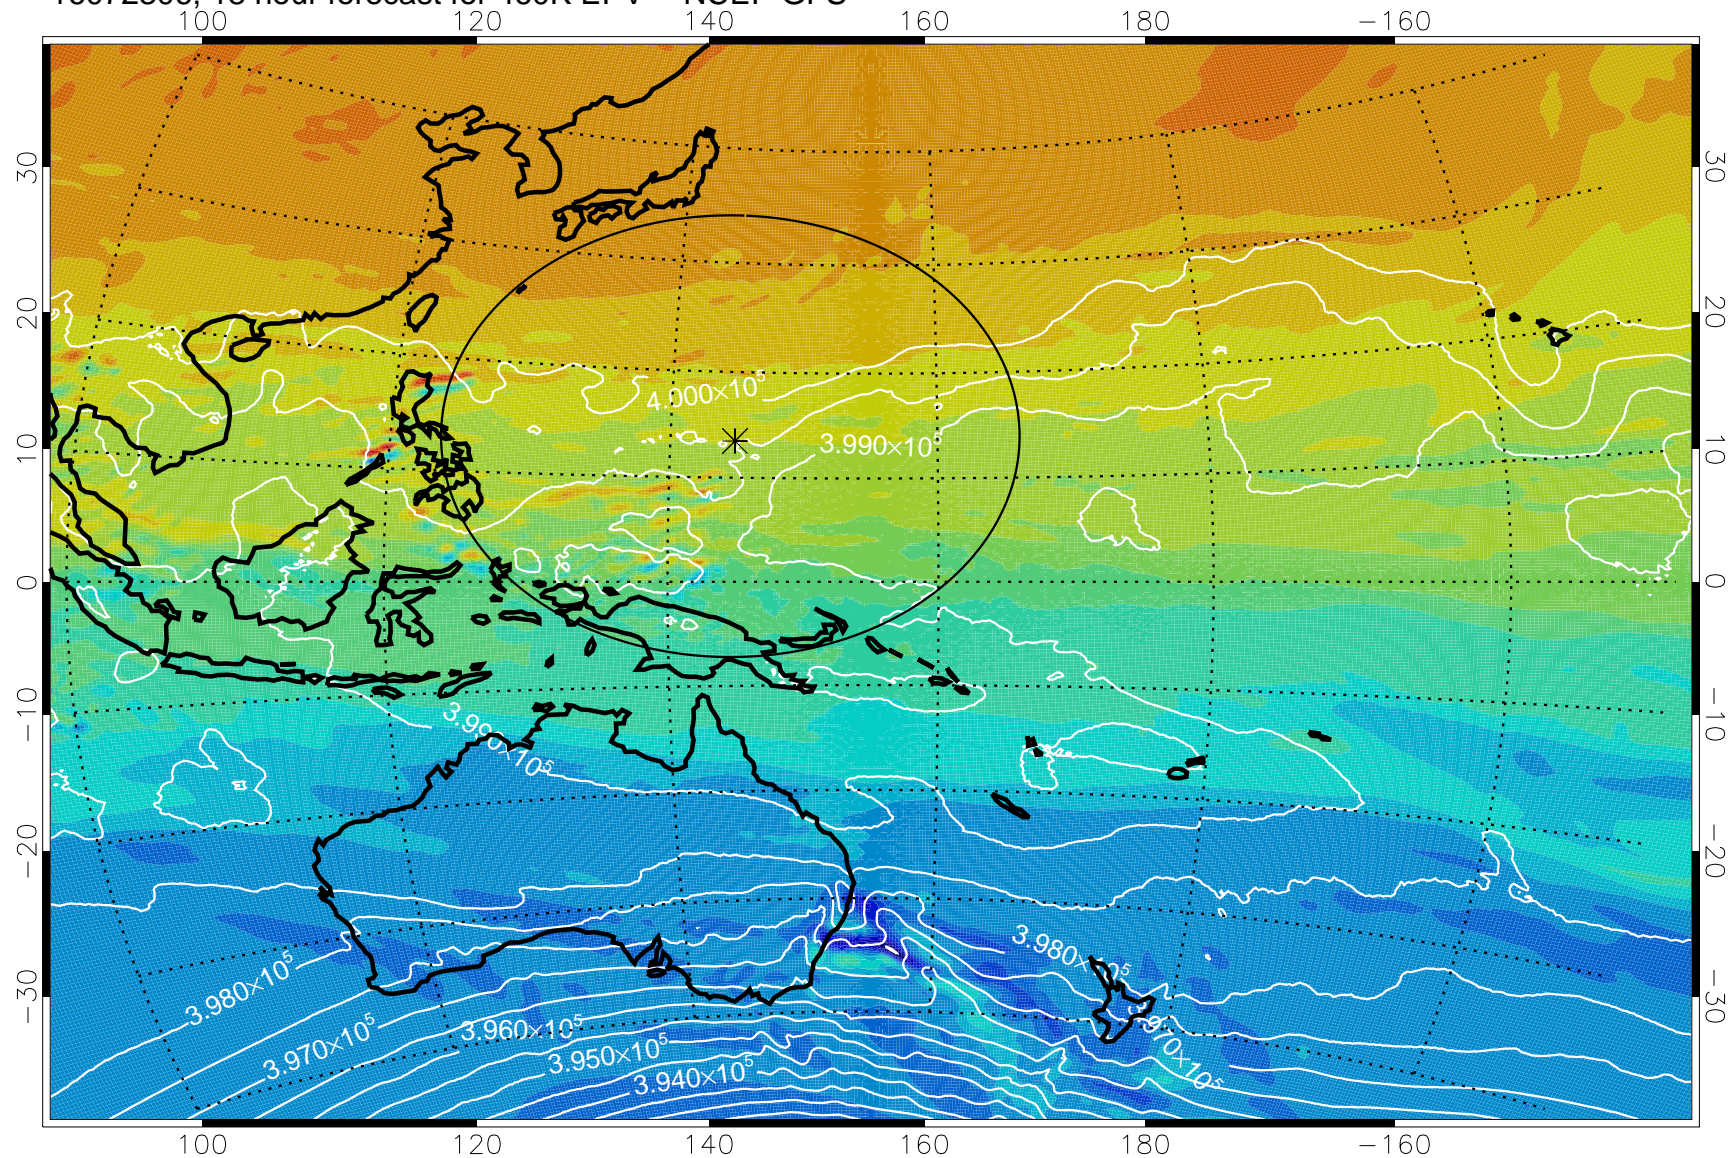

16072218, 6 hour forecast for 460K EPV -- NCEP GFS

460K Montgomery Streamfunction, white

Range ring of 2304 km

16072300, 12 hour forecast for 460K EPV -- NCEP GFS

460K Montgomery Streamfunction, white

Range ring of 2304 km

16072306, 18 hour forecast for 460K EPV -- NCEP GFS

460K Montgomery Streamfunction, white

Range ring of 2304 km

16072312, 24 hour forecast for 460K EPV -- NCEP GFS

460K Montgomery Streamfunction, white

Range ring of 2304 km

16072318, 30 hour forecast for 460K EPV -- NCEP GFS

460K Montgomery Streamfunction, white

Range ring of 2304 km

16072400, 36 hour forecast for 460K EPV -- NCEP GFS

460K Montgomery Streamfunction, white

Range ring of 2304 km

16072406, 42 hour forecast for 460K EPV -- NCEP GFS

460K Montgomery Streamfunction, white

Range ring of 2304 km

16072412, 48 hour forecast for 460K EPV -- NCEP GFS

460K Montgomery Streamfunction, white

Range ring of 2304 km