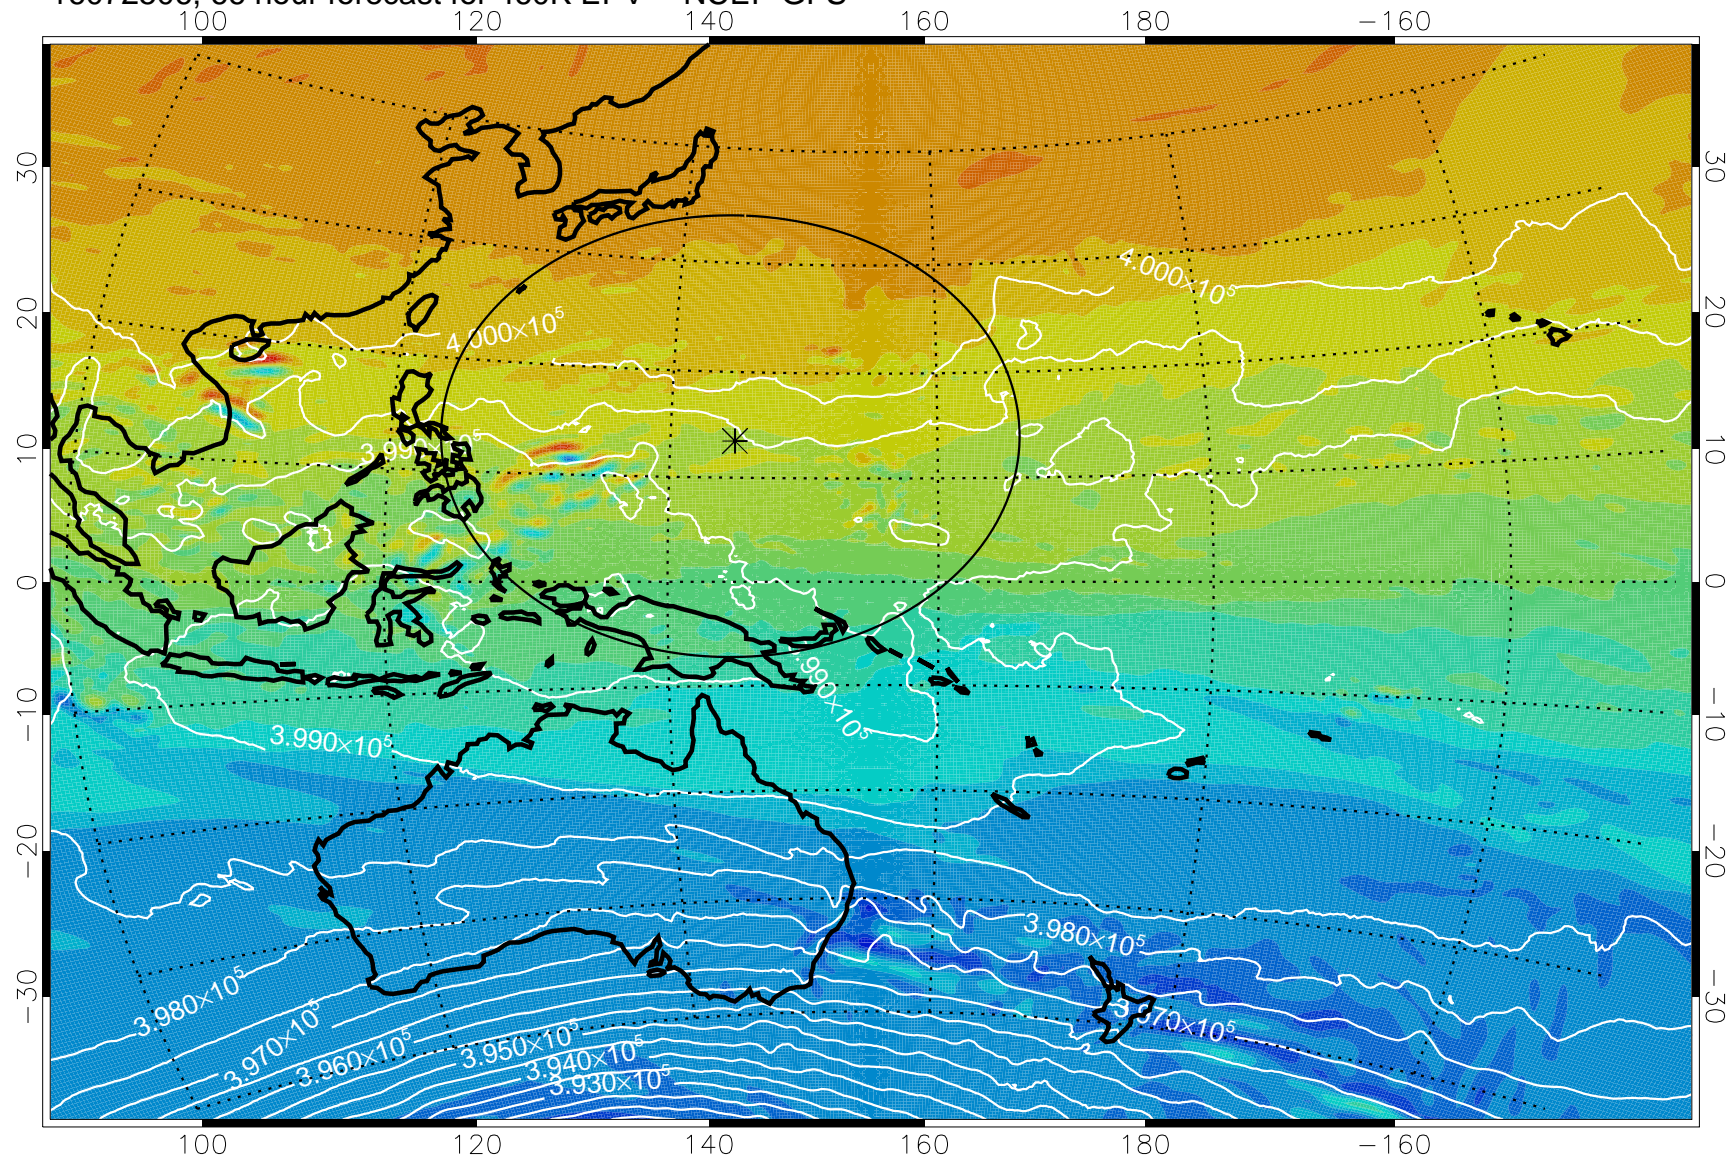

16072406, 42 hour forecast for 460K EPV -- NCEP GFS

460K Montgomery Streamfunction, white

Range ring of 2304 km

16072412, 48 hour forecast for 460K EPV -- NCEP GFS

460K Montgomery Streamfunction, white

Range ring of 2304 km

16072418, 54 hour forecast for 460K EPV -- NCEP GFS

460K Montgomery Streamfunction, white

Range ring of 2304 km

16072500, 60 hour forecast for 460K EPV -- NCEP GFS

460K Montgomery Streamfunction, white

Range ring of 2304 km

16072506, 66 hour forecast for 460K EPV -- NCEP GFS

460K Montgomery Streamfunction, white

Range ring of 2304 km

16072512, 72 hour forecast for 460K EPV -- NCEP GFS

460K Montgomery Streamfunction, white

Range ring of 2304 km

16072518, 78 hour forecast for 460K EPV -- NCEP GFS

460K Montgomery Streamfunction, white

Range ring of 2304 km

16072600, 84 hour forecast for 460K EPV -- NCEP GFS

460K Montgomery Streamfunction, white

Range ring of 2304 km