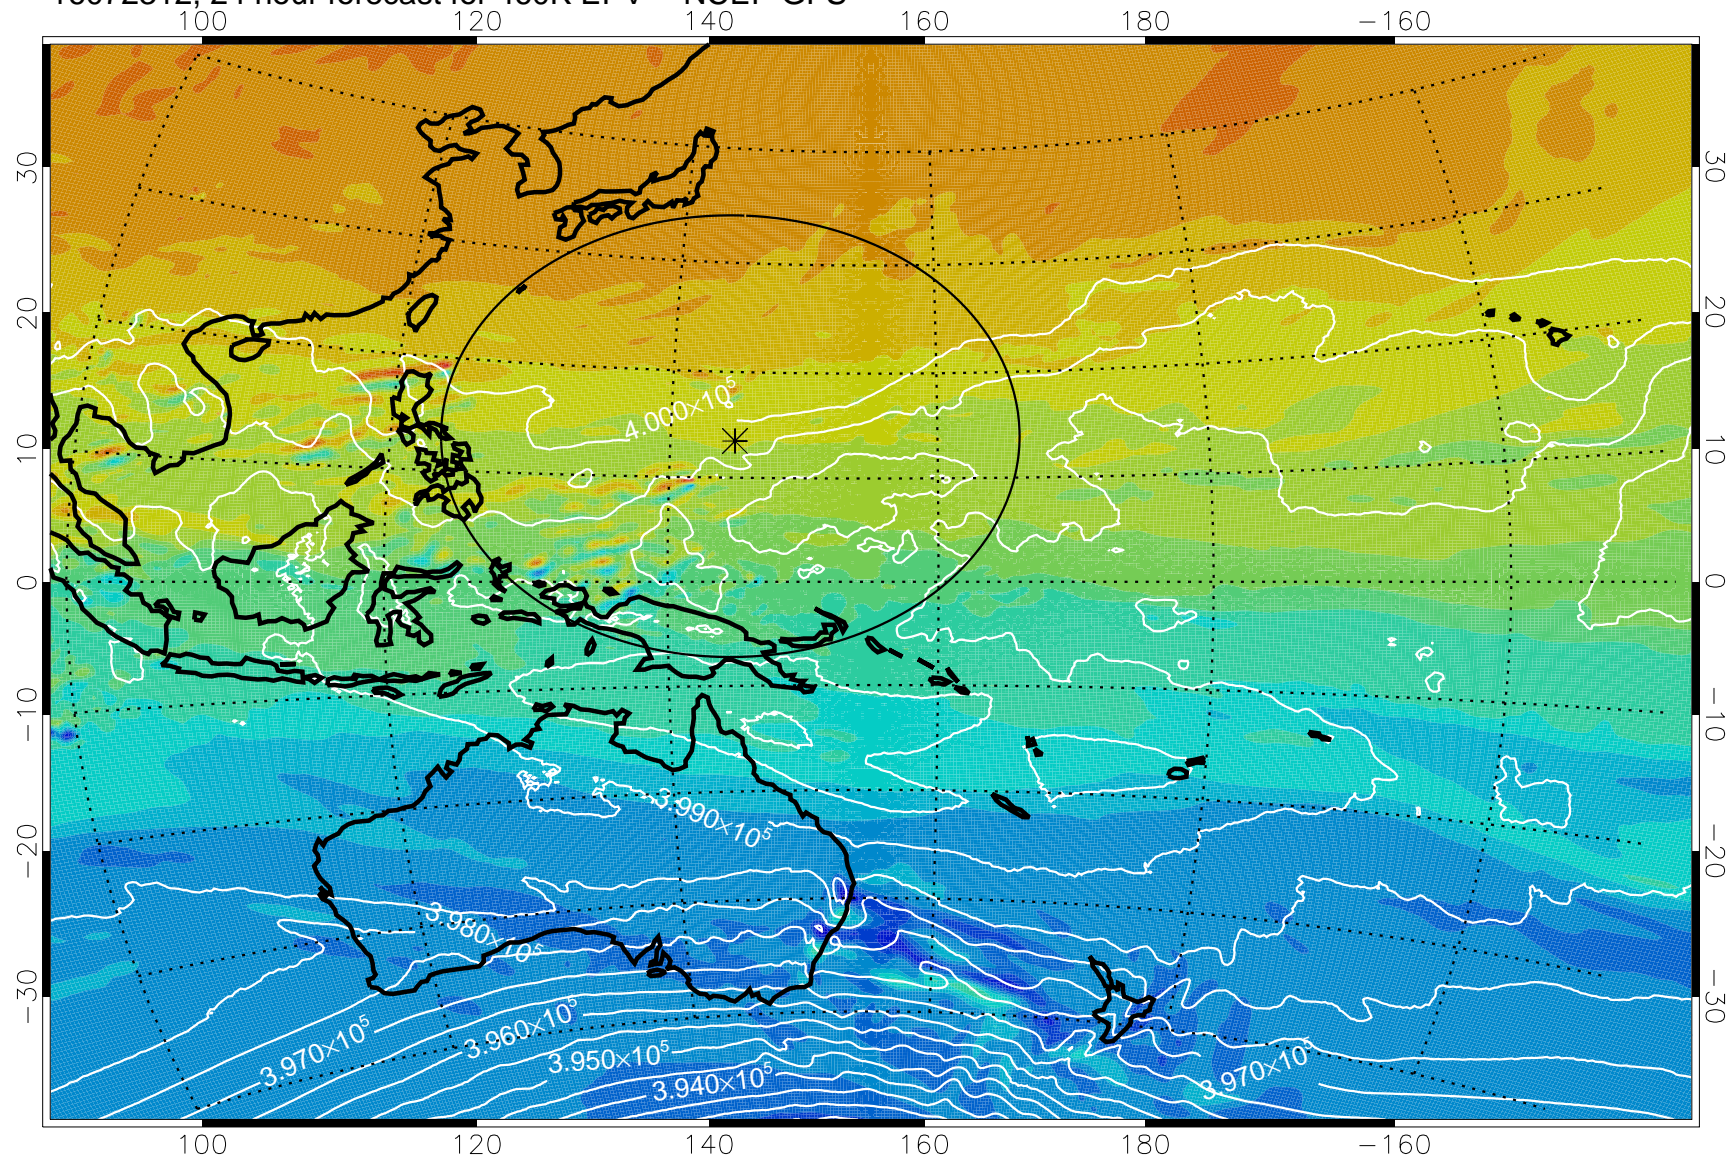

16072306, 18 hour forecast for 460K EPV -- NCEP GFS

460K Montgomery Streamfunction, white

Range ring of 2304 km

16072312, 24 hour forecast for 460K EPV -- NCEP GFS

460K Montgomery Streamfunction, white

Range ring of 2304 km

16072318, 30 hour forecast for 460K EPV -- NCEP GFS

460K Montgomery Streamfunction, white

Range ring of 2304 km

16072400, 36 hour forecast for 460K EPV -- NCEP GFS

460K Montgomery Streamfunction, white

Range ring of 2304 km

16072406, 42 hour forecast for 460K EPV -- NCEP GFS

460K Montgomery Streamfunction, white

Range ring of 2304 km

16072412, 48 hour forecast for 460K EPV -- NCEP GFS

460K Montgomery Streamfunction, white

Range ring of 2304 km

16072418, 54 hour forecast for 460K EPV -- NCEP GFS

460K Montgomery Streamfunction, white

Range ring of 2304 km

16072500, 60 hour forecast for 460K EPV -- NCEP GFS

460K Montgomery Streamfunction, white

Range ring of 2304 km