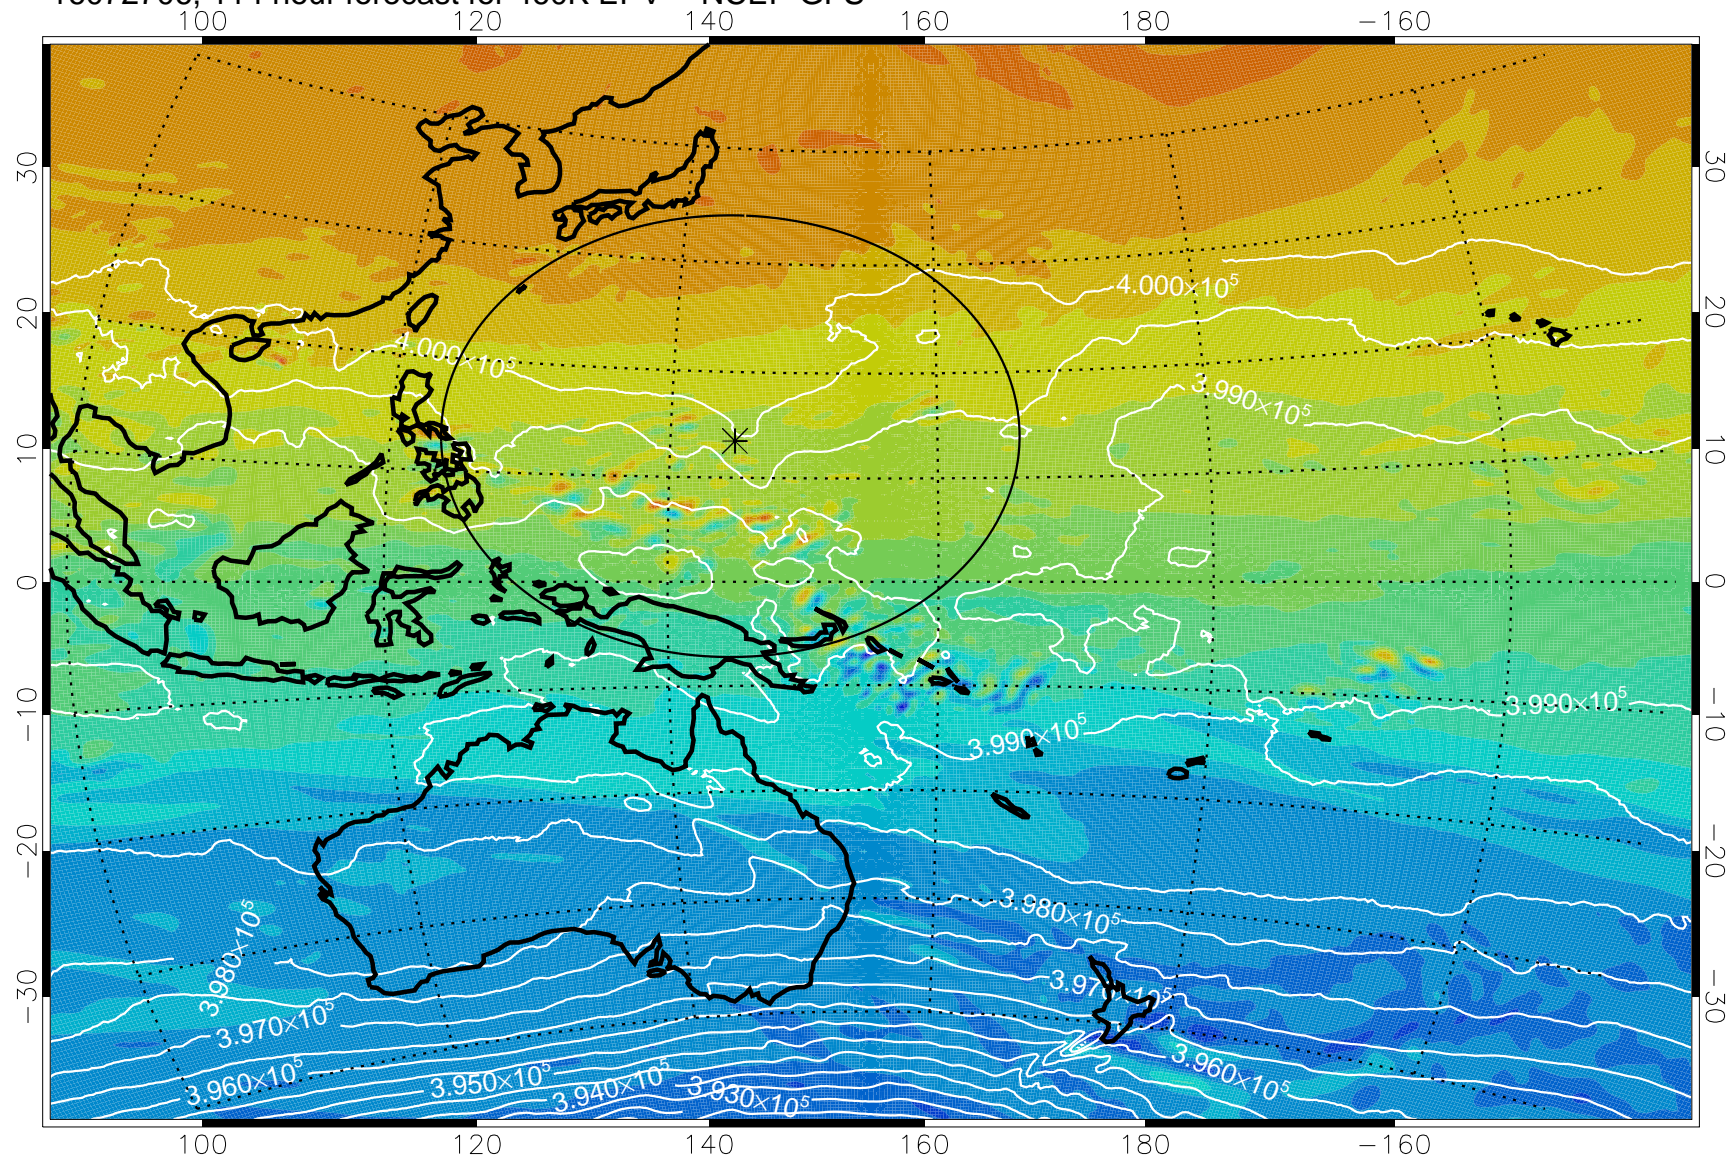

16072518, 78 hour forecast for 460K EPV -- NCEP GFS

460K Montgomery Streamfunction, white

Range ring of 2304 km

16072600, 84 hour forecast for 460K EPV -- NCEP GFS

460K Montgomery Streamfunction, white

Range ring of 2304 km

16072606, 90 hour forecast for 460K EPV -- NCEP GFS

460K Montgomery Streamfunction, white

Range ring of 2304 km

16072612, 96 hour forecast for 460K EPV -- NCEP GFS

460K Montgomery Streamfunction, white

Range ring of 2304 km

16072618, 102 hour forecast for 460K EPV -- NCEP GFS

460K Montgomery Streamfunction, white

Range ring of 2304 km

16072700, 108 hour forecast for 460K EPV -- NCEP GFS

460K Montgomery Streamfunction, white

Range ring of 2304 km

16072706, 114 hour forecast for 460K EPV -- NCEP GFS

460K Montgomery Streamfunction, white

Range ring of 2304 km