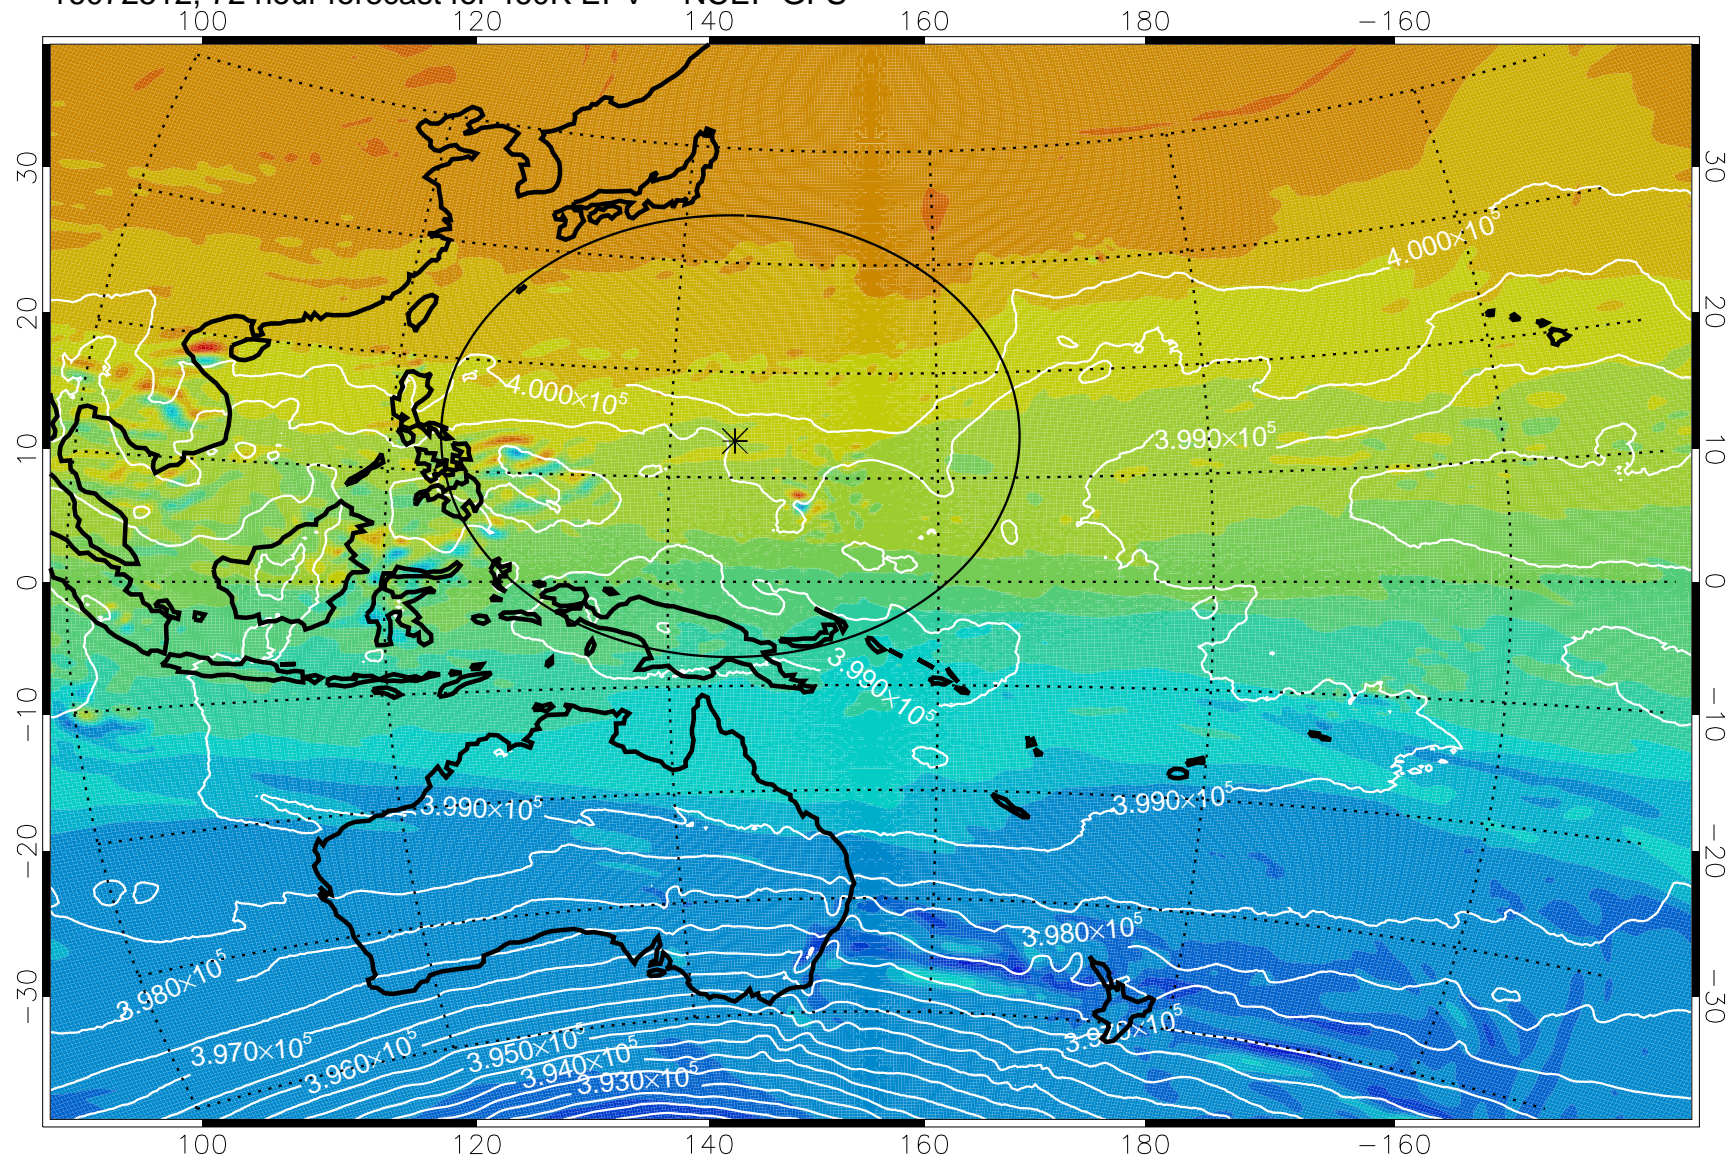

16072418, 54 hour forecast for 460K EPV -- NCEP GFS

460K Montgomery Streamfunction, white

Range ring of 2304 km

16072500, 60 hour forecast for 460K EPV -- NCEP GFS

460K Montgomery Streamfunction, white

Range ring of 2304 km

16072506, 66 hour forecast for 460K EPV -- NCEP GFS

460K Montgomery Streamfunction, white

Range ring of 2304 km

16072512, 72 hour forecast for 460K EPV -- NCEP GFS

460K Montgomery Streamfunction, white

Range ring of 2304 km

16072518, 78 hour forecast for 460K EPV -- NCEP GFS

460K Montgomery Streamfunction, white

Range ring of 2304 km

16072600, 84 hour forecast for 460K EPV -- NCEP GFS

460K Montgomery Streamfunction, white

Range ring of 2304 km

16072606, 90 hour forecast for 460K EPV -- NCEP GFS

460K Montgomery Streamfunction, white

Range ring of 2304 km

16072612, 96 hour forecast for 460K EPV -- NCEP GFS

460K Montgomery Streamfunction, white

Range ring of 2304 km