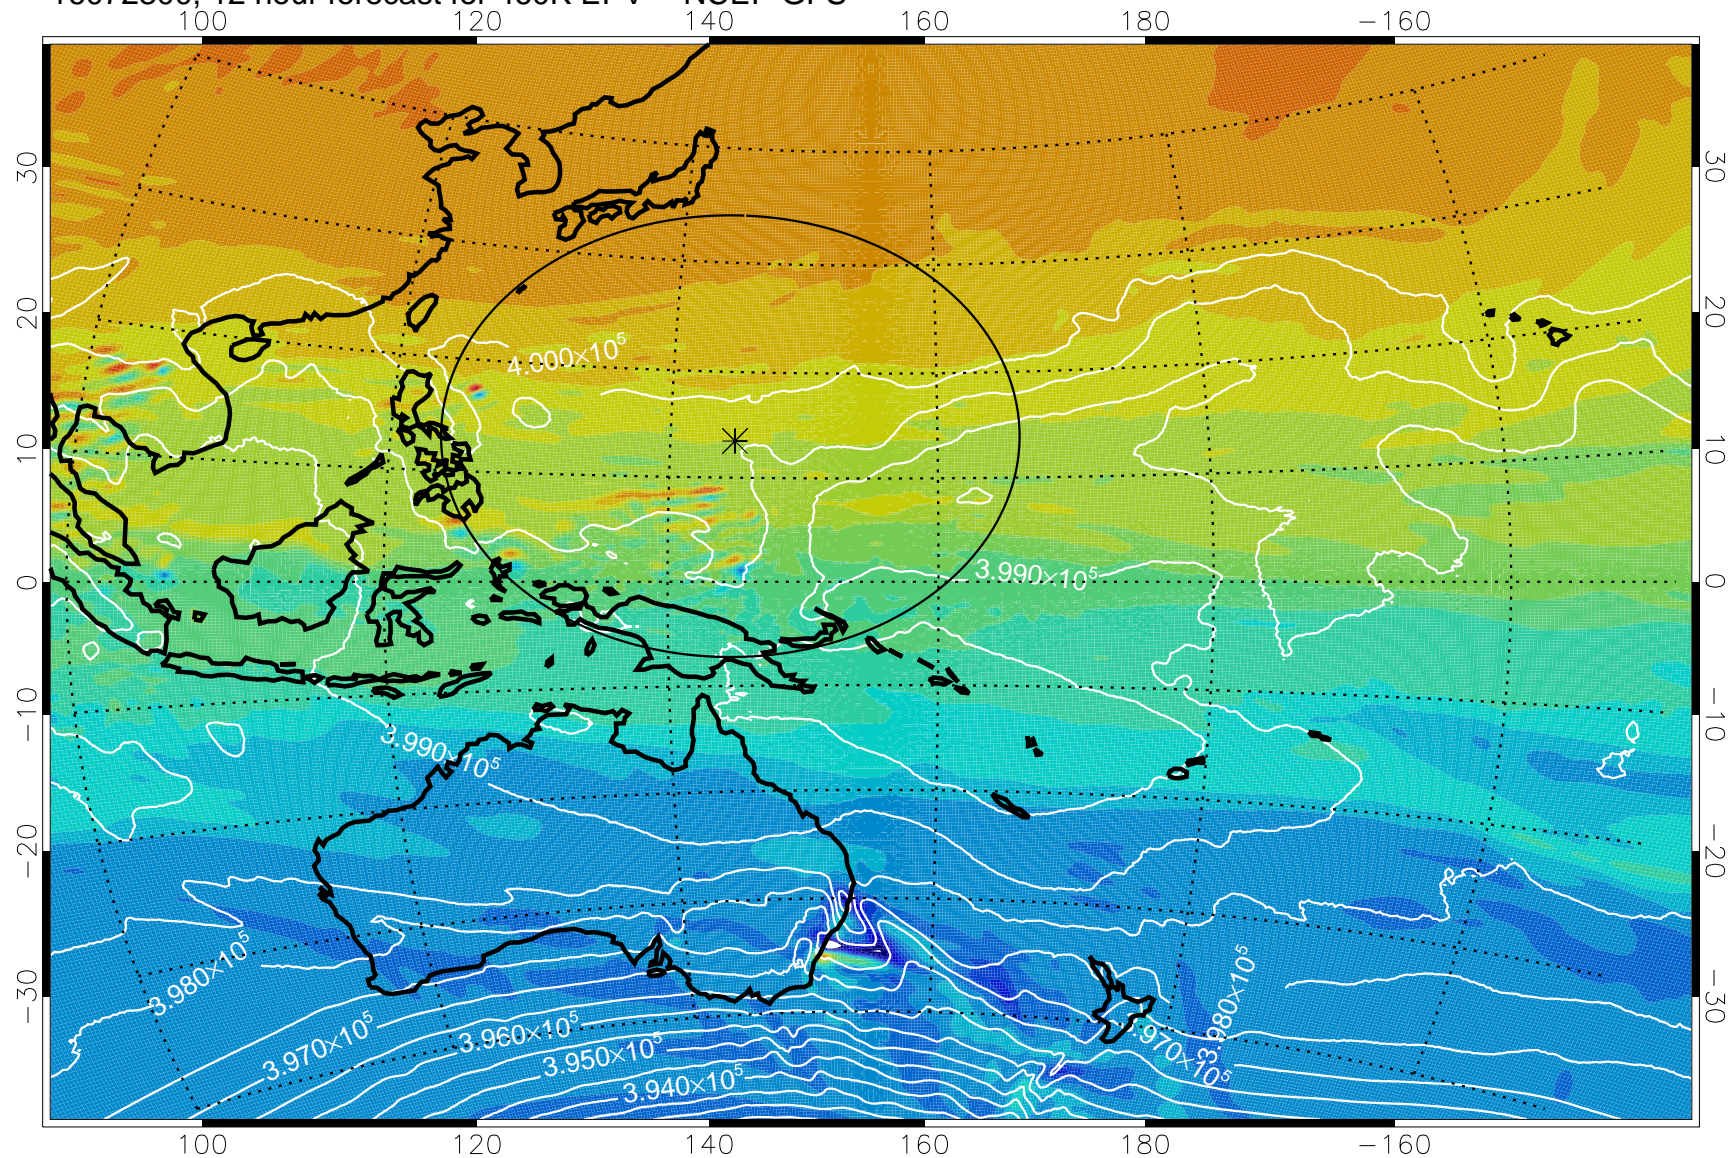

16072218, 6 hour forecast for 460K EPV -- NCEP GFS

460K Montgomery Streamfunction, white

Range ring of 2304 km

16072300, 12 hour forecast for 460K EPV -- NCEP GFS

460K Montgomery Streamfunction, white

Range ring of 2304 km

16072306, 18 hour forecast for 460K EPV -- NCEP GFS

460K Montgomery Streamfunction, white

Range ring of 2304 km

16072312, 24 hour forecast for 460K EPV -- NCEP GFS

460K Montgomery Streamfunction, white

Range ring of 2304 km

16072318, 30 hour forecast for 460K EPV -- NCEP GFS

460K Montgomery Streamfunction, white

Range ring of 2304 km

16072400, 36 hour forecast for 460K EPV -- NCEP GFS

460K Montgomery Streamfunction, white

Range ring of 2304 km

16072406, 42 hour forecast for 460K EPV -- NCEP GFS

460K Montgomery Streamfunction, white

Range ring of 2304 km

16072412, 48 hour forecast for 460K EPV -- NCEP GFS

460K Montgomery Streamfunction, white

Range ring of 2304 km