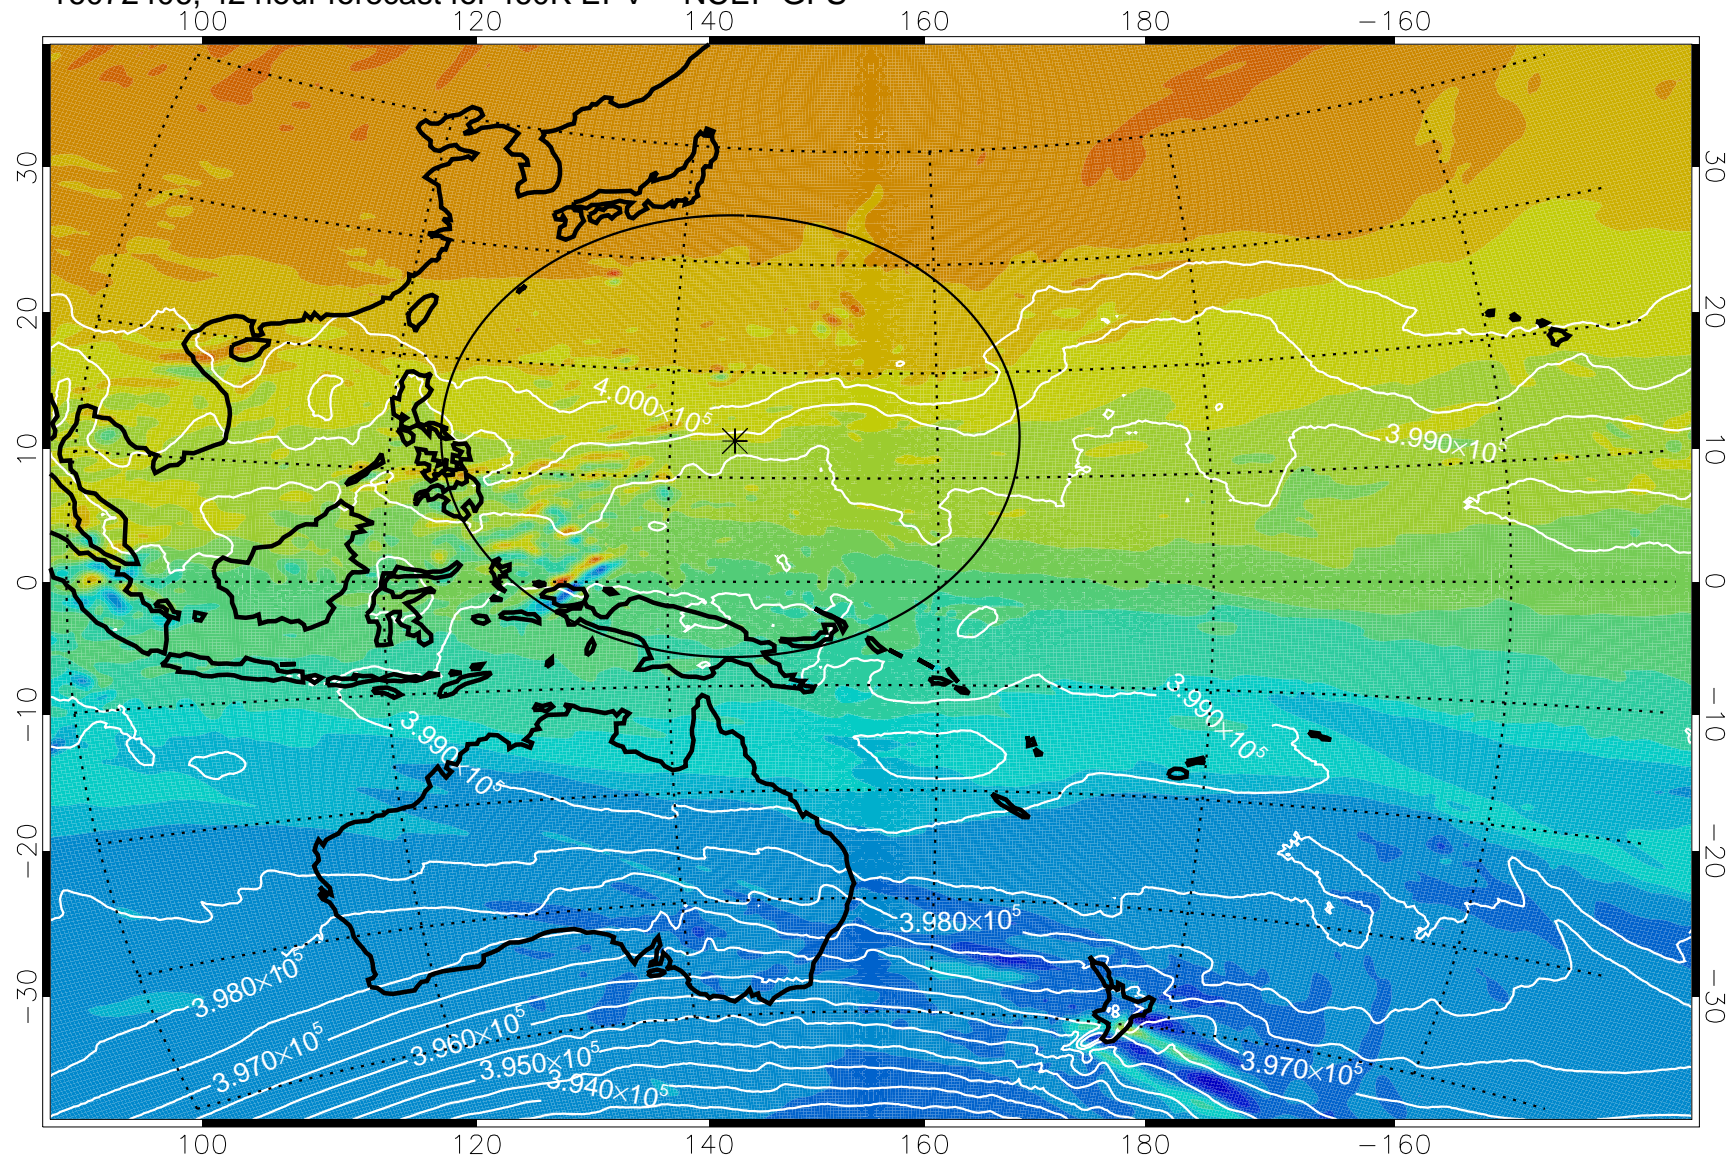

16072318, 30 hour forecast for 460K EPV -- NCEP GFS

460K Montgomery Streamfunction, white

Range ring of 2304 km

16072400, 36 hour forecast for 460K EPV -- NCEP GFS

460K Montgomery Streamfunction, white

Range ring of 2304 km

16072406, 42 hour forecast for 460K EPV -- NCEP GFS

460K Montgomery Streamfunction, white

Range ring of 2304 km

16072412, 48 hour forecast for 460K EPV -- NCEP GFS

460K Montgomery Streamfunction, white

Range ring of 2304 km

16072418, 54 hour forecast for 460K EPV -- NCEP GFS

460K Montgomery Streamfunction, white

Range ring of 2304 km

16072500, 60 hour forecast for 460K EPV -- NCEP GFS

460K Montgomery Streamfunction, white

Range ring of 2304 km

16072506, 66 hour forecast for 460K EPV -- NCEP GFS

460K Montgomery Streamfunction, white

Range ring of 2304 km

16072512, 72 hour forecast for 460K EPV -- NCEP GFS

460K Montgomery Streamfunction, white

Range ring of 2304 km