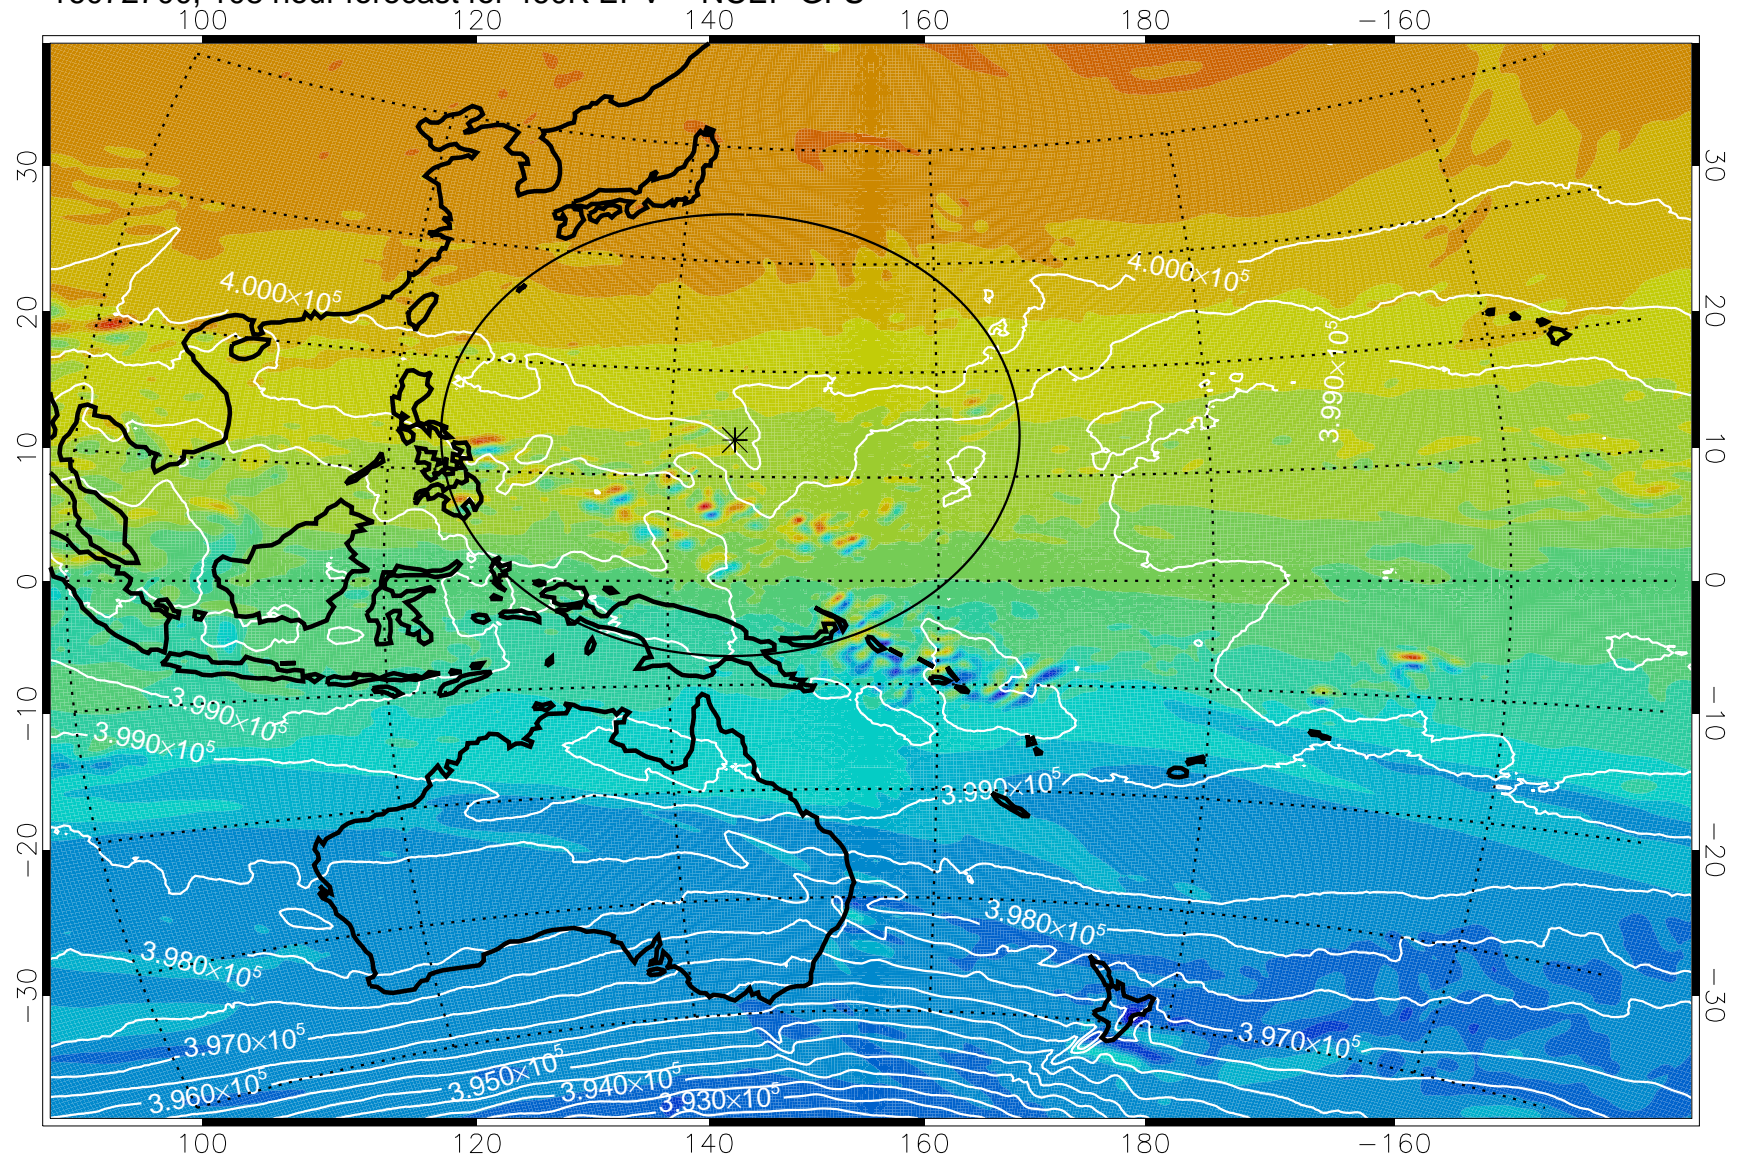

16072518, 78 hour forecast for 460K EPV -- NCEP GFS

460K Montgomery Streamfunction, white

Range ring of 2304 km

16072600, 84 hour forecast for 460K EPV -- NCEP GFS

460K Montgomery Streamfunction, white

Range ring of 2304 km

16072606, 90 hour forecast for 460K EPV -- NCEP GFS

460K Montgomery Streamfunction, white

Range ring of 2304 km

16072612, 96 hour forecast for 460K EPV -- NCEP GFS

460K Montgomery Streamfunction, white

Range ring of 2304 km

16072618, 102 hour forecast for 460K EPV -- NCEP GFS

460K Montgomery Streamfunction, white

Range ring of 2304 km

16072700, 108 hour forecast for 460K EPV -- NCEP GFS

460K Montgomery Streamfunction, white

Range ring of 2304 km

16072706, 114 hour forecast for 460K EPV -- NCEP GFS

460K Montgomery Streamfunction, white

Range ring of 2304 km