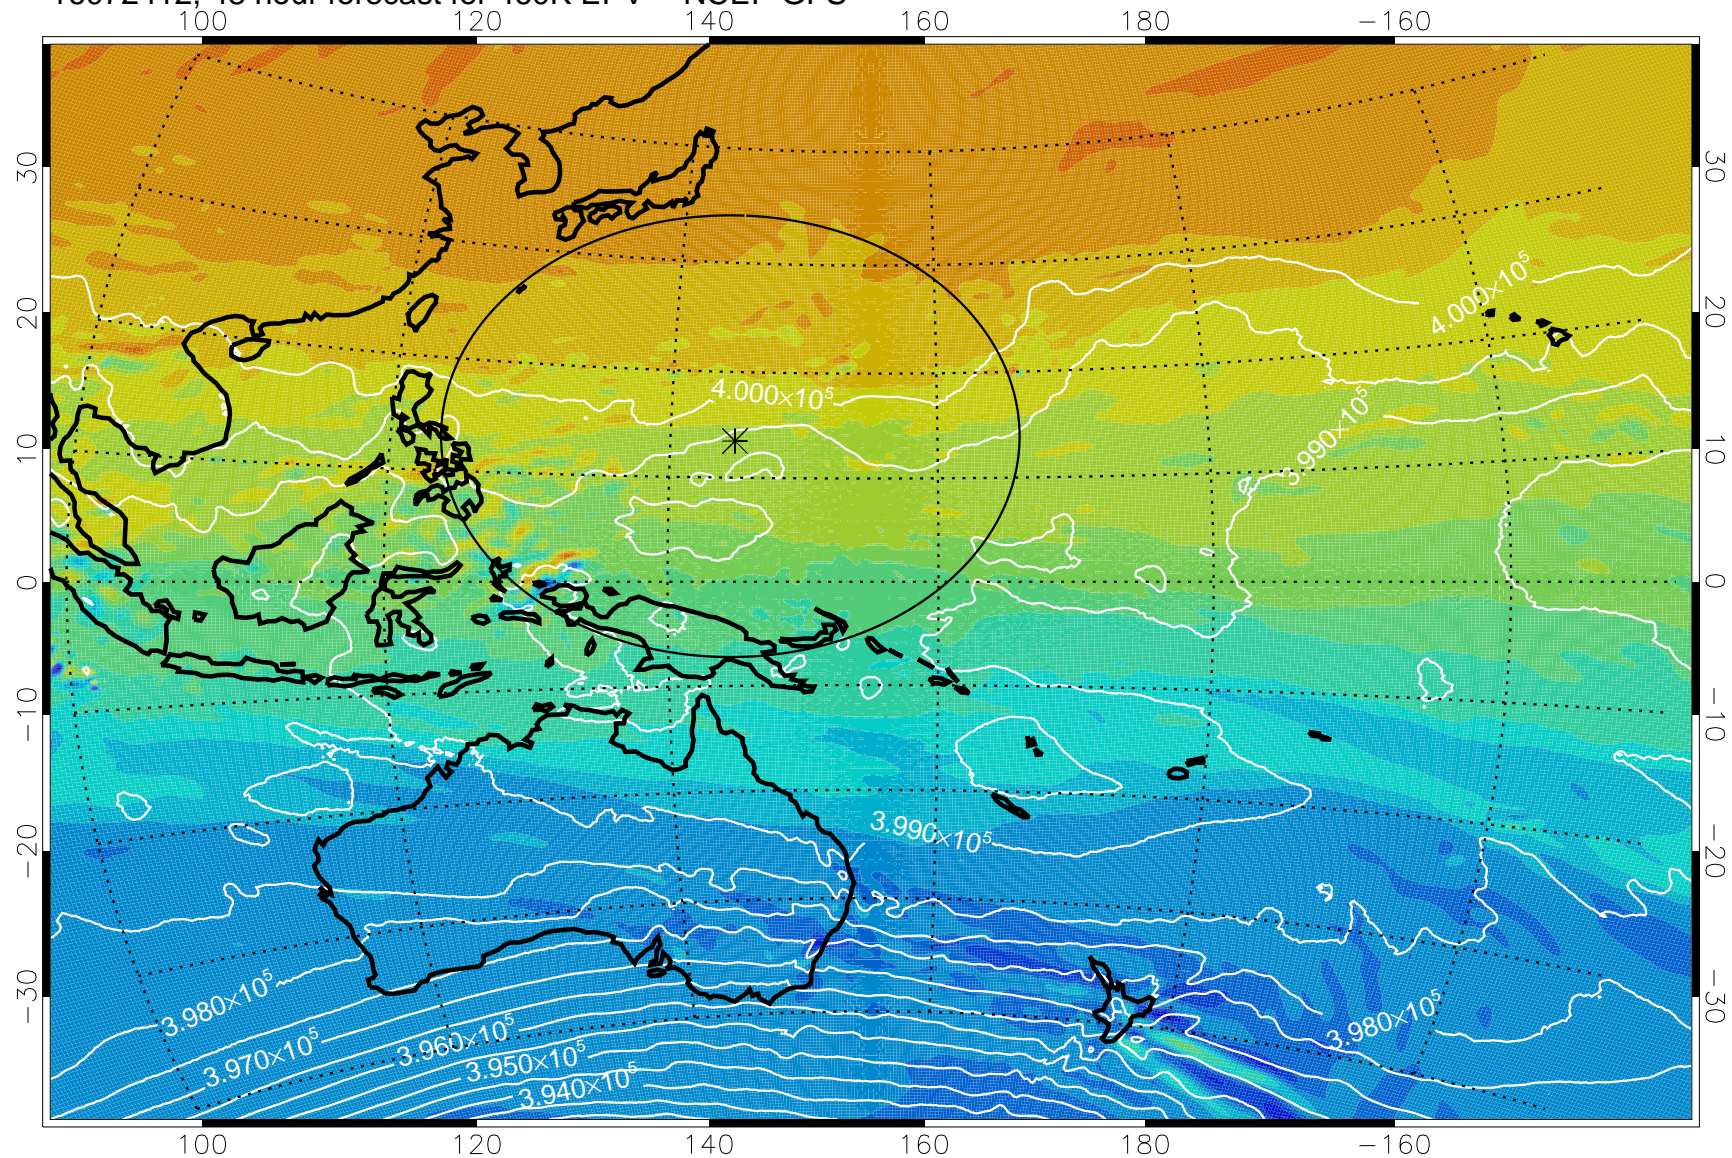

16072406, 42 hour forecast for 460K EPV -- NCEP GFS

460K Montgomery Streamfunction, white

Range ring of 2304 km

16072412, 48 hour forecast for 460K EPV -- NCEP GFS

460K Montgomery Streamfunction, white

Range ring of 2304 km

16072418, 54 hour forecast for 460K EPV -- NCEP GFS

460K Montgomery Streamfunction, white

Range ring of 2304 km

16072500, 60 hour forecast for 460K EPV -- NCEP GFS

460K Montgomery Streamfunction, white

Range ring of 2304 km

16072506, 66 hour forecast for 460K EPV -- NCEP GFS

460K Montgomery Streamfunction, white

Range ring of 2304 km

16072512, 72 hour forecast for 460K EPV -- NCEP GFS

460K Montgomery Streamfunction, white

Range ring of 2304 km

16072518, 78 hour forecast for 460K EPV -- NCEP GFS

460K Montgomery Streamfunction, white

Range ring of 2304 km

16072600, 84 hour forecast for 460K EPV -- NCEP GFS

460K Montgomery Streamfunction, white

Range ring of 2304 km