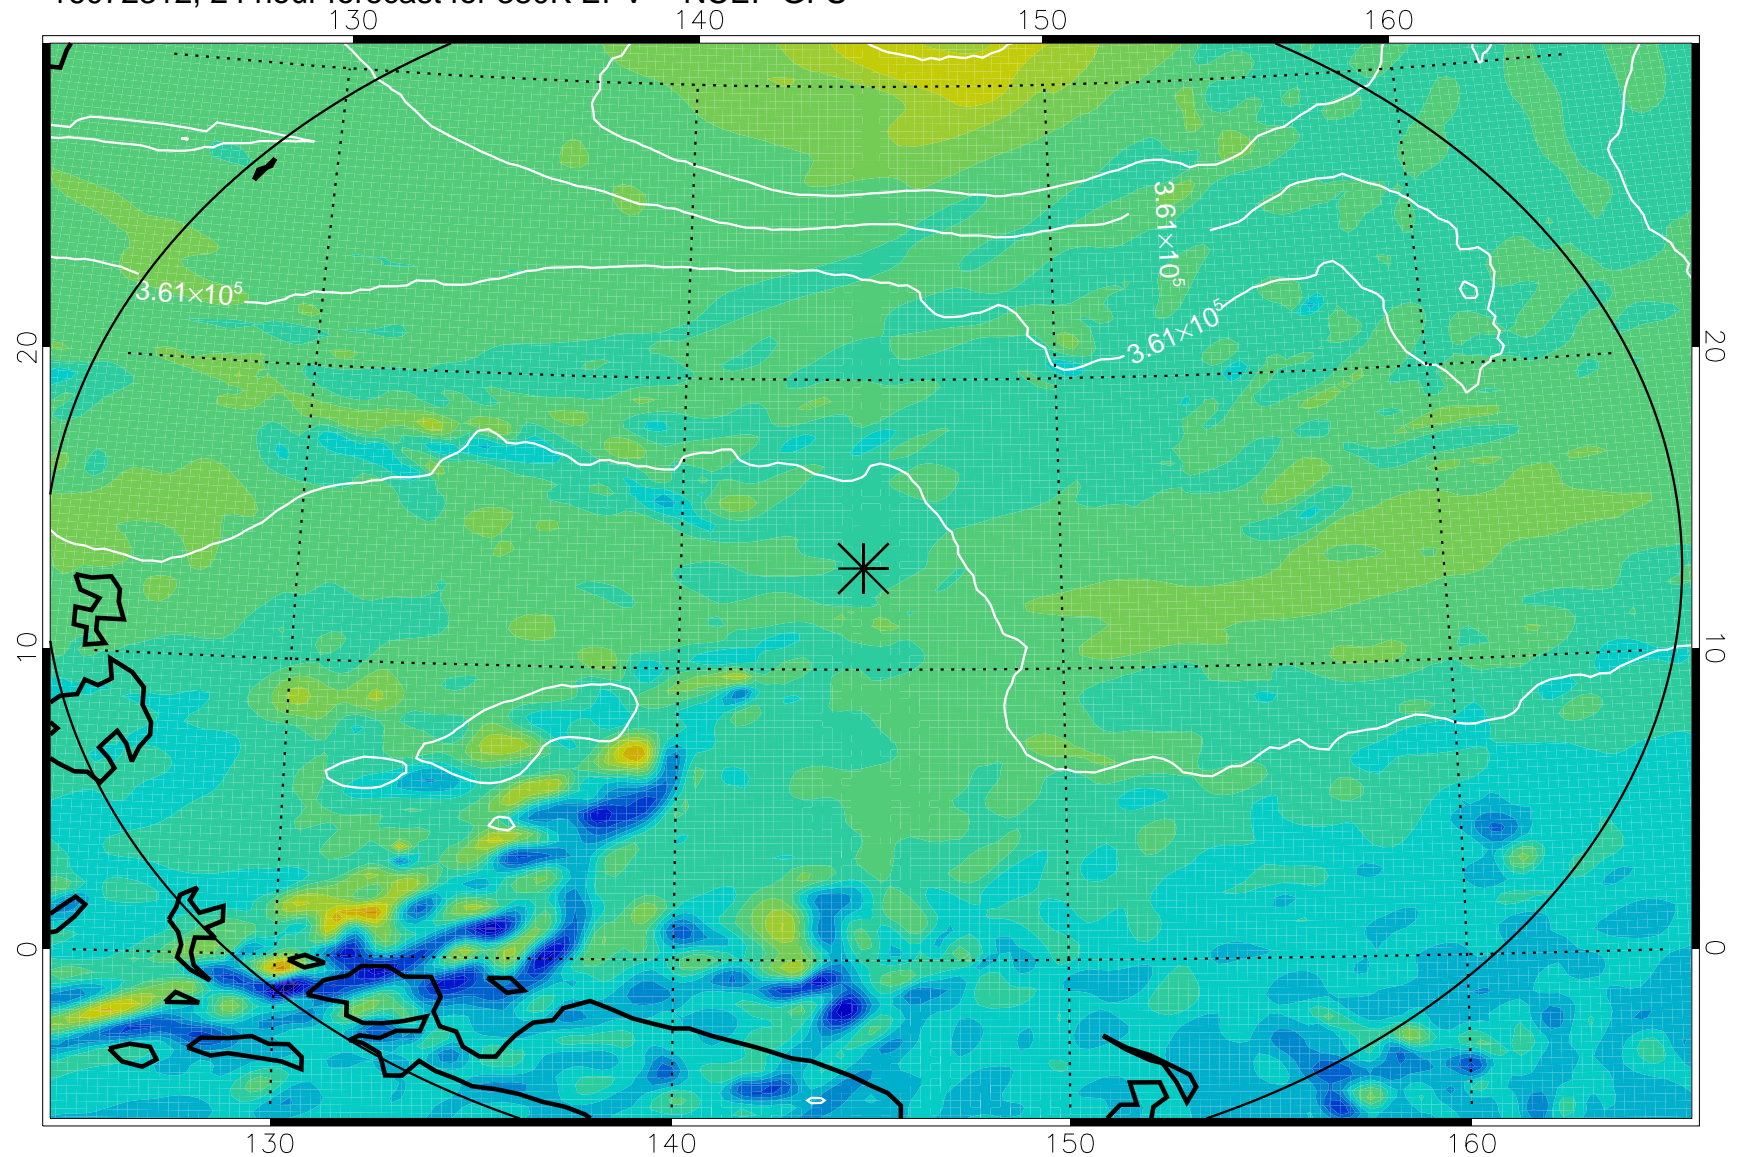

16072218, 6 hour forecast for 380K EPV -- NCEP GFS

380K Montgomery Streamfunction, white

Range ring of 2304 km

16072300, 12 hour forecast for 380K EPV -- NCEP GFS

380K Montgomery Streamfunction, white

Range ring of 2304 km

16072306, 18 hour forecast for 380K EPV -- NCEP GFS

380K Montgomery Streamfunction, white

Range ring of 2304 km

16072312, 24 hour forecast for 380K EPV -- NCEP GFS

380K Montgomery Streamfunction, white

Range ring of 2304 km

16072318, 30 hour forecast for 380K EPV -- NCEP GFS

380K Montgomery Streamfunction, white

Range ring of 2304 km

16072400, 36 hour forecast for 380K EPV -- NCEP GFS

380K Montgomery Streamfunction, white

Range ring of 2304 km

16072518, 78 hour forecast for 380K EPV -- NCEP GFS

380K Montgomery Streamfunction, white

Range ring of 2304 km

16072600, 84 hour forecast for 380K EPV -- NCEP GFS

380K Montgomery Streamfunction, white

Range ring of 2304 km