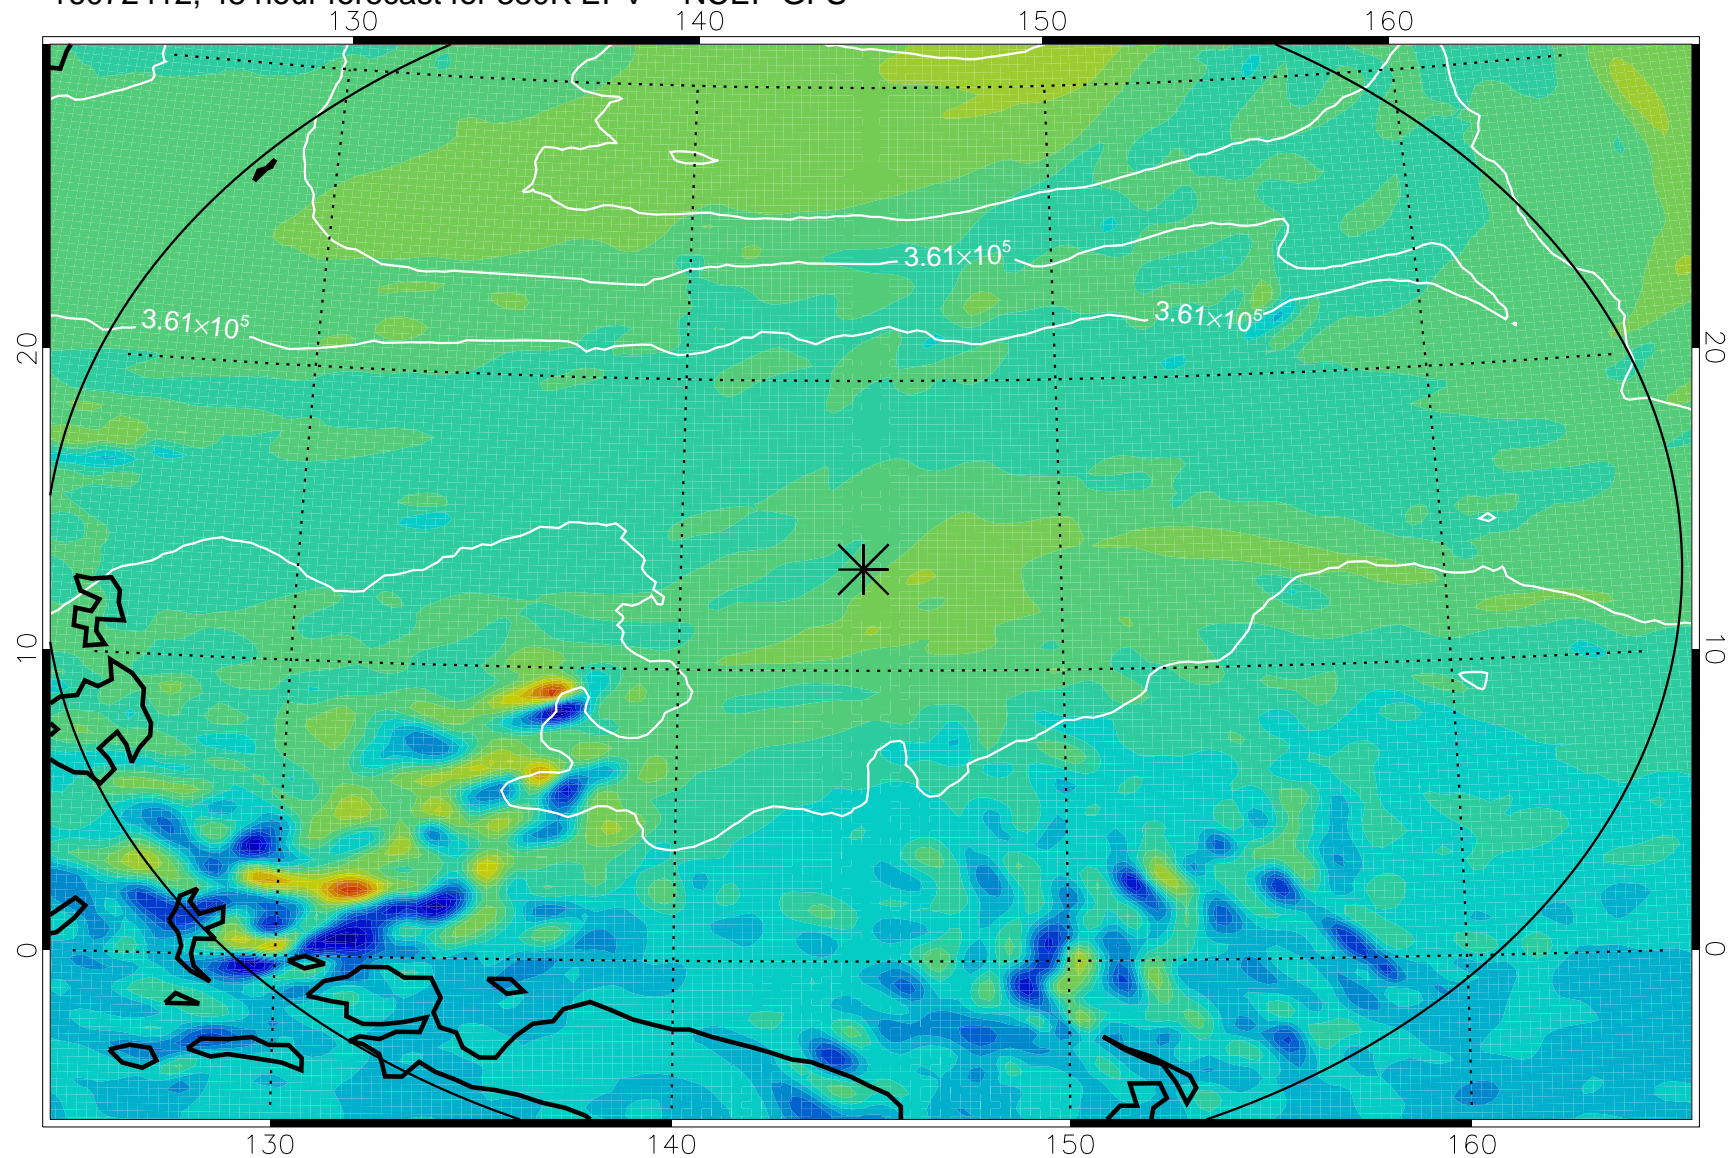

16072318, 30 hour forecast for 380K EPV -- NCEP GFS

380K Montgomery Streamfunction, white

Range ring of 2304 km

16072400, 36 hour forecast for 380K EPV -- NCEP GFS

380K Montgomery Streamfunction, white

Range ring of 2304 km

16072406, 42 hour forecast for 380K EPV -- NCEP GFS

380K Montgomery Streamfunction, white

Range ring of 2304 km

16072412, 48 hour forecast for 380K EPV -- NCEP GFS

380K Montgomery Streamfunction, white

Range ring of 2304 km

16072418, 54 hour forecast for 380K EPV -- NCEP GFS

380K Montgomery Streamfunction, white

Range ring of 2304 km

16072500, 60 hour forecast for 380K EPV -- NCEP GFS

380K Montgomery Streamfunction, white

Range ring of 2304 km

16072518, 78 hour forecast for 380K EPV -- NCEP GFS

380K Montgomery Streamfunction, white

Range ring of 2304 km

16072600, 84 hour forecast for 380K EPV -- NCEP GFS

380K Montgomery Streamfunction, white

Range ring of 2304 km