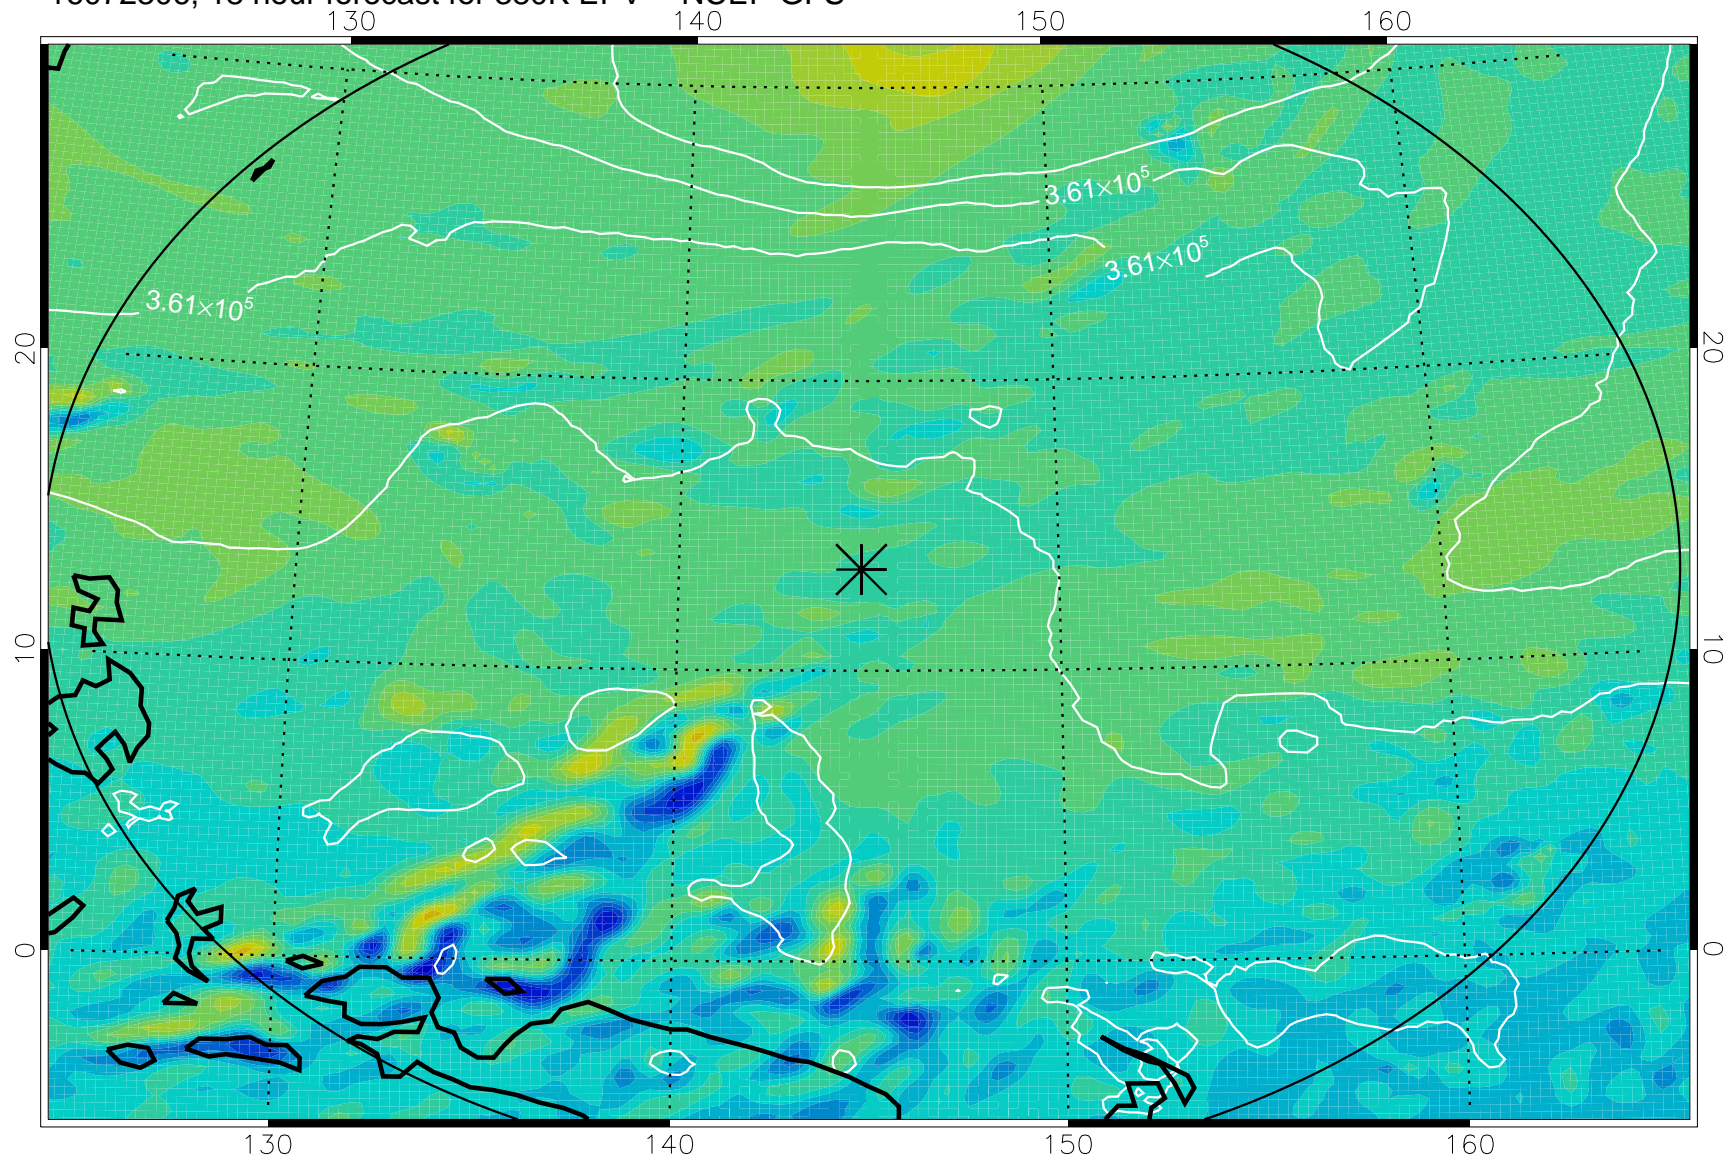

16072218, 6 hour forecast for 380K EPV -- NCEP GFS

380K Montgomery Streamfunction, white

Range ring of 2304 km

16072300, 12 hour forecast for 380K EPV -- NCEP GFS

380K Montgomery Streamfunction, white

Range ring of 2304 km

16072306, 18 hour forecast for 380K EPV -- NCEP GFS

380K Montgomery Streamfunction, white

Range ring of 2304 km

16072312, 24 hour forecast for 380K EPV -- NCEP GFS

380K Montgomery Streamfunction, white

Range ring of 2304 km

16072318, 30 hour forecast for 380K EPV -- NCEP GFS

380K Montgomery Streamfunction, white

Range ring of 2304 km

16072400, 36 hour forecast for 380K EPV -- NCEP GFS

380K Montgomery Streamfunction, white

Range ring of 2304 km

16072518, 78 hour forecast for 380K EPV -- NCEP GFS

380K Montgomery Streamfunction, white

Range ring of 2304 km

16072600, 84 hour forecast for 380K EPV -- NCEP GFS

380K Montgomery Streamfunction, white

Range ring of 2304 km