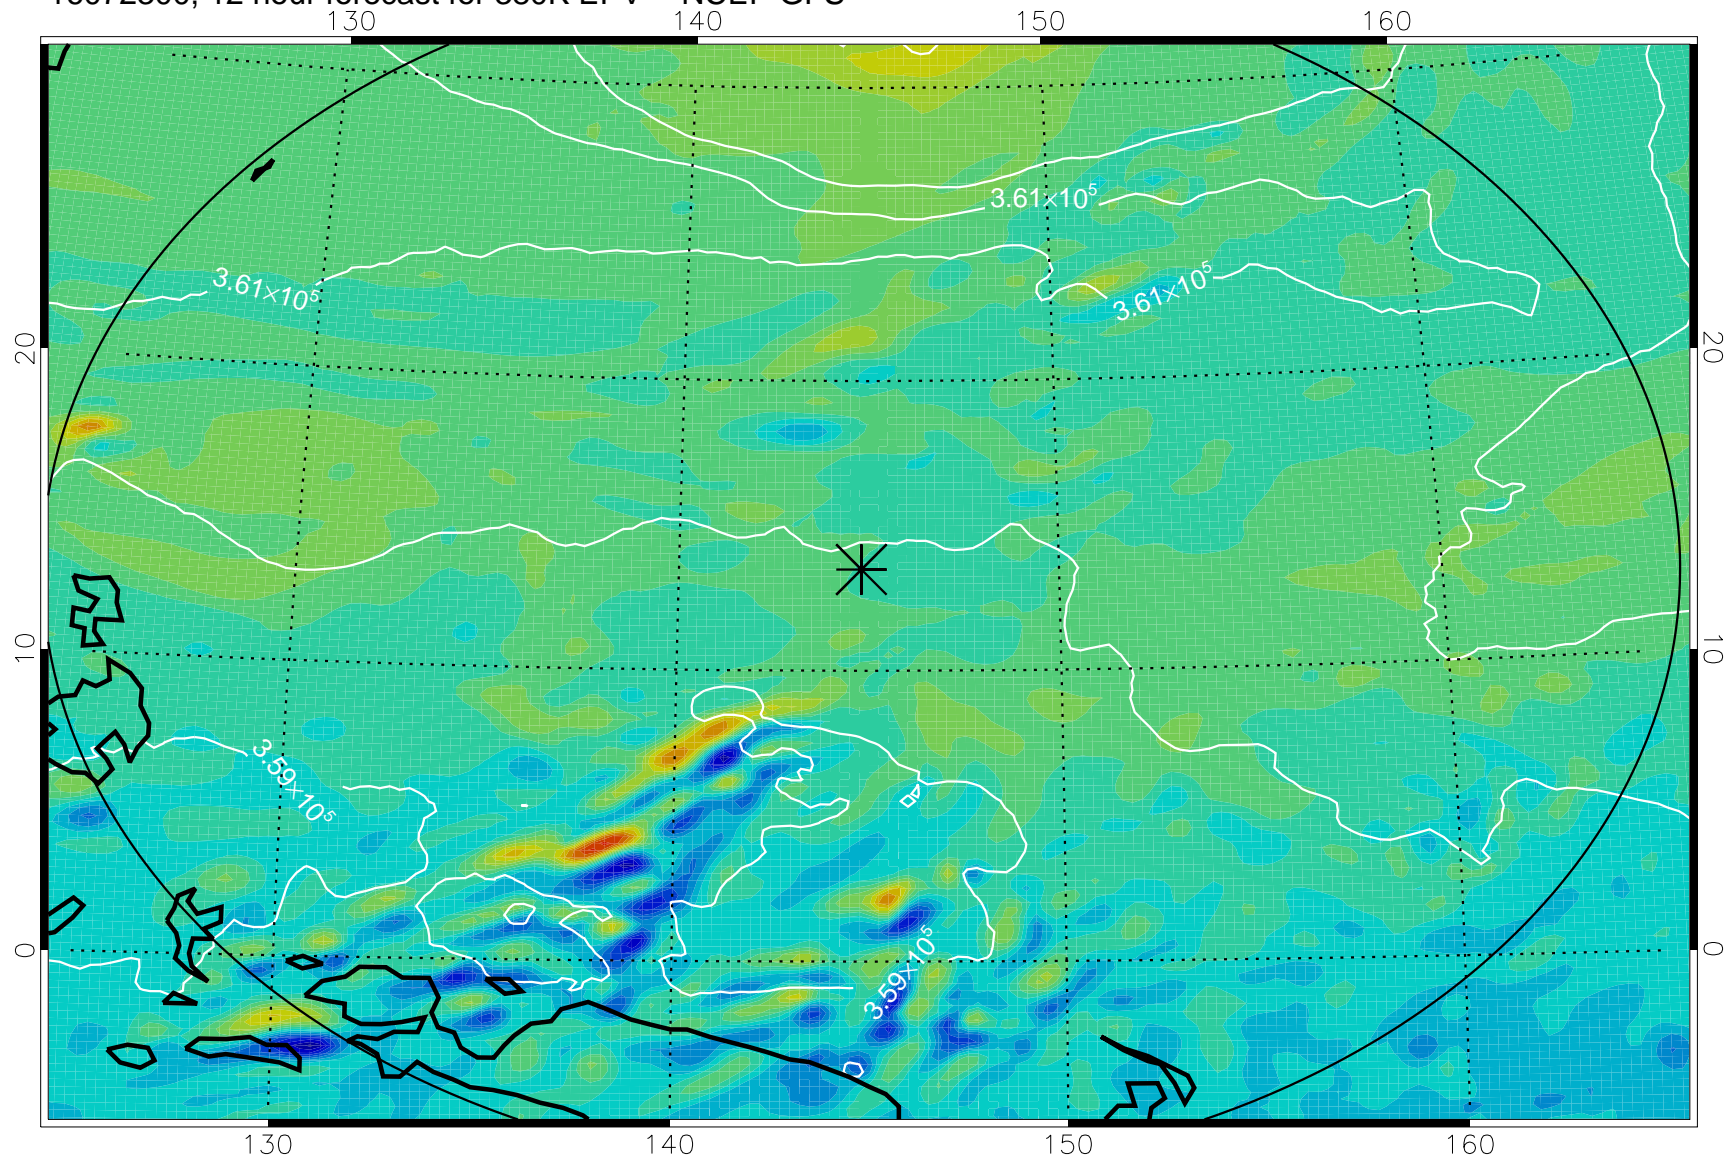

16072218, 6 hour forecast for 380K EPV -- NCEP GFS

380K Montgomery Streamfunction, white

Range ring of 2304 km

16072300, 12 hour forecast for 380K EPV -- NCEP GFS

380K Montgomery Streamfunction, white

Range ring of 2304 km

16072306, 18 hour forecast for 380K EPV -- NCEP GFS

380K Montgomery Streamfunction, white

Range ring of 2304 km

16072312, 24 hour forecast for 380K EPV -- NCEP GFS

380K Montgomery Streamfunction, white

Range ring of 2304 km

16072318, 30 hour forecast for 380K EPV -- NCEP GFS

380K Montgomery Streamfunction, white

Range ring of 2304 km

16072400, 36 hour forecast for 380K EPV -- NCEP GFS

380K Montgomery Streamfunction, white

Range ring of 2304 km

16072406, 42 hour forecast for 380K EPV -- NCEP GFS

380K Montgomery Streamfunction, white

Range ring of 2304 km

16072412, 48 hour forecast for 380K EPV -- NCEP GFS

380K Montgomery Streamfunction, white

Range ring of 2304 km