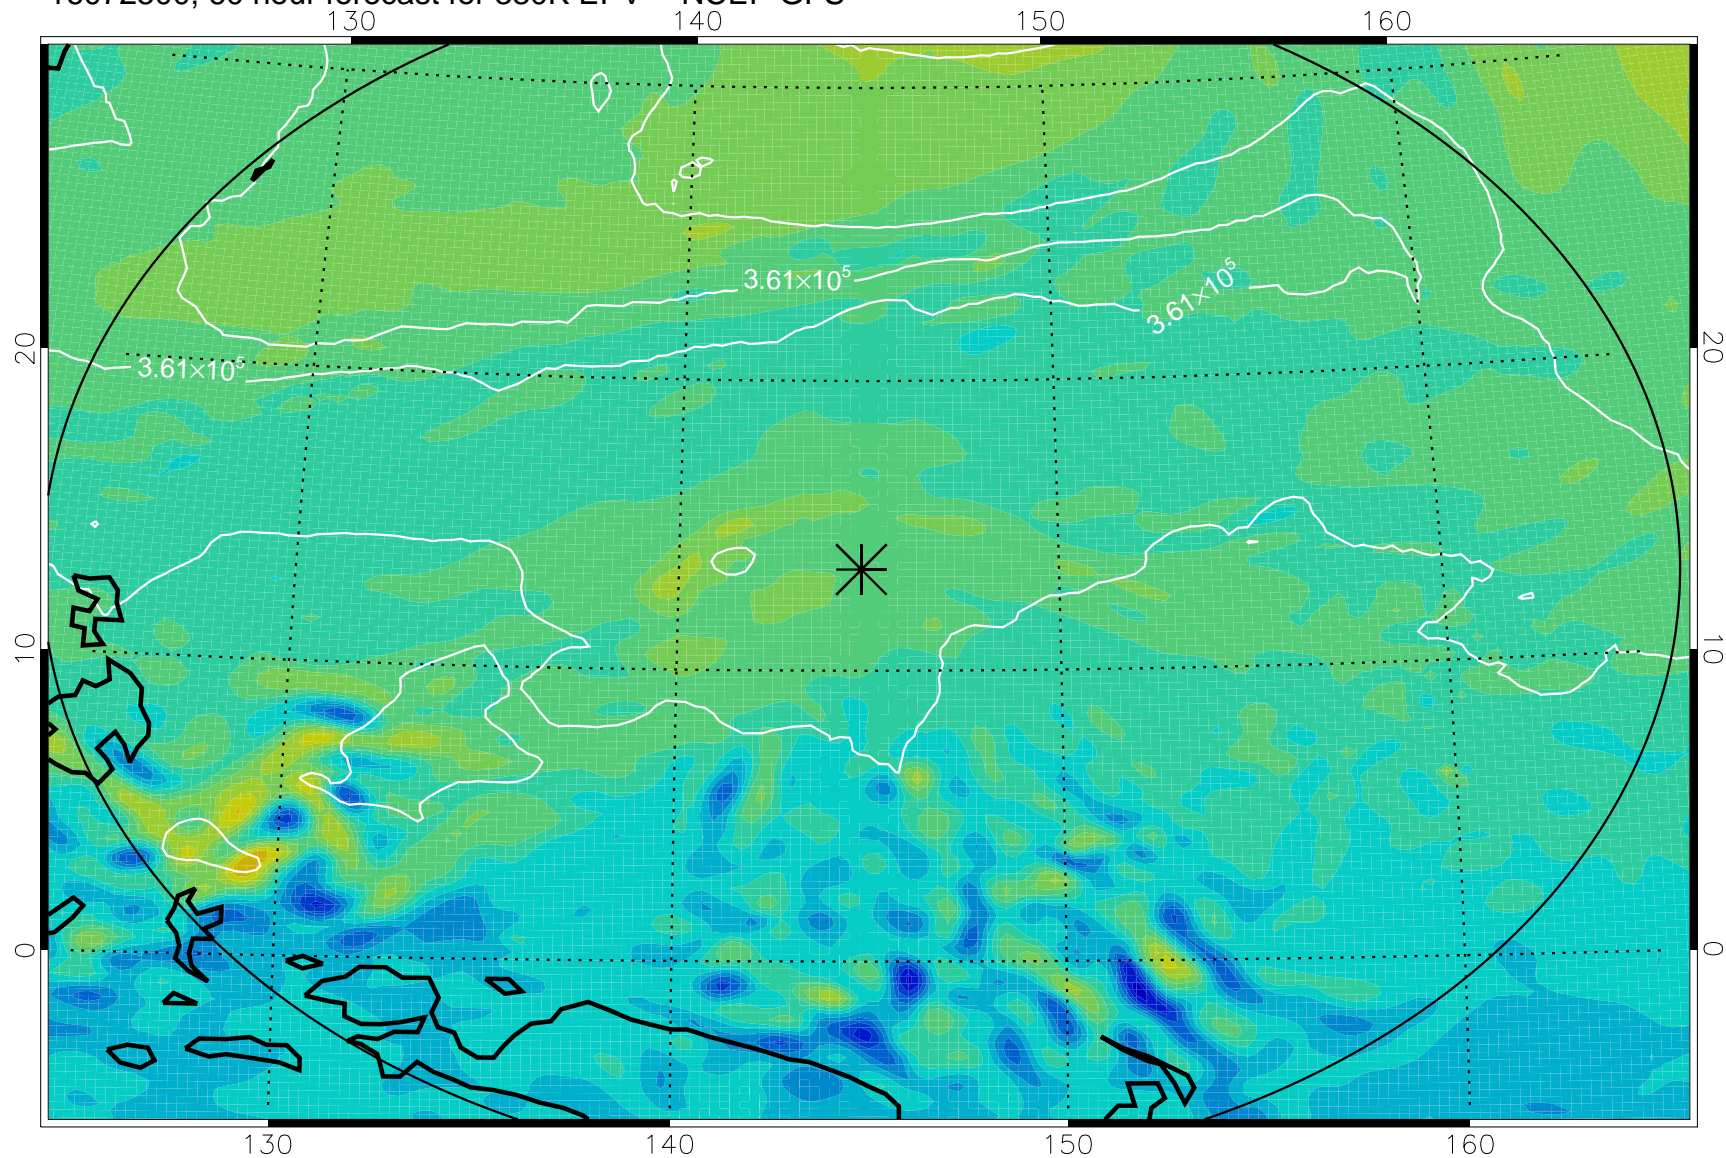

16072406, 42 hour forecast for 380K EPV -- NCEP GFS

380K Montgomery Streamfunction, white

Range ring of 2304 km

16072412, 48 hour forecast for 380K EPV -- NCEP GFS

380K Montgomery Streamfunction, white

Range ring of 2304 km

16072418, 54 hour forecast for 380K EPV -- NCEP GFS

380K Montgomery Streamfunction, white

Range ring of 2304 km

16072500, 60 hour forecast for 380K EPV -- NCEP GFS

380K Montgomery Streamfunction, white

Range ring of 2304 km

16072506, 66 hour forecast for 380K EPV -- NCEP GFS

380K Montgomery Streamfunction, white

Range ring of 2304 km

16072512, 72 hour forecast for 380K EPV -- NCEP GFS

380K Montgomery Streamfunction, white

Range ring of 2304 km

16072518, 78 hour forecast for 380K EPV -- NCEP GFS

380K Montgomery Streamfunction, white

Range ring of 2304 km

16072600, 84 hour forecast for 380K EPV -- NCEP GFS

380K Montgomery Streamfunction, white

Range ring of 2304 km