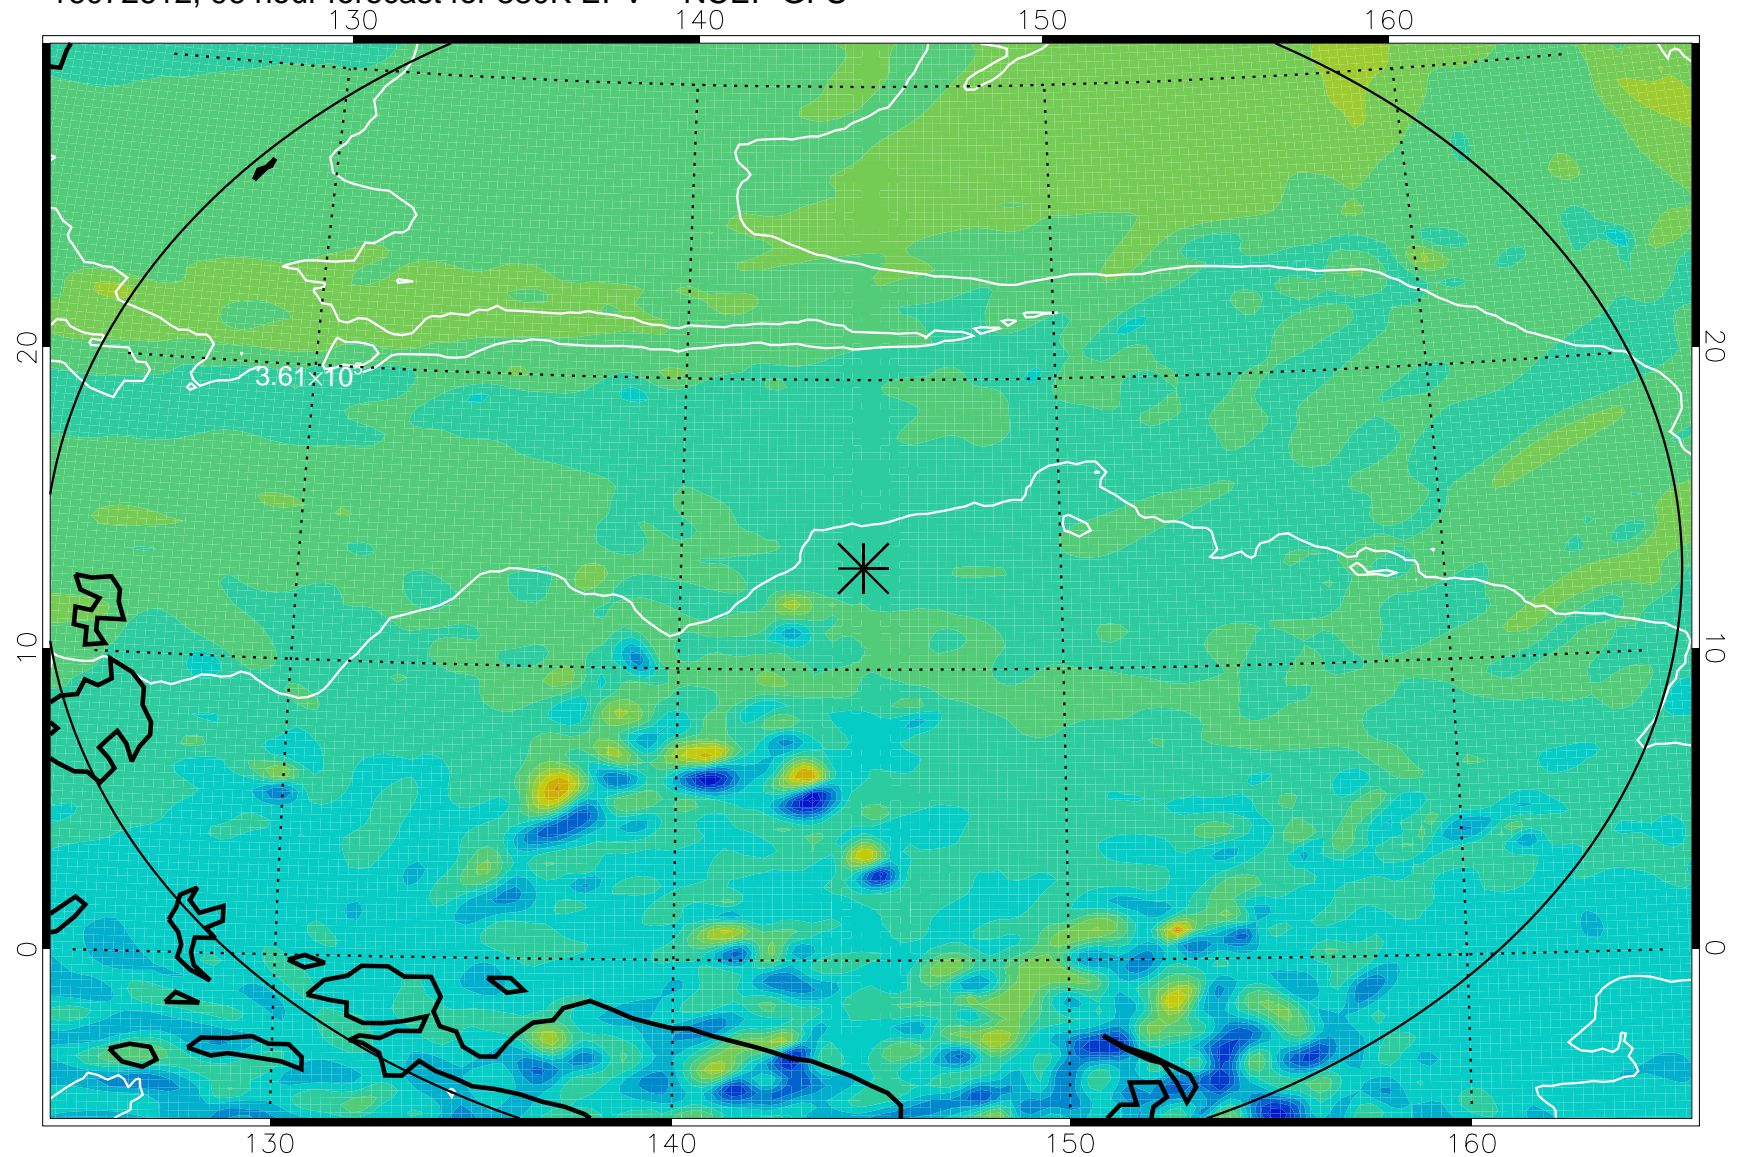

16072506, 66 hour forecast for 380K EPV -- NCEP GFS

380K Montgomery Streamfunction, white

Range ring of 2304 km

16072512, 72 hour forecast for 380K EPV -- NCEP GFS

380K Montgomery Streamfunction, white

Range ring of 2304 km

16072518, 78 hour forecast for 380K EPV -- NCEP GFS

380K Montgomery Streamfunction, white

Range ring of 2304 km

16072600, 84 hour forecast for 380K EPV -- NCEP GFS

380K Montgomery Streamfunction, white

Range ring of 2304 km

16072606, 90 hour forecast for 380K EPV -- NCEP GFS

380K Montgomery Streamfunction, white

Range ring of 2304 km

16072612, 96 hour forecast for 380K EPV -- NCEP GFS

380K Montgomery Streamfunction, white

Range ring of 2304 km

16072618, 102 hour forecast for 380K EPV -- NCEP GFS

380K Montgomery Streamfunction, white

Range ring of 2304 km

16072700, 108 hour forecast for 380K EPV -- NCEP GFS

380K Montgomery Streamfunction, white

Range ring of 2304 km