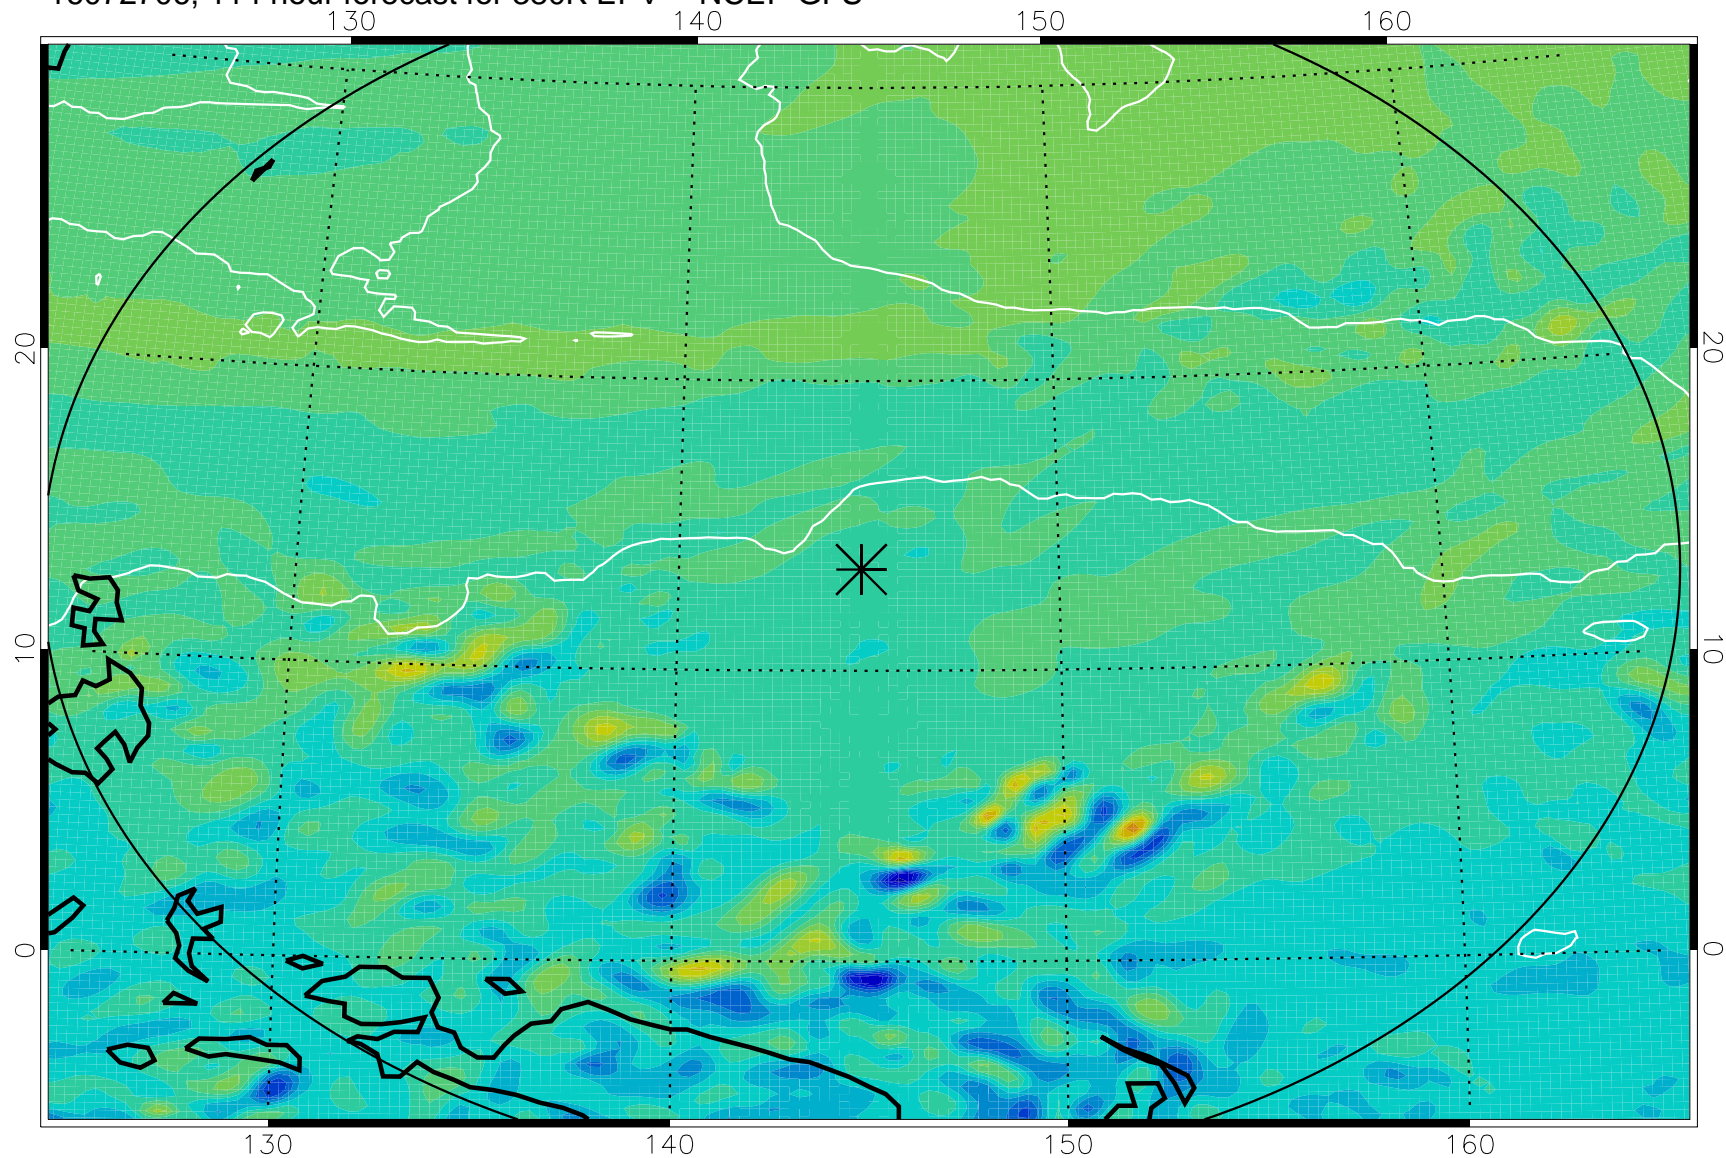

16072518, 78 hour forecast for 380K EPV -- NCEP GFS

380K Montgomery Streamfunction, white

Range ring of 2304 km

16072600, 84 hour forecast for 380K EPV -- NCEP GFS

380K Montgomery Streamfunction, white

Range ring of 2304 km

16072606, 90 hour forecast for 380K EPV -- NCEP GFS

380K Montgomery Streamfunction, white

Range ring of 2304 km

16072612, 96 hour forecast for 380K EPV -- NCEP GFS

380K Montgomery Streamfunction, white

Range ring of 2304 km

16072618, 102 hour forecast for 380K EPV -- NCEP GFS

380K Montgomery Streamfunction, white

Range ring of 2304 km

16072700, 108 hour forecast for 380K EPV -- NCEP GFS

380K Montgomery Streamfunction, white

Range ring of 2304 km

16072706, 114 hour forecast for 380K EPV -- NCEP GFS

380K Montgomery Streamfunction, white

Range ring of 2304 km

16072712, 120 hour forecast for 380K EPV -- NCEP GFS

380K Montgomery Streamfunction, white

Range ring of 2304 km