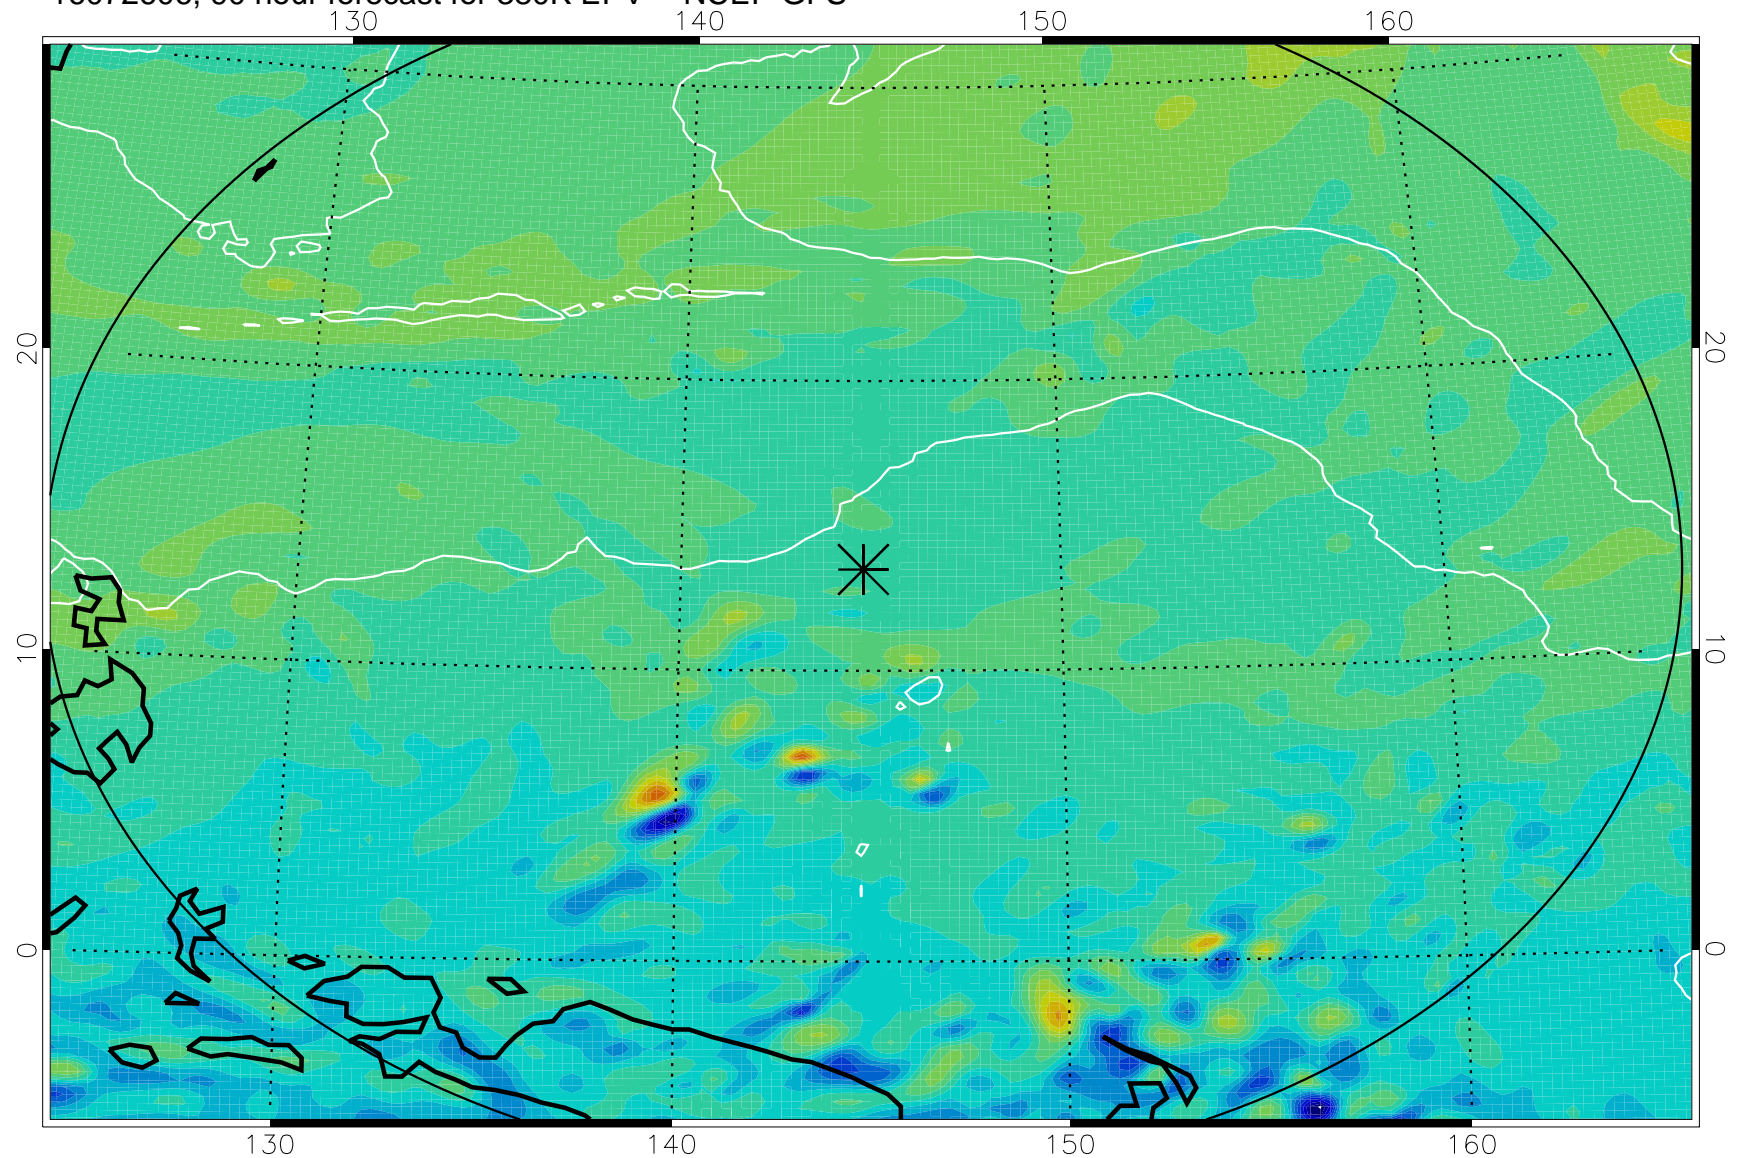

16072506, 66 hour forecast for 380K EPV -- NCEP GFS

380K Montgomery Streamfunction, white

Range ring of 2304 km

16072512, 72 hour forecast for 380K EPV -- NCEP GFS

380K Montgomery Streamfunction, white

Range ring of 2304 km

16072518, 78 hour forecast for 380K EPV -- NCEP GFS

380K Montgomery Streamfunction, white

Range ring of 2304 km

16072600, 84 hour forecast for 380K EPV -- NCEP GFS

380K Montgomery Streamfunction, white

Range ring of 2304 km

16072606, 90 hour forecast for 380K EPV -- NCEP GFS

380K Montgomery Streamfunction, white

Range ring of 2304 km

16072612, 96 hour forecast for 380K EPV -- NCEP GFS

380K Montgomery Streamfunction, white

Range ring of 2304 km

16072618, 102 hour forecast for 380K EPV -- NCEP GFS

380K Montgomery Streamfunction, white

Range ring of 2304 km

16072700, 108 hour forecast for 380K EPV -- NCEP GFS

380K Montgomery Streamfunction, white

Range ring of 2304 km