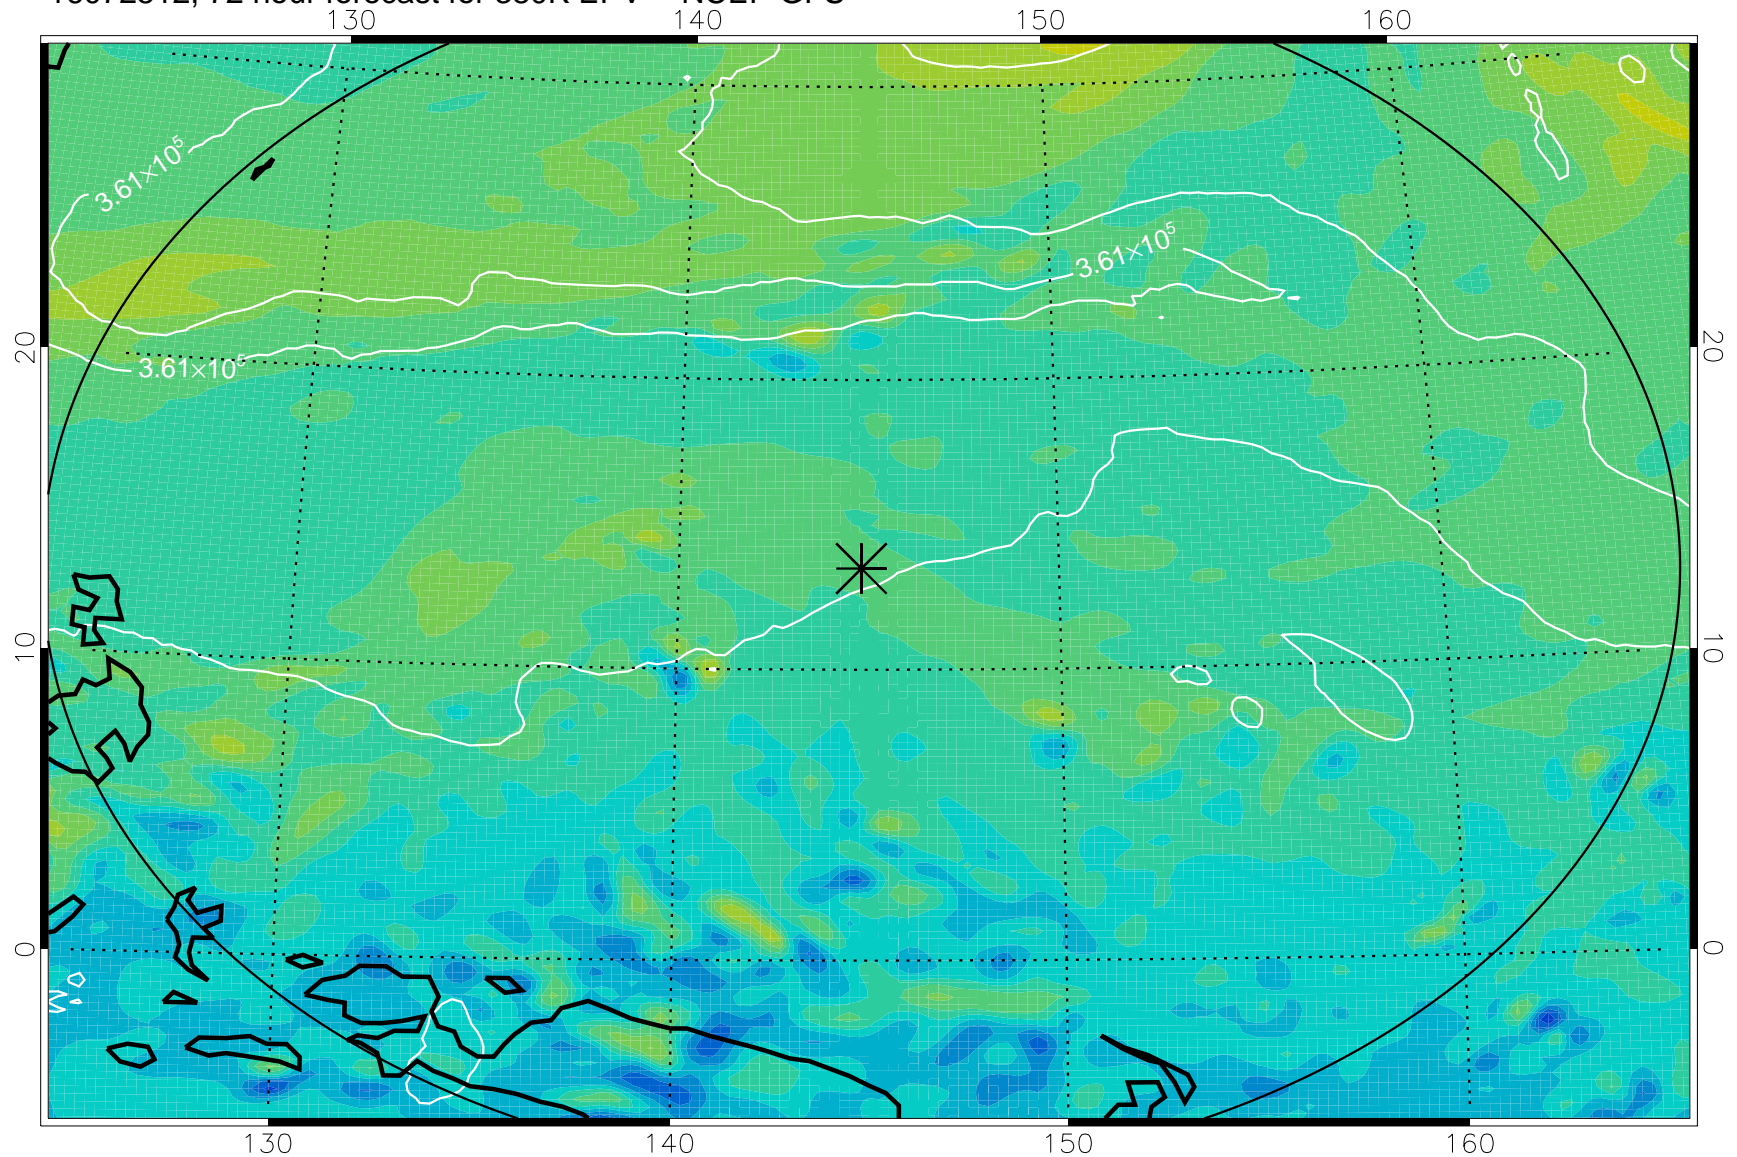

16072418, 54 hour forecast for 380K EPV -- NCEP GFS

380K Montgomery Streamfunction, white

Range ring of 2304 km

16072500, 60 hour forecast for 380K EPV -- NCEP GFS

380K Montgomery Streamfunction, white

Range ring of 2304 km

16072506, 66 hour forecast for 380K EPV -- NCEP GFS

380K Montgomery Streamfunction, white

Range ring of 2304 km

16072512, 72 hour forecast for 380K EPV -- NCEP GFS

380K Montgomery Streamfunction, white

Range ring of 2304 km

16072518, 78 hour forecast for 380K EPV -- NCEP GFS

380K Montgomery Streamfunction, white

Range ring of 2304 km

16072600, 84 hour forecast for 380K EPV -- NCEP GFS

380K Montgomery Streamfunction, white

Range ring of 2304 km

16072606, 90 hour forecast for 380K EPV -- NCEP GFS

380K Montgomery Streamfunction, white

Range ring of 2304 km

16072612, 96 hour forecast for 380K EPV -- NCEP GFS

380K Montgomery Streamfunction, white

Range ring of 2304 km