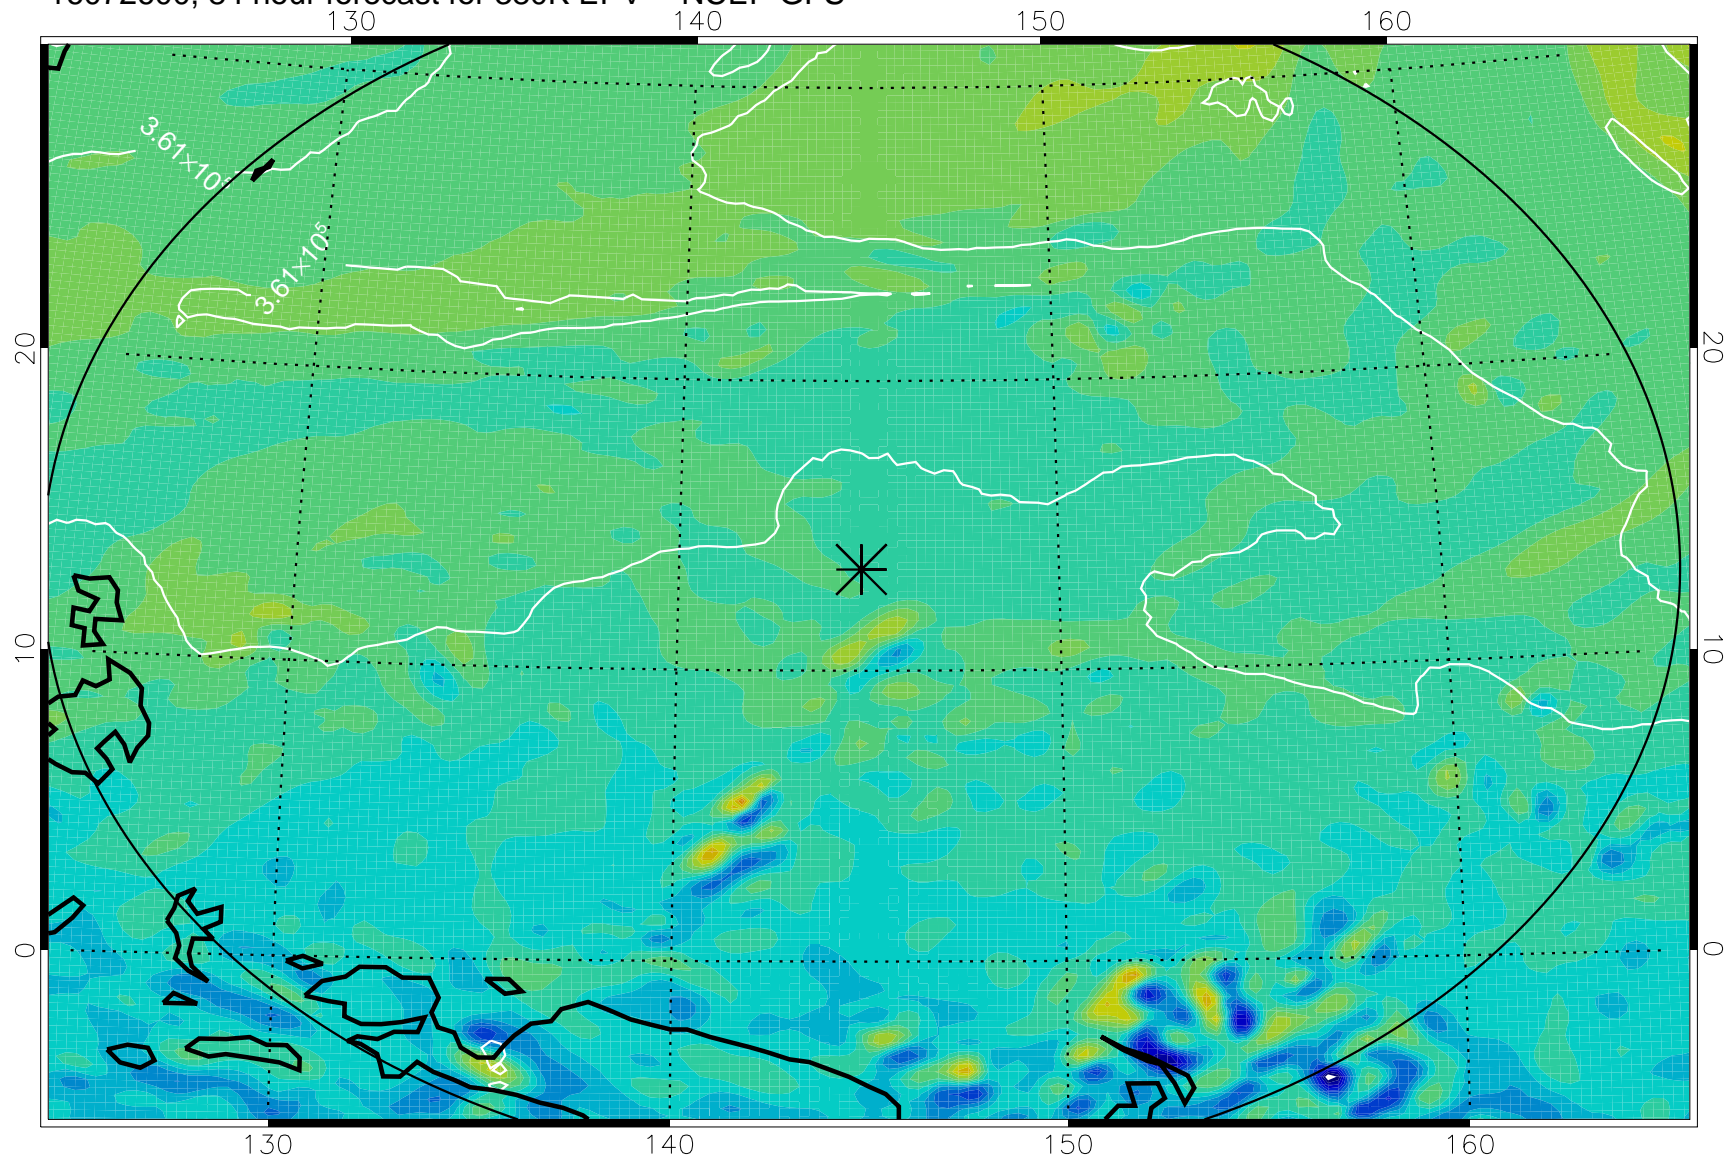

16072506, 66 hour forecast for 380K EPV -- NCEP GFS

380K Montgomery Streamfunction, white

Range ring of 2304 km

16072512, 72 hour forecast for 380K EPV -- NCEP GFS

380K Montgomery Streamfunction, white

Range ring of 2304 km

16072518, 78 hour forecast for 380K EPV -- NCEP GFS

380K Montgomery Streamfunction, white

Range ring of 2304 km

16072600, 84 hour forecast for 380K EPV -- NCEP GFS

380K Montgomery Streamfunction, white

Range ring of 2304 km

16072606, 90 hour forecast for 380K EPV -- NCEP GFS

380K Montgomery Streamfunction, white

Range ring of 2304 km

16072612, 96 hour forecast for 380K EPV -- NCEP GFS

380K Montgomery Streamfunction, white

Range ring of 2304 km

16072618, 102 hour forecast for 380K EPV -- NCEP GFS

380K Montgomery Streamfunction, white

Range ring of 2304 km

16072700, 108 hour forecast for 380K EPV -- NCEP GFS

380K Montgomery Streamfunction, white

Range ring of 2304 km