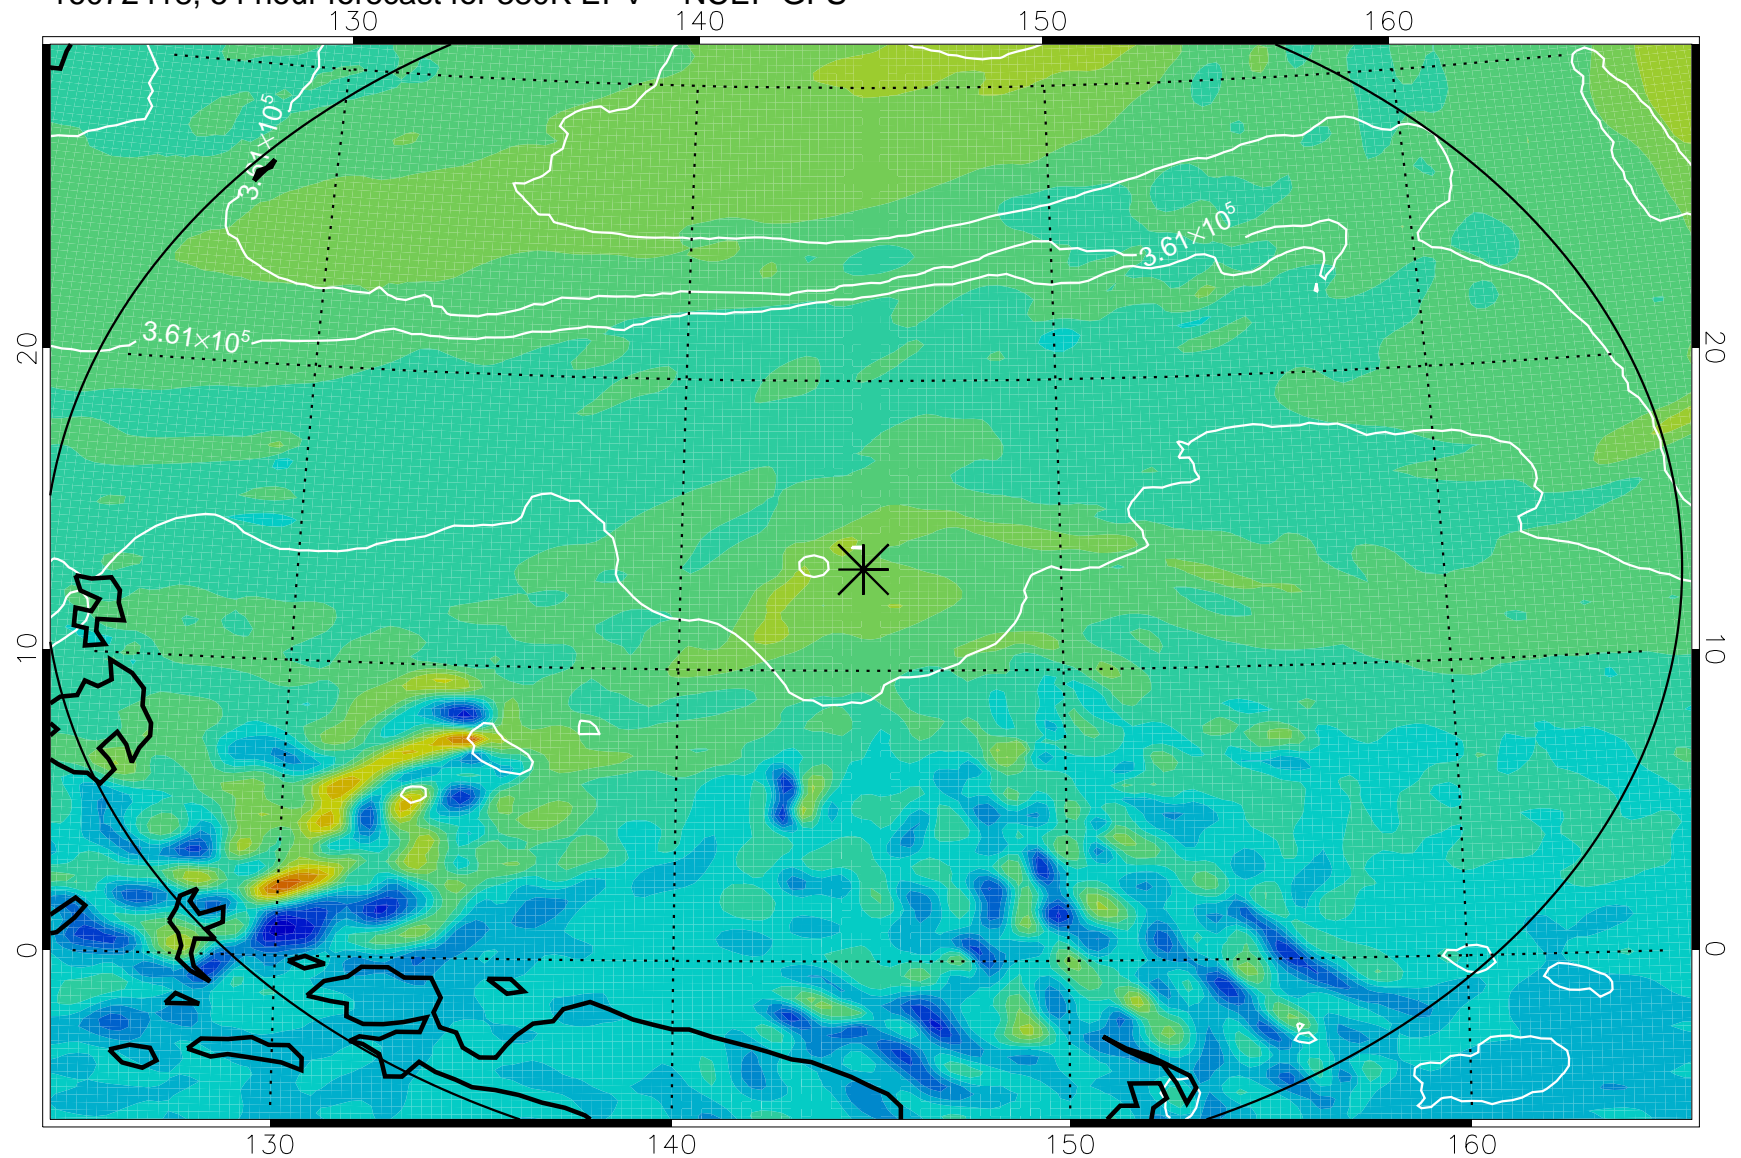

16072318, 30 hour forecast for 380K EPV -- NCEP GFS

380K Montgomery Streamfunction, white

Range ring of 2304 km

16072400, 36 hour forecast for 380K EPV -- NCEP GFS

380K Montgomery Streamfunction, white

Range ring of 2304 km

16072406, 42 hour forecast for 380K EPV -- NCEP GFS

380K Montgomery Streamfunction, white

Range ring of 2304 km

16072412, 48 hour forecast for 380K EPV -- NCEP GFS

380K Montgomery Streamfunction, white

Range ring of 2304 km

16072418, 54 hour forecast for 380K EPV -- NCEP GFS

380K Montgomery Streamfunction, white

Range ring of 2304 km

16072500, 60 hour forecast for 380K EPV -- NCEP GFS

380K Montgomery Streamfunction, white

Range ring of 2304 km

16072506, 66 hour forecast for 380K EPV -- NCEP GFS

380K Montgomery Streamfunction, white

Range ring of 2304 km

16072512, 72 hour forecast for 380K EPV -- NCEP GFS

380K Montgomery Streamfunction, white

Range ring of 2304 km