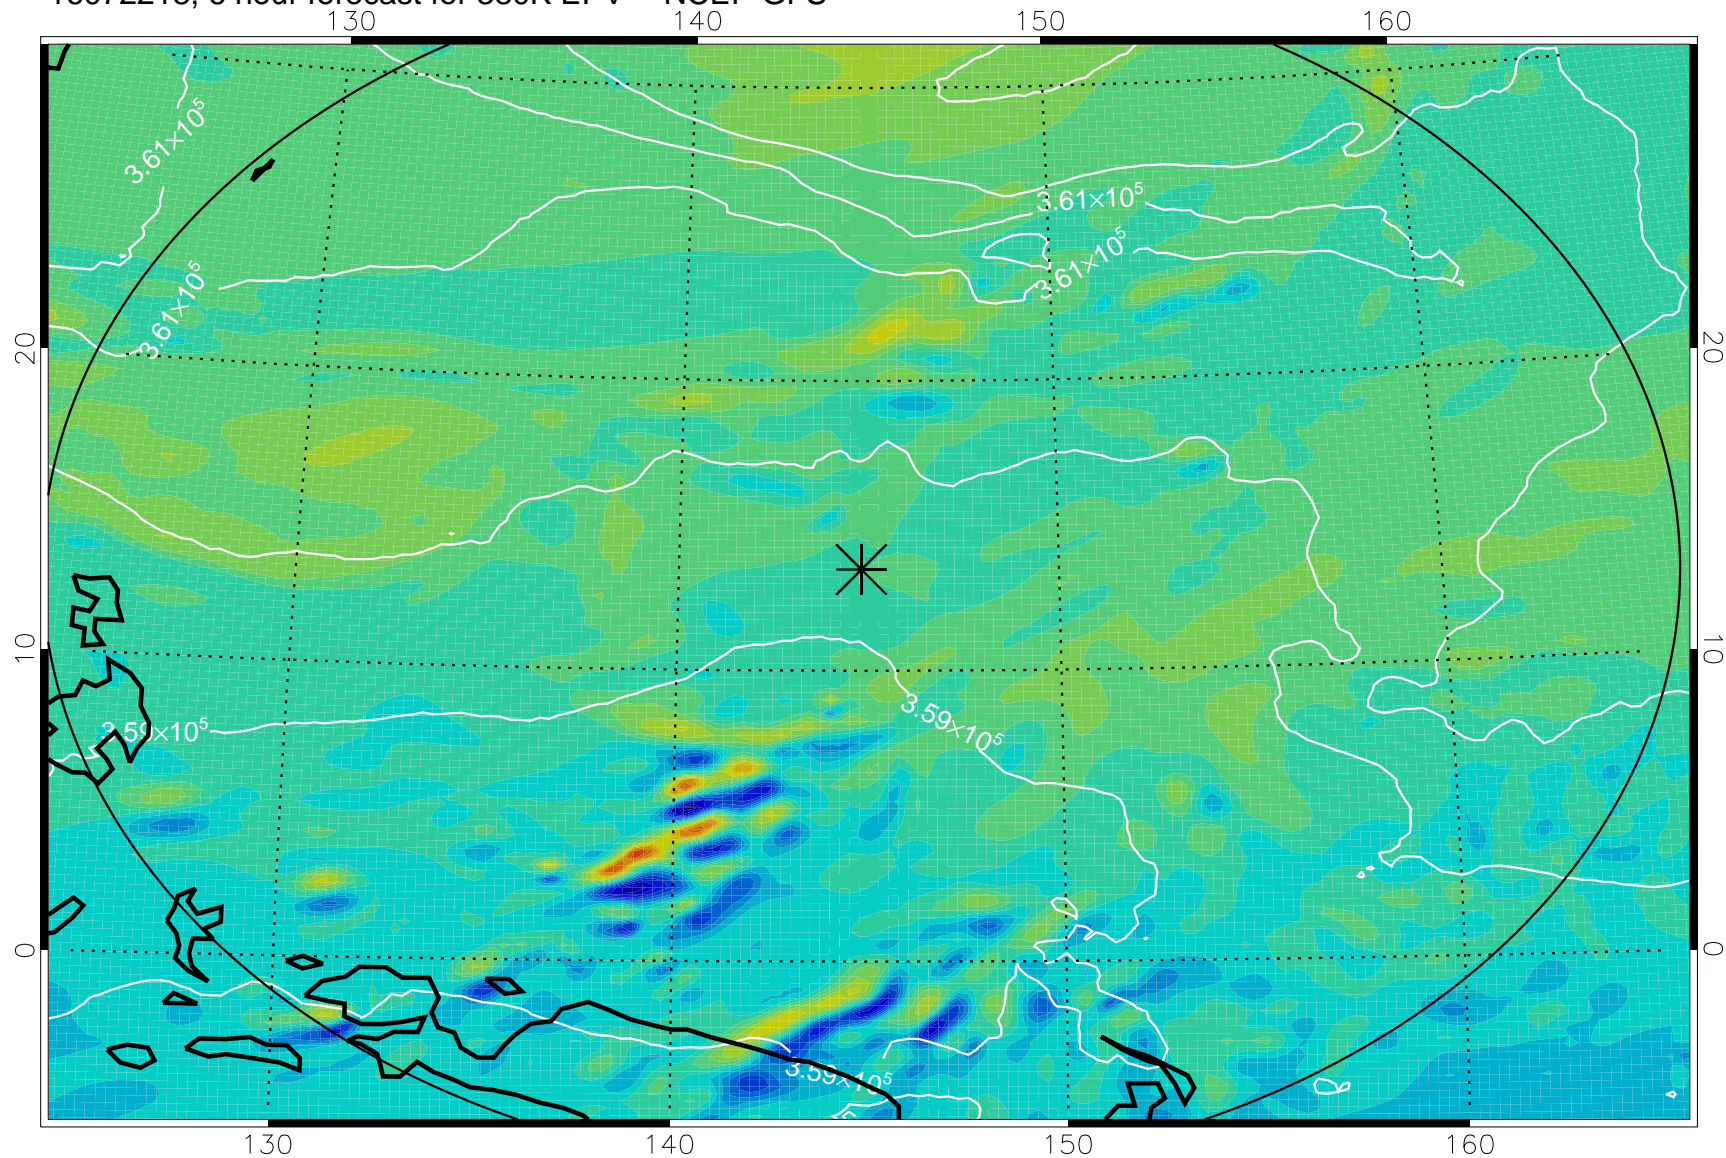

16072218, 6 hour forecast for 380K EPV -- NCEP GFS

380K Montgomery Streamfunction, white

Range ring of 2304 km

16072300, 12 hour forecast for 380K EPV -- NCEP GFS

380K Montgomery Streamfunction, white

Range ring of 2304 km

16072306, 18 hour forecast for 380K EPV -- NCEP GFS

380K Montgomery Streamfunction, white

Range ring of 2304 km

16072312, 24 hour forecast for 380K EPV -- NCEP GFS

380K Montgomery Streamfunction, white

Range ring of 2304 km

16072318, 30 hour forecast for 380K EPV -- NCEP GFS

380K Montgomery Streamfunction, white

Range ring of 2304 km

16072400, 36 hour forecast for 380K EPV -- NCEP GFS

380K Montgomery Streamfunction, white

Range ring of 2304 km

16072518, 78 hour forecast for 380K EPV -- NCEP GFS

380K Montgomery Streamfunction, white

Range ring of 2304 km

16072600, 84 hour forecast for 380K EPV -- NCEP GFS

380K Montgomery Streamfunction, white

Range ring of 2304 km