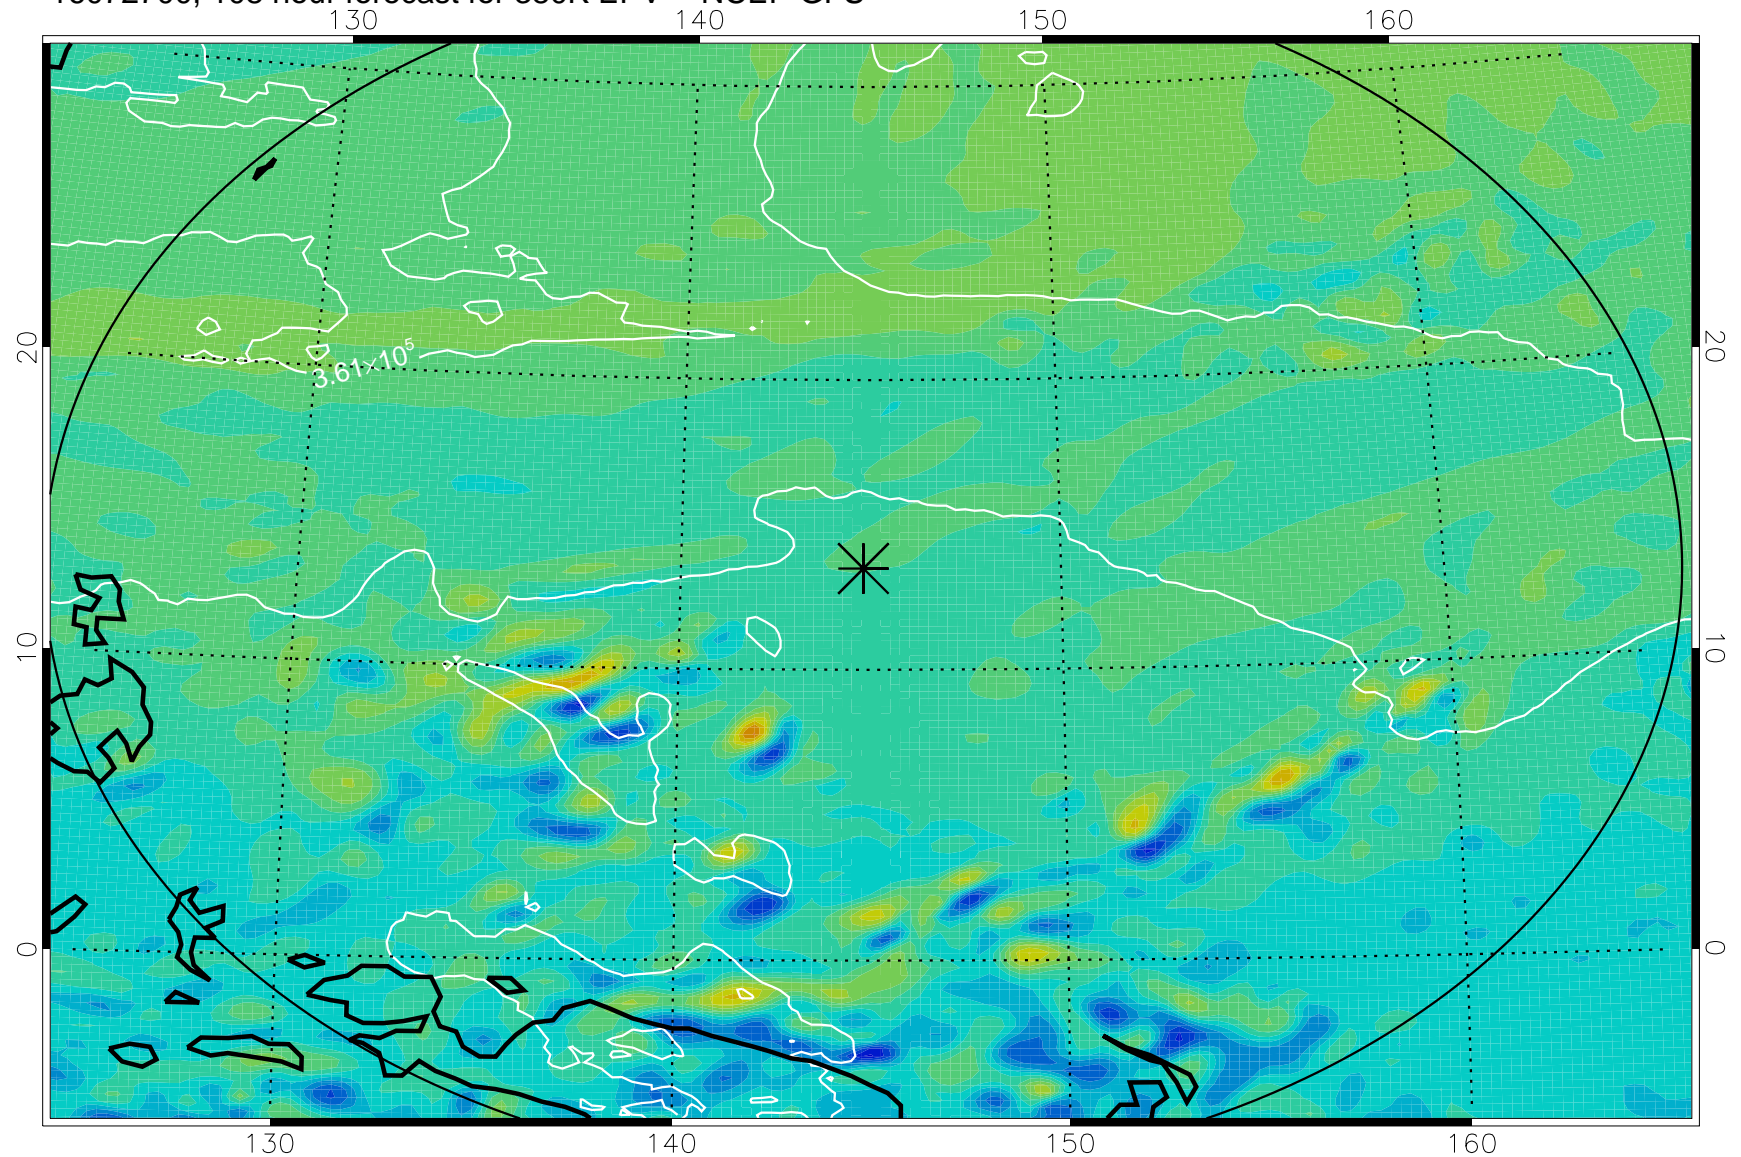

16072518, 78 hour forecast for 380K EPV -- NCEP GFS

380K Montgomery Streamfunction, white

Range ring of 2304 km

16072600, 84 hour forecast for 380K EPV -- NCEP GFS

380K Montgomery Streamfunction, white

Range ring of 2304 km

16072606, 90 hour forecast for 380K EPV -- NCEP GFS

380K Montgomery Streamfunction, white

Range ring of 2304 km

16072612, 96 hour forecast for 380K EPV -- NCEP GFS

380K Montgomery Streamfunction, white

Range ring of 2304 km

16072618, 102 hour forecast for 380K EPV -- NCEP GFS

380K Montgomery Streamfunction, white

Range ring of 2304 km

16072700, 108 hour forecast for 380K EPV -- NCEP GFS

380K Montgomery Streamfunction, white

Range ring of 2304 km

16072706, 114 hour forecast for 380K EPV -- NCEP GFS

380K Montgomery Streamfunction, white

Range ring of 2304 km

16072712, 120 hour forecast for 380K EPV -- NCEP GFS

380K Montgomery Streamfunction, white

Range ring of 2304 km