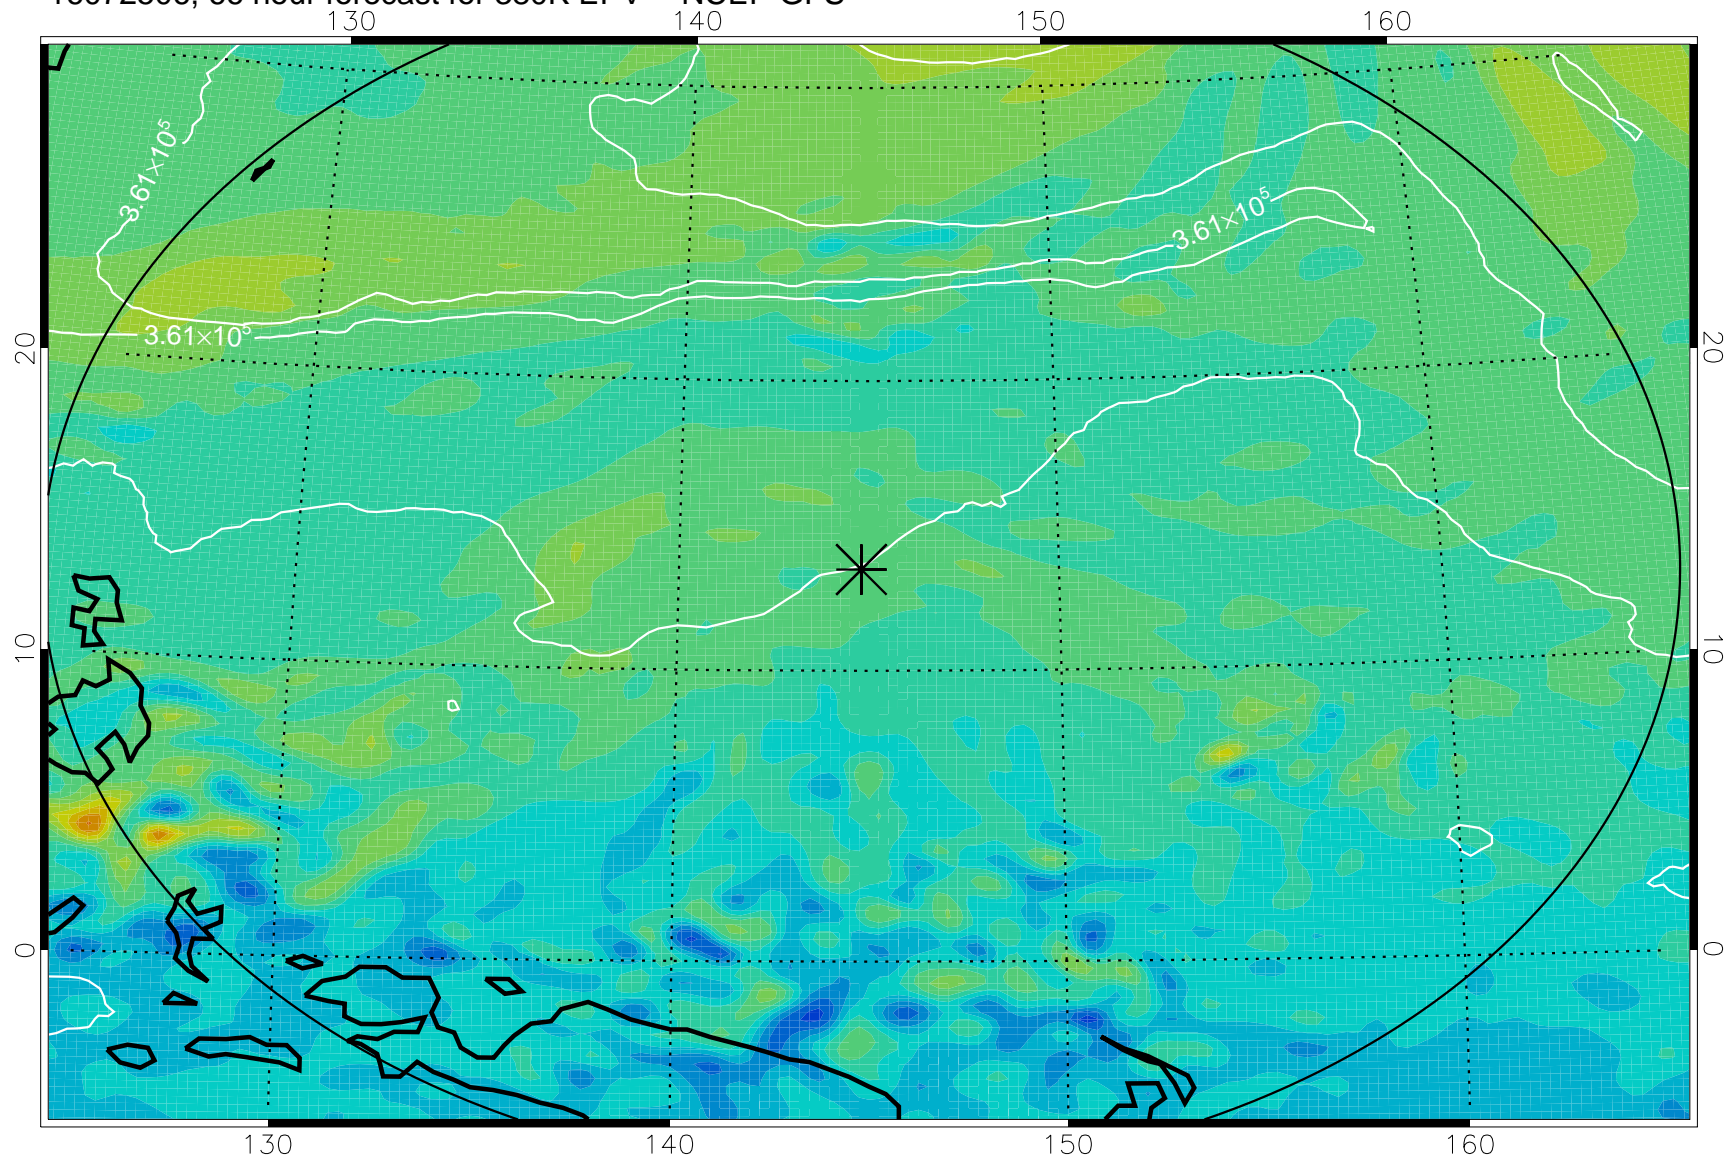

16072418, 54 hour forecast for 380K EPV -- NCEP GFS

380K Montgomery Streamfunction, white

Range ring of 2304 km

16072500, 60 hour forecast for 380K EPV -- NCEP GFS

380K Montgomery Streamfunction, white

Range ring of 2304 km

16072506, 66 hour forecast for 380K EPV -- NCEP GFS

380K Montgomery Streamfunction, white

Range ring of 2304 km

16072512, 72 hour forecast for 380K EPV -- NCEP GFS

380K Montgomery Streamfunction, white

Range ring of 2304 km

16072518, 78 hour forecast for 380K EPV -- NCEP GFS

380K Montgomery Streamfunction, white

Range ring of 2304 km

16072600, 84 hour forecast for 380K EPV -- NCEP GFS

380K Montgomery Streamfunction, white

Range ring of 2304 km

16072606, 90 hour forecast for 380K EPV -- NCEP GFS

380K Montgomery Streamfunction, white

Range ring of 2304 km

16072612, 96 hour forecast for 380K EPV -- NCEP GFS

380K Montgomery Streamfunction, white

Range ring of 2304 km