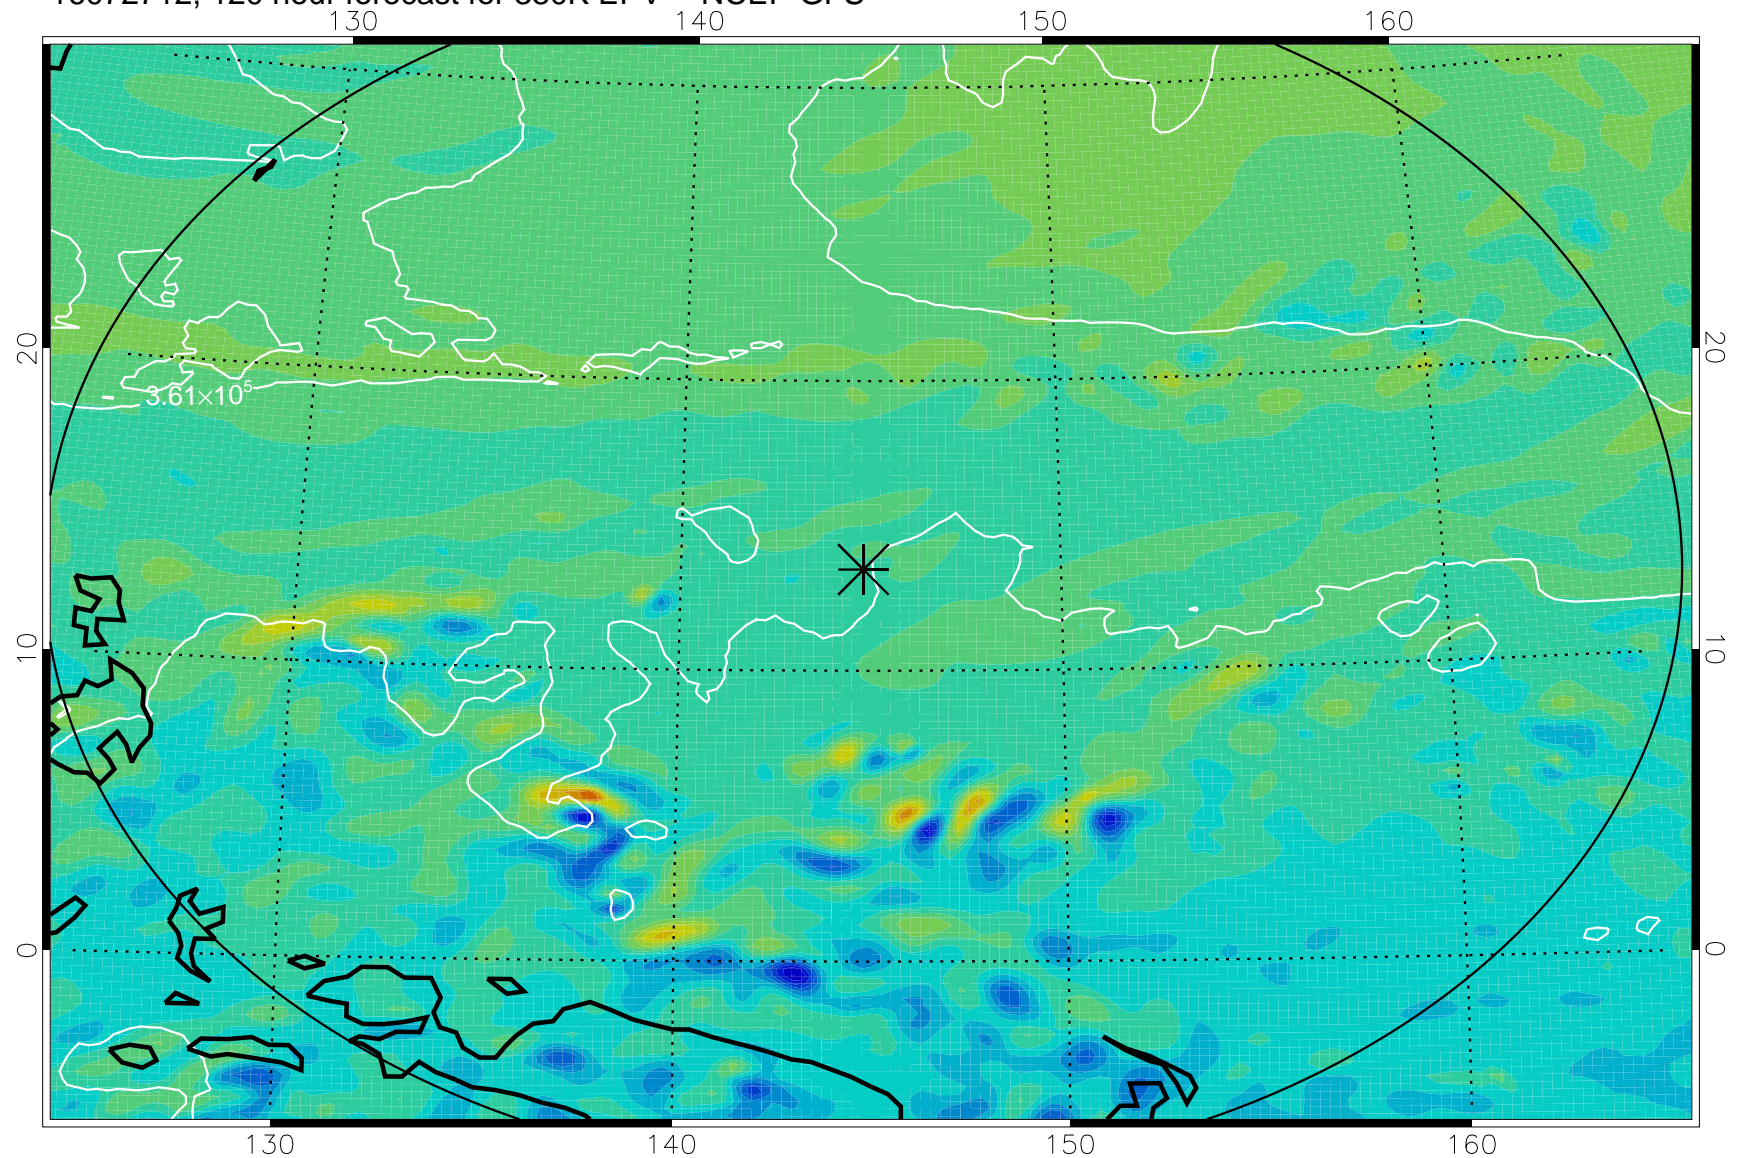

16072518, 78 hour forecast for 380K EPV -- NCEP GFS

380K Montgomery Streamfunction, white

Range ring of 2304 km

16072600, 84 hour forecast for 380K EPV -- NCEP GFS

380K Montgomery Streamfunction, white

Range ring of 2304 km

16072606, 90 hour forecast for 380K EPV -- NCEP GFS

380K Montgomery Streamfunction, white

Range ring of 2304 km

16072612, 96 hour forecast for 380K EPV -- NCEP GFS

380K Montgomery Streamfunction, white

Range ring of 2304 km

16072618, 102 hour forecast for 380K EPV -- NCEP GFS

380K Montgomery Streamfunction, white

Range ring of 2304 km

16072700, 108 hour forecast for 380K EPV -- NCEP GFS

380K Montgomery Streamfunction, white

Range ring of 2304 km

16072706, 114 hour forecast for 380K EPV -- NCEP GFS

380K Montgomery Streamfunction, white

Range ring of 2304 km

16072712, 120 hour forecast for 380K EPV -- NCEP GFS

380K Montgomery Streamfunction, white

Range ring of 2304 km