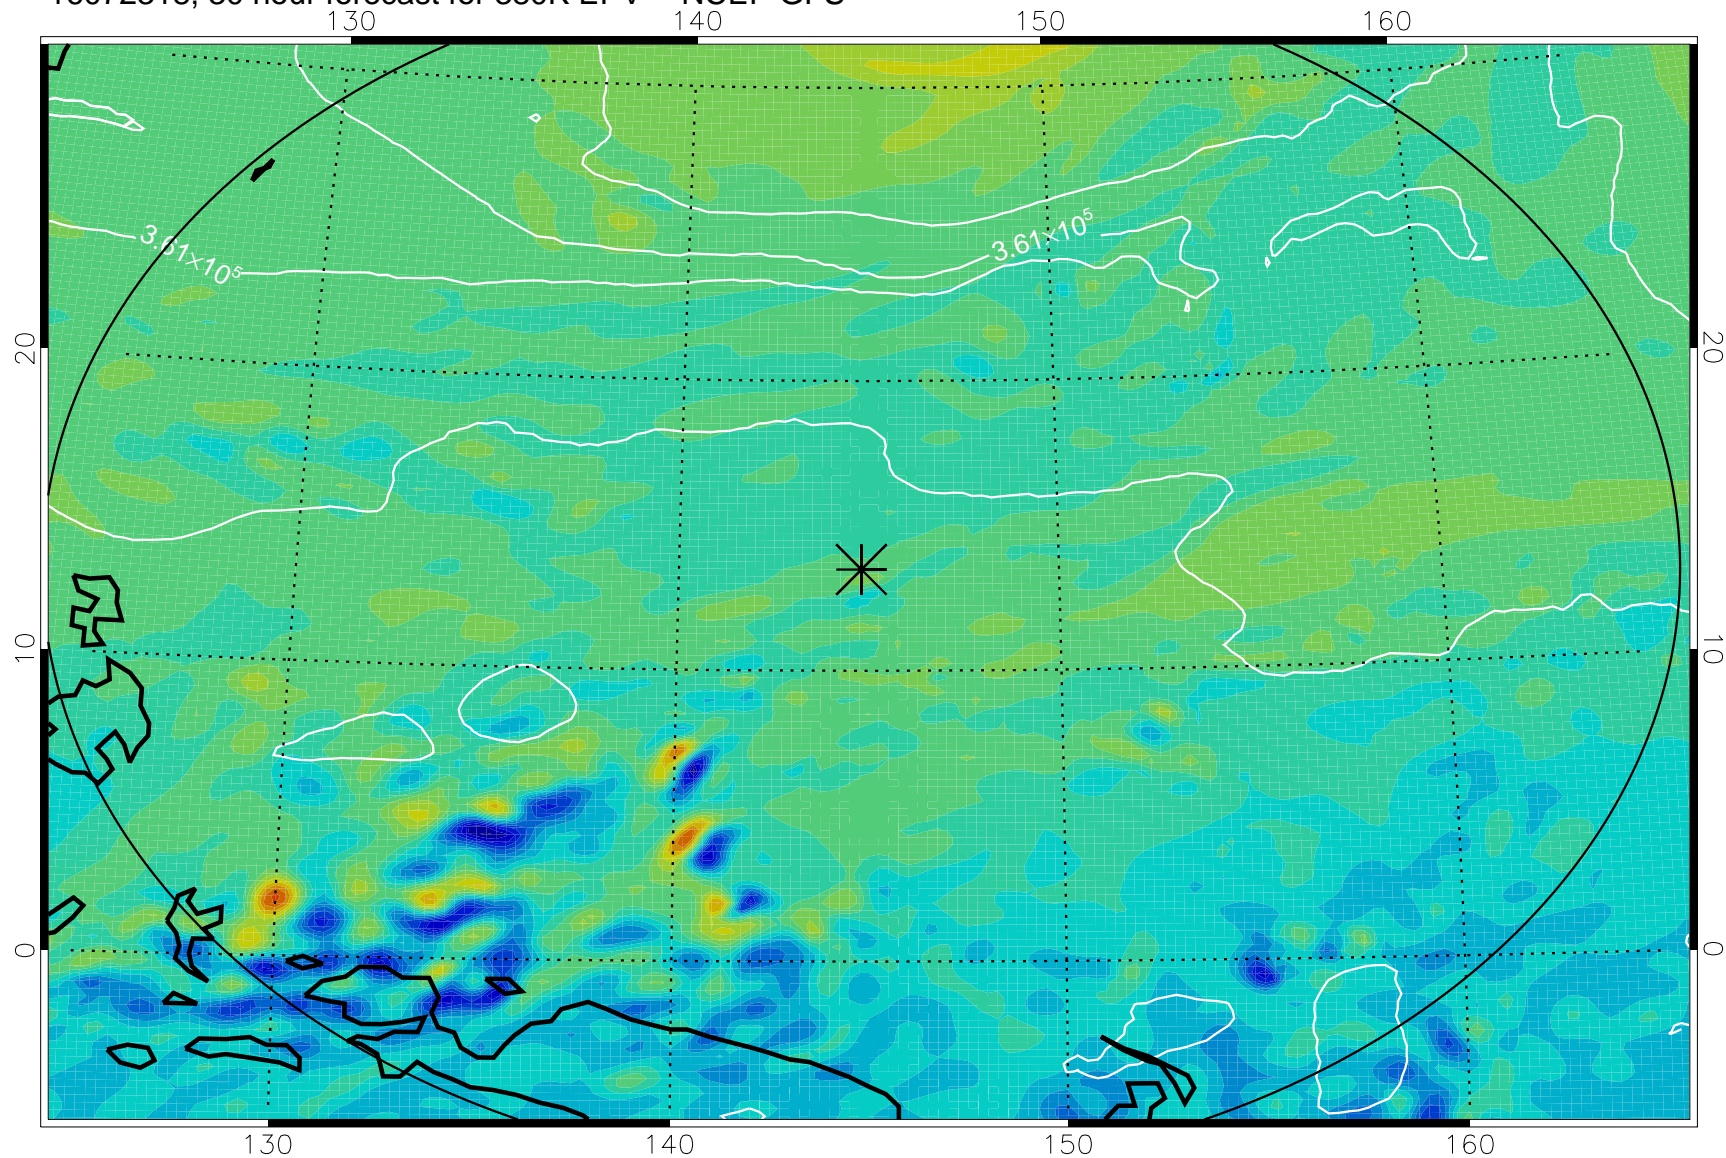

16072218, 6 hour forecast for 380K EPV -- NCEP GFS

380K Montgomery Streamfunction, white

Range ring of 2304 km

16072300, 12 hour forecast for 380K EPV -- NCEP GFS

380K Montgomery Streamfunction, white

Range ring of 2304 km

16072306, 18 hour forecast for 380K EPV -- NCEP GFS

380K Montgomery Streamfunction, white

Range ring of 2304 km

16072312, 24 hour forecast for 380K EPV -- NCEP GFS

380K Montgomery Streamfunction, white

Range ring of 2304 km

16072318, 30 hour forecast for 380K EPV -- NCEP GFS

380K Montgomery Streamfunction, white

Range ring of 2304 km

16072400, 36 hour forecast for 380K EPV -- NCEP GFS

380K Montgomery Streamfunction, white

Range ring of 2304 km

16072406, 42 hour forecast for 380K EPV -- NCEP GFS

380K Montgomery Streamfunction, white

Range ring of 2304 km

16072412, 48 hour forecast for 380K EPV -- NCEP GFS

380K Montgomery Streamfunction, white

Range ring of 2304 km