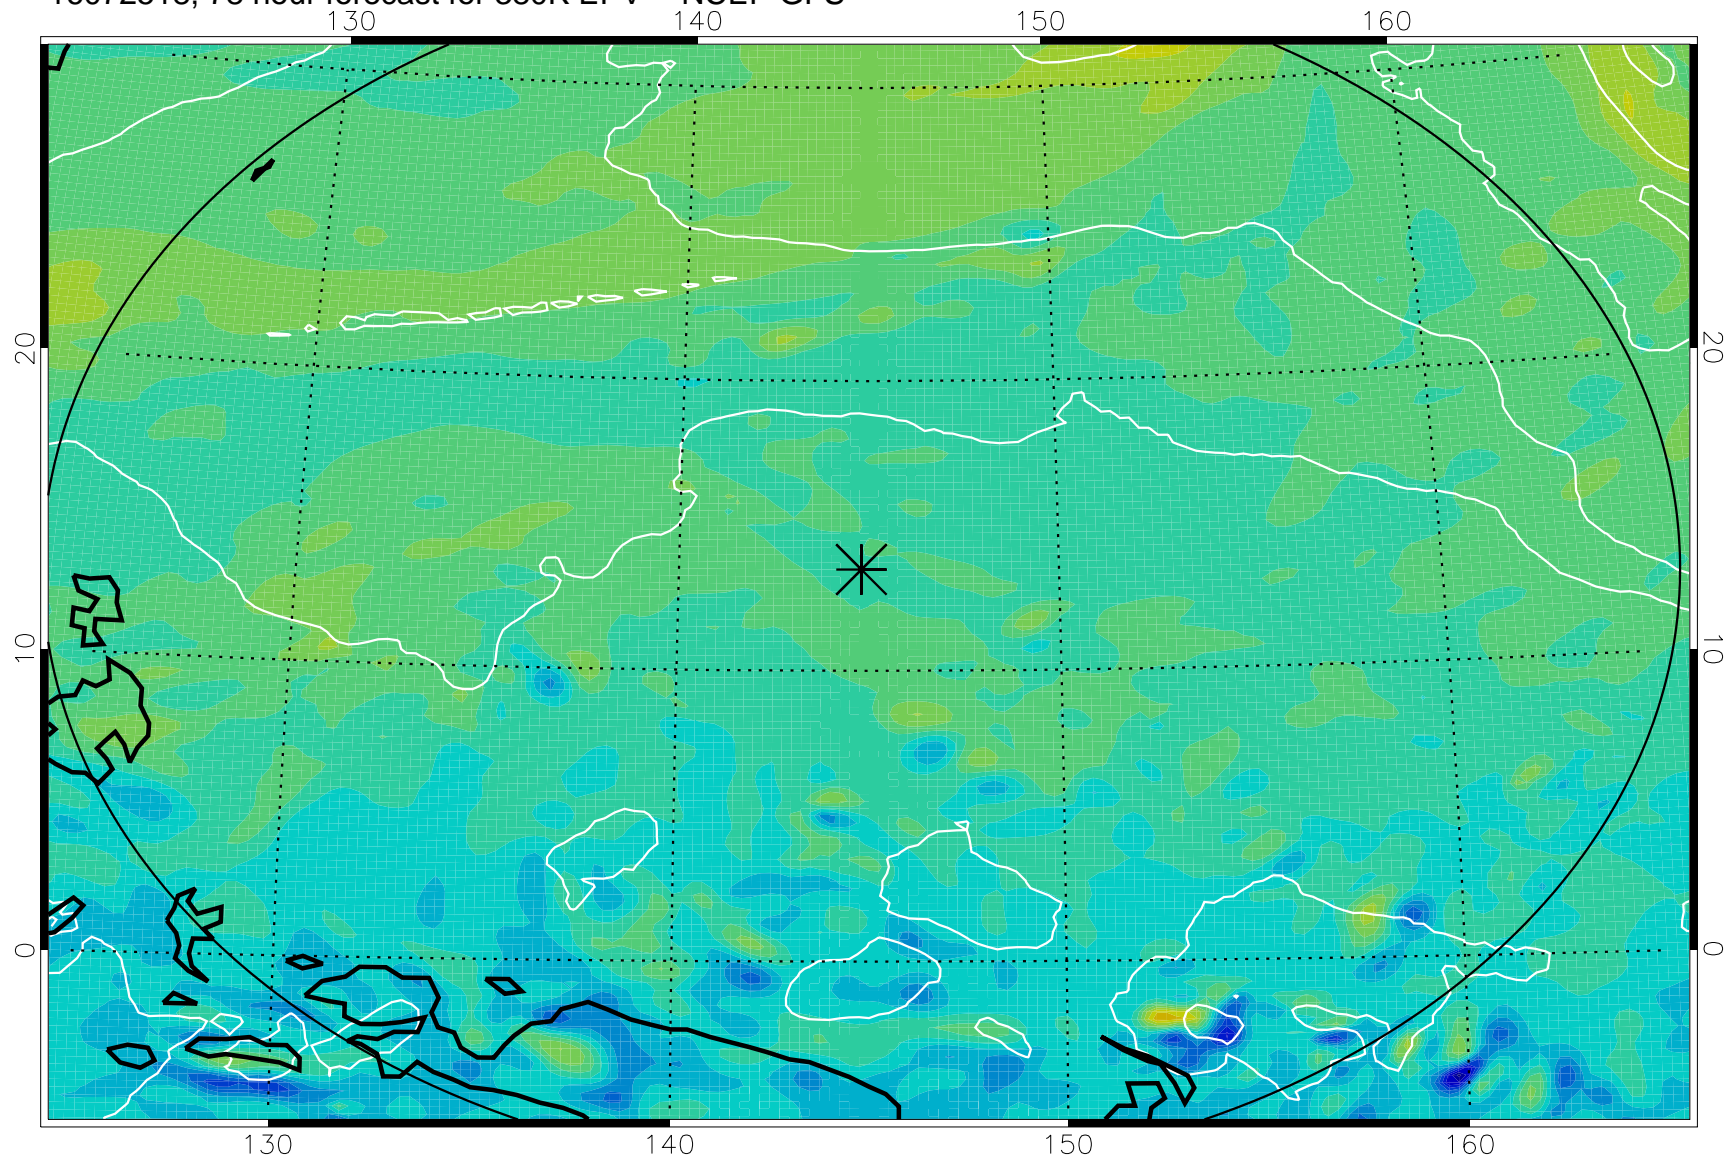

16072418, 54 hour forecast for 380K EPV -- NCEP GFS

380K Montgomery Streamfunction, white

Range ring of 2304 km

16072500, 60 hour forecast for 380K EPV -- NCEP GFS

380K Montgomery Streamfunction, white

Range ring of 2304 km

16072506, 66 hour forecast for 380K EPV -- NCEP GFS

380K Montgomery Streamfunction, white

Range ring of 2304 km

16072512, 72 hour forecast for 380K EPV -- NCEP GFS

380K Montgomery Streamfunction, white

Range ring of 2304 km

16072518, 78 hour forecast for 380K EPV -- NCEP GFS

380K Montgomery Streamfunction, white

Range ring of 2304 km

16072600, 84 hour forecast for 380K EPV -- NCEP GFS

380K Montgomery Streamfunction, white

Range ring of 2304 km

16072606, 90 hour forecast for 380K EPV -- NCEP GFS

380K Montgomery Streamfunction, white

Range ring of 2304 km

16072612, 96 hour forecast for 380K EPV -- NCEP GFS

380K Montgomery Streamfunction, white

Range ring of 2304 km