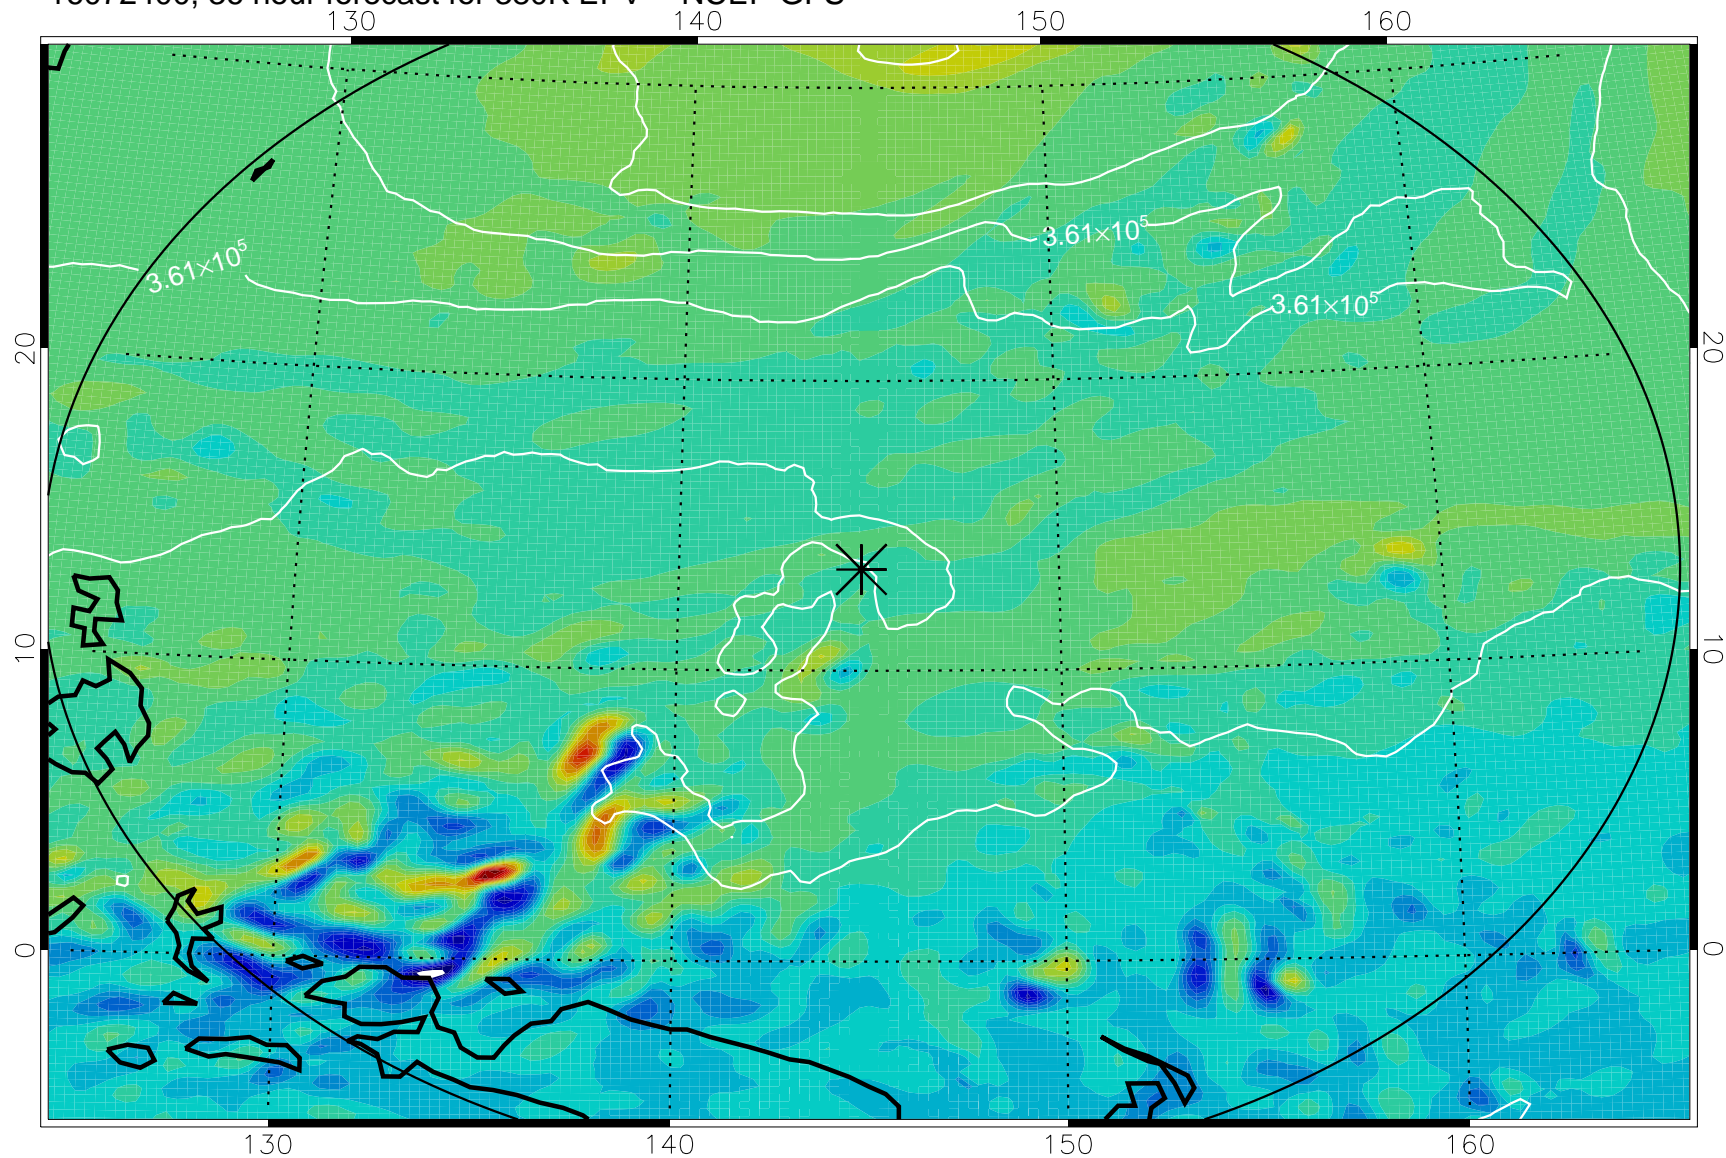

16072218, 6 hour forecast for 380K EPV -- NCEP GFS

380K Montgomery Streamfunction, white

Range ring of 2304 km

16072300, 12 hour forecast for 380K EPV -- NCEP GFS

380K Montgomery Streamfunction, white

Range ring of 2304 km

16072306, 18 hour forecast for 380K EPV -- NCEP GFS

380K Montgomery Streamfunction, white

Range ring of 2304 km

16072312, 24 hour forecast for 380K EPV -- NCEP GFS

380K Montgomery Streamfunction, white

Range ring of 2304 km

16072318, 30 hour forecast for 380K EPV -- NCEP GFS

380K Montgomery Streamfunction, white

Range ring of 2304 km

16072400, 36 hour forecast for 380K EPV -- NCEP GFS

380K Montgomery Streamfunction, white

Range ring of 2304 km

16072406, 42 hour forecast for 380K EPV -- NCEP GFS

380K Montgomery Streamfunction, white

Range ring of 2304 km

16072412, 48 hour forecast for 380K EPV -- NCEP GFS

380K Montgomery Streamfunction, white

Range ring of 2304 km