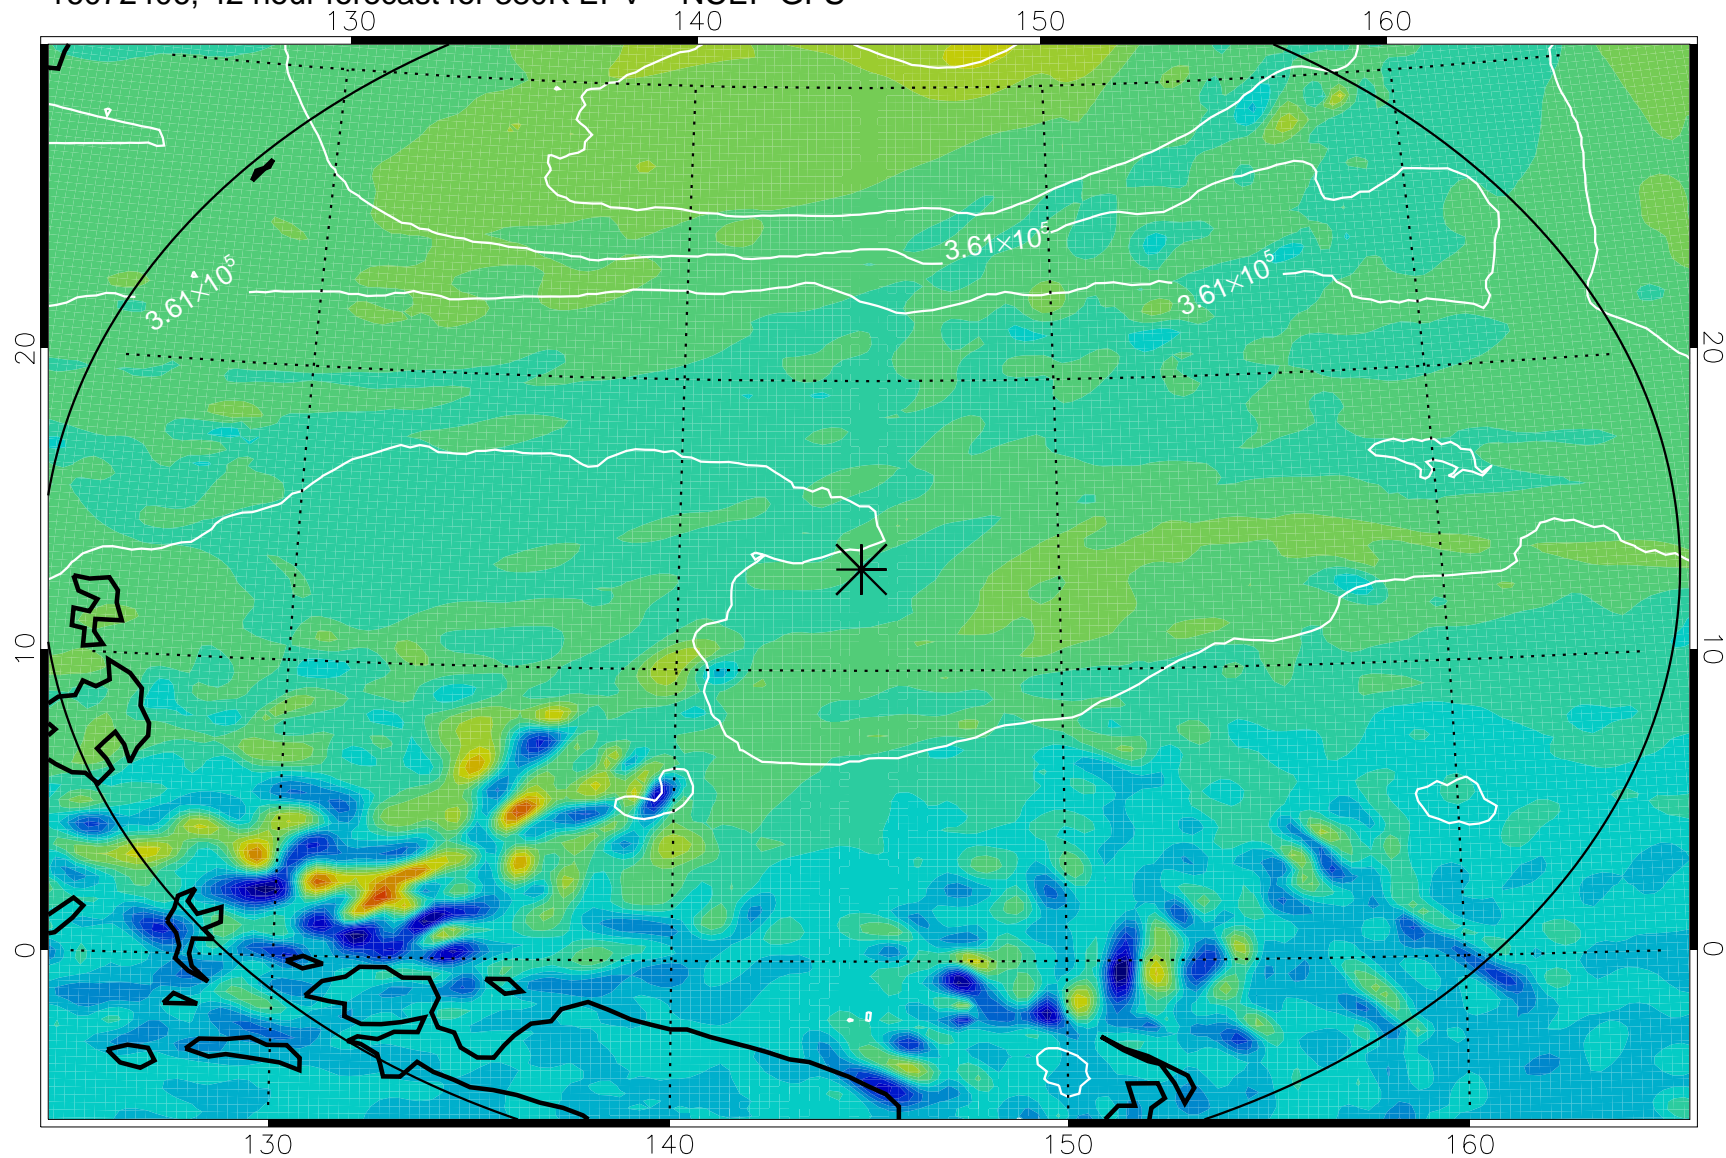

16072318, 30 hour forecast for 380K EPV -- NCEP GFS

380K Montgomery Streamfunction, white

Range ring of 2304 km

16072400, 36 hour forecast for 380K EPV -- NCEP GFS

380K Montgomery Streamfunction, white

Range ring of 2304 km

16072406, 42 hour forecast for 380K EPV -- NCEP GFS

380K Montgomery Streamfunction, white

Range ring of 2304 km

16072412, 48 hour forecast for 380K EPV -- NCEP GFS

380K Montgomery Streamfunction, white

Range ring of 2304 km

16072418, 54 hour forecast for 380K EPV -- NCEP GFS

380K Montgomery Streamfunction, white

Range ring of 2304 km

16072500, 60 hour forecast for 380K EPV -- NCEP GFS

380K Montgomery Streamfunction, white

Range ring of 2304 km

16072518, 78 hour forecast for 380K EPV -- NCEP GFS

380K Montgomery Streamfunction, white

Range ring of 2304 km

16072600, 84 hour forecast for 380K EPV -- NCEP GFS

380K Montgomery Streamfunction, white

Range ring of 2304 km