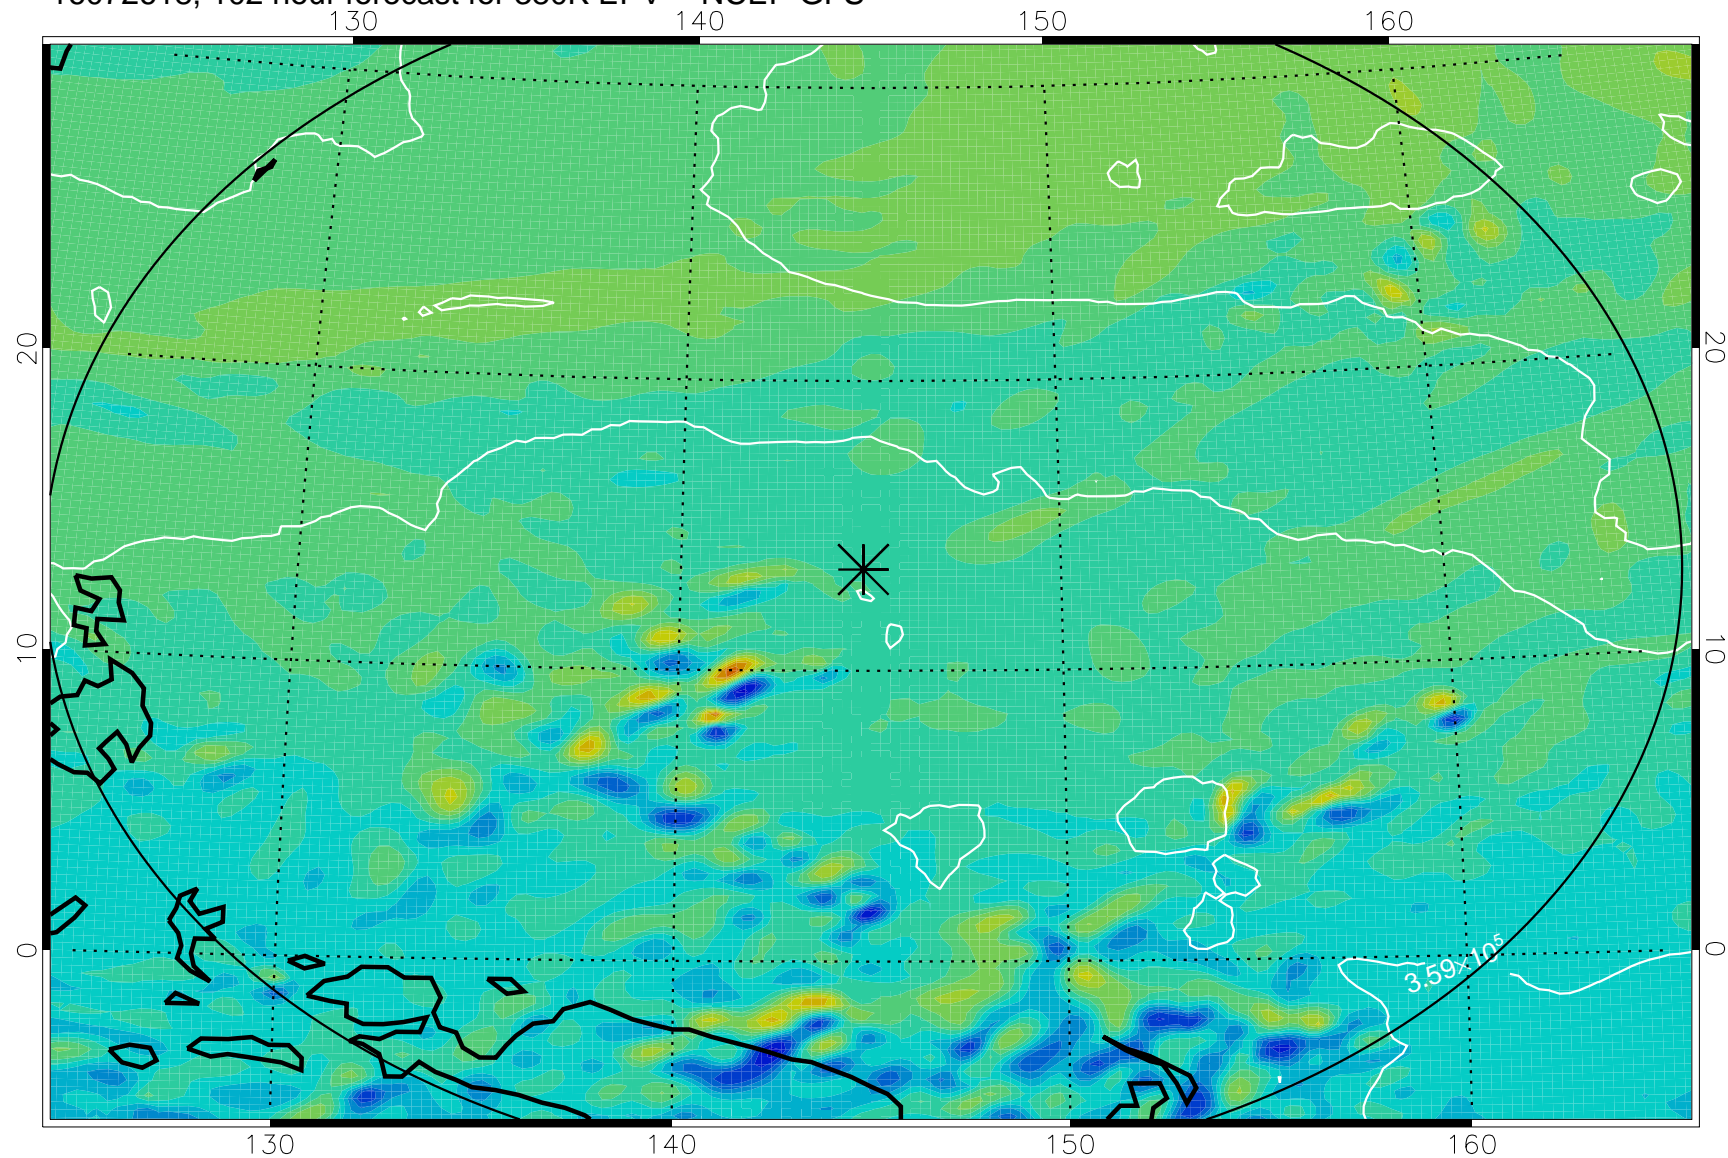

16072518, 78 hour forecast for 380K EPV -- NCEP GFS

380K Montgomery Streamfunction, white

Range ring of 2304 km

16072600, 84 hour forecast for 380K EPV -- NCEP GFS

380K Montgomery Streamfunction, white

Range ring of 2304 km

16072606, 90 hour forecast for 380K EPV -- NCEP GFS

380K Montgomery Streamfunction, white

Range ring of 2304 km

16072612, 96 hour forecast for 380K EPV -- NCEP GFS

380K Montgomery Streamfunction, white

Range ring of 2304 km

16072618, 102 hour forecast for 380K EPV -- NCEP GFS

380K Montgomery Streamfunction, white

Range ring of 2304 km

16072700, 108 hour forecast for 380K EPV -- NCEP GFS

380K Montgomery Streamfunction, white

Range ring of 2304 km

16072706, 114 hour forecast for 380K EPV -- NCEP GFS

380K Montgomery Streamfunction, white

Range ring of 2304 km

16072712, 120 hour forecast for 380K EPV -- NCEP GFS

380K Montgomery Streamfunction, white

Range ring of 2304 km