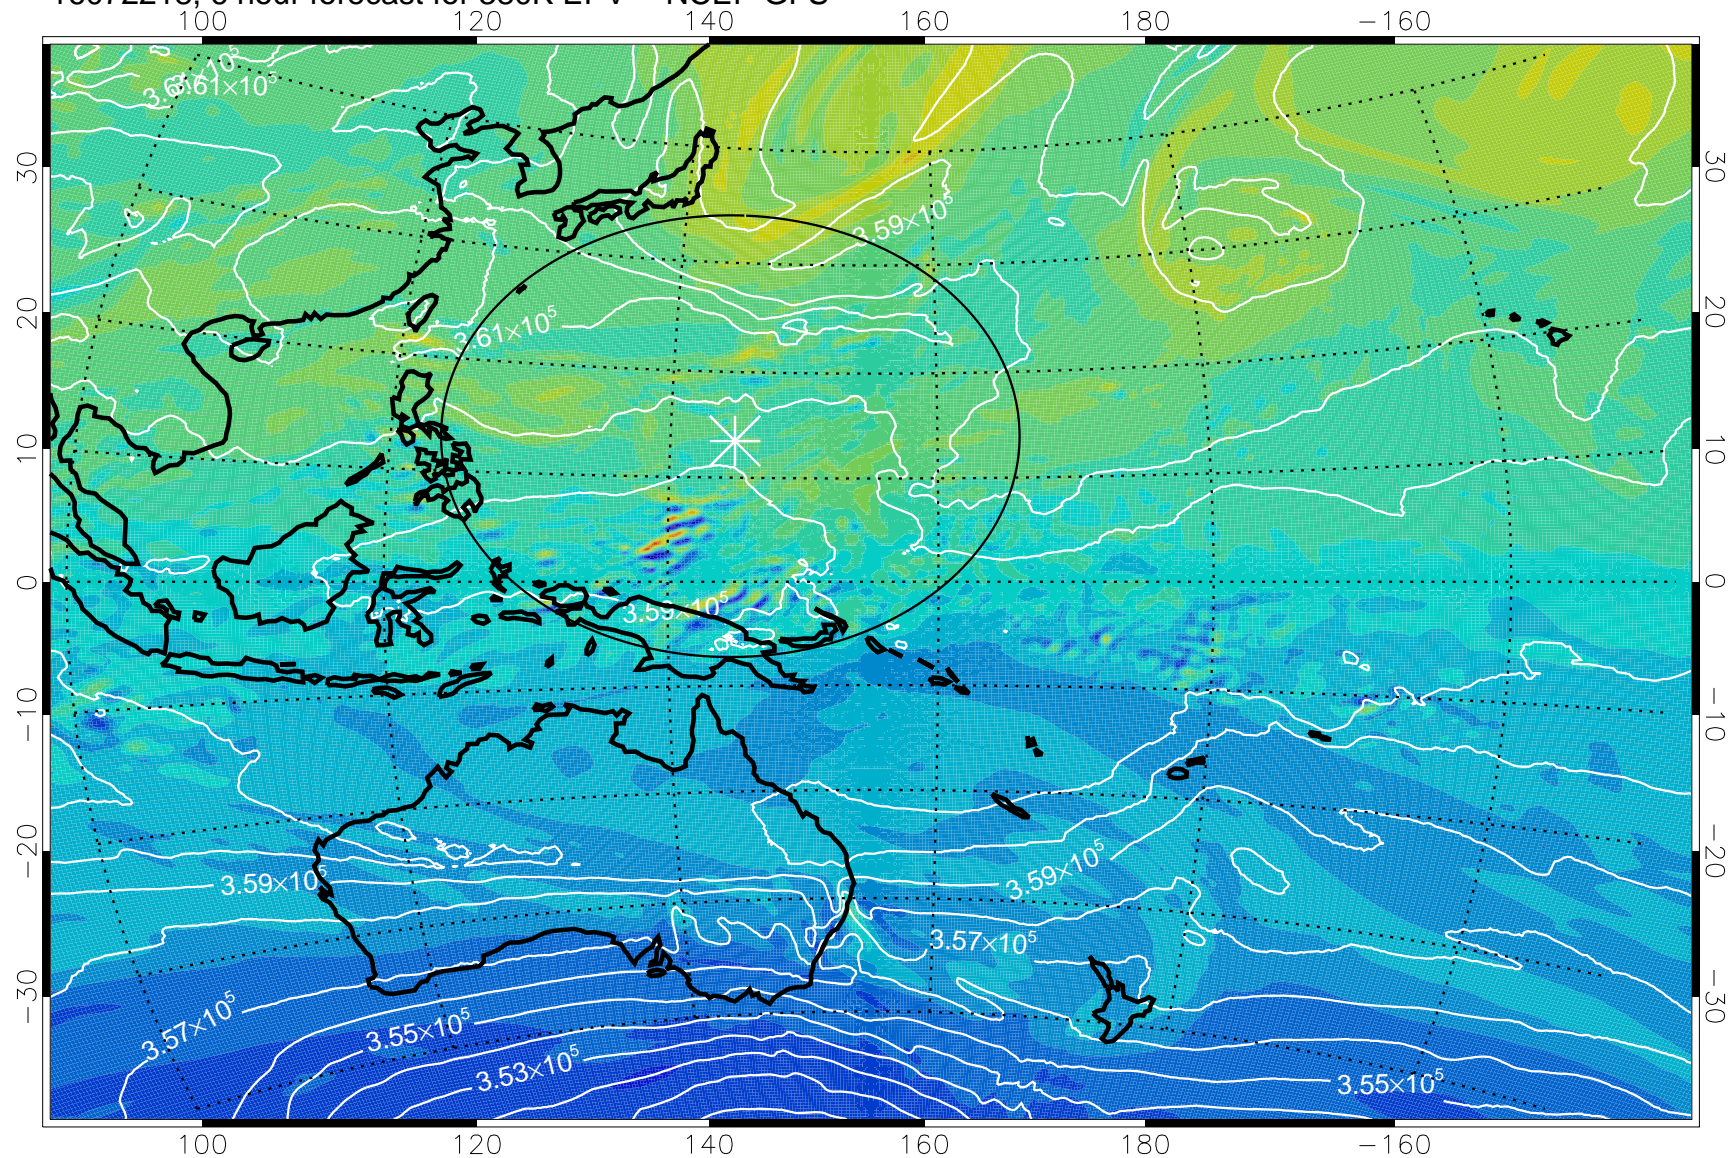

16072218, 6 hour forecast for 380K EPV -- NCEP GFS

380K Montgomery Streamfunction, white

Range ring of 2304 km

16072300, 12 hour forecast for 380K EPV -- NCEP GFS

380K Montgomery Streamfunction, white

Range ring of 2304 km

16072306, 18 hour forecast for 380K EPV -- NCEP GFS

380K Montgomery Streamfunction, white

Range ring of 2304 km

16072312, 24 hour forecast for 380K EPV -- NCEP GFS

380K Montgomery Streamfunction, white

Range ring of 2304 km

16072318, 30 hour forecast for 380K EPV -- NCEP GFS

380K Montgomery Streamfunction, white

Range ring of 2304 km

16072400, 36 hour forecast for 380K EPV -- NCEP GFS

380K Montgomery Streamfunction, white

Range ring of 2304 km

16072406, 42 hour forecast for 380K EPV -- NCEP GFS

380K Montgomery Streamfunction, white

Range ring of 2304 km

16072412, 48 hour forecast for 380K EPV -- NCEP GFS

380K Montgomery Streamfunction, white

Range ring of 2304 km