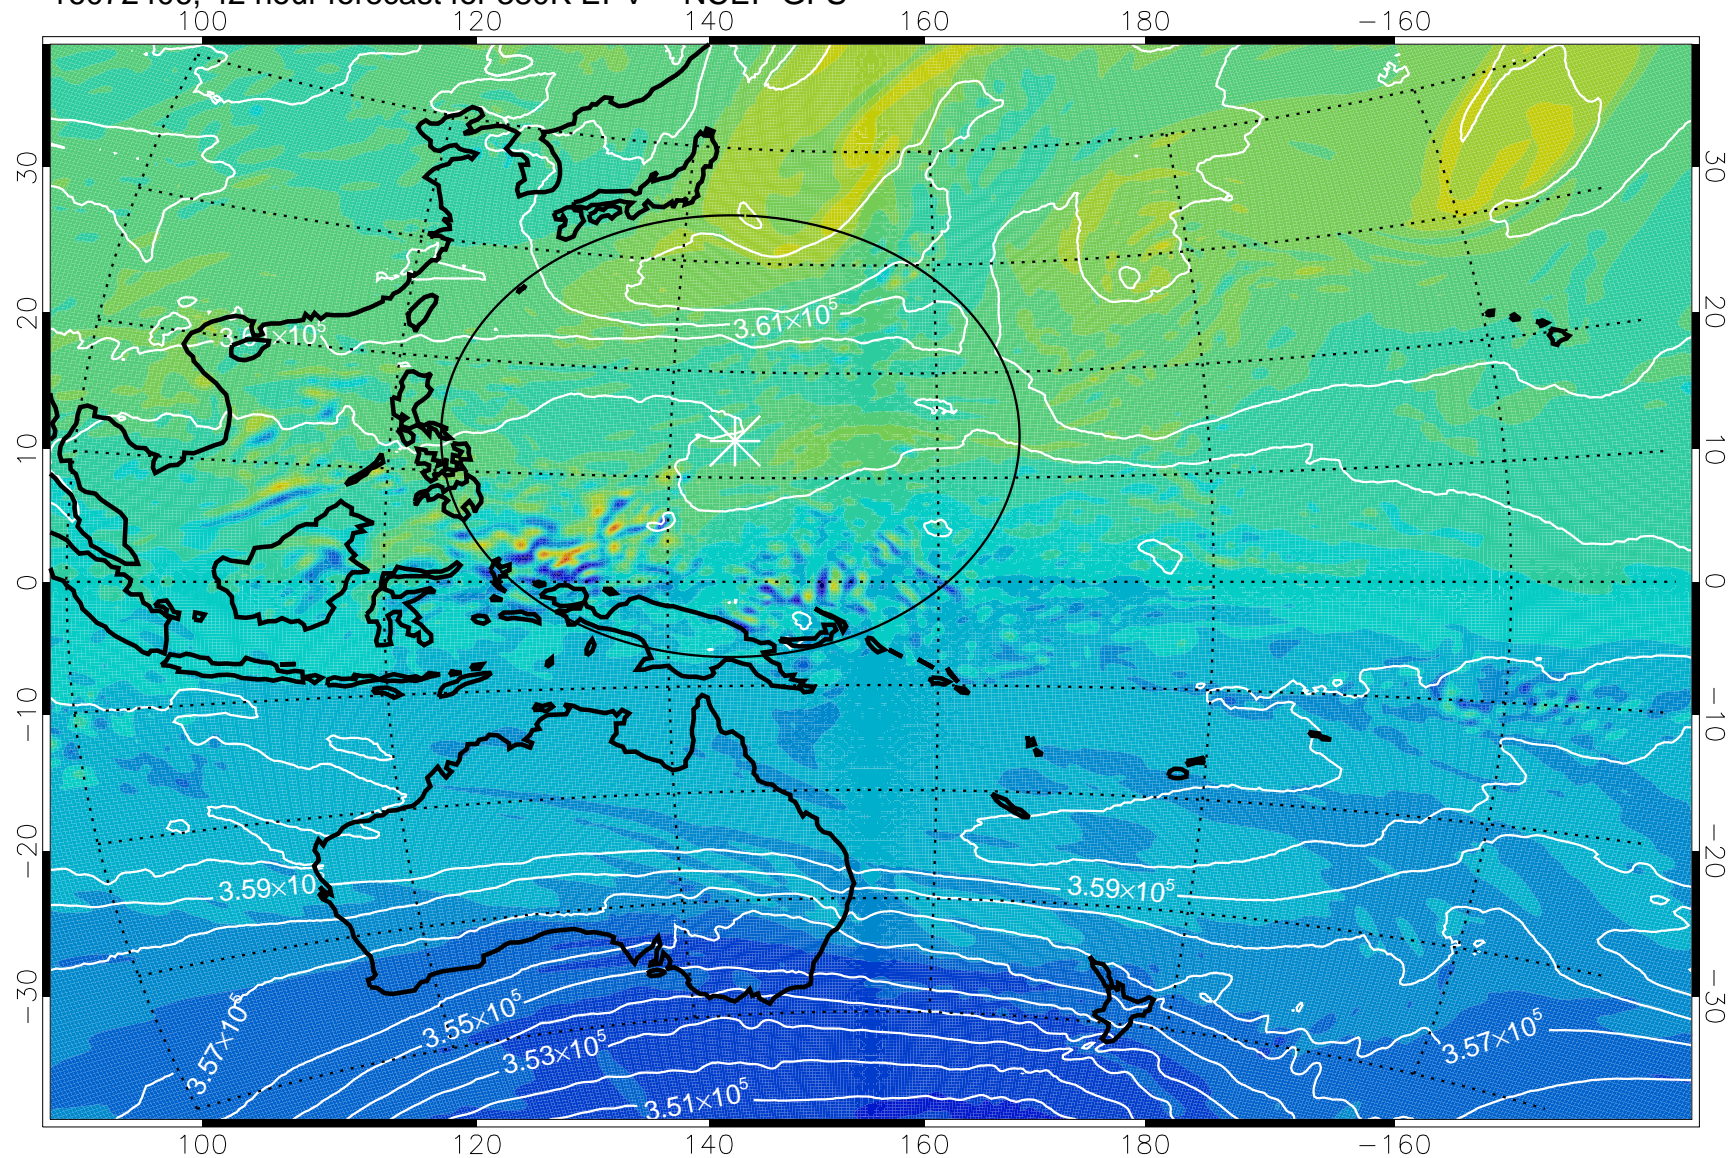

16072318, 30 hour forecast for 380K EPV -- NCEP GFS

380K Montgomery Streamfunction, white

Range ring of 2304 km

16072400, 36 hour forecast for 380K EPV -- NCEP GFS

380K Montgomery Streamfunction, white

Range ring of 2304 km

16072406, 42 hour forecast for 380K EPV -- NCEP GFS

380K Montgomery Streamfunction, white

Range ring of 2304 km

16072412, 48 hour forecast for 380K EPV -- NCEP GFS

380K Montgomery Streamfunction, white

Range ring of 2304 km

16072418, 54 hour forecast for 380K EPV -- NCEP GFS

380K Montgomery Streamfunction, white

Range ring of 2304 km

16072500, 60 hour forecast for 380K EPV -- NCEP GFS

380K Montgomery Streamfunction, white

Range ring of 2304 km

16072506, 66 hour forecast for 380K EPV -- NCEP GFS

380K Montgomery Streamfunction, white

Range ring of 2304 km

16072512, 72 hour forecast for 380K EPV -- NCEP GFS

380K Montgomery Streamfunction, white

Range ring of 2304 km