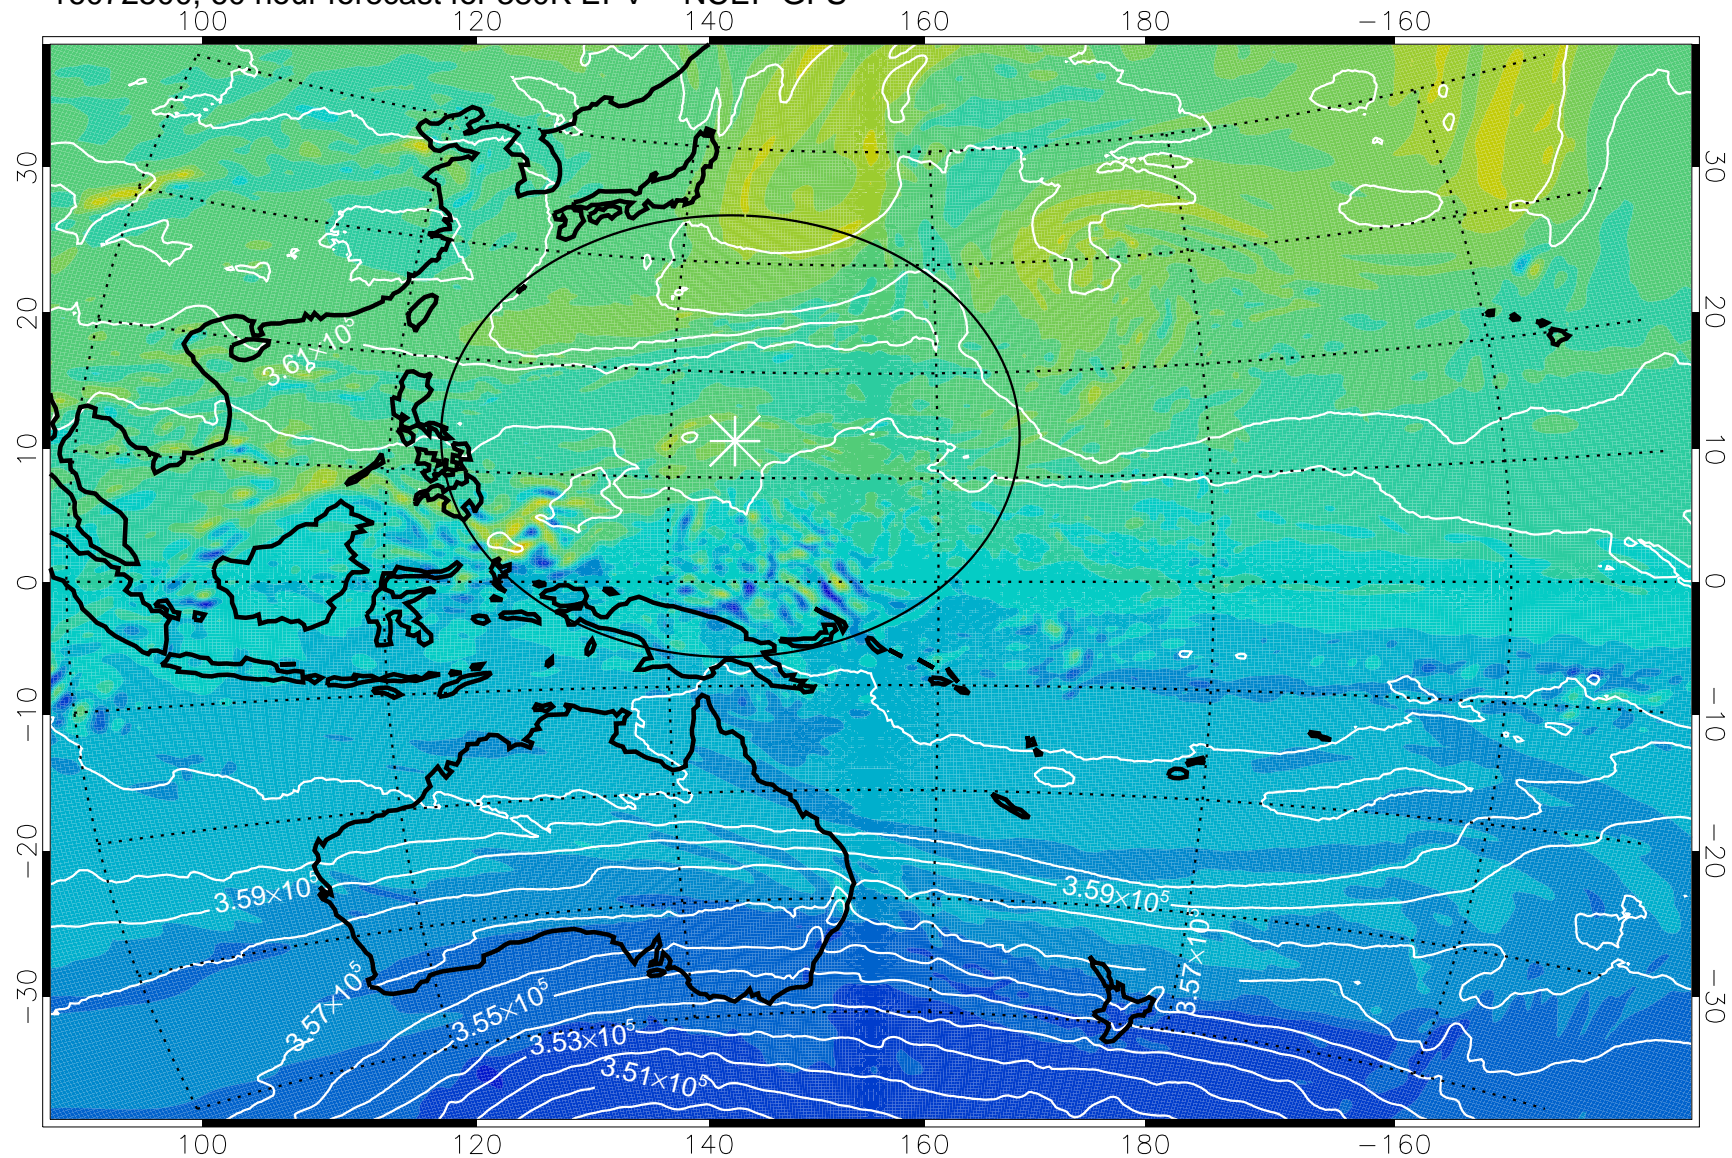

16072406, 42 hour forecast for 380K EPV -- NCEP GFS

380K Montgomery Streamfunction, white

Range ring of 2304 km

16072412, 48 hour forecast for 380K EPV -- NCEP GFS

380K Montgomery Streamfunction, white

Range ring of 2304 km

16072418, 54 hour forecast for 380K EPV -- NCEP GFS

380K Montgomery Streamfunction, white

Range ring of 2304 km

16072500, 60 hour forecast for 380K EPV -- NCEP GFS

380K Montgomery Streamfunction, white

Range ring of 2304 km

16072506, 66 hour forecast for 380K EPV -- NCEP GFS

380K Montgomery Streamfunction, white

Range ring of 2304 km

16072512, 72 hour forecast for 380K EPV -- NCEP GFS

380K Montgomery Streamfunction, white

Range ring of 2304 km

16072518, 78 hour forecast for 380K EPV -- NCEP GFS

380K Montgomery Streamfunction, white

Range ring of 2304 km

16072600, 84 hour forecast for 380K EPV -- NCEP GFS

380K Montgomery Streamfunction, white

Range ring of 2304 km