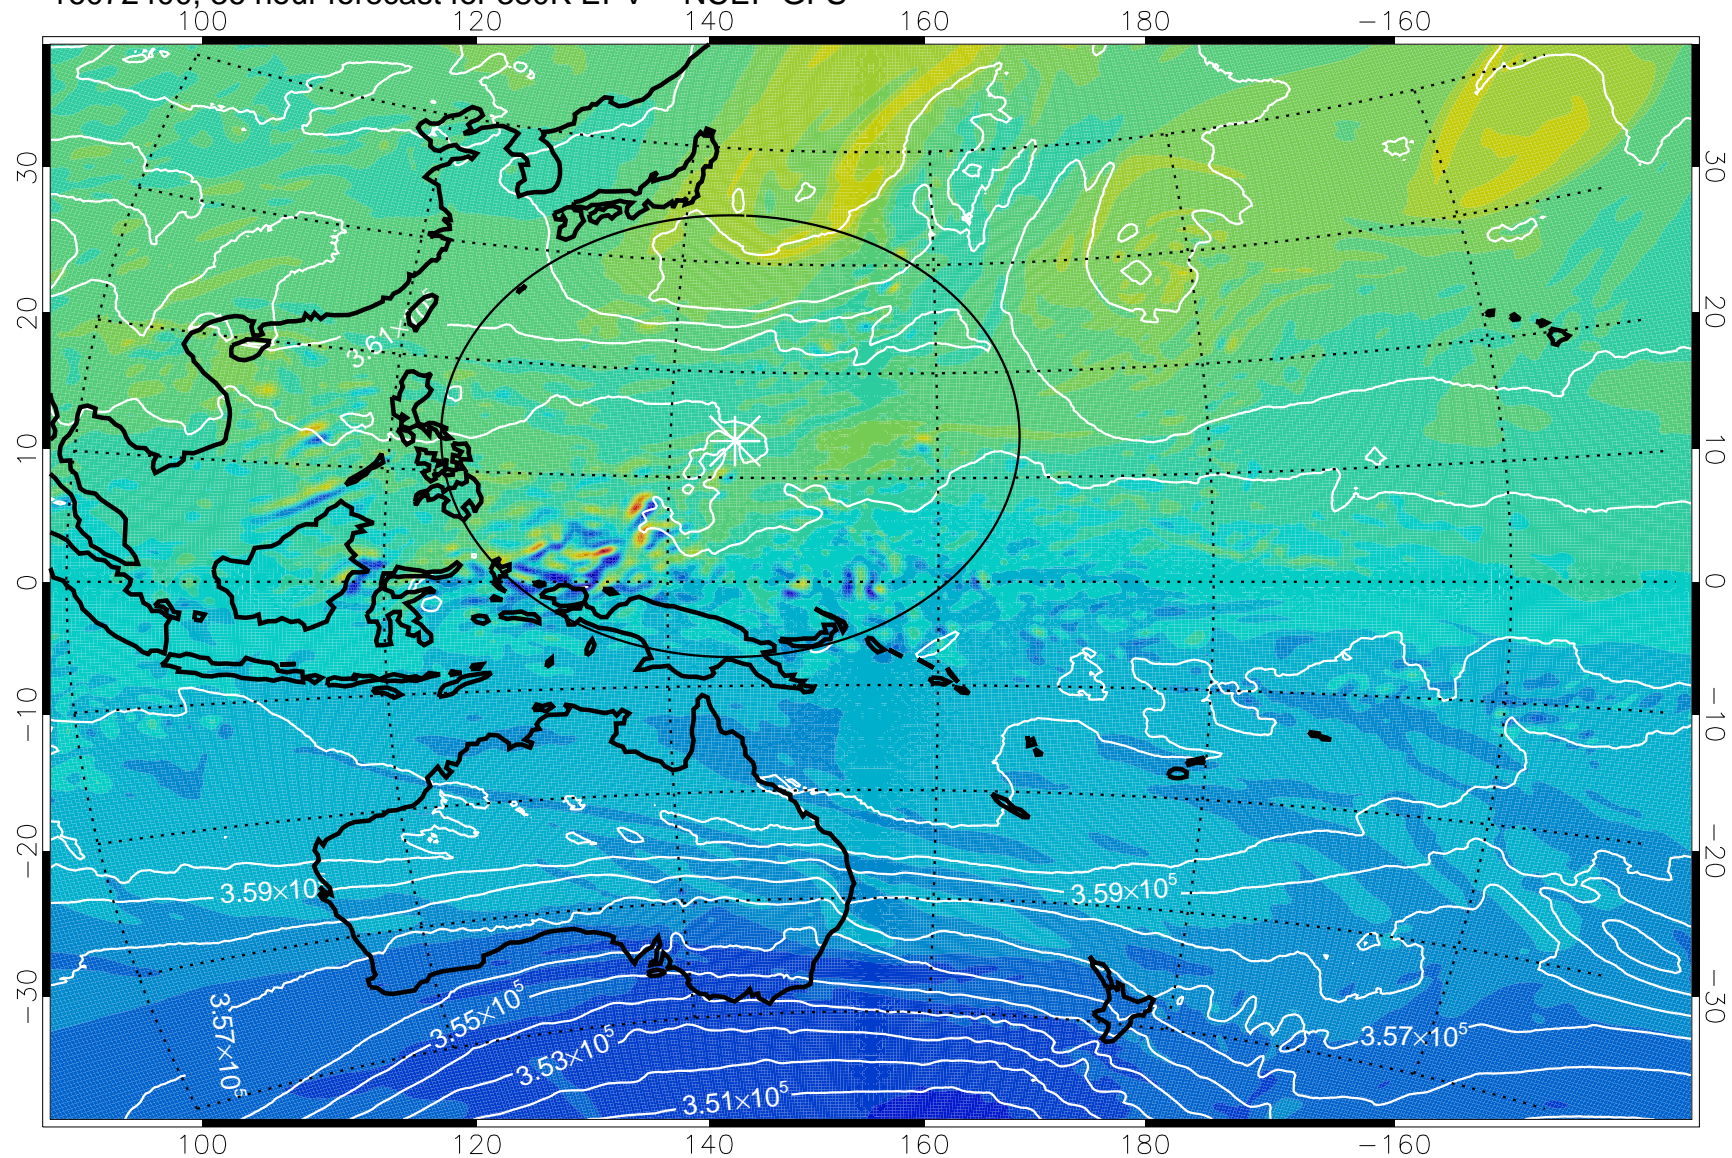

16072318, 30 hour forecast for 380K EPV -- NCEP GFS

380K Montgomery Streamfunction, white

Range ring of 2304 km

16072400, 36 hour forecast for 380K EPV -- NCEP GFS

380K Montgomery Streamfunction, white

Range ring of 2304 km

16072406, 42 hour forecast for 380K EPV -- NCEP GFS

380K Montgomery Streamfunction, white

Range ring of 2304 km

16072412, 48 hour forecast for 380K EPV -- NCEP GFS

380K Montgomery Streamfunction, white

Range ring of 2304 km

16072418, 54 hour forecast for 380K EPV -- NCEP GFS

380K Montgomery Streamfunction, white

Range ring of 2304 km

16072500, 60 hour forecast for 380K EPV -- NCEP GFS

380K Montgomery Streamfunction, white

Range ring of 2304 km

16072506, 66 hour forecast for 380K EPV -- NCEP GFS

380K Montgomery Streamfunction, white

Range ring of 2304 km

16072512, 72 hour forecast for 380K EPV -- NCEP GFS

380K Montgomery Streamfunction, white

Range ring of 2304 km