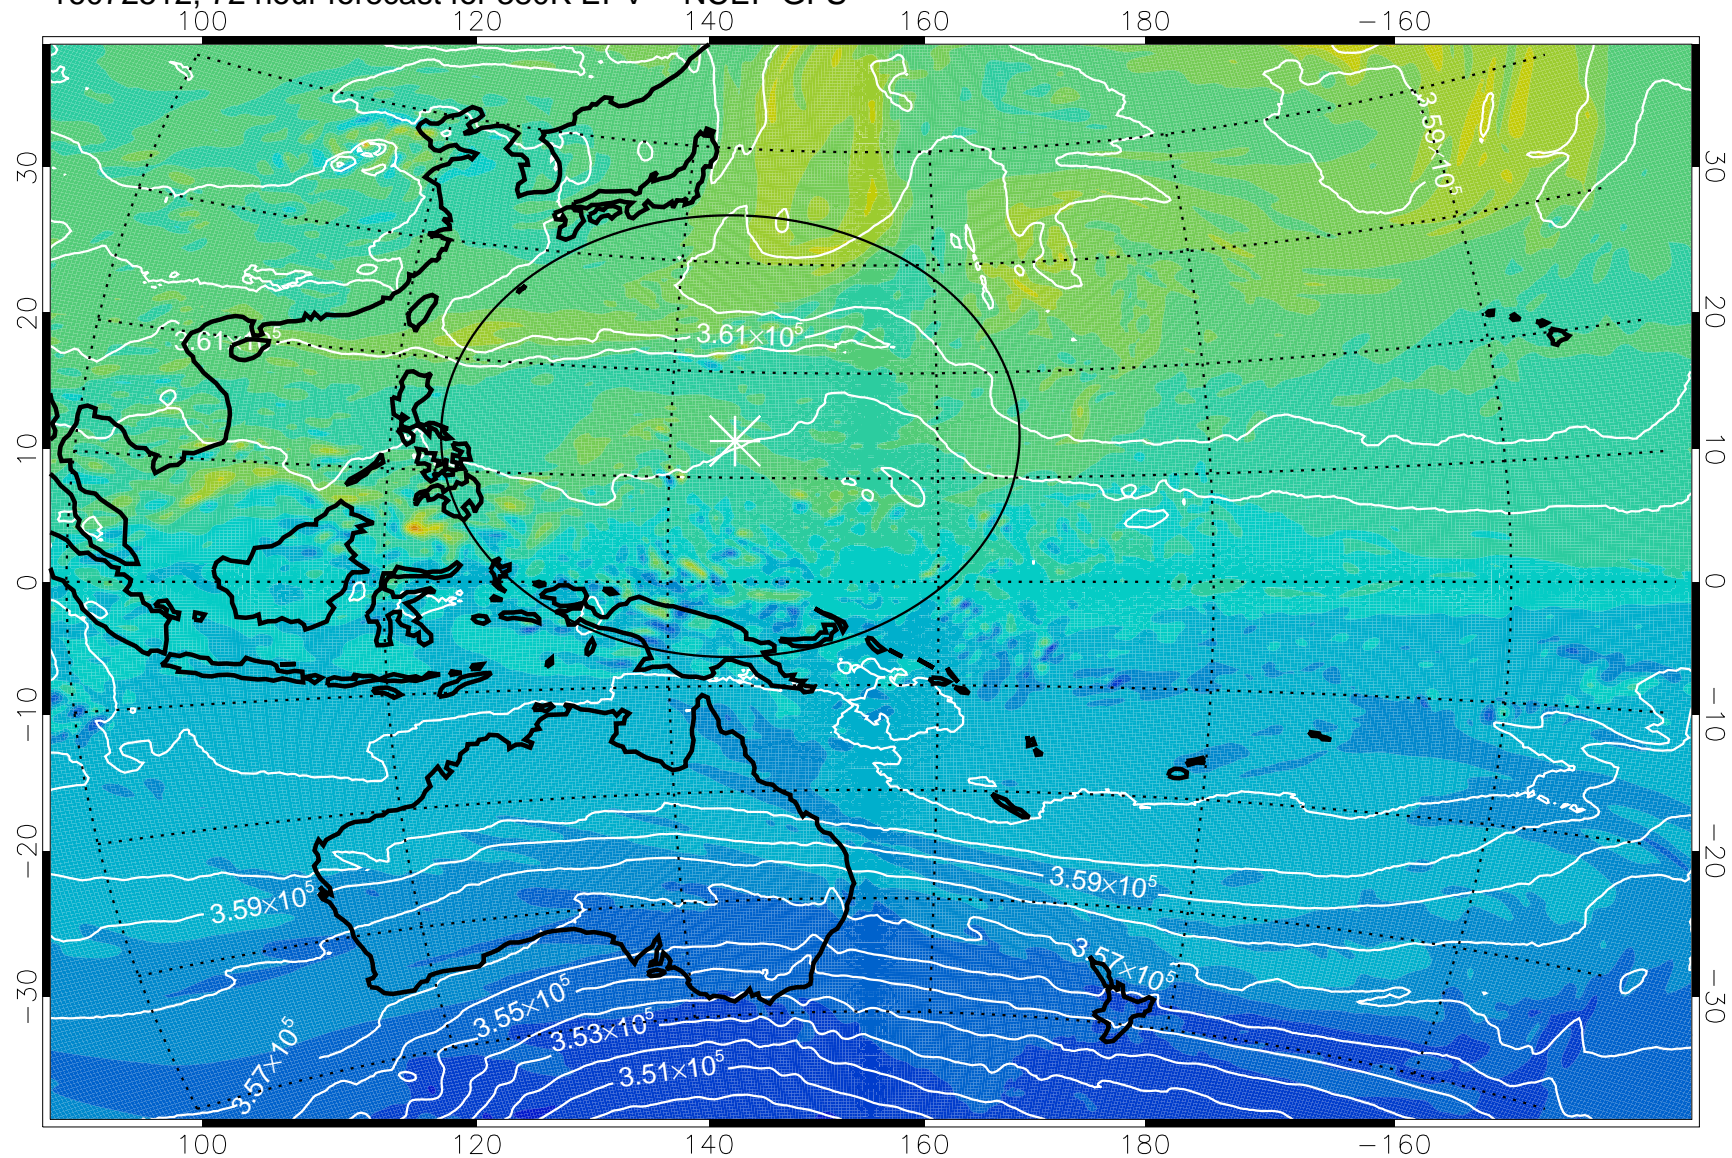

16072418, 54 hour forecast for 380K EPV -- NCEP GFS

380K Montgomery Streamfunction, white

Range ring of 2304 km

16072500, 60 hour forecast for 380K EPV -- NCEP GFS

380K Montgomery Streamfunction, white

Range ring of 2304 km

16072506, 66 hour forecast for 380K EPV -- NCEP GFS

380K Montgomery Streamfunction, white

Range ring of 2304 km

16072512, 72 hour forecast for 380K EPV -- NCEP GFS

380K Montgomery Streamfunction, white

Range ring of 2304 km

16072518, 78 hour forecast for 380K EPV -- NCEP GFS

380K Montgomery Streamfunction, white

Range ring of 2304 km

16072600, 84 hour forecast for 380K EPV -- NCEP GFS

380K Montgomery Streamfunction, white

Range ring of 2304 km

16072606, 90 hour forecast for 380K EPV -- NCEP GFS

380K Montgomery Streamfunction, white

Range ring of 2304 km

16072612, 96 hour forecast for 380K EPV -- NCEP GFS

380K Montgomery Streamfunction, white

Range ring of 2304 km