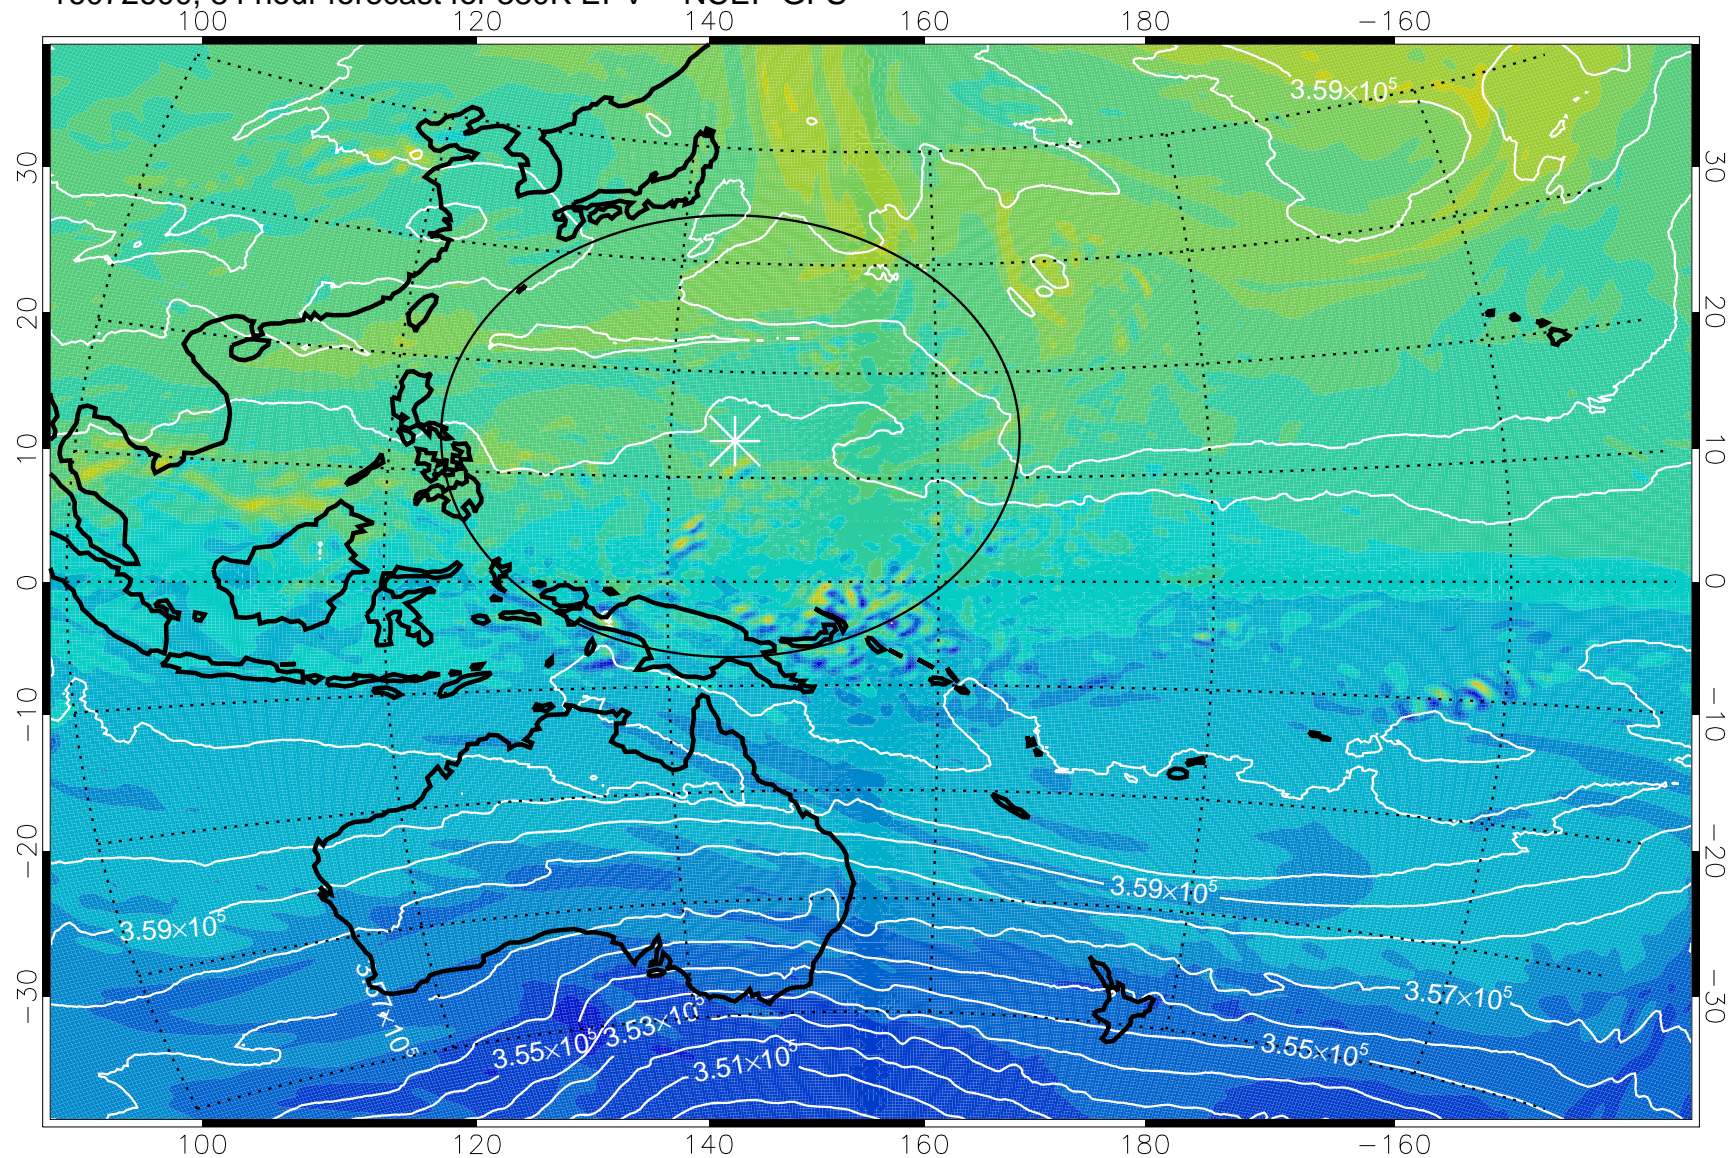

16072506, 66 hour forecast for 380K EPV -- NCEP GFS

380K Montgomery Streamfunction, white

Range ring of 2304 km

16072512, 72 hour forecast for 380K EPV -- NCEP GFS

380K Montgomery Streamfunction, white

Range ring of 2304 km

16072518, 78 hour forecast for 380K EPV -- NCEP GFS

380K Montgomery Streamfunction, white

Range ring of 2304 km

16072600, 84 hour forecast for 380K EPV -- NCEP GFS

380K Montgomery Streamfunction, white

Range ring of 2304 km

16072606, 90 hour forecast for 380K EPV -- NCEP GFS

380K Montgomery Streamfunction, white

Range ring of 2304 km

16072612, 96 hour forecast for 380K EPV -- NCEP GFS

380K Montgomery Streamfunction, white

Range ring of 2304 km

16072618, 102 hour forecast for 380K EPV -- NCEP GFS

380K Montgomery Streamfunction, white

Range ring of 2304 km

16072700, 108 hour forecast for 380K EPV -- NCEP GFS

380K Montgomery Streamfunction, white

Range ring of 2304 km