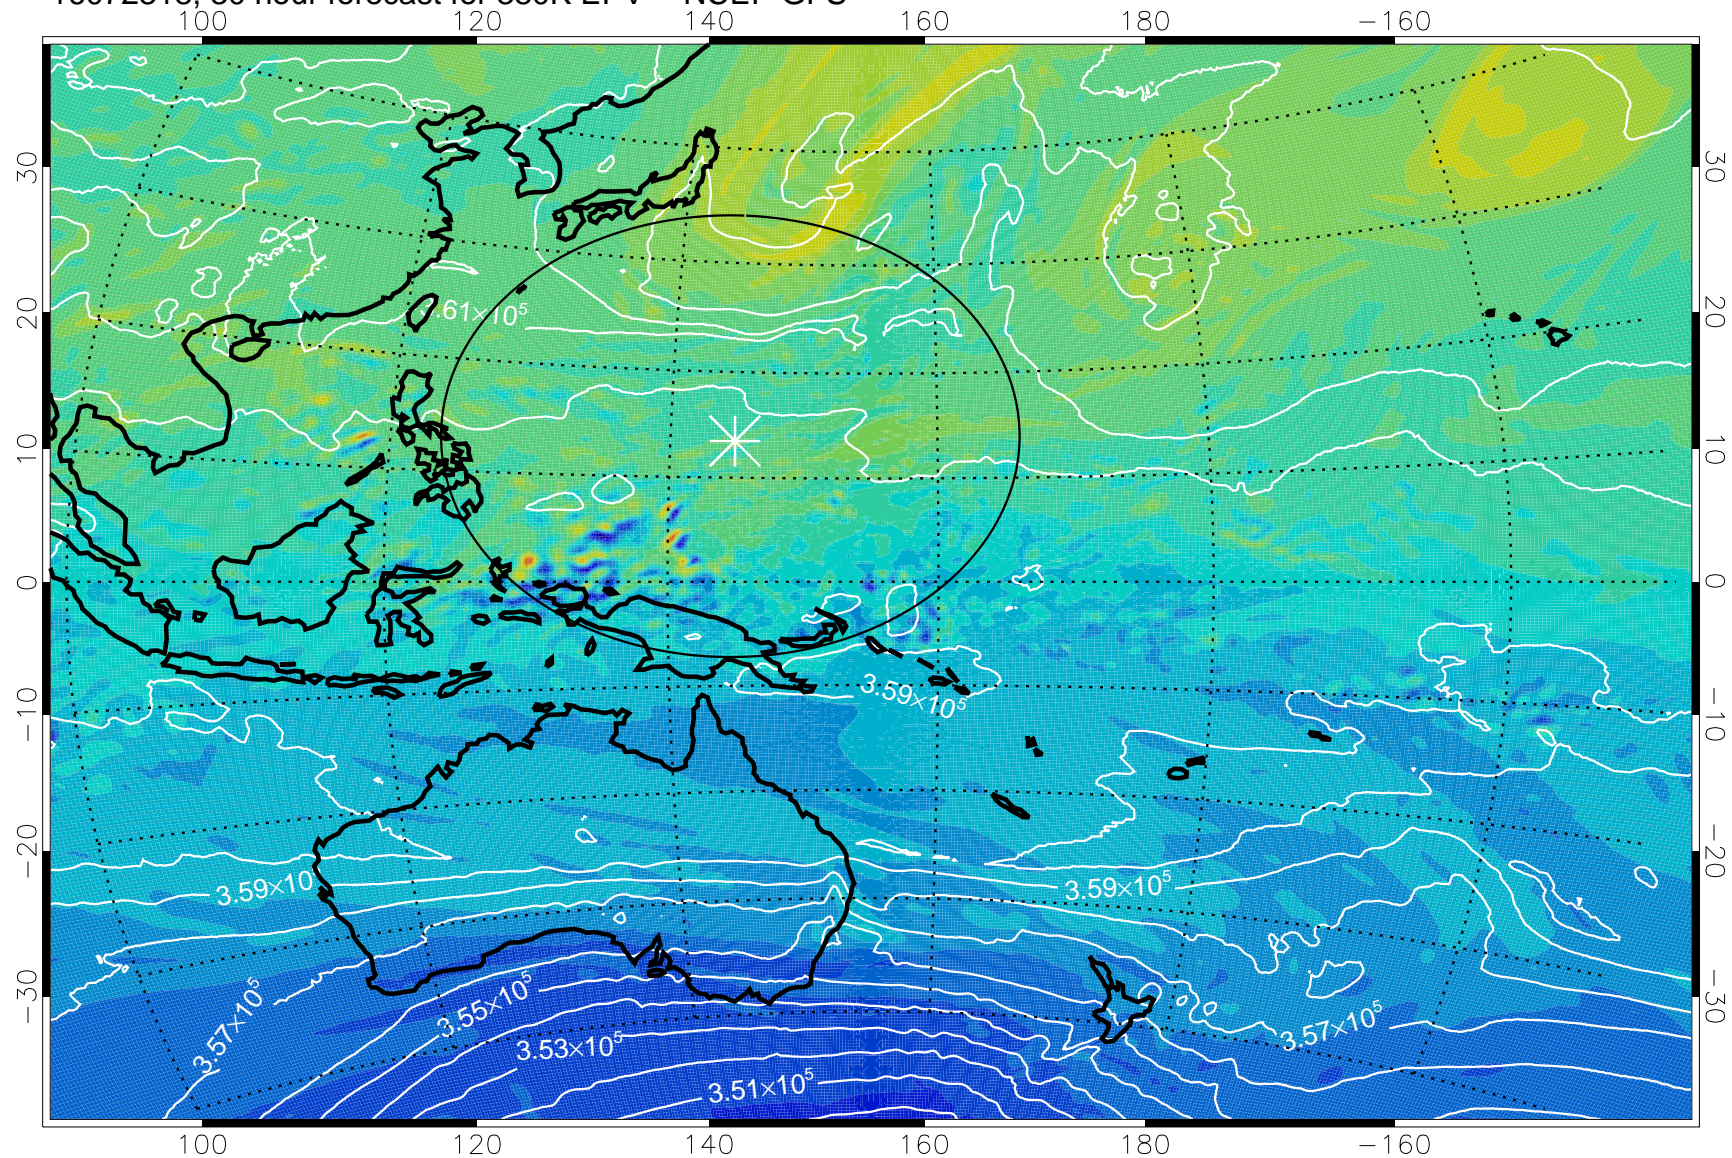

16072306, 18 hour forecast for 380K EPV -- NCEP GFS

380K Montgomery Streamfunction, white

Range ring of 2304 km

16072312, 24 hour forecast for 380K EPV -- NCEP GFS

380K Montgomery Streamfunction, white

Range ring of 2304 km

16072318, 30 hour forecast for 380K EPV -- NCEP GFS

380K Montgomery Streamfunction, white

Range ring of 2304 km

16072400, 36 hour forecast for 380K EPV -- NCEP GFS

380K Montgomery Streamfunction, white

Range ring of 2304 km

16072406, 42 hour forecast for 380K EPV -- NCEP GFS

380K Montgomery Streamfunction, white

Range ring of 2304 km

16072412, 48 hour forecast for 380K EPV -- NCEP GFS

380K Montgomery Streamfunction, white

Range ring of 2304 km

16072418, 54 hour forecast for 380K EPV -- NCEP GFS

380K Montgomery Streamfunction, white

Range ring of 2304 km

16072500, 60 hour forecast for 380K EPV -- NCEP GFS

380K Montgomery Streamfunction, white

Range ring of 2304 km