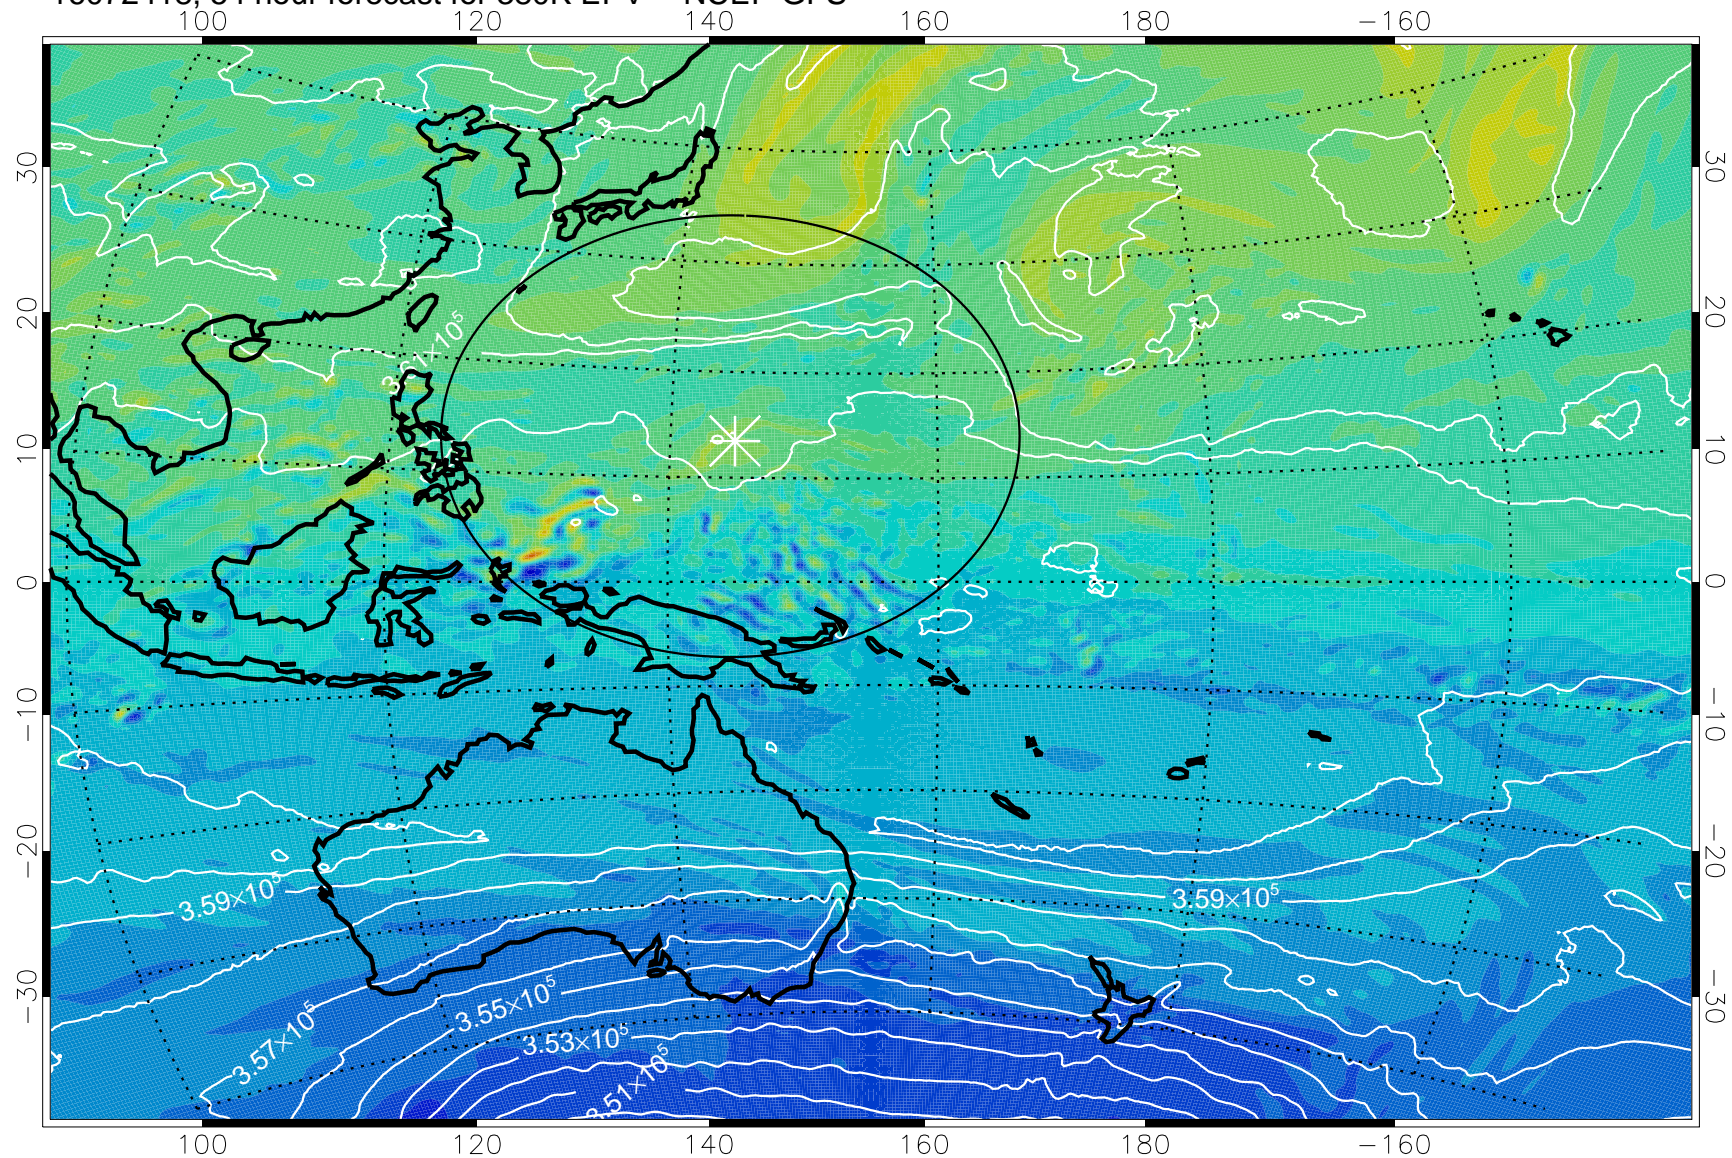

16072406, 42 hour forecast for 380K EPV -- NCEP GFS

380K Montgomery Streamfunction, white

Range ring of 2304 km

16072412, 48 hour forecast for 380K EPV -- NCEP GFS

380K Montgomery Streamfunction, white

Range ring of 2304 km

16072418, 54 hour forecast for 380K EPV -- NCEP GFS

380K Montgomery Streamfunction, white

Range ring of 2304 km

16072500, 60 hour forecast for 380K EPV -- NCEP GFS

380K Montgomery Streamfunction, white

Range ring of 2304 km

16072506, 66 hour forecast for 380K EPV -- NCEP GFS

380K Montgomery Streamfunction, white

Range ring of 2304 km

16072512, 72 hour forecast for 380K EPV -- NCEP GFS

380K Montgomery Streamfunction, white

Range ring of 2304 km

16072518, 78 hour forecast for 380K EPV -- NCEP GFS

380K Montgomery Streamfunction, white

Range ring of 2304 km

16072600, 84 hour forecast for 380K EPV -- NCEP GFS

380K Montgomery Streamfunction, white

Range ring of 2304 km