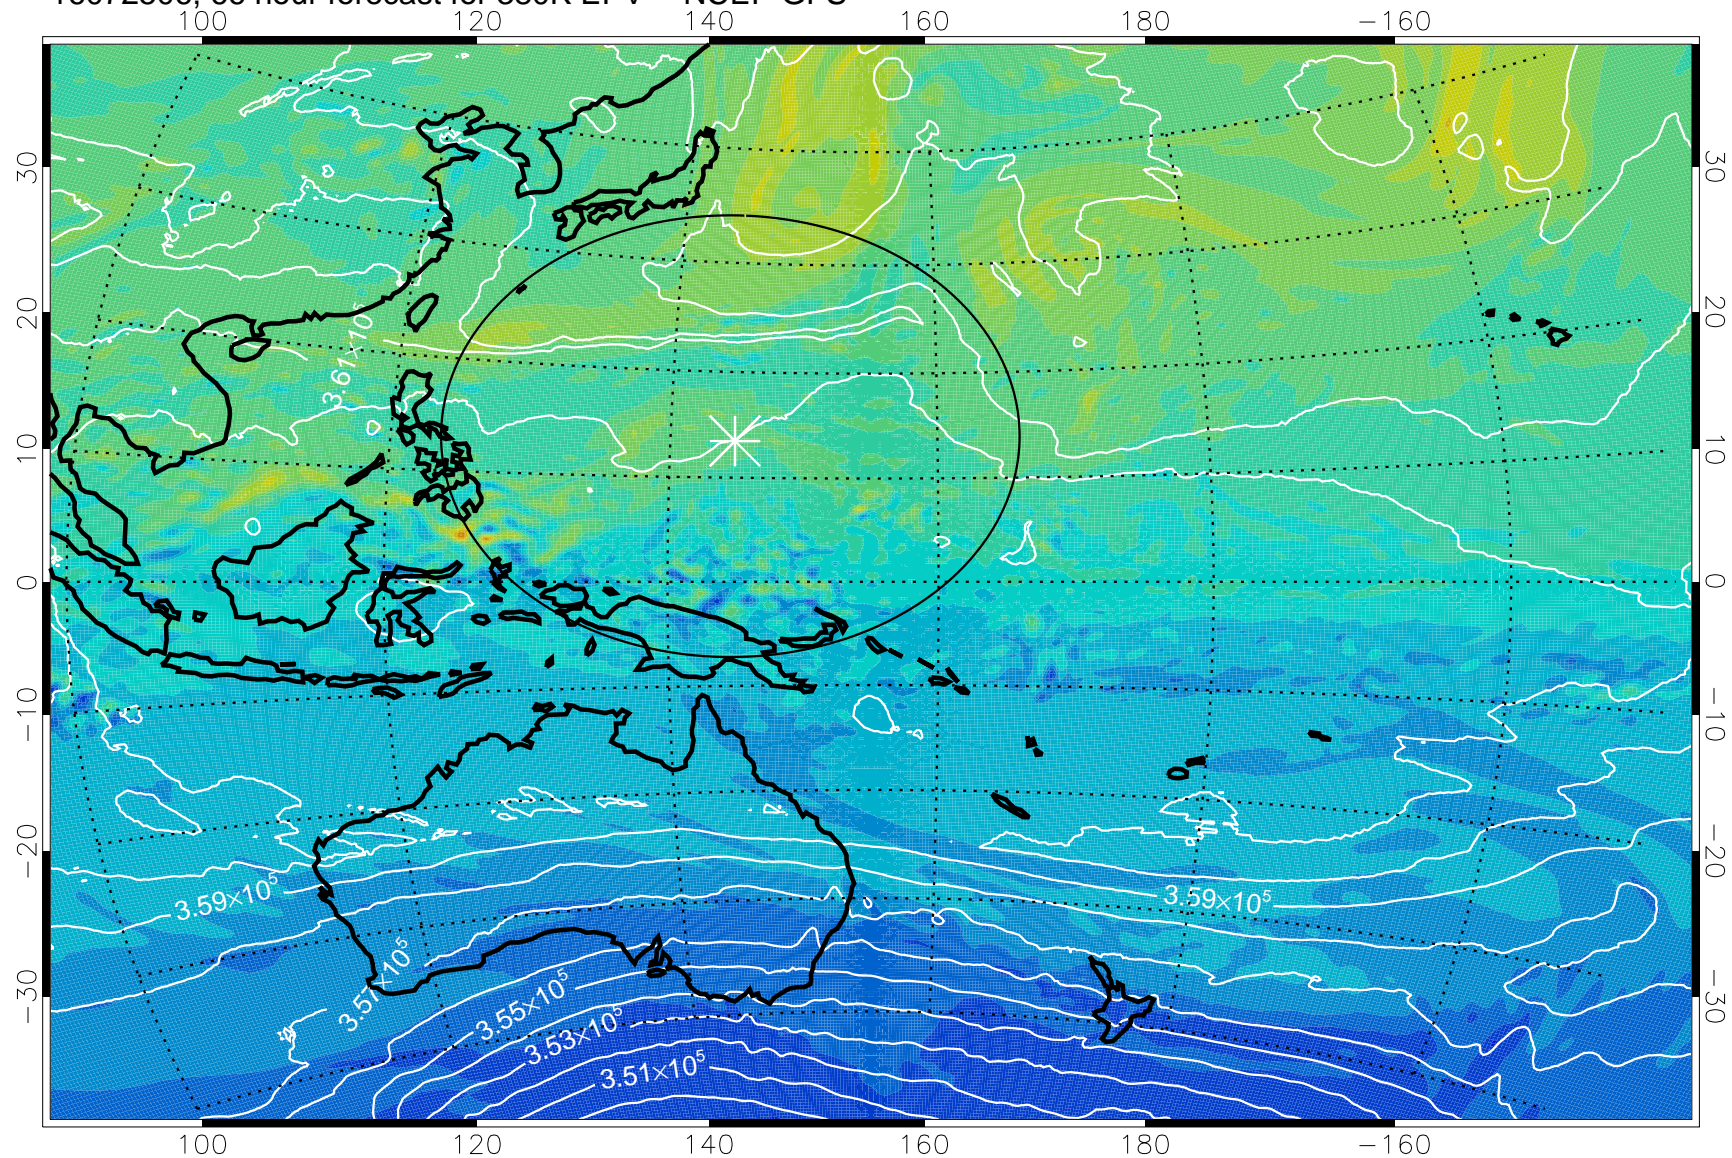

16072406, 42 hour forecast for 380K EPV -- NCEP GFS

380K Montgomery Streamfunction, white

Range ring of 2304 km

16072412, 48 hour forecast for 380K EPV -- NCEP GFS

380K Montgomery Streamfunction, white

Range ring of 2304 km

16072418, 54 hour forecast for 380K EPV -- NCEP GFS

380K Montgomery Streamfunction, white

Range ring of 2304 km

16072500, 60 hour forecast for 380K EPV -- NCEP GFS

380K Montgomery Streamfunction, white

Range ring of 2304 km

16072506, 66 hour forecast for 380K EPV -- NCEP GFS

380K Montgomery Streamfunction, white

Range ring of 2304 km

16072512, 72 hour forecast for 380K EPV -- NCEP GFS

380K Montgomery Streamfunction, white

Range ring of 2304 km

16072518, 78 hour forecast for 380K EPV -- NCEP GFS

380K Montgomery Streamfunction, white

Range ring of 2304 km

16072600, 84 hour forecast for 380K EPV -- NCEP GFS

380K Montgomery Streamfunction, white

Range ring of 2304 km