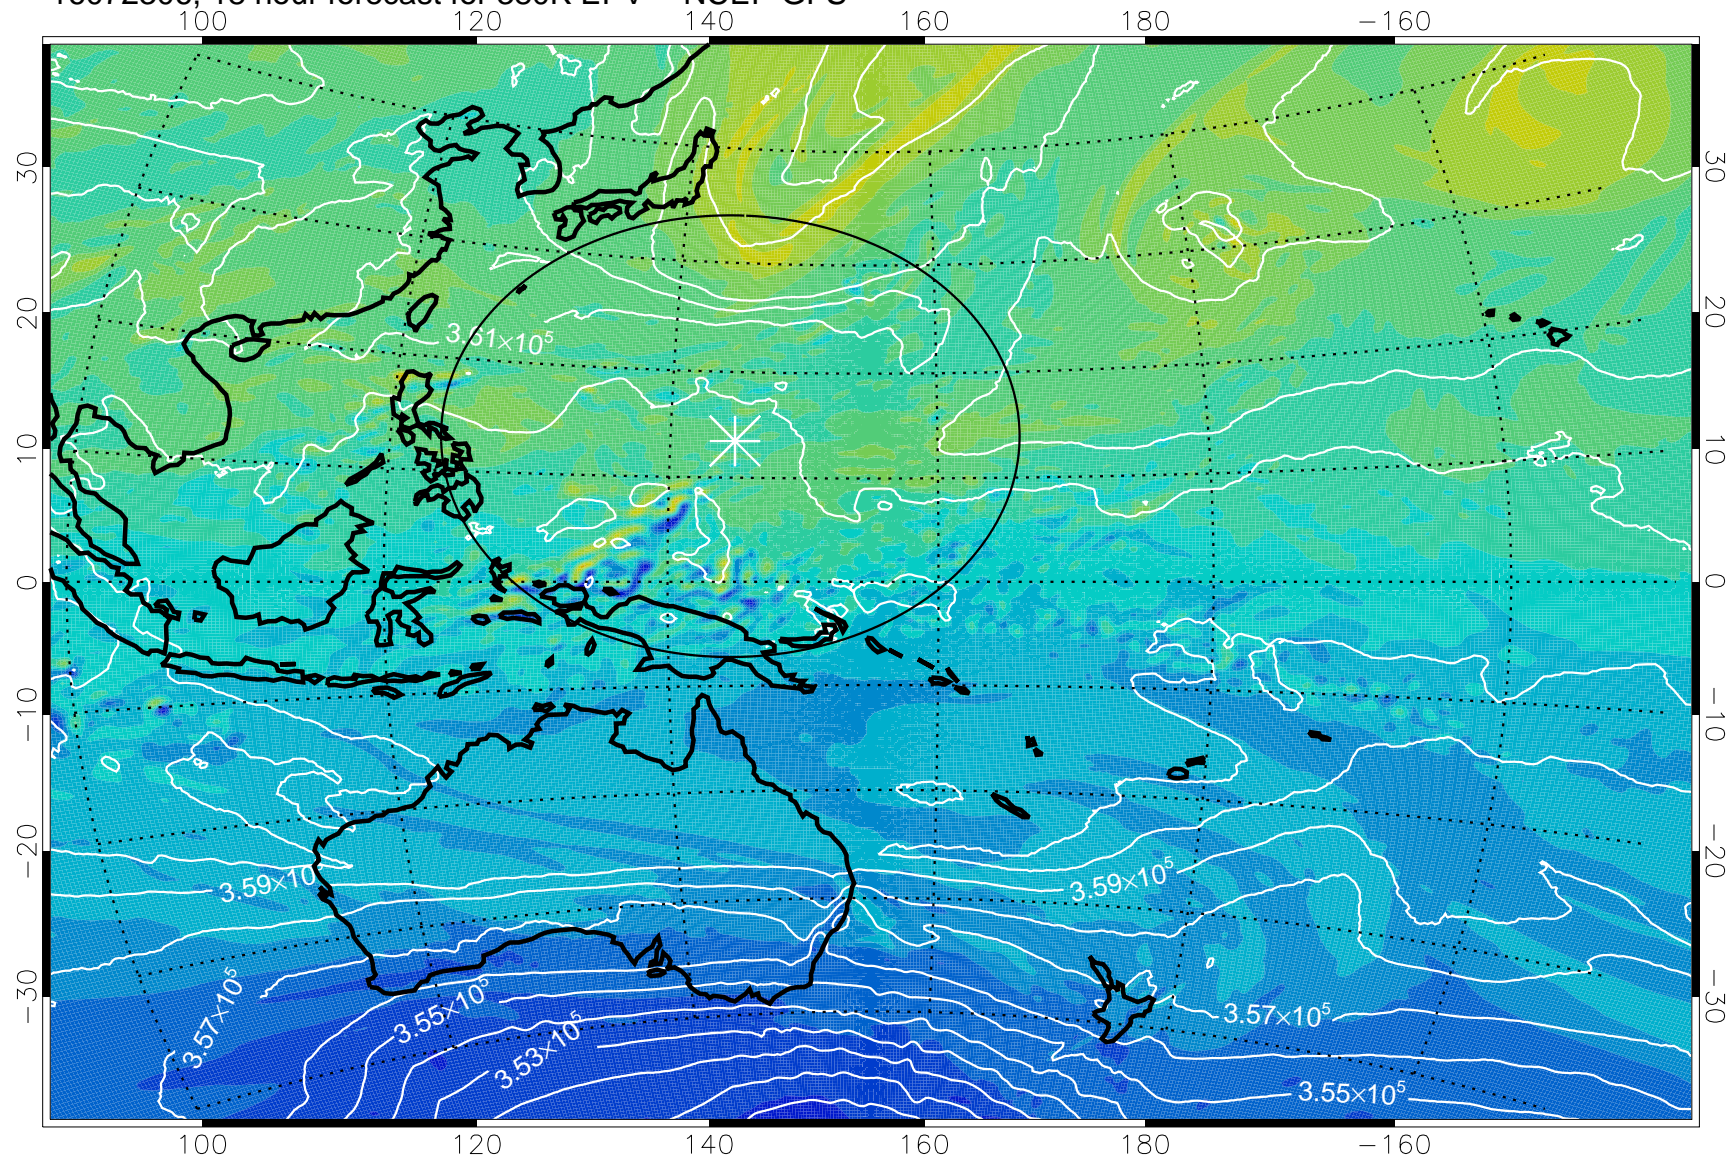

16072218, 6 hour forecast for 380K EPV -- NCEP GFS

380K Montgomery Streamfunction, white

Range ring of 2304 km

16072300, 12 hour forecast for 380K EPV -- NCEP GFS

380K Montgomery Streamfunction, white

Range ring of 2304 km

16072306, 18 hour forecast for 380K EPV -- NCEP GFS

380K Montgomery Streamfunction, white

Range ring of 2304 km

16072312, 24 hour forecast for 380K EPV -- NCEP GFS

380K Montgomery Streamfunction, white

Range ring of 2304 km

16072318, 30 hour forecast for 380K EPV -- NCEP GFS

380K Montgomery Streamfunction, white

Range ring of 2304 km

16072400, 36 hour forecast for 380K EPV -- NCEP GFS

380K Montgomery Streamfunction, white

Range ring of 2304 km

16072406, 42 hour forecast for 380K EPV -- NCEP GFS

380K Montgomery Streamfunction, white

Range ring of 2304 km

16072412, 48 hour forecast for 380K EPV -- NCEP GFS

380K Montgomery Streamfunction, white

Range ring of 2304 km