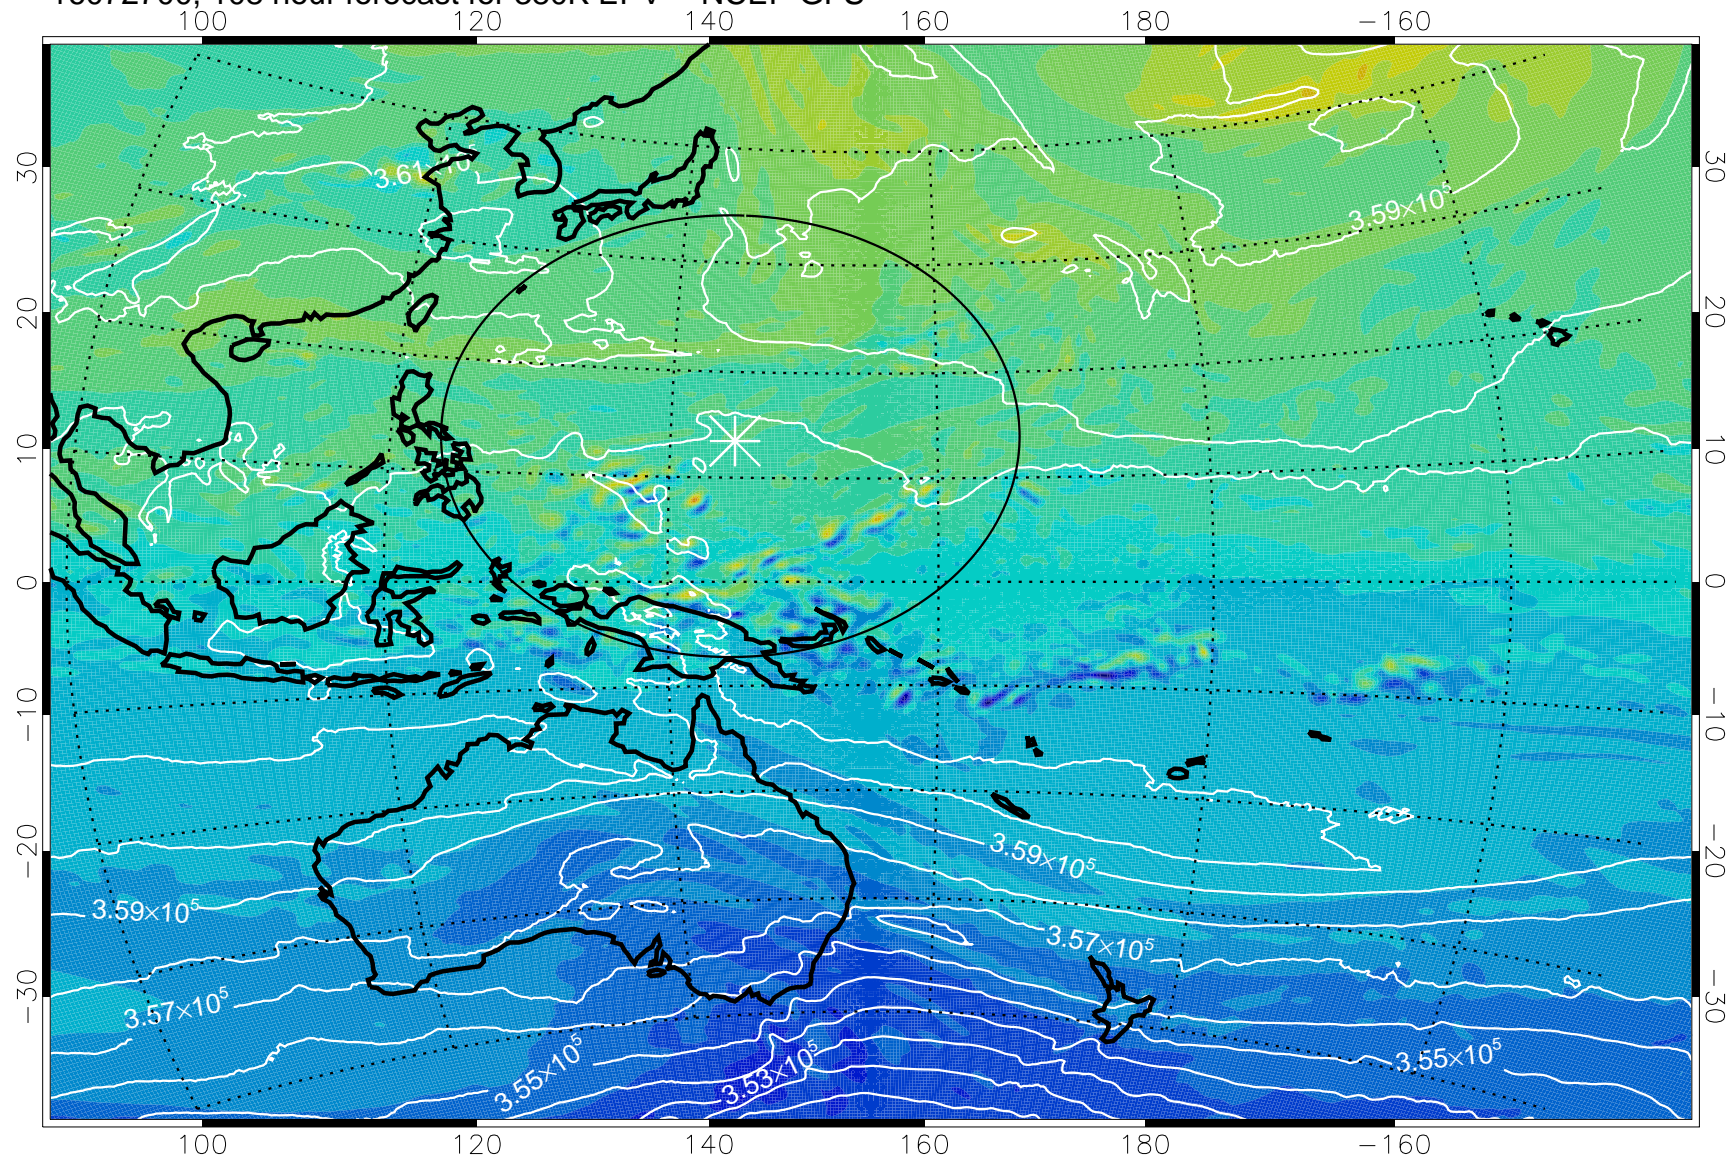

16072606, 90 hour forecast for 380K EPV -- NCEP GFS

380K Montgomery Streamfunction, white

Range ring of 2304 km

16072612, 96 hour forecast for 380K EPV -- NCEP GFS

380K Montgomery Streamfunction, white

Range ring of 2304 km

16072618, 102 hour forecast for 380K EPV -- NCEP GFS

380K Montgomery Streamfunction, white

Range ring of 2304 km

16072700, 108 hour forecast for 380K EPV -- NCEP GFS

380K Montgomery Streamfunction, white

Range ring of 2304 km

16072706, 114 hour forecast for 380K EPV -- NCEP GFS

380K Montgomery Streamfunction, white

Range ring of 2304 km

16072712, 120 hour forecast for 380K EPV -- NCEP GFS

380K Montgomery Streamfunction, white

Range ring of 2304 km