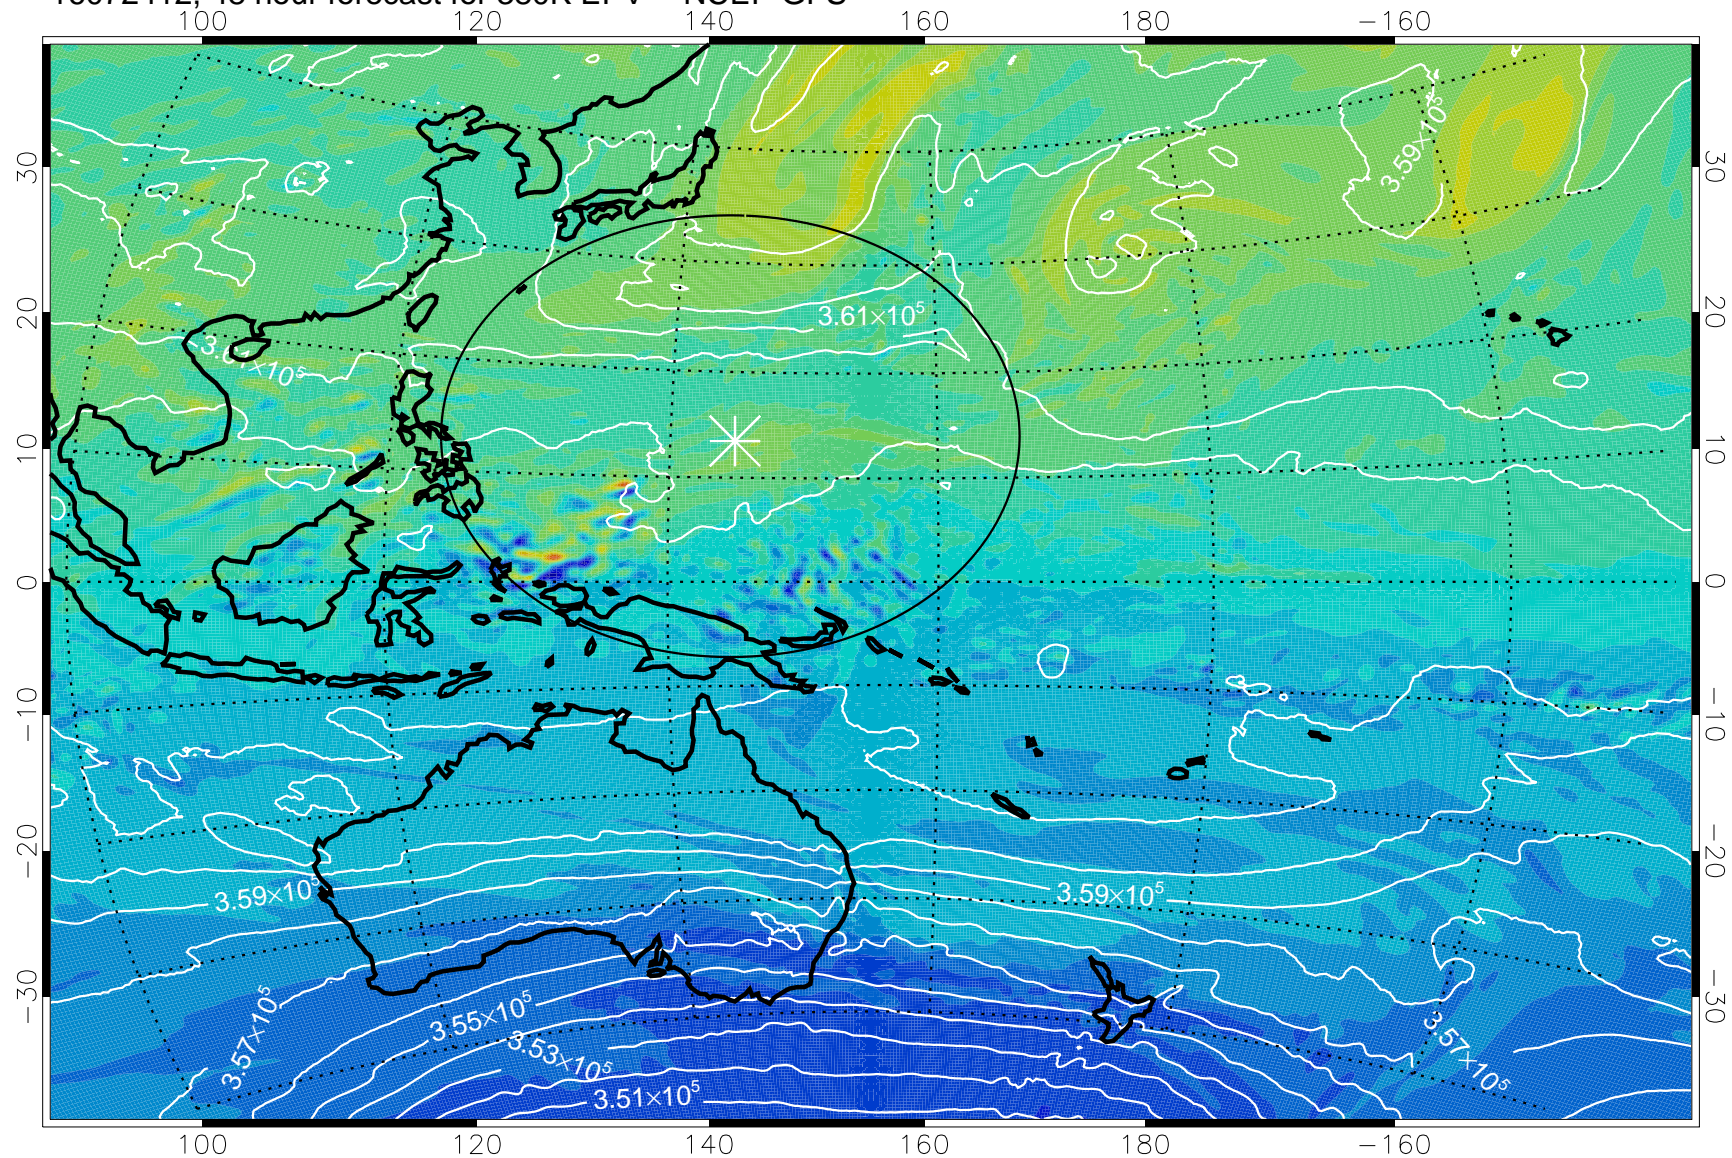

16072406, 42 hour forecast for 380K EPV -- NCEP GFS

380K Montgomery Streamfunction, white

Range ring of 2304 km

16072412, 48 hour forecast for 380K EPV -- NCEP GFS

380K Montgomery Streamfunction, white

Range ring of 2304 km

16072418, 54 hour forecast for 380K EPV -- NCEP GFS

380K Montgomery Streamfunction, white

Range ring of 2304 km

16072500, 60 hour forecast for 380K EPV -- NCEP GFS

380K Montgomery Streamfunction, white

Range ring of 2304 km

16072506, 66 hour forecast for 380K EPV -- NCEP GFS

380K Montgomery Streamfunction, white

Range ring of 2304 km

16072512, 72 hour forecast for 380K EPV -- NCEP GFS

380K Montgomery Streamfunction, white

Range ring of 2304 km

16072518, 78 hour forecast for 380K EPV -- NCEP GFS

380K Montgomery Streamfunction, white

Range ring of 2304 km

16072600, 84 hour forecast for 380K EPV -- NCEP GFS

380K Montgomery Streamfunction, white

Range ring of 2304 km