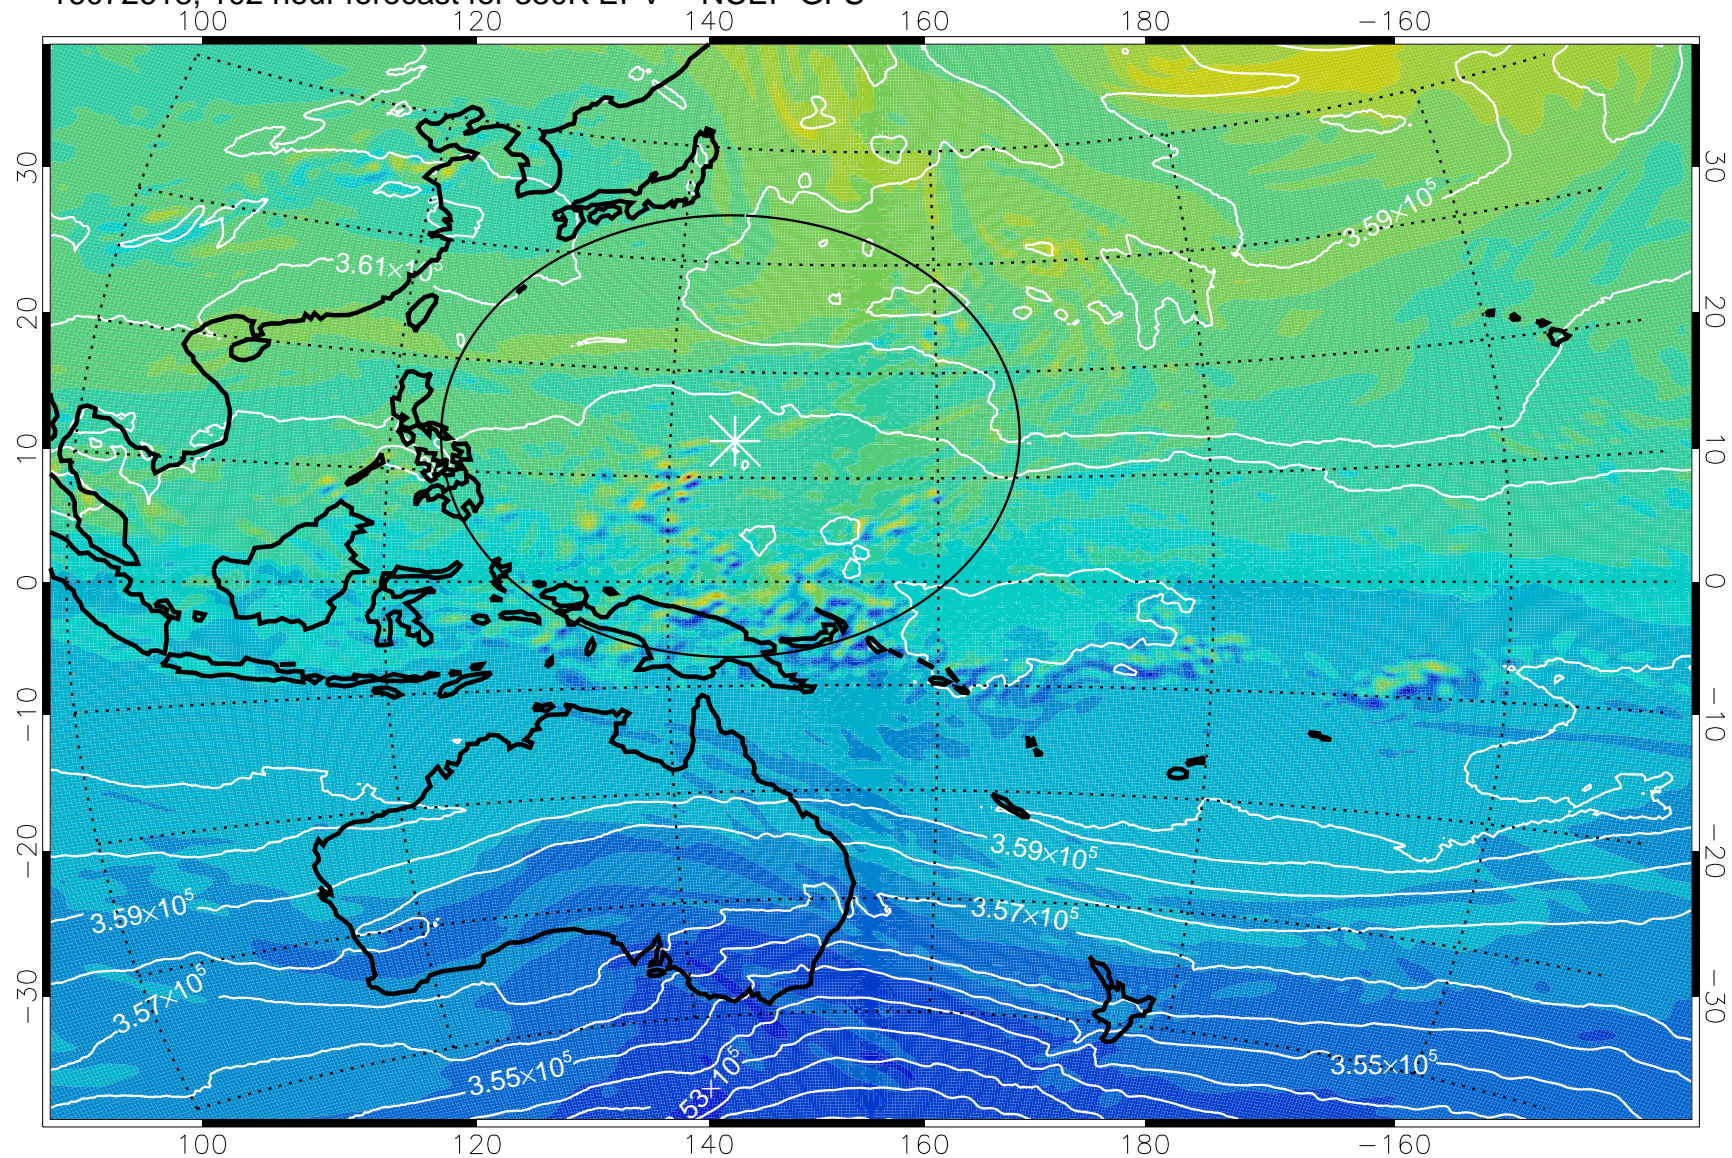

16072518, 78 hour forecast for 380K EPV -- NCEP GFS

380K Montgomery Streamfunction, white

Range ring of 2304 km

16072600, 84 hour forecast for 380K EPV -- NCEP GFS

380K Montgomery Streamfunction, white

Range ring of 2304 km

16072606, 90 hour forecast for 380K EPV -- NCEP GFS

380K Montgomery Streamfunction, white

Range ring of 2304 km

16072612, 96 hour forecast for 380K EPV -- NCEP GFS

380K Montgomery Streamfunction, white

Range ring of 2304 km

16072618, 102 hour forecast for 380K EPV -- NCEP GFS

380K Montgomery Streamfunction, white

Range ring of 2304 km

16072700, 108 hour forecast for 380K EPV -- NCEP GFS

380K Montgomery Streamfunction, white

Range ring of 2304 km

16072706, 114 hour forecast for 380K EPV -- NCEP GFS

380K Montgomery Streamfunction, white

Range ring of 2304 km

16072712, 120 hour forecast for 380K EPV -- NCEP GFS

380K Montgomery Streamfunction, white

Range ring of 2304 km