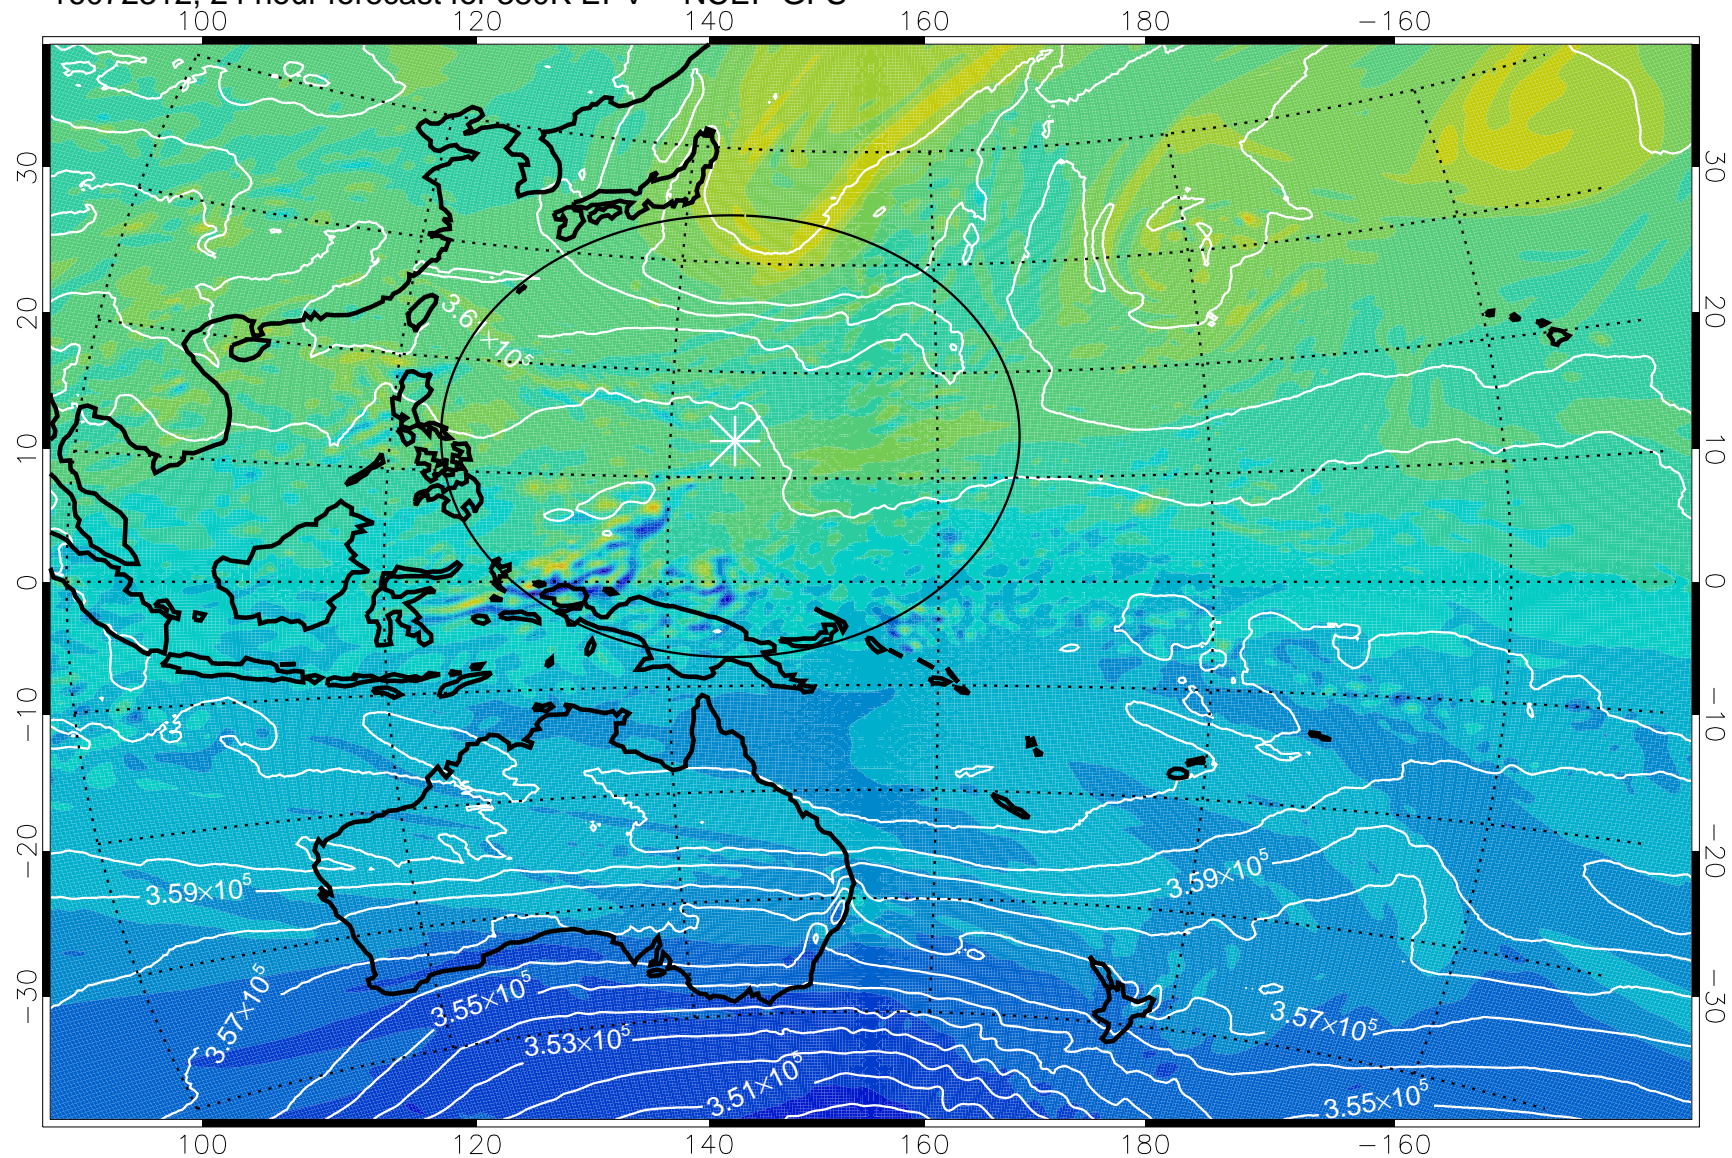

16072306, 18 hour forecast for 380K EPV -- NCEP GFS

380K Montgomery Streamfunction, white

Range ring of 2304 km

16072312, 24 hour forecast for 380K EPV -- NCEP GFS

380K Montgomery Streamfunction, white

Range ring of 2304 km

16072318, 30 hour forecast for 380K EPV -- NCEP GFS

380K Montgomery Streamfunction, white

Range ring of 2304 km

16072400, 36 hour forecast for 380K EPV -- NCEP GFS

380K Montgomery Streamfunction, white

Range ring of 2304 km

16072406, 42 hour forecast for 380K EPV -- NCEP GFS

380K Montgomery Streamfunction, white

Range ring of 2304 km

16072412, 48 hour forecast for 380K EPV -- NCEP GFS

380K Montgomery Streamfunction, white

Range ring of 2304 km

16072418, 54 hour forecast for 380K EPV -- NCEP GFS

380K Montgomery Streamfunction, white

Range ring of 2304 km

16072500, 60 hour forecast for 380K EPV -- NCEP GFS

380K Montgomery Streamfunction, white

Range ring of 2304 km