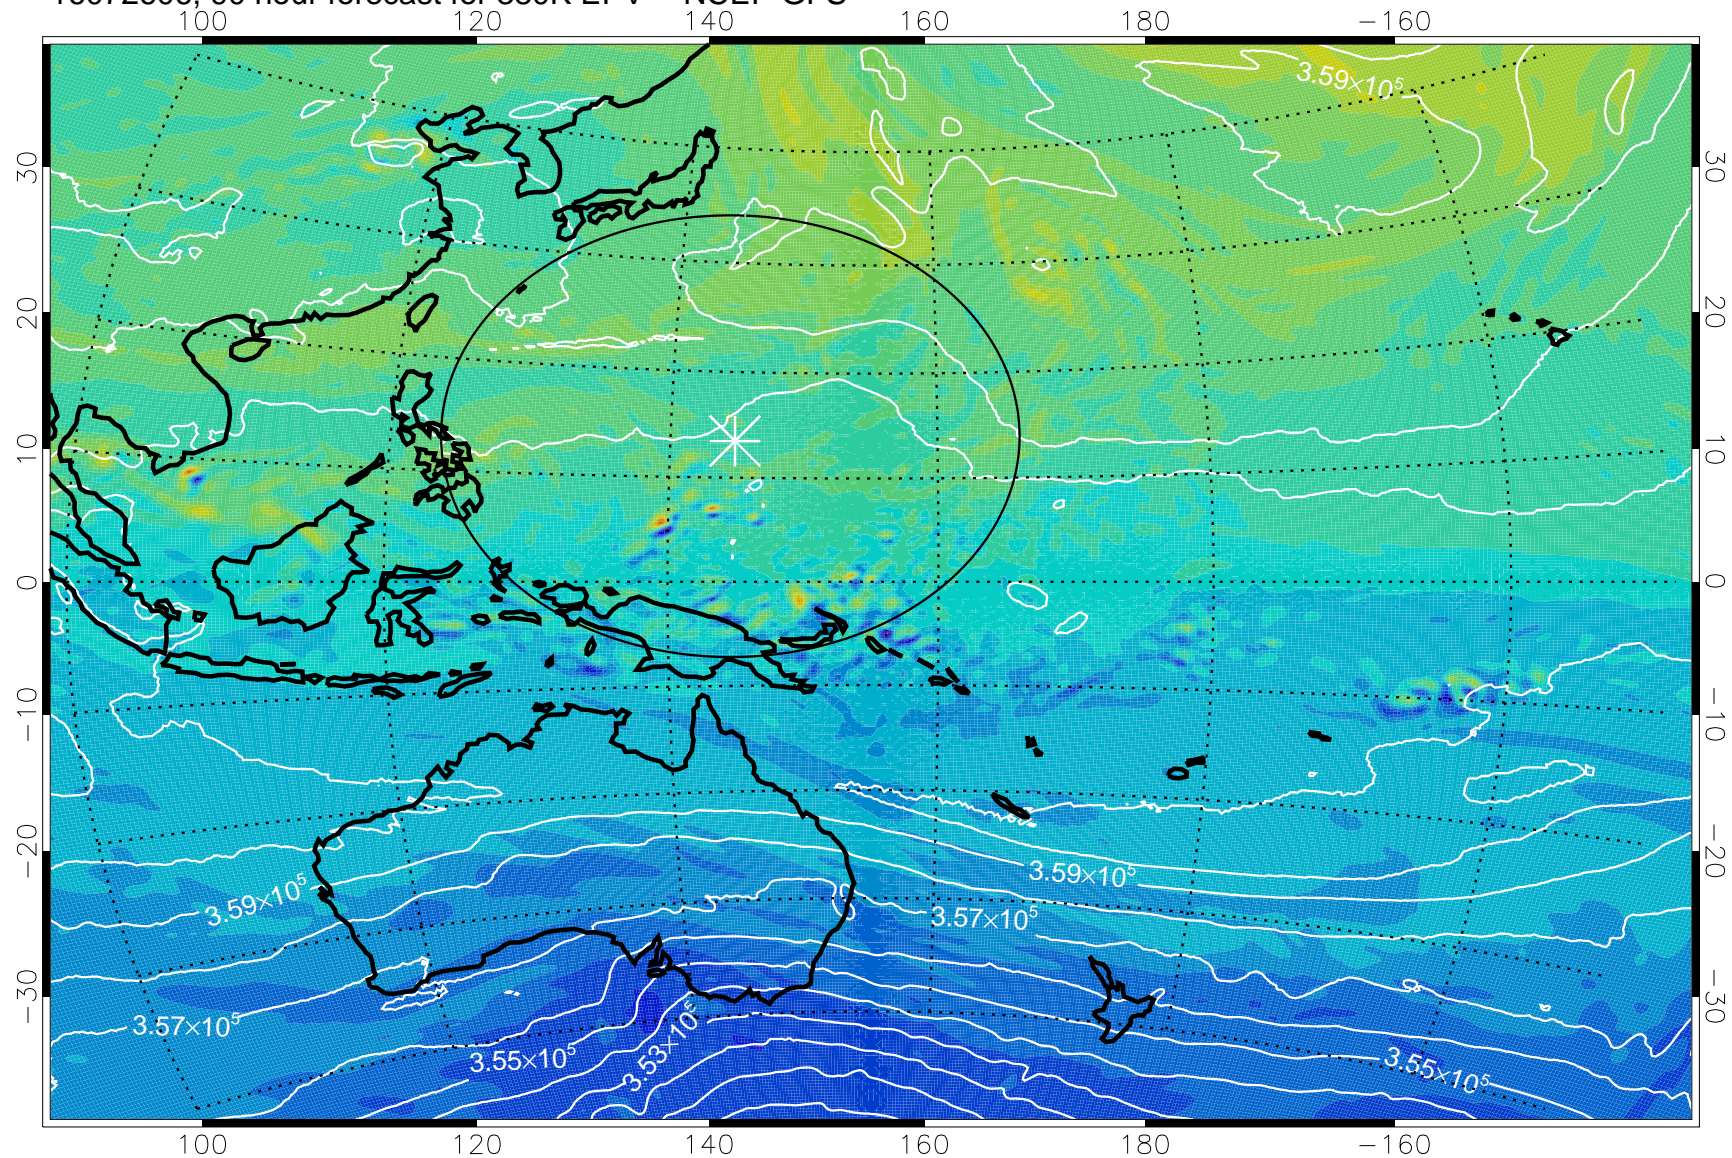

16072506, 66 hour forecast for 380K EPV -- NCEP GFS

380K Montgomery Streamfunction, white

Range ring of 2304 km

16072512, 72 hour forecast for 380K EPV -- NCEP GFS

380K Montgomery Streamfunction, white

Range ring of 2304 km

16072518, 78 hour forecast for 380K EPV -- NCEP GFS

380K Montgomery Streamfunction, white

Range ring of 2304 km

16072600, 84 hour forecast for 380K EPV -- NCEP GFS

380K Montgomery Streamfunction, white

Range ring of 2304 km

16072606, 90 hour forecast for 380K EPV -- NCEP GFS

380K Montgomery Streamfunction, white

Range ring of 2304 km

16072612, 96 hour forecast for 380K EPV -- NCEP GFS

380K Montgomery Streamfunction, white

Range ring of 2304 km

16072618, 102 hour forecast for 380K EPV -- NCEP GFS

380K Montgomery Streamfunction, white

Range ring of 2304 km

16072700, 108 hour forecast for 380K EPV -- NCEP GFS

380K Montgomery Streamfunction, white

Range ring of 2304 km