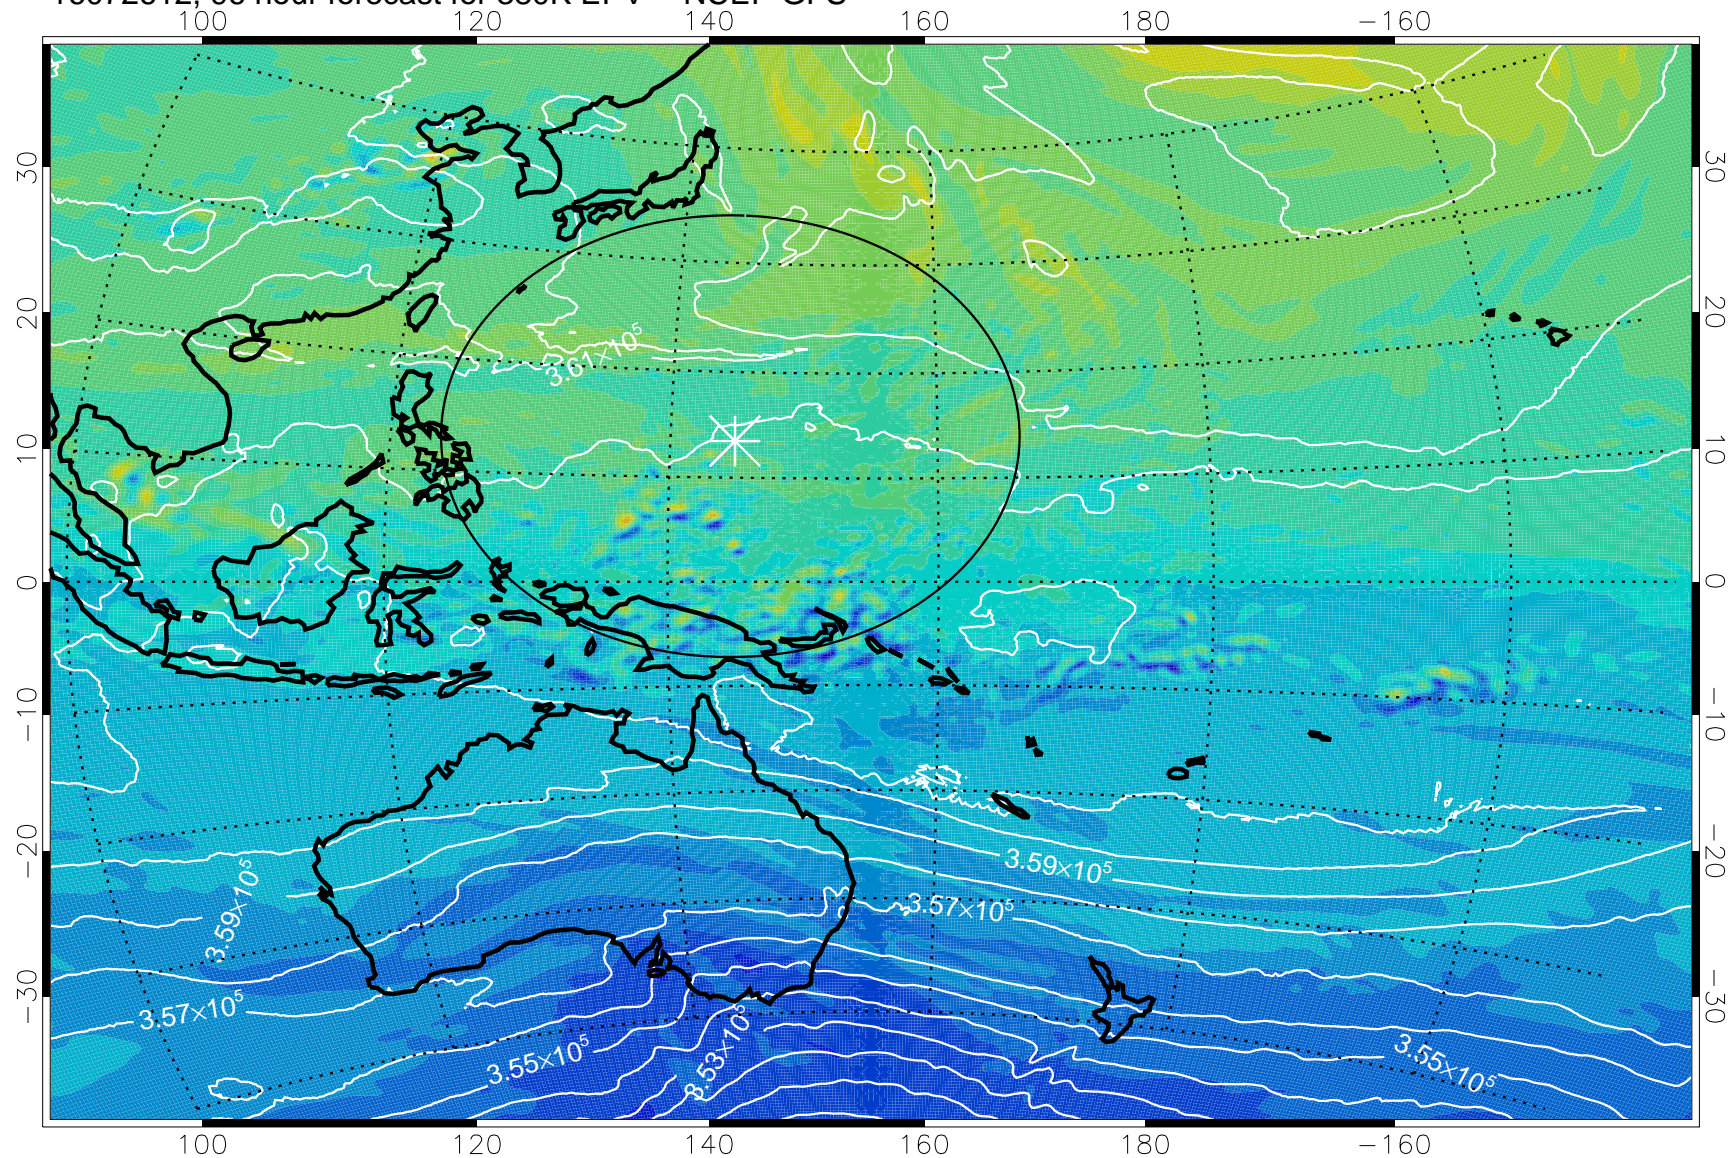

16072518, 78 hour forecast for 380K EPV -- NCEP GFS

380K Montgomery Streamfunction, white

Range ring of 2304 km

16072600, 84 hour forecast for 380K EPV -- NCEP GFS

380K Montgomery Streamfunction, white

Range ring of 2304 km

16072606, 90 hour forecast for 380K EPV -- NCEP GFS

380K Montgomery Streamfunction, white

Range ring of 2304 km

16072612, 96 hour forecast for 380K EPV -- NCEP GFS

380K Montgomery Streamfunction, white

Range ring of 2304 km

16072618, 102 hour forecast for 380K EPV -- NCEP GFS

380K Montgomery Streamfunction, white

Range ring of 2304 km

16072700, 108 hour forecast for 380K EPV -- NCEP GFS

380K Montgomery Streamfunction, white

Range ring of 2304 km

16072706, 114 hour forecast for 380K EPV -- NCEP GFS

380K Montgomery Streamfunction, white

Range ring of 2304 km

16072712, 120 hour forecast for 380K EPV -- NCEP GFS

380K Montgomery Streamfunction, white

Range ring of 2304 km