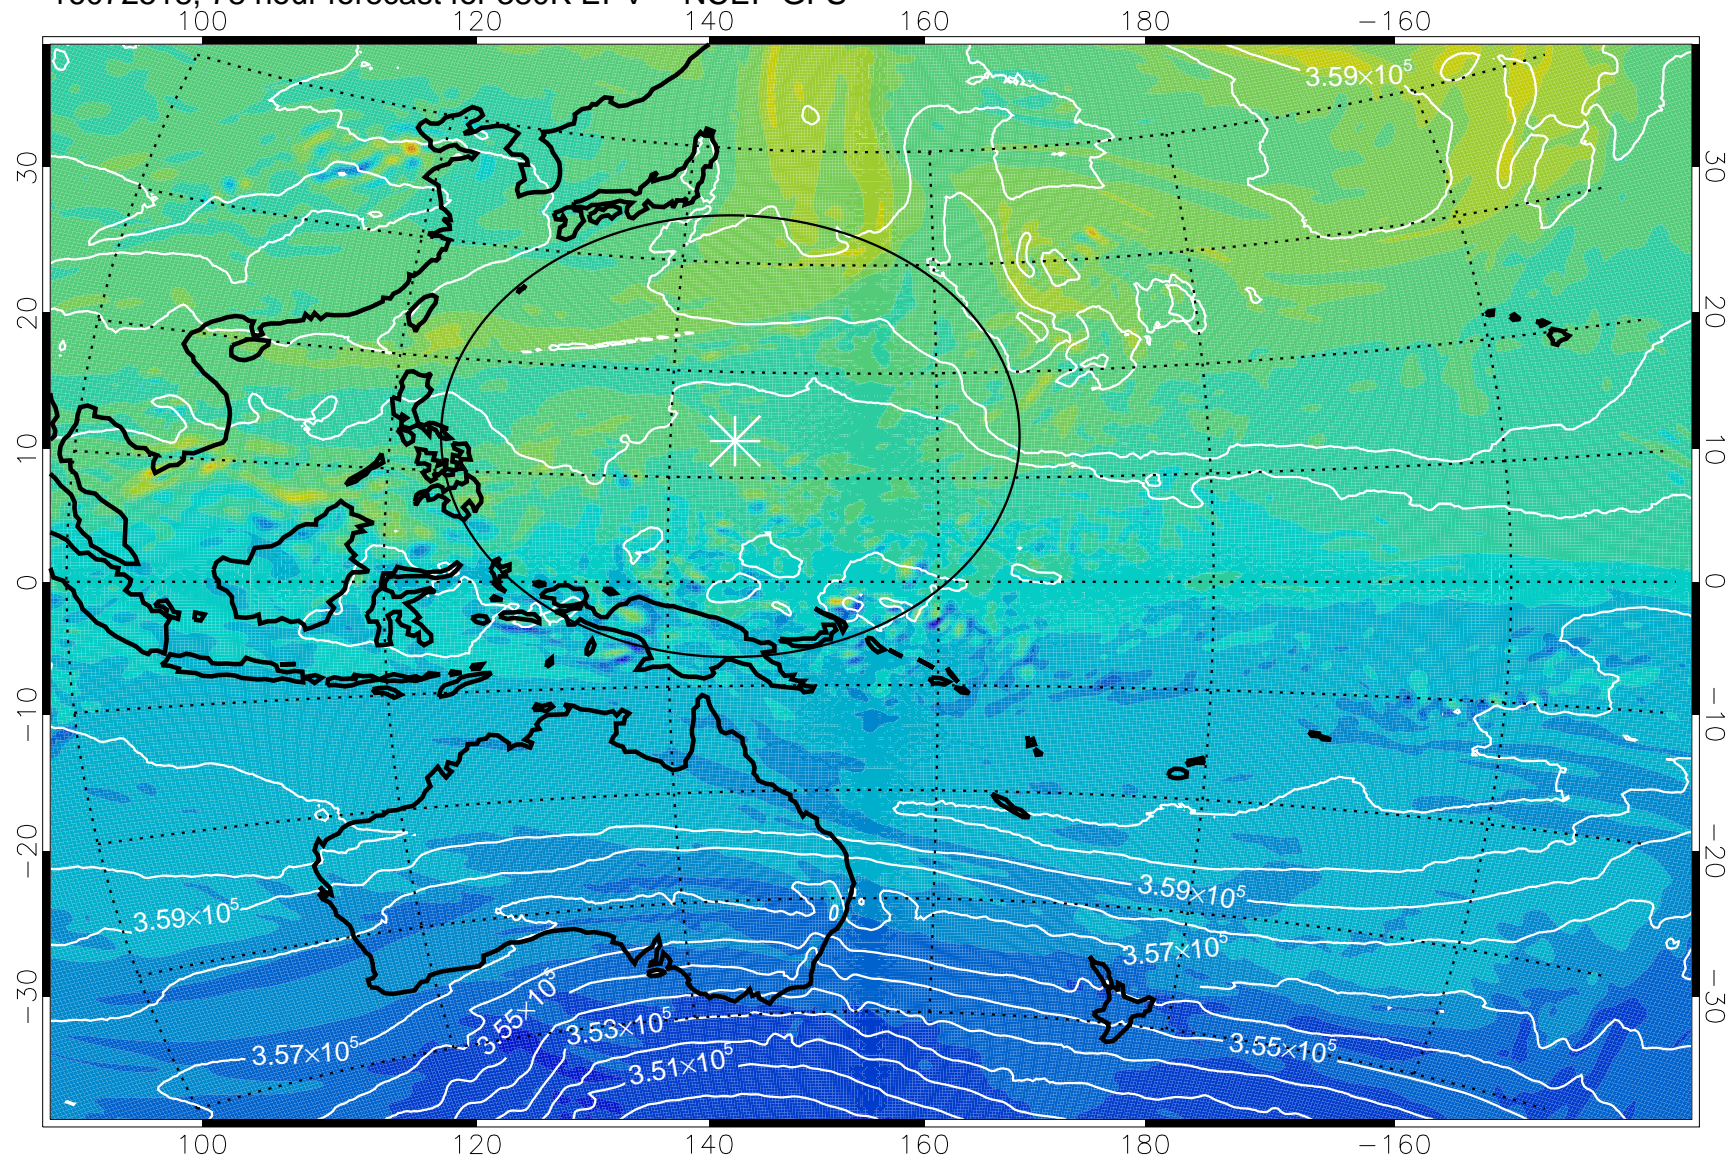

16072418, 54 hour forecast for 380K EPV -- NCEP GFS

380K Montgomery Streamfunction, white

Range ring of 2304 km

16072500, 60 hour forecast for 380K EPV -- NCEP GFS

380K Montgomery Streamfunction, white

Range ring of 2304 km

16072506, 66 hour forecast for 380K EPV -- NCEP GFS

380K Montgomery Streamfunction, white

Range ring of 2304 km

16072512, 72 hour forecast for 380K EPV -- NCEP GFS

380K Montgomery Streamfunction, white

Range ring of 2304 km

16072518, 78 hour forecast for 380K EPV -- NCEP GFS

380K Montgomery Streamfunction, white

Range ring of 2304 km

16072600, 84 hour forecast for 380K EPV -- NCEP GFS

380K Montgomery Streamfunction, white

Range ring of 2304 km

16072606, 90 hour forecast for 380K EPV -- NCEP GFS

380K Montgomery Streamfunction, white

Range ring of 2304 km

16072612, 96 hour forecast for 380K EPV -- NCEP GFS

380K Montgomery Streamfunction, white

Range ring of 2304 km