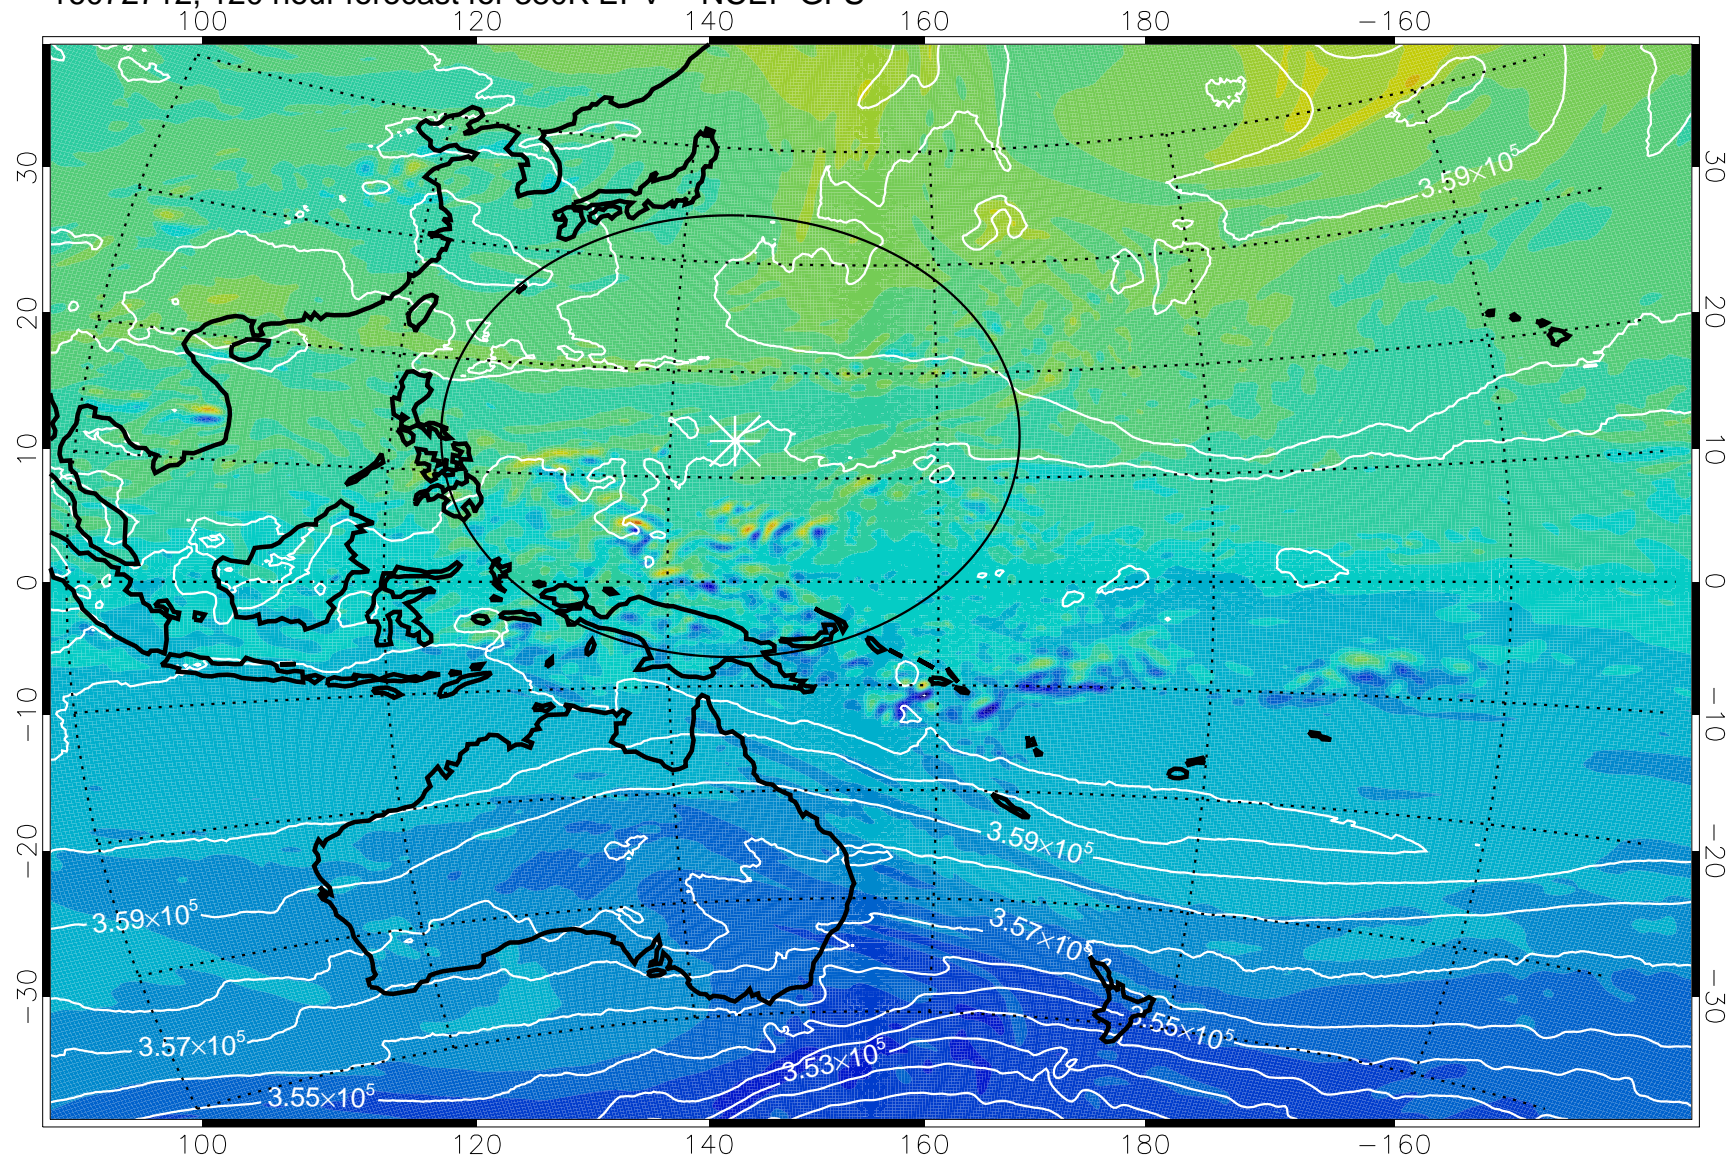

16072618, 102 hour forecast for 380K EPV -- NCEP GFS

380K Montgomery Streamfunction, white

Range ring of 2304 km

16072700, 108 hour forecast for 380K EPV -- NCEP GFS

380K Montgomery Streamfunction, white

Range ring of 2304 km

16072706, 114 hour forecast for 380K EPV -- NCEP GFS

380K Montgomery Streamfunction, white

Range ring of 2304 km

16072712, 120 hour forecast for 380K EPV -- NCEP GFS

380K Montgomery Streamfunction, white

Range ring of 2304 km