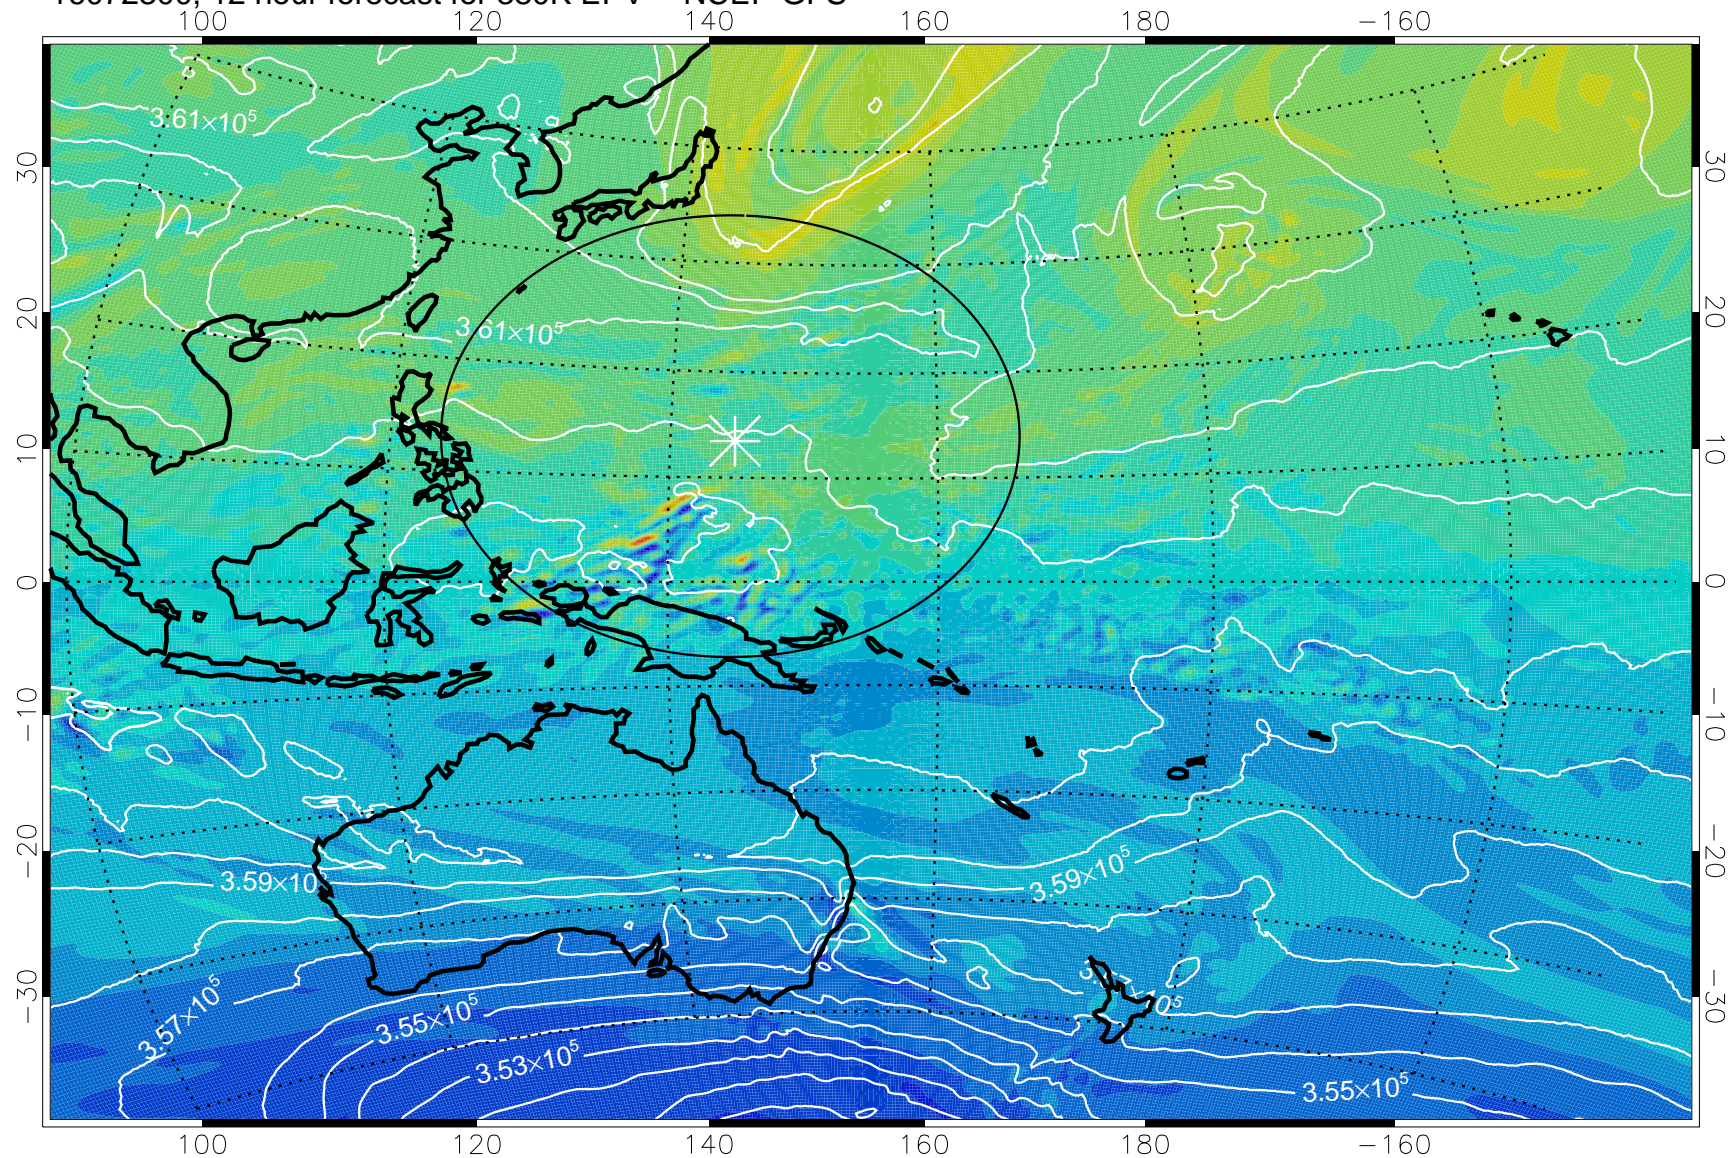

16072218, 6 hour forecast for 380K EPV -- NCEP GFS

380K Montgomery Streamfunction, white

Range ring of 2304 km

16072300, 12 hour forecast for 380K EPV -- NCEP GFS

380K Montgomery Streamfunction, white

Range ring of 2304 km

16072306, 18 hour forecast for 380K EPV -- NCEP GFS

380K Montgomery Streamfunction, white

Range ring of 2304 km

16072312, 24 hour forecast for 380K EPV -- NCEP GFS

380K Montgomery Streamfunction, white

Range ring of 2304 km

16072318, 30 hour forecast for 380K EPV -- NCEP GFS

380K Montgomery Streamfunction, white

Range ring of 2304 km

16072400, 36 hour forecast for 380K EPV -- NCEP GFS

380K Montgomery Streamfunction, white

Range ring of 2304 km

16072406, 42 hour forecast for 380K EPV -- NCEP GFS

380K Montgomery Streamfunction, white

Range ring of 2304 km

16072412, 48 hour forecast for 380K EPV -- NCEP GFS

380K Montgomery Streamfunction, white

Range ring of 2304 km