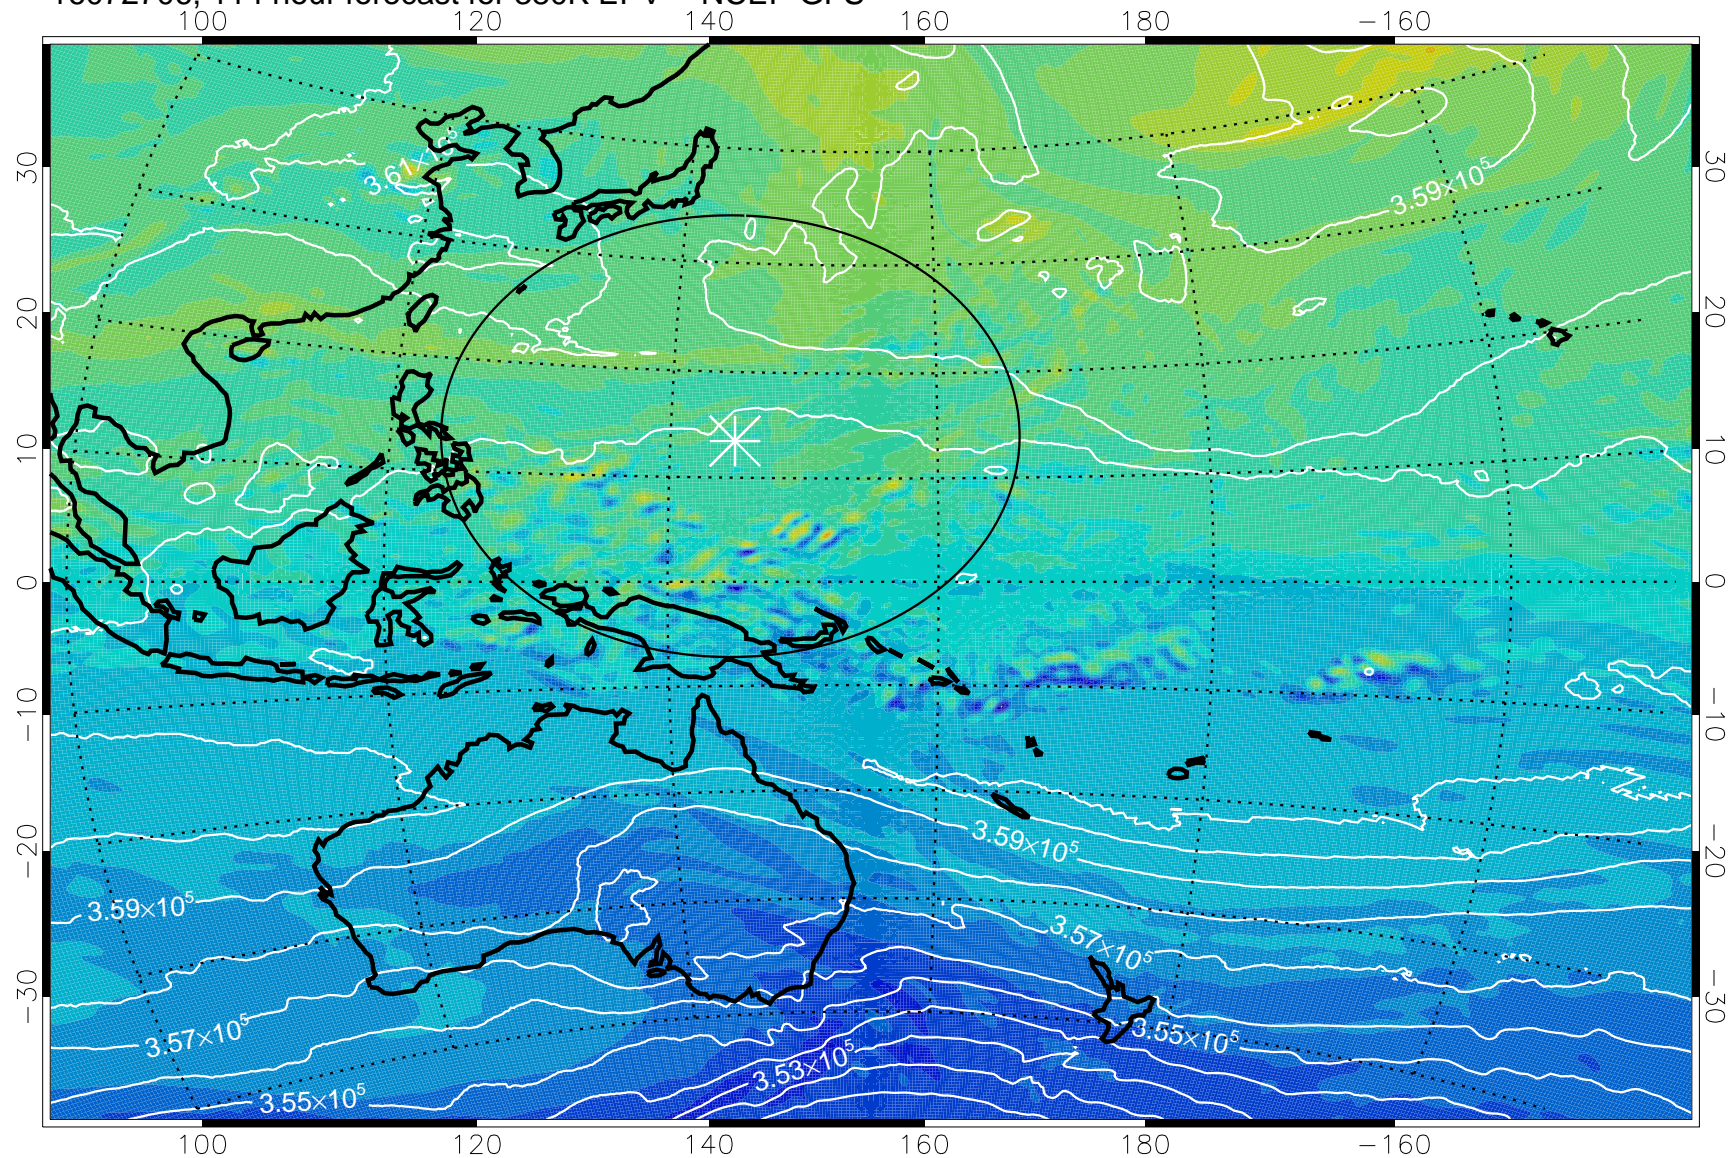

16072606, 90 hour forecast for 380K EPV -- NCEP GFS

380K Montgomery Streamfunction, white

Range ring of 2304 km

16072612, 96 hour forecast for 380K EPV -- NCEP GFS

380K Montgomery Streamfunction, white

Range ring of 2304 km

16072618, 102 hour forecast for 380K EPV -- NCEP GFS

380K Montgomery Streamfunction, white

Range ring of 2304 km

16072700, 108 hour forecast for 380K EPV -- NCEP GFS

380K Montgomery Streamfunction, white

Range ring of 2304 km

16072706, 114 hour forecast for 380K EPV -- NCEP GFS

380K Montgomery Streamfunction, white

Range ring of 2304 km

16072712, 120 hour forecast for 380K EPV -- NCEP GFS

380K Montgomery Streamfunction, white

Range ring of 2304 km