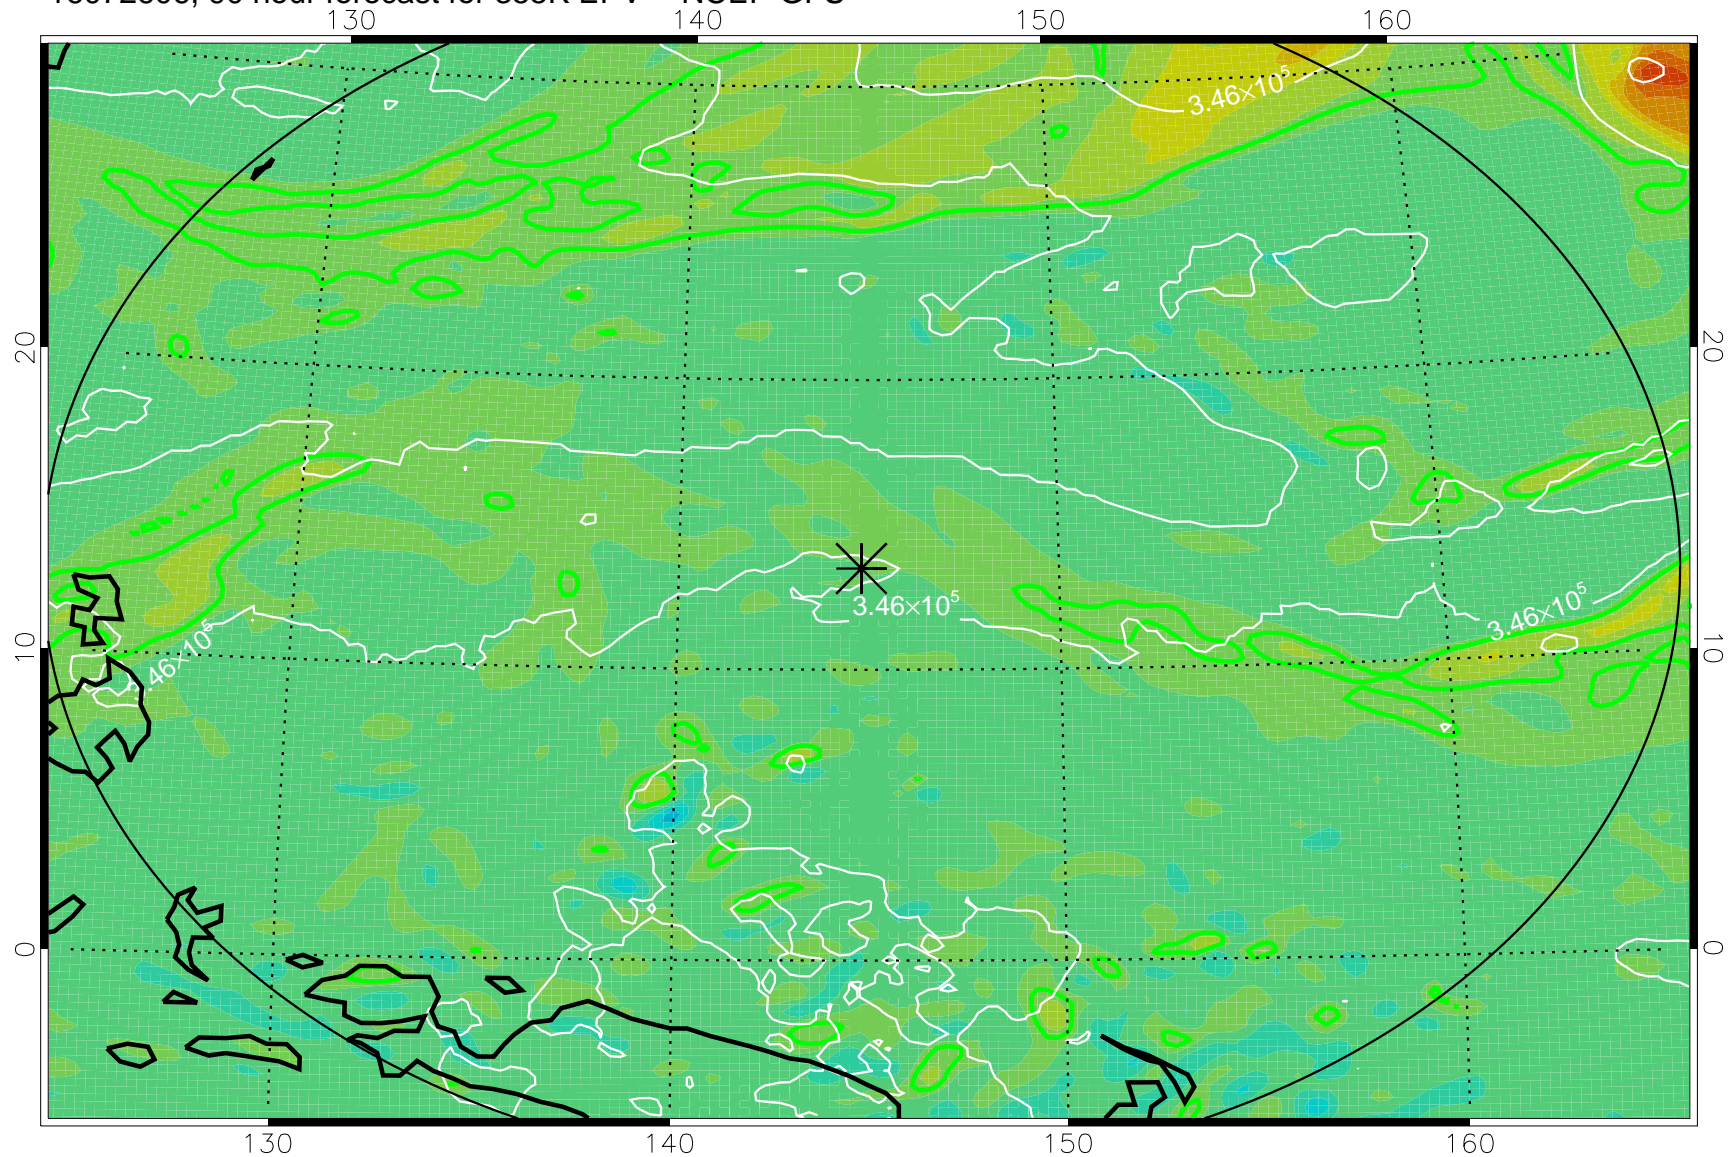

16072506, 66 hour forecast for 355K EPV -- NCEP GFS

355K Montgomery Streamfunction, white
EPV Tropopause (2 PVU) Position
Range ring of 2304 km

16072512, 72 hour forecast for 355K EPV -- NCEP GFS

355K Montgomery Streamfunction, white
EPV Tropopause (2 PVU) Position
Range ring of 2304 km

16072518, 78 hour forecast for 355K EPV -- NCEP GFS

355K Montgomery Streamfunction, white
EPV Tropopause (2 PVU) Position
Range ring of 2304 km

16072600, 84 hour forecast for 355K EPV -- NCEP GFS

355K Montgomery Streamfunction, white
EPV Tropopause (2 PVU) Position
Range ring of 2304 km

16072606, 90 hour forecast for 355K EPV -- NCEP GFS

355K Montgomery Streamfunction, white
EPV Tropopause (2 PVU) Position
Range ring of 2304 km

16072612, 96 hour forecast for 355K EPV -- NCEP GFS

355K Montgomery Streamfunction, white
EPV Tropopause (2 PVU) Position
Range ring of 2304 km

16072618, 102 hour forecast for 355K EPV -- NCEP GFS

355K Montgomery Streamfunction, white
EPV Tropopause (2 PVU) Position
Range ring of 2304 km

16072700, 108 hour forecast for 355K EPV -- NCEP GFS

355K Montgomery Streamfunction, white
EPV Tropopause (2 PVU) Position
Range ring of 2304 km