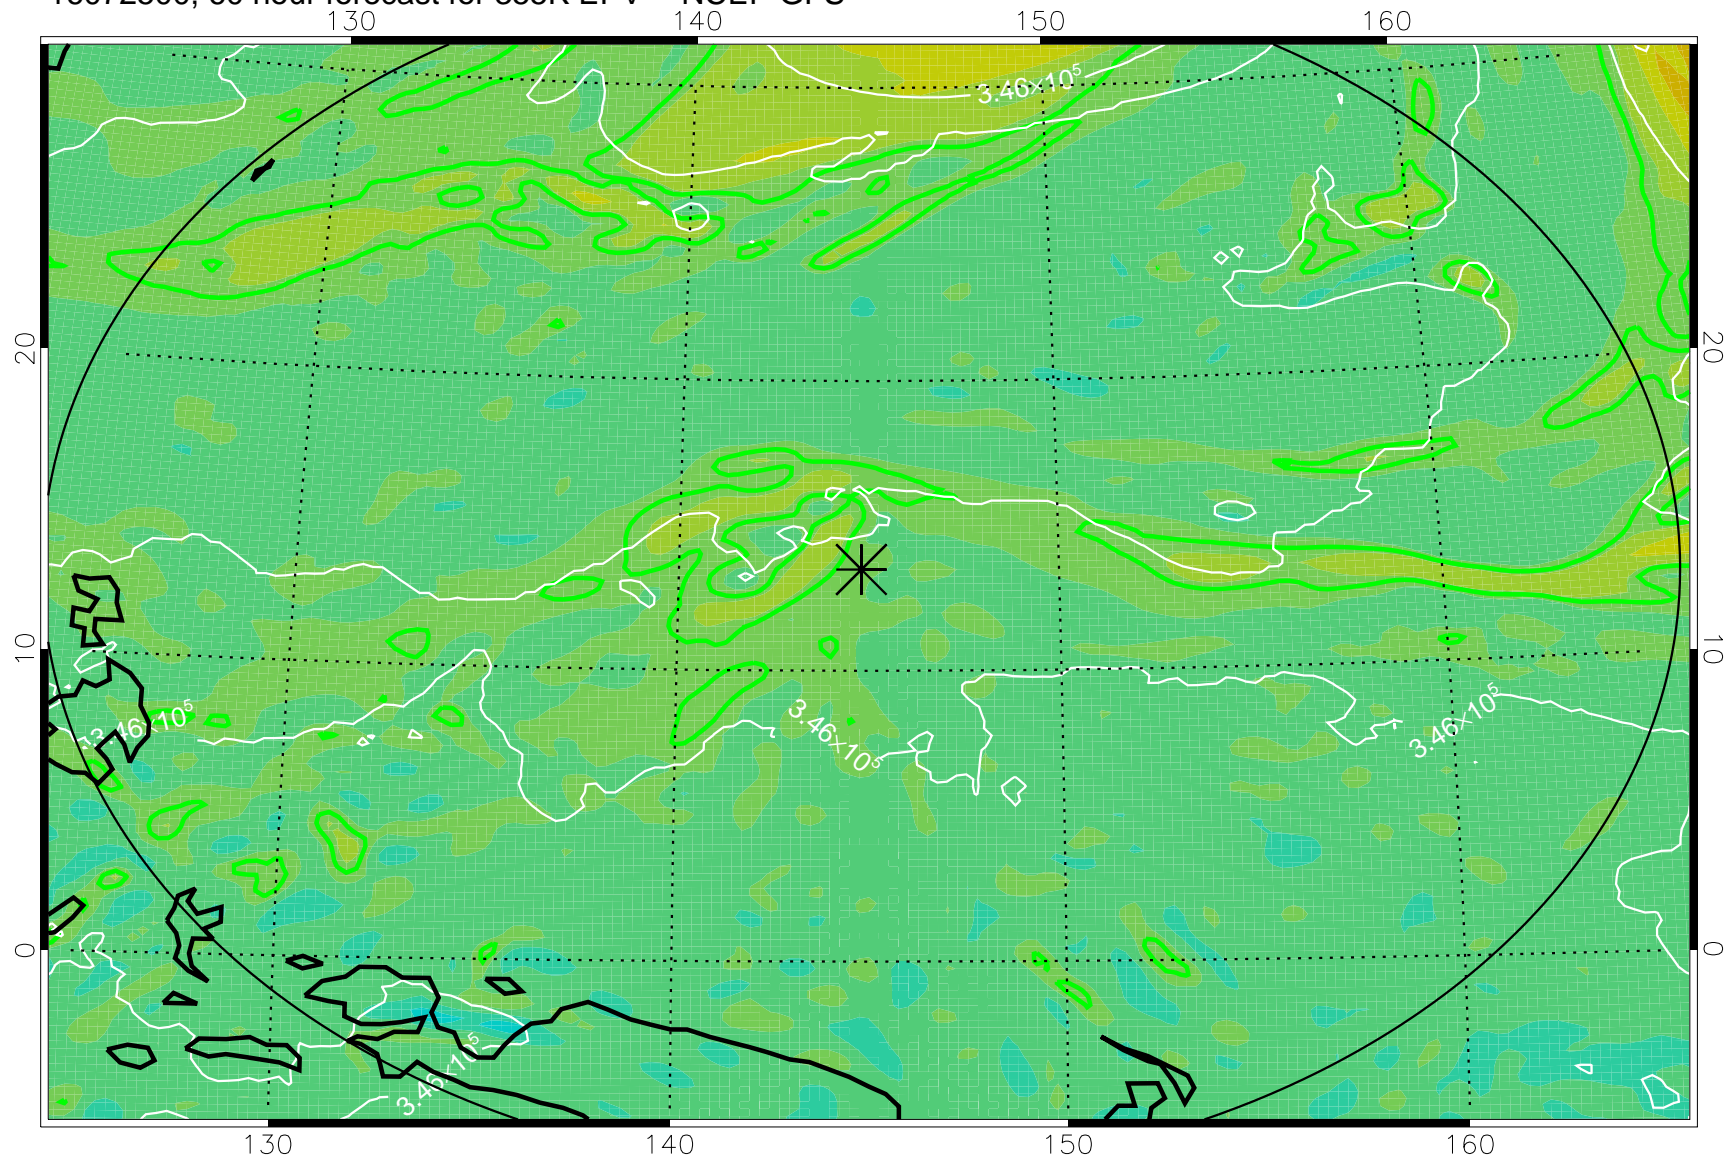

16072406, 42 hour forecast for 355K EPV -- NCEP GFS

355K Montgomery Streamfunction, white
EPV Tropopause (2 PVU) Position
Range ring of 2304 km

16072412, 48 hour forecast for 355K EPV -- NCEP GFS

355K Montgomery Streamfunction, white
EPV Tropopause (2 PVU) Position
Range ring of 2304 km

16072418, 54 hour forecast for 355K EPV -- NCEP GFS

355K Montgomery Streamfunction, white
EPV Tropopause (2 PVU) Position
Range ring of 2304 km

16072500, 60 hour forecast for 355K EPV -- NCEP GFS

355K Montgomery Streamfunction, white
EPV Tropopause (2 PVU) Position
Range ring of 2304 km

16072506, 66 hour forecast for 355K EPV -- NCEP GFS

355K Montgomery Streamfunction, white
EPV Tropopause (2 PVU) Position
Range ring of 2304 km

16072512, 72 hour forecast for 355K EPV -- NCEP GFS

355K Montgomery Streamfunction, white
EPV Tropopause (2 PVU) Position
Range ring of 2304 km

16072518, 78 hour forecast for 355K EPV -- NCEP GFS

355K Montgomery Streamfunction, white
EPV Tropopause (2 PVU) Position
Range ring of 2304 km

16072600, 84 hour forecast for 355K EPV -- NCEP GFS

355K Montgomery Streamfunction, white
EPV Tropopause (2 PVU) Position
Range ring of 2304 km