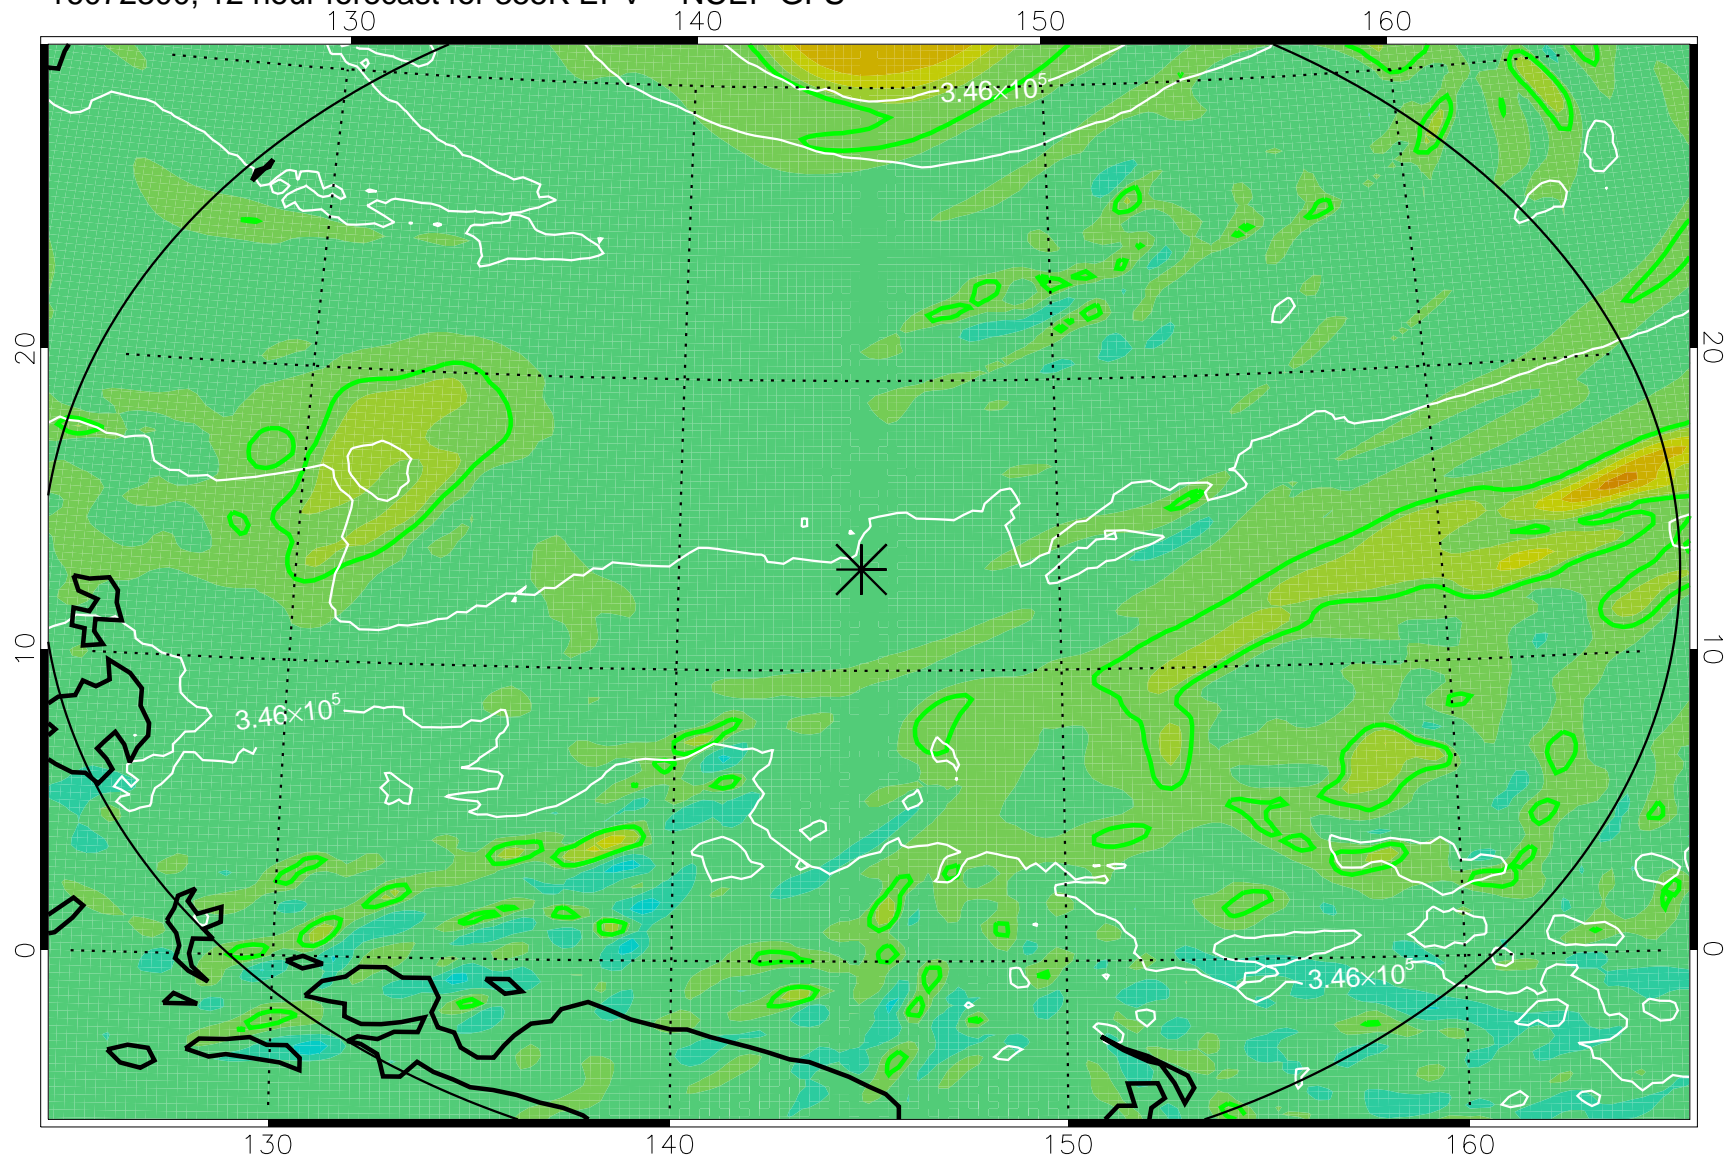

16072218, 6 hour forecast for 355K EPV -- NCEP GFS

355K Montgomery Streamfunction, white
EPV Tropopause (2 PVU) Position
Range ring of 2304 km

16072300, 12 hour forecast for 355K EPV -- NCEP GFS

355K Montgomery Streamfunction, white
EPV Tropopause (2 PVU) Position
Range ring of 2304 km

16072306, 18 hour forecast for 355K EPV -- NCEP GFS

355K Montgomery Streamfunction, white
EPV Tropopause (2 PVU) Position
Range ring of 2304 km

16072312, 24 hour forecast for 355K EPV -- NCEP GFS

355K Montgomery Streamfunction, white
EPV Tropopause (2 PVU) Position
Range ring of 2304 km

16072318, 30 hour forecast for 355K EPV -- NCEP GFS

355K Montgomery Streamfunction, white
EPV Tropopause (2 PVU) Position
Range ring of 2304 km

16072400, 36 hour forecast for 355K EPV -- NCEP GFS

355K Montgomery Streamfunction, white
EPV Tropopause (2 PVU) Position
Range ring of 2304 km

16072618, 102 hour forecast for 355K EPV -- NCEP GFS

355K Montgomery Streamfunction, white
EPV Tropopause (2 PVU) Position
Range ring of 2304 km

16072700, 108 hour forecast for 355K EPV -- NCEP GFS

355K Montgomery Streamfunction, white
EPV Tropopause (2 PVU) Position
Range ring of 2304 km