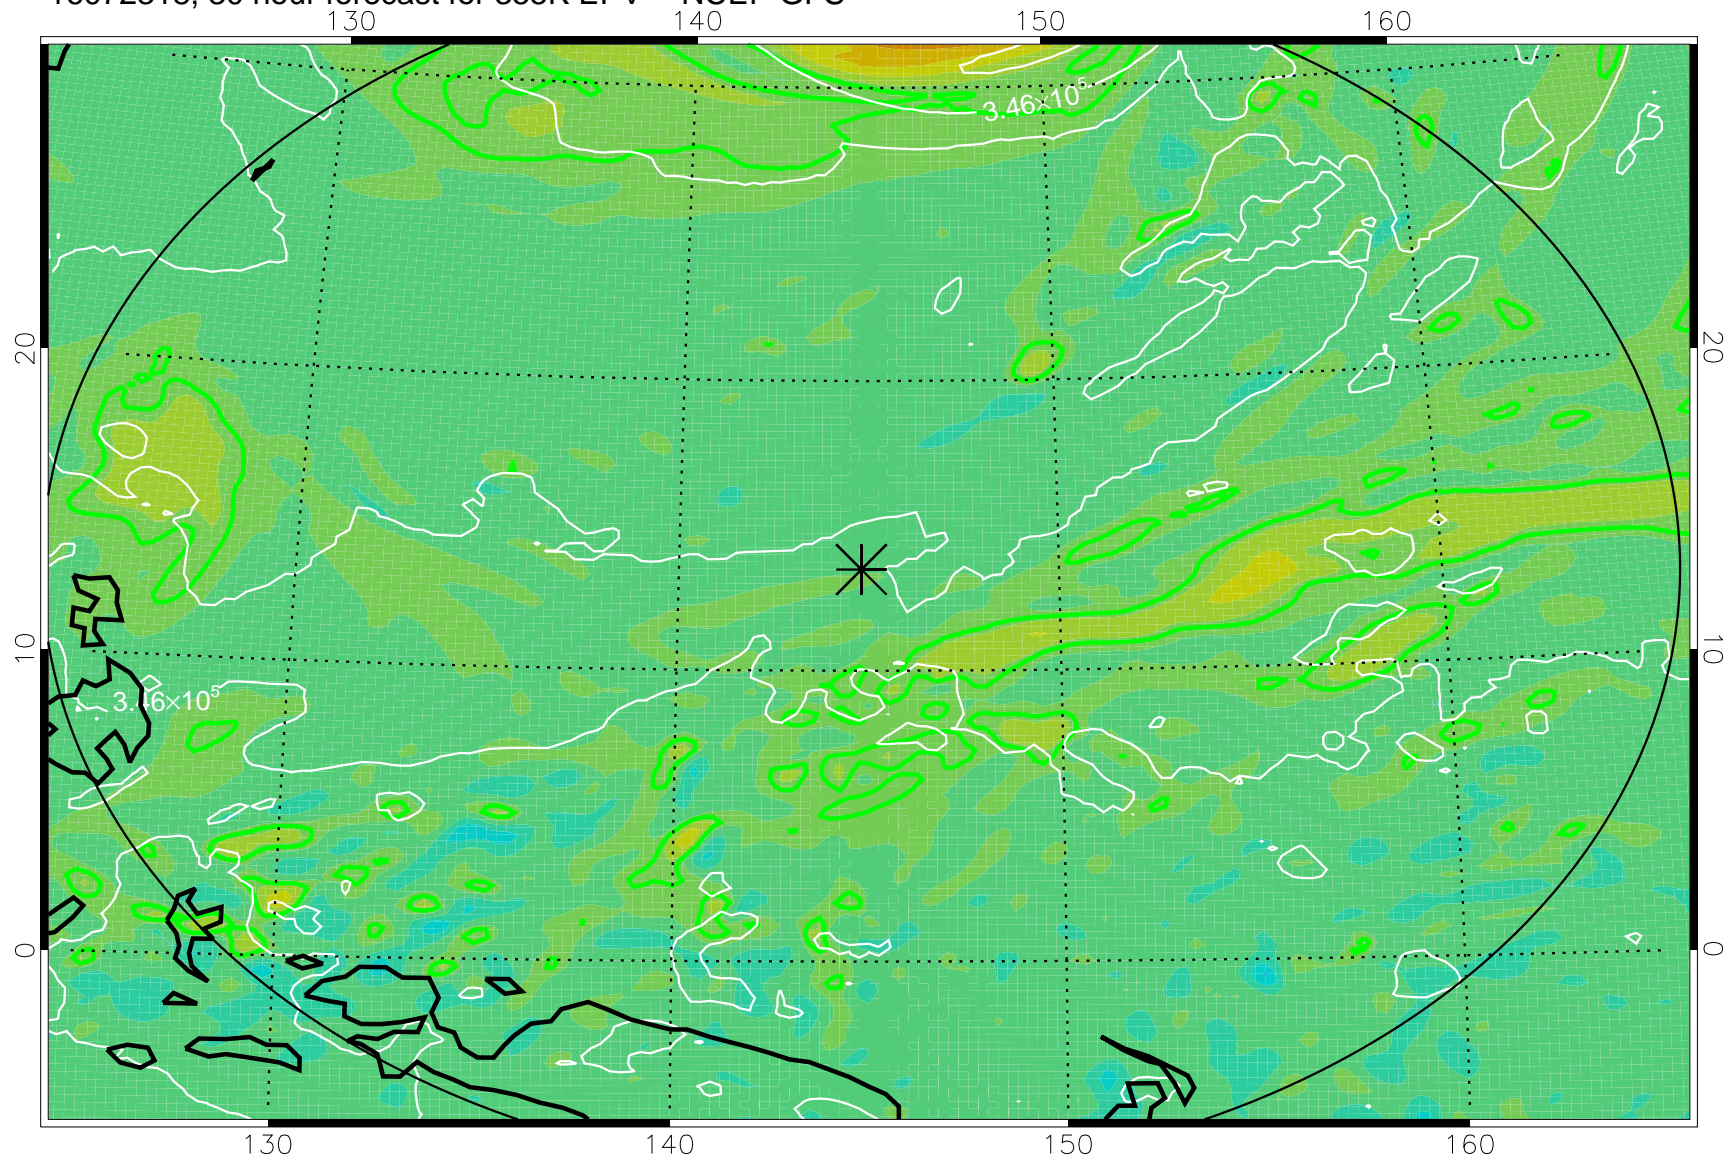

16072306, 18 hour forecast for 355K EPV -- NCEP GFS

355K Montgomery Streamfunction, white
EPV Tropopause (2 PVU) Position
Range ring of 2304 km

16072312, 24 hour forecast for 355K EPV -- NCEP GFS

355K Montgomery Streamfunction, white
EPV Tropopause (2 PVU) Position
Range ring of 2304 km

16072318, 30 hour forecast for 355K EPV -- NCEP GFS

355K Montgomery Streamfunction, white
EPV Tropopause (2 PVU) Position
Range ring of 2304 km

16072400, 36 hour forecast for 355K EPV -- NCEP GFS

355K Montgomery Streamfunction, white
EPV Tropopause (2 PVU) Position
Range ring of 2304 km

16072406, 42 hour forecast for 355K EPV -- NCEP GFS

355K Montgomery Streamfunction, white
EPV Tropopause (2 PVU) Position
Range ring of 2304 km

16072412, 48 hour forecast for 355K EPV -- NCEP GFS

355K Montgomery Streamfunction, white
EPV Tropopause (2 PVU) Position
Range ring of 2304 km

16072618, 102 hour forecast for 355K EPV -- NCEP GFS

355K Montgomery Streamfunction, white
EPV Tropopause (2 PVU) Position
Range ring of 2304 km

16072700, 108 hour forecast for 355K EPV -- NCEP GFS

355K Montgomery Streamfunction, white
EPV Tropopause (2 PVU) Position
Range ring of 2304 km