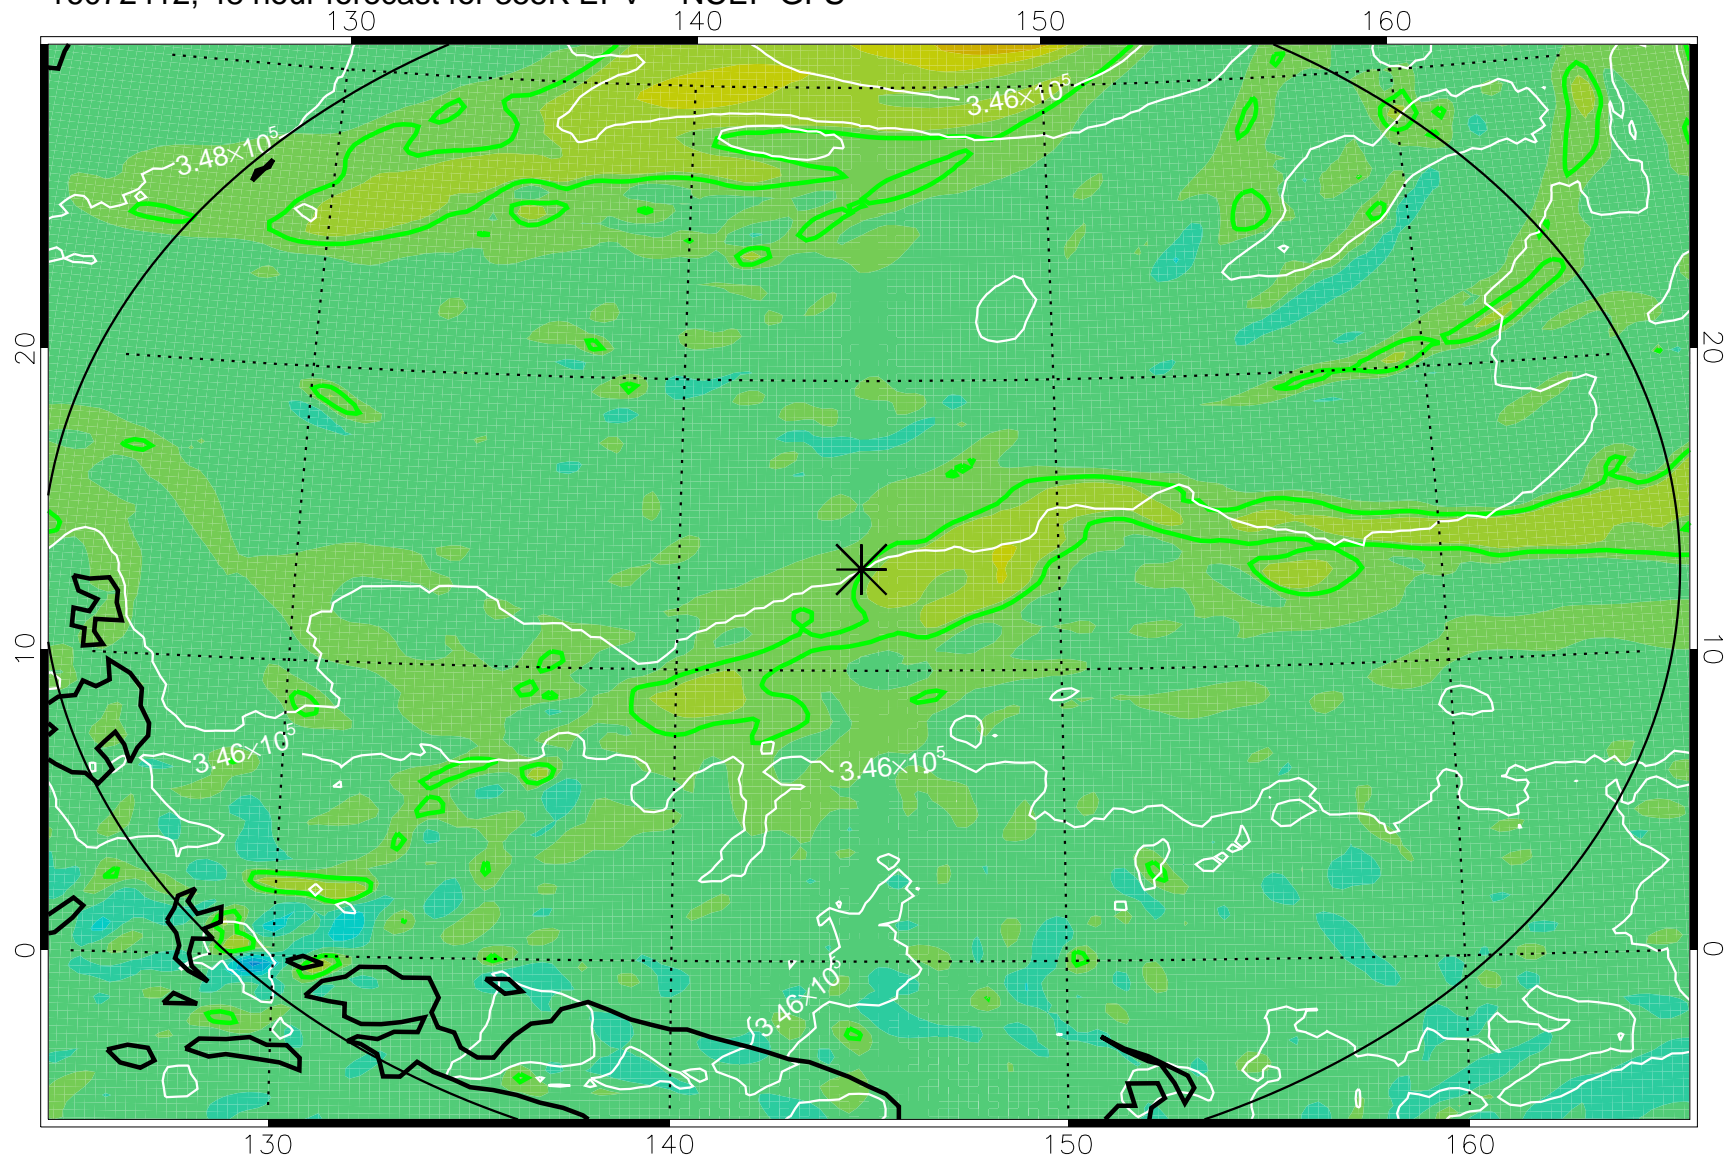

16072318, 30 hour forecast for 355K EPV -- NCEP GFS

355K Montgomery Streamfunction, white
EPV Tropopause (2 PVU) Position
Range ring of 2304 km

16072400, 36 hour forecast for 355K EPV -- NCEP GFS

355K Montgomery Streamfunction, white
EPV Tropopause (2 PVU) Position
Range ring of 2304 km

16072406, 42 hour forecast for 355K EPV -- NCEP GFS

355K Montgomery Streamfunction, white
EPV Tropopause (2 PVU) Position
Range ring of 2304 km

16072412, 48 hour forecast for 355K EPV -- NCEP GFS

355K Montgomery Streamfunction, white
EPV Tropopause (2 PVU) Position
Range ring of 2304 km

16072418, 54 hour forecast for 355K EPV -- NCEP GFS

355K Montgomery Streamfunction, white
EPV Tropopause (2 PVU) Position
Range ring of 2304 km

16072500, 60 hour forecast for 355K EPV -- NCEP GFS

355K Montgomery Streamfunction, white
EPV Tropopause (2 PVU) Position
Range ring of 2304 km

16072518, 78 hour forecast for 355K EPV -- NCEP GFS

355K Montgomery Streamfunction, white
EPV Tropopause (2 PVU) Position
Range ring of 2304 km

16072600, 84 hour forecast for 355K EPV -- NCEP GFS

355K Montgomery Streamfunction, white
EPV Tropopause (2 PVU) Position
Range ring of 2304 km