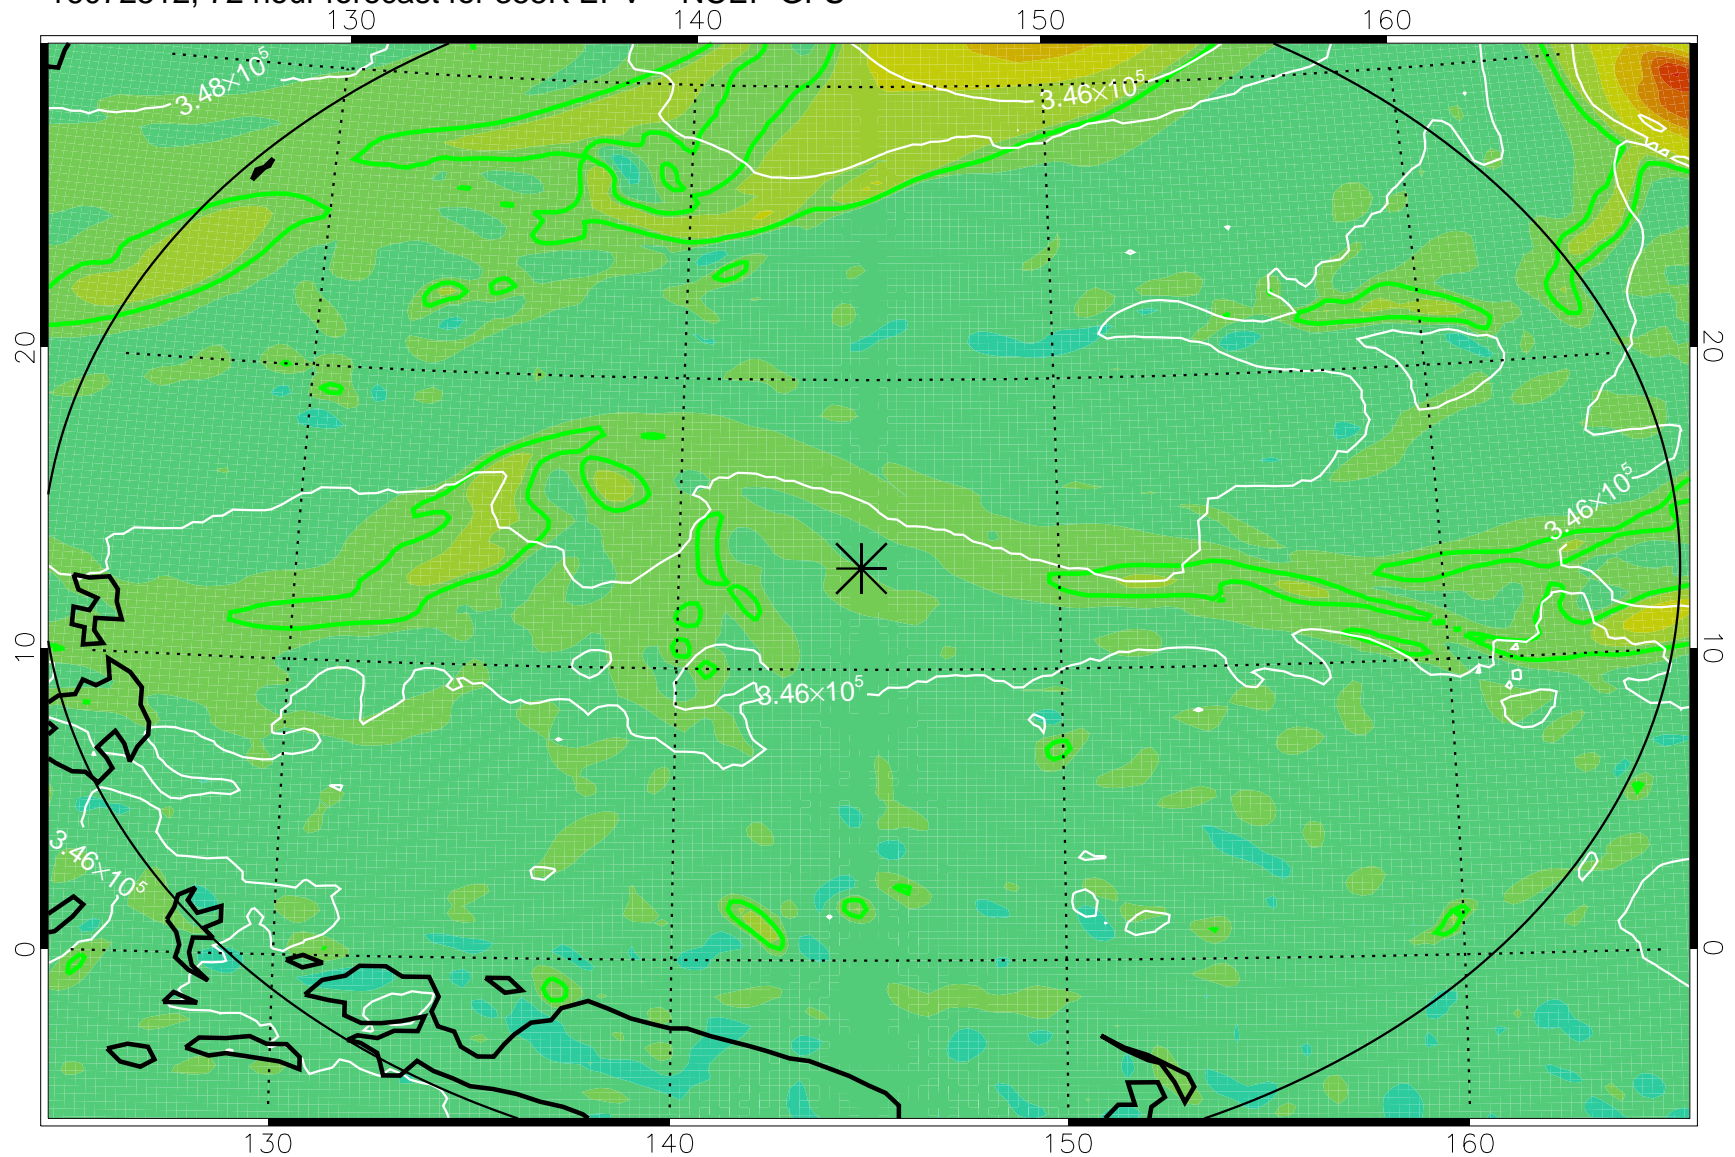

16072418, 54 hour forecast for 355K EPV -- NCEP GFS

355K Montgomery Streamfunction, white
EPV Tropopause (2 PVU) Position
Range ring of 2304 km

16072500, 60 hour forecast for 355K EPV -- NCEP GFS

355K Montgomery Streamfunction, white
EPV Tropopause (2 PVU) Position
Range ring of 2304 km

16072506, 66 hour forecast for 355K EPV -- NCEP GFS

355K Montgomery Streamfunction, white
EPV Tropopause (2 PVU) Position
Range ring of 2304 km

16072512, 72 hour forecast for 355K EPV -- NCEP GFS

355K Montgomery Streamfunction, white
EPV Tropopause (2 PVU) Position
Range ring of 2304 km

16072518, 78 hour forecast for 355K EPV -- NCEP GFS

355K Montgomery Streamfunction, white
EPV Tropopause (2 PVU) Position
Range ring of 2304 km

16072600, 84 hour forecast for 355K EPV -- NCEP GFS

355K Montgomery Streamfunction, white
EPV Tropopause (2 PVU) Position
Range ring of 2304 km

16072606, 90 hour forecast for 355K EPV -- NCEP GFS

355K Montgomery Streamfunction, white
EPV Tropopause (2 PVU) Position
Range ring of 2304 km

16072612, 96 hour forecast for 355K EPV -- NCEP GFS

355K Montgomery Streamfunction, white
EPV Tropopause (2 PVU) Position
Range ring of 2304 km