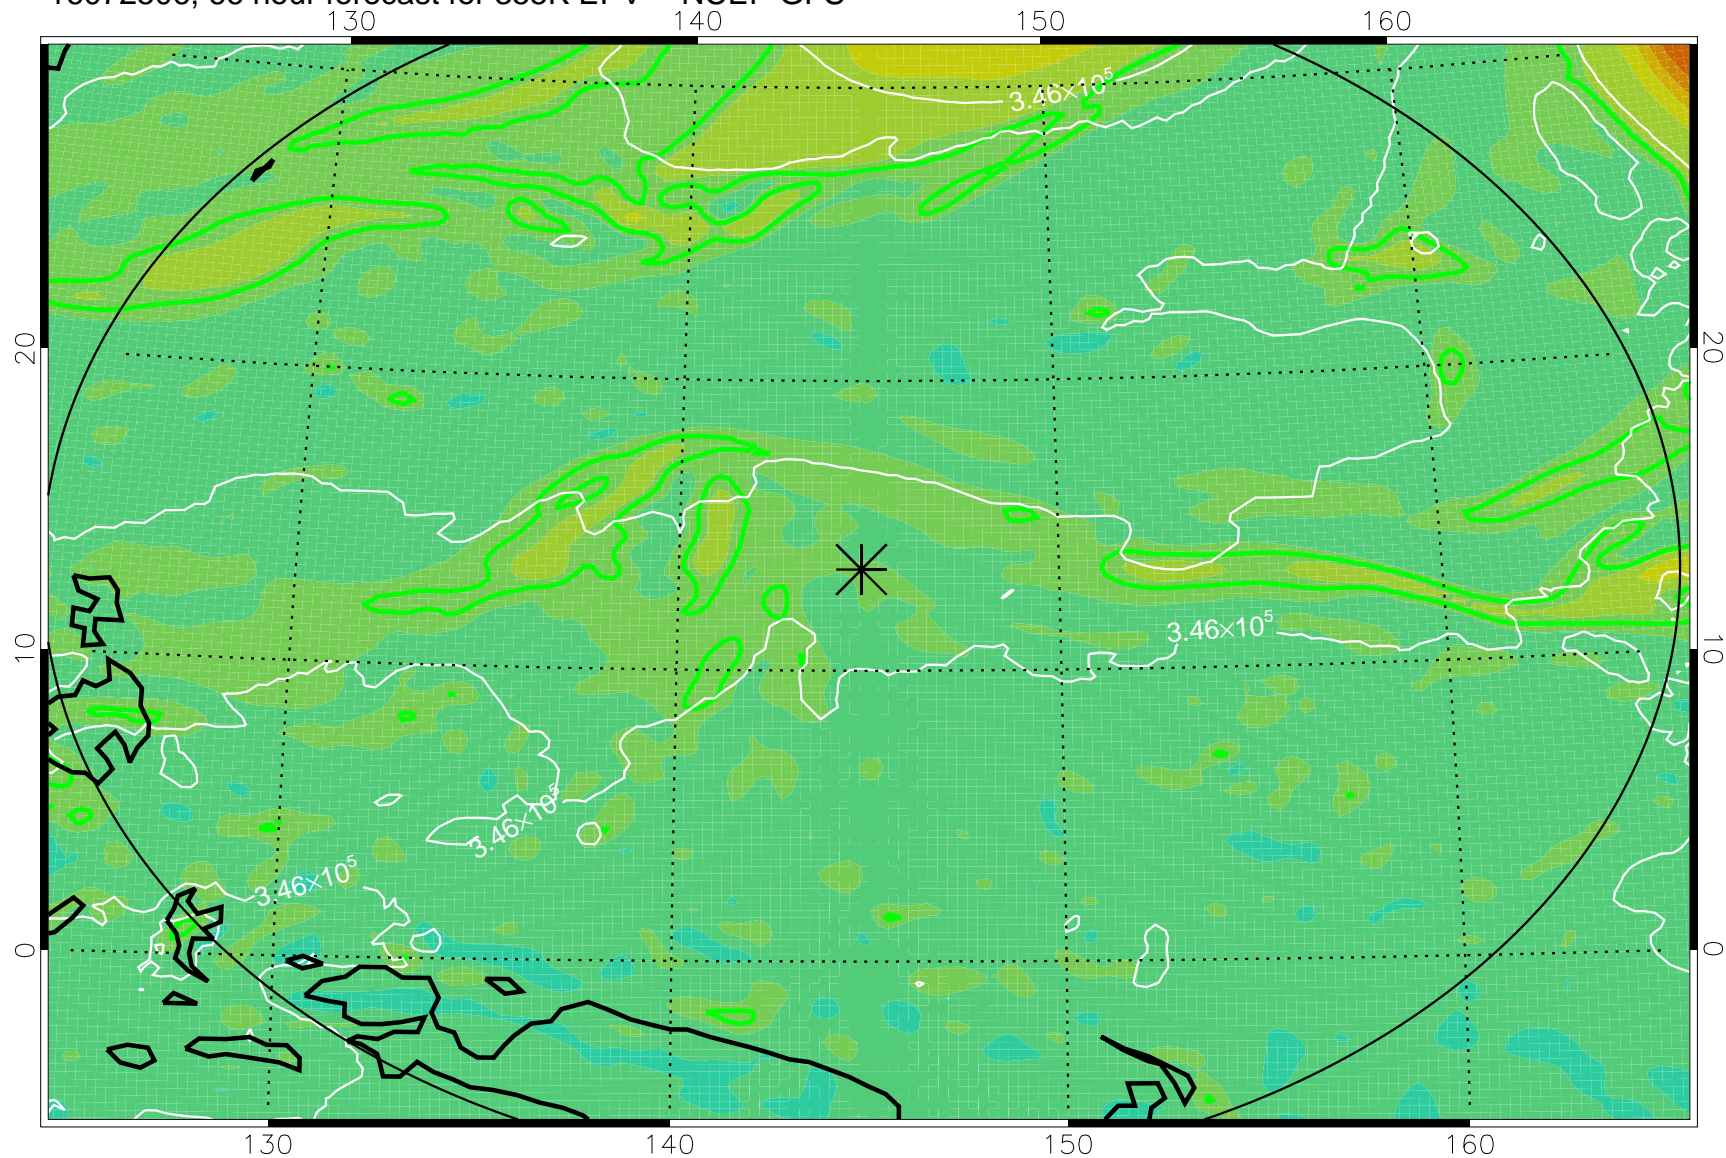

16072418, 54 hour forecast for 355K EPV -- NCEP GFS

355K Montgomery Streamfunction, white
EPV Tropopause (2 PVU) Position
Range ring of 2304 km

16072500, 60 hour forecast for 355K EPV -- NCEP GFS

355K Montgomery Streamfunction, white
EPV Tropopause (2 PVU) Position
Range ring of 2304 km

16072506, 66 hour forecast for 355K EPV -- NCEP GFS

355K Montgomery Streamfunction, white
EPV Tropopause (2 PVU) Position
Range ring of 2304 km

16072512, 72 hour forecast for 355K EPV -- NCEP GFS

355K Montgomery Streamfunction, white
EPV Tropopause (2 PVU) Position
Range ring of 2304 km

16072518, 78 hour forecast for 355K EPV -- NCEP GFS

355K Montgomery Streamfunction, white
EPV Tropopause (2 PVU) Position
Range ring of 2304 km

16072600, 84 hour forecast for 355K EPV -- NCEP GFS

355K Montgomery Streamfunction, white
EPV Tropopause (2 PVU) Position
Range ring of 2304 km

16072606, 90 hour forecast for 355K EPV -- NCEP GFS

355K Montgomery Streamfunction, white
EPV Tropopause (2 PVU) Position
Range ring of 2304 km

16072612, 96 hour forecast for 355K EPV -- NCEP GFS

355K Montgomery Streamfunction, white
EPV Tropopause (2 PVU) Position
Range ring of 2304 km