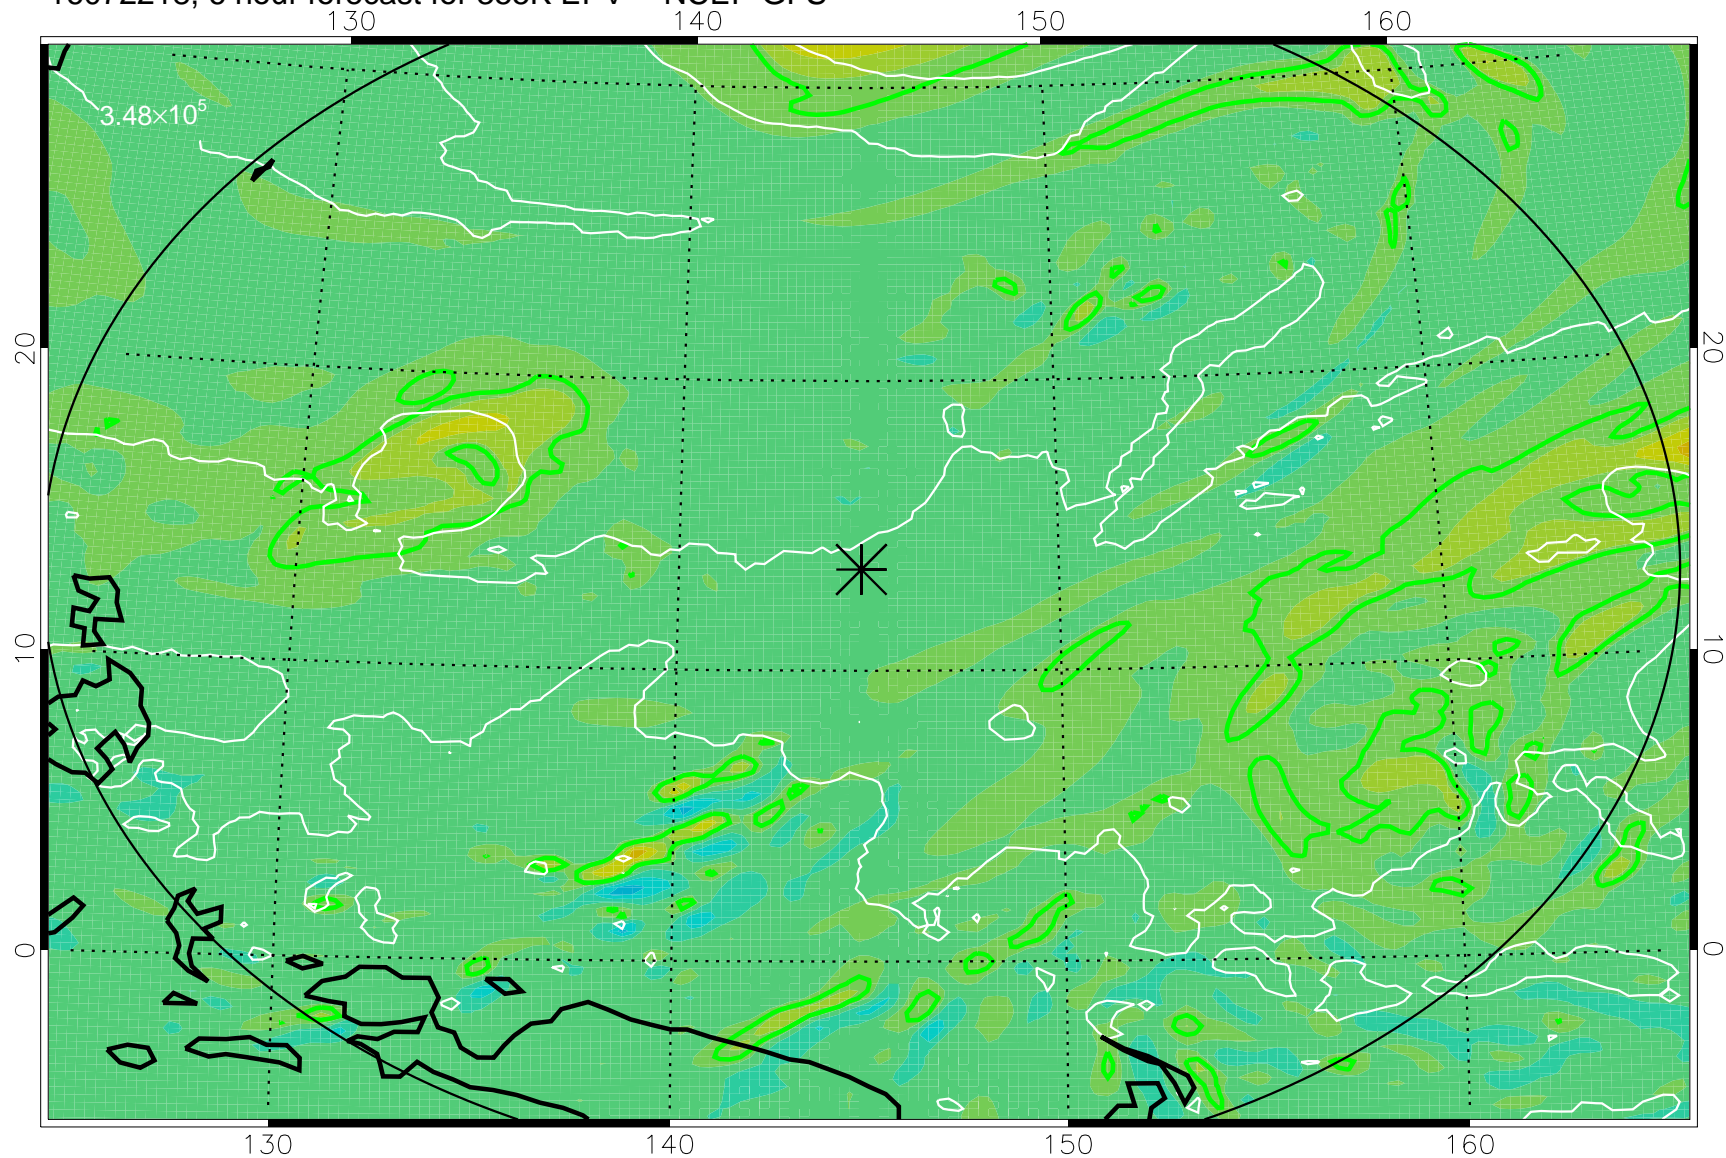

16072218, 6 hour forecast for 355K EPV -- NCEP GFS

355K Montgomery Streamfunction, white
EPV Tropopause (2 PVU) Position
Range ring of 2304 km

16072300, 12 hour forecast for 355K EPV -- NCEP GFS

355K Montgomery Streamfunction, white
EPV Tropopause (2 PVU) Position
Range ring of 2304 km

16072306, 18 hour forecast for 355K EPV -- NCEP GFS

355K Montgomery Streamfunction, white
EPV Tropopause (2 PVU) Position
Range ring of 2304 km

16072312, 24 hour forecast for 355K EPV -- NCEP GFS

355K Montgomery Streamfunction, white
EPV Tropopause (2 PVU) Position
Range ring of 2304 km

16072318, 30 hour forecast for 355K EPV -- NCEP GFS

355K Montgomery Streamfunction, white
EPV Tropopause (2 PVU) Position
Range ring of 2304 km

16072400, 36 hour forecast for 355K EPV -- NCEP GFS

355K Montgomery Streamfunction, white
EPV Tropopause (2 PVU) Position
Range ring of 2304 km

16072618, 102 hour forecast for 355K EPV -- NCEP GFS

355K Montgomery Streamfunction, white
EPV Tropopause (2 PVU) Position
Range ring of 2304 km

16072700, 108 hour forecast for 355K EPV -- NCEP GFS

355K Montgomery Streamfunction, white
EPV Tropopause (2 PVU) Position
Range ring of 2304 km