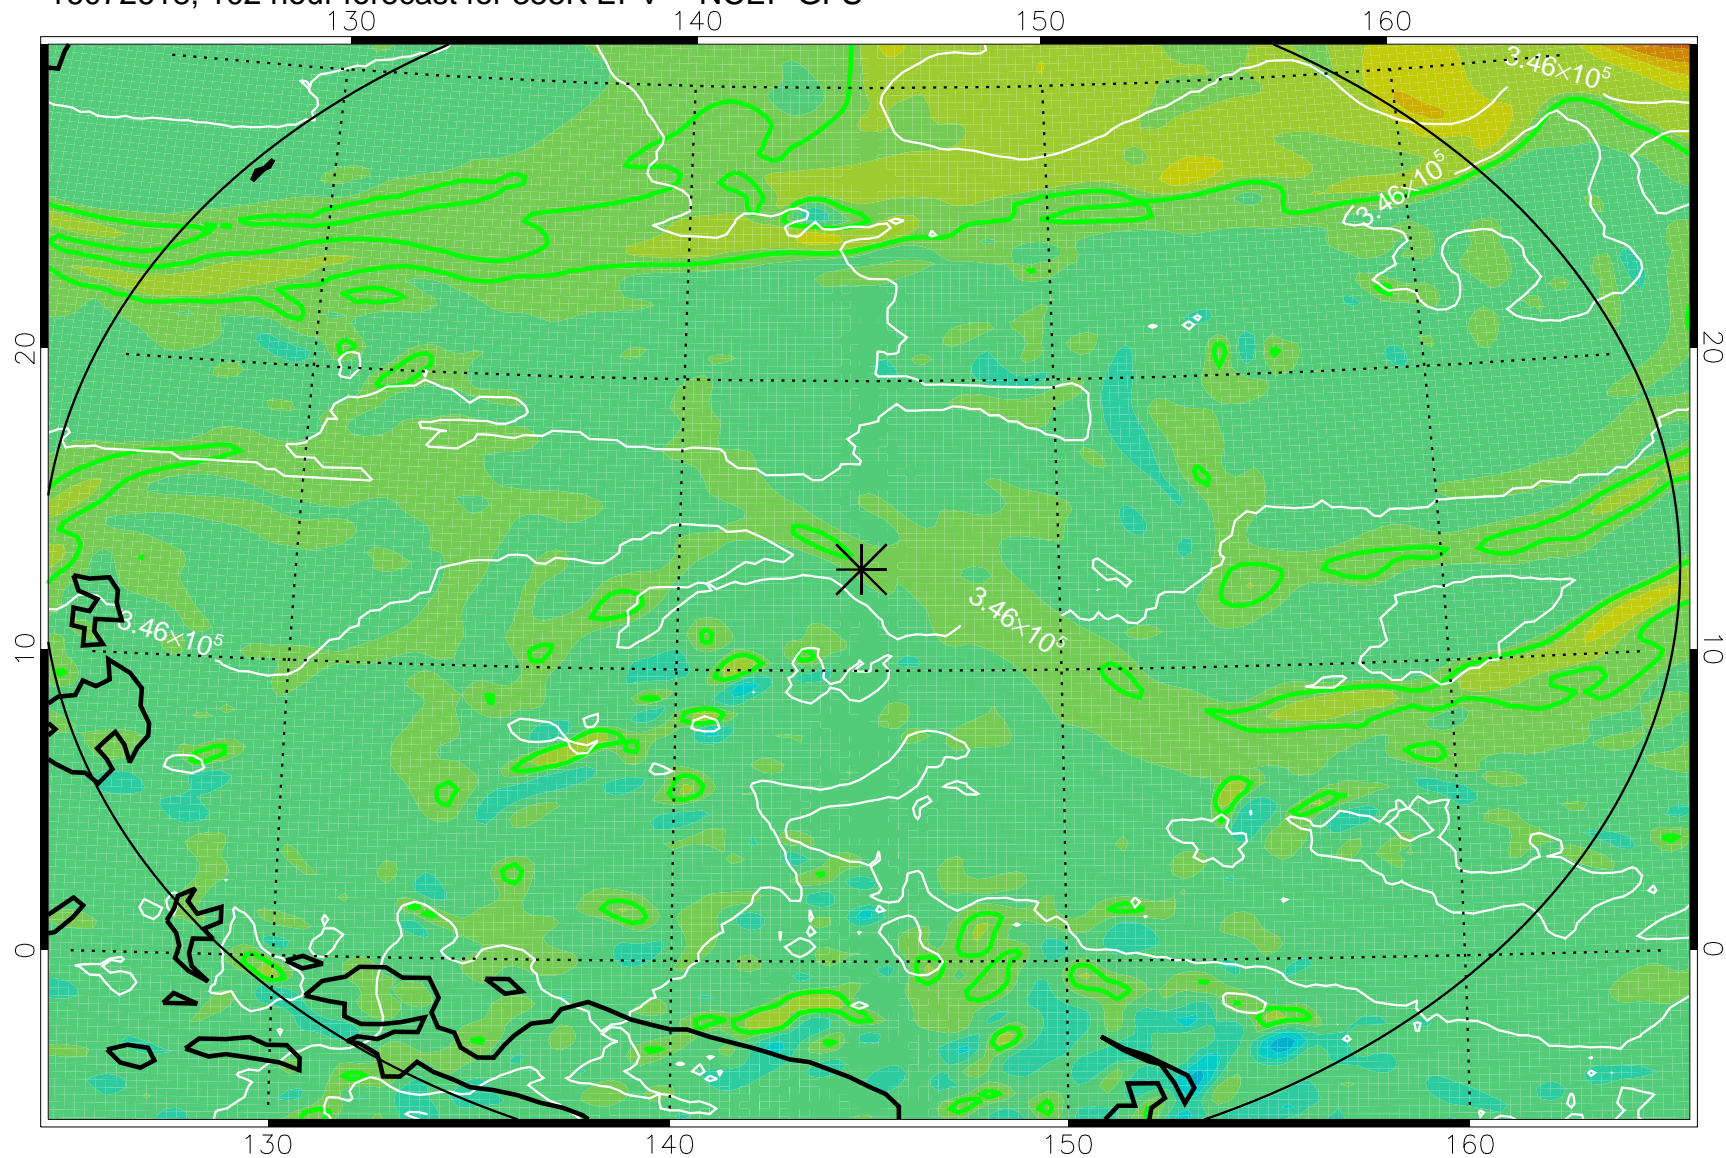

16072518, 78 hour forecast for 355K EPV -- NCEP GFS

355K Montgomery Streamfunction, white
EPV Tropopause (2 PVU) Position
Range ring of 2304 km

16072600, 84 hour forecast for 355K EPV -- NCEP GFS

355K Montgomery Streamfunction, white
EPV Tropopause (2 PVU) Position
Range ring of 2304 km

16072606, 90 hour forecast for 355K EPV -- NCEP GFS

355K Montgomery Streamfunction, white
EPV Tropopause (2 PVU) Position
Range ring of 2304 km

16072612, 96 hour forecast for 355K EPV -- NCEP GFS

355K Montgomery Streamfunction, white
EPV Tropopause (2 PVU) Position
Range ring of 2304 km

16072618, 102 hour forecast for 355K EPV -- NCEP GFS

355K Montgomery Streamfunction, white
EPV Tropopause (2 PVU) Position
Range ring of 2304 km

16072700, 108 hour forecast for 355K EPV -- NCEP GFS

355K Montgomery Streamfunction, white
EPV Tropopause (2 PVU) Position
Range ring of 2304 km

16072706, 114 hour forecast for 355K EPV -- NCEP GFS

355K Montgomery Streamfunction, white
EPV Tropopause (2 PVU) Position
Range ring of 2304 km

16072712, 120 hour forecast for 355K EPV -- NCEP GFS

355K Montgomery Streamfunction, white
EPV Tropopause (2 PVU) Position
Range ring of 2304 km