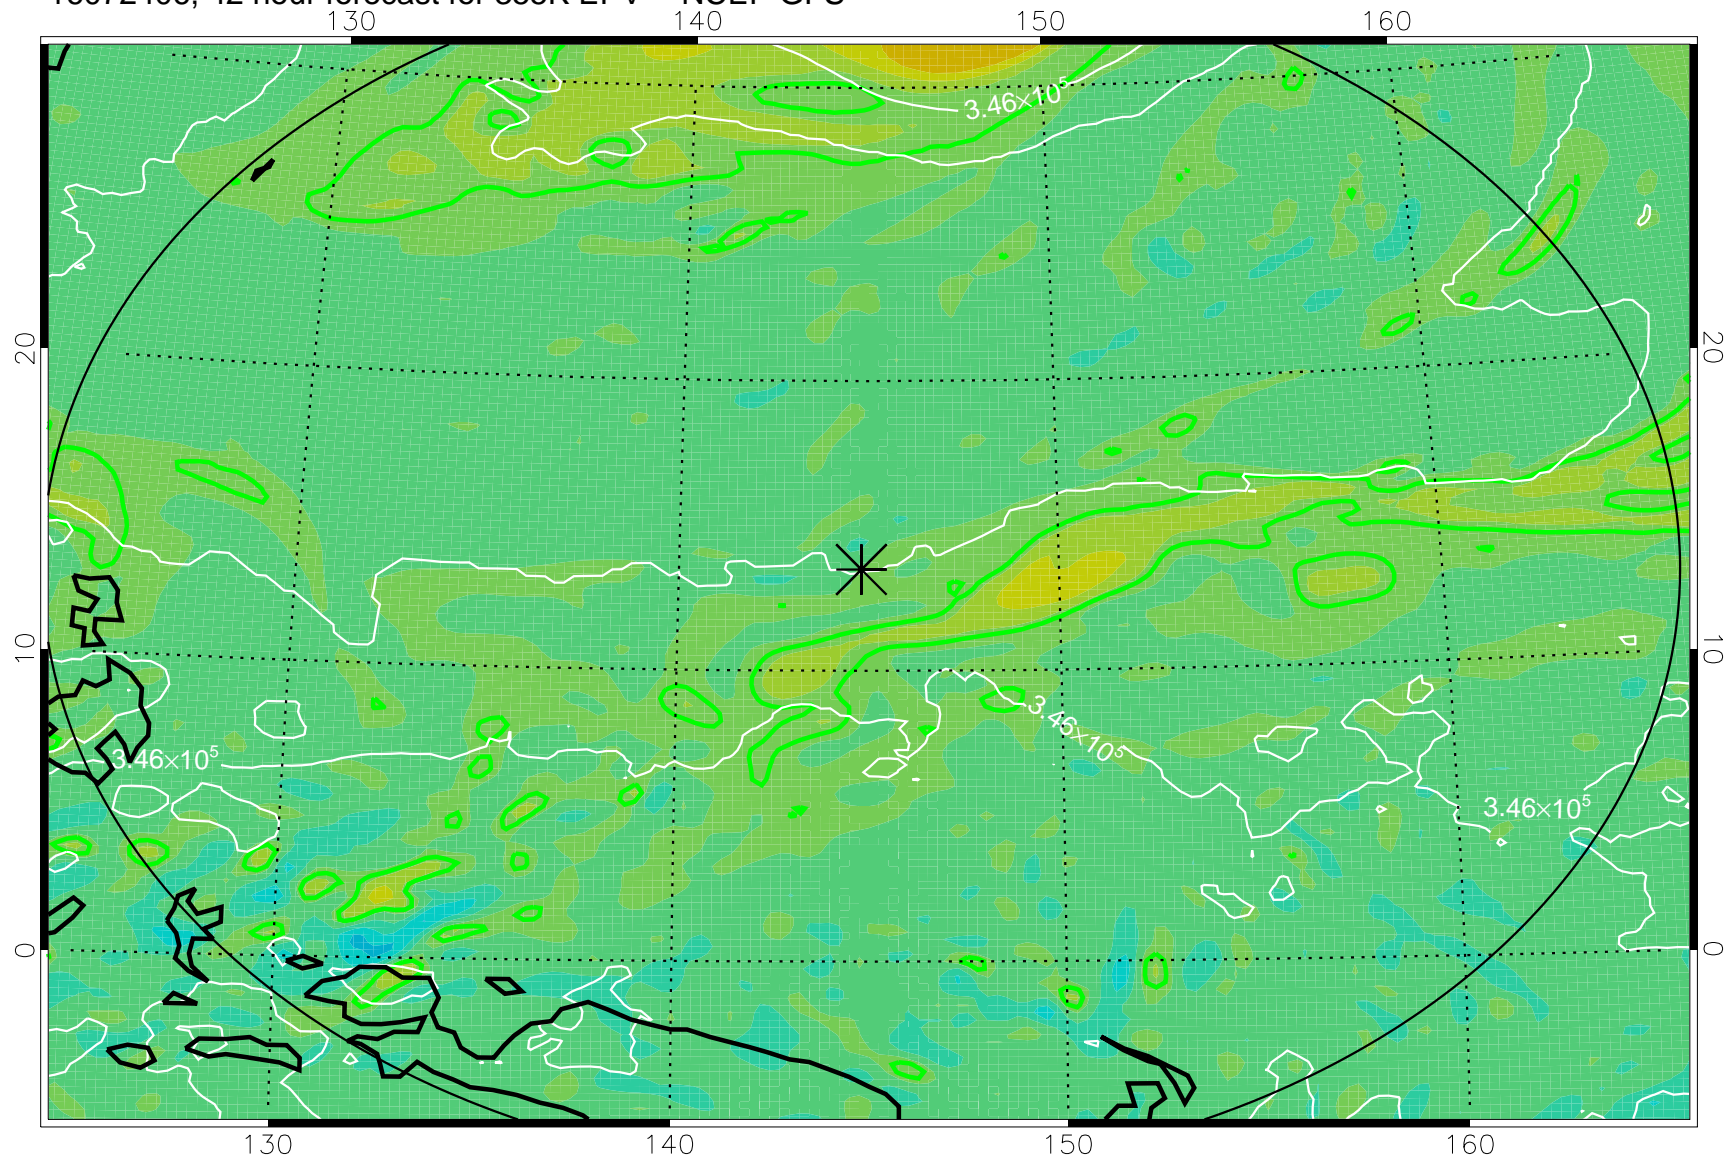

16072318, 30 hour forecast for 355K EPV -- NCEP GFS

355K Montgomery Streamfunction, white
EPV Tropopause (2 PVU) Position
Range ring of 2304 km

16072400, 36 hour forecast for 355K EPV -- NCEP GFS

355K Montgomery Streamfunction, white
EPV Tropopause (2 PVU) Position
Range ring of 2304 km

16072406, 42 hour forecast for 355K EPV -- NCEP GFS

355K Montgomery Streamfunction, white
EPV Tropopause (2 PVU) Position
Range ring of 2304 km

16072412, 48 hour forecast for 355K EPV -- NCEP GFS

355K Montgomery Streamfunction, white
EPV Tropopause (2 PVU) Position
Range ring of 2304 km

16072418, 54 hour forecast for 355K EPV -- NCEP GFS

355K Montgomery Streamfunction, white
EPV Tropopause (2 PVU) Position
Range ring of 2304 km

16072500, 60 hour forecast for 355K EPV -- NCEP GFS

355K Montgomery Streamfunction, white
EPV Tropopause (2 PVU) Position
Range ring of 2304 km

16072506, 66 hour forecast for 355K EPV -- NCEP GFS

355K Montgomery Streamfunction, white
EPV Tropopause (2 PVU) Position
Range ring of 2304 km

16072512, 72 hour forecast for 355K EPV -- NCEP GFS

355K Montgomery Streamfunction, white
EPV Tropopause (2 PVU) Position
Range ring of 2304 km