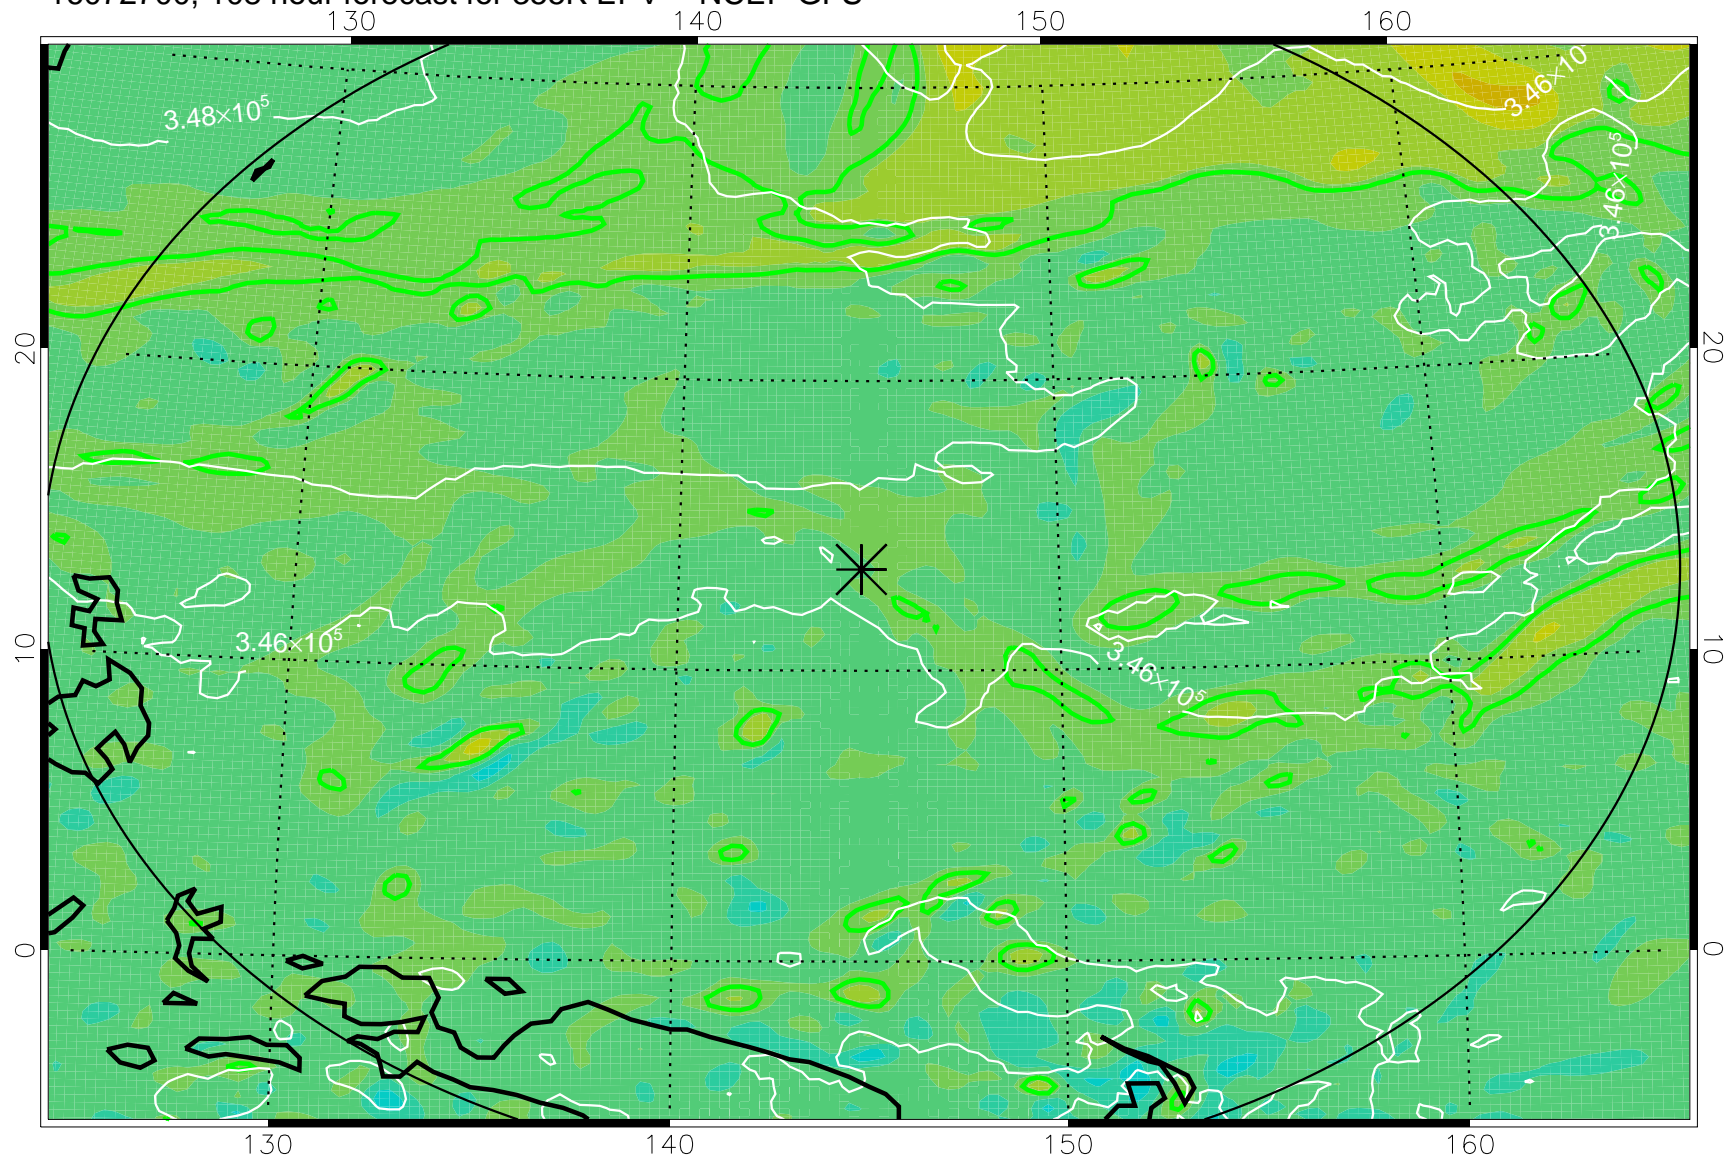

16072518, 78 hour forecast for 355K EPV -- NCEP GFS

355K Montgomery Streamfunction, white
EPV Tropopause (2 PVU) Position
Range ring of 2304 km

16072600, 84 hour forecast for 355K EPV -- NCEP GFS

355K Montgomery Streamfunction, white
EPV Tropopause (2 PVU) Position
Range ring of 2304 km

16072606, 90 hour forecast for 355K EPV -- NCEP GFS

355K Montgomery Streamfunction, white
EPV Tropopause (2 PVU) Position
Range ring of 2304 km

16072612, 96 hour forecast for 355K EPV -- NCEP GFS

355K Montgomery Streamfunction, white
EPV Tropopause (2 PVU) Position
Range ring of 2304 km

16072618, 102 hour forecast for 355K EPV -- NCEP GFS

355K Montgomery Streamfunction, white
EPV Tropopause (2 PVU) Position
Range ring of 2304 km

16072700, 108 hour forecast for 355K EPV -- NCEP GFS

355K Montgomery Streamfunction, white
EPV Tropopause (2 PVU) Position
Range ring of 2304 km

16072706, 114 hour forecast for 355K EPV -- NCEP GFS

355K Montgomery Streamfunction, white
EPV Tropopause (2 PVU) Position
Range ring of 2304 km

16072712, 120 hour forecast for 355K EPV -- NCEP GFS

355K Montgomery Streamfunction, white
EPV Tropopause (2 PVU) Position
Range ring of 2304 km