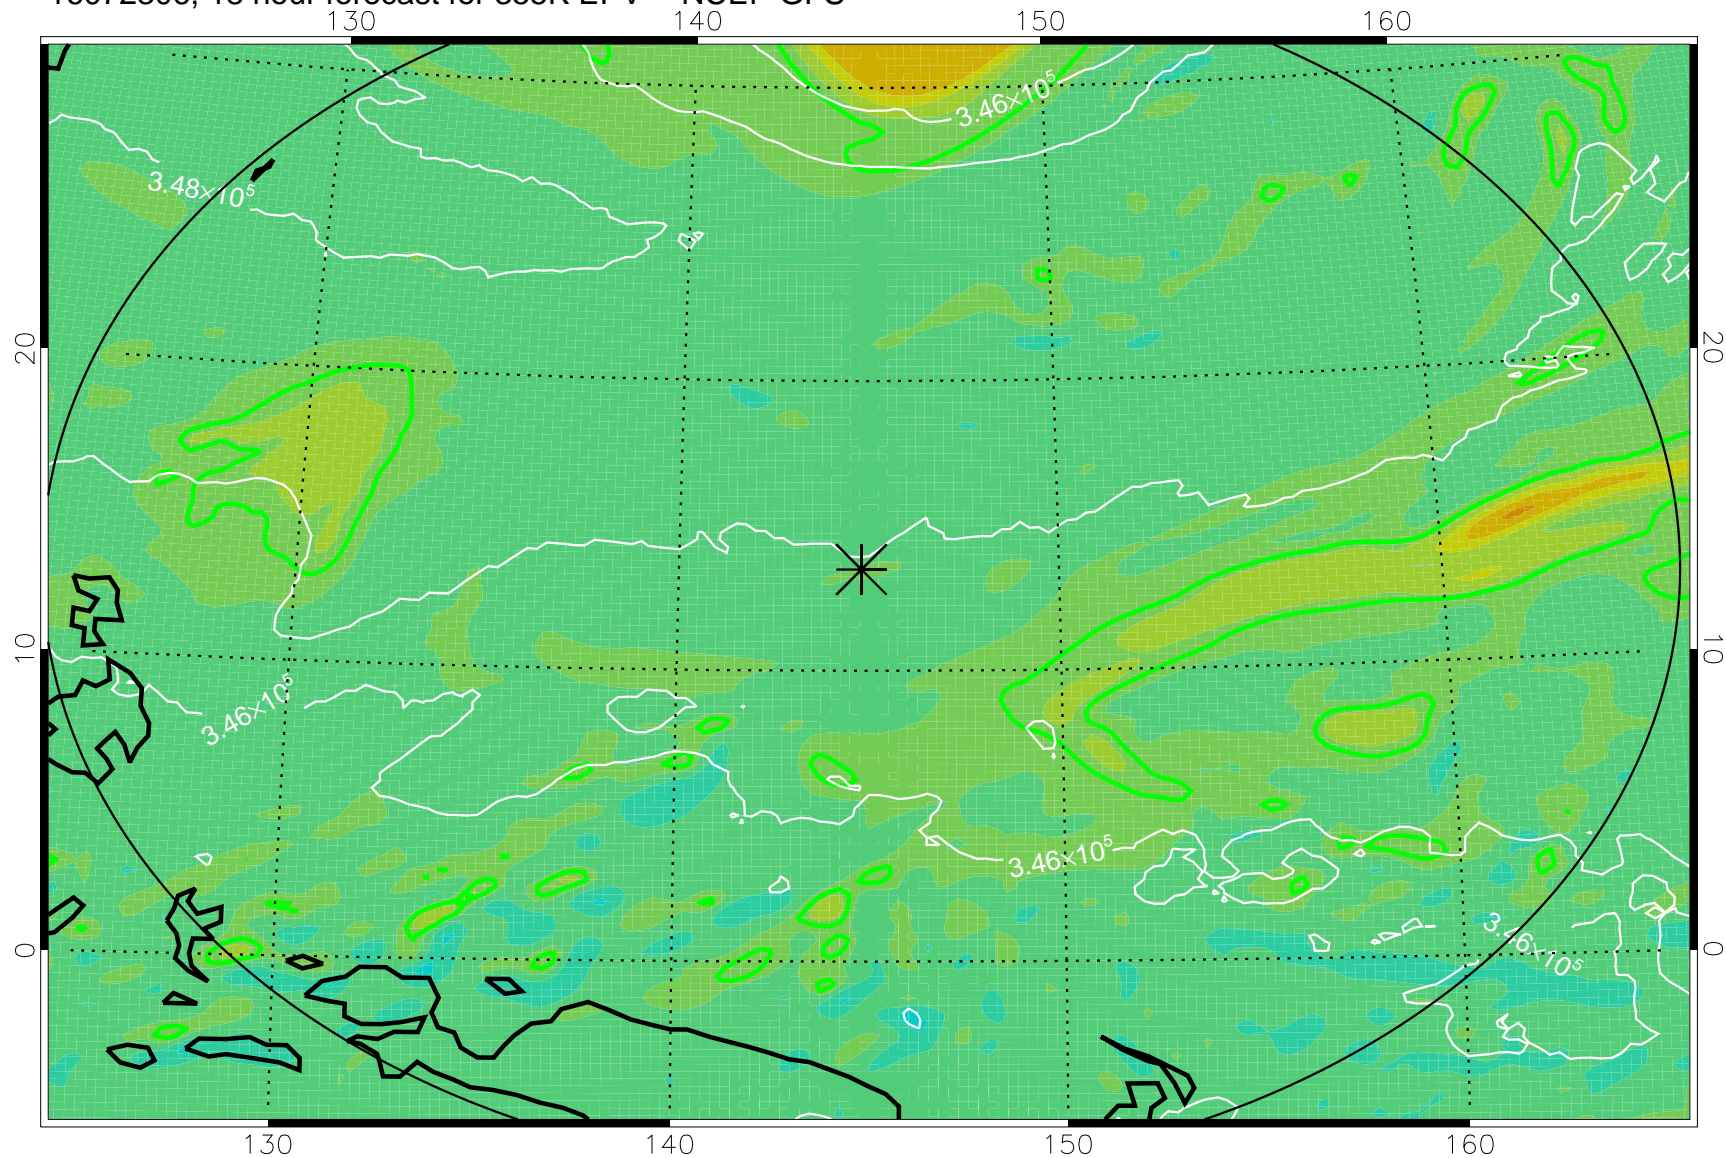

16072218, 6 hour forecast for 355K EPV -- NCEP GFS

355K Montgomery Streamfunction, white
EPV Tropopause (2 PVU) Position
Range ring of 2304 km

16072300, 12 hour forecast for 355K EPV -- NCEP GFS

355K Montgomery Streamfunction, white
EPV Tropopause (2 PVU) Position
Range ring of 2304 km

16072306, 18 hour forecast for 355K EPV -- NCEP GFS

355K Montgomery Streamfunction, white
EPV Tropopause (2 PVU) Position
Range ring of 2304 km

16072312, 24 hour forecast for 355K EPV -- NCEP GFS

355K Montgomery Streamfunction, white
EPV Tropopause (2 PVU) Position
Range ring of 2304 km

16072318, 30 hour forecast for 355K EPV -- NCEP GFS

355K Montgomery Streamfunction, white
EPV Tropopause (2 PVU) Position
Range ring of 2304 km

16072400, 36 hour forecast for 355K EPV -- NCEP GFS

355K Montgomery Streamfunction, white
EPV Tropopause (2 PVU) Position
Range ring of 2304 km

16072406, 42 hour forecast for 355K EPV -- NCEP GFS

355K Montgomery Streamfunction, white
EPV Tropopause (2 PVU) Position
Range ring of 2304 km

16072412, 48 hour forecast for 355K EPV -- NCEP GFS

355K Montgomery Streamfunction, white
EPV Tropopause (2 PVU) Position
Range ring of 2304 km