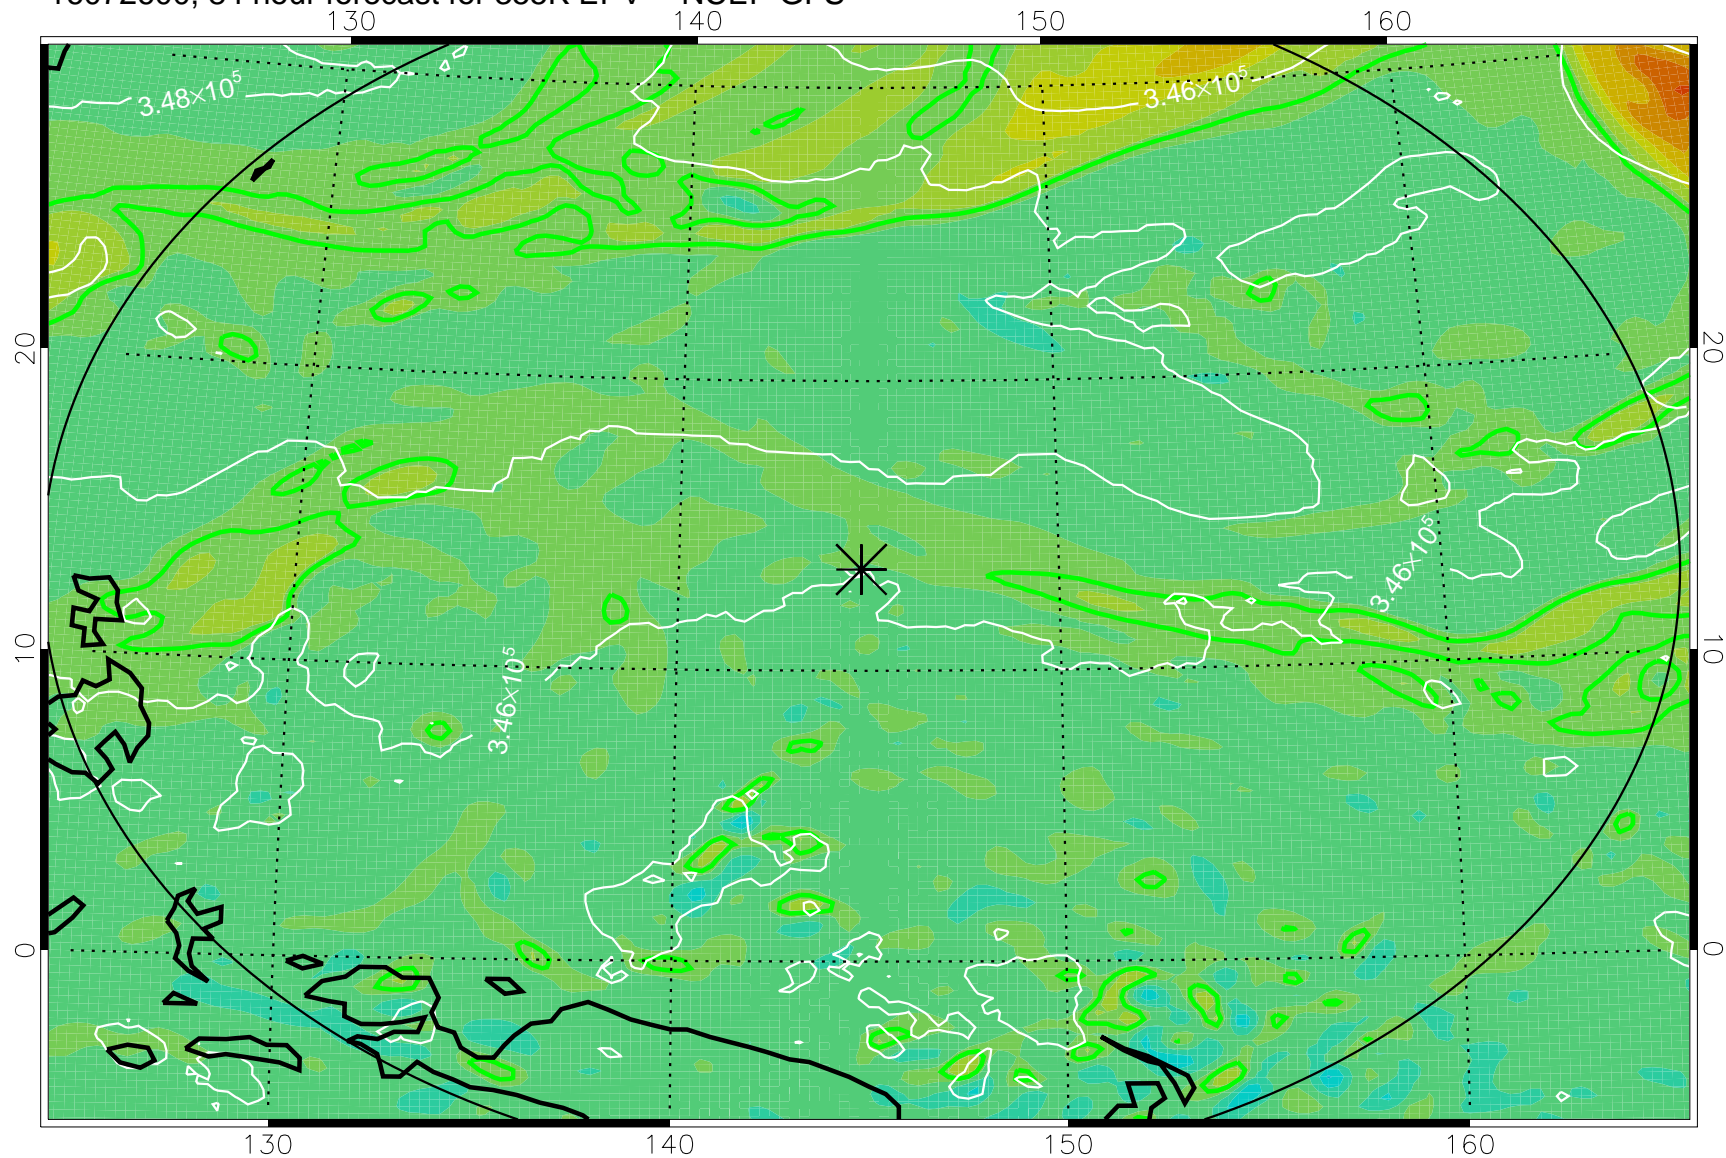

16072506, 66 hour forecast for 355K EPV -- NCEP GFS

355K Montgomery Streamfunction, white
EPV Tropopause (2 PVU) Position
Range ring of 2304 km

16072512, 72 hour forecast for 355K EPV -- NCEP GFS

355K Montgomery Streamfunction, white
EPV Tropopause (2 PVU) Position
Range ring of 2304 km

16072518, 78 hour forecast for 355K EPV -- NCEP GFS

355K Montgomery Streamfunction, white
EPV Tropopause (2 PVU) Position
Range ring of 2304 km

16072600, 84 hour forecast for 355K EPV -- NCEP GFS

355K Montgomery Streamfunction, white
EPV Tropopause (2 PVU) Position
Range ring of 2304 km

16072606, 90 hour forecast for 355K EPV -- NCEP GFS

355K Montgomery Streamfunction, white
EPV Tropopause (2 PVU) Position
Range ring of 2304 km

16072612, 96 hour forecast for 355K EPV -- NCEP GFS

355K Montgomery Streamfunction, white
EPV Tropopause (2 PVU) Position
Range ring of 2304 km

16072618, 102 hour forecast for 355K EPV -- NCEP GFS

355K Montgomery Streamfunction, white
EPV Tropopause (2 PVU) Position
Range ring of 2304 km

16072700, 108 hour forecast for 355K EPV -- NCEP GFS

355K Montgomery Streamfunction, white
EPV Tropopause (2 PVU) Position
Range ring of 2304 km