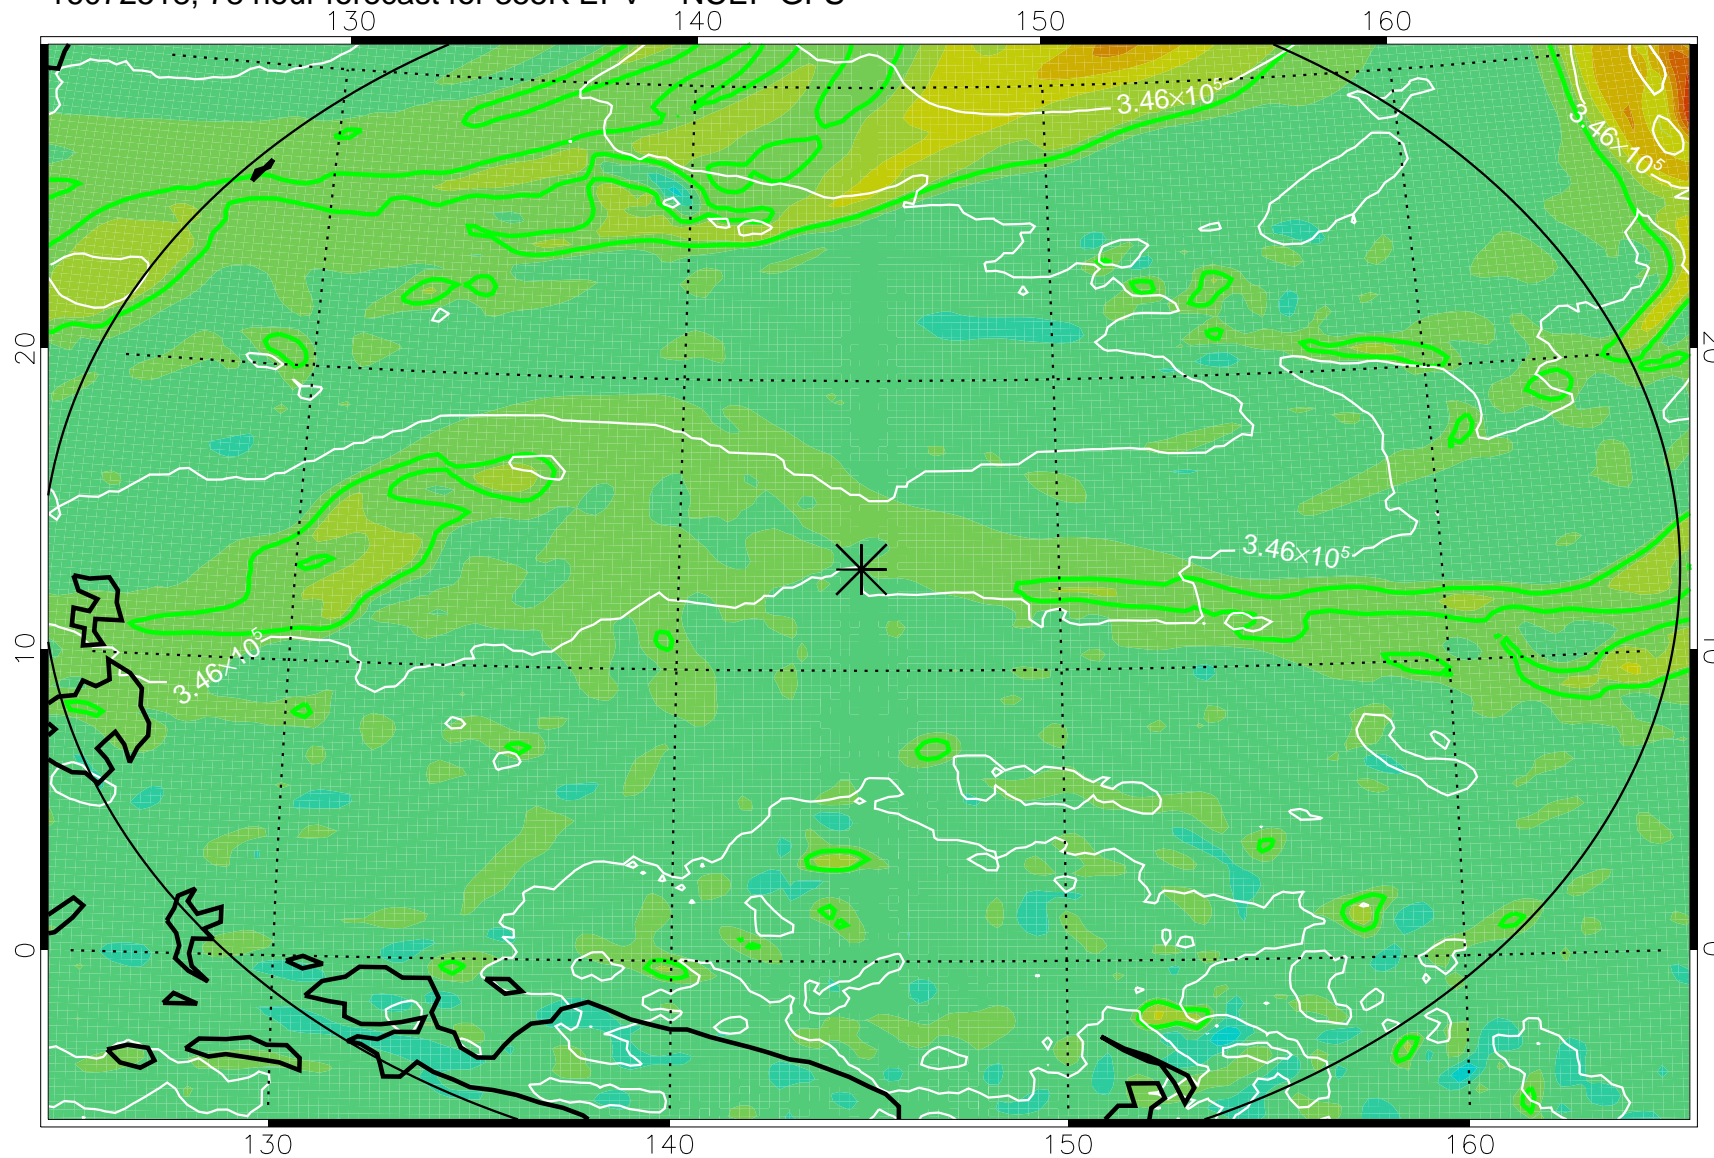

16072506, 66 hour forecast for 355K EPV -- NCEP GFS

355K Montgomery Streamfunction, white
EPV Tropopause (2 PVU) Position
Range ring of 2304 km

16072512, 72 hour forecast for 355K EPV -- NCEP GFS

355K Montgomery Streamfunction, white
EPV Tropopause (2 PVU) Position
Range ring of 2304 km

16072518, 78 hour forecast for 355K EPV -- NCEP GFS

355K Montgomery Streamfunction, white
EPV Tropopause (2 PVU) Position
Range ring of 2304 km

16072600, 84 hour forecast for 355K EPV -- NCEP GFS

355K Montgomery Streamfunction, white
EPV Tropopause (2 PVU) Position
Range ring of 2304 km

16072606, 90 hour forecast for 355K EPV -- NCEP GFS

355K Montgomery Streamfunction, white
EPV Tropopause (2 PVU) Position
Range ring of 2304 km

16072612, 96 hour forecast for 355K EPV -- NCEP GFS

355K Montgomery Streamfunction, white
EPV Tropopause (2 PVU) Position
Range ring of 2304 km

16072618, 102 hour forecast for 355K EPV -- NCEP GFS

355K Montgomery Streamfunction, white
EPV Tropopause (2 PVU) Position
Range ring of 2304 km

16072700, 108 hour forecast for 355K EPV -- NCEP GFS

355K Montgomery Streamfunction, white
EPV Tropopause (2 PVU) Position
Range ring of 2304 km