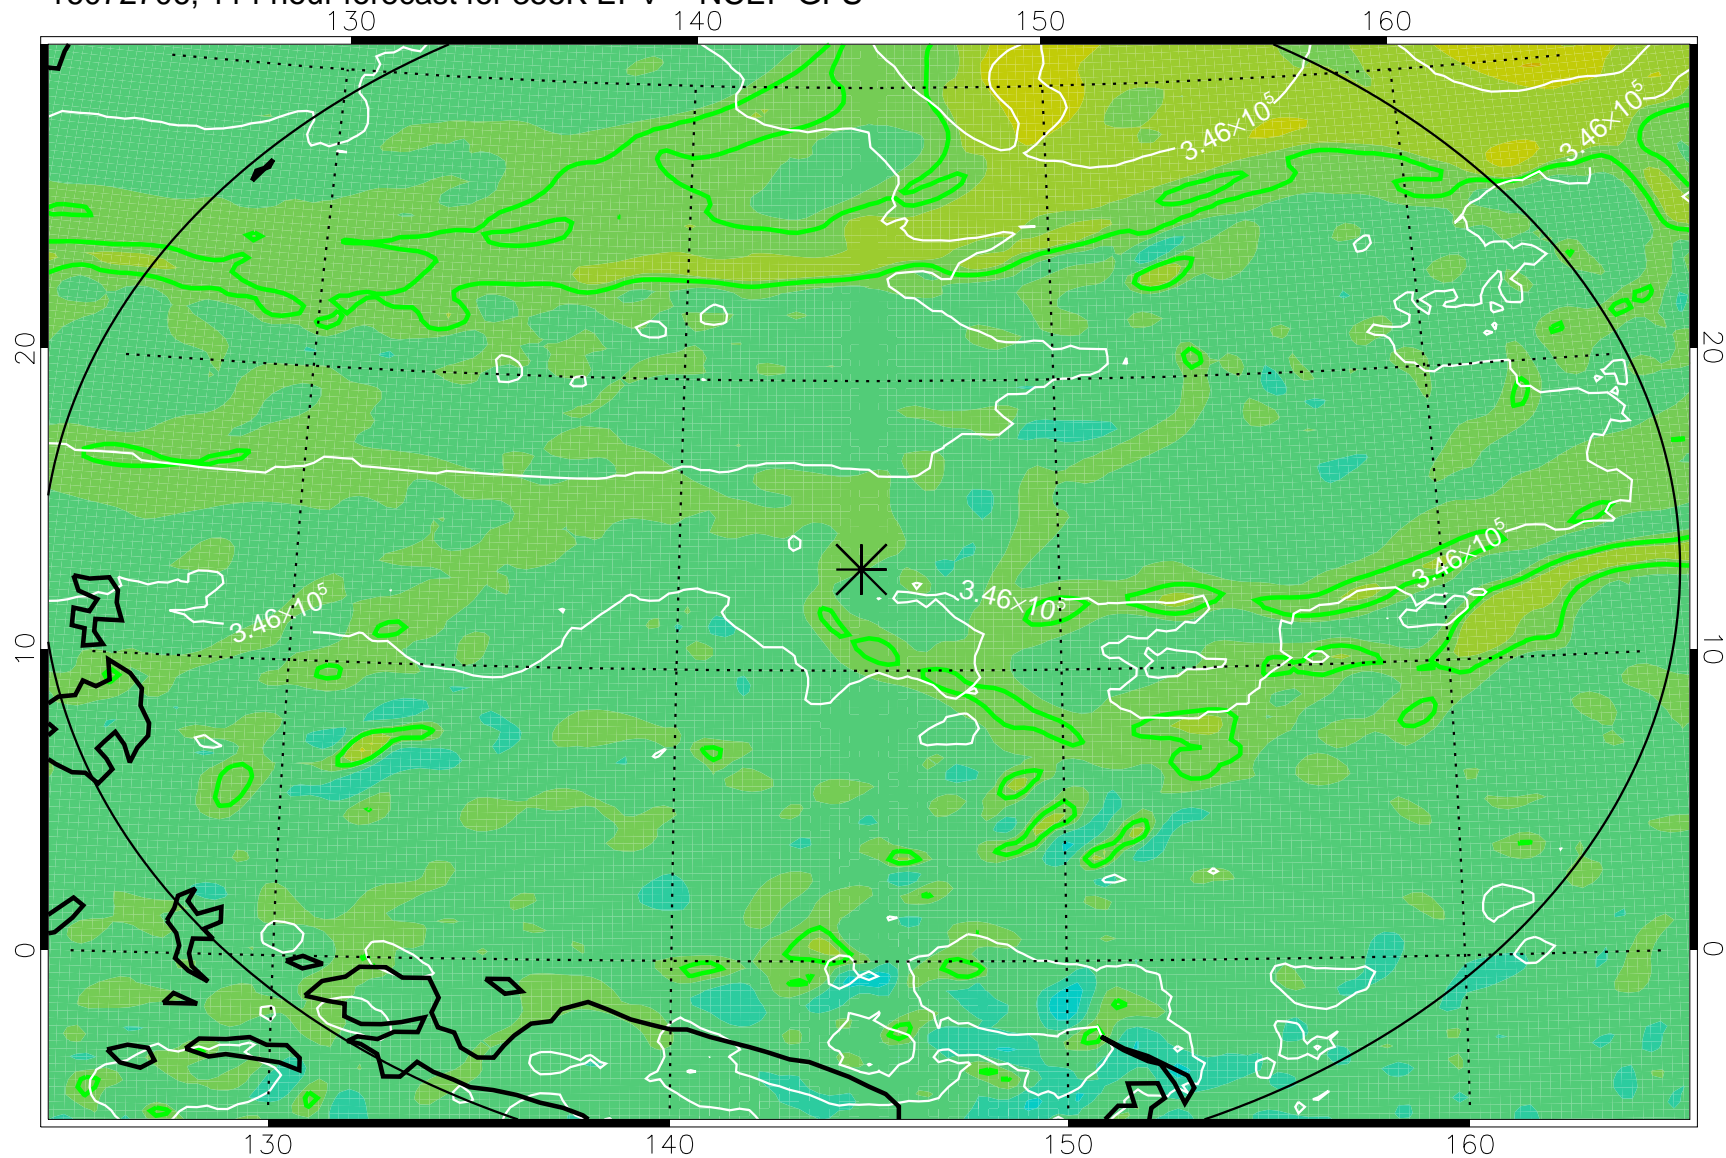

16072518, 78 hour forecast for 355K EPV -- NCEP GFS

355K Montgomery Streamfunction, white
EPV Tropopause (2 PVU) Position
Range ring of 2304 km

16072600, 84 hour forecast for 355K EPV -- NCEP GFS

355K Montgomery Streamfunction, white
EPV Tropopause (2 PVU) Position
Range ring of 2304 km

16072606, 90 hour forecast for 355K EPV -- NCEP GFS

355K Montgomery Streamfunction, white
EPV Tropopause (2 PVU) Position
Range ring of 2304 km

16072612, 96 hour forecast for 355K EPV -- NCEP GFS

355K Montgomery Streamfunction, white
EPV Tropopause (2 PVU) Position
Range ring of 2304 km

16072618, 102 hour forecast for 355K EPV -- NCEP GFS

355K Montgomery Streamfunction, white
EPV Tropopause (2 PVU) Position
Range ring of 2304 km

16072700, 108 hour forecast for 355K EPV -- NCEP GFS

355K Montgomery Streamfunction, white
EPV Tropopause (2 PVU) Position
Range ring of 2304 km

16072706, 114 hour forecast for 355K EPV -- NCEP GFS

355K Montgomery Streamfunction, white
EPV Tropopause (2 PVU) Position
Range ring of 2304 km

16072712, 120 hour forecast for 355K EPV -- NCEP GFS

355K Montgomery Streamfunction, white
EPV Tropopause (2 PVU) Position
Range ring of 2304 km