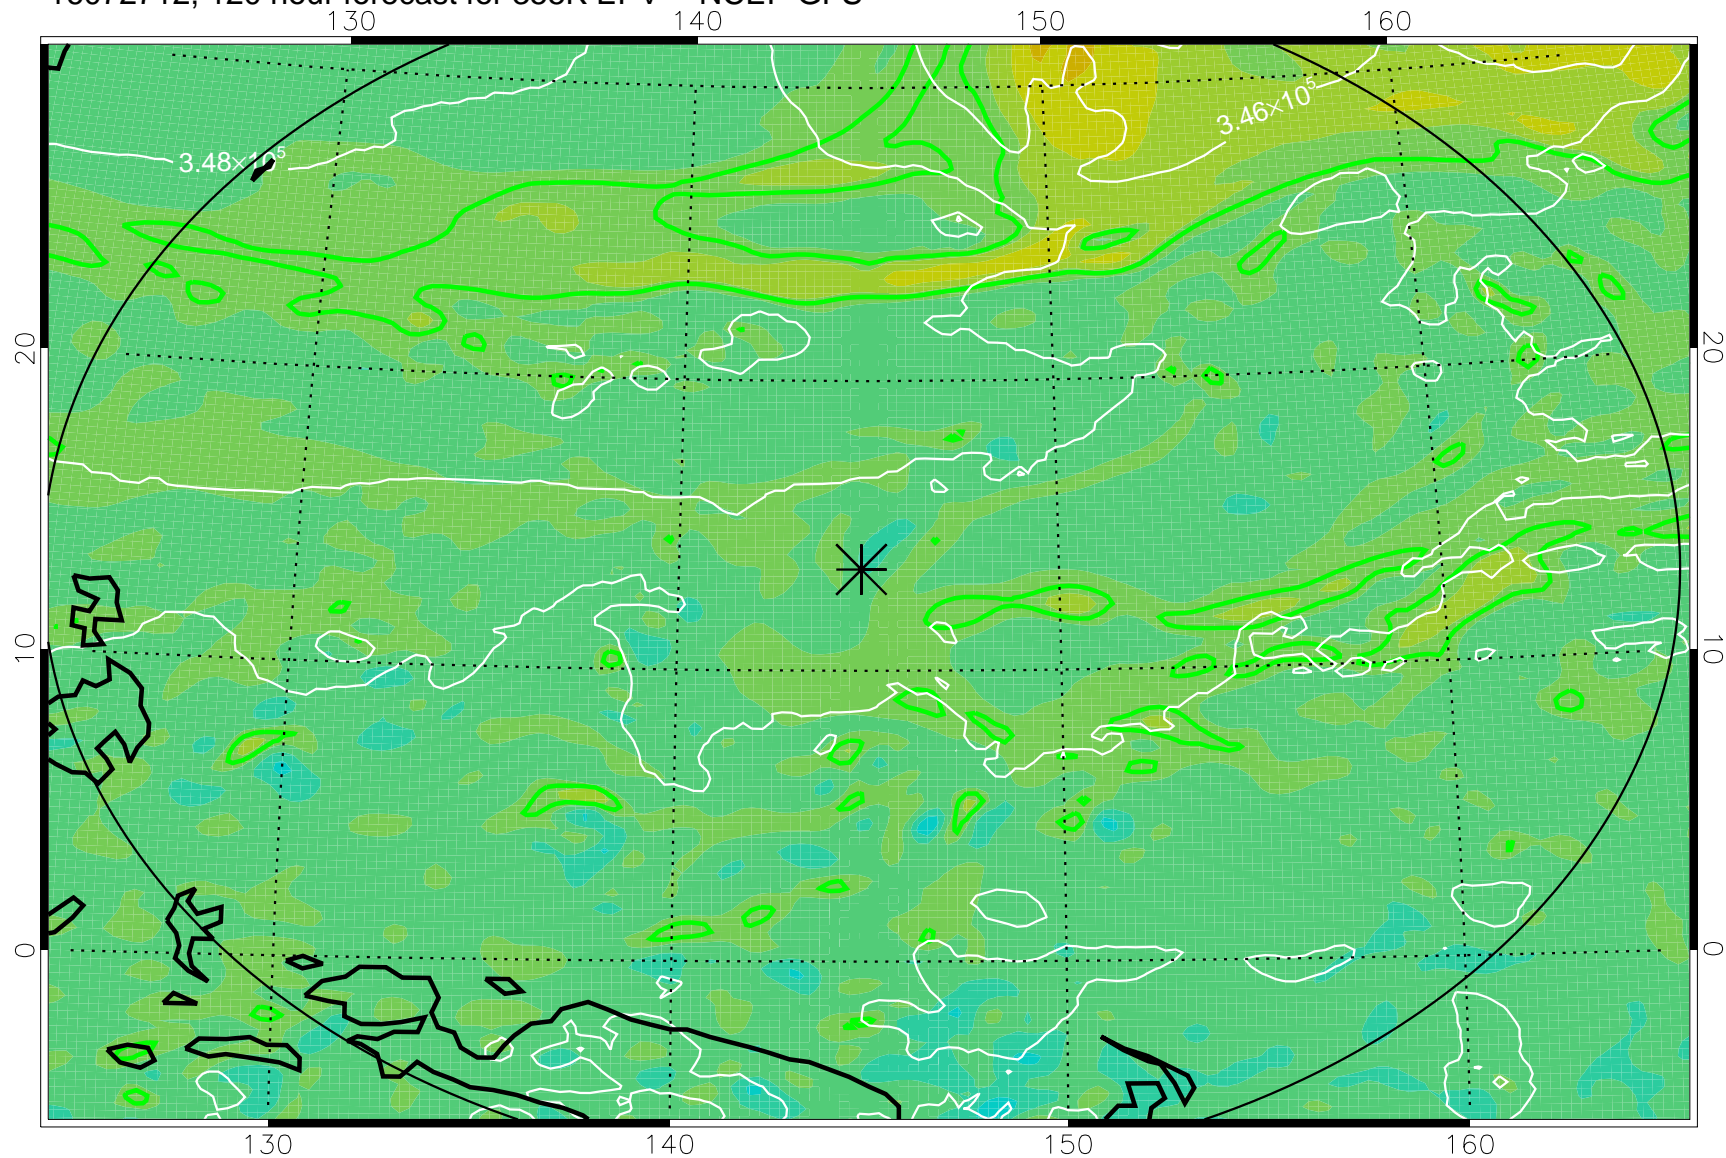

16072518, 78 hour forecast for 355K EPV -- NCEP GFS

355K Montgomery Streamfunction, white
EPV Tropopause (2 PVU) Position
Range ring of 2304 km

16072600, 84 hour forecast for 355K EPV -- NCEP GFS

355K Montgomery Streamfunction, white
EPV Tropopause (2 PVU) Position
Range ring of 2304 km

16072606, 90 hour forecast for 355K EPV -- NCEP GFS

355K Montgomery Streamfunction, white
EPV Tropopause (2 PVU) Position
Range ring of 2304 km

16072612, 96 hour forecast for 355K EPV -- NCEP GFS

355K Montgomery Streamfunction, white
EPV Tropopause (2 PVU) Position
Range ring of 2304 km

16072618, 102 hour forecast for 355K EPV -- NCEP GFS

355K Montgomery Streamfunction, white
EPV Tropopause (2 PVU) Position
Range ring of 2304 km

16072700, 108 hour forecast for 355K EPV -- NCEP GFS

355K Montgomery Streamfunction, white
EPV Tropopause (2 PVU) Position
Range ring of 2304 km

16072706, 114 hour forecast for 355K EPV -- NCEP GFS

355K Montgomery Streamfunction, white
EPV Tropopause (2 PVU) Position
Range ring of 2304 km

16072712, 120 hour forecast for 355K EPV -- NCEP GFS

355K Montgomery Streamfunction, white
EPV Tropopause (2 PVU) Position
Range ring of 2304 km