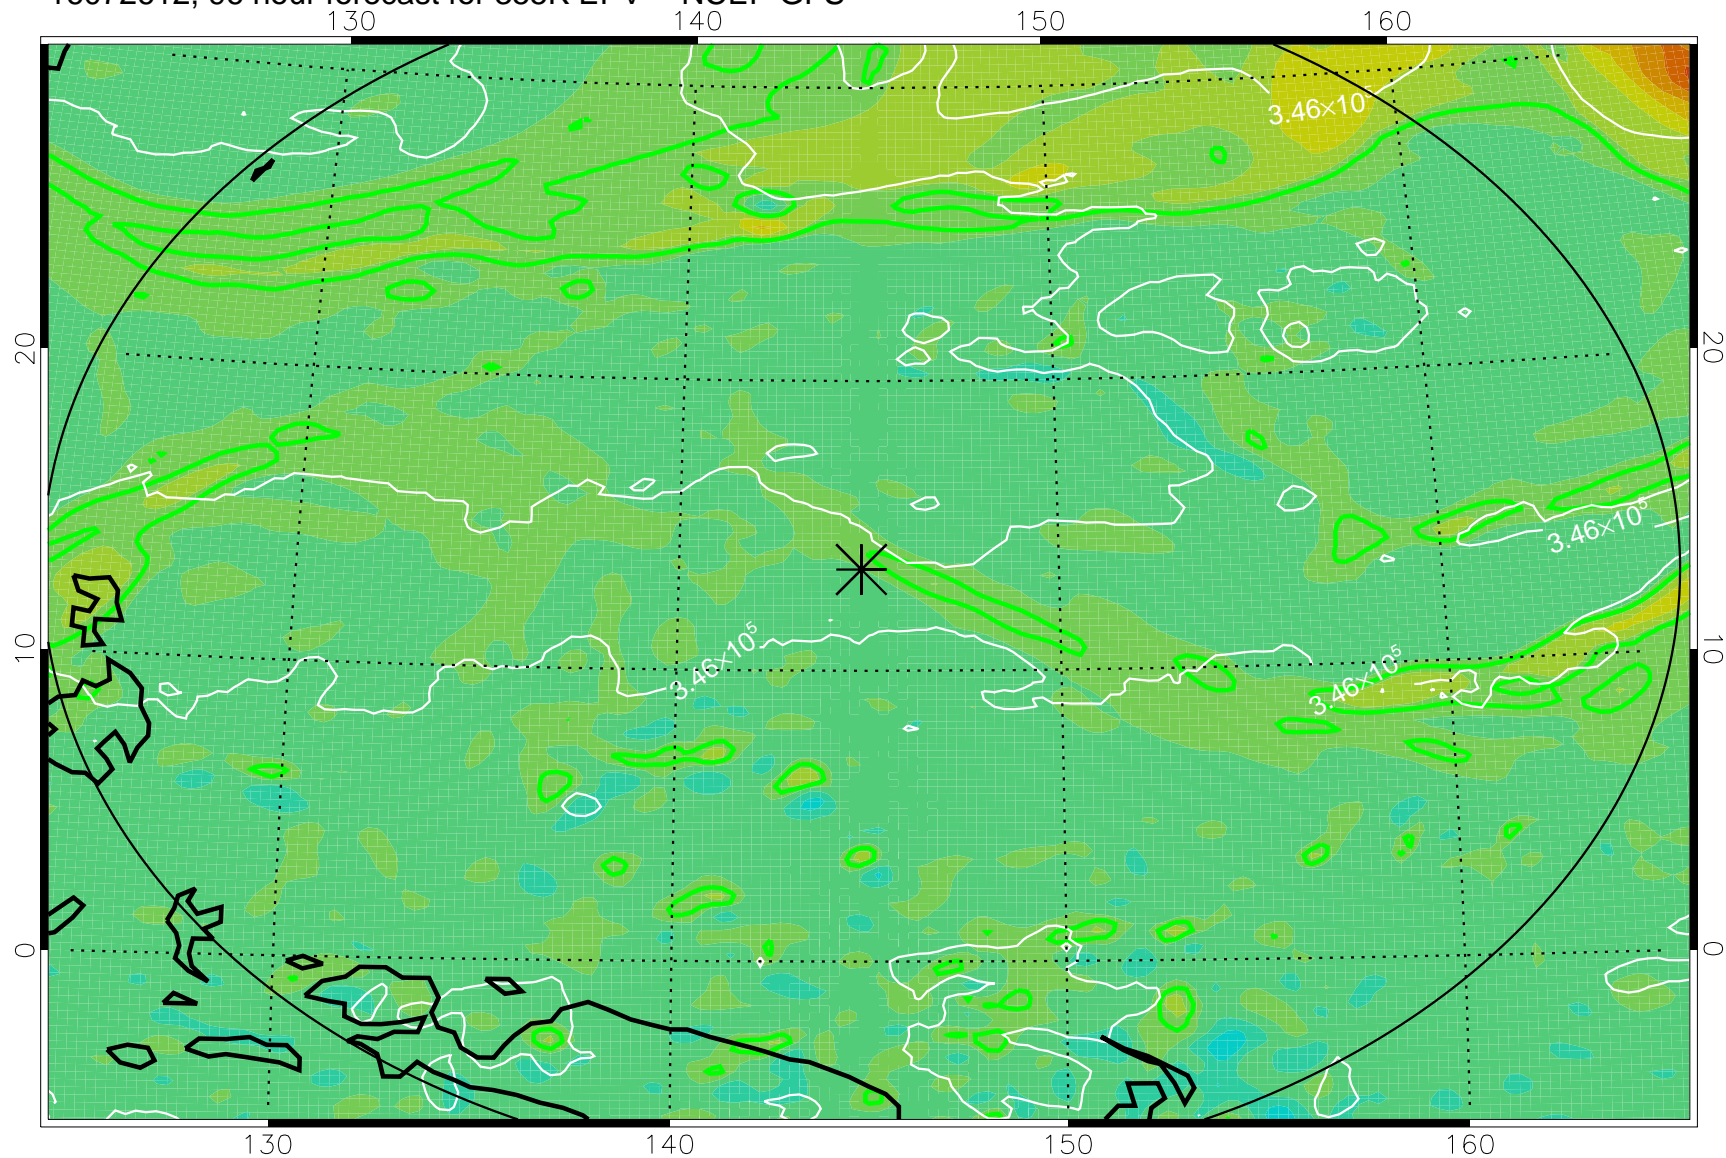

16072506, 66 hour forecast for 355K EPV -- NCEP GFS

355K Montgomery Streamfunction, white
EPV Tropopause (2 PVU) Position
Range ring of 2304 km

16072512, 72 hour forecast for 355K EPV -- NCEP GFS

355K Montgomery Streamfunction, white
EPV Tropopause (2 PVU) Position
Range ring of 2304 km

16072518, 78 hour forecast for 355K EPV -- NCEP GFS

355K Montgomery Streamfunction, white
EPV Tropopause (2 PVU) Position
Range ring of 2304 km

16072600, 84 hour forecast for 355K EPV -- NCEP GFS

355K Montgomery Streamfunction, white
EPV Tropopause (2 PVU) Position
Range ring of 2304 km

16072606, 90 hour forecast for 355K EPV -- NCEP GFS

355K Montgomery Streamfunction, white
EPV Tropopause (2 PVU) Position
Range ring of 2304 km

16072612, 96 hour forecast for 355K EPV -- NCEP GFS

355K Montgomery Streamfunction, white
EPV Tropopause (2 PVU) Position
Range ring of 2304 km

16072618, 102 hour forecast for 355K EPV -- NCEP GFS

355K Montgomery Streamfunction, white
EPV Tropopause (2 PVU) Position
Range ring of 2304 km

16072700, 108 hour forecast for 355K EPV -- NCEP GFS

355K Montgomery Streamfunction, white
EPV Tropopause (2 PVU) Position
Range ring of 2304 km