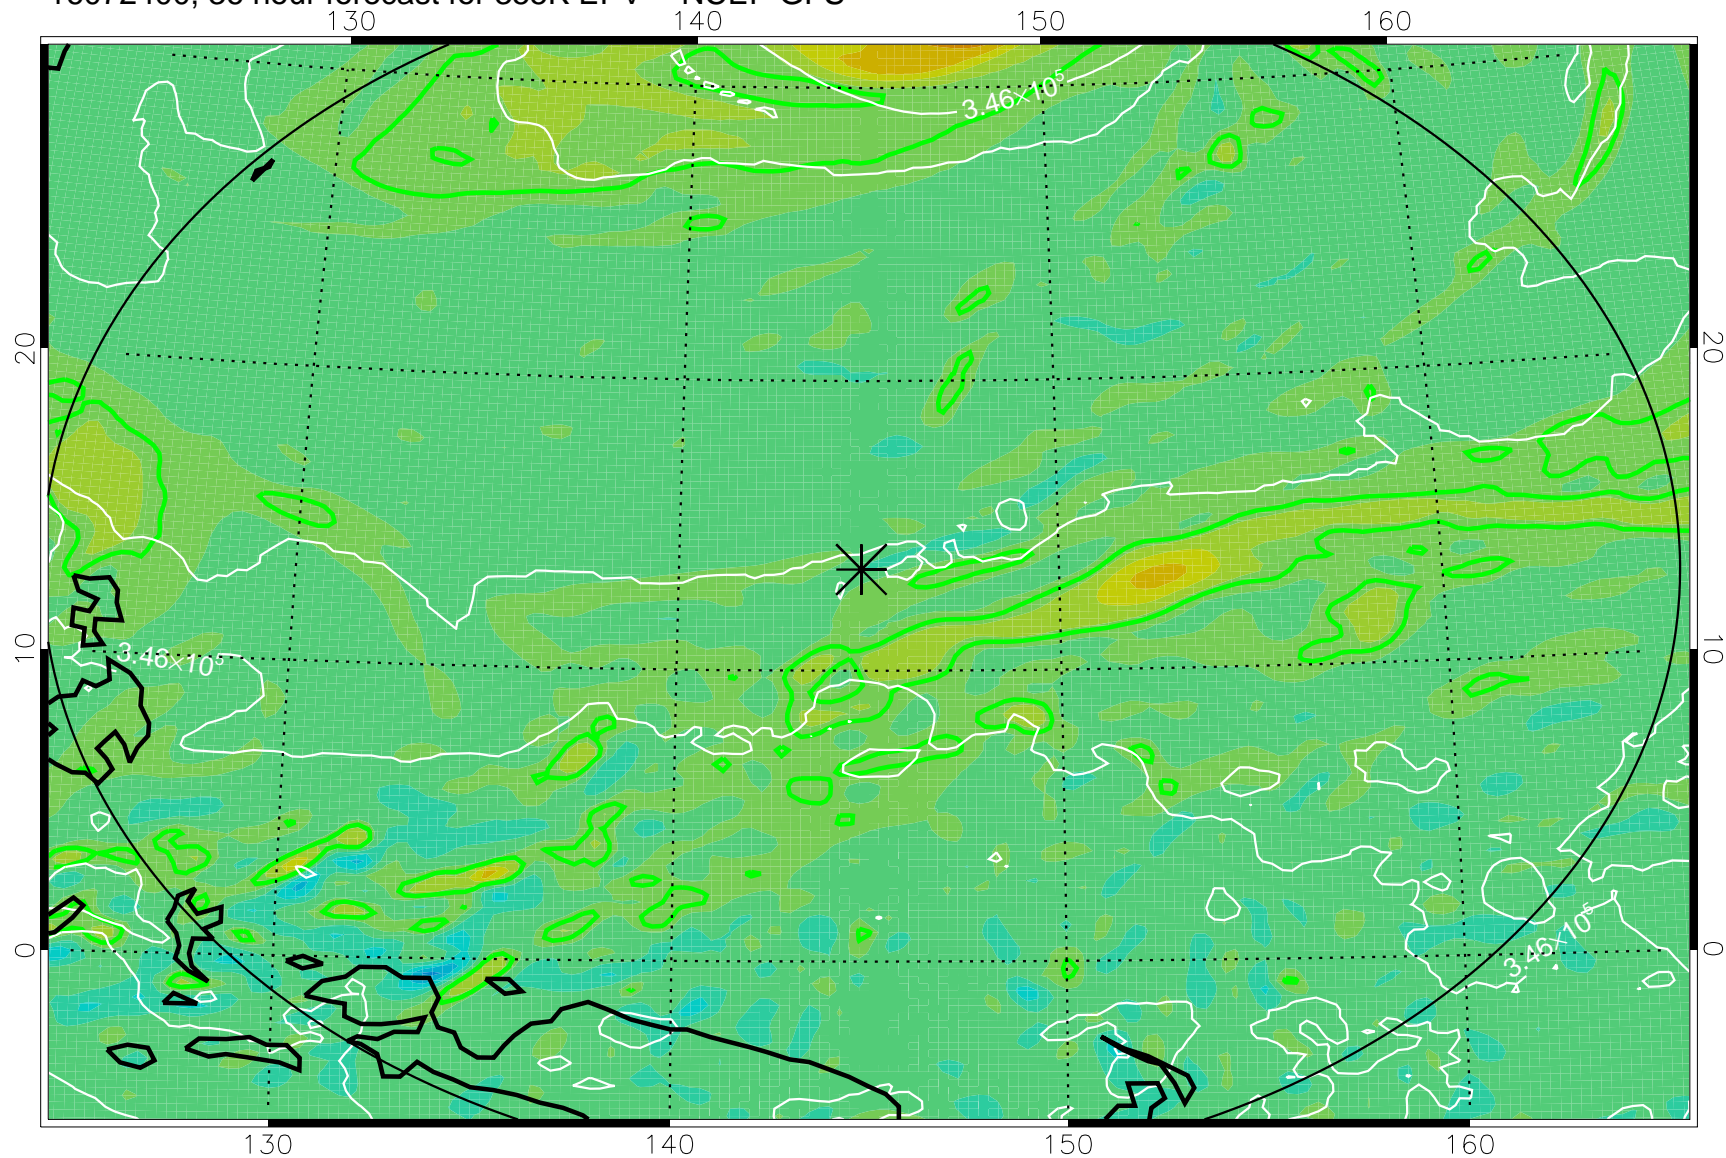

16072306, 18 hour forecast for 355K EPV -- NCEP GFS

355K Montgomery Streamfunction, white
EPV Tropopause (2 PVU) Position
Range ring of 2304 km

16072312, 24 hour forecast for 355K EPV -- NCEP GFS

355K Montgomery Streamfunction, white
EPV Tropopause (2 PVU) Position
Range ring of 2304 km

16072318, 30 hour forecast for 355K EPV -- NCEP GFS

355K Montgomery Streamfunction, white
EPV Tropopause (2 PVU) Position
Range ring of 2304 km

16072400, 36 hour forecast for 355K EPV -- NCEP GFS

355K Montgomery Streamfunction, white
EPV Tropopause (2 PVU) Position
Range ring of 2304 km

16072406, 42 hour forecast for 355K EPV -- NCEP GFS

355K Montgomery Streamfunction, white
EPV Tropopause (2 PVU) Position
Range ring of 2304 km

16072412, 48 hour forecast for 355K EPV -- NCEP GFS

355K Montgomery Streamfunction, white
EPV Tropopause (2 PVU) Position
Range ring of 2304 km

16072618, 102 hour forecast for 355K EPV -- NCEP GFS

355K Montgomery Streamfunction, white
EPV Tropopause (2 PVU) Position
Range ring of 2304 km

16072700, 108 hour forecast for 355K EPV -- NCEP GFS

355K Montgomery Streamfunction, white
EPV Tropopause (2 PVU) Position
Range ring of 2304 km