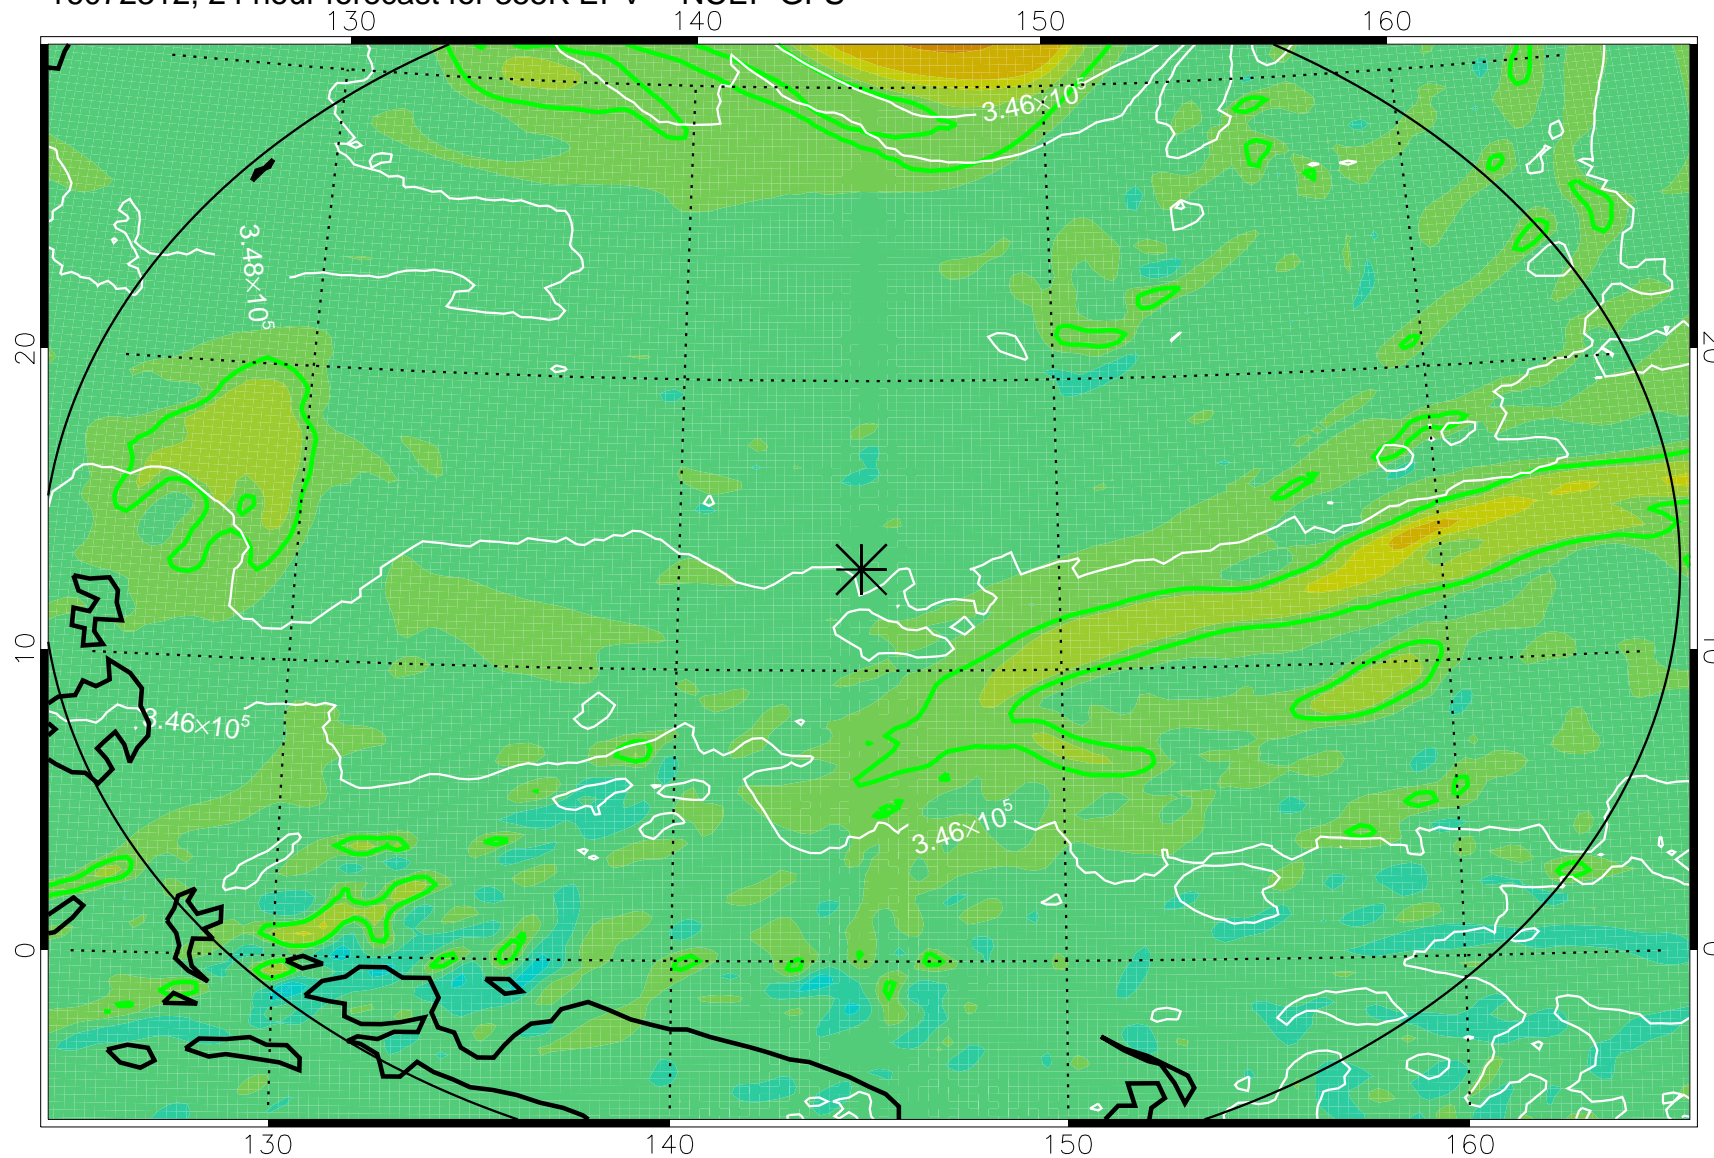

16072218, 6 hour forecast for 355K EPV -- NCEP GFS

355K Montgomery Streamfunction, white
EPV Tropopause (2 PVU) Position
Range ring of 2304 km

16072300, 12 hour forecast for 355K EPV -- NCEP GFS

355K Montgomery Streamfunction, white
EPV Tropopause (2 PVU) Position
Range ring of 2304 km

16072306, 18 hour forecast for 355K EPV -- NCEP GFS

355K Montgomery Streamfunction, white
EPV Tropopause (2 PVU) Position
Range ring of 2304 km

16072312, 24 hour forecast for 355K EPV -- NCEP GFS

355K Montgomery Streamfunction, white
EPV Tropopause (2 PVU) Position
Range ring of 2304 km

16072318, 30 hour forecast for 355K EPV -- NCEP GFS

355K Montgomery Streamfunction, white
EPV Tropopause (2 PVU) Position
Range ring of 2304 km

16072400, 36 hour forecast for 355K EPV -- NCEP GFS

355K Montgomery Streamfunction, white
EPV Tropopause (2 PVU) Position
Range ring of 2304 km

16072406, 42 hour forecast for 355K EPV -- NCEP GFS

355K Montgomery Streamfunction, white
EPV Tropopause (2 PVU) Position
Range ring of 2304 km

16072412, 48 hour forecast for 355K EPV -- NCEP GFS

355K Montgomery Streamfunction, white
EPV Tropopause (2 PVU) Position
Range ring of 2304 km