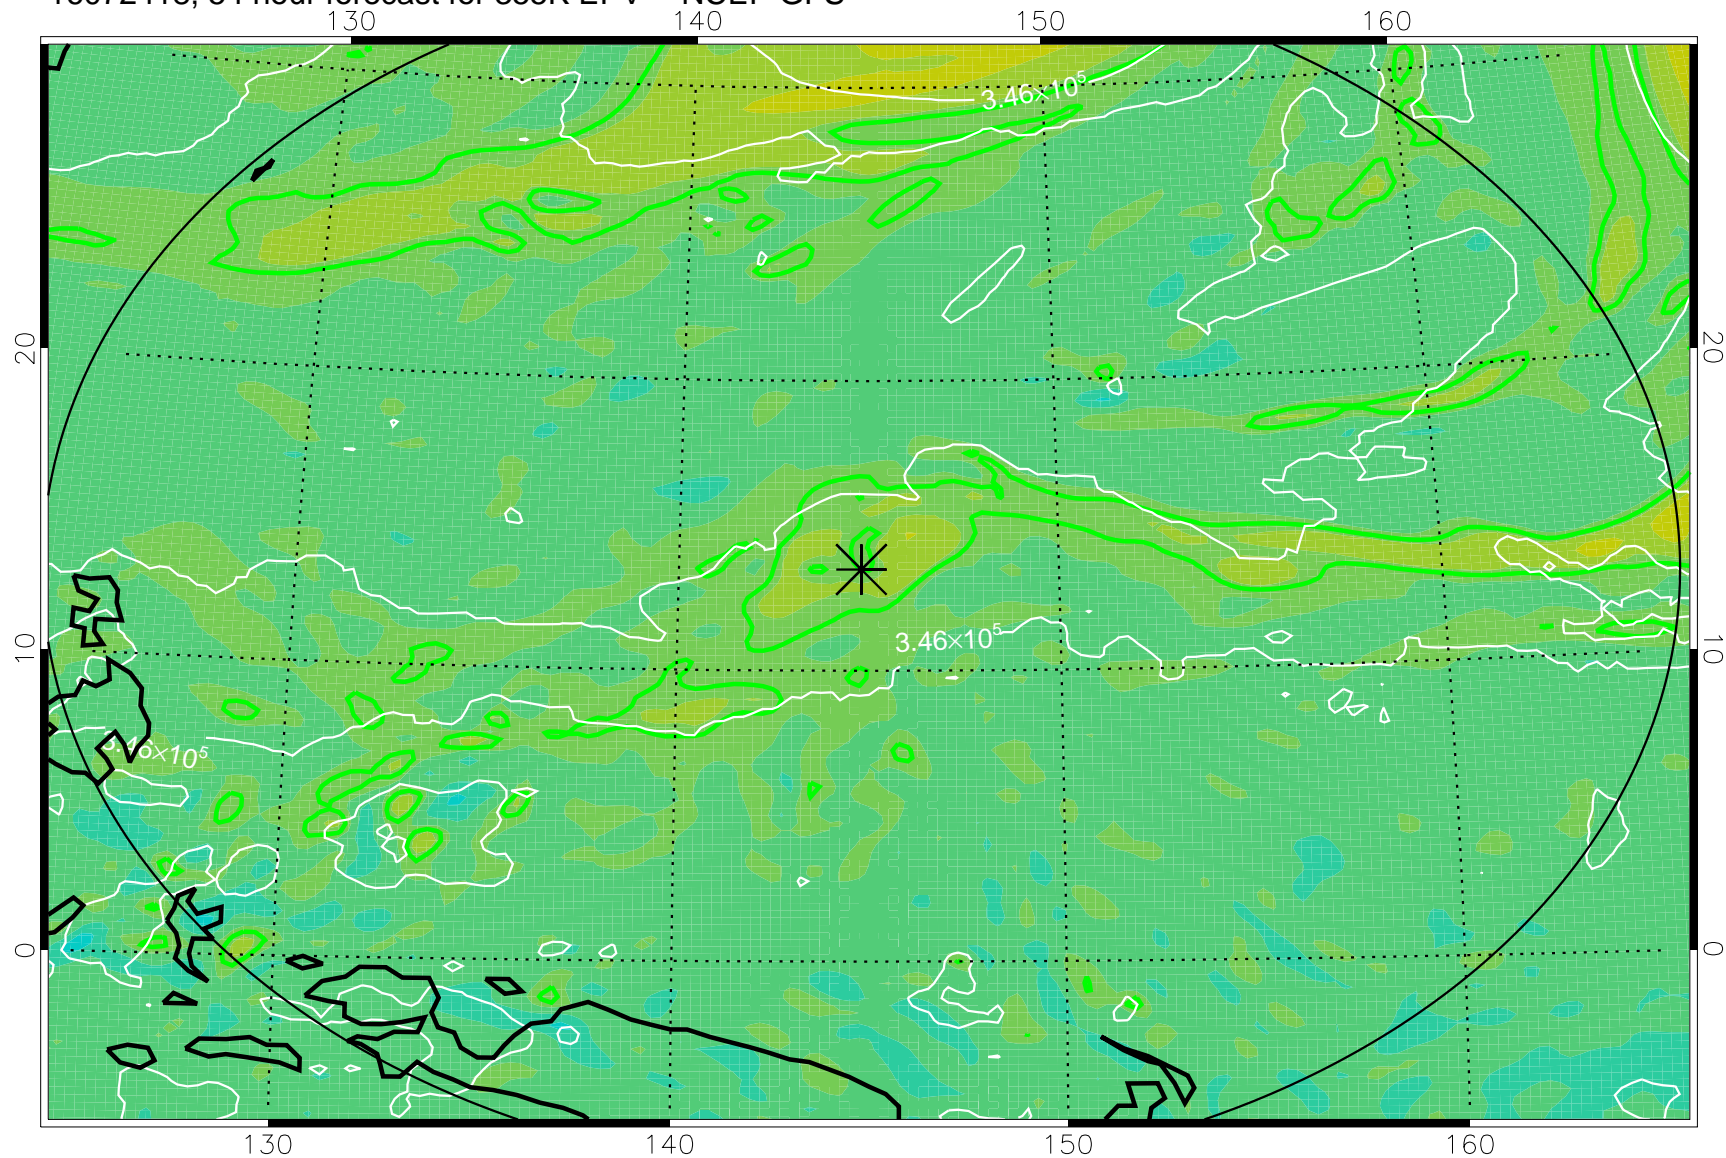

16072406, 42 hour forecast for 355K EPV -- NCEP GFS

355K Montgomery Streamfunction, white
EPV Tropopause (2 PVU) Position
Range ring of 2304 km

16072412, 48 hour forecast for 355K EPV -- NCEP GFS

355K Montgomery Streamfunction, white
EPV Tropopause (2 PVU) Position
Range ring of 2304 km

16072418, 54 hour forecast for 355K EPV -- NCEP GFS

355K Montgomery Streamfunction, white
EPV Tropopause (2 PVU) Position
Range ring of 2304 km

16072500, 60 hour forecast for 355K EPV -- NCEP GFS

355K Montgomery Streamfunction, white
EPV Tropopause (2 PVU) Position
Range ring of 2304 km

16072506, 66 hour forecast for 355K EPV -- NCEP GFS

355K Montgomery Streamfunction, white
EPV Tropopause (2 PVU) Position
Range ring of 2304 km

16072512, 72 hour forecast for 355K EPV -- NCEP GFS

355K Montgomery Streamfunction, white
EPV Tropopause (2 PVU) Position
Range ring of 2304 km

16072518, 78 hour forecast for 355K EPV -- NCEP GFS

355K Montgomery Streamfunction, white
EPV Tropopause (2 PVU) Position
Range ring of 2304 km

16072600, 84 hour forecast for 355K EPV -- NCEP GFS

355K Montgomery Streamfunction, white
EPV Tropopause (2 PVU) Position
Range ring of 2304 km