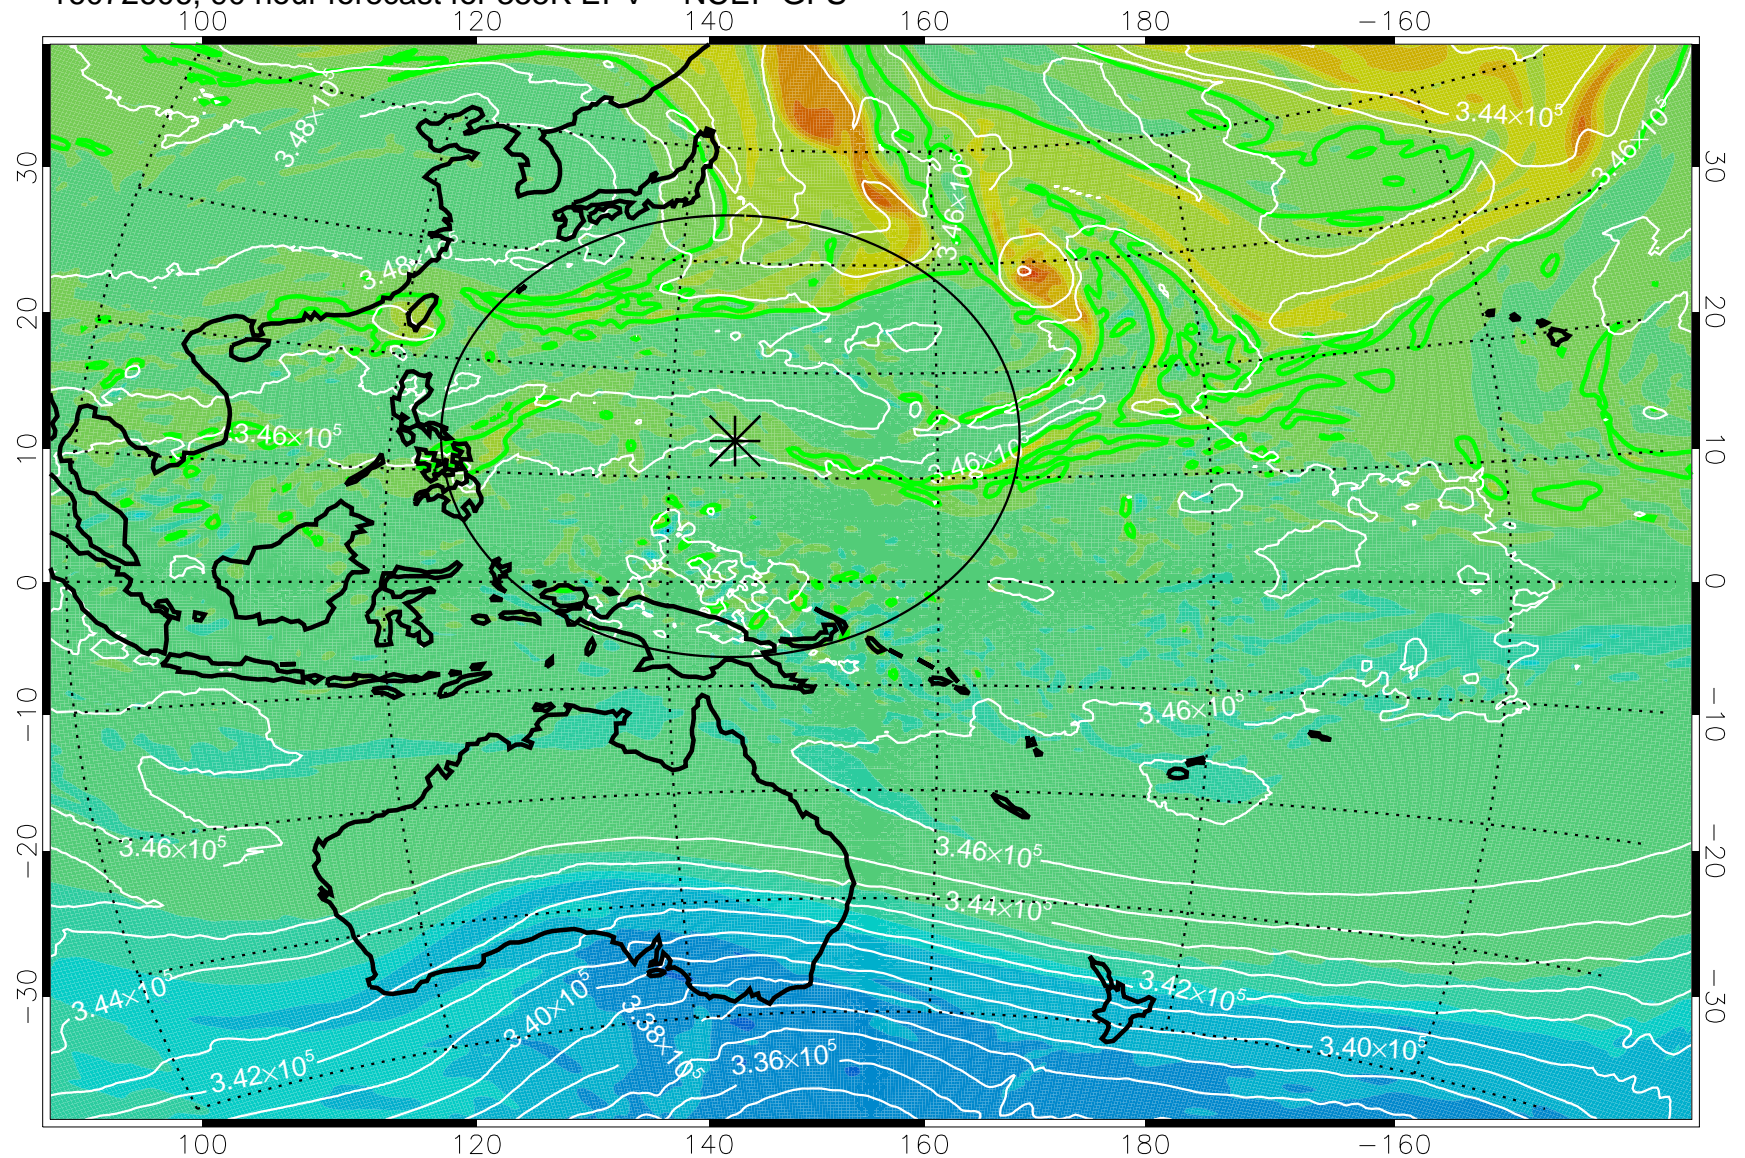

16072506, 66 hour forecast for 355K EPV -- NCEP GFS

355K Montgomery Streamfunction, white  
EPV Tropopause (2 PVU) Position  
Range ring of 2304 km

16072512, 72 hour forecast for 355K EPV -- NCEP GFS

355K Montgomery Streamfunction, white  
EPV Tropopause (2 PVU) Position  
Range ring of 2304 km

16072518, 78 hour forecast for 355K EPV -- NCEP GFS

355K Montgomery Streamfunction, white  
EPV Tropopause (2 PVU) Position  
Range ring of 2304 km

16072600, 84 hour forecast for 355K EPV -- NCEP GFS

355K Montgomery Streamfunction, white  
EPV Tropopause (2 PVU) Position  
Range ring of 2304 km

16072606, 90 hour forecast for 355K EPV -- NCEP GFS

355K Montgomery Streamfunction, white  
EPV Tropopause (2 PVU) Position  
Range ring of 2304 km

16072612, 96 hour forecast for 355K EPV -- NCEP GFS

355K Montgomery Streamfunction, white  
EPV Tropopause (2 PVU) Position  
Range ring of 2304 km

16072618, 102 hour forecast for 355K EPV -- NCEP GFS

355K Montgomery Streamfunction, white  
EPV Tropopause (2 PVU) Position  
Range ring of 2304 km

16072700, 108 hour forecast for 355K EPV -- NCEP GFS

355K Montgomery Streamfunction, white  
EPV Tropopause (2 PVU) Position  
Range ring of 2304 km