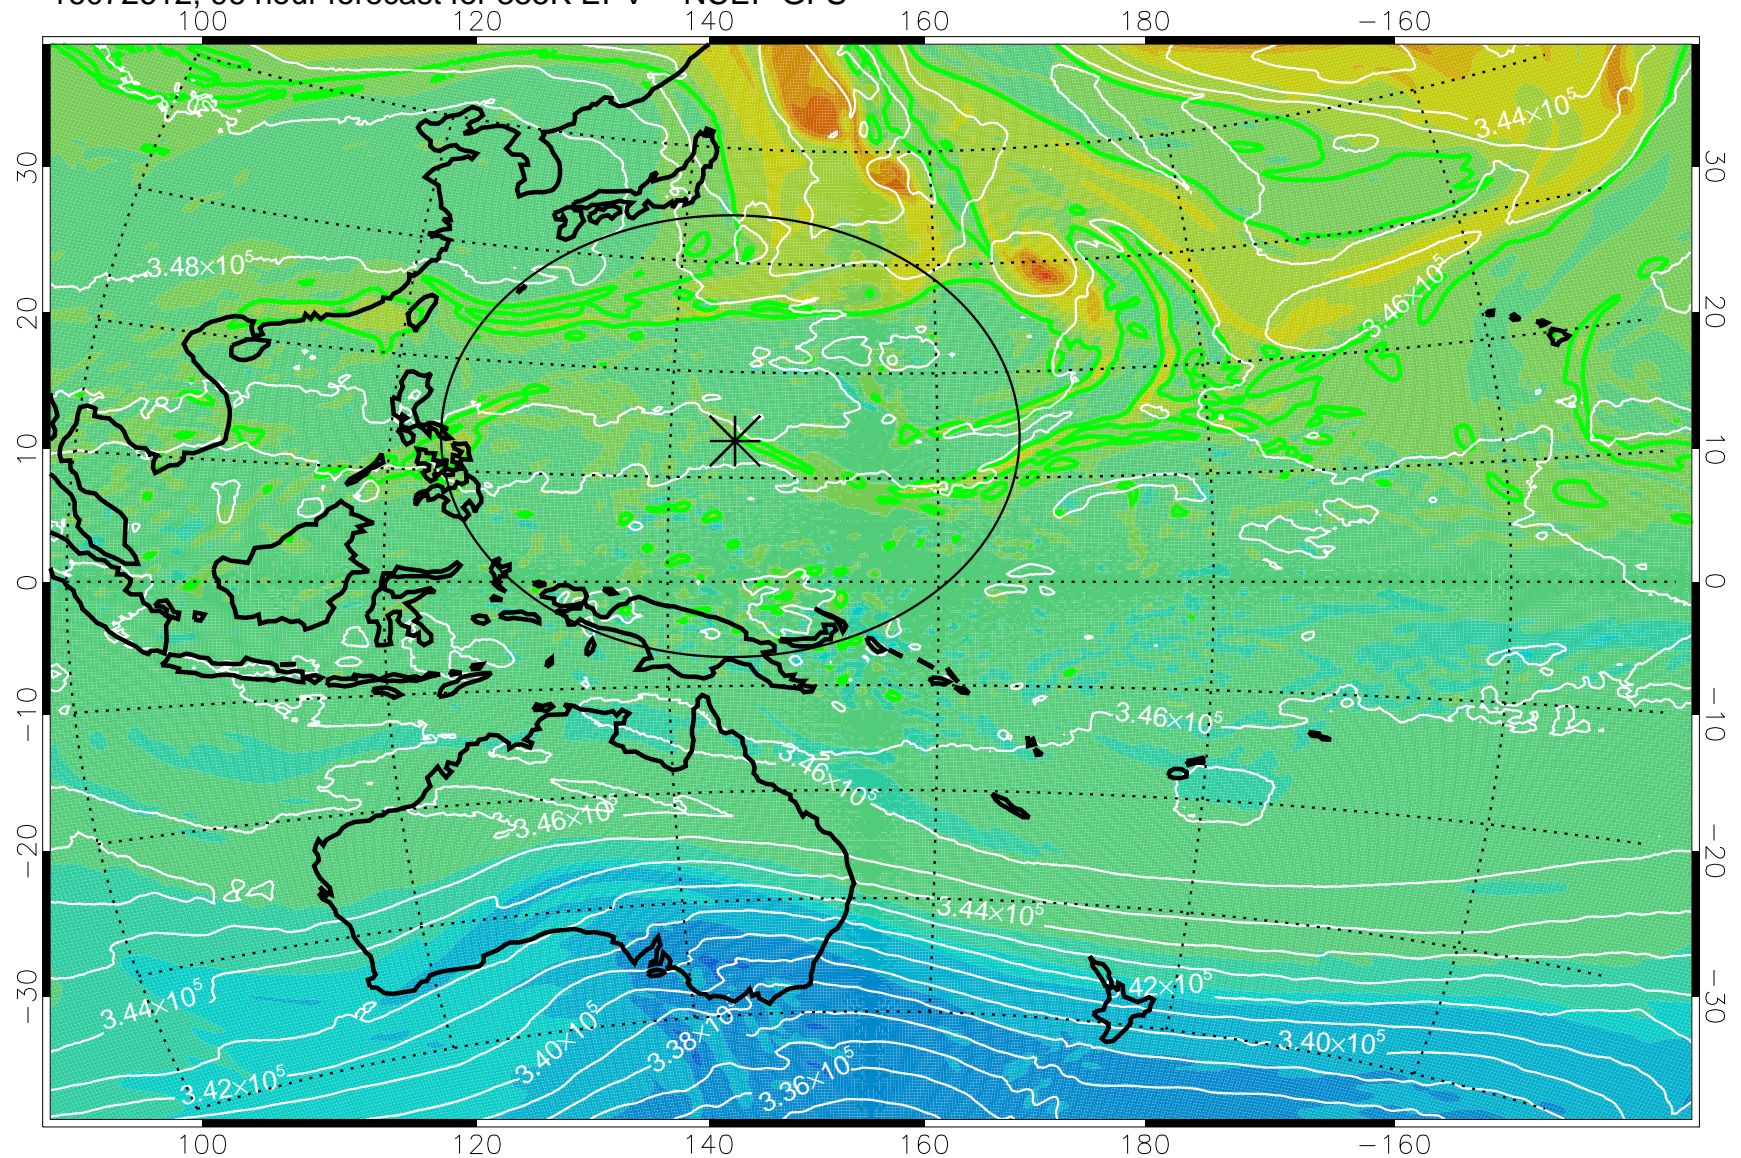

16072506, 66 hour forecast for 355K EPV -- NCEP GFS

355K Montgomery Streamfunction, white  
EPV Tropopause (2 PVU) Position  
Range ring of 2304 km

16072512, 72 hour forecast for 355K EPV -- NCEP GFS

355K Montgomery Streamfunction, white  
EPV Tropopause (2 PVU) Position  
Range ring of 2304 km

16072518, 78 hour forecast for 355K EPV -- NCEP GFS

355K Montgomery Streamfunction, white  
EPV Tropopause (2 PVU) Position  
Range ring of 2304 km

16072600, 84 hour forecast for 355K EPV -- NCEP GFS

355K Montgomery Streamfunction, white  
EPV Tropopause (2 PVU) Position  
Range ring of 2304 km

16072606, 90 hour forecast for 355K EPV -- NCEP GFS

355K Montgomery Streamfunction, white  
EPV Tropopause (2 PVU) Position  
Range ring of 2304 km

16072612, 96 hour forecast for 355K EPV -- NCEP GFS

355K Montgomery Streamfunction, white  
EPV Tropopause (2 PVU) Position  
Range ring of 2304 km

16072618, 102 hour forecast for 355K EPV -- NCEP GFS

355K Montgomery Streamfunction, white  
EPV Tropopause (2 PVU) Position  
Range ring of 2304 km

16072700, 108 hour forecast for 355K EPV -- NCEP GFS

355K Montgomery Streamfunction, white  
EPV Tropopause (2 PVU) Position  
Range ring of 2304 km