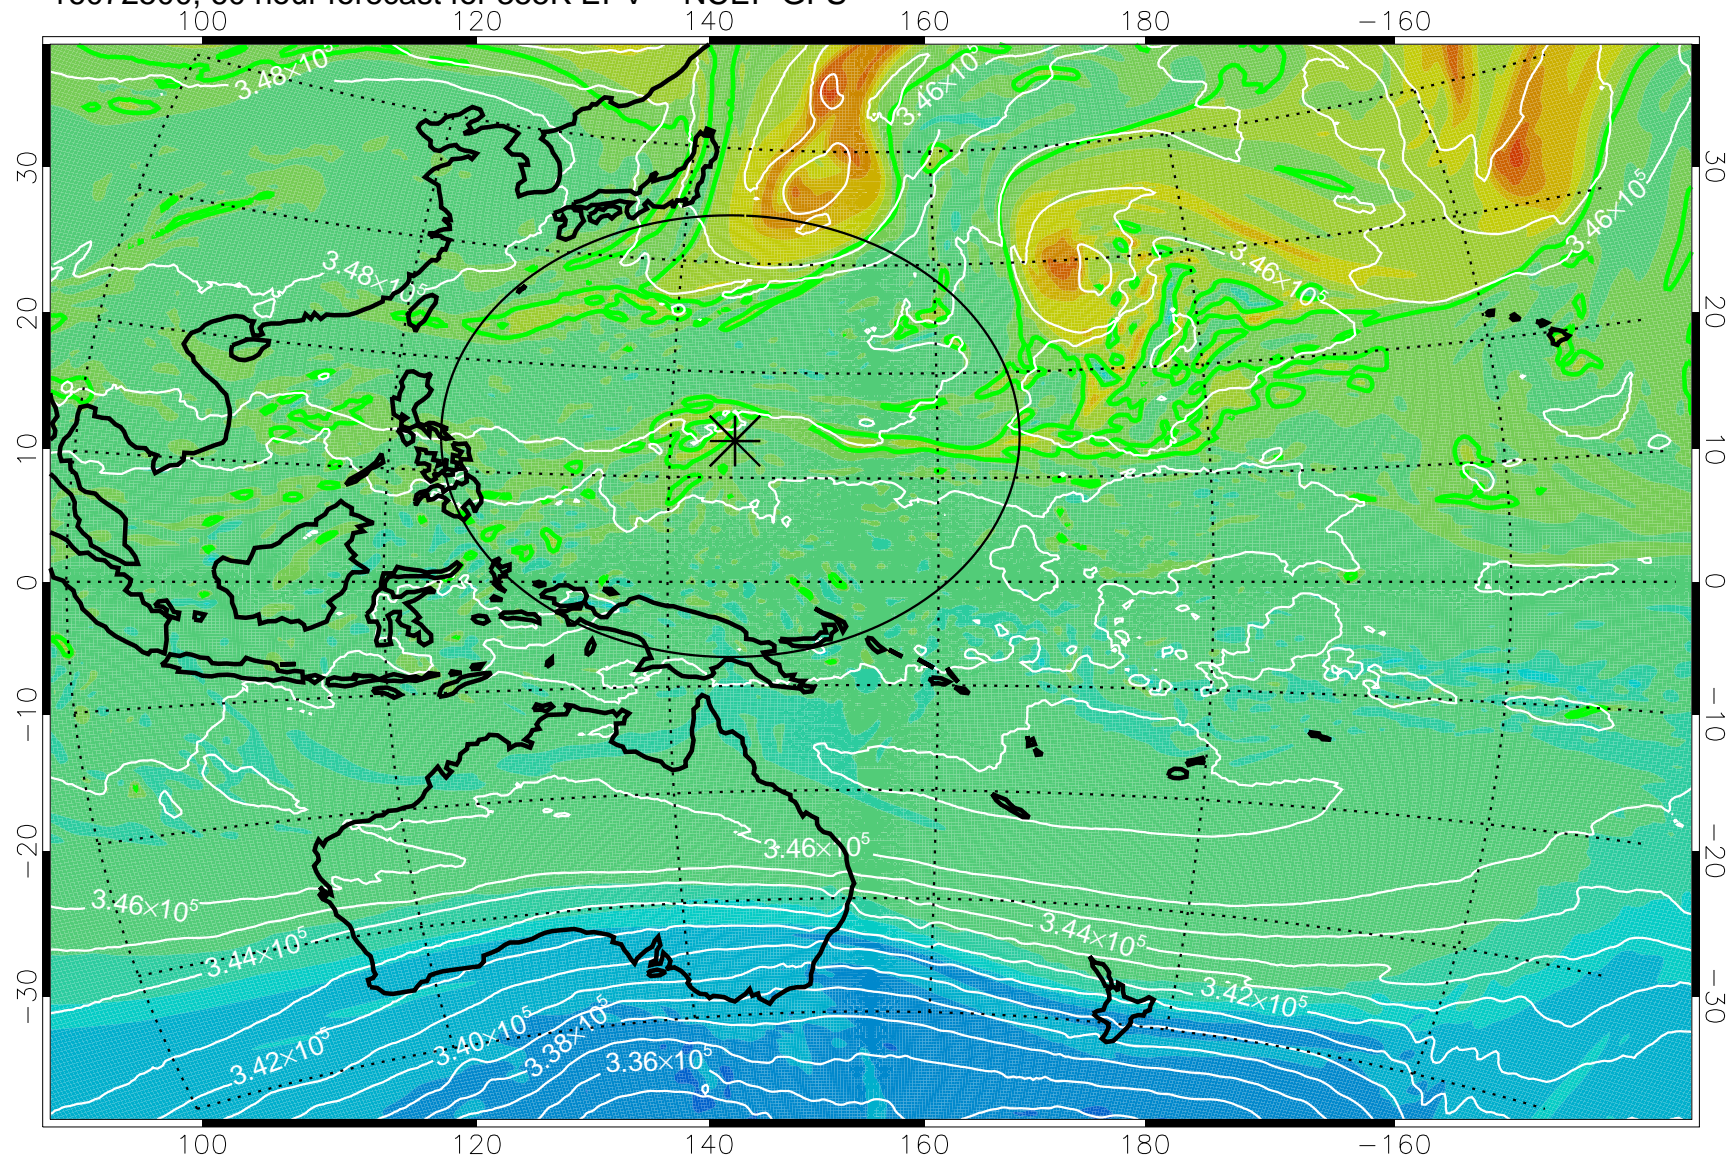

16072318, 30 hour forecast for 355K EPV -- NCEP GFS

355K Montgomery Streamfunction, white  
EPV Tropopause (2 PVU) Position  
Range ring of 2304 km

16072400, 36 hour forecast for 355K EPV -- NCEP GFS

355K Montgomery Streamfunction, white  
EPV Tropopause (2 PVU) Position  
Range ring of 2304 km

16072406, 42 hour forecast for 355K EPV -- NCEP GFS

355K Montgomery Streamfunction, white  
EPV Tropopause (2 PVU) Position  
Range ring of 2304 km

16072412, 48 hour forecast for 355K EPV -- NCEP GFS

355K Montgomery Streamfunction, white  
EPV Tropopause (2 PVU) Position  
Range ring of 2304 km

16072418, 54 hour forecast for 355K EPV -- NCEP GFS

355K Montgomery Streamfunction, white  
EPV Tropopause (2 PVU) Position  
Range ring of 2304 km

16072500, 60 hour forecast for 355K EPV -- NCEP GFS

355K Montgomery Streamfunction, white  
EPV Tropopause (2 PVU) Position  
Range ring of 2304 km

16072506, 66 hour forecast for 355K EPV -- NCEP GFS

355K Montgomery Streamfunction, white  
EPV Tropopause (2 PVU) Position  
Range ring of 2304 km

16072512, 72 hour forecast for 355K EPV -- NCEP GFS

355K Montgomery Streamfunction, white  
EPV Tropopause (2 PVU) Position  
Range ring of 2304 km