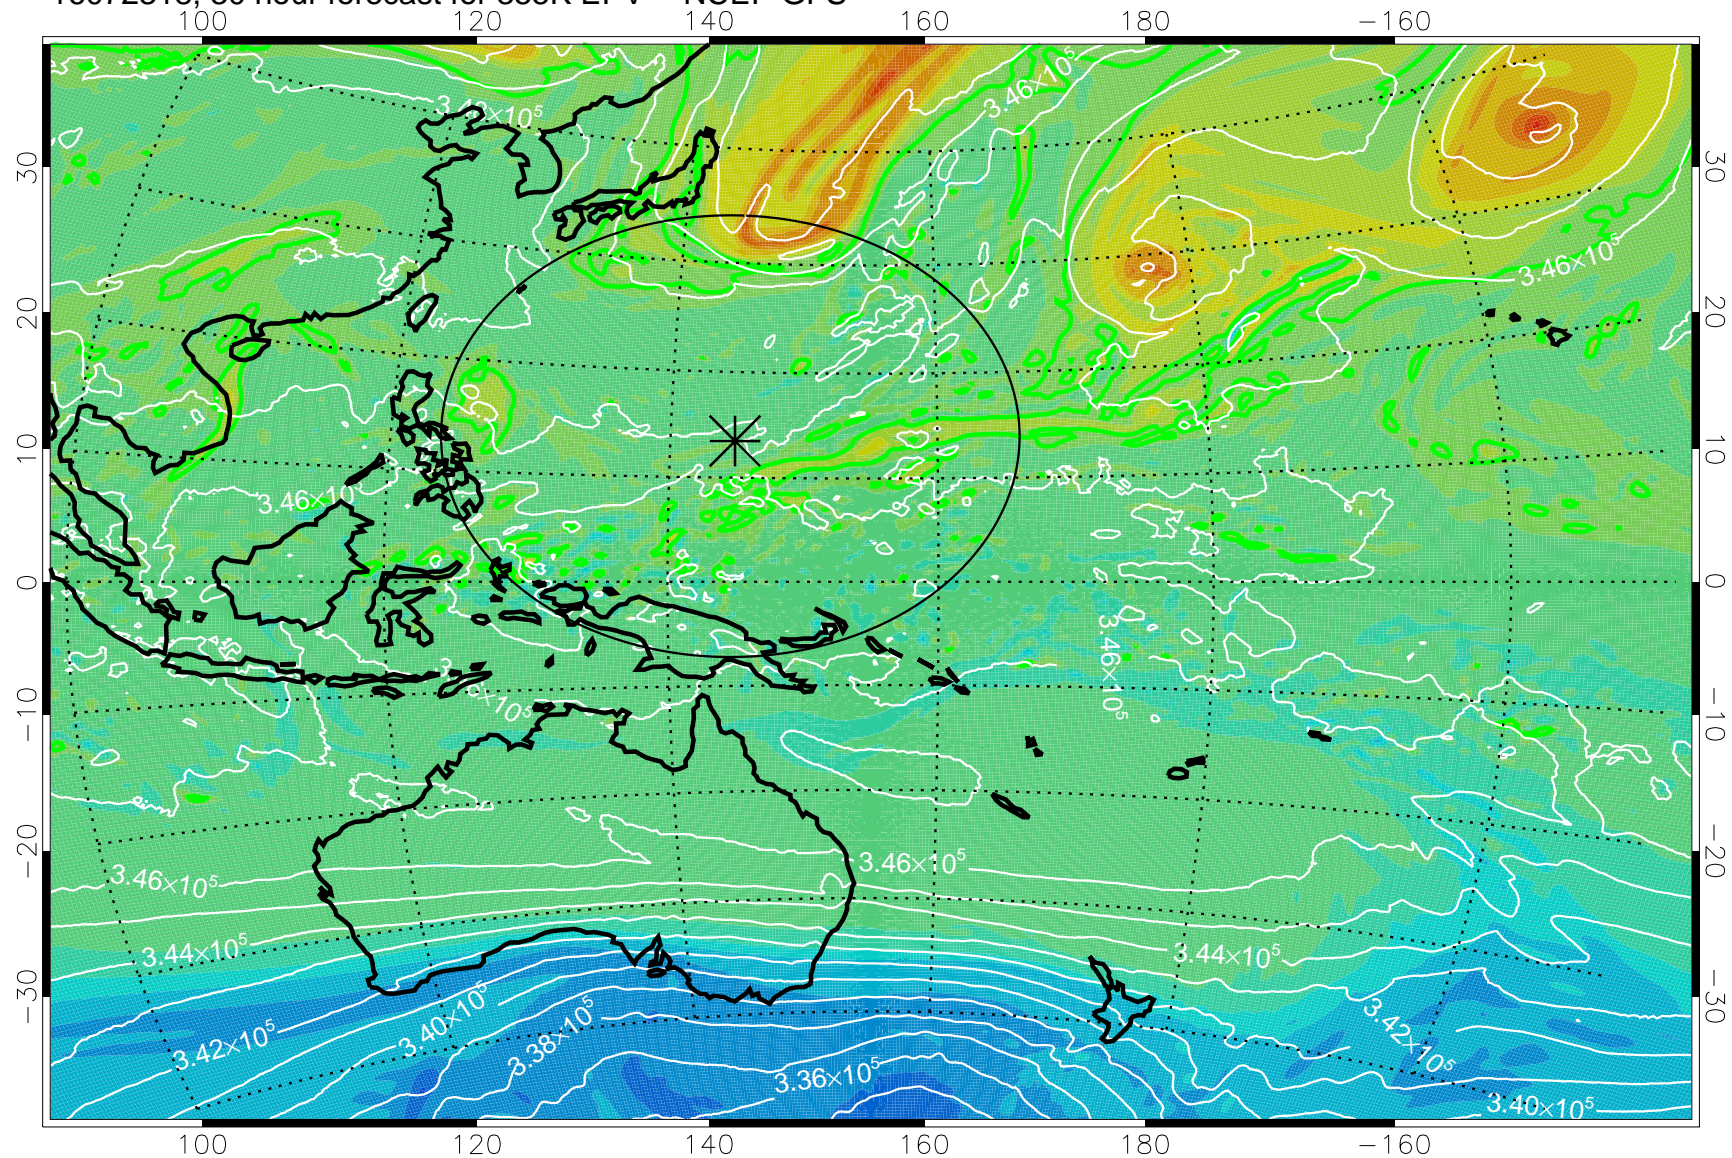

16072306, 18 hour forecast for 355K EPV -- NCEP GFS

355K Montgomery Streamfunction, white  
EPV Tropopause (2 PVU) Position  
Range ring of 2304 km

16072312, 24 hour forecast for 355K EPV -- NCEP GFS

355K Montgomery Streamfunction, white  
EPV Tropopause (2 PVU) Position  
Range ring of 2304 km

16072318, 30 hour forecast for 355K EPV -- NCEP GFS

355K Montgomery Streamfunction, white  
EPV Tropopause (2 PVU) Position  
Range ring of 2304 km

16072400, 36 hour forecast for 355K EPV -- NCEP GFS

355K Montgomery Streamfunction, white  
EPV Tropopause (2 PVU) Position  
Range ring of 2304 km

16072406, 42 hour forecast for 355K EPV -- NCEP GFS

355K Montgomery Streamfunction, white  
EPV Tropopause (2 PVU) Position  
Range ring of 2304 km

16072412, 48 hour forecast for 355K EPV -- NCEP GFS

355K Montgomery Streamfunction, white  
EPV Tropopause (2 PVU) Position  
Range ring of 2304 km

16072418, 54 hour forecast for 355K EPV -- NCEP GFS

355K Montgomery Streamfunction, white  
EPV Tropopause (2 PVU) Position  
Range ring of 2304 km

16072500, 60 hour forecast for 355K EPV -- NCEP GFS

355K Montgomery Streamfunction, white  
EPV Tropopause (2 PVU) Position  
Range ring of 2304 km