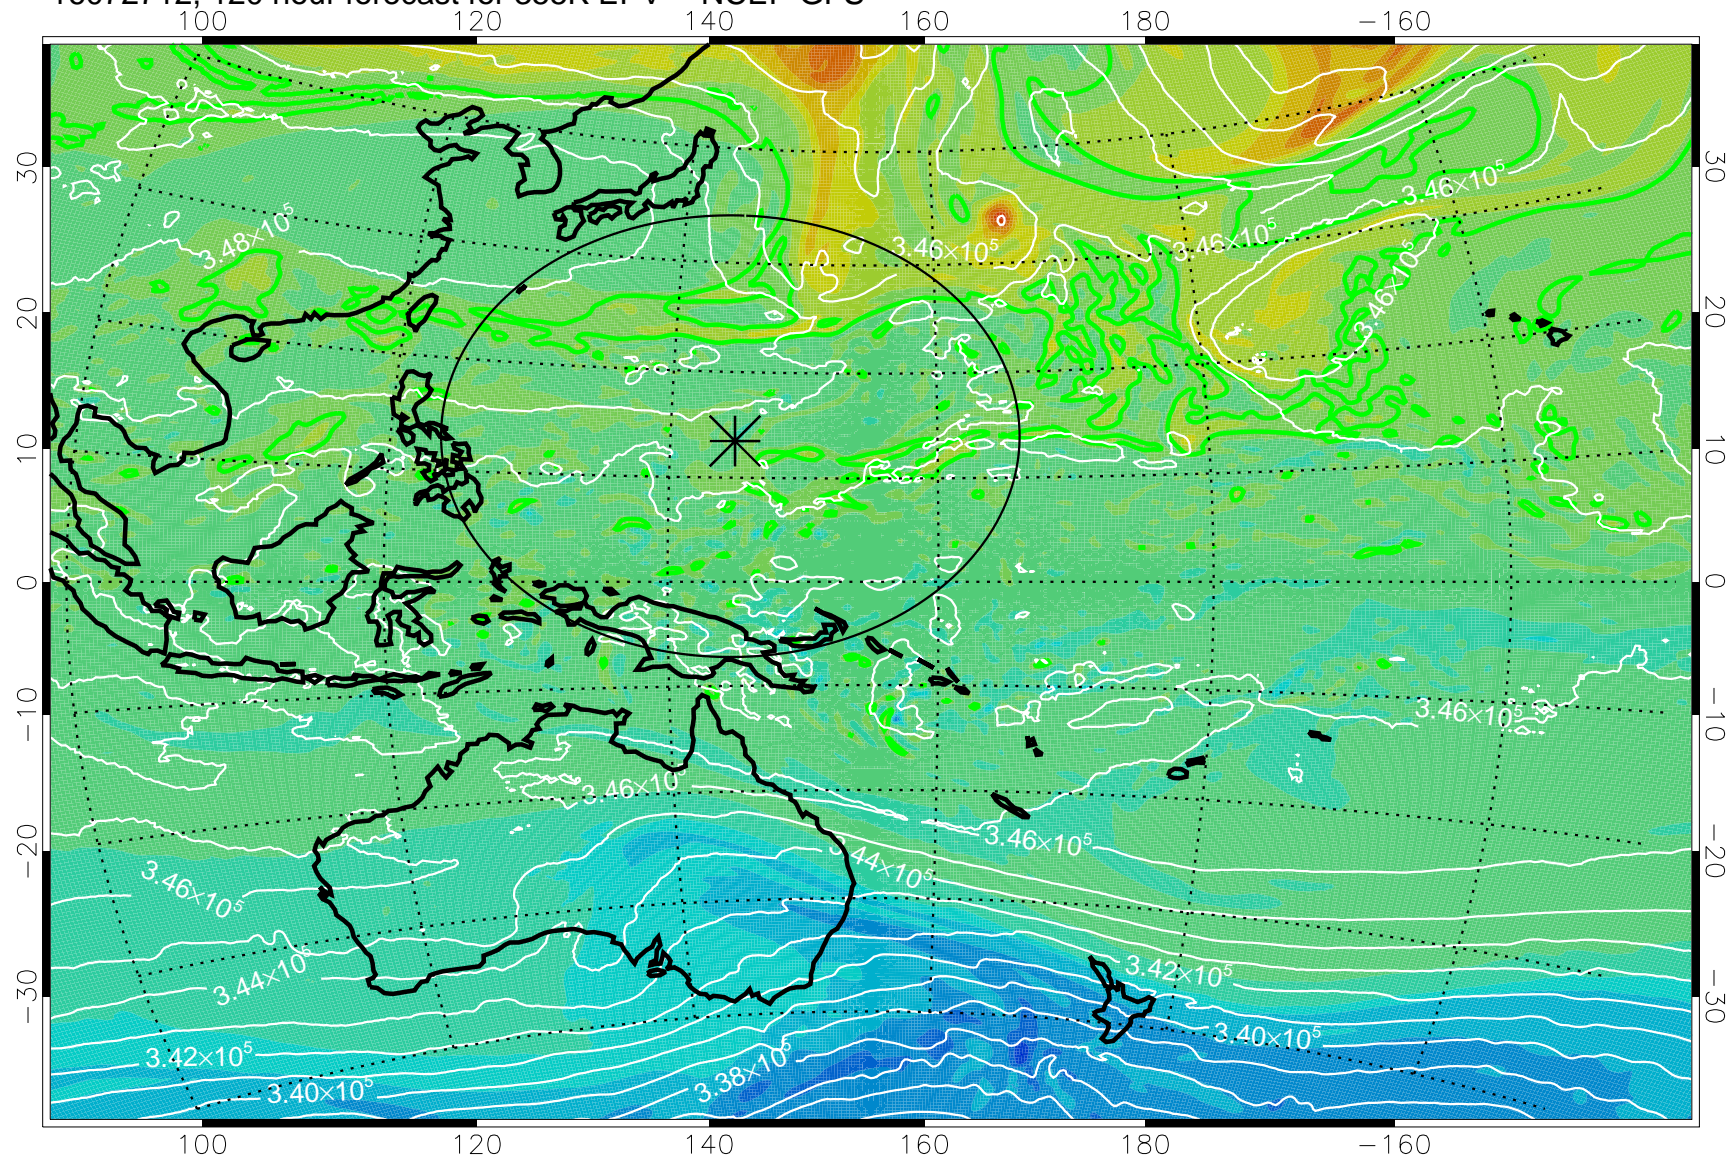

16072518, 78 hour forecast for 355K EPV -- NCEP GFS

355K Montgomery Streamfunction, white  
EPV Tropopause (2 PVU) Position  
Range ring of 2304 km

16072600, 84 hour forecast for 355K EPV -- NCEP GFS

355K Montgomery Streamfunction, white  
EPV Tropopause (2 PVU) Position  
Range ring of 2304 km

16072606, 90 hour forecast for 355K EPV -- NCEP GFS

355K Montgomery Streamfunction, white  
EPV Tropopause (2 PVU) Position  
Range ring of 2304 km

16072612, 96 hour forecast for 355K EPV -- NCEP GFS

355K Montgomery Streamfunction, white  
EPV Tropopause (2 PVU) Position  
Range ring of 2304 km

16072618, 102 hour forecast for 355K EPV -- NCEP GFS

355K Montgomery Streamfunction, white  
EPV Tropopause (2 PVU) Position  
Range ring of 2304 km

16072700, 108 hour forecast for 355K EPV -- NCEP GFS

355K Montgomery Streamfunction, white  
EPV Tropopause (2 PVU) Position  
Range ring of 2304 km

16072706, 114 hour forecast for 355K EPV -- NCEP GFS

355K Montgomery Streamfunction, white  
EPV Tropopause (2 PVU) Position  
Range ring of 2304 km

16072712, 120 hour forecast for 355K EPV -- NCEP GFS

355K Montgomery Streamfunction, white  
EPV Tropopause (2 PVU) Position  
Range ring of 2304 km