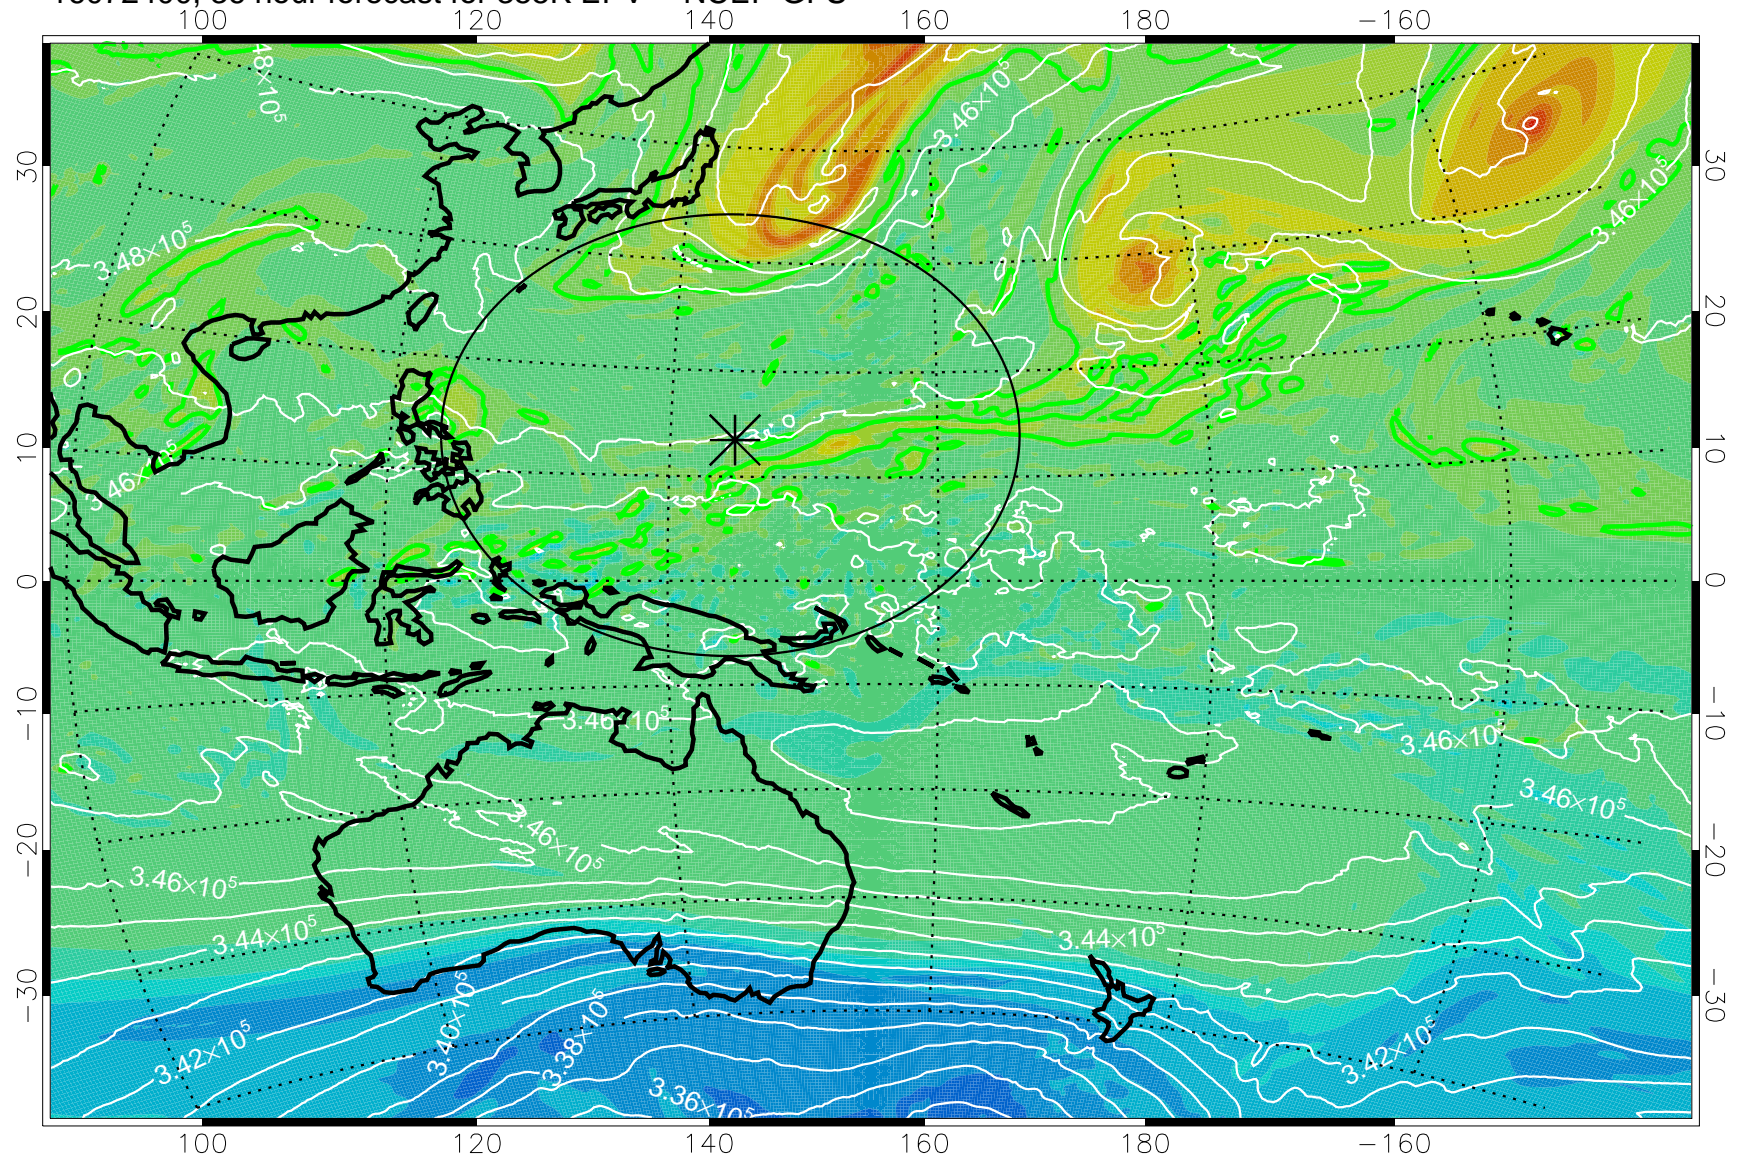

16072306, 18 hour forecast for 355K EPV -- NCEP GFS

355K Montgomery Streamfunction, white  
EPV Tropopause (2 PVU) Position  
Range ring of 2304 km

16072312, 24 hour forecast for 355K EPV -- NCEP GFS

355K Montgomery Streamfunction, white  
EPV Tropopause (2 PVU) Position  
Range ring of 2304 km

16072318, 30 hour forecast for 355K EPV -- NCEP GFS

355K Montgomery Streamfunction, white  
EPV Tropopause (2 PVU) Position  
Range ring of 2304 km

16072400, 36 hour forecast for 355K EPV -- NCEP GFS

355K Montgomery Streamfunction, white  
EPV Tropopause (2 PVU) Position  
Range ring of 2304 km

16072406, 42 hour forecast for 355K EPV -- NCEP GFS

355K Montgomery Streamfunction, white  
EPV Tropopause (2 PVU) Position  
Range ring of 2304 km

16072412, 48 hour forecast for 355K EPV -- NCEP GFS

355K Montgomery Streamfunction, white  
EPV Tropopause (2 PVU) Position  
Range ring of 2304 km

16072418, 54 hour forecast for 355K EPV -- NCEP GFS

355K Montgomery Streamfunction, white  
EPV Tropopause (2 PVU) Position  
Range ring of 2304 km

16072500, 60 hour forecast for 355K EPV -- NCEP GFS

355K Montgomery Streamfunction, white  
EPV Tropopause (2 PVU) Position  
Range ring of 2304 km