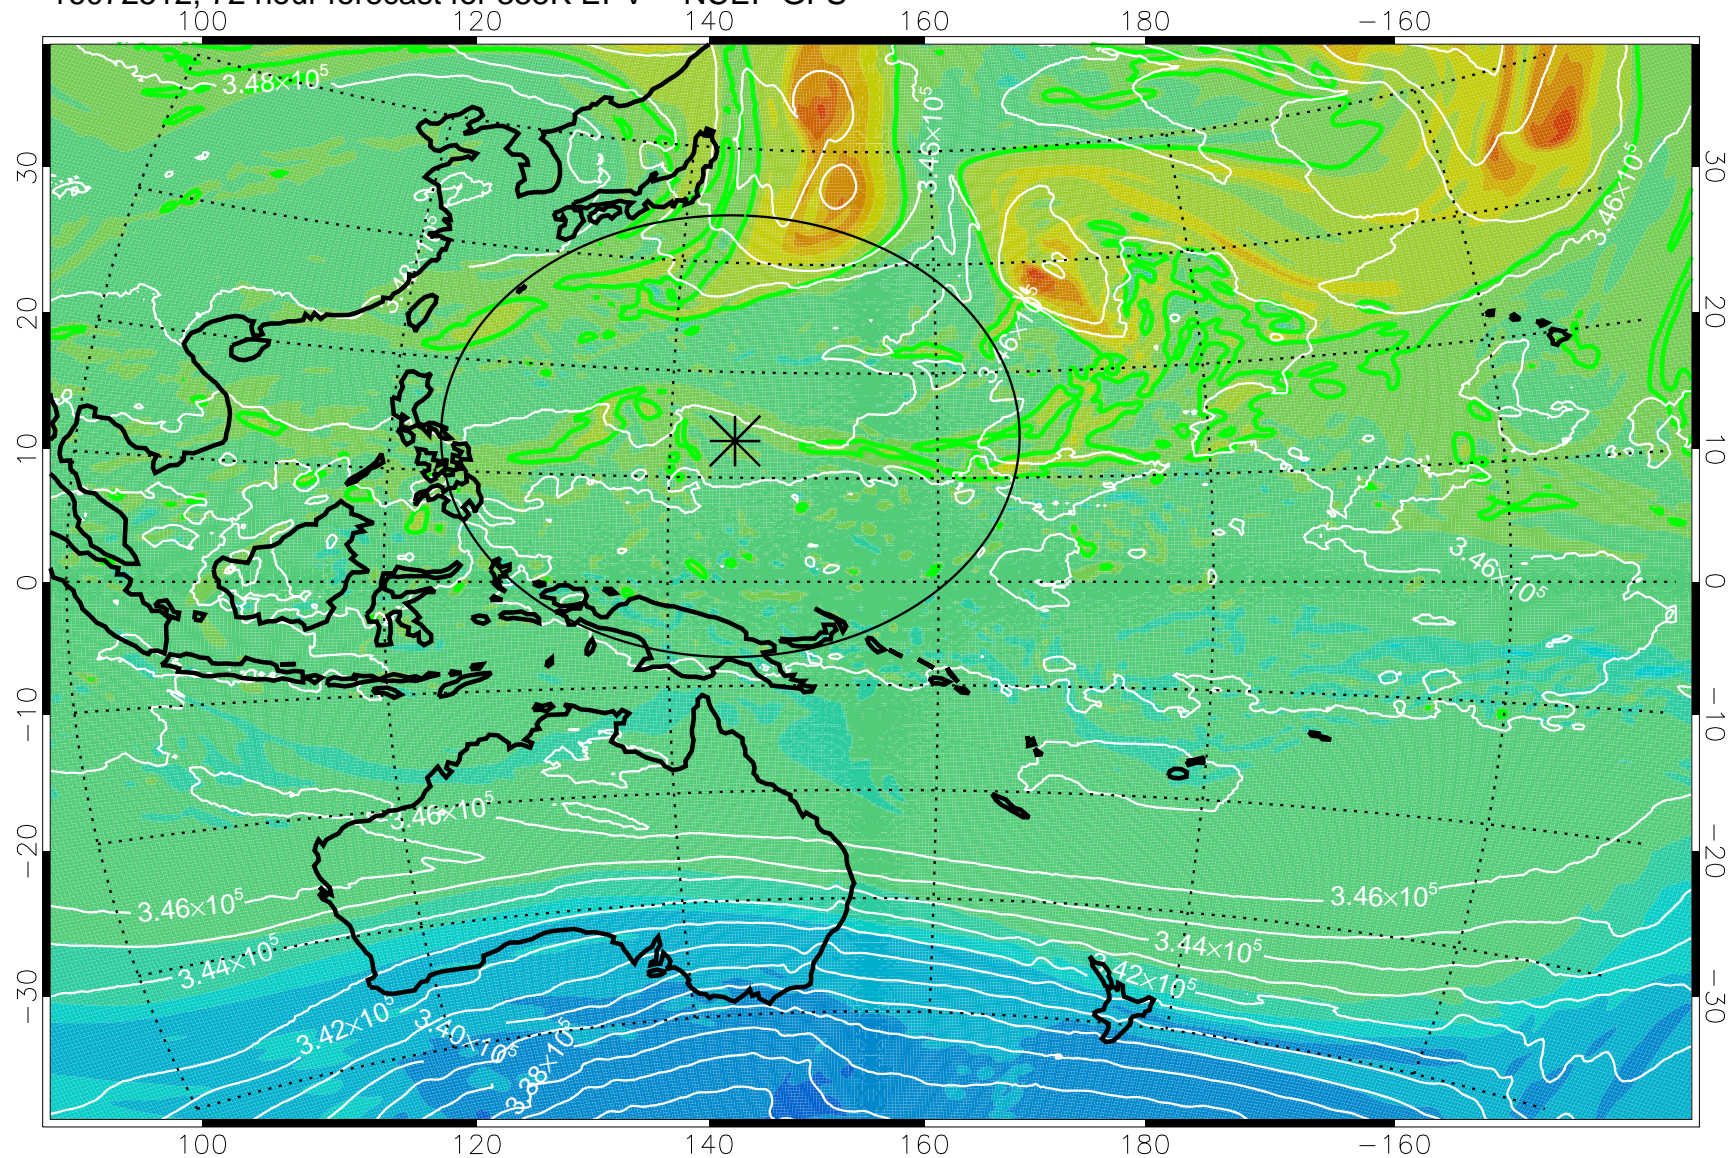

16072406, 42 hour forecast for 355K EPV -- NCEP GFS

355K Montgomery Streamfunction, white  
EPV Tropopause (2 PVU) Position  
Range ring of 2304 km

16072412, 48 hour forecast for 355K EPV -- NCEP GFS

355K Montgomery Streamfunction, white  
EPV Tropopause (2 PVU) Position  
Range ring of 2304 km

16072418, 54 hour forecast for 355K EPV -- NCEP GFS

355K Montgomery Streamfunction, white  
EPV Tropopause (2 PVU) Position  
Range ring of 2304 km

16072500, 60 hour forecast for 355K EPV -- NCEP GFS

355K Montgomery Streamfunction, white  
EPV Tropopause (2 PVU) Position  
Range ring of 2304 km

16072506, 66 hour forecast for 355K EPV -- NCEP GFS

355K Montgomery Streamfunction, white  
EPV Tropopause (2 PVU) Position  
Range ring of 2304 km

16072512, 72 hour forecast for 355K EPV -- NCEP GFS

355K Montgomery Streamfunction, white  
EPV Tropopause (2 PVU) Position  
Range ring of 2304 km

16072518, 78 hour forecast for 355K EPV -- NCEP GFS

355K Montgomery Streamfunction, white  
EPV Tropopause (2 PVU) Position  
Range ring of 2304 km

16072600, 84 hour forecast for 355K EPV -- NCEP GFS

355K Montgomery Streamfunction, white  
EPV Tropopause (2 PVU) Position  
Range ring of 2304 km