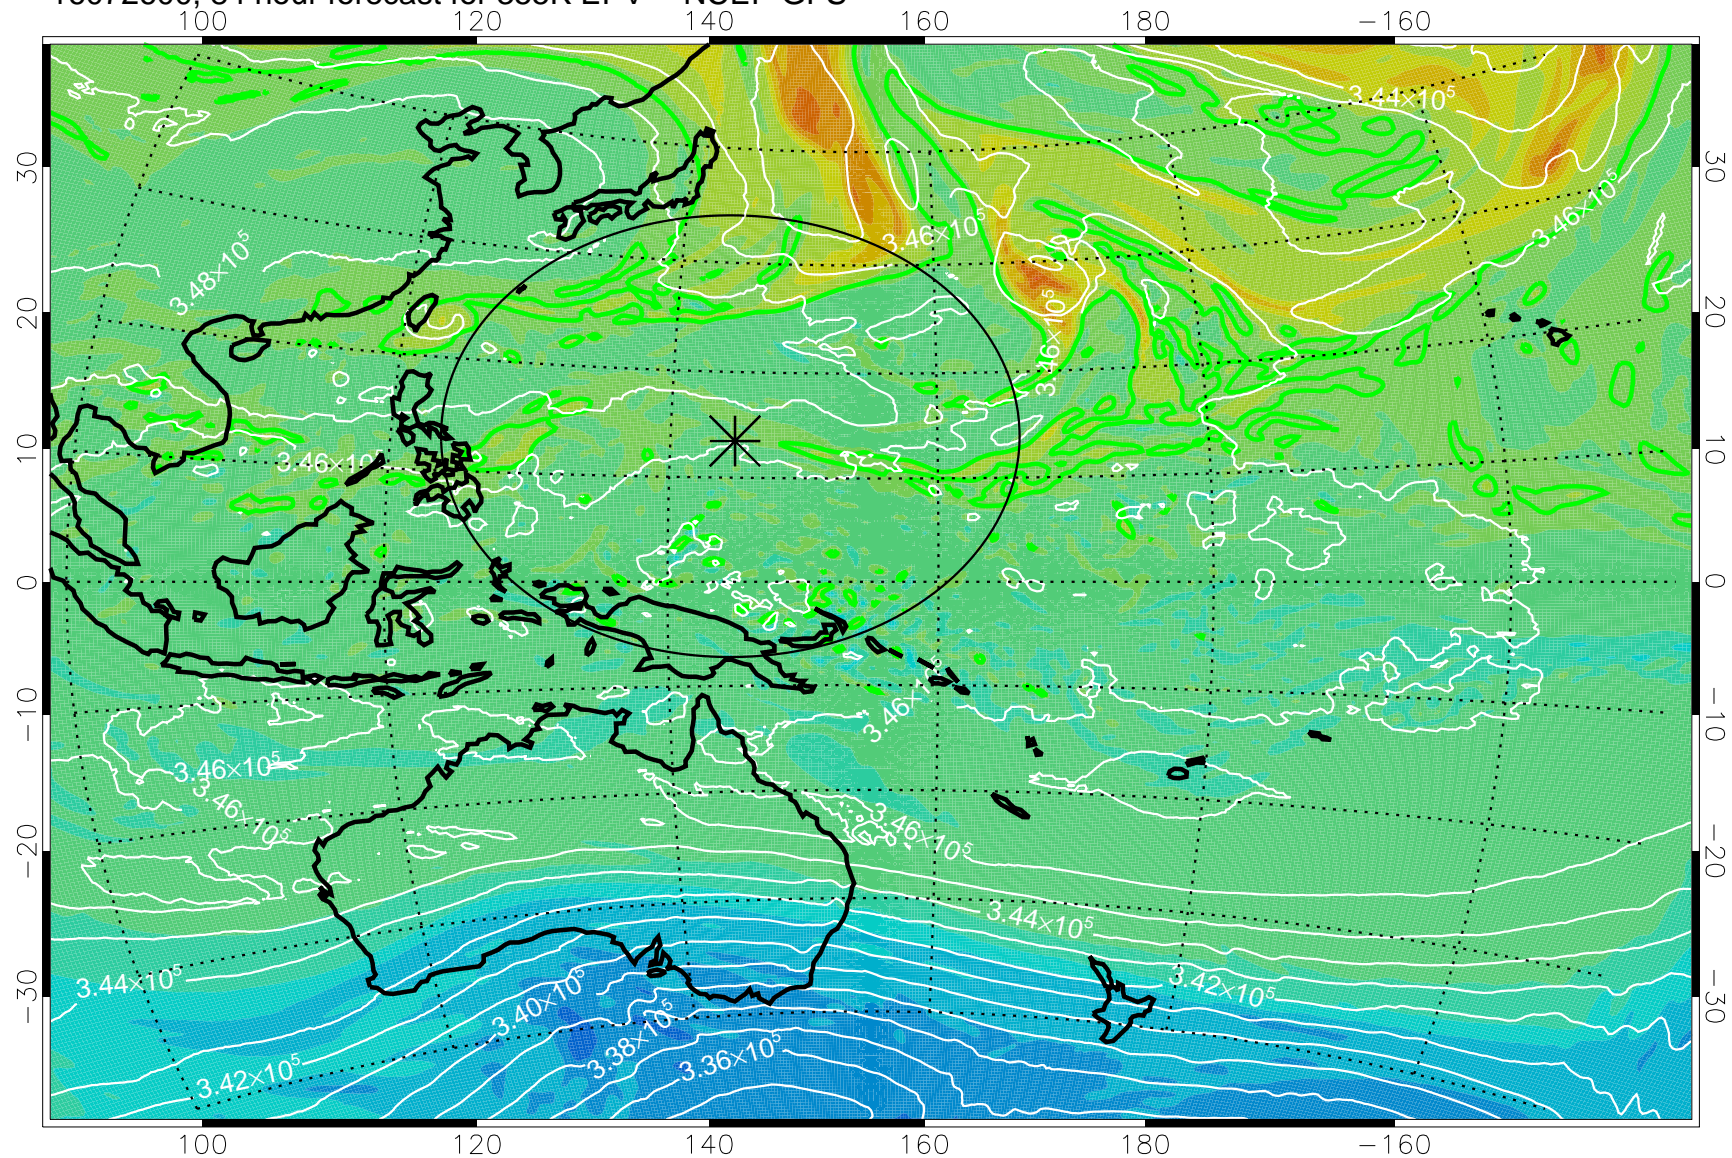

16072418, 54 hour forecast for 355K EPV -- NCEP GFS

355K Montgomery Streamfunction, white  
EPV Tropopause (2 PVU) Position  
Range ring of 2304 km

16072500, 60 hour forecast for 355K EPV -- NCEP GFS

355K Montgomery Streamfunction, white  
EPV Tropopause (2 PVU) Position  
Range ring of 2304 km

16072506, 66 hour forecast for 355K EPV -- NCEP GFS

355K Montgomery Streamfunction, white  
EPV Tropopause (2 PVU) Position  
Range ring of 2304 km

16072512, 72 hour forecast for 355K EPV -- NCEP GFS

355K Montgomery Streamfunction, white  
EPV Tropopause (2 PVU) Position  
Range ring of 2304 km

16072518, 78 hour forecast for 355K EPV -- NCEP GFS

355K Montgomery Streamfunction, white  
EPV Tropopause (2 PVU) Position  
Range ring of 2304 km

16072600, 84 hour forecast for 355K EPV -- NCEP GFS

355K Montgomery Streamfunction, white  
EPV Tropopause (2 PVU) Position  
Range ring of 2304 km

16072606, 90 hour forecast for 355K EPV -- NCEP GFS

355K Montgomery Streamfunction, white  
EPV Tropopause (2 PVU) Position  
Range ring of 2304 km

16072612, 96 hour forecast for 355K EPV -- NCEP GFS

355K Montgomery Streamfunction, white  
EPV Tropopause (2 PVU) Position  
Range ring of 2304 km