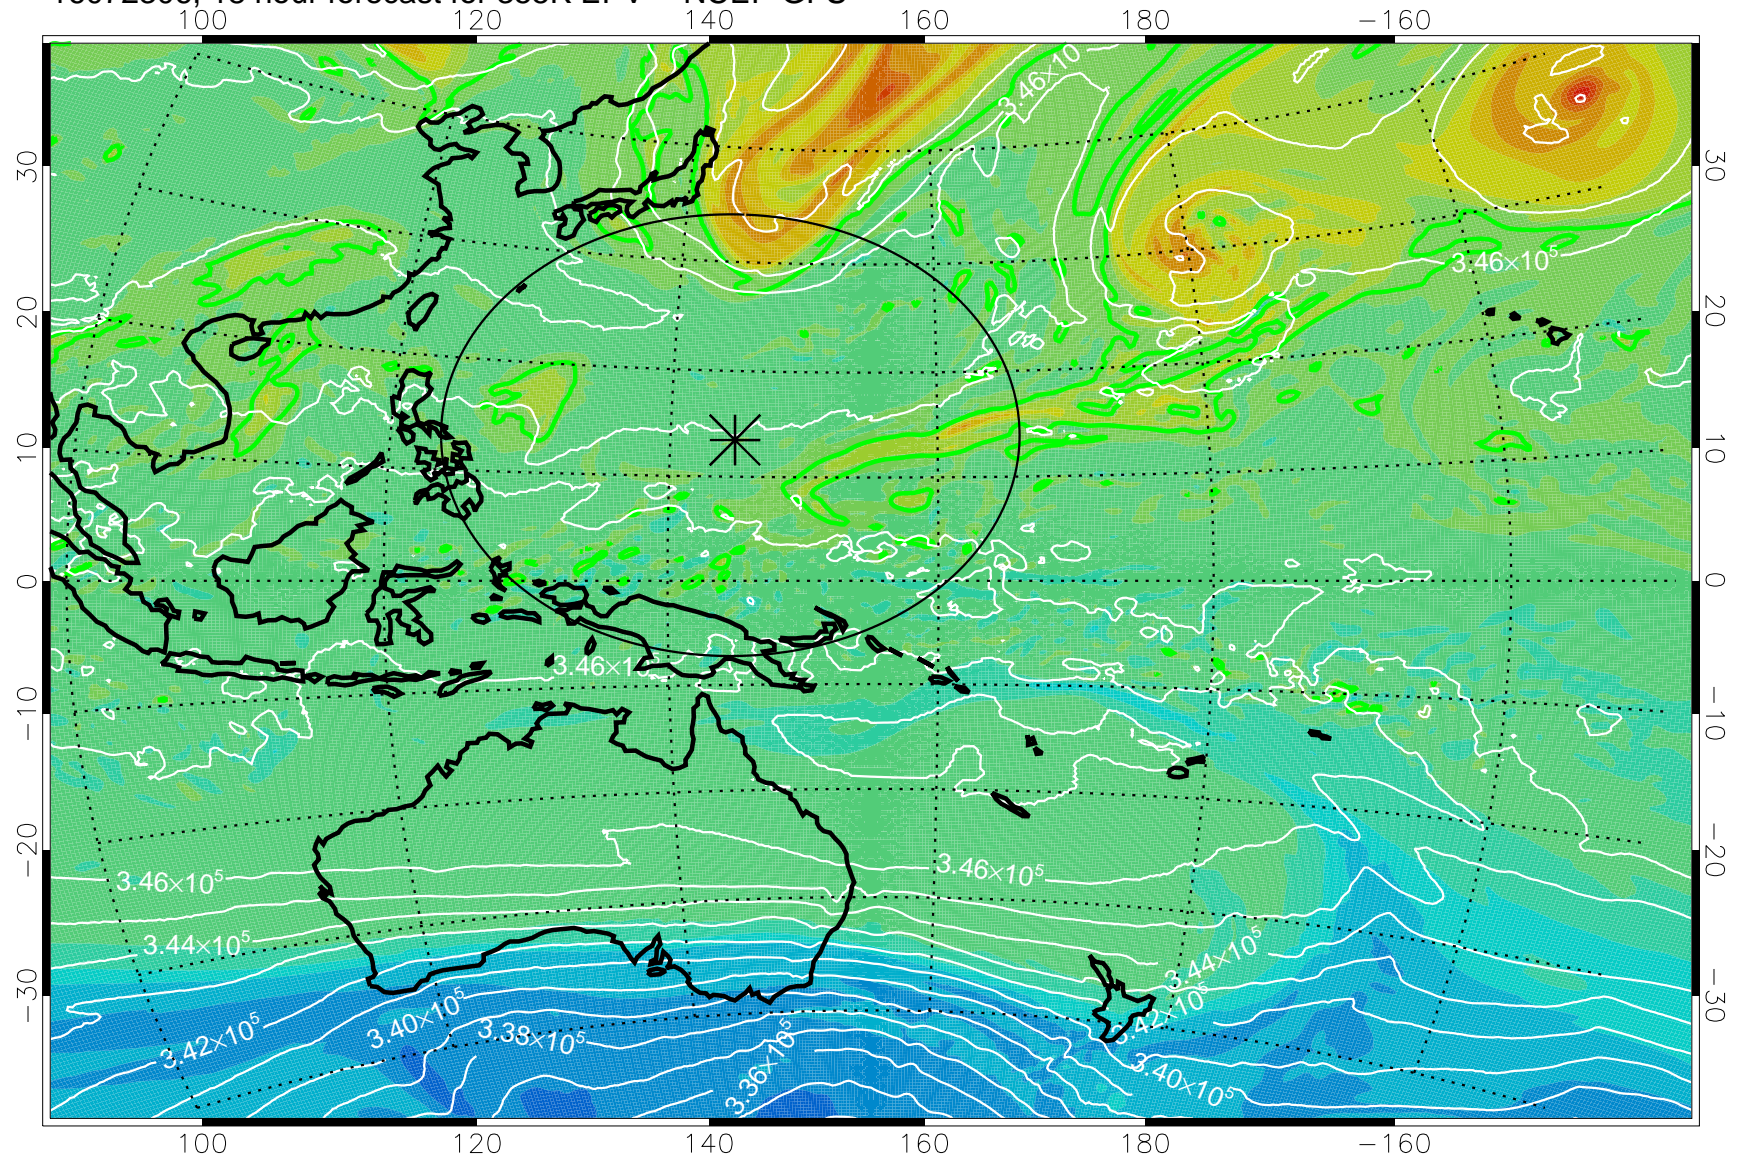

16072218, 6 hour forecast for 355K EPV -- NCEP GFS

355K Montgomery Streamfunction, white  
EPV Tropopause (2 PVU) Position  
Range ring of 2304 km

16072300, 12 hour forecast for 355K EPV -- NCEP GFS

355K Montgomery Streamfunction, white  
EPV Tropopause (2 PVU) Position  
Range ring of 2304 km

16072306, 18 hour forecast for 355K EPV -- NCEP GFS

355K Montgomery Streamfunction, white  
EPV Tropopause (2 PVU) Position  
Range ring of 2304 km

16072312, 24 hour forecast for 355K EPV -- NCEP GFS

355K Montgomery Streamfunction, white  
EPV Tropopause (2 PVU) Position  
Range ring of 2304 km

16072318, 30 hour forecast for 355K EPV -- NCEP GFS

355K Montgomery Streamfunction, white  
EPV Tropopause (2 PVU) Position  
Range ring of 2304 km

16072400, 36 hour forecast for 355K EPV -- NCEP GFS

355K Montgomery Streamfunction, white  
EPV Tropopause (2 PVU) Position  
Range ring of 2304 km

16072406, 42 hour forecast for 355K EPV -- NCEP GFS

355K Montgomery Streamfunction, white  
EPV Tropopause (2 PVU) Position  
Range ring of 2304 km

16072412, 48 hour forecast for 355K EPV -- NCEP GFS

355K Montgomery Streamfunction, white  
EPV Tropopause (2 PVU) Position  
Range ring of 2304 km