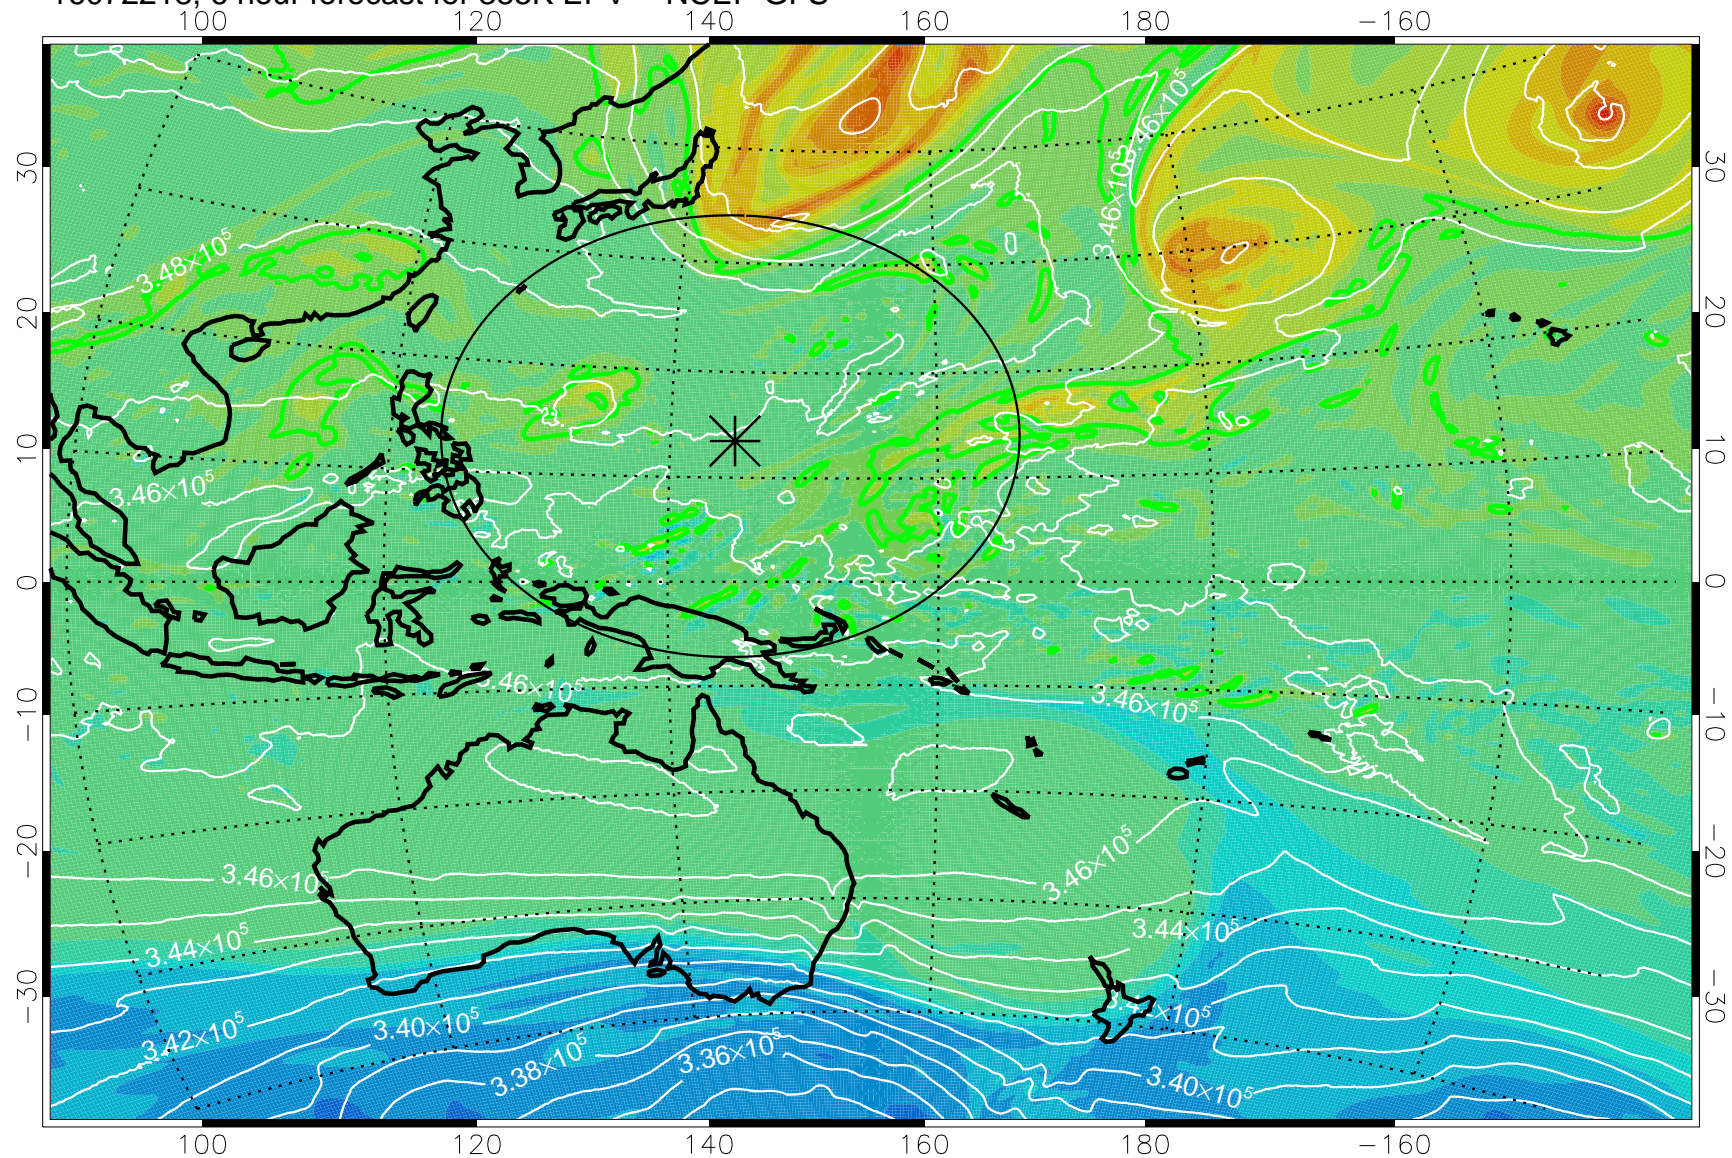

16072218, 6 hour forecast for 355K EPV -- NCEP GFS

355K Montgomery Streamfunction, white  
EPV Tropopause (2 PVU) Position  
Range ring of 2304 km

16072300, 12 hour forecast for 355K EPV -- NCEP GFS

355K Montgomery Streamfunction, white  
EPV Tropopause (2 PVU) Position  
Range ring of 2304 km

16072306, 18 hour forecast for 355K EPV -- NCEP GFS

355K Montgomery Streamfunction, white  
EPV Tropopause (2 PVU) Position  
Range ring of 2304 km

16072312, 24 hour forecast for 355K EPV -- NCEP GFS

355K Montgomery Streamfunction, white  
EPV Tropopause (2 PVU) Position  
Range ring of 2304 km

16072318, 30 hour forecast for 355K EPV -- NCEP GFS

355K Montgomery Streamfunction, white  
EPV Tropopause (2 PVU) Position  
Range ring of 2304 km

16072400, 36 hour forecast for 355K EPV -- NCEP GFS

355K Montgomery Streamfunction, white  
EPV Tropopause (2 PVU) Position  
Range ring of 2304 km

16072406, 42 hour forecast for 355K EPV -- NCEP GFS

355K Montgomery Streamfunction, white  
EPV Tropopause (2 PVU) Position  
Range ring of 2304 km

16072412, 48 hour forecast for 355K EPV -- NCEP GFS

355K Montgomery Streamfunction, white  
EPV Tropopause (2 PVU) Position  
Range ring of 2304 km