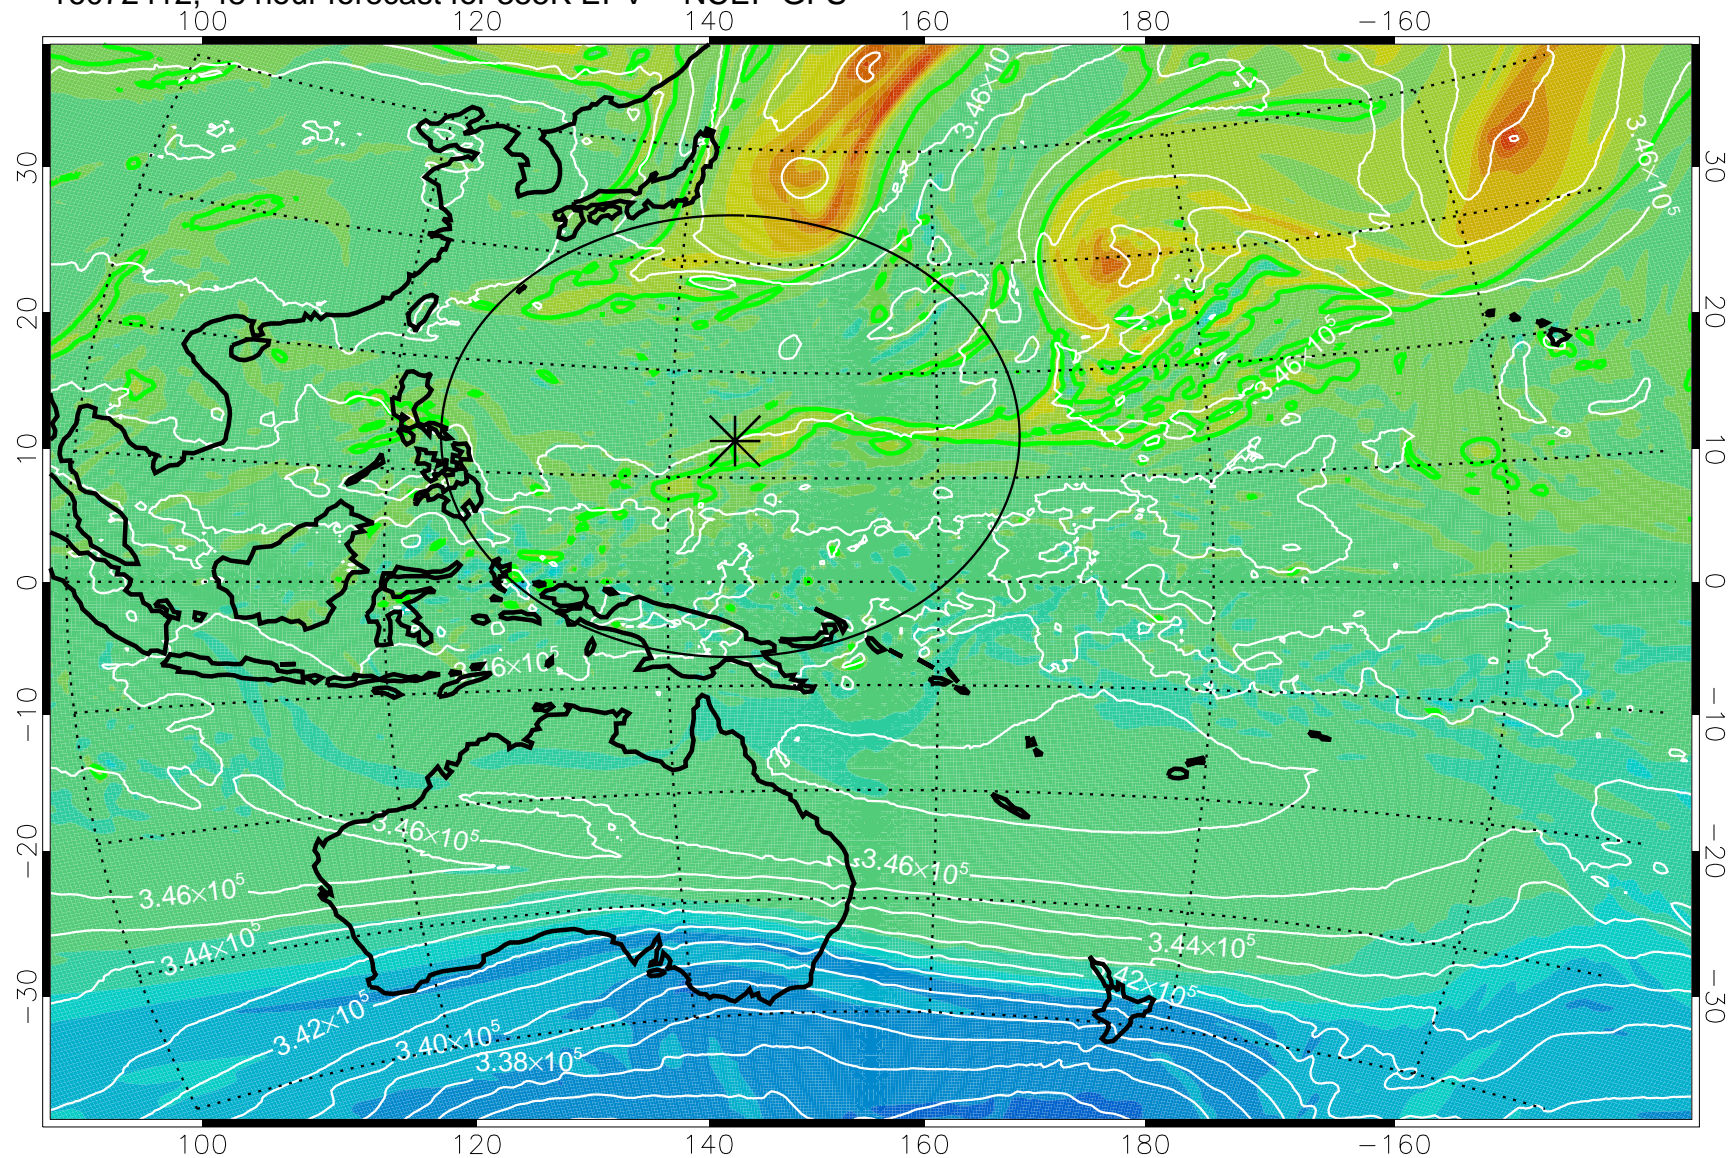

16072318, 30 hour forecast for 355K EPV -- NCEP GFS

355K Montgomery Streamfunction, white  
EPV Tropopause (2 PVU) Position  
Range ring of 2304 km

16072400, 36 hour forecast for 355K EPV -- NCEP GFS

355K Montgomery Streamfunction, white  
EPV Tropopause (2 PVU) Position  
Range ring of 2304 km

16072406, 42 hour forecast for 355K EPV -- NCEP GFS

355K Montgomery Streamfunction, white  
EPV Tropopause (2 PVU) Position  
Range ring of 2304 km

16072412, 48 hour forecast for 355K EPV -- NCEP GFS

355K Montgomery Streamfunction, white  
EPV Tropopause (2 PVU) Position  
Range ring of 2304 km

16072418, 54 hour forecast for 355K EPV -- NCEP GFS

355K Montgomery Streamfunction, white  
EPV Tropopause (2 PVU) Position  
Range ring of 2304 km

16072500, 60 hour forecast for 355K EPV -- NCEP GFS

355K Montgomery Streamfunction, white  
EPV Tropopause (2 PVU) Position  
Range ring of 2304 km

16072506, 66 hour forecast for 355K EPV -- NCEP GFS

355K Montgomery Streamfunction, white  
EPV Tropopause (2 PVU) Position  
Range ring of 2304 km

16072512, 72 hour forecast for 355K EPV -- NCEP GFS

355K Montgomery Streamfunction, white  
EPV Tropopause (2 PVU) Position  
Range ring of 2304 km