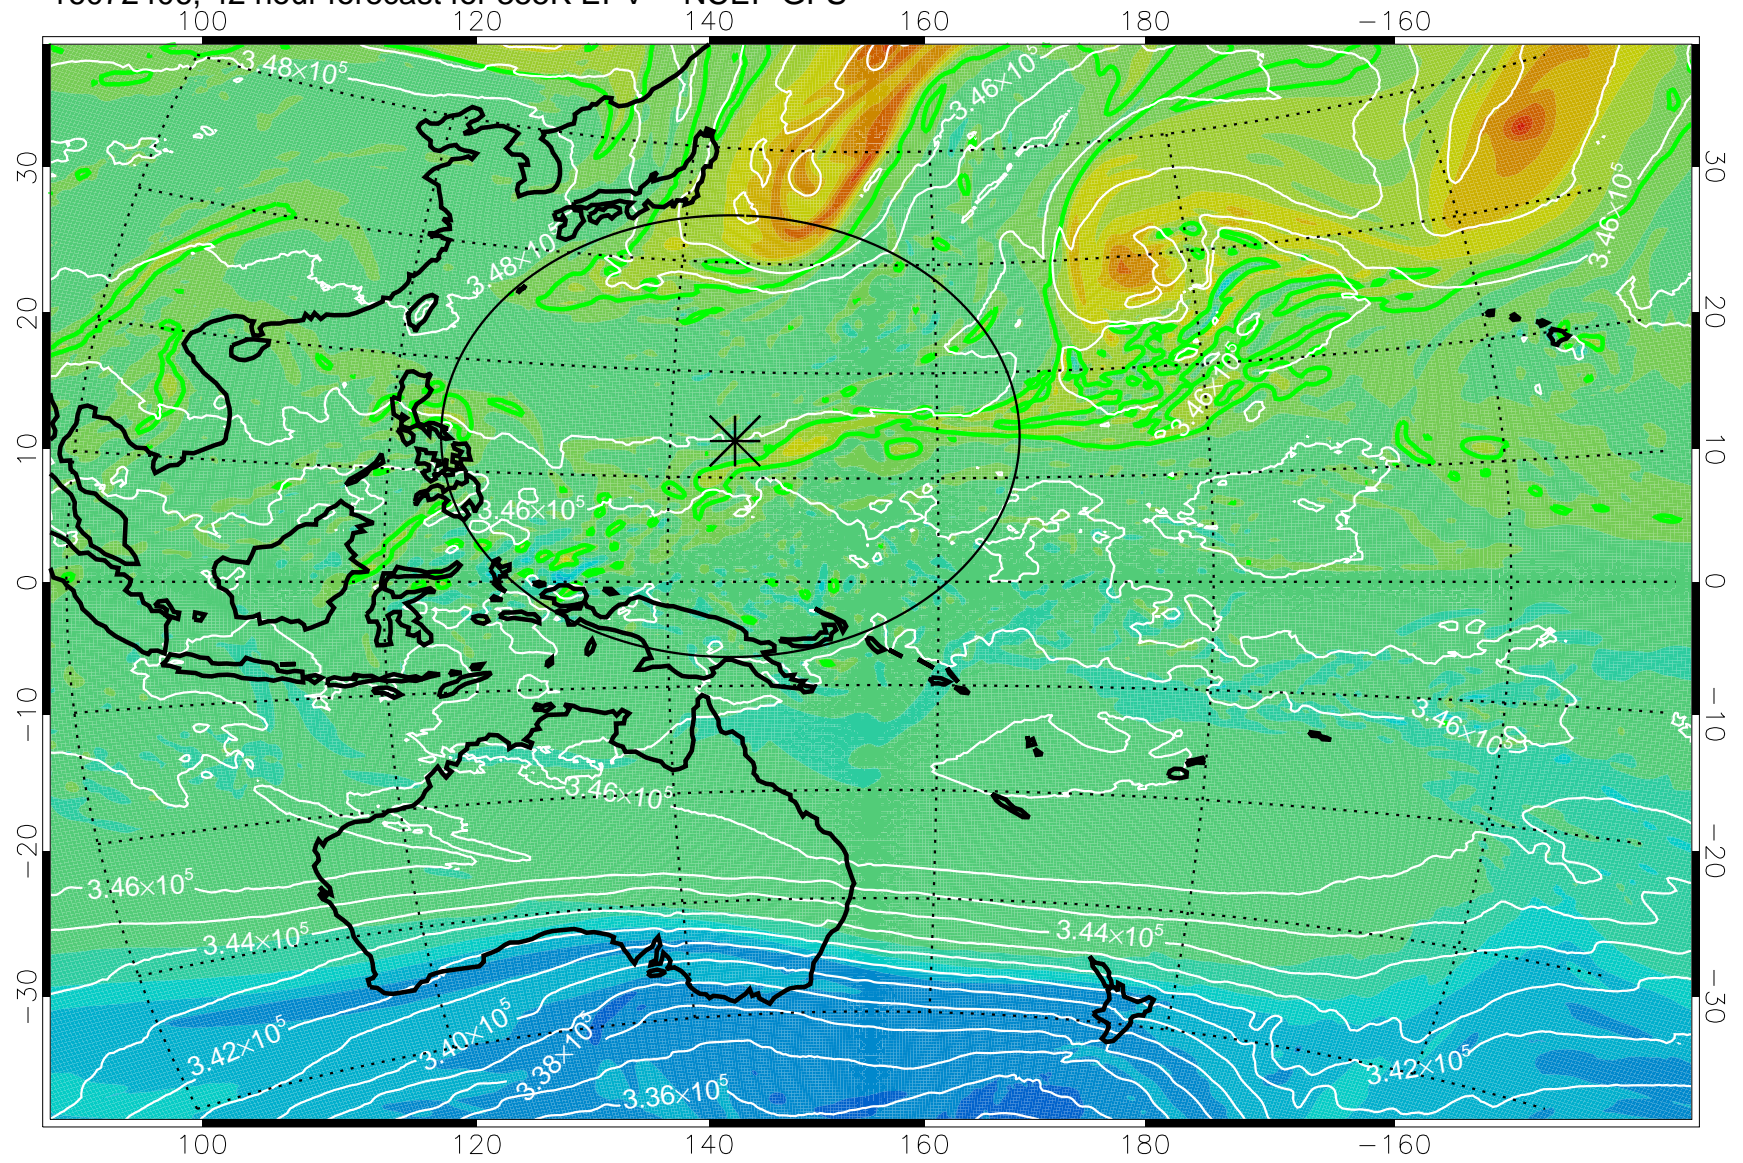

16072318, 30 hour forecast for 355K EPV -- NCEP GFS

355K Montgomery Streamfunction, white  
EPV Tropopause (2 PVU) Position  
Range ring of 2304 km

16072400, 36 hour forecast for 355K EPV -- NCEP GFS

355K Montgomery Streamfunction, white  
EPV Tropopause (2 PVU) Position  
Range ring of 2304 km

16072406, 42 hour forecast for 355K EPV -- NCEP GFS

355K Montgomery Streamfunction, white  
EPV Tropopause (2 PVU) Position  
Range ring of 2304 km

16072412, 48 hour forecast for 355K EPV -- NCEP GFS

355K Montgomery Streamfunction, white  
EPV Tropopause (2 PVU) Position  
Range ring of 2304 km

16072418, 54 hour forecast for 355K EPV -- NCEP GFS

355K Montgomery Streamfunction, white  
EPV Tropopause (2 PVU) Position  
Range ring of 2304 km

16072500, 60 hour forecast for 355K EPV -- NCEP GFS

355K Montgomery Streamfunction, white  
EPV Tropopause (2 PVU) Position  
Range ring of 2304 km

16072506, 66 hour forecast for 355K EPV -- NCEP GFS

355K Montgomery Streamfunction, white  
EPV Tropopause (2 PVU) Position  
Range ring of 2304 km

16072512, 72 hour forecast for 355K EPV -- NCEP GFS

355K Montgomery Streamfunction, white  
EPV Tropopause (2 PVU) Position  
Range ring of 2304 km