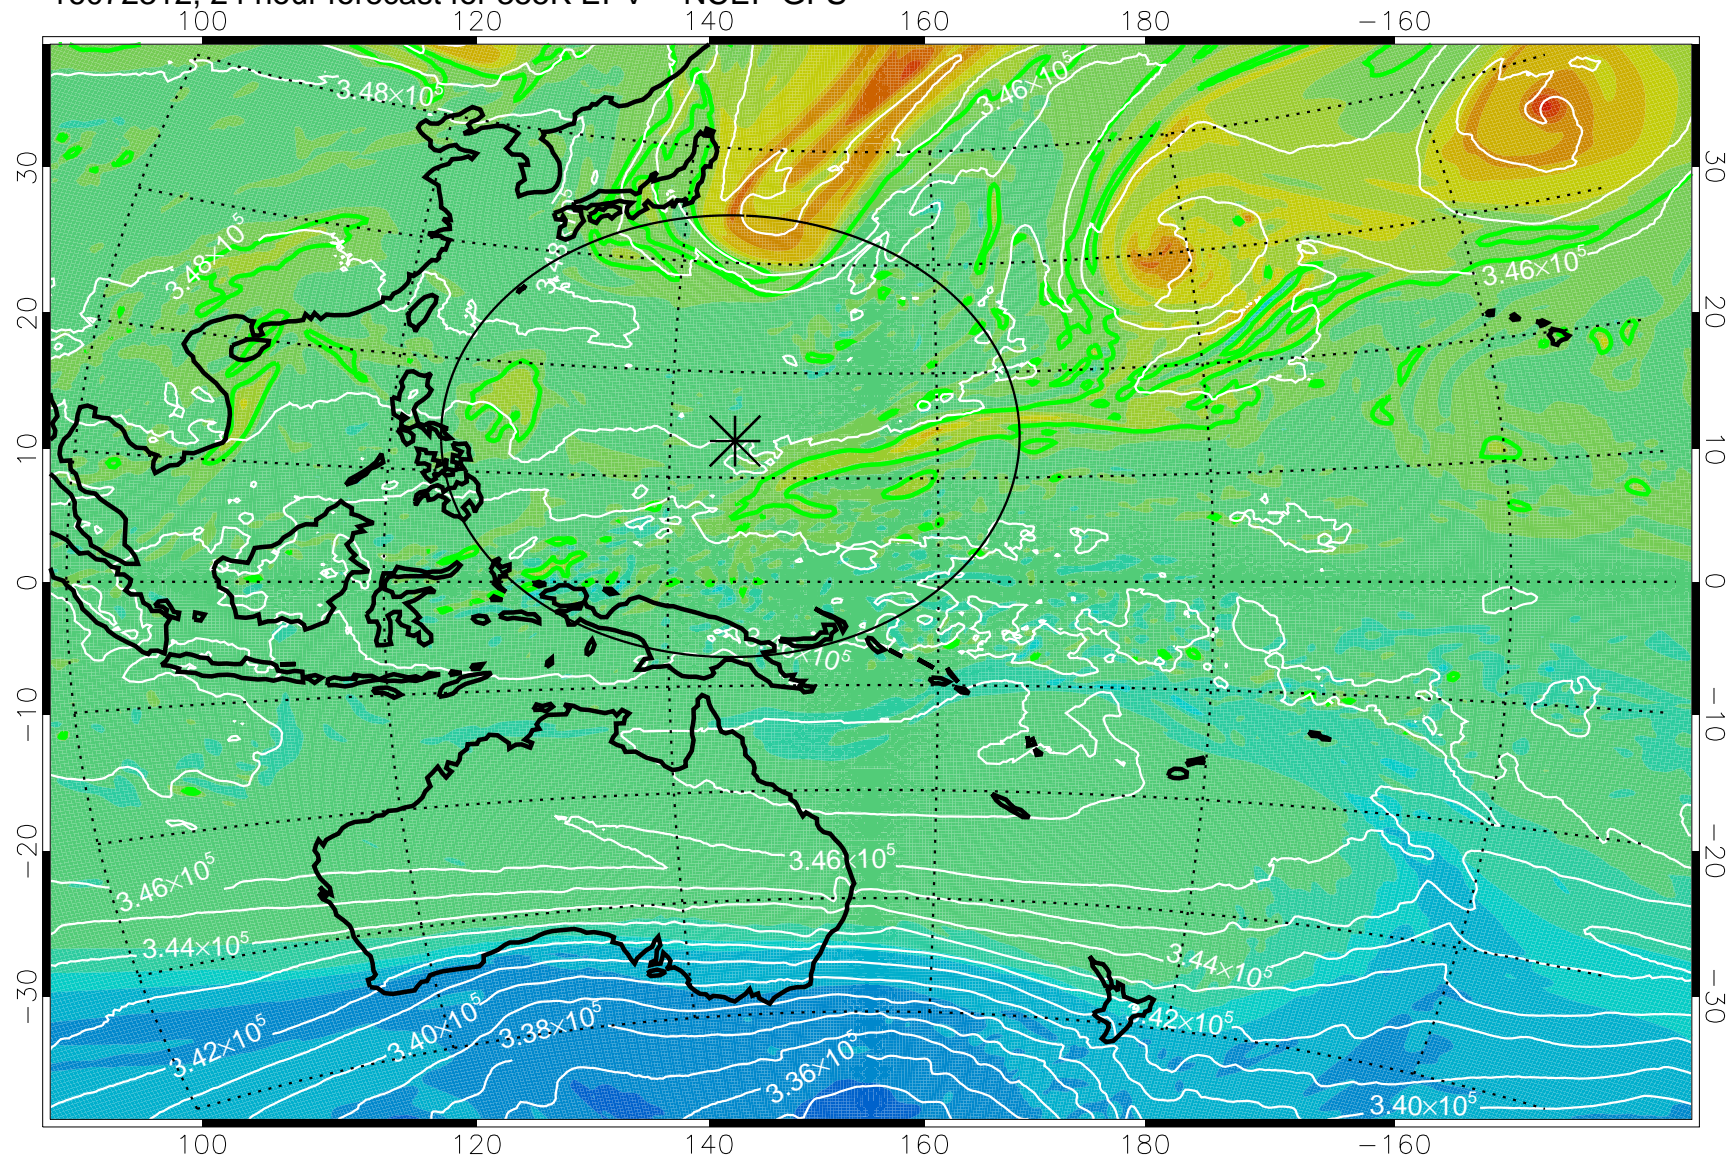

16072218, 6 hour forecast for 355K EPV -- NCEP GFS

355K Montgomery Streamfunction, white  
EPV Tropopause (2 PVU) Position  
Range ring of 2304 km

16072300, 12 hour forecast for 355K EPV -- NCEP GFS

355K Montgomery Streamfunction, white  
EPV Tropopause (2 PVU) Position  
Range ring of 2304 km

16072306, 18 hour forecast for 355K EPV -- NCEP GFS

355K Montgomery Streamfunction, white  
EPV Tropopause (2 PVU) Position  
Range ring of 2304 km

16072312, 24 hour forecast for 355K EPV -- NCEP GFS

355K Montgomery Streamfunction, white  
EPV Tropopause (2 PVU) Position  
Range ring of 2304 km

16072318, 30 hour forecast for 355K EPV -- NCEP GFS

355K Montgomery Streamfunction, white  
EPV Tropopause (2 PVU) Position  
Range ring of 2304 km

16072400, 36 hour forecast for 355K EPV -- NCEP GFS

355K Montgomery Streamfunction, white  
EPV Tropopause (2 PVU) Position  
Range ring of 2304 km

16072406, 42 hour forecast for 355K EPV -- NCEP GFS

355K Montgomery Streamfunction, white  
EPV Tropopause (2 PVU) Position  
Range ring of 2304 km

16072412, 48 hour forecast for 355K EPV -- NCEP GFS

355K Montgomery Streamfunction, white  
EPV Tropopause (2 PVU) Position  
Range ring of 2304 km