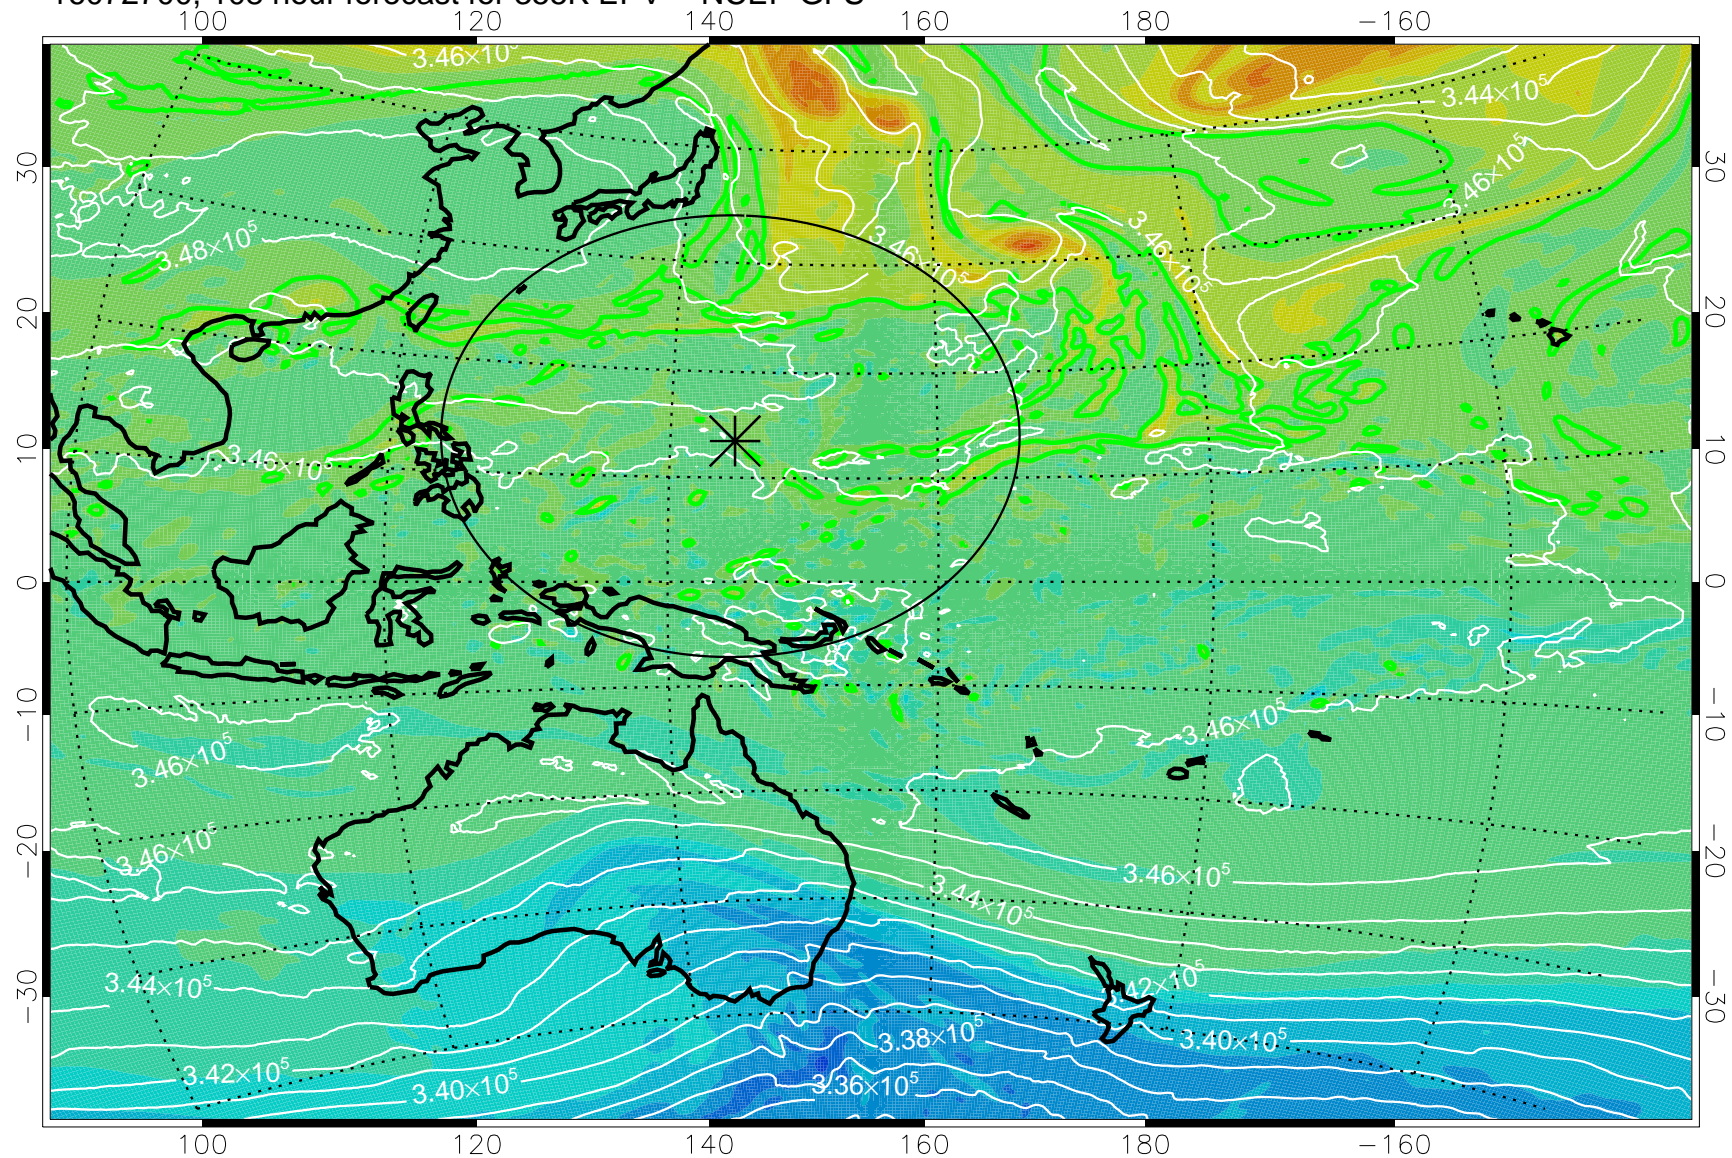

16072518, 78 hour forecast for 355K EPV -- NCEP GFS

355K Montgomery Streamfunction, white  
EPV Tropopause (2 PVU) Position  
Range ring of 2304 km

16072600, 84 hour forecast for 355K EPV -- NCEP GFS

355K Montgomery Streamfunction, white  
EPV Tropopause (2 PVU) Position  
Range ring of 2304 km

16072606, 90 hour forecast for 355K EPV -- NCEP GFS

355K Montgomery Streamfunction, white  
EPV Tropopause (2 PVU) Position  
Range ring of 2304 km

16072612, 96 hour forecast for 355K EPV -- NCEP GFS

355K Montgomery Streamfunction, white  
EPV Tropopause (2 PVU) Position  
Range ring of 2304 km

16072618, 102 hour forecast for 355K EPV -- NCEP GFS

355K Montgomery Streamfunction, white  
EPV Tropopause (2 PVU) Position  
Range ring of 2304 km

16072700, 108 hour forecast for 355K EPV -- NCEP GFS

355K Montgomery Streamfunction, white  
EPV Tropopause (2 PVU) Position  
Range ring of 2304 km

16072706, 114 hour forecast for 355K EPV -- NCEP GFS

355K Montgomery Streamfunction, white  
EPV Tropopause (2 PVU) Position  
Range ring of 2304 km

16072712, 120 hour forecast for 355K EPV -- NCEP GFS

355K Montgomery Streamfunction, white  
EPV Tropopause (2 PVU) Position  
Range ring of 2304 km