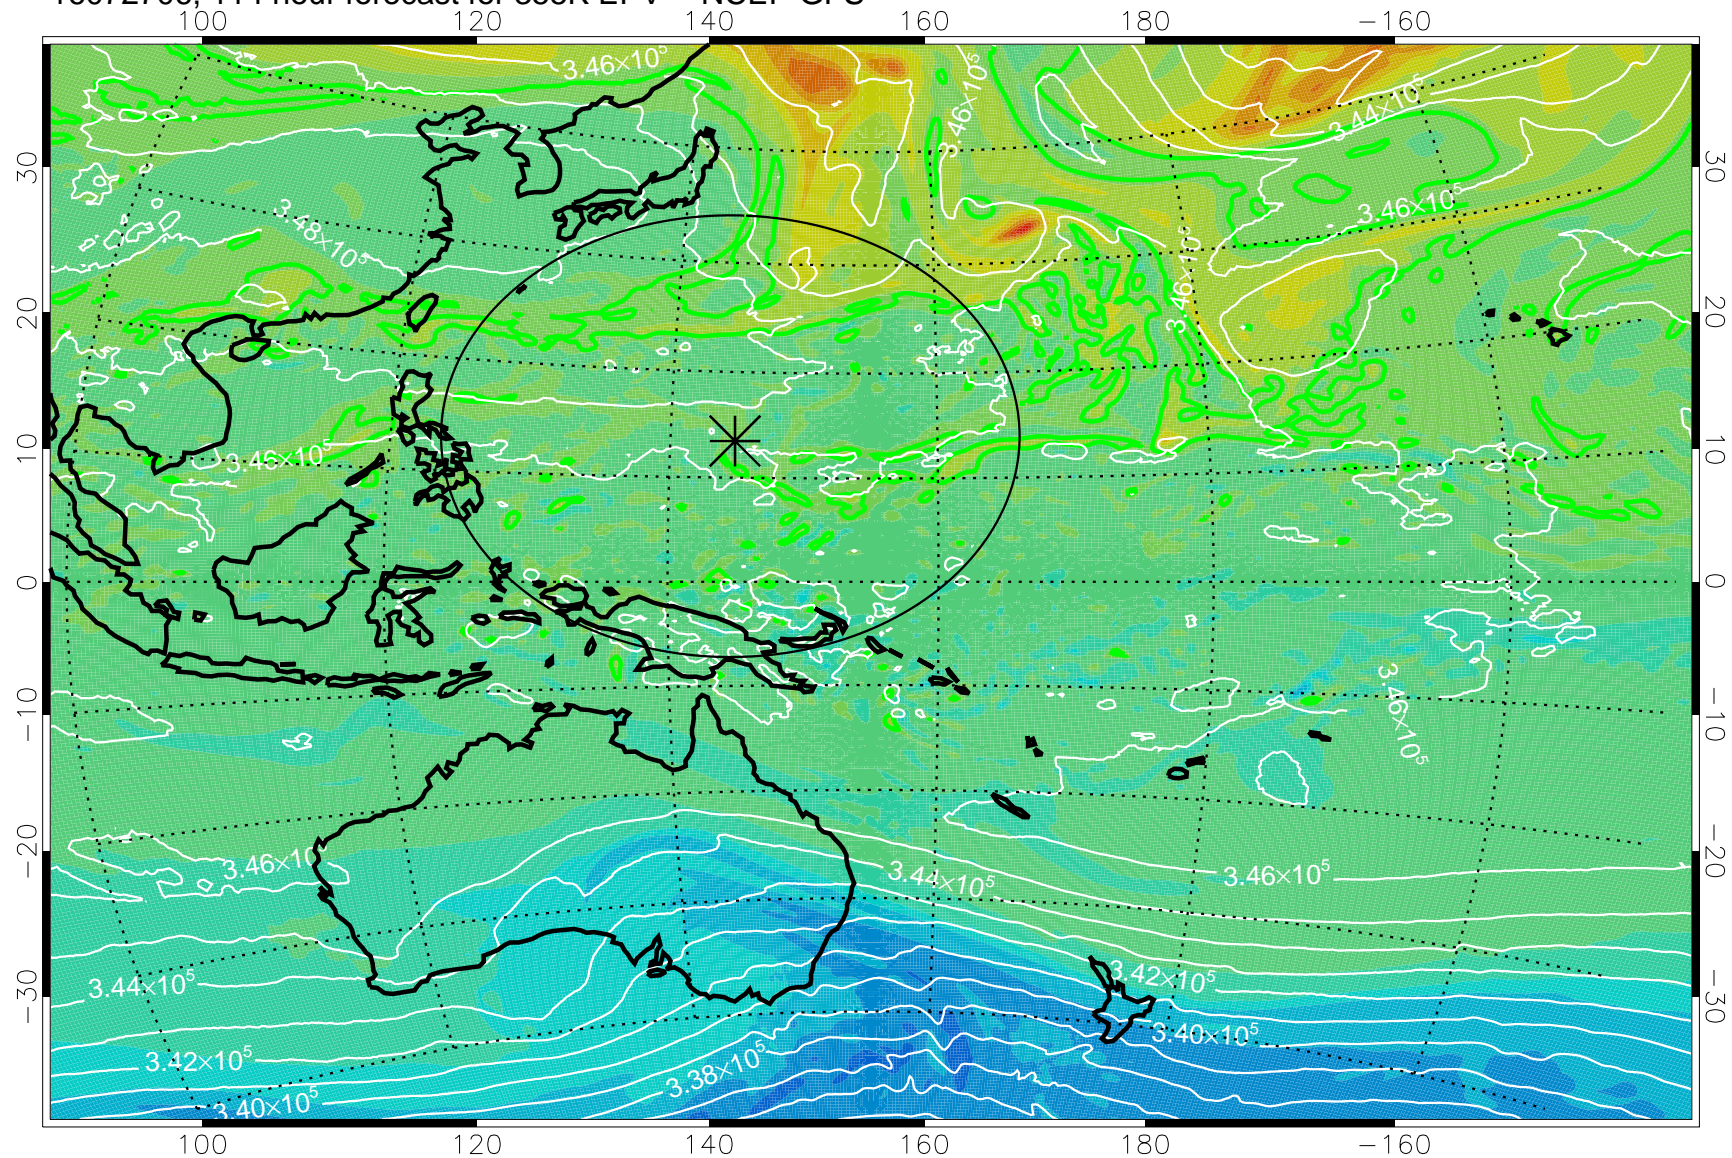

16072606, 90 hour forecast for 355K EPV -- NCEP GFS

355K Montgomery Streamfunction, white  
EPV Tropopause (2 PVU) Position  
Range ring of 2304 km

16072612, 96 hour forecast for 355K EPV -- NCEP GFS

355K Montgomery Streamfunction, white  
EPV Tropopause (2 PVU) Position  
Range ring of 2304 km

16072618, 102 hour forecast for 355K EPV -- NCEP GFS

355K Montgomery Streamfunction, white  
EPV Tropopause (2 PVU) Position  
Range ring of 2304 km

16072700, 108 hour forecast for 355K EPV -- NCEP GFS

355K Montgomery Streamfunction, white  
EPV Tropopause (2 PVU) Position  
Range ring of 2304 km

16072706, 114 hour forecast for 355K EPV -- NCEP GFS

355K Montgomery Streamfunction, white  
EPV Tropopause (2 PVU) Position  
Range ring of 2304 km

16072712, 120 hour forecast for 355K EPV -- NCEP GFS

355K Montgomery Streamfunction, white  
EPV Tropopause (2 PVU) Position  
Range ring of 2304 km