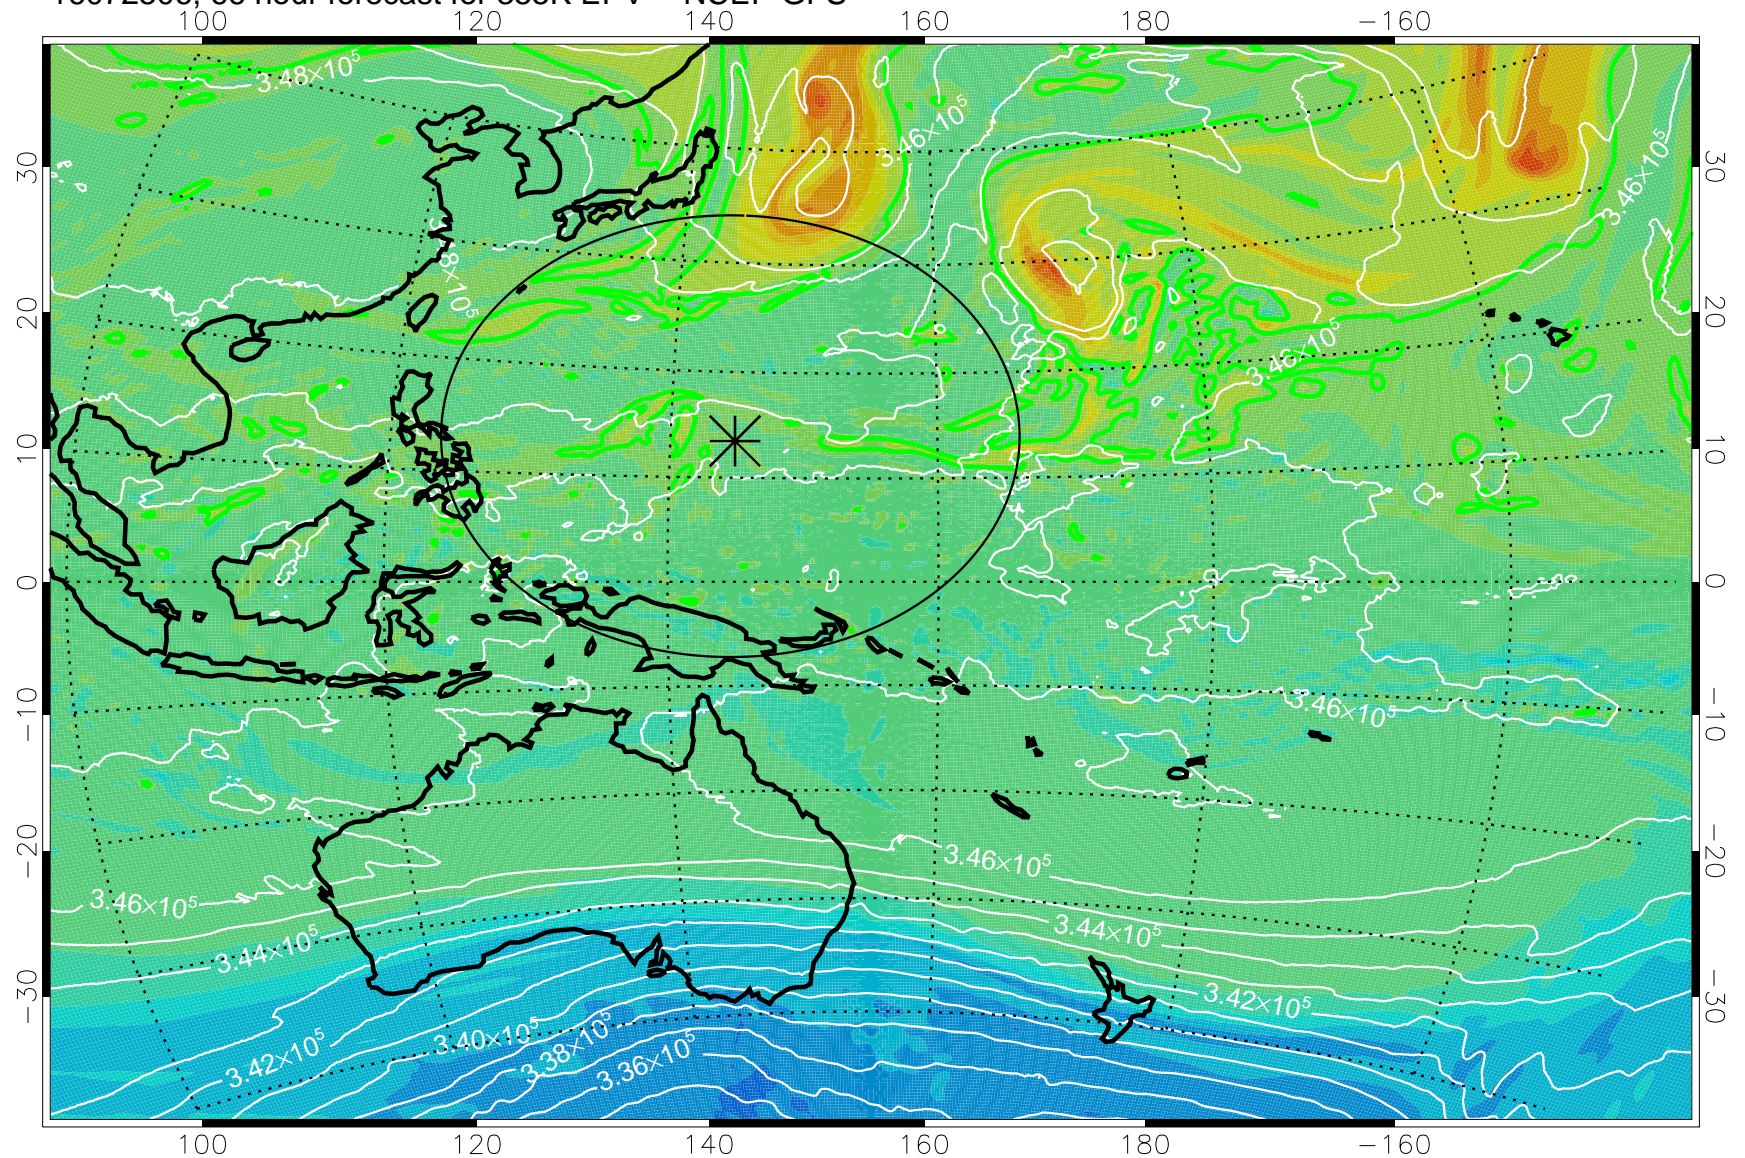

16072406, 42 hour forecast for 355K EPV -- NCEP GFS

355K Montgomery Streamfunction, white  
EPV Tropopause (2 PVU) Position  
Range ring of 2304 km

16072412, 48 hour forecast for 355K EPV -- NCEP GFS

355K Montgomery Streamfunction, white  
EPV Tropopause (2 PVU) Position  
Range ring of 2304 km

16072418, 54 hour forecast for 355K EPV -- NCEP GFS

355K Montgomery Streamfunction, white  
EPV Tropopause (2 PVU) Position  
Range ring of 2304 km

16072500, 60 hour forecast for 355K EPV -- NCEP GFS

355K Montgomery Streamfunction, white  
EPV Tropopause (2 PVU) Position  
Range ring of 2304 km

16072506, 66 hour forecast for 355K EPV -- NCEP GFS

355K Montgomery Streamfunction, white  
EPV Tropopause (2 PVU) Position  
Range ring of 2304 km

16072512, 72 hour forecast for 355K EPV -- NCEP GFS

355K Montgomery Streamfunction, white  
EPV Tropopause (2 PVU) Position  
Range ring of 2304 km

16072518, 78 hour forecast for 355K EPV -- NCEP GFS

355K Montgomery Streamfunction, white  
EPV Tropopause (2 PVU) Position  
Range ring of 2304 km

16072600, 84 hour forecast for 355K EPV -- NCEP GFS

355K Montgomery Streamfunction, white  
EPV Tropopause (2 PVU) Position  
Range ring of 2304 km