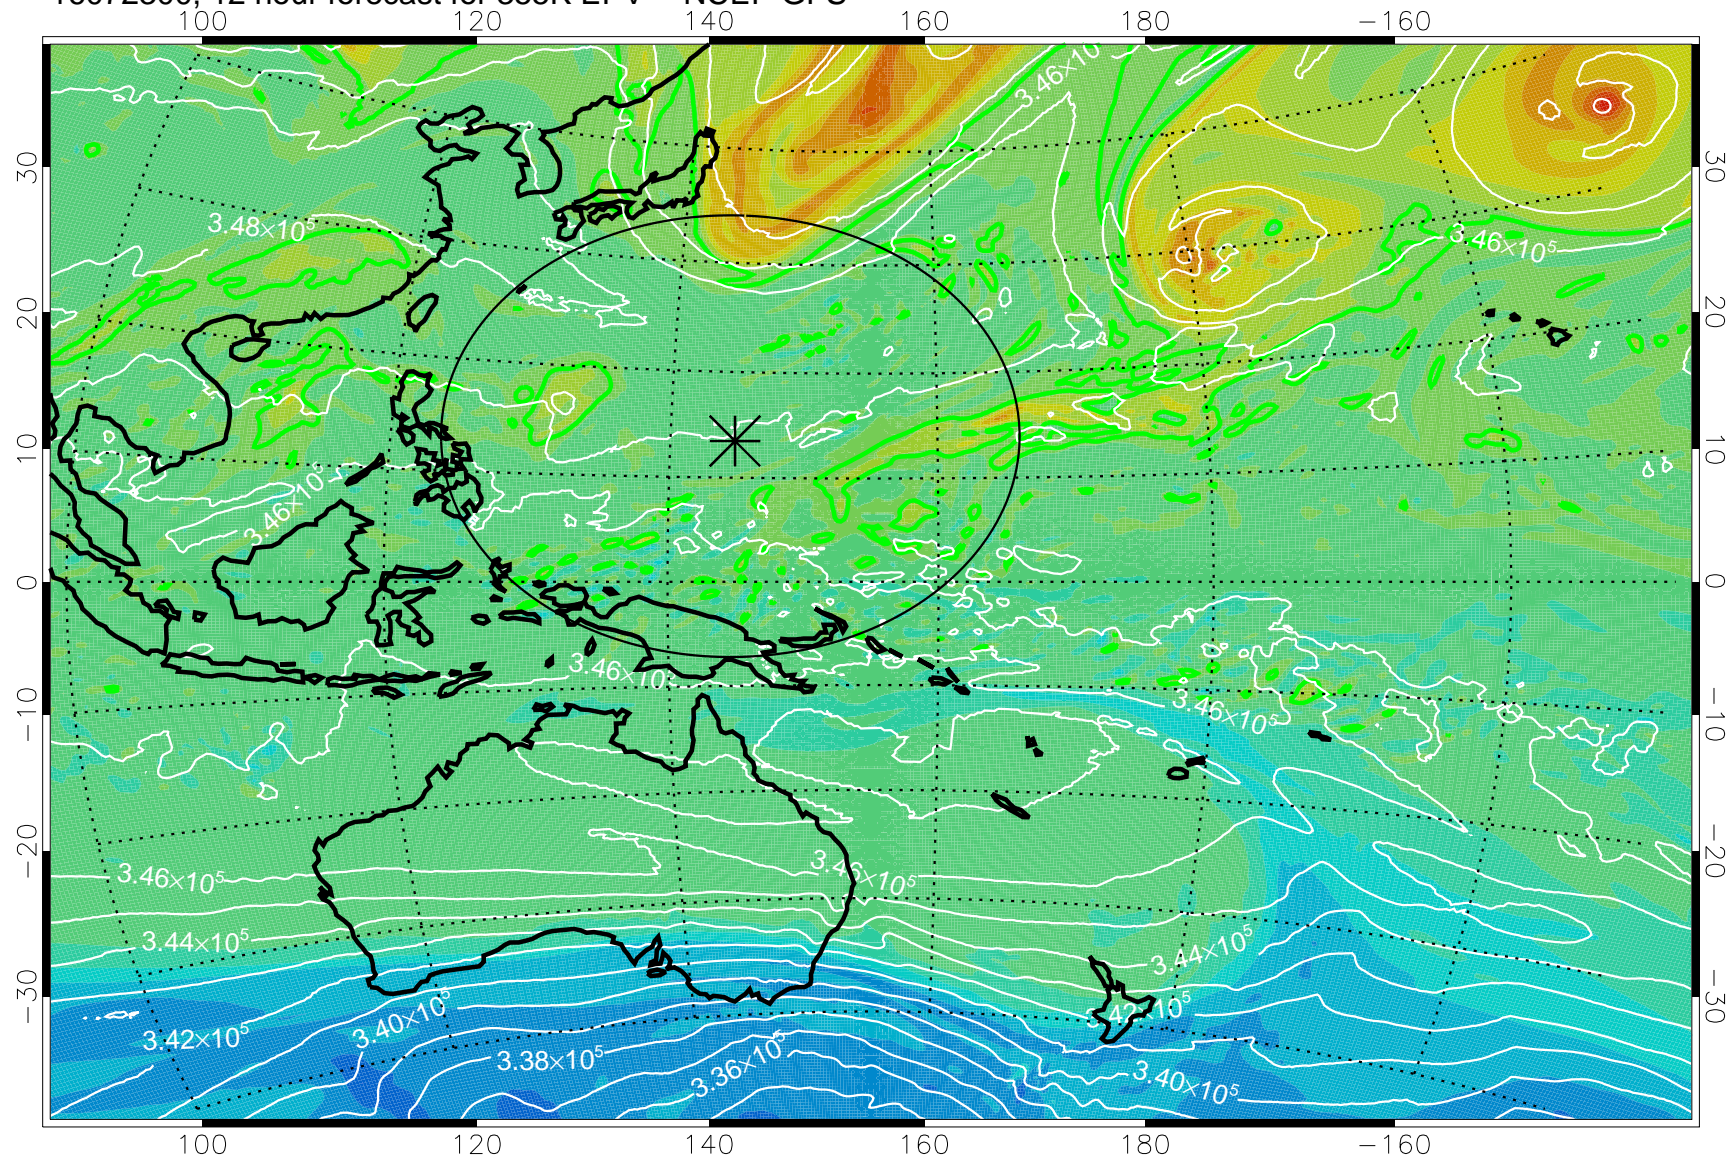

16072218, 6 hour forecast for 355K EPV -- NCEP GFS

355K Montgomery Streamfunction, white  
EPV Tropopause (2 PVU) Position  
Range ring of 2304 km

16072300, 12 hour forecast for 355K EPV -- NCEP GFS

355K Montgomery Streamfunction, white  
EPV Tropopause (2 PVU) Position  
Range ring of 2304 km

16072306, 18 hour forecast for 355K EPV -- NCEP GFS

355K Montgomery Streamfunction, white  
EPV Tropopause (2 PVU) Position  
Range ring of 2304 km

16072312, 24 hour forecast for 355K EPV -- NCEP GFS

355K Montgomery Streamfunction, white  
EPV Tropopause (2 PVU) Position  
Range ring of 2304 km

16072318, 30 hour forecast for 355K EPV -- NCEP GFS

355K Montgomery Streamfunction, white  
EPV Tropopause (2 PVU) Position  
Range ring of 2304 km

16072400, 36 hour forecast for 355K EPV -- NCEP GFS

355K Montgomery Streamfunction, white  
EPV Tropopause (2 PVU) Position  
Range ring of 2304 km

16072406, 42 hour forecast for 355K EPV -- NCEP GFS

355K Montgomery Streamfunction, white  
EPV Tropopause (2 PVU) Position  
Range ring of 2304 km

16072412, 48 hour forecast for 355K EPV -- NCEP GFS

355K Montgomery Streamfunction, white  
EPV Tropopause (2 PVU) Position  
Range ring of 2304 km