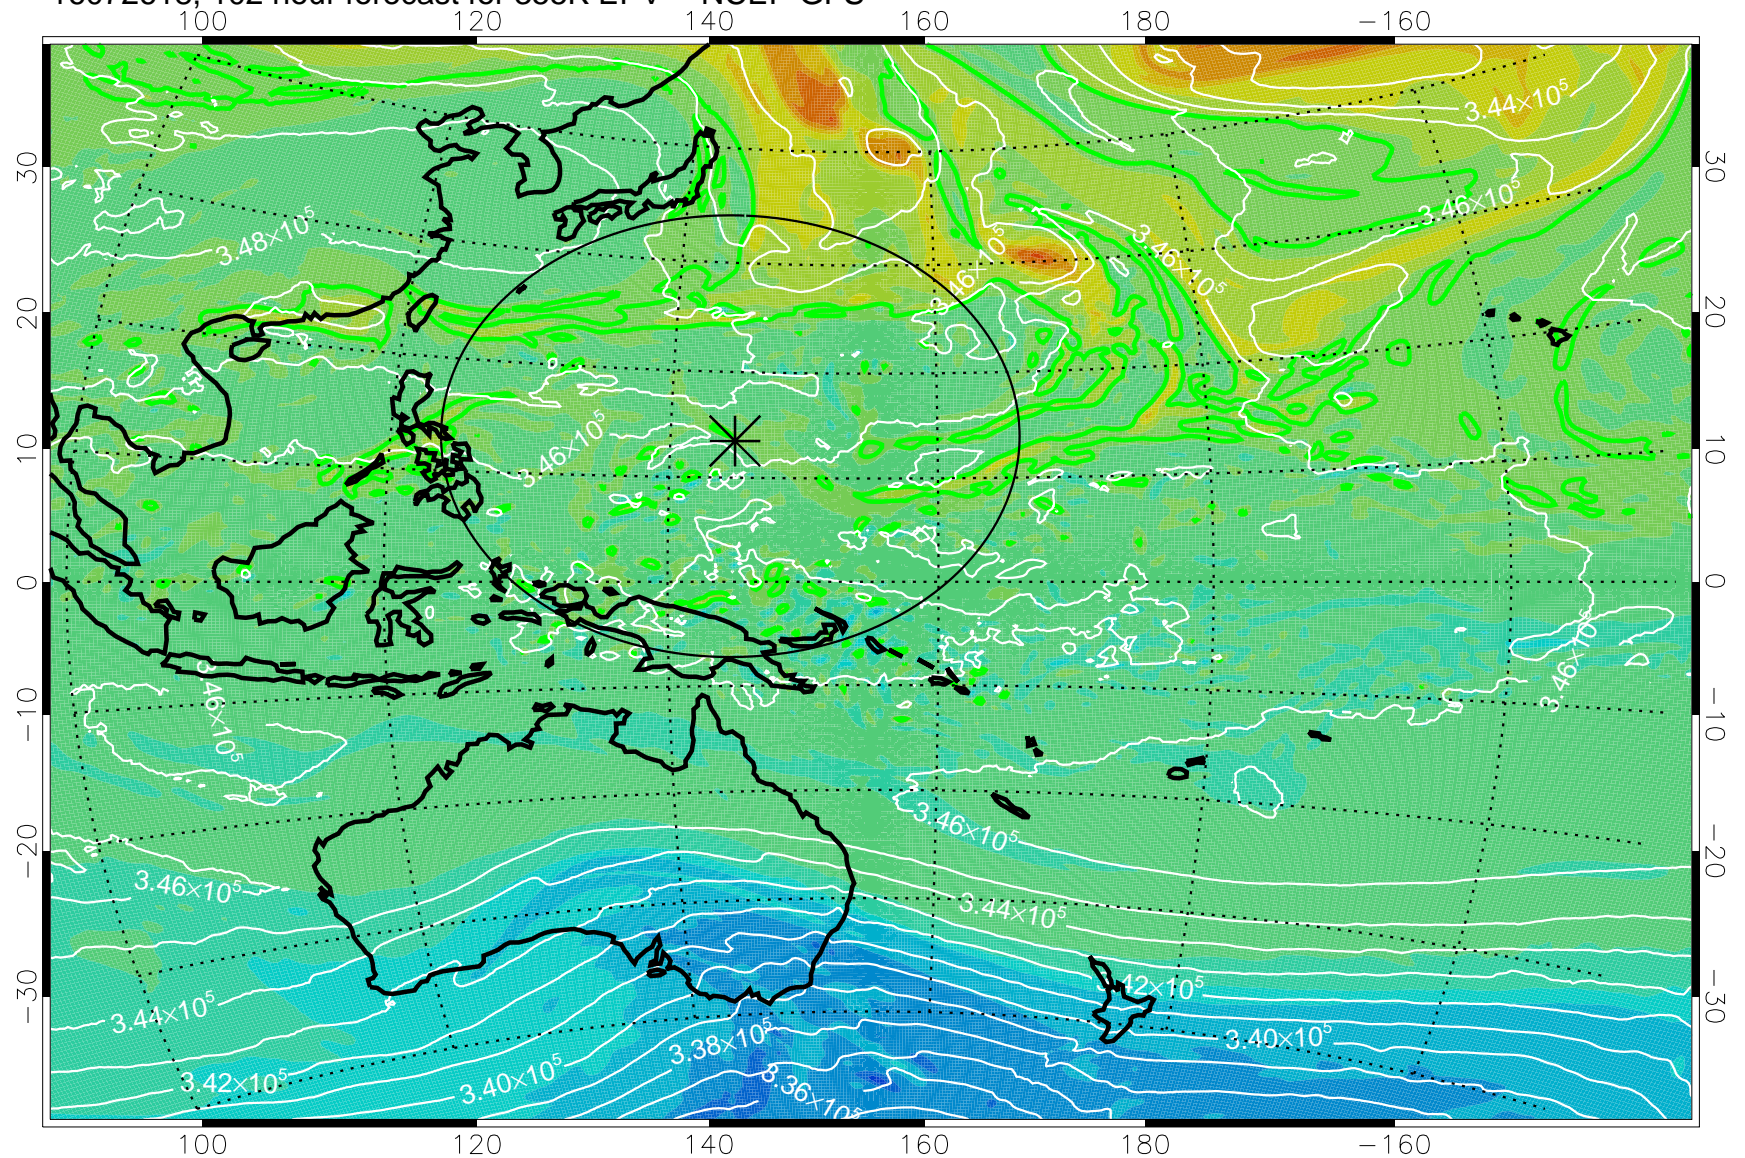

16072518, 78 hour forecast for 355K EPV -- NCEP GFS

355K Montgomery Streamfunction, white  
EPV Tropopause (2 PVU) Position  
Range ring of 2304 km

16072600, 84 hour forecast for 355K EPV -- NCEP GFS

355K Montgomery Streamfunction, white  
EPV Tropopause (2 PVU) Position  
Range ring of 2304 km

16072606, 90 hour forecast for 355K EPV -- NCEP GFS

355K Montgomery Streamfunction, white  
EPV Tropopause (2 PVU) Position  
Range ring of 2304 km

16072612, 96 hour forecast for 355K EPV -- NCEP GFS

355K Montgomery Streamfunction, white  
EPV Tropopause (2 PVU) Position  
Range ring of 2304 km

16072618, 102 hour forecast for 355K EPV -- NCEP GFS

355K Montgomery Streamfunction, white  
EPV Tropopause (2 PVU) Position  
Range ring of 2304 km

16072700, 108 hour forecast for 355K EPV -- NCEP GFS

355K Montgomery Streamfunction, white  
EPV Tropopause (2 PVU) Position  
Range ring of 2304 km

16072706, 114 hour forecast for 355K EPV -- NCEP GFS

355K Montgomery Streamfunction, white  
EPV Tropopause (2 PVU) Position  
Range ring of 2304 km

16072712, 120 hour forecast for 355K EPV -- NCEP GFS

355K Montgomery Streamfunction, white  
EPV Tropopause (2 PVU) Position  
Range ring of 2304 km