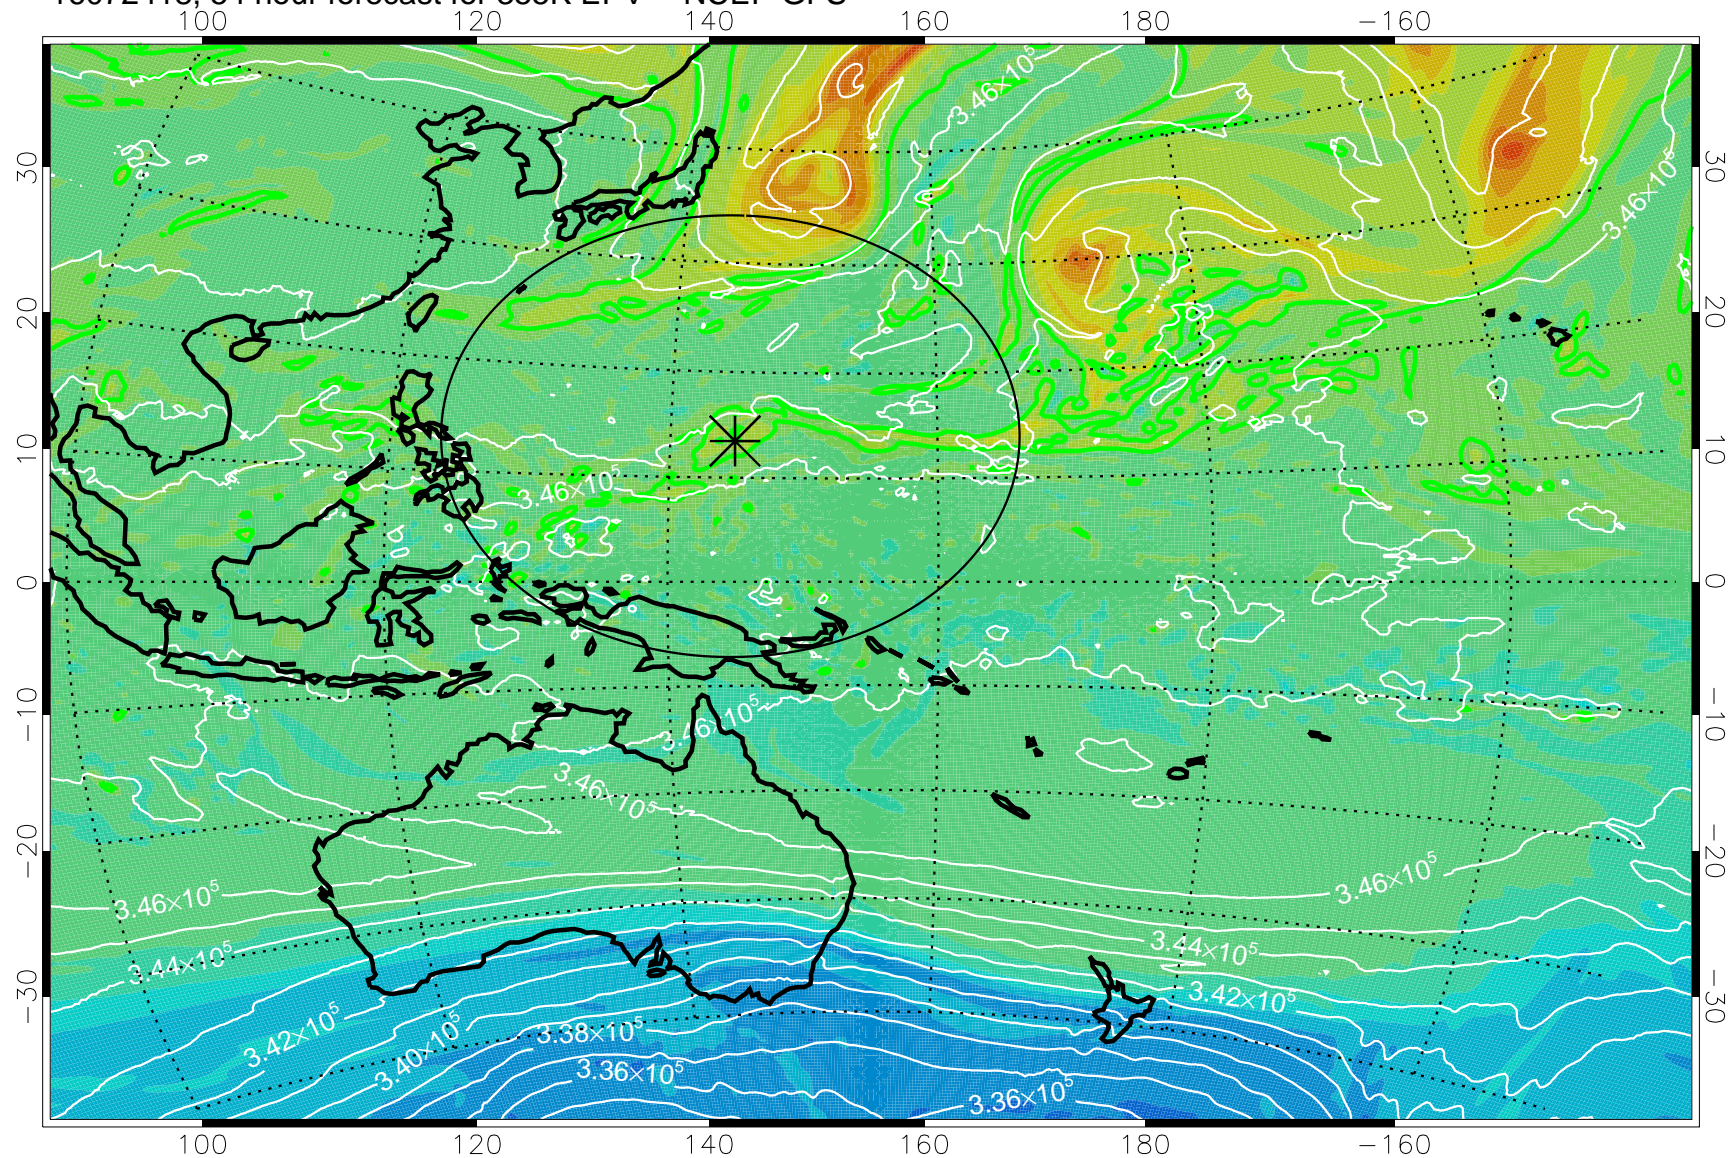

16072318, 30 hour forecast for 355K EPV -- NCEP GFS

355K Montgomery Streamfunction, white  
EPV Tropopause (2 PVU) Position  
Range ring of 2304 km

16072400, 36 hour forecast for 355K EPV -- NCEP GFS

355K Montgomery Streamfunction, white  
EPV Tropopause (2 PVU) Position  
Range ring of 2304 km

16072406, 42 hour forecast for 355K EPV -- NCEP GFS

355K Montgomery Streamfunction, white  
EPV Tropopause (2 PVU) Position  
Range ring of 2304 km

16072412, 48 hour forecast for 355K EPV -- NCEP GFS

355K Montgomery Streamfunction, white  
EPV Tropopause (2 PVU) Position  
Range ring of 2304 km

16072418, 54 hour forecast for 355K EPV -- NCEP GFS

355K Montgomery Streamfunction, white  
EPV Tropopause (2 PVU) Position  
Range ring of 2304 km

16072500, 60 hour forecast for 355K EPV -- NCEP GFS

355K Montgomery Streamfunction, white  
EPV Tropopause (2 PVU) Position  
Range ring of 2304 km

16072506, 66 hour forecast for 355K EPV -- NCEP GFS

355K Montgomery Streamfunction, white  
EPV Tropopause (2 PVU) Position  
Range ring of 2304 km

16072512, 72 hour forecast for 355K EPV -- NCEP GFS

355K Montgomery Streamfunction, white  
EPV Tropopause (2 PVU) Position  
Range ring of 2304 km