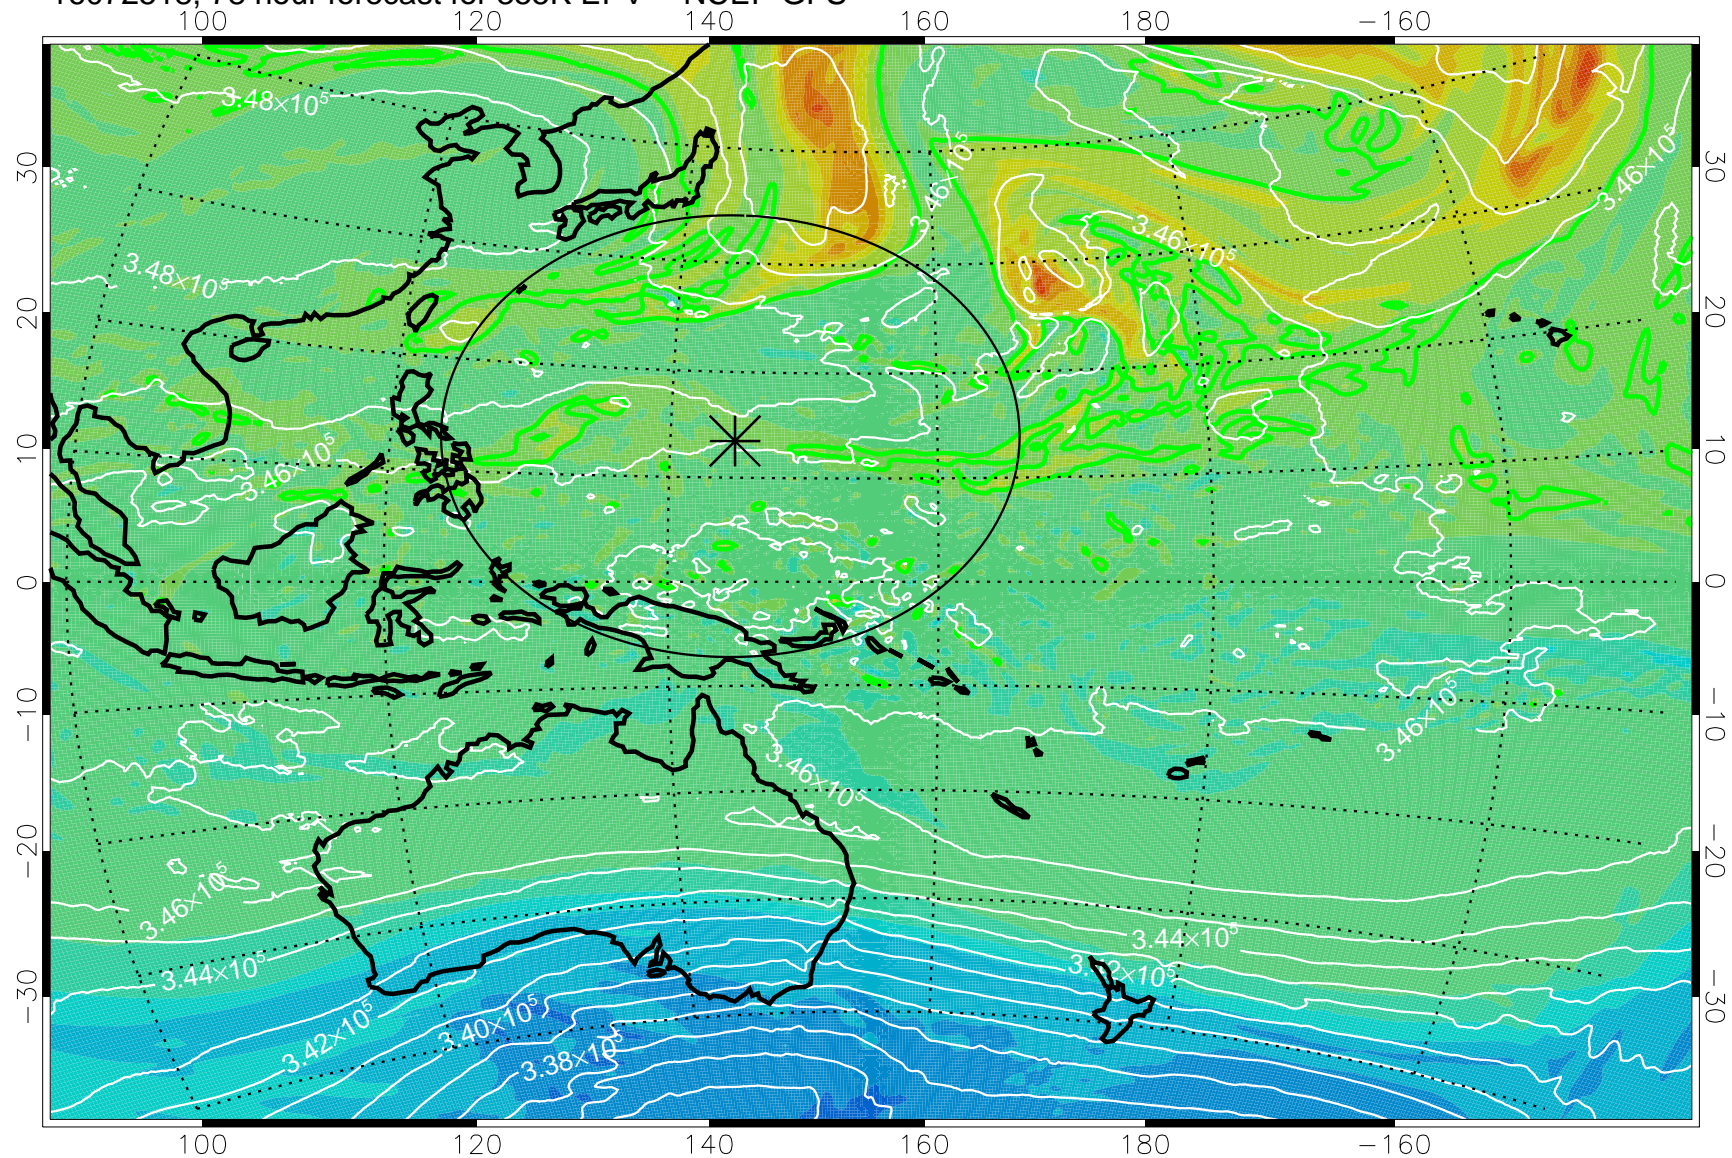

16072418, 54 hour forecast for 355K EPV -- NCEP GFS

355K Montgomery Streamfunction, white  
EPV Tropopause (2 PVU) Position  
Range ring of 2304 km

16072500, 60 hour forecast for 355K EPV -- NCEP GFS

355K Montgomery Streamfunction, white  
EPV Tropopause (2 PVU) Position  
Range ring of 2304 km

16072506, 66 hour forecast for 355K EPV -- NCEP GFS

355K Montgomery Streamfunction, white  
EPV Tropopause (2 PVU) Position  
Range ring of 2304 km

16072512, 72 hour forecast for 355K EPV -- NCEP GFS

355K Montgomery Streamfunction, white  
EPV Tropopause (2 PVU) Position  
Range ring of 2304 km

16072518, 78 hour forecast for 355K EPV -- NCEP GFS

355K Montgomery Streamfunction, white  
EPV Tropopause (2 PVU) Position  
Range ring of 2304 km

16072600, 84 hour forecast for 355K EPV -- NCEP GFS

355K Montgomery Streamfunction, white  
EPV Tropopause (2 PVU) Position  
Range ring of 2304 km

16072606, 90 hour forecast for 355K EPV -- NCEP GFS

355K Montgomery Streamfunction, white  
EPV Tropopause (2 PVU) Position  
Range ring of 2304 km

16072612, 96 hour forecast for 355K EPV -- NCEP GFS

355K Montgomery Streamfunction, white  
EPV Tropopause (2 PVU) Position  
Range ring of 2304 km