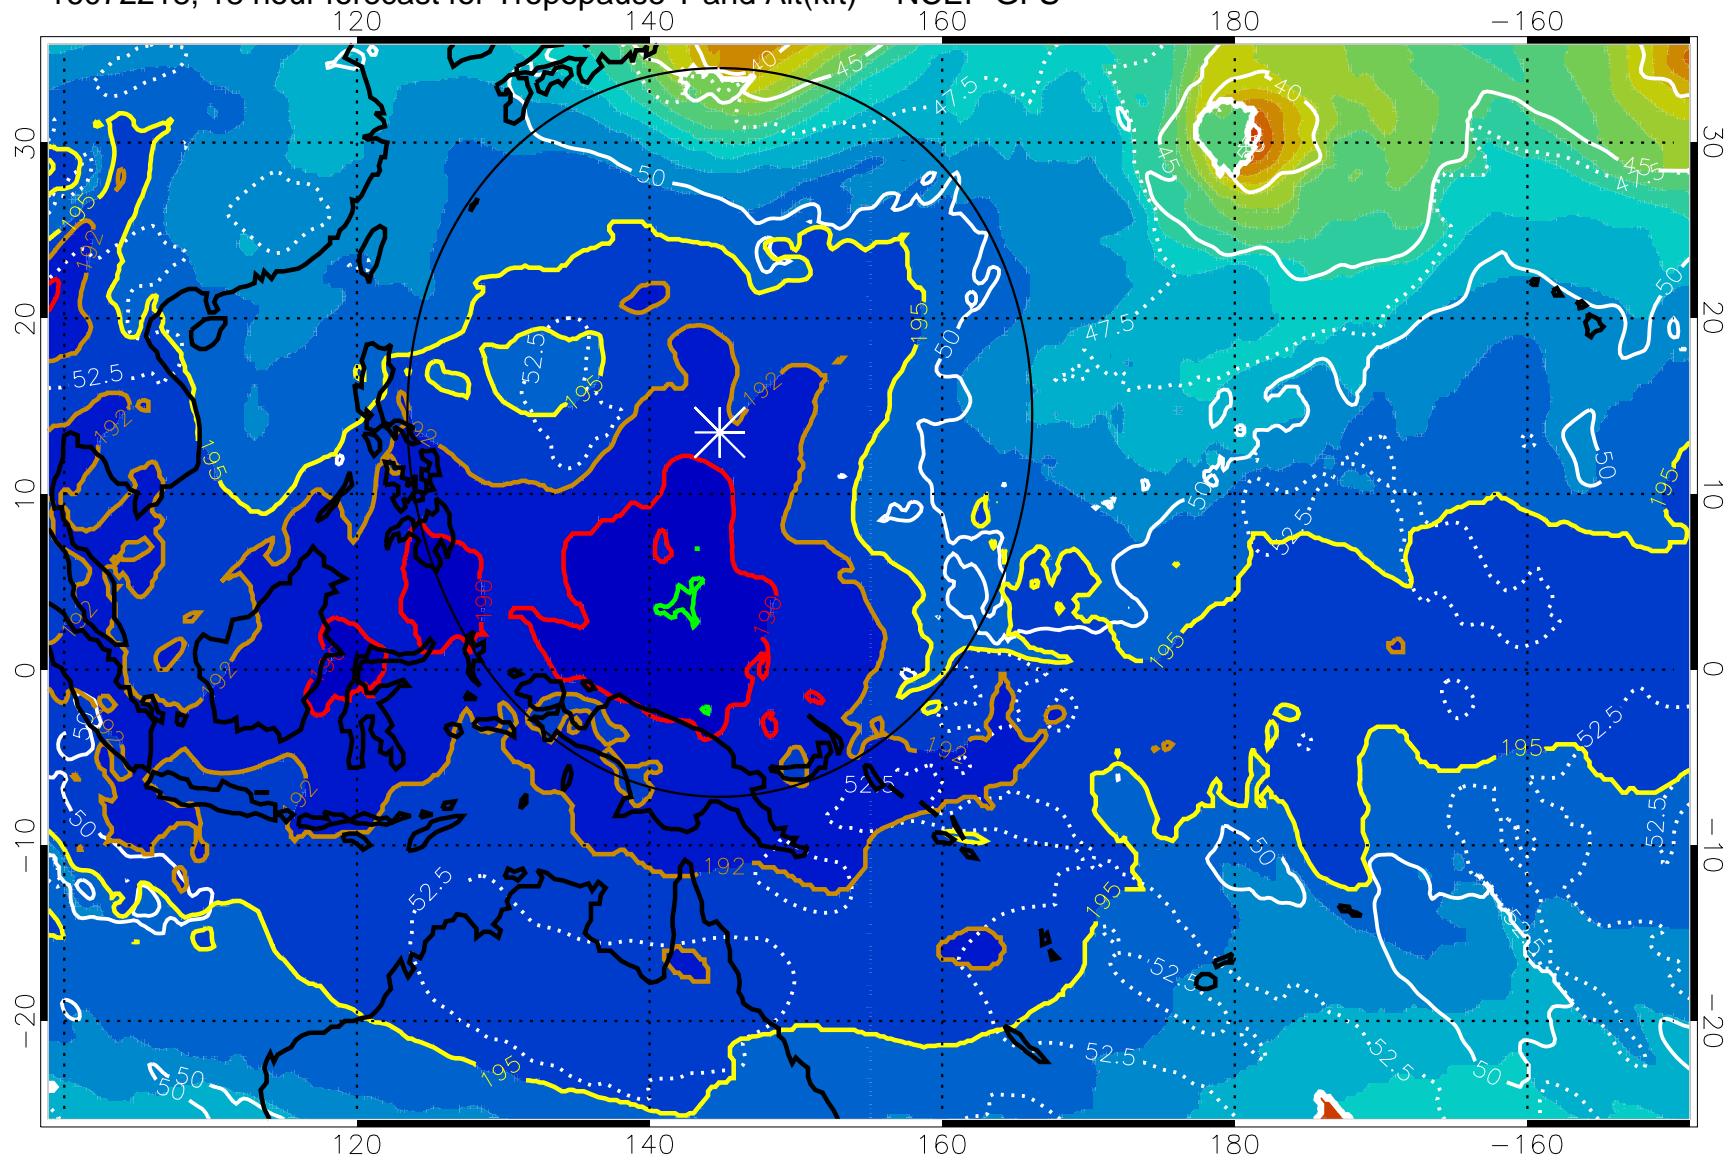

190 200 210 220 230

Tropopause T, K

Tropopause Altitude in kft (white)

192.5K Isotherm 195K Isotherm  
187.5K Isotherm 190K Isotherm

Range ring of 2304 km

16072218, 18 hour forecast for Tropopause T and Alt(kft) -- NCEP GFS

190 200 210 220 230

Tropopause T, K

Tropopause Altitude in kft (white)

192.5K Isotherm 195K Isotherm  
187.5K Isotherm 190K Isotherm

Range ring of 2304 km

16072300, 24 hour forecast for Tropopause T and Alt(kft) -- NCEP GFS