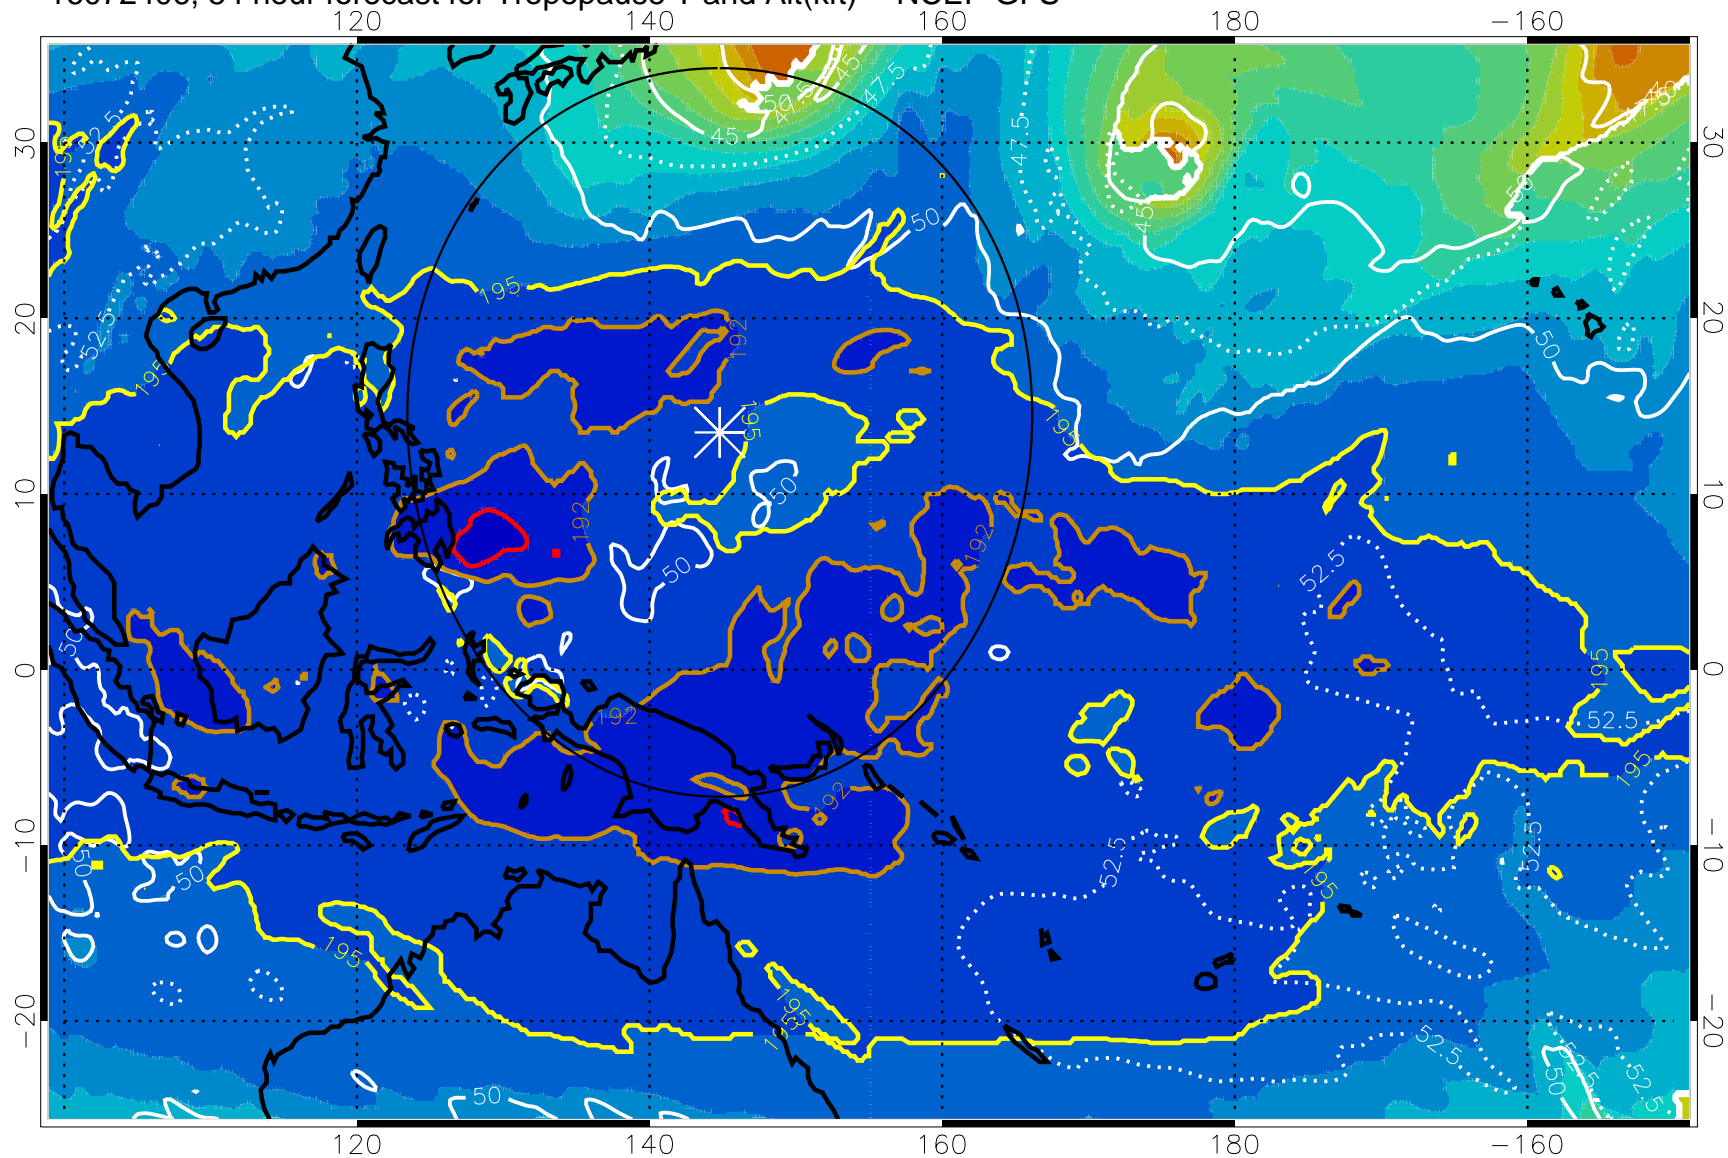

16072406, 54 hour forecast for Tropopause T and Alt(kft) -- NCEP GFS

190 200 210 220 230

Tropopause T, K

Tropopause Altitude in kft (white)

192.5K Isotherm 195K Isotherm
187.5K Isotherm 190K Isotherm

Range ring of 2304 km