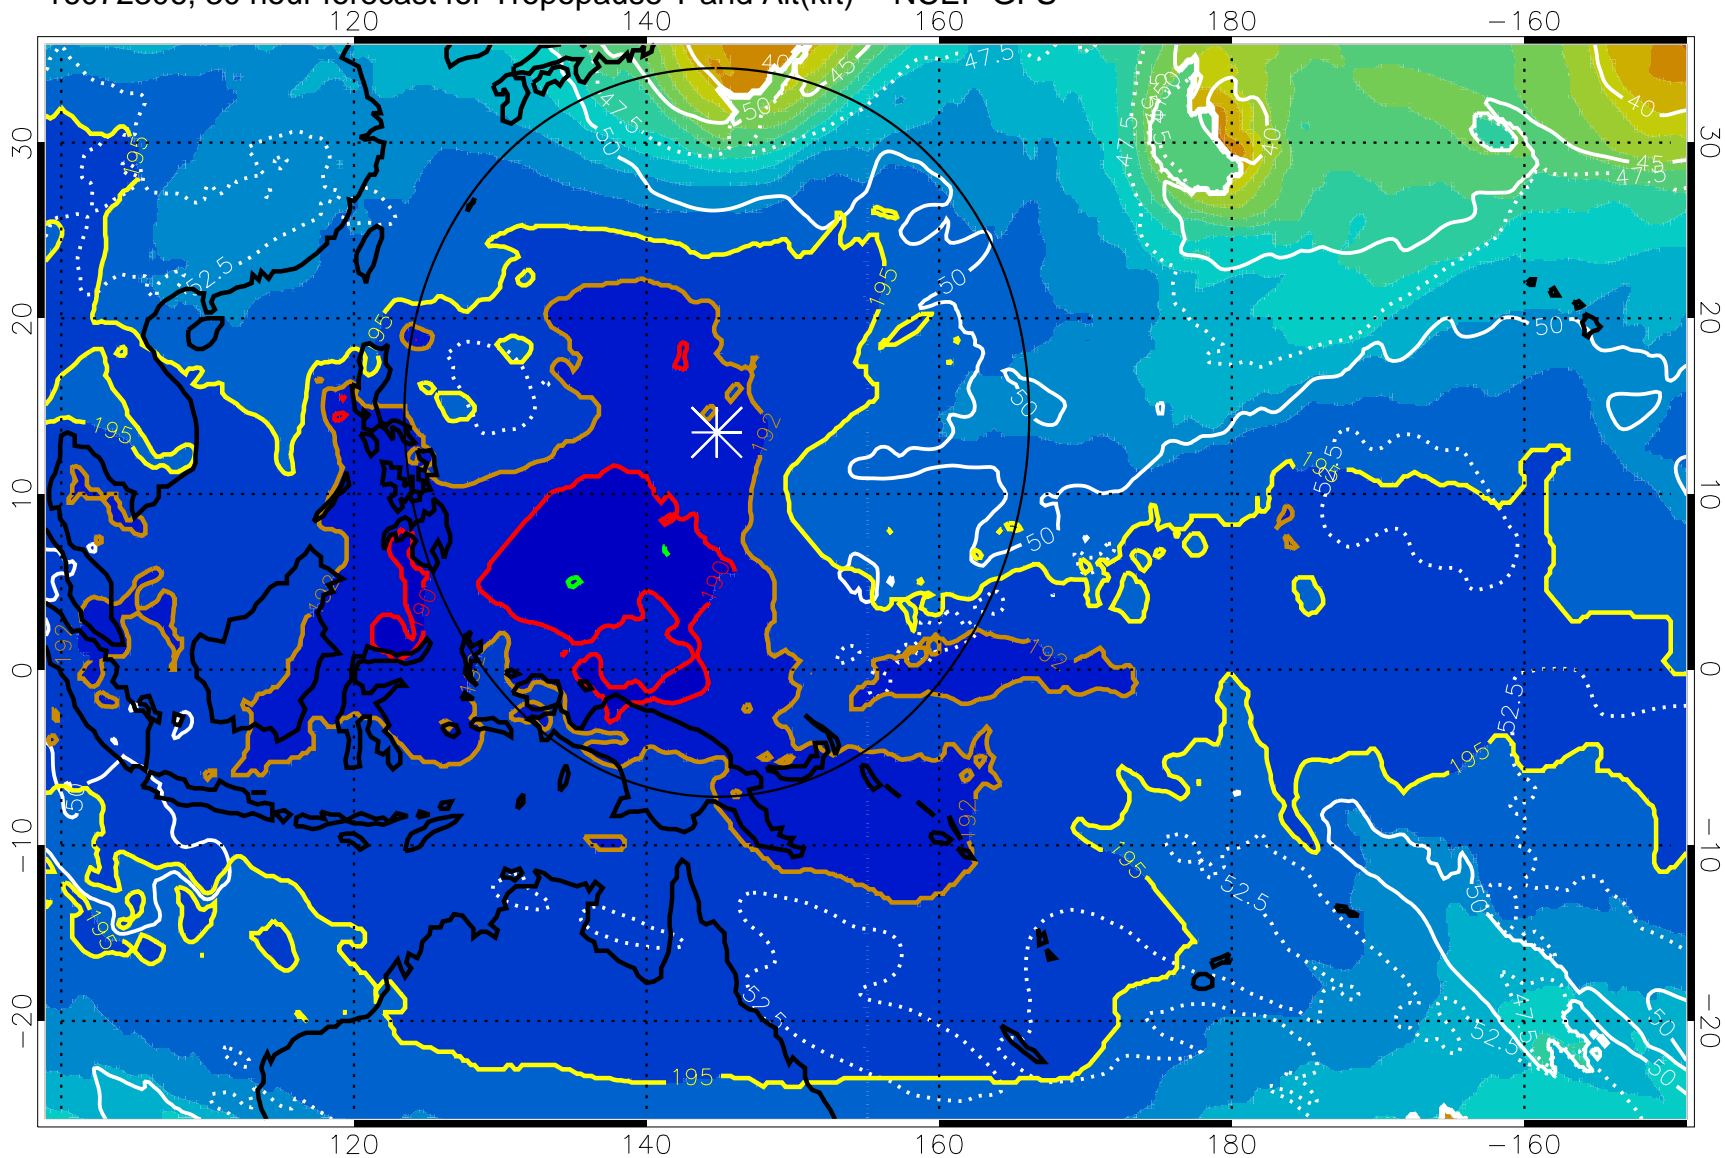

16072306, 30 hour forecast for Tropopause T and Alt(kft) -- NCEP GFS

190   200   210   220   230

Tropopause T, K

Tropopause Altitude in kft (white)

192.5K Isotherm 195K Isotherm

187.5K Isotherm 190K Isotherm

Range ring of 2304 km