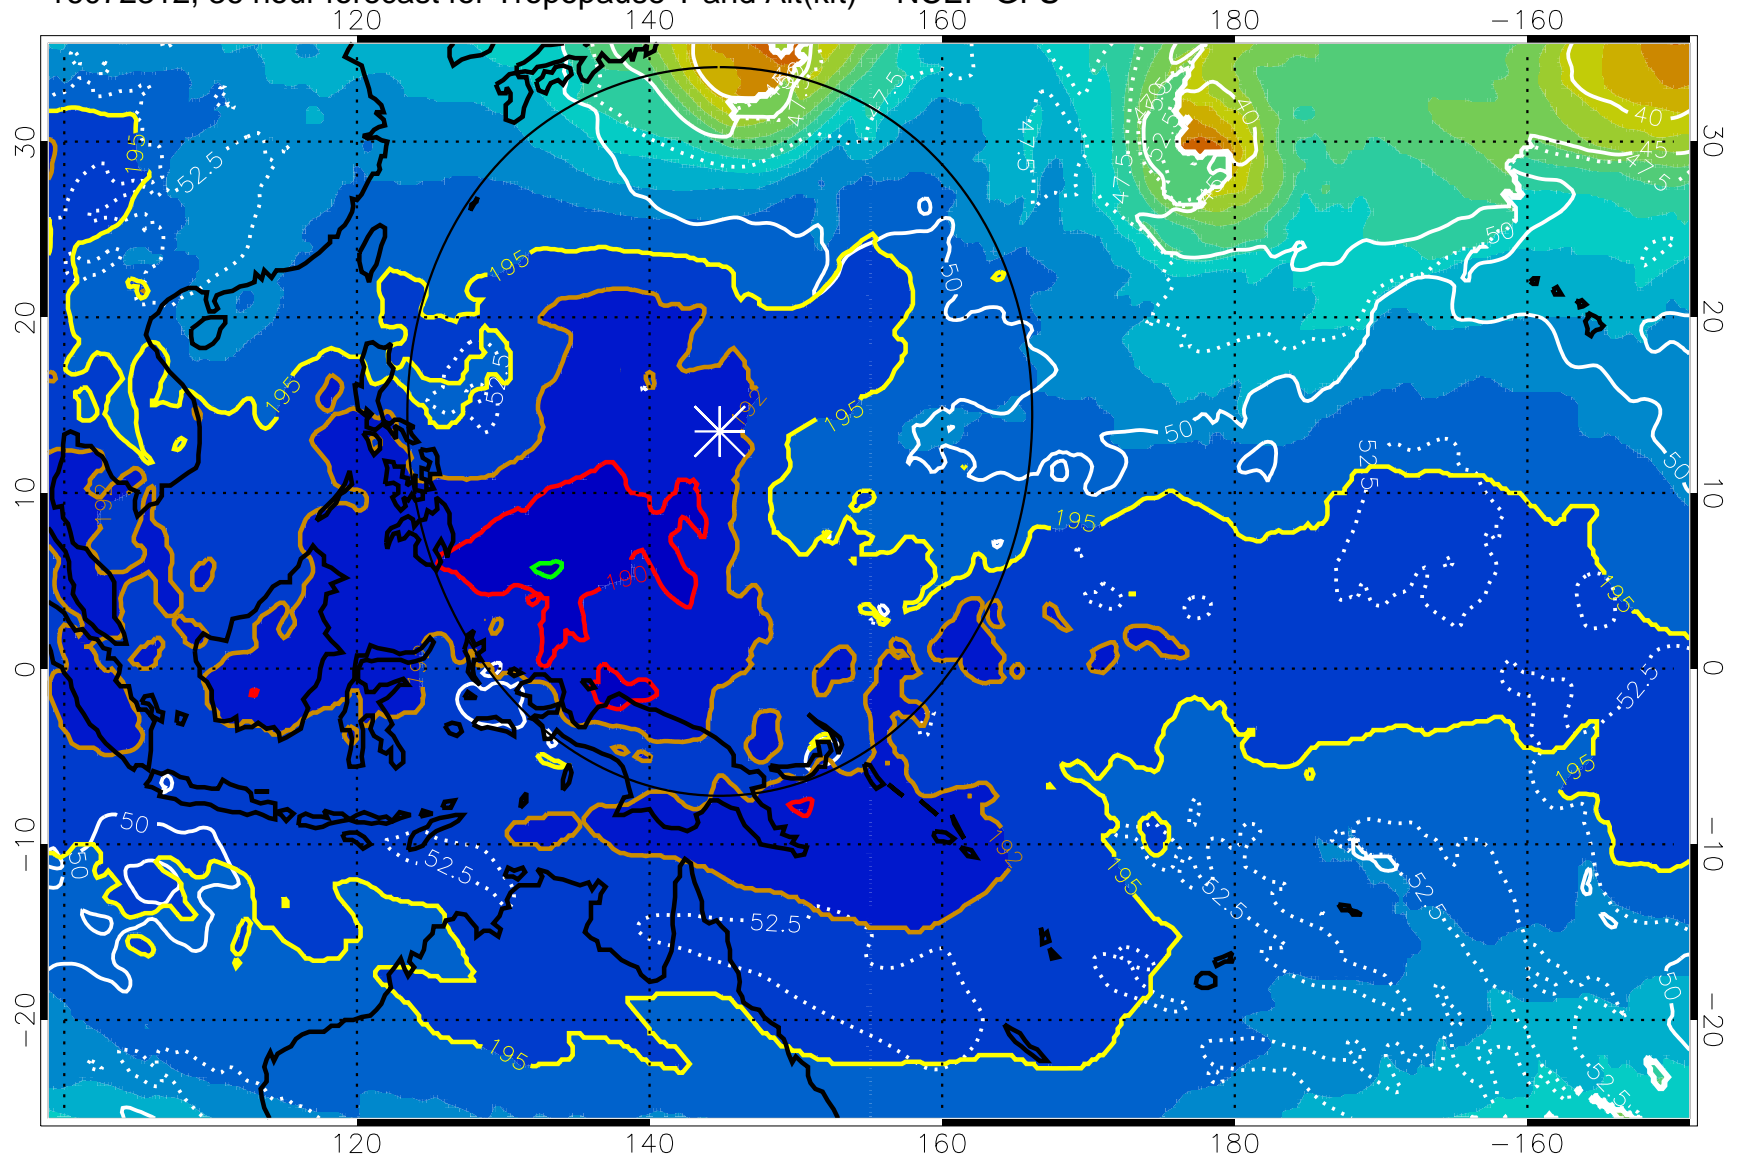

16072312, 36 hour forecast for Tropopause T and Alt(kft) -- NCEP GFS

190 200 210 220 230
Tropopause T, K

Tropopause Altitude in kft (white)

192.5K Isotherm 195K Isotherm
187.5K Isotherm 190K Isotherm

Range ring of 2304 km