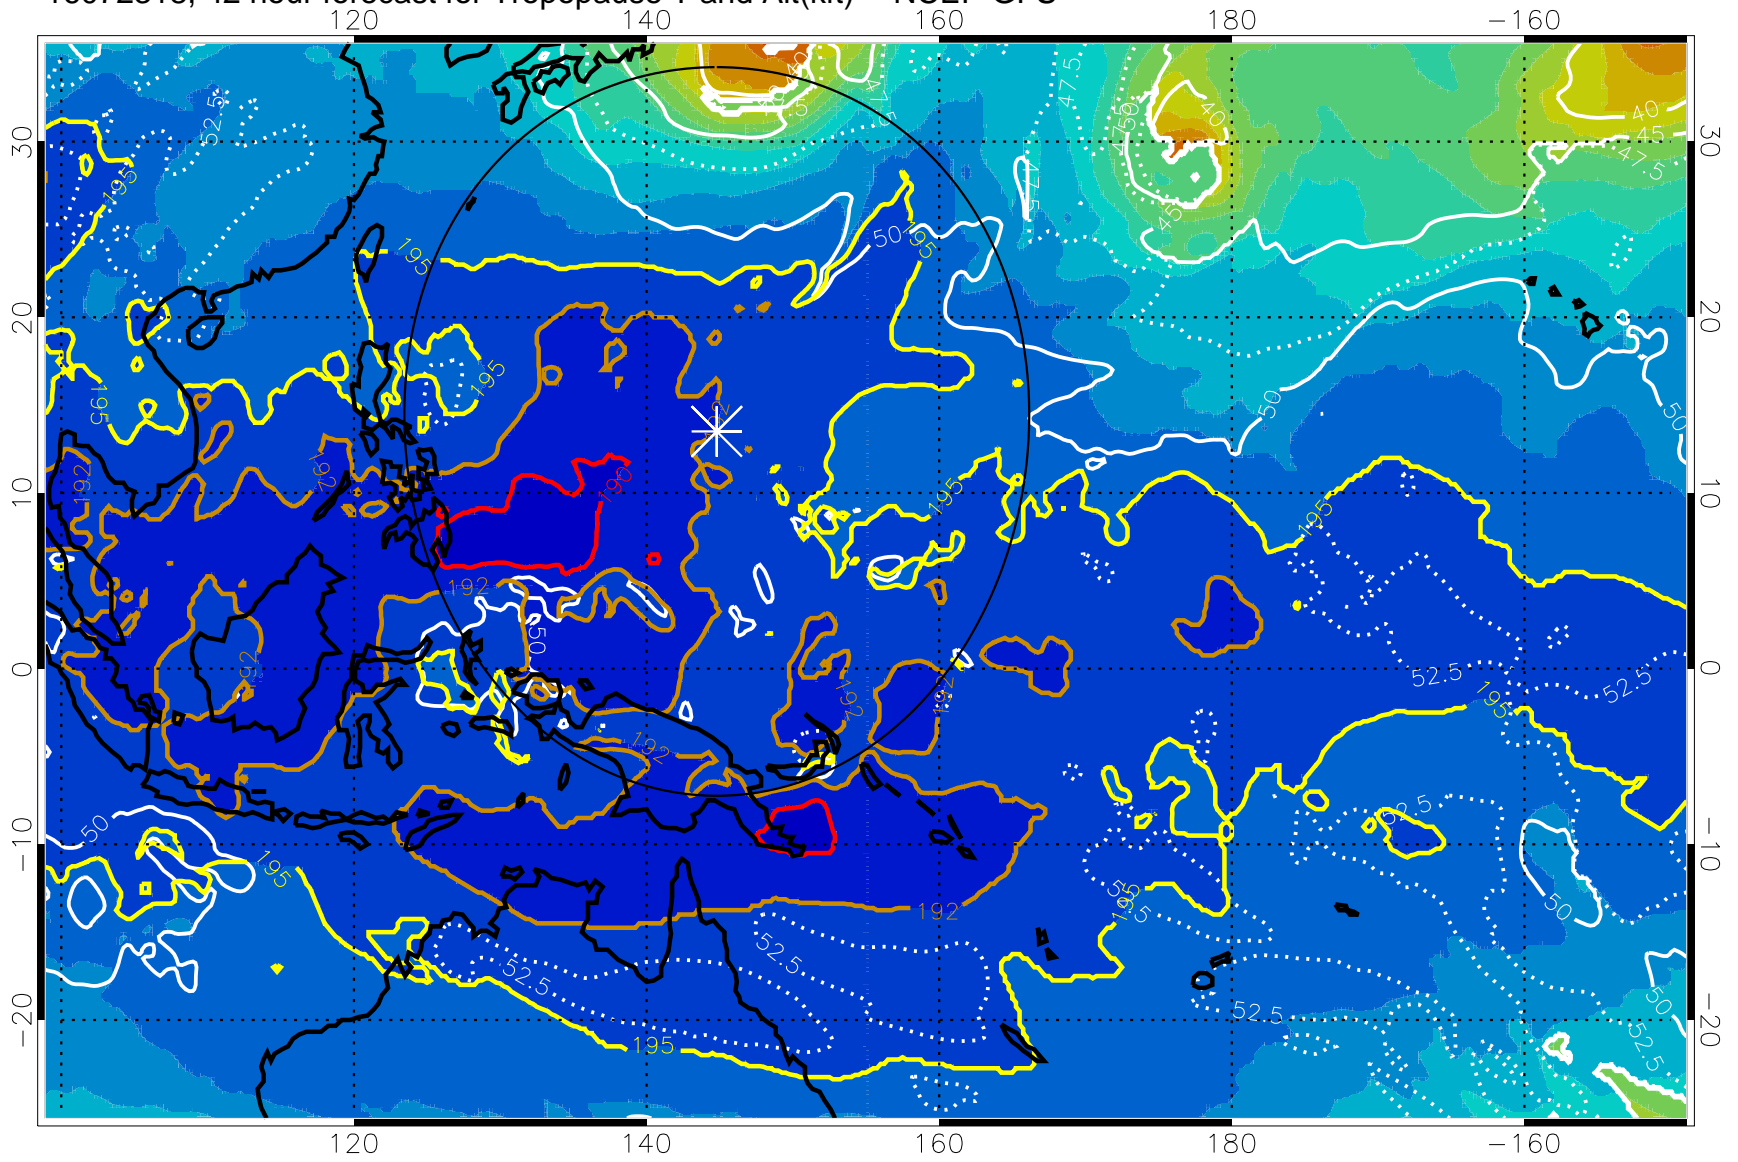

16072318, 42 hour forecast for Tropopause T and Alt(kft) -- NCEP GFS

190 200 210 220 230
Tropopause T, K

Tropopause Altitude in kft (white)

192.5K Isotherm 195K Isotherm
187.5K Isotherm 190K Isotherm

Range ring of 2304 km