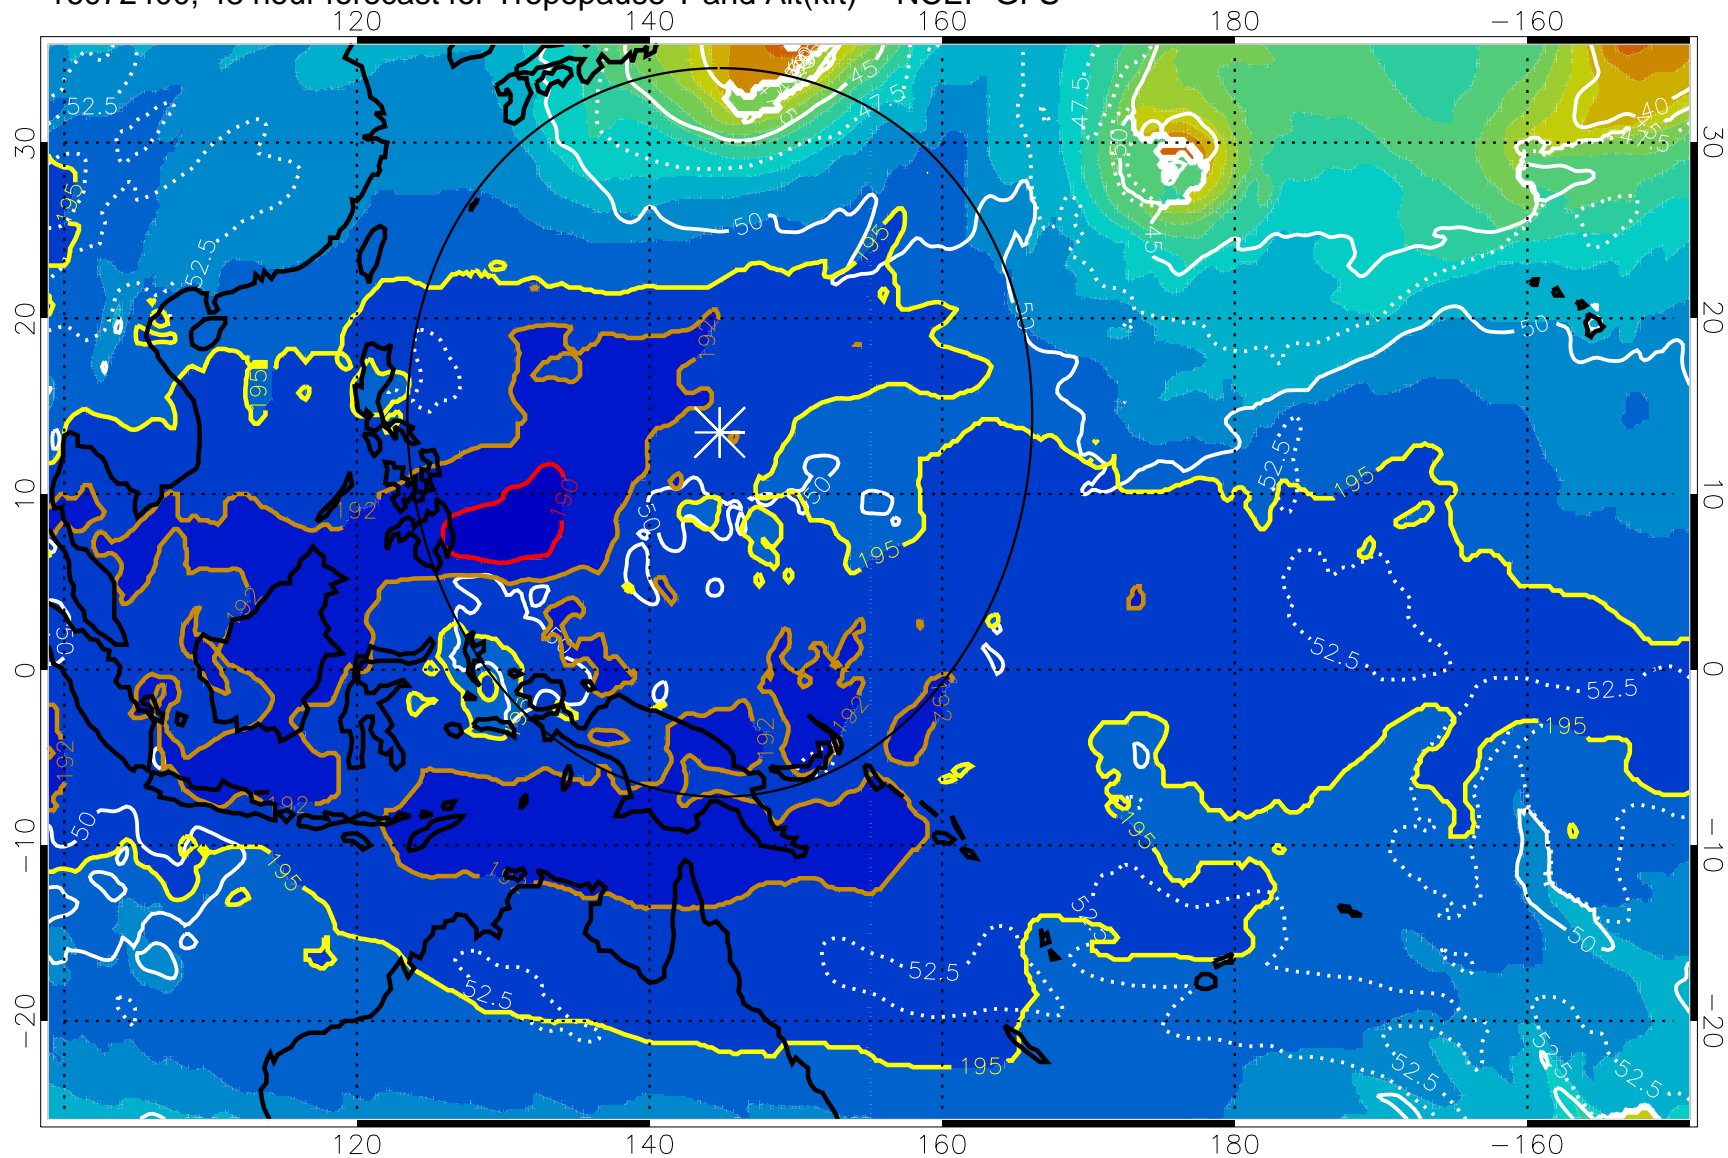

16072400, 48 hour forecast for Tropopause T and Alt(kft) -- NCEP GFS

190 200 210 220 230

Tropopause T, K

Tropopause Altitude in kft (white)

192.5K Isotherm 195K Isotherm
187.5K Isotherm 190K Isotherm

Range ring of 2304 km