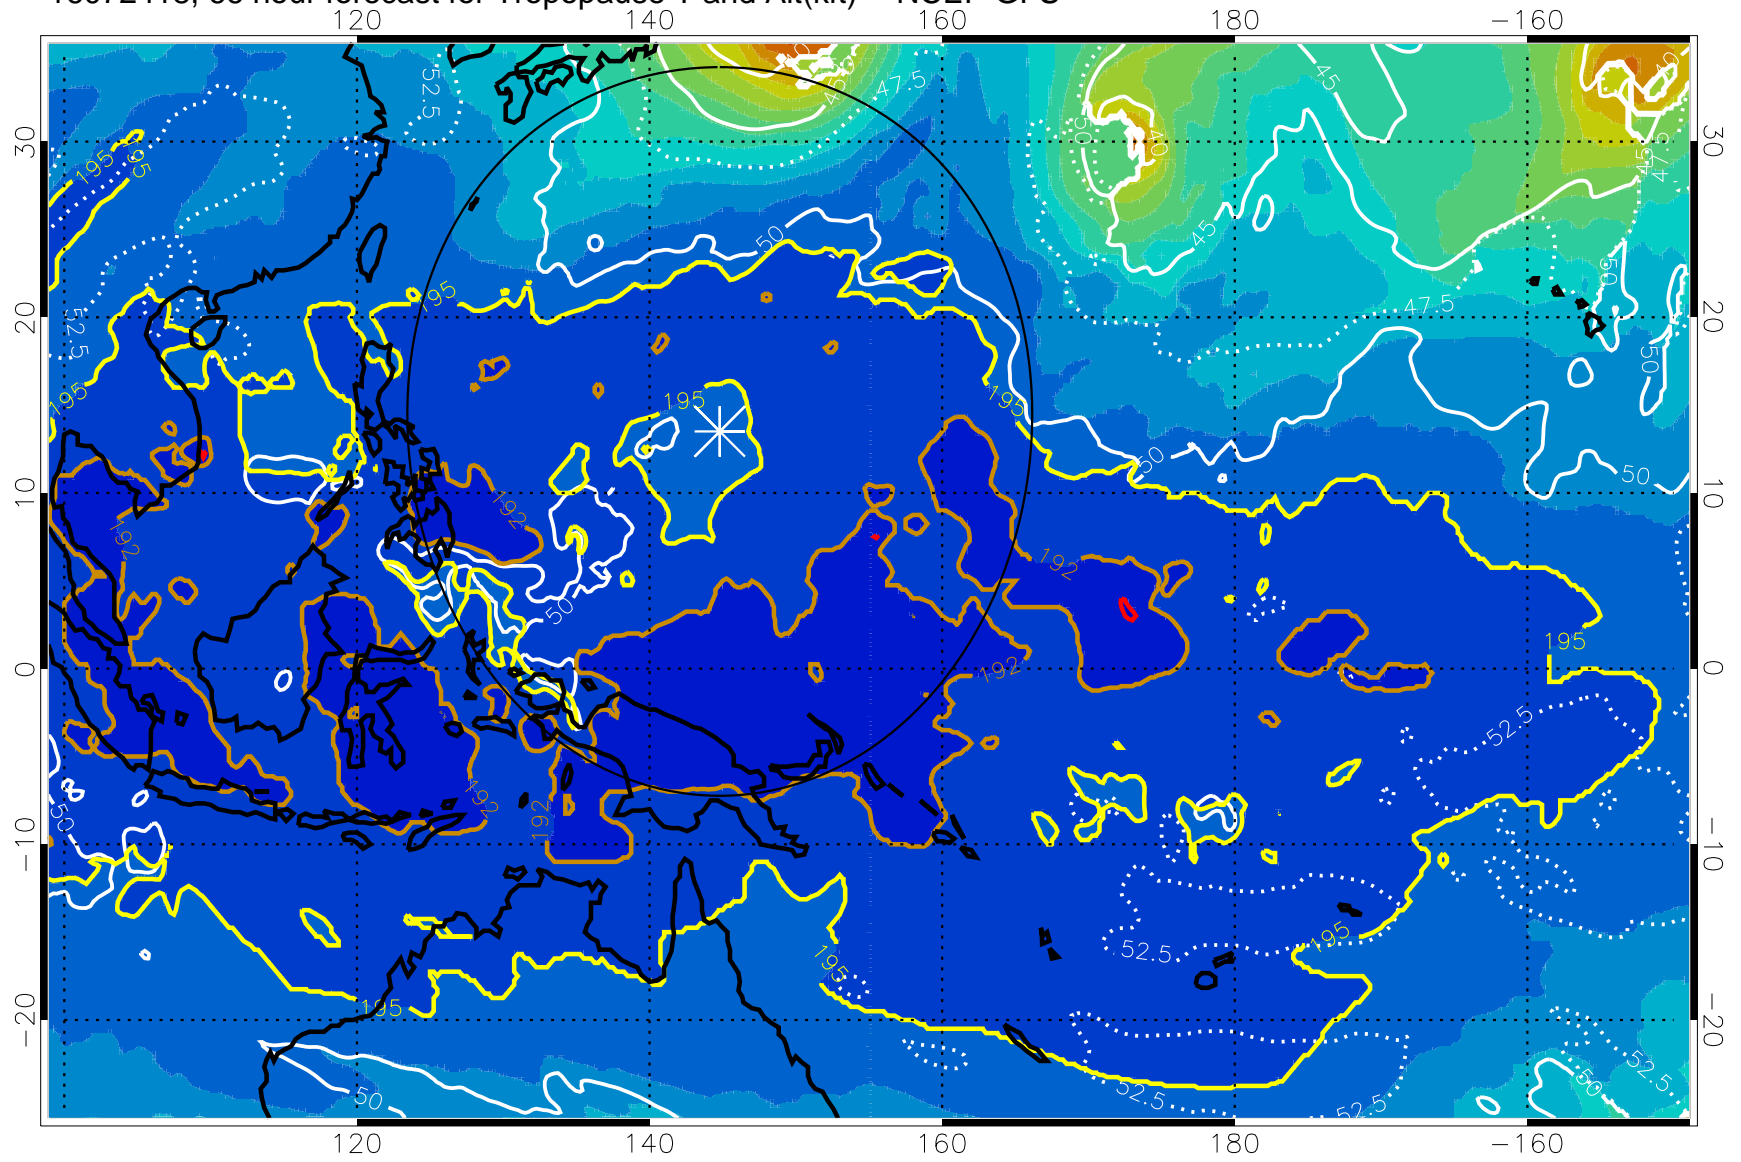

16072418, 66 hour forecast for Tropopause T and Alt(kft) -- NCEP GFS

190   200   210   220   230
Tropopause T, K

Tropopause Altitude in kft (white)

192.5K Isotherm   195K Isotherm
187.5K Isotherm   190K Isotherm

Range ring of 2304 km