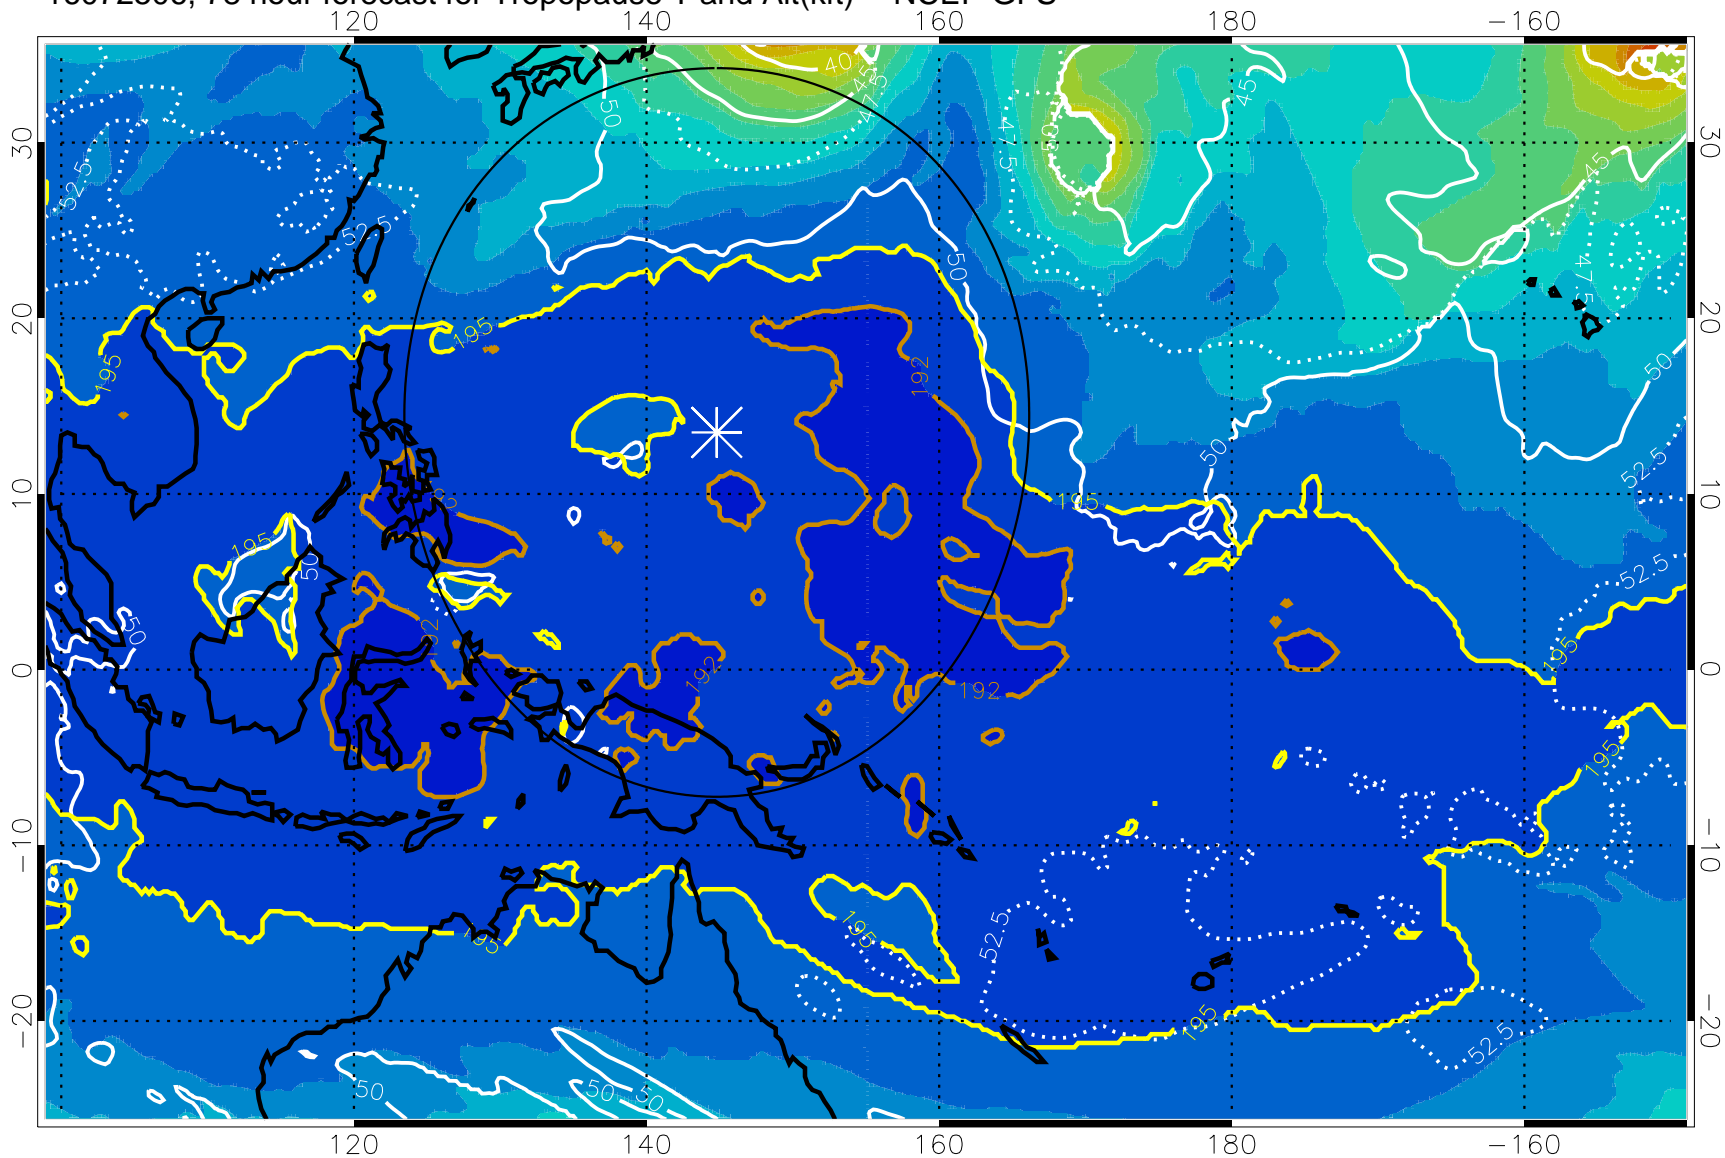

16072506, 78 hour forecast for Tropopause T and Alt(kft) -- NCEP GFS

190 200 210 220 230

Tropopause T, K

Tropopause Altitude in kft (white)

192.5K Isotherm 195K Isotherm
187.5K Isotherm 190K Isotherm

Range ring of 2304 km