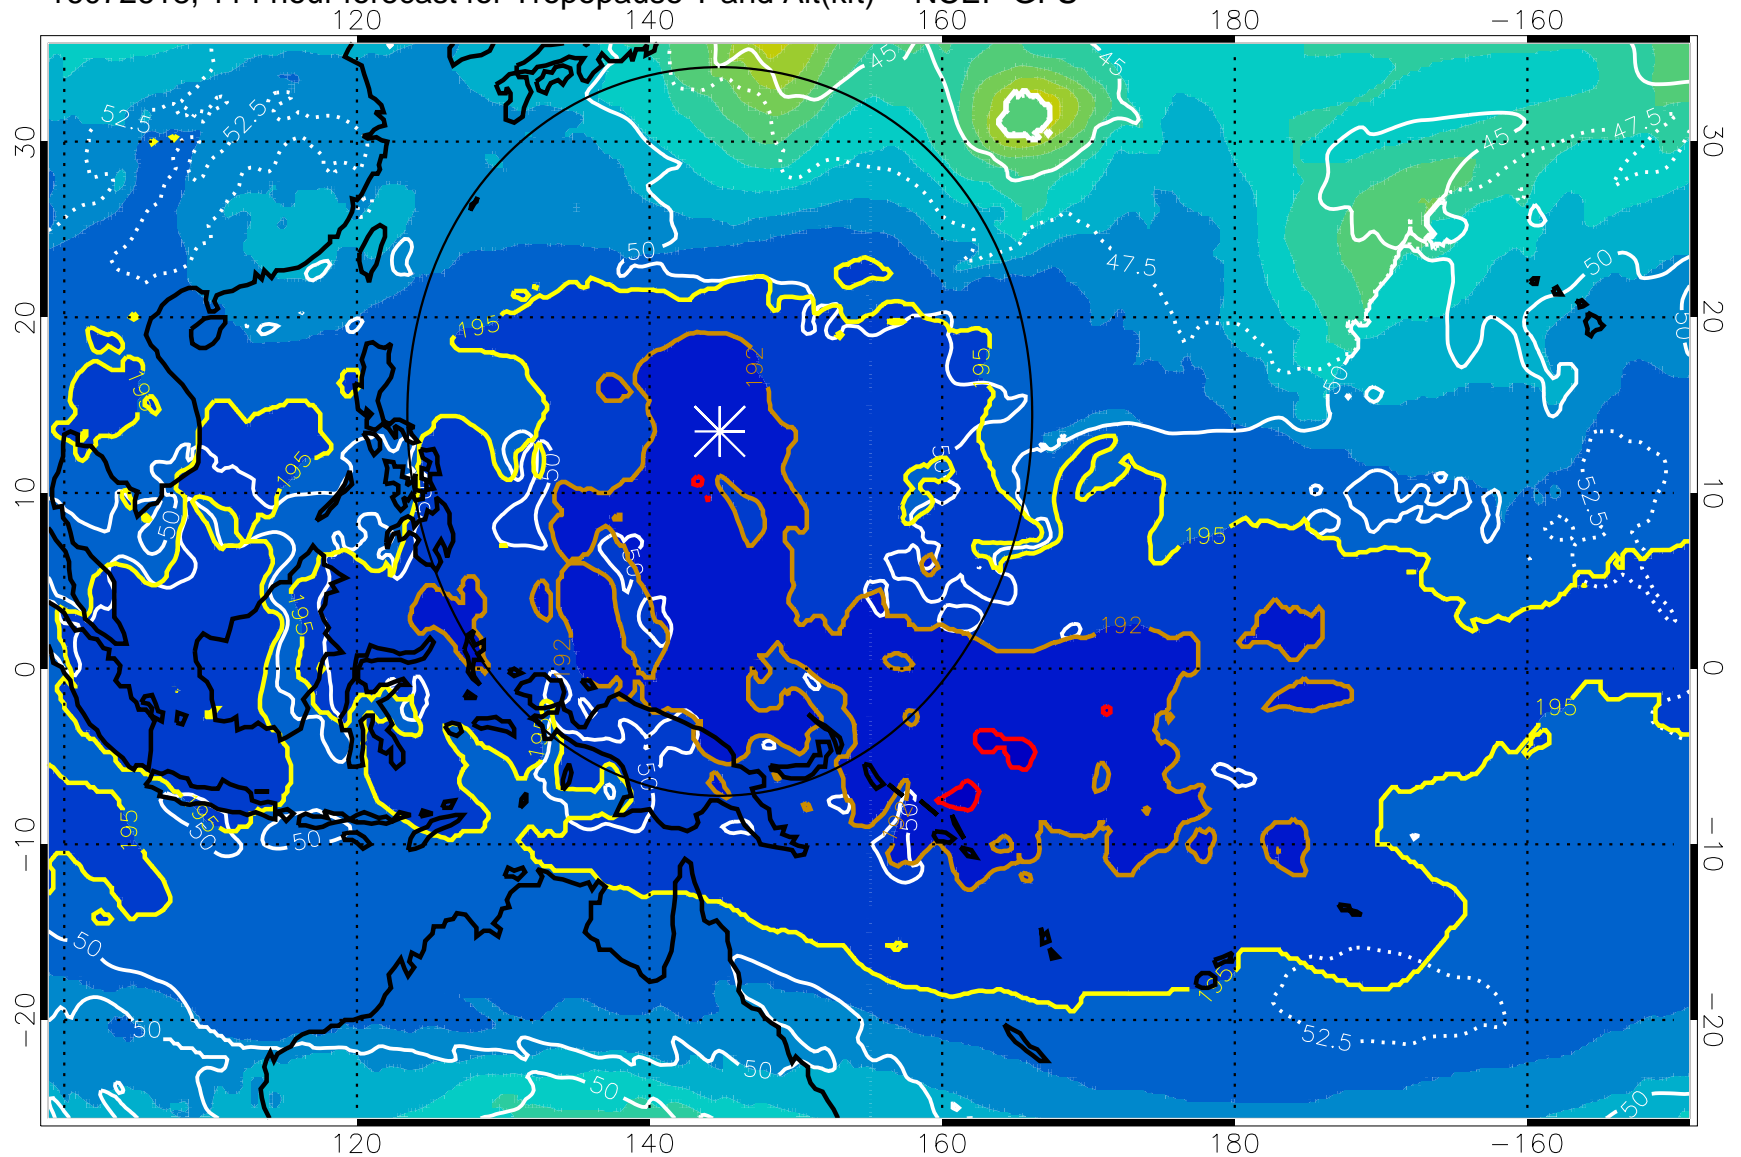

187.5K Isotherm 190K Isotherm

Range ring of 2304 km

16072612, 108 hour forecast for Tropopause T and Alt(kft) -- NCEP GFS

190 200 210 220 230

Tropopause T, K

Tropopause Altitude in kft (white)

192.5K Isotherm 195K Isotherm

187.5K Isotherm 190K Isotherm

Range ring of 2304 km

16072618, 114 hour forecast for Tropopause T and Alt(kft) -- NCEP GFS

190 200 210 220 230  
Tropopause T, K

Tropopause Altitude in kft (white)

192.5K Isotherm 195K Isotherm  
187.5K Isotherm 190K Isotherm