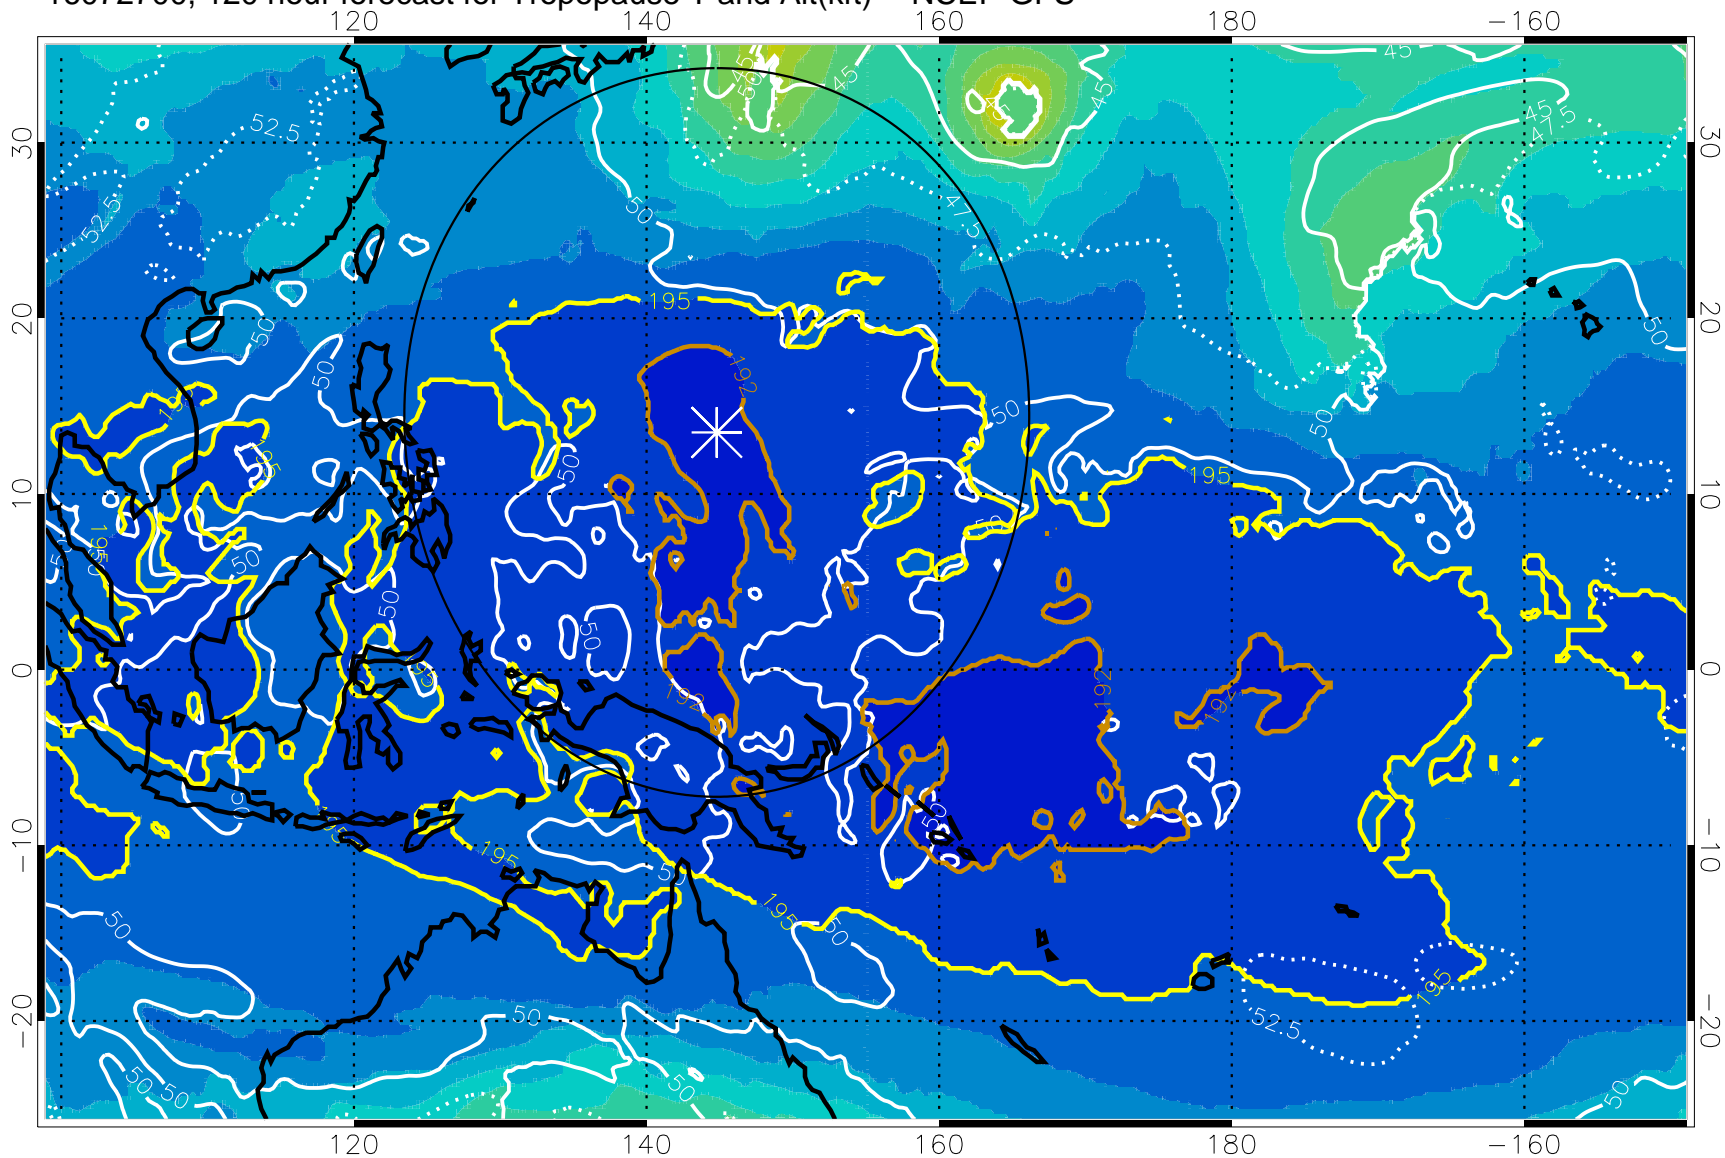

187.5K Isotherm 190K Isotherm

Range ring of 2304 km

16072612, 108 hour forecast for Tropopause T and Alt(kft) -- NCEP GFS

190 200 210 220 230

Tropopause T, K

Tropopause Altitude in kft (white)

192.5K Isotherm 195K Isotherm

187.5K Isotherm 190K Isotherm

Range ring of 2304 km

16072618, 114 hour forecast for Tropopause T and Alt(kft) -- NCEP GFS

190 200 210 220 230  
Tropopause T, K

Tropopause Altitude in kft (white)

192.5K Isotherm 195K Isotherm  
187.5K Isotherm 190K Isotherm

Range ring of 2304 km

16072700, 120 hour forecast for Tropopause T and Alt(kft) -- NCEP GFS

190 200 210 220 230

Tropopause T, K

Tropopause Altitude in kft (white)

192.5K Isotherm 195K Isotherm  
187.5K Isotherm 190K Isotherm