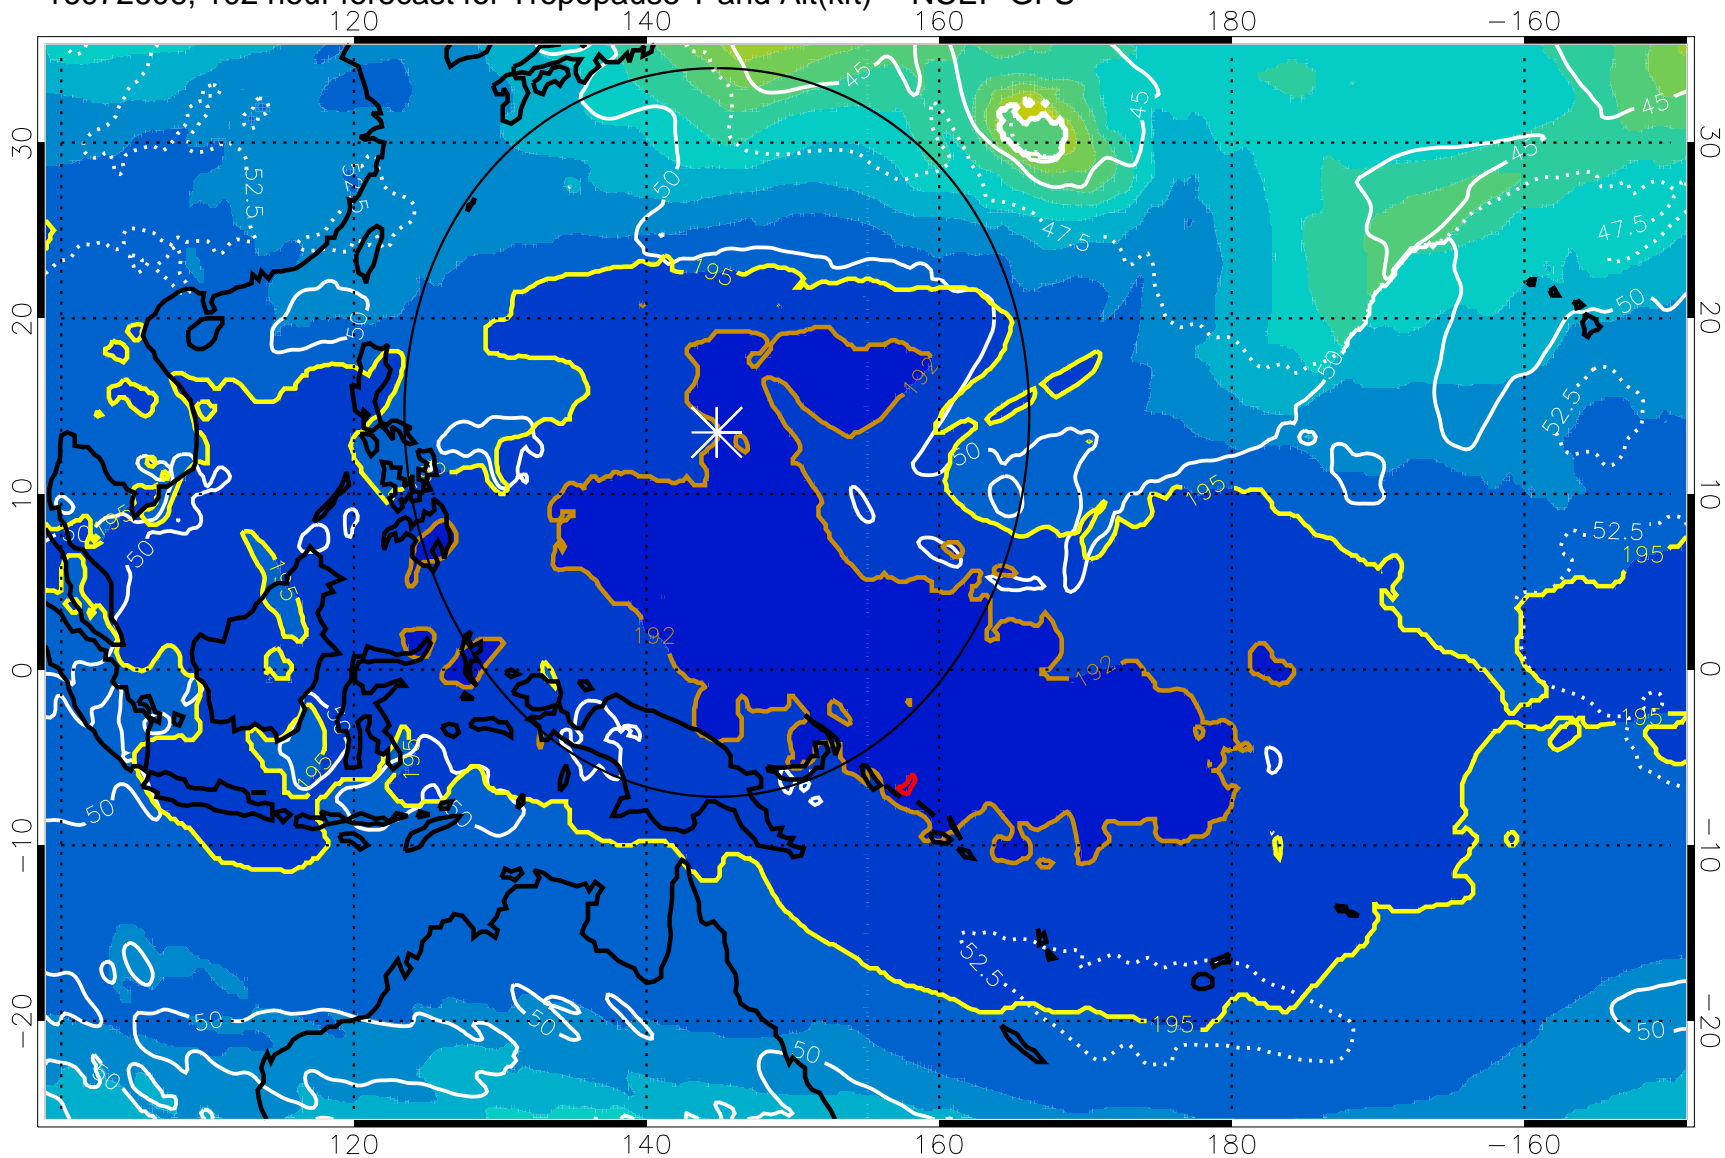

16072606, 102 hour forecast for Tropopause T and Alt(kft) -- NCEP GFS

190   200   210   220   230

Tropopause T, K

Tropopause Altitude in kft (white)

192.5K Isotherm 195K Isotherm

187.5K Isotherm 190K Isotherm

Range ring of 2304 km