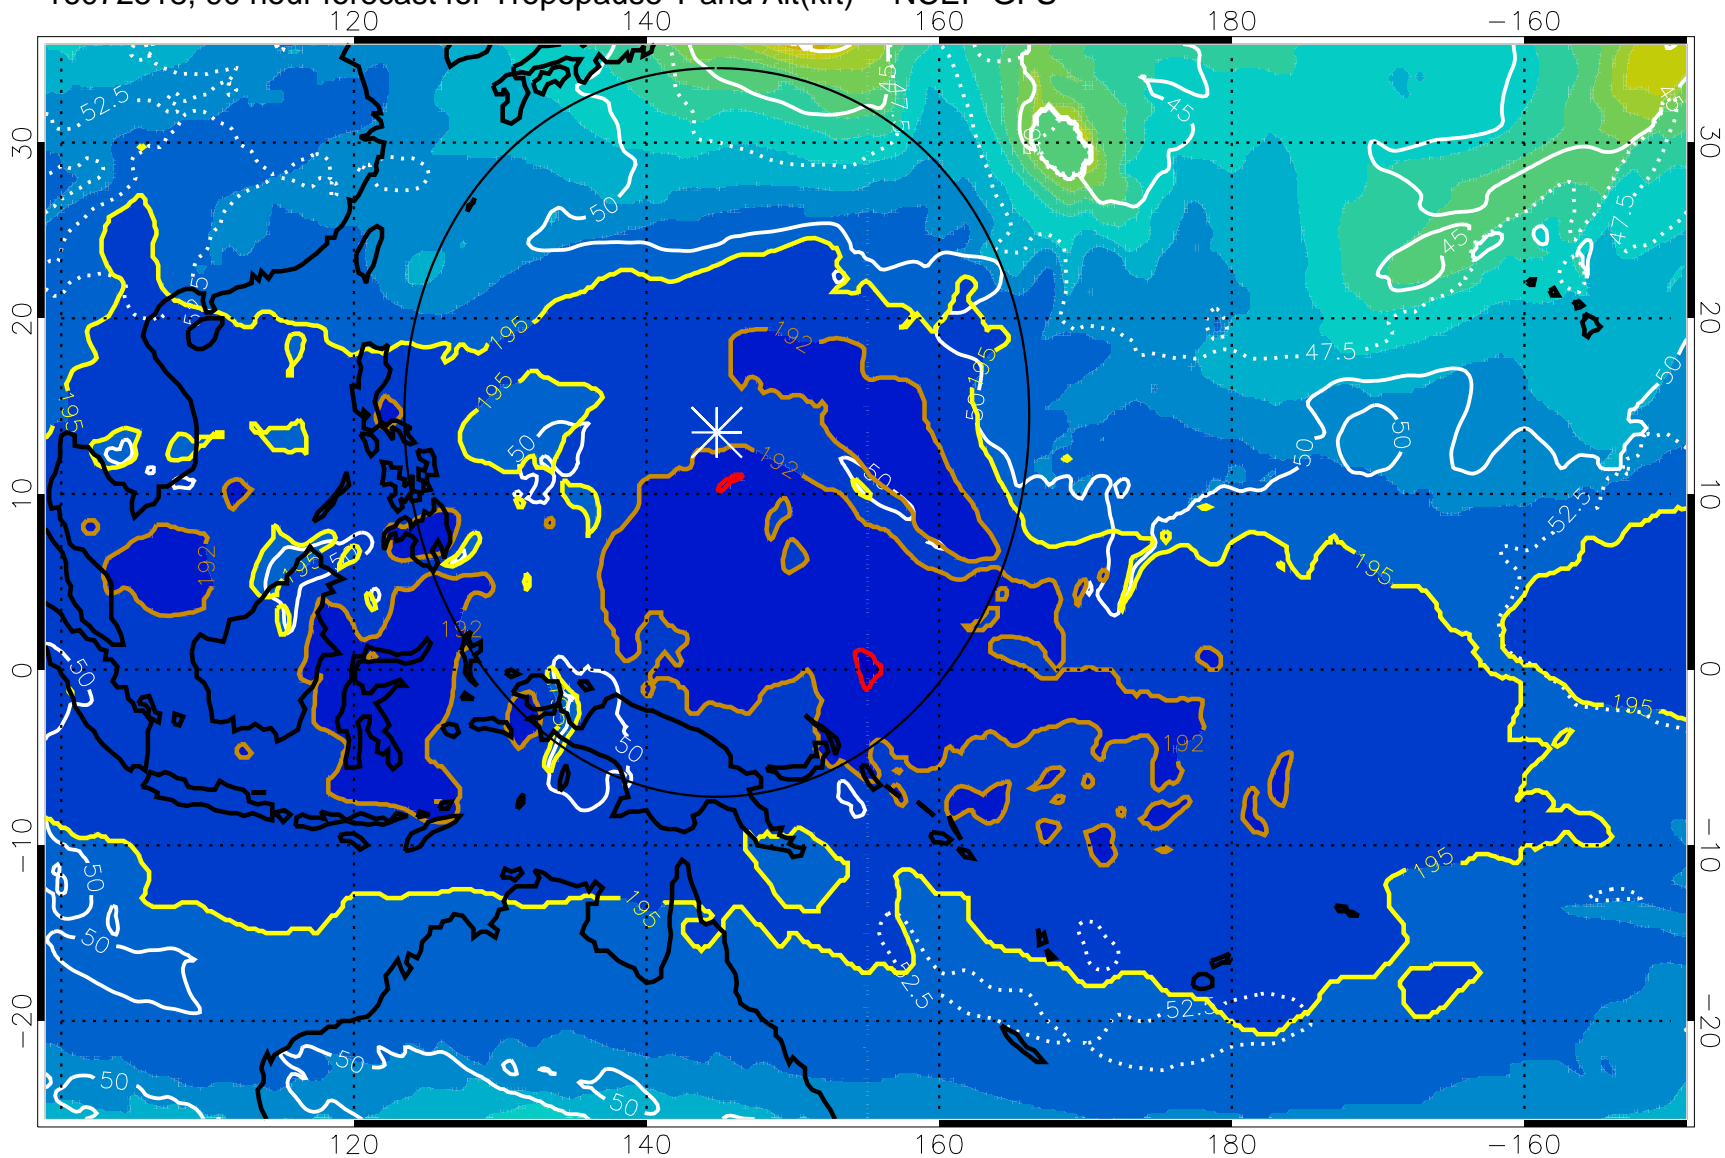

16072518, 90 hour forecast for Tropopause T and Alt(kft) -- NCEP GFS

190   200   210   220   230
Tropopause T, K

Tropopause Altitude in kft (white)

192.5K Isotherm   195K Isotherm
187.5K Isotherm   190K Isotherm

Range ring of 2304 km