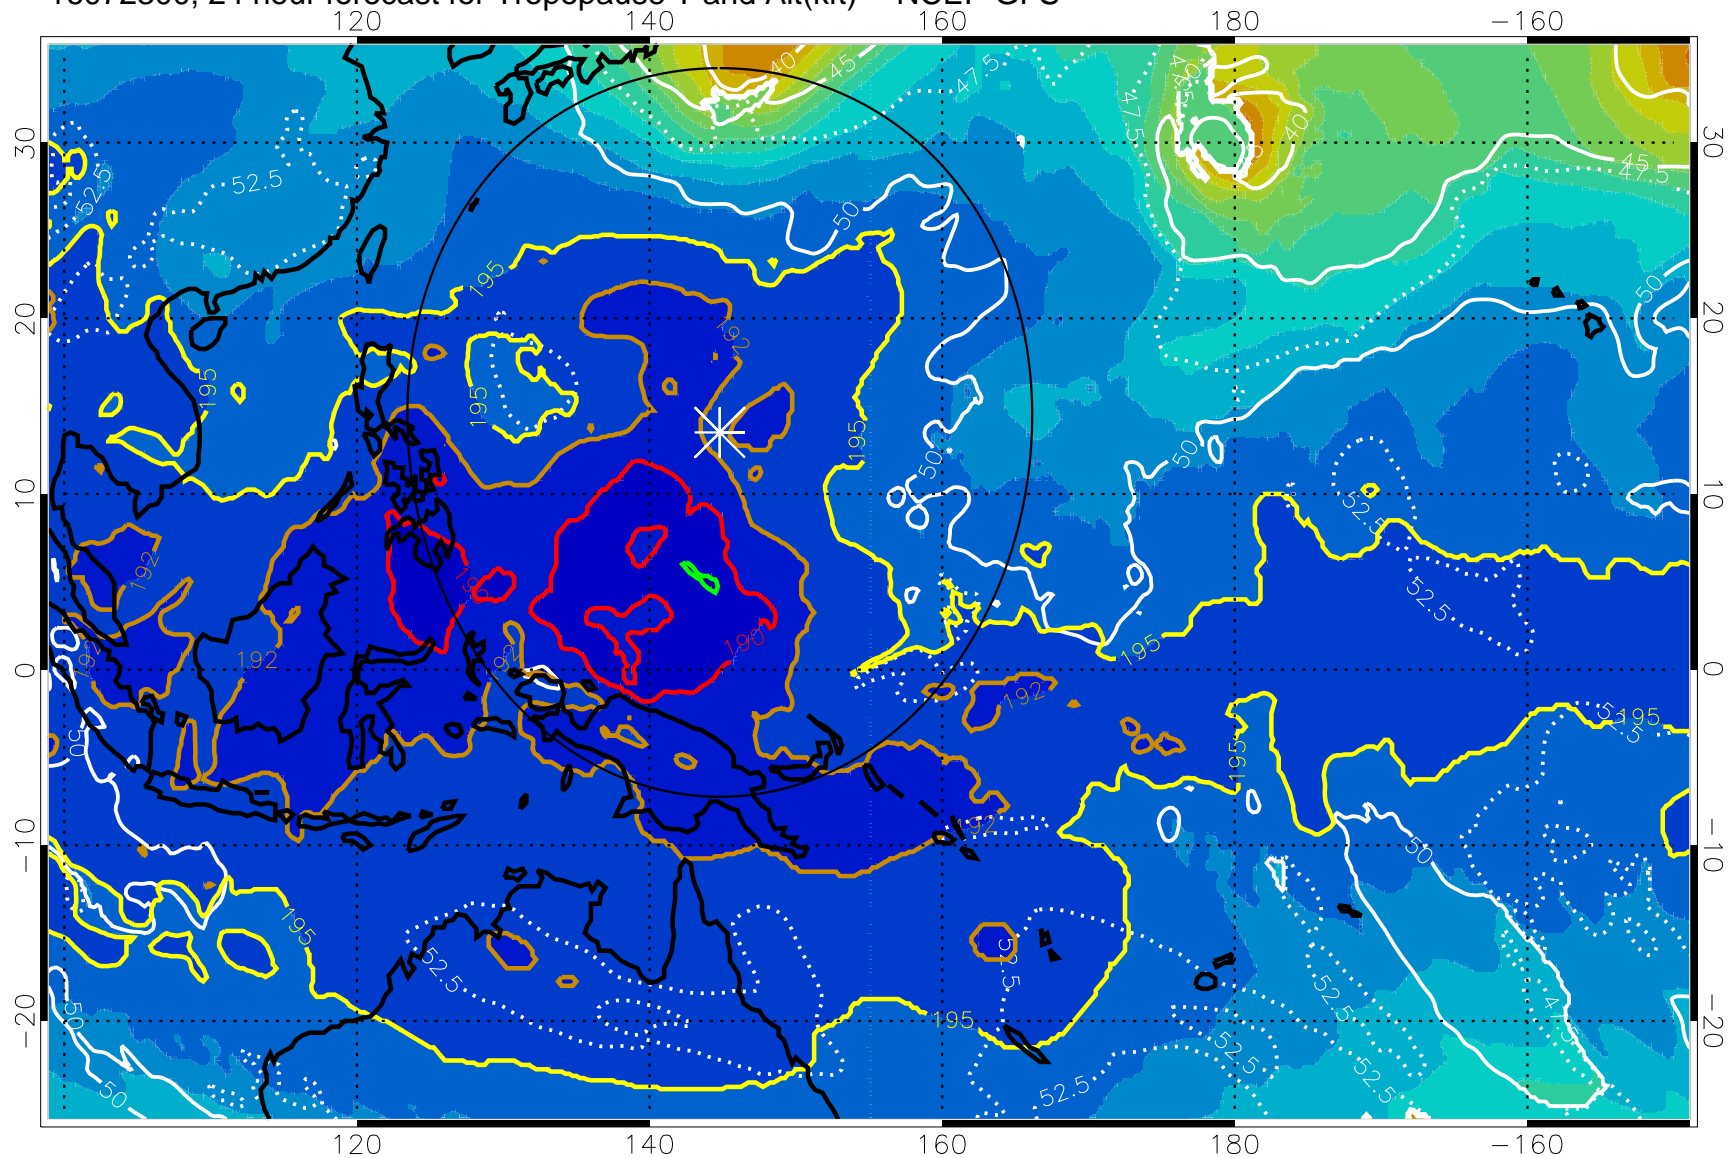

190 200 210 220 230

Tropopause T, K

Tropopause Altitude in kft (white)

192.5K Isotherm 195K Isotherm  
187.5K Isotherm 190K Isotherm

Range ring of 2304 km

16072300, 24 hour forecast for Tropopause T and Alt(kft) -- NCEP GFS