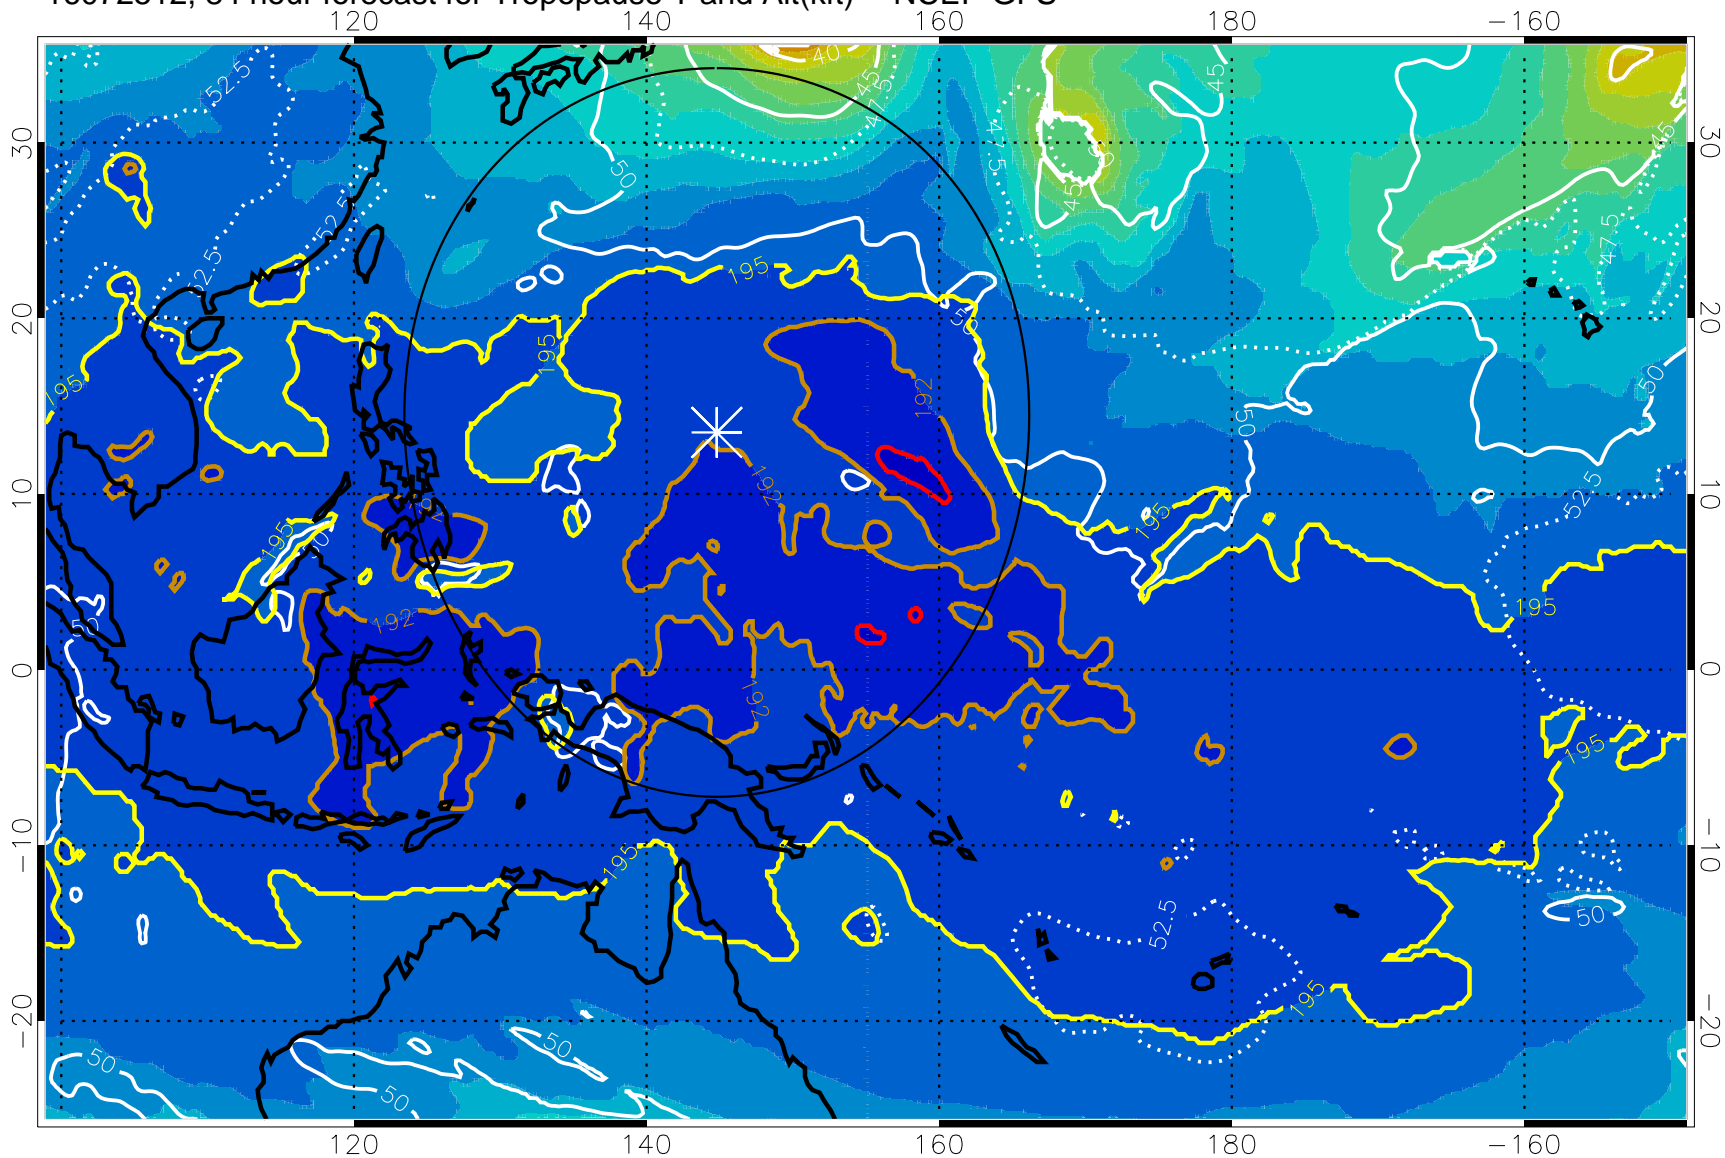

16072512, 84 hour forecast for Tropopause T and Alt(kft) -- NCEP GFS

190   200   210   220   230
Tropopause T, K

Tropopause Altitude in kft (white)

192.5K Isotherm   195K Isotherm
187.5K Isotherm   190K Isotherm

Range ring of 2304 km