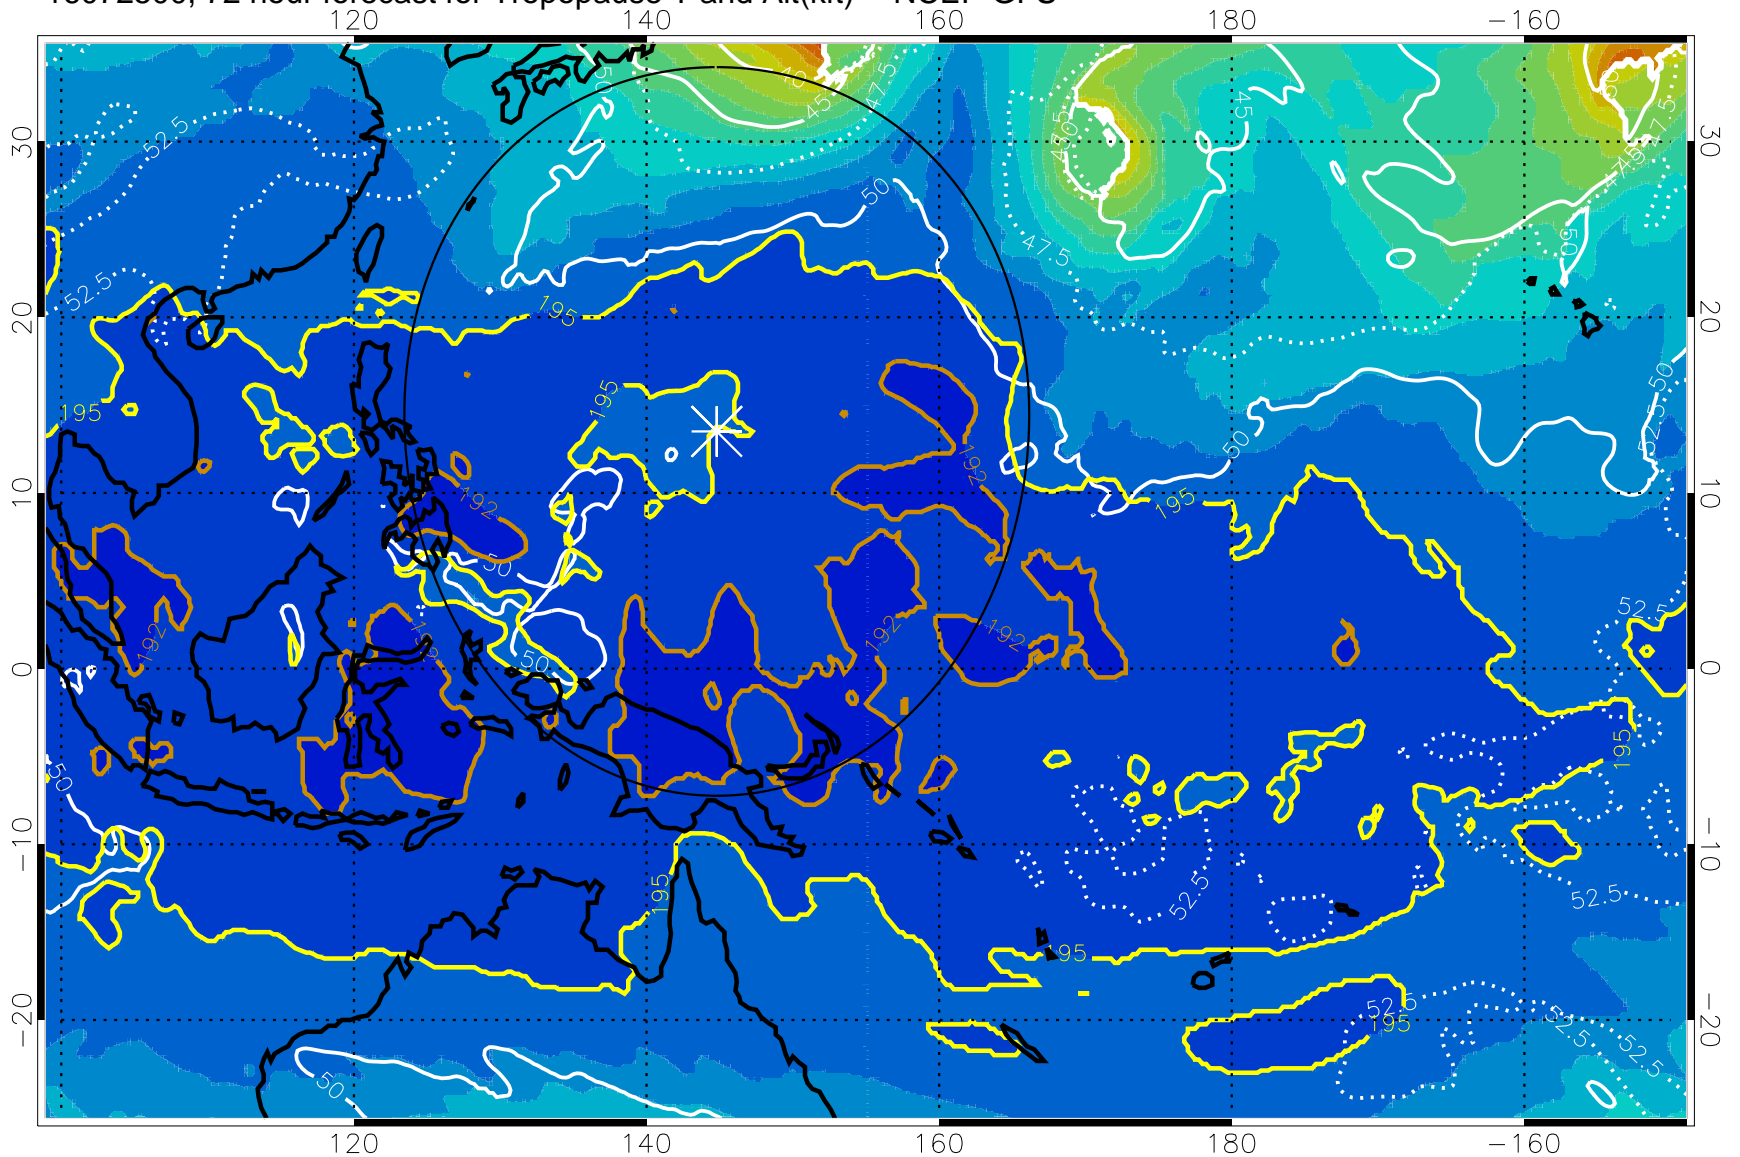

16072500, 72 hour forecast for Tropopause T and Alt(kft) -- NCEP GFS

190 200 210 220 230

Tropopause T, K

Tropopause Altitude in kft (white)

192.5K Isotherm 195K Isotherm

187.5K Isotherm 190K Isotherm

Range ring of 2304 km