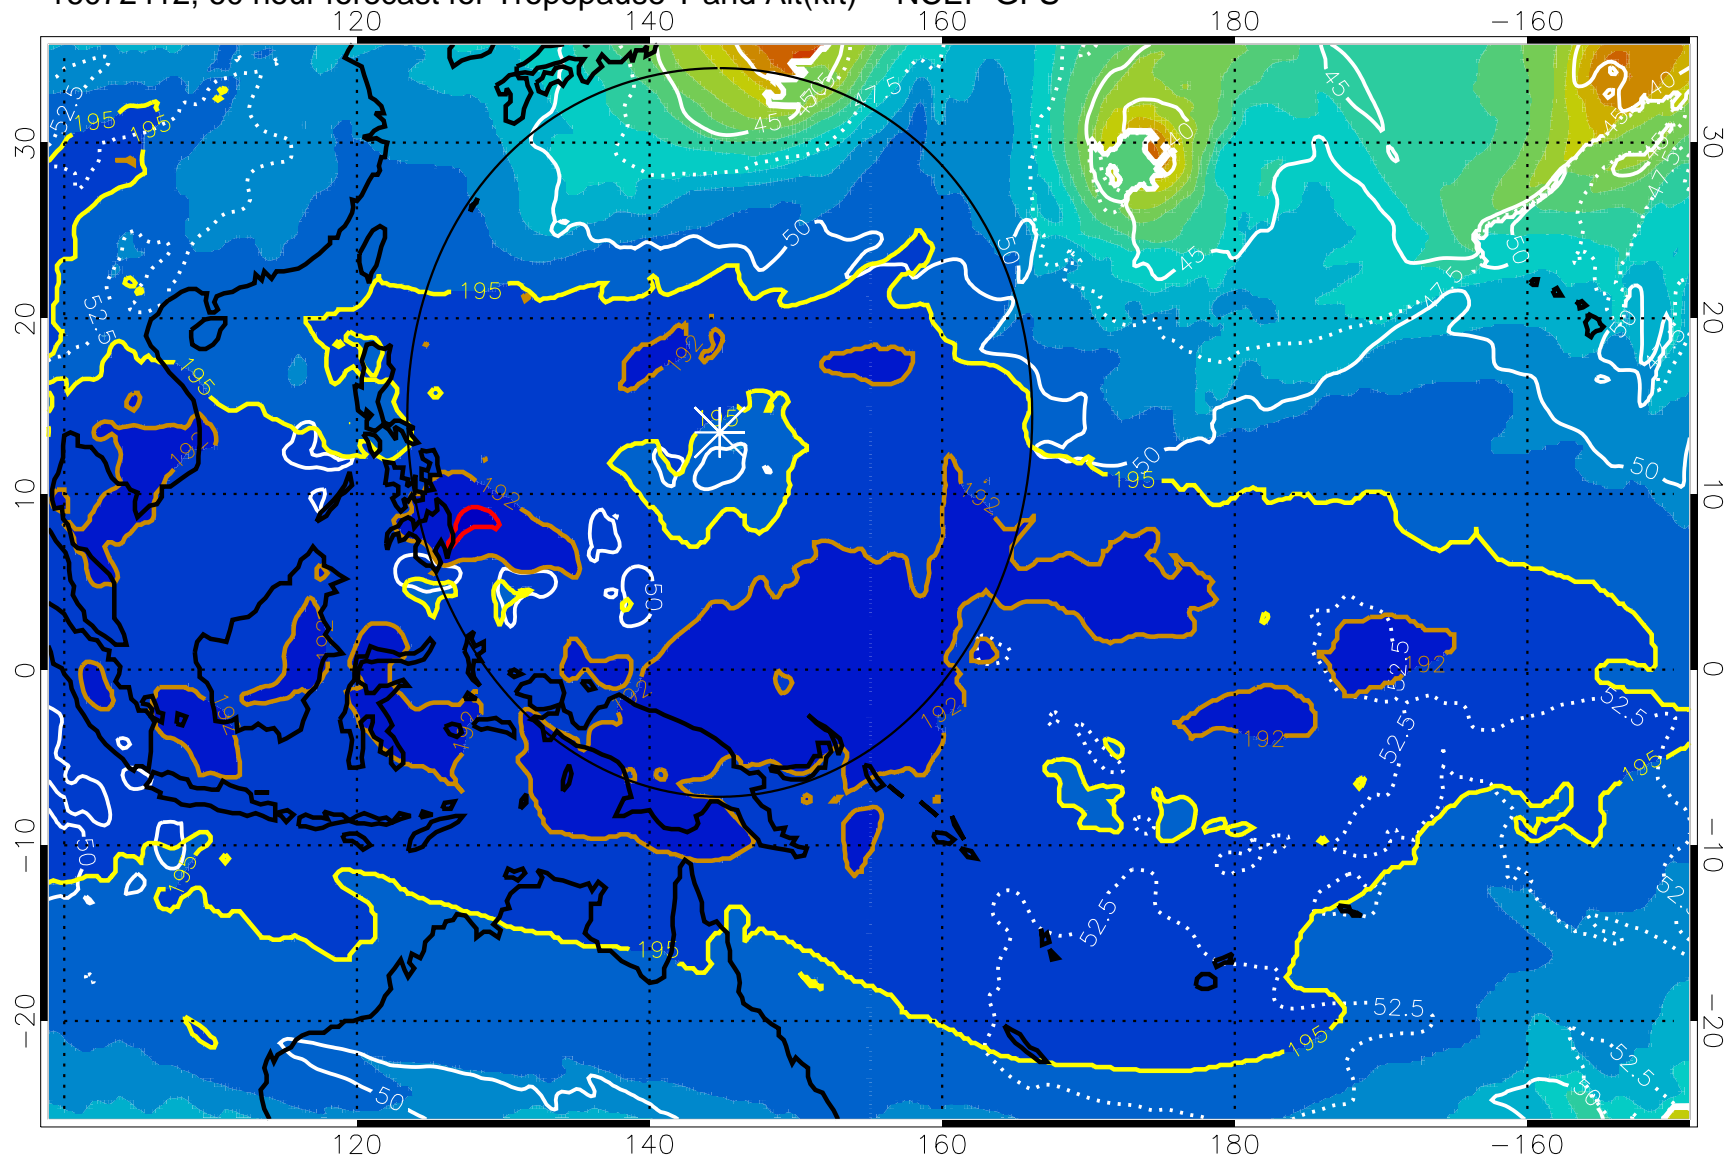

16072412, 60 hour forecast for Tropopause T and Alt(kft) -- NCEP GFS

190 200 210 220 230

Tropopause T, K

Tropopause Altitude in kft (white)

192.5K Isotherm 195K Isotherm

187.5K Isotherm 190K Isotherm

Range ring of 2304 km