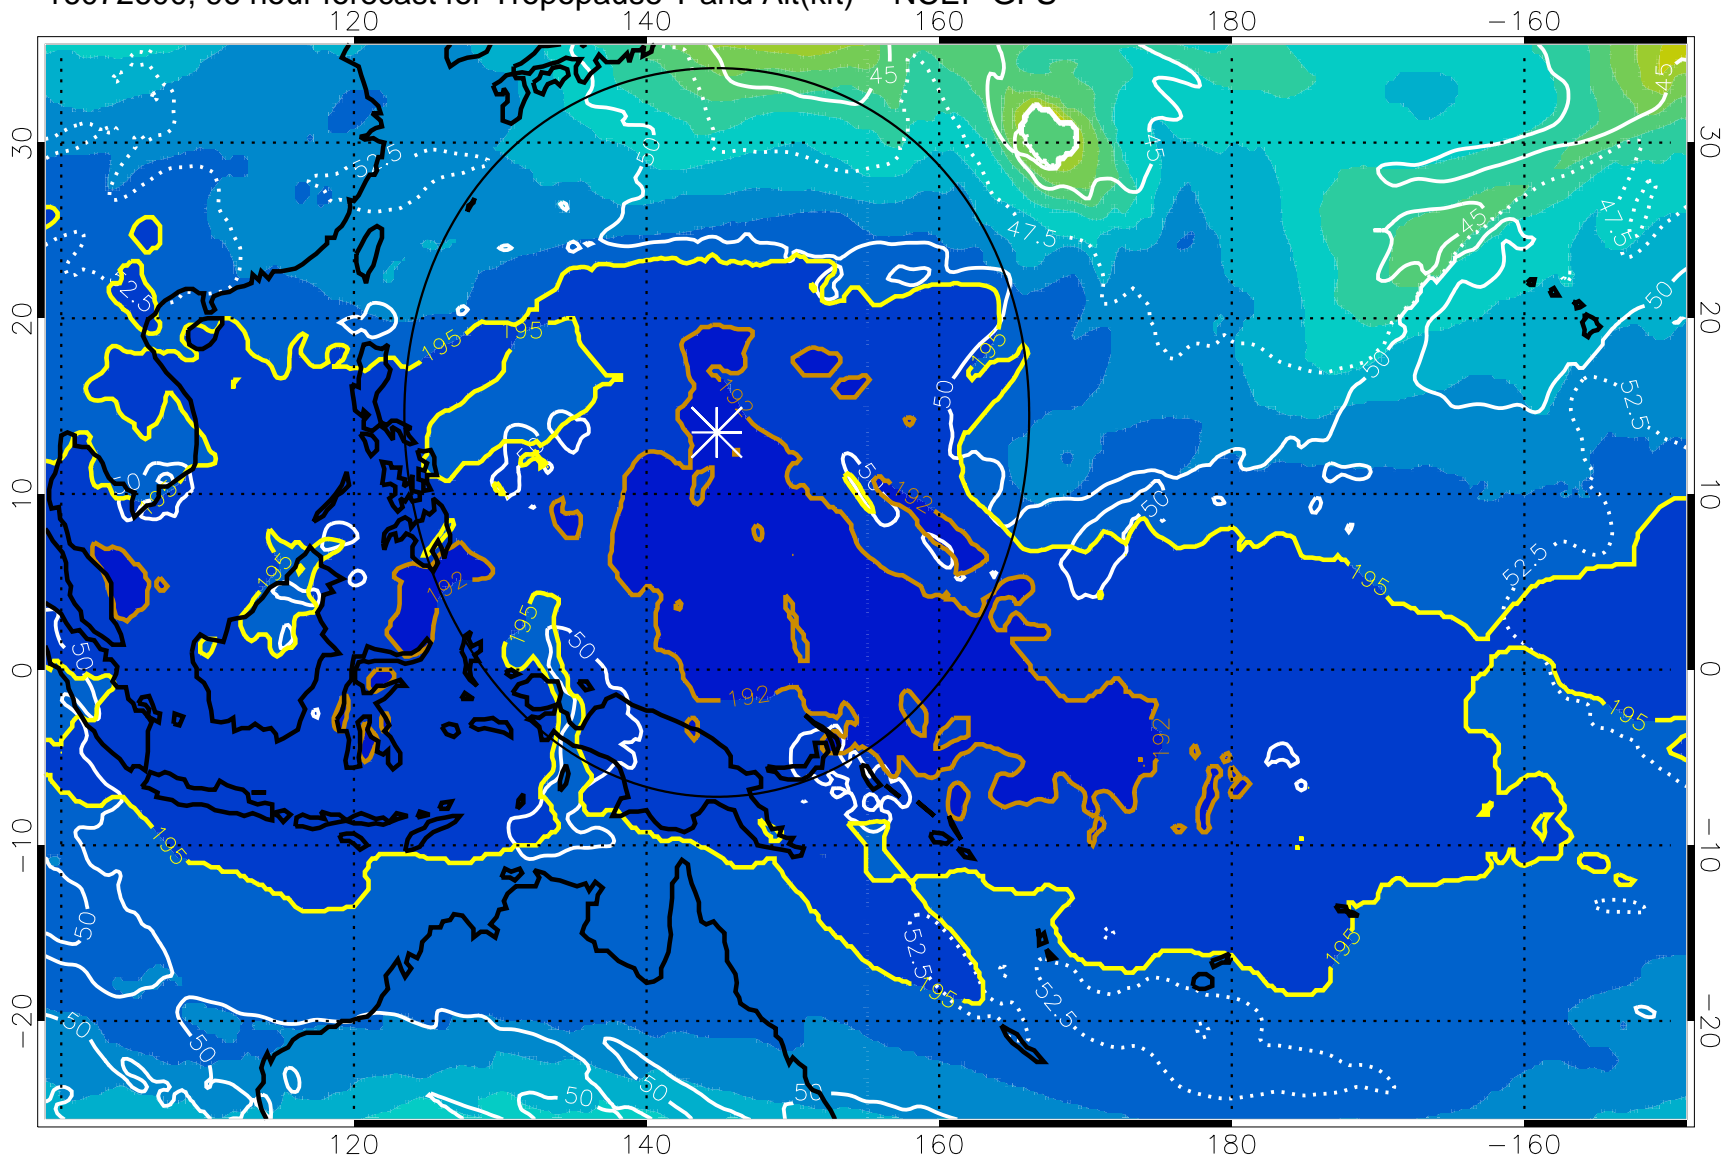

16072600, 96 hour forecast for Tropopause T and Alt(kft) -- NCEP GFS

190 200 210 220 230

Tropopause T, K

Tropopause Altitude in kft (white)

192.5K Isotherm 195K Isotherm
187.5K Isotherm 190K Isotherm

Range ring of 2304 km