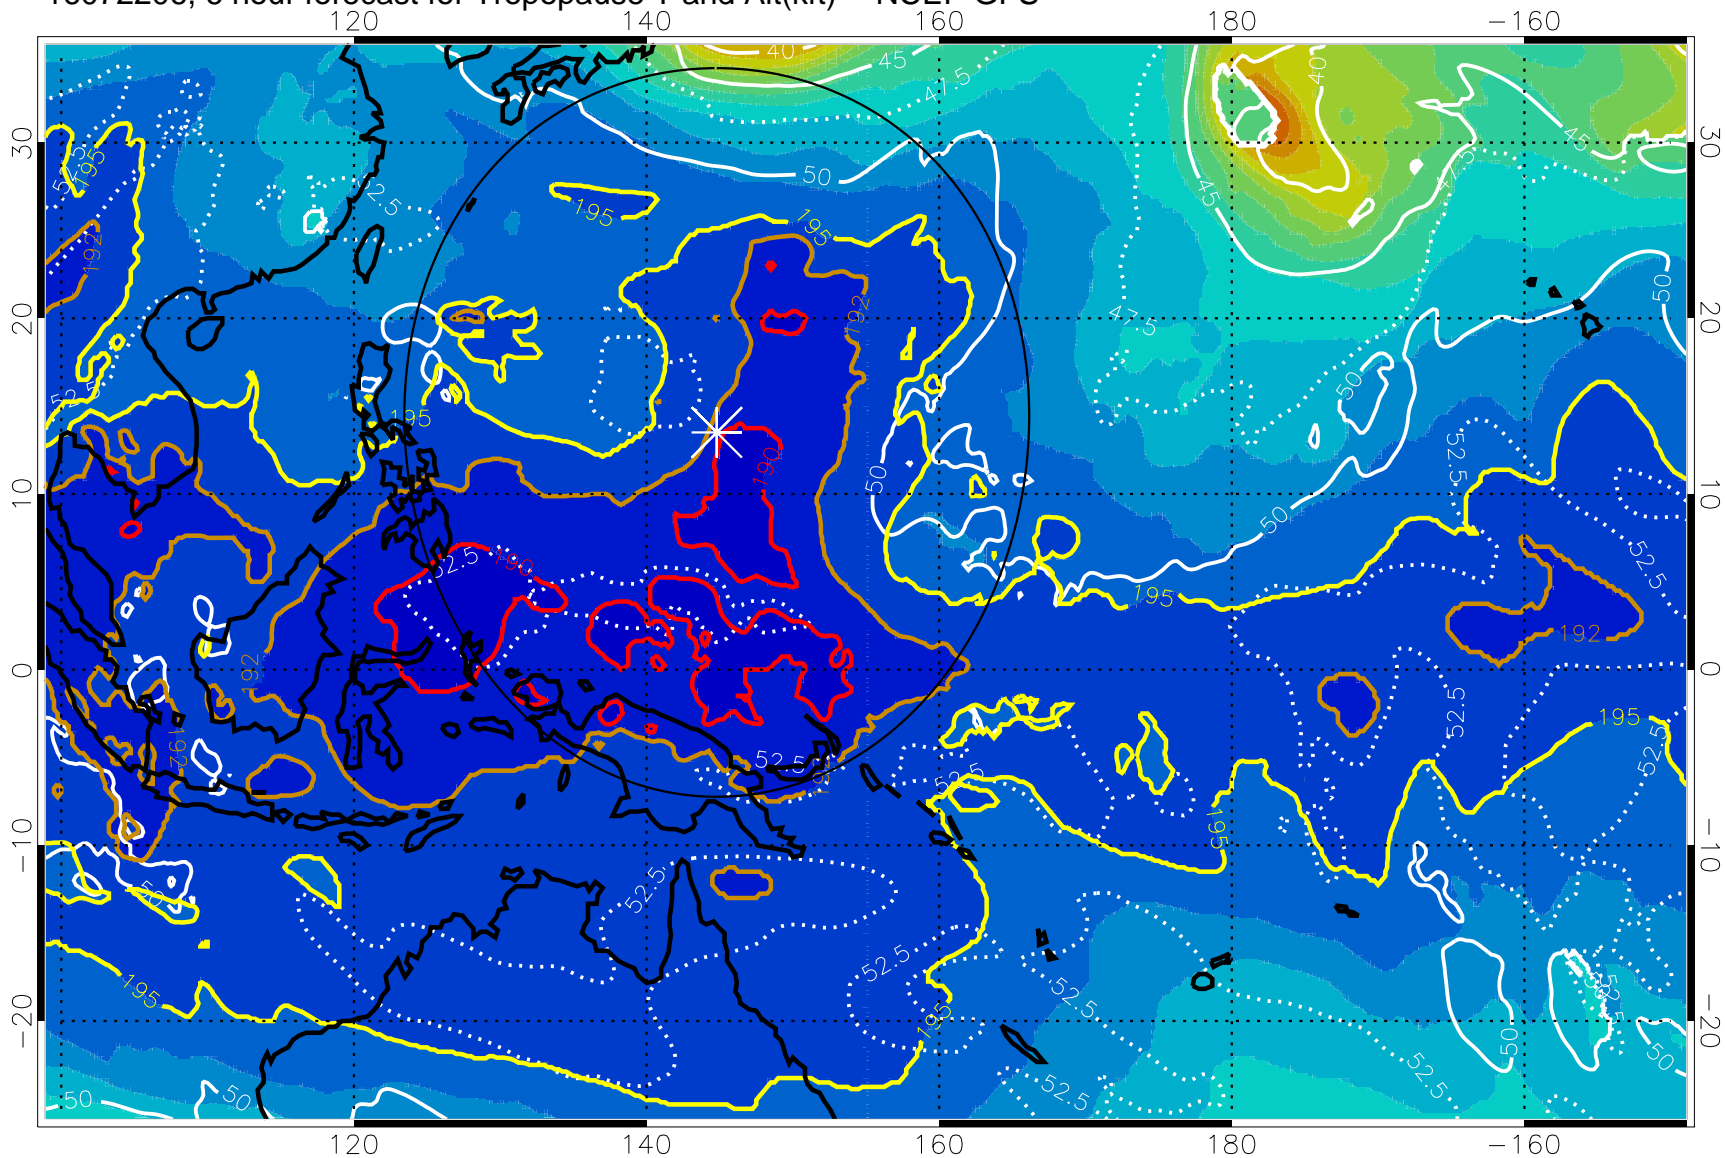

16072206, 6 hour forecast for Tropopause T and Alt(kft) -- NCEP GFS

Tropopause T, K

Tropopause Altitude in kft (white)

192.5K Isotherm 195K Isotherm  
187.5K Isotherm 190K Isotherm

Range ring of 2304 km

16072212, 12 hour forecast for Tropopause T and Alt(kft) -- NCEP GFS