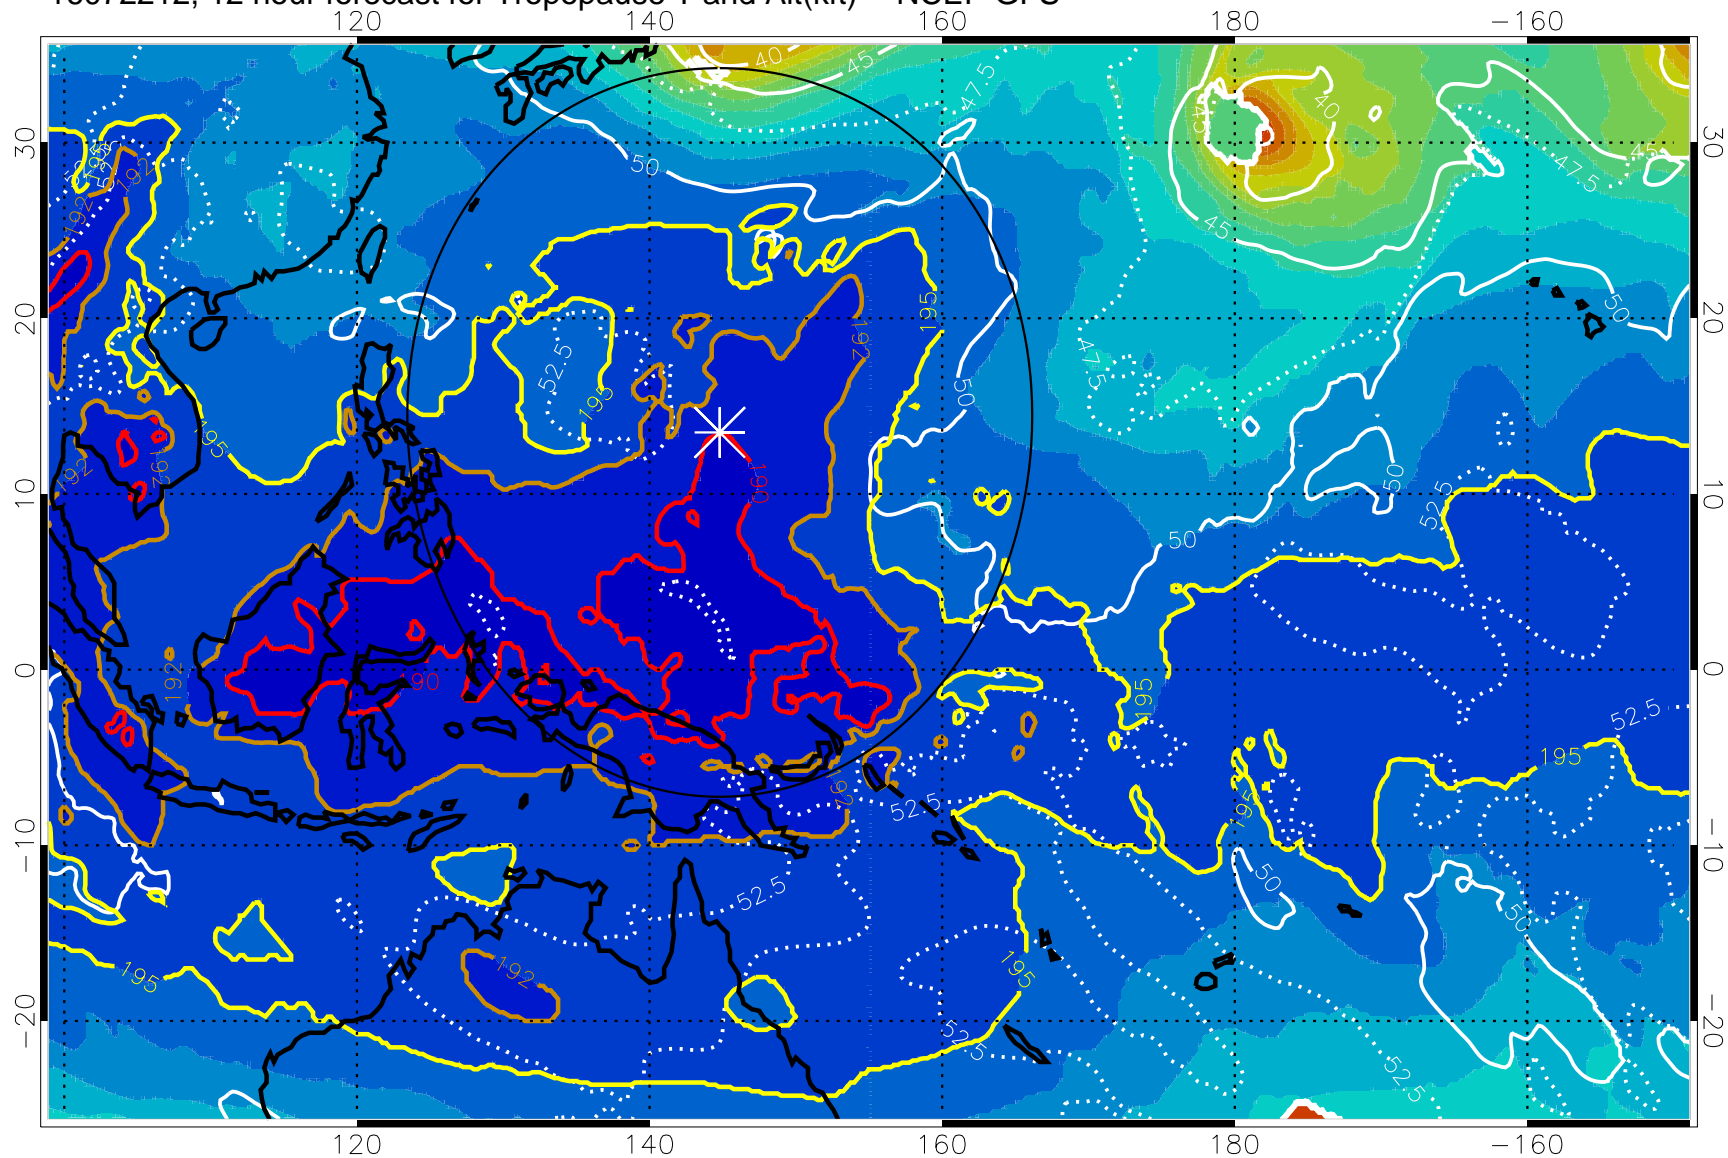

16072206, 6 hour forecast for Tropopause T and Alt(kft) -- NCEP GFS

Tropopause T, K

Tropopause Altitude in kft (white)

192.5K Isotherm 195K Isotherm  
187.5K Isotherm 190K Isotherm

Range ring of 2304 km

16072212, 12 hour forecast for Tropopause T and Alt(kft) -- NCEP GFS

190 200 210 220 230

Tropopause T, K

Tropopause Altitude in kft (white)

192.5K Isotherm 195K Isotherm  
187.5K Isotherm 190K Isotherm

Range ring of 2304 km

16072218, 18 hour forecast for Tropopause T and Alt(kft) -- NCEP GFS