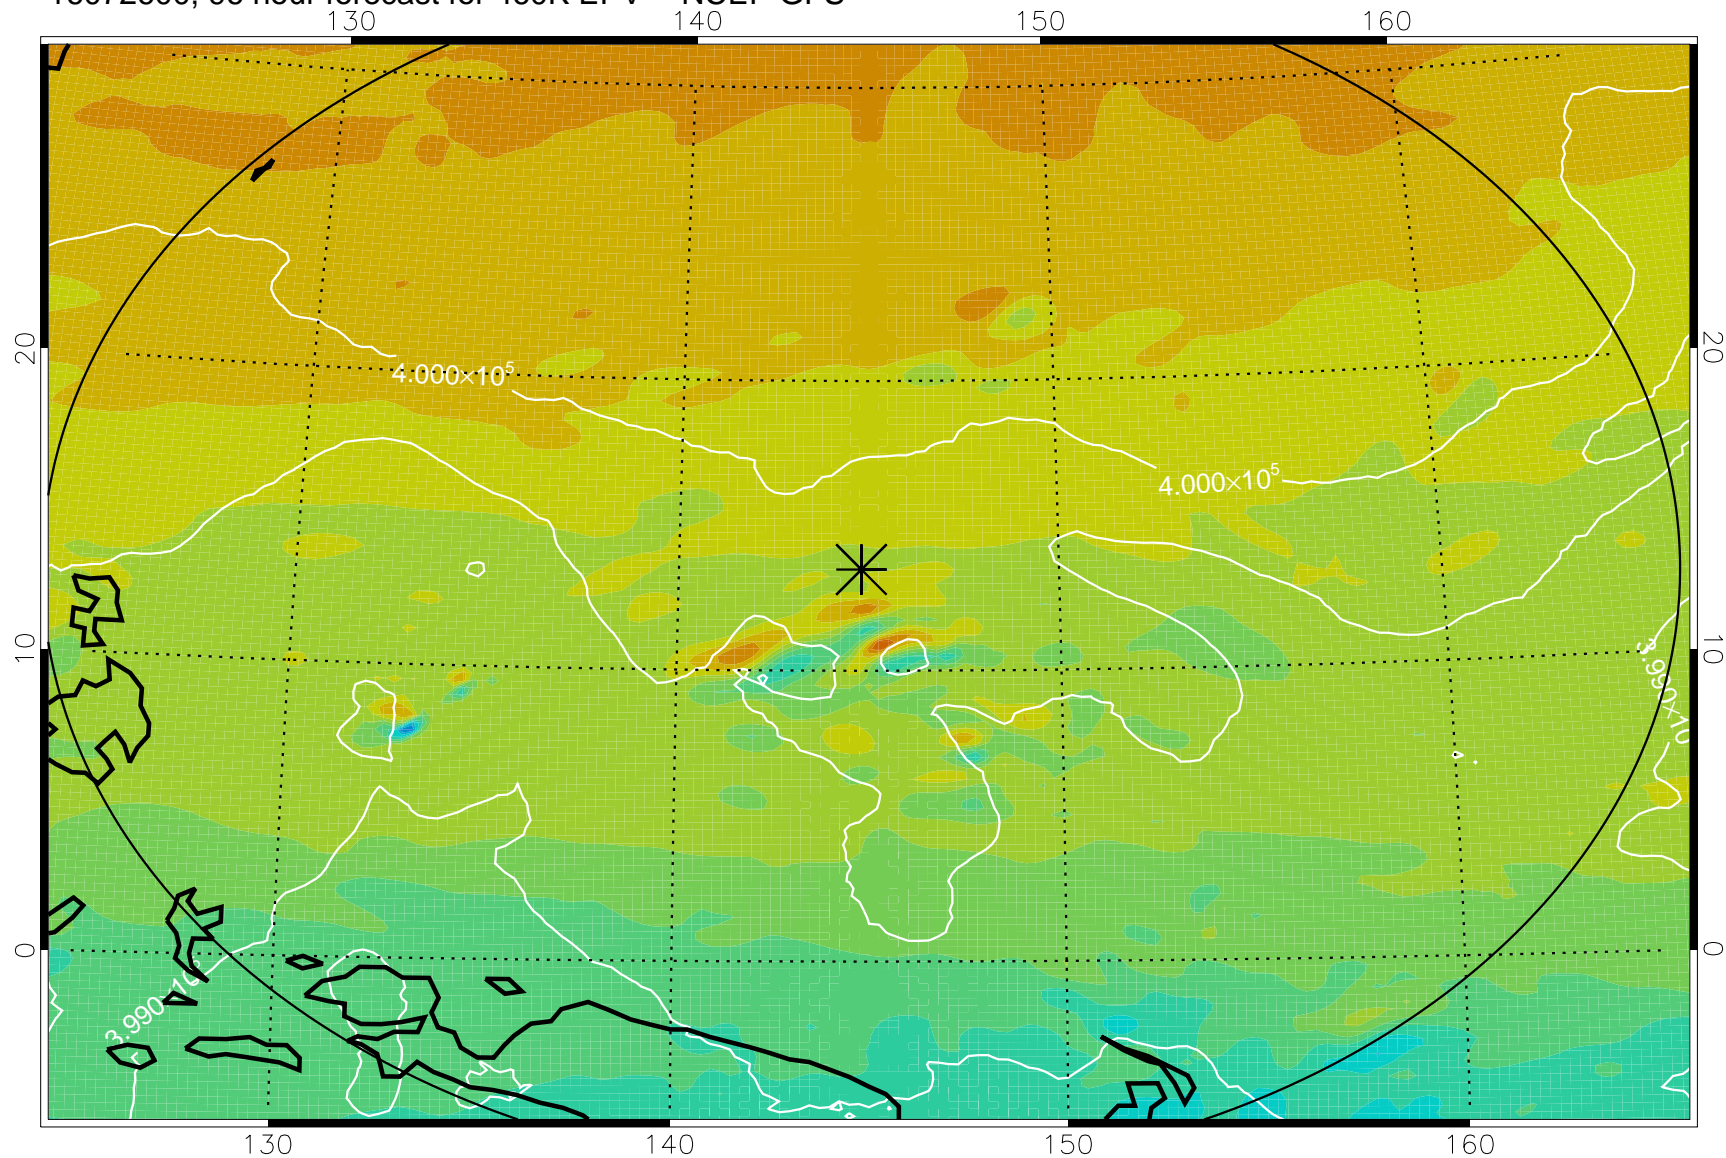

16072418, 66 hour forecast for 460K EPV -- NCEP GFS

460K Montgomery Streamfunction, white

Range ring of 2304 km

16072500, 72 hour forecast for 460K EPV -- NCEP GFS

460K Montgomery Streamfunction, white

Range ring of 2304 km

16072506, 78 hour forecast for 460K EPV -- NCEP GFS

460K Montgomery Streamfunction, white

Range ring of 2304 km

16072512, 84 hour forecast for 460K EPV -- NCEP GFS

460K Montgomery Streamfunction, white

Range ring of 2304 km

16072518, 90 hour forecast for 460K EPV -- NCEP GFS

460K Montgomery Streamfunction, white

Range ring of 2304 km

16072600, 96 hour forecast for 460K EPV -- NCEP GFS

460K Montgomery Streamfunction, white

Range ring of 2304 km

16072606, 102 hour forecast for 460K EPV -- NCEP GFS

460K Montgomery Streamfunction, white

Range ring of 2304 km

16072612, 108 hour forecast for 460K EPV -- NCEP GFS

460K Montgomery Streamfunction, white

Range ring of 2304 km