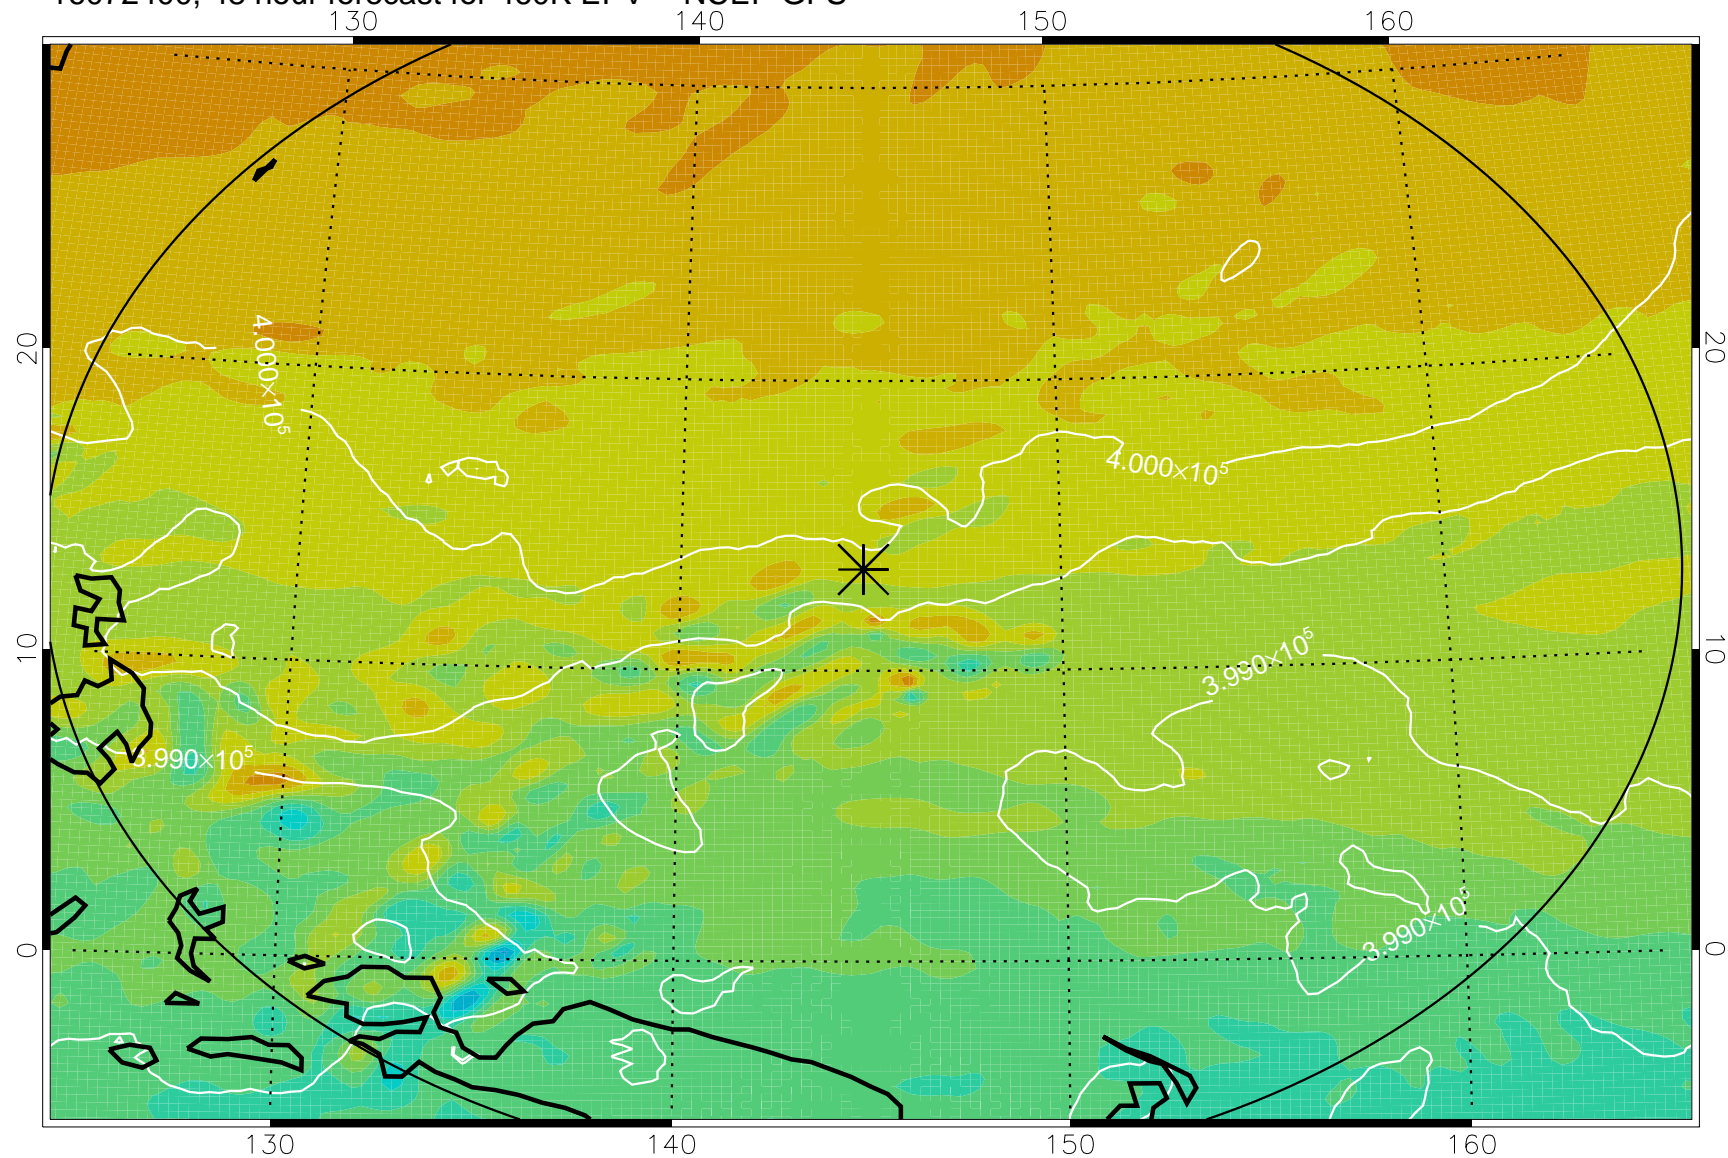

16072218, 18 hour forecast for 460K EPV -- NCEP GFS

460K Montgomery Streamfunction, white

Range ring of 2304 km

16072300, 24 hour forecast for 460K EPV -- NCEP GFS

460K Montgomery Streamfunction, white

Range ring of 2304 km

16072306, 30 hour forecast for 460K EPV -- NCEP GFS

460K Montgomery Streamfunction, white

Range ring of 2304 km

16072312, 36 hour forecast for 460K EPV -- NCEP GFS

460K Montgomery Streamfunction, white

Range ring of 2304 km

16072318, 42 hour forecast for 460K EPV -- NCEP GFS

460K Montgomery Streamfunction, white

Range ring of 2304 km

16072400, 48 hour forecast for 460K EPV -- NCEP GFS

460K Montgomery Streamfunction, white

Range ring of 2304 km

16072406, 54 hour forecast for 460K EPV -- NCEP GFS

460K Montgomery Streamfunction, white

Range ring of 2304 km

16072412, 60 hour forecast for 460K EPV -- NCEP GFS

460K Montgomery Streamfunction, white

Range ring of 2304 km