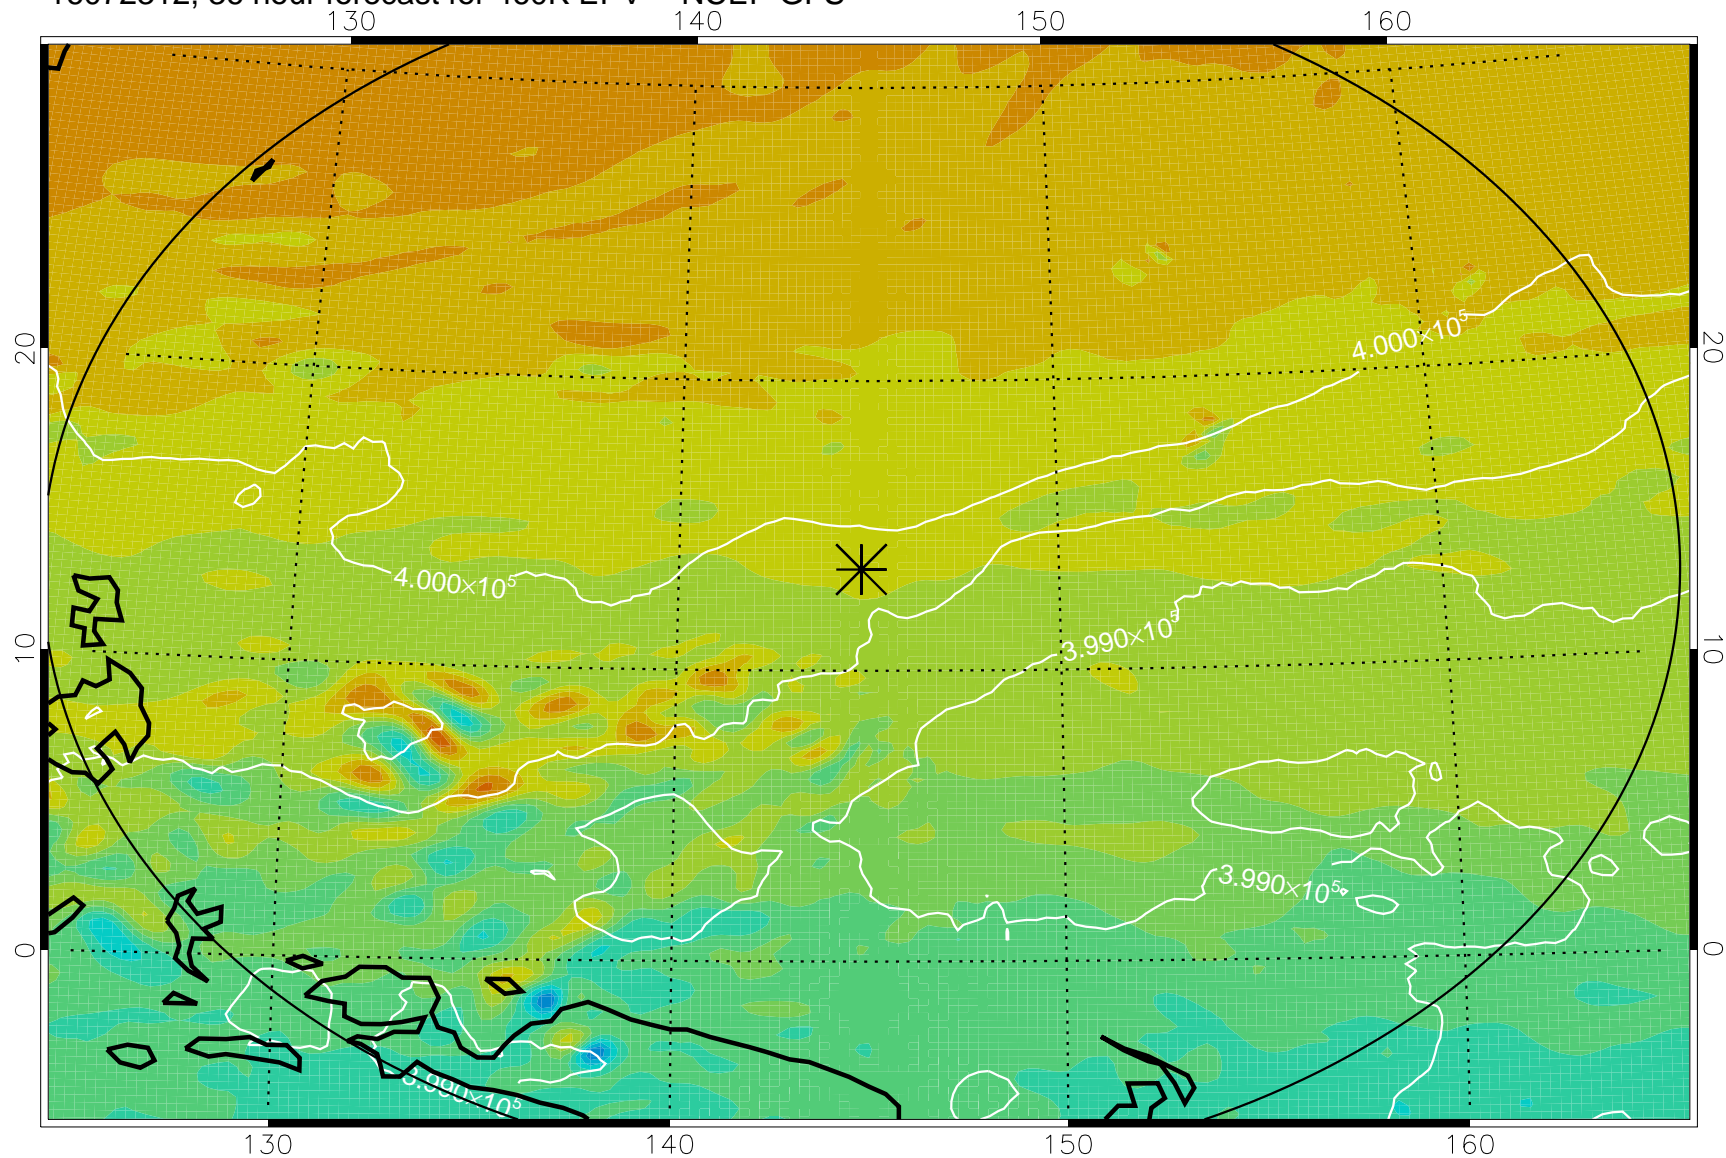

16072206, 6 hour forecast for 460K EPV -- NCEP GFS

460K Montgomery Streamfunction, white

Range ring of 2304 km

16072212, 12 hour forecast for 460K EPV -- NCEP GFS

460K Montgomery Streamfunction, white

Range ring of 2304 km

16072218, 18 hour forecast for 460K EPV -- NCEP GFS

460K Montgomery Streamfunction, white

Range ring of 2304 km

16072300, 24 hour forecast for 460K EPV -- NCEP GFS

460K Montgomery Streamfunction, white

Range ring of 2304 km

16072306, 30 hour forecast for 460K EPV -- NCEP GFS

460K Montgomery Streamfunction, white

Range ring of 2304 km

16072312, 36 hour forecast for 460K EPV -- NCEP GFS

460K Montgomery Streamfunction, white

Range ring of 2304 km

16072318, 42 hour forecast for 460K EPV -- NCEP GFS

460K Montgomery Streamfunction, white

Range ring of 2304 km

16072400, 48 hour forecast for 460K EPV -- NCEP GFS

460K Montgomery Streamfunction, white

Range ring of 2304 km