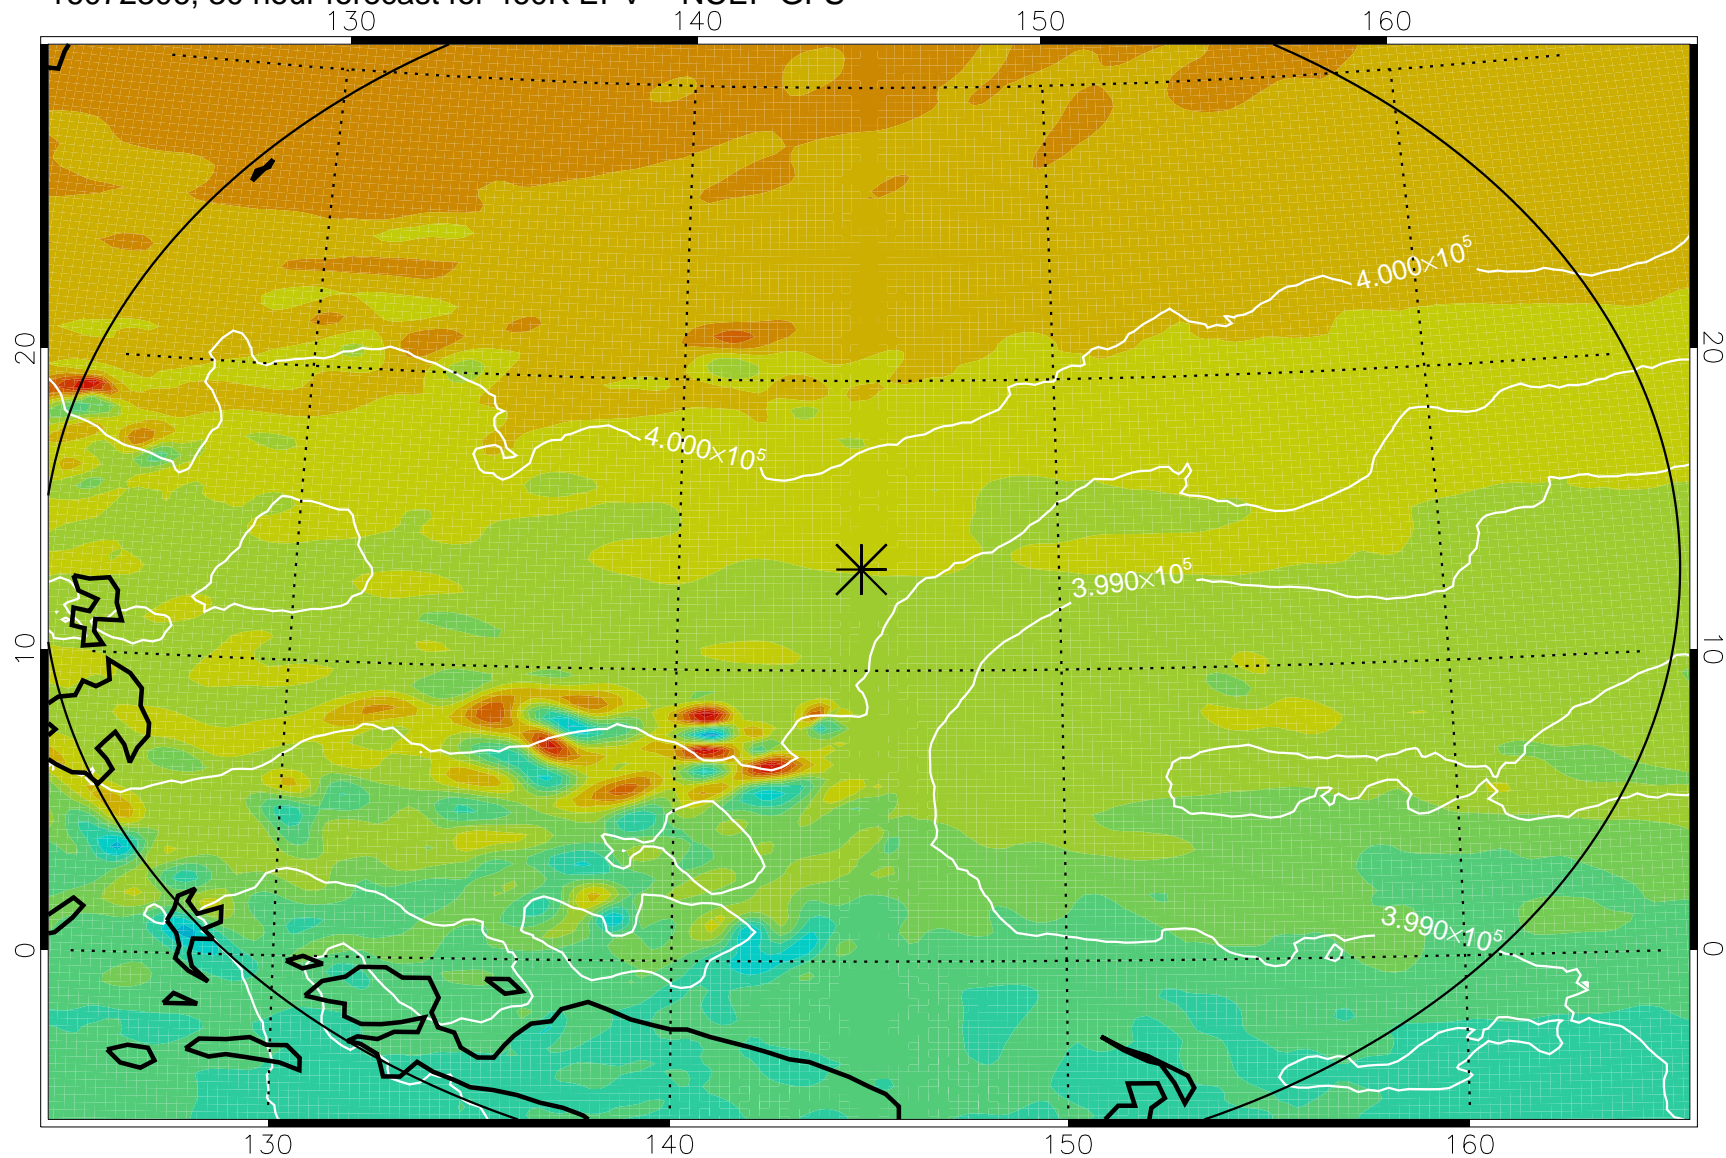

16072206, 6 hour forecast for 460K EPV -- NCEP GFS

460K Montgomery Streamfunction, white

Range ring of 2304 km

16072212, 12 hour forecast for 460K EPV -- NCEP GFS

460K Montgomery Streamfunction, white

Range ring of 2304 km

16072218, 18 hour forecast for 460K EPV -- NCEP GFS

460K Montgomery Streamfunction, white

Range ring of 2304 km

16072300, 24 hour forecast for 460K EPV -- NCEP GFS

460K Montgomery Streamfunction, white

Range ring of 2304 km

16072306, 30 hour forecast for 460K EPV -- NCEP GFS

460K Montgomery Streamfunction, white

Range ring of 2304 km

16072312, 36 hour forecast for 460K EPV -- NCEP GFS

460K Montgomery Streamfunction, white

Range ring of 2304 km

16072318, 42 hour forecast for 460K EPV -- NCEP GFS

460K Montgomery Streamfunction, white

Range ring of 2304 km

16072400, 48 hour forecast for 460K EPV -- NCEP GFS

460K Montgomery Streamfunction, white

Range ring of 2304 km