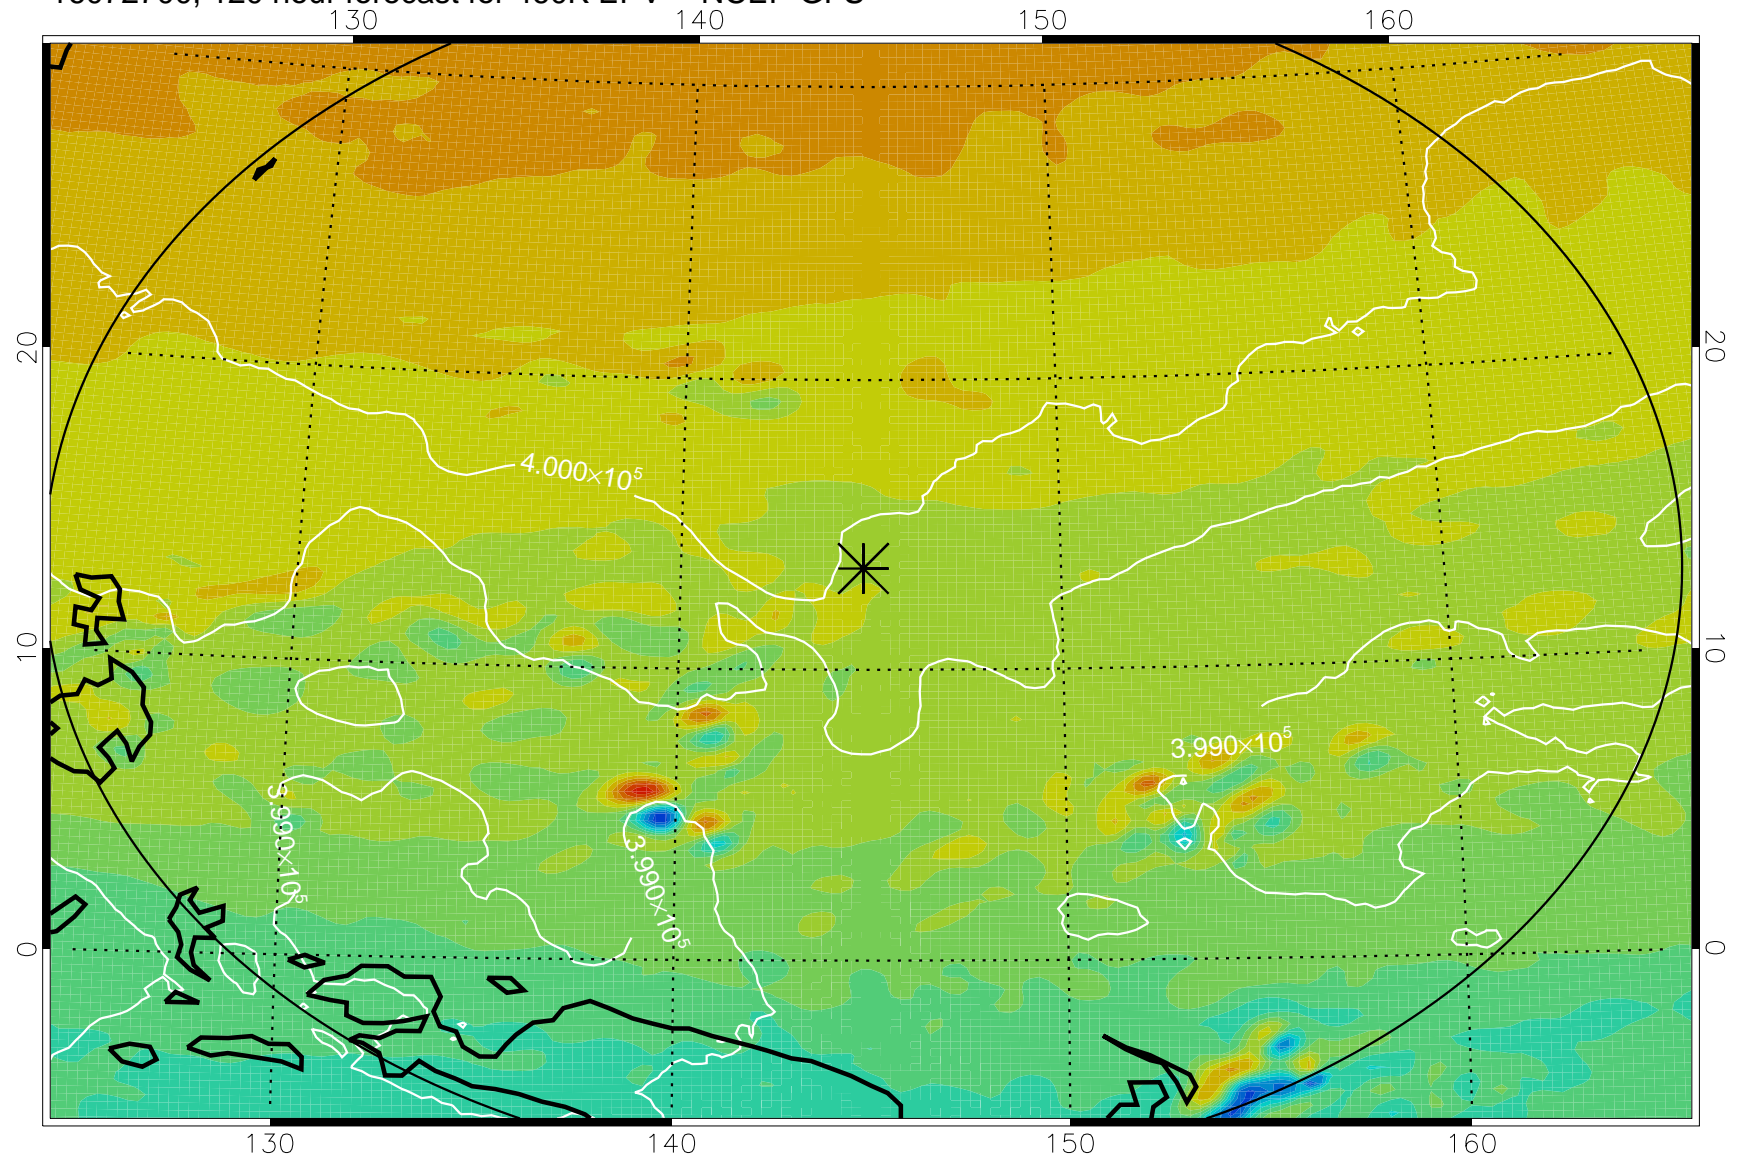

16072506, 78 hour forecast for 460K EPV -- NCEP GFS

460K Montgomery Streamfunction, white

Range ring of 2304 km

16072512, 84 hour forecast for 460K EPV -- NCEP GFS

460K Montgomery Streamfunction, white

Range ring of 2304 km

16072518, 90 hour forecast for 460K EPV -- NCEP GFS

460K Montgomery Streamfunction, white

Range ring of 2304 km

16072600, 96 hour forecast for 460K EPV -- NCEP GFS

460K Montgomery Streamfunction, white

Range ring of 2304 km

16072606, 102 hour forecast for 460K EPV -- NCEP GFS

460K Montgomery Streamfunction, white

Range ring of 2304 km

16072612, 108 hour forecast for 460K EPV -- NCEP GFS

460K Montgomery Streamfunction, white

Range ring of 2304 km

16072618, 114 hour forecast for 460K EPV -- NCEP GFS

460K Montgomery Streamfunction, white

Range ring of 2304 km

16072700, 120 hour forecast for 460K EPV -- NCEP GFS

460K Montgomery Streamfunction, white

Range ring of 2304 km