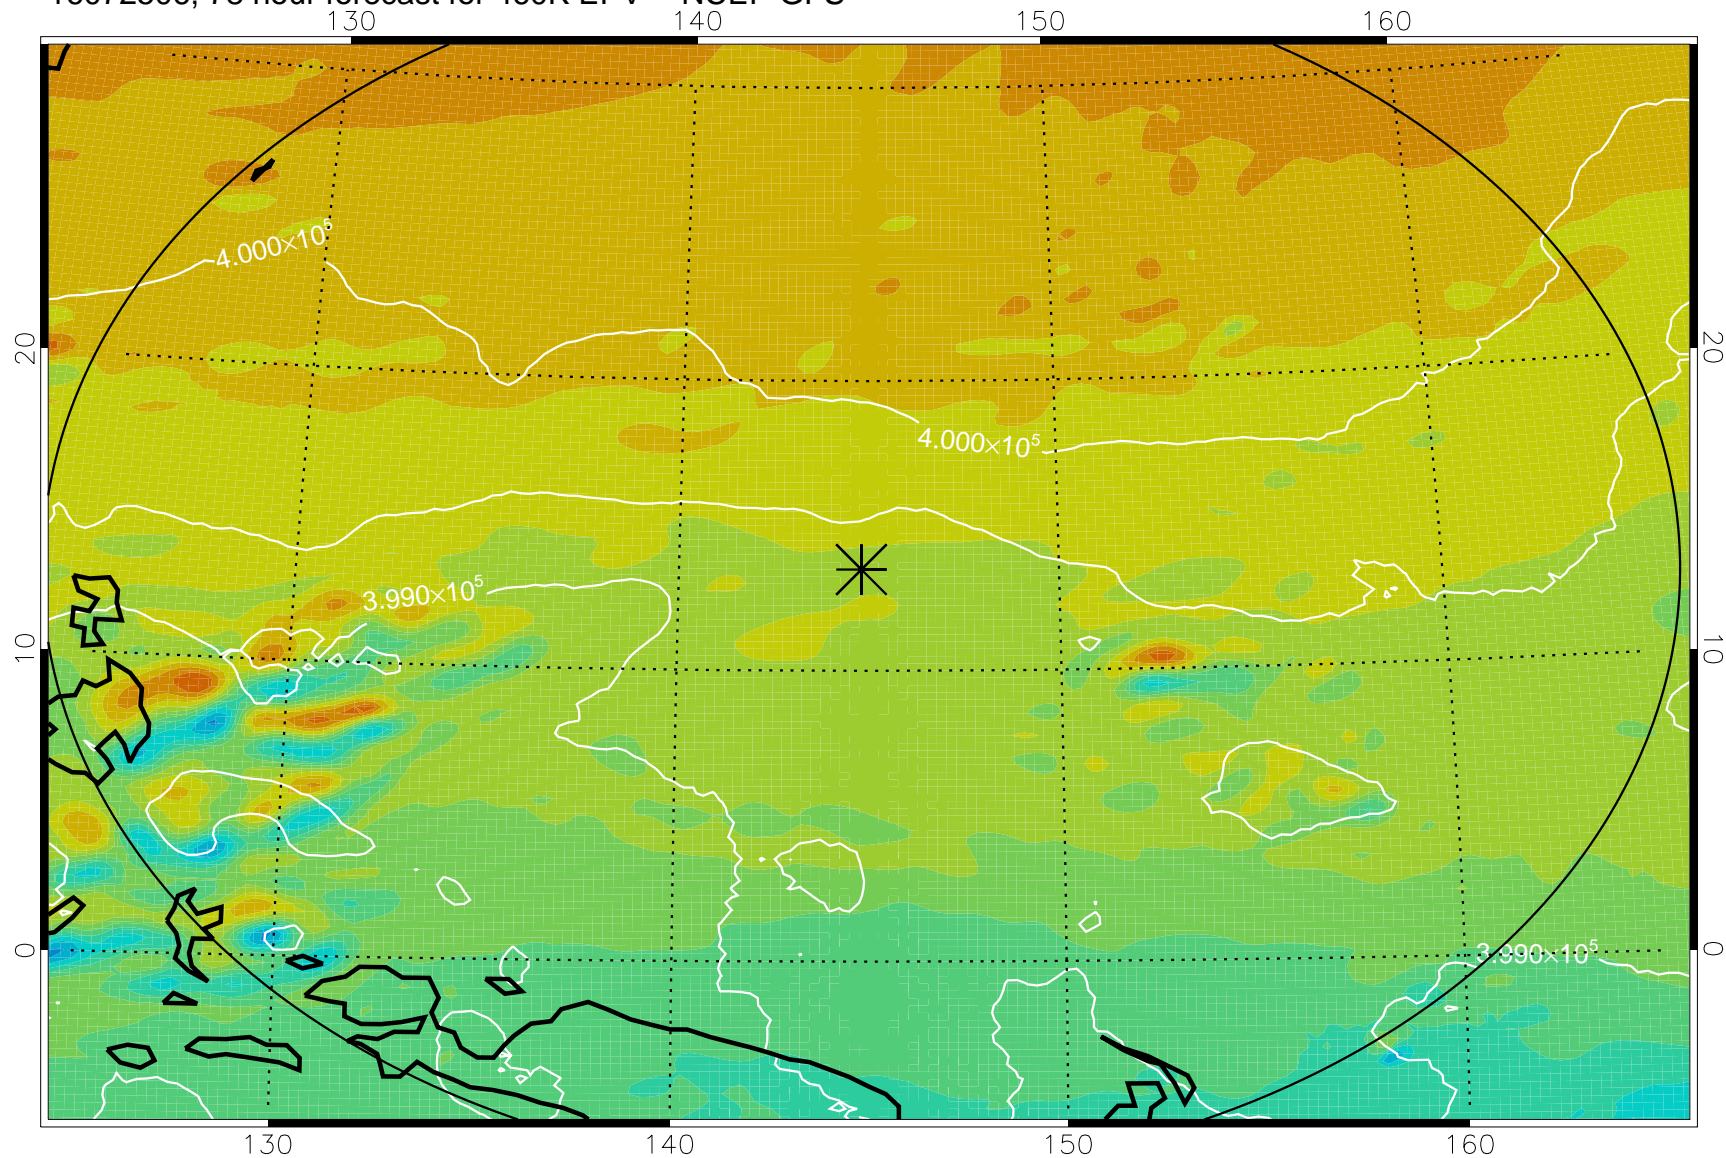

16072406, 54 hour forecast for 460K EPV -- NCEP GFS

460K Montgomery Streamfunction, white

Range ring of 2304 km

16072412, 60 hour forecast for 460K EPV -- NCEP GFS

460K Montgomery Streamfunction, white

Range ring of 2304 km

16072418, 66 hour forecast for 460K EPV -- NCEP GFS

460K Montgomery Streamfunction, white

Range ring of 2304 km

16072500, 72 hour forecast for 460K EPV -- NCEP GFS

460K Montgomery Streamfunction, white

Range ring of 2304 km

16072506, 78 hour forecast for 460K EPV -- NCEP GFS

460K Montgomery Streamfunction, white

Range ring of 2304 km

16072512, 84 hour forecast for 460K EPV -- NCEP GFS

460K Montgomery Streamfunction, white

Range ring of 2304 km

16072518, 90 hour forecast for 460K EPV -- NCEP GFS

460K Montgomery Streamfunction, white

Range ring of 2304 km

16072600, 96 hour forecast for 460K EPV -- NCEP GFS

460K Montgomery Streamfunction, white

Range ring of 2304 km