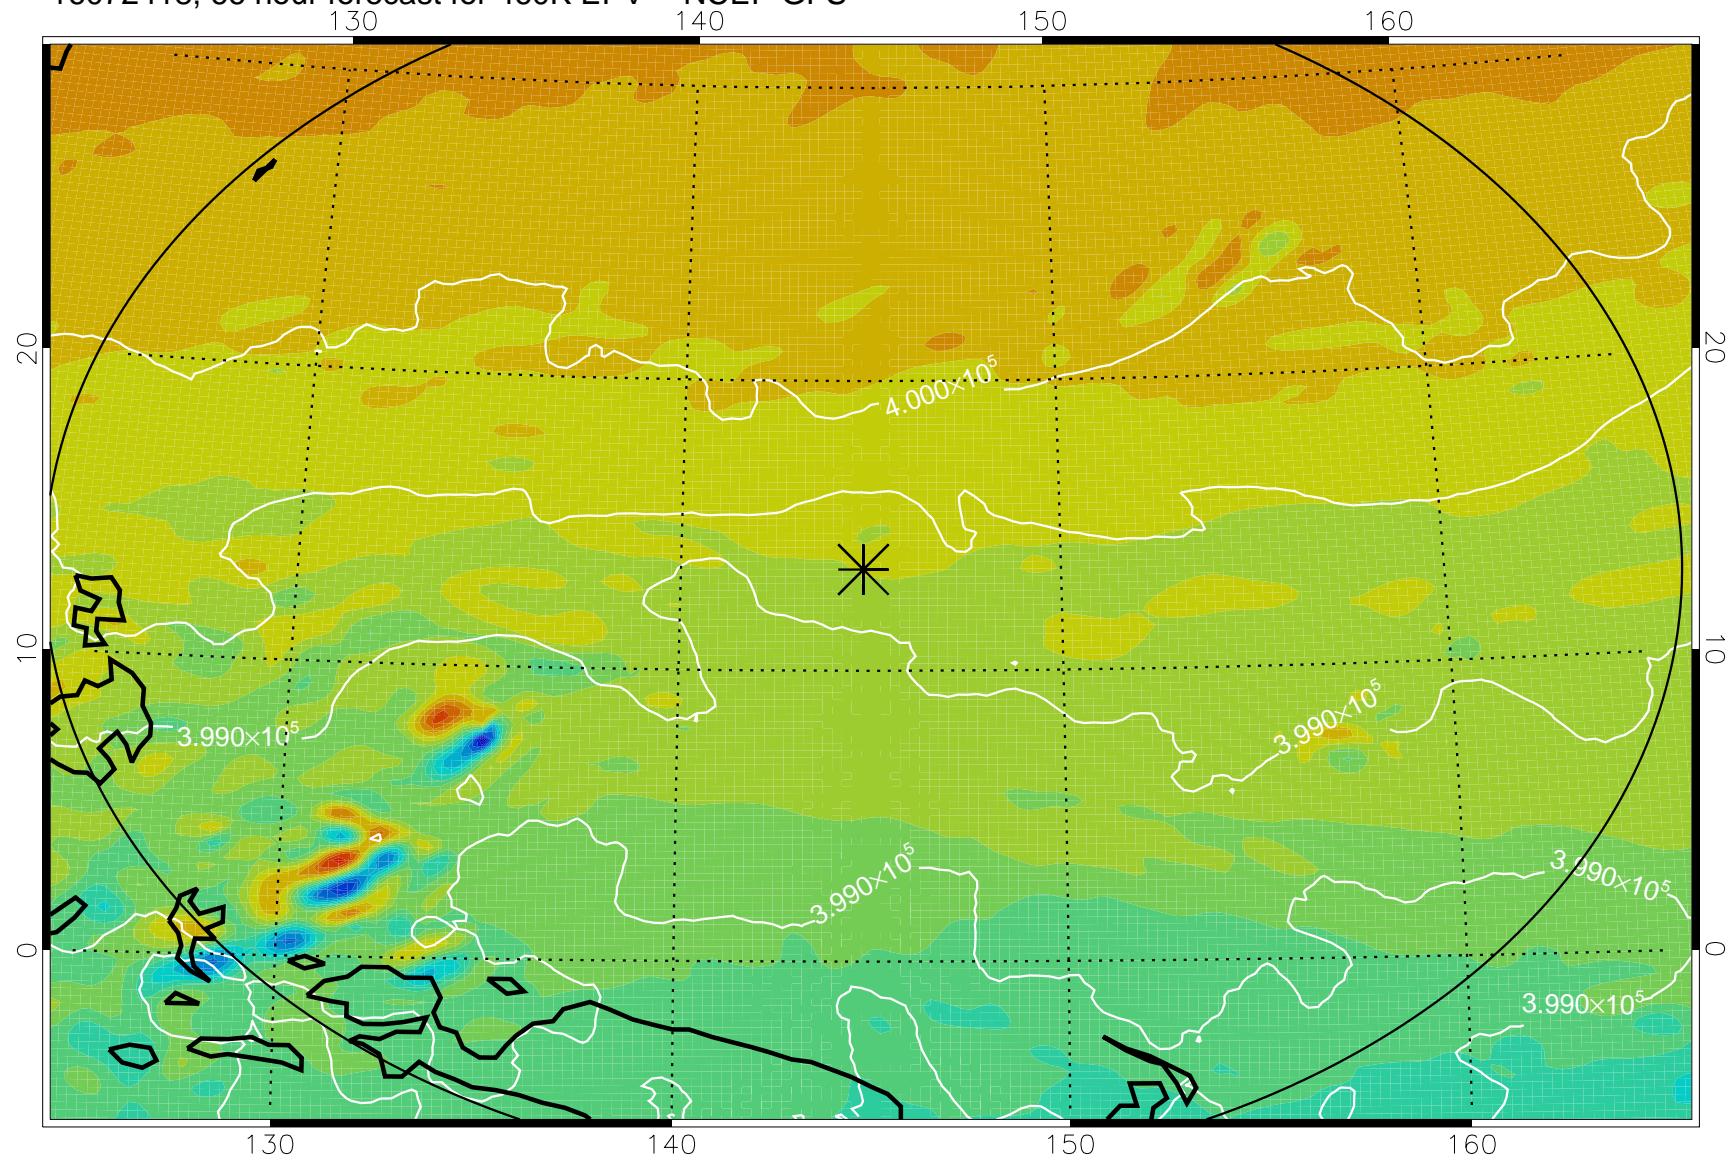

16072406, 54 hour forecast for 460K EPV -- NCEP GFS

460K Montgomery Streamfunction, white

Range ring of 2304 km

16072412, 60 hour forecast for 460K EPV -- NCEP GFS

460K Montgomery Streamfunction, white

Range ring of 2304 km

16072418, 66 hour forecast for 460K EPV -- NCEP GFS

460K Montgomery Streamfunction, white

Range ring of 2304 km

16072500, 72 hour forecast for 460K EPV -- NCEP GFS

460K Montgomery Streamfunction, white

Range ring of 2304 km

16072506, 78 hour forecast for 460K EPV -- NCEP GFS

460K Montgomery Streamfunction, white

Range ring of 2304 km

16072512, 84 hour forecast for 460K EPV -- NCEP GFS

460K Montgomery Streamfunction, white

Range ring of 2304 km

16072518, 90 hour forecast for 460K EPV -- NCEP GFS

460K Montgomery Streamfunction, white

Range ring of 2304 km

16072600, 96 hour forecast for 460K EPV -- NCEP GFS

460K Montgomery Streamfunction, white

Range ring of 2304 km