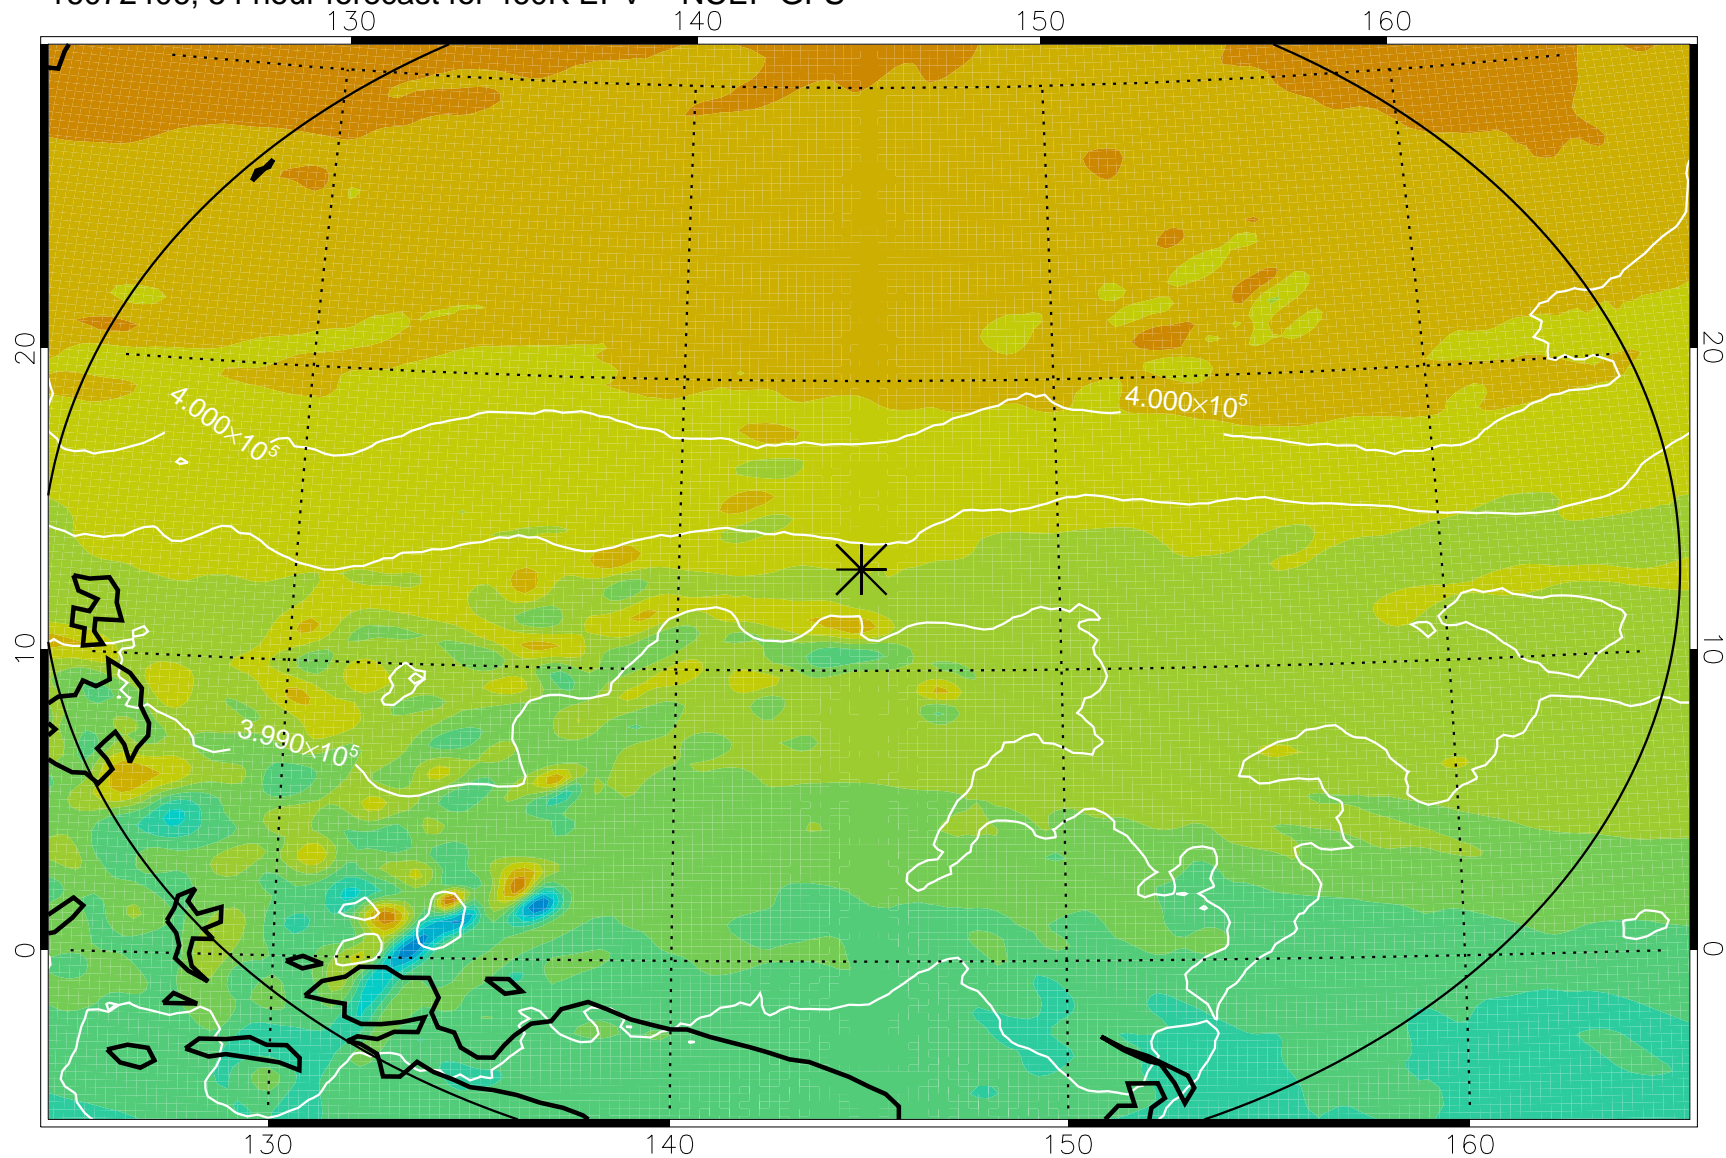

16072318, 42 hour forecast for 460K EPV -- NCEP GFS

460K Montgomery Streamfunction, white

Range ring of 2304 km

16072400, 48 hour forecast for 460K EPV -- NCEP GFS

460K Montgomery Streamfunction, white

Range ring of 2304 km

16072406, 54 hour forecast for 460K EPV -- NCEP GFS

460K Montgomery Streamfunction, white

Range ring of 2304 km

16072412, 60 hour forecast for 460K EPV -- NCEP GFS

460K Montgomery Streamfunction, white

Range ring of 2304 km

16072418, 66 hour forecast for 460K EPV -- NCEP GFS

460K Montgomery Streamfunction, white

Range ring of 2304 km

16072500, 72 hour forecast for 460K EPV -- NCEP GFS

460K Montgomery Streamfunction, white

Range ring of 2304 km

16072506, 78 hour forecast for 460K EPV -- NCEP GFS

460K Montgomery Streamfunction, white

Range ring of 2304 km

16072512, 84 hour forecast for 460K EPV -- NCEP GFS

460K Montgomery Streamfunction, white

Range ring of 2304 km