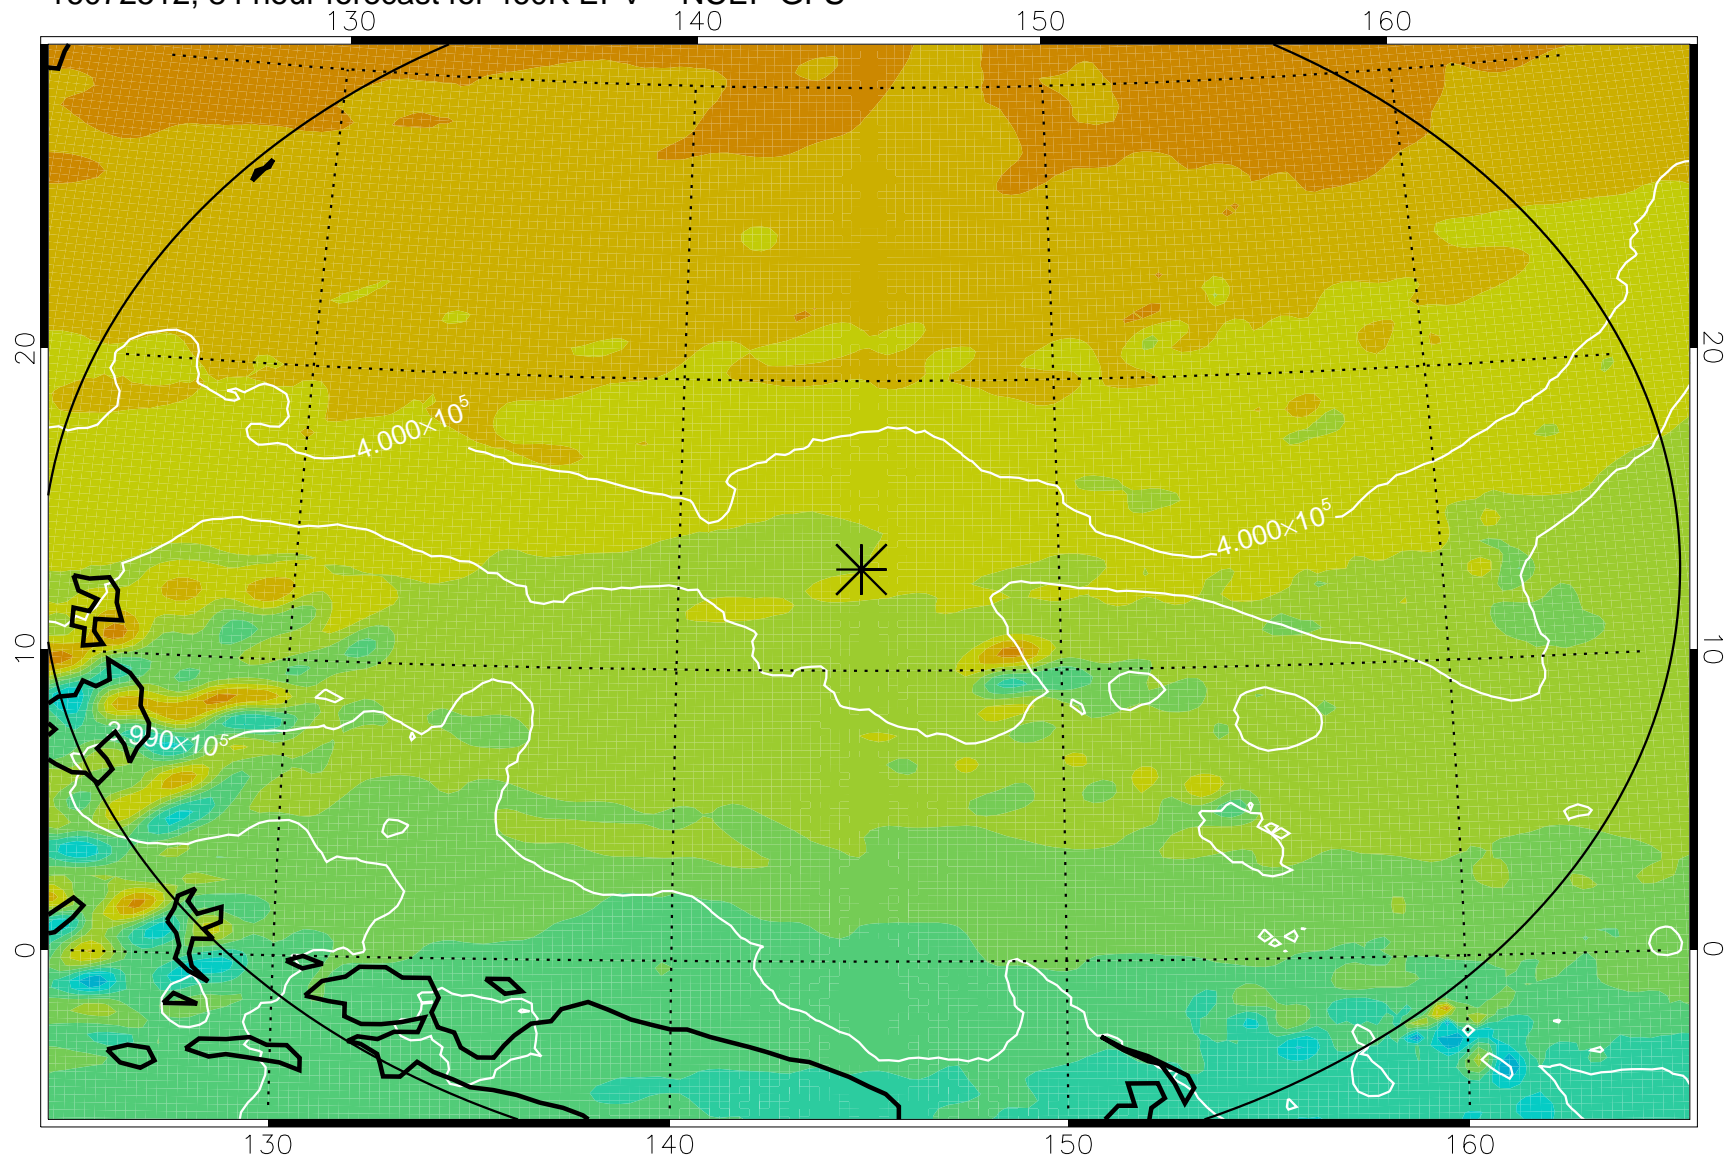

16072418, 66 hour forecast for 460K EPV -- NCEP GFS

460K Montgomery Streamfunction, white

Range ring of 2304 km

16072500, 72 hour forecast for 460K EPV -- NCEP GFS

460K Montgomery Streamfunction, white

Range ring of 2304 km

16072506, 78 hour forecast for 460K EPV -- NCEP GFS

460K Montgomery Streamfunction, white

Range ring of 2304 km

16072512, 84 hour forecast for 460K EPV -- NCEP GFS

460K Montgomery Streamfunction, white

Range ring of 2304 km

16072518, 90 hour forecast for 460K EPV -- NCEP GFS

460K Montgomery Streamfunction, white

Range ring of 2304 km

16072600, 96 hour forecast for 460K EPV -- NCEP GFS

460K Montgomery Streamfunction, white

Range ring of 2304 km

16072606, 102 hour forecast for 460K EPV -- NCEP GFS

460K Montgomery Streamfunction, white

Range ring of 2304 km

16072612, 108 hour forecast for 460K EPV -- NCEP GFS

460K Montgomery Streamfunction, white

Range ring of 2304 km