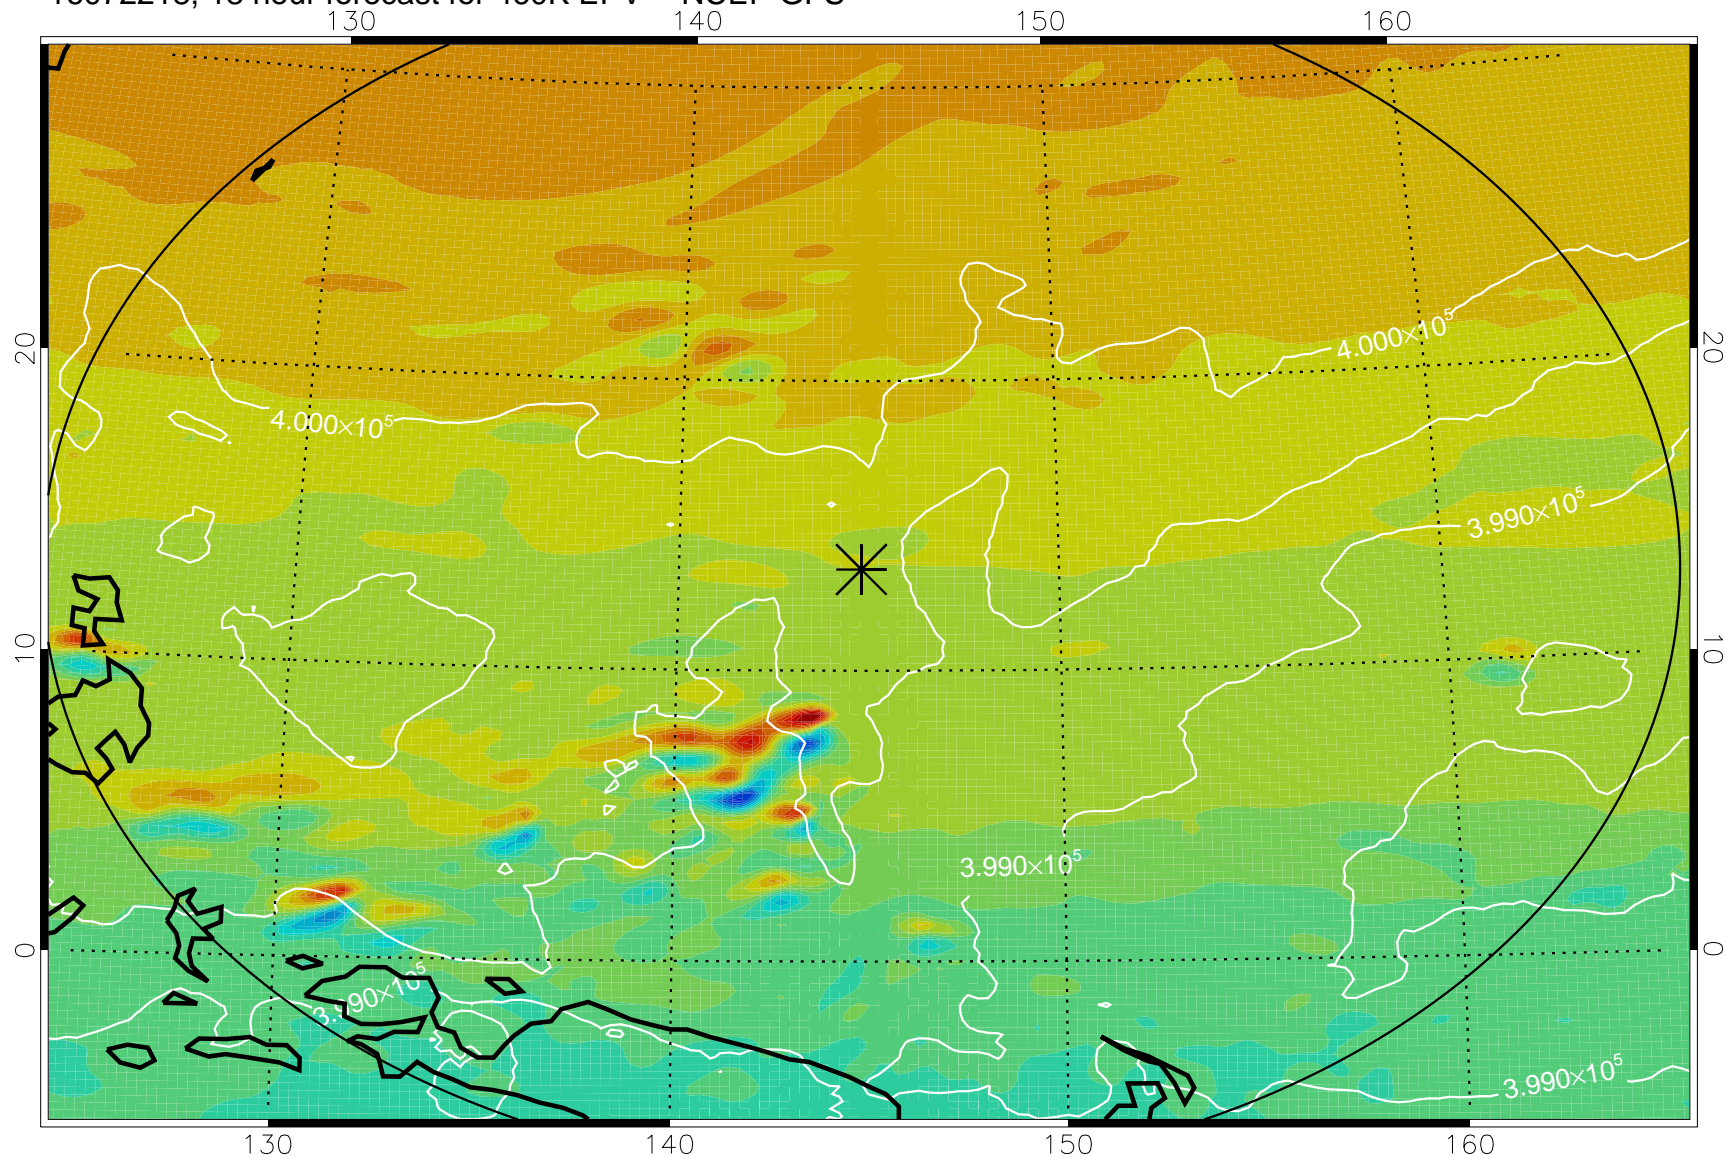

16072206, 6 hour forecast for 460K EPV -- NCEP GFS

460K Montgomery Streamfunction, white

Range ring of 2304 km

16072212, 12 hour forecast for 460K EPV -- NCEP GFS

460K Montgomery Streamfunction, white

Range ring of 2304 km

16072218, 18 hour forecast for 460K EPV -- NCEP GFS

460K Montgomery Streamfunction, white

Range ring of 2304 km

16072300, 24 hour forecast for 460K EPV -- NCEP GFS

460K Montgomery Streamfunction, white

Range ring of 2304 km

16072506, 78 hour forecast for 460K EPV -- NCEP GFS

460K Montgomery Streamfunction, white

Range ring of 2304 km

16072512, 84 hour forecast for 460K EPV -- NCEP GFS

460K Montgomery Streamfunction, white

Range ring of 2304 km

16072518, 90 hour forecast for 460K EPV -- NCEP GFS

460K Montgomery Streamfunction, white

Range ring of 2304 km

16072600, 96 hour forecast for 460K EPV -- NCEP GFS

460K Montgomery Streamfunction, white

Range ring of 2304 km