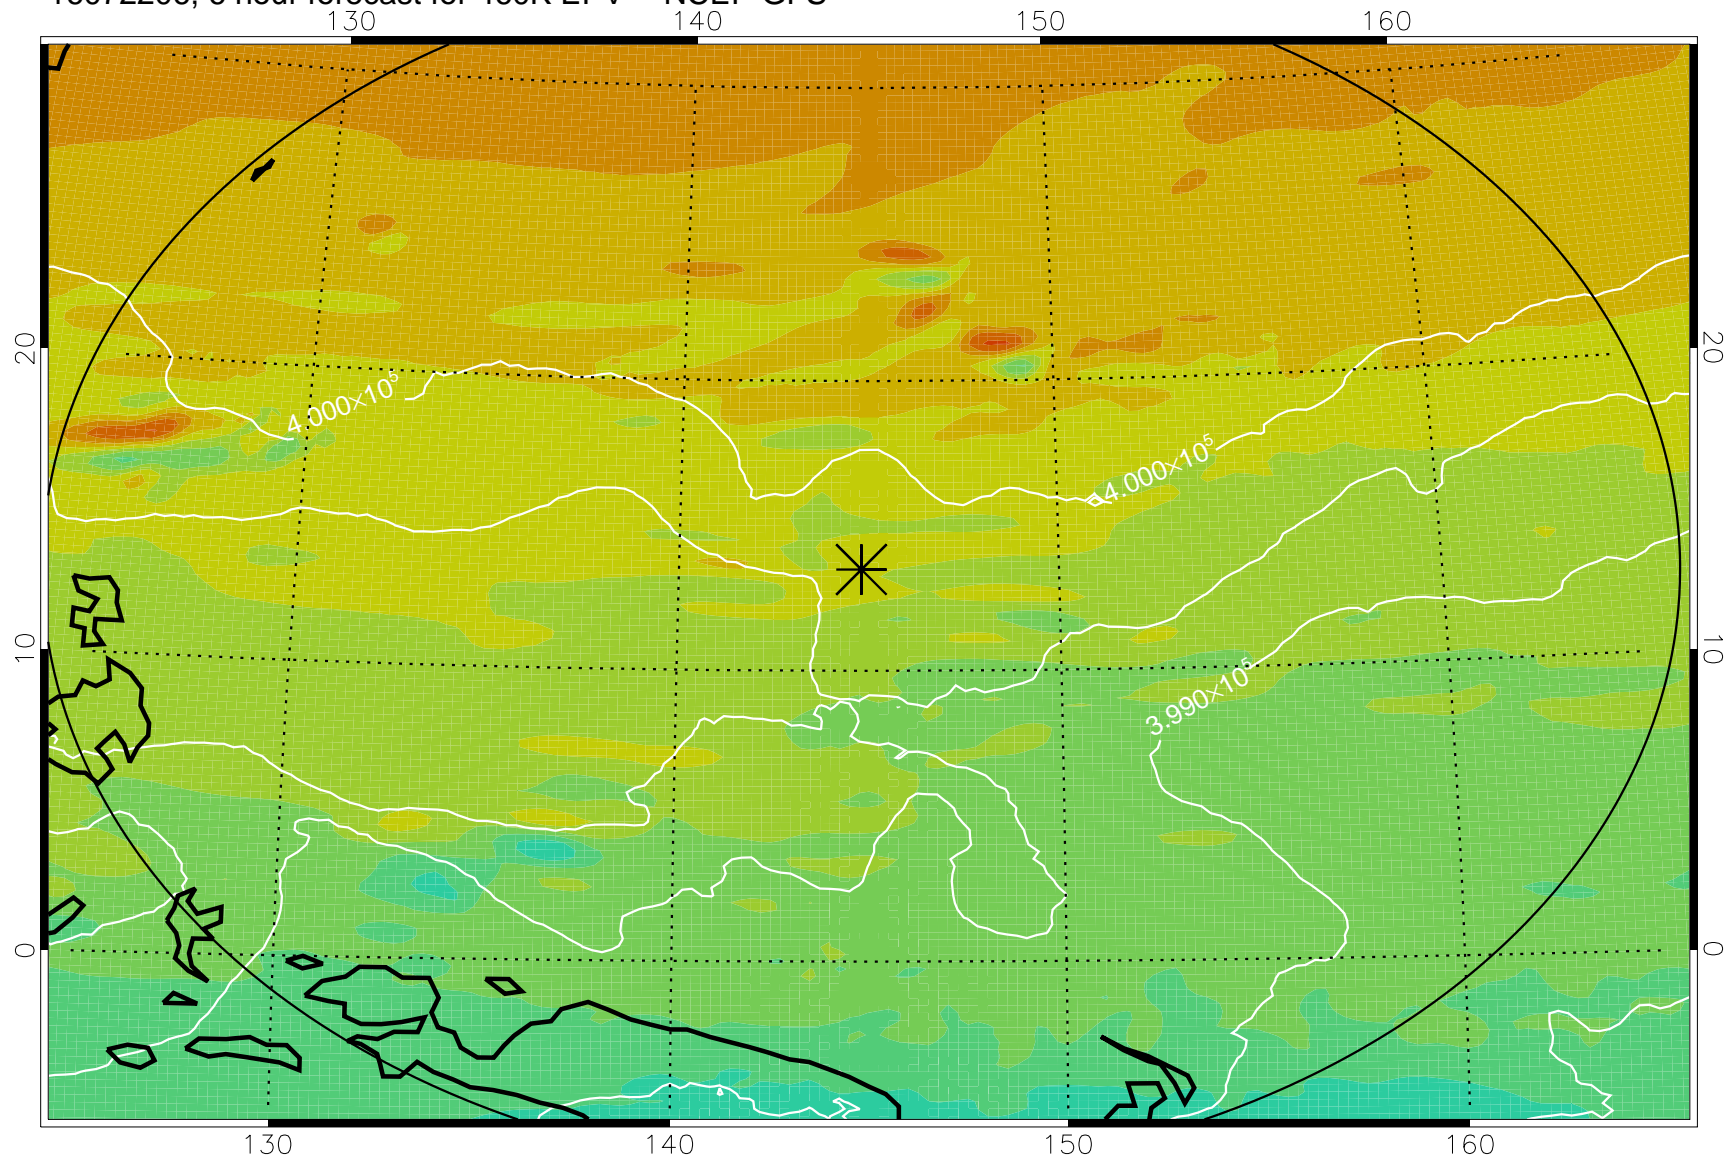

16072206, 6 hour forecast for 460K EPV -- NCEP GFS

460K Montgomery Streamfunction, white

Range ring of 2304 km

16072212, 12 hour forecast for 460K EPV -- NCEP GFS

460K Montgomery Streamfunction, white

Range ring of 2304 km

16072218, 18 hour forecast for 460K EPV -- NCEP GFS

460K Montgomery Streamfunction, white

Range ring of 2304 km

16072300, 24 hour forecast for 460K EPV -- NCEP GFS

460K Montgomery Streamfunction, white

Range ring of 2304 km

16072306, 30 hour forecast for 460K EPV -- NCEP GFS

460K Montgomery Streamfunction, white

Range ring of 2304 km

16072312, 36 hour forecast for 460K EPV -- NCEP GFS

460K Montgomery Streamfunction, white

Range ring of 2304 km

16072318, 42 hour forecast for 460K EPV -- NCEP GFS

460K Montgomery Streamfunction, white

Range ring of 2304 km

16072400, 48 hour forecast for 460K EPV -- NCEP GFS

460K Montgomery Streamfunction, white

Range ring of 2304 km