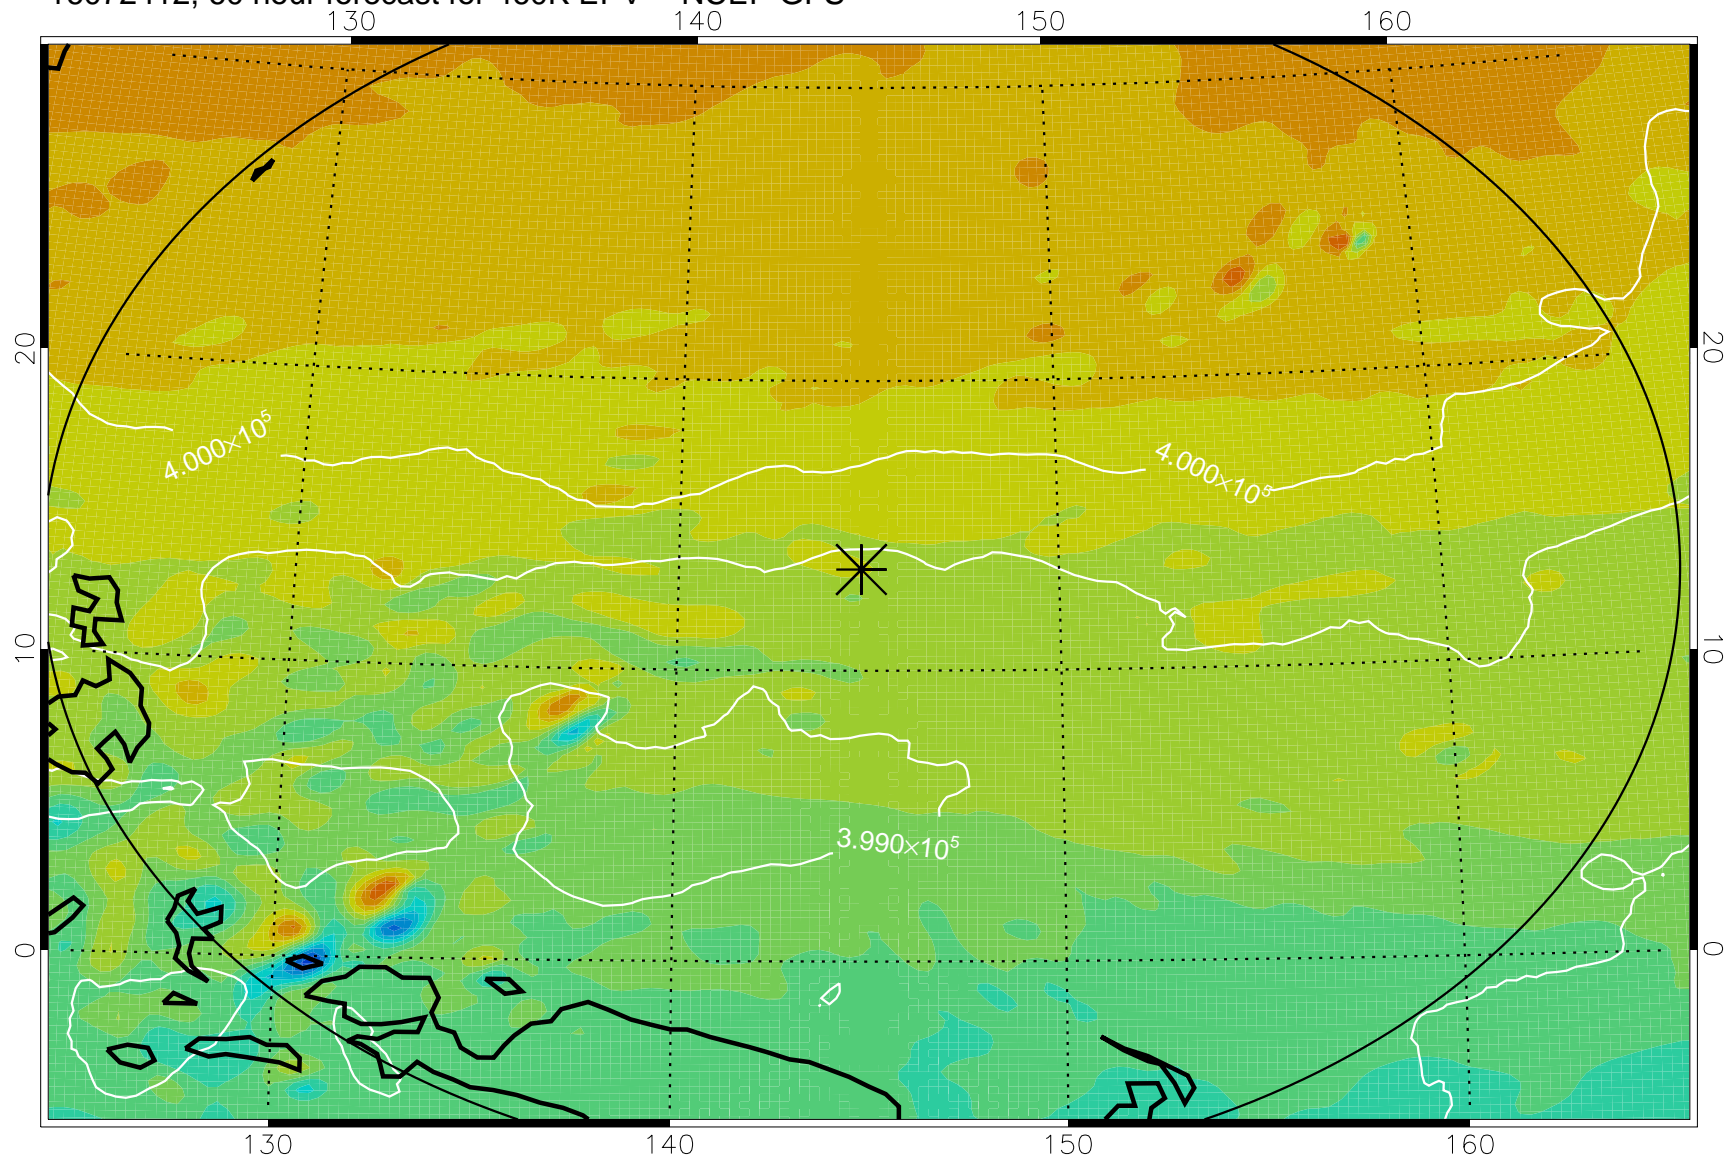

16072318, 42 hour forecast for 460K EPV -- NCEP GFS

460K Montgomery Streamfunction, white

Range ring of 2304 km

16072400, 48 hour forecast for 460K EPV -- NCEP GFS

460K Montgomery Streamfunction, white

Range ring of 2304 km

16072406, 54 hour forecast for 460K EPV -- NCEP GFS

460K Montgomery Streamfunction, white

Range ring of 2304 km

16072412, 60 hour forecast for 460K EPV -- NCEP GFS

460K Montgomery Streamfunction, white

Range ring of 2304 km

16072418, 66 hour forecast for 460K EPV -- NCEP GFS

460K Montgomery Streamfunction, white

Range ring of 2304 km

16072500, 72 hour forecast for 460K EPV -- NCEP GFS

460K Montgomery Streamfunction, white

Range ring of 2304 km

16072518, 90 hour forecast for 460K EPV -- NCEP GFS

460K Montgomery Streamfunction, white

Range ring of 2304 km

16072600, 96 hour forecast for 460K EPV -- NCEP GFS

460K Montgomery Streamfunction, white

Range ring of 2304 km