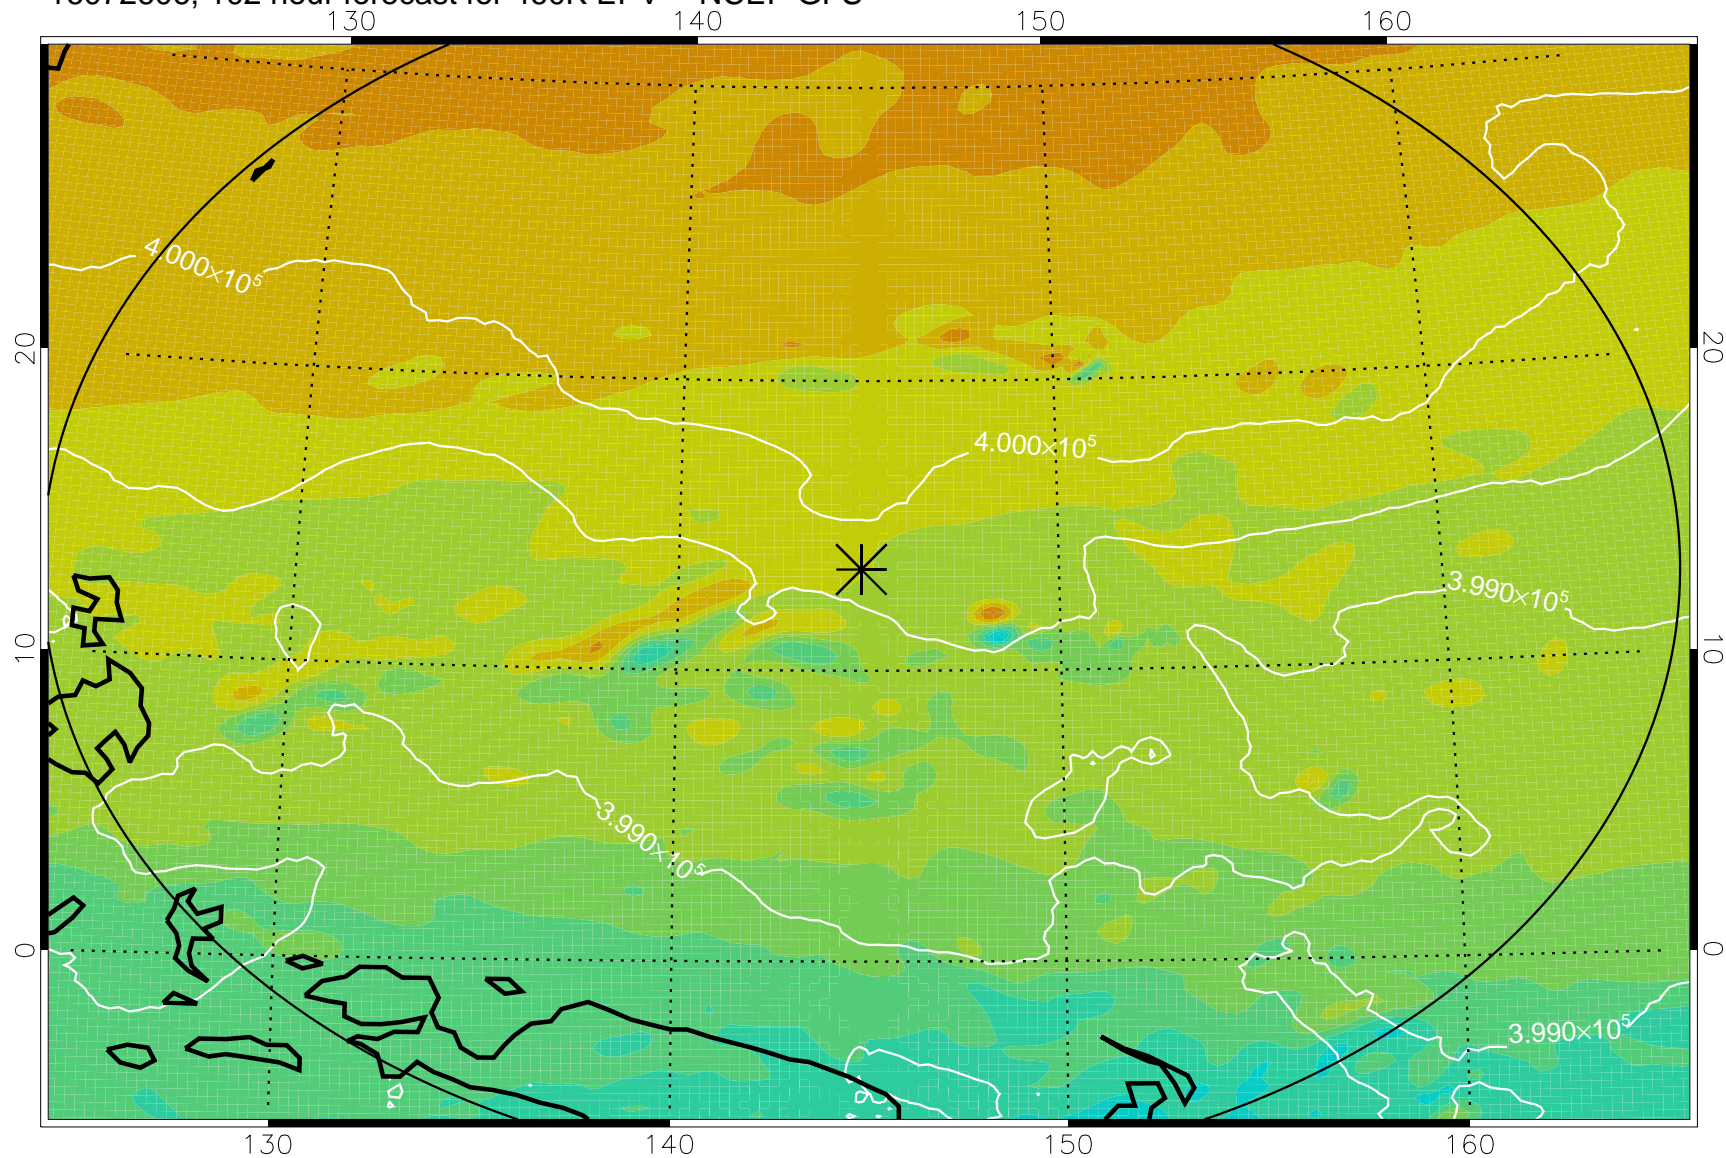

16072506, 78 hour forecast for 460K EPV -- NCEP GFS

460K Montgomery Streamfunction, white

Range ring of 2304 km

16072512, 84 hour forecast for 460K EPV -- NCEP GFS

460K Montgomery Streamfunction, white

Range ring of 2304 km

16072518, 90 hour forecast for 460K EPV -- NCEP GFS

460K Montgomery Streamfunction, white

Range ring of 2304 km

16072600, 96 hour forecast for 460K EPV -- NCEP GFS

460K Montgomery Streamfunction, white

Range ring of 2304 km

16072606, 102 hour forecast for 460K EPV -- NCEP GFS

460K Montgomery Streamfunction, white

Range ring of 2304 km

16072612, 108 hour forecast for 460K EPV -- NCEP GFS

460K Montgomery Streamfunction, white

Range ring of 2304 km

16072618, 114 hour forecast for 460K EPV -- NCEP GFS

460K Montgomery Streamfunction, white

Range ring of 2304 km

16072700, 120 hour forecast for 460K EPV -- NCEP GFS

460K Montgomery Streamfunction, white

Range ring of 2304 km