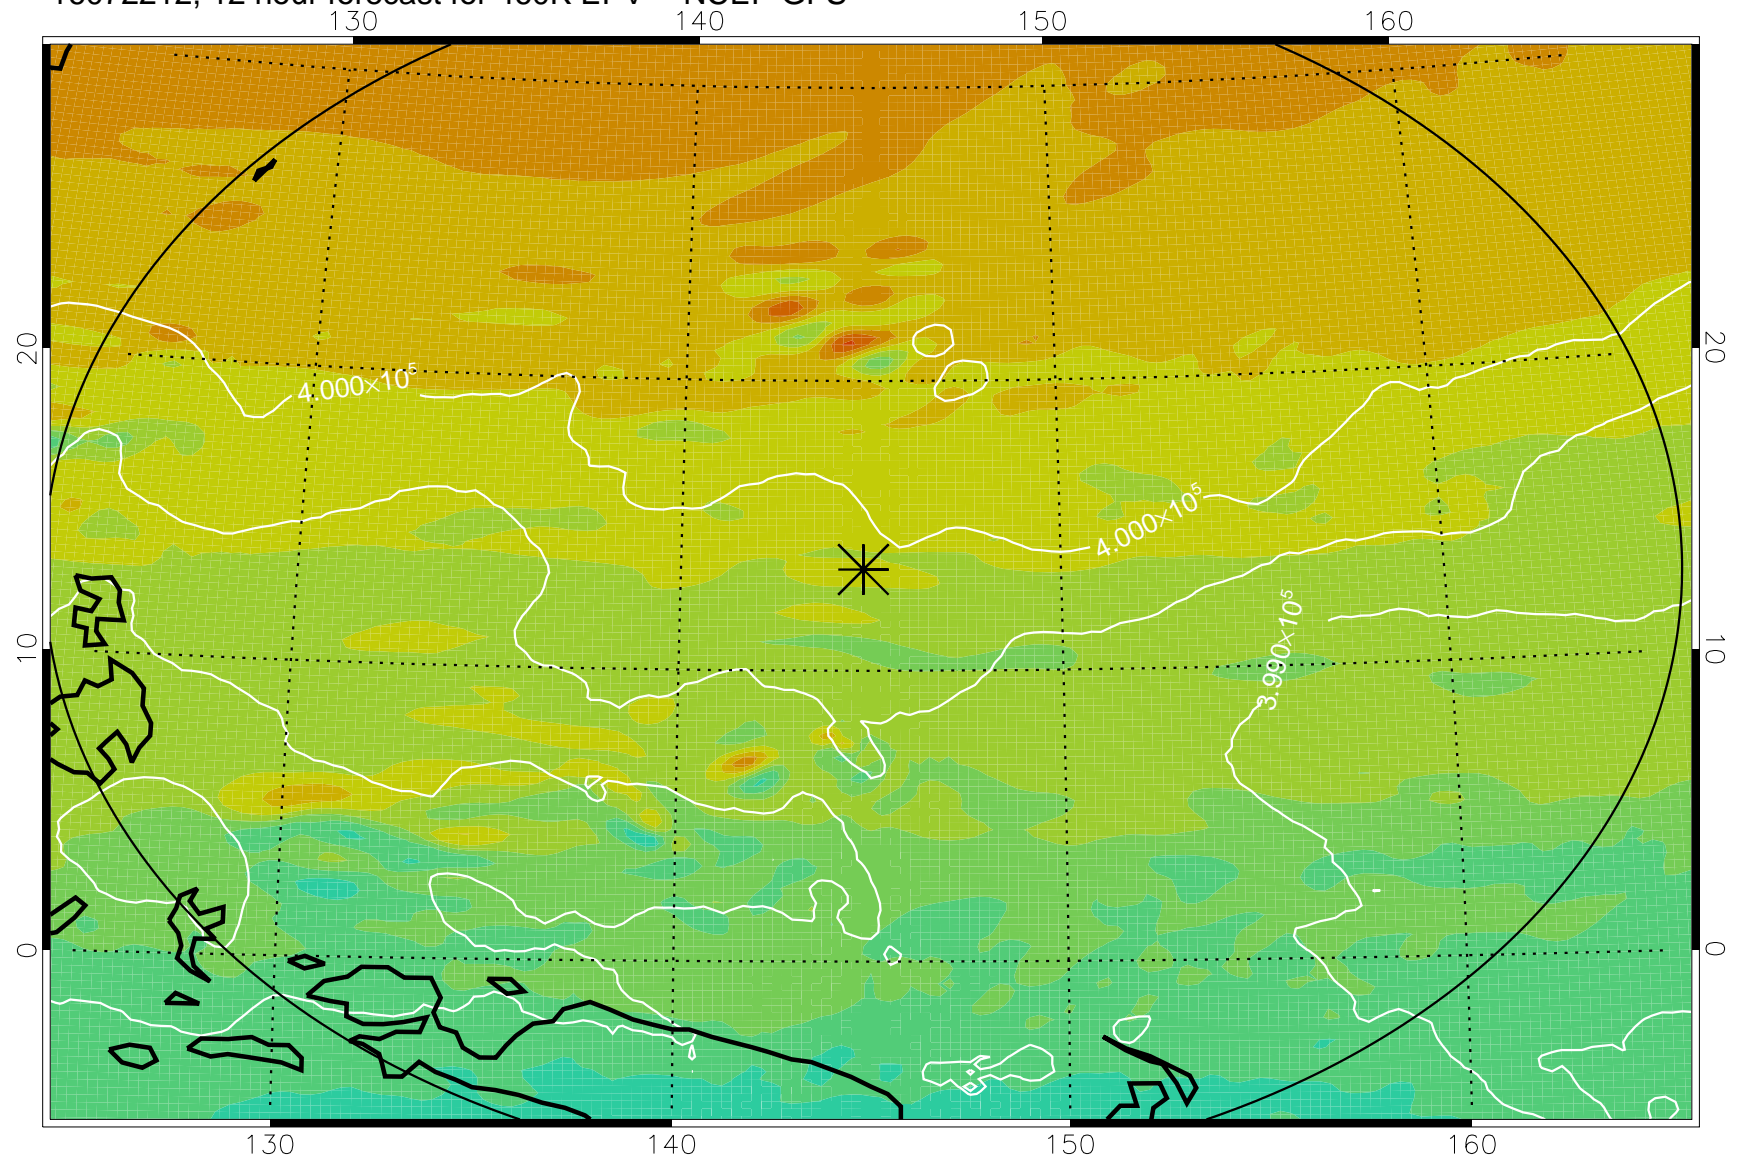

16072206, 6 hour forecast for 460K EPV -- NCEP GFS

460K Montgomery Streamfunction, white

Range ring of 2304 km

16072212, 12 hour forecast for 460K EPV -- NCEP GFS

460K Montgomery Streamfunction, white

Range ring of 2304 km

16072218, 18 hour forecast for 460K EPV -- NCEP GFS

460K Montgomery Streamfunction, white

Range ring of 2304 km

16072300, 24 hour forecast for 460K EPV -- NCEP GFS

460K Montgomery Streamfunction, white

Range ring of 2304 km

16072318, 42 hour forecast for 460K EPV -- NCEP GFS

460K Montgomery Streamfunction, white

Range ring of 2304 km

16072400, 48 hour forecast for 460K EPV -- NCEP GFS

460K Montgomery Streamfunction, white

Range ring of 2304 km

16072418, 66 hour forecast for 460K EPV -- NCEP GFS

460K Montgomery Streamfunction, white

Range ring of 2304 km

16072500, 72 hour forecast for 460K EPV -- NCEP GFS

460K Montgomery Streamfunction, white

Range ring of 2304 km