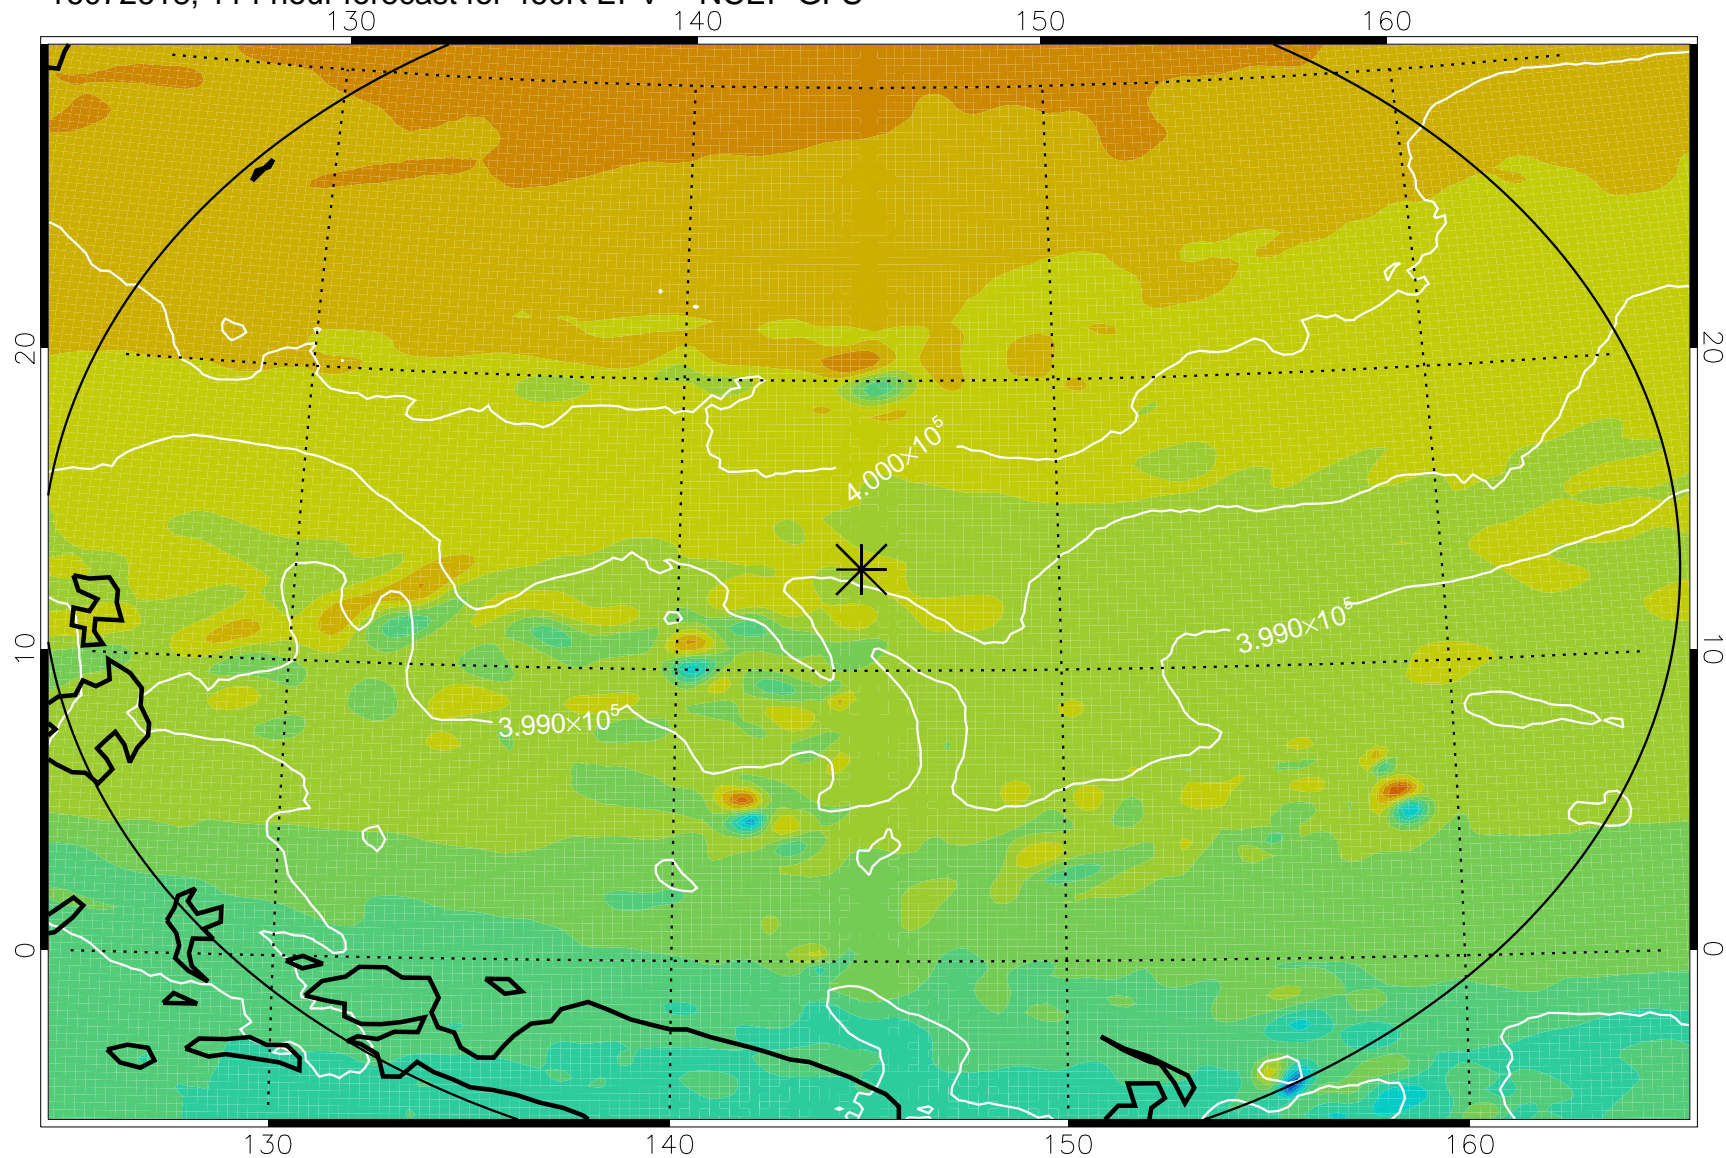

16072506, 78 hour forecast for 460K EPV -- NCEP GFS

460K Montgomery Streamfunction, white

Range ring of 2304 km

16072512, 84 hour forecast for 460K EPV -- NCEP GFS

460K Montgomery Streamfunction, white

Range ring of 2304 km

16072518, 90 hour forecast for 460K EPV -- NCEP GFS

460K Montgomery Streamfunction, white

Range ring of 2304 km

16072600, 96 hour forecast for 460K EPV -- NCEP GFS

460K Montgomery Streamfunction, white

Range ring of 2304 km

16072606, 102 hour forecast for 460K EPV -- NCEP GFS

460K Montgomery Streamfunction, white

Range ring of 2304 km

16072612, 108 hour forecast for 460K EPV -- NCEP GFS

460K Montgomery Streamfunction, white

Range ring of 2304 km

16072618, 114 hour forecast for 460K EPV -- NCEP GFS

460K Montgomery Streamfunction, white

Range ring of 2304 km

16072700, 120 hour forecast for 460K EPV -- NCEP GFS

460K Montgomery Streamfunction, white

Range ring of 2304 km