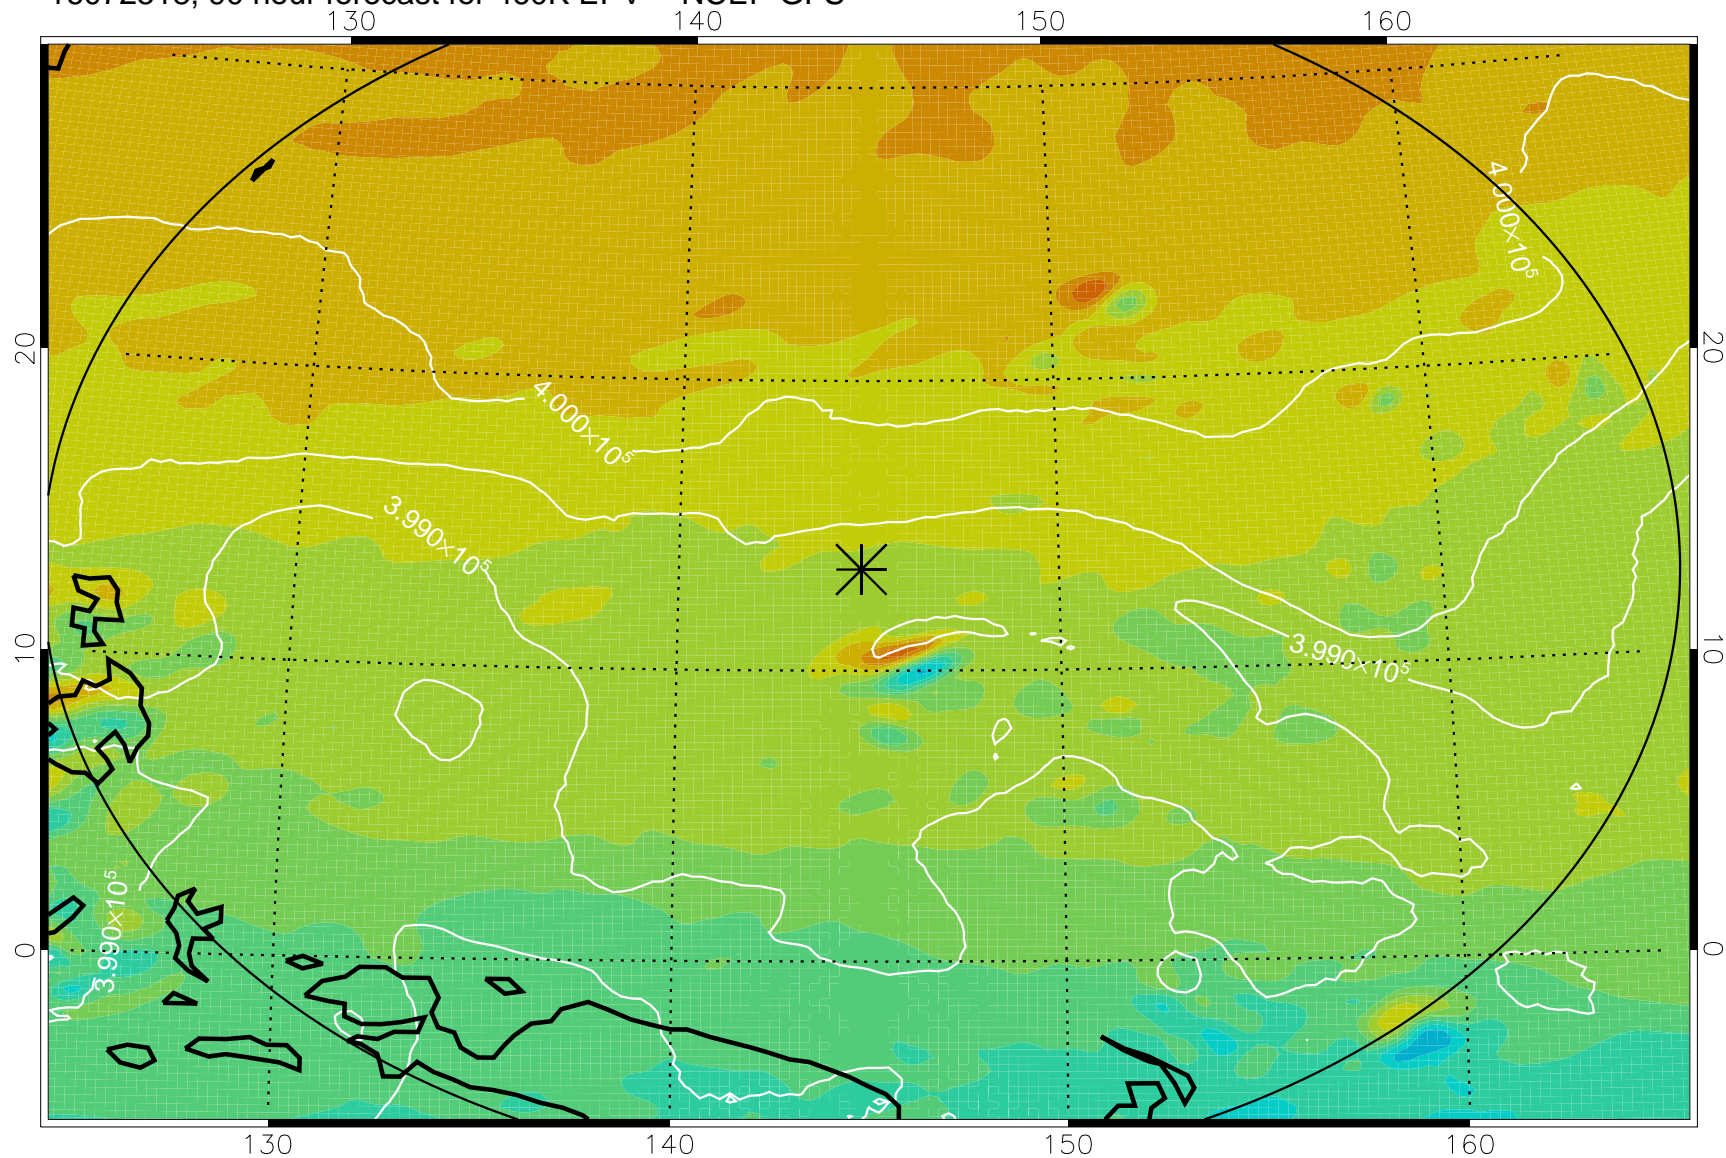

16072418, 66 hour forecast for 460K EPV -- NCEP GFS

460K Montgomery Streamfunction, white

Range ring of 2304 km

16072500, 72 hour forecast for 460K EPV -- NCEP GFS

460K Montgomery Streamfunction, white

Range ring of 2304 km

16072506, 78 hour forecast for 460K EPV -- NCEP GFS

460K Montgomery Streamfunction, white

Range ring of 2304 km

16072512, 84 hour forecast for 460K EPV -- NCEP GFS

460K Montgomery Streamfunction, white

Range ring of 2304 km

16072518, 90 hour forecast for 460K EPV -- NCEP GFS

460K Montgomery Streamfunction, white

Range ring of 2304 km

16072600, 96 hour forecast for 460K EPV -- NCEP GFS

460K Montgomery Streamfunction, white

Range ring of 2304 km

16072606, 102 hour forecast for 460K EPV -- NCEP GFS

460K Montgomery Streamfunction, white

Range ring of 2304 km

16072612, 108 hour forecast for 460K EPV -- NCEP GFS

460K Montgomery Streamfunction, white

Range ring of 2304 km