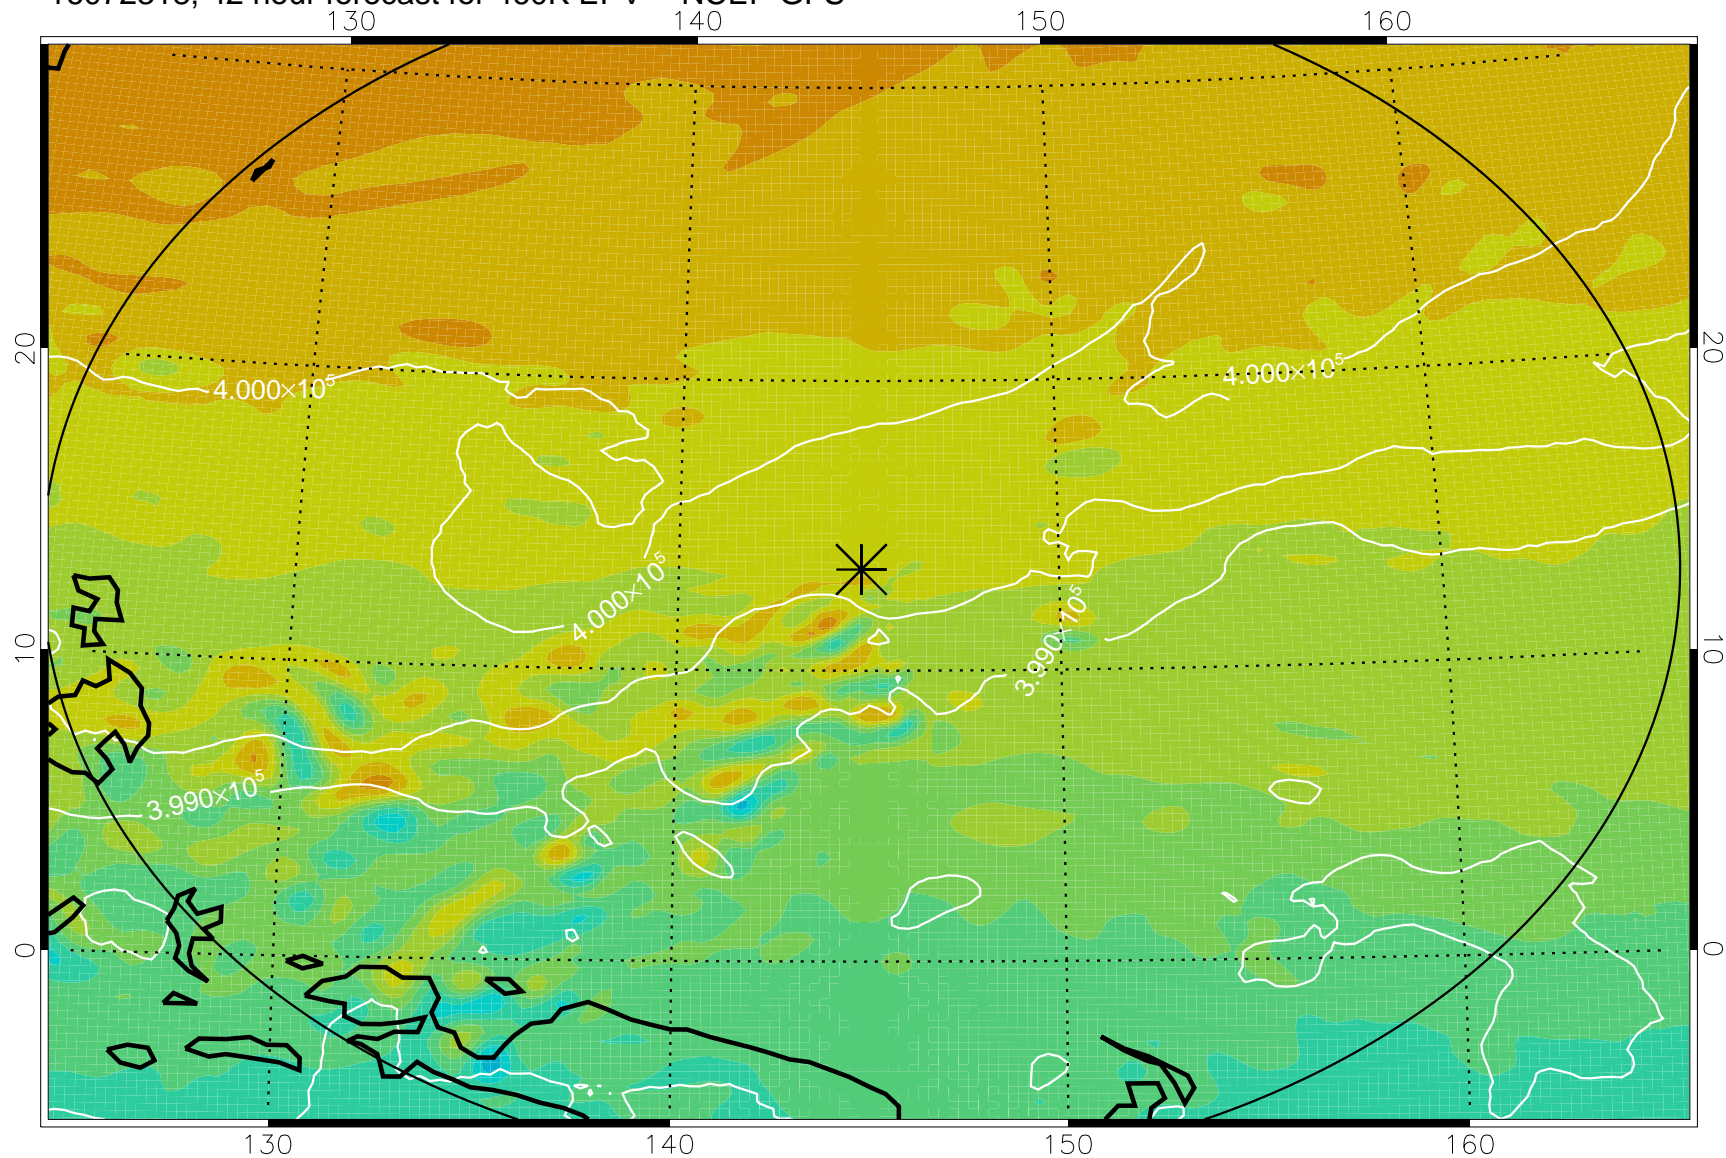

16072218, 18 hour forecast for 460K EPV -- NCEP GFS

460K Montgomery Streamfunction, white

Range ring of 2304 km

16072300, 24 hour forecast for 460K EPV -- NCEP GFS

460K Montgomery Streamfunction, white

Range ring of 2304 km

16072306, 30 hour forecast for 460K EPV -- NCEP GFS

460K Montgomery Streamfunction, white

Range ring of 2304 km

16072312, 36 hour forecast for 460K EPV -- NCEP GFS

460K Montgomery Streamfunction, white

Range ring of 2304 km

16072318, 42 hour forecast for 460K EPV -- NCEP GFS

460K Montgomery Streamfunction, white

Range ring of 2304 km

16072400, 48 hour forecast for 460K EPV -- NCEP GFS

460K Montgomery Streamfunction, white

Range ring of 2304 km

16072406, 54 hour forecast for 460K EPV -- NCEP GFS

460K Montgomery Streamfunction, white

Range ring of 2304 km

16072412, 60 hour forecast for 460K EPV -- NCEP GFS

460K Montgomery Streamfunction, white

Range ring of 2304 km