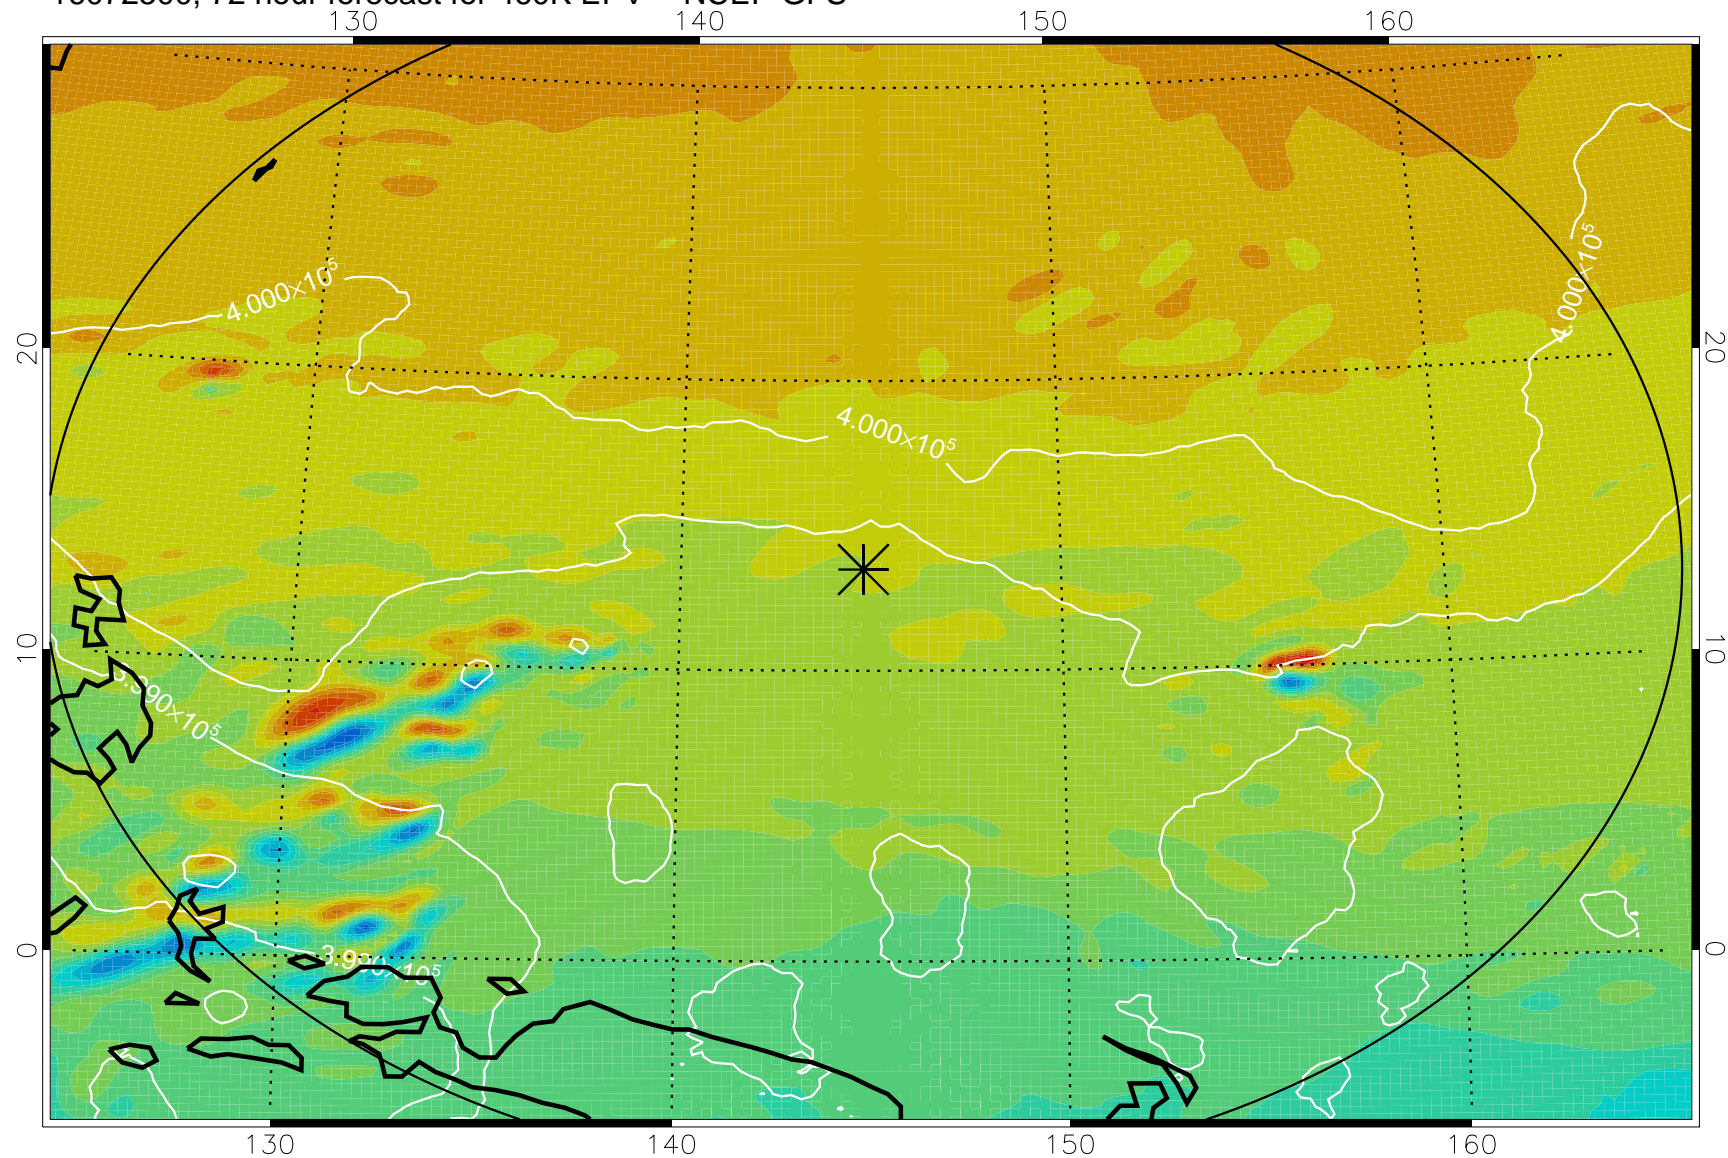

16072406, 54 hour forecast for 460K EPV -- NCEP GFS

460K Montgomery Streamfunction, white

Range ring of 2304 km

16072412, 60 hour forecast for 460K EPV -- NCEP GFS

460K Montgomery Streamfunction, white

Range ring of 2304 km

16072418, 66 hour forecast for 460K EPV -- NCEP GFS

460K Montgomery Streamfunction, white

Range ring of 2304 km

16072500, 72 hour forecast for 460K EPV -- NCEP GFS

460K Montgomery Streamfunction, white

Range ring of 2304 km

16072506, 78 hour forecast for 460K EPV -- NCEP GFS

460K Montgomery Streamfunction, white

Range ring of 2304 km

16072512, 84 hour forecast for 460K EPV -- NCEP GFS

460K Montgomery Streamfunction, white

Range ring of 2304 km

16072518, 90 hour forecast for 460K EPV -- NCEP GFS

460K Montgomery Streamfunction, white

Range ring of 2304 km

16072600, 96 hour forecast for 460K EPV -- NCEP GFS

460K Montgomery Streamfunction, white

Range ring of 2304 km