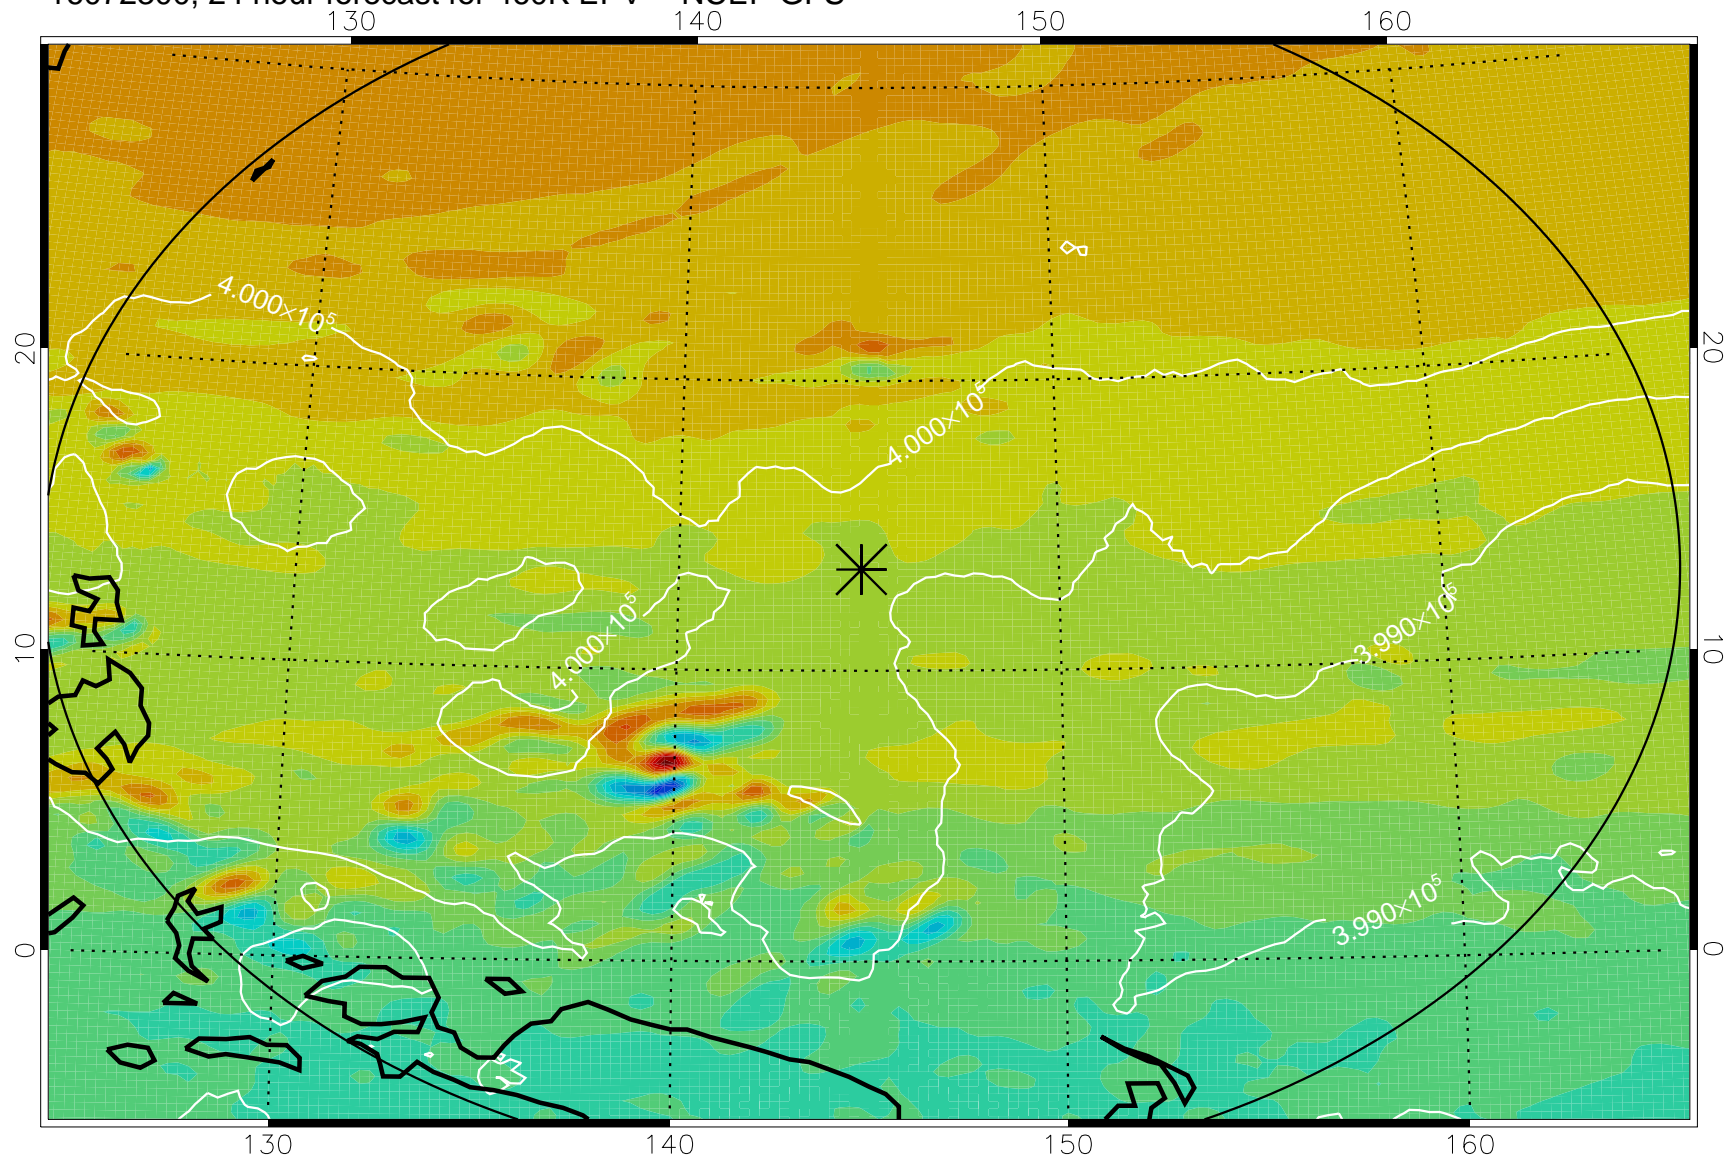

16072206, 6 hour forecast for 460K EPV -- NCEP GFS

460K Montgomery Streamfunction, white

Range ring of 2304 km

16072212, 12 hour forecast for 460K EPV -- NCEP GFS

460K Montgomery Streamfunction, white

Range ring of 2304 km

16072218, 18 hour forecast for 460K EPV -- NCEP GFS

460K Montgomery Streamfunction, white

Range ring of 2304 km

16072300, 24 hour forecast for 460K EPV -- NCEP GFS

460K Montgomery Streamfunction, white

Range ring of 2304 km

16072306, 30 hour forecast for 460K EPV -- NCEP GFS

460K Montgomery Streamfunction, white

Range ring of 2304 km

16072312, 36 hour forecast for 460K EPV -- NCEP GFS

460K Montgomery Streamfunction, white

Range ring of 2304 km

16072318, 42 hour forecast for 460K EPV -- NCEP GFS

460K Montgomery Streamfunction, white

Range ring of 2304 km

16072400, 48 hour forecast for 460K EPV -- NCEP GFS

460K Montgomery Streamfunction, white

Range ring of 2304 km