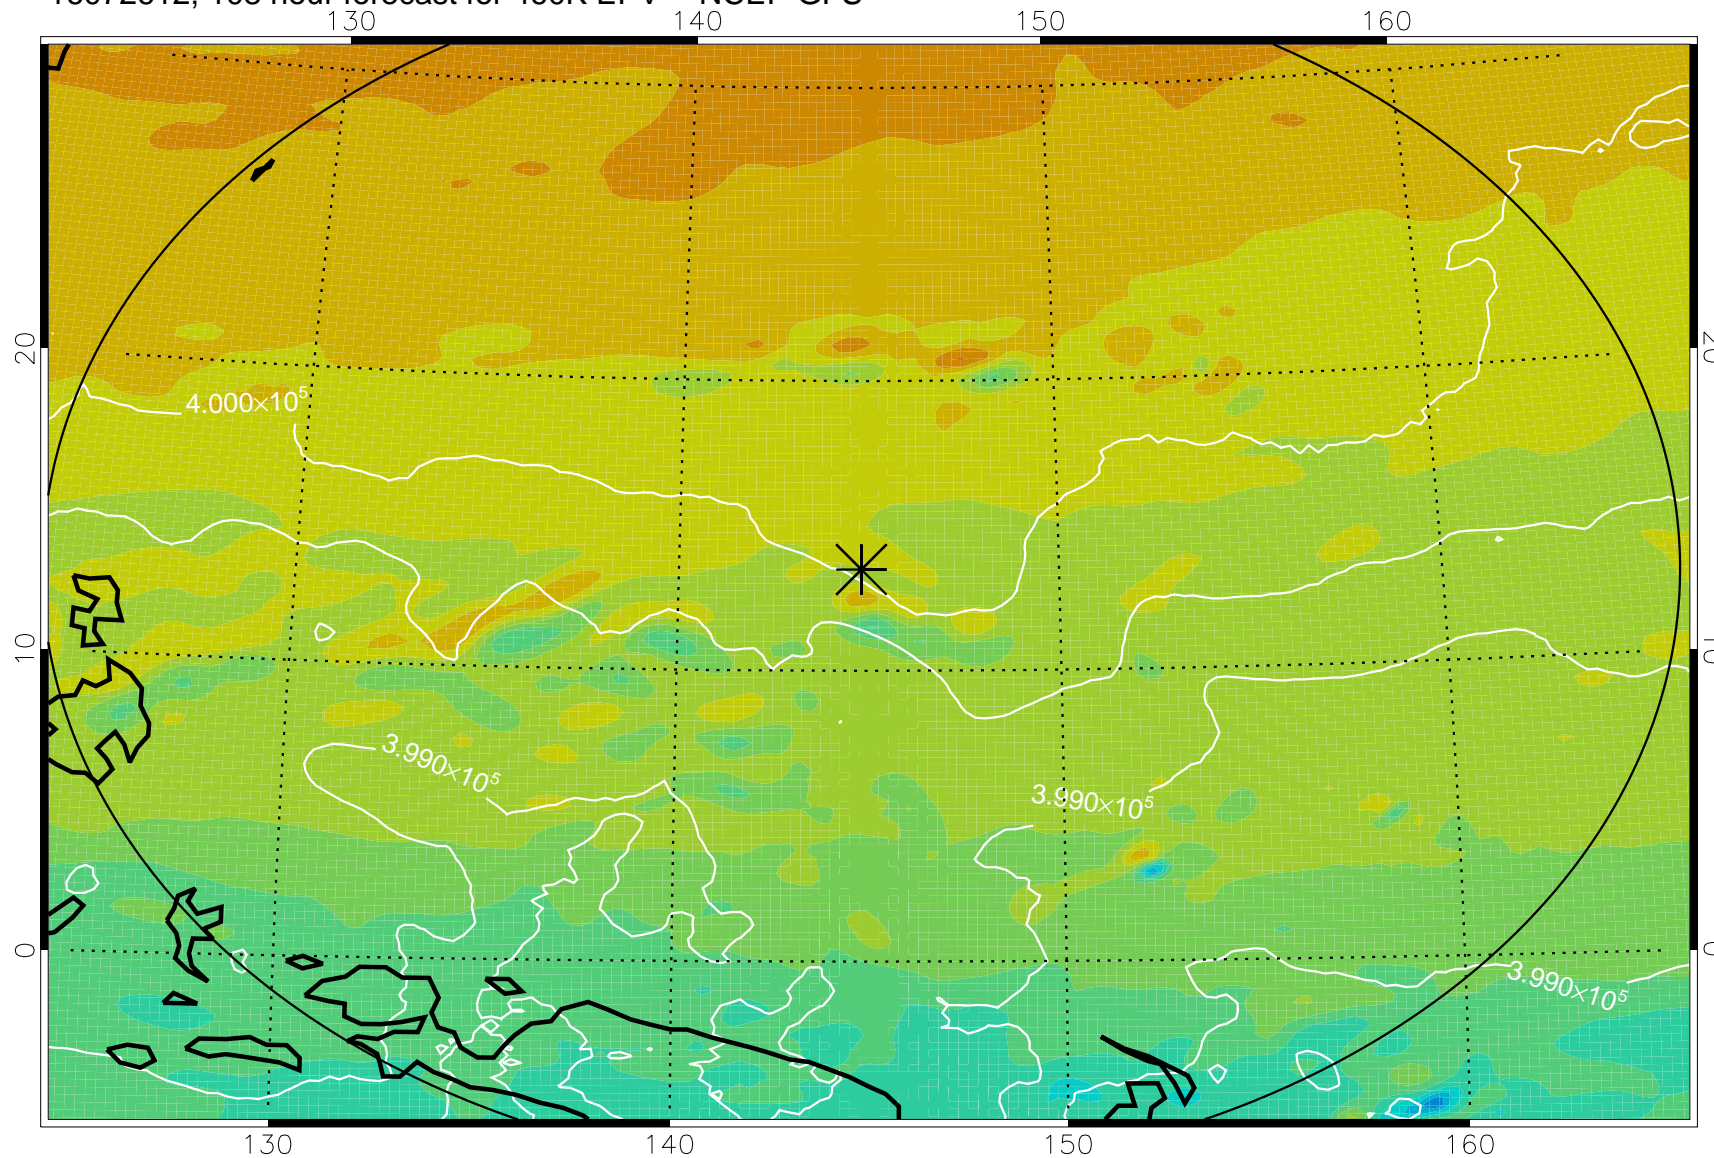

16072506, 78 hour forecast for 460K EPV -- NCEP GFS

460K Montgomery Streamfunction, white

Range ring of 2304 km

16072512, 84 hour forecast for 460K EPV -- NCEP GFS

460K Montgomery Streamfunction, white

Range ring of 2304 km

16072518, 90 hour forecast for 460K EPV -- NCEP GFS

460K Montgomery Streamfunction, white

Range ring of 2304 km

16072600, 96 hour forecast for 460K EPV -- NCEP GFS

460K Montgomery Streamfunction, white

Range ring of 2304 km

16072606, 102 hour forecast for 460K EPV -- NCEP GFS

460K Montgomery Streamfunction, white

Range ring of 2304 km

16072612, 108 hour forecast for 460K EPV -- NCEP GFS

460K Montgomery Streamfunction, white

Range ring of 2304 km

16072618, 114 hour forecast for 460K EPV -- NCEP GFS

460K Montgomery Streamfunction, white

Range ring of 2304 km

16072700, 120 hour forecast for 460K EPV -- NCEP GFS

460K Montgomery Streamfunction, white

Range ring of 2304 km