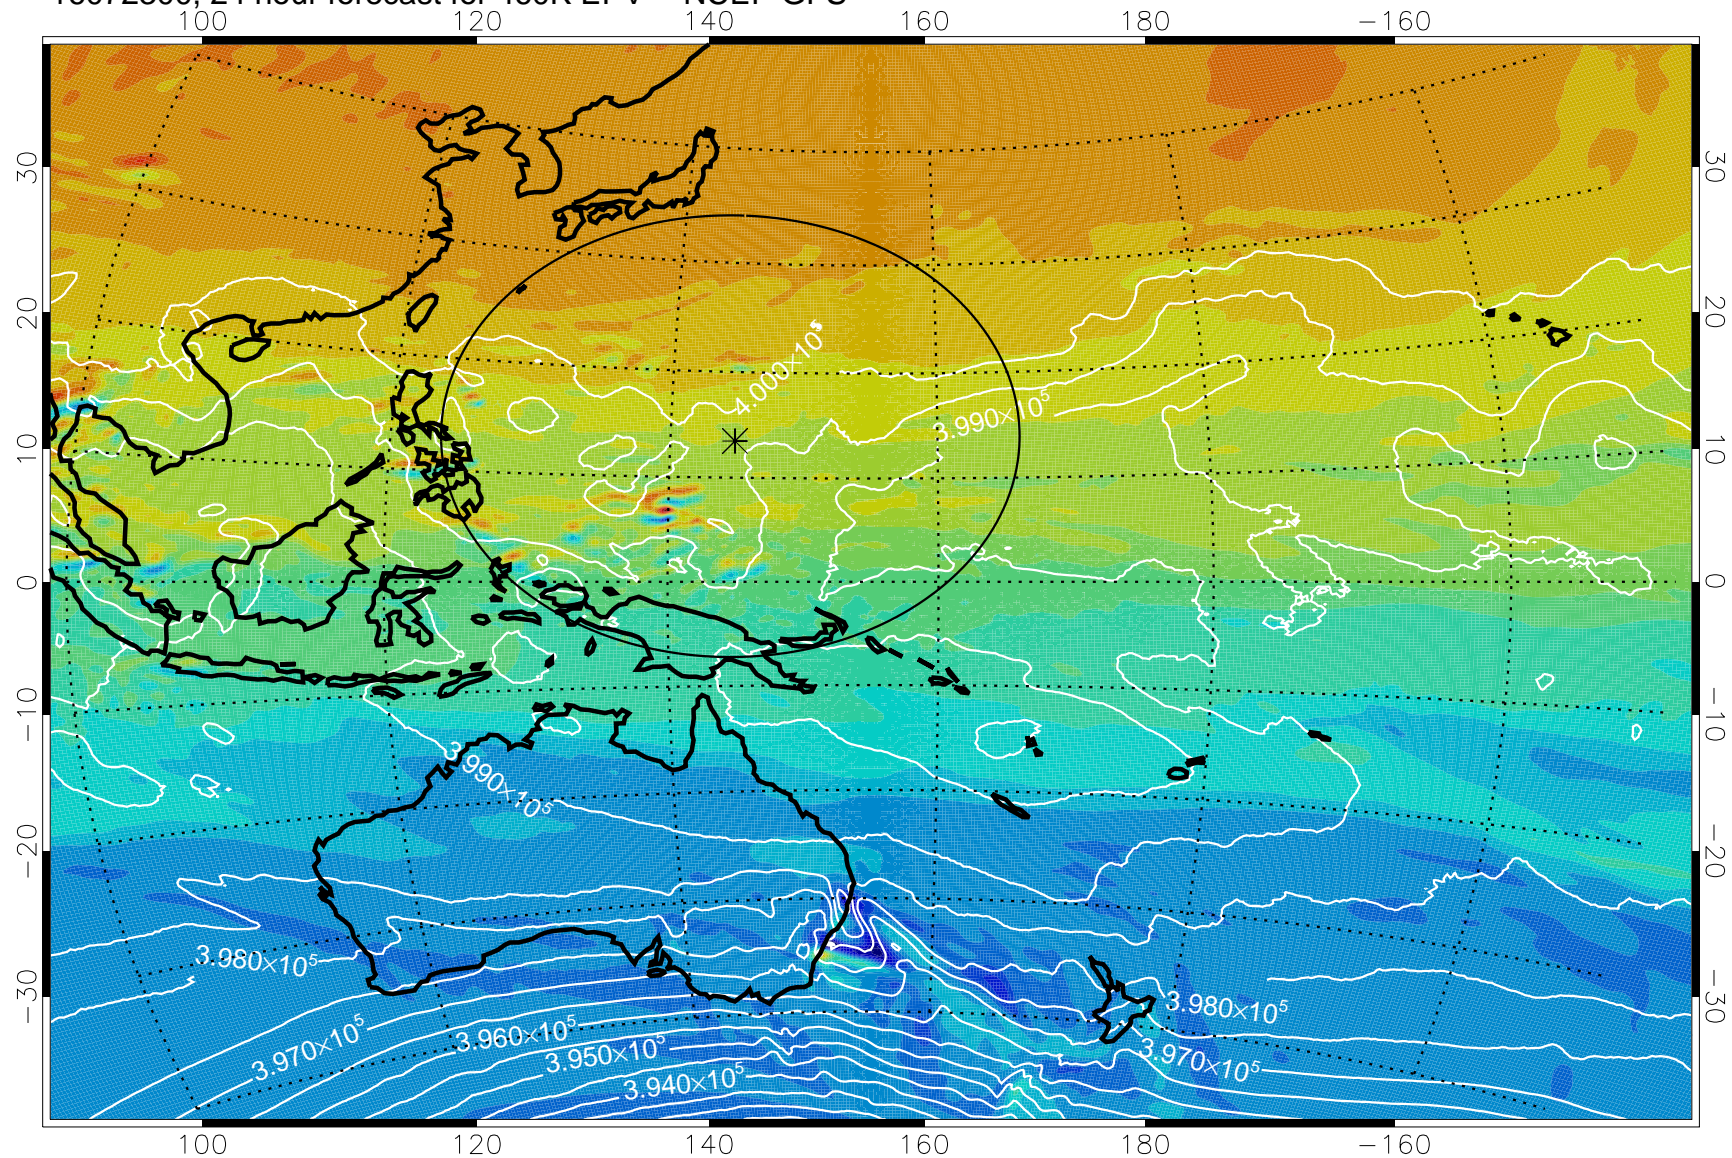

16072218, 18 hour forecast for 460K EPV -- NCEP GFS

460K Montgomery Streamfunction, white

Range ring of 2304 km

16072300, 24 hour forecast for 460K EPV -- NCEP GFS

460K Montgomery Streamfunction, white

Range ring of 2304 km

16072306, 30 hour forecast for 460K EPV -- NCEP GFS

460K Montgomery Streamfunction, white

Range ring of 2304 km

16072312, 36 hour forecast for 460K EPV -- NCEP GFS

460K Montgomery Streamfunction, white

Range ring of 2304 km

16072318, 42 hour forecast for 460K EPV -- NCEP GFS

460K Montgomery Streamfunction, white

Range ring of 2304 km

16072400, 48 hour forecast for 460K EPV -- NCEP GFS

460K Montgomery Streamfunction, white

Range ring of 2304 km

16072406, 54 hour forecast for 460K EPV -- NCEP GFS

460K Montgomery Streamfunction, white

Range ring of 2304 km

16072412, 60 hour forecast for 460K EPV -- NCEP GFS

460K Montgomery Streamfunction, white

Range ring of 2304 km