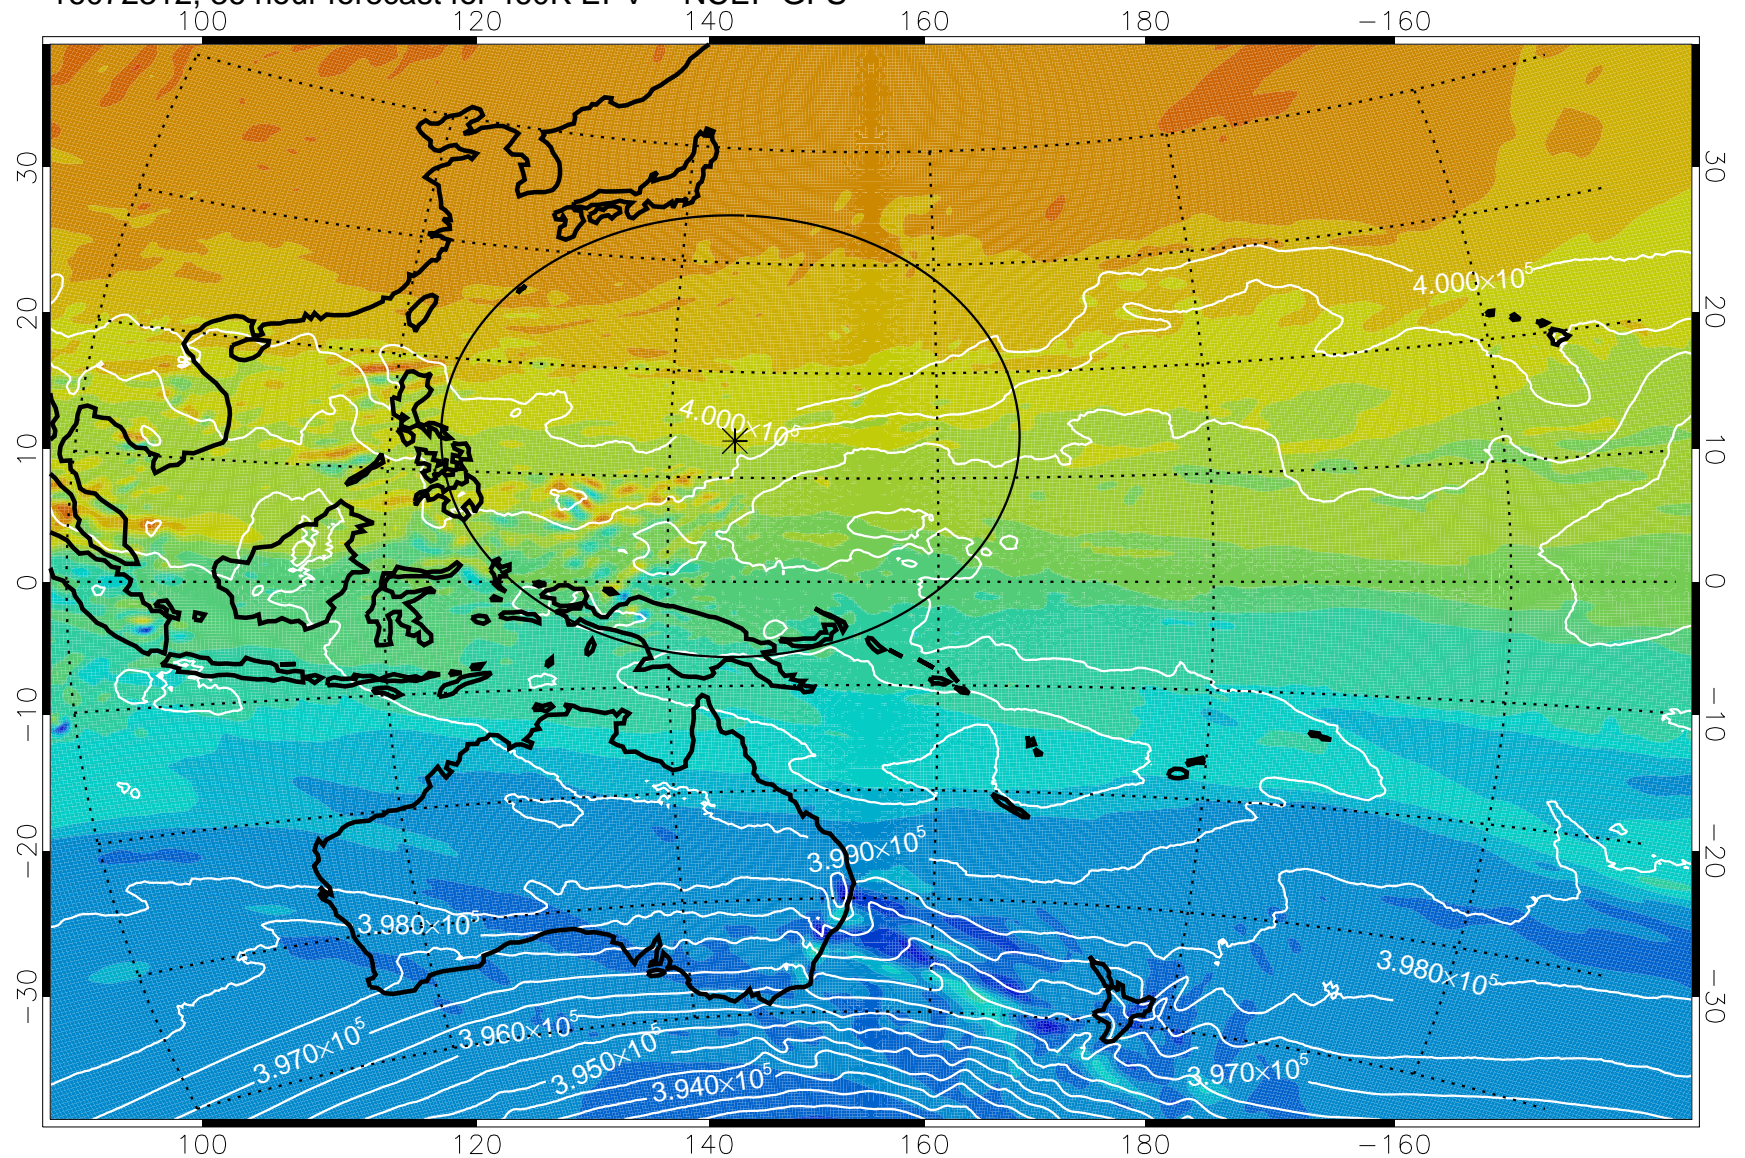

16072306, 30 hour forecast for 460K EPV -- NCEP GFS

460K Montgomery Streamfunction, white

Range ring of 2304 km

16072312, 36 hour forecast for 460K EPV -- NCEP GFS

460K Montgomery Streamfunction, white

Range ring of 2304 km

16072318, 42 hour forecast for 460K EPV -- NCEP GFS

460K Montgomery Streamfunction, white

Range ring of 2304 km

16072400, 48 hour forecast for 460K EPV -- NCEP GFS

460K Montgomery Streamfunction, white

Range ring of 2304 km

16072406, 54 hour forecast for 460K EPV -- NCEP GFS

460K Montgomery Streamfunction, white

Range ring of 2304 km

16072412, 60 hour forecast for 460K EPV -- NCEP GFS

460K Montgomery Streamfunction, white

Range ring of 2304 km

16072418, 66 hour forecast for 460K EPV -- NCEP GFS

16072500, 72 hour forecast for 460K EPV -- NCEP GFS

460K Montgomery Streamfunction, white

Range ring of 2304 km

16072506, 78 hour forecast for 460K EPV -- NCEP GFS