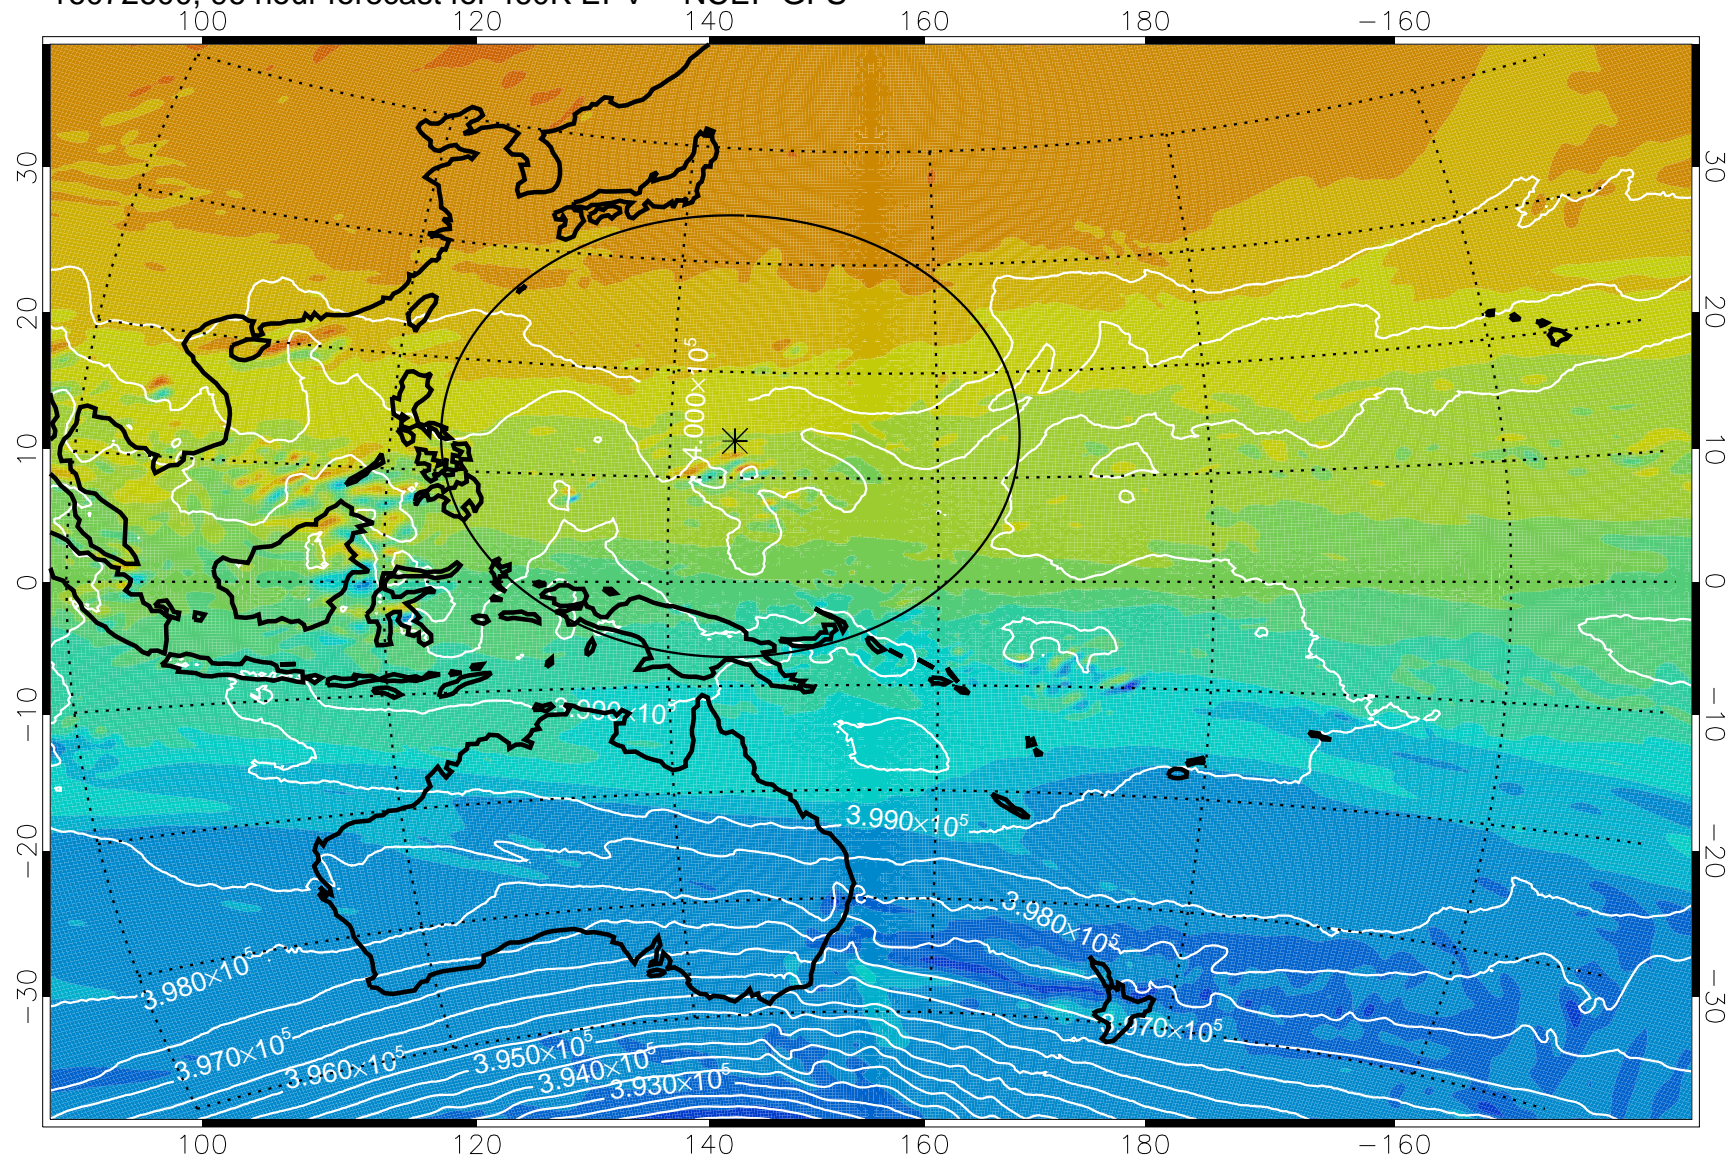

16072418, 66 hour forecast for 460K EPV -- NCEP GFS

16072500, 72 hour forecast for 460K EPV -- NCEP GFS

460K Montgomery Streamfunction, white

Range ring of 2304 km

16072506, 78 hour forecast for 460K EPV -- NCEP GFS

460K Montgomery Streamfunction, white

Range ring of 2304 km

16072512, 84 hour forecast for 460K EPV -- NCEP GFS

460K Montgomery Streamfunction, white

Range ring of 2304 km

16072518, 90 hour forecast for 460K EPV -- NCEP GFS

460K Montgomery Streamfunction, white

Range ring of 2304 km

16072600, 96 hour forecast for 460K EPV -- NCEP GFS

460K Montgomery Streamfunction, white

Range ring of 2304 km

16072606, 102 hour forecast for 460K EPV -- NCEP GFS

460K Montgomery Streamfunction, white

Range ring of 2304 km

16072612, 108 hour forecast for 460K EPV -- NCEP GFS

460K Montgomery Streamfunction, white

Range ring of 2304 km

16072618, 114 hour forecast for 460K EPV -- NCEP GFS