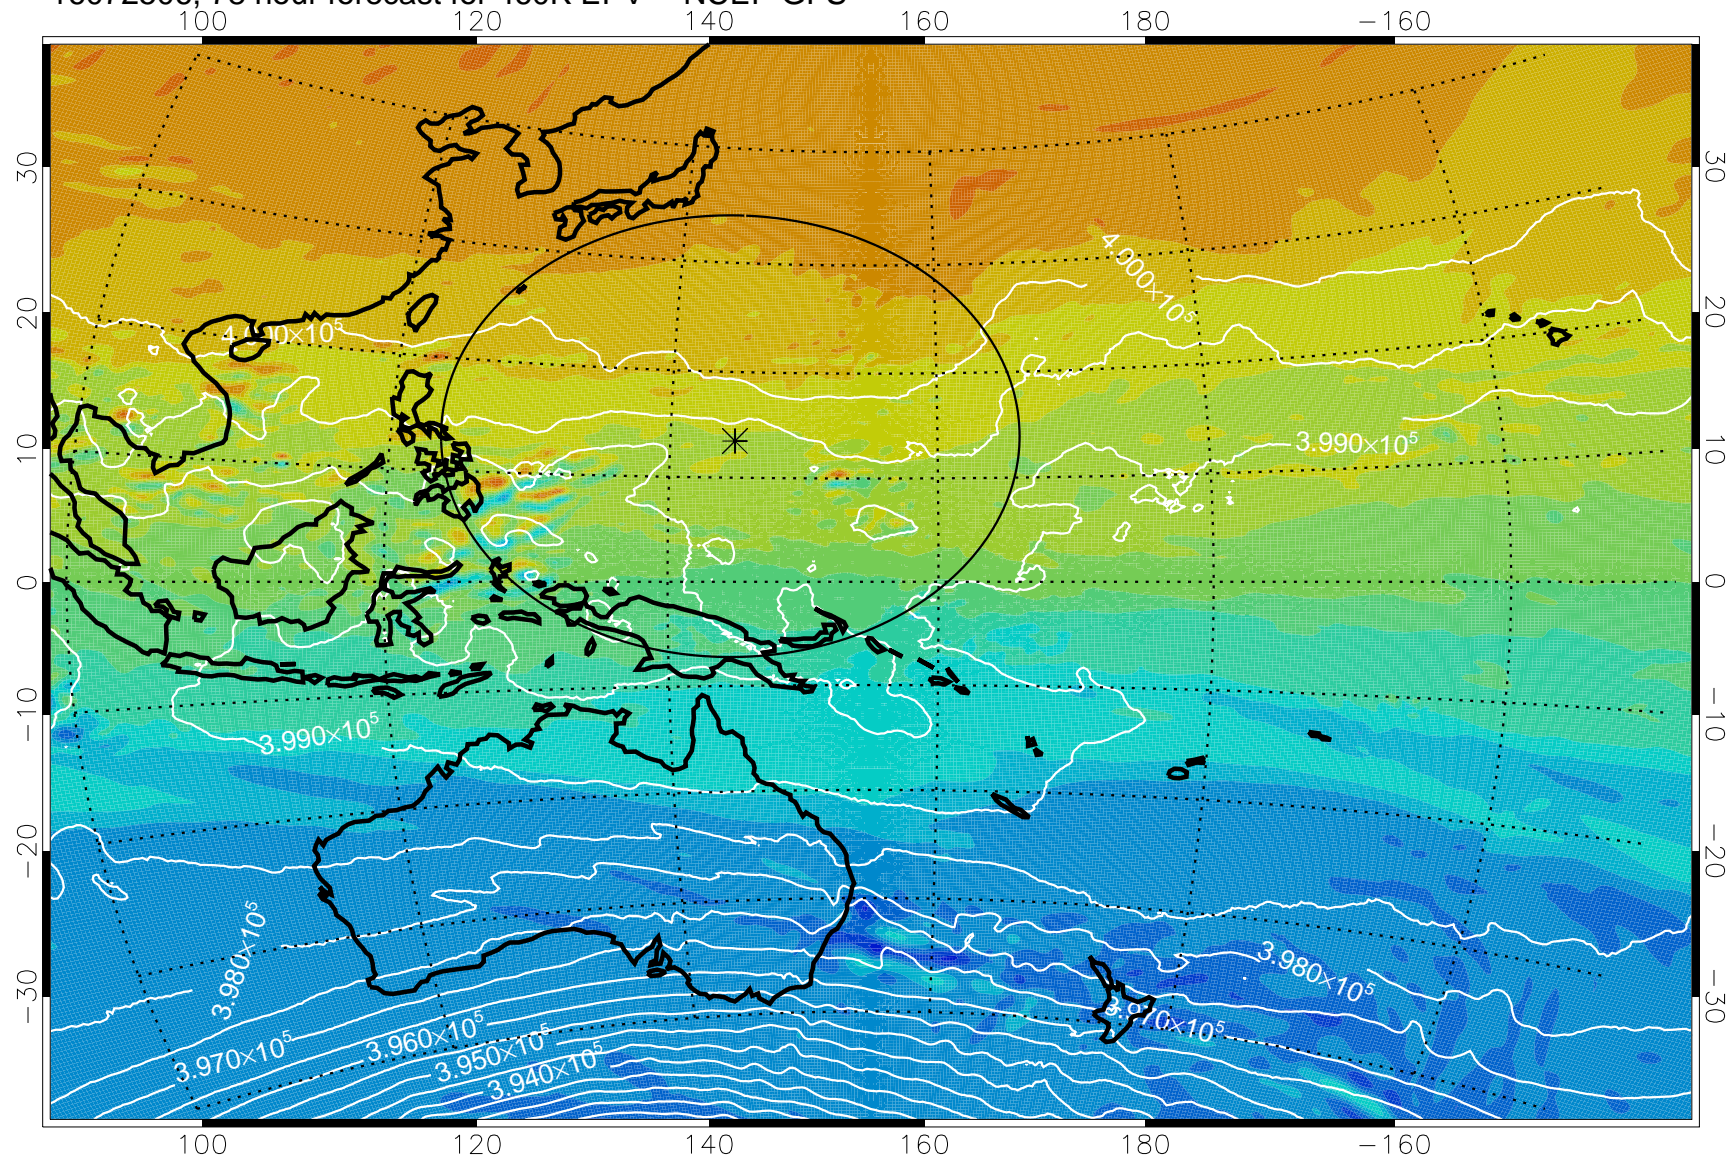

16072406, 54 hour forecast for 460K EPV -- NCEP GFS

460K Montgomery Streamfunction, white

Range ring of 2304 km

16072412, 60 hour forecast for 460K EPV -- NCEP GFS

460K Montgomery Streamfunction, white

Range ring of 2304 km

16072418, 66 hour forecast for 460K EPV -- NCEP GFS

16072500, 72 hour forecast for 460K EPV -- NCEP GFS

460K Montgomery Streamfunction, white

Range ring of 2304 km

16072506, 78 hour forecast for 460K EPV -- NCEP GFS

460K Montgomery Streamfunction, white

Range ring of 2304 km

16072512, 84 hour forecast for 460K EPV -- NCEP GFS

460K Montgomery Streamfunction, white

Range ring of 2304 km

16072518, 90 hour forecast for 460K EPV -- NCEP GFS

460K Montgomery Streamfunction, white

Range ring of 2304 km

16072600, 96 hour forecast for 460K EPV -- NCEP GFS

460K Montgomery Streamfunction, white

Range ring of 2304 km

16072606, 102 hour forecast for 460K EPV -- NCEP GFS