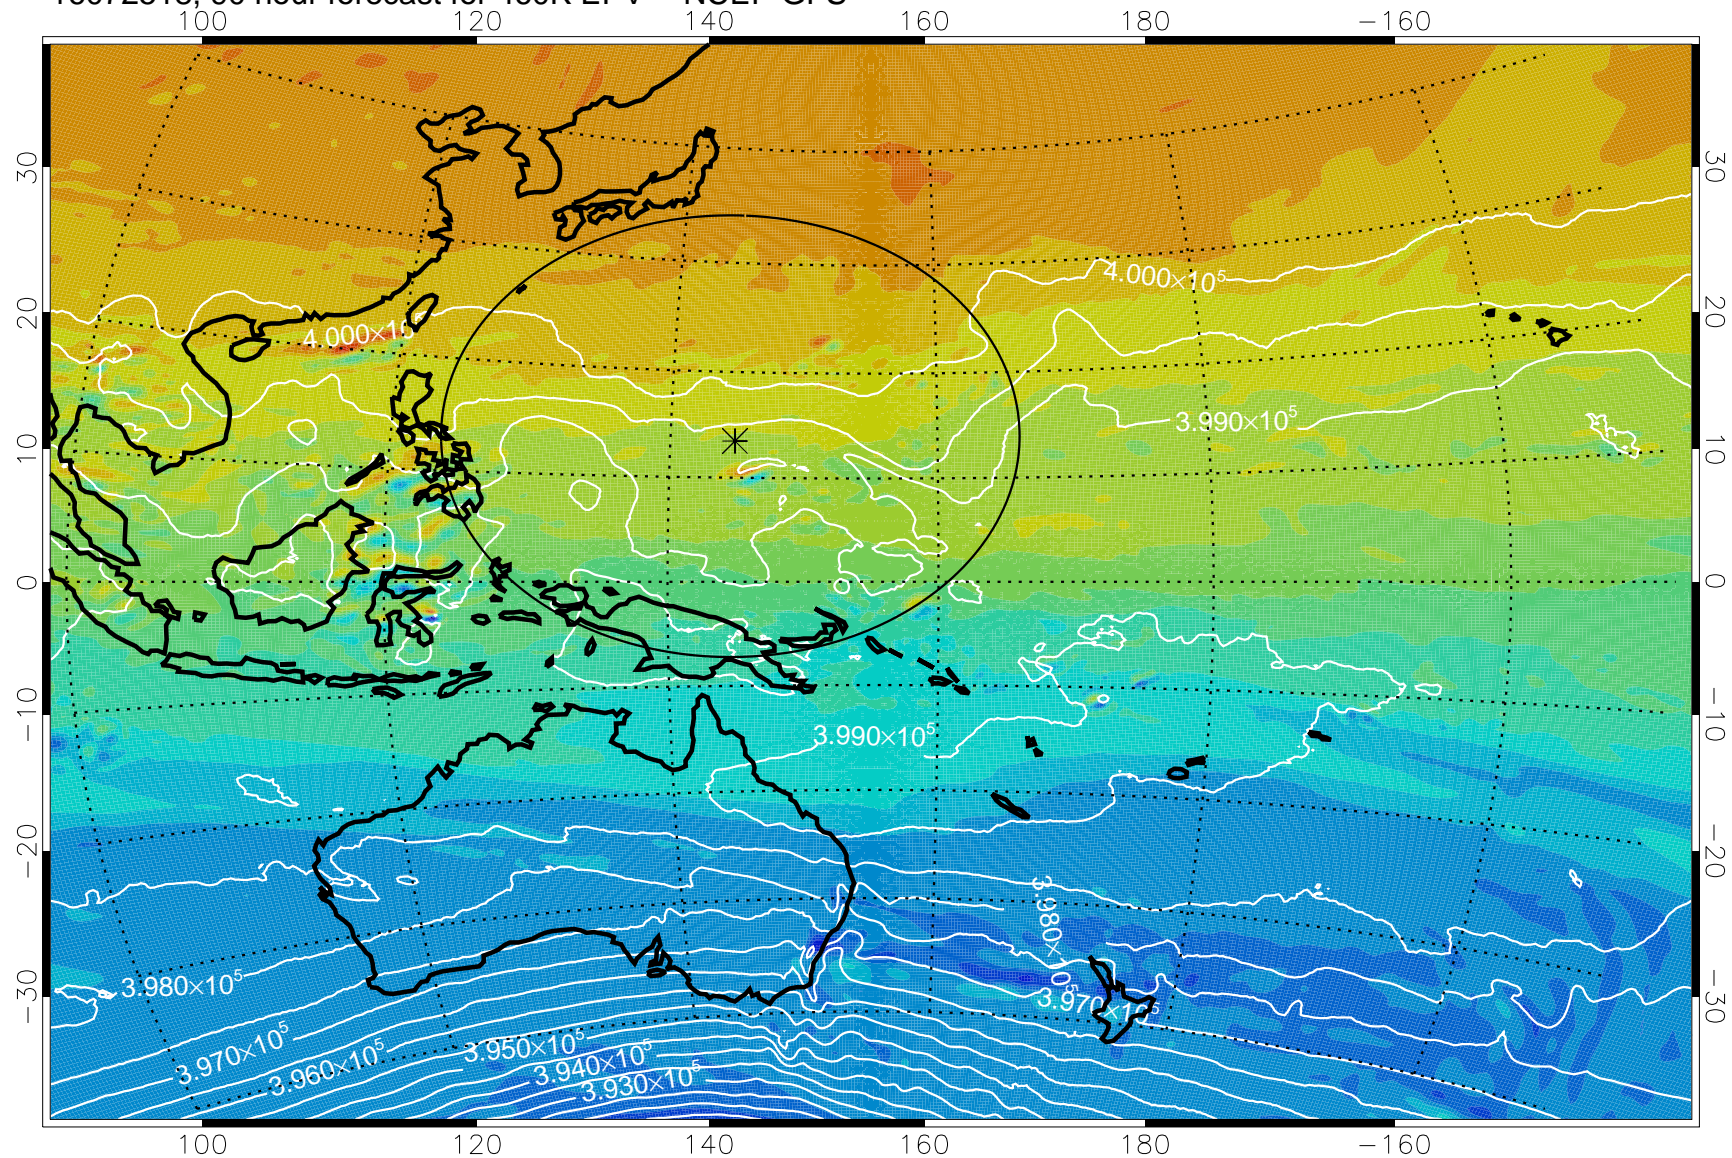

16072418, 66 hour forecast for 460K EPV -- NCEP GFS

16072500, 72 hour forecast for 460K EPV -- NCEP GFS

460K Montgomery Streamfunction, white

Range ring of 2304 km

16072506, 78 hour forecast for 460K EPV -- NCEP GFS

460K Montgomery Streamfunction, white

Range ring of 2304 km

16072512, 84 hour forecast for 460K EPV -- NCEP GFS

460K Montgomery Streamfunction, white

Range ring of 2304 km

16072518, 90 hour forecast for 460K EPV -- NCEP GFS

460K Montgomery Streamfunction, white

Range ring of 2304 km

16072600, 96 hour forecast for 460K EPV -- NCEP GFS

460K Montgomery Streamfunction, white

Range ring of 2304 km

16072606, 102 hour forecast for 460K EPV -- NCEP GFS

460K Montgomery Streamfunction, white

Range ring of 2304 km

16072612, 108 hour forecast for 460K EPV -- NCEP GFS

460K Montgomery Streamfunction, white

Range ring of 2304 km

16072618, 114 hour forecast for 460K EPV -- NCEP GFS