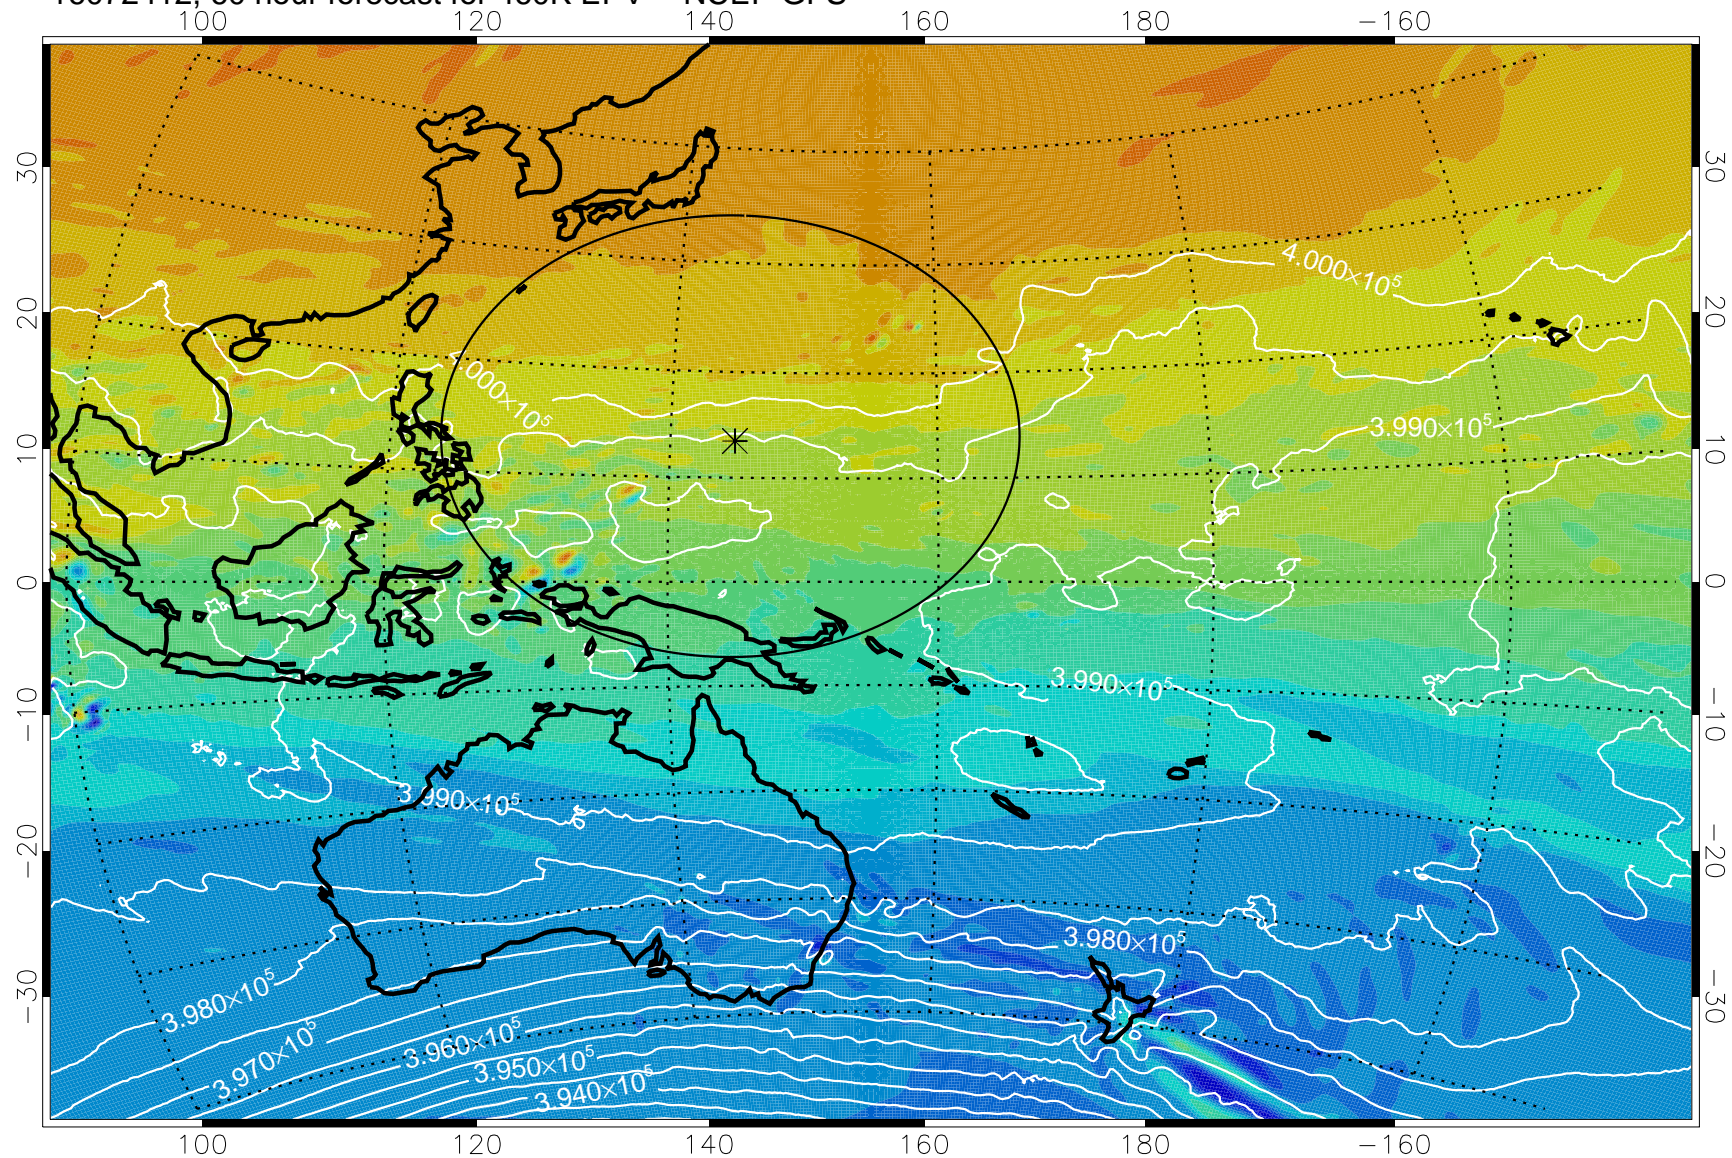

16072318, 42 hour forecast for 460K EPV -- NCEP GFS

460K Montgomery Streamfunction, white

Range ring of 2304 km

16072400, 48 hour forecast for 460K EPV -- NCEP GFS

460K Montgomery Streamfunction, white

Range ring of 2304 km

16072406, 54 hour forecast for 460K EPV -- NCEP GFS

460K Montgomery Streamfunction, white

Range ring of 2304 km

16072412, 60 hour forecast for 460K EPV -- NCEP GFS

460K Montgomery Streamfunction, white

Range ring of 2304 km

16072418, 66 hour forecast for 460K EPV -- NCEP GFS

16072500, 72 hour forecast for 460K EPV -- NCEP GFS

460K Montgomery Streamfunction, white

Range ring of 2304 km

16072506, 78 hour forecast for 460K EPV -- NCEP GFS

460K Montgomery Streamfunction, white

Range ring of 2304 km

16072512, 84 hour forecast for 460K EPV -- NCEP GFS

460K Montgomery Streamfunction, white

Range ring of 2304 km

16072518, 90 hour forecast for 460K EPV -- NCEP GFS