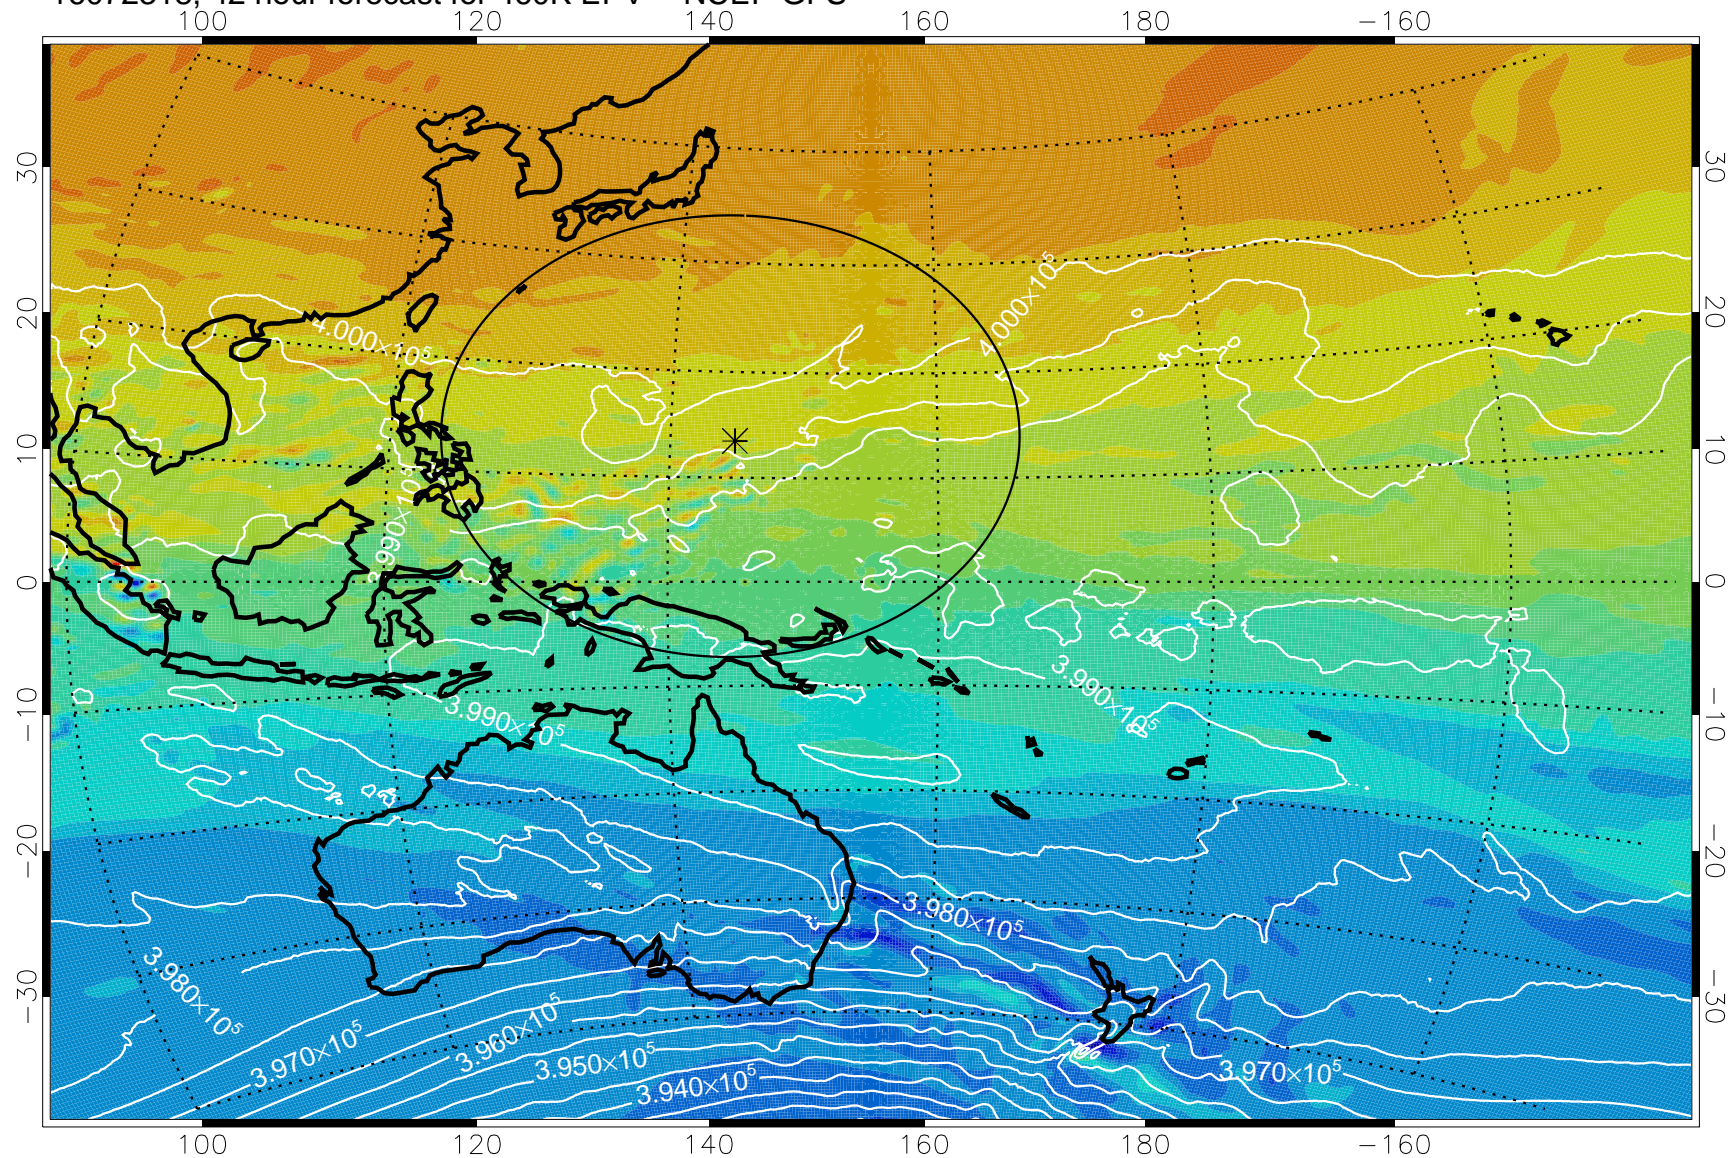

16072306, 30 hour forecast for 460K EPV -- NCEP GFS

460K Montgomery Streamfunction, white

Range ring of 2304 km

16072312, 36 hour forecast for 460K EPV -- NCEP GFS

460K Montgomery Streamfunction, white

Range ring of 2304 km

16072318, 42 hour forecast for 460K EPV -- NCEP GFS

460K Montgomery Streamfunction, white

Range ring of 2304 km

16072400, 48 hour forecast for 460K EPV -- NCEP GFS

460K Montgomery Streamfunction, white

Range ring of 2304 km

16072406, 54 hour forecast for 460K EPV -- NCEP GFS

460K Montgomery Streamfunction, white

Range ring of 2304 km

16072412, 60 hour forecast for 460K EPV -- NCEP GFS

460K Montgomery Streamfunction, white

Range ring of 2304 km

16072418, 66 hour forecast for 460K EPV -- NCEP GFS

16072500, 72 hour forecast for 460K EPV -- NCEP GFS

460K Montgomery Streamfunction, white

Range ring of 2304 km

16072506, 78 hour forecast for 460K EPV -- NCEP GFS