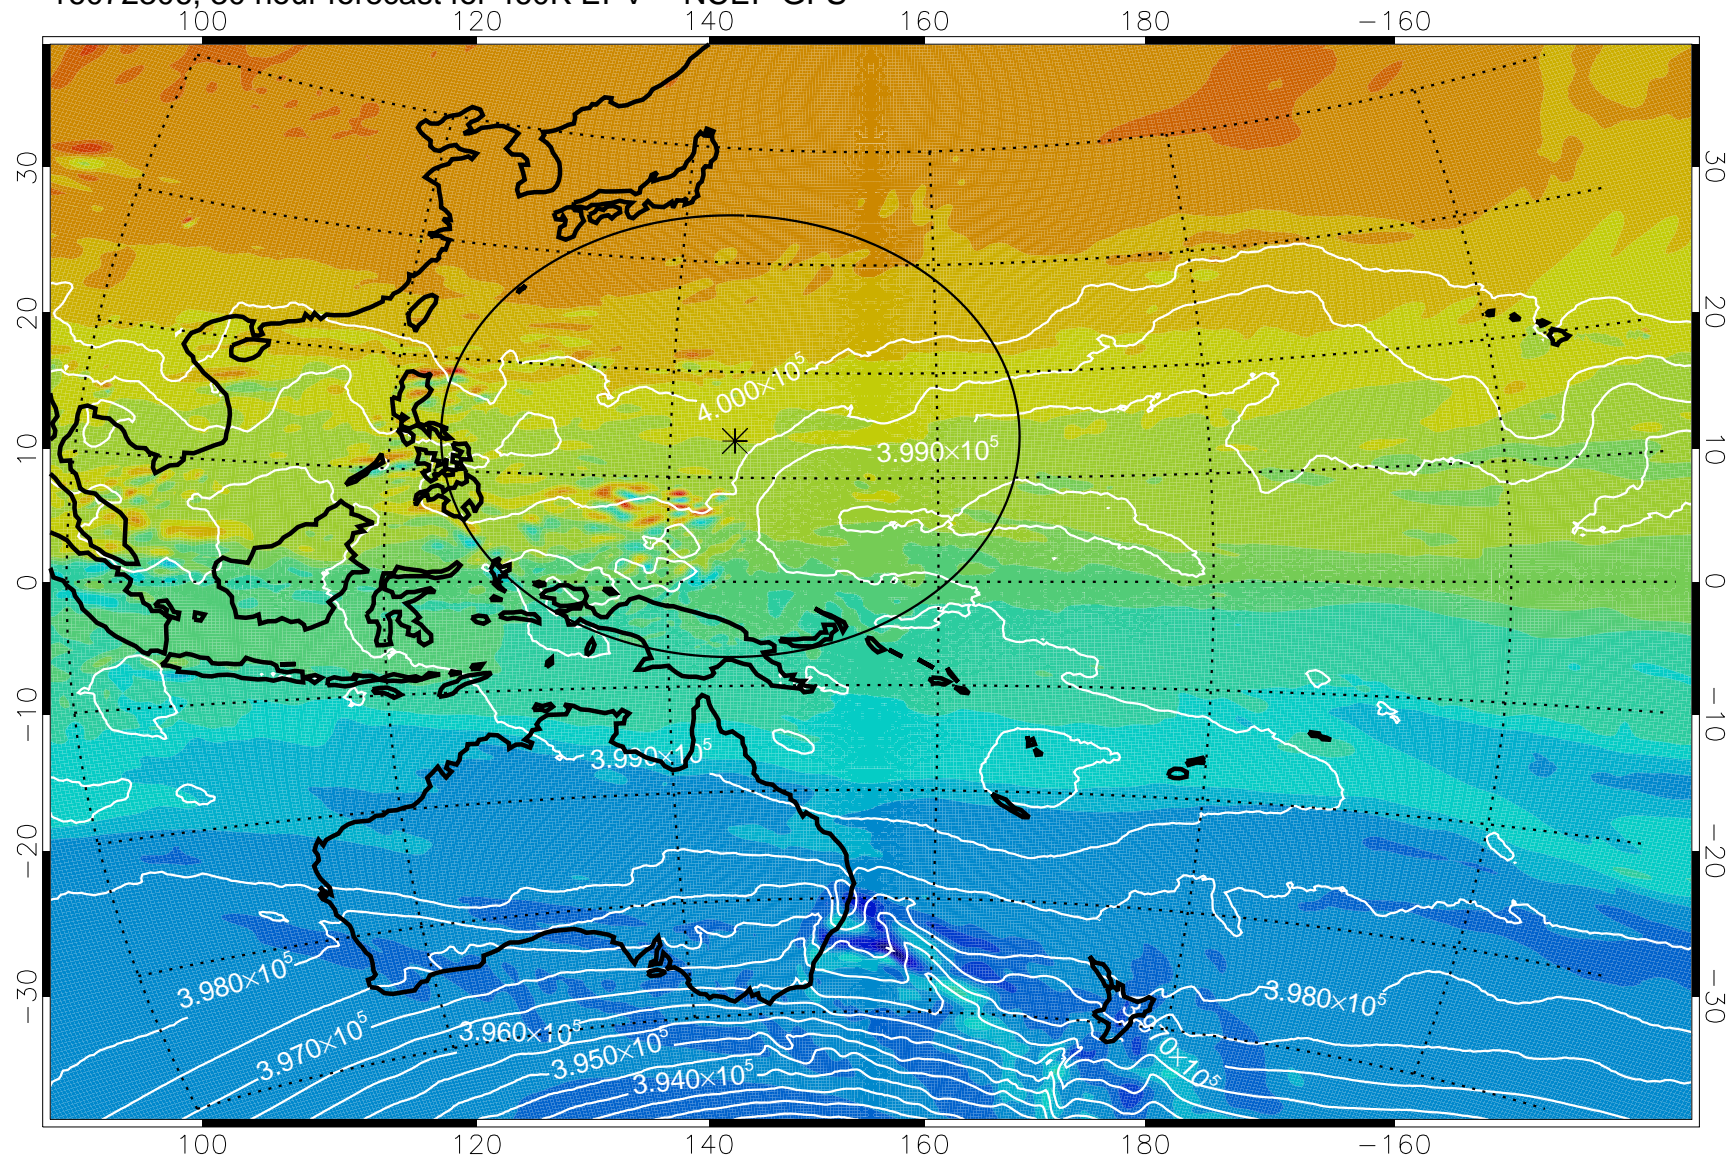

16072218, 18 hour forecast for 460K EPV -- NCEP GFS

460K Montgomery Streamfunction, white

Range ring of 2304 km

16072300, 24 hour forecast for 460K EPV -- NCEP GFS

460K Montgomery Streamfunction, white

Range ring of 2304 km

16072306, 30 hour forecast for 460K EPV -- NCEP GFS

460K Montgomery Streamfunction, white

Range ring of 2304 km

16072312, 36 hour forecast for 460K EPV -- NCEP GFS

460K Montgomery Streamfunction, white

Range ring of 2304 km

16072318, 42 hour forecast for 460K EPV -- NCEP GFS

460K Montgomery Streamfunction, white

Range ring of 2304 km

16072400, 48 hour forecast for 460K EPV -- NCEP GFS

460K Montgomery Streamfunction, white

Range ring of 2304 km

16072406, 54 hour forecast for 460K EPV -- NCEP GFS

460K Montgomery Streamfunction, white

Range ring of 2304 km

16072412, 60 hour forecast for 460K EPV -- NCEP GFS

460K Montgomery Streamfunction, white

Range ring of 2304 km