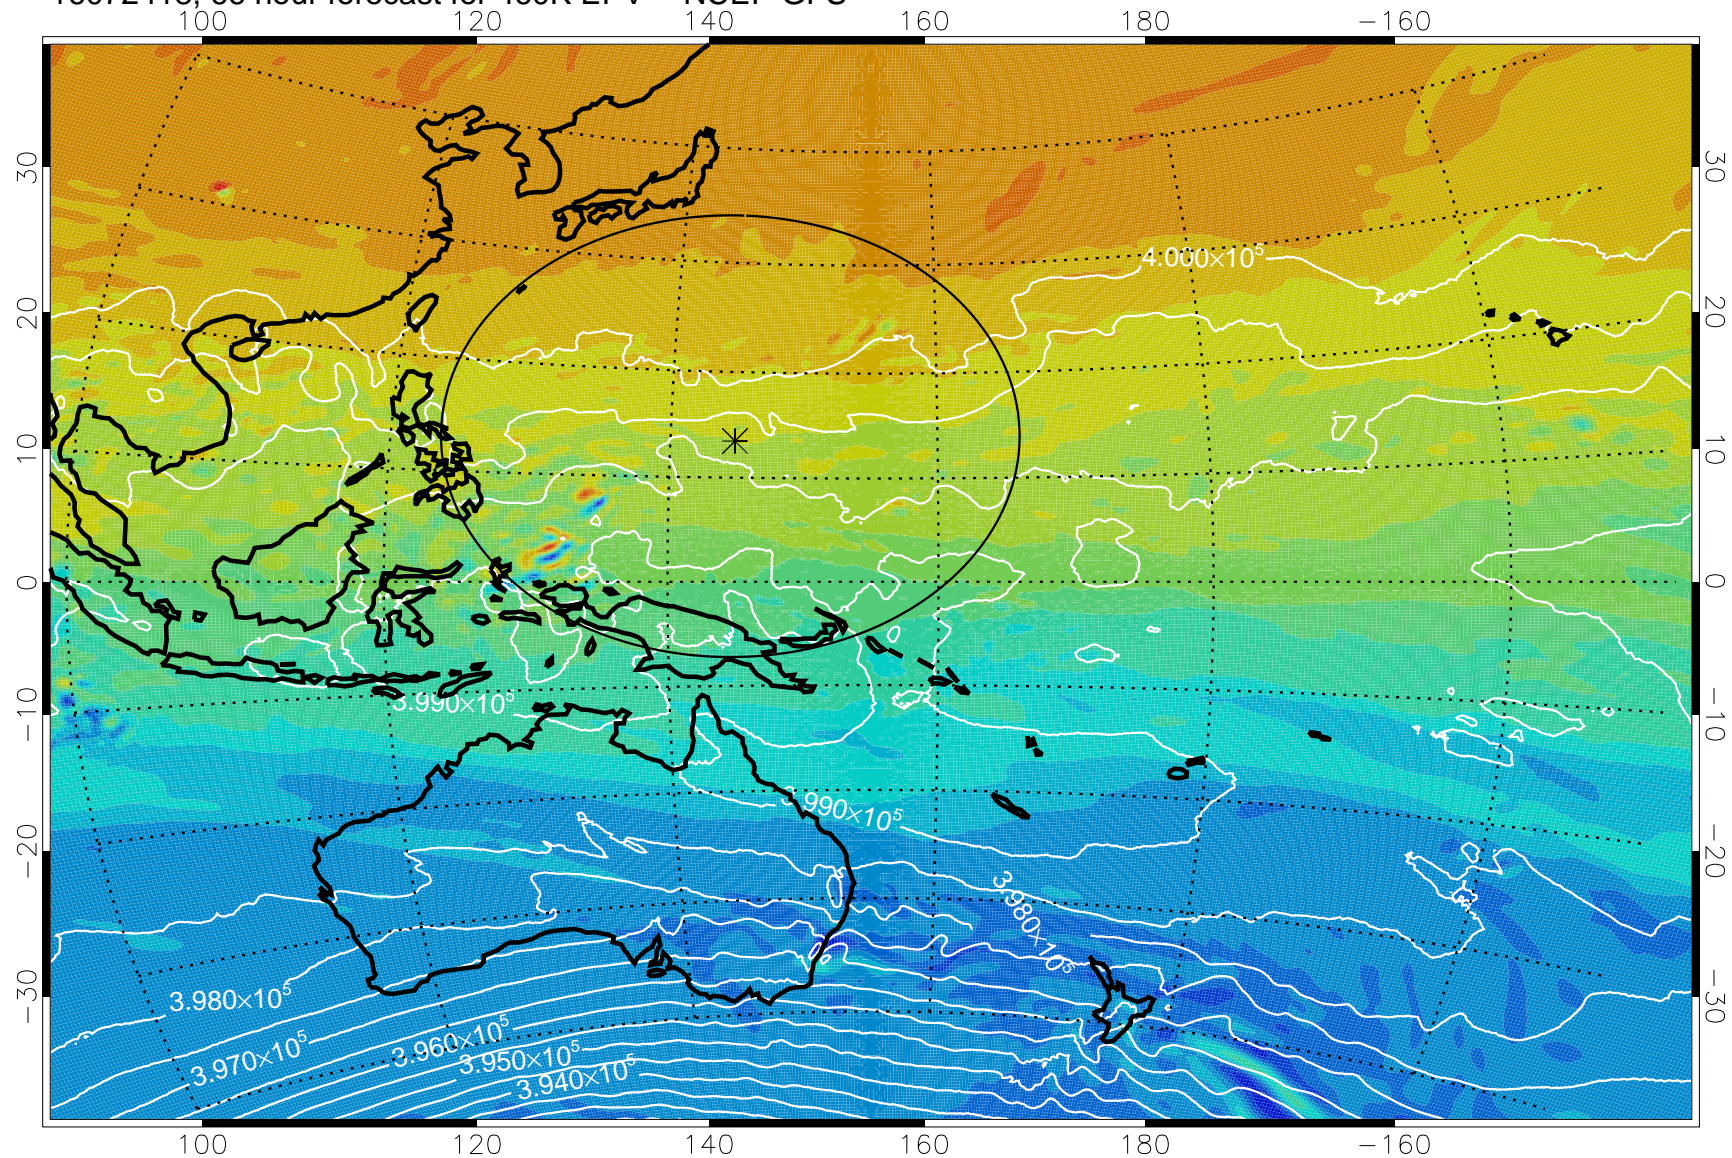

16072318, 42 hour forecast for 460K EPV -- NCEP GFS

460K Montgomery Streamfunction, white

Range ring of 2304 km

16072400, 48 hour forecast for 460K EPV -- NCEP GFS

460K Montgomery Streamfunction, white

Range ring of 2304 km

16072406, 54 hour forecast for 460K EPV -- NCEP GFS

460K Montgomery Streamfunction, white

Range ring of 2304 km

16072412, 60 hour forecast for 460K EPV -- NCEP GFS

460K Montgomery Streamfunction, white

Range ring of 2304 km

16072418, 66 hour forecast for 460K EPV -- NCEP GFS

16072500, 72 hour forecast for 460K EPV -- NCEP GFS

460K Montgomery Streamfunction, white

Range ring of 2304 km

16072506, 78 hour forecast for 460K EPV -- NCEP GFS

460K Montgomery Streamfunction, white

Range ring of 2304 km

16072512, 84 hour forecast for 460K EPV -- NCEP GFS

460K Montgomery Streamfunction, white

Range ring of 2304 km

16072518, 90 hour forecast for 460K EPV -- NCEP GFS