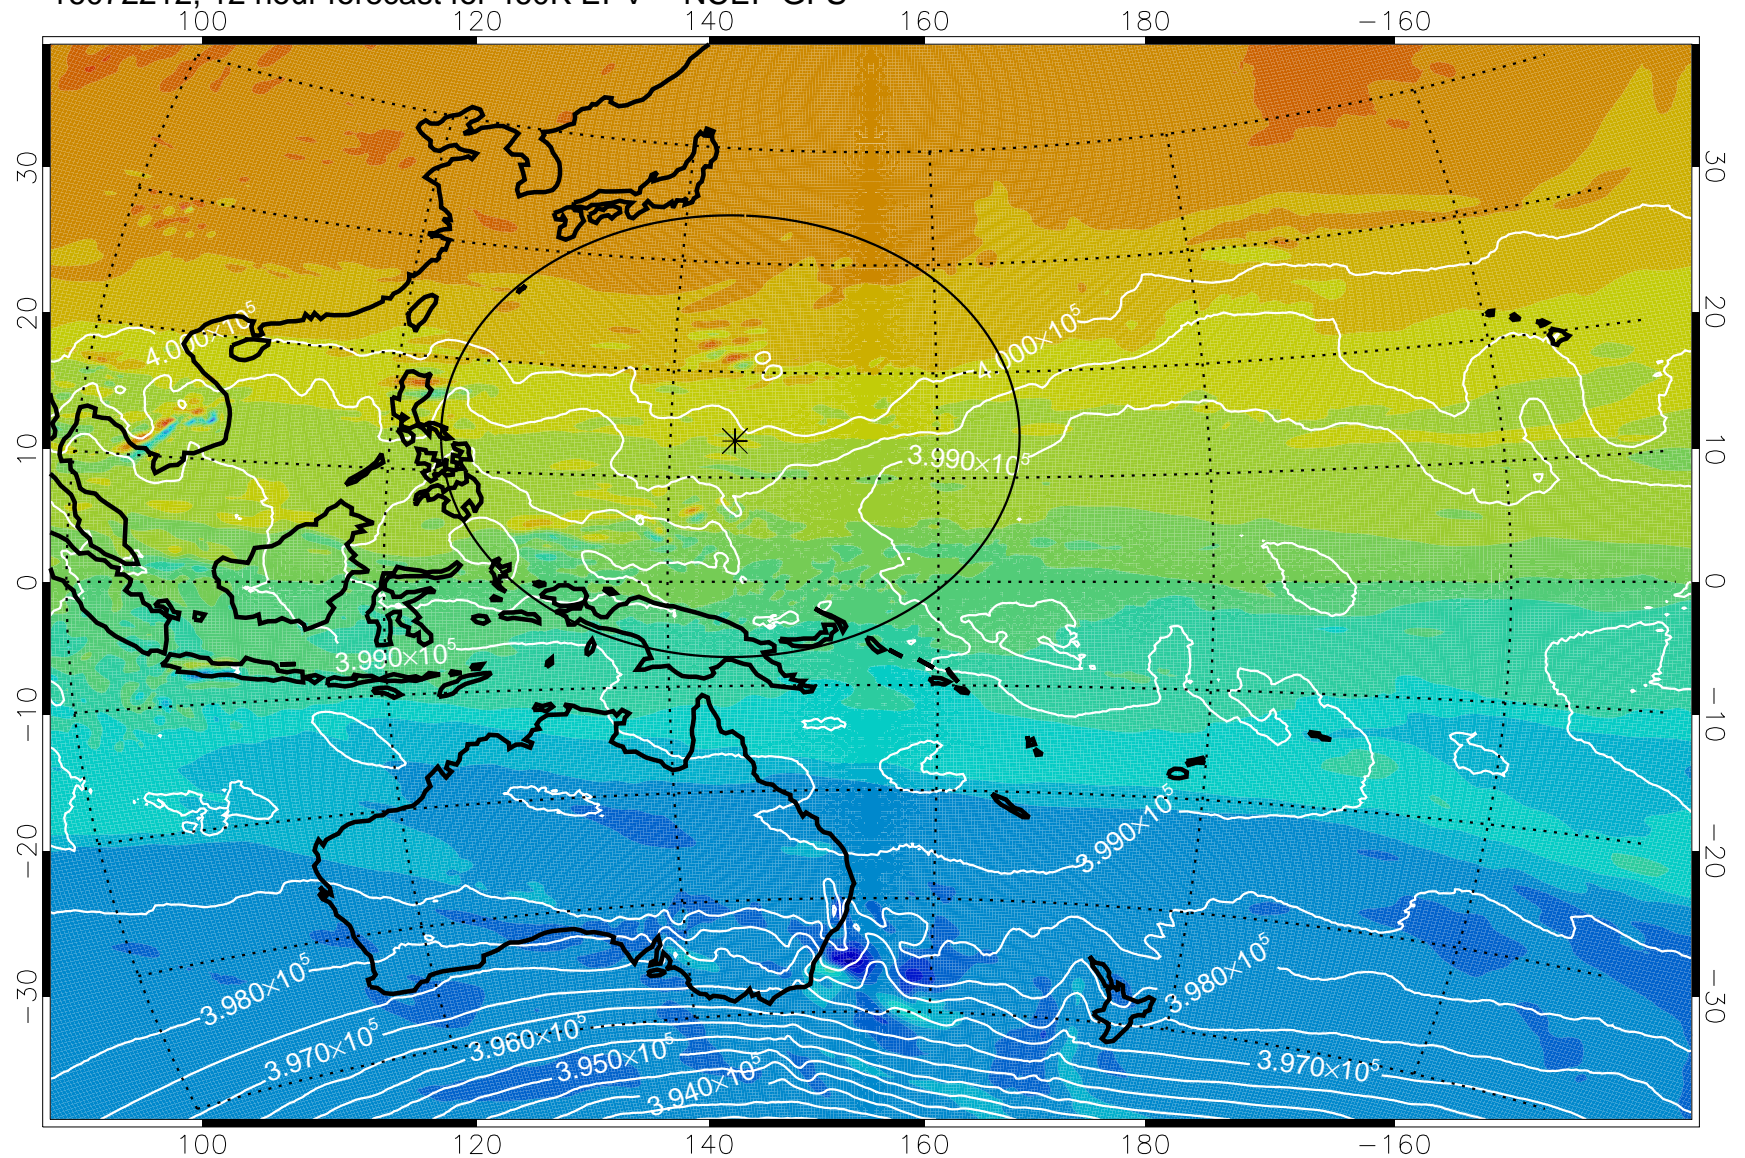

16072206, 6 hour forecast for 460K EPV -- NCEP GFS

460K Montgomery Streamfunction, white

Range ring of 2304 km

16072212, 12 hour forecast for 460K EPV -- NCEP GFS

460K Montgomery Streamfunction, white

Range ring of 2304 km

16072218, 18 hour forecast for 460K EPV -- NCEP GFS

460K Montgomery Streamfunction, white

Range ring of 2304 km

16072300, 24 hour forecast for 460K EPV -- NCEP GFS

460K Montgomery Streamfunction, white

Range ring of 2304 km

16072306, 30 hour forecast for 460K EPV -- NCEP GFS

460K Montgomery Streamfunction, white

Range ring of 2304 km

16072312, 36 hour forecast for 460K EPV -- NCEP GFS

460K Montgomery Streamfunction, white

Range ring of 2304 km

16072318, 42 hour forecast for 460K EPV -- NCEP GFS

460K Montgomery Streamfunction, white

Range ring of 2304 km

16072400, 48 hour forecast for 460K EPV -- NCEP GFS

460K Montgomery Streamfunction, white

Range ring of 2304 km