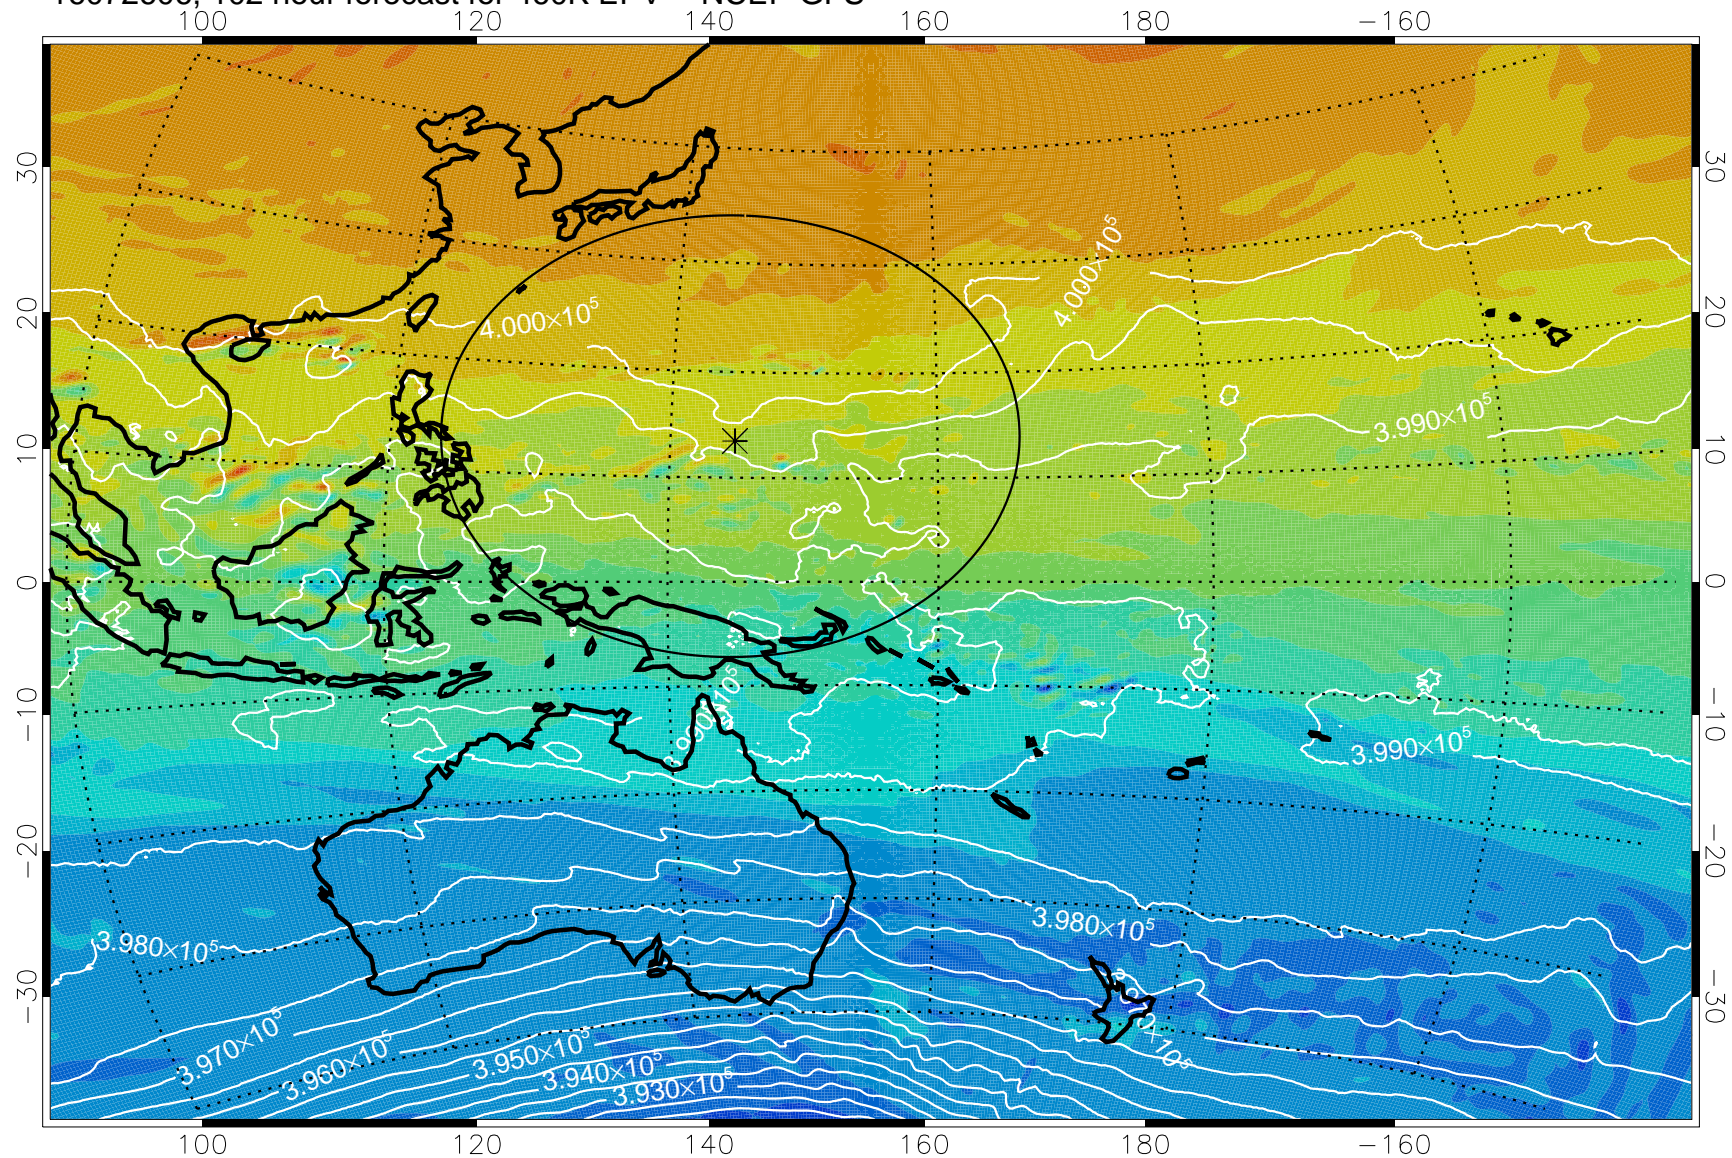

460K Montgomery Streamfunction, white

Range ring of 2304 km

16072512, 84 hour forecast for 460K EPV -- NCEP GFS

460K Montgomery Streamfunction, white

Range ring of 2304 km

16072518, 90 hour forecast for 460K EPV -- NCEP GFS

460K Montgomery Streamfunction, white

Range ring of 2304 km

16072600, 96 hour forecast for 460K EPV -- NCEP GFS

460K Montgomery Streamfunction, white

Range ring of 2304 km

16072606, 102 hour forecast for 460K EPV -- NCEP GFS

460K Montgomery Streamfunction, white

Range ring of 2304 km

16072612, 108 hour forecast for 460K EPV -- NCEP GFS

460K Montgomery Streamfunction, white

Range ring of 2304 km

16072618, 114 hour forecast for 460K EPV -- NCEP GFS

460K Montgomery Streamfunction, white

Range ring of 2304 km

16072700, 120 hour forecast for 460K EPV -- NCEP GFS

460K Montgomery Streamfunction, white

Range ring of 2304 km