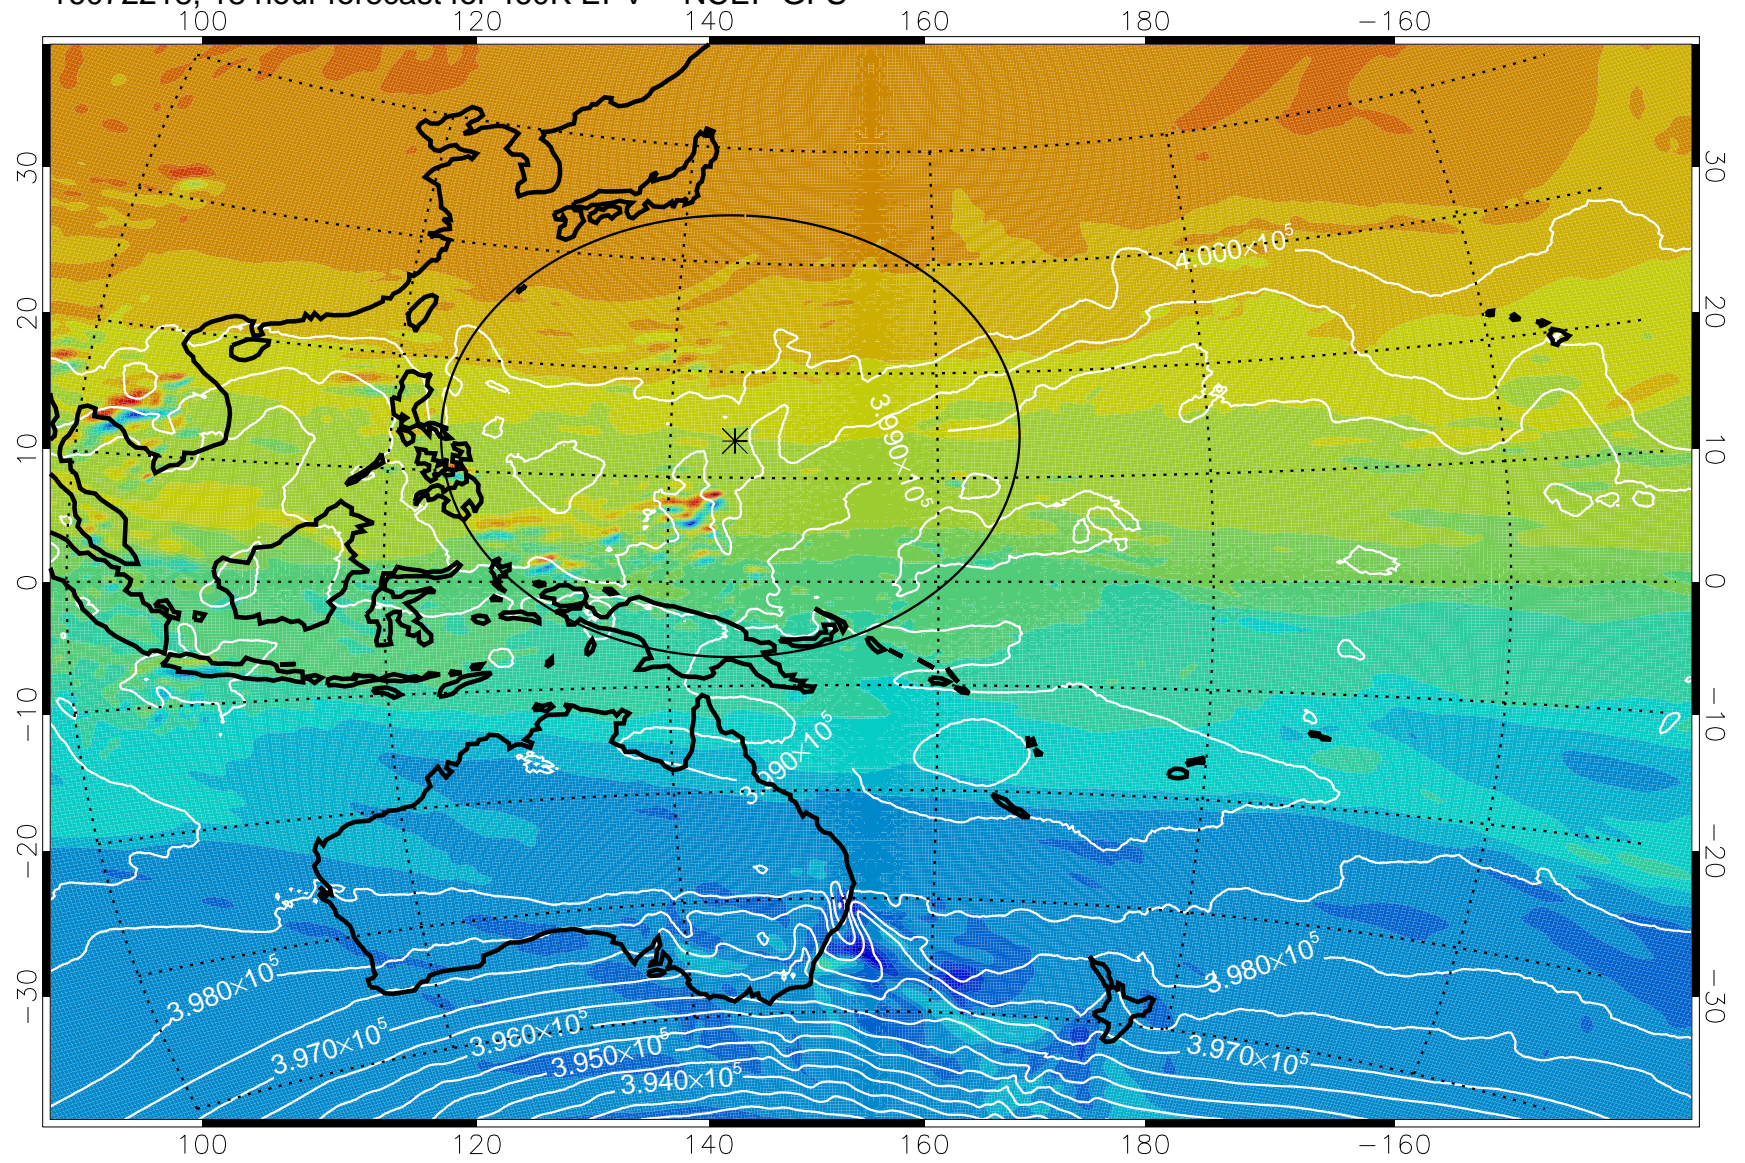

16072206, 6 hour forecast for 460K EPV -- NCEP GFS

460K Montgomery Streamfunction, white

Range ring of 2304 km

16072212, 12 hour forecast for 460K EPV -- NCEP GFS

460K Montgomery Streamfunction, white

Range ring of 2304 km

16072218, 18 hour forecast for 460K EPV -- NCEP GFS

460K Montgomery Streamfunction, white

Range ring of 2304 km

16072300, 24 hour forecast for 460K EPV -- NCEP GFS

460K Montgomery Streamfunction, white

Range ring of 2304 km

16072306, 30 hour forecast for 460K EPV -- NCEP GFS

460K Montgomery Streamfunction, white

Range ring of 2304 km

16072312, 36 hour forecast for 460K EPV -- NCEP GFS

460K Montgomery Streamfunction, white

Range ring of 2304 km

16072318, 42 hour forecast for 460K EPV -- NCEP GFS

460K Montgomery Streamfunction, white

Range ring of 2304 km

16072400, 48 hour forecast for 460K EPV -- NCEP GFS

460K Montgomery Streamfunction, white

Range ring of 2304 km