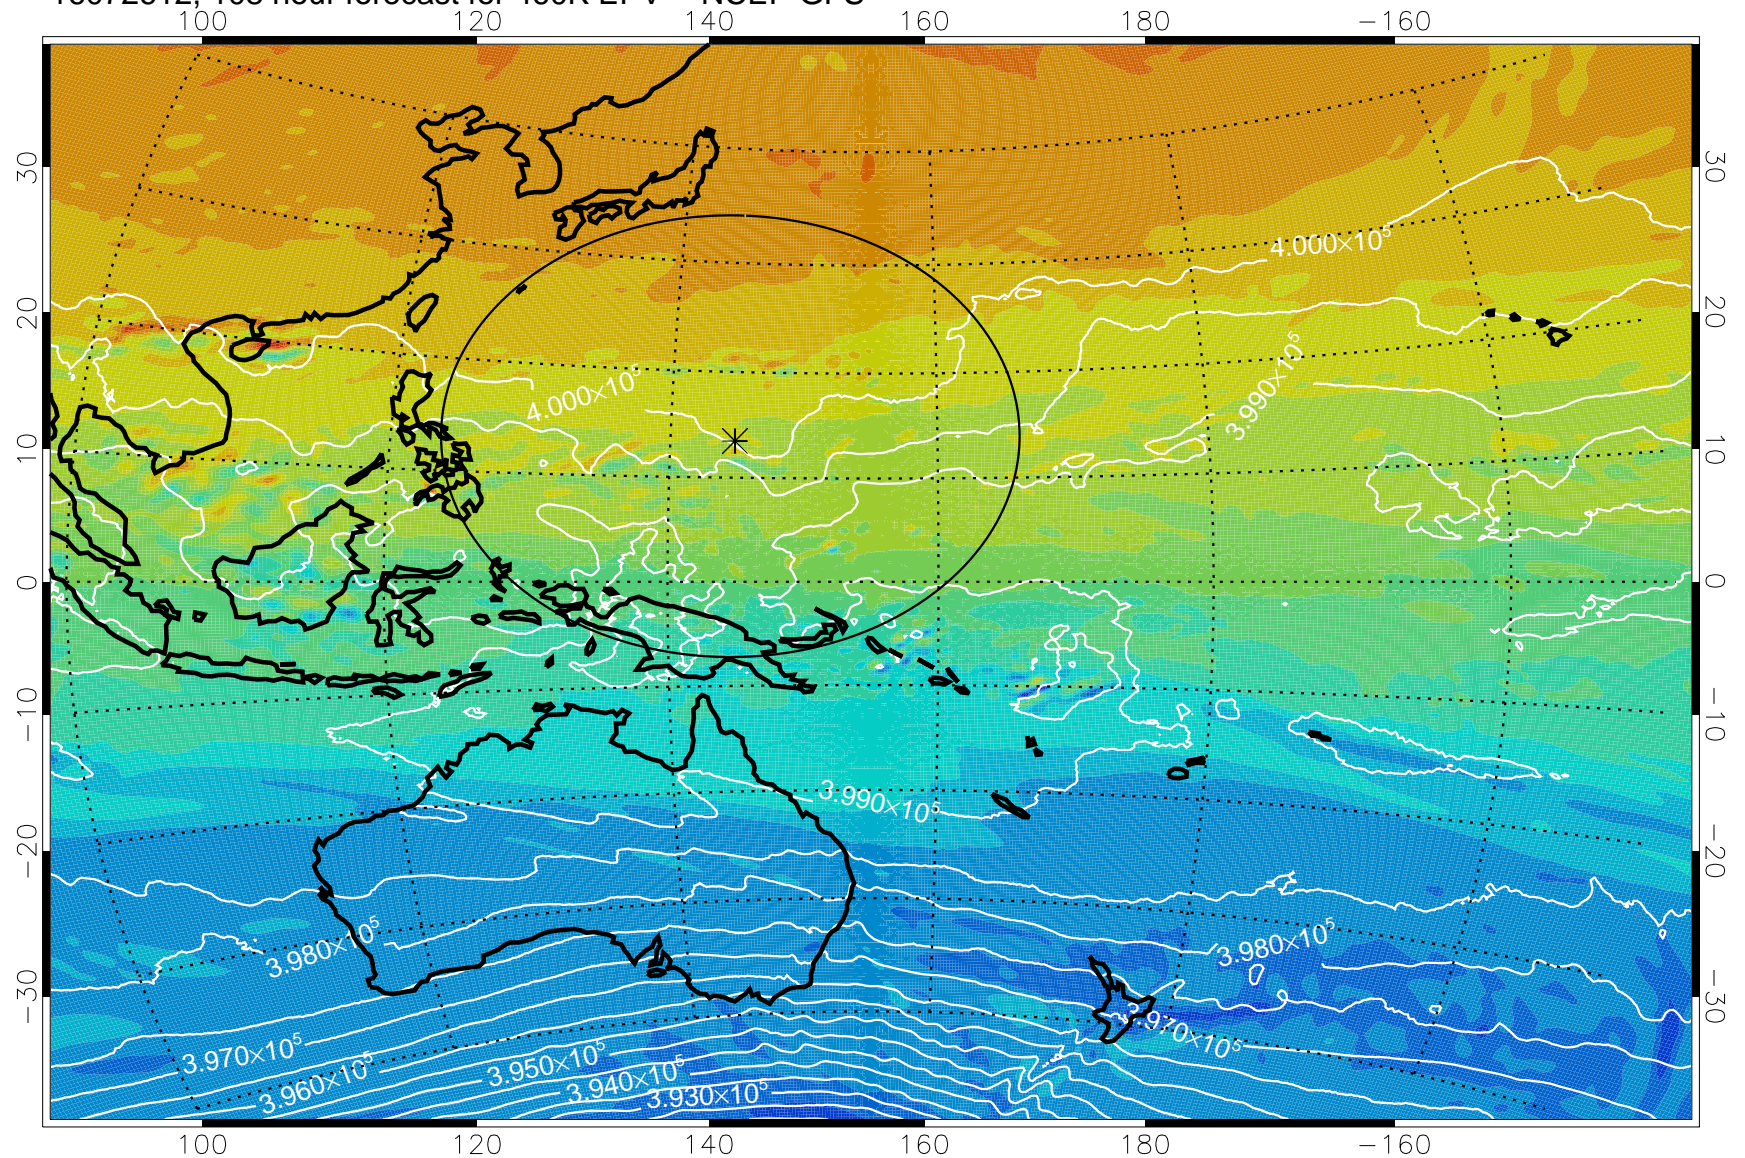

460K Montgomery Streamfunction, white

Range ring of 2304 km

16072512, 84 hour forecast for 460K EPV -- NCEP GFS

460K Montgomery Streamfunction, white

Range ring of 2304 km

16072518, 90 hour forecast for 460K EPV -- NCEP GFS

460K Montgomery Streamfunction, white

Range ring of 2304 km

16072600, 96 hour forecast for 460K EPV -- NCEP GFS

460K Montgomery Streamfunction, white

Range ring of 2304 km

16072606, 102 hour forecast for 460K EPV -- NCEP GFS

460K Montgomery Streamfunction, white

Range ring of 2304 km

16072612, 108 hour forecast for 460K EPV -- NCEP GFS

460K Montgomery Streamfunction, white

Range ring of 2304 km

16072618, 114 hour forecast for 460K EPV -- NCEP GFS

460K Montgomery Streamfunction, white

Range ring of 2304 km

16072700, 120 hour forecast for 460K EPV -- NCEP GFS

460K Montgomery Streamfunction, white

Range ring of 2304 km