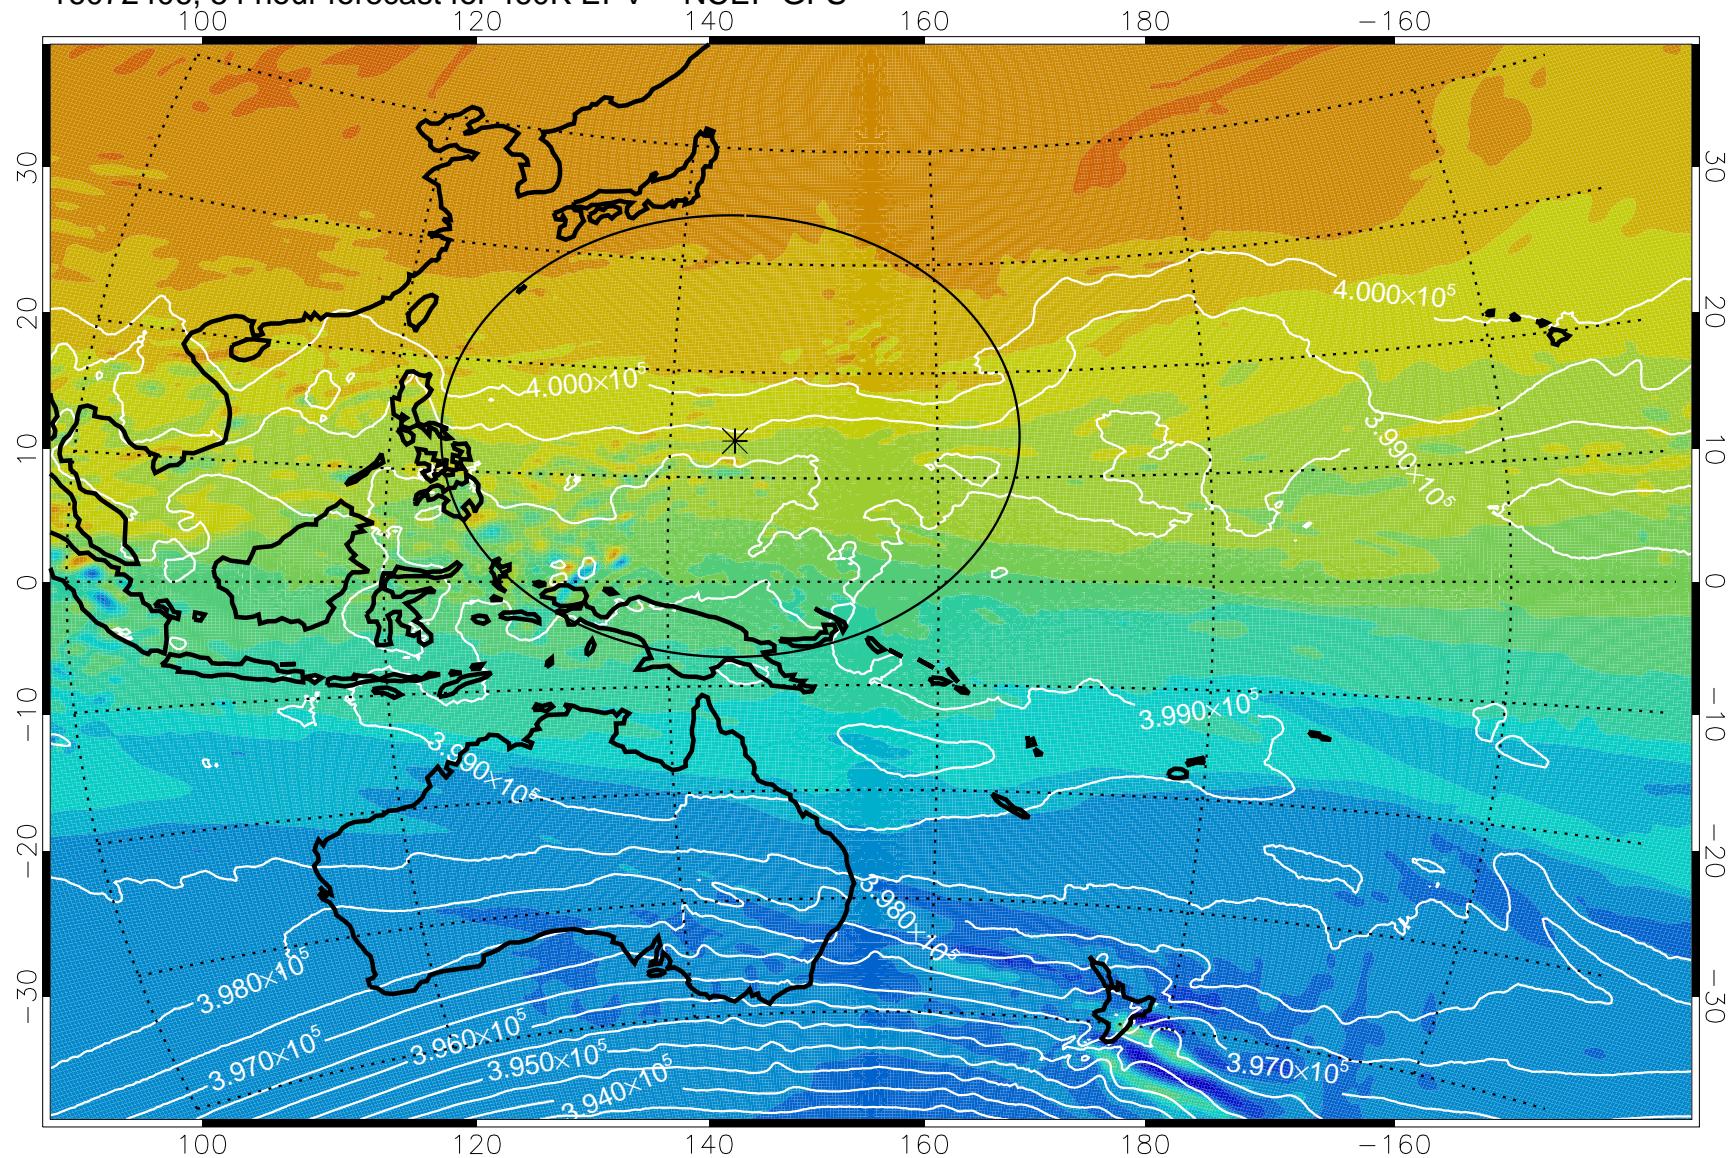

16072306, 30 hour forecast for 460K EPV -- NCEP GFS

460K Montgomery Streamfunction, white

Range ring of 2304 km

16072312, 36 hour forecast for 460K EPV -- NCEP GFS

460K Montgomery Streamfunction, white

Range ring of 2304 km

16072318, 42 hour forecast for 460K EPV -- NCEP GFS

460K Montgomery Streamfunction, white

Range ring of 2304 km

16072400, 48 hour forecast for 460K EPV -- NCEP GFS

460K Montgomery Streamfunction, white

Range ring of 2304 km

16072406, 54 hour forecast for 460K EPV -- NCEP GFS

460K Montgomery Streamfunction, white

Range ring of 2304 km

16072412, 60 hour forecast for 460K EPV -- NCEP GFS

460K Montgomery Streamfunction, white

Range ring of 2304 km

16072418, 66 hour forecast for 460K EPV -- NCEP GFS

16072500, 72 hour forecast for 460K EPV -- NCEP GFS

460K Montgomery Streamfunction, white

Range ring of 2304 km

16072506, 78 hour forecast for 460K EPV -- NCEP GFS