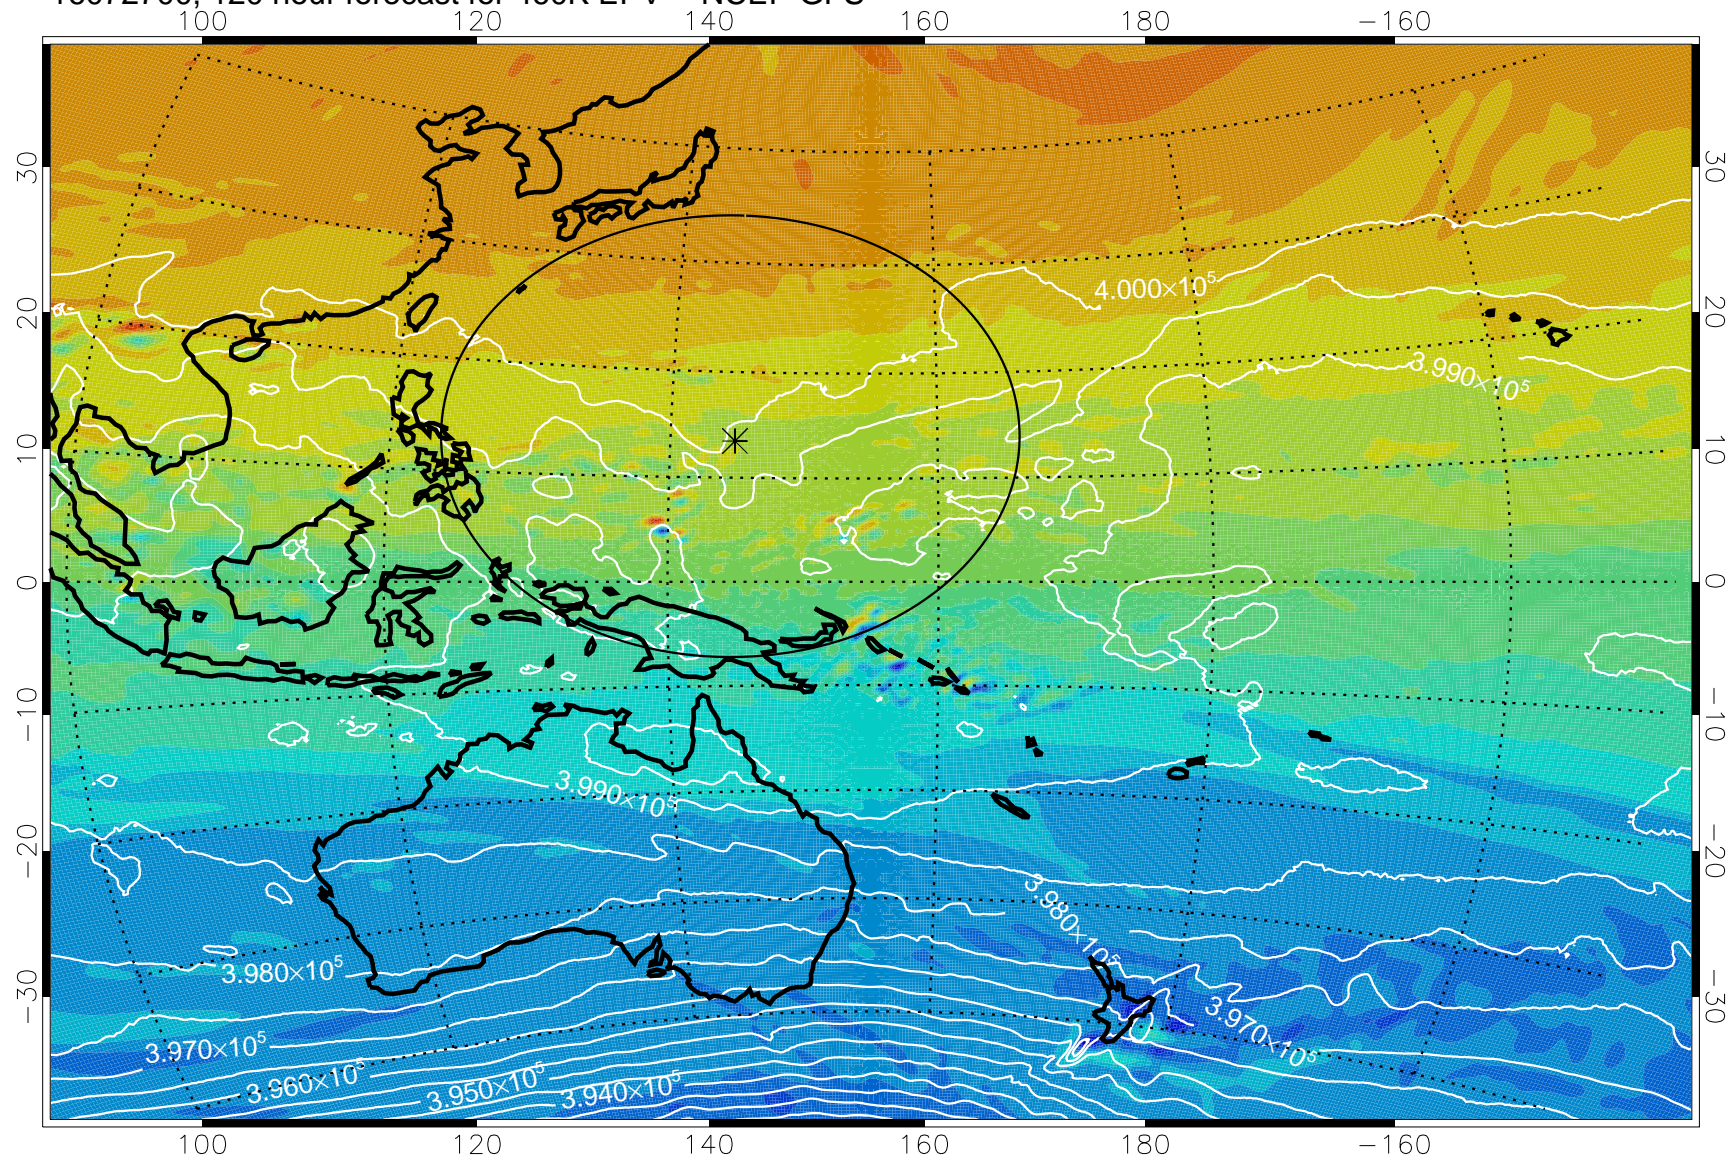

460K Montgomery Streamfunction, white

Range ring of 2304 km

16072600, 96 hour forecast for 460K EPV -- NCEP GFS

460K Montgomery Streamfunction, white

Range ring of 2304 km

16072606, 102 hour forecast for 460K EPV -- NCEP GFS

460K Montgomery Streamfunction, white

Range ring of 2304 km

16072612, 108 hour forecast for 460K EPV -- NCEP GFS

460K Montgomery Streamfunction, white

Range ring of 2304 km

16072618, 114 hour forecast for 460K EPV -- NCEP GFS

460K Montgomery Streamfunction, white

Range ring of 2304 km

16072700, 120 hour forecast for 460K EPV -- NCEP GFS

460K Montgomery Streamfunction, white

Range ring of 2304 km