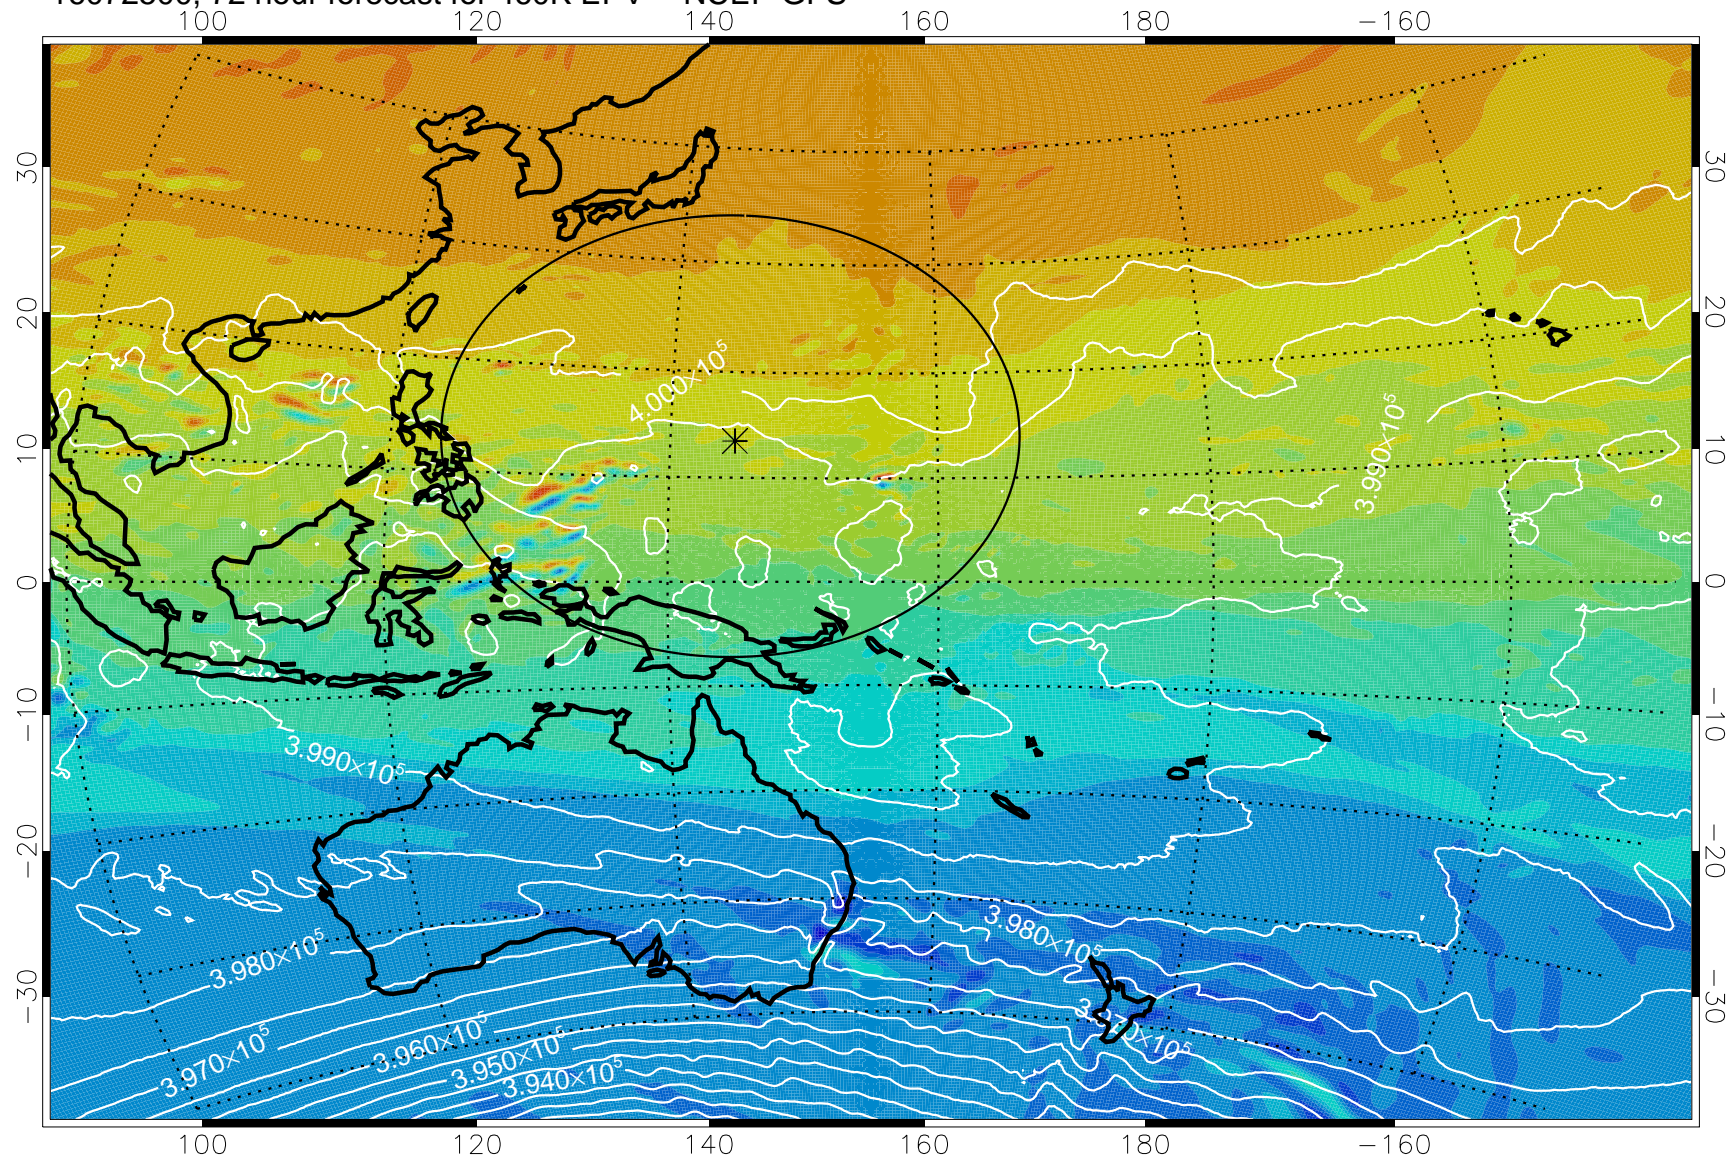

16072318, 42 hour forecast for 460K EPV -- NCEP GFS

460K Montgomery Streamfunction, white

Range ring of 2304 km

16072400, 48 hour forecast for 460K EPV -- NCEP GFS

460K Montgomery Streamfunction, white

Range ring of 2304 km

16072406, 54 hour forecast for 460K EPV -- NCEP GFS

460K Montgomery Streamfunction, white

Range ring of 2304 km

16072412, 60 hour forecast for 460K EPV -- NCEP GFS

460K Montgomery Streamfunction, white

Range ring of 2304 km

16072418, 66 hour forecast for 460K EPV -- NCEP GFS

16072500, 72 hour forecast for 460K EPV -- NCEP GFS

460K Montgomery Streamfunction, white

Range ring of 2304 km

16072506, 78 hour forecast for 460K EPV -- NCEP GFS

460K Montgomery Streamfunction, white

Range ring of 2304 km

16072512, 84 hour forecast for 460K EPV -- NCEP GFS

460K Montgomery Streamfunction, white

Range ring of 2304 km

16072518, 90 hour forecast for 460K EPV -- NCEP GFS