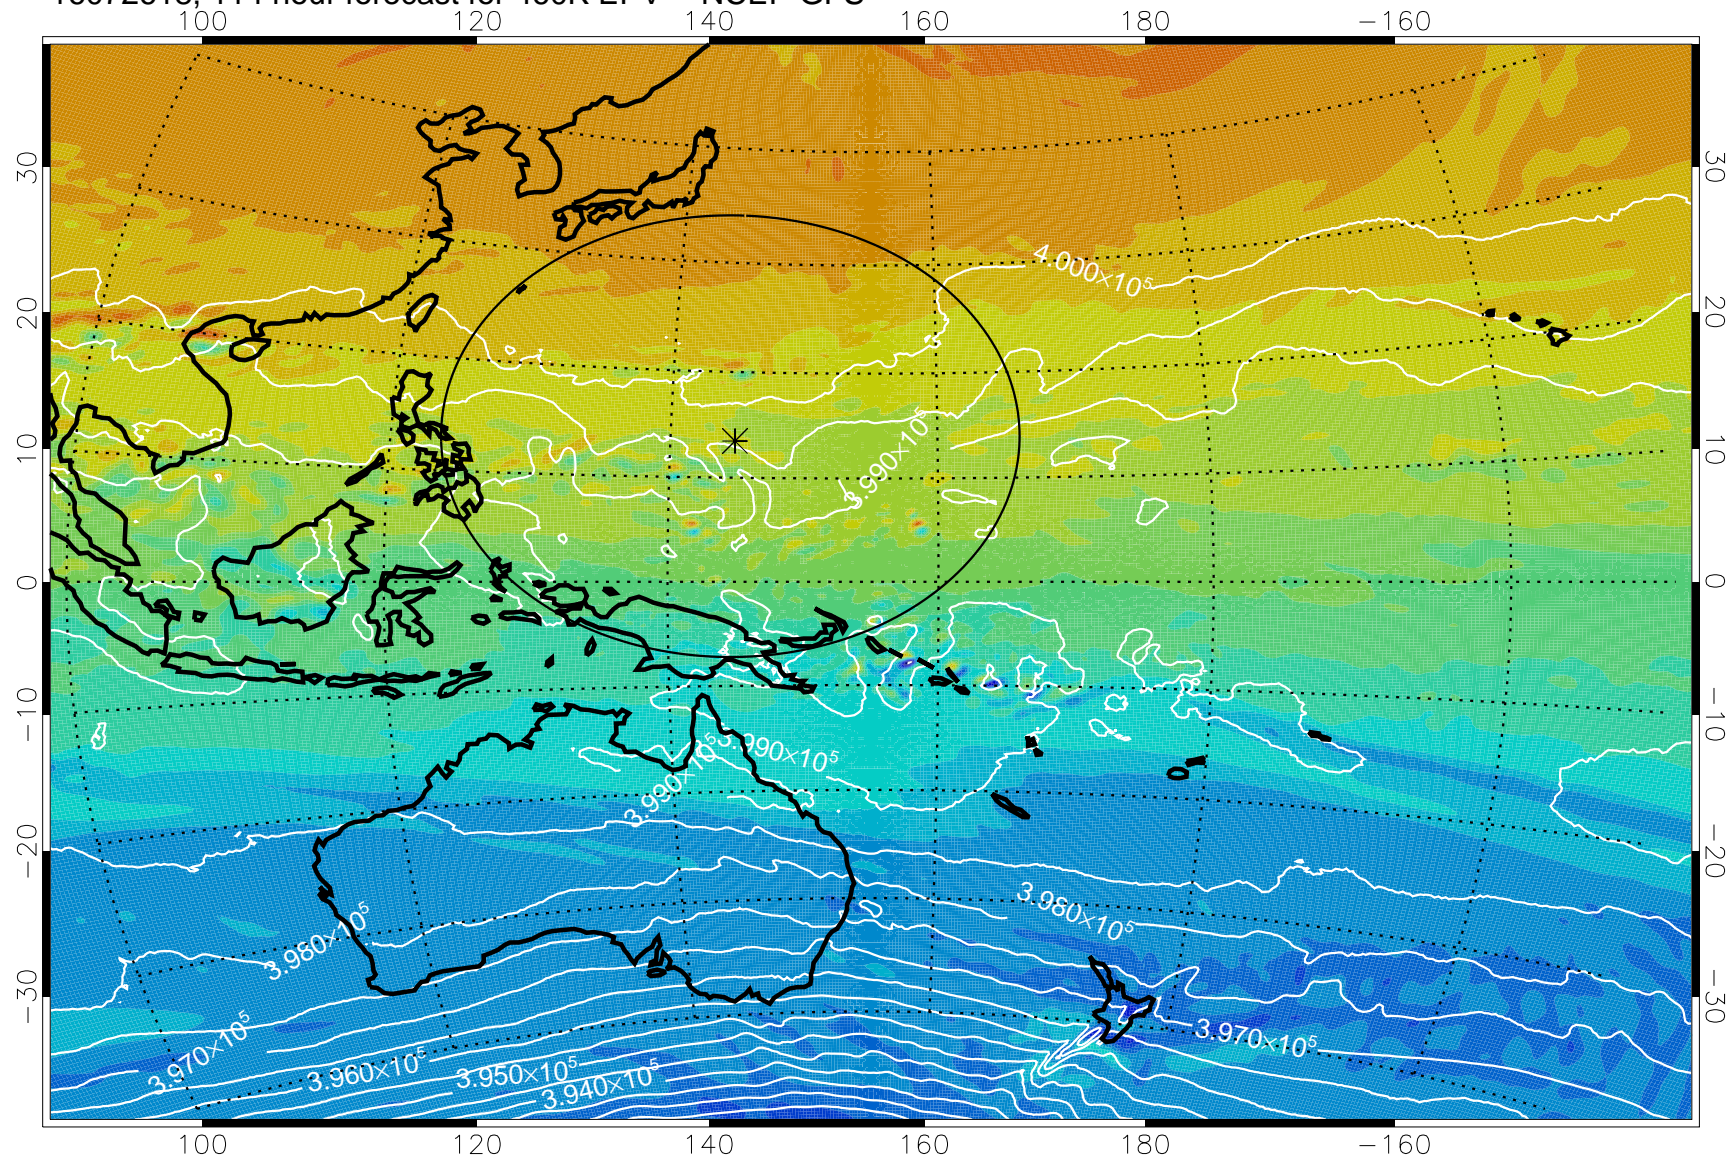

460K Montgomery Streamfunction, white

Range ring of 2304 km

16072512, 84 hour forecast for 460K EPV -- NCEP GFS

460K Montgomery Streamfunction, white

Range ring of 2304 km

16072518, 90 hour forecast for 460K EPV -- NCEP GFS

460K Montgomery Streamfunction, white

Range ring of 2304 km

16072600, 96 hour forecast for 460K EPV -- NCEP GFS

460K Montgomery Streamfunction, white

Range ring of 2304 km

16072606, 102 hour forecast for 460K EPV -- NCEP GFS

460K Montgomery Streamfunction, white

Range ring of 2304 km

16072612, 108 hour forecast for 460K EPV -- NCEP GFS

460K Montgomery Streamfunction, white

Range ring of 2304 km

16072618, 114 hour forecast for 460K EPV -- NCEP GFS

460K Montgomery Streamfunction, white

Range ring of 2304 km

16072700, 120 hour forecast for 460K EPV -- NCEP GFS

460K Montgomery Streamfunction, white

Range ring of 2304 km