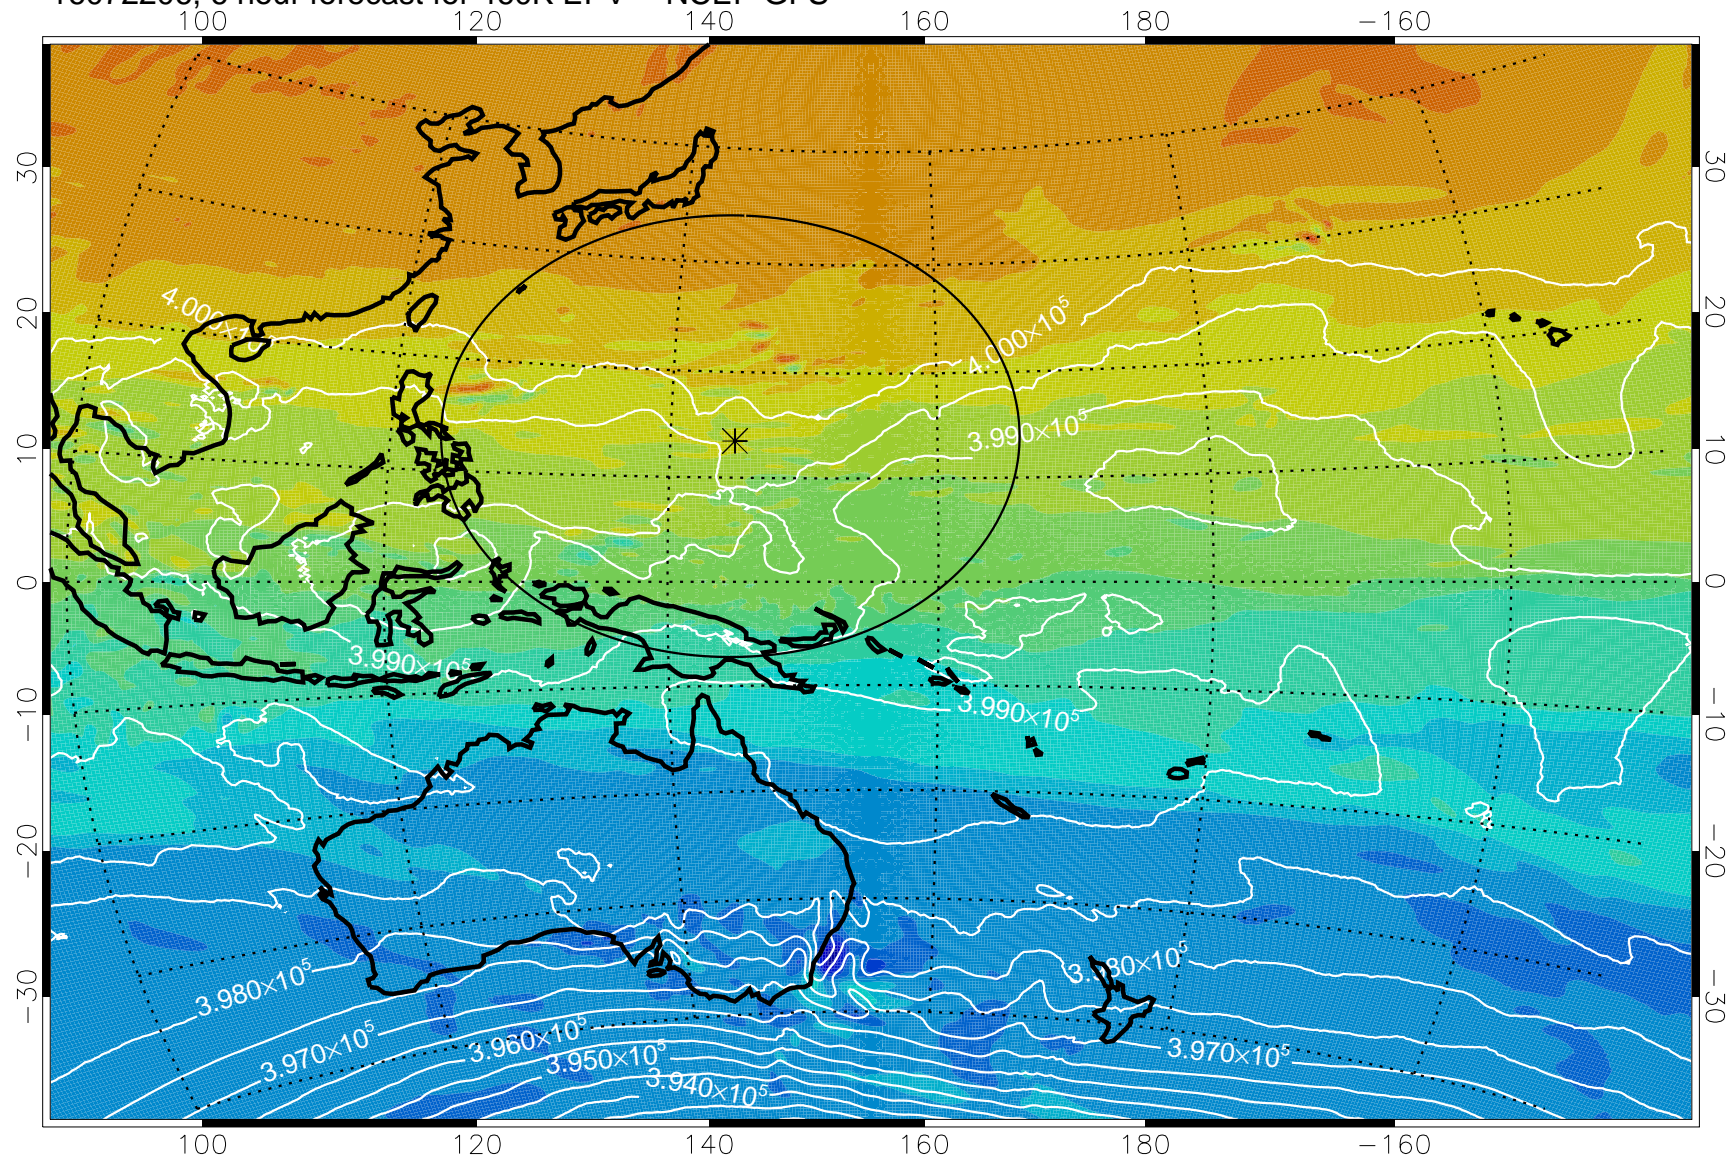

16072206, 6 hour forecast for 460K EPV -- NCEP GFS

460K Montgomery Streamfunction, white

Range ring of 2304 km

16072212, 12 hour forecast for 460K EPV -- NCEP GFS

460K Montgomery Streamfunction, white

Range ring of 2304 km

16072218, 18 hour forecast for 460K EPV -- NCEP GFS

460K Montgomery Streamfunction, white

Range ring of 2304 km

16072300, 24 hour forecast for 460K EPV -- NCEP GFS

460K Montgomery Streamfunction, white

Range ring of 2304 km

16072306, 30 hour forecast for 460K EPV -- NCEP GFS

460K Montgomery Streamfunction, white

Range ring of 2304 km

16072312, 36 hour forecast for 460K EPV -- NCEP GFS

460K Montgomery Streamfunction, white

Range ring of 2304 km

16072318, 42 hour forecast for 460K EPV -- NCEP GFS

460K Montgomery Streamfunction, white

Range ring of 2304 km

16072400, 48 hour forecast for 460K EPV -- NCEP GFS

460K Montgomery Streamfunction, white

Range ring of 2304 km