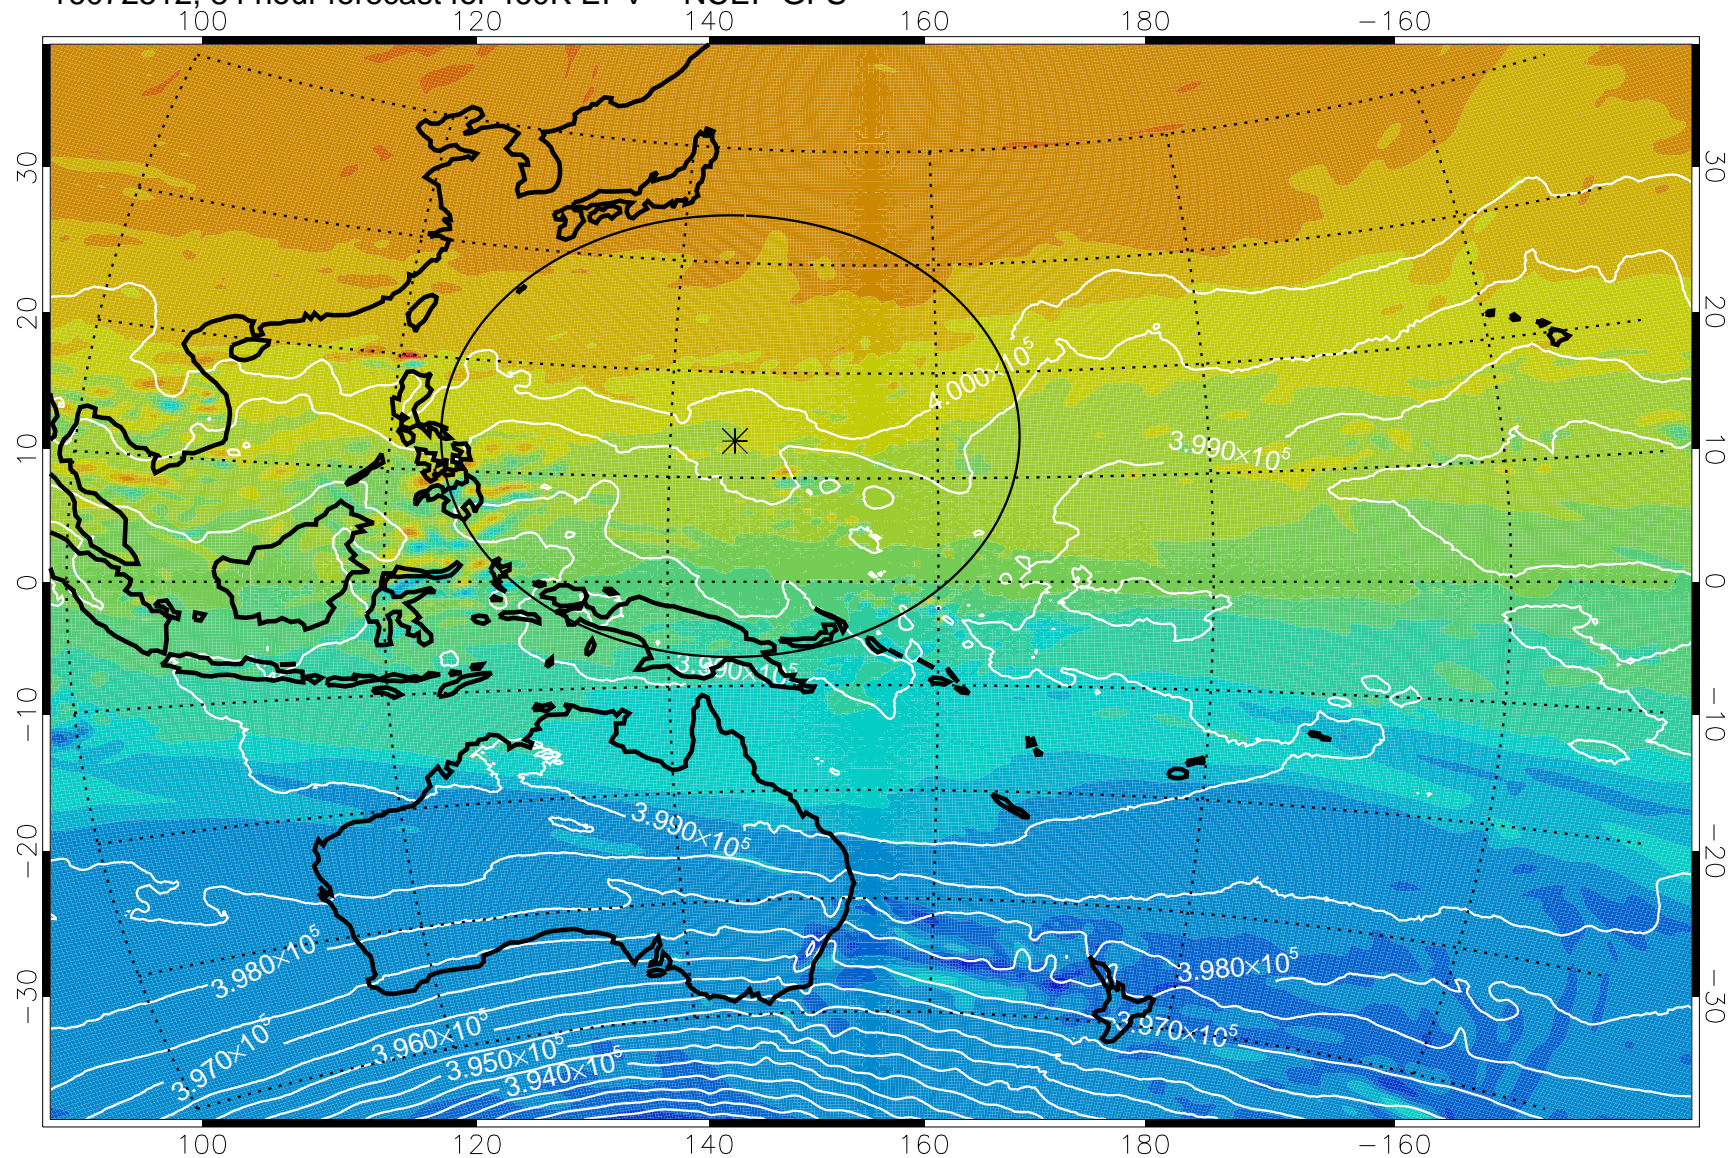

16072406, 54 hour forecast for 460K EPV -- NCEP GFS

460K Montgomery Streamfunction, white

Range ring of 2304 km

16072412, 60 hour forecast for 460K EPV -- NCEP GFS

460K Montgomery Streamfunction, white

Range ring of 2304 km

16072418, 66 hour forecast for 460K EPV -- NCEP GFS

16072500, 72 hour forecast for 460K EPV -- NCEP GFS

460K Montgomery Streamfunction, white

Range ring of 2304 km

16072506, 78 hour forecast for 460K EPV -- NCEP GFS

460K Montgomery Streamfunction, white

Range ring of 2304 km

16072512, 84 hour forecast for 460K EPV -- NCEP GFS

460K Montgomery Streamfunction, white

Range ring of 2304 km

16072518, 90 hour forecast for 460K EPV -- NCEP GFS

460K Montgomery Streamfunction, white

Range ring of 2304 km

16072600, 96 hour forecast for 460K EPV -- NCEP GFS

460K Montgomery Streamfunction, white

Range ring of 2304 km

16072606, 102 hour forecast for 460K EPV -- NCEP GFS