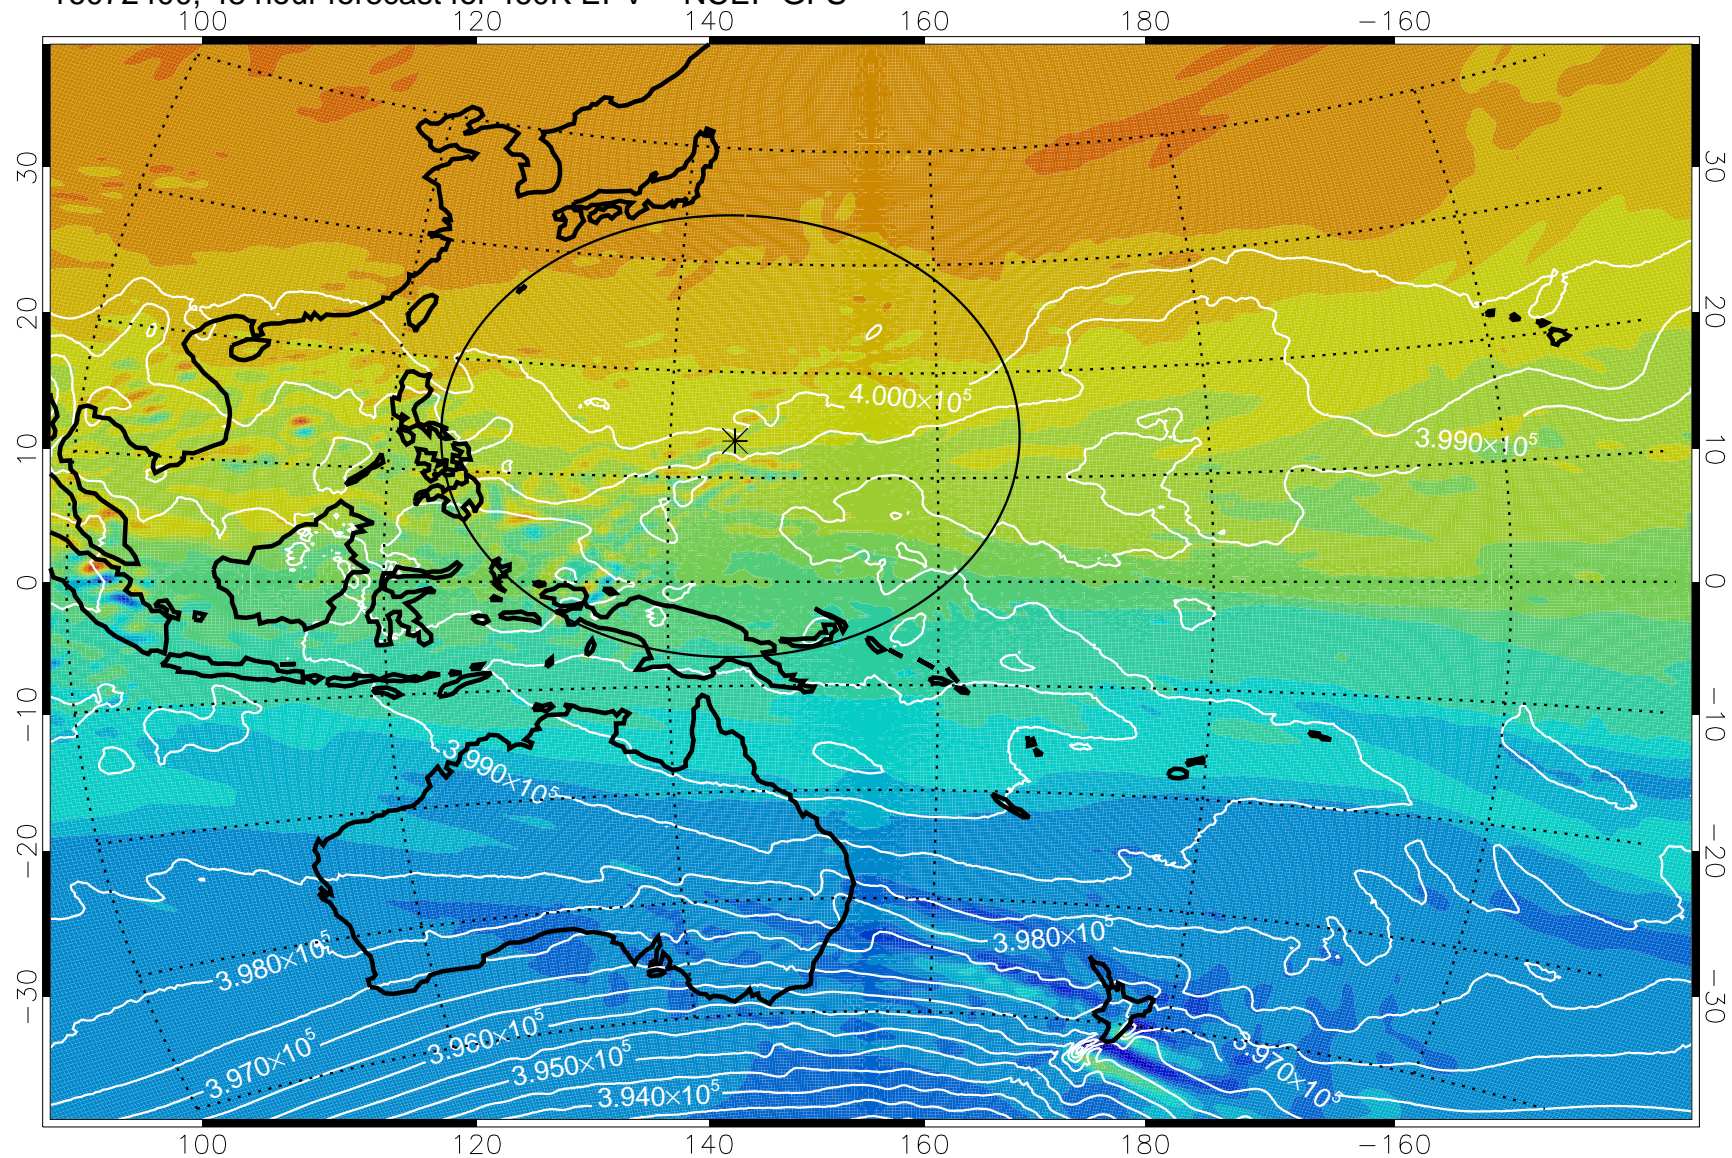

16072306, 30 hour forecast for 460K EPV -- NCEP GFS

460K Montgomery Streamfunction, white

Range ring of 2304 km

16072312, 36 hour forecast for 460K EPV -- NCEP GFS

460K Montgomery Streamfunction, white

Range ring of 2304 km

16072318, 42 hour forecast for 460K EPV -- NCEP GFS

460K Montgomery Streamfunction, white

Range ring of 2304 km

16072400, 48 hour forecast for 460K EPV -- NCEP GFS

460K Montgomery Streamfunction, white

Range ring of 2304 km

16072406, 54 hour forecast for 460K EPV -- NCEP GFS

460K Montgomery Streamfunction, white

Range ring of 2304 km

16072412, 60 hour forecast for 460K EPV -- NCEP GFS

460K Montgomery Streamfunction, white

Range ring of 2304 km

16072418, 66 hour forecast for 460K EPV -- NCEP GFS

16072500, 72 hour forecast for 460K EPV -- NCEP GFS

460K Montgomery Streamfunction, white

Range ring of 2304 km

16072506, 78 hour forecast for 460K EPV -- NCEP GFS