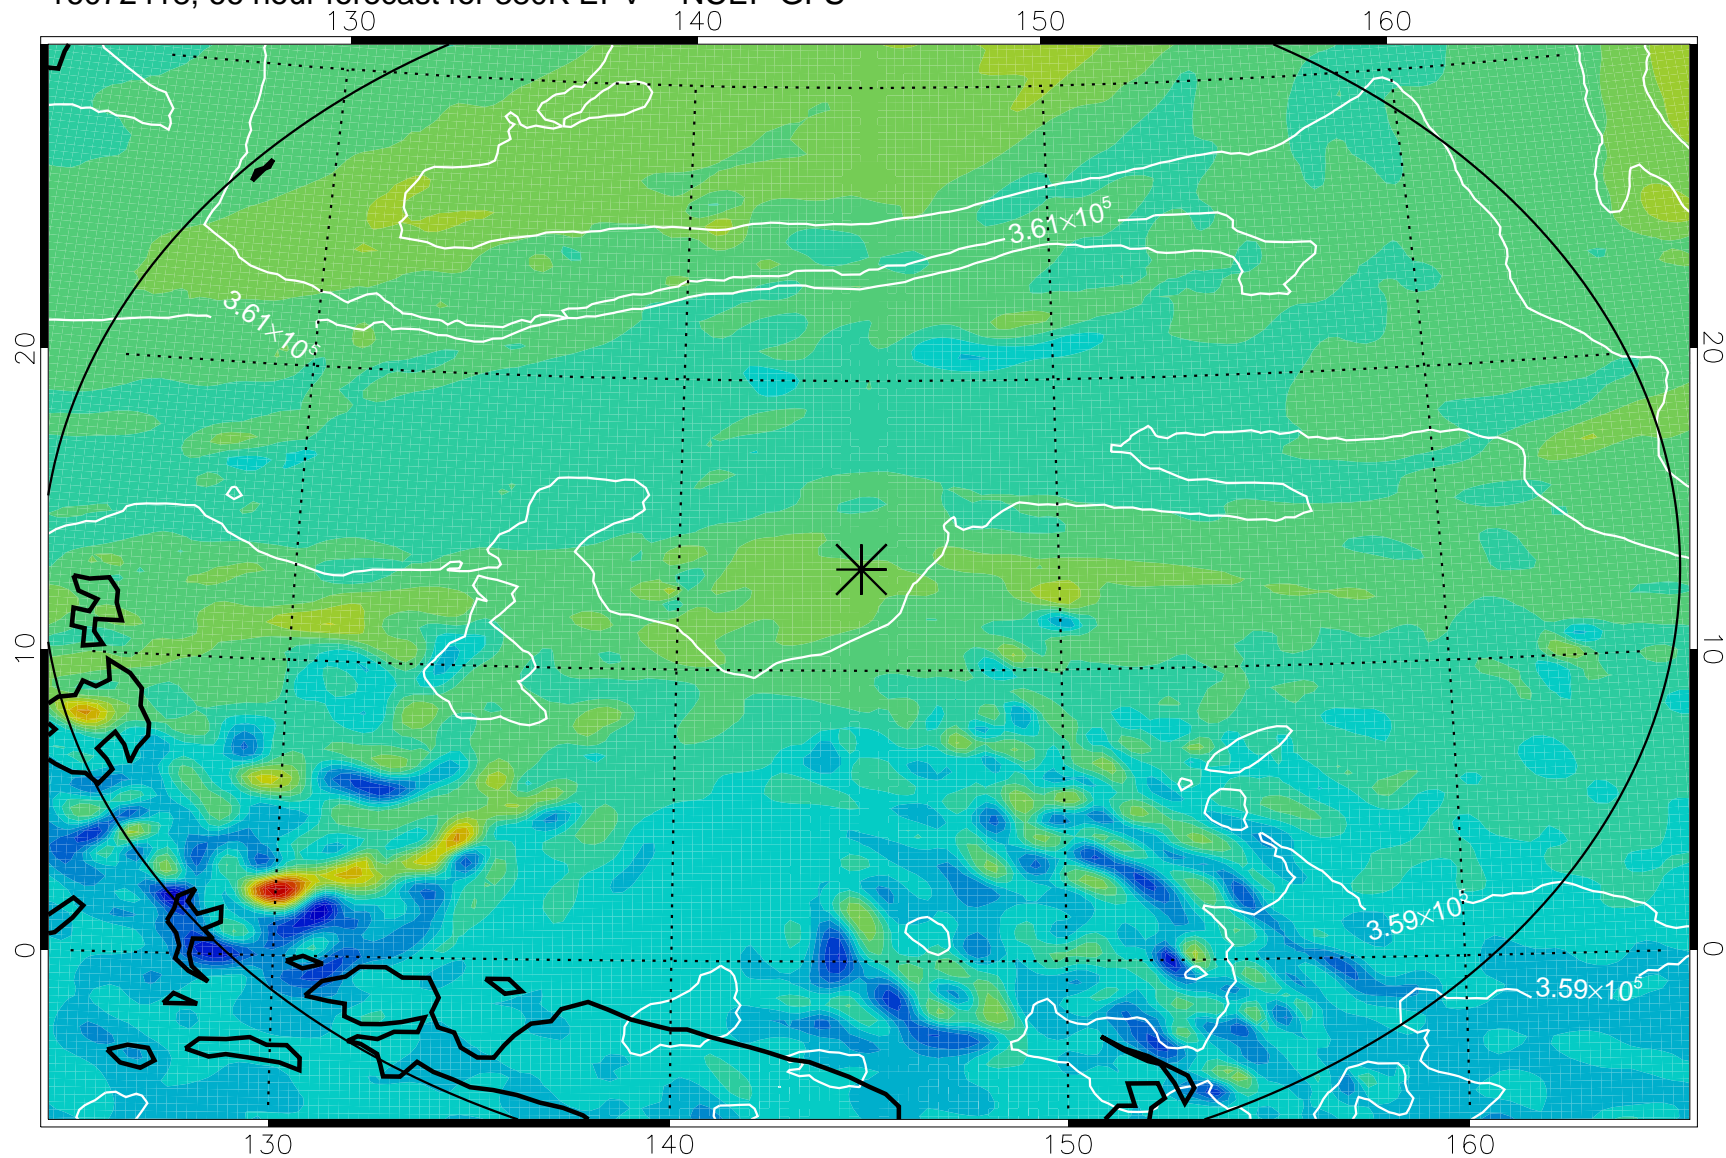

16072406, 54 hour forecast for 380K EPV -- NCEP GFS

380K Montgomery Streamfunction, white

Range ring of 2304 km

16072412, 60 hour forecast for 380K EPV -- NCEP GFS

380K Montgomery Streamfunction, white

Range ring of 2304 km

16072418, 66 hour forecast for 380K EPV -- NCEP GFS

380K Montgomery Streamfunction, white

Range ring of 2304 km

16072500, 72 hour forecast for 380K EPV -- NCEP GFS

380K Montgomery Streamfunction, white

Range ring of 2304 km

16072506, 78 hour forecast for 380K EPV -- NCEP GFS

380K Montgomery Streamfunction, white

Range ring of 2304 km

16072512, 84 hour forecast for 380K EPV -- NCEP GFS

380K Montgomery Streamfunction, white

Range ring of 2304 km

16072518, 90 hour forecast for 380K EPV -- NCEP GFS

380K Montgomery Streamfunction, white

Range ring of 2304 km

16072600, 96 hour forecast for 380K EPV -- NCEP GFS

380K Montgomery Streamfunction, white

Range ring of 2304 km