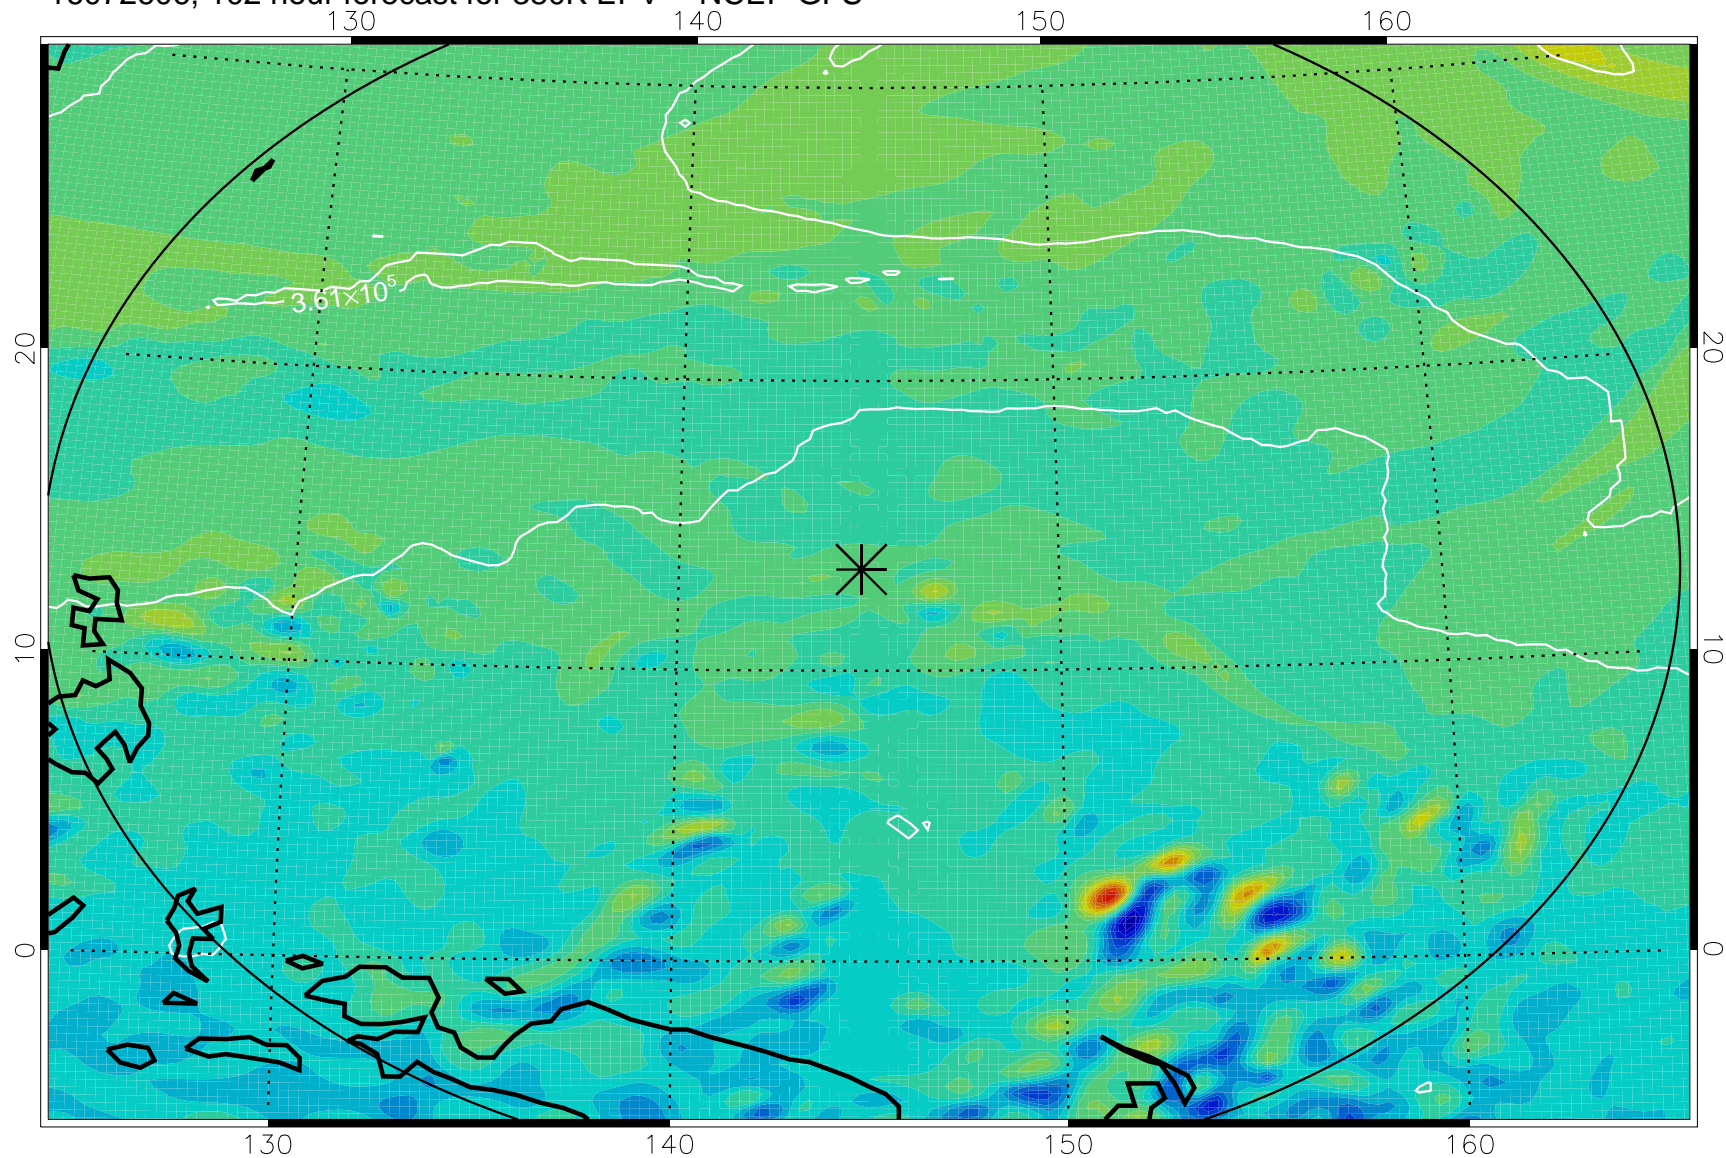

16072506, 78 hour forecast for 380K EPV -- NCEP GFS

380K Montgomery Streamfunction, white

Range ring of 2304 km

16072512, 84 hour forecast for 380K EPV -- NCEP GFS

380K Montgomery Streamfunction, white

Range ring of 2304 km

16072518, 90 hour forecast for 380K EPV -- NCEP GFS

380K Montgomery Streamfunction, white

Range ring of 2304 km

16072600, 96 hour forecast for 380K EPV -- NCEP GFS

380K Montgomery Streamfunction, white

Range ring of 2304 km

16072606, 102 hour forecast for 380K EPV -- NCEP GFS

380K Montgomery Streamfunction, white

Range ring of 2304 km

16072612, 108 hour forecast for 380K EPV -- NCEP GFS

380K Montgomery Streamfunction, white

Range ring of 2304 km

16072618, 114 hour forecast for 380K EPV -- NCEP GFS

380K Montgomery Streamfunction, white

Range ring of 2304 km

16072700, 120 hour forecast for 380K EPV -- NCEP GFS

380K Montgomery Streamfunction, white

Range ring of 2304 km