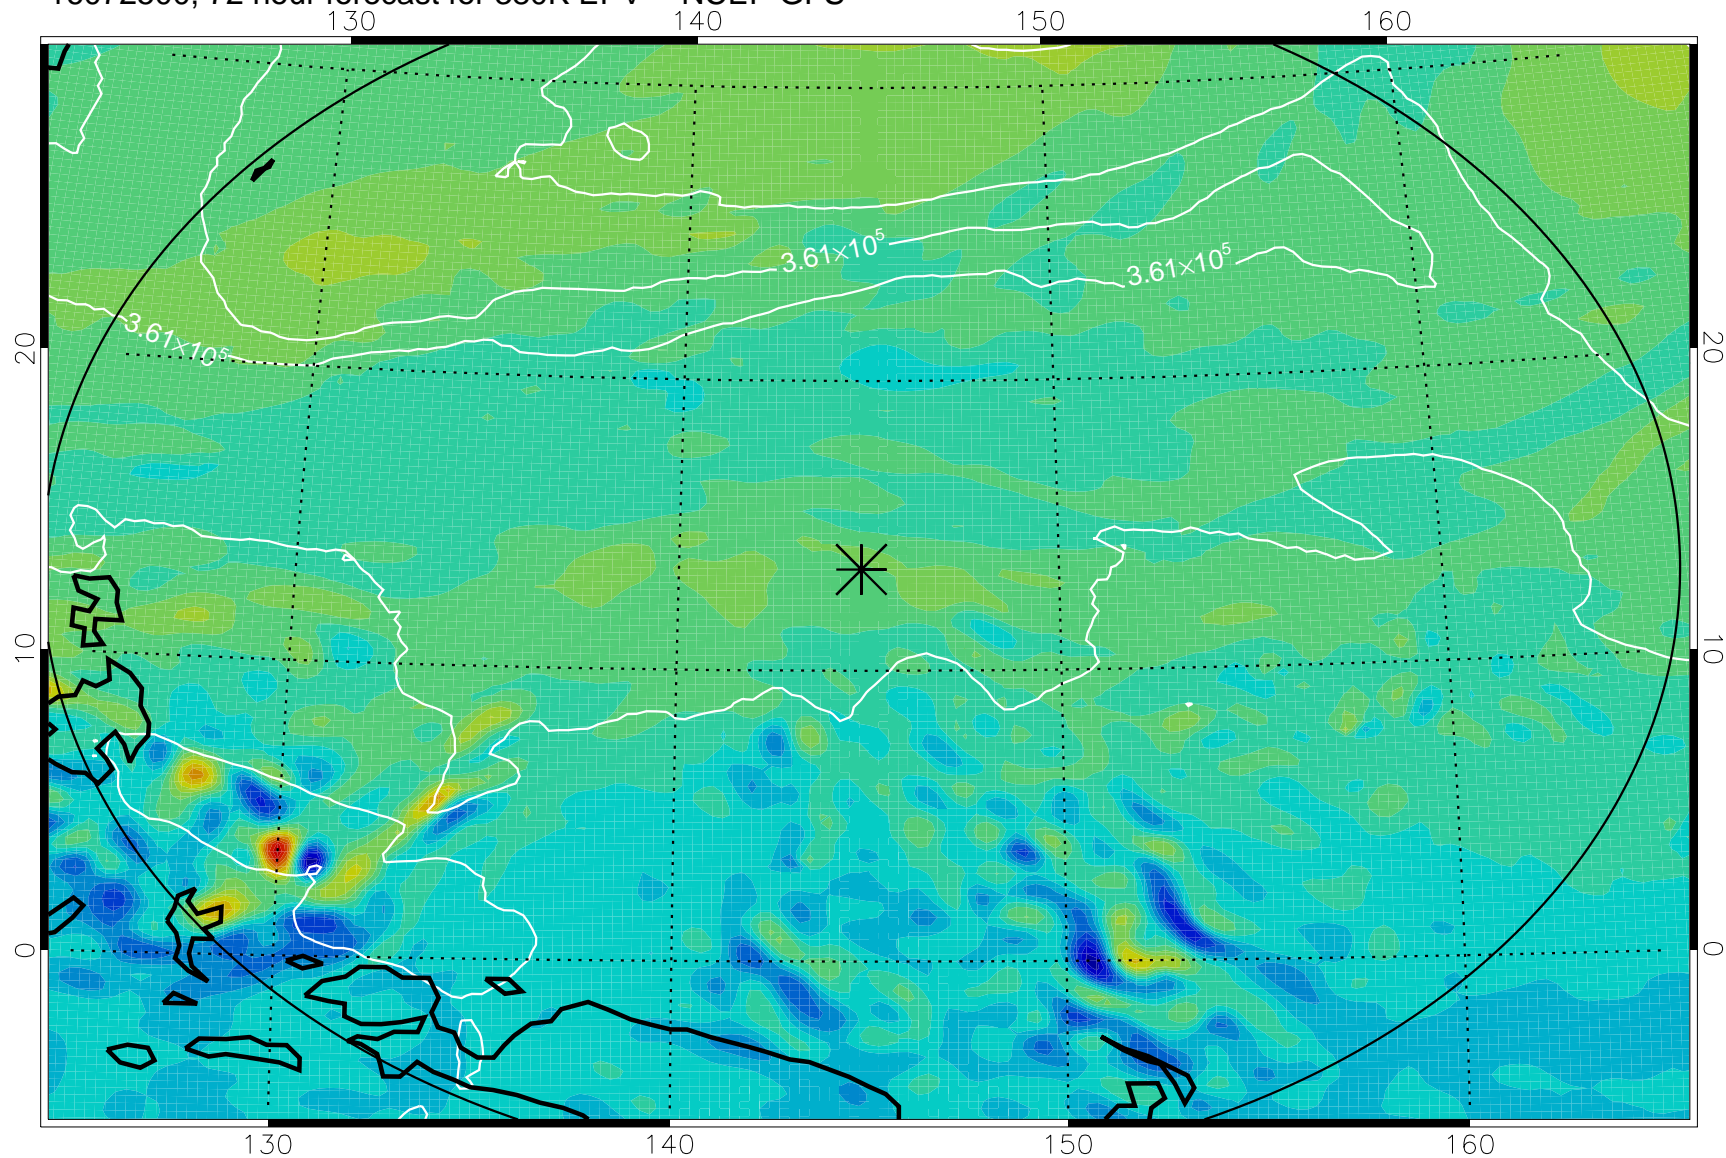

16072406, 54 hour forecast for 380K EPV -- NCEP GFS

380K Montgomery Streamfunction, white

Range ring of 2304 km

16072412, 60 hour forecast for 380K EPV -- NCEP GFS

380K Montgomery Streamfunction, white

Range ring of 2304 km

16072418, 66 hour forecast for 380K EPV -- NCEP GFS

380K Montgomery Streamfunction, white

Range ring of 2304 km

16072500, 72 hour forecast for 380K EPV -- NCEP GFS

380K Montgomery Streamfunction, white

Range ring of 2304 km

16072506, 78 hour forecast for 380K EPV -- NCEP GFS

380K Montgomery Streamfunction, white

Range ring of 2304 km

16072512, 84 hour forecast for 380K EPV -- NCEP GFS

380K Montgomery Streamfunction, white

Range ring of 2304 km

16072518, 90 hour forecast for 380K EPV -- NCEP GFS

380K Montgomery Streamfunction, white

Range ring of 2304 km

16072600, 96 hour forecast for 380K EPV -- NCEP GFS

380K Montgomery Streamfunction, white

Range ring of 2304 km