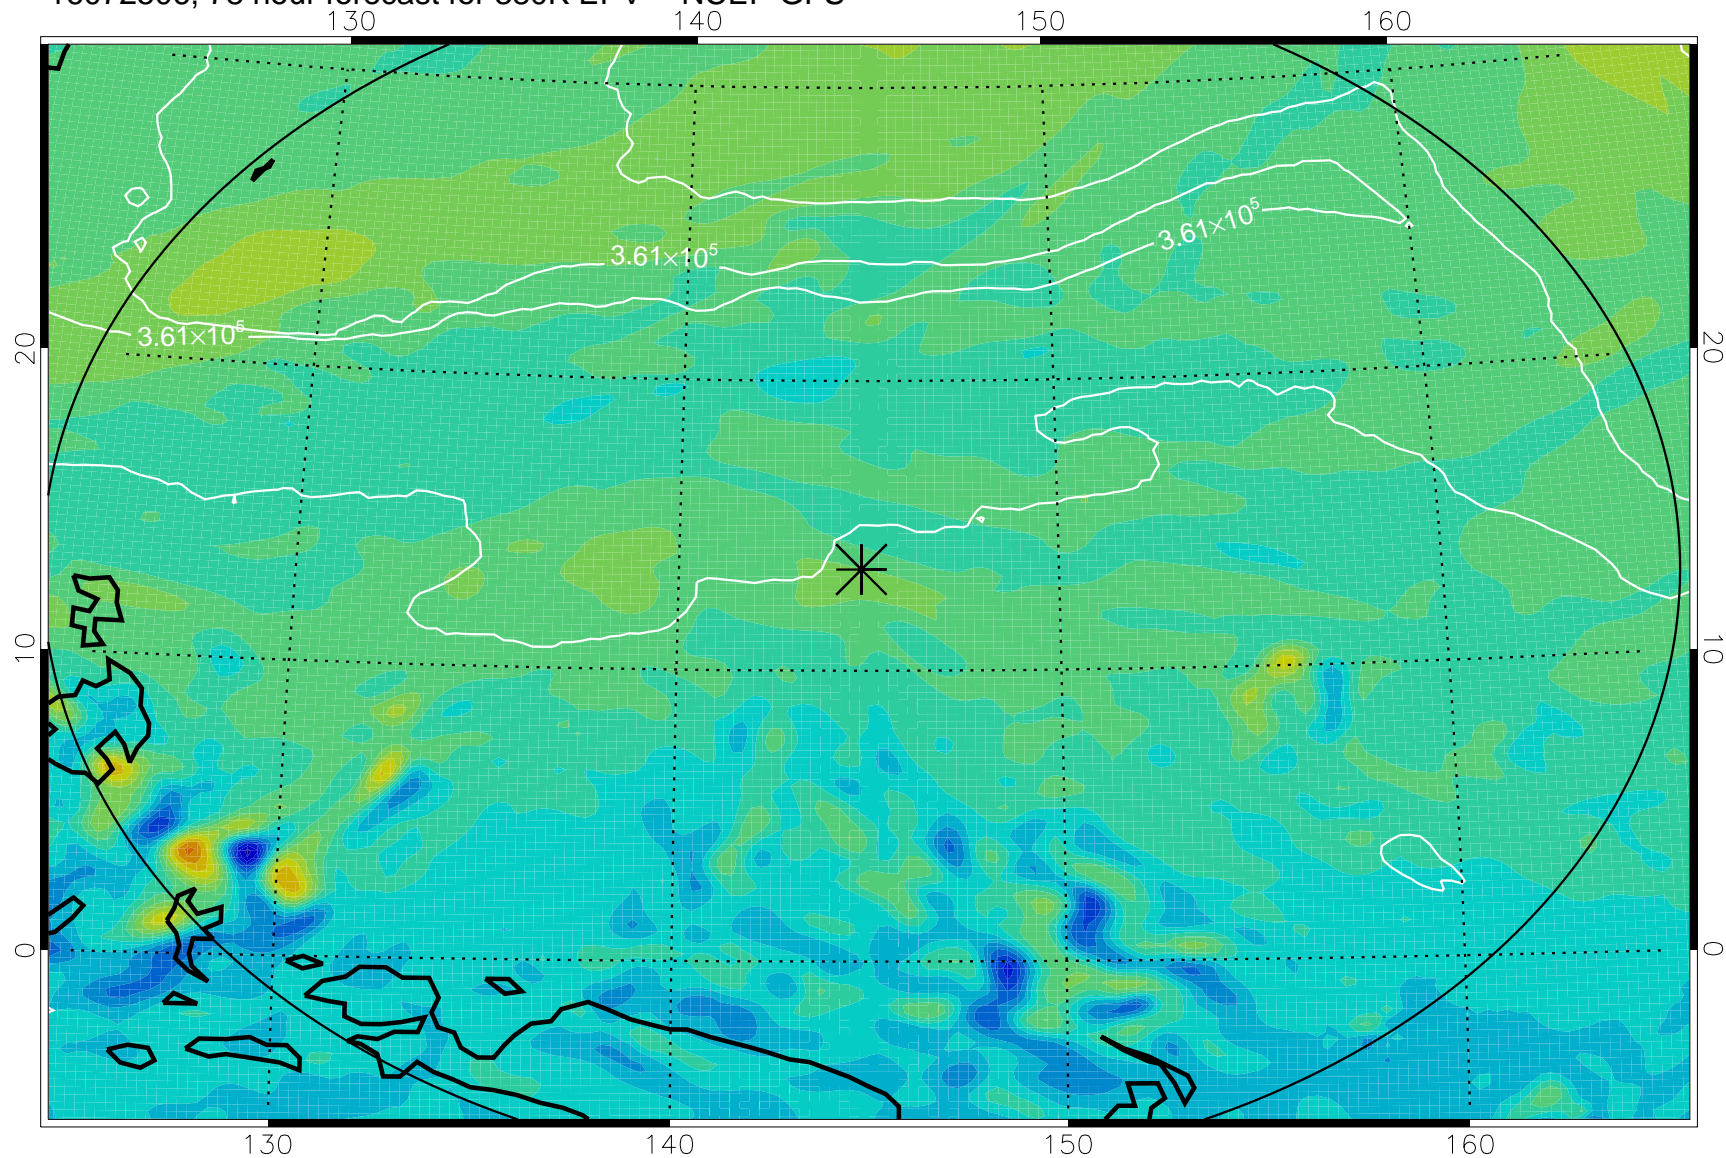

16072418, 66 hour forecast for 380K EPV -- NCEP GFS

380K Montgomery Streamfunction, white

Range ring of 2304 km

16072500, 72 hour forecast for 380K EPV -- NCEP GFS

380K Montgomery Streamfunction, white

Range ring of 2304 km

16072506, 78 hour forecast for 380K EPV -- NCEP GFS

380K Montgomery Streamfunction, white

Range ring of 2304 km

16072512, 84 hour forecast for 380K EPV -- NCEP GFS

380K Montgomery Streamfunction, white

Range ring of 2304 km

16072518, 90 hour forecast for 380K EPV -- NCEP GFS

380K Montgomery Streamfunction, white

Range ring of 2304 km

16072600, 96 hour forecast for 380K EPV -- NCEP GFS

380K Montgomery Streamfunction, white

Range ring of 2304 km

16072606, 102 hour forecast for 380K EPV -- NCEP GFS

380K Montgomery Streamfunction, white

Range ring of 2304 km

16072612, 108 hour forecast for 380K EPV -- NCEP GFS

380K Montgomery Streamfunction, white

Range ring of 2304 km