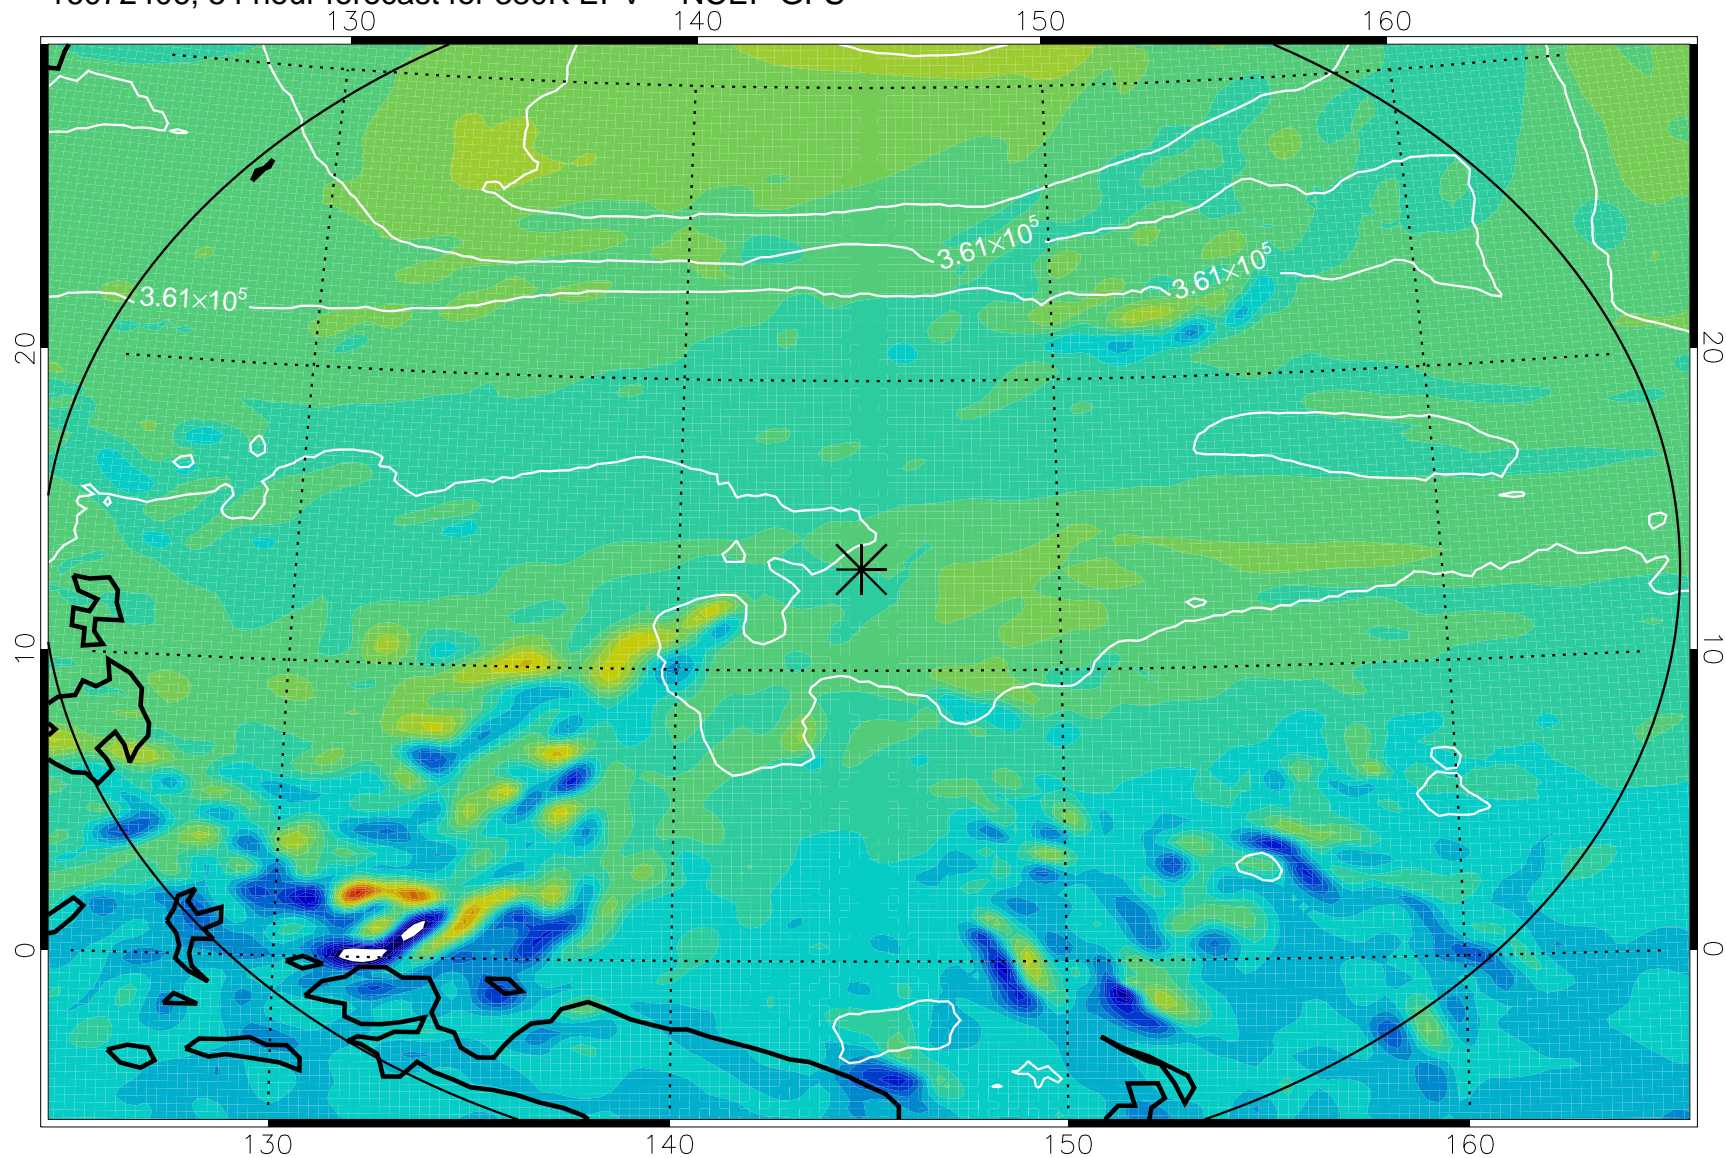

16072318, 42 hour forecast for 380K EPV -- NCEP GFS

380K Montgomery Streamfunction, white

Range ring of 2304 km

16072400, 48 hour forecast for 380K EPV -- NCEP GFS

380K Montgomery Streamfunction, white

Range ring of 2304 km

16072406, 54 hour forecast for 380K EPV -- NCEP GFS

380K Montgomery Streamfunction, white

Range ring of 2304 km

16072412, 60 hour forecast for 380K EPV -- NCEP GFS

380K Montgomery Streamfunction, white

Range ring of 2304 km

16072418, 66 hour forecast for 380K EPV -- NCEP GFS

380K Montgomery Streamfunction, white

Range ring of 2304 km

16072500, 72 hour forecast for 380K EPV -- NCEP GFS

380K Montgomery Streamfunction, white

Range ring of 2304 km

16072506, 78 hour forecast for 380K EPV -- NCEP GFS

380K Montgomery Streamfunction, white

Range ring of 2304 km

16072512, 84 hour forecast for 380K EPV -- NCEP GFS

380K Montgomery Streamfunction, white

Range ring of 2304 km