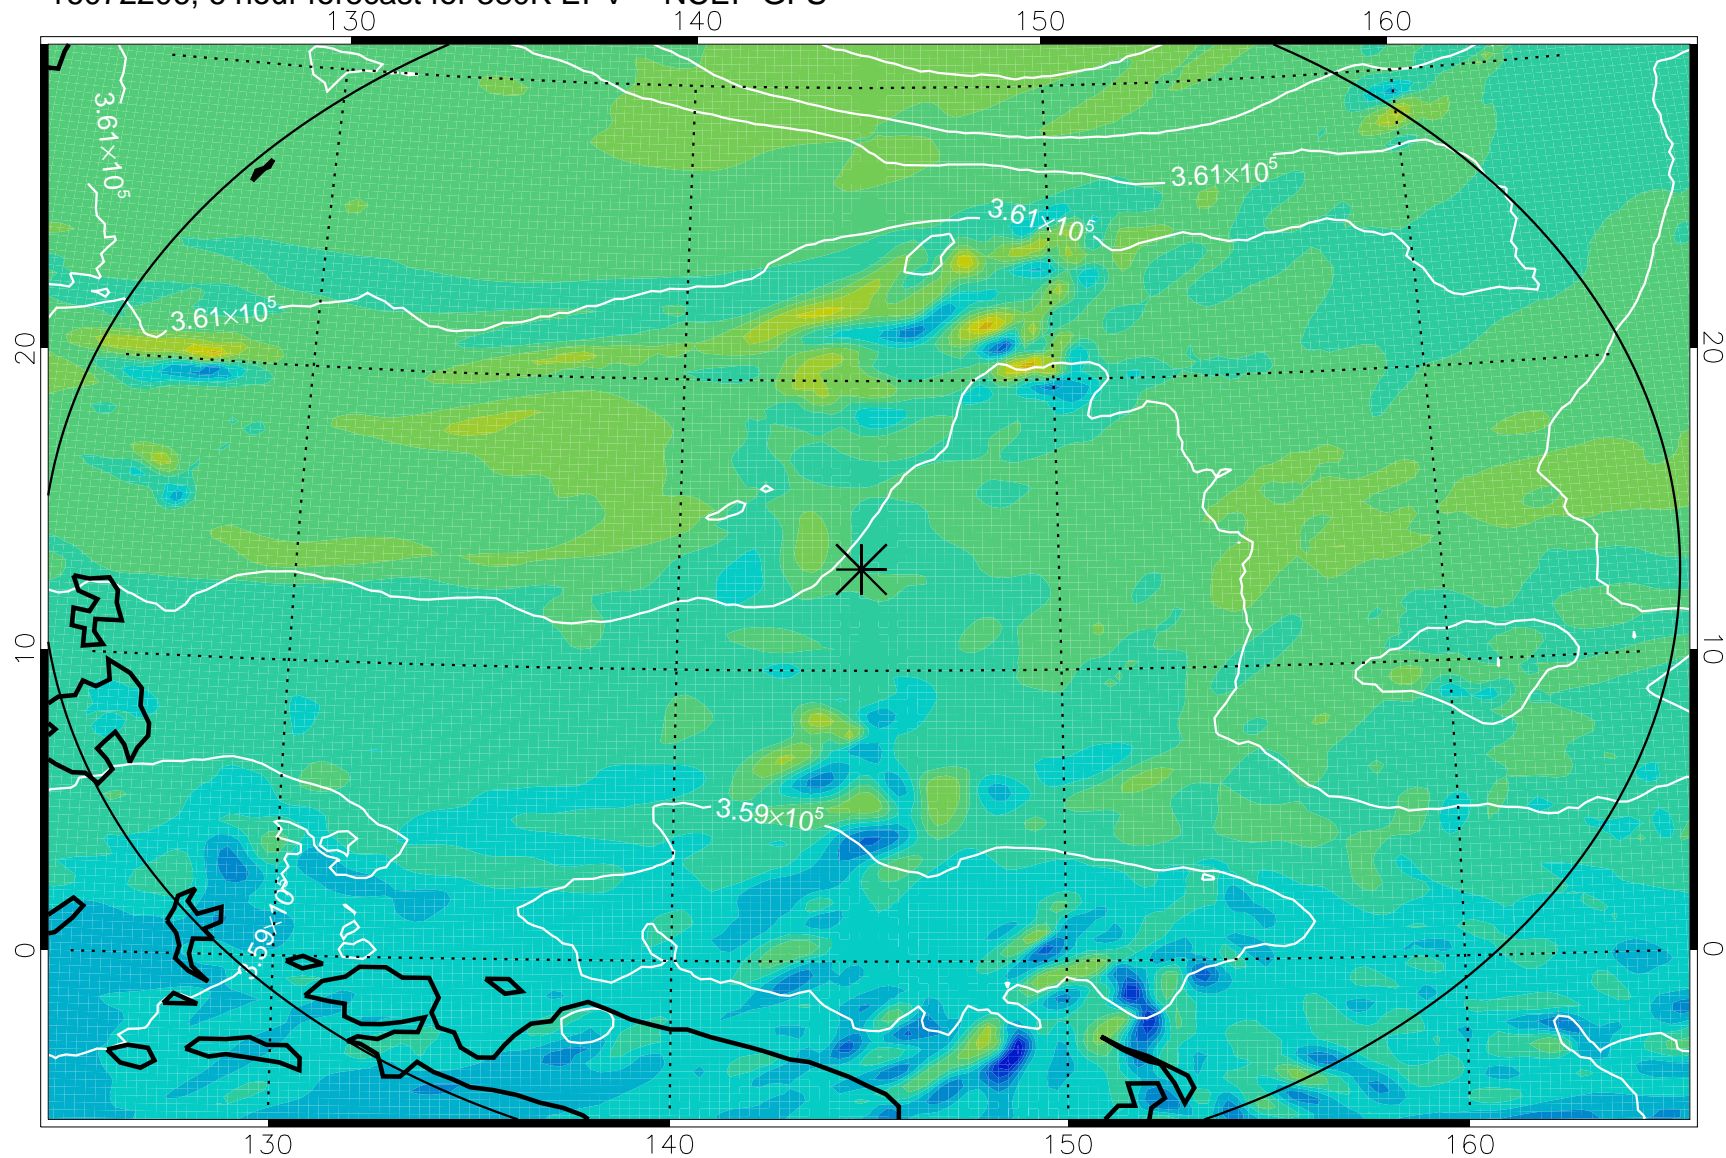

16072206, 6 hour forecast for 380K EPV -- NCEP GFS

380K Montgomery Streamfunction, white

Range ring of 2304 km

16072212, 12 hour forecast for 380K EPV -- NCEP GFS

380K Montgomery Streamfunction, white

Range ring of 2304 km

16072218, 18 hour forecast for 380K EPV -- NCEP GFS

380K Montgomery Streamfunction, white

Range ring of 2304 km

16072300, 24 hour forecast for 380K EPV -- NCEP GFS

380K Montgomery Streamfunction, white

Range ring of 2304 km

16072306, 30 hour forecast for 380K EPV -- NCEP GFS

380K Montgomery Streamfunction, white

Range ring of 2304 km

16072312, 36 hour forecast for 380K EPV -- NCEP GFS

380K Montgomery Streamfunction, white

Range ring of 2304 km

16072506, 78 hour forecast for 380K EPV -- NCEP GFS

380K Montgomery Streamfunction, white

Range ring of 2304 km

16072512, 84 hour forecast for 380K EPV -- NCEP GFS

380K Montgomery Streamfunction, white

Range ring of 2304 km