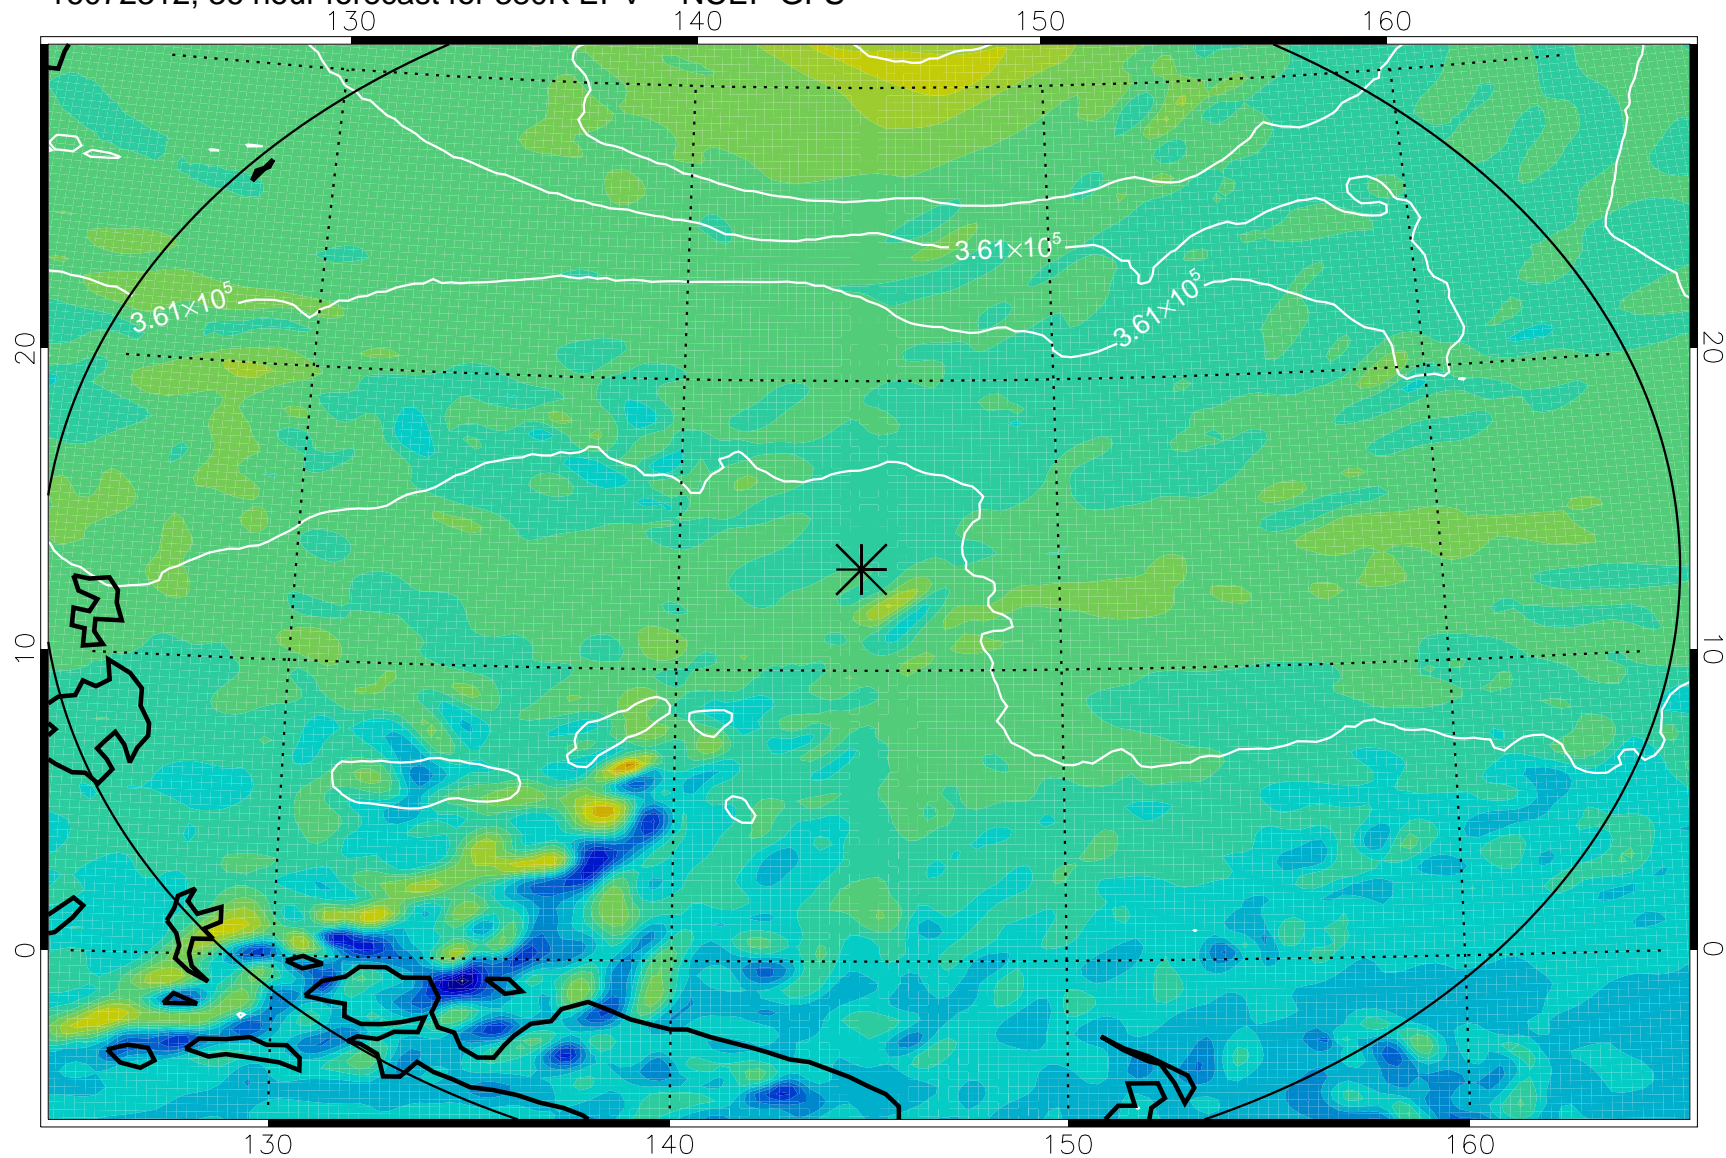

16072206, 6 hour forecast for 380K EPV -- NCEP GFS

380K Montgomery Streamfunction, white

Range ring of 2304 km

16072212, 12 hour forecast for 380K EPV -- NCEP GFS

380K Montgomery Streamfunction, white

Range ring of 2304 km

16072218, 18 hour forecast for 380K EPV -- NCEP GFS

380K Montgomery Streamfunction, white

Range ring of 2304 km

16072300, 24 hour forecast for 380K EPV -- NCEP GFS

380K Montgomery Streamfunction, white

Range ring of 2304 km

16072306, 30 hour forecast for 380K EPV -- NCEP GFS

380K Montgomery Streamfunction, white

Range ring of 2304 km

16072312, 36 hour forecast for 380K EPV -- NCEP GFS

380K Montgomery Streamfunction, white

Range ring of 2304 km

16072318, 42 hour forecast for 380K EPV -- NCEP GFS

380K Montgomery Streamfunction, white

Range ring of 2304 km

16072400, 48 hour forecast for 380K EPV -- NCEP GFS

380K Montgomery Streamfunction, white

Range ring of 2304 km