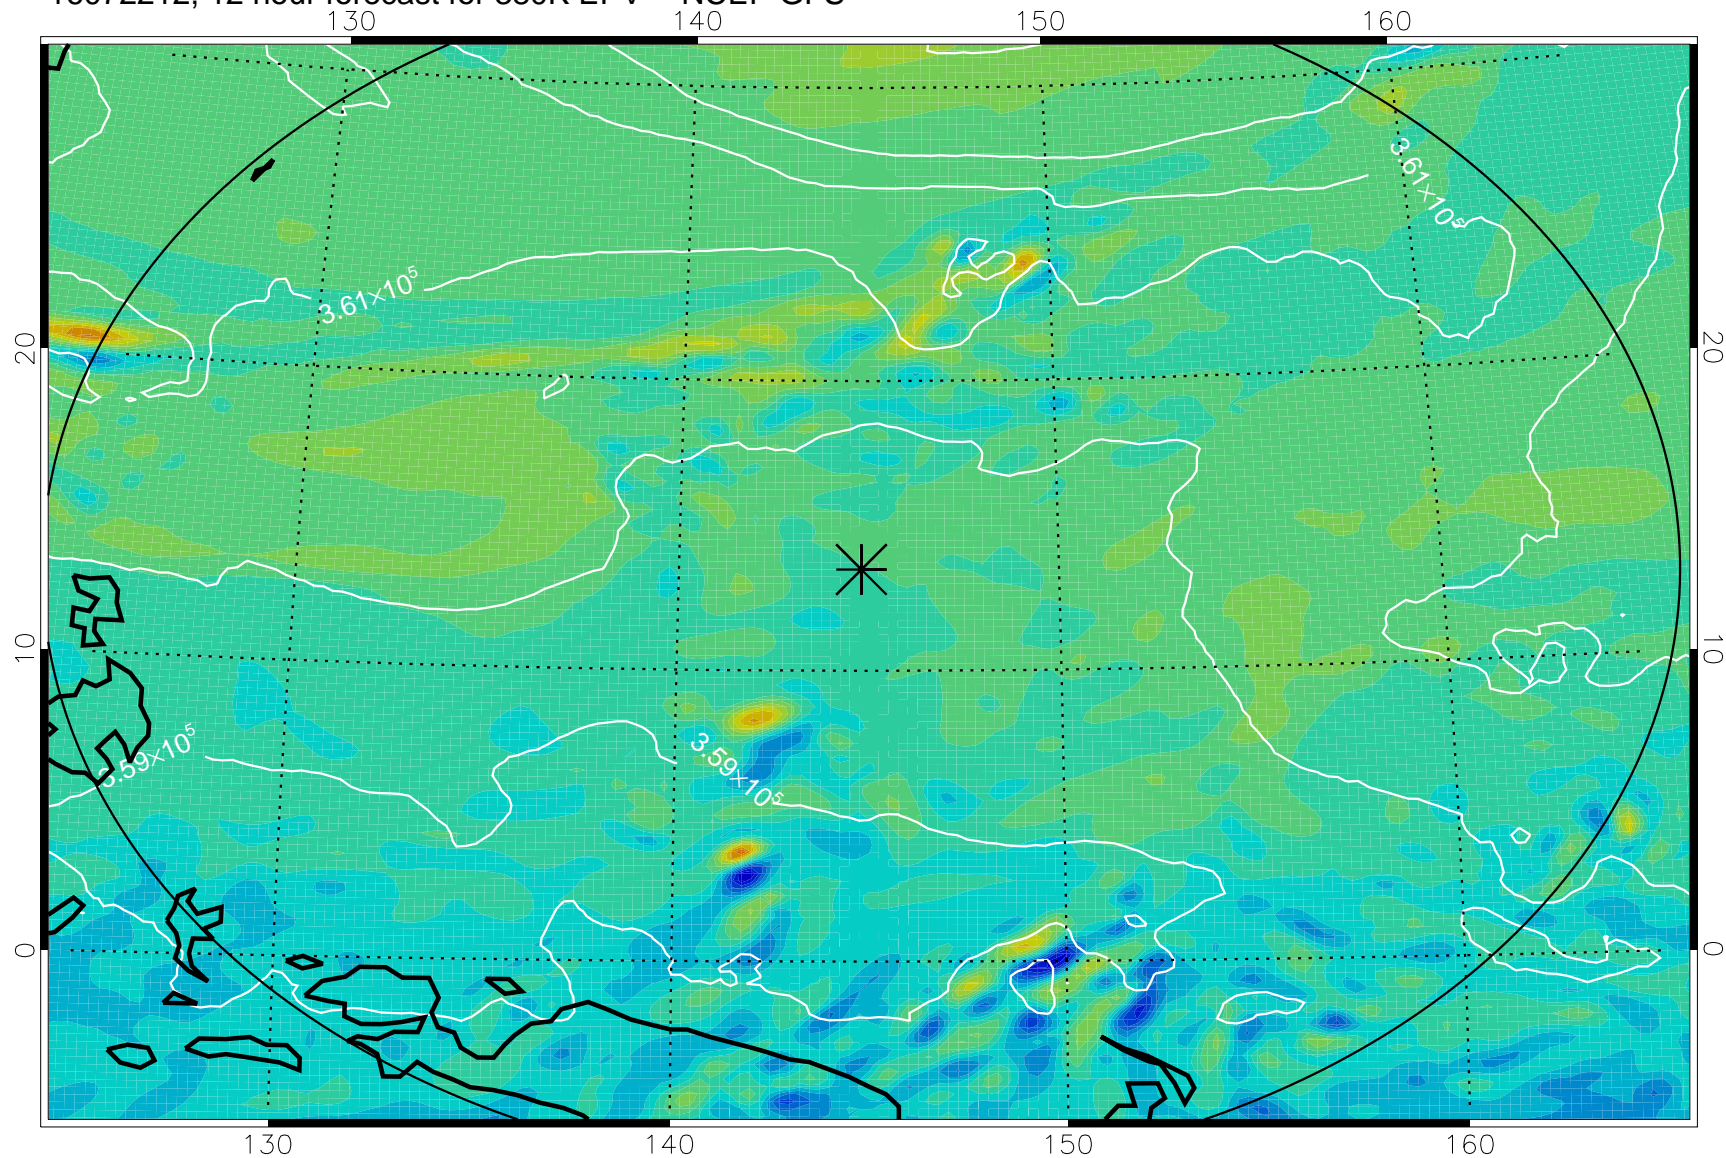

16072206, 6 hour forecast for 380K EPV -- NCEP GFS

380K Montgomery Streamfunction, white

Range ring of 2304 km

16072212, 12 hour forecast for 380K EPV -- NCEP GFS

380K Montgomery Streamfunction, white

Range ring of 2304 km

16072218, 18 hour forecast for 380K EPV -- NCEP GFS

380K Montgomery Streamfunction, white

Range ring of 2304 km

16072300, 24 hour forecast for 380K EPV -- NCEP GFS

380K Montgomery Streamfunction, white

Range ring of 2304 km

16072306, 30 hour forecast for 380K EPV -- NCEP GFS

380K Montgomery Streamfunction, white

Range ring of 2304 km

16072312, 36 hour forecast for 380K EPV -- NCEP GFS

380K Montgomery Streamfunction, white

Range ring of 2304 km

16072318, 42 hour forecast for 380K EPV -- NCEP GFS

380K Montgomery Streamfunction, white

Range ring of 2304 km

16072400, 48 hour forecast for 380K EPV -- NCEP GFS

380K Montgomery Streamfunction, white

Range ring of 2304 km