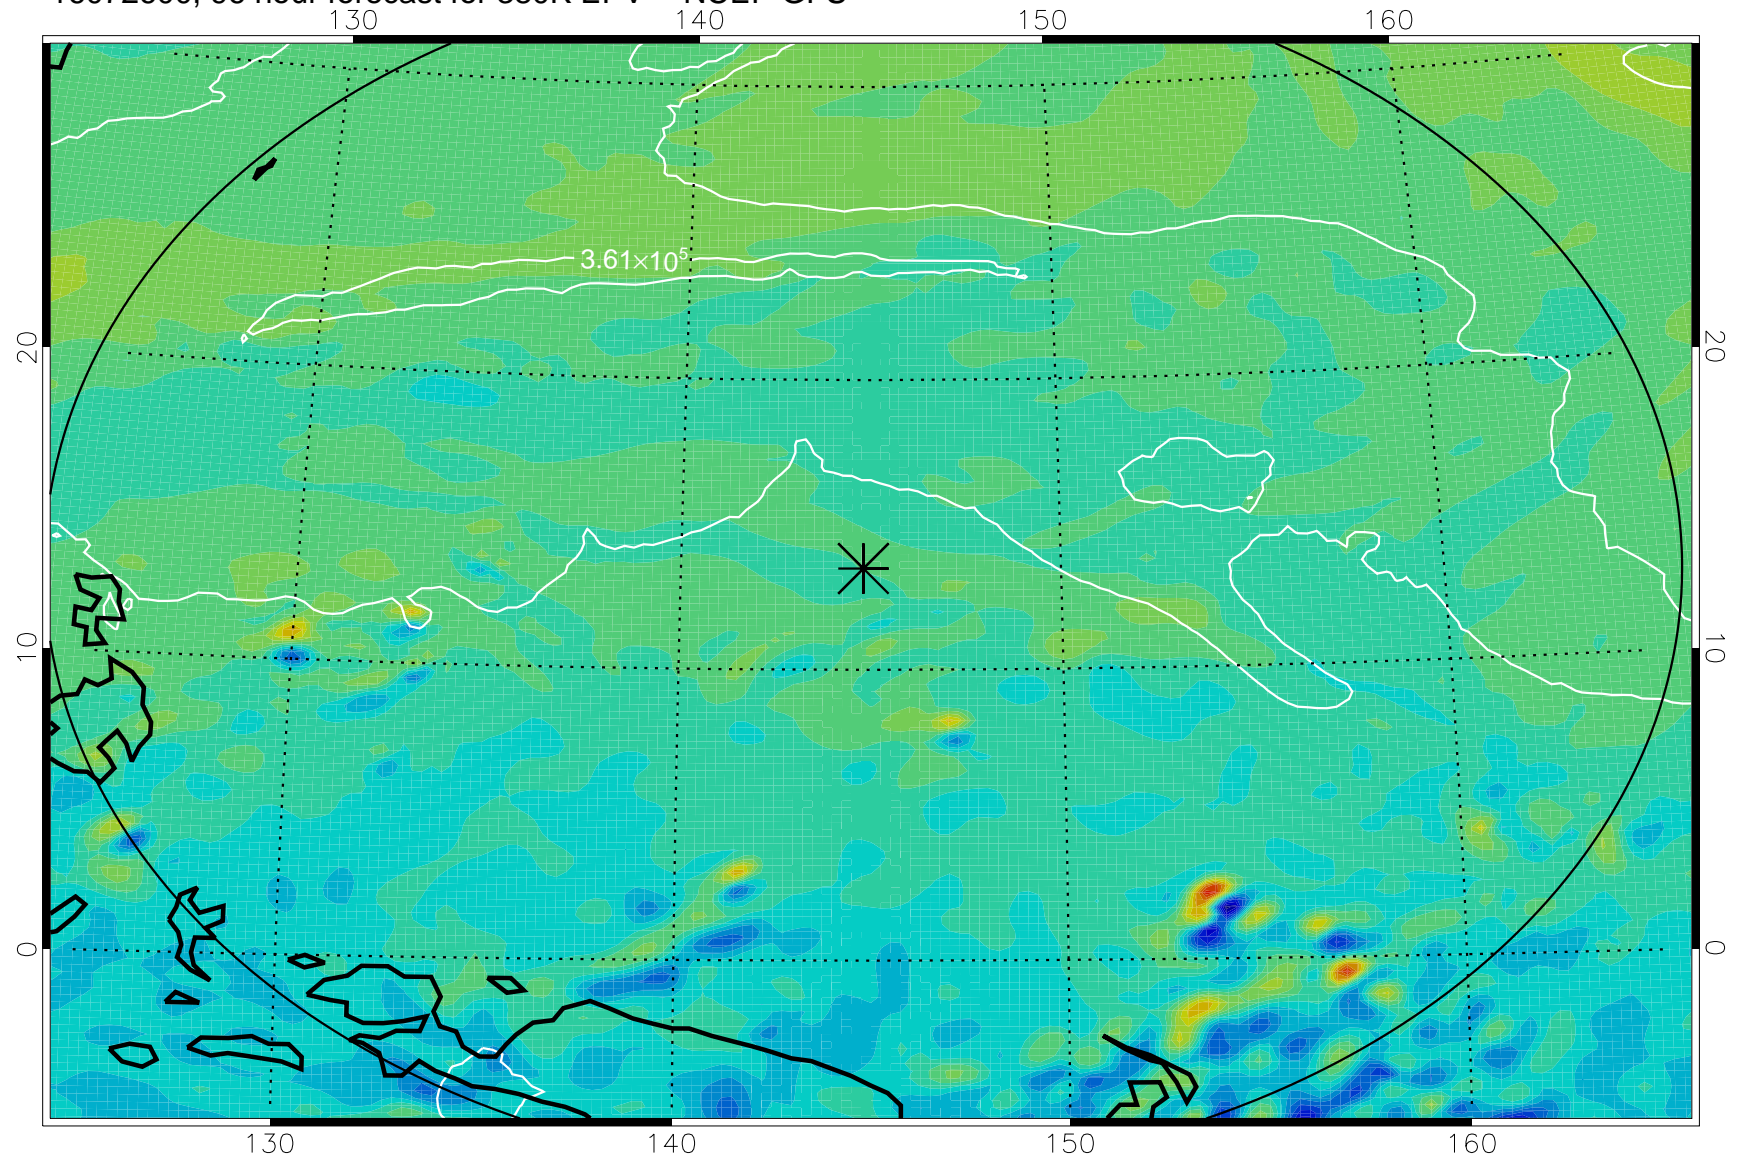

16072506, 78 hour forecast for 380K EPV -- NCEP GFS

380K Montgomery Streamfunction, white

Range ring of 2304 km

16072512, 84 hour forecast for 380K EPV -- NCEP GFS

380K Montgomery Streamfunction, white

Range ring of 2304 km

16072518, 90 hour forecast for 380K EPV -- NCEP GFS

380K Montgomery Streamfunction, white

Range ring of 2304 km

16072600, 96 hour forecast for 380K EPV -- NCEP GFS

380K Montgomery Streamfunction, white

Range ring of 2304 km

16072606, 102 hour forecast for 380K EPV -- NCEP GFS

380K Montgomery Streamfunction, white

Range ring of 2304 km

16072612, 108 hour forecast for 380K EPV -- NCEP GFS

380K Montgomery Streamfunction, white

Range ring of 2304 km

16072618, 114 hour forecast for 380K EPV -- NCEP GFS

380K Montgomery Streamfunction, white

Range ring of 2304 km

16072700, 120 hour forecast for 380K EPV -- NCEP GFS

380K Montgomery Streamfunction, white

Range ring of 2304 km