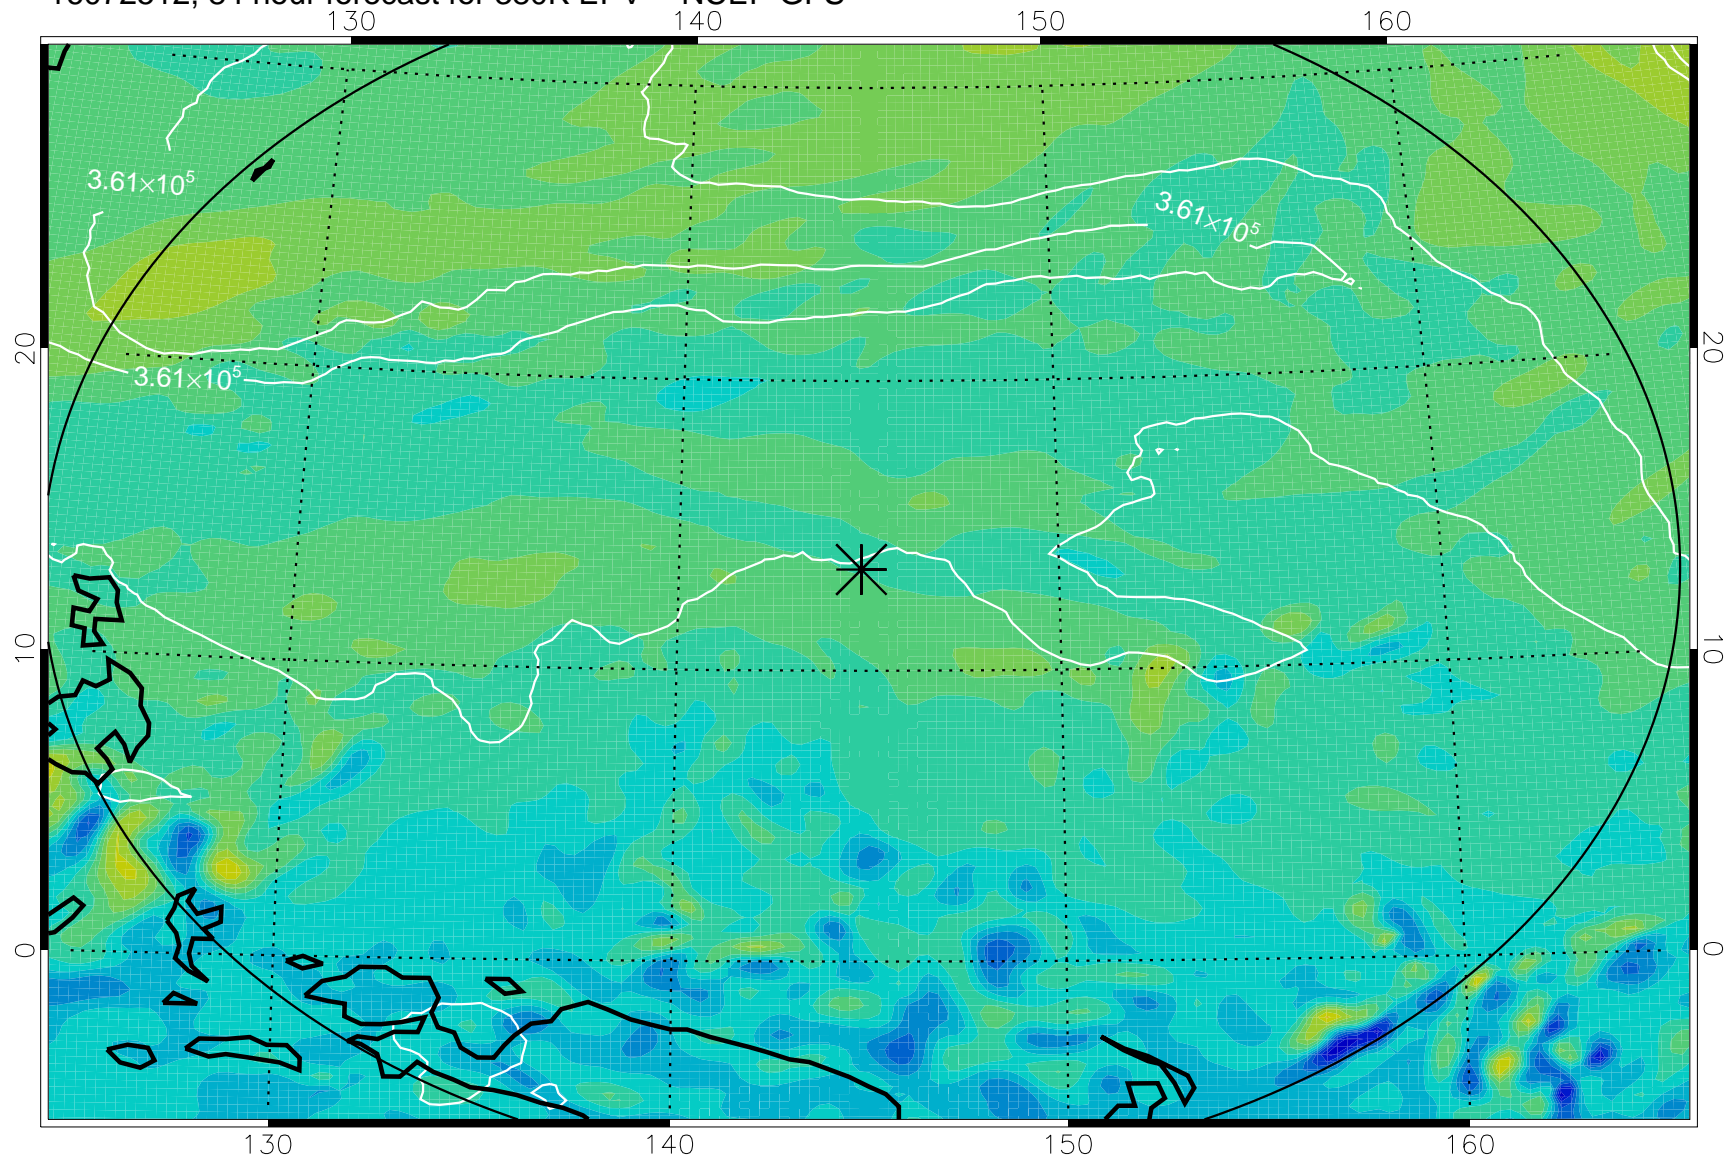

16072418, 66 hour forecast for 380K EPV -- NCEP GFS

380K Montgomery Streamfunction, white

Range ring of 2304 km

16072500, 72 hour forecast for 380K EPV -- NCEP GFS

380K Montgomery Streamfunction, white

Range ring of 2304 km

16072506, 78 hour forecast for 380K EPV -- NCEP GFS

380K Montgomery Streamfunction, white

Range ring of 2304 km

16072512, 84 hour forecast for 380K EPV -- NCEP GFS

380K Montgomery Streamfunction, white

Range ring of 2304 km

16072518, 90 hour forecast for 380K EPV -- NCEP GFS

380K Montgomery Streamfunction, white

Range ring of 2304 km

16072600, 96 hour forecast for 380K EPV -- NCEP GFS

380K Montgomery Streamfunction, white

Range ring of 2304 km

16072606, 102 hour forecast for 380K EPV -- NCEP GFS

380K Montgomery Streamfunction, white

Range ring of 2304 km

16072612, 108 hour forecast for 380K EPV -- NCEP GFS

380K Montgomery Streamfunction, white

Range ring of 2304 km