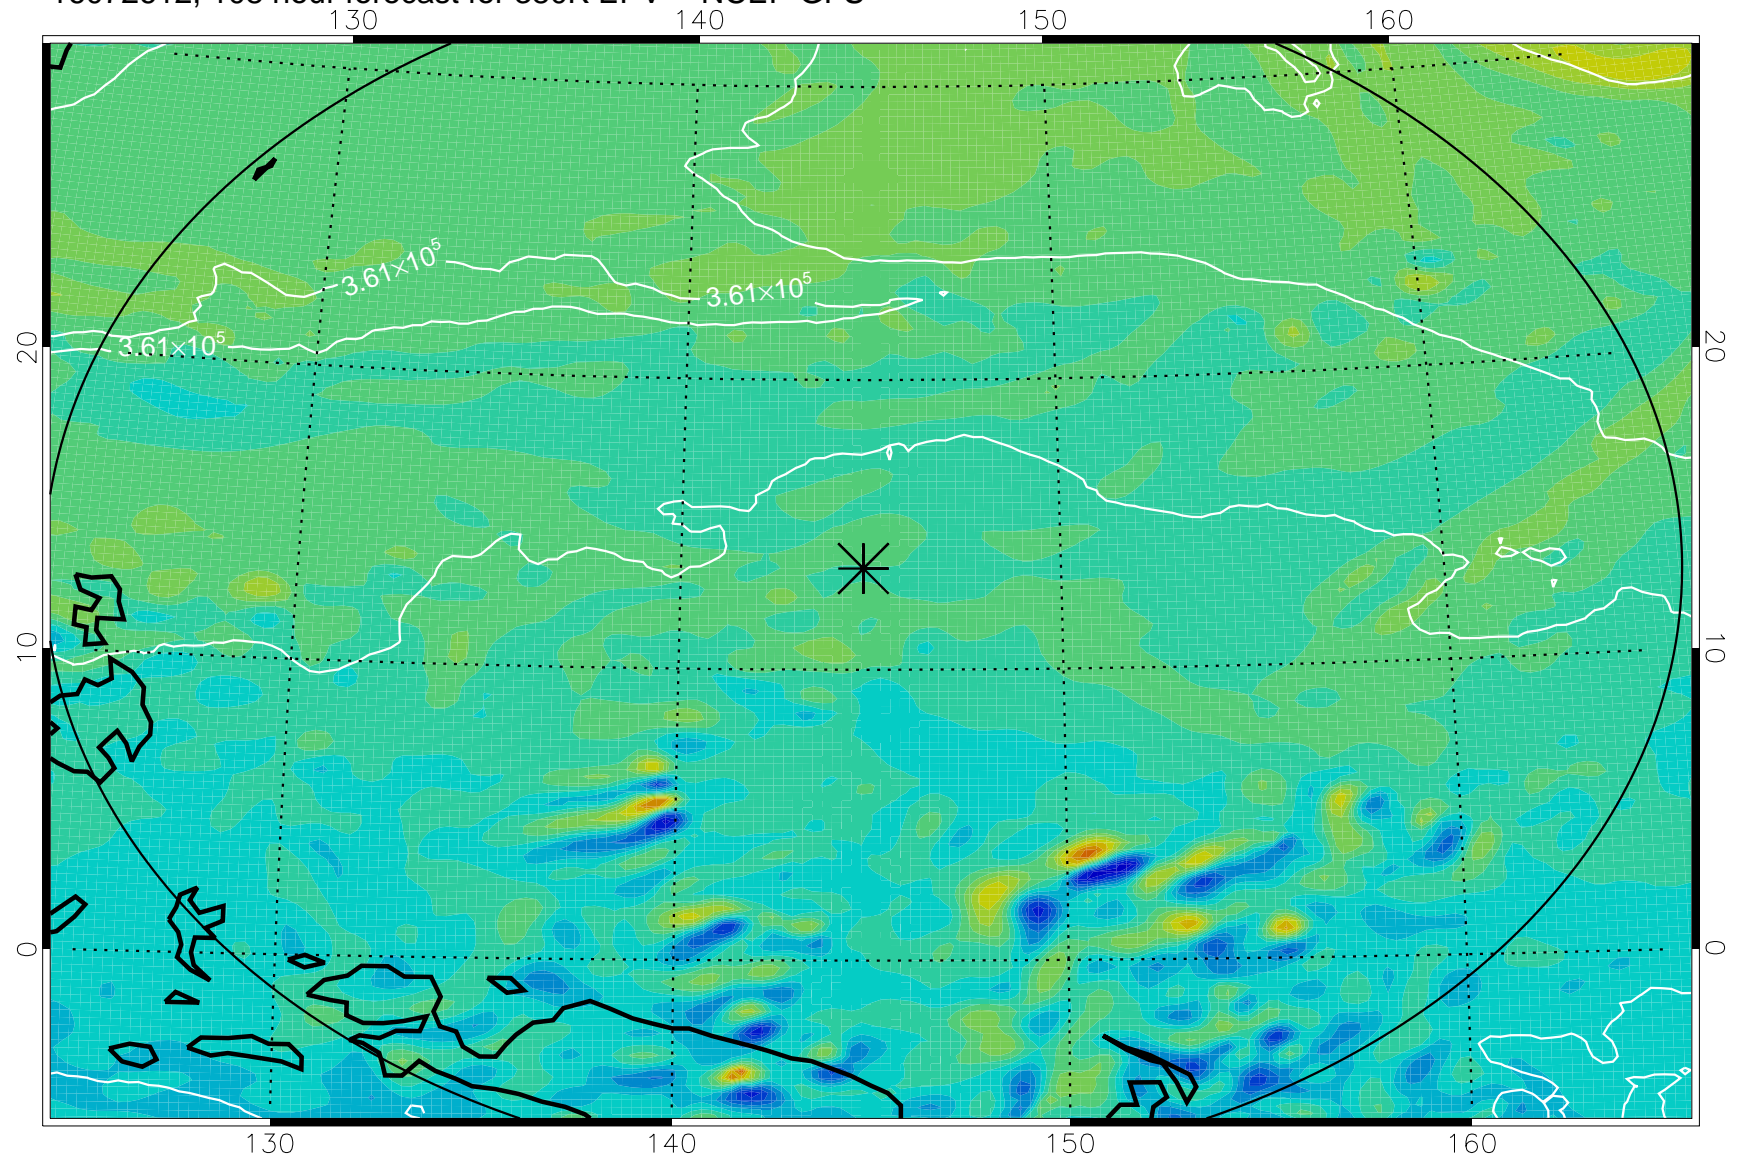

16072506, 78 hour forecast for 380K EPV -- NCEP GFS

380K Montgomery Streamfunction, white

Range ring of 2304 km

16072512, 84 hour forecast for 380K EPV -- NCEP GFS

380K Montgomery Streamfunction, white

Range ring of 2304 km

16072518, 90 hour forecast for 380K EPV -- NCEP GFS

380K Montgomery Streamfunction, white

Range ring of 2304 km

16072600, 96 hour forecast for 380K EPV -- NCEP GFS

380K Montgomery Streamfunction, white

Range ring of 2304 km

16072606, 102 hour forecast for 380K EPV -- NCEP GFS

380K Montgomery Streamfunction, white

Range ring of 2304 km

16072612, 108 hour forecast for 380K EPV -- NCEP GFS

380K Montgomery Streamfunction, white

Range ring of 2304 km

16072618, 114 hour forecast for 380K EPV -- NCEP GFS

380K Montgomery Streamfunction, white

Range ring of 2304 km

16072700, 120 hour forecast for 380K EPV -- NCEP GFS

380K Montgomery Streamfunction, white

Range ring of 2304 km