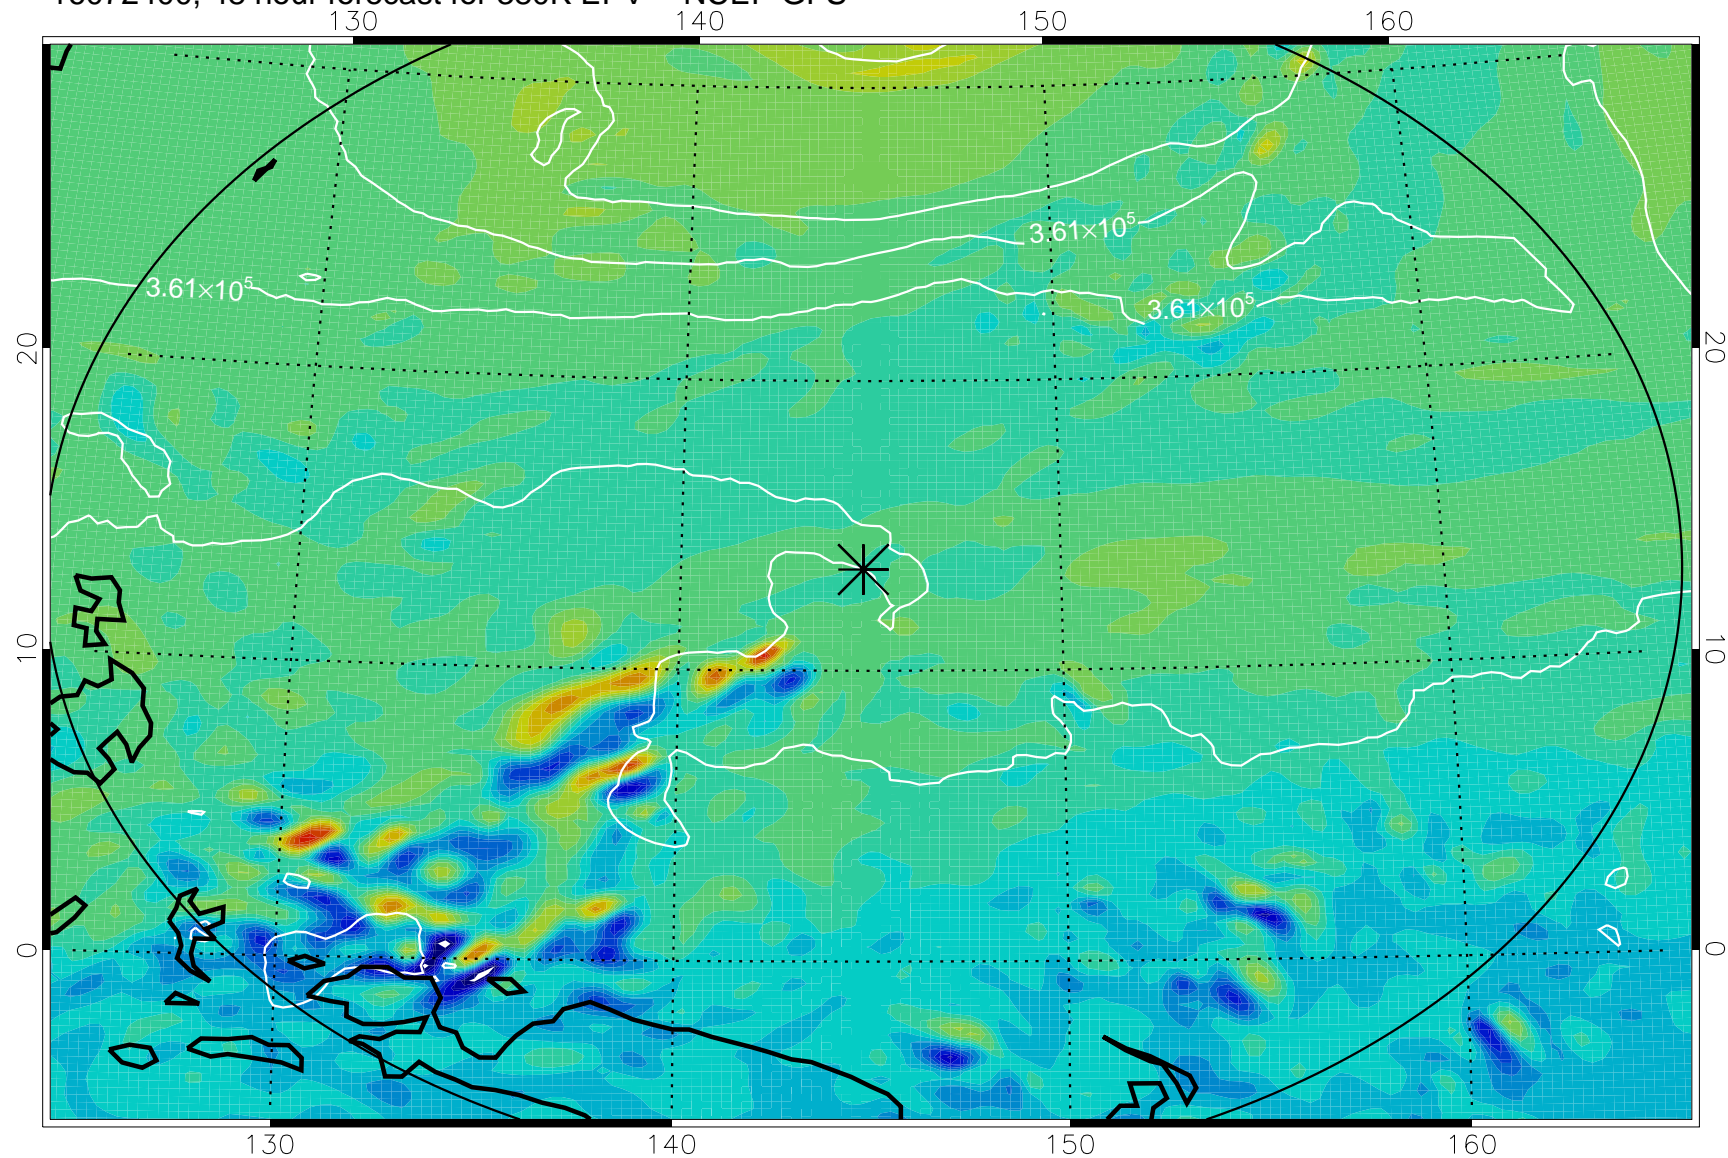

16072218, 18 hour forecast for 380K EPV -- NCEP GFS

380K Montgomery Streamfunction, white

Range ring of 2304 km

16072300, 24 hour forecast for 380K EPV -- NCEP GFS

380K Montgomery Streamfunction, white

Range ring of 2304 km

16072306, 30 hour forecast for 380K EPV -- NCEP GFS

380K Montgomery Streamfunction, white

Range ring of 2304 km

16072312, 36 hour forecast for 380K EPV -- NCEP GFS

380K Montgomery Streamfunction, white

Range ring of 2304 km

16072318, 42 hour forecast for 380K EPV -- NCEP GFS

380K Montgomery Streamfunction, white

Range ring of 2304 km

16072400, 48 hour forecast for 380K EPV -- NCEP GFS

380K Montgomery Streamfunction, white

Range ring of 2304 km

16072406, 54 hour forecast for 380K EPV -- NCEP GFS

380K Montgomery Streamfunction, white

Range ring of 2304 km

16072412, 60 hour forecast for 380K EPV -- NCEP GFS

380K Montgomery Streamfunction, white

Range ring of 2304 km