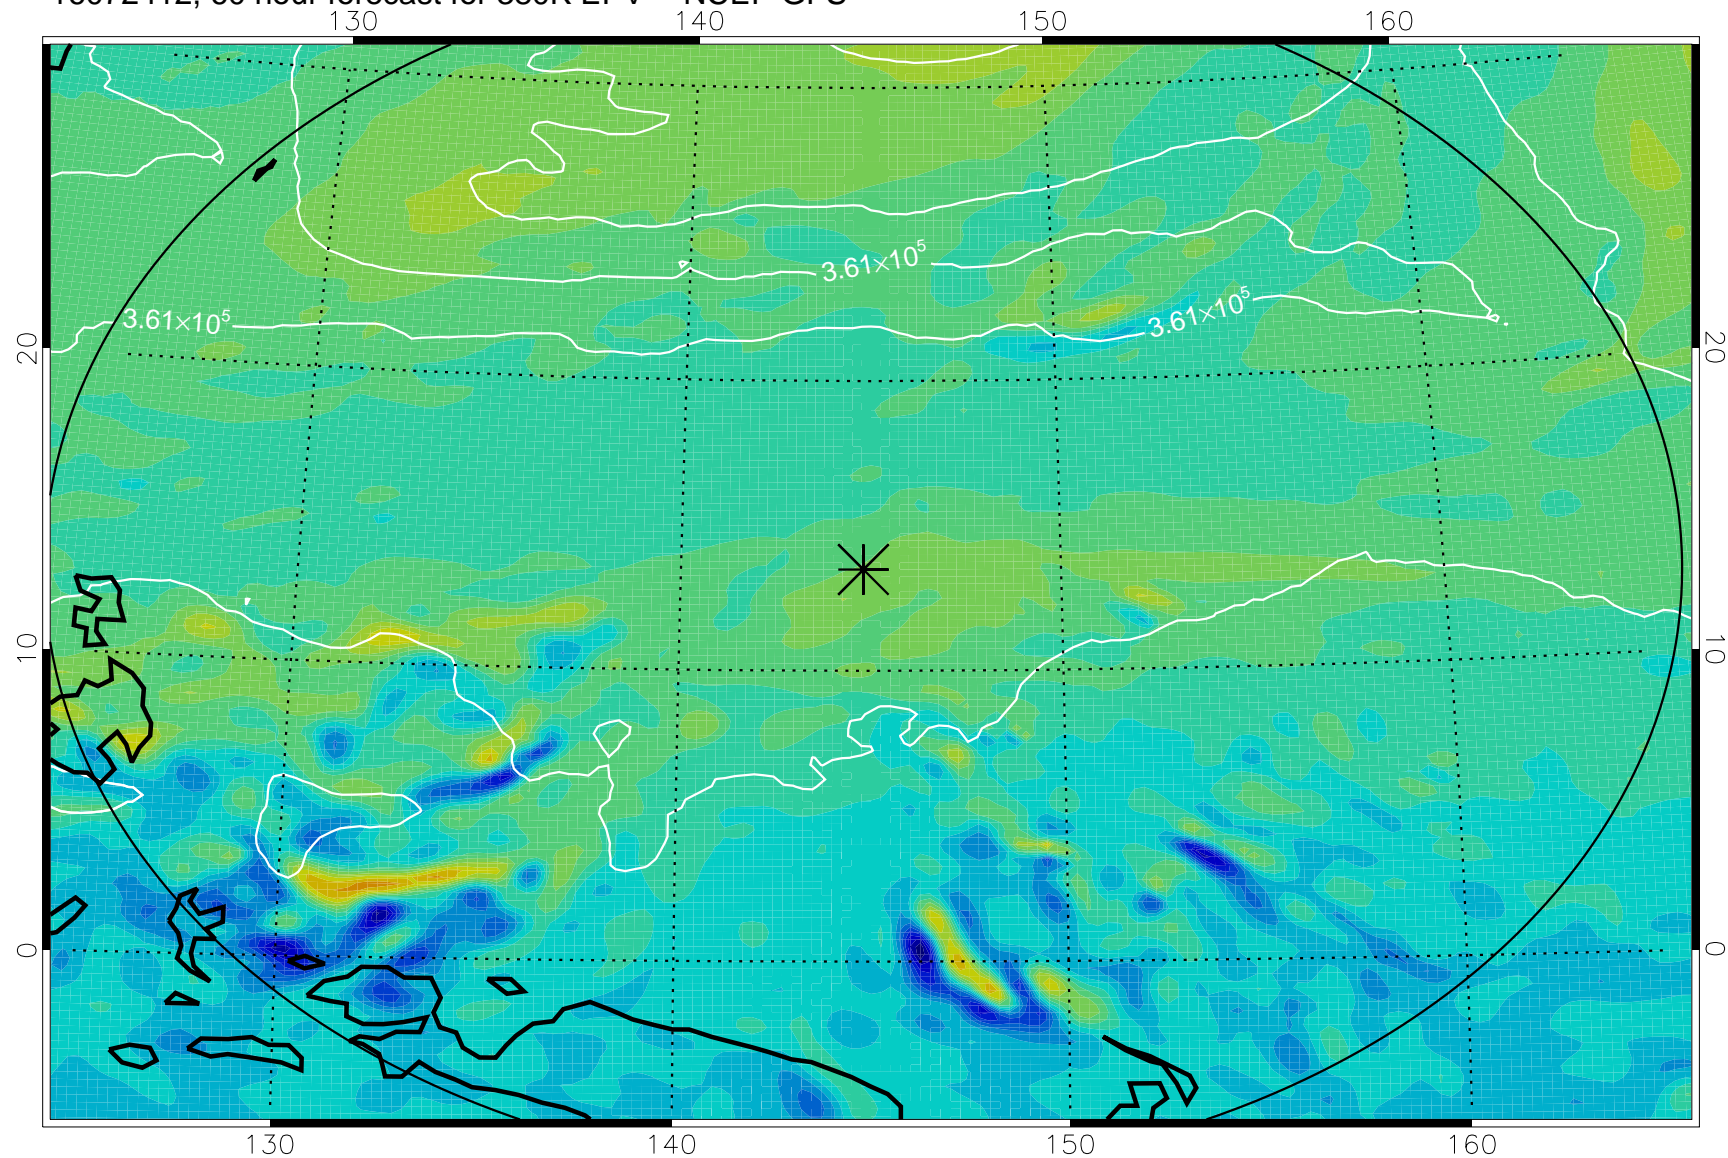

16072306, 30 hour forecast for 380K EPV -- NCEP GFS

380K Montgomery Streamfunction, white

Range ring of 2304 km

16072312, 36 hour forecast for 380K EPV -- NCEP GFS

380K Montgomery Streamfunction, white

Range ring of 2304 km

16072318, 42 hour forecast for 380K EPV -- NCEP GFS

380K Montgomery Streamfunction, white

Range ring of 2304 km

16072400, 48 hour forecast for 380K EPV -- NCEP GFS

380K Montgomery Streamfunction, white

Range ring of 2304 km

16072406, 54 hour forecast for 380K EPV -- NCEP GFS

380K Montgomery Streamfunction, white

Range ring of 2304 km

16072412, 60 hour forecast for 380K EPV -- NCEP GFS

380K Montgomery Streamfunction, white

Range ring of 2304 km

16072418, 66 hour forecast for 380K EPV -- NCEP GFS

380K Montgomery Streamfunction, white

Range ring of 2304 km

16072500, 72 hour forecast for 380K EPV -- NCEP GFS

380K Montgomery Streamfunction, white

Range ring of 2304 km