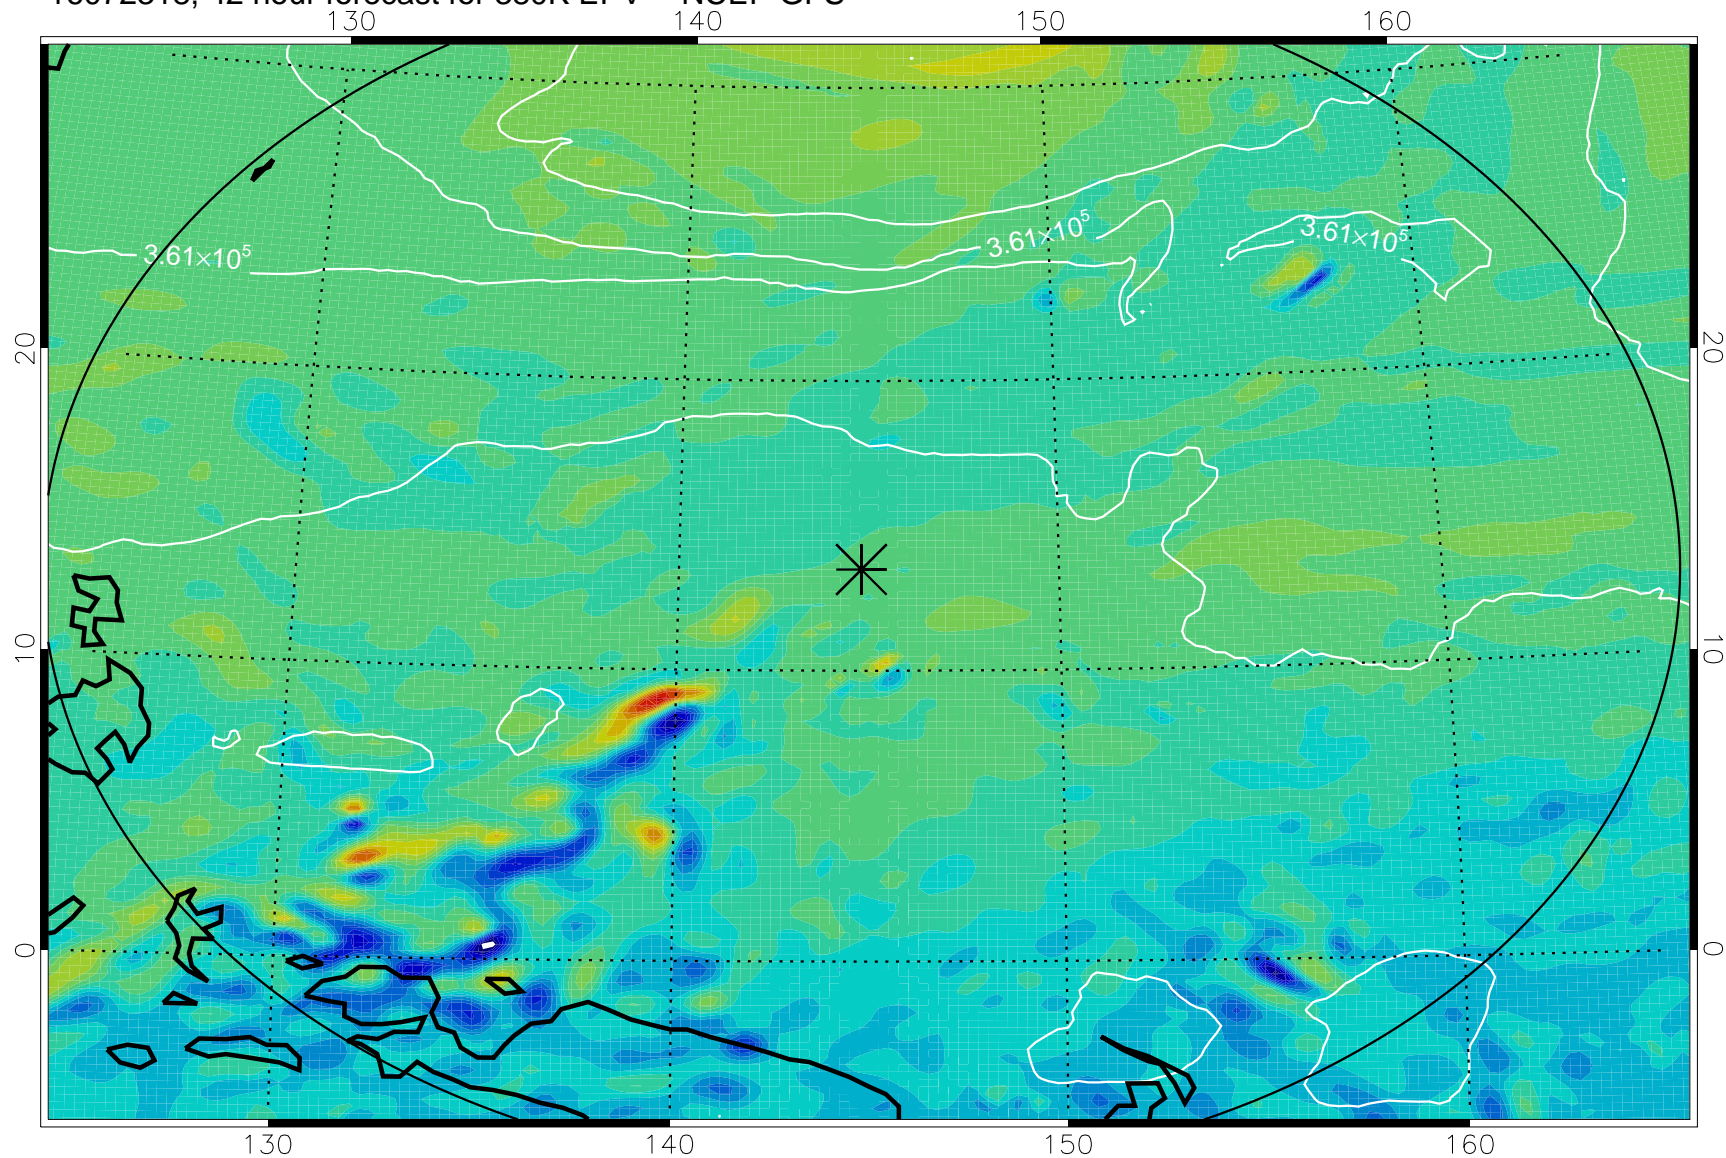

16072218, 18 hour forecast for 380K EPV -- NCEP GFS

380K Montgomery Streamfunction, white

Range ring of 2304 km

16072300, 24 hour forecast for 380K EPV -- NCEP GFS

380K Montgomery Streamfunction, white

Range ring of 2304 km

16072306, 30 hour forecast for 380K EPV -- NCEP GFS

380K Montgomery Streamfunction, white

Range ring of 2304 km

16072312, 36 hour forecast for 380K EPV -- NCEP GFS

380K Montgomery Streamfunction, white

Range ring of 2304 km

16072318, 42 hour forecast for 380K EPV -- NCEP GFS

380K Montgomery Streamfunction, white

Range ring of 2304 km

16072400, 48 hour forecast for 380K EPV -- NCEP GFS

380K Montgomery Streamfunction, white

Range ring of 2304 km

16072406, 54 hour forecast for 380K EPV -- NCEP GFS

380K Montgomery Streamfunction, white

Range ring of 2304 km

16072412, 60 hour forecast for 380K EPV -- NCEP GFS

380K Montgomery Streamfunction, white

Range ring of 2304 km