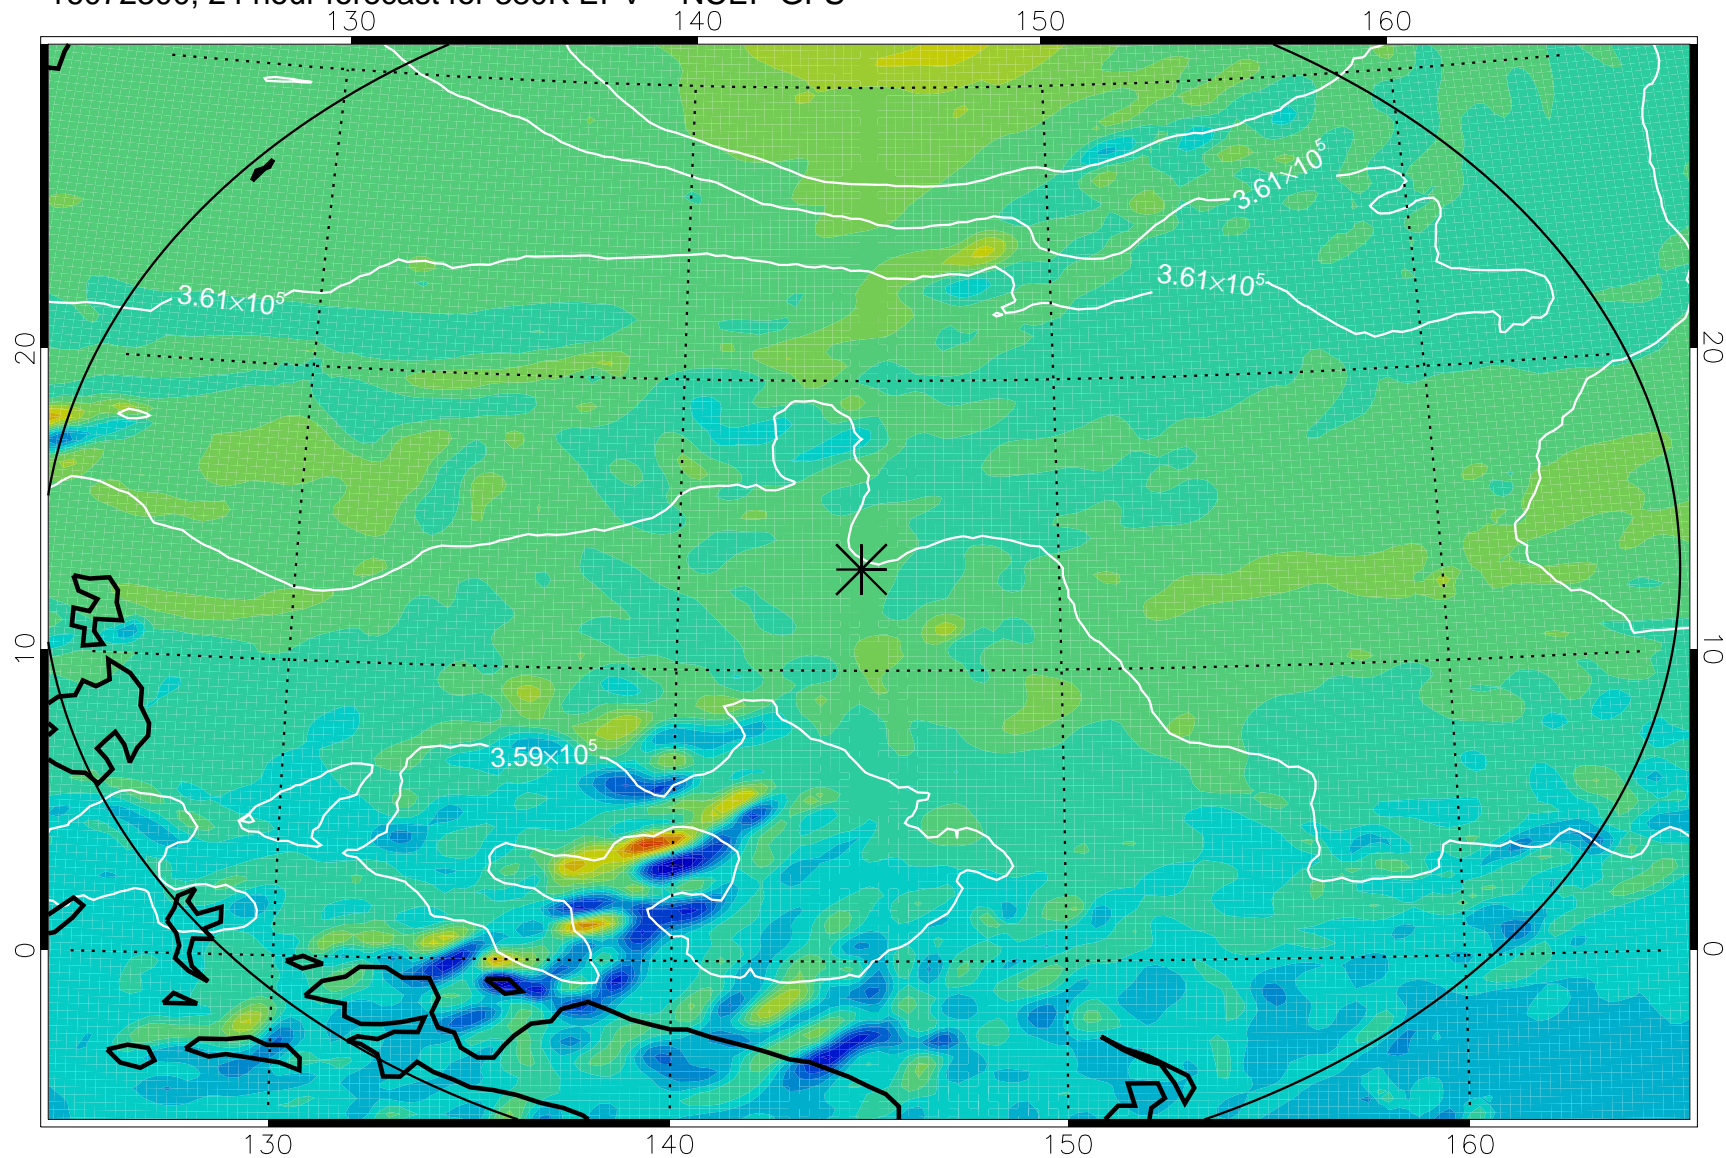

16072206, 6 hour forecast for 380K EPV -- NCEP GFS

380K Montgomery Streamfunction, white

Range ring of 2304 km

16072212, 12 hour forecast for 380K EPV -- NCEP GFS

380K Montgomery Streamfunction, white

Range ring of 2304 km

16072218, 18 hour forecast for 380K EPV -- NCEP GFS

380K Montgomery Streamfunction, white

Range ring of 2304 km

16072300, 24 hour forecast for 380K EPV -- NCEP GFS

380K Montgomery Streamfunction, white

Range ring of 2304 km

16072306, 30 hour forecast for 380K EPV -- NCEP GFS

380K Montgomery Streamfunction, white

Range ring of 2304 km

16072312, 36 hour forecast for 380K EPV -- NCEP GFS

380K Montgomery Streamfunction, white

Range ring of 2304 km

16072318, 42 hour forecast for 380K EPV -- NCEP GFS

380K Montgomery Streamfunction, white

Range ring of 2304 km

16072400, 48 hour forecast for 380K EPV -- NCEP GFS

380K Montgomery Streamfunction, white

Range ring of 2304 km