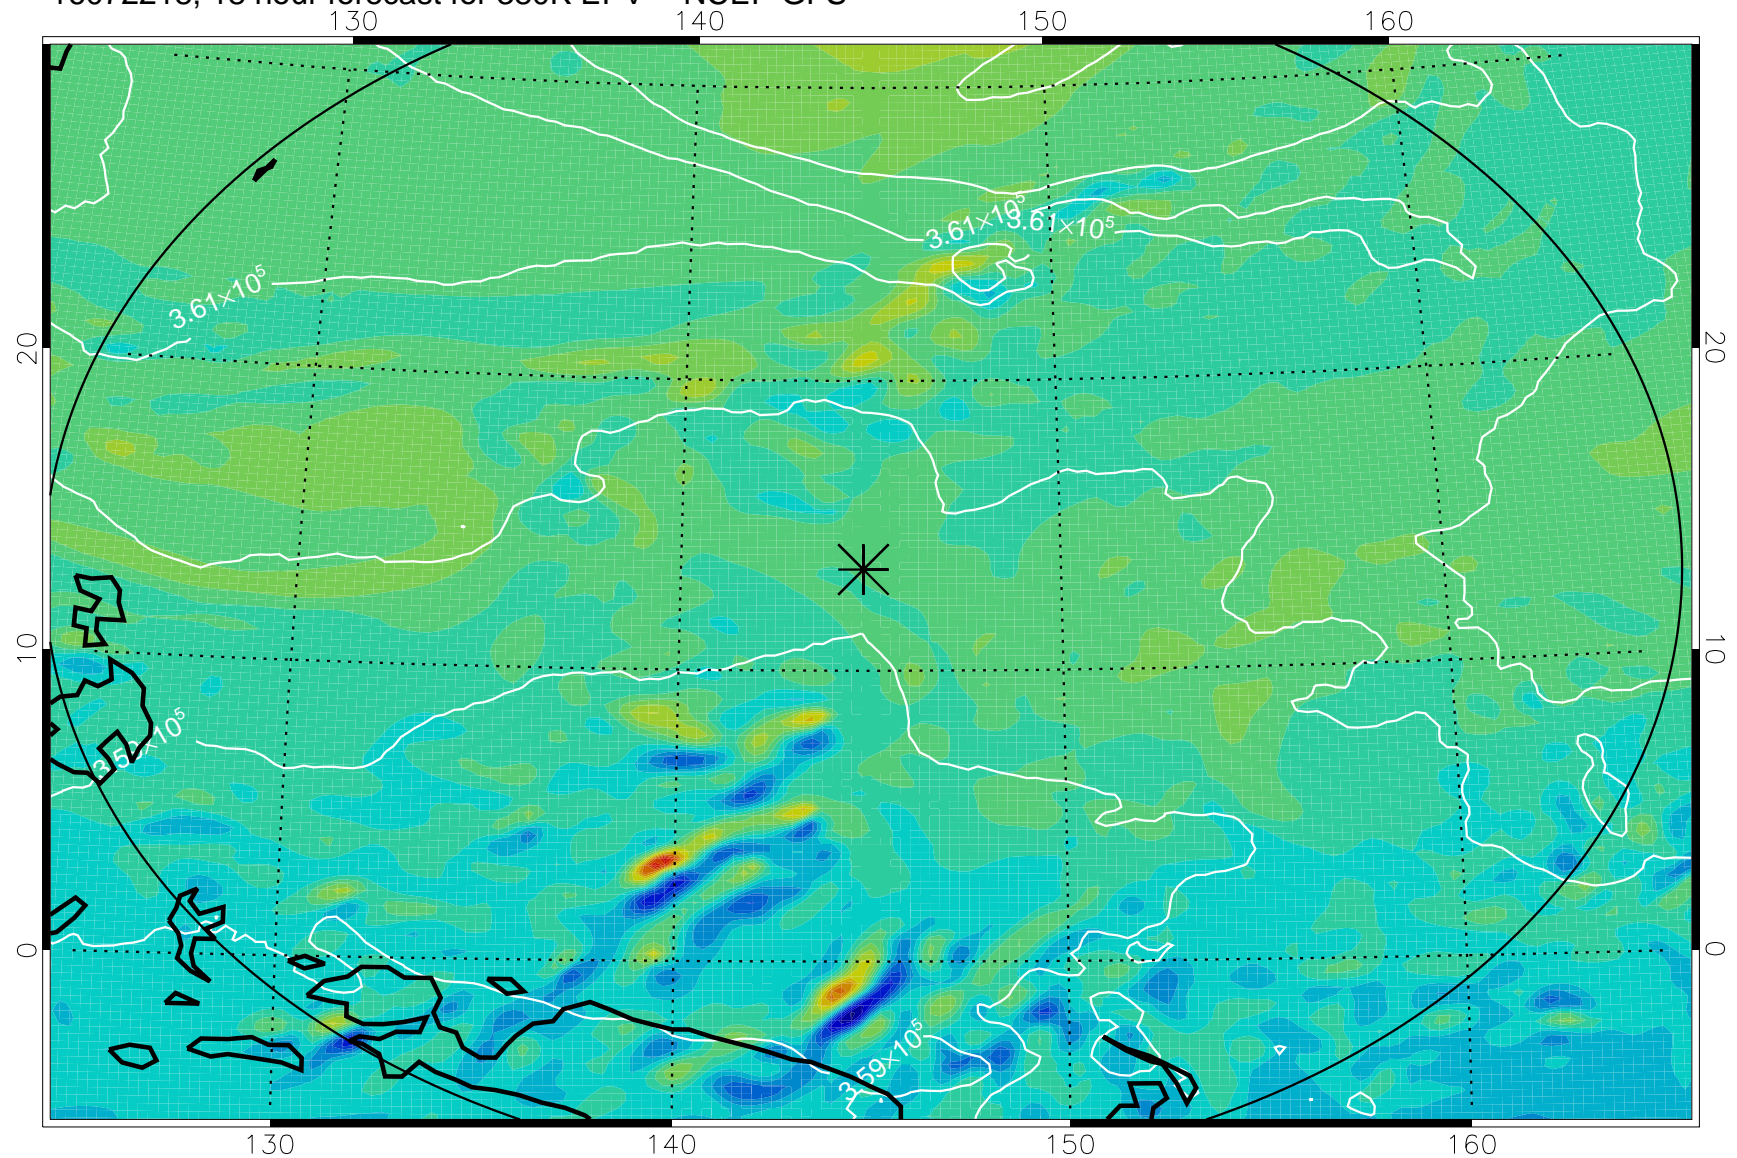

16072206, 6 hour forecast for 380K EPV -- NCEP GFS

380K Montgomery Streamfunction, white

Range ring of 2304 km

16072212, 12 hour forecast for 380K EPV -- NCEP GFS

380K Montgomery Streamfunction, white

Range ring of 2304 km

16072218, 18 hour forecast for 380K EPV -- NCEP GFS

380K Montgomery Streamfunction, white

Range ring of 2304 km

16072300, 24 hour forecast for 380K EPV -- NCEP GFS

380K Montgomery Streamfunction, white

Range ring of 2304 km

16072306, 30 hour forecast for 380K EPV -- NCEP GFS

380K Montgomery Streamfunction, white

Range ring of 2304 km

16072312, 36 hour forecast for 380K EPV -- NCEP GFS

380K Montgomery Streamfunction, white

Range ring of 2304 km

16072318, 42 hour forecast for 380K EPV -- NCEP GFS

380K Montgomery Streamfunction, white

Range ring of 2304 km

16072400, 48 hour forecast for 380K EPV -- NCEP GFS

380K Montgomery Streamfunction, white

Range ring of 2304 km