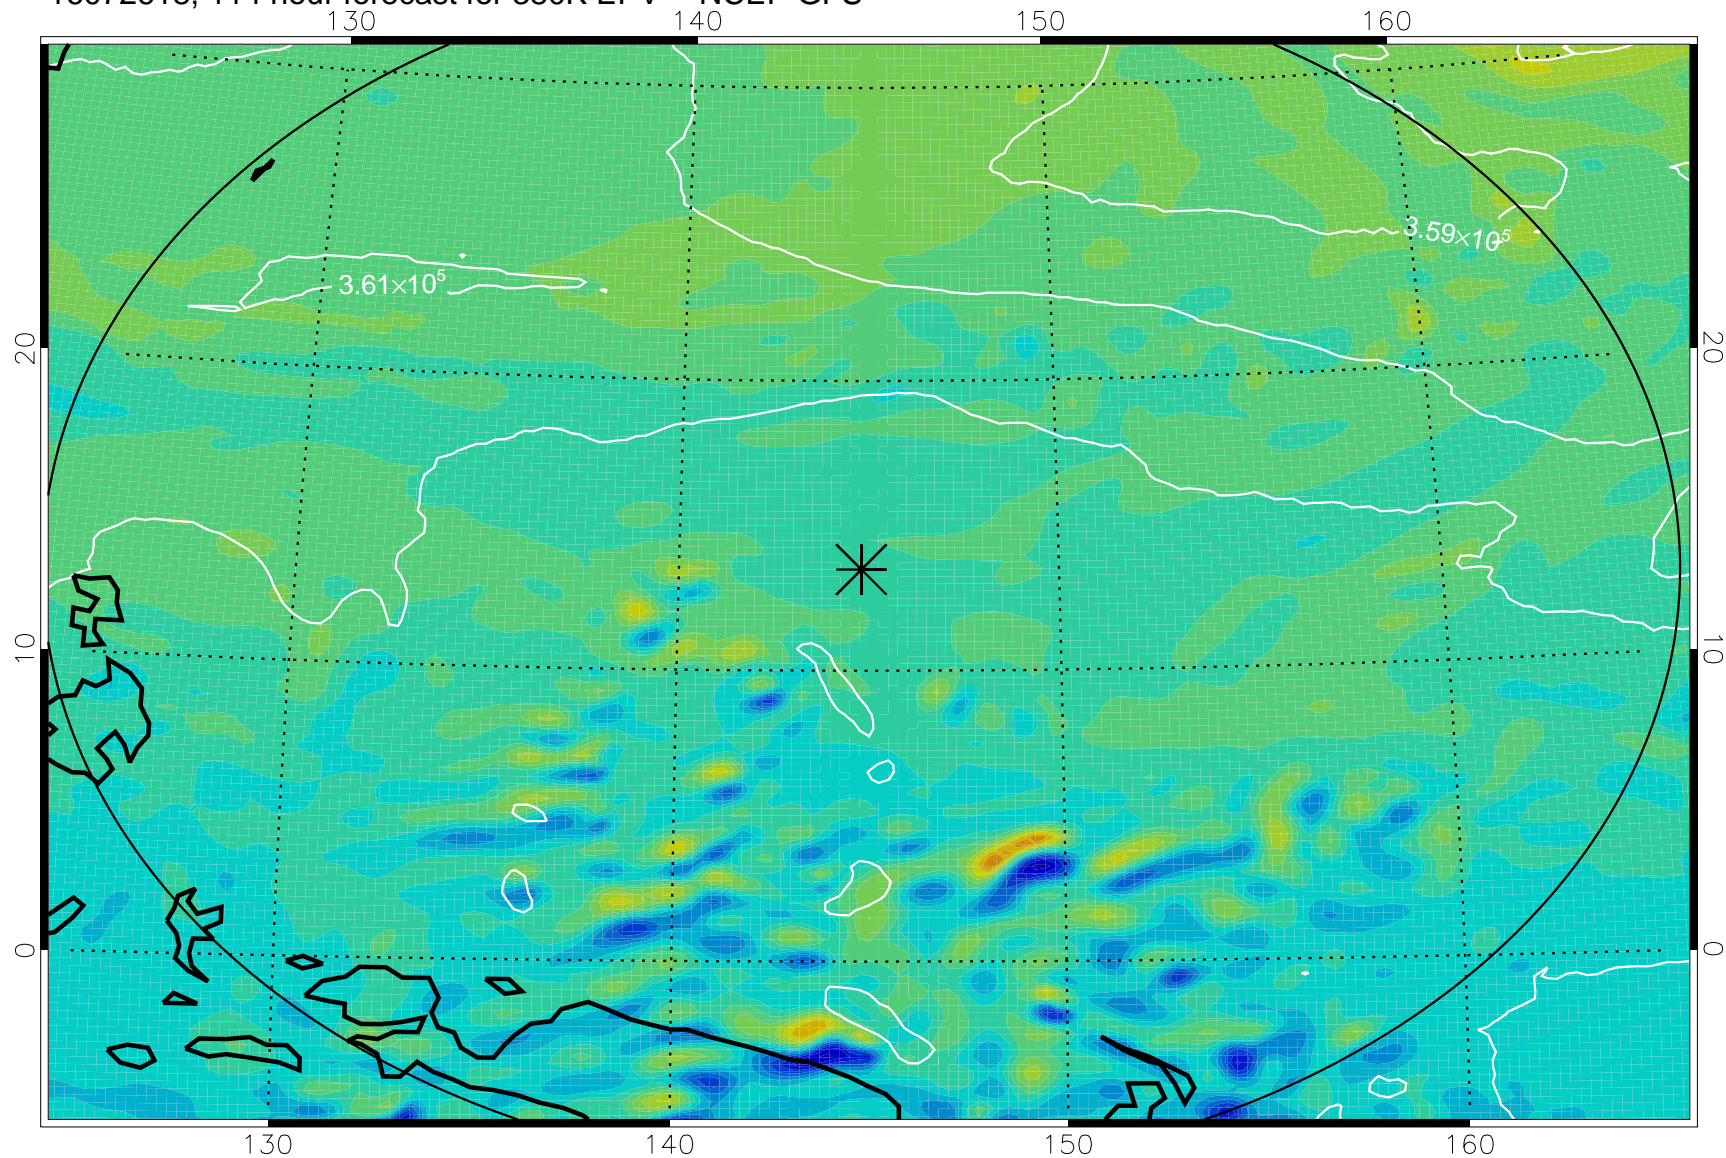

16072506, 78 hour forecast for 380K EPV -- NCEP GFS

380K Montgomery Streamfunction, white

Range ring of 2304 km

16072512, 84 hour forecast for 380K EPV -- NCEP GFS

380K Montgomery Streamfunction, white

Range ring of 2304 km

16072518, 90 hour forecast for 380K EPV -- NCEP GFS

380K Montgomery Streamfunction, white

Range ring of 2304 km

16072600, 96 hour forecast for 380K EPV -- NCEP GFS

380K Montgomery Streamfunction, white

Range ring of 2304 km

16072606, 102 hour forecast for 380K EPV -- NCEP GFS

380K Montgomery Streamfunction, white

Range ring of 2304 km

16072612, 108 hour forecast for 380K EPV -- NCEP GFS

380K Montgomery Streamfunction, white

Range ring of 2304 km

16072618, 114 hour forecast for 380K EPV -- NCEP GFS

380K Montgomery Streamfunction, white

Range ring of 2304 km

16072700, 120 hour forecast for 380K EPV -- NCEP GFS

380K Montgomery Streamfunction, white

Range ring of 2304 km