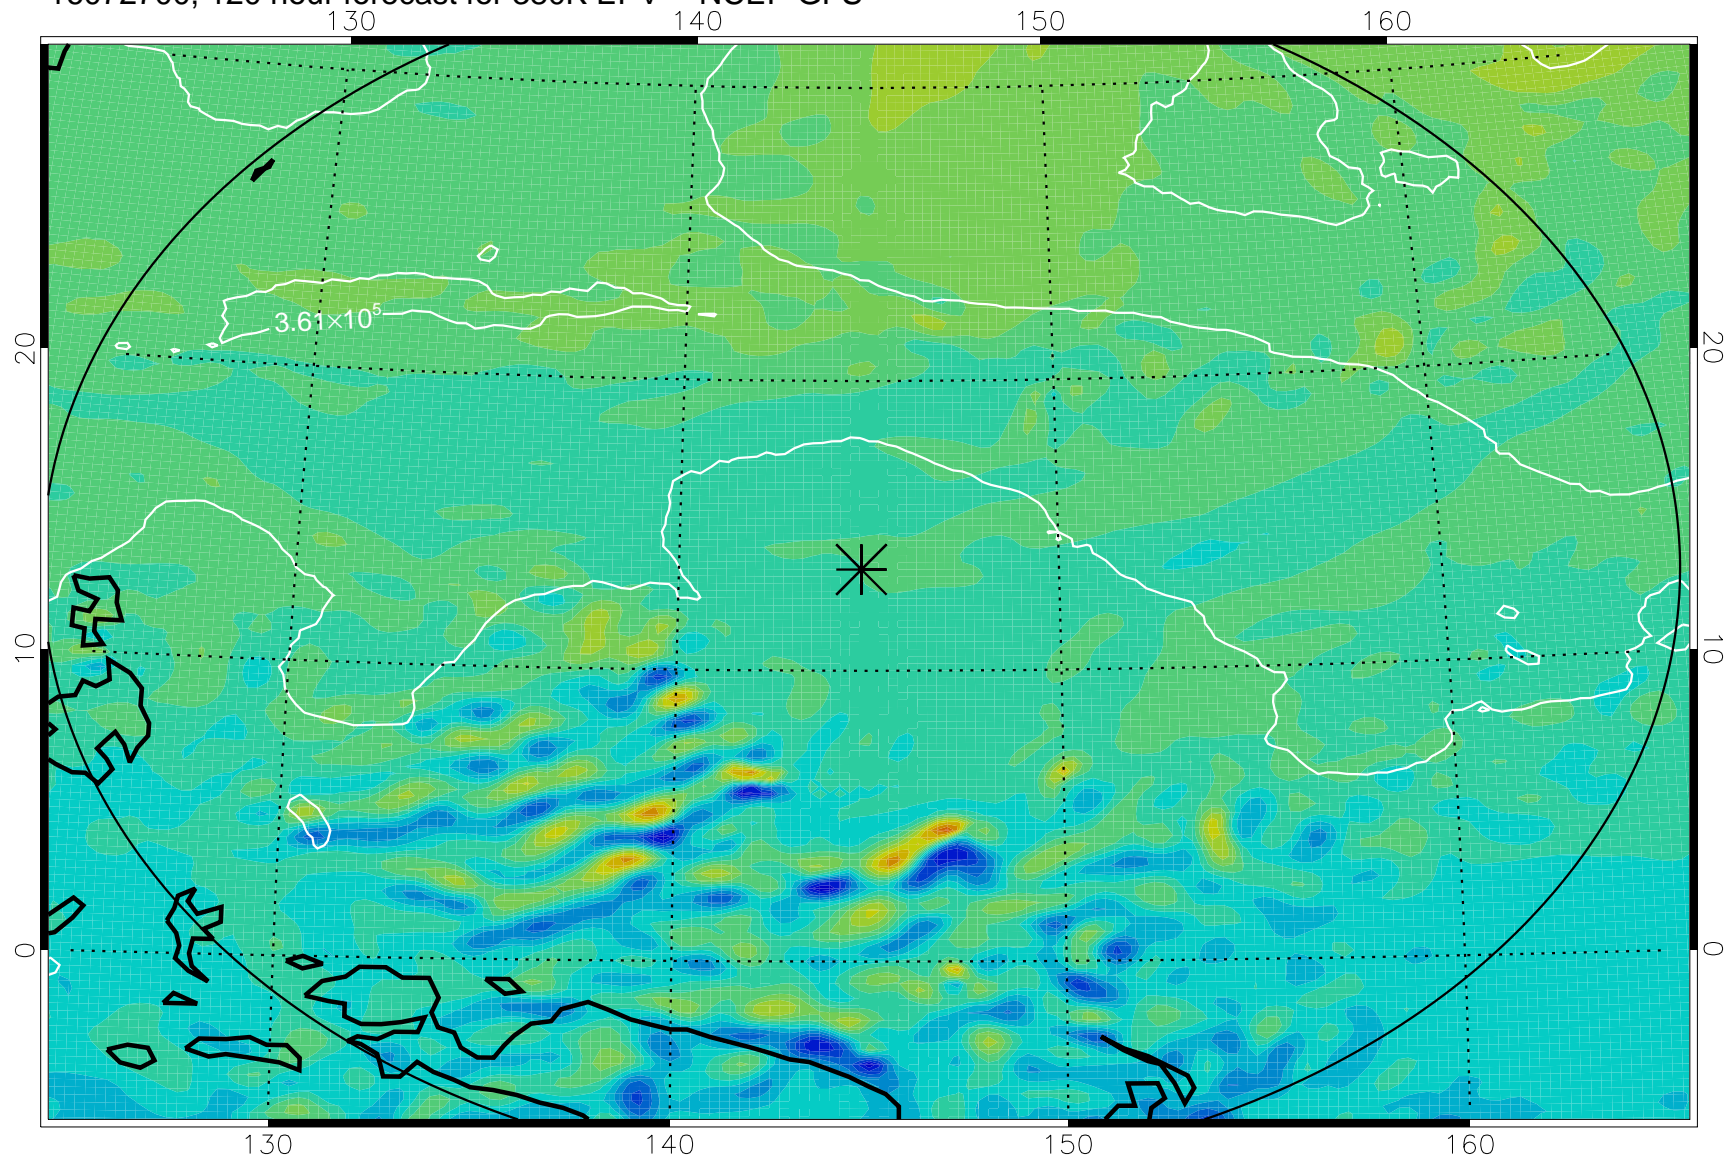

16072506, 78 hour forecast for 380K EPV -- NCEP GFS

380K Montgomery Streamfunction, white

Range ring of 2304 km

16072512, 84 hour forecast for 380K EPV -- NCEP GFS

380K Montgomery Streamfunction, white

Range ring of 2304 km

16072518, 90 hour forecast for 380K EPV -- NCEP GFS

380K Montgomery Streamfunction, white

Range ring of 2304 km

16072600, 96 hour forecast for 380K EPV -- NCEP GFS

380K Montgomery Streamfunction, white

Range ring of 2304 km

16072606, 102 hour forecast for 380K EPV -- NCEP GFS

380K Montgomery Streamfunction, white

Range ring of 2304 km

16072612, 108 hour forecast for 380K EPV -- NCEP GFS

380K Montgomery Streamfunction, white

Range ring of 2304 km

16072618, 114 hour forecast for 380K EPV -- NCEP GFS

380K Montgomery Streamfunction, white

Range ring of 2304 km

16072700, 120 hour forecast for 380K EPV -- NCEP GFS

380K Montgomery Streamfunction, white

Range ring of 2304 km