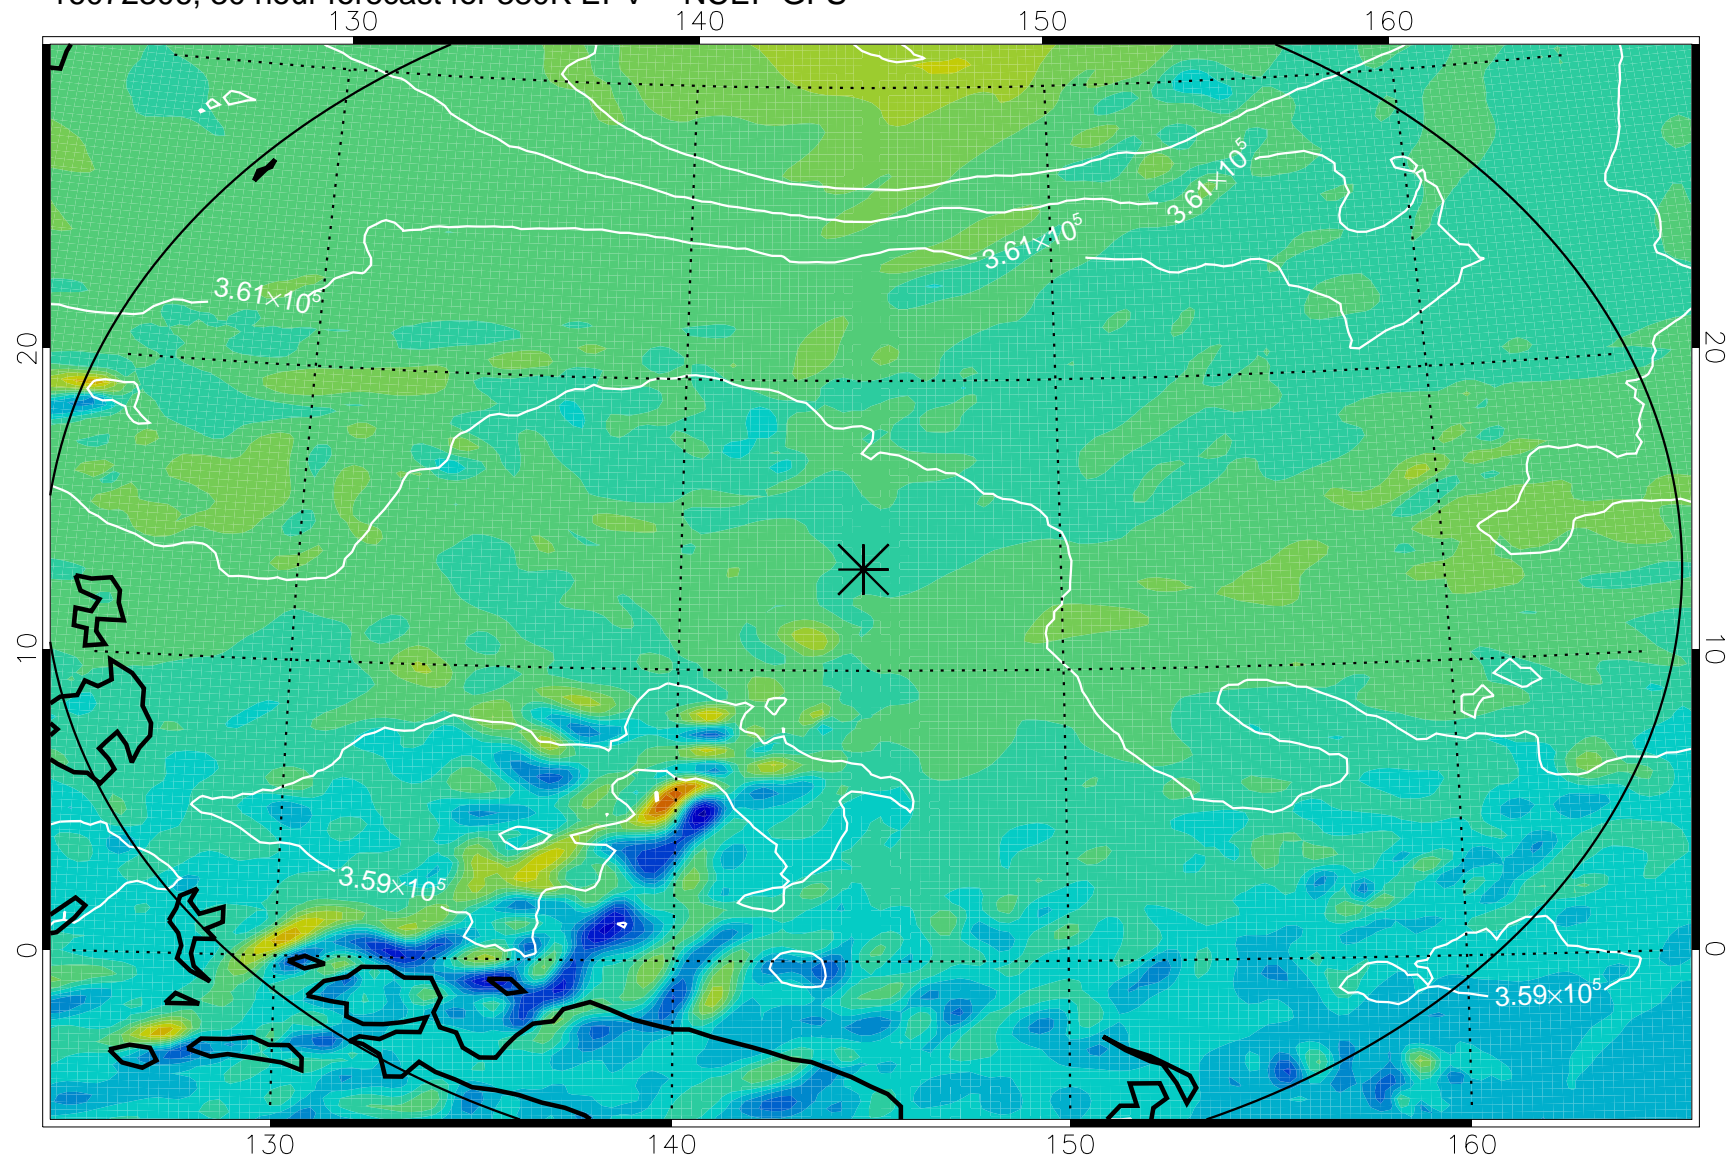

16072206, 6 hour forecast for 380K EPV -- NCEP GFS

380K Montgomery Streamfunction, white

Range ring of 2304 km

16072212, 12 hour forecast for 380K EPV -- NCEP GFS

380K Montgomery Streamfunction, white

Range ring of 2304 km

16072218, 18 hour forecast for 380K EPV -- NCEP GFS

380K Montgomery Streamfunction, white

Range ring of 2304 km

16072300, 24 hour forecast for 380K EPV -- NCEP GFS

380K Montgomery Streamfunction, white

Range ring of 2304 km

16072306, 30 hour forecast for 380K EPV -- NCEP GFS

380K Montgomery Streamfunction, white

Range ring of 2304 km

16072312, 36 hour forecast for 380K EPV -- NCEP GFS

380K Montgomery Streamfunction, white

Range ring of 2304 km

16072318, 42 hour forecast for 380K EPV -- NCEP GFS

380K Montgomery Streamfunction, white

Range ring of 2304 km

16072400, 48 hour forecast for 380K EPV -- NCEP GFS

380K Montgomery Streamfunction, white

Range ring of 2304 km