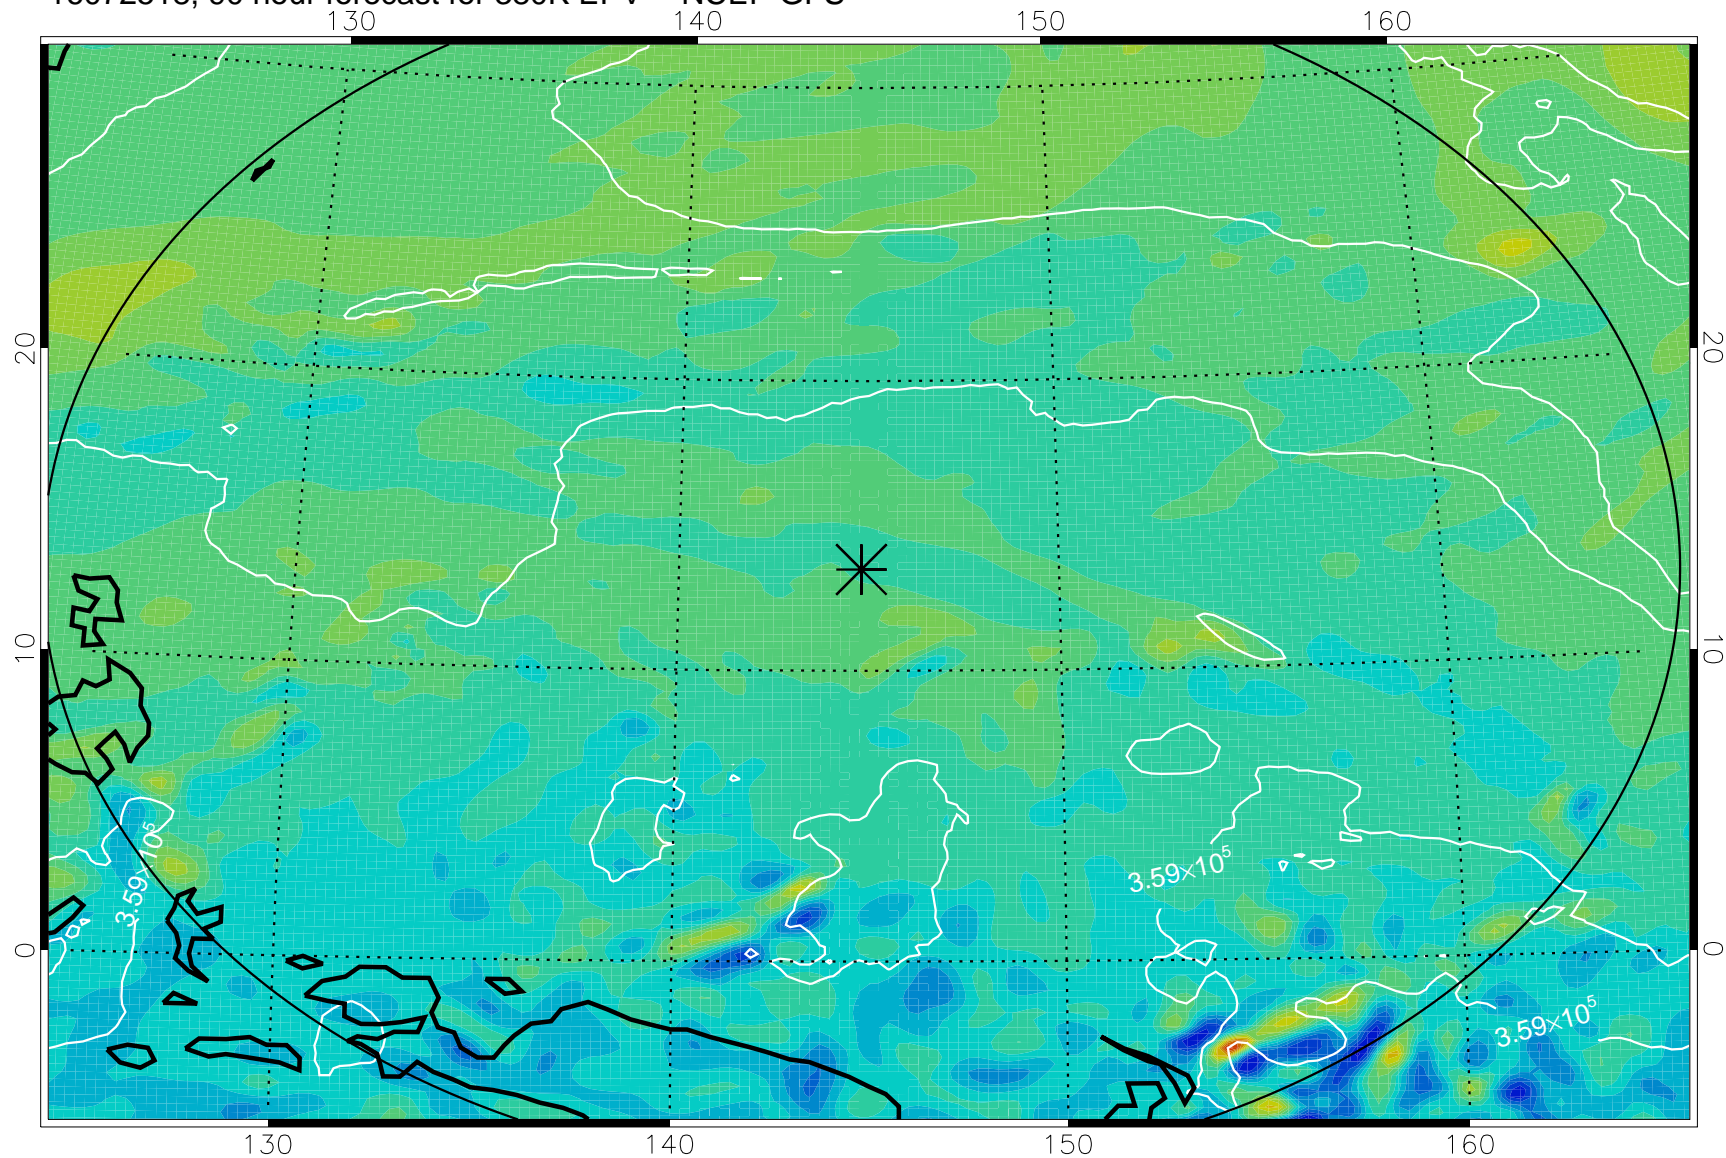

16072418, 66 hour forecast for 380K EPV -- NCEP GFS

380K Montgomery Streamfunction, white

Range ring of 2304 km

16072500, 72 hour forecast for 380K EPV -- NCEP GFS

380K Montgomery Streamfunction, white

Range ring of 2304 km

16072506, 78 hour forecast for 380K EPV -- NCEP GFS

380K Montgomery Streamfunction, white

Range ring of 2304 km

16072512, 84 hour forecast for 380K EPV -- NCEP GFS

380K Montgomery Streamfunction, white

Range ring of 2304 km

16072518, 90 hour forecast for 380K EPV -- NCEP GFS

380K Montgomery Streamfunction, white

Range ring of 2304 km

16072600, 96 hour forecast for 380K EPV -- NCEP GFS

380K Montgomery Streamfunction, white

Range ring of 2304 km

16072606, 102 hour forecast for 380K EPV -- NCEP GFS

380K Montgomery Streamfunction, white

Range ring of 2304 km

16072612, 108 hour forecast for 380K EPV -- NCEP GFS

380K Montgomery Streamfunction, white

Range ring of 2304 km