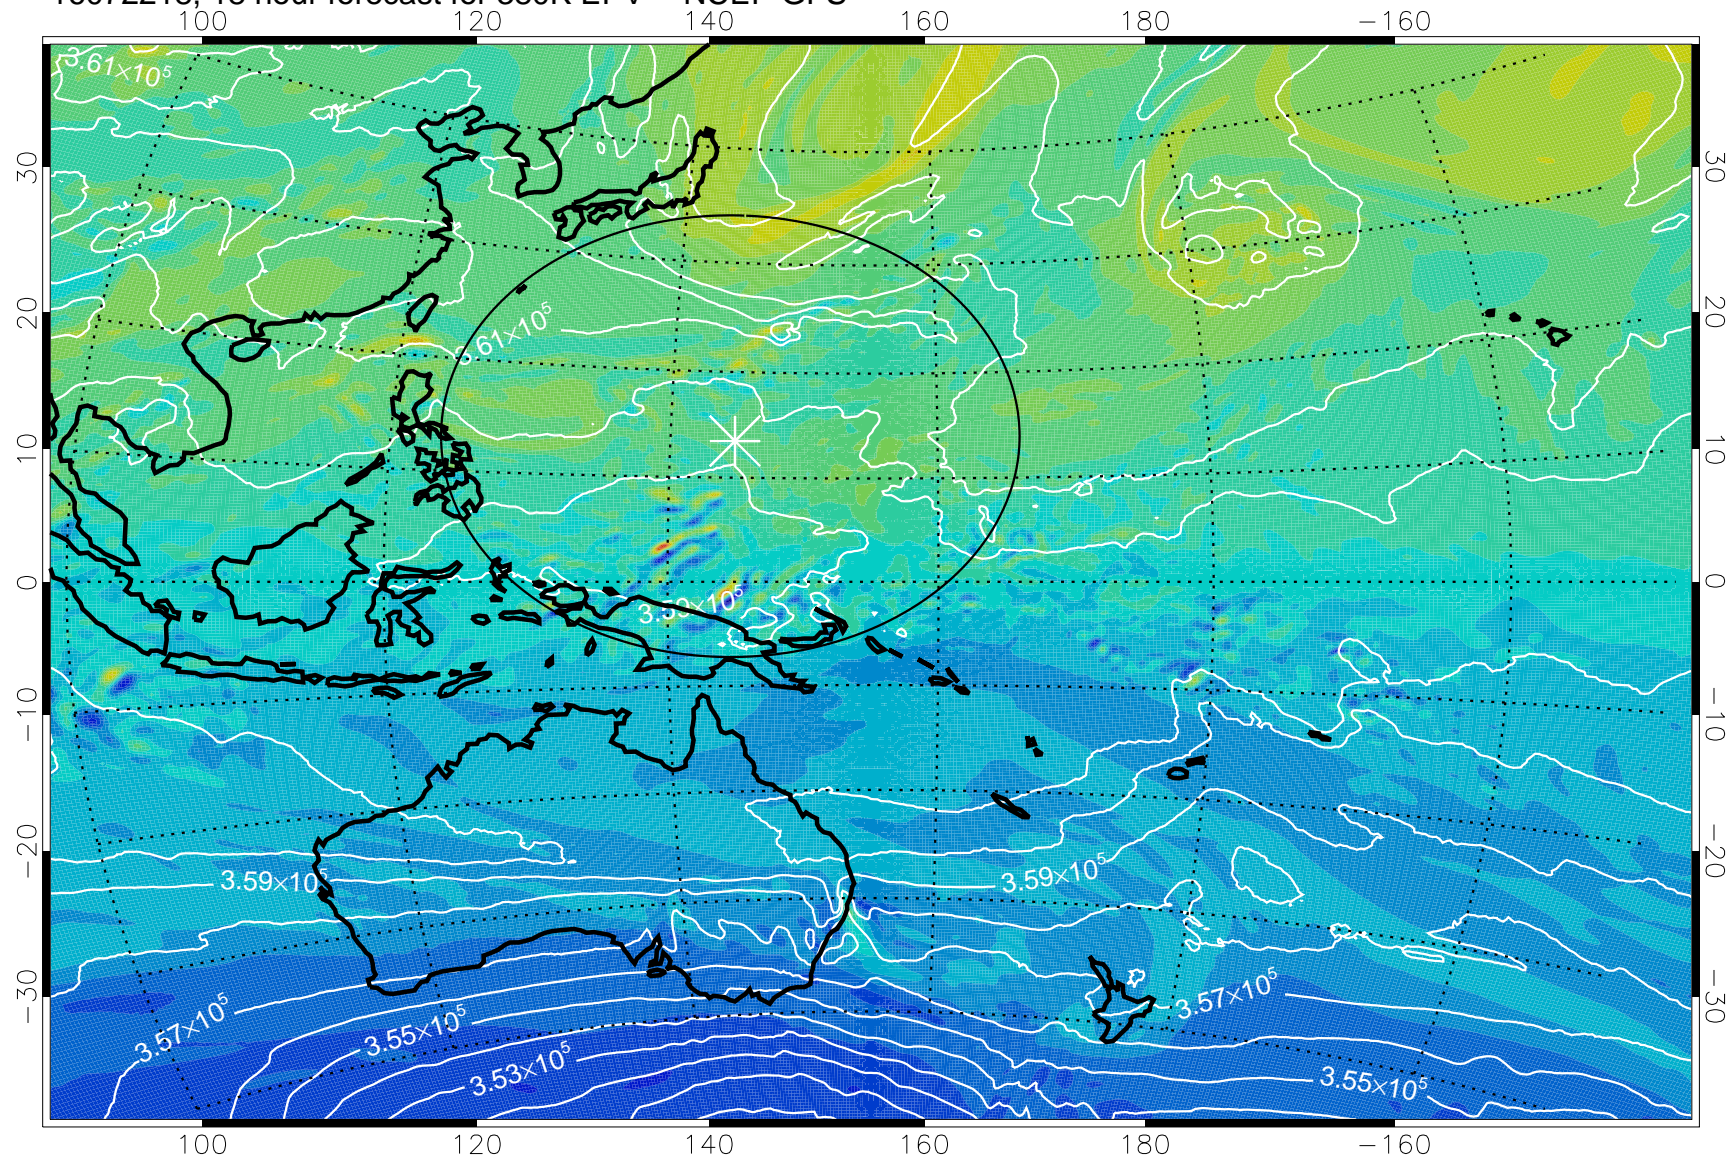

16072206, 6 hour forecast for 380K EPV -- NCEP GFS

380K Montgomery Streamfunction, white

Range ring of 2304 km

16072212, 12 hour forecast for 380K EPV -- NCEP GFS

380K Montgomery Streamfunction, white

Range ring of 2304 km

16072218, 18 hour forecast for 380K EPV -- NCEP GFS

380K Montgomery Streamfunction, white

Range ring of 2304 km

16072300, 24 hour forecast for 380K EPV -- NCEP GFS

380K Montgomery Streamfunction, white

Range ring of 2304 km

16072306, 30 hour forecast for 380K EPV -- NCEP GFS

-2×10^{-5} -1×10^{-5} 0 1×10^{-5} 2×10^{-5}
PVU

380K Montgomery Streamfunction, white

Range ring of 2304 km

16072312, 36 hour forecast for 380K EPV -- NCEP GFS

380K Montgomery Streamfunction, white

Range ring of 2304 km

16072318, 42 hour forecast for 380K EPV -- NCEP GFS

16072400, 48 hour forecast for 380K EPV -- NCEP GFS

380K Montgomery Streamfunction, white

Range ring of 2304 km