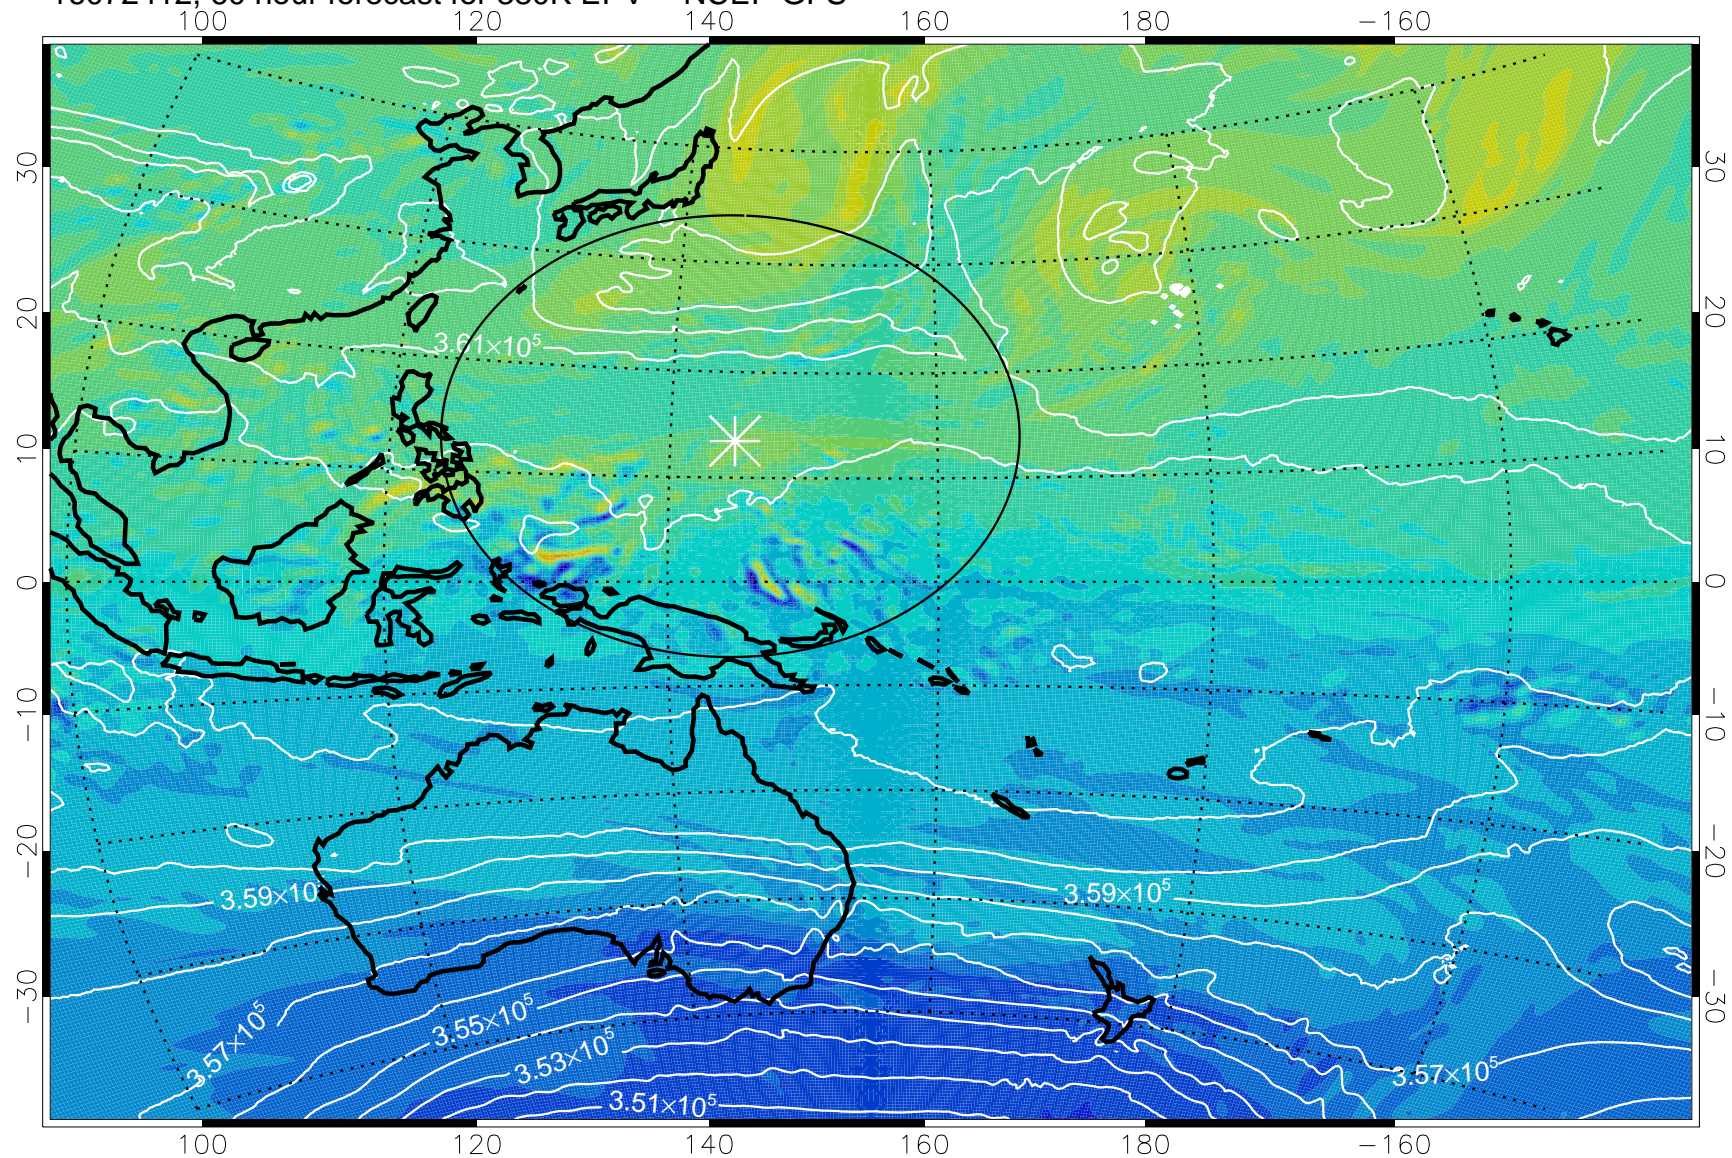

380K Montgomery Streamfunction, white

Range ring of 2304 km

16072318, 42 hour forecast for 380K EPV -- NCEP GFS

16072400, 48 hour forecast for 380K EPV -- NCEP GFS

380K Montgomery Streamfunction, white

Range ring of 2304 km

16072406, 54 hour forecast for 380K EPV -- NCEP GFS

380K Montgomery Streamfunction, white

Range ring of 2304 km

16072412, 60 hour forecast for 380K EPV -- NCEP GFS

380K Montgomery Streamfunction, white

Range ring of 2304 km

16072418, 66 hour forecast for 380K EPV -- NCEP GFS

380K Montgomery Streamfunction, white

Range ring of 2304 km

16072500, 72 hour forecast for 380K EPV -- NCEP GFS

380K Montgomery Streamfunction, white

Range ring of 2304 km

16072506, 78 hour forecast for 380K EPV -- NCEP GFS

380K Montgomery Streamfunction, white

Range ring of 2304 km

16072512, 84 hour forecast for 380K EPV -- NCEP GFS

380K Montgomery Streamfunction, white

Range ring of 2304 km