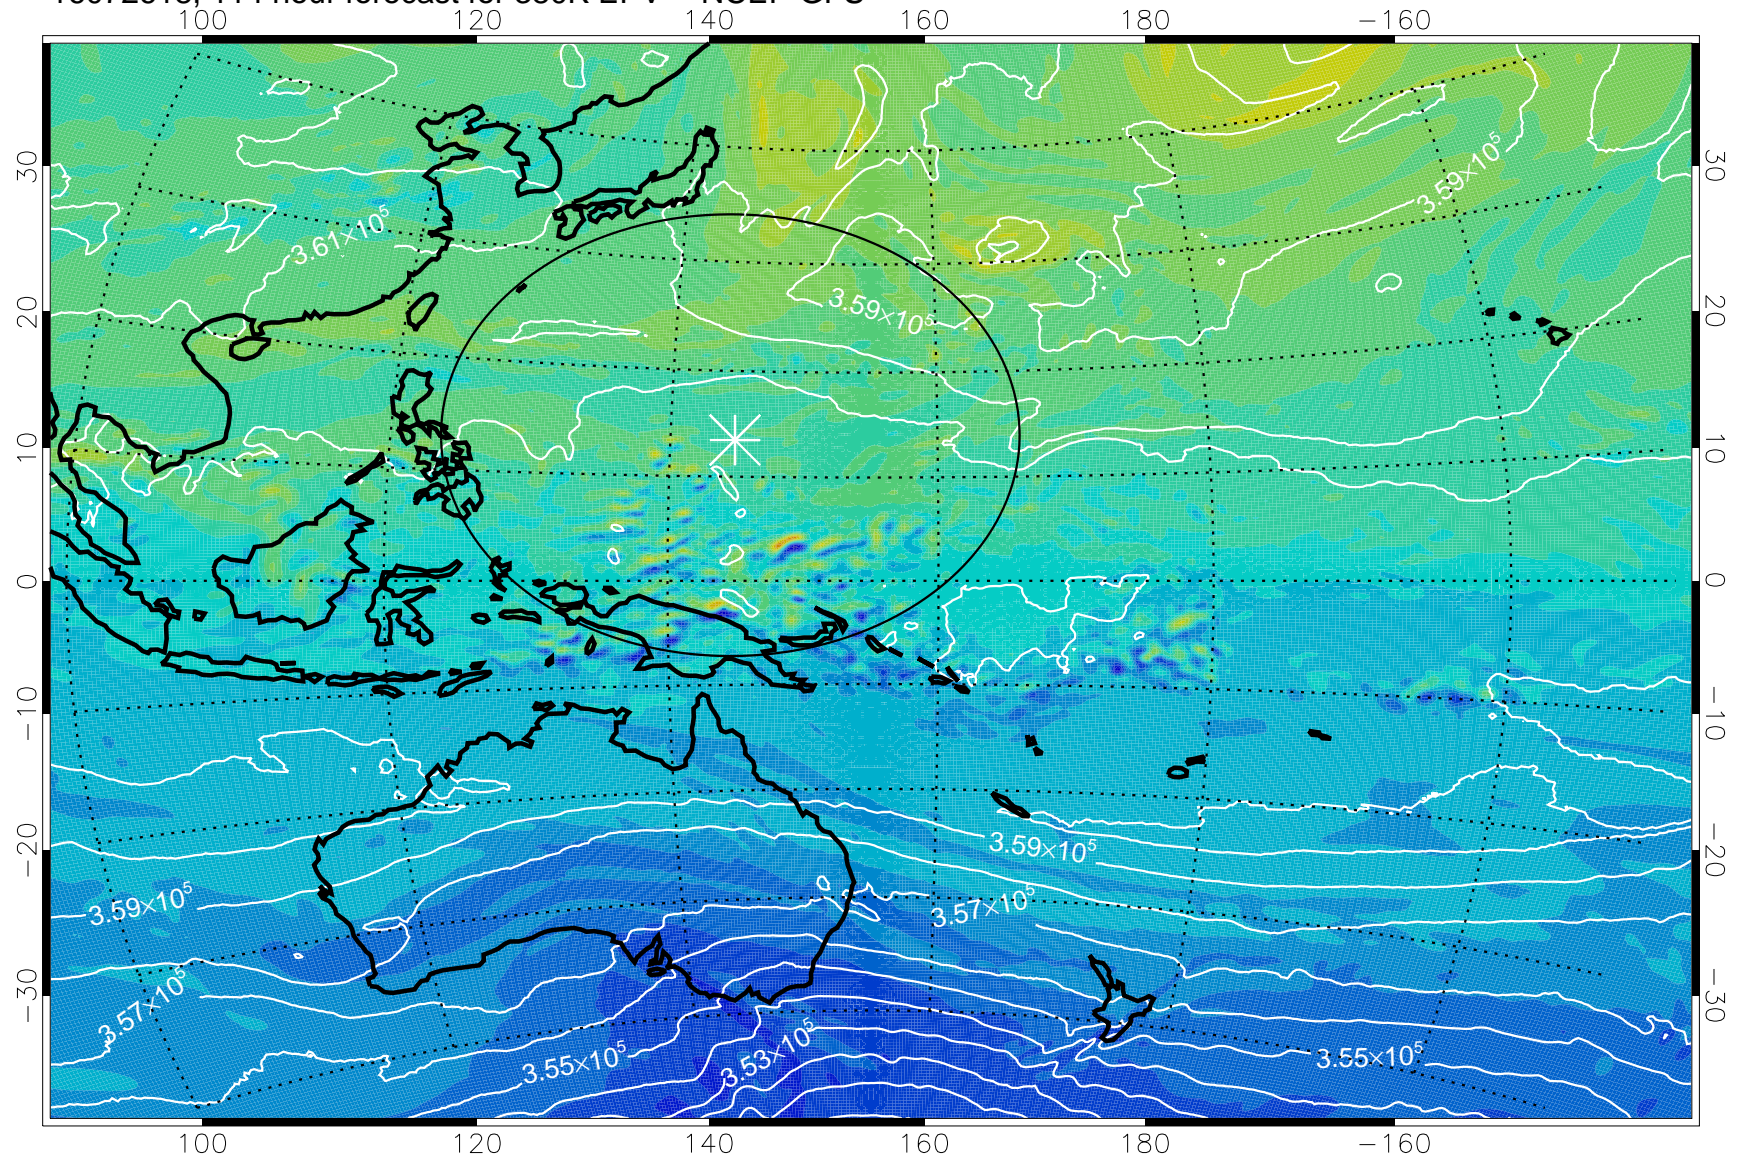

16072518, 90 hour forecast for 380K EPV -- NCEP GFS

380K Montgomery Streamfunction, white

Range ring of 2304 km

16072600, 96 hour forecast for 380K EPV -- NCEP GFS

380K Montgomery Streamfunction, white

Range ring of 2304 km

16072606, 102 hour forecast for 380K EPV -- NCEP GFS

380K Montgomery Streamfunction, white

Range ring of 2304 km

16072612, 108 hour forecast for 380K EPV -- NCEP GFS

380K Montgomery Streamfunction, white

Range ring of 2304 km

16072618, 114 hour forecast for 380K EPV -- NCEP GFS

380K Montgomery Streamfunction, white

Range ring of 2304 km

16072700, 120 hour forecast for 380K EPV -- NCEP GFS

380K Montgomery Streamfunction, white

Range ring of 2304 km