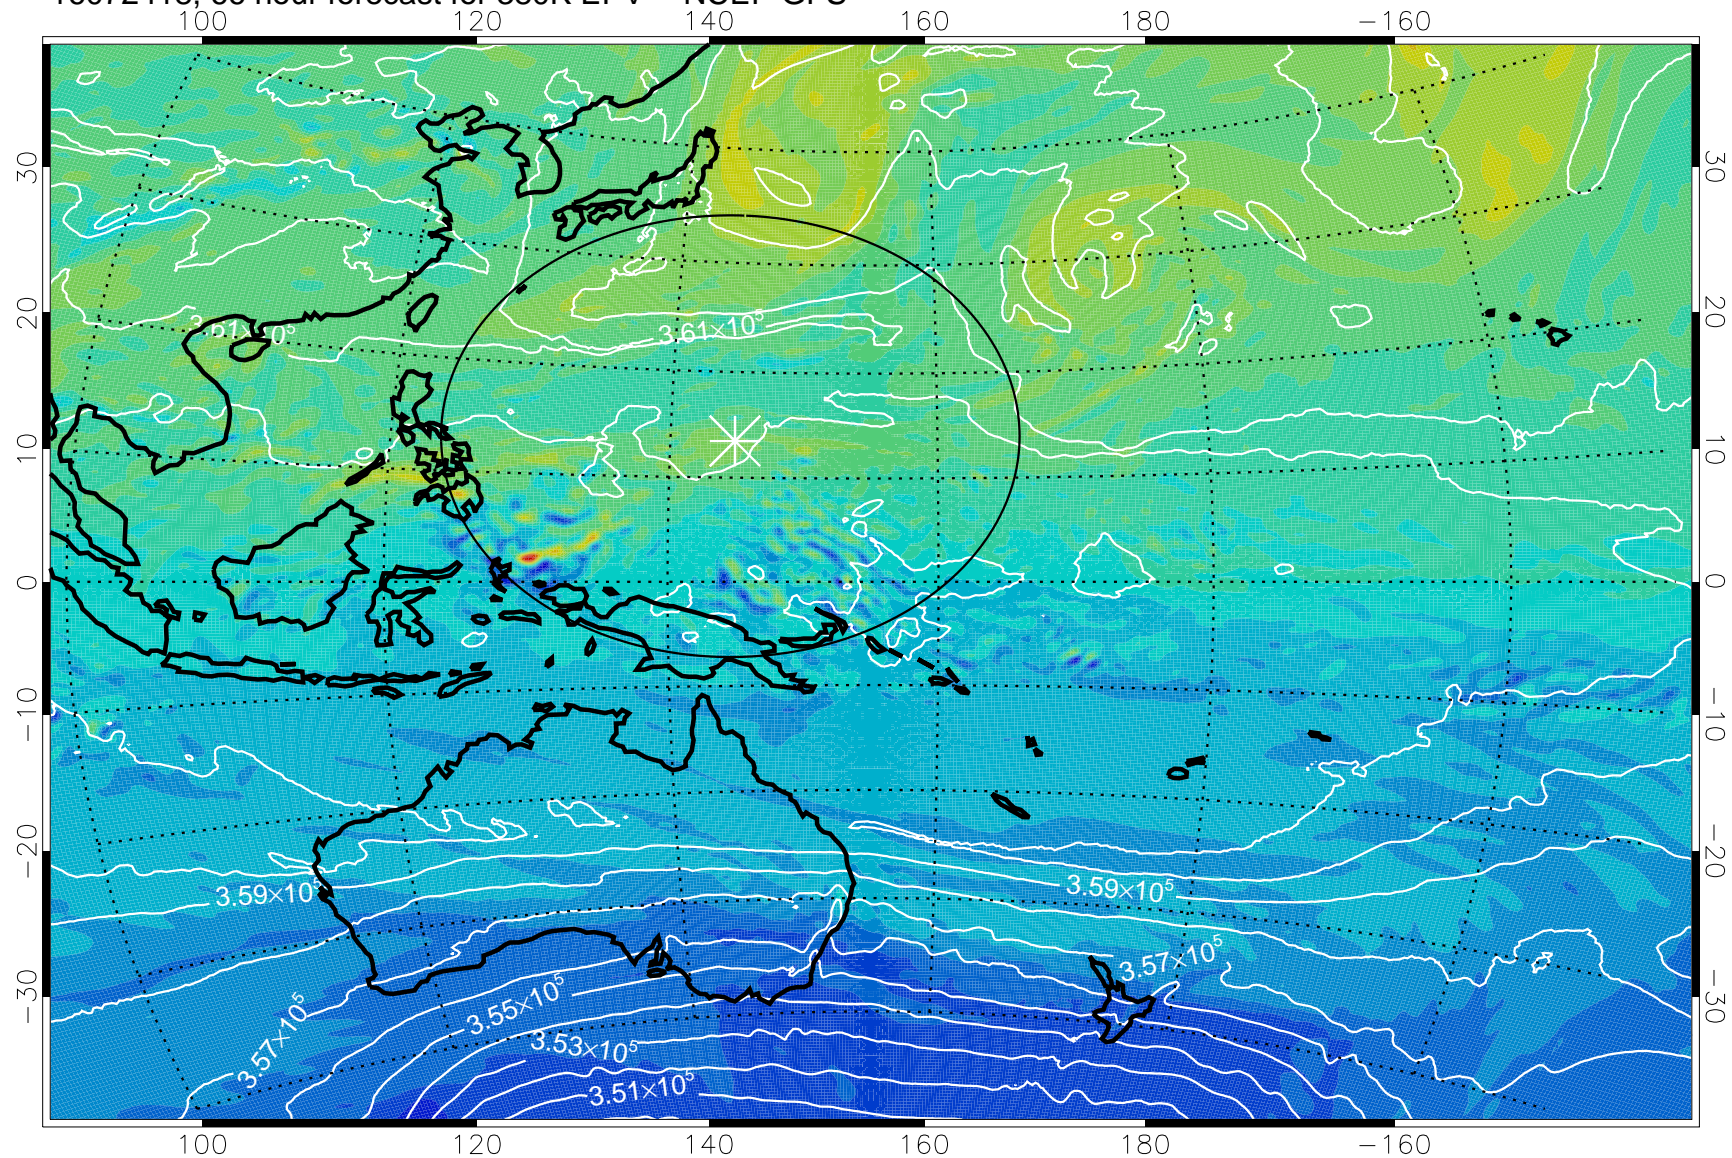

380K Montgomery Streamfunction, white

Range ring of 2304 km

16072318, 42 hour forecast for 380K EPV -- NCEP GFS

16072400, 48 hour forecast for 380K EPV -- NCEP GFS

380K Montgomery Streamfunction, white

Range ring of 2304 km

16072406, 54 hour forecast for 380K EPV -- NCEP GFS

380K Montgomery Streamfunction, white

Range ring of 2304 km

16072412, 60 hour forecast for 380K EPV -- NCEP GFS

380K Montgomery Streamfunction, white

Range ring of 2304 km

16072418, 66 hour forecast for 380K EPV -- NCEP GFS

380K Montgomery Streamfunction, white

Range ring of 2304 km

16072500, 72 hour forecast for 380K EPV -- NCEP GFS

380K Montgomery Streamfunction, white

Range ring of 2304 km

16072506, 78 hour forecast for 380K EPV -- NCEP GFS

380K Montgomery Streamfunction, white

Range ring of 2304 km

16072512, 84 hour forecast for 380K EPV -- NCEP GFS

380K Montgomery Streamfunction, white

Range ring of 2304 km