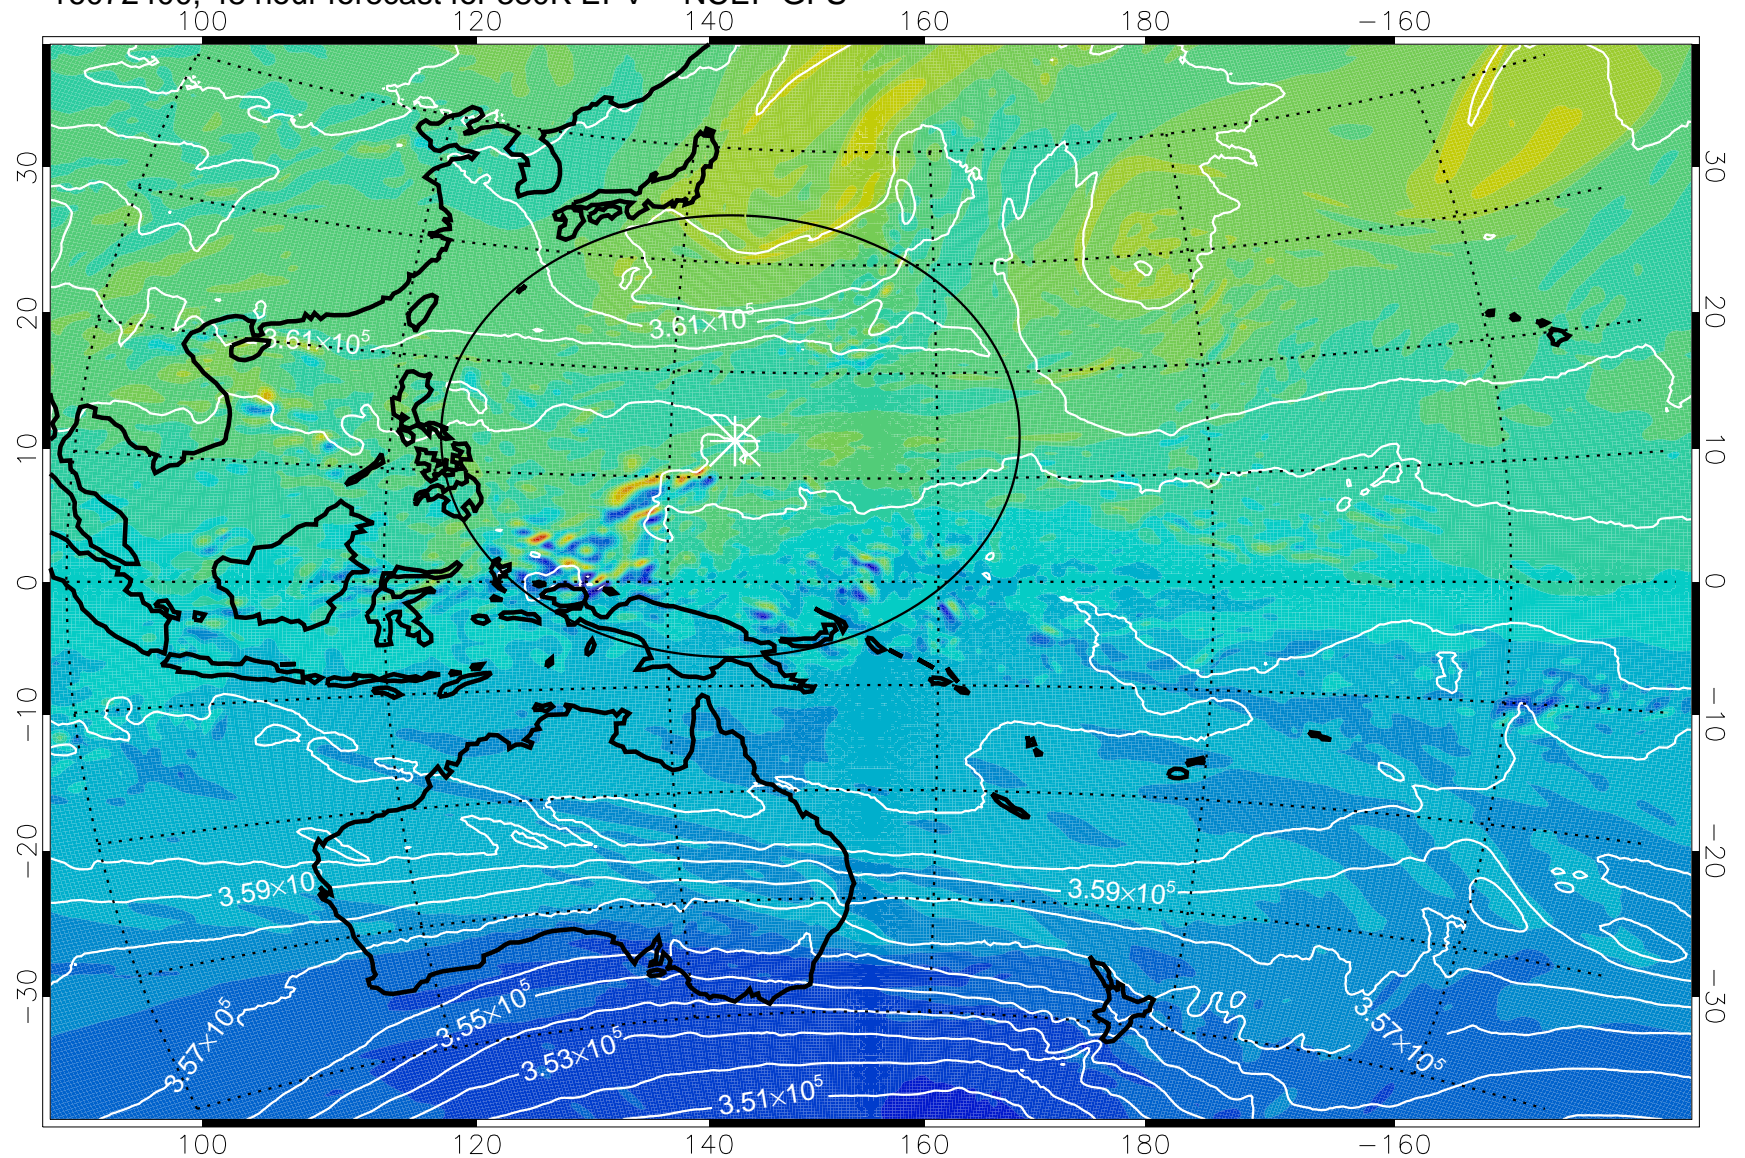

16072218, 18 hour forecast for 380K EPV -- NCEP GFS

380K Montgomery Streamfunction, white

Range ring of 2304 km

16072300, 24 hour forecast for 380K EPV -- NCEP GFS

380K Montgomery Streamfunction, white

Range ring of 2304 km

16072306, 30 hour forecast for 380K EPV -- NCEP GFS

-2×10^{-5} -1×10^{-5} 0 1×10^{-5} 2×10^{-5}
PVU

380K Montgomery Streamfunction, white

Range ring of 2304 km

16072312, 36 hour forecast for 380K EPV -- NCEP GFS

380K Montgomery Streamfunction, white

Range ring of 2304 km

16072318, 42 hour forecast for 380K EPV -- NCEP GFS

16072400, 48 hour forecast for 380K EPV -- NCEP GFS

380K Montgomery Streamfunction, white

Range ring of 2304 km

16072406, 54 hour forecast for 380K EPV -- NCEP GFS

380K Montgomery Streamfunction, white

Range ring of 2304 km

16072412, 60 hour forecast for 380K EPV -- NCEP GFS

380K Montgomery Streamfunction, white

Range ring of 2304 km