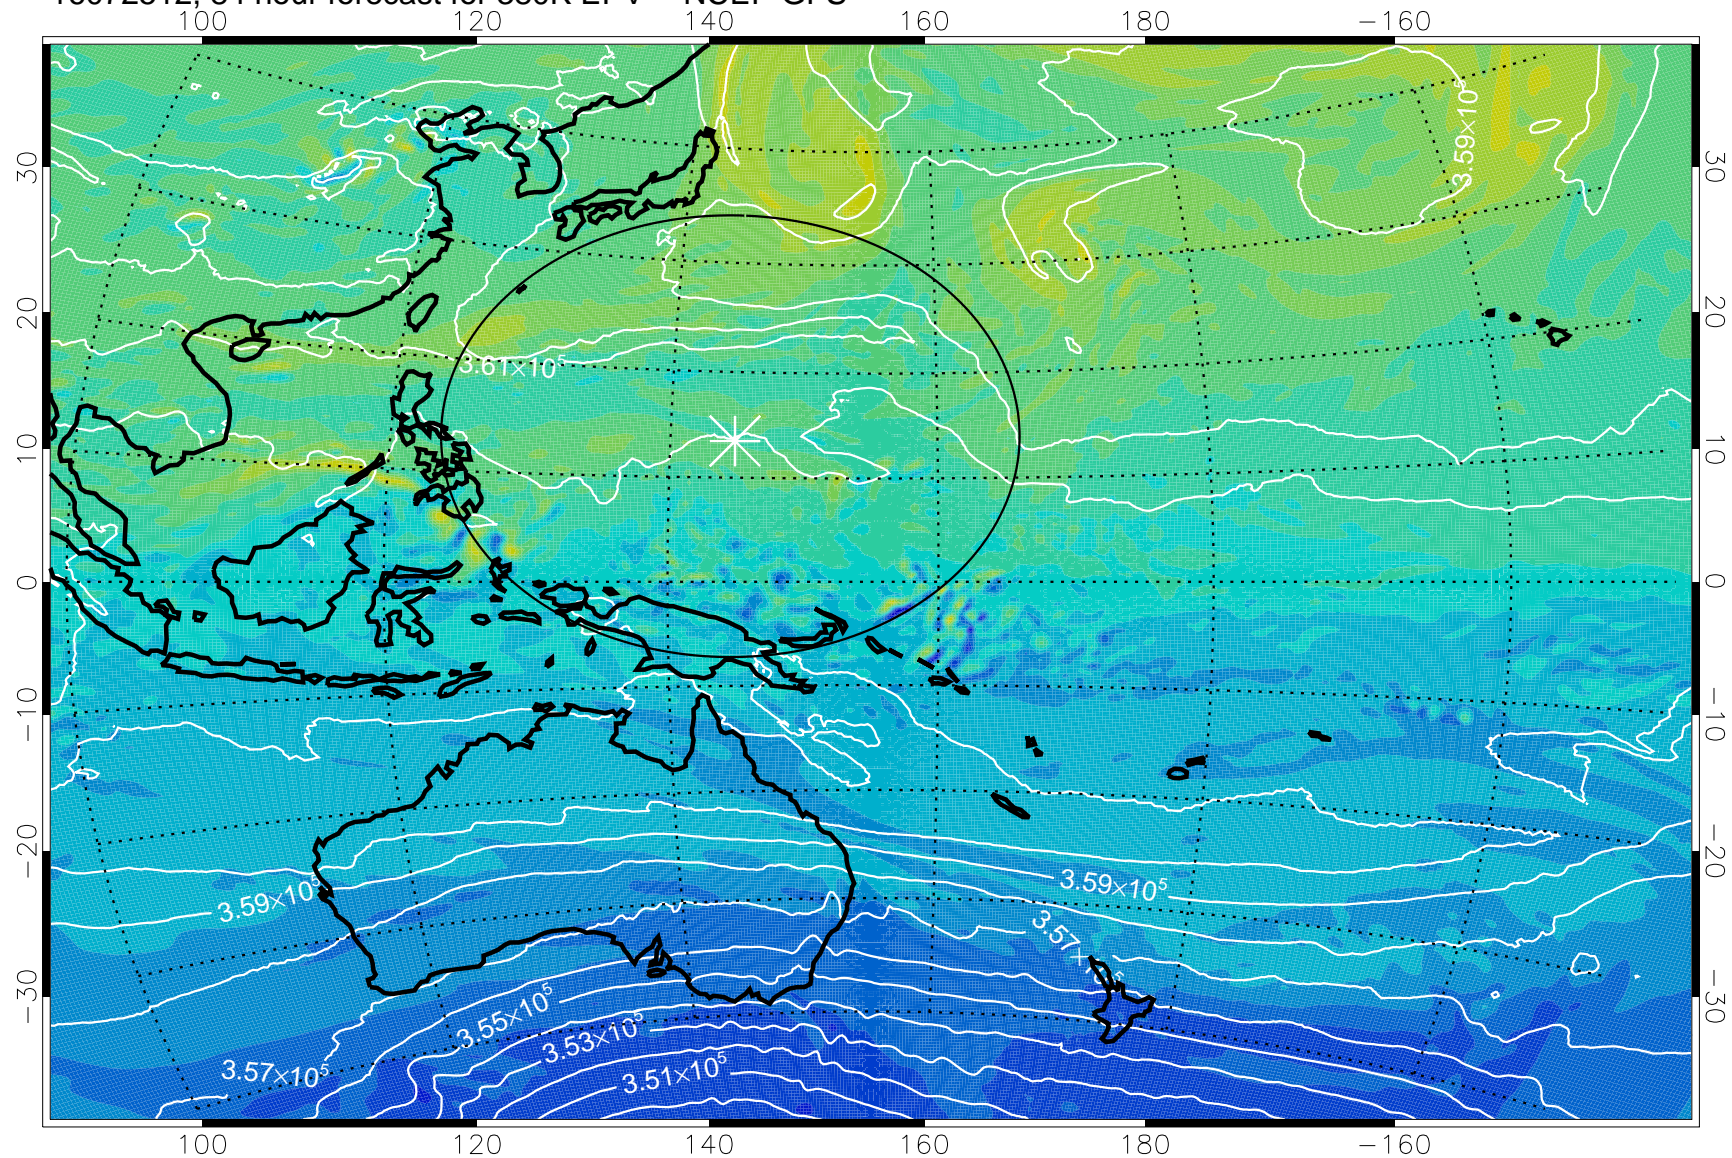

16072418, 66 hour forecast for 380K EPV -- NCEP GFS

380K Montgomery Streamfunction, white

Range ring of 2304 km

16072500, 72 hour forecast for 380K EPV -- NCEP GFS

380K Montgomery Streamfunction, white

Range ring of 2304 km

16072506, 78 hour forecast for 380K EPV -- NCEP GFS

380K Montgomery Streamfunction, white

Range ring of 2304 km

16072512, 84 hour forecast for 380K EPV -- NCEP GFS

380K Montgomery Streamfunction, white

Range ring of 2304 km

16072518, 90 hour forecast for 380K EPV -- NCEP GFS

380K Montgomery Streamfunction, white

Range ring of 2304 km

16072600, 96 hour forecast for 380K EPV -- NCEP GFS

380K Montgomery Streamfunction, white

Range ring of 2304 km

16072606, 102 hour forecast for 380K EPV -- NCEP GFS

380K Montgomery Streamfunction, white

Range ring of 2304 km

16072612, 108 hour forecast for 380K EPV -- NCEP GFS

380K Montgomery Streamfunction, white

Range ring of 2304 km