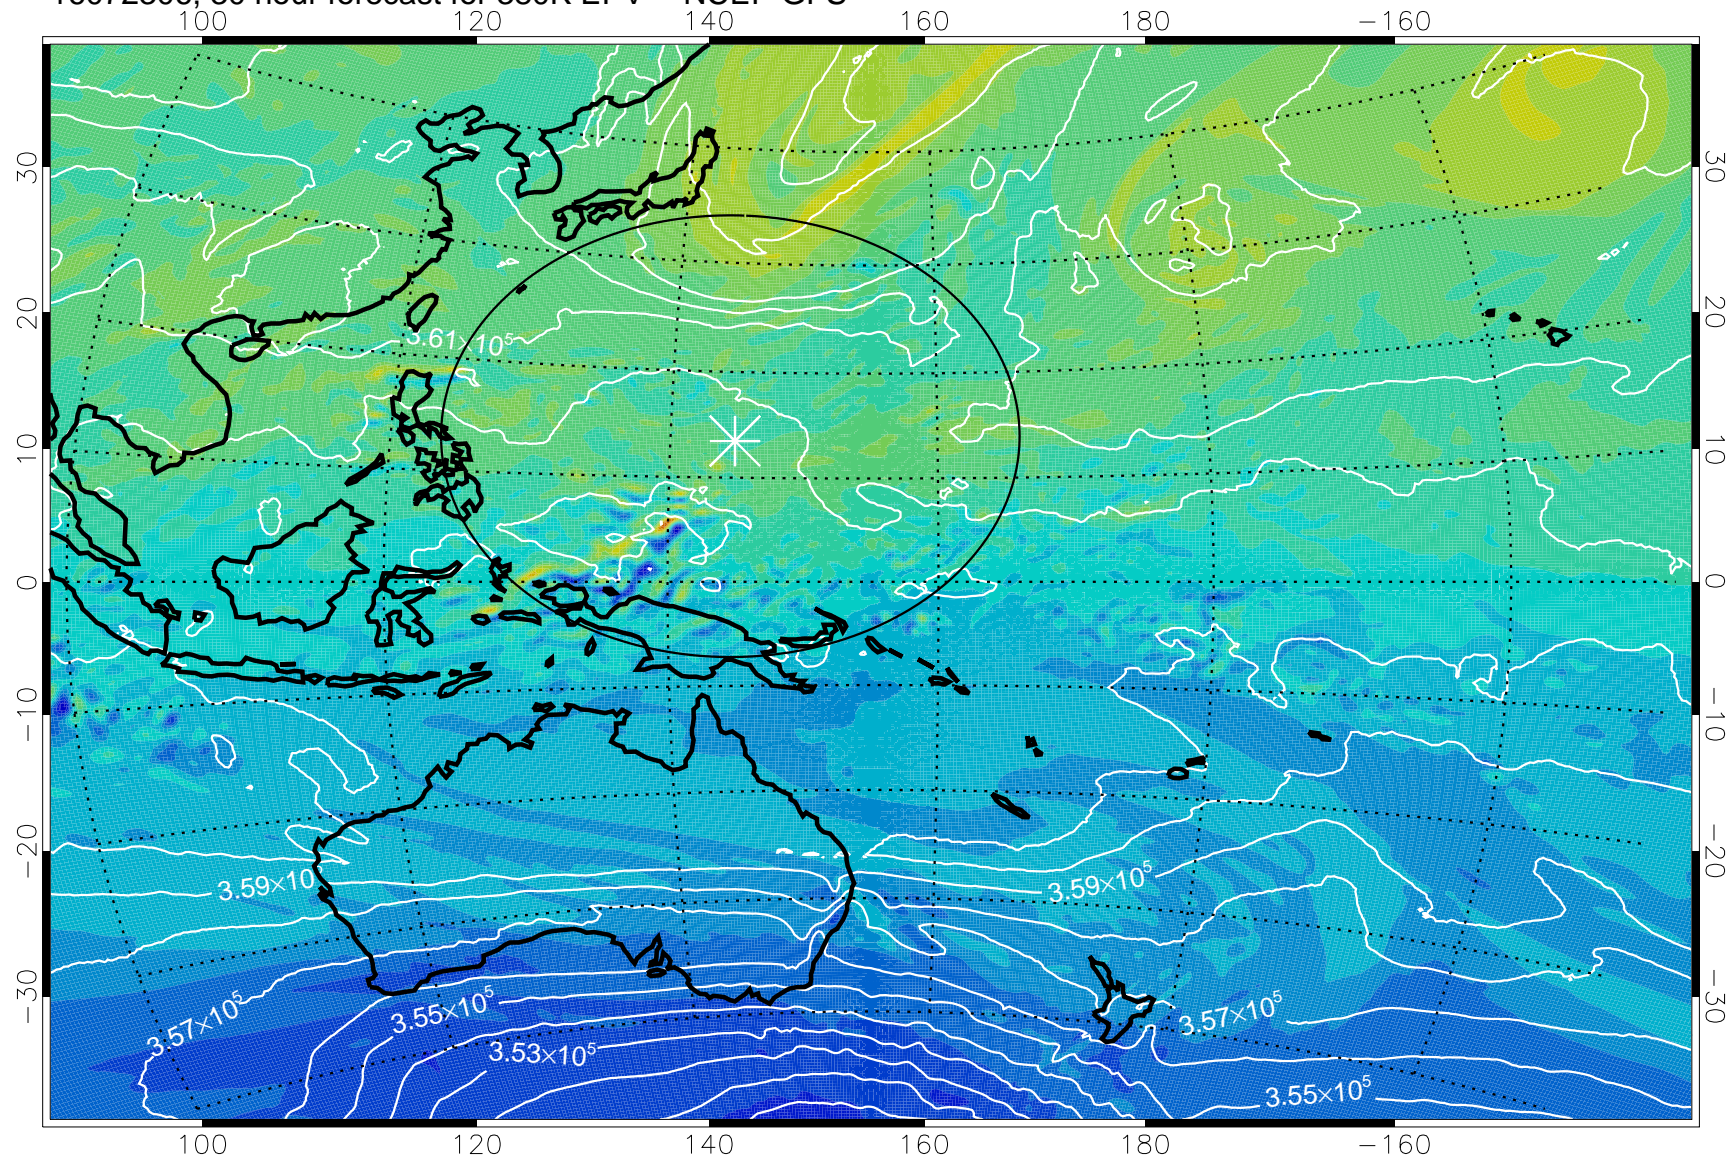

16072218, 18 hour forecast for 380K EPV -- NCEP GFS

380K Montgomery Streamfunction, white

Range ring of 2304 km

16072300, 24 hour forecast for 380K EPV -- NCEP GFS

380K Montgomery Streamfunction, white

Range ring of 2304 km

16072306, 30 hour forecast for 380K EPV -- NCEP GFS

-2×10^{-5} -1×10^{-5} 0 1×10^{-5} 2×10^{-5}
PVU

380K Montgomery Streamfunction, white

Range ring of 2304 km

16072312, 36 hour forecast for 380K EPV -- NCEP GFS

380K Montgomery Streamfunction, white

Range ring of 2304 km

16072318, 42 hour forecast for 380K EPV -- NCEP GFS

16072400, 48 hour forecast for 380K EPV -- NCEP GFS

380K Montgomery Streamfunction, white

Range ring of 2304 km

16072406, 54 hour forecast for 380K EPV -- NCEP GFS

380K Montgomery Streamfunction, white

Range ring of 2304 km

16072412, 60 hour forecast for 380K EPV -- NCEP GFS

380K Montgomery Streamfunction, white

Range ring of 2304 km