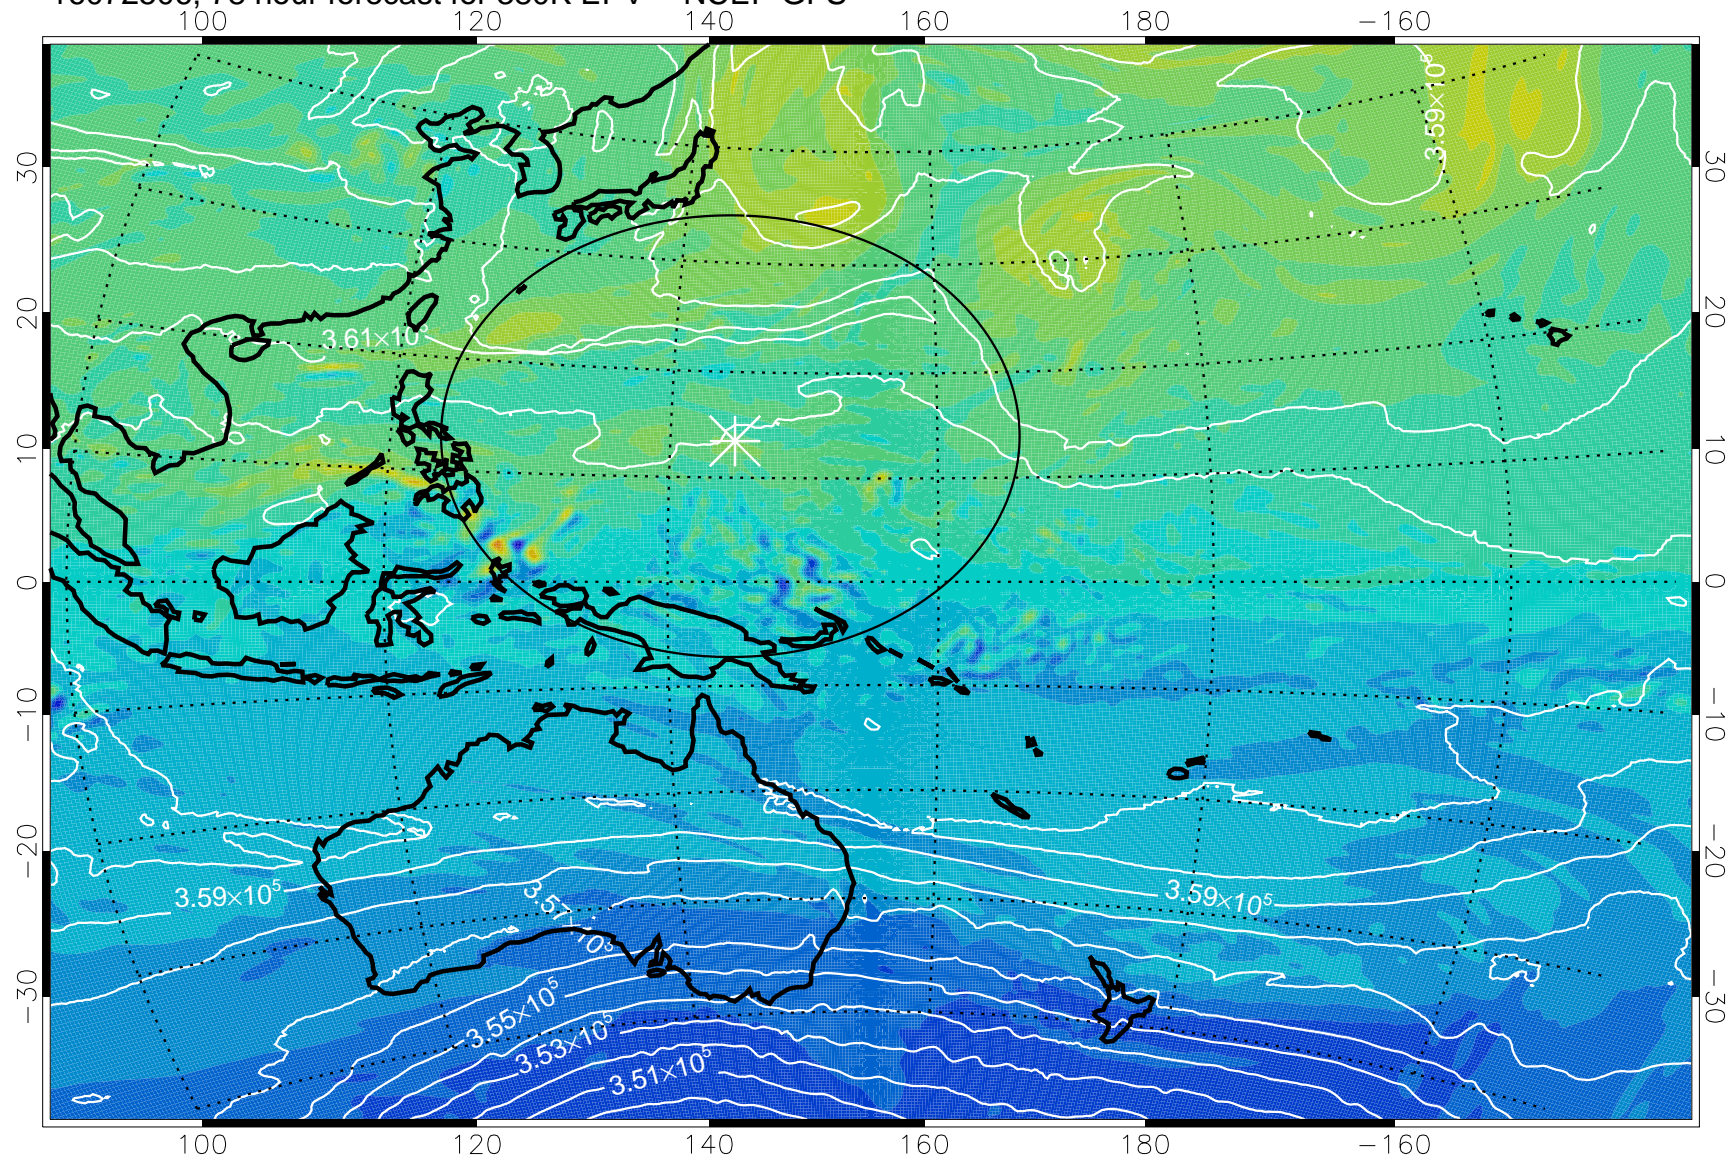

16072406, 54 hour forecast for 380K EPV -- NCEP GFS

380K Montgomery Streamfunction, white

Range ring of 2304 km

16072412, 60 hour forecast for 380K EPV -- NCEP GFS

380K Montgomery Streamfunction, white

Range ring of 2304 km

16072418, 66 hour forecast for 380K EPV -- NCEP GFS

380K Montgomery Streamfunction, white

Range ring of 2304 km

16072500, 72 hour forecast for 380K EPV -- NCEP GFS

380K Montgomery Streamfunction, white

Range ring of 2304 km

16072506, 78 hour forecast for 380K EPV -- NCEP GFS

380K Montgomery Streamfunction, white

Range ring of 2304 km

16072512, 84 hour forecast for 380K EPV -- NCEP GFS

380K Montgomery Streamfunction, white

Range ring of 2304 km

16072518, 90 hour forecast for 380K EPV -- NCEP GFS

380K Montgomery Streamfunction, white

Range ring of 2304 km

16072600, 96 hour forecast for 380K EPV -- NCEP GFS

380K Montgomery Streamfunction, white

Range ring of 2304 km