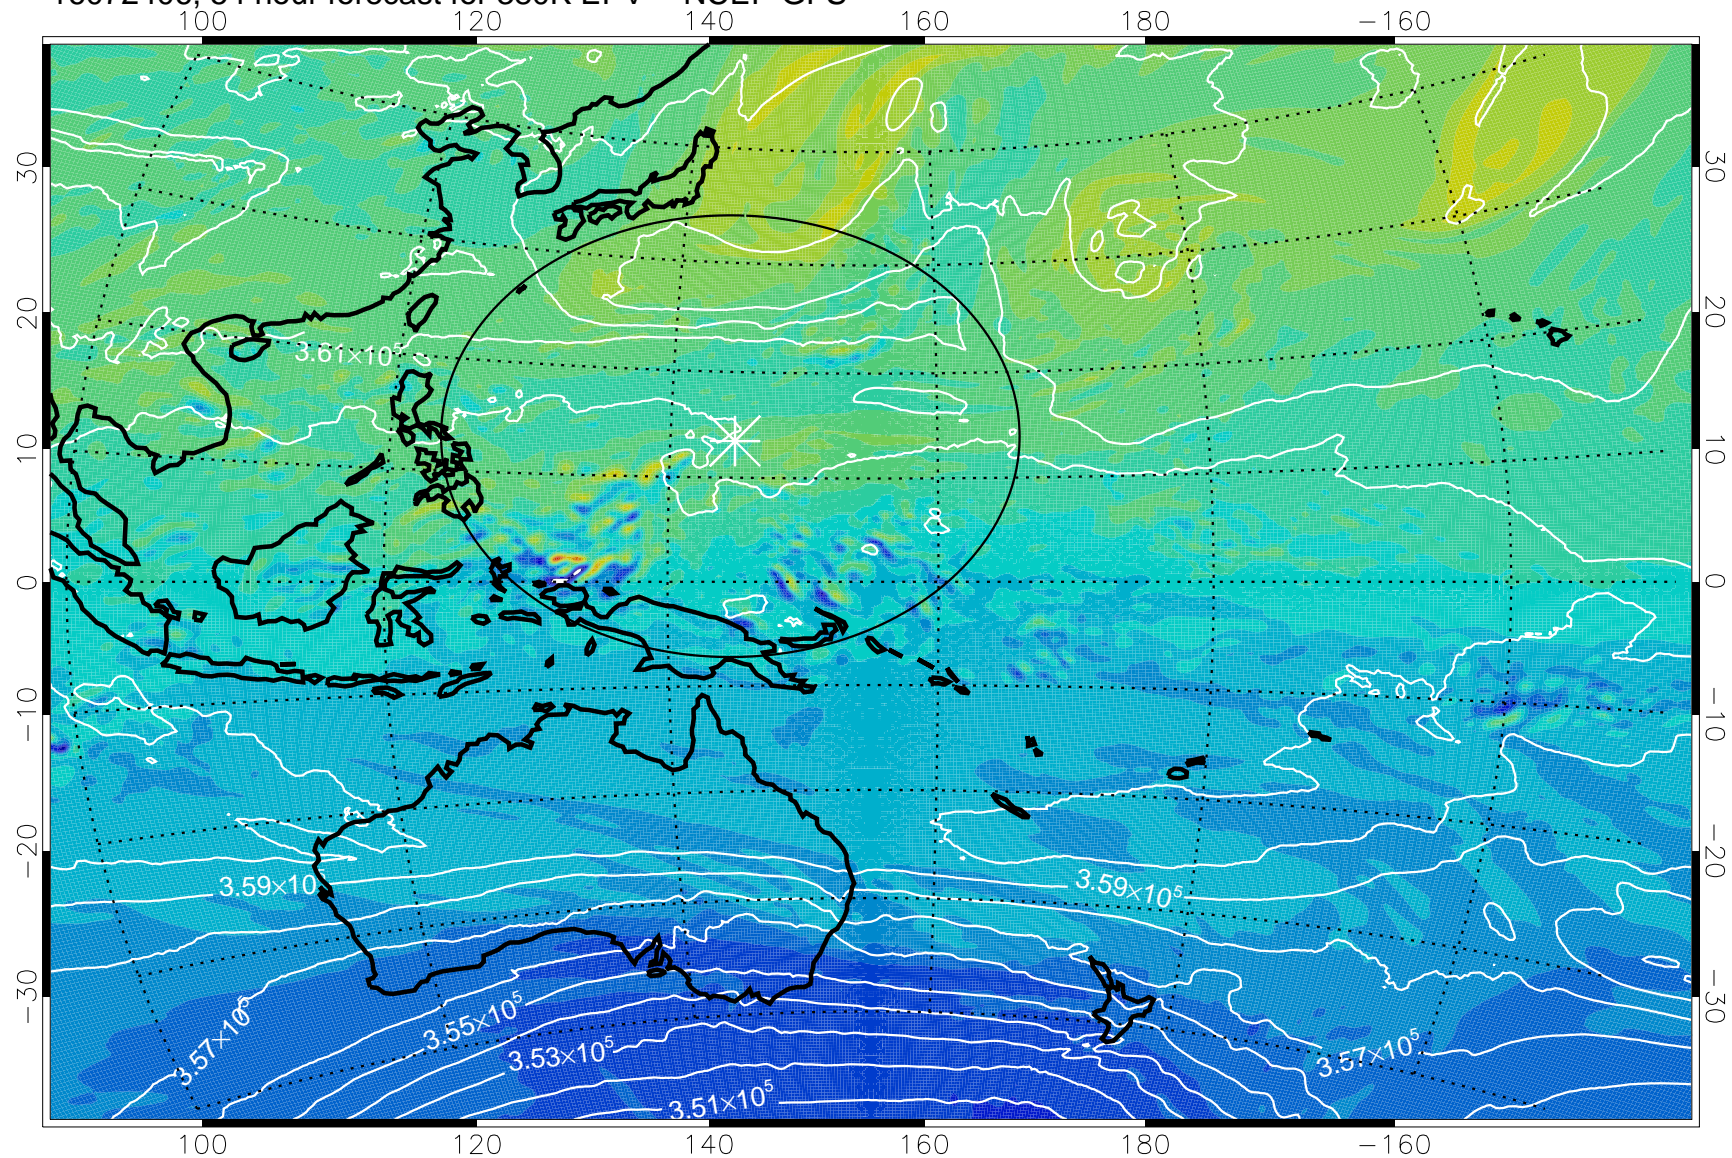

380K Montgomery Streamfunction, white

Range ring of 2304 km

16072318, 42 hour forecast for 380K EPV -- NCEP GFS

16072400, 48 hour forecast for 380K EPV -- NCEP GFS

380K Montgomery Streamfunction, white

Range ring of 2304 km

16072406, 54 hour forecast for 380K EPV -- NCEP GFS

380K Montgomery Streamfunction, white

Range ring of 2304 km

16072412, 60 hour forecast for 380K EPV -- NCEP GFS

380K Montgomery Streamfunction, white

Range ring of 2304 km

16072418, 66 hour forecast for 380K EPV -- NCEP GFS

380K Montgomery Streamfunction, white

Range ring of 2304 km

16072500, 72 hour forecast for 380K EPV -- NCEP GFS

380K Montgomery Streamfunction, white

Range ring of 2304 km

16072506, 78 hour forecast for 380K EPV -- NCEP GFS

380K Montgomery Streamfunction, white

Range ring of 2304 km

16072512, 84 hour forecast for 380K EPV -- NCEP GFS

380K Montgomery Streamfunction, white

Range ring of 2304 km