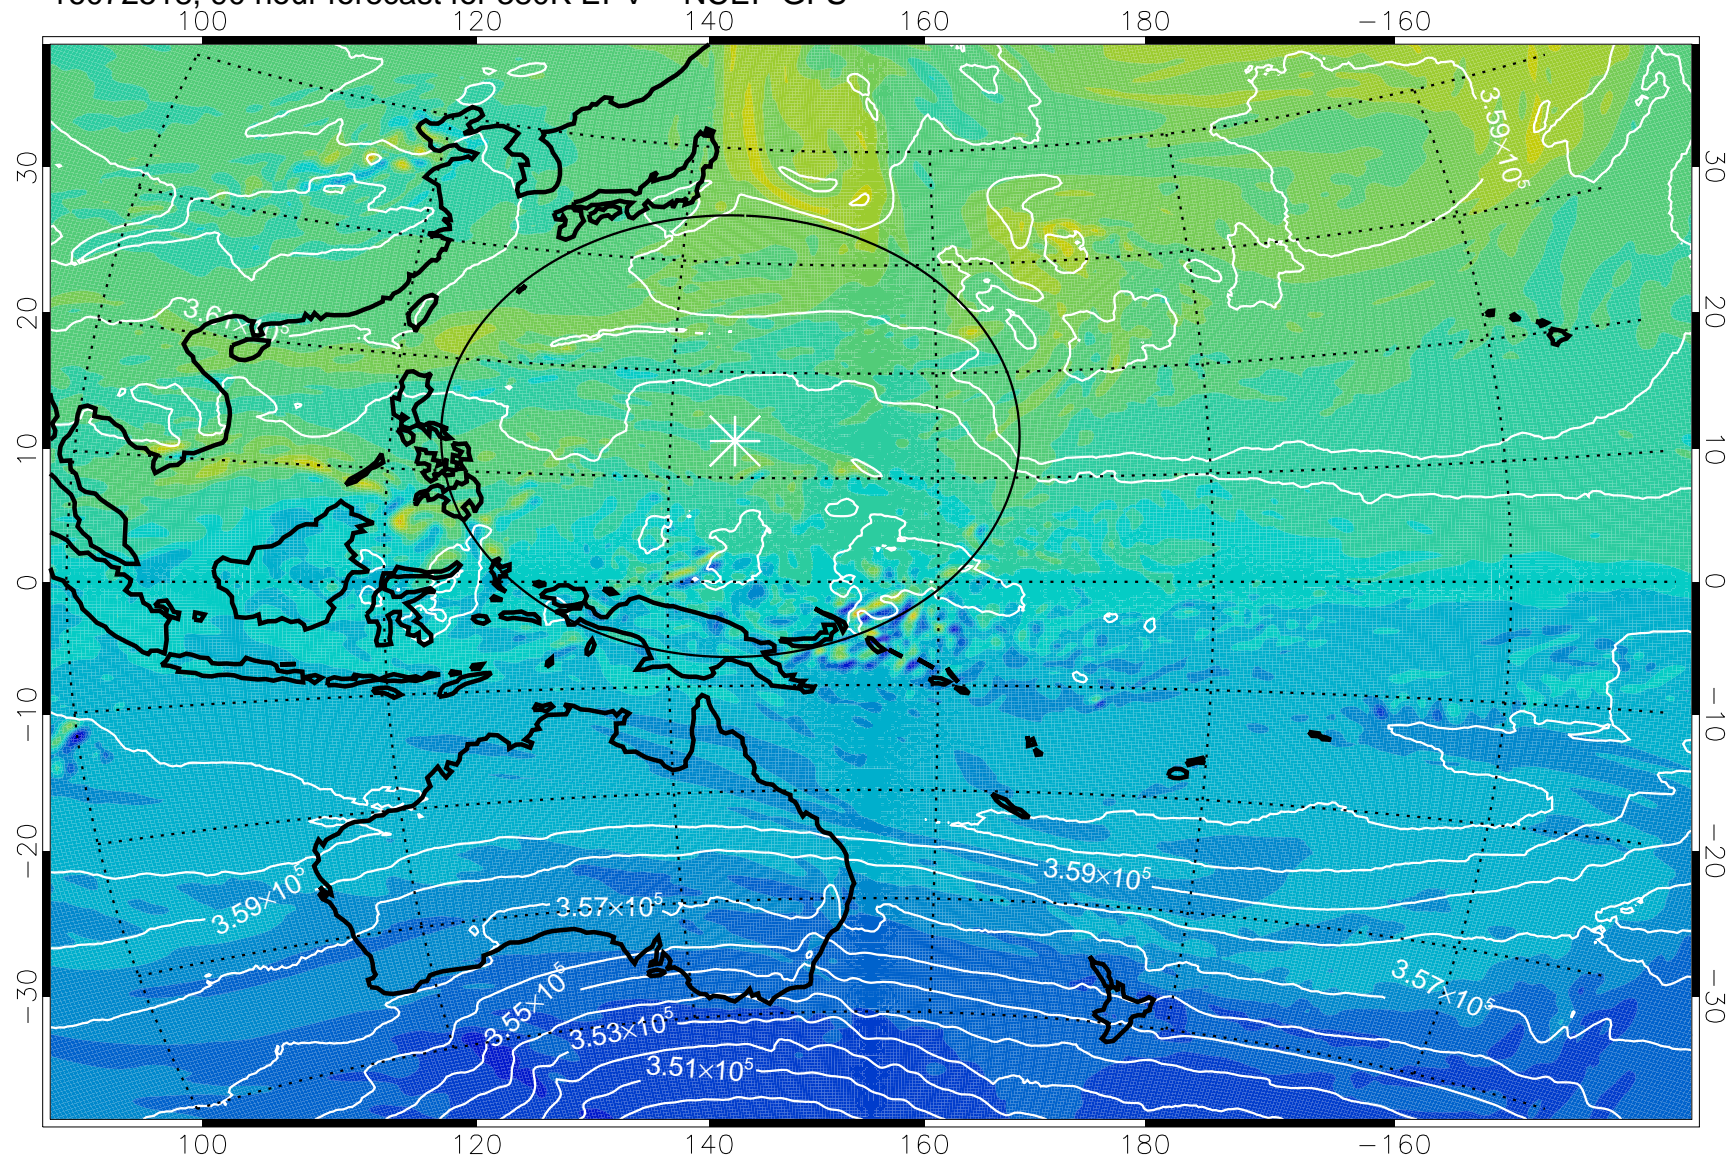

16072418, 66 hour forecast for 380K EPV -- NCEP GFS

380K Montgomery Streamfunction, white

Range ring of 2304 km

16072500, 72 hour forecast for 380K EPV -- NCEP GFS

380K Montgomery Streamfunction, white

Range ring of 2304 km

16072506, 78 hour forecast for 380K EPV -- NCEP GFS

380K Montgomery Streamfunction, white

Range ring of 2304 km

16072512, 84 hour forecast for 380K EPV -- NCEP GFS

380K Montgomery Streamfunction, white

Range ring of 2304 km

16072518, 90 hour forecast for 380K EPV -- NCEP GFS

380K Montgomery Streamfunction, white

Range ring of 2304 km

16072600, 96 hour forecast for 380K EPV -- NCEP GFS

380K Montgomery Streamfunction, white

Range ring of 2304 km

16072606, 102 hour forecast for 380K EPV -- NCEP GFS

380K Montgomery Streamfunction, white

Range ring of 2304 km

16072612, 108 hour forecast for 380K EPV -- NCEP GFS

380K Montgomery Streamfunction, white

Range ring of 2304 km