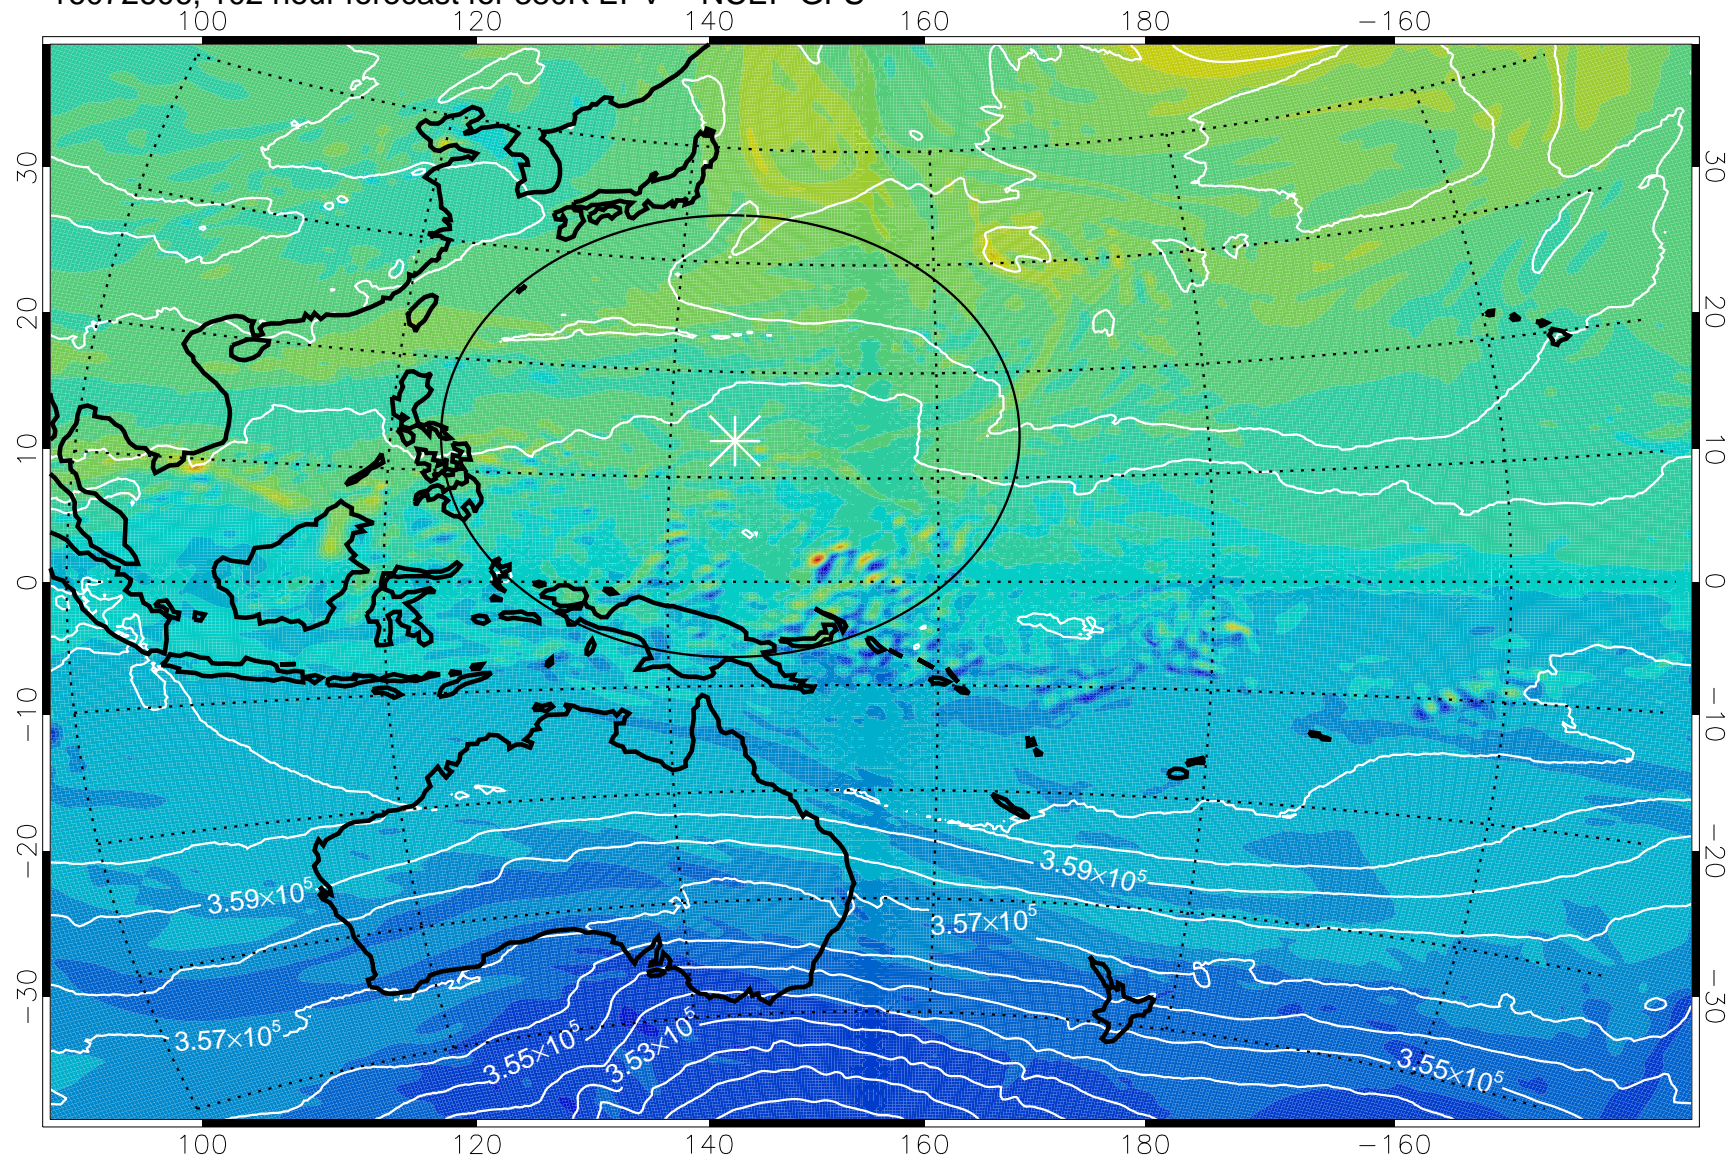

16072506, 78 hour forecast for 380K EPV -- NCEP GFS

380K Montgomery Streamfunction, white

Range ring of 2304 km

16072512, 84 hour forecast for 380K EPV -- NCEP GFS

380K Montgomery Streamfunction, white

Range ring of 2304 km

16072518, 90 hour forecast for 380K EPV -- NCEP GFS

380K Montgomery Streamfunction, white

Range ring of 2304 km

16072600, 96 hour forecast for 380K EPV -- NCEP GFS

380K Montgomery Streamfunction, white

Range ring of 2304 km

16072606, 102 hour forecast for 380K EPV -- NCEP GFS

380K Montgomery Streamfunction, white

Range ring of 2304 km

16072612, 108 hour forecast for 380K EPV -- NCEP GFS

380K Montgomery Streamfunction, white

Range ring of 2304 km

16072618, 114 hour forecast for 380K EPV -- NCEP GFS

380K Montgomery Streamfunction, white

Range ring of 2304 km

16072700, 120 hour forecast for 380K EPV -- NCEP GFS

380K Montgomery Streamfunction, white

Range ring of 2304 km