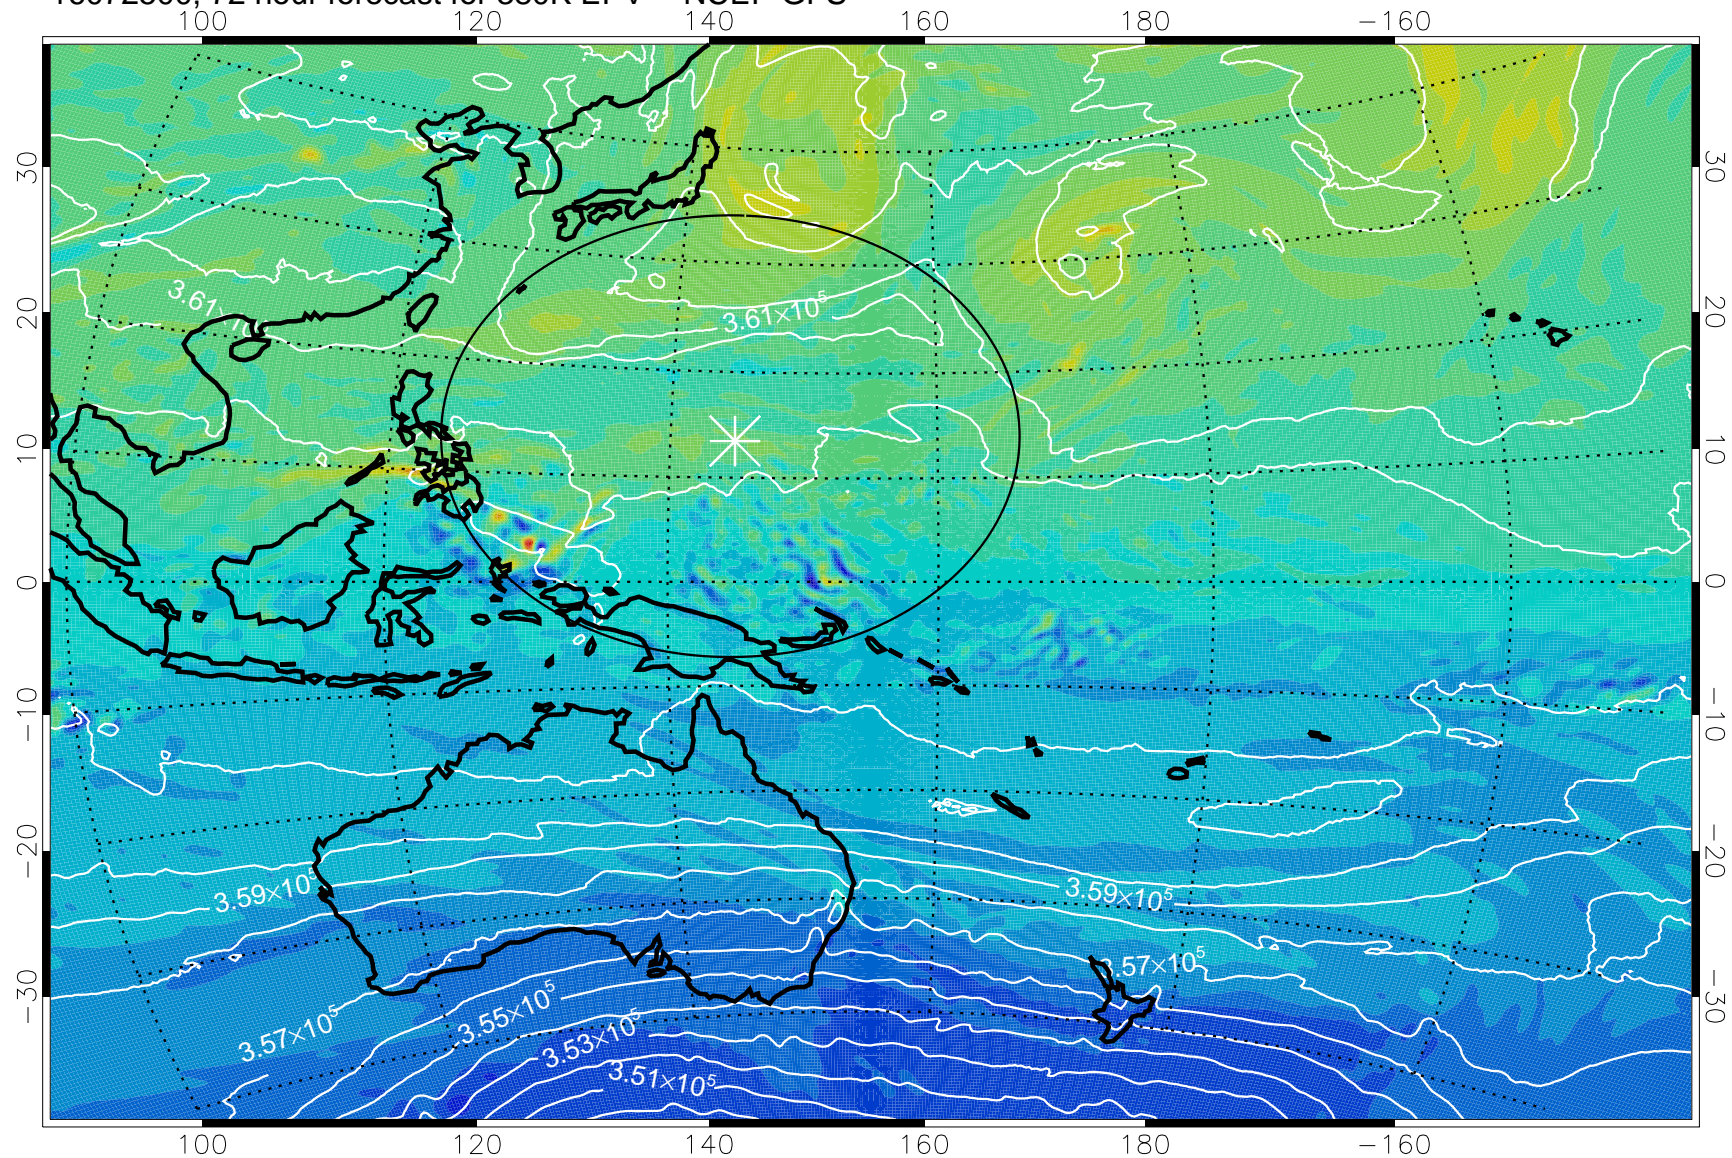

16072406, 54 hour forecast for 380K EPV -- NCEP GFS

380K Montgomery Streamfunction, white

Range ring of 2304 km

16072412, 60 hour forecast for 380K EPV -- NCEP GFS

380K Montgomery Streamfunction, white

Range ring of 2304 km

16072418, 66 hour forecast for 380K EPV -- NCEP GFS

380K Montgomery Streamfunction, white

Range ring of 2304 km

16072500, 72 hour forecast for 380K EPV -- NCEP GFS

380K Montgomery Streamfunction, white

Range ring of 2304 km

16072506, 78 hour forecast for 380K EPV -- NCEP GFS

380K Montgomery Streamfunction, white

Range ring of 2304 km

16072512, 84 hour forecast for 380K EPV -- NCEP GFS

380K Montgomery Streamfunction, white

Range ring of 2304 km

16072518, 90 hour forecast for 380K EPV -- NCEP GFS

380K Montgomery Streamfunction, white

Range ring of 2304 km

16072600, 96 hour forecast for 380K EPV -- NCEP GFS

380K Montgomery Streamfunction, white

Range ring of 2304 km