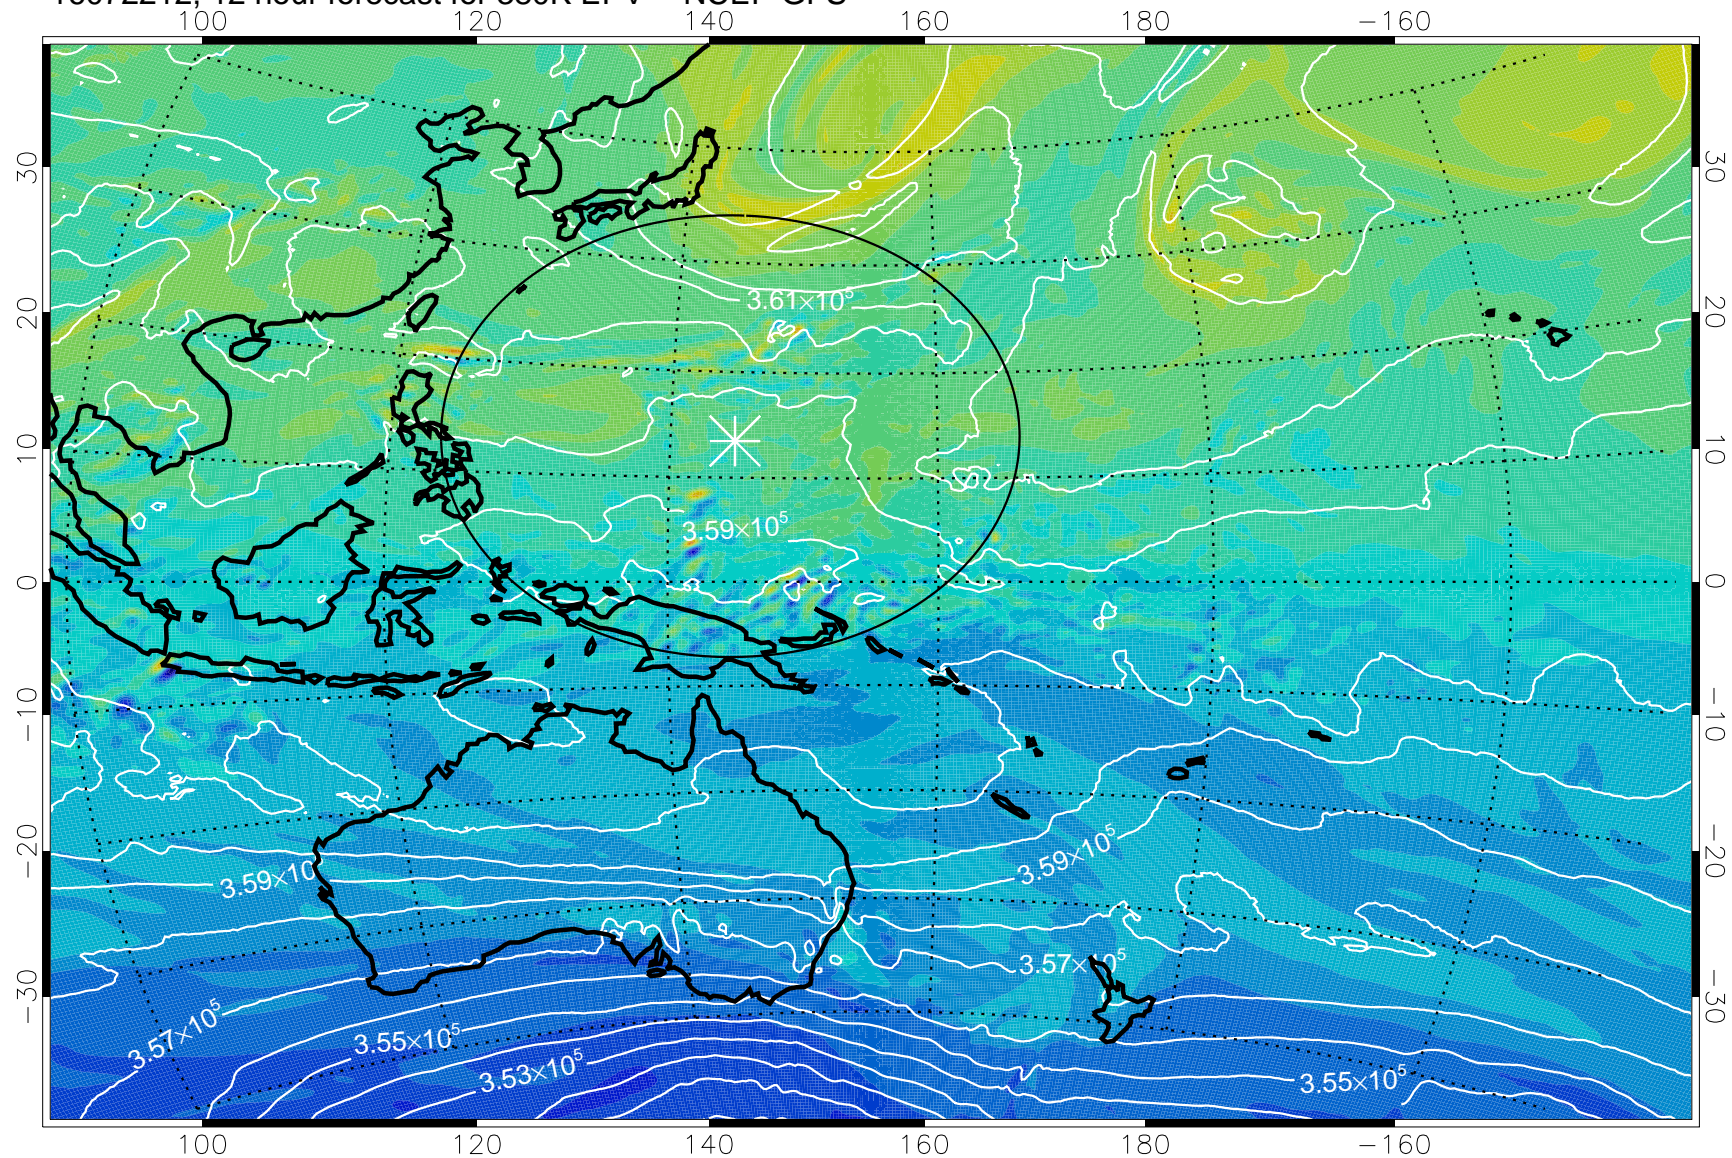

16072206, 6 hour forecast for 380K EPV -- NCEP GFS

380K Montgomery Streamfunction, white

Range ring of 2304 km

16072212, 12 hour forecast for 380K EPV -- NCEP GFS

380K Montgomery Streamfunction, white

Range ring of 2304 km

16072218, 18 hour forecast for 380K EPV -- NCEP GFS

380K Montgomery Streamfunction, white

Range ring of 2304 km

16072300, 24 hour forecast for 380K EPV -- NCEP GFS

380K Montgomery Streamfunction, white

Range ring of 2304 km

16072306, 30 hour forecast for 380K EPV -- NCEP GFS

-2×10^{-5} -1×10^{-5} 0 1×10^{-5} 2×10^{-5}
PVU

380K Montgomery Streamfunction, white

Range ring of 2304 km

16072312, 36 hour forecast for 380K EPV -- NCEP GFS

380K Montgomery Streamfunction, white

Range ring of 2304 km

16072318, 42 hour forecast for 380K EPV -- NCEP GFS

16072400, 48 hour forecast for 380K EPV -- NCEP GFS

380K Montgomery Streamfunction, white

Range ring of 2304 km