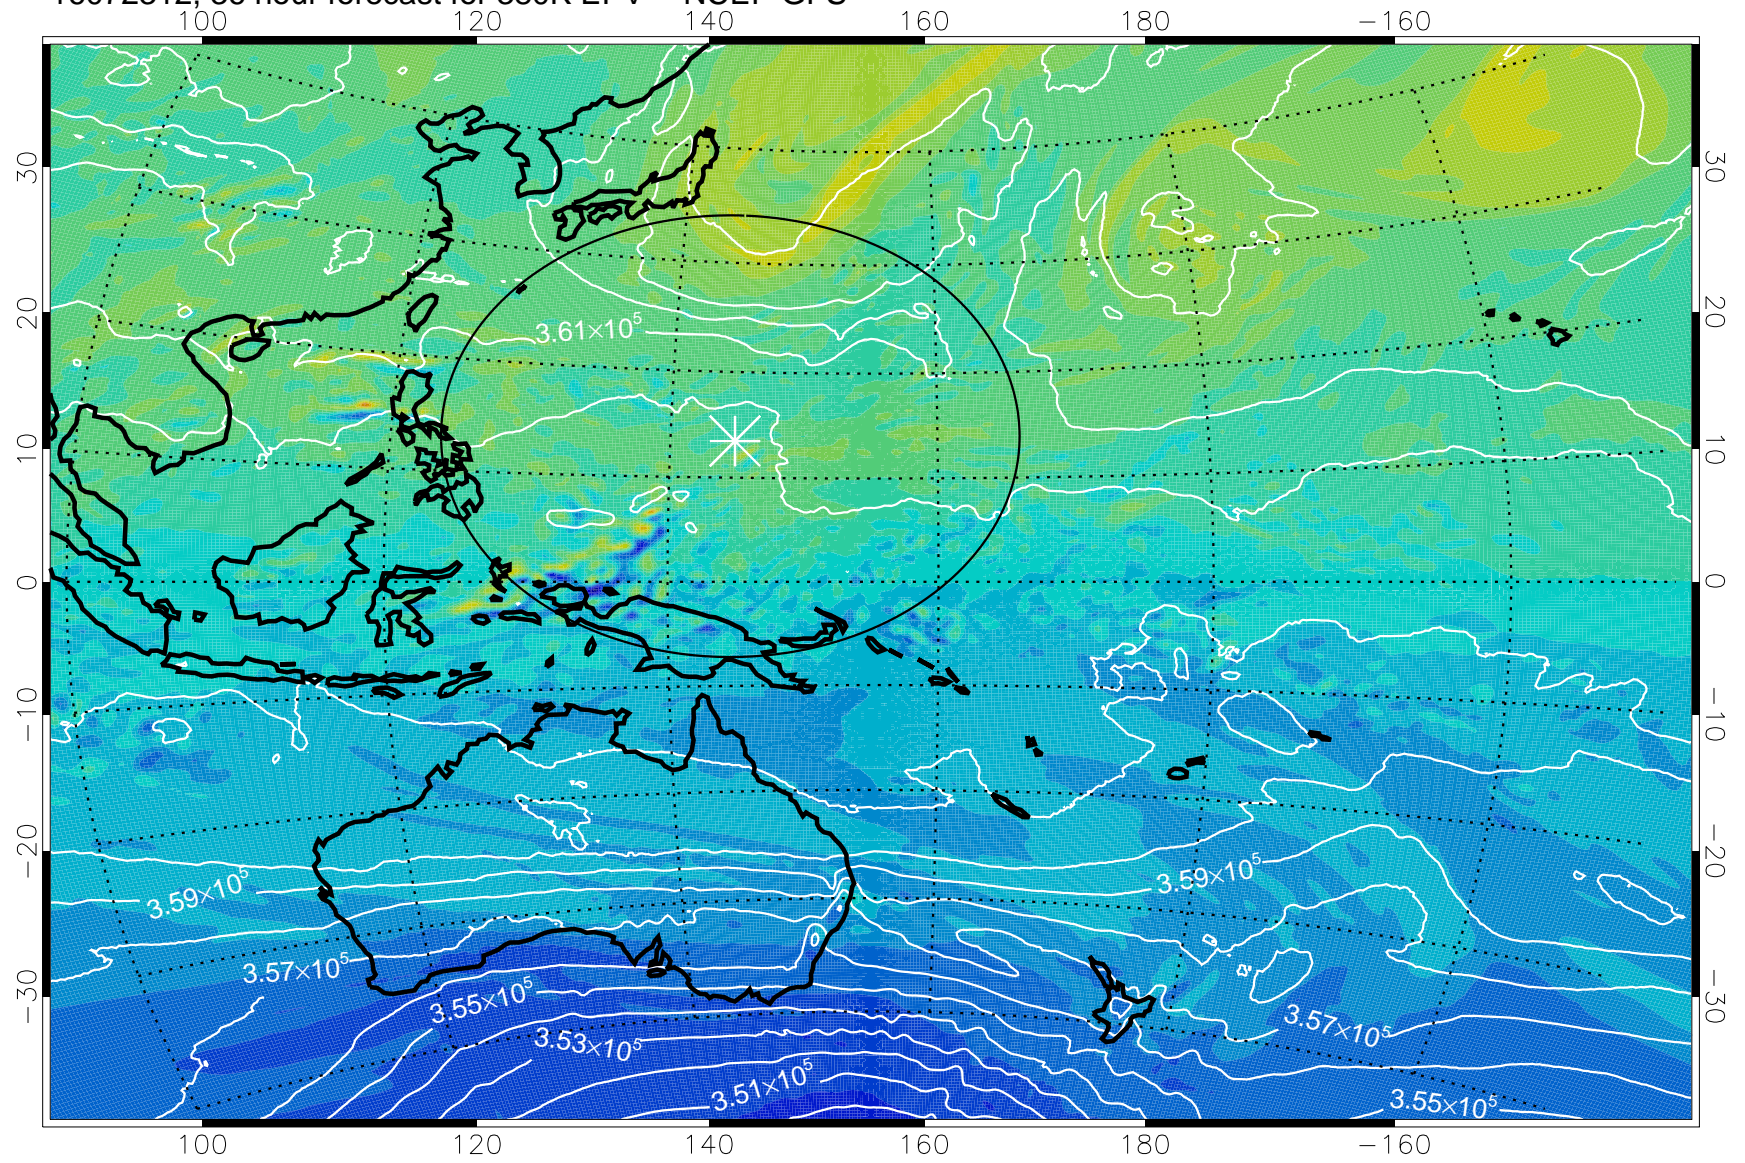

16072218, 18 hour forecast for 380K EPV -- NCEP GFS

380K Montgomery Streamfunction, white

Range ring of 2304 km

16072300, 24 hour forecast for 380K EPV -- NCEP GFS

380K Montgomery Streamfunction, white

Range ring of 2304 km

16072306, 30 hour forecast for 380K EPV -- NCEP GFS

-2×10^{-5} -1×10^{-5} 0 1×10^{-5} 2×10^{-5}
PVU

380K Montgomery Streamfunction, white

Range ring of 2304 km

16072312, 36 hour forecast for 380K EPV -- NCEP GFS

380K Montgomery Streamfunction, white

Range ring of 2304 km

16072318, 42 hour forecast for 380K EPV -- NCEP GFS

16072400, 48 hour forecast for 380K EPV -- NCEP GFS

380K Montgomery Streamfunction, white

Range ring of 2304 km

16072406, 54 hour forecast for 380K EPV -- NCEP GFS

380K Montgomery Streamfunction, white

Range ring of 2304 km

16072412, 60 hour forecast for 380K EPV -- NCEP GFS

380K Montgomery Streamfunction, white

Range ring of 2304 km