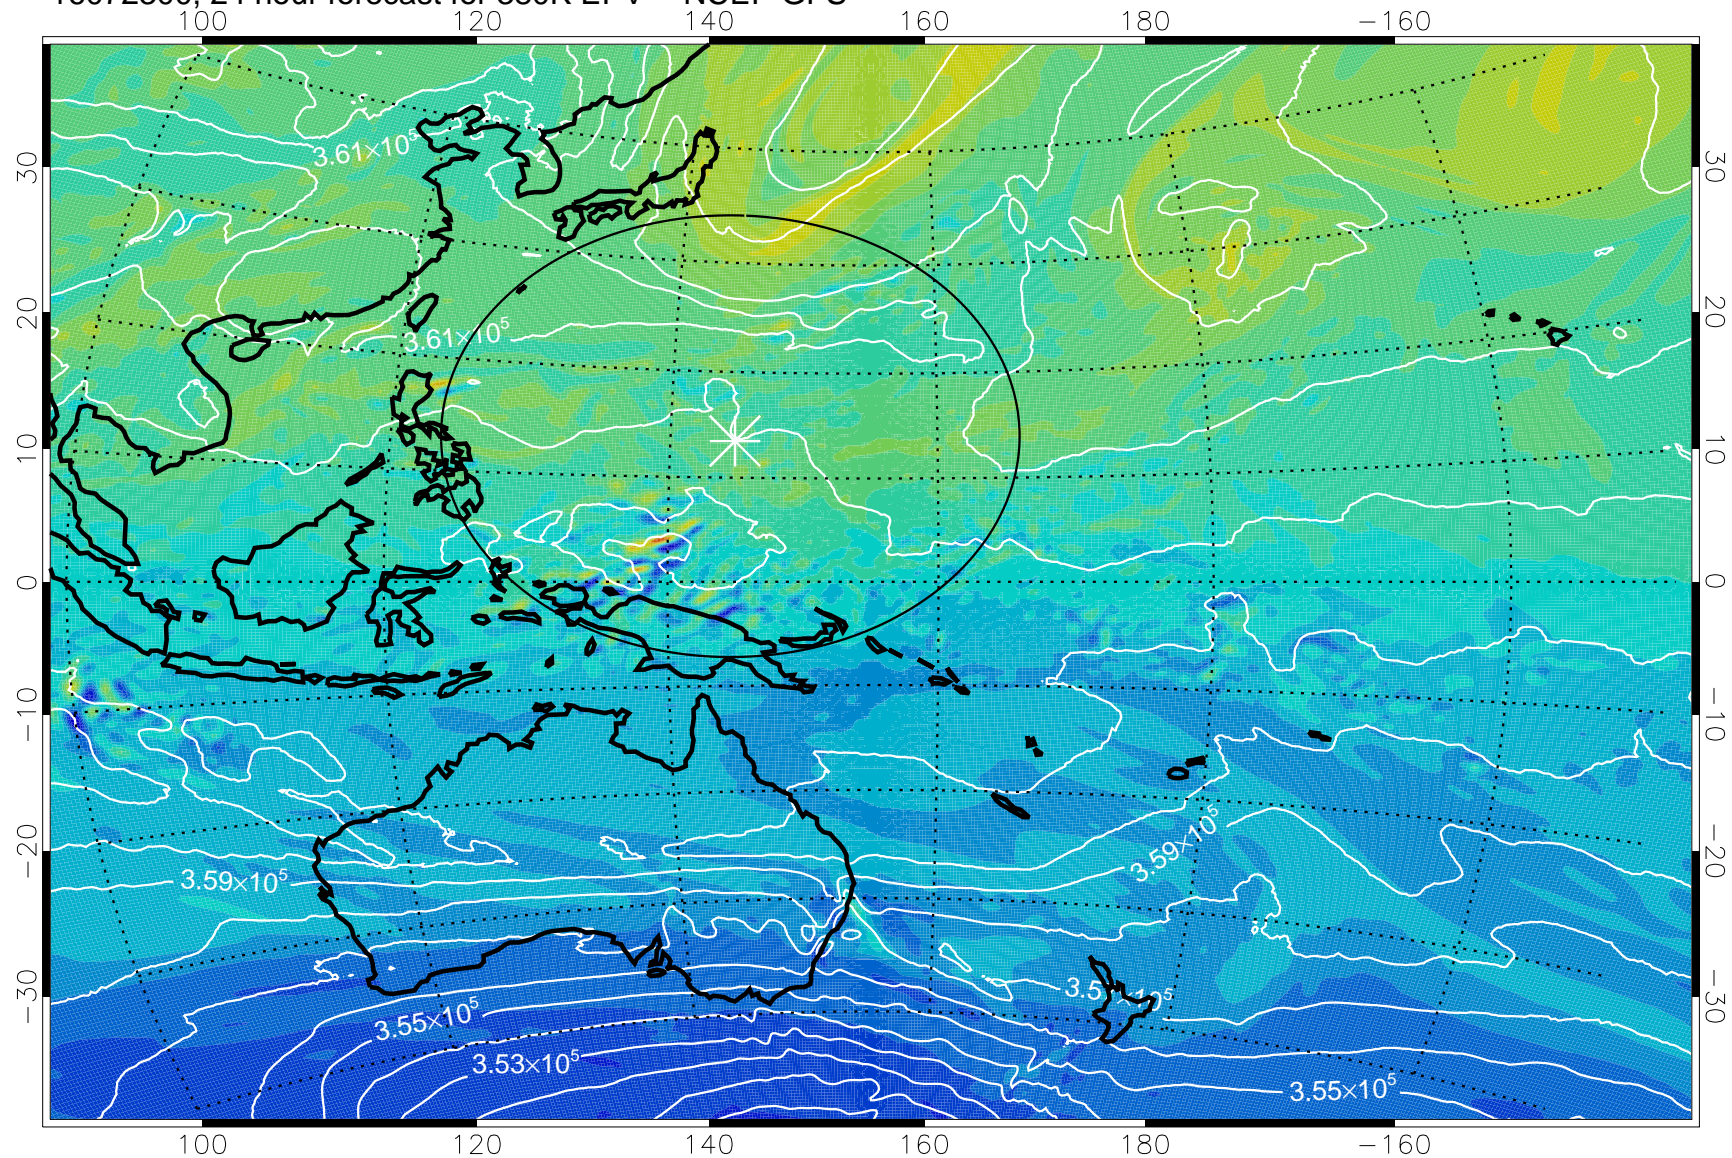

16072218, 18 hour forecast for 380K EPV -- NCEP GFS

380K Montgomery Streamfunction, white

Range ring of 2304 km

16072300, 24 hour forecast for 380K EPV -- NCEP GFS

380K Montgomery Streamfunction, white

Range ring of 2304 km

16072306, 30 hour forecast for 380K EPV -- NCEP GFS

-2×10^{-5} -1×10^{-5} 0 1×10^{-5} 2×10^{-5}
PVU

380K Montgomery Streamfunction, white

Range ring of 2304 km

16072312, 36 hour forecast for 380K EPV -- NCEP GFS

380K Montgomery Streamfunction, white

Range ring of 2304 km

16072318, 42 hour forecast for 380K EPV -- NCEP GFS

16072400, 48 hour forecast for 380K EPV -- NCEP GFS

380K Montgomery Streamfunction, white

Range ring of 2304 km

16072406, 54 hour forecast for 380K EPV -- NCEP GFS

380K Montgomery Streamfunction, white

Range ring of 2304 km

16072412, 60 hour forecast for 380K EPV -- NCEP GFS

380K Montgomery Streamfunction, white

Range ring of 2304 km