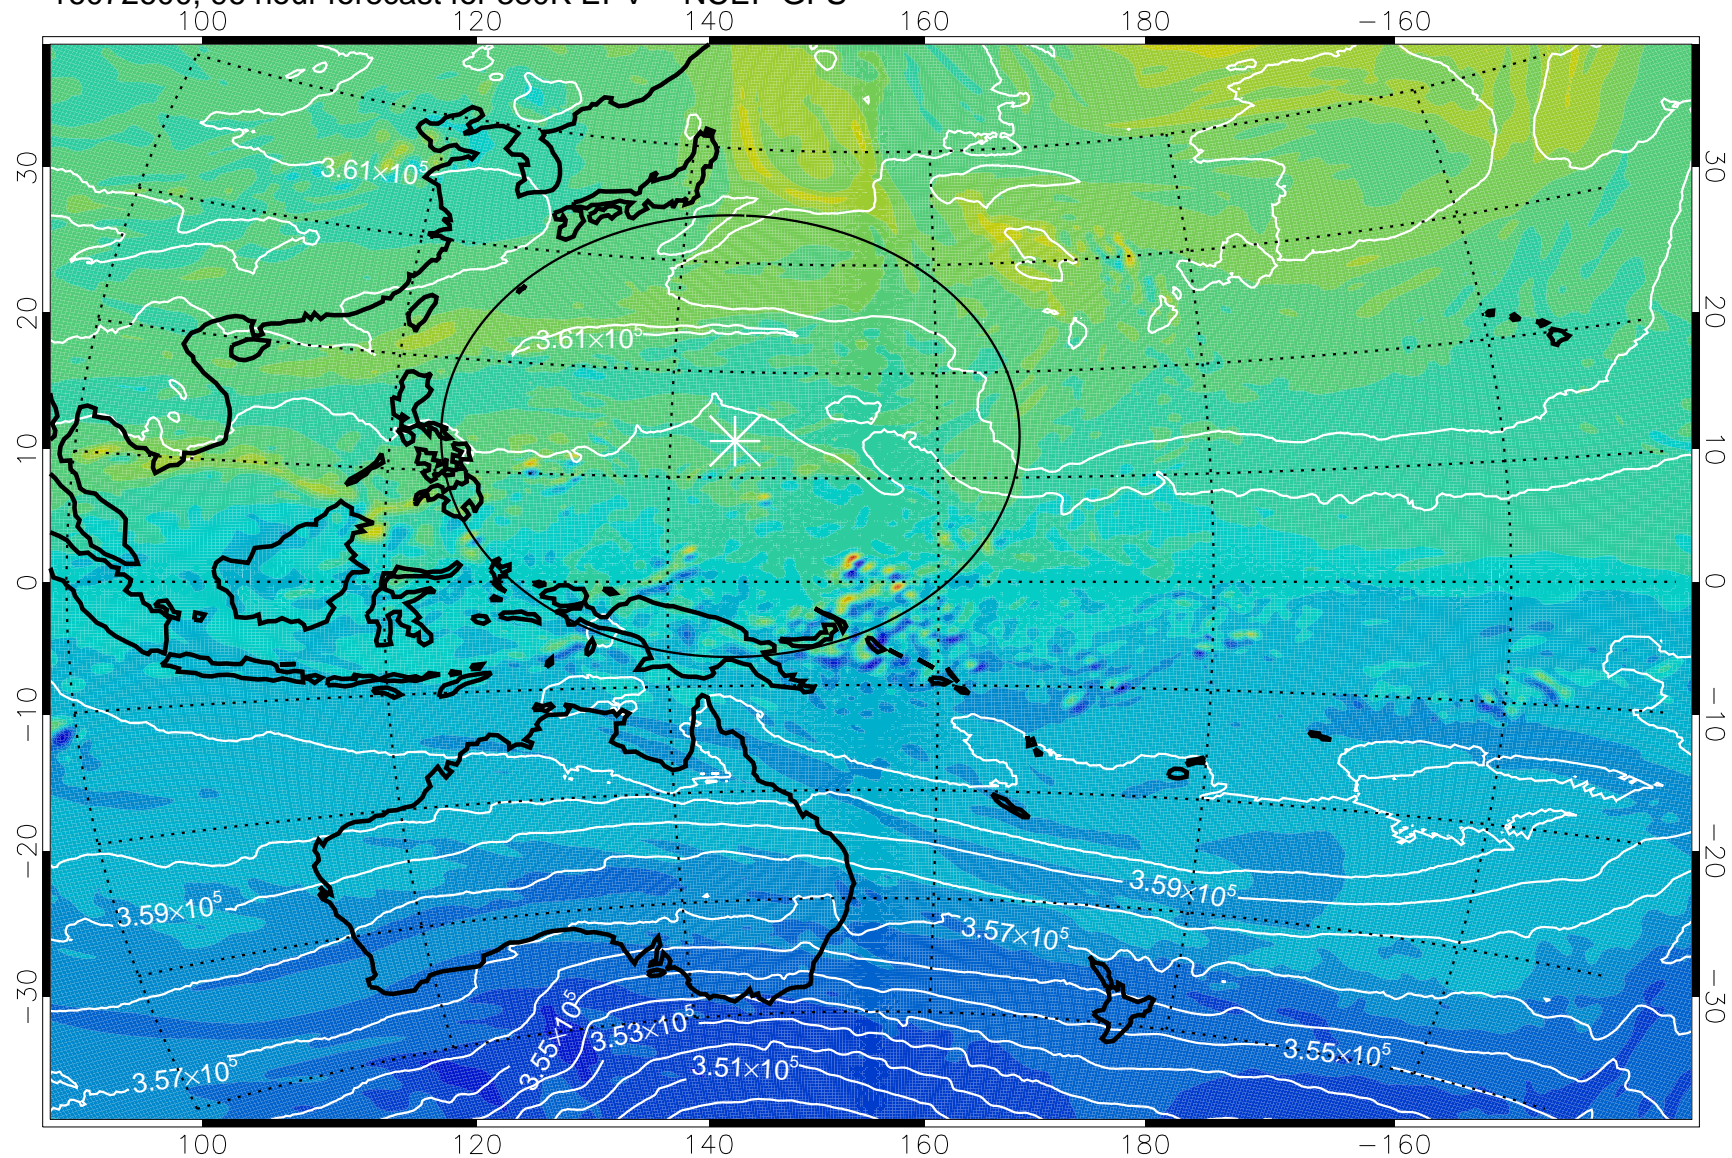

16072418, 66 hour forecast for 380K EPV -- NCEP GFS

380K Montgomery Streamfunction, white

Range ring of 2304 km

16072500, 72 hour forecast for 380K EPV -- NCEP GFS

380K Montgomery Streamfunction, white

Range ring of 2304 km

16072506, 78 hour forecast for 380K EPV -- NCEP GFS

380K Montgomery Streamfunction, white

Range ring of 2304 km

16072512, 84 hour forecast for 380K EPV -- NCEP GFS

380K Montgomery Streamfunction, white

Range ring of 2304 km

16072518, 90 hour forecast for 380K EPV -- NCEP GFS

380K Montgomery Streamfunction, white

Range ring of 2304 km

16072600, 96 hour forecast for 380K EPV -- NCEP GFS

380K Montgomery Streamfunction, white

Range ring of 2304 km

16072606, 102 hour forecast for 380K EPV -- NCEP GFS

380K Montgomery Streamfunction, white

Range ring of 2304 km

16072612, 108 hour forecast for 380K EPV -- NCEP GFS

380K Montgomery Streamfunction, white

Range ring of 2304 km