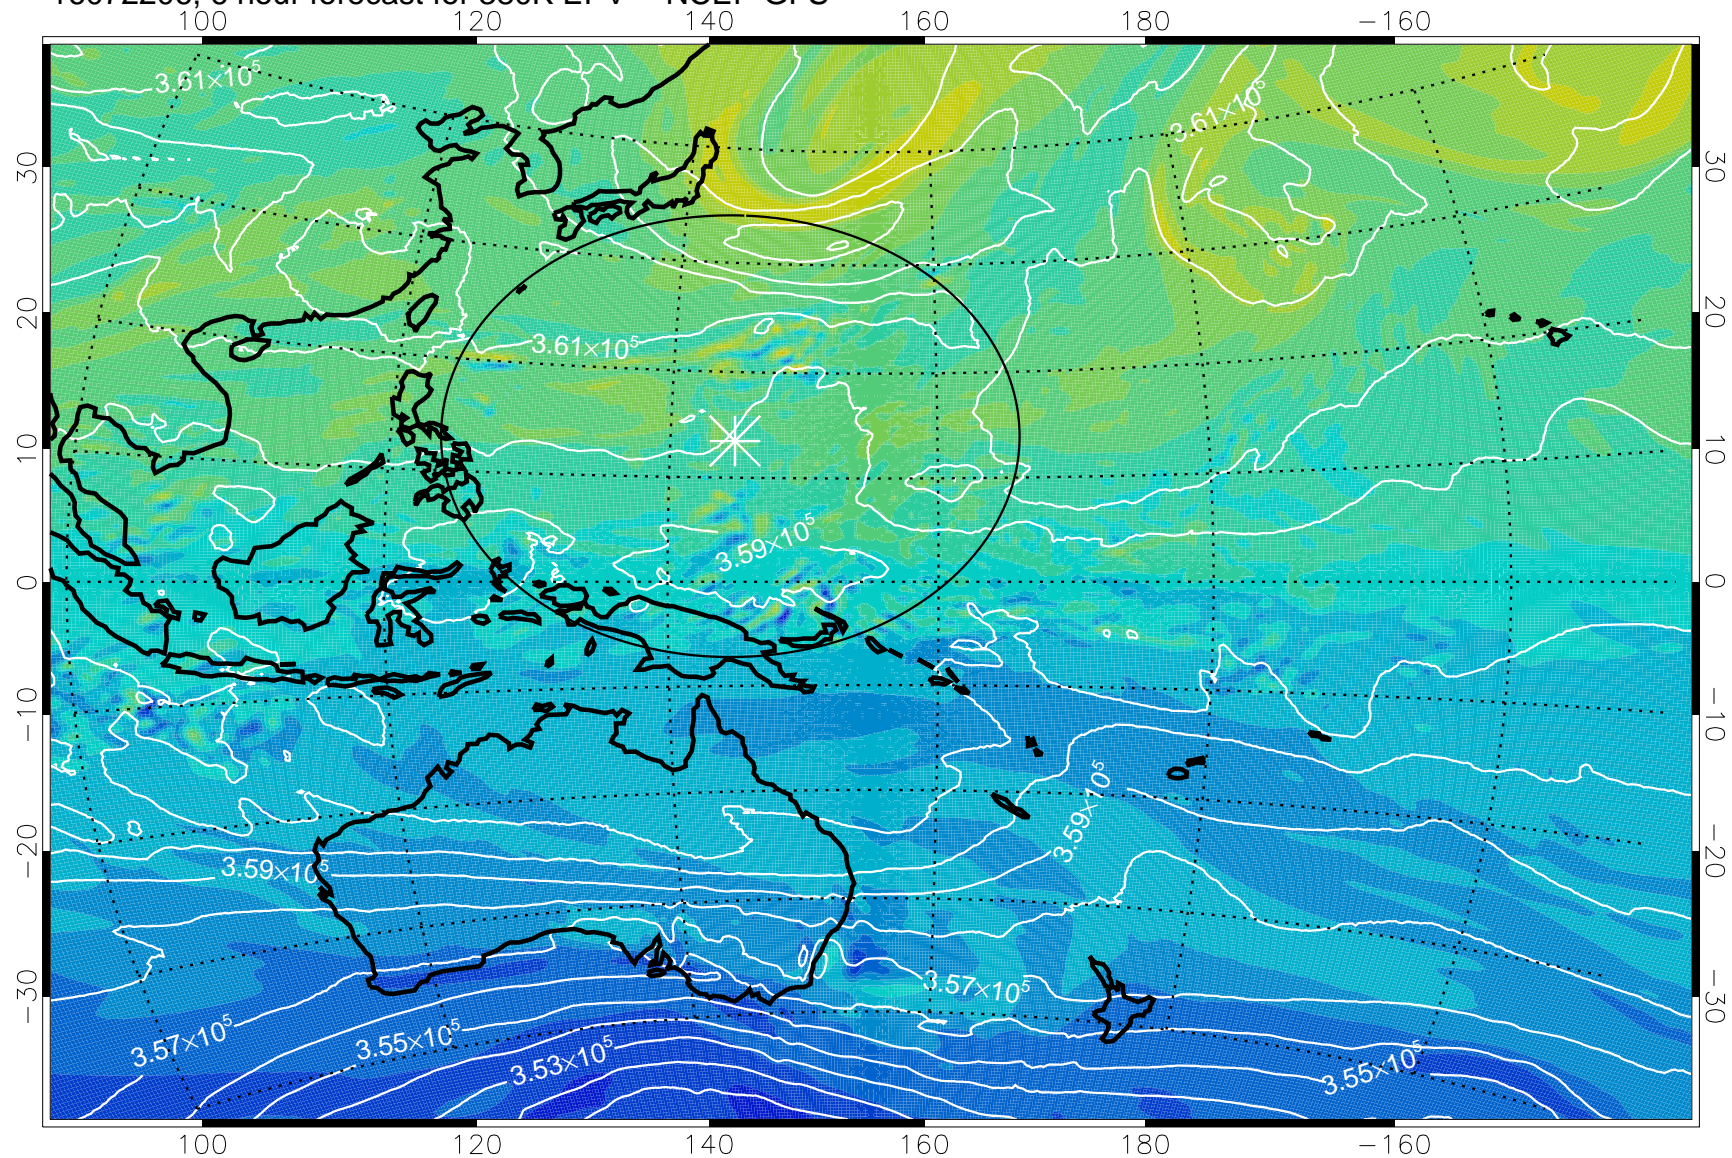

16072206, 6 hour forecast for 380K EPV -- NCEP GFS

380K Montgomery Streamfunction, white

Range ring of 2304 km

16072212, 12 hour forecast for 380K EPV -- NCEP GFS

380K Montgomery Streamfunction, white

Range ring of 2304 km

16072218, 18 hour forecast for 380K EPV -- NCEP GFS

380K Montgomery Streamfunction, white

Range ring of 2304 km

16072300, 24 hour forecast for 380K EPV -- NCEP GFS

380K Montgomery Streamfunction, white

Range ring of 2304 km

16072306, 30 hour forecast for 380K EPV -- NCEP GFS

-2×10^{-5} -1×10^{-5} 0 1×10^{-5} 2×10^{-5}
PVU

380K Montgomery Streamfunction, white

Range ring of 2304 km

16072312, 36 hour forecast for 380K EPV -- NCEP GFS

380K Montgomery Streamfunction, white

Range ring of 2304 km

16072318, 42 hour forecast for 380K EPV -- NCEP GFS

16072400, 48 hour forecast for 380K EPV -- NCEP GFS

380K Montgomery Streamfunction, white

Range ring of 2304 km