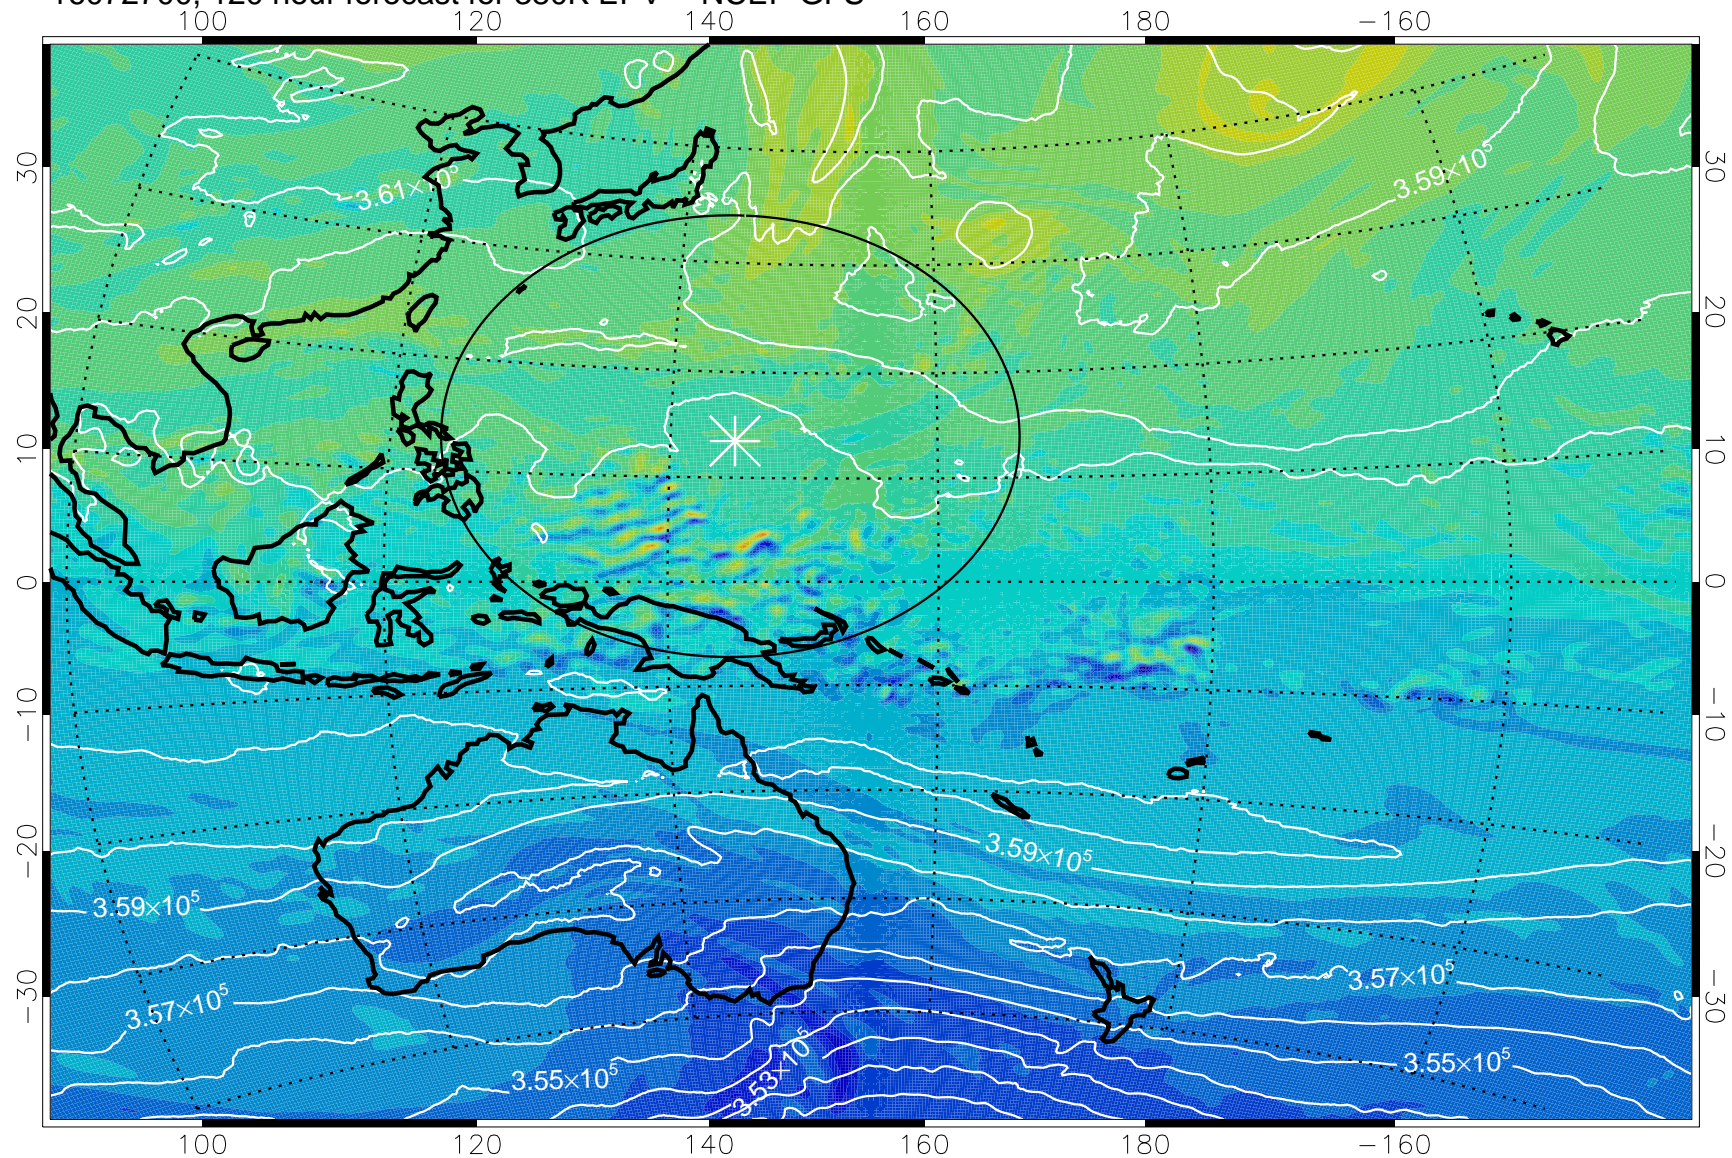

16072518, 90 hour forecast for 380K EPV -- NCEP GFS

380K Montgomery Streamfunction, white

Range ring of 2304 km

16072600, 96 hour forecast for 380K EPV -- NCEP GFS

380K Montgomery Streamfunction, white

Range ring of 2304 km

16072606, 102 hour forecast for 380K EPV -- NCEP GFS

380K Montgomery Streamfunction, white

Range ring of 2304 km

16072612, 108 hour forecast for 380K EPV -- NCEP GFS

380K Montgomery Streamfunction, white

Range ring of 2304 km

16072618, 114 hour forecast for 380K EPV -- NCEP GFS

380K Montgomery Streamfunction, white

Range ring of 2304 km

16072700, 120 hour forecast for 380K EPV -- NCEP GFS

380K Montgomery Streamfunction, white

Range ring of 2304 km