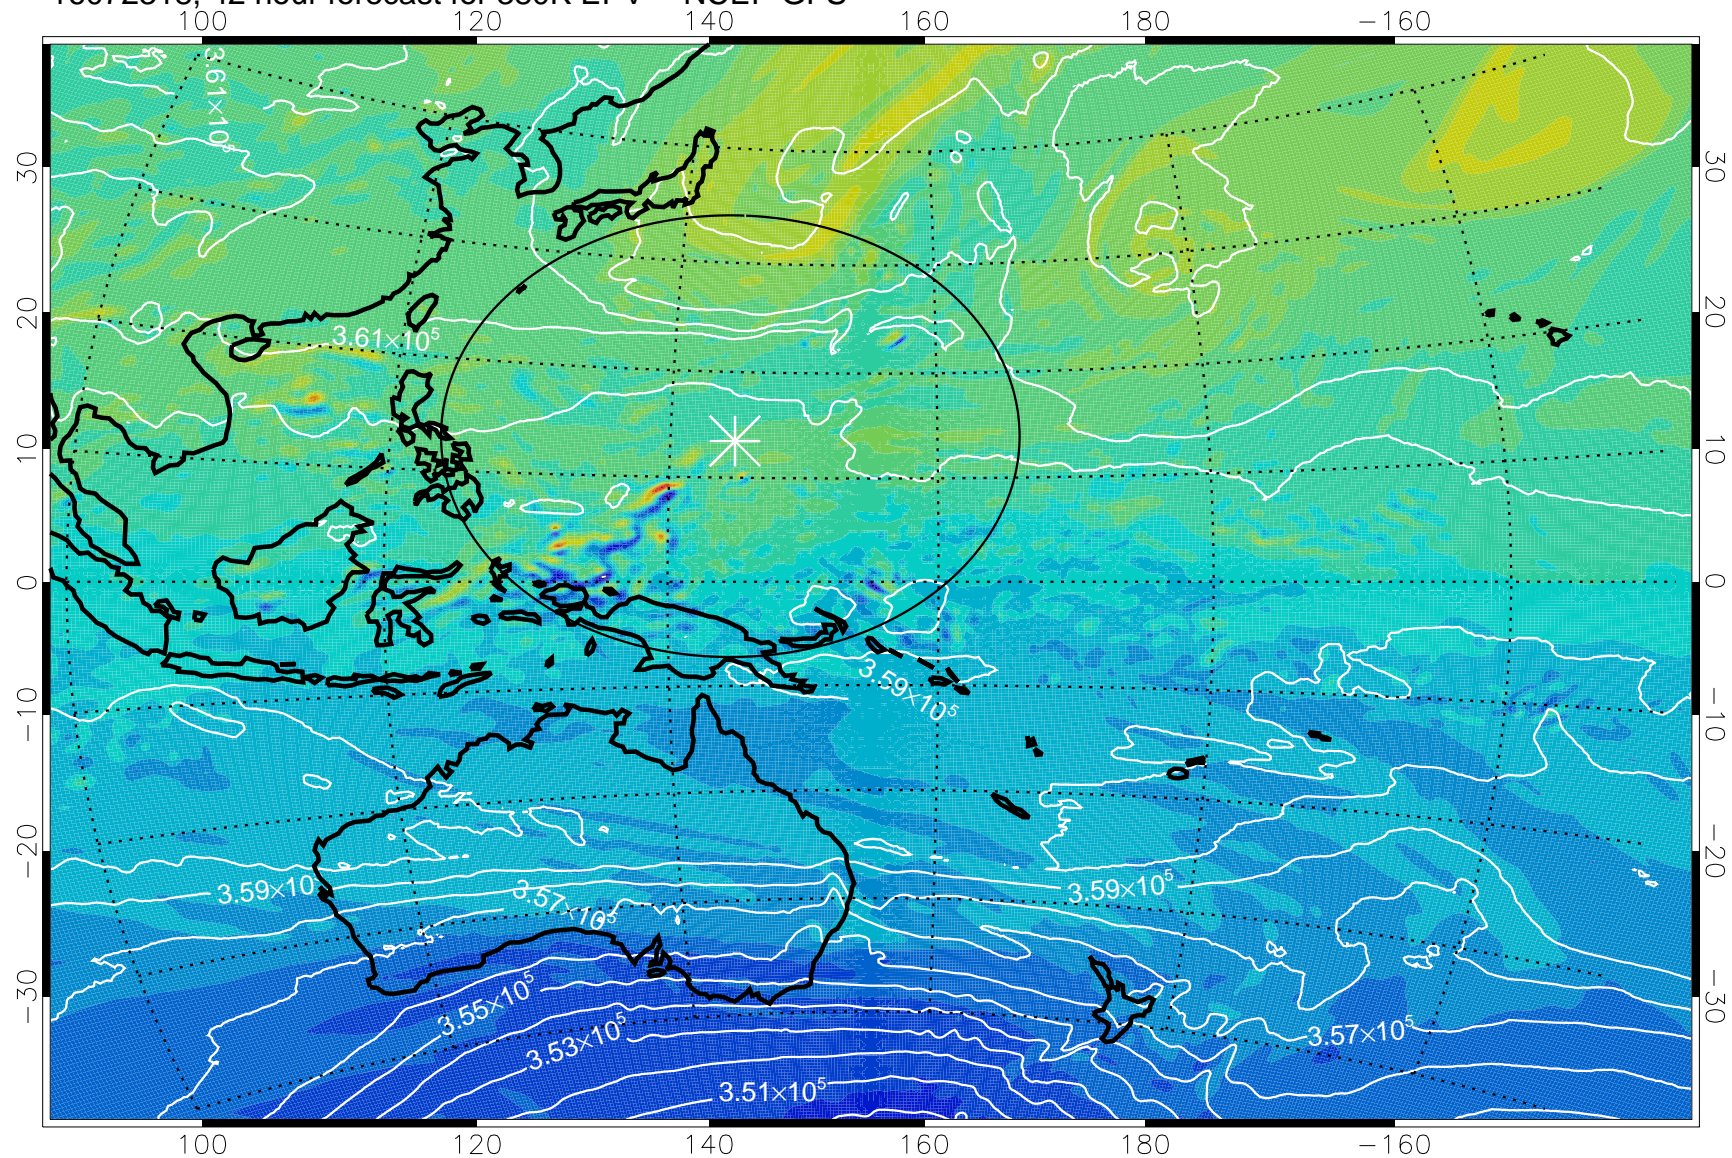

16072306, 30 hour forecast for 380K EPV -- NCEP GFS

-2×10^{-5} -1×10^{-5} 0 1×10^{-5} 2×10^{-5}
PVU

380K Montgomery Streamfunction, white

Range ring of 2304 km

16072312, 36 hour forecast for 380K EPV -- NCEP GFS

380K Montgomery Streamfunction, white

Range ring of 2304 km

16072318, 42 hour forecast for 380K EPV -- NCEP GFS

16072400, 48 hour forecast for 380K EPV -- NCEP GFS

380K Montgomery Streamfunction, white

Range ring of 2304 km

16072406, 54 hour forecast for 380K EPV -- NCEP GFS

380K Montgomery Streamfunction, white

Range ring of 2304 km

16072412, 60 hour forecast for 380K EPV -- NCEP GFS

380K Montgomery Streamfunction, white

Range ring of 2304 km

16072418, 66 hour forecast for 380K EPV -- NCEP GFS

380K Montgomery Streamfunction, white

Range ring of 2304 km

16072500, 72 hour forecast for 380K EPV -- NCEP GFS

380K Montgomery Streamfunction, white

Range ring of 2304 km