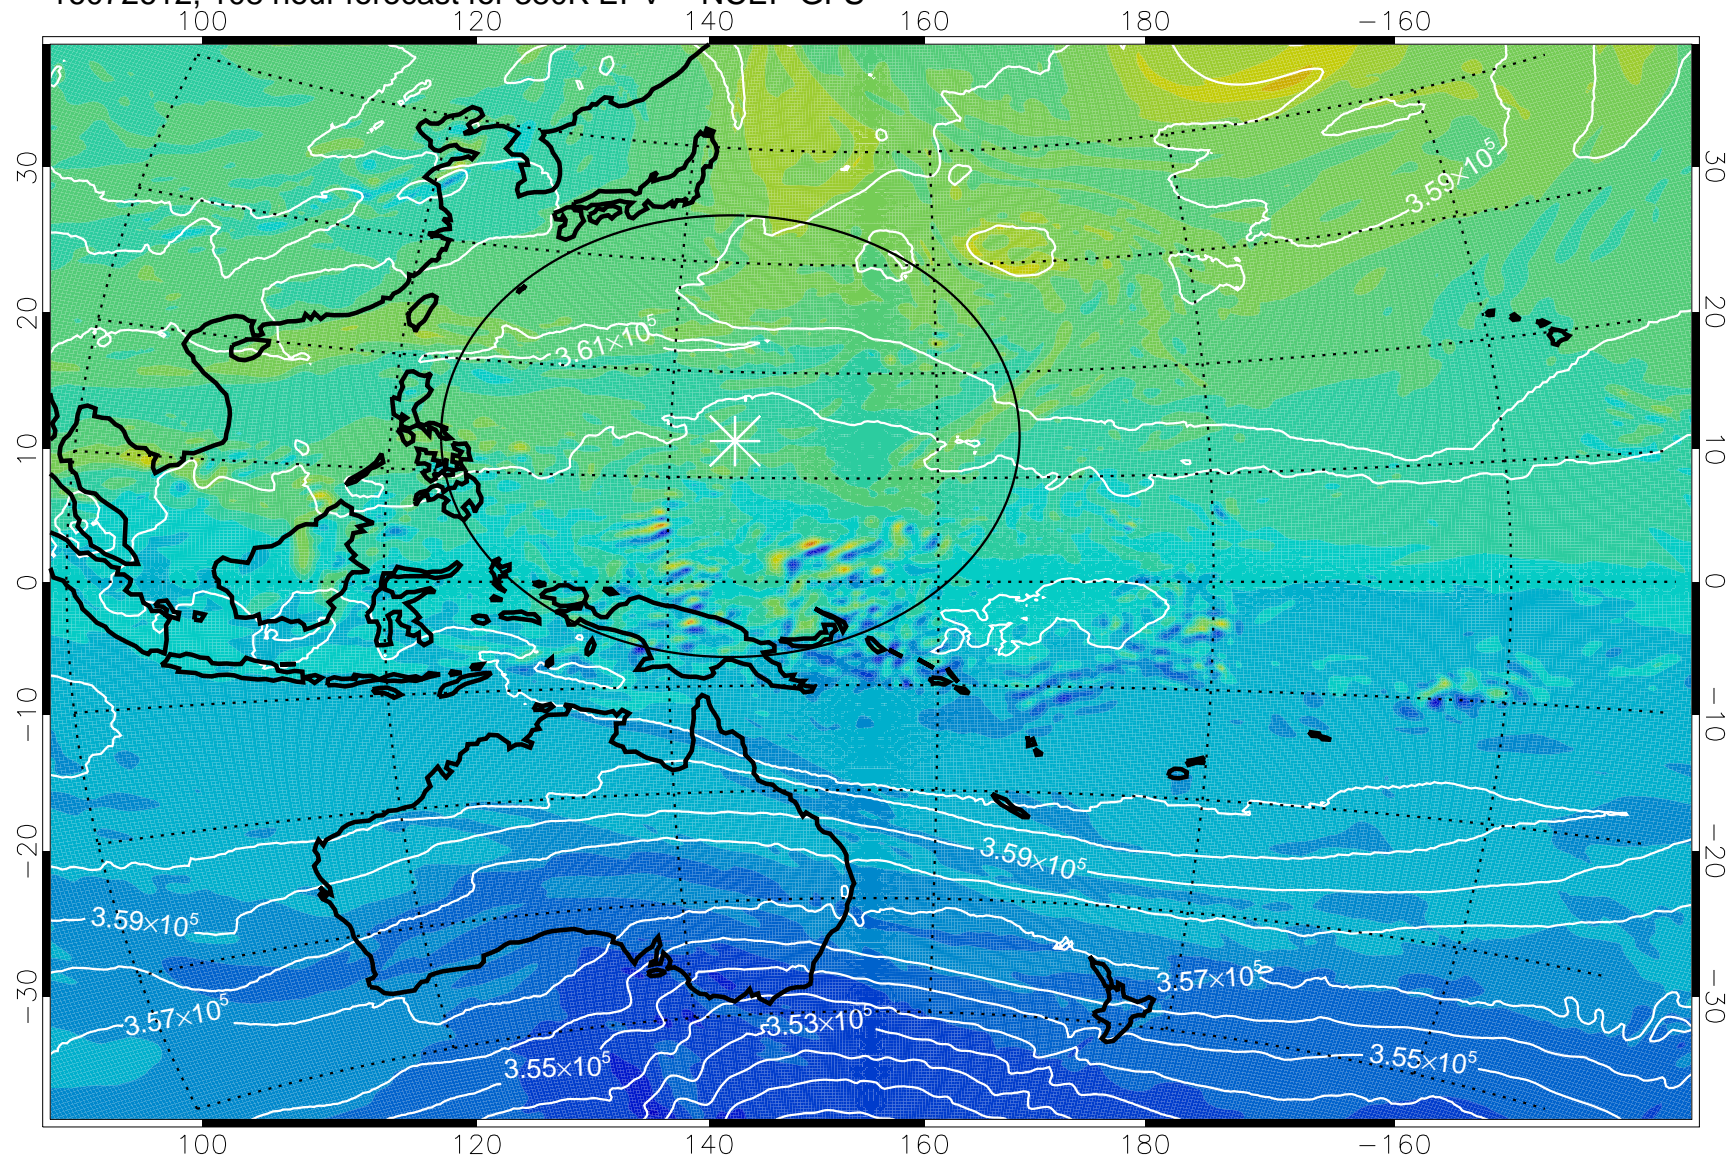

16072518, 90 hour forecast for 380K EPV -- NCEP GFS

380K Montgomery Streamfunction, white

Range ring of 2304 km

16072600, 96 hour forecast for 380K EPV -- NCEP GFS

380K Montgomery Streamfunction, white

Range ring of 2304 km

16072606, 102 hour forecast for 380K EPV -- NCEP GFS

380K Montgomery Streamfunction, white

Range ring of 2304 km

16072612, 108 hour forecast for 380K EPV -- NCEP GFS

380K Montgomery Streamfunction, white

Range ring of 2304 km

16072618, 114 hour forecast for 380K EPV -- NCEP GFS

380K Montgomery Streamfunction, white

Range ring of 2304 km

16072700, 120 hour forecast for 380K EPV -- NCEP GFS

380K Montgomery Streamfunction, white

Range ring of 2304 km