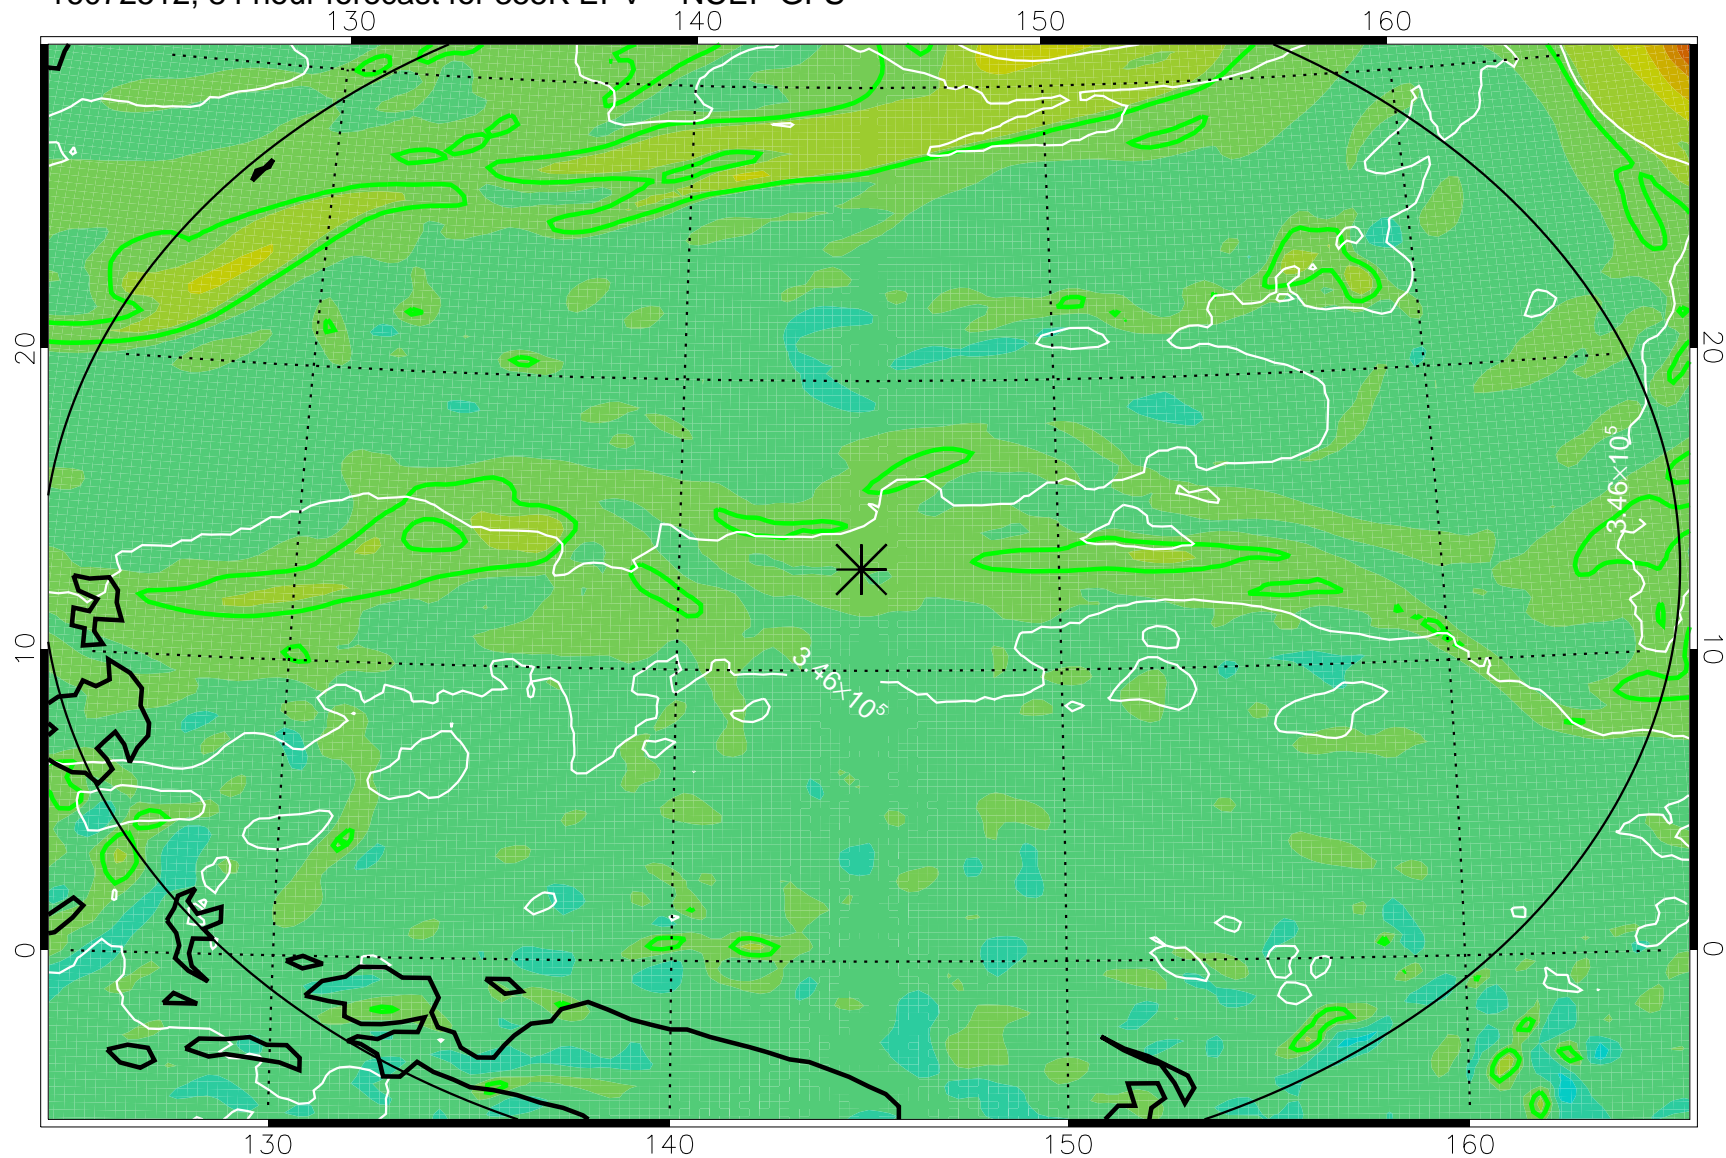

16072418, 66 hour forecast for 355K EPV -- NCEP GFS

355K Montgomery Streamfunction, white
EPV Tropopause (2 PVU) Position
Range ring of 2304 km

16072500, 72 hour forecast for 355K EPV -- NCEP GFS

355K Montgomery Streamfunction, white
EPV Tropopause (2 PVU) Position
Range ring of 2304 km

16072506, 78 hour forecast for 355K EPV -- NCEP GFS

355K Montgomery Streamfunction, white
EPV Tropopause (2 PVU) Position
Range ring of 2304 km

16072512, 84 hour forecast for 355K EPV -- NCEP GFS

355K Montgomery Streamfunction, white
EPV Tropopause (2 PVU) Position
Range ring of 2304 km

16072518, 90 hour forecast for 355K EPV -- NCEP GFS

355K Montgomery Streamfunction, white
EPV Tropopause (2 PVU) Position
Range ring of 2304 km

16072600, 96 hour forecast for 355K EPV -- NCEP GFS

355K Montgomery Streamfunction, white
EPV Tropopause (2 PVU) Position
Range ring of 2304 km

16072606, 102 hour forecast for 355K EPV -- NCEP GFS

355K Montgomery Streamfunction, white
EPV Tropopause (2 PVU) Position
Range ring of 2304 km

16072612, 108 hour forecast for 355K EPV -- NCEP GFS

355K Montgomery Streamfunction, white
EPV Tropopause (2 PVU) Position
Range ring of 2304 km