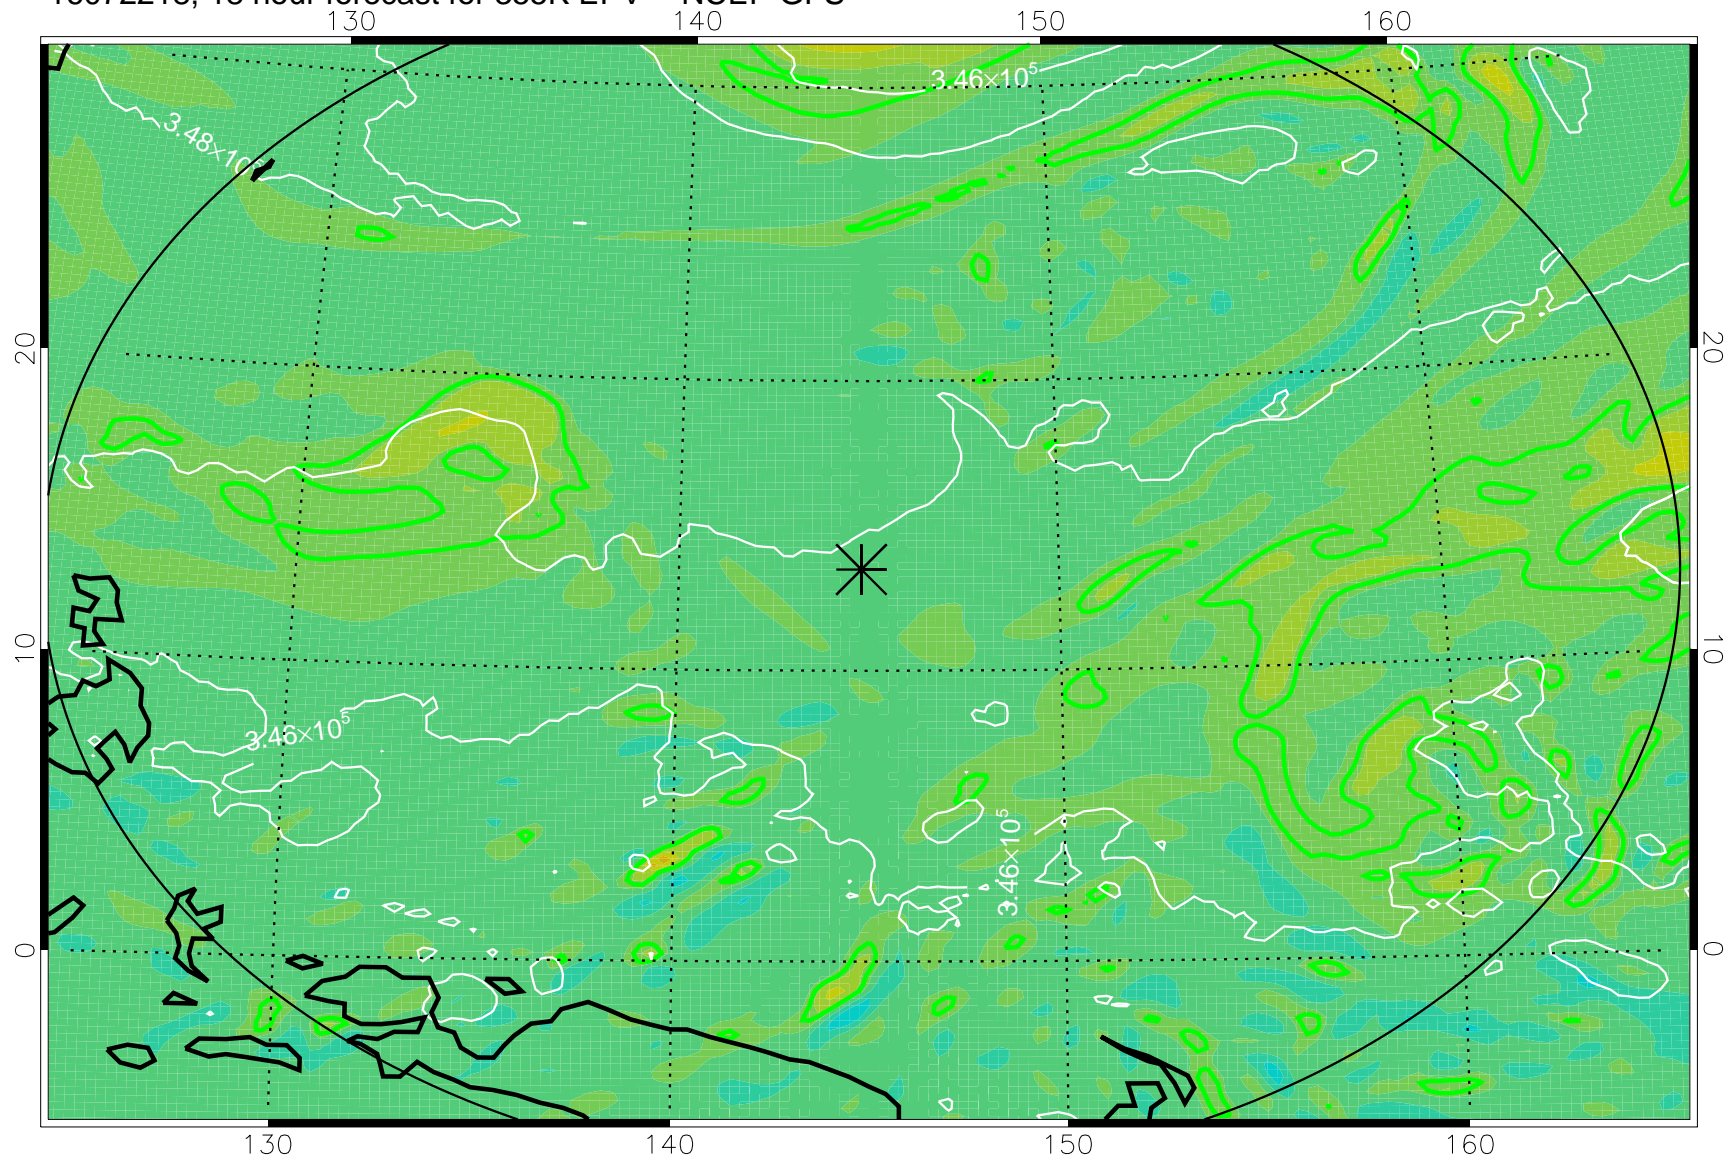

16072206, 6 hour forecast for 355K EPV -- NCEP GFS

355K Montgomery Streamfunction, white
EPV Tropopause (2 PVU) Position
Range ring of 2304 km

16072212, 12 hour forecast for 355K EPV -- NCEP GFS

355K Montgomery Streamfunction, white
EPV Tropopause (2 PVU) Position
Range ring of 2304 km

16072218, 18 hour forecast for 355K EPV -- NCEP GFS

355K Montgomery Streamfunction, white
EPV Tropopause (2 PVU) Position
Range ring of 2304 km

16072300, 24 hour forecast for 355K EPV -- NCEP GFS

355K Montgomery Streamfunction, white
EPV Tropopause (2 PVU) Position
Range ring of 2304 km

16072306, 30 hour forecast for 355K EPV -- NCEP GFS

355K Montgomery Streamfunction, white
EPV Tropopause (2 PVU) Position
Range ring of 2304 km

16072312, 36 hour forecast for 355K EPV -- NCEP GFS

355K Montgomery Streamfunction, white
EPV Tropopause (2 PVU) Position
Range ring of 2304 km

16072406, 54 hour forecast for 355K EPV -- NCEP GFS

355K Montgomery Streamfunction, white
EPV Tropopause (2 PVU) Position
Range ring of 2304 km

16072412, 60 hour forecast for 355K EPV -- NCEP GFS

355K Montgomery Streamfunction, white
EPV Tropopause (2 PVU) Position
Range ring of 2304 km