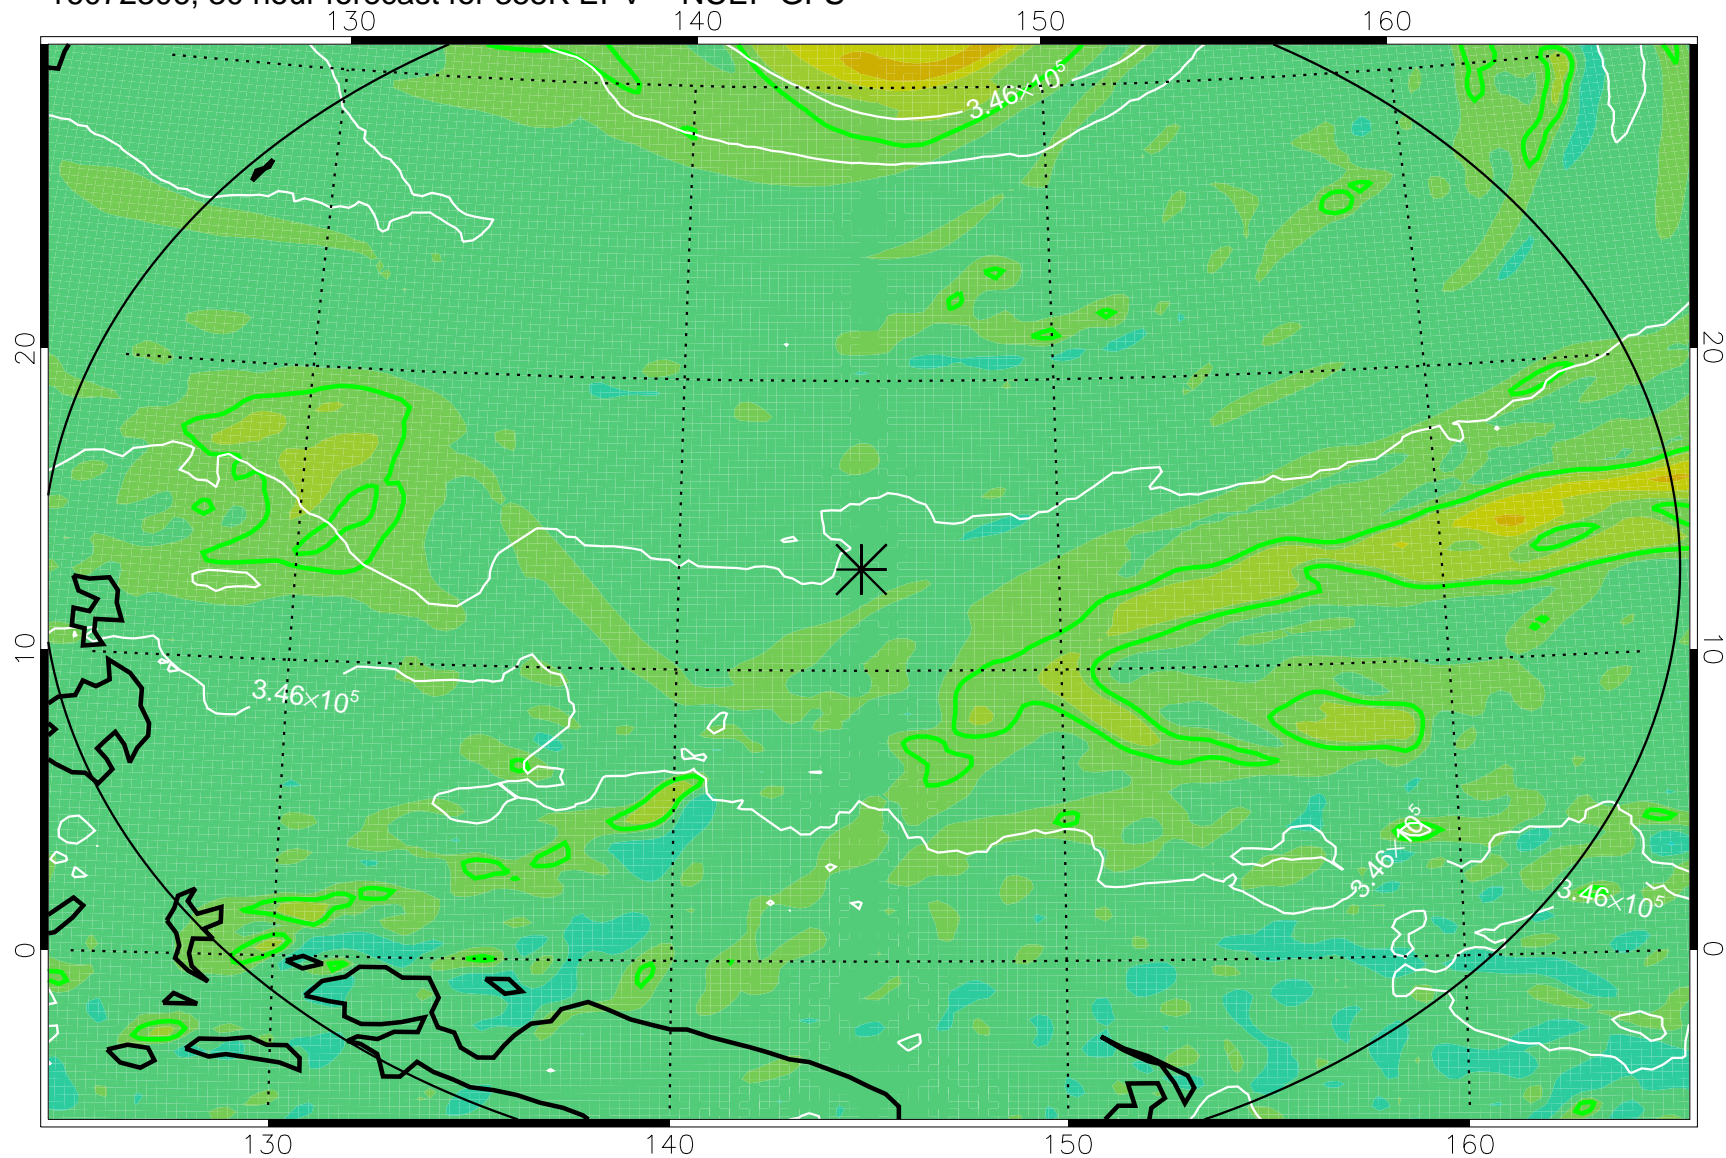

16072206, 6 hour forecast for 355K EPV -- NCEP GFS

355K Montgomery Streamfunction, white
EPV Tropopause (2 PVU) Position
Range ring of 2304 km

16072212, 12 hour forecast for 355K EPV -- NCEP GFS

355K Montgomery Streamfunction, white
EPV Tropopause (2 PVU) Position
Range ring of 2304 km

16072218, 18 hour forecast for 355K EPV -- NCEP GFS

355K Montgomery Streamfunction, white
EPV Tropopause (2 PVU) Position
Range ring of 2304 km

16072300, 24 hour forecast for 355K EPV -- NCEP GFS

355K Montgomery Streamfunction, white
EPV Tropopause (2 PVU) Position
Range ring of 2304 km

16072306, 30 hour forecast for 355K EPV -- NCEP GFS

355K Montgomery Streamfunction, white
EPV Tropopause (2 PVU) Position
Range ring of 2304 km

16072312, 36 hour forecast for 355K EPV -- NCEP GFS

355K Montgomery Streamfunction, white
EPV Tropopause (2 PVU) Position
Range ring of 2304 km

16072318, 42 hour forecast for 355K EPV -- NCEP GFS

355K Montgomery Streamfunction, white
EPV Tropopause (2 PVU) Position
Range ring of 2304 km

16072400, 48 hour forecast for 355K EPV -- NCEP GFS

355K Montgomery Streamfunction, white
EPV Tropopause (2 PVU) Position
Range ring of 2304 km