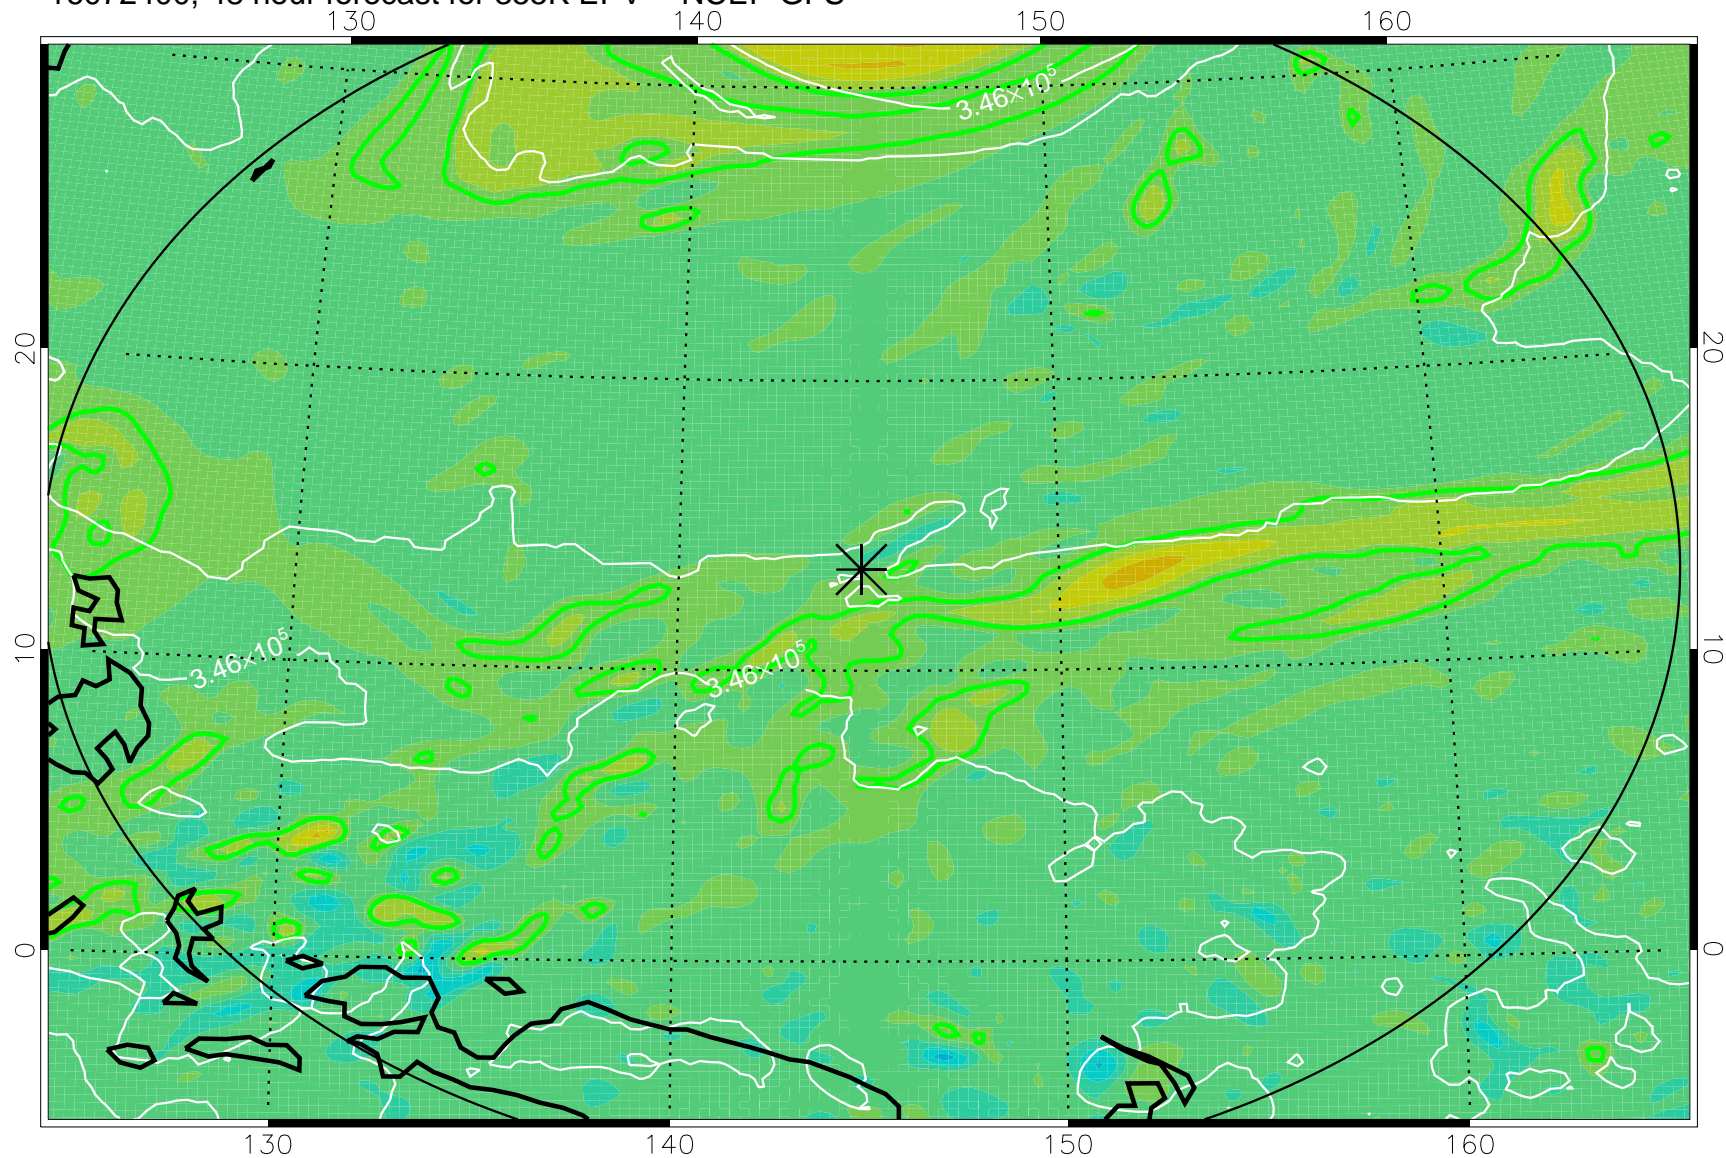

16072218, 18 hour forecast for 355K EPV -- NCEP GFS

355K Montgomery Streamfunction, white
EPV Tropopause (2 PVU) Position
Range ring of 2304 km

16072300, 24 hour forecast for 355K EPV -- NCEP GFS

355K Montgomery Streamfunction, white
EPV Tropopause (2 PVU) Position
Range ring of 2304 km

16072306, 30 hour forecast for 355K EPV -- NCEP GFS

355K Montgomery Streamfunction, white
EPV Tropopause (2 PVU) Position
Range ring of 2304 km

16072312, 36 hour forecast for 355K EPV -- NCEP GFS

355K Montgomery Streamfunction, white
EPV Tropopause (2 PVU) Position
Range ring of 2304 km

16072318, 42 hour forecast for 355K EPV -- NCEP GFS

355K Montgomery Streamfunction, white
EPV Tropopause (2 PVU) Position
Range ring of 2304 km

16072400, 48 hour forecast for 355K EPV -- NCEP GFS

355K Montgomery Streamfunction, white
EPV Tropopause (2 PVU) Position
Range ring of 2304 km

16072406, 54 hour forecast for 355K EPV -- NCEP GFS

355K Montgomery Streamfunction, white
EPV Tropopause (2 PVU) Position
Range ring of 2304 km

16072412, 60 hour forecast for 355K EPV -- NCEP GFS

355K Montgomery Streamfunction, white
EPV Tropopause (2 PVU) Position
Range ring of 2304 km