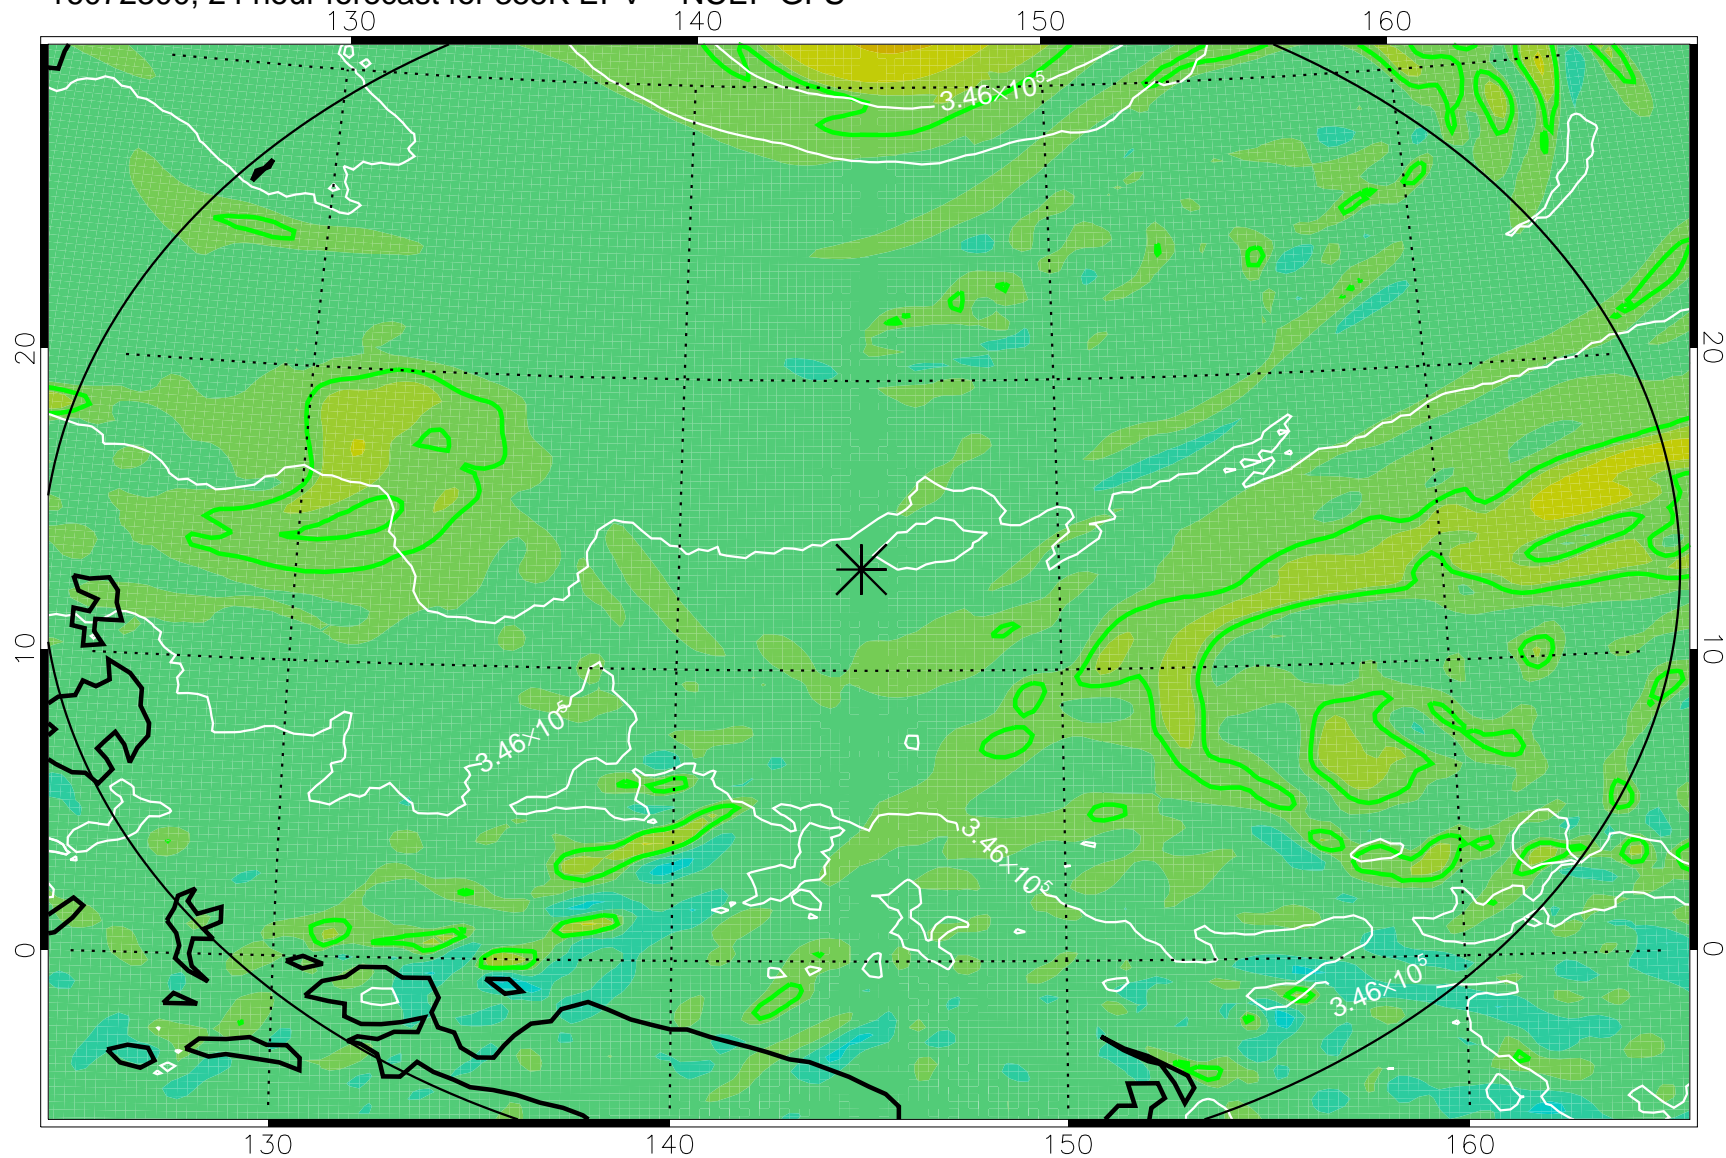

16072206, 6 hour forecast for 355K EPV -- NCEP GFS

355K Montgomery Streamfunction, white
EPV Tropopause (2 PVU) Position
Range ring of 2304 km

16072212, 12 hour forecast for 355K EPV -- NCEP GFS

355K Montgomery Streamfunction, white
EPV Tropopause (2 PVU) Position
Range ring of 2304 km

16072218, 18 hour forecast for 355K EPV -- NCEP GFS

355K Montgomery Streamfunction, white
EPV Tropopause (2 PVU) Position
Range ring of 2304 km

16072300, 24 hour forecast for 355K EPV -- NCEP GFS

355K Montgomery Streamfunction, white
EPV Tropopause (2 PVU) Position
Range ring of 2304 km

16072306, 30 hour forecast for 355K EPV -- NCEP GFS

355K Montgomery Streamfunction, white
EPV Tropopause (2 PVU) Position
Range ring of 2304 km

16072312, 36 hour forecast for 355K EPV -- NCEP GFS

355K Montgomery Streamfunction, white
EPV Tropopause (2 PVU) Position
Range ring of 2304 km

16072418, 66 hour forecast for 355K EPV -- NCEP GFS

355K Montgomery Streamfunction, white
EPV Tropopause (2 PVU) Position
Range ring of 2304 km

16072500, 72 hour forecast for 355K EPV -- NCEP GFS

355K Montgomery Streamfunction, white
EPV Tropopause (2 PVU) Position
Range ring of 2304 km