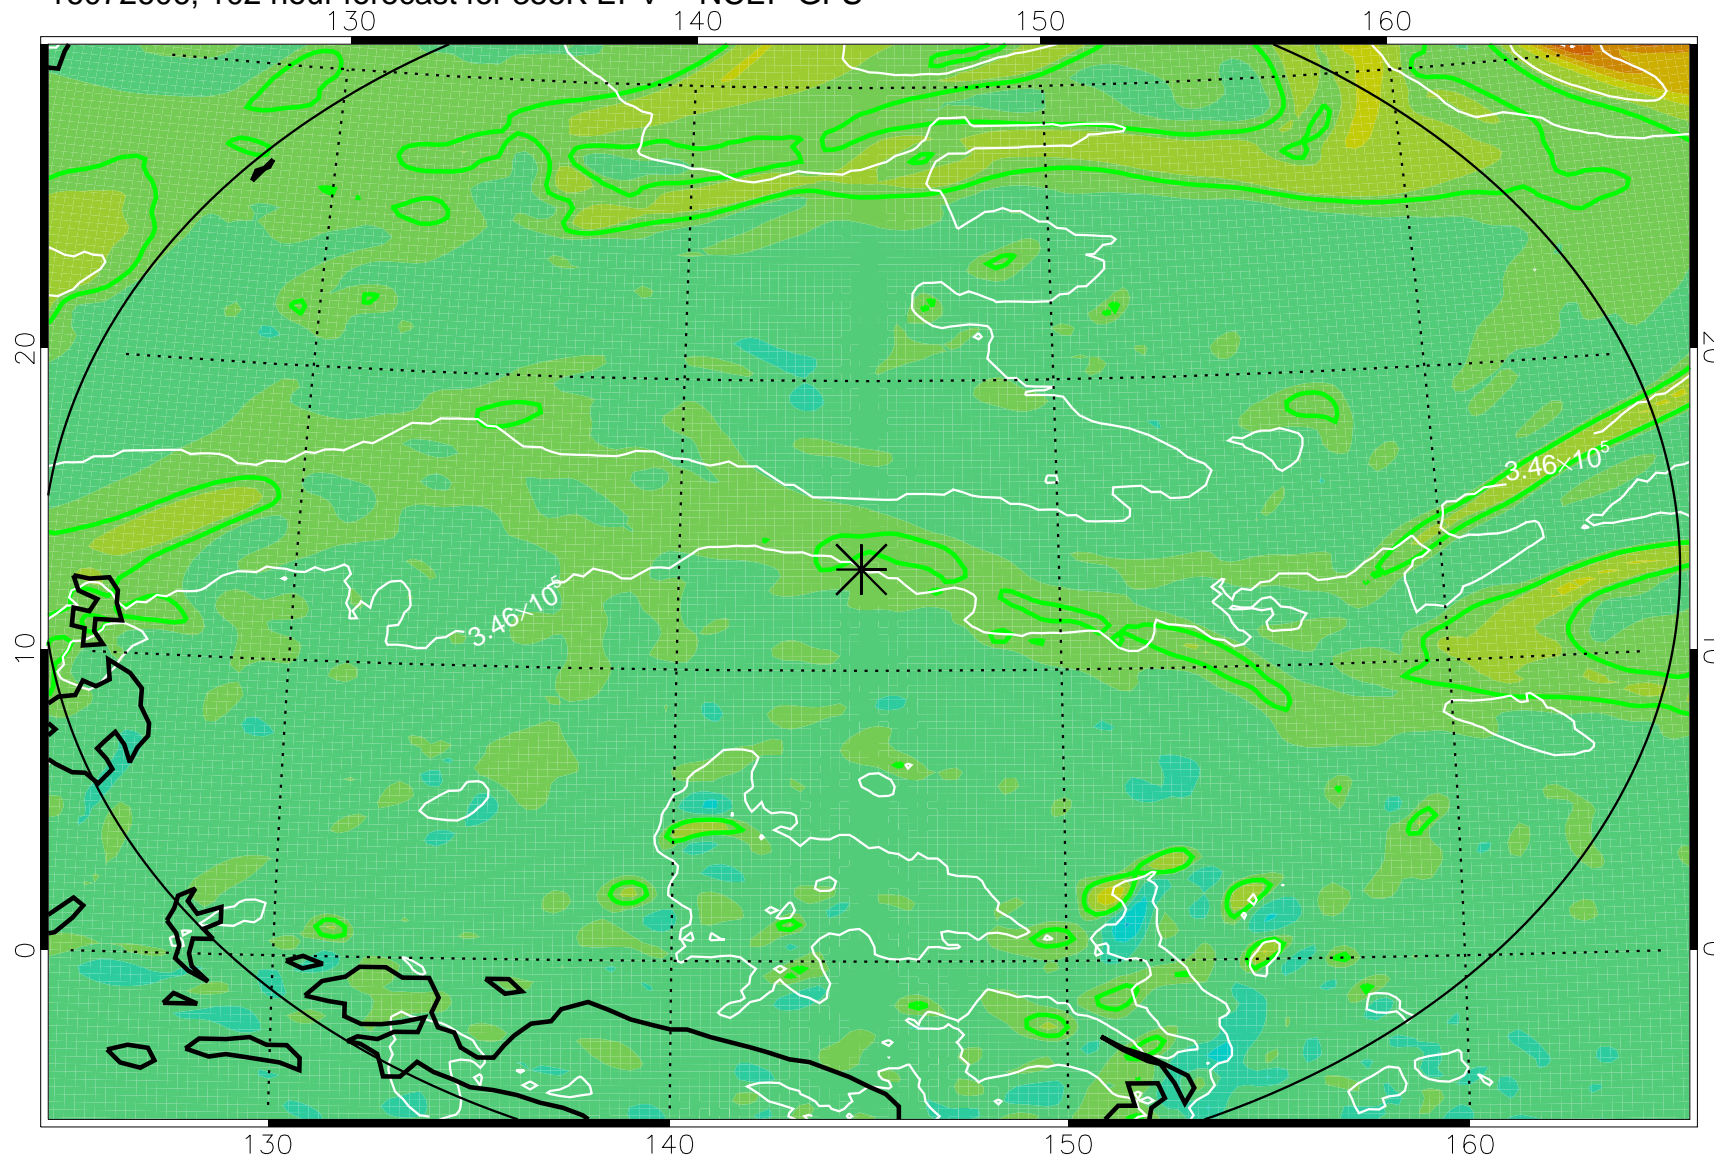

16072506, 78 hour forecast for 355K EPV -- NCEP GFS

355K Montgomery Streamfunction, white
EPV Tropopause (2 PVU) Position
Range ring of 2304 km

16072512, 84 hour forecast for 355K EPV -- NCEP GFS

355K Montgomery Streamfunction, white
EPV Tropopause (2 PVU) Position
Range ring of 2304 km

16072518, 90 hour forecast for 355K EPV -- NCEP GFS

355K Montgomery Streamfunction, white
EPV Tropopause (2 PVU) Position
Range ring of 2304 km

16072600, 96 hour forecast for 355K EPV -- NCEP GFS

355K Montgomery Streamfunction, white
EPV Tropopause (2 PVU) Position
Range ring of 2304 km

16072606, 102 hour forecast for 355K EPV -- NCEP GFS

355K Montgomery Streamfunction, white
EPV Tropopause (2 PVU) Position
Range ring of 2304 km

16072612, 108 hour forecast for 355K EPV -- NCEP GFS

355K Montgomery Streamfunction, white
EPV Tropopause (2 PVU) Position
Range ring of 2304 km

16072618, 114 hour forecast for 355K EPV -- NCEP GFS

355K Montgomery Streamfunction, white
EPV Tropopause (2 PVU) Position
Range ring of 2304 km

16072700, 120 hour forecast for 355K EPV -- NCEP GFS

355K Montgomery Streamfunction, white
EPV Tropopause (2 PVU) Position
Range ring of 2304 km