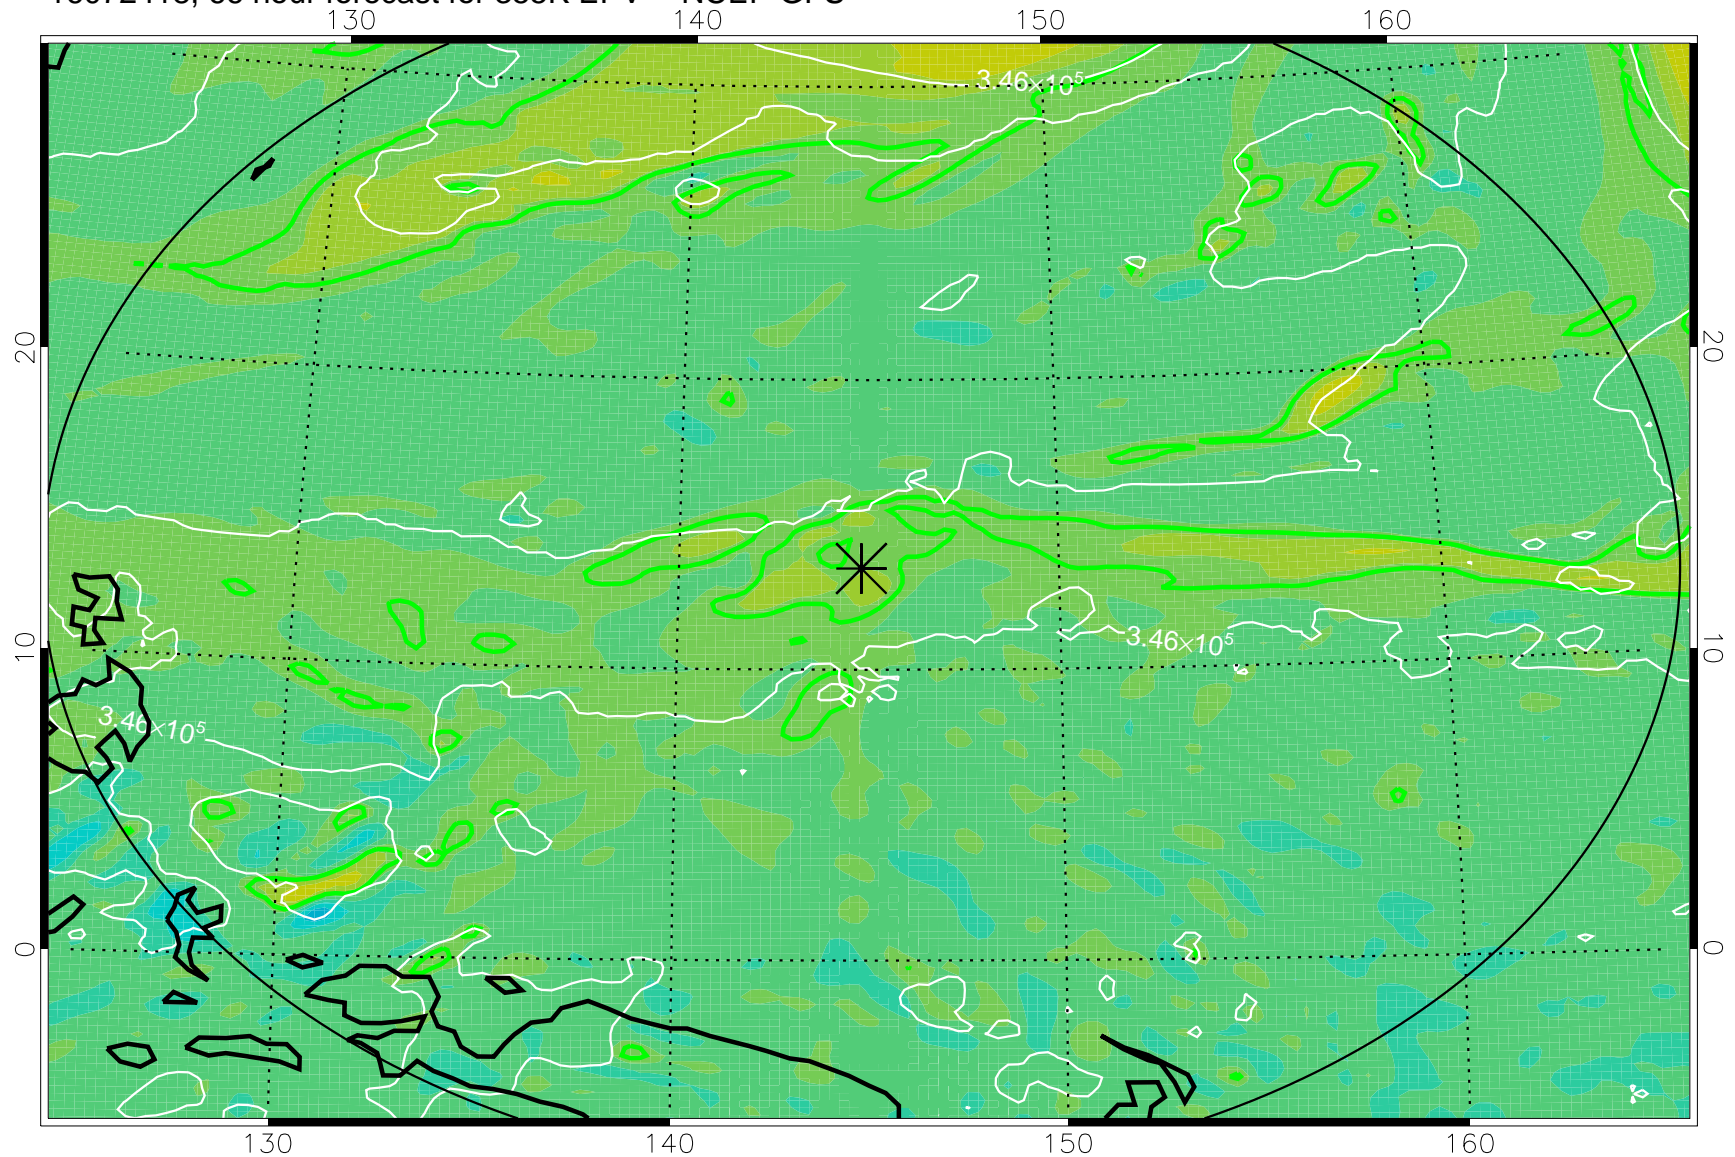

16072406, 54 hour forecast for 355K EPV -- NCEP GFS

355K Montgomery Streamfunction, white
EPV Tropopause (2 PVU) Position
Range ring of 2304 km

16072412, 60 hour forecast for 355K EPV -- NCEP GFS

355K Montgomery Streamfunction, white
EPV Tropopause (2 PVU) Position
Range ring of 2304 km

16072418, 66 hour forecast for 355K EPV -- NCEP GFS

355K Montgomery Streamfunction, white
EPV Tropopause (2 PVU) Position
Range ring of 2304 km

16072500, 72 hour forecast for 355K EPV -- NCEP GFS

355K Montgomery Streamfunction, white
EPV Tropopause (2 PVU) Position
Range ring of 2304 km

16072506, 78 hour forecast for 355K EPV -- NCEP GFS

355K Montgomery Streamfunction, white
EPV Tropopause (2 PVU) Position
Range ring of 2304 km

16072512, 84 hour forecast for 355K EPV -- NCEP GFS

355K Montgomery Streamfunction, white
EPV Tropopause (2 PVU) Position
Range ring of 2304 km

16072518, 90 hour forecast for 355K EPV -- NCEP GFS

355K Montgomery Streamfunction, white
EPV Tropopause (2 PVU) Position
Range ring of 2304 km

16072600, 96 hour forecast for 355K EPV -- NCEP GFS

355K Montgomery Streamfunction, white
EPV Tropopause (2 PVU) Position
Range ring of 2304 km