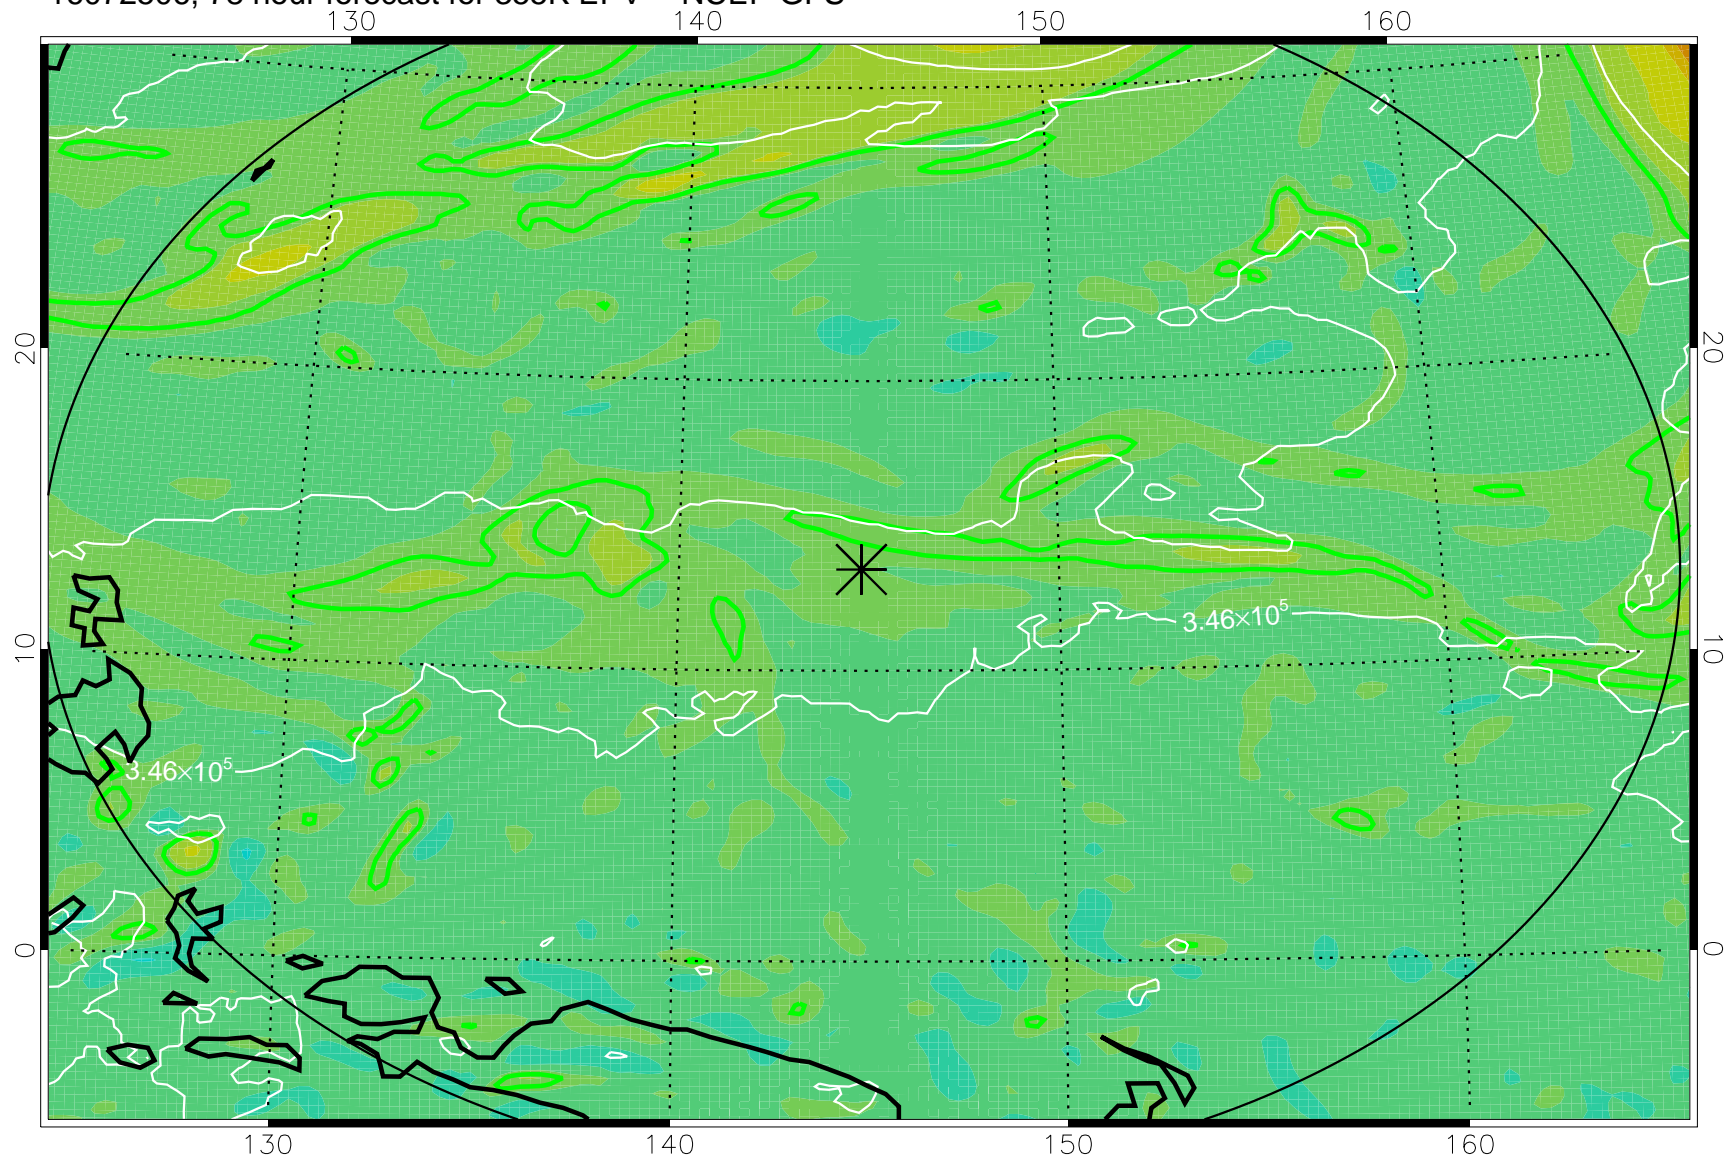

16072418, 66 hour forecast for 355K EPV -- NCEP GFS

355K Montgomery Streamfunction, white
EPV Tropopause (2 PVU) Position
Range ring of 2304 km

16072500, 72 hour forecast for 355K EPV -- NCEP GFS

355K Montgomery Streamfunction, white
EPV Tropopause (2 PVU) Position
Range ring of 2304 km

16072506, 78 hour forecast for 355K EPV -- NCEP GFS

355K Montgomery Streamfunction, white
EPV Tropopause (2 PVU) Position
Range ring of 2304 km

16072512, 84 hour forecast for 355K EPV -- NCEP GFS

355K Montgomery Streamfunction, white
EPV Tropopause (2 PVU) Position
Range ring of 2304 km

16072518, 90 hour forecast for 355K EPV -- NCEP GFS

355K Montgomery Streamfunction, white
EPV Tropopause (2 PVU) Position
Range ring of 2304 km

16072600, 96 hour forecast for 355K EPV -- NCEP GFS

355K Montgomery Streamfunction, white
EPV Tropopause (2 PVU) Position
Range ring of 2304 km

16072606, 102 hour forecast for 355K EPV -- NCEP GFS

355K Montgomery Streamfunction, white
EPV Tropopause (2 PVU) Position
Range ring of 2304 km

16072612, 108 hour forecast for 355K EPV -- NCEP GFS

355K Montgomery Streamfunction, white
EPV Tropopause (2 PVU) Position
Range ring of 2304 km