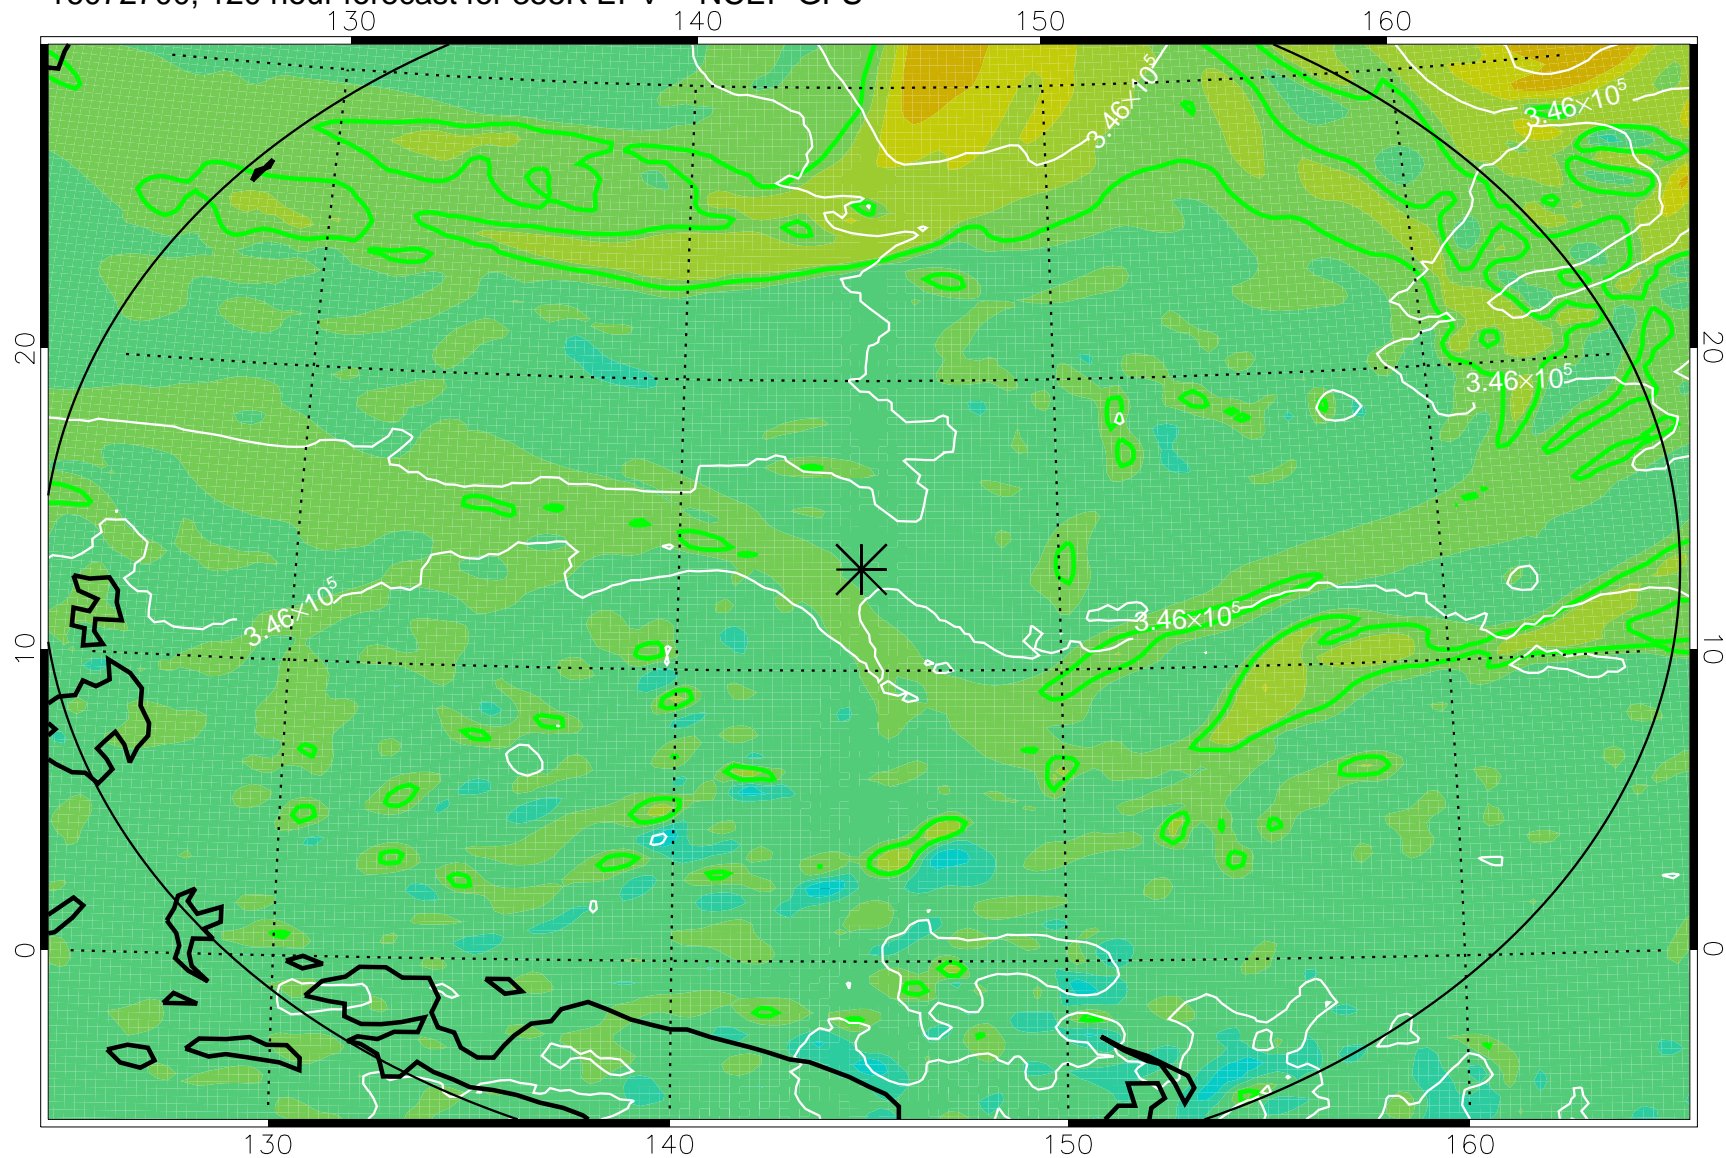

16072506, 78 hour forecast for 355K EPV -- NCEP GFS

355K Montgomery Streamfunction, white
EPV Tropopause (2 PVU) Position
Range ring of 2304 km

16072512, 84 hour forecast for 355K EPV -- NCEP GFS

355K Montgomery Streamfunction, white
EPV Tropopause (2 PVU) Position
Range ring of 2304 km

16072518, 90 hour forecast for 355K EPV -- NCEP GFS

355K Montgomery Streamfunction, white
EPV Tropopause (2 PVU) Position
Range ring of 2304 km

16072600, 96 hour forecast for 355K EPV -- NCEP GFS

355K Montgomery Streamfunction, white
EPV Tropopause (2 PVU) Position
Range ring of 2304 km

16072606, 102 hour forecast for 355K EPV -- NCEP GFS

355K Montgomery Streamfunction, white
EPV Tropopause (2 PVU) Position
Range ring of 2304 km

16072612, 108 hour forecast for 355K EPV -- NCEP GFS

355K Montgomery Streamfunction, white
EPV Tropopause (2 PVU) Position
Range ring of 2304 km

16072618, 114 hour forecast for 355K EPV -- NCEP GFS

355K Montgomery Streamfunction, white
EPV Tropopause (2 PVU) Position
Range ring of 2304 km

16072700, 120 hour forecast for 355K EPV -- NCEP GFS

355K Montgomery Streamfunction, white
EPV Tropopause (2 PVU) Position
Range ring of 2304 km