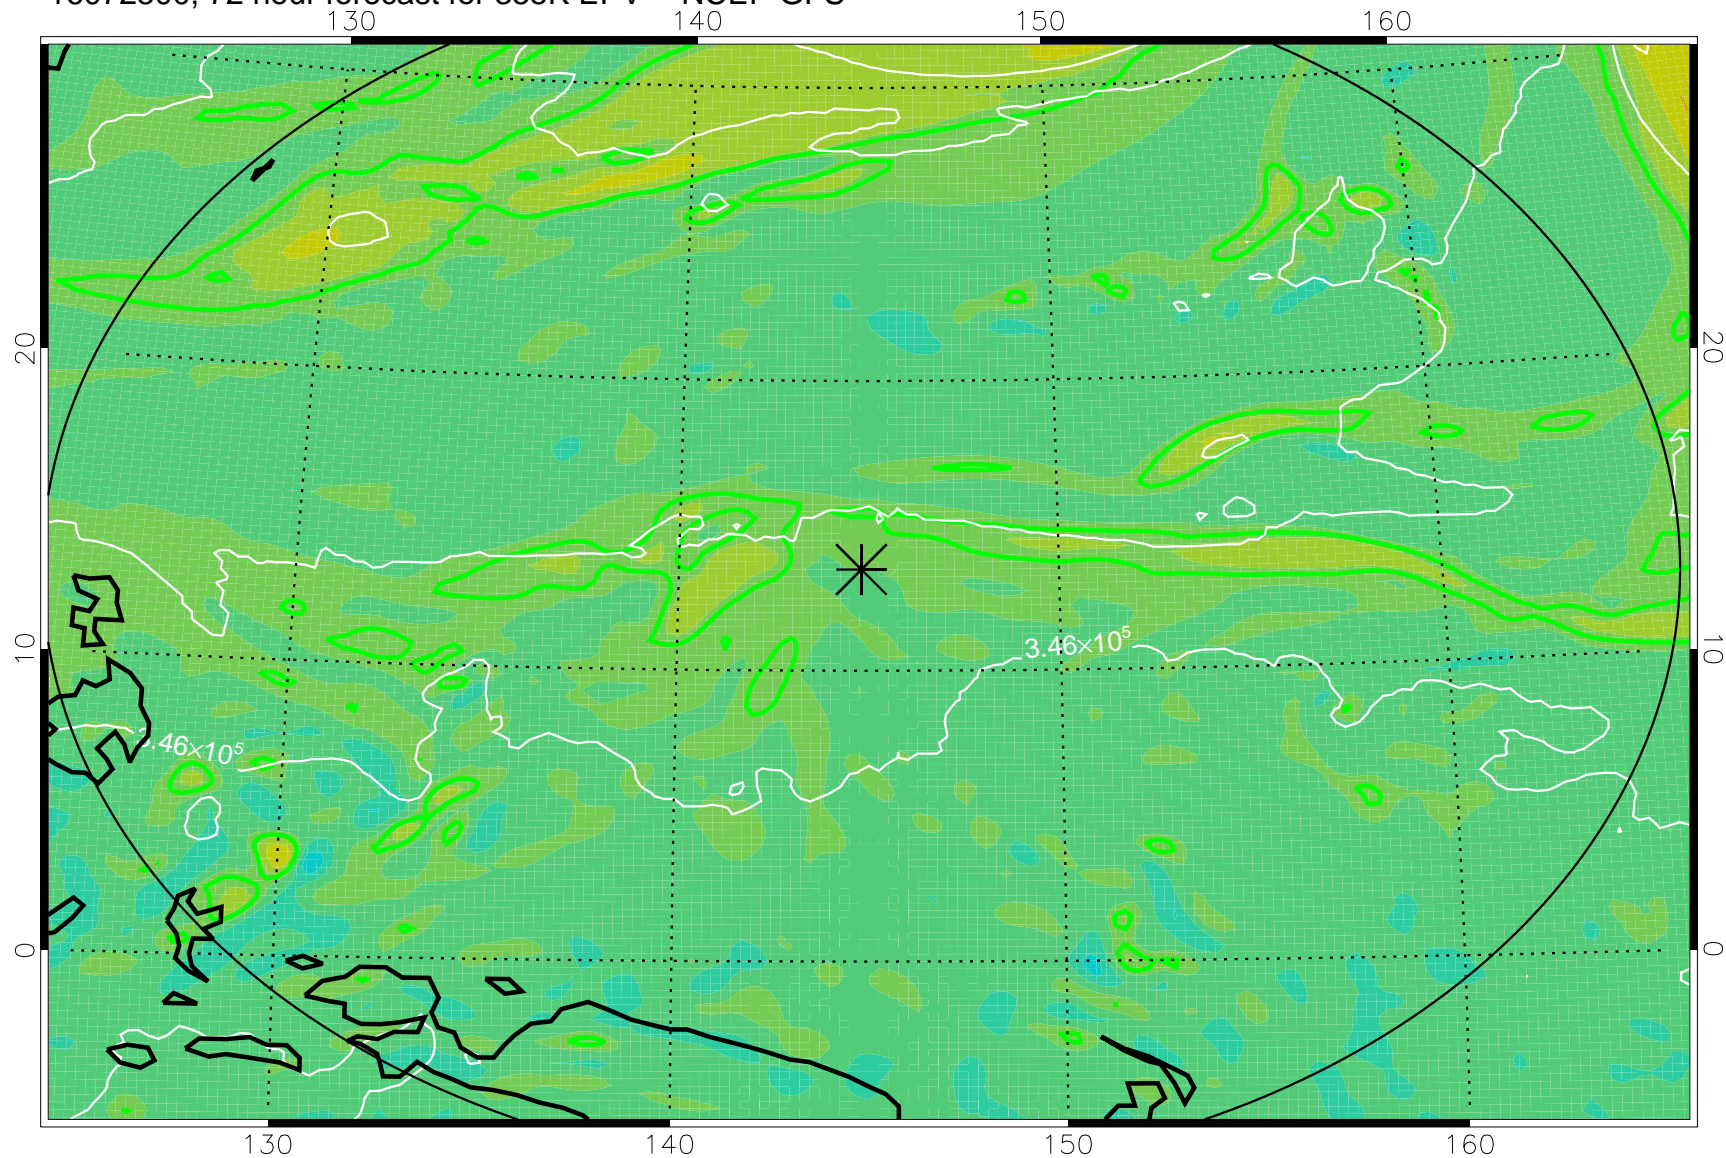

16072406, 54 hour forecast for 355K EPV -- NCEP GFS

355K Montgomery Streamfunction, white
EPV Tropopause (2 PVU) Position
Range ring of 2304 km

16072412, 60 hour forecast for 355K EPV -- NCEP GFS

355K Montgomery Streamfunction, white
EPV Tropopause (2 PVU) Position
Range ring of 2304 km

16072418, 66 hour forecast for 355K EPV -- NCEP GFS

355K Montgomery Streamfunction, white
EPV Tropopause (2 PVU) Position
Range ring of 2304 km

16072500, 72 hour forecast for 355K EPV -- NCEP GFS

355K Montgomery Streamfunction, white
EPV Tropopause (2 PVU) Position
Range ring of 2304 km

16072506, 78 hour forecast for 355K EPV -- NCEP GFS

355K Montgomery Streamfunction, white
EPV Tropopause (2 PVU) Position
Range ring of 2304 km

16072512, 84 hour forecast for 355K EPV -- NCEP GFS

355K Montgomery Streamfunction, white
EPV Tropopause (2 PVU) Position
Range ring of 2304 km

16072518, 90 hour forecast for 355K EPV -- NCEP GFS

355K Montgomery Streamfunction, white
EPV Tropopause (2 PVU) Position
Range ring of 2304 km

16072600, 96 hour forecast for 355K EPV -- NCEP GFS

355K Montgomery Streamfunction, white
EPV Tropopause (2 PVU) Position
Range ring of 2304 km