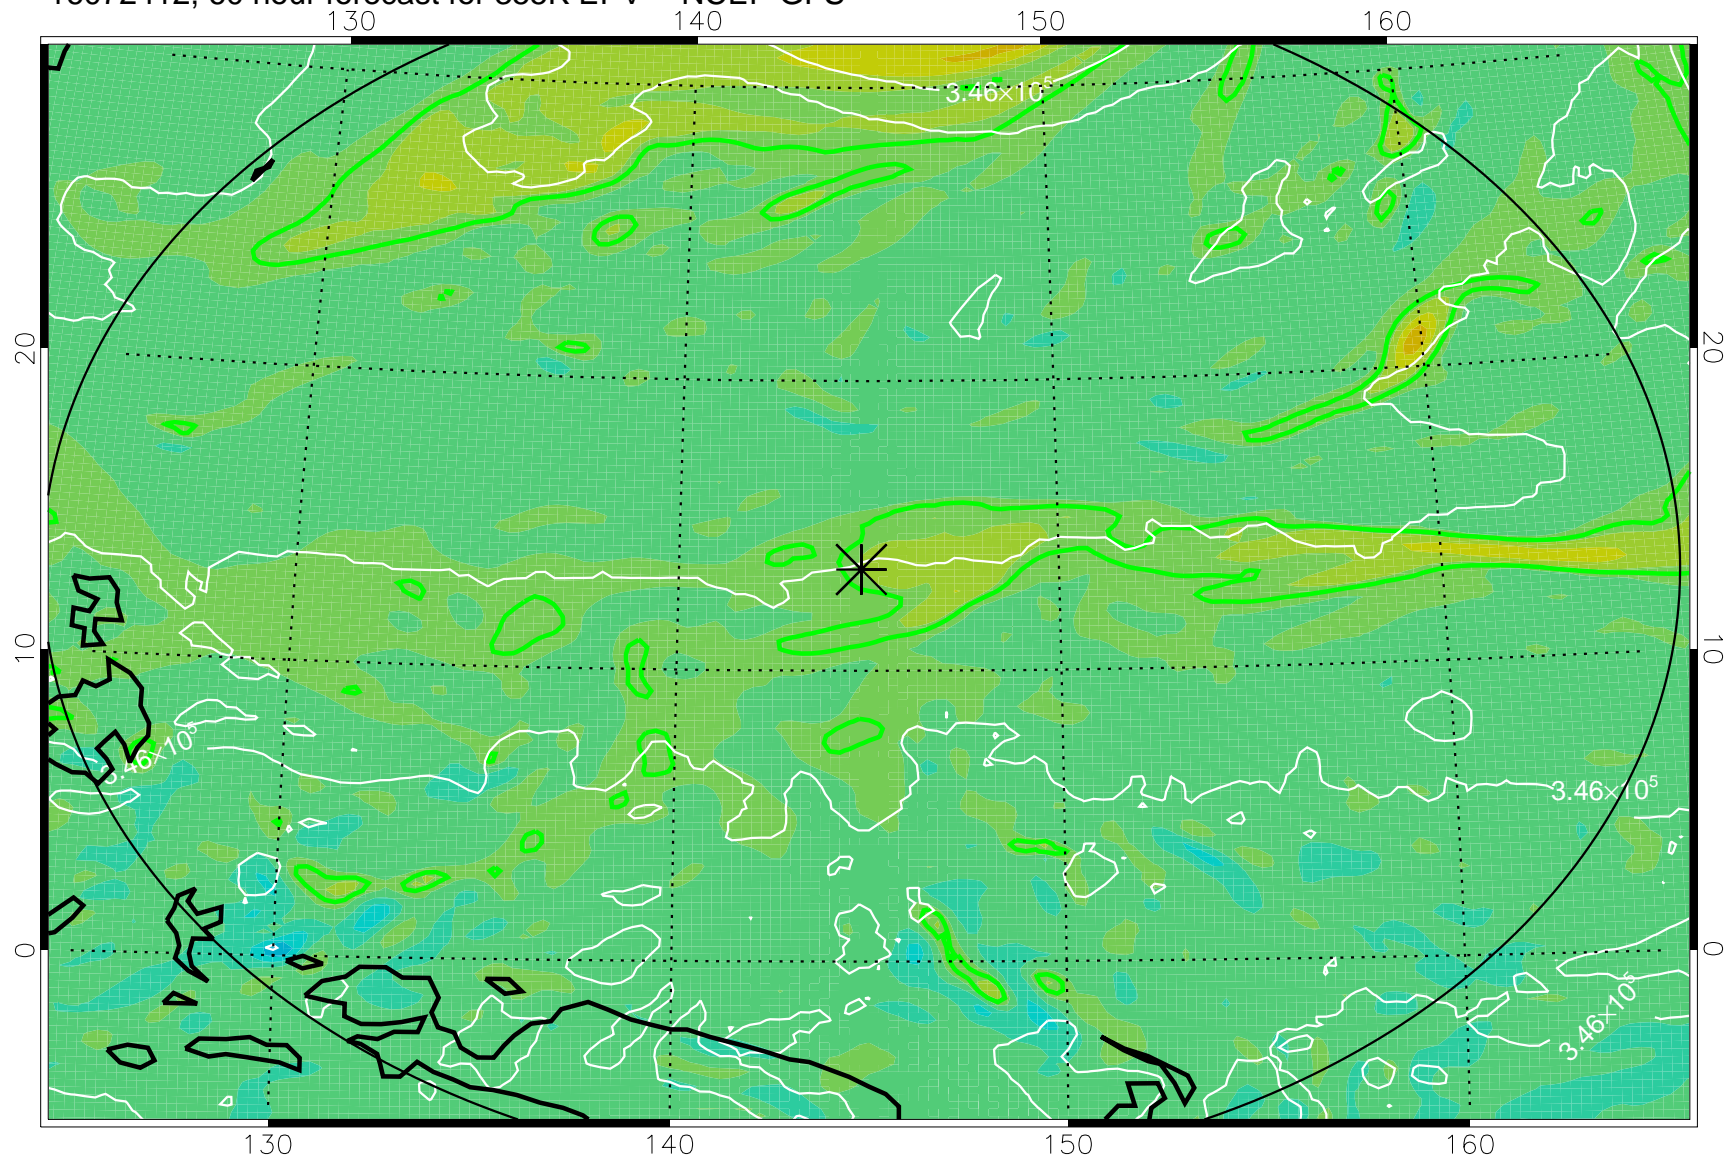

16072318, 42 hour forecast for 355K EPV -- NCEP GFS

355K Montgomery Streamfunction, white
EPV Tropopause (2 PVU) Position
Range ring of 2304 km

16072400, 48 hour forecast for 355K EPV -- NCEP GFS

355K Montgomery Streamfunction, white
EPV Tropopause (2 PVU) Position
Range ring of 2304 km

16072406, 54 hour forecast for 355K EPV -- NCEP GFS

355K Montgomery Streamfunction, white
EPV Tropopause (2 PVU) Position
Range ring of 2304 km

16072412, 60 hour forecast for 355K EPV -- NCEP GFS

355K Montgomery Streamfunction, white
EPV Tropopause (2 PVU) Position
Range ring of 2304 km

16072418, 66 hour forecast for 355K EPV -- NCEP GFS

355K Montgomery Streamfunction, white
EPV Tropopause (2 PVU) Position
Range ring of 2304 km

16072500, 72 hour forecast for 355K EPV -- NCEP GFS

355K Montgomery Streamfunction, white
EPV Tropopause (2 PVU) Position
Range ring of 2304 km

16072506, 78 hour forecast for 355K EPV -- NCEP GFS

355K Montgomery Streamfunction, white
EPV Tropopause (2 PVU) Position
Range ring of 2304 km

16072512, 84 hour forecast for 355K EPV -- NCEP GFS

355K Montgomery Streamfunction, white
EPV Tropopause (2 PVU) Position
Range ring of 2304 km