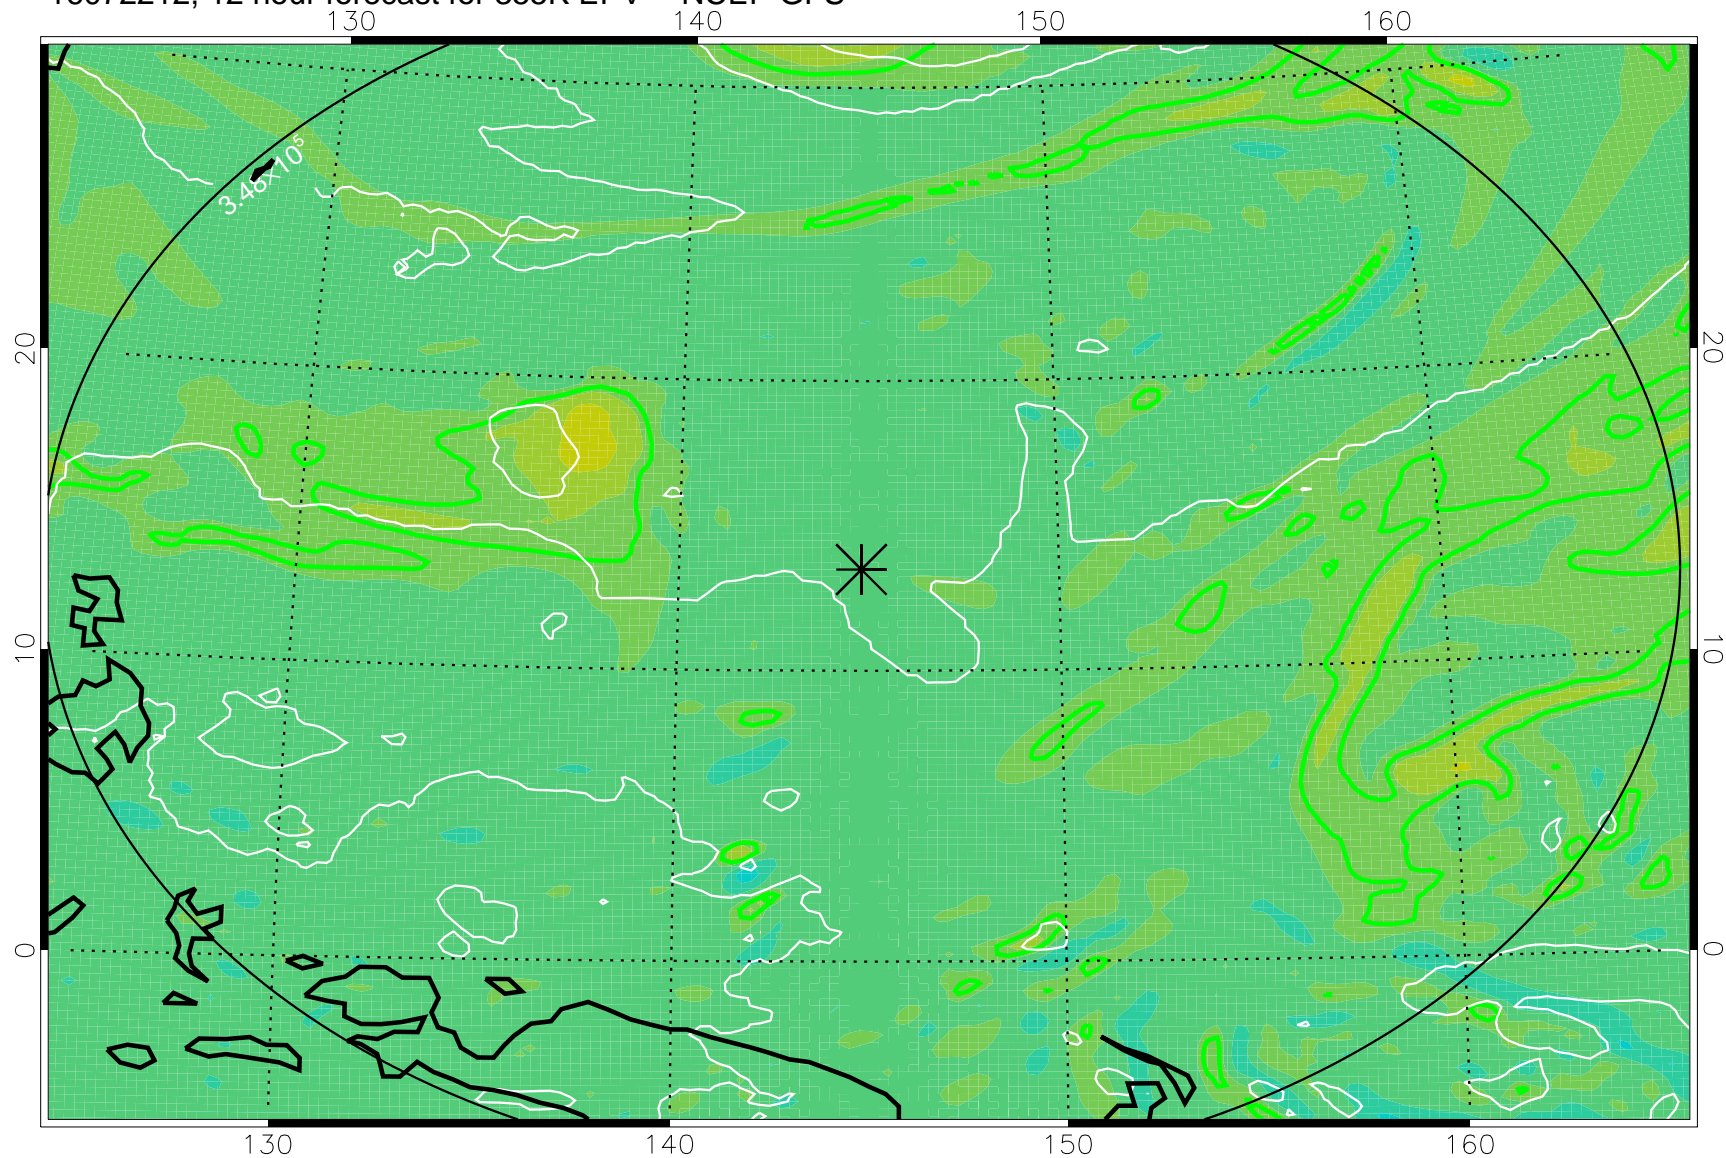

16072206, 6 hour forecast for 355K EPV -- NCEP GFS

355K Montgomery Streamfunction, white
EPV Tropopause (2 PVU) Position
Range ring of 2304 km

16072212, 12 hour forecast for 355K EPV -- NCEP GFS

355K Montgomery Streamfunction, white
EPV Tropopause (2 PVU) Position
Range ring of 2304 km

16072218, 18 hour forecast for 355K EPV -- NCEP GFS

355K Montgomery Streamfunction, white
EPV Tropopause (2 PVU) Position
Range ring of 2304 km

16072300, 24 hour forecast for 355K EPV -- NCEP GFS

355K Montgomery Streamfunction, white
EPV Tropopause (2 PVU) Position
Range ring of 2304 km

16072306, 30 hour forecast for 355K EPV -- NCEP GFS

355K Montgomery Streamfunction, white
EPV Tropopause (2 PVU) Position
Range ring of 2304 km

16072312, 36 hour forecast for 355K EPV -- NCEP GFS

355K Montgomery Streamfunction, white
EPV Tropopause (2 PVU) Position
Range ring of 2304 km

16072406, 54 hour forecast for 355K EPV -- NCEP GFS

355K Montgomery Streamfunction, white
EPV Tropopause (2 PVU) Position
Range ring of 2304 km

16072412, 60 hour forecast for 355K EPV -- NCEP GFS

355K Montgomery Streamfunction, white
EPV Tropopause (2 PVU) Position
Range ring of 2304 km