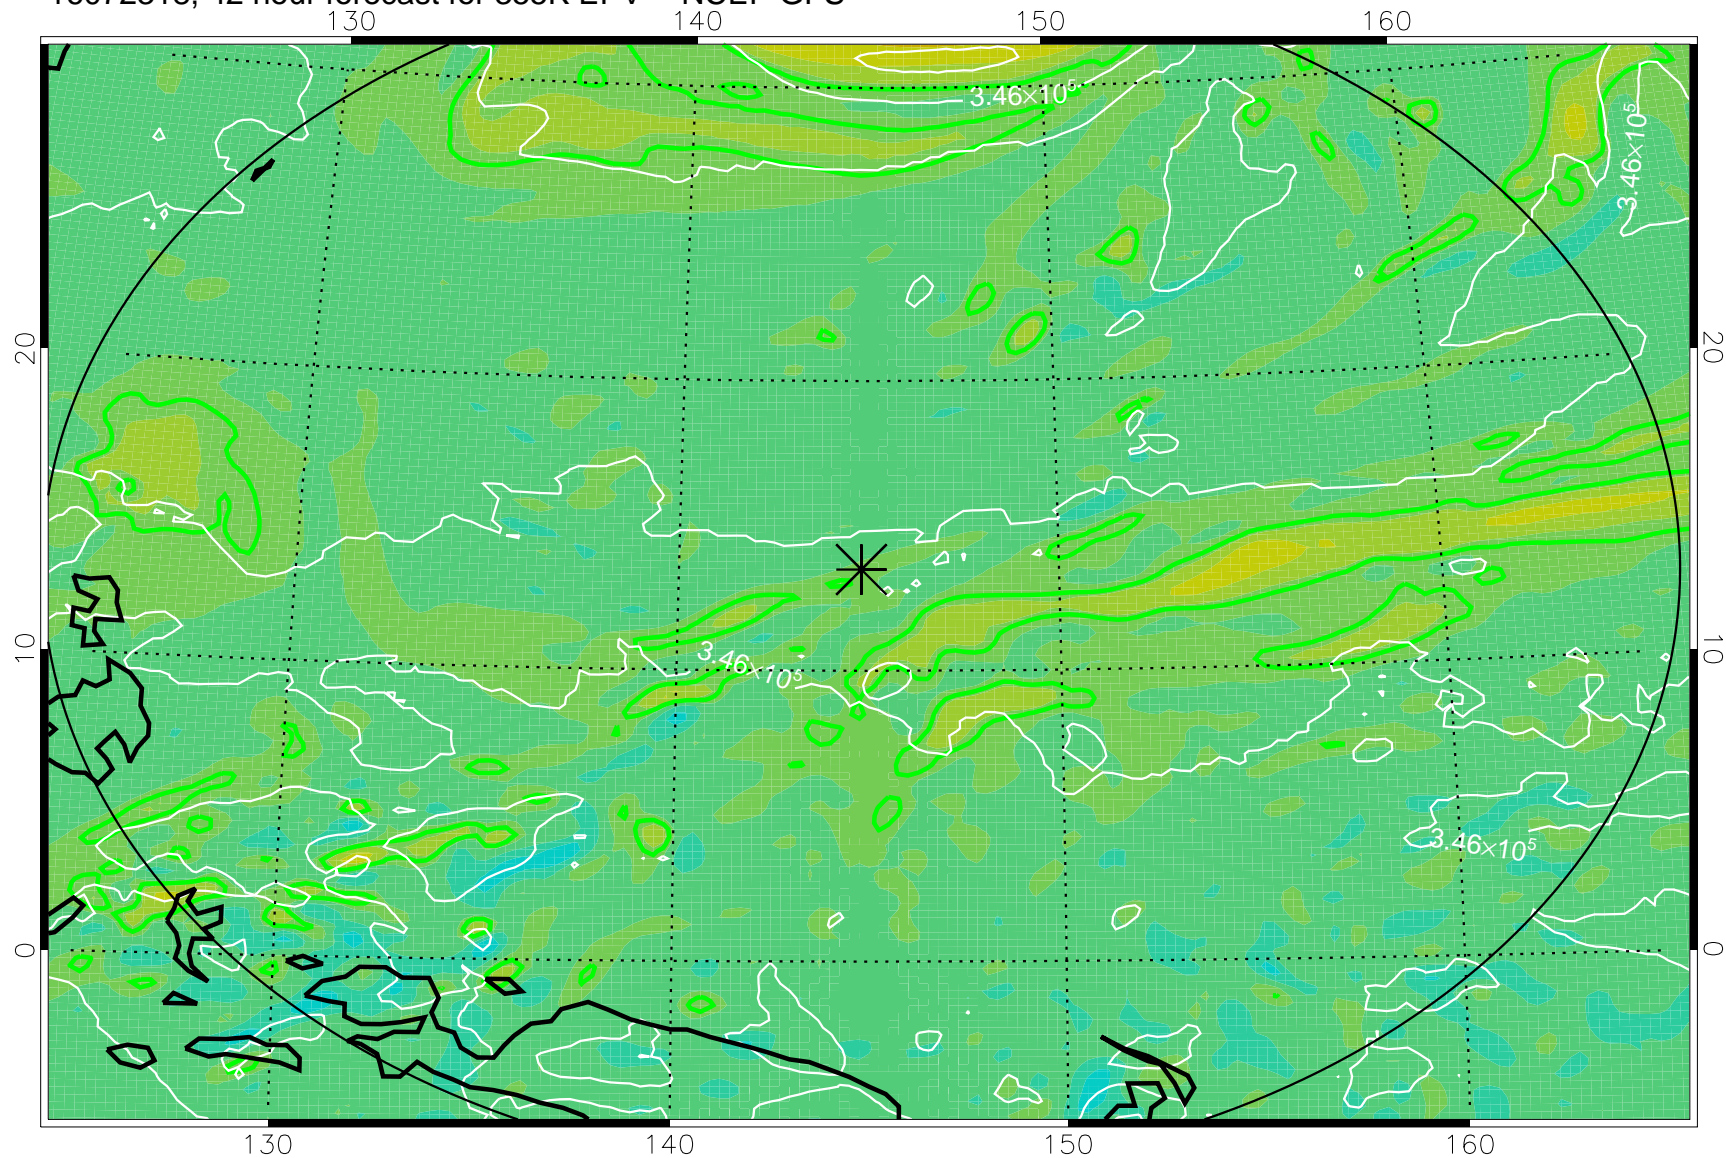

16072306, 30 hour forecast for 355K EPV -- NCEP GFS

355K Montgomery Streamfunction, white
EPV Tropopause (2 PVU) Position
Range ring of 2304 km

16072312, 36 hour forecast for 355K EPV -- NCEP GFS

355K Montgomery Streamfunction, white
EPV Tropopause (2 PVU) Position
Range ring of 2304 km

16072318, 42 hour forecast for 355K EPV -- NCEP GFS

355K Montgomery Streamfunction, white
EPV Tropopause (2 PVU) Position
Range ring of 2304 km

16072400, 48 hour forecast for 355K EPV -- NCEP GFS

355K Montgomery Streamfunction, white
EPV Tropopause (2 PVU) Position
Range ring of 2304 km

16072406, 54 hour forecast for 355K EPV -- NCEP GFS

355K Montgomery Streamfunction, white
EPV Tropopause (2 PVU) Position
Range ring of 2304 km

16072412, 60 hour forecast for 355K EPV -- NCEP GFS

355K Montgomery Streamfunction, white
EPV Tropopause (2 PVU) Position
Range ring of 2304 km

16072418, 66 hour forecast for 355K EPV -- NCEP GFS

355K Montgomery Streamfunction, white
EPV Tropopause (2 PVU) Position
Range ring of 2304 km

16072500, 72 hour forecast for 355K EPV -- NCEP GFS

355K Montgomery Streamfunction, white
EPV Tropopause (2 PVU) Position
Range ring of 2304 km