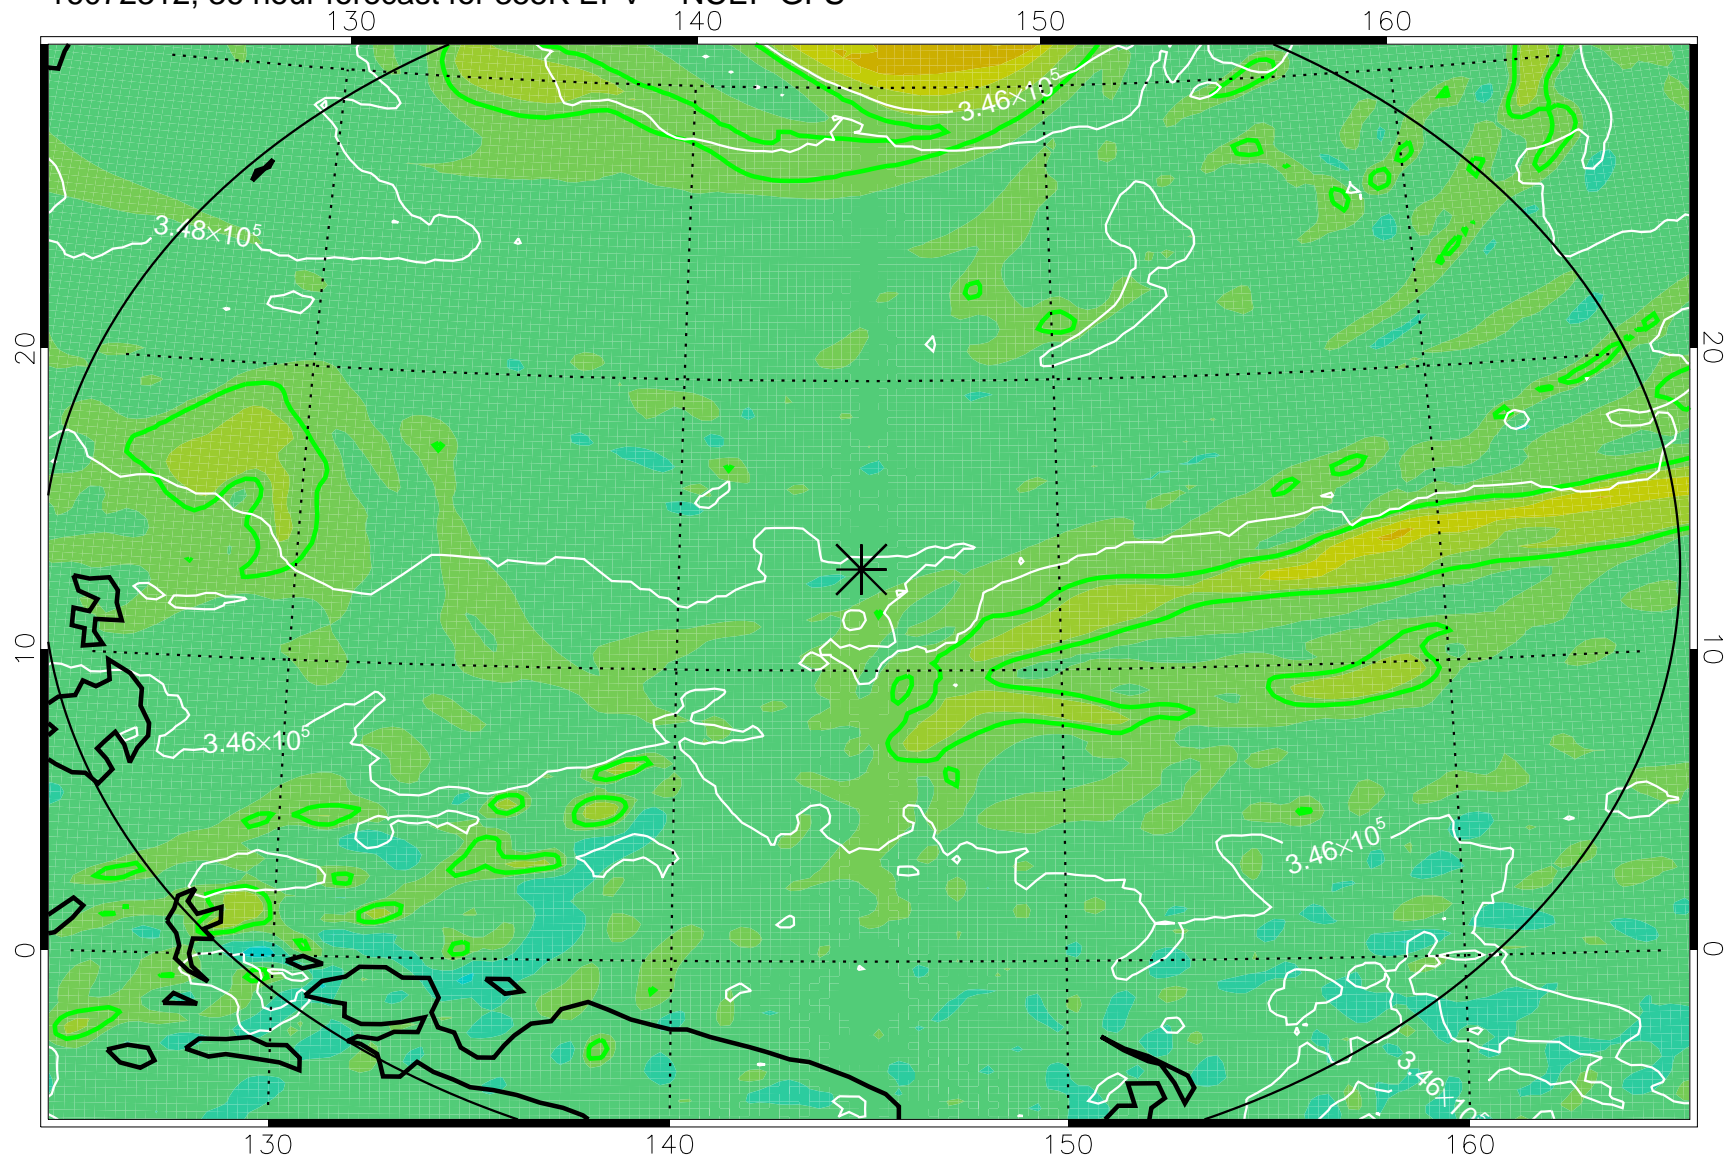

16072206, 6 hour forecast for 355K EPV -- NCEP GFS

355K Montgomery Streamfunction, white
EPV Tropopause (2 PVU) Position
Range ring of 2304 km

16072212, 12 hour forecast for 355K EPV -- NCEP GFS

355K Montgomery Streamfunction, white
EPV Tropopause (2 PVU) Position
Range ring of 2304 km

16072218, 18 hour forecast for 355K EPV -- NCEP GFS

355K Montgomery Streamfunction, white
EPV Tropopause (2 PVU) Position
Range ring of 2304 km

16072300, 24 hour forecast for 355K EPV -- NCEP GFS

355K Montgomery Streamfunction, white
EPV Tropopause (2 PVU) Position
Range ring of 2304 km

16072306, 30 hour forecast for 355K EPV -- NCEP GFS

355K Montgomery Streamfunction, white
EPV Tropopause (2 PVU) Position
Range ring of 2304 km

16072312, 36 hour forecast for 355K EPV -- NCEP GFS

355K Montgomery Streamfunction, white
EPV Tropopause (2 PVU) Position
Range ring of 2304 km

16072318, 42 hour forecast for 355K EPV -- NCEP GFS

355K Montgomery Streamfunction, white
EPV Tropopause (2 PVU) Position
Range ring of 2304 km

16072400, 48 hour forecast for 355K EPV -- NCEP GFS

355K Montgomery Streamfunction, white
EPV Tropopause (2 PVU) Position
Range ring of 2304 km