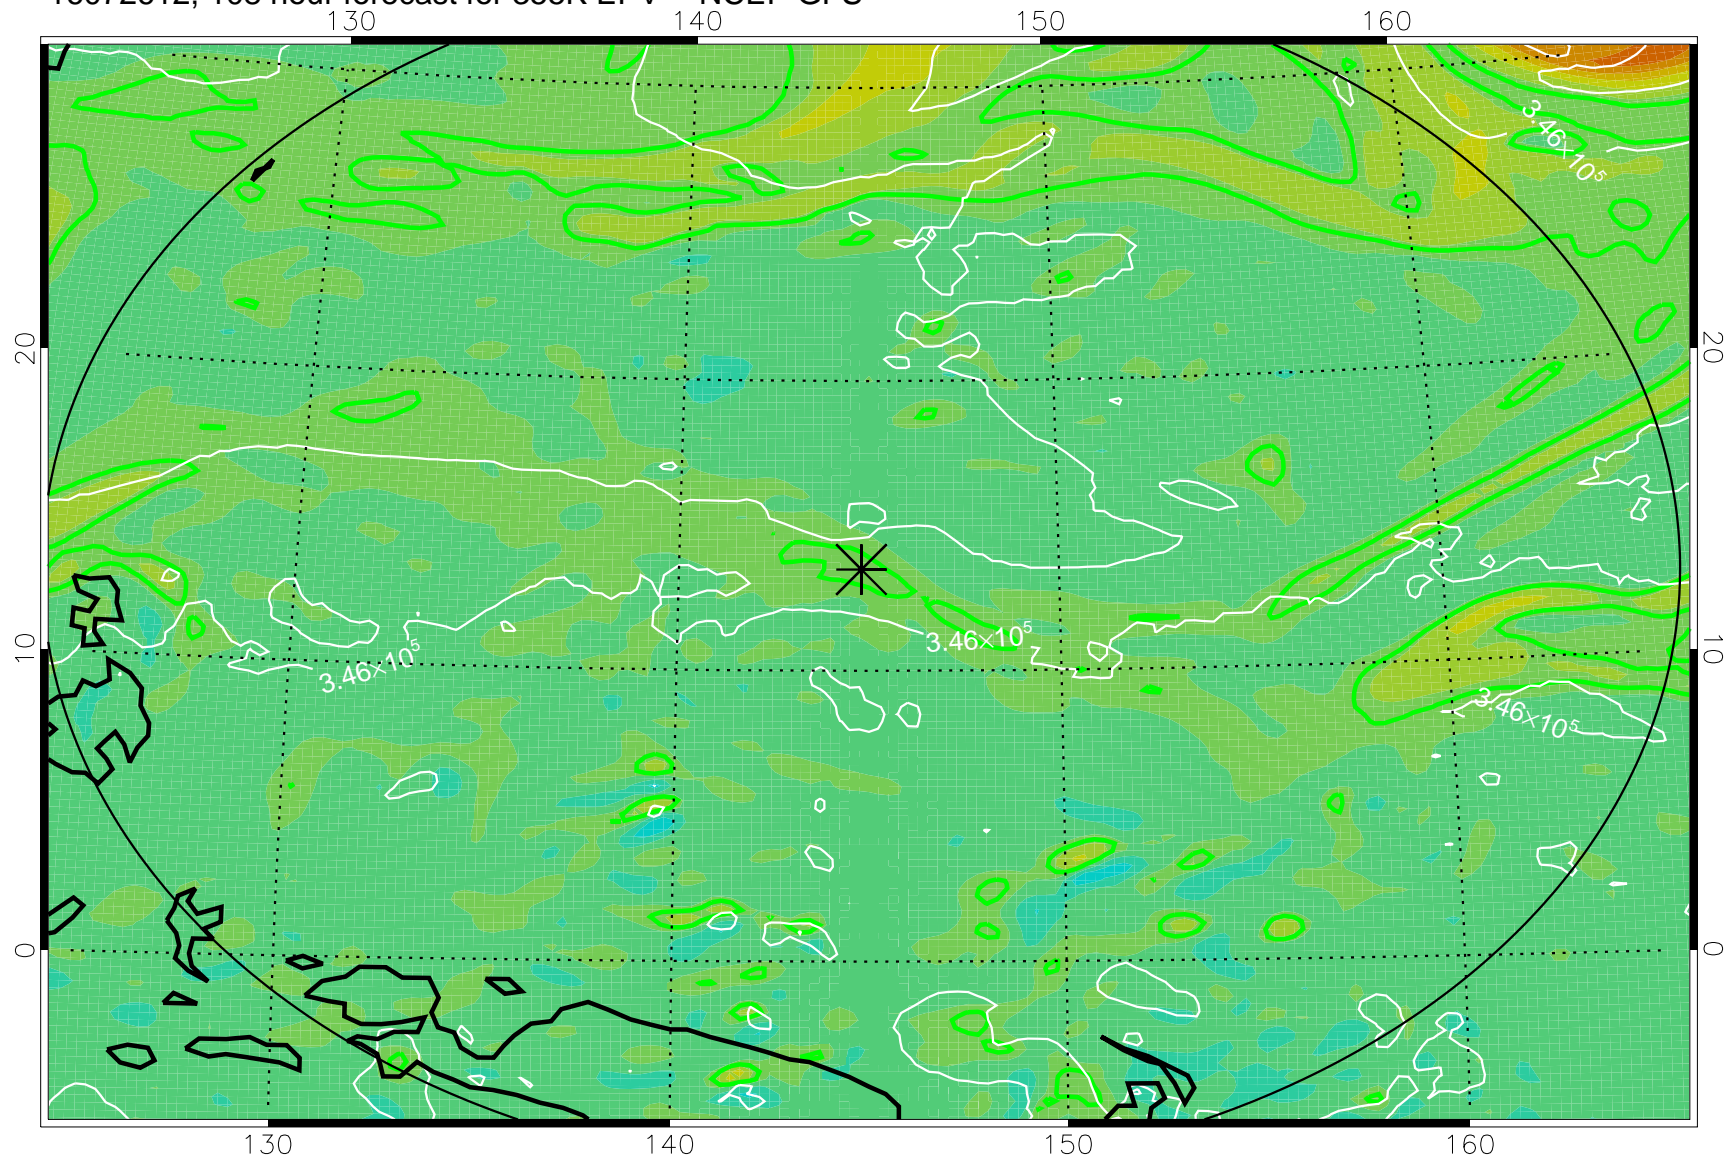

16072506, 78 hour forecast for 355K EPV -- NCEP GFS

355K Montgomery Streamfunction, white
EPV Tropopause (2 PVU) Position
Range ring of 2304 km

16072512, 84 hour forecast for 355K EPV -- NCEP GFS

355K Montgomery Streamfunction, white
EPV Tropopause (2 PVU) Position
Range ring of 2304 km

16072518, 90 hour forecast for 355K EPV -- NCEP GFS

355K Montgomery Streamfunction, white
EPV Tropopause (2 PVU) Position
Range ring of 2304 km

16072600, 96 hour forecast for 355K EPV -- NCEP GFS

355K Montgomery Streamfunction, white
EPV Tropopause (2 PVU) Position
Range ring of 2304 km

16072606, 102 hour forecast for 355K EPV -- NCEP GFS

355K Montgomery Streamfunction, white
EPV Tropopause (2 PVU) Position
Range ring of 2304 km

16072612, 108 hour forecast for 355K EPV -- NCEP GFS

355K Montgomery Streamfunction, white
EPV Tropopause (2 PVU) Position
Range ring of 2304 km

16072618, 114 hour forecast for 355K EPV -- NCEP GFS

355K Montgomery Streamfunction, white
EPV Tropopause (2 PVU) Position
Range ring of 2304 km

16072700, 120 hour forecast for 355K EPV -- NCEP GFS

355K Montgomery Streamfunction, white
EPV Tropopause (2 PVU) Position
Range ring of 2304 km