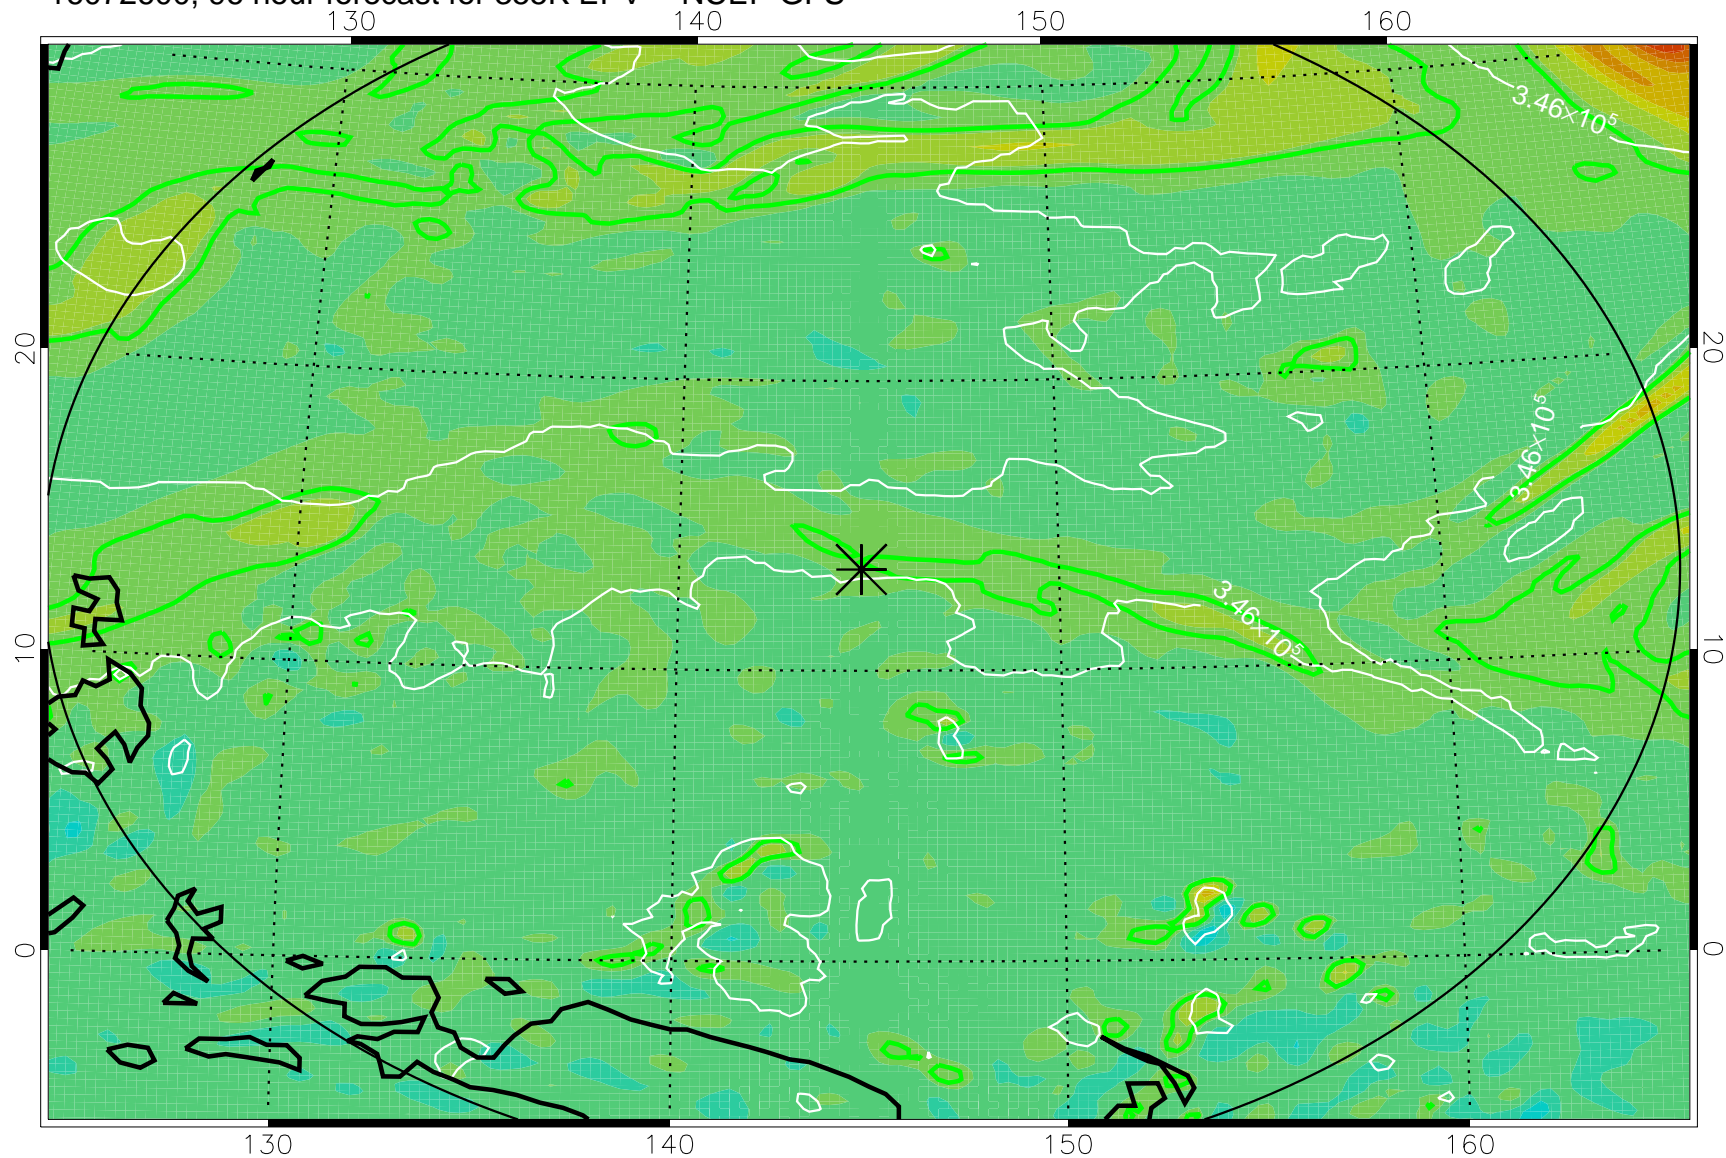

16072506, 78 hour forecast for 355K EPV -- NCEP GFS

355K Montgomery Streamfunction, white
EPV Tropopause (2 PVU) Position
Range ring of 2304 km

16072512, 84 hour forecast for 355K EPV -- NCEP GFS

355K Montgomery Streamfunction, white
EPV Tropopause (2 PVU) Position
Range ring of 2304 km

16072518, 90 hour forecast for 355K EPV -- NCEP GFS

355K Montgomery Streamfunction, white
EPV Tropopause (2 PVU) Position
Range ring of 2304 km

16072600, 96 hour forecast for 355K EPV -- NCEP GFS

355K Montgomery Streamfunction, white
EPV Tropopause (2 PVU) Position
Range ring of 2304 km

16072606, 102 hour forecast for 355K EPV -- NCEP GFS

355K Montgomery Streamfunction, white
EPV Tropopause (2 PVU) Position
Range ring of 2304 km

16072612, 108 hour forecast for 355K EPV -- NCEP GFS

355K Montgomery Streamfunction, white
EPV Tropopause (2 PVU) Position
Range ring of 2304 km

16072618, 114 hour forecast for 355K EPV -- NCEP GFS

355K Montgomery Streamfunction, white
EPV Tropopause (2 PVU) Position
Range ring of 2304 km

16072700, 120 hour forecast for 355K EPV -- NCEP GFS

355K Montgomery Streamfunction, white
EPV Tropopause (2 PVU) Position
Range ring of 2304 km