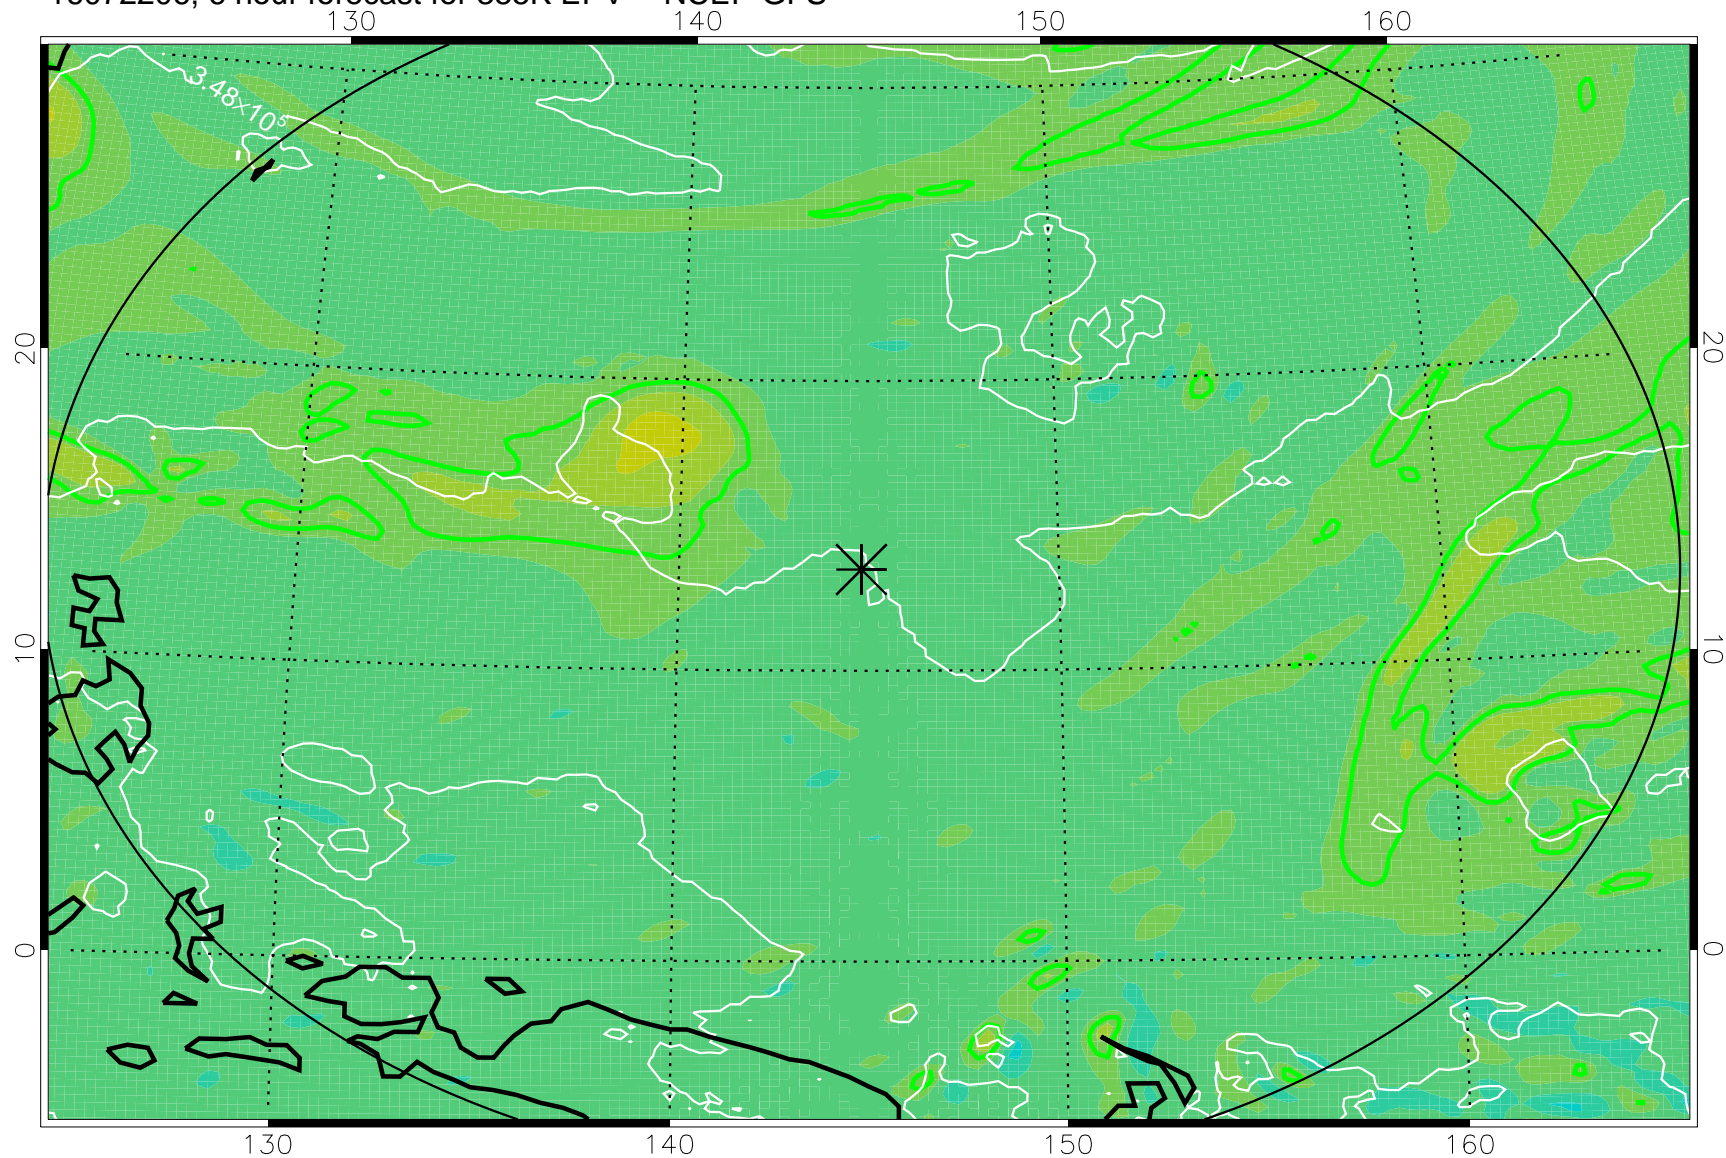

16072206, 6 hour forecast for 355K EPV -- NCEP GFS

355K Montgomery Streamfunction, white
EPV Tropopause (2 PVU) Position
Range ring of 2304 km

16072212, 12 hour forecast for 355K EPV -- NCEP GFS

355K Montgomery Streamfunction, white
EPV Tropopause (2 PVU) Position
Range ring of 2304 km

16072218, 18 hour forecast for 355K EPV -- NCEP GFS

355K Montgomery Streamfunction, white
EPV Tropopause (2 PVU) Position
Range ring of 2304 km

16072300, 24 hour forecast for 355K EPV -- NCEP GFS

355K Montgomery Streamfunction, white
EPV Tropopause (2 PVU) Position
Range ring of 2304 km

16072306, 30 hour forecast for 355K EPV -- NCEP GFS

355K Montgomery Streamfunction, white
EPV Tropopause (2 PVU) Position
Range ring of 2304 km

16072312, 36 hour forecast for 355K EPV -- NCEP GFS

355K Montgomery Streamfunction, white
EPV Tropopause (2 PVU) Position
Range ring of 2304 km

16072318, 42 hour forecast for 355K EPV -- NCEP GFS

355K Montgomery Streamfunction, white
EPV Tropopause (2 PVU) Position
Range ring of 2304 km

16072400, 48 hour forecast for 355K EPV -- NCEP GFS

355K Montgomery Streamfunction, white
EPV Tropopause (2 PVU) Position
Range ring of 2304 km