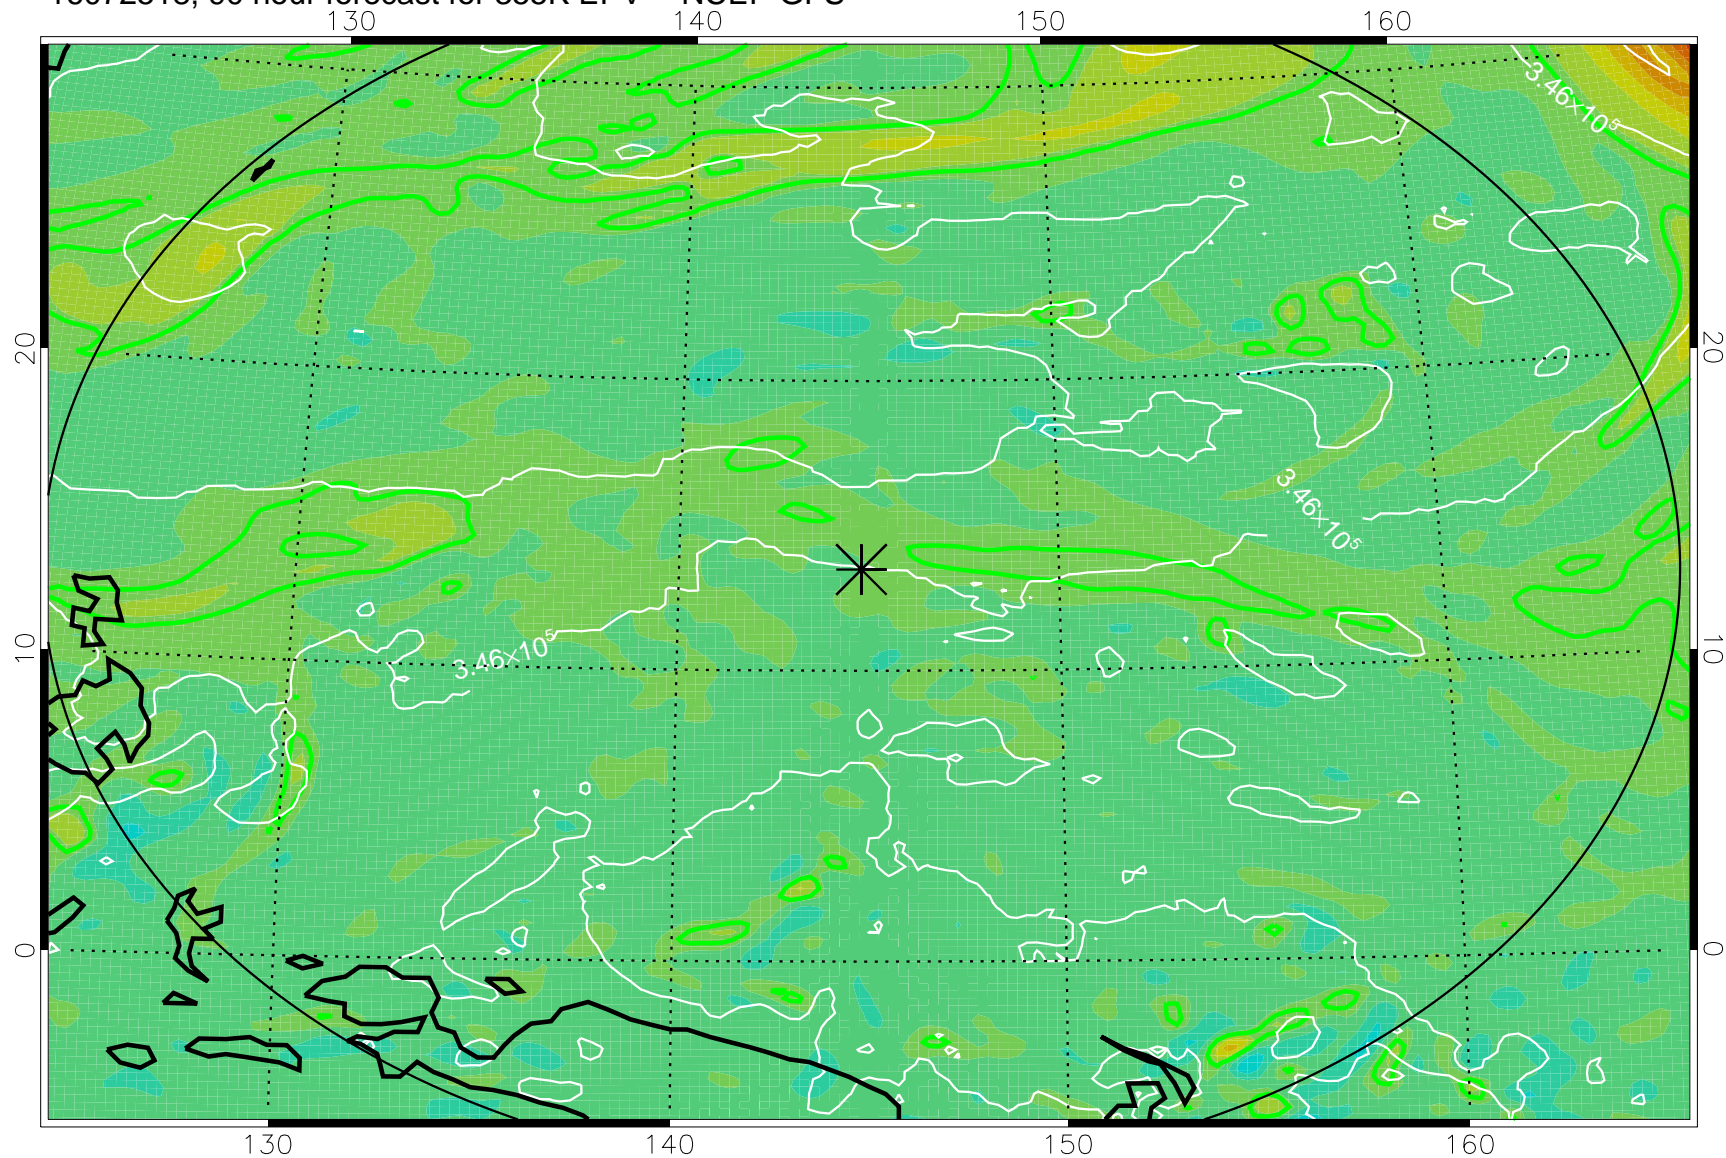

16072418, 66 hour forecast for 355K EPV -- NCEP GFS

355K Montgomery Streamfunction, white
EPV Tropopause (2 PVU) Position
Range ring of 2304 km

16072500, 72 hour forecast for 355K EPV -- NCEP GFS

355K Montgomery Streamfunction, white
EPV Tropopause (2 PVU) Position
Range ring of 2304 km

16072506, 78 hour forecast for 355K EPV -- NCEP GFS

355K Montgomery Streamfunction, white
EPV Tropopause (2 PVU) Position
Range ring of 2304 km

16072512, 84 hour forecast for 355K EPV -- NCEP GFS

355K Montgomery Streamfunction, white
EPV Tropopause (2 PVU) Position
Range ring of 2304 km

16072518, 90 hour forecast for 355K EPV -- NCEP GFS

355K Montgomery Streamfunction, white
EPV Tropopause (2 PVU) Position
Range ring of 2304 km

16072600, 96 hour forecast for 355K EPV -- NCEP GFS

355K Montgomery Streamfunction, white
EPV Tropopause (2 PVU) Position
Range ring of 2304 km

16072606, 102 hour forecast for 355K EPV -- NCEP GFS

355K Montgomery Streamfunction, white
EPV Tropopause (2 PVU) Position
Range ring of 2304 km

16072612, 108 hour forecast for 355K EPV -- NCEP GFS

355K Montgomery Streamfunction, white
EPV Tropopause (2 PVU) Position
Range ring of 2304 km