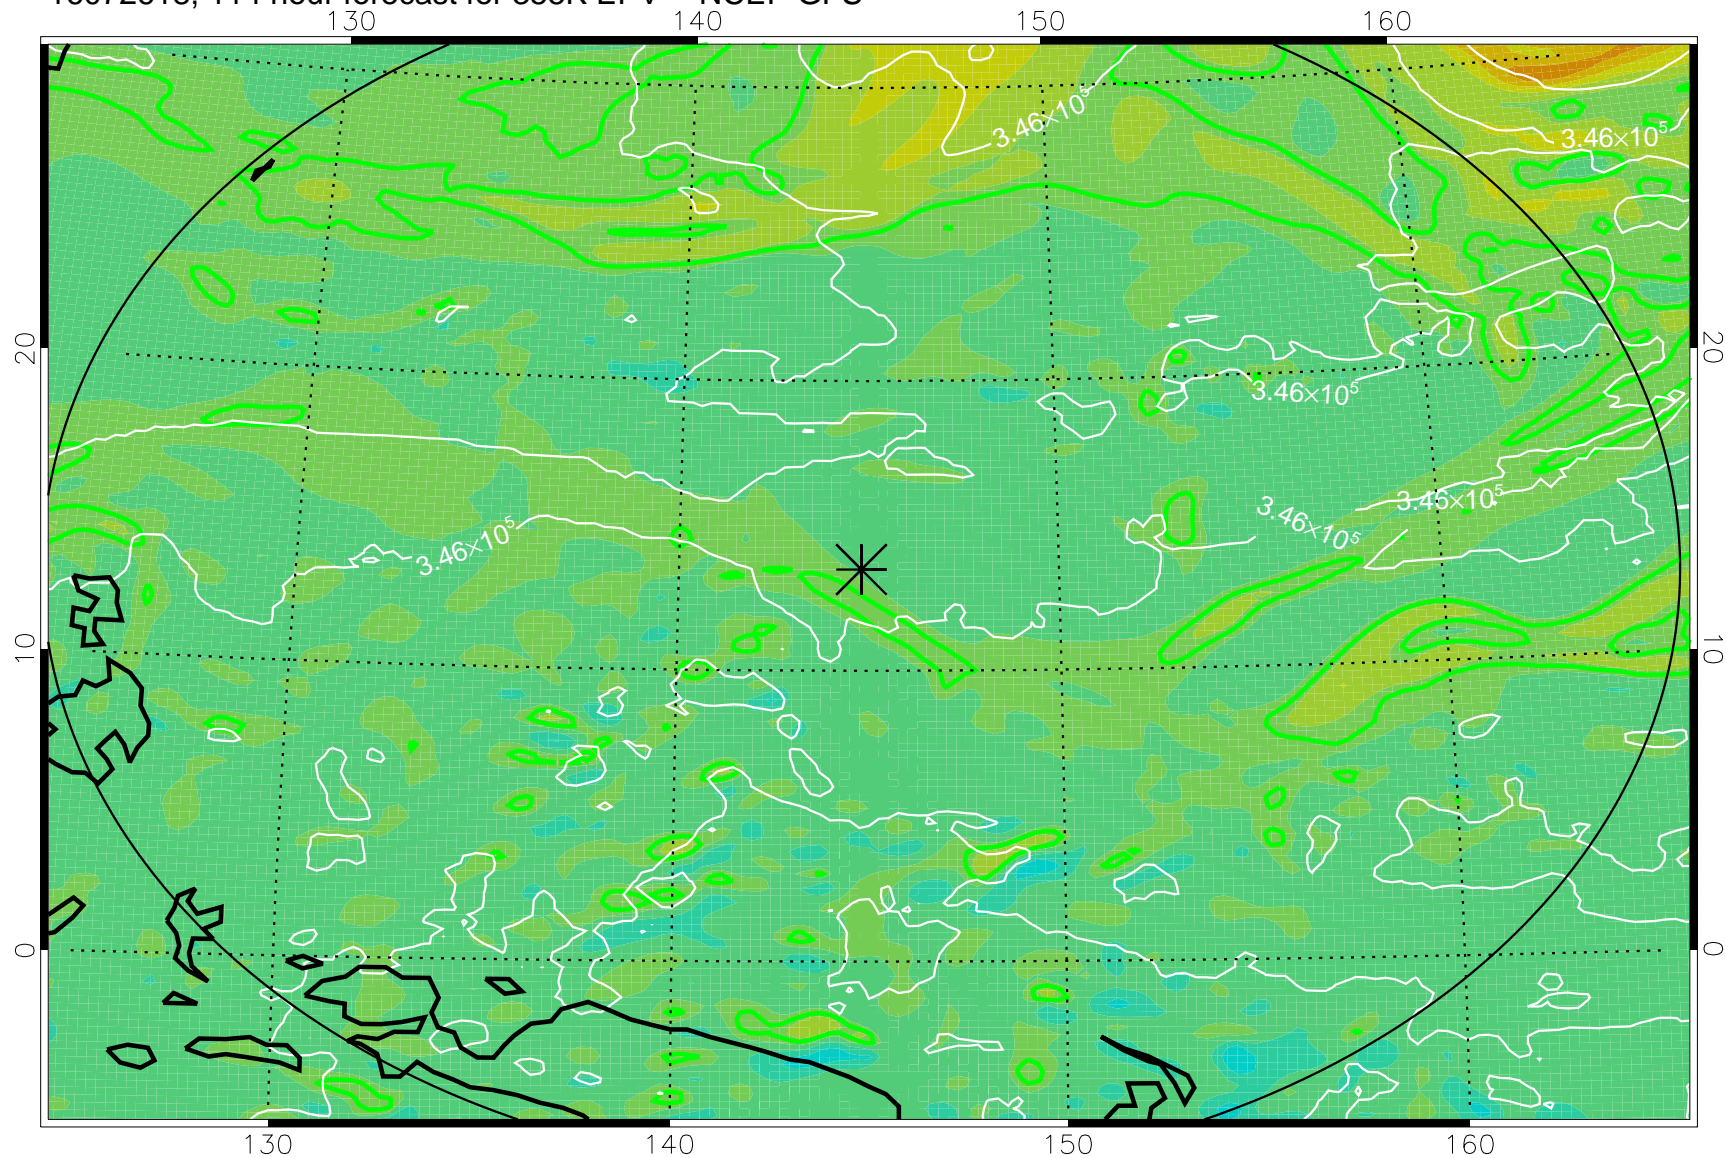

16072506, 78 hour forecast for 355K EPV -- NCEP GFS

355K Montgomery Streamfunction, white
EPV Tropopause (2 PVU) Position
Range ring of 2304 km

16072512, 84 hour forecast for 355K EPV -- NCEP GFS

355K Montgomery Streamfunction, white
EPV Tropopause (2 PVU) Position
Range ring of 2304 km

16072518, 90 hour forecast for 355K EPV -- NCEP GFS

355K Montgomery Streamfunction, white
EPV Tropopause (2 PVU) Position
Range ring of 2304 km

16072600, 96 hour forecast for 355K EPV -- NCEP GFS

355K Montgomery Streamfunction, white
EPV Tropopause (2 PVU) Position
Range ring of 2304 km

16072606, 102 hour forecast for 355K EPV -- NCEP GFS

355K Montgomery Streamfunction, white
EPV Tropopause (2 PVU) Position
Range ring of 2304 km

16072612, 108 hour forecast for 355K EPV -- NCEP GFS

355K Montgomery Streamfunction, white
EPV Tropopause (2 PVU) Position
Range ring of 2304 km

16072618, 114 hour forecast for 355K EPV -- NCEP GFS

355K Montgomery Streamfunction, white
EPV Tropopause (2 PVU) Position
Range ring of 2304 km

16072700, 120 hour forecast for 355K EPV -- NCEP GFS

355K Montgomery Streamfunction, white
EPV Tropopause (2 PVU) Position
Range ring of 2304 km