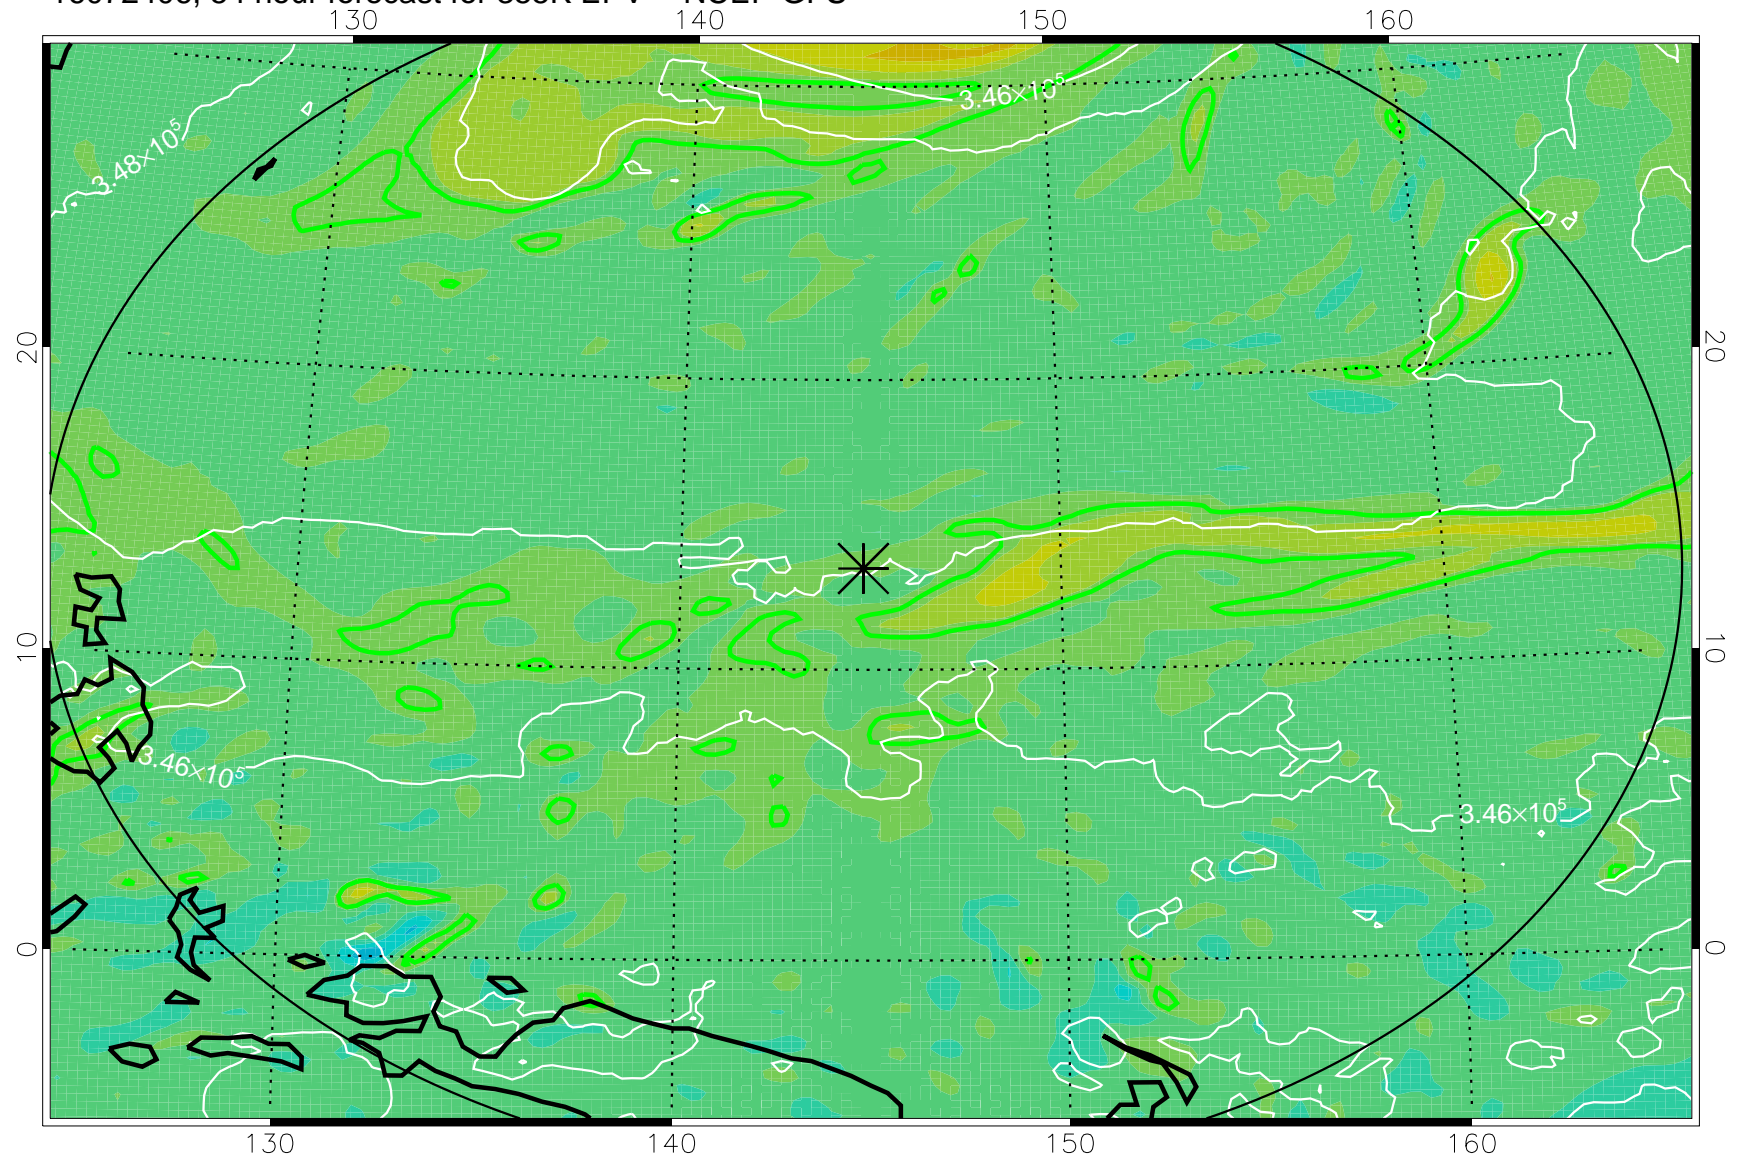

16072318, 42 hour forecast for 355K EPV -- NCEP GFS

355K Montgomery Streamfunction, white
EPV Tropopause (2 PVU) Position
Range ring of 2304 km

16072400, 48 hour forecast for 355K EPV -- NCEP GFS

355K Montgomery Streamfunction, white
EPV Tropopause (2 PVU) Position
Range ring of 2304 km

16072406, 54 hour forecast for 355K EPV -- NCEP GFS

355K Montgomery Streamfunction, white
EPV Tropopause (2 PVU) Position
Range ring of 2304 km

16072412, 60 hour forecast for 355K EPV -- NCEP GFS

355K Montgomery Streamfunction, white
EPV Tropopause (2 PVU) Position
Range ring of 2304 km

16072418, 66 hour forecast for 355K EPV -- NCEP GFS

355K Montgomery Streamfunction, white
EPV Tropopause (2 PVU) Position
Range ring of 2304 km

16072500, 72 hour forecast for 355K EPV -- NCEP GFS

355K Montgomery Streamfunction, white
EPV Tropopause (2 PVU) Position
Range ring of 2304 km

16072518, 90 hour forecast for 355K EPV -- NCEP GFS

355K Montgomery Streamfunction, white
EPV Tropopause (2 PVU) Position
Range ring of 2304 km

16072600, 96 hour forecast for 355K EPV -- NCEP GFS

355K Montgomery Streamfunction, white
EPV Tropopause (2 PVU) Position
Range ring of 2304 km