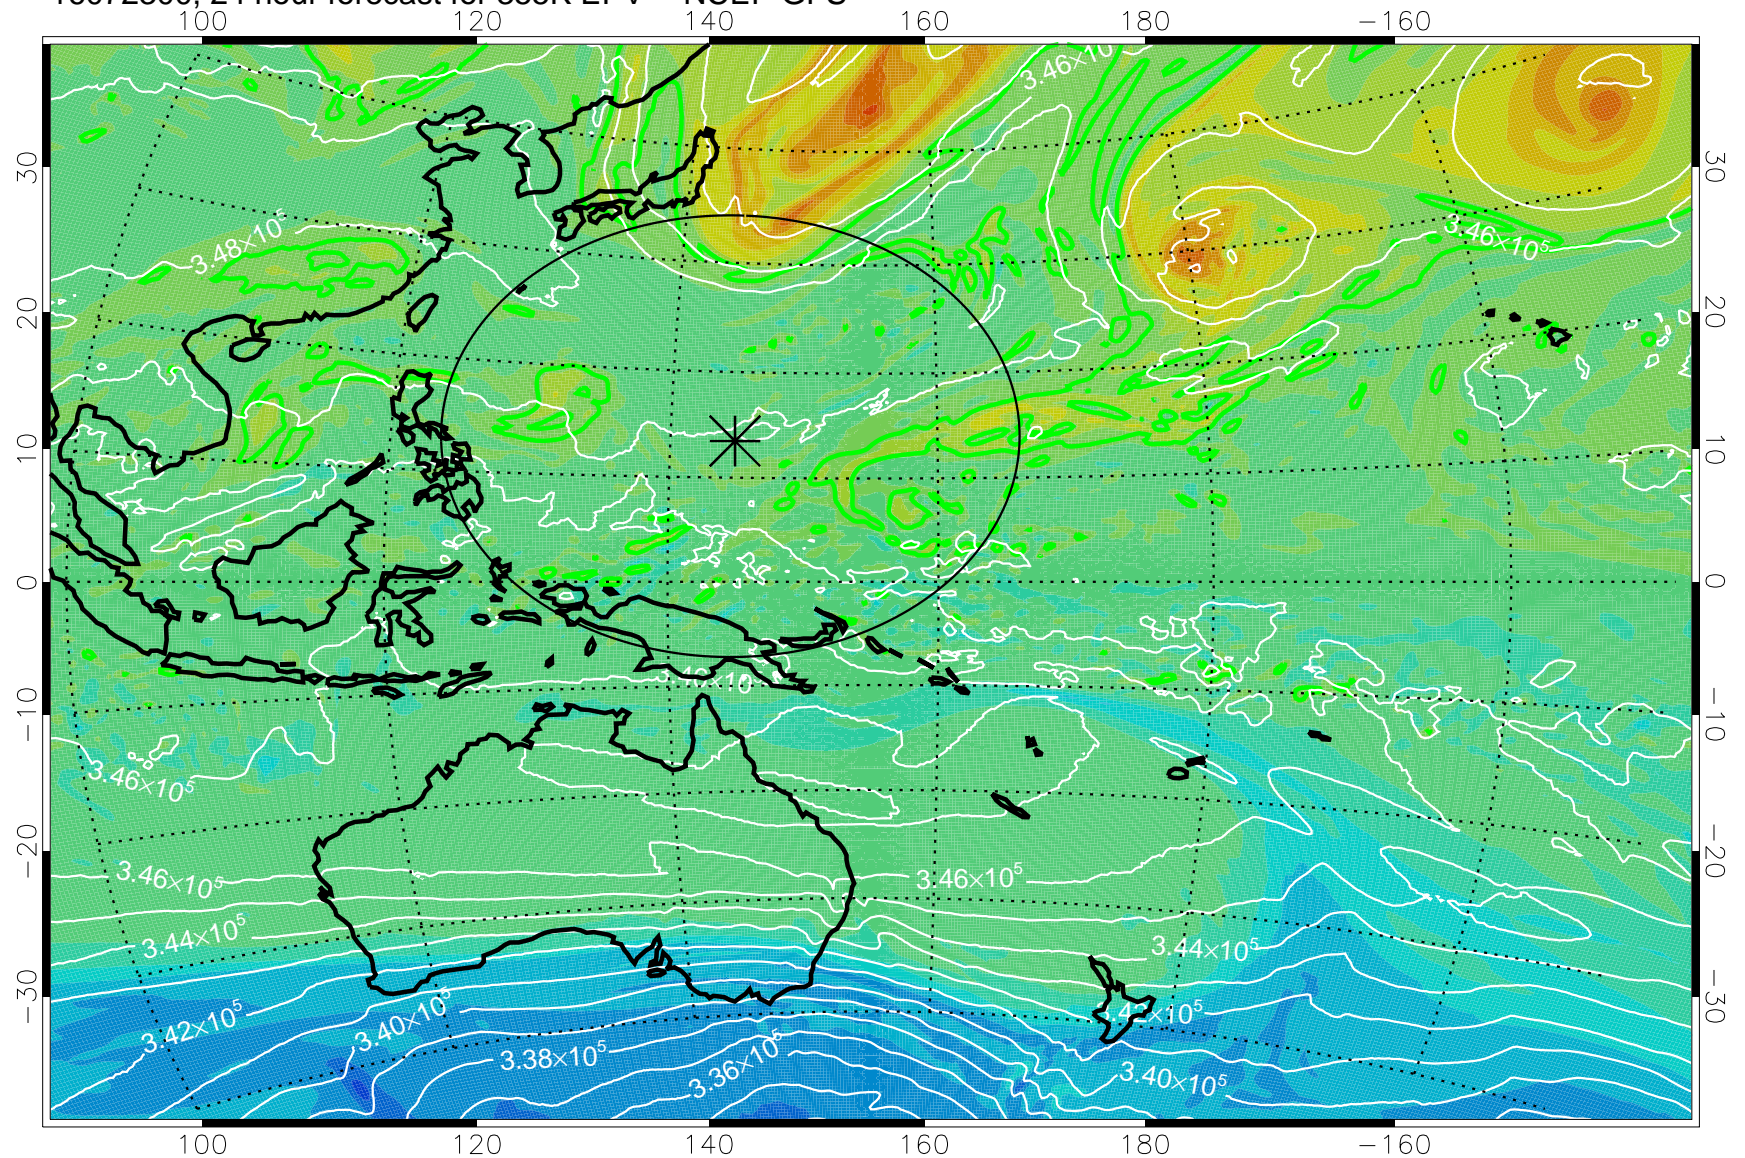

16072206, 6 hour forecast for 355K EPV -- NCEP GFS

355K Montgomery Streamfunction, white
EPV Tropopause (2 PVU) Position
Range ring of 2304 km

16072212, 12 hour forecast for 355K EPV -- NCEP GFS

355K Montgomery Streamfunction, white
EPV Tropopause (2 PVU) Position
Range ring of 2304 km

16072218, 18 hour forecast for 355K EPV -- NCEP GFS

355K Montgomery Streamfunction, white
EPV Tropopause (2 PVU) Position
Range ring of 2304 km

16072300, 24 hour forecast for 355K EPV -- NCEP GFS

355K Montgomery Streamfunction, white
EPV Tropopause (2 PVU) Position
Range ring of 2304 km

16072306, 30 hour forecast for 355K EPV -- NCEP GFS

355K Montgomery Streamfunction, white
EPV Tropopause (2 PVU) Position
Range ring of 2304 km

16072312, 36 hour forecast for 355K EPV -- NCEP GFS

355K Montgomery Streamfunction, white
EPV Tropopause (2 PVU) Position
Range ring of 2304 km

16072318, 42 hour forecast for 355K EPV -- NCEP GFS

355K Montgomery Streamfunction, white
EPV Tropopause (2 PVU) Position
Range ring of 2304 km

16072400, 48 hour forecast for 355K EPV -- NCEP GFS

355K Montgomery Streamfunction, white
EPV Tropopause (2 PVU) Position
Range ring of 2304 km