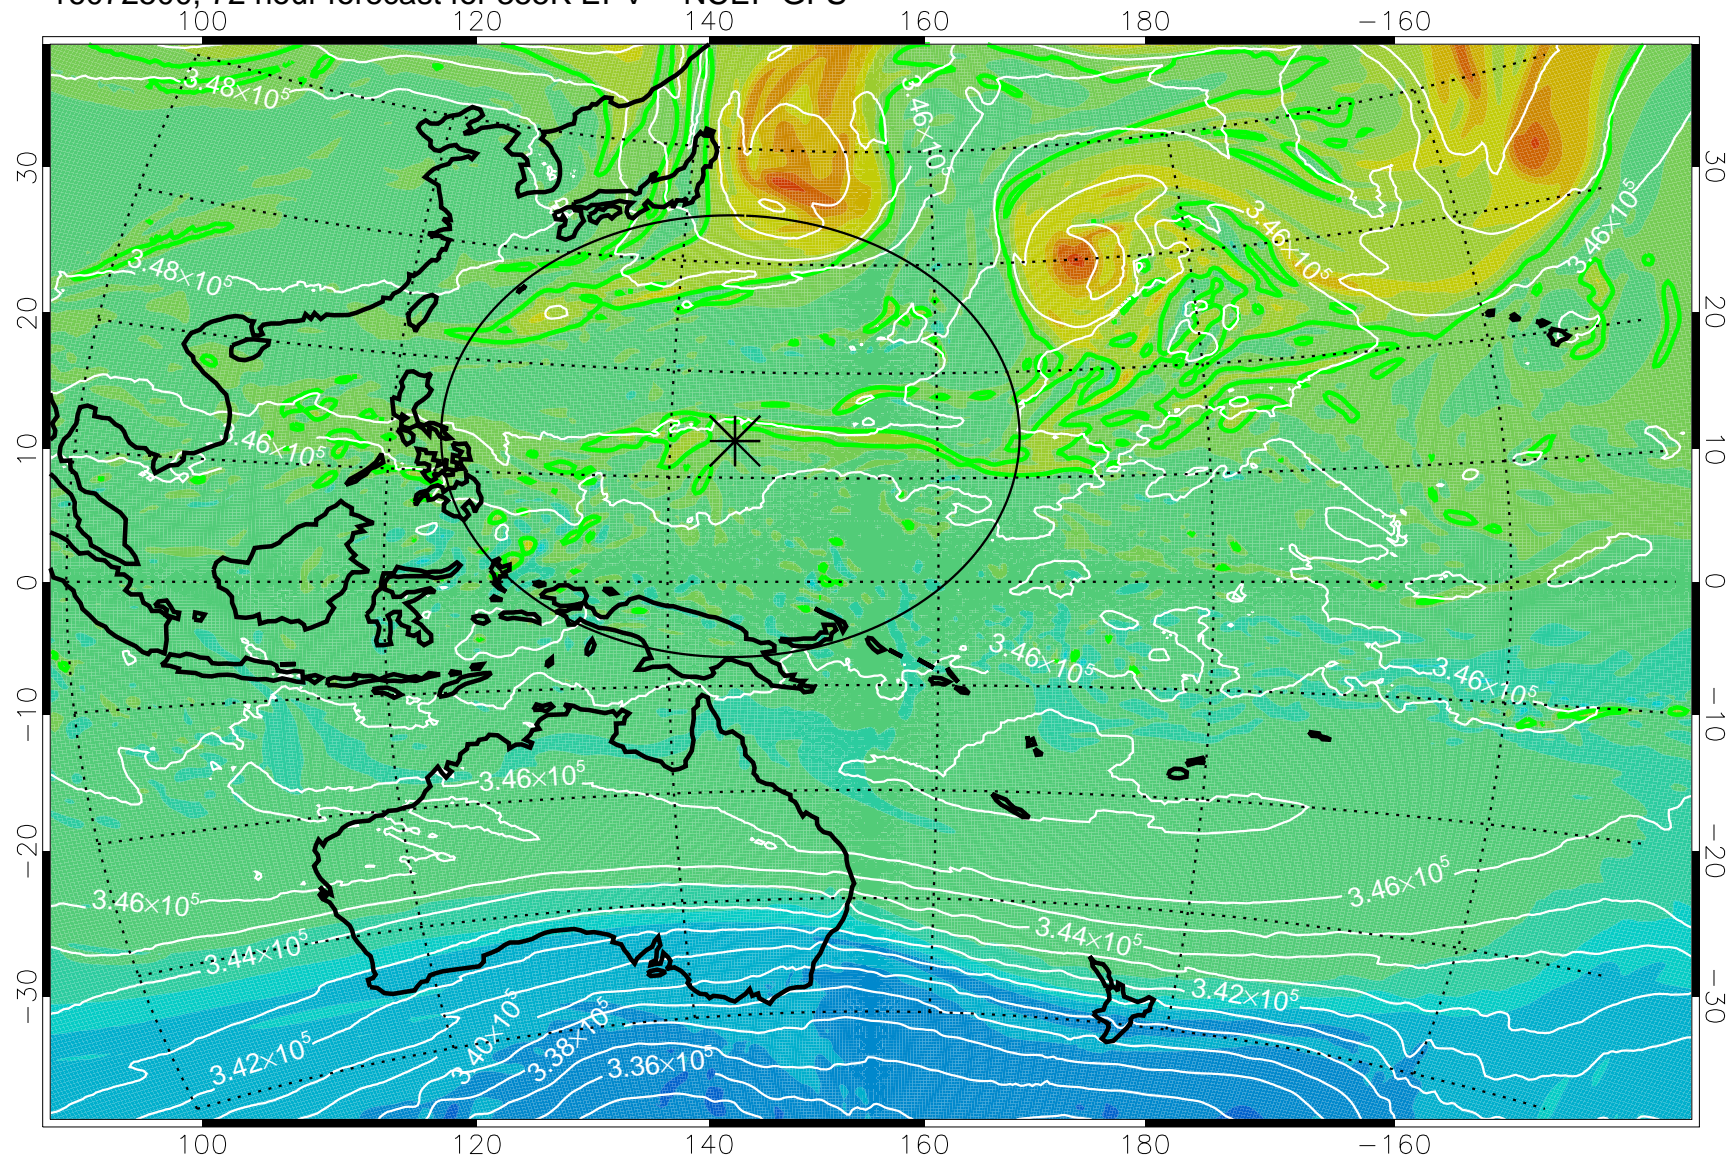

16072318, 42 hour forecast for 355K EPV -- NCEP GFS

355K Montgomery Streamfunction, white
EPV Tropopause (2 PVU) Position
Range ring of 2304 km

16072400, 48 hour forecast for 355K EPV -- NCEP GFS

355K Montgomery Streamfunction, white
EPV Tropopause (2 PVU) Position
Range ring of 2304 km

16072406, 54 hour forecast for 355K EPV -- NCEP GFS

355K Montgomery Streamfunction, white
EPV Tropopause (2 PVU) Position
Range ring of 2304 km

16072412, 60 hour forecast for 355K EPV -- NCEP GFS

355K Montgomery Streamfunction, white
EPV Tropopause (2 PVU) Position
Range ring of 2304 km

16072418, 66 hour forecast for 355K EPV -- NCEP GFS

355K Montgomery Streamfunction, white
EPV Tropopause (2 PVU) Position
Range ring of 2304 km

16072500, 72 hour forecast for 355K EPV -- NCEP GFS

355K Montgomery Streamfunction, white
EPV Tropopause (2 PVU) Position
Range ring of 2304 km

16072506, 78 hour forecast for 355K EPV -- NCEP GFS

355K Montgomery Streamfunction, white
EPV Tropopause (2 PVU) Position
Range ring of 2304 km

16072512, 84 hour forecast for 355K EPV -- NCEP GFS

355K Montgomery Streamfunction, white
EPV Tropopause (2 PVU) Position
Range ring of 2304 km