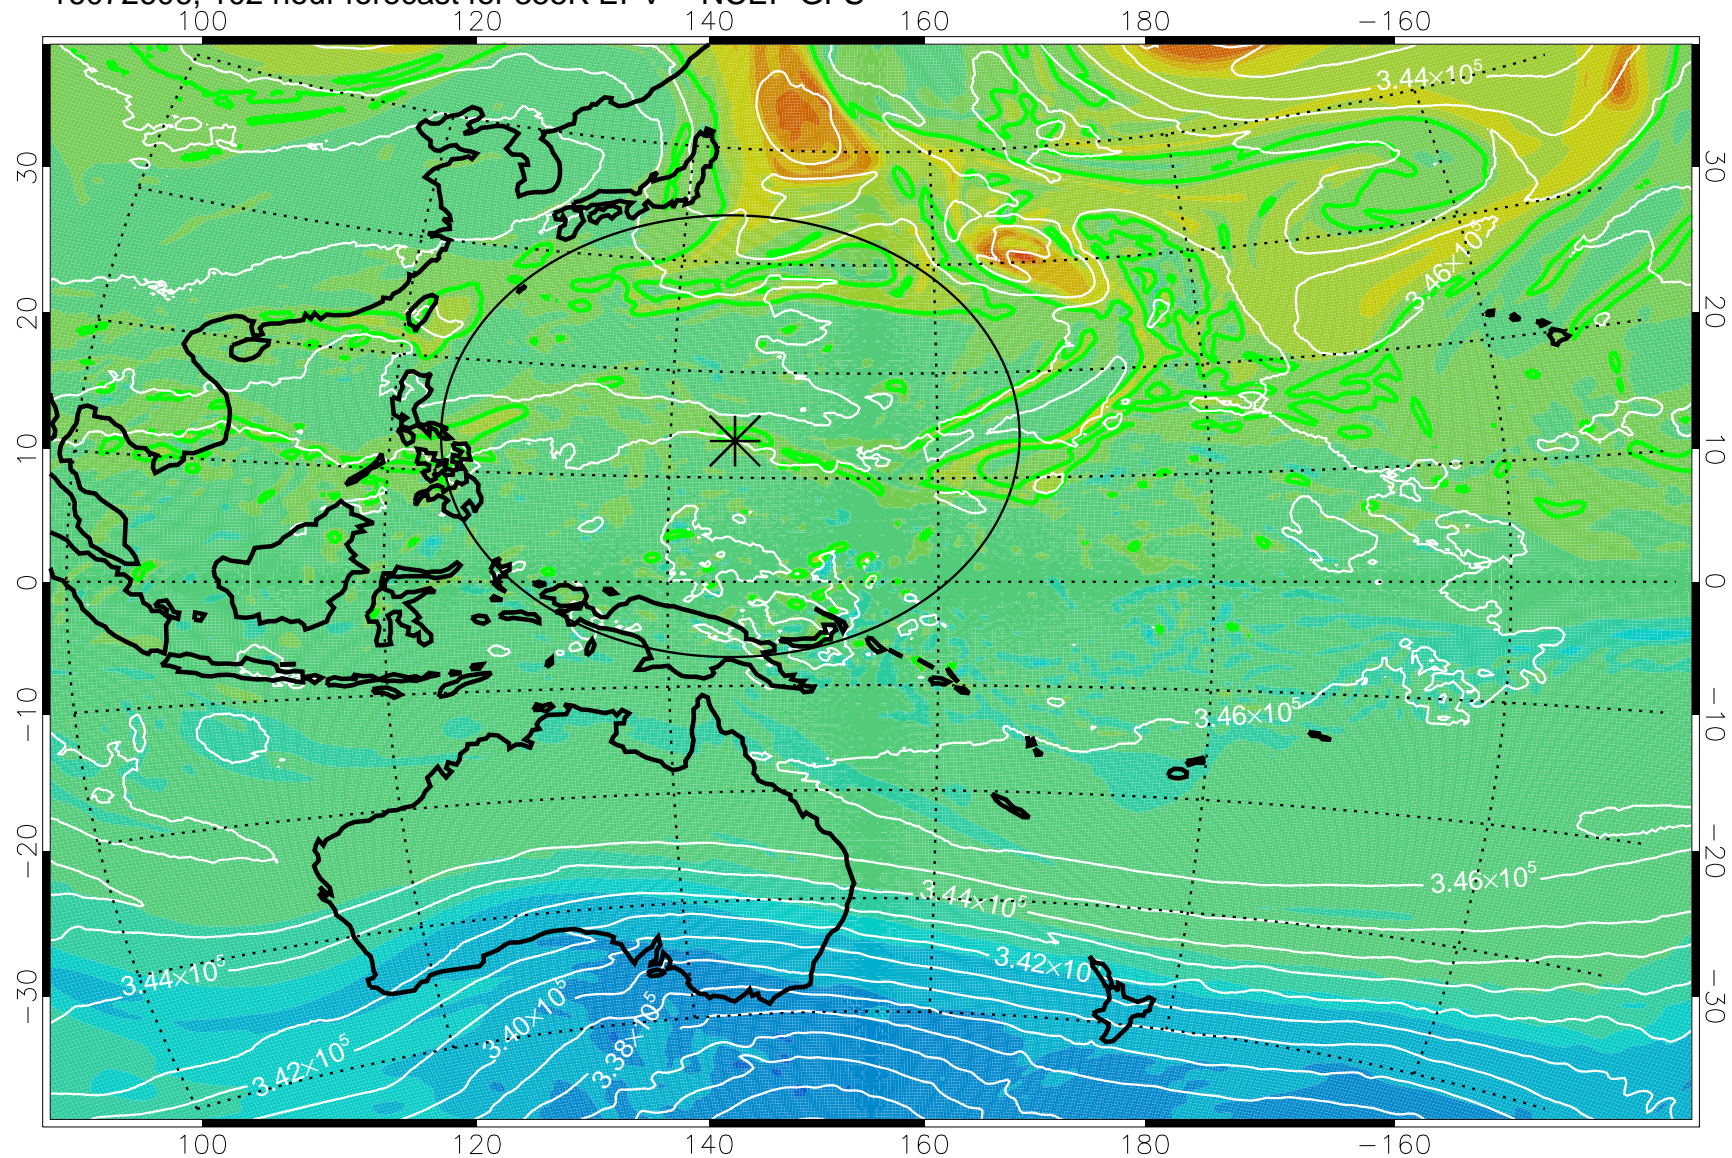

16072506, 78 hour forecast for 355K EPV -- NCEP GFS

355K Montgomery Streamfunction, white
EPV Tropopause (2 PVU) Position
Range ring of 2304 km

16072512, 84 hour forecast for 355K EPV -- NCEP GFS

355K Montgomery Streamfunction, white
EPV Tropopause (2 PVU) Position
Range ring of 2304 km

16072518, 90 hour forecast for 355K EPV -- NCEP GFS

355K Montgomery Streamfunction, white
EPV Tropopause (2 PVU) Position
Range ring of 2304 km

16072600, 96 hour forecast for 355K EPV -- NCEP GFS

355K Montgomery Streamfunction, white
EPV Tropopause (2 PVU) Position
Range ring of 2304 km

16072606, 102 hour forecast for 355K EPV -- NCEP GFS

355K Montgomery Streamfunction, white
EPV Tropopause (2 PVU) Position
Range ring of 2304 km

16072612, 108 hour forecast for 355K EPV -- NCEP GFS

355K Montgomery Streamfunction, white
EPV Tropopause (2 PVU) Position
Range ring of 2304 km

16072618, 114 hour forecast for 355K EPV -- NCEP GFS

355K Montgomery Streamfunction, white
EPV Tropopause (2 PVU) Position
Range ring of 2304 km

16072700, 120 hour forecast for 355K EPV -- NCEP GFS

355K Montgomery Streamfunction, white
EPV Tropopause (2 PVU) Position
Range ring of 2304 km