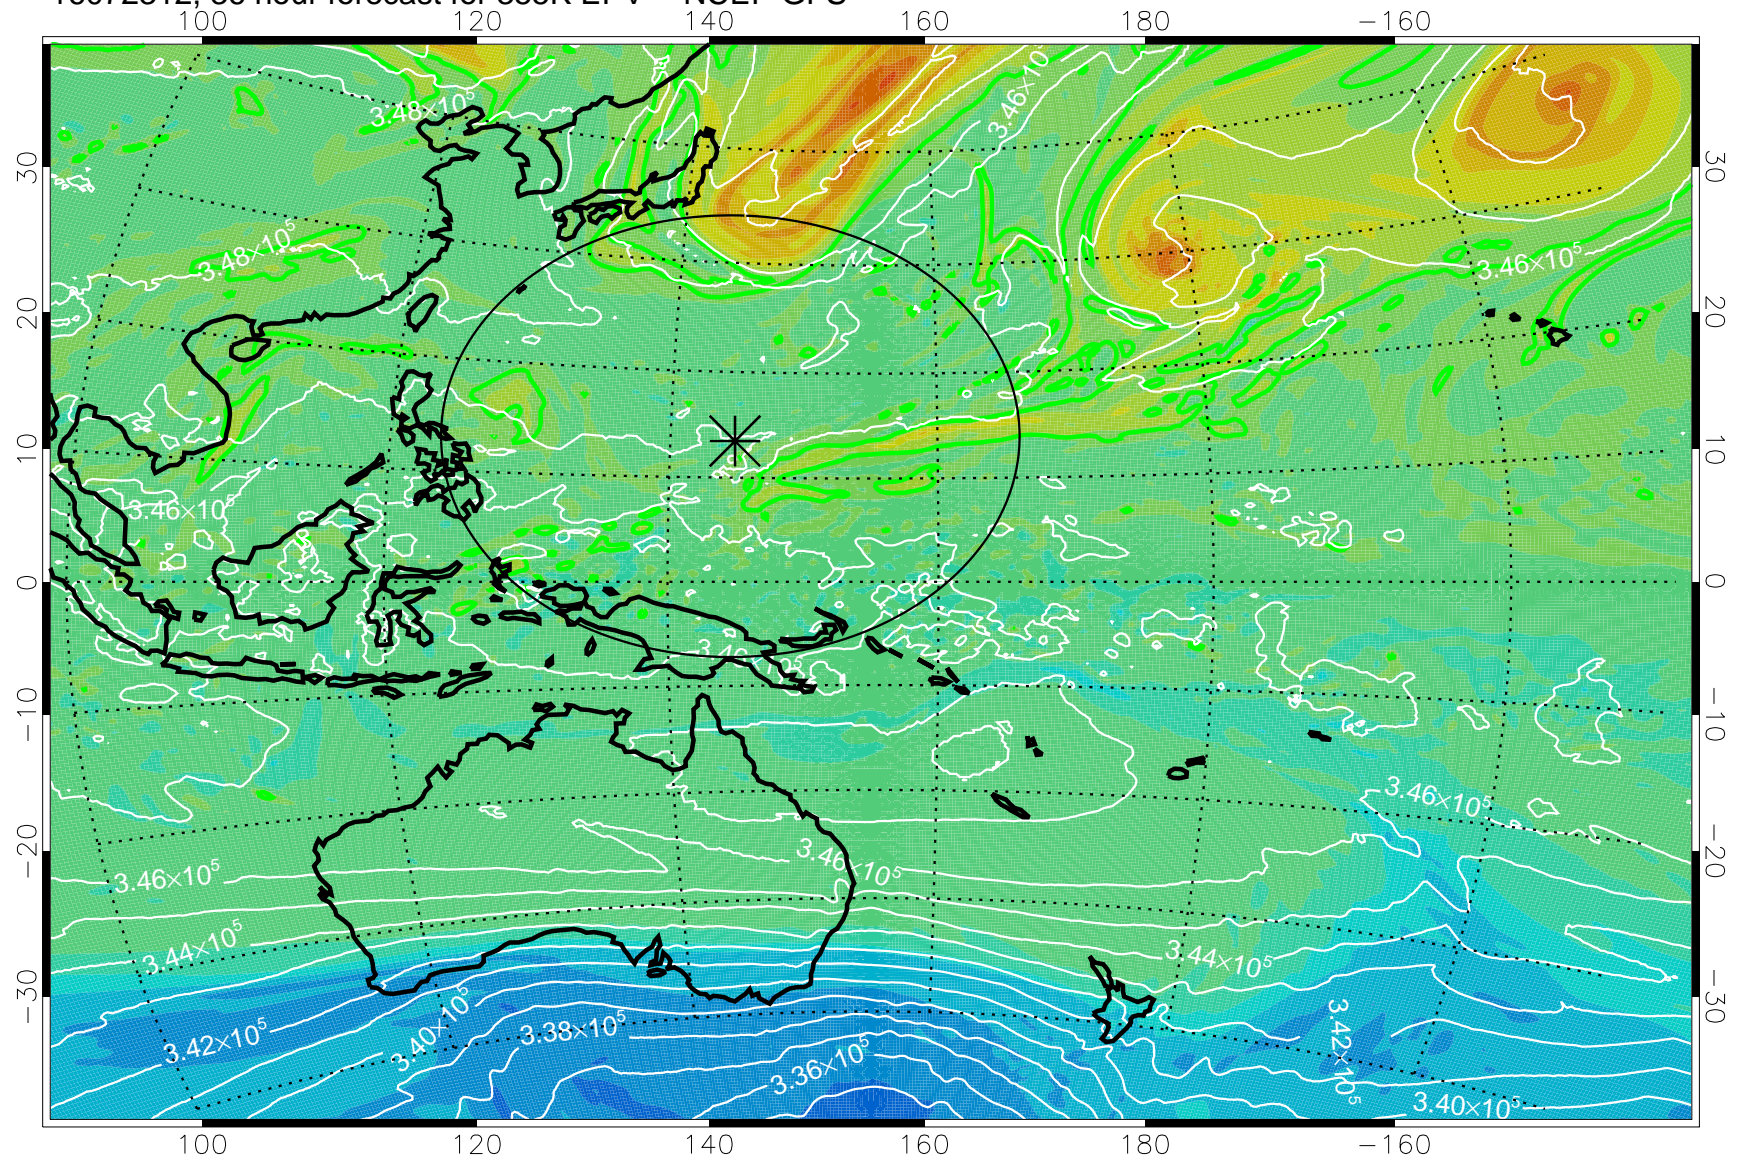

16072218, 18 hour forecast for 355K EPV -- NCEP GFS

355K Montgomery Streamfunction, white
EPV Tropopause (2 PVU) Position
Range ring of 2304 km

16072300, 24 hour forecast for 355K EPV -- NCEP GFS

355K Montgomery Streamfunction, white
EPV Tropopause (2 PVU) Position
Range ring of 2304 km

16072306, 30 hour forecast for 355K EPV -- NCEP GFS

355K Montgomery Streamfunction, white
EPV Tropopause (2 PVU) Position
Range ring of 2304 km

16072312, 36 hour forecast for 355K EPV -- NCEP GFS

355K Montgomery Streamfunction, white
EPV Tropopause (2 PVU) Position
Range ring of 2304 km

16072318, 42 hour forecast for 355K EPV -- NCEP GFS

355K Montgomery Streamfunction, white
EPV Tropopause (2 PVU) Position
Range ring of 2304 km

16072400, 48 hour forecast for 355K EPV -- NCEP GFS

355K Montgomery Streamfunction, white
EPV Tropopause (2 PVU) Position
Range ring of 2304 km

16072406, 54 hour forecast for 355K EPV -- NCEP GFS

355K Montgomery Streamfunction, white
EPV Tropopause (2 PVU) Position
Range ring of 2304 km

16072412, 60 hour forecast for 355K EPV -- NCEP GFS

355K Montgomery Streamfunction, white
EPV Tropopause (2 PVU) Position
Range ring of 2304 km