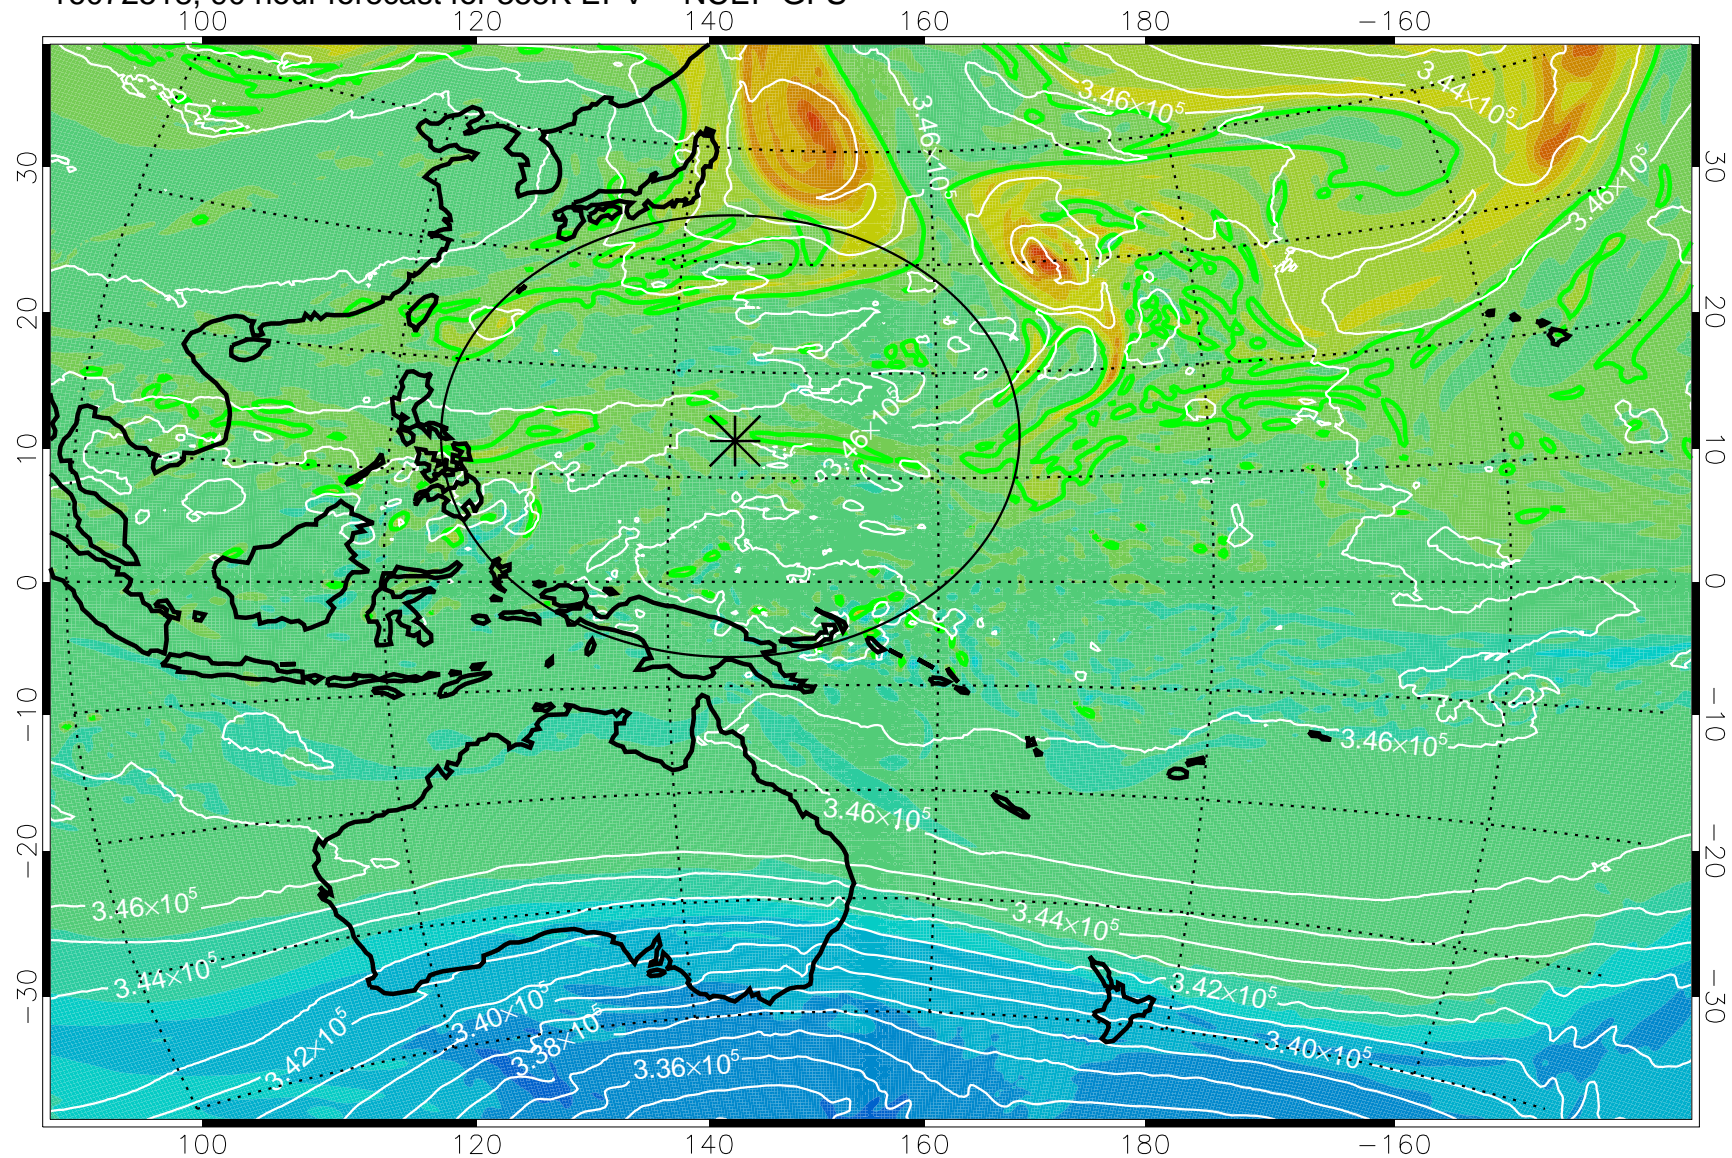

16072418, 66 hour forecast for 355K EPV -- NCEP GFS

355K Montgomery Streamfunction, white
EPV Tropopause (2 PVU) Position
Range ring of 2304 km

16072500, 72 hour forecast for 355K EPV -- NCEP GFS

355K Montgomery Streamfunction, white
EPV Tropopause (2 PVU) Position
Range ring of 2304 km

16072506, 78 hour forecast for 355K EPV -- NCEP GFS

355K Montgomery Streamfunction, white
EPV Tropopause (2 PVU) Position
Range ring of 2304 km

16072512, 84 hour forecast for 355K EPV -- NCEP GFS

355K Montgomery Streamfunction, white
EPV Tropopause (2 PVU) Position
Range ring of 2304 km

16072518, 90 hour forecast for 355K EPV -- NCEP GFS

355K Montgomery Streamfunction, white
EPV Tropopause (2 PVU) Position
Range ring of 2304 km

16072600, 96 hour forecast for 355K EPV -- NCEP GFS

355K Montgomery Streamfunction, white
EPV Tropopause (2 PVU) Position
Range ring of 2304 km

16072606, 102 hour forecast for 355K EPV -- NCEP GFS

355K Montgomery Streamfunction, white
EPV Tropopause (2 PVU) Position
Range ring of 2304 km

16072612, 108 hour forecast for 355K EPV -- NCEP GFS

355K Montgomery Streamfunction, white
EPV Tropopause (2 PVU) Position
Range ring of 2304 km