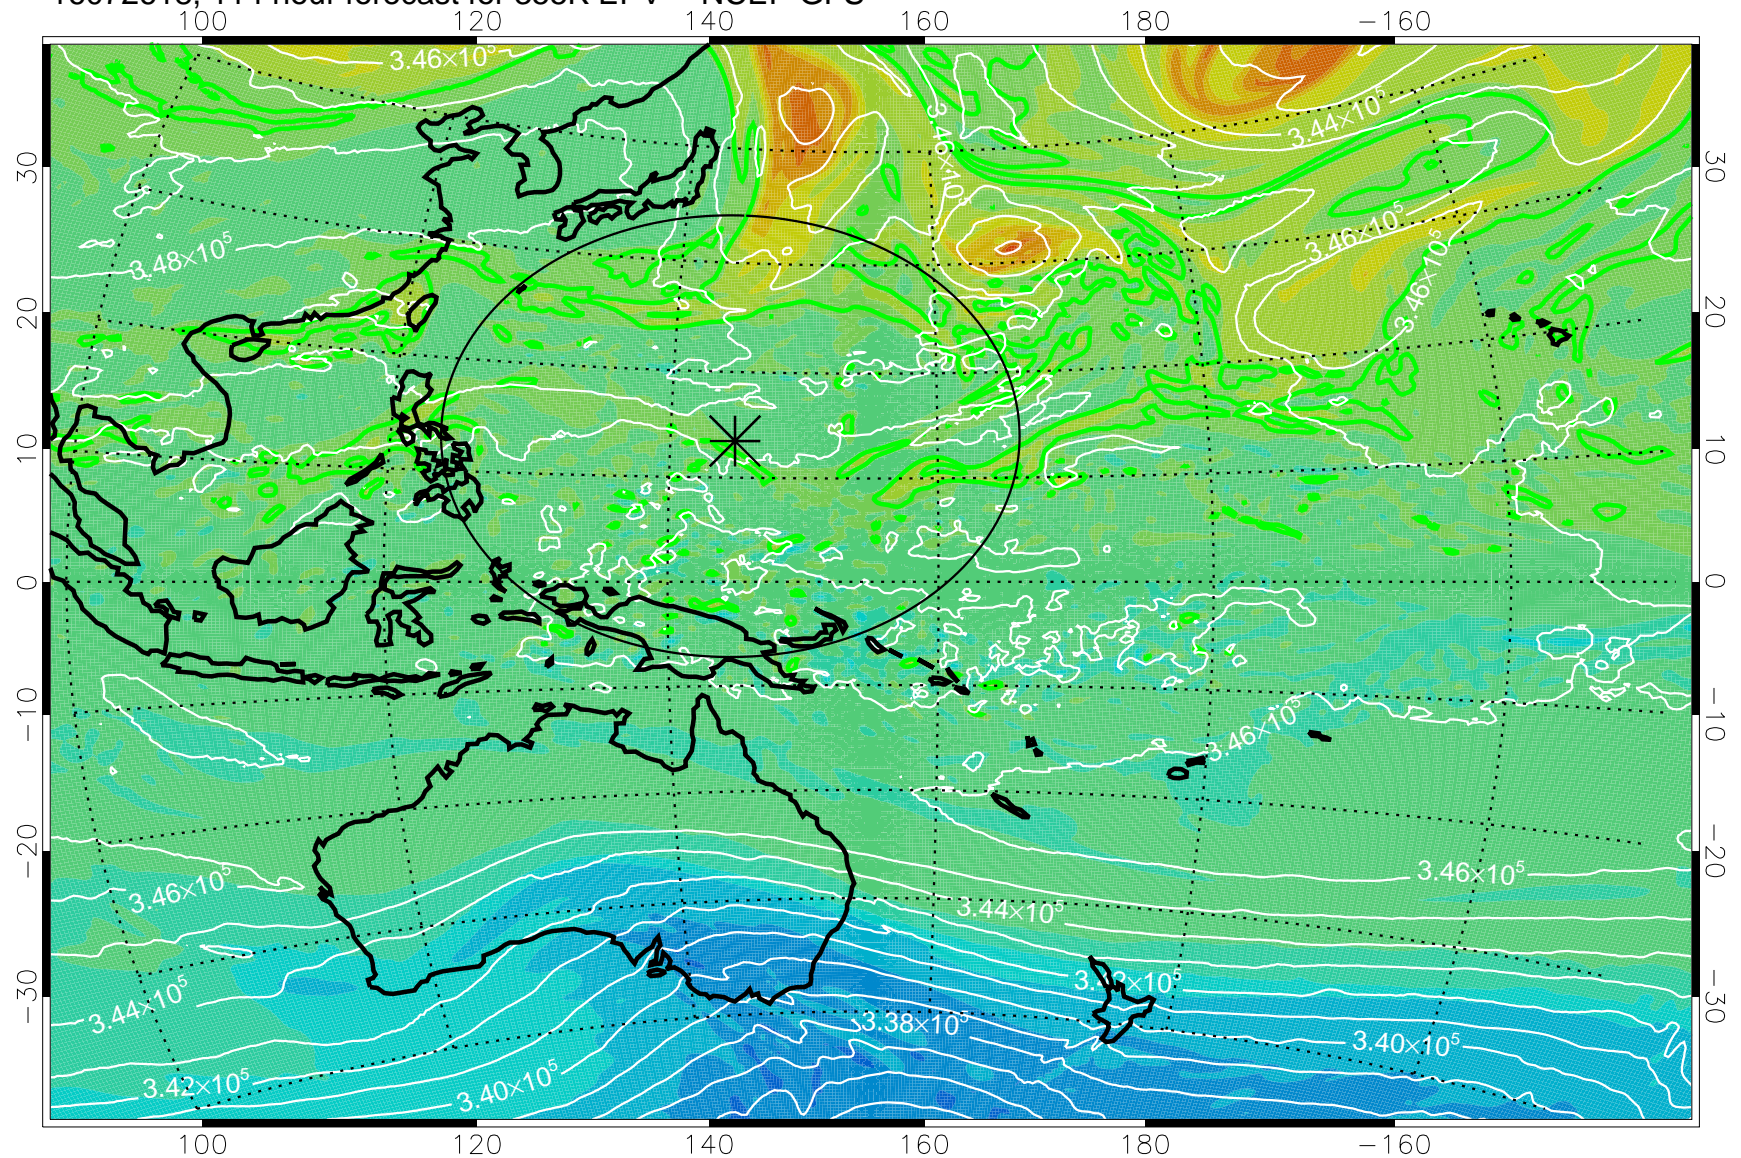

16072506, 78 hour forecast for 355K EPV -- NCEP GFS

355K Montgomery Streamfunction, white
EPV Tropopause (2 PVU) Position
Range ring of 2304 km

16072512, 84 hour forecast for 355K EPV -- NCEP GFS

355K Montgomery Streamfunction, white
EPV Tropopause (2 PVU) Position
Range ring of 2304 km

16072518, 90 hour forecast for 355K EPV -- NCEP GFS

355K Montgomery Streamfunction, white
EPV Tropopause (2 PVU) Position
Range ring of 2304 km

16072600, 96 hour forecast for 355K EPV -- NCEP GFS

355K Montgomery Streamfunction, white
EPV Tropopause (2 PVU) Position
Range ring of 2304 km

16072606, 102 hour forecast for 355K EPV -- NCEP GFS

355K Montgomery Streamfunction, white
EPV Tropopause (2 PVU) Position
Range ring of 2304 km

16072612, 108 hour forecast for 355K EPV -- NCEP GFS

355K Montgomery Streamfunction, white
EPV Tropopause (2 PVU) Position
Range ring of 2304 km

16072618, 114 hour forecast for 355K EPV -- NCEP GFS

355K Montgomery Streamfunction, white
EPV Tropopause (2 PVU) Position
Range ring of 2304 km

16072700, 120 hour forecast for 355K EPV -- NCEP GFS

355K Montgomery Streamfunction, white
EPV Tropopause (2 PVU) Position
Range ring of 2304 km