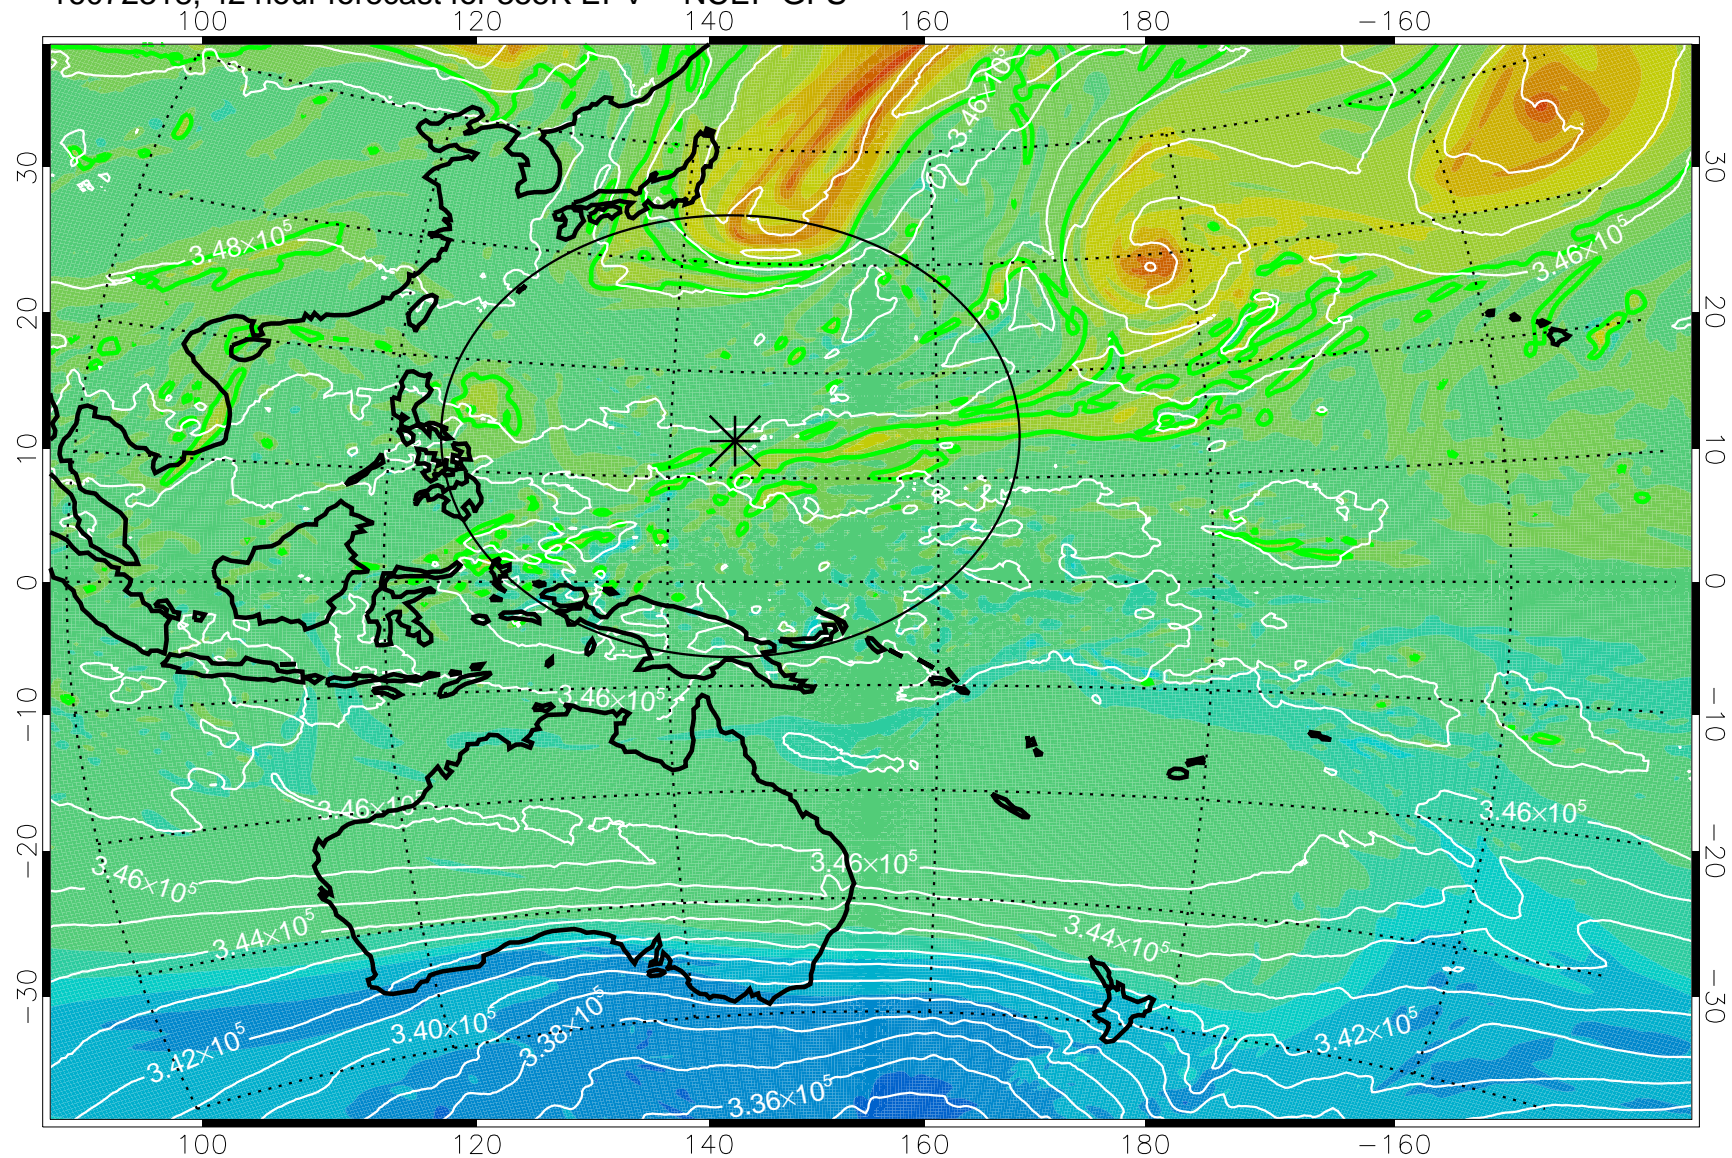

16072218, 18 hour forecast for 355K EPV -- NCEP GFS

355K Montgomery Streamfunction, white
EPV Tropopause (2 PVU) Position
Range ring of 2304 km

16072300, 24 hour forecast for 355K EPV -- NCEP GFS

355K Montgomery Streamfunction, white
EPV Tropopause (2 PVU) Position
Range ring of 2304 km

16072306, 30 hour forecast for 355K EPV -- NCEP GFS

355K Montgomery Streamfunction, white
EPV Tropopause (2 PVU) Position
Range ring of 2304 km

16072312, 36 hour forecast for 355K EPV -- NCEP GFS

355K Montgomery Streamfunction, white
EPV Tropopause (2 PVU) Position
Range ring of 2304 km

16072318, 42 hour forecast for 355K EPV -- NCEP GFS

355K Montgomery Streamfunction, white
EPV Tropopause (2 PVU) Position
Range ring of 2304 km

16072400, 48 hour forecast for 355K EPV -- NCEP GFS

355K Montgomery Streamfunction, white
EPV Tropopause (2 PVU) Position
Range ring of 2304 km

16072406, 54 hour forecast for 355K EPV -- NCEP GFS

355K Montgomery Streamfunction, white
EPV Tropopause (2 PVU) Position
Range ring of 2304 km

16072412, 60 hour forecast for 355K EPV -- NCEP GFS

355K Montgomery Streamfunction, white
EPV Tropopause (2 PVU) Position
Range ring of 2304 km