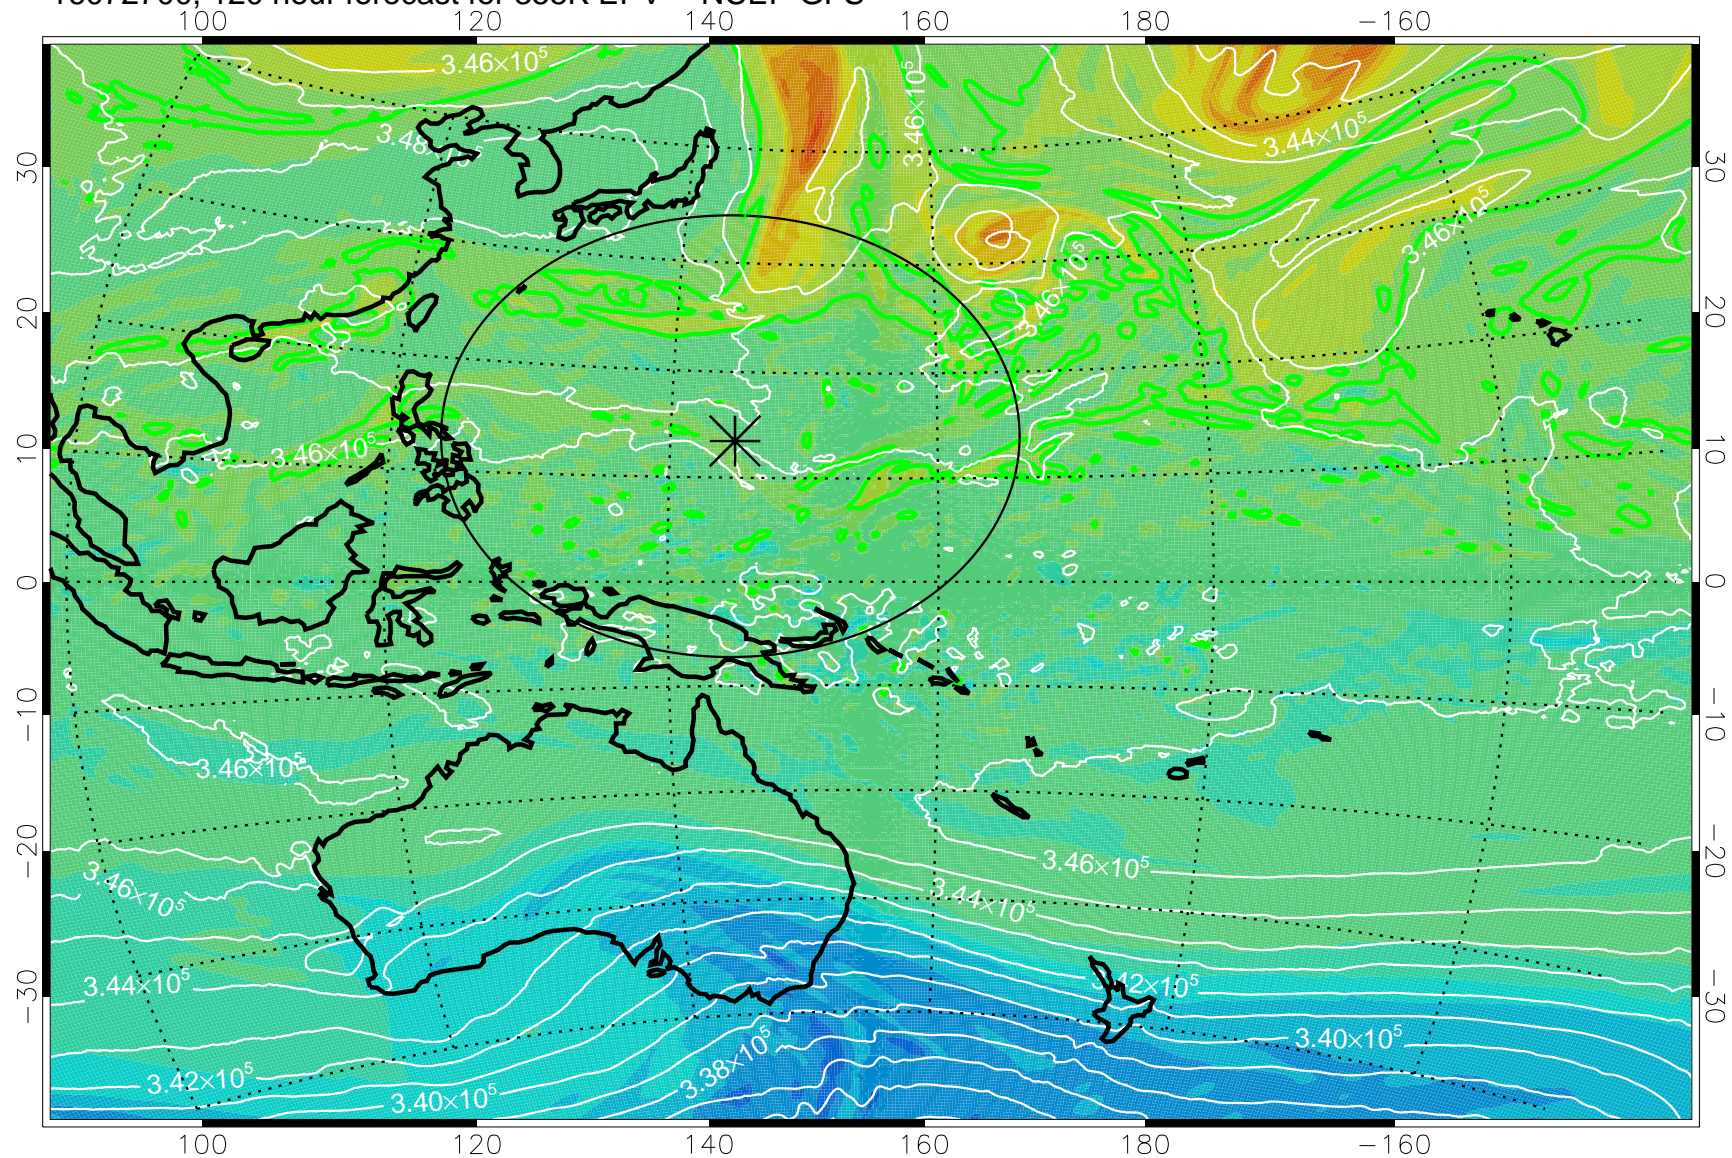

16072518, 90 hour forecast for 355K EPV -- NCEP GFS

355K Montgomery Streamfunction, white
EPV Tropopause (2 PVU) Position
Range ring of 2304 km

16072600, 96 hour forecast for 355K EPV -- NCEP GFS

355K Montgomery Streamfunction, white
EPV Tropopause (2 PVU) Position
Range ring of 2304 km

16072606, 102 hour forecast for 355K EPV -- NCEP GFS

355K Montgomery Streamfunction, white
EPV Tropopause (2 PVU) Position
Range ring of 2304 km

16072612, 108 hour forecast for 355K EPV -- NCEP GFS

355K Montgomery Streamfunction, white
EPV Tropopause (2 PVU) Position
Range ring of 2304 km

16072618, 114 hour forecast for 355K EPV -- NCEP GFS

355K Montgomery Streamfunction, white
EPV Tropopause (2 PVU) Position
Range ring of 2304 km

16072700, 120 hour forecast for 355K EPV -- NCEP GFS

355K Montgomery Streamfunction, white
EPV Tropopause (2 PVU) Position
Range ring of 2304 km