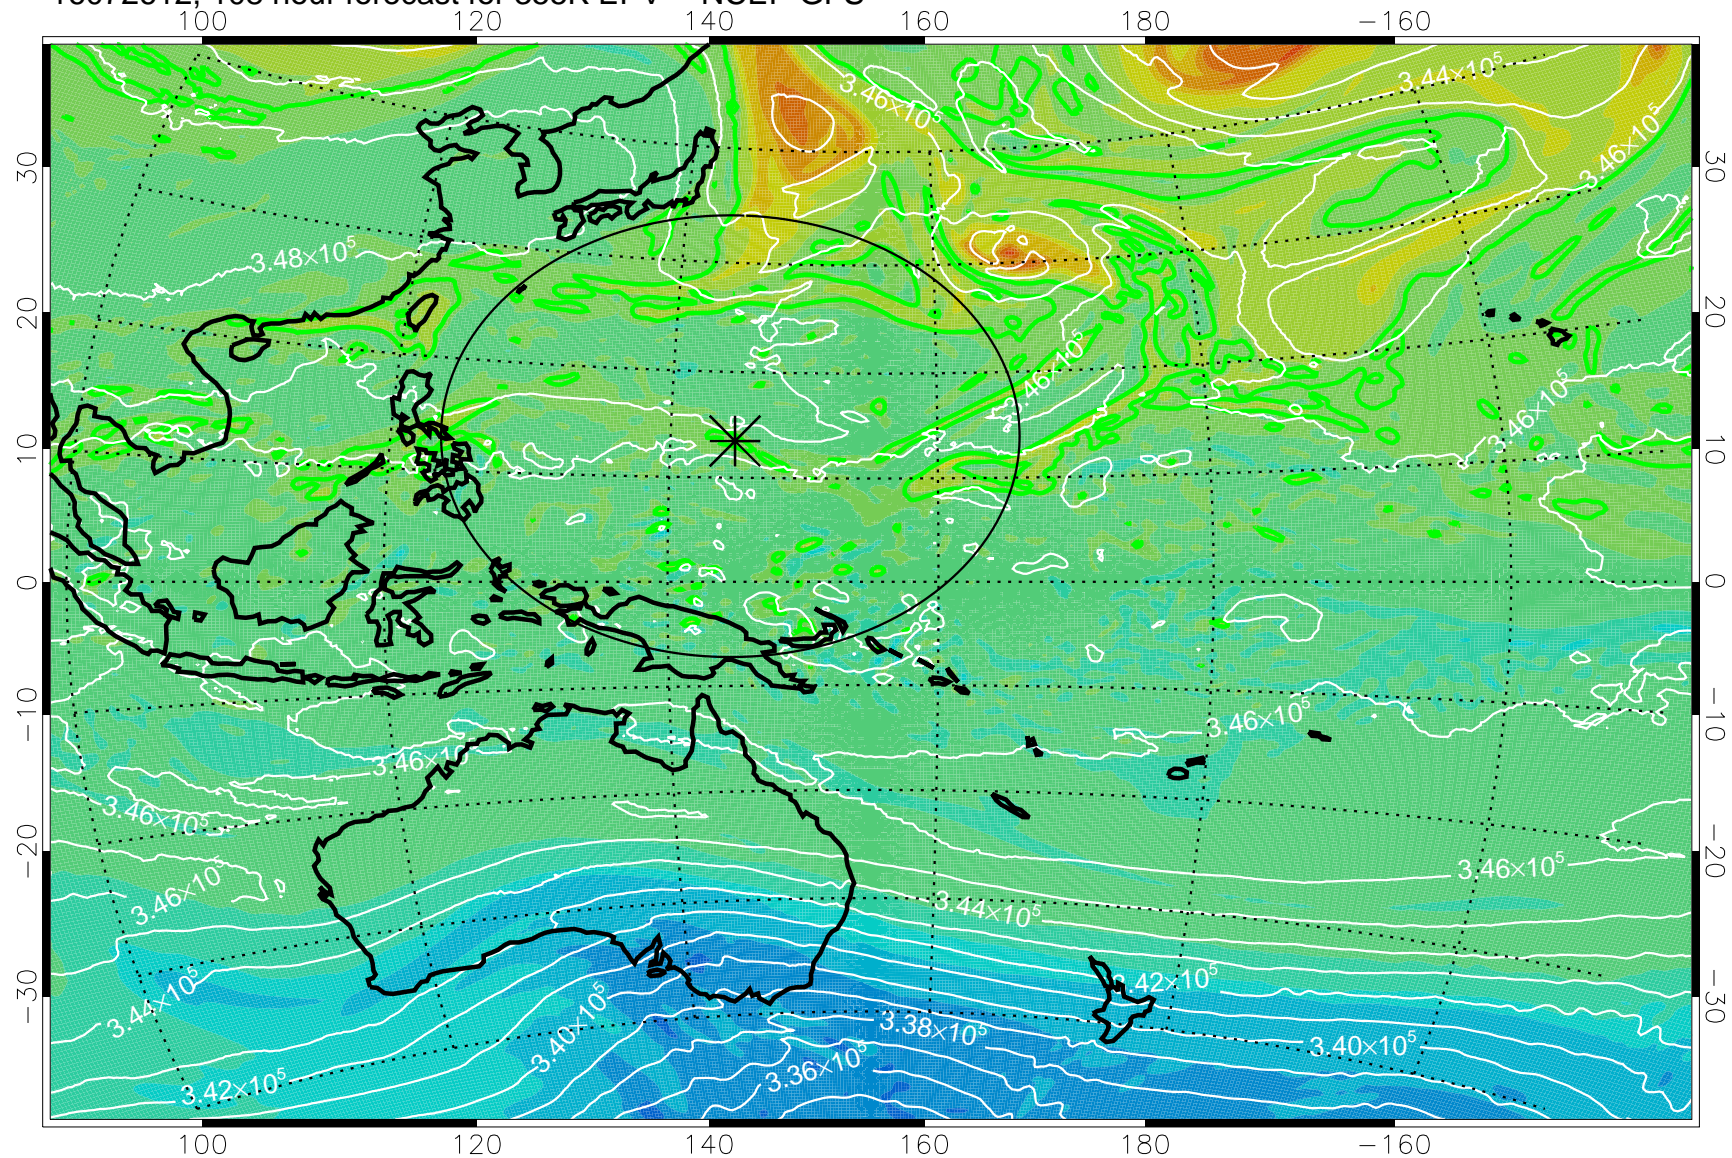

16072506, 78 hour forecast for 355K EPV -- NCEP GFS

355K Montgomery Streamfunction, white
EPV Tropopause (2 PVU) Position
Range ring of 2304 km

16072512, 84 hour forecast for 355K EPV -- NCEP GFS

355K Montgomery Streamfunction, white
EPV Tropopause (2 PVU) Position
Range ring of 2304 km

16072518, 90 hour forecast for 355K EPV -- NCEP GFS

355K Montgomery Streamfunction, white
EPV Tropopause (2 PVU) Position
Range ring of 2304 km

16072600, 96 hour forecast for 355K EPV -- NCEP GFS

355K Montgomery Streamfunction, white
EPV Tropopause (2 PVU) Position
Range ring of 2304 km

16072606, 102 hour forecast for 355K EPV -- NCEP GFS

355K Montgomery Streamfunction, white
EPV Tropopause (2 PVU) Position
Range ring of 2304 km

16072612, 108 hour forecast for 355K EPV -- NCEP GFS

355K Montgomery Streamfunction, white
EPV Tropopause (2 PVU) Position
Range ring of 2304 km

16072618, 114 hour forecast for 355K EPV -- NCEP GFS

355K Montgomery Streamfunction, white
EPV Tropopause (2 PVU) Position
Range ring of 2304 km

16072700, 120 hour forecast for 355K EPV -- NCEP GFS

355K Montgomery Streamfunction, white
EPV Tropopause (2 PVU) Position
Range ring of 2304 km