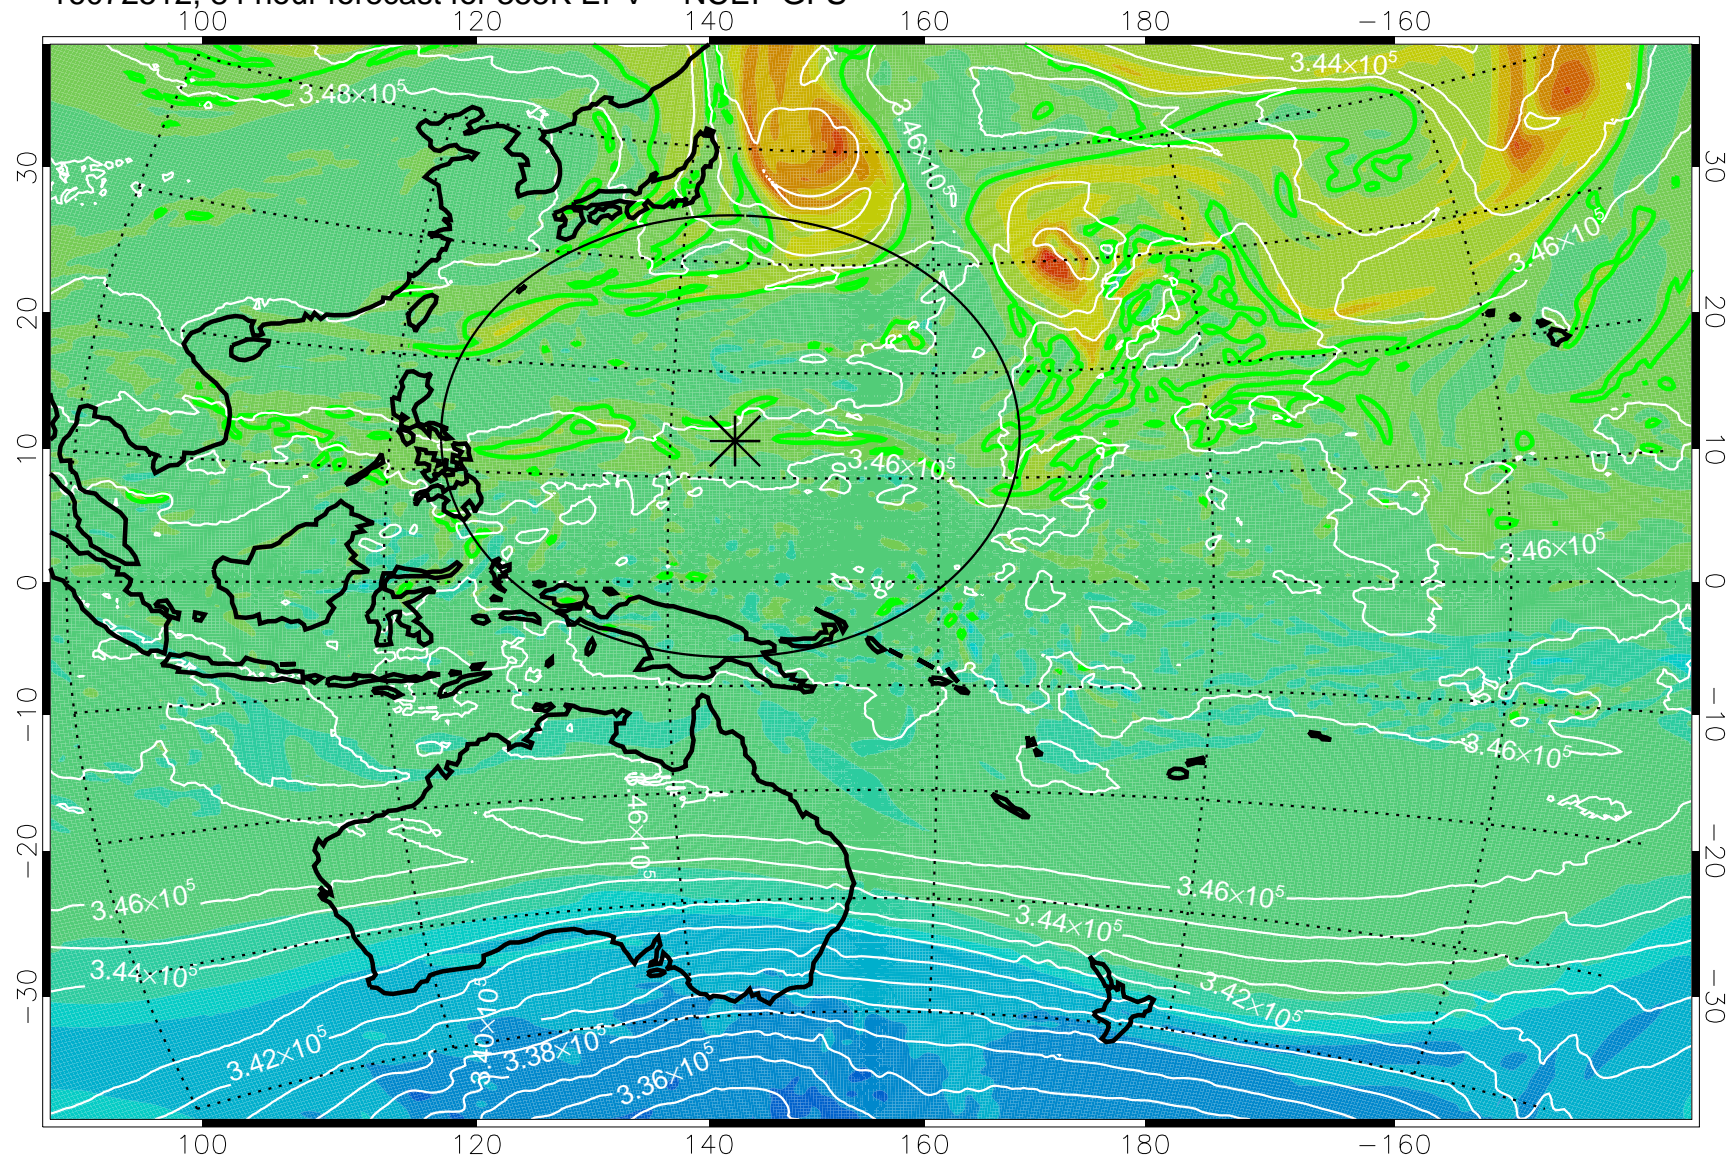

16072406, 54 hour forecast for 355K EPV -- NCEP GFS

355K Montgomery Streamfunction, white
EPV Tropopause (2 PVU) Position
Range ring of 2304 km

16072412, 60 hour forecast for 355K EPV -- NCEP GFS

355K Montgomery Streamfunction, white
EPV Tropopause (2 PVU) Position
Range ring of 2304 km

16072418, 66 hour forecast for 355K EPV -- NCEP GFS

355K Montgomery Streamfunction, white
EPV Tropopause (2 PVU) Position
Range ring of 2304 km

16072500, 72 hour forecast for 355K EPV -- NCEP GFS

355K Montgomery Streamfunction, white
EPV Tropopause (2 PVU) Position
Range ring of 2304 km

16072506, 78 hour forecast for 355K EPV -- NCEP GFS

355K Montgomery Streamfunction, white
EPV Tropopause (2 PVU) Position
Range ring of 2304 km

16072512, 84 hour forecast for 355K EPV -- NCEP GFS

355K Montgomery Streamfunction, white
EPV Tropopause (2 PVU) Position
Range ring of 2304 km

16072518, 90 hour forecast for 355K EPV -- NCEP GFS

355K Montgomery Streamfunction, white
EPV Tropopause (2 PVU) Position
Range ring of 2304 km

16072600, 96 hour forecast for 355K EPV -- NCEP GFS

355K Montgomery Streamfunction, white
EPV Tropopause (2 PVU) Position
Range ring of 2304 km