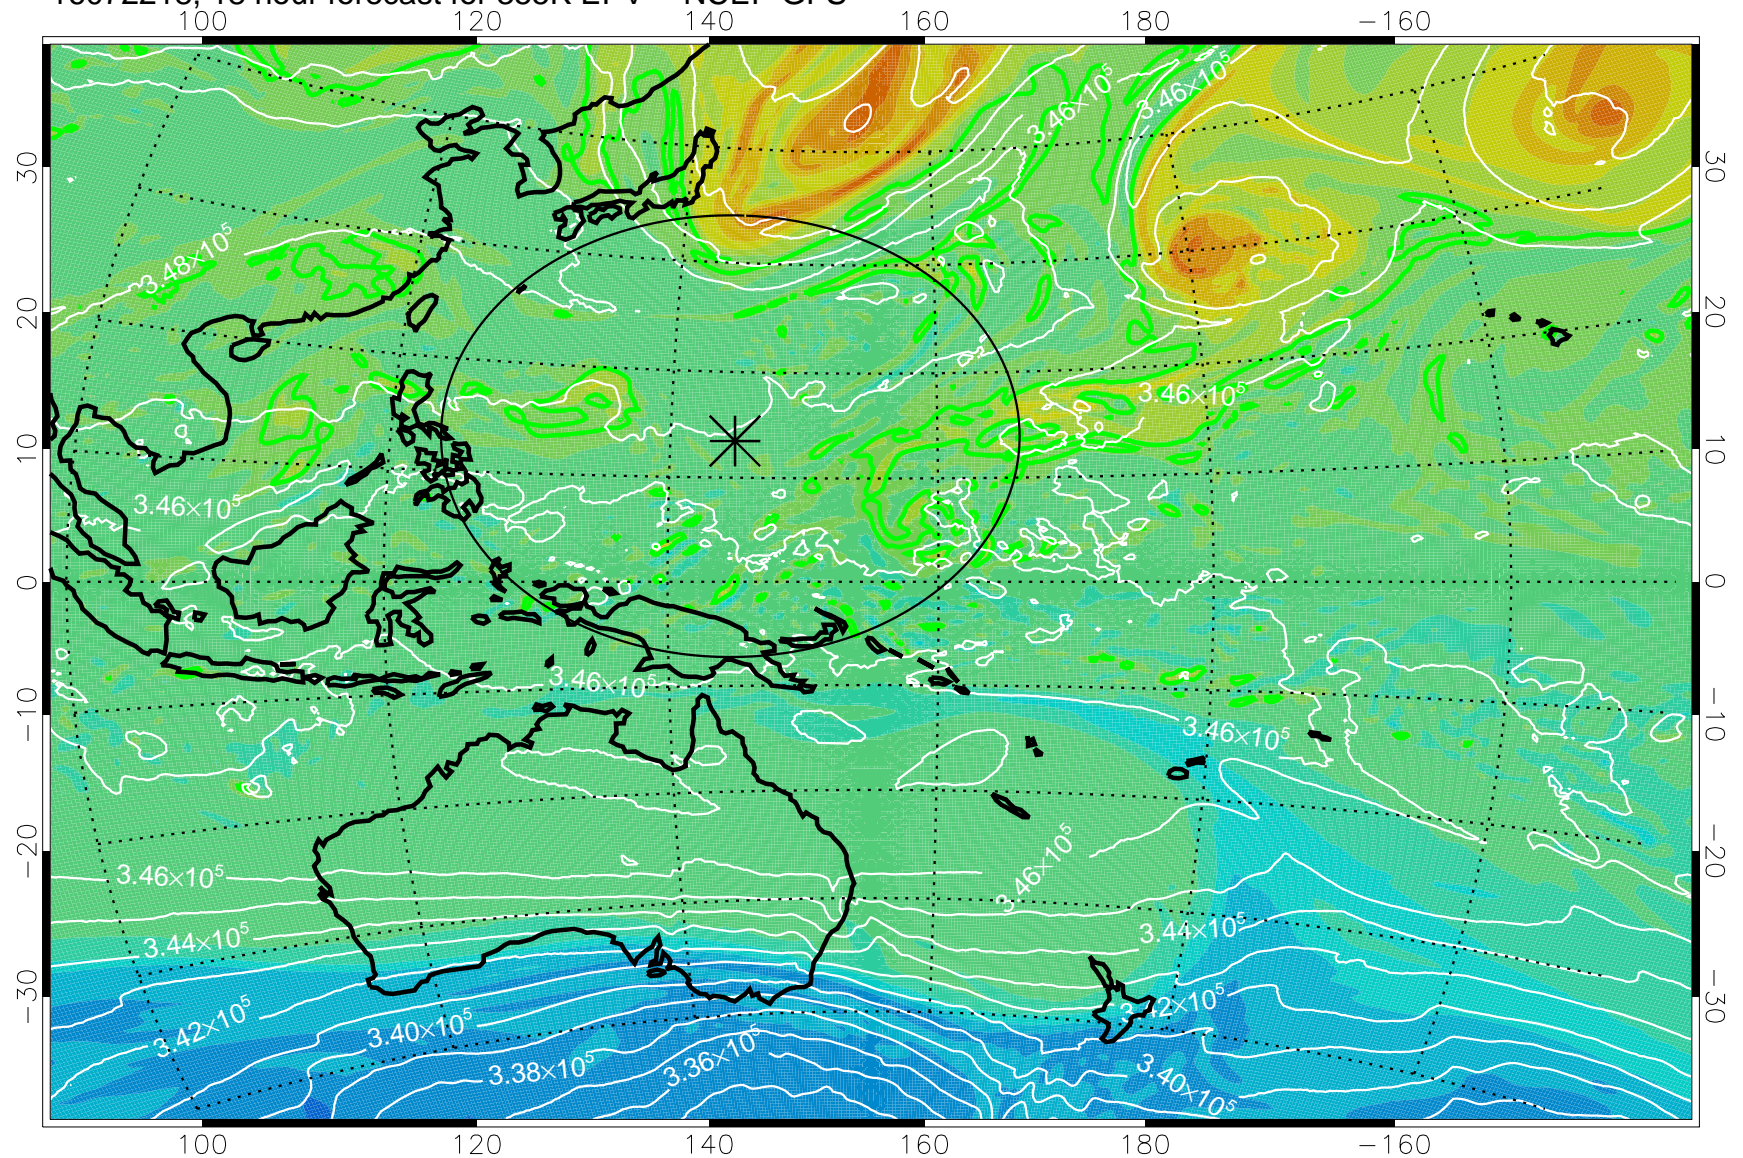

16072206, 6 hour forecast for 355K EPV -- NCEP GFS

355K Montgomery Streamfunction, white
EPV Tropopause (2 PVU) Position
Range ring of 2304 km

16072212, 12 hour forecast for 355K EPV -- NCEP GFS

355K Montgomery Streamfunction, white
EPV Tropopause (2 PVU) Position
Range ring of 2304 km

16072218, 18 hour forecast for 355K EPV -- NCEP GFS

355K Montgomery Streamfunction, white
EPV Tropopause (2 PVU) Position
Range ring of 2304 km

16072300, 24 hour forecast for 355K EPV -- NCEP GFS

355K Montgomery Streamfunction, white
EPV Tropopause (2 PVU) Position
Range ring of 2304 km

16072306, 30 hour forecast for 355K EPV -- NCEP GFS

355K Montgomery Streamfunction, white
EPV Tropopause (2 PVU) Position
Range ring of 2304 km

16072312, 36 hour forecast for 355K EPV -- NCEP GFS

355K Montgomery Streamfunction, white
EPV Tropopause (2 PVU) Position
Range ring of 2304 km

16072318, 42 hour forecast for 355K EPV -- NCEP GFS

355K Montgomery Streamfunction, white
EPV Tropopause (2 PVU) Position
Range ring of 2304 km

16072400, 48 hour forecast for 355K EPV -- NCEP GFS

355K Montgomery Streamfunction, white
EPV Tropopause (2 PVU) Position
Range ring of 2304 km