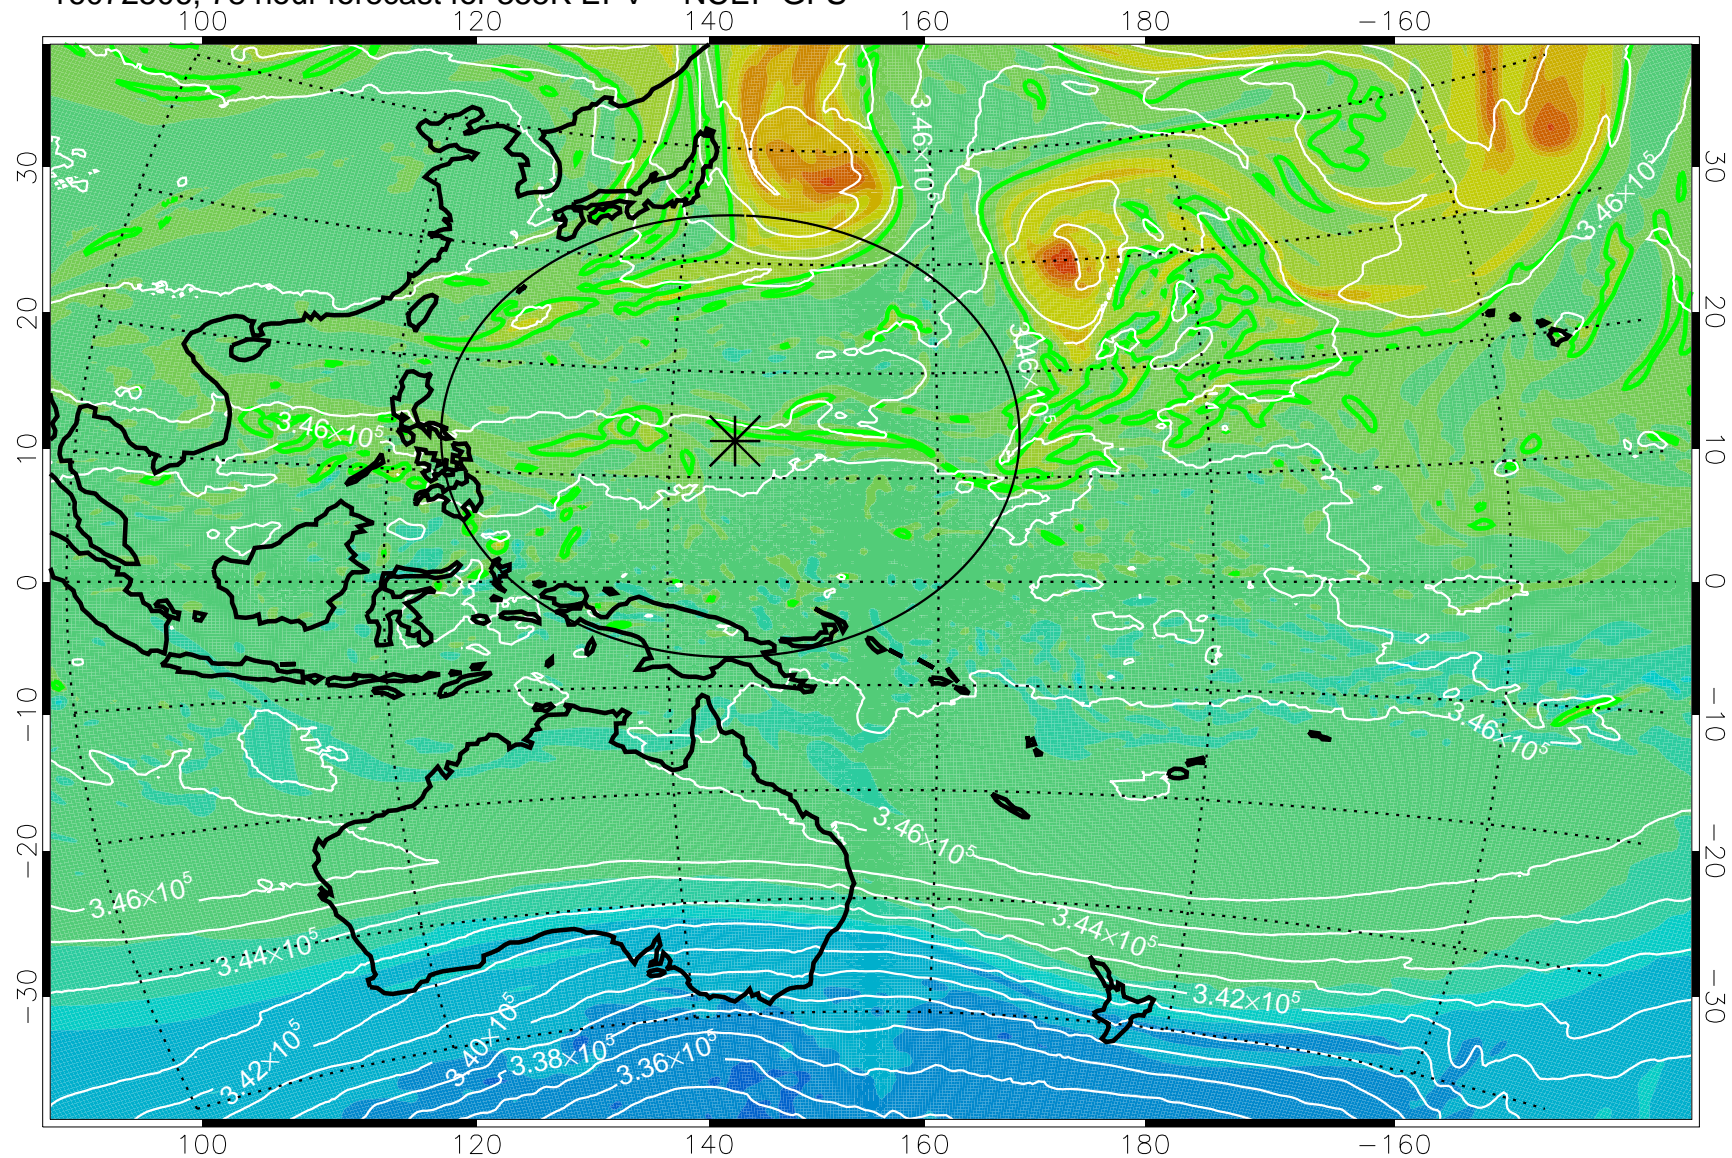

16072406, 54 hour forecast for 355K EPV -- NCEP GFS

355K Montgomery Streamfunction, white
EPV Tropopause (2 PVU) Position
Range ring of 2304 km

16072412, 60 hour forecast for 355K EPV -- NCEP GFS

355K Montgomery Streamfunction, white
EPV Tropopause (2 PVU) Position
Range ring of 2304 km

16072418, 66 hour forecast for 355K EPV -- NCEP GFS

355K Montgomery Streamfunction, white
EPV Tropopause (2 PVU) Position
Range ring of 2304 km

16072500, 72 hour forecast for 355K EPV -- NCEP GFS

355K Montgomery Streamfunction, white
EPV Tropopause (2 PVU) Position
Range ring of 2304 km

16072506, 78 hour forecast for 355K EPV -- NCEP GFS

355K Montgomery Streamfunction, white
EPV Tropopause (2 PVU) Position
Range ring of 2304 km

16072512, 84 hour forecast for 355K EPV -- NCEP GFS

355K Montgomery Streamfunction, white
EPV Tropopause (2 PVU) Position
Range ring of 2304 km

16072518, 90 hour forecast for 355K EPV -- NCEP GFS

355K Montgomery Streamfunction, white
EPV Tropopause (2 PVU) Position
Range ring of 2304 km

16072600, 96 hour forecast for 355K EPV -- NCEP GFS

355K Montgomery Streamfunction, white
EPV Tropopause (2 PVU) Position
Range ring of 2304 km