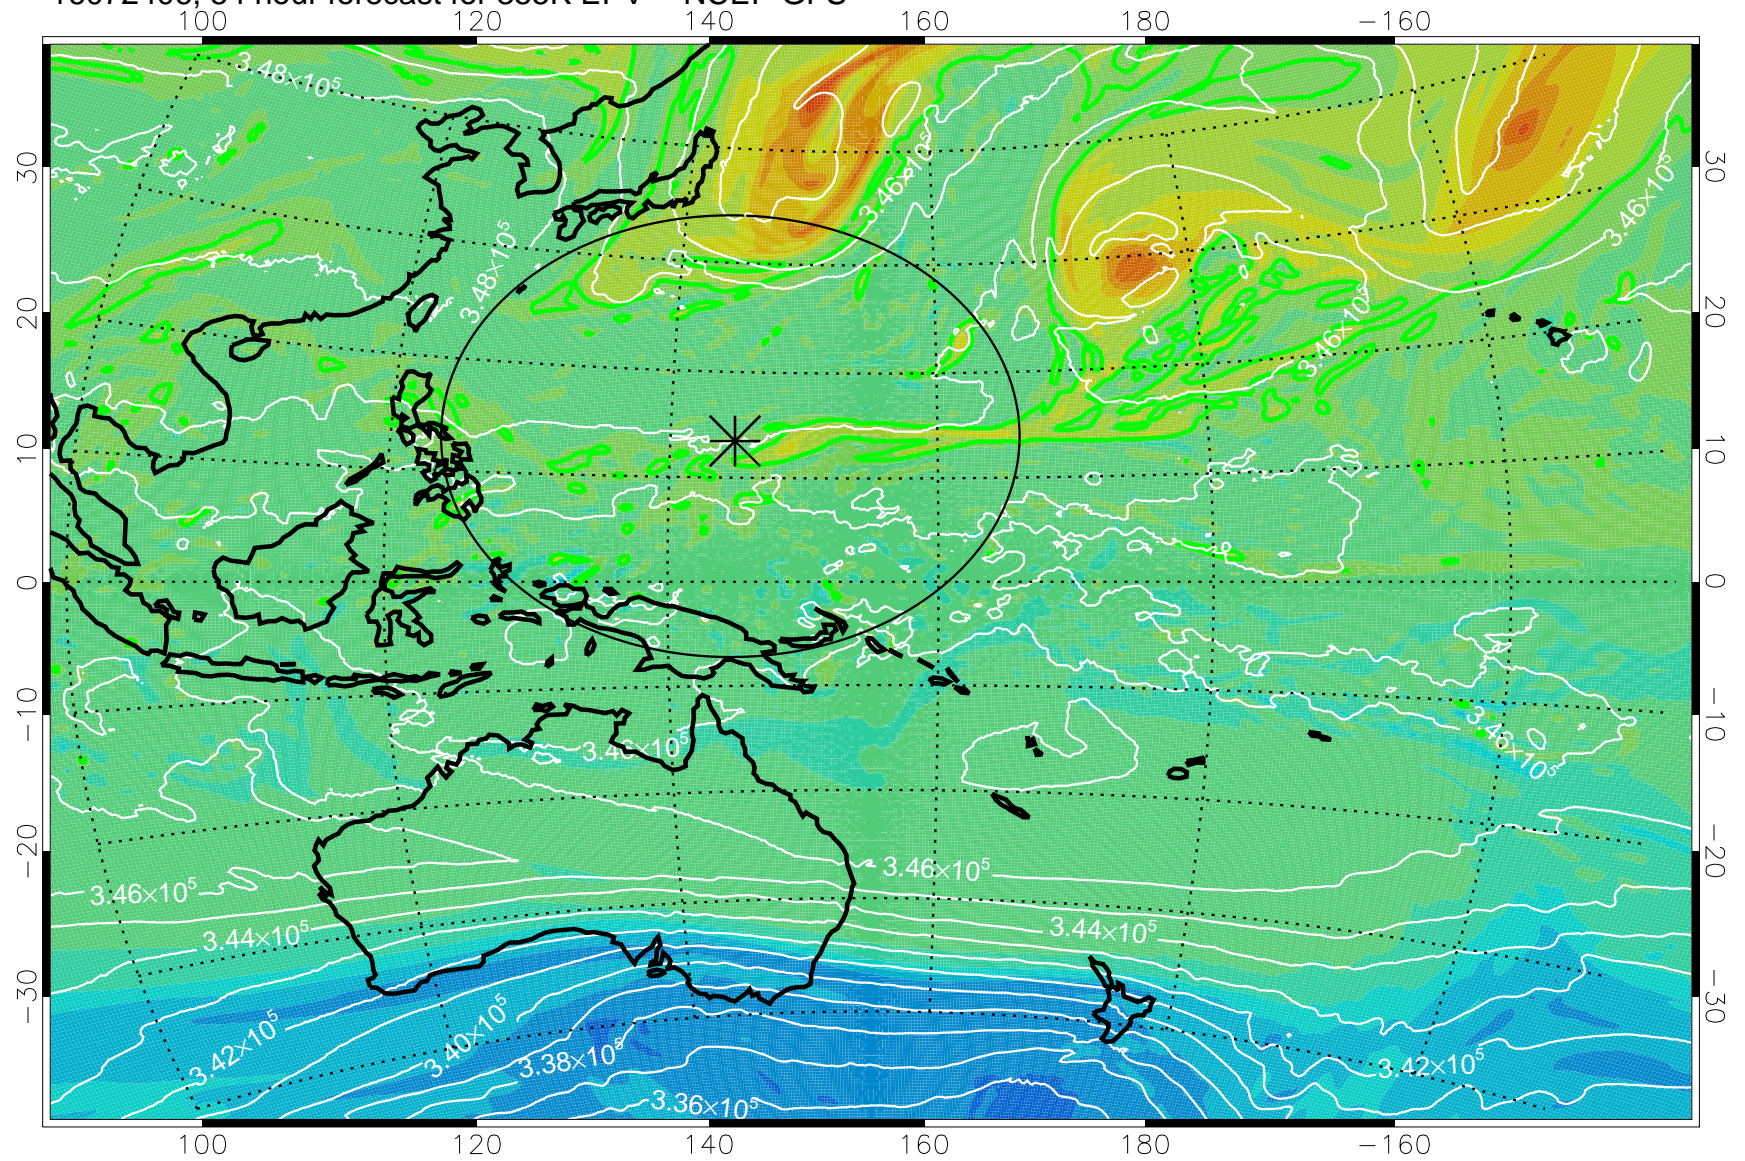

16072306, 30 hour forecast for 355K EPV -- NCEP GFS

355K Montgomery Streamfunction, white
EPV Tropopause (2 PVU) Position
Range ring of 2304 km

16072312, 36 hour forecast for 355K EPV -- NCEP GFS

355K Montgomery Streamfunction, white
EPV Tropopause (2 PVU) Position
Range ring of 2304 km

16072318, 42 hour forecast for 355K EPV -- NCEP GFS

355K Montgomery Streamfunction, white
EPV Tropopause (2 PVU) Position
Range ring of 2304 km

16072400, 48 hour forecast for 355K EPV -- NCEP GFS

355K Montgomery Streamfunction, white
EPV Tropopause (2 PVU) Position
Range ring of 2304 km

16072406, 54 hour forecast for 355K EPV -- NCEP GFS

355K Montgomery Streamfunction, white
EPV Tropopause (2 PVU) Position
Range ring of 2304 km

16072412, 60 hour forecast for 355K EPV -- NCEP GFS

355K Montgomery Streamfunction, white
EPV Tropopause (2 PVU) Position
Range ring of 2304 km

16072418, 66 hour forecast for 355K EPV -- NCEP GFS

355K Montgomery Streamfunction, white
EPV Tropopause (2 PVU) Position
Range ring of 2304 km

16072500, 72 hour forecast for 355K EPV -- NCEP GFS

355K Montgomery Streamfunction, white
EPV Tropopause (2 PVU) Position
Range ring of 2304 km