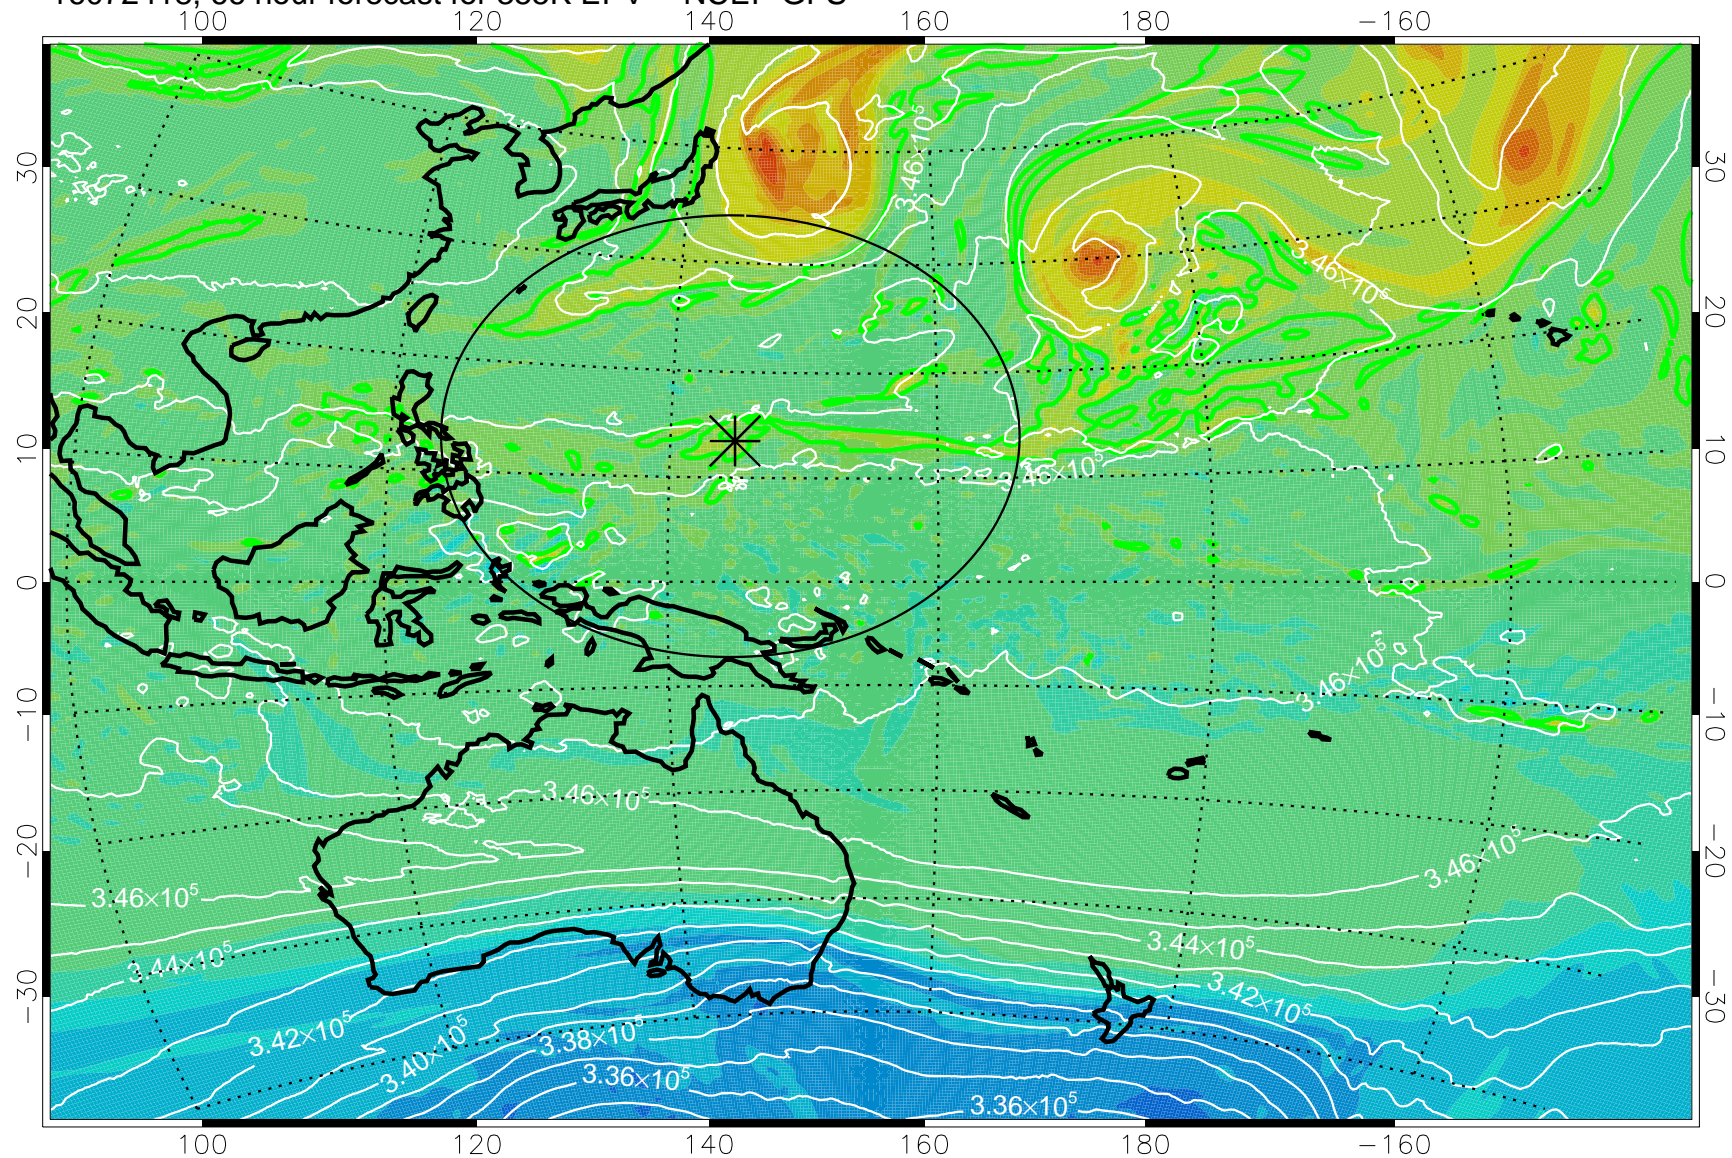

16072318, 42 hour forecast for 355K EPV -- NCEP GFS

355K Montgomery Streamfunction, white
EPV Tropopause (2 PVU) Position
Range ring of 2304 km

16072400, 48 hour forecast for 355K EPV -- NCEP GFS

355K Montgomery Streamfunction, white
EPV Tropopause (2 PVU) Position
Range ring of 2304 km

16072406, 54 hour forecast for 355K EPV -- NCEP GFS

355K Montgomery Streamfunction, white
EPV Tropopause (2 PVU) Position
Range ring of 2304 km

16072412, 60 hour forecast for 355K EPV -- NCEP GFS

355K Montgomery Streamfunction, white
EPV Tropopause (2 PVU) Position
Range ring of 2304 km

16072418, 66 hour forecast for 355K EPV -- NCEP GFS

355K Montgomery Streamfunction, white
EPV Tropopause (2 PVU) Position
Range ring of 2304 km

16072500, 72 hour forecast for 355K EPV -- NCEP GFS

355K Montgomery Streamfunction, white
EPV Tropopause (2 PVU) Position
Range ring of 2304 km

16072506, 78 hour forecast for 355K EPV -- NCEP GFS

355K Montgomery Streamfunction, white
EPV Tropopause (2 PVU) Position
Range ring of 2304 km

16072512, 84 hour forecast for 355K EPV -- NCEP GFS

355K Montgomery Streamfunction, white
EPV Tropopause (2 PVU) Position
Range ring of 2304 km