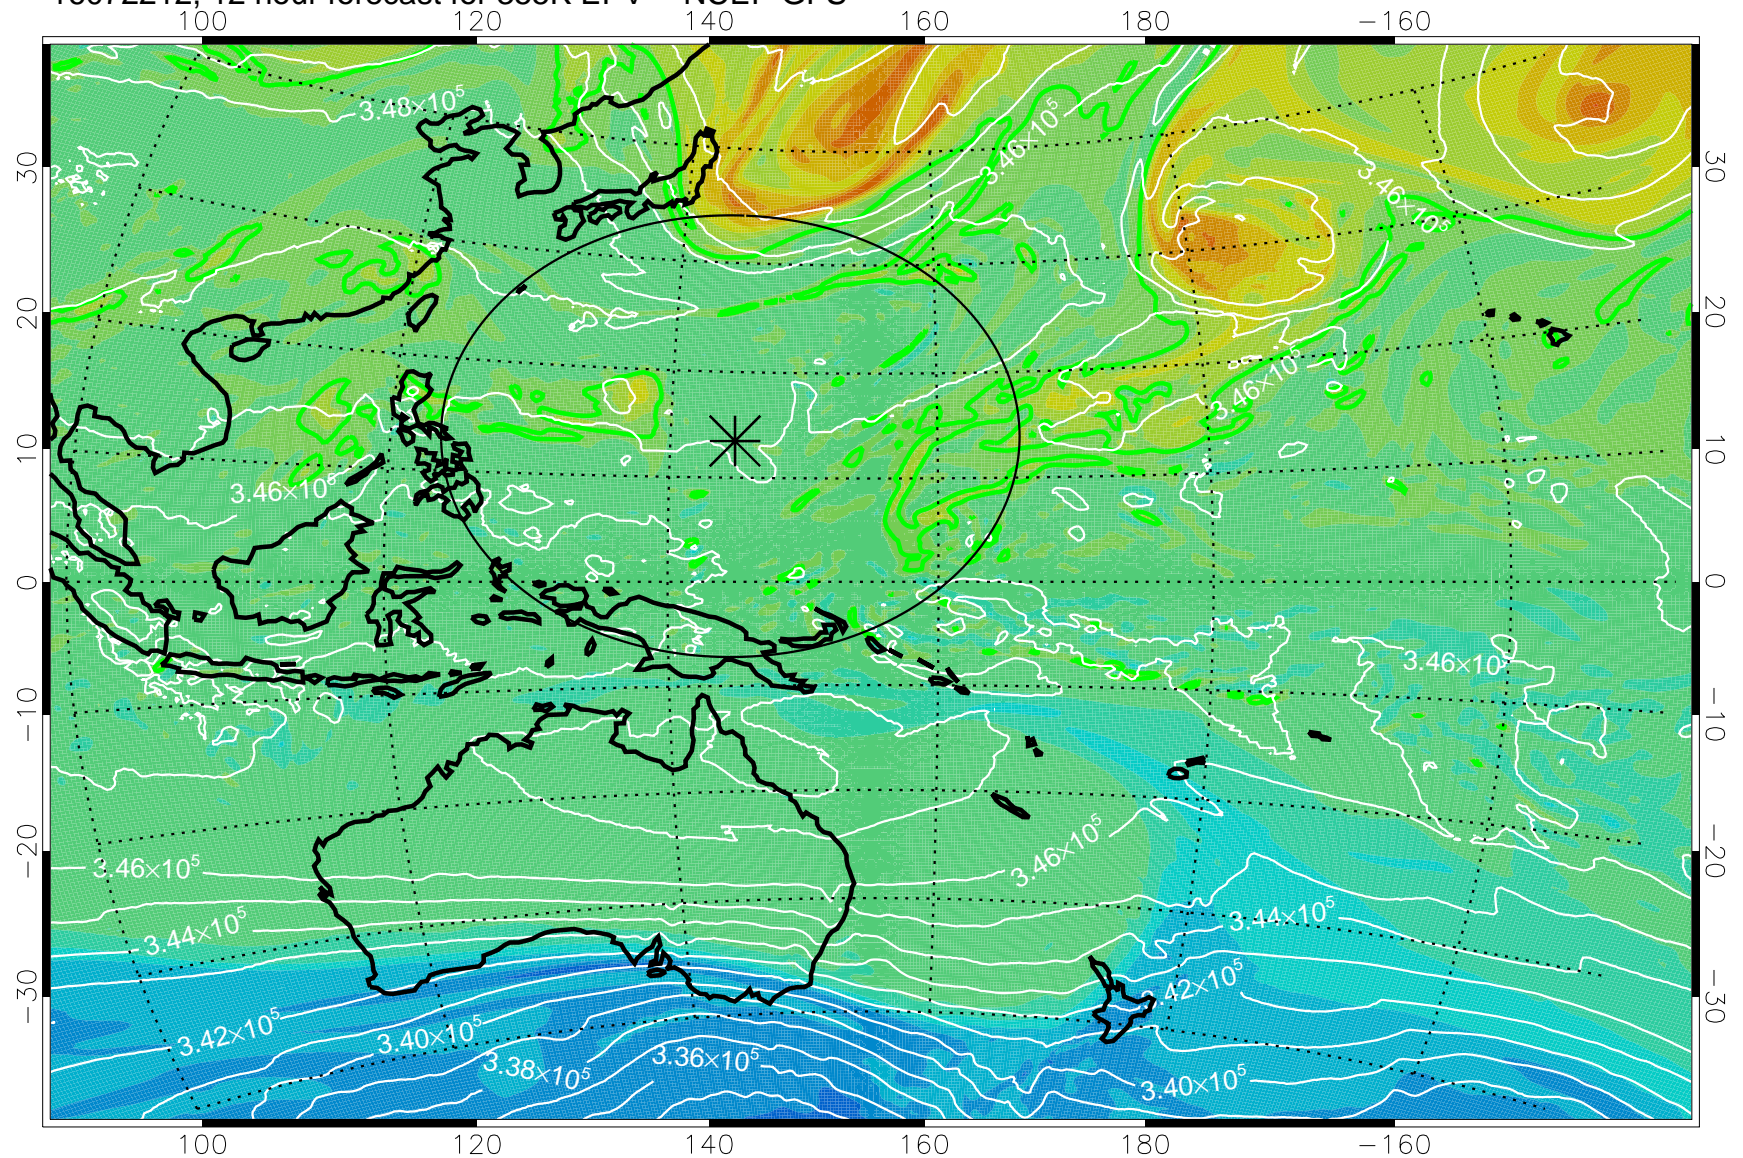

16072206, 6 hour forecast for 355K EPV -- NCEP GFS

355K Montgomery Streamfunction, white
EPV Tropopause (2 PVU) Position
Range ring of 2304 km

16072212, 12 hour forecast for 355K EPV -- NCEP GFS

355K Montgomery Streamfunction, white
EPV Tropopause (2 PVU) Position
Range ring of 2304 km

16072218, 18 hour forecast for 355K EPV -- NCEP GFS

355K Montgomery Streamfunction, white
EPV Tropopause (2 PVU) Position
Range ring of 2304 km

16072300, 24 hour forecast for 355K EPV -- NCEP GFS

355K Montgomery Streamfunction, white
EPV Tropopause (2 PVU) Position
Range ring of 2304 km

16072306, 30 hour forecast for 355K EPV -- NCEP GFS

355K Montgomery Streamfunction, white
EPV Tropopause (2 PVU) Position
Range ring of 2304 km

16072312, 36 hour forecast for 355K EPV -- NCEP GFS

355K Montgomery Streamfunction, white
EPV Tropopause (2 PVU) Position
Range ring of 2304 km

16072318, 42 hour forecast for 355K EPV -- NCEP GFS

355K Montgomery Streamfunction, white
EPV Tropopause (2 PVU) Position
Range ring of 2304 km

16072400, 48 hour forecast for 355K EPV -- NCEP GFS

355K Montgomery Streamfunction, white
EPV Tropopause (2 PVU) Position
Range ring of 2304 km