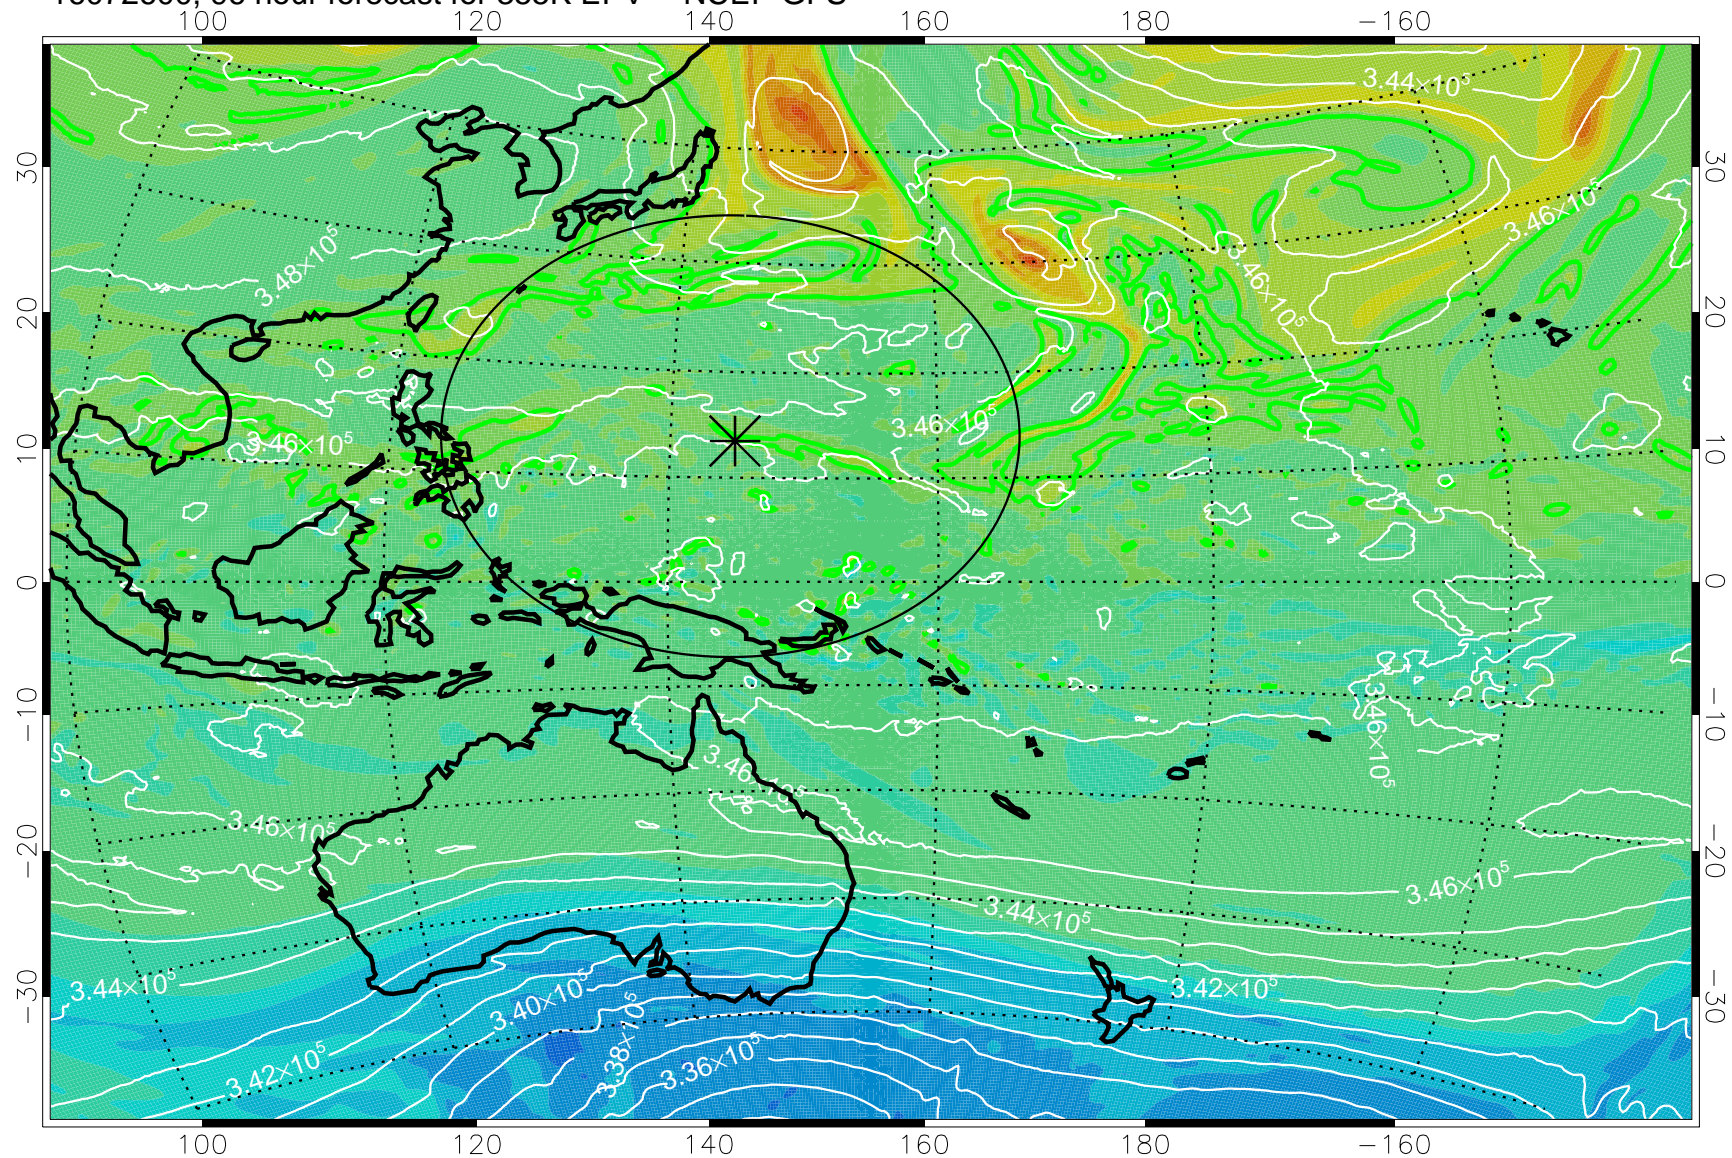

16072418, 66 hour forecast for 355K EPV -- NCEP GFS

355K Montgomery Streamfunction, white
EPV Tropopause (2 PVU) Position
Range ring of 2304 km

16072500, 72 hour forecast for 355K EPV -- NCEP GFS

355K Montgomery Streamfunction, white
EPV Tropopause (2 PVU) Position
Range ring of 2304 km

16072506, 78 hour forecast for 355K EPV -- NCEP GFS

355K Montgomery Streamfunction, white
EPV Tropopause (2 PVU) Position
Range ring of 2304 km

16072512, 84 hour forecast for 355K EPV -- NCEP GFS

355K Montgomery Streamfunction, white
EPV Tropopause (2 PVU) Position
Range ring of 2304 km

16072518, 90 hour forecast for 355K EPV -- NCEP GFS

355K Montgomery Streamfunction, white
EPV Tropopause (2 PVU) Position
Range ring of 2304 km

16072600, 96 hour forecast for 355K EPV -- NCEP GFS

355K Montgomery Streamfunction, white
EPV Tropopause (2 PVU) Position
Range ring of 2304 km

16072606, 102 hour forecast for 355K EPV -- NCEP GFS

355K Montgomery Streamfunction, white
EPV Tropopause (2 PVU) Position
Range ring of 2304 km

16072612, 108 hour forecast for 355K EPV -- NCEP GFS

355K Montgomery Streamfunction, white
EPV Tropopause (2 PVU) Position
Range ring of 2304 km