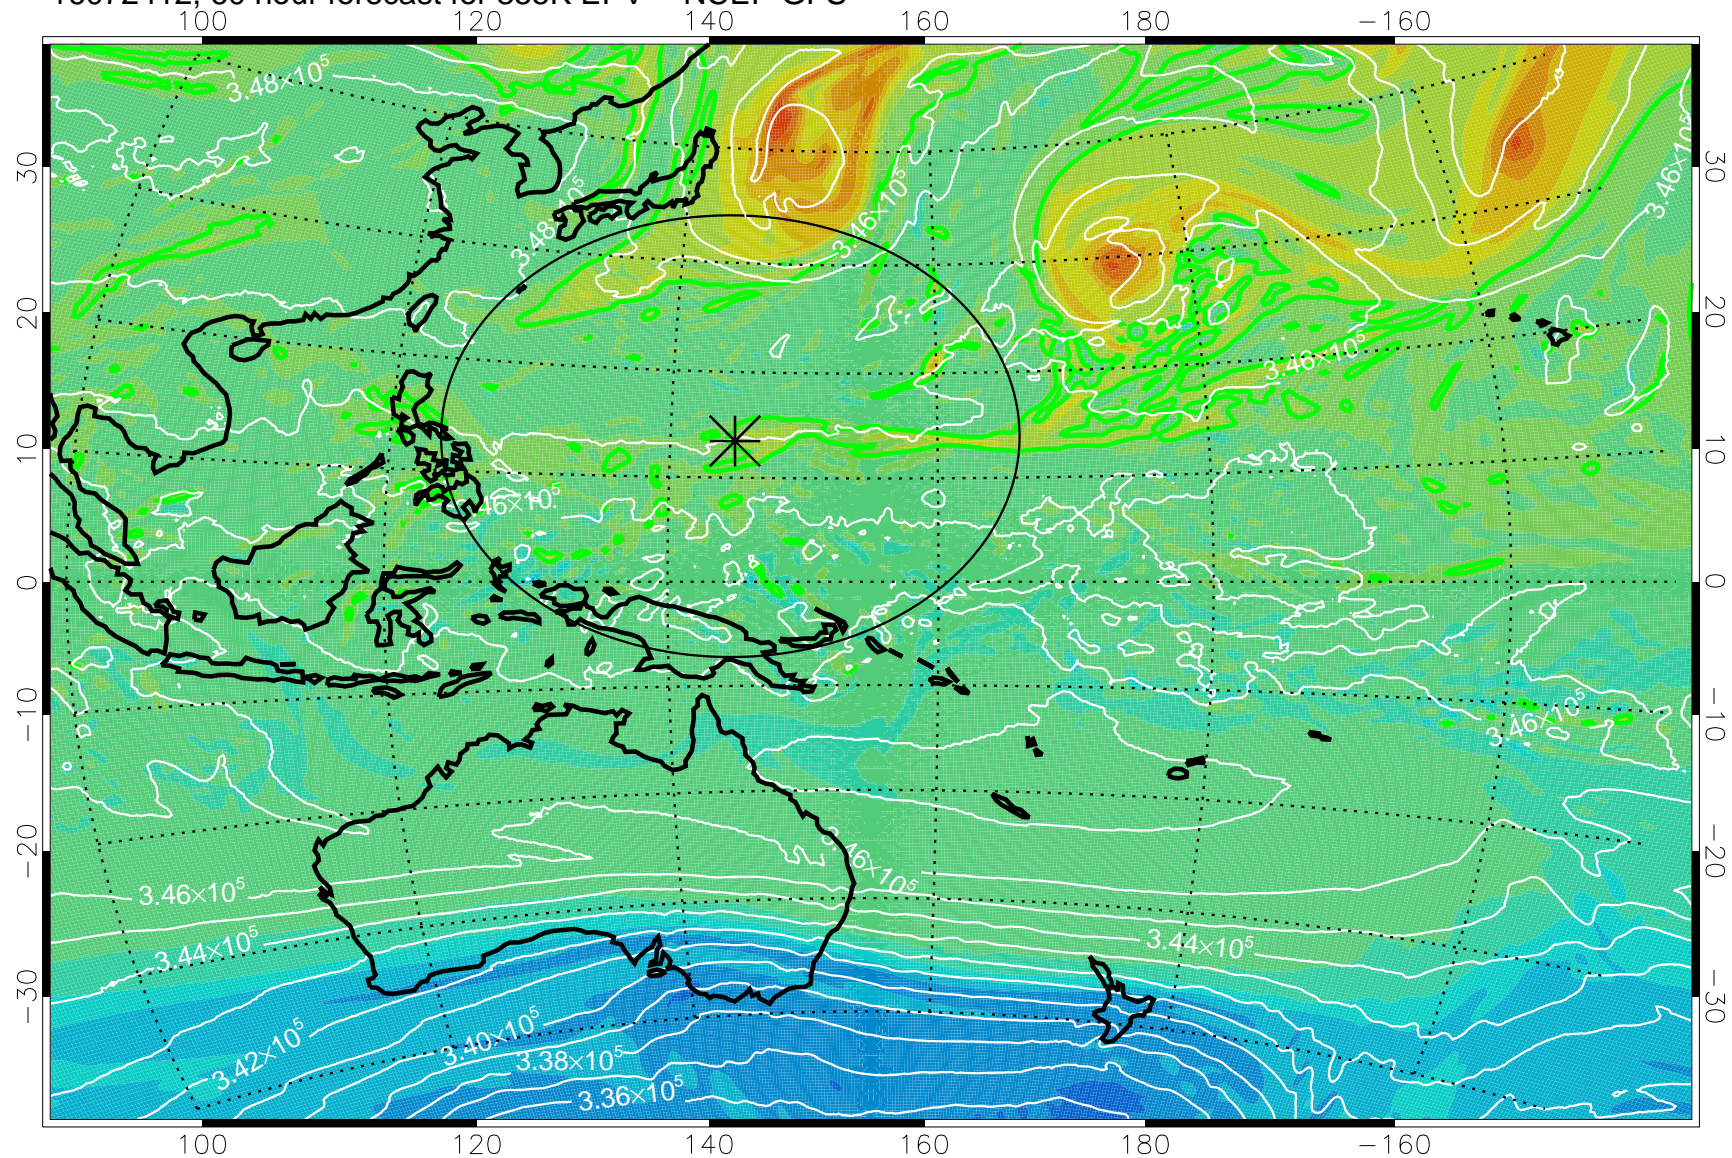

16072306, 30 hour forecast for 355K EPV -- NCEP GFS

355K Montgomery Streamfunction, white
EPV Tropopause (2 PVU) Position
Range ring of 2304 km

16072312, 36 hour forecast for 355K EPV -- NCEP GFS

355K Montgomery Streamfunction, white
EPV Tropopause (2 PVU) Position
Range ring of 2304 km

16072318, 42 hour forecast for 355K EPV -- NCEP GFS

355K Montgomery Streamfunction, white
EPV Tropopause (2 PVU) Position
Range ring of 2304 km

16072400, 48 hour forecast for 355K EPV -- NCEP GFS

355K Montgomery Streamfunction, white
EPV Tropopause (2 PVU) Position
Range ring of 2304 km

16072406, 54 hour forecast for 355K EPV -- NCEP GFS

355K Montgomery Streamfunction, white
EPV Tropopause (2 PVU) Position
Range ring of 2304 km

16072412, 60 hour forecast for 355K EPV -- NCEP GFS

355K Montgomery Streamfunction, white
EPV Tropopause (2 PVU) Position
Range ring of 2304 km

16072418, 66 hour forecast for 355K EPV -- NCEP GFS

355K Montgomery Streamfunction, white
EPV Tropopause (2 PVU) Position
Range ring of 2304 km

16072500, 72 hour forecast for 355K EPV -- NCEP GFS

355K Montgomery Streamfunction, white
EPV Tropopause (2 PVU) Position
Range ring of 2304 km