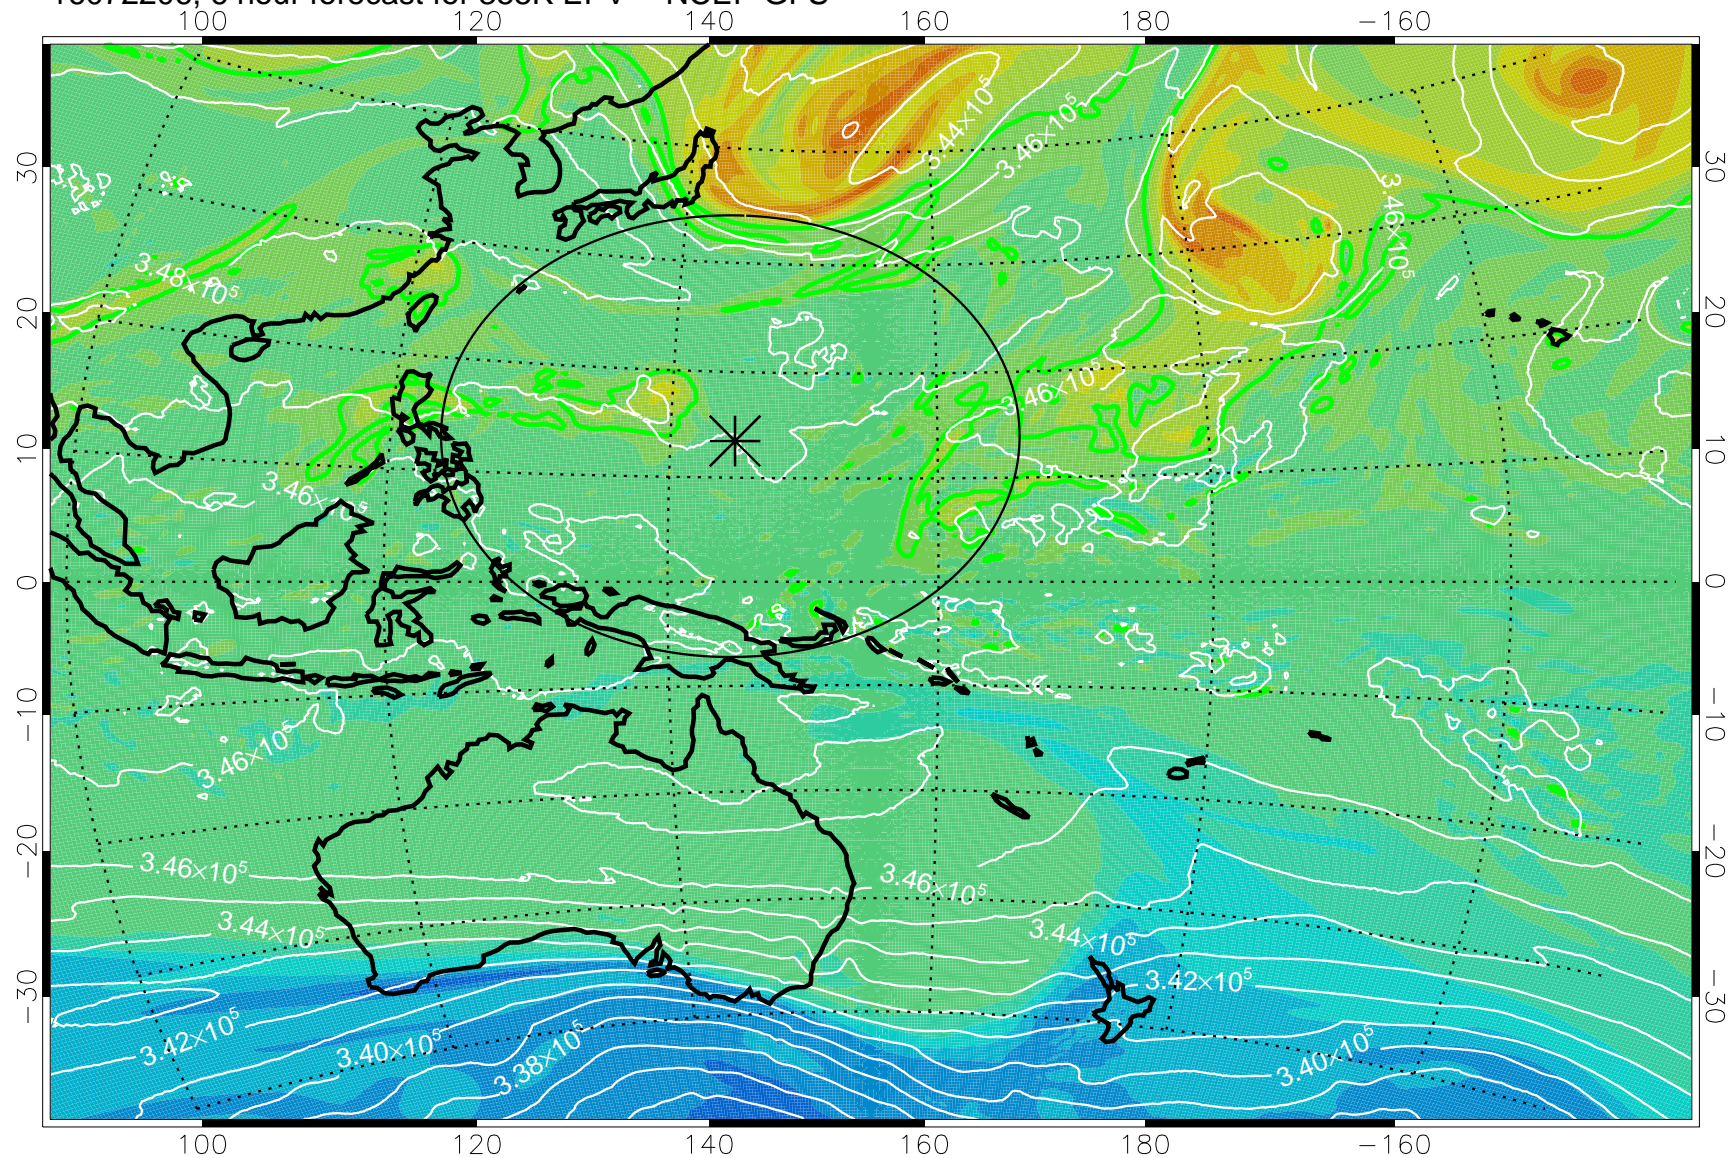

16072206, 6 hour forecast for 355K EPV -- NCEP GFS

355K Montgomery Streamfunction, white
EPV Tropopause (2 PVU) Position
Range ring of 2304 km

16072212, 12 hour forecast for 355K EPV -- NCEP GFS

355K Montgomery Streamfunction, white
EPV Tropopause (2 PVU) Position
Range ring of 2304 km

16072218, 18 hour forecast for 355K EPV -- NCEP GFS

355K Montgomery Streamfunction, white
EPV Tropopause (2 PVU) Position
Range ring of 2304 km

16072300, 24 hour forecast for 355K EPV -- NCEP GFS

355K Montgomery Streamfunction, white
EPV Tropopause (2 PVU) Position
Range ring of 2304 km

16072306, 30 hour forecast for 355K EPV -- NCEP GFS

355K Montgomery Streamfunction, white
EPV Tropopause (2 PVU) Position
Range ring of 2304 km

16072312, 36 hour forecast for 355K EPV -- NCEP GFS

355K Montgomery Streamfunction, white
EPV Tropopause (2 PVU) Position
Range ring of 2304 km

16072318, 42 hour forecast for 355K EPV -- NCEP GFS

355K Montgomery Streamfunction, white
EPV Tropopause (2 PVU) Position
Range ring of 2304 km

16072400, 48 hour forecast for 355K EPV -- NCEP GFS

355K Montgomery Streamfunction, white
EPV Tropopause (2 PVU) Position
Range ring of 2304 km