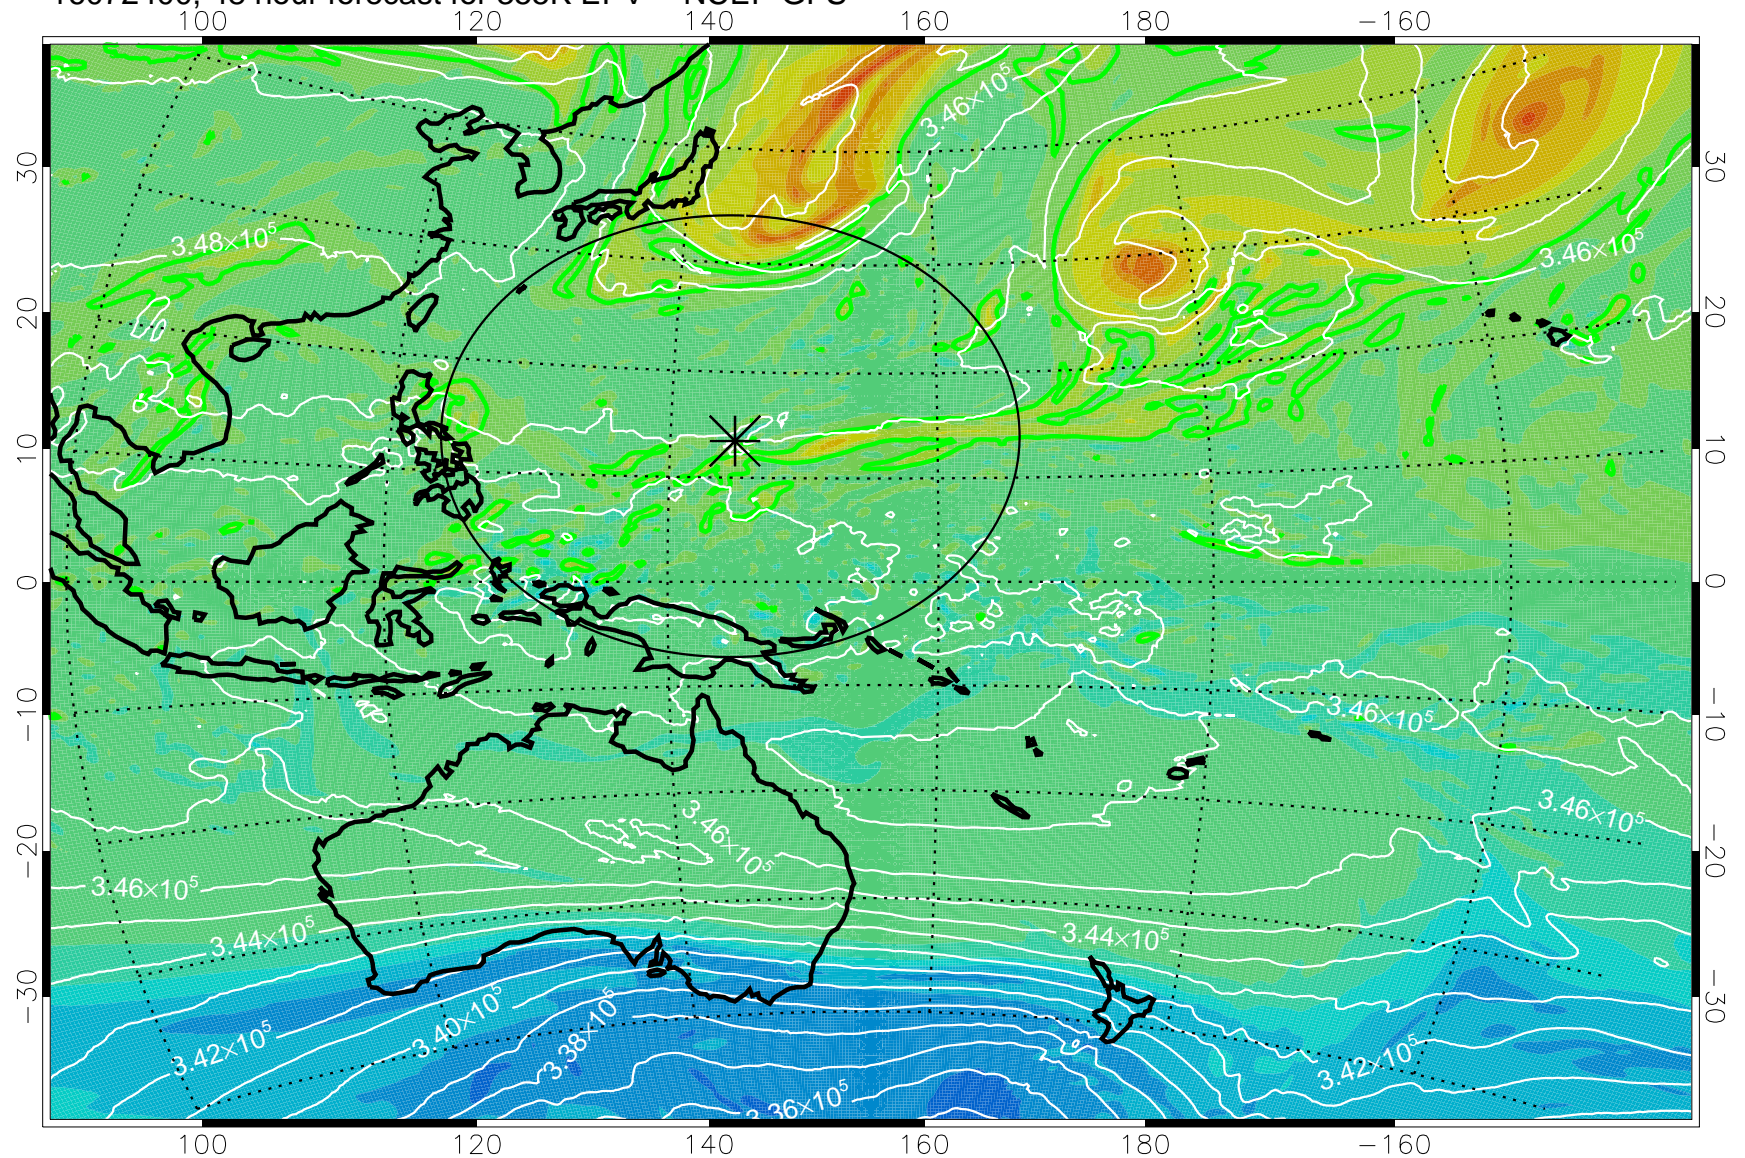

16072306, 30 hour forecast for 355K EPV -- NCEP GFS

355K Montgomery Streamfunction, white
EPV Tropopause (2 PVU) Position
Range ring of 2304 km

16072312, 36 hour forecast for 355K EPV -- NCEP GFS

355K Montgomery Streamfunction, white
EPV Tropopause (2 PVU) Position
Range ring of 2304 km

16072318, 42 hour forecast for 355K EPV -- NCEP GFS

355K Montgomery Streamfunction, white
EPV Tropopause (2 PVU) Position
Range ring of 2304 km

16072400, 48 hour forecast for 355K EPV -- NCEP GFS

355K Montgomery Streamfunction, white
EPV Tropopause (2 PVU) Position
Range ring of 2304 km

16072406, 54 hour forecast for 355K EPV -- NCEP GFS

355K Montgomery Streamfunction, white
EPV Tropopause (2 PVU) Position
Range ring of 2304 km

16072412, 60 hour forecast for 355K EPV -- NCEP GFS

355K Montgomery Streamfunction, white
EPV Tropopause (2 PVU) Position
Range ring of 2304 km

16072418, 66 hour forecast for 355K EPV -- NCEP GFS

355K Montgomery Streamfunction, white
EPV Tropopause (2 PVU) Position
Range ring of 2304 km

16072500, 72 hour forecast for 355K EPV -- NCEP GFS

355K Montgomery Streamfunction, white
EPV Tropopause (2 PVU) Position
Range ring of 2304 km