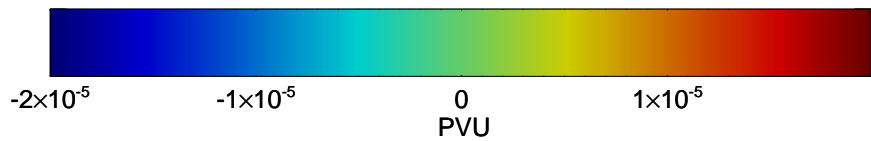

16072406, 54 hour forecast for 355K EPV -- NCEP GFS

355K Montgomery Streamfunction, white
EPV Tropopause (2 PVU) Position
Range ring of 2304 km