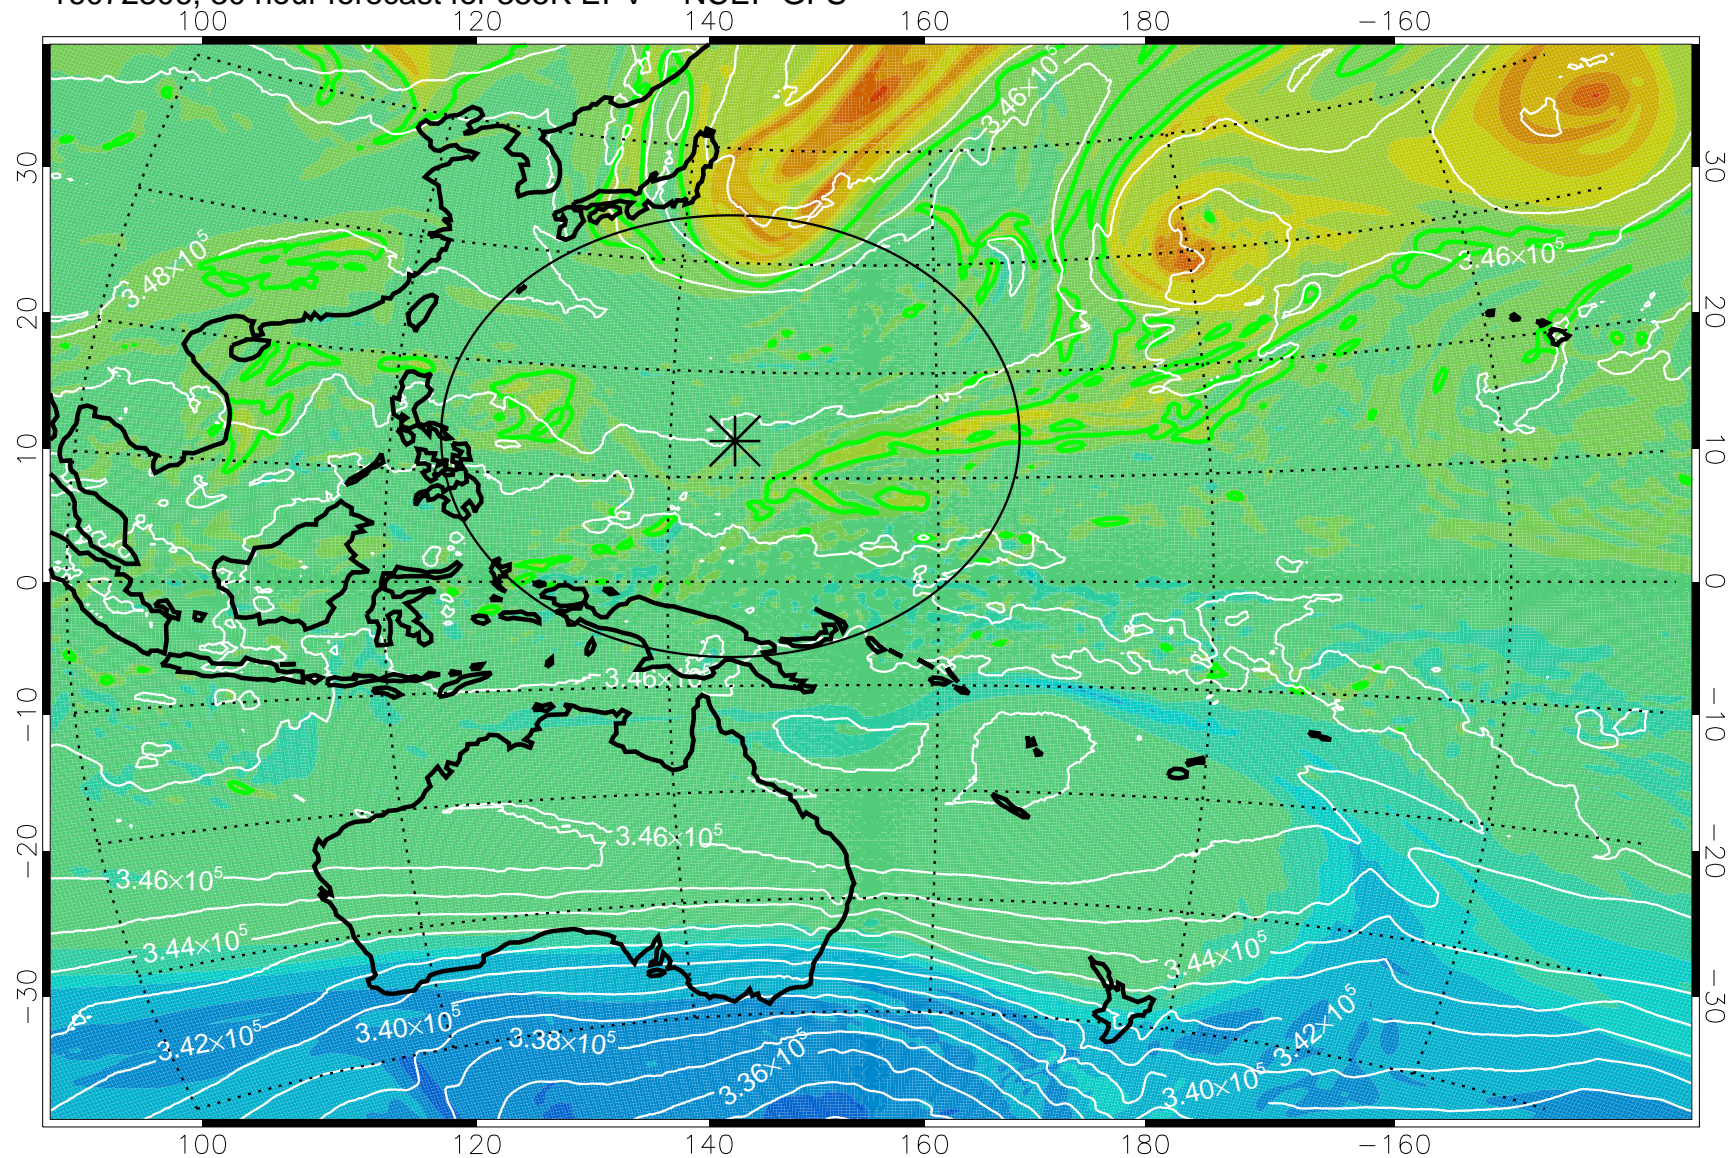

16072218, 18 hour forecast for 355K EPV -- NCEP GFS

355K Montgomery Streamfunction, white
EPV Tropopause (2 PVU) Position
Range ring of 2304 km

16072300, 24 hour forecast for 355K EPV -- NCEP GFS

355K Montgomery Streamfunction, white
EPV Tropopause (2 PVU) Position
Range ring of 2304 km

16072306, 30 hour forecast for 355K EPV -- NCEP GFS

355K Montgomery Streamfunction, white
EPV Tropopause (2 PVU) Position
Range ring of 2304 km

16072312, 36 hour forecast for 355K EPV -- NCEP GFS

355K Montgomery Streamfunction, white
EPV Tropopause (2 PVU) Position
Range ring of 2304 km

16072318, 42 hour forecast for 355K EPV -- NCEP GFS

355K Montgomery Streamfunction, white
EPV Tropopause (2 PVU) Position
Range ring of 2304 km

16072400, 48 hour forecast for 355K EPV -- NCEP GFS

355K Montgomery Streamfunction, white
EPV Tropopause (2 PVU) Position
Range ring of 2304 km

16072406, 54 hour forecast for 355K EPV -- NCEP GFS

355K Montgomery Streamfunction, white
EPV Tropopause (2 PVU) Position
Range ring of 2304 km

16072412, 60 hour forecast for 355K EPV -- NCEP GFS

355K Montgomery Streamfunction, white
EPV Tropopause (2 PVU) Position
Range ring of 2304 km