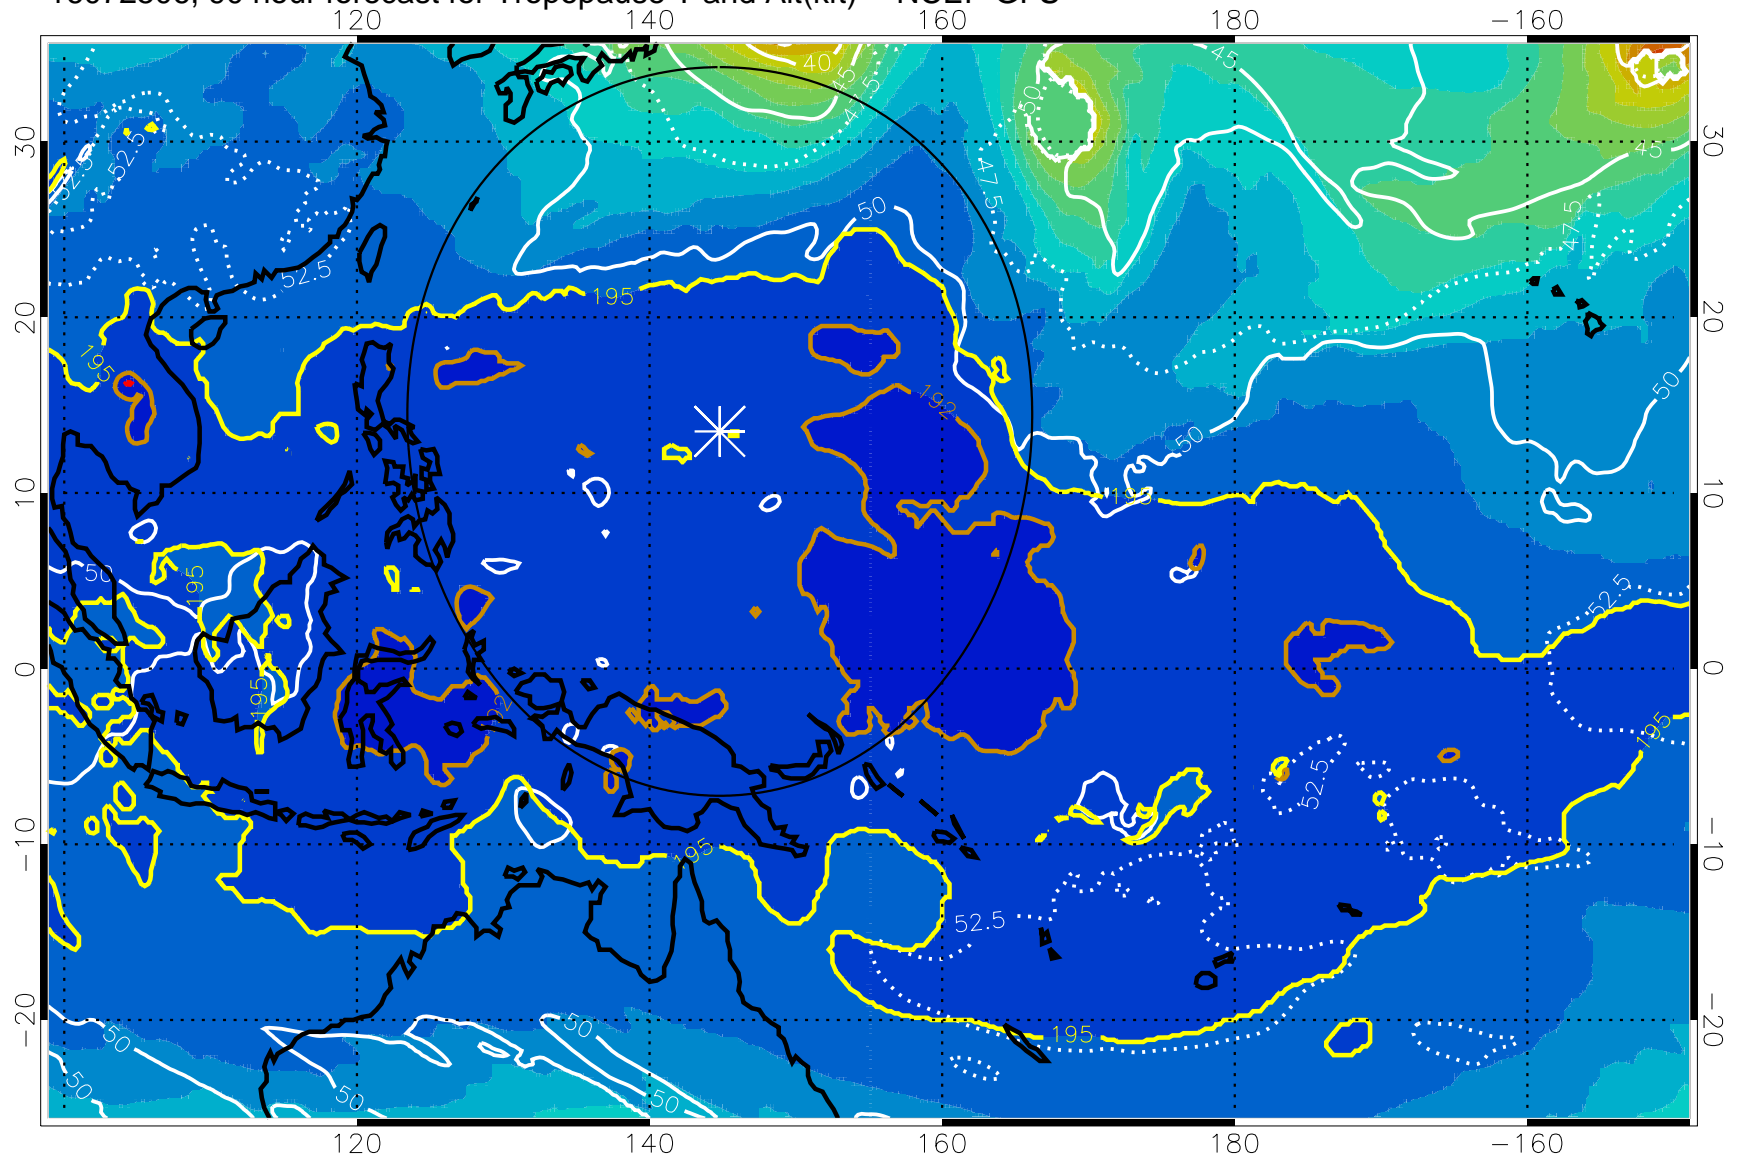

16072506, 90 hour forecast for Tropopause T and Alt(kft) -- NCEP GFS

190   200   210   220   230
Tropopause T, K

Tropopause Altitude in kft (white)

192.5K Isotherm   195K Isotherm
187.5K Isotherm   190K Isotherm

Range ring of 2304 km