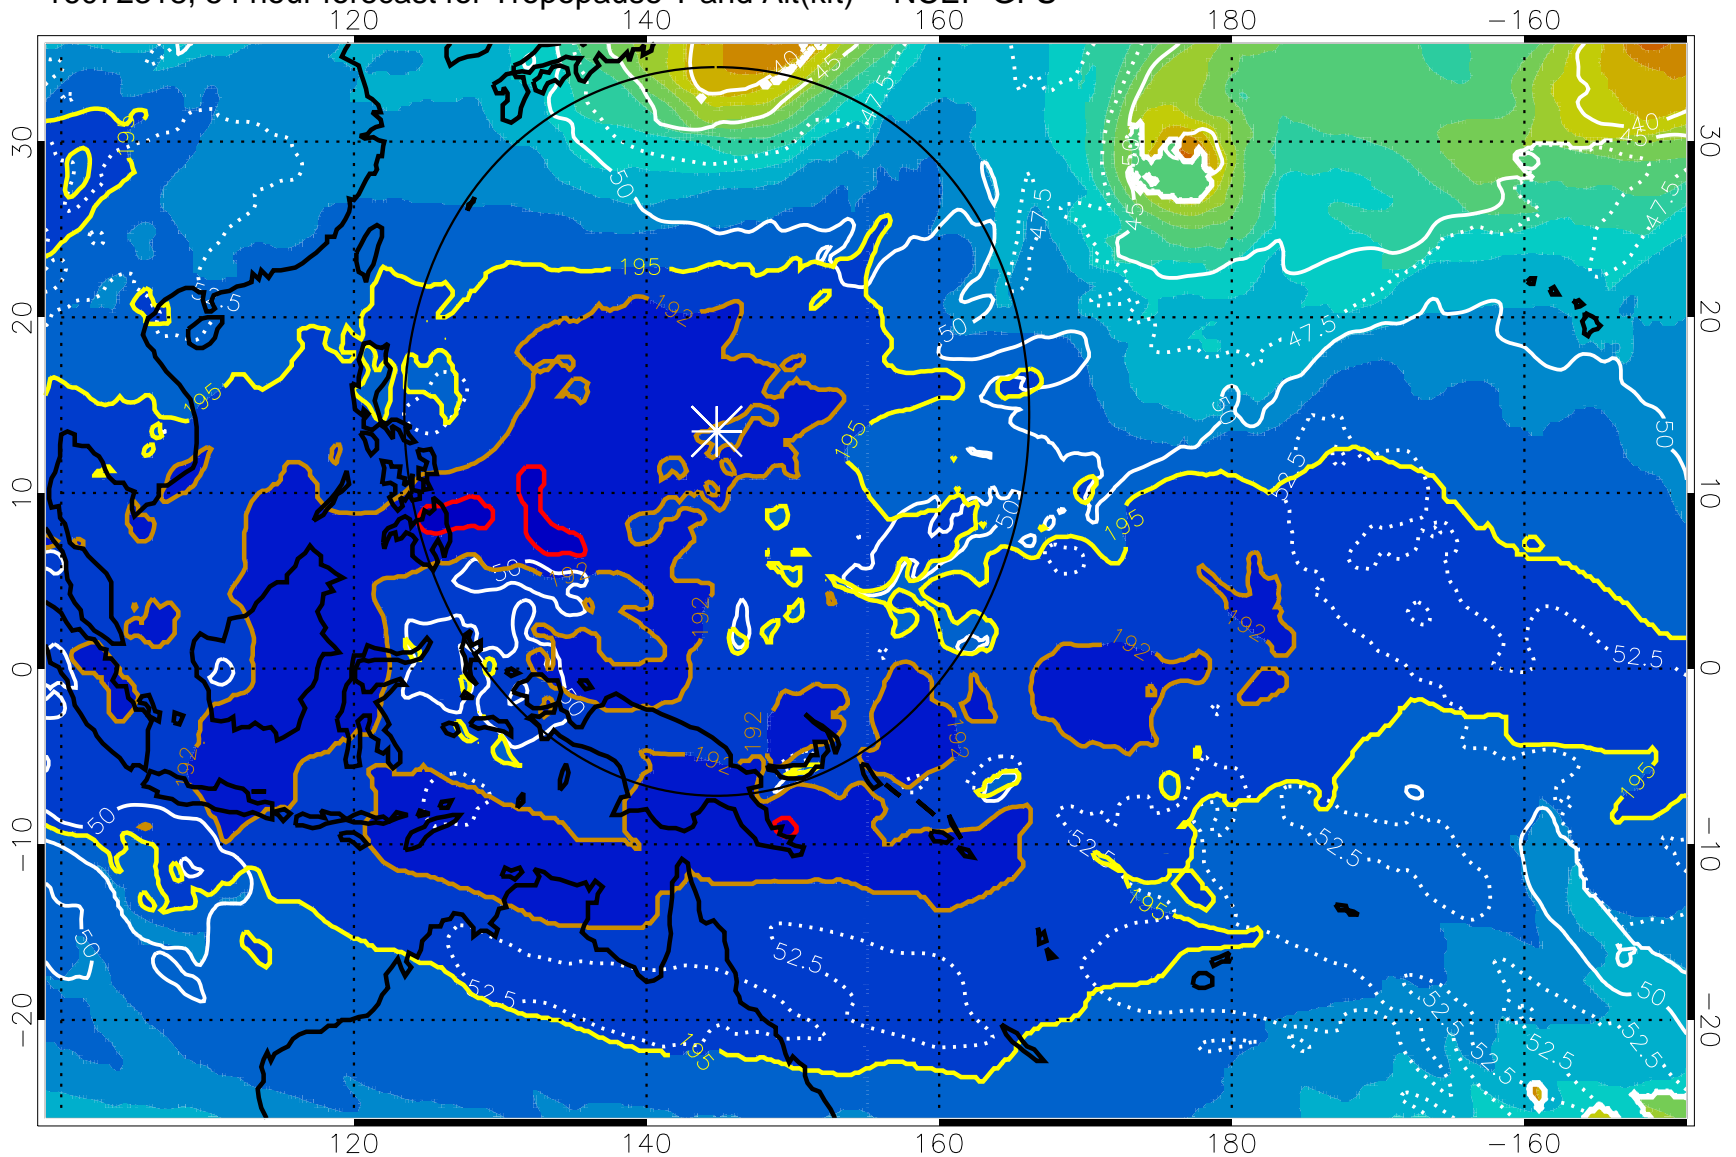

16072318, 54 hour forecast for Tropopause T and Alt(kft) -- NCEP GFS

190 200 210 220 230
Tropopause T, K

Tropopause Altitude in kft (white)

192.5K Isotherm 195K Isotherm
187.5K Isotherm 190K Isotherm

Range ring of 2304 km