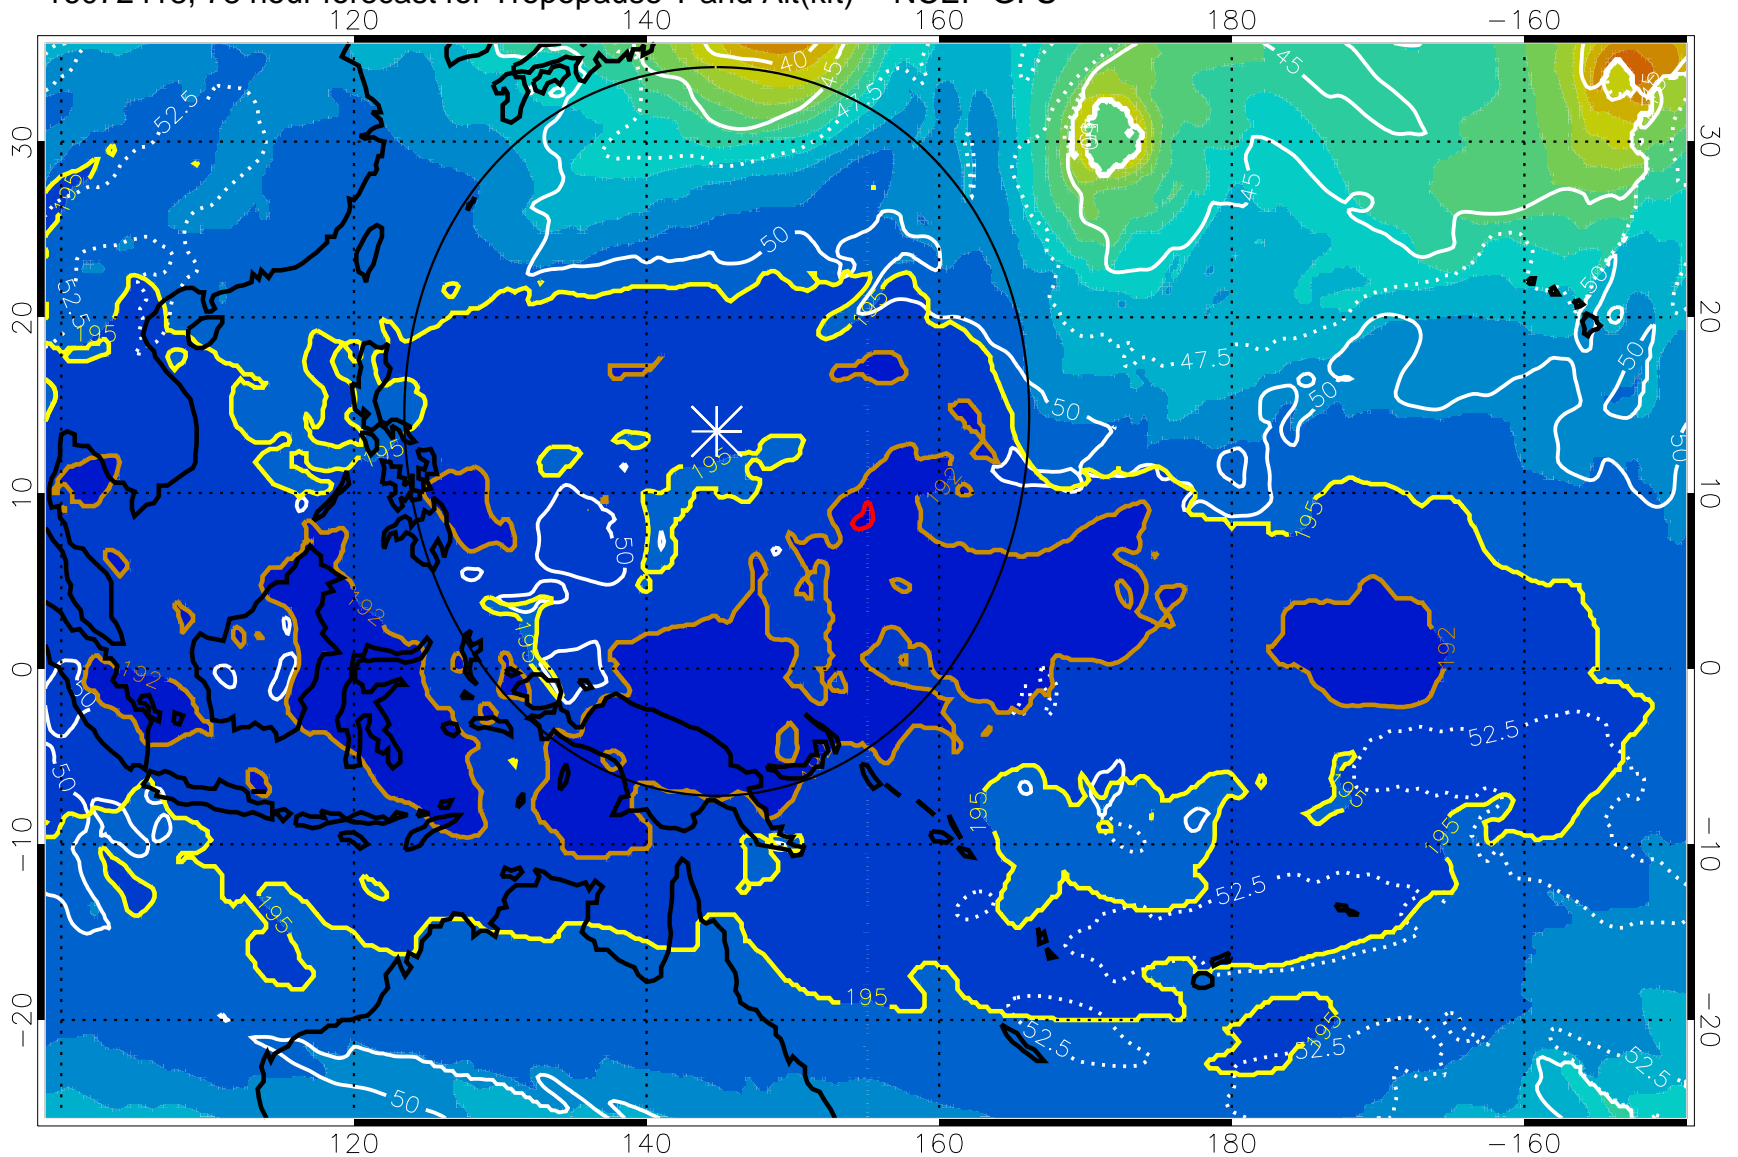

16072418, 78 hour forecast for Tropopause T and Alt(kft) -- NCEP GFS

190 200 210 220 230
Tropopause T, K

Tropopause Altitude in kft (white)

192.5K Isotherm 195K Isotherm
187.5K Isotherm 190K Isotherm

Range ring of 2304 km