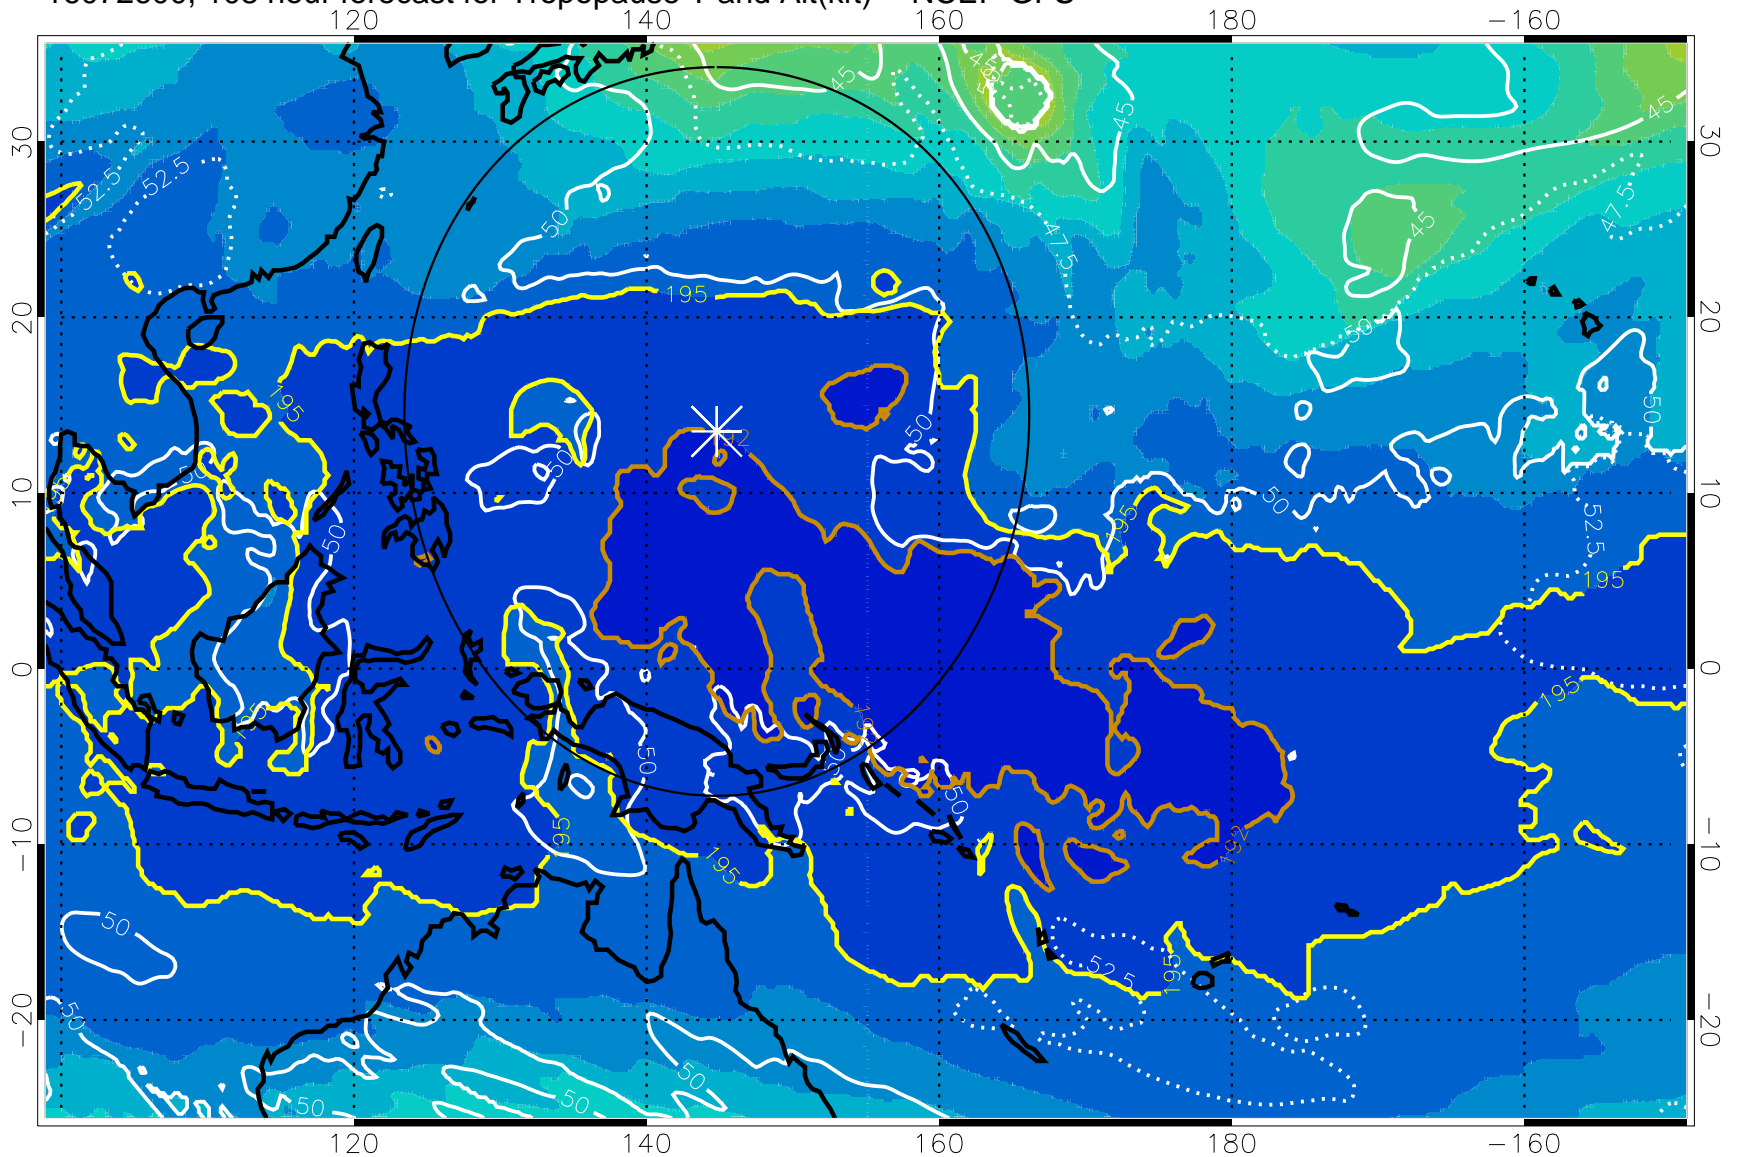

16072600, 108 hour forecast for Tropopause T and Alt(kft) -- NCEP GFS

190 200 210 220 230

Tropopause T, K

Tropopause Altitude in kft (white)

192.5K Isotherm 195K Isotherm

187.5K Isotherm 190K Isotherm

Range ring of 2304 km