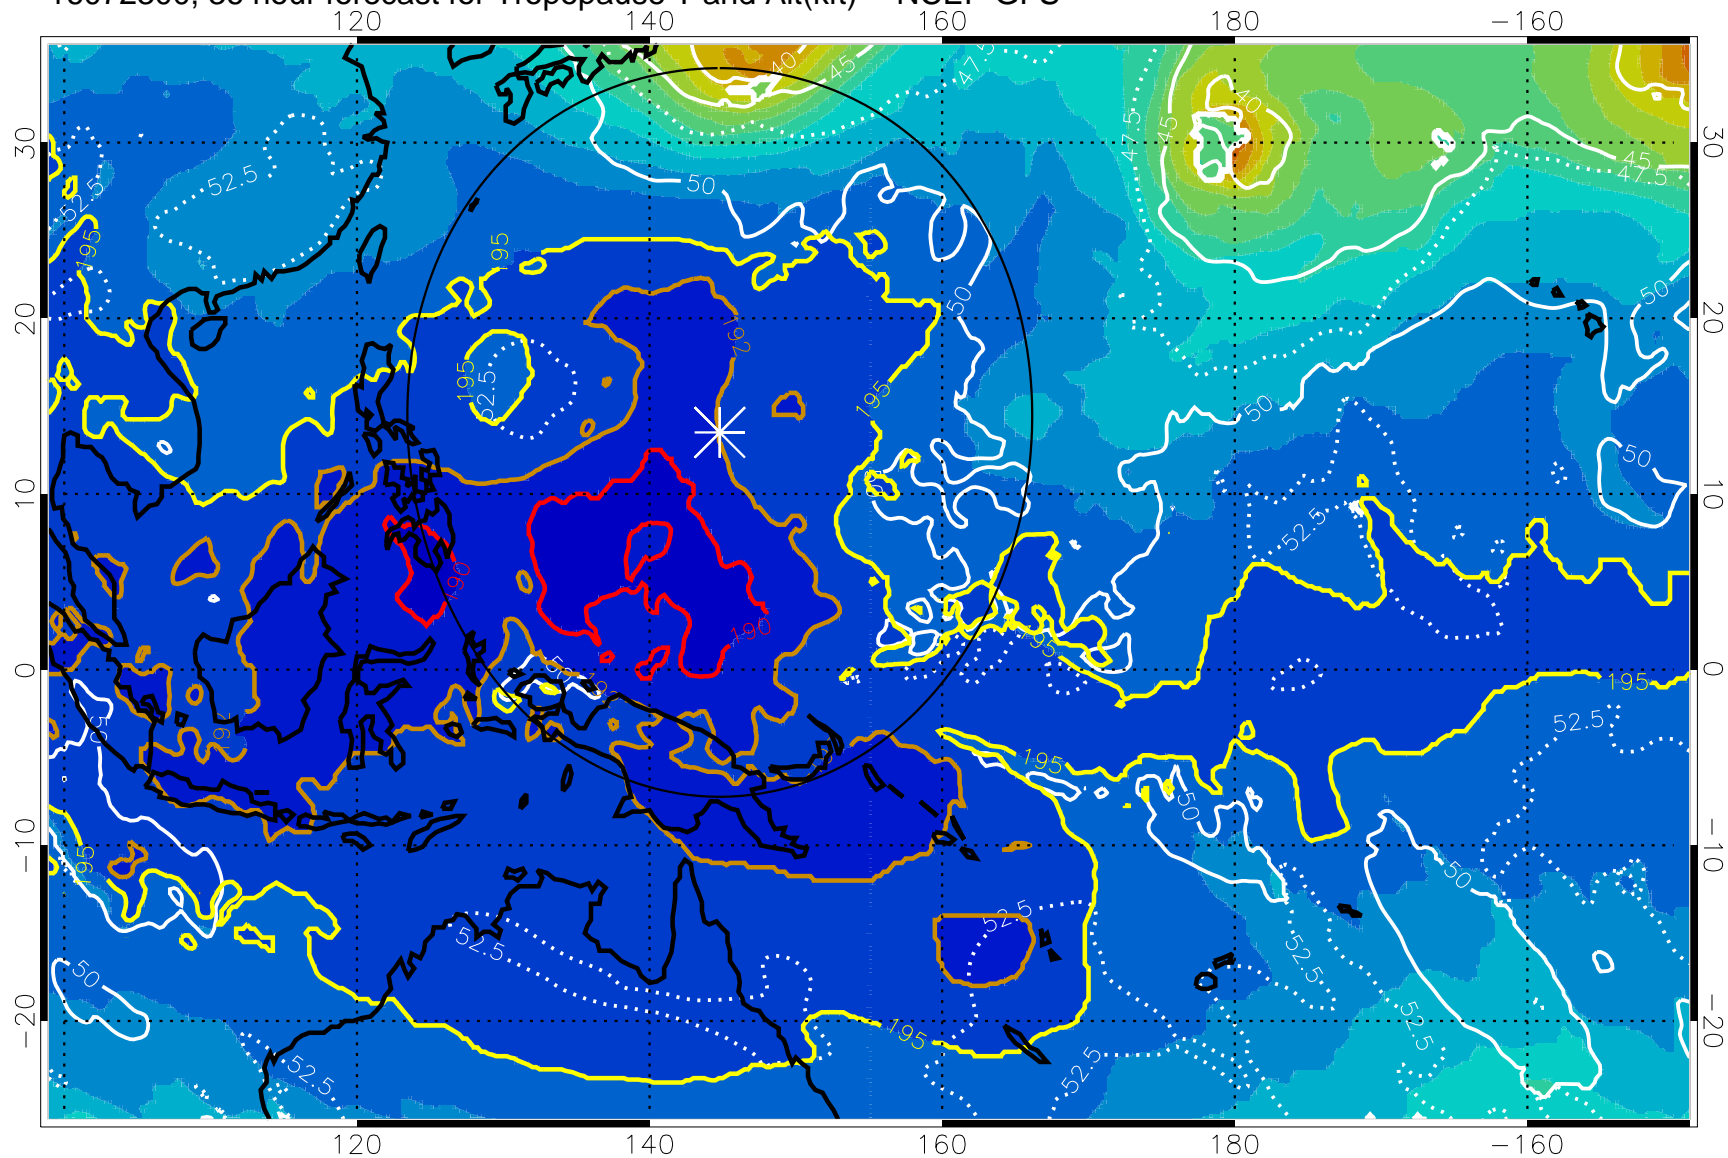

16072300, 36 hour forecast for Tropopause T and Alt(kft) -- NCEP GFS

190 200 210 220 230

Tropopause T, K

Tropopause Altitude in kft (white)

192.5K Isotherm 195K Isotherm

187.5K Isotherm 190K Isotherm

Range ring of 2304 km