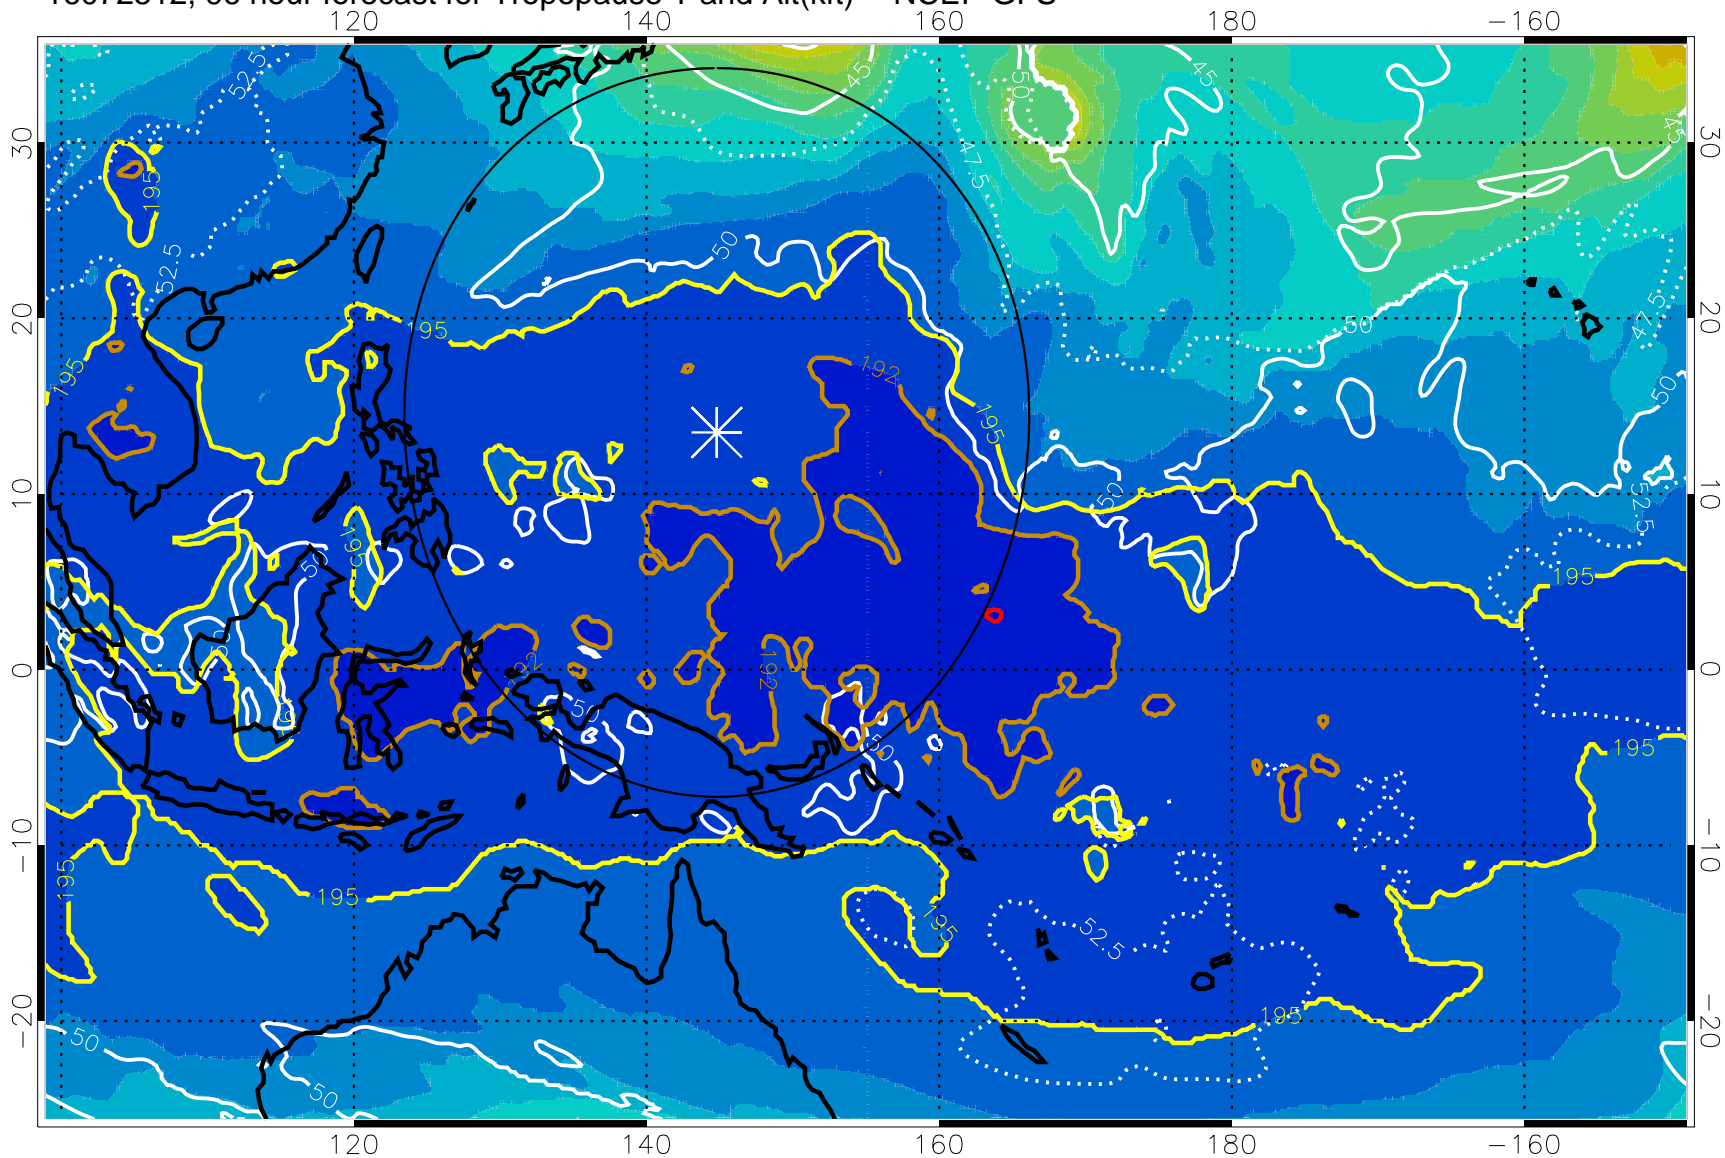

16072512, 96 hour forecast for Tropopause T and Alt(kft) -- NCEP GFS

190 200 210 220 230
Tropopause T, K

Tropopause Altitude in kft (white)

192.5K Isotherm 195K Isotherm
187.5K Isotherm 190K Isotherm

Range ring of 2304 km