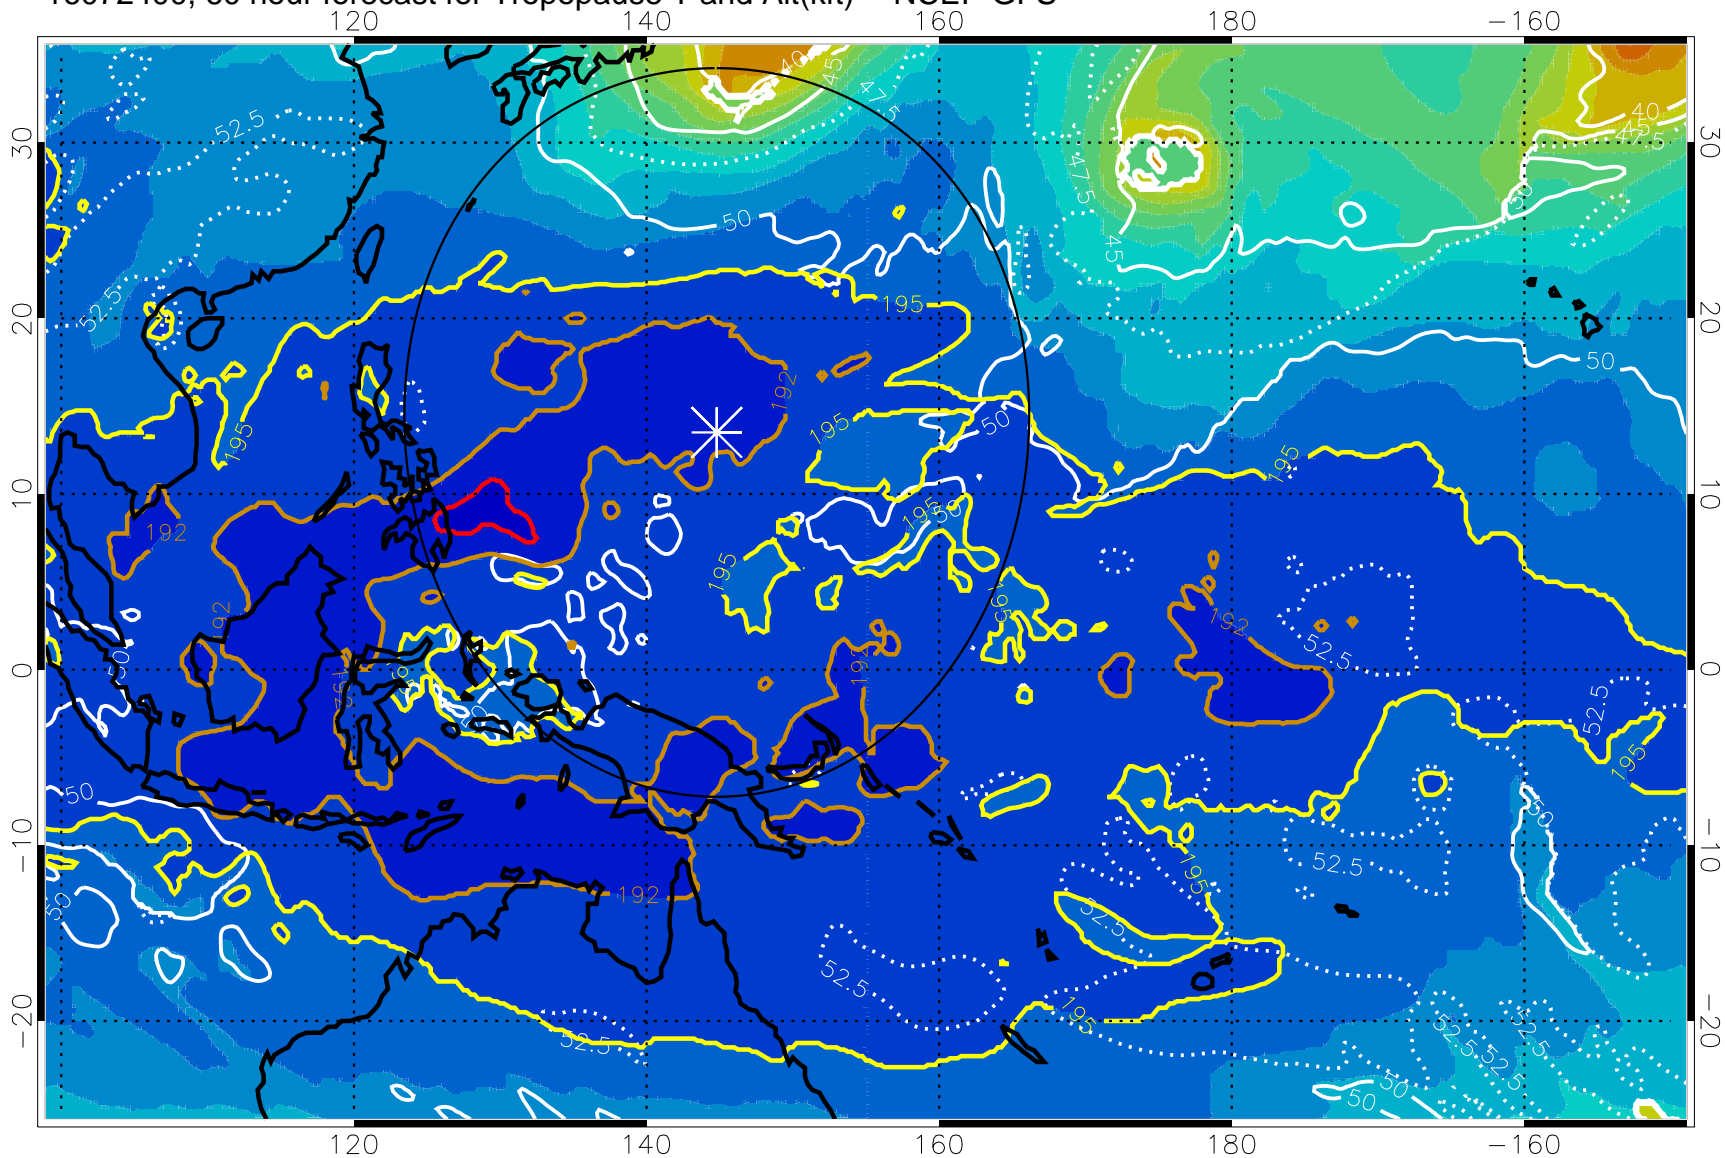

16072400, 60 hour forecast for Tropopause T and Alt(kft) -- NCEP GFS

190 200 210 220 230

Tropopause T, K

Tropopause Altitude in kft (white)

192.5K Isotherm 195K Isotherm
187.5K Isotherm 190K Isotherm

Range ring of 2304 km