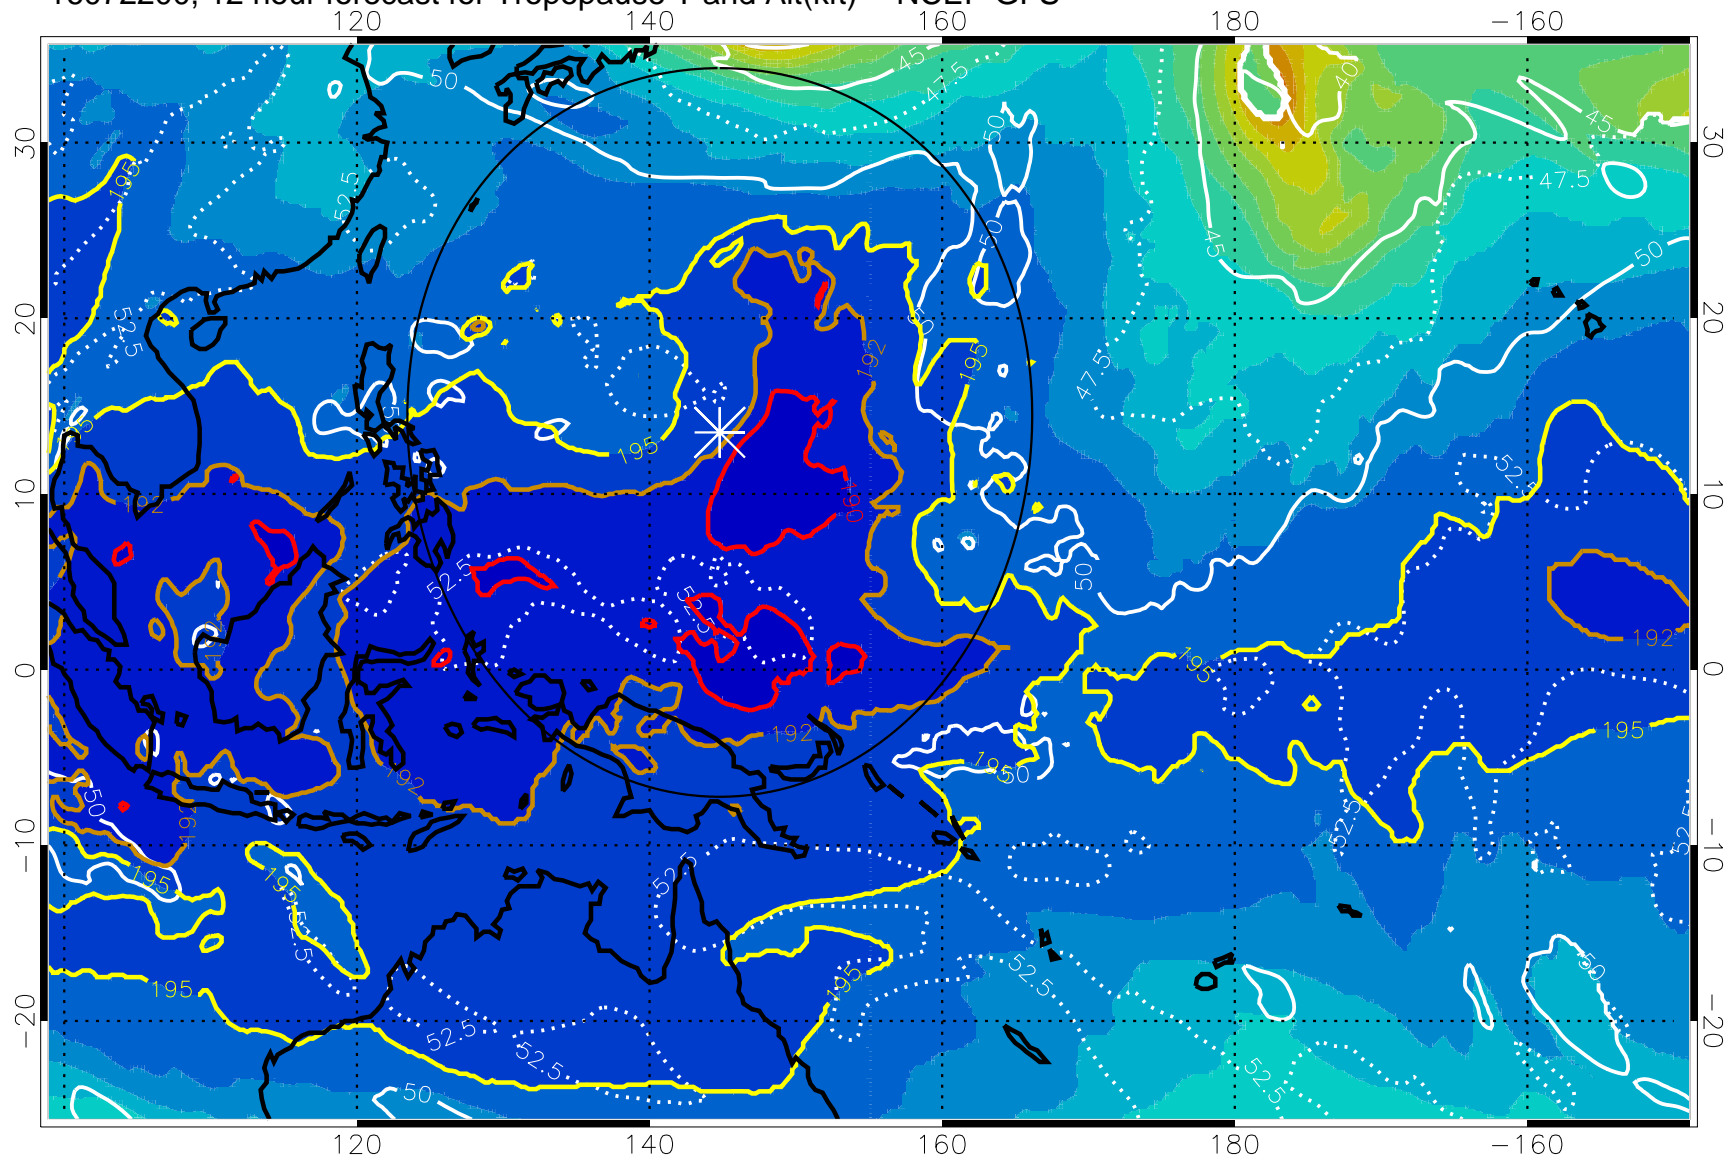

16072200, 12 hour forecast for Tropopause T and Alt(kft) -- NCEP GFS

190 200 210 220 230

Tropopause T, K

Tropopause Altitude in kft (white)

192.5K Isotherm 195K Isotherm

187.5K Isotherm 190K Isotherm

Range ring of 2304 km