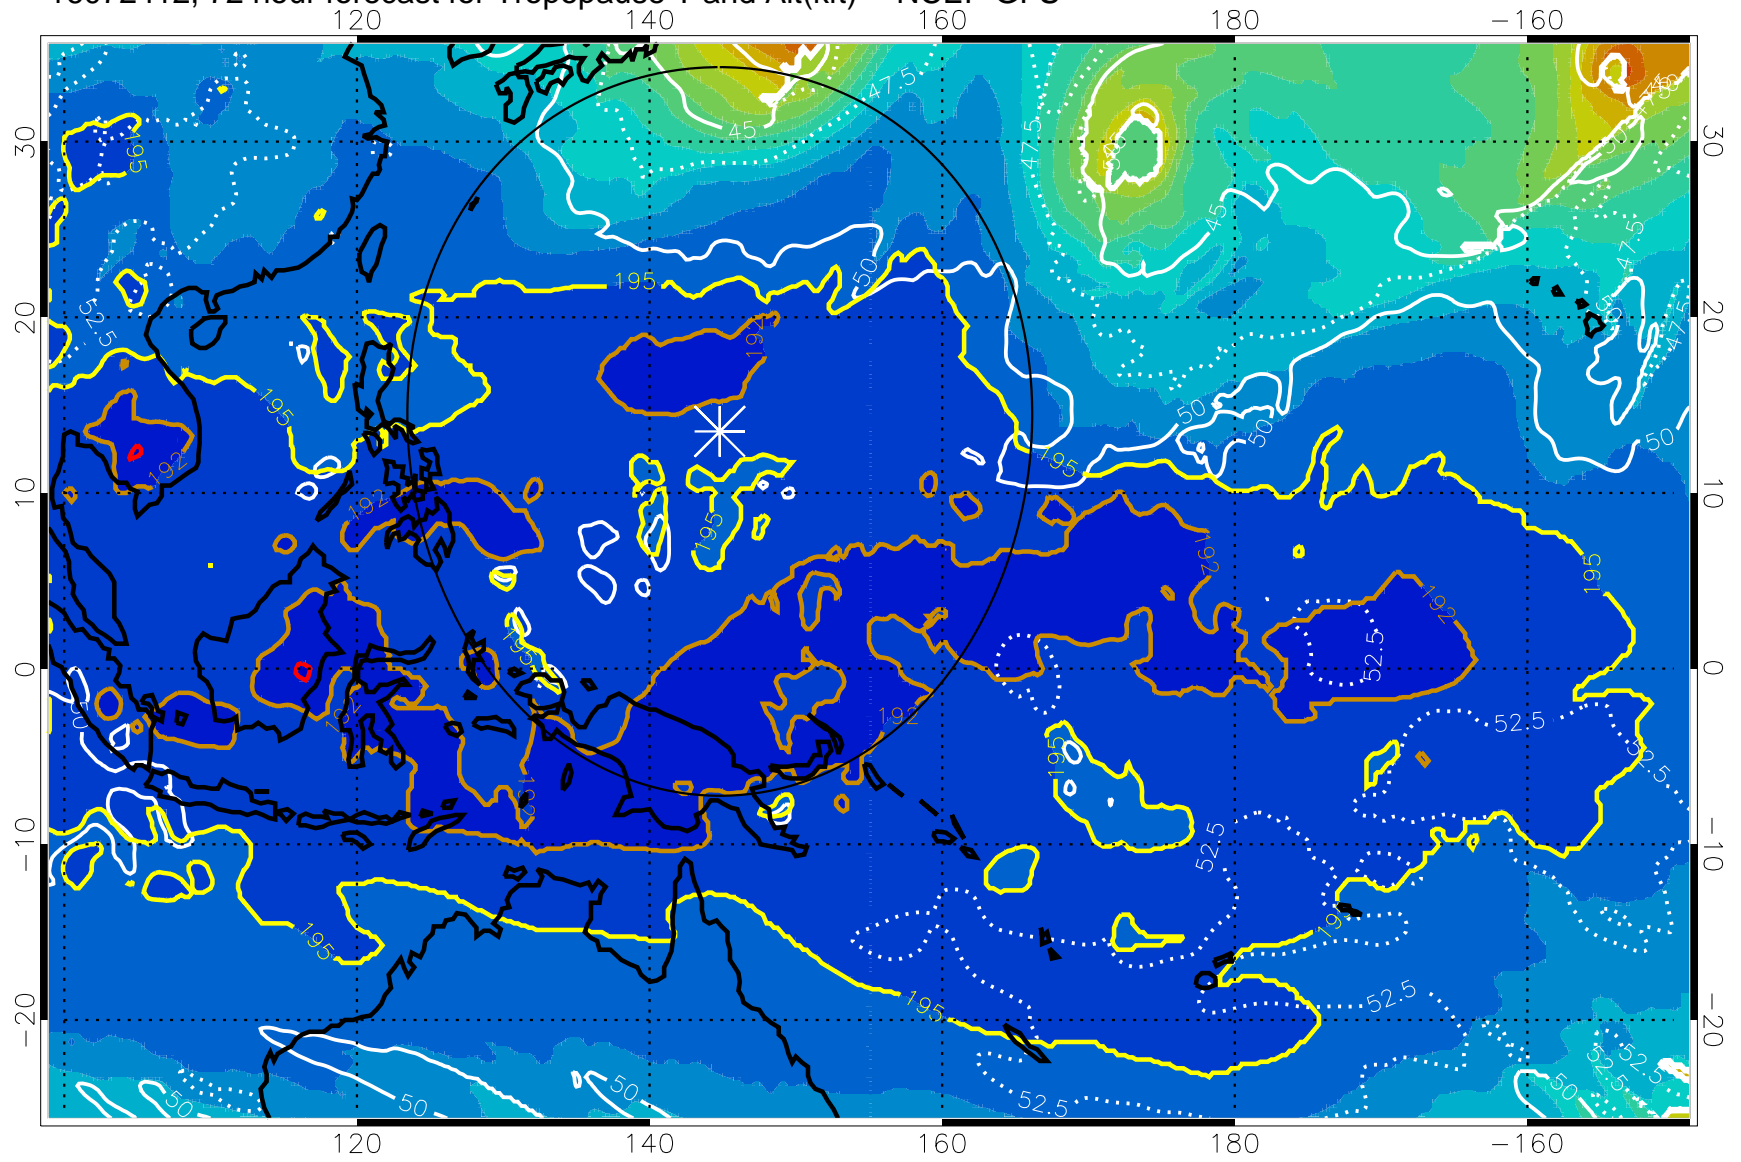

16072412, 72 hour forecast for Tropopause T and Alt(kft) -- NCEP GFS

190 200 210 220 230

Tropopause T, K

Tropopause Altitude in kft (white)

192.5K Isotherm 195K Isotherm

187.5K Isotherm 190K Isotherm

Range ring of 2304 km