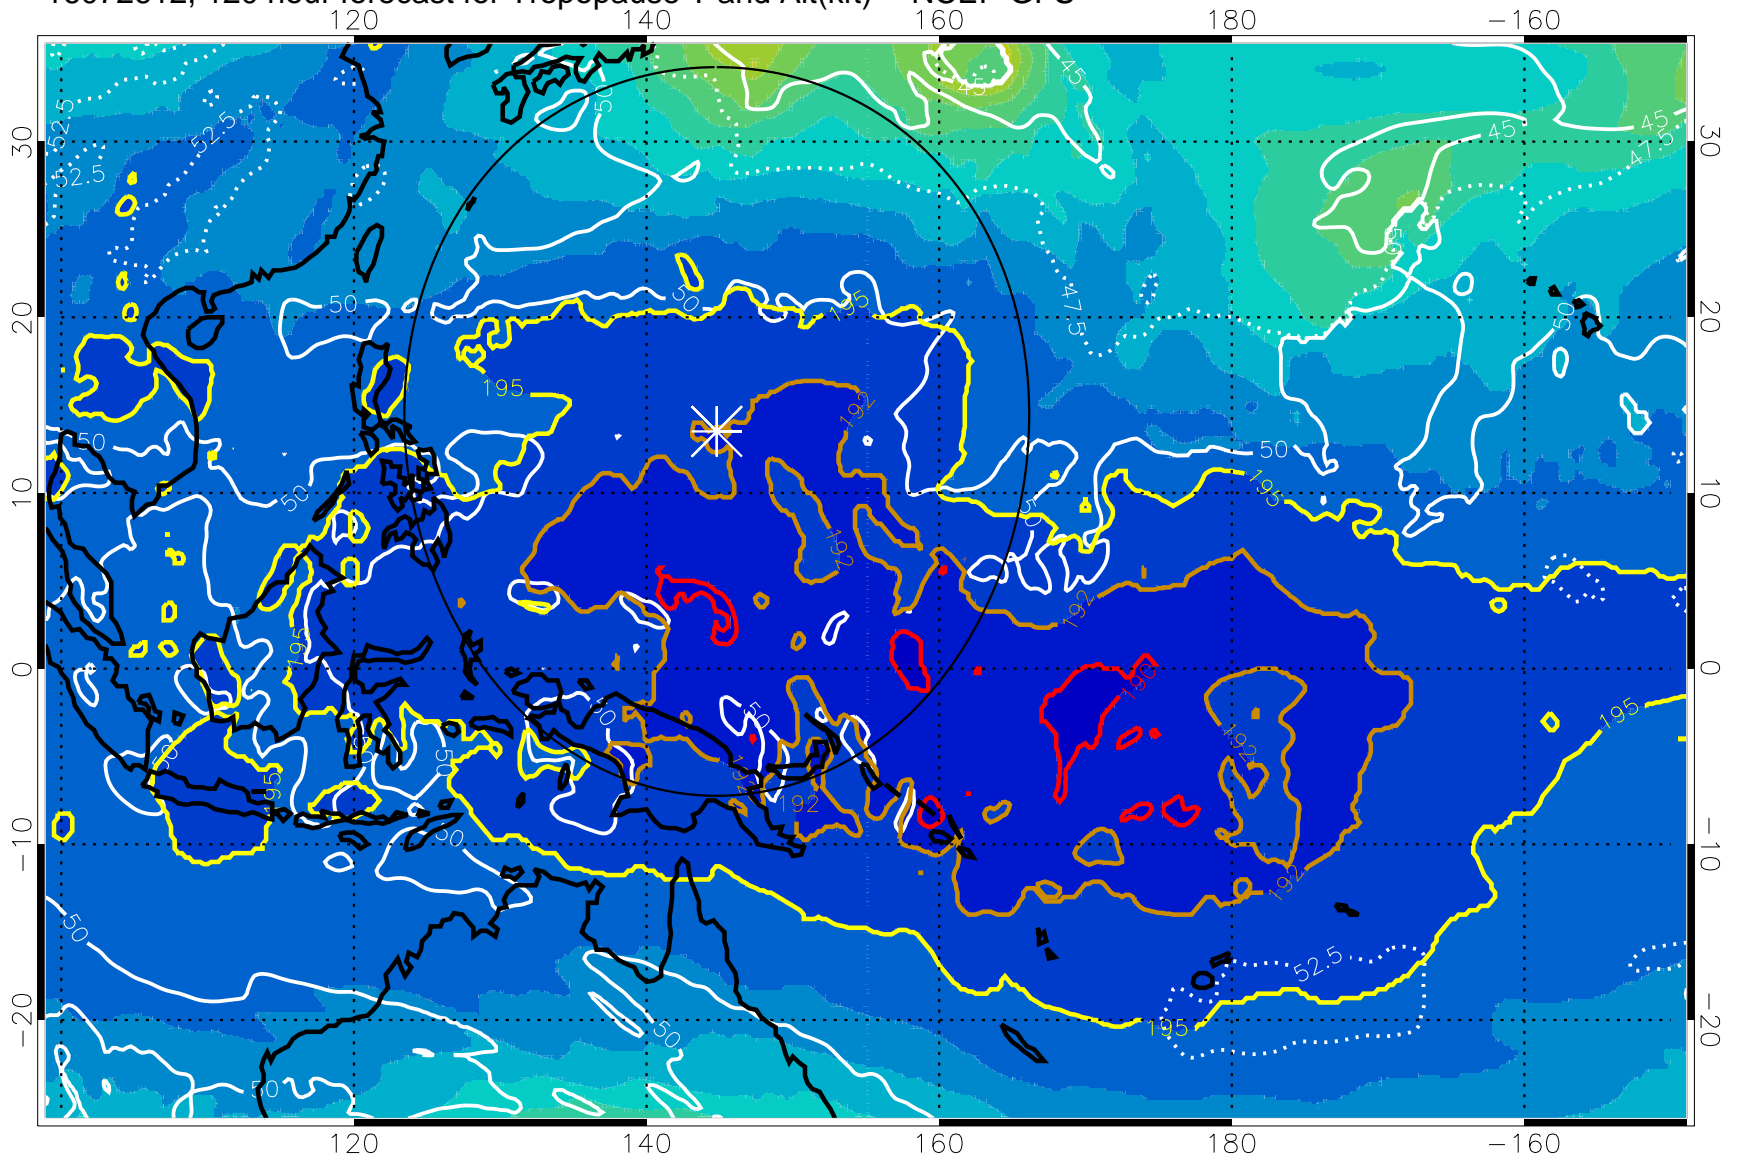

16072612, 120 hour forecast for Tropopause T and Alt(kft) -- NCEP GFS

190   200   210   220   230
Tropopause T, K

Tropopause Altitude in kft (white)

192.5K Isotherm   195K Isotherm
187.5K Isotherm   190K Isotherm

Range ring of 2304 km