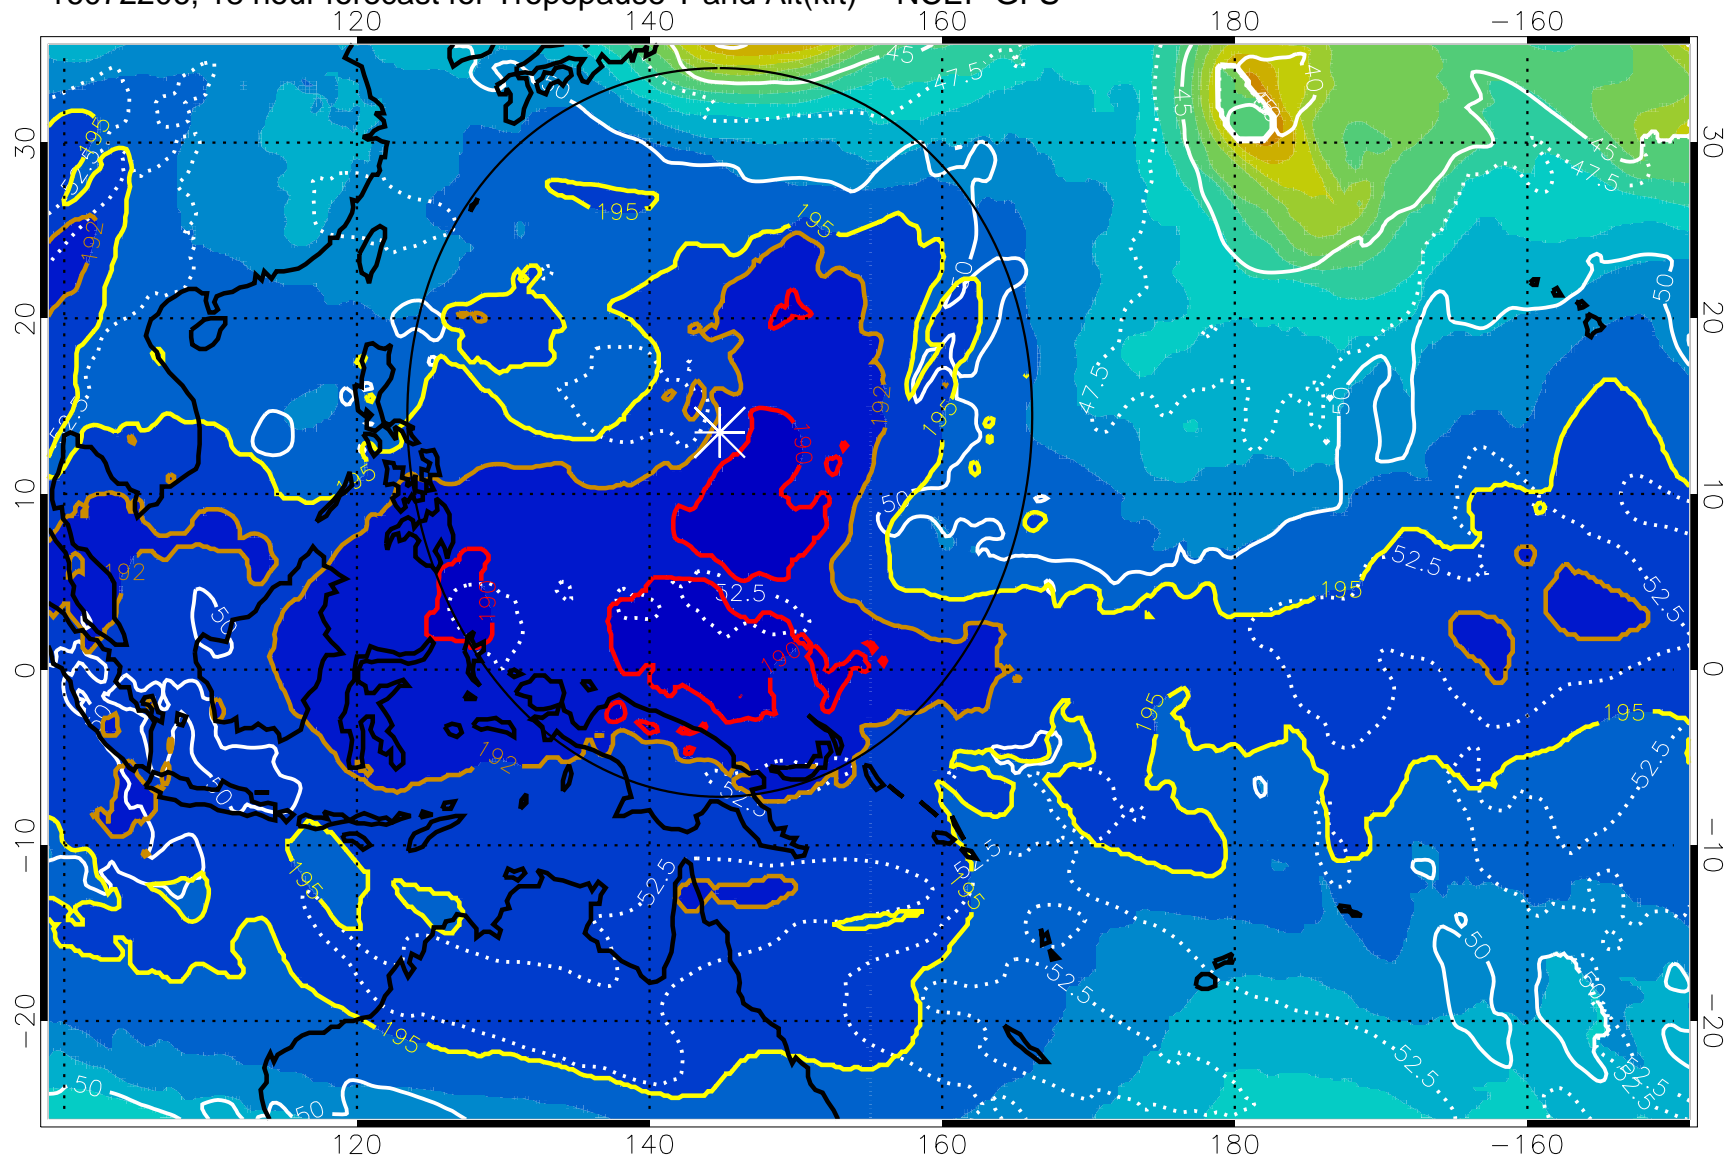

16072206, 18 hour forecast for Tropopause T and Alt(kft) -- NCEP GFS

190 200 210 220 230
Tropopause T, K

Tropopause Altitude in kft (white)

192.5K Isotherm 195K Isotherm
187.5K Isotherm 190K Isotherm

Range ring of 2304 km