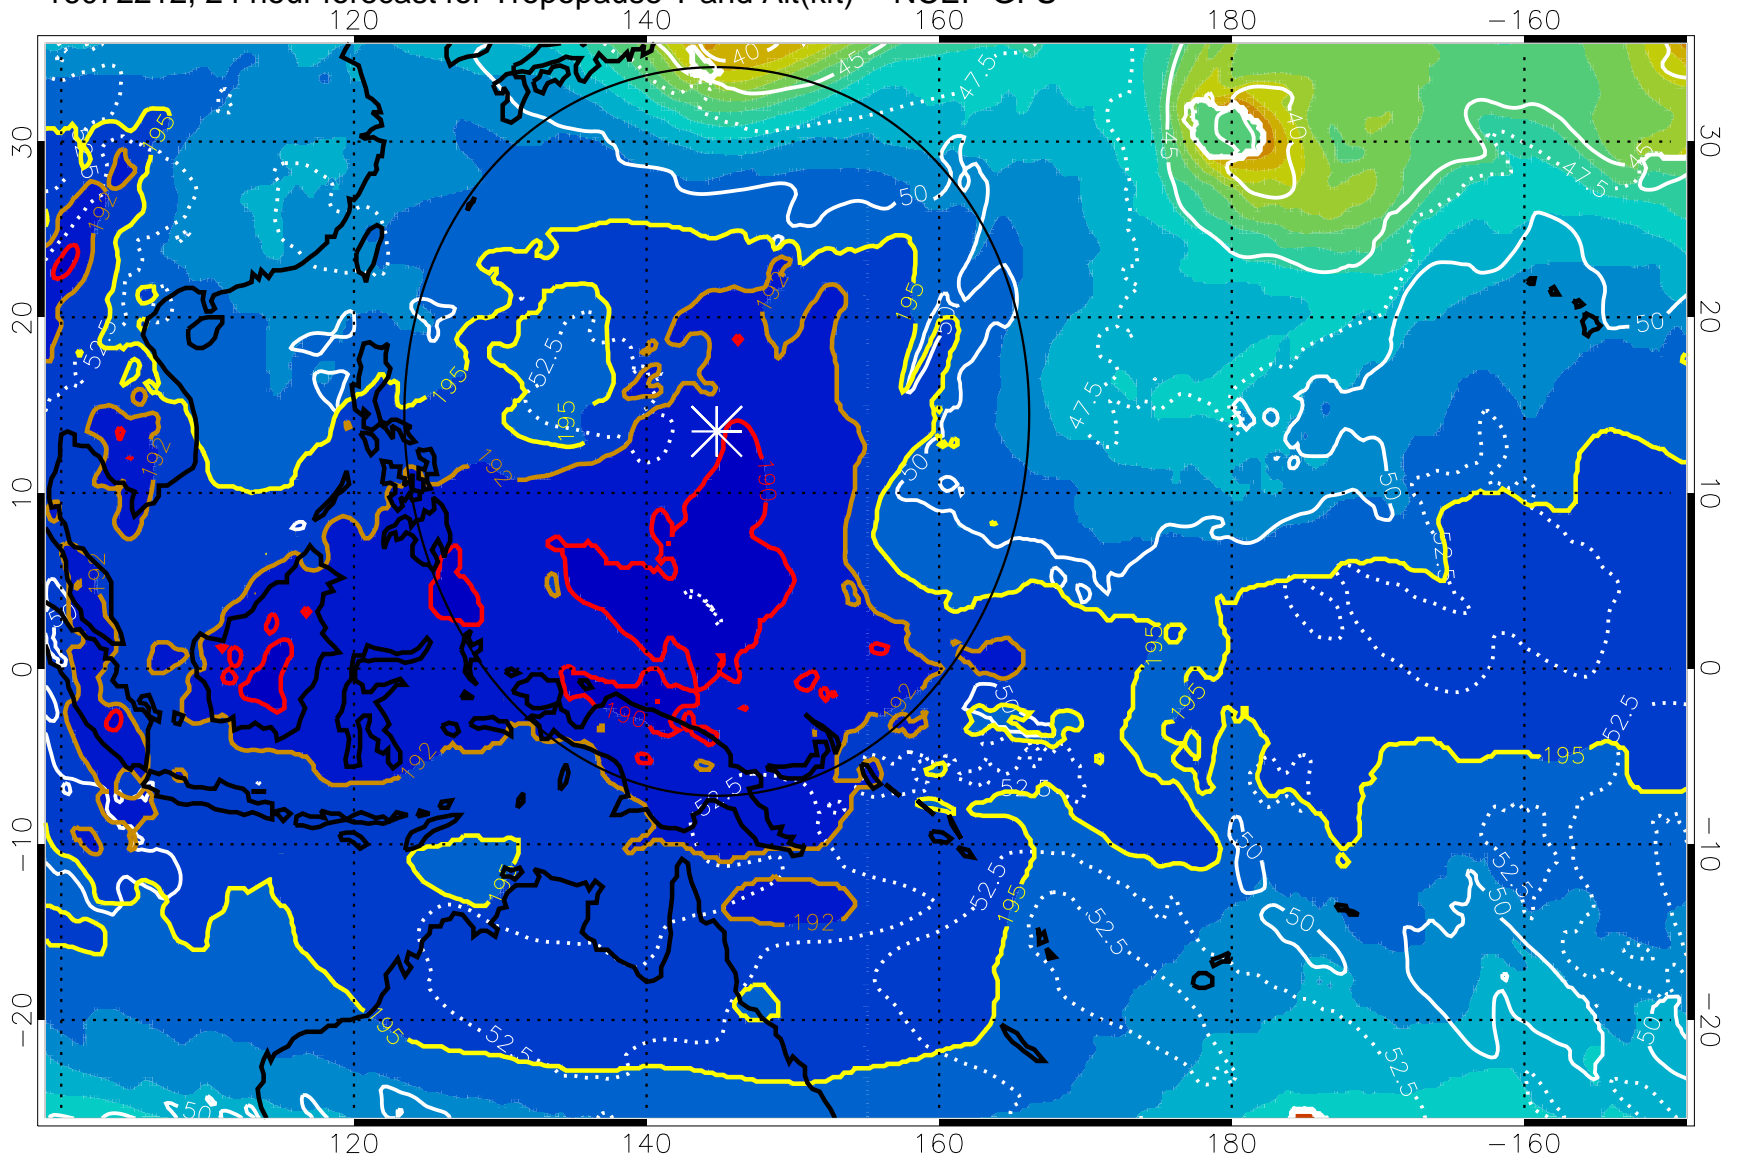

16072212, 24 hour forecast for Tropopause T and Alt(kft) -- NCEP GFS

190 200 210 220 230
Tropopause T, K

Tropopause Altitude in kft (white)

192.5K Isotherm 195K Isotherm
187.5K Isotherm 190K Isotherm

Range ring of 2304 km