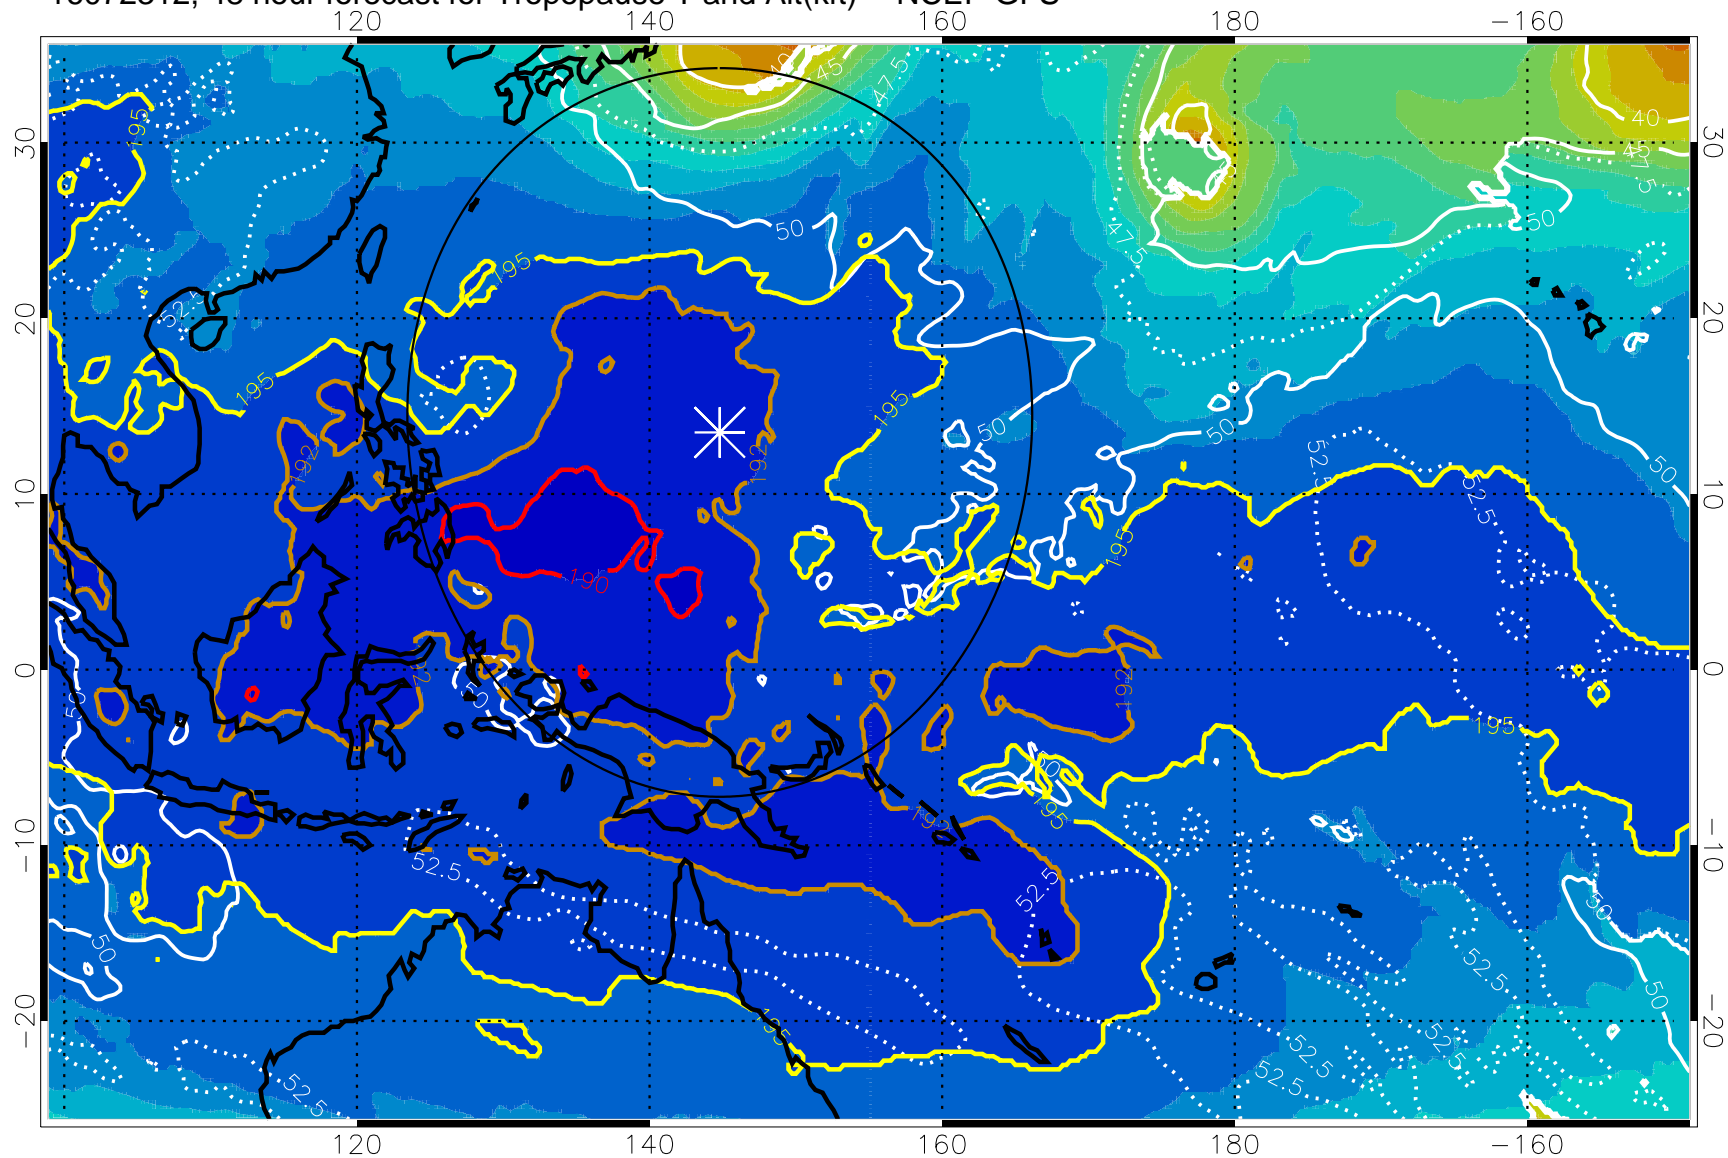

16072312, 48 hour forecast for Tropopause T and Alt(kft) -- NCEP GFS

190 200 210 220 230
Tropopause T, K

Tropopause Altitude in kft (white)

192.5K Isotherm 195K Isotherm
187.5K Isotherm 190K Isotherm

Range ring of 2304 km