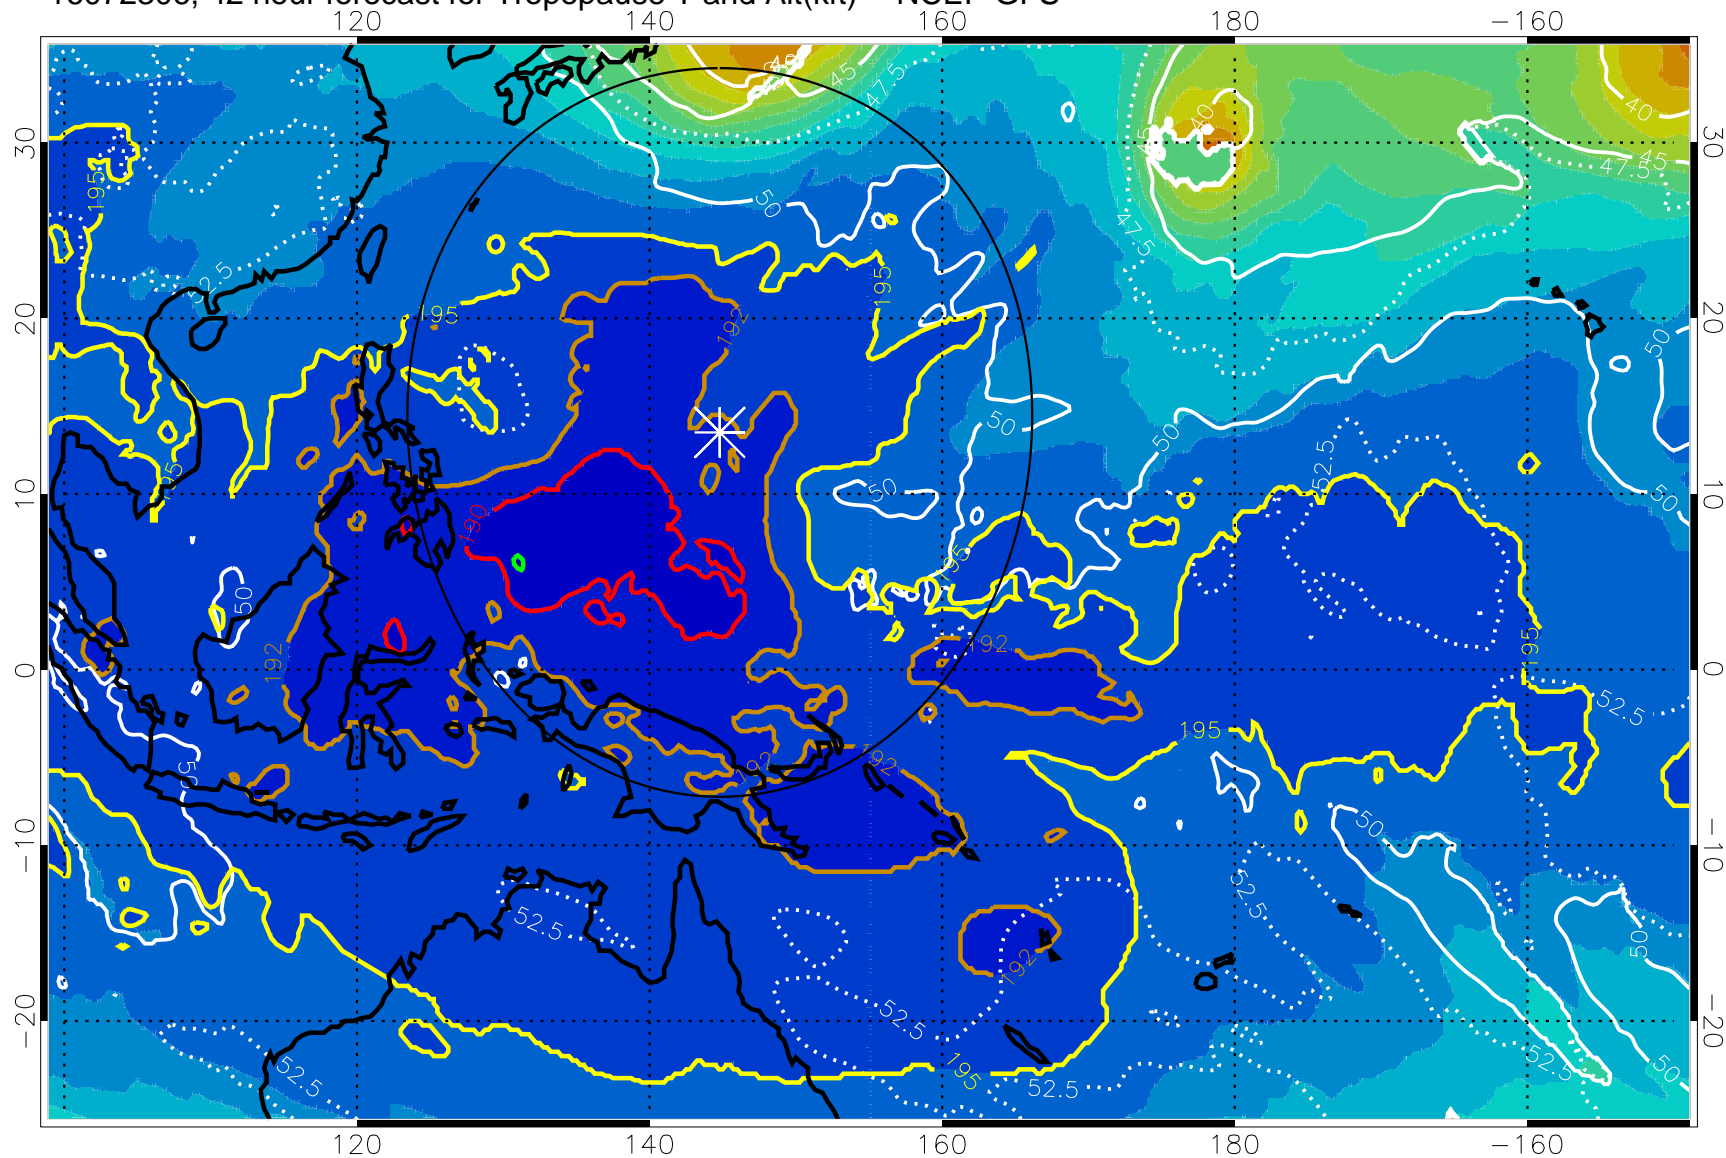

16072306, 42 hour forecast for Tropopause T and Alt(kft) -- NCEP GFS

190 200 210 220 230

Tropopause T, K

Tropopause Altitude in kft (white)

192.5K Isotherm 195K Isotherm
187.5K Isotherm 190K Isotherm

Range ring of 2304 km