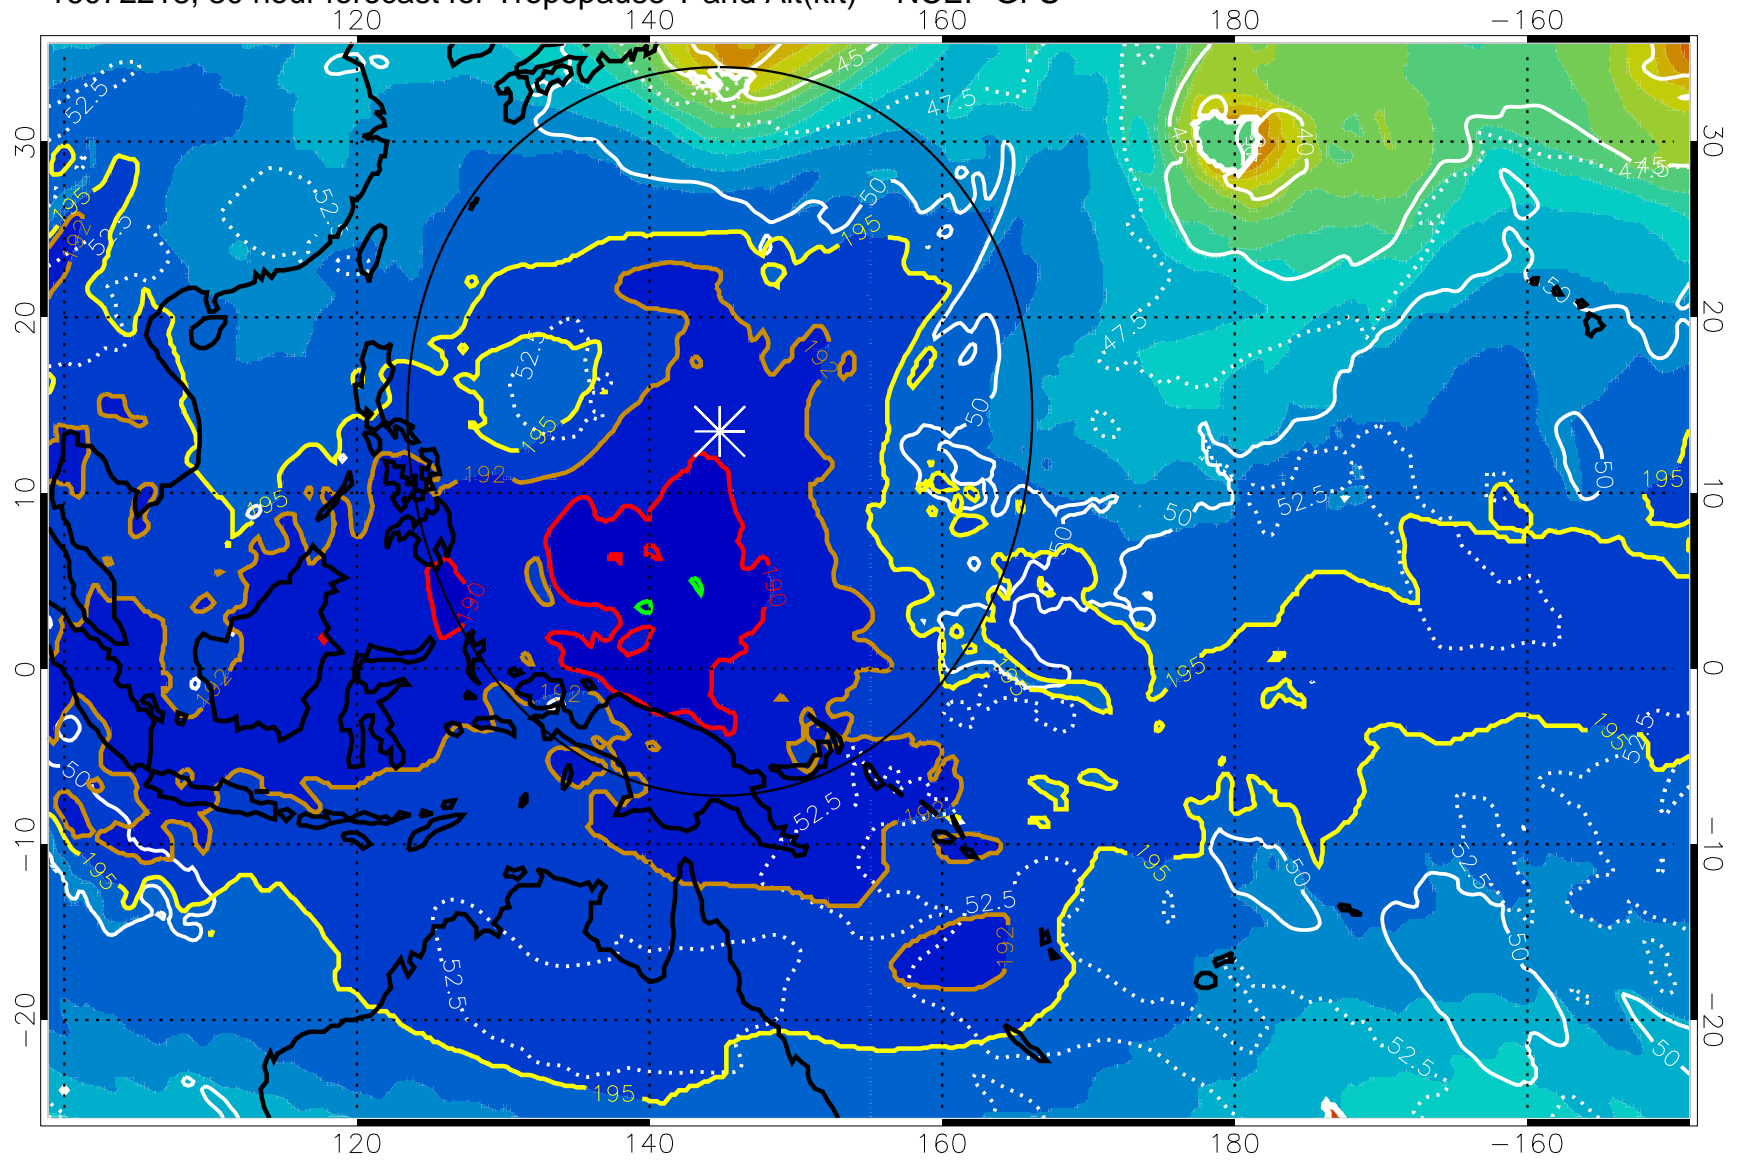

16072218, 30 hour forecast for Tropopause T and Alt(kft) -- NCEP GFS

190   200   210   220   230
Tropopause T, K

Tropopause Altitude in kft (white)

192.5K Isotherm   195K Isotherm
187.5K Isotherm   190K Isotherm

Range ring of 2304 km