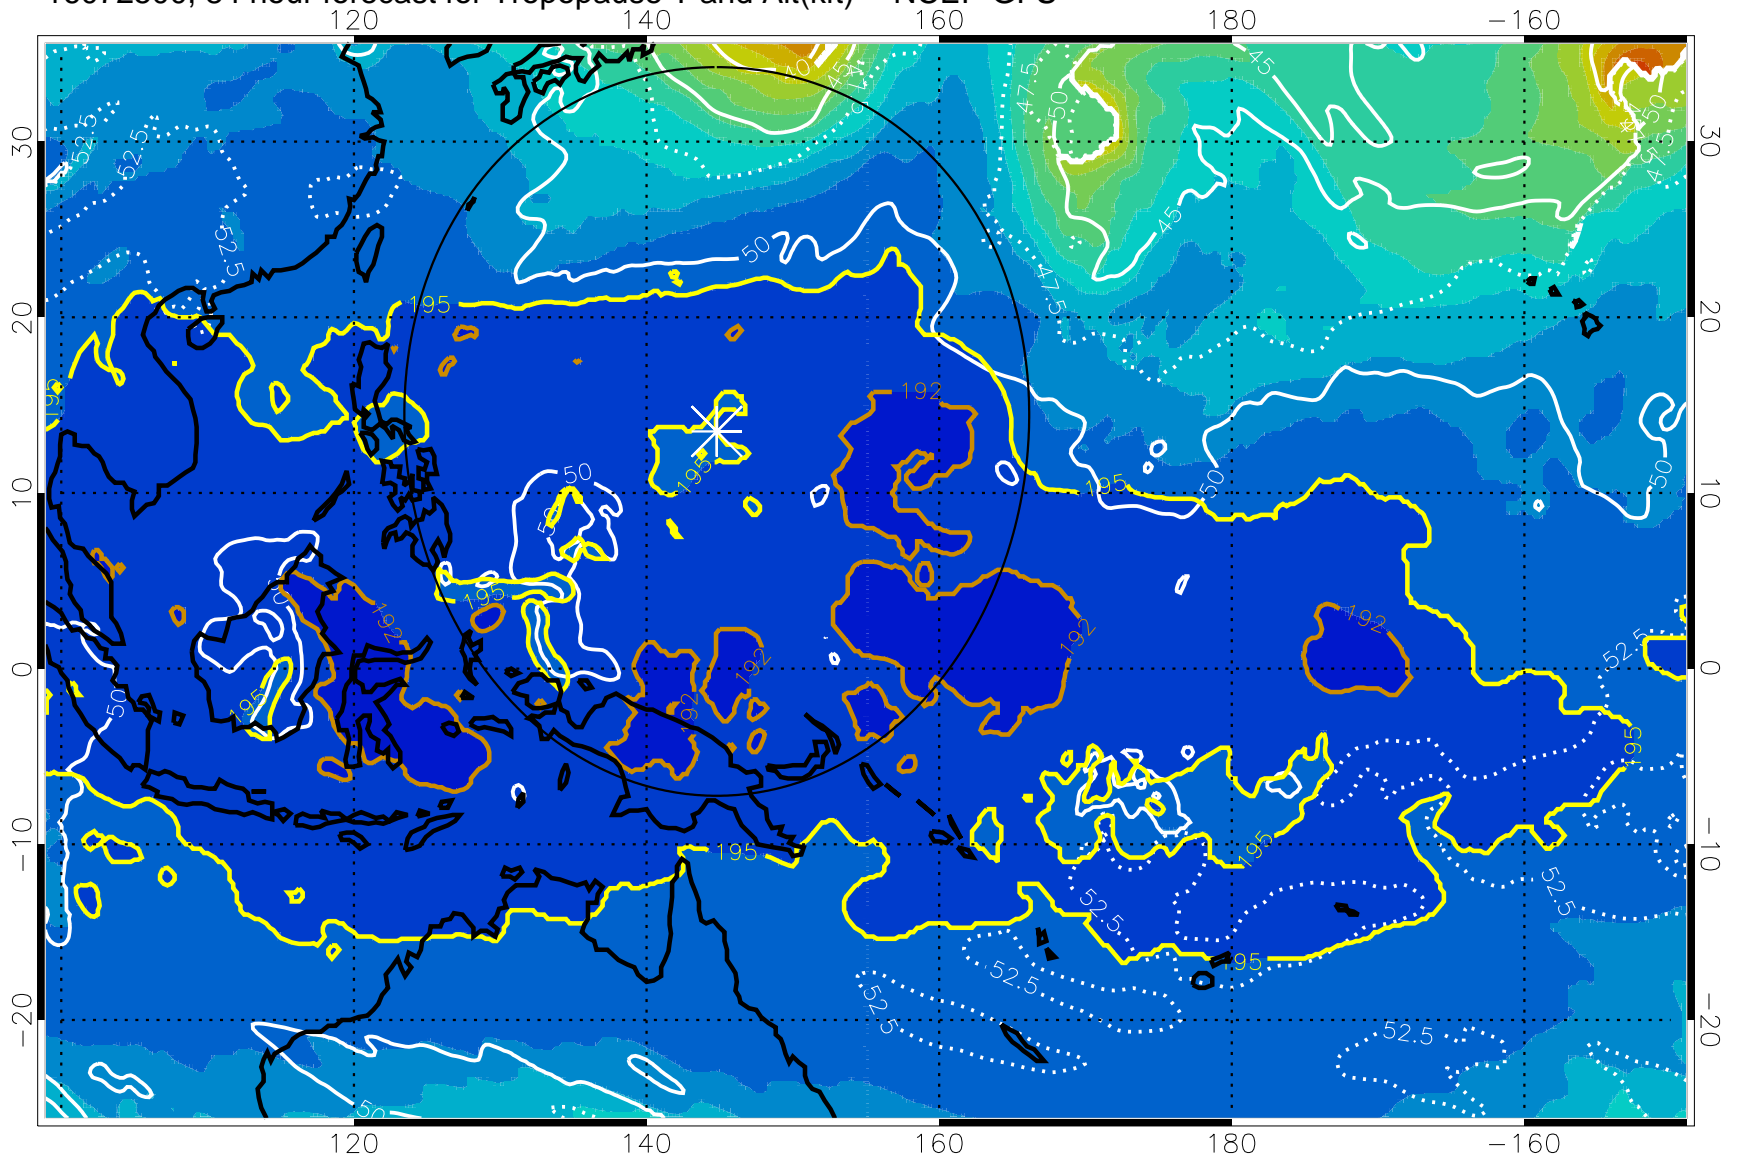

16072500, 84 hour forecast for Tropopause T and Alt(kft) -- NCEP GFS

190 200 210 220 230

Tropopause T, K

Tropopause Altitude in kft (white)

192.5K Isotherm 195K Isotherm

187.5K Isotherm 190K Isotherm

Range ring of 2304 km