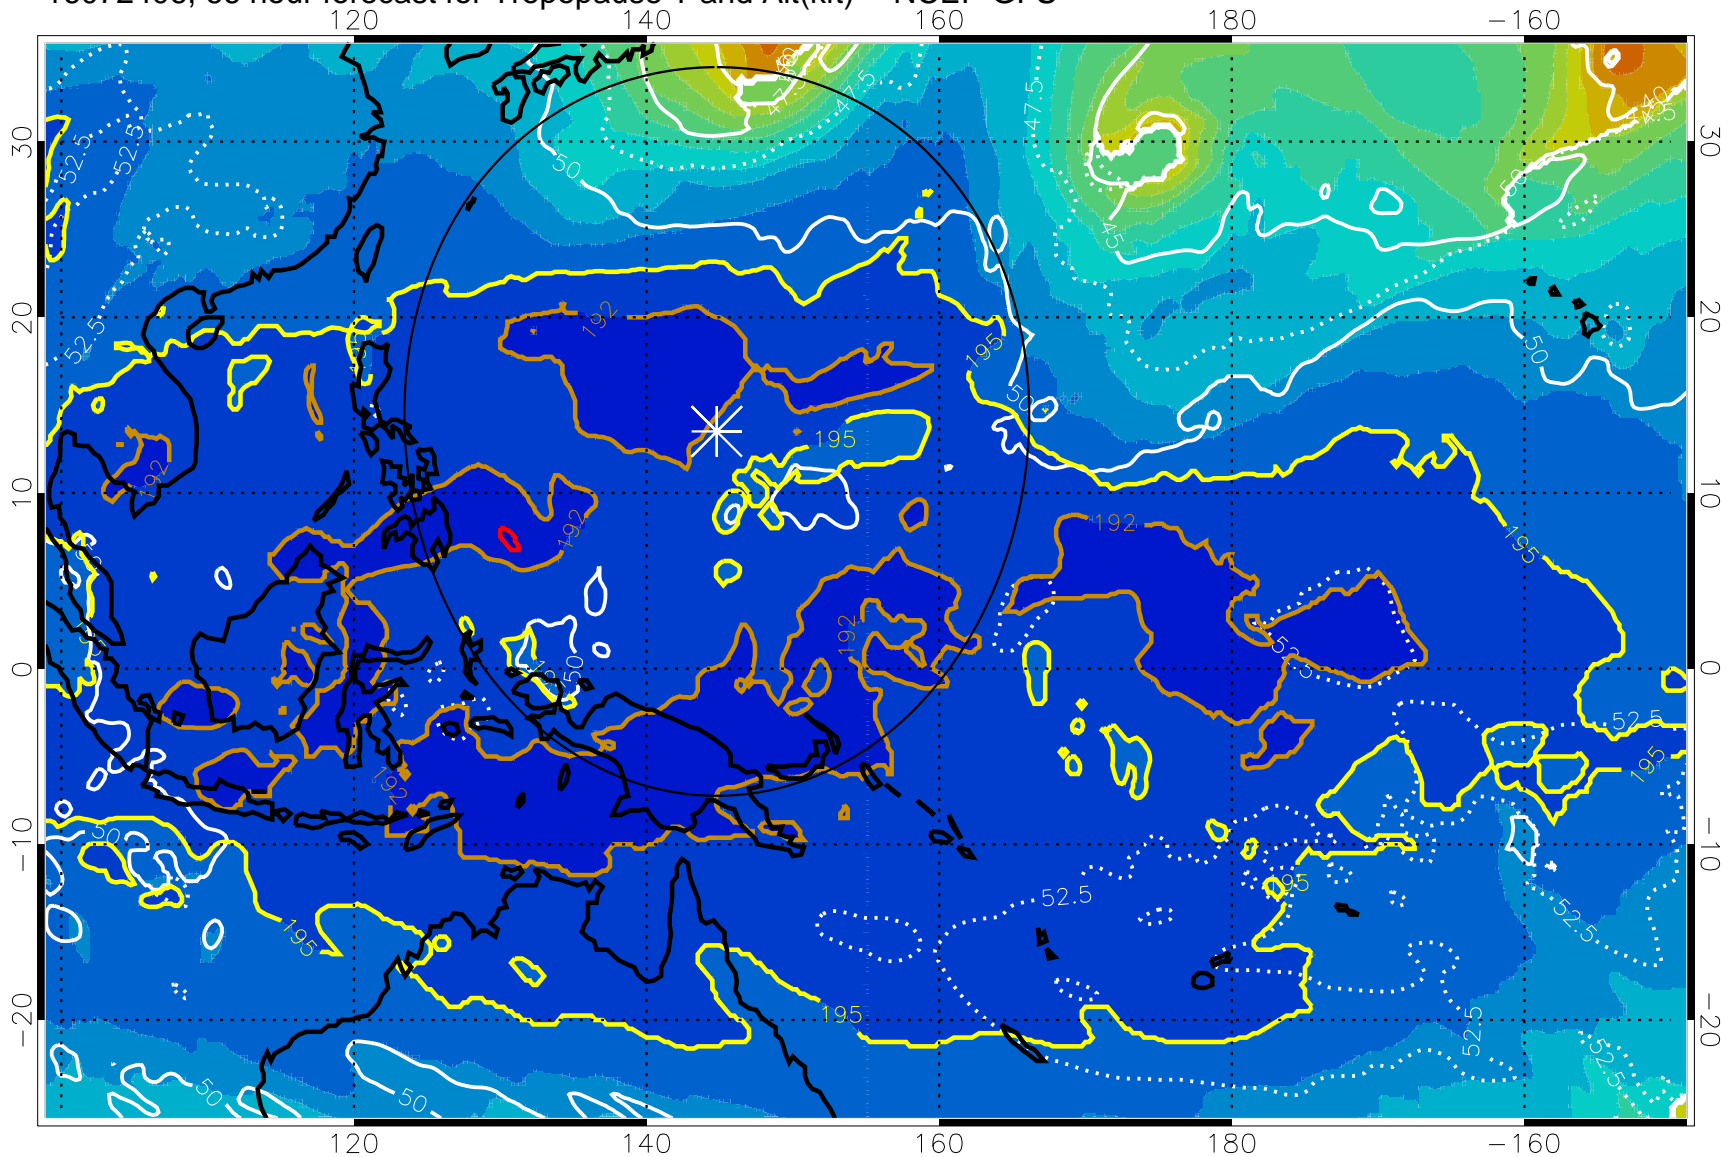

16072406, 66 hour forecast for Tropopause T and Alt(kft) -- NCEP GFS

190   200   210   220   230
Tropopause T, K

Tropopause Altitude in kft (white)

192.5K Isotherm   195K Isotherm
187.5K Isotherm   190K Isotherm

Range ring of 2304 km