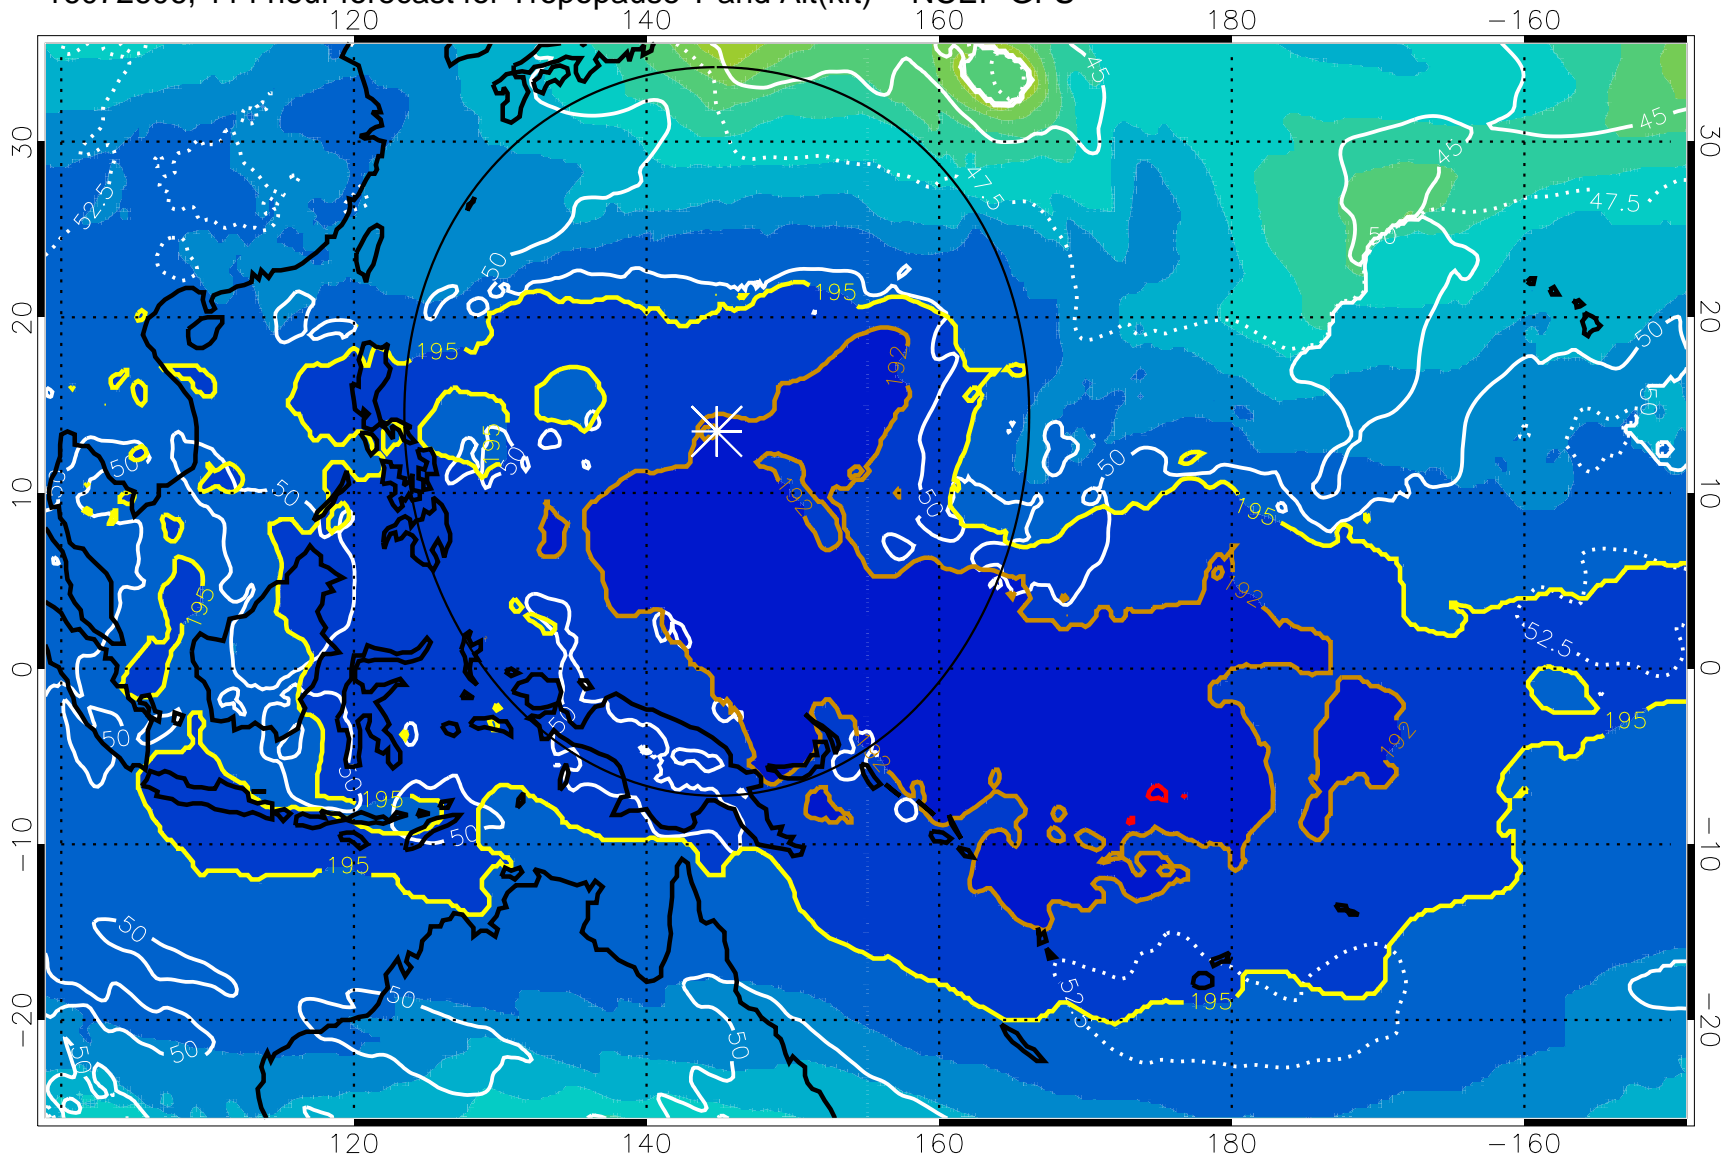

16072606, 114 hour forecast for Tropopause T and Alt(kft) -- NCEP GFS

190 200 210 220 230

Tropopause T, K

Tropopause Altitude in kft (white)

192.5K Isotherm 195K Isotherm

187.5K Isotherm 190K Isotherm

Range ring of 2304 km