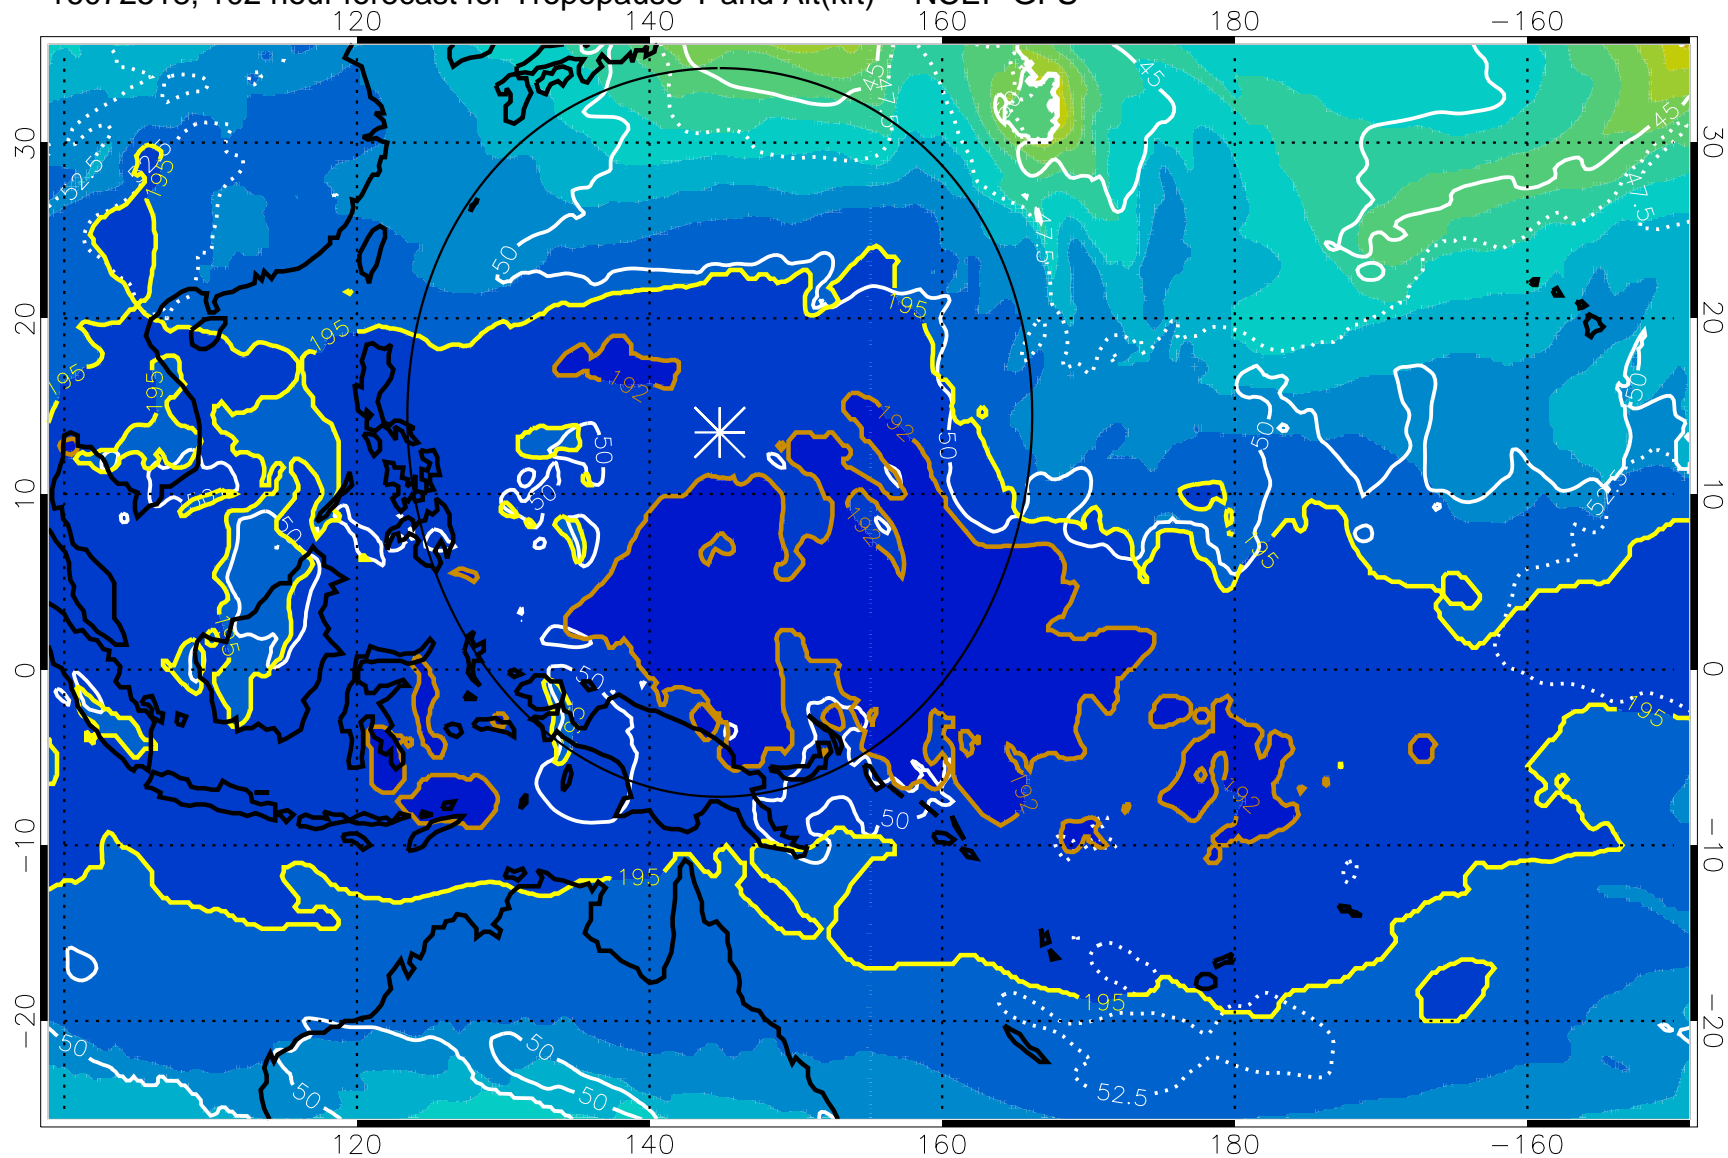

16072518, 102 hour forecast for Tropopause T and Alt(kft) -- NCEP GFS

190 200 210 220 230

Tropopause T, K

Tropopause Altitude in kft (white)

192.5K Isotherm 195K Isotherm

187.5K Isotherm 190K Isotherm

Range ring of 2304 km