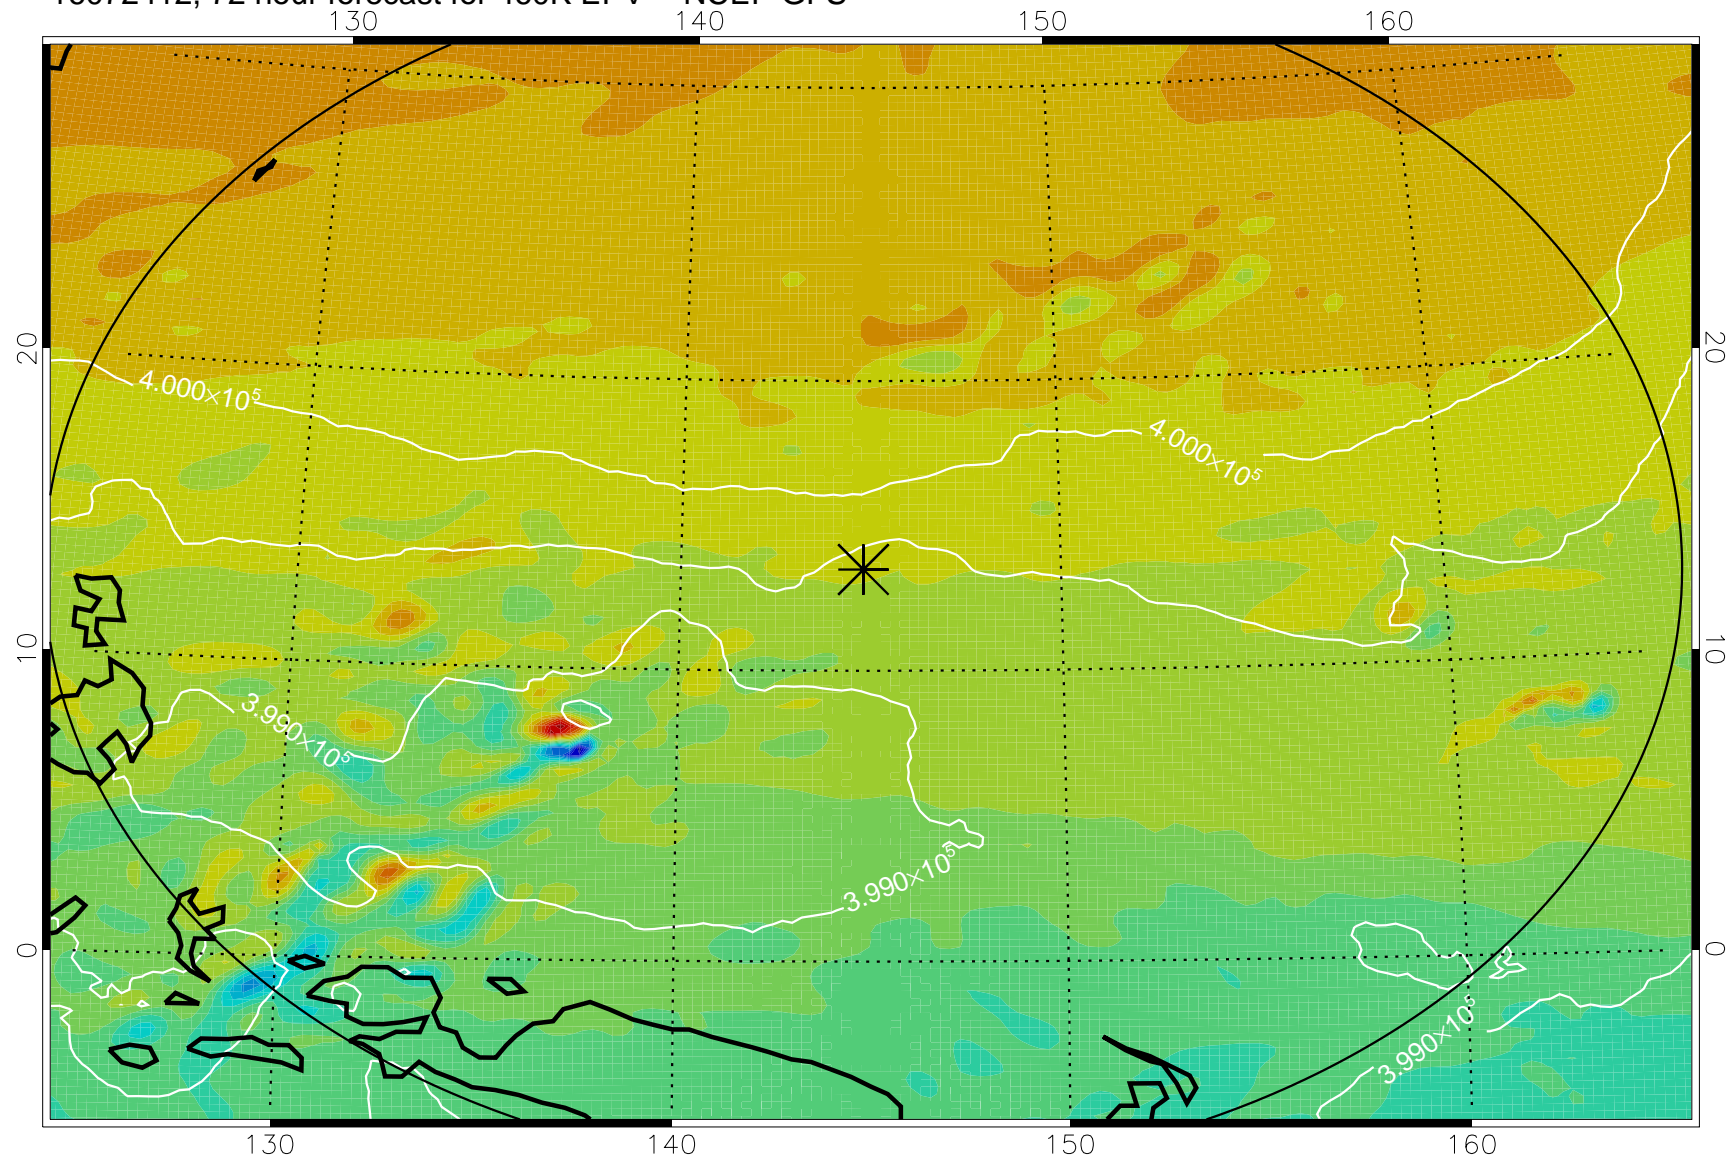

16072318, 54 hour forecast for 460K EPV -- NCEP GFS

460K Montgomery Streamfunction, white

Range ring of 2304 km

16072400, 60 hour forecast for 460K EPV -- NCEP GFS

460K Montgomery Streamfunction, white

Range ring of 2304 km

16072406, 66 hour forecast for 460K EPV -- NCEP GFS

460K Montgomery Streamfunction, white

Range ring of 2304 km

16072412, 72 hour forecast for 460K EPV -- NCEP GFS

460K Montgomery Streamfunction, white

Range ring of 2304 km

16072418, 78 hour forecast for 460K EPV -- NCEP GFS

460K Montgomery Streamfunction, white

Range ring of 2304 km

16072500, 84 hour forecast for 460K EPV -- NCEP GFS

460K Montgomery Streamfunction, white

Range ring of 2304 km

16072518, 102 hour forecast for 460K EPV -- NCEP GFS

460K Montgomery Streamfunction, white

Range ring of 2304 km

16072600, 108 hour forecast for 460K EPV -- NCEP GFS

460K Montgomery Streamfunction, white

Range ring of 2304 km