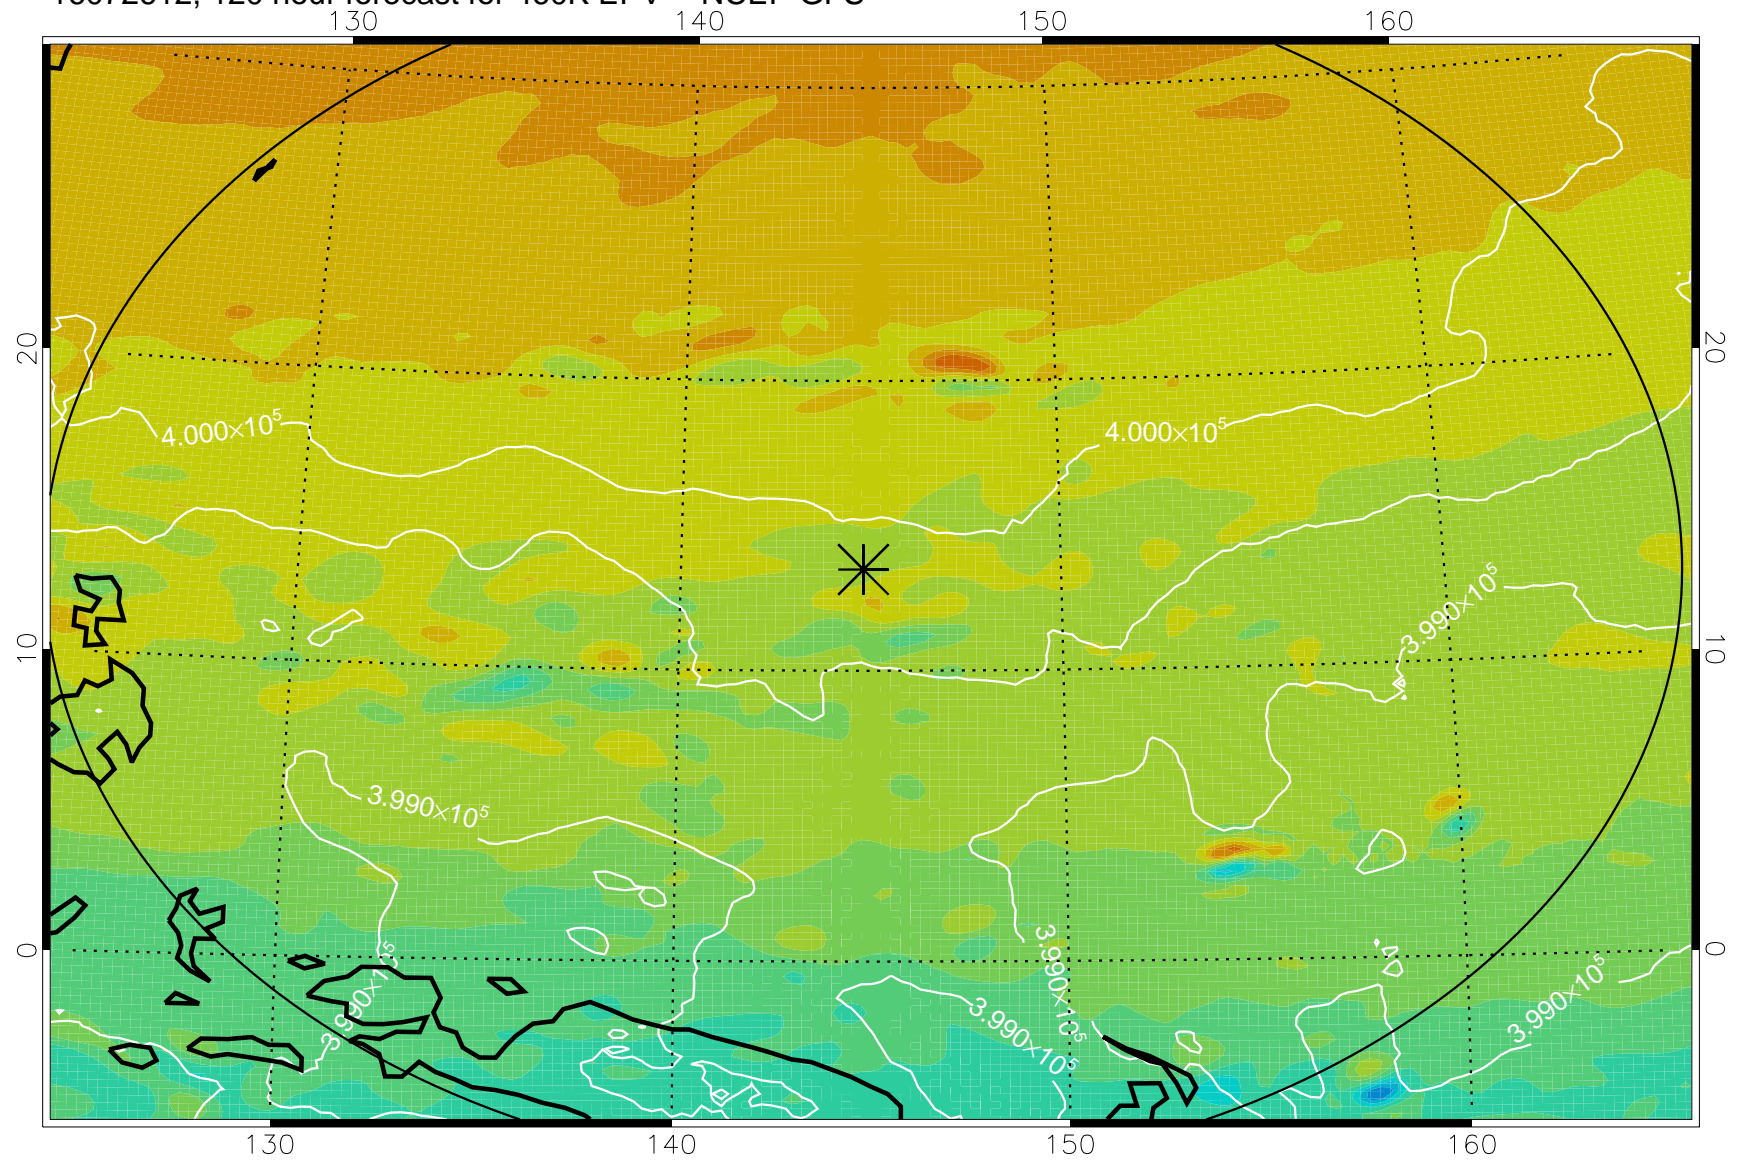

16072418, 78 hour forecast for 460K EPV -- NCEP GFS

460K Montgomery Streamfunction, white

Range ring of 2304 km

16072500, 84 hour forecast for 460K EPV -- NCEP GFS

460K Montgomery Streamfunction, white

Range ring of 2304 km

16072506, 90 hour forecast for 460K EPV -- NCEP GFS

460K Montgomery Streamfunction, white

Range ring of 2304 km

16072512, 96 hour forecast for 460K EPV -- NCEP GFS

460K Montgomery Streamfunction, white

Range ring of 2304 km

16072518, 102 hour forecast for 460K EPV -- NCEP GFS

460K Montgomery Streamfunction, white

Range ring of 2304 km

16072600, 108 hour forecast for 460K EPV -- NCEP GFS

460K Montgomery Streamfunction, white

Range ring of 2304 km

16072606, 114 hour forecast for 460K EPV -- NCEP GFS

460K Montgomery Streamfunction, white

Range ring of 2304 km

16072612, 120 hour forecast for 460K EPV -- NCEP GFS

460K Montgomery Streamfunction, white

Range ring of 2304 km