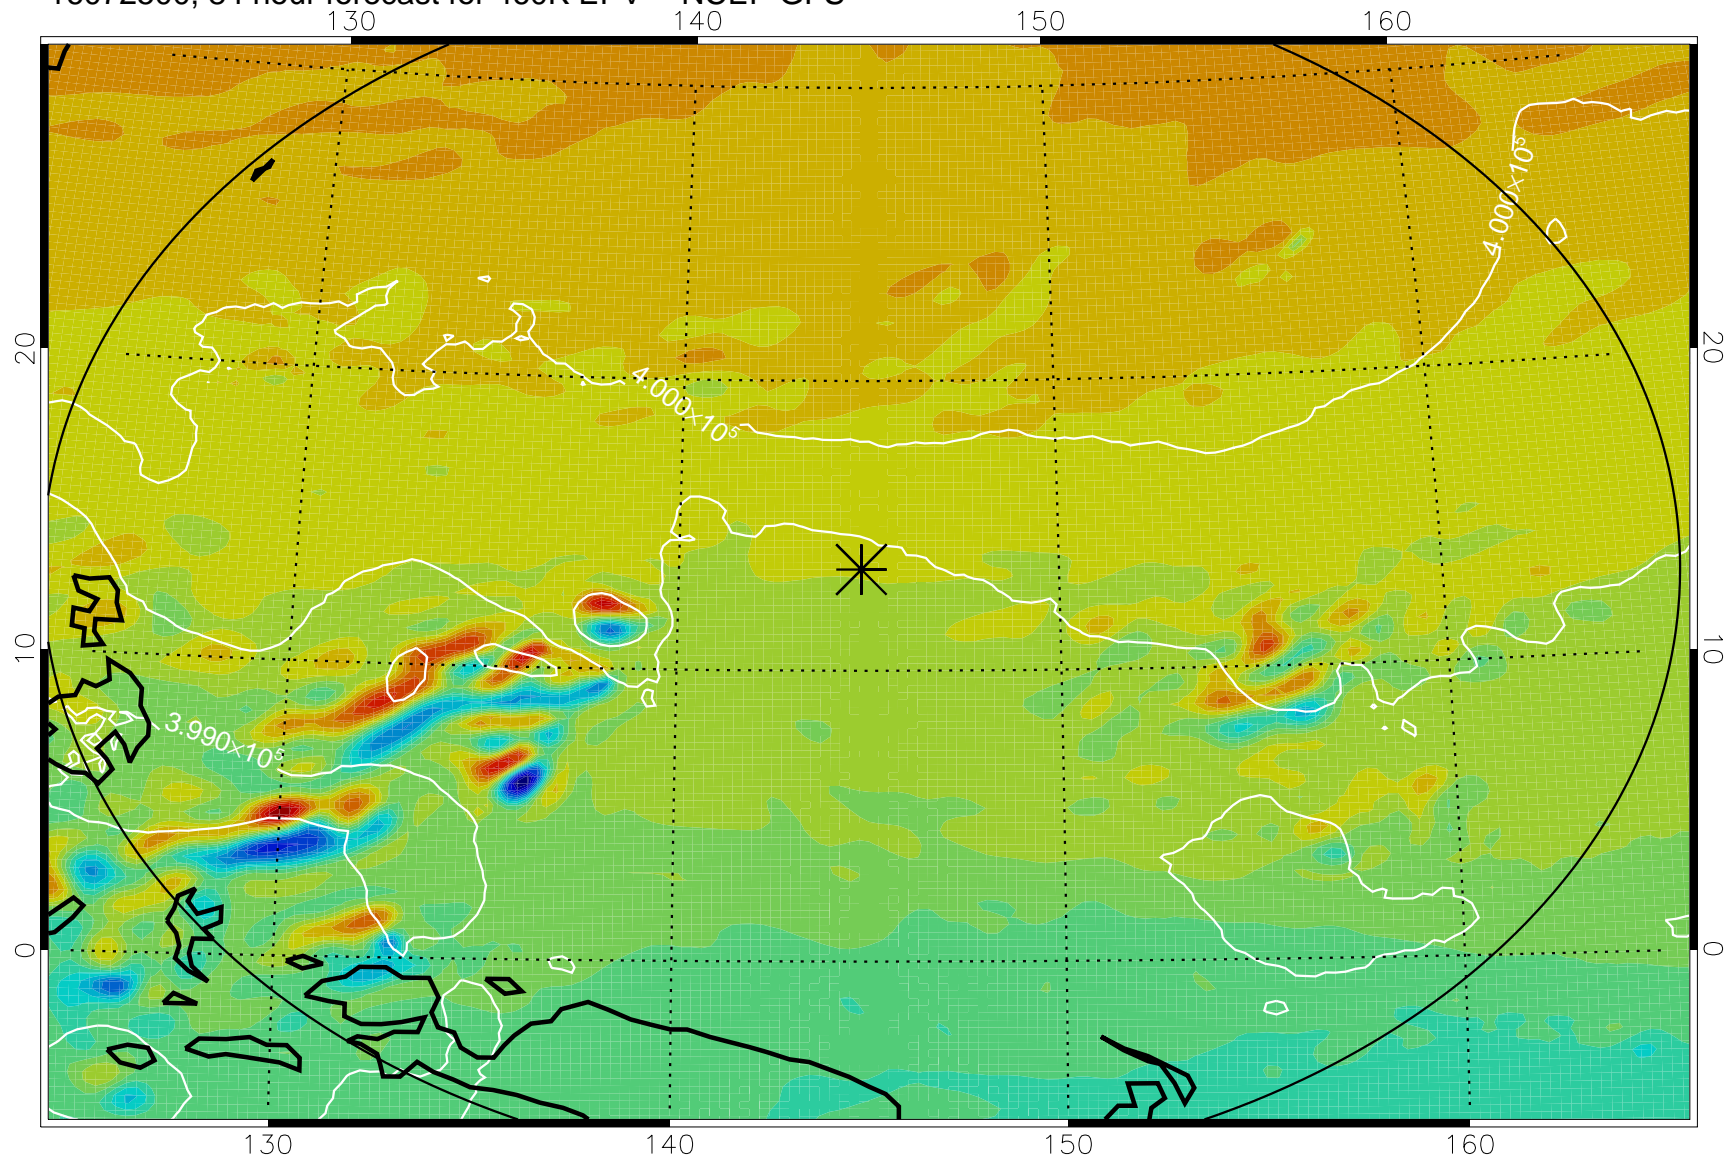

16072406, 66 hour forecast for 460K EPV -- NCEP GFS

460K Montgomery Streamfunction, white

Range ring of 2304 km

16072412, 72 hour forecast for 460K EPV -- NCEP GFS

460K Montgomery Streamfunction, white

Range ring of 2304 km

16072418, 78 hour forecast for 460K EPV -- NCEP GFS

460K Montgomery Streamfunction, white

Range ring of 2304 km

16072500, 84 hour forecast for 460K EPV -- NCEP GFS

460K Montgomery Streamfunction, white

Range ring of 2304 km

16072506, 90 hour forecast for 460K EPV -- NCEP GFS

460K Montgomery Streamfunction, white

Range ring of 2304 km

16072512, 96 hour forecast for 460K EPV -- NCEP GFS

460K Montgomery Streamfunction, white

Range ring of 2304 km

16072518, 102 hour forecast for 460K EPV -- NCEP GFS

460K Montgomery Streamfunction, white

Range ring of 2304 km

16072600, 108 hour forecast for 460K EPV -- NCEP GFS

460K Montgomery Streamfunction, white

Range ring of 2304 km