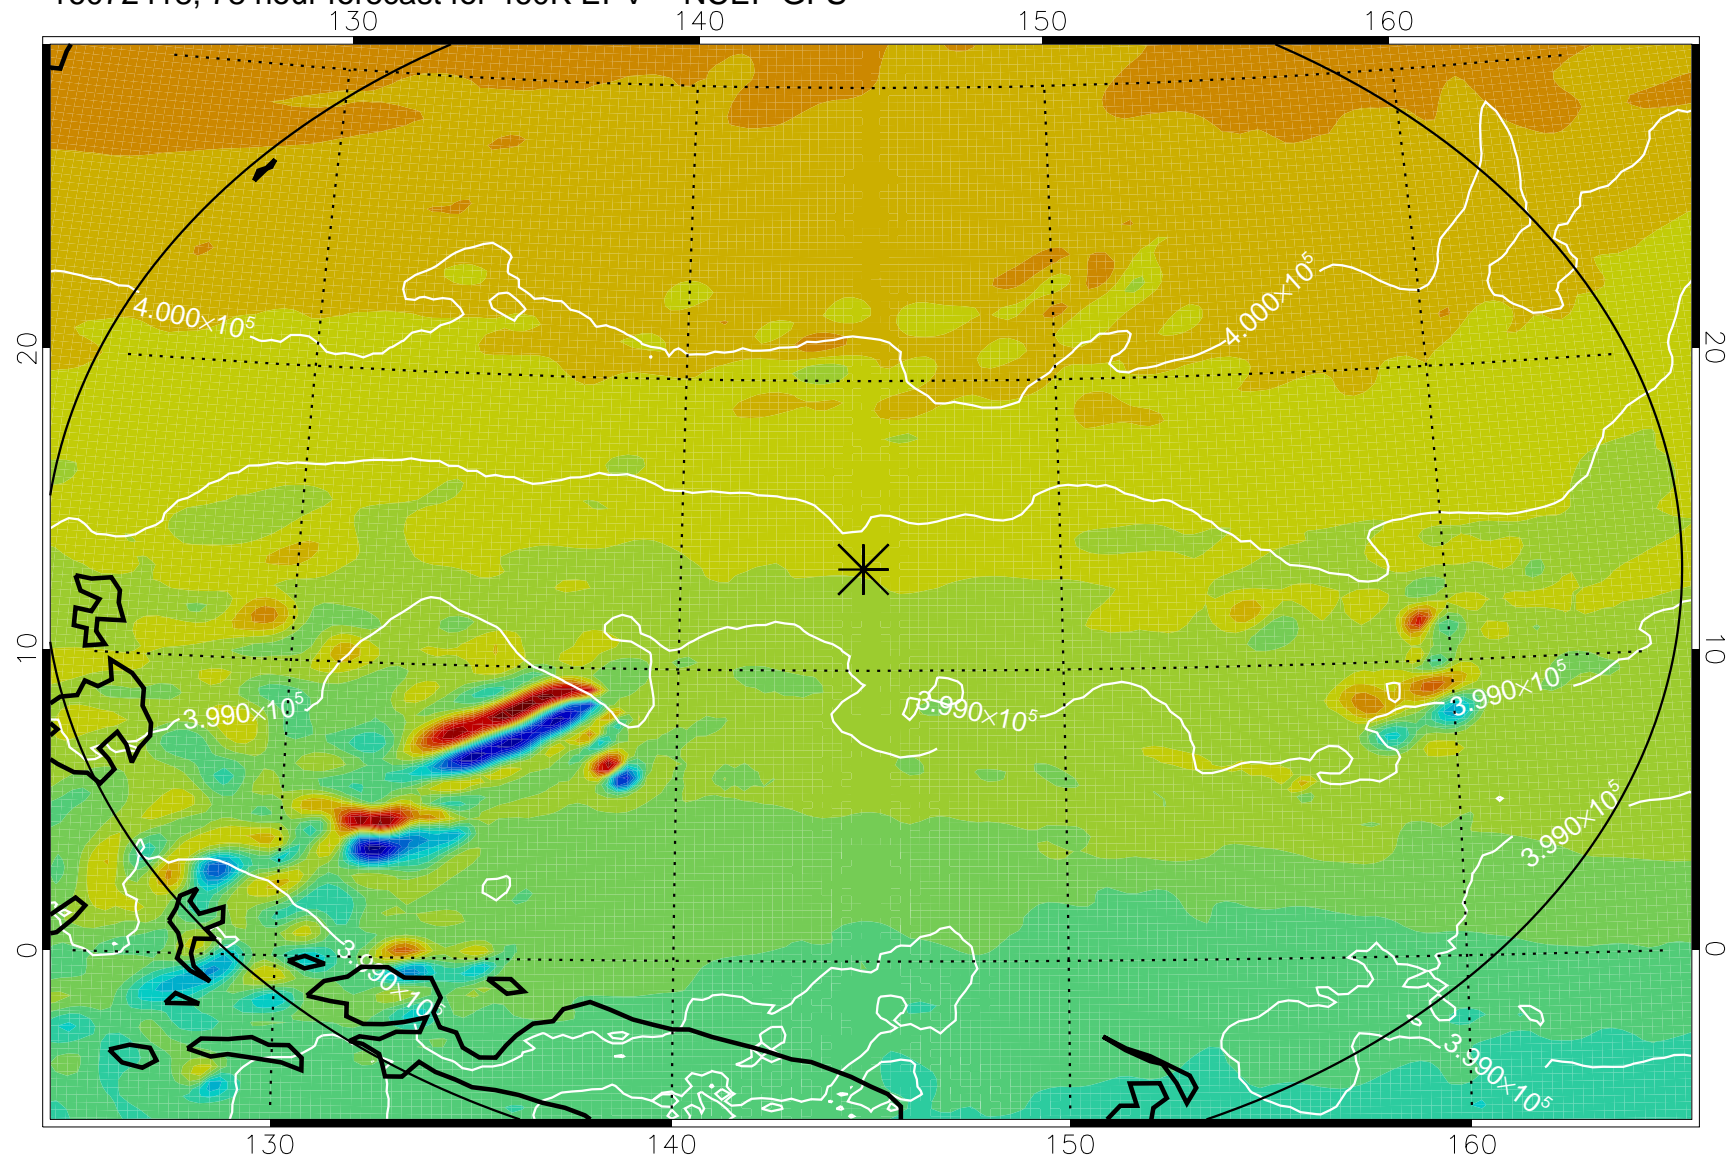

16072406, 66 hour forecast for 460K EPV -- NCEP GFS

460K Montgomery Streamfunction, white

Range ring of 2304 km

16072412, 72 hour forecast for 460K EPV -- NCEP GFS

460K Montgomery Streamfunction, white

Range ring of 2304 km

16072418, 78 hour forecast for 460K EPV -- NCEP GFS

460K Montgomery Streamfunction, white

Range ring of 2304 km

16072500, 84 hour forecast for 460K EPV -- NCEP GFS

460K Montgomery Streamfunction, white

Range ring of 2304 km

16072506, 90 hour forecast for 460K EPV -- NCEP GFS

460K Montgomery Streamfunction, white

Range ring of 2304 km

16072512, 96 hour forecast for 460K EPV -- NCEP GFS

460K Montgomery Streamfunction, white

Range ring of 2304 km

16072518, 102 hour forecast for 460K EPV -- NCEP GFS

460K Montgomery Streamfunction, white

Range ring of 2304 km

16072600, 108 hour forecast for 460K EPV -- NCEP GFS

460K Montgomery Streamfunction, white

Range ring of 2304 km