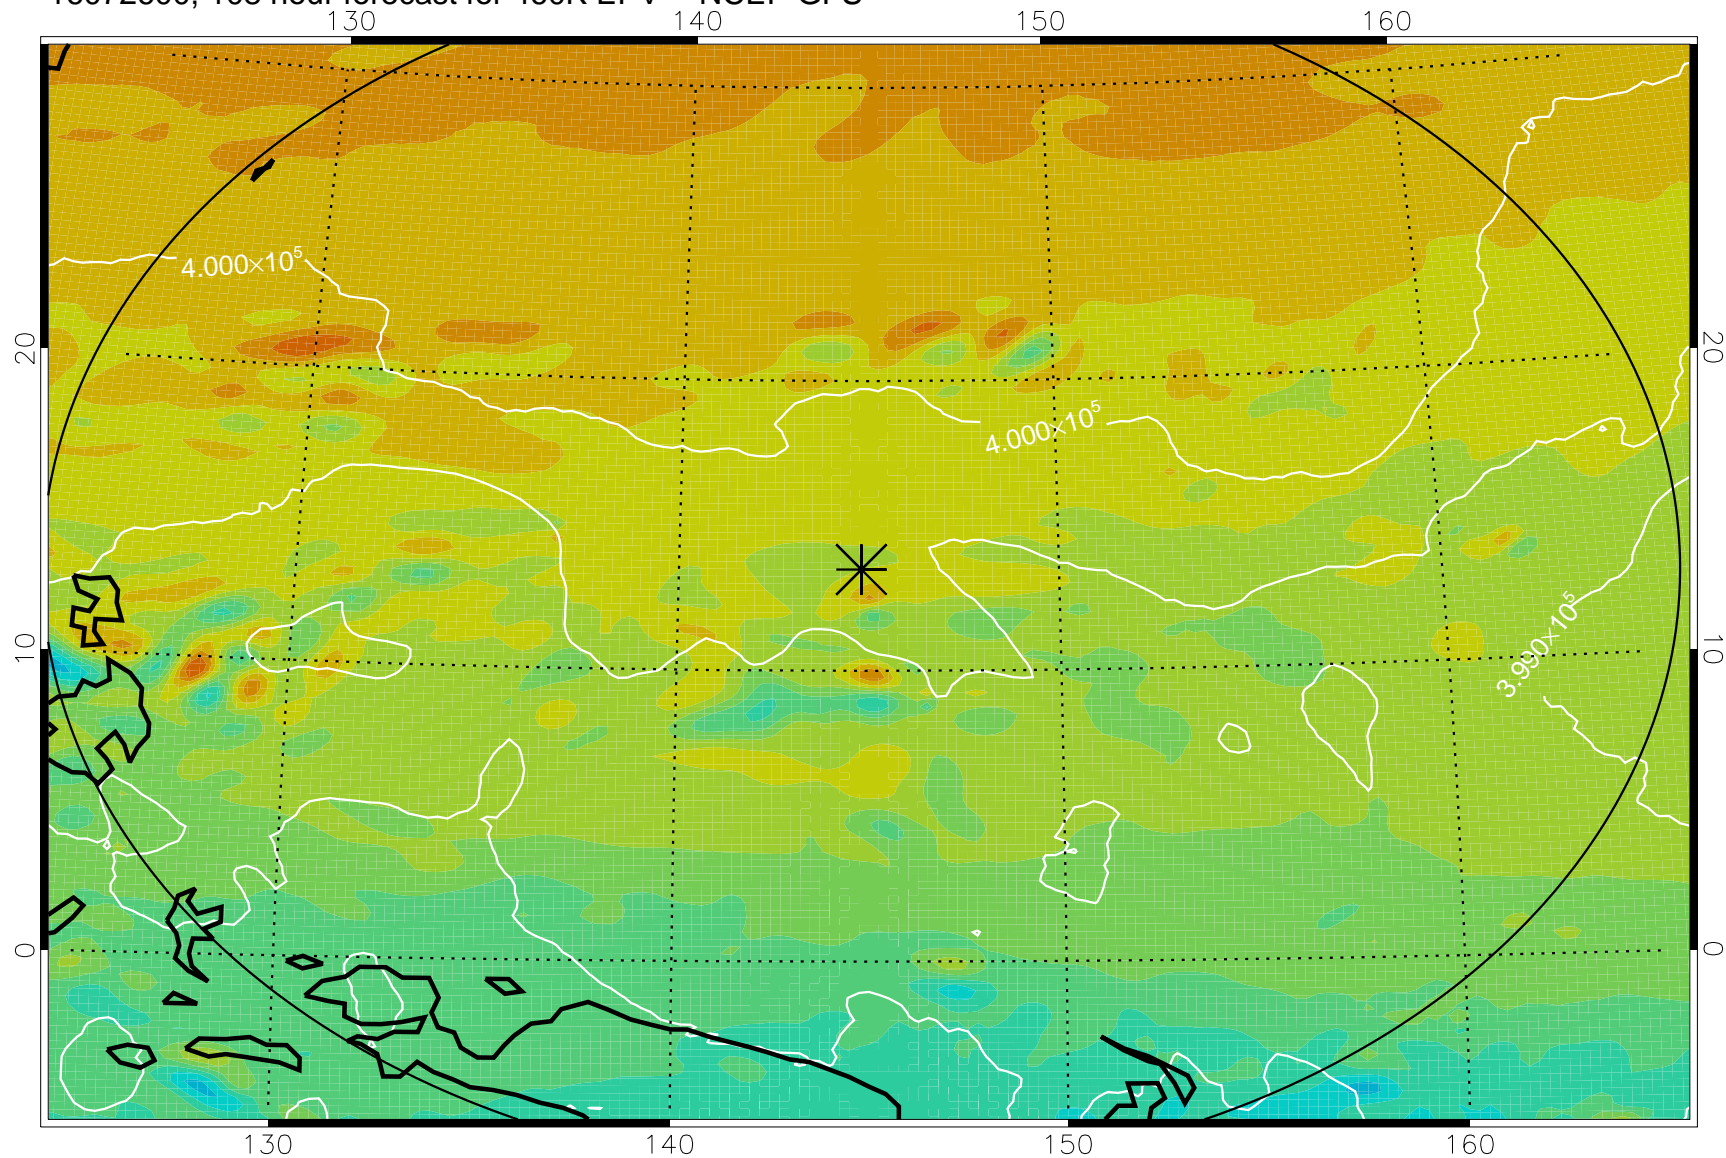

16072418, 78 hour forecast for 460K EPV -- NCEP GFS

460K Montgomery Streamfunction, white

Range ring of 2304 km

16072500, 84 hour forecast for 460K EPV -- NCEP GFS

460K Montgomery Streamfunction, white

Range ring of 2304 km

16072506, 90 hour forecast for 460K EPV -- NCEP GFS

460K Montgomery Streamfunction, white

Range ring of 2304 km

16072512, 96 hour forecast for 460K EPV -- NCEP GFS

460K Montgomery Streamfunction, white

Range ring of 2304 km

16072518, 102 hour forecast for 460K EPV -- NCEP GFS

460K Montgomery Streamfunction, white

Range ring of 2304 km

16072600, 108 hour forecast for 460K EPV -- NCEP GFS

460K Montgomery Streamfunction, white

Range ring of 2304 km

16072606, 114 hour forecast for 460K EPV -- NCEP GFS

460K Montgomery Streamfunction, white

Range ring of 2304 km

16072612, 120 hour forecast for 460K EPV -- NCEP GFS

460K Montgomery Streamfunction, white

Range ring of 2304 km