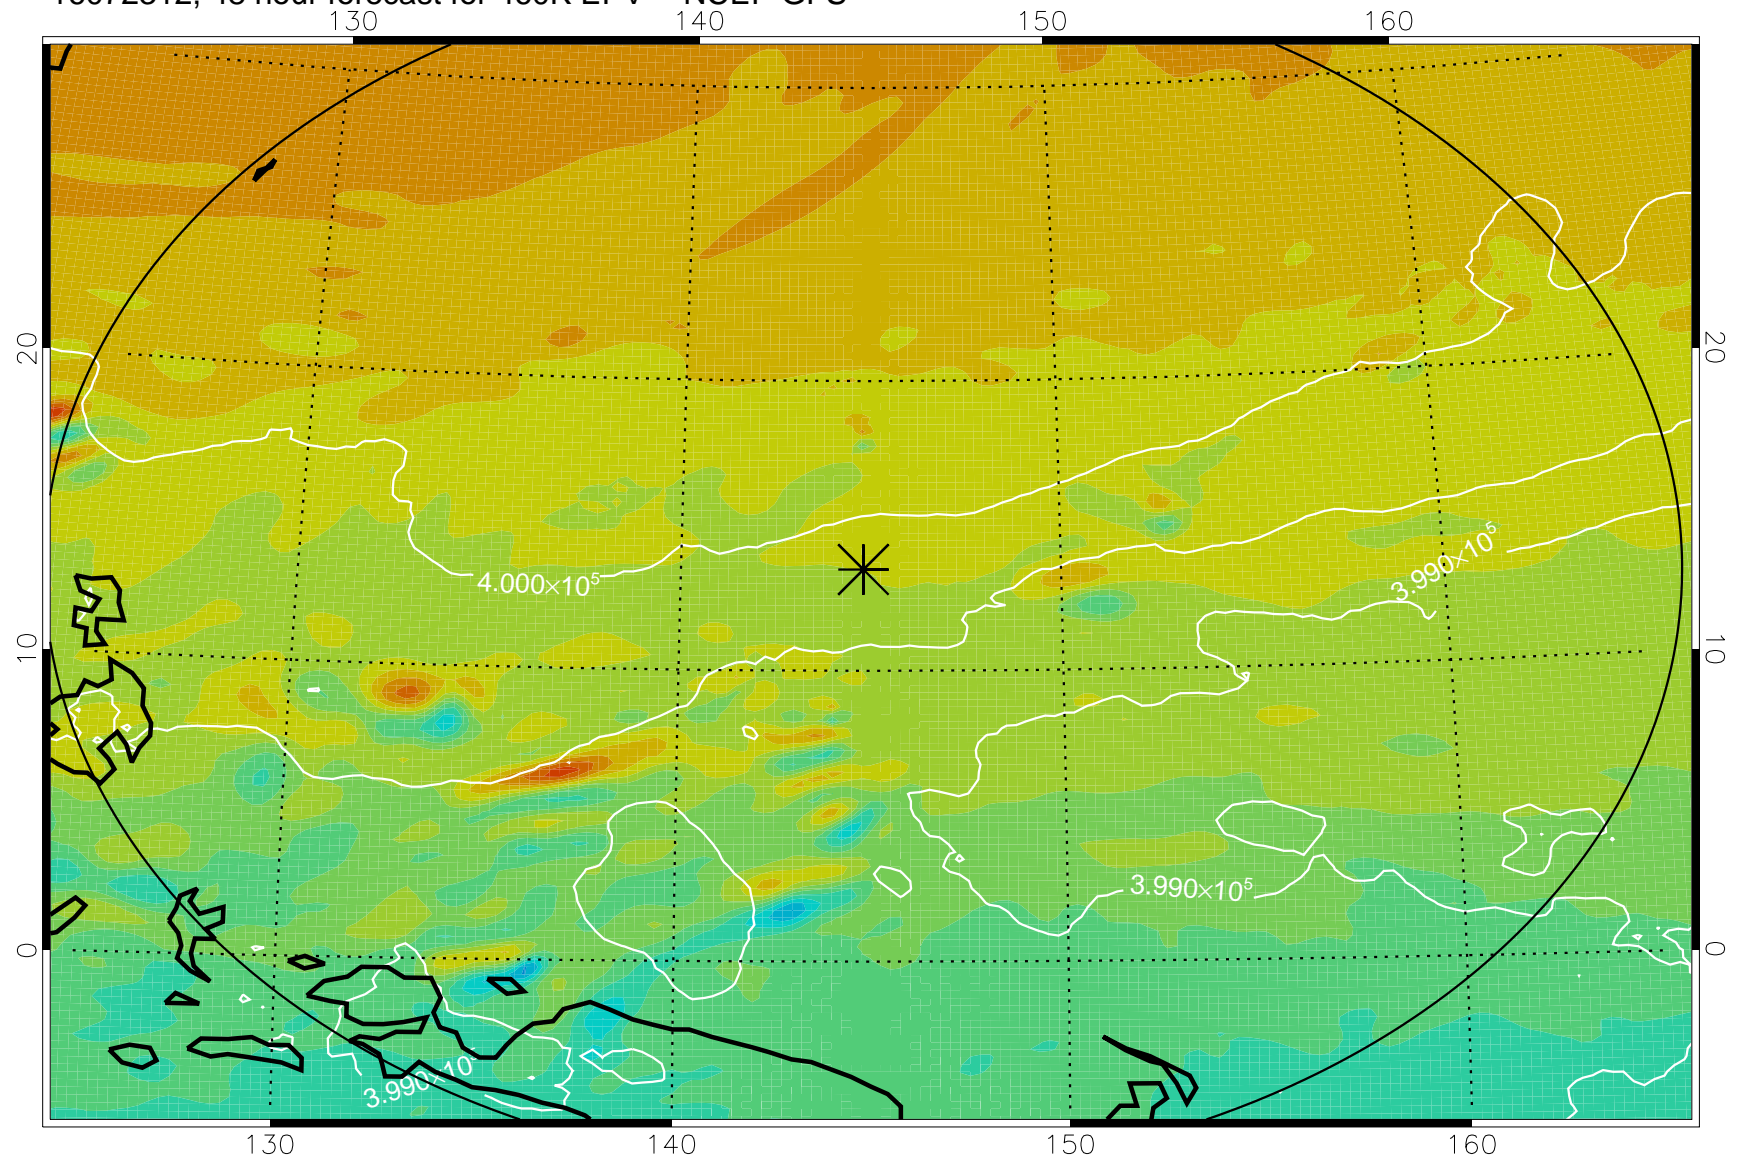

16072206, 18 hour forecast for 460K EPV -- NCEP GFS

460K Montgomery Streamfunction, white

Range ring of 2304 km

16072212, 24 hour forecast for 460K EPV -- NCEP GFS

460K Montgomery Streamfunction, white

Range ring of 2304 km

16072218, 30 hour forecast for 460K EPV -- NCEP GFS

460K Montgomery Streamfunction, white

Range ring of 2304 km

16072300, 36 hour forecast for 460K EPV -- NCEP GFS

460K Montgomery Streamfunction, white

Range ring of 2304 km

16072306, 42 hour forecast for 460K EPV -- NCEP GFS

460K Montgomery Streamfunction, white

Range ring of 2304 km

16072312, 48 hour forecast for 460K EPV -- NCEP GFS

460K Montgomery Streamfunction, white

Range ring of 2304 km

16072318, 54 hour forecast for 460K EPV -- NCEP GFS

460K Montgomery Streamfunction, white

Range ring of 2304 km

16072400, 60 hour forecast for 460K EPV -- NCEP GFS

460K Montgomery Streamfunction, white

Range ring of 2304 km