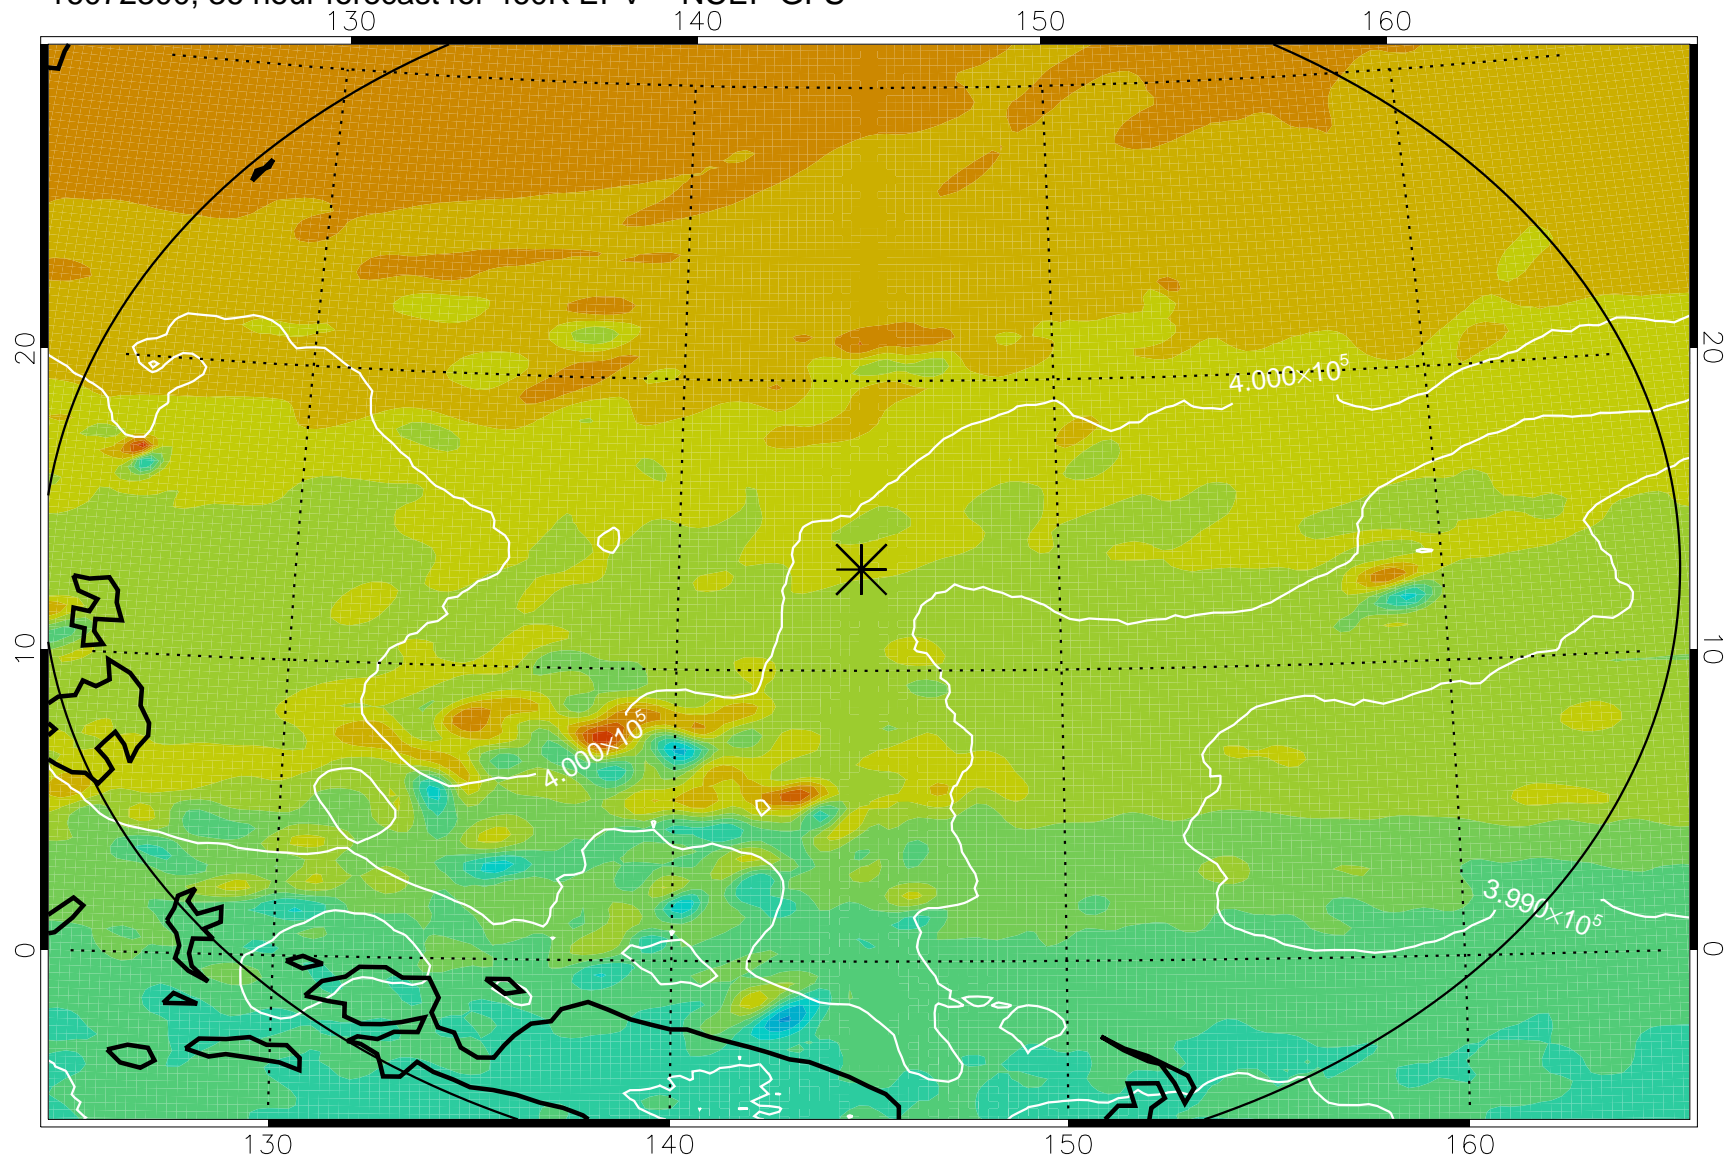

16072118, 6 hour forecast for 460K EPV -- NCEP GFS

460K Montgomery Streamfunction, white

Range ring of 2304 km

16072200, 12 hour forecast for 460K EPV -- NCEP GFS

460K Montgomery Streamfunction, white

Range ring of 2304 km

16072206, 18 hour forecast for 460K EPV -- NCEP GFS

460K Montgomery Streamfunction, white

Range ring of 2304 km

16072212, 24 hour forecast for 460K EPV -- NCEP GFS

460K Montgomery Streamfunction, white

Range ring of 2304 km

16072218, 30 hour forecast for 460K EPV -- NCEP GFS

460K Montgomery Streamfunction, white

Range ring of 2304 km

16072300, 36 hour forecast for 460K EPV -- NCEP GFS

460K Montgomery Streamfunction, white

Range ring of 2304 km

16072306, 42 hour forecast for 460K EPV -- NCEP GFS

460K Montgomery Streamfunction, white

Range ring of 2304 km

16072312, 48 hour forecast for 460K EPV -- NCEP GFS

460K Montgomery Streamfunction, white

Range ring of 2304 km