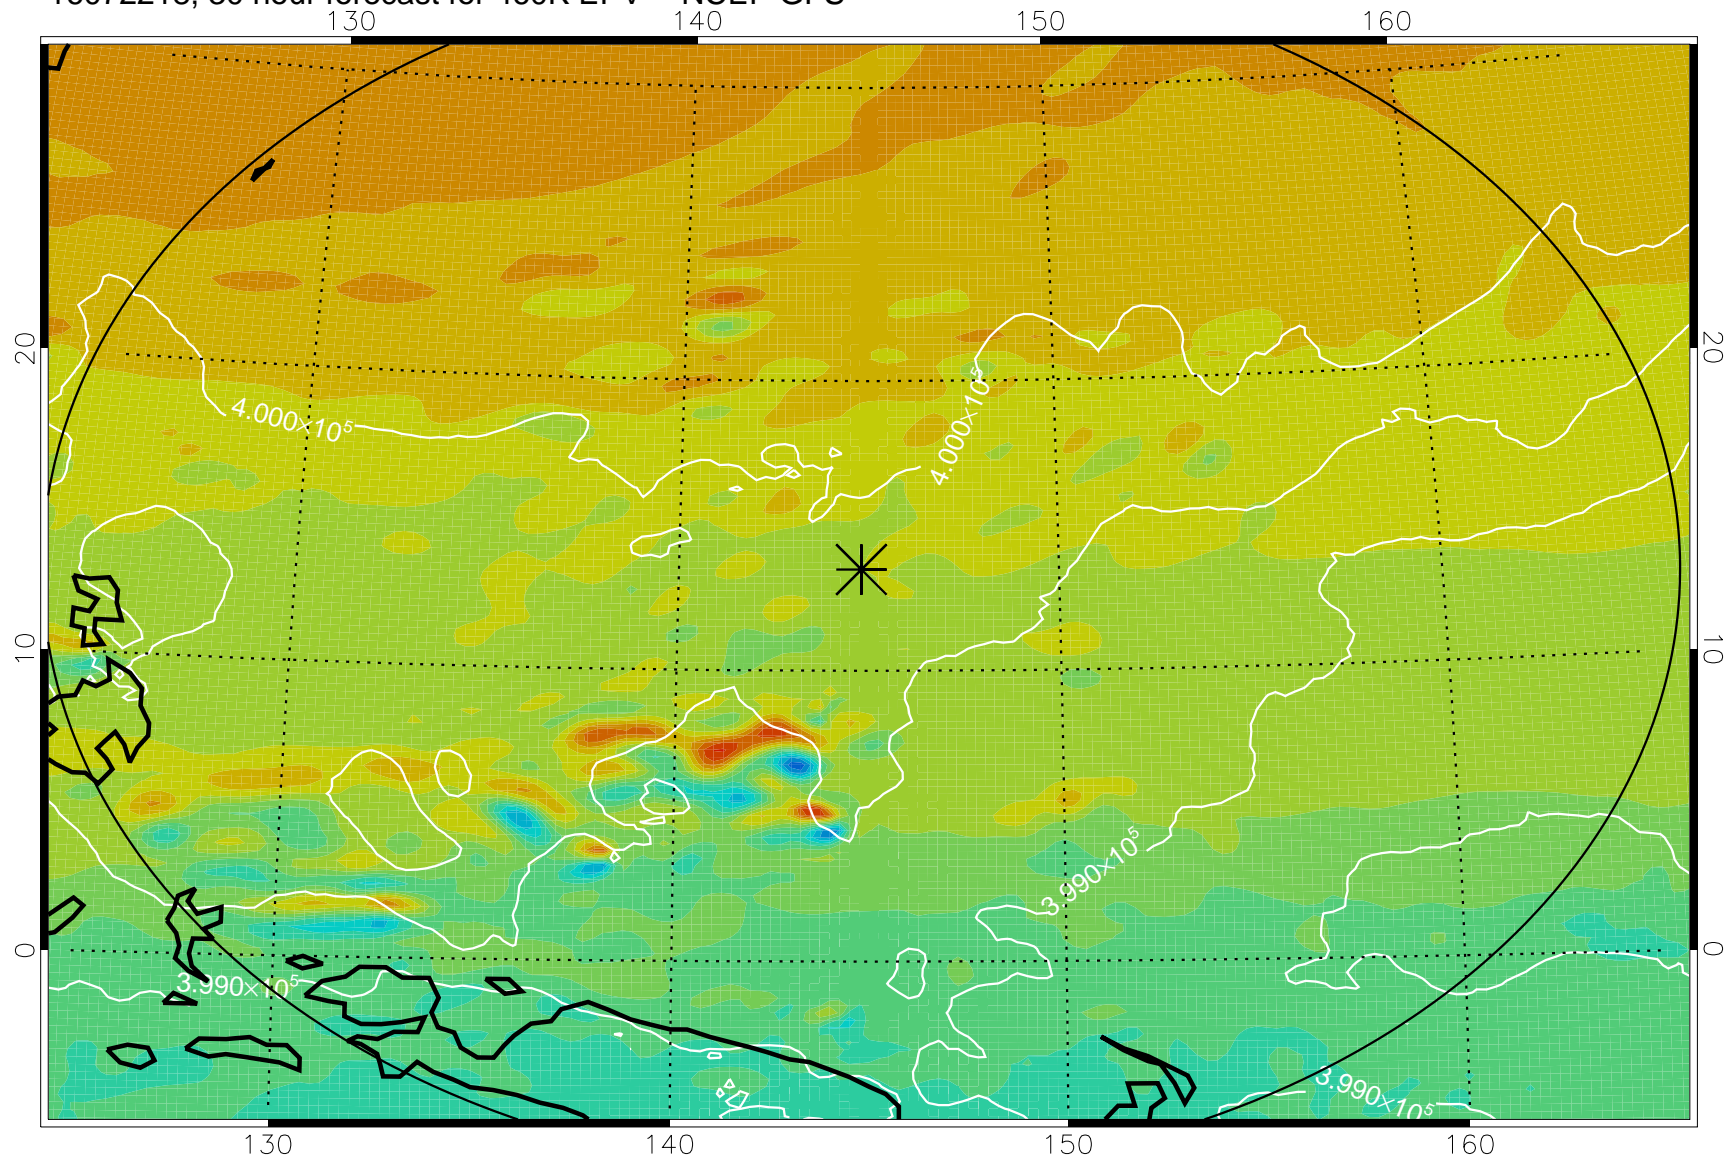

16072118, 6 hour forecast for 460K EPV -- NCEP GFS

460K Montgomery Streamfunction, white

Range ring of 2304 km

16072200, 12 hour forecast for 460K EPV -- NCEP GFS

460K Montgomery Streamfunction, white

Range ring of 2304 km

16072206, 18 hour forecast for 460K EPV -- NCEP GFS

460K Montgomery Streamfunction, white

Range ring of 2304 km

16072212, 24 hour forecast for 460K EPV -- NCEP GFS

460K Montgomery Streamfunction, white

Range ring of 2304 km

16072218, 30 hour forecast for 460K EPV -- NCEP GFS

460K Montgomery Streamfunction, white

Range ring of 2304 km

16072300, 36 hour forecast for 460K EPV -- NCEP GFS

460K Montgomery Streamfunction, white

Range ring of 2304 km

16072306, 42 hour forecast for 460K EPV -- NCEP GFS

460K Montgomery Streamfunction, white

Range ring of 2304 km

16072312, 48 hour forecast for 460K EPV -- NCEP GFS

460K Montgomery Streamfunction, white

Range ring of 2304 km