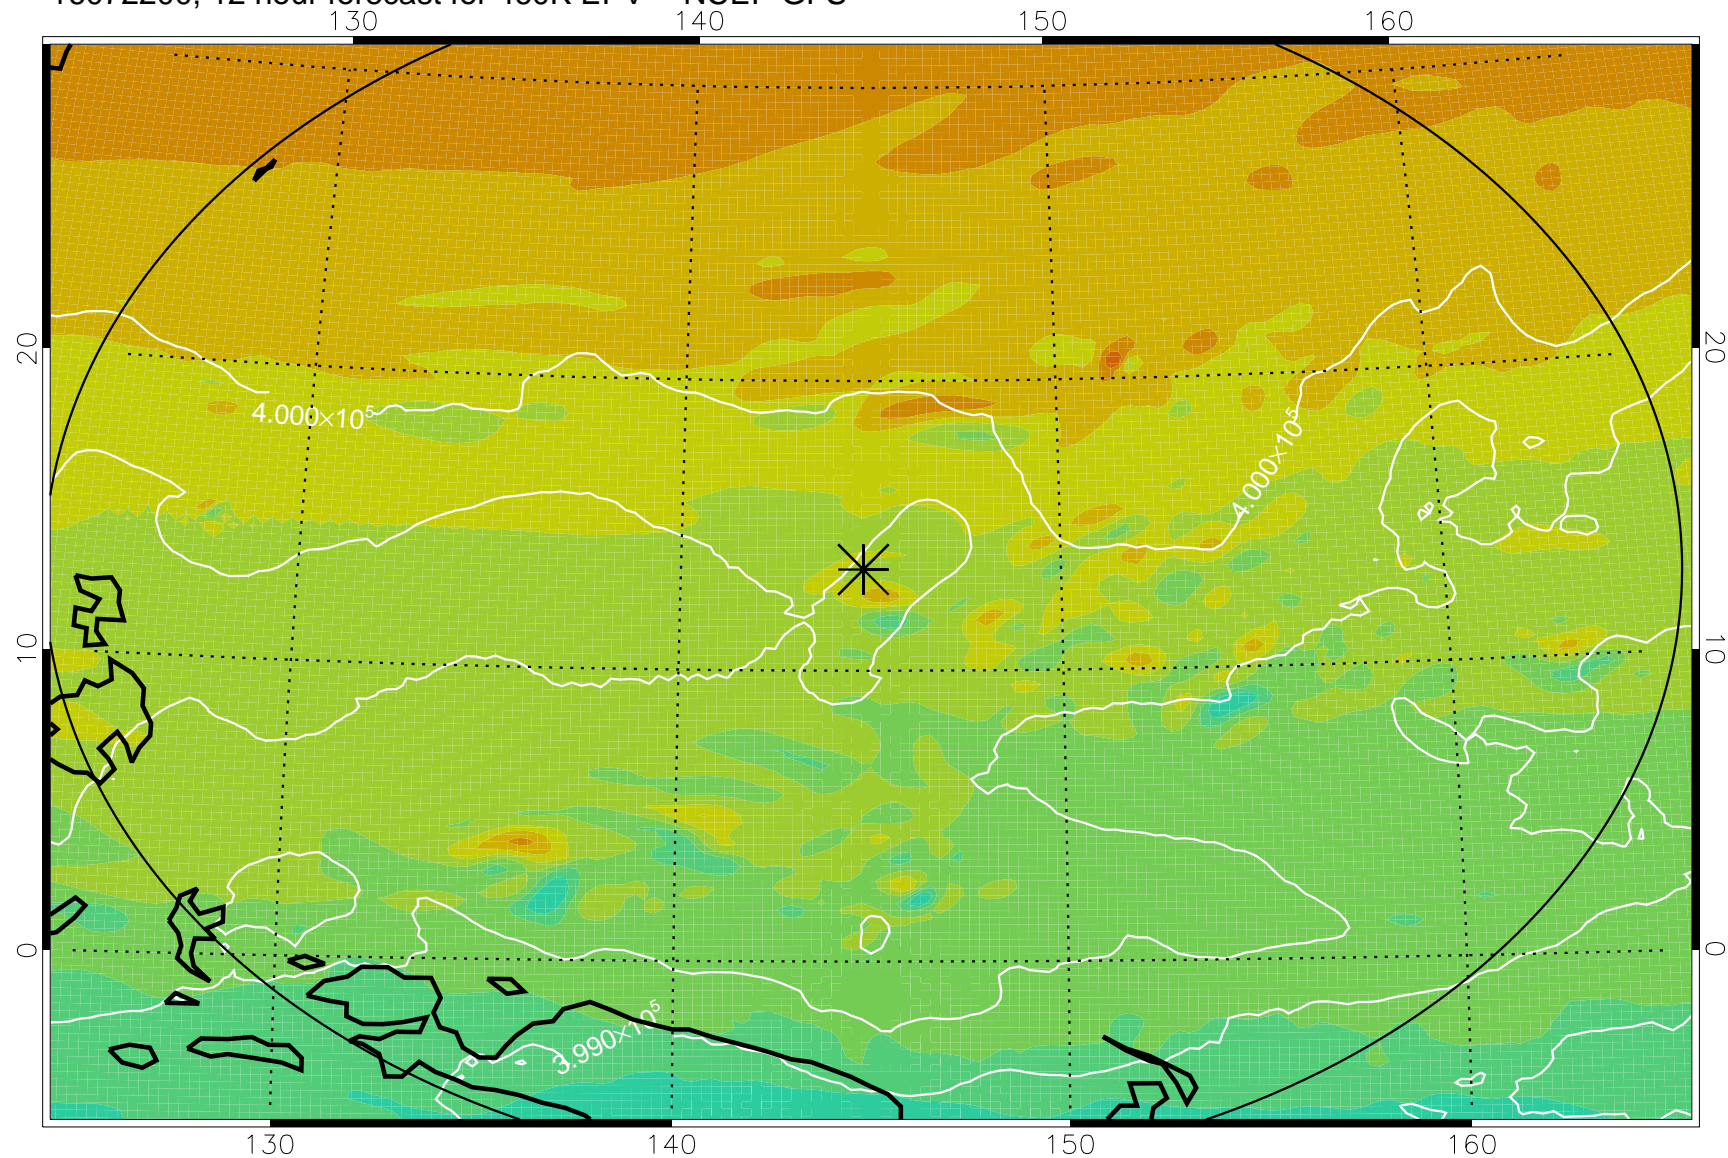

16072118, 6 hour forecast for 460K EPV -- NCEP GFS

460K Montgomery Streamfunction, white

Range ring of 2304 km

16072200, 12 hour forecast for 460K EPV -- NCEP GFS

460K Montgomery Streamfunction, white

Range ring of 2304 km

16072206, 18 hour forecast for 460K EPV -- NCEP GFS

460K Montgomery Streamfunction, white

Range ring of 2304 km

16072212, 24 hour forecast for 460K EPV -- NCEP GFS

460K Montgomery Streamfunction, white

Range ring of 2304 km

16072218, 30 hour forecast for 460K EPV -- NCEP GFS

460K Montgomery Streamfunction, white

Range ring of 2304 km

16072300, 36 hour forecast for 460K EPV -- NCEP GFS

460K Montgomery Streamfunction, white

Range ring of 2304 km

16072418, 78 hour forecast for 460K EPV -- NCEP GFS

460K Montgomery Streamfunction, white

Range ring of 2304 km

16072500, 84 hour forecast for 460K EPV -- NCEP GFS

460K Montgomery Streamfunction, white

Range ring of 2304 km