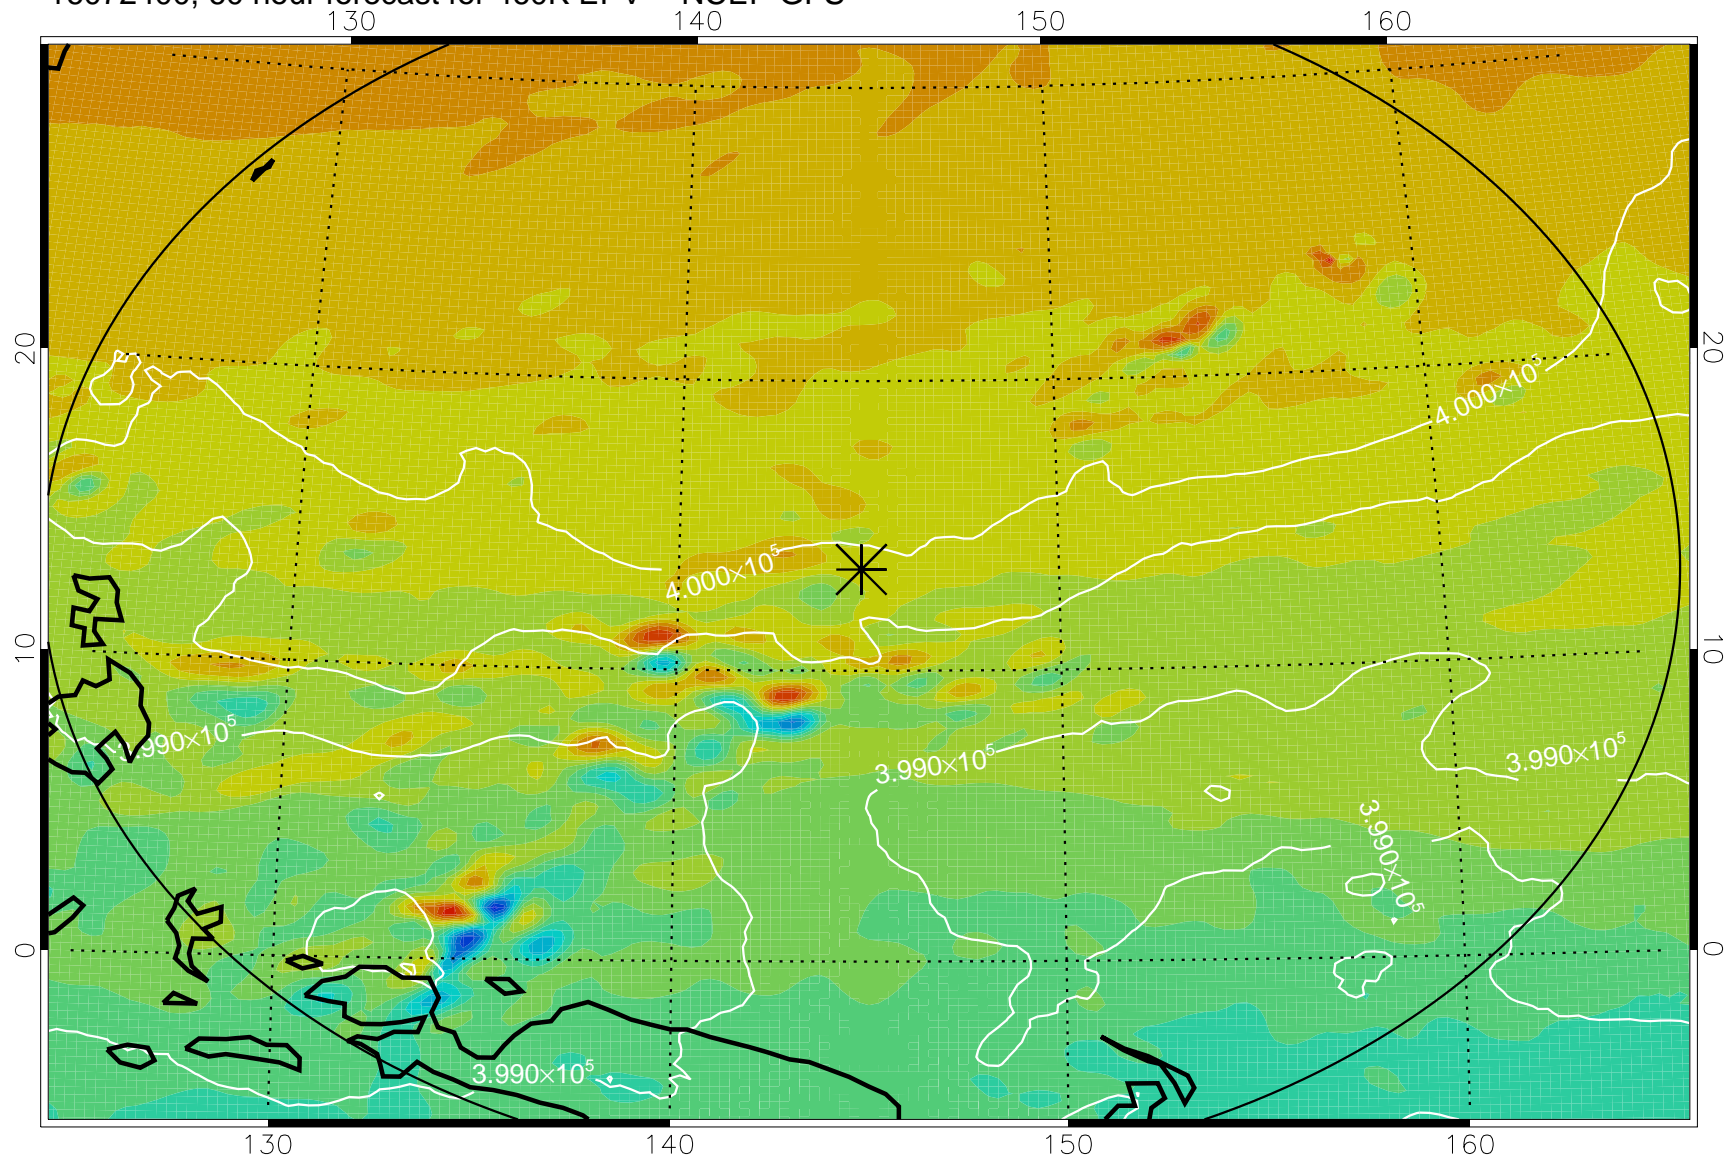

16072218, 30 hour forecast for 460K EPV -- NCEP GFS

460K Montgomery Streamfunction, white

Range ring of 2304 km

16072300, 36 hour forecast for 460K EPV -- NCEP GFS

460K Montgomery Streamfunction, white

Range ring of 2304 km

16072306, 42 hour forecast for 460K EPV -- NCEP GFS

460K Montgomery Streamfunction, white

Range ring of 2304 km

16072312, 48 hour forecast for 460K EPV -- NCEP GFS

460K Montgomery Streamfunction, white

Range ring of 2304 km

16072318, 54 hour forecast for 460K EPV -- NCEP GFS

460K Montgomery Streamfunction, white

Range ring of 2304 km

16072400, 60 hour forecast for 460K EPV -- NCEP GFS

460K Montgomery Streamfunction, white

Range ring of 2304 km

16072406, 66 hour forecast for 460K EPV -- NCEP GFS

460K Montgomery Streamfunction, white

Range ring of 2304 km

16072412, 72 hour forecast for 460K EPV -- NCEP GFS

460K Montgomery Streamfunction, white

Range ring of 2304 km