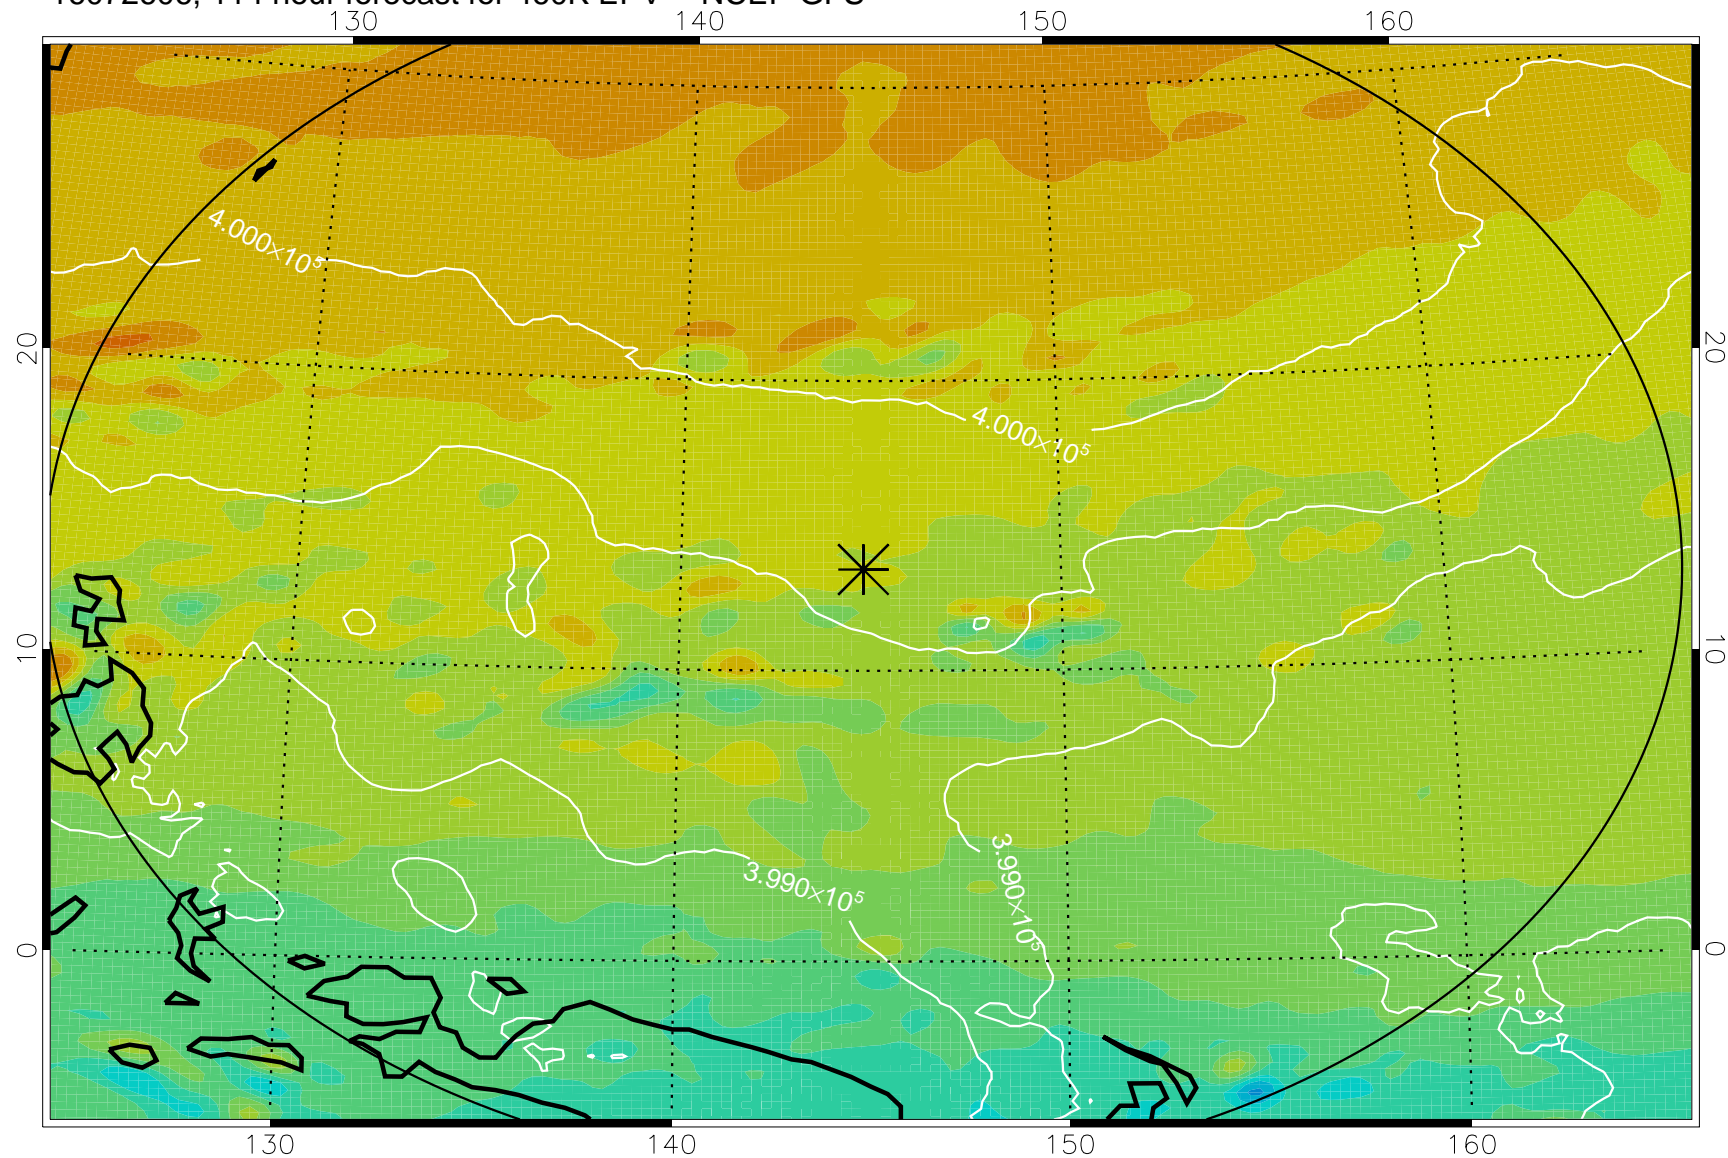

16072418, 78 hour forecast for 460K EPV -- NCEP GFS

460K Montgomery Streamfunction, white

Range ring of 2304 km

16072500, 84 hour forecast for 460K EPV -- NCEP GFS

460K Montgomery Streamfunction, white

Range ring of 2304 km

16072506, 90 hour forecast for 460K EPV -- NCEP GFS

460K Montgomery Streamfunction, white

Range ring of 2304 km

16072512, 96 hour forecast for 460K EPV -- NCEP GFS

460K Montgomery Streamfunction, white

Range ring of 2304 km

16072518, 102 hour forecast for 460K EPV -- NCEP GFS

460K Montgomery Streamfunction, white

Range ring of 2304 km

16072600, 108 hour forecast for 460K EPV -- NCEP GFS

460K Montgomery Streamfunction, white

Range ring of 2304 km

16072606, 114 hour forecast for 460K EPV -- NCEP GFS

460K Montgomery Streamfunction, white

Range ring of 2304 km

16072612, 120 hour forecast for 460K EPV -- NCEP GFS

460K Montgomery Streamfunction, white

Range ring of 2304 km