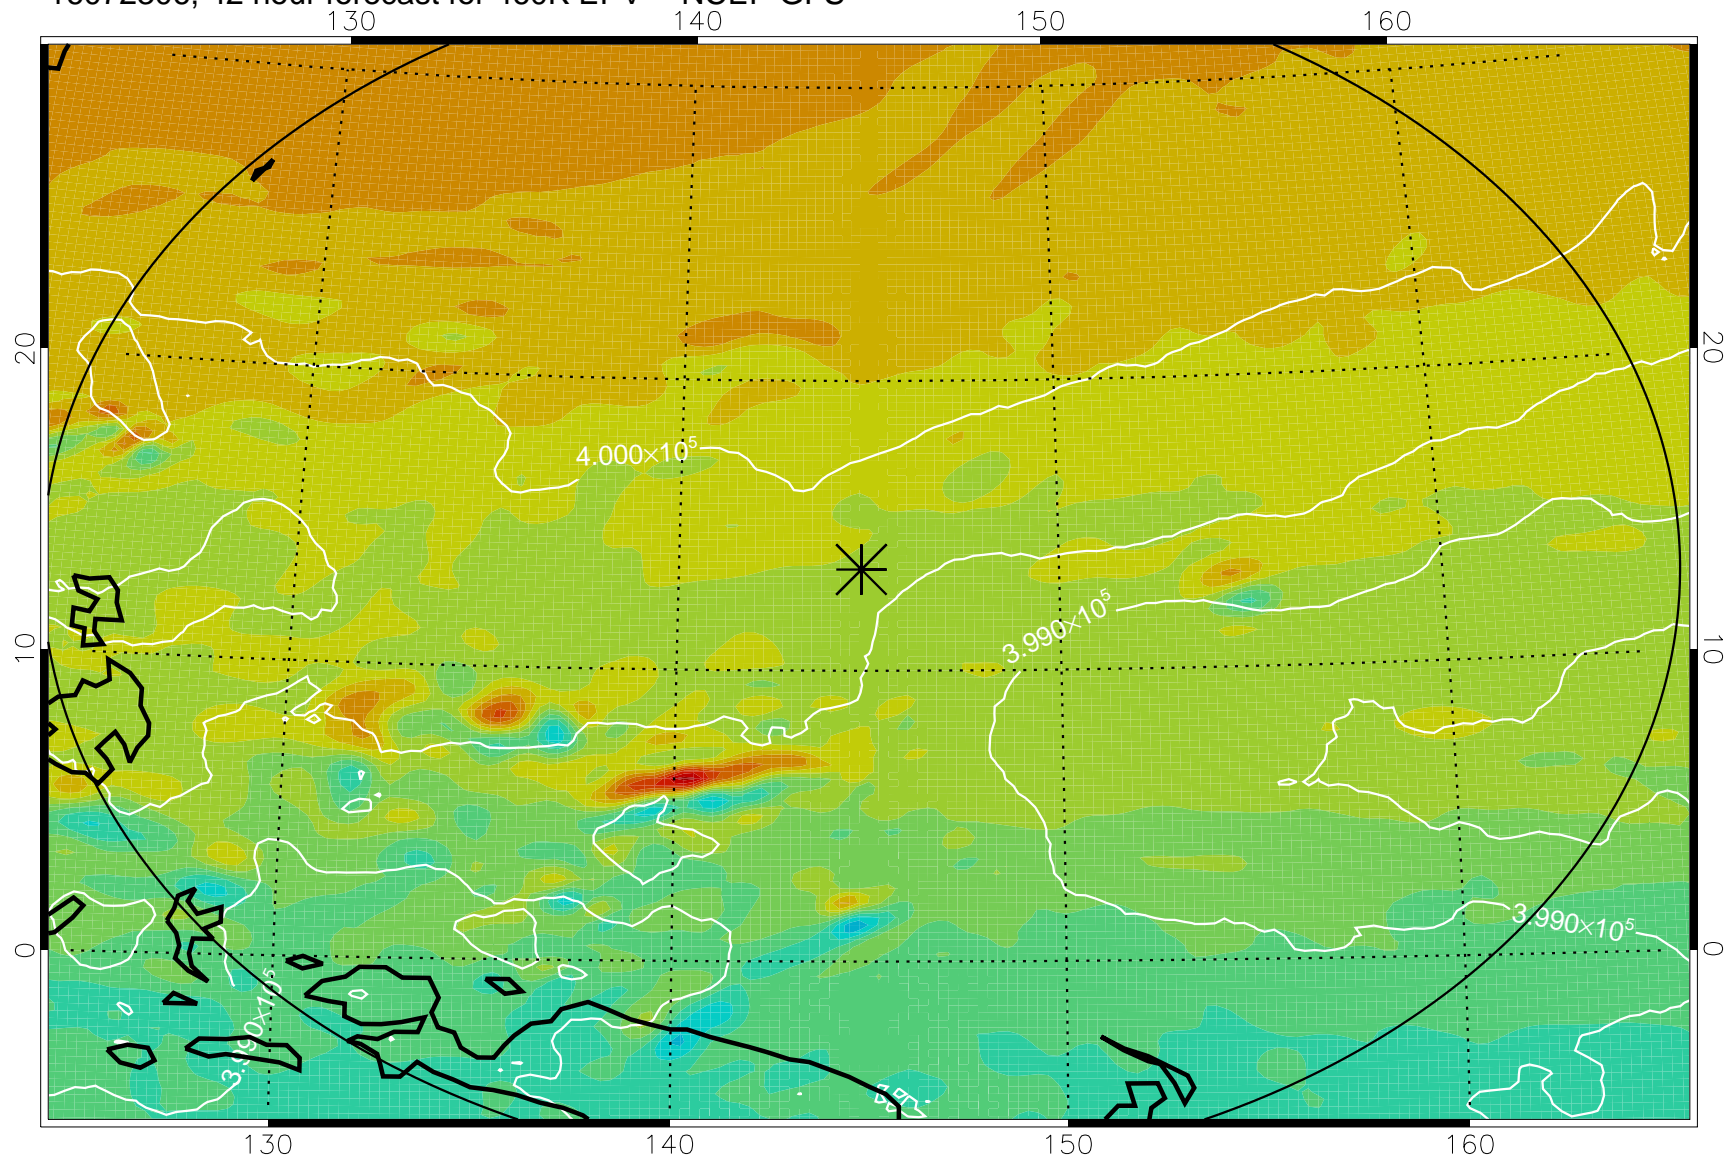

16072206, 18 hour forecast for 460K EPV -- NCEP GFS

460K Montgomery Streamfunction, white

Range ring of 2304 km

16072212, 24 hour forecast for 460K EPV -- NCEP GFS

460K Montgomery Streamfunction, white

Range ring of 2304 km

16072218, 30 hour forecast for 460K EPV -- NCEP GFS

460K Montgomery Streamfunction, white

Range ring of 2304 km

16072300, 36 hour forecast for 460K EPV -- NCEP GFS

460K Montgomery Streamfunction, white

Range ring of 2304 km

16072306, 42 hour forecast for 460K EPV -- NCEP GFS

460K Montgomery Streamfunction, white

Range ring of 2304 km

16072312, 48 hour forecast for 460K EPV -- NCEP GFS

460K Montgomery Streamfunction, white

Range ring of 2304 km

16072318, 54 hour forecast for 460K EPV -- NCEP GFS

460K Montgomery Streamfunction, white

Range ring of 2304 km

16072400, 60 hour forecast for 460K EPV -- NCEP GFS

460K Montgomery Streamfunction, white

Range ring of 2304 km