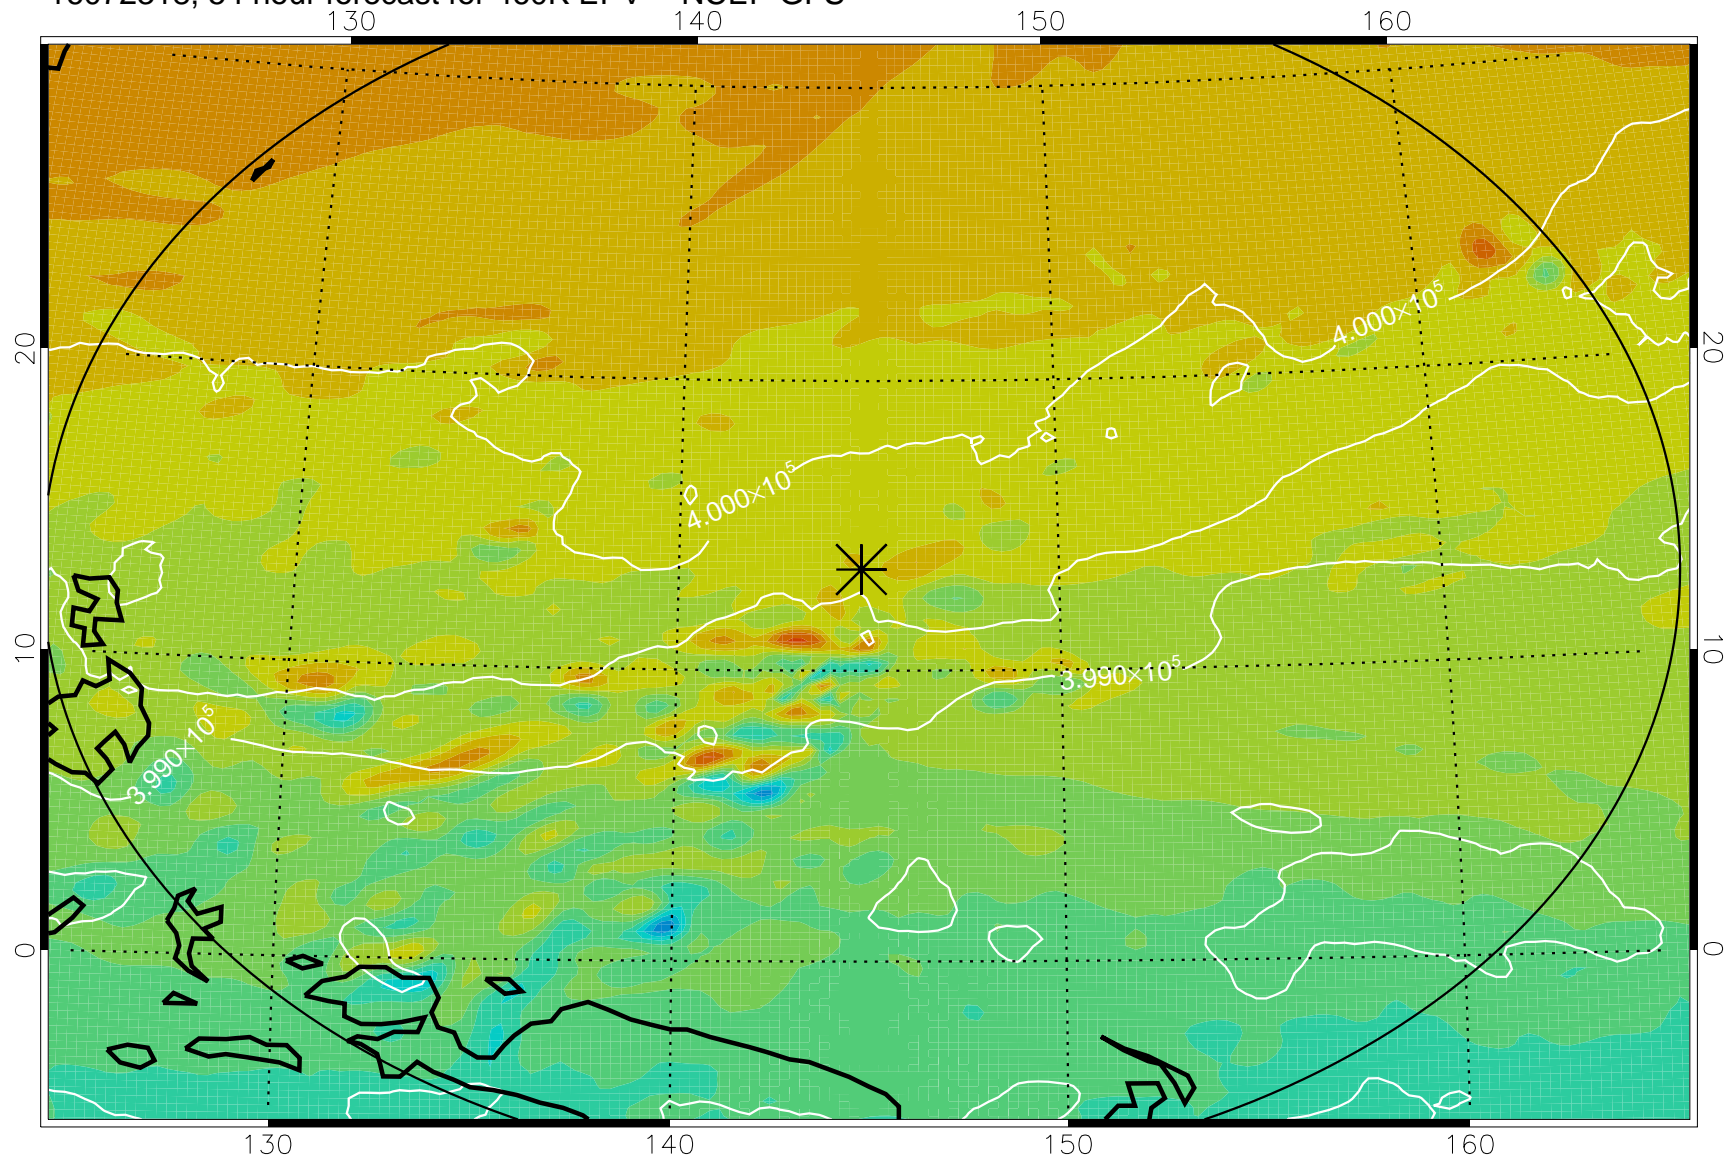

16072218, 30 hour forecast for 460K EPV -- NCEP GFS

460K Montgomery Streamfunction, white

Range ring of 2304 km

16072300, 36 hour forecast for 460K EPV -- NCEP GFS

460K Montgomery Streamfunction, white

Range ring of 2304 km

16072306, 42 hour forecast for 460K EPV -- NCEP GFS

460K Montgomery Streamfunction, white

Range ring of 2304 km

16072312, 48 hour forecast for 460K EPV -- NCEP GFS

460K Montgomery Streamfunction, white

Range ring of 2304 km

16072318, 54 hour forecast for 460K EPV -- NCEP GFS

460K Montgomery Streamfunction, white

Range ring of 2304 km

16072400, 60 hour forecast for 460K EPV -- NCEP GFS

460K Montgomery Streamfunction, white

Range ring of 2304 km

16072406, 66 hour forecast for 460K EPV -- NCEP GFS

460K Montgomery Streamfunction, white

Range ring of 2304 km

16072412, 72 hour forecast for 460K EPV -- NCEP GFS

460K Montgomery Streamfunction, white

Range ring of 2304 km