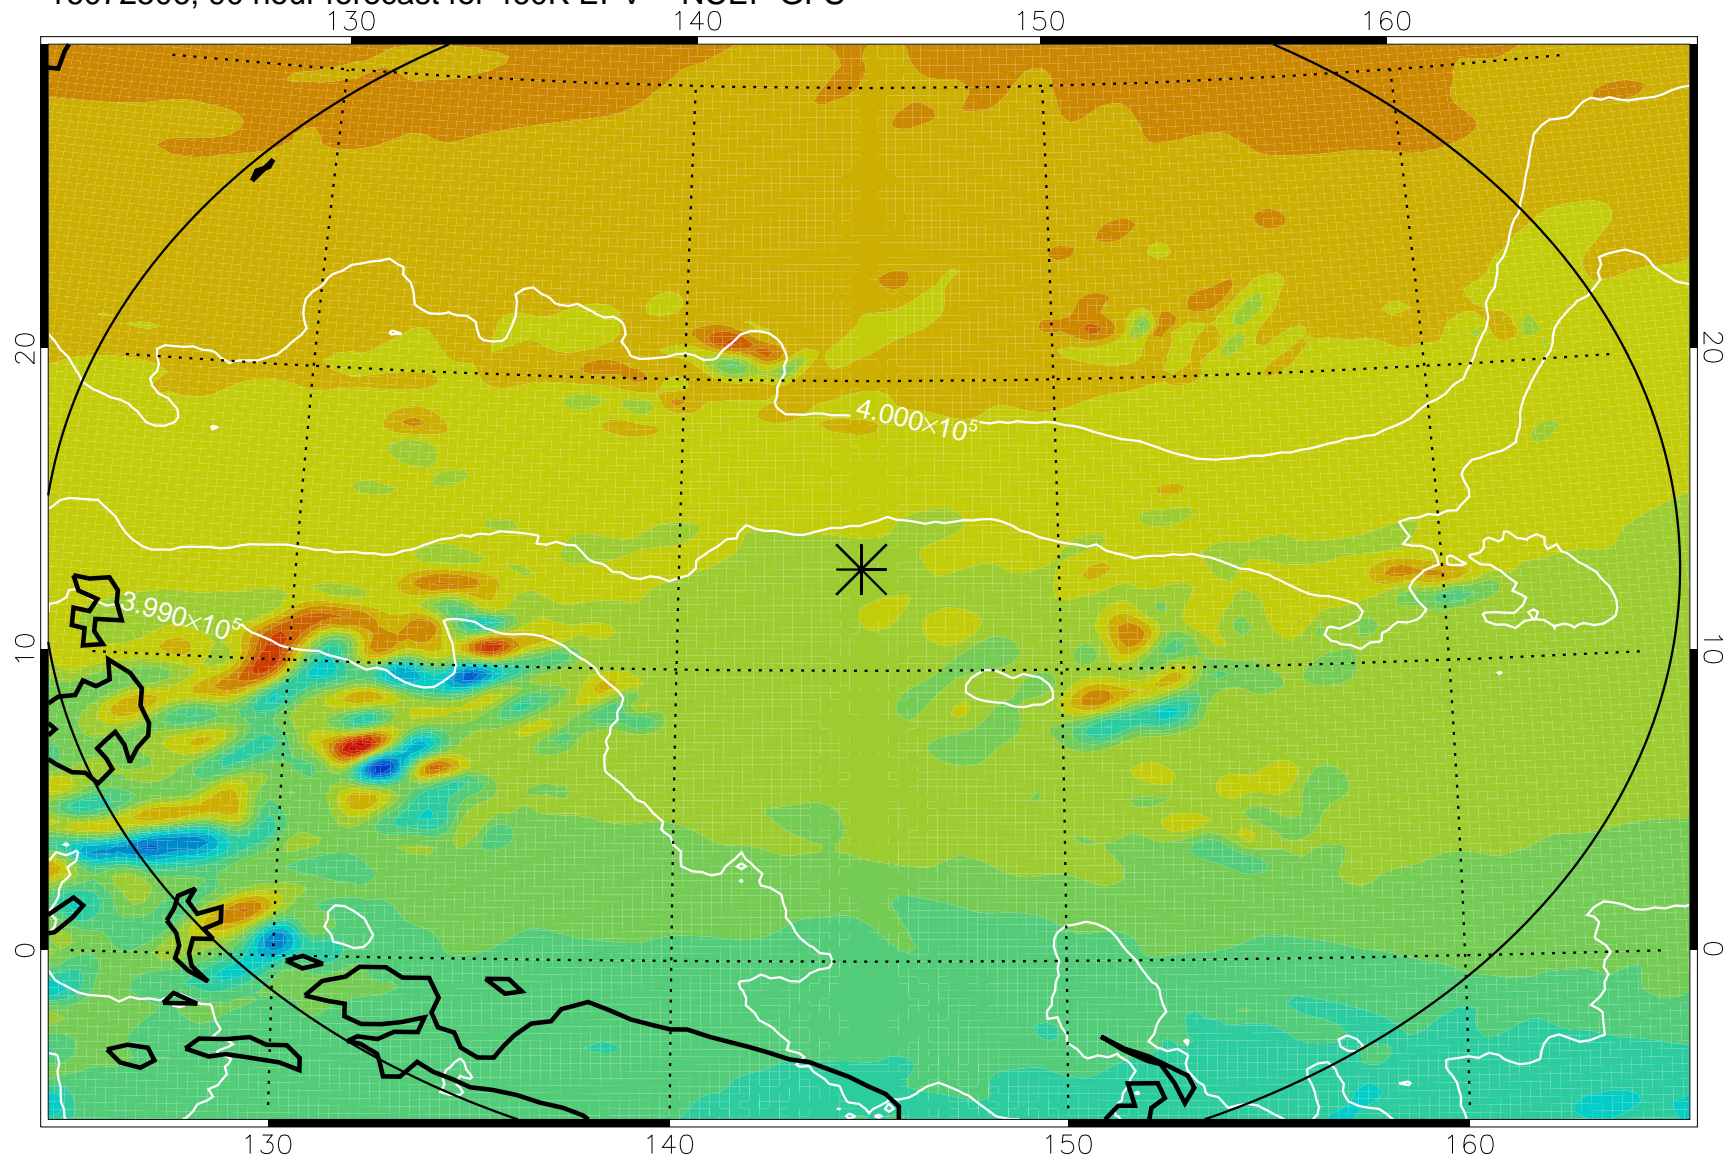

16072406, 66 hour forecast for 460K EPV -- NCEP GFS

460K Montgomery Streamfunction, white

Range ring of 2304 km

16072412, 72 hour forecast for 460K EPV -- NCEP GFS

460K Montgomery Streamfunction, white

Range ring of 2304 km

16072418, 78 hour forecast for 460K EPV -- NCEP GFS

460K Montgomery Streamfunction, white

Range ring of 2304 km

16072500, 84 hour forecast for 460K EPV -- NCEP GFS

460K Montgomery Streamfunction, white

Range ring of 2304 km

16072506, 90 hour forecast for 460K EPV -- NCEP GFS

460K Montgomery Streamfunction, white

Range ring of 2304 km

16072512, 96 hour forecast for 460K EPV -- NCEP GFS

460K Montgomery Streamfunction, white

Range ring of 2304 km

16072518, 102 hour forecast for 460K EPV -- NCEP GFS

460K Montgomery Streamfunction, white

Range ring of 2304 km

16072600, 108 hour forecast for 460K EPV -- NCEP GFS

460K Montgomery Streamfunction, white

Range ring of 2304 km