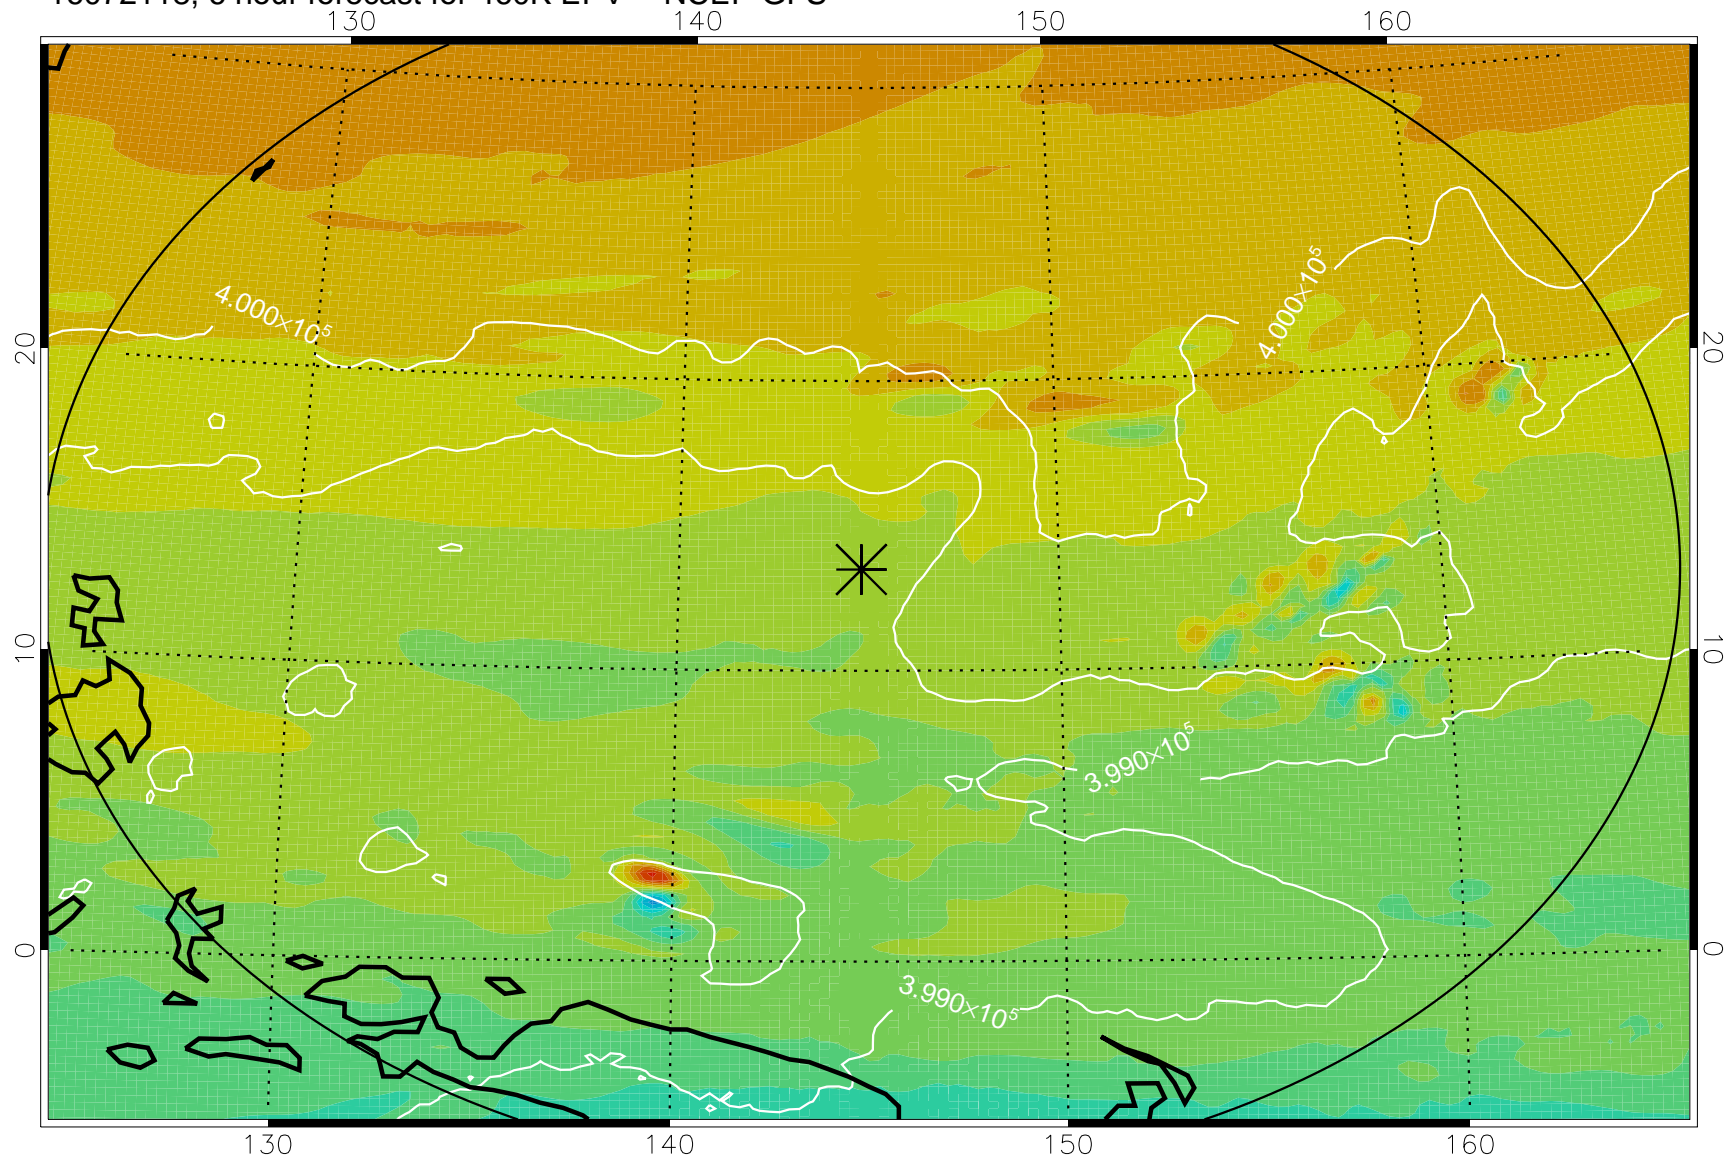

16072118, 6 hour forecast for 460K EPV -- NCEP GFS

460K Montgomery Streamfunction, white

Range ring of 2304 km

16072200, 12 hour forecast for 460K EPV -- NCEP GFS

460K Montgomery Streamfunction, white

Range ring of 2304 km

16072206, 18 hour forecast for 460K EPV -- NCEP GFS

460K Montgomery Streamfunction, white

Range ring of 2304 km

16072212, 24 hour forecast for 460K EPV -- NCEP GFS

460K Montgomery Streamfunction, white

Range ring of 2304 km

16072218, 30 hour forecast for 460K EPV -- NCEP GFS

460K Montgomery Streamfunction, white

Range ring of 2304 km

16072300, 36 hour forecast for 460K EPV -- NCEP GFS

460K Montgomery Streamfunction, white

Range ring of 2304 km

16072418, 78 hour forecast for 460K EPV -- NCEP GFS

460K Montgomery Streamfunction, white

Range ring of 2304 km

16072500, 84 hour forecast for 460K EPV -- NCEP GFS

460K Montgomery Streamfunction, white

Range ring of 2304 km