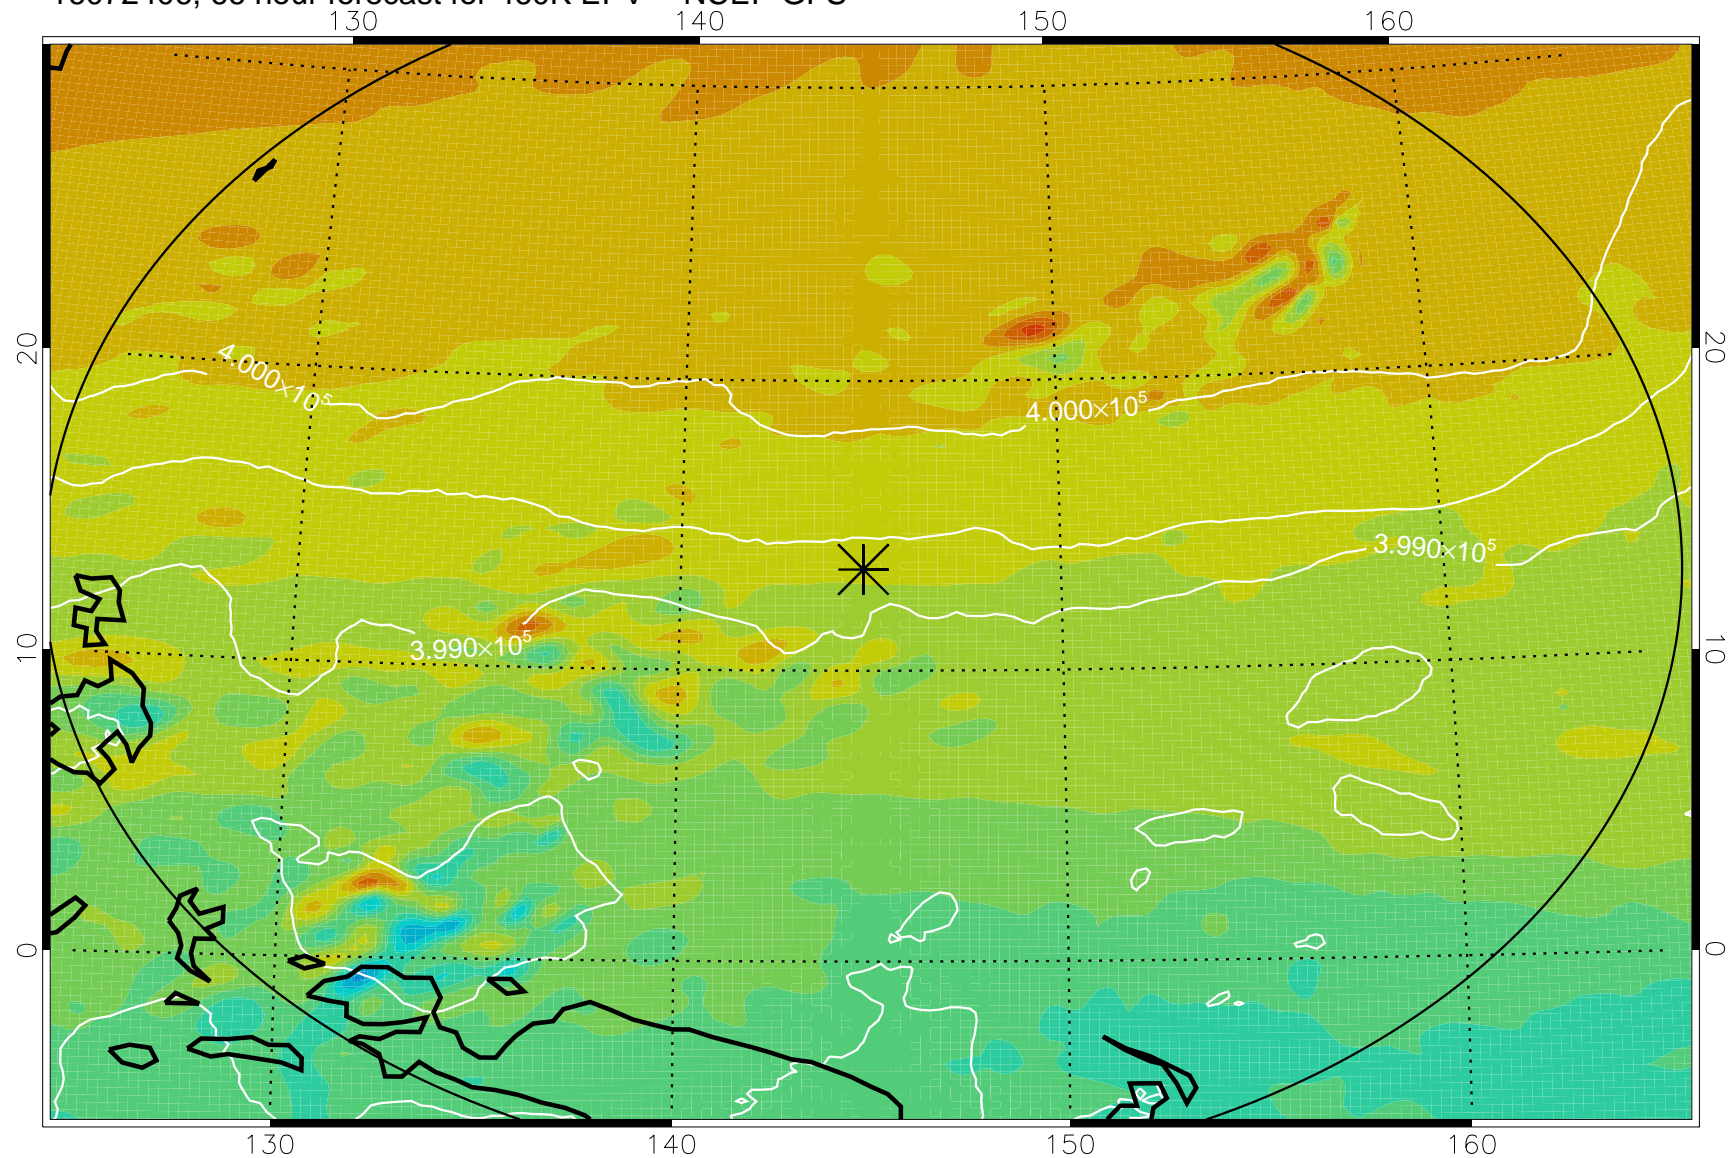

16072318, 54 hour forecast for 460K EPV -- NCEP GFS

460K Montgomery Streamfunction, white

Range ring of 2304 km

16072400, 60 hour forecast for 460K EPV -- NCEP GFS

460K Montgomery Streamfunction, white

Range ring of 2304 km

16072406, 66 hour forecast for 460K EPV -- NCEP GFS

460K Montgomery Streamfunction, white

Range ring of 2304 km

16072412, 72 hour forecast for 460K EPV -- NCEP GFS

460K Montgomery Streamfunction, white

Range ring of 2304 km

16072418, 78 hour forecast for 460K EPV -- NCEP GFS

460K Montgomery Streamfunction, white

Range ring of 2304 km

16072500, 84 hour forecast for 460K EPV -- NCEP GFS

460K Montgomery Streamfunction, white

Range ring of 2304 km

16072518, 102 hour forecast for 460K EPV -- NCEP GFS

460K Montgomery Streamfunction, white

Range ring of 2304 km

16072600, 108 hour forecast for 460K EPV -- NCEP GFS

460K Montgomery Streamfunction, white

Range ring of 2304 km