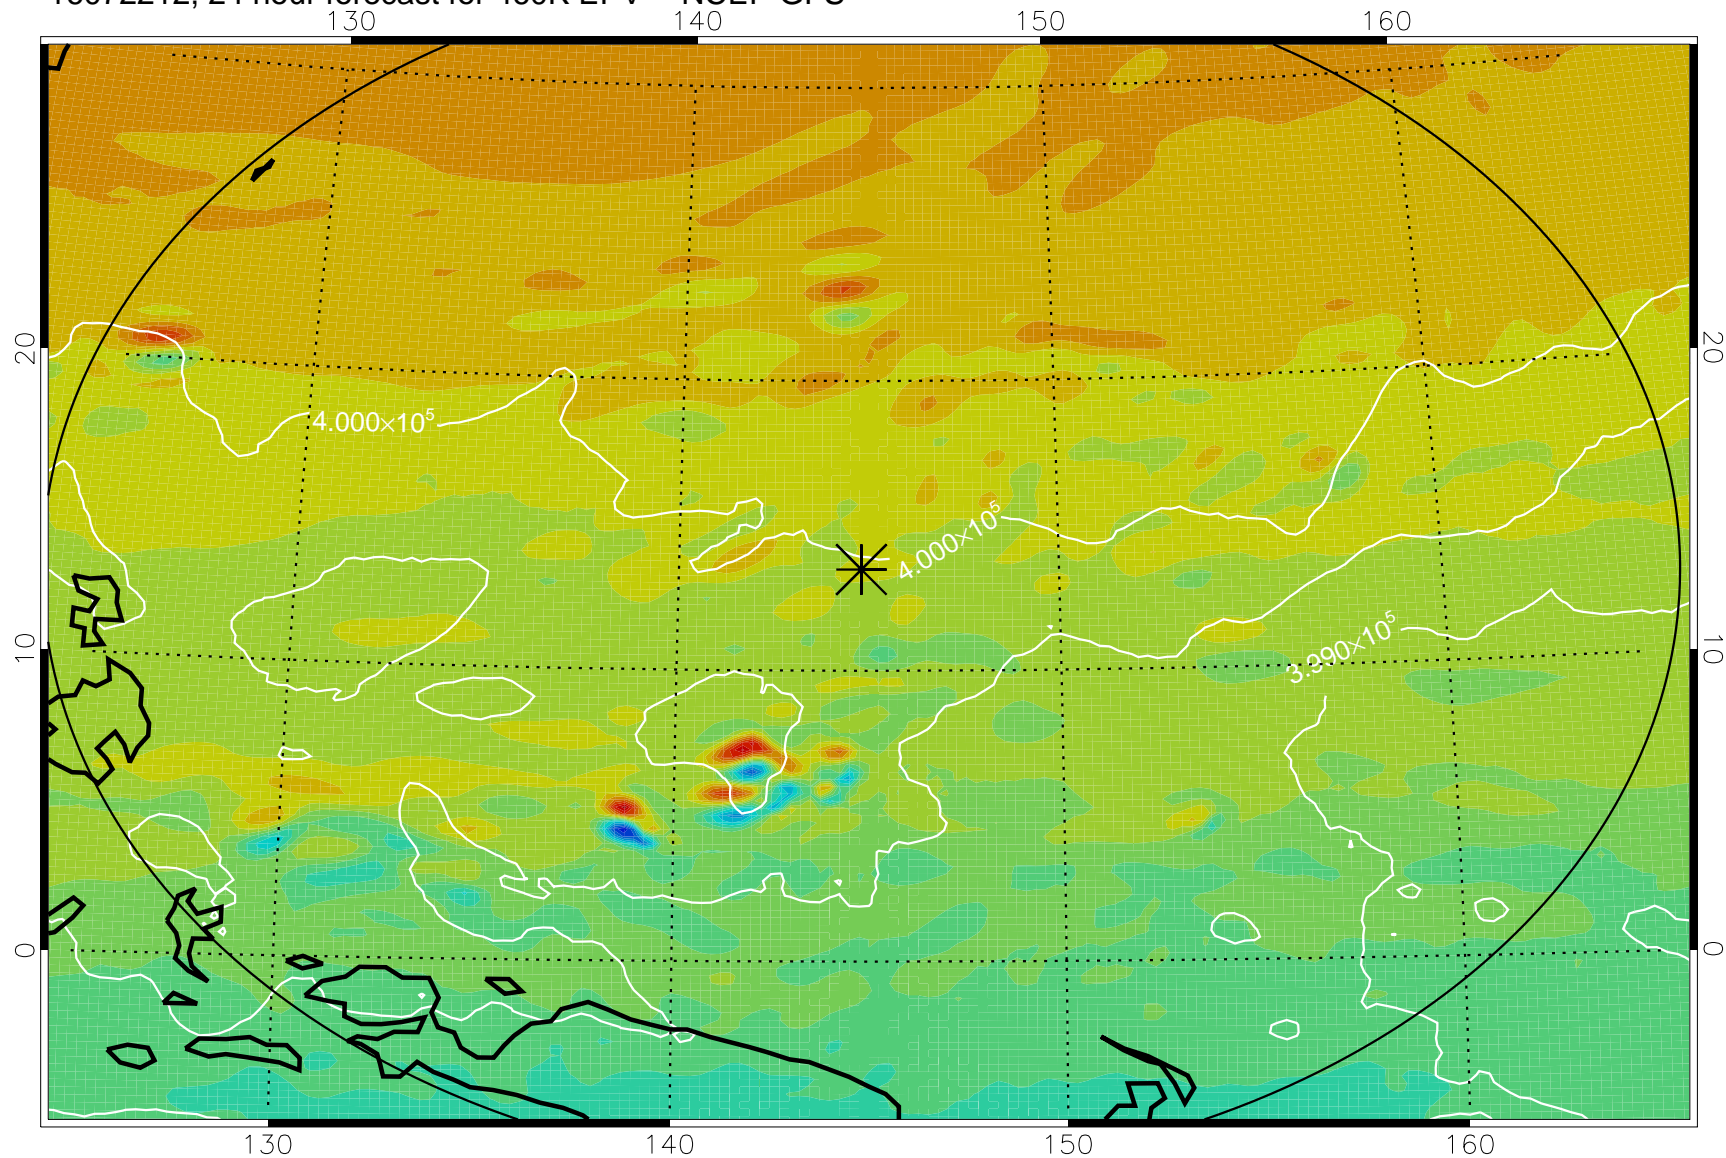

16072118, 6 hour forecast for 460K EPV -- NCEP GFS

460K Montgomery Streamfunction, white

Range ring of 2304 km

16072200, 12 hour forecast for 460K EPV -- NCEP GFS

460K Montgomery Streamfunction, white

Range ring of 2304 km

16072206, 18 hour forecast for 460K EPV -- NCEP GFS

460K Montgomery Streamfunction, white

Range ring of 2304 km

16072212, 24 hour forecast for 460K EPV -- NCEP GFS

460K Montgomery Streamfunction, white

Range ring of 2304 km

16072218, 30 hour forecast for 460K EPV -- NCEP GFS

460K Montgomery Streamfunction, white

Range ring of 2304 km

16072300, 36 hour forecast for 460K EPV -- NCEP GFS

460K Montgomery Streamfunction, white

Range ring of 2304 km

16072418, 78 hour forecast for 460K EPV -- NCEP GFS

460K Montgomery Streamfunction, white

Range ring of 2304 km

16072500, 84 hour forecast for 460K EPV -- NCEP GFS

460K Montgomery Streamfunction, white

Range ring of 2304 km