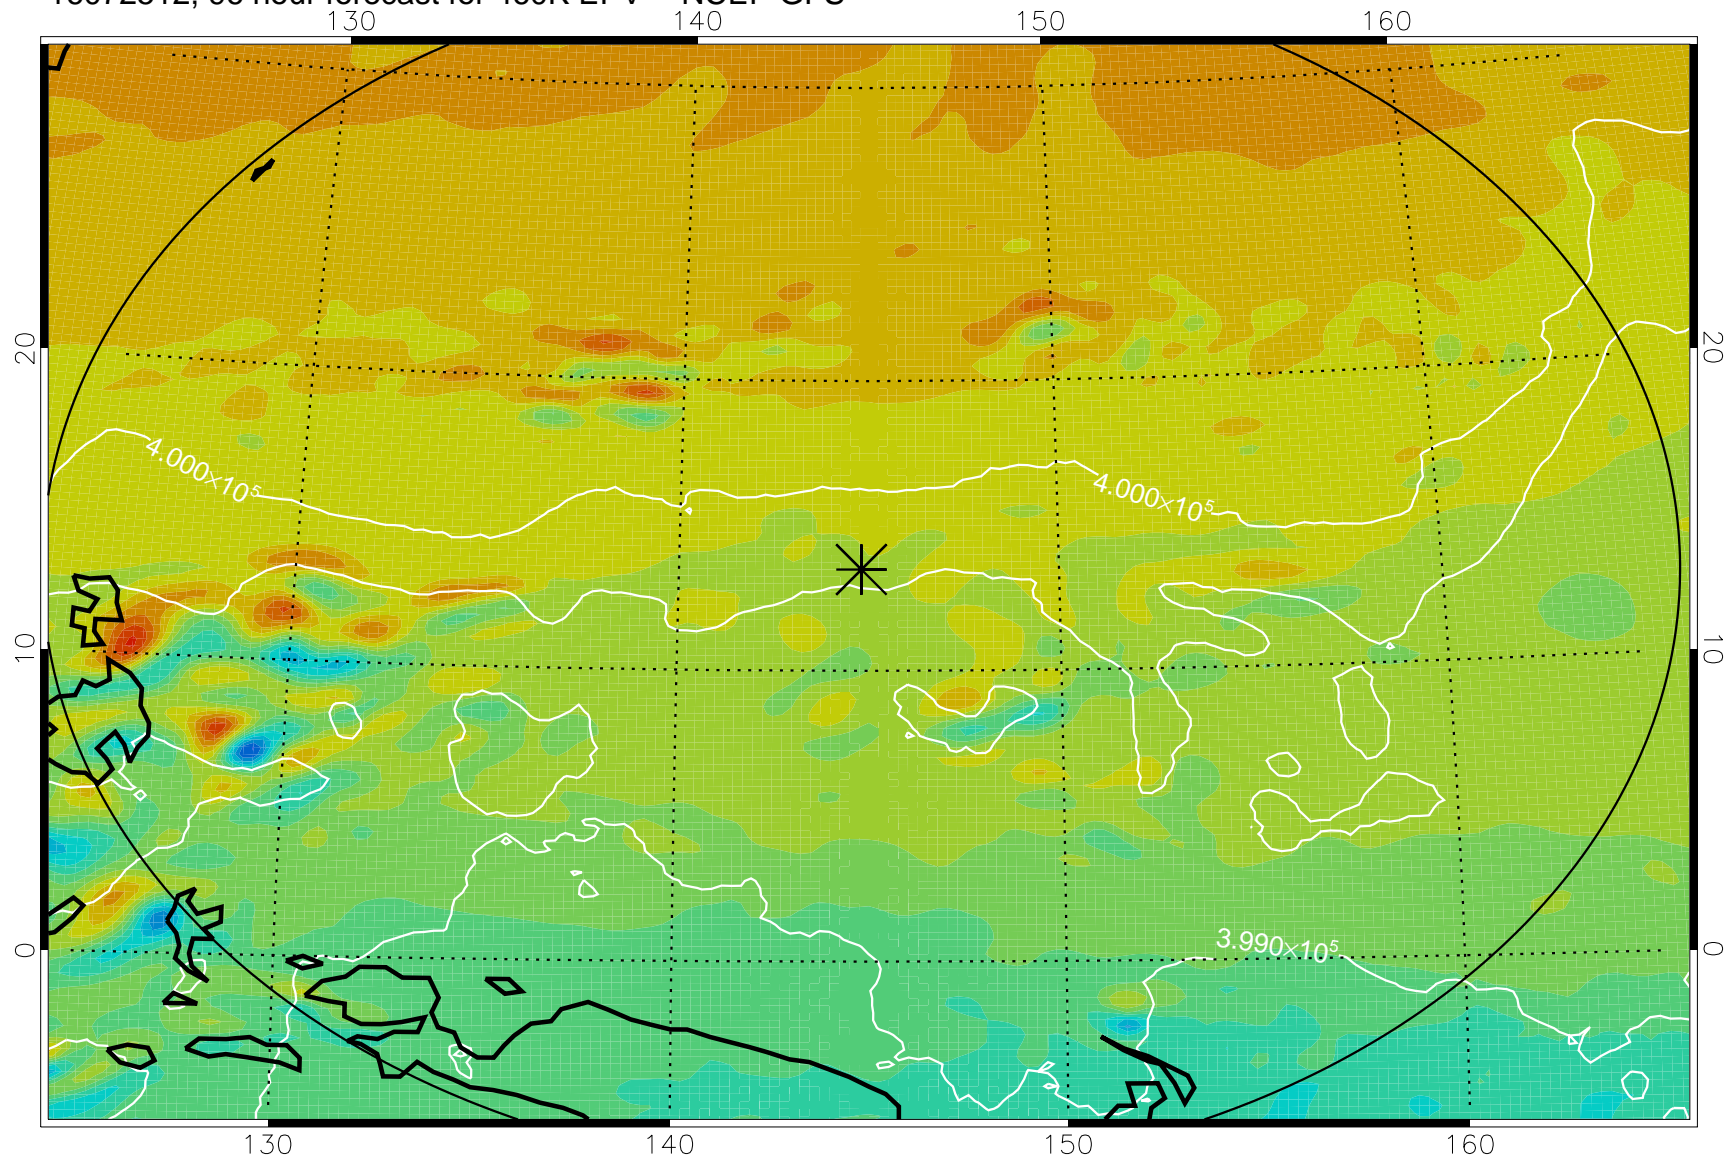

16072406, 66 hour forecast for 460K EPV -- NCEP GFS

460K Montgomery Streamfunction, white

Range ring of 2304 km

16072412, 72 hour forecast for 460K EPV -- NCEP GFS

460K Montgomery Streamfunction, white

Range ring of 2304 km

16072418, 78 hour forecast for 460K EPV -- NCEP GFS

460K Montgomery Streamfunction, white

Range ring of 2304 km

16072500, 84 hour forecast for 460K EPV -- NCEP GFS

460K Montgomery Streamfunction, white

Range ring of 2304 km

16072506, 90 hour forecast for 460K EPV -- NCEP GFS

460K Montgomery Streamfunction, white

Range ring of 2304 km

16072512, 96 hour forecast for 460K EPV -- NCEP GFS

460K Montgomery Streamfunction, white

Range ring of 2304 km

16072518, 102 hour forecast for 460K EPV -- NCEP GFS

460K Montgomery Streamfunction, white

Range ring of 2304 km

16072600, 108 hour forecast for 460K EPV -- NCEP GFS

460K Montgomery Streamfunction, white

Range ring of 2304 km