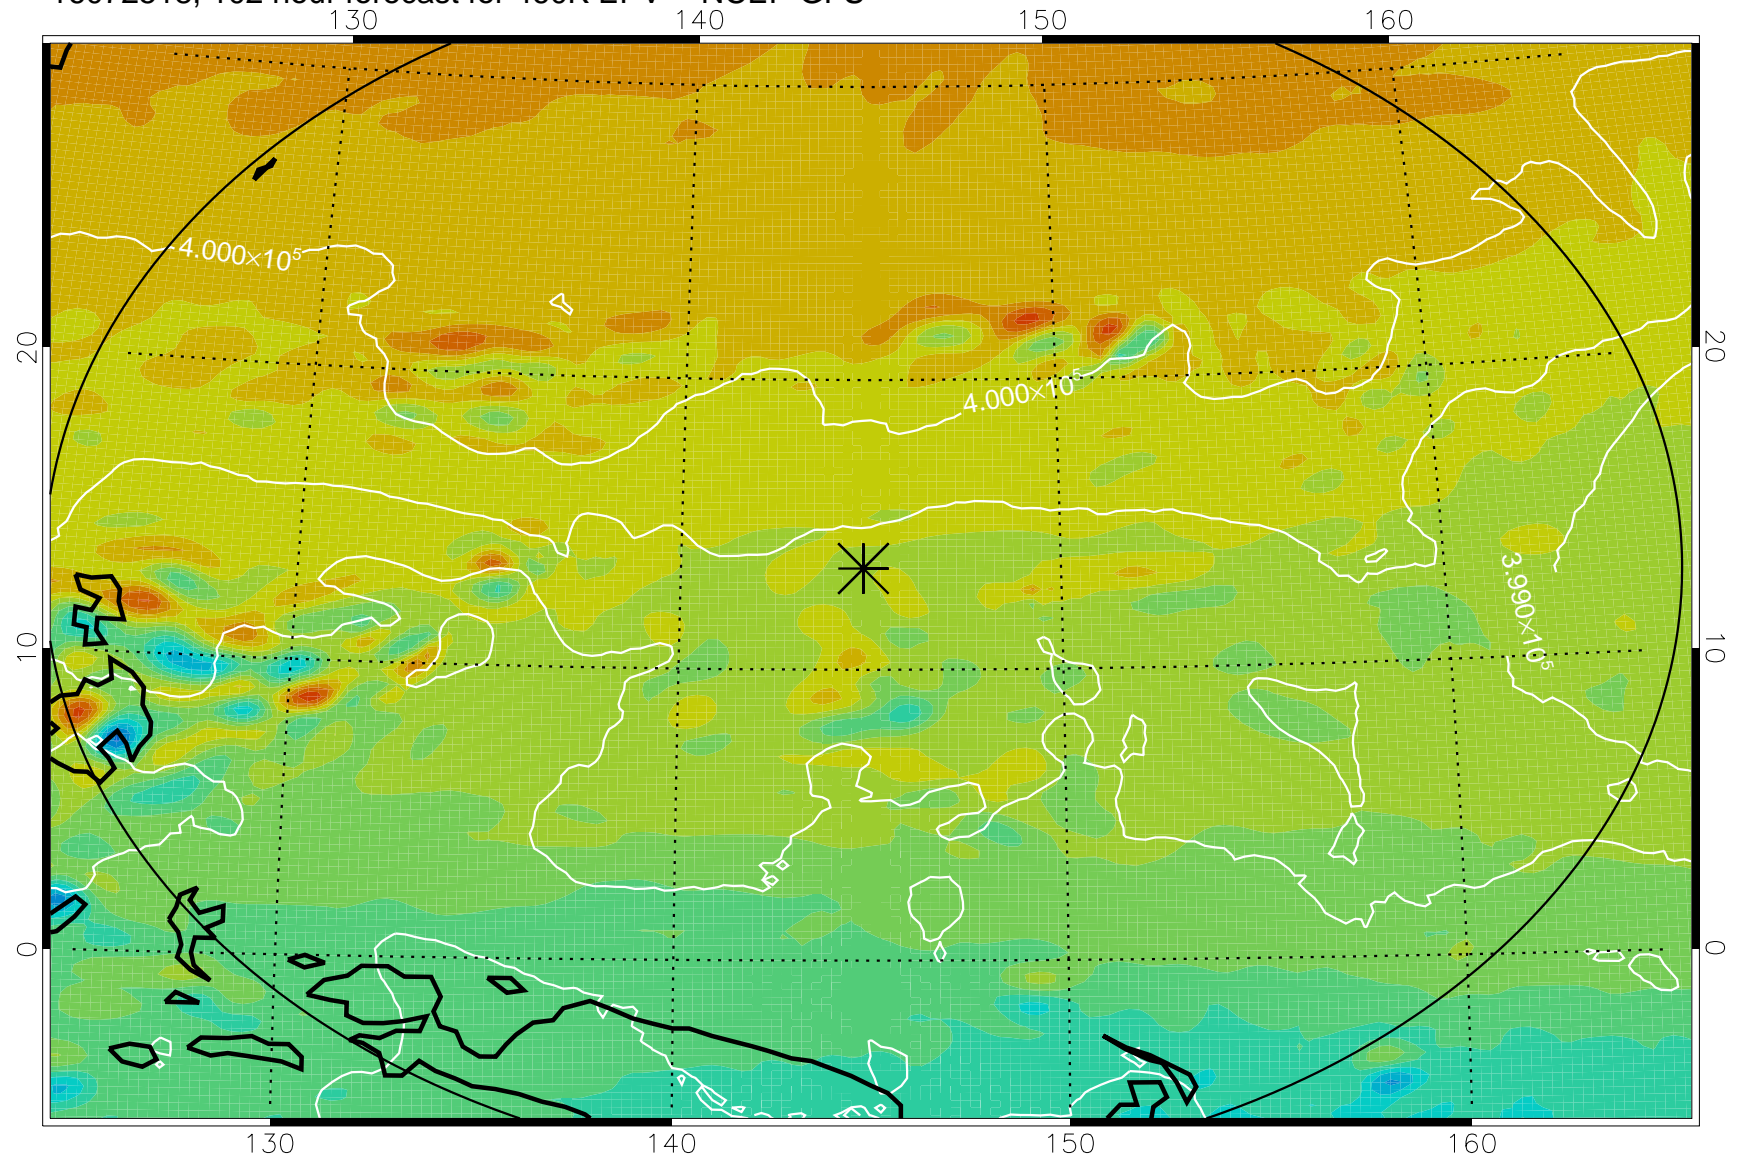

16072418, 78 hour forecast for 460K EPV -- NCEP GFS

460K Montgomery Streamfunction, white

Range ring of 2304 km

16072500, 84 hour forecast for 460K EPV -- NCEP GFS

460K Montgomery Streamfunction, white

Range ring of 2304 km

16072506, 90 hour forecast for 460K EPV -- NCEP GFS

460K Montgomery Streamfunction, white

Range ring of 2304 km

16072512, 96 hour forecast for 460K EPV -- NCEP GFS

460K Montgomery Streamfunction, white

Range ring of 2304 km

16072518, 102 hour forecast for 460K EPV -- NCEP GFS

460K Montgomery Streamfunction, white

Range ring of 2304 km

16072600, 108 hour forecast for 460K EPV -- NCEP GFS

460K Montgomery Streamfunction, white

Range ring of 2304 km

16072606, 114 hour forecast for 460K EPV -- NCEP GFS

460K Montgomery Streamfunction, white

Range ring of 2304 km

16072612, 120 hour forecast for 460K EPV -- NCEP GFS

460K Montgomery Streamfunction, white

Range ring of 2304 km