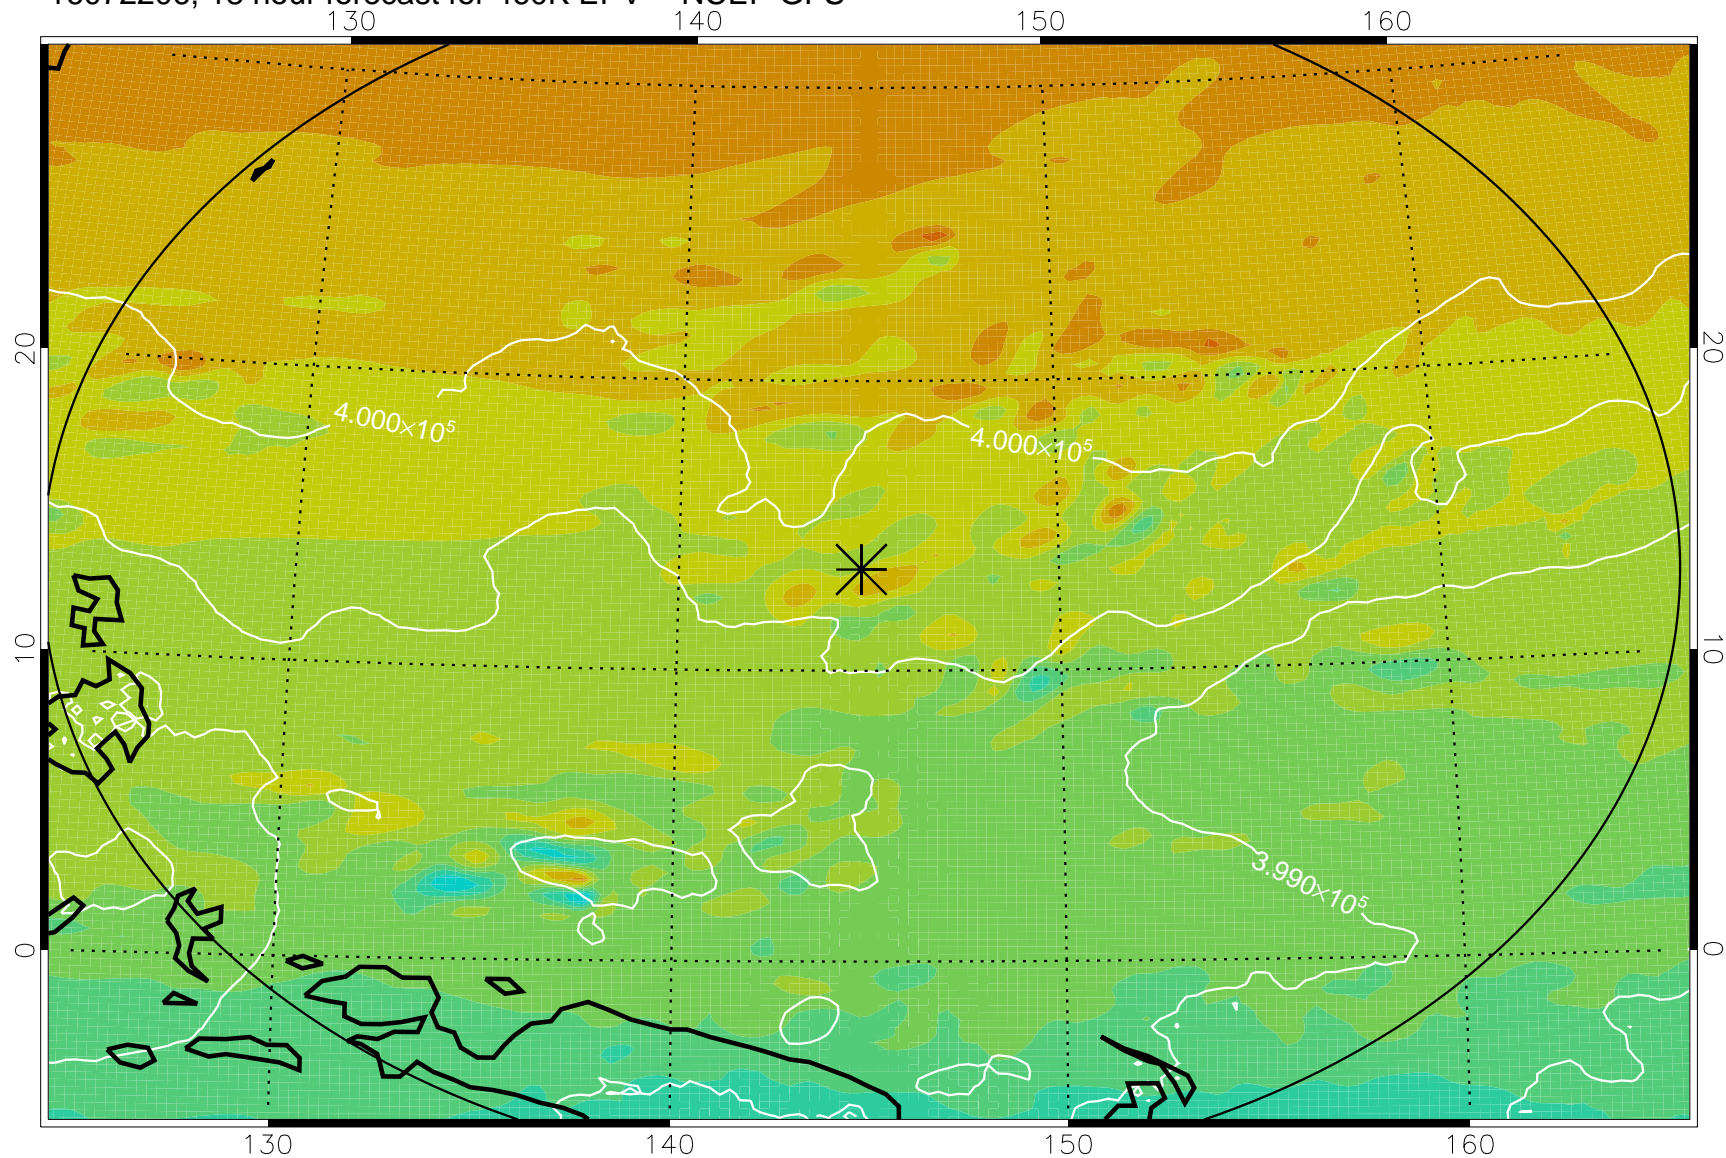

16072118, 6 hour forecast for 460K EPV -- NCEP GFS

460K Montgomery Streamfunction, white

Range ring of 2304 km

16072200, 12 hour forecast for 460K EPV -- NCEP GFS

460K Montgomery Streamfunction, white

Range ring of 2304 km

16072206, 18 hour forecast for 460K EPV -- NCEP GFS

460K Montgomery Streamfunction, white

Range ring of 2304 km

16072212, 24 hour forecast for 460K EPV -- NCEP GFS

460K Montgomery Streamfunction, white

Range ring of 2304 km

16072218, 30 hour forecast for 460K EPV -- NCEP GFS

460K Montgomery Streamfunction, white

Range ring of 2304 km

16072300, 36 hour forecast for 460K EPV -- NCEP GFS

460K Montgomery Streamfunction, white

Range ring of 2304 km

16072406, 66 hour forecast for 460K EPV -- NCEP GFS

460K Montgomery Streamfunction, white

Range ring of 2304 km

16072412, 72 hour forecast for 460K EPV -- NCEP GFS

460K Montgomery Streamfunction, white

Range ring of 2304 km