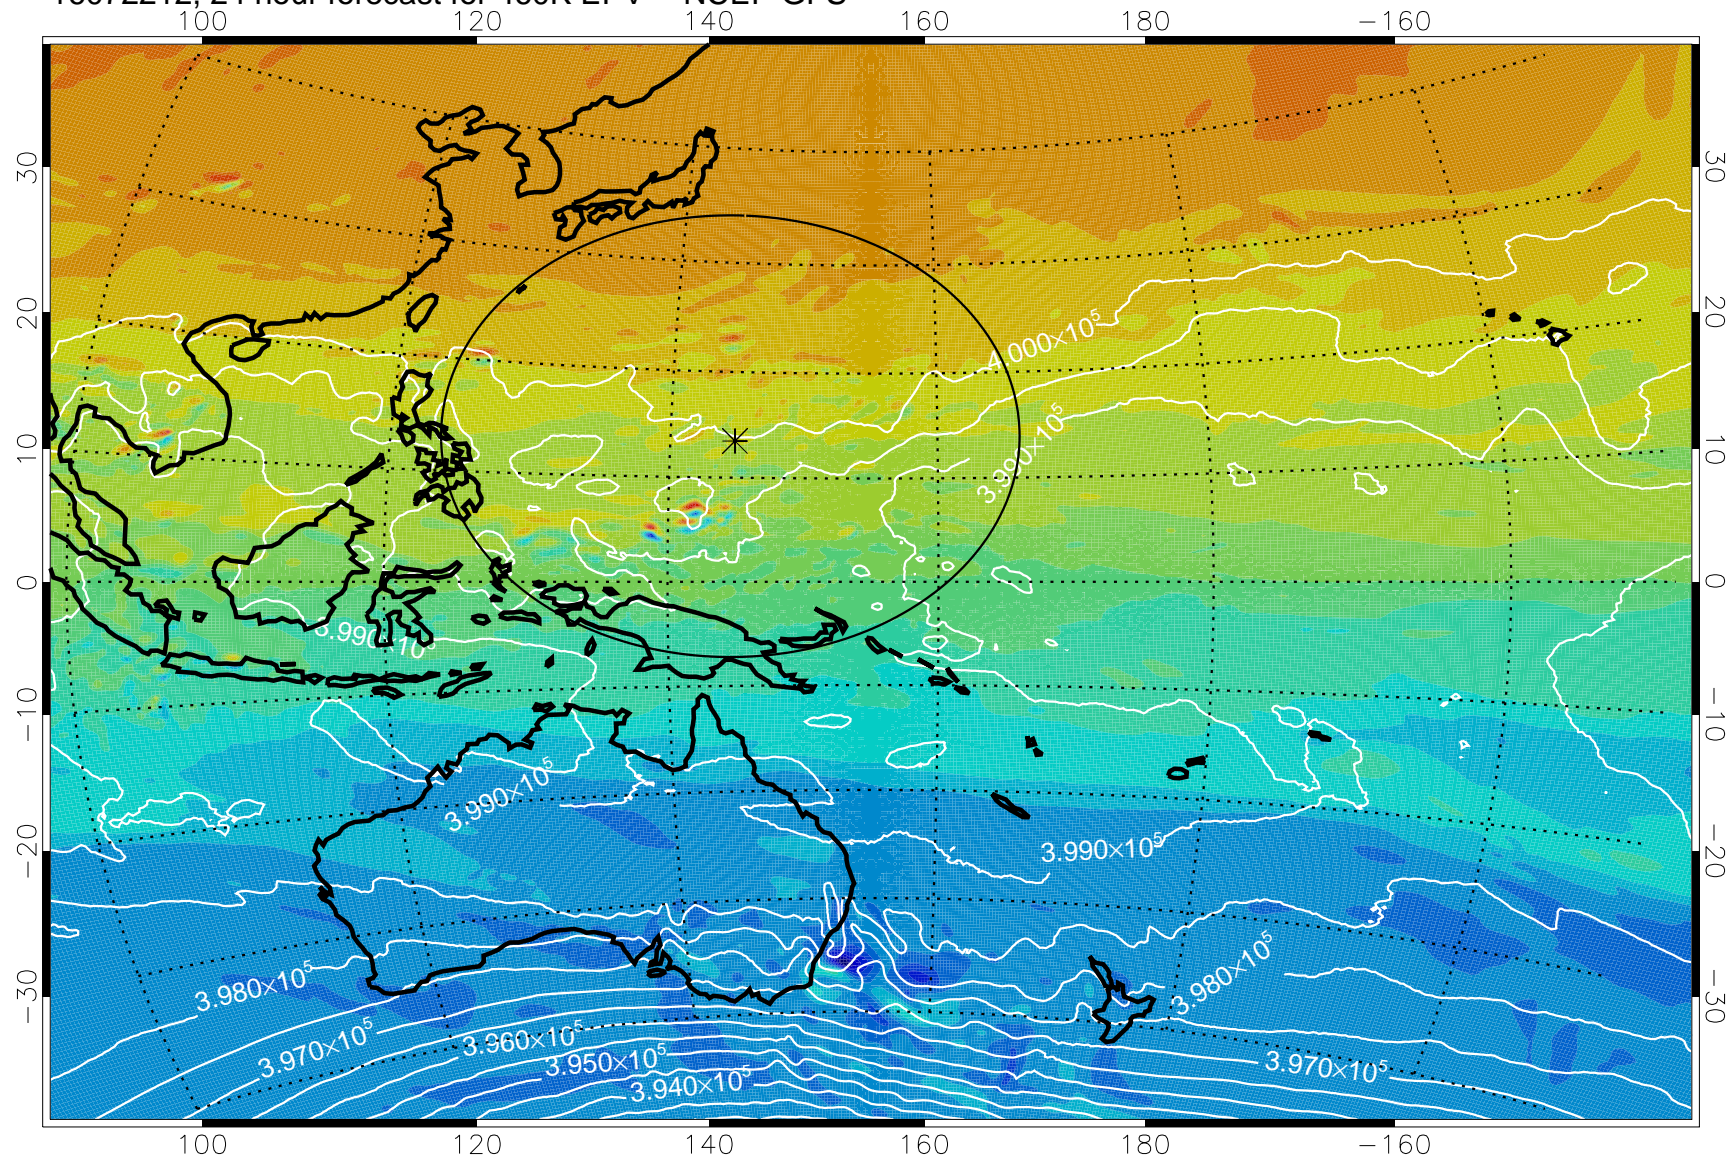

16072206, 18 hour forecast for 460K EPV -- NCEP GFS

460K Montgomery Streamfunction, white

Range ring of 2304 km

16072212, 24 hour forecast for 460K EPV -- NCEP GFS

460K Montgomery Streamfunction, white

Range ring of 2304 km

16072218, 30 hour forecast for 460K EPV -- NCEP GFS

460K Montgomery Streamfunction, white

Range ring of 2304 km

16072300, 36 hour forecast for 460K EPV -- NCEP GFS

460K Montgomery Streamfunction, white

Range ring of 2304 km

16072306, 42 hour forecast for 460K EPV -- NCEP GFS

460K Montgomery Streamfunction, white

Range ring of 2304 km

16072312, 48 hour forecast for 460K EPV -- NCEP GFS

460K Montgomery Streamfunction, white

Range ring of 2304 km

16072318, 54 hour forecast for 460K EPV -- NCEP GFS

460K Montgomery Streamfunction, white

Range ring of 2304 km

16072400, 60 hour forecast for 460K EPV -- NCEP GFS

460K Montgomery Streamfunction, white

Range ring of 2304 km