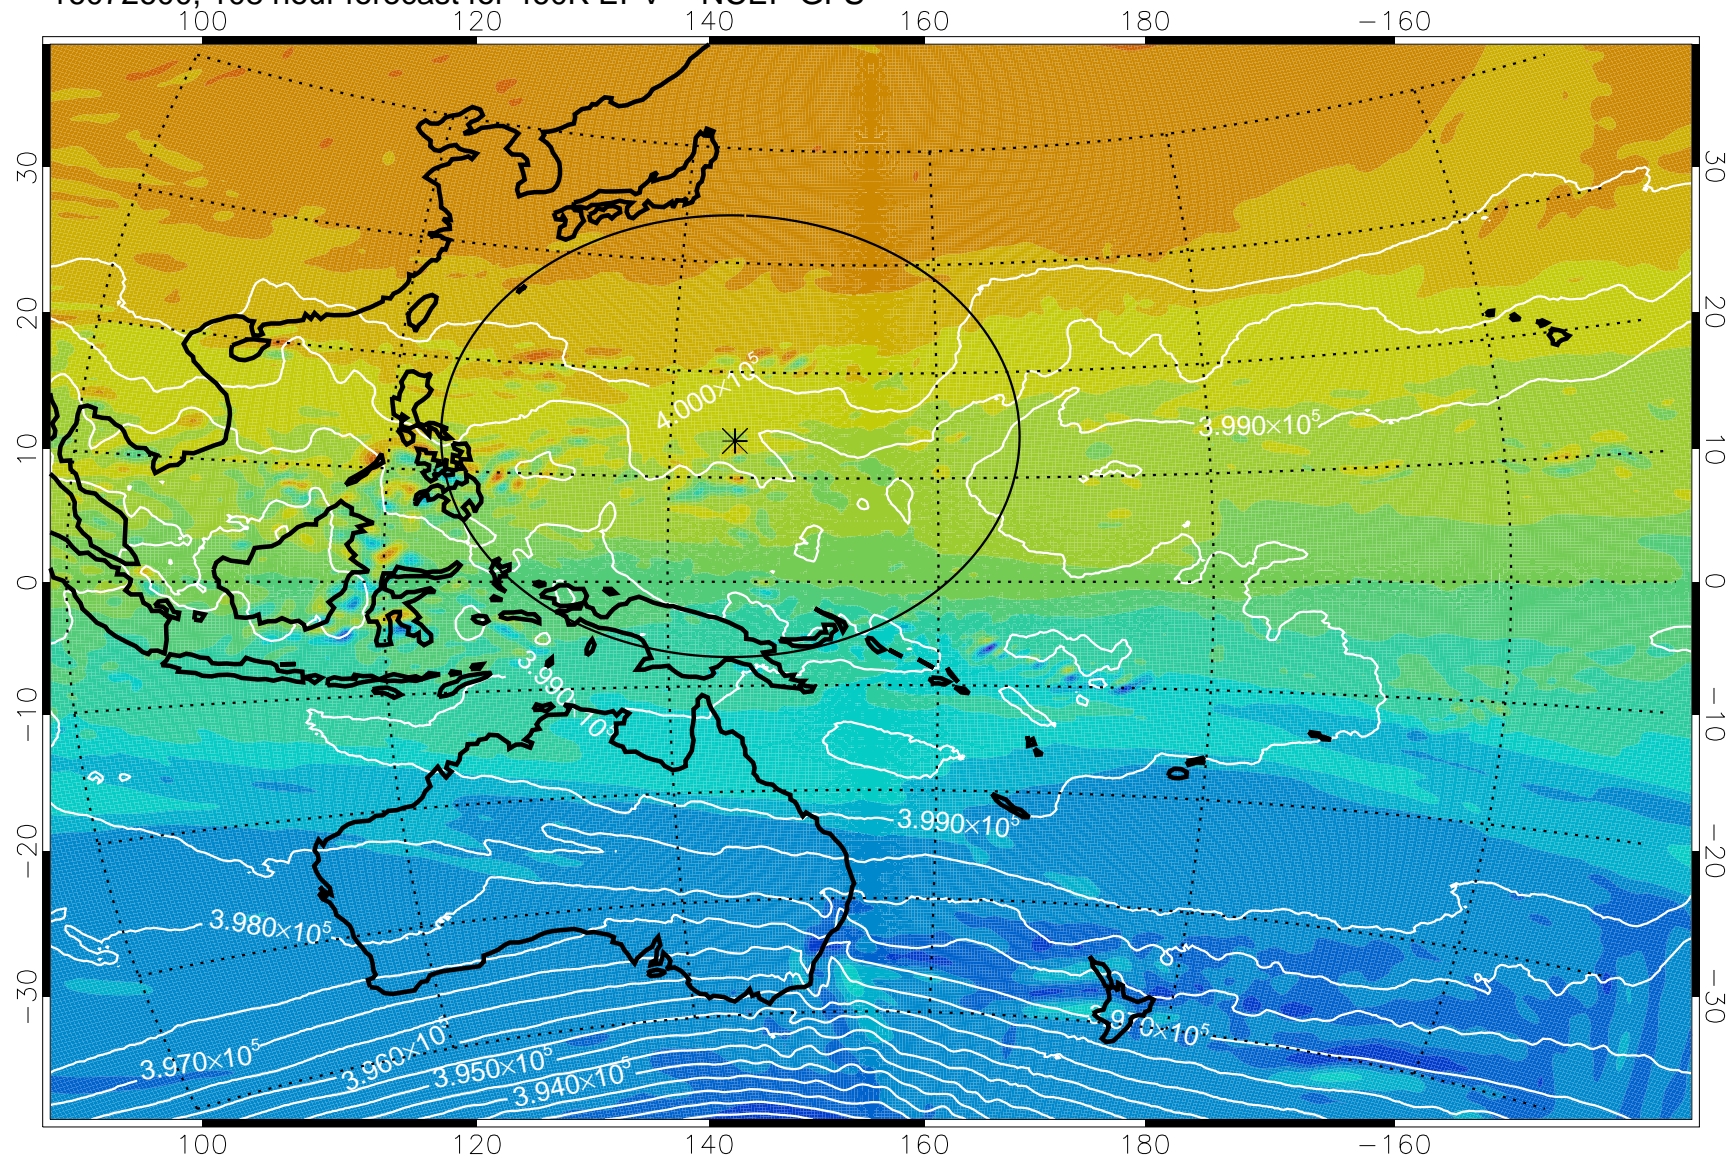

16072418, 78 hour forecast for 460K EPV -- NCEP GFS

460K Montgomery Streamfunction, white

Range ring of 2304 km

16072500, 84 hour forecast for 460K EPV -- NCEP GFS

460K Montgomery Streamfunction, white

Range ring of 2304 km

16072506, 90 hour forecast for 460K EPV -- NCEP GFS

460K Montgomery Streamfunction, white

Range ring of 2304 km

16072512, 96 hour forecast for 460K EPV -- NCEP GFS

460K Montgomery Streamfunction, white

Range ring of 2304 km

16072518, 102 hour forecast for 460K EPV -- NCEP GFS

460K Montgomery Streamfunction, white

Range ring of 2304 km

16072600, 108 hour forecast for 460K EPV -- NCEP GFS

460K Montgomery Streamfunction, white

Range ring of 2304 km

16072606, 114 hour forecast for 460K EPV -- NCEP GFS

16072612, 120 hour forecast for 460K EPV -- NCEP GFS

460K Montgomery Streamfunction, white

Range ring of 2304 km