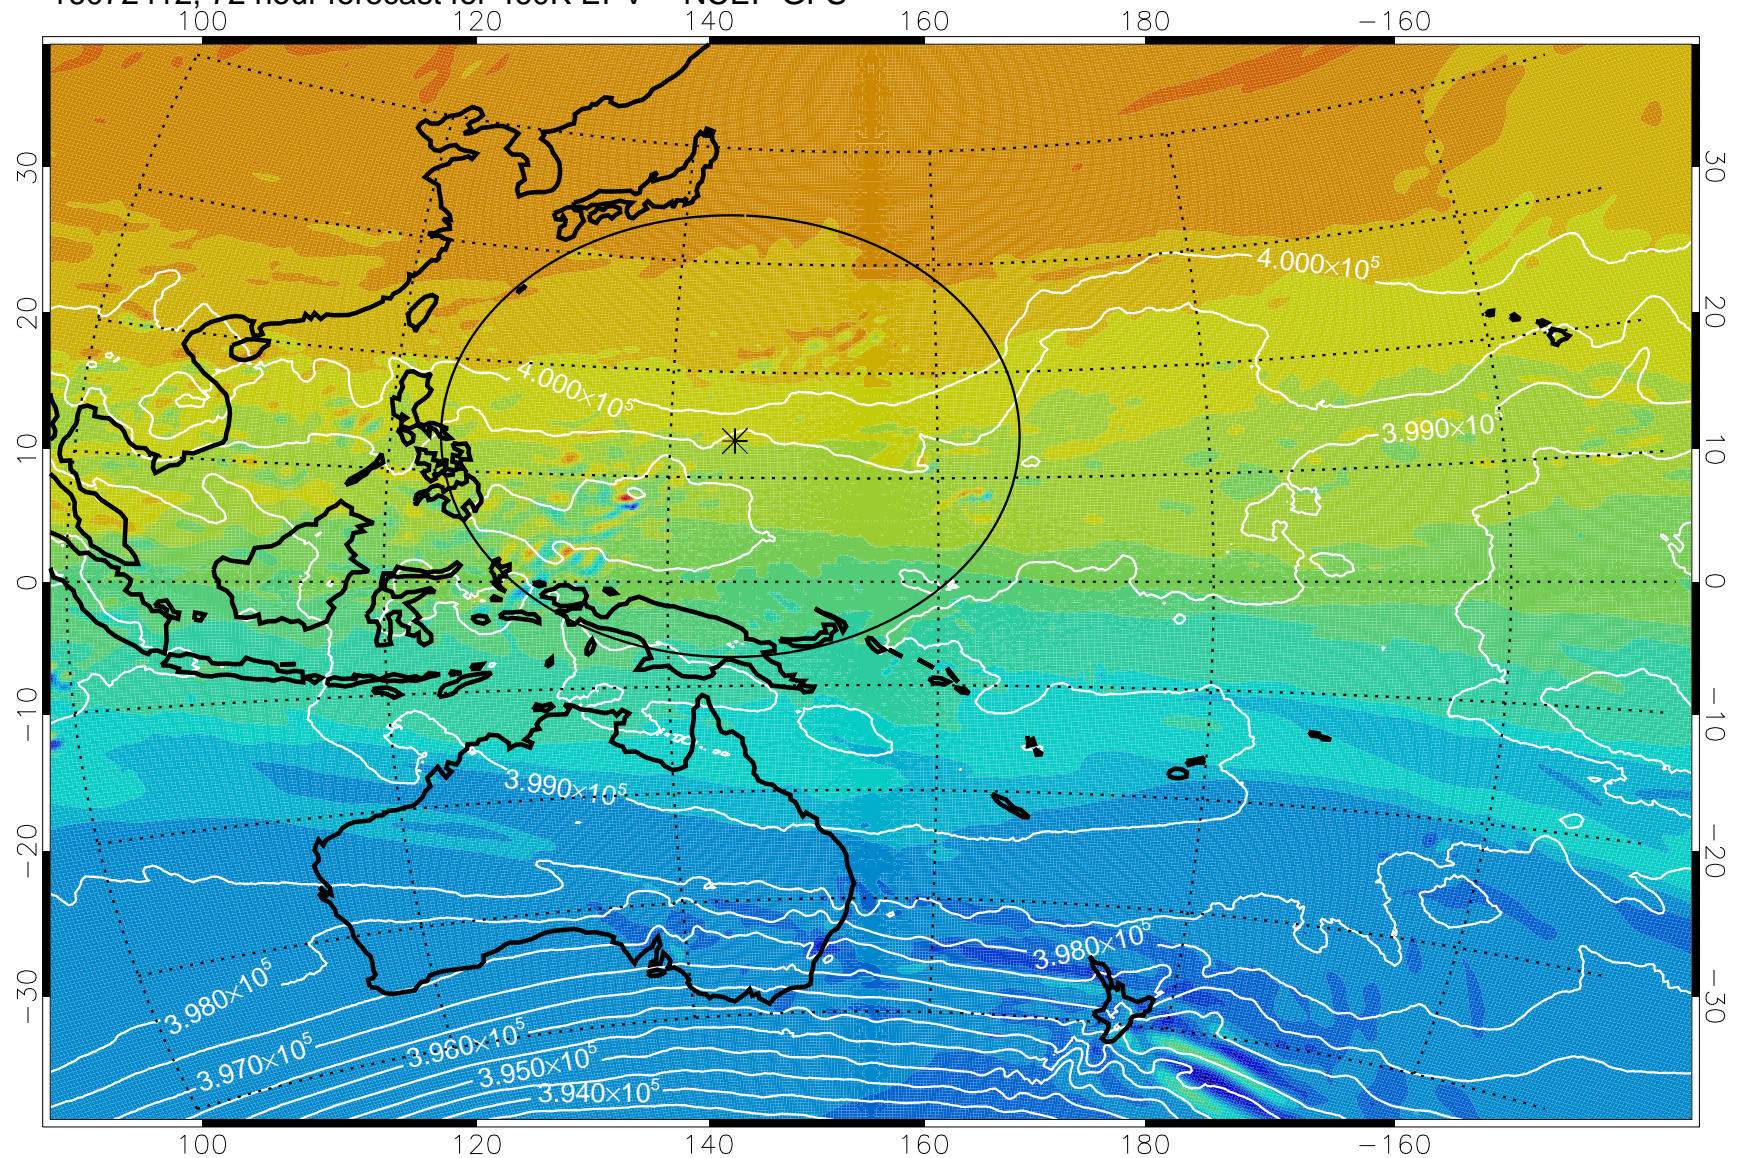

16072318, 54 hour forecast for 460K EPV -- NCEP GFS

460K Montgomery Streamfunction, white

Range ring of 2304 km

16072400, 60 hour forecast for 460K EPV -- NCEP GFS

460K Montgomery Streamfunction, white

Range ring of 2304 km

16072406, 66 hour forecast for 460K EPV -- NCEP GFS

460K Montgomery Streamfunction, white

Range ring of 2304 km

16072412, 72 hour forecast for 460K EPV -- NCEP GFS

460K Montgomery Streamfunction, white

Range ring of 2304 km

16072418, 78 hour forecast for 460K EPV -- NCEP GFS

460K Montgomery Streamfunction, white

Range ring of 2304 km

16072500, 84 hour forecast for 460K EPV -- NCEP GFS

460K Montgomery Streamfunction, white

Range ring of 2304 km

16072506, 90 hour forecast for 460K EPV -- NCEP GFS

460K Montgomery Streamfunction, white

Range ring of 2304 km

16072512, 96 hour forecast for 460K EPV -- NCEP GFS

460K Montgomery Streamfunction, white

Range ring of 2304 km