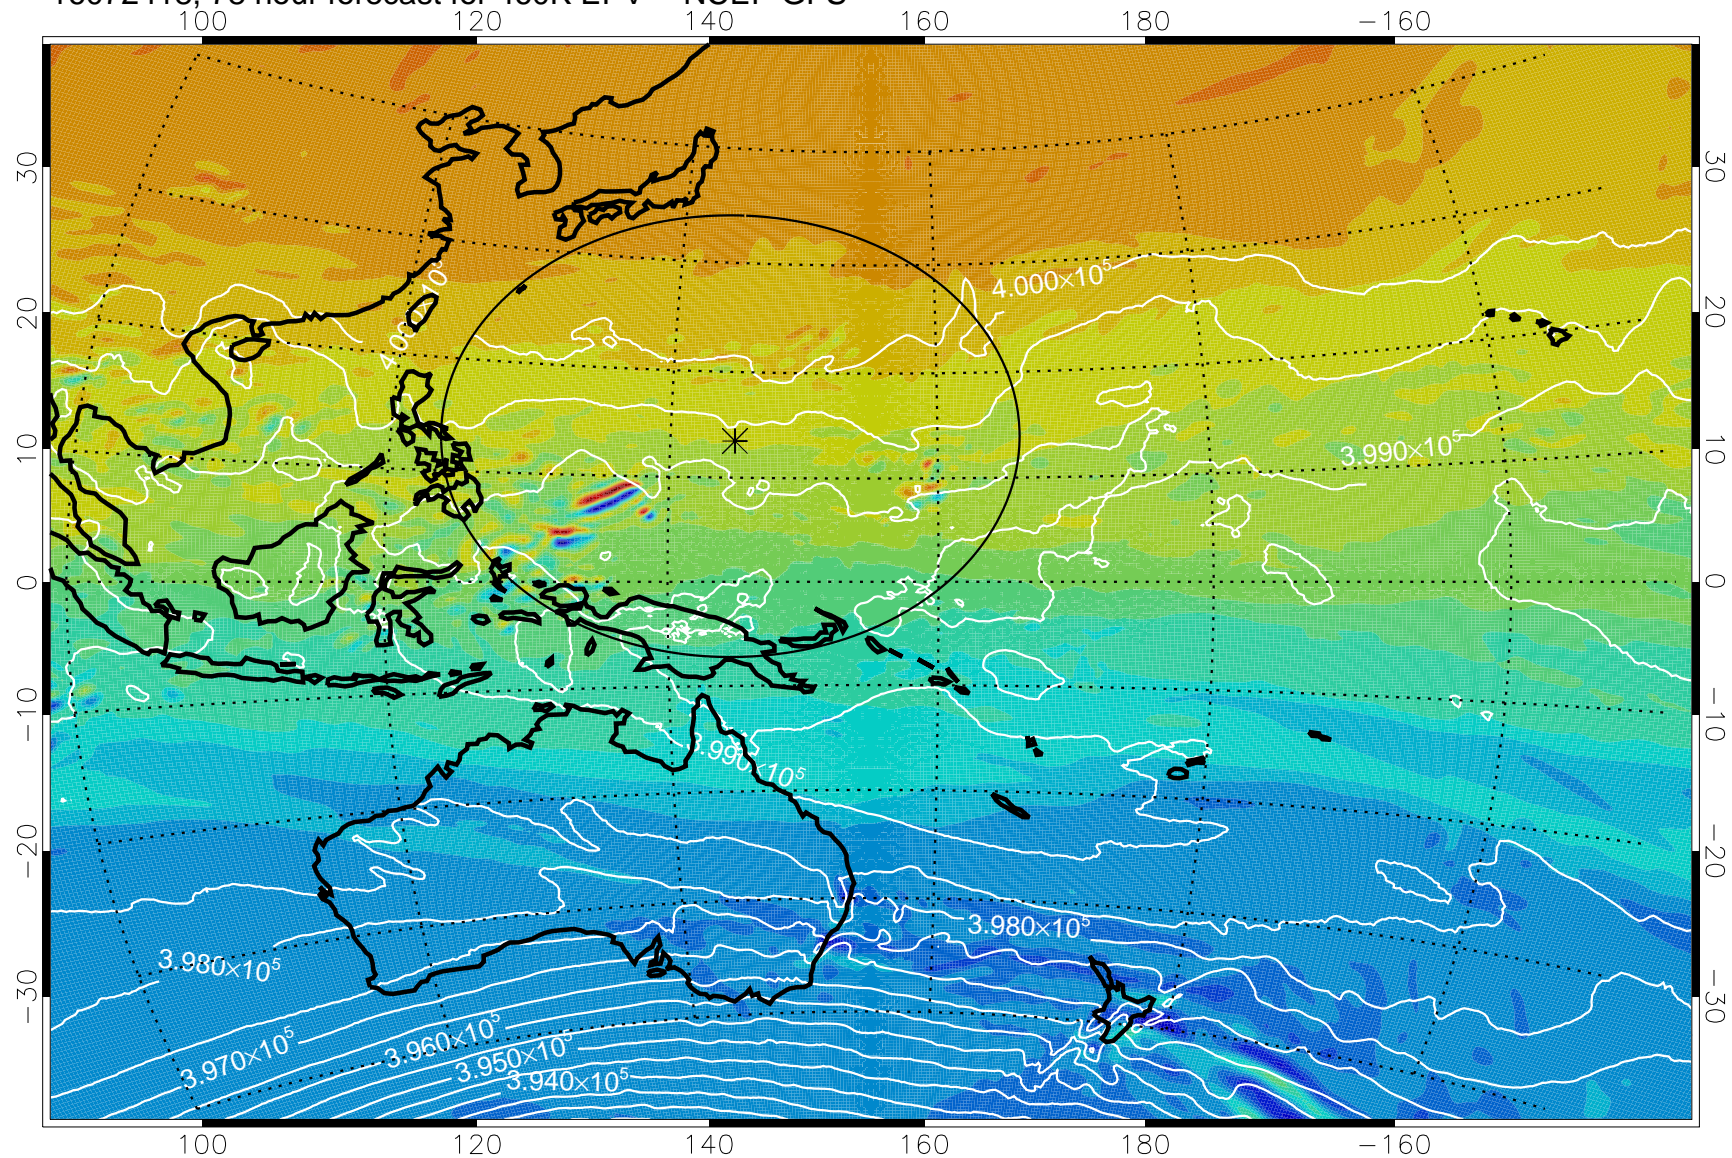

16072318, 54 hour forecast for 460K EPV -- NCEP GFS

460K Montgomery Streamfunction, white

Range ring of 2304 km

16072400, 60 hour forecast for 460K EPV -- NCEP GFS

460K Montgomery Streamfunction, white

Range ring of 2304 km

16072406, 66 hour forecast for 460K EPV -- NCEP GFS

460K Montgomery Streamfunction, white

Range ring of 2304 km

16072412, 72 hour forecast for 460K EPV -- NCEP GFS

460K Montgomery Streamfunction, white

Range ring of 2304 km

16072418, 78 hour forecast for 460K EPV -- NCEP GFS

460K Montgomery Streamfunction, white

Range ring of 2304 km

16072500, 84 hour forecast for 460K EPV -- NCEP GFS

460K Montgomery Streamfunction, white

Range ring of 2304 km

16072506, 90 hour forecast for 460K EPV -- NCEP GFS

460K Montgomery Streamfunction, white

Range ring of 2304 km

16072512, 96 hour forecast for 460K EPV -- NCEP GFS

460K Montgomery Streamfunction, white

Range ring of 2304 km