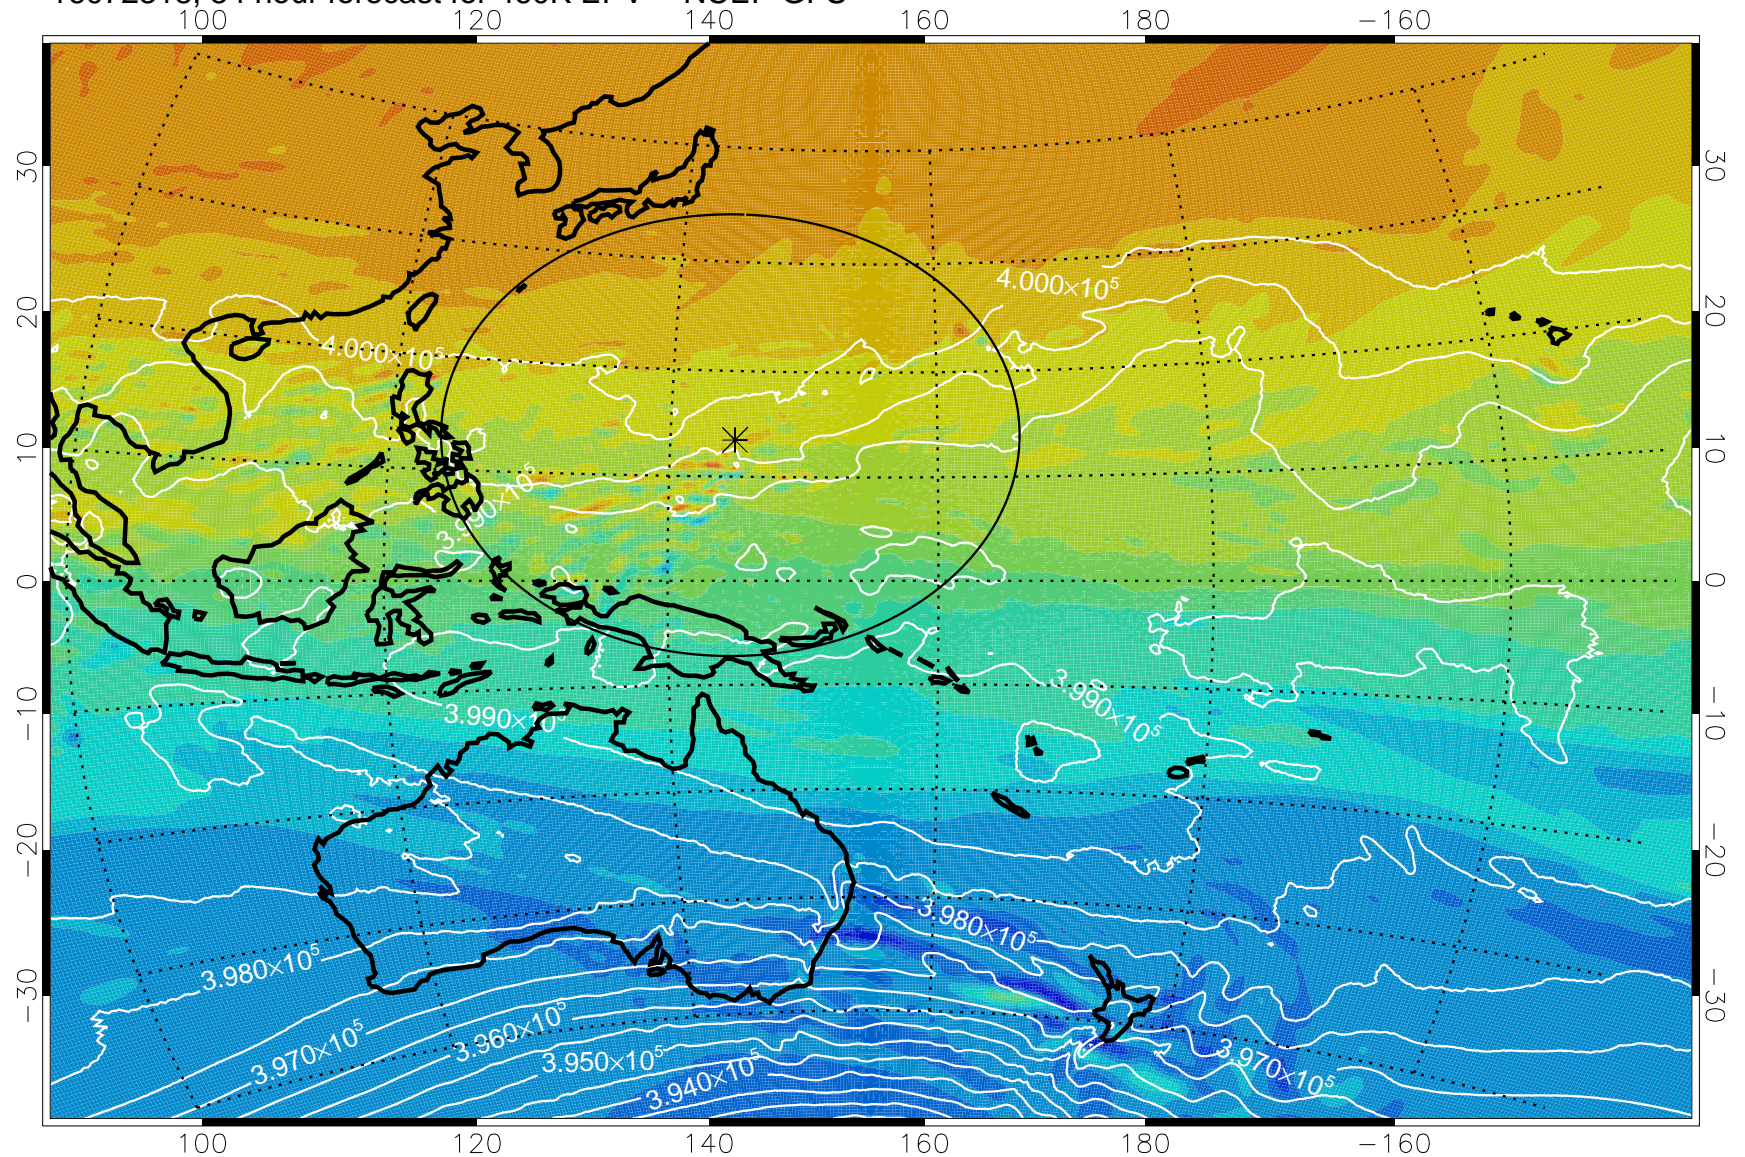

16072306, 42 hour forecast for 460K EPV -- NCEP GFS

460K Montgomery Streamfunction, white

Range ring of 2304 km

16072312, 48 hour forecast for 460K EPV -- NCEP GFS

460K Montgomery Streamfunction, white

Range ring of 2304 km

16072318, 54 hour forecast for 460K EPV -- NCEP GFS

460K Montgomery Streamfunction, white

Range ring of 2304 km

16072400, 60 hour forecast for 460K EPV -- NCEP GFS

460K Montgomery Streamfunction, white

Range ring of 2304 km

16072406, 66 hour forecast for 460K EPV -- NCEP GFS

460K Montgomery Streamfunction, white

Range ring of 2304 km

16072412, 72 hour forecast for 460K EPV -- NCEP GFS

460K Montgomery Streamfunction, white

Range ring of 2304 km

16072418, 78 hour forecast for 460K EPV -- NCEP GFS

460K Montgomery Streamfunction, white

Range ring of 2304 km

16072500, 84 hour forecast for 460K EPV -- NCEP GFS

460K Montgomery Streamfunction, white

Range ring of 2304 km