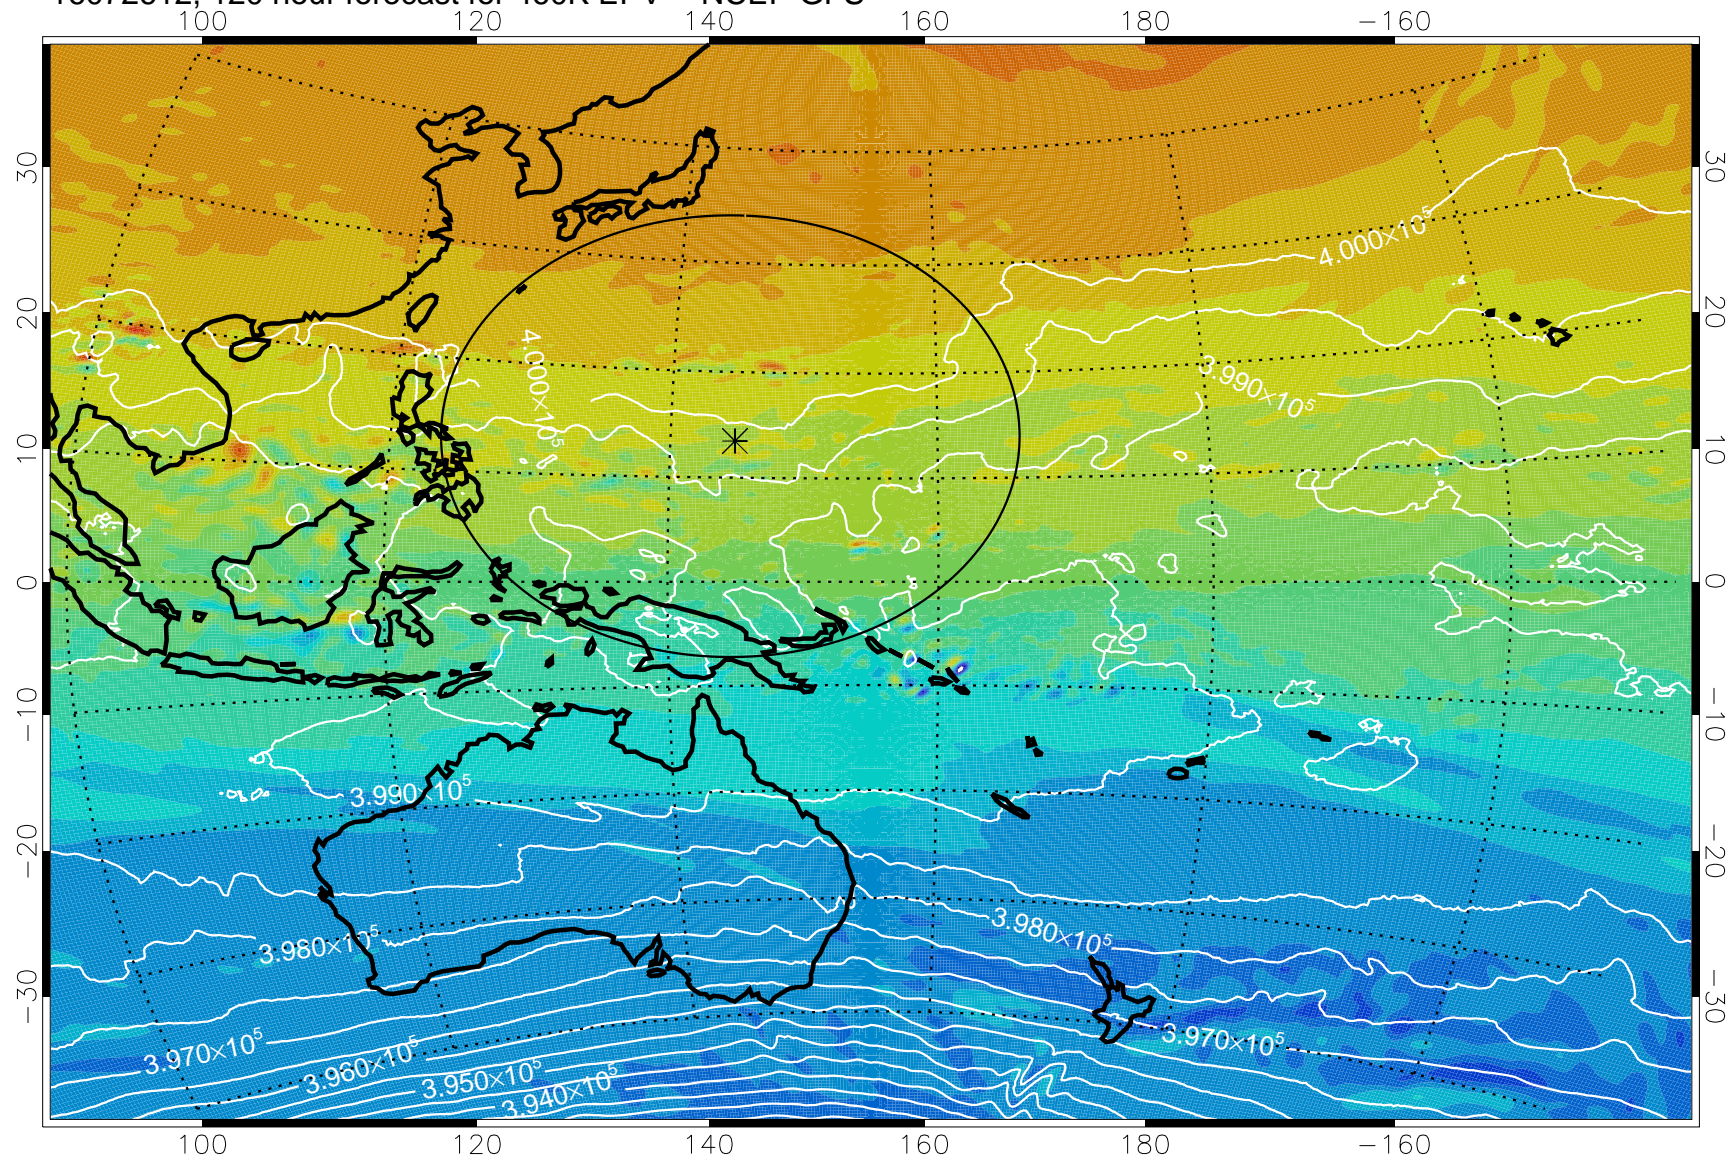

16072418, 78 hour forecast for 460K EPV -- NCEP GFS

460K Montgomery Streamfunction, white

Range ring of 2304 km

16072500, 84 hour forecast for 460K EPV -- NCEP GFS

460K Montgomery Streamfunction, white

Range ring of 2304 km

16072506, 90 hour forecast for 460K EPV -- NCEP GFS

460K Montgomery Streamfunction, white

Range ring of 2304 km

16072512, 96 hour forecast for 460K EPV -- NCEP GFS

460K Montgomery Streamfunction, white

Range ring of 2304 km

16072518, 102 hour forecast for 460K EPV -- NCEP GFS

460K Montgomery Streamfunction, white

Range ring of 2304 km

16072600, 108 hour forecast for 460K EPV -- NCEP GFS

460K Montgomery Streamfunction, white

Range ring of 2304 km

16072606, 114 hour forecast for 460K EPV -- NCEP GFS

16072612, 120 hour forecast for 460K EPV -- NCEP GFS

460K Montgomery Streamfunction, white

Range ring of 2304 km