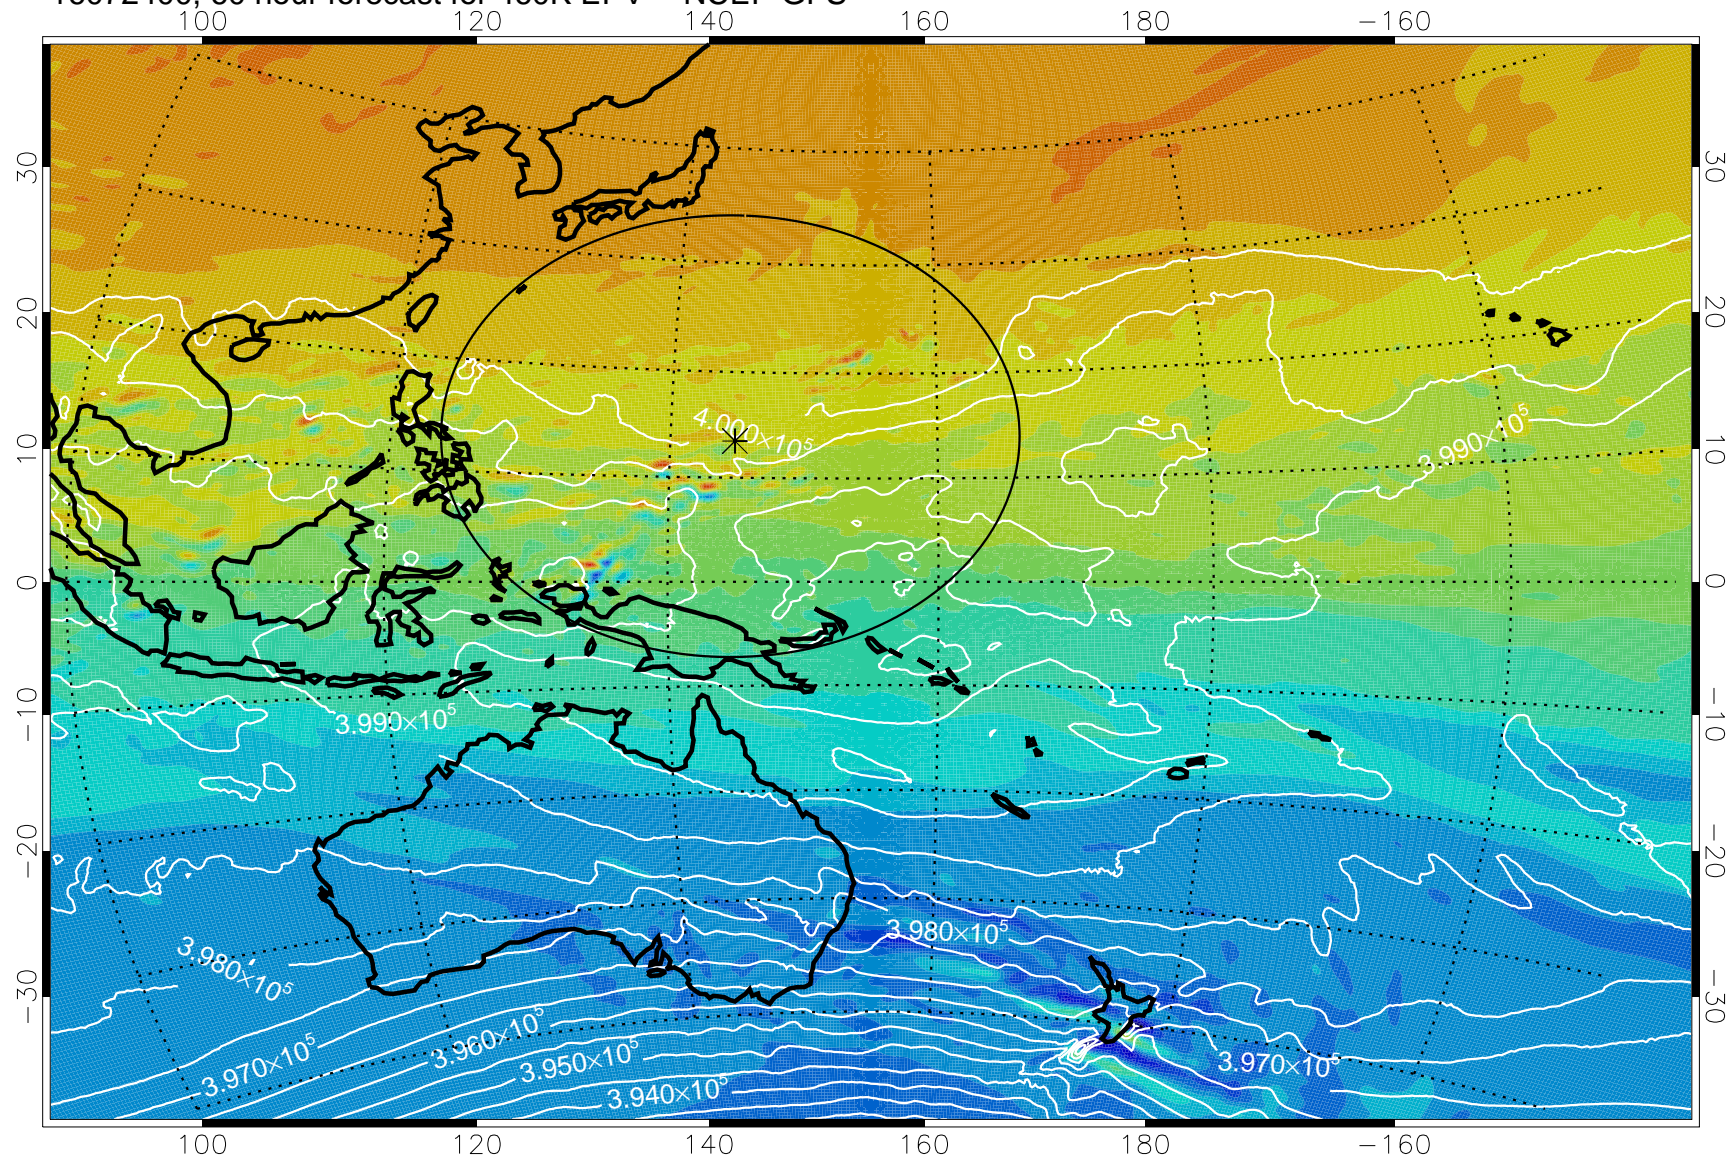

16072306, 42 hour forecast for 460K EPV -- NCEP GFS

460K Montgomery Streamfunction, white

Range ring of 2304 km

16072312, 48 hour forecast for 460K EPV -- NCEP GFS

460K Montgomery Streamfunction, white

Range ring of 2304 km

16072318, 54 hour forecast for 460K EPV -- NCEP GFS

460K Montgomery Streamfunction, white

Range ring of 2304 km

16072400, 60 hour forecast for 460K EPV -- NCEP GFS

460K Montgomery Streamfunction, white

Range ring of 2304 km

16072406, 66 hour forecast for 460K EPV -- NCEP GFS

460K Montgomery Streamfunction, white

Range ring of 2304 km

16072412, 72 hour forecast for 460K EPV -- NCEP GFS

460K Montgomery Streamfunction, white

Range ring of 2304 km

16072418, 78 hour forecast for 460K EPV -- NCEP GFS

460K Montgomery Streamfunction, white

Range ring of 2304 km

16072500, 84 hour forecast for 460K EPV -- NCEP GFS

460K Montgomery Streamfunction, white

Range ring of 2304 km