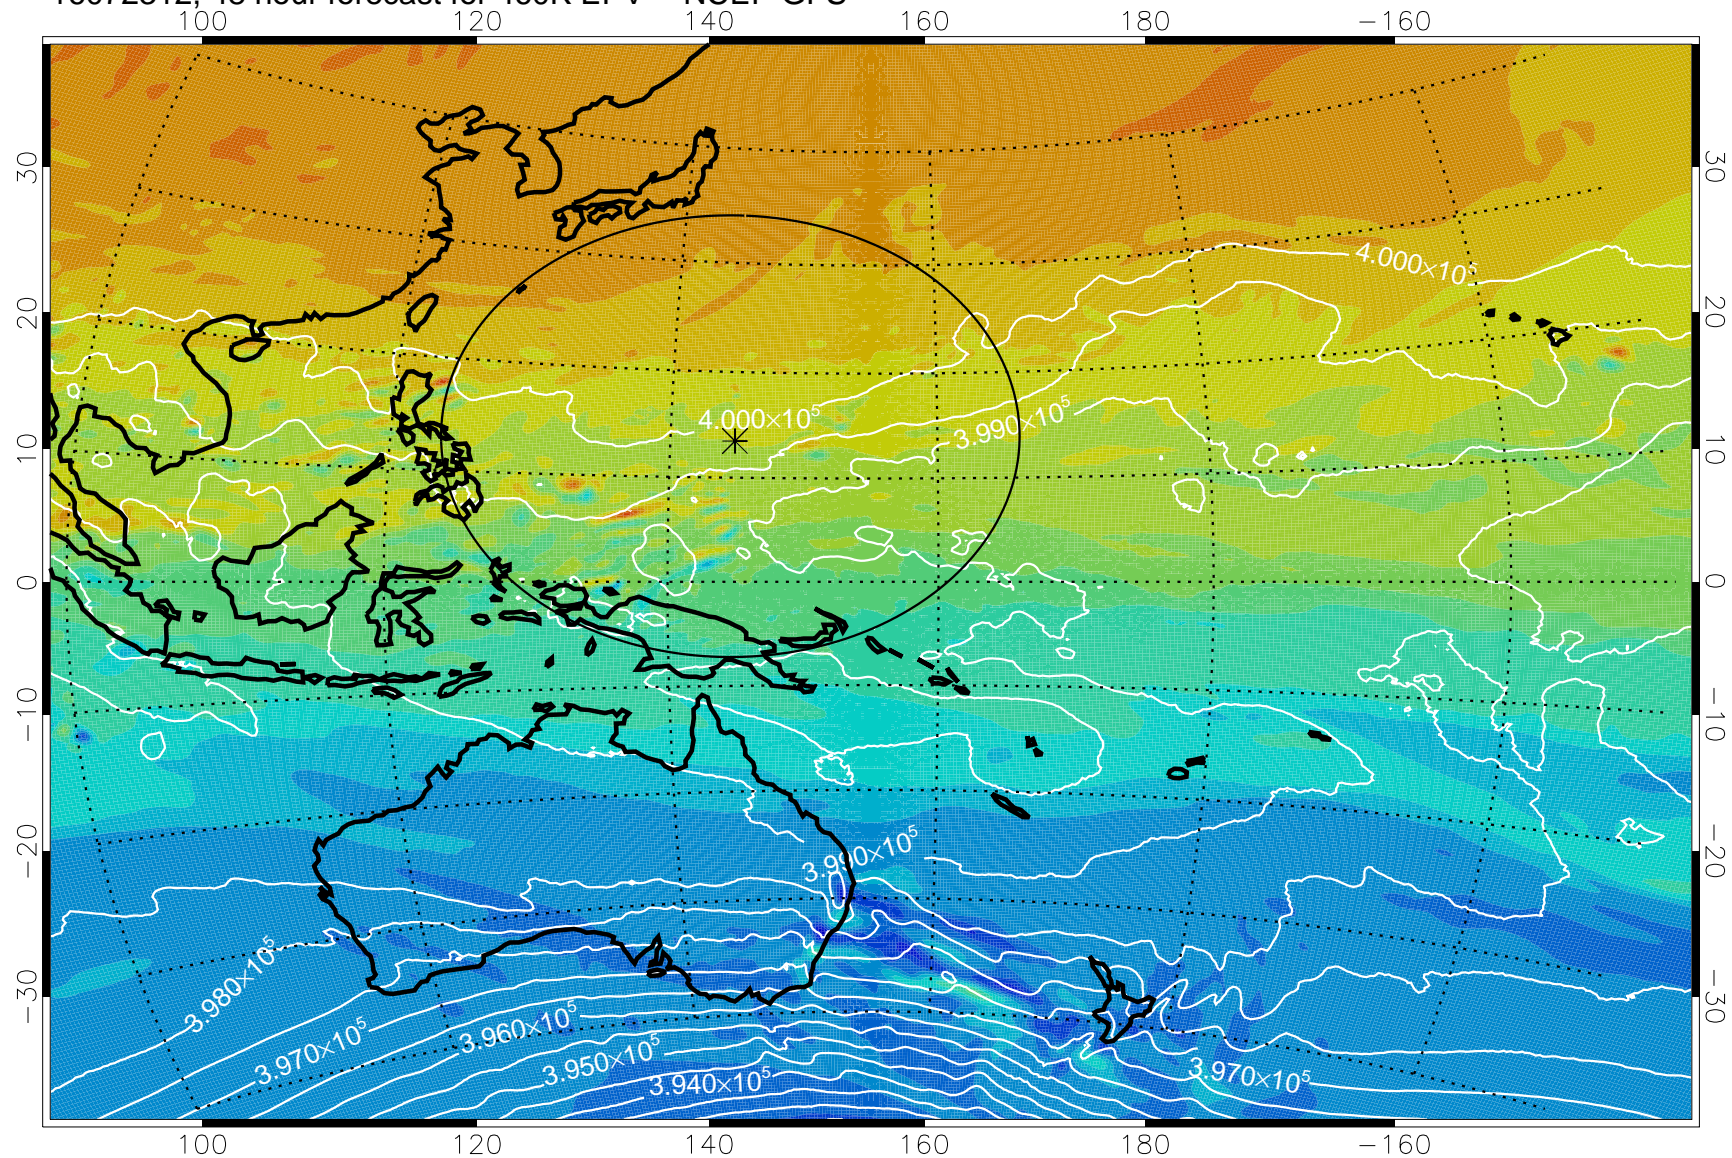

16072218, 30 hour forecast for 460K EPV -- NCEP GFS

460K Montgomery Streamfunction, white

Range ring of 2304 km

16072300, 36 hour forecast for 460K EPV -- NCEP GFS

460K Montgomery Streamfunction, white

Range ring of 2304 km

16072306, 42 hour forecast for 460K EPV -- NCEP GFS

460K Montgomery Streamfunction, white

Range ring of 2304 km

16072312, 48 hour forecast for 460K EPV -- NCEP GFS

460K Montgomery Streamfunction, white

Range ring of 2304 km

16072318, 54 hour forecast for 460K EPV -- NCEP GFS

460K Montgomery Streamfunction, white

Range ring of 2304 km

16072400, 60 hour forecast for 460K EPV -- NCEP GFS

460K Montgomery Streamfunction, white

Range ring of 2304 km

16072406, 66 hour forecast for 460K EPV -- NCEP GFS

460K Montgomery Streamfunction, white

Range ring of 2304 km

16072412, 72 hour forecast for 460K EPV -- NCEP GFS

460K Montgomery Streamfunction, white

Range ring of 2304 km