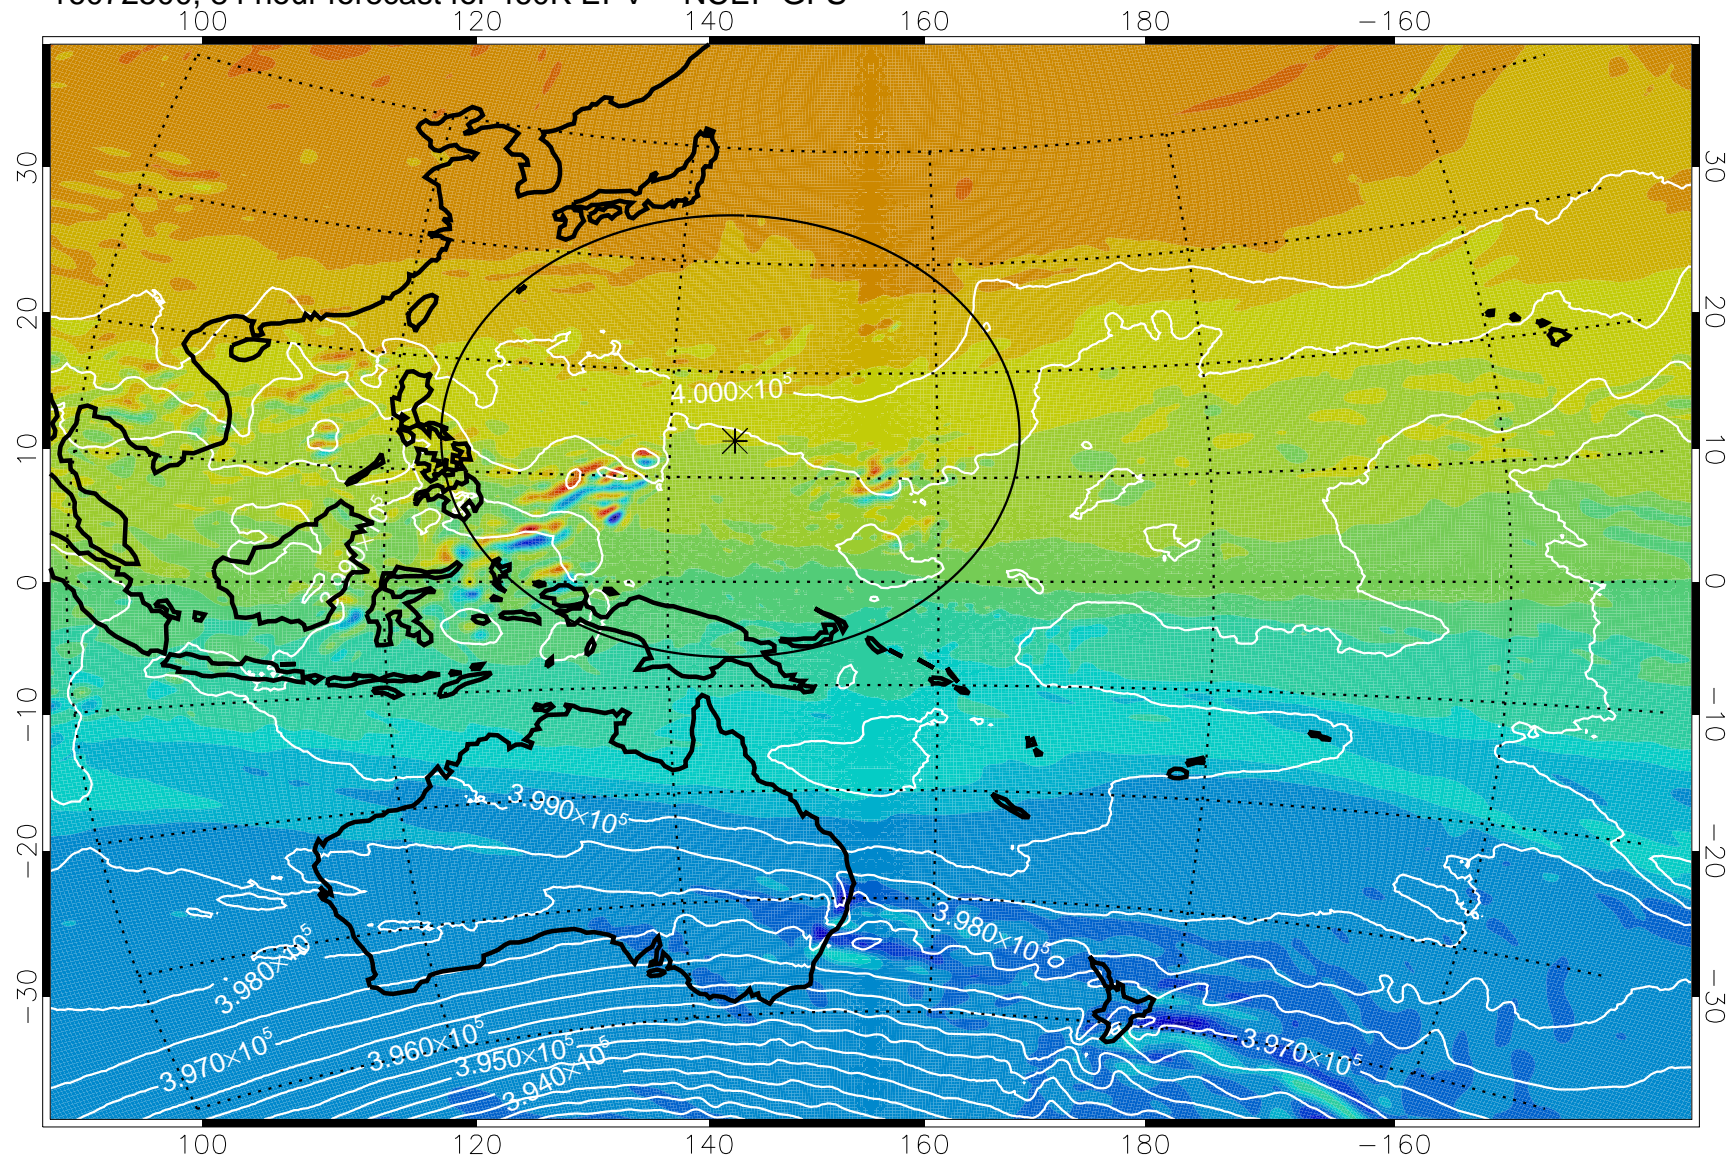

16072318, 54 hour forecast for 460K EPV -- NCEP GFS

460K Montgomery Streamfunction, white

Range ring of 2304 km

16072400, 60 hour forecast for 460K EPV -- NCEP GFS

460K Montgomery Streamfunction, white

Range ring of 2304 km

16072406, 66 hour forecast for 460K EPV -- NCEP GFS

460K Montgomery Streamfunction, white

Range ring of 2304 km

16072412, 72 hour forecast for 460K EPV -- NCEP GFS

460K Montgomery Streamfunction, white

Range ring of 2304 km

16072418, 78 hour forecast for 460K EPV -- NCEP GFS

460K Montgomery Streamfunction, white

Range ring of 2304 km

16072500, 84 hour forecast for 460K EPV -- NCEP GFS

460K Montgomery Streamfunction, white

Range ring of 2304 km

16072506, 90 hour forecast for 460K EPV -- NCEP GFS

460K Montgomery Streamfunction, white

Range ring of 2304 km

16072512, 96 hour forecast for 460K EPV -- NCEP GFS

460K Montgomery Streamfunction, white

Range ring of 2304 km