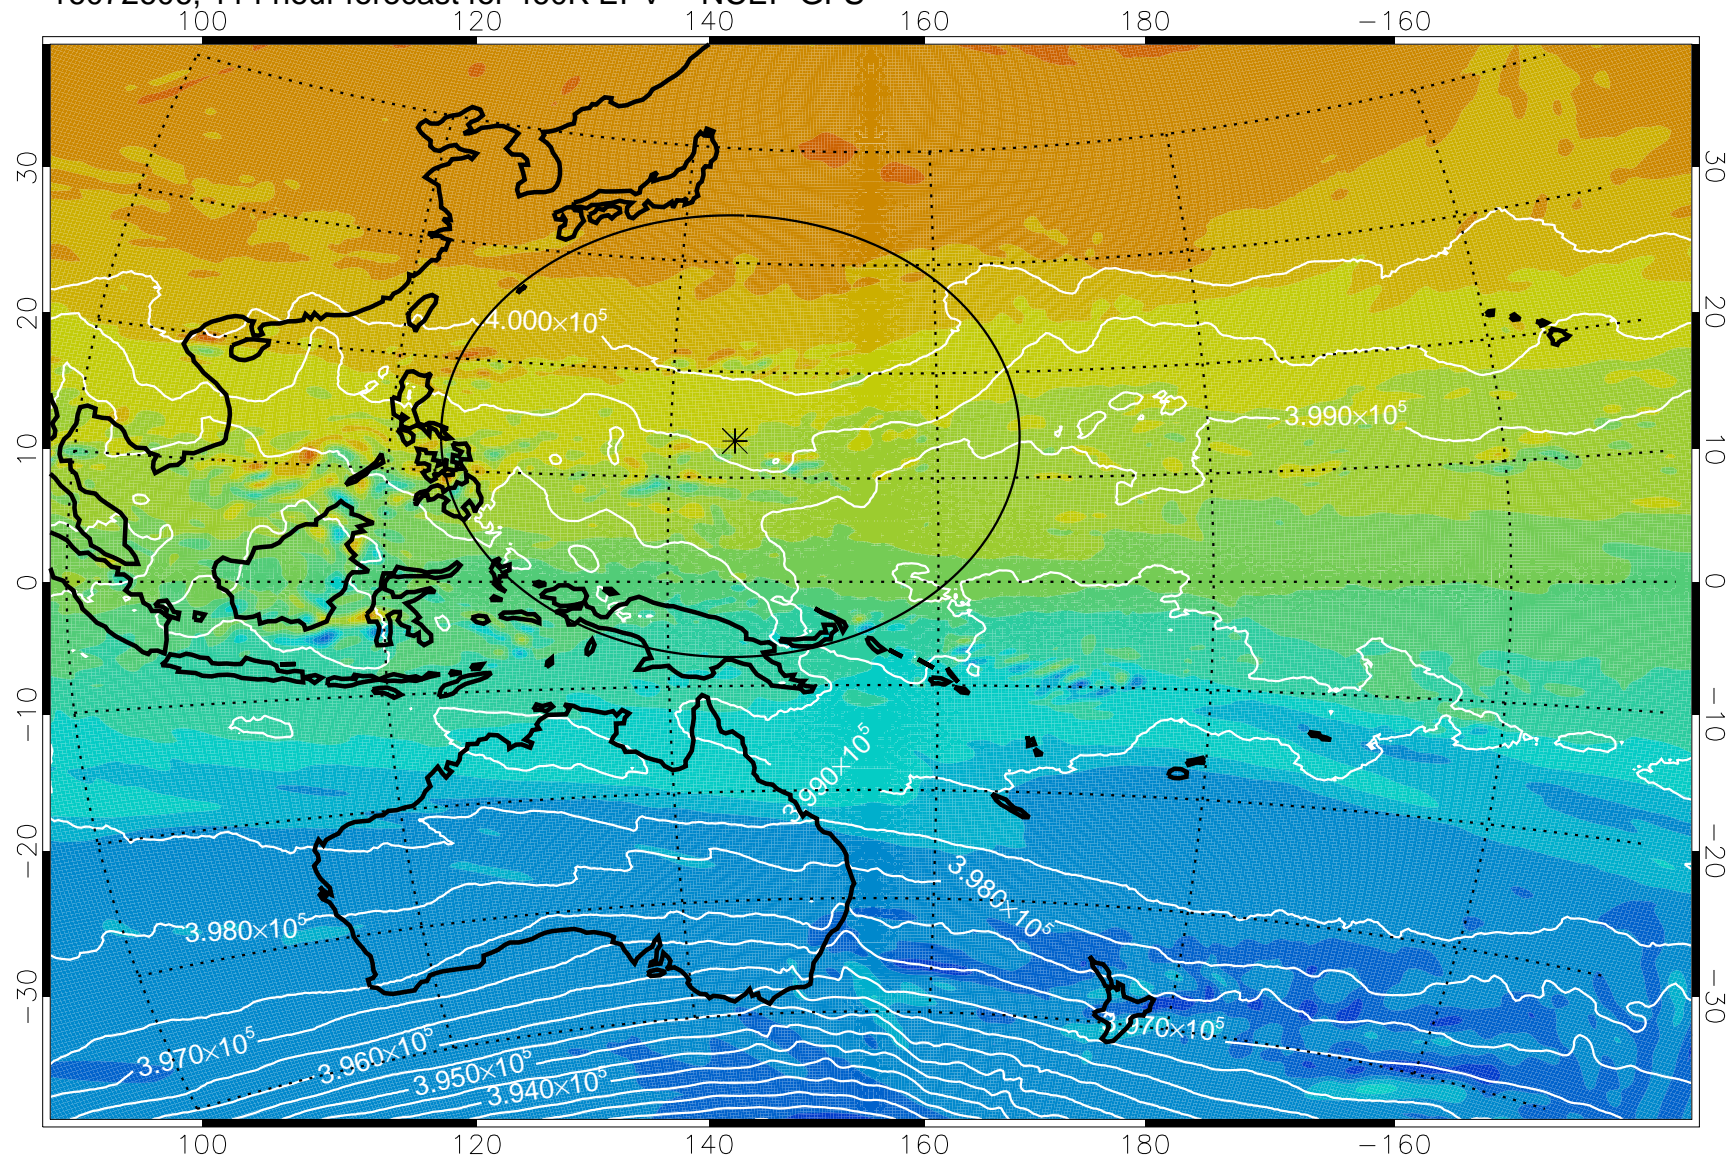

16072418, 78 hour forecast for 460K EPV -- NCEP GFS

460K Montgomery Streamfunction, white

Range ring of 2304 km

16072500, 84 hour forecast for 460K EPV -- NCEP GFS

460K Montgomery Streamfunction, white

Range ring of 2304 km

16072506, 90 hour forecast for 460K EPV -- NCEP GFS

460K Montgomery Streamfunction, white

Range ring of 2304 km

16072512, 96 hour forecast for 460K EPV -- NCEP GFS

460K Montgomery Streamfunction, white

Range ring of 2304 km

16072518, 102 hour forecast for 460K EPV -- NCEP GFS

460K Montgomery Streamfunction, white

Range ring of 2304 km

16072600, 108 hour forecast for 460K EPV -- NCEP GFS

460K Montgomery Streamfunction, white

Range ring of 2304 km

16072606, 114 hour forecast for 460K EPV -- NCEP GFS

16072612, 120 hour forecast for 460K EPV -- NCEP GFS

460K Montgomery Streamfunction, white

Range ring of 2304 km