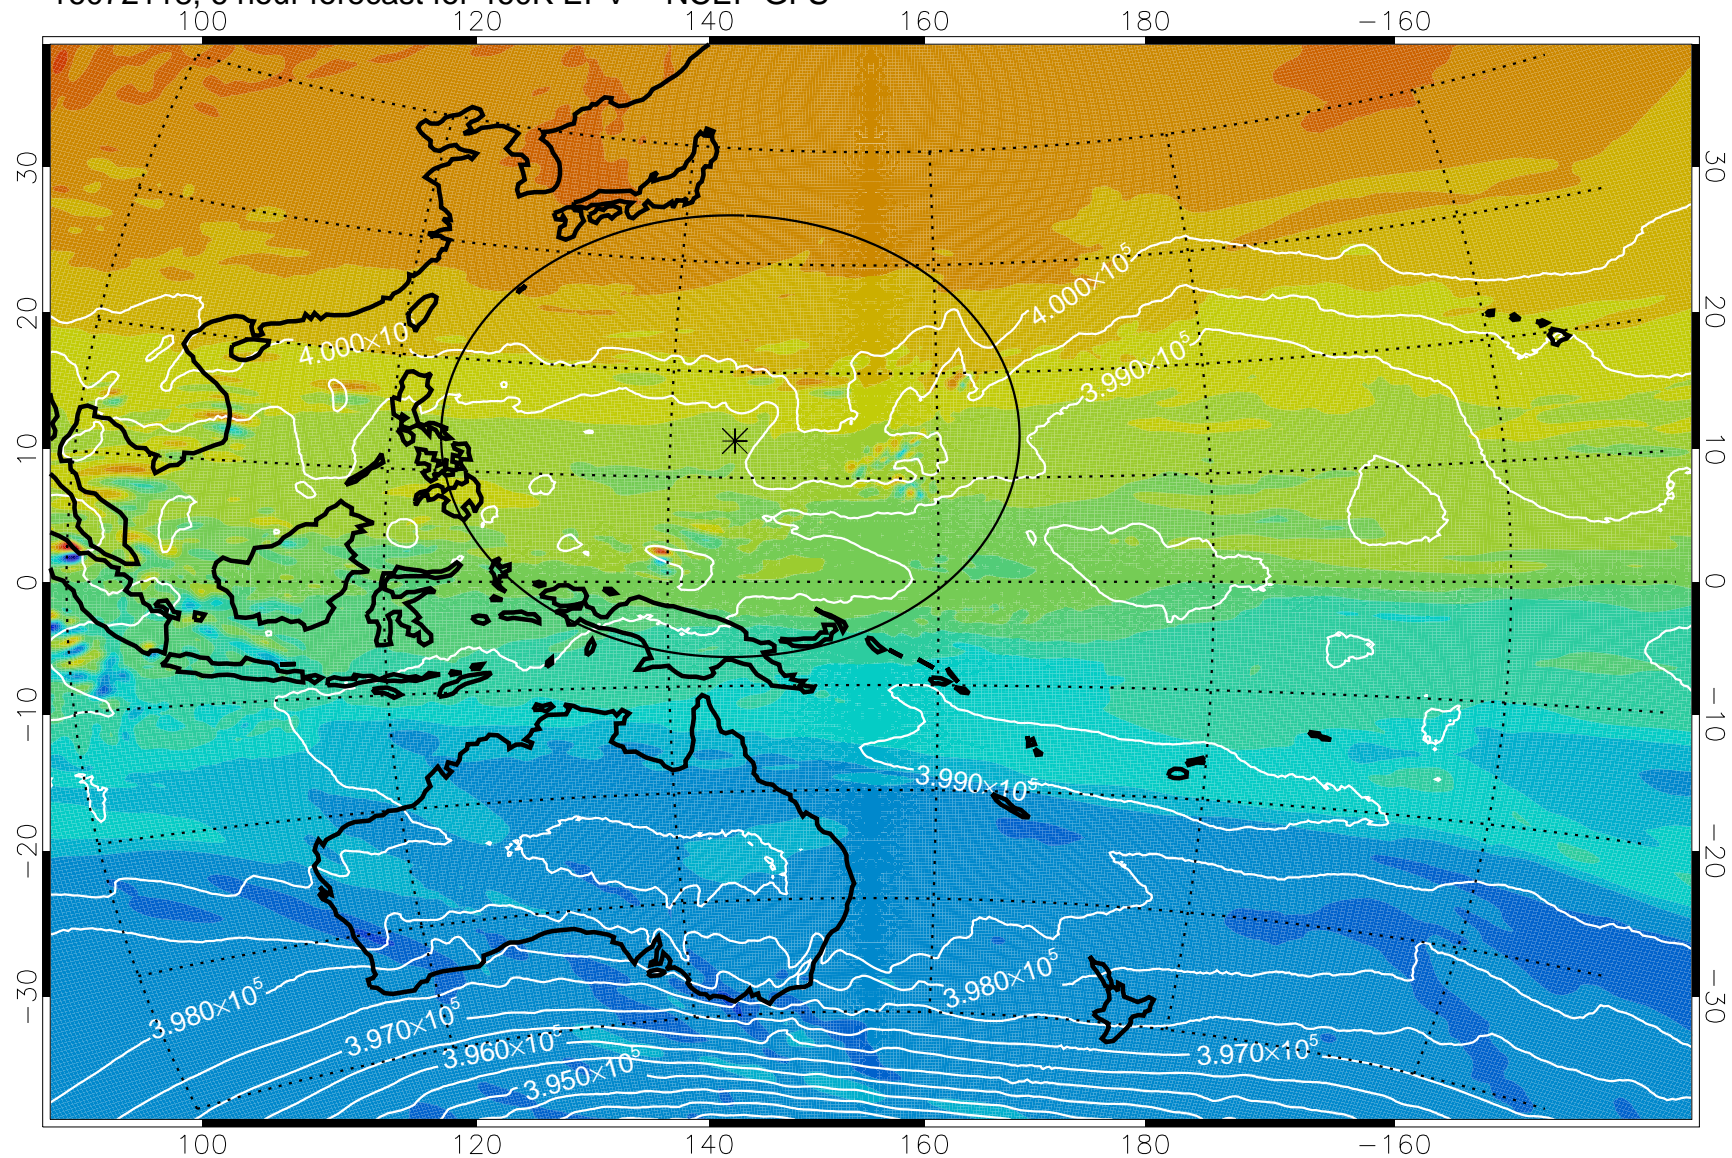

16072118, 6 hour forecast for 460K EPV -- NCEP GFS

460K Montgomery Streamfunction, white

Range ring of 2304 km

16072200, 12 hour forecast for 460K EPV -- NCEP GFS

460K Montgomery Streamfunction, white

Range ring of 2304 km

16072206, 18 hour forecast for 460K EPV -- NCEP GFS

460K Montgomery Streamfunction, white

Range ring of 2304 km

16072212, 24 hour forecast for 460K EPV -- NCEP GFS

460K Montgomery Streamfunction, white

Range ring of 2304 km

16072218, 30 hour forecast for 460K EPV -- NCEP GFS

460K Montgomery Streamfunction, white

Range ring of 2304 km

16072300, 36 hour forecast for 460K EPV -- NCEP GFS

460K Montgomery Streamfunction, white

Range ring of 2304 km

16072306, 42 hour forecast for 460K EPV -- NCEP GFS

460K Montgomery Streamfunction, white

Range ring of 2304 km

16072312, 48 hour forecast for 460K EPV -- NCEP GFS

460K Montgomery Streamfunction, white

Range ring of 2304 km