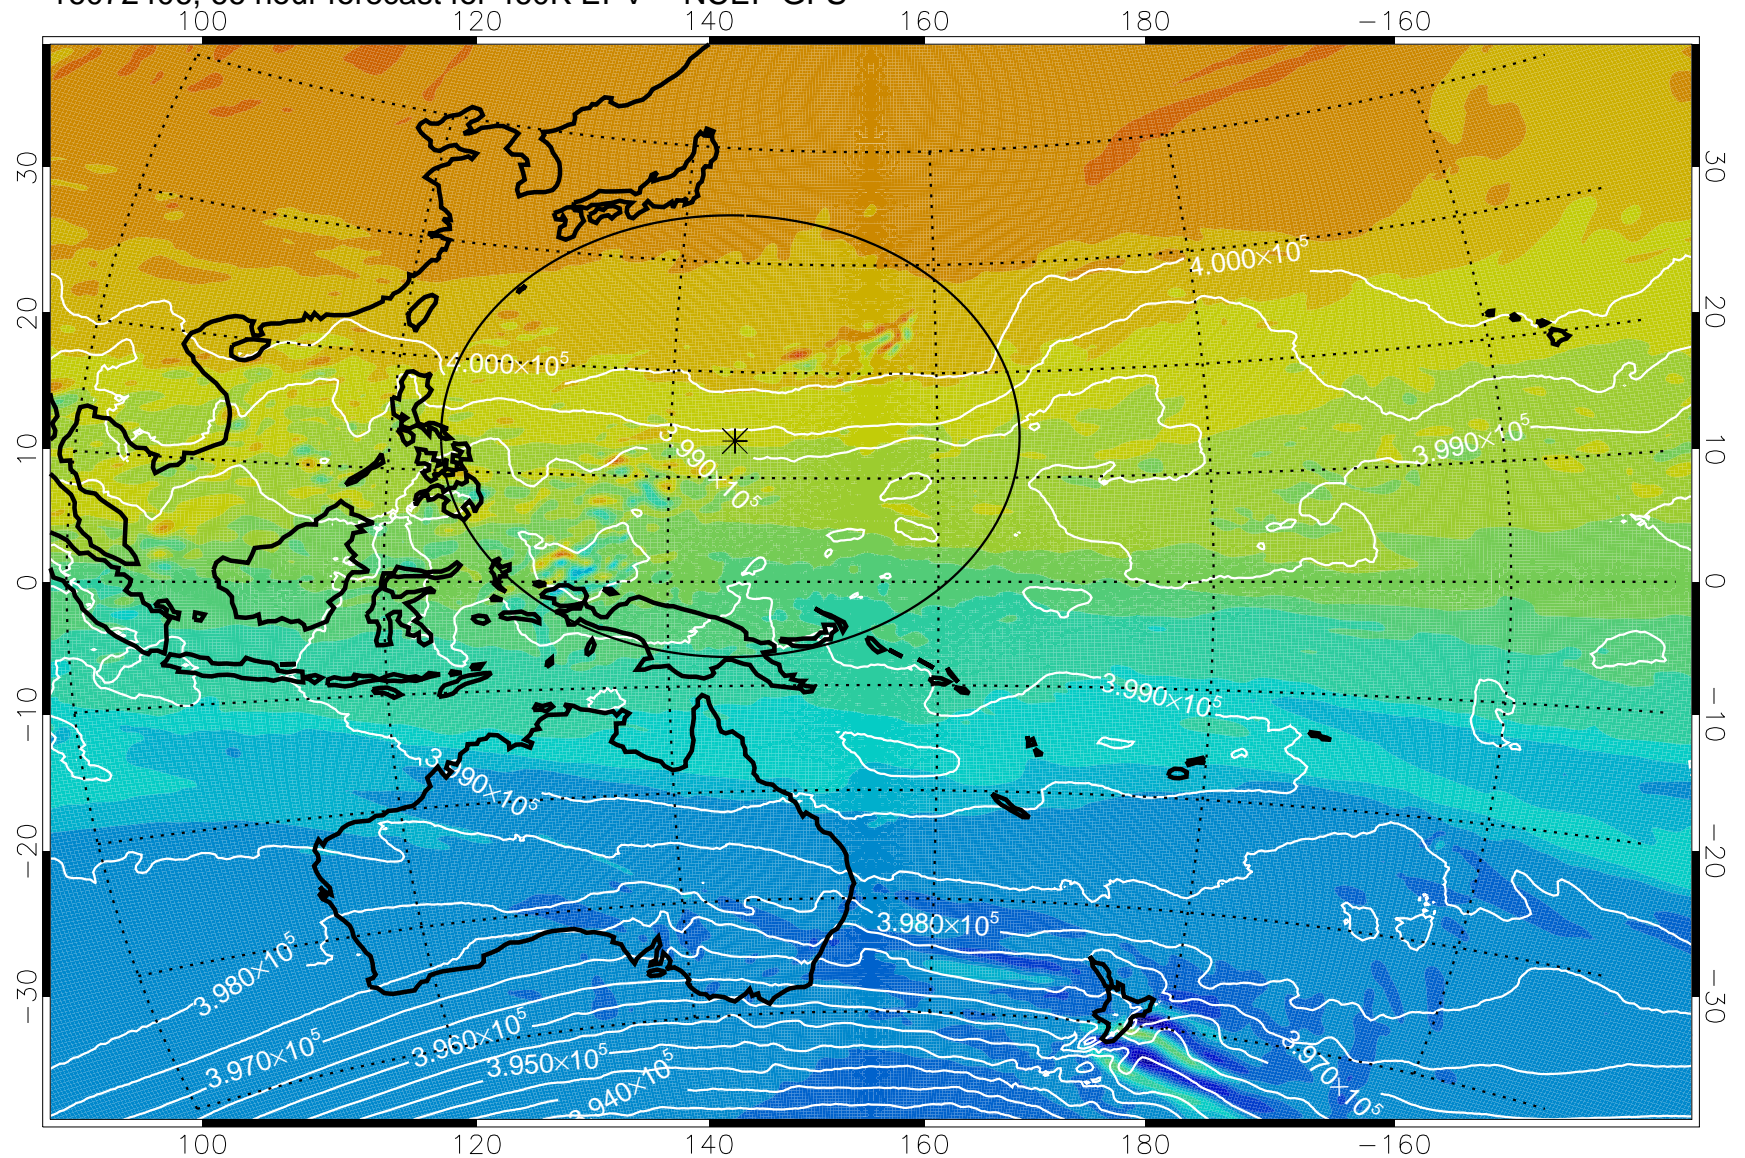

16072306, 42 hour forecast for 460K EPV -- NCEP GFS

460K Montgomery Streamfunction, white

Range ring of 2304 km

16072312, 48 hour forecast for 460K EPV -- NCEP GFS

460K Montgomery Streamfunction, white

Range ring of 2304 km

16072318, 54 hour forecast for 460K EPV -- NCEP GFS

460K Montgomery Streamfunction, white

Range ring of 2304 km

16072400, 60 hour forecast for 460K EPV -- NCEP GFS

460K Montgomery Streamfunction, white

Range ring of 2304 km

16072406, 66 hour forecast for 460K EPV -- NCEP GFS

460K Montgomery Streamfunction, white

Range ring of 2304 km

16072412, 72 hour forecast for 460K EPV -- NCEP GFS

460K Montgomery Streamfunction, white

Range ring of 2304 km

16072418, 78 hour forecast for 460K EPV -- NCEP GFS

460K Montgomery Streamfunction, white

Range ring of 2304 km

16072500, 84 hour forecast for 460K EPV -- NCEP GFS

460K Montgomery Streamfunction, white

Range ring of 2304 km