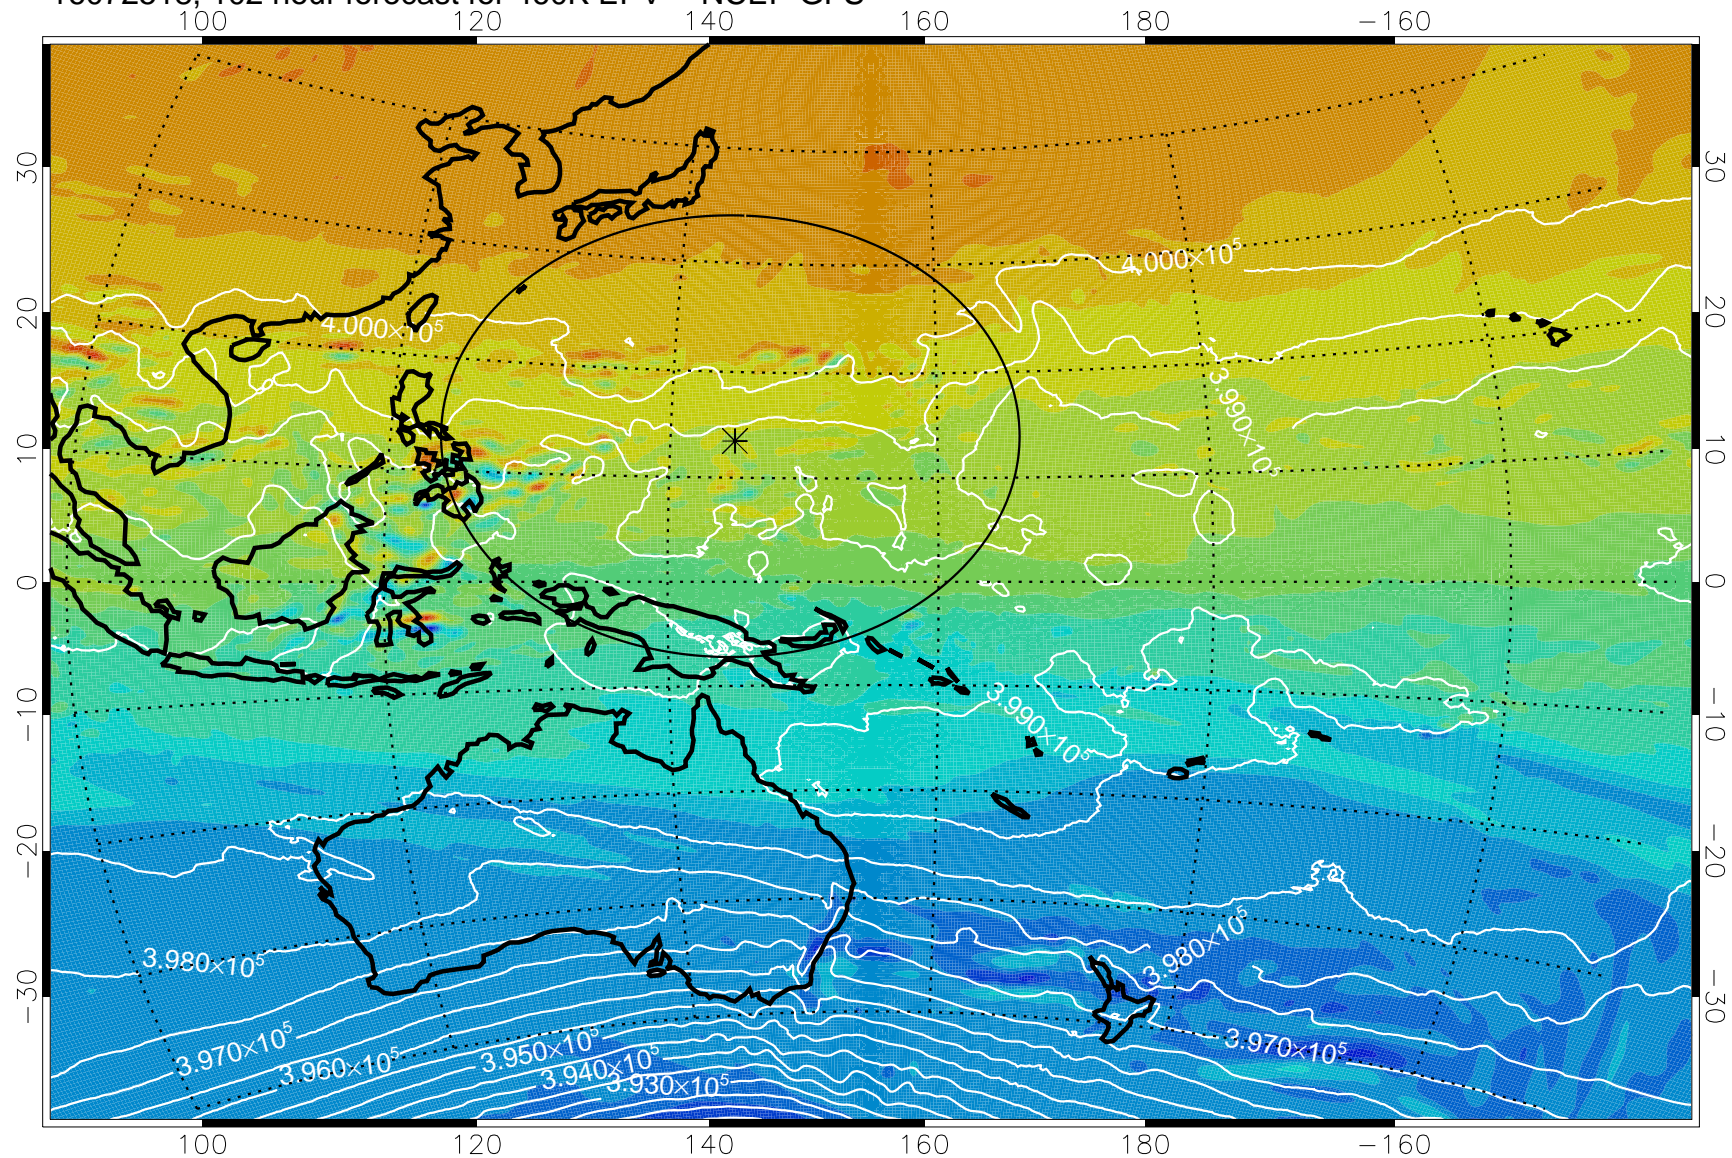

16072418, 78 hour forecast for 460K EPV -- NCEP GFS

460K Montgomery Streamfunction, white

Range ring of 2304 km

16072500, 84 hour forecast for 460K EPV -- NCEP GFS

460K Montgomery Streamfunction, white

Range ring of 2304 km

16072506, 90 hour forecast for 460K EPV -- NCEP GFS

460K Montgomery Streamfunction, white

Range ring of 2304 km

16072512, 96 hour forecast for 460K EPV -- NCEP GFS

460K Montgomery Streamfunction, white

Range ring of 2304 km

16072518, 102 hour forecast for 460K EPV -- NCEP GFS

460K Montgomery Streamfunction, white

Range ring of 2304 km

16072600, 108 hour forecast for 460K EPV -- NCEP GFS

460K Montgomery Streamfunction, white

Range ring of 2304 km

16072606, 114 hour forecast for 460K EPV -- NCEP GFS

16072612, 120 hour forecast for 460K EPV -- NCEP GFS

460K Montgomery Streamfunction, white

Range ring of 2304 km