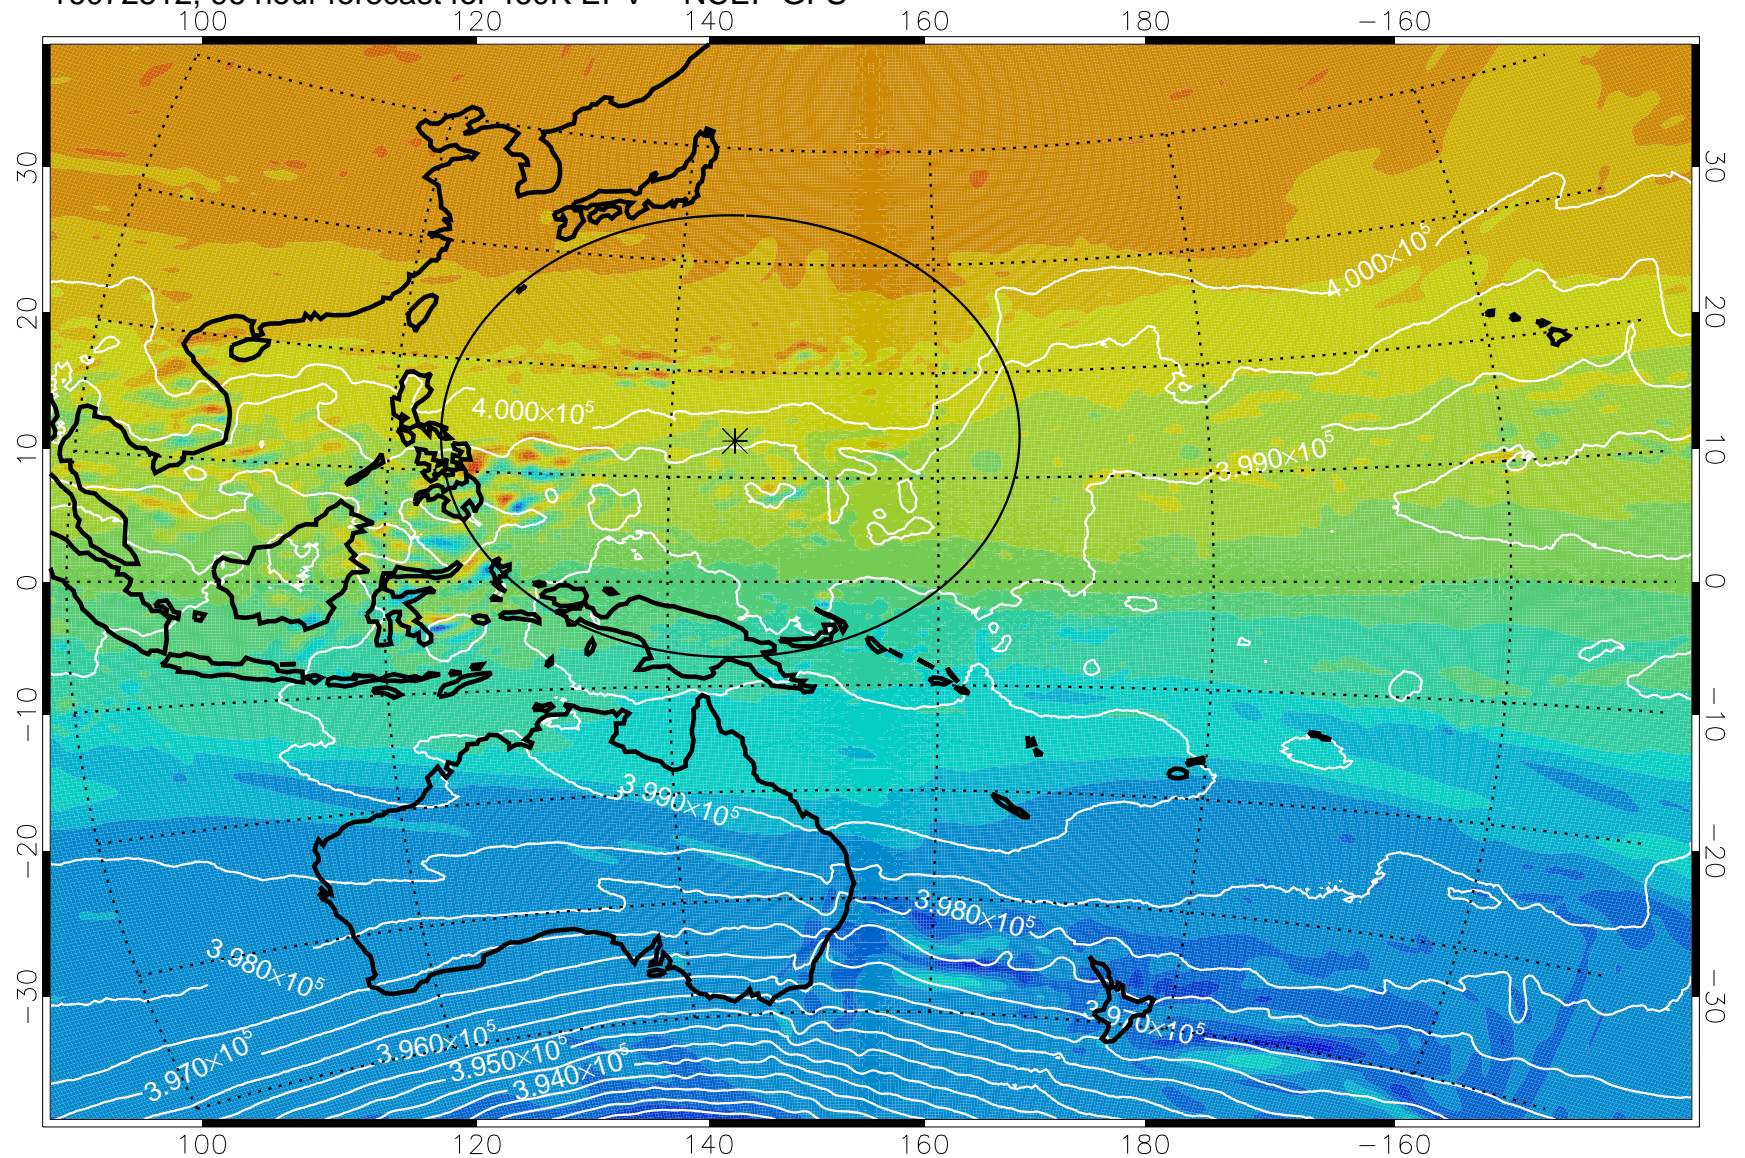

16072406, 66 hour forecast for 460K EPV -- NCEP GFS

460K Montgomery Streamfunction, white

Range ring of 2304 km

16072412, 72 hour forecast for 460K EPV -- NCEP GFS

460K Montgomery Streamfunction, white

Range ring of 2304 km

16072418, 78 hour forecast for 460K EPV -- NCEP GFS

460K Montgomery Streamfunction, white

Range ring of 2304 km

16072500, 84 hour forecast for 460K EPV -- NCEP GFS

460K Montgomery Streamfunction, white

Range ring of 2304 km

16072506, 90 hour forecast for 460K EPV -- NCEP GFS

460K Montgomery Streamfunction, white

Range ring of 2304 km

16072512, 96 hour forecast for 460K EPV -- NCEP GFS

460K Montgomery Streamfunction, white

Range ring of 2304 km

16072518, 102 hour forecast for 460K EPV -- NCEP GFS

460K Montgomery Streamfunction, white

Range ring of 2304 km

16072600, 108 hour forecast for 460K EPV -- NCEP GFS

460K Montgomery Streamfunction, white

Range ring of 2304 km