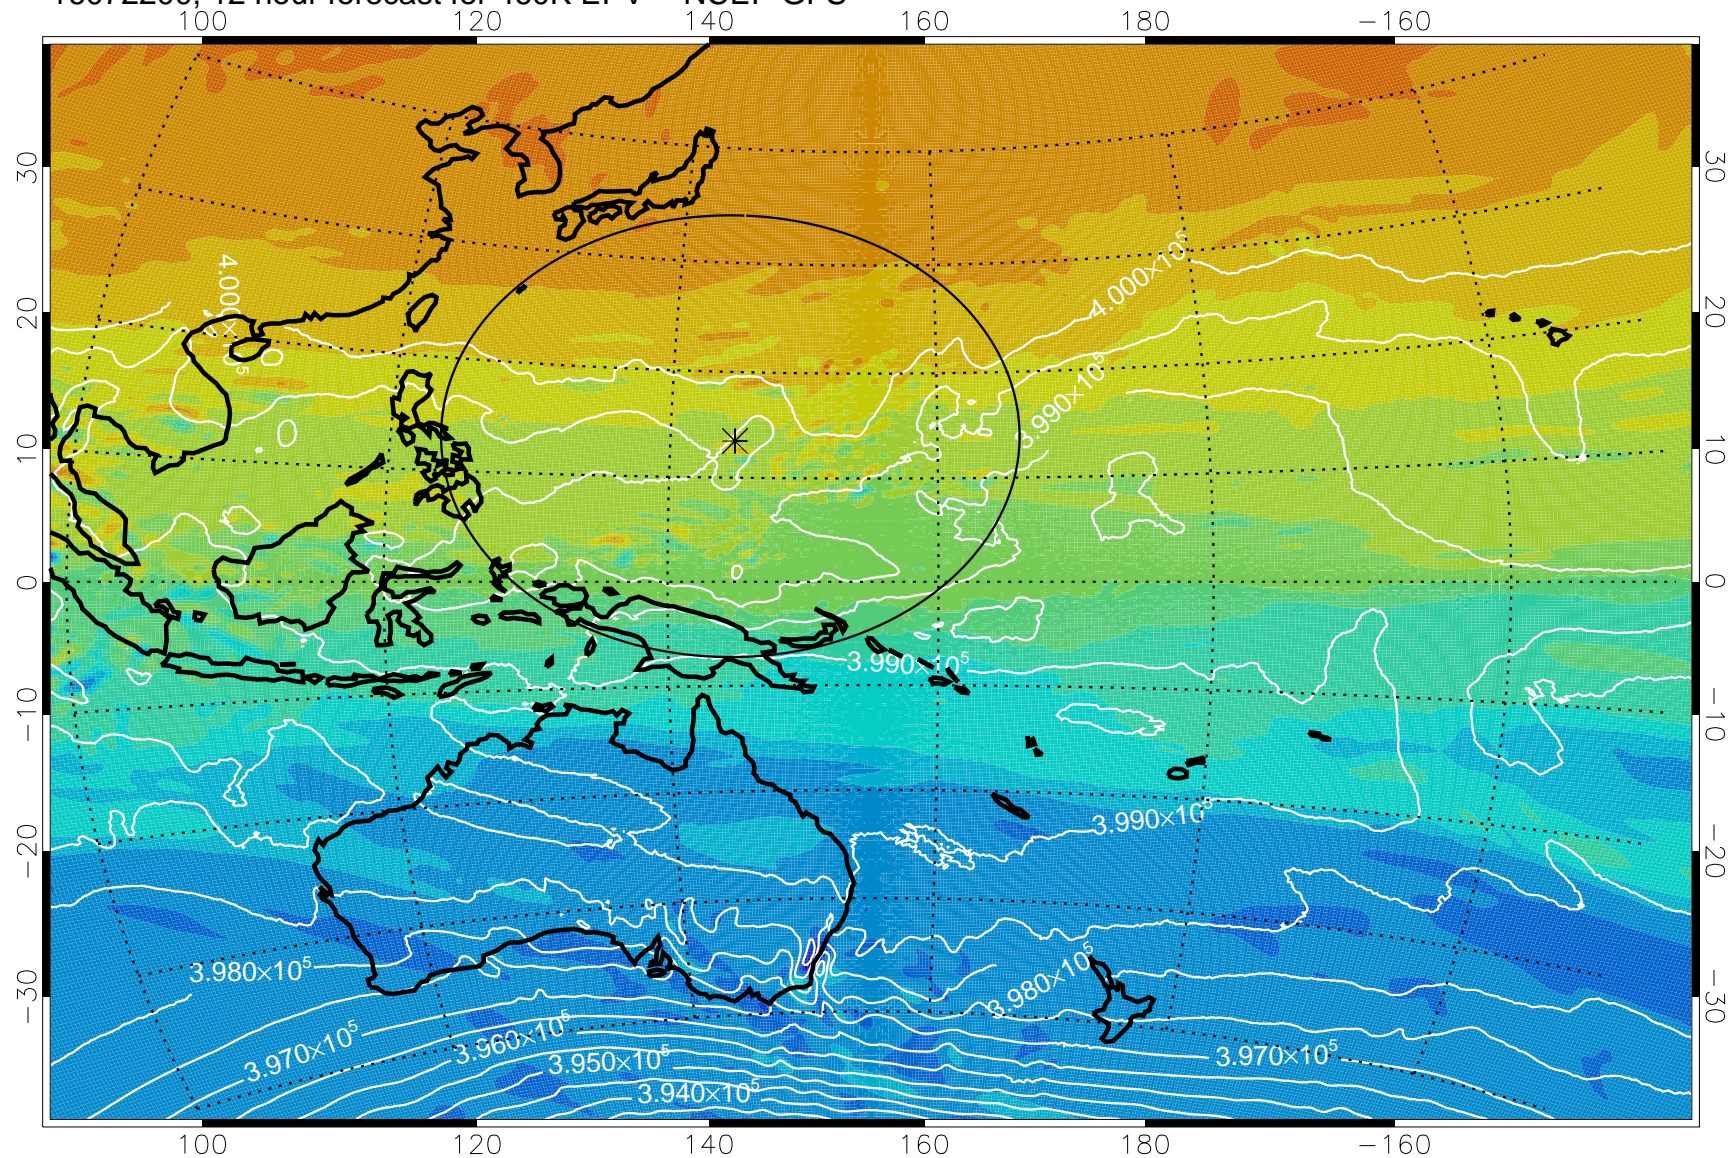

16072118, 6 hour forecast for 460K EPV -- NCEP GFS

460K Montgomery Streamfunction, white

Range ring of 2304 km

16072200, 12 hour forecast for 460K EPV -- NCEP GFS

460K Montgomery Streamfunction, white

Range ring of 2304 km

16072206, 18 hour forecast for 460K EPV -- NCEP GFS

460K Montgomery Streamfunction, white

Range ring of 2304 km

16072212, 24 hour forecast for 460K EPV -- NCEP GFS

460K Montgomery Streamfunction, white

Range ring of 2304 km

16072218, 30 hour forecast for 460K EPV -- NCEP GFS

460K Montgomery Streamfunction, white

Range ring of 2304 km

16072300, 36 hour forecast for 460K EPV -- NCEP GFS

460K Montgomery Streamfunction, white

Range ring of 2304 km

16072306, 42 hour forecast for 460K EPV -- NCEP GFS

460K Montgomery Streamfunction, white

Range ring of 2304 km

16072312, 48 hour forecast for 460K EPV -- NCEP GFS

460K Montgomery Streamfunction, white

Range ring of 2304 km