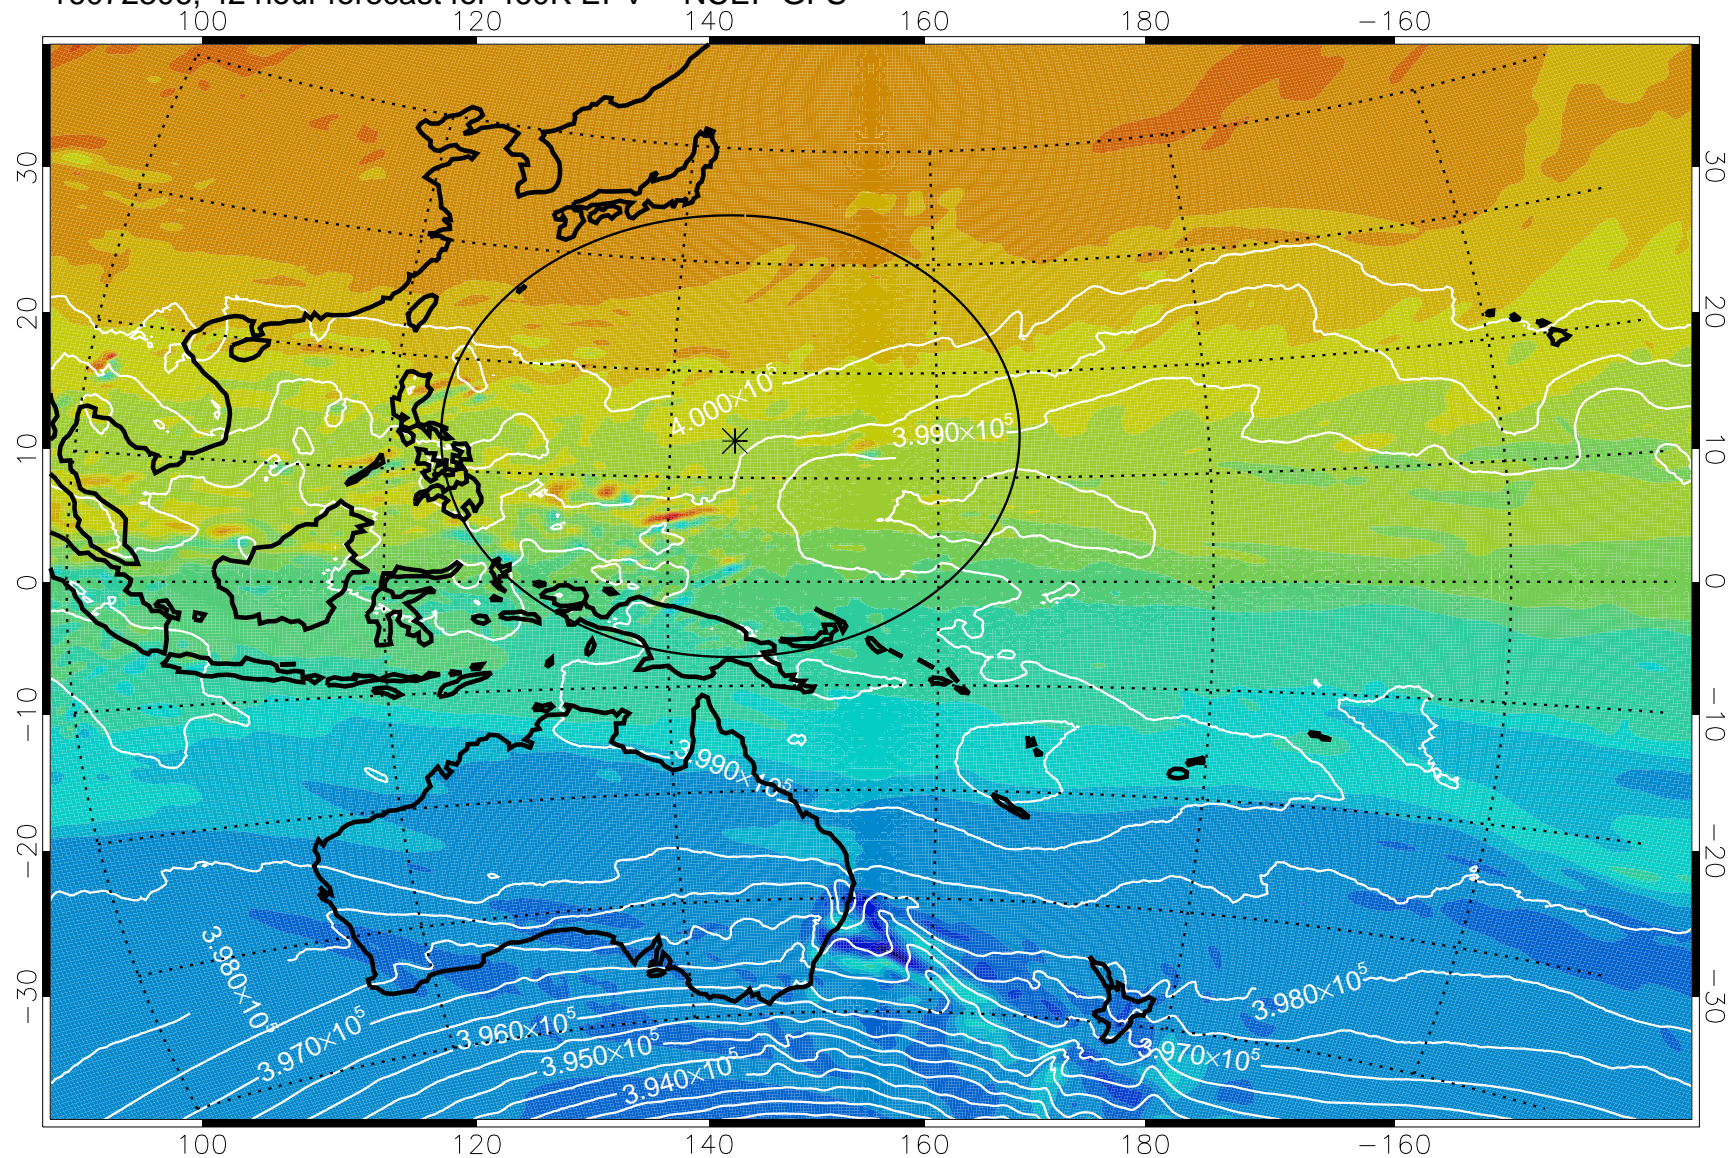

16072218, 30 hour forecast for 460K EPV -- NCEP GFS

460K Montgomery Streamfunction, white

Range ring of 2304 km

16072300, 36 hour forecast for 460K EPV -- NCEP GFS

460K Montgomery Streamfunction, white

Range ring of 2304 km

16072306, 42 hour forecast for 460K EPV -- NCEP GFS

460K Montgomery Streamfunction, white

Range ring of 2304 km

16072312, 48 hour forecast for 460K EPV -- NCEP GFS

460K Montgomery Streamfunction, white

Range ring of 2304 km

16072318, 54 hour forecast for 460K EPV -- NCEP GFS

460K Montgomery Streamfunction, white

Range ring of 2304 km

16072400, 60 hour forecast for 460K EPV -- NCEP GFS

460K Montgomery Streamfunction, white

Range ring of 2304 km

16072406, 66 hour forecast for 460K EPV -- NCEP GFS

460K Montgomery Streamfunction, white

Range ring of 2304 km

16072412, 72 hour forecast for 460K EPV -- NCEP GFS

460K Montgomery Streamfunction, white

Range ring of 2304 km