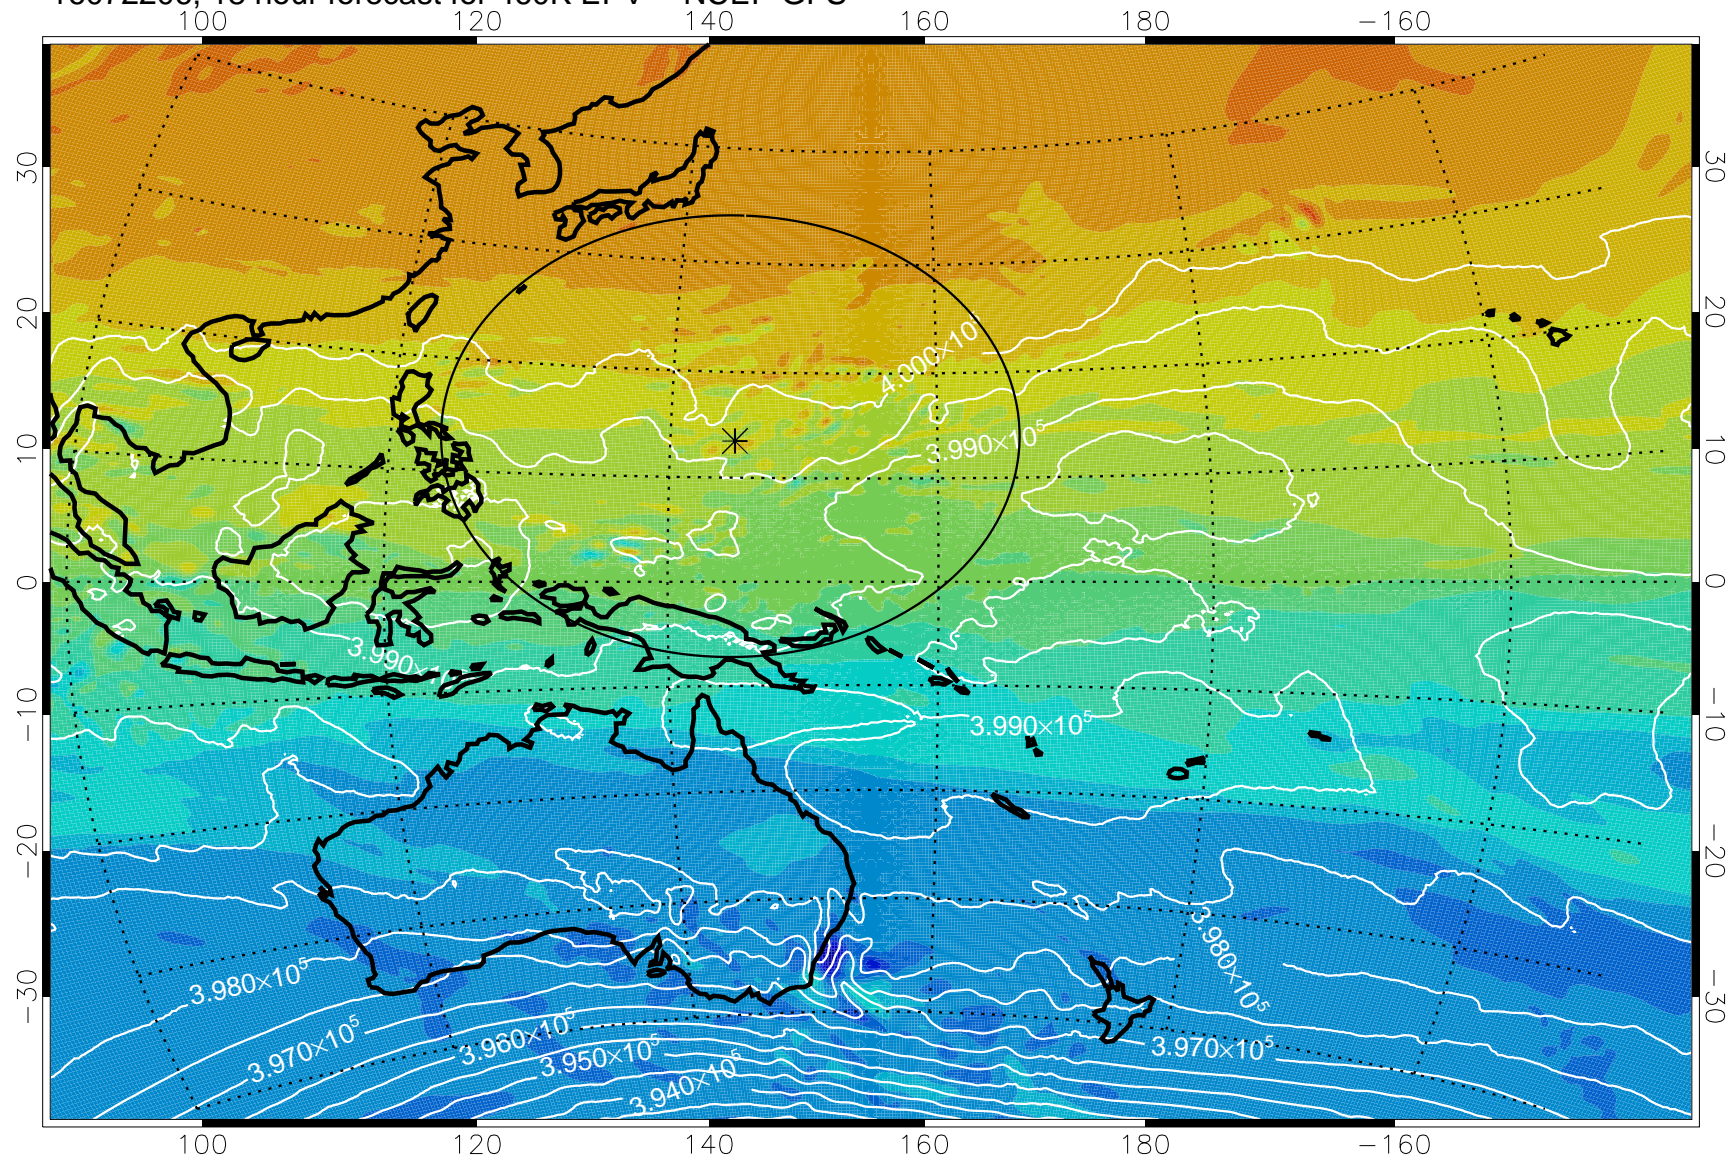

16072118, 6 hour forecast for 460K EPV -- NCEP GFS

460K Montgomery Streamfunction, white

Range ring of 2304 km

16072200, 12 hour forecast for 460K EPV -- NCEP GFS

460K Montgomery Streamfunction, white

Range ring of 2304 km

16072206, 18 hour forecast for 460K EPV -- NCEP GFS

460K Montgomery Streamfunction, white

Range ring of 2304 km

16072212, 24 hour forecast for 460K EPV -- NCEP GFS

460K Montgomery Streamfunction, white

Range ring of 2304 km

16072218, 30 hour forecast for 460K EPV -- NCEP GFS

460K Montgomery Streamfunction, white

Range ring of 2304 km

16072300, 36 hour forecast for 460K EPV -- NCEP GFS

460K Montgomery Streamfunction, white

Range ring of 2304 km

16072306, 42 hour forecast for 460K EPV -- NCEP GFS

460K Montgomery Streamfunction, white

Range ring of 2304 km

16072312, 48 hour forecast for 460K EPV -- NCEP GFS

460K Montgomery Streamfunction, white

Range ring of 2304 km