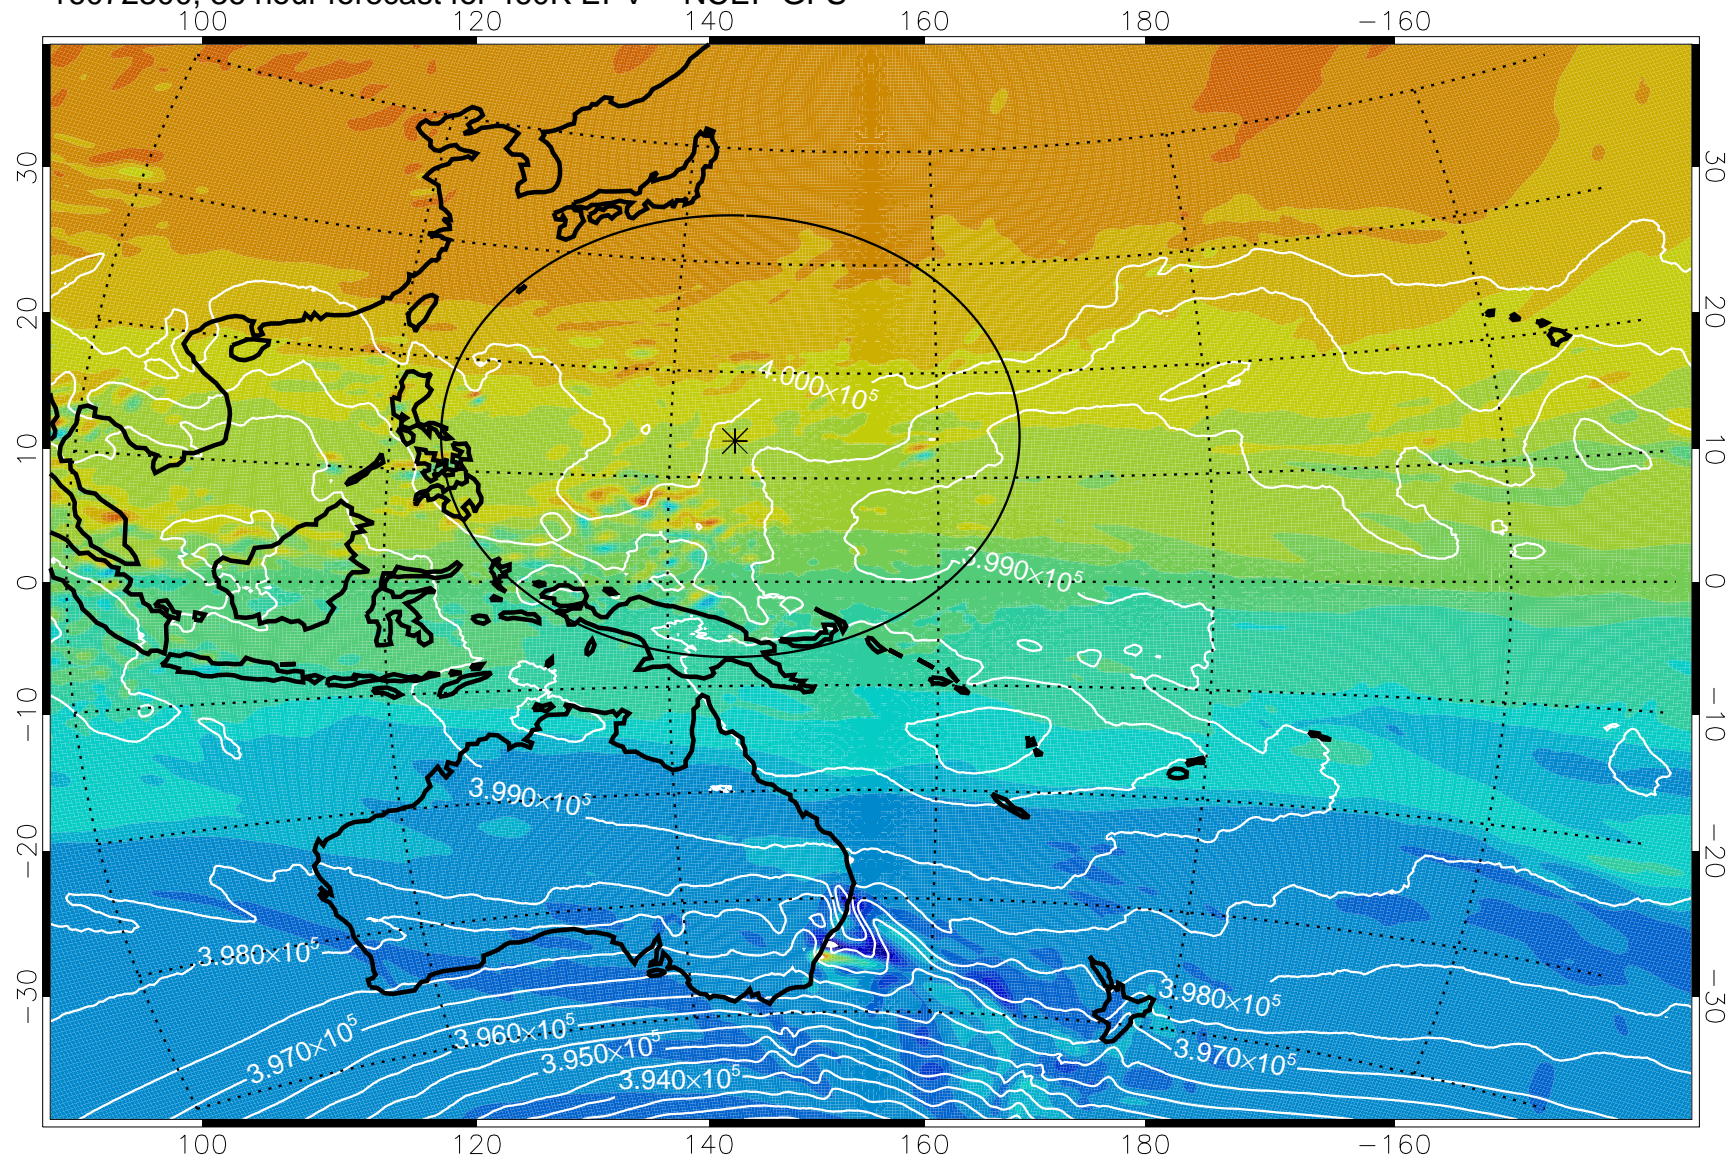

16072218, 30 hour forecast for 460K EPV -- NCEP GFS

460K Montgomery Streamfunction, white

Range ring of 2304 km

16072300, 36 hour forecast for 460K EPV -- NCEP GFS

460K Montgomery Streamfunction, white

Range ring of 2304 km

16072306, 42 hour forecast for 460K EPV -- NCEP GFS

460K Montgomery Streamfunction, white

Range ring of 2304 km

16072312, 48 hour forecast for 460K EPV -- NCEP GFS

460K Montgomery Streamfunction, white

Range ring of 2304 km

16072318, 54 hour forecast for 460K EPV -- NCEP GFS

460K Montgomery Streamfunction, white

Range ring of 2304 km

16072400, 60 hour forecast for 460K EPV -- NCEP GFS

460K Montgomery Streamfunction, white

Range ring of 2304 km

16072406, 66 hour forecast for 460K EPV -- NCEP GFS

460K Montgomery Streamfunction, white

Range ring of 2304 km

16072412, 72 hour forecast for 460K EPV -- NCEP GFS

460K Montgomery Streamfunction, white

Range ring of 2304 km