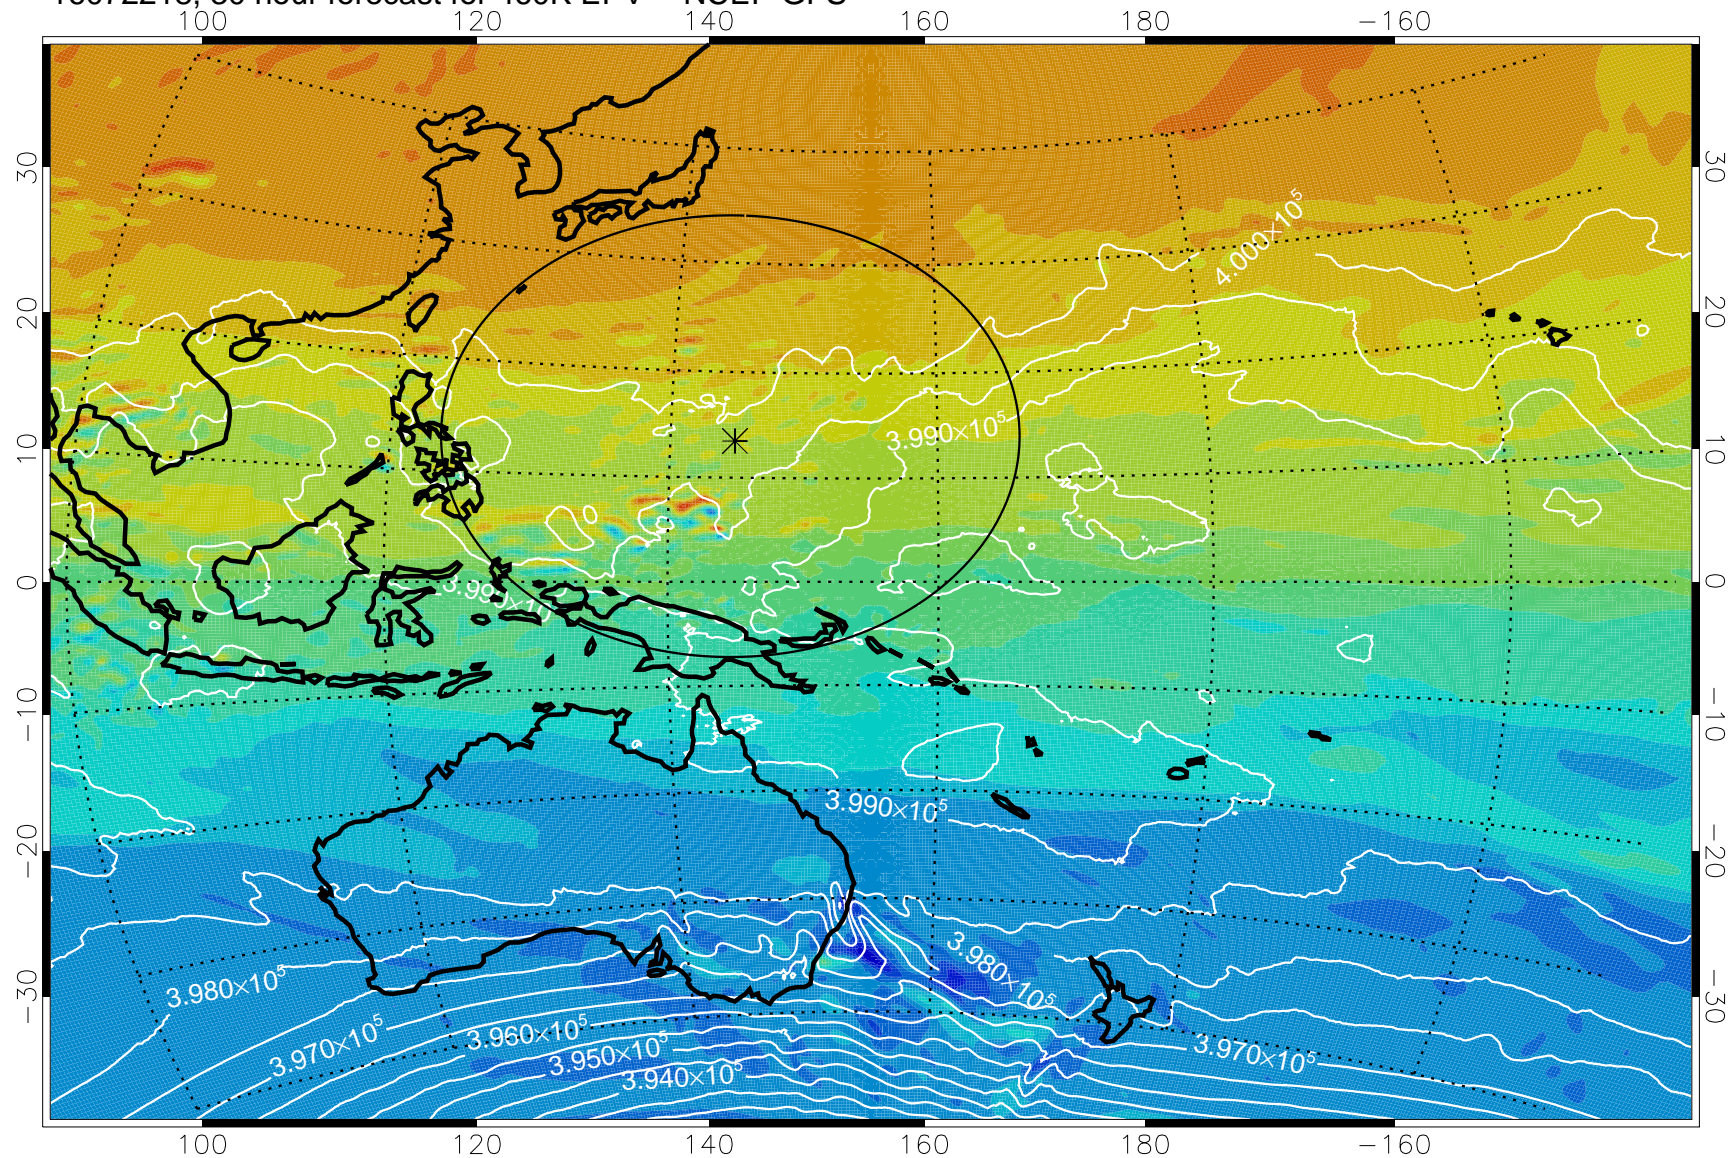

16072206, 18 hour forecast for 460K EPV -- NCEP GFS

460K Montgomery Streamfunction, white

Range ring of 2304 km

16072212, 24 hour forecast for 460K EPV -- NCEP GFS

460K Montgomery Streamfunction, white

Range ring of 2304 km

16072218, 30 hour forecast for 460K EPV -- NCEP GFS

460K Montgomery Streamfunction, white

Range ring of 2304 km

16072300, 36 hour forecast for 460K EPV -- NCEP GFS

460K Montgomery Streamfunction, white

Range ring of 2304 km

16072306, 42 hour forecast for 460K EPV -- NCEP GFS

460K Montgomery Streamfunction, white

Range ring of 2304 km

16072312, 48 hour forecast for 460K EPV -- NCEP GFS

460K Montgomery Streamfunction, white

Range ring of 2304 km

16072318, 54 hour forecast for 460K EPV -- NCEP GFS

460K Montgomery Streamfunction, white

Range ring of 2304 km

16072400, 60 hour forecast for 460K EPV -- NCEP GFS

460K Montgomery Streamfunction, white

Range ring of 2304 km