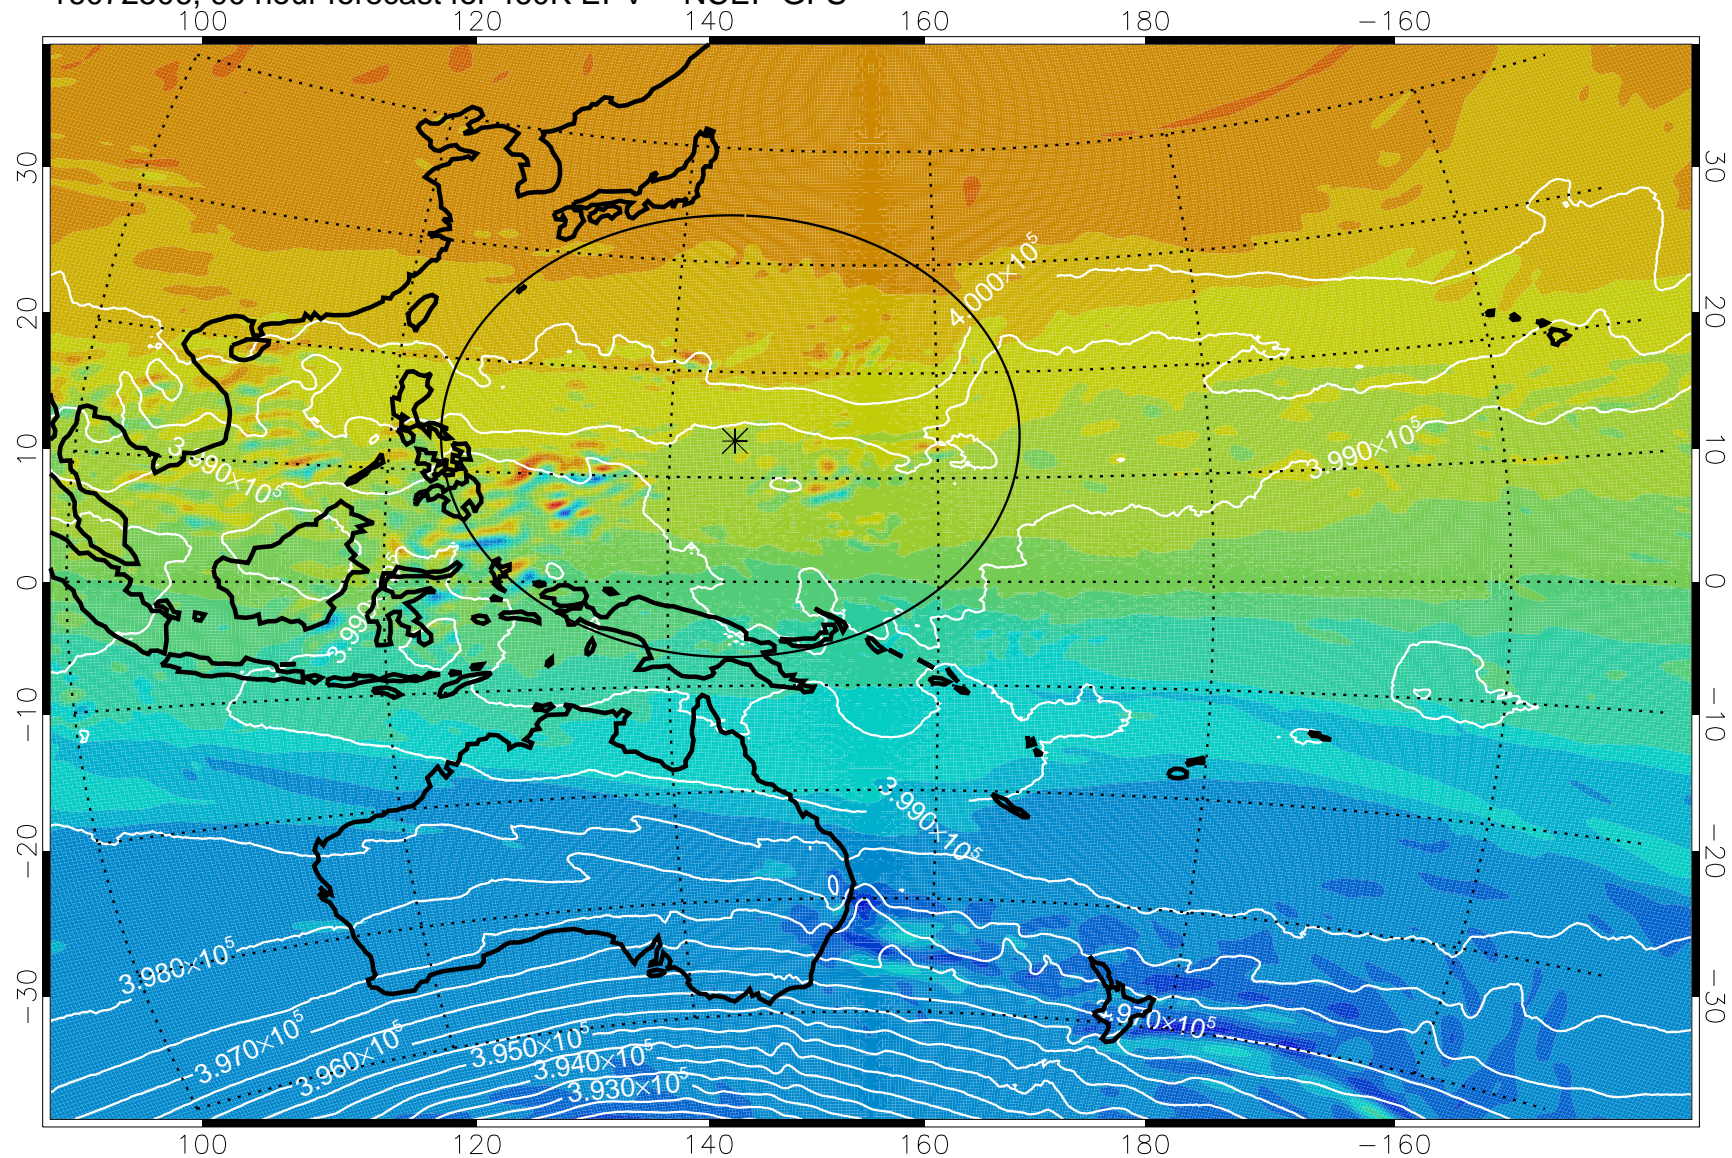

16072406, 66 hour forecast for 460K EPV -- NCEP GFS

460K Montgomery Streamfunction, white

Range ring of 2304 km

16072412, 72 hour forecast for 460K EPV -- NCEP GFS

460K Montgomery Streamfunction, white

Range ring of 2304 km

16072418, 78 hour forecast for 460K EPV -- NCEP GFS

460K Montgomery Streamfunction, white

Range ring of 2304 km

16072500, 84 hour forecast for 460K EPV -- NCEP GFS

460K Montgomery Streamfunction, white

Range ring of 2304 km

16072506, 90 hour forecast for 460K EPV -- NCEP GFS

460K Montgomery Streamfunction, white

Range ring of 2304 km

16072512, 96 hour forecast for 460K EPV -- NCEP GFS

460K Montgomery Streamfunction, white

Range ring of 2304 km

16072518, 102 hour forecast for 460K EPV -- NCEP GFS

460K Montgomery Streamfunction, white

Range ring of 2304 km

16072600, 108 hour forecast for 460K EPV -- NCEP GFS

460K Montgomery Streamfunction, white

Range ring of 2304 km