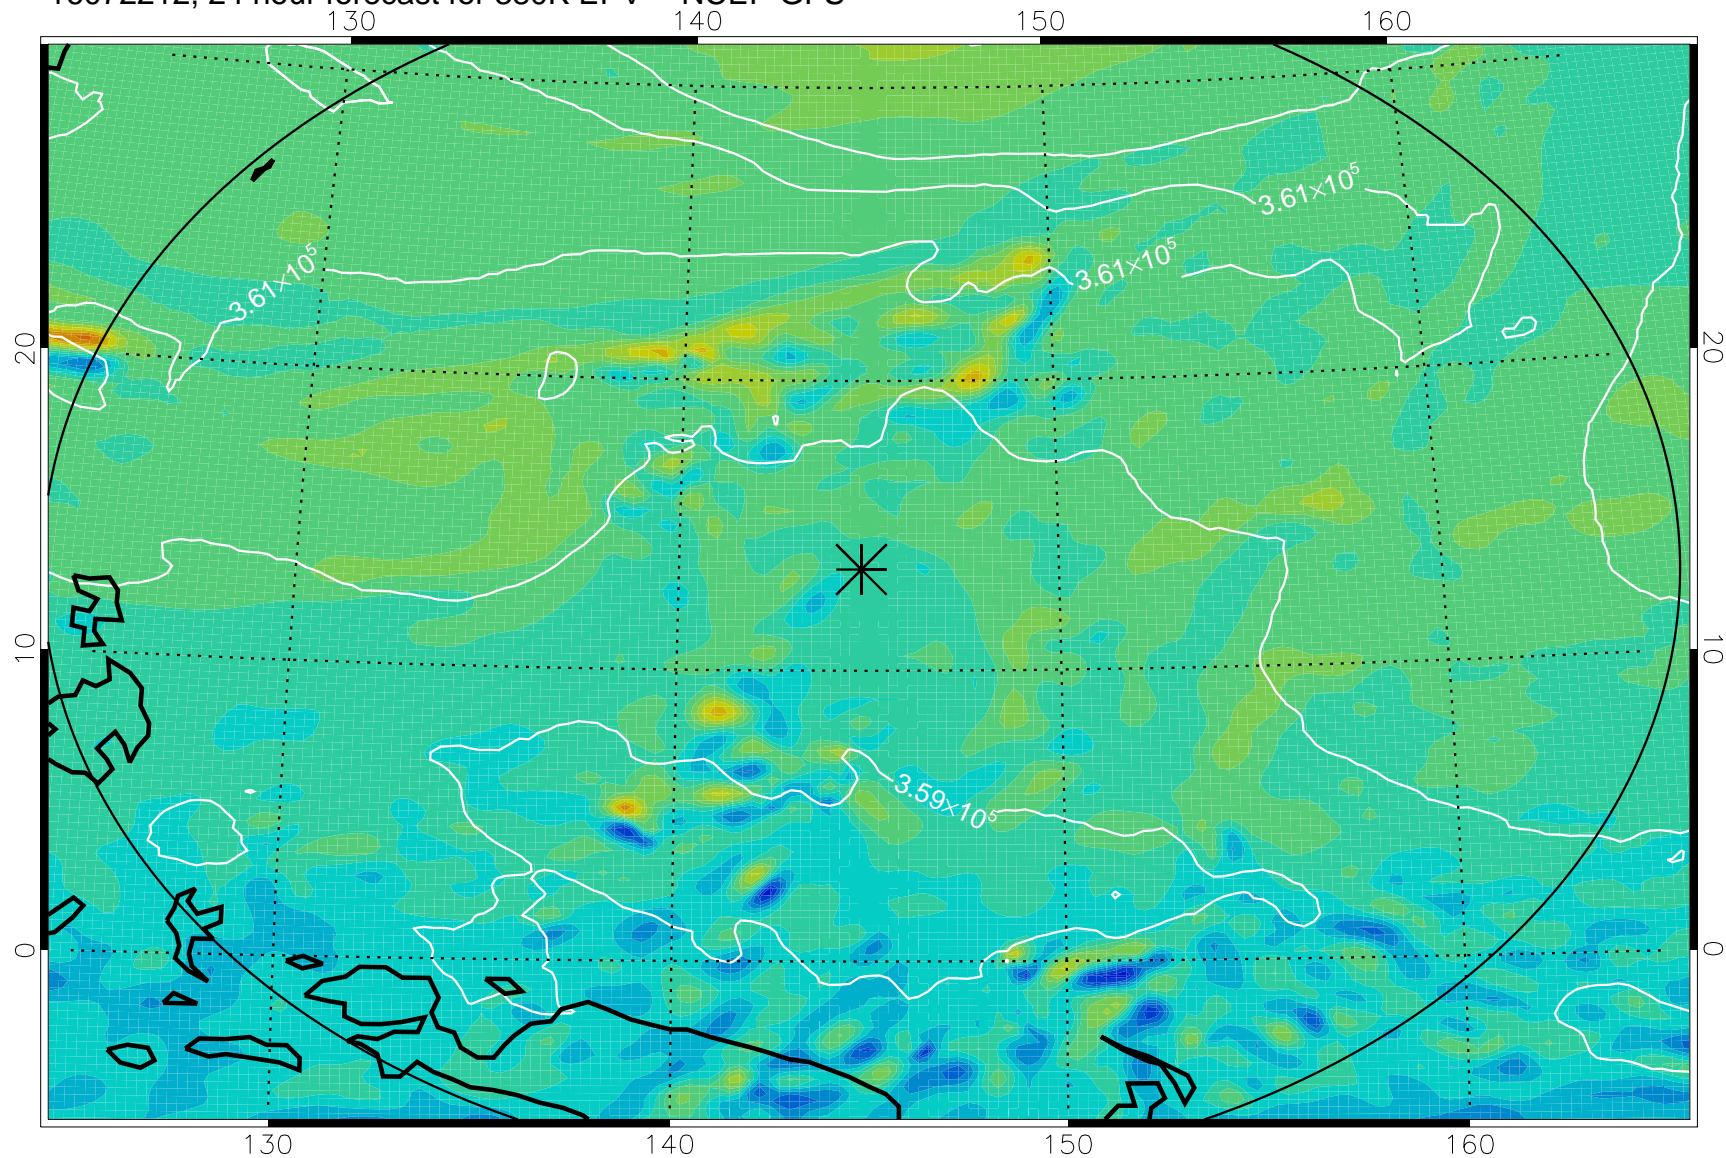

16072118, 6 hour forecast for 380K EPV -- NCEP GFS

380K Montgomery Streamfunction, white

Range ring of 2304 km

16072200, 12 hour forecast for 380K EPV -- NCEP GFS

380K Montgomery Streamfunction, white

Range ring of 2304 km

16072206, 18 hour forecast for 380K EPV -- NCEP GFS

380K Montgomery Streamfunction, white

Range ring of 2304 km

16072212, 24 hour forecast for 380K EPV -- NCEP GFS

380K Montgomery Streamfunction, white

Range ring of 2304 km

16072218, 30 hour forecast for 380K EPV -- NCEP GFS

380K Montgomery Streamfunction, white

Range ring of 2304 km

16072300, 36 hour forecast for 380K EPV -- NCEP GFS

380K Montgomery Streamfunction, white

Range ring of 2304 km

16072418, 78 hour forecast for 380K EPV -- NCEP GFS

380K Montgomery Streamfunction, white

Range ring of 2304 km

16072500, 84 hour forecast for 380K EPV -- NCEP GFS

380K Montgomery Streamfunction, white

Range ring of 2304 km