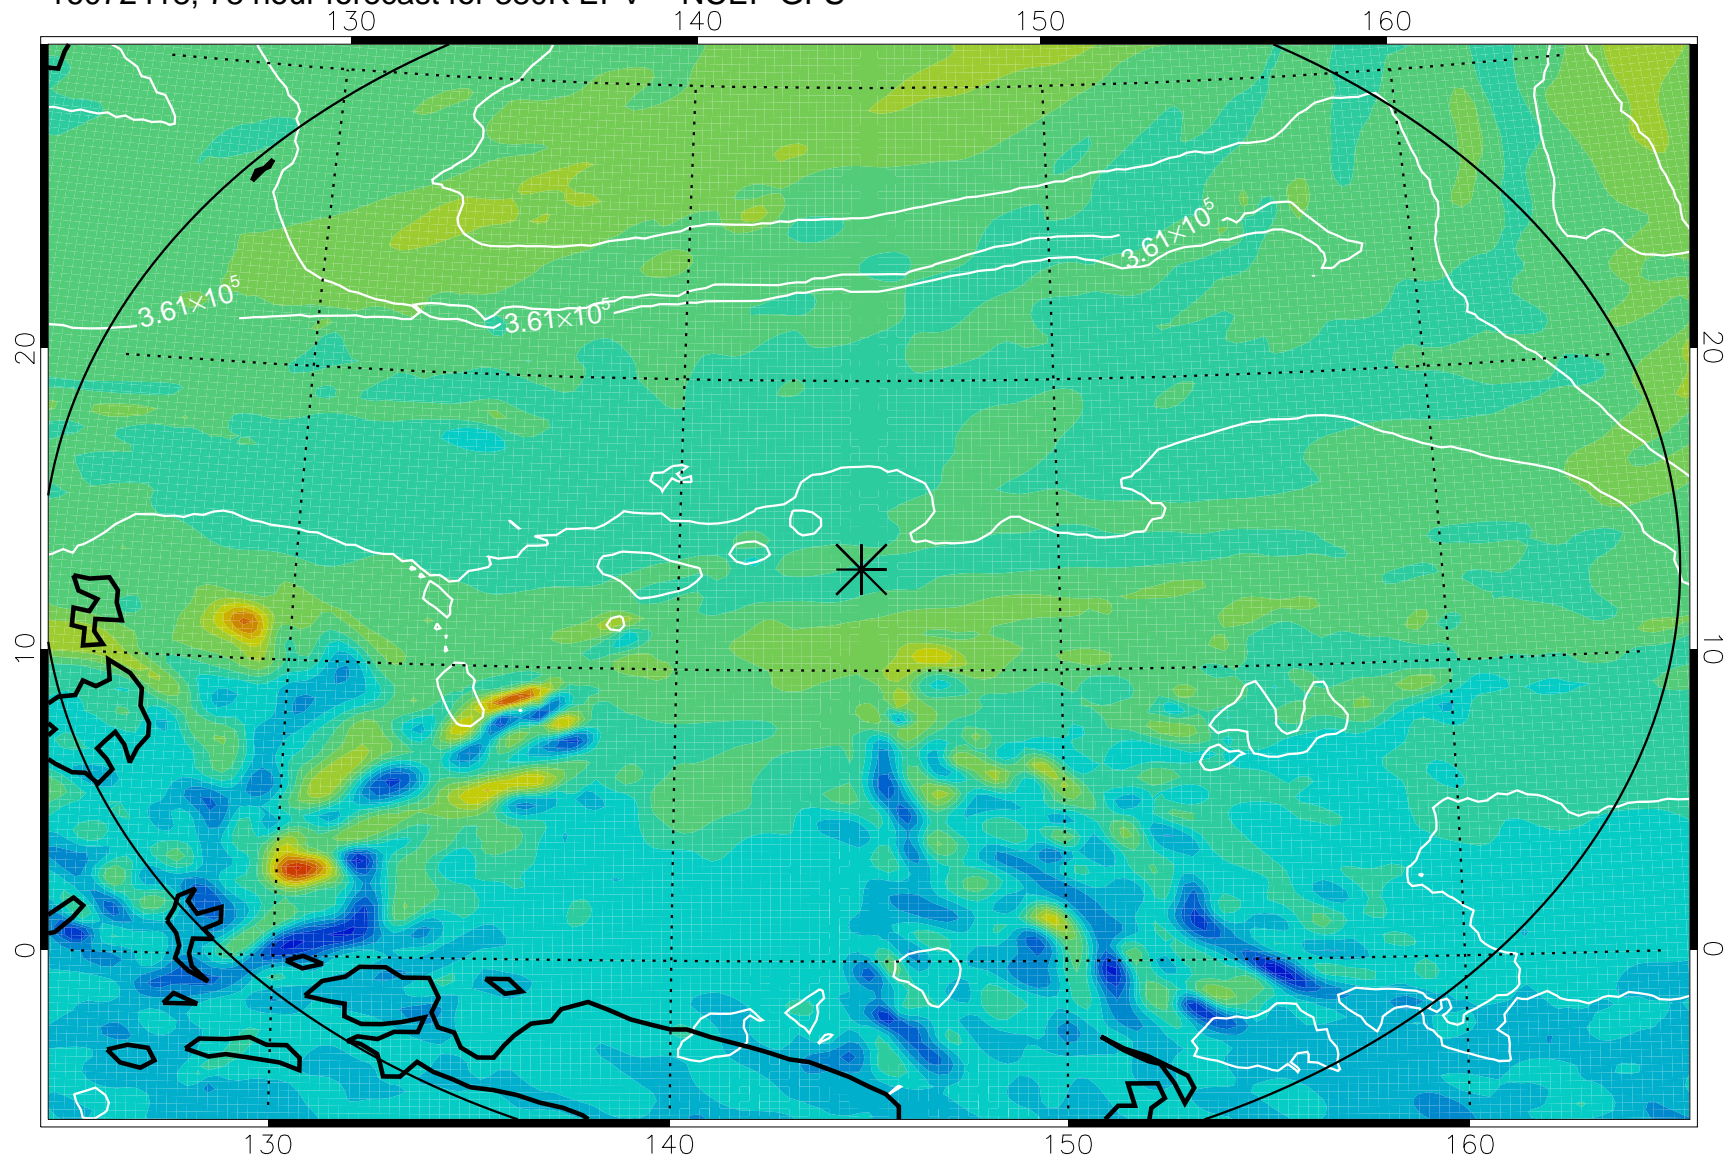

16072406, 66 hour forecast for 380K EPV -- NCEP GFS

380K Montgomery Streamfunction, white

Range ring of 2304 km

16072412, 72 hour forecast for 380K EPV -- NCEP GFS

380K Montgomery Streamfunction, white

Range ring of 2304 km

16072418, 78 hour forecast for 380K EPV -- NCEP GFS

380K Montgomery Streamfunction, white

Range ring of 2304 km

16072500, 84 hour forecast for 380K EPV -- NCEP GFS

380K Montgomery Streamfunction, white

Range ring of 2304 km

16072506, 90 hour forecast for 380K EPV -- NCEP GFS

380K Montgomery Streamfunction, white

Range ring of 2304 km

16072512, 96 hour forecast for 380K EPV -- NCEP GFS

380K Montgomery Streamfunction, white

Range ring of 2304 km

16072518, 102 hour forecast for 380K EPV -- NCEP GFS

380K Montgomery Streamfunction, white

Range ring of 2304 km

16072600, 108 hour forecast for 380K EPV -- NCEP GFS

380K Montgomery Streamfunction, white

Range ring of 2304 km