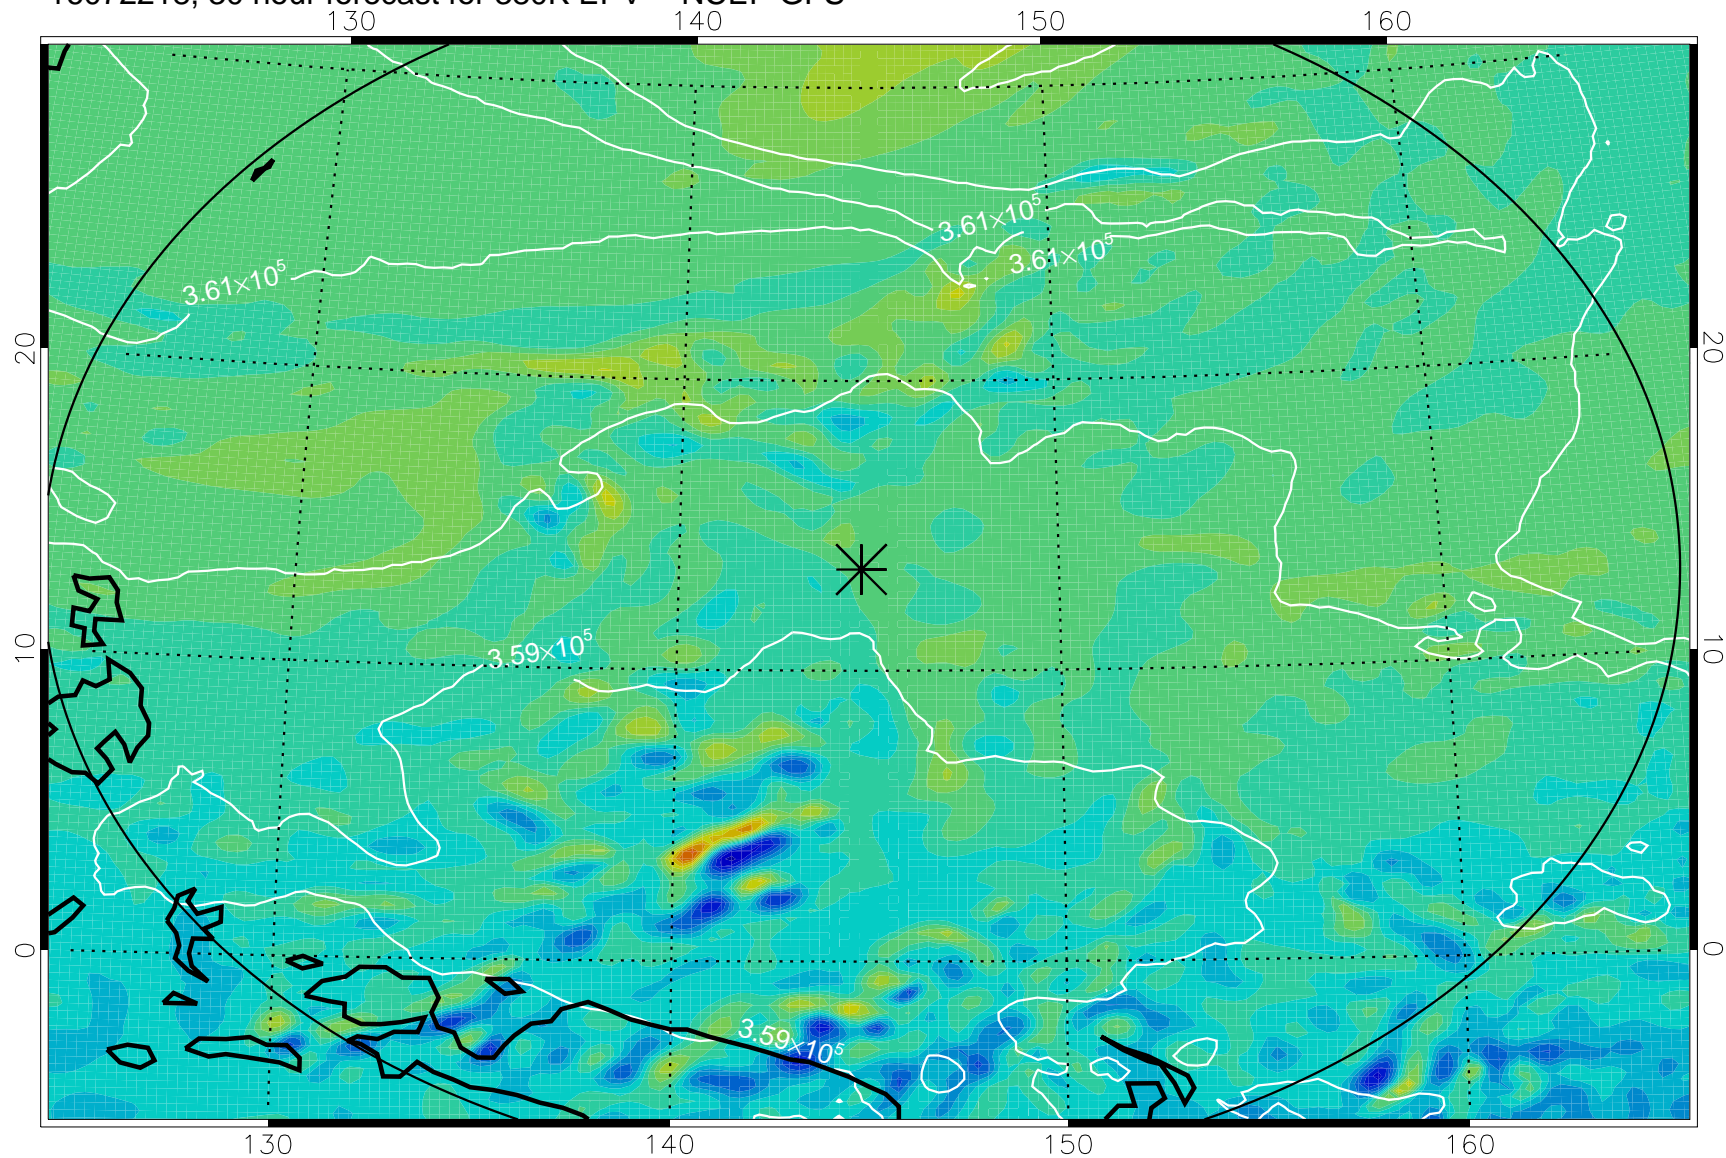

16072118, 6 hour forecast for 380K EPV -- NCEP GFS

380K Montgomery Streamfunction, white

Range ring of 2304 km

16072200, 12 hour forecast for 380K EPV -- NCEP GFS

380K Montgomery Streamfunction, white

Range ring of 2304 km

16072206, 18 hour forecast for 380K EPV -- NCEP GFS

380K Montgomery Streamfunction, white

Range ring of 2304 km

16072212, 24 hour forecast for 380K EPV -- NCEP GFS

380K Montgomery Streamfunction, white

Range ring of 2304 km

16072218, 30 hour forecast for 380K EPV -- NCEP GFS

380K Montgomery Streamfunction, white

Range ring of 2304 km

16072300, 36 hour forecast for 380K EPV -- NCEP GFS

380K Montgomery Streamfunction, white

Range ring of 2304 km

16072406, 66 hour forecast for 380K EPV -- NCEP GFS

380K Montgomery Streamfunction, white

Range ring of 2304 km

16072412, 72 hour forecast for 380K EPV -- NCEP GFS

380K Montgomery Streamfunction, white

Range ring of 2304 km