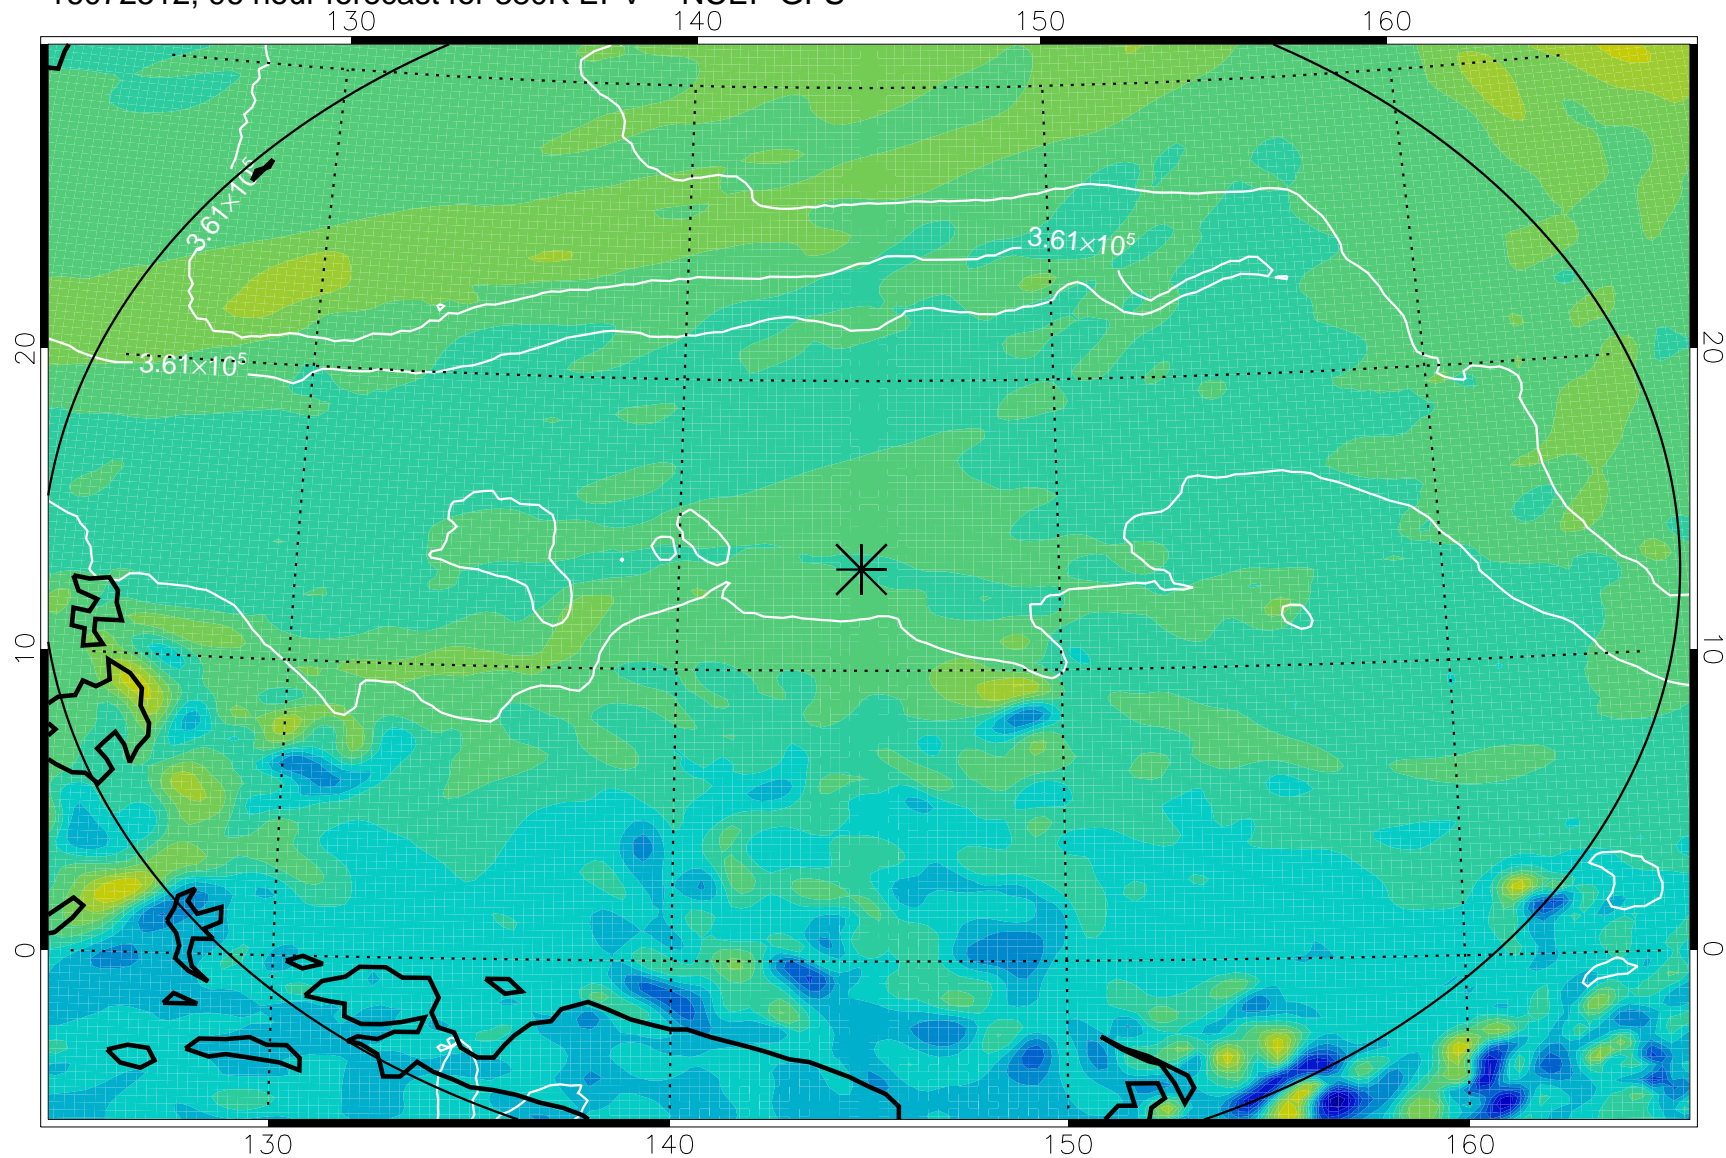

16072406, 66 hour forecast for 380K EPV -- NCEP GFS

380K Montgomery Streamfunction, white

Range ring of 2304 km

16072412, 72 hour forecast for 380K EPV -- NCEP GFS

380K Montgomery Streamfunction, white

Range ring of 2304 km

16072418, 78 hour forecast for 380K EPV -- NCEP GFS

380K Montgomery Streamfunction, white

Range ring of 2304 km

16072500, 84 hour forecast for 380K EPV -- NCEP GFS

380K Montgomery Streamfunction, white

Range ring of 2304 km

16072506, 90 hour forecast for 380K EPV -- NCEP GFS

380K Montgomery Streamfunction, white

Range ring of 2304 km

16072512, 96 hour forecast for 380K EPV -- NCEP GFS

380K Montgomery Streamfunction, white

Range ring of 2304 km

16072518, 102 hour forecast for 380K EPV -- NCEP GFS

380K Montgomery Streamfunction, white

Range ring of 2304 km

16072600, 108 hour forecast for 380K EPV -- NCEP GFS

380K Montgomery Streamfunction, white

Range ring of 2304 km