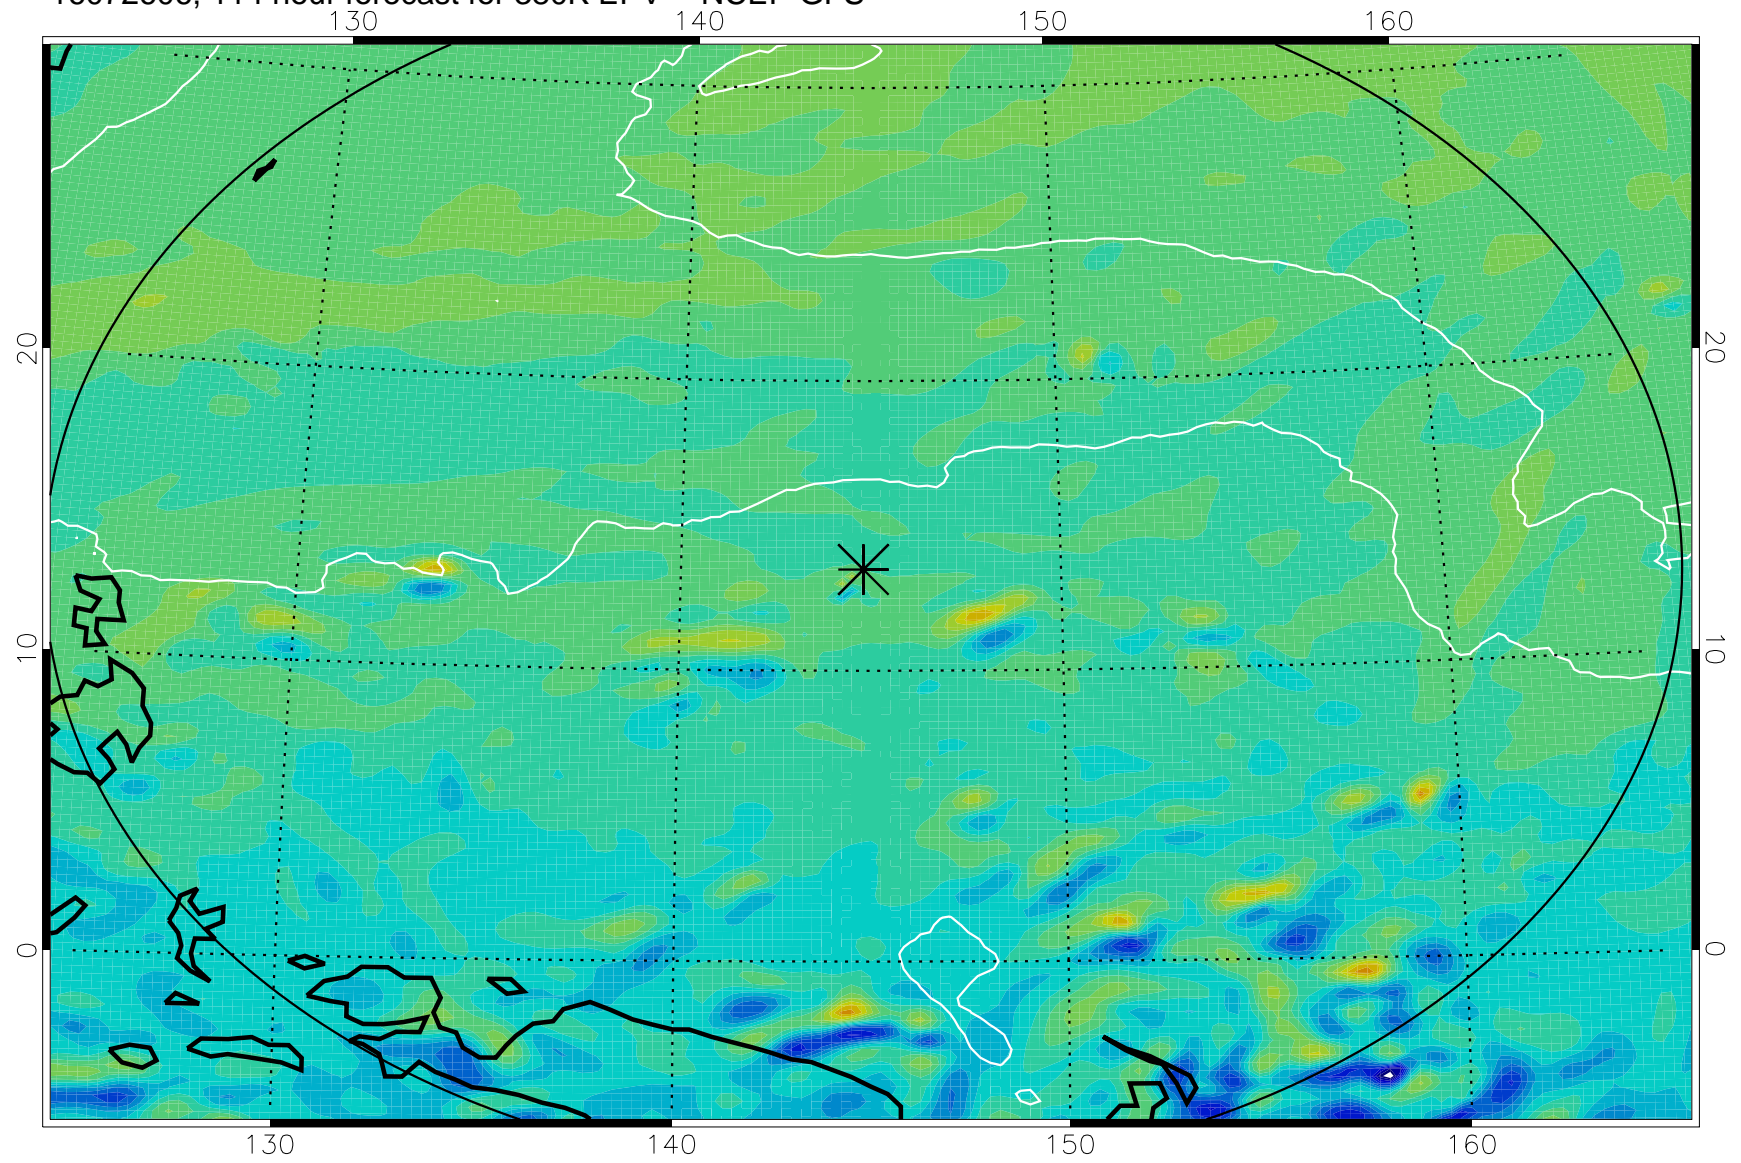

16072418, 78 hour forecast for 380K EPV -- NCEP GFS

380K Montgomery Streamfunction, white

Range ring of 2304 km

16072500, 84 hour forecast for 380K EPV -- NCEP GFS

380K Montgomery Streamfunction, white

Range ring of 2304 km

16072506, 90 hour forecast for 380K EPV -- NCEP GFS

380K Montgomery Streamfunction, white

Range ring of 2304 km

16072512, 96 hour forecast for 380K EPV -- NCEP GFS

380K Montgomery Streamfunction, white

Range ring of 2304 km

16072518, 102 hour forecast for 380K EPV -- NCEP GFS

380K Montgomery Streamfunction, white

Range ring of 2304 km

16072600, 108 hour forecast for 380K EPV -- NCEP GFS

380K Montgomery Streamfunction, white

Range ring of 2304 km

16072606, 114 hour forecast for 380K EPV -- NCEP GFS

380K Montgomery Streamfunction, white

Range ring of 2304 km

16072612, 120 hour forecast for 380K EPV -- NCEP GFS

380K Montgomery Streamfunction, white

Range ring of 2304 km