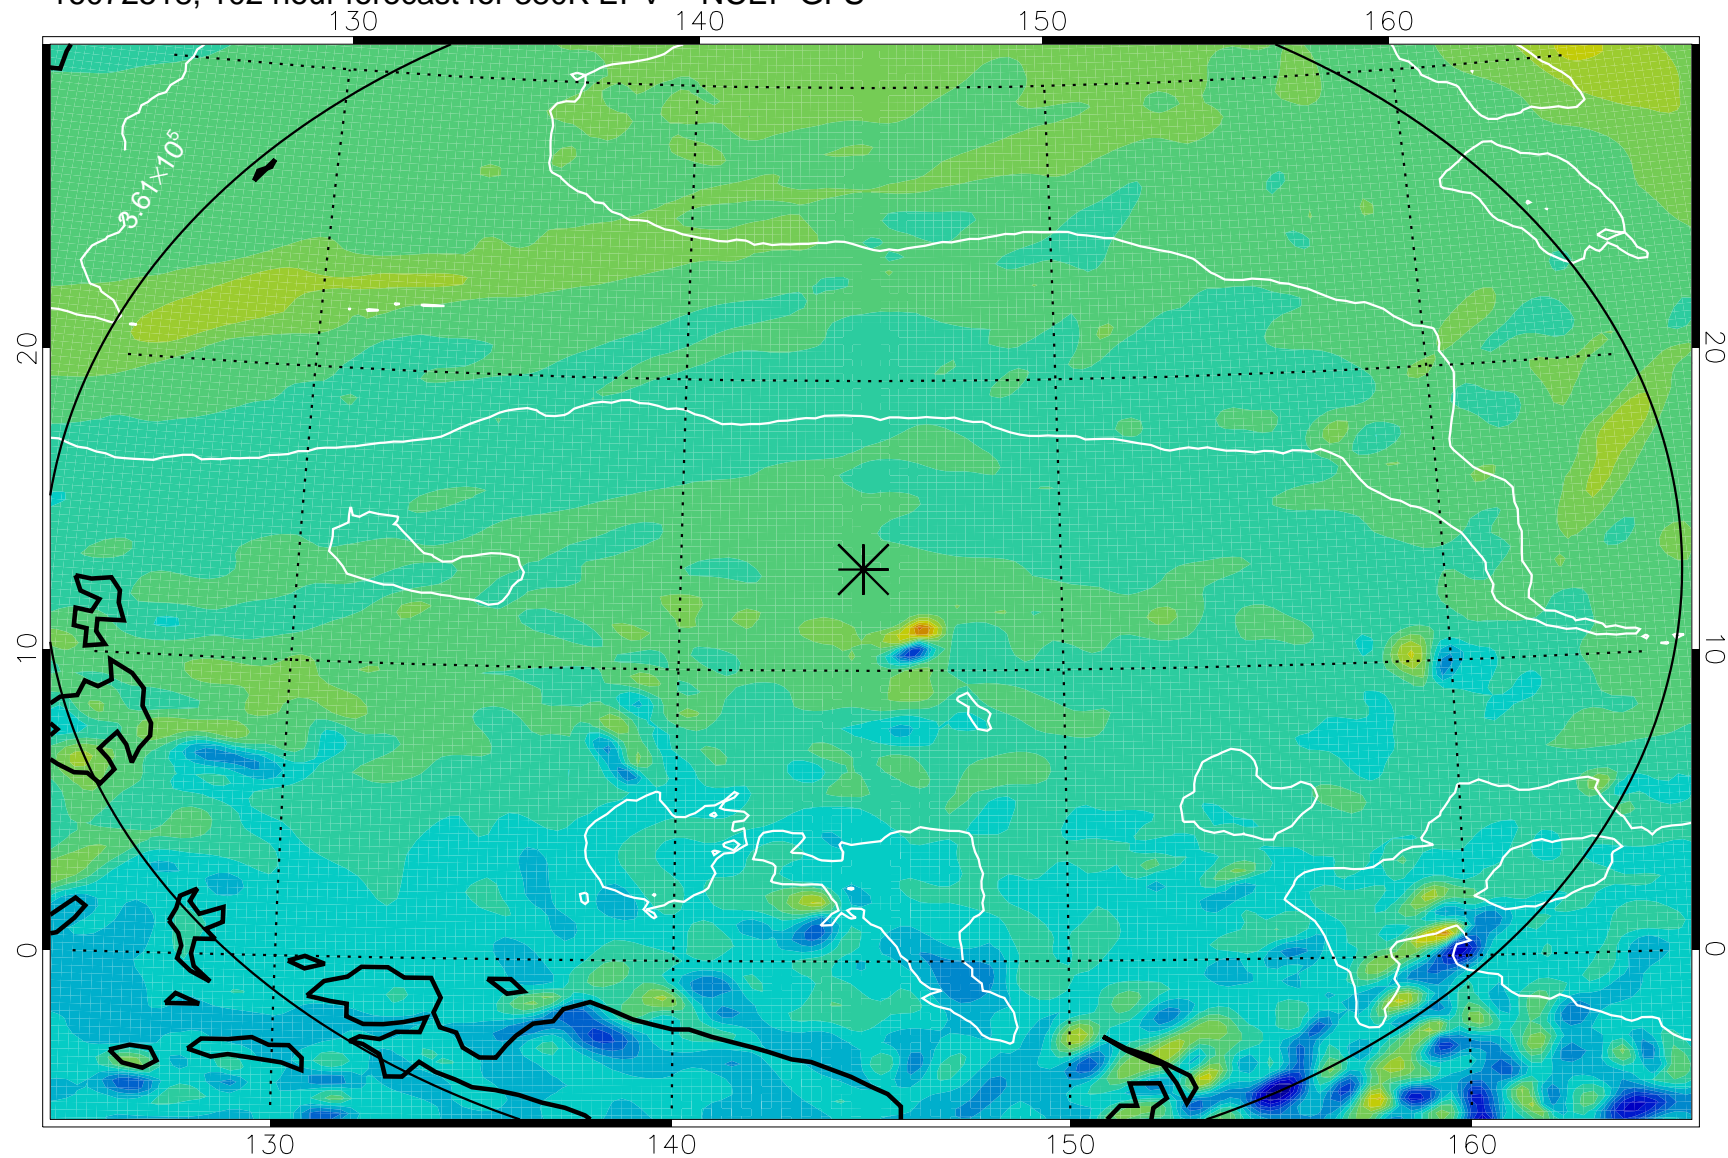

16072418, 78 hour forecast for 380K EPV -- NCEP GFS

380K Montgomery Streamfunction, white

Range ring of 2304 km

16072500, 84 hour forecast for 380K EPV -- NCEP GFS

380K Montgomery Streamfunction, white

Range ring of 2304 km

16072506, 90 hour forecast for 380K EPV -- NCEP GFS

380K Montgomery Streamfunction, white

Range ring of 2304 km

16072512, 96 hour forecast for 380K EPV -- NCEP GFS

380K Montgomery Streamfunction, white

Range ring of 2304 km

16072518, 102 hour forecast for 380K EPV -- NCEP GFS

380K Montgomery Streamfunction, white

Range ring of 2304 km

16072600, 108 hour forecast for 380K EPV -- NCEP GFS

380K Montgomery Streamfunction, white

Range ring of 2304 km

16072606, 114 hour forecast for 380K EPV -- NCEP GFS

380K Montgomery Streamfunction, white

Range ring of 2304 km

16072612, 120 hour forecast for 380K EPV -- NCEP GFS

380K Montgomery Streamfunction, white

Range ring of 2304 km