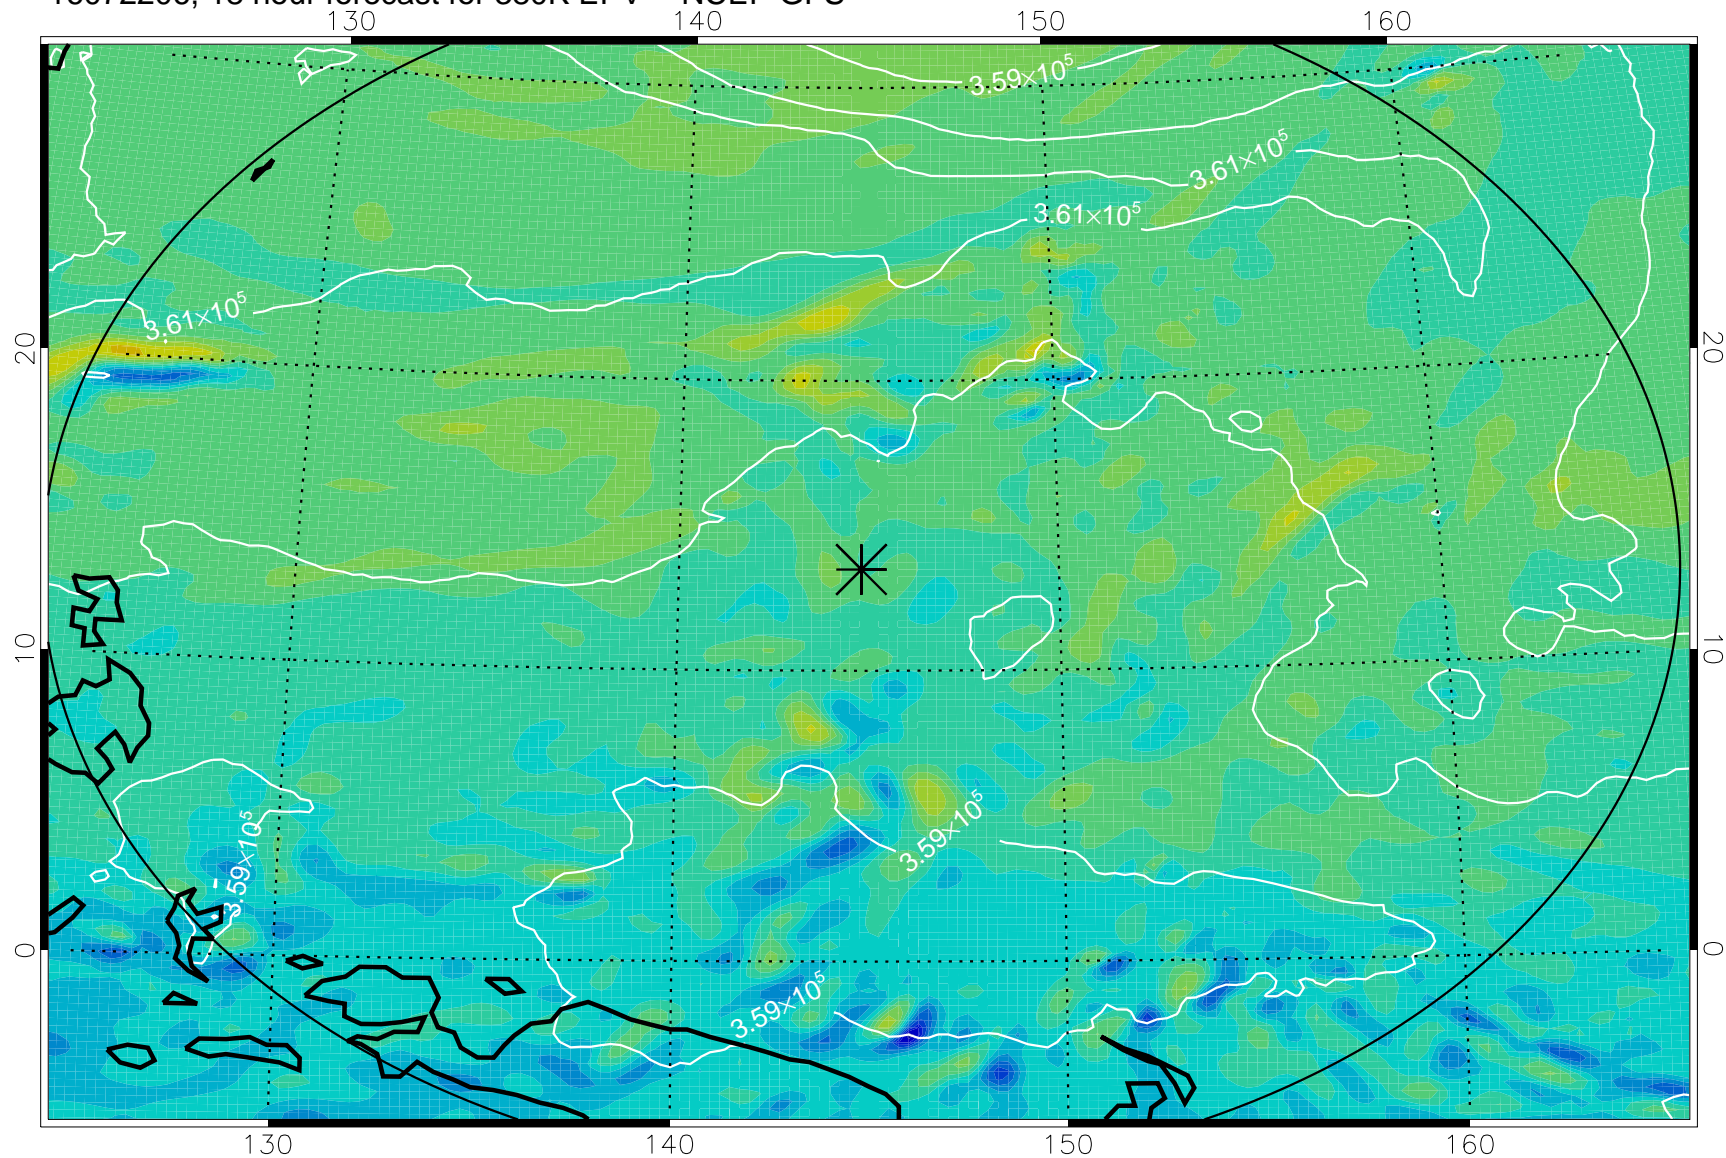

16072118, 6 hour forecast for 380K EPV -- NCEP GFS

380K Montgomery Streamfunction, white

Range ring of 2304 km

16072200, 12 hour forecast for 380K EPV -- NCEP GFS

380K Montgomery Streamfunction, white

Range ring of 2304 km

16072206, 18 hour forecast for 380K EPV -- NCEP GFS

380K Montgomery Streamfunction, white

Range ring of 2304 km

16072212, 24 hour forecast for 380K EPV -- NCEP GFS

380K Montgomery Streamfunction, white

Range ring of 2304 km

16072218, 30 hour forecast for 380K EPV -- NCEP GFS

380K Montgomery Streamfunction, white

Range ring of 2304 km

16072300, 36 hour forecast for 380K EPV -- NCEP GFS

380K Montgomery Streamfunction, white

Range ring of 2304 km

16072418, 78 hour forecast for 380K EPV -- NCEP GFS

380K Montgomery Streamfunction, white

Range ring of 2304 km

16072500, 84 hour forecast for 380K EPV -- NCEP GFS

380K Montgomery Streamfunction, white

Range ring of 2304 km