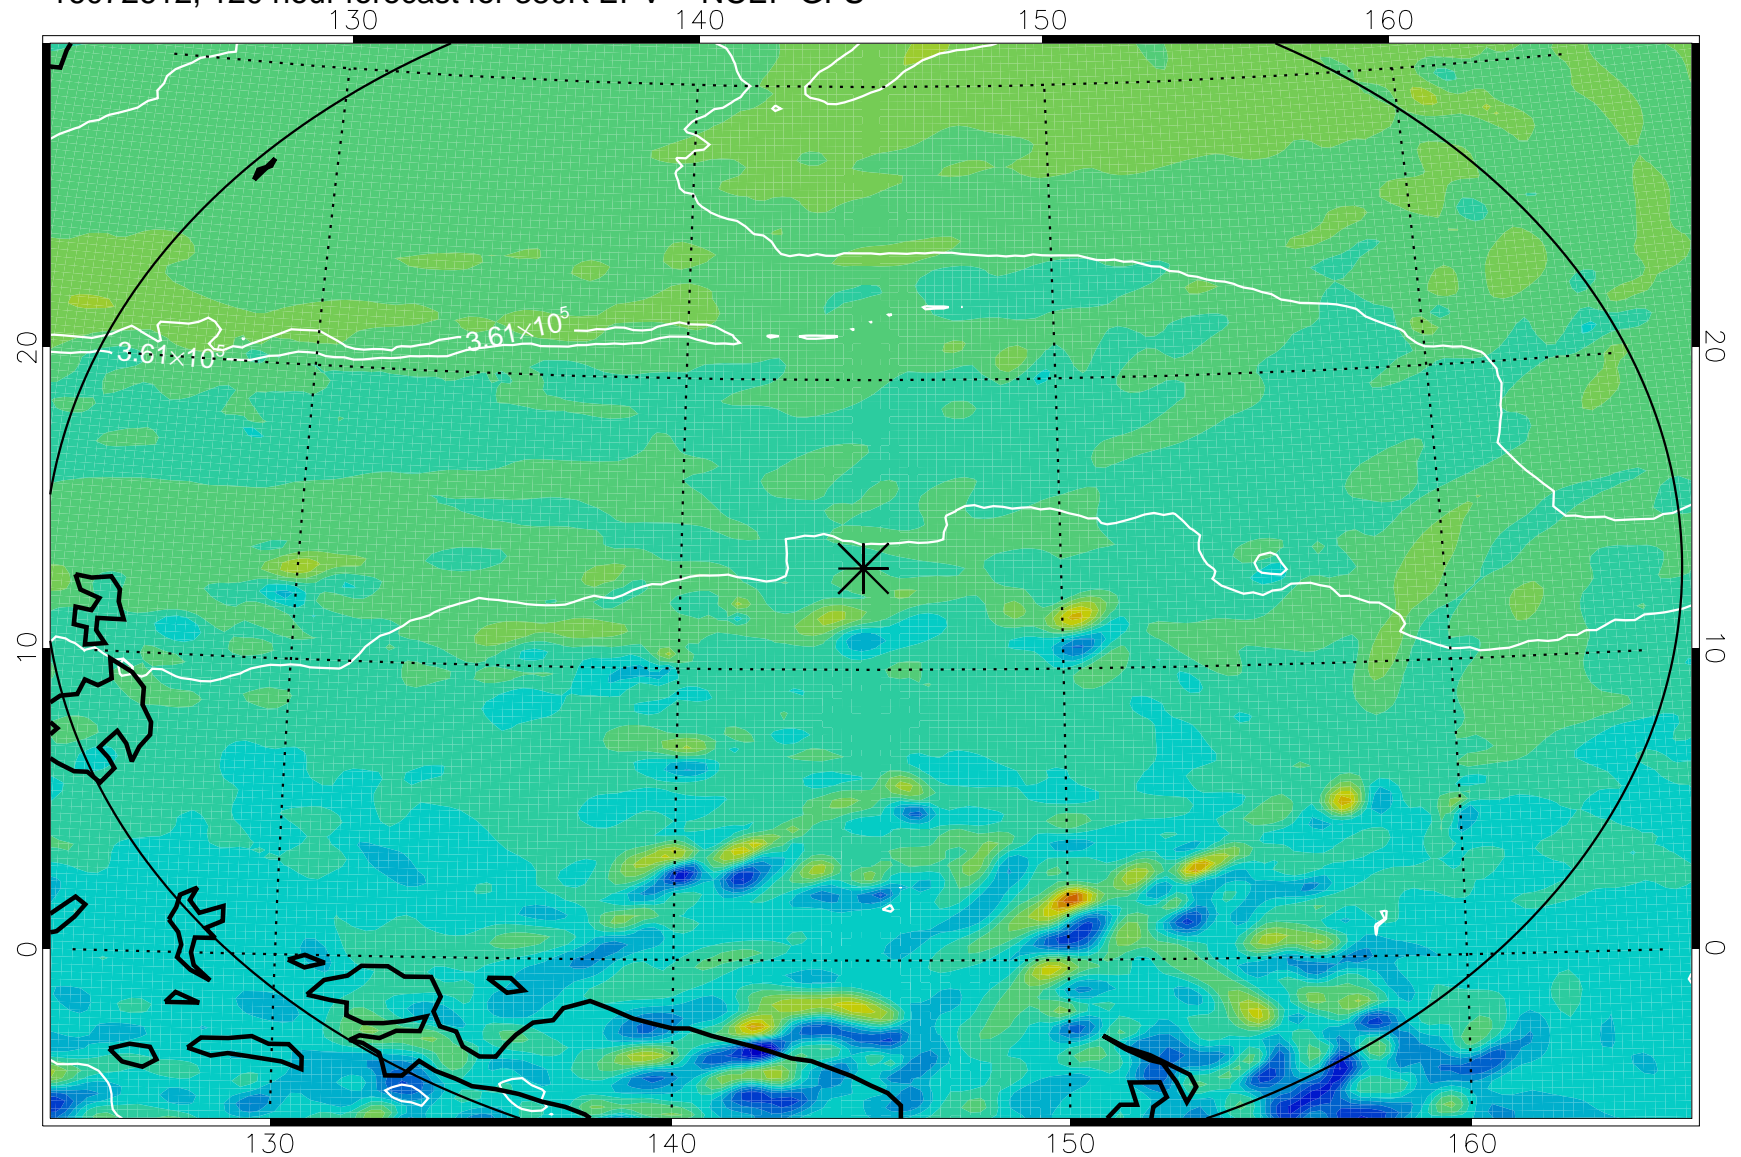

16072418, 78 hour forecast for 380K EPV -- NCEP GFS

380K Montgomery Streamfunction, white

Range ring of 2304 km

16072500, 84 hour forecast for 380K EPV -- NCEP GFS

380K Montgomery Streamfunction, white

Range ring of 2304 km

16072506, 90 hour forecast for 380K EPV -- NCEP GFS

380K Montgomery Streamfunction, white

Range ring of 2304 km

16072512, 96 hour forecast for 380K EPV -- NCEP GFS

380K Montgomery Streamfunction, white

Range ring of 2304 km

16072518, 102 hour forecast for 380K EPV -- NCEP GFS

380K Montgomery Streamfunction, white

Range ring of 2304 km

16072600, 108 hour forecast for 380K EPV -- NCEP GFS

380K Montgomery Streamfunction, white

Range ring of 2304 km

16072606, 114 hour forecast for 380K EPV -- NCEP GFS

380K Montgomery Streamfunction, white

Range ring of 2304 km

16072612, 120 hour forecast for 380K EPV -- NCEP GFS

380K Montgomery Streamfunction, white

Range ring of 2304 km