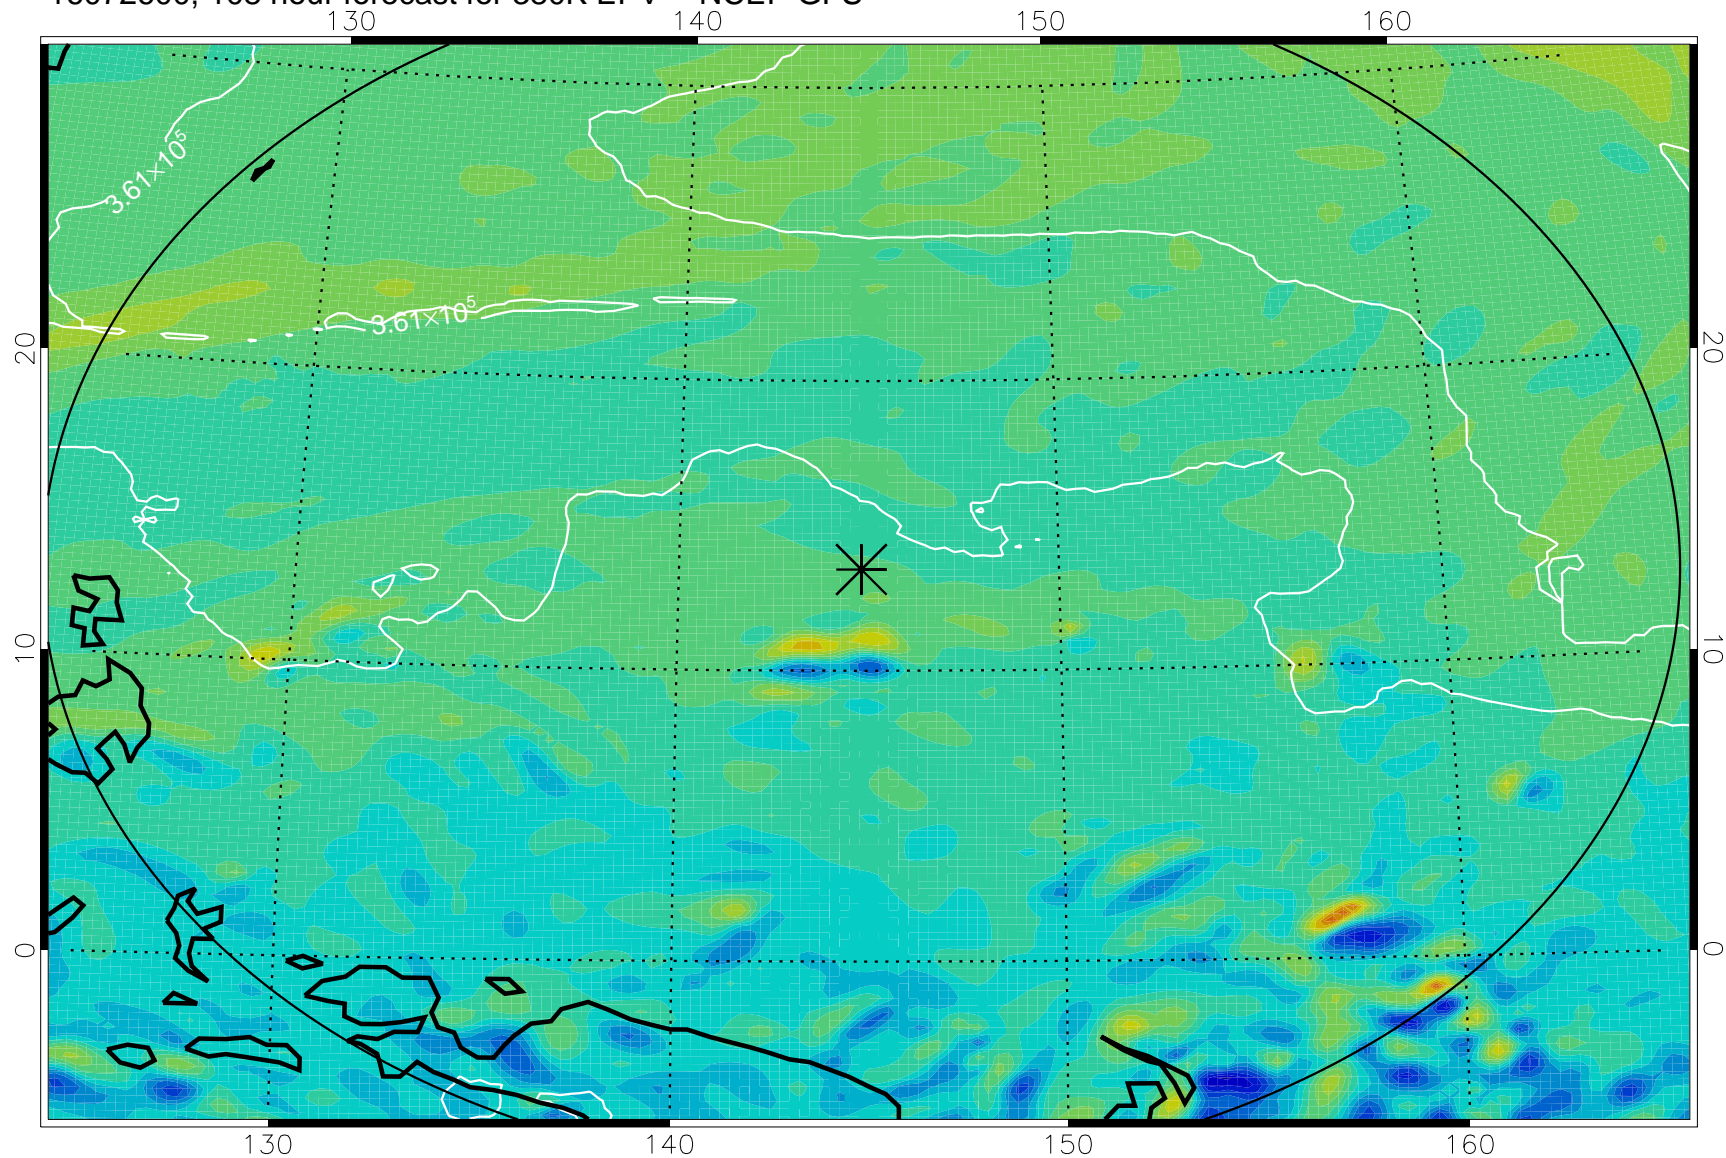

16072418, 78 hour forecast for 380K EPV -- NCEP GFS

380K Montgomery Streamfunction, white

Range ring of 2304 km

16072500, 84 hour forecast for 380K EPV -- NCEP GFS

380K Montgomery Streamfunction, white

Range ring of 2304 km

16072506, 90 hour forecast for 380K EPV -- NCEP GFS

380K Montgomery Streamfunction, white

Range ring of 2304 km

16072512, 96 hour forecast for 380K EPV -- NCEP GFS

380K Montgomery Streamfunction, white

Range ring of 2304 km

16072518, 102 hour forecast for 380K EPV -- NCEP GFS

380K Montgomery Streamfunction, white

Range ring of 2304 km

16072600, 108 hour forecast for 380K EPV -- NCEP GFS

380K Montgomery Streamfunction, white

Range ring of 2304 km

16072606, 114 hour forecast for 380K EPV -- NCEP GFS

380K Montgomery Streamfunction, white

Range ring of 2304 km

16072612, 120 hour forecast for 380K EPV -- NCEP GFS

380K Montgomery Streamfunction, white

Range ring of 2304 km