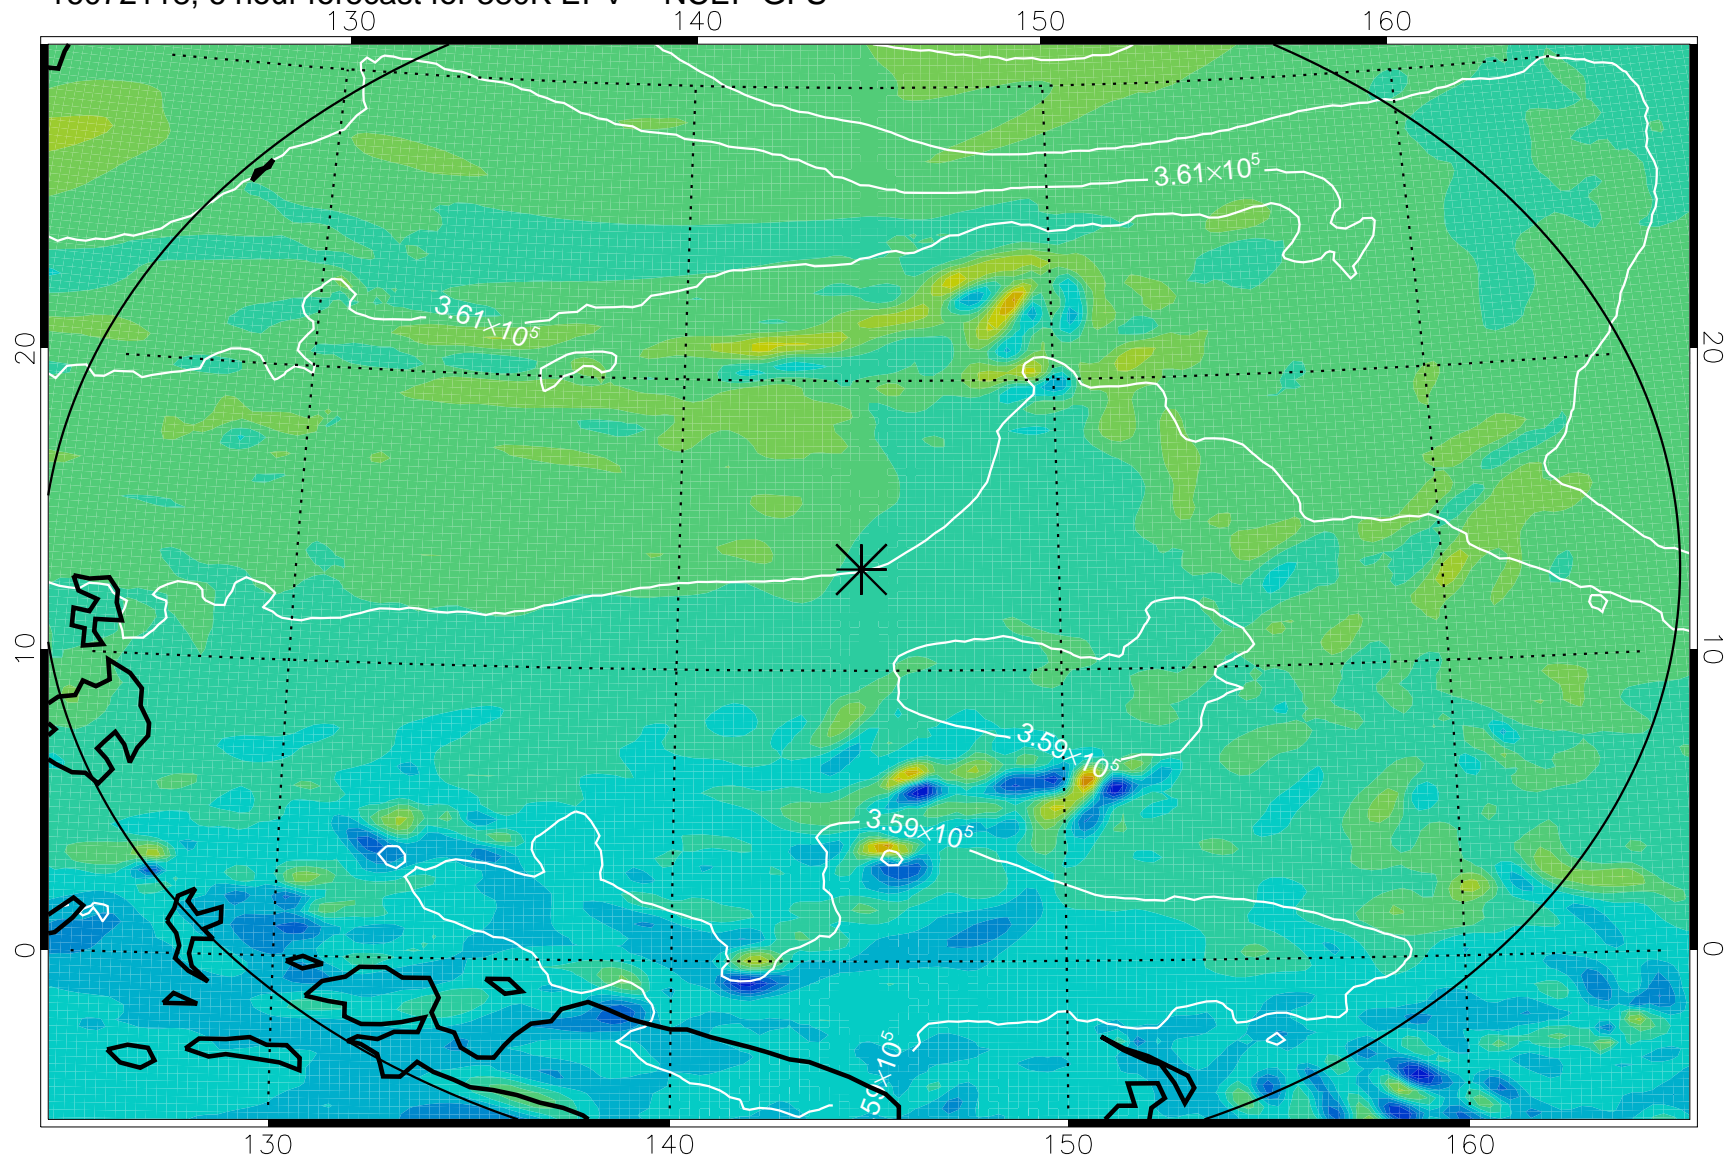

16072118, 6 hour forecast for 380K EPV -- NCEP GFS

380K Montgomery Streamfunction, white

Range ring of 2304 km

16072200, 12 hour forecast for 380K EPV -- NCEP GFS

380K Montgomery Streamfunction, white

Range ring of 2304 km

16072206, 18 hour forecast for 380K EPV -- NCEP GFS

380K Montgomery Streamfunction, white

Range ring of 2304 km

16072212, 24 hour forecast for 380K EPV -- NCEP GFS

380K Montgomery Streamfunction, white

Range ring of 2304 km

16072218, 30 hour forecast for 380K EPV -- NCEP GFS

380K Montgomery Streamfunction, white

Range ring of 2304 km

16072300, 36 hour forecast for 380K EPV -- NCEP GFS

380K Montgomery Streamfunction, white

Range ring of 2304 km

16072406, 66 hour forecast for 380K EPV -- NCEP GFS

380K Montgomery Streamfunction, white

Range ring of 2304 km

16072412, 72 hour forecast for 380K EPV -- NCEP GFS

380K Montgomery Streamfunction, white

Range ring of 2304 km