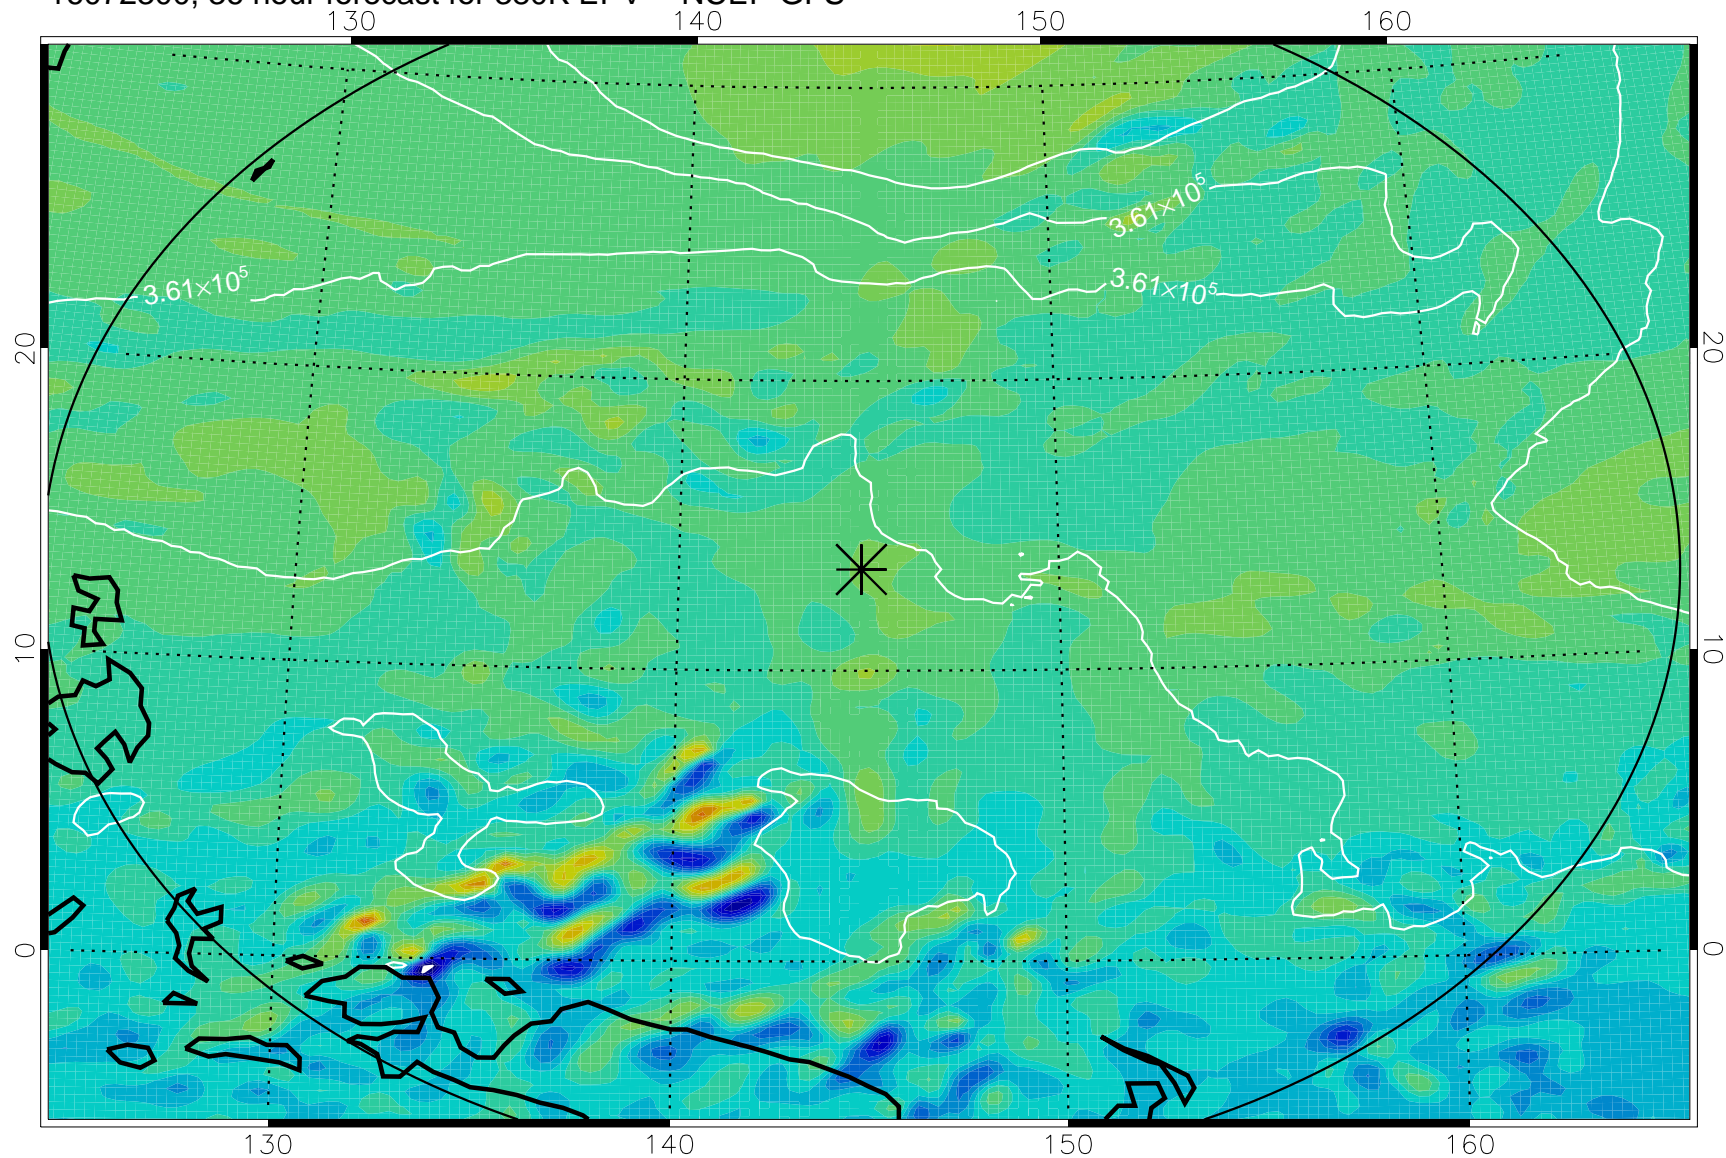

16072118, 6 hour forecast for 380K EPV -- NCEP GFS

380K Montgomery Streamfunction, white

Range ring of 2304 km

16072200, 12 hour forecast for 380K EPV -- NCEP GFS

380K Montgomery Streamfunction, white

Range ring of 2304 km

16072206, 18 hour forecast for 380K EPV -- NCEP GFS

380K Montgomery Streamfunction, white

Range ring of 2304 km

16072212, 24 hour forecast for 380K EPV -- NCEP GFS

380K Montgomery Streamfunction, white

Range ring of 2304 km

16072218, 30 hour forecast for 380K EPV -- NCEP GFS

380K Montgomery Streamfunction, white

Range ring of 2304 km

16072300, 36 hour forecast for 380K EPV -- NCEP GFS

380K Montgomery Streamfunction, white

Range ring of 2304 km

16072306, 42 hour forecast for 380K EPV -- NCEP GFS

380K Montgomery Streamfunction, white

Range ring of 2304 km

16072312, 48 hour forecast for 380K EPV -- NCEP GFS

380K Montgomery Streamfunction, white

Range ring of 2304 km