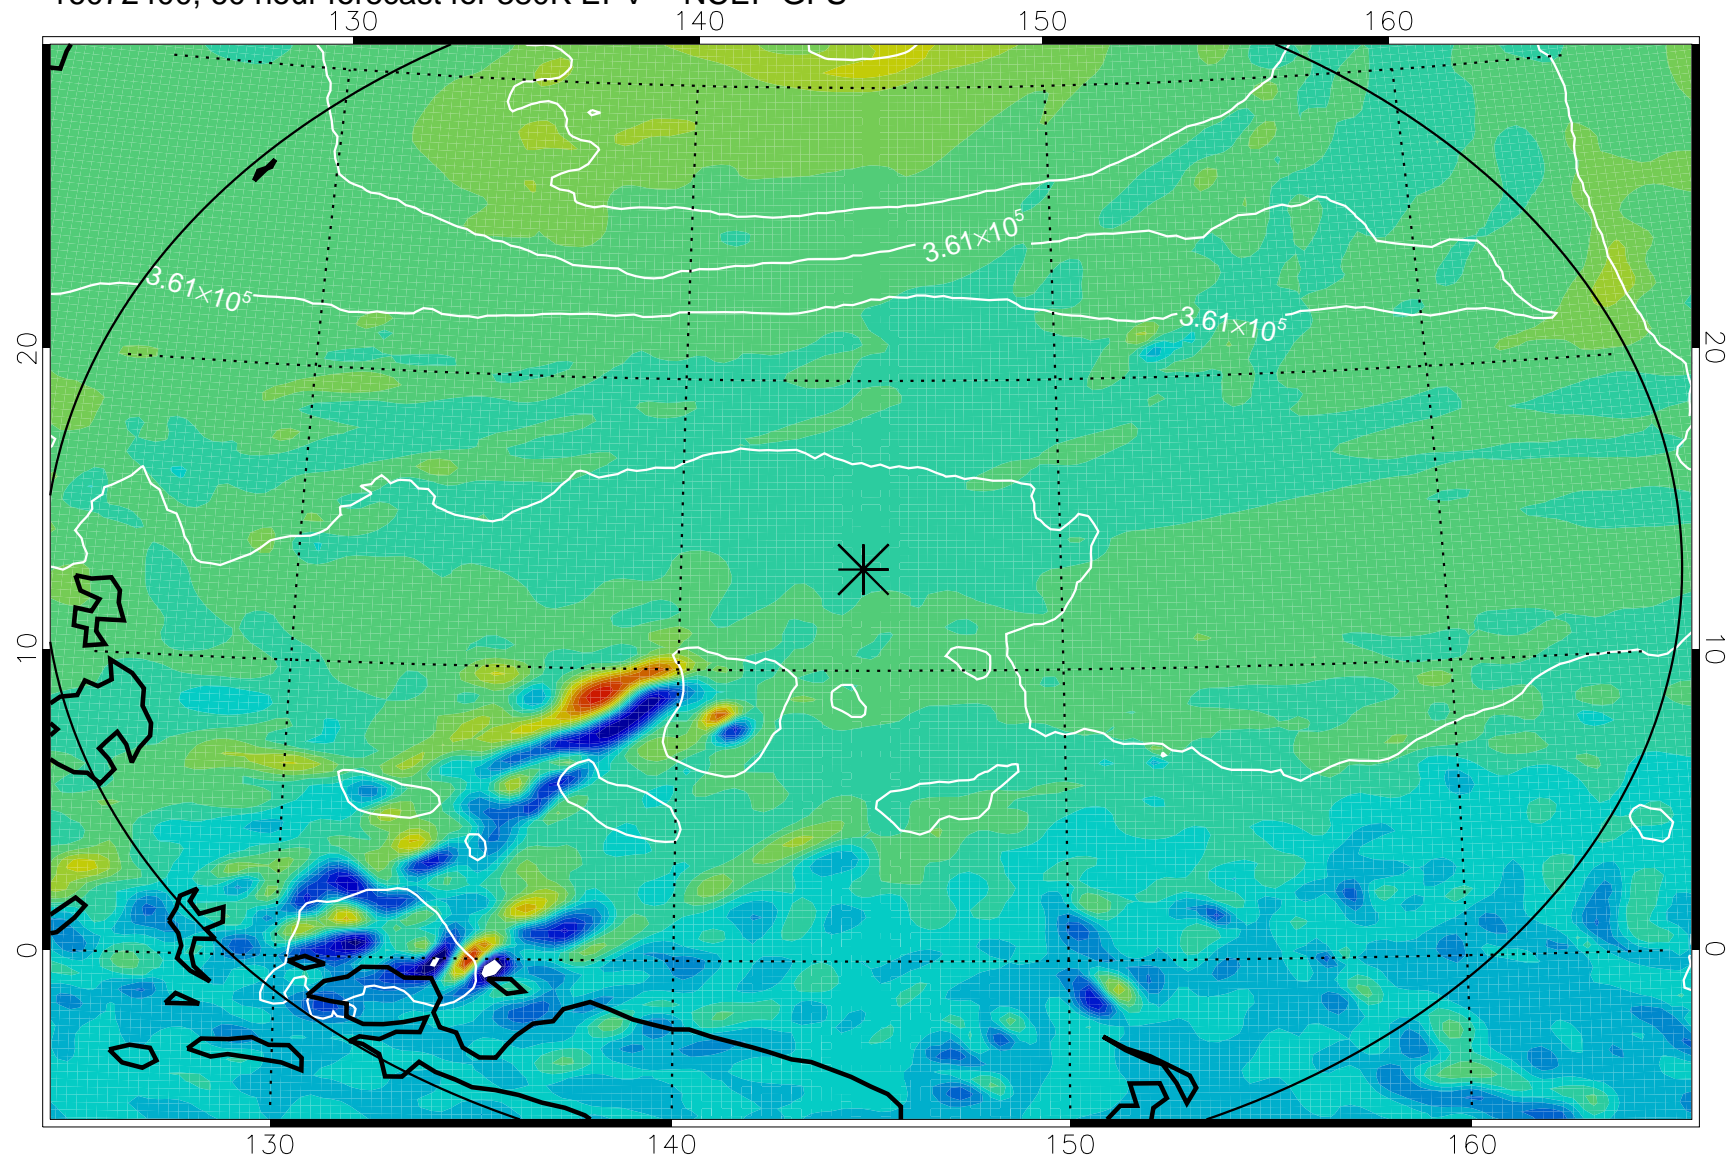

16072318, 54 hour forecast for 380K EPV -- NCEP GFS

380K Montgomery Streamfunction, white

Range ring of 2304 km

16072400, 60 hour forecast for 380K EPV -- NCEP GFS

380K Montgomery Streamfunction, white

Range ring of 2304 km

16072406, 66 hour forecast for 380K EPV -- NCEP GFS

380K Montgomery Streamfunction, white

Range ring of 2304 km

16072412, 72 hour forecast for 380K EPV -- NCEP GFS

380K Montgomery Streamfunction, white

Range ring of 2304 km

16072418, 78 hour forecast for 380K EPV -- NCEP GFS

380K Montgomery Streamfunction, white

Range ring of 2304 km

16072500, 84 hour forecast for 380K EPV -- NCEP GFS

380K Montgomery Streamfunction, white

Range ring of 2304 km

16072506, 90 hour forecast for 380K EPV -- NCEP GFS

380K Montgomery Streamfunction, white

Range ring of 2304 km

16072512, 96 hour forecast for 380K EPV -- NCEP GFS

380K Montgomery Streamfunction, white

Range ring of 2304 km