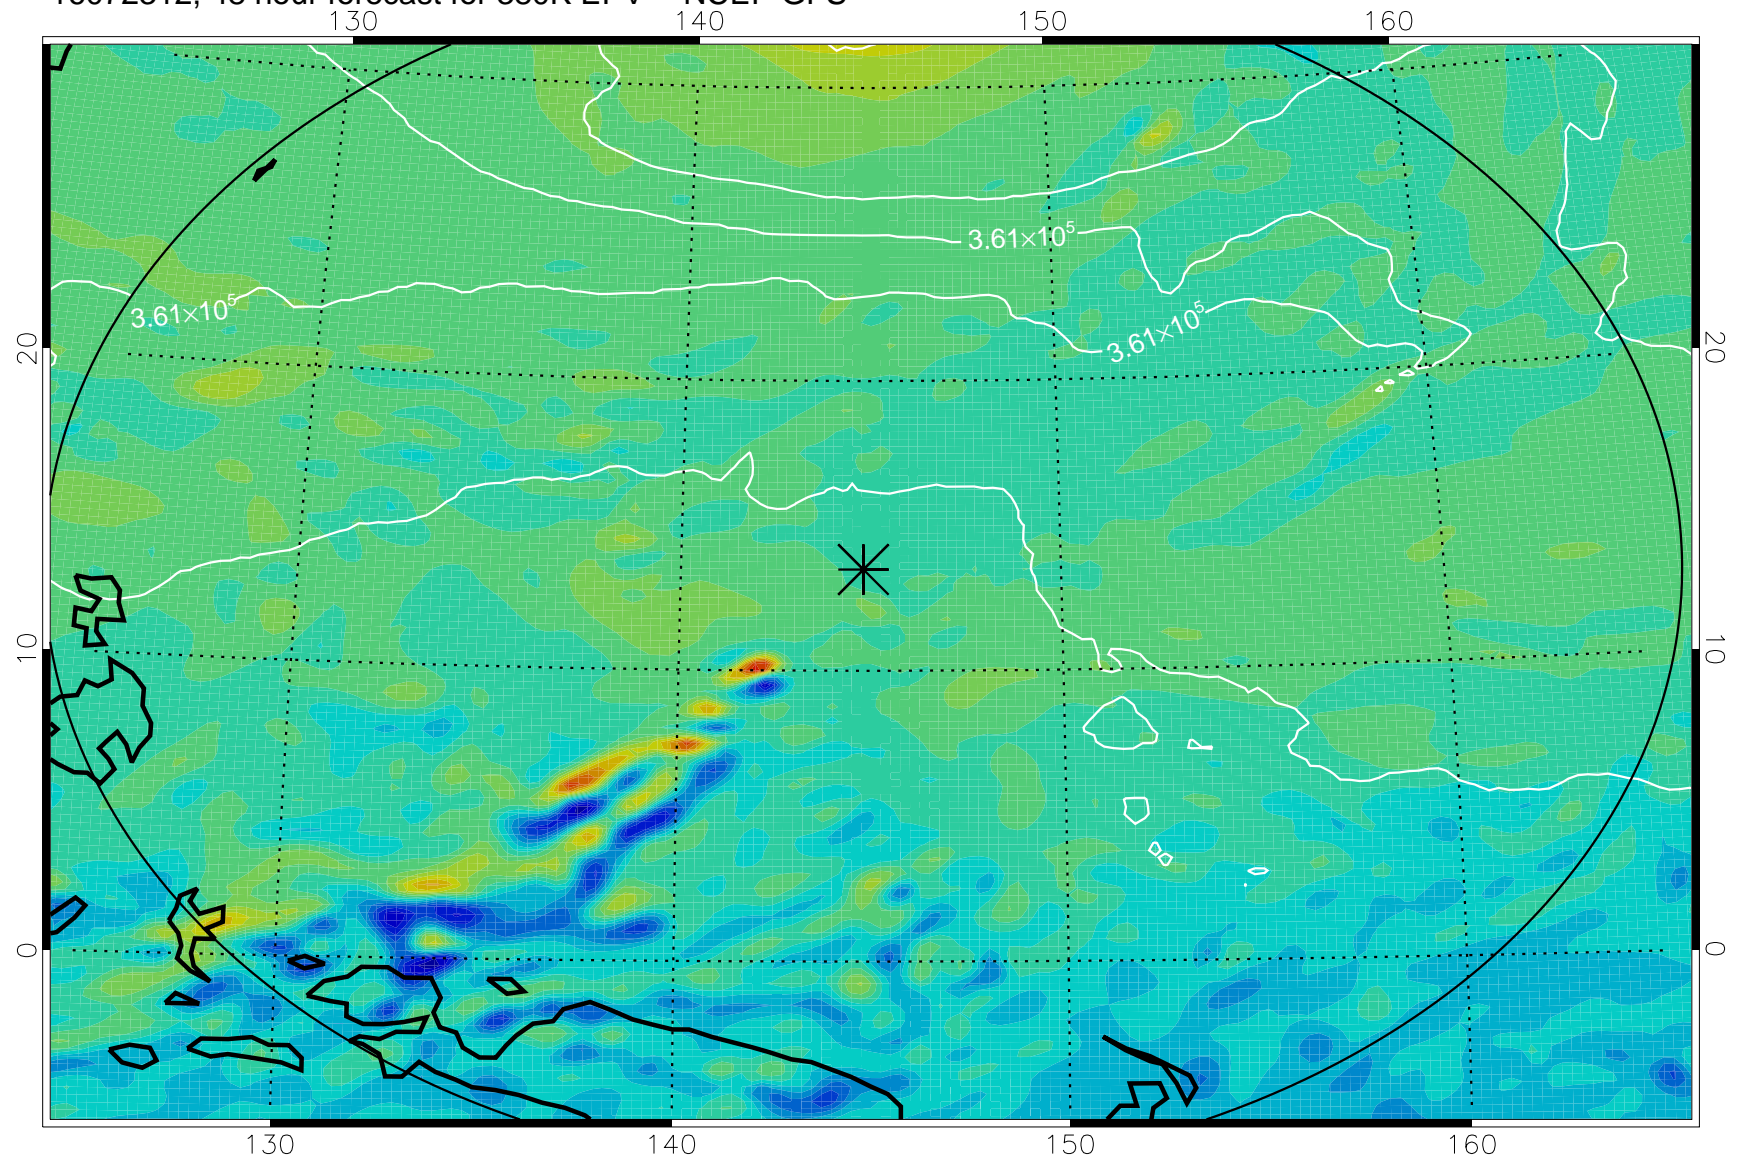

16072206, 18 hour forecast for 380K EPV -- NCEP GFS

380K Montgomery Streamfunction, white

Range ring of 2304 km

16072212, 24 hour forecast for 380K EPV -- NCEP GFS

380K Montgomery Streamfunction, white

Range ring of 2304 km

16072218, 30 hour forecast for 380K EPV -- NCEP GFS

380K Montgomery Streamfunction, white

Range ring of 2304 km

16072300, 36 hour forecast for 380K EPV -- NCEP GFS

380K Montgomery Streamfunction, white

Range ring of 2304 km

16072306, 42 hour forecast for 380K EPV -- NCEP GFS

380K Montgomery Streamfunction, white

Range ring of 2304 km

16072312, 48 hour forecast for 380K EPV -- NCEP GFS

380K Montgomery Streamfunction, white

Range ring of 2304 km

16072318, 54 hour forecast for 380K EPV -- NCEP GFS

380K Montgomery Streamfunction, white

Range ring of 2304 km

16072400, 60 hour forecast for 380K EPV -- NCEP GFS

380K Montgomery Streamfunction, white

Range ring of 2304 km