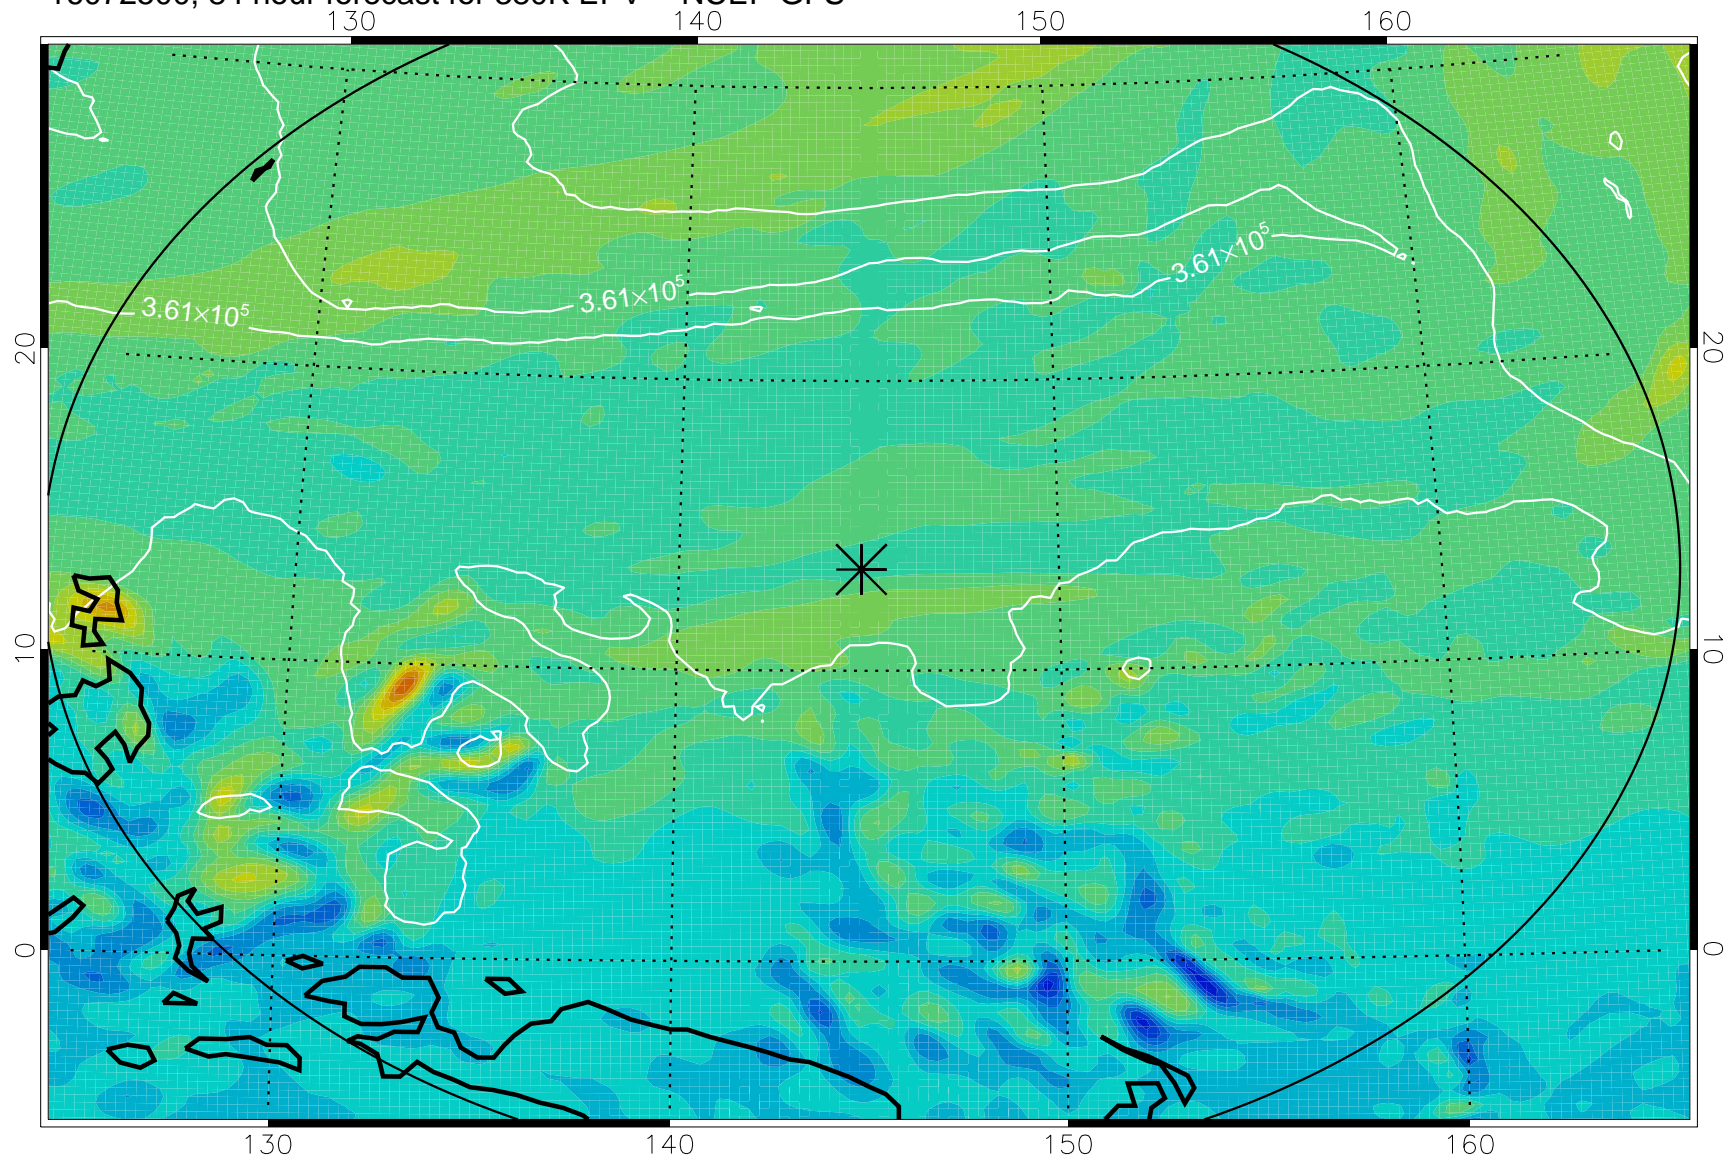

16072406, 66 hour forecast for 380K EPV -- NCEP GFS

380K Montgomery Streamfunction, white

Range ring of 2304 km

16072412, 72 hour forecast for 380K EPV -- NCEP GFS

380K Montgomery Streamfunction, white

Range ring of 2304 km

16072418, 78 hour forecast for 380K EPV -- NCEP GFS

380K Montgomery Streamfunction, white

Range ring of 2304 km

16072500, 84 hour forecast for 380K EPV -- NCEP GFS

380K Montgomery Streamfunction, white

Range ring of 2304 km

16072506, 90 hour forecast for 380K EPV -- NCEP GFS

380K Montgomery Streamfunction, white

Range ring of 2304 km

16072512, 96 hour forecast for 380K EPV -- NCEP GFS

380K Montgomery Streamfunction, white

Range ring of 2304 km

16072518, 102 hour forecast for 380K EPV -- NCEP GFS

380K Montgomery Streamfunction, white

Range ring of 2304 km

16072600, 108 hour forecast for 380K EPV -- NCEP GFS

380K Montgomery Streamfunction, white

Range ring of 2304 km