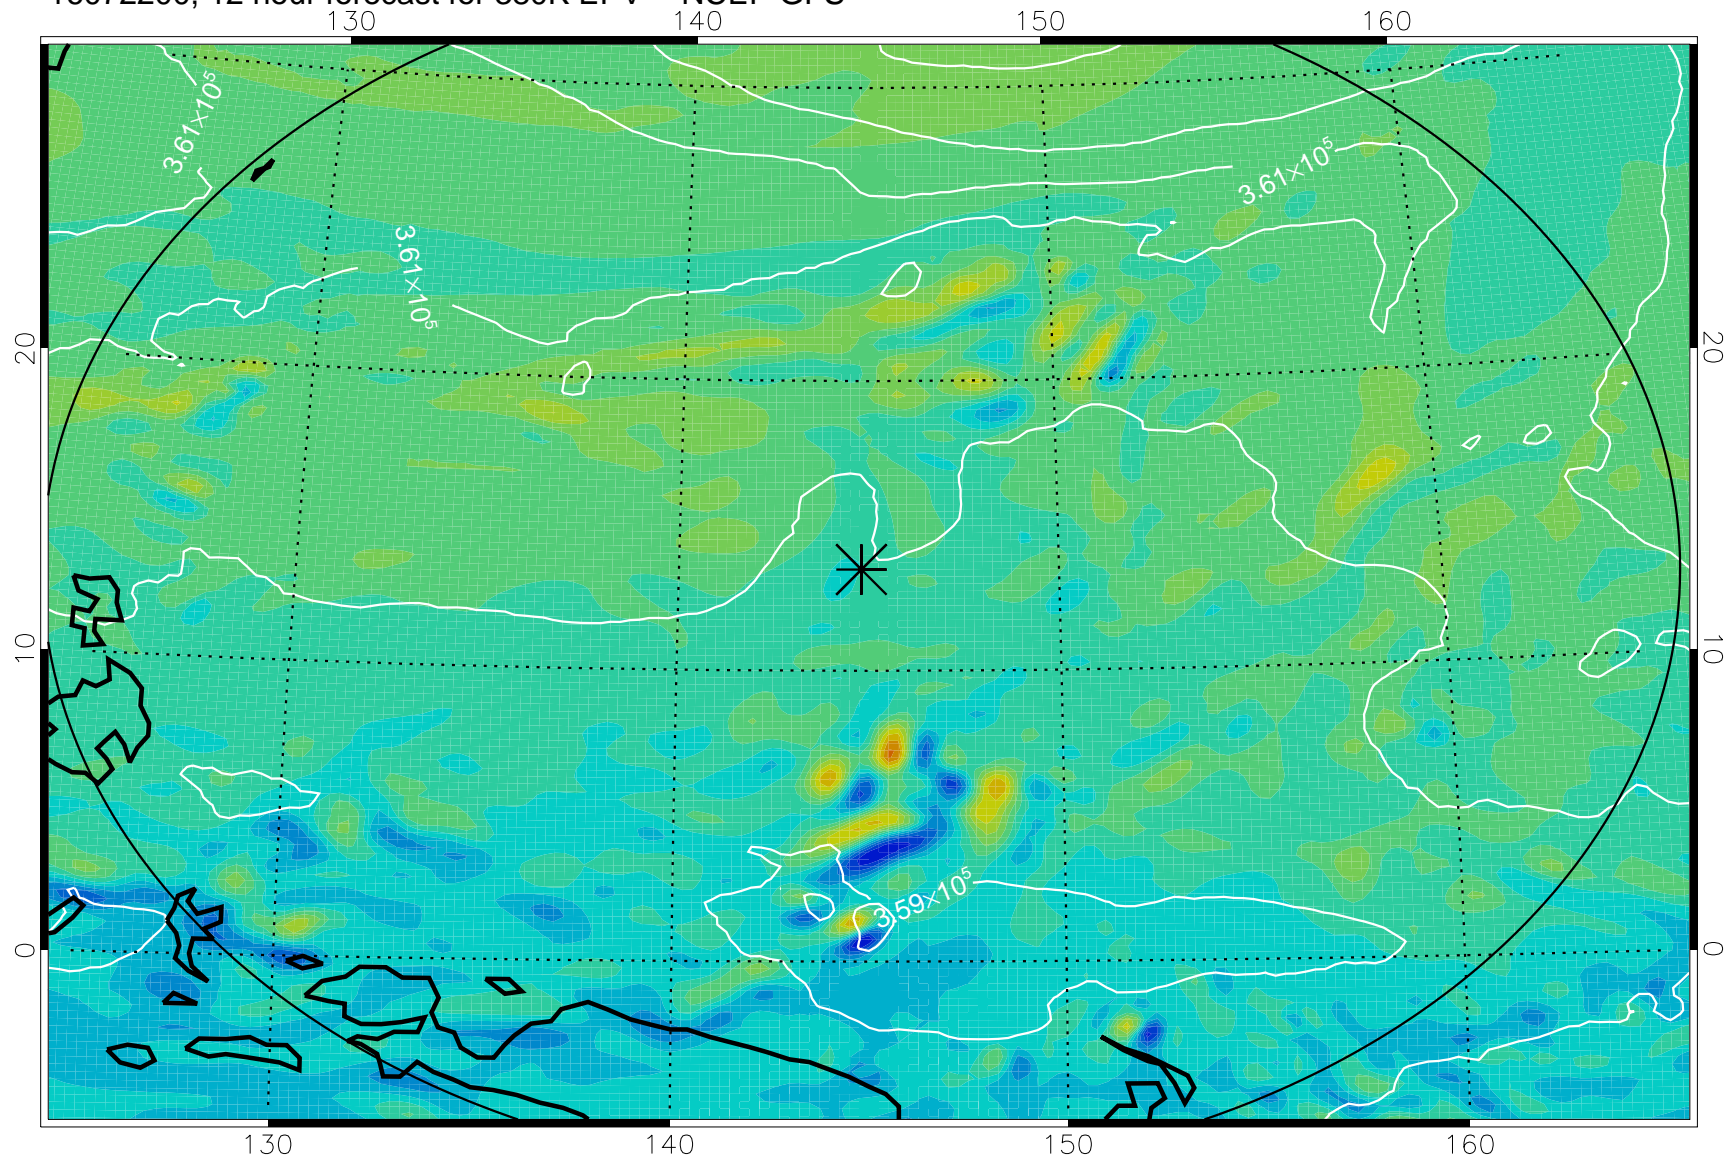

16072118, 6 hour forecast for 380K EPV -- NCEP GFS

380K Montgomery Streamfunction, white

Range ring of 2304 km

16072200, 12 hour forecast for 380K EPV -- NCEP GFS

380K Montgomery Streamfunction, white

Range ring of 2304 km

16072206, 18 hour forecast for 380K EPV -- NCEP GFS

380K Montgomery Streamfunction, white

Range ring of 2304 km

16072212, 24 hour forecast for 380K EPV -- NCEP GFS

380K Montgomery Streamfunction, white

Range ring of 2304 km

16072218, 30 hour forecast for 380K EPV -- NCEP GFS

380K Montgomery Streamfunction, white

Range ring of 2304 km

16072300, 36 hour forecast for 380K EPV -- NCEP GFS

380K Montgomery Streamfunction, white

Range ring of 2304 km

16072418, 78 hour forecast for 380K EPV -- NCEP GFS

380K Montgomery Streamfunction, white

Range ring of 2304 km

16072500, 84 hour forecast for 380K EPV -- NCEP GFS

380K Montgomery Streamfunction, white

Range ring of 2304 km