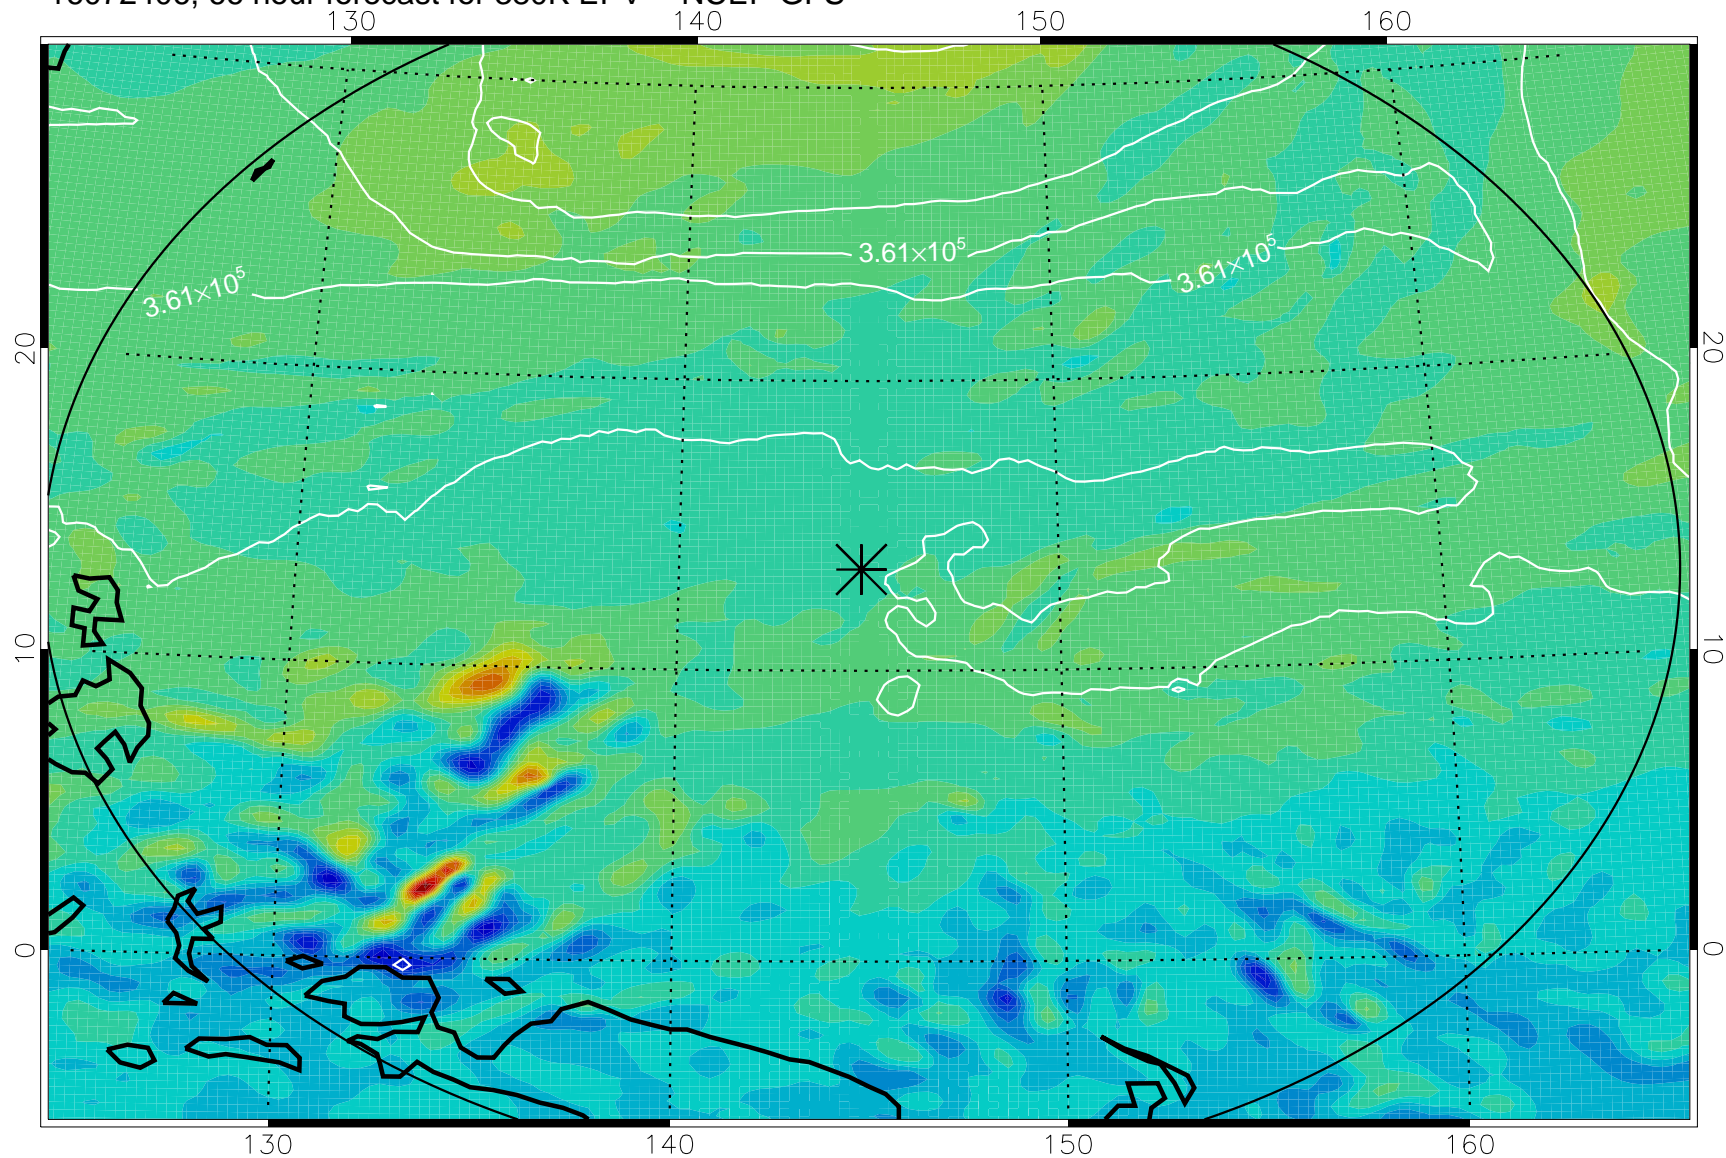

16072318, 54 hour forecast for 380K EPV -- NCEP GFS

380K Montgomery Streamfunction, white

Range ring of 2304 km

16072400, 60 hour forecast for 380K EPV -- NCEP GFS

380K Montgomery Streamfunction, white

Range ring of 2304 km

16072406, 66 hour forecast for 380K EPV -- NCEP GFS

380K Montgomery Streamfunction, white

Range ring of 2304 km

16072412, 72 hour forecast for 380K EPV -- NCEP GFS

380K Montgomery Streamfunction, white

Range ring of 2304 km

16072418, 78 hour forecast for 380K EPV -- NCEP GFS

380K Montgomery Streamfunction, white

Range ring of 2304 km

16072500, 84 hour forecast for 380K EPV -- NCEP GFS

380K Montgomery Streamfunction, white

Range ring of 2304 km

16072518, 102 hour forecast for 380K EPV -- NCEP GFS

380K Montgomery Streamfunction, white

Range ring of 2304 km

16072600, 108 hour forecast for 380K EPV -- NCEP GFS

380K Montgomery Streamfunction, white

Range ring of 2304 km