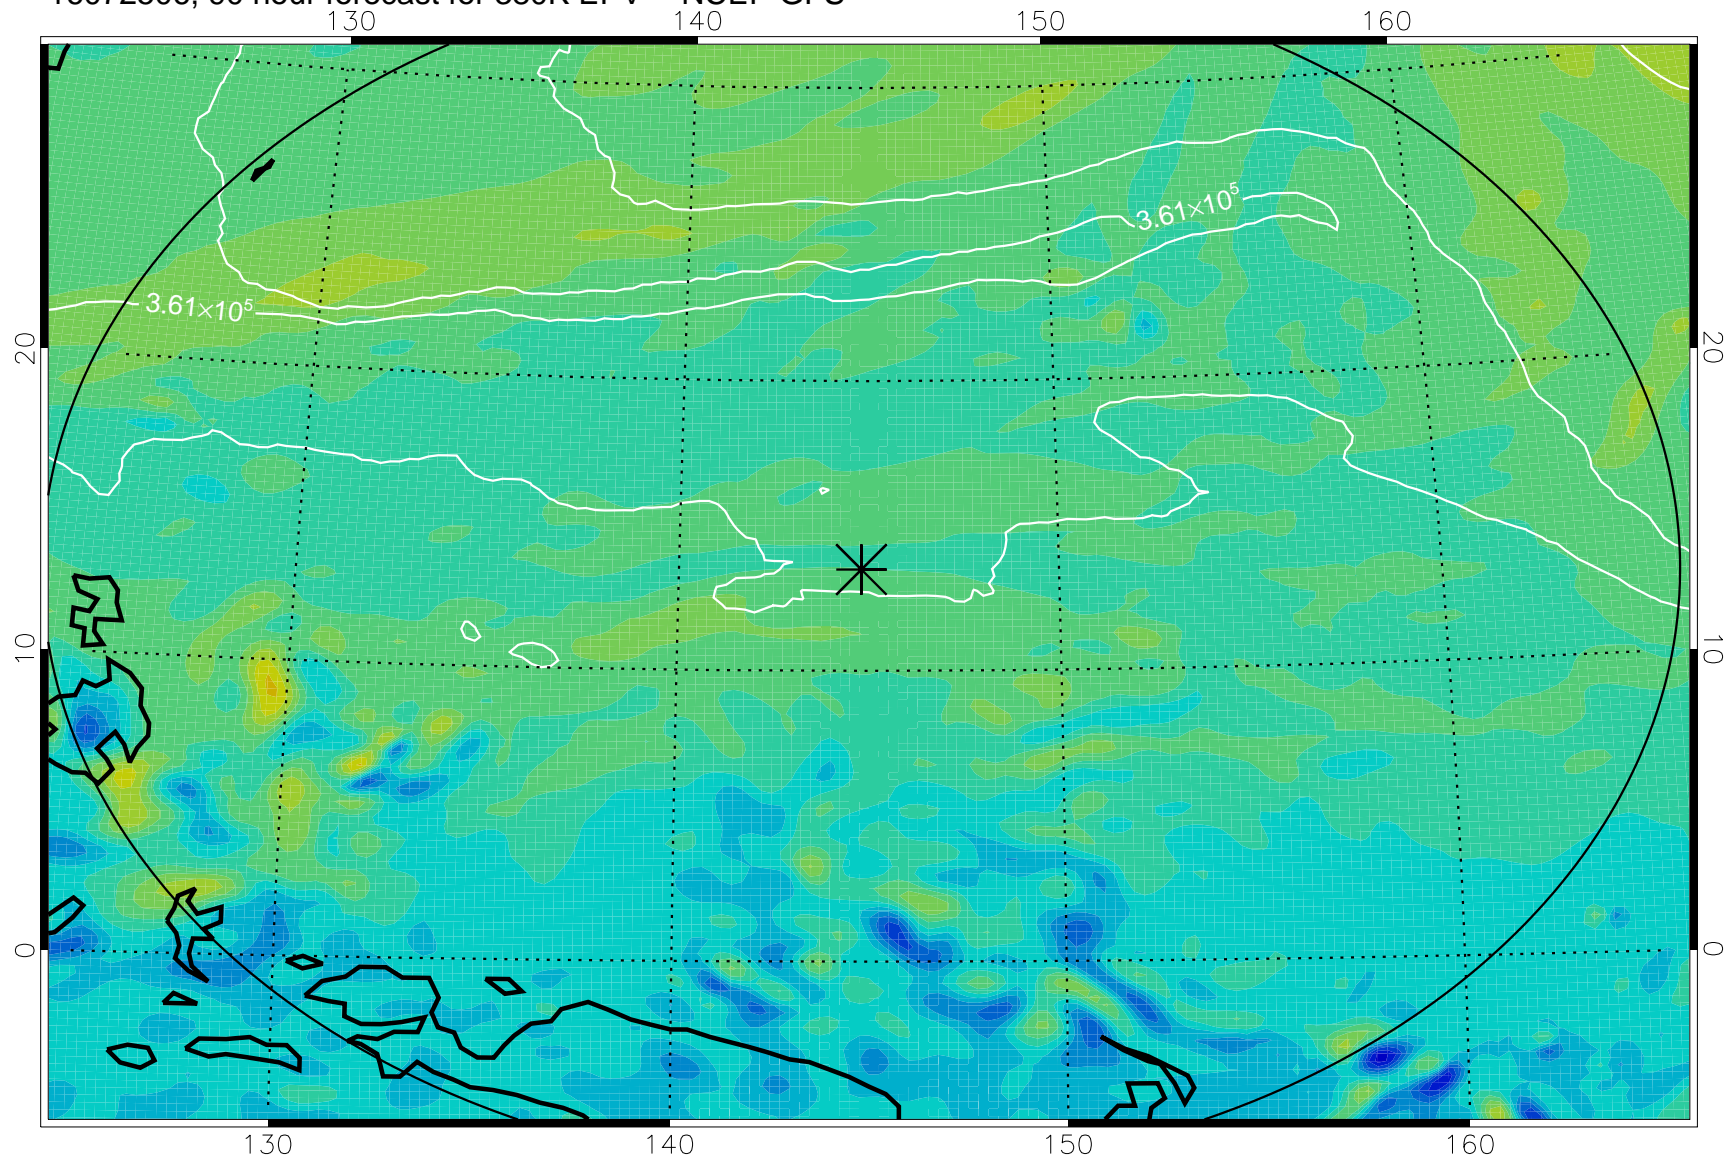

16072406, 66 hour forecast for 380K EPV -- NCEP GFS

380K Montgomery Streamfunction, white

Range ring of 2304 km

16072412, 72 hour forecast for 380K EPV -- NCEP GFS

380K Montgomery Streamfunction, white

Range ring of 2304 km

16072418, 78 hour forecast for 380K EPV -- NCEP GFS

380K Montgomery Streamfunction, white

Range ring of 2304 km

16072500, 84 hour forecast for 380K EPV -- NCEP GFS

380K Montgomery Streamfunction, white

Range ring of 2304 km

16072506, 90 hour forecast for 380K EPV -- NCEP GFS

380K Montgomery Streamfunction, white

Range ring of 2304 km

16072512, 96 hour forecast for 380K EPV -- NCEP GFS

380K Montgomery Streamfunction, white

Range ring of 2304 km

16072518, 102 hour forecast for 380K EPV -- NCEP GFS

380K Montgomery Streamfunction, white

Range ring of 2304 km

16072600, 108 hour forecast for 380K EPV -- NCEP GFS

380K Montgomery Streamfunction, white

Range ring of 2304 km