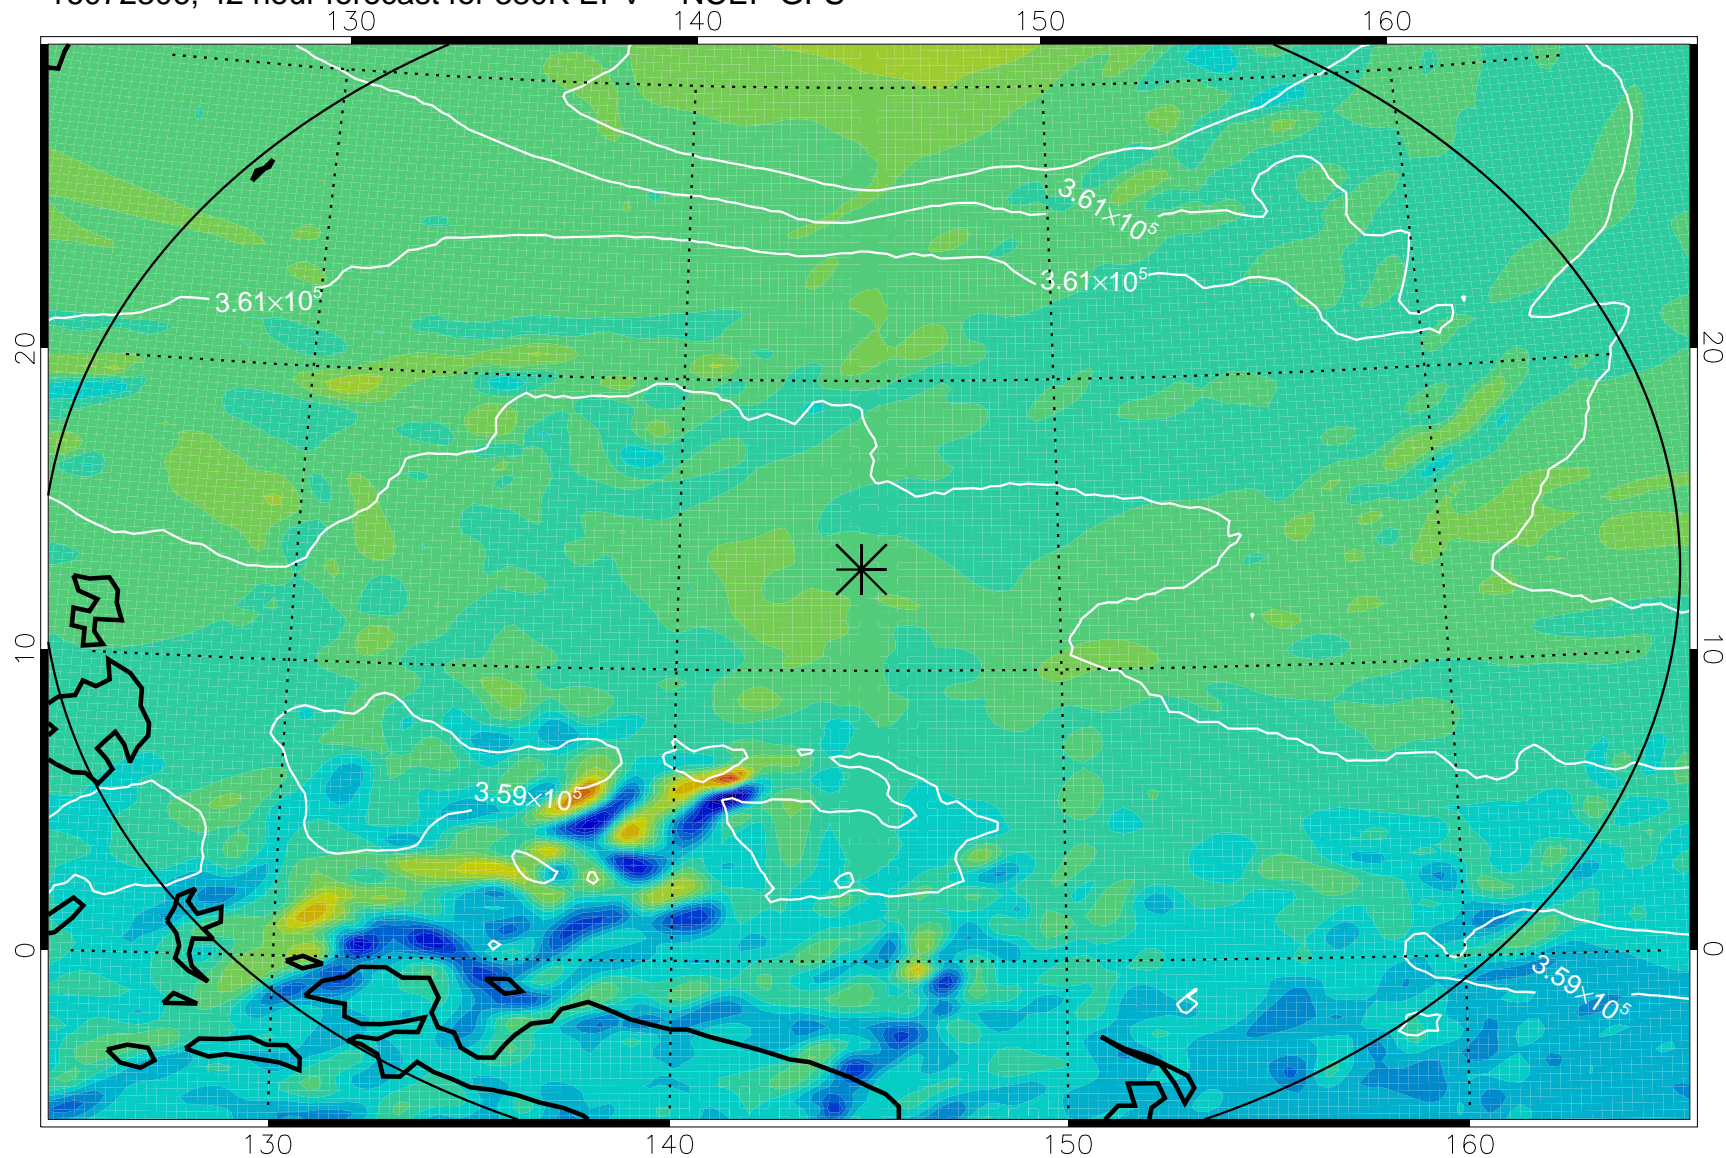

16072206, 18 hour forecast for 380K EPV -- NCEP GFS

380K Montgomery Streamfunction, white

Range ring of 2304 km

16072212, 24 hour forecast for 380K EPV -- NCEP GFS

380K Montgomery Streamfunction, white

Range ring of 2304 km

16072218, 30 hour forecast for 380K EPV -- NCEP GFS

380K Montgomery Streamfunction, white

Range ring of 2304 km

16072300, 36 hour forecast for 380K EPV -- NCEP GFS

380K Montgomery Streamfunction, white

Range ring of 2304 km

16072306, 42 hour forecast for 380K EPV -- NCEP GFS

380K Montgomery Streamfunction, white

Range ring of 2304 km

16072312, 48 hour forecast for 380K EPV -- NCEP GFS

380K Montgomery Streamfunction, white

Range ring of 2304 km

16072318, 54 hour forecast for 380K EPV -- NCEP GFS

380K Montgomery Streamfunction, white

Range ring of 2304 km

16072400, 60 hour forecast for 380K EPV -- NCEP GFS

380K Montgomery Streamfunction, white

Range ring of 2304 km