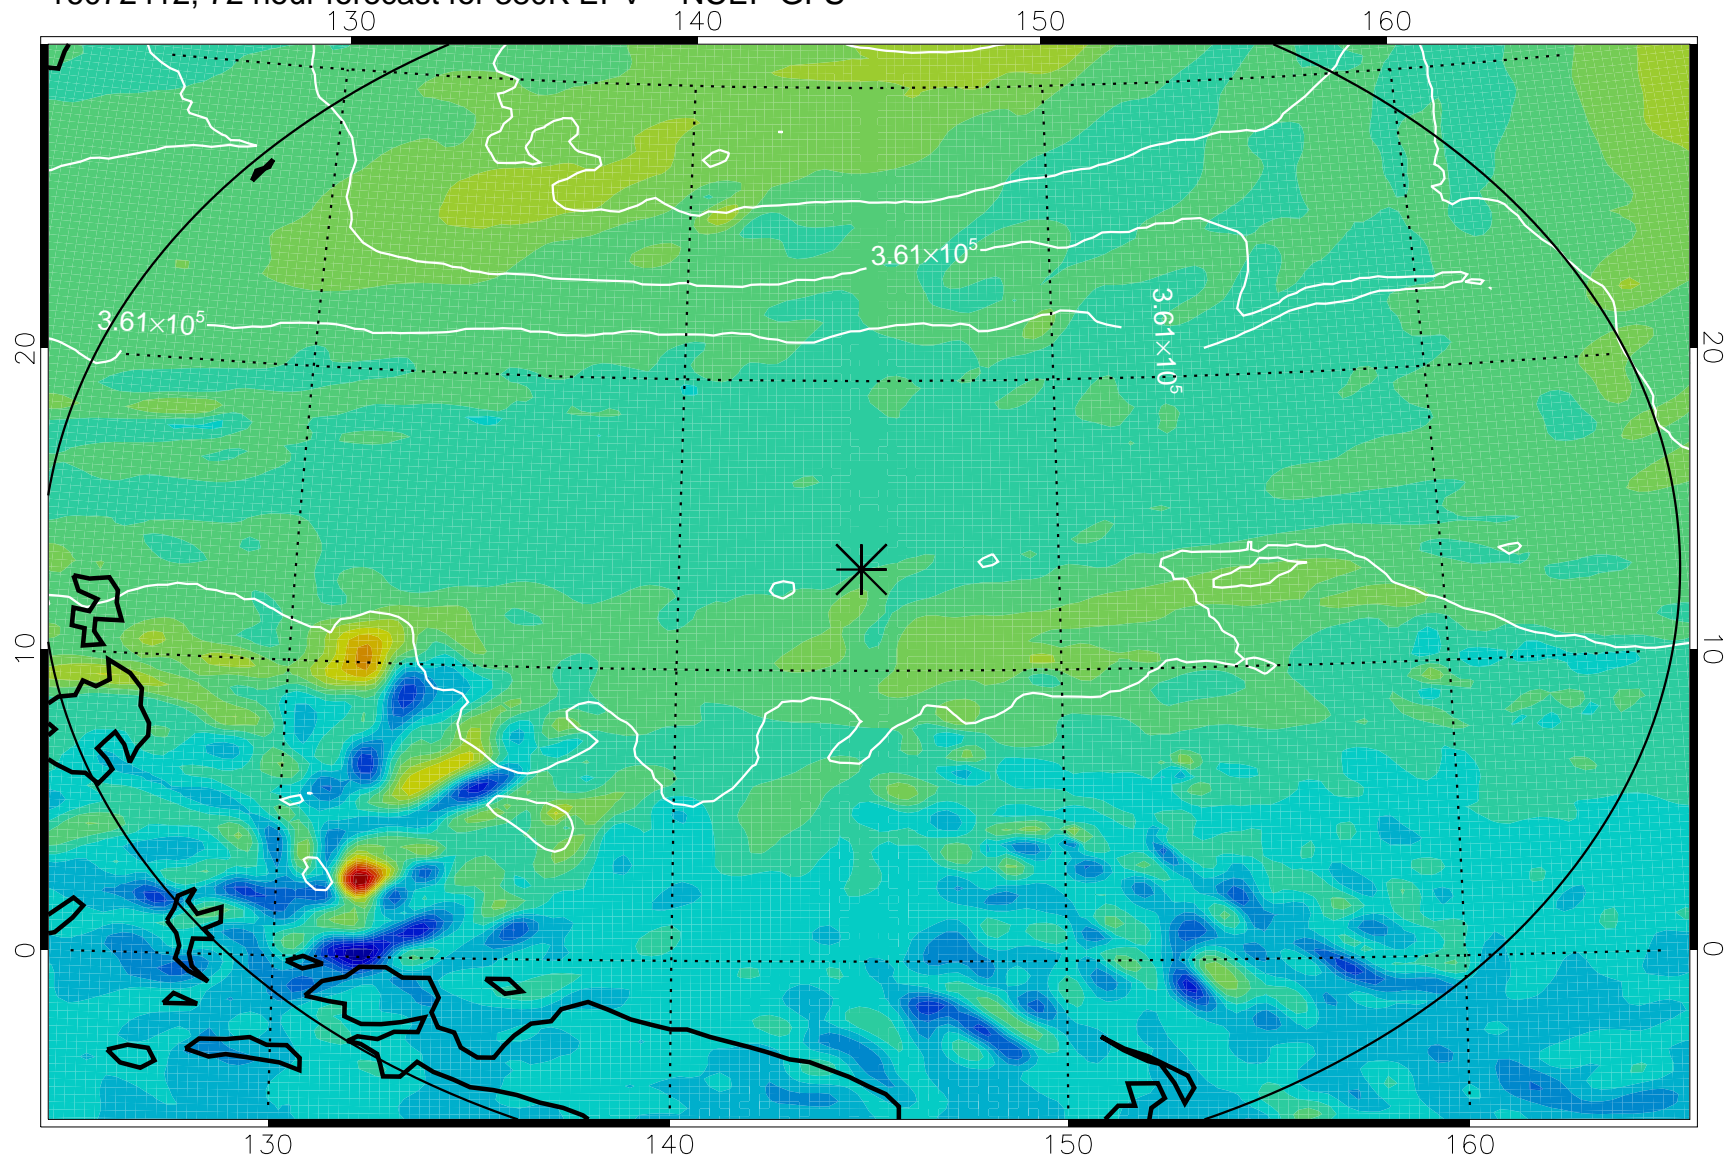

16072318, 54 hour forecast for 380K EPV -- NCEP GFS

380K Montgomery Streamfunction, white

Range ring of 2304 km

16072400, 60 hour forecast for 380K EPV -- NCEP GFS

380K Montgomery Streamfunction, white

Range ring of 2304 km

16072406, 66 hour forecast for 380K EPV -- NCEP GFS

380K Montgomery Streamfunction, white

Range ring of 2304 km

16072412, 72 hour forecast for 380K EPV -- NCEP GFS

380K Montgomery Streamfunction, white

Range ring of 2304 km

16072418, 78 hour forecast for 380K EPV -- NCEP GFS

380K Montgomery Streamfunction, white

Range ring of 2304 km

16072500, 84 hour forecast for 380K EPV -- NCEP GFS

380K Montgomery Streamfunction, white

Range ring of 2304 km

16072518, 102 hour forecast for 380K EPV -- NCEP GFS

380K Montgomery Streamfunction, white

Range ring of 2304 km

16072600, 108 hour forecast for 380K EPV -- NCEP GFS

380K Montgomery Streamfunction, white

Range ring of 2304 km