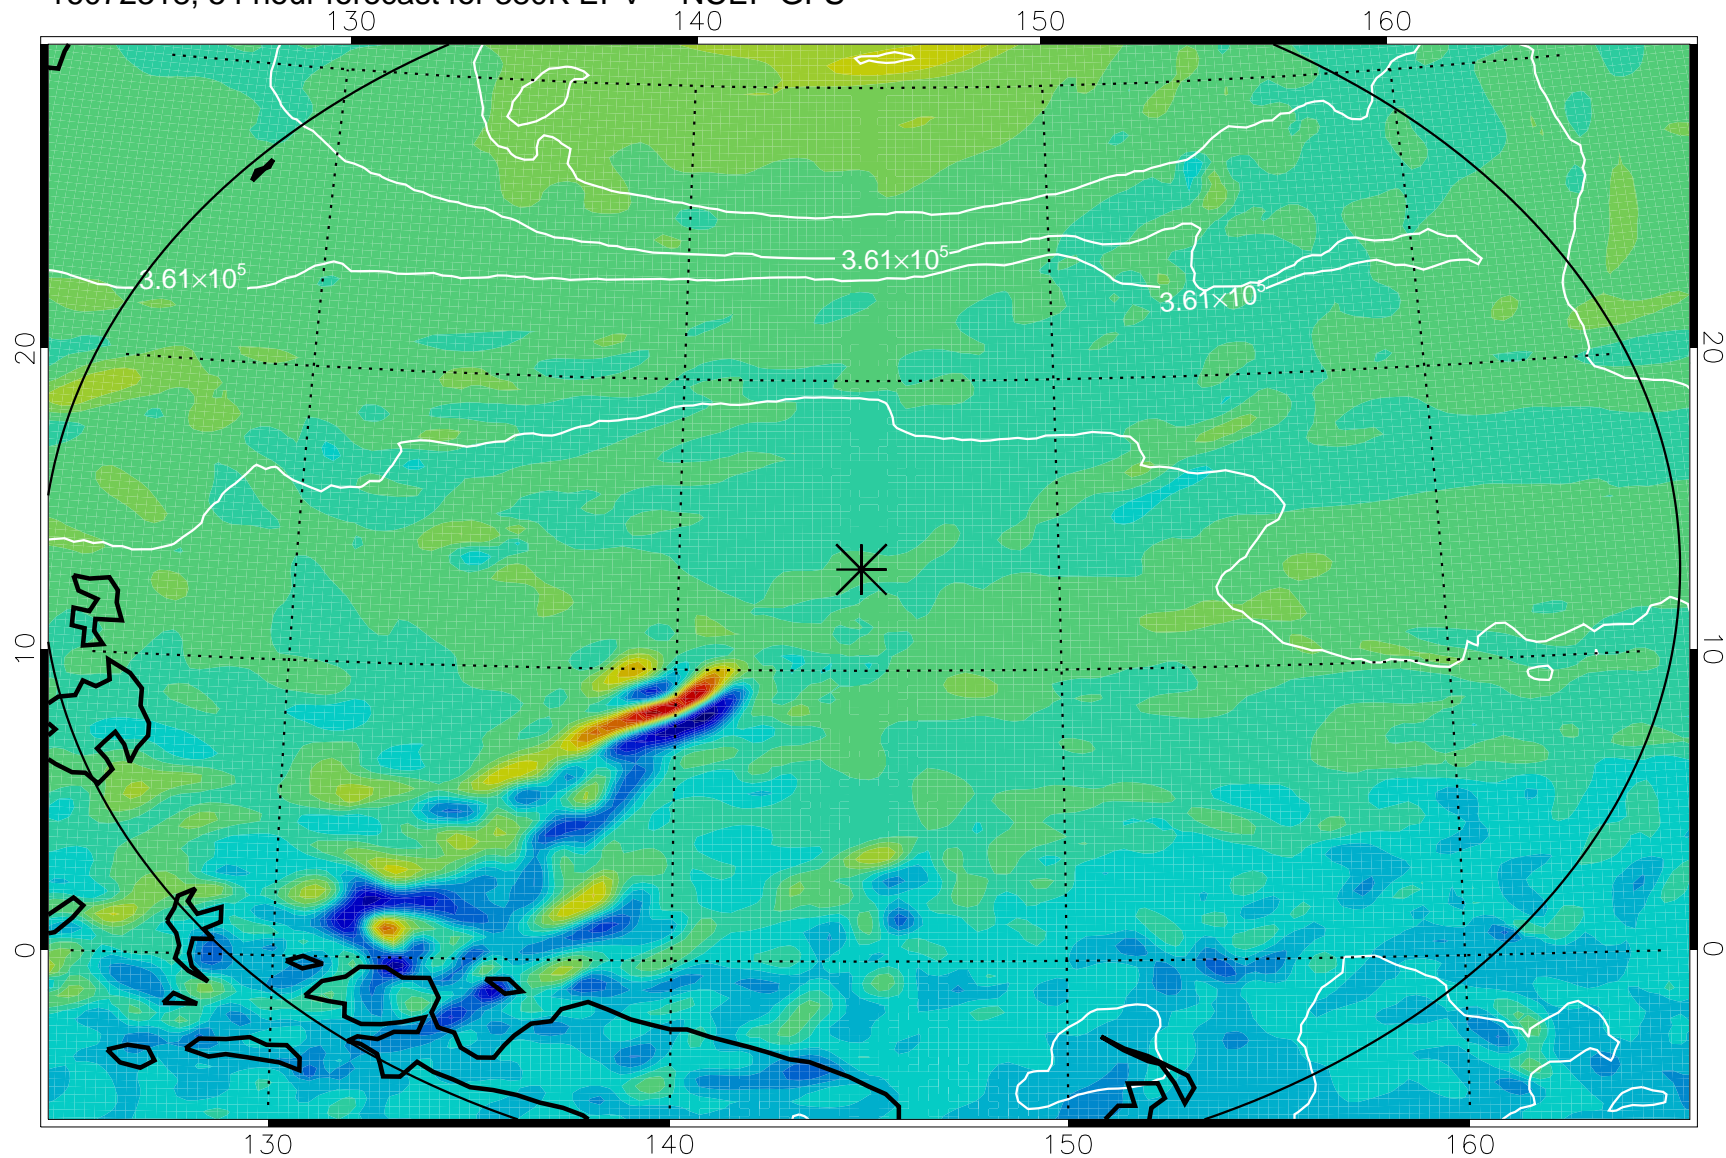

16072218, 30 hour forecast for 380K EPV -- NCEP GFS

380K Montgomery Streamfunction, white

Range ring of 2304 km

16072300, 36 hour forecast for 380K EPV -- NCEP GFS

380K Montgomery Streamfunction, white

Range ring of 2304 km

16072306, 42 hour forecast for 380K EPV -- NCEP GFS

380K Montgomery Streamfunction, white

Range ring of 2304 km

16072312, 48 hour forecast for 380K EPV -- NCEP GFS

380K Montgomery Streamfunction, white

Range ring of 2304 km

16072318, 54 hour forecast for 380K EPV -- NCEP GFS

380K Montgomery Streamfunction, white

Range ring of 2304 km

16072400, 60 hour forecast for 380K EPV -- NCEP GFS

380K Montgomery Streamfunction, white

Range ring of 2304 km

16072406, 66 hour forecast for 380K EPV -- NCEP GFS

380K Montgomery Streamfunction, white

Range ring of 2304 km

16072412, 72 hour forecast for 380K EPV -- NCEP GFS

380K Montgomery Streamfunction, white

Range ring of 2304 km