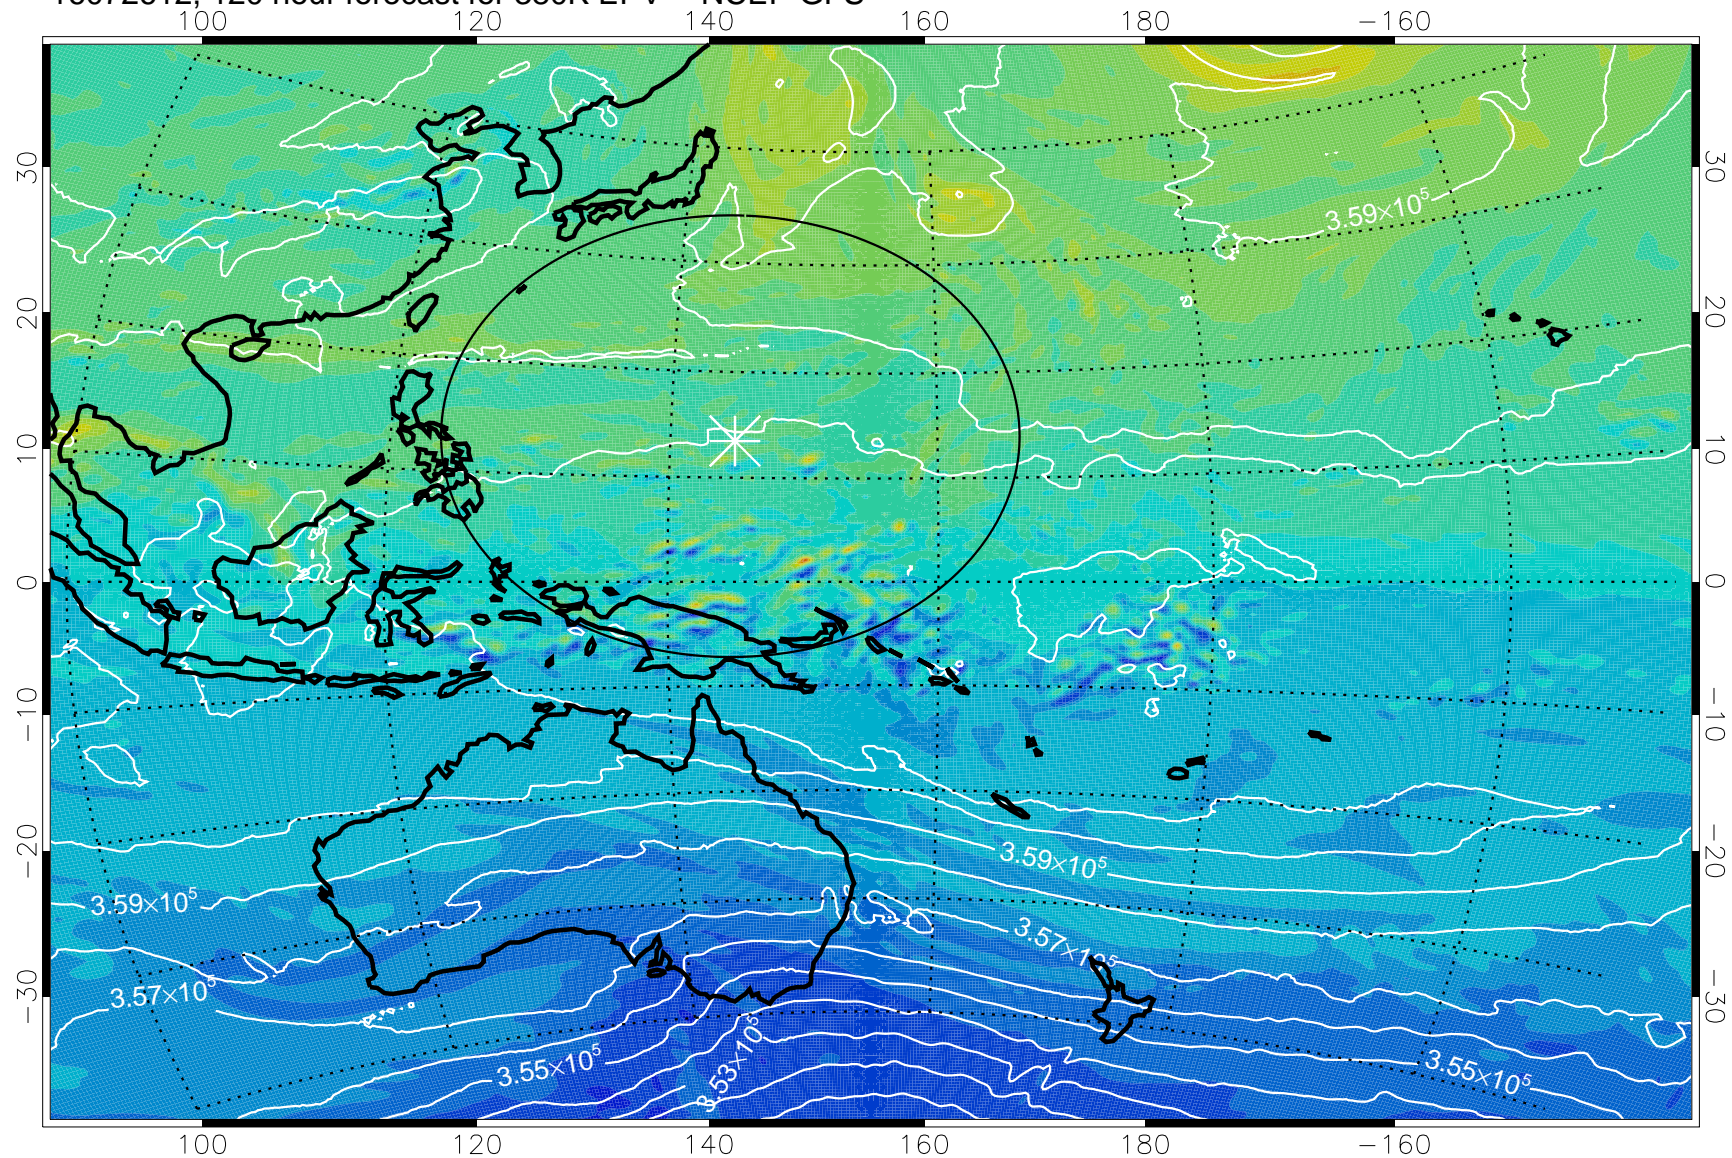

16072518, 102 hour forecast for 380K EPV -- NCEP GFS

380K Montgomery Streamfunction, white

Range ring of 2304 km

16072600, 108 hour forecast for 380K EPV -- NCEP GFS

380K Montgomery Streamfunction, white

Range ring of 2304 km

16072606, 114 hour forecast for 380K EPV -- NCEP GFS

380K Montgomery Streamfunction, white

Range ring of 2304 km

16072612, 120 hour forecast for 380K EPV -- NCEP GFS

380K Montgomery Streamfunction, white

Range ring of 2304 km