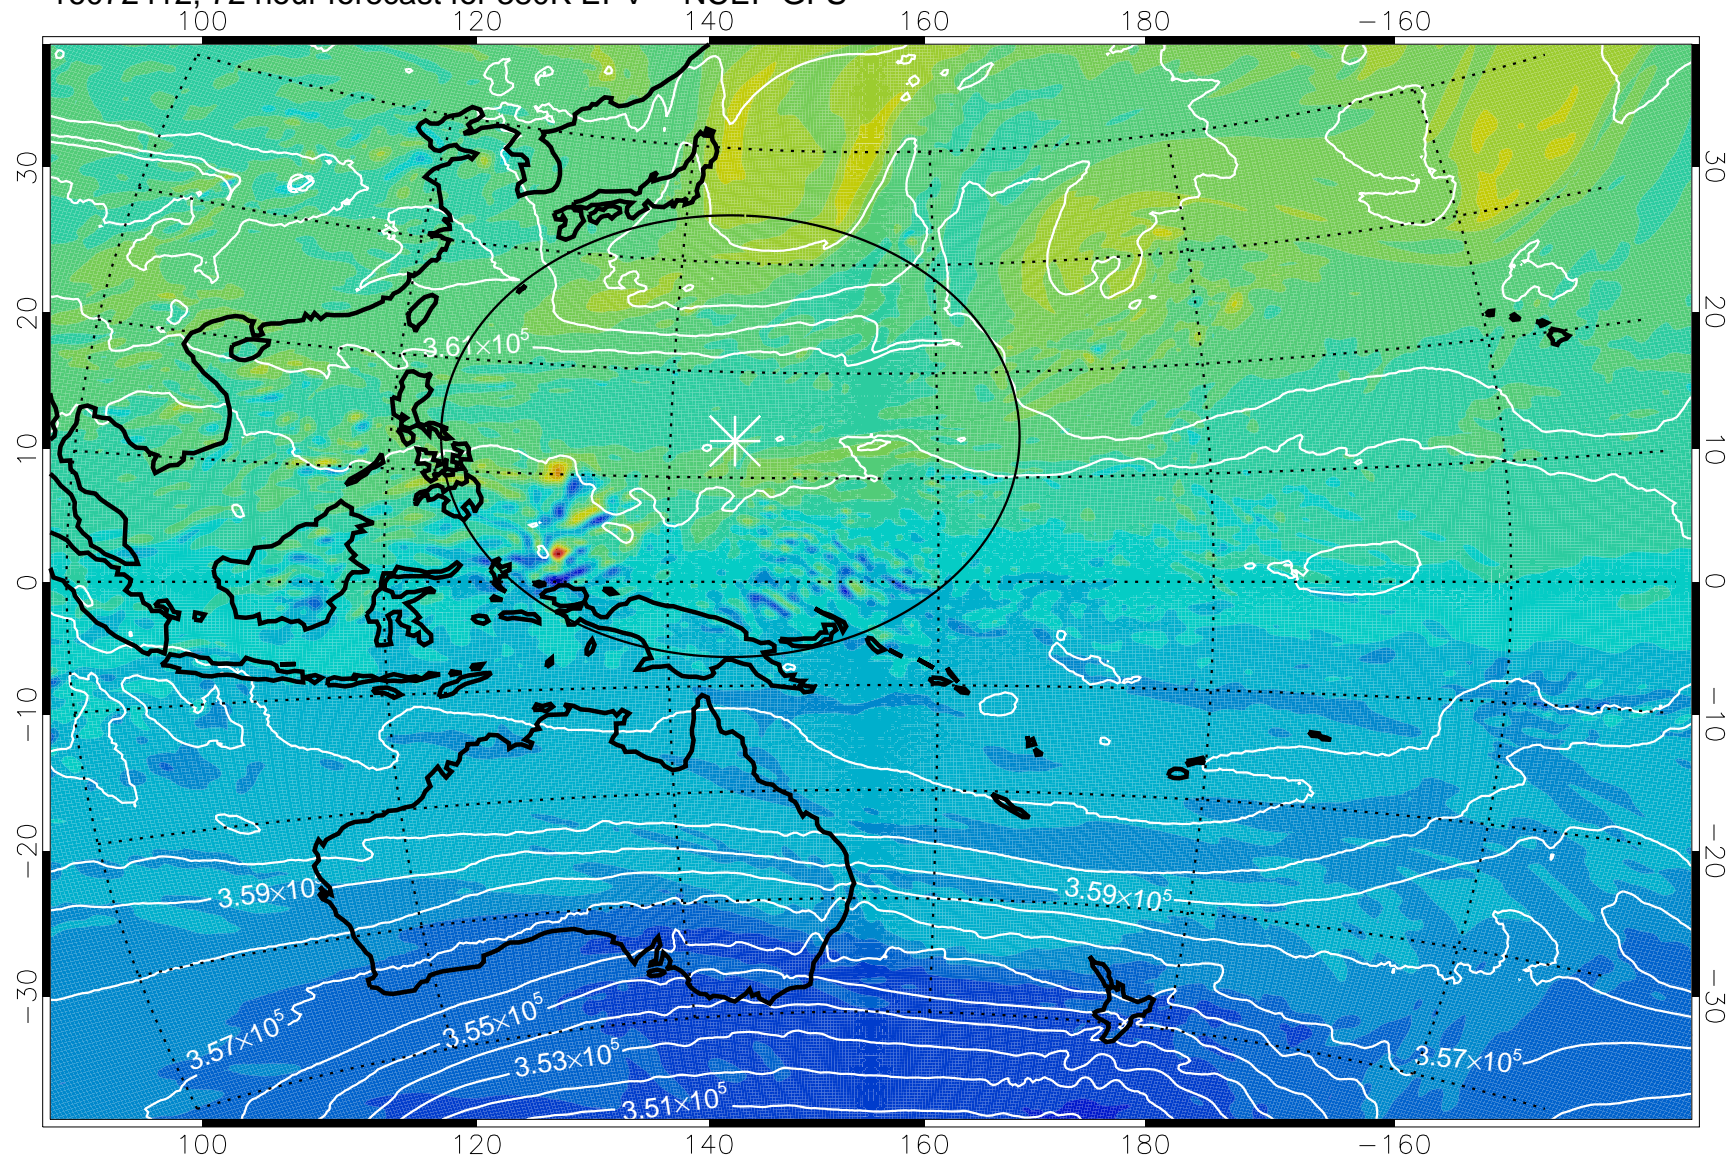

16072306, 42 hour forecast for 380K EPV -- NCEP GFS

380K Montgomery Streamfunction, white

Range ring of 2304 km

16072312, 48 hour forecast for 380K EPV -- NCEP GFS

380K Montgomery Streamfunction, white

Range ring of 2304 km

16072318, 54 hour forecast for 380K EPV -- NCEP GFS

380K Montgomery Streamfunction, white

Range ring of 2304 km

16072400, 60 hour forecast for 380K EPV -- NCEP GFS

16072406, 66 hour forecast for 380K EPV -- NCEP GFS

380K Montgomery Streamfunction, white

Range ring of 2304 km

16072412, 72 hour forecast for 380K EPV -- NCEP GFS

-2×10^{-5} -1×10^{-5} 0 1×10^{-5} 2×10^{-5}
PVU

380K Montgomery Streamfunction, white

Range ring of 2304 km

16072418, 78 hour forecast for 380K EPV -- NCEP GFS

380K Montgomery Streamfunction, white

Range ring of 2304 km

16072500, 84 hour forecast for 380K EPV -- NCEP GFS

380K Montgomery Streamfunction, white

Range ring of 2304 km