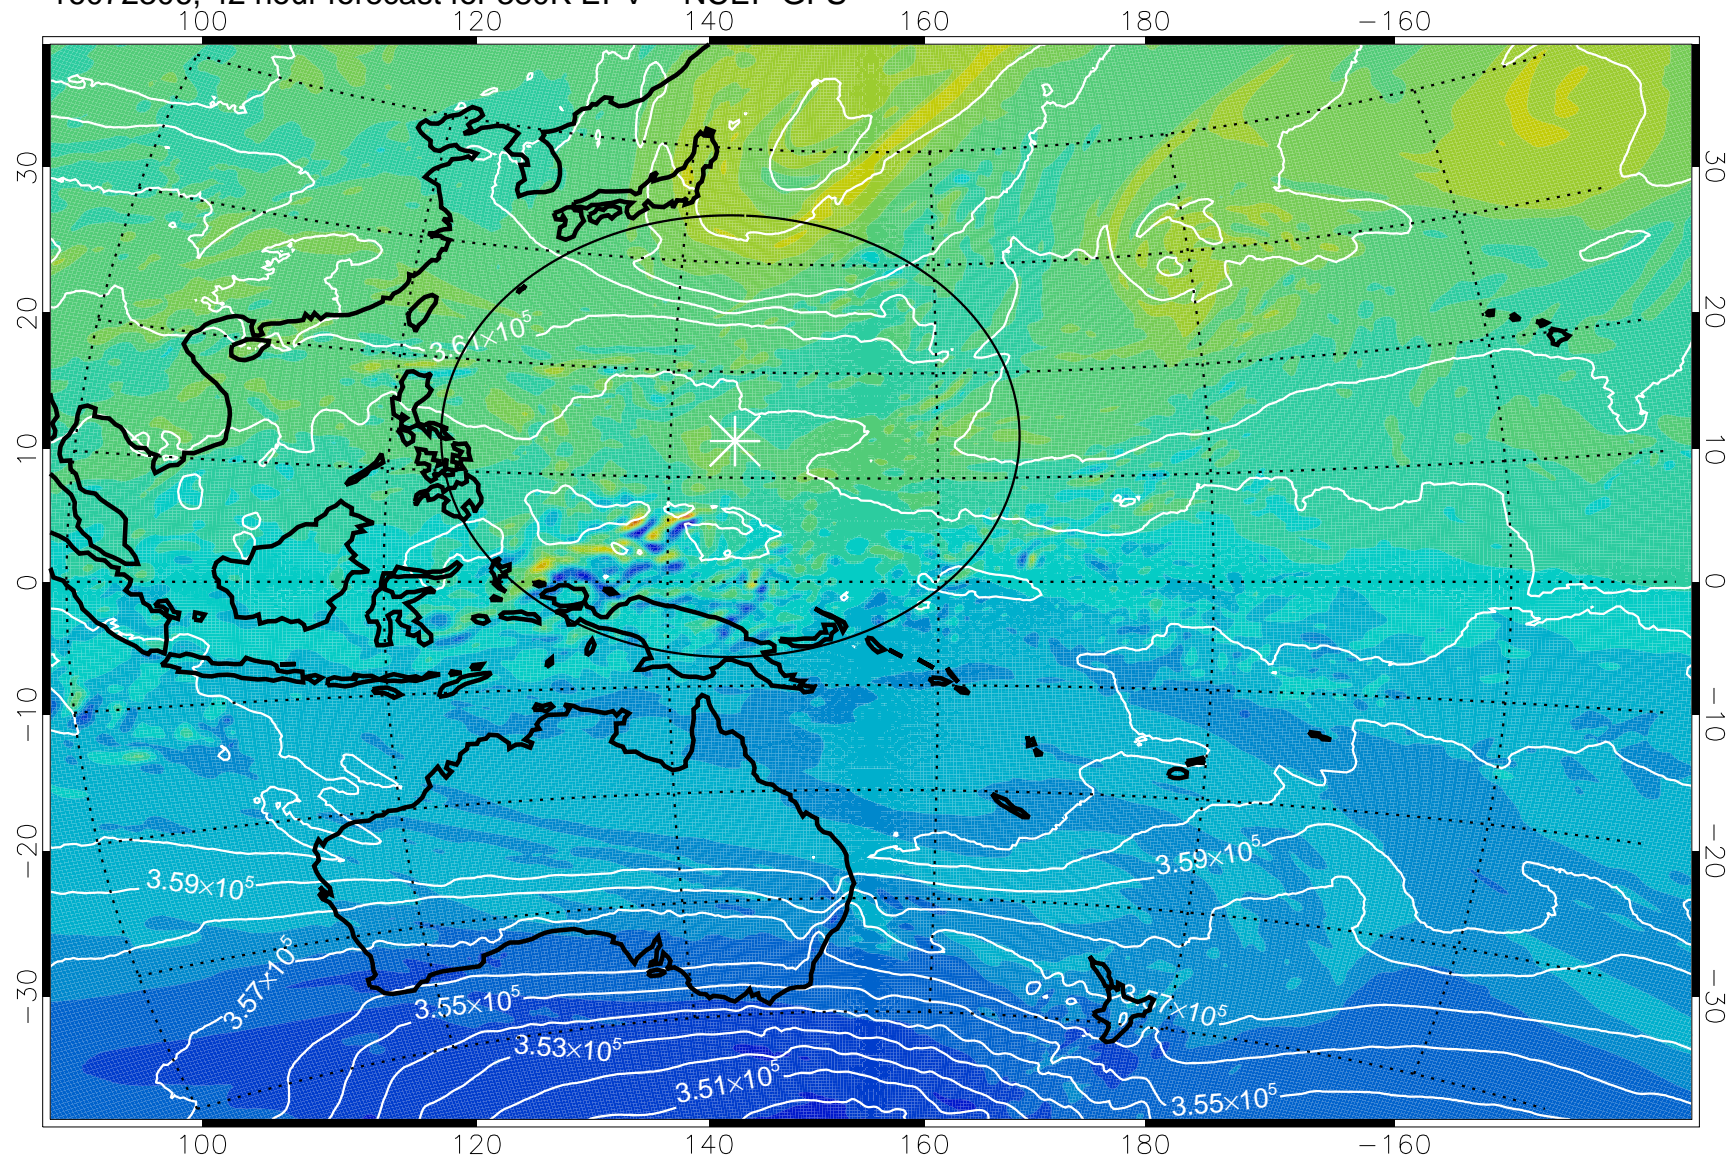

16072206, 18 hour forecast for 380K EPV -- NCEP GFS

380K Montgomery Streamfunction, white

Range ring of 2304 km

16072212, 24 hour forecast for 380K EPV -- NCEP GFS

380K Montgomery Streamfunction, white

Range ring of 2304 km

16072218, 30 hour forecast for 380K EPV -- NCEP GFS

380K Montgomery Streamfunction, white

Range ring of 2304 km

16072300, 36 hour forecast for 380K EPV -- NCEP GFS

380K Montgomery Streamfunction, white

Range ring of 2304 km

16072306, 42 hour forecast for 380K EPV -- NCEP GFS

380K Montgomery Streamfunction, white

Range ring of 2304 km

16072312, 48 hour forecast for 380K EPV -- NCEP GFS

380K Montgomery Streamfunction, white

Range ring of 2304 km

16072318, 54 hour forecast for 380K EPV -- NCEP GFS

380K Montgomery Streamfunction, white

Range ring of 2304 km

16072400, 60 hour forecast for 380K EPV -- NCEP GFS

16072406, 66 hour forecast for 380K EPV -- NCEP GFS