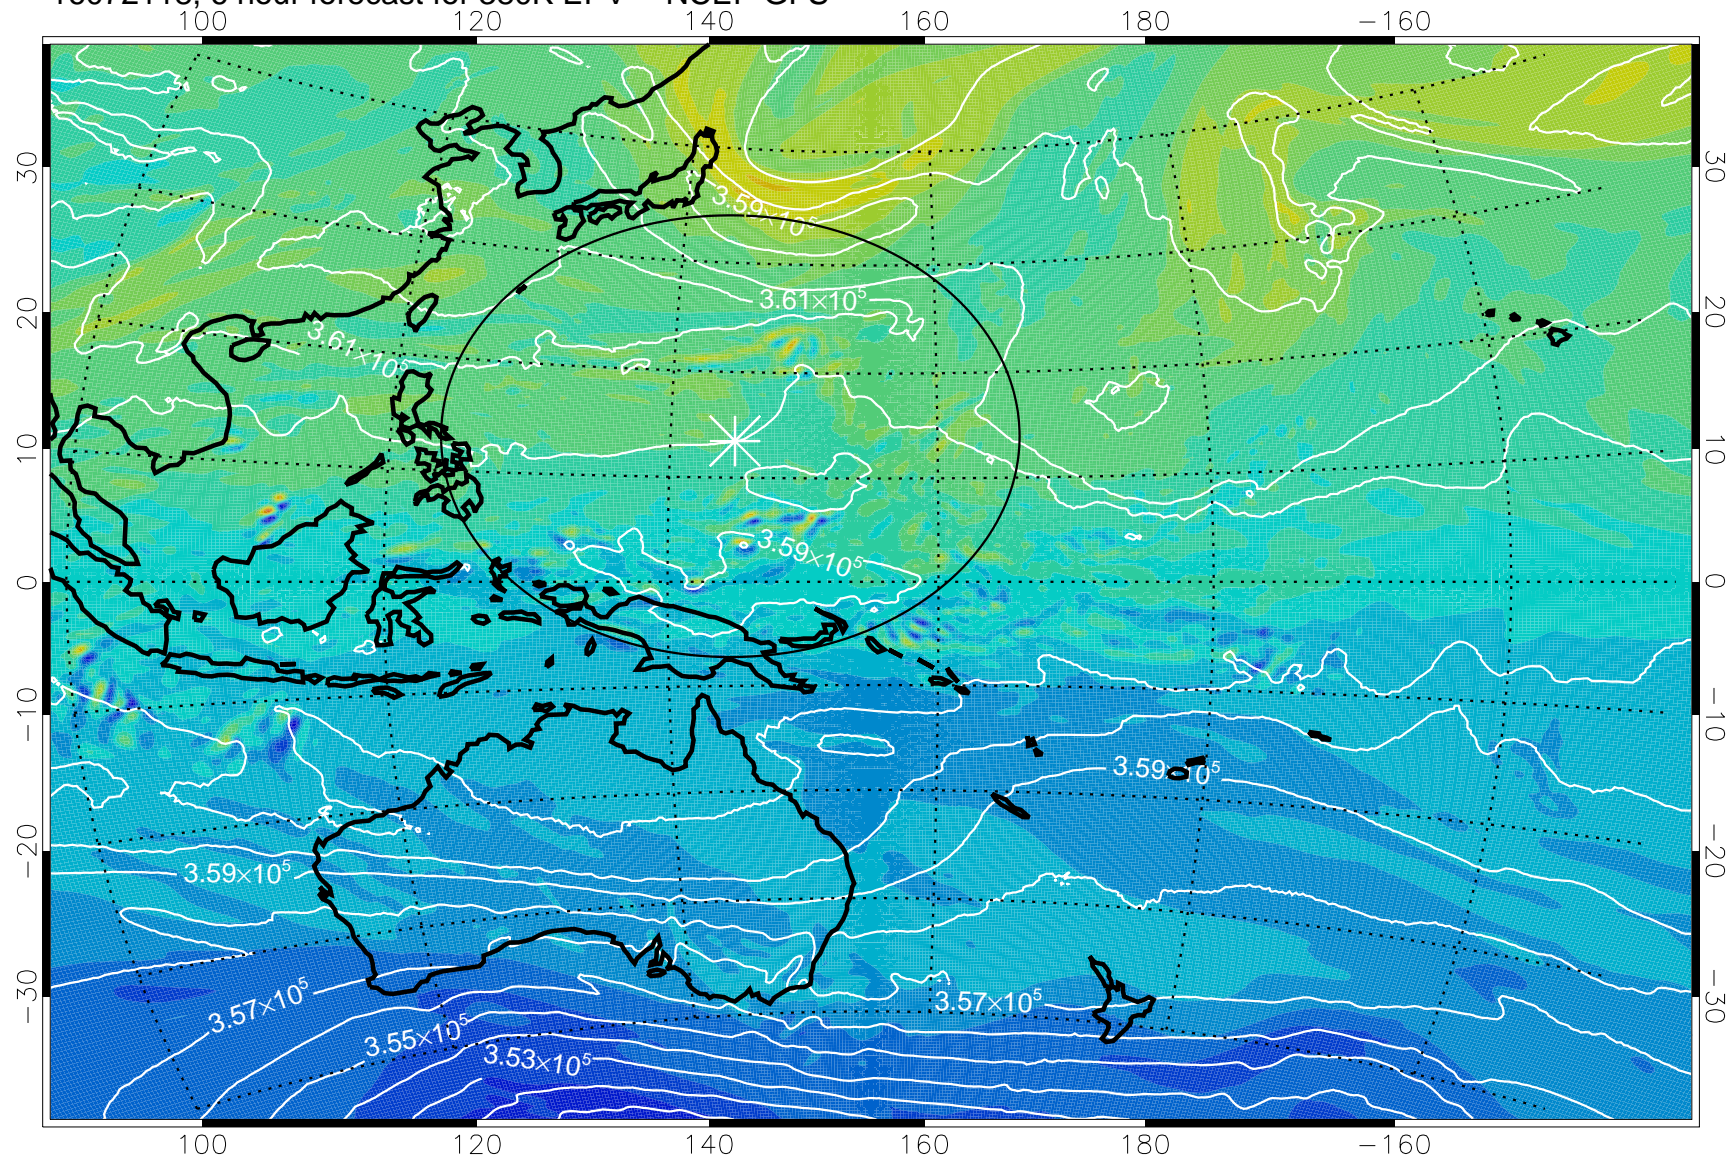

16072118, 6 hour forecast for 380K EPV -- NCEP GFS

380K Montgomery Streamfunction, white

Range ring of 2304 km

16072200, 12 hour forecast for 380K EPV -- NCEP GFS

380K Montgomery Streamfunction, white

Range ring of 2304 km

16072206, 18 hour forecast for 380K EPV -- NCEP GFS

380K Montgomery Streamfunction, white

Range ring of 2304 km

16072212, 24 hour forecast for 380K EPV -- NCEP GFS

380K Montgomery Streamfunction, white

Range ring of 2304 km

16072218, 30 hour forecast for 380K EPV -- NCEP GFS

380K Montgomery Streamfunction, white

Range ring of 2304 km

16072300, 36 hour forecast for 380K EPV -- NCEP GFS

380K Montgomery Streamfunction, white

Range ring of 2304 km

16072318, 54 hour forecast for 380K EPV -- NCEP GFS

380K Montgomery Streamfunction, white

Range ring of 2304 km

16072400, 60 hour forecast for 380K EPV -- NCEP GFS

16072406, 66 hour forecast for 380K EPV -- NCEP GFS