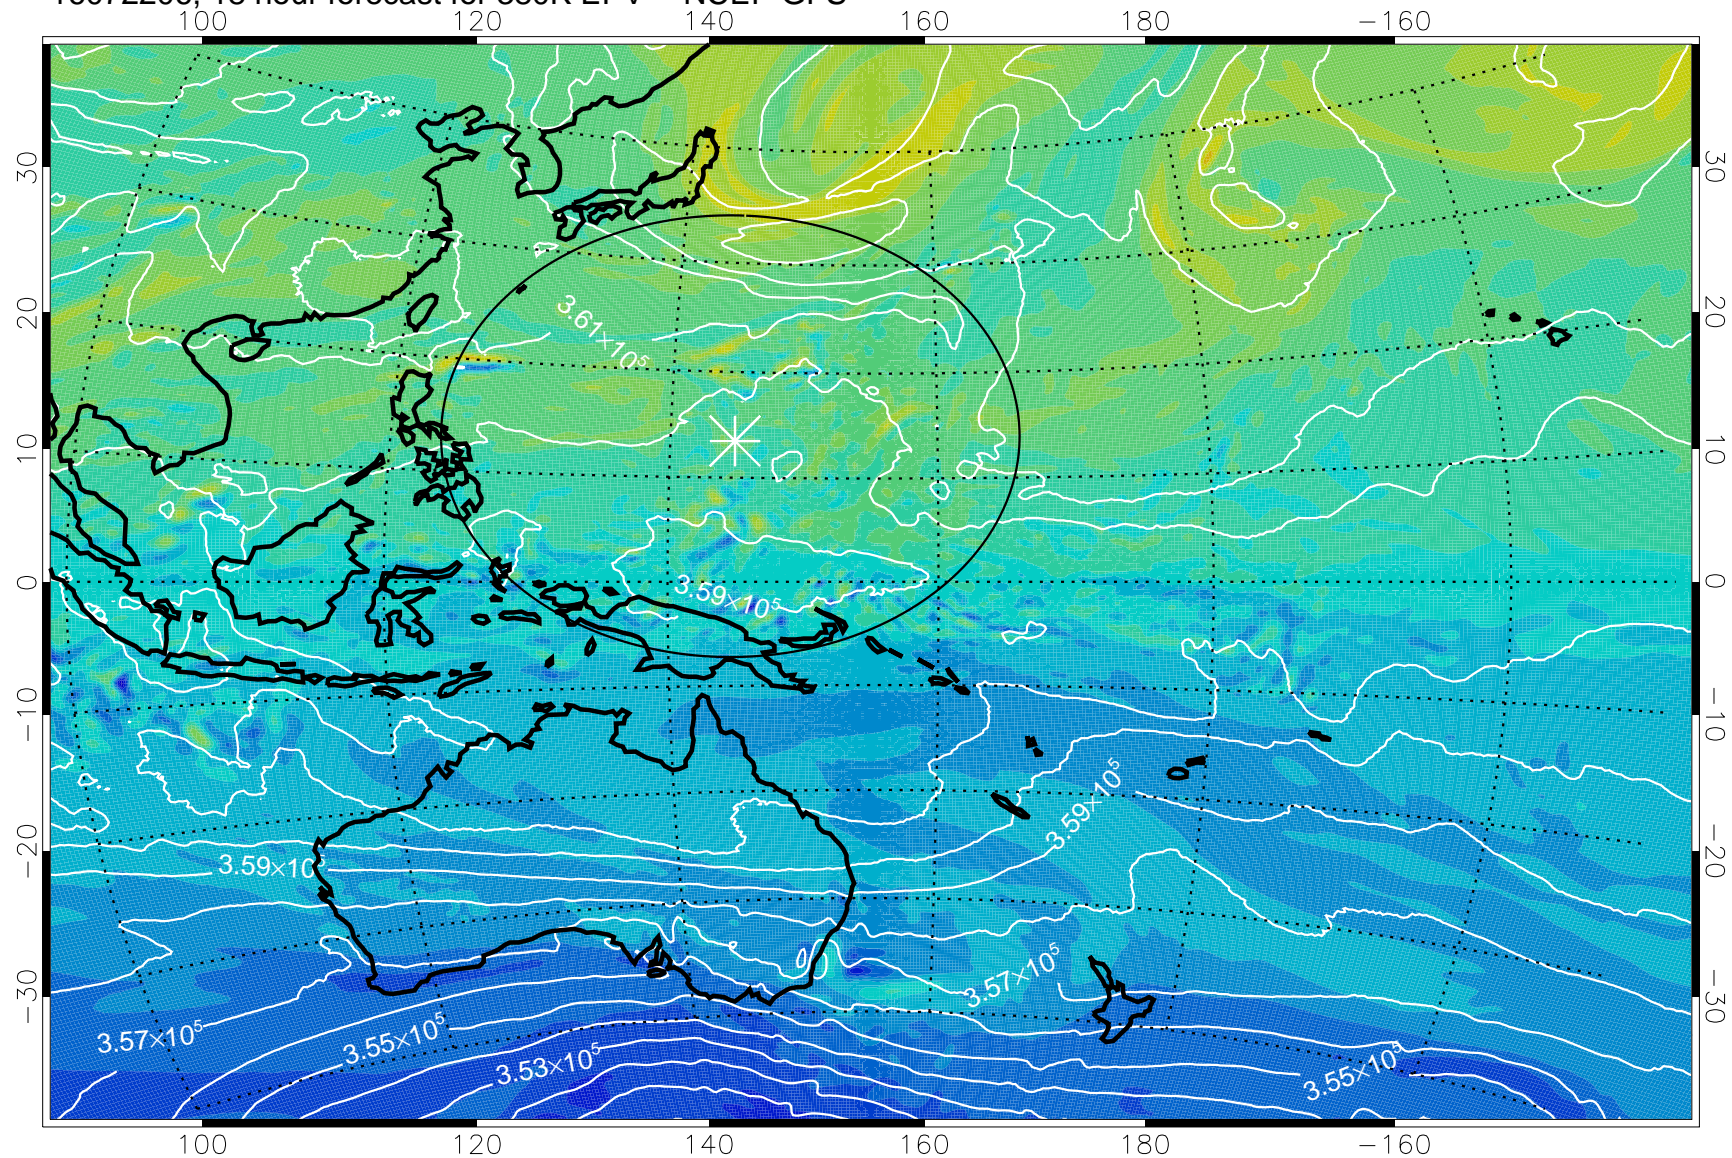

16072118, 6 hour forecast for 380K EPV -- NCEP GFS

380K Montgomery Streamfunction, white

Range ring of 2304 km

16072200, 12 hour forecast for 380K EPV -- NCEP GFS

380K Montgomery Streamfunction, white

Range ring of 2304 km

16072206, 18 hour forecast for 380K EPV -- NCEP GFS

380K Montgomery Streamfunction, white

Range ring of 2304 km

16072212, 24 hour forecast for 380K EPV -- NCEP GFS

380K Montgomery Streamfunction, white

Range ring of 2304 km

16072218, 30 hour forecast for 380K EPV -- NCEP GFS

380K Montgomery Streamfunction, white

Range ring of 2304 km

16072300, 36 hour forecast for 380K EPV -- NCEP GFS

380K Montgomery Streamfunction, white

Range ring of 2304 km

16072318, 54 hour forecast for 380K EPV -- NCEP GFS

380K Montgomery Streamfunction, white

Range ring of 2304 km

16072400, 60 hour forecast for 380K EPV -- NCEP GFS

16072406, 66 hour forecast for 380K EPV -- NCEP GFS