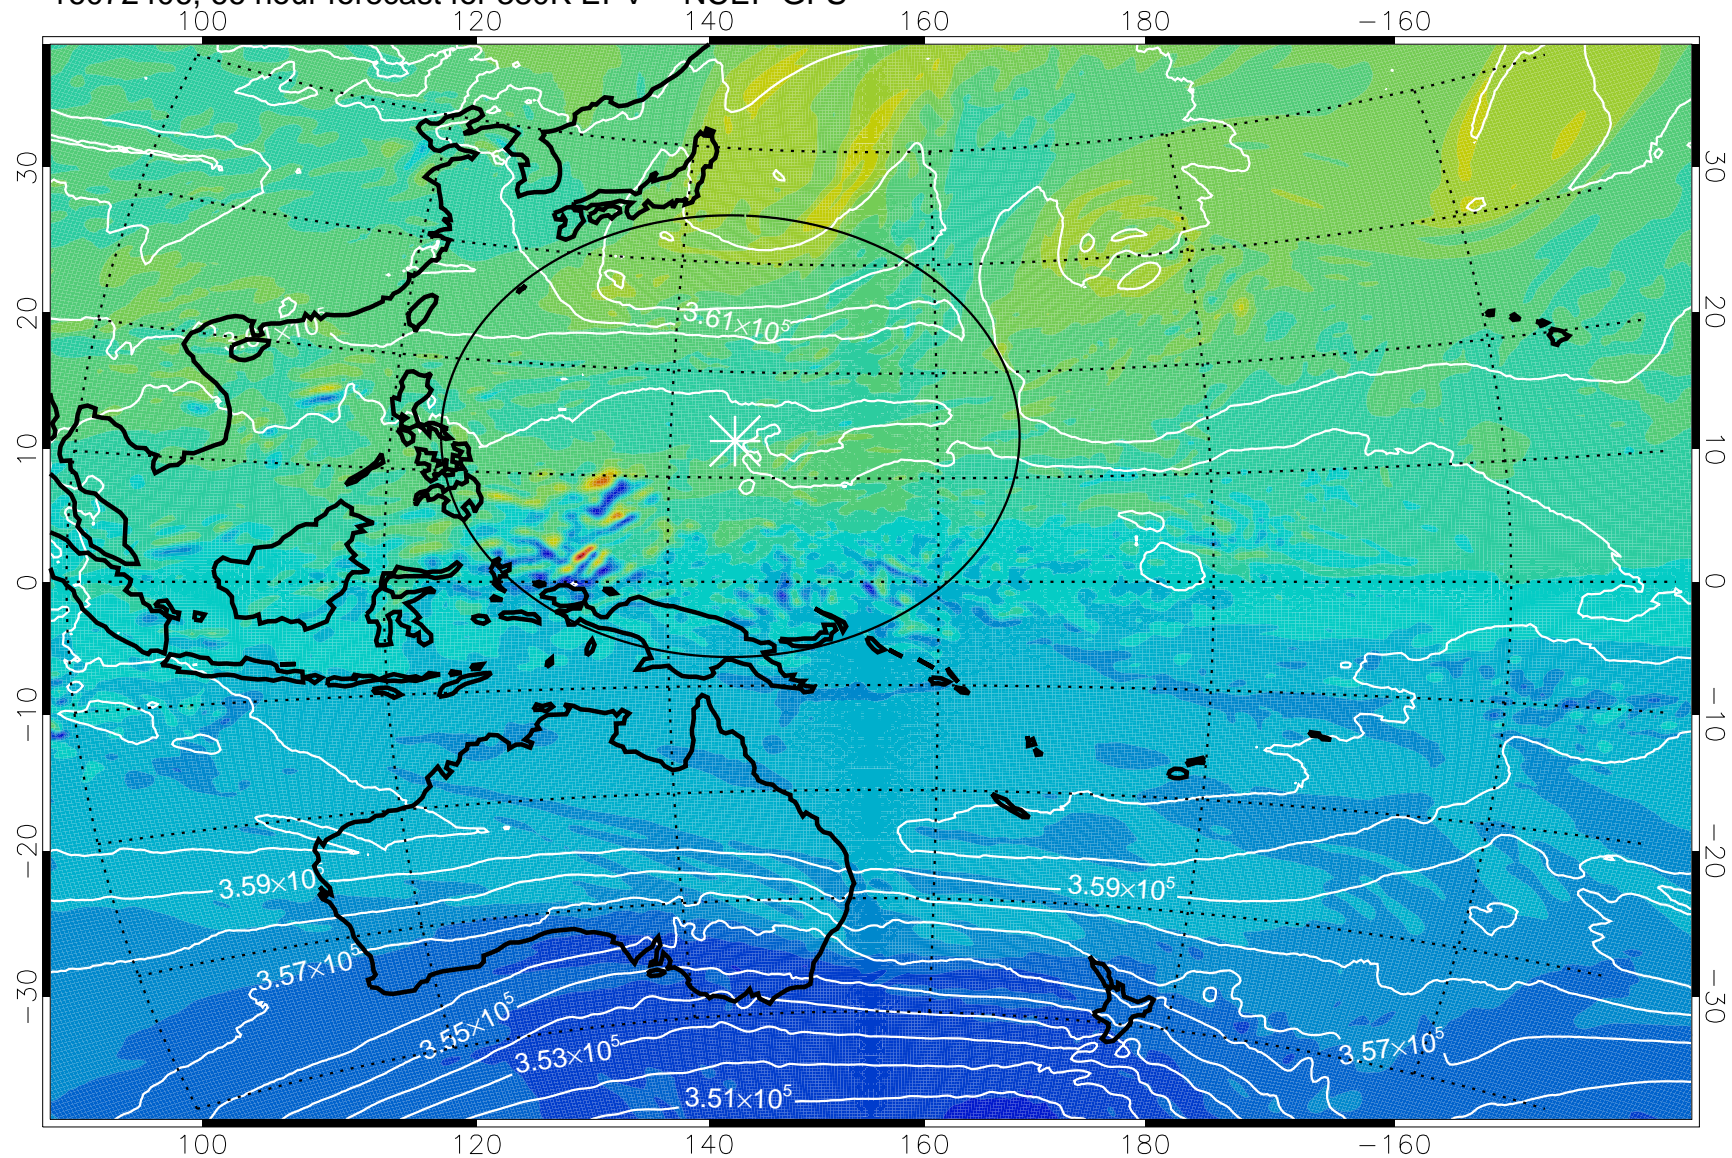

16072306, 42 hour forecast for 380K EPV -- NCEP GFS

380K Montgomery Streamfunction, white

Range ring of 2304 km

16072312, 48 hour forecast for 380K EPV -- NCEP GFS

380K Montgomery Streamfunction, white

Range ring of 2304 km

16072318, 54 hour forecast for 380K EPV -- NCEP GFS

380K Montgomery Streamfunction, white

Range ring of 2304 km

16072400, 60 hour forecast for 380K EPV -- NCEP GFS

16072406, 66 hour forecast for 380K EPV -- NCEP GFS

380K Montgomery Streamfunction, white

Range ring of 2304 km

16072412, 72 hour forecast for 380K EPV -- NCEP GFS

-2×10^{-5} -1×10^{-5} 0 1×10^{-5} 2×10^{-5}
PVU

380K Montgomery Streamfunction, white

Range ring of 2304 km

16072418, 78 hour forecast for 380K EPV -- NCEP GFS

380K Montgomery Streamfunction, white

Range ring of 2304 km

16072500, 84 hour forecast for 380K EPV -- NCEP GFS

380K Montgomery Streamfunction, white

Range ring of 2304 km