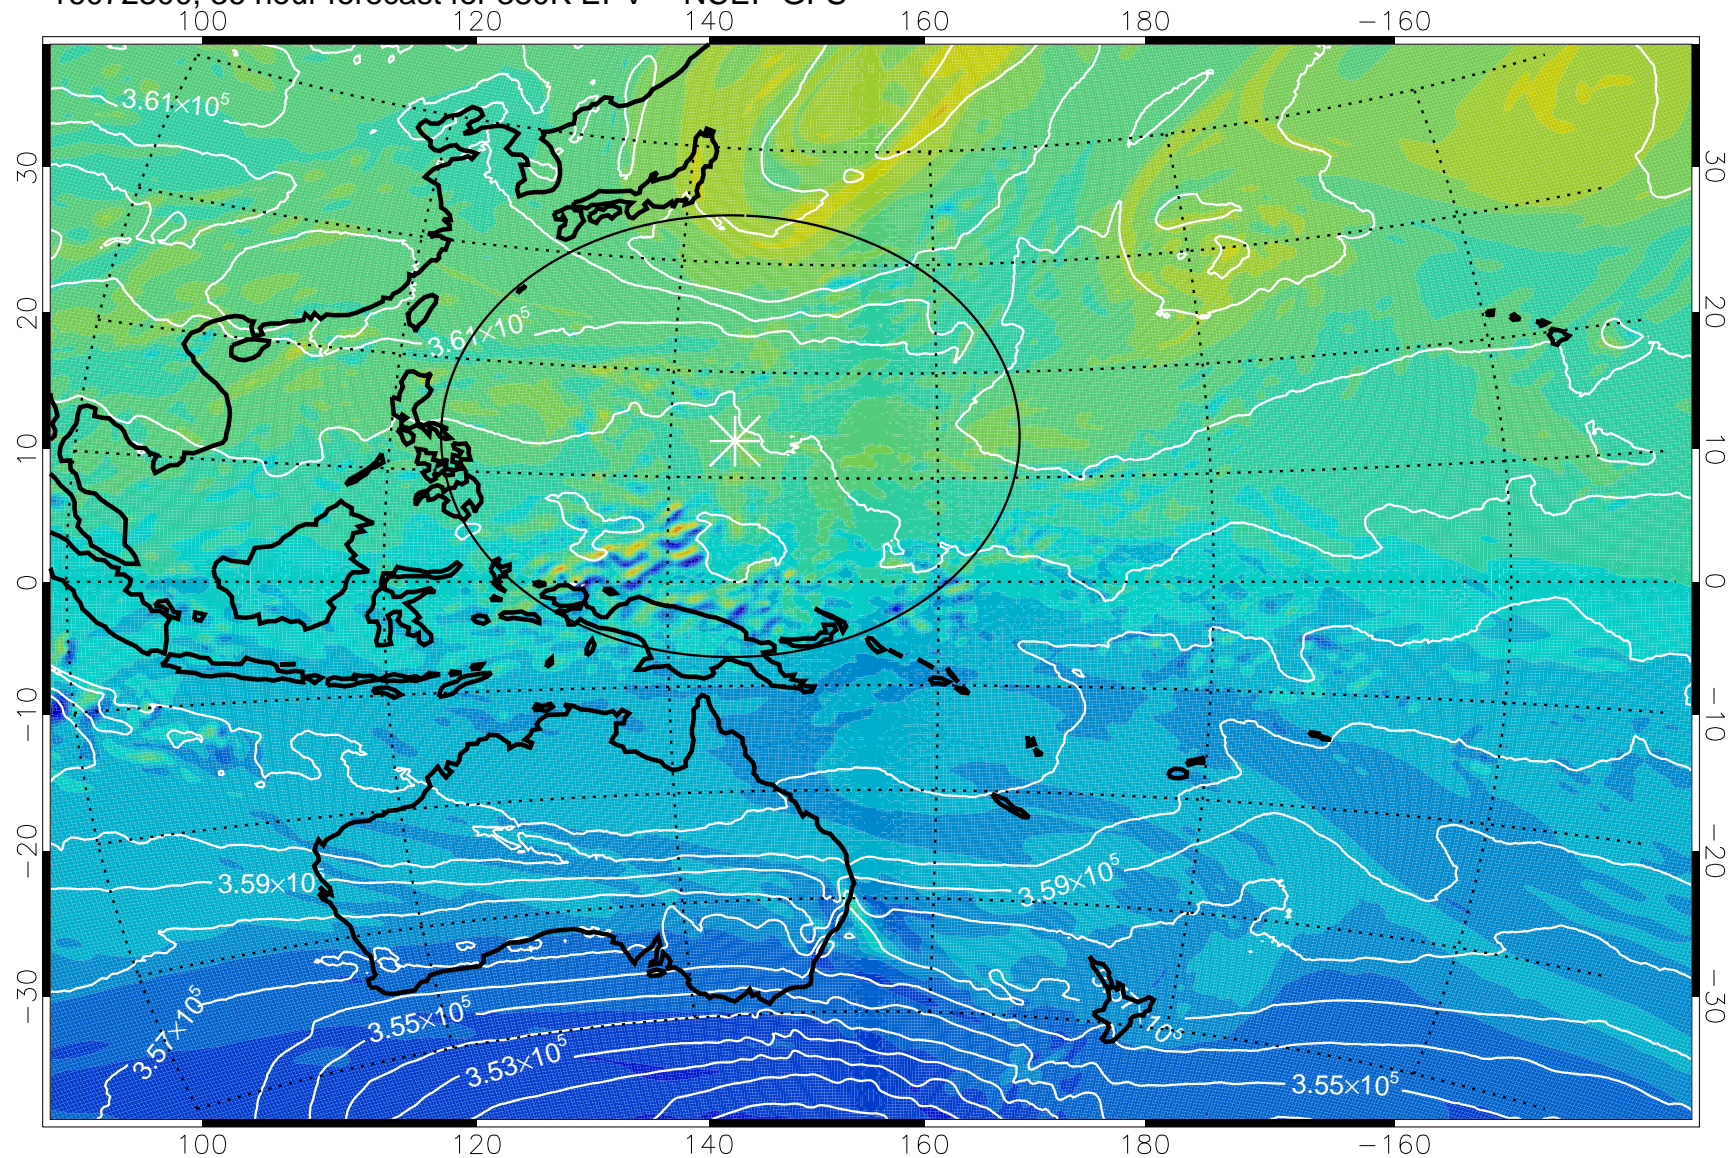

16072206, 18 hour forecast for 380K EPV -- NCEP GFS

380K Montgomery Streamfunction, white

Range ring of 2304 km

16072212, 24 hour forecast for 380K EPV -- NCEP GFS

380K Montgomery Streamfunction, white

Range ring of 2304 km

16072218, 30 hour forecast for 380K EPV -- NCEP GFS

380K Montgomery Streamfunction, white

Range ring of 2304 km

16072300, 36 hour forecast for 380K EPV -- NCEP GFS

380K Montgomery Streamfunction, white

Range ring of 2304 km

16072306, 42 hour forecast for 380K EPV -- NCEP GFS

380K Montgomery Streamfunction, white

Range ring of 2304 km

16072312, 48 hour forecast for 380K EPV -- NCEP GFS

380K Montgomery Streamfunction, white

Range ring of 2304 km

16072318, 54 hour forecast for 380K EPV -- NCEP GFS

380K Montgomery Streamfunction, white

Range ring of 2304 km

16072400, 60 hour forecast for 380K EPV -- NCEP GFS

16072406, 66 hour forecast for 380K EPV -- NCEP GFS