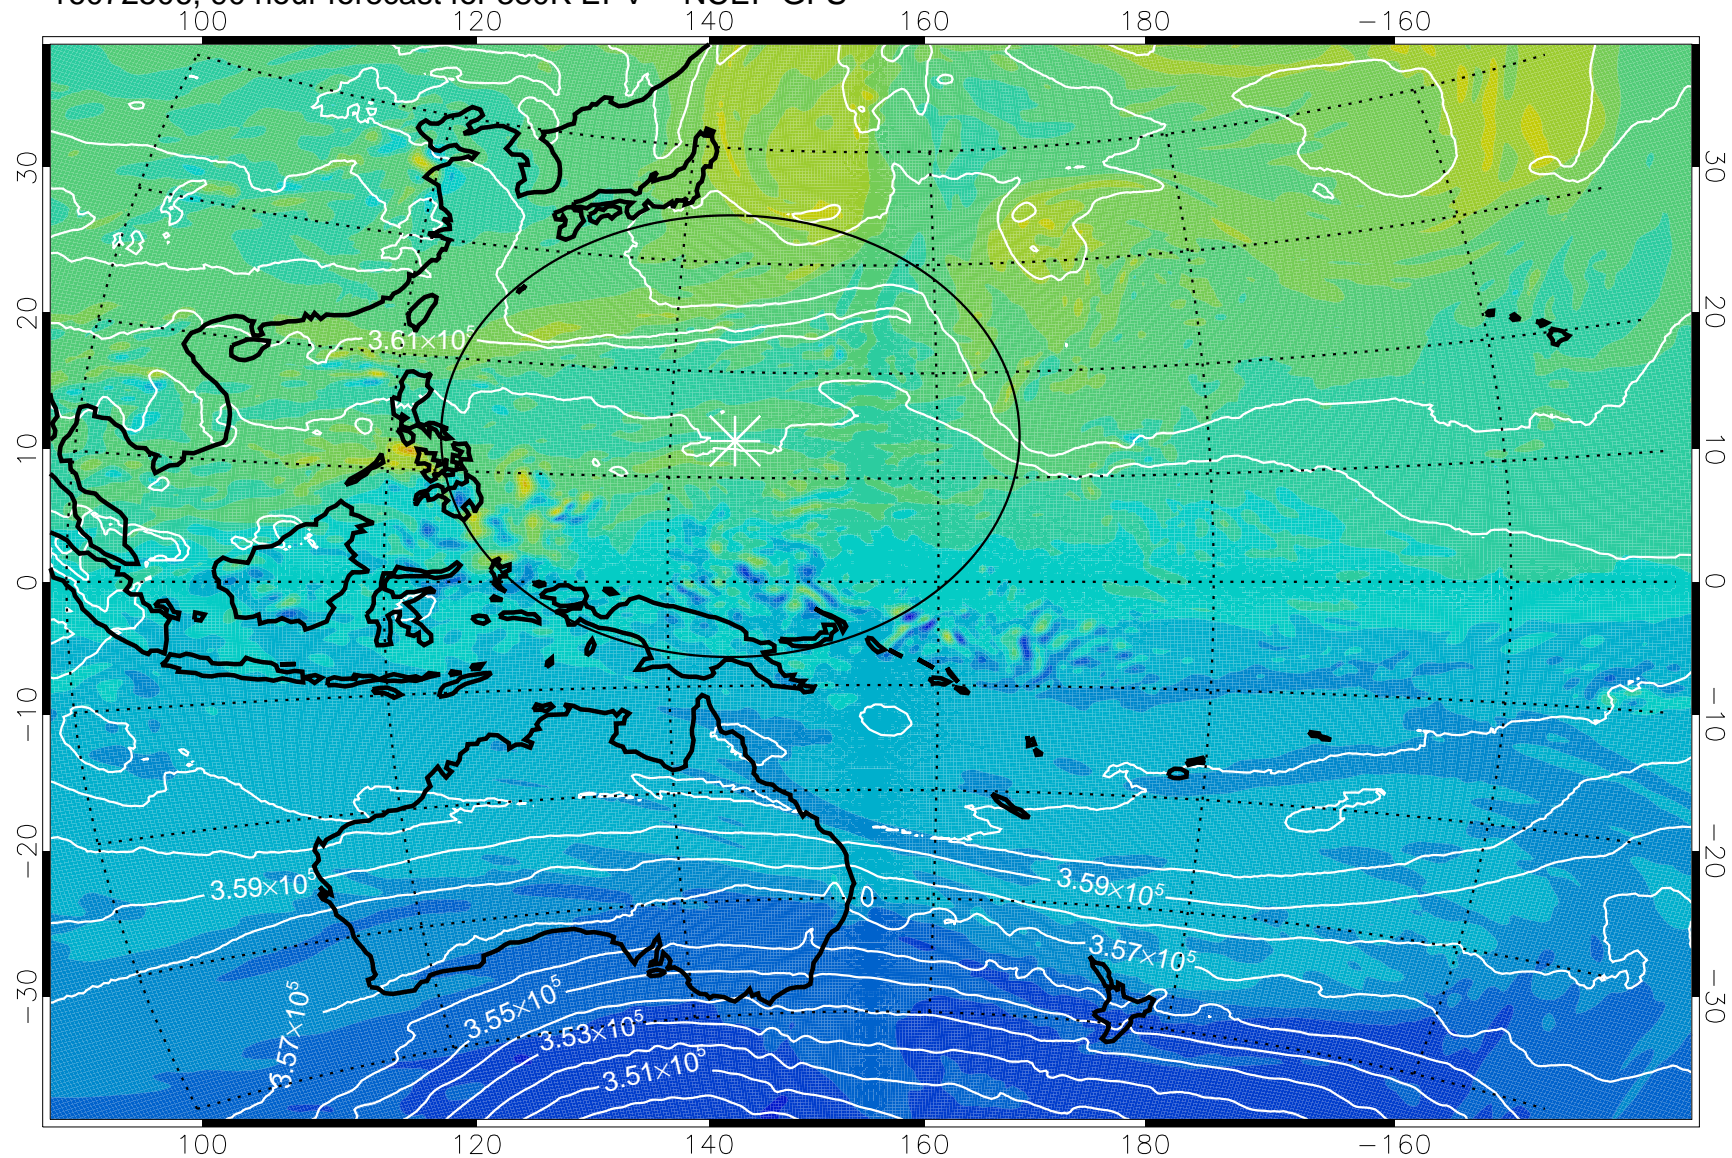

380K Montgomery Streamfunction, white

Range ring of 2304 km

16072412, 72 hour forecast for 380K EPV -- NCEP GFS

-2×10^{-5} -1×10^{-5} 0 1×10^{-5} 2×10^{-5}
PVU

380K Montgomery Streamfunction, white

Range ring of 2304 km

16072418, 78 hour forecast for 380K EPV -- NCEP GFS

380K Montgomery Streamfunction, white

Range ring of 2304 km

16072500, 84 hour forecast for 380K EPV -- NCEP GFS

380K Montgomery Streamfunction, white

Range ring of 2304 km

16072506, 90 hour forecast for 380K EPV -- NCEP GFS

380K Montgomery Streamfunction, white

Range ring of 2304 km

16072512, 96 hour forecast for 380K EPV -- NCEP GFS

380K Montgomery Streamfunction, white

Range ring of 2304 km

16072518, 102 hour forecast for 380K EPV -- NCEP GFS

380K Montgomery Streamfunction, white

Range ring of 2304 km

16072600, 108 hour forecast for 380K EPV -- NCEP GFS

380K Montgomery Streamfunction, white

Range ring of 2304 km