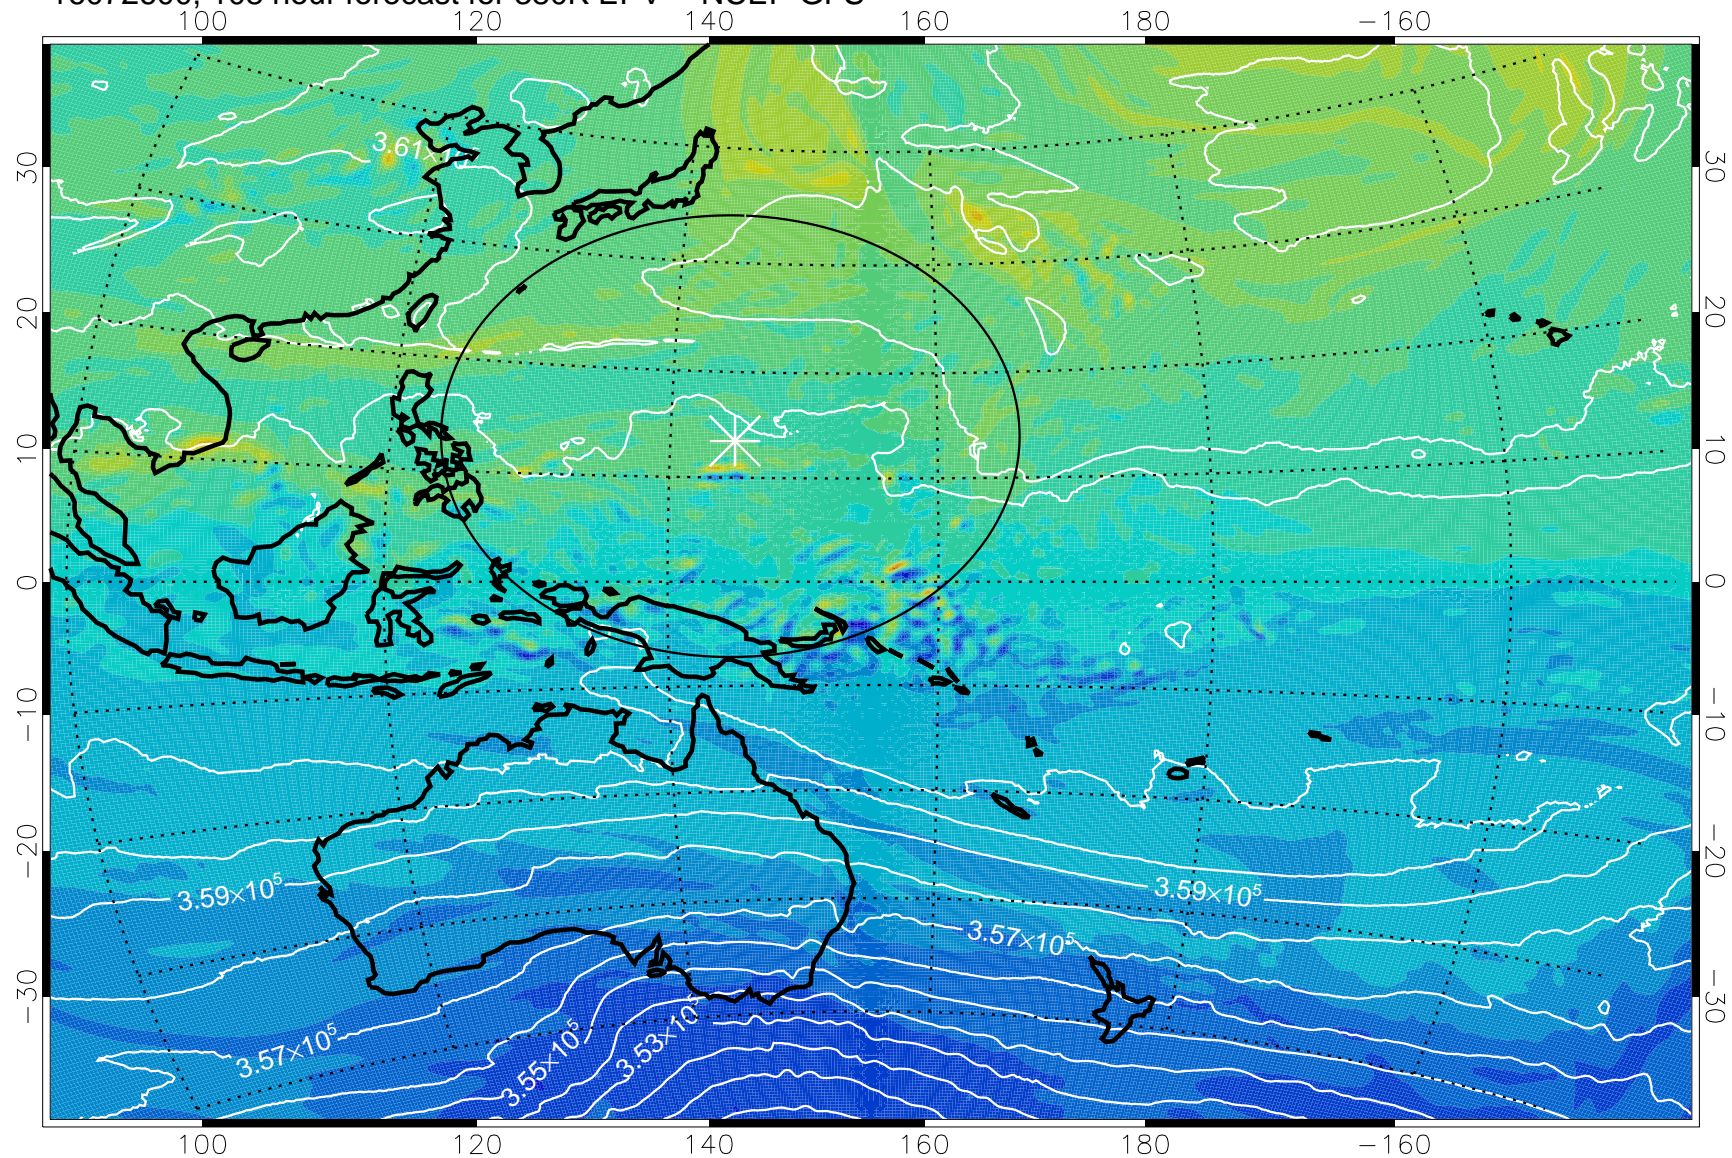

16072418, 78 hour forecast for 380K EPV -- NCEP GFS

380K Montgomery Streamfunction, white

Range ring of 2304 km

16072500, 84 hour forecast for 380K EPV -- NCEP GFS

380K Montgomery Streamfunction, white

Range ring of 2304 km

16072506, 90 hour forecast for 380K EPV -- NCEP GFS

380K Montgomery Streamfunction, white

Range ring of 2304 km

16072512, 96 hour forecast for 380K EPV -- NCEP GFS

380K Montgomery Streamfunction, white

Range ring of 2304 km

16072518, 102 hour forecast for 380K EPV -- NCEP GFS

380K Montgomery Streamfunction, white

Range ring of 2304 km

16072600, 108 hour forecast for 380K EPV -- NCEP GFS

380K Montgomery Streamfunction, white

Range ring of 2304 km

16072606, 114 hour forecast for 380K EPV -- NCEP GFS

380K Montgomery Streamfunction, white

Range ring of 2304 km

16072612, 120 hour forecast for 380K EPV -- NCEP GFS

380K Montgomery Streamfunction, white

Range ring of 2304 km