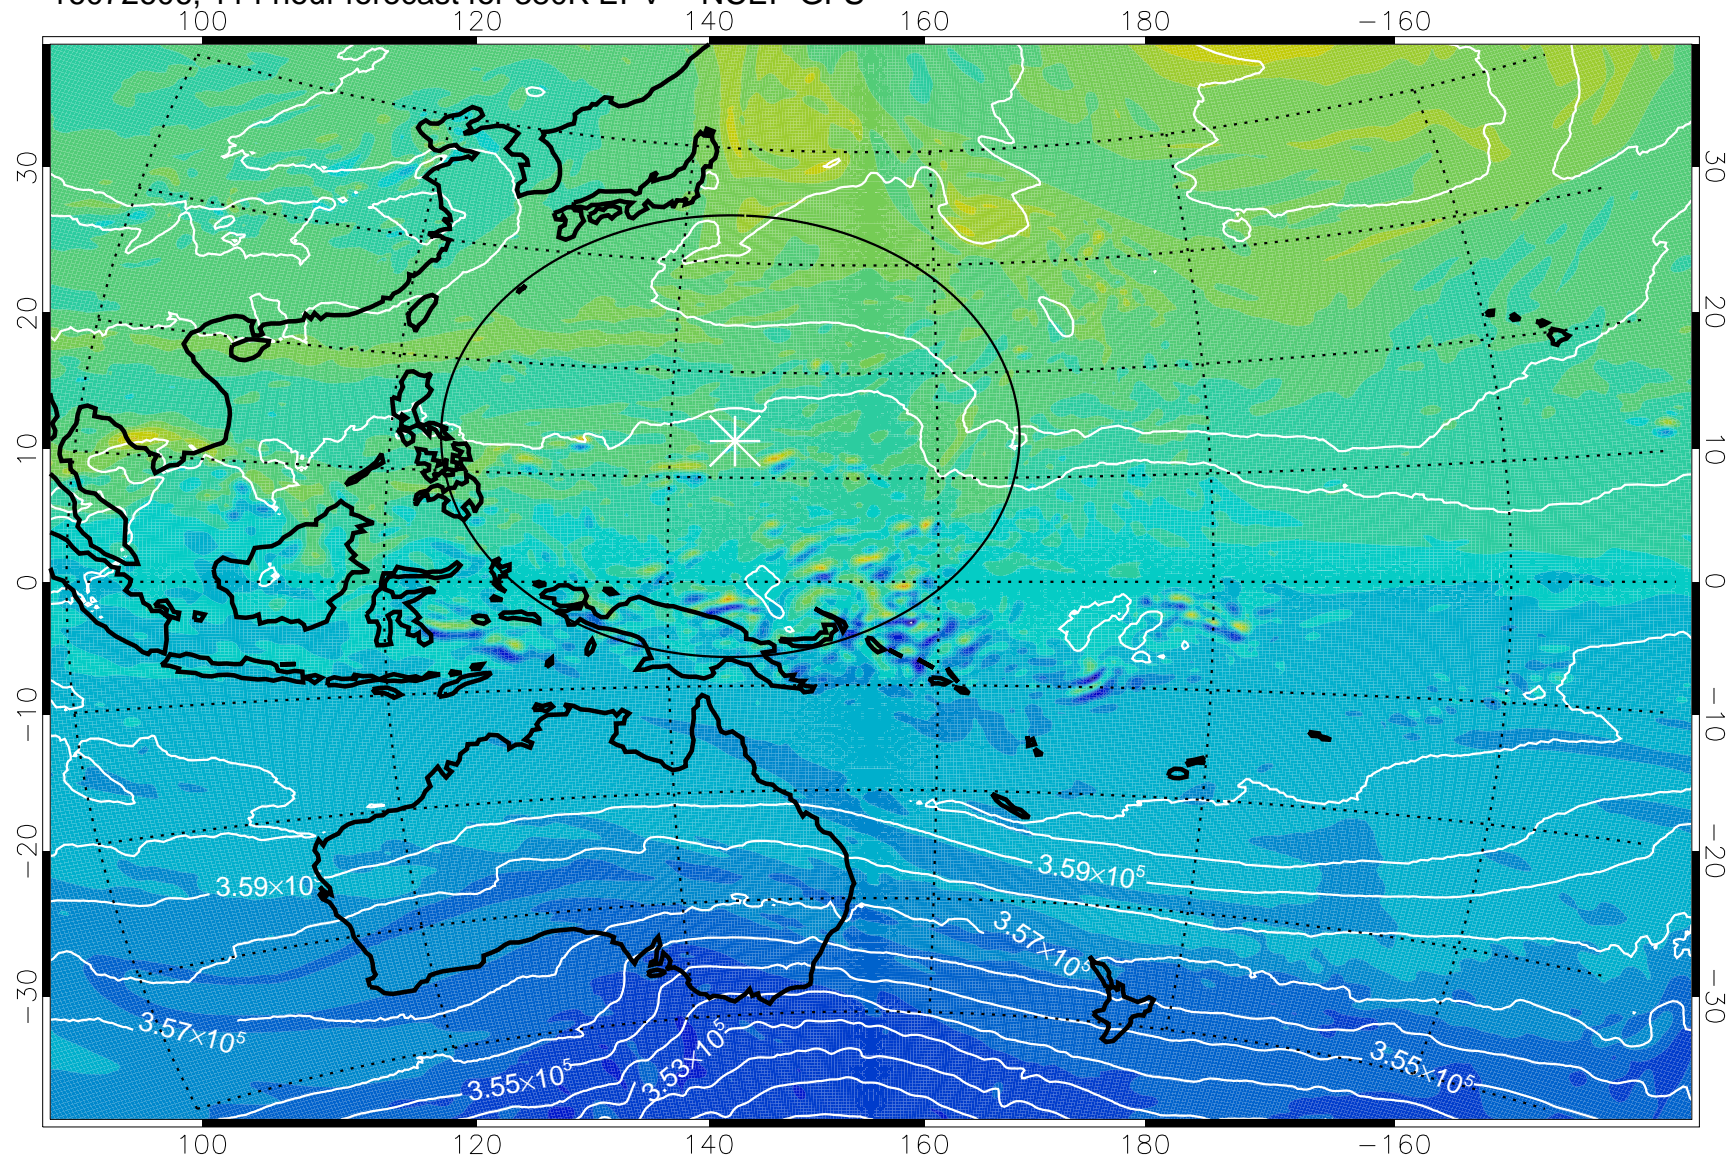

16072506, 90 hour forecast for 380K EPV -- NCEP GFS

380K Montgomery Streamfunction, white

Range ring of 2304 km

16072512, 96 hour forecast for 380K EPV -- NCEP GFS

380K Montgomery Streamfunction, white

Range ring of 2304 km

16072518, 102 hour forecast for 380K EPV -- NCEP GFS

380K Montgomery Streamfunction, white

Range ring of 2304 km

16072600, 108 hour forecast for 380K EPV -- NCEP GFS

380K Montgomery Streamfunction, white

Range ring of 2304 km

16072606, 114 hour forecast for 380K EPV -- NCEP GFS

380K Montgomery Streamfunction, white

Range ring of 2304 km

16072612, 120 hour forecast for 380K EPV -- NCEP GFS

380K Montgomery Streamfunction, white

Range ring of 2304 km