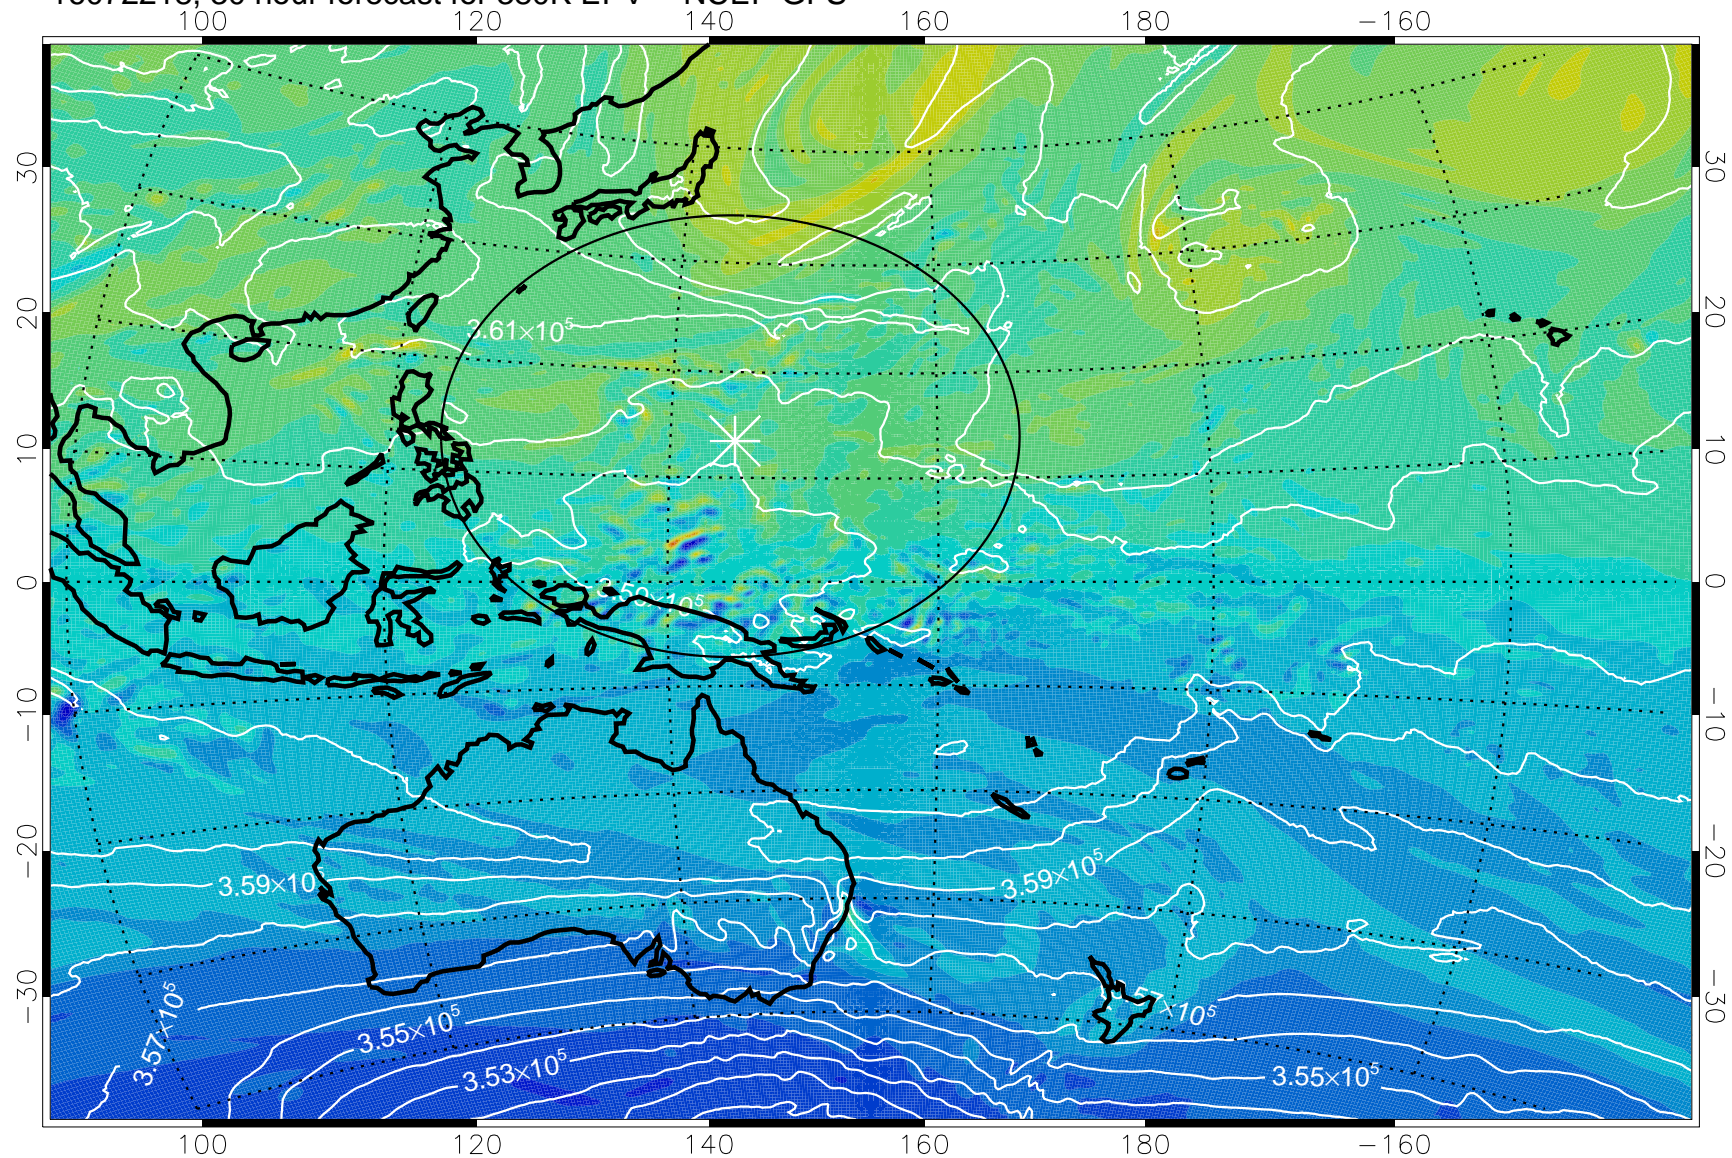

16072206, 18 hour forecast for 380K EPV -- NCEP GFS

380K Montgomery Streamfunction, white

Range ring of 2304 km

16072212, 24 hour forecast for 380K EPV -- NCEP GFS

380K Montgomery Streamfunction, white

Range ring of 2304 km

16072218, 30 hour forecast for 380K EPV -- NCEP GFS

380K Montgomery Streamfunction, white

Range ring of 2304 km

16072300, 36 hour forecast for 380K EPV -- NCEP GFS

380K Montgomery Streamfunction, white

Range ring of 2304 km

16072306, 42 hour forecast for 380K EPV -- NCEP GFS

380K Montgomery Streamfunction, white

Range ring of 2304 km

16072312, 48 hour forecast for 380K EPV -- NCEP GFS

380K Montgomery Streamfunction, white

Range ring of 2304 km

16072318, 54 hour forecast for 380K EPV -- NCEP GFS

380K Montgomery Streamfunction, white

Range ring of 2304 km

16072400, 60 hour forecast for 380K EPV -- NCEP GFS

16072406, 66 hour forecast for 380K EPV -- NCEP GFS