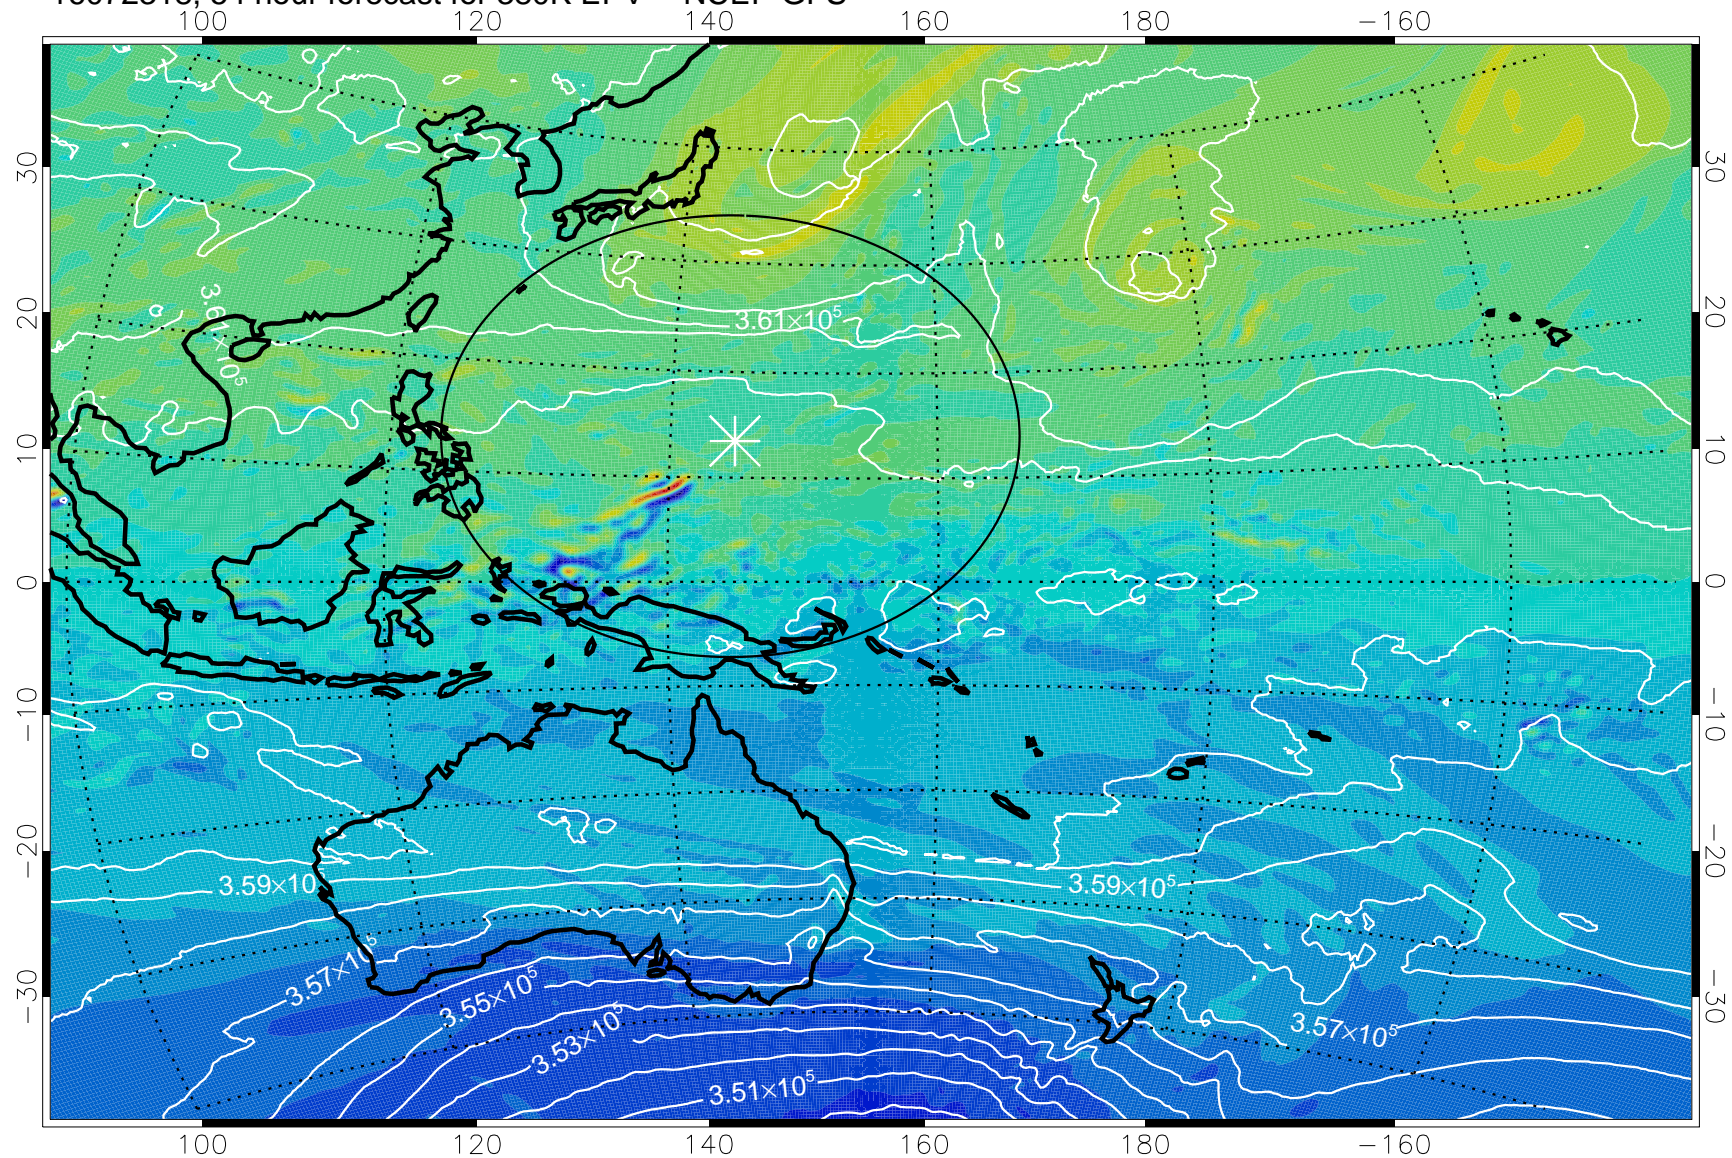

16072218, 30 hour forecast for 380K EPV -- NCEP GFS

380K Montgomery Streamfunction, white

Range ring of 2304 km

16072300, 36 hour forecast for 380K EPV -- NCEP GFS

380K Montgomery Streamfunction, white

Range ring of 2304 km

16072306, 42 hour forecast for 380K EPV -- NCEP GFS

380K Montgomery Streamfunction, white

Range ring of 2304 km

16072312, 48 hour forecast for 380K EPV -- NCEP GFS

380K Montgomery Streamfunction, white

Range ring of 2304 km

16072318, 54 hour forecast for 380K EPV -- NCEP GFS

380K Montgomery Streamfunction, white

Range ring of 2304 km

16072400, 60 hour forecast for 380K EPV -- NCEP GFS

16072406, 66 hour forecast for 380K EPV -- NCEP GFS

16072418, 78 hour forecast for 380K EPV -- NCEP GFS

380K Montgomery Streamfunction, white

Range ring of 2304 km

16072500, 84 hour forecast for 380K EPV -- NCEP GFS

380K Montgomery Streamfunction, white

Range ring of 2304 km