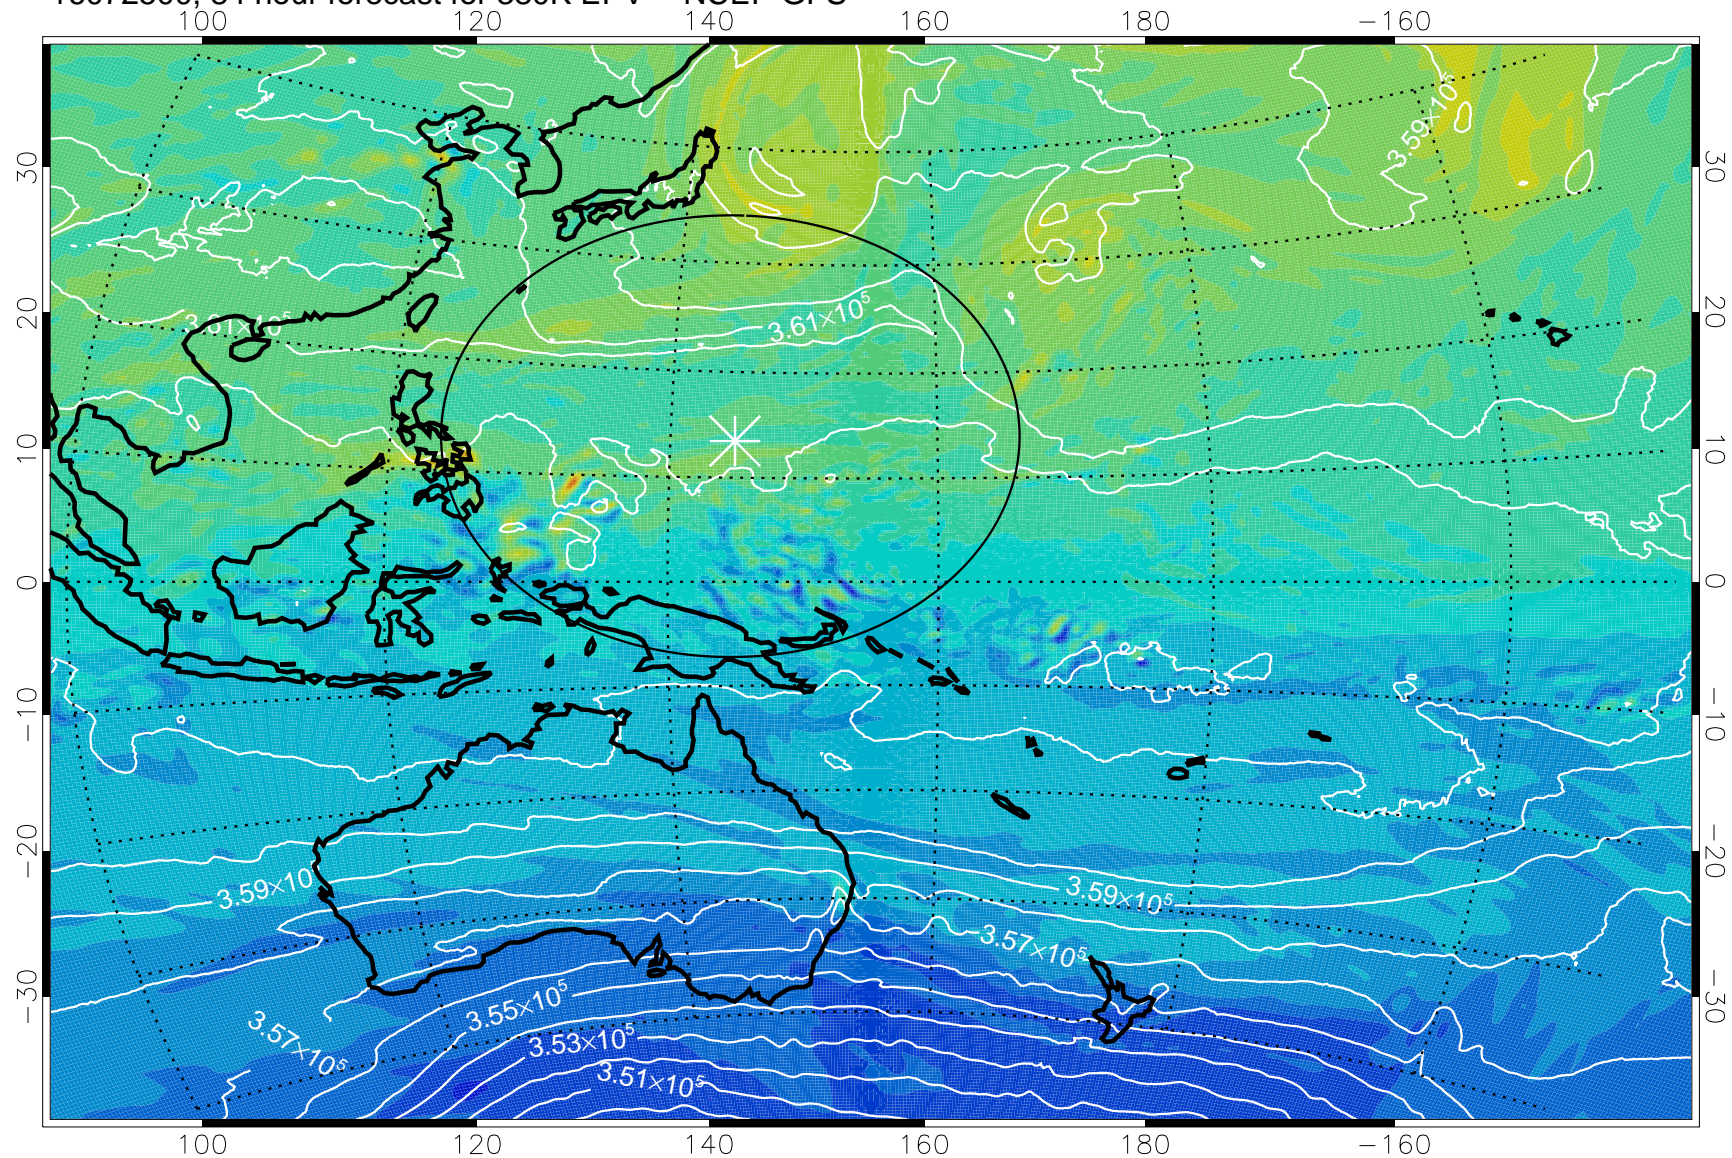

16072318, 54 hour forecast for 380K EPV -- NCEP GFS

380K Montgomery Streamfunction, white

Range ring of 2304 km

16072400, 60 hour forecast for 380K EPV -- NCEP GFS

16072406, 66 hour forecast for 380K EPV -- NCEP GFS

380K Montgomery Streamfunction, white

Range ring of 2304 km

16072412, 72 hour forecast for 380K EPV -- NCEP GFS

-2×10^{-5} -1×10^{-5} 0 1×10^{-5} 2×10^{-5}
PVU

380K Montgomery Streamfunction, white

Range ring of 2304 km

16072418, 78 hour forecast for 380K EPV -- NCEP GFS

380K Montgomery Streamfunction, white

Range ring of 2304 km

16072500, 84 hour forecast for 380K EPV -- NCEP GFS

380K Montgomery Streamfunction, white

Range ring of 2304 km

16072506, 90 hour forecast for 380K EPV -- NCEP GFS

380K Montgomery Streamfunction, white

Range ring of 2304 km

16072512, 96 hour forecast for 380K EPV -- NCEP GFS

380K Montgomery Streamfunction, white

Range ring of 2304 km