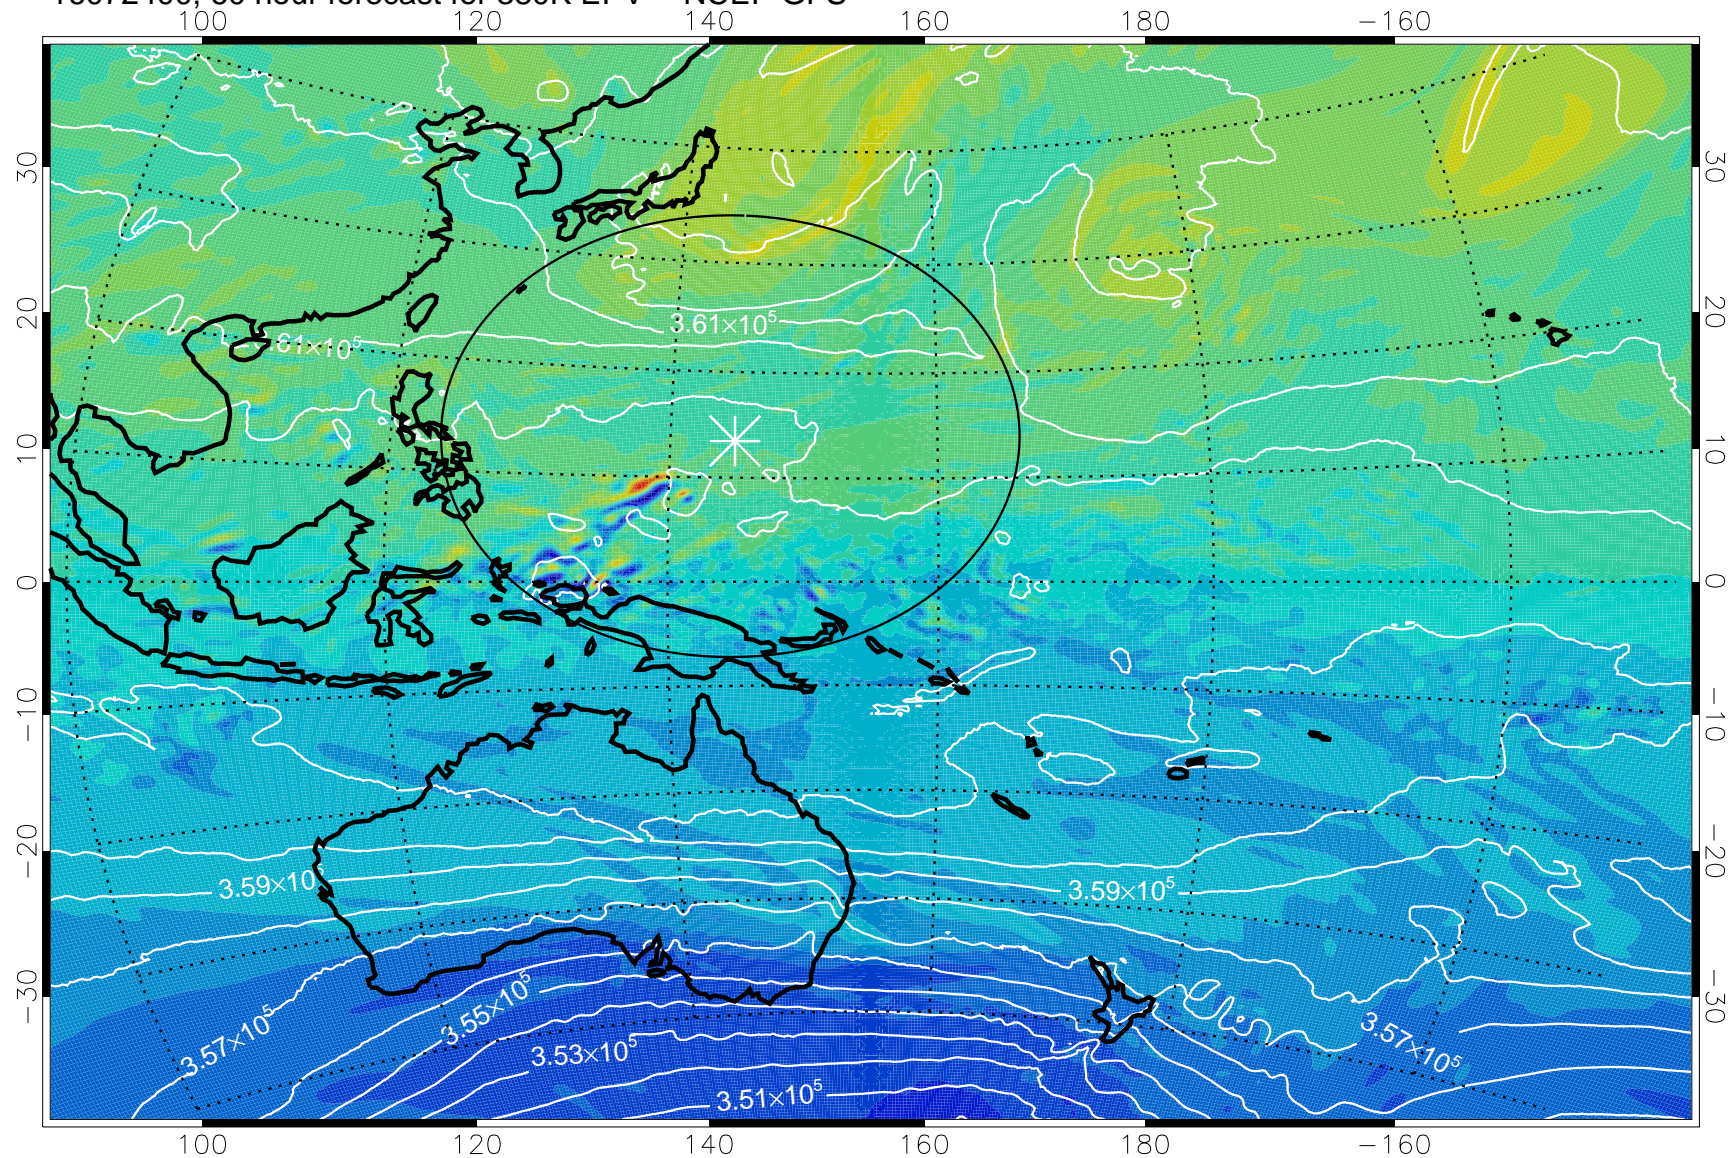

16072218, 30 hour forecast for 380K EPV -- NCEP GFS

380K Montgomery Streamfunction, white

Range ring of 2304 km

16072300, 36 hour forecast for 380K EPV -- NCEP GFS

380K Montgomery Streamfunction, white

Range ring of 2304 km

16072306, 42 hour forecast for 380K EPV -- NCEP GFS

380K Montgomery Streamfunction, white

Range ring of 2304 km

16072312, 48 hour forecast for 380K EPV -- NCEP GFS

380K Montgomery Streamfunction, white

Range ring of 2304 km

16072318, 54 hour forecast for 380K EPV -- NCEP GFS

380K Montgomery Streamfunction, white

Range ring of 2304 km

16072400, 60 hour forecast for 380K EPV -- NCEP GFS

16072406, 66 hour forecast for 380K EPV -- NCEP GFS

16072418, 78 hour forecast for 380K EPV -- NCEP GFS

380K Montgomery Streamfunction, white

Range ring of 2304 km

16072500, 84 hour forecast for 380K EPV -- NCEP GFS

380K Montgomery Streamfunction, white

Range ring of 2304 km