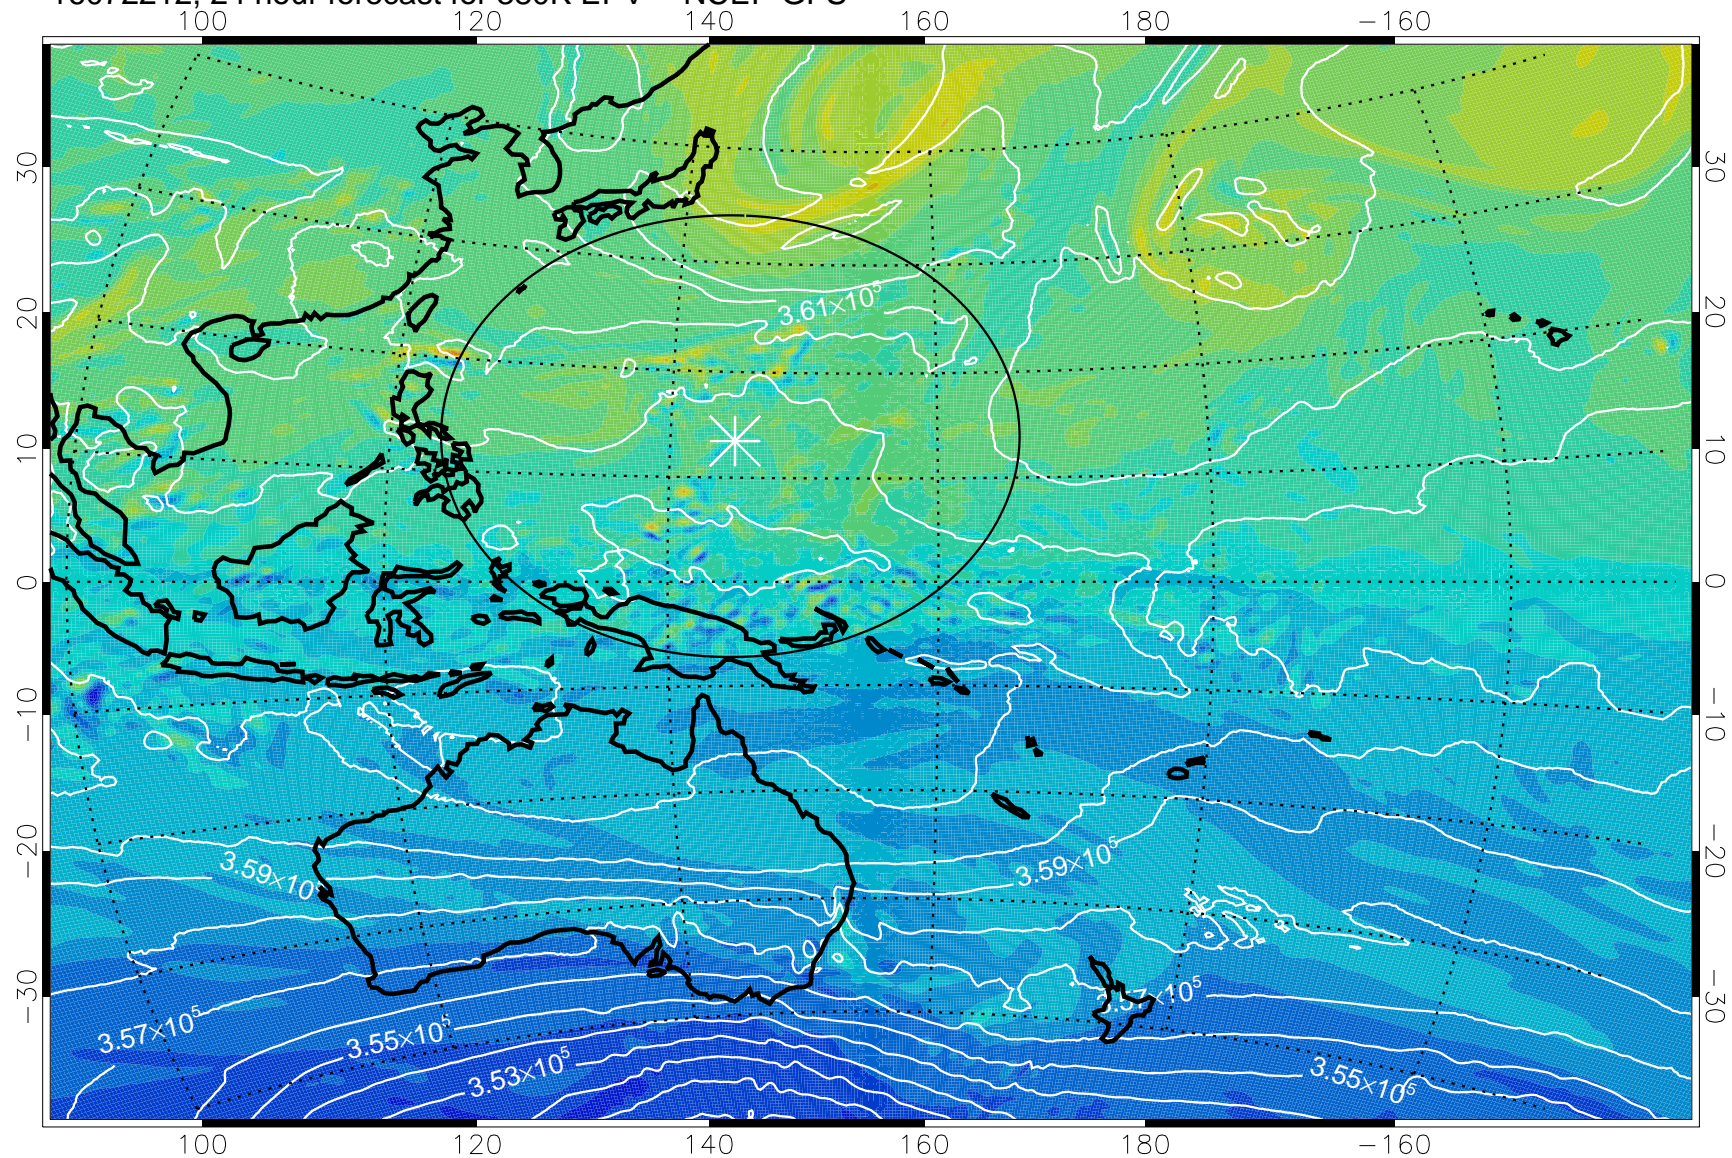

16072118, 6 hour forecast for 380K EPV -- NCEP GFS

380K Montgomery Streamfunction, white

Range ring of 2304 km

16072200, 12 hour forecast for 380K EPV -- NCEP GFS

380K Montgomery Streamfunction, white

Range ring of 2304 km

16072206, 18 hour forecast for 380K EPV -- NCEP GFS

380K Montgomery Streamfunction, white

Range ring of 2304 km

16072212, 24 hour forecast for 380K EPV -- NCEP GFS

380K Montgomery Streamfunction, white

Range ring of 2304 km

16072218, 30 hour forecast for 380K EPV -- NCEP GFS

380K Montgomery Streamfunction, white

Range ring of 2304 km

16072300, 36 hour forecast for 380K EPV -- NCEP GFS

380K Montgomery Streamfunction, white

Range ring of 2304 km

16072318, 54 hour forecast for 380K EPV -- NCEP GFS

380K Montgomery Streamfunction, white

Range ring of 2304 km

16072400, 60 hour forecast for 380K EPV -- NCEP GFS

16072406, 66 hour forecast for 380K EPV -- NCEP GFS