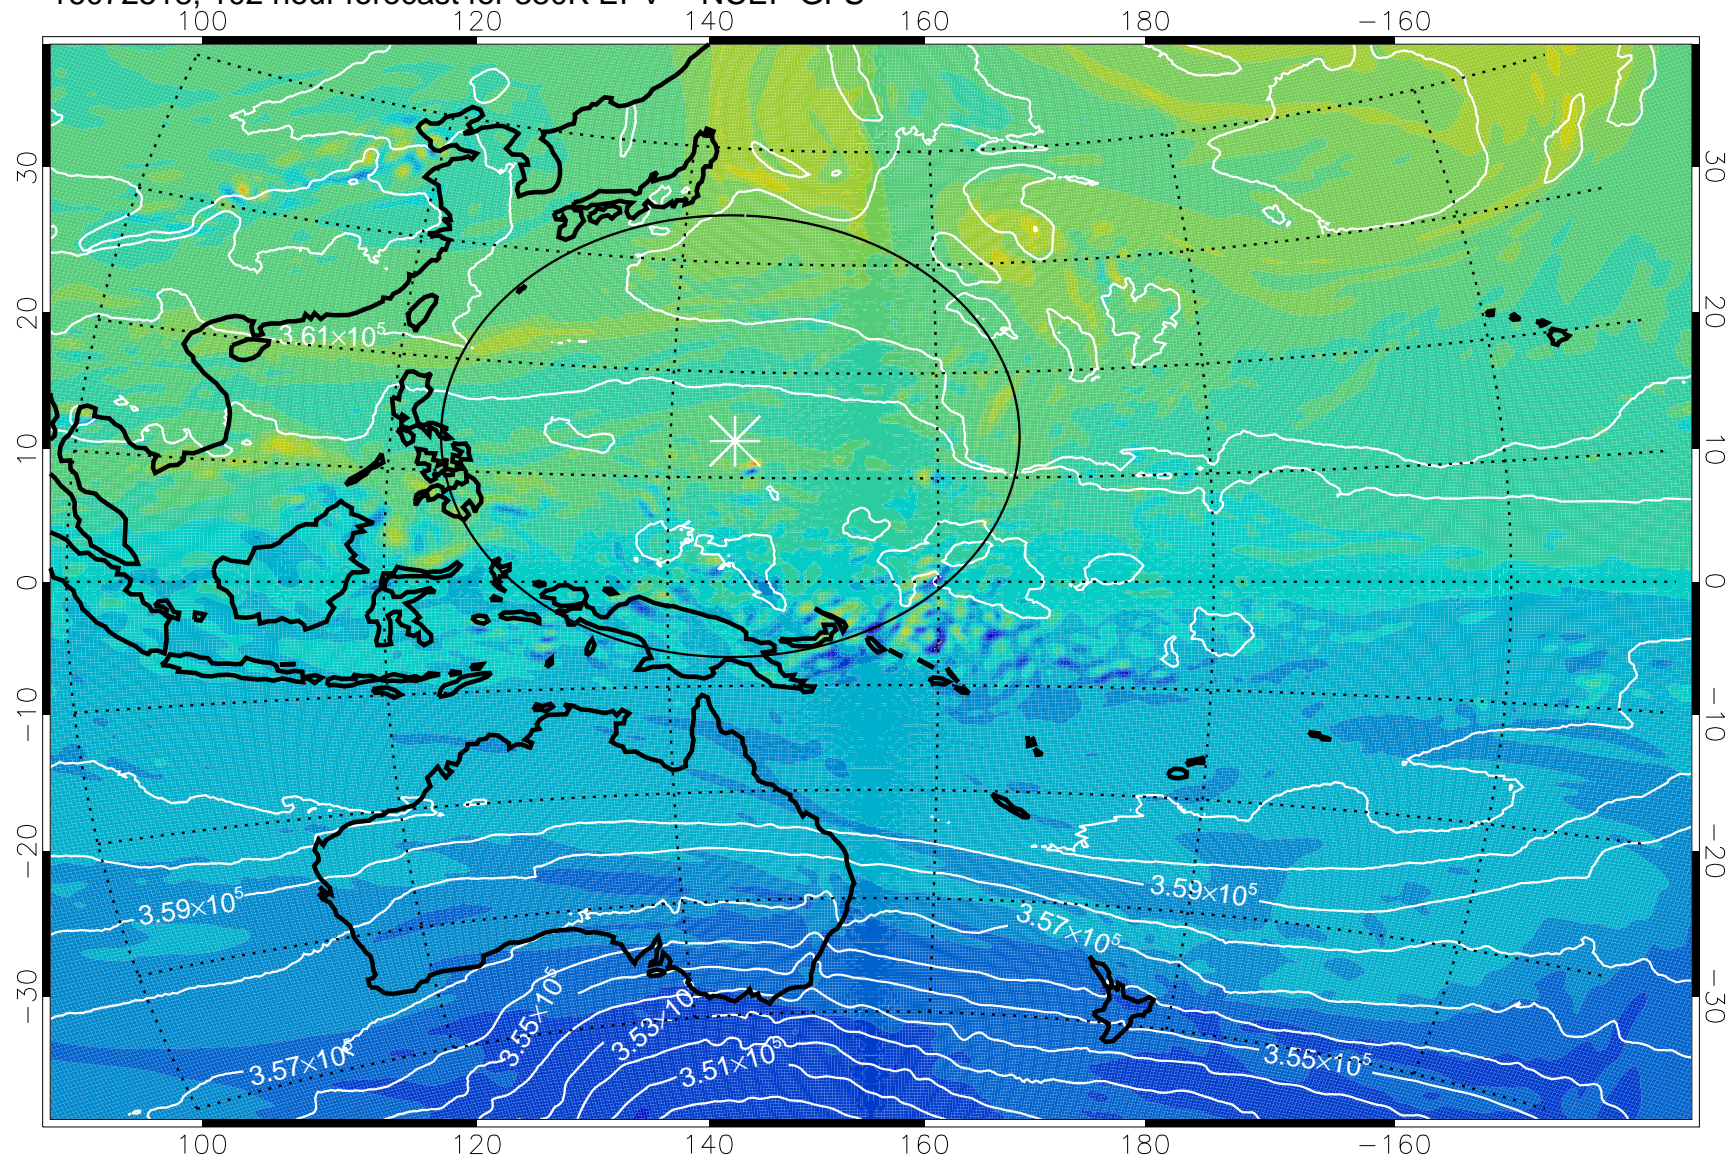

16072418, 78 hour forecast for 380K EPV -- NCEP GFS

380K Montgomery Streamfunction, white

Range ring of 2304 km

16072500, 84 hour forecast for 380K EPV -- NCEP GFS

380K Montgomery Streamfunction, white

Range ring of 2304 km

16072506, 90 hour forecast for 380K EPV -- NCEP GFS

380K Montgomery Streamfunction, white

Range ring of 2304 km

16072512, 96 hour forecast for 380K EPV -- NCEP GFS

380K Montgomery Streamfunction, white

Range ring of 2304 km

16072518, 102 hour forecast for 380K EPV -- NCEP GFS

380K Montgomery Streamfunction, white

Range ring of 2304 km

16072600, 108 hour forecast for 380K EPV -- NCEP GFS

380K Montgomery Streamfunction, white

Range ring of 2304 km

16072606, 114 hour forecast for 380K EPV -- NCEP GFS

380K Montgomery Streamfunction, white

Range ring of 2304 km

16072612, 120 hour forecast for 380K EPV -- NCEP GFS

380K Montgomery Streamfunction, white

Range ring of 2304 km