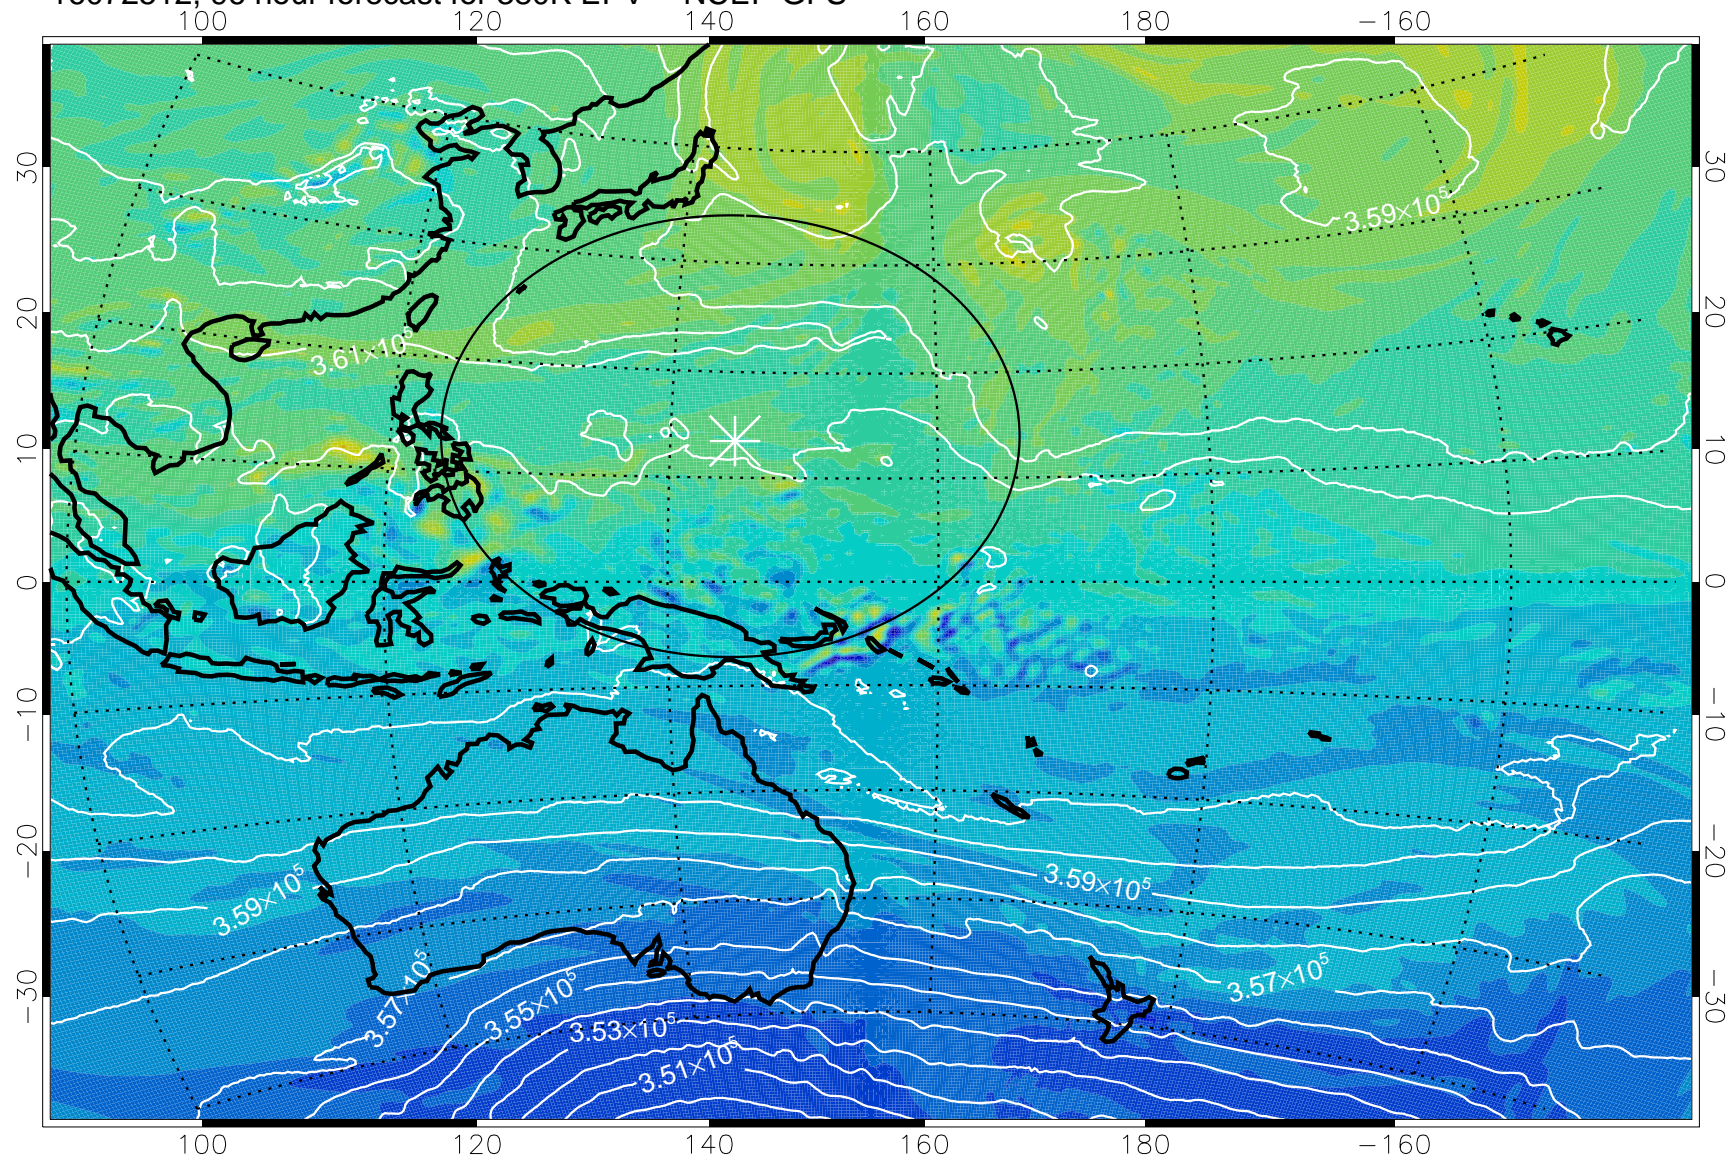

380K Montgomery Streamfunction, white

Range ring of 2304 km

16072412, 72 hour forecast for 380K EPV -- NCEP GFS

-2×10^{-5} -1×10^{-5} 0 1×10^{-5} 2×10^{-5}
PVU

380K Montgomery Streamfunction, white

Range ring of 2304 km

16072418, 78 hour forecast for 380K EPV -- NCEP GFS

380K Montgomery Streamfunction, white

Range ring of 2304 km

16072500, 84 hour forecast for 380K EPV -- NCEP GFS

380K Montgomery Streamfunction, white

Range ring of 2304 km

16072506, 90 hour forecast for 380K EPV -- NCEP GFS

380K Montgomery Streamfunction, white

Range ring of 2304 km

16072512, 96 hour forecast for 380K EPV -- NCEP GFS

380K Montgomery Streamfunction, white

Range ring of 2304 km

16072518, 102 hour forecast for 380K EPV -- NCEP GFS

380K Montgomery Streamfunction, white

Range ring of 2304 km

16072600, 108 hour forecast for 380K EPV -- NCEP GFS

380K Montgomery Streamfunction, white

Range ring of 2304 km