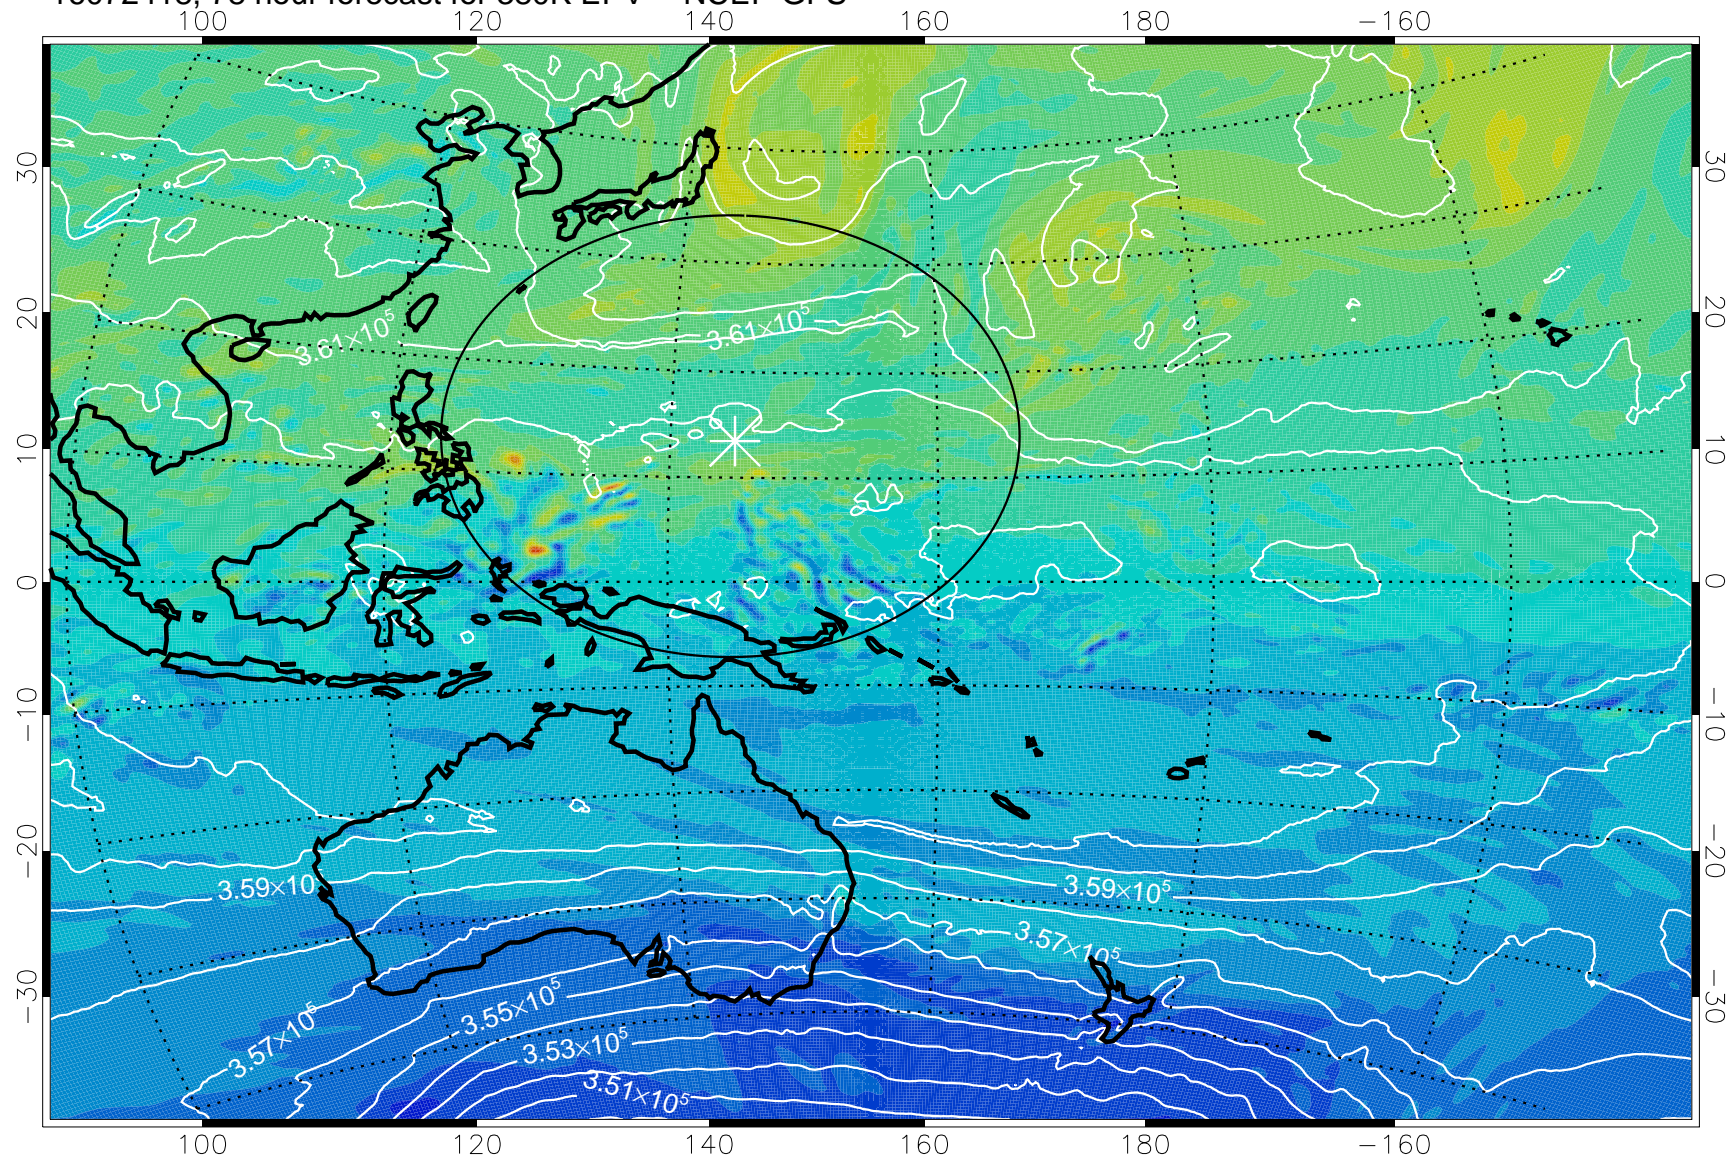

16072318, 54 hour forecast for 380K EPV -- NCEP GFS

380K Montgomery Streamfunction, white

Range ring of 2304 km

16072400, 60 hour forecast for 380K EPV -- NCEP GFS

16072406, 66 hour forecast for 380K EPV -- NCEP GFS

380K Montgomery Streamfunction, white

Range ring of 2304 km

16072412, 72 hour forecast for 380K EPV -- NCEP GFS

-2×10^{-5} -1×10^{-5} 0 1×10^{-5} 2×10^{-5}
PVU

380K Montgomery Streamfunction, white

Range ring of 2304 km

16072418, 78 hour forecast for 380K EPV -- NCEP GFS

380K Montgomery Streamfunction, white

Range ring of 2304 km

16072500, 84 hour forecast for 380K EPV -- NCEP GFS

380K Montgomery Streamfunction, white

Range ring of 2304 km

16072506, 90 hour forecast for 380K EPV -- NCEP GFS

380K Montgomery Streamfunction, white

Range ring of 2304 km

16072512, 96 hour forecast for 380K EPV -- NCEP GFS

380K Montgomery Streamfunction, white

Range ring of 2304 km