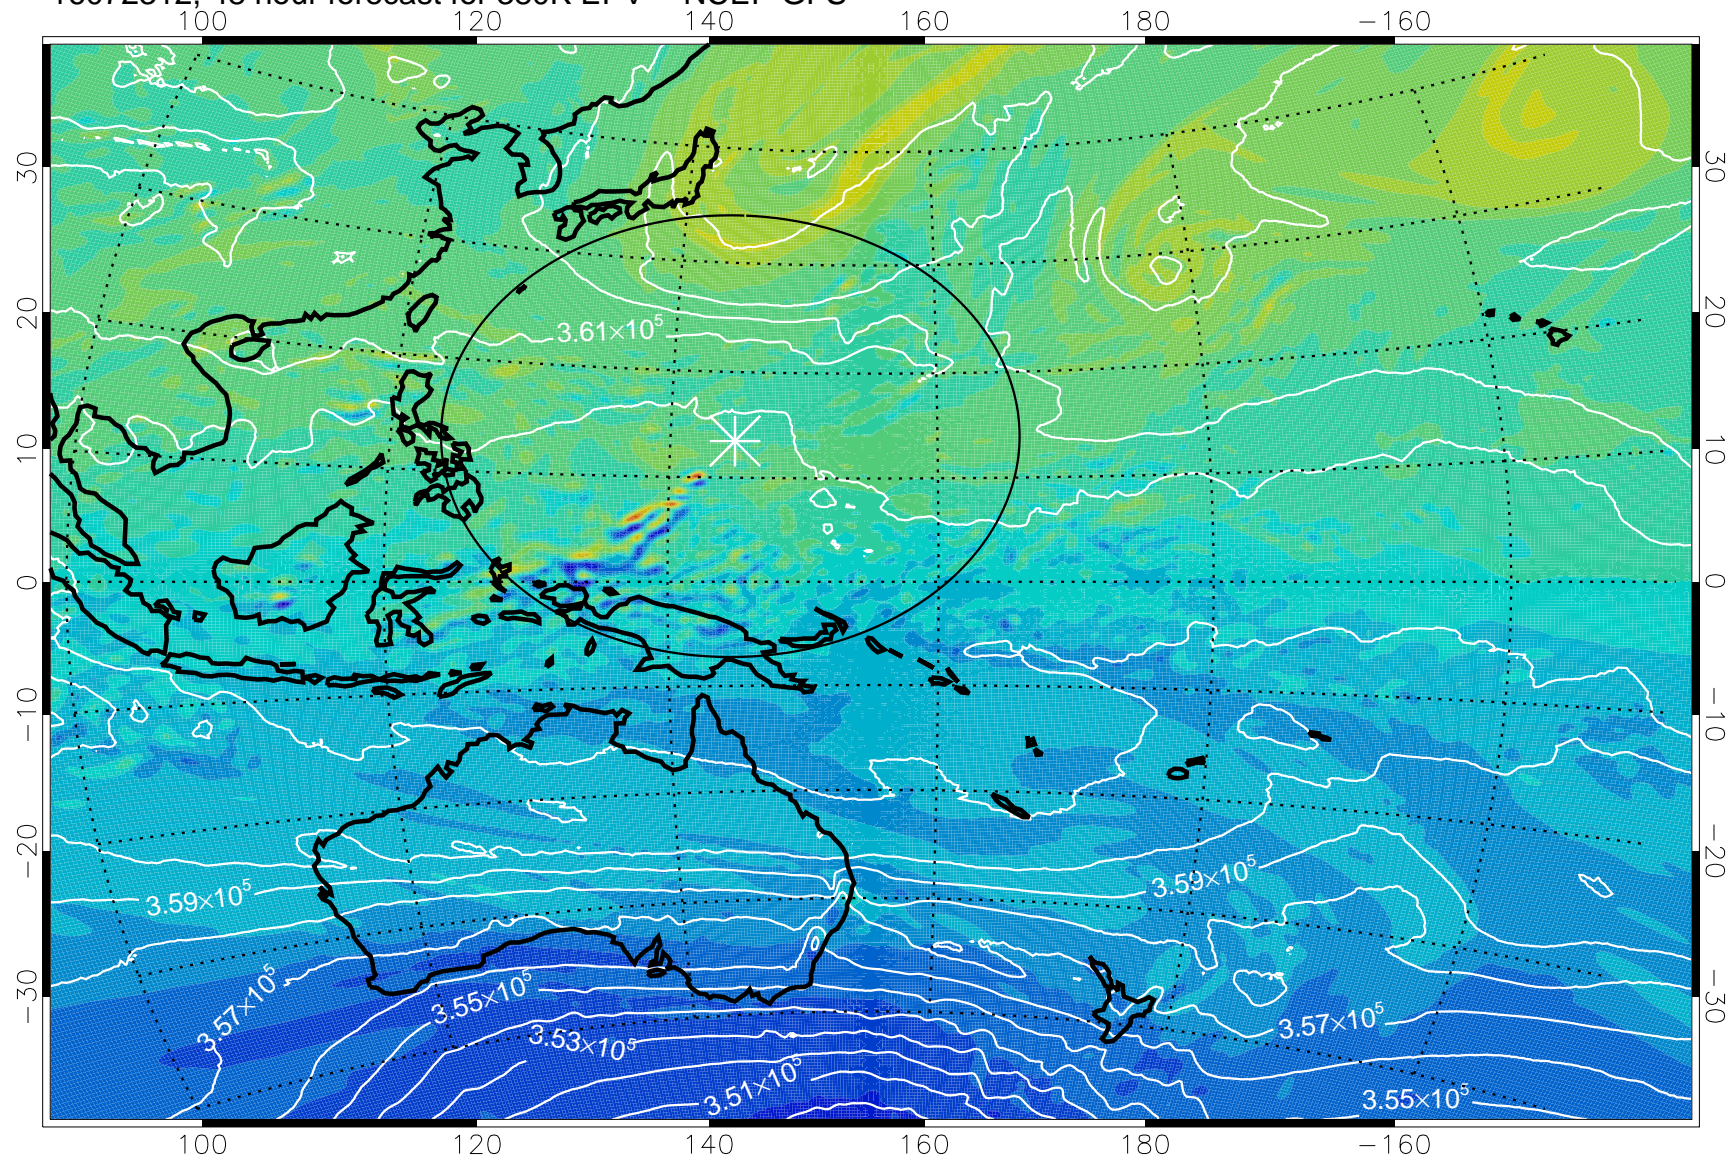

16072206, 18 hour forecast for 380K EPV -- NCEP GFS

380K Montgomery Streamfunction, white

Range ring of 2304 km

16072212, 24 hour forecast for 380K EPV -- NCEP GFS

380K Montgomery Streamfunction, white

Range ring of 2304 km

16072218, 30 hour forecast for 380K EPV -- NCEP GFS

380K Montgomery Streamfunction, white

Range ring of 2304 km

16072300, 36 hour forecast for 380K EPV -- NCEP GFS

380K Montgomery Streamfunction, white

Range ring of 2304 km

16072306, 42 hour forecast for 380K EPV -- NCEP GFS

380K Montgomery Streamfunction, white

Range ring of 2304 km

16072312, 48 hour forecast for 380K EPV -- NCEP GFS

380K Montgomery Streamfunction, white

Range ring of 2304 km

16072318, 54 hour forecast for 380K EPV -- NCEP GFS

380K Montgomery Streamfunction, white

Range ring of 2304 km

16072400, 60 hour forecast for 380K EPV -- NCEP GFS

16072406, 66 hour forecast for 380K EPV -- NCEP GFS