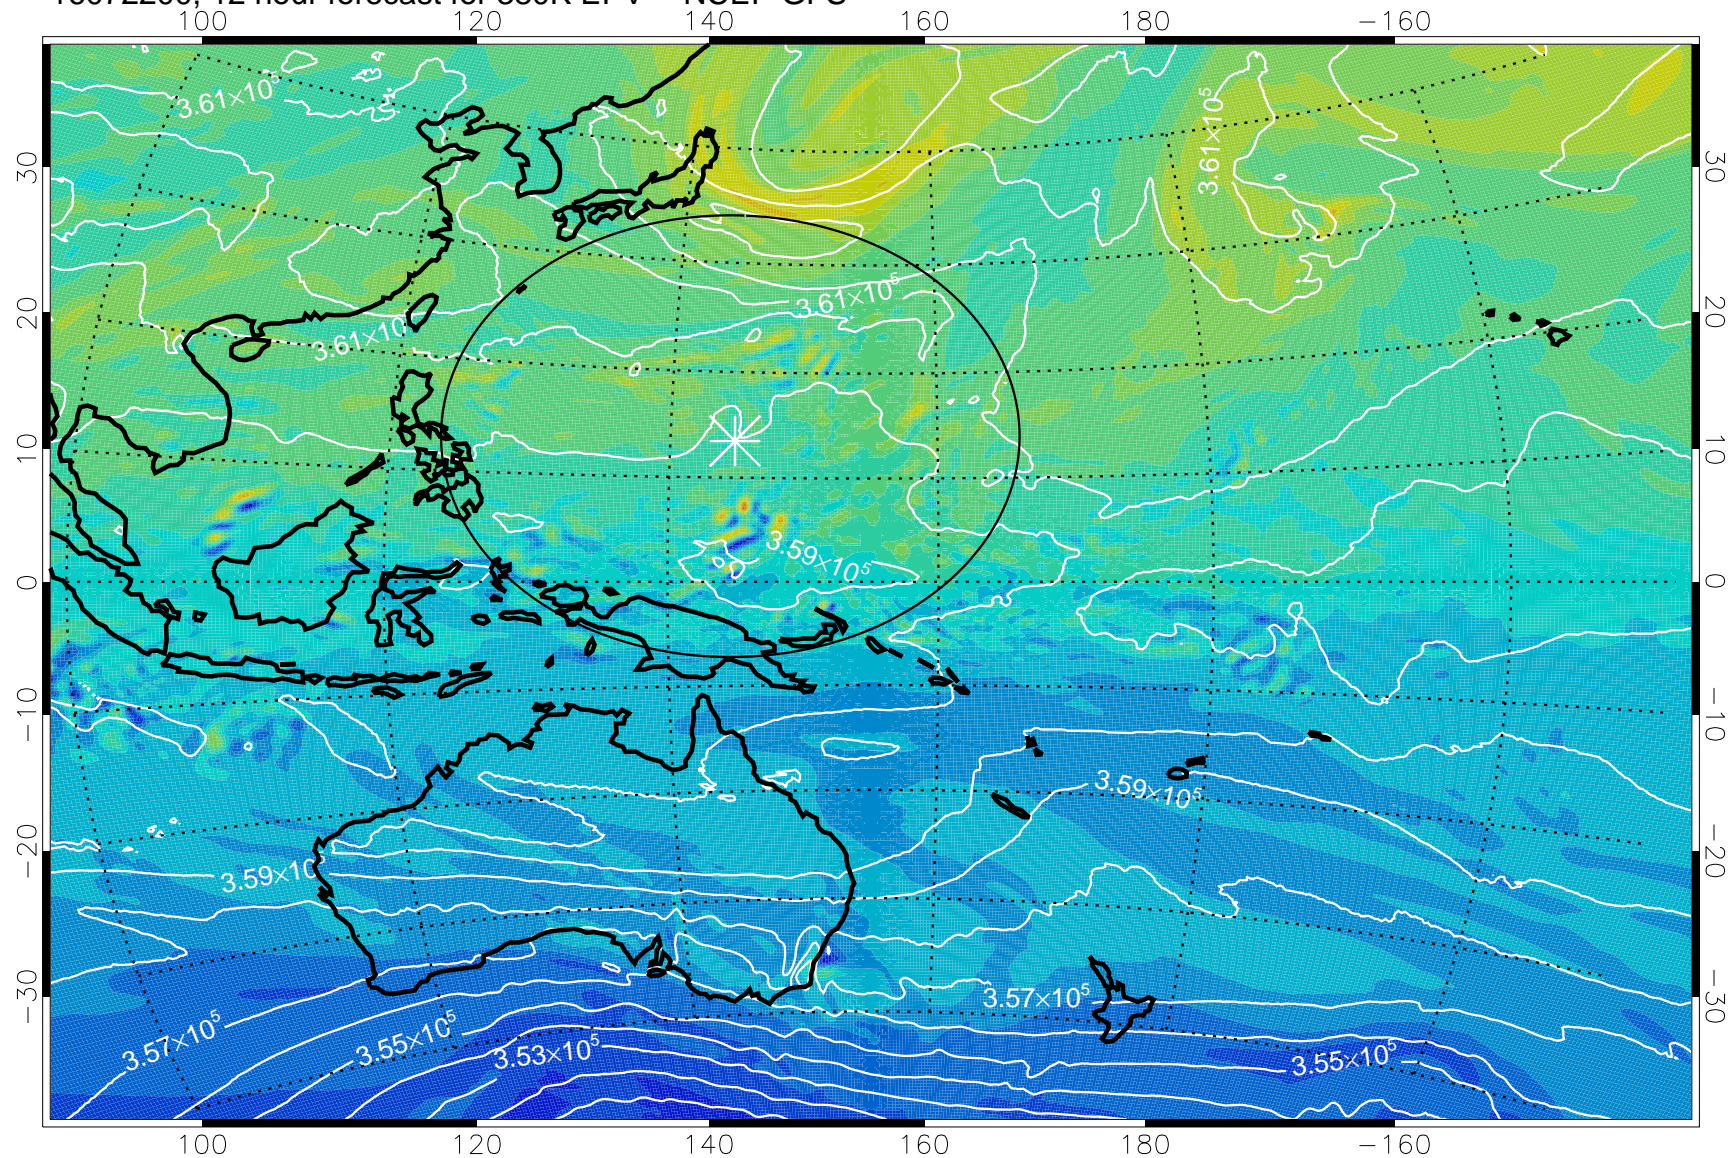

16072118, 6 hour forecast for 380K EPV -- NCEP GFS

380K Montgomery Streamfunction, white

Range ring of 2304 km

16072200, 12 hour forecast for 380K EPV -- NCEP GFS

380K Montgomery Streamfunction, white

Range ring of 2304 km

16072206, 18 hour forecast for 380K EPV -- NCEP GFS

380K Montgomery Streamfunction, white

Range ring of 2304 km

16072212, 24 hour forecast for 380K EPV -- NCEP GFS

380K Montgomery Streamfunction, white

Range ring of 2304 km

16072218, 30 hour forecast for 380K EPV -- NCEP GFS

380K Montgomery Streamfunction, white

Range ring of 2304 km

16072300, 36 hour forecast for 380K EPV -- NCEP GFS

380K Montgomery Streamfunction, white

Range ring of 2304 km

16072318, 54 hour forecast for 380K EPV -- NCEP GFS

380K Montgomery Streamfunction, white

Range ring of 2304 km

16072400, 60 hour forecast for 380K EPV -- NCEP GFS

16072406, 66 hour forecast for 380K EPV -- NCEP GFS