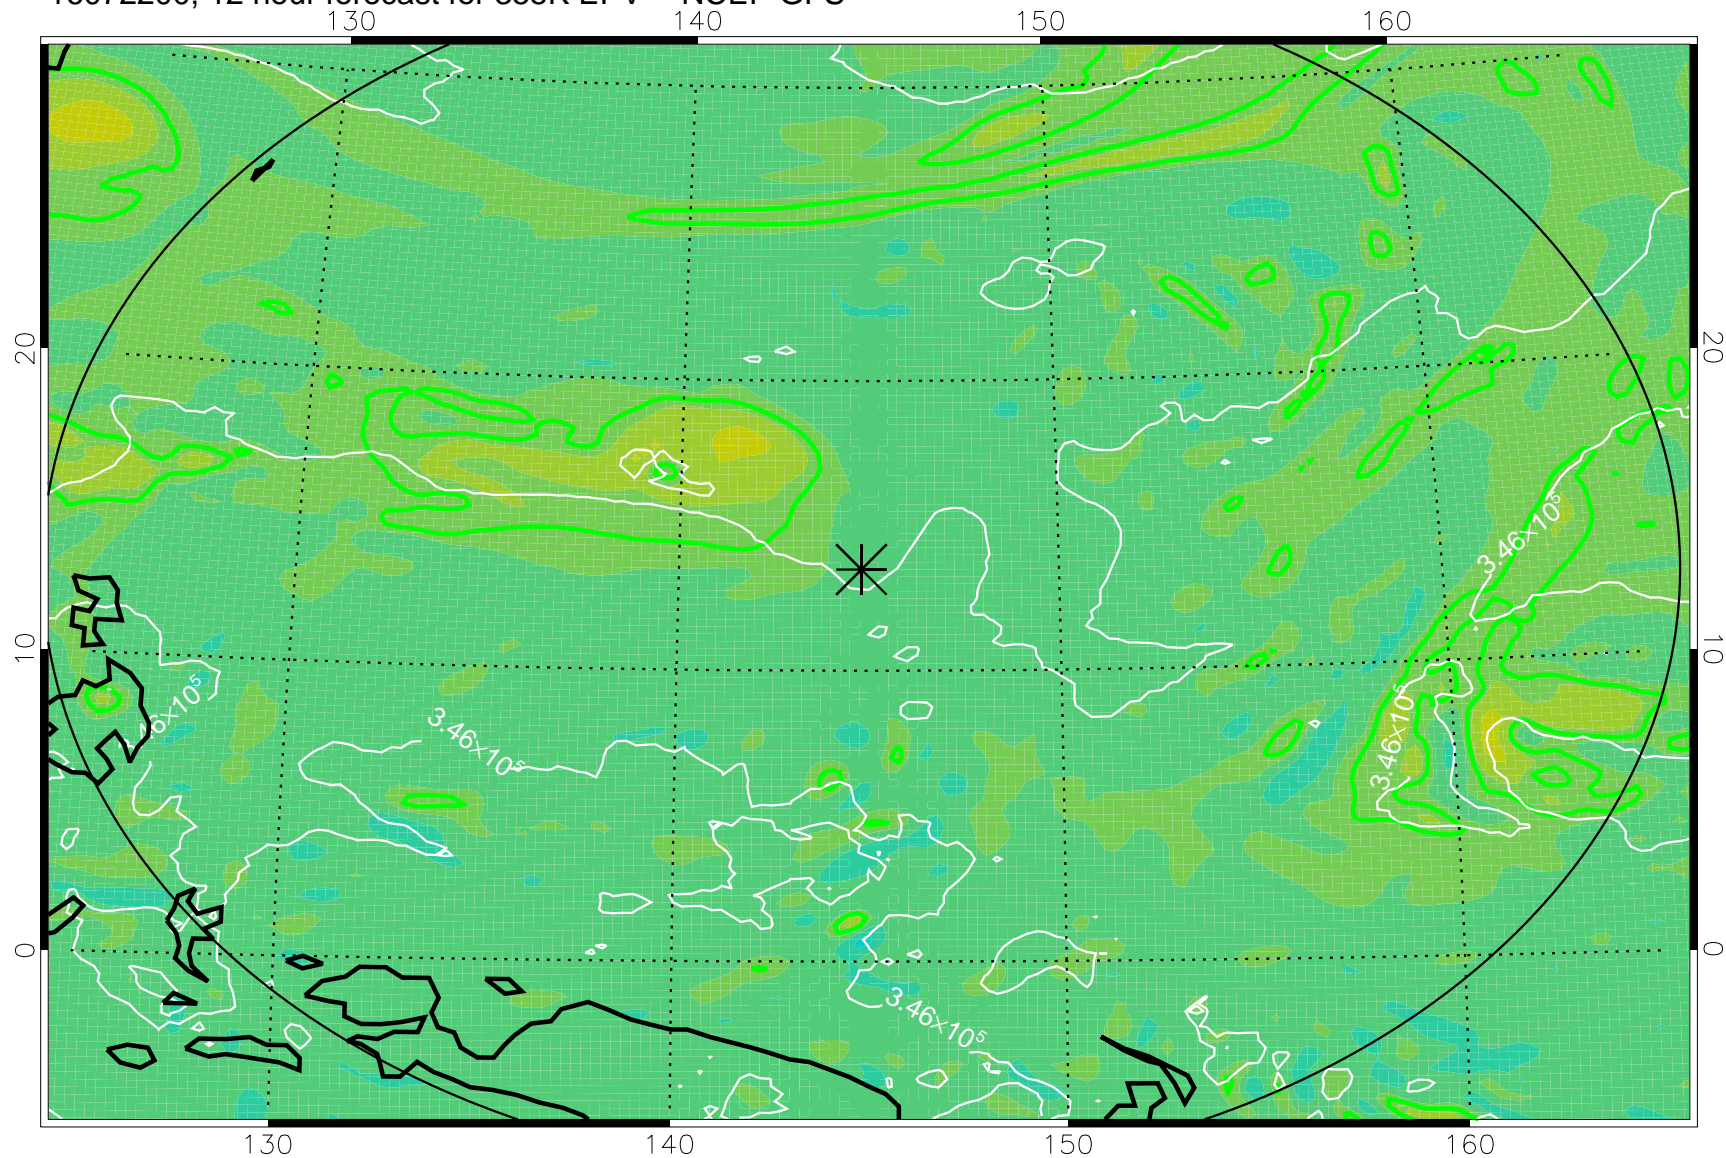

16072118, 6 hour forecast for 355K EPV -- NCEP GFS

355K Montgomery Streamfunction, white
EPV Tropopause (2 PVU) Position
Range ring of 2304 km

16072200, 12 hour forecast for 355K EPV -- NCEP GFS

355K Montgomery Streamfunction, white
EPV Tropopause (2 PVU) Position
Range ring of 2304 km

16072206, 18 hour forecast for 355K EPV -- NCEP GFS

355K Montgomery Streamfunction, white
EPV Tropopause (2 PVU) Position
Range ring of 2304 km

16072212, 24 hour forecast for 355K EPV -- NCEP GFS

355K Montgomery Streamfunction, white
EPV Tropopause (2 PVU) Position
Range ring of 2304 km

16072218, 30 hour forecast for 355K EPV -- NCEP GFS

355K Montgomery Streamfunction, white
EPV Tropopause (2 PVU) Position
Range ring of 2304 km

16072300, 36 hour forecast for 355K EPV -- NCEP GFS

355K Montgomery Streamfunction, white
EPV Tropopause (2 PVU) Position
Range ring of 2304 km

16072406, 66 hour forecast for 355K EPV -- NCEP GFS

355K Montgomery Streamfunction, white
EPV Tropopause (2 PVU) Position
Range ring of 2304 km

16072412, 72 hour forecast for 355K EPV -- NCEP GFS

355K Montgomery Streamfunction, white
EPV Tropopause (2 PVU) Position
Range ring of 2304 km