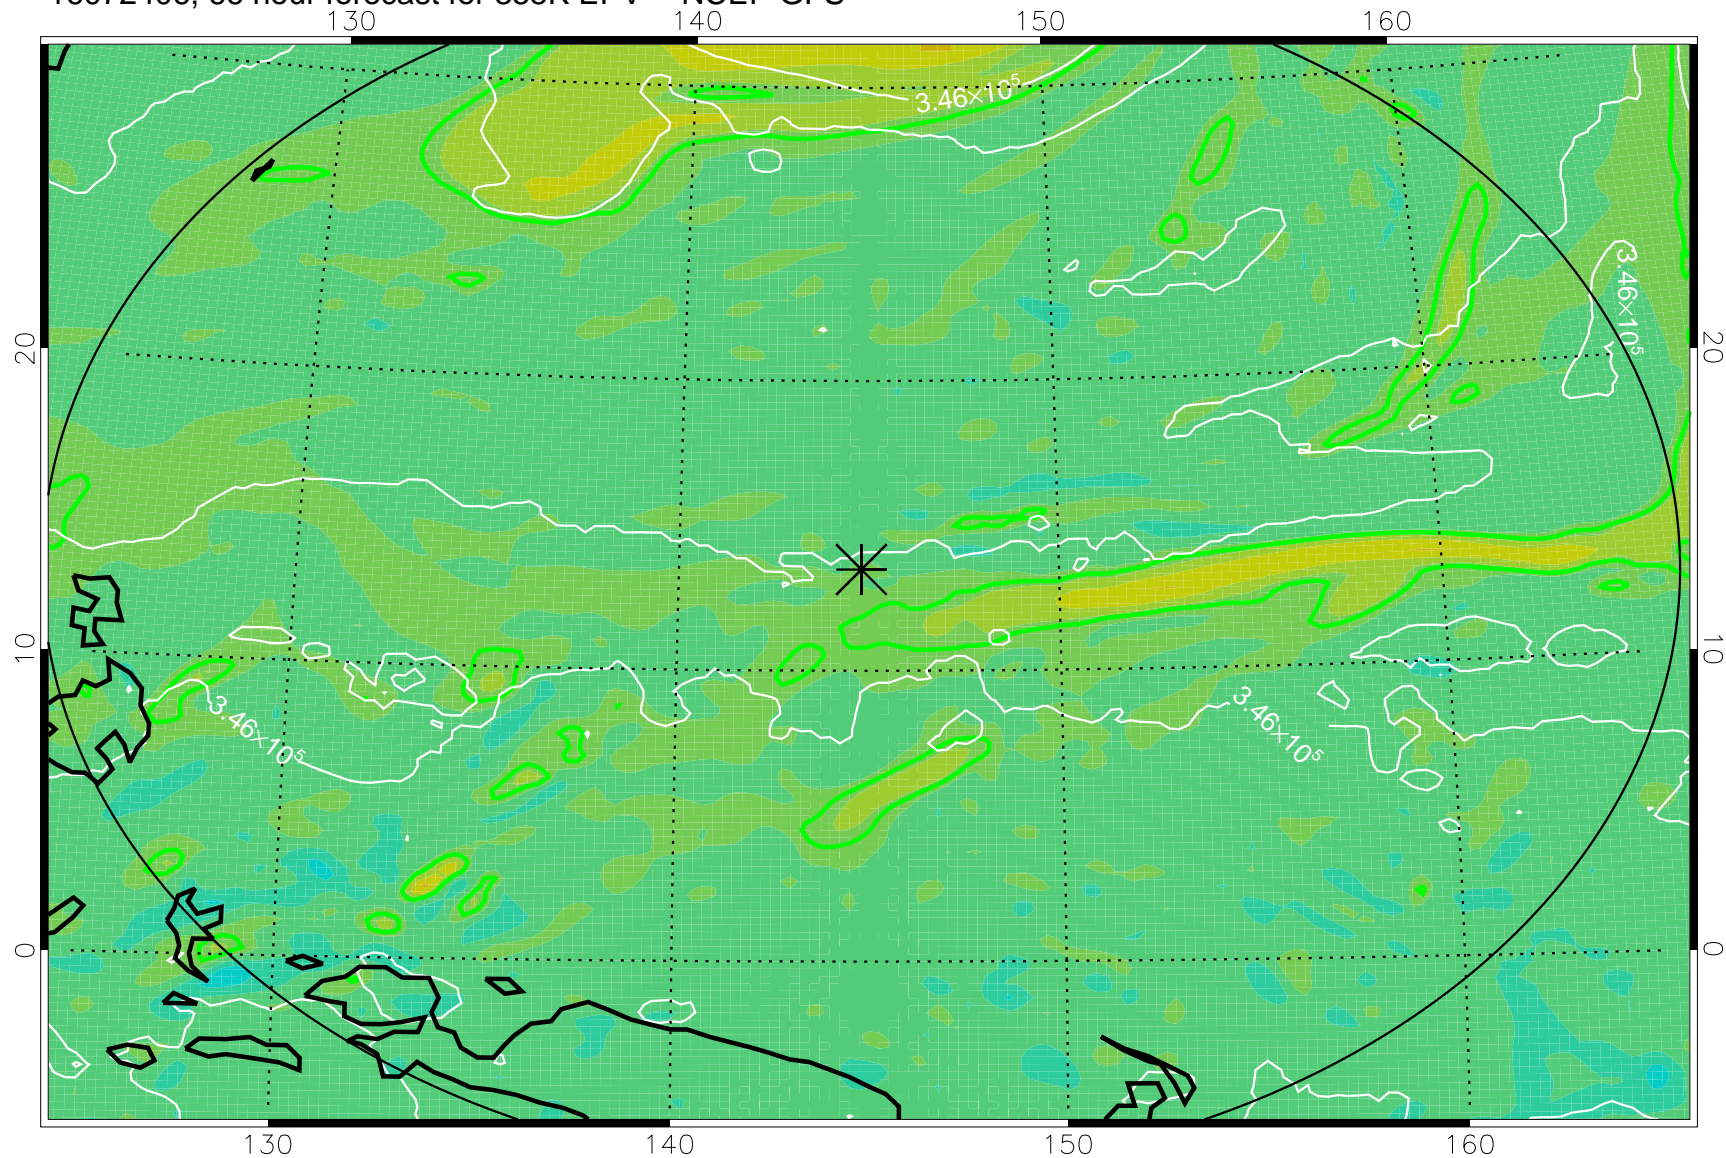

16072318, 54 hour forecast for 355K EPV -- NCEP GFS

355K Montgomery Streamfunction, white
EPV Tropopause (2 PVU) Position
Range ring of 2304 km

16072400, 60 hour forecast for 355K EPV -- NCEP GFS

355K Montgomery Streamfunction, white
EPV Tropopause (2 PVU) Position
Range ring of 2304 km

16072406, 66 hour forecast for 355K EPV -- NCEP GFS

355K Montgomery Streamfunction, white
EPV Tropopause (2 PVU) Position
Range ring of 2304 km

16072412, 72 hour forecast for 355K EPV -- NCEP GFS

355K Montgomery Streamfunction, white
EPV Tropopause (2 PVU) Position
Range ring of 2304 km

16072418, 78 hour forecast for 355K EPV -- NCEP GFS

355K Montgomery Streamfunction, white
EPV Tropopause (2 PVU) Position
Range ring of 2304 km

16072500, 84 hour forecast for 355K EPV -- NCEP GFS

355K Montgomery Streamfunction, white
EPV Tropopause (2 PVU) Position
Range ring of 2304 km

16072506, 90 hour forecast for 355K EPV -- NCEP GFS

355K Montgomery Streamfunction, white
EPV Tropopause (2 PVU) Position
Range ring of 2304 km

16072512, 96 hour forecast for 355K EPV -- NCEP GFS

355K Montgomery Streamfunction, white
EPV Tropopause (2 PVU) Position
Range ring of 2304 km