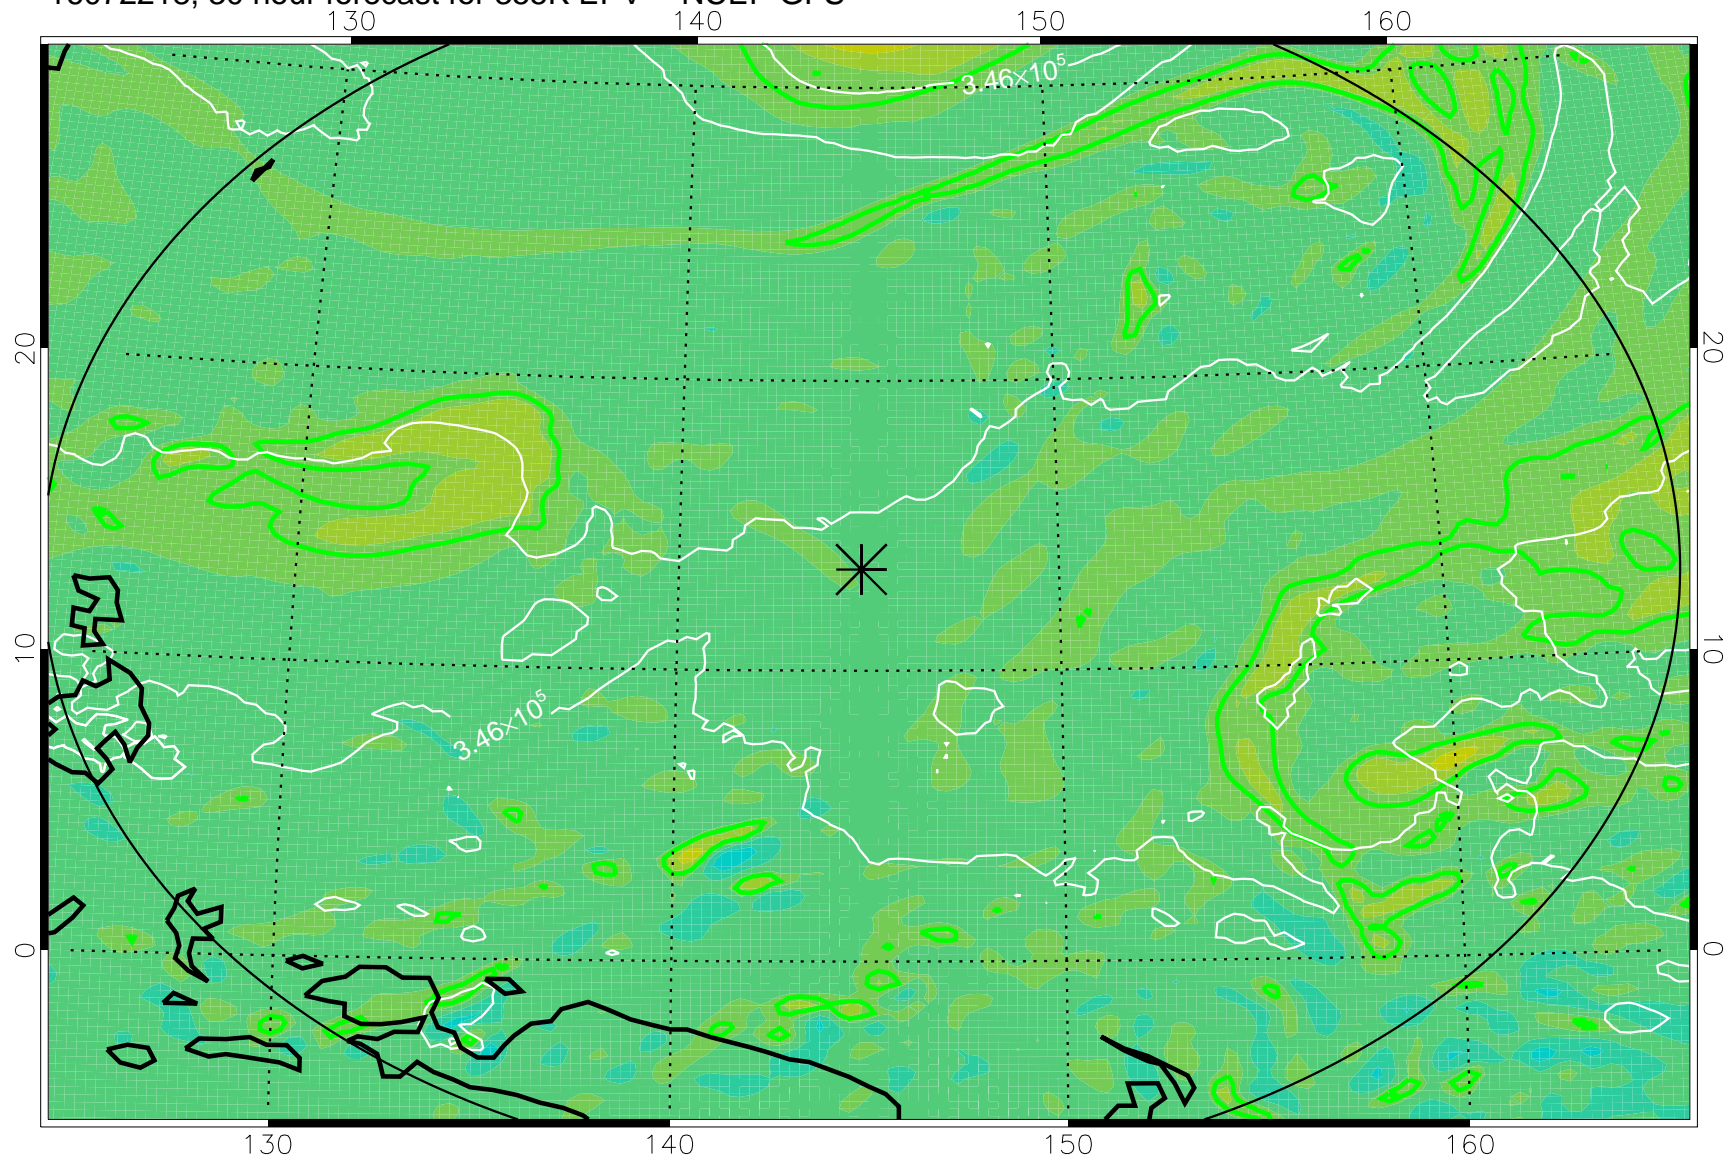

16072118, 6 hour forecast for 355K EPV -- NCEP GFS

355K Montgomery Streamfunction, white
EPV Tropopause (2 PVU) Position
Range ring of 2304 km

16072200, 12 hour forecast for 355K EPV -- NCEP GFS

355K Montgomery Streamfunction, white
EPV Tropopause (2 PVU) Position
Range ring of 2304 km

16072206, 18 hour forecast for 355K EPV -- NCEP GFS

355K Montgomery Streamfunction, white
EPV Tropopause (2 PVU) Position
Range ring of 2304 km

16072212, 24 hour forecast for 355K EPV -- NCEP GFS

355K Montgomery Streamfunction, white
EPV Tropopause (2 PVU) Position
Range ring of 2304 km

16072218, 30 hour forecast for 355K EPV -- NCEP GFS

355K Montgomery Streamfunction, white
EPV Tropopause (2 PVU) Position
Range ring of 2304 km

16072300, 36 hour forecast for 355K EPV -- NCEP GFS

355K Montgomery Streamfunction, white
EPV Tropopause (2 PVU) Position
Range ring of 2304 km

16072306, 42 hour forecast for 355K EPV -- NCEP GFS

355K Montgomery Streamfunction, white
EPV Tropopause (2 PVU) Position
Range ring of 2304 km

16072312, 48 hour forecast for 355K EPV -- NCEP GFS

355K Montgomery Streamfunction, white
EPV Tropopause (2 PVU) Position
Range ring of 2304 km