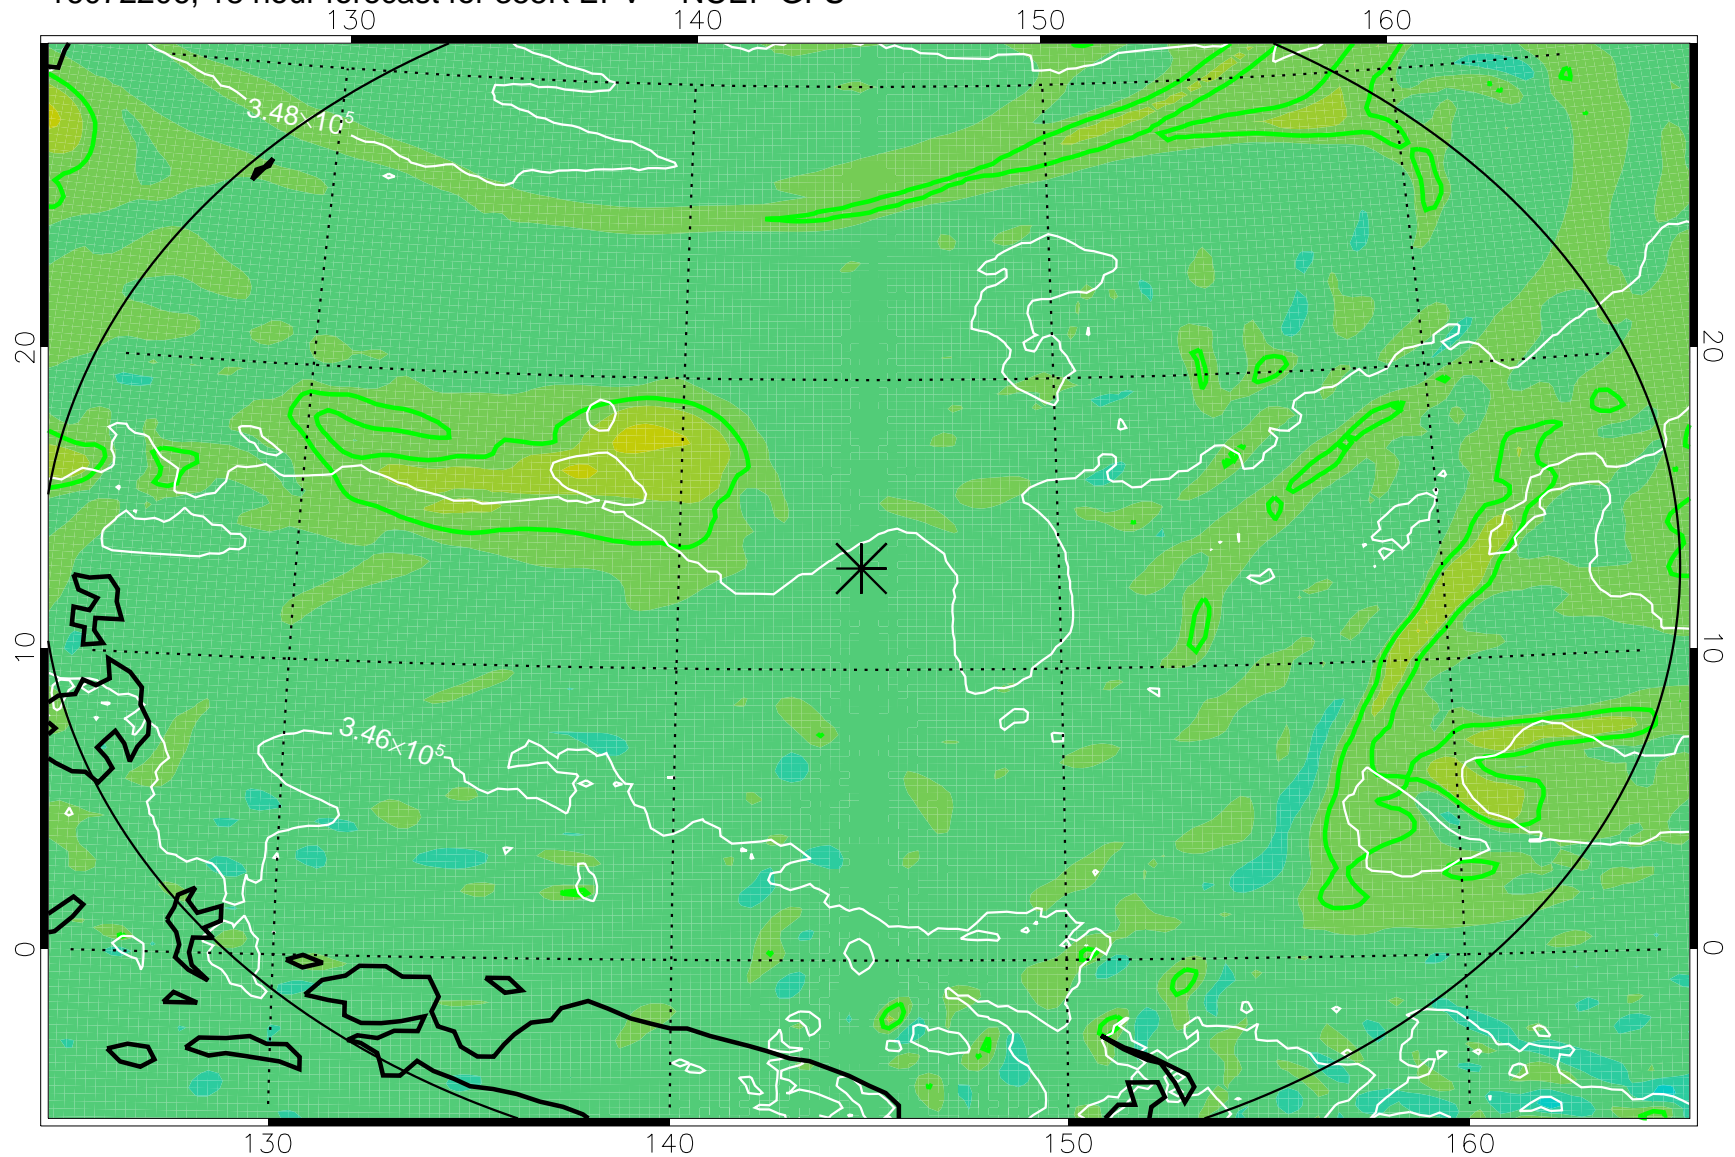

16072118, 6 hour forecast for 355K EPV -- NCEP GFS

355K Montgomery Streamfunction, white
EPV Tropopause (2 PVU) Position
Range ring of 2304 km

16072200, 12 hour forecast for 355K EPV -- NCEP GFS

355K Montgomery Streamfunction, white
EPV Tropopause (2 PVU) Position
Range ring of 2304 km

16072206, 18 hour forecast for 355K EPV -- NCEP GFS

355K Montgomery Streamfunction, white
EPV Tropopause (2 PVU) Position
Range ring of 2304 km

16072212, 24 hour forecast for 355K EPV -- NCEP GFS

355K Montgomery Streamfunction, white
EPV Tropopause (2 PVU) Position
Range ring of 2304 km

16072218, 30 hour forecast for 355K EPV -- NCEP GFS

355K Montgomery Streamfunction, white
EPV Tropopause (2 PVU) Position
Range ring of 2304 km

16072300, 36 hour forecast for 355K EPV -- NCEP GFS

355K Montgomery Streamfunction, white
EPV Tropopause (2 PVU) Position
Range ring of 2304 km

16072406, 66 hour forecast for 355K EPV -- NCEP GFS

355K Montgomery Streamfunction, white
EPV Tropopause (2 PVU) Position
Range ring of 2304 km

16072412, 72 hour forecast for 355K EPV -- NCEP GFS

355K Montgomery Streamfunction, white
EPV Tropopause (2 PVU) Position
Range ring of 2304 km