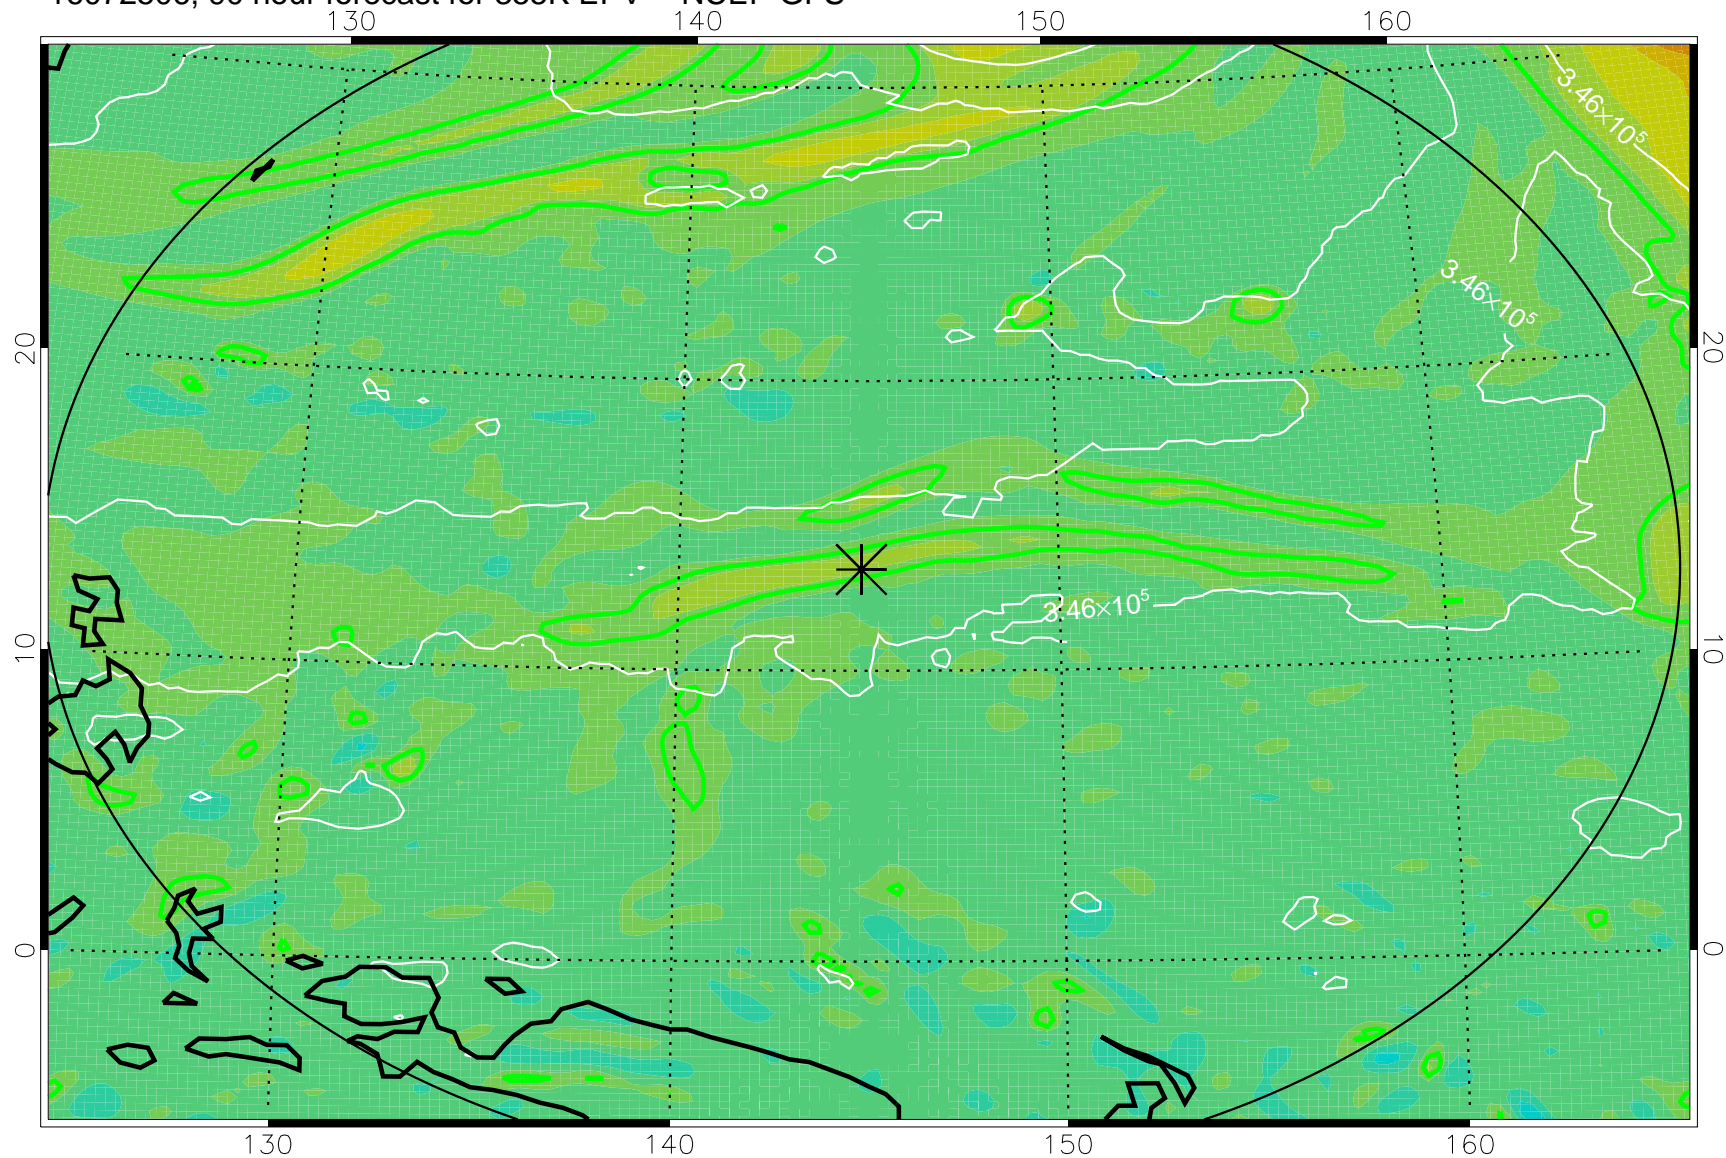

16072406, 66 hour forecast for 355K EPV -- NCEP GFS

355K Montgomery Streamfunction, white
EPV Tropopause (2 PVU) Position
Range ring of 2304 km

16072412, 72 hour forecast for 355K EPV -- NCEP GFS

355K Montgomery Streamfunction, white
EPV Tropopause (2 PVU) Position
Range ring of 2304 km

16072418, 78 hour forecast for 355K EPV -- NCEP GFS

355K Montgomery Streamfunction, white
EPV Tropopause (2 PVU) Position
Range ring of 2304 km

16072500, 84 hour forecast for 355K EPV -- NCEP GFS

355K Montgomery Streamfunction, white
EPV Tropopause (2 PVU) Position
Range ring of 2304 km

16072506, 90 hour forecast for 355K EPV -- NCEP GFS

355K Montgomery Streamfunction, white
EPV Tropopause (2 PVU) Position
Range ring of 2304 km

16072512, 96 hour forecast for 355K EPV -- NCEP GFS

355K Montgomery Streamfunction, white
EPV Tropopause (2 PVU) Position
Range ring of 2304 km

16072518, 102 hour forecast for 355K EPV -- NCEP GFS

355K Montgomery Streamfunction, white
EPV Tropopause (2 PVU) Position
Range ring of 2304 km

16072600, 108 hour forecast for 355K EPV -- NCEP GFS

355K Montgomery Streamfunction, white
EPV Tropopause (2 PVU) Position
Range ring of 2304 km