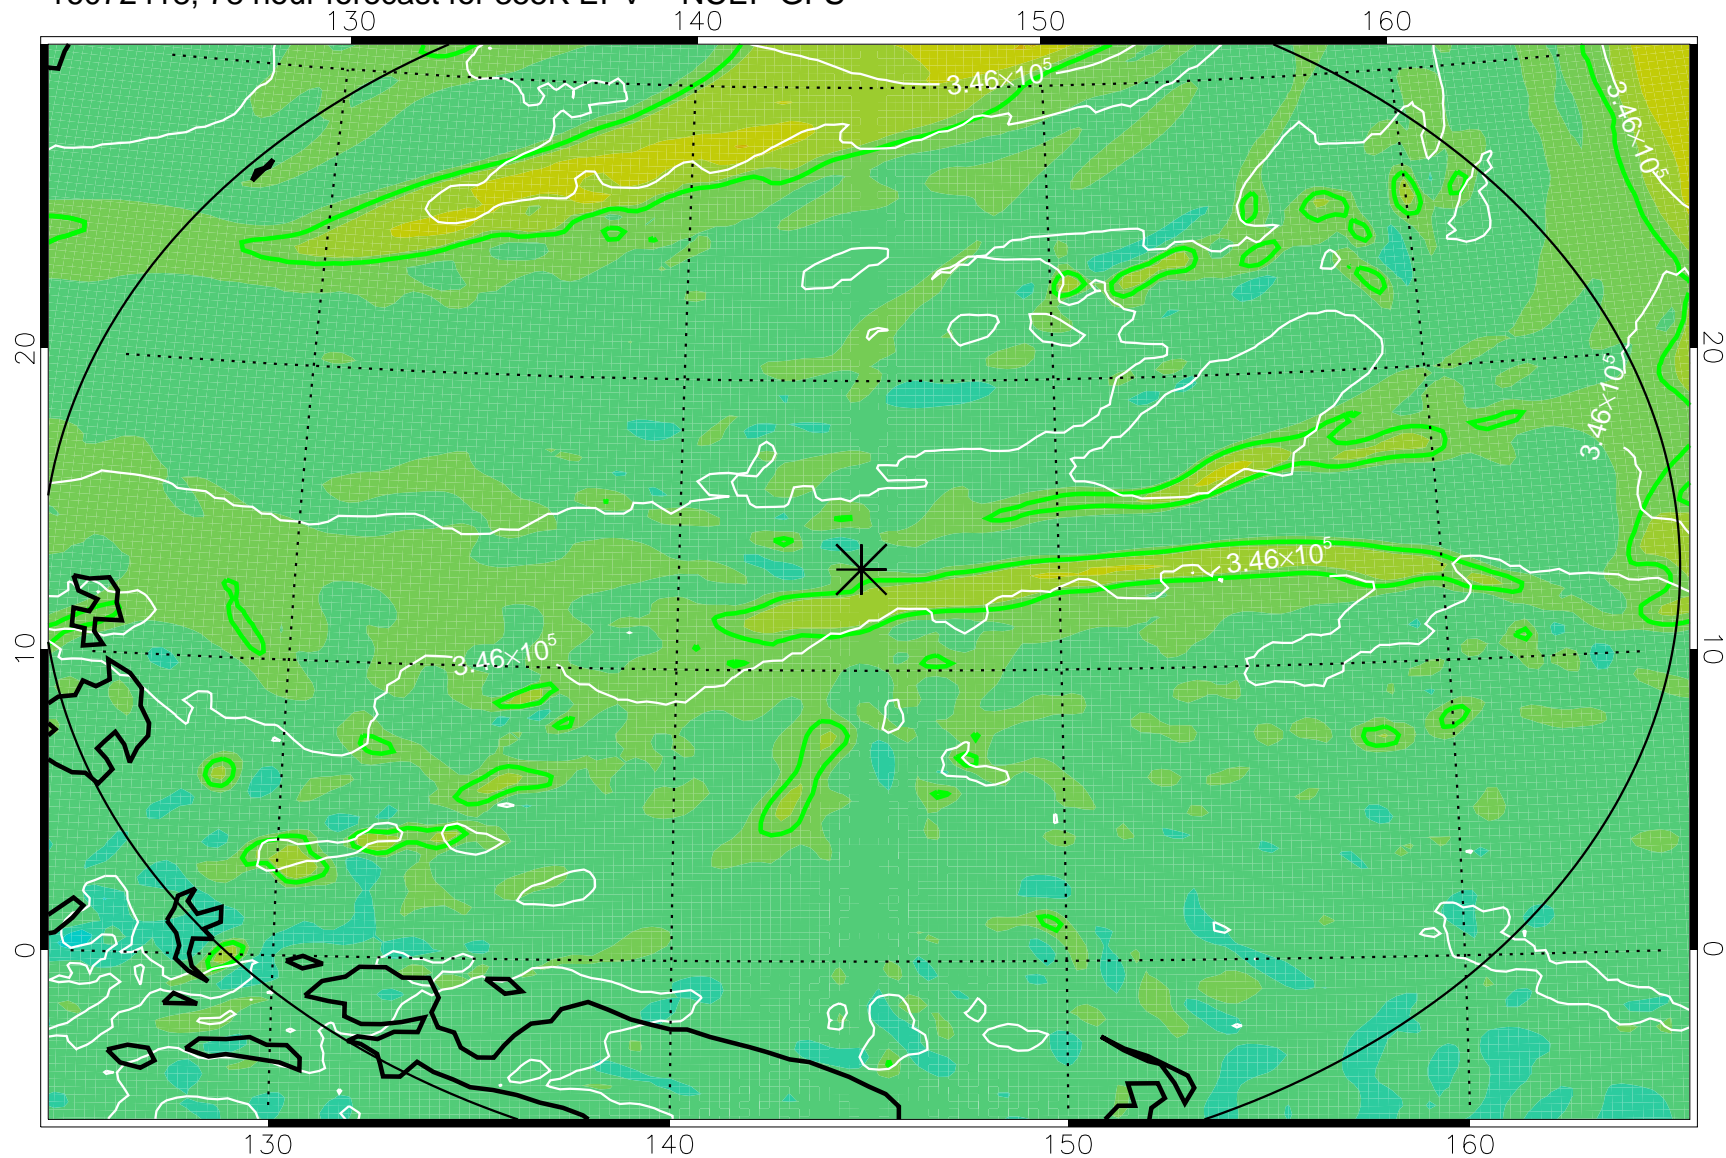

16072406, 66 hour forecast for 355K EPV -- NCEP GFS

355K Montgomery Streamfunction, white
EPV Tropopause (2 PVU) Position
Range ring of 2304 km

16072412, 72 hour forecast for 355K EPV -- NCEP GFS

355K Montgomery Streamfunction, white
EPV Tropopause (2 PVU) Position
Range ring of 2304 km

16072418, 78 hour forecast for 355K EPV -- NCEP GFS

355K Montgomery Streamfunction, white
EPV Tropopause (2 PVU) Position
Range ring of 2304 km

16072500, 84 hour forecast for 355K EPV -- NCEP GFS

355K Montgomery Streamfunction, white
EPV Tropopause (2 PVU) Position
Range ring of 2304 km

16072506, 90 hour forecast for 355K EPV -- NCEP GFS

355K Montgomery Streamfunction, white
EPV Tropopause (2 PVU) Position
Range ring of 2304 km

16072512, 96 hour forecast for 355K EPV -- NCEP GFS

355K Montgomery Streamfunction, white
EPV Tropopause (2 PVU) Position
Range ring of 2304 km

16072518, 102 hour forecast for 355K EPV -- NCEP GFS

355K Montgomery Streamfunction, white
EPV Tropopause (2 PVU) Position
Range ring of 2304 km

16072600, 108 hour forecast for 355K EPV -- NCEP GFS

355K Montgomery Streamfunction, white
EPV Tropopause (2 PVU) Position
Range ring of 2304 km