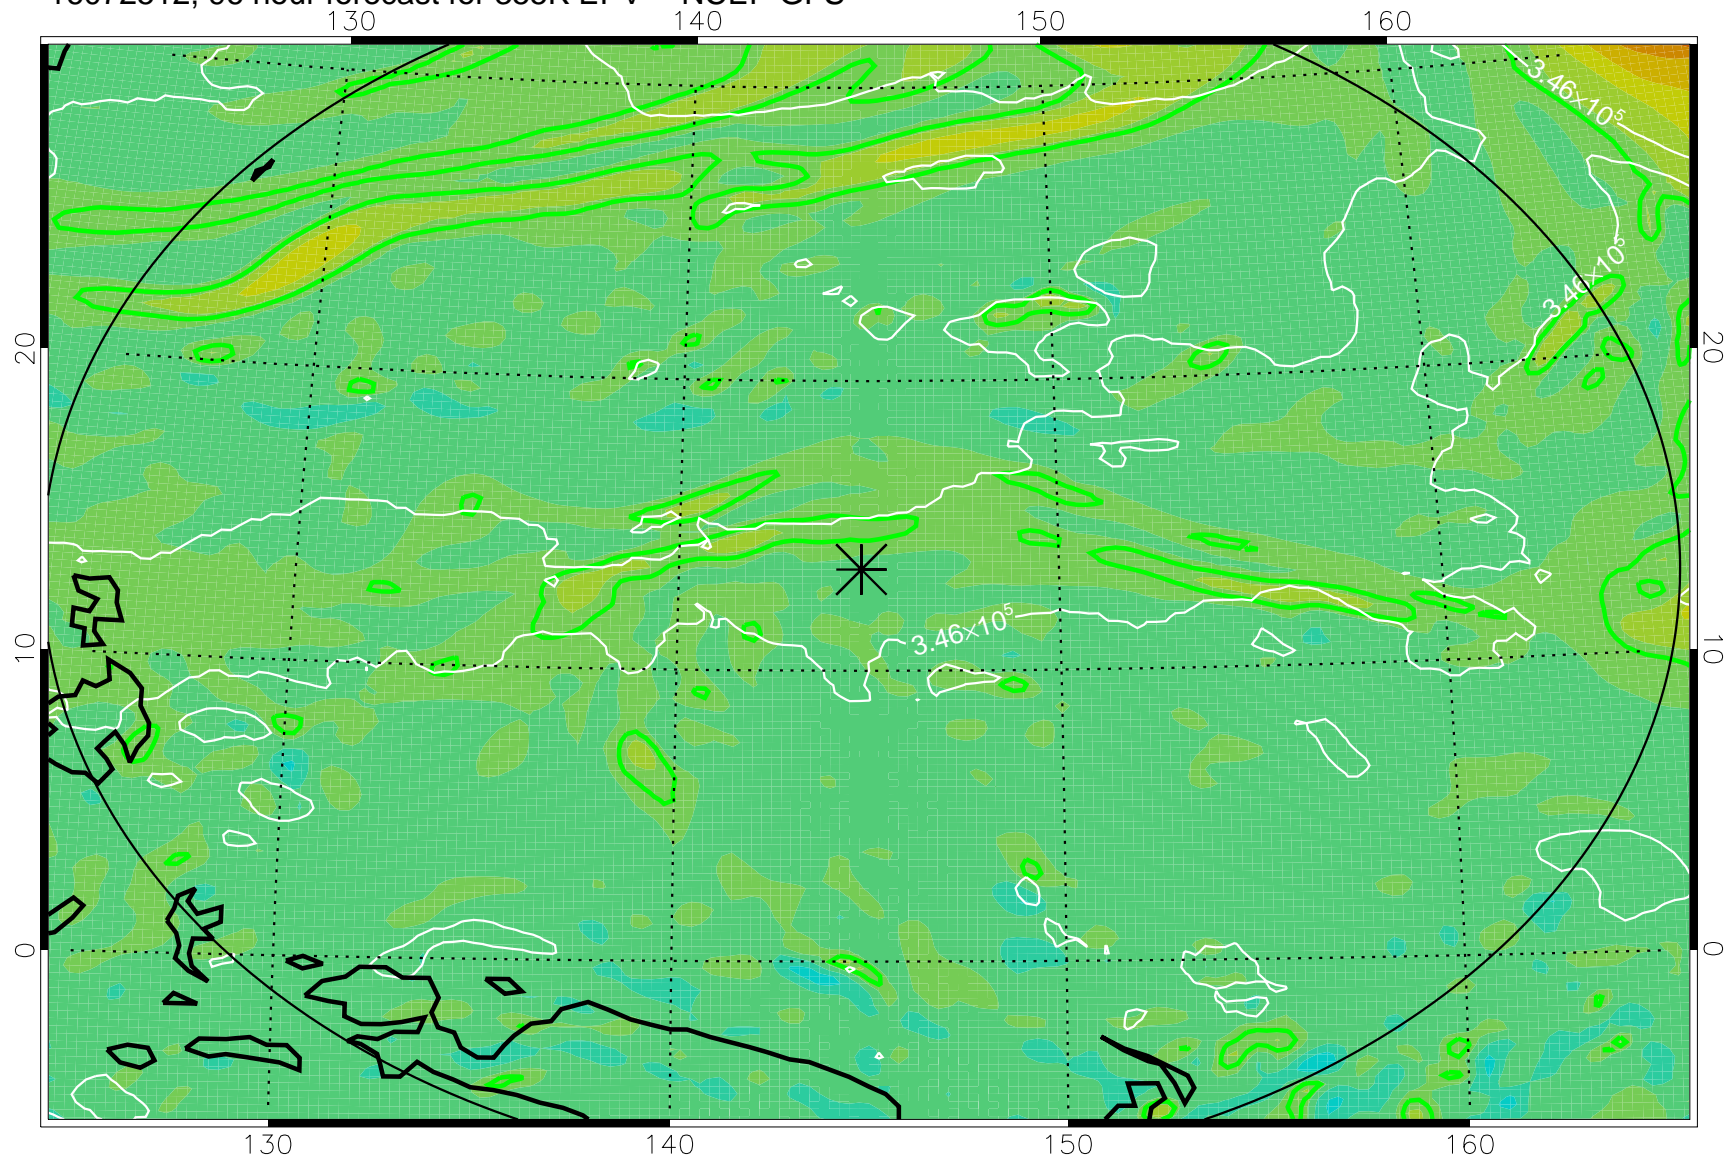

16072406, 66 hour forecast for 355K EPV -- NCEP GFS

355K Montgomery Streamfunction, white
EPV Tropopause (2 PVU) Position
Range ring of 2304 km

16072412, 72 hour forecast for 355K EPV -- NCEP GFS

355K Montgomery Streamfunction, white
EPV Tropopause (2 PVU) Position
Range ring of 2304 km

16072418, 78 hour forecast for 355K EPV -- NCEP GFS

355K Montgomery Streamfunction, white
EPV Tropopause (2 PVU) Position
Range ring of 2304 km

16072500, 84 hour forecast for 355K EPV -- NCEP GFS

355K Montgomery Streamfunction, white
EPV Tropopause (2 PVU) Position
Range ring of 2304 km

16072506, 90 hour forecast for 355K EPV -- NCEP GFS

355K Montgomery Streamfunction, white
EPV Tropopause (2 PVU) Position
Range ring of 2304 km

16072512, 96 hour forecast for 355K EPV -- NCEP GFS

355K Montgomery Streamfunction, white
EPV Tropopause (2 PVU) Position
Range ring of 2304 km

16072518, 102 hour forecast for 355K EPV -- NCEP GFS

355K Montgomery Streamfunction, white
EPV Tropopause (2 PVU) Position
Range ring of 2304 km

16072600, 108 hour forecast for 355K EPV -- NCEP GFS

355K Montgomery Streamfunction, white
EPV Tropopause (2 PVU) Position
Range ring of 2304 km