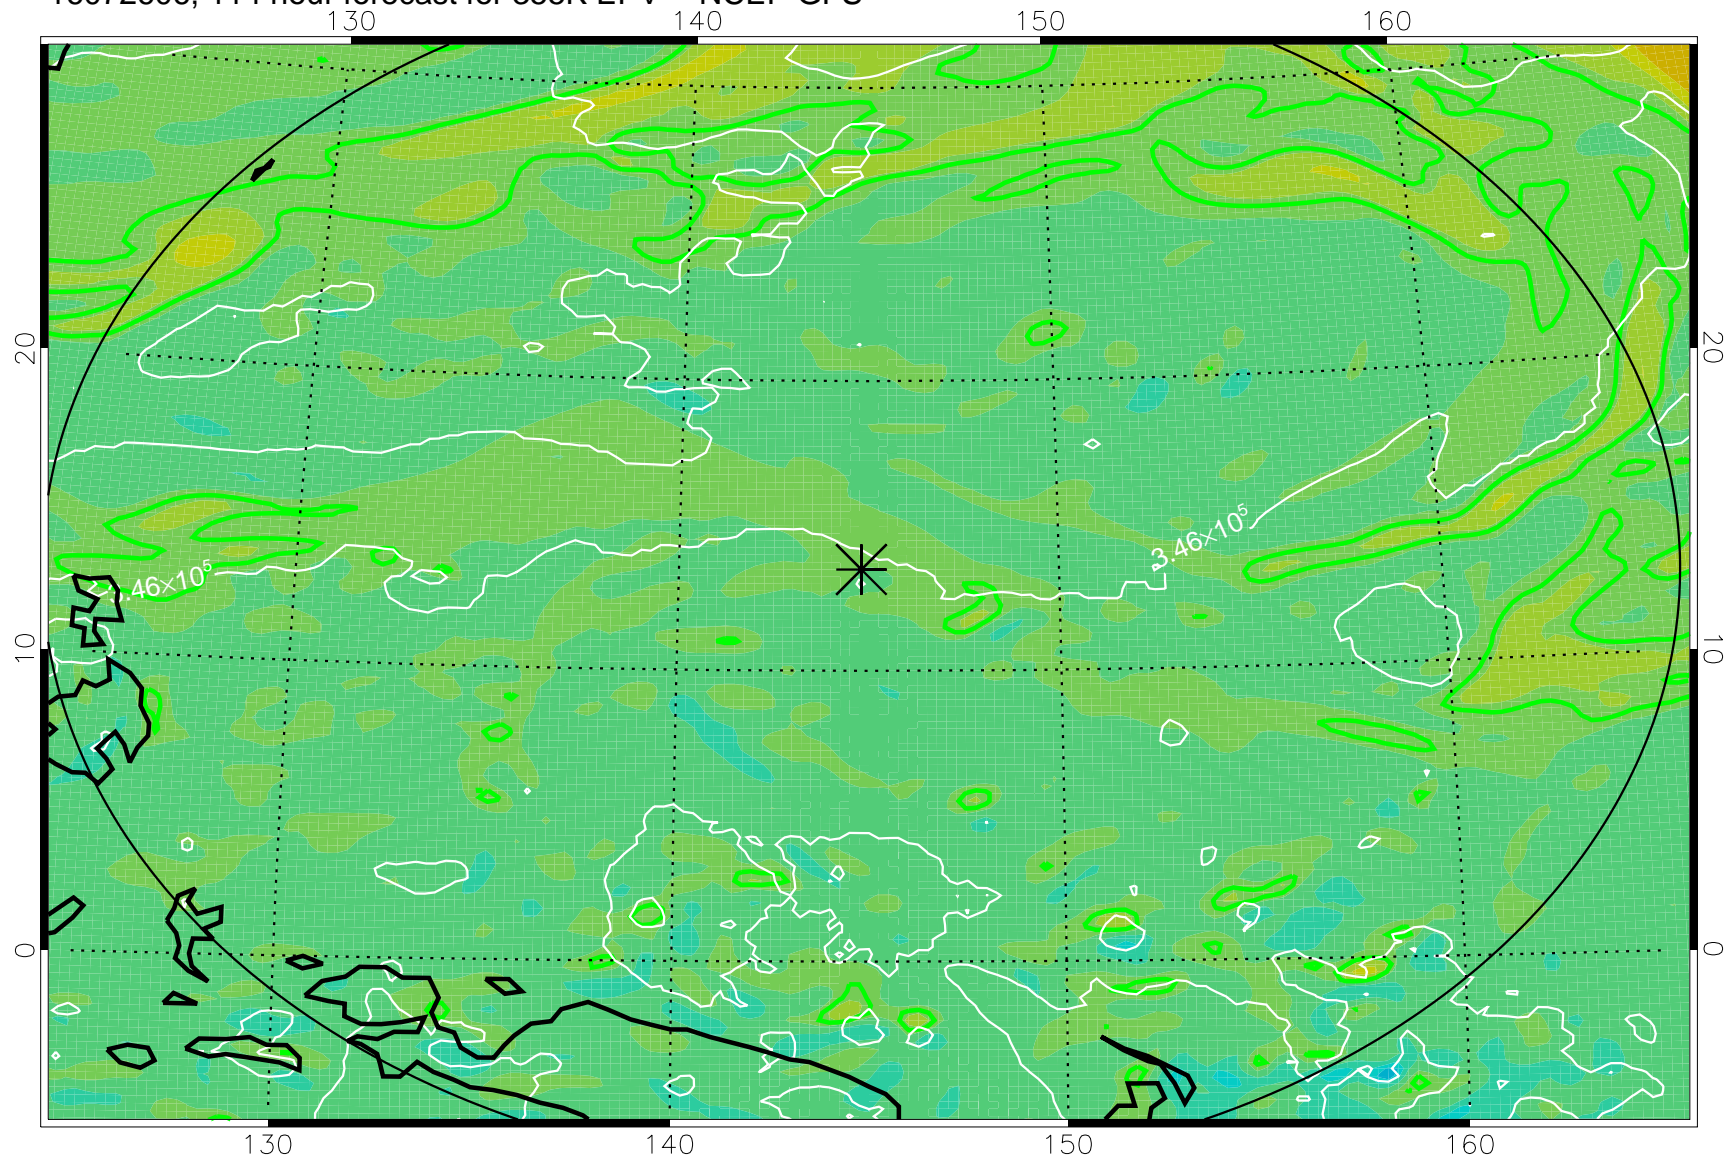

16072418, 78 hour forecast for 355K EPV -- NCEP GFS

355K Montgomery Streamfunction, white
EPV Tropopause (2 PVU) Position
Range ring of 2304 km

16072500, 84 hour forecast for 355K EPV -- NCEP GFS

355K Montgomery Streamfunction, white
EPV Tropopause (2 PVU) Position
Range ring of 2304 km

16072506, 90 hour forecast for 355K EPV -- NCEP GFS

355K Montgomery Streamfunction, white
EPV Tropopause (2 PVU) Position
Range ring of 2304 km

16072512, 96 hour forecast for 355K EPV -- NCEP GFS

355K Montgomery Streamfunction, white
EPV Tropopause (2 PVU) Position
Range ring of 2304 km

16072518, 102 hour forecast for 355K EPV -- NCEP GFS

355K Montgomery Streamfunction, white
EPV Tropopause (2 PVU) Position
Range ring of 2304 km

16072600, 108 hour forecast for 355K EPV -- NCEP GFS

355K Montgomery Streamfunction, white
EPV Tropopause (2 PVU) Position
Range ring of 2304 km

16072606, 114 hour forecast for 355K EPV -- NCEP GFS

355K Montgomery Streamfunction, white
EPV Tropopause (2 PVU) Position
Range ring of 2304 km

16072612, 120 hour forecast for 355K EPV -- NCEP GFS

355K Montgomery Streamfunction, white
EPV Tropopause (2 PVU) Position
Range ring of 2304 km