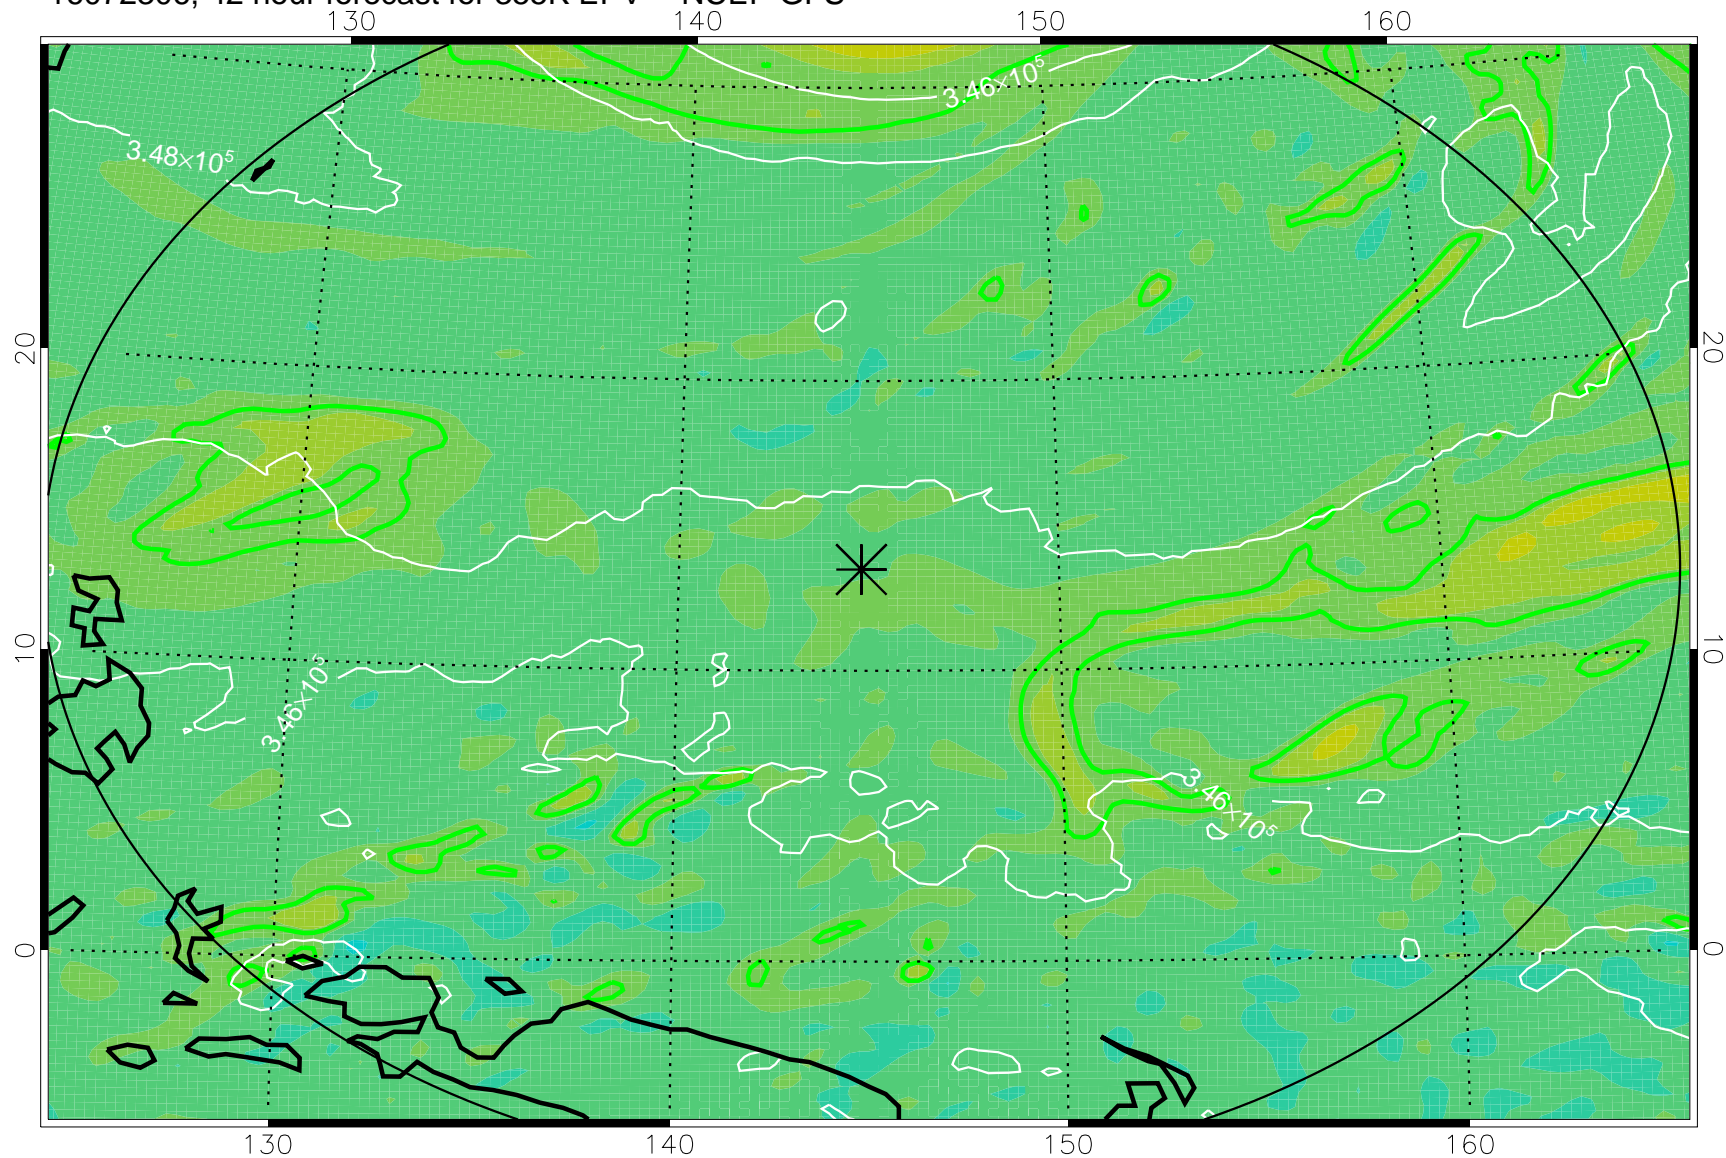

16072218, 30 hour forecast for 355K EPV -- NCEP GFS

355K Montgomery Streamfunction, white
EPV Tropopause (2 PVU) Position
Range ring of 2304 km

16072300, 36 hour forecast for 355K EPV -- NCEP GFS

355K Montgomery Streamfunction, white
EPV Tropopause (2 PVU) Position
Range ring of 2304 km

16072306, 42 hour forecast for 355K EPV -- NCEP GFS

355K Montgomery Streamfunction, white
EPV Tropopause (2 PVU) Position
Range ring of 2304 km

16072312, 48 hour forecast for 355K EPV -- NCEP GFS

355K Montgomery Streamfunction, white
EPV Tropopause (2 PVU) Position
Range ring of 2304 km

16072318, 54 hour forecast for 355K EPV -- NCEP GFS

355K Montgomery Streamfunction, white
EPV Tropopause (2 PVU) Position
Range ring of 2304 km

16072400, 60 hour forecast for 355K EPV -- NCEP GFS

355K Montgomery Streamfunction, white
EPV Tropopause (2 PVU) Position
Range ring of 2304 km

16072406, 66 hour forecast for 355K EPV -- NCEP GFS

355K Montgomery Streamfunction, white
EPV Tropopause (2 PVU) Position
Range ring of 2304 km

16072412, 72 hour forecast for 355K EPV -- NCEP GFS

355K Montgomery Streamfunction, white
EPV Tropopause (2 PVU) Position
Range ring of 2304 km