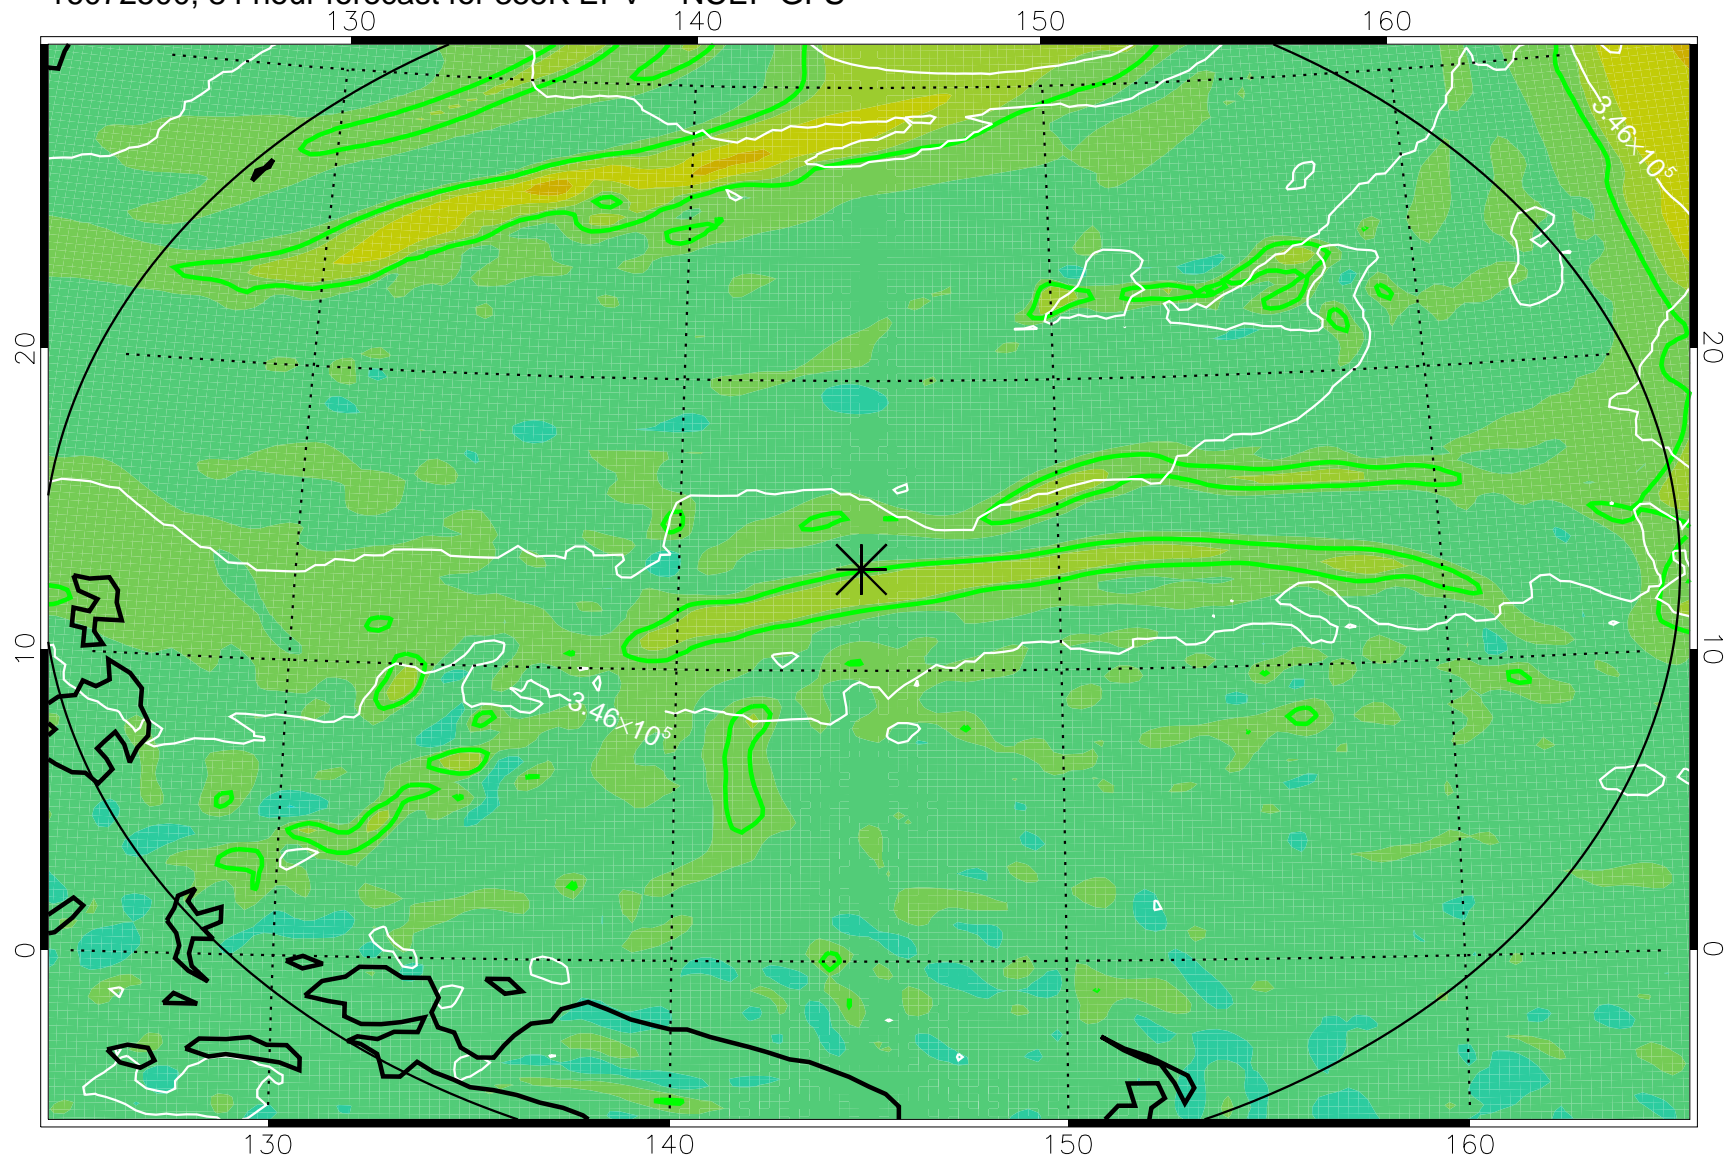

16072406, 66 hour forecast for 355K EPV -- NCEP GFS

355K Montgomery Streamfunction, white
EPV Tropopause (2 PVU) Position
Range ring of 2304 km

16072412, 72 hour forecast for 355K EPV -- NCEP GFS

355K Montgomery Streamfunction, white
EPV Tropopause (2 PVU) Position
Range ring of 2304 km

16072418, 78 hour forecast for 355K EPV -- NCEP GFS

355K Montgomery Streamfunction, white
EPV Tropopause (2 PVU) Position
Range ring of 2304 km

16072500, 84 hour forecast for 355K EPV -- NCEP GFS

355K Montgomery Streamfunction, white
EPV Tropopause (2 PVU) Position
Range ring of 2304 km

16072506, 90 hour forecast for 355K EPV -- NCEP GFS

355K Montgomery Streamfunction, white
EPV Tropopause (2 PVU) Position
Range ring of 2304 km

16072512, 96 hour forecast for 355K EPV -- NCEP GFS

355K Montgomery Streamfunction, white
EPV Tropopause (2 PVU) Position
Range ring of 2304 km

16072518, 102 hour forecast for 355K EPV -- NCEP GFS

355K Montgomery Streamfunction, white
EPV Tropopause (2 PVU) Position
Range ring of 2304 km

16072600, 108 hour forecast for 355K EPV -- NCEP GFS

355K Montgomery Streamfunction, white
EPV Tropopause (2 PVU) Position
Range ring of 2304 km