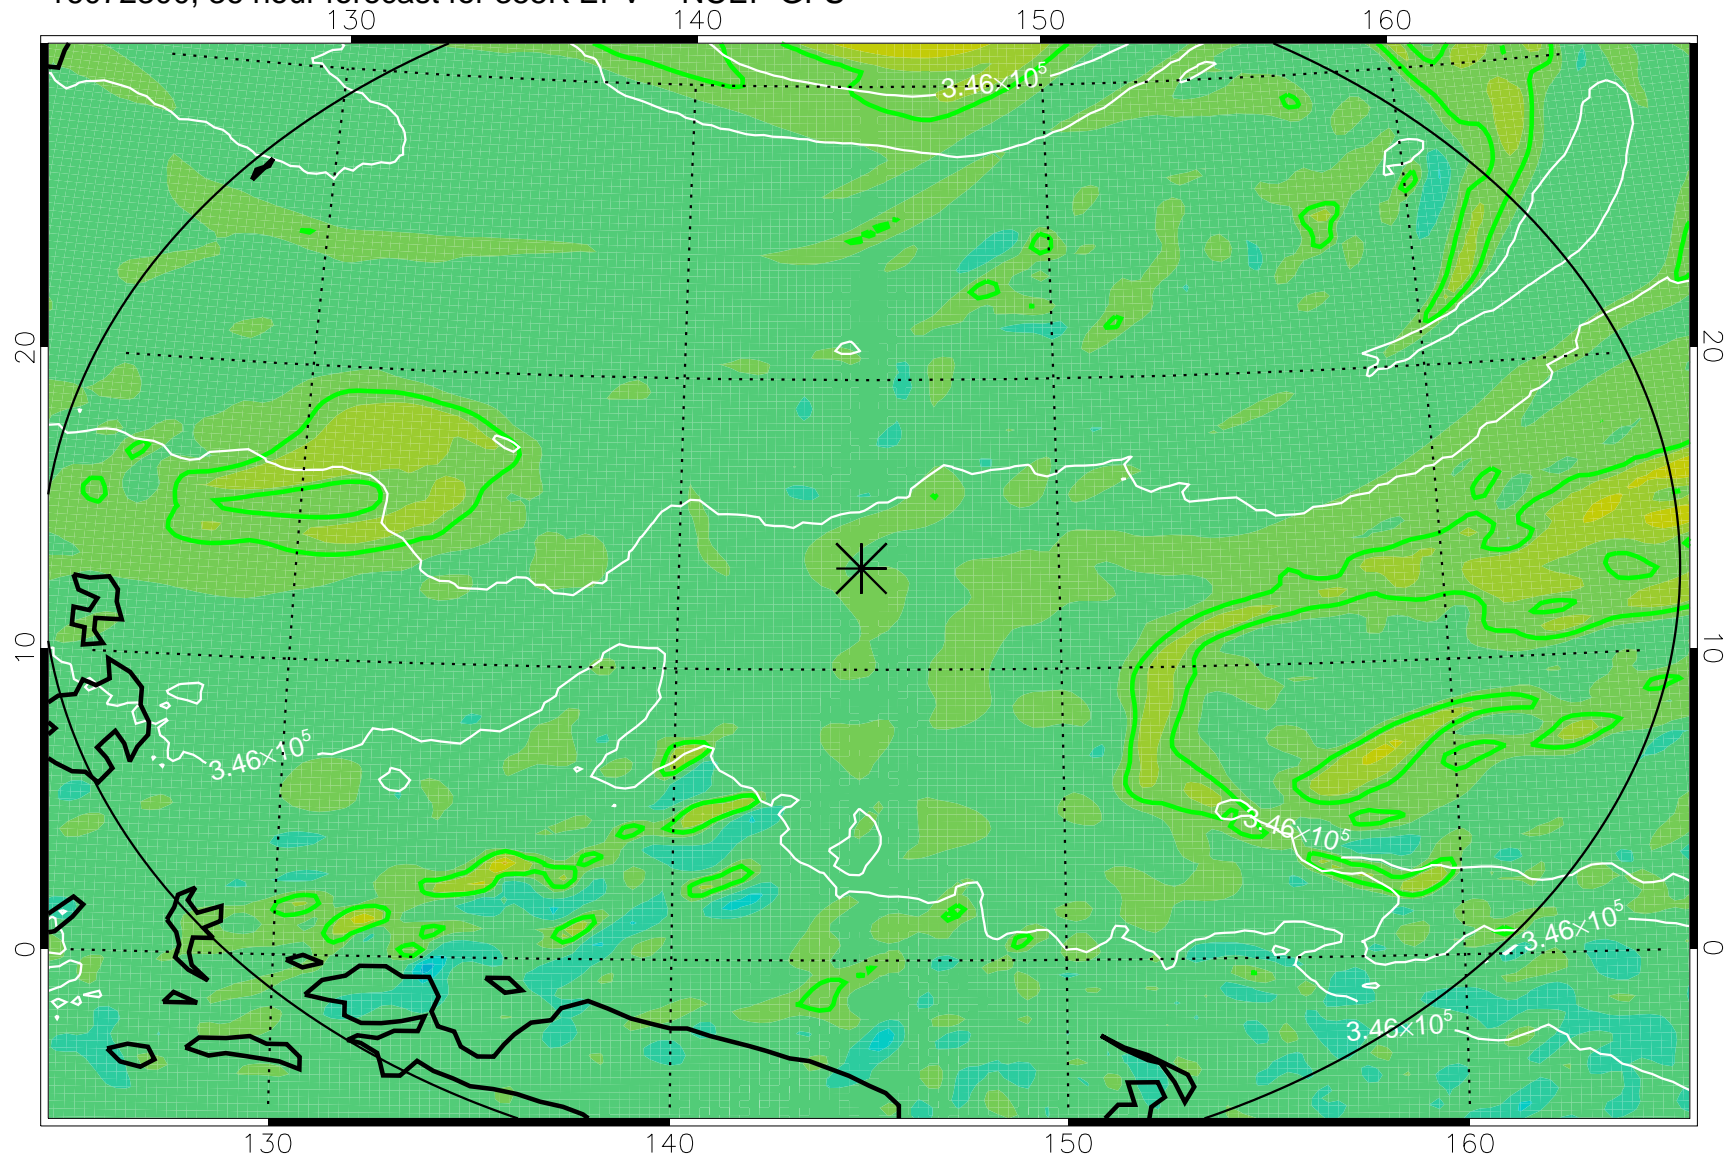

16072206, 18 hour forecast for 355K EPV -- NCEP GFS

355K Montgomery Streamfunction, white
EPV Tropopause (2 PVU) Position
Range ring of 2304 km

16072212, 24 hour forecast for 355K EPV -- NCEP GFS

355K Montgomery Streamfunction, white
EPV Tropopause (2 PVU) Position
Range ring of 2304 km

16072218, 30 hour forecast for 355K EPV -- NCEP GFS

355K Montgomery Streamfunction, white
EPV Tropopause (2 PVU) Position
Range ring of 2304 km

16072300, 36 hour forecast for 355K EPV -- NCEP GFS

355K Montgomery Streamfunction, white
EPV Tropopause (2 PVU) Position
Range ring of 2304 km

16072306, 42 hour forecast for 355K EPV -- NCEP GFS

355K Montgomery Streamfunction, white
EPV Tropopause (2 PVU) Position
Range ring of 2304 km

16072312, 48 hour forecast for 355K EPV -- NCEP GFS

355K Montgomery Streamfunction, white
EPV Tropopause (2 PVU) Position
Range ring of 2304 km

16072406, 66 hour forecast for 355K EPV -- NCEP GFS

355K Montgomery Streamfunction, white
EPV Tropopause (2 PVU) Position
Range ring of 2304 km

16072412, 72 hour forecast for 355K EPV -- NCEP GFS

355K Montgomery Streamfunction, white
EPV Tropopause (2 PVU) Position
Range ring of 2304 km