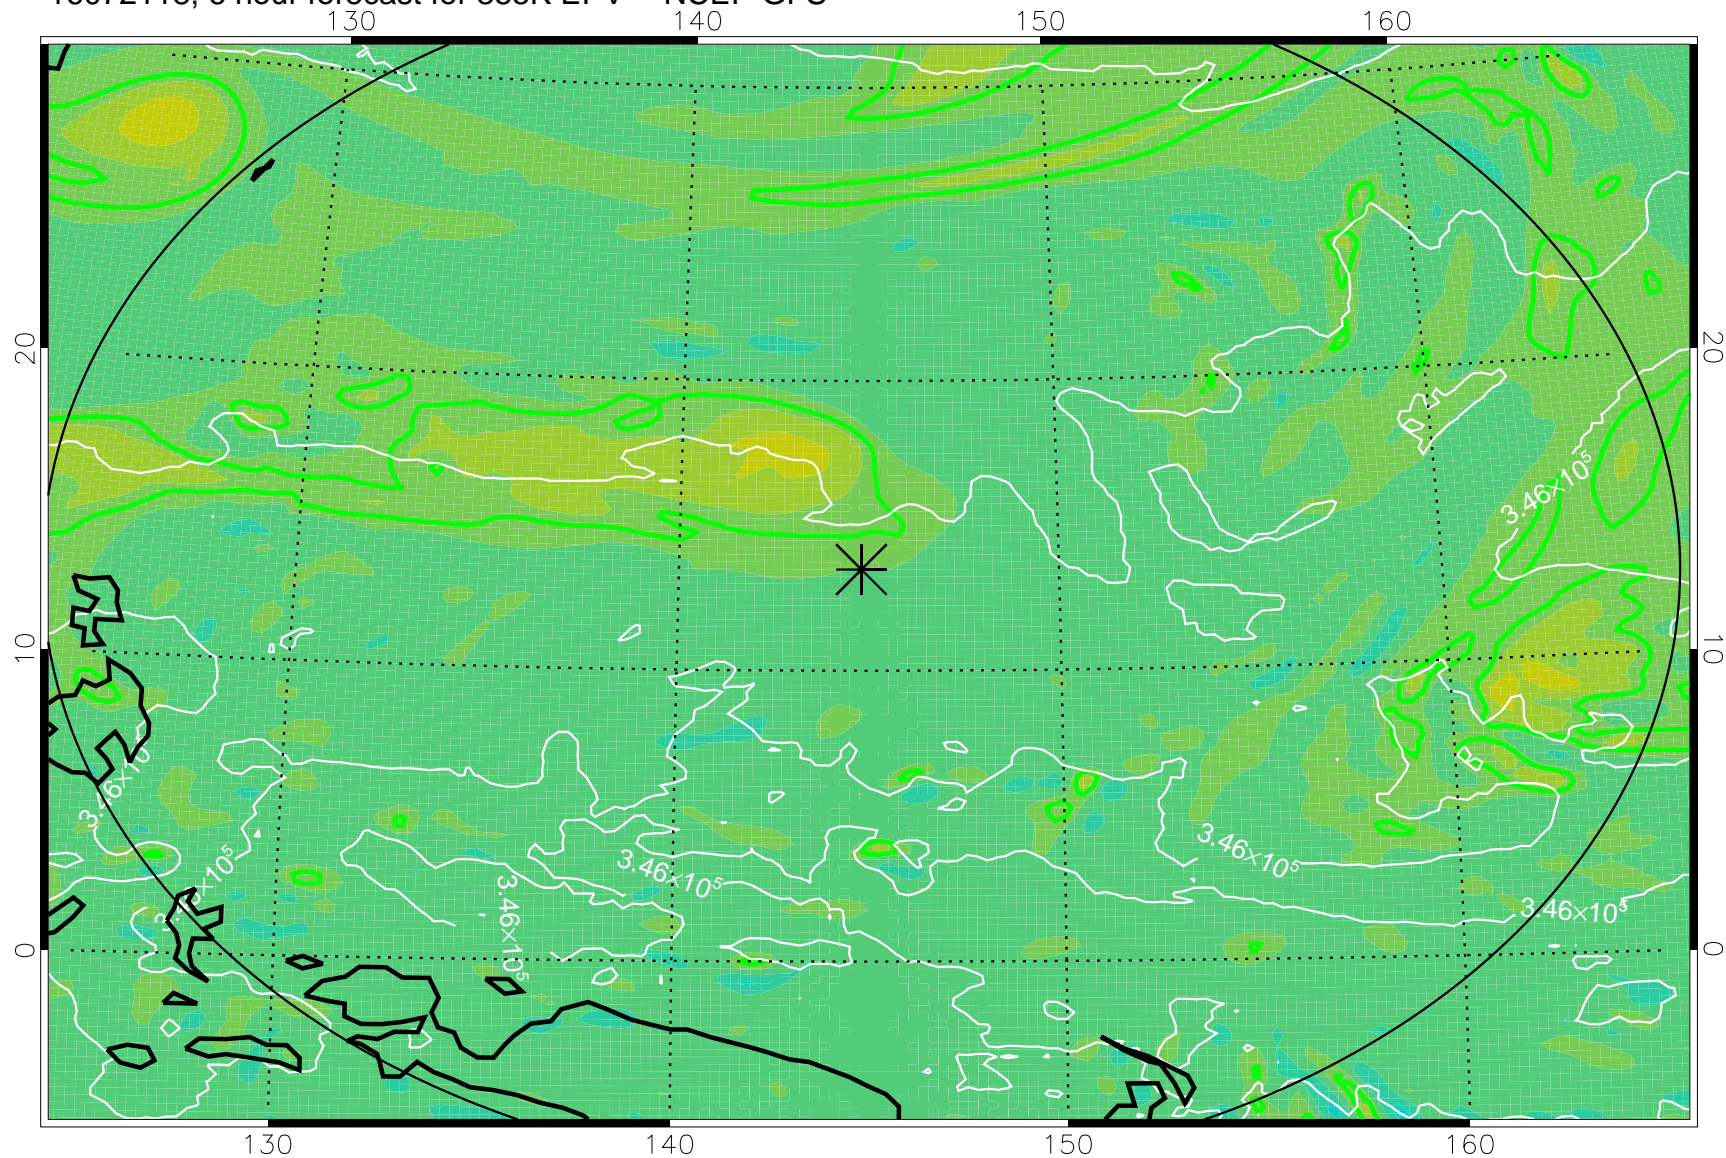

16072118, 6 hour forecast for 355K EPV -- NCEP GFS

355K Montgomery Streamfunction, white
EPV Tropopause (2 PVU) Position
Range ring of 2304 km

16072200, 12 hour forecast for 355K EPV -- NCEP GFS

355K Montgomery Streamfunction, white
EPV Tropopause (2 PVU) Position
Range ring of 2304 km

16072206, 18 hour forecast for 355K EPV -- NCEP GFS

355K Montgomery Streamfunction, white
EPV Tropopause (2 PVU) Position
Range ring of 2304 km

16072212, 24 hour forecast for 355K EPV -- NCEP GFS

355K Montgomery Streamfunction, white
EPV Tropopause (2 PVU) Position
Range ring of 2304 km

16072218, 30 hour forecast for 355K EPV -- NCEP GFS

355K Montgomery Streamfunction, white
EPV Tropopause (2 PVU) Position
Range ring of 2304 km

16072300, 36 hour forecast for 355K EPV -- NCEP GFS

355K Montgomery Streamfunction, white
EPV Tropopause (2 PVU) Position
Range ring of 2304 km

16072318, 54 hour forecast for 355K EPV -- NCEP GFS

355K Montgomery Streamfunction, white
EPV Tropopause (2 PVU) Position
Range ring of 2304 km

16072400, 60 hour forecast for 355K EPV -- NCEP GFS

355K Montgomery Streamfunction, white
EPV Tropopause (2 PVU) Position
Range ring of 2304 km