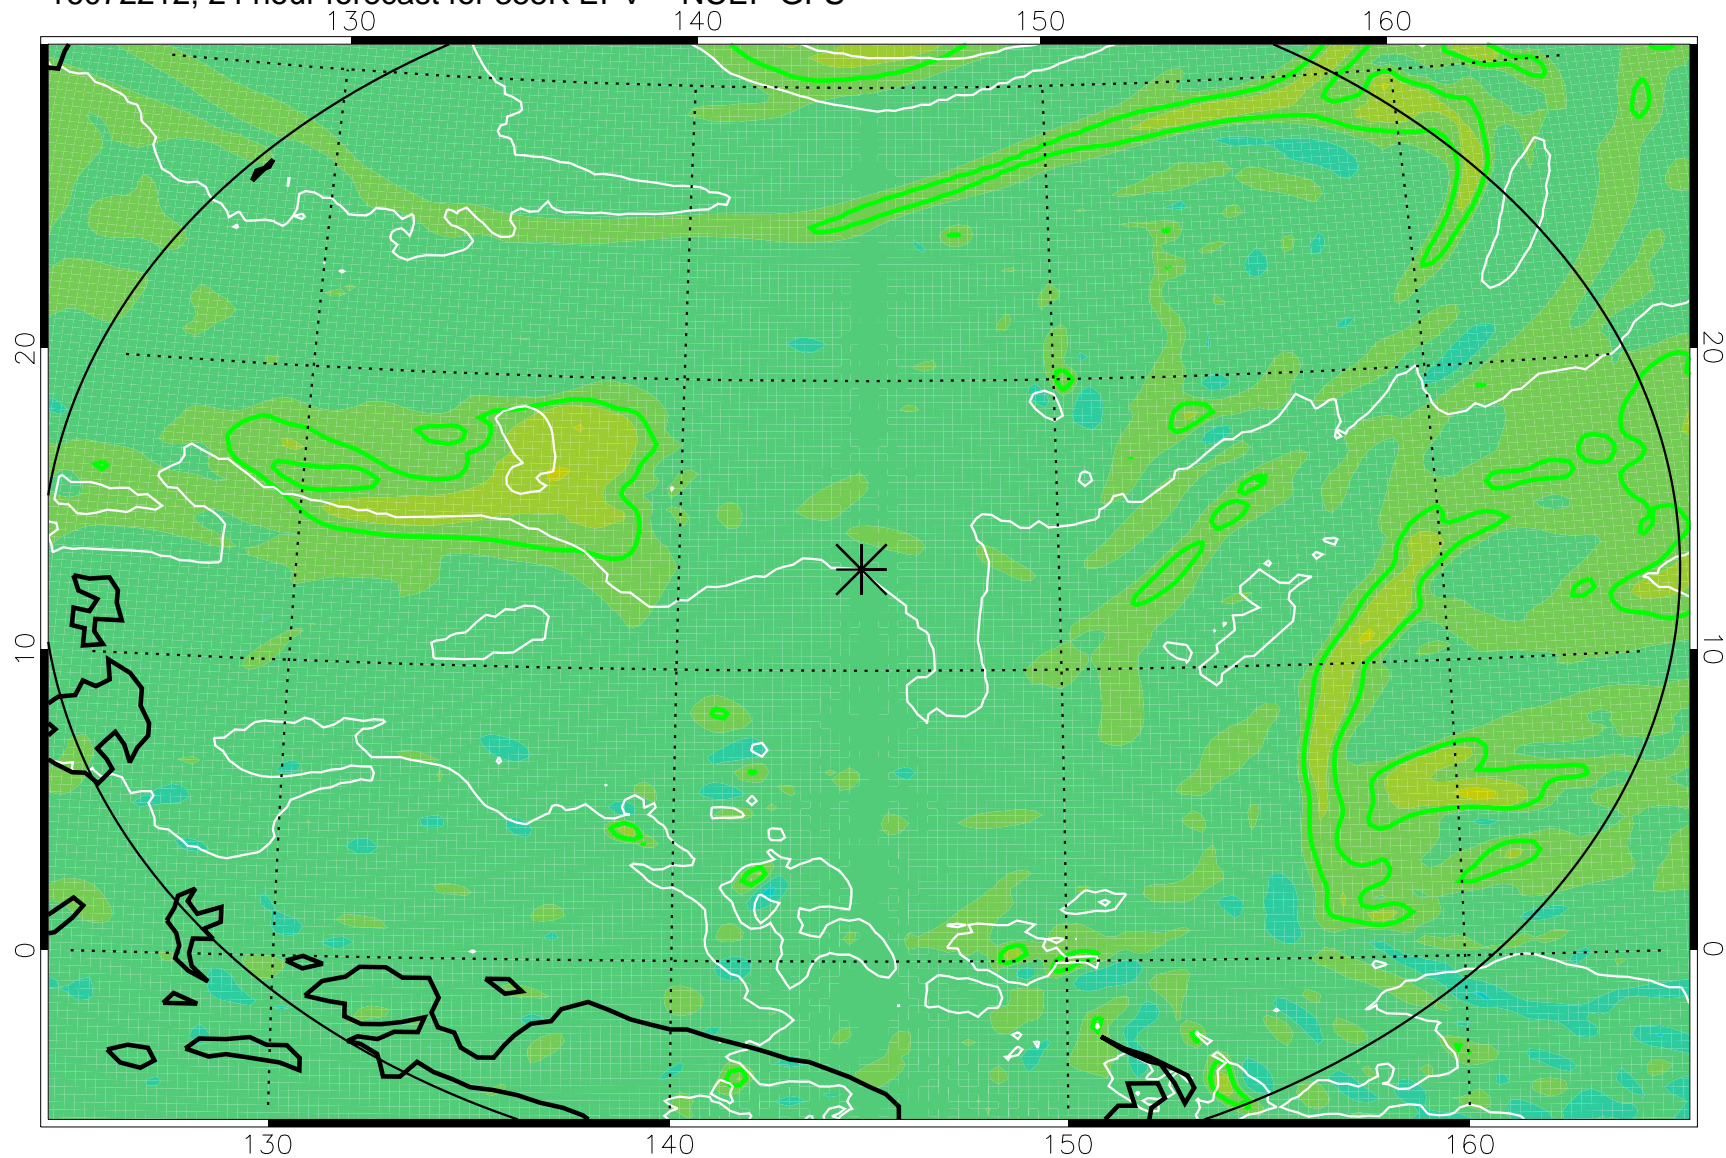

16072118, 6 hour forecast for 355K EPV -- NCEP GFS

355K Montgomery Streamfunction, white
EPV Tropopause (2 PVU) Position
Range ring of 2304 km

16072200, 12 hour forecast for 355K EPV -- NCEP GFS

355K Montgomery Streamfunction, white
EPV Tropopause (2 PVU) Position
Range ring of 2304 km

16072206, 18 hour forecast for 355K EPV -- NCEP GFS

355K Montgomery Streamfunction, white
EPV Tropopause (2 PVU) Position
Range ring of 2304 km

16072212, 24 hour forecast for 355K EPV -- NCEP GFS

355K Montgomery Streamfunction, white
EPV Tropopause (2 PVU) Position
Range ring of 2304 km

16072218, 30 hour forecast for 355K EPV -- NCEP GFS

355K Montgomery Streamfunction, white
EPV Tropopause (2 PVU) Position
Range ring of 2304 km

16072300, 36 hour forecast for 355K EPV -- NCEP GFS

355K Montgomery Streamfunction, white
EPV Tropopause (2 PVU) Position
Range ring of 2304 km

16072318, 54 hour forecast for 355K EPV -- NCEP GFS

355K Montgomery Streamfunction, white
EPV Tropopause (2 PVU) Position
Range ring of 2304 km

16072400, 60 hour forecast for 355K EPV -- NCEP GFS

355K Montgomery Streamfunction, white
EPV Tropopause (2 PVU) Position
Range ring of 2304 km