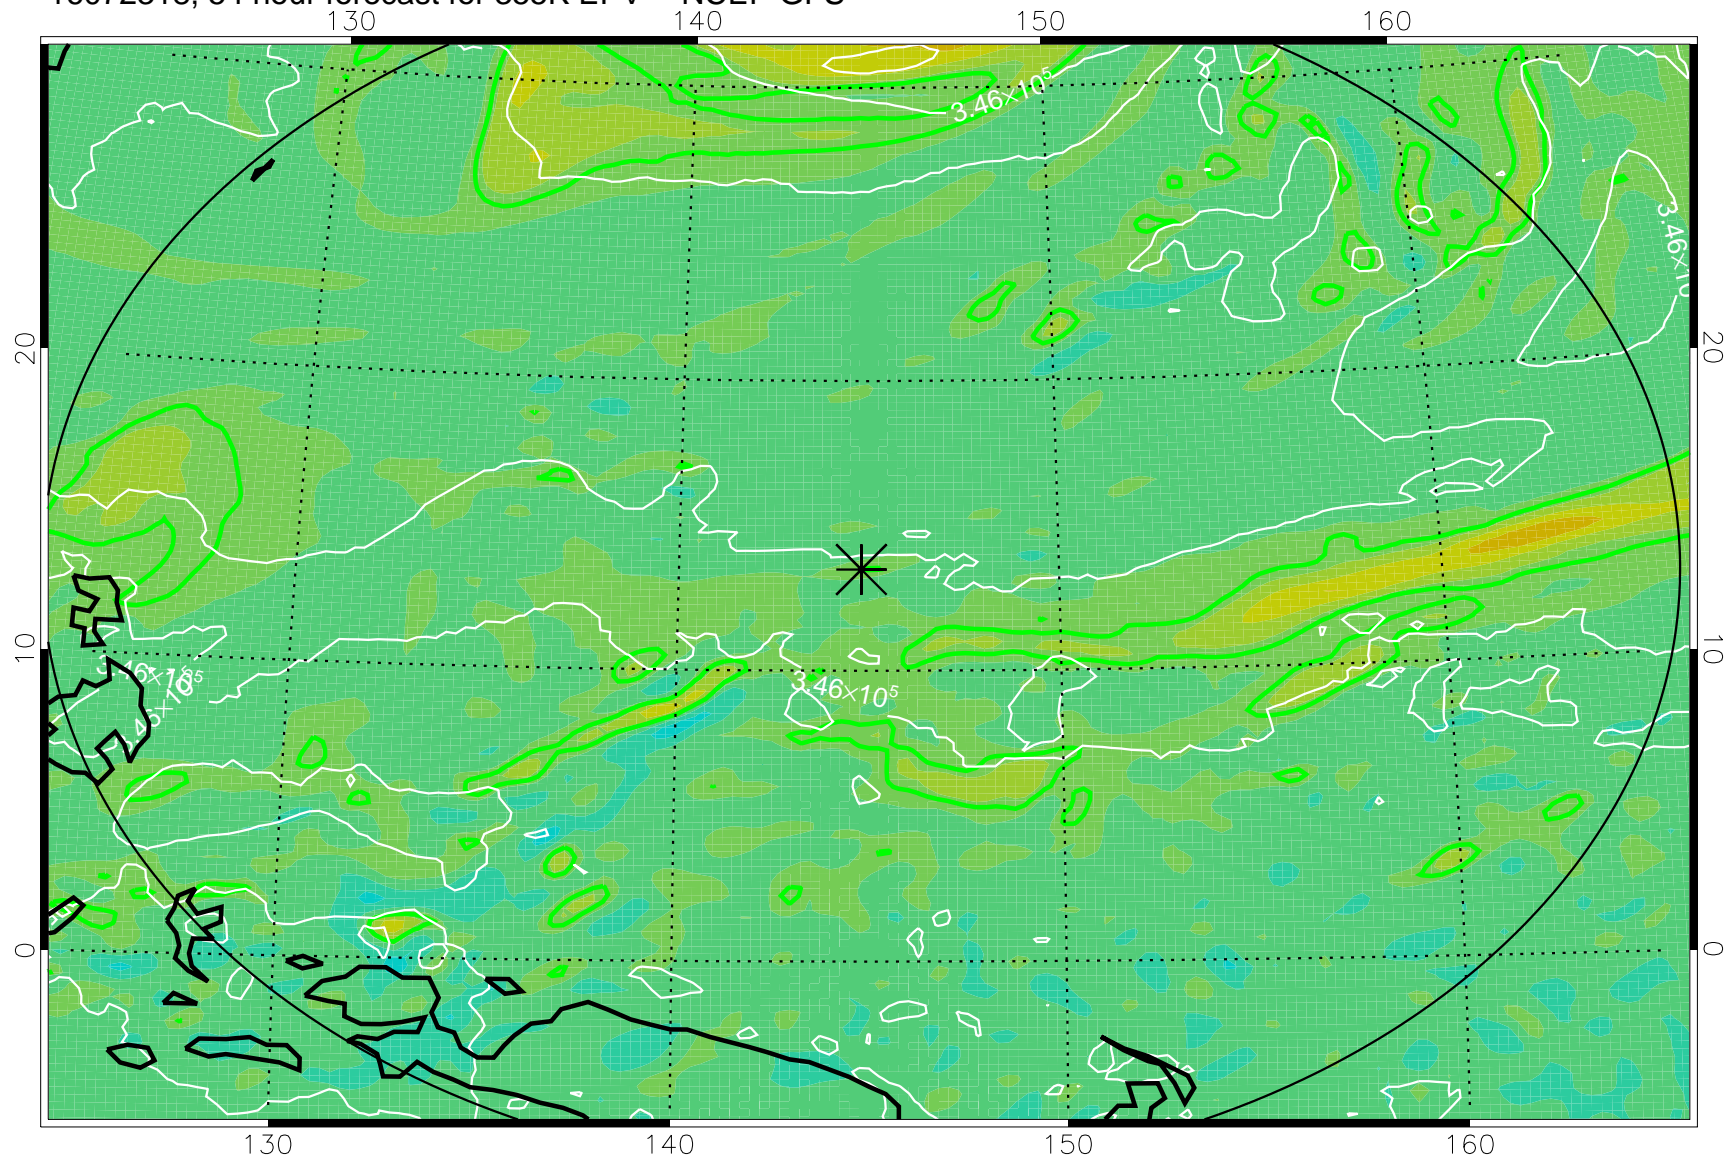

16072306, 42 hour forecast for 355K EPV -- NCEP GFS

355K Montgomery Streamfunction, white
EPV Tropopause (2 PVU) Position
Range ring of 2304 km

16072312, 48 hour forecast for 355K EPV -- NCEP GFS

355K Montgomery Streamfunction, white
EPV Tropopause (2 PVU) Position
Range ring of 2304 km

16072318, 54 hour forecast for 355K EPV -- NCEP GFS

355K Montgomery Streamfunction, white
EPV Tropopause (2 PVU) Position
Range ring of 2304 km

16072400, 60 hour forecast for 355K EPV -- NCEP GFS

355K Montgomery Streamfunction, white
EPV Tropopause (2 PVU) Position
Range ring of 2304 km

16072406, 66 hour forecast for 355K EPV -- NCEP GFS

355K Montgomery Streamfunction, white
EPV Tropopause (2 PVU) Position
Range ring of 2304 km

16072412, 72 hour forecast for 355K EPV -- NCEP GFS

355K Montgomery Streamfunction, white
EPV Tropopause (2 PVU) Position
Range ring of 2304 km

16072418, 78 hour forecast for 355K EPV -- NCEP GFS

355K Montgomery Streamfunction, white
EPV Tropopause (2 PVU) Position
Range ring of 2304 km

16072500, 84 hour forecast for 355K EPV -- NCEP GFS

355K Montgomery Streamfunction, white
EPV Tropopause (2 PVU) Position
Range ring of 2304 km