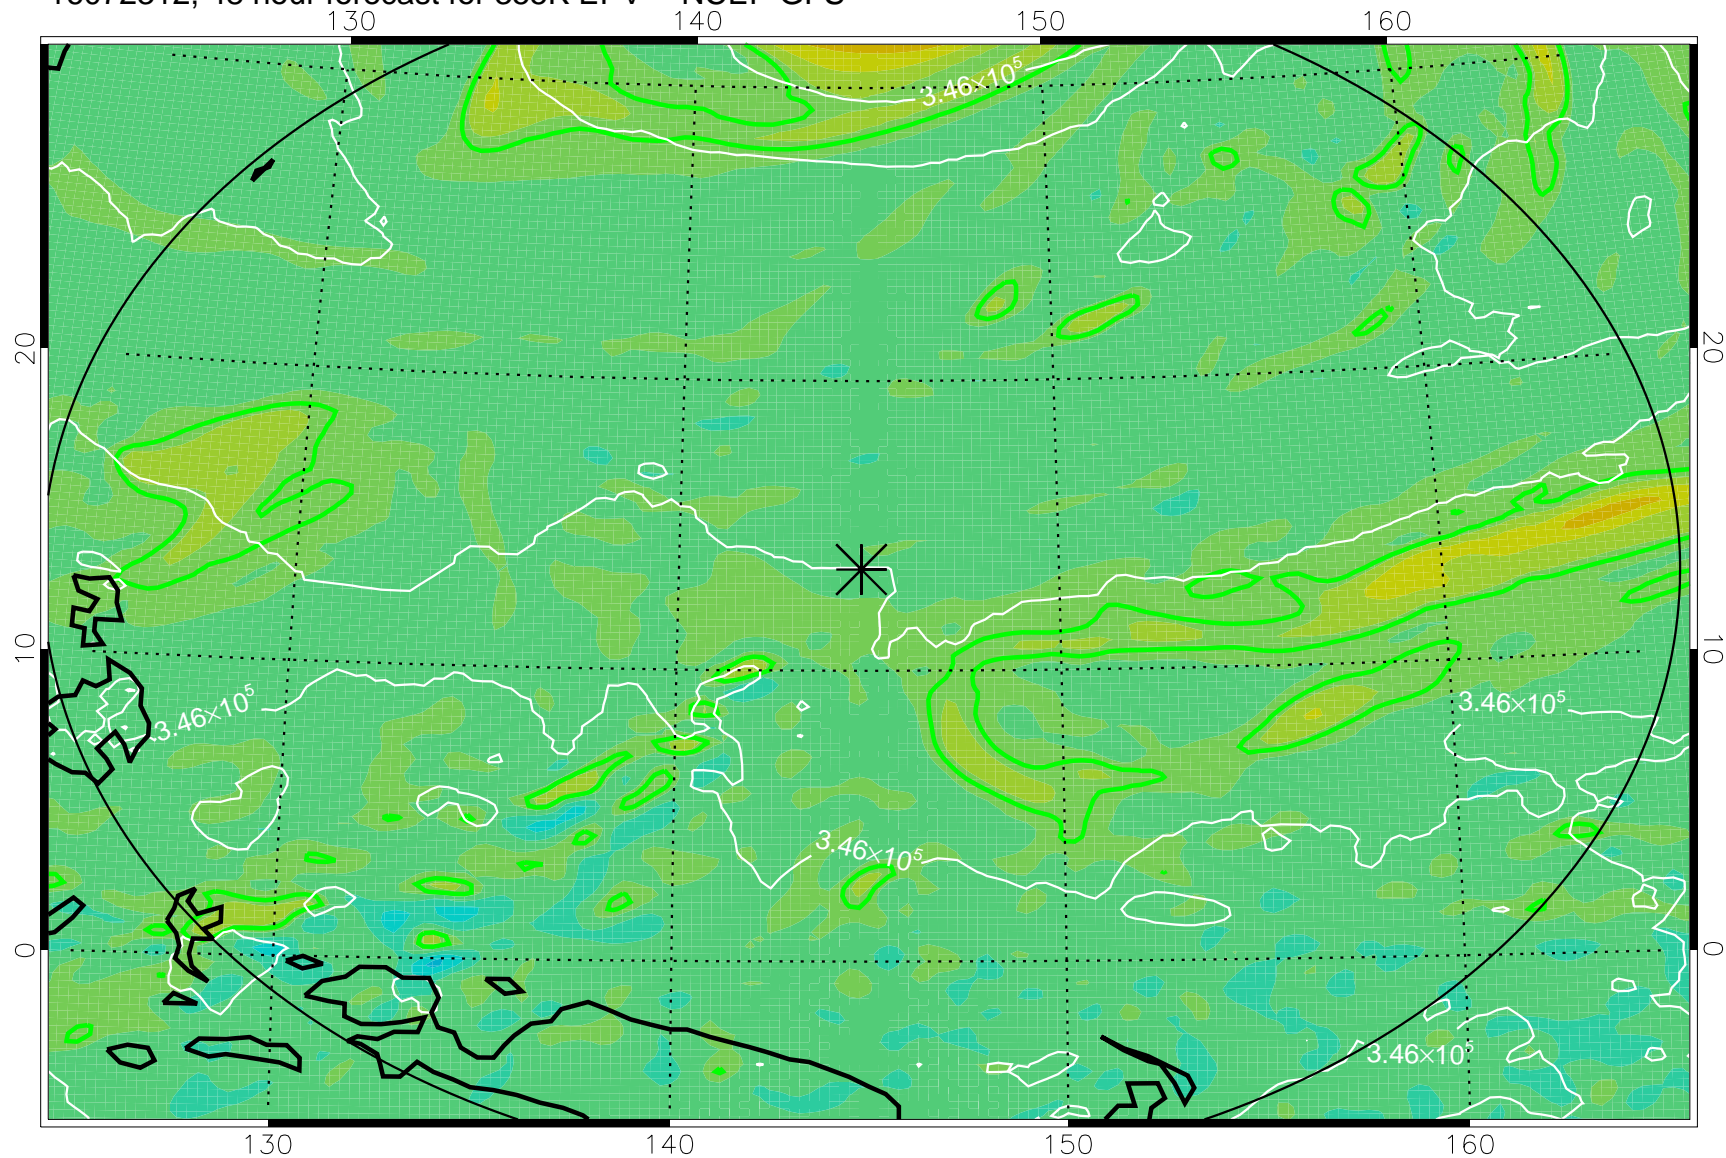

16072218, 30 hour forecast for 355K EPV -- NCEP GFS

355K Montgomery Streamfunction, white
EPV Tropopause (2 PVU) Position
Range ring of 2304 km

16072300, 36 hour forecast for 355K EPV -- NCEP GFS

355K Montgomery Streamfunction, white
EPV Tropopause (2 PVU) Position
Range ring of 2304 km

16072306, 42 hour forecast for 355K EPV -- NCEP GFS

355K Montgomery Streamfunction, white
EPV Tropopause (2 PVU) Position
Range ring of 2304 km

16072312, 48 hour forecast for 355K EPV -- NCEP GFS

355K Montgomery Streamfunction, white
EPV Tropopause (2 PVU) Position
Range ring of 2304 km

16072318, 54 hour forecast for 355K EPV -- NCEP GFS

355K Montgomery Streamfunction, white
EPV Tropopause (2 PVU) Position
Range ring of 2304 km

16072400, 60 hour forecast for 355K EPV -- NCEP GFS

355K Montgomery Streamfunction, white
EPV Tropopause (2 PVU) Position
Range ring of 2304 km

16072406, 66 hour forecast for 355K EPV -- NCEP GFS

355K Montgomery Streamfunction, white
EPV Tropopause (2 PVU) Position
Range ring of 2304 km

16072412, 72 hour forecast for 355K EPV -- NCEP GFS

355K Montgomery Streamfunction, white
EPV Tropopause (2 PVU) Position
Range ring of 2304 km