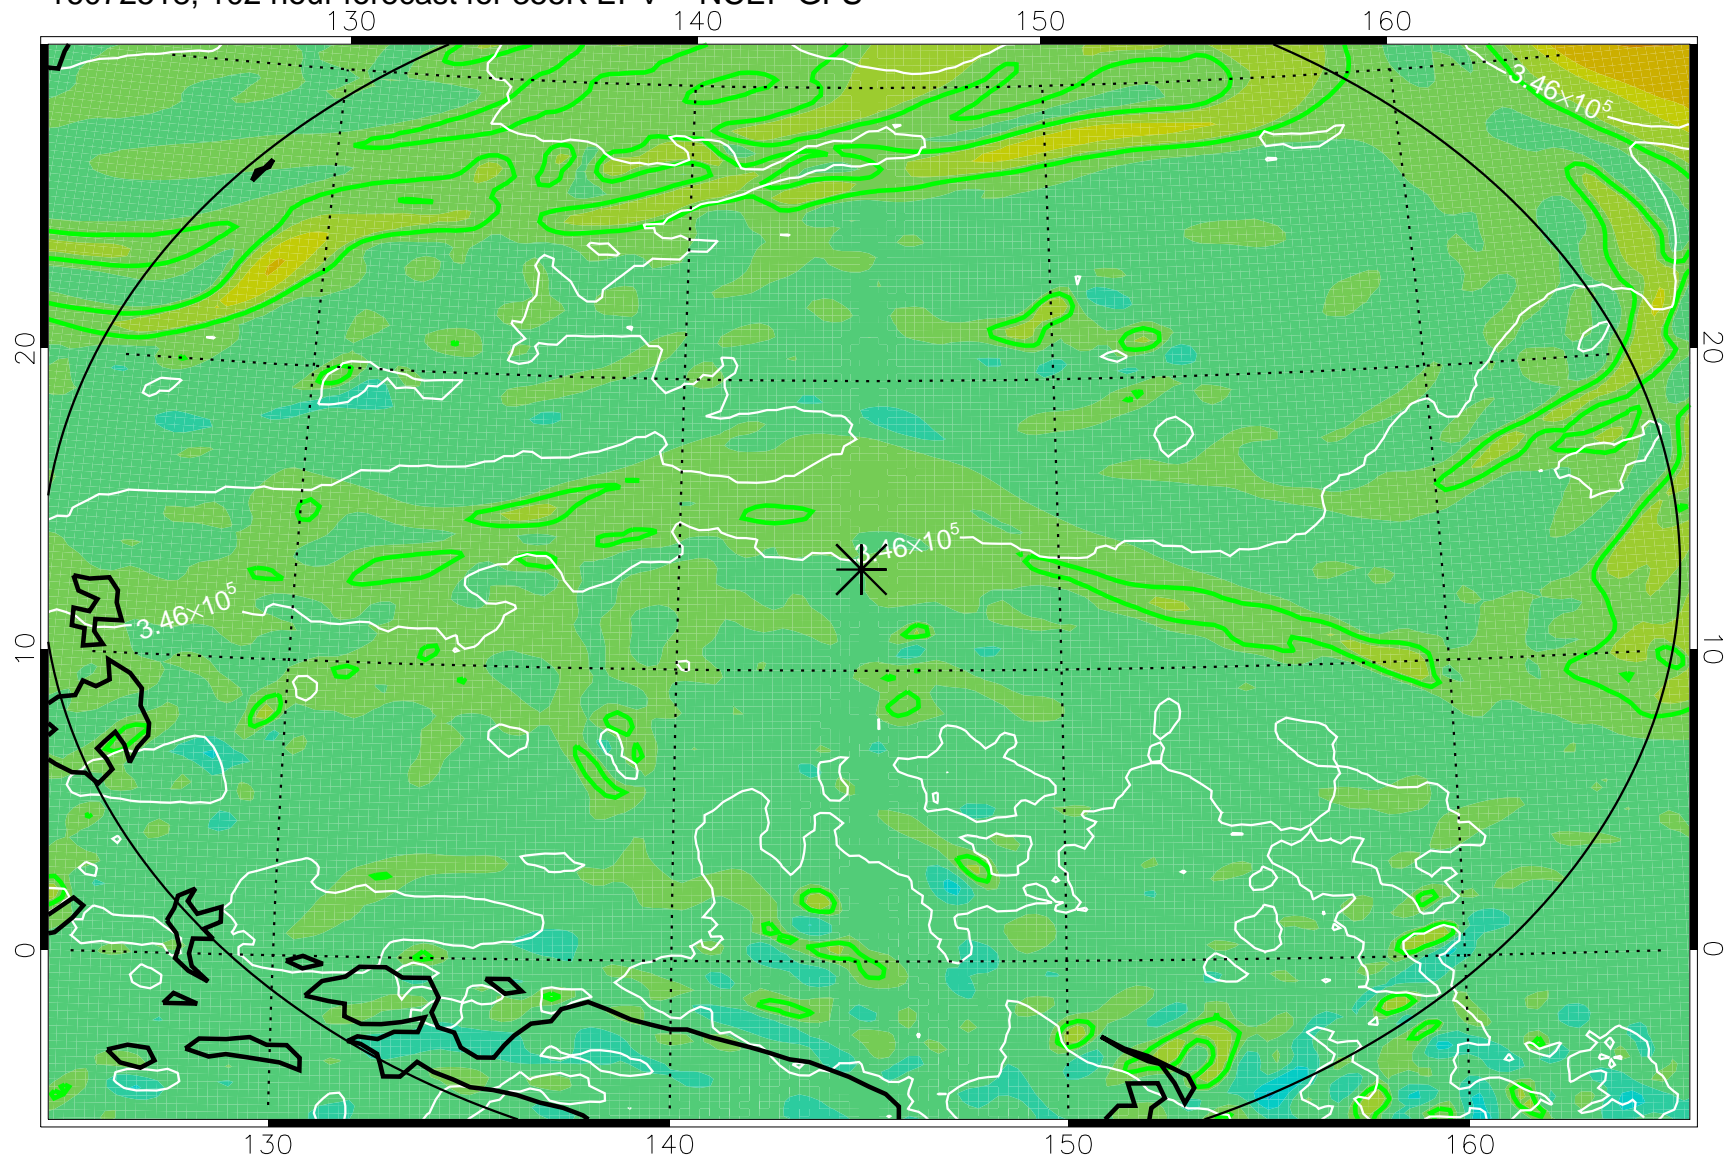

16072418, 78 hour forecast for 355K EPV -- NCEP GFS

355K Montgomery Streamfunction, white
EPV Tropopause (2 PVU) Position
Range ring of 2304 km

16072500, 84 hour forecast for 355K EPV -- NCEP GFS

355K Montgomery Streamfunction, white
EPV Tropopause (2 PVU) Position
Range ring of 2304 km

16072506, 90 hour forecast for 355K EPV -- NCEP GFS

355K Montgomery Streamfunction, white
EPV Tropopause (2 PVU) Position
Range ring of 2304 km

16072512, 96 hour forecast for 355K EPV -- NCEP GFS

355K Montgomery Streamfunction, white
EPV Tropopause (2 PVU) Position
Range ring of 2304 km

16072518, 102 hour forecast for 355K EPV -- NCEP GFS

355K Montgomery Streamfunction, white
EPV Tropopause (2 PVU) Position
Range ring of 2304 km

16072600, 108 hour forecast for 355K EPV -- NCEP GFS

355K Montgomery Streamfunction, white
EPV Tropopause (2 PVU) Position
Range ring of 2304 km

16072606, 114 hour forecast for 355K EPV -- NCEP GFS

355K Montgomery Streamfunction, white
EPV Tropopause (2 PVU) Position
Range ring of 2304 km

16072612, 120 hour forecast for 355K EPV -- NCEP GFS

355K Montgomery Streamfunction, white
EPV Tropopause (2 PVU) Position
Range ring of 2304 km