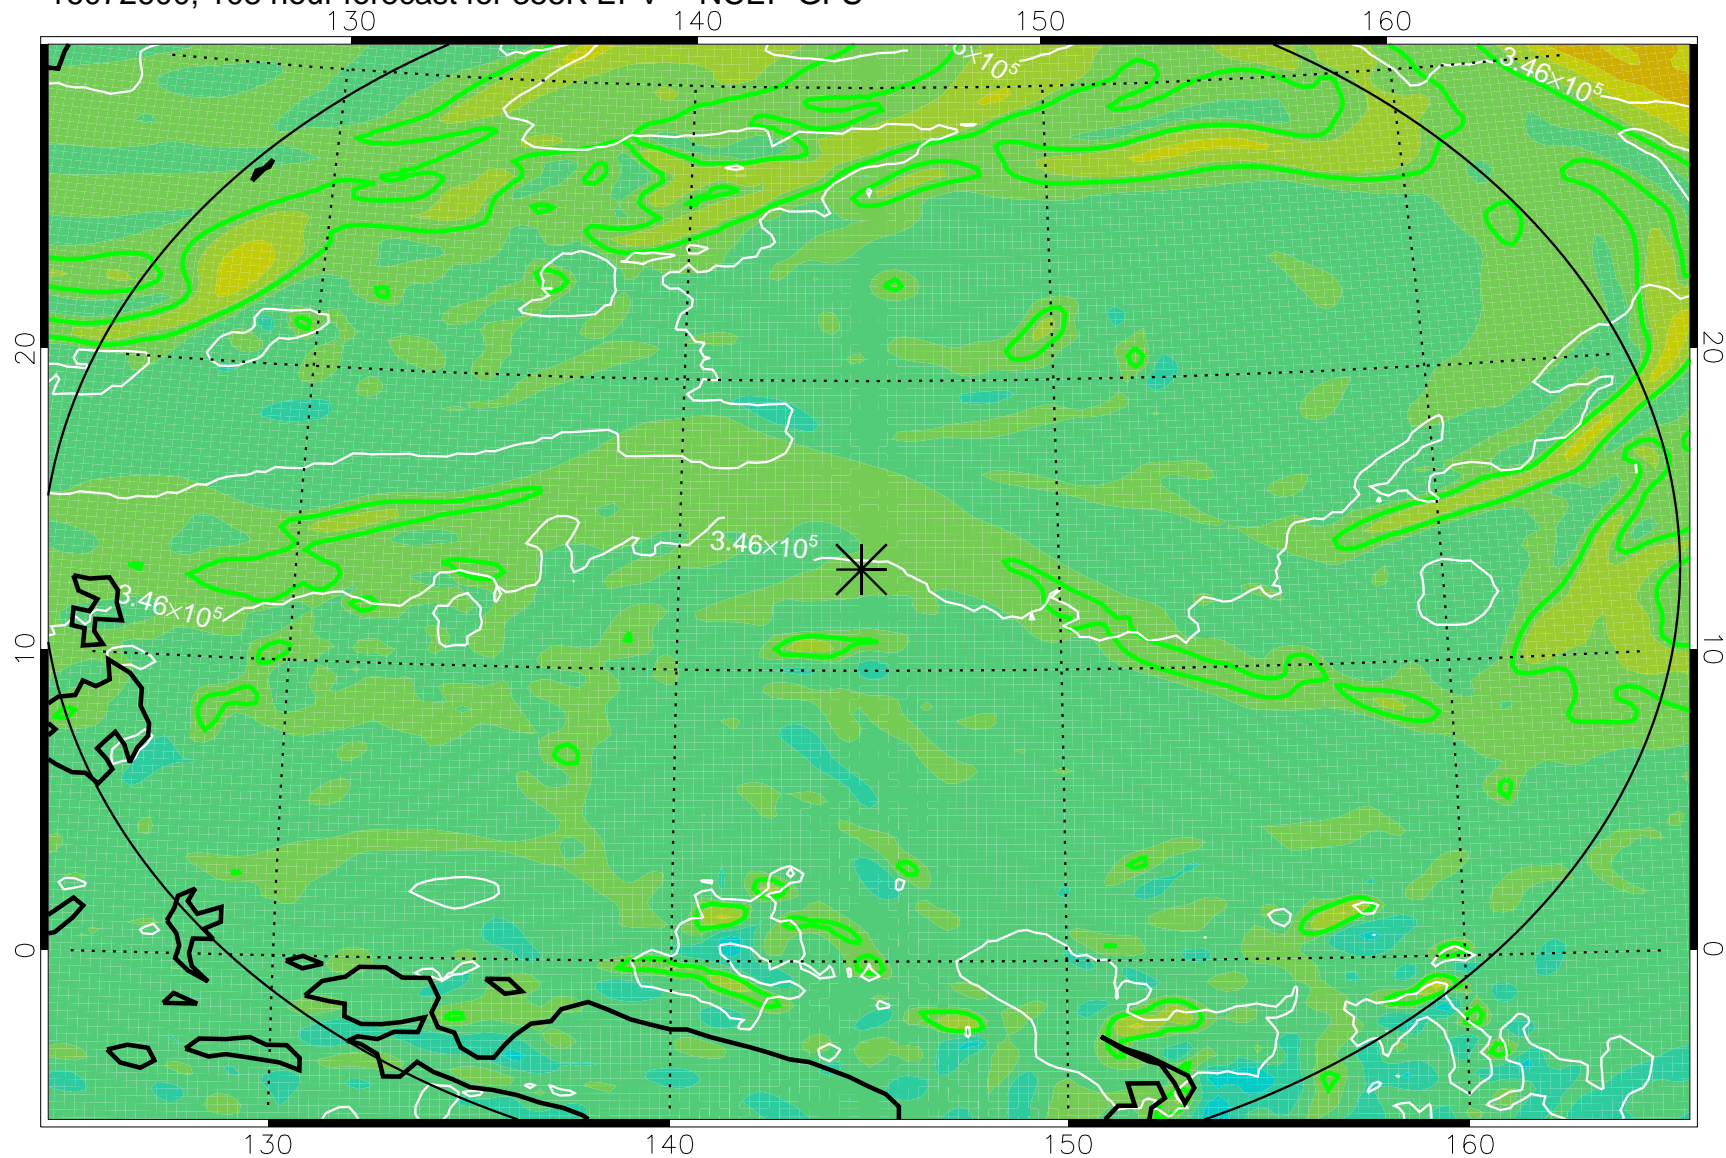

16072418, 78 hour forecast for 355K EPV -- NCEP GFS

355K Montgomery Streamfunction, white
EPV Tropopause (2 PVU) Position
Range ring of 2304 km

16072500, 84 hour forecast for 355K EPV -- NCEP GFS

355K Montgomery Streamfunction, white
EPV Tropopause (2 PVU) Position
Range ring of 2304 km

16072506, 90 hour forecast for 355K EPV -- NCEP GFS

355K Montgomery Streamfunction, white
EPV Tropopause (2 PVU) Position
Range ring of 2304 km

16072512, 96 hour forecast for 355K EPV -- NCEP GFS

355K Montgomery Streamfunction, white
EPV Tropopause (2 PVU) Position
Range ring of 2304 km

16072518, 102 hour forecast for 355K EPV -- NCEP GFS

355K Montgomery Streamfunction, white
EPV Tropopause (2 PVU) Position
Range ring of 2304 km

16072600, 108 hour forecast for 355K EPV -- NCEP GFS

355K Montgomery Streamfunction, white
EPV Tropopause (2 PVU) Position
Range ring of 2304 km

16072606, 114 hour forecast for 355K EPV -- NCEP GFS

355K Montgomery Streamfunction, white
EPV Tropopause (2 PVU) Position
Range ring of 2304 km

16072612, 120 hour forecast for 355K EPV -- NCEP GFS

355K Montgomery Streamfunction, white
EPV Tropopause (2 PVU) Position
Range ring of 2304 km