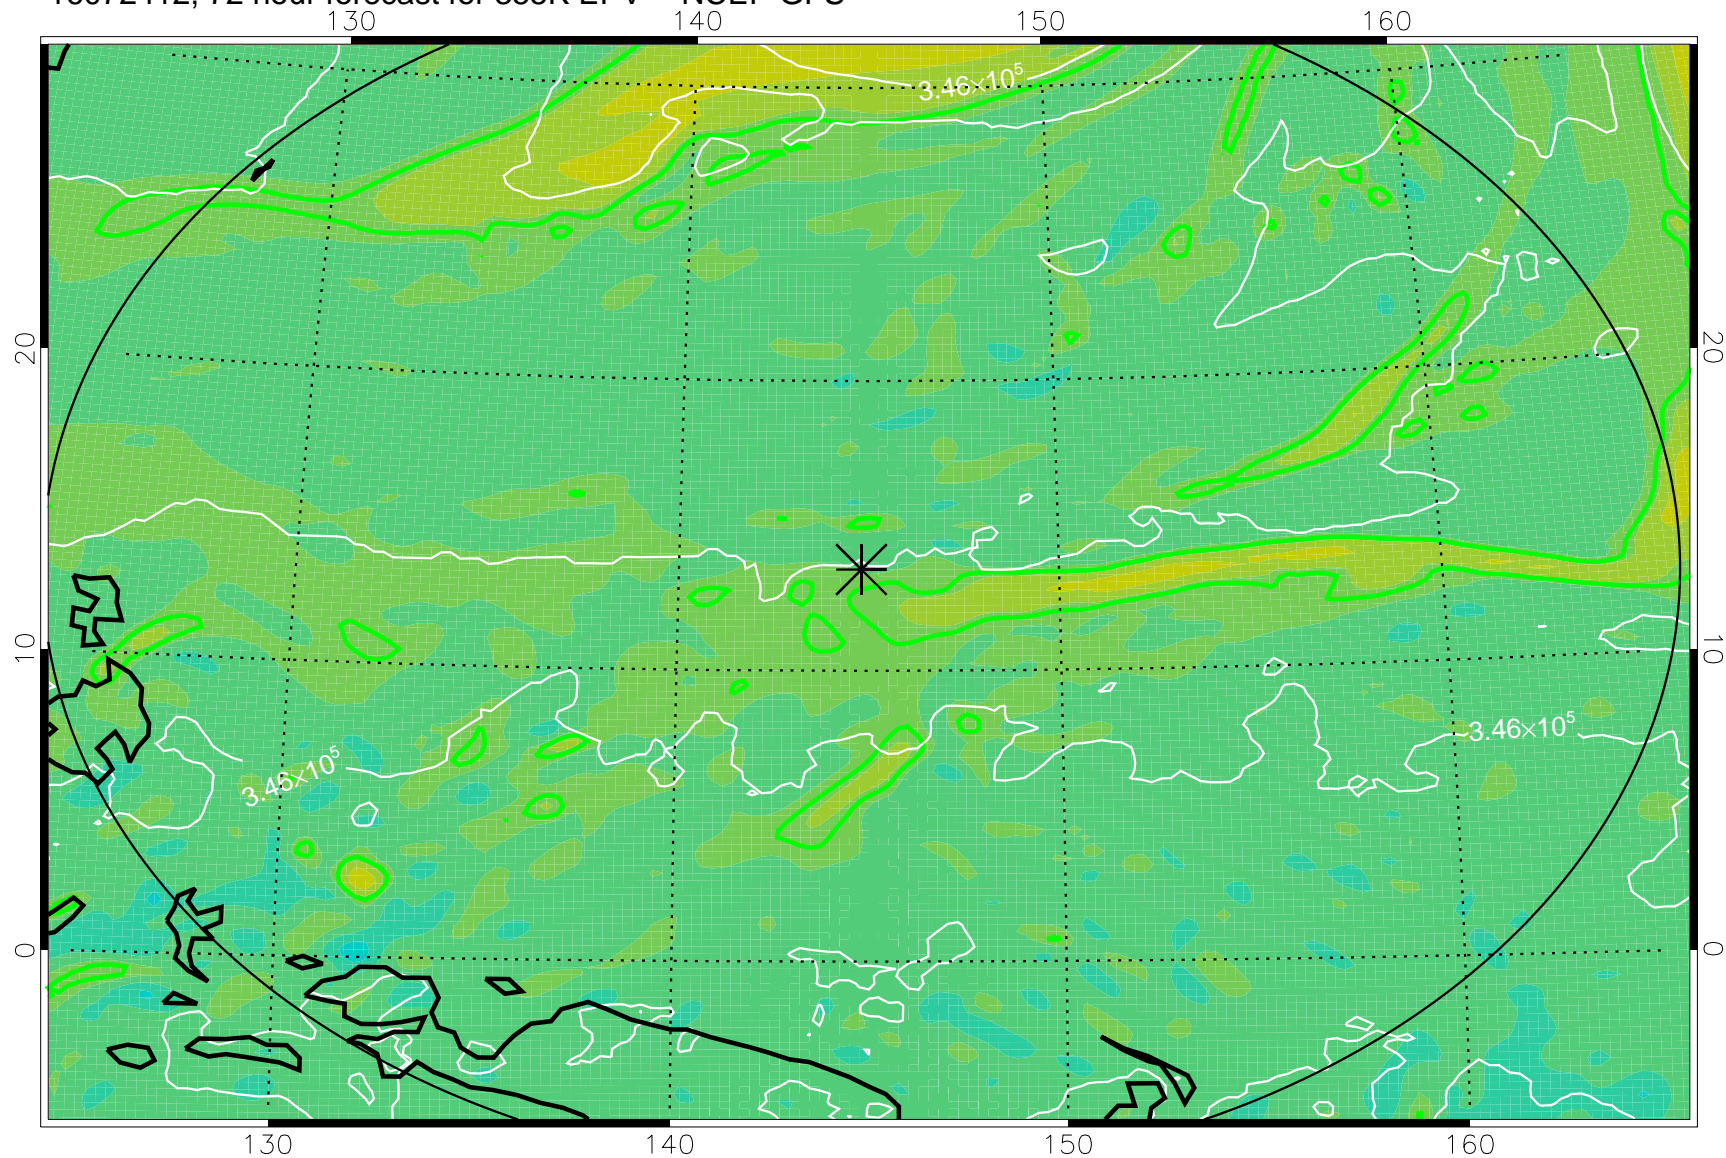

16072318, 54 hour forecast for 355K EPV -- NCEP GFS

355K Montgomery Streamfunction, white
EPV Tropopause (2 PVU) Position
Range ring of 2304 km

16072400, 60 hour forecast for 355K EPV -- NCEP GFS

355K Montgomery Streamfunction, white
EPV Tropopause (2 PVU) Position
Range ring of 2304 km

16072406, 66 hour forecast for 355K EPV -- NCEP GFS

355K Montgomery Streamfunction, white
EPV Tropopause (2 PVU) Position
Range ring of 2304 km

16072412, 72 hour forecast for 355K EPV -- NCEP GFS

355K Montgomery Streamfunction, white
EPV Tropopause (2 PVU) Position
Range ring of 2304 km

16072418, 78 hour forecast for 355K EPV -- NCEP GFS

355K Montgomery Streamfunction, white
EPV Tropopause (2 PVU) Position
Range ring of 2304 km

16072500, 84 hour forecast for 355K EPV -- NCEP GFS

355K Montgomery Streamfunction, white
EPV Tropopause (2 PVU) Position
Range ring of 2304 km

16072506, 90 hour forecast for 355K EPV -- NCEP GFS

355K Montgomery Streamfunction, white
EPV Tropopause (2 PVU) Position
Range ring of 2304 km

16072512, 96 hour forecast for 355K EPV -- NCEP GFS

355K Montgomery Streamfunction, white
EPV Tropopause (2 PVU) Position
Range ring of 2304 km