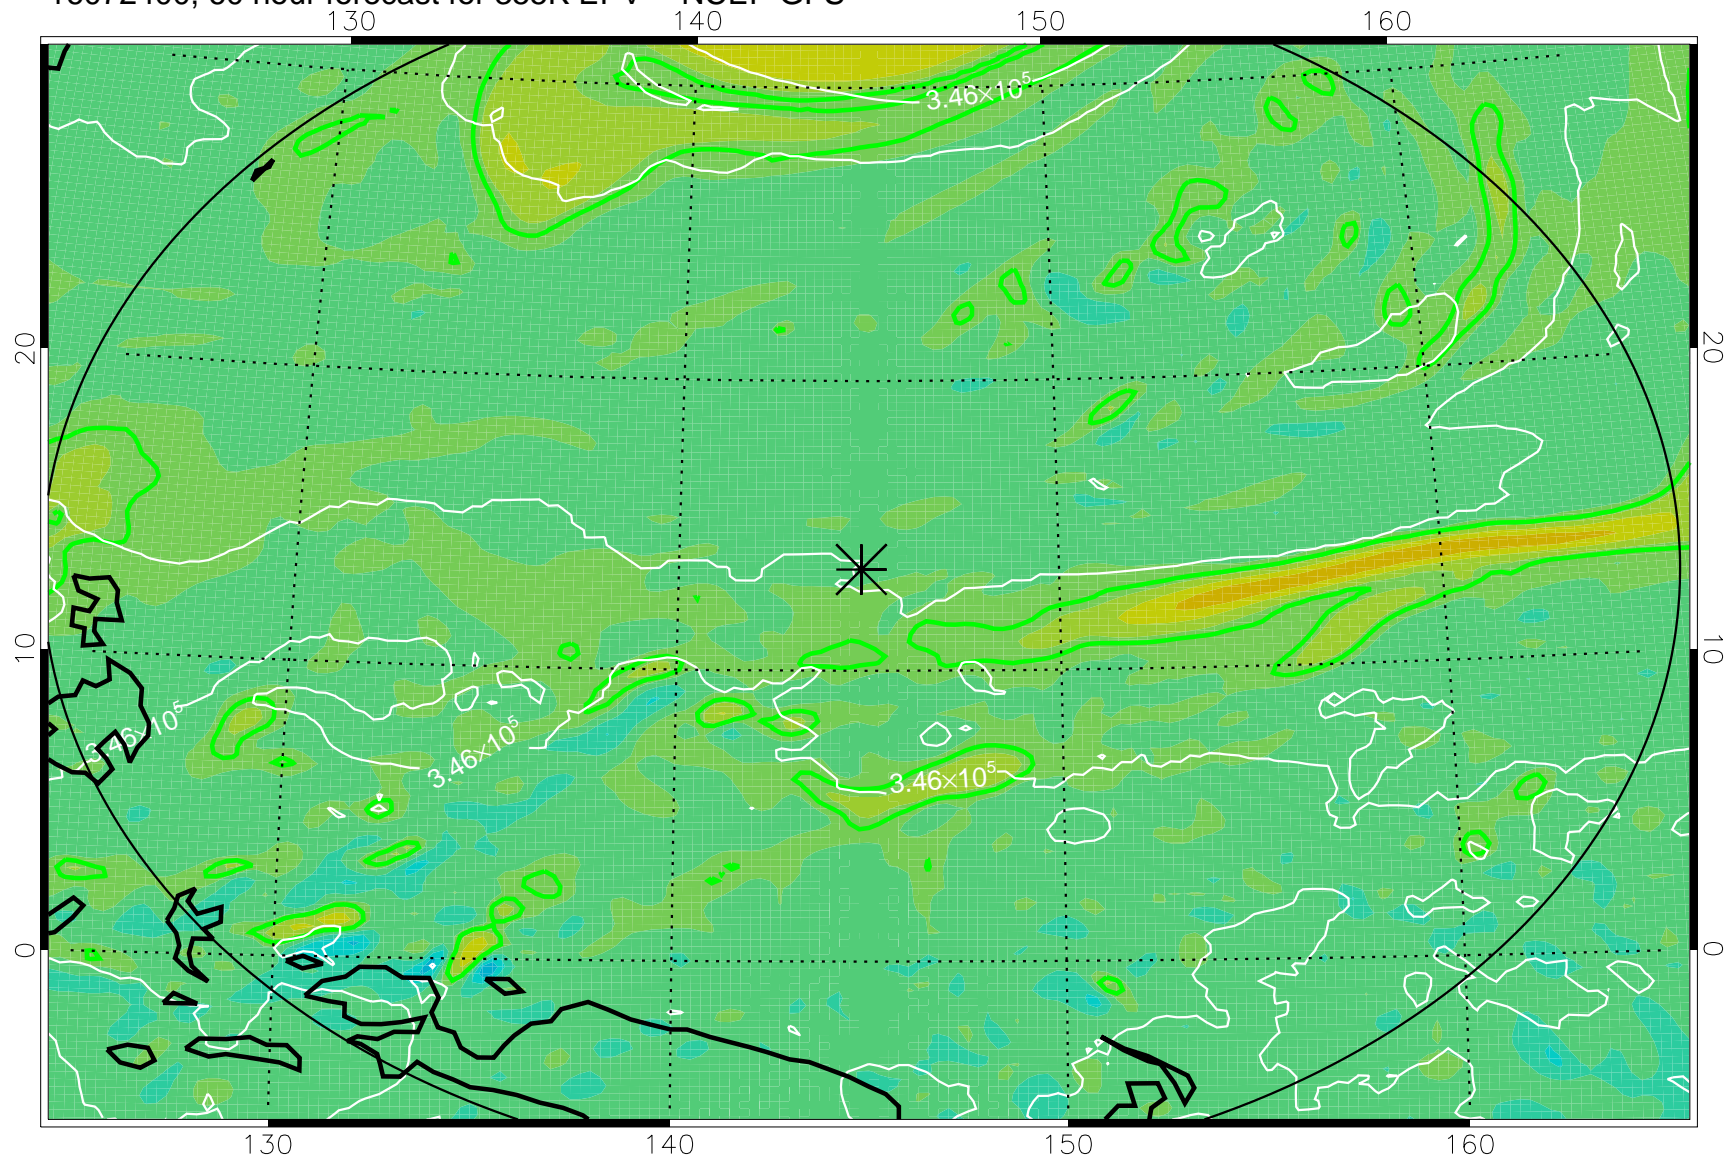

16072306, 42 hour forecast for 355K EPV -- NCEP GFS

355K Montgomery Streamfunction, white
EPV Tropopause (2 PVU) Position
Range ring of 2304 km

16072312, 48 hour forecast for 355K EPV -- NCEP GFS

355K Montgomery Streamfunction, white
EPV Tropopause (2 PVU) Position
Range ring of 2304 km

16072318, 54 hour forecast for 355K EPV -- NCEP GFS

355K Montgomery Streamfunction, white
EPV Tropopause (2 PVU) Position
Range ring of 2304 km

16072400, 60 hour forecast for 355K EPV -- NCEP GFS

355K Montgomery Streamfunction, white
EPV Tropopause (2 PVU) Position
Range ring of 2304 km

16072406, 66 hour forecast for 355K EPV -- NCEP GFS

355K Montgomery Streamfunction, white
EPV Tropopause (2 PVU) Position
Range ring of 2304 km

16072412, 72 hour forecast for 355K EPV -- NCEP GFS

355K Montgomery Streamfunction, white
EPV Tropopause (2 PVU) Position
Range ring of 2304 km

16072418, 78 hour forecast for 355K EPV -- NCEP GFS

355K Montgomery Streamfunction, white
EPV Tropopause (2 PVU) Position
Range ring of 2304 km

16072500, 84 hour forecast for 355K EPV -- NCEP GFS

355K Montgomery Streamfunction, white
EPV Tropopause (2 PVU) Position
Range ring of 2304 km