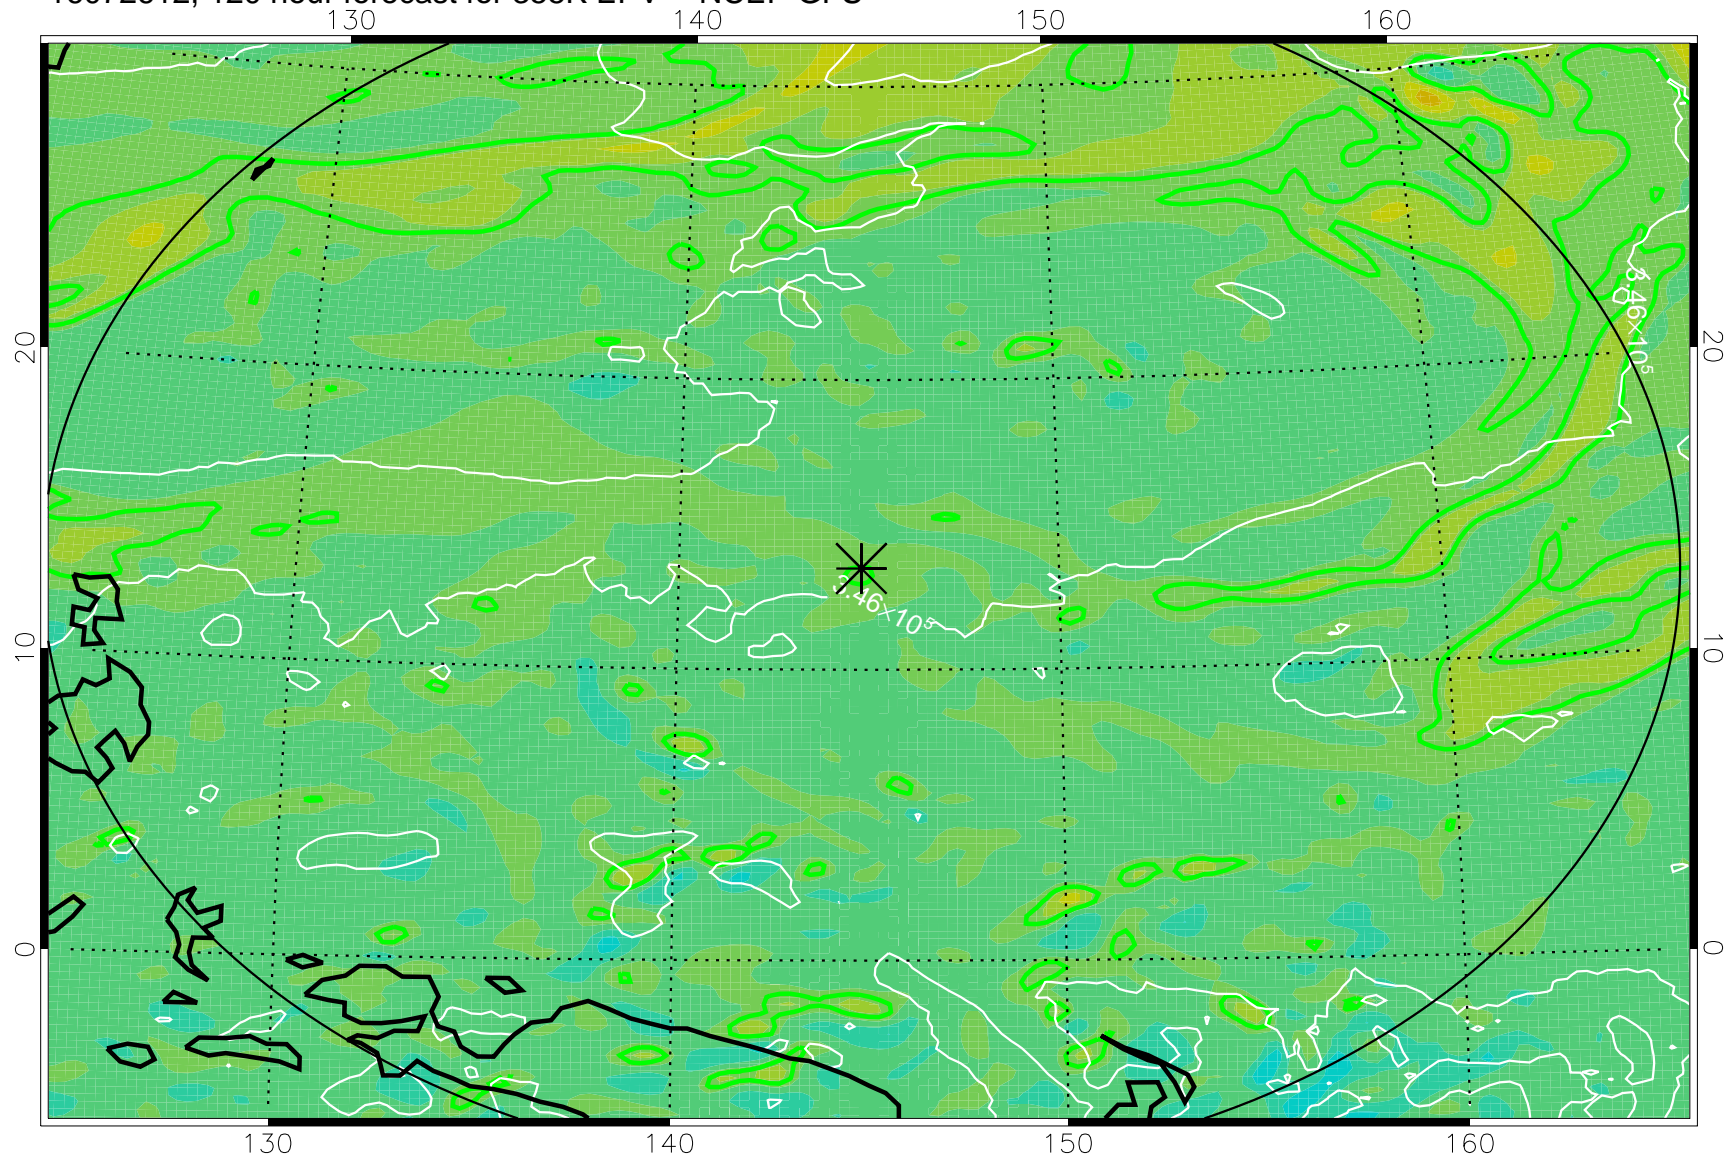

16072418, 78 hour forecast for 355K EPV -- NCEP GFS

355K Montgomery Streamfunction, white
EPV Tropopause (2 PVU) Position
Range ring of 2304 km

16072500, 84 hour forecast for 355K EPV -- NCEP GFS

355K Montgomery Streamfunction, white
EPV Tropopause (2 PVU) Position
Range ring of 2304 km

16072506, 90 hour forecast for 355K EPV -- NCEP GFS

355K Montgomery Streamfunction, white
EPV Tropopause (2 PVU) Position
Range ring of 2304 km

16072512, 96 hour forecast for 355K EPV -- NCEP GFS

355K Montgomery Streamfunction, white
EPV Tropopause (2 PVU) Position
Range ring of 2304 km

16072518, 102 hour forecast for 355K EPV -- NCEP GFS

355K Montgomery Streamfunction, white
EPV Tropopause (2 PVU) Position
Range ring of 2304 km

16072600, 108 hour forecast for 355K EPV -- NCEP GFS

355K Montgomery Streamfunction, white
EPV Tropopause (2 PVU) Position
Range ring of 2304 km

16072606, 114 hour forecast for 355K EPV -- NCEP GFS

355K Montgomery Streamfunction, white
EPV Tropopause (2 PVU) Position
Range ring of 2304 km

16072612, 120 hour forecast for 355K EPV -- NCEP GFS

355K Montgomery Streamfunction, white
EPV Tropopause (2 PVU) Position
Range ring of 2304 km