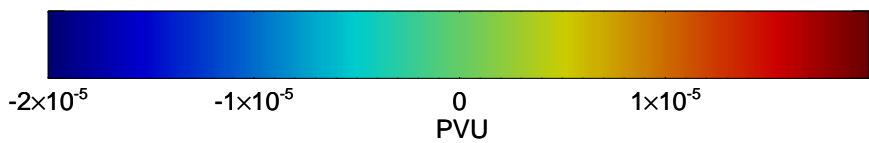

16072118, 6 hour forecast for 355K EPV -- NCEP GFS

355K Montgomery Streamfunction, white
EPV Tropopause (2 PVU) Position
Range ring of 2304 km

16072200, 12 hour forecast for 355K EPV -- NCEP GFS

355K Montgomery Streamfunction, white
EPV Tropopause (2 PVU) Position
Range ring of 2304 km