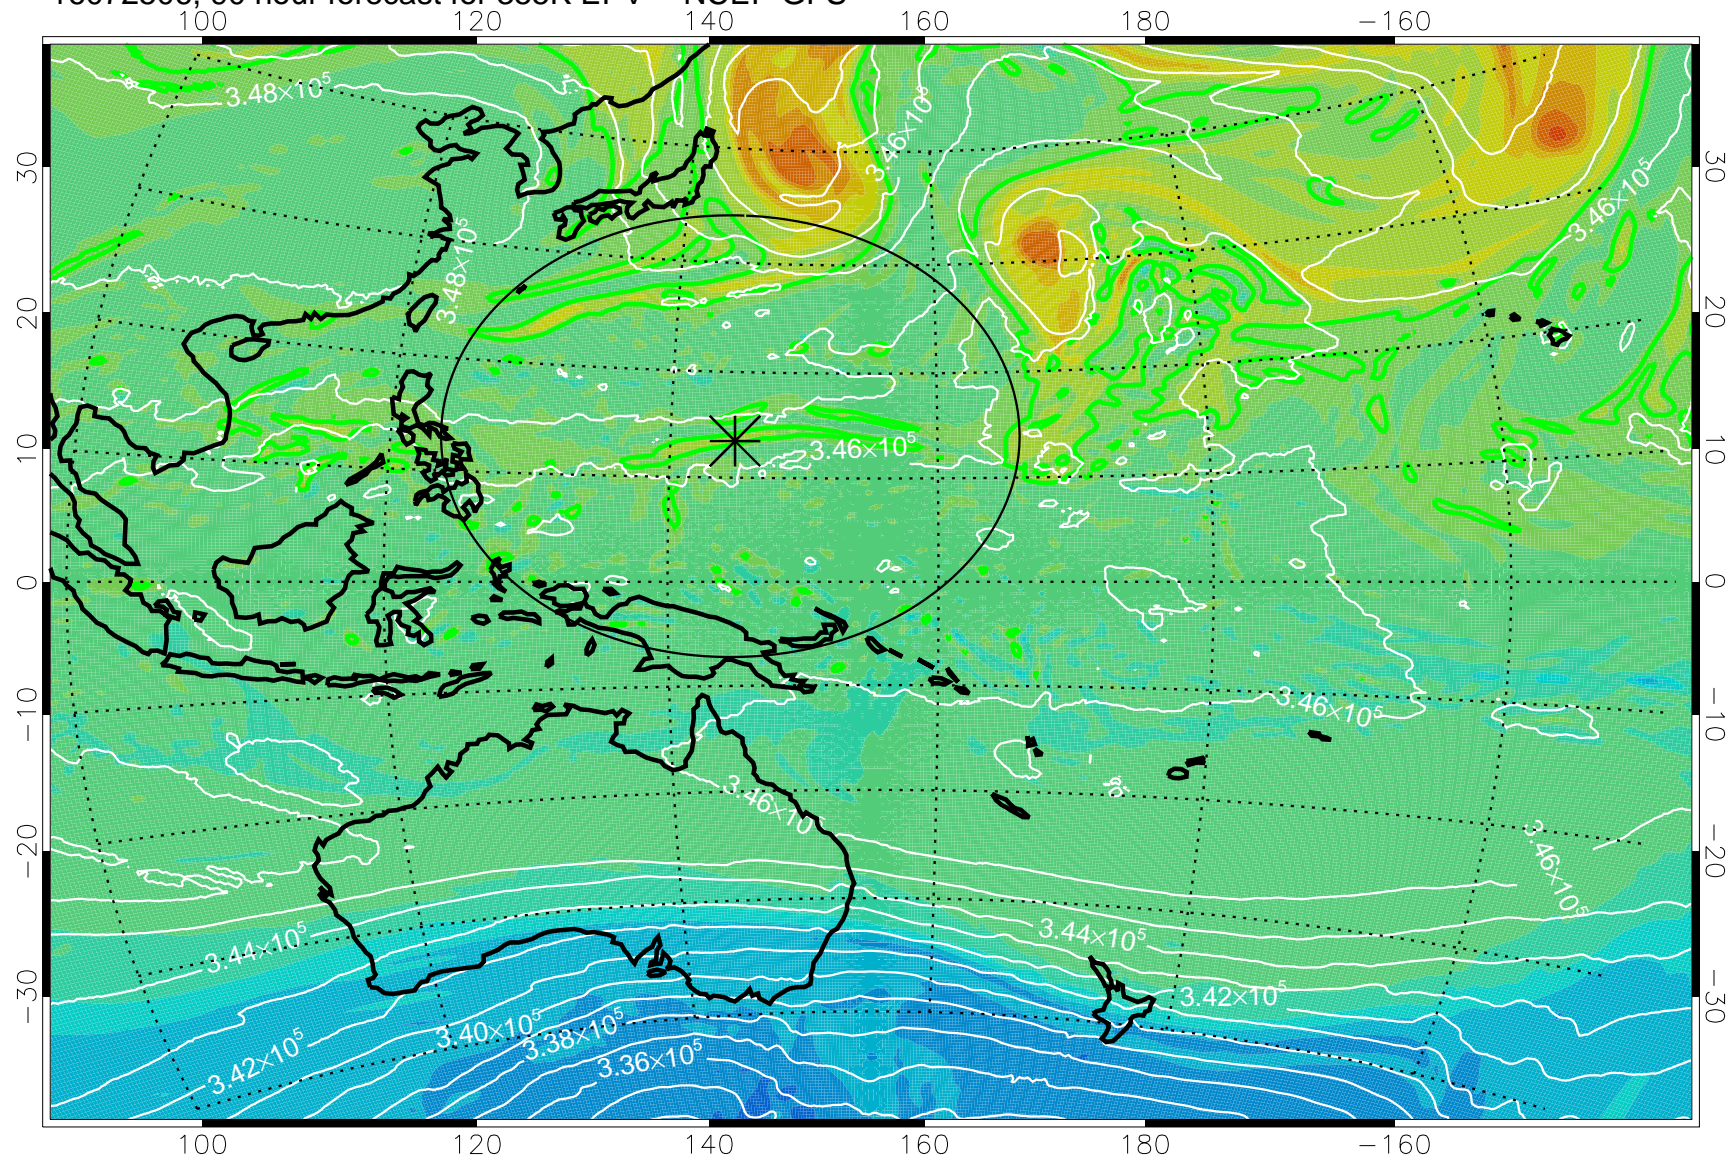

16072406, 66 hour forecast for 355K EPV -- NCEP GFS

355K Montgomery Streamfunction, white  
EPV Tropopause (2 PVU) Position  
Range ring of 2304 km

16072412, 72 hour forecast for 355K EPV -- NCEP GFS

355K Montgomery Streamfunction, white  
EPV Tropopause (2 PVU) Position  
Range ring of 2304 km

16072418, 78 hour forecast for 355K EPV -- NCEP GFS

355K Montgomery Streamfunction, white  
EPV Tropopause (2 PVU) Position  
Range ring of 2304 km

16072500, 84 hour forecast for 355K EPV -- NCEP GFS

355K Montgomery Streamfunction, white  
EPV Tropopause (2 PVU) Position  
Range ring of 2304 km

16072506, 90 hour forecast for 355K EPV -- NCEP GFS

355K Montgomery Streamfunction, white  
EPV Tropopause (2 PVU) Position  
Range ring of 2304 km

16072512, 96 hour forecast for 355K EPV -- NCEP GFS

355K Montgomery Streamfunction, white  
EPV Tropopause (2 PVU) Position  
Range ring of 2304 km

16072518, 102 hour forecast for 355K EPV -- NCEP GFS

355K Montgomery Streamfunction, white  
EPV Tropopause (2 PVU) Position  
Range ring of 2304 km

16072600, 108 hour forecast for 355K EPV -- NCEP GFS

355K Montgomery Streamfunction, white  
EPV Tropopause (2 PVU) Position  
Range ring of 2304 km