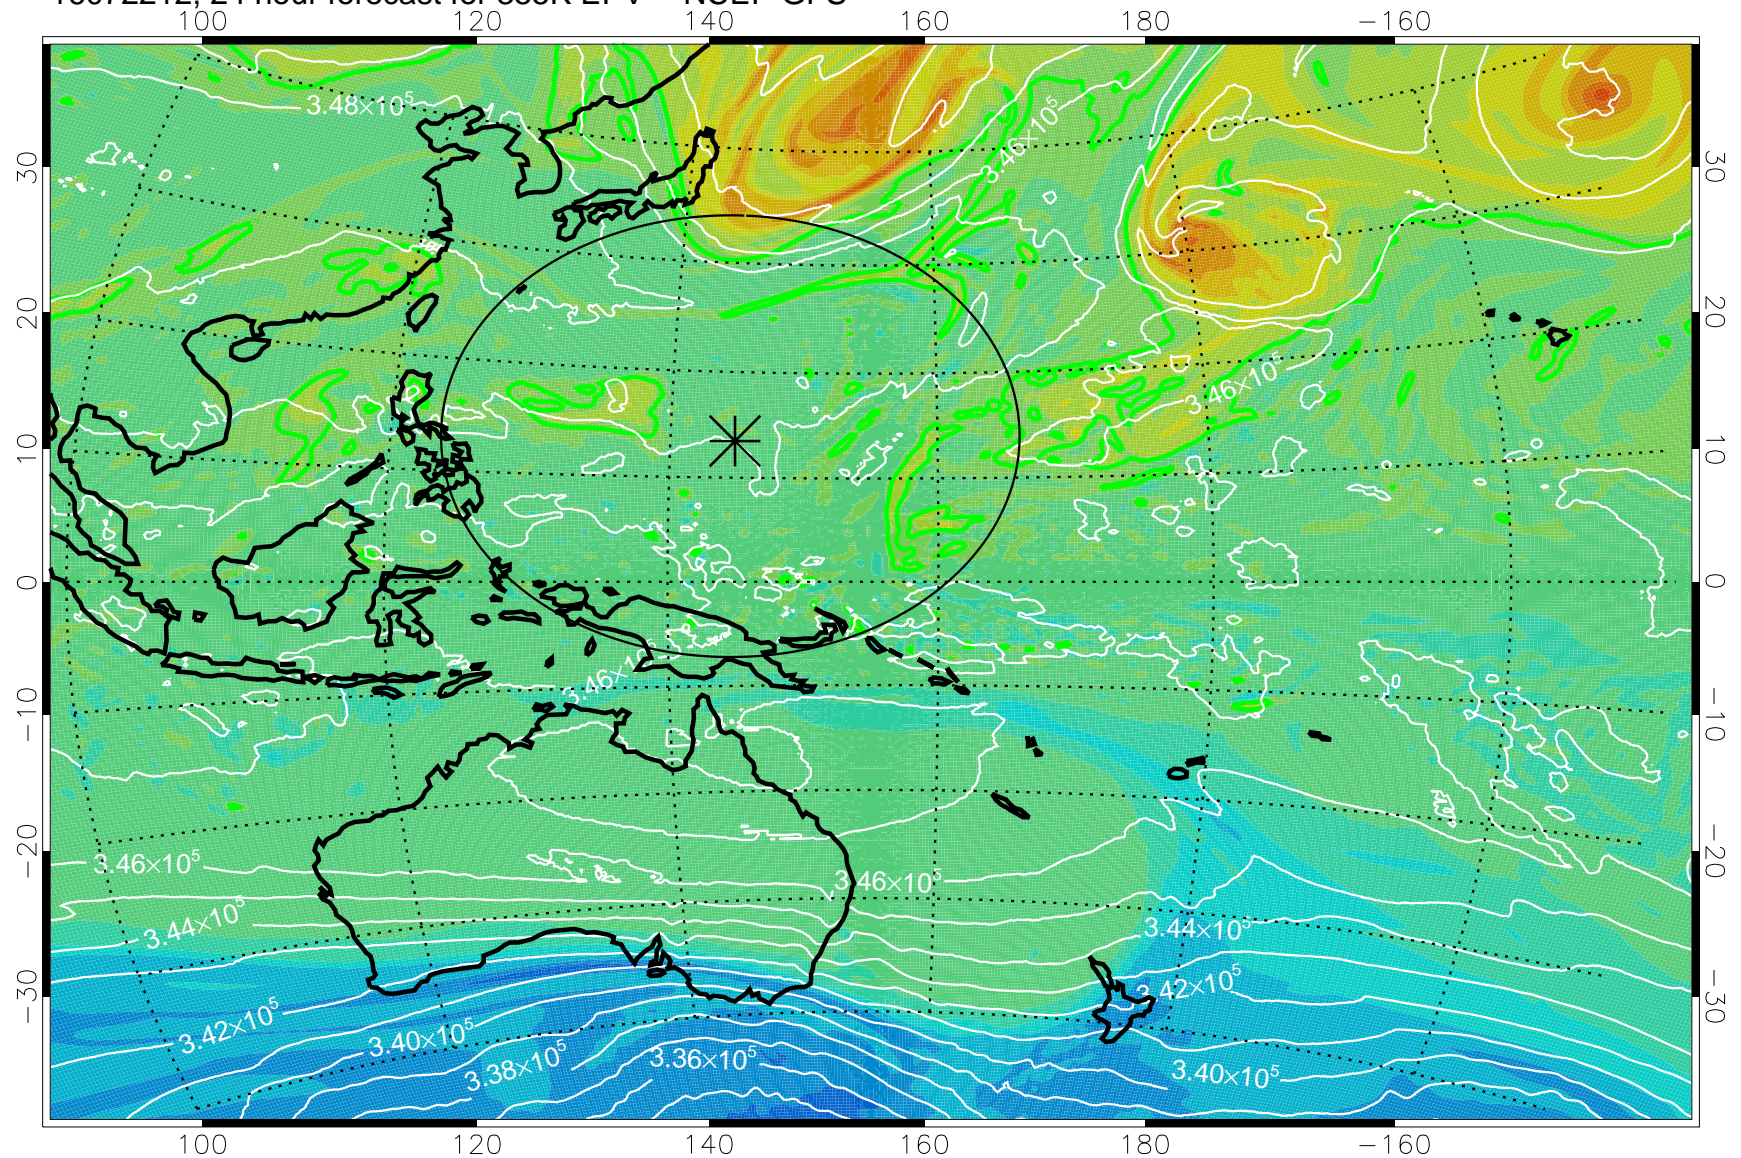

16072118, 6 hour forecast for 355K EPV -- NCEP GFS

355K Montgomery Streamfunction, white  
EPV Tropopause (2 PVU) Position  
Range ring of 2304 km

16072200, 12 hour forecast for 355K EPV -- NCEP GFS

355K Montgomery Streamfunction, white  
EPV Tropopause (2 PVU) Position  
Range ring of 2304 km

16072206, 18 hour forecast for 355K EPV -- NCEP GFS

355K Montgomery Streamfunction, white  
EPV Tropopause (2 PVU) Position  
Range ring of 2304 km

16072212, 24 hour forecast for 355K EPV -- NCEP GFS

355K Montgomery Streamfunction, white  
EPV Tropopause (2 PVU) Position  
Range ring of 2304 km

16072218, 30 hour forecast for 355K EPV -- NCEP GFS

355K Montgomery Streamfunction, white  
EPV Tropopause (2 PVU) Position  
Range ring of 2304 km

16072300, 36 hour forecast for 355K EPV -- NCEP GFS

355K Montgomery Streamfunction, white  
EPV Tropopause (2 PVU) Position  
Range ring of 2304 km

16072306, 42 hour forecast for 355K EPV -- NCEP GFS

355K Montgomery Streamfunction, white  
EPV Tropopause (2 PVU) Position  
Range ring of 2304 km

16072312, 48 hour forecast for 355K EPV -- NCEP GFS

355K Montgomery Streamfunction, white  
EPV Tropopause (2 PVU) Position  
Range ring of 2304 km