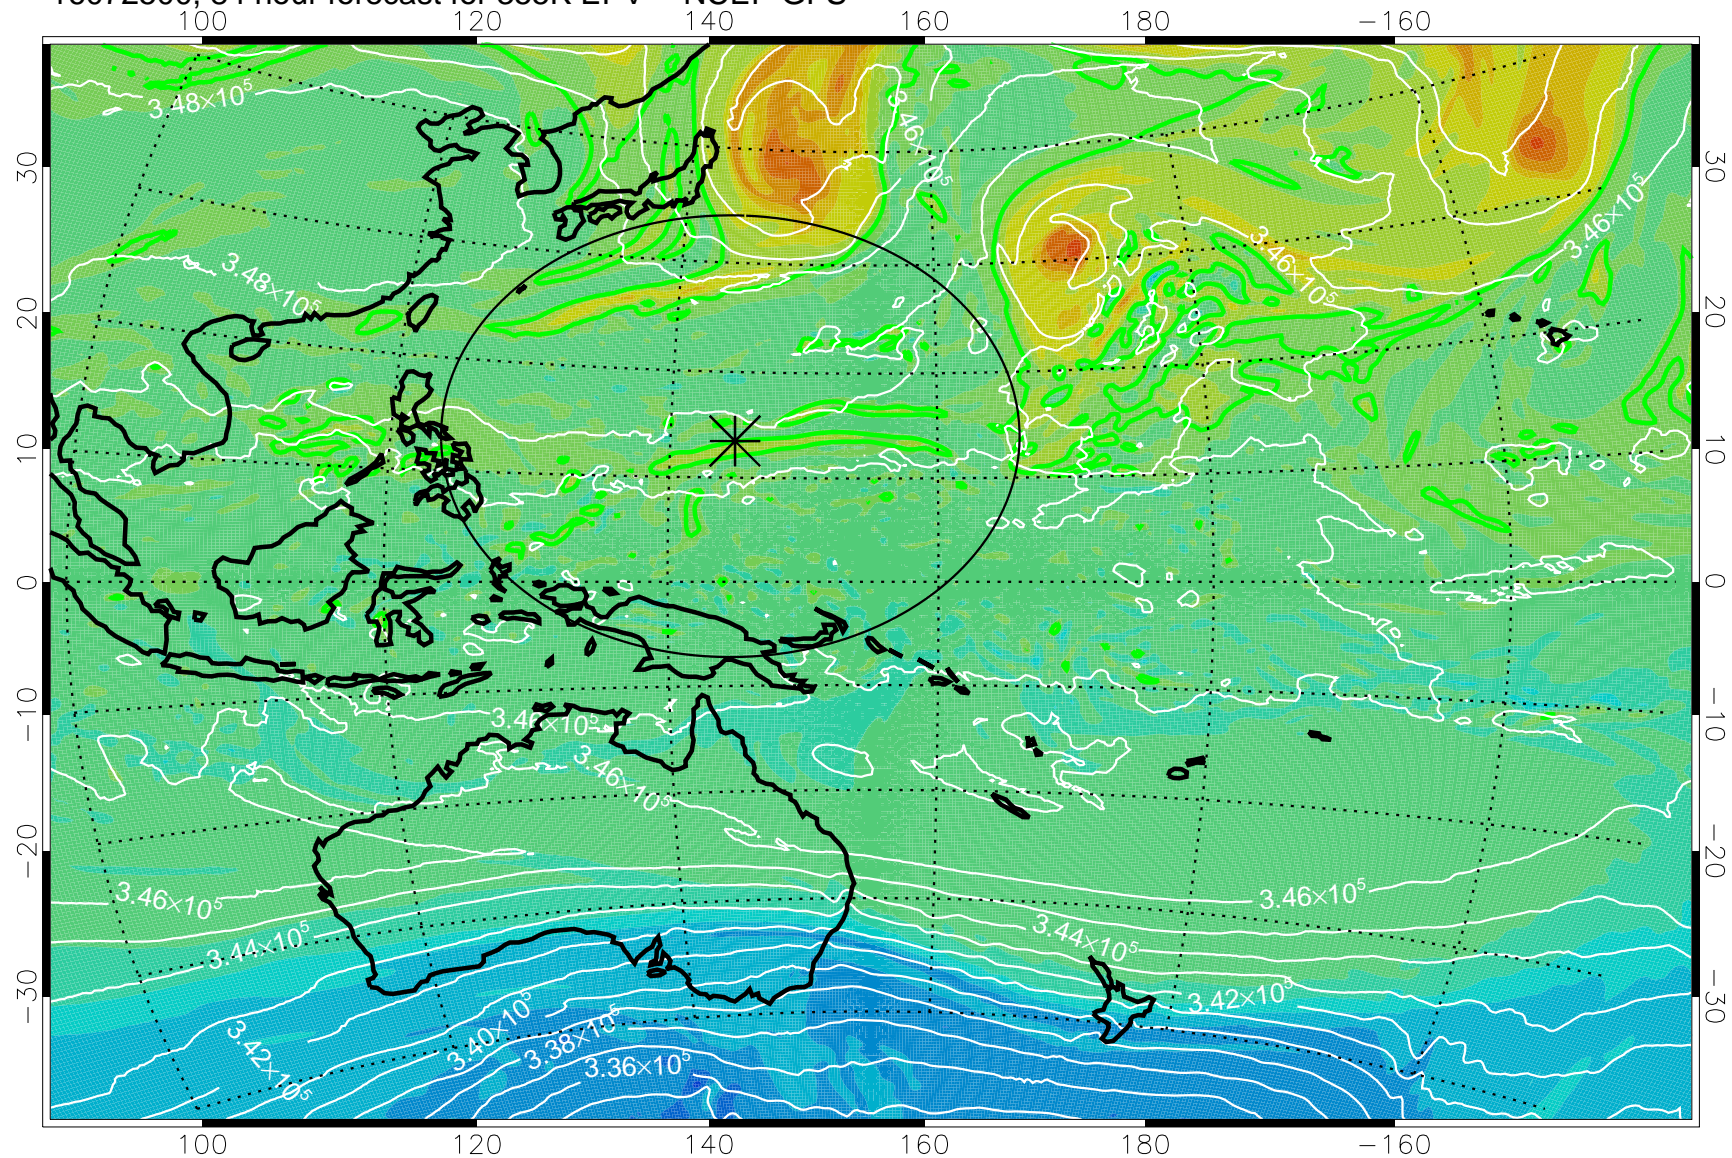

16072318, 54 hour forecast for 355K EPV -- NCEP GFS

355K Montgomery Streamfunction, white  
EPV Tropopause (2 PVU) Position  
Range ring of 2304 km

16072400, 60 hour forecast for 355K EPV -- NCEP GFS

355K Montgomery Streamfunction, white  
EPV Tropopause (2 PVU) Position  
Range ring of 2304 km

16072406, 66 hour forecast for 355K EPV -- NCEP GFS

355K Montgomery Streamfunction, white  
EPV Tropopause (2 PVU) Position  
Range ring of 2304 km

16072412, 72 hour forecast for 355K EPV -- NCEP GFS

355K Montgomery Streamfunction, white  
EPV Tropopause (2 PVU) Position  
Range ring of 2304 km

16072418, 78 hour forecast for 355K EPV -- NCEP GFS

355K Montgomery Streamfunction, white  
EPV Tropopause (2 PVU) Position  
Range ring of 2304 km

16072500, 84 hour forecast for 355K EPV -- NCEP GFS

355K Montgomery Streamfunction, white  
EPV Tropopause (2 PVU) Position  
Range ring of 2304 km

16072506, 90 hour forecast for 355K EPV -- NCEP GFS

355K Montgomery Streamfunction, white  
EPV Tropopause (2 PVU) Position  
Range ring of 2304 km

16072512, 96 hour forecast for 355K EPV -- NCEP GFS

355K Montgomery Streamfunction, white  
EPV Tropopause (2 PVU) Position  
Range ring of 2304 km