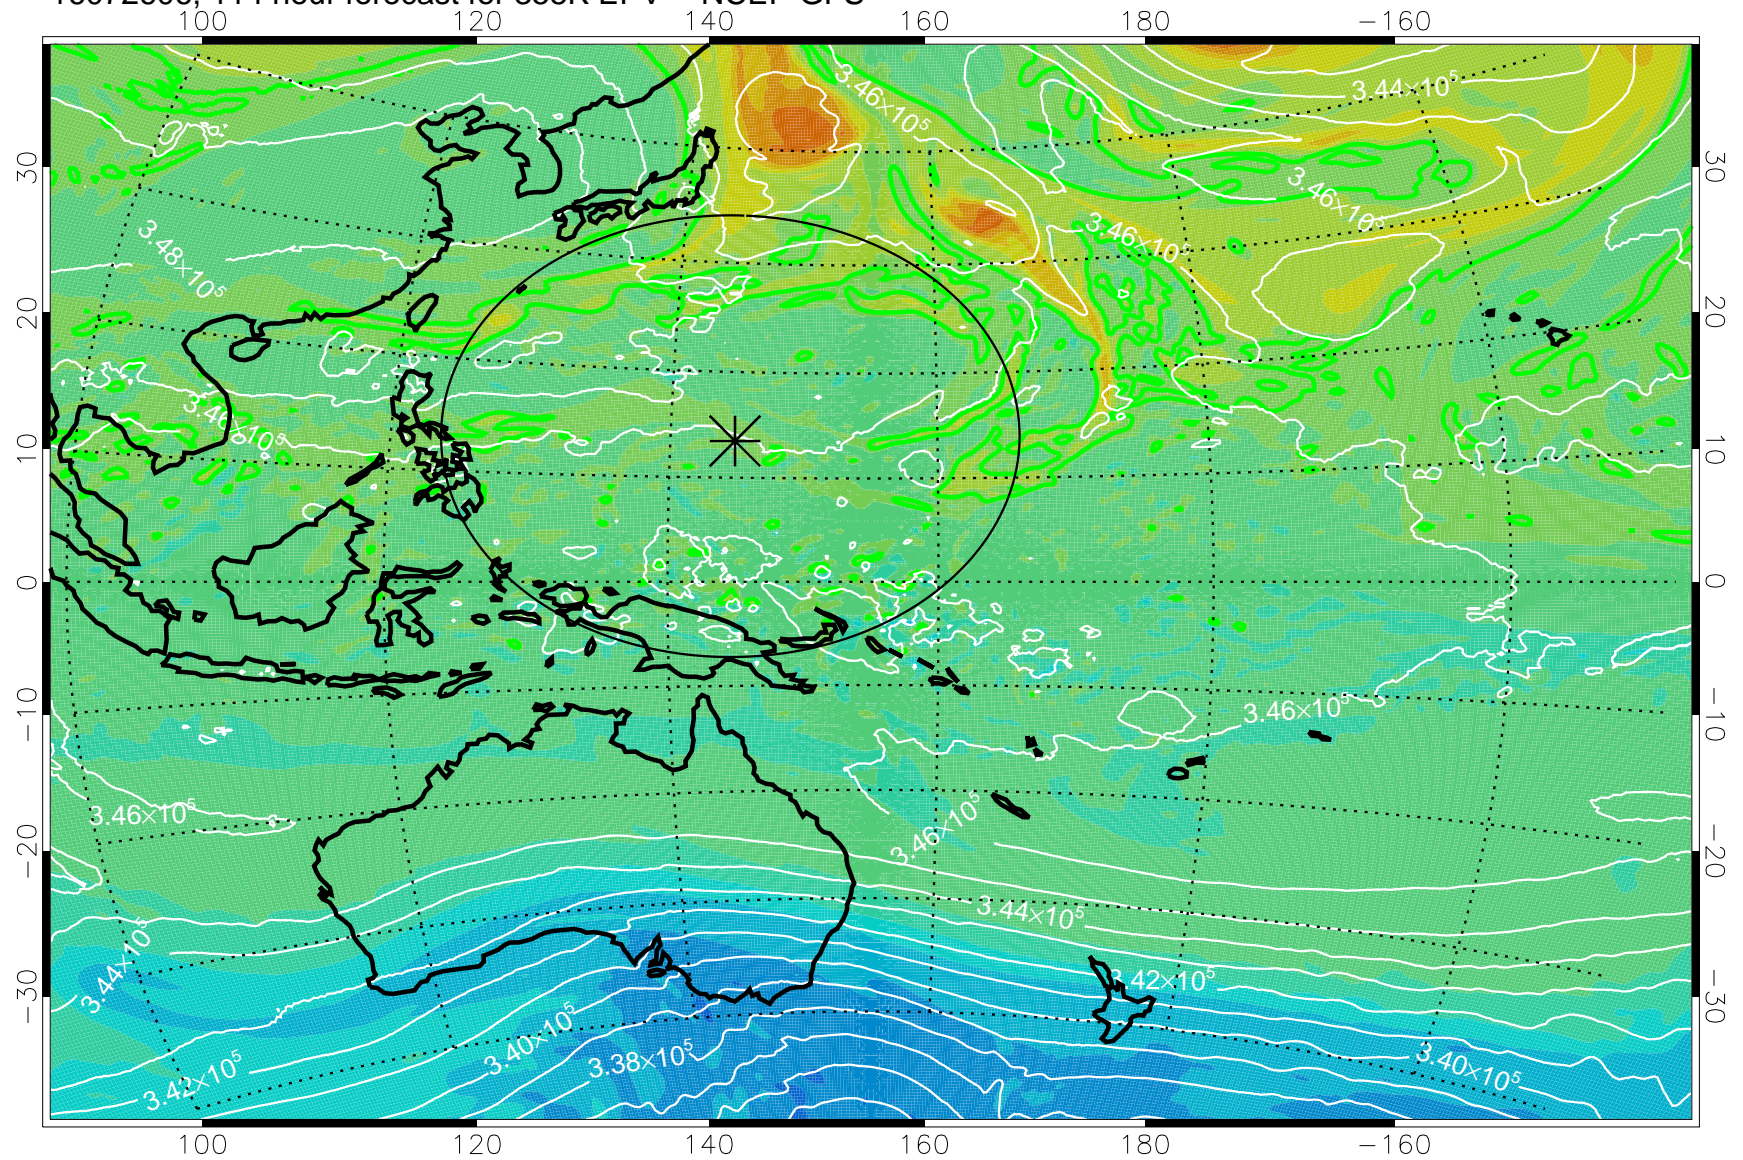

16072418, 78 hour forecast for 355K EPV -- NCEP GFS

355K Montgomery Streamfunction, white  
EPV Tropopause (2 PVU) Position  
Range ring of 2304 km

16072500, 84 hour forecast for 355K EPV -- NCEP GFS

355K Montgomery Streamfunction, white  
EPV Tropopause (2 PVU) Position  
Range ring of 2304 km

16072506, 90 hour forecast for 355K EPV -- NCEP GFS

355K Montgomery Streamfunction, white  
EPV Tropopause (2 PVU) Position  
Range ring of 2304 km

16072512, 96 hour forecast for 355K EPV -- NCEP GFS

355K Montgomery Streamfunction, white  
EPV Tropopause (2 PVU) Position  
Range ring of 2304 km

16072518, 102 hour forecast for 355K EPV -- NCEP GFS

355K Montgomery Streamfunction, white  
EPV Tropopause (2 PVU) Position  
Range ring of 2304 km

16072600, 108 hour forecast for 355K EPV -- NCEP GFS

355K Montgomery Streamfunction, white  
EPV Tropopause (2 PVU) Position  
Range ring of 2304 km

16072606, 114 hour forecast for 355K EPV -- NCEP GFS

355K Montgomery Streamfunction, white  
EPV Tropopause (2 PVU) Position  
Range ring of 2304 km

16072612, 120 hour forecast for 355K EPV -- NCEP GFS

355K Montgomery Streamfunction, white  
EPV Tropopause (2 PVU) Position  
Range ring of 2304 km