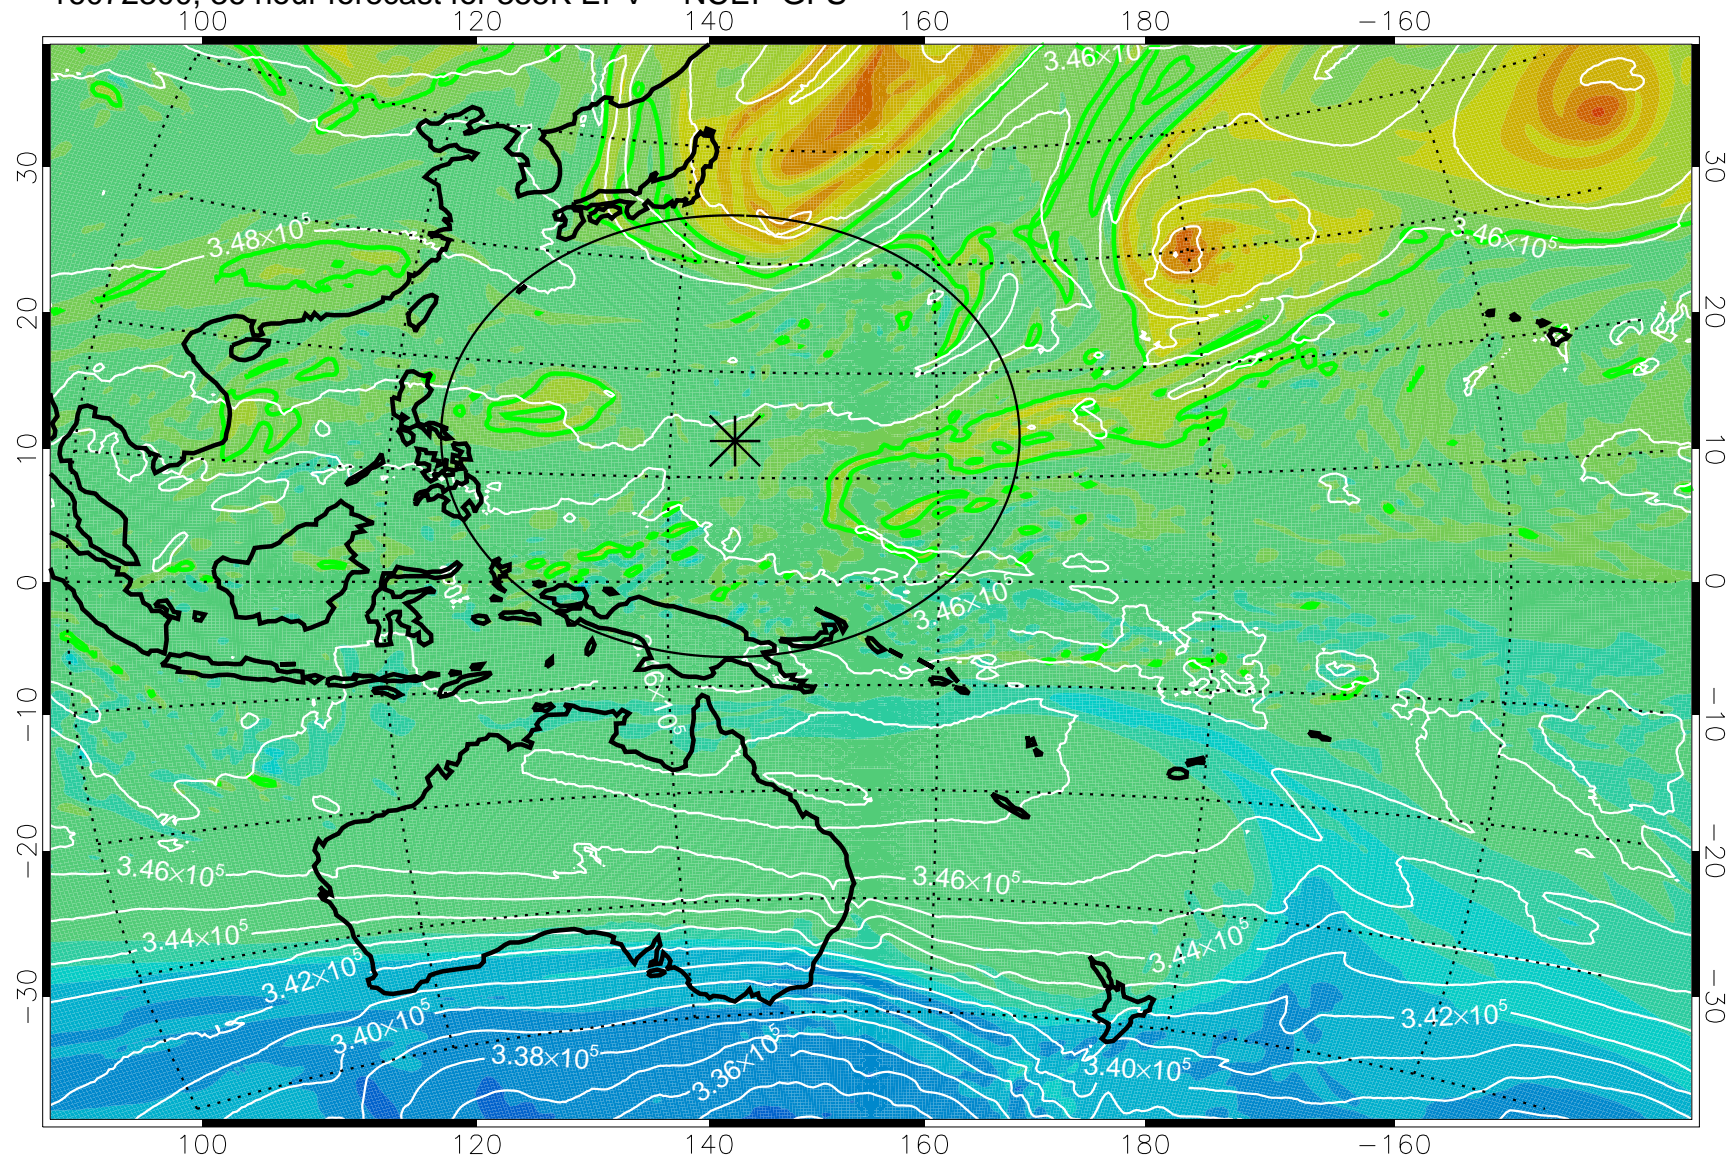

16072206, 18 hour forecast for 355K EPV -- NCEP GFS

355K Montgomery Streamfunction, white  
EPV Tropopause (2 PVU) Position  
Range ring of 2304 km

16072212, 24 hour forecast for 355K EPV -- NCEP GFS

355K Montgomery Streamfunction, white  
EPV Tropopause (2 PVU) Position  
Range ring of 2304 km

16072218, 30 hour forecast for 355K EPV -- NCEP GFS

355K Montgomery Streamfunction, white  
EPV Tropopause (2 PVU) Position  
Range ring of 2304 km

16072300, 36 hour forecast for 355K EPV -- NCEP GFS

355K Montgomery Streamfunction, white  
EPV Tropopause (2 PVU) Position  
Range ring of 2304 km

16072306, 42 hour forecast for 355K EPV -- NCEP GFS

355K Montgomery Streamfunction, white  
EPV Tropopause (2 PVU) Position  
Range ring of 2304 km

16072312, 48 hour forecast for 355K EPV -- NCEP GFS

355K Montgomery Streamfunction, white  
EPV Tropopause (2 PVU) Position  
Range ring of 2304 km

16072318, 54 hour forecast for 355K EPV -- NCEP GFS

355K Montgomery Streamfunction, white  
EPV Tropopause (2 PVU) Position  
Range ring of 2304 km

16072400, 60 hour forecast for 355K EPV -- NCEP GFS

355K Montgomery Streamfunction, white  
EPV Tropopause (2 PVU) Position  
Range ring of 2304 km