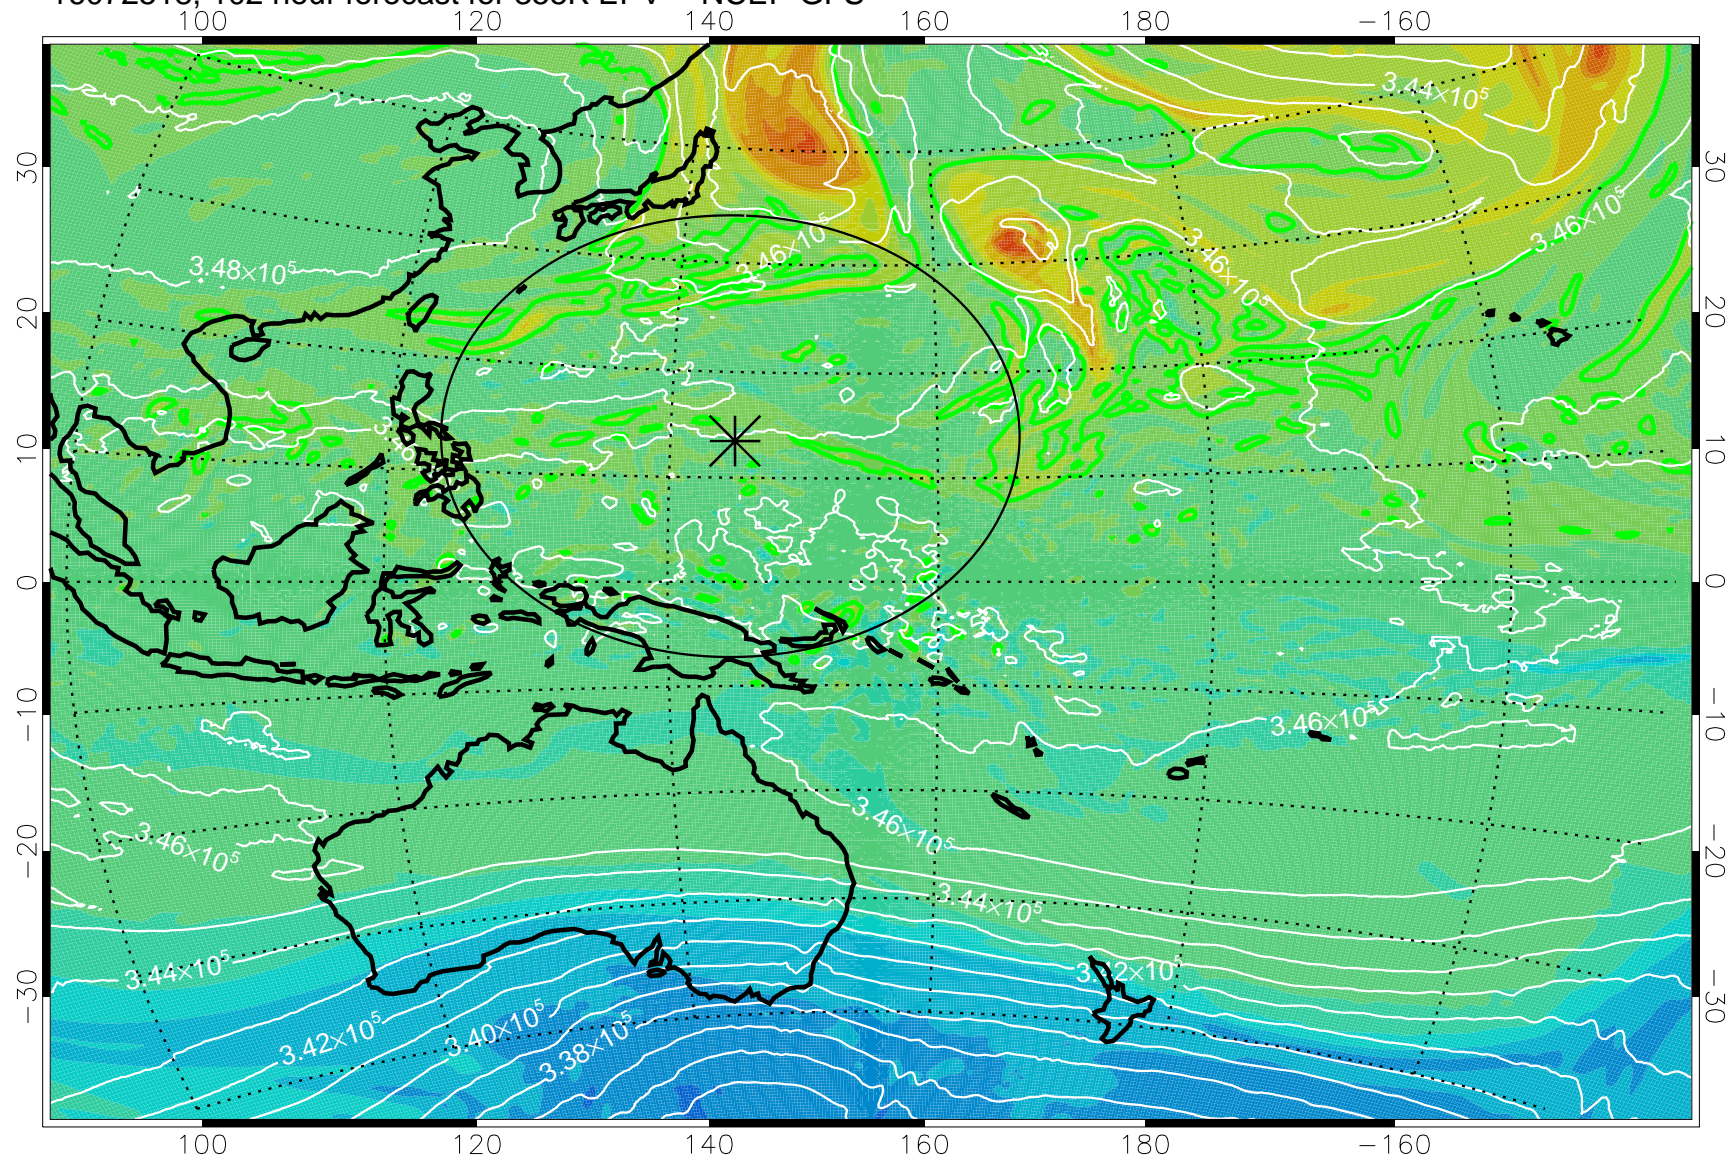

16072418, 78 hour forecast for 355K EPV -- NCEP GFS

355K Montgomery Streamfunction, white  
EPV Tropopause (2 PVU) Position  
Range ring of 2304 km

16072500, 84 hour forecast for 355K EPV -- NCEP GFS

355K Montgomery Streamfunction, white  
EPV Tropopause (2 PVU) Position  
Range ring of 2304 km

16072506, 90 hour forecast for 355K EPV -- NCEP GFS

355K Montgomery Streamfunction, white  
EPV Tropopause (2 PVU) Position  
Range ring of 2304 km

16072512, 96 hour forecast for 355K EPV -- NCEP GFS

355K Montgomery Streamfunction, white  
EPV Tropopause (2 PVU) Position  
Range ring of 2304 km

16072518, 102 hour forecast for 355K EPV -- NCEP GFS

355K Montgomery Streamfunction, white  
EPV Tropopause (2 PVU) Position  
Range ring of 2304 km

16072600, 108 hour forecast for 355K EPV -- NCEP GFS

355K Montgomery Streamfunction, white  
EPV Tropopause (2 PVU) Position  
Range ring of 2304 km

16072606, 114 hour forecast for 355K EPV -- NCEP GFS

355K Montgomery Streamfunction, white  
EPV Tropopause (2 PVU) Position  
Range ring of 2304 km

16072612, 120 hour forecast for 355K EPV -- NCEP GFS

355K Montgomery Streamfunction, white  
EPV Tropopause (2 PVU) Position  
Range ring of 2304 km