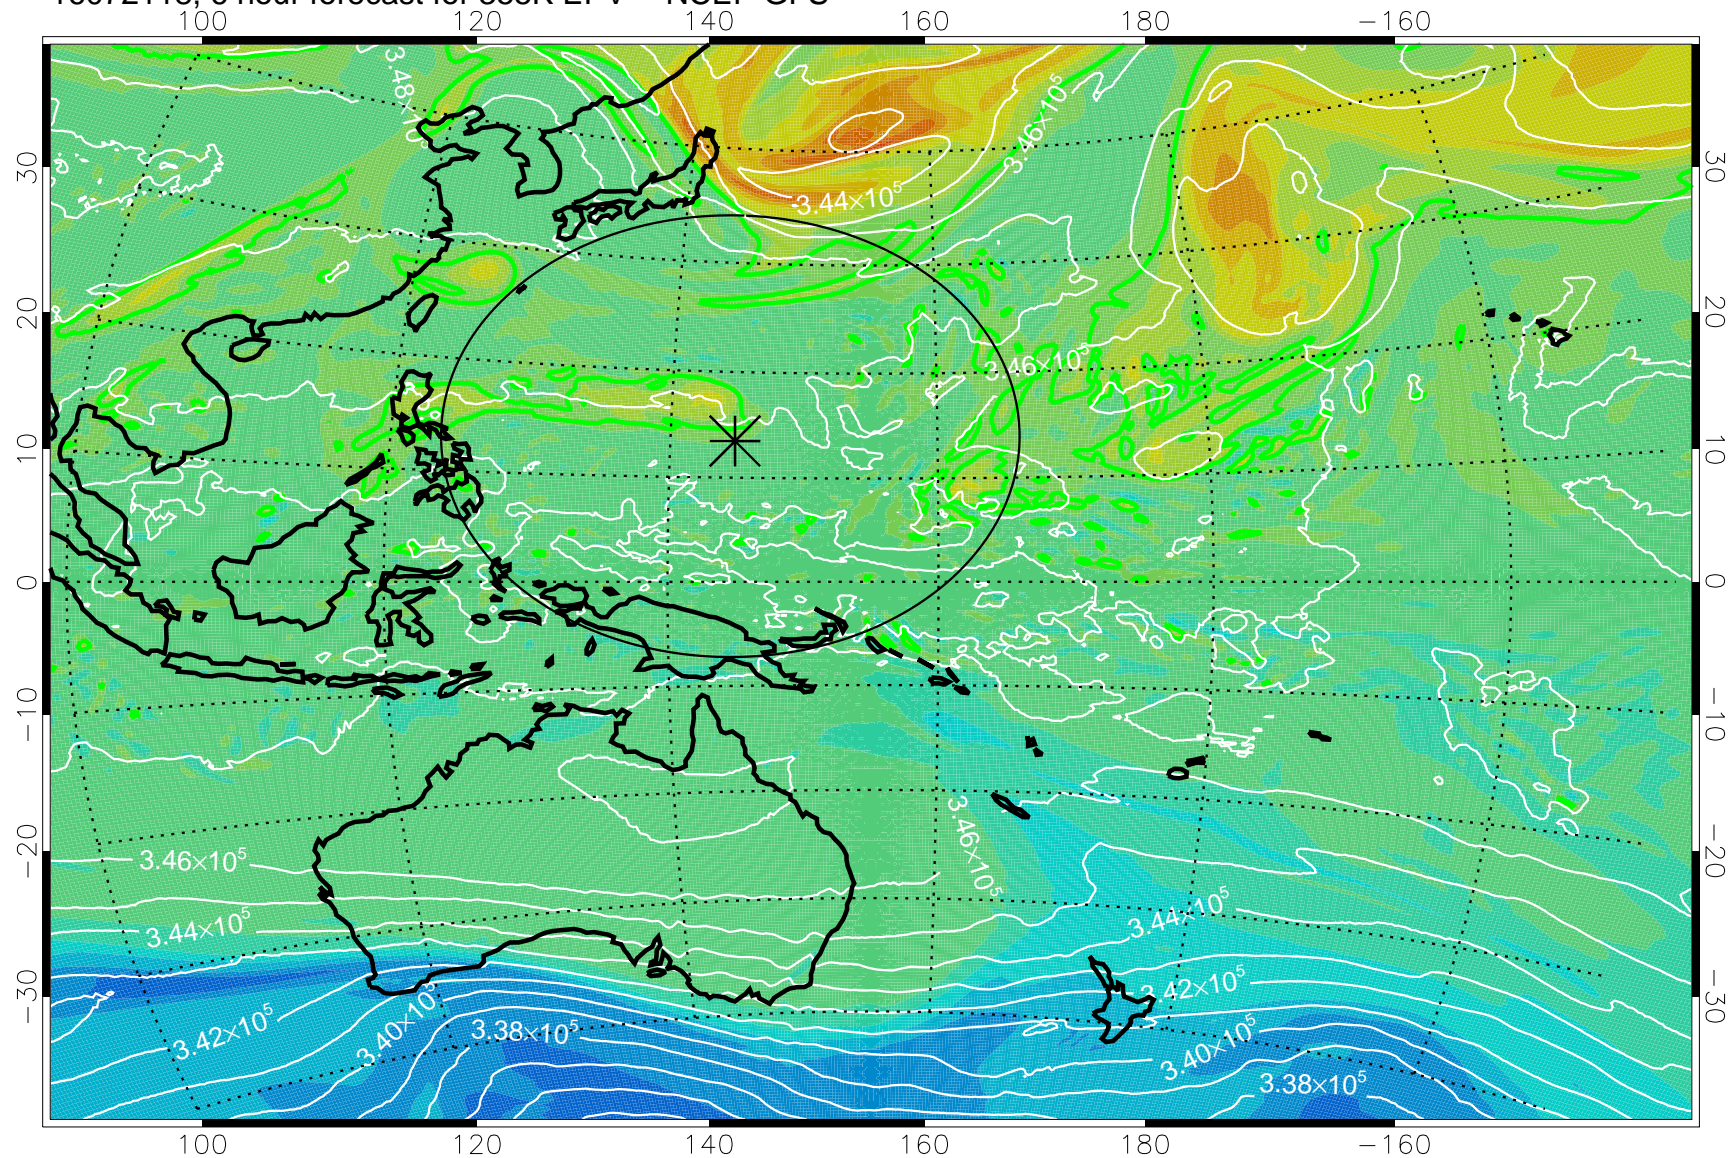

16072118, 6 hour forecast for 355K EPV -- NCEP GFS

355K Montgomery Streamfunction, white  
EPV Tropopause (2 PVU) Position  
Range ring of 2304 km

16072200, 12 hour forecast for 355K EPV -- NCEP GFS

355K Montgomery Streamfunction, white  
EPV Tropopause (2 PVU) Position  
Range ring of 2304 km

16072206, 18 hour forecast for 355K EPV -- NCEP GFS

355K Montgomery Streamfunction, white  
EPV Tropopause (2 PVU) Position  
Range ring of 2304 km

16072212, 24 hour forecast for 355K EPV -- NCEP GFS

355K Montgomery Streamfunction, white  
EPV Tropopause (2 PVU) Position  
Range ring of 2304 km

16072218, 30 hour forecast for 355K EPV -- NCEP GFS

355K Montgomery Streamfunction, white  
EPV Tropopause (2 PVU) Position  
Range ring of 2304 km

16072300, 36 hour forecast for 355K EPV -- NCEP GFS

355K Montgomery Streamfunction, white  
EPV Tropopause (2 PVU) Position  
Range ring of 2304 km

16072306, 42 hour forecast for 355K EPV -- NCEP GFS

355K Montgomery Streamfunction, white  
EPV Tropopause (2 PVU) Position  
Range ring of 2304 km

16072312, 48 hour forecast for 355K EPV -- NCEP GFS

355K Montgomery Streamfunction, white  
EPV Tropopause (2 PVU) Position  
Range ring of 2304 km