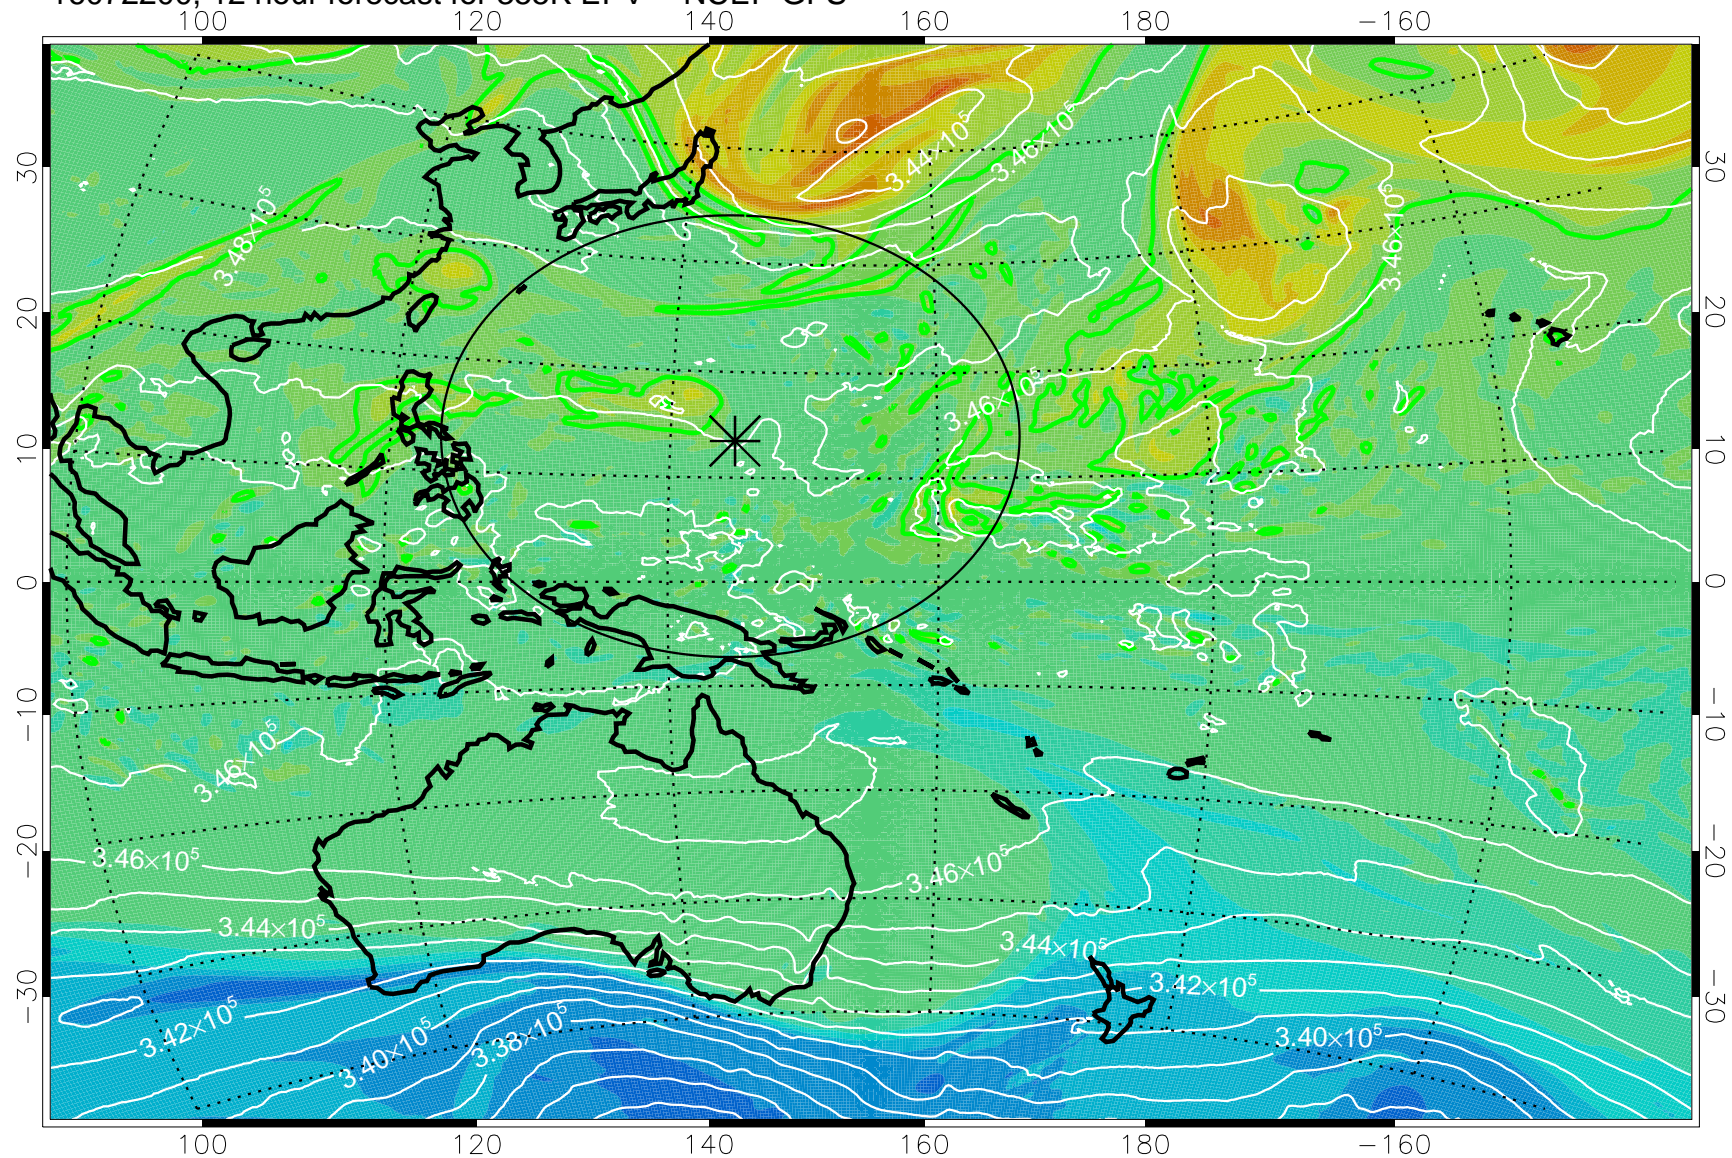

16072118, 6 hour forecast for 355K EPV -- NCEP GFS

355K Montgomery Streamfunction, white  
EPV Tropopause (2 PVU) Position  
Range ring of 2304 km

16072200, 12 hour forecast for 355K EPV -- NCEP GFS

355K Montgomery Streamfunction, white  
EPV Tropopause (2 PVU) Position  
Range ring of 2304 km

16072206, 18 hour forecast for 355K EPV -- NCEP GFS

355K Montgomery Streamfunction, white  
EPV Tropopause (2 PVU) Position  
Range ring of 2304 km

16072212, 24 hour forecast for 355K EPV -- NCEP GFS

355K Montgomery Streamfunction, white  
EPV Tropopause (2 PVU) Position  
Range ring of 2304 km

16072218, 30 hour forecast for 355K EPV -- NCEP GFS

355K Montgomery Streamfunction, white  
EPV Tropopause (2 PVU) Position  
Range ring of 2304 km

16072300, 36 hour forecast for 355K EPV -- NCEP GFS

355K Montgomery Streamfunction, white  
EPV Tropopause (2 PVU) Position  
Range ring of 2304 km

16072306, 42 hour forecast for 355K EPV -- NCEP GFS

355K Montgomery Streamfunction, white  
EPV Tropopause (2 PVU) Position  
Range ring of 2304 km

16072312, 48 hour forecast for 355K EPV -- NCEP GFS

355K Montgomery Streamfunction, white  
EPV Tropopause (2 PVU) Position  
Range ring of 2304 km