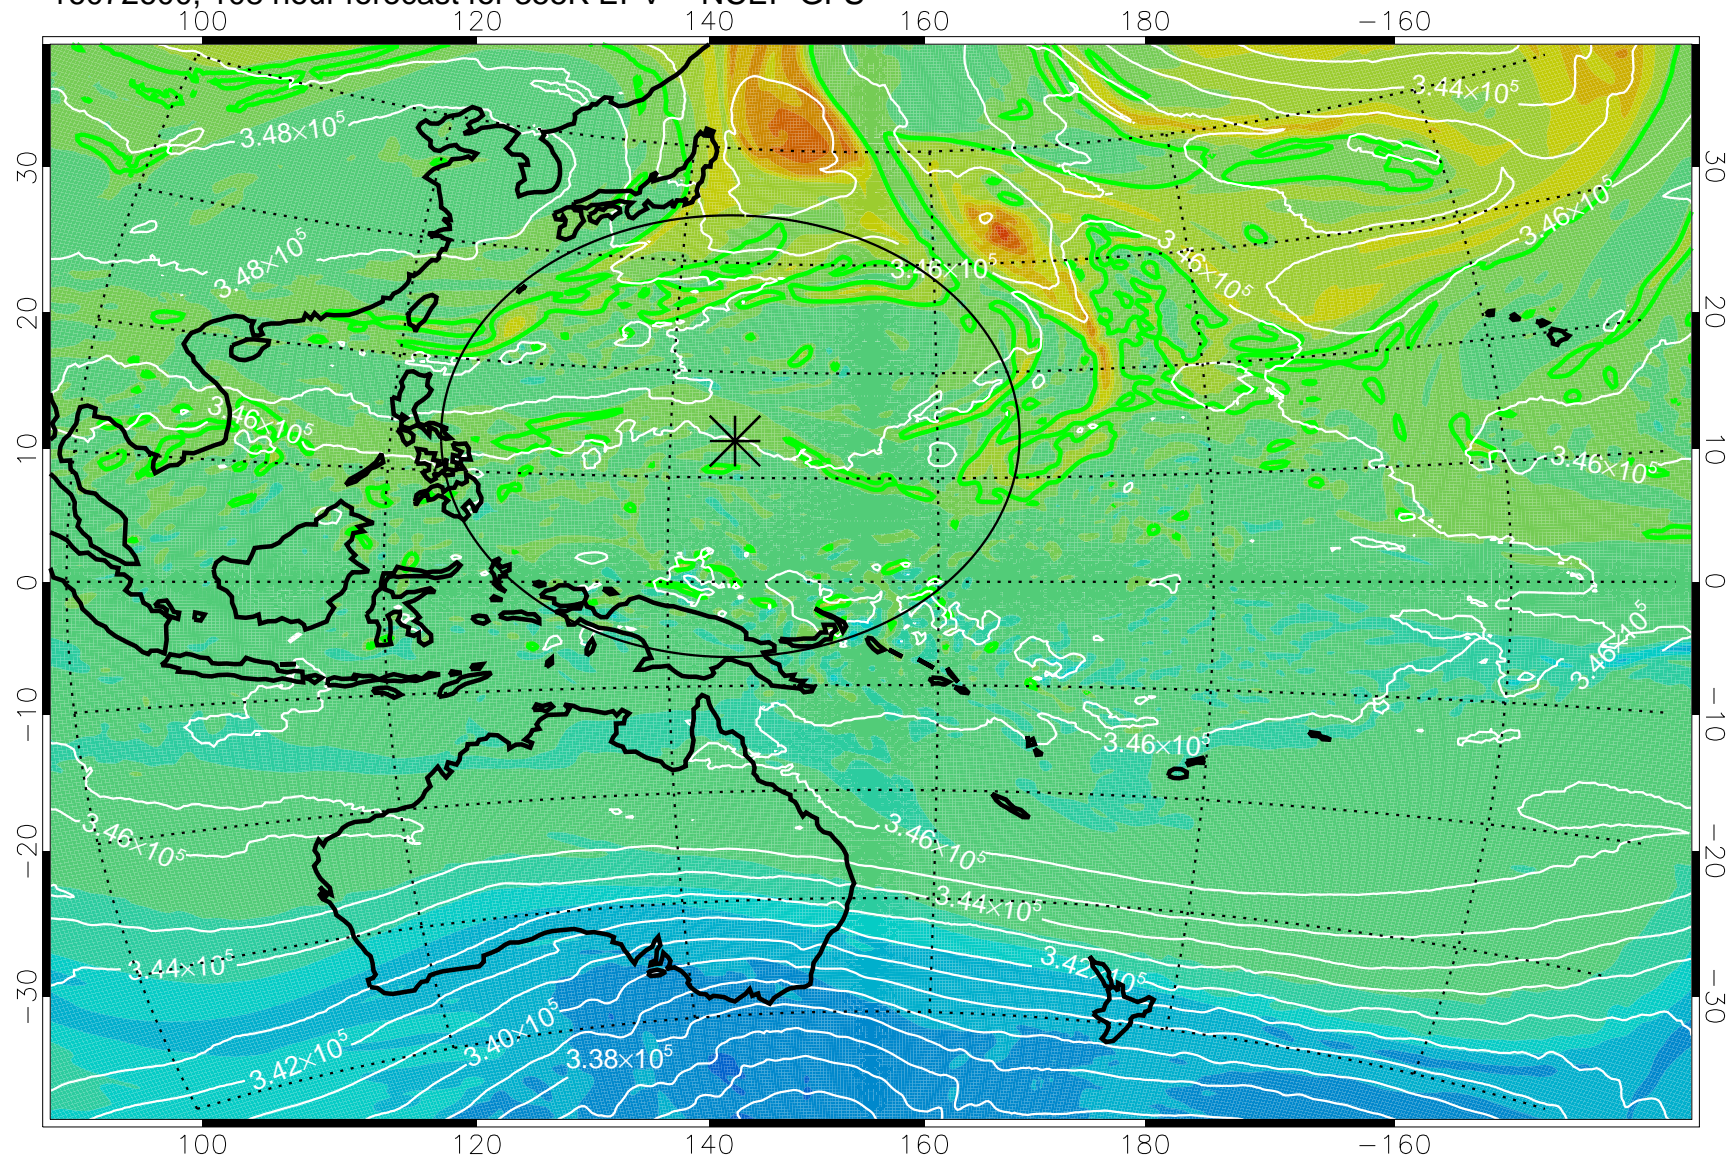

16072418, 78 hour forecast for 355K EPV -- NCEP GFS

355K Montgomery Streamfunction, white  
EPV Tropopause (2 PVU) Position  
Range ring of 2304 km

16072500, 84 hour forecast for 355K EPV -- NCEP GFS

355K Montgomery Streamfunction, white  
EPV Tropopause (2 PVU) Position  
Range ring of 2304 km

16072506, 90 hour forecast for 355K EPV -- NCEP GFS

355K Montgomery Streamfunction, white  
EPV Tropopause (2 PVU) Position  
Range ring of 2304 km

16072512, 96 hour forecast for 355K EPV -- NCEP GFS

355K Montgomery Streamfunction, white  
EPV Tropopause (2 PVU) Position  
Range ring of 2304 km

16072518, 102 hour forecast for 355K EPV -- NCEP GFS

355K Montgomery Streamfunction, white  
EPV Tropopause (2 PVU) Position  
Range ring of 2304 km

16072600, 108 hour forecast for 355K EPV -- NCEP GFS

355K Montgomery Streamfunction, white  
EPV Tropopause (2 PVU) Position  
Range ring of 2304 km

16072606, 114 hour forecast for 355K EPV -- NCEP GFS

355K Montgomery Streamfunction, white  
EPV Tropopause (2 PVU) Position  
Range ring of 2304 km

16072612, 120 hour forecast for 355K EPV -- NCEP GFS

355K Montgomery Streamfunction, white  
EPV Tropopause (2 PVU) Position  
Range ring of 2304 km