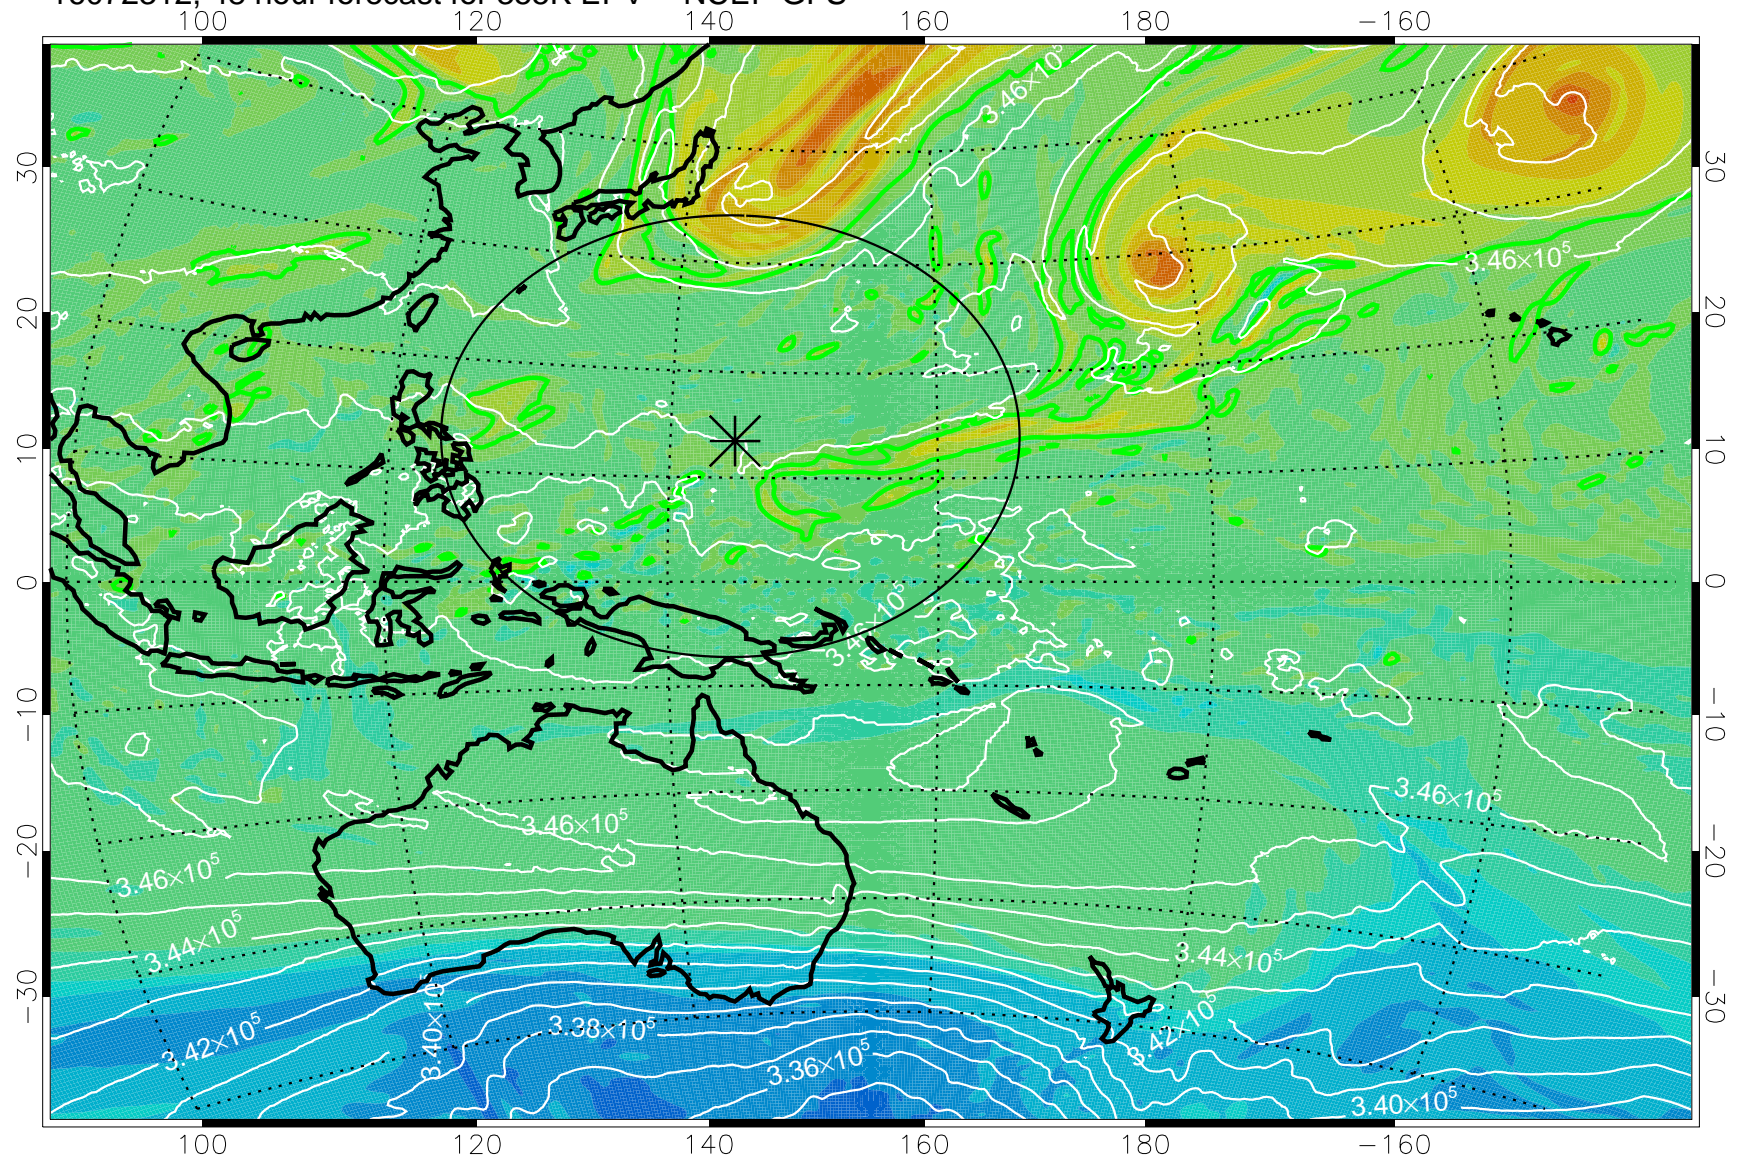

16072218, 30 hour forecast for 355K EPV -- NCEP GFS

355K Montgomery Streamfunction, white  
EPV Tropopause (2 PVU) Position  
Range ring of 2304 km

16072300, 36 hour forecast for 355K EPV -- NCEP GFS

355K Montgomery Streamfunction, white  
EPV Tropopause (2 PVU) Position  
Range ring of 2304 km

16072306, 42 hour forecast for 355K EPV -- NCEP GFS

355K Montgomery Streamfunction, white  
EPV Tropopause (2 PVU) Position  
Range ring of 2304 km

16072312, 48 hour forecast for 355K EPV -- NCEP GFS

355K Montgomery Streamfunction, white  
EPV Tropopause (2 PVU) Position  
Range ring of 2304 km

16072318, 54 hour forecast for 355K EPV -- NCEP GFS

355K Montgomery Streamfunction, white  
EPV Tropopause (2 PVU) Position  
Range ring of 2304 km

16072400, 60 hour forecast for 355K EPV -- NCEP GFS

355K Montgomery Streamfunction, white  
EPV Tropopause (2 PVU) Position  
Range ring of 2304 km

16072406, 66 hour forecast for 355K EPV -- NCEP GFS

355K Montgomery Streamfunction, white  
EPV Tropopause (2 PVU) Position  
Range ring of 2304 km

16072412, 72 hour forecast for 355K EPV -- NCEP GFS

355K Montgomery Streamfunction, white  
EPV Tropopause (2 PVU) Position  
Range ring of 2304 km