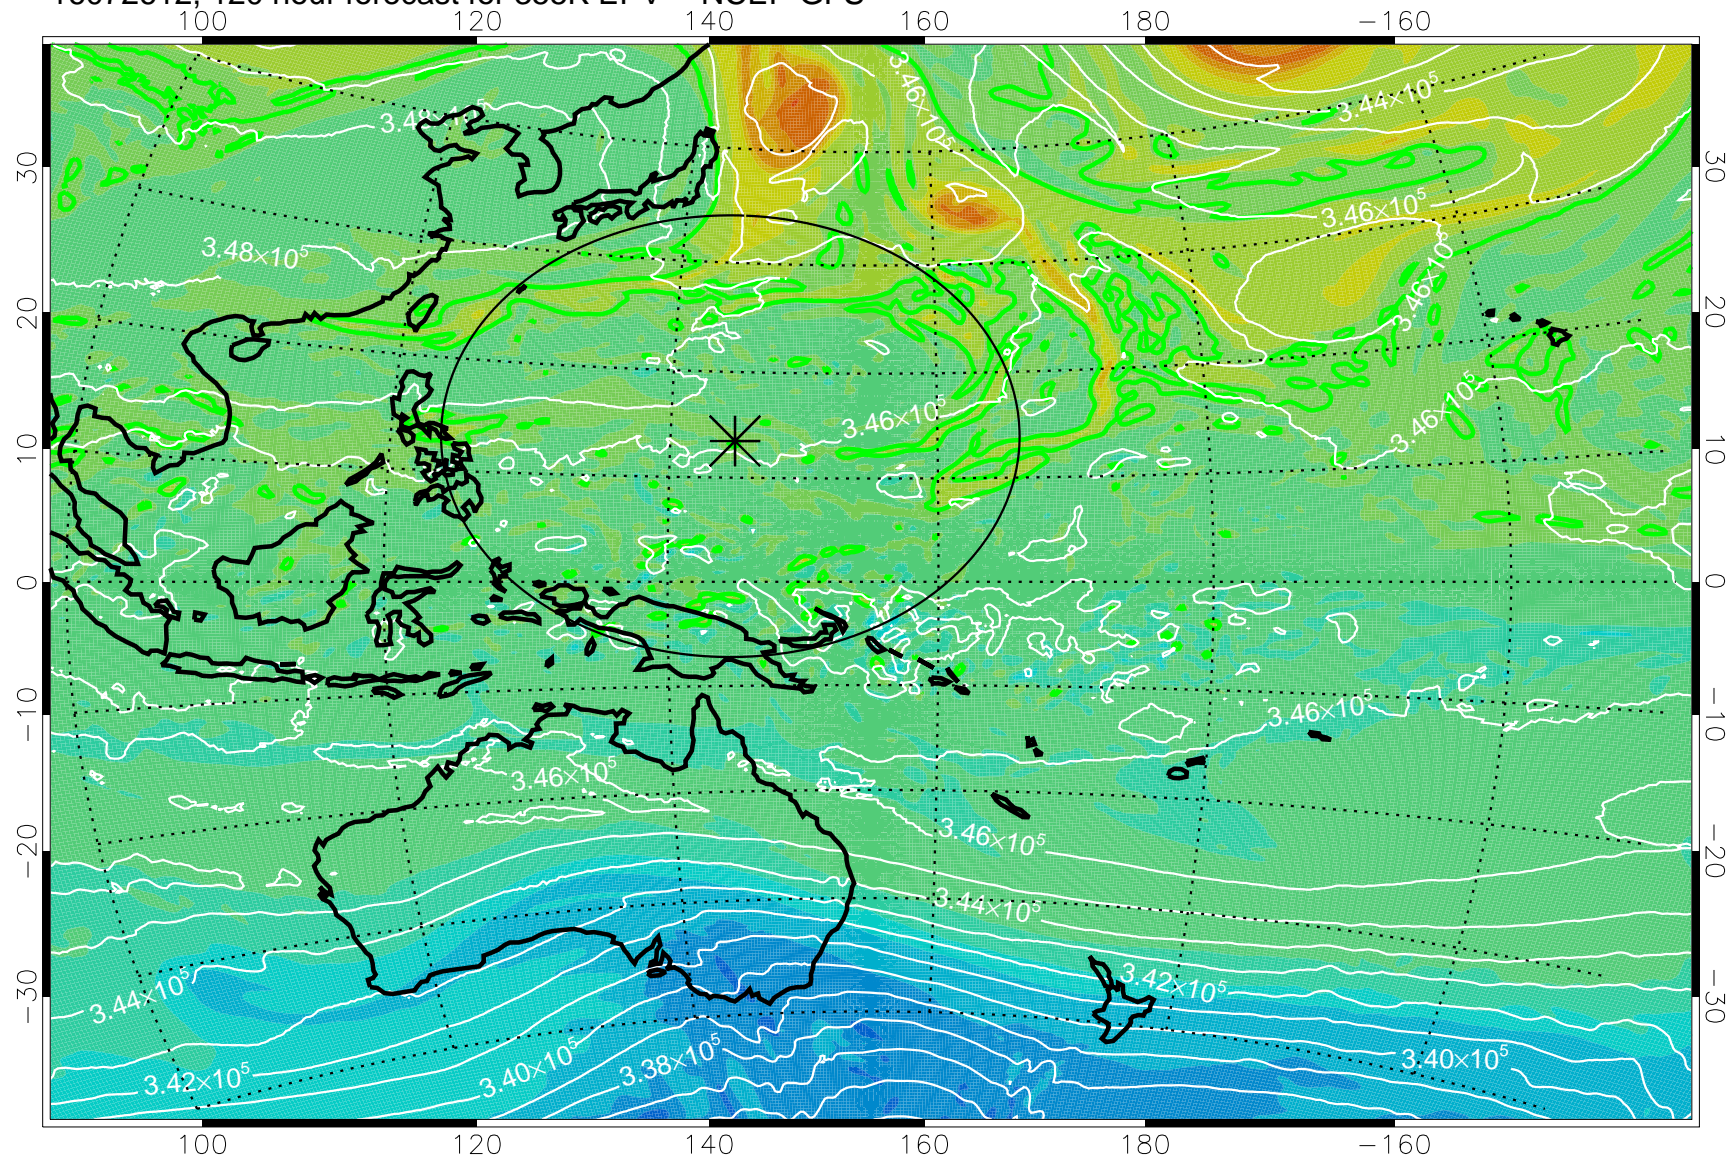

16072418, 78 hour forecast for 355K EPV -- NCEP GFS

355K Montgomery Streamfunction, white  
EPV Tropopause (2 PVU) Position  
Range ring of 2304 km

16072500, 84 hour forecast for 355K EPV -- NCEP GFS

355K Montgomery Streamfunction, white  
EPV Tropopause (2 PVU) Position  
Range ring of 2304 km

16072506, 90 hour forecast for 355K EPV -- NCEP GFS

355K Montgomery Streamfunction, white  
EPV Tropopause (2 PVU) Position  
Range ring of 2304 km

16072512, 96 hour forecast for 355K EPV -- NCEP GFS

355K Montgomery Streamfunction, white  
EPV Tropopause (2 PVU) Position  
Range ring of 2304 km

16072518, 102 hour forecast for 355K EPV -- NCEP GFS

355K Montgomery Streamfunction, white  
EPV Tropopause (2 PVU) Position  
Range ring of 2304 km

16072600, 108 hour forecast for 355K EPV -- NCEP GFS

355K Montgomery Streamfunction, white  
EPV Tropopause (2 PVU) Position  
Range ring of 2304 km

16072606, 114 hour forecast for 355K EPV -- NCEP GFS

355K Montgomery Streamfunction, white  
EPV Tropopause (2 PVU) Position  
Range ring of 2304 km

16072612, 120 hour forecast for 355K EPV -- NCEP GFS

355K Montgomery Streamfunction, white  
EPV Tropopause (2 PVU) Position  
Range ring of 2304 km