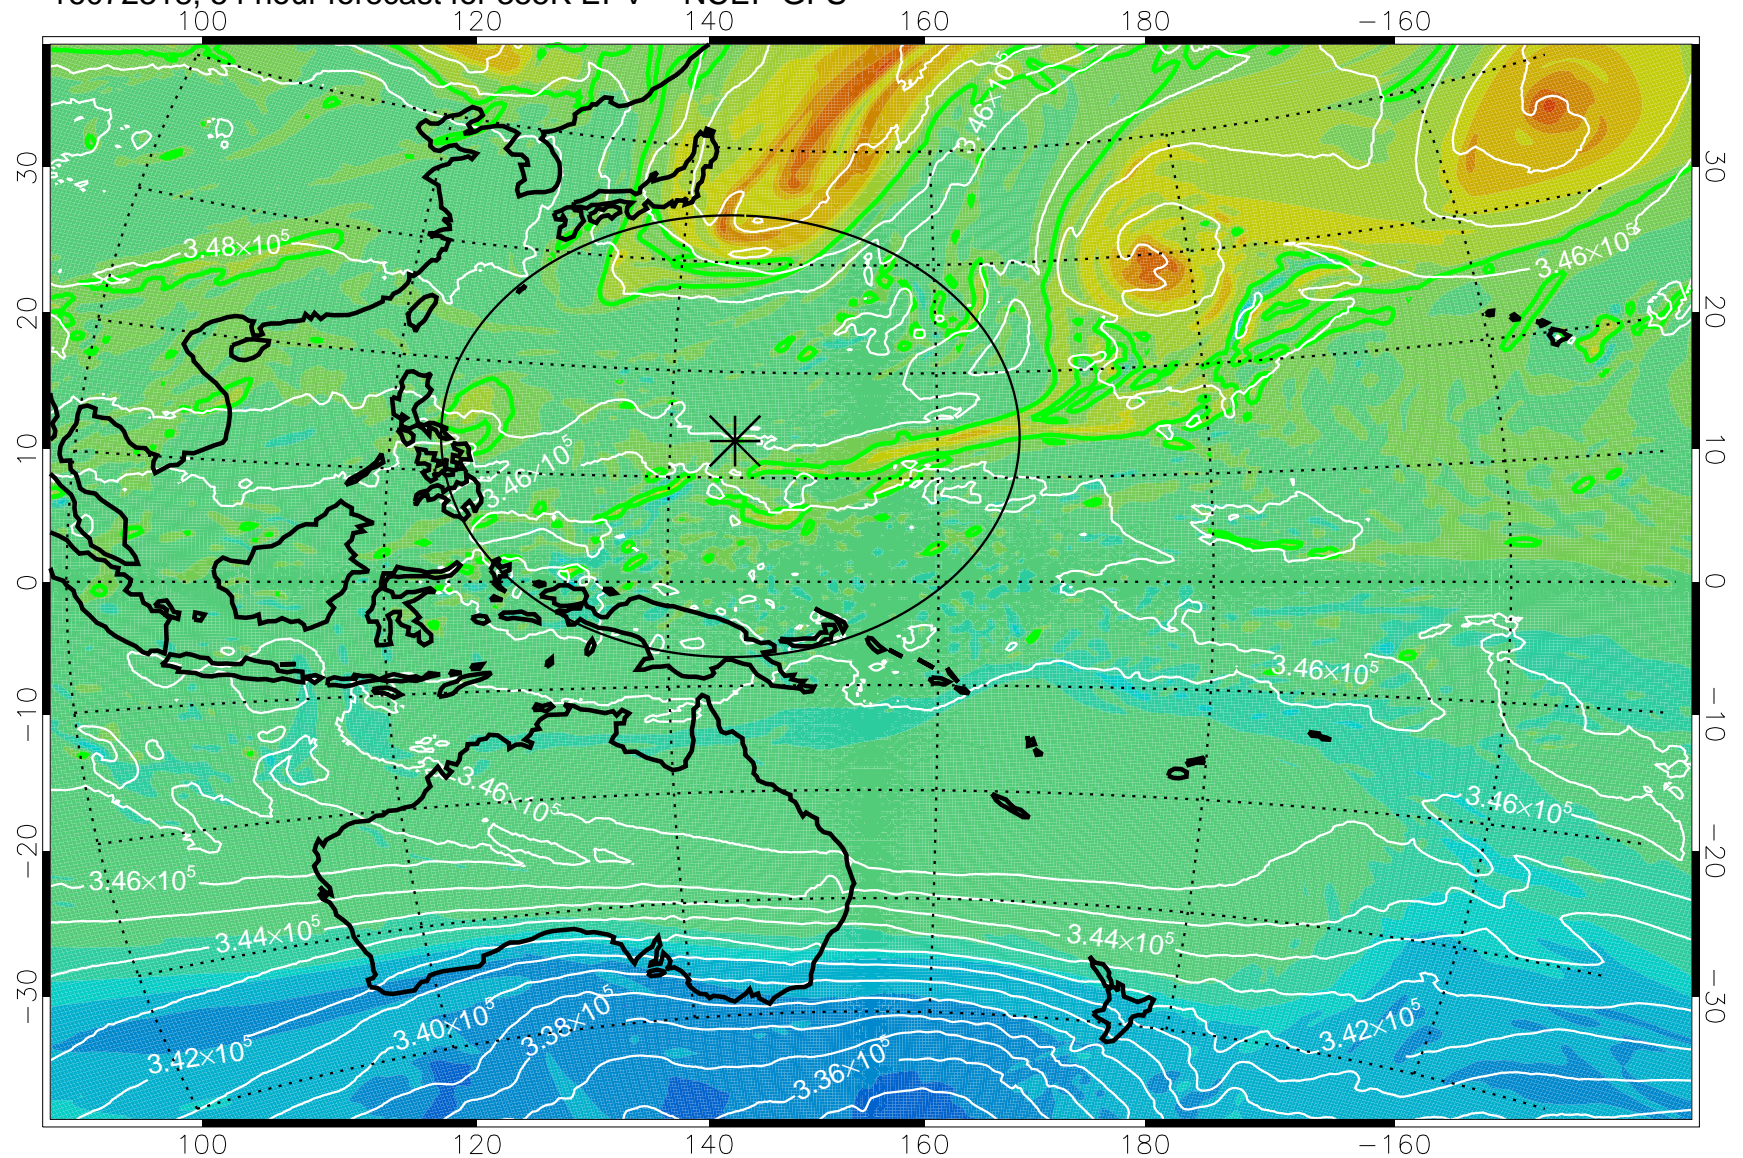

16072218, 30 hour forecast for 355K EPV -- NCEP GFS

355K Montgomery Streamfunction, white  
EPV Tropopause (2 PVU) Position  
Range ring of 2304 km

16072300, 36 hour forecast for 355K EPV -- NCEP GFS

355K Montgomery Streamfunction, white  
EPV Tropopause (2 PVU) Position  
Range ring of 2304 km

16072306, 42 hour forecast for 355K EPV -- NCEP GFS

355K Montgomery Streamfunction, white  
EPV Tropopause (2 PVU) Position  
Range ring of 2304 km

16072312, 48 hour forecast for 355K EPV -- NCEP GFS

355K Montgomery Streamfunction, white  
EPV Tropopause (2 PVU) Position  
Range ring of 2304 km

16072318, 54 hour forecast for 355K EPV -- NCEP GFS

355K Montgomery Streamfunction, white  
EPV Tropopause (2 PVU) Position  
Range ring of 2304 km

16072400, 60 hour forecast for 355K EPV -- NCEP GFS

355K Montgomery Streamfunction, white  
EPV Tropopause (2 PVU) Position  
Range ring of 2304 km

16072406, 66 hour forecast for 355K EPV -- NCEP GFS

355K Montgomery Streamfunction, white  
EPV Tropopause (2 PVU) Position  
Range ring of 2304 km

16072412, 72 hour forecast for 355K EPV -- NCEP GFS

355K Montgomery Streamfunction, white  
EPV Tropopause (2 PVU) Position  
Range ring of 2304 km