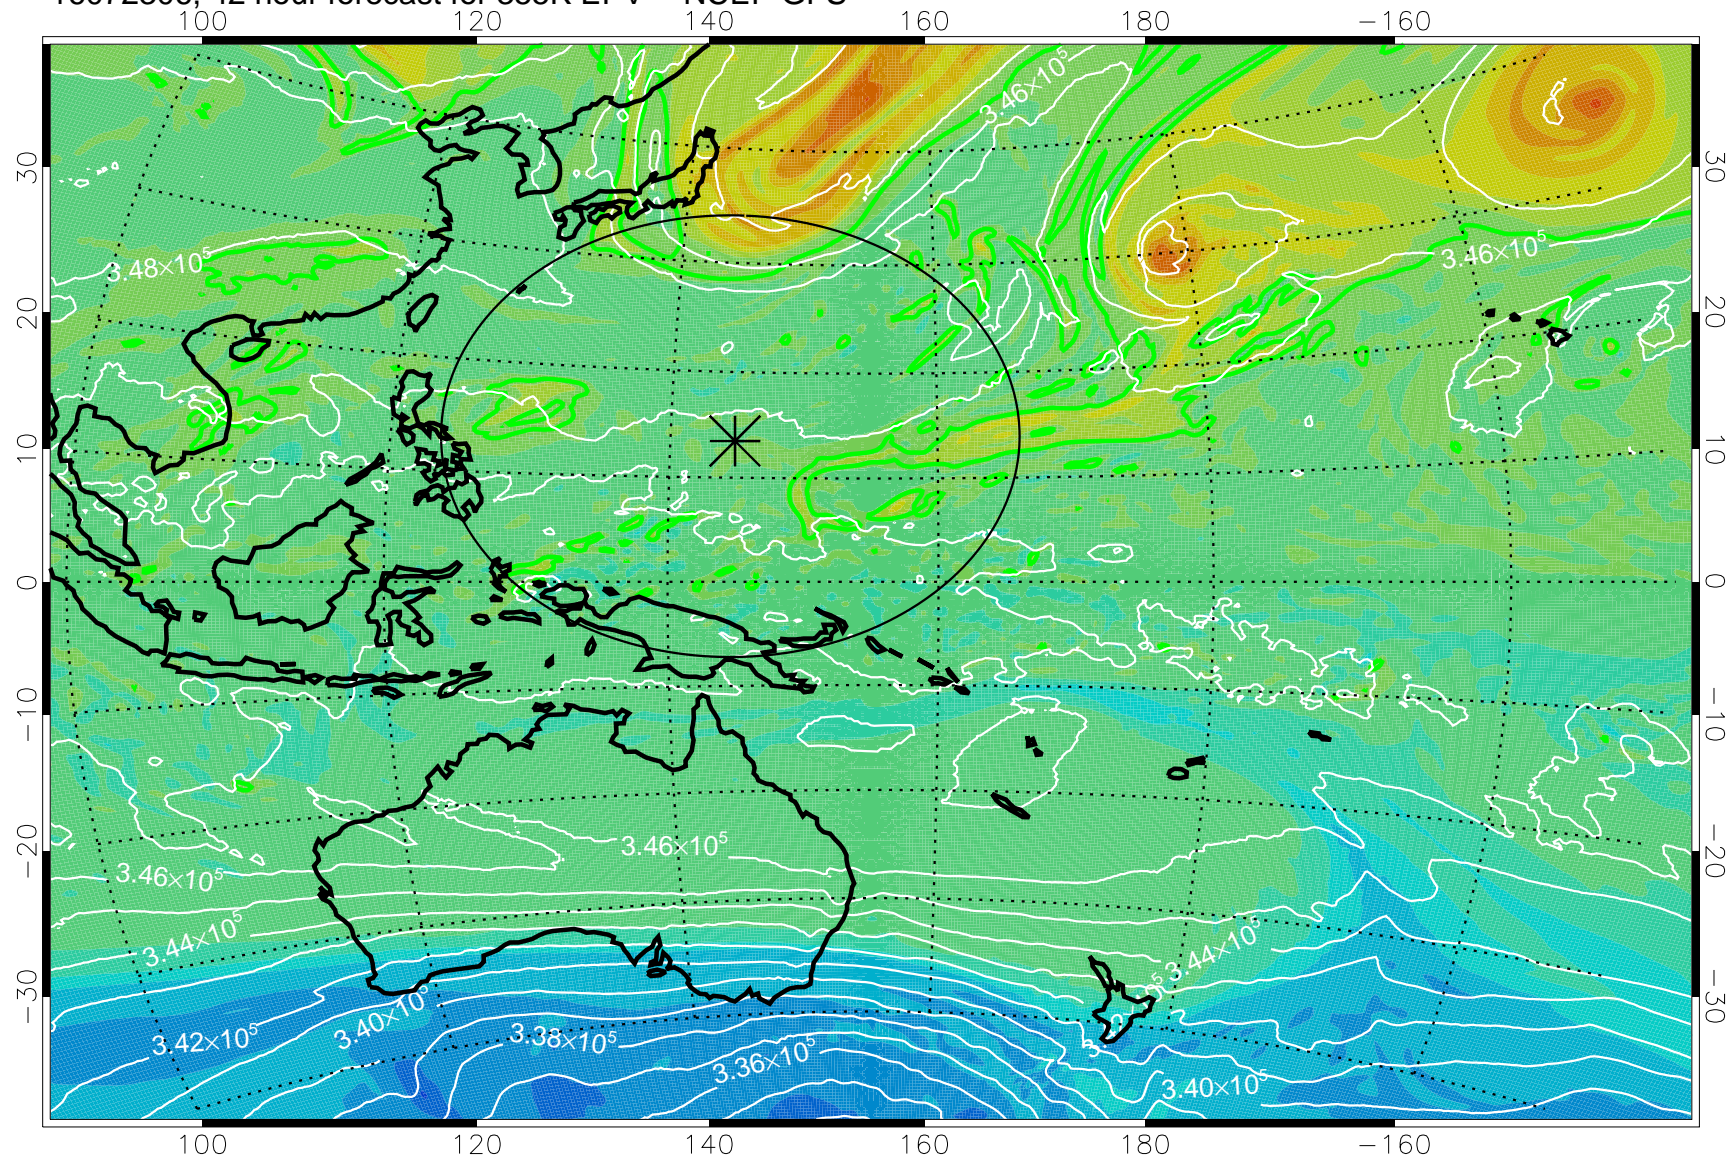

16072218, 30 hour forecast for 355K EPV -- NCEP GFS

355K Montgomery Streamfunction, white  
EPV Tropopause (2 PVU) Position  
Range ring of 2304 km

16072300, 36 hour forecast for 355K EPV -- NCEP GFS

355K Montgomery Streamfunction, white  
EPV Tropopause (2 PVU) Position  
Range ring of 2304 km

16072306, 42 hour forecast for 355K EPV -- NCEP GFS

355K Montgomery Streamfunction, white  
EPV Tropopause (2 PVU) Position  
Range ring of 2304 km

16072312, 48 hour forecast for 355K EPV -- NCEP GFS

355K Montgomery Streamfunction, white  
EPV Tropopause (2 PVU) Position  
Range ring of 2304 km

16072318, 54 hour forecast for 355K EPV -- NCEP GFS

355K Montgomery Streamfunction, white  
EPV Tropopause (2 PVU) Position  
Range ring of 2304 km

16072400, 60 hour forecast for 355K EPV -- NCEP GFS

355K Montgomery Streamfunction, white  
EPV Tropopause (2 PVU) Position  
Range ring of 2304 km

16072406, 66 hour forecast for 355K EPV -- NCEP GFS

355K Montgomery Streamfunction, white  
EPV Tropopause (2 PVU) Position  
Range ring of 2304 km

16072412, 72 hour forecast for 355K EPV -- NCEP GFS

355K Montgomery Streamfunction, white  
EPV Tropopause (2 PVU) Position  
Range ring of 2304 km