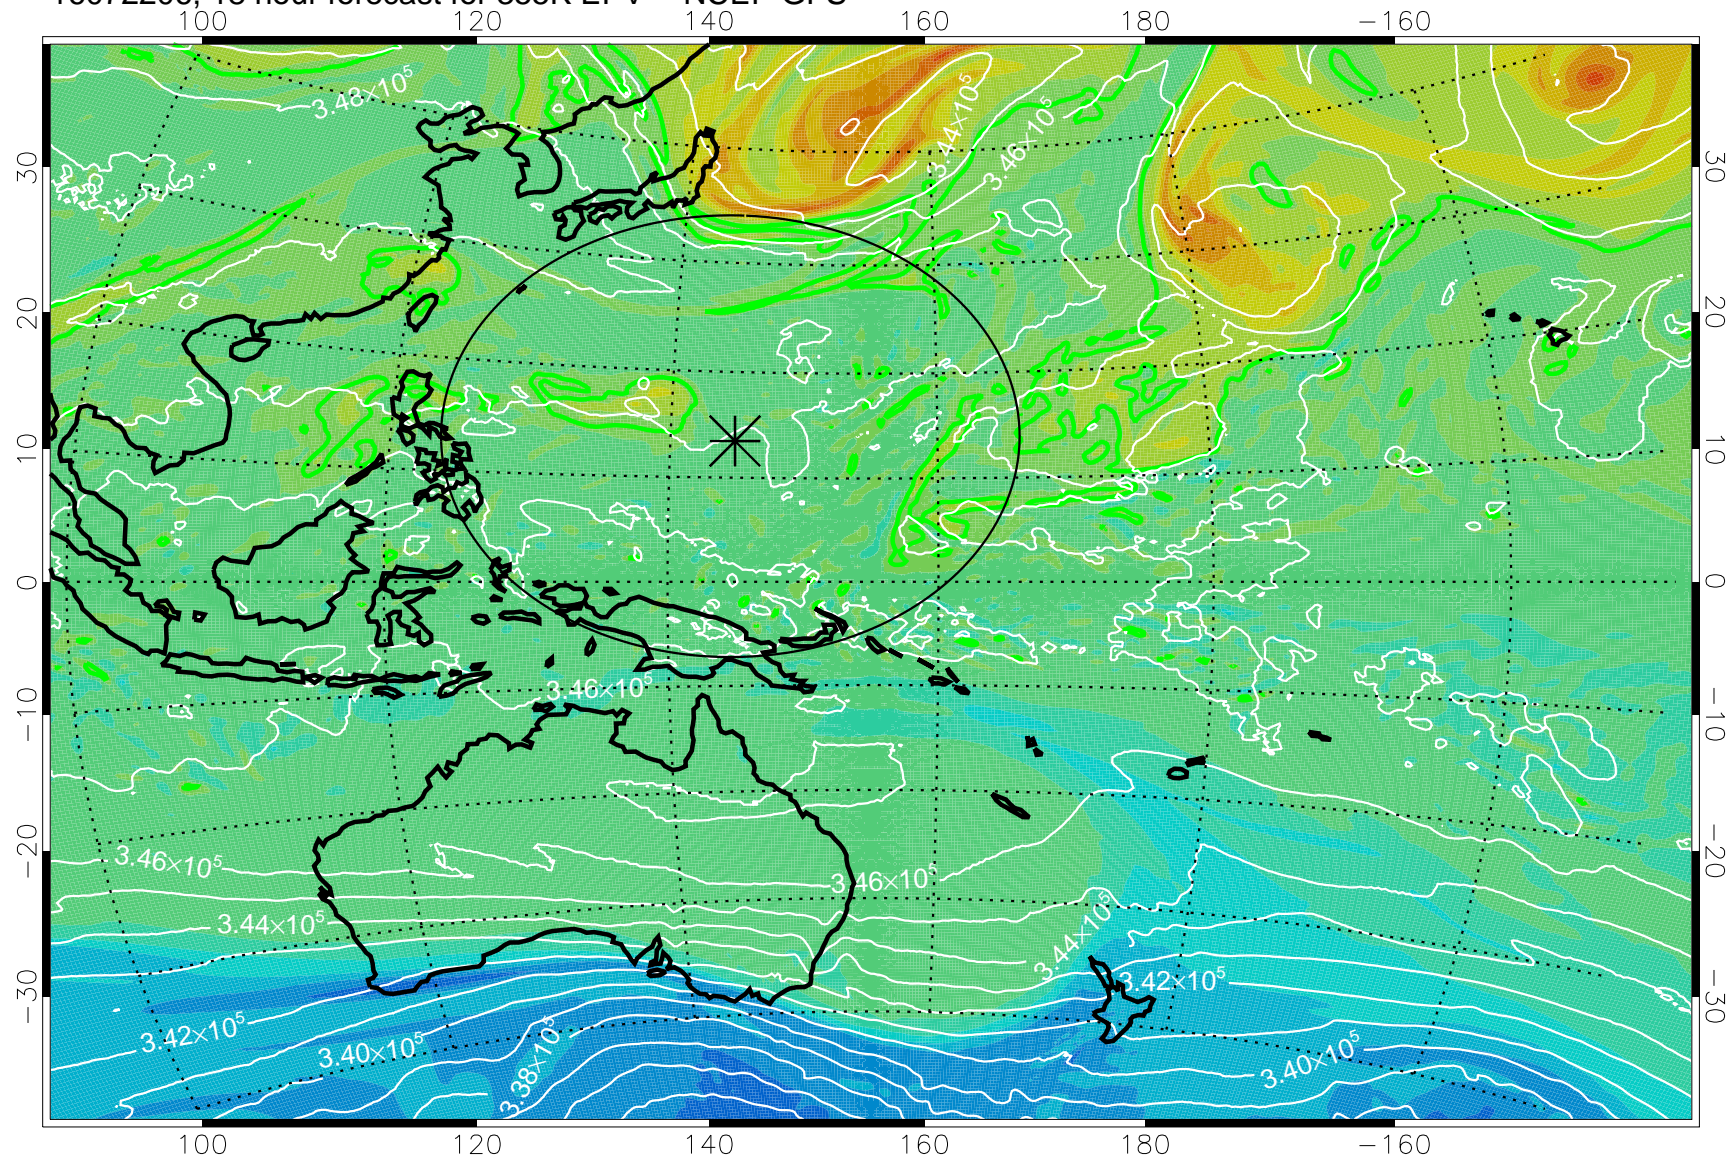

16072118, 6 hour forecast for 355K EPV -- NCEP GFS

355K Montgomery Streamfunction, white  
EPV Tropopause (2 PVU) Position  
Range ring of 2304 km

16072200, 12 hour forecast for 355K EPV -- NCEP GFS

355K Montgomery Streamfunction, white  
EPV Tropopause (2 PVU) Position  
Range ring of 2304 km

16072206, 18 hour forecast for 355K EPV -- NCEP GFS

355K Montgomery Streamfunction, white  
EPV Tropopause (2 PVU) Position  
Range ring of 2304 km

16072212, 24 hour forecast for 355K EPV -- NCEP GFS

355K Montgomery Streamfunction, white  
EPV Tropopause (2 PVU) Position  
Range ring of 2304 km

16072218, 30 hour forecast for 355K EPV -- NCEP GFS

355K Montgomery Streamfunction, white  
EPV Tropopause (2 PVU) Position  
Range ring of 2304 km

16072300, 36 hour forecast for 355K EPV -- NCEP GFS

355K Montgomery Streamfunction, white  
EPV Tropopause (2 PVU) Position  
Range ring of 2304 km

16072306, 42 hour forecast for 355K EPV -- NCEP GFS

355K Montgomery Streamfunction, white  
EPV Tropopause (2 PVU) Position  
Range ring of 2304 km

16072312, 48 hour forecast for 355K EPV -- NCEP GFS

355K Montgomery Streamfunction, white  
EPV Tropopause (2 PVU) Position  
Range ring of 2304 km