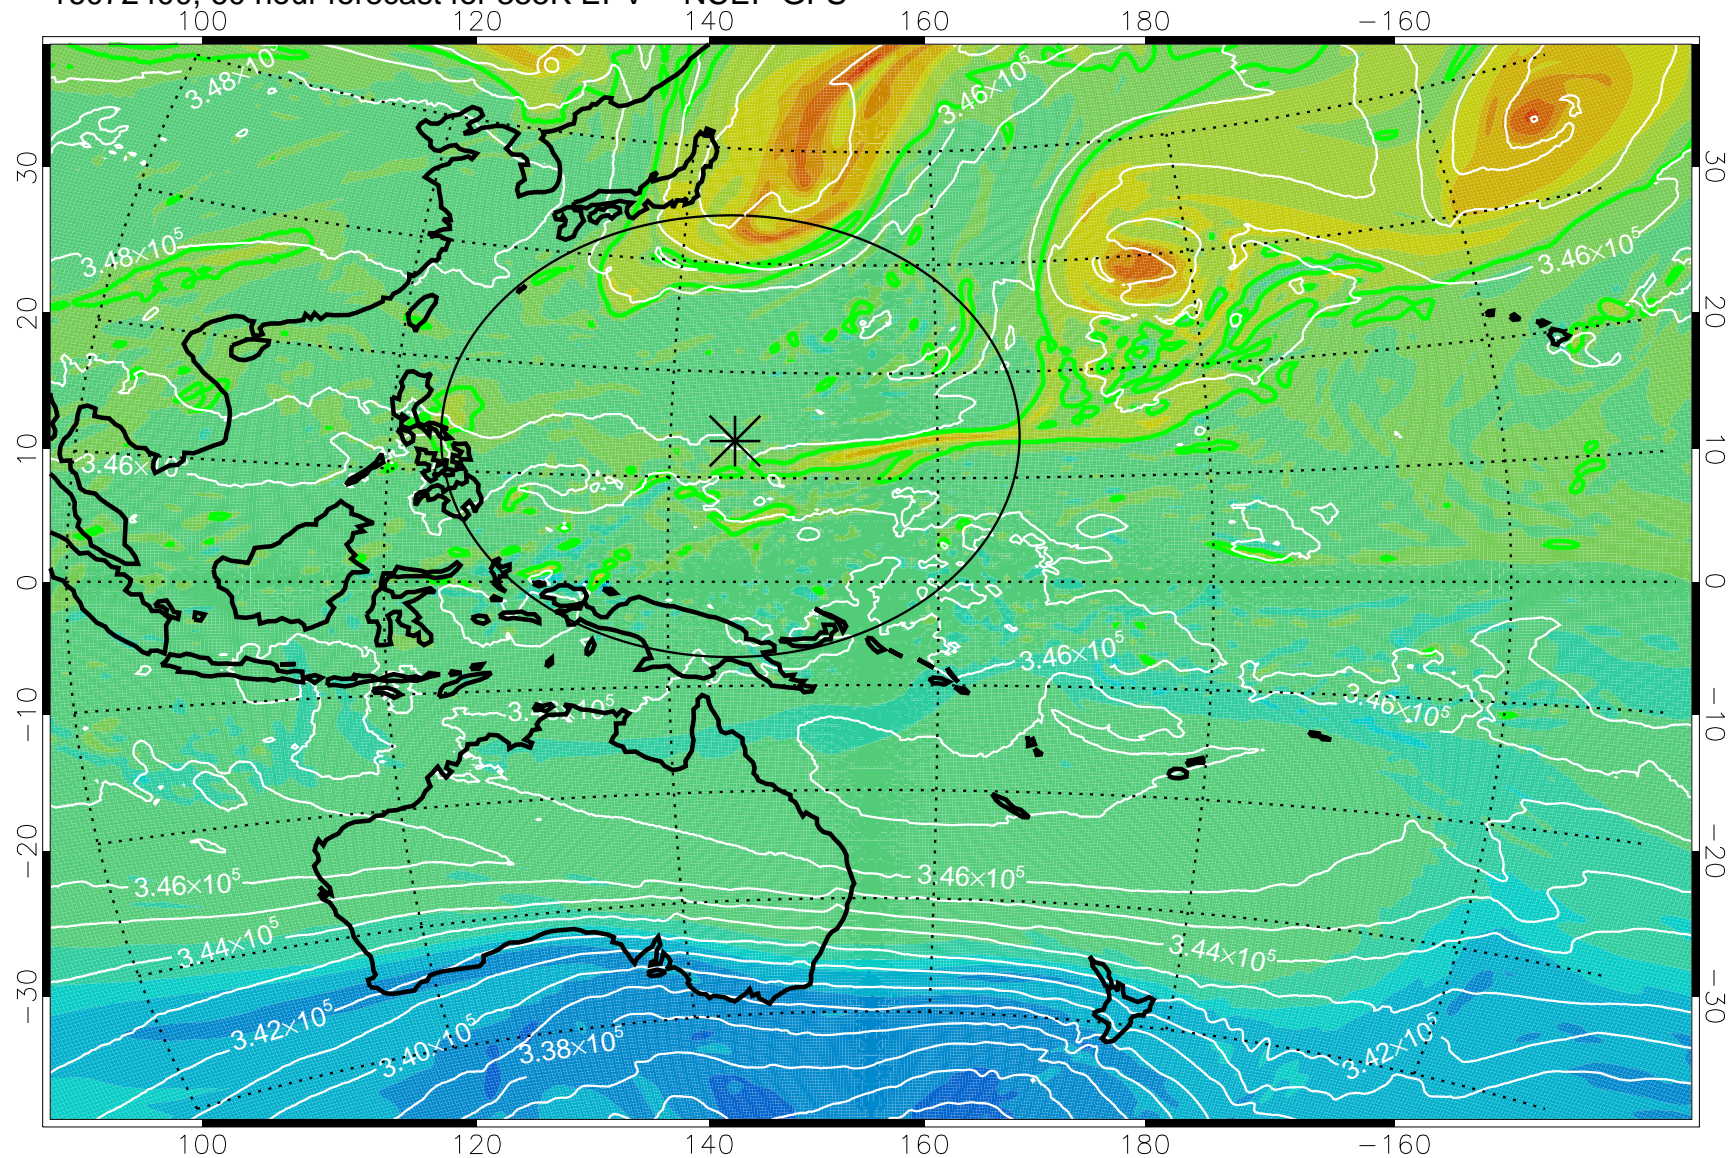

16072218, 30 hour forecast for 355K EPV -- NCEP GFS

355K Montgomery Streamfunction, white  
EPV Tropopause (2 PVU) Position  
Range ring of 2304 km

16072300, 36 hour forecast for 355K EPV -- NCEP GFS

355K Montgomery Streamfunction, white  
EPV Tropopause (2 PVU) Position  
Range ring of 2304 km

16072306, 42 hour forecast for 355K EPV -- NCEP GFS

355K Montgomery Streamfunction, white  
EPV Tropopause (2 PVU) Position  
Range ring of 2304 km

16072312, 48 hour forecast for 355K EPV -- NCEP GFS

355K Montgomery Streamfunction, white  
EPV Tropopause (2 PVU) Position  
Range ring of 2304 km

16072318, 54 hour forecast for 355K EPV -- NCEP GFS

355K Montgomery Streamfunction, white  
EPV Tropopause (2 PVU) Position  
Range ring of 2304 km

16072400, 60 hour forecast for 355K EPV -- NCEP GFS

355K Montgomery Streamfunction, white  
EPV Tropopause (2 PVU) Position  
Range ring of 2304 km

16072406, 66 hour forecast for 355K EPV -- NCEP GFS

355K Montgomery Streamfunction, white  
EPV Tropopause (2 PVU) Position  
Range ring of 2304 km

16072412, 72 hour forecast for 355K EPV -- NCEP GFS

355K Montgomery Streamfunction, white  
EPV Tropopause (2 PVU) Position  
Range ring of 2304 km