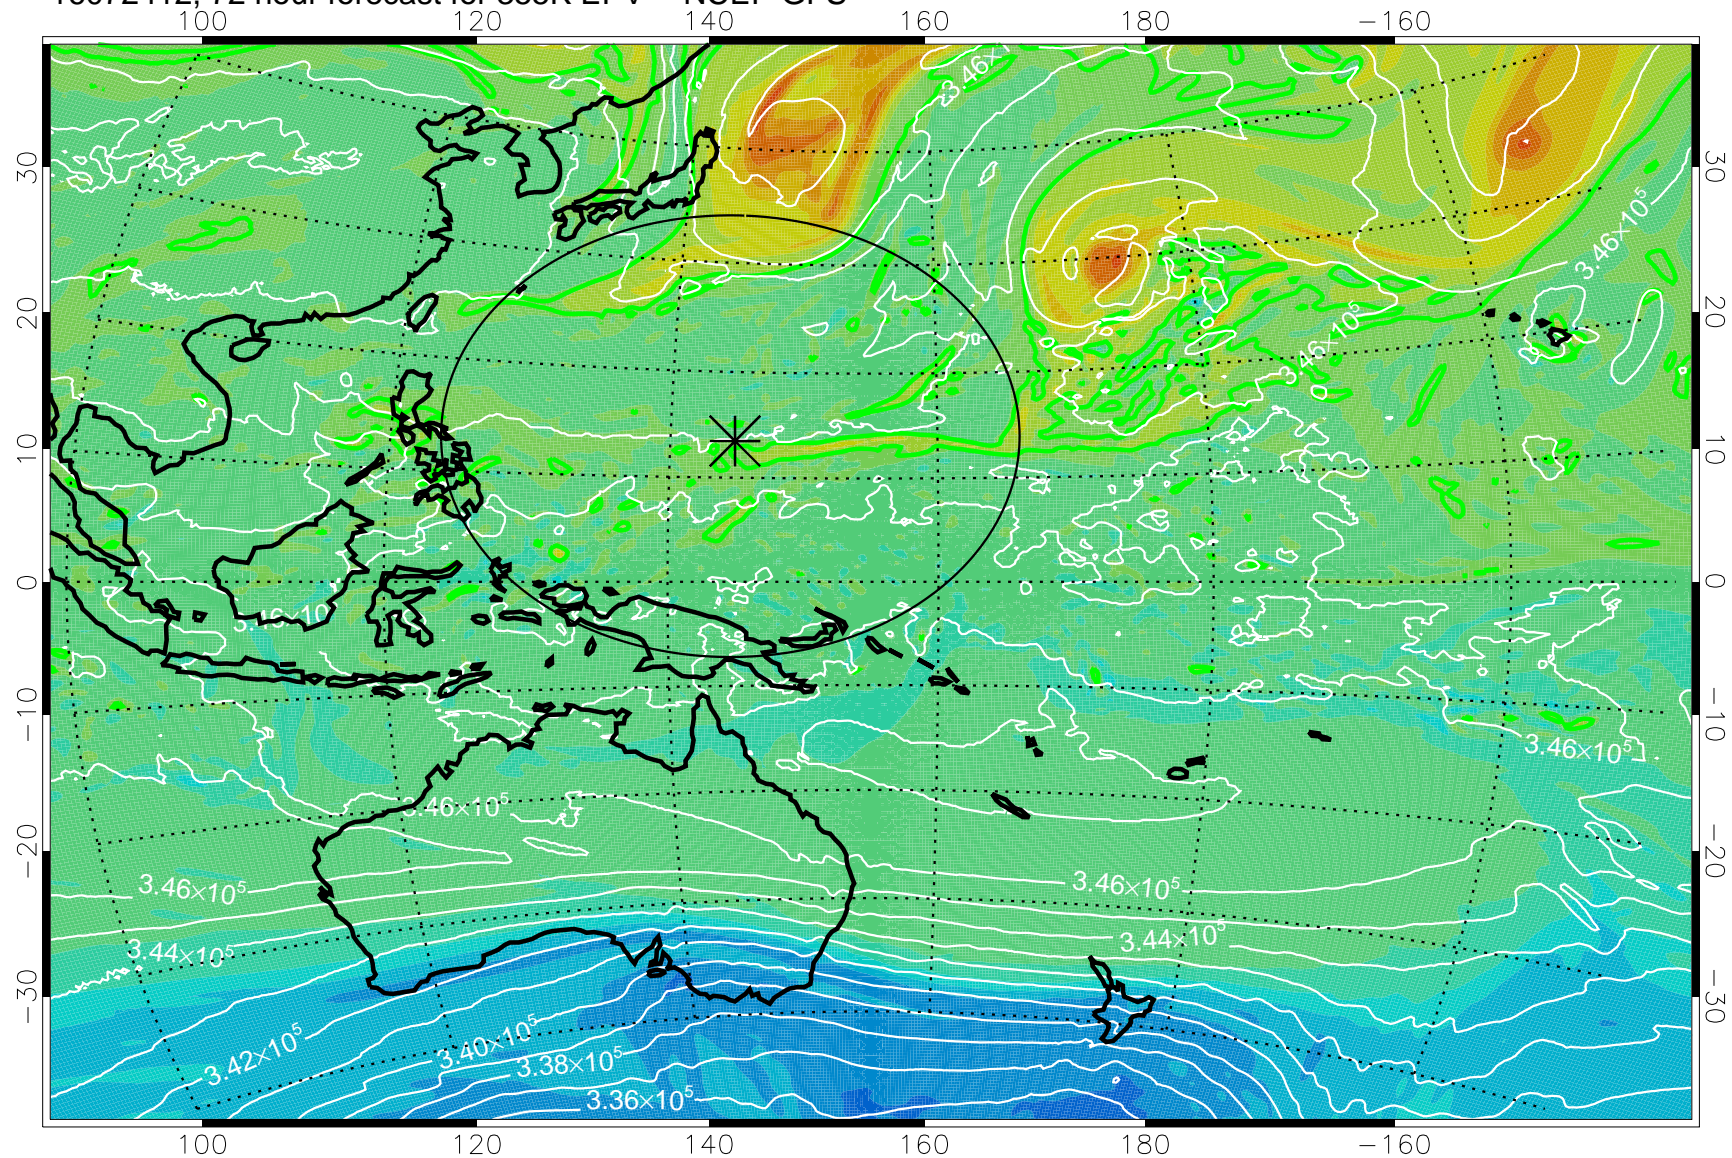

16072306, 42 hour forecast for 355K EPV -- NCEP GFS

355K Montgomery Streamfunction, white  
EPV Tropopause (2 PVU) Position  
Range ring of 2304 km

16072312, 48 hour forecast for 355K EPV -- NCEP GFS

355K Montgomery Streamfunction, white  
EPV Tropopause (2 PVU) Position  
Range ring of 2304 km

16072318, 54 hour forecast for 355K EPV -- NCEP GFS

355K Montgomery Streamfunction, white  
EPV Tropopause (2 PVU) Position  
Range ring of 2304 km

16072400, 60 hour forecast for 355K EPV -- NCEP GFS

355K Montgomery Streamfunction, white  
EPV Tropopause (2 PVU) Position  
Range ring of 2304 km

16072406, 66 hour forecast for 355K EPV -- NCEP GFS

355K Montgomery Streamfunction, white  
EPV Tropopause (2 PVU) Position  
Range ring of 2304 km

16072412, 72 hour forecast for 355K EPV -- NCEP GFS

355K Montgomery Streamfunction, white  
EPV Tropopause (2 PVU) Position  
Range ring of 2304 km

16072418, 78 hour forecast for 355K EPV -- NCEP GFS

355K Montgomery Streamfunction, white  
EPV Tropopause (2 PVU) Position  
Range ring of 2304 km

16072500, 84 hour forecast for 355K EPV -- NCEP GFS

355K Montgomery Streamfunction, white  
EPV Tropopause (2 PVU) Position  
Range ring of 2304 km