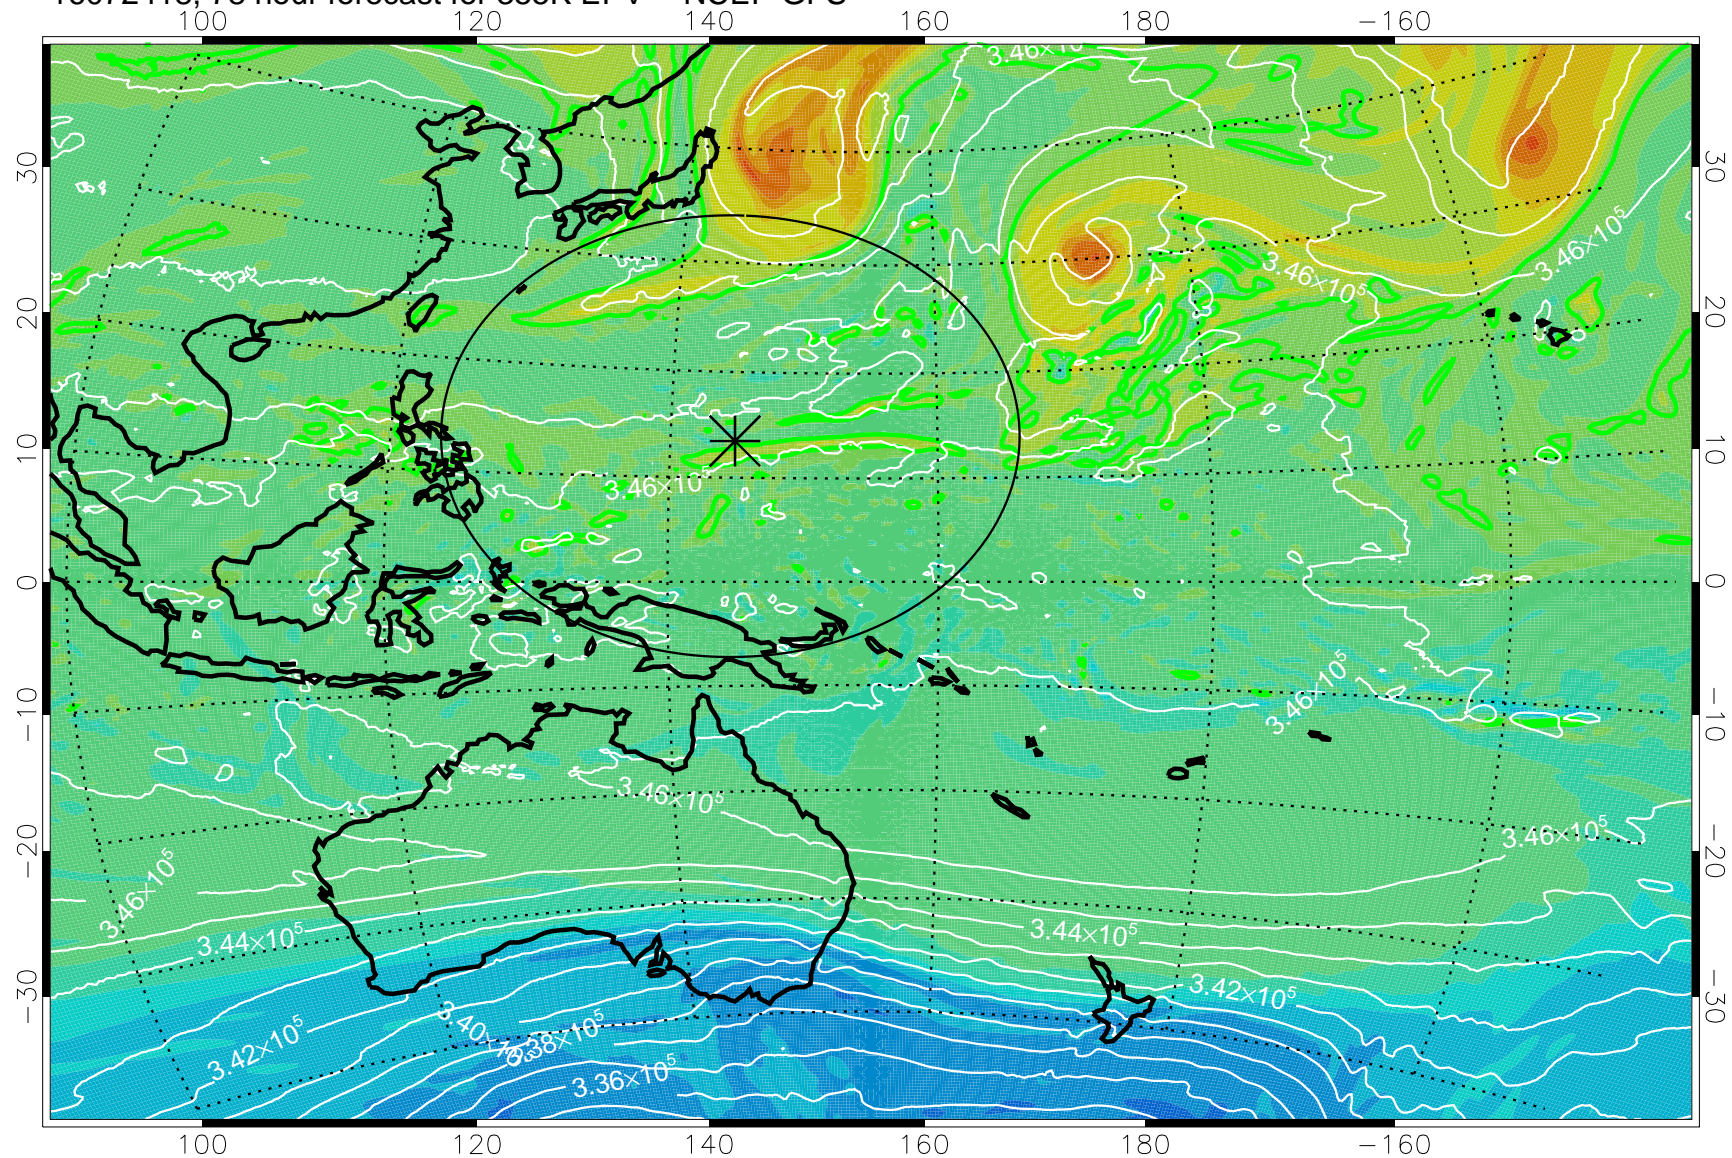

16072318, 54 hour forecast for 355K EPV -- NCEP GFS

355K Montgomery Streamfunction, white  
EPV Tropopause (2 PVU) Position  
Range ring of 2304 km

16072400, 60 hour forecast for 355K EPV -- NCEP GFS

355K Montgomery Streamfunction, white  
EPV Tropopause (2 PVU) Position  
Range ring of 2304 km

16072406, 66 hour forecast for 355K EPV -- NCEP GFS

355K Montgomery Streamfunction, white  
EPV Tropopause (2 PVU) Position  
Range ring of 2304 km

16072412, 72 hour forecast for 355K EPV -- NCEP GFS

355K Montgomery Streamfunction, white  
EPV Tropopause (2 PVU) Position  
Range ring of 2304 km

16072418, 78 hour forecast for 355K EPV -- NCEP GFS

355K Montgomery Streamfunction, white  
EPV Tropopause (2 PVU) Position  
Range ring of 2304 km

16072500, 84 hour forecast for 355K EPV -- NCEP GFS

355K Montgomery Streamfunction, white  
EPV Tropopause (2 PVU) Position  
Range ring of 2304 km

16072506, 90 hour forecast for 355K EPV -- NCEP GFS

355K Montgomery Streamfunction, white  
EPV Tropopause (2 PVU) Position  
Range ring of 2304 km

16072512, 96 hour forecast for 355K EPV -- NCEP GFS

355K Montgomery Streamfunction, white  
EPV Tropopause (2 PVU) Position  
Range ring of 2304 km