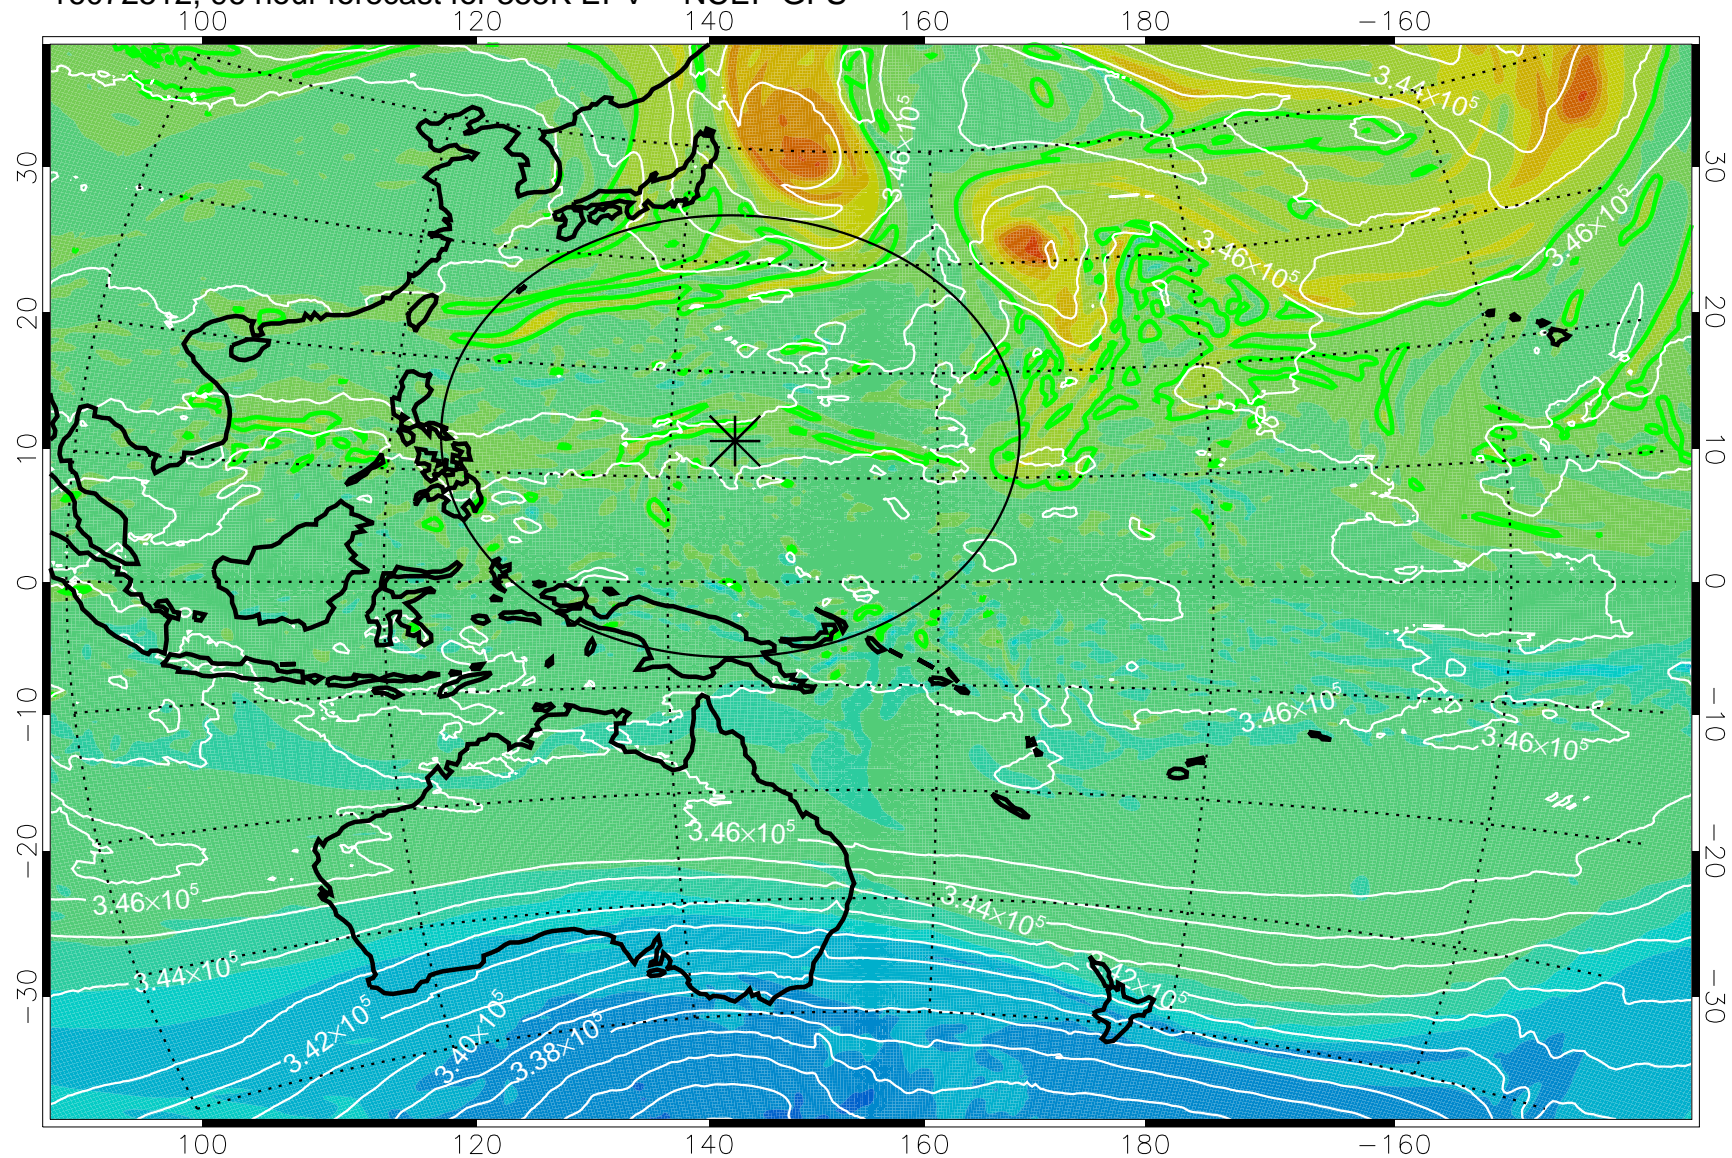

16072406, 66 hour forecast for 355K EPV -- NCEP GFS

355K Montgomery Streamfunction, white  
EPV Tropopause (2 PVU) Position  
Range ring of 2304 km

16072412, 72 hour forecast for 355K EPV -- NCEP GFS

355K Montgomery Streamfunction, white  
EPV Tropopause (2 PVU) Position  
Range ring of 2304 km

16072418, 78 hour forecast for 355K EPV -- NCEP GFS

355K Montgomery Streamfunction, white  
EPV Tropopause (2 PVU) Position  
Range ring of 2304 km

16072500, 84 hour forecast for 355K EPV -- NCEP GFS

355K Montgomery Streamfunction, white  
EPV Tropopause (2 PVU) Position  
Range ring of 2304 km

16072506, 90 hour forecast for 355K EPV -- NCEP GFS

355K Montgomery Streamfunction, white  
EPV Tropopause (2 PVU) Position  
Range ring of 2304 km

16072512, 96 hour forecast for 355K EPV -- NCEP GFS

355K Montgomery Streamfunction, white  
EPV Tropopause (2 PVU) Position  
Range ring of 2304 km

16072518, 102 hour forecast for 355K EPV -- NCEP GFS

355K Montgomery Streamfunction, white  
EPV Tropopause (2 PVU) Position  
Range ring of 2304 km

16072600, 108 hour forecast for 355K EPV -- NCEP GFS

355K Montgomery Streamfunction, white  
EPV Tropopause (2 PVU) Position  
Range ring of 2304 km