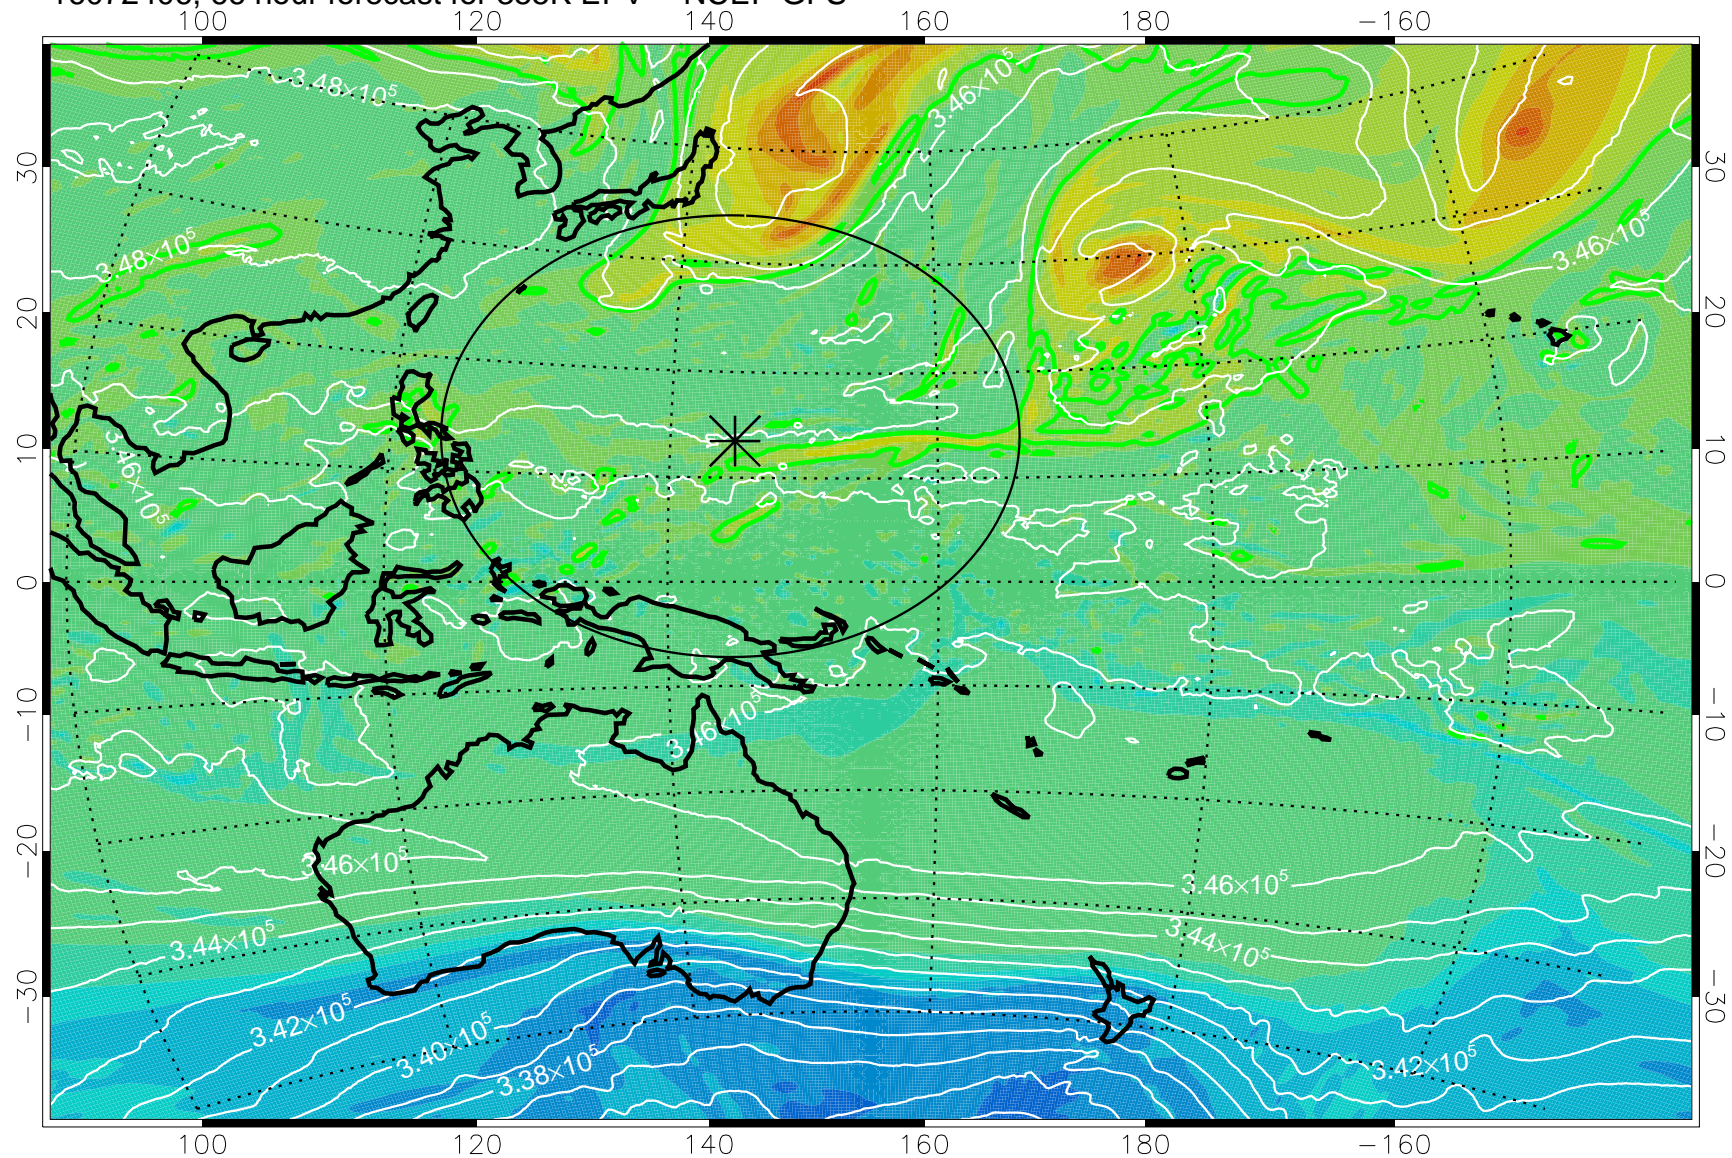

16072306, 42 hour forecast for 355K EPV -- NCEP GFS

355K Montgomery Streamfunction, white  
EPV Tropopause (2 PVU) Position  
Range ring of 2304 km

16072312, 48 hour forecast for 355K EPV -- NCEP GFS

355K Montgomery Streamfunction, white  
EPV Tropopause (2 PVU) Position  
Range ring of 2304 km

16072318, 54 hour forecast for 355K EPV -- NCEP GFS

355K Montgomery Streamfunction, white  
EPV Tropopause (2 PVU) Position  
Range ring of 2304 km

16072400, 60 hour forecast for 355K EPV -- NCEP GFS

355K Montgomery Streamfunction, white  
EPV Tropopause (2 PVU) Position  
Range ring of 2304 km

16072406, 66 hour forecast for 355K EPV -- NCEP GFS

355K Montgomery Streamfunction, white  
EPV Tropopause (2 PVU) Position  
Range ring of 2304 km

16072412, 72 hour forecast for 355K EPV -- NCEP GFS

355K Montgomery Streamfunction, white  
EPV Tropopause (2 PVU) Position  
Range ring of 2304 km

16072418, 78 hour forecast for 355K EPV -- NCEP GFS

355K Montgomery Streamfunction, white  
EPV Tropopause (2 PVU) Position  
Range ring of 2304 km

16072500, 84 hour forecast for 355K EPV -- NCEP GFS

355K Montgomery Streamfunction, white  
EPV Tropopause (2 PVU) Position  
Range ring of 2304 km