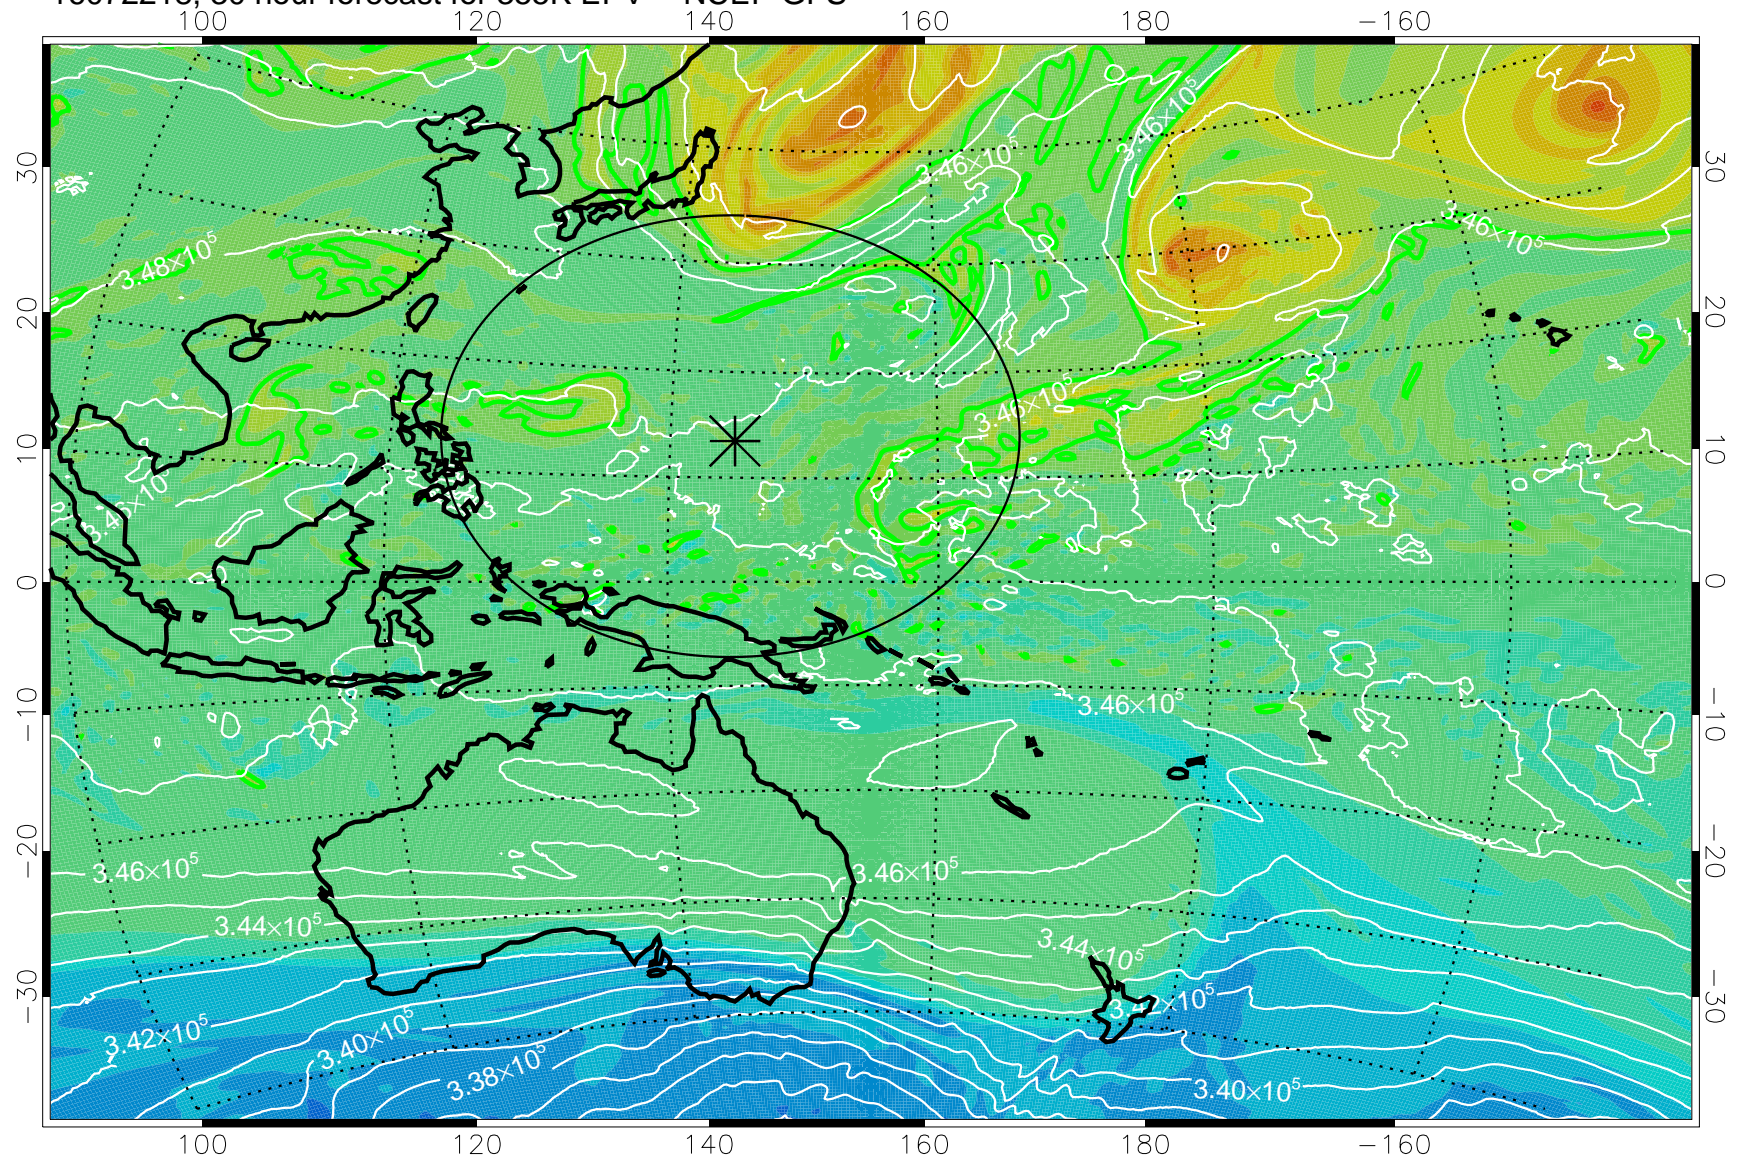

16072206, 18 hour forecast for 355K EPV -- NCEP GFS

355K Montgomery Streamfunction, white  
EPV Tropopause (2 PVU) Position  
Range ring of 2304 km

16072212, 24 hour forecast for 355K EPV -- NCEP GFS

355K Montgomery Streamfunction, white  
EPV Tropopause (2 PVU) Position  
Range ring of 2304 km

16072218, 30 hour forecast for 355K EPV -- NCEP GFS

355K Montgomery Streamfunction, white  
EPV Tropopause (2 PVU) Position  
Range ring of 2304 km

16072300, 36 hour forecast for 355K EPV -- NCEP GFS

355K Montgomery Streamfunction, white  
EPV Tropopause (2 PVU) Position  
Range ring of 2304 km

16072306, 42 hour forecast for 355K EPV -- NCEP GFS

355K Montgomery Streamfunction, white  
EPV Tropopause (2 PVU) Position  
Range ring of 2304 km

16072312, 48 hour forecast for 355K EPV -- NCEP GFS

355K Montgomery Streamfunction, white  
EPV Tropopause (2 PVU) Position  
Range ring of 2304 km

16072318, 54 hour forecast for 355K EPV -- NCEP GFS

355K Montgomery Streamfunction, white  
EPV Tropopause (2 PVU) Position  
Range ring of 2304 km

16072400, 60 hour forecast for 355K EPV -- NCEP GFS

355K Montgomery Streamfunction, white  
EPV Tropopause (2 PVU) Position  
Range ring of 2304 km