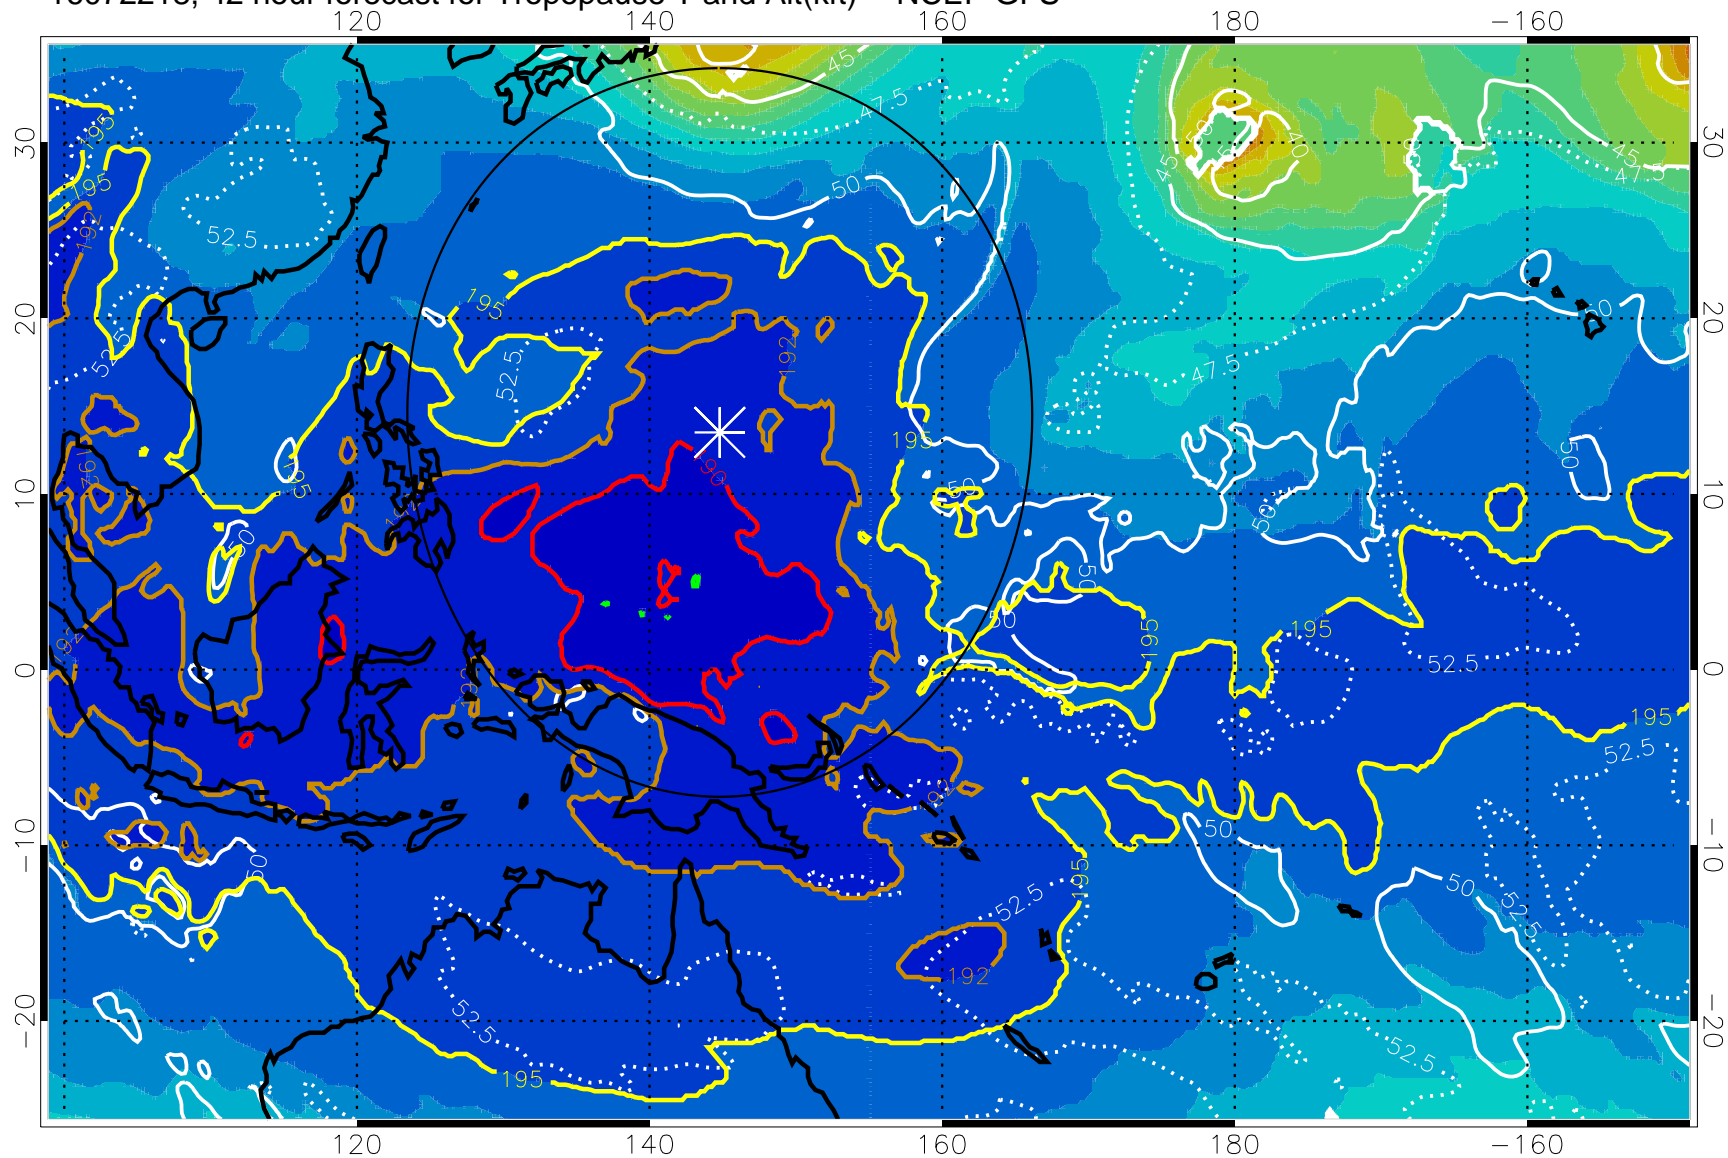

16072218, 42 hour forecast for Tropopause T and Alt(kft) -- NCEP GFS

190   200   210   220   230
Tropopause T, K

Tropopause Altitude in kft (white)

192.5K Isotherm   195K Isotherm
187.5K Isotherm   190K Isotherm

Range ring of 2304 km