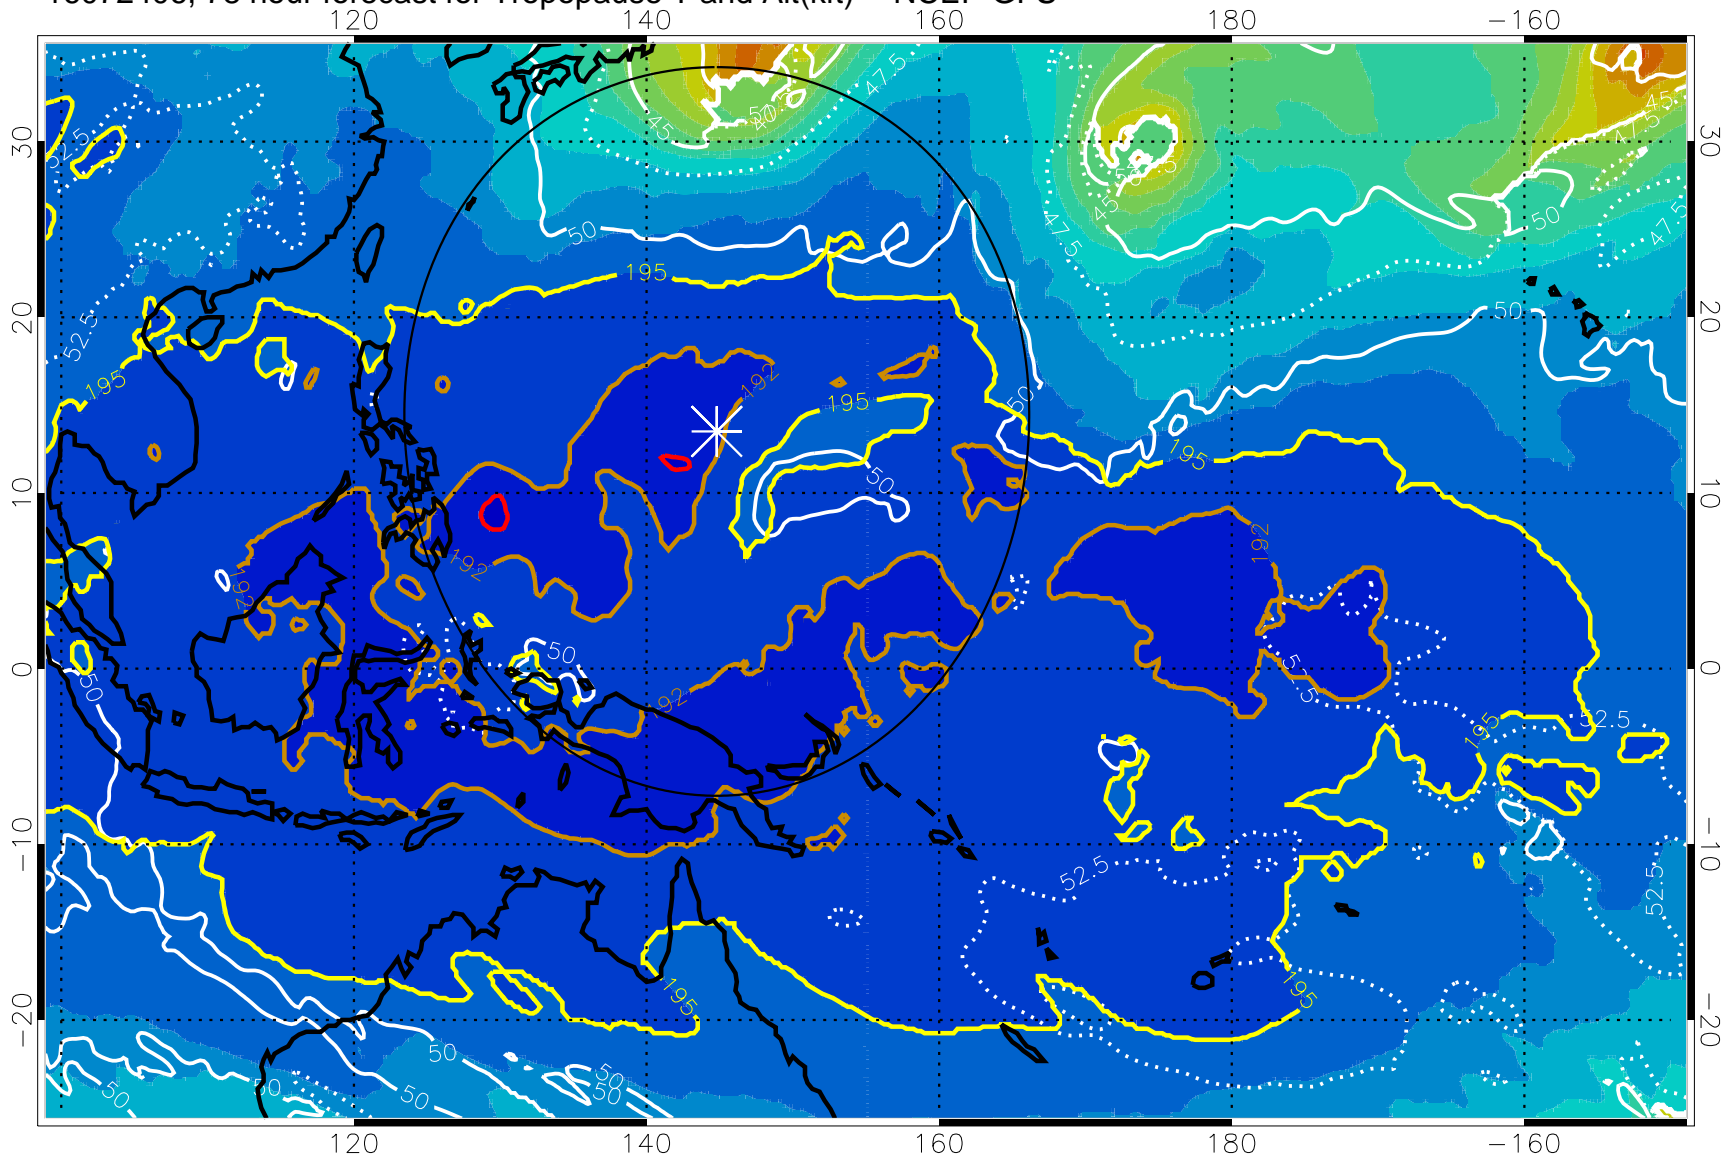

192.5K Isotherm 195K Isotherm
187.5K Isotherm 190K Isotherm

Range ring of 2304 km

16072400, 72 hour forecast for Tropopause T and Alt(kft) -- NCEP GFS

190 200 210 220 230
Tropopause T, K

Tropopause Altitude in kft (white)

192.5K Isotherm 195K Isotherm
187.5K Isotherm 190K Isotherm

Range ring of 2304 km

16072406, 78 hour forecast for Tropopause T and Alt(kft) -- NCEP GFS

190 200 210 220 230

Tropopause T, K

Tropopause Altitude in kft (white)