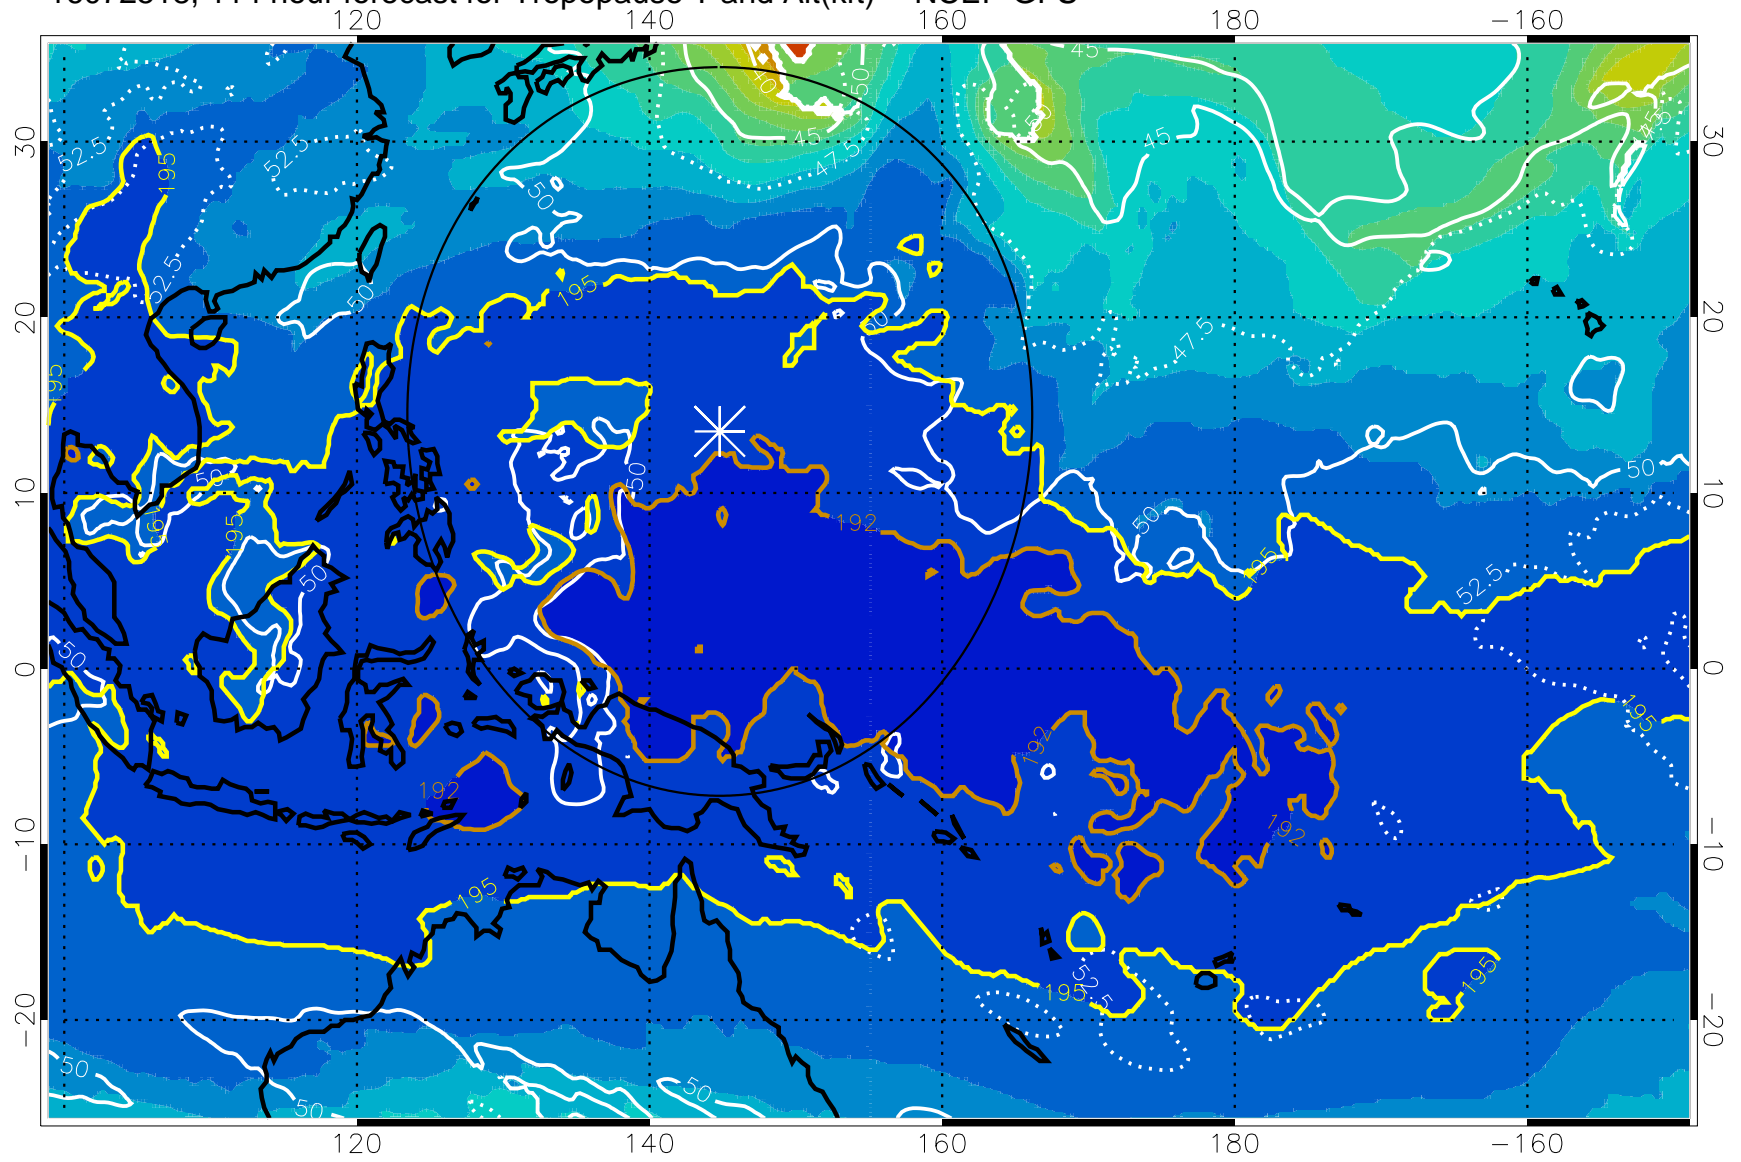

192.5K Isotherm 195K Isotherm

187.5K Isotherm 190K Isotherm

Range ring of 2304 km

16072506, 102 hour forecast for Tropopause T and Alt(kft) -- NCEP GFS

190 200 210 220 230

Tropopause T, K

Tropopause Altitude in kft (white)

192.5K Isotherm 195K Isotherm
187.5K Isotherm 190K Isotherm

Range ring of 2304 km

16072512, 108 hour forecast for Tropopause T and Alt(kft) -- NCEP GFS

190 200 210 220 230
Tropopause T, K

Tropopause Altitude in kft (white)

192.5K Isotherm 195K Isotherm
187.5K Isotherm 190K Isotherm

Range ring of 2304 km

16072518, 114 hour forecast for Tropopause T and Alt(kft) -- NCEP GFS

190 200 210 220 230
Tropopause T, K

Tropopause Altitude in kft (white)