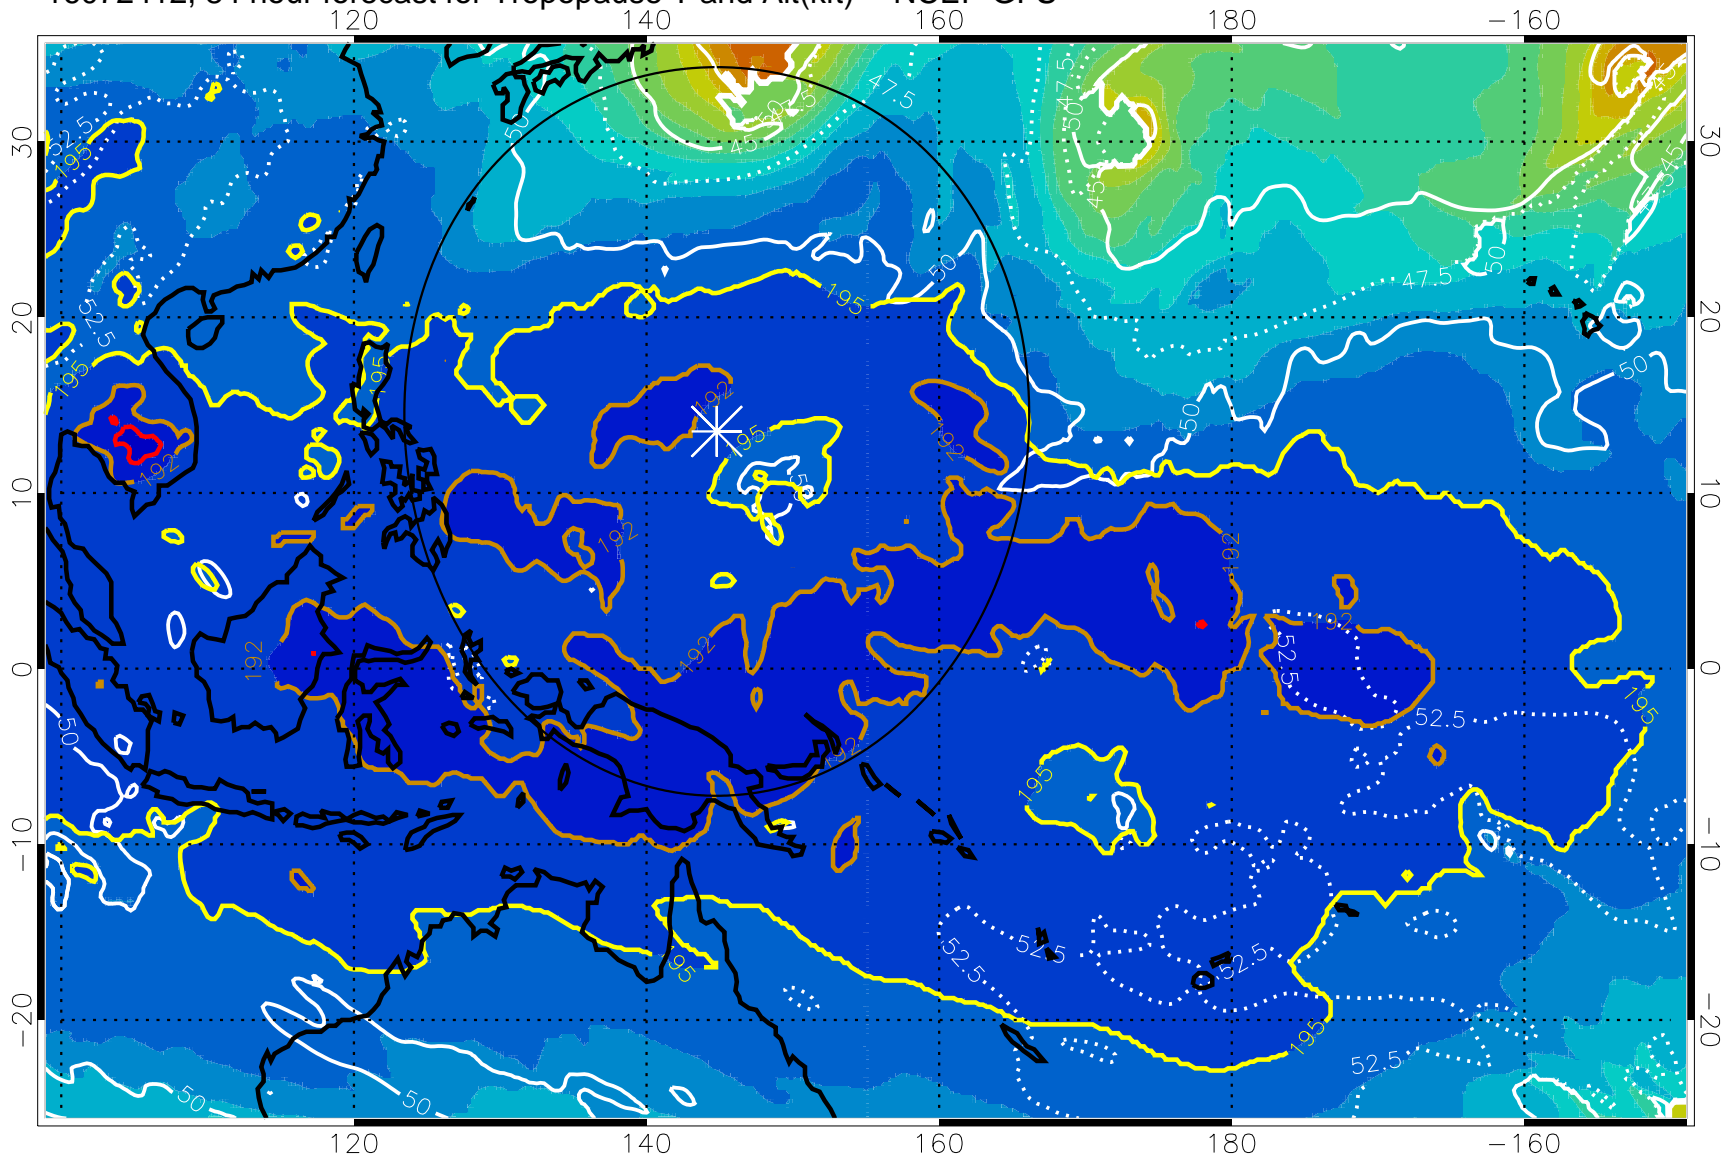

192.5K Isotherm 195K Isotherm
187.5K Isotherm 190K Isotherm

Range ring of 2304 km

16072406, 78 hour forecast for Tropopause T and Alt(kft) -- NCEP GFS

190 200 210 220 230

Tropopause T, K

Tropopause Altitude in kft (white)

192.5K Isotherm 195K Isotherm

187.5K Isotherm 190K Isotherm

Range ring of 2304 km

16072412, 84 hour forecast for Tropopause T and Alt(kft) -- NCEP GFS

190 200 210 220 230
Tropopause T, K

Tropopause Altitude in kft (white)