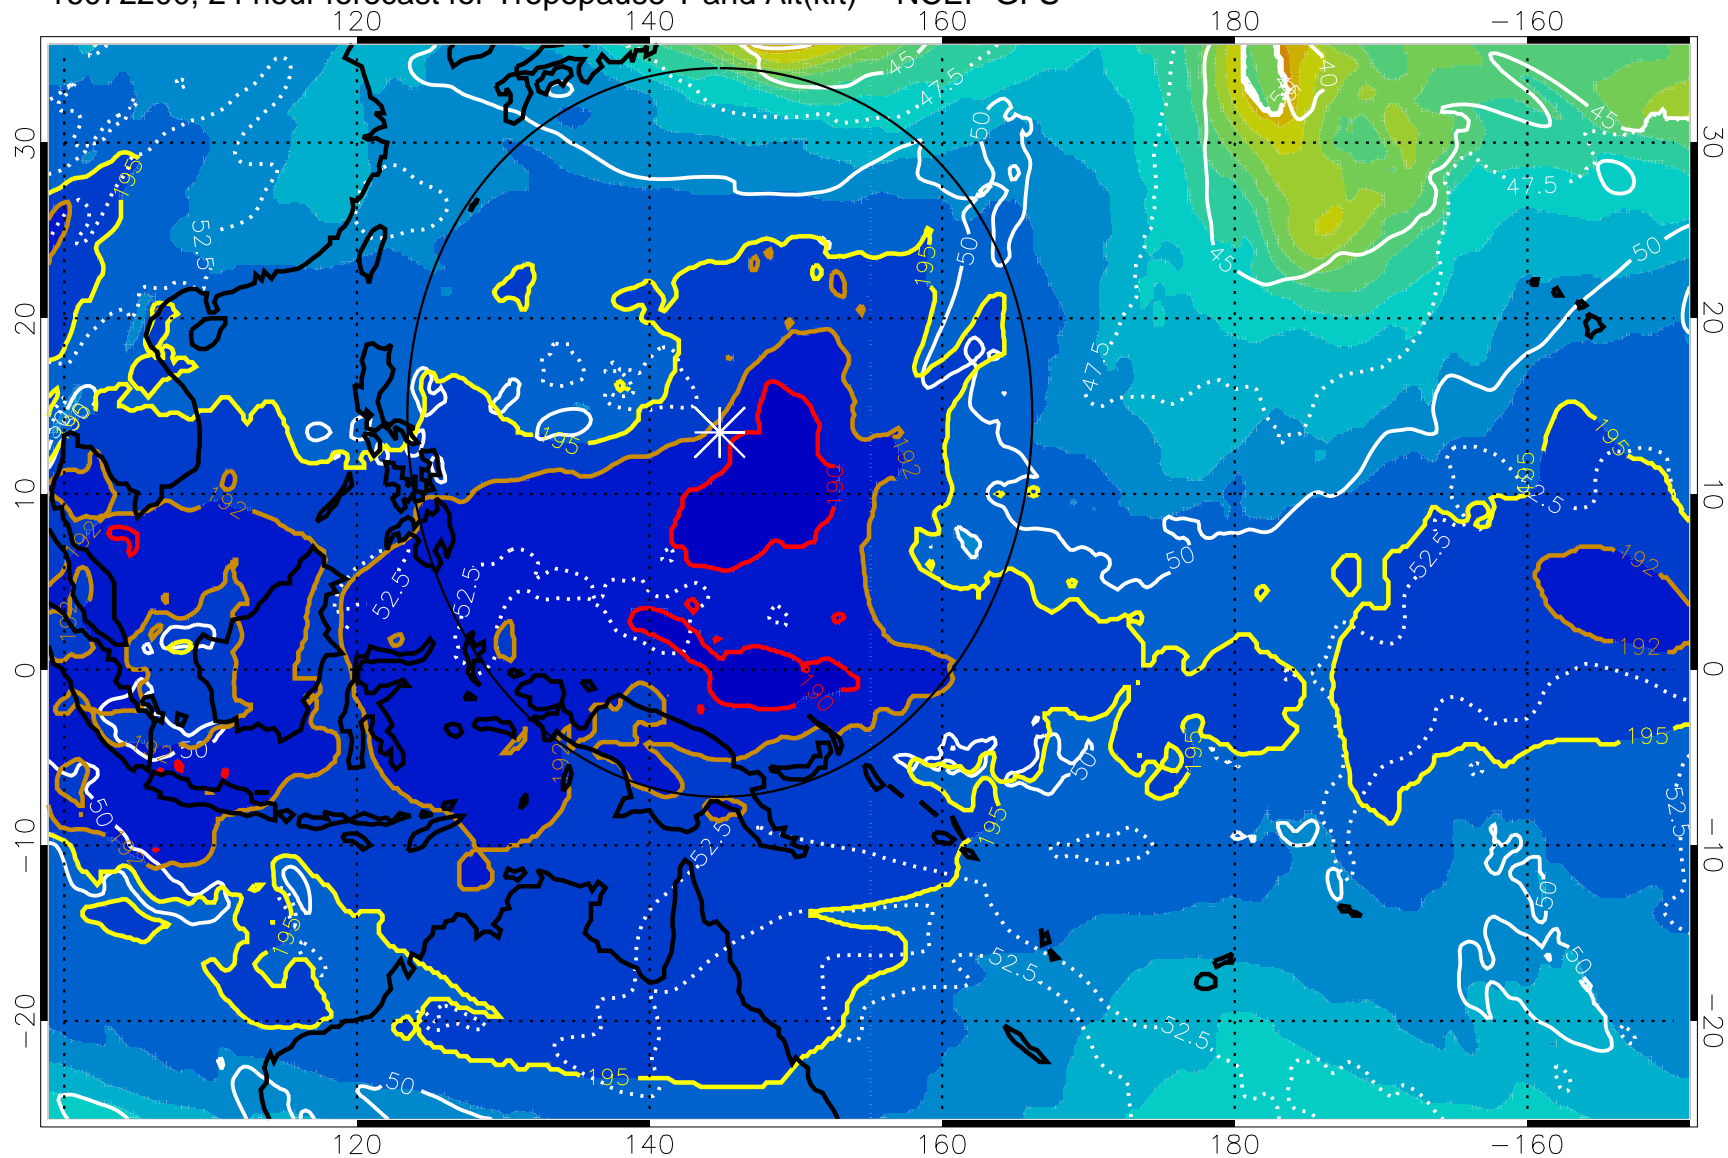

16072200, 24 hour forecast for Tropopause T and Alt(kft) -- NCEP GFS

190 200 210 220 230

Tropopause T, K

Tropopause Altitude in kft (white)

192.5K Isotherm 195K Isotherm

187.5K Isotherm 190K Isotherm

Range ring of 2304 km