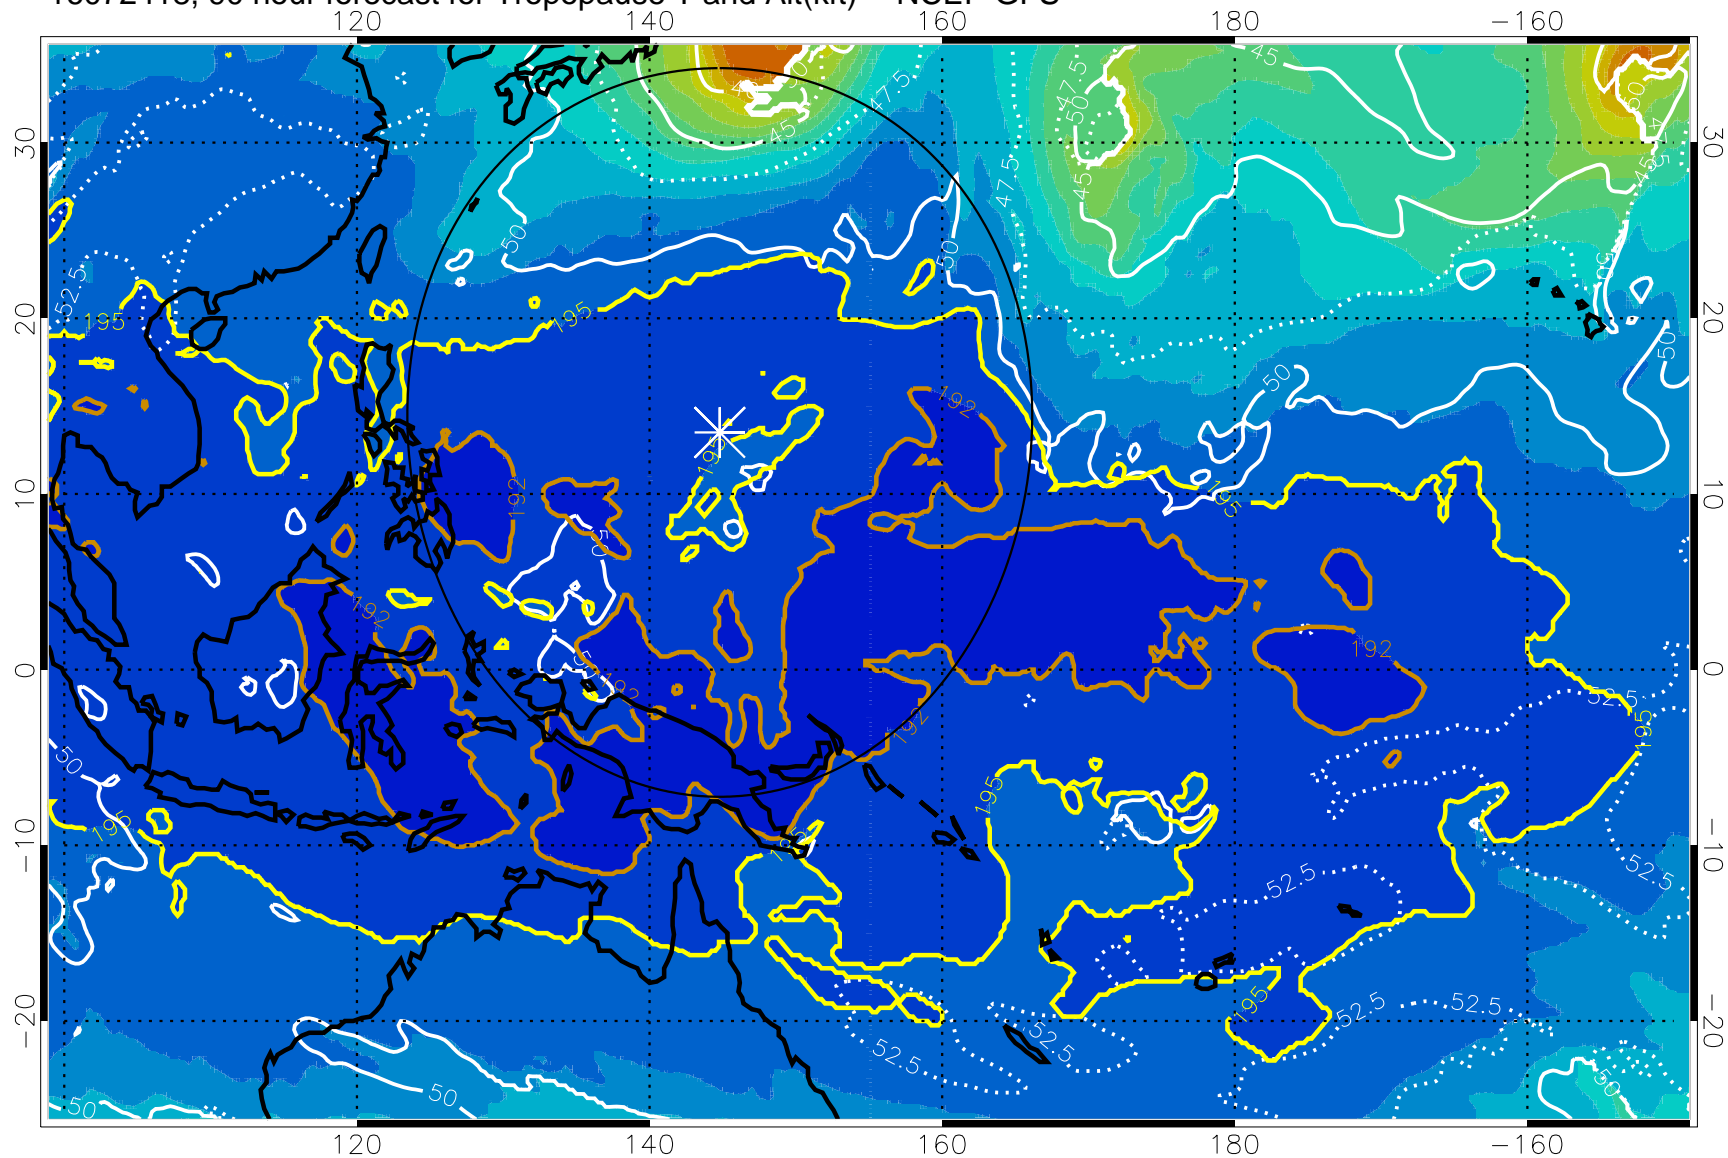

192.5K Isotherm 195K Isotherm

187.5K Isotherm 190K Isotherm

Range ring of 2304 km

16072412, 84 hour forecast for Tropopause T and Alt(kft) -- NCEP GFS

190 200 210 220 230
Tropopause T, K

Tropopause Altitude in kft (white)

192.5K Isotherm 195K Isotherm
187.5K Isotherm 190K Isotherm

Range ring of 2304 km

16072418, 90 hour forecast for Tropopause T and Alt(kft) -- NCEP GFS

190 200 210 220 230
Tropopause T, K

Tropopause Altitude in kft (white)