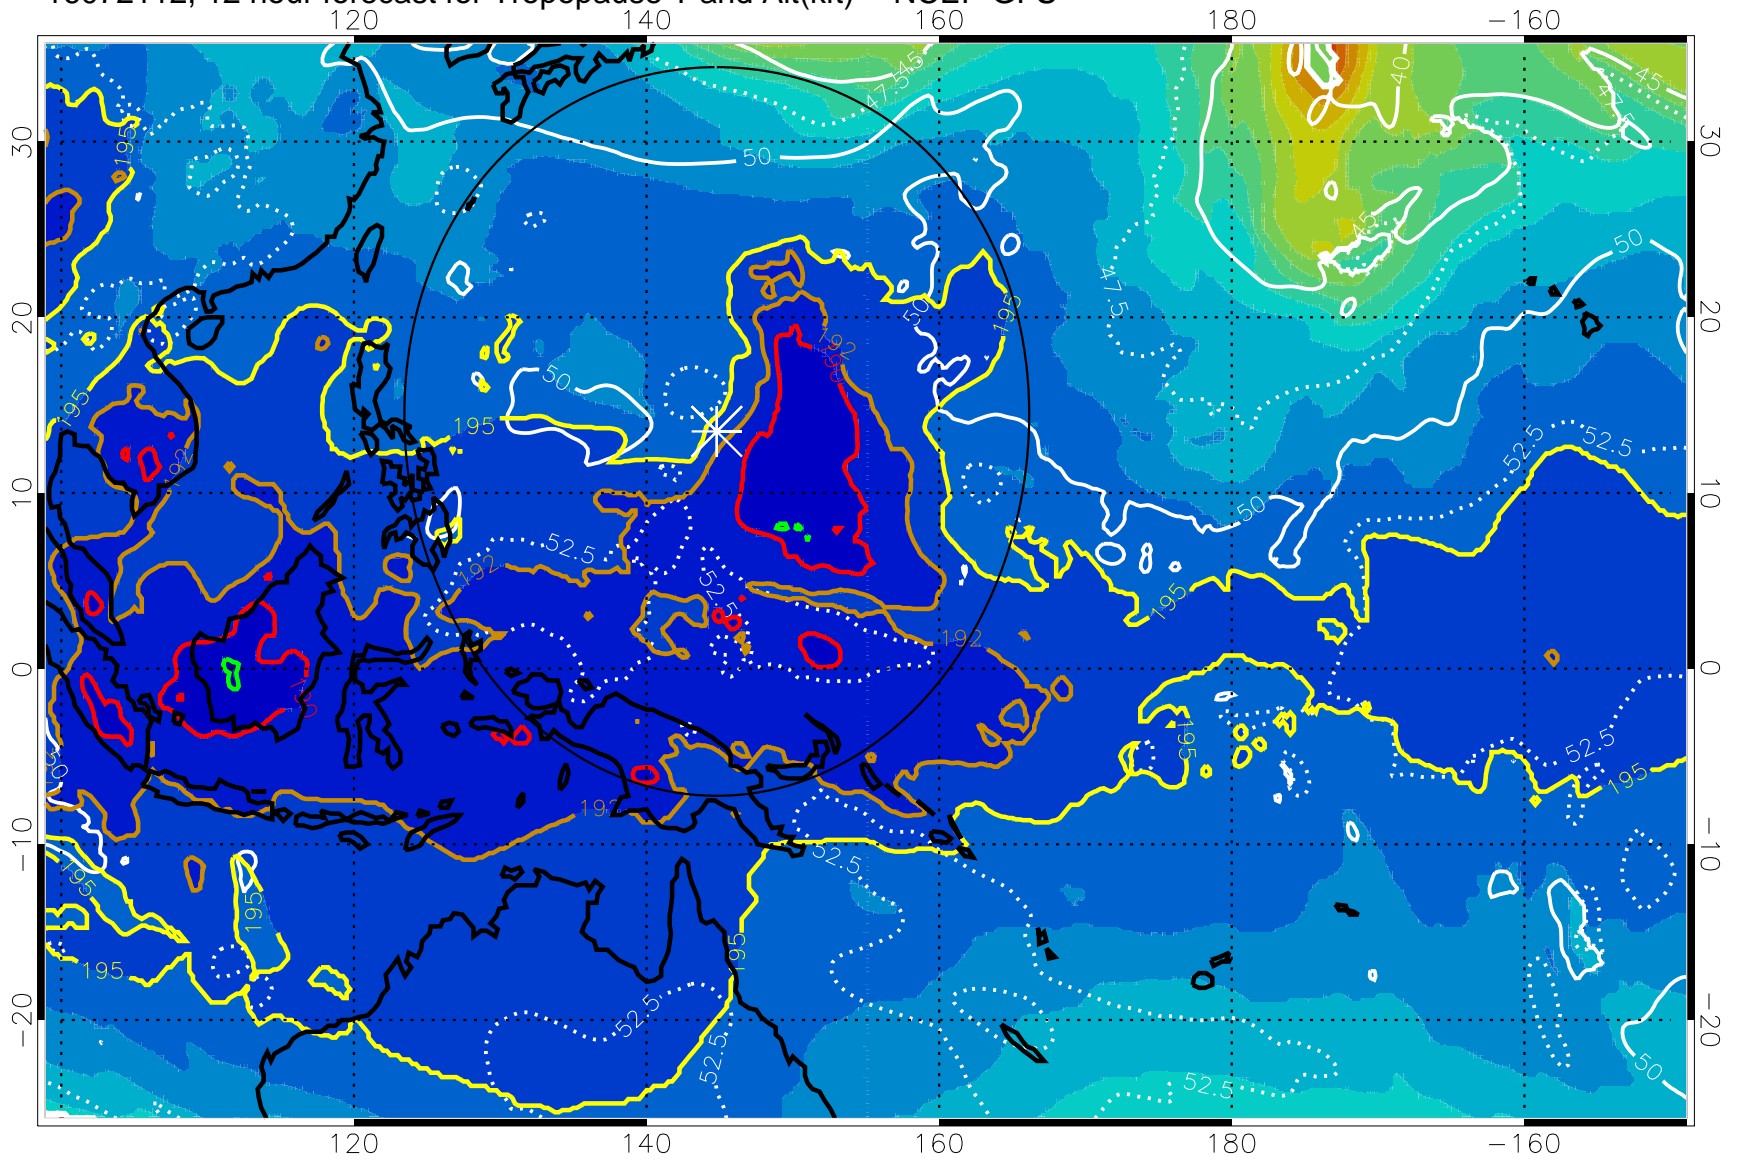

16072112, 12 hour forecast for Tropopause T and Alt(kft) -- NCEP GFS

190 200 210 220 230

Tropopause T, K

Tropopause Altitude in kft (white)

192.5K Isotherm 195K Isotherm

187.5K Isotherm 190K Isotherm

Range ring of 2304 km