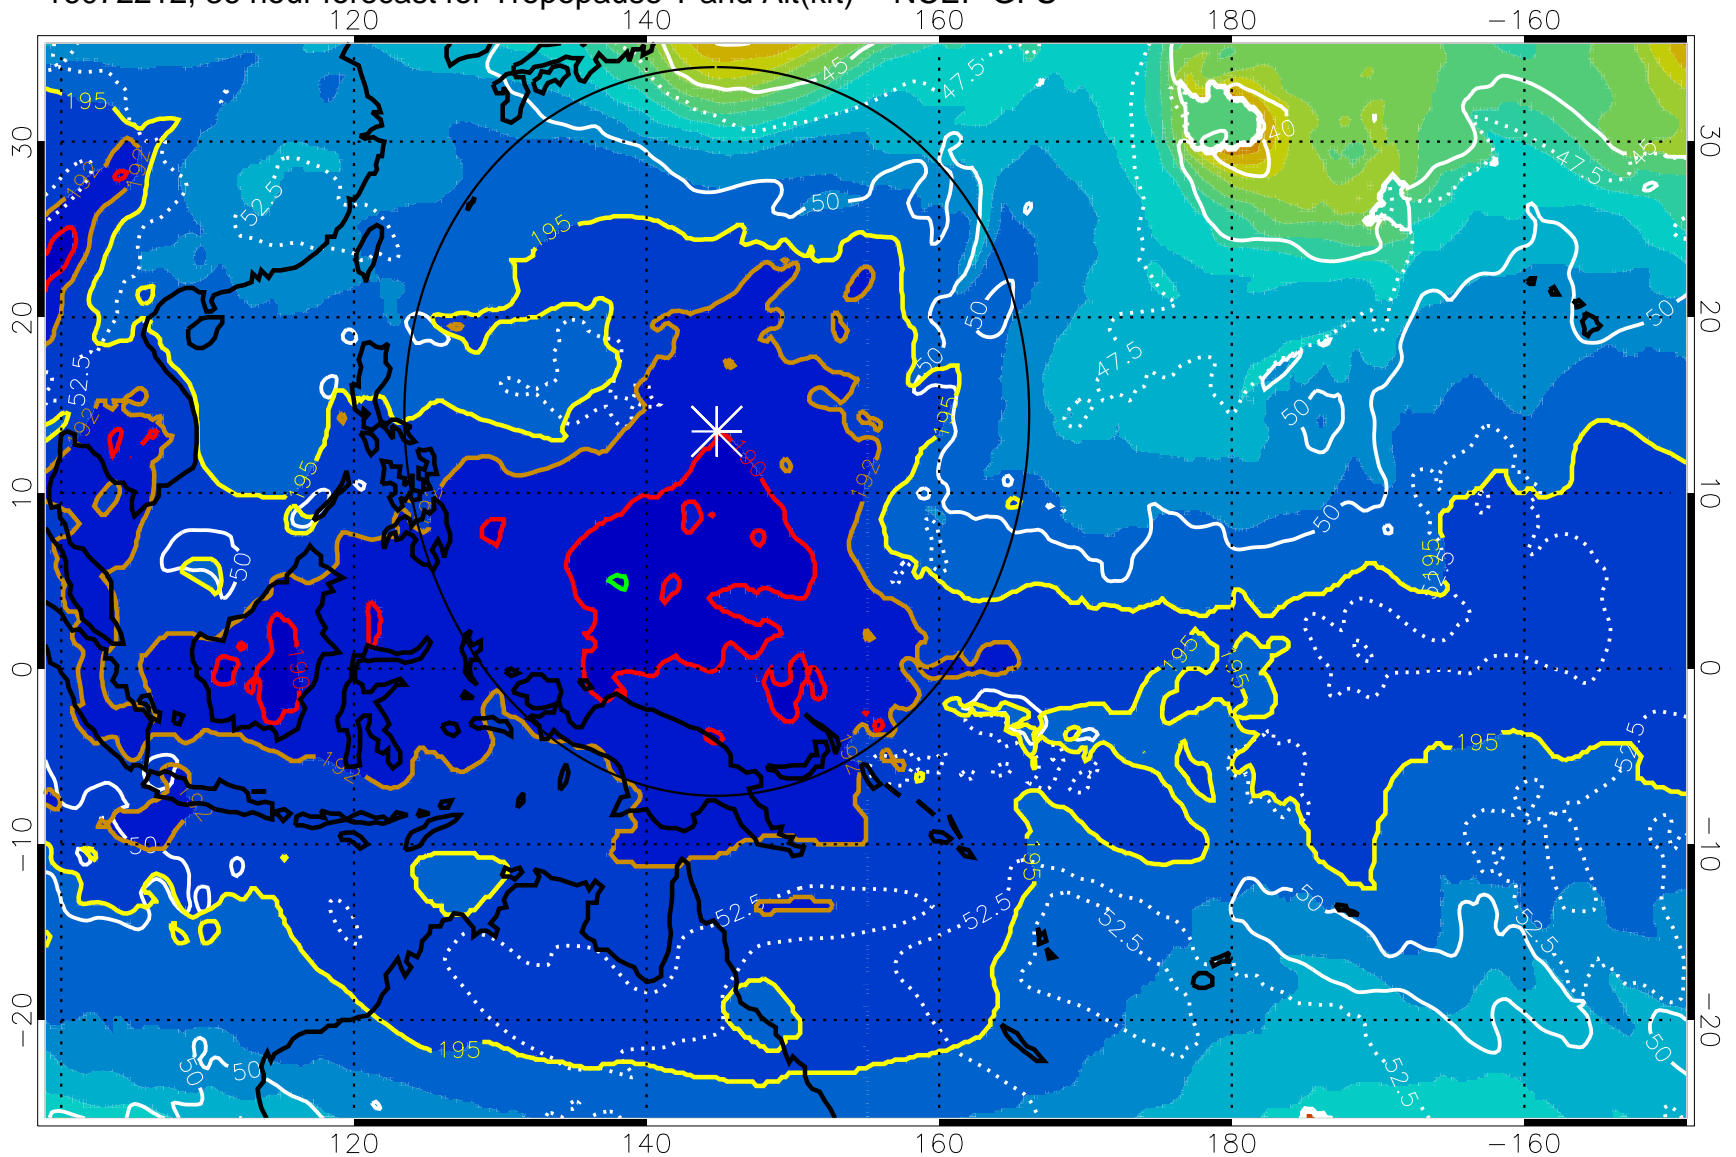

16072212, 36 hour forecast for Tropopause T and Alt(kft) -- NCEP GFS

190 200 210 220 230

Tropopause T, K

Tropopause Altitude in kft (white)

192.5K Isotherm 195K Isotherm

187.5K Isotherm 190K Isotherm

Range ring of 2304 km