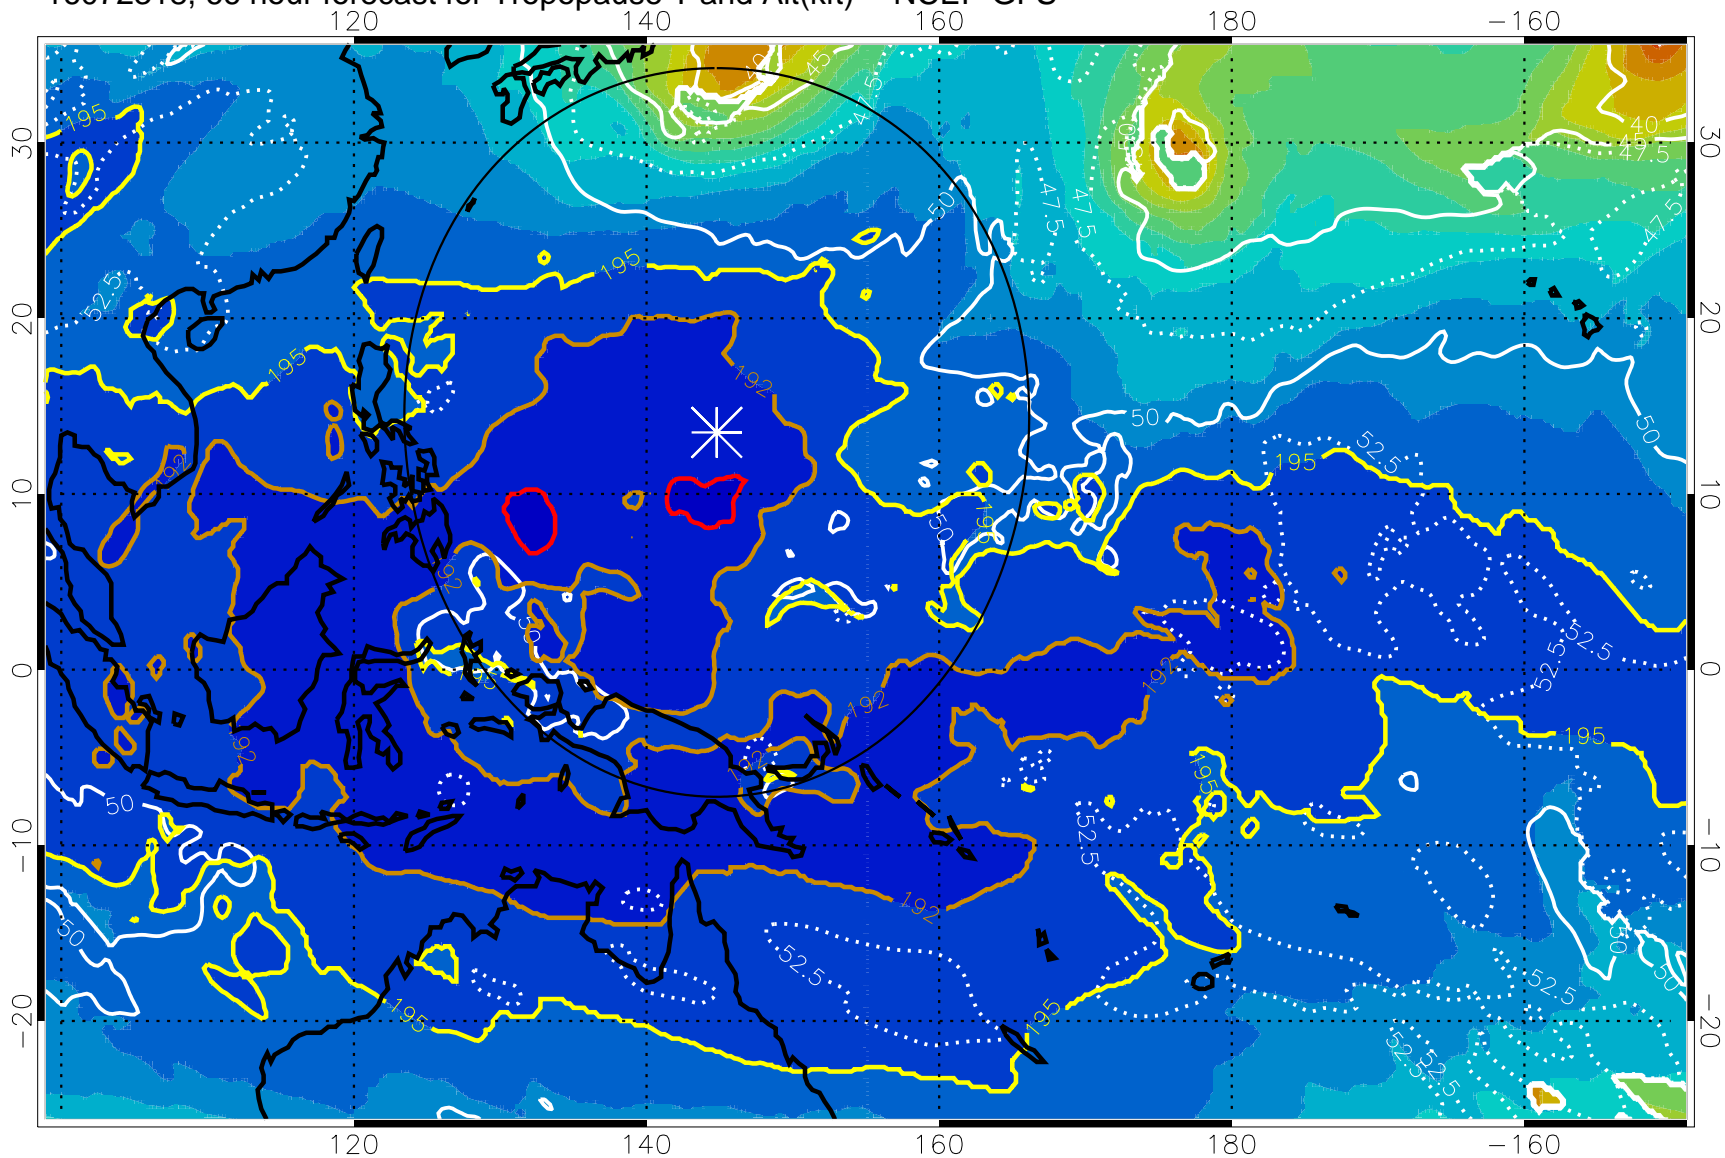

192.5K Isotherm 195K Isotherm
187.5K Isotherm 190K Isotherm

Range ring of 2304 km

16072312, 60 hour forecast for Tropopause T and Alt(kft) -- NCEP GFS

190 200 210 220 230

Tropopause T, K

Tropopause Altitude in kft (white)

192.5K Isotherm 195K Isotherm

187.5K Isotherm 190K Isotherm

Range ring of 2304 km

16072318, 66 hour forecast for Tropopause T and Alt(kft) -- NCEP GFS

190 200 210 220 230
Tropopause T, K

Tropopause Altitude in kft (white)