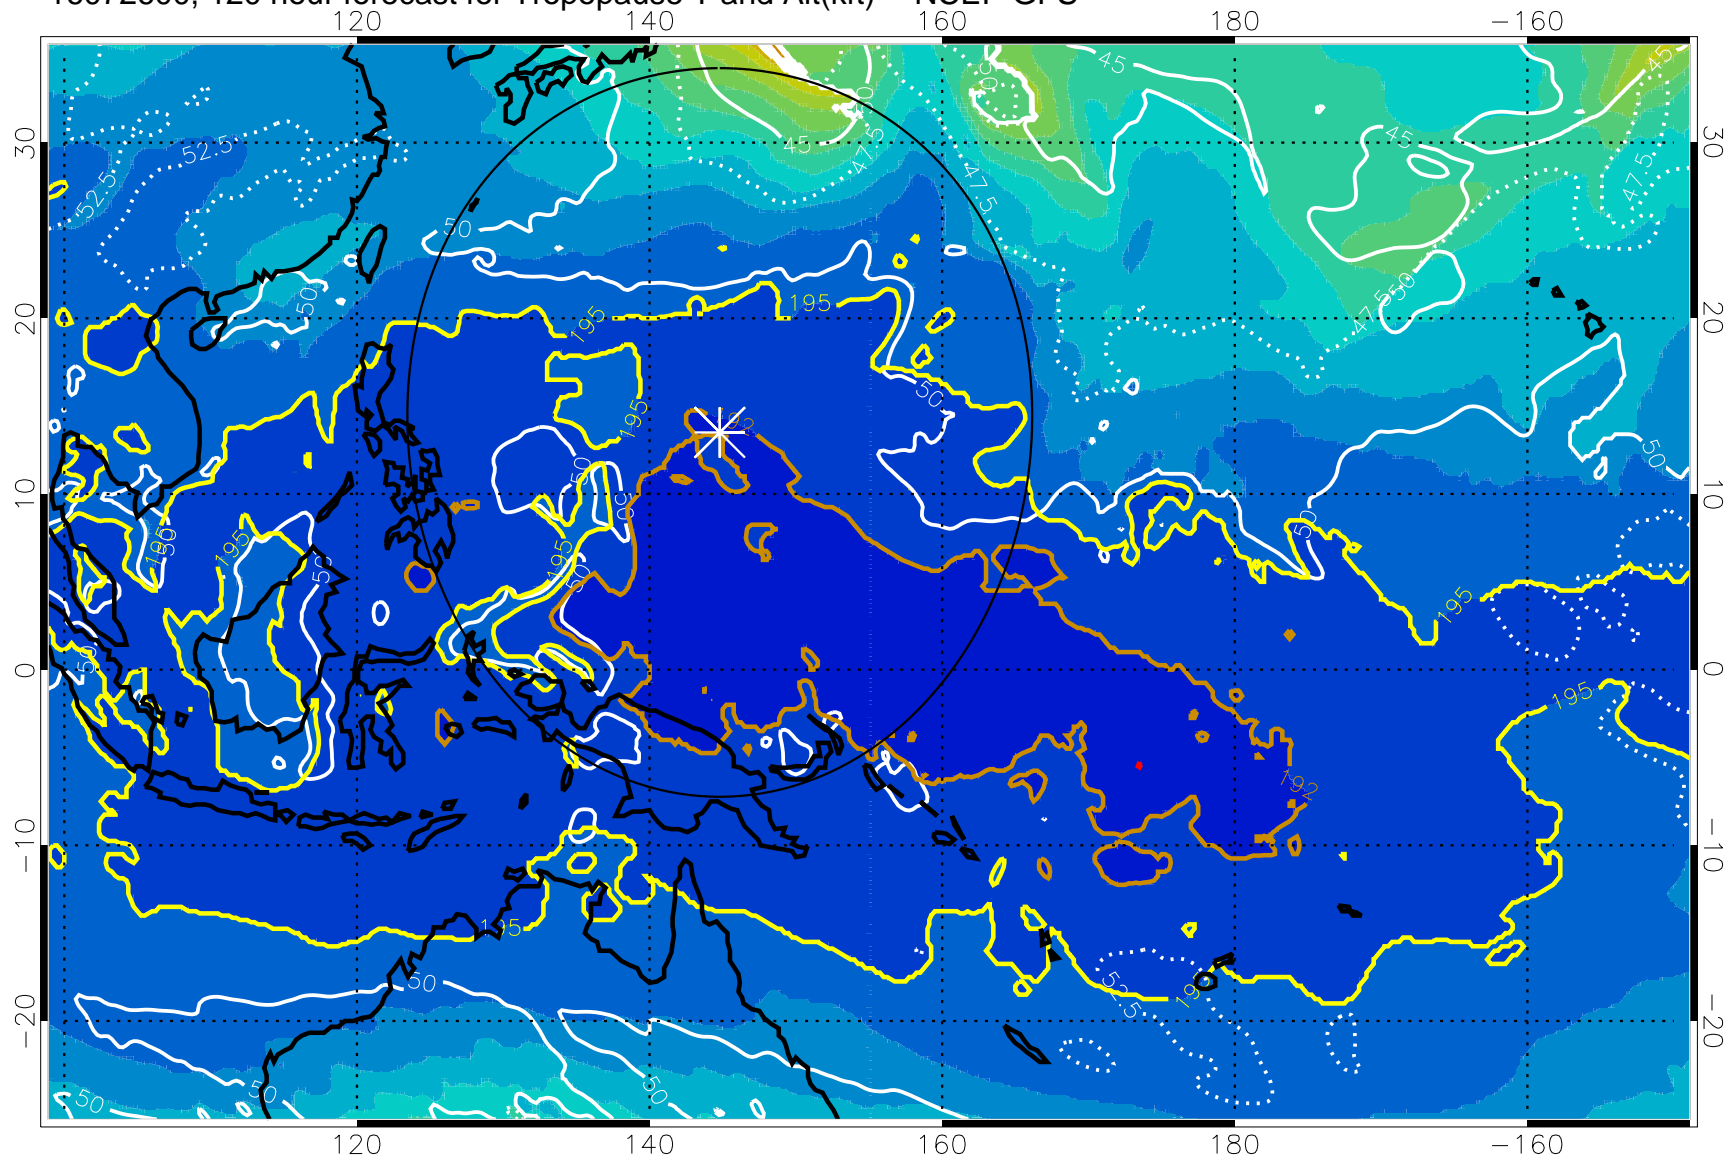

192.5K Isotherm 195K Isotherm
187.5K Isotherm 190K Isotherm

Range ring of 2304 km

16072518, 114 hour forecast for Tropopause T and Alt(kft) -- NCEP GFS

190 200 210 220 230
Tropopause T, K

Tropopause Altitude in kft (white)

192.5K Isotherm 195K Isotherm
187.5K Isotherm 190K Isotherm

Range ring of 2304 km

16072600, 120 hour forecast for Tropopause T and Alt(kft) -- NCEP GFS

190 200 210 220 230
Tropopause T, K

Tropopause Altitude in kft (white)

192.5K Isotherm 195K Isotherm
187.5K Isotherm 190K Isotherm

Range ring of 2304 km