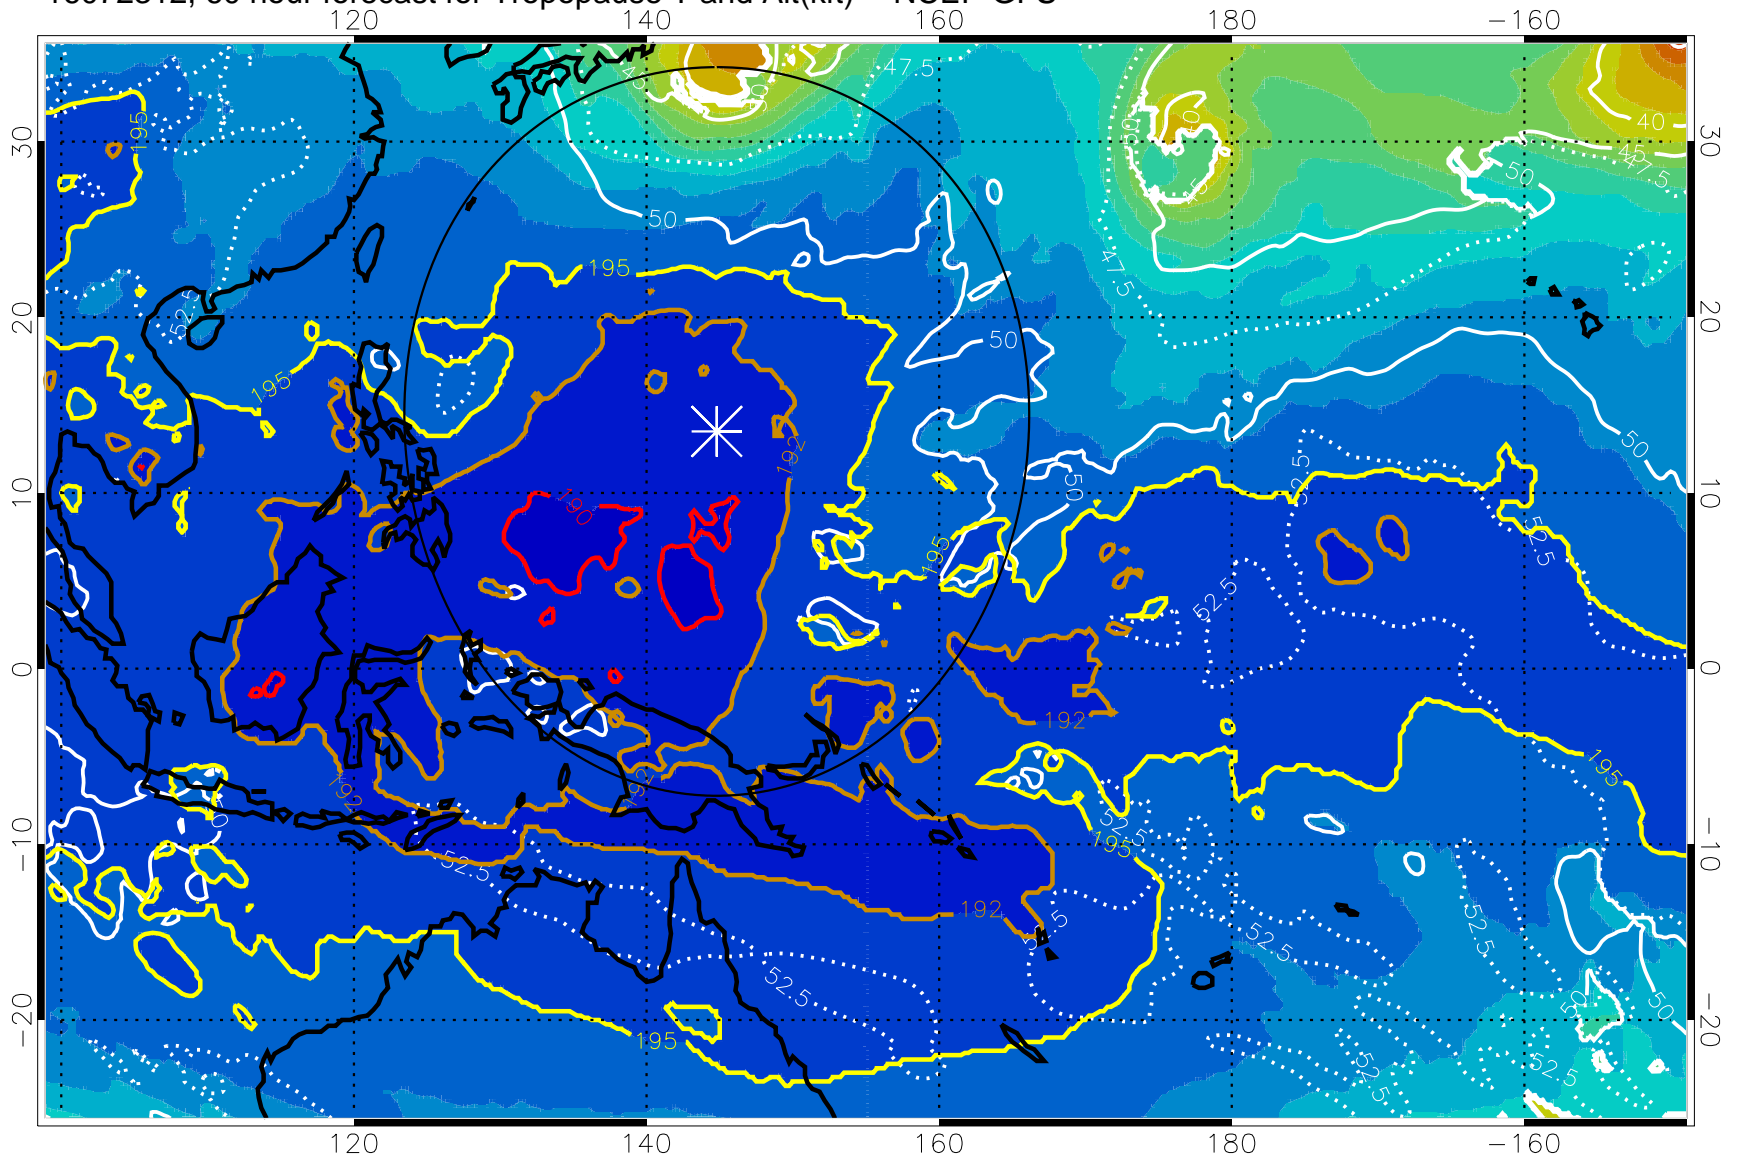

192.5K Isotherm 195K Isotherm
187.5K Isotherm 190K Isotherm

Range ring of 2304 km

16072312, 60 hour forecast for Tropopause T and Alt(kft) -- NCEP GFS

190 200 210 220 230

Tropopause T, K

Tropopause Altitude in kft (white)