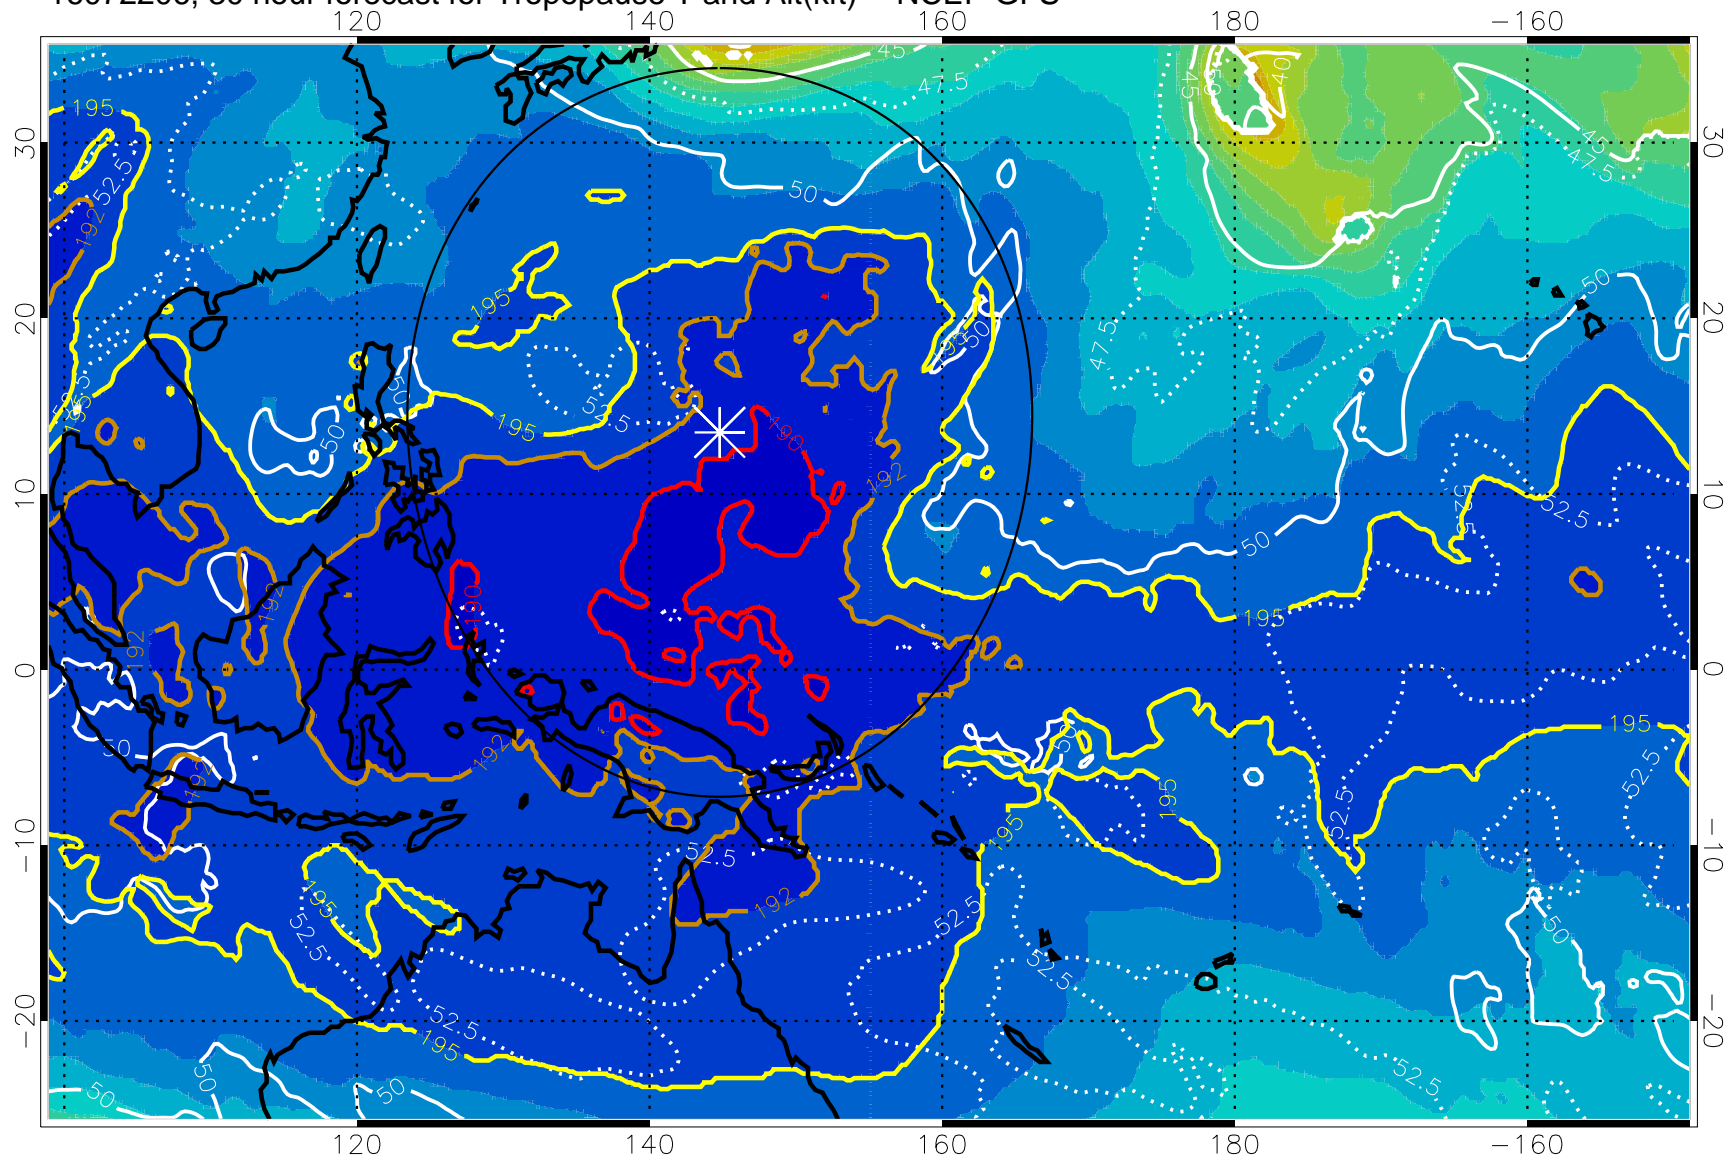

16072206, 30 hour forecast for Tropopause T and Alt(kft) -- NCEP GFS

190 200 210 220 230

Tropopause T, K

Tropopause Altitude in kft (white)

192.5K Isotherm 195K Isotherm
187.5K Isotherm 190K Isotherm

Range ring of 2304 km