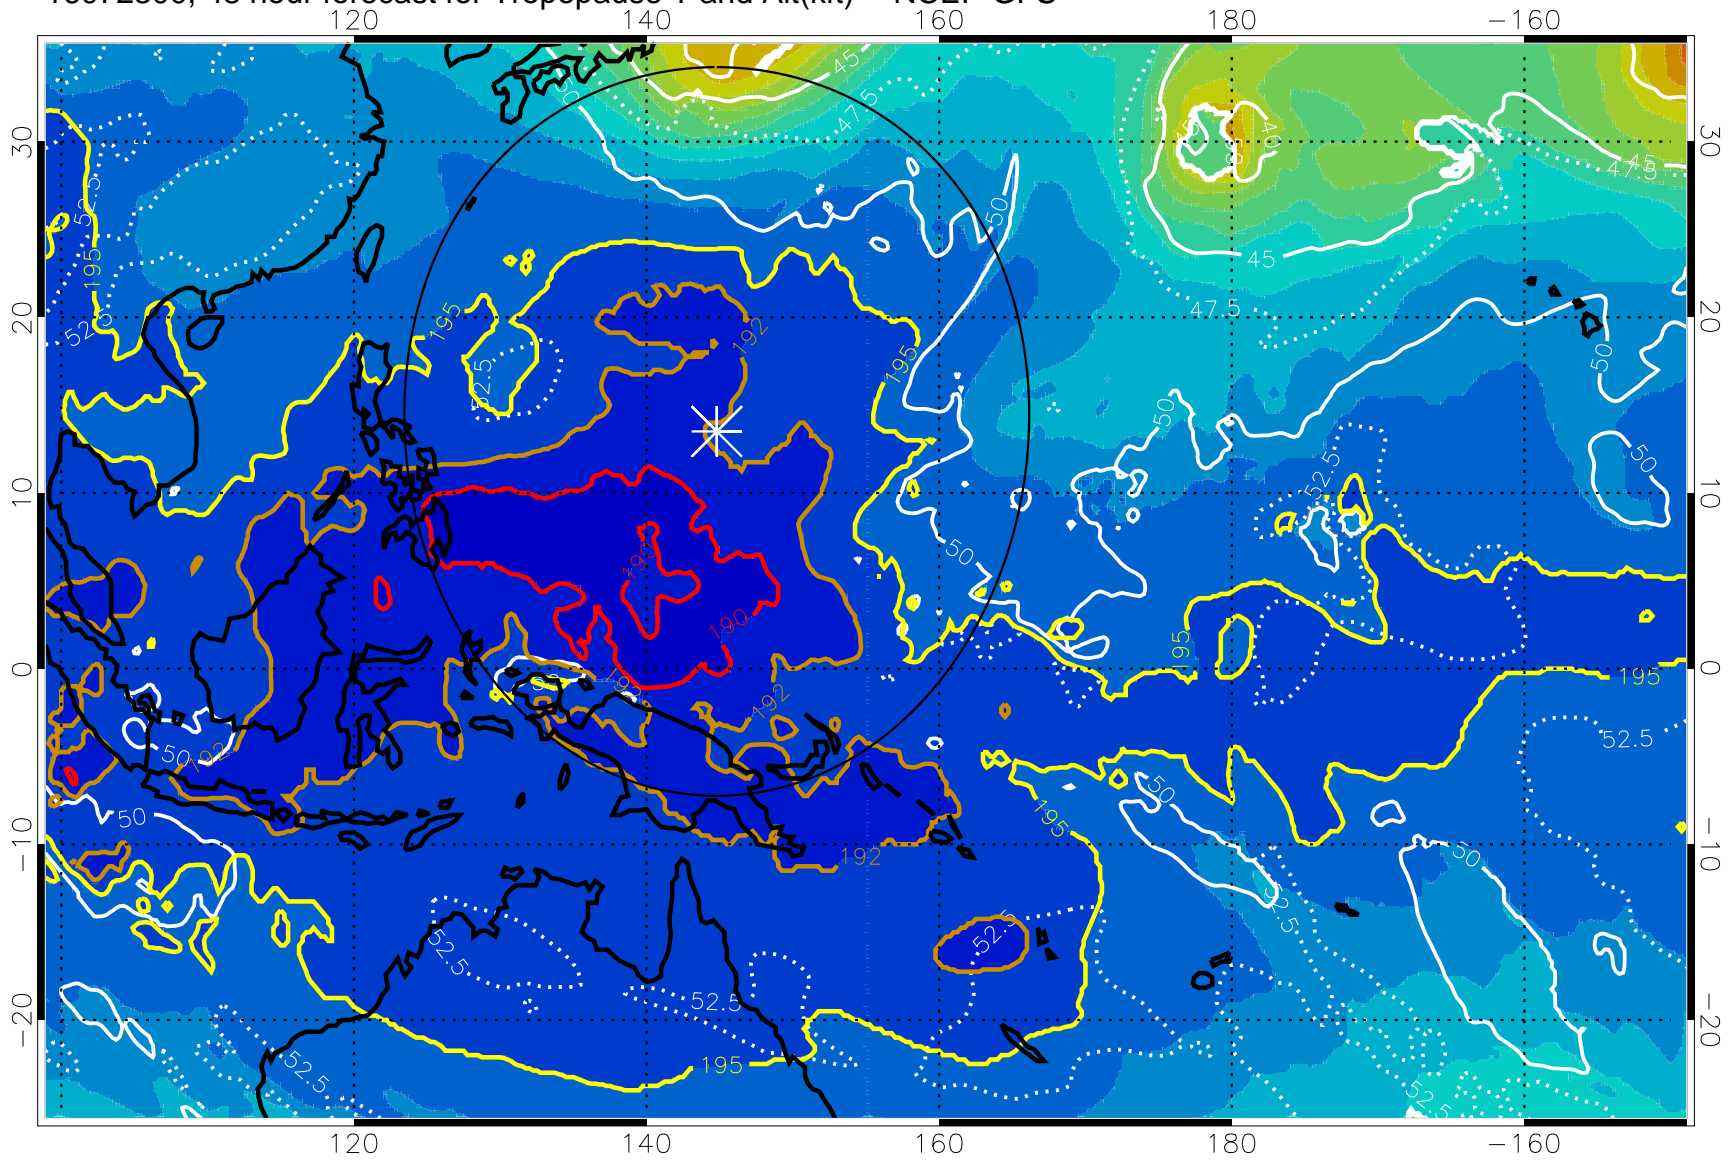

16072300, 48 hour forecast for Tropopause T and Alt(kft) -- NCEP GFS