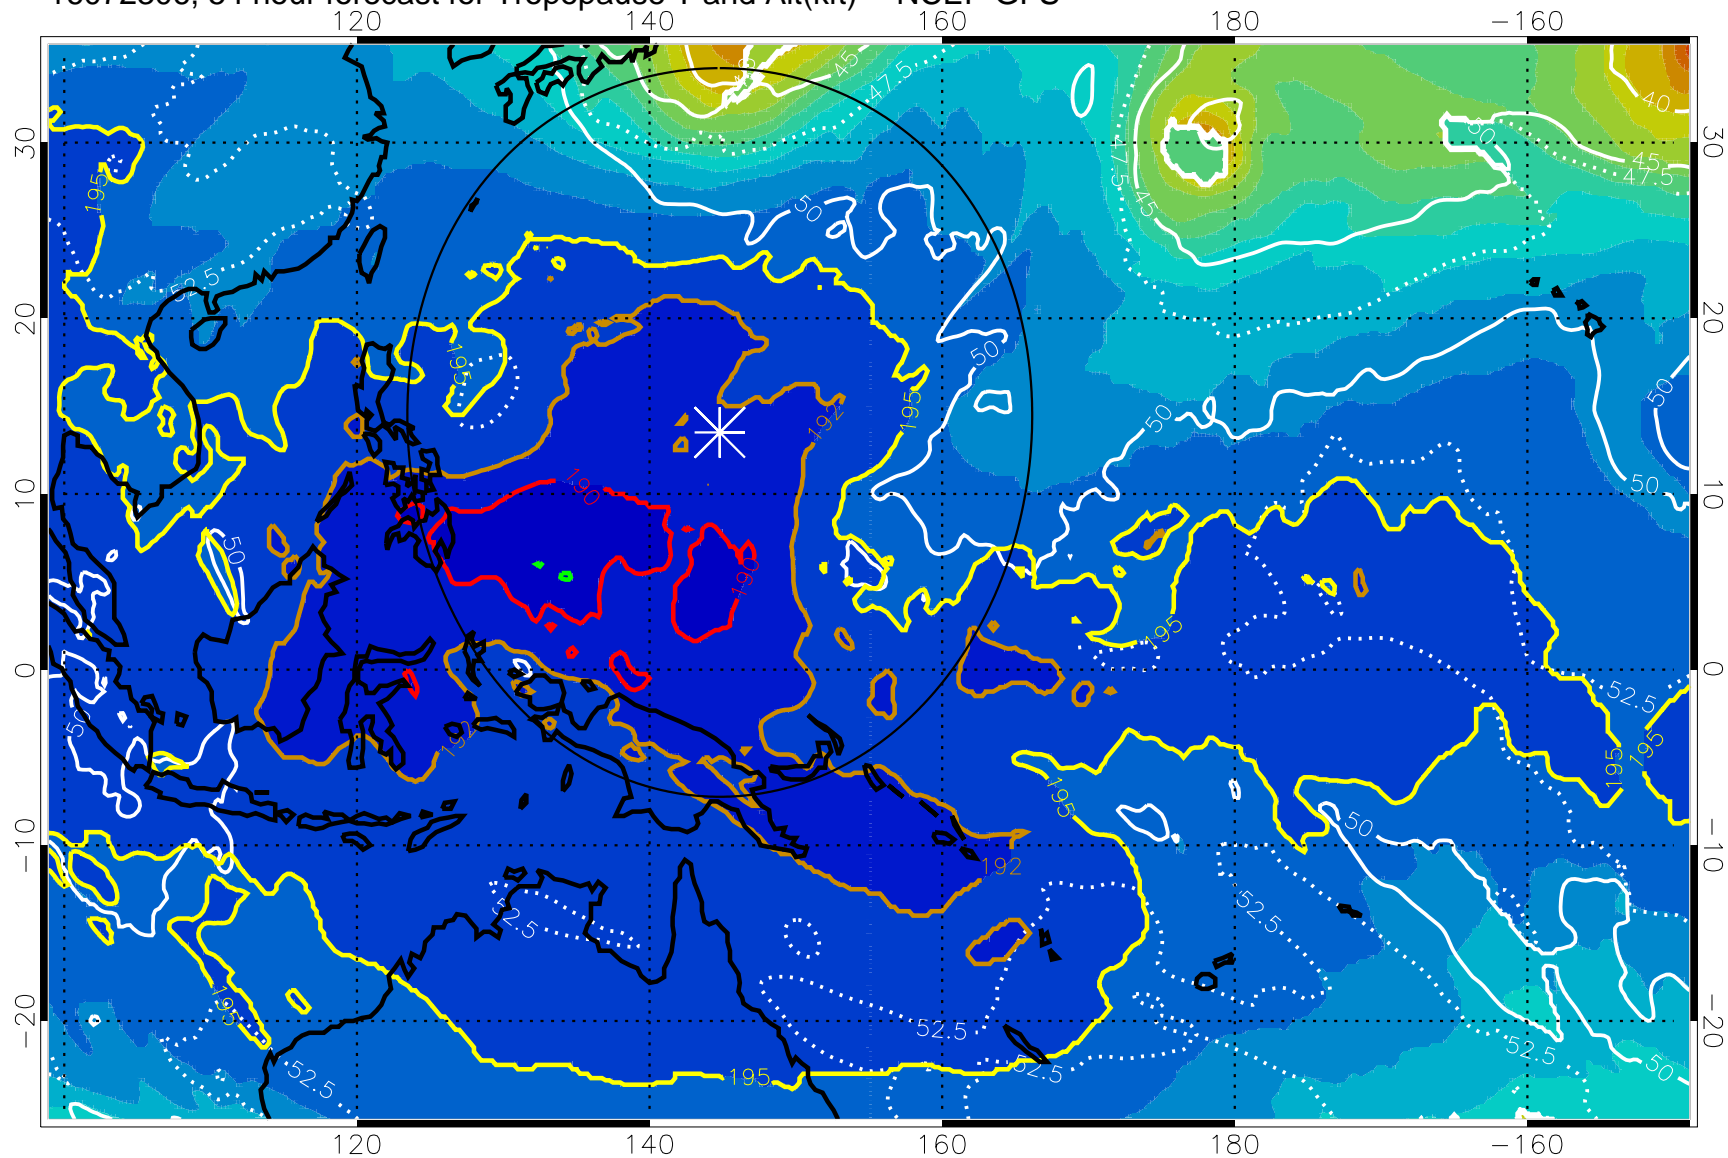

16072306, 54 hour forecast for Tropopause T and Alt(kft) -- NCEP GFS

190 200 210 220 230

Tropopause T, K

Tropopause Altitude in kft (white)

192.5K Isotherm 195K Isotherm
187.5K Isotherm 190K Isotherm

Range ring of 2304 km