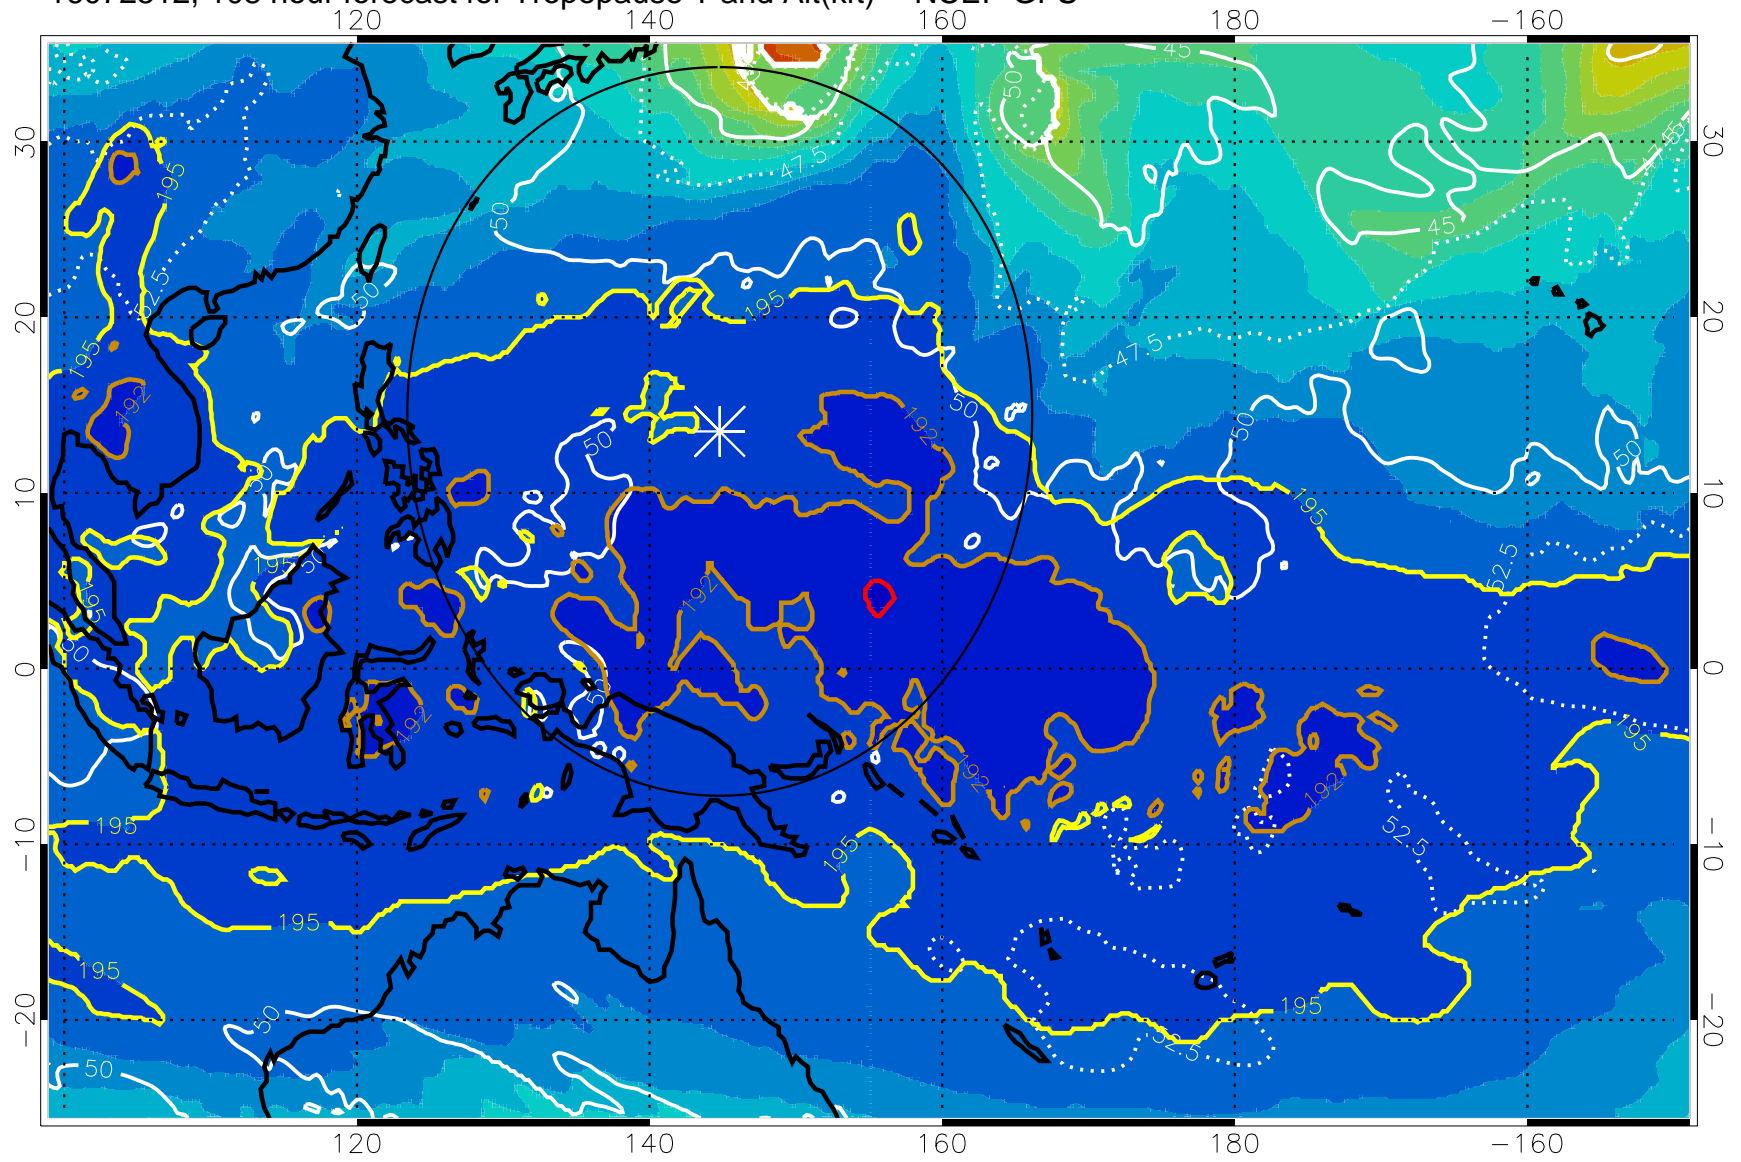

192.5K Isotherm 195K Isotherm
187.5K Isotherm 190K Isotherm

Range ring of 2304 km

16072500, 96 hour forecast for Tropopause T and Alt(kft) -- NCEP GFS

190 200 210 220 230

Tropopause T, K

Tropopause Altitude in kft (white)

192.5K Isotherm 195K Isotherm

187.5K Isotherm 190K Isotherm

Range ring of 2304 km

16072506, 102 hour forecast for Tropopause T and Alt(kft) -- NCEP GFS

190 200 210 220 230

Tropopause T, K

Tropopause Altitude in kft (white)

192.5K Isotherm 195K Isotherm
187.5K Isotherm 190K Isotherm

Range ring of 2304 km

16072512, 108 hour forecast for Tropopause T and Alt(kft) -- NCEP GFS

190 200 210 220 230
Tropopause T, K

Tropopause Altitude in kft (white)