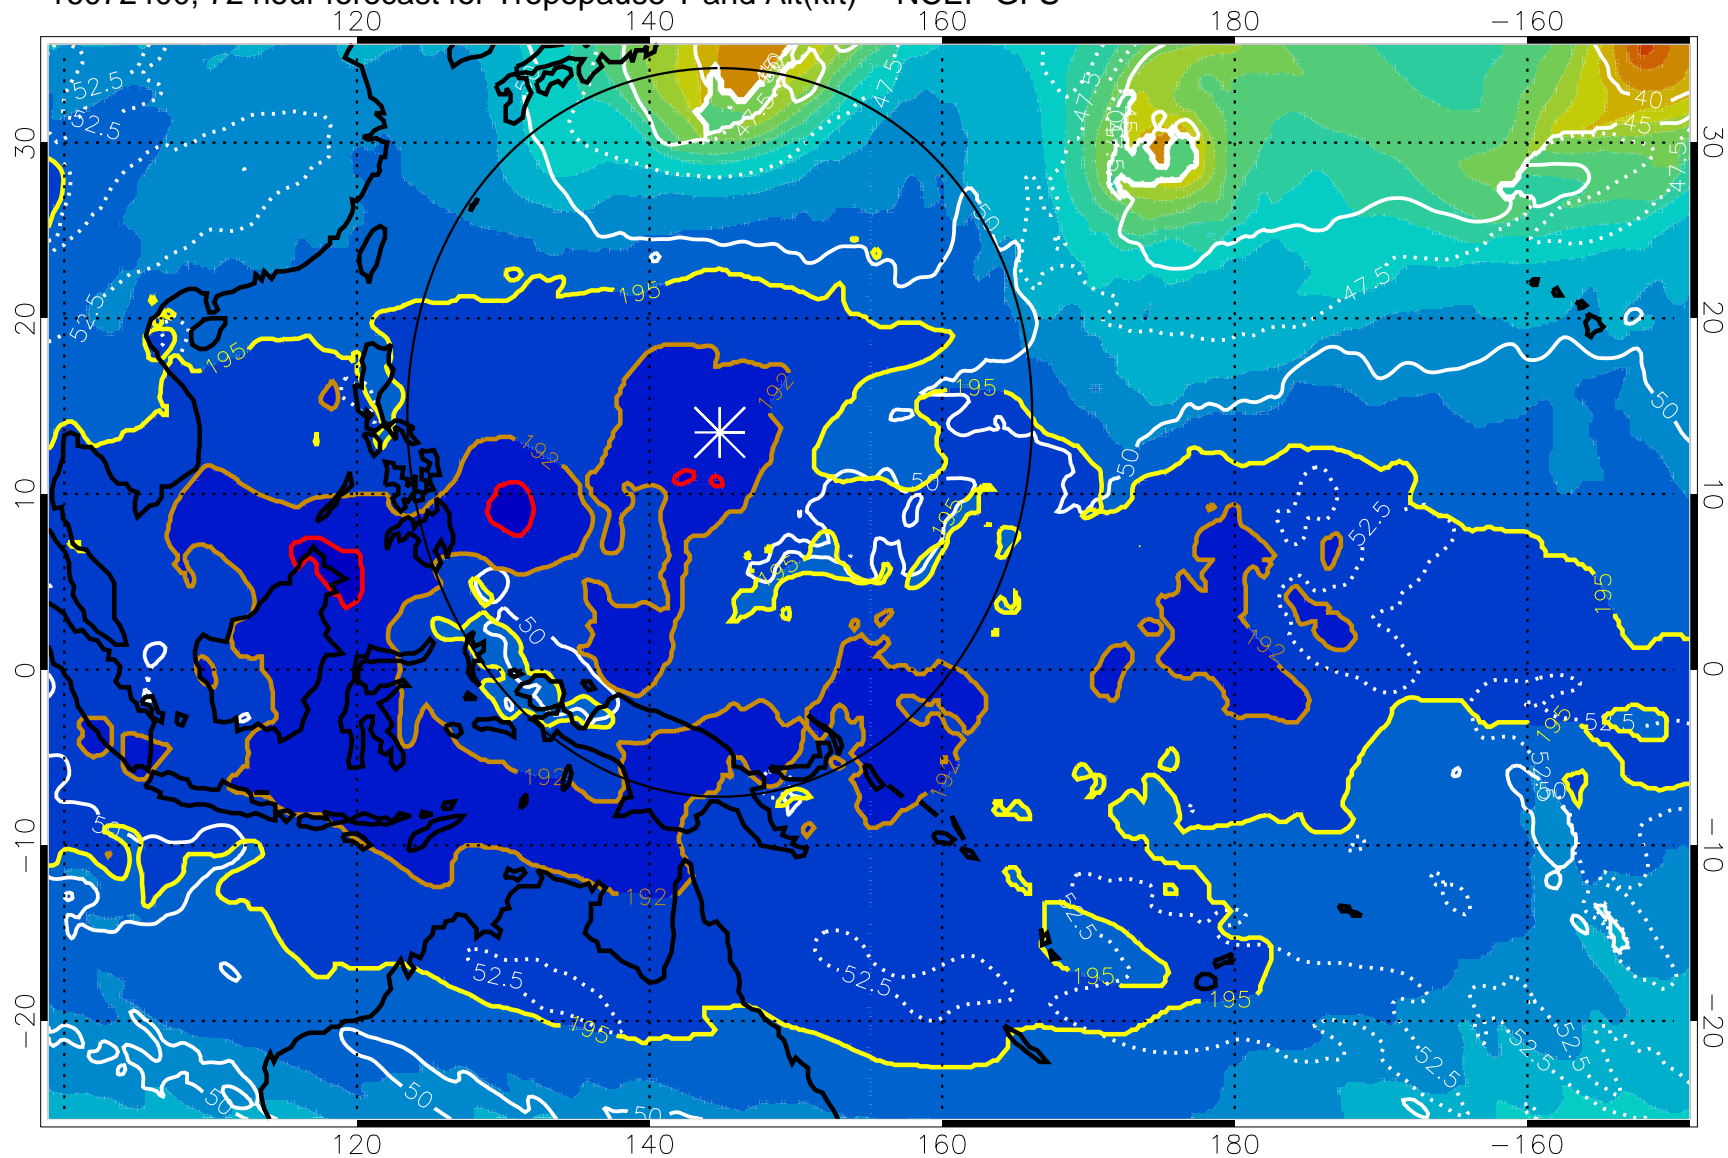

192.5K Isotherm 195K Isotherm

187.5K Isotherm 190K Isotherm

Range ring of 2304 km

16072318, 66 hour forecast for Tropopause T and Alt(kft) -- NCEP GFS

190 200 210 220 230
Tropopause T, K

Tropopause Altitude in kft (white)

192.5K Isotherm 195K Isotherm
187.5K Isotherm 190K Isotherm

Range ring of 2304 km

16072400, 72 hour forecast for Tropopause T and Alt(kft) -- NCEP GFS

190 200 210 220 230
Tropopause T, K

Tropopause Altitude in kft (white)