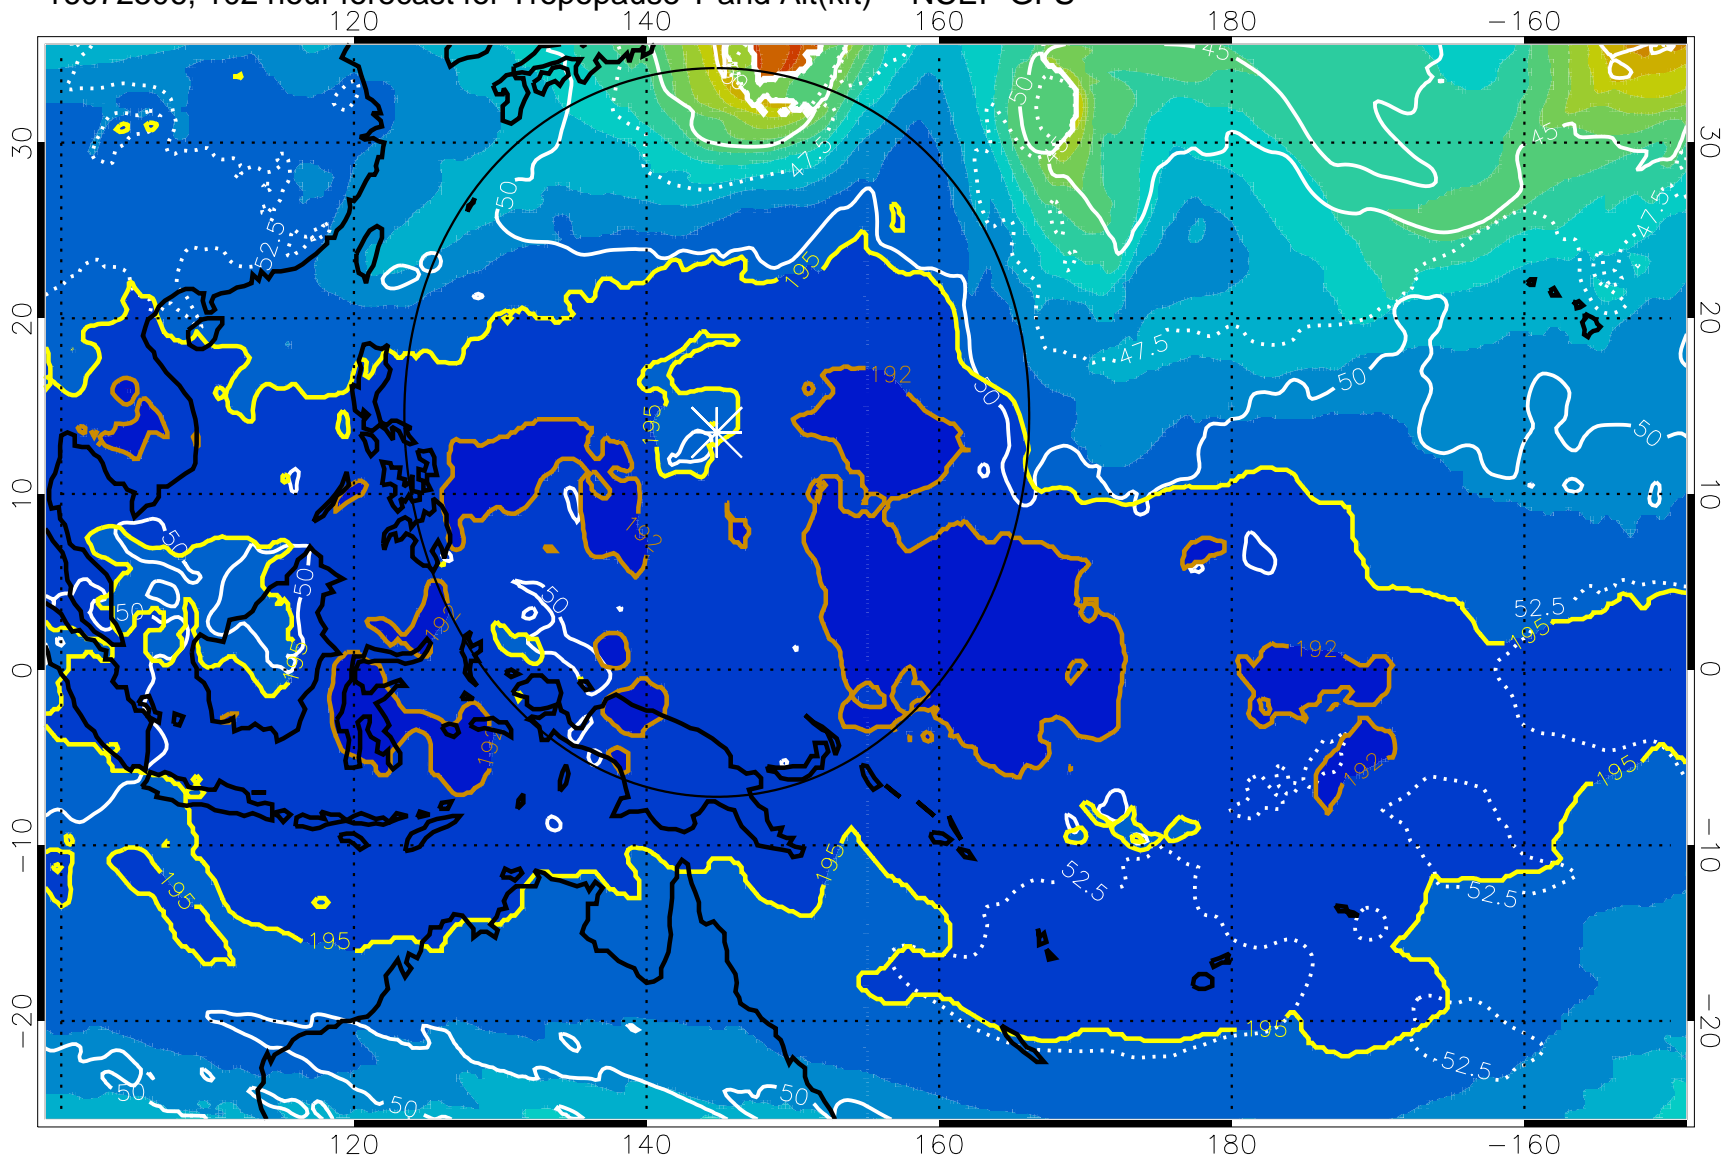

192.5K Isotherm 195K Isotherm
187.5K Isotherm 190K Isotherm

Range ring of 2304 km

16072500, 96 hour forecast for Tropopause T and Alt(kft) -- NCEP GFS

190 200 210 220 230

Tropopause T, K

Tropopause Altitude in kft (white)

192.5K Isotherm 195K Isotherm

187.5K Isotherm 190K Isotherm

Range ring of 2304 km

16072506, 102 hour forecast for Tropopause T and Alt(kft) -- NCEP GFS

190 200 210 220 230

Tropopause T, K

Tropopause Altitude in kft (white)