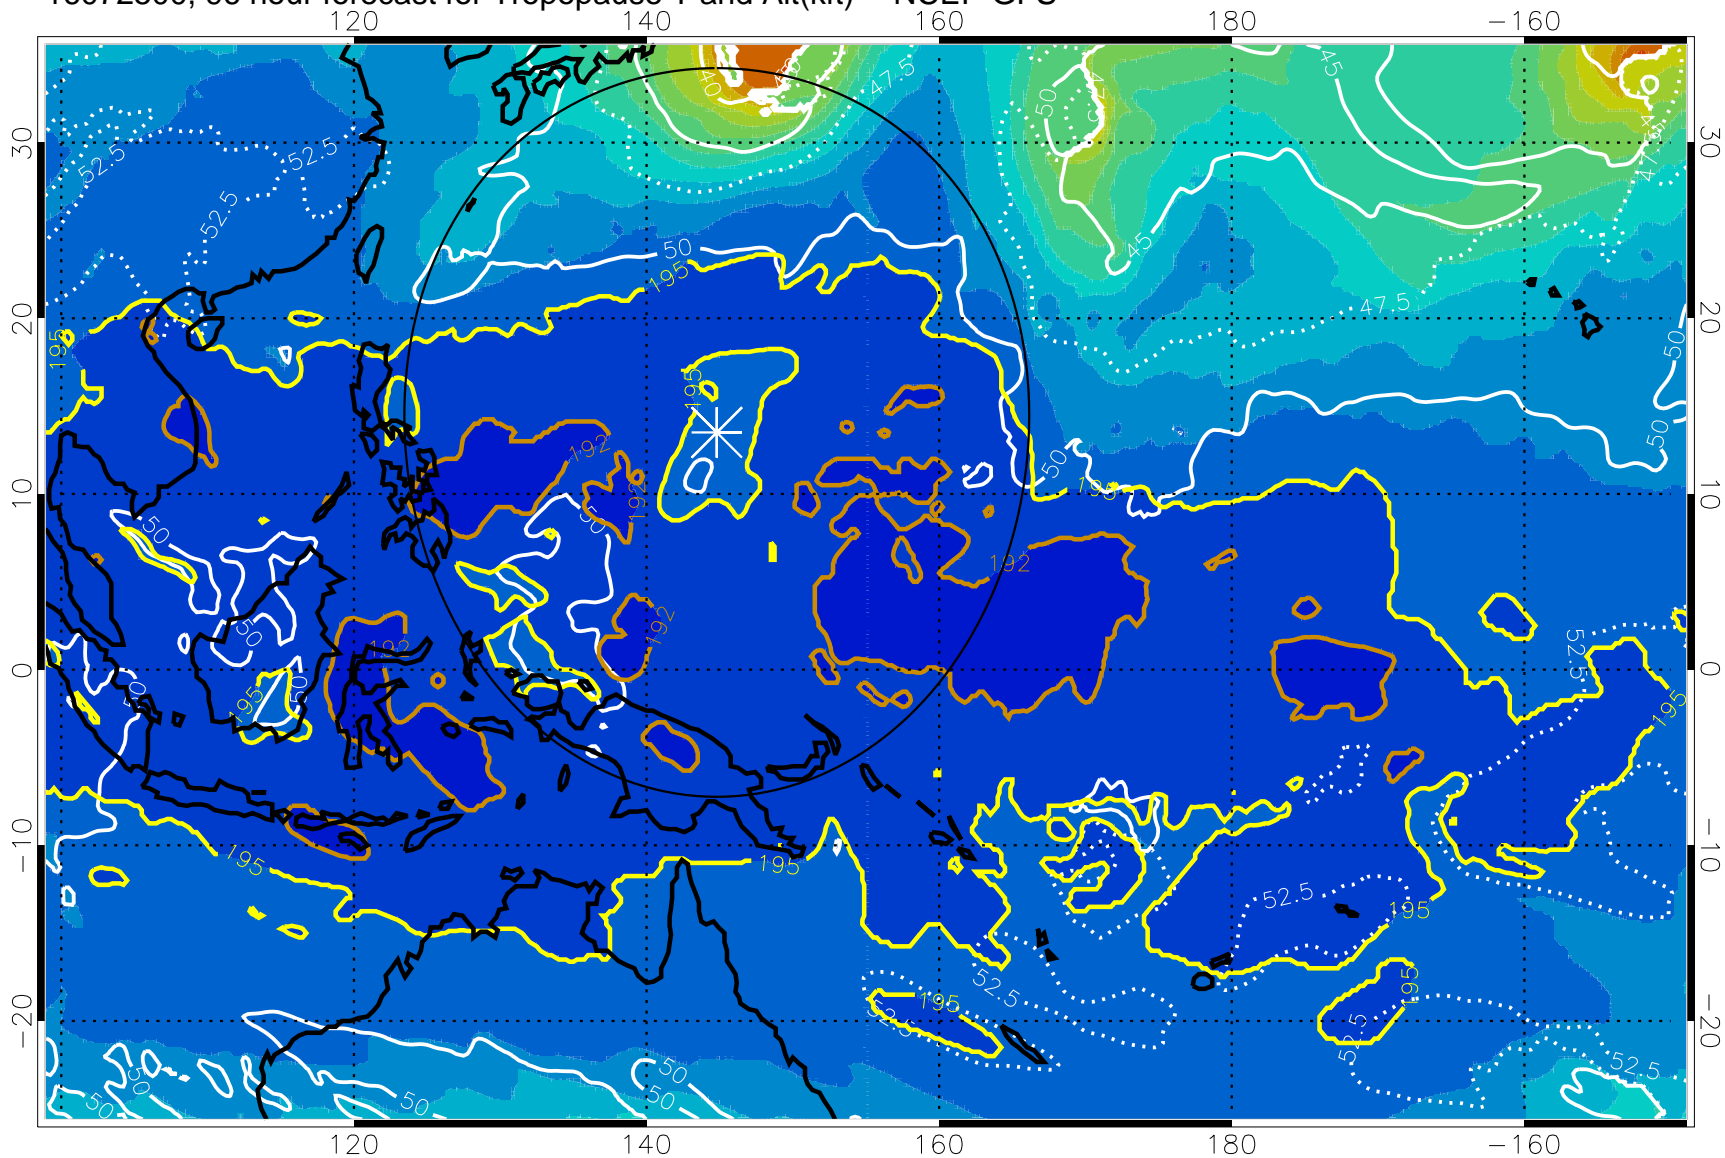

192.5K Isotherm 195K Isotherm
187.5K Isotherm 190K Isotherm

Range ring of 2304 km

16072418, 90 hour forecast for Tropopause T and Alt(kft) -- NCEP GFS

190 200 210 220 230
Tropopause T, K

Tropopause Altitude in kft (white)

192.5K Isotherm 195K Isotherm
187.5K Isotherm 190K Isotherm

Range ring of 2304 km

16072500, 96 hour forecast for Tropopause T and Alt(kft) -- NCEP GFS

190 200 210 220 230

Tropopause T, K

Tropopause Altitude in kft (white)