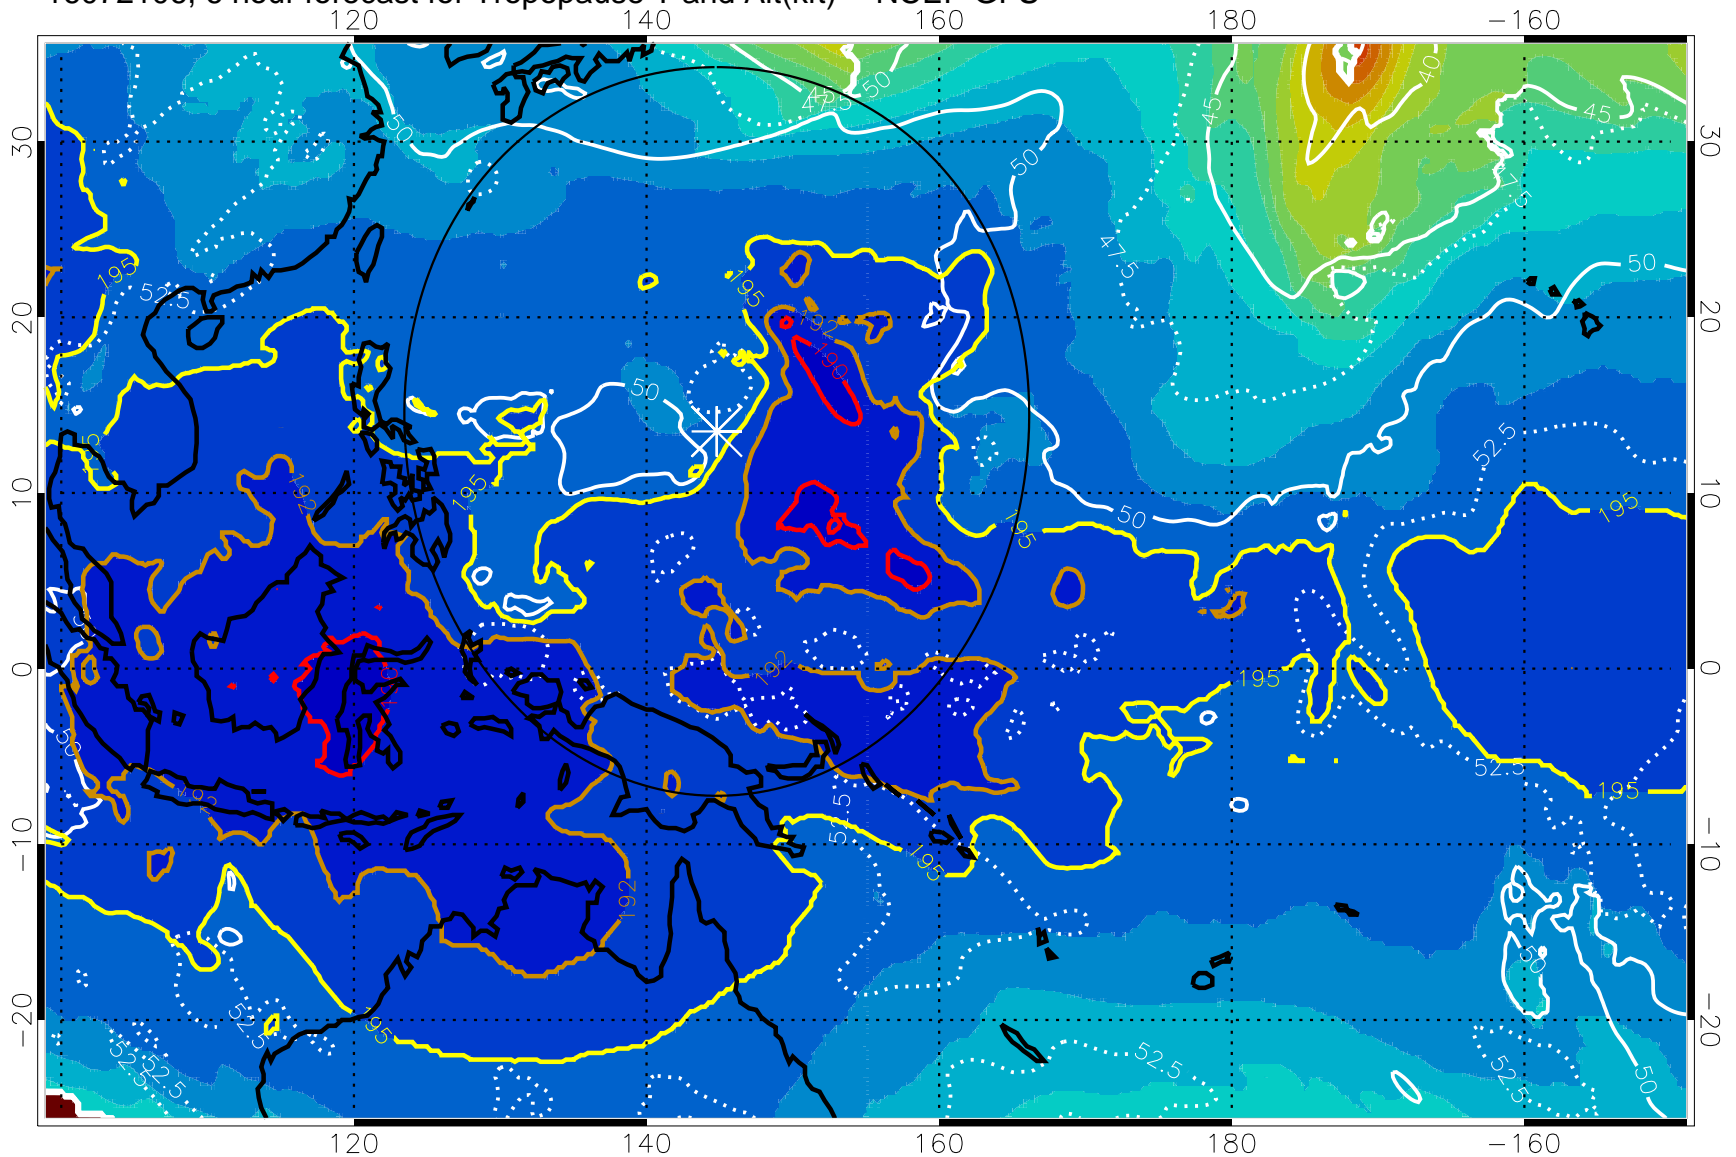

16072106, 6 hour forecast for Tropopause T and Alt(kft) -- NCEP GFS

190 200 210 220 230
Tropopause T, K

Tropopause Altitude in kft (white)

192.5K Isotherm 195K Isotherm
187.5K Isotherm 190K Isotherm

Range ring of 2304 km