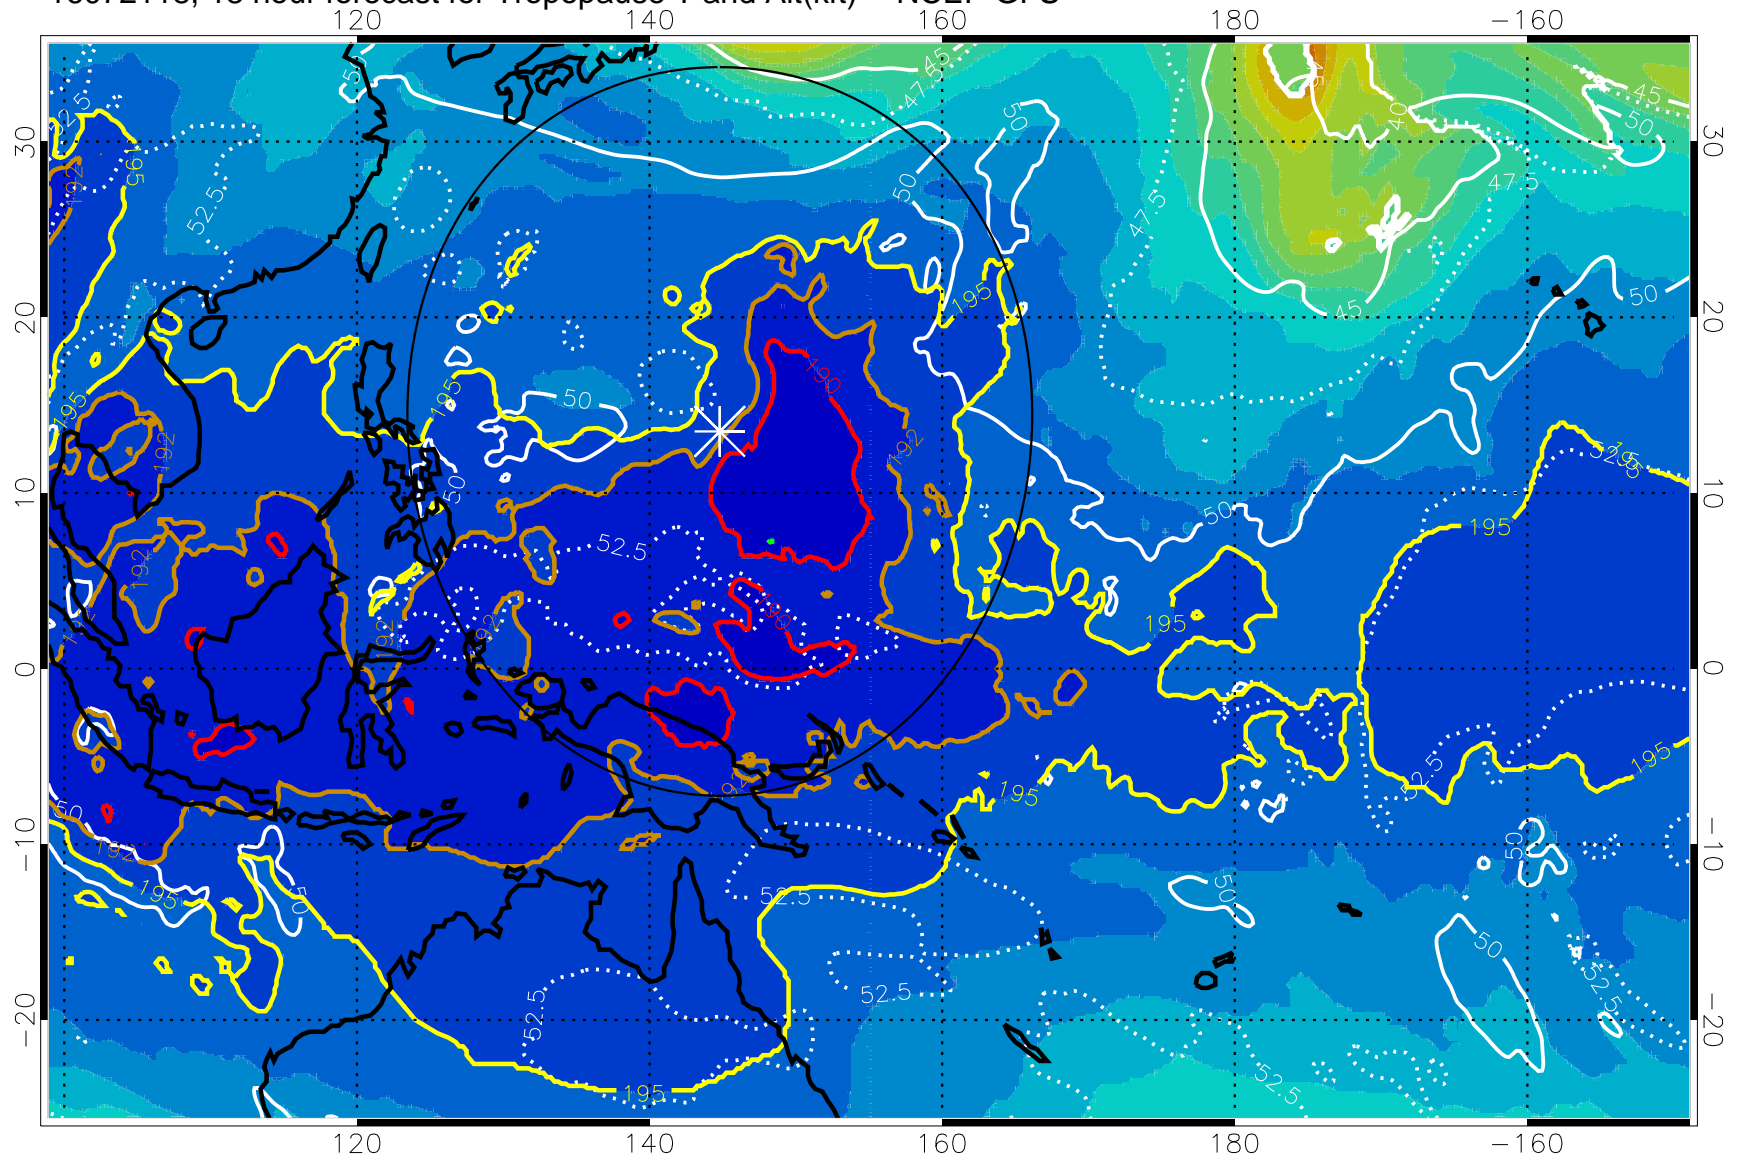

16072118, 18 hour forecast for Tropopause T and Alt(kft) -- NCEP GFS

190 200 210 220 230

Tropopause T, K

Tropopause Altitude in kft (white)

192.5K Isotherm 195K Isotherm
187.5K Isotherm 190K Isotherm

Range ring of 2304 km