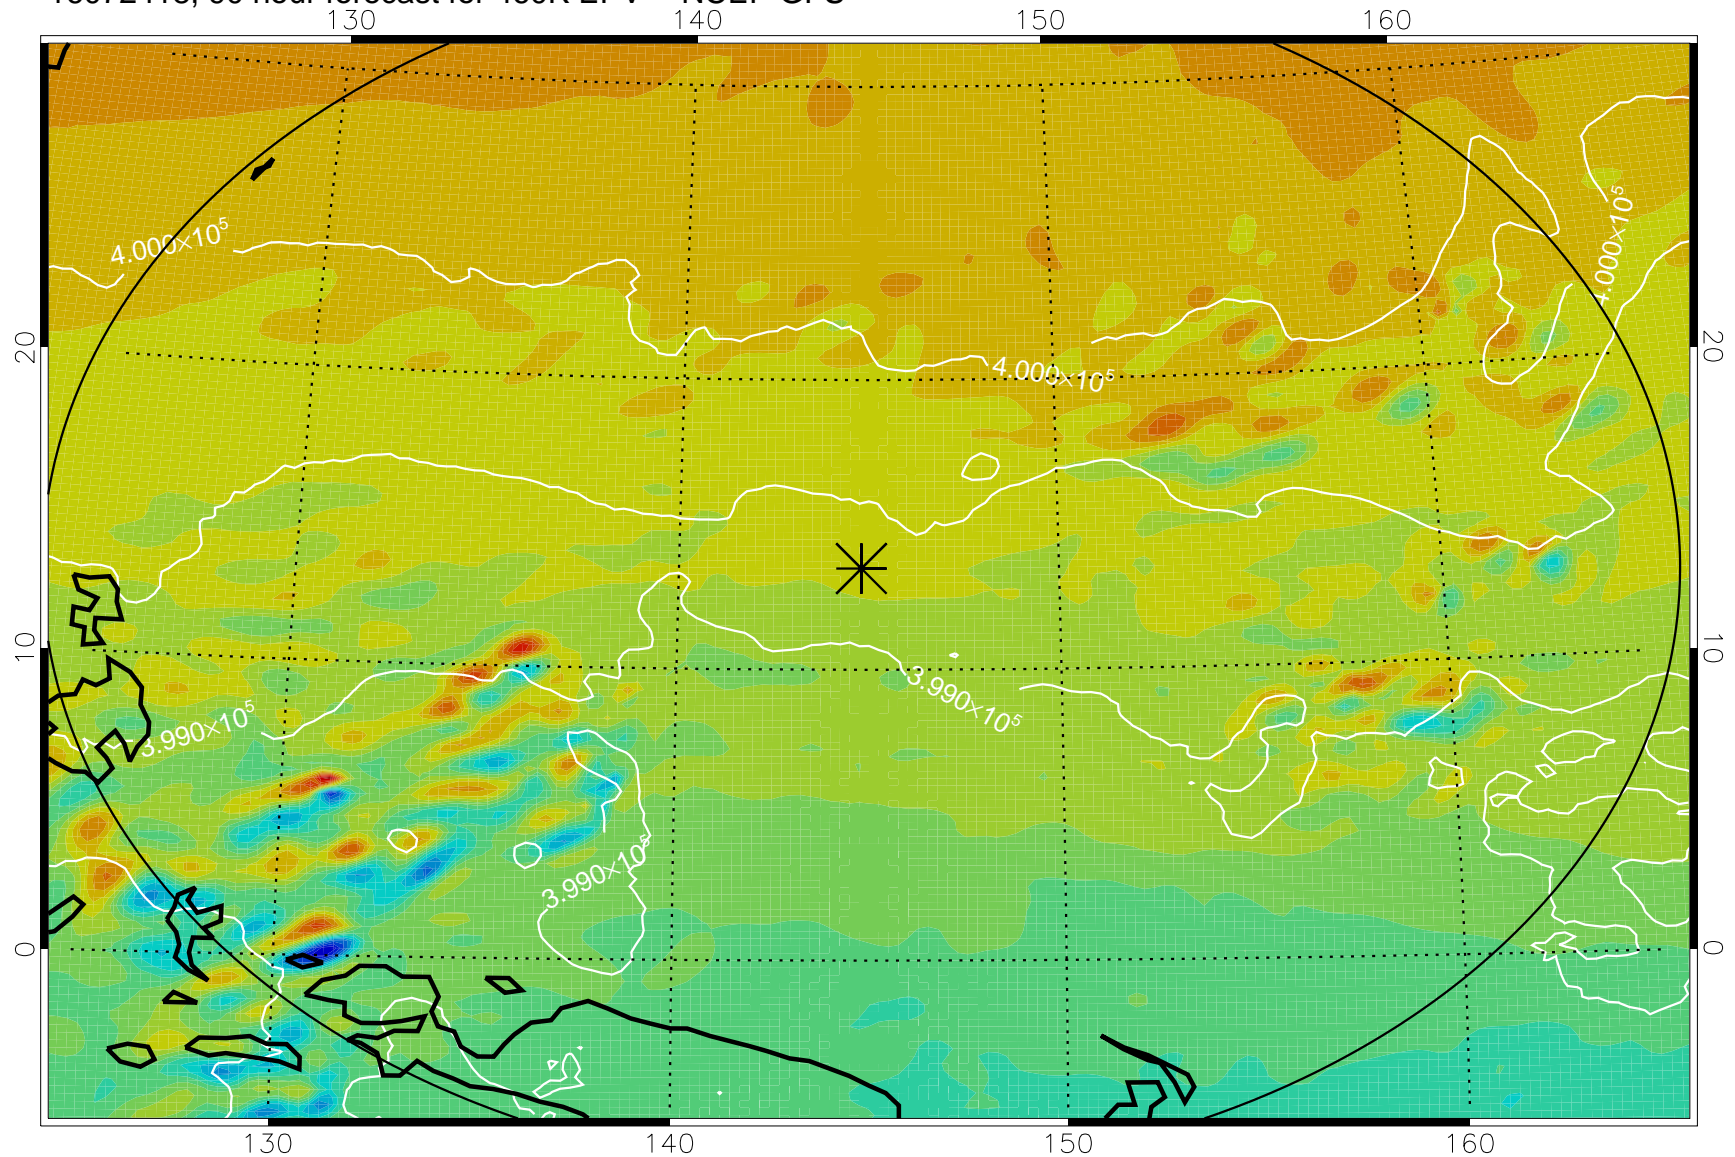

16072318, 66 hour forecast for 460K EPV -- NCEP GFS

460K Montgomery Streamfunction, white

Range ring of 2304 km

16072400, 72 hour forecast for 460K EPV -- NCEP GFS

460K Montgomery Streamfunction, white

Range ring of 2304 km

16072406, 78 hour forecast for 460K EPV -- NCEP GFS

460K Montgomery Streamfunction, white

Range ring of 2304 km

16072412, 84 hour forecast for 460K EPV -- NCEP GFS

460K Montgomery Streamfunction, white

Range ring of 2304 km

16072418, 90 hour forecast for 460K EPV -- NCEP GFS

460K Montgomery Streamfunction, white

Range ring of 2304 km

16072500, 96 hour forecast for 460K EPV -- NCEP GFS

460K Montgomery Streamfunction, white

Range ring of 2304 km

16072506, 102 hour forecast for 460K EPV -- NCEP GFS

460K Montgomery Streamfunction, white

Range ring of 2304 km

16072512, 108 hour forecast for 460K EPV -- NCEP GFS

460K Montgomery Streamfunction, white

Range ring of 2304 km