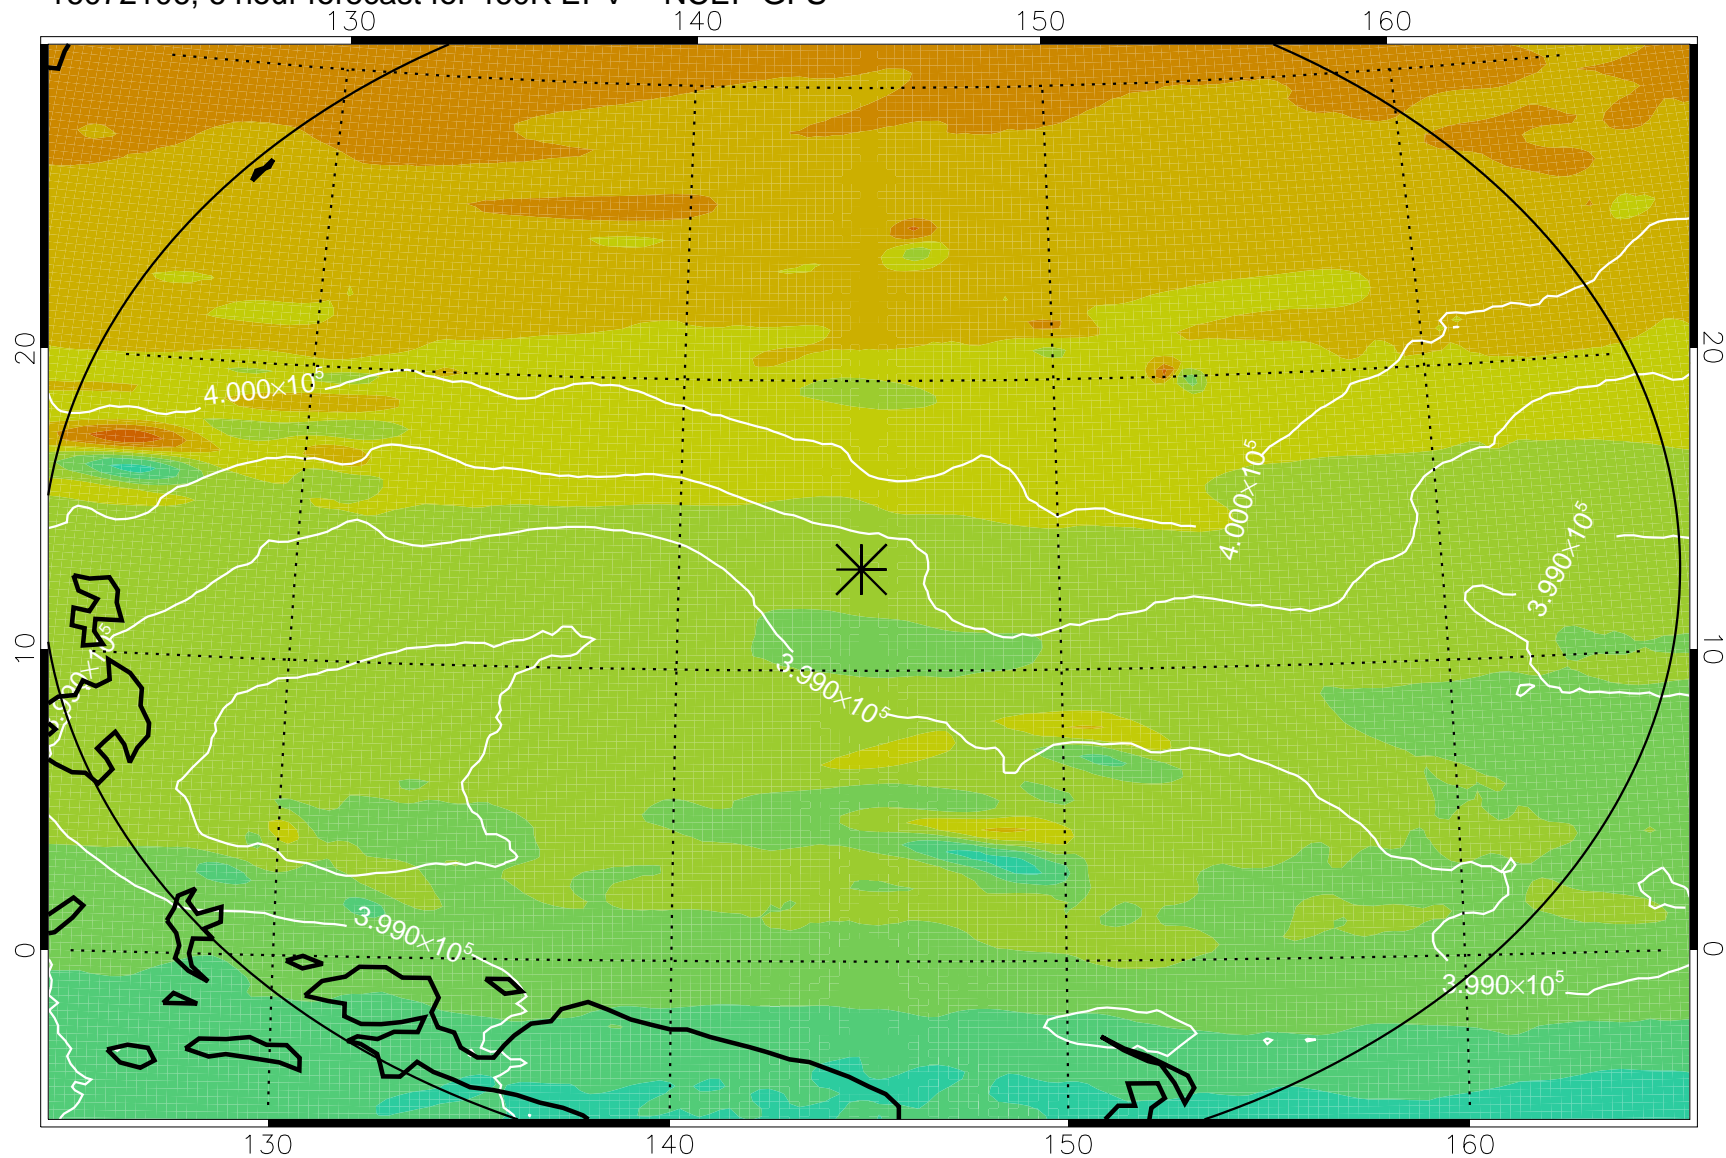

16072106, 6 hour forecast for 460K EPV -- NCEP GFS

460K Montgomery Streamfunction, white

Range ring of 2304 km

16072112, 12 hour forecast for 460K EPV -- NCEP GFS

460K Montgomery Streamfunction, white

Range ring of 2304 km

16072118, 18 hour forecast for 460K EPV -- NCEP GFS

460K Montgomery Streamfunction, white

Range ring of 2304 km

16072200, 24 hour forecast for 460K EPV -- NCEP GFS

460K Montgomery Streamfunction, white

Range ring of 2304 km

16072206, 30 hour forecast for 460K EPV -- NCEP GFS

460K Montgomery Streamfunction, white

Range ring of 2304 km

16072212, 36 hour forecast for 460K EPV -- NCEP GFS

460K Montgomery Streamfunction, white

Range ring of 2304 km

16072218, 42 hour forecast for 460K EPV -- NCEP GFS

460K Montgomery Streamfunction, white

Range ring of 2304 km

16072300, 48 hour forecast for 460K EPV -- NCEP GFS

460K Montgomery Streamfunction, white

Range ring of 2304 km