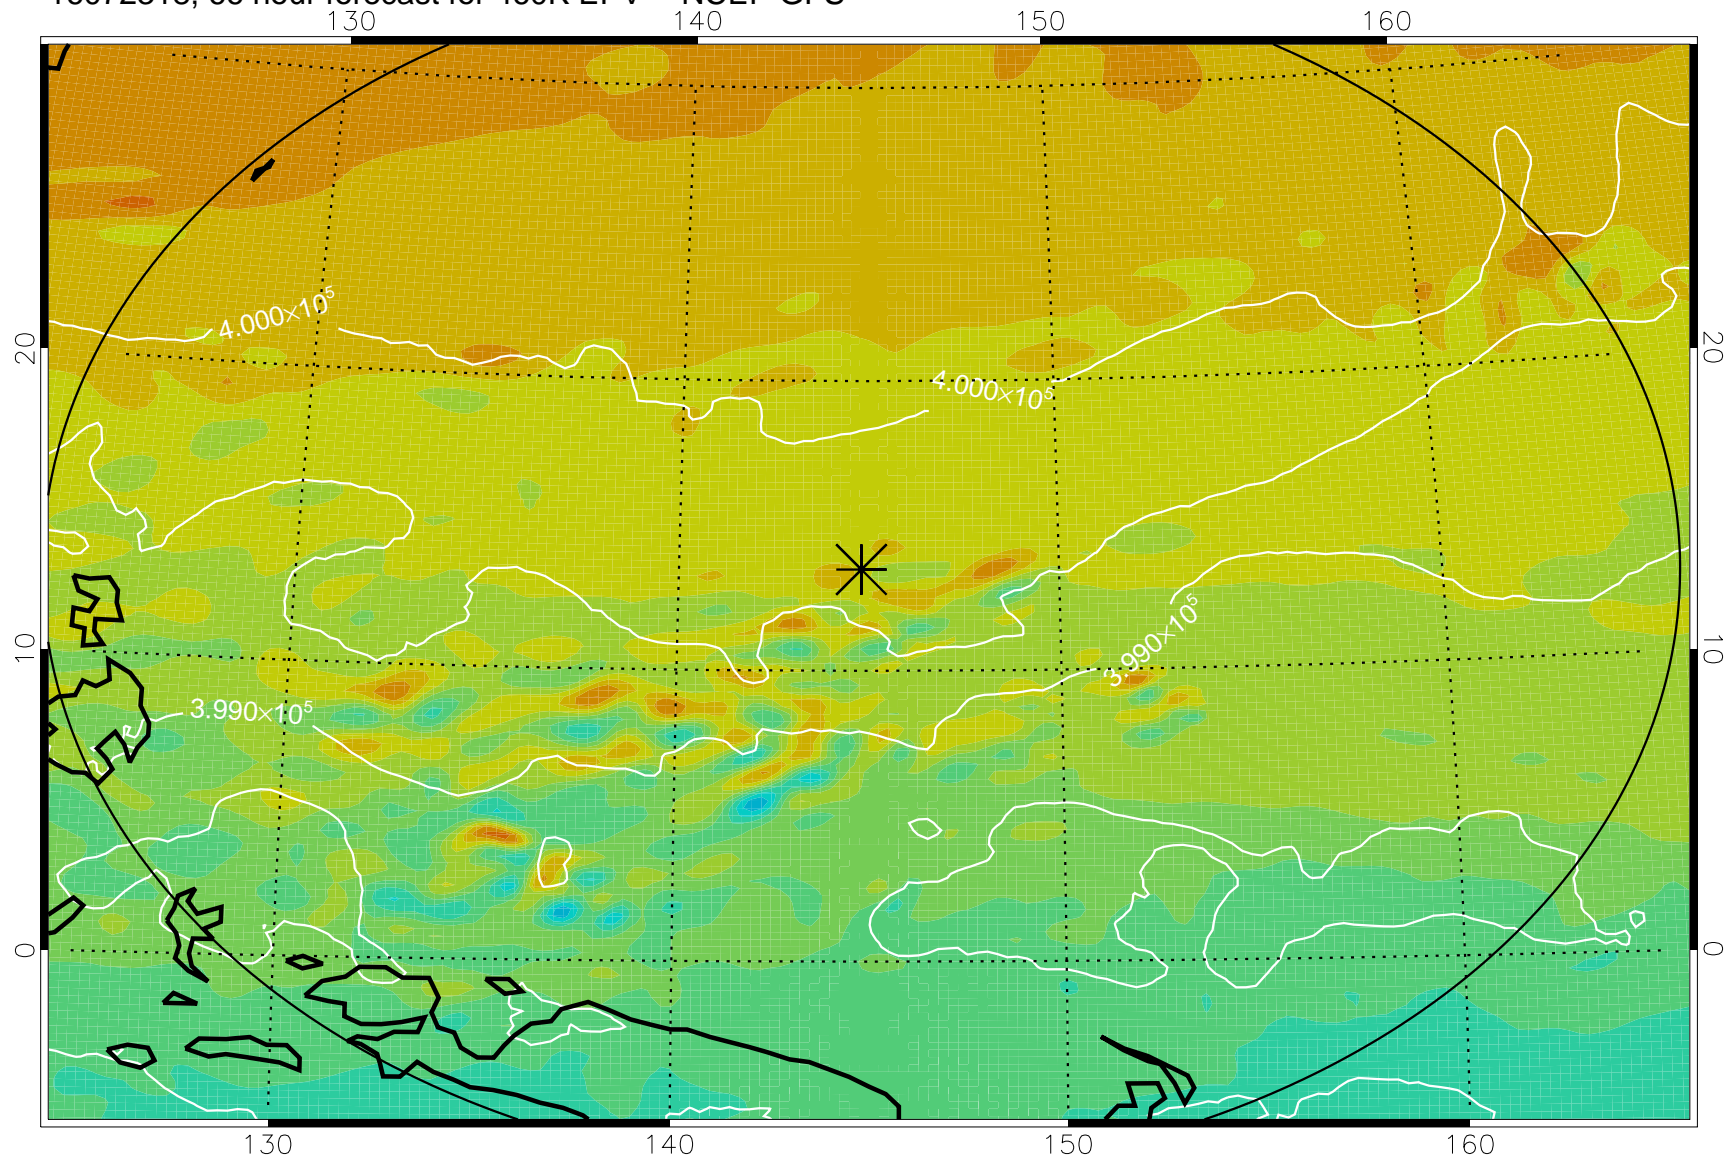

16072218, 42 hour forecast for 460K EPV -- NCEP GFS

460K Montgomery Streamfunction, white

Range ring of 2304 km

16072300, 48 hour forecast for 460K EPV -- NCEP GFS

460K Montgomery Streamfunction, white

Range ring of 2304 km

16072306, 54 hour forecast for 460K EPV -- NCEP GFS

460K Montgomery Streamfunction, white

Range ring of 2304 km

16072312, 60 hour forecast for 460K EPV -- NCEP GFS

460K Montgomery Streamfunction, white

Range ring of 2304 km

16072318, 66 hour forecast for 460K EPV -- NCEP GFS

460K Montgomery Streamfunction, white

Range ring of 2304 km

16072400, 72 hour forecast for 460K EPV -- NCEP GFS

460K Montgomery Streamfunction, white

Range ring of 2304 km

16072406, 78 hour forecast for 460K EPV -- NCEP GFS

460K Montgomery Streamfunction, white

Range ring of 2304 km

16072412, 84 hour forecast for 460K EPV -- NCEP GFS

460K Montgomery Streamfunction, white

Range ring of 2304 km