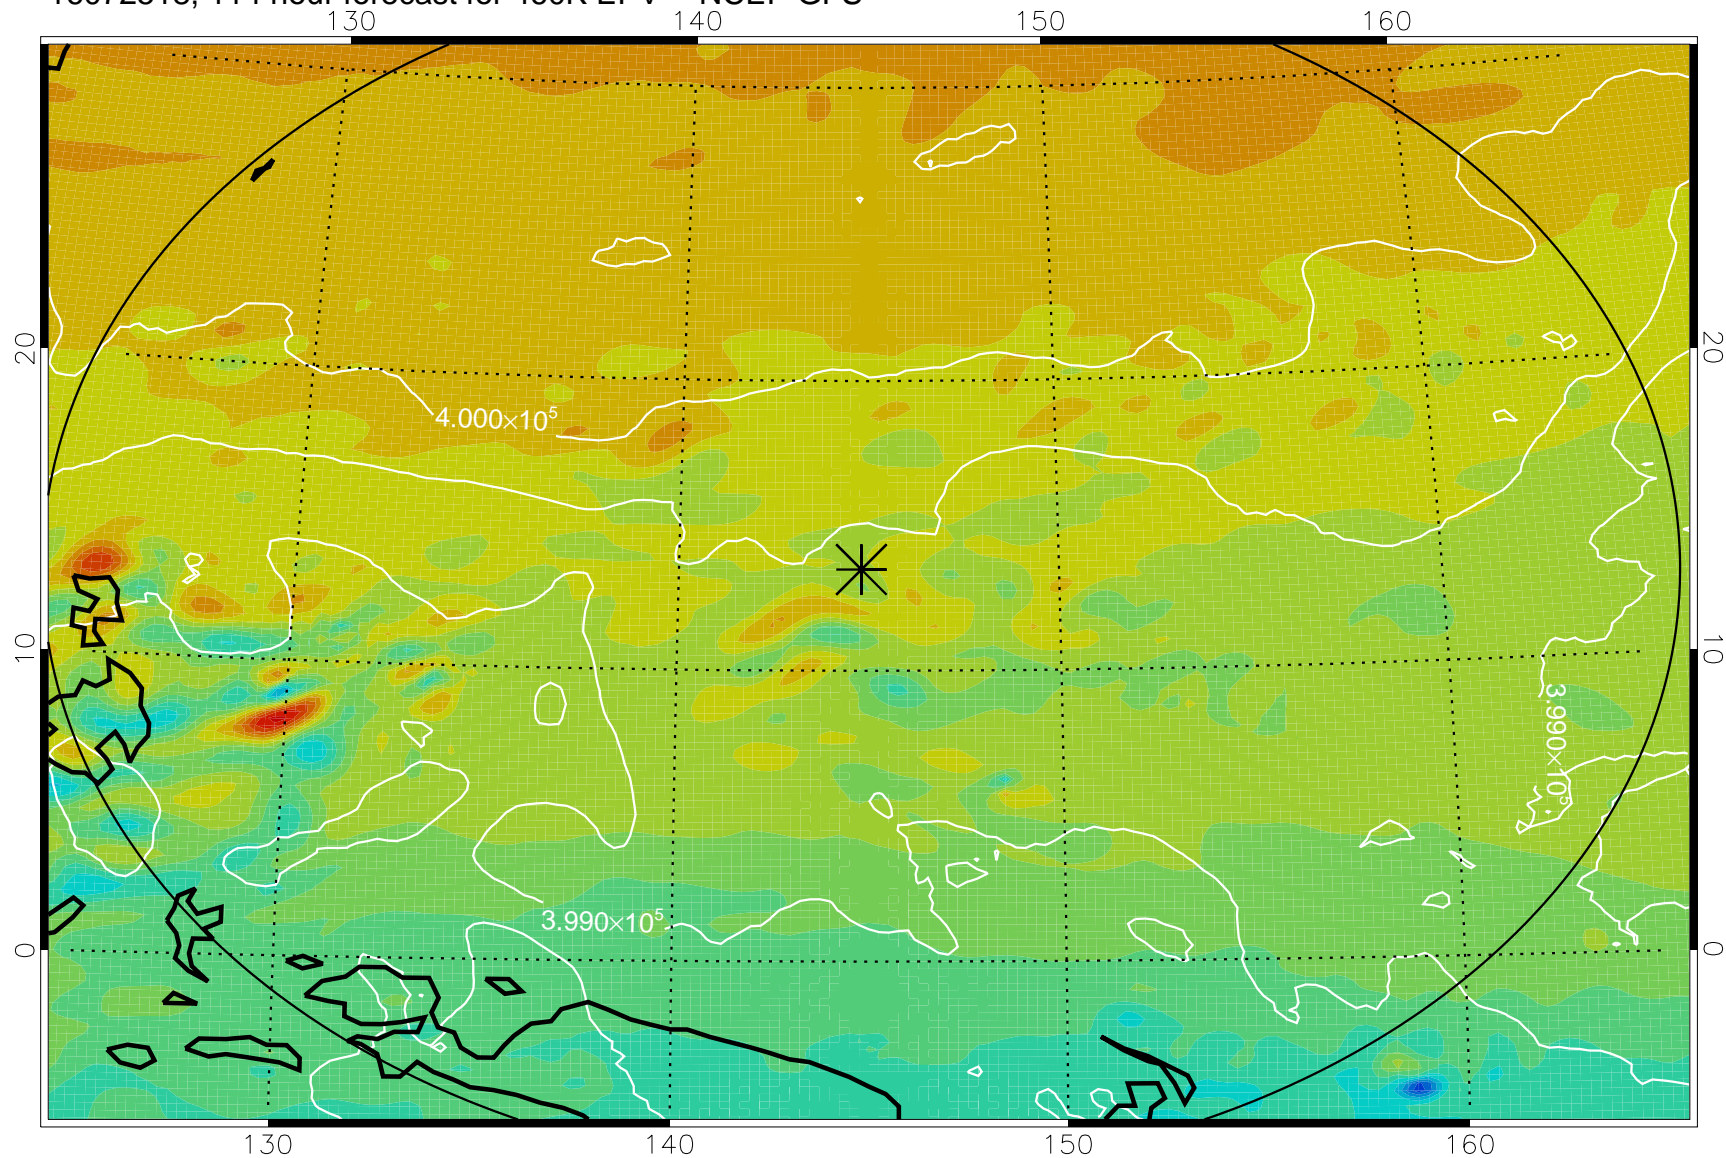

16072406, 78 hour forecast for 460K EPV -- NCEP GFS

460K Montgomery Streamfunction, white

Range ring of 2304 km

16072412, 84 hour forecast for 460K EPV -- NCEP GFS

460K Montgomery Streamfunction, white

Range ring of 2304 km

16072418, 90 hour forecast for 460K EPV -- NCEP GFS

460K Montgomery Streamfunction, white

Range ring of 2304 km

16072500, 96 hour forecast for 460K EPV -- NCEP GFS

460K Montgomery Streamfunction, white

Range ring of 2304 km

16072506, 102 hour forecast for 460K EPV -- NCEP GFS

460K Montgomery Streamfunction, white

Range ring of 2304 km

16072512, 108 hour forecast for 460K EPV -- NCEP GFS

460K Montgomery Streamfunction, white

Range ring of 2304 km

16072518, 114 hour forecast for 460K EPV -- NCEP GFS

460K Montgomery Streamfunction, white

Range ring of 2304 km

16072600, 120 hour forecast for 460K EPV -- NCEP GFS

460K Montgomery Streamfunction, white

Range ring of 2304 km