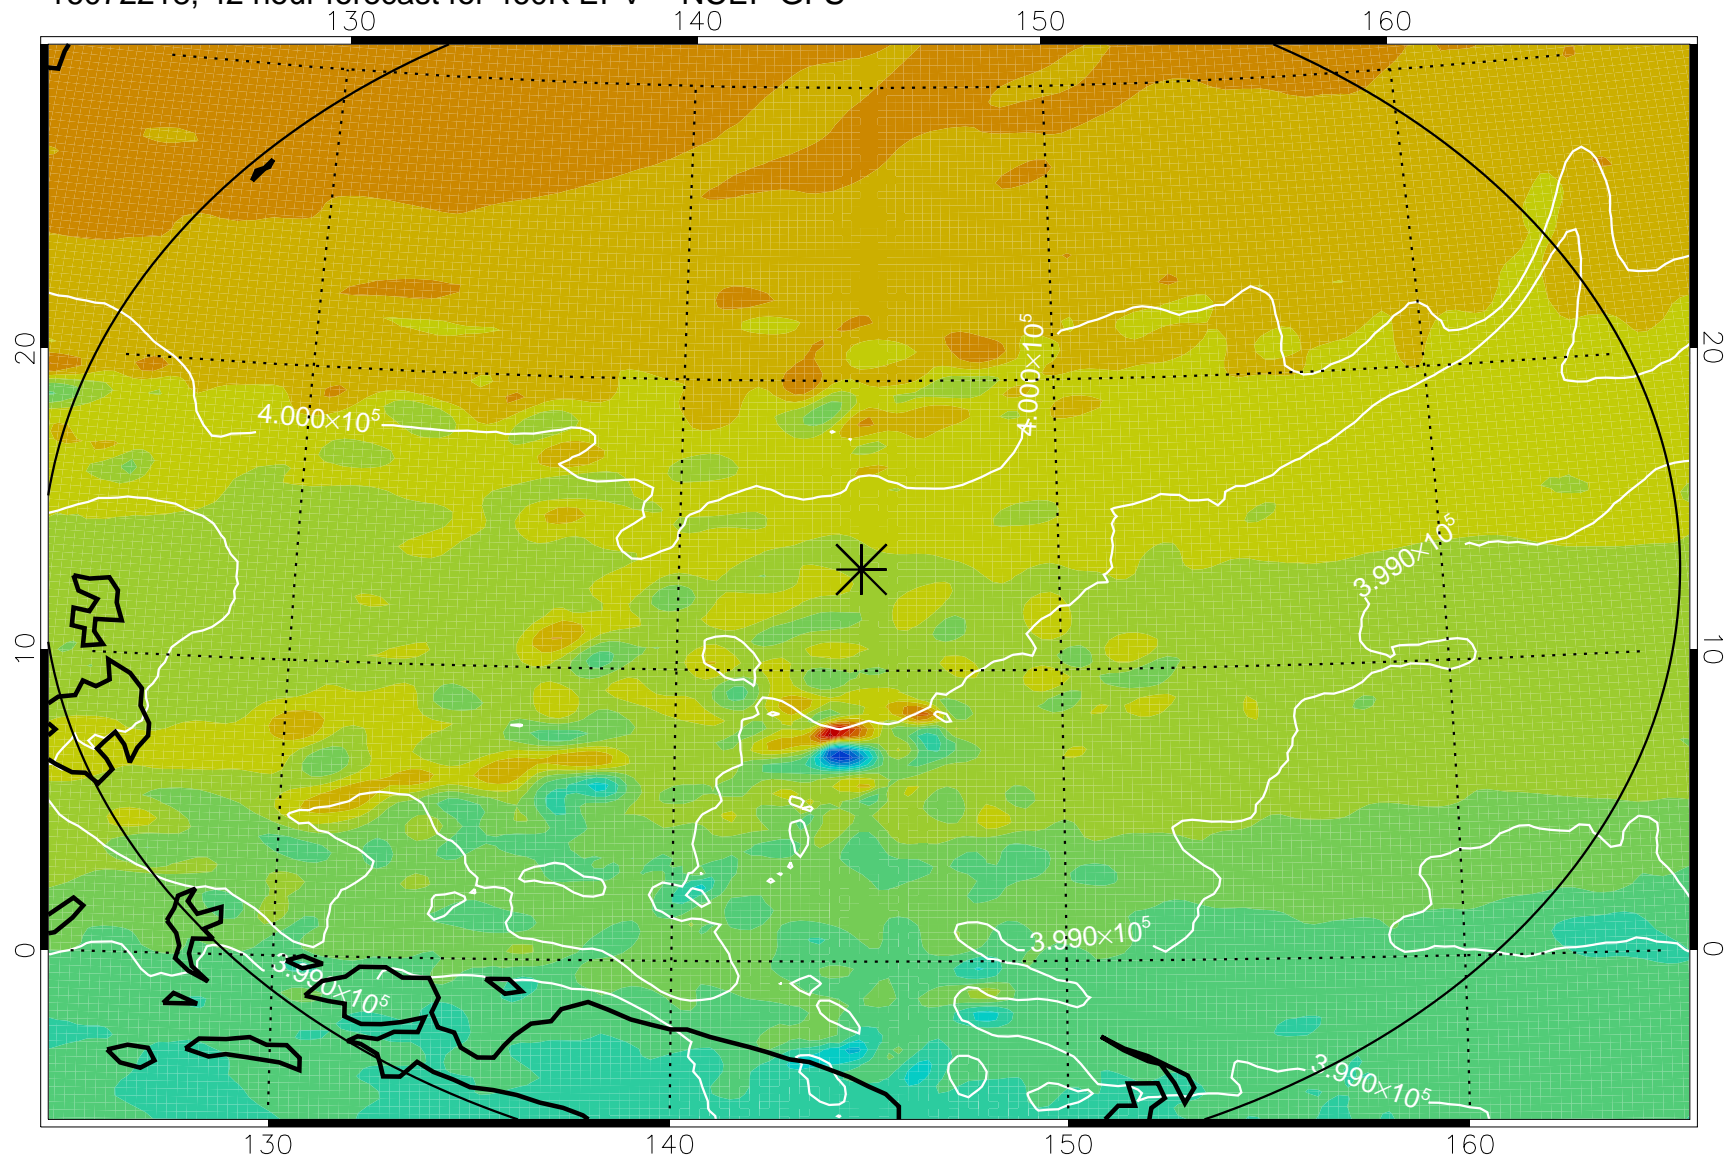

16072118, 18 hour forecast for 460K EPV -- NCEP GFS

460K Montgomery Streamfunction, white

Range ring of 2304 km

16072200, 24 hour forecast for 460K EPV -- NCEP GFS

460K Montgomery Streamfunction, white

Range ring of 2304 km

16072206, 30 hour forecast for 460K EPV -- NCEP GFS

460K Montgomery Streamfunction, white

Range ring of 2304 km

16072212, 36 hour forecast for 460K EPV -- NCEP GFS

460K Montgomery Streamfunction, white

Range ring of 2304 km

16072218, 42 hour forecast for 460K EPV -- NCEP GFS

460K Montgomery Streamfunction, white

Range ring of 2304 km

16072300, 48 hour forecast for 460K EPV -- NCEP GFS

460K Montgomery Streamfunction, white

Range ring of 2304 km

16072406, 78 hour forecast for 460K EPV -- NCEP GFS

460K Montgomery Streamfunction, white

Range ring of 2304 km

16072412, 84 hour forecast for 460K EPV -- NCEP GFS

460K Montgomery Streamfunction, white

Range ring of 2304 km