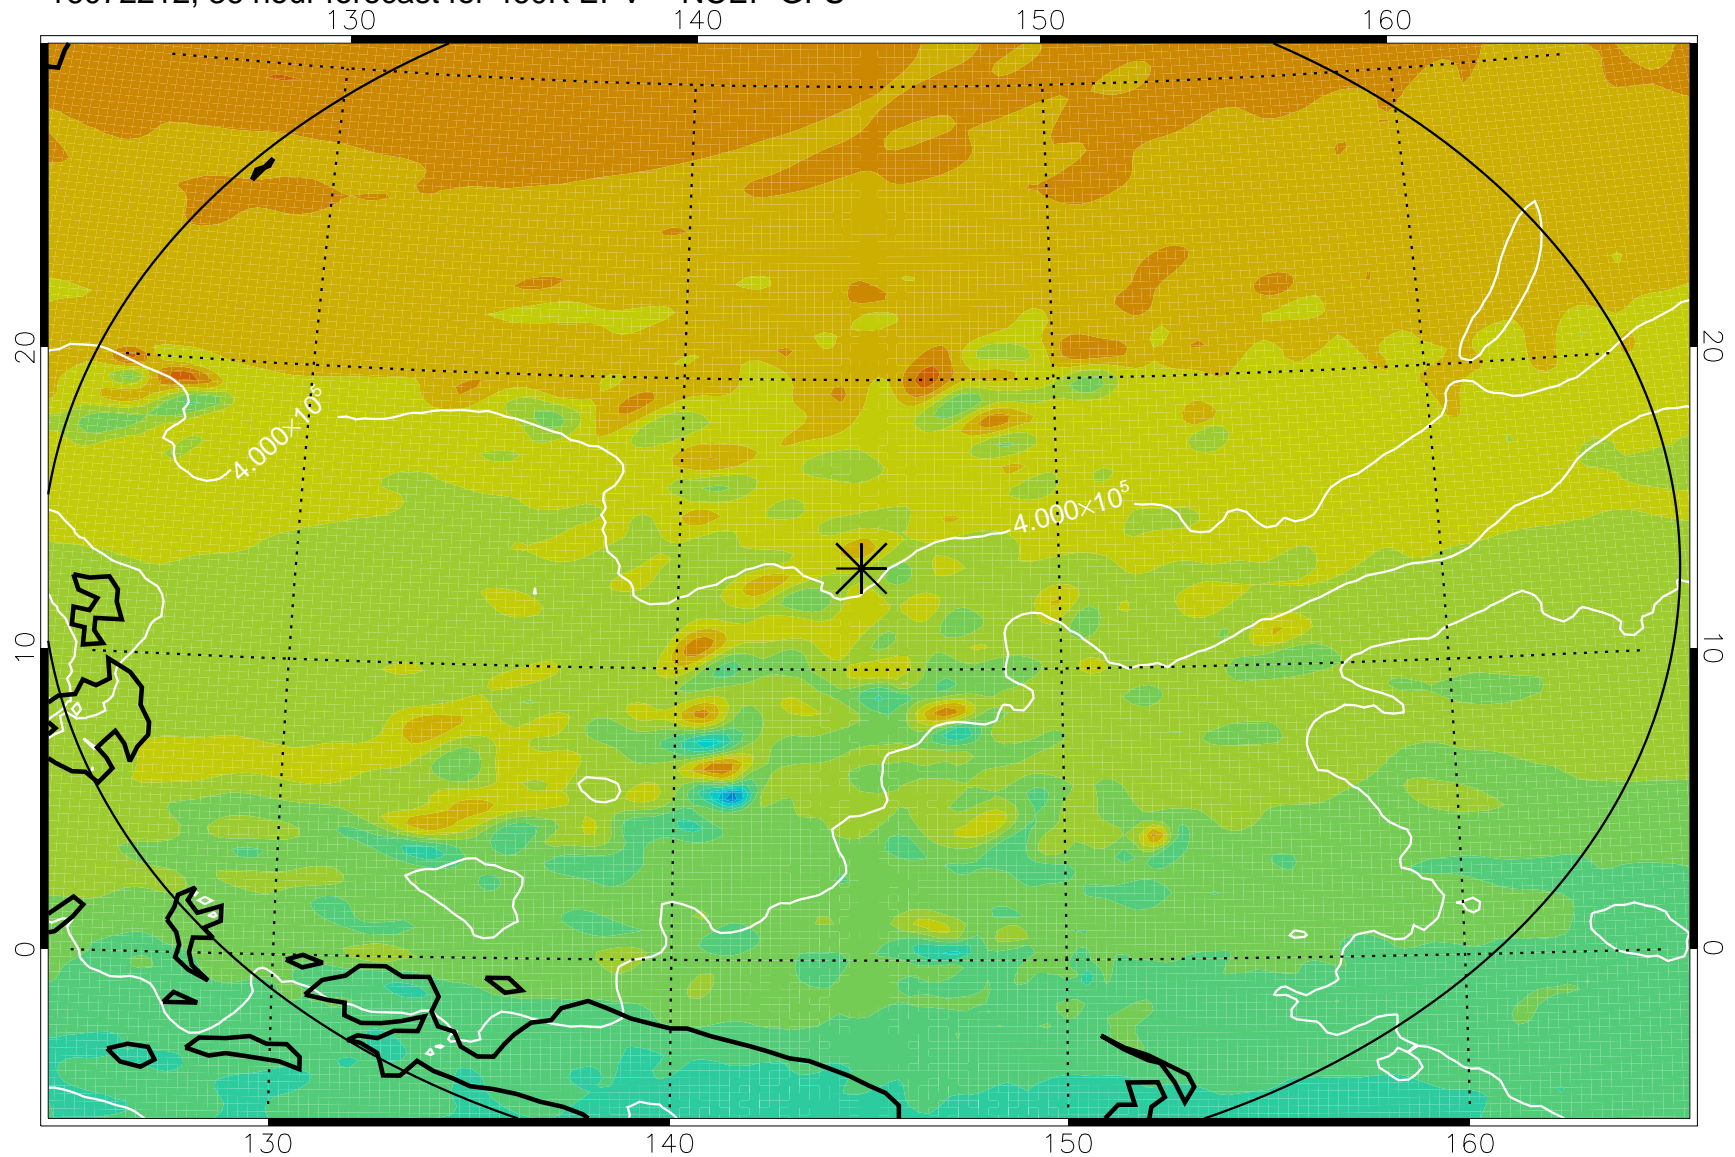

16072118, 18 hour forecast for 460K EPV -- NCEP GFS

460K Montgomery Streamfunction, white

Range ring of 2304 km

16072200, 24 hour forecast for 460K EPV -- NCEP GFS

460K Montgomery Streamfunction, white

Range ring of 2304 km

16072206, 30 hour forecast for 460K EPV -- NCEP GFS

460K Montgomery Streamfunction, white

Range ring of 2304 km

16072212, 36 hour forecast for 460K EPV -- NCEP GFS

460K Montgomery Streamfunction, white

Range ring of 2304 km

16072218, 42 hour forecast for 460K EPV -- NCEP GFS

460K Montgomery Streamfunction, white

Range ring of 2304 km

16072300, 48 hour forecast for 460K EPV -- NCEP GFS

460K Montgomery Streamfunction, white

Range ring of 2304 km

16072406, 78 hour forecast for 460K EPV -- NCEP GFS

460K Montgomery Streamfunction, white

Range ring of 2304 km

16072412, 84 hour forecast for 460K EPV -- NCEP GFS

460K Montgomery Streamfunction, white

Range ring of 2304 km