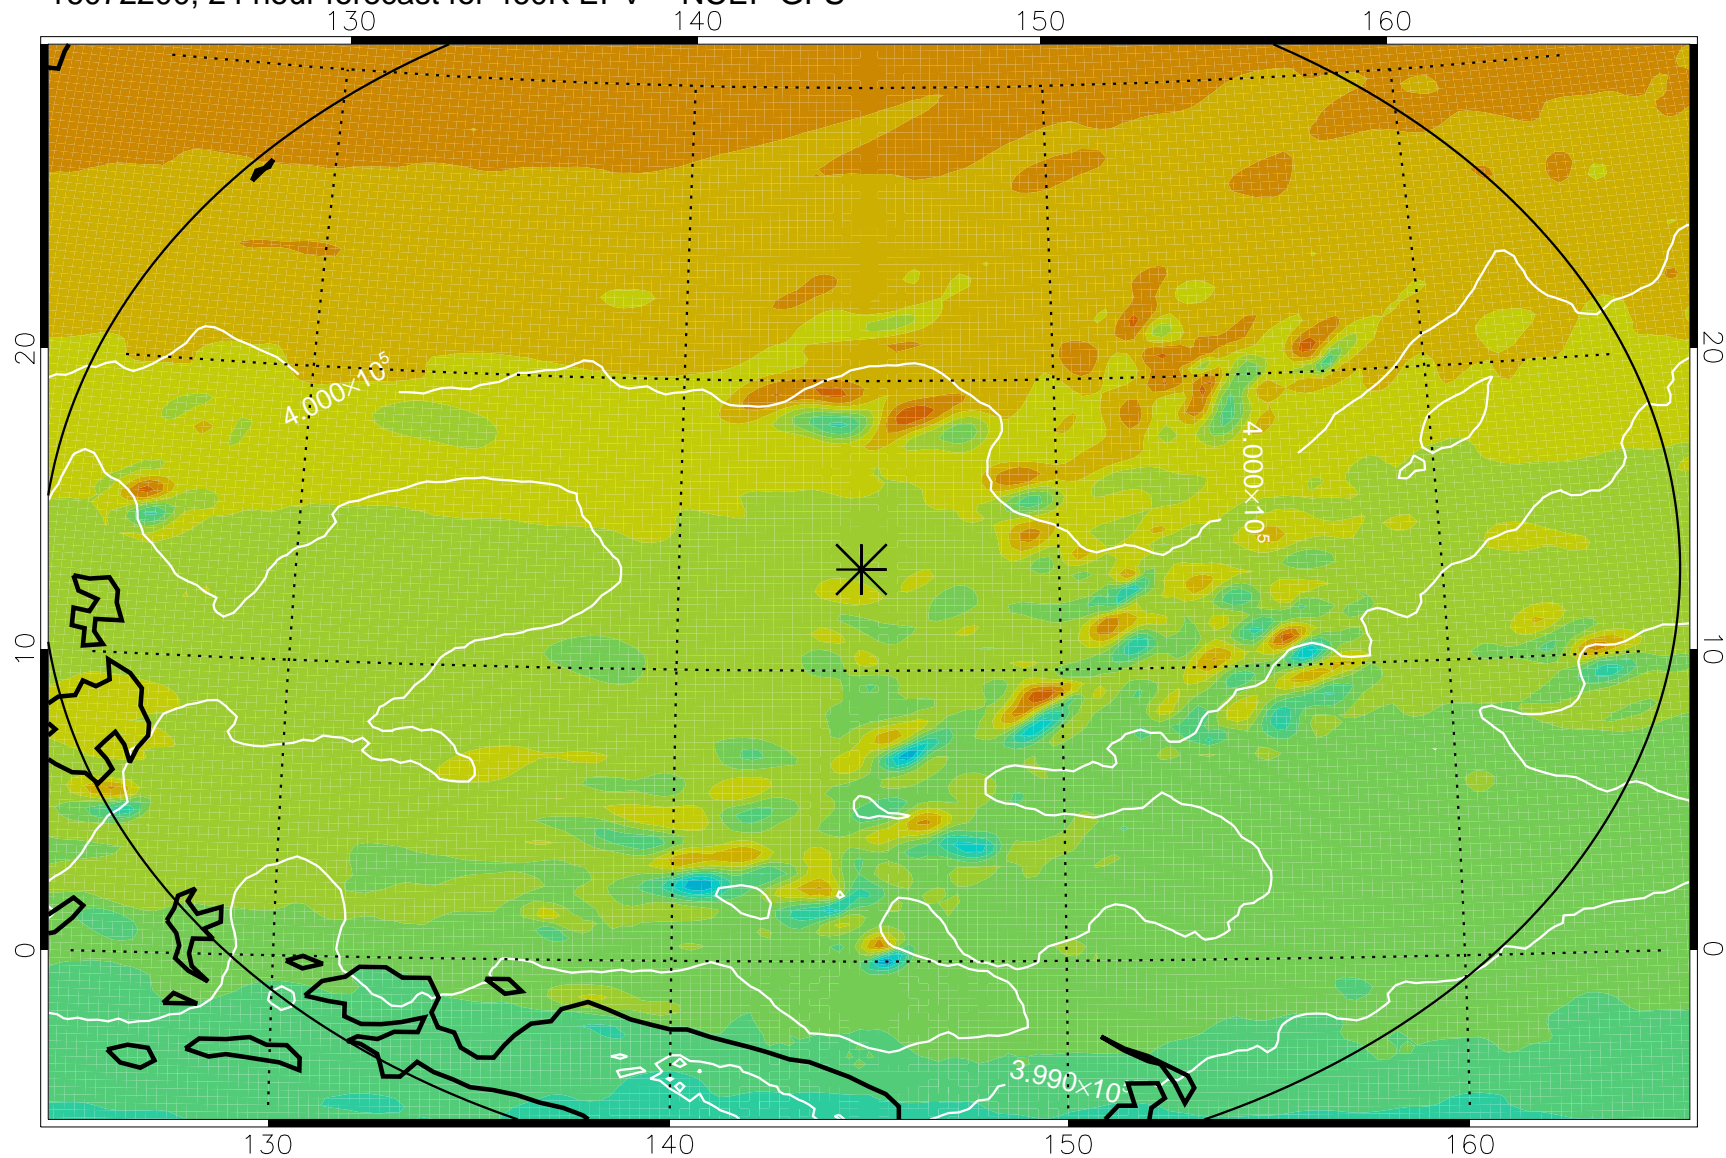

16072118, 18 hour forecast for 460K EPV -- NCEP GFS

460K Montgomery Streamfunction, white

Range ring of 2304 km

16072200, 24 hour forecast for 460K EPV -- NCEP GFS

460K Montgomery Streamfunction, white

Range ring of 2304 km

16072206, 30 hour forecast for 460K EPV -- NCEP GFS

460K Montgomery Streamfunction, white

Range ring of 2304 km

16072212, 36 hour forecast for 460K EPV -- NCEP GFS

460K Montgomery Streamfunction, white

Range ring of 2304 km

16072218, 42 hour forecast for 460K EPV -- NCEP GFS

460K Montgomery Streamfunction, white

Range ring of 2304 km

16072300, 48 hour forecast for 460K EPV -- NCEP GFS

460K Montgomery Streamfunction, white

Range ring of 2304 km

16072406, 78 hour forecast for 460K EPV -- NCEP GFS

460K Montgomery Streamfunction, white

Range ring of 2304 km

16072412, 84 hour forecast for 460K EPV -- NCEP GFS

460K Montgomery Streamfunction, white

Range ring of 2304 km