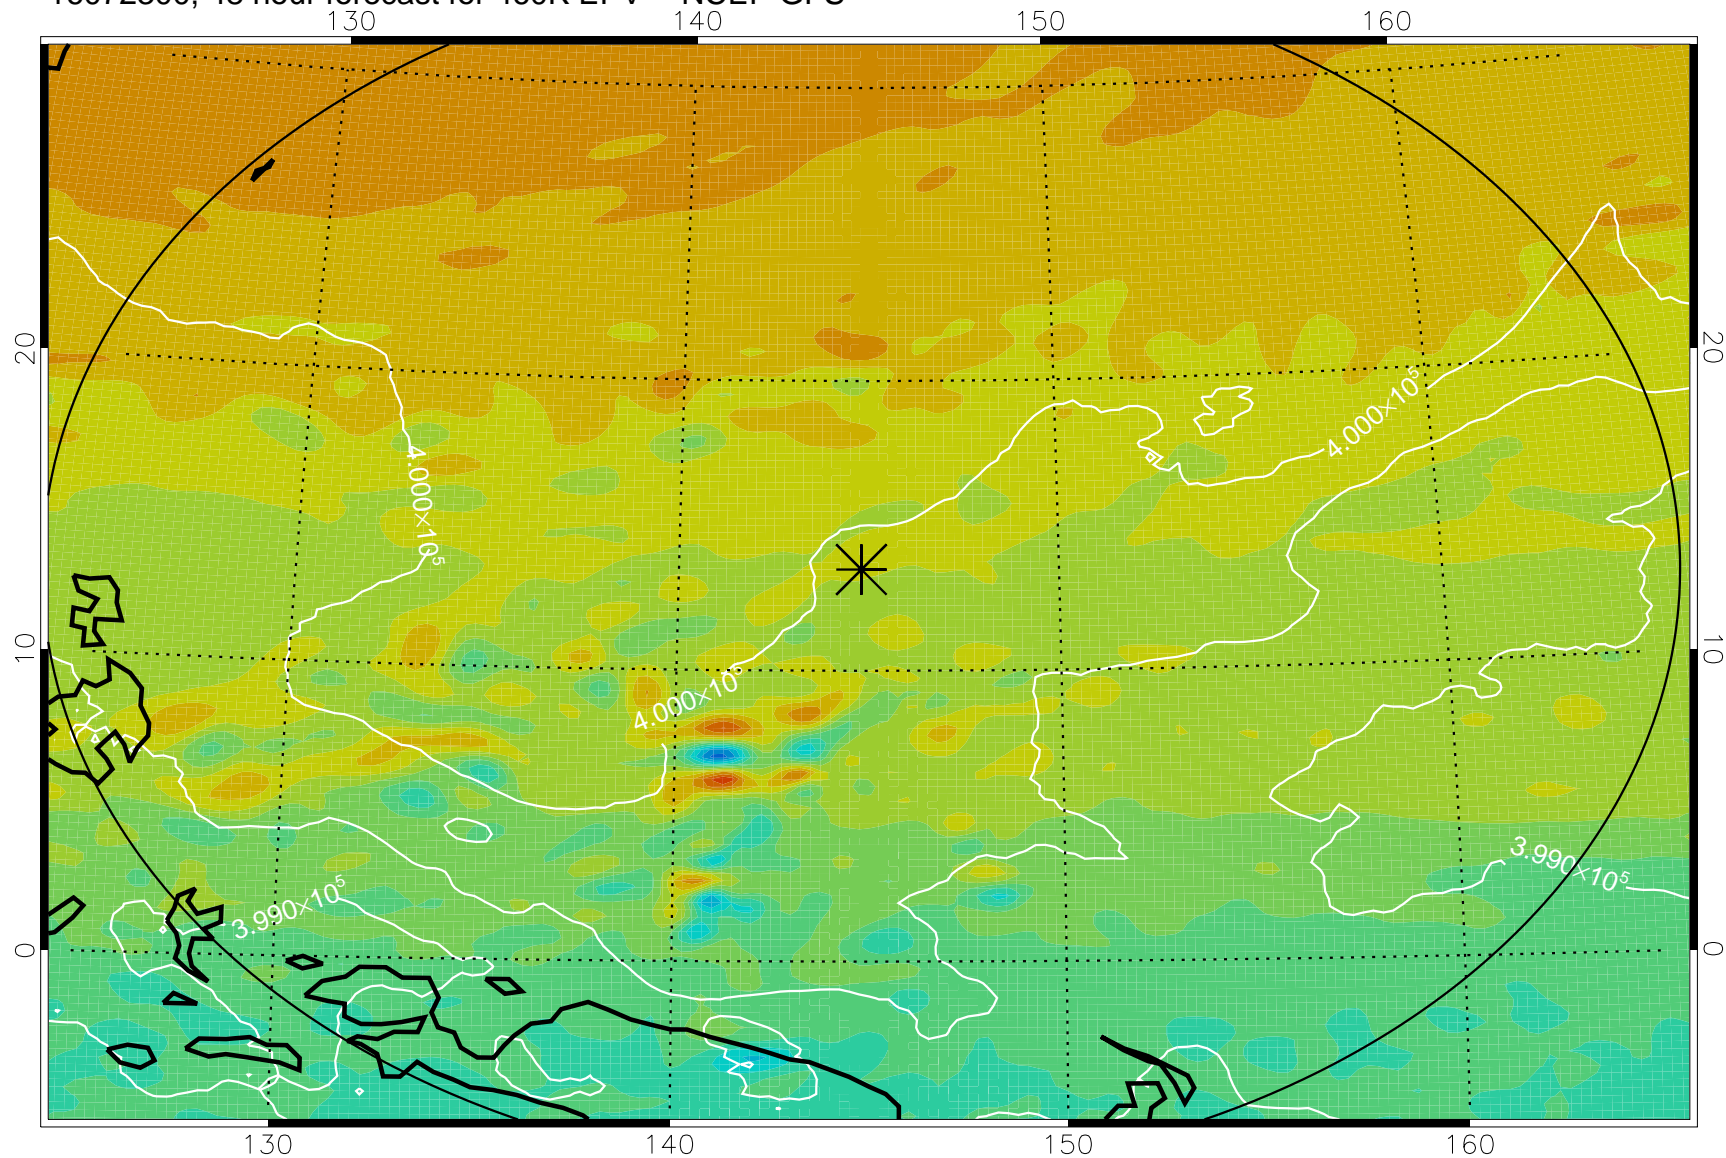

16072206, 30 hour forecast for 460K EPV -- NCEP GFS

460K Montgomery Streamfunction, white

Range ring of 2304 km

16072212, 36 hour forecast for 460K EPV -- NCEP GFS

460K Montgomery Streamfunction, white

Range ring of 2304 km

16072218, 42 hour forecast for 460K EPV -- NCEP GFS

460K Montgomery Streamfunction, white

Range ring of 2304 km

16072300, 48 hour forecast for 460K EPV -- NCEP GFS

460K Montgomery Streamfunction, white

Range ring of 2304 km

16072306, 54 hour forecast for 460K EPV -- NCEP GFS

460K Montgomery Streamfunction, white

Range ring of 2304 km

16072312, 60 hour forecast for 460K EPV -- NCEP GFS

460K Montgomery Streamfunction, white

Range ring of 2304 km

16072318, 66 hour forecast for 460K EPV -- NCEP GFS

460K Montgomery Streamfunction, white

Range ring of 2304 km

16072400, 72 hour forecast for 460K EPV -- NCEP GFS

460K Montgomery Streamfunction, white

Range ring of 2304 km