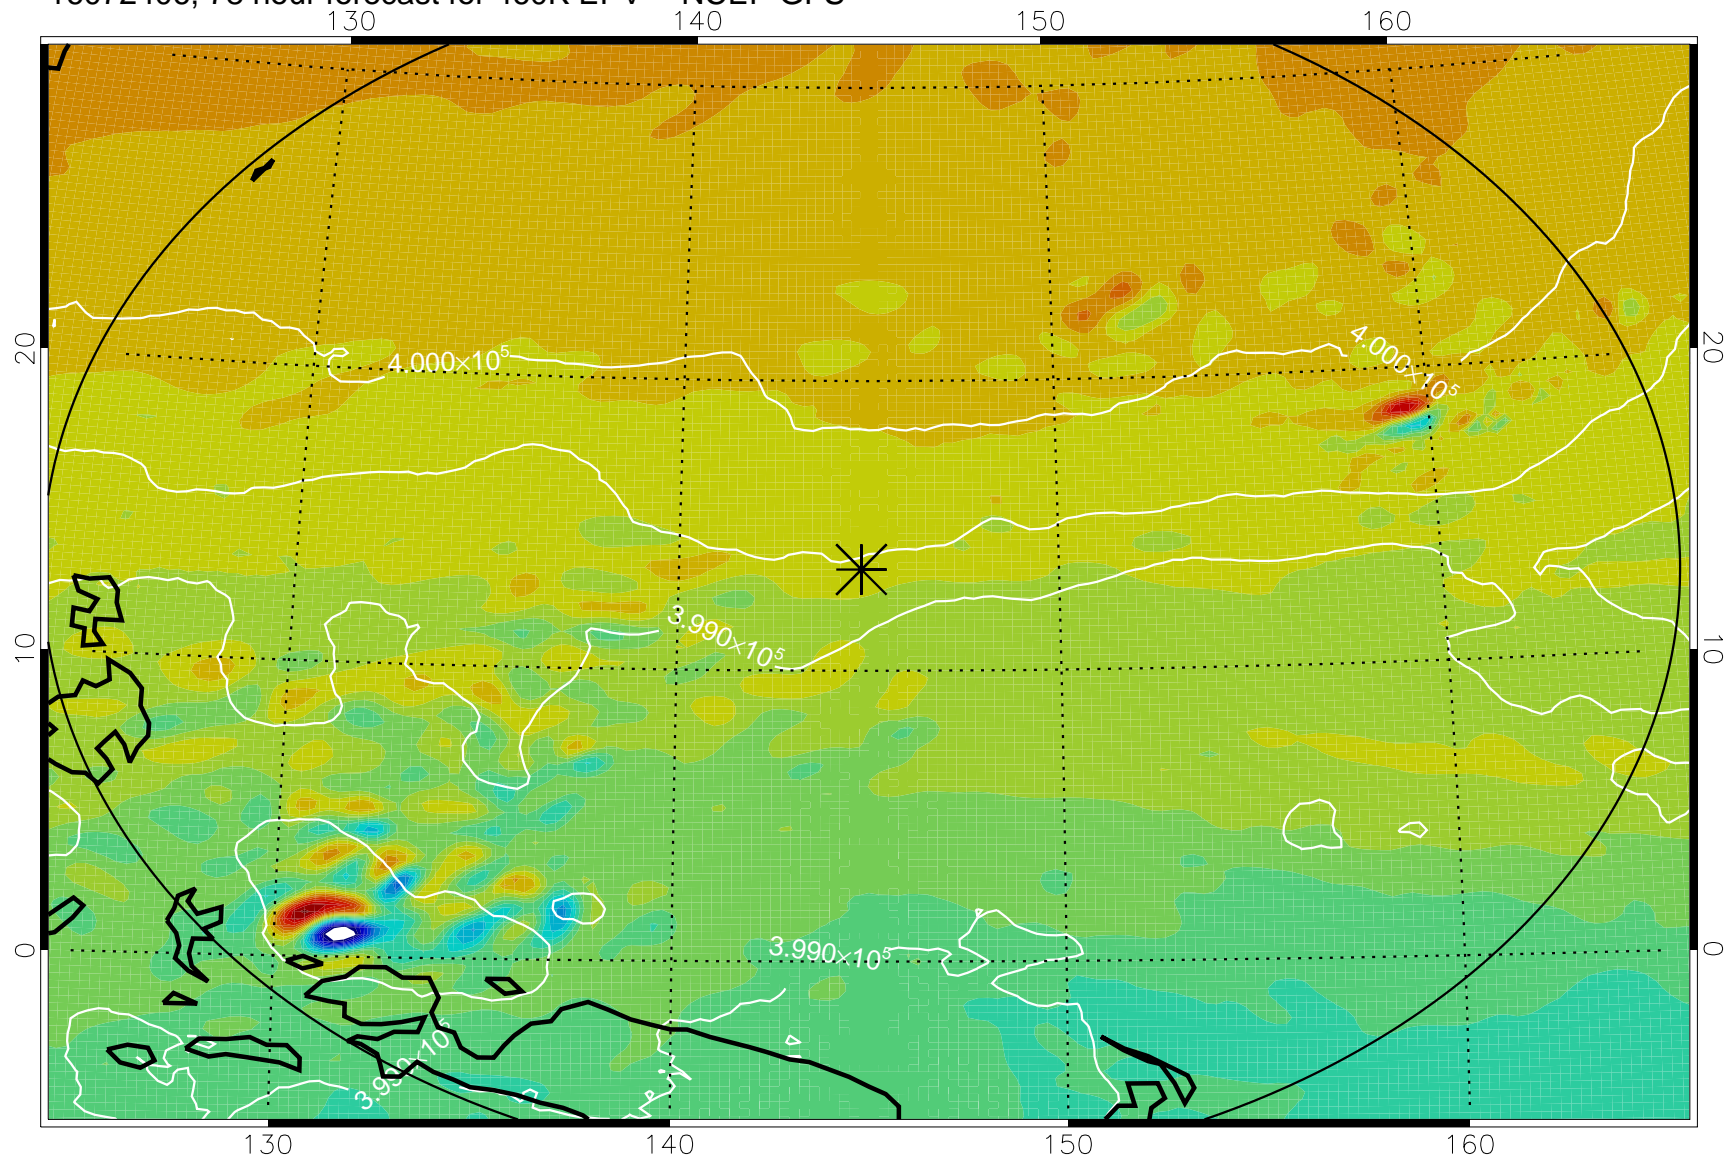

16072318, 66 hour forecast for 460K EPV -- NCEP GFS

460K Montgomery Streamfunction, white

Range ring of 2304 km

16072400, 72 hour forecast for 460K EPV -- NCEP GFS

460K Montgomery Streamfunction, white

Range ring of 2304 km

16072406, 78 hour forecast for 460K EPV -- NCEP GFS

460K Montgomery Streamfunction, white

Range ring of 2304 km

16072412, 84 hour forecast for 460K EPV -- NCEP GFS

460K Montgomery Streamfunction, white

Range ring of 2304 km

16072418, 90 hour forecast for 460K EPV -- NCEP GFS

460K Montgomery Streamfunction, white

Range ring of 2304 km

16072500, 96 hour forecast for 460K EPV -- NCEP GFS

460K Montgomery Streamfunction, white

Range ring of 2304 km

16072506, 102 hour forecast for 460K EPV -- NCEP GFS

460K Montgomery Streamfunction, white

Range ring of 2304 km

16072512, 108 hour forecast for 460K EPV -- NCEP GFS

460K Montgomery Streamfunction, white

Range ring of 2304 km