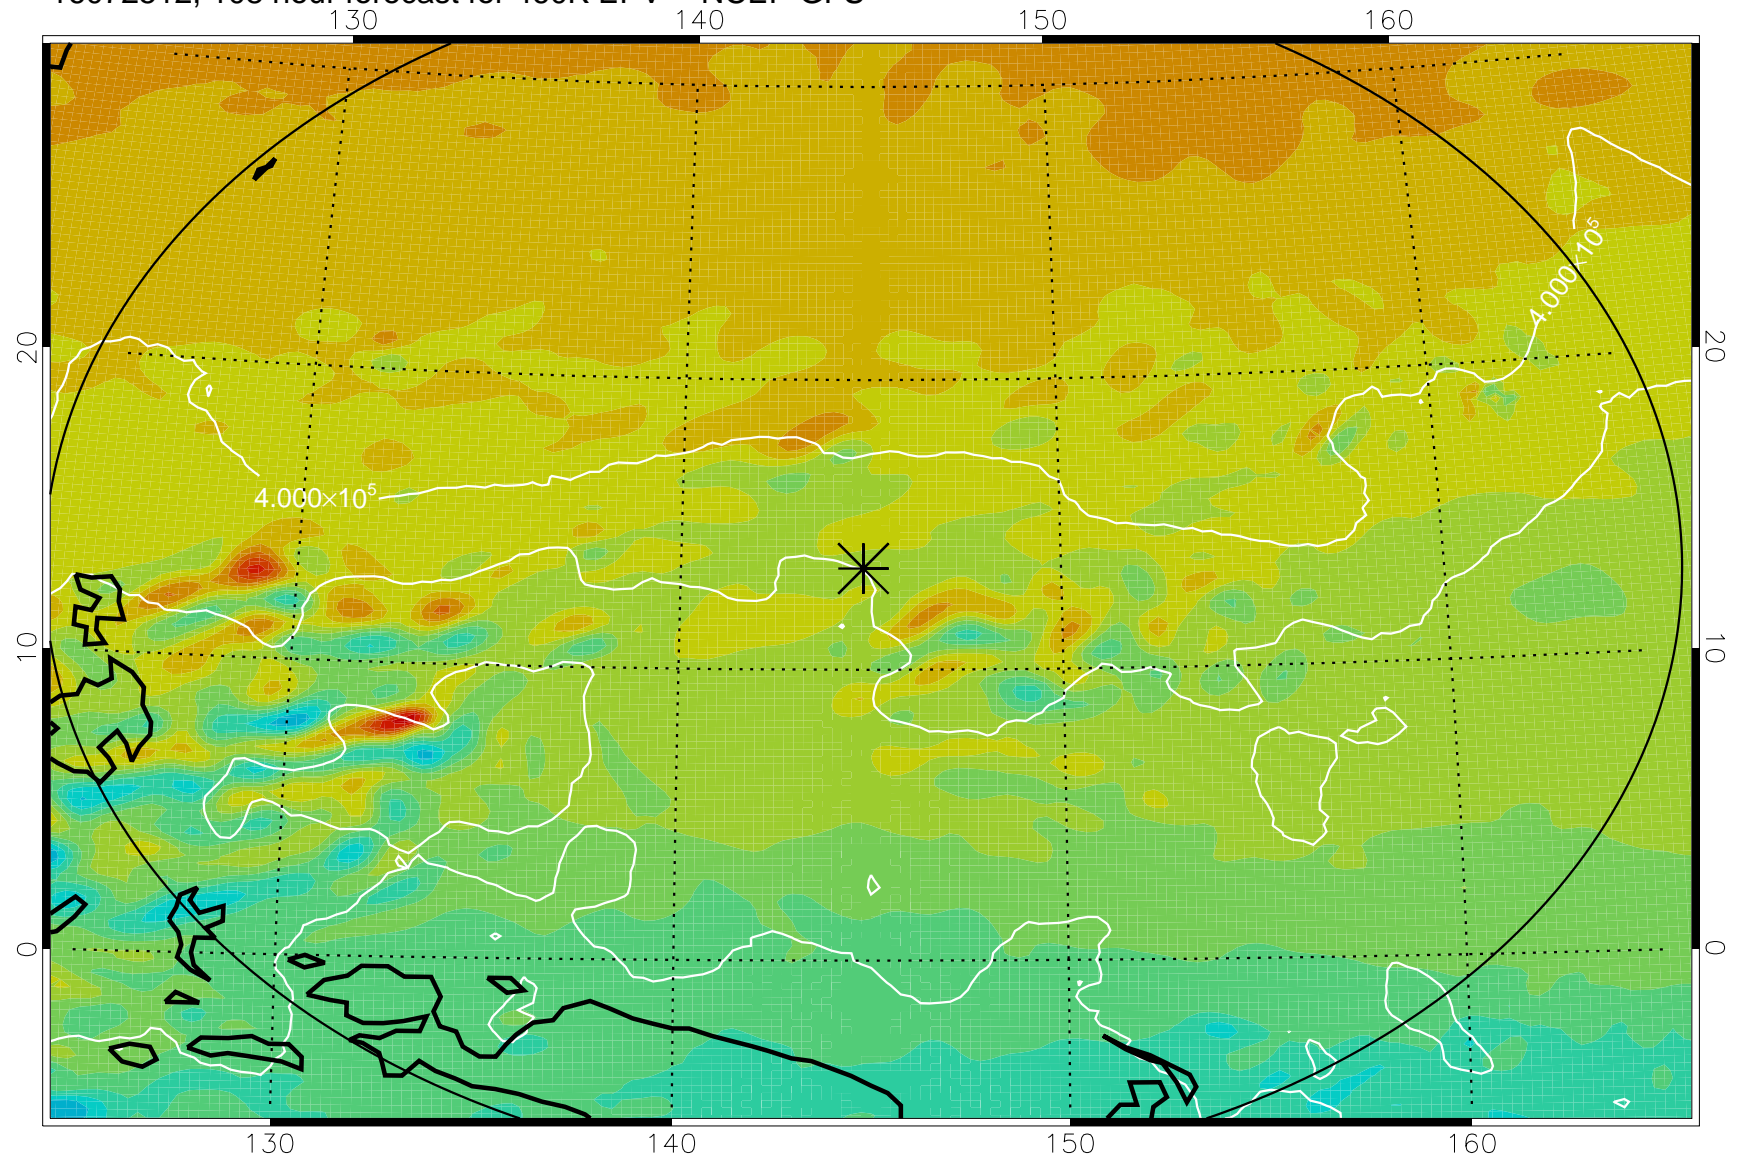

16072406, 78 hour forecast for 460K EPV -- NCEP GFS

460K Montgomery Streamfunction, white

Range ring of 2304 km

16072412, 84 hour forecast for 460K EPV -- NCEP GFS

460K Montgomery Streamfunction, white

Range ring of 2304 km

16072418, 90 hour forecast for 460K EPV -- NCEP GFS

460K Montgomery Streamfunction, white

Range ring of 2304 km

16072500, 96 hour forecast for 460K EPV -- NCEP GFS

460K Montgomery Streamfunction, white

Range ring of 2304 km

16072506, 102 hour forecast for 460K EPV -- NCEP GFS

460K Montgomery Streamfunction, white

Range ring of 2304 km

16072512, 108 hour forecast for 460K EPV -- NCEP GFS

460K Montgomery Streamfunction, white

Range ring of 2304 km

16072518, 114 hour forecast for 460K EPV -- NCEP GFS

460K Montgomery Streamfunction, white

Range ring of 2304 km

16072600, 120 hour forecast for 460K EPV -- NCEP GFS

460K Montgomery Streamfunction, white

Range ring of 2304 km