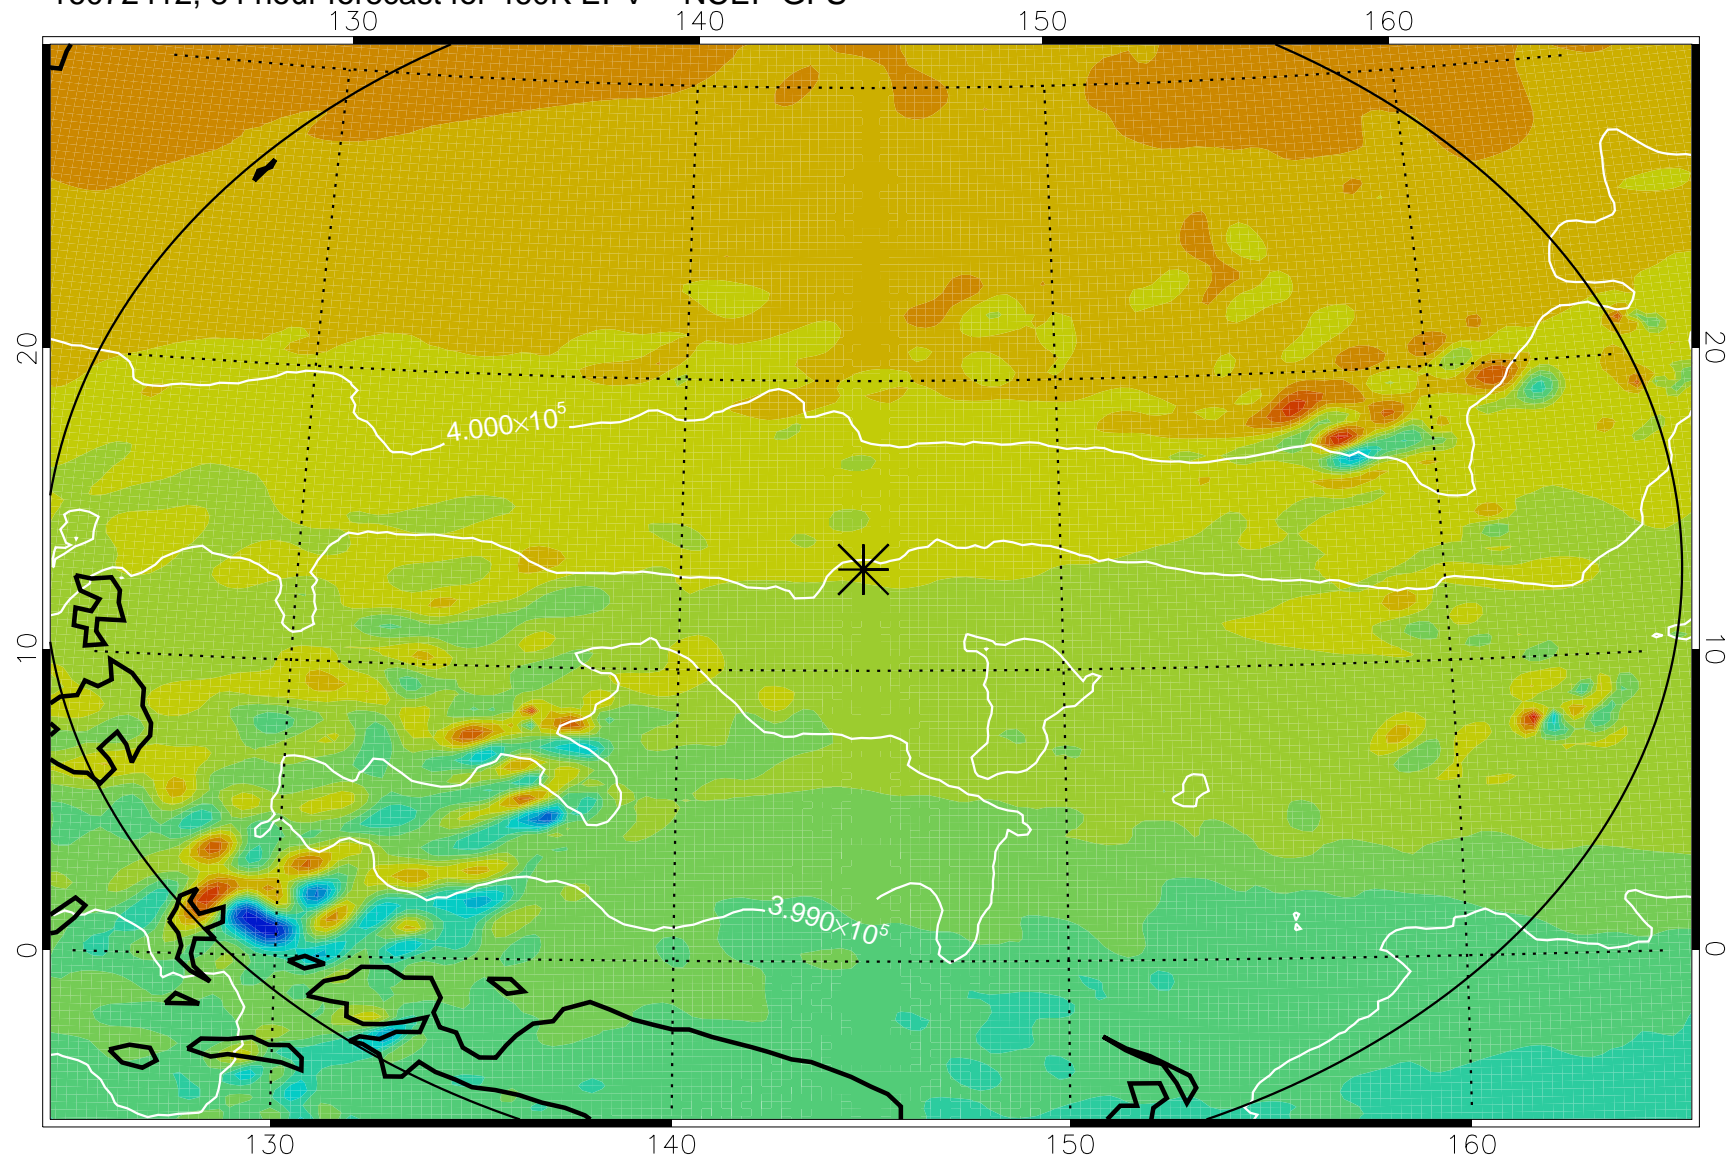

16072318, 66 hour forecast for 460K EPV -- NCEP GFS

460K Montgomery Streamfunction, white

Range ring of 2304 km

16072400, 72 hour forecast for 460K EPV -- NCEP GFS

460K Montgomery Streamfunction, white

Range ring of 2304 km

16072406, 78 hour forecast for 460K EPV -- NCEP GFS

460K Montgomery Streamfunction, white

Range ring of 2304 km

16072412, 84 hour forecast for 460K EPV -- NCEP GFS

460K Montgomery Streamfunction, white

Range ring of 2304 km

16072418, 90 hour forecast for 460K EPV -- NCEP GFS

460K Montgomery Streamfunction, white

Range ring of 2304 km

16072500, 96 hour forecast for 460K EPV -- NCEP GFS

460K Montgomery Streamfunction, white

Range ring of 2304 km

16072506, 102 hour forecast for 460K EPV -- NCEP GFS

460K Montgomery Streamfunction, white

Range ring of 2304 km

16072512, 108 hour forecast for 460K EPV -- NCEP GFS

460K Montgomery Streamfunction, white

Range ring of 2304 km