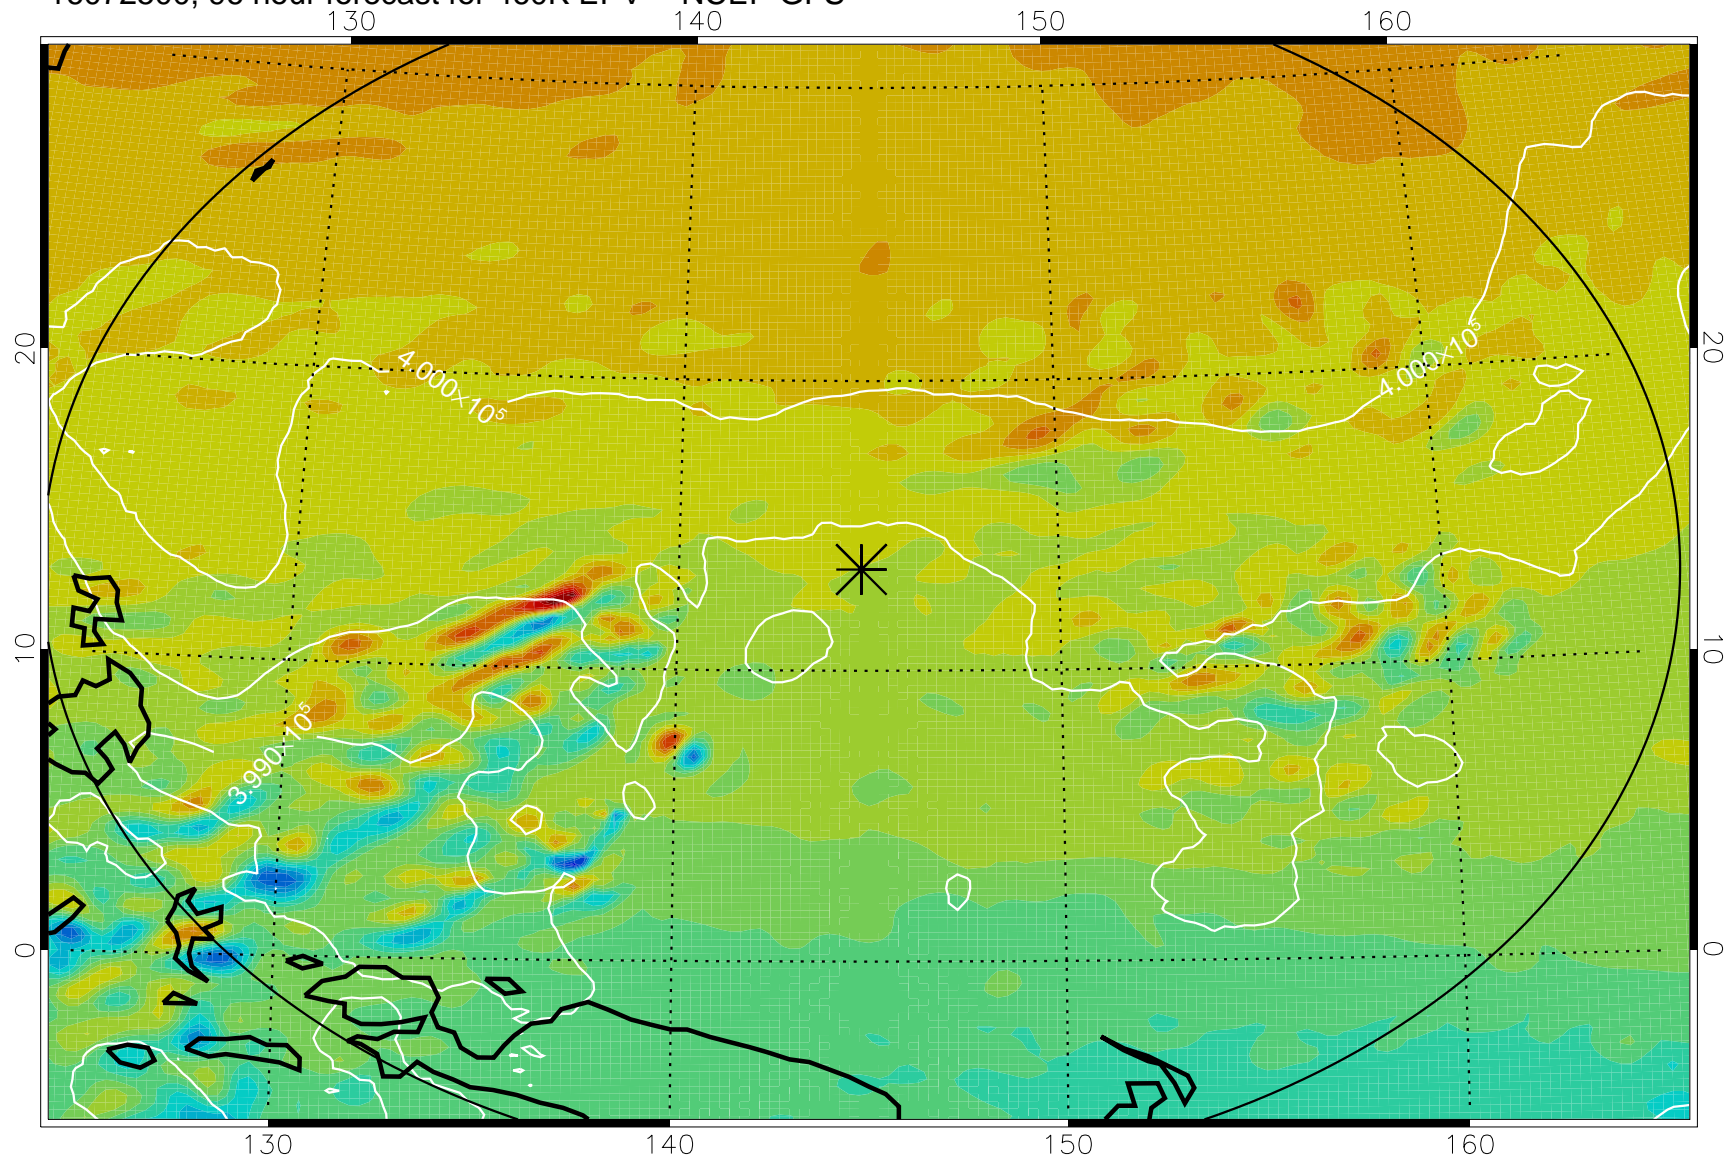

16072406, 78 hour forecast for 460K EPV -- NCEP GFS

460K Montgomery Streamfunction, white

Range ring of 2304 km

16072412, 84 hour forecast for 460K EPV -- NCEP GFS

460K Montgomery Streamfunction, white

Range ring of 2304 km

16072418, 90 hour forecast for 460K EPV -- NCEP GFS

460K Montgomery Streamfunction, white

Range ring of 2304 km

16072500, 96 hour forecast for 460K EPV -- NCEP GFS

460K Montgomery Streamfunction, white

Range ring of 2304 km

16072506, 102 hour forecast for 460K EPV -- NCEP GFS

460K Montgomery Streamfunction, white

Range ring of 2304 km

16072512, 108 hour forecast for 460K EPV -- NCEP GFS

460K Montgomery Streamfunction, white

Range ring of 2304 km

16072518, 114 hour forecast for 460K EPV -- NCEP GFS

460K Montgomery Streamfunction, white

Range ring of 2304 km

16072600, 120 hour forecast for 460K EPV -- NCEP GFS

460K Montgomery Streamfunction, white

Range ring of 2304 km