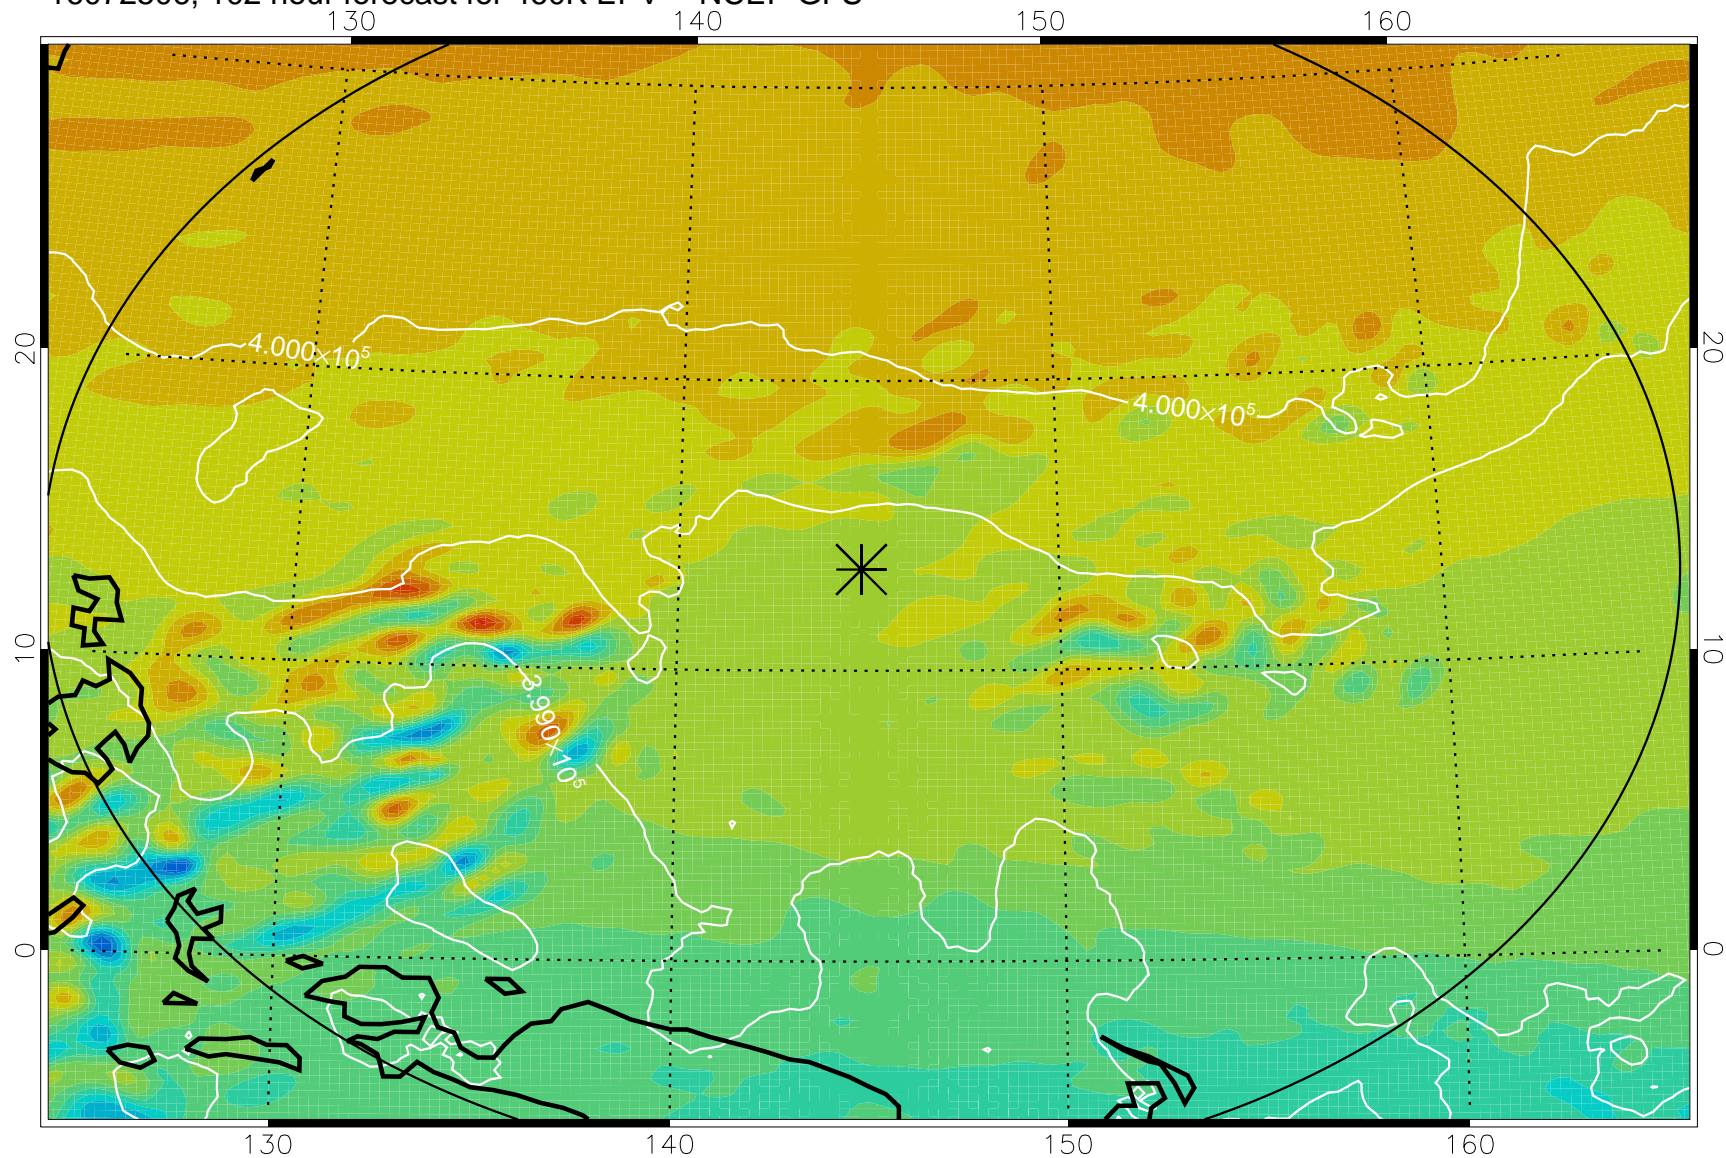

16072406, 78 hour forecast for 460K EPV -- NCEP GFS

460K Montgomery Streamfunction, white

Range ring of 2304 km

16072412, 84 hour forecast for 460K EPV -- NCEP GFS

460K Montgomery Streamfunction, white

Range ring of 2304 km

16072418, 90 hour forecast for 460K EPV -- NCEP GFS

460K Montgomery Streamfunction, white

Range ring of 2304 km

16072500, 96 hour forecast for 460K EPV -- NCEP GFS

460K Montgomery Streamfunction, white

Range ring of 2304 km

16072506, 102 hour forecast for 460K EPV -- NCEP GFS

460K Montgomery Streamfunction, white

Range ring of 2304 km

16072512, 108 hour forecast for 460K EPV -- NCEP GFS

460K Montgomery Streamfunction, white

Range ring of 2304 km

16072518, 114 hour forecast for 460K EPV -- NCEP GFS

460K Montgomery Streamfunction, white

Range ring of 2304 km

16072600, 120 hour forecast for 460K EPV -- NCEP GFS

460K Montgomery Streamfunction, white

Range ring of 2304 km