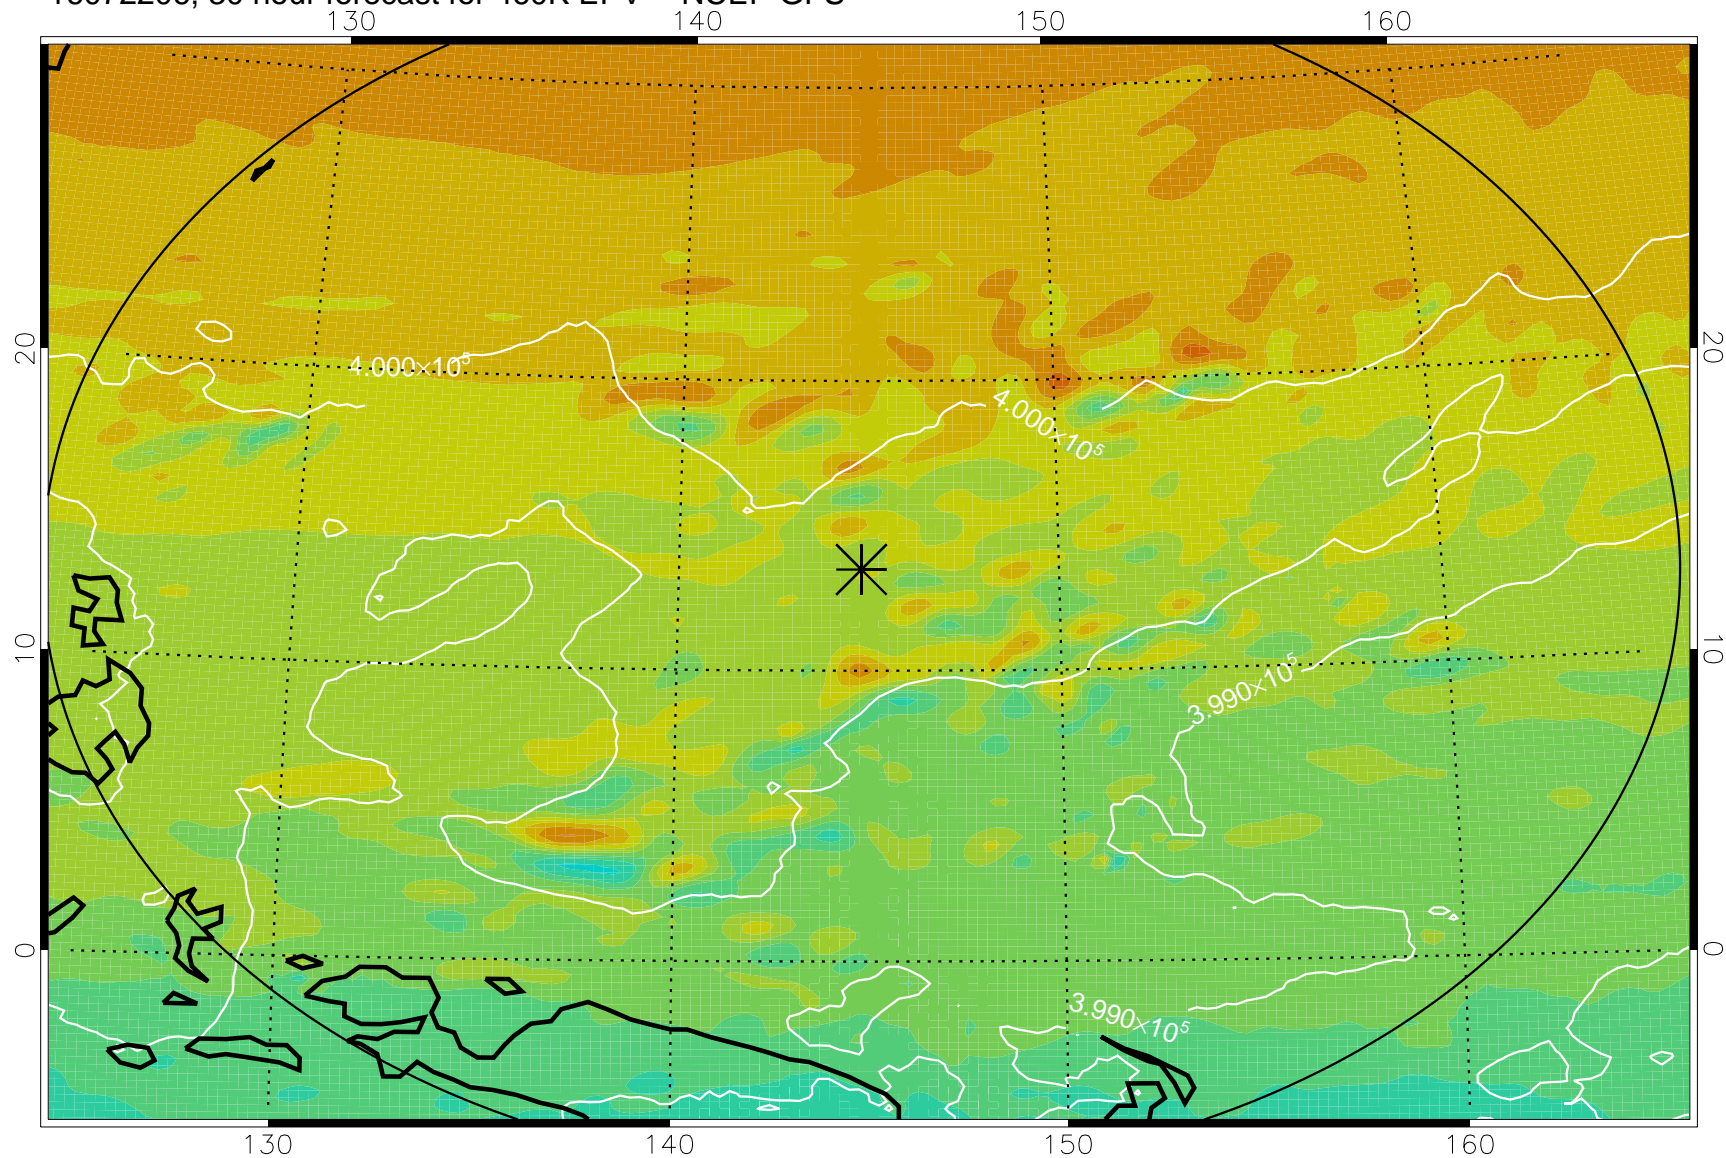

16072106, 6 hour forecast for 460K EPV -- NCEP GFS

460K Montgomery Streamfunction, white

Range ring of 2304 km

16072112, 12 hour forecast for 460K EPV -- NCEP GFS

460K Montgomery Streamfunction, white

Range ring of 2304 km

16072118, 18 hour forecast for 460K EPV -- NCEP GFS

460K Montgomery Streamfunction, white

Range ring of 2304 km

16072200, 24 hour forecast for 460K EPV -- NCEP GFS

460K Montgomery Streamfunction, white

Range ring of 2304 km

16072206, 30 hour forecast for 460K EPV -- NCEP GFS

460K Montgomery Streamfunction, white

Range ring of 2304 km

16072212, 36 hour forecast for 460K EPV -- NCEP GFS

460K Montgomery Streamfunction, white

Range ring of 2304 km

16072218, 42 hour forecast for 460K EPV -- NCEP GFS

460K Montgomery Streamfunction, white

Range ring of 2304 km

16072300, 48 hour forecast for 460K EPV -- NCEP GFS

460K Montgomery Streamfunction, white

Range ring of 2304 km