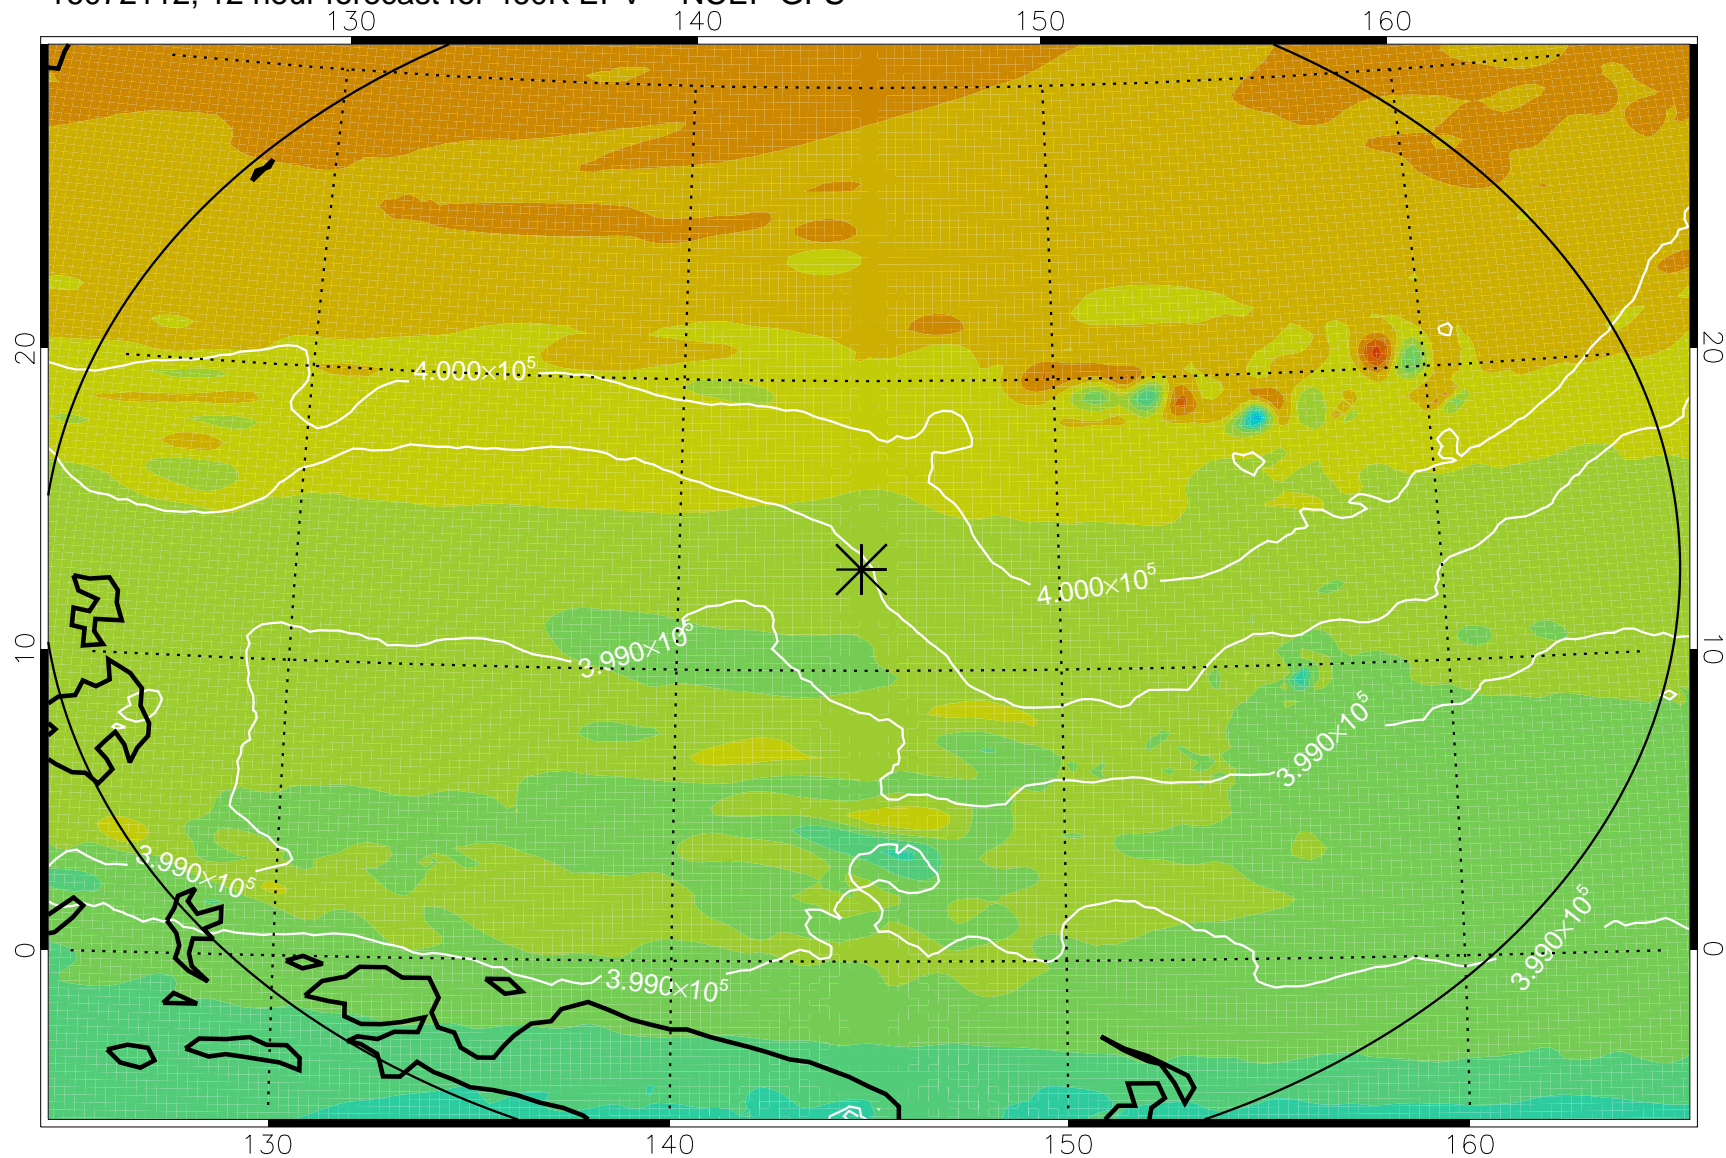

16072106, 6 hour forecast for 460K EPV -- NCEP GFS

460K Montgomery Streamfunction, white

Range ring of 2304 km

16072112, 12 hour forecast for 460K EPV -- NCEP GFS

460K Montgomery Streamfunction, white

Range ring of 2304 km

16072118, 18 hour forecast for 460K EPV -- NCEP GFS

460K Montgomery Streamfunction, white

Range ring of 2304 km

16072200, 24 hour forecast for 460K EPV -- NCEP GFS

460K Montgomery Streamfunction, white

Range ring of 2304 km

16072206, 30 hour forecast for 460K EPV -- NCEP GFS

460K Montgomery Streamfunction, white

Range ring of 2304 km

16072212, 36 hour forecast for 460K EPV -- NCEP GFS

460K Montgomery Streamfunction, white

Range ring of 2304 km

16072218, 42 hour forecast for 460K EPV -- NCEP GFS

460K Montgomery Streamfunction, white

Range ring of 2304 km

16072300, 48 hour forecast for 460K EPV -- NCEP GFS

460K Montgomery Streamfunction, white

Range ring of 2304 km