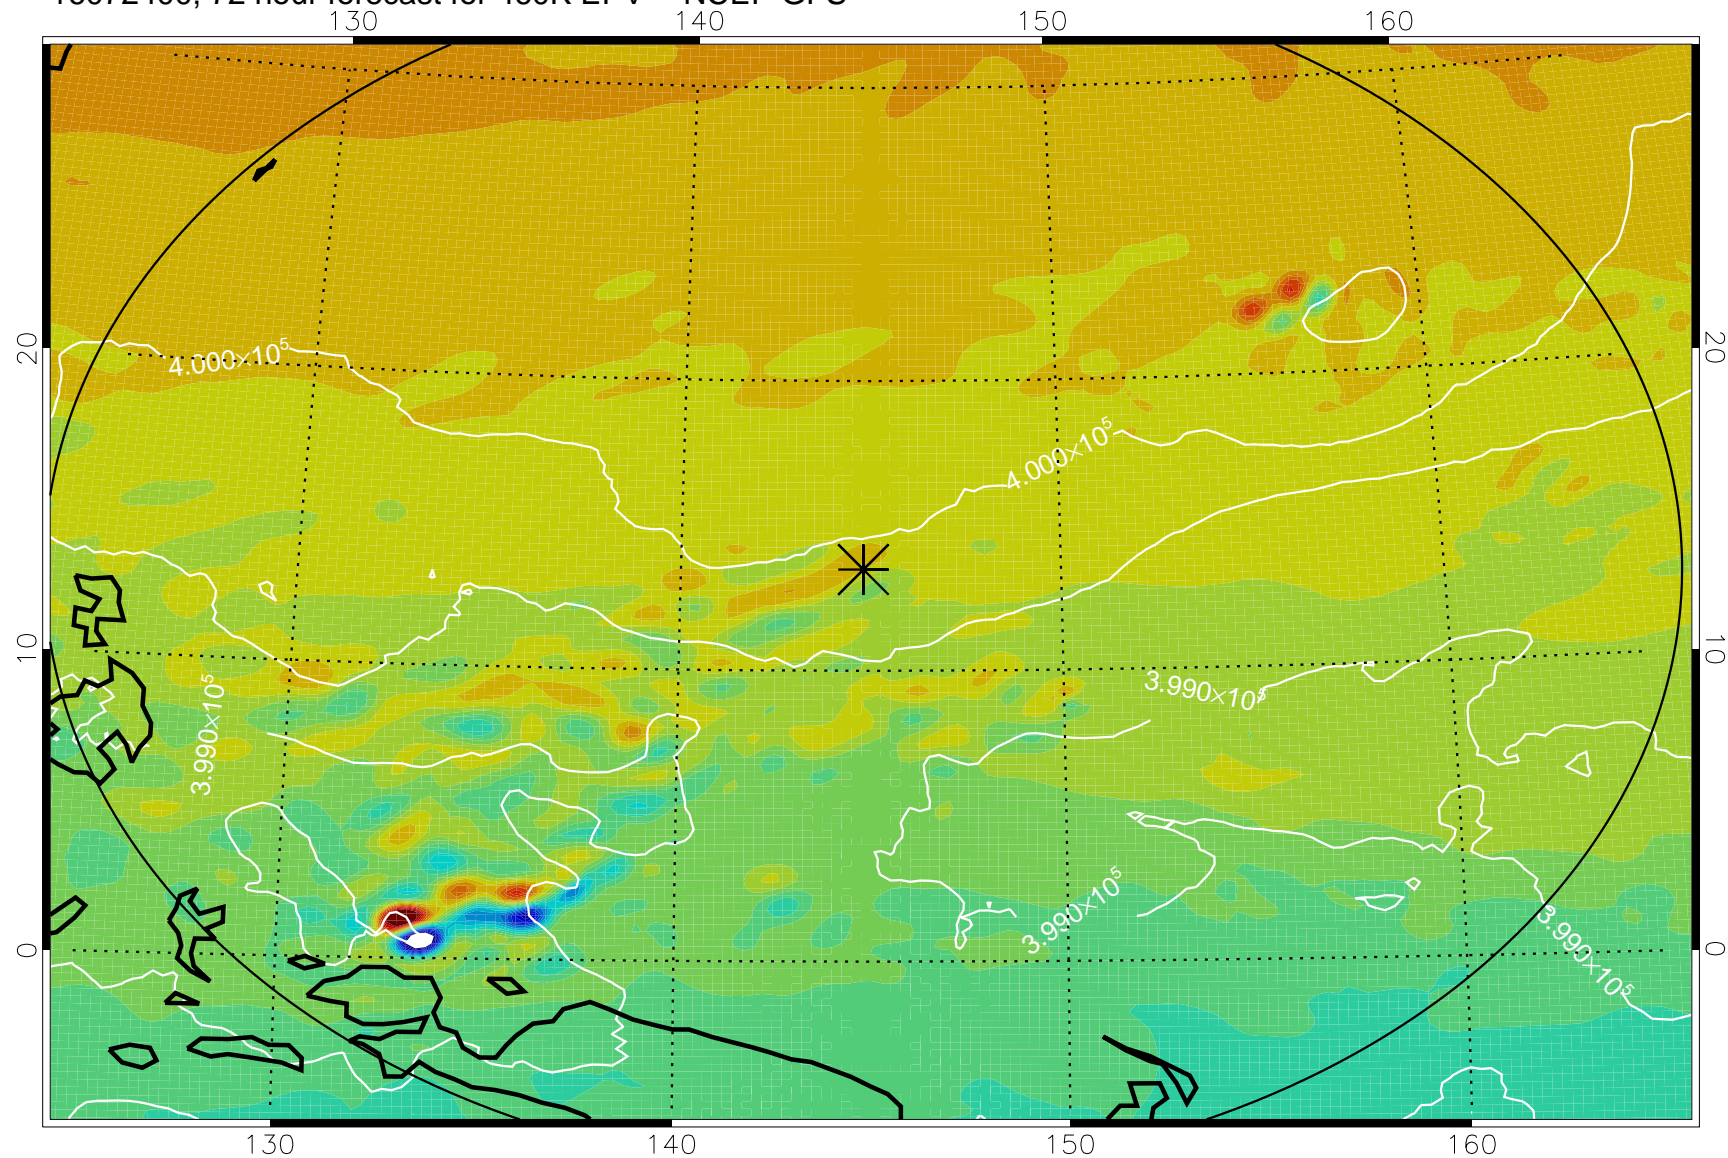

16072218, 42 hour forecast for 460K EPV -- NCEP GFS

460K Montgomery Streamfunction, white

Range ring of 2304 km

16072300, 48 hour forecast for 460K EPV -- NCEP GFS

460K Montgomery Streamfunction, white

Range ring of 2304 km

16072306, 54 hour forecast for 460K EPV -- NCEP GFS

460K Montgomery Streamfunction, white

Range ring of 2304 km

16072312, 60 hour forecast for 460K EPV -- NCEP GFS

460K Montgomery Streamfunction, white

Range ring of 2304 km

16072318, 66 hour forecast for 460K EPV -- NCEP GFS

460K Montgomery Streamfunction, white

Range ring of 2304 km

16072400, 72 hour forecast for 460K EPV -- NCEP GFS

460K Montgomery Streamfunction, white

Range ring of 2304 km

16072406, 78 hour forecast for 460K EPV -- NCEP GFS

460K Montgomery Streamfunction, white

Range ring of 2304 km

16072412, 84 hour forecast for 460K EPV -- NCEP GFS

460K Montgomery Streamfunction, white

Range ring of 2304 km