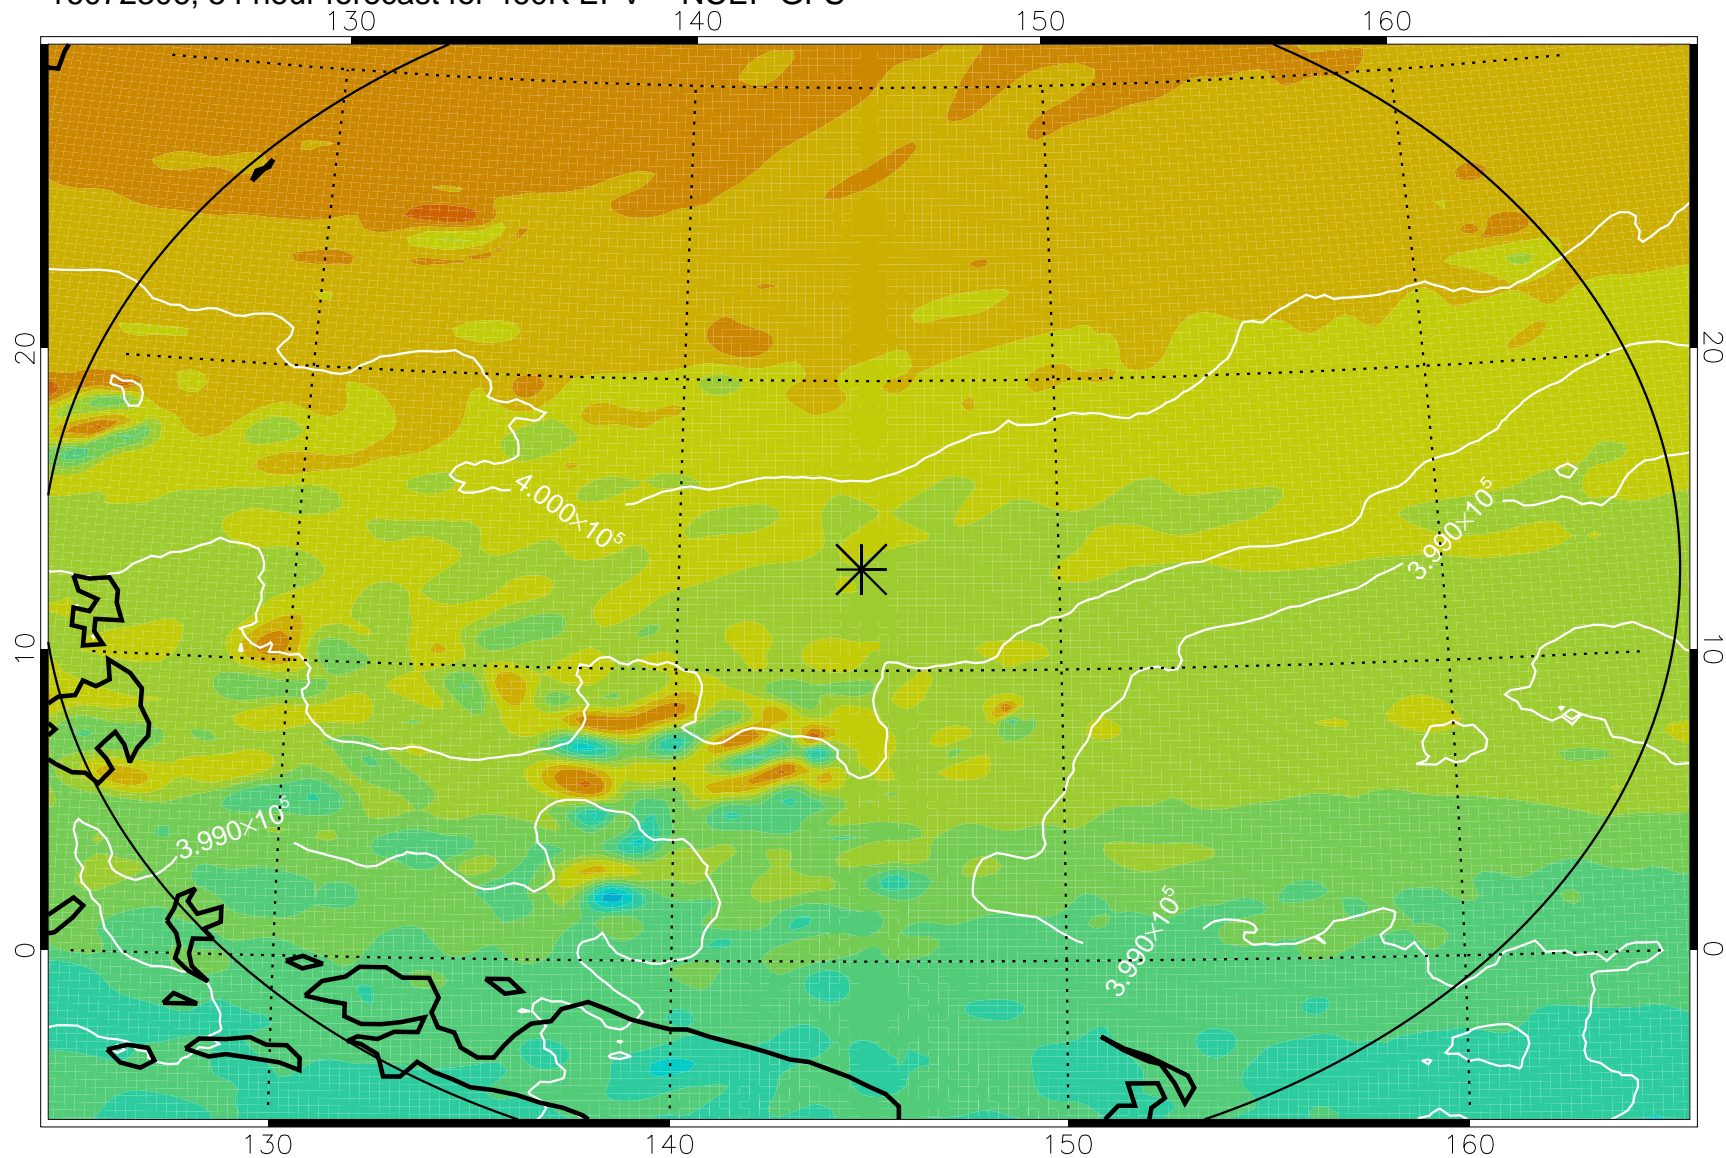

16072206, 30 hour forecast for 460K EPV -- NCEP GFS

460K Montgomery Streamfunction, white

Range ring of 2304 km

16072212, 36 hour forecast for 460K EPV -- NCEP GFS

460K Montgomery Streamfunction, white

Range ring of 2304 km

16072218, 42 hour forecast for 460K EPV -- NCEP GFS

460K Montgomery Streamfunction, white

Range ring of 2304 km

16072300, 48 hour forecast for 460K EPV -- NCEP GFS

460K Montgomery Streamfunction, white

Range ring of 2304 km

16072306, 54 hour forecast for 460K EPV -- NCEP GFS

460K Montgomery Streamfunction, white

Range ring of 2304 km

16072312, 60 hour forecast for 460K EPV -- NCEP GFS

460K Montgomery Streamfunction, white

Range ring of 2304 km

16072318, 66 hour forecast for 460K EPV -- NCEP GFS

460K Montgomery Streamfunction, white

Range ring of 2304 km

16072400, 72 hour forecast for 460K EPV -- NCEP GFS

460K Montgomery Streamfunction, white

Range ring of 2304 km