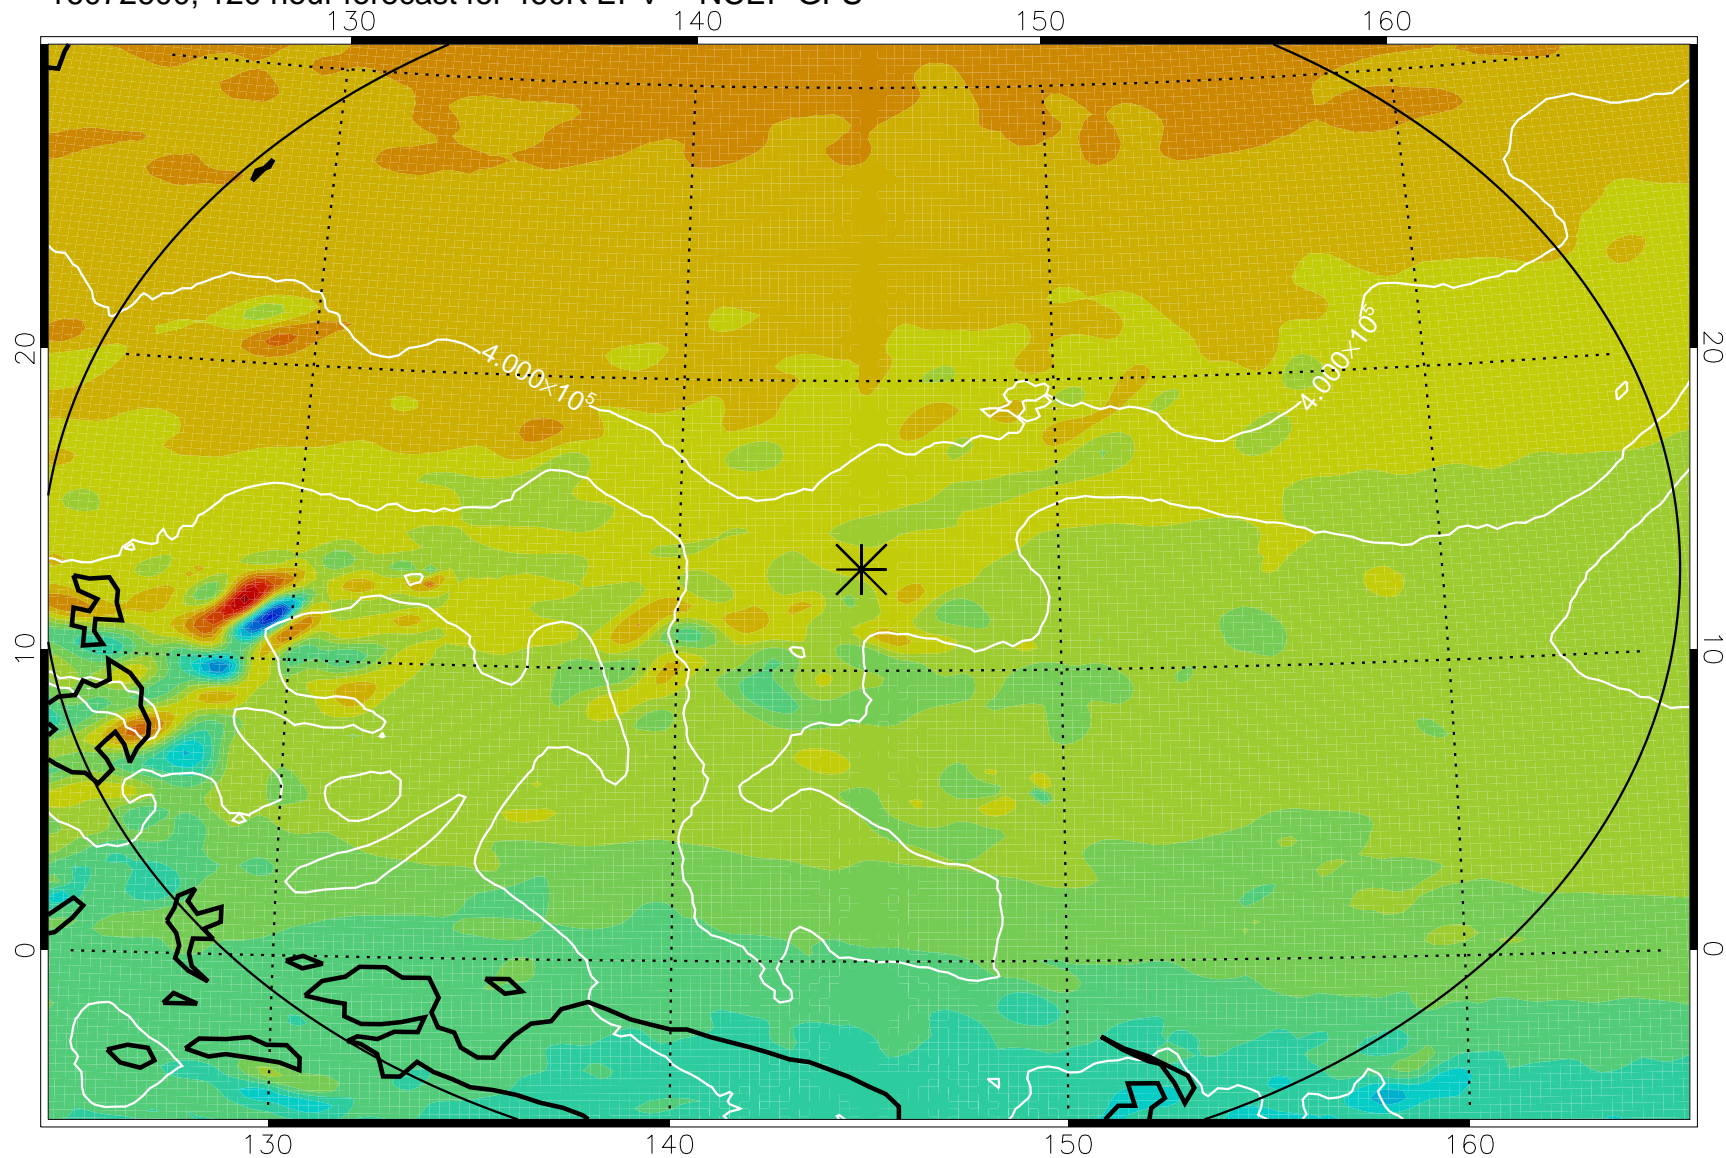

16072406, 78 hour forecast for 460K EPV -- NCEP GFS

460K Montgomery Streamfunction, white

Range ring of 2304 km

16072412, 84 hour forecast for 460K EPV -- NCEP GFS

460K Montgomery Streamfunction, white

Range ring of 2304 km

16072418, 90 hour forecast for 460K EPV -- NCEP GFS

460K Montgomery Streamfunction, white

Range ring of 2304 km

16072500, 96 hour forecast for 460K EPV -- NCEP GFS

460K Montgomery Streamfunction, white

Range ring of 2304 km

16072506, 102 hour forecast for 460K EPV -- NCEP GFS

460K Montgomery Streamfunction, white

Range ring of 2304 km

16072512, 108 hour forecast for 460K EPV -- NCEP GFS

460K Montgomery Streamfunction, white

Range ring of 2304 km

16072518, 114 hour forecast for 460K EPV -- NCEP GFS

460K Montgomery Streamfunction, white

Range ring of 2304 km

16072600, 120 hour forecast for 460K EPV -- NCEP GFS

460K Montgomery Streamfunction, white

Range ring of 2304 km