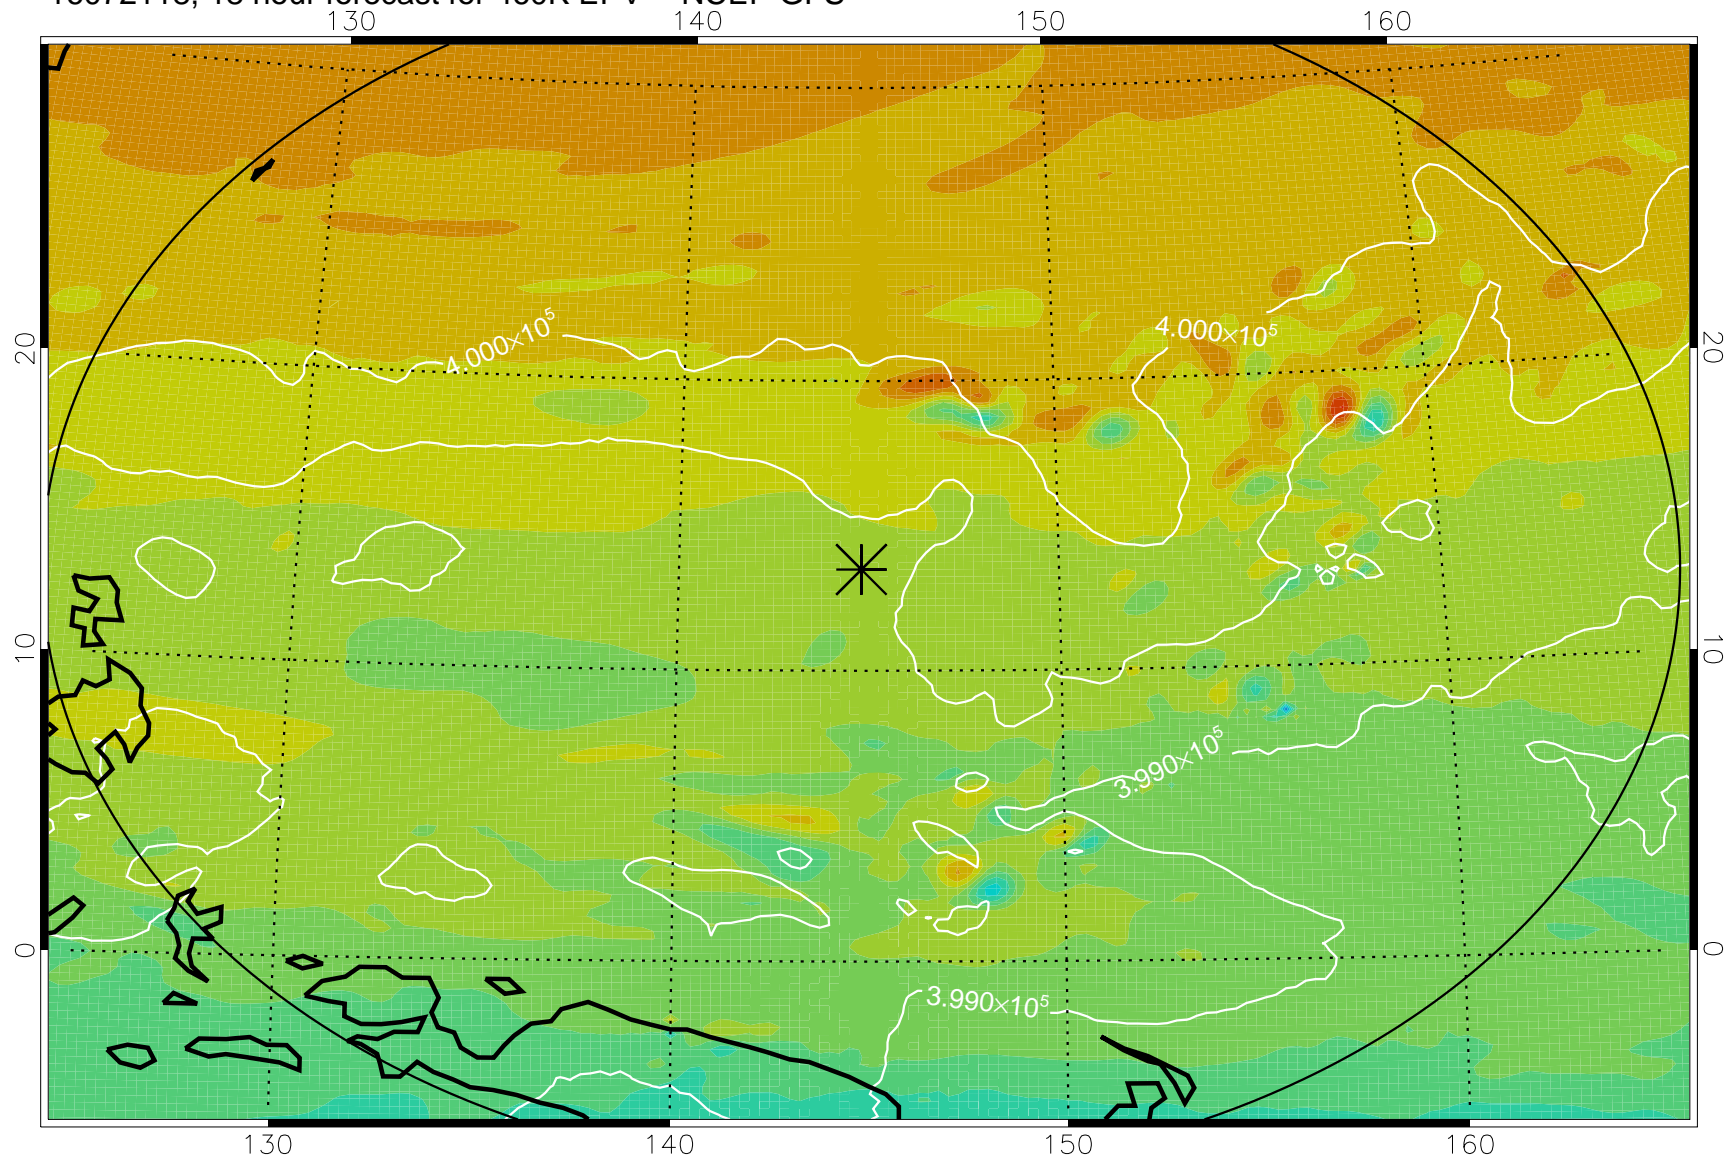

16072106, 6 hour forecast for 460K EPV -- NCEP GFS

460K Montgomery Streamfunction, white

Range ring of 2304 km

16072112, 12 hour forecast for 460K EPV -- NCEP GFS

460K Montgomery Streamfunction, white

Range ring of 2304 km

16072118, 18 hour forecast for 460K EPV -- NCEP GFS

460K Montgomery Streamfunction, white

Range ring of 2304 km

16072200, 24 hour forecast for 460K EPV -- NCEP GFS

460K Montgomery Streamfunction, white

Range ring of 2304 km

16072206, 30 hour forecast for 460K EPV -- NCEP GFS

460K Montgomery Streamfunction, white

Range ring of 2304 km

16072212, 36 hour forecast for 460K EPV -- NCEP GFS

460K Montgomery Streamfunction, white

Range ring of 2304 km

16072218, 42 hour forecast for 460K EPV -- NCEP GFS

460K Montgomery Streamfunction, white

Range ring of 2304 km

16072300, 48 hour forecast for 460K EPV -- NCEP GFS

460K Montgomery Streamfunction, white

Range ring of 2304 km