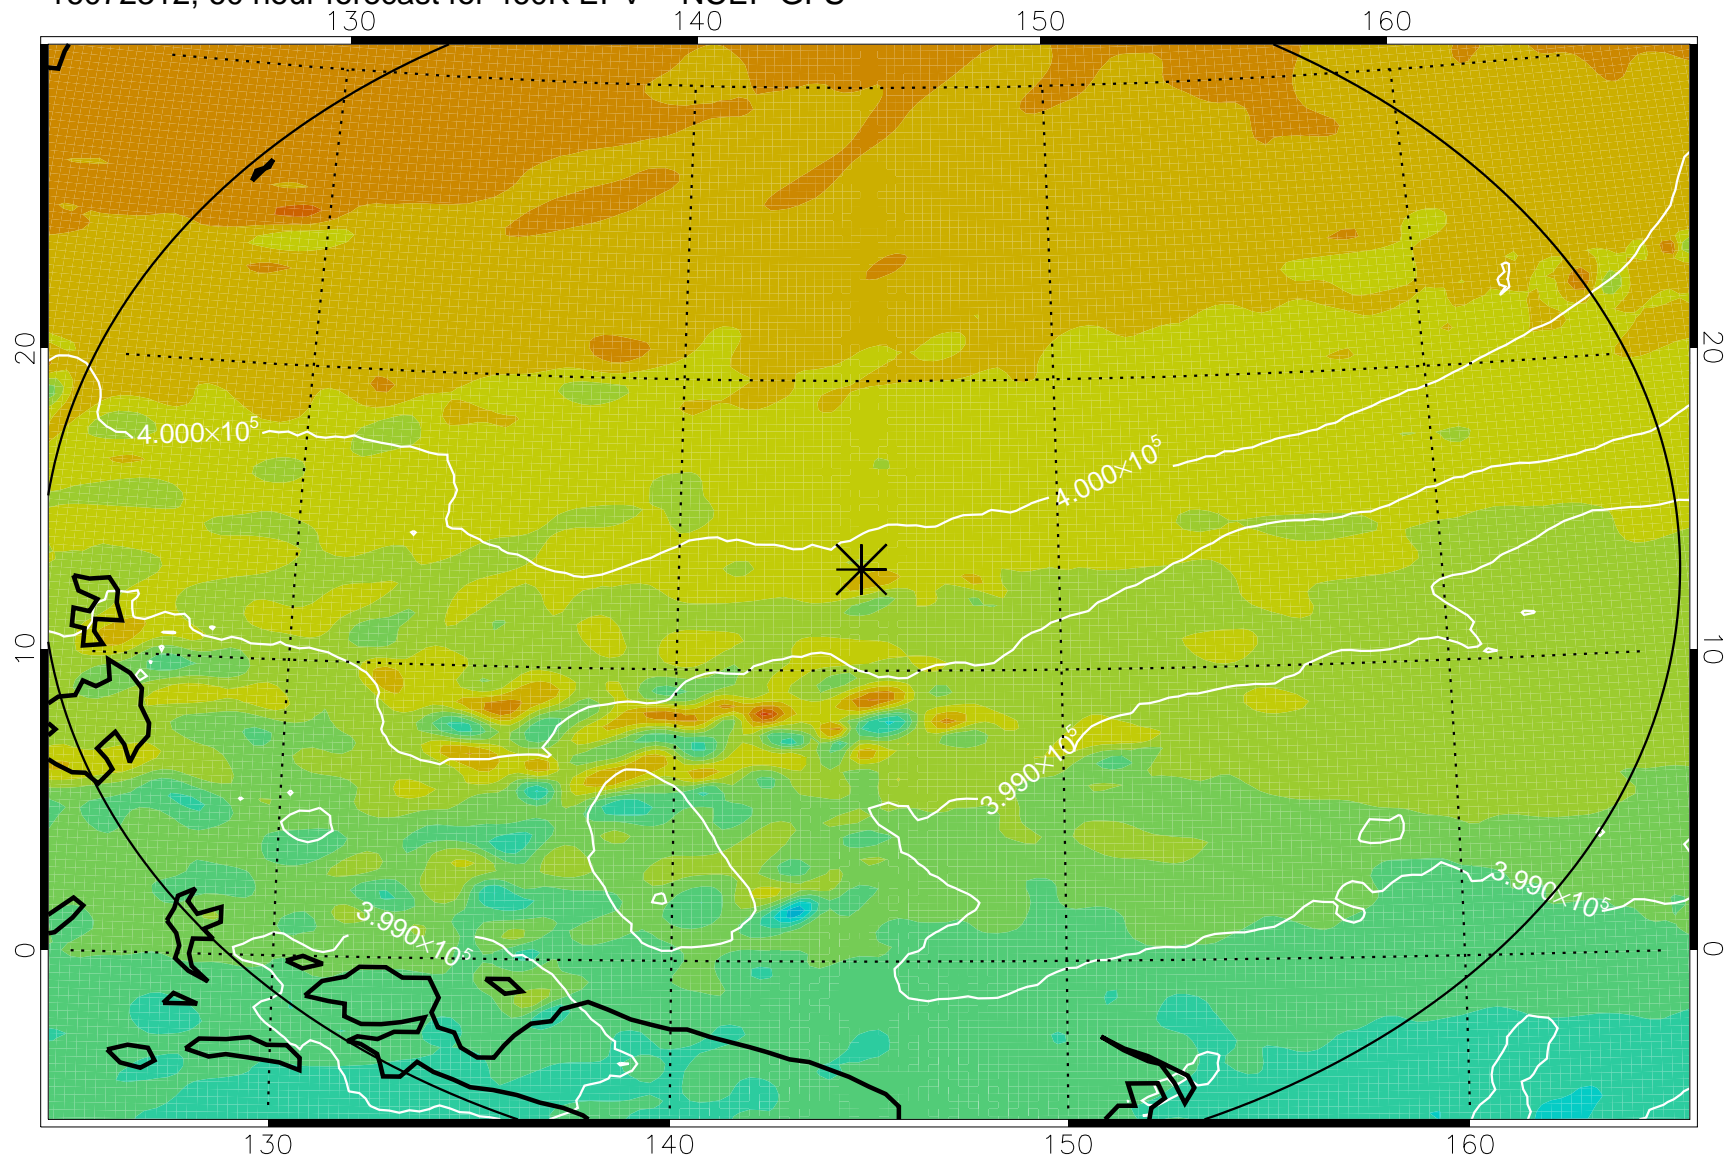

16072206, 30 hour forecast for 460K EPV -- NCEP GFS

460K Montgomery Streamfunction, white

Range ring of 2304 km

16072212, 36 hour forecast for 460K EPV -- NCEP GFS

460K Montgomery Streamfunction, white

Range ring of 2304 km

16072218, 42 hour forecast for 460K EPV -- NCEP GFS

460K Montgomery Streamfunction, white

Range ring of 2304 km

16072300, 48 hour forecast for 460K EPV -- NCEP GFS

460K Montgomery Streamfunction, white

Range ring of 2304 km

16072306, 54 hour forecast for 460K EPV -- NCEP GFS

460K Montgomery Streamfunction, white

Range ring of 2304 km

16072312, 60 hour forecast for 460K EPV -- NCEP GFS

460K Montgomery Streamfunction, white

Range ring of 2304 km

16072318, 66 hour forecast for 460K EPV -- NCEP GFS

460K Montgomery Streamfunction, white

Range ring of 2304 km

16072400, 72 hour forecast for 460K EPV -- NCEP GFS

460K Montgomery Streamfunction, white

Range ring of 2304 km