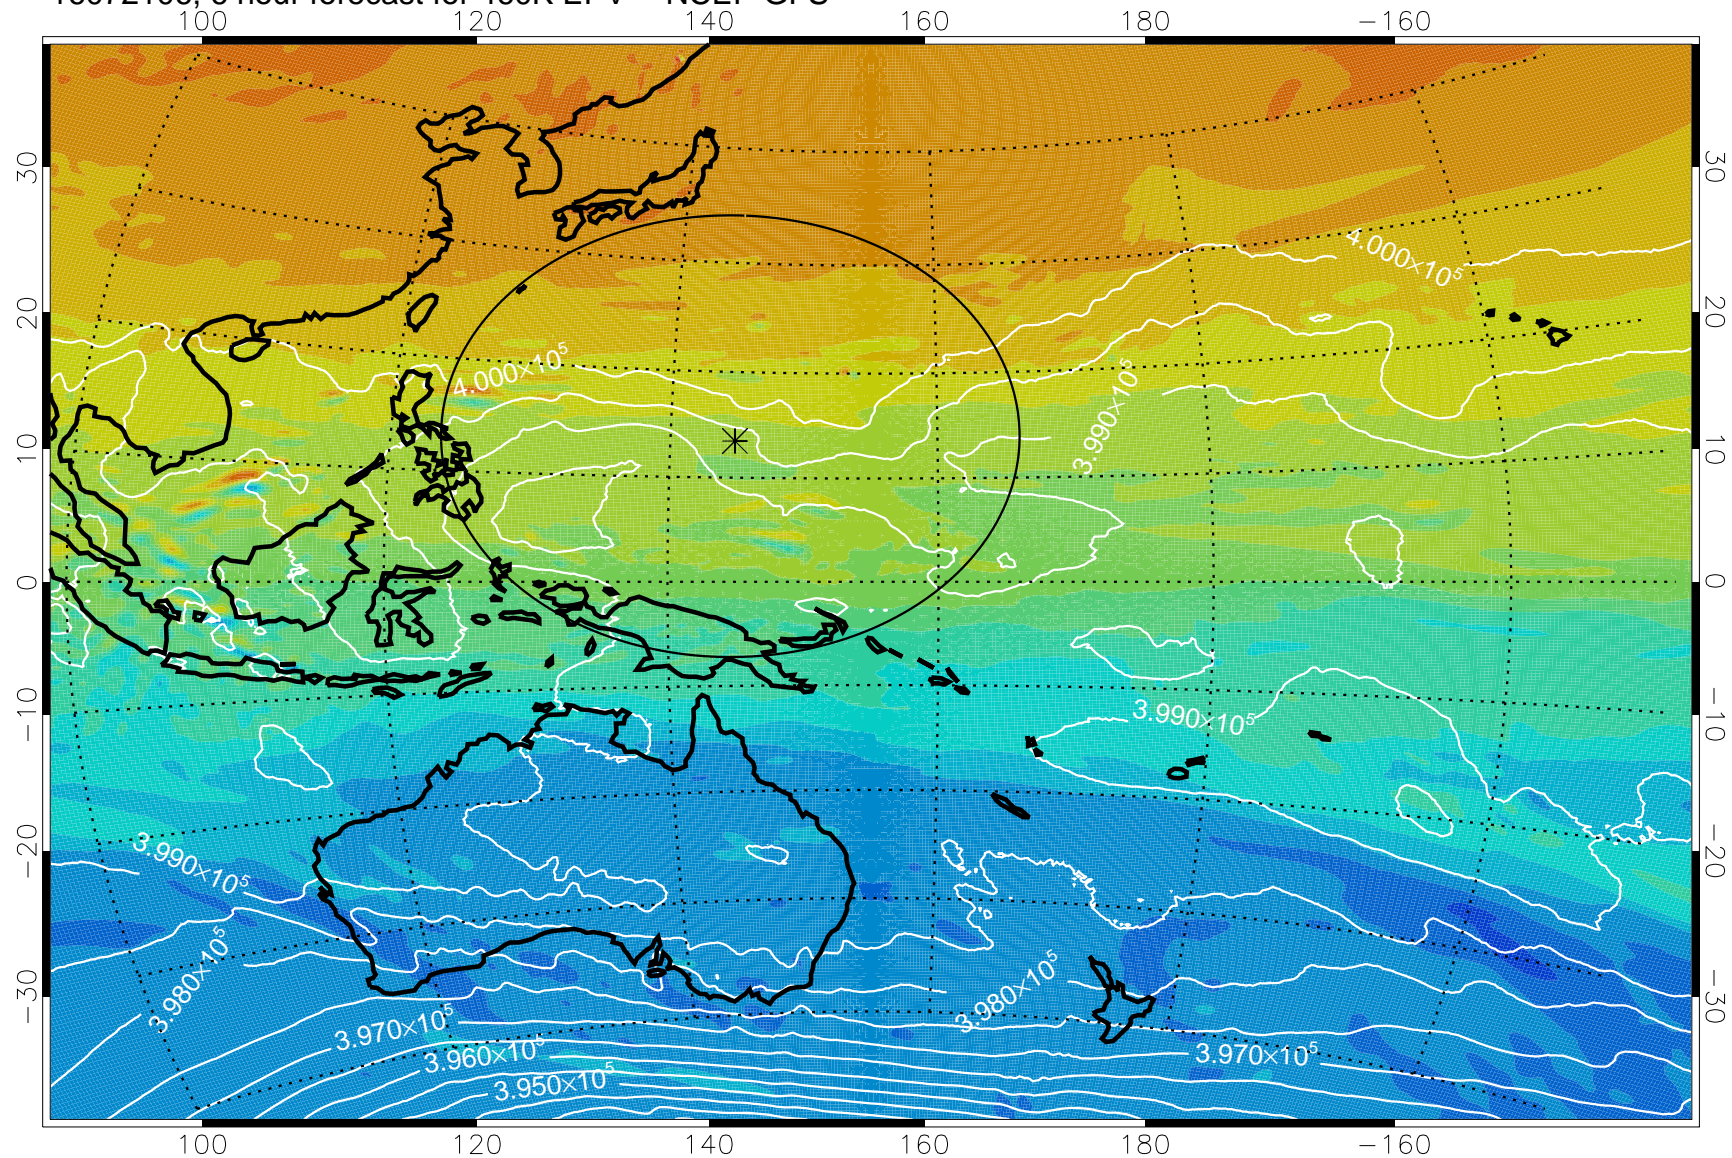

16072106, 6 hour forecast for 460K EPV -- NCEP GFS

16072112, 12 hour forecast for 460K EPV -- NCEP GFS

460K Montgomery Streamfunction, white

Range ring of 2304 km

16072118, 18 hour forecast for 460K EPV -- NCEP GFS

460K Montgomery Streamfunction, white

Range ring of 2304 km

16072200, 24 hour forecast for 460K EPV -- NCEP GFS

460K Montgomery Streamfunction, white

Range ring of 2304 km

16072206, 30 hour forecast for 460K EPV -- NCEP GFS

460K Montgomery Streamfunction, white

Range ring of 2304 km

16072212, 36 hour forecast for 460K EPV -- NCEP GFS

460K Montgomery Streamfunction, white

Range ring of 2304 km

16072218, 42 hour forecast for 460K EPV -- NCEP GFS

Range ring of 2304 km

16072400, 72 hour forecast for 460K EPV -- NCEP GFS

460K Montgomery Streamfunction, white

Range ring of 2304 km

16072406, 78 hour forecast for 460K EPV -- NCEP GFS

460K Montgomery Streamfunction, white