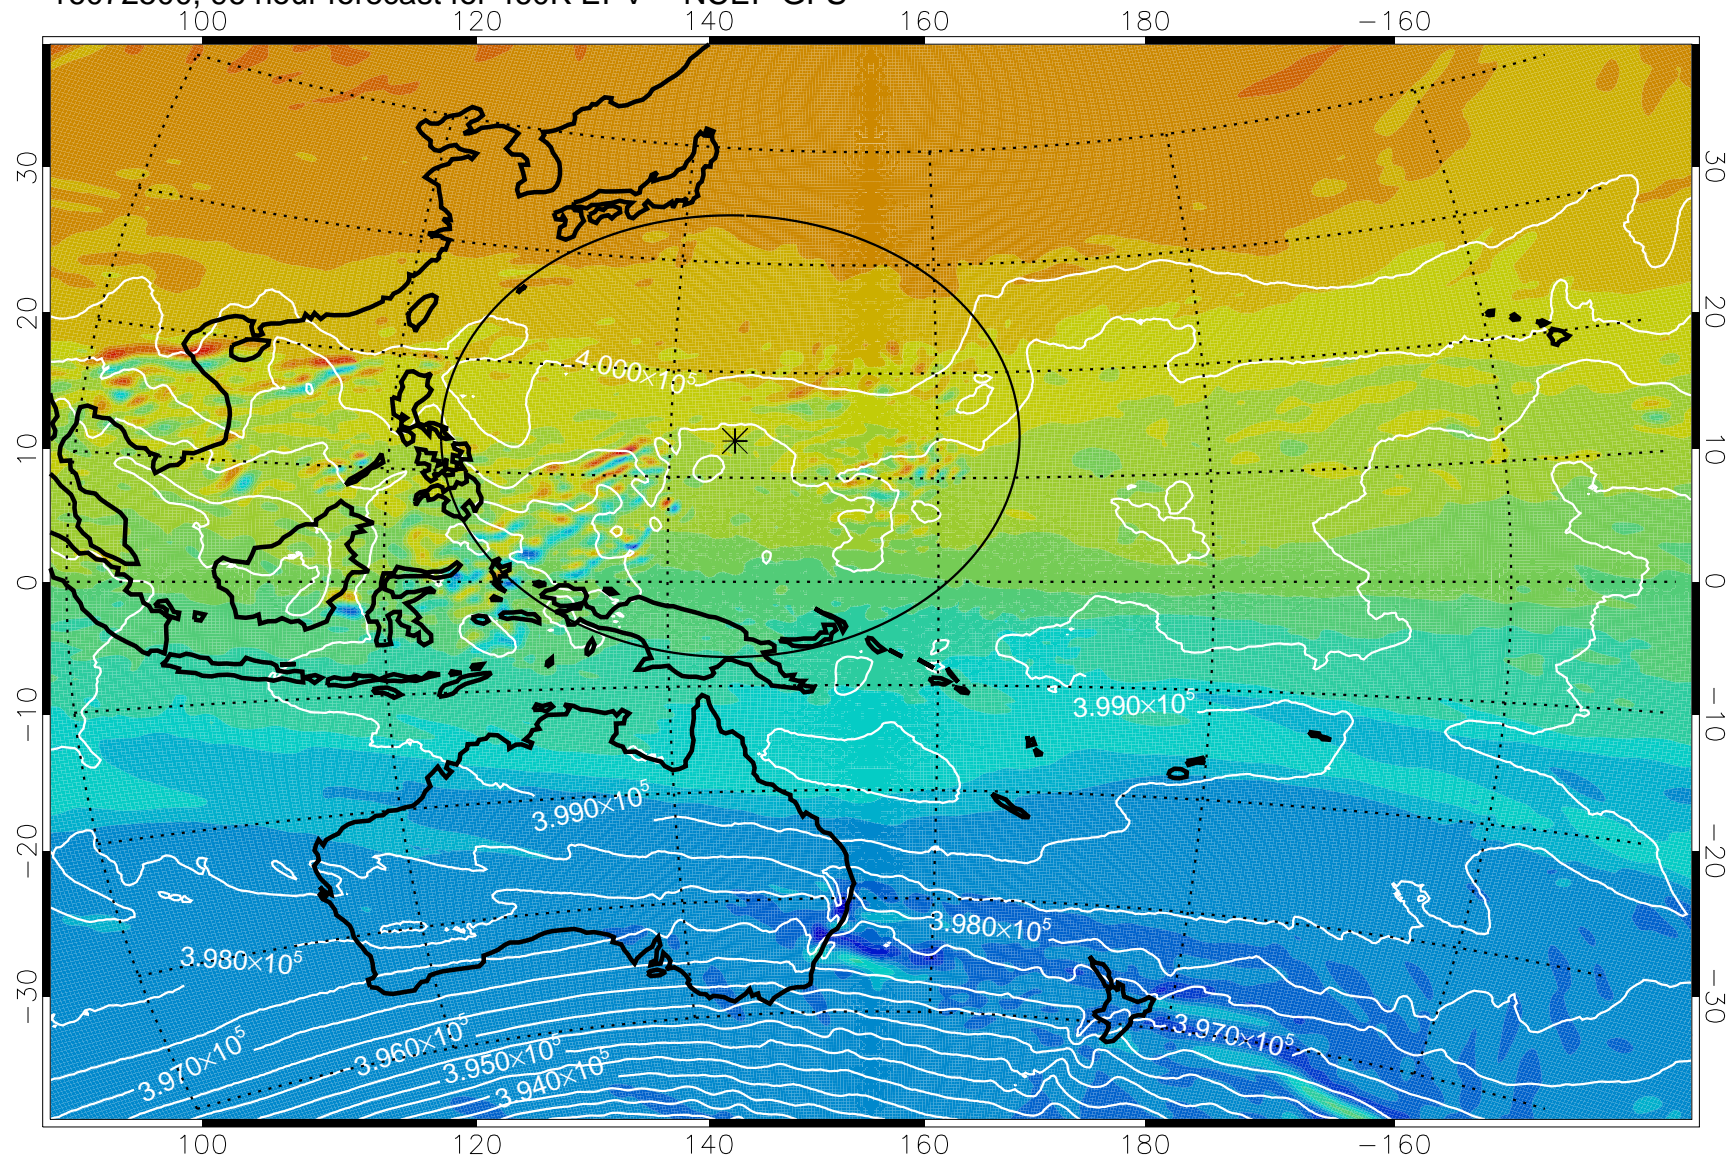

Range ring of 2304 km

16072400, 72 hour forecast for 460K EPV -- NCEP GFS

460K Montgomery Streamfunction, white

Range ring of 2304 km

16072406, 78 hour forecast for 460K EPV -- NCEP GFS

460K Montgomery Streamfunction, white

Range ring of 2304 km

16072412, 84 hour forecast for 460K EPV -- NCEP GFS

460K Montgomery Streamfunction, white

Range ring of 2304 km

16072418, 90 hour forecast for 460K EPV -- NCEP GFS

460K Montgomery Streamfunction, white

Range ring of 2304 km

16072500, 96 hour forecast for 460K EPV -- NCEP GFS

460K Montgomery Streamfunction, white

Range ring of 2304 km

16072506, 102 hour forecast for 460K EPV -- NCEP GFS

460K Montgomery Streamfunction, white

Range ring of 2304 km

16072512, 108 hour forecast for 460K EPV -- NCEP GFS

460K Montgomery Streamfunction, white

Range ring of 2304 km

16072518, 114 hour forecast for 460K EPV -- NCEP GFS

460K Montgomery Streamfunction, white