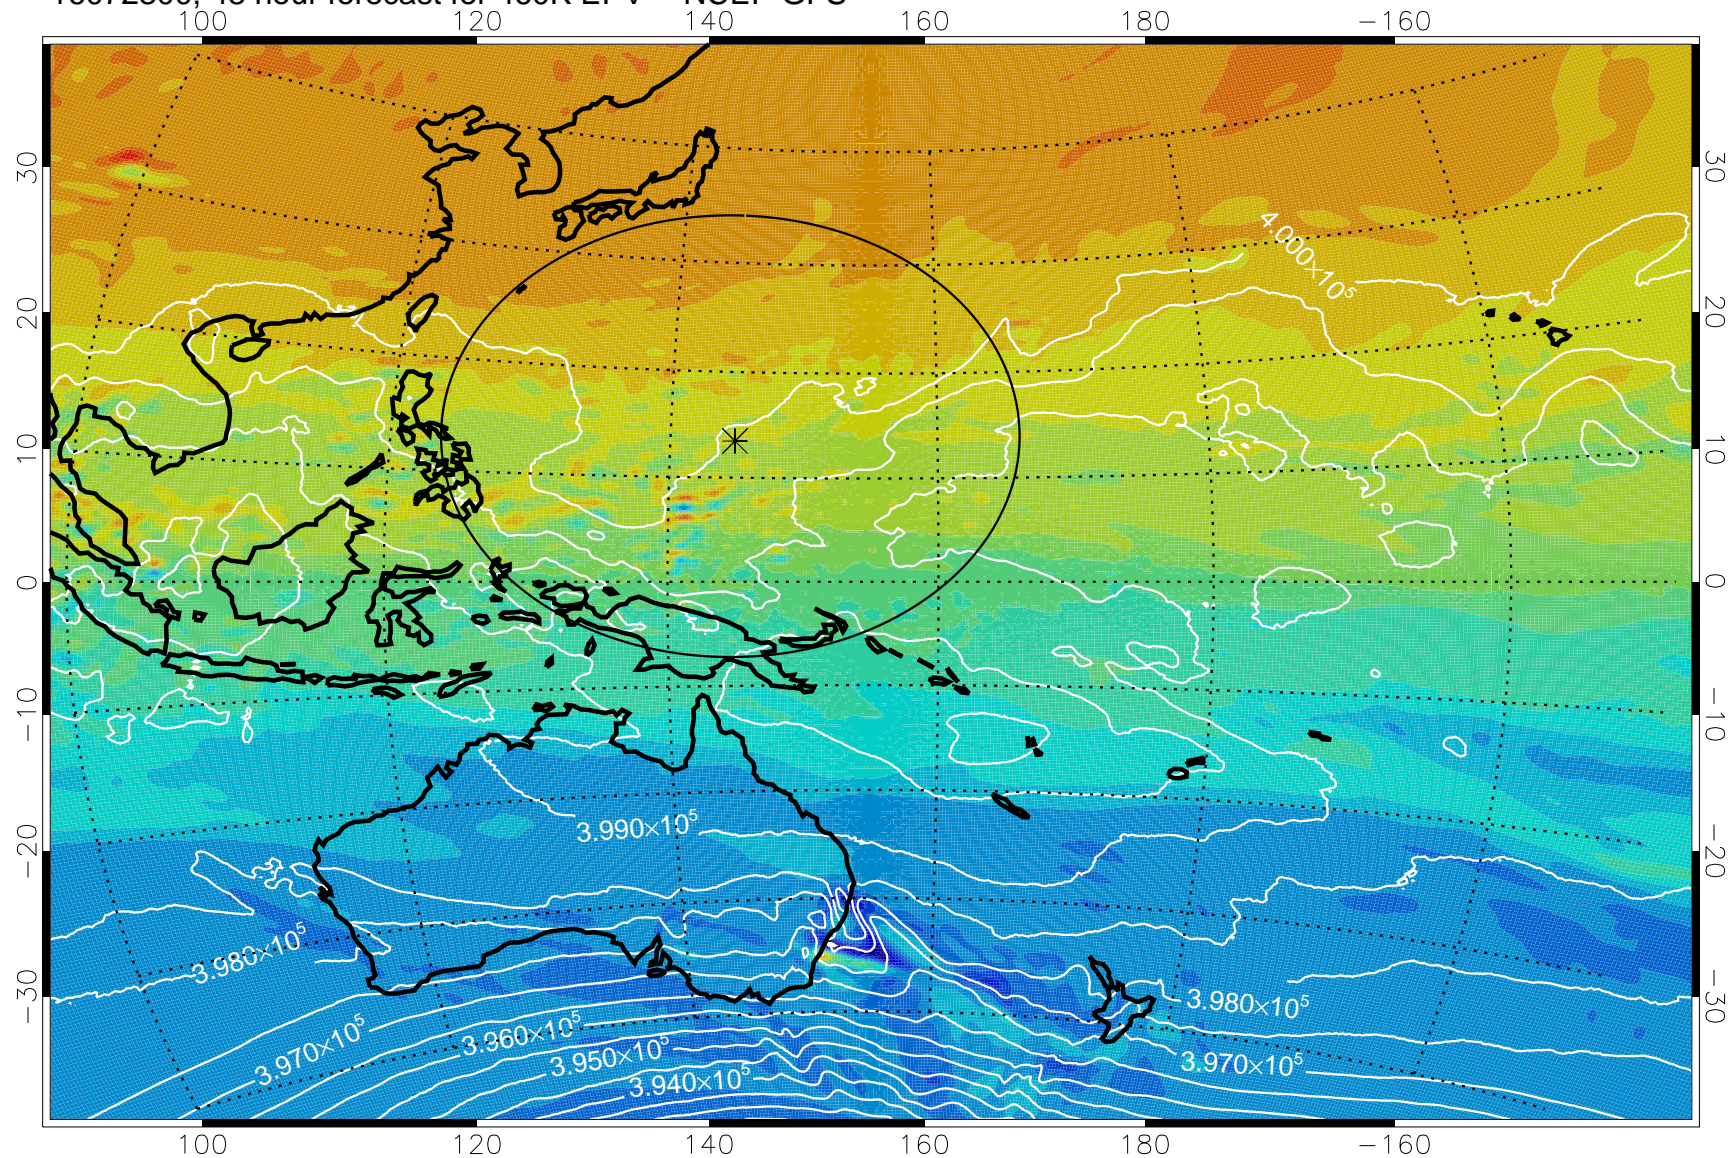

460K Montgomery Streamfunction, white

Range ring of 2304 km

16072200, 24 hour forecast for 460K EPV -- NCEP GFS

460K Montgomery Streamfunction, white

Range ring of 2304 km

16072206, 30 hour forecast for 460K EPV -- NCEP GFS

460K Montgomery Streamfunction, white

Range ring of 2304 km

16072212, 36 hour forecast for 460K EPV -- NCEP GFS

460K Montgomery Streamfunction, white

Range ring of 2304 km

16072218, 42 hour forecast for 460K EPV -- NCEP GFS

460K Montgomery Streamfunction, white

Range ring of 2304 km

16072300, 48 hour forecast for 460K EPV -- NCEP GFS

460K Montgomery Streamfunction, white

Range ring of 2304 km

16072306, 54 hour forecast for 460K EPV -- NCEP GFS

Range ring of 2304 km

16072400, 72 hour forecast for 460K EPV -- NCEP GFS

460K Montgomery Streamfunction, white

Range ring of 2304 km

16072406, 78 hour forecast for 460K EPV -- NCEP GFS

460K Montgomery Streamfunction, white