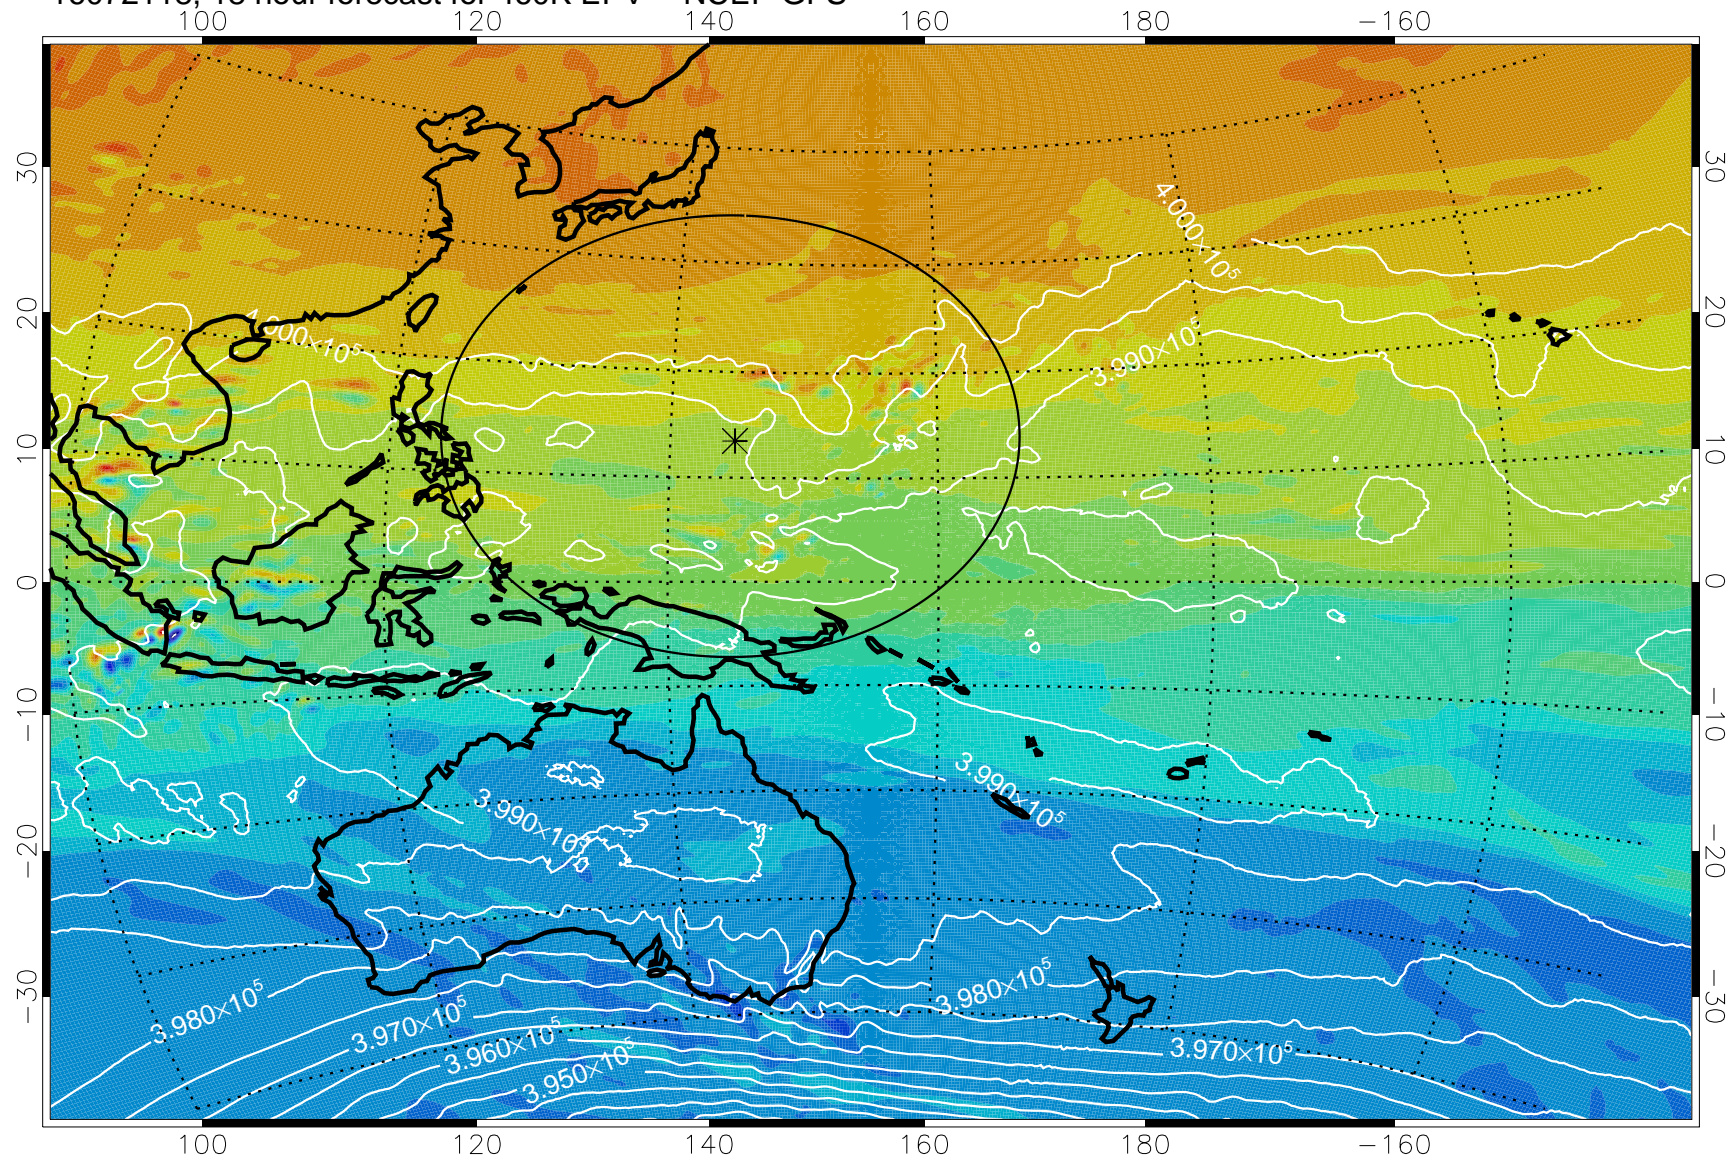

16072106, 6 hour forecast for 460K EPV -- NCEP GFS

16072112, 12 hour forecast for 460K EPV -- NCEP GFS

460K Montgomery Streamfunction, white

Range ring of 2304 km

16072118, 18 hour forecast for 460K EPV -- NCEP GFS

460K Montgomery Streamfunction, white

Range ring of 2304 km

16072200, 24 hour forecast for 460K EPV -- NCEP GFS

460K Montgomery Streamfunction, white

Range ring of 2304 km

16072206, 30 hour forecast for 460K EPV -- NCEP GFS

460K Montgomery Streamfunction, white

Range ring of 2304 km

16072212, 36 hour forecast for 460K EPV -- NCEP GFS

460K Montgomery Streamfunction, white

Range ring of 2304 km

16072218, 42 hour forecast for 460K EPV -- NCEP GFS

460K Montgomery Streamfunction, white

Range ring of 2304 km

16072300, 48 hour forecast for 460K EPV -- NCEP GFS

460K Montgomery Streamfunction, white

Range ring of 2304 km

16072306, 54 hour forecast for 460K EPV -- NCEP GFS