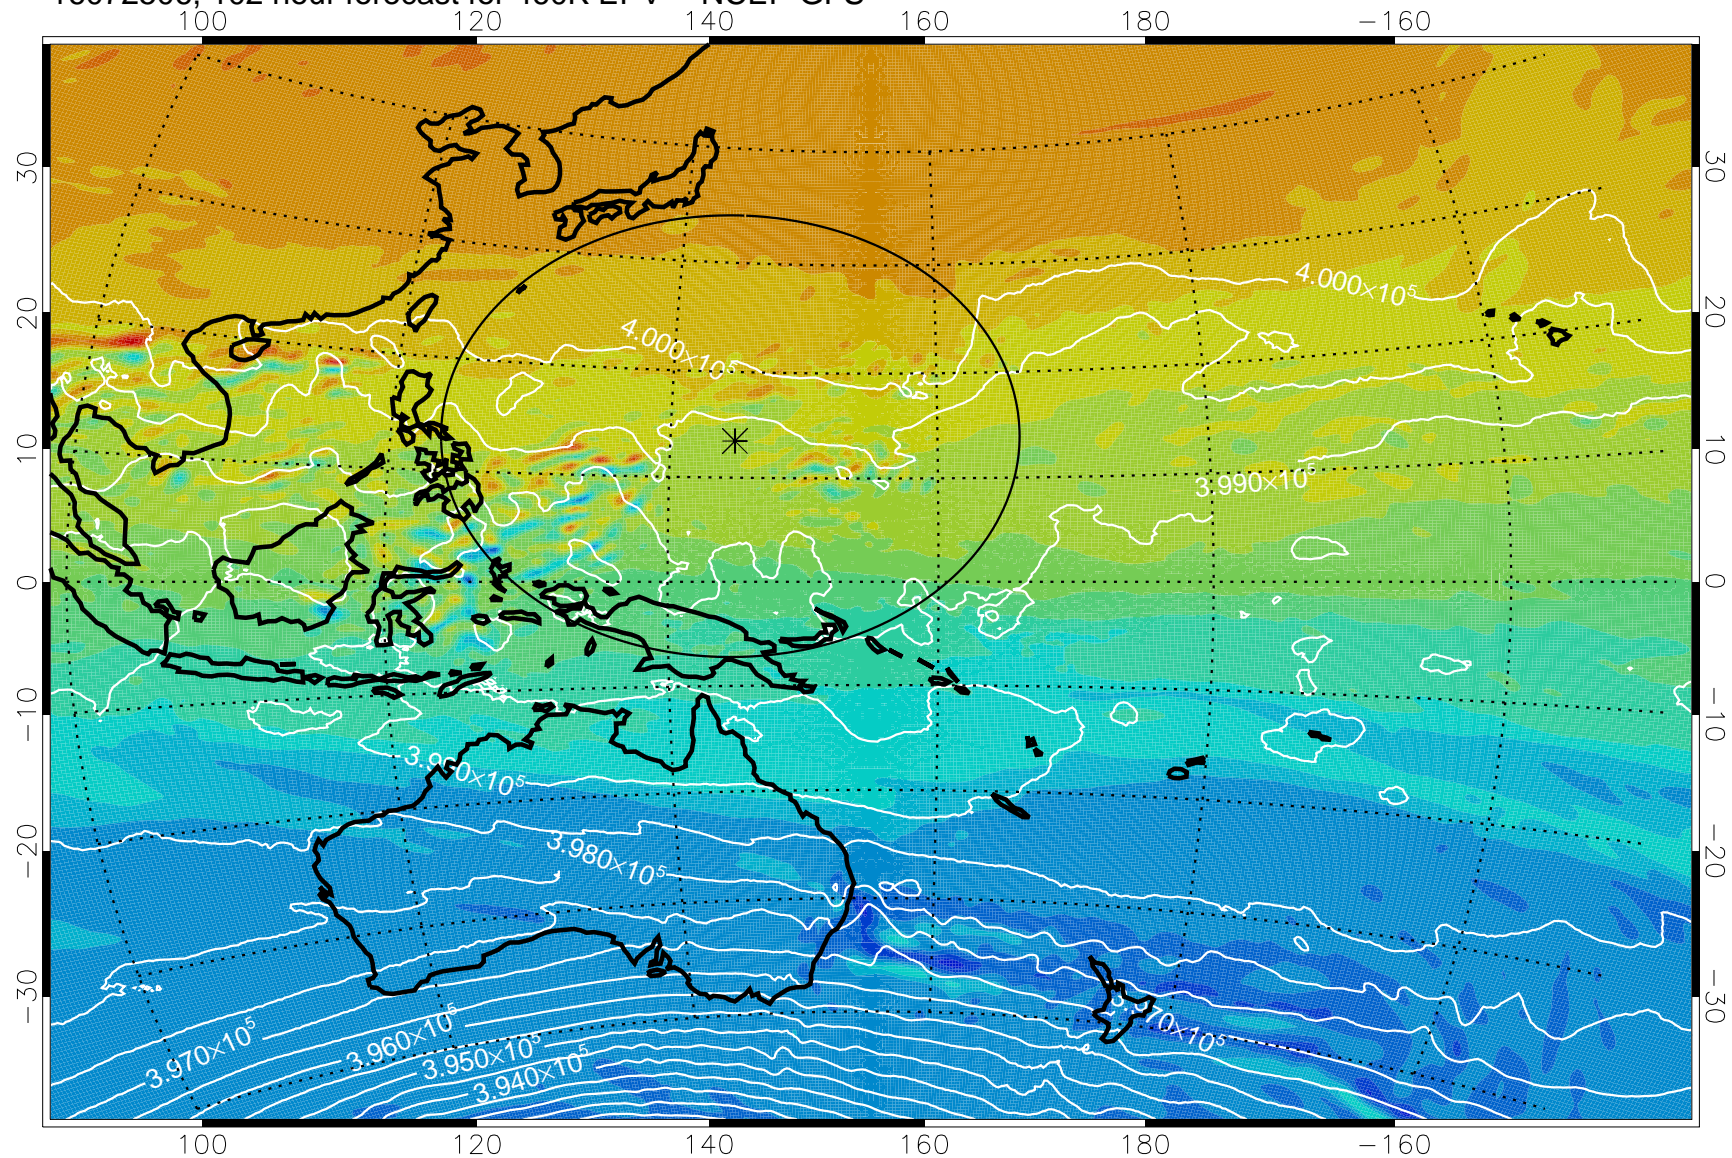

Range ring of 2304 km

16072412, 84 hour forecast for 460K EPV -- NCEP GFS

460K Montgomery Streamfunction, white

Range ring of 2304 km

16072418, 90 hour forecast for 460K EPV -- NCEP GFS

460K Montgomery Streamfunction, white

Range ring of 2304 km

16072500, 96 hour forecast for 460K EPV -- NCEP GFS

460K Montgomery Streamfunction, white

Range ring of 2304 km

16072506, 102 hour forecast for 460K EPV -- NCEP GFS

460K Montgomery Streamfunction, white

Range ring of 2304 km

16072512, 108 hour forecast for 460K EPV -- NCEP GFS

460K Montgomery Streamfunction, white

Range ring of 2304 km

16072518, 114 hour forecast for 460K EPV -- NCEP GFS

460K Montgomery Streamfunction, white

Range ring of 2304 km

16072600, 120 hour forecast for 460K EPV -- NCEP GFS

460K Montgomery Streamfunction, white

Range ring of 2304 km