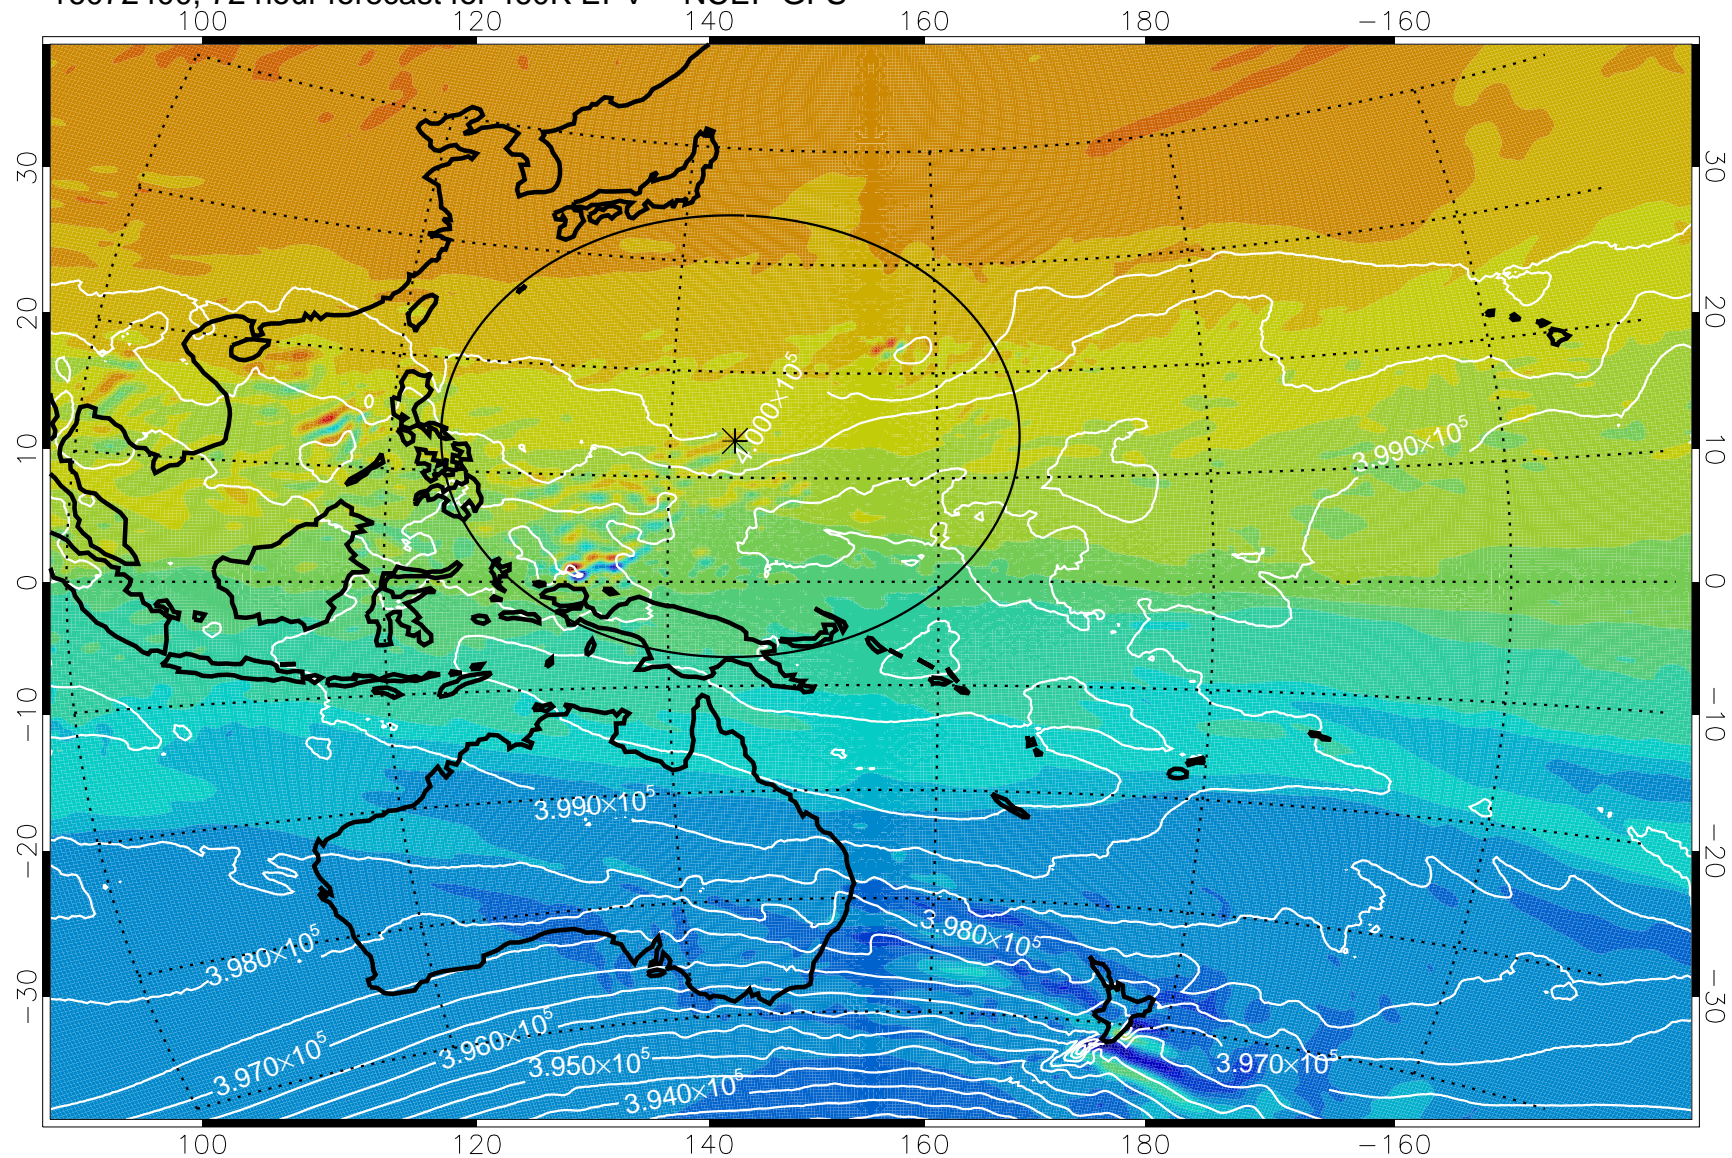

16072312, 60 hour forecast for 460K EPV -- NCEP GFS

460K Montgomery Streamfunction, white

Range ring of 2304 km

16072318, 66 hour forecast for 460K EPV -- NCEP GFS

460K Montgomery Streamfunction, white

$-4 \times 10^{-5}$      $-2 \times 10^{-5}$     0     $2 \times 10^{-5}$      $4 \times 10^{-5}$   
PVU

Range ring of 2304 km

16072400, 72 hour forecast for 460K EPV -- NCEP GFS

460K Montgomery Streamfunction, white

Range ring of 2304 km

16072406, 78 hour forecast for 460K EPV -- NCEP GFS

460K Montgomery Streamfunction, white

Range ring of 2304 km

16072412, 84 hour forecast for 460K EPV -- NCEP GFS

460K Montgomery Streamfunction, white

Range ring of 2304 km

16072418, 90 hour forecast for 460K EPV -- NCEP GFS

460K Montgomery Streamfunction, white

Range ring of 2304 km

16072500, 96 hour forecast for 460K EPV -- NCEP GFS

460K Montgomery Streamfunction, white

Range ring of 2304 km

16072506, 102 hour forecast for 460K EPV -- NCEP GFS

460K Montgomery Streamfunction, white