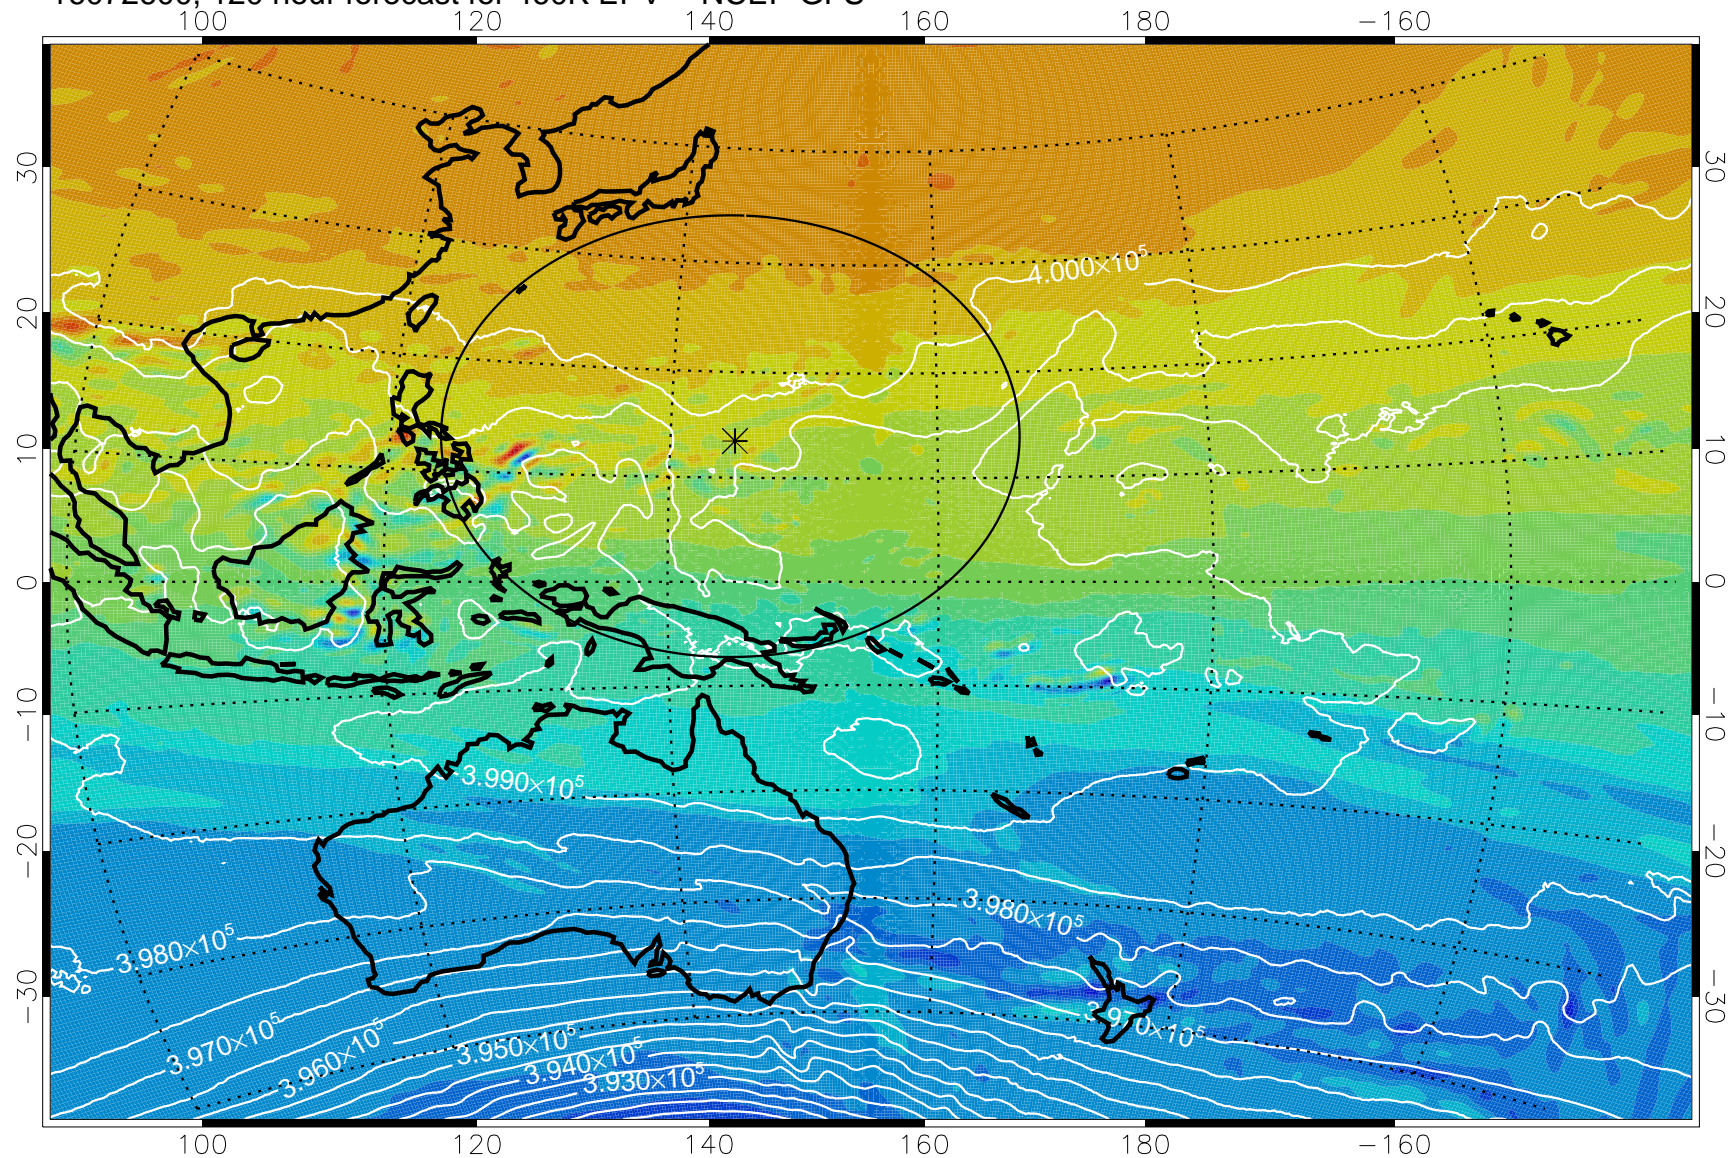

Range ring of 2304 km

16072412, 84 hour forecast for 460K EPV -- NCEP GFS

460K Montgomery Streamfunction, white

Range ring of 2304 km

16072418, 90 hour forecast for 460K EPV -- NCEP GFS

460K Montgomery Streamfunction, white

Range ring of 2304 km

16072500, 96 hour forecast for 460K EPV -- NCEP GFS

460K Montgomery Streamfunction, white

Range ring of 2304 km

16072506, 102 hour forecast for 460K EPV -- NCEP GFS

460K Montgomery Streamfunction, white

Range ring of 2304 km

16072512, 108 hour forecast for 460K EPV -- NCEP GFS

460K Montgomery Streamfunction, white

Range ring of 2304 km

16072518, 114 hour forecast for 460K EPV -- NCEP GFS

460K Montgomery Streamfunction, white

Range ring of 2304 km

16072600, 120 hour forecast for 460K EPV -- NCEP GFS

460K Montgomery Streamfunction, white

Range ring of 2304 km