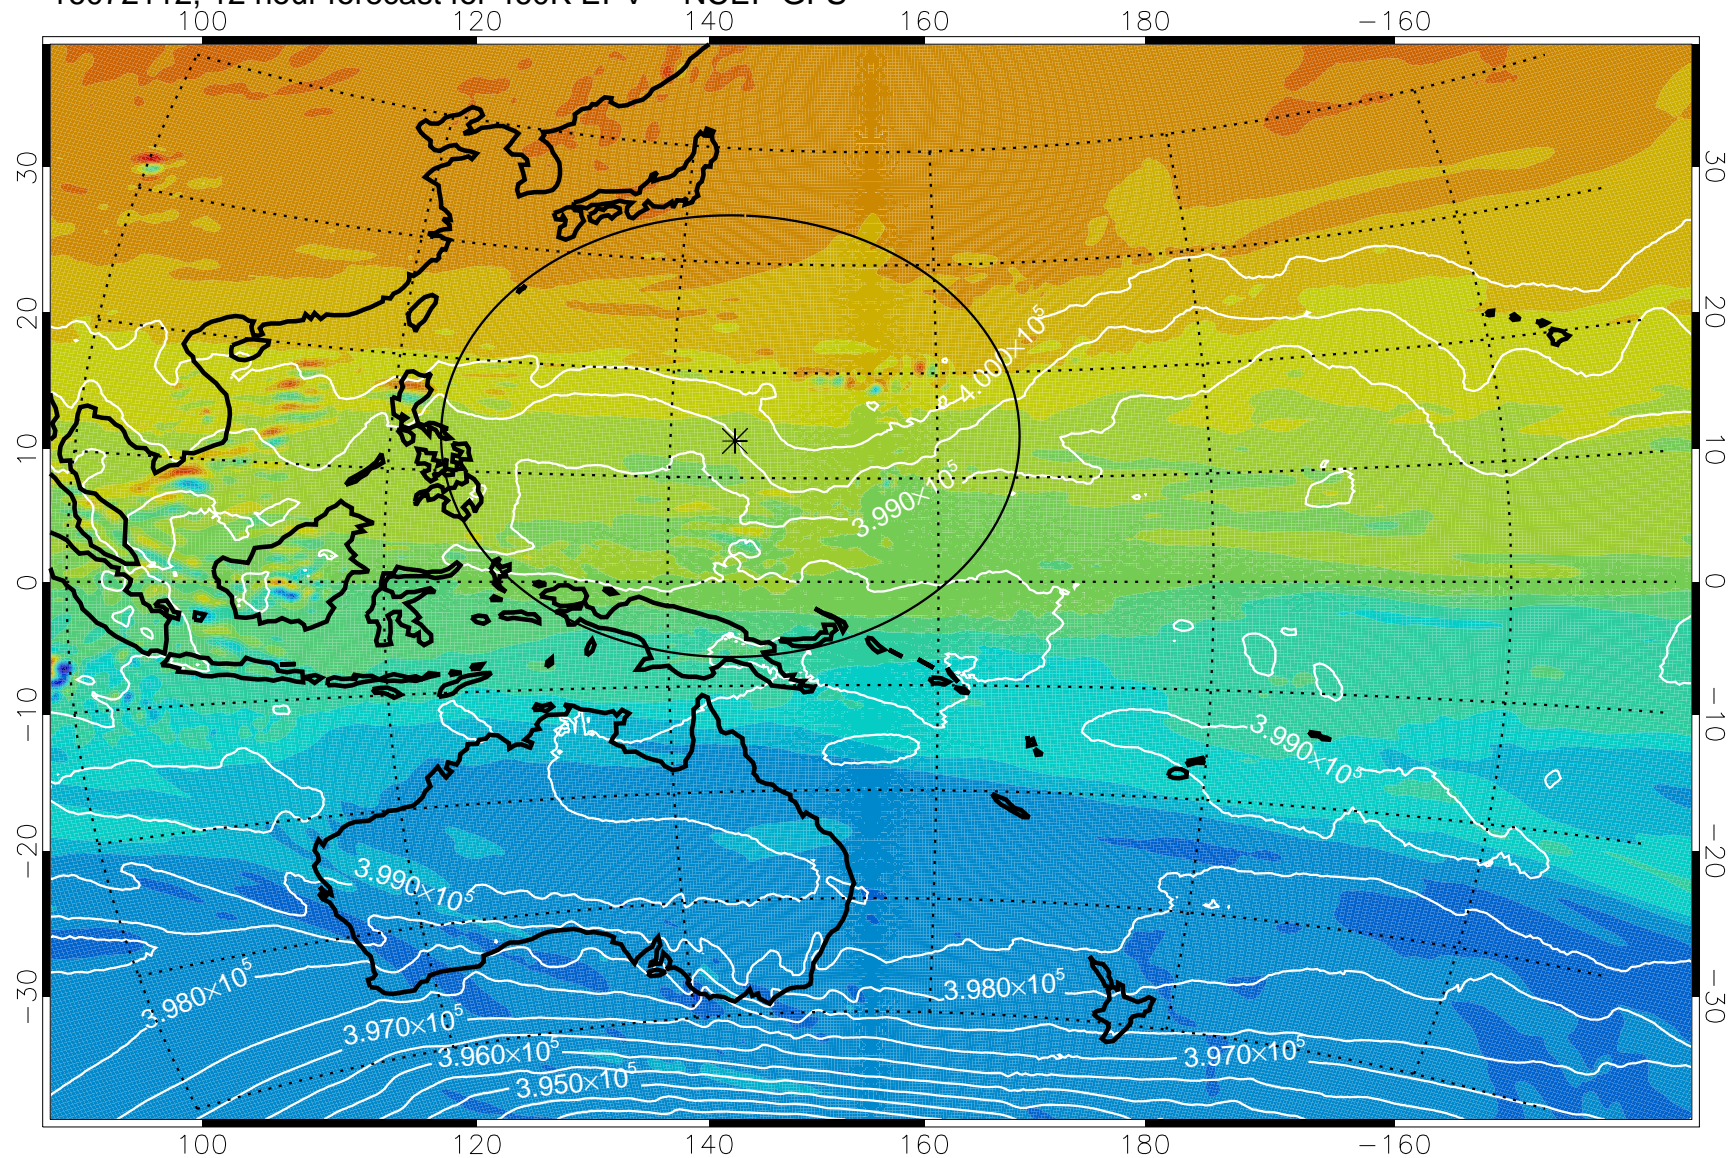

16072106, 6 hour forecast for 460K EPV -- NCEP GFS

16072112, 12 hour forecast for 460K EPV -- NCEP GFS

460K Montgomery Streamfunction, white

Range ring of 2304 km

16072118, 18 hour forecast for 460K EPV -- NCEP GFS

460K Montgomery Streamfunction, white

Range ring of 2304 km

16072200, 24 hour forecast for 460K EPV -- NCEP GFS

460K Montgomery Streamfunction, white

Range ring of 2304 km

16072206, 30 hour forecast for 460K EPV -- NCEP GFS

460K Montgomery Streamfunction, white

Range ring of 2304 km

16072212, 36 hour forecast for 460K EPV -- NCEP GFS

460K Montgomery Streamfunction, white

Range ring of 2304 km

16072218, 42 hour forecast for 460K EPV -- NCEP GFS

460K Montgomery Streamfunction, white

Range ring of 2304 km

16072300, 48 hour forecast for 460K EPV -- NCEP GFS

460K Montgomery Streamfunction, white

Range ring of 2304 km

16072306, 54 hour forecast for 460K EPV -- NCEP GFS