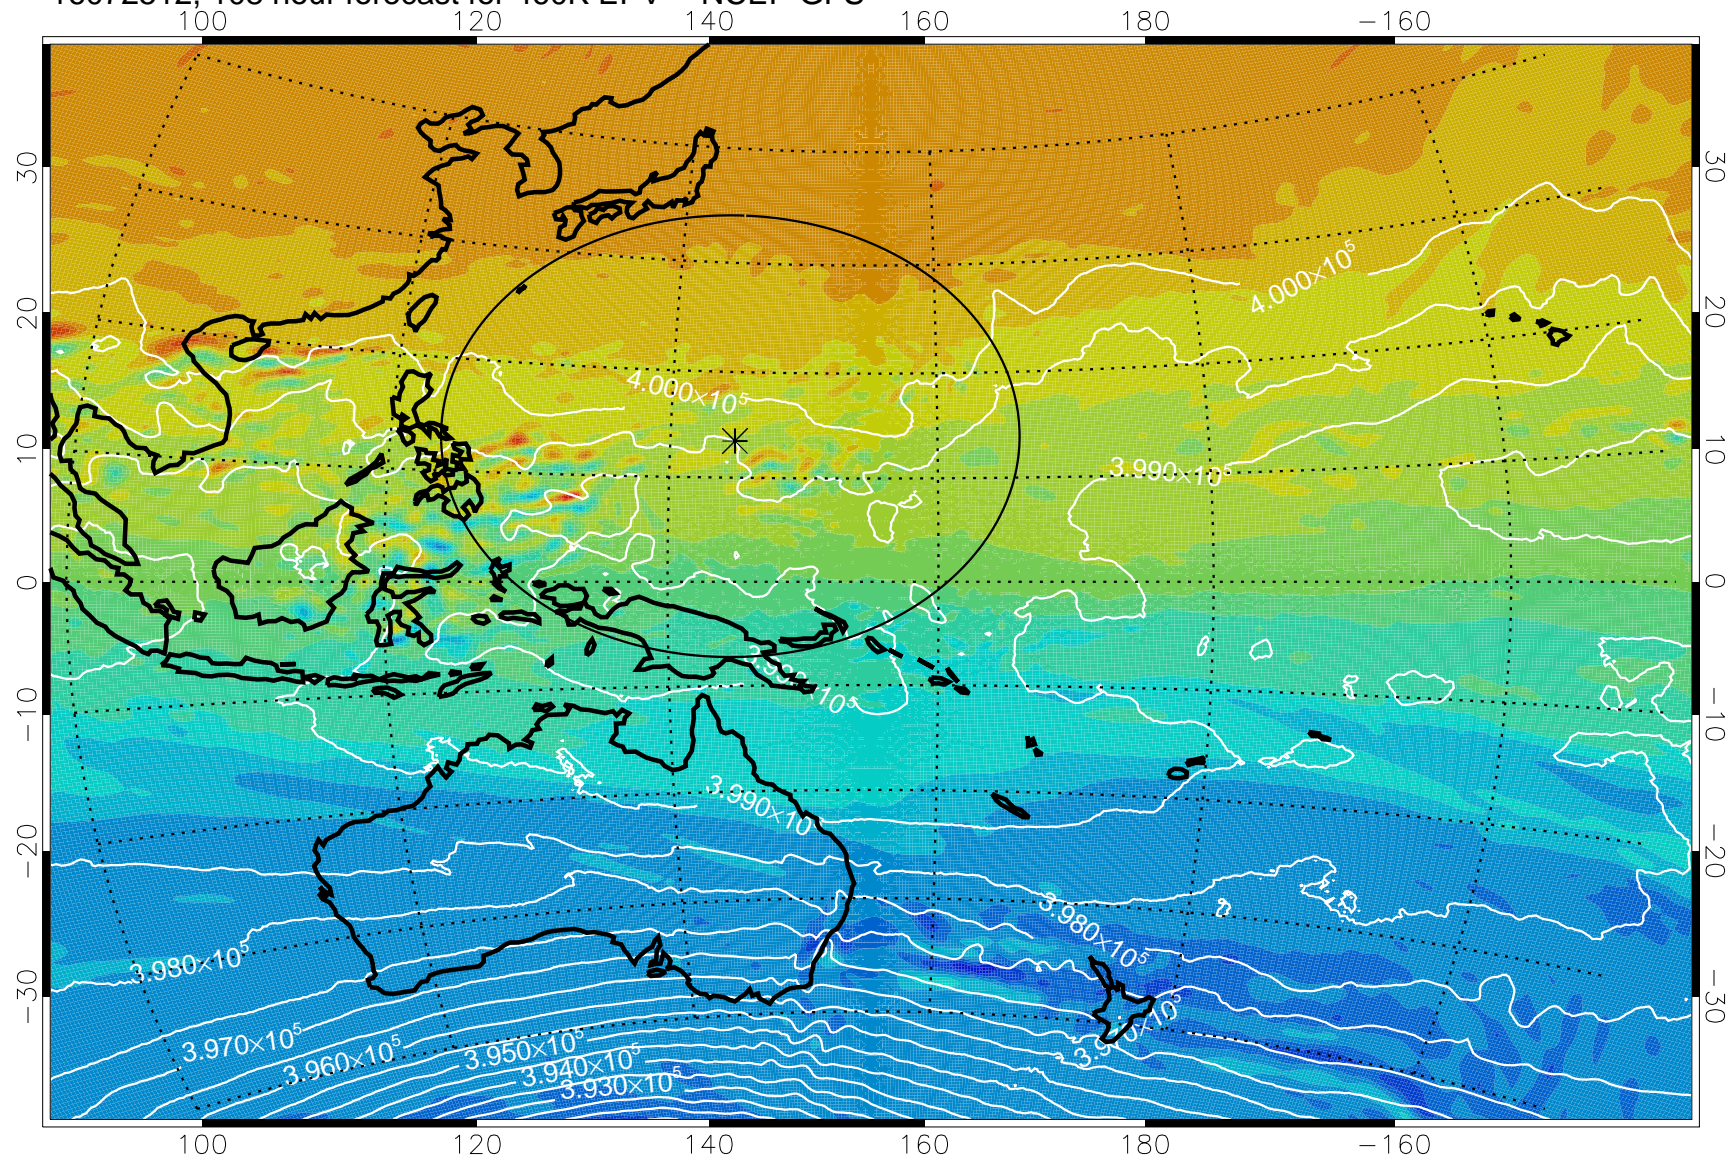

Range ring of 2304 km

16072412, 84 hour forecast for 460K EPV -- NCEP GFS

460K Montgomery Streamfunction, white

Range ring of 2304 km

16072418, 90 hour forecast for 460K EPV -- NCEP GFS

460K Montgomery Streamfunction, white

Range ring of 2304 km

16072500, 96 hour forecast for 460K EPV -- NCEP GFS

460K Montgomery Streamfunction, white

Range ring of 2304 km

16072506, 102 hour forecast for 460K EPV -- NCEP GFS

460K Montgomery Streamfunction, white

Range ring of 2304 km

16072512, 108 hour forecast for 460K EPV -- NCEP GFS

460K Montgomery Streamfunction, white

Range ring of 2304 km

16072518, 114 hour forecast for 460K EPV -- NCEP GFS

460K Montgomery Streamfunction, white

Range ring of 2304 km

16072600, 120 hour forecast for 460K EPV -- NCEP GFS

460K Montgomery Streamfunction, white

Range ring of 2304 km