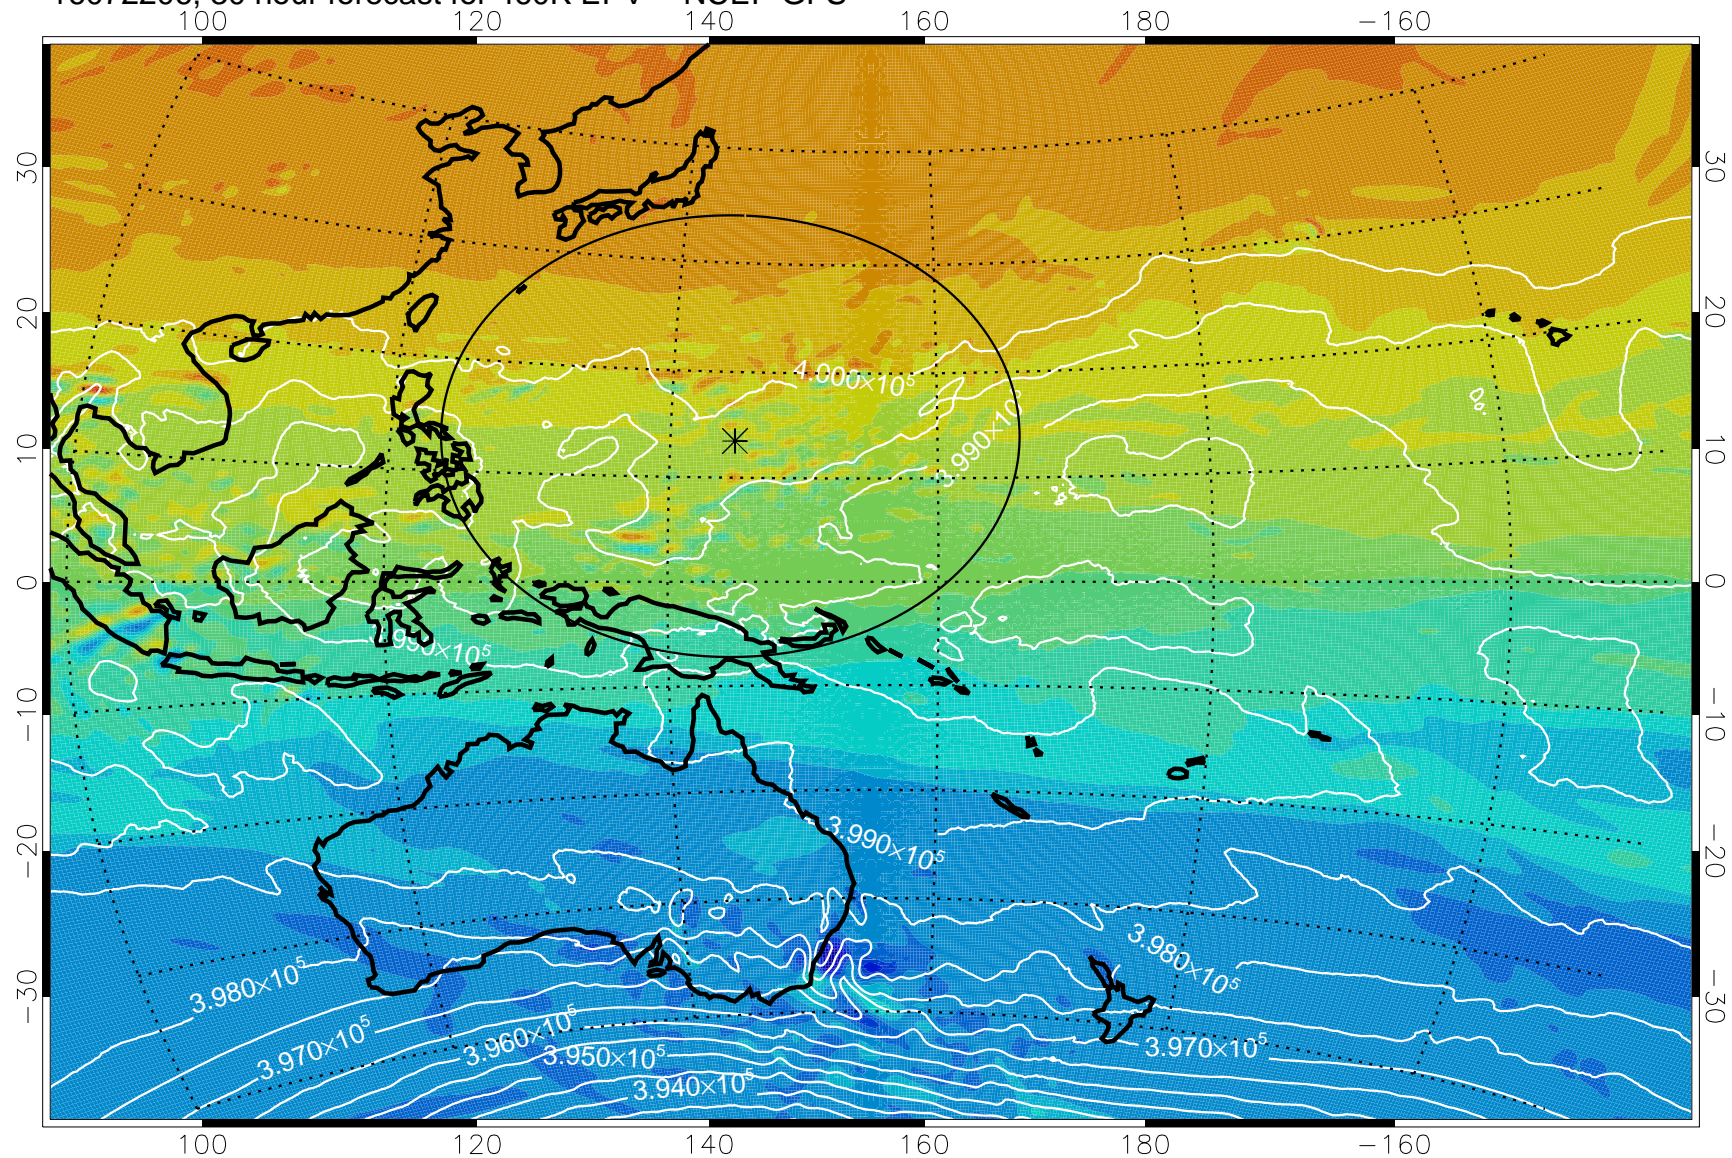

460K Montgomery Streamfunction, white

Range ring of 2304 km

16072200, 24 hour forecast for 460K EPV -- NCEP GFS

460K Montgomery Streamfunction, white

Range ring of 2304 km

16072206, 30 hour forecast for 460K EPV -- NCEP GFS

460K Montgomery Streamfunction, white

Range ring of 2304 km

16072212, 36 hour forecast for 460K EPV -- NCEP GFS

460K Montgomery Streamfunction, white

Range ring of 2304 km

16072218, 42 hour forecast for 460K EPV -- NCEP GFS

460K Montgomery Streamfunction, white

Range ring of 2304 km

16072300, 48 hour forecast for 460K EPV -- NCEP GFS

460K Montgomery Streamfunction, white

Range ring of 2304 km

16072306, 54 hour forecast for 460K EPV -- NCEP GFS

Range ring of 2304 km

16072400, 72 hour forecast for 460K EPV -- NCEP GFS

460K Montgomery Streamfunction, white

Range ring of 2304 km

16072406, 78 hour forecast for 460K EPV -- NCEP GFS

460K Montgomery Streamfunction, white