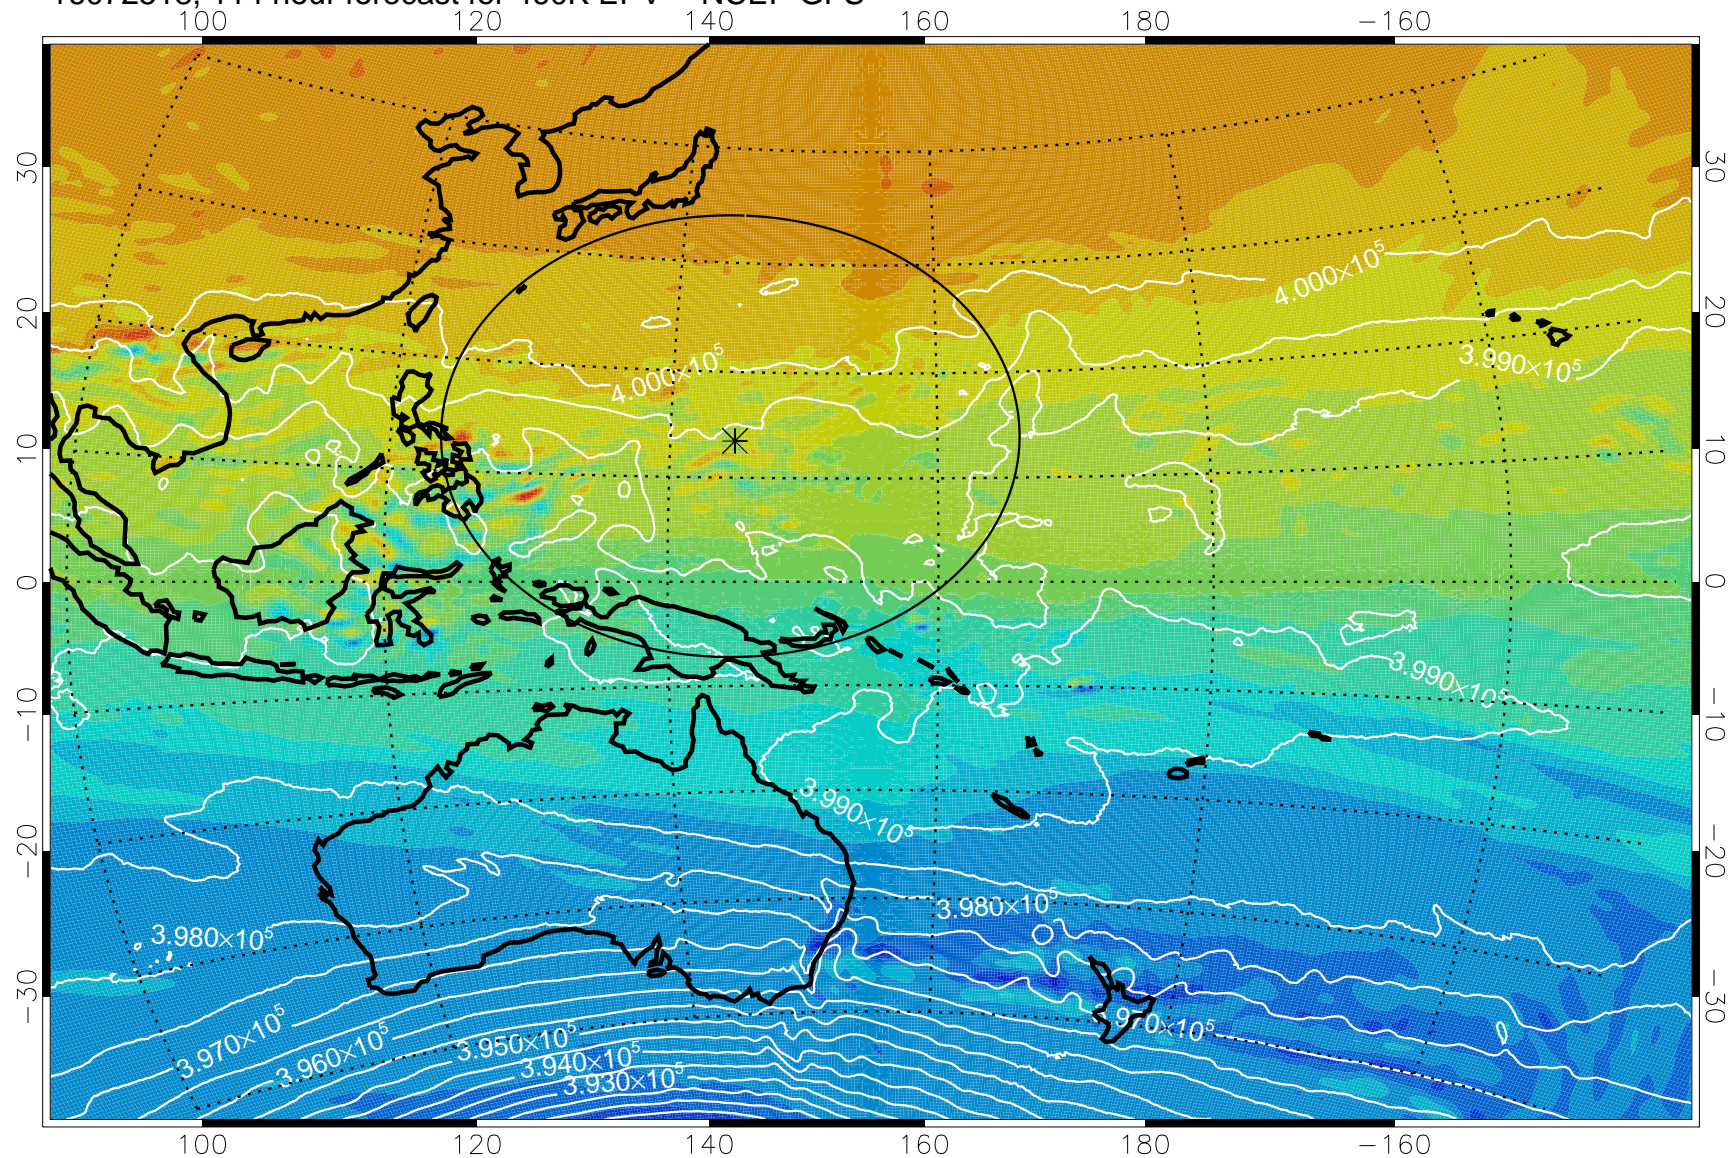

Range ring of 2304 km

16072412, 84 hour forecast for 460K EPV -- NCEP GFS

460K Montgomery Streamfunction, white

Range ring of 2304 km

16072418, 90 hour forecast for 460K EPV -- NCEP GFS

460K Montgomery Streamfunction, white

Range ring of 2304 km

16072500, 96 hour forecast for 460K EPV -- NCEP GFS

460K Montgomery Streamfunction, white

Range ring of 2304 km

16072506, 102 hour forecast for 460K EPV -- NCEP GFS

460K Montgomery Streamfunction, white

Range ring of 2304 km

16072512, 108 hour forecast for 460K EPV -- NCEP GFS

460K Montgomery Streamfunction, white

Range ring of 2304 km

16072518, 114 hour forecast for 460K EPV -- NCEP GFS

460K Montgomery Streamfunction, white

Range ring of 2304 km

16072600, 120 hour forecast for 460K EPV -- NCEP GFS

460K Montgomery Streamfunction, white

Range ring of 2304 km