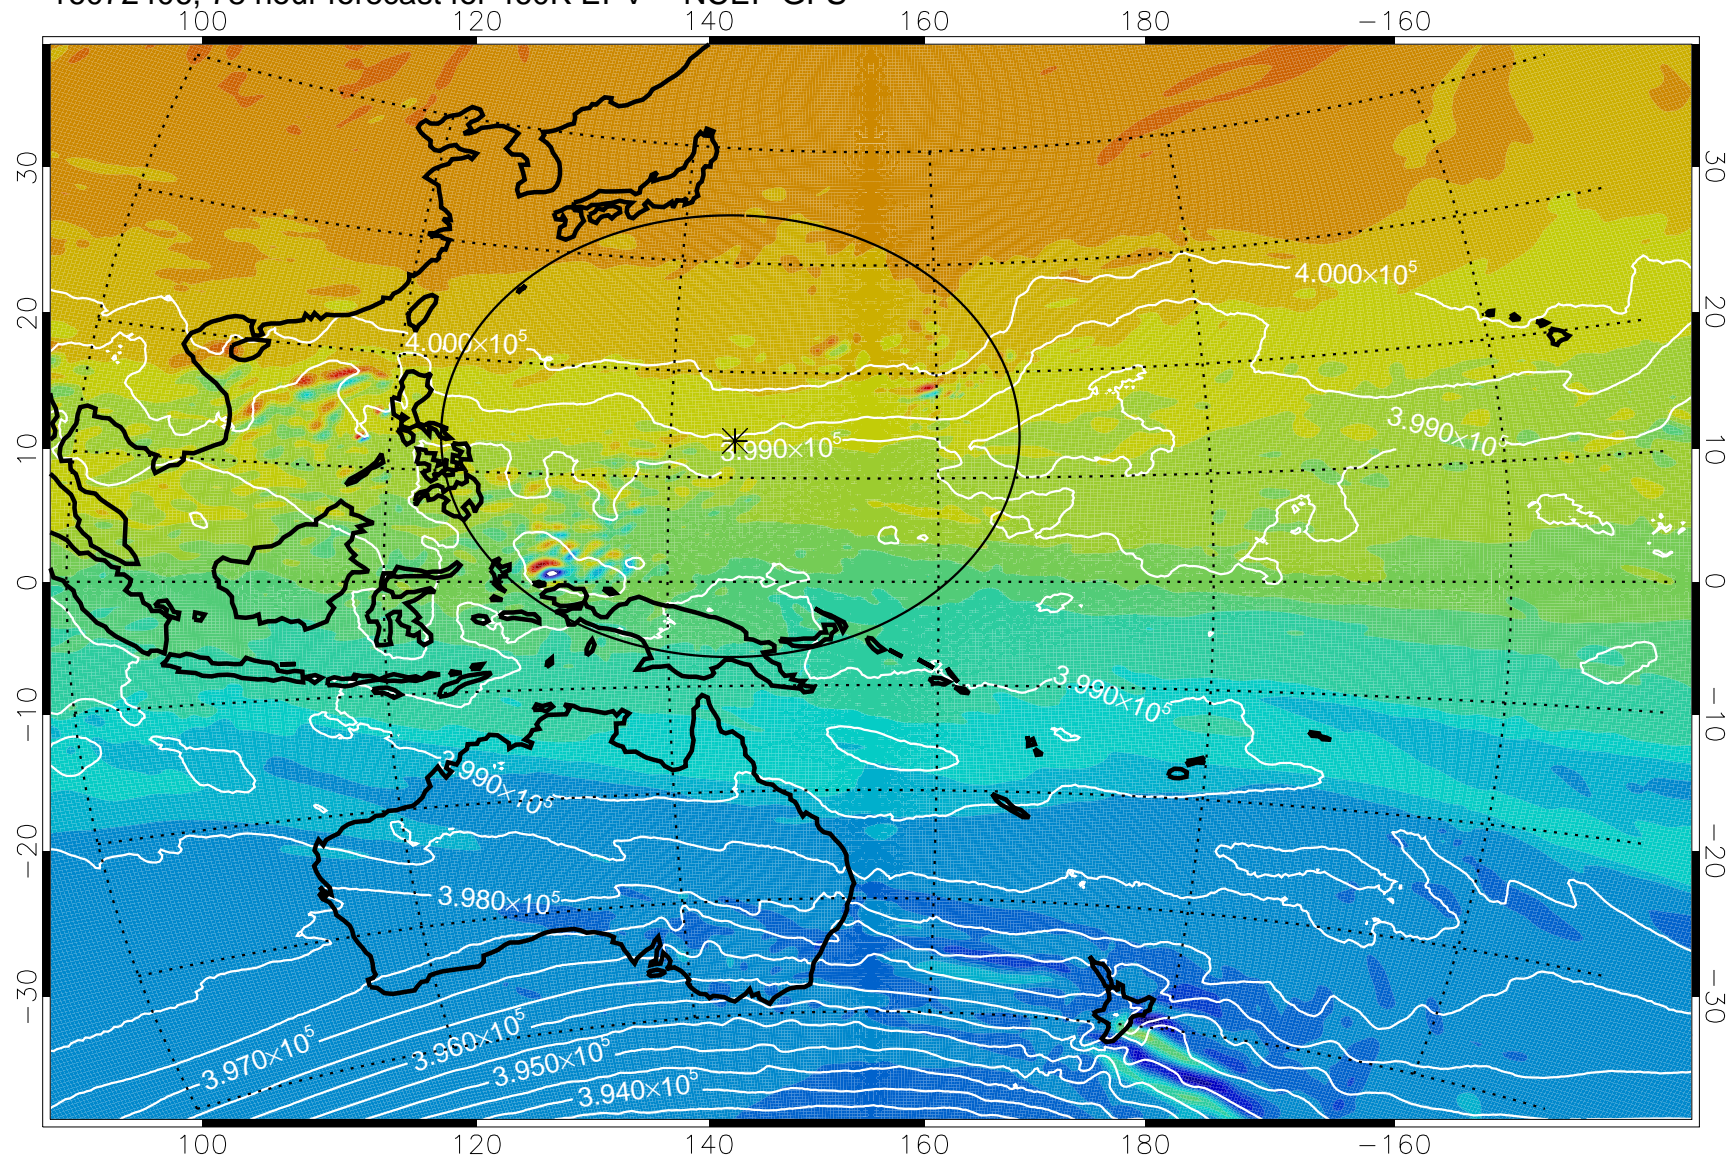

Range ring of 2304 km

16072400, 72 hour forecast for 460K EPV -- NCEP GFS

460K Montgomery Streamfunction, white

Range ring of 2304 km

16072406, 78 hour forecast for 460K EPV -- NCEP GFS

460K Montgomery Streamfunction, white

Range ring of 2304 km

16072412, 84 hour forecast for 460K EPV -- NCEP GFS

460K Montgomery Streamfunction, white

Range ring of 2304 km

16072418, 90 hour forecast for 460K EPV -- NCEP GFS

460K Montgomery Streamfunction, white

Range ring of 2304 km

16072500, 96 hour forecast for 460K EPV -- NCEP GFS

460K Montgomery Streamfunction, white

Range ring of 2304 km

16072506, 102 hour forecast for 460K EPV -- NCEP GFS

460K Montgomery Streamfunction, white

Range ring of 2304 km

16072512, 108 hour forecast for 460K EPV -- NCEP GFS

460K Montgomery Streamfunction, white

Range ring of 2304 km

16072518, 114 hour forecast for 460K EPV -- NCEP GFS

460K Montgomery Streamfunction, white