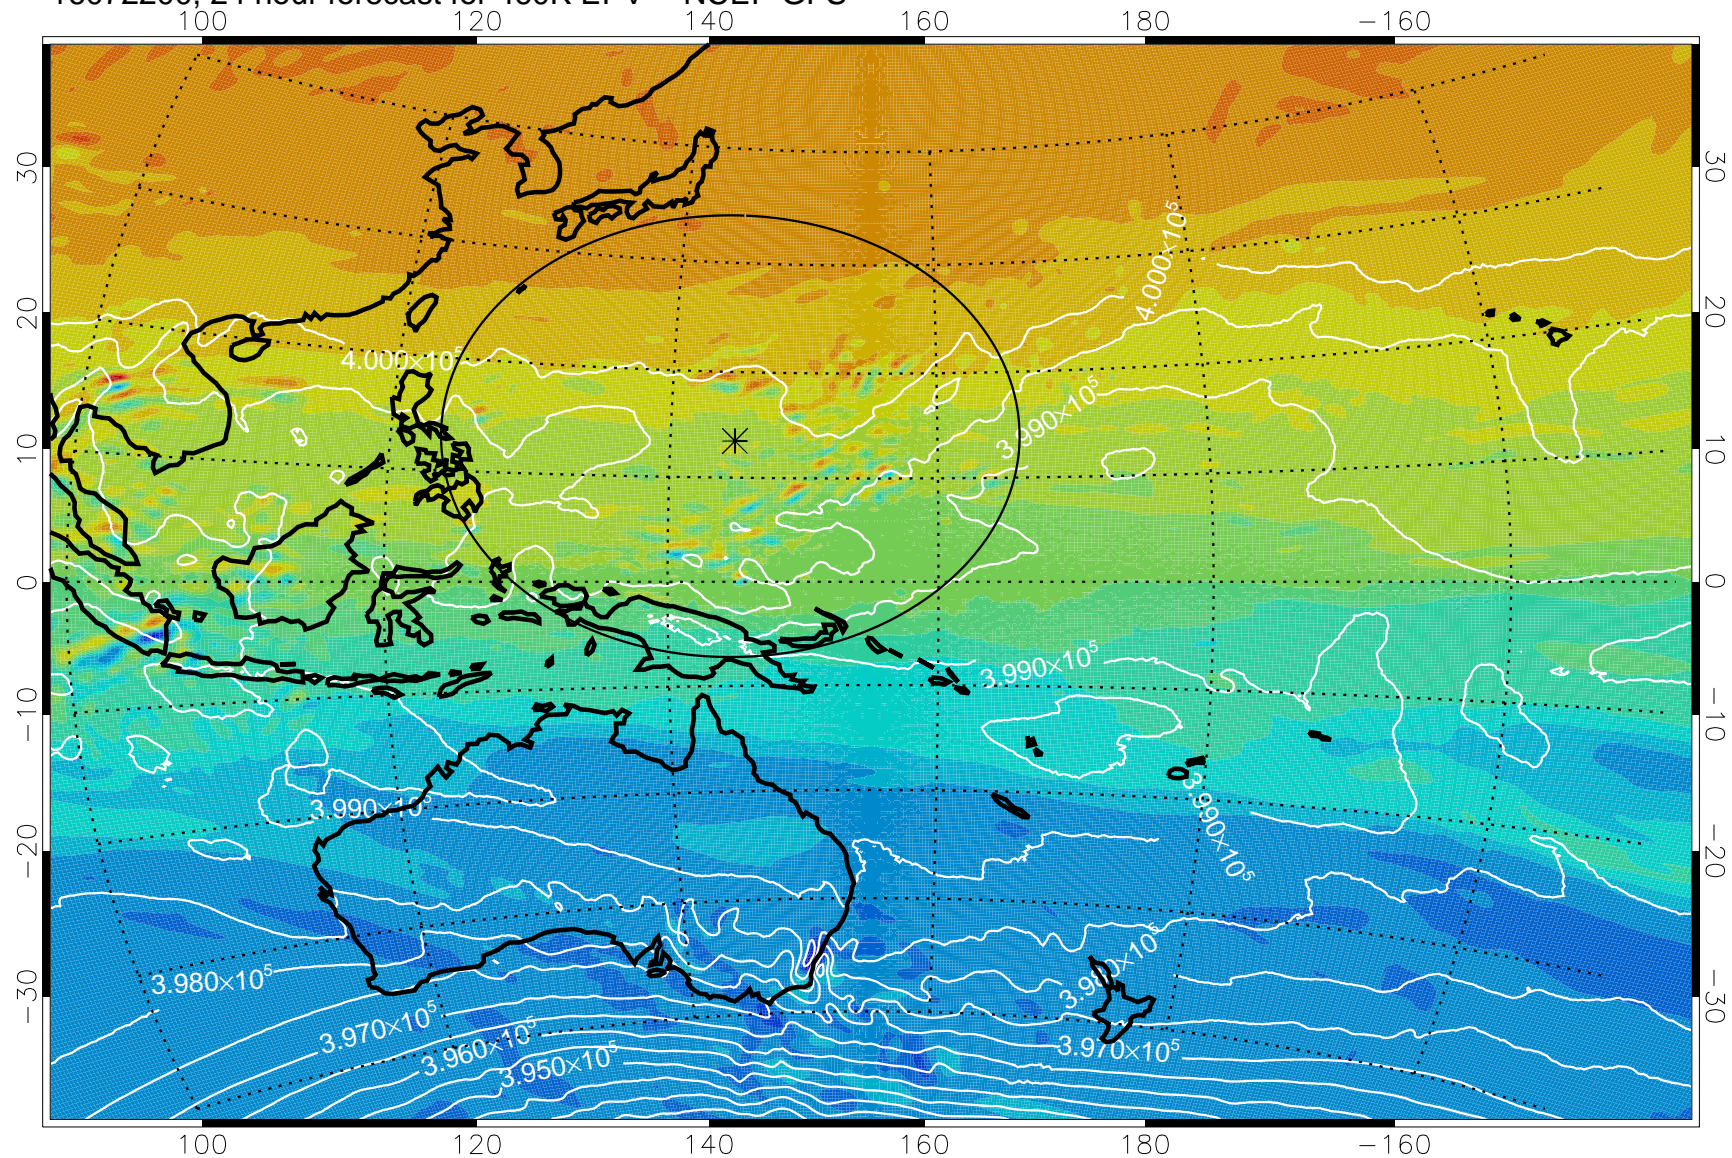

16072106, 6 hour forecast for 460K EPV -- NCEP GFS

16072112, 12 hour forecast for 460K EPV -- NCEP GFS

460K Montgomery Streamfunction, white

Range ring of 2304 km

16072118, 18 hour forecast for 460K EPV -- NCEP GFS

460K Montgomery Streamfunction, white

Range ring of 2304 km

16072200, 24 hour forecast for 460K EPV -- NCEP GFS

460K Montgomery Streamfunction, white

Range ring of 2304 km

16072206, 30 hour forecast for 460K EPV -- NCEP GFS

460K Montgomery Streamfunction, white

Range ring of 2304 km

16072212, 36 hour forecast for 460K EPV -- NCEP GFS

460K Montgomery Streamfunction, white

Range ring of 2304 km

16072218, 42 hour forecast for 460K EPV -- NCEP GFS

Range ring of 2304 km

16072400, 72 hour forecast for 460K EPV -- NCEP GFS

460K Montgomery Streamfunction, white

Range ring of 2304 km

16072406, 78 hour forecast for 460K EPV -- NCEP GFS

460K Montgomery Streamfunction, white