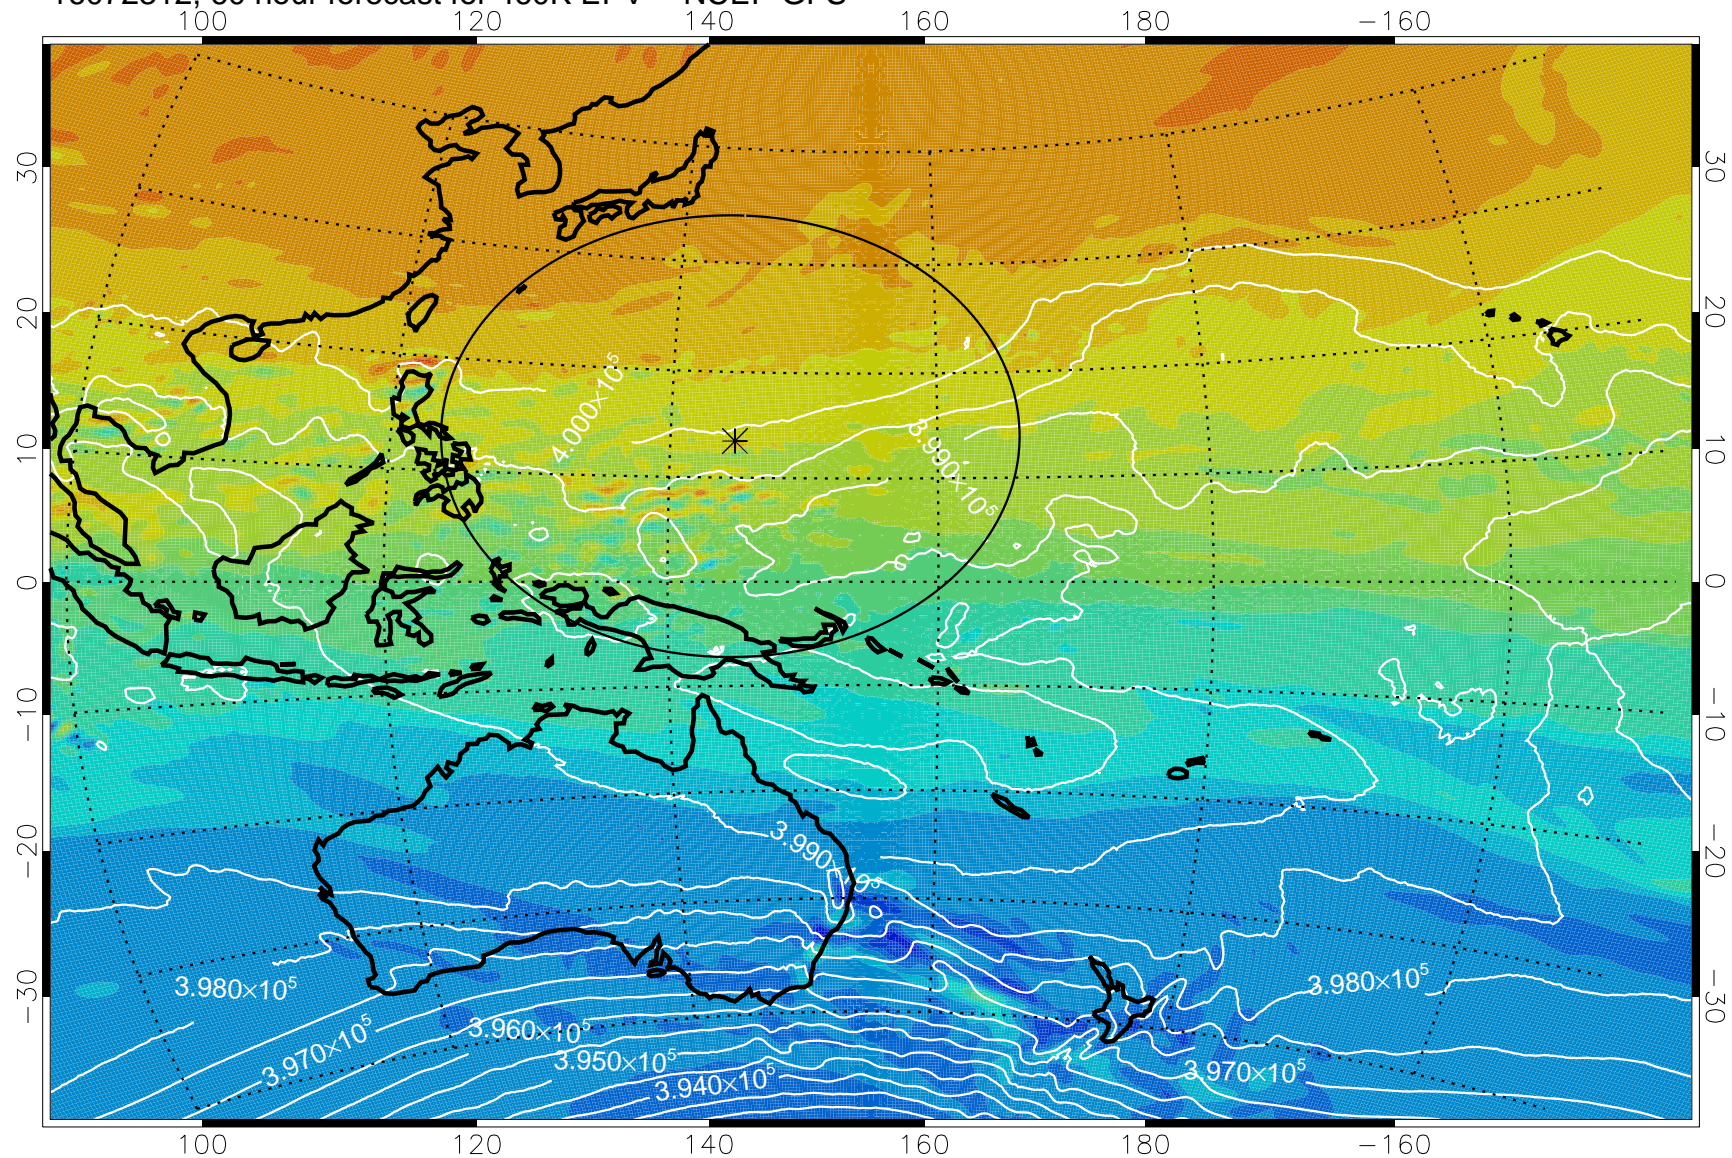

460K Montgomery Streamfunction, white

Range ring of 2304 km

16072300, 48 hour forecast for 460K EPV -- NCEP GFS

460K Montgomery Streamfunction, white

Range ring of 2304 km

16072306, 54 hour forecast for 460K EPV -- NCEP GFS

16072312, 60 hour forecast for 460K EPV -- NCEP GFS

460K Montgomery Streamfunction, white

Range ring of 2304 km

16072318, 66 hour forecast for 460K EPV -- NCEP GFS

460K Montgomery Streamfunction, white

$-4 \times 10^{-5}$      $-2 \times 10^{-5}$     0     $2 \times 10^{-5}$      $4 \times 10^{-5}$   
PVU

Range ring of 2304 km

16072400, 72 hour forecast for 460K EPV -- NCEP GFS

460K Montgomery Streamfunction, white

Range ring of 2304 km

16072406, 78 hour forecast for 460K EPV -- NCEP GFS

460K Montgomery Streamfunction, white

Range ring of 2304 km

16072412, 84 hour forecast for 460K EPV -- NCEP GFS

460K Montgomery Streamfunction, white

Range ring of 2304 km

16072418, 90 hour forecast for 460K EPV -- NCEP GFS

460K Montgomery Streamfunction, white