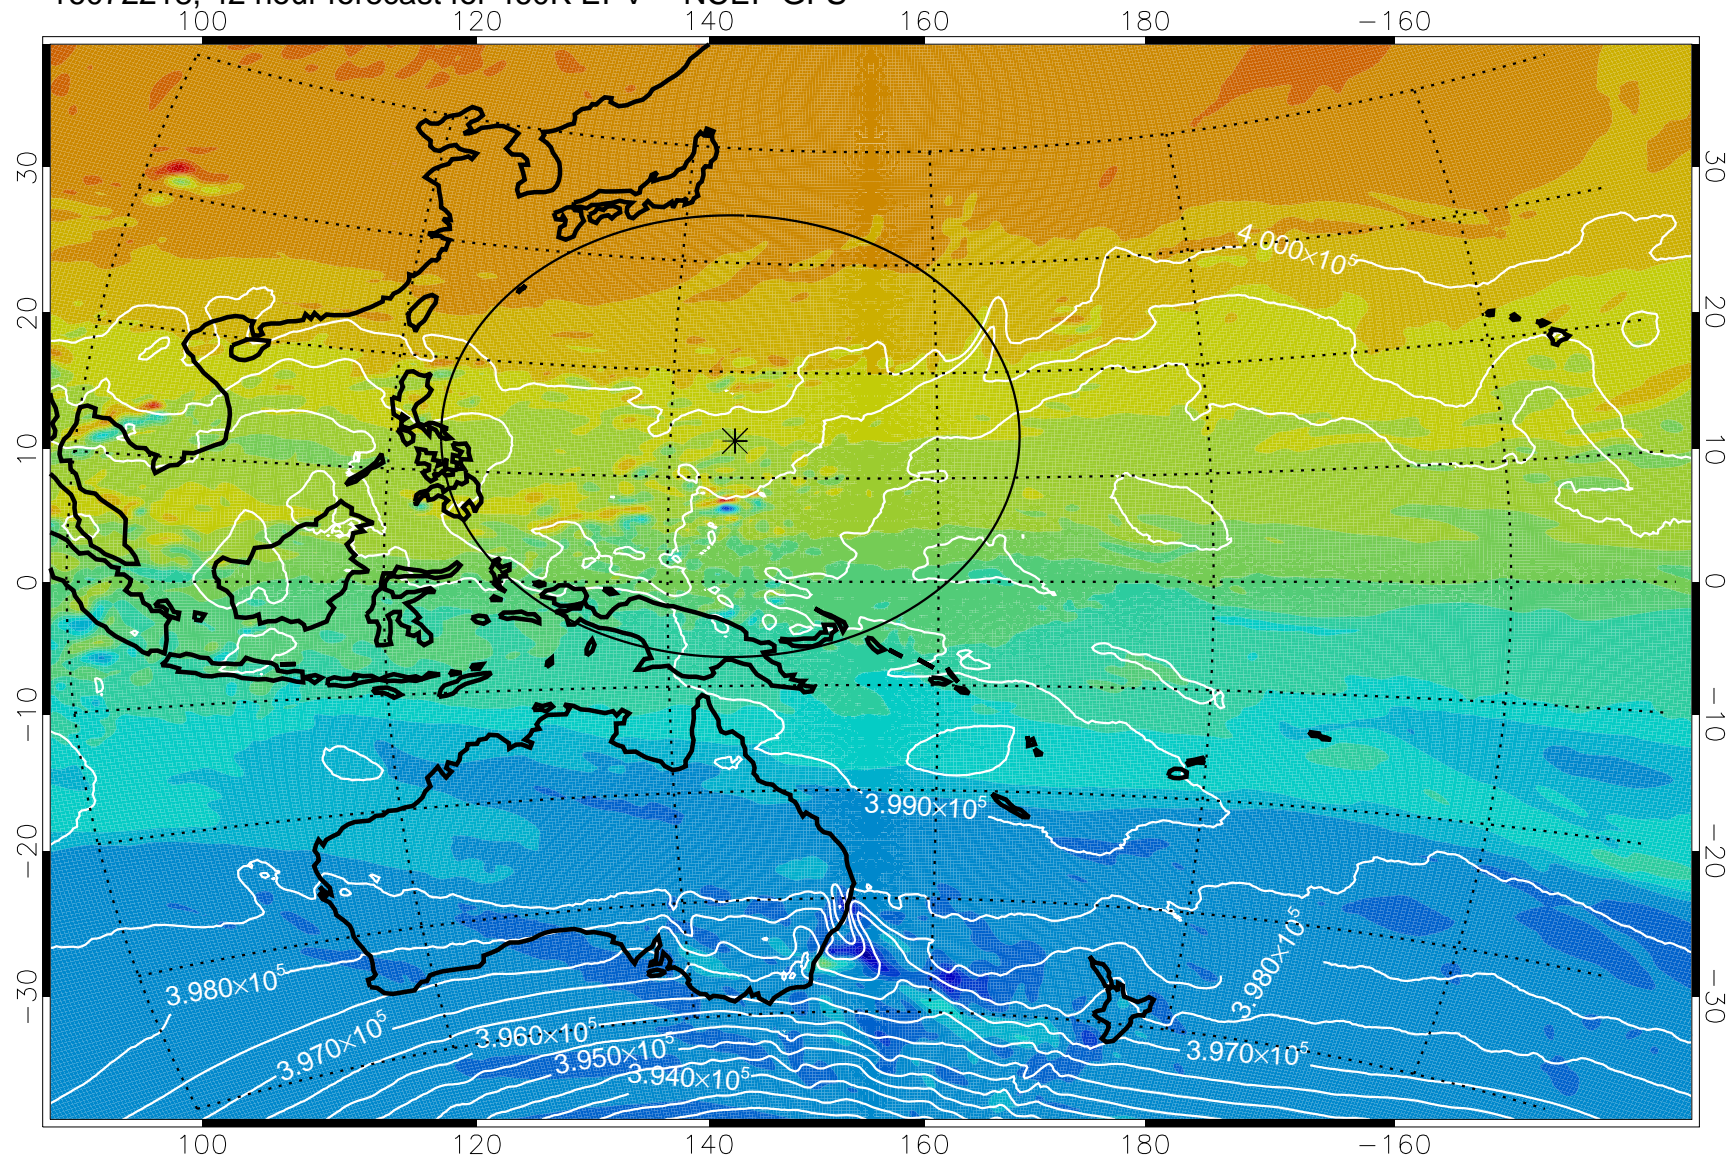

460K Montgomery Streamfunction, white

Range ring of 2304 km

16072200, 24 hour forecast for 460K EPV -- NCEP GFS

460K Montgomery Streamfunction, white

Range ring of 2304 km

16072206, 30 hour forecast for 460K EPV -- NCEP GFS

460K Montgomery Streamfunction, white

Range ring of 2304 km

16072212, 36 hour forecast for 460K EPV -- NCEP GFS

460K Montgomery Streamfunction, white

Range ring of 2304 km

16072218, 42 hour forecast for 460K EPV -- NCEP GFS

460K Montgomery Streamfunction, white

Range ring of 2304 km

16072300, 48 hour forecast for 460K EPV -- NCEP GFS

460K Montgomery Streamfunction, white

Range ring of 2304 km

16072306, 54 hour forecast for 460K EPV -- NCEP GFS

Range ring of 2304 km

16072400, 72 hour forecast for 460K EPV -- NCEP GFS

460K Montgomery Streamfunction, white

Range ring of 2304 km

16072406, 78 hour forecast for 460K EPV -- NCEP GFS

460K Montgomery Streamfunction, white