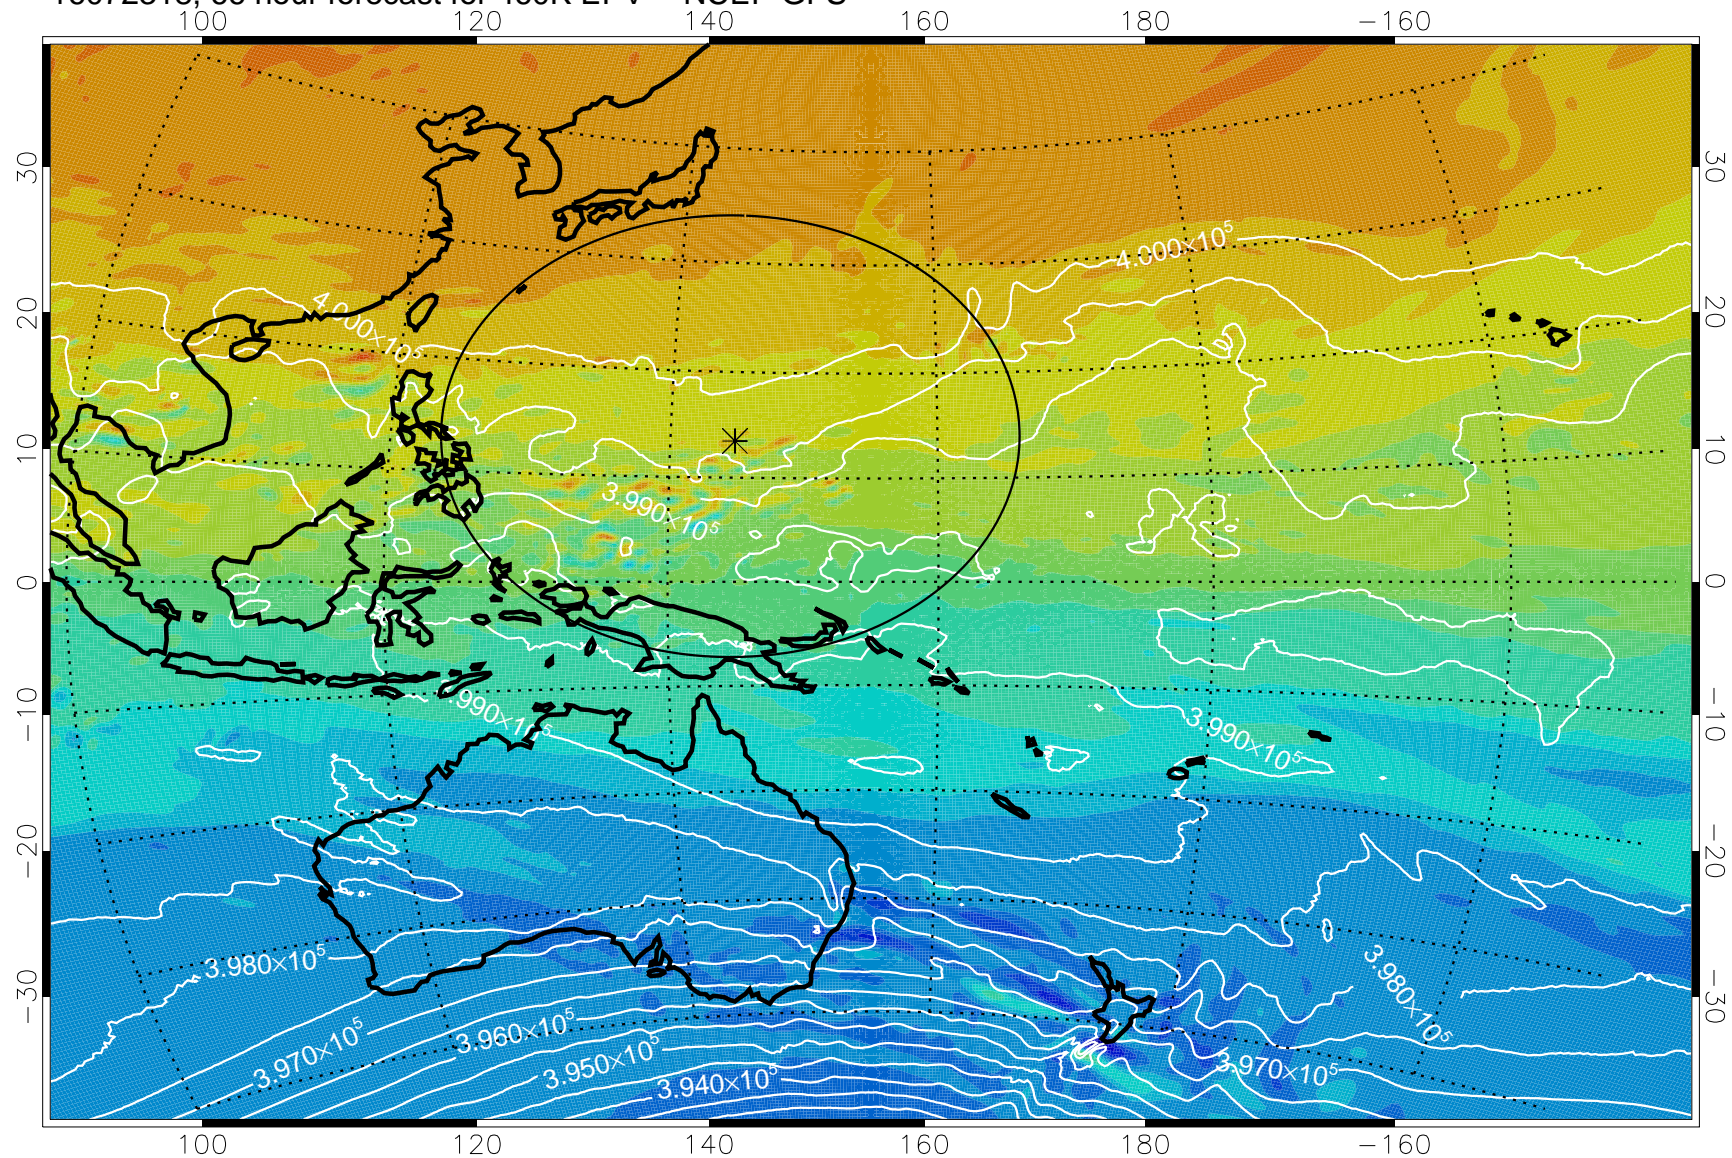

16072312, 60 hour forecast for 460K EPV -- NCEP GFS

460K Montgomery Streamfunction, white

Range ring of 2304 km

16072318, 66 hour forecast for 460K EPV -- NCEP GFS

460K Montgomery Streamfunction, white

$-4 \times 10^{-5}$      $-2 \times 10^{-5}$     0     $2 \times 10^{-5}$      $4 \times 10^{-5}$   
PVU

Range ring of 2304 km

16072400, 72 hour forecast for 460K EPV -- NCEP GFS

460K Montgomery Streamfunction, white

Range ring of 2304 km

16072406, 78 hour forecast for 460K EPV -- NCEP GFS

460K Montgomery Streamfunction, white

Range ring of 2304 km

16072412, 84 hour forecast for 460K EPV -- NCEP GFS

460K Montgomery Streamfunction, white

Range ring of 2304 km

16072418, 90 hour forecast for 460K EPV -- NCEP GFS

460K Montgomery Streamfunction, white

Range ring of 2304 km

16072500, 96 hour forecast for 460K EPV -- NCEP GFS

460K Montgomery Streamfunction, white

Range ring of 2304 km

16072506, 102 hour forecast for 460K EPV -- NCEP GFS

460K Montgomery Streamfunction, white