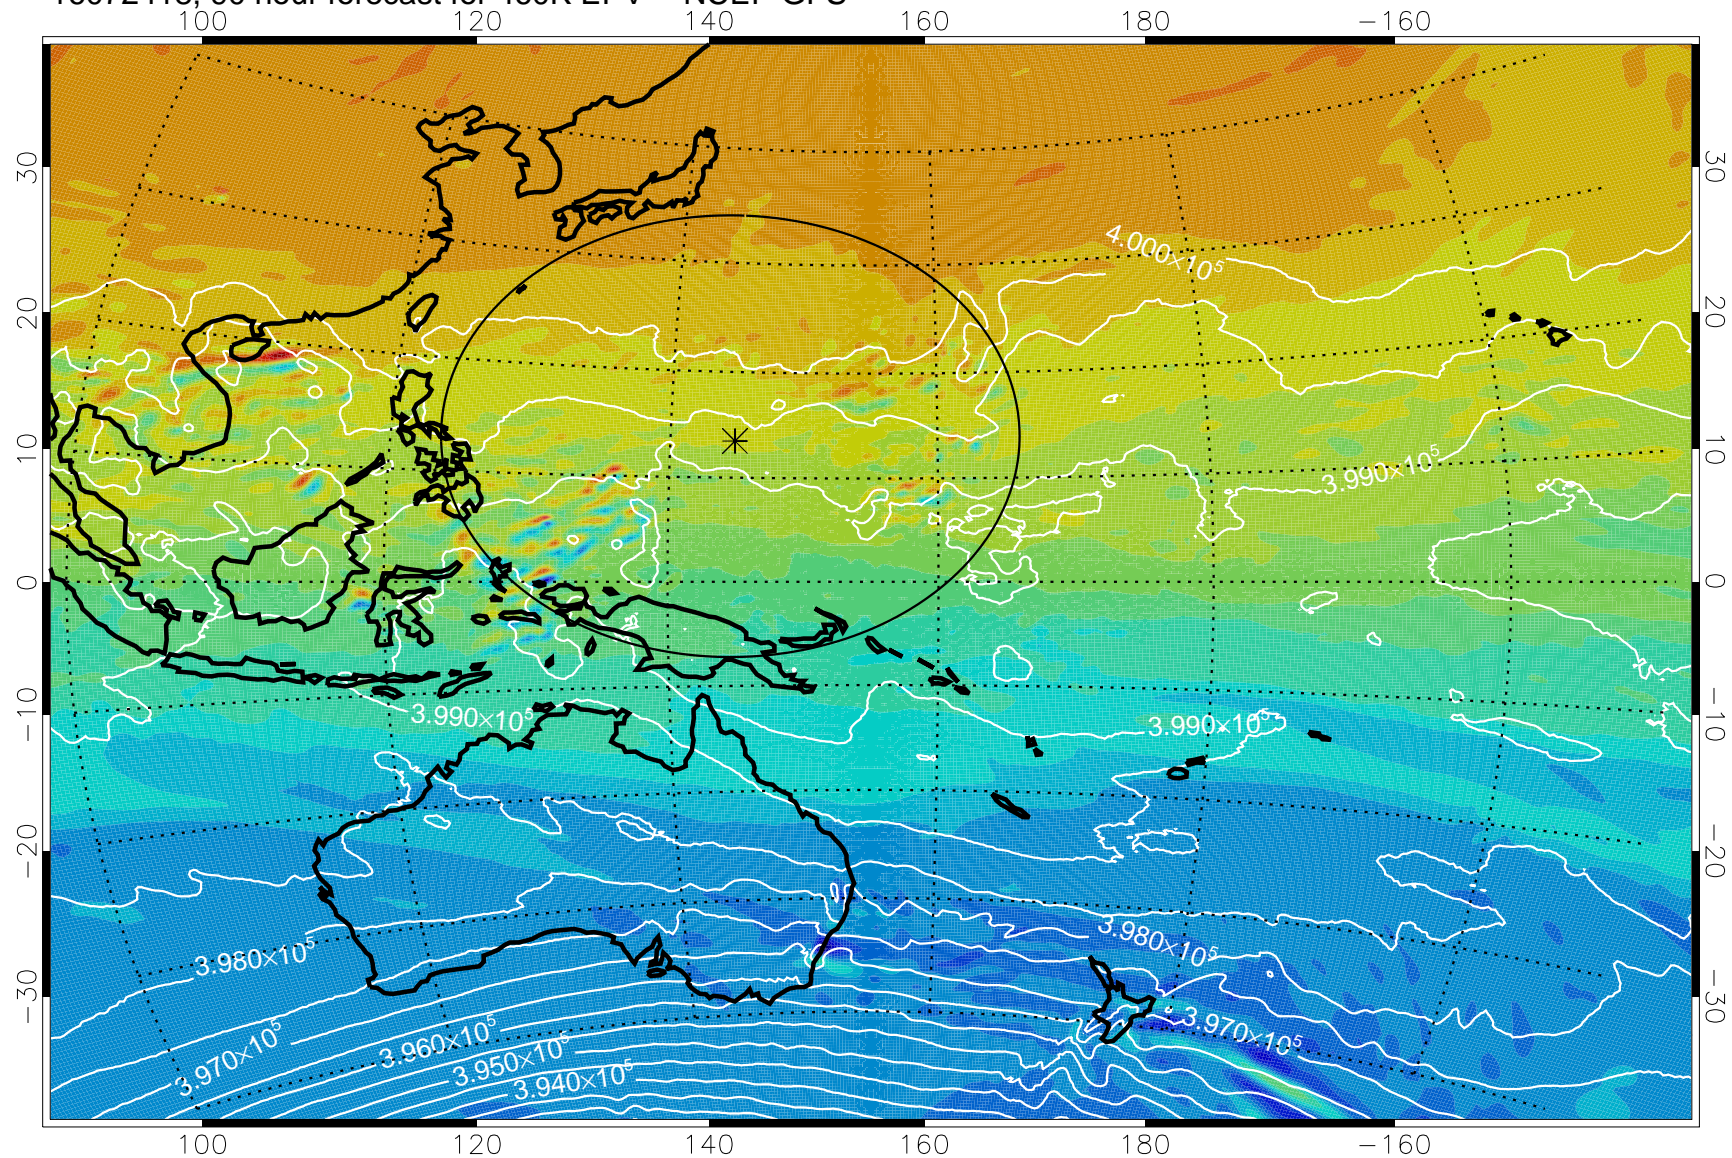

Range ring of 2304 km

16072400, 72 hour forecast for 460K EPV -- NCEP GFS

460K Montgomery Streamfunction, white

Range ring of 2304 km

16072406, 78 hour forecast for 460K EPV -- NCEP GFS

460K Montgomery Streamfunction, white

Range ring of 2304 km

16072412, 84 hour forecast for 460K EPV -- NCEP GFS

460K Montgomery Streamfunction, white

Range ring of 2304 km

16072418, 90 hour forecast for 460K EPV -- NCEP GFS

460K Montgomery Streamfunction, white

Range ring of 2304 km

16072500, 96 hour forecast for 460K EPV -- NCEP GFS

460K Montgomery Streamfunction, white

Range ring of 2304 km

16072506, 102 hour forecast for 460K EPV -- NCEP GFS

460K Montgomery Streamfunction, white

Range ring of 2304 km

16072512, 108 hour forecast for 460K EPV -- NCEP GFS

460K Montgomery Streamfunction, white

Range ring of 2304 km

16072518, 114 hour forecast for 460K EPV -- NCEP GFS

460K Montgomery Streamfunction, white