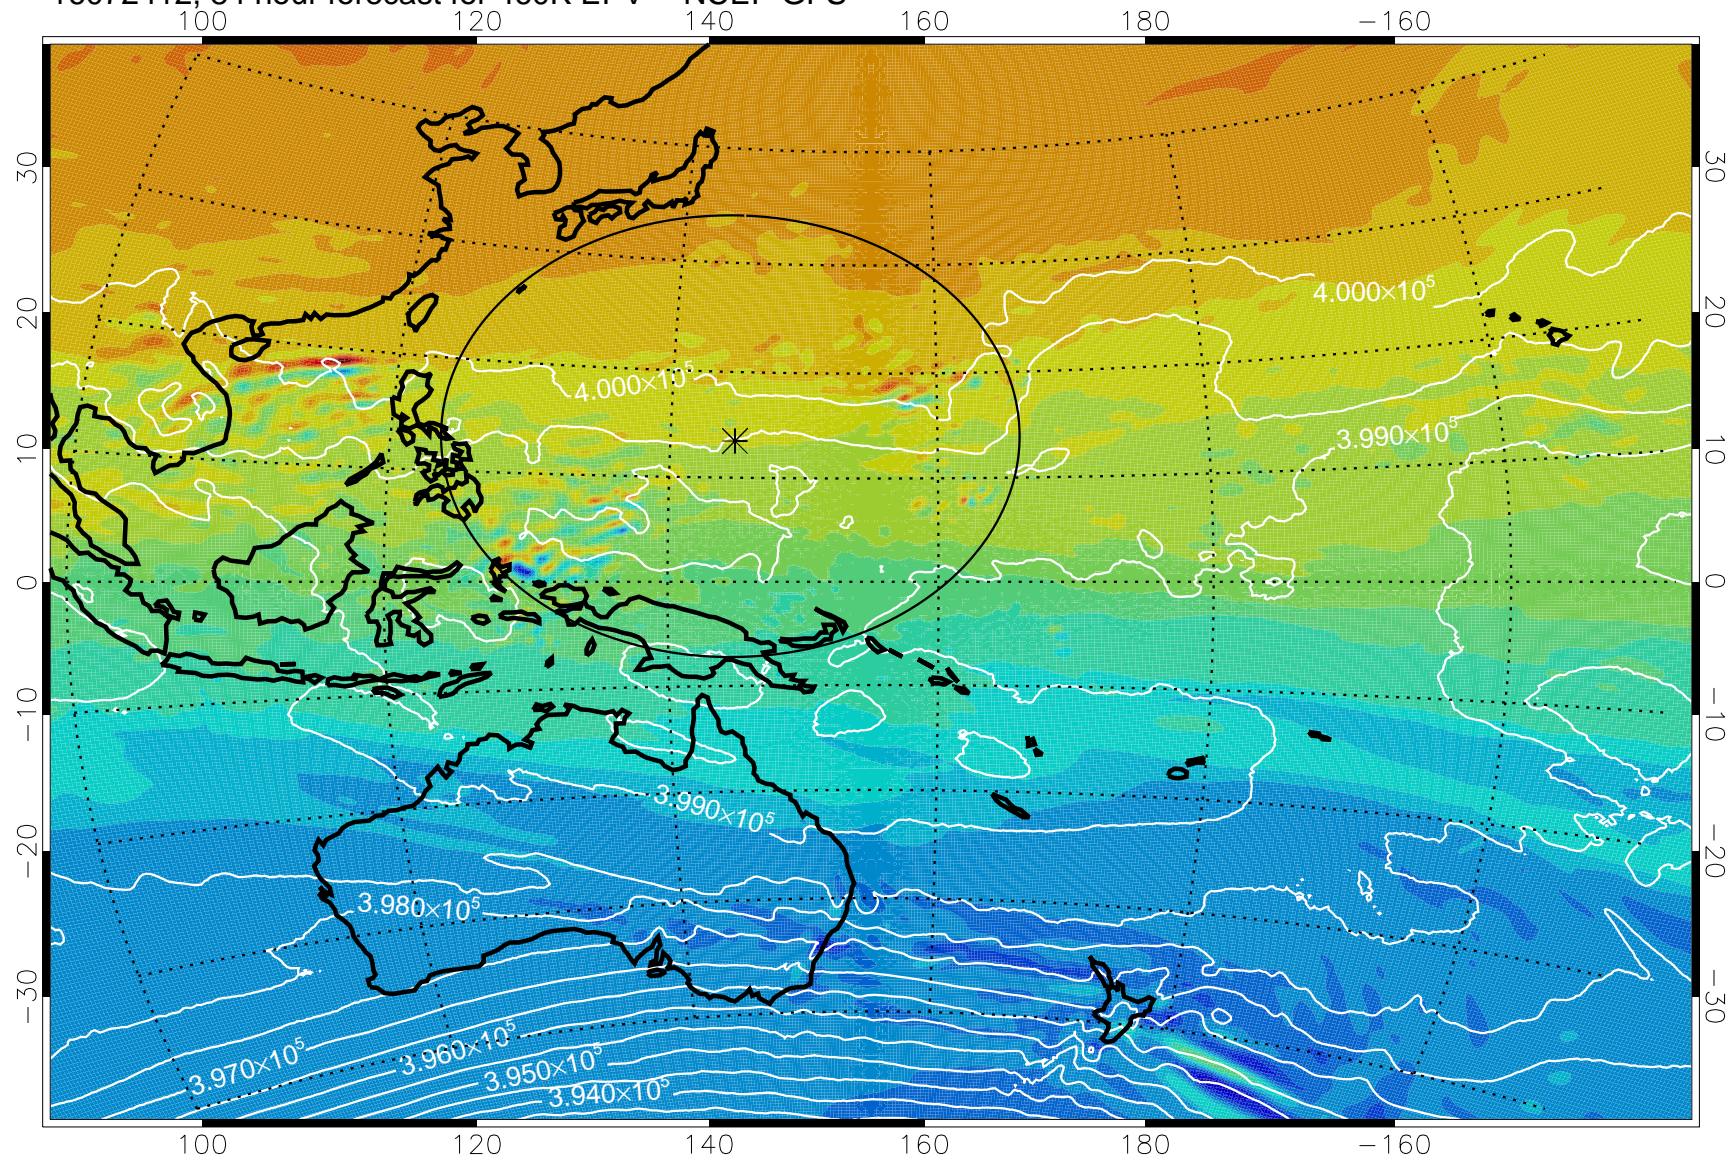

Range ring of 2304 km

16072400, 72 hour forecast for 460K EPV -- NCEP GFS

460K Montgomery Streamfunction, white

Range ring of 2304 km

16072406, 78 hour forecast for 460K EPV -- NCEP GFS

460K Montgomery Streamfunction, white

Range ring of 2304 km

16072412, 84 hour forecast for 460K EPV -- NCEP GFS

460K Montgomery Streamfunction, white

Range ring of 2304 km

16072418, 90 hour forecast for 460K EPV -- NCEP GFS

460K Montgomery Streamfunction, white

Range ring of 2304 km

16072500, 96 hour forecast for 460K EPV -- NCEP GFS

460K Montgomery Streamfunction, white

Range ring of 2304 km

16072506, 102 hour forecast for 460K EPV -- NCEP GFS

460K Montgomery Streamfunction, white

Range ring of 2304 km

16072512, 108 hour forecast for 460K EPV -- NCEP GFS

460K Montgomery Streamfunction, white

Range ring of 2304 km

16072518, 114 hour forecast for 460K EPV -- NCEP GFS

460K Montgomery Streamfunction, white