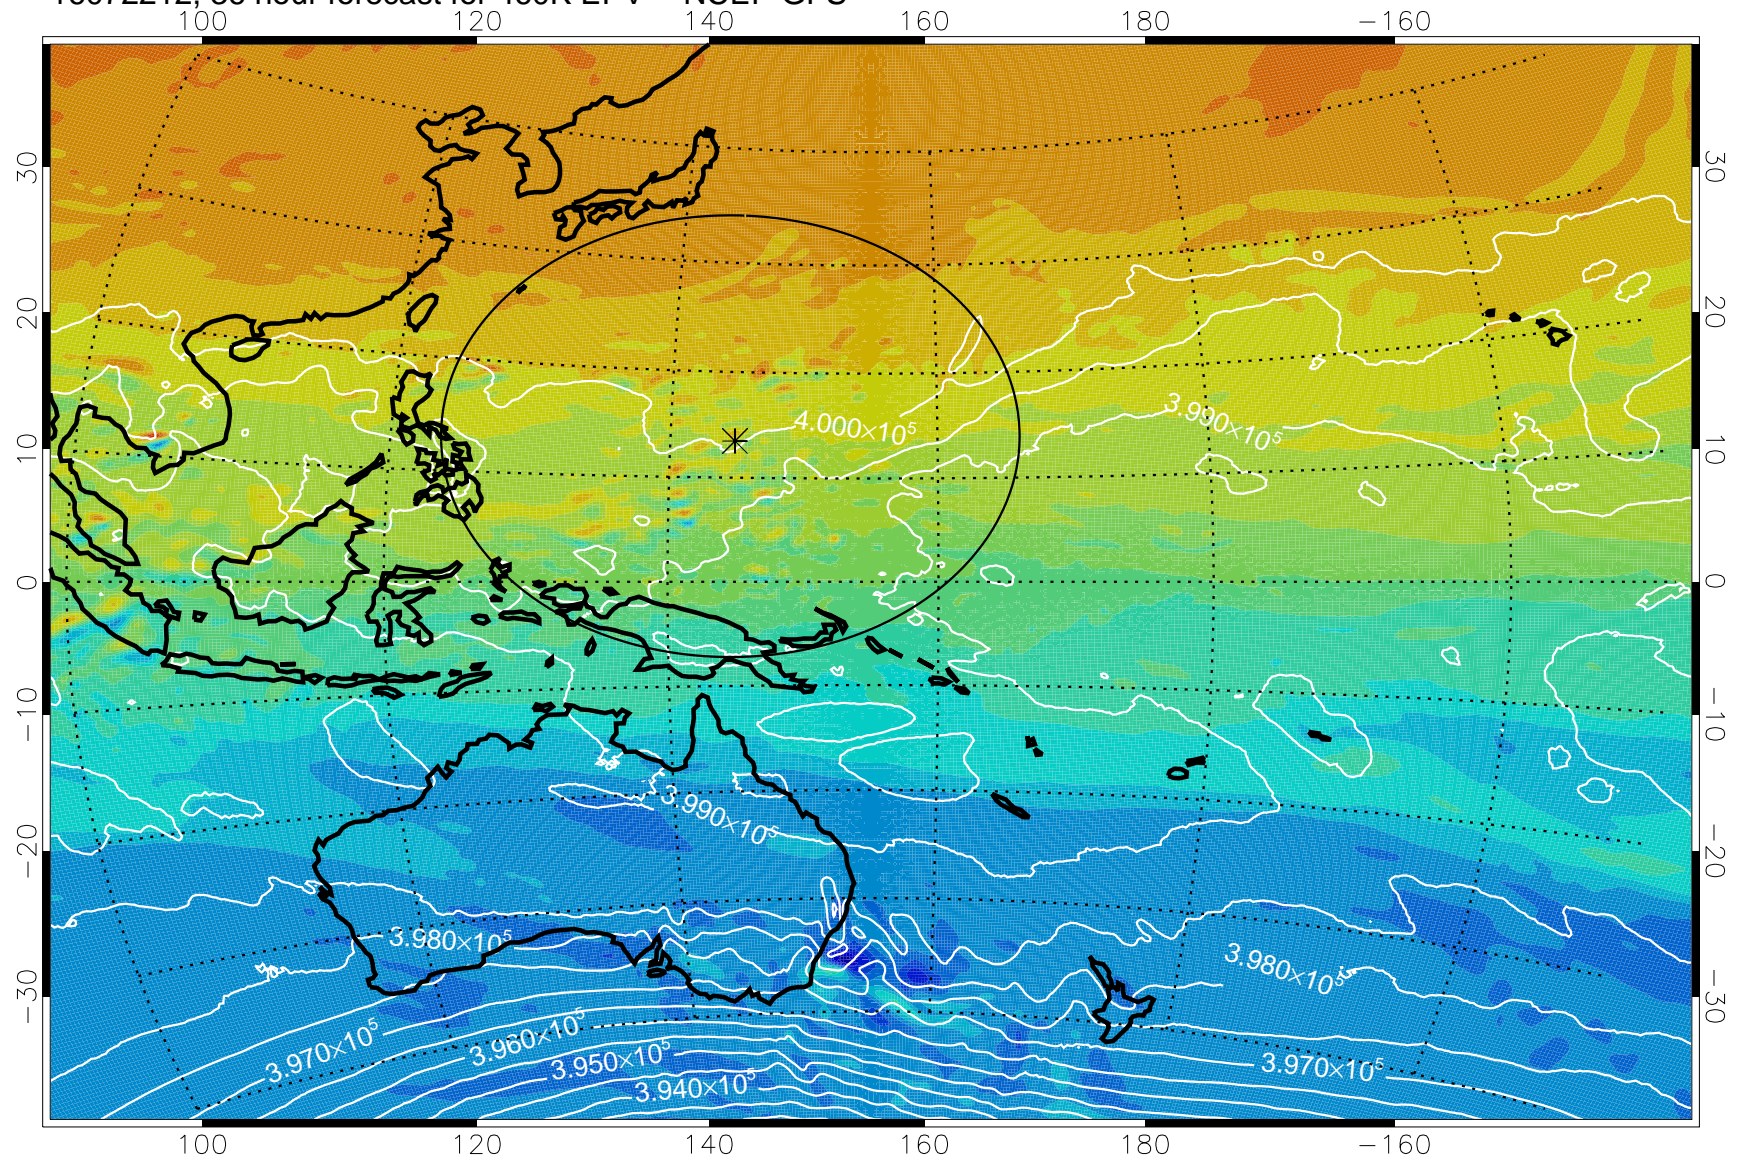

460K Montgomery Streamfunction, white

Range ring of 2304 km

16072200, 24 hour forecast for 460K EPV -- NCEP GFS

460K Montgomery Streamfunction, white

Range ring of 2304 km

16072206, 30 hour forecast for 460K EPV -- NCEP GFS

460K Montgomery Streamfunction, white

Range ring of 2304 km

16072212, 36 hour forecast for 460K EPV -- NCEP GFS

460K Montgomery Streamfunction, white

Range ring of 2304 km

16072218, 42 hour forecast for 460K EPV -- NCEP GFS

460K Montgomery Streamfunction, white

Range ring of 2304 km

16072300, 48 hour forecast for 460K EPV -- NCEP GFS

460K Montgomery Streamfunction, white

Range ring of 2304 km

16072306, 54 hour forecast for 460K EPV -- NCEP GFS

Range ring of 2304 km

16072400, 72 hour forecast for 460K EPV -- NCEP GFS

460K Montgomery Streamfunction, white

Range ring of 2304 km

16072406, 78 hour forecast for 460K EPV -- NCEP GFS

460K Montgomery Streamfunction, white