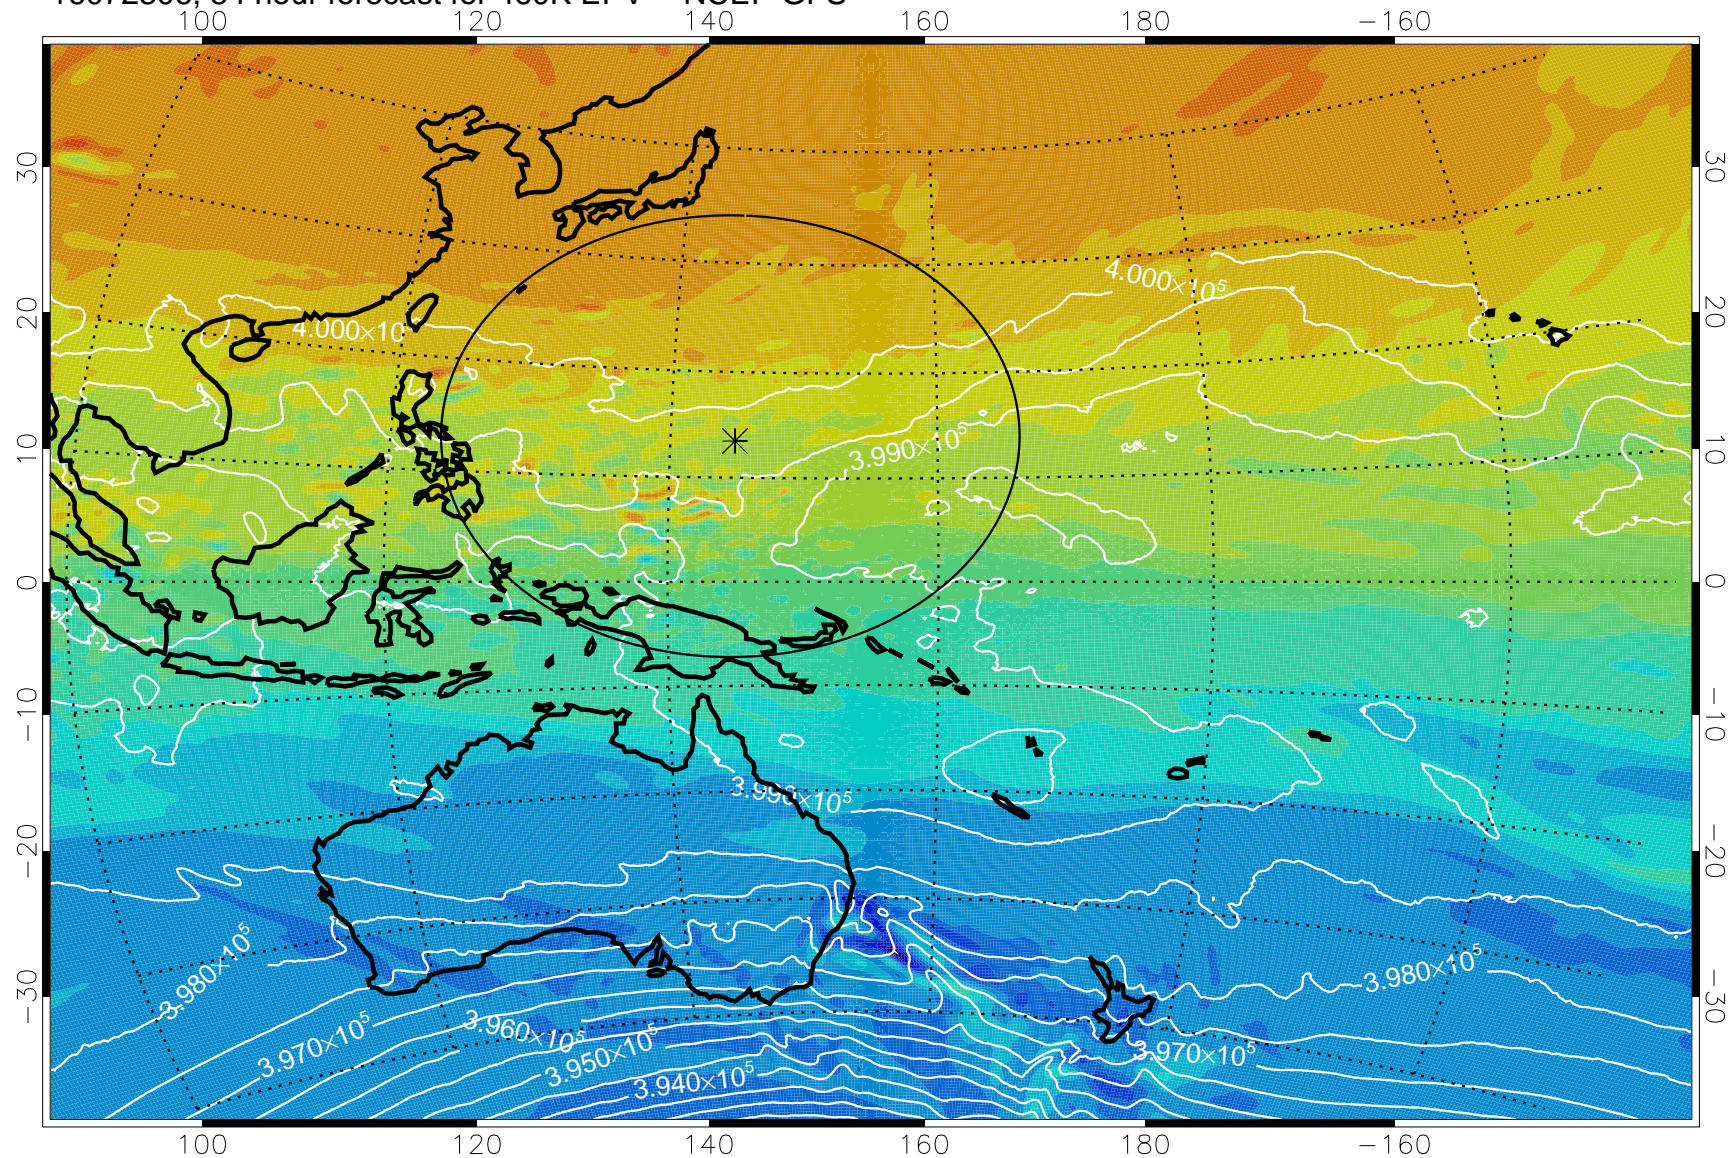

460K Montgomery Streamfunction, white

Range ring of 2304 km

16072300, 48 hour forecast for 460K EPV -- NCEP GFS

460K Montgomery Streamfunction, white

Range ring of 2304 km

16072306, 54 hour forecast for 460K EPV -- NCEP GFS

16072312, 60 hour forecast for 460K EPV -- NCEP GFS

460K Montgomery Streamfunction, white

Range ring of 2304 km

16072318, 66 hour forecast for 460K EPV -- NCEP GFS

460K Montgomery Streamfunction, white

$-4 \times 10^{-5}$      $-2 \times 10^{-5}$     0     $2 \times 10^{-5}$      $4 \times 10^{-5}$   
PVU

Range ring of 2304 km

16072400, 72 hour forecast for 460K EPV -- NCEP GFS

460K Montgomery Streamfunction, white

Range ring of 2304 km

16072406, 78 hour forecast for 460K EPV -- NCEP GFS

460K Montgomery Streamfunction, white

Range ring of 2304 km

16072412, 84 hour forecast for 460K EPV -- NCEP GFS

460K Montgomery Streamfunction, white

Range ring of 2304 km

16072418, 90 hour forecast for 460K EPV -- NCEP GFS

460K Montgomery Streamfunction, white