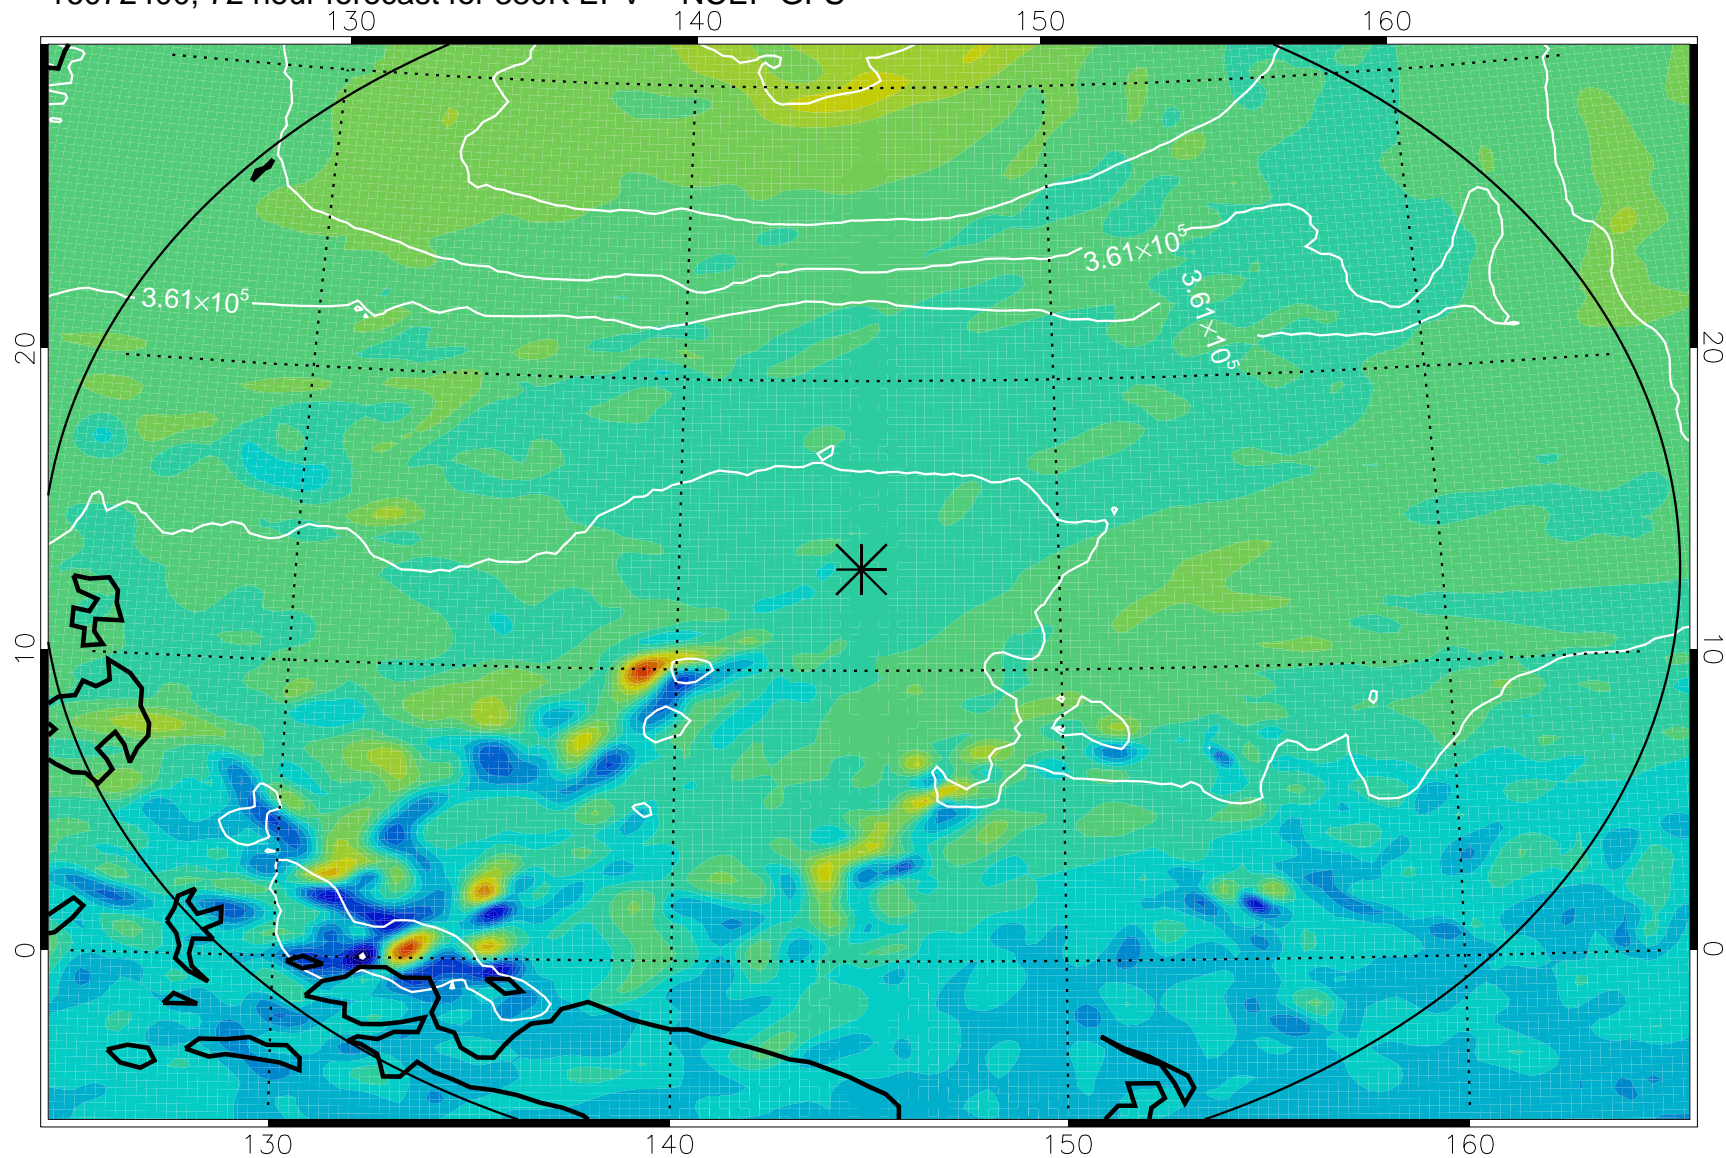

16072218, 42 hour forecast for 380K EPV -- NCEP GFS

380K Montgomery Streamfunction, white

Range ring of 2304 km

16072300, 48 hour forecast for 380K EPV -- NCEP GFS

380K Montgomery Streamfunction, white

Range ring of 2304 km

16072306, 54 hour forecast for 380K EPV -- NCEP GFS

380K Montgomery Streamfunction, white

Range ring of 2304 km

16072312, 60 hour forecast for 380K EPV -- NCEP GFS

380K Montgomery Streamfunction, white

Range ring of 2304 km

16072318, 66 hour forecast for 380K EPV -- NCEP GFS

380K Montgomery Streamfunction, white

Range ring of 2304 km

16072400, 72 hour forecast for 380K EPV -- NCEP GFS

380K Montgomery Streamfunction, white

Range ring of 2304 km

16072406, 78 hour forecast for 380K EPV -- NCEP GFS

380K Montgomery Streamfunction, white

Range ring of 2304 km

16072412, 84 hour forecast for 380K EPV -- NCEP GFS

380K Montgomery Streamfunction, white

Range ring of 2304 km