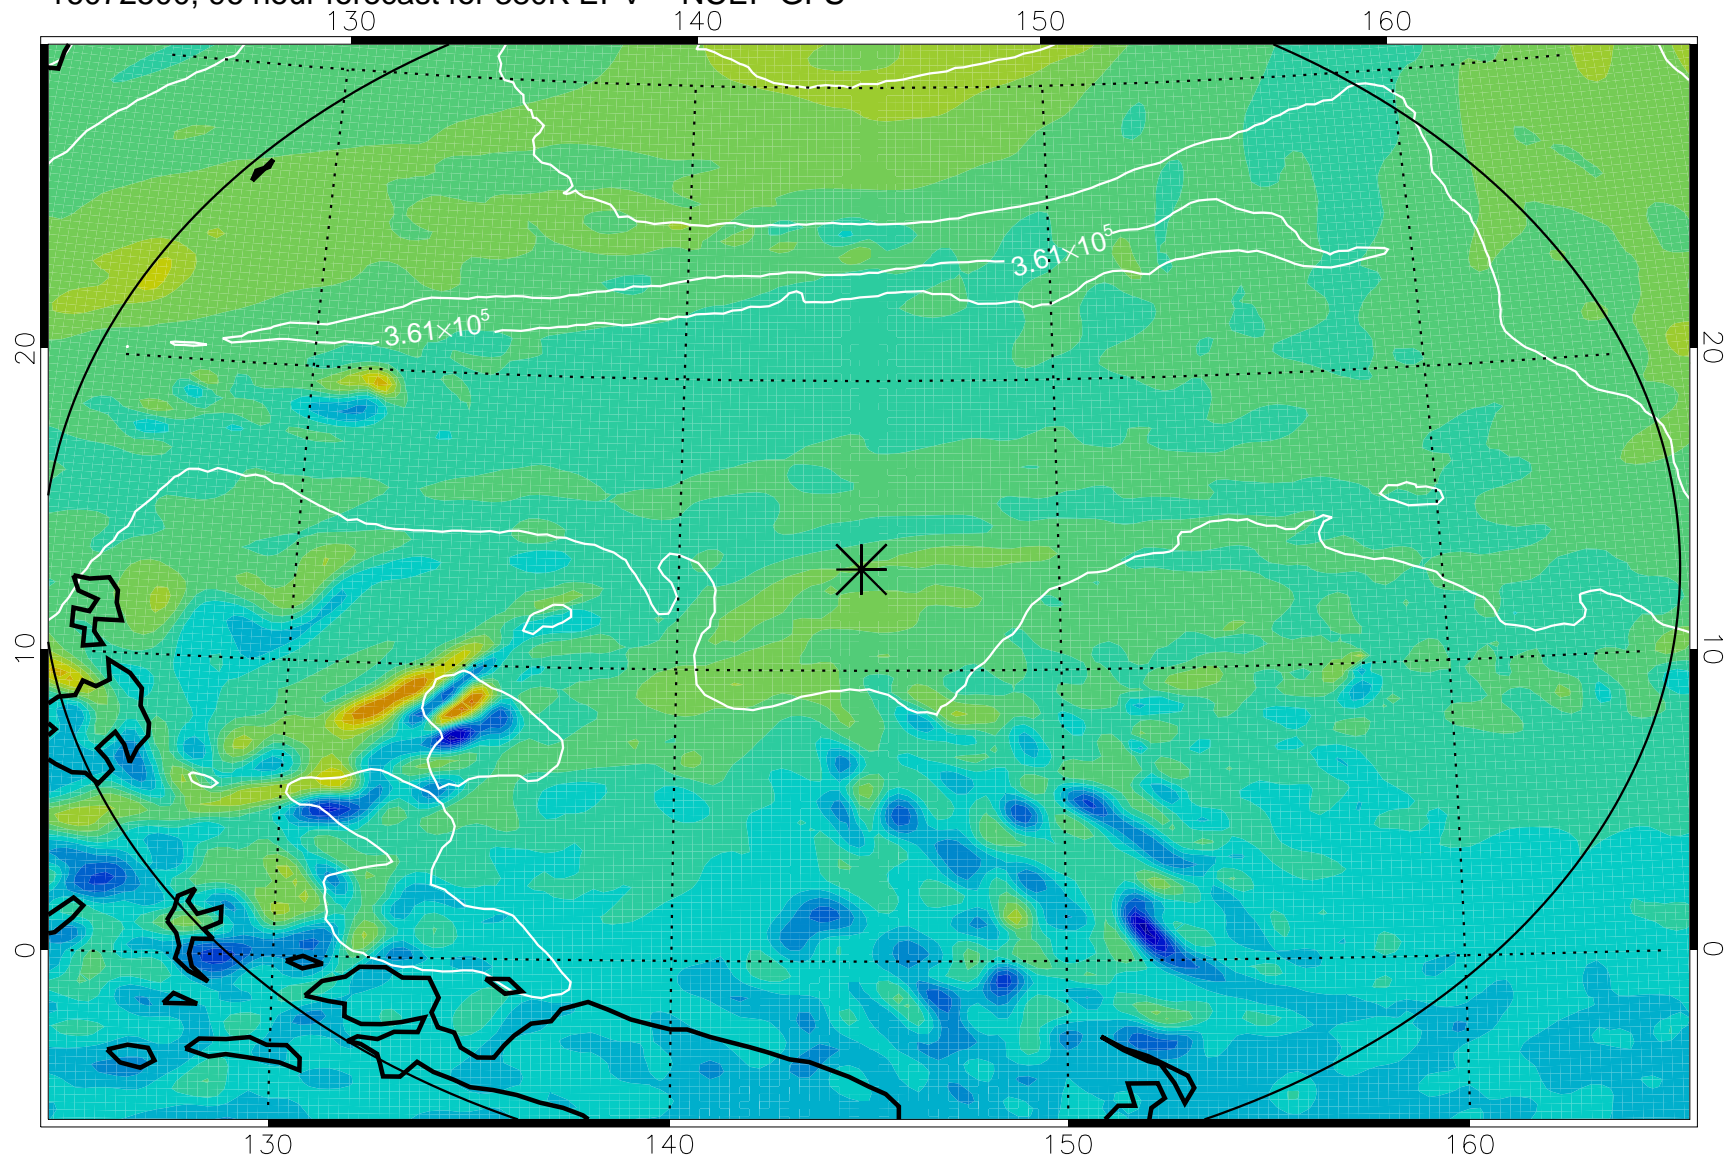

16072318, 66 hour forecast for 380K EPV -- NCEP GFS

380K Montgomery Streamfunction, white

Range ring of 2304 km

16072400, 72 hour forecast for 380K EPV -- NCEP GFS

380K Montgomery Streamfunction, white

Range ring of 2304 km

16072406, 78 hour forecast for 380K EPV -- NCEP GFS

380K Montgomery Streamfunction, white

Range ring of 2304 km

16072412, 84 hour forecast for 380K EPV -- NCEP GFS

380K Montgomery Streamfunction, white

Range ring of 2304 km

16072418, 90 hour forecast for 380K EPV -- NCEP GFS

380K Montgomery Streamfunction, white

Range ring of 2304 km

16072500, 96 hour forecast for 380K EPV -- NCEP GFS

380K Montgomery Streamfunction, white

Range ring of 2304 km

16072506, 102 hour forecast for 380K EPV -- NCEP GFS

380K Montgomery Streamfunction, white

Range ring of 2304 km

16072512, 108 hour forecast for 380K EPV -- NCEP GFS

380K Montgomery Streamfunction, white

Range ring of 2304 km