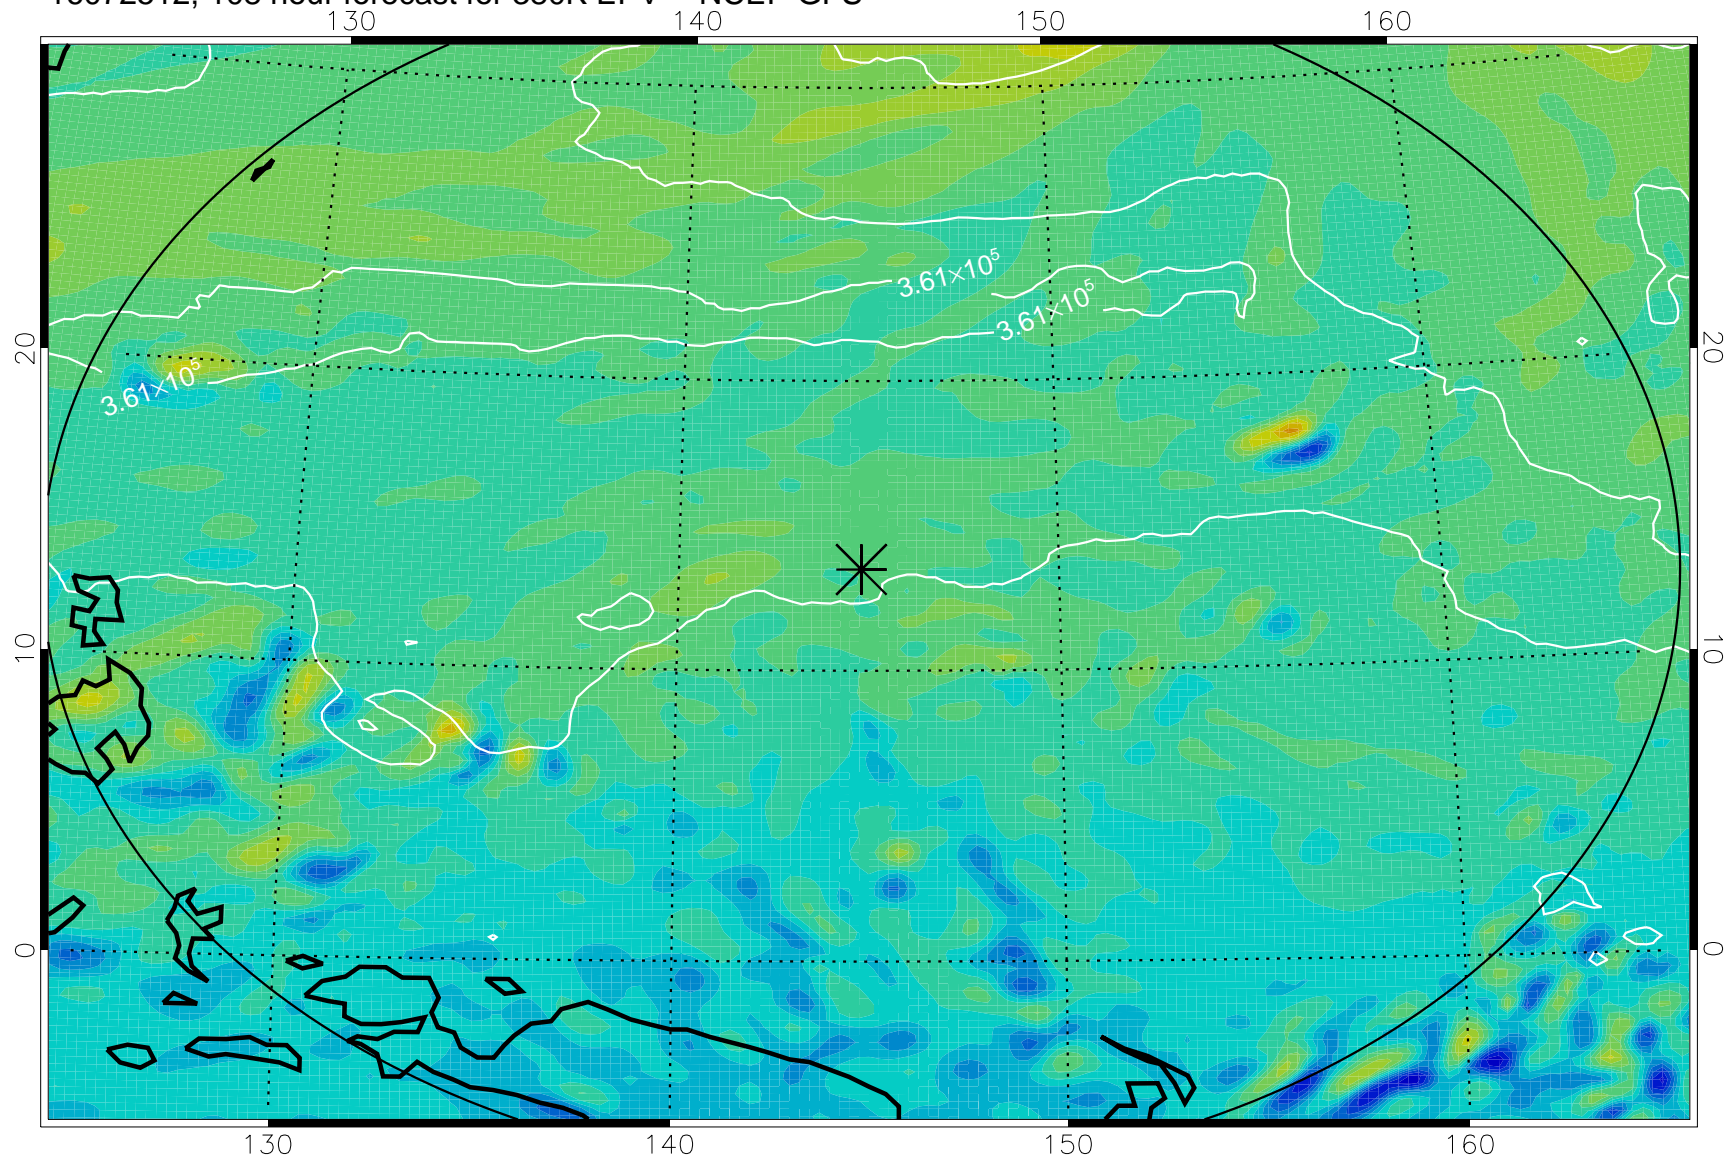

16072406, 78 hour forecast for 380K EPV -- NCEP GFS

380K Montgomery Streamfunction, white

Range ring of 2304 km

16072412, 84 hour forecast for 380K EPV -- NCEP GFS

380K Montgomery Streamfunction, white

Range ring of 2304 km

16072418, 90 hour forecast for 380K EPV -- NCEP GFS

380K Montgomery Streamfunction, white

Range ring of 2304 km

16072500, 96 hour forecast for 380K EPV -- NCEP GFS

380K Montgomery Streamfunction, white

Range ring of 2304 km

16072506, 102 hour forecast for 380K EPV -- NCEP GFS

380K Montgomery Streamfunction, white

Range ring of 2304 km

16072512, 108 hour forecast for 380K EPV -- NCEP GFS

380K Montgomery Streamfunction, white

Range ring of 2304 km

16072518, 114 hour forecast for 380K EPV -- NCEP GFS

380K Montgomery Streamfunction, white

Range ring of 2304 km

16072600, 120 hour forecast for 380K EPV -- NCEP GFS

380K Montgomery Streamfunction, white

Range ring of 2304 km