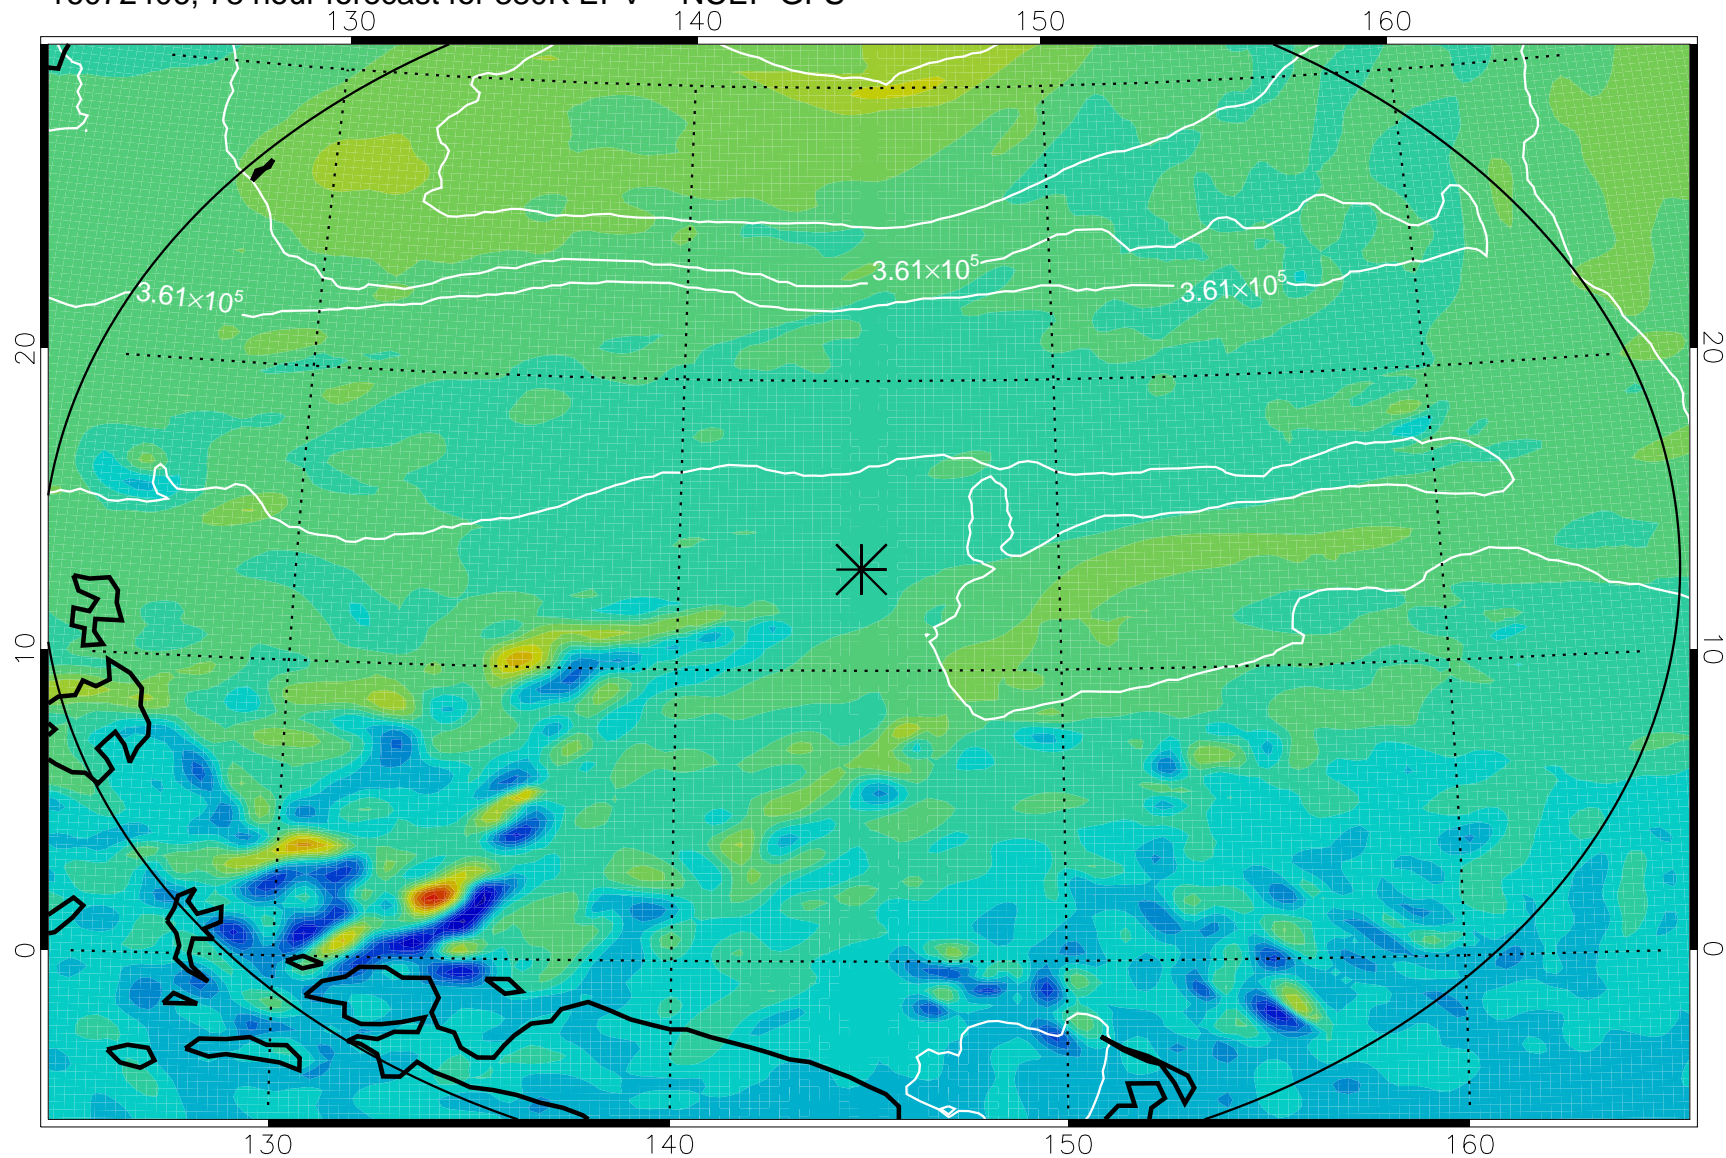

16072318, 66 hour forecast for 380K EPV -- NCEP GFS

380K Montgomery Streamfunction, white

Range ring of 2304 km

16072400, 72 hour forecast for 380K EPV -- NCEP GFS

380K Montgomery Streamfunction, white

Range ring of 2304 km

16072406, 78 hour forecast for 380K EPV -- NCEP GFS

380K Montgomery Streamfunction, white

Range ring of 2304 km

16072412, 84 hour forecast for 380K EPV -- NCEP GFS

380K Montgomery Streamfunction, white

Range ring of 2304 km

16072418, 90 hour forecast for 380K EPV -- NCEP GFS

380K Montgomery Streamfunction, white

Range ring of 2304 km

16072500, 96 hour forecast for 380K EPV -- NCEP GFS

380K Montgomery Streamfunction, white

Range ring of 2304 km

16072506, 102 hour forecast for 380K EPV -- NCEP GFS

380K Montgomery Streamfunction, white

Range ring of 2304 km

16072512, 108 hour forecast for 380K EPV -- NCEP GFS

380K Montgomery Streamfunction, white

Range ring of 2304 km