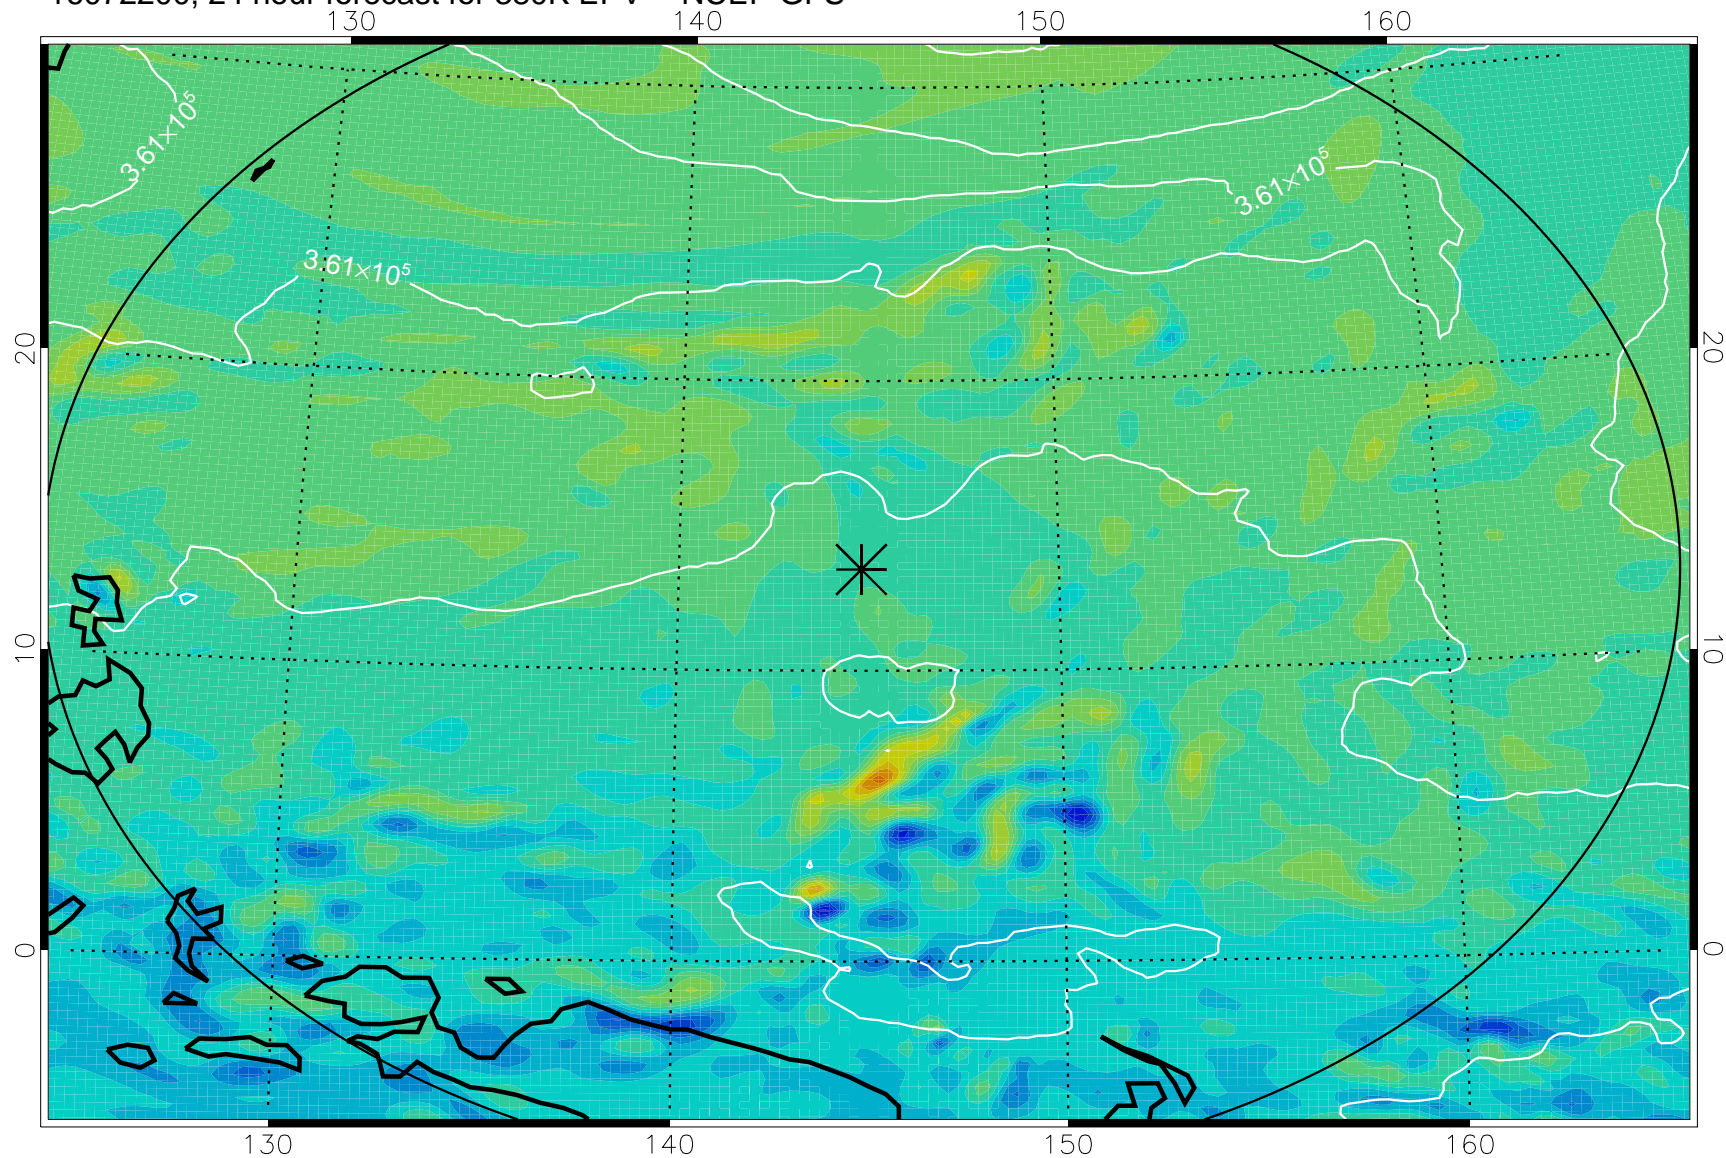

16072106, 6 hour forecast for 380K EPV -- NCEP GFS

380K Montgomery Streamfunction, white

Range ring of 2304 km

16072112, 12 hour forecast for 380K EPV -- NCEP GFS

380K Montgomery Streamfunction, white

Range ring of 2304 km

16072118, 18 hour forecast for 380K EPV -- NCEP GFS

380K Montgomery Streamfunction, white

Range ring of 2304 km

16072200, 24 hour forecast for 380K EPV -- NCEP GFS

380K Montgomery Streamfunction, white

Range ring of 2304 km

16072206, 30 hour forecast for 380K EPV -- NCEP GFS

380K Montgomery Streamfunction, white

Range ring of 2304 km

16072212, 36 hour forecast for 380K EPV -- NCEP GFS

380K Montgomery Streamfunction, white

Range ring of 2304 km

16072218, 42 hour forecast for 380K EPV -- NCEP GFS

380K Montgomery Streamfunction, white

Range ring of 2304 km

16072300, 48 hour forecast for 380K EPV -- NCEP GFS

380K Montgomery Streamfunction, white

Range ring of 2304 km