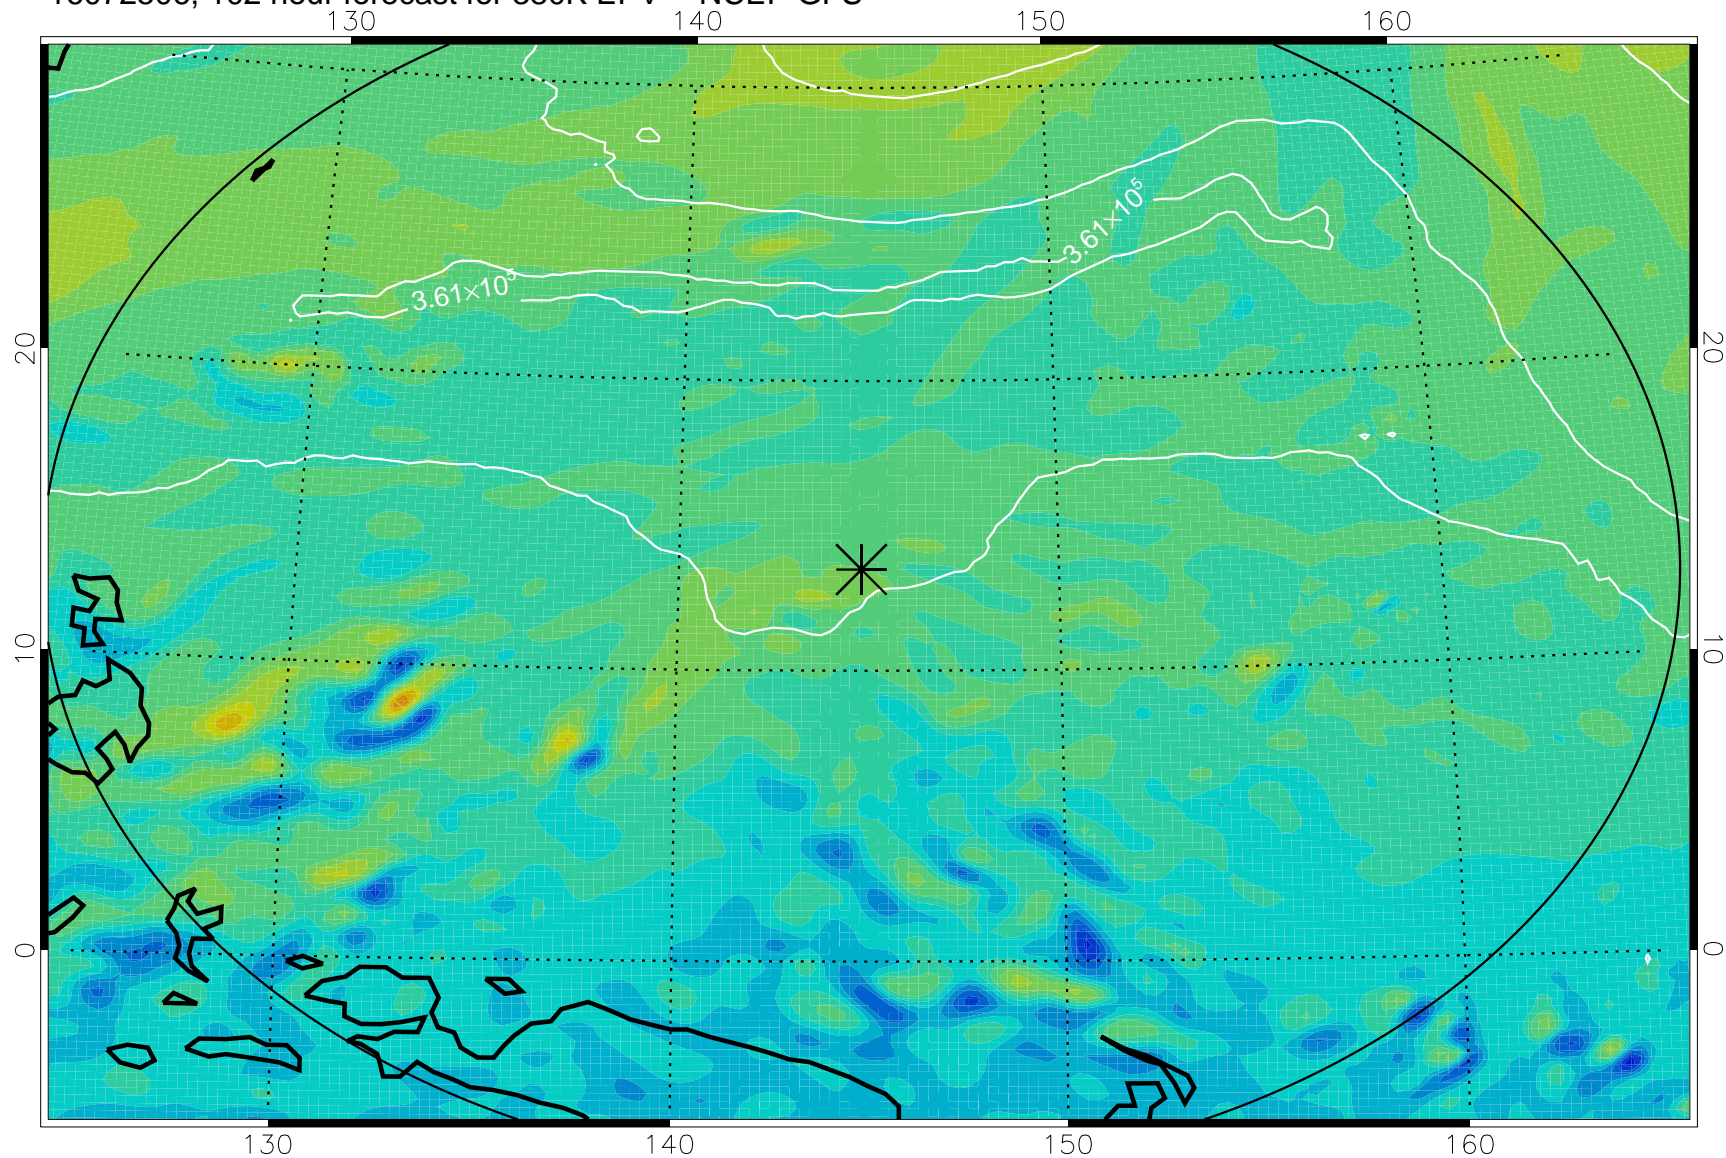

16072406, 78 hour forecast for 380K EPV -- NCEP GFS

380K Montgomery Streamfunction, white

Range ring of 2304 km

16072412, 84 hour forecast for 380K EPV -- NCEP GFS

380K Montgomery Streamfunction, white

Range ring of 2304 km

16072418, 90 hour forecast for 380K EPV -- NCEP GFS

380K Montgomery Streamfunction, white

Range ring of 2304 km

16072500, 96 hour forecast for 380K EPV -- NCEP GFS

380K Montgomery Streamfunction, white

Range ring of 2304 km

16072506, 102 hour forecast for 380K EPV -- NCEP GFS

380K Montgomery Streamfunction, white

Range ring of 2304 km

16072512, 108 hour forecast for 380K EPV -- NCEP GFS

380K Montgomery Streamfunction, white

Range ring of 2304 km

16072518, 114 hour forecast for 380K EPV -- NCEP GFS

380K Montgomery Streamfunction, white

Range ring of 2304 km

16072600, 120 hour forecast for 380K EPV -- NCEP GFS

380K Montgomery Streamfunction, white

Range ring of 2304 km