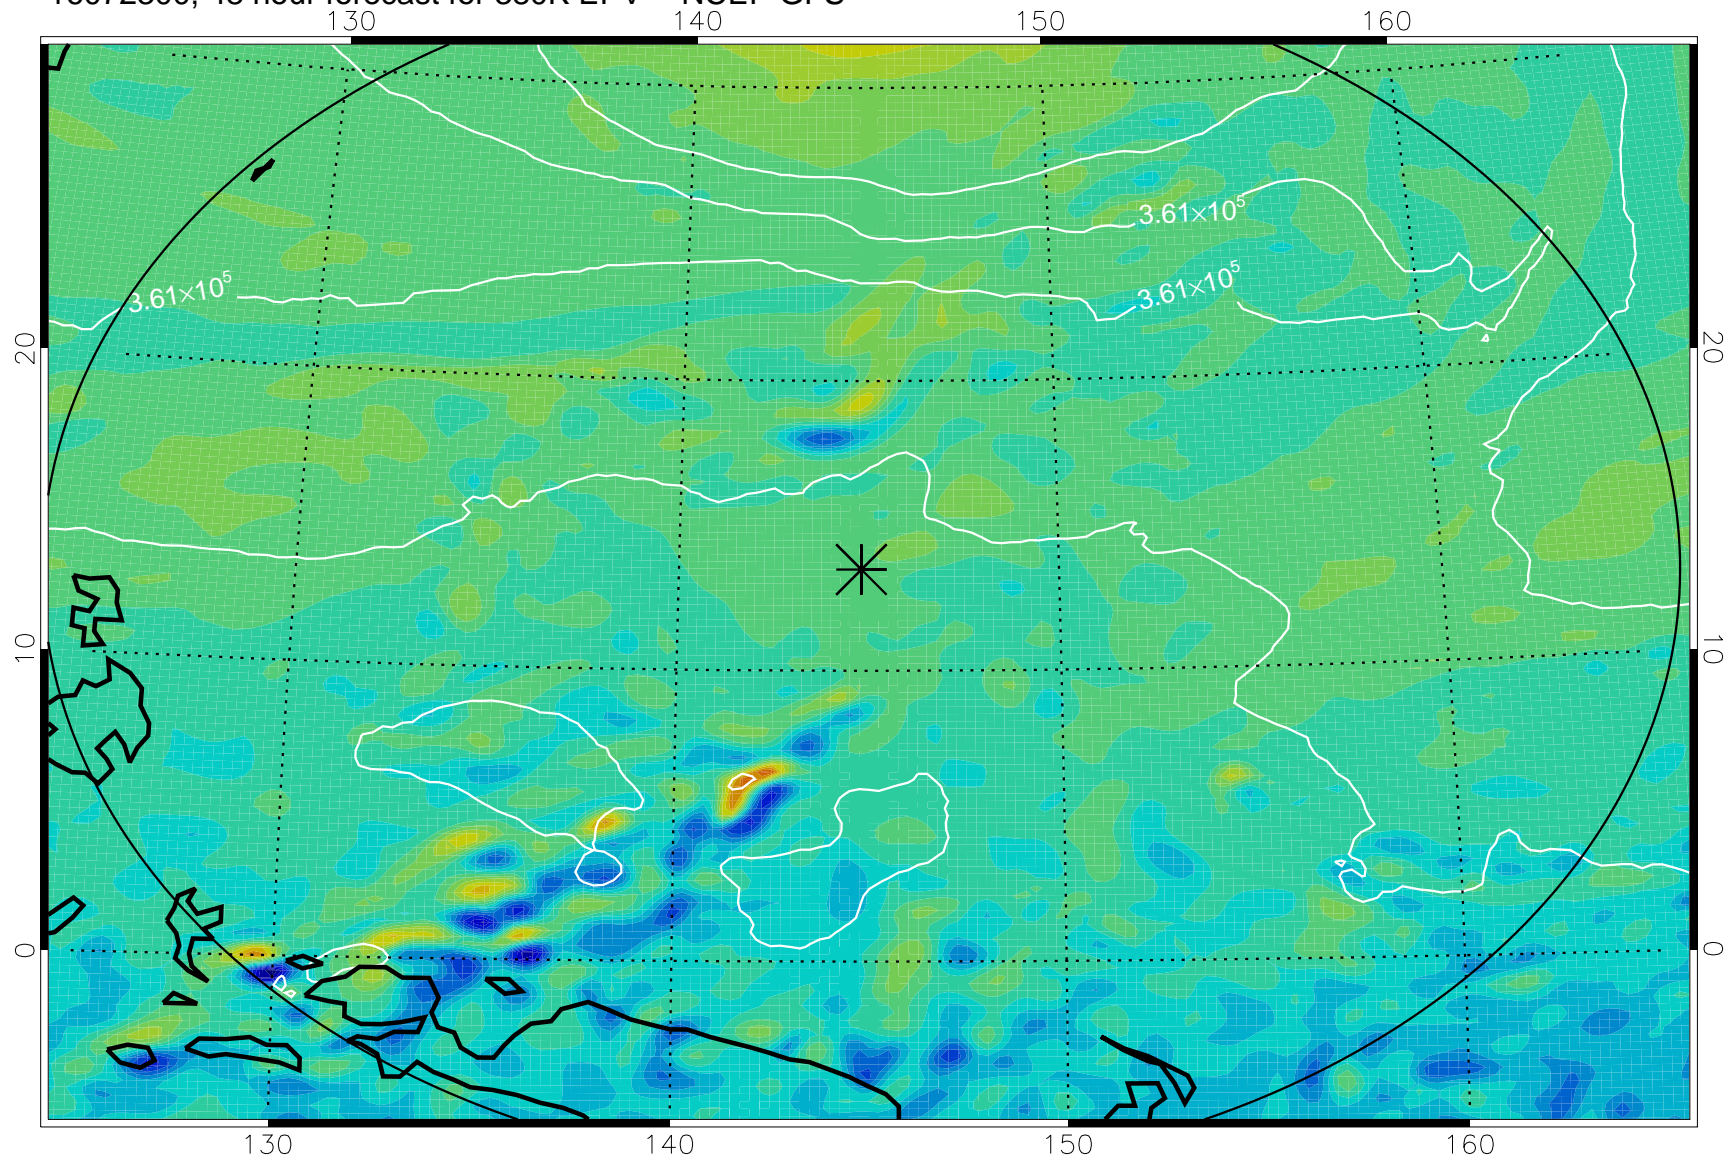

16072206, 30 hour forecast for 380K EPV -- NCEP GFS

380K Montgomery Streamfunction, white

Range ring of 2304 km

16072212, 36 hour forecast for 380K EPV -- NCEP GFS

380K Montgomery Streamfunction, white

Range ring of 2304 km

16072218, 42 hour forecast for 380K EPV -- NCEP GFS

380K Montgomery Streamfunction, white

Range ring of 2304 km

16072300, 48 hour forecast for 380K EPV -- NCEP GFS

380K Montgomery Streamfunction, white

Range ring of 2304 km

16072406, 78 hour forecast for 380K EPV -- NCEP GFS

380K Montgomery Streamfunction, white

Range ring of 2304 km

16072412, 84 hour forecast for 380K EPV -- NCEP GFS

380K Montgomery Streamfunction, white

Range ring of 2304 km

16072418, 90 hour forecast for 380K EPV -- NCEP GFS

380K Montgomery Streamfunction, white

Range ring of 2304 km

16072500, 96 hour forecast for 380K EPV -- NCEP GFS

380K Montgomery Streamfunction, white

Range ring of 2304 km