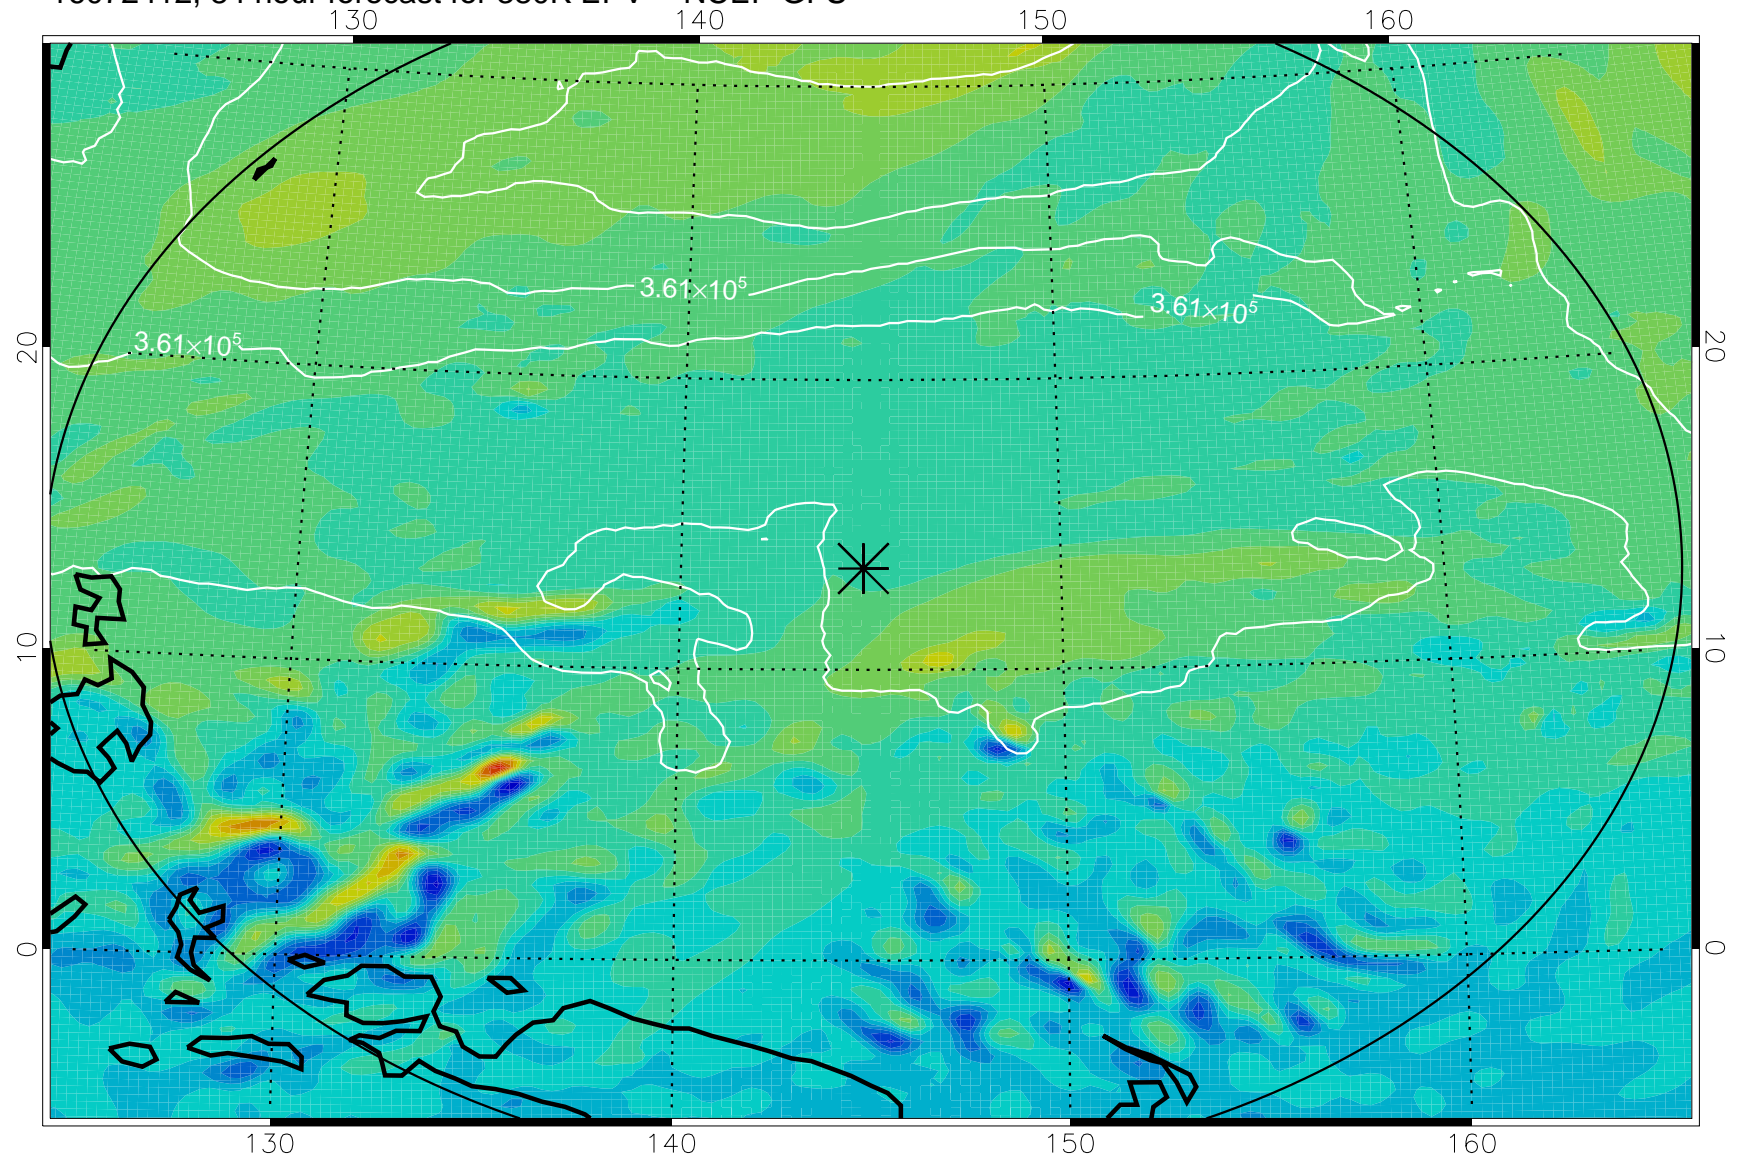

16072318, 66 hour forecast for 380K EPV -- NCEP GFS

380K Montgomery Streamfunction, white

Range ring of 2304 km

16072400, 72 hour forecast for 380K EPV -- NCEP GFS

380K Montgomery Streamfunction, white

Range ring of 2304 km

16072406, 78 hour forecast for 380K EPV -- NCEP GFS

380K Montgomery Streamfunction, white

Range ring of 2304 km

16072412, 84 hour forecast for 380K EPV -- NCEP GFS

380K Montgomery Streamfunction, white

Range ring of 2304 km

16072418, 90 hour forecast for 380K EPV -- NCEP GFS

380K Montgomery Streamfunction, white

Range ring of 2304 km

16072500, 96 hour forecast for 380K EPV -- NCEP GFS

380K Montgomery Streamfunction, white

Range ring of 2304 km

16072506, 102 hour forecast for 380K EPV -- NCEP GFS

380K Montgomery Streamfunction, white

Range ring of 2304 km

16072512, 108 hour forecast for 380K EPV -- NCEP GFS

380K Montgomery Streamfunction, white

Range ring of 2304 km