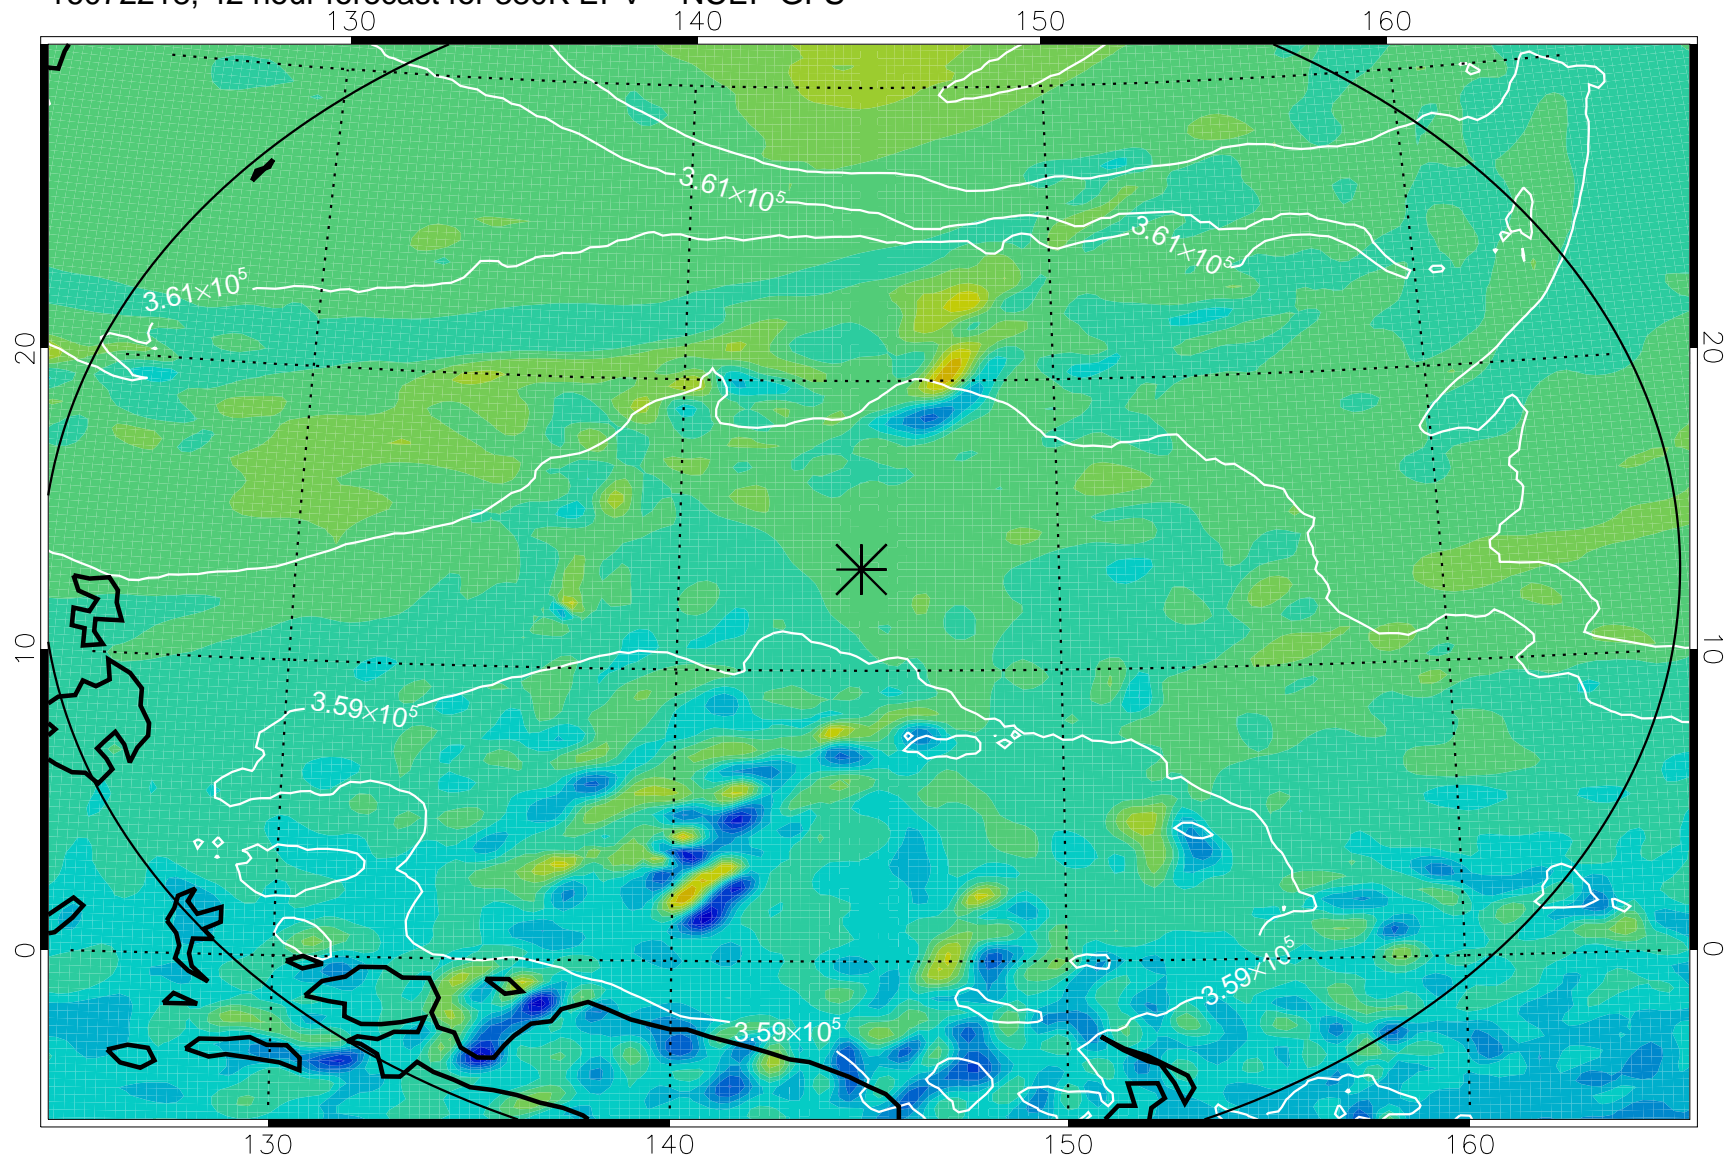

16072206, 30 hour forecast for 380K EPV -- NCEP GFS

380K Montgomery Streamfunction, white

Range ring of 2304 km

16072212, 36 hour forecast for 380K EPV -- NCEP GFS

380K Montgomery Streamfunction, white

Range ring of 2304 km

16072218, 42 hour forecast for 380K EPV -- NCEP GFS

380K Montgomery Streamfunction, white

Range ring of 2304 km

16072300, 48 hour forecast for 380K EPV -- NCEP GFS

380K Montgomery Streamfunction, white

Range ring of 2304 km

16072406, 78 hour forecast for 380K EPV -- NCEP GFS

380K Montgomery Streamfunction, white

Range ring of 2304 km

16072412, 84 hour forecast for 380K EPV -- NCEP GFS

380K Montgomery Streamfunction, white

Range ring of 2304 km

16072418, 90 hour forecast for 380K EPV -- NCEP GFS

380K Montgomery Streamfunction, white

Range ring of 2304 km

16072500, 96 hour forecast for 380K EPV -- NCEP GFS

380K Montgomery Streamfunction, white

Range ring of 2304 km