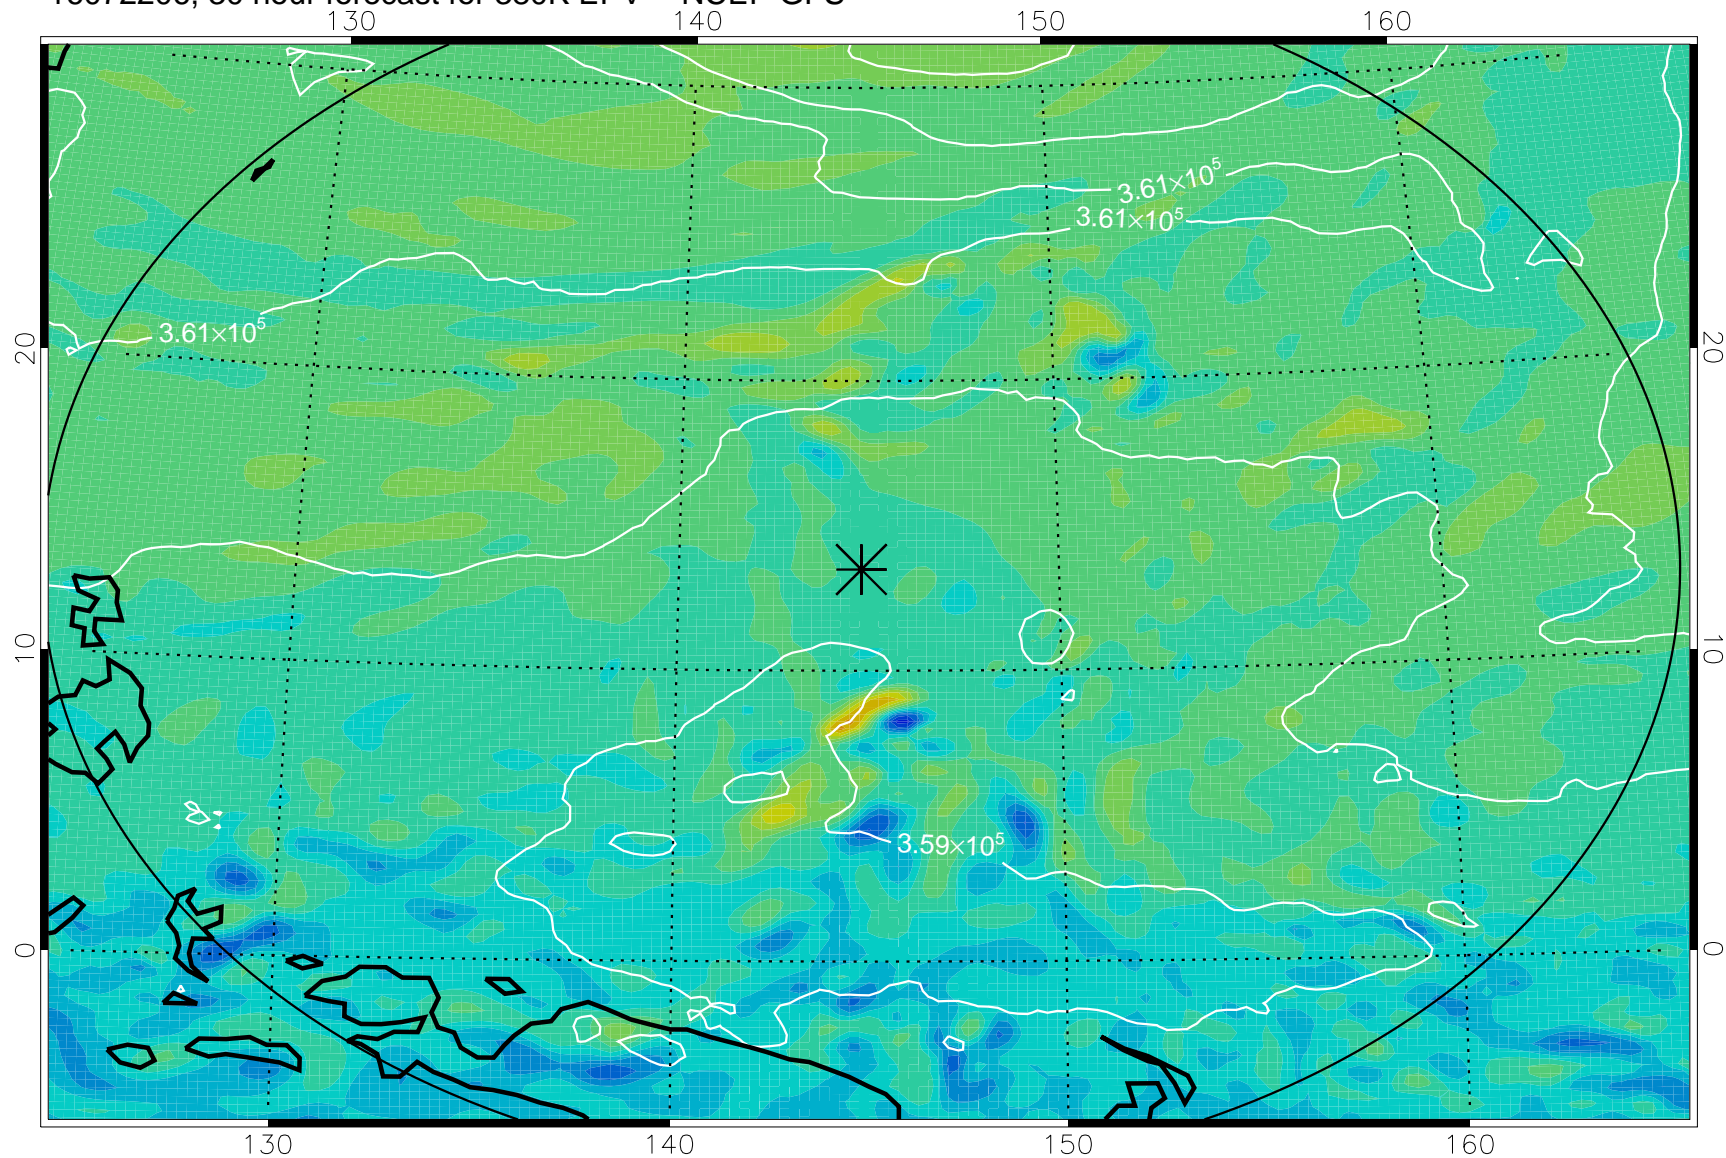

16072106, 6 hour forecast for 380K EPV -- NCEP GFS

380K Montgomery Streamfunction, white

Range ring of 2304 km

16072112, 12 hour forecast for 380K EPV -- NCEP GFS

380K Montgomery Streamfunction, white

Range ring of 2304 km

16072118, 18 hour forecast for 380K EPV -- NCEP GFS

380K Montgomery Streamfunction, white

Range ring of 2304 km

16072200, 24 hour forecast for 380K EPV -- NCEP GFS

380K Montgomery Streamfunction, white

Range ring of 2304 km

16072206, 30 hour forecast for 380K EPV -- NCEP GFS

380K Montgomery Streamfunction, white

Range ring of 2304 km

16072212, 36 hour forecast for 380K EPV -- NCEP GFS

380K Montgomery Streamfunction, white

Range ring of 2304 km

16072218, 42 hour forecast for 380K EPV -- NCEP GFS

380K Montgomery Streamfunction, white

Range ring of 2304 km

16072300, 48 hour forecast for 380K EPV -- NCEP GFS

380K Montgomery Streamfunction, white

Range ring of 2304 km