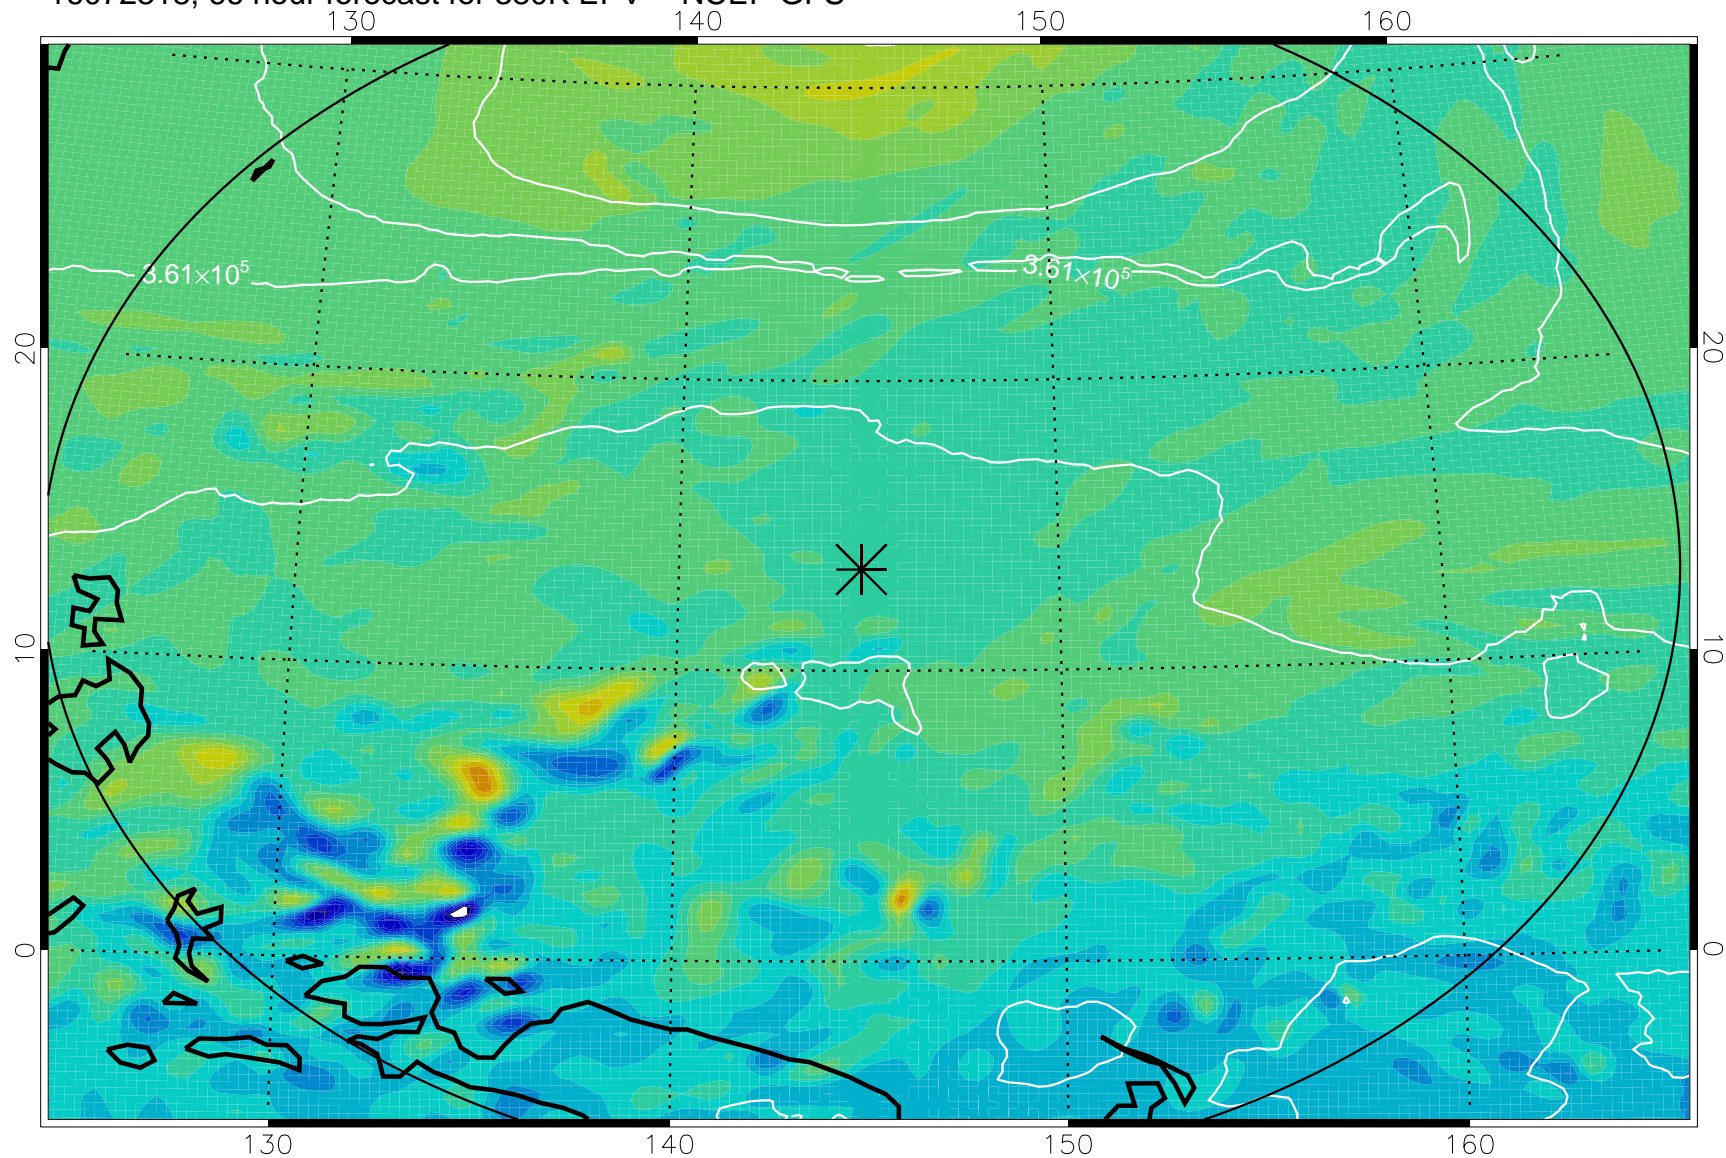

16072218, 42 hour forecast for 380K EPV -- NCEP GFS

380K Montgomery Streamfunction, white

Range ring of 2304 km

16072300, 48 hour forecast for 380K EPV -- NCEP GFS

380K Montgomery Streamfunction, white

Range ring of 2304 km

16072306, 54 hour forecast for 380K EPV -- NCEP GFS

380K Montgomery Streamfunction, white

Range ring of 2304 km

16072312, 60 hour forecast for 380K EPV -- NCEP GFS

380K Montgomery Streamfunction, white

Range ring of 2304 km

16072318, 66 hour forecast for 380K EPV -- NCEP GFS

380K Montgomery Streamfunction, white

Range ring of 2304 km

16072400, 72 hour forecast for 380K EPV -- NCEP GFS

380K Montgomery Streamfunction, white

Range ring of 2304 km

16072406, 78 hour forecast for 380K EPV -- NCEP GFS

380K Montgomery Streamfunction, white

Range ring of 2304 km

16072412, 84 hour forecast for 380K EPV -- NCEP GFS

380K Montgomery Streamfunction, white

Range ring of 2304 km