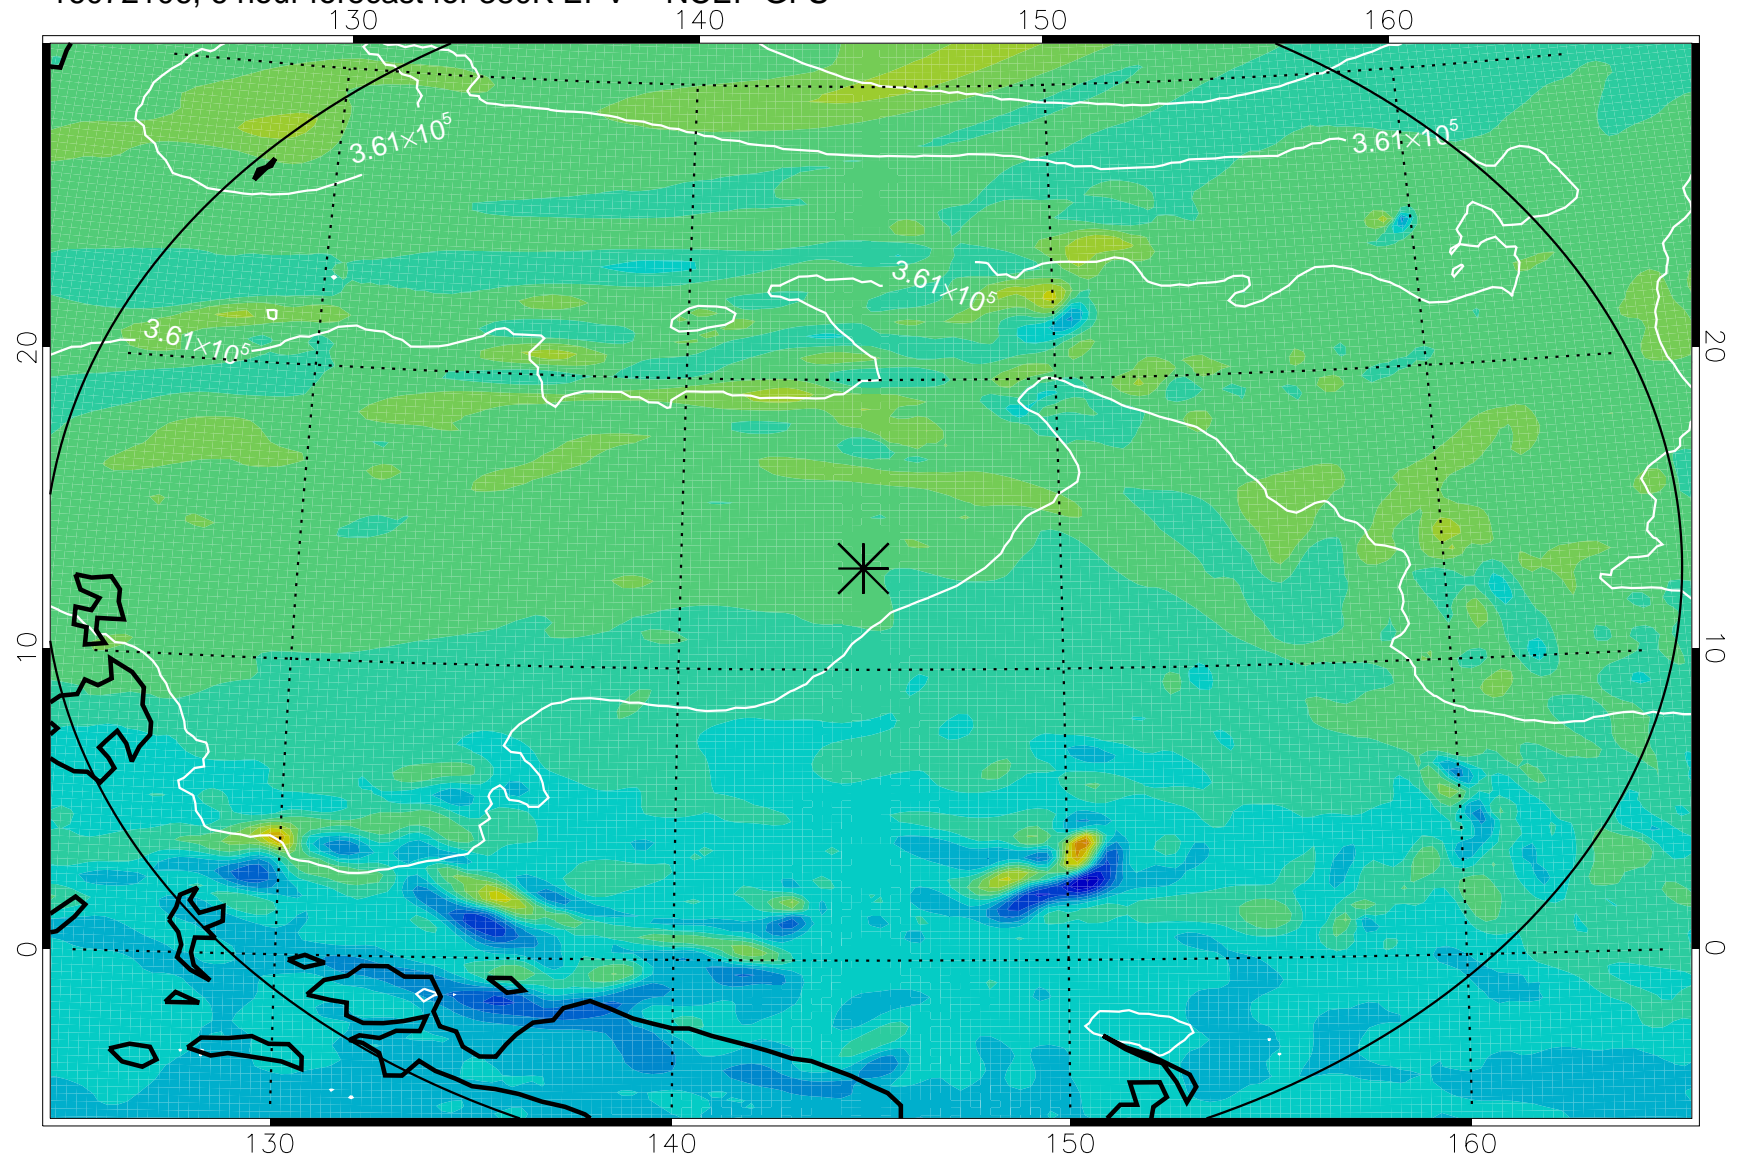

16072106, 6 hour forecast for 380K EPV -- NCEP GFS

380K Montgomery Streamfunction, white

Range ring of 2304 km

16072112, 12 hour forecast for 380K EPV -- NCEP GFS

380K Montgomery Streamfunction, white

Range ring of 2304 km

16072118, 18 hour forecast for 380K EPV -- NCEP GFS

380K Montgomery Streamfunction, white

Range ring of 2304 km

16072200, 24 hour forecast for 380K EPV -- NCEP GFS

380K Montgomery Streamfunction, white

Range ring of 2304 km

16072206, 30 hour forecast for 380K EPV -- NCEP GFS

380K Montgomery Streamfunction, white

Range ring of 2304 km

16072212, 36 hour forecast for 380K EPV -- NCEP GFS

380K Montgomery Streamfunction, white

Range ring of 2304 km

16072218, 42 hour forecast for 380K EPV -- NCEP GFS

380K Montgomery Streamfunction, white

Range ring of 2304 km

16072300, 48 hour forecast for 380K EPV -- NCEP GFS

380K Montgomery Streamfunction, white

Range ring of 2304 km