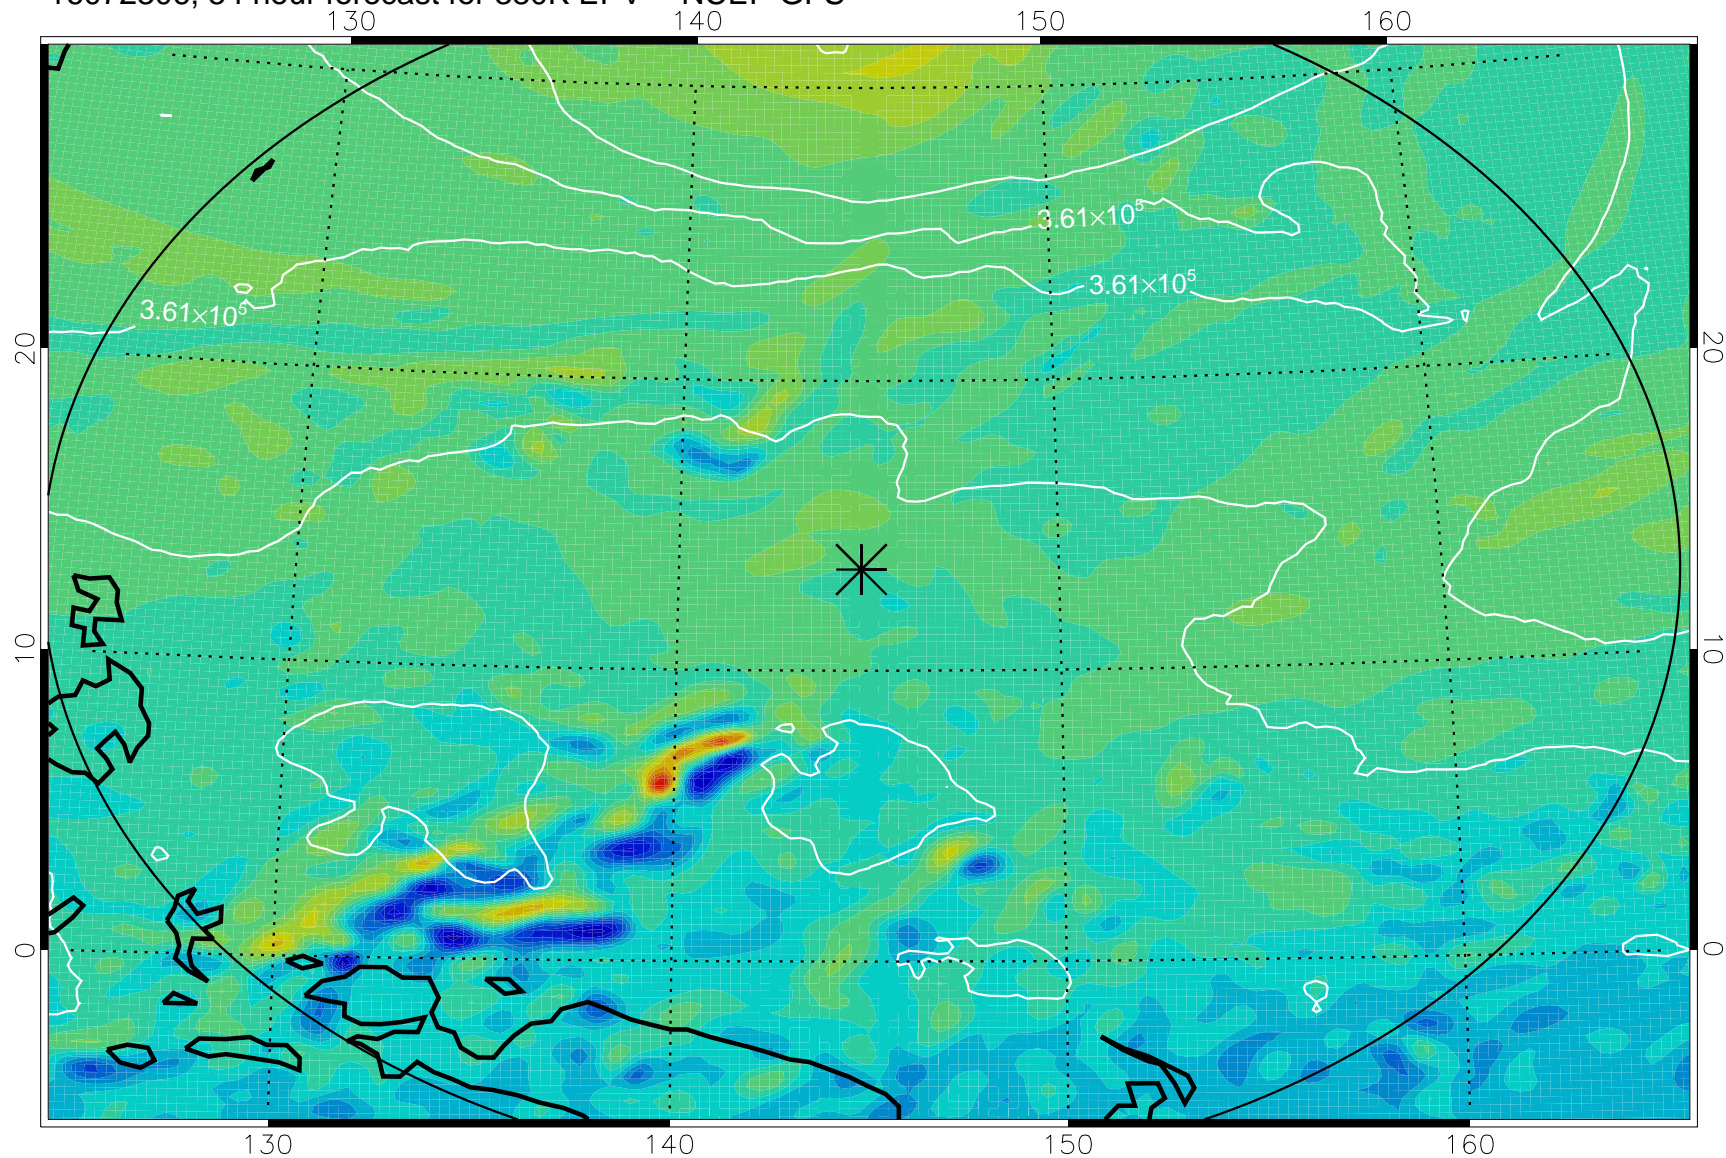

16072218, 42 hour forecast for 380K EPV -- NCEP GFS

380K Montgomery Streamfunction, white

Range ring of 2304 km

16072300, 48 hour forecast for 380K EPV -- NCEP GFS

380K Montgomery Streamfunction, white

Range ring of 2304 km

16072306, 54 hour forecast for 380K EPV -- NCEP GFS

380K Montgomery Streamfunction, white

Range ring of 2304 km

16072312, 60 hour forecast for 380K EPV -- NCEP GFS

380K Montgomery Streamfunction, white

Range ring of 2304 km

16072318, 66 hour forecast for 380K EPV -- NCEP GFS

380K Montgomery Streamfunction, white

Range ring of 2304 km

16072400, 72 hour forecast for 380K EPV -- NCEP GFS

380K Montgomery Streamfunction, white

Range ring of 2304 km

16072406, 78 hour forecast for 380K EPV -- NCEP GFS

380K Montgomery Streamfunction, white

Range ring of 2304 km

16072412, 84 hour forecast for 380K EPV -- NCEP GFS

380K Montgomery Streamfunction, white

Range ring of 2304 km