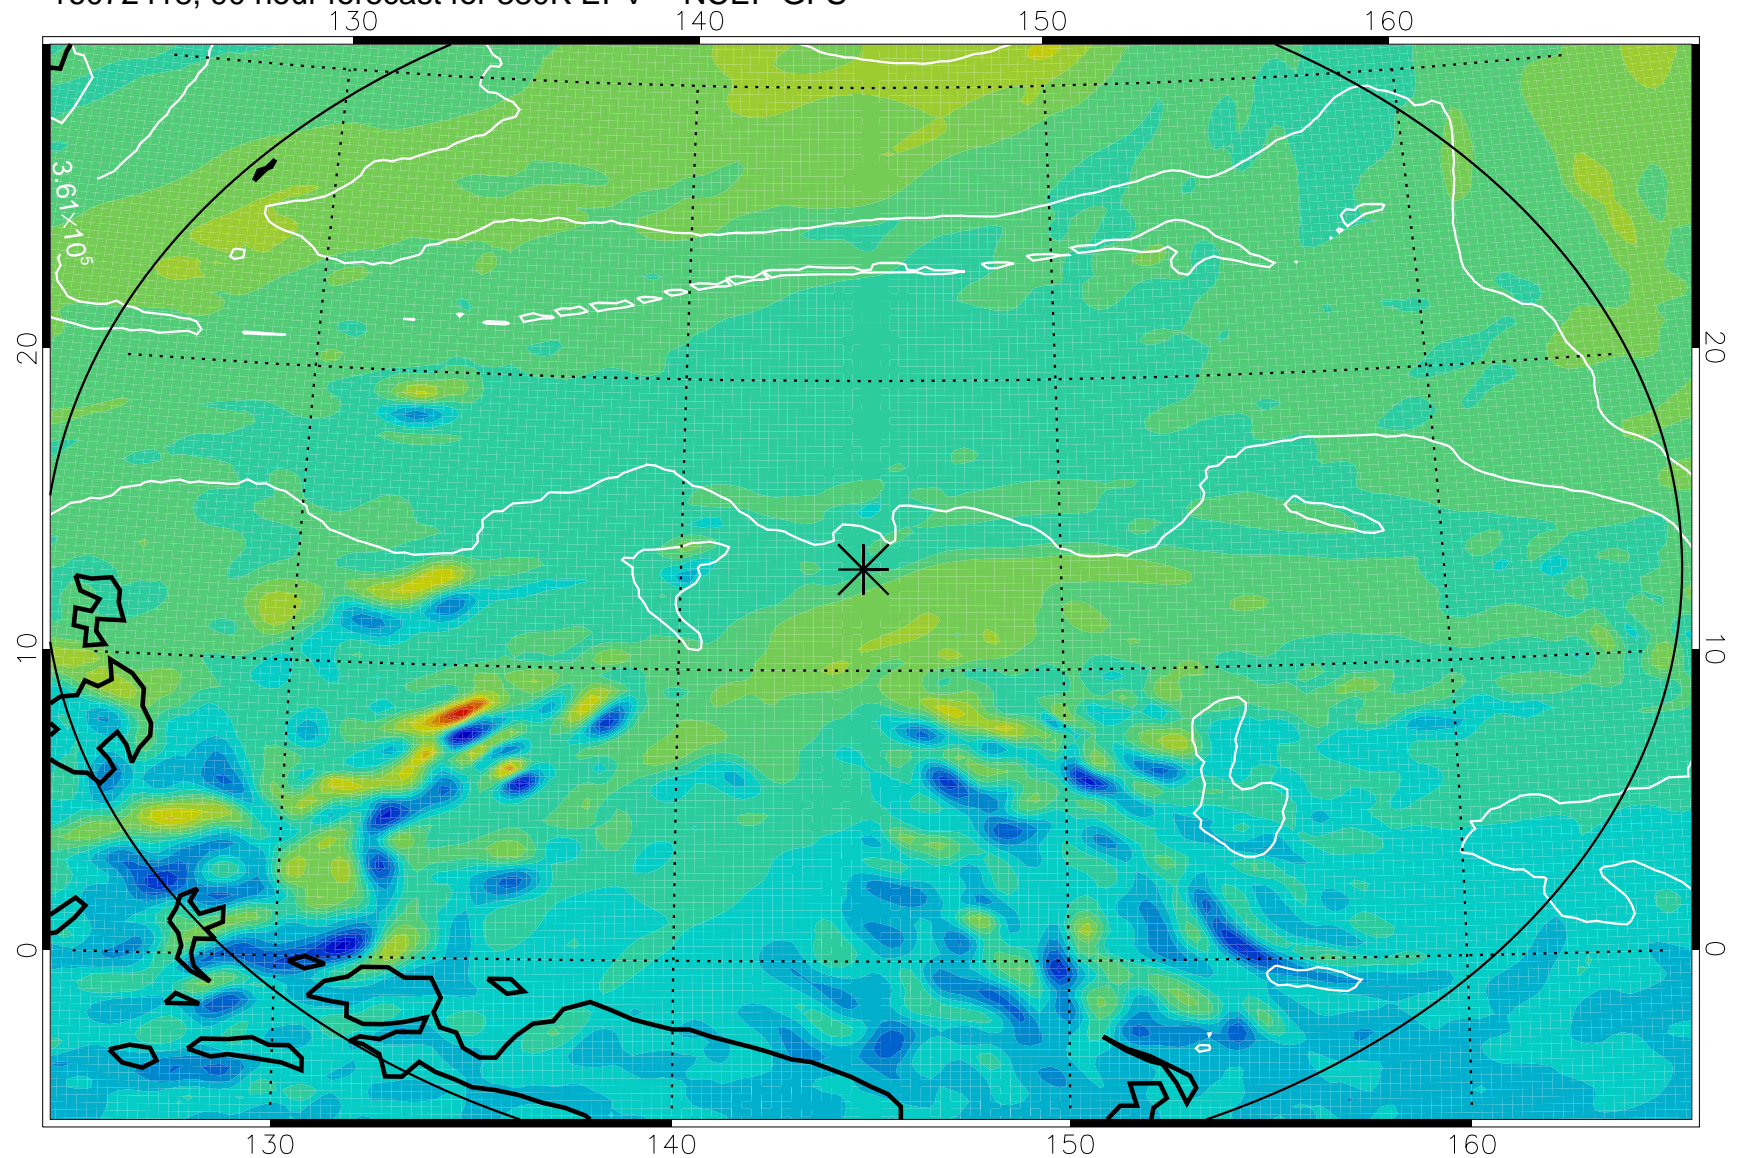

16072318, 66 hour forecast for 380K EPV -- NCEP GFS

380K Montgomery Streamfunction, white

Range ring of 2304 km

16072400, 72 hour forecast for 380K EPV -- NCEP GFS

380K Montgomery Streamfunction, white

Range ring of 2304 km

16072406, 78 hour forecast for 380K EPV -- NCEP GFS

380K Montgomery Streamfunction, white

Range ring of 2304 km

16072412, 84 hour forecast for 380K EPV -- NCEP GFS

380K Montgomery Streamfunction, white

Range ring of 2304 km

16072418, 90 hour forecast for 380K EPV -- NCEP GFS

380K Montgomery Streamfunction, white

Range ring of 2304 km

16072500, 96 hour forecast for 380K EPV -- NCEP GFS

380K Montgomery Streamfunction, white

Range ring of 2304 km

16072506, 102 hour forecast for 380K EPV -- NCEP GFS

380K Montgomery Streamfunction, white

Range ring of 2304 km

16072512, 108 hour forecast for 380K EPV -- NCEP GFS

380K Montgomery Streamfunction, white

Range ring of 2304 km