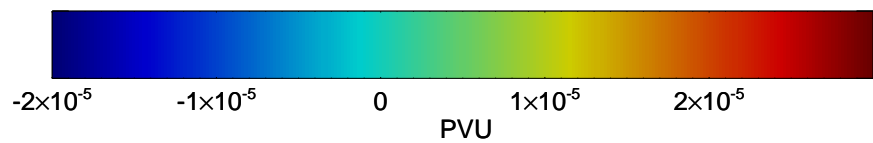

16072318, 66 hour forecast for 380K EPV -- NCEP GFS

380K Montgomery Streamfunction, white

Range ring of 2304 km

16072400, 72 hour forecast for 380K EPV -- NCEP GFS

380K Montgomery Streamfunction, white

Range ring of 2304 km