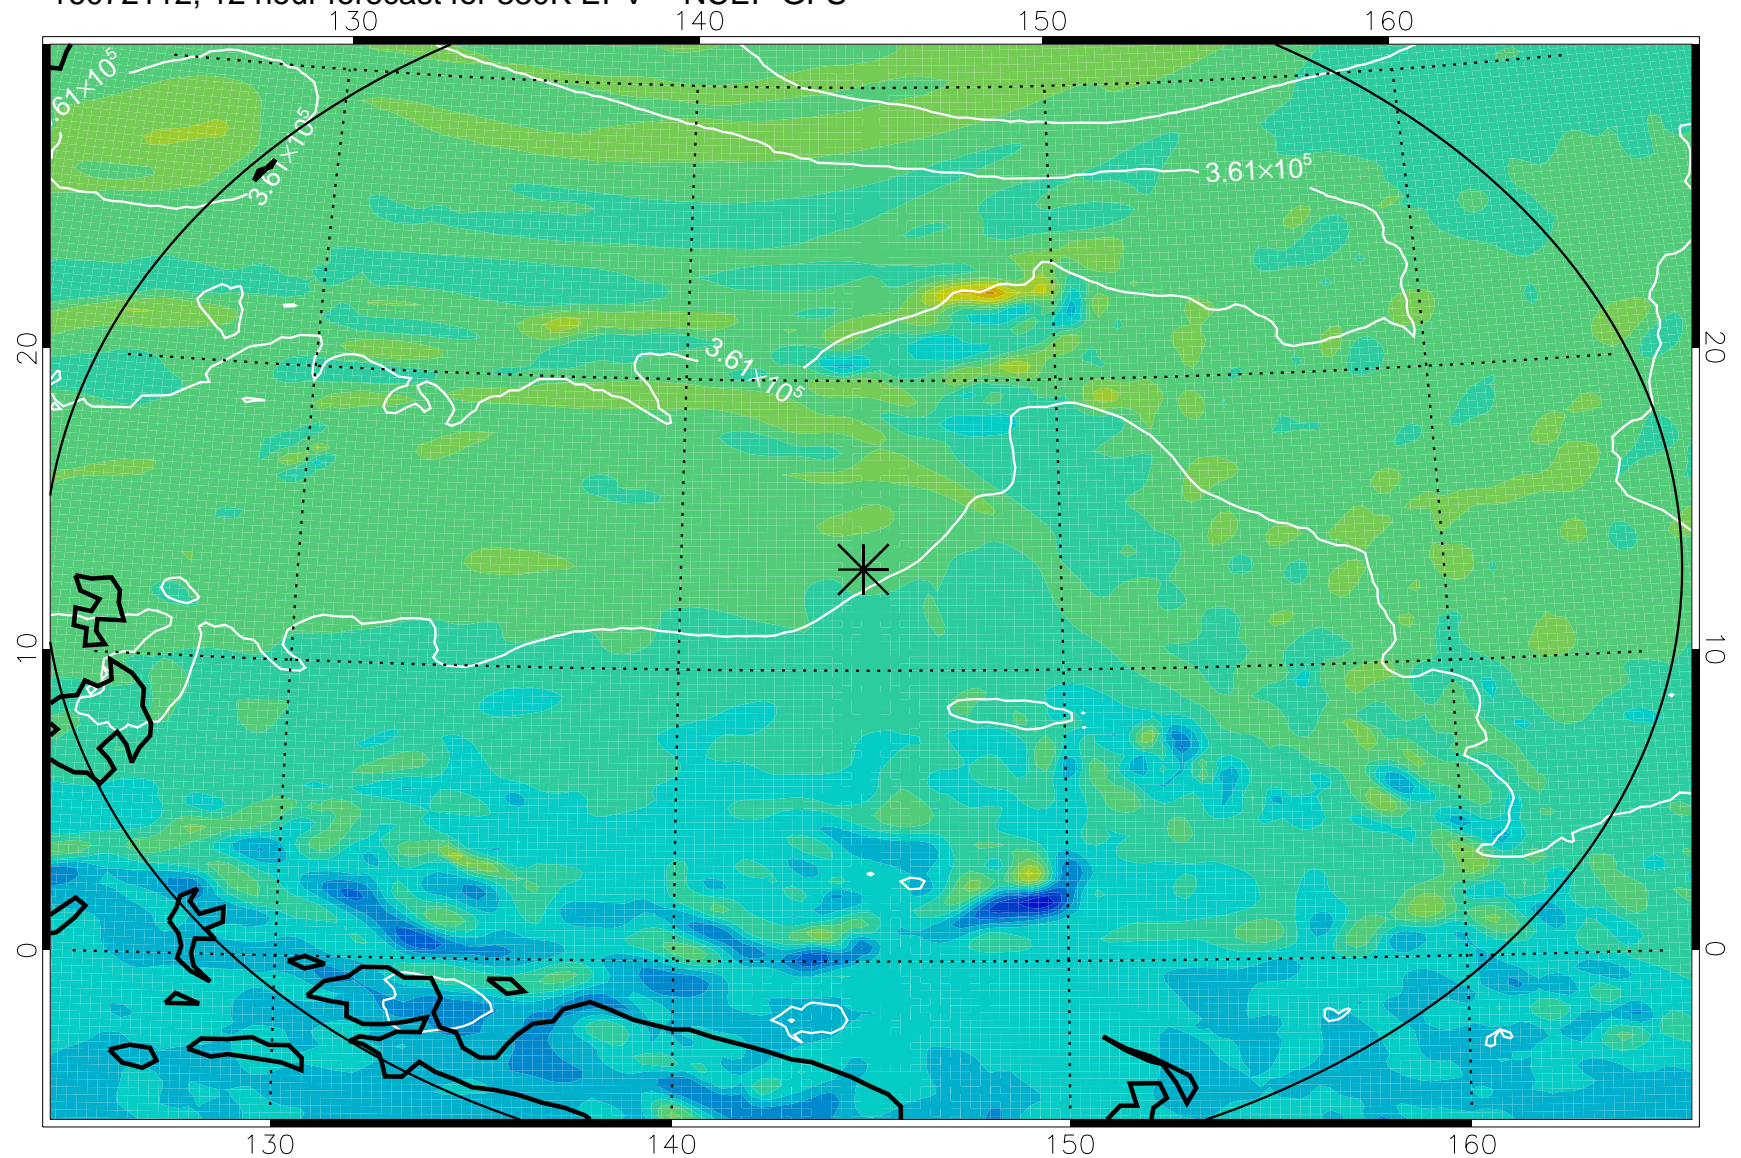

16072106, 6 hour forecast for 380K EPV -- NCEP GFS

380K Montgomery Streamfunction, white

Range ring of 2304 km

16072112, 12 hour forecast for 380K EPV -- NCEP GFS

380K Montgomery Streamfunction, white

Range ring of 2304 km

16072118, 18 hour forecast for 380K EPV -- NCEP GFS

380K Montgomery Streamfunction, white

Range ring of 2304 km

16072200, 24 hour forecast for 380K EPV -- NCEP GFS

380K Montgomery Streamfunction, white

Range ring of 2304 km

16072206, 30 hour forecast for 380K EPV -- NCEP GFS

380K Montgomery Streamfunction, white

Range ring of 2304 km

16072212, 36 hour forecast for 380K EPV -- NCEP GFS

380K Montgomery Streamfunction, white

Range ring of 2304 km

16072218, 42 hour forecast for 380K EPV -- NCEP GFS

380K Montgomery Streamfunction, white

Range ring of 2304 km

16072300, 48 hour forecast for 380K EPV -- NCEP GFS

380K Montgomery Streamfunction, white

Range ring of 2304 km