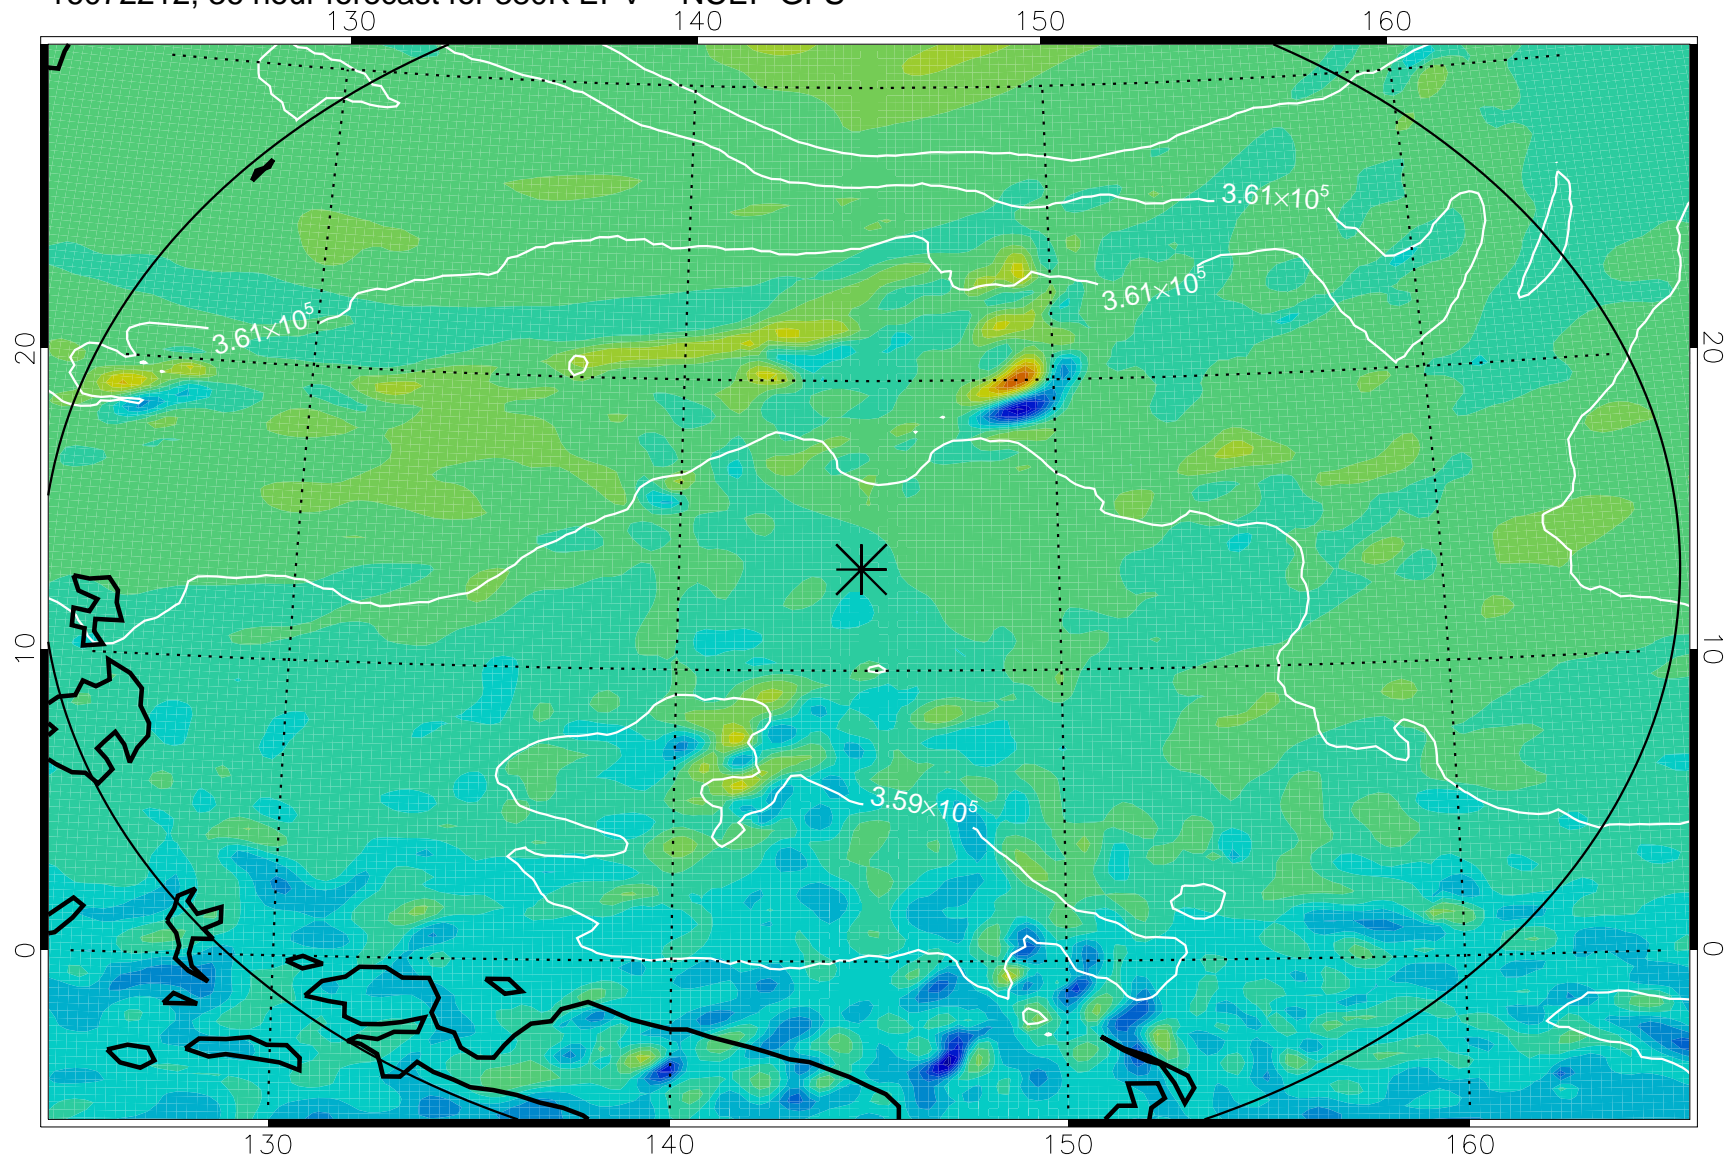

16072118, 18 hour forecast for 380K EPV -- NCEP GFS

380K Montgomery Streamfunction, white

Range ring of 2304 km

16072200, 24 hour forecast for 380K EPV -- NCEP GFS

380K Montgomery Streamfunction, white

Range ring of 2304 km

16072206, 30 hour forecast for 380K EPV -- NCEP GFS

380K Montgomery Streamfunction, white

Range ring of 2304 km

16072212, 36 hour forecast for 380K EPV -- NCEP GFS

380K Montgomery Streamfunction, white

Range ring of 2304 km

16072218, 42 hour forecast for 380K EPV -- NCEP GFS

380K Montgomery Streamfunction, white

Range ring of 2304 km

16072300, 48 hour forecast for 380K EPV -- NCEP GFS

380K Montgomery Streamfunction, white

Range ring of 2304 km

16072406, 78 hour forecast for 380K EPV -- NCEP GFS

380K Montgomery Streamfunction, white

Range ring of 2304 km

16072412, 84 hour forecast for 380K EPV -- NCEP GFS

380K Montgomery Streamfunction, white

Range ring of 2304 km