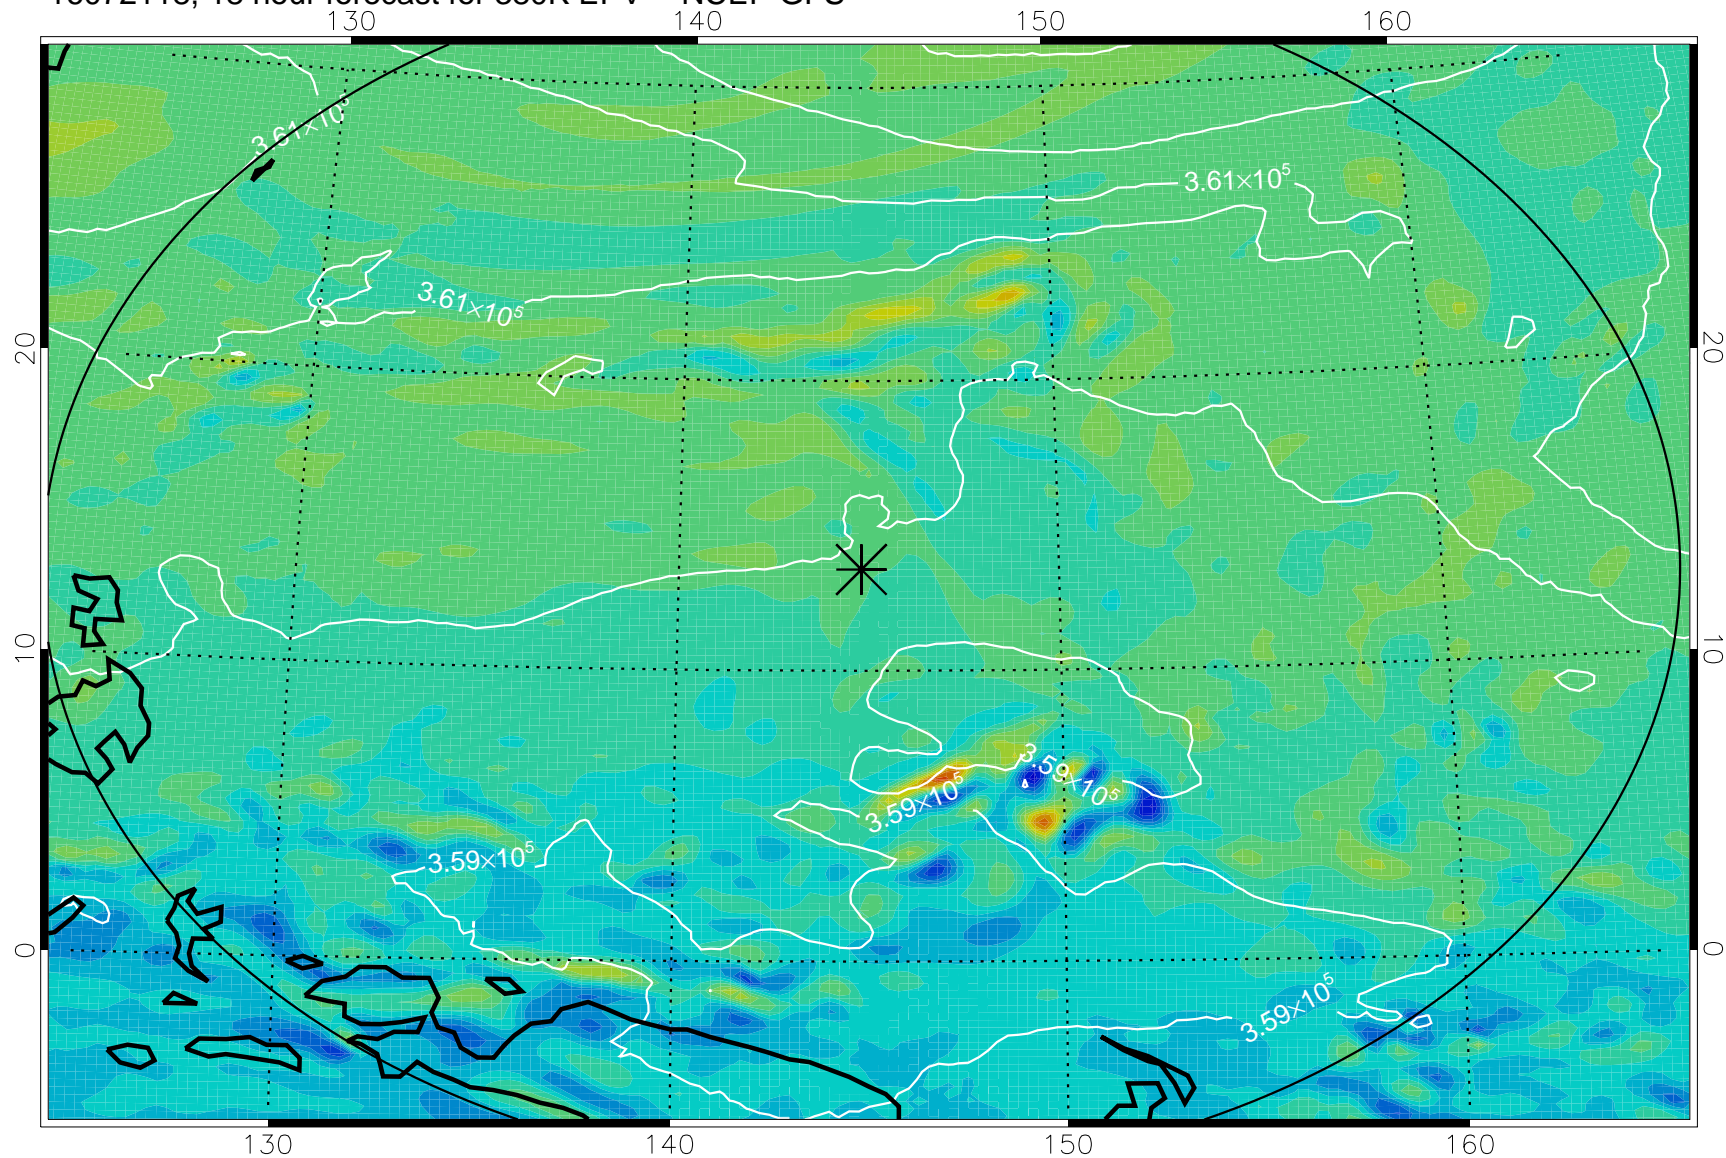

16072106, 6 hour forecast for 380K EPV -- NCEP GFS

380K Montgomery Streamfunction, white

Range ring of 2304 km

16072112, 12 hour forecast for 380K EPV -- NCEP GFS

380K Montgomery Streamfunction, white

Range ring of 2304 km

16072118, 18 hour forecast for 380K EPV -- NCEP GFS

380K Montgomery Streamfunction, white

Range ring of 2304 km

16072200, 24 hour forecast for 380K EPV -- NCEP GFS

380K Montgomery Streamfunction, white

Range ring of 2304 km

16072206, 30 hour forecast for 380K EPV -- NCEP GFS

380K Montgomery Streamfunction, white

Range ring of 2304 km

16072212, 36 hour forecast for 380K EPV -- NCEP GFS

380K Montgomery Streamfunction, white

Range ring of 2304 km

16072218, 42 hour forecast for 380K EPV -- NCEP GFS

380K Montgomery Streamfunction, white

Range ring of 2304 km

16072300, 48 hour forecast for 380K EPV -- NCEP GFS

380K Montgomery Streamfunction, white

Range ring of 2304 km