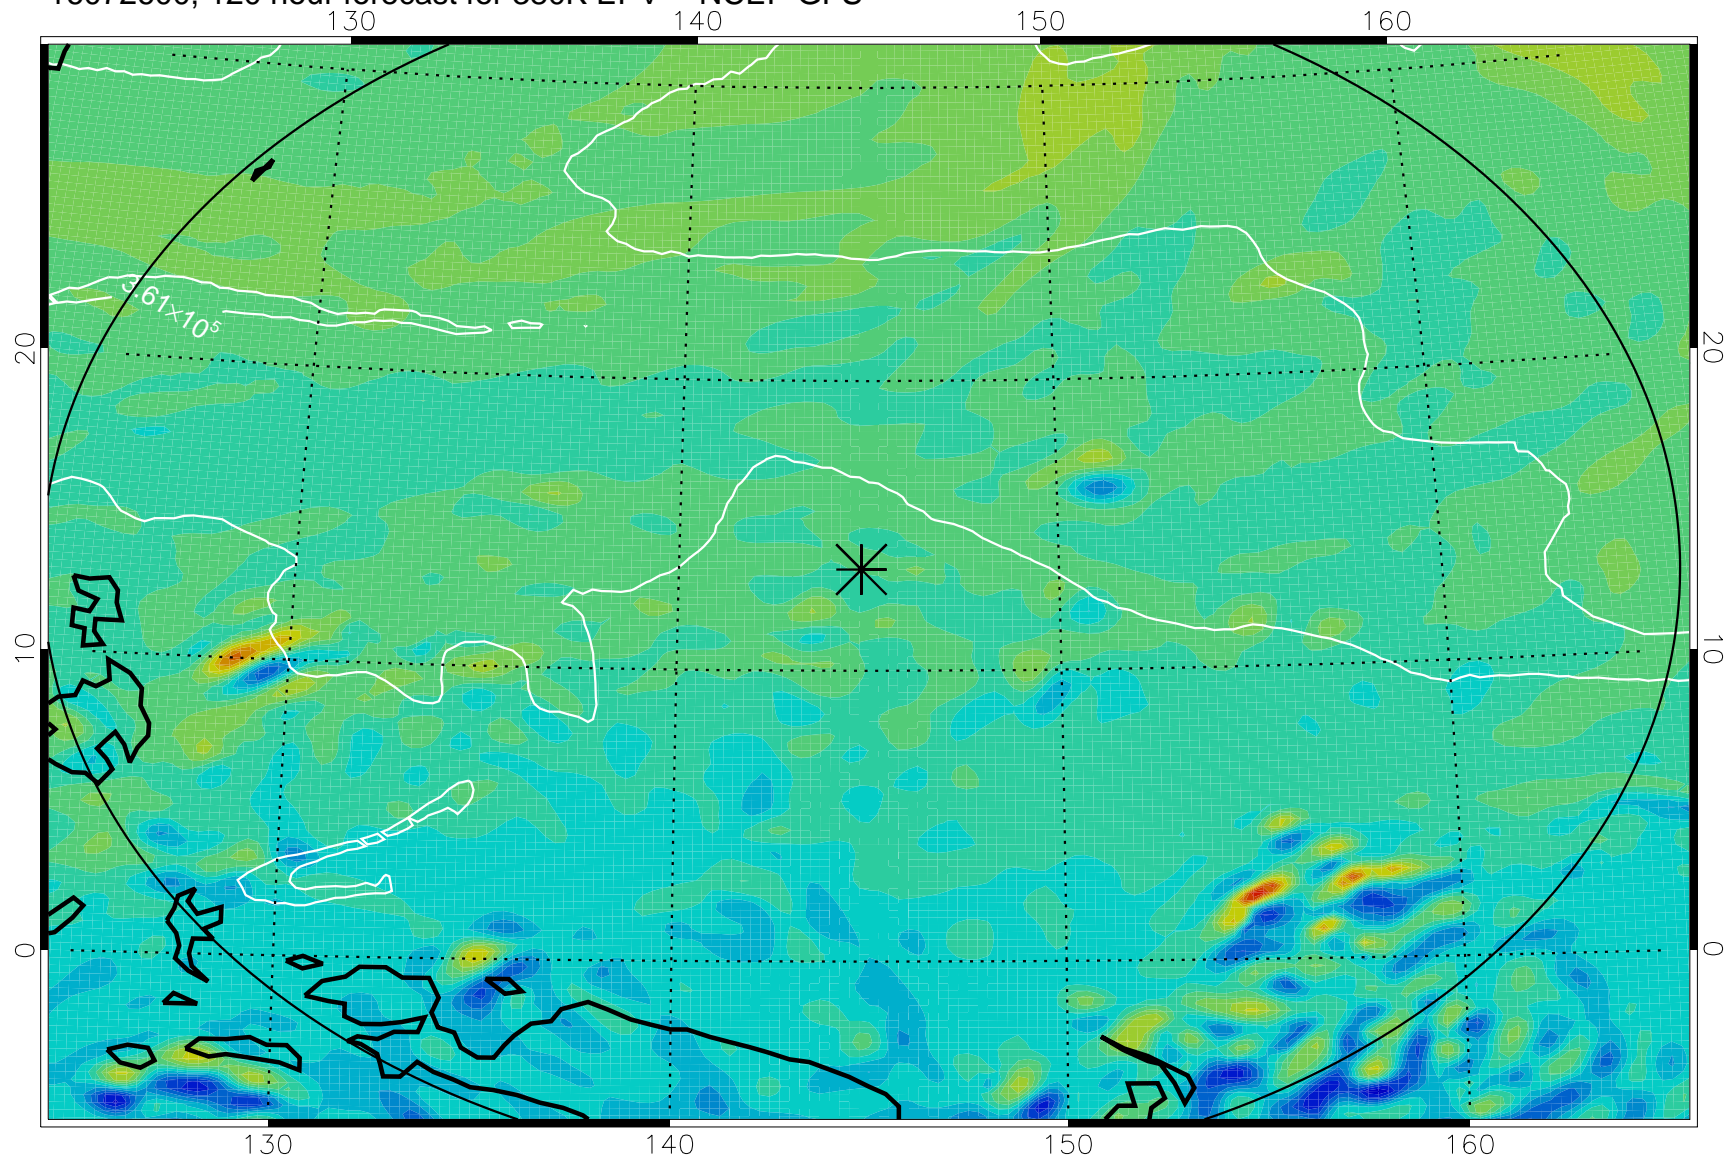

16072406, 78 hour forecast for 380K EPV -- NCEP GFS

380K Montgomery Streamfunction, white

Range ring of 2304 km

16072412, 84 hour forecast for 380K EPV -- NCEP GFS

380K Montgomery Streamfunction, white

Range ring of 2304 km

16072418, 90 hour forecast for 380K EPV -- NCEP GFS

380K Montgomery Streamfunction, white

Range ring of 2304 km

16072500, 96 hour forecast for 380K EPV -- NCEP GFS

380K Montgomery Streamfunction, white

Range ring of 2304 km

16072506, 102 hour forecast for 380K EPV -- NCEP GFS

380K Montgomery Streamfunction, white

Range ring of 2304 km

16072512, 108 hour forecast for 380K EPV -- NCEP GFS

380K Montgomery Streamfunction, white

Range ring of 2304 km

16072518, 114 hour forecast for 380K EPV -- NCEP GFS

380K Montgomery Streamfunction, white

Range ring of 2304 km

16072600, 120 hour forecast for 380K EPV -- NCEP GFS

380K Montgomery Streamfunction, white

Range ring of 2304 km