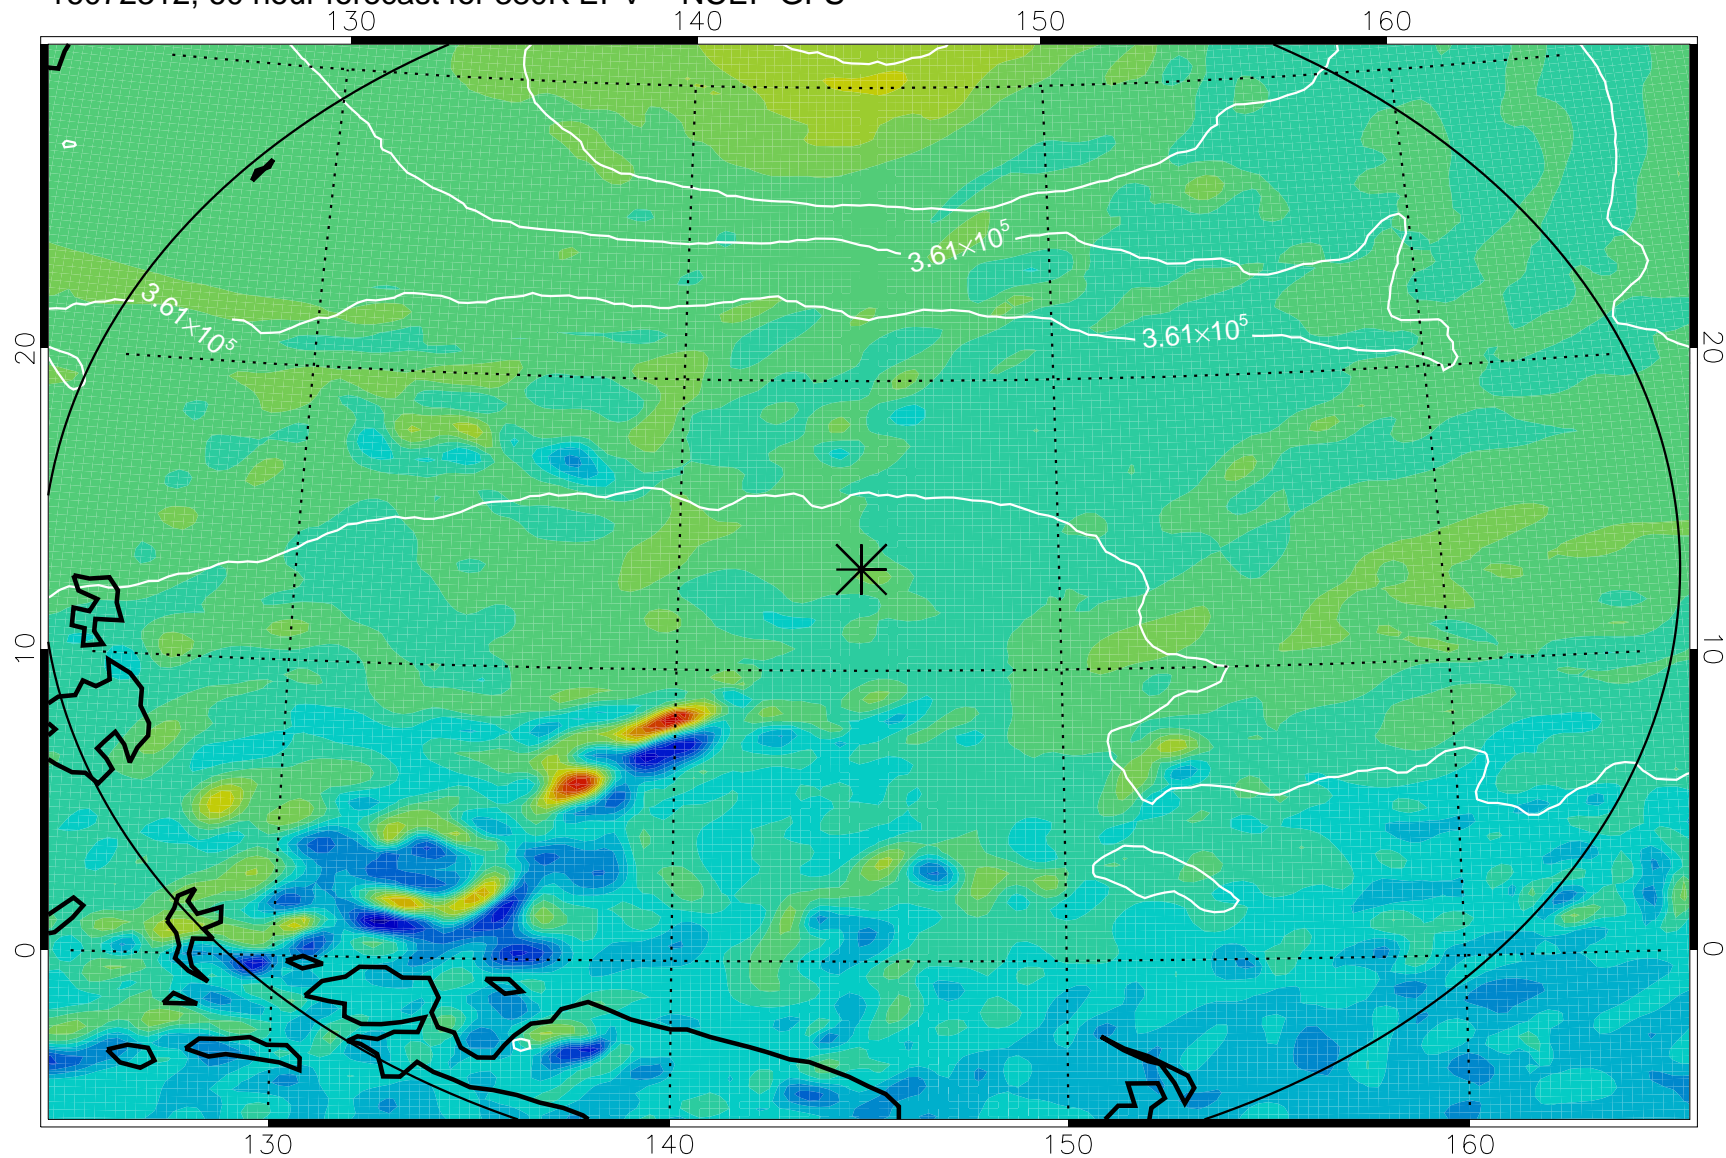

16072218, 42 hour forecast for 380K EPV -- NCEP GFS

380K Montgomery Streamfunction, white

Range ring of 2304 km

16072300, 48 hour forecast for 380K EPV -- NCEP GFS

380K Montgomery Streamfunction, white

Range ring of 2304 km

16072306, 54 hour forecast for 380K EPV -- NCEP GFS

380K Montgomery Streamfunction, white

Range ring of 2304 km

16072312, 60 hour forecast for 380K EPV -- NCEP GFS

380K Montgomery Streamfunction, white

Range ring of 2304 km

16072318, 66 hour forecast for 380K EPV -- NCEP GFS

380K Montgomery Streamfunction, white

Range ring of 2304 km

16072400, 72 hour forecast for 380K EPV -- NCEP GFS

380K Montgomery Streamfunction, white

Range ring of 2304 km

16072406, 78 hour forecast for 380K EPV -- NCEP GFS

380K Montgomery Streamfunction, white

Range ring of 2304 km

16072412, 84 hour forecast for 380K EPV -- NCEP GFS

380K Montgomery Streamfunction, white

Range ring of 2304 km