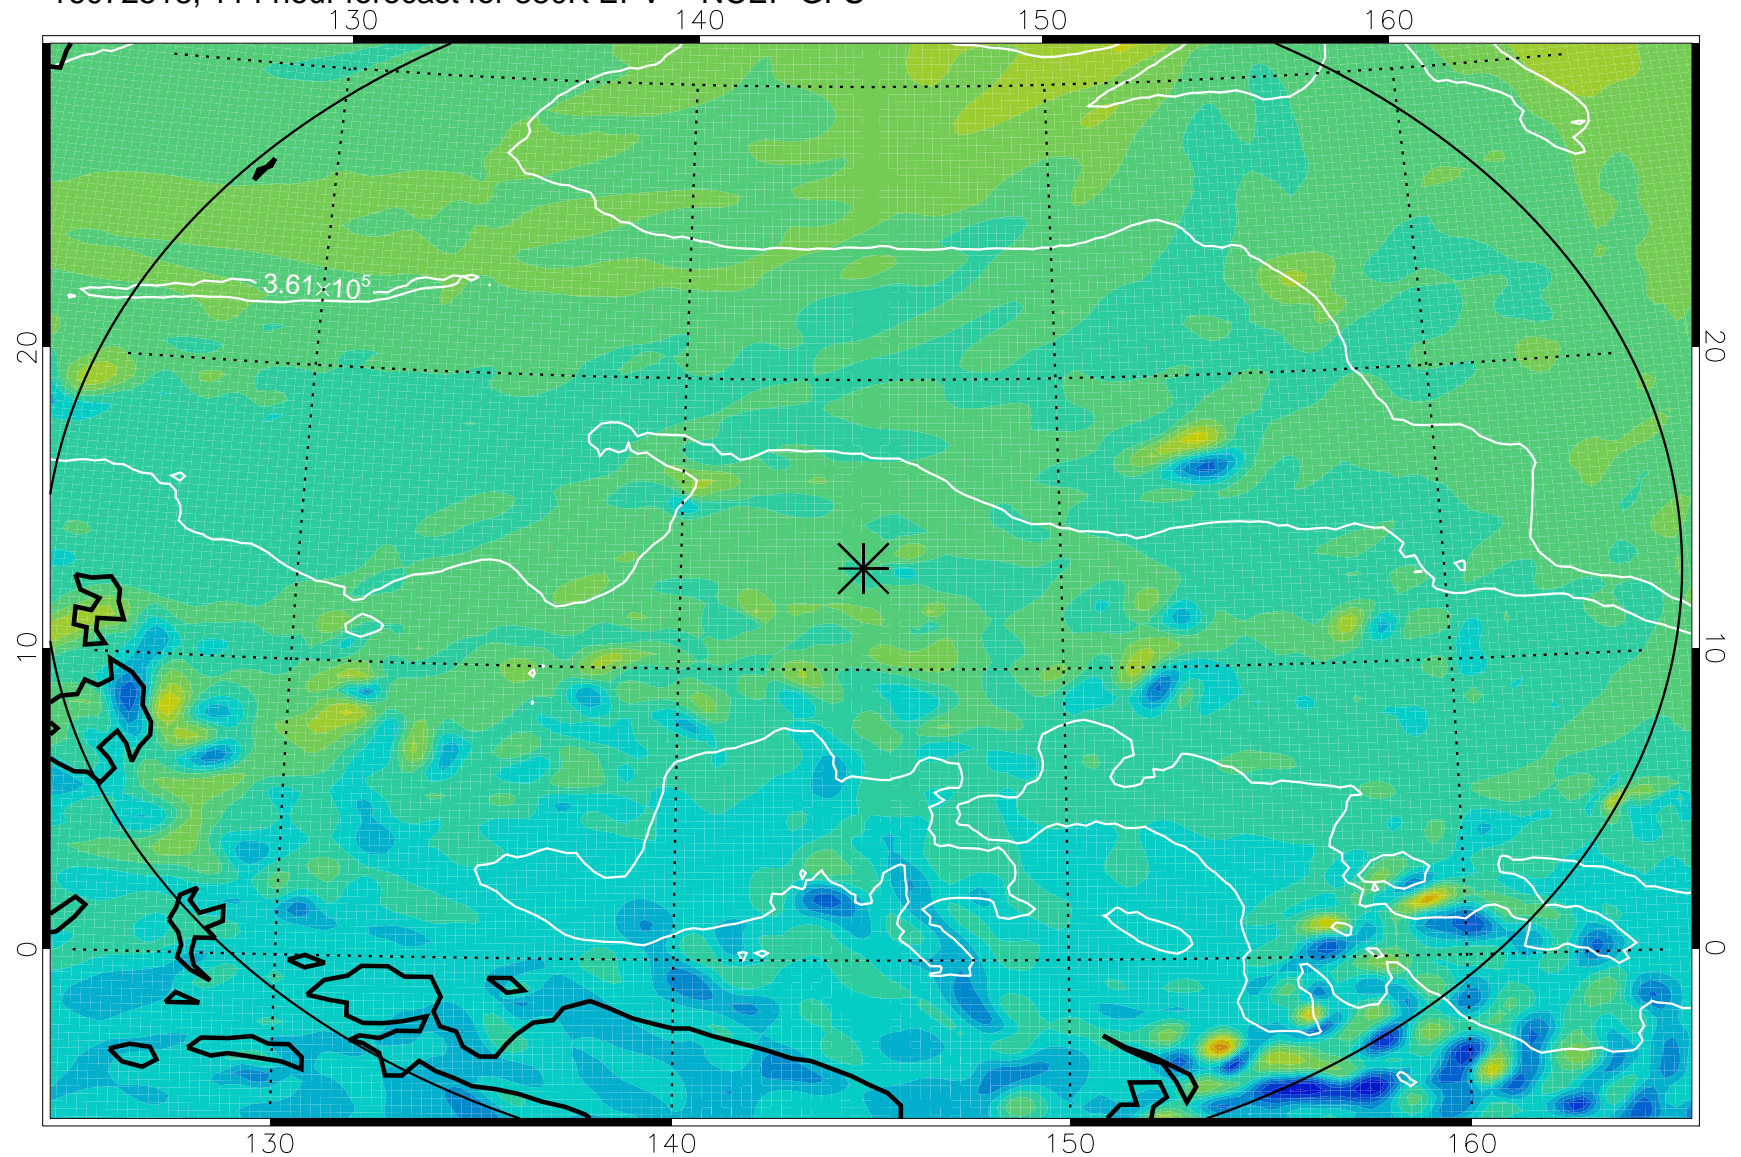

16072406, 78 hour forecast for 380K EPV -- NCEP GFS

380K Montgomery Streamfunction, white

Range ring of 2304 km

16072412, 84 hour forecast for 380K EPV -- NCEP GFS

380K Montgomery Streamfunction, white

Range ring of 2304 km

16072418, 90 hour forecast for 380K EPV -- NCEP GFS

380K Montgomery Streamfunction, white

Range ring of 2304 km

16072500, 96 hour forecast for 380K EPV -- NCEP GFS

380K Montgomery Streamfunction, white

Range ring of 2304 km

16072506, 102 hour forecast for 380K EPV -- NCEP GFS

380K Montgomery Streamfunction, white

Range ring of 2304 km

16072512, 108 hour forecast for 380K EPV -- NCEP GFS

380K Montgomery Streamfunction, white

Range ring of 2304 km

16072518, 114 hour forecast for 380K EPV -- NCEP GFS

380K Montgomery Streamfunction, white

Range ring of 2304 km

16072600, 120 hour forecast for 380K EPV -- NCEP GFS

380K Montgomery Streamfunction, white

Range ring of 2304 km