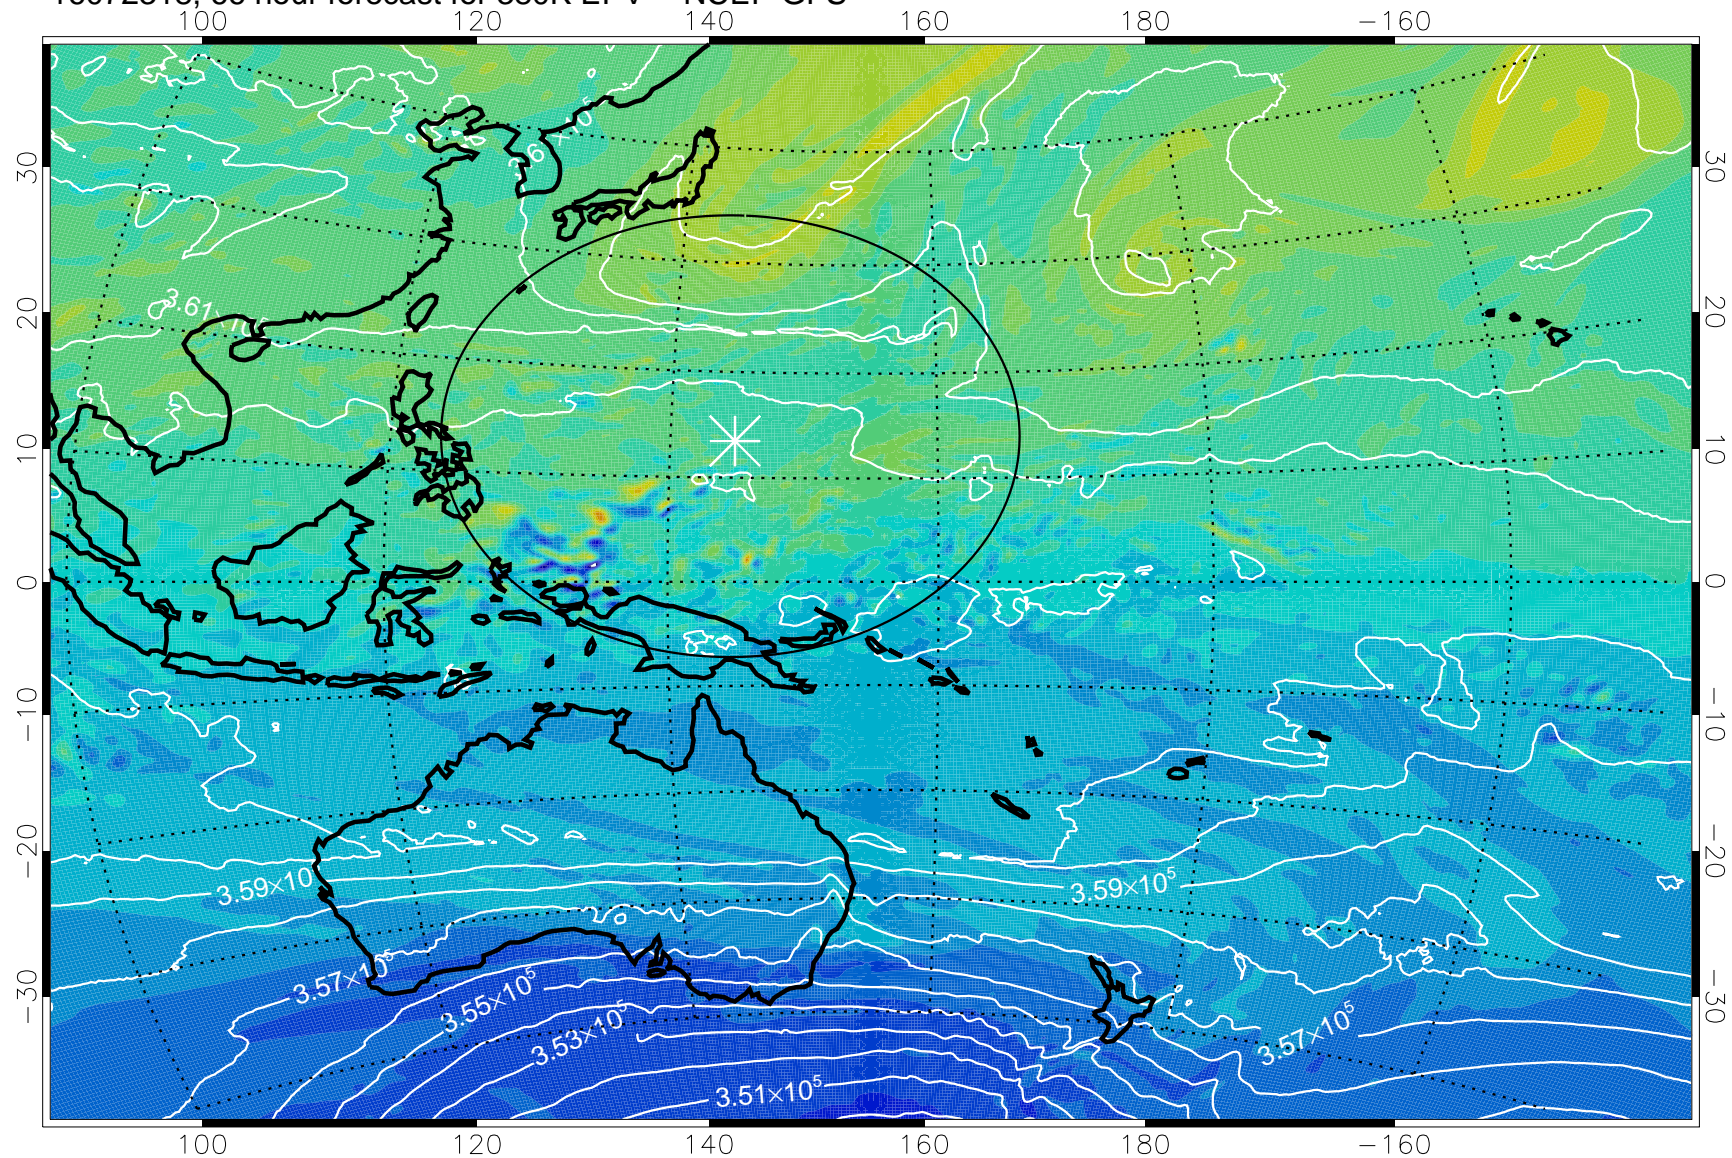

380K Montgomery Streamfunction, white

Range ring of 2304 km

16072300, 48 hour forecast for 380K EPV -- NCEP GFS

380K Montgomery Streamfunction, white

Range ring of 2304 km

16072306, 54 hour forecast for 380K EPV -- NCEP GFS

380K Montgomery Streamfunction, white

Range ring of 2304 km

16072312, 60 hour forecast for 380K EPV -- NCEP GFS

380K Montgomery Streamfunction, white

Range ring of 2304 km

16072318, 66 hour forecast for 380K EPV -- NCEP GFS

380K Montgomery Streamfunction, white

Range ring of 2304 km

16072400, 72 hour forecast for 380K EPV -- NCEP GFS

380K Montgomery Streamfunction, white

Range ring of 2304 km

16072406, 78 hour forecast for 380K EPV -- NCEP GFS

16072418, 90 hour forecast for 380K EPV -- NCEP GFS

380K Montgomery Streamfunction, white

Range ring of 2304 km

16072500, 96 hour forecast for 380K EPV -- NCEP GFS

380K Montgomery Streamfunction, white

Range ring of 2304 km