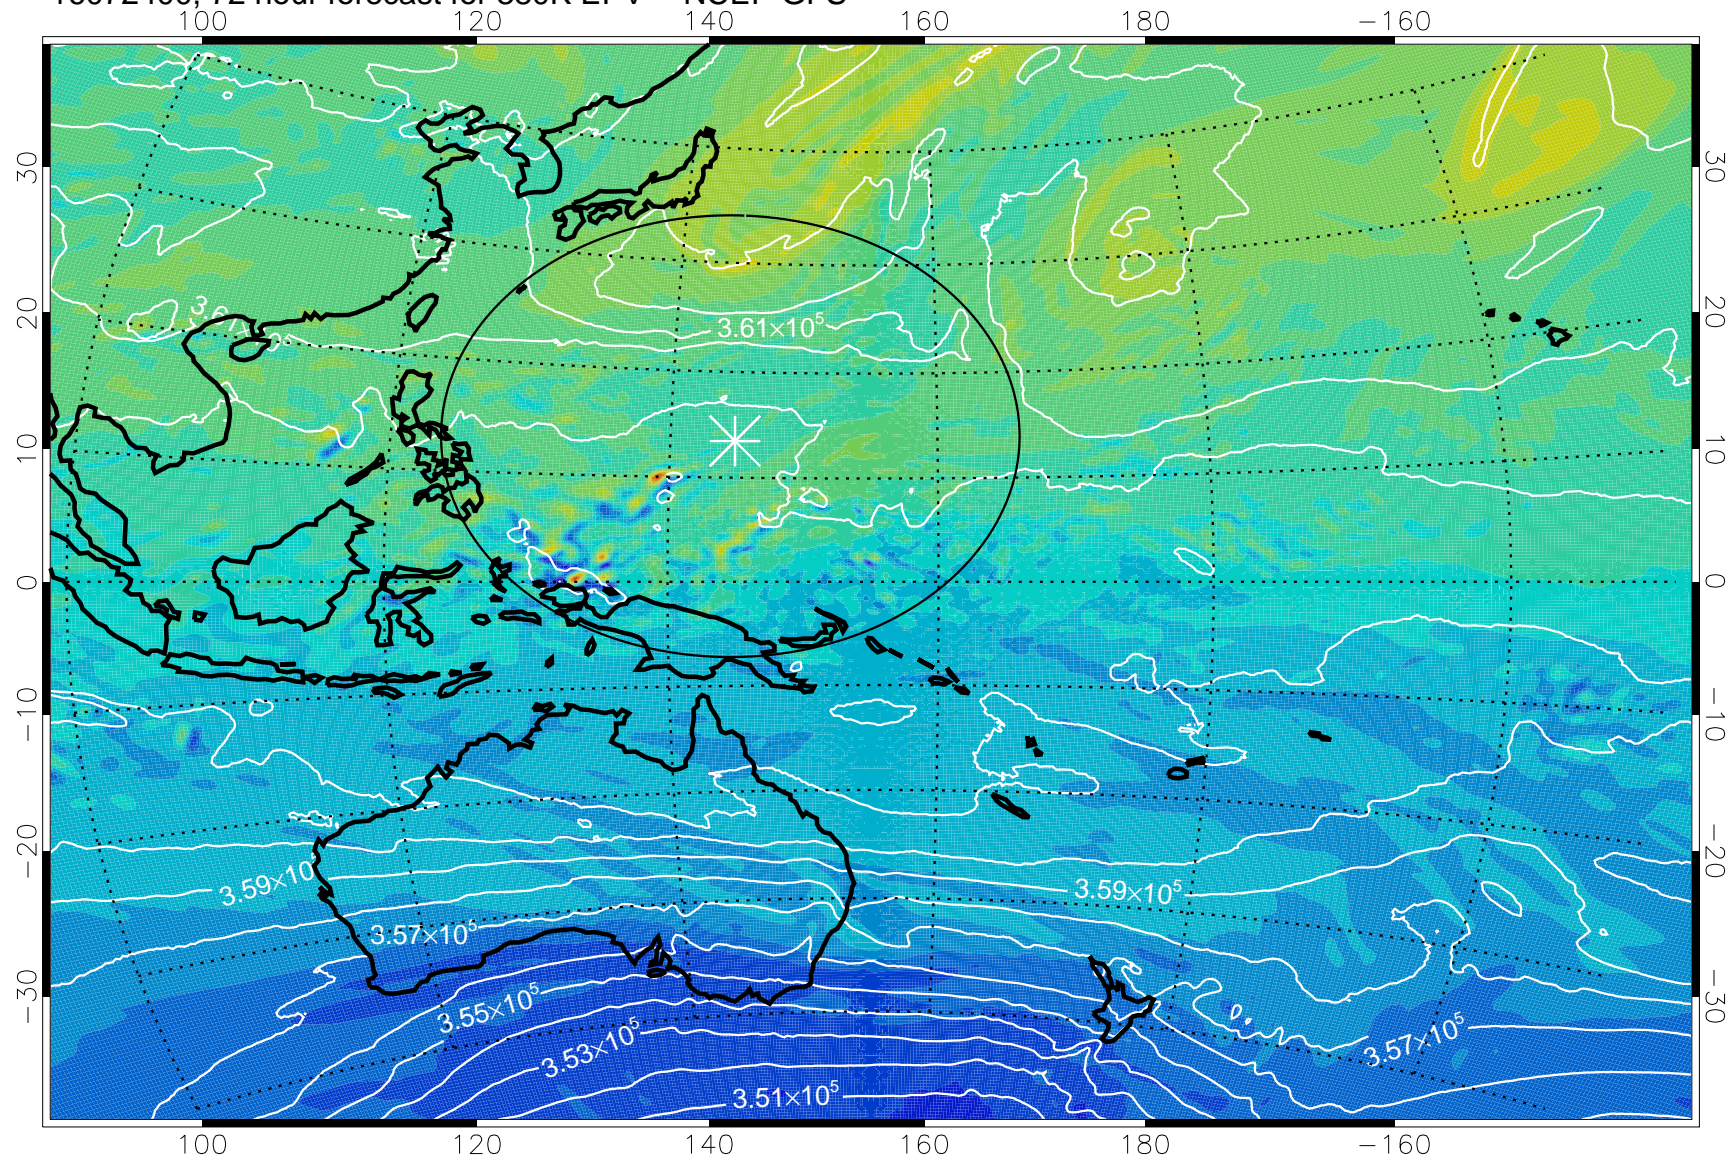

380K Montgomery Streamfunction, white

Range ring of 2304 km

16072300, 48 hour forecast for 380K EPV -- NCEP GFS

380K Montgomery Streamfunction, white

Range ring of 2304 km

16072306, 54 hour forecast for 380K EPV -- NCEP GFS

380K Montgomery Streamfunction, white

Range ring of 2304 km

16072312, 60 hour forecast for 380K EPV -- NCEP GFS

380K Montgomery Streamfunction, white

Range ring of 2304 km

16072318, 66 hour forecast for 380K EPV -- NCEP GFS

380K Montgomery Streamfunction, white

Range ring of 2304 km

16072400, 72 hour forecast for 380K EPV -- NCEP GFS

380K Montgomery Streamfunction, white

Range ring of 2304 km

16072406, 78 hour forecast for 380K EPV -- NCEP GFS

16072418, 90 hour forecast for 380K EPV -- NCEP GFS

380K Montgomery Streamfunction, white

Range ring of 2304 km

16072500, 96 hour forecast for 380K EPV -- NCEP GFS

380K Montgomery Streamfunction, white

Range ring of 2304 km