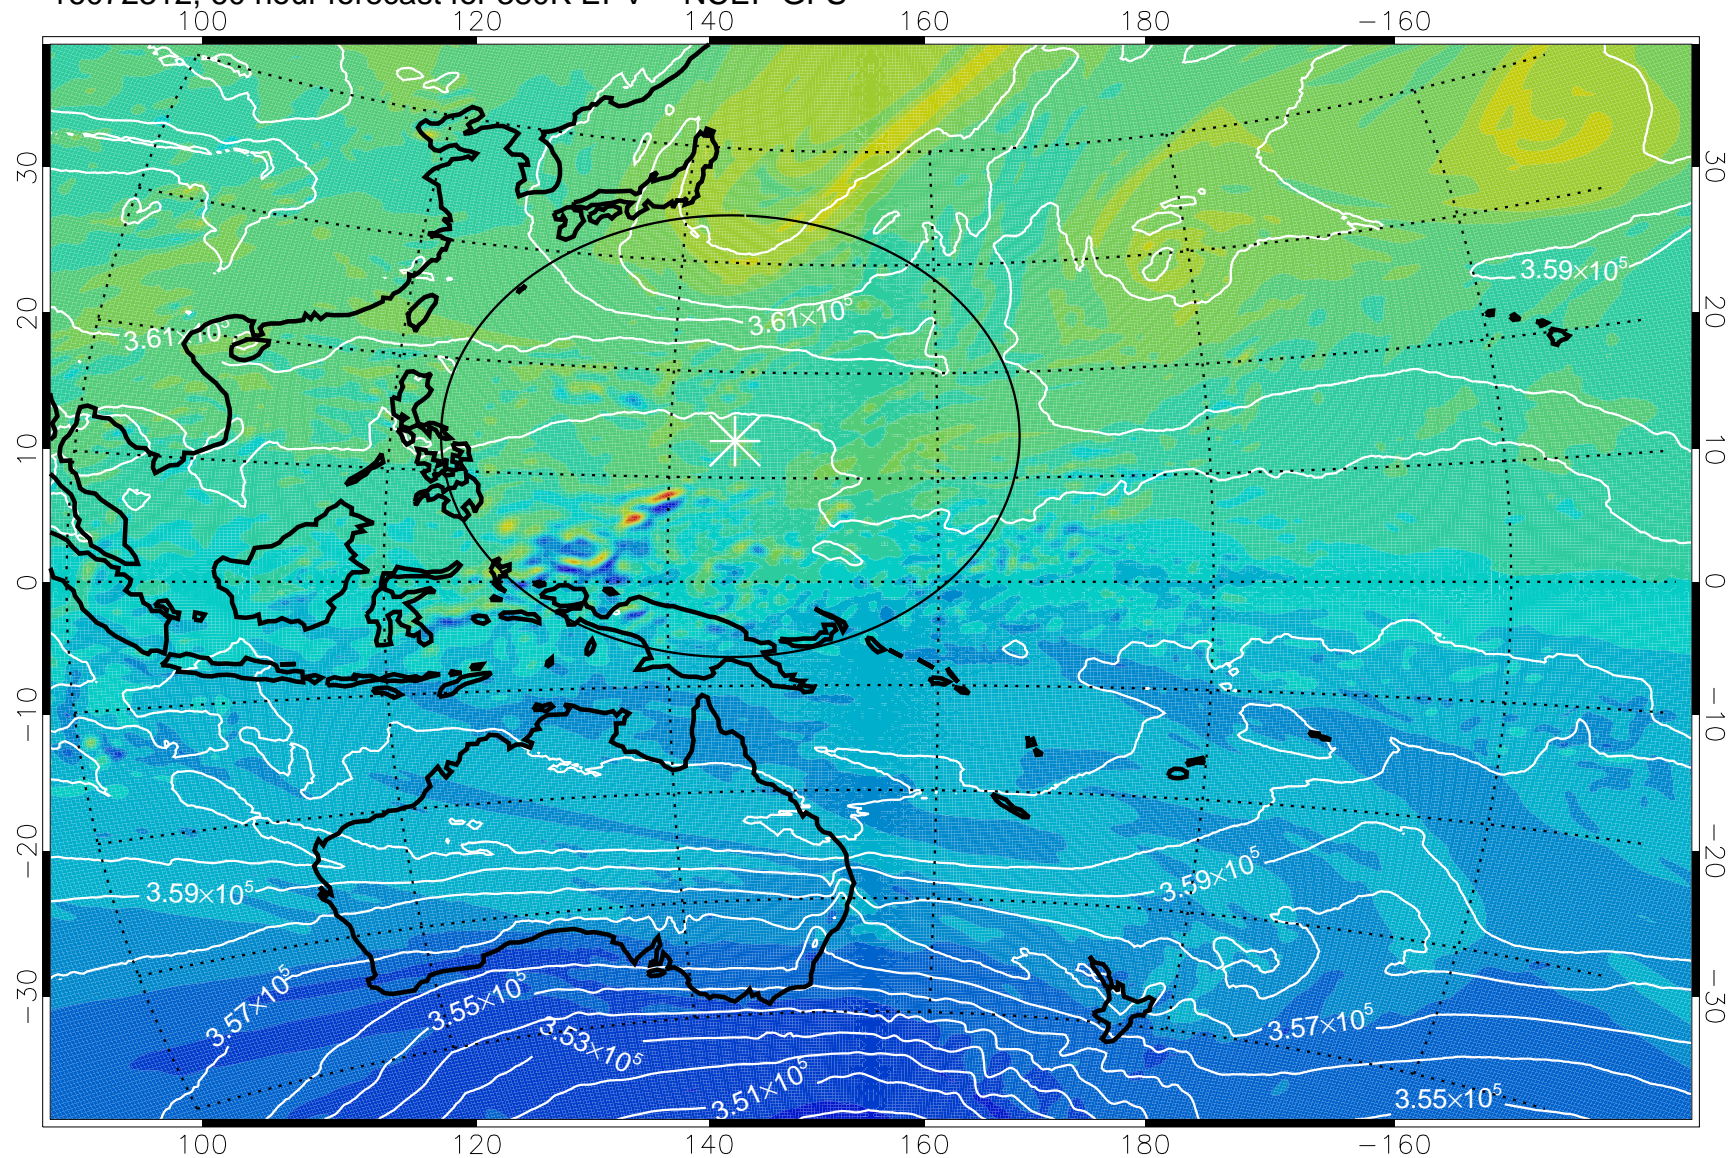

16072206, 30 hour forecast for 380K EPV -- NCEP GFS

16072212, 36 hour forecast for 380K EPV -- NCEP GFS

380K Montgomery Streamfunction, white

Range ring of 2304 km

16072218, 42 hour forecast for 380K EPV -- NCEP GFS

380K Montgomery Streamfunction, white

Range ring of 2304 km

16072300, 48 hour forecast for 380K EPV -- NCEP GFS

380K Montgomery Streamfunction, white

Range ring of 2304 km

16072306, 54 hour forecast for 380K EPV -- NCEP GFS

380K Montgomery Streamfunction, white

Range ring of 2304 km

16072312, 60 hour forecast for 380K EPV -- NCEP GFS

380K Montgomery Streamfunction, white

Range ring of 2304 km

16072318, 66 hour forecast for 380K EPV -- NCEP GFS

380K Montgomery Streamfunction, white

Range ring of 2304 km

16072400, 72 hour forecast for 380K EPV -- NCEP GFS

380K Montgomery Streamfunction, white

Range ring of 2304 km

16072406, 78 hour forecast for 380K EPV -- NCEP GFS