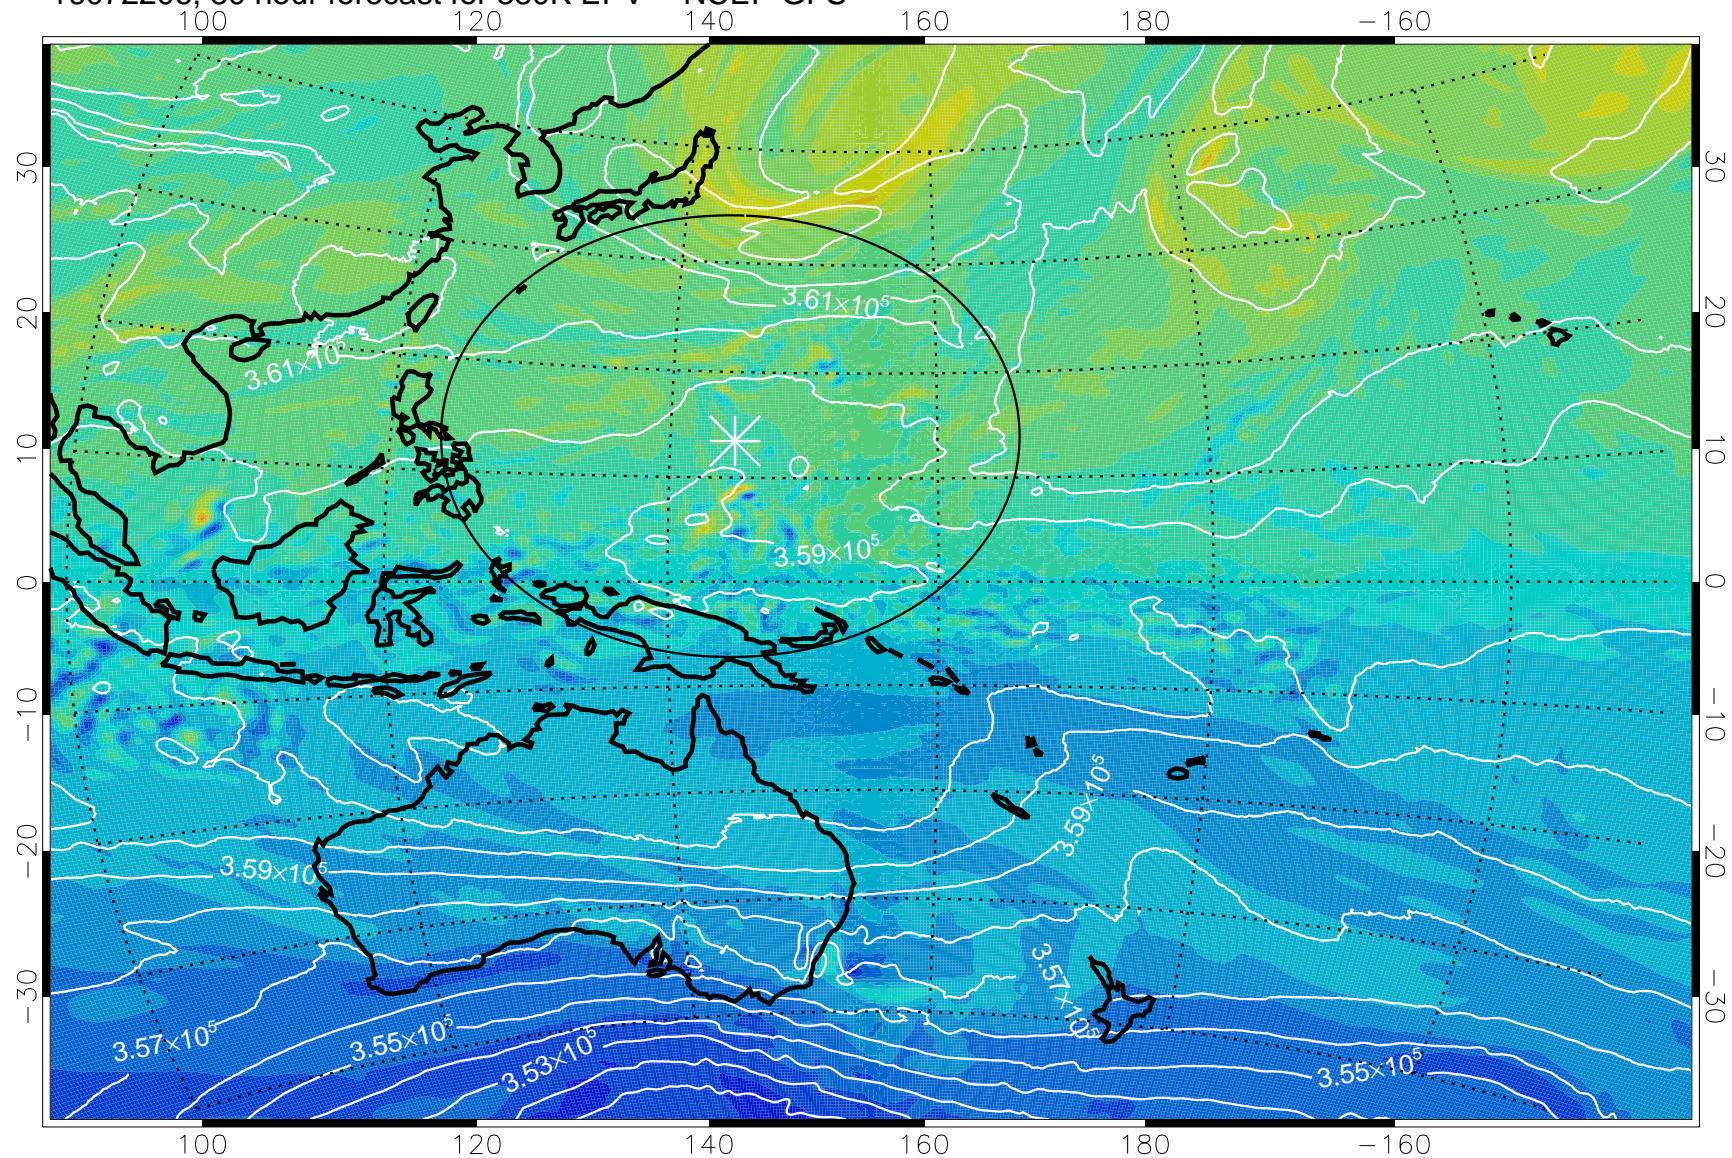

16072118, 18 hour forecast for 380K EPV -- NCEP GFS

380K Montgomery Streamfunction, white

Range ring of 2304 km

16072200, 24 hour forecast for 380K EPV -- NCEP GFS

380K Montgomery Streamfunction, white

Range ring of 2304 km

16072206, 30 hour forecast for 380K EPV -- NCEP GFS

16072212, 36 hour forecast for 380K EPV -- NCEP GFS

380K Montgomery Streamfunction, white

Range ring of 2304 km

16072218, 42 hour forecast for 380K EPV -- NCEP GFS

380K Montgomery Streamfunction, white

Range ring of 2304 km

16072300, 48 hour forecast for 380K EPV -- NCEP GFS

380K Montgomery Streamfunction, white

Range ring of 2304 km

16072306, 54 hour forecast for 380K EPV -- NCEP GFS

380K Montgomery Streamfunction, white

Range ring of 2304 km

16072312, 60 hour forecast for 380K EPV -- NCEP GFS

380K Montgomery Streamfunction, white

Range ring of 2304 km

16072318, 66 hour forecast for 380K EPV -- NCEP GFS