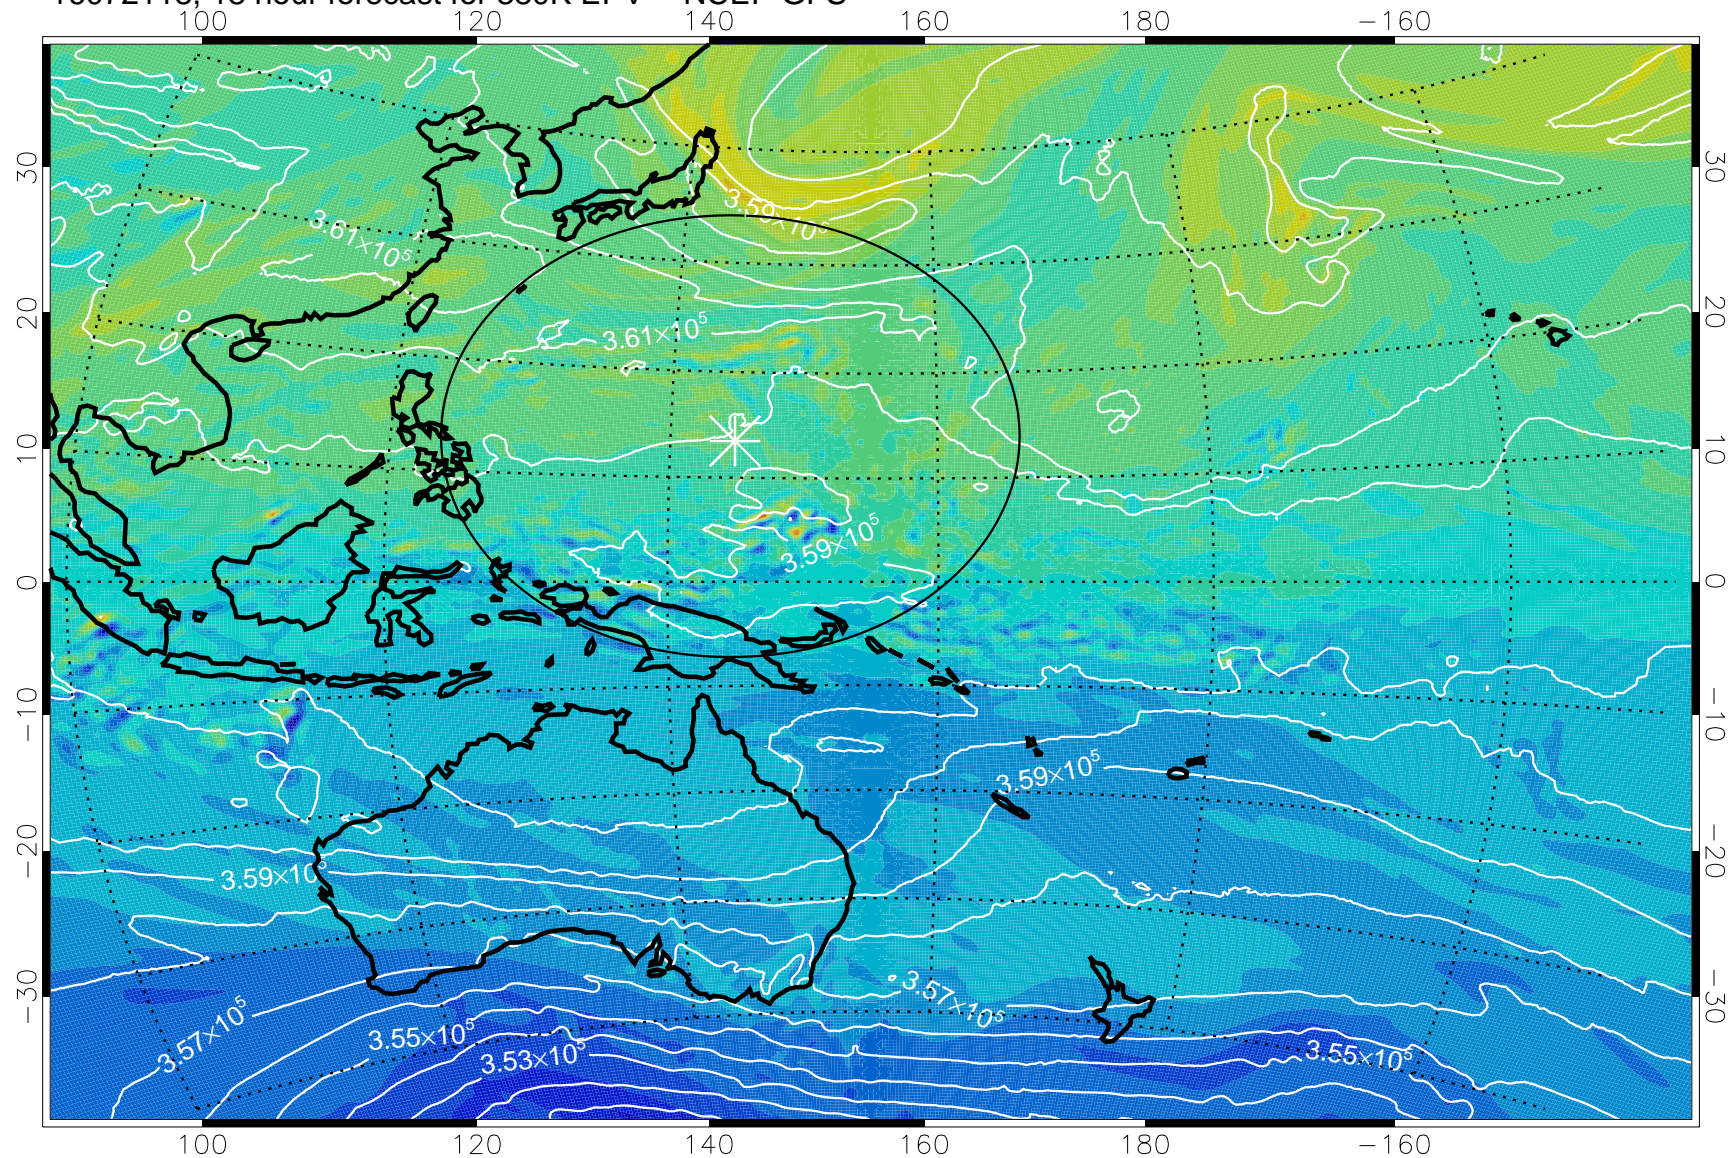

16072106, 6 hour forecast for 380K EPV -- NCEP GFS

380K Montgomery Streamfunction, white

Range ring of 2304 km

16072112, 12 hour forecast for 380K EPV -- NCEP GFS

380K Montgomery Streamfunction, white

Range ring of 2304 km

16072118, 18 hour forecast for 380K EPV -- NCEP GFS

380K Montgomery Streamfunction, white

Range ring of 2304 km

16072200, 24 hour forecast for 380K EPV -- NCEP GFS

380K Montgomery Streamfunction, white

Range ring of 2304 km

16072206, 30 hour forecast for 380K EPV -- NCEP GFS

16072212, 36 hour forecast for 380K EPV -- NCEP GFS

380K Montgomery Streamfunction, white

Range ring of 2304 km

16072218, 42 hour forecast for 380K EPV -- NCEP GFS

380K Montgomery Streamfunction, white

Range ring of 2304 km

16072300, 48 hour forecast for 380K EPV -- NCEP GFS

380K Montgomery Streamfunction, white

Range ring of 2304 km

16072306, 54 hour forecast for 380K EPV -- NCEP GFS