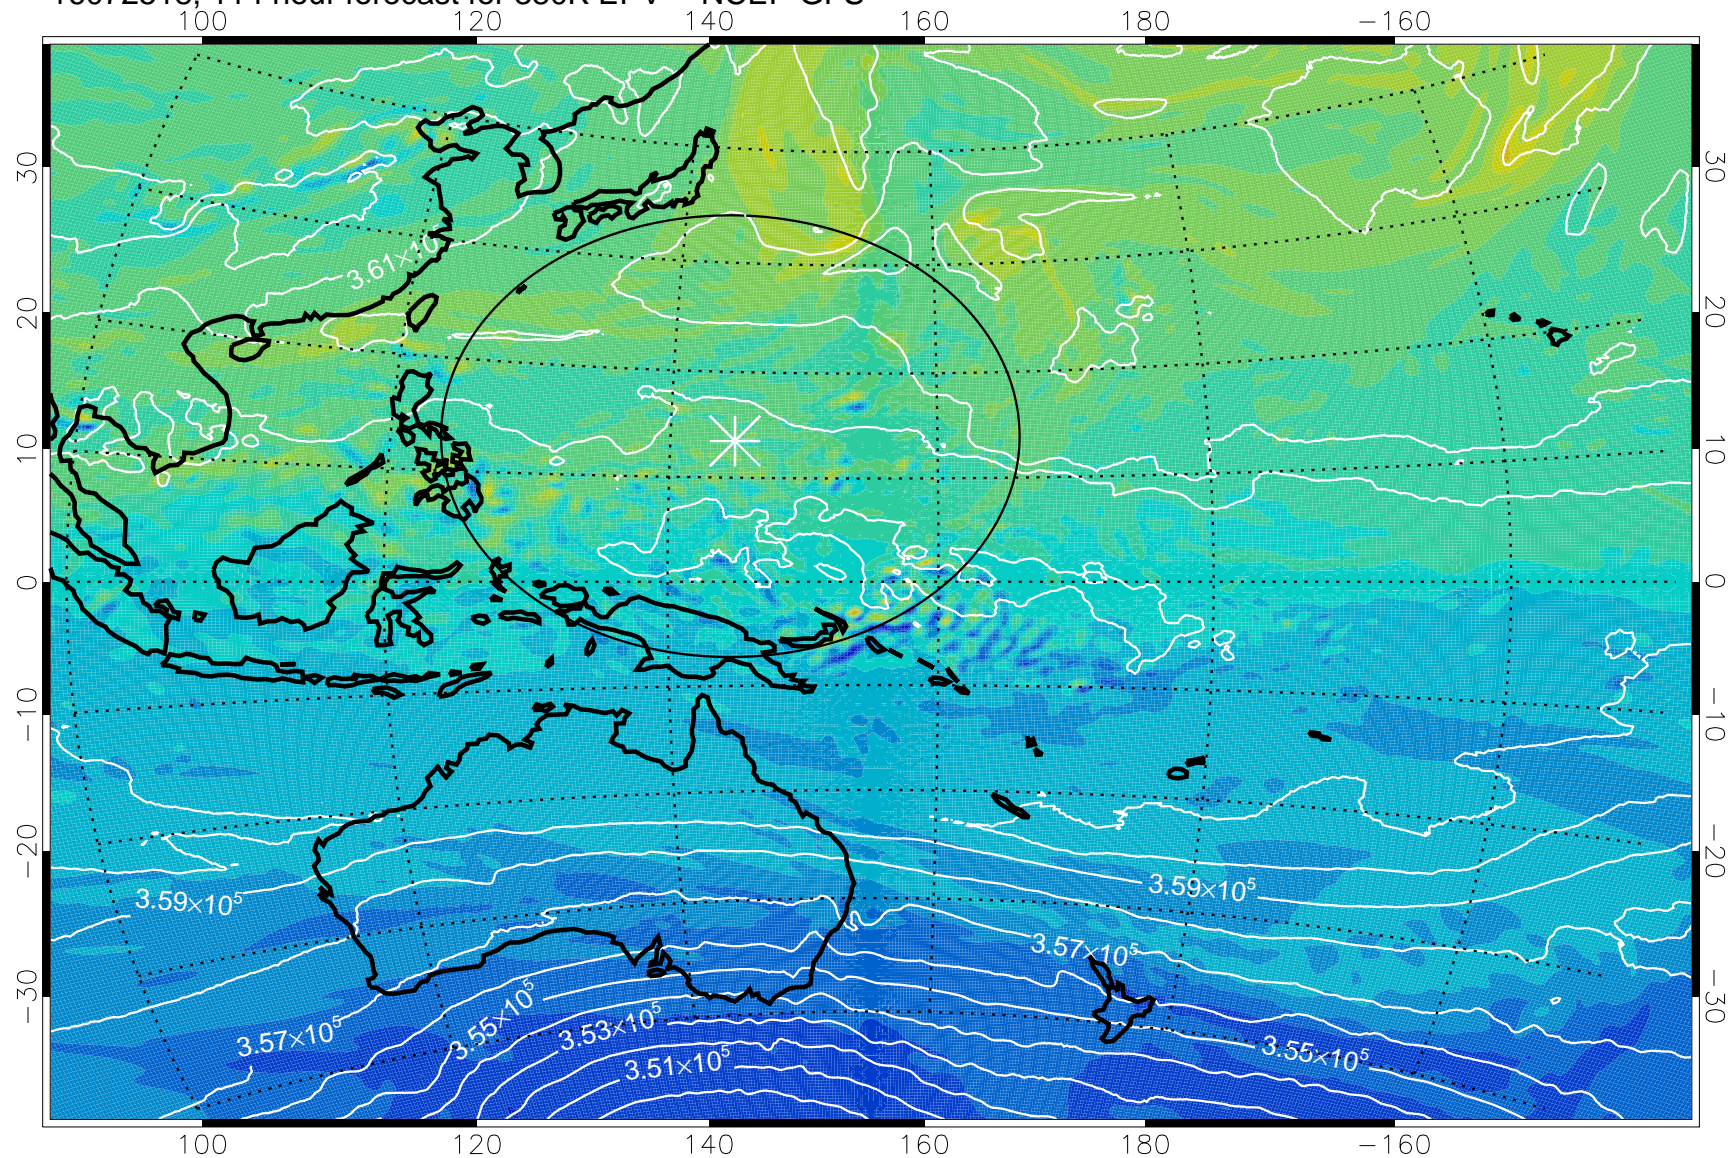

16072418, 90 hour forecast for 380K EPV -- NCEP GFS

380K Montgomery Streamfunction, white

Range ring of 2304 km

16072500, 96 hour forecast for 380K EPV -- NCEP GFS

380K Montgomery Streamfunction, white

Range ring of 2304 km

16072506, 102 hour forecast for 380K EPV -- NCEP GFS

380K Montgomery Streamfunction, white

Range ring of 2304 km

16072512, 108 hour forecast for 380K EPV -- NCEP GFS

-2×10^{-5} -1×10^{-5} 0 1×10^{-5} 2×10^{-5}
PVU

380K Montgomery Streamfunction, white

Range ring of 2304 km

16072518, 114 hour forecast for 380K EPV -- NCEP GFS

380K Montgomery Streamfunction, white

Range ring of 2304 km

16072600, 120 hour forecast for 380K EPV -- NCEP GFS