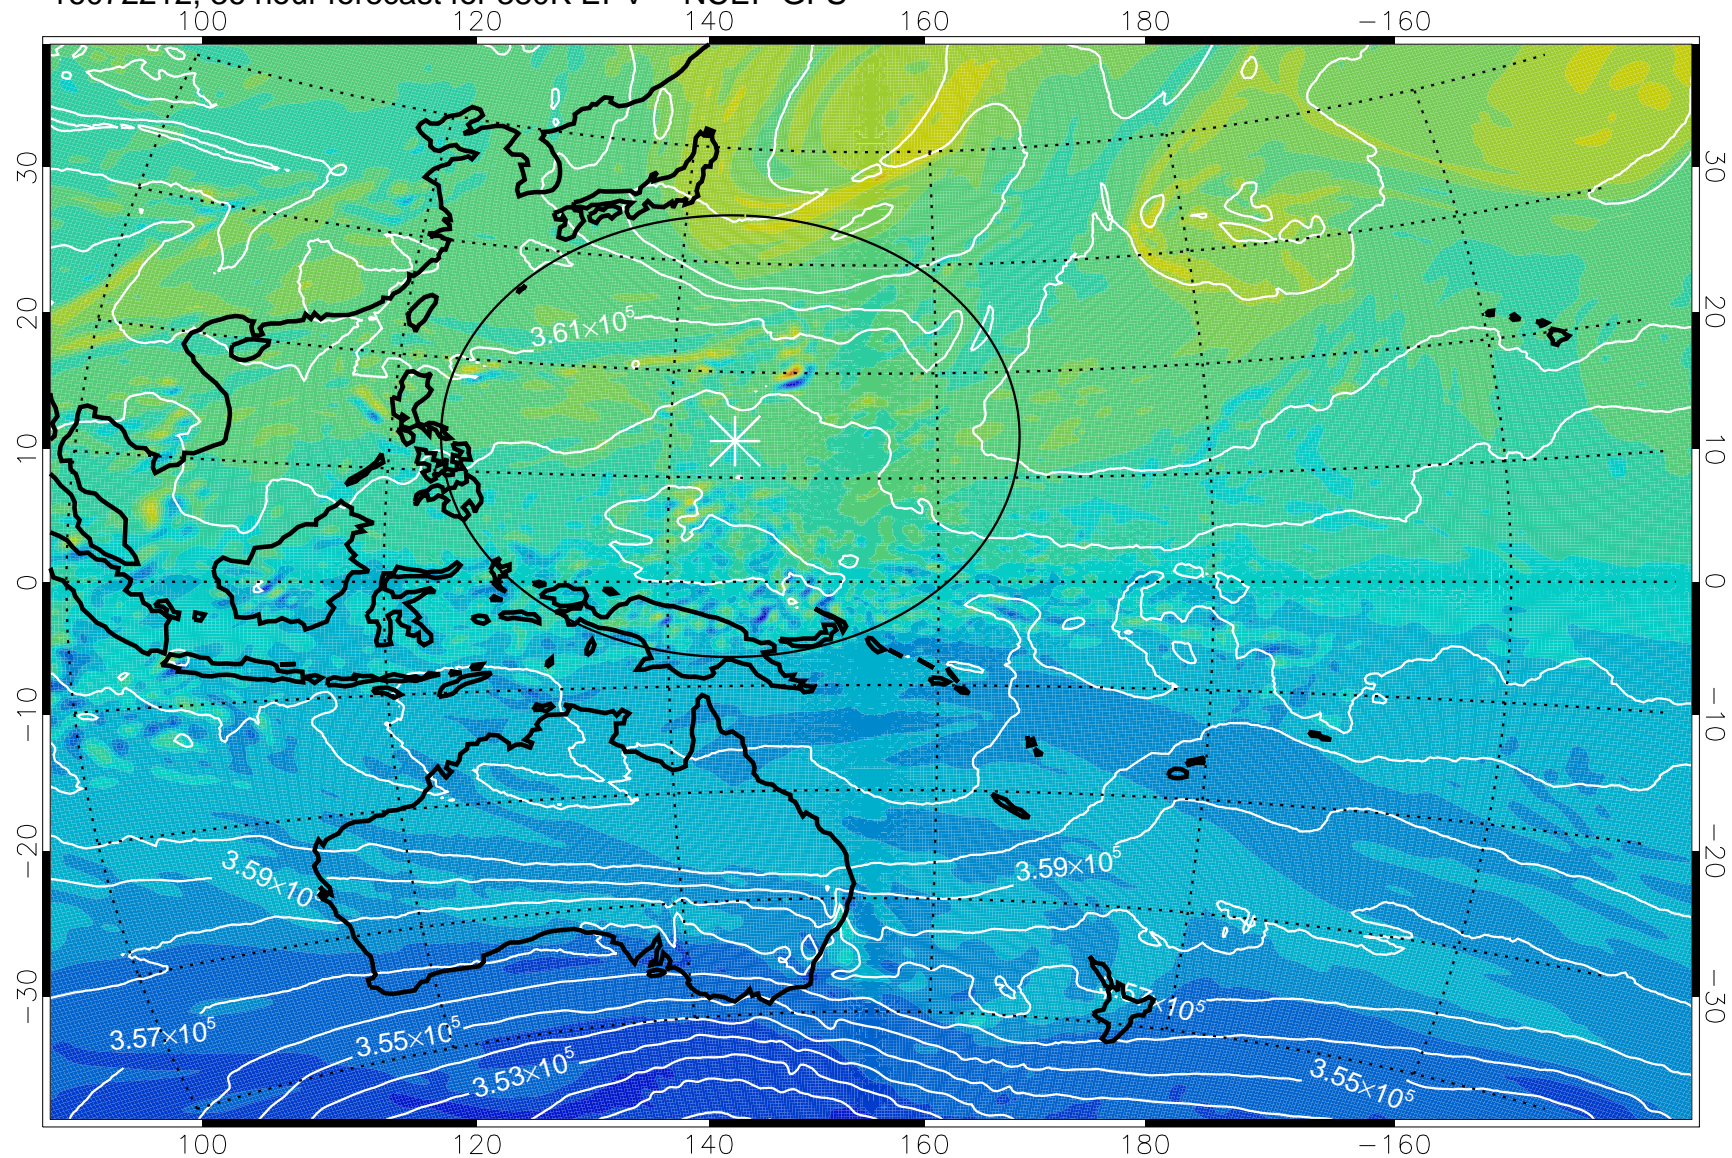

16072118, 18 hour forecast for 380K EPV -- NCEP GFS

380K Montgomery Streamfunction, white

Range ring of 2304 km

16072200, 24 hour forecast for 380K EPV -- NCEP GFS

380K Montgomery Streamfunction, white

Range ring of 2304 km

16072206, 30 hour forecast for 380K EPV -- NCEP GFS

16072212, 36 hour forecast for 380K EPV -- NCEP GFS

380K Montgomery Streamfunction, white

Range ring of 2304 km

16072218, 42 hour forecast for 380K EPV -- NCEP GFS

380K Montgomery Streamfunction, white

Range ring of 2304 km

16072300, 48 hour forecast for 380K EPV -- NCEP GFS

380K Montgomery Streamfunction, white

Range ring of 2304 km

16072306, 54 hour forecast for 380K EPV -- NCEP GFS

380K Montgomery Streamfunction, white

Range ring of 2304 km

16072312, 60 hour forecast for 380K EPV -- NCEP GFS

380K Montgomery Streamfunction, white

Range ring of 2304 km

16072318, 66 hour forecast for 380K EPV -- NCEP GFS