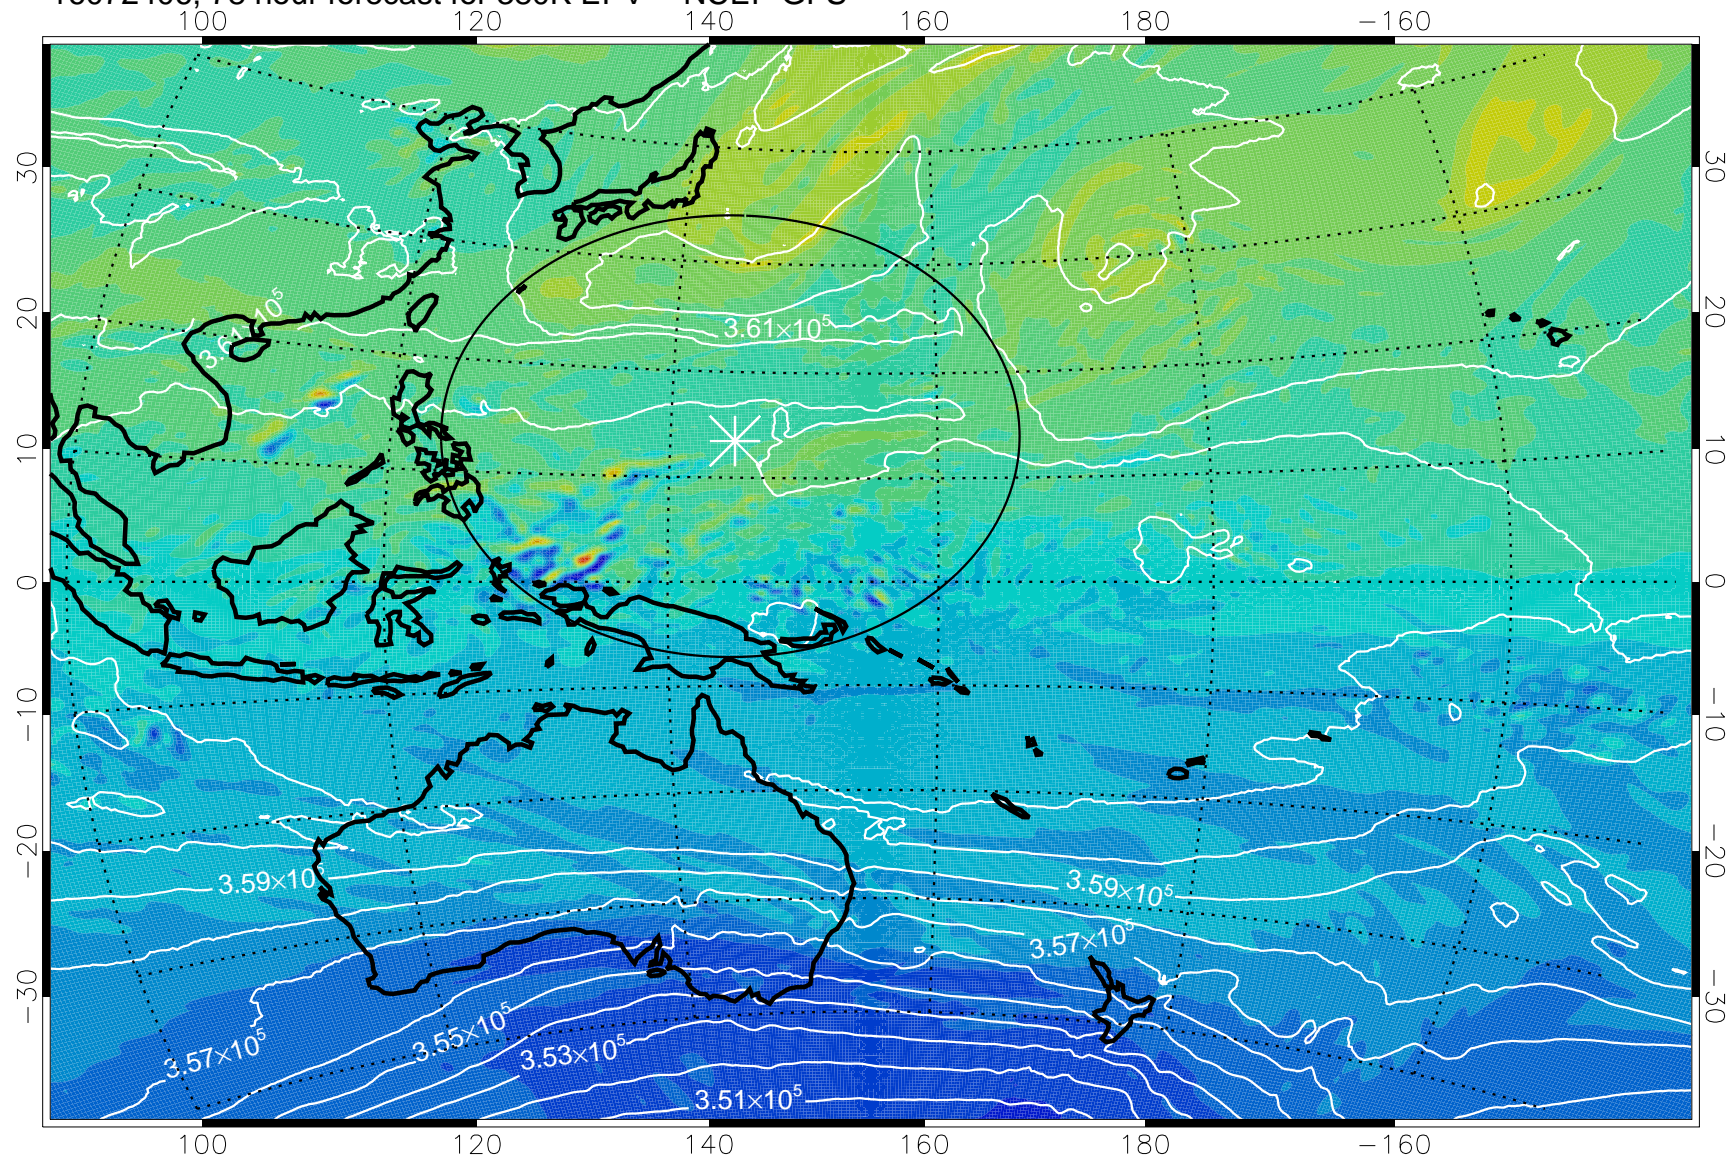

380K Montgomery Streamfunction, white

Range ring of 2304 km

16072312, 60 hour forecast for 380K EPV -- NCEP GFS

380K Montgomery Streamfunction, white

Range ring of 2304 km

16072318, 66 hour forecast for 380K EPV -- NCEP GFS

380K Montgomery Streamfunction, white

Range ring of 2304 km

16072400, 72 hour forecast for 380K EPV -- NCEP GFS

380K Montgomery Streamfunction, white

Range ring of 2304 km

16072406, 78 hour forecast for 380K EPV -- NCEP GFS

380K Montgomery Streamfunction, white

Range ring of 2304 km

16072412, 84 hour forecast for 380K EPV -- NCEP GFS

-2×10^{-5} -1×10^{-5} 0 1×10^{-5} 2×10^{-5}
PVU

380K Montgomery Streamfunction, white

Range ring of 2304 km

16072418, 90 hour forecast for 380K EPV -- NCEP GFS

380K Montgomery Streamfunction, white

Range ring of 2304 km

16072500, 96 hour forecast for 380K EPV -- NCEP GFS

380K Montgomery Streamfunction, white

Range ring of 2304 km