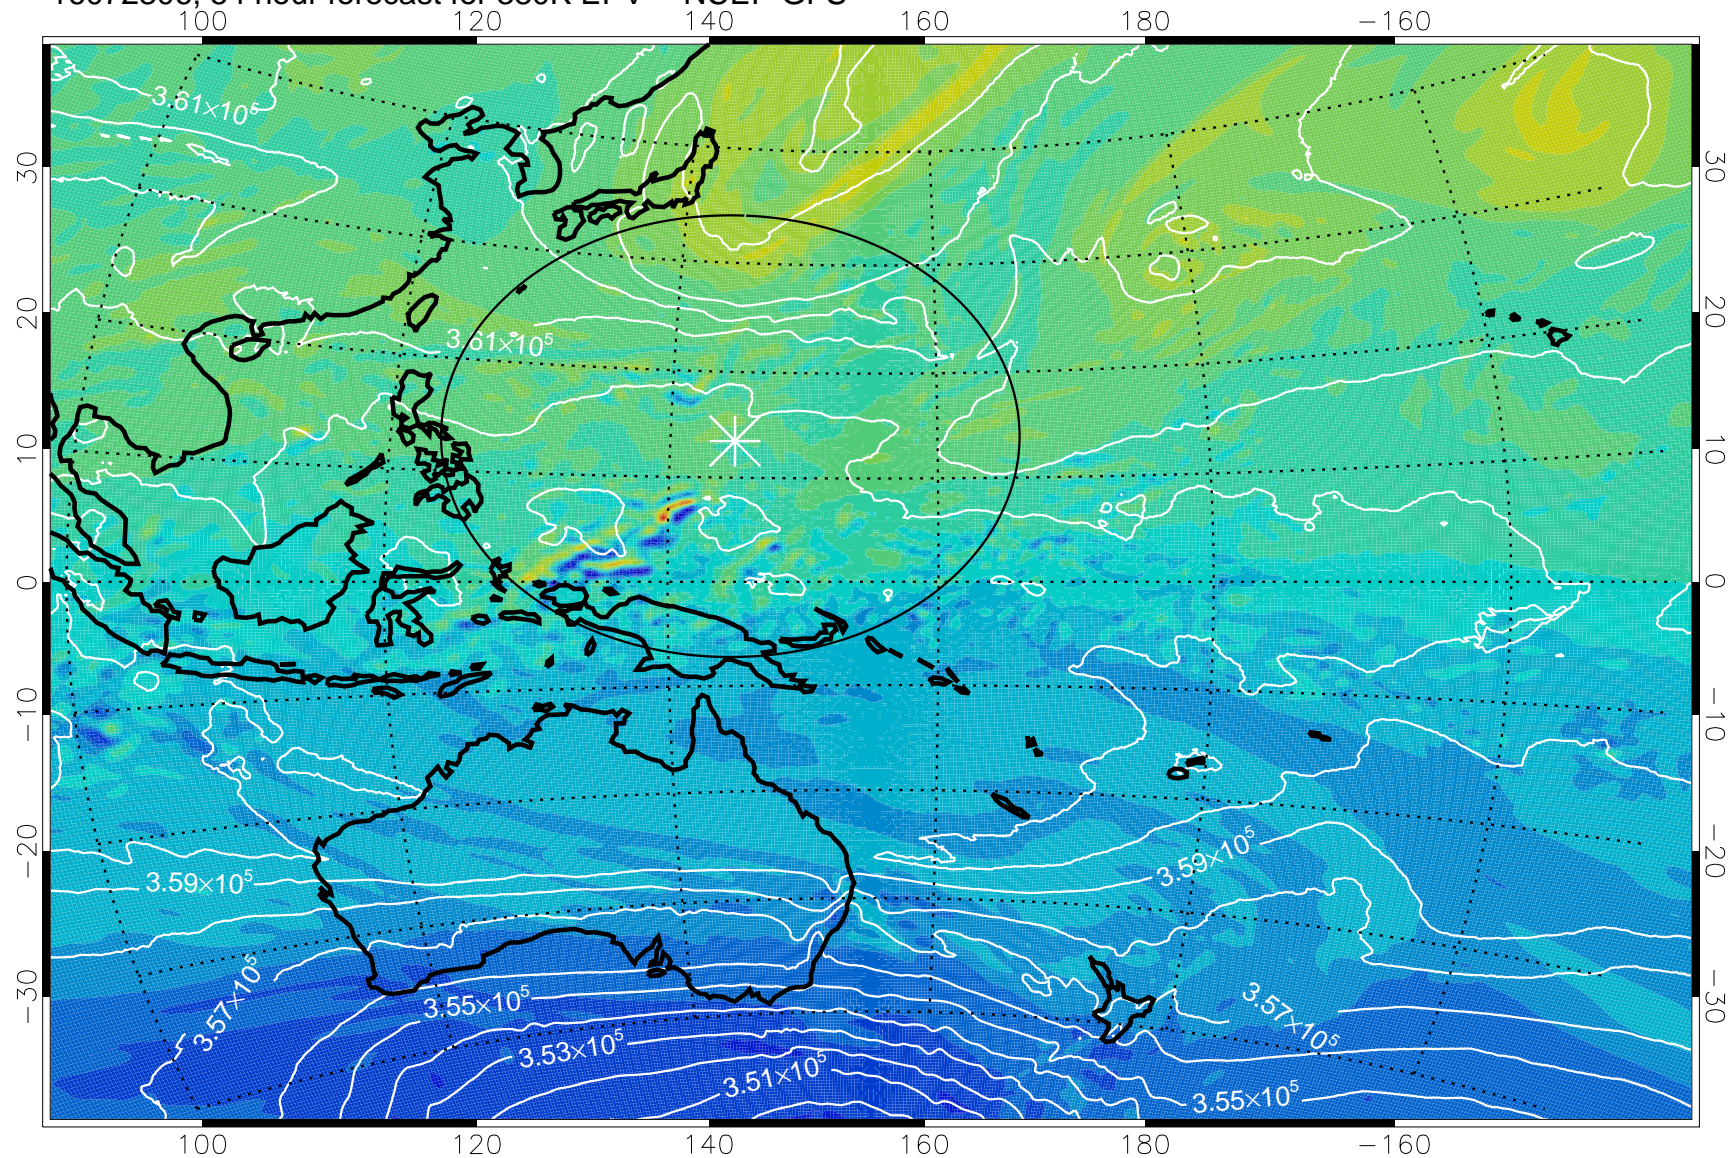

16072206, 30 hour forecast for 380K EPV -- NCEP GFS

16072212, 36 hour forecast for 380K EPV -- NCEP GFS

380K Montgomery Streamfunction, white

Range ring of 2304 km

16072218, 42 hour forecast for 380K EPV -- NCEP GFS

380K Montgomery Streamfunction, white

Range ring of 2304 km

16072300, 48 hour forecast for 380K EPV -- NCEP GFS

380K Montgomery Streamfunction, white

Range ring of 2304 km

16072306, 54 hour forecast for 380K EPV -- NCEP GFS

380K Montgomery Streamfunction, white

Range ring of 2304 km

16072312, 60 hour forecast for 380K EPV -- NCEP GFS

380K Montgomery Streamfunction, white

Range ring of 2304 km

16072318, 66 hour forecast for 380K EPV -- NCEP GFS

380K Montgomery Streamfunction, white

Range ring of 2304 km

16072400, 72 hour forecast for 380K EPV -- NCEP GFS

380K Montgomery Streamfunction, white

Range ring of 2304 km

16072406, 78 hour forecast for 380K EPV -- NCEP GFS