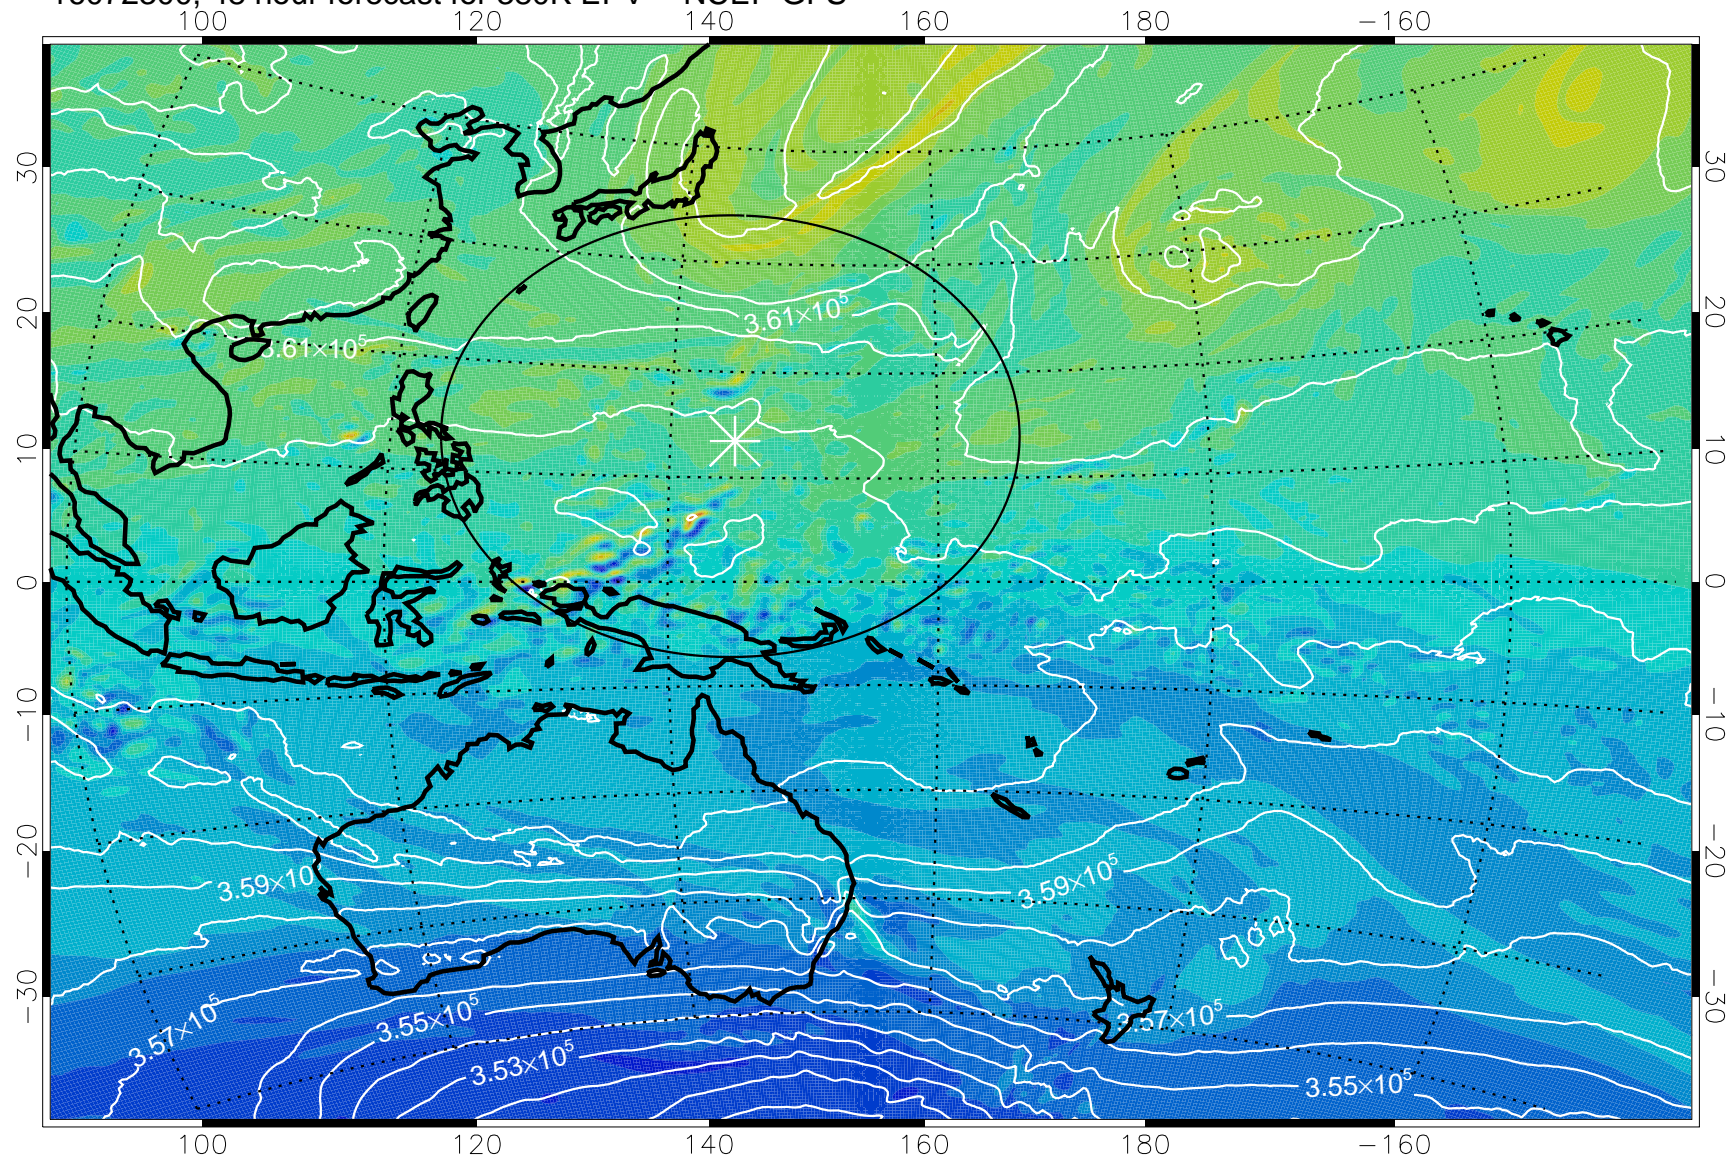

16072118, 18 hour forecast for 380K EPV -- NCEP GFS

380K Montgomery Streamfunction, white

Range ring of 2304 km

16072200, 24 hour forecast for 380K EPV -- NCEP GFS

380K Montgomery Streamfunction, white

Range ring of 2304 km

16072206, 30 hour forecast for 380K EPV -- NCEP GFS

16072212, 36 hour forecast for 380K EPV -- NCEP GFS

380K Montgomery Streamfunction, white

Range ring of 2304 km

16072218, 42 hour forecast for 380K EPV -- NCEP GFS

380K Montgomery Streamfunction, white

Range ring of 2304 km

16072300, 48 hour forecast for 380K EPV -- NCEP GFS

380K Montgomery Streamfunction, white

Range ring of 2304 km

16072306, 54 hour forecast for 380K EPV -- NCEP GFS

380K Montgomery Streamfunction, white

Range ring of 2304 km

16072312, 60 hour forecast for 380K EPV -- NCEP GFS

380K Montgomery Streamfunction, white

Range ring of 2304 km

16072318, 66 hour forecast for 380K EPV -- NCEP GFS