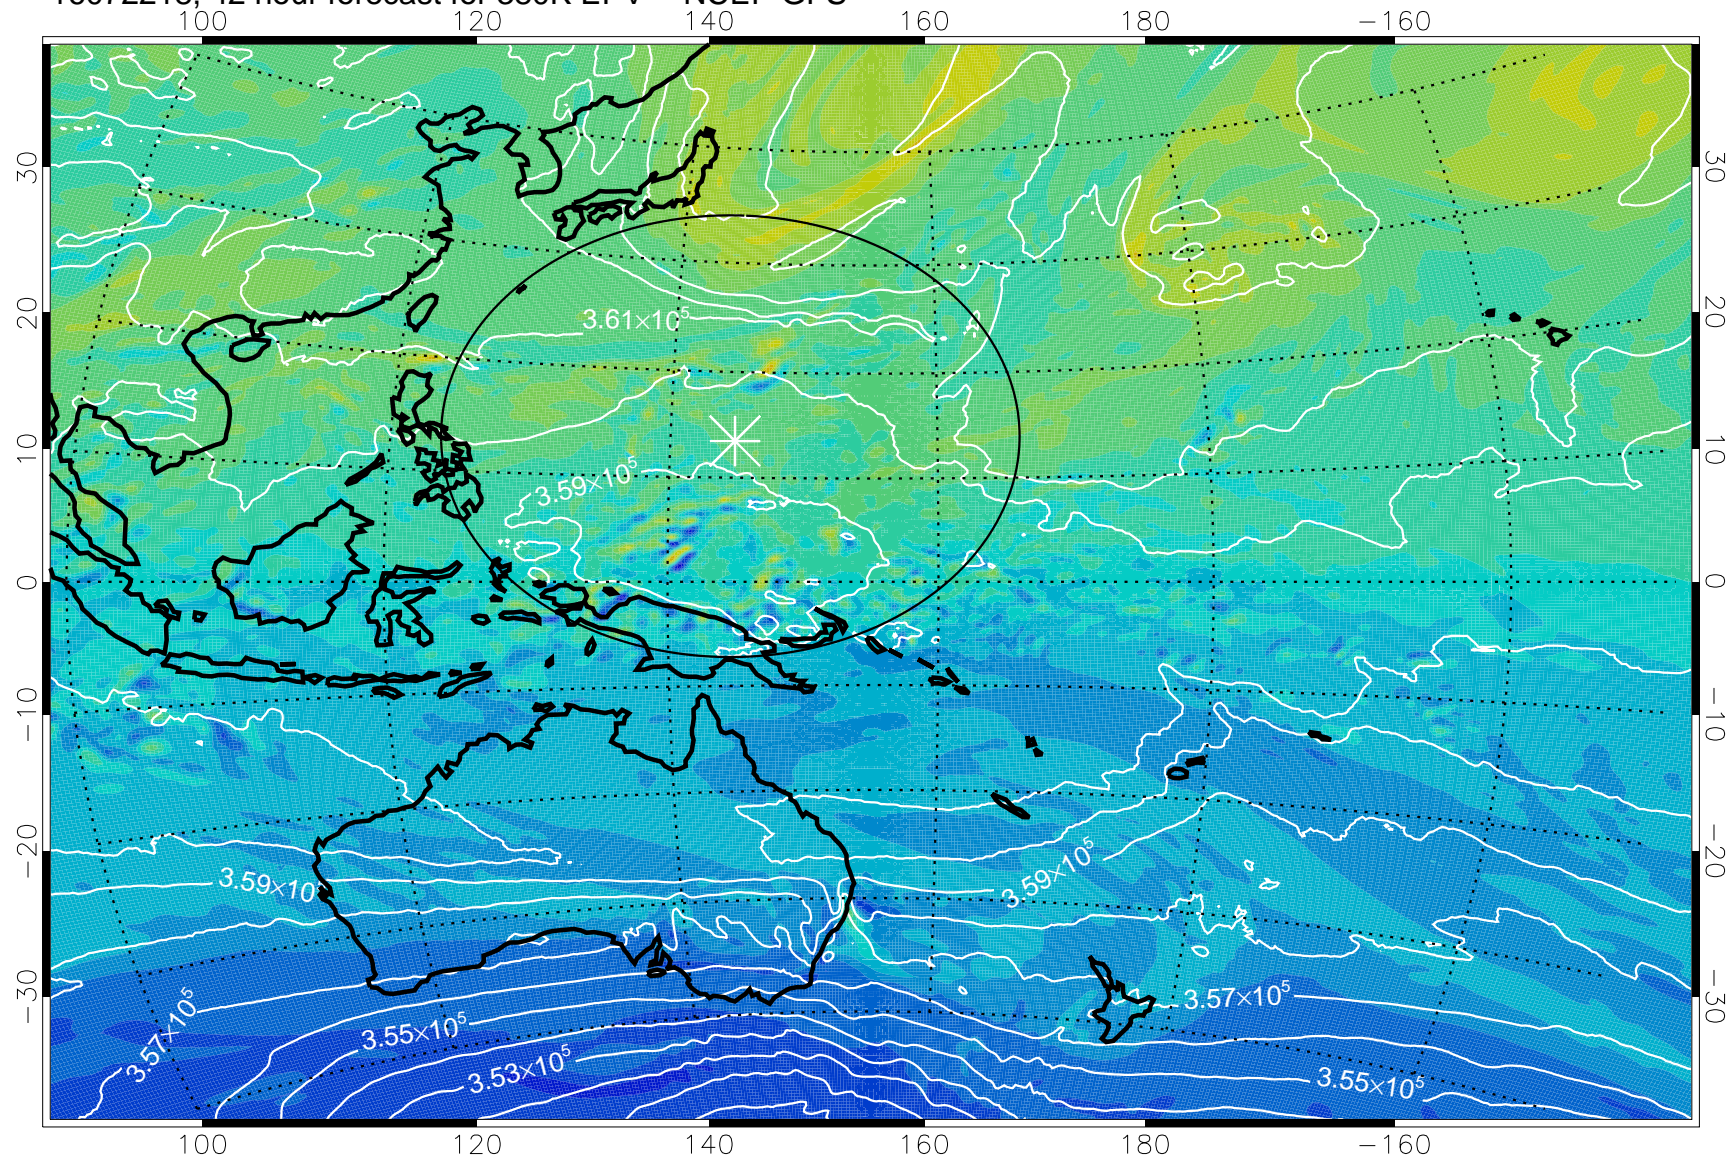

16072118, 18 hour forecast for 380K EPV -- NCEP GFS

380K Montgomery Streamfunction, white

Range ring of 2304 km

16072200, 24 hour forecast for 380K EPV -- NCEP GFS

380K Montgomery Streamfunction, white

Range ring of 2304 km

16072206, 30 hour forecast for 380K EPV -- NCEP GFS

16072212, 36 hour forecast for 380K EPV -- NCEP GFS

380K Montgomery Streamfunction, white

Range ring of 2304 km

16072218, 42 hour forecast for 380K EPV -- NCEP GFS

380K Montgomery Streamfunction, white

Range ring of 2304 km

16072300, 48 hour forecast for 380K EPV -- NCEP GFS

380K Montgomery Streamfunction, white

Range ring of 2304 km

16072306, 54 hour forecast for 380K EPV -- NCEP GFS

380K Montgomery Streamfunction, white

Range ring of 2304 km

16072312, 60 hour forecast for 380K EPV -- NCEP GFS

380K Montgomery Streamfunction, white

Range ring of 2304 km

16072318, 66 hour forecast for 380K EPV -- NCEP GFS