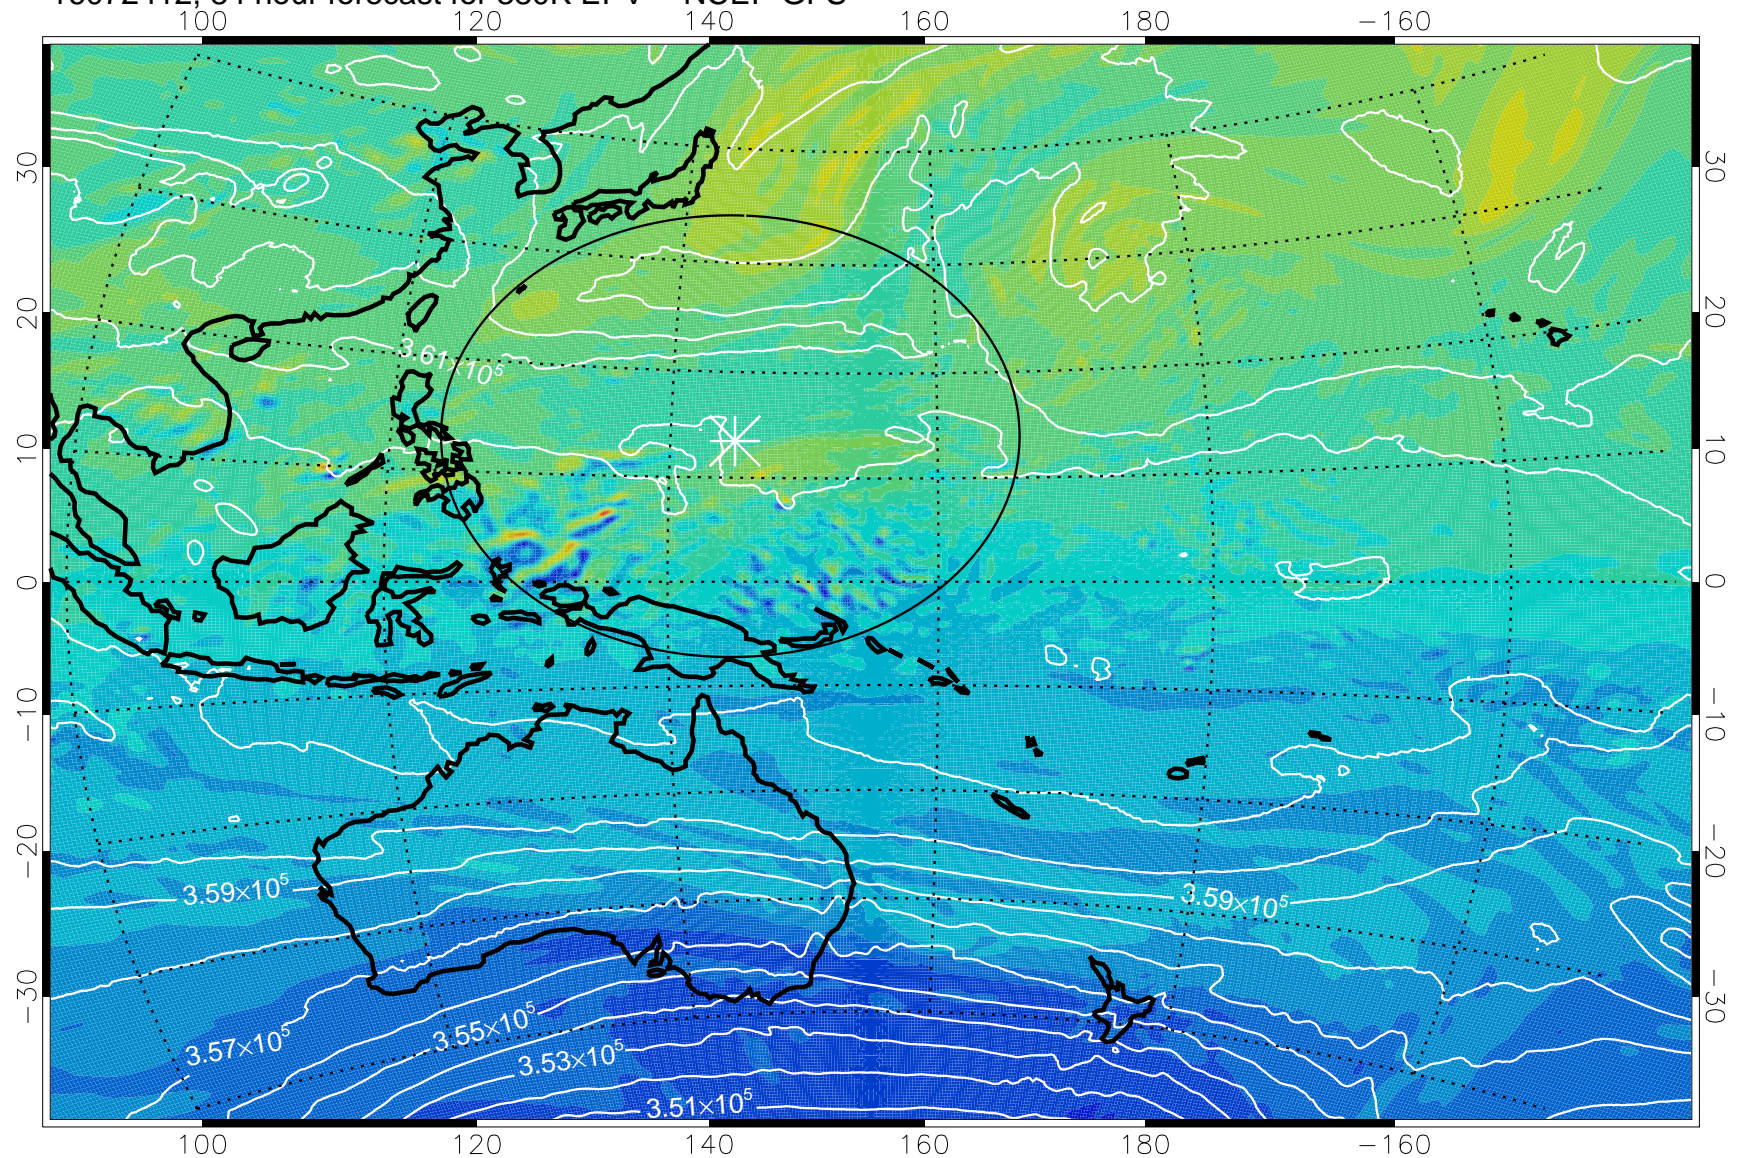

380K Montgomery Streamfunction, white

Range ring of 2304 km

16072312, 60 hour forecast for 380K EPV -- NCEP GFS

380K Montgomery Streamfunction, white

Range ring of 2304 km

16072318, 66 hour forecast for 380K EPV -- NCEP GFS

380K Montgomery Streamfunction, white

Range ring of 2304 km

16072400, 72 hour forecast for 380K EPV -- NCEP GFS

380K Montgomery Streamfunction, white

Range ring of 2304 km

16072406, 78 hour forecast for 380K EPV -- NCEP GFS

380K Montgomery Streamfunction, white

Range ring of 2304 km

16072412, 84 hour forecast for 380K EPV -- NCEP GFS

-2×10^{-5} -1×10^{-5} 0 1×10^{-5} 2×10^{-5}
PVU

380K Montgomery Streamfunction, white

Range ring of 2304 km

16072418, 90 hour forecast for 380K EPV -- NCEP GFS

380K Montgomery Streamfunction, white

Range ring of 2304 km

16072500, 96 hour forecast for 380K EPV -- NCEP GFS

380K Montgomery Streamfunction, white

Range ring of 2304 km