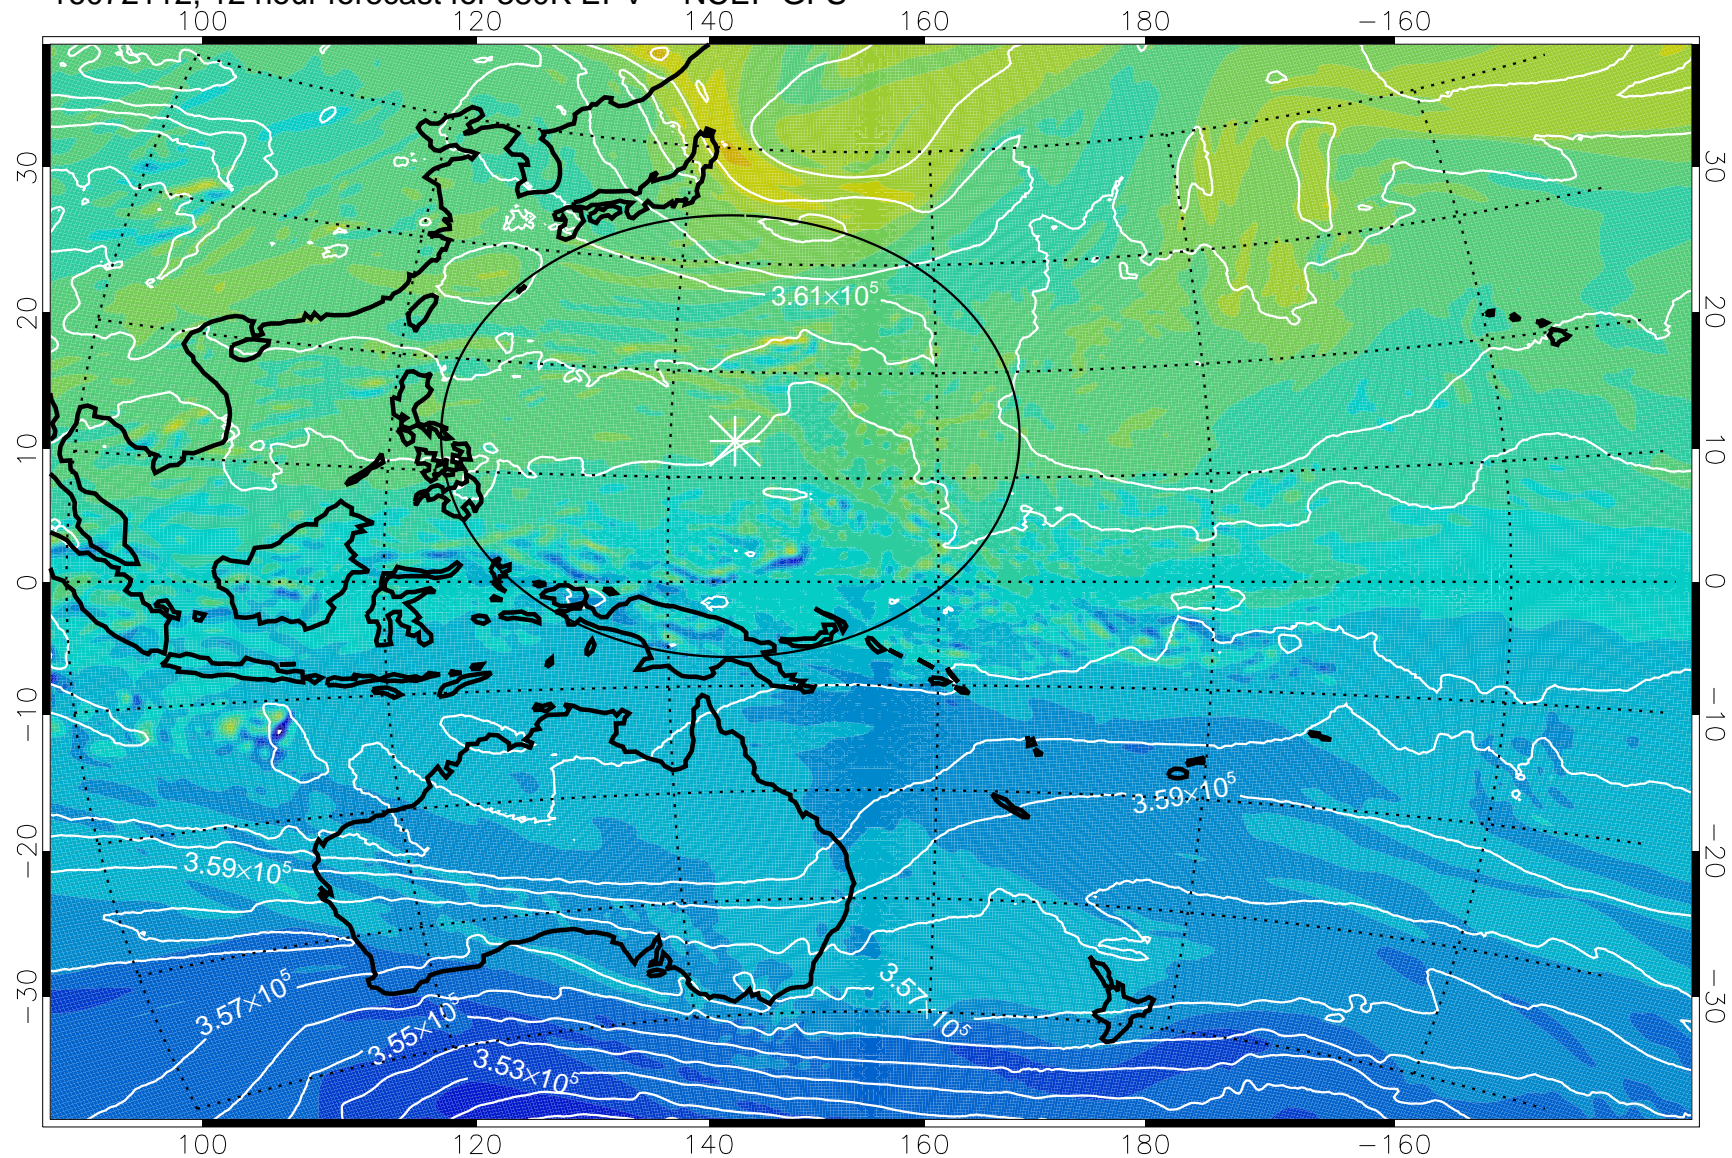

16072106, 6 hour forecast for 380K EPV -- NCEP GFS

380K Montgomery Streamfunction, white

Range ring of 2304 km

16072112, 12 hour forecast for 380K EPV -- NCEP GFS

380K Montgomery Streamfunction, white

Range ring of 2304 km

16072118, 18 hour forecast for 380K EPV -- NCEP GFS

380K Montgomery Streamfunction, white

Range ring of 2304 km

16072200, 24 hour forecast for 380K EPV -- NCEP GFS

380K Montgomery Streamfunction, white

Range ring of 2304 km

16072206, 30 hour forecast for 380K EPV -- NCEP GFS

16072212, 36 hour forecast for 380K EPV -- NCEP GFS

380K Montgomery Streamfunction, white

Range ring of 2304 km

16072218, 42 hour forecast for 380K EPV -- NCEP GFS

380K Montgomery Streamfunction, white

Range ring of 2304 km

16072300, 48 hour forecast for 380K EPV -- NCEP GFS

380K Montgomery Streamfunction, white

Range ring of 2304 km

16072306, 54 hour forecast for 380K EPV -- NCEP GFS