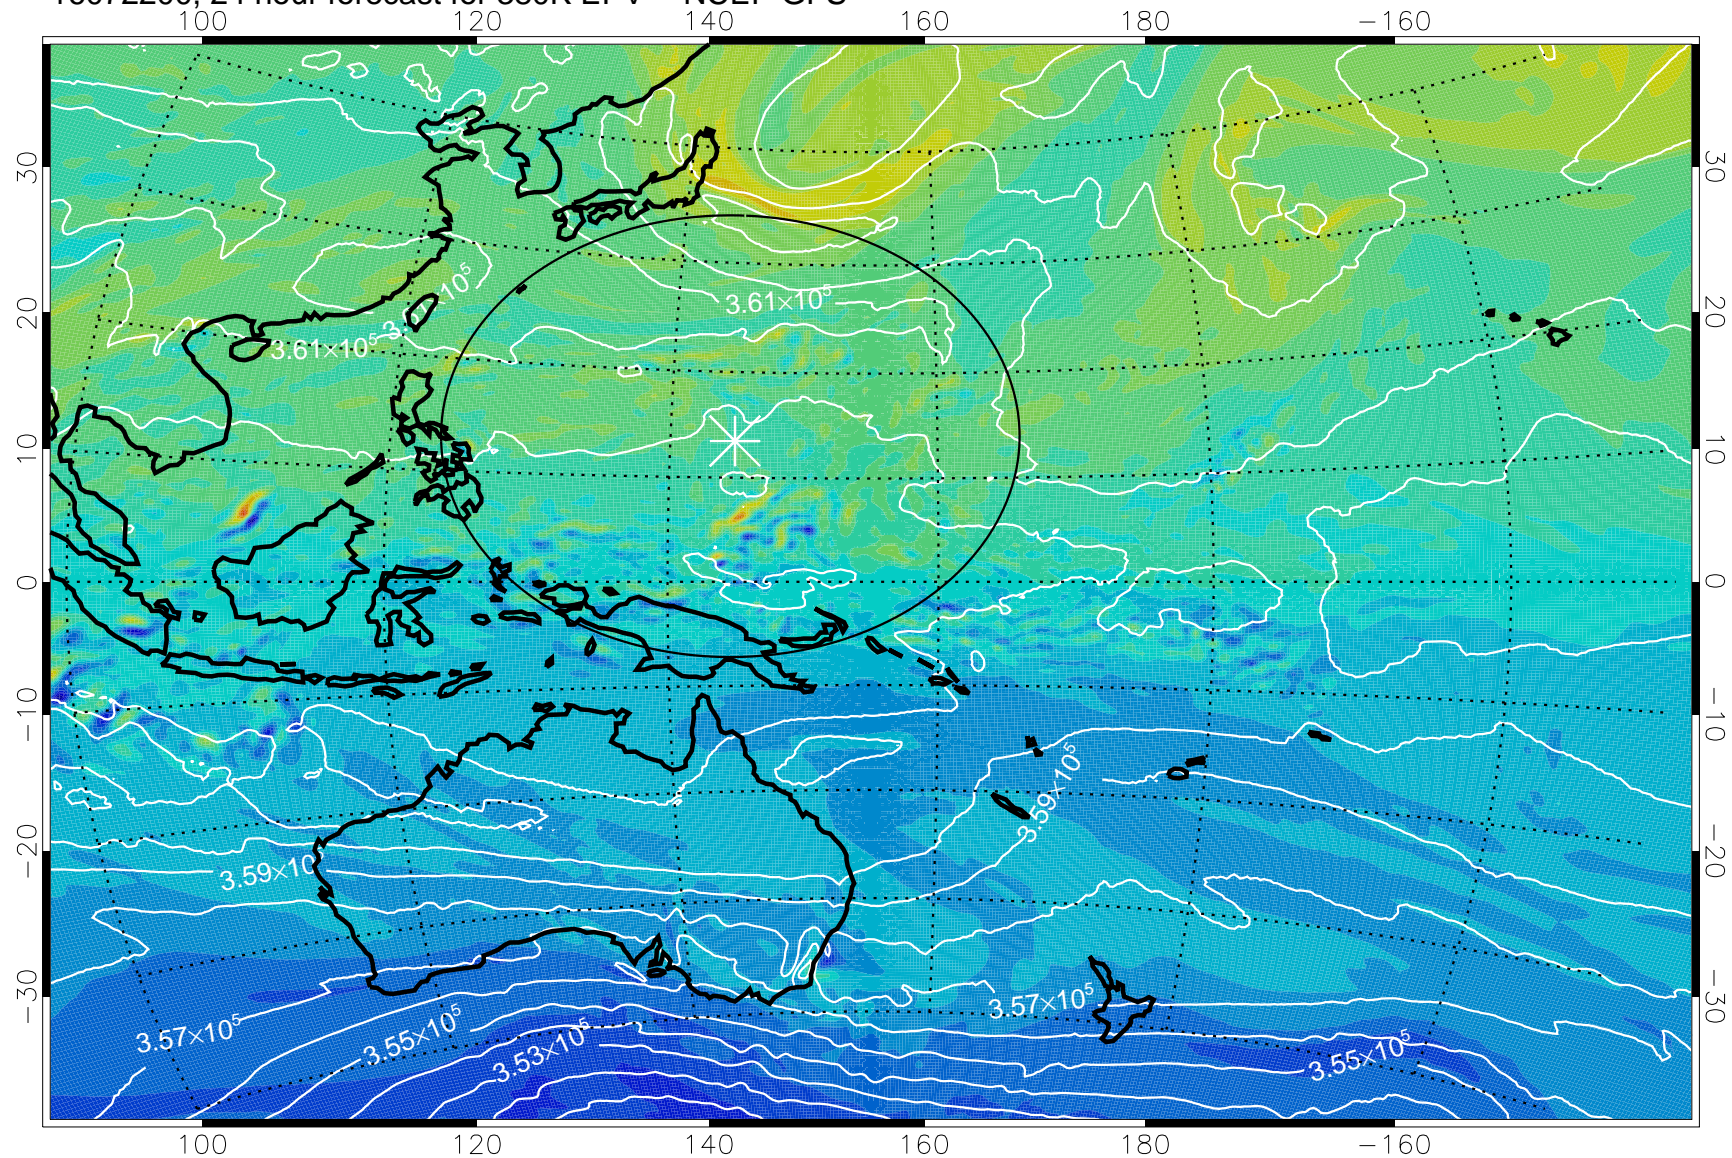

16072106, 6 hour forecast for 380K EPV -- NCEP GFS

380K Montgomery Streamfunction, white

Range ring of 2304 km

16072112, 12 hour forecast for 380K EPV -- NCEP GFS

380K Montgomery Streamfunction, white

Range ring of 2304 km

16072118, 18 hour forecast for 380K EPV -- NCEP GFS

380K Montgomery Streamfunction, white

Range ring of 2304 km

16072200, 24 hour forecast for 380K EPV -- NCEP GFS

380K Montgomery Streamfunction, white

Range ring of 2304 km

16072206, 30 hour forecast for 380K EPV -- NCEP GFS

16072212, 36 hour forecast for 380K EPV -- NCEP GFS

380K Montgomery Streamfunction, white

Range ring of 2304 km

16072218, 42 hour forecast for 380K EPV -- NCEP GFS

380K Montgomery Streamfunction, white

Range ring of 2304 km

16072300, 48 hour forecast for 380K EPV -- NCEP GFS

380K Montgomery Streamfunction, white

Range ring of 2304 km

16072306, 54 hour forecast for 380K EPV -- NCEP GFS