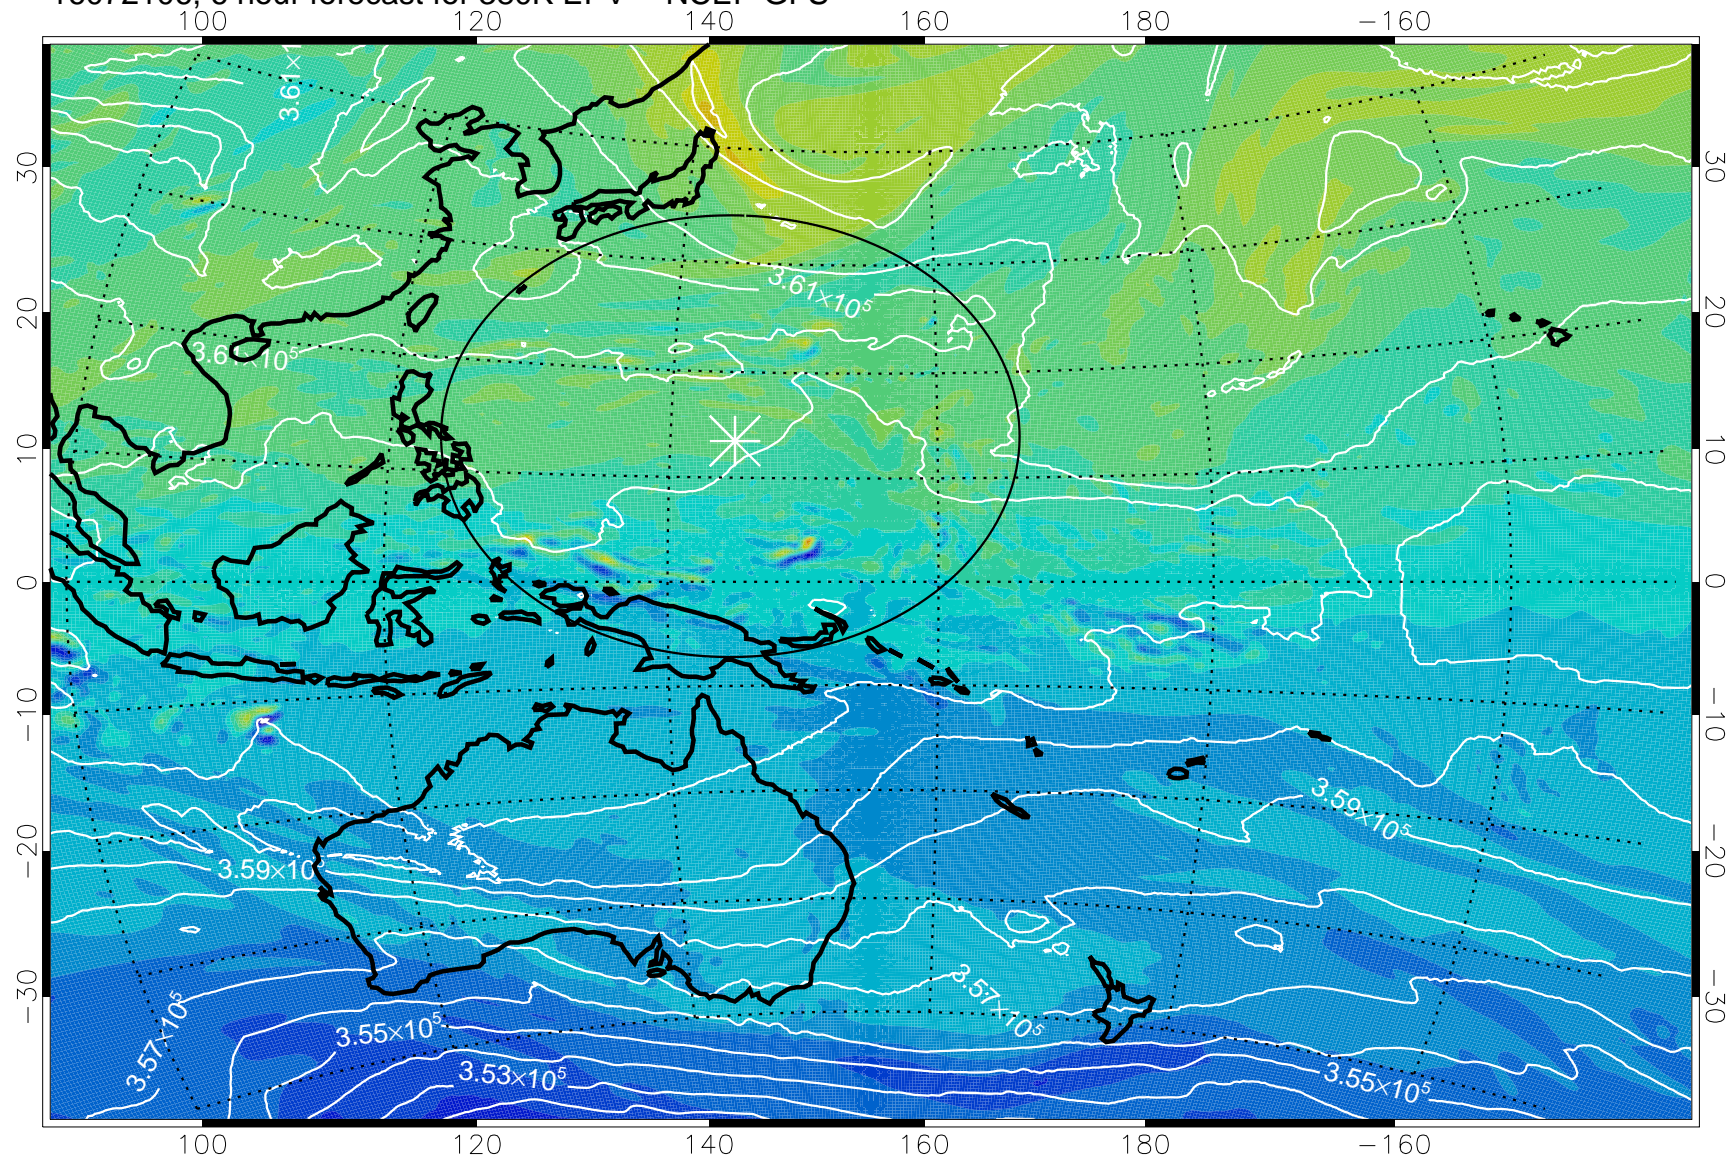

16072106, 6 hour forecast for 380K EPV -- NCEP GFS

380K Montgomery Streamfunction, white

Range ring of 2304 km

16072112, 12 hour forecast for 380K EPV -- NCEP GFS

380K Montgomery Streamfunction, white

Range ring of 2304 km

16072118, 18 hour forecast for 380K EPV -- NCEP GFS

380K Montgomery Streamfunction, white

Range ring of 2304 km

16072200, 24 hour forecast for 380K EPV -- NCEP GFS

380K Montgomery Streamfunction, white

Range ring of 2304 km

16072206, 30 hour forecast for 380K EPV -- NCEP GFS

16072212, 36 hour forecast for 380K EPV -- NCEP GFS

380K Montgomery Streamfunction, white

Range ring of 2304 km

16072218, 42 hour forecast for 380K EPV -- NCEP GFS

380K Montgomery Streamfunction, white

Range ring of 2304 km

16072300, 48 hour forecast for 380K EPV -- NCEP GFS

380K Montgomery Streamfunction, white

Range ring of 2304 km

16072306, 54 hour forecast for 380K EPV -- NCEP GFS